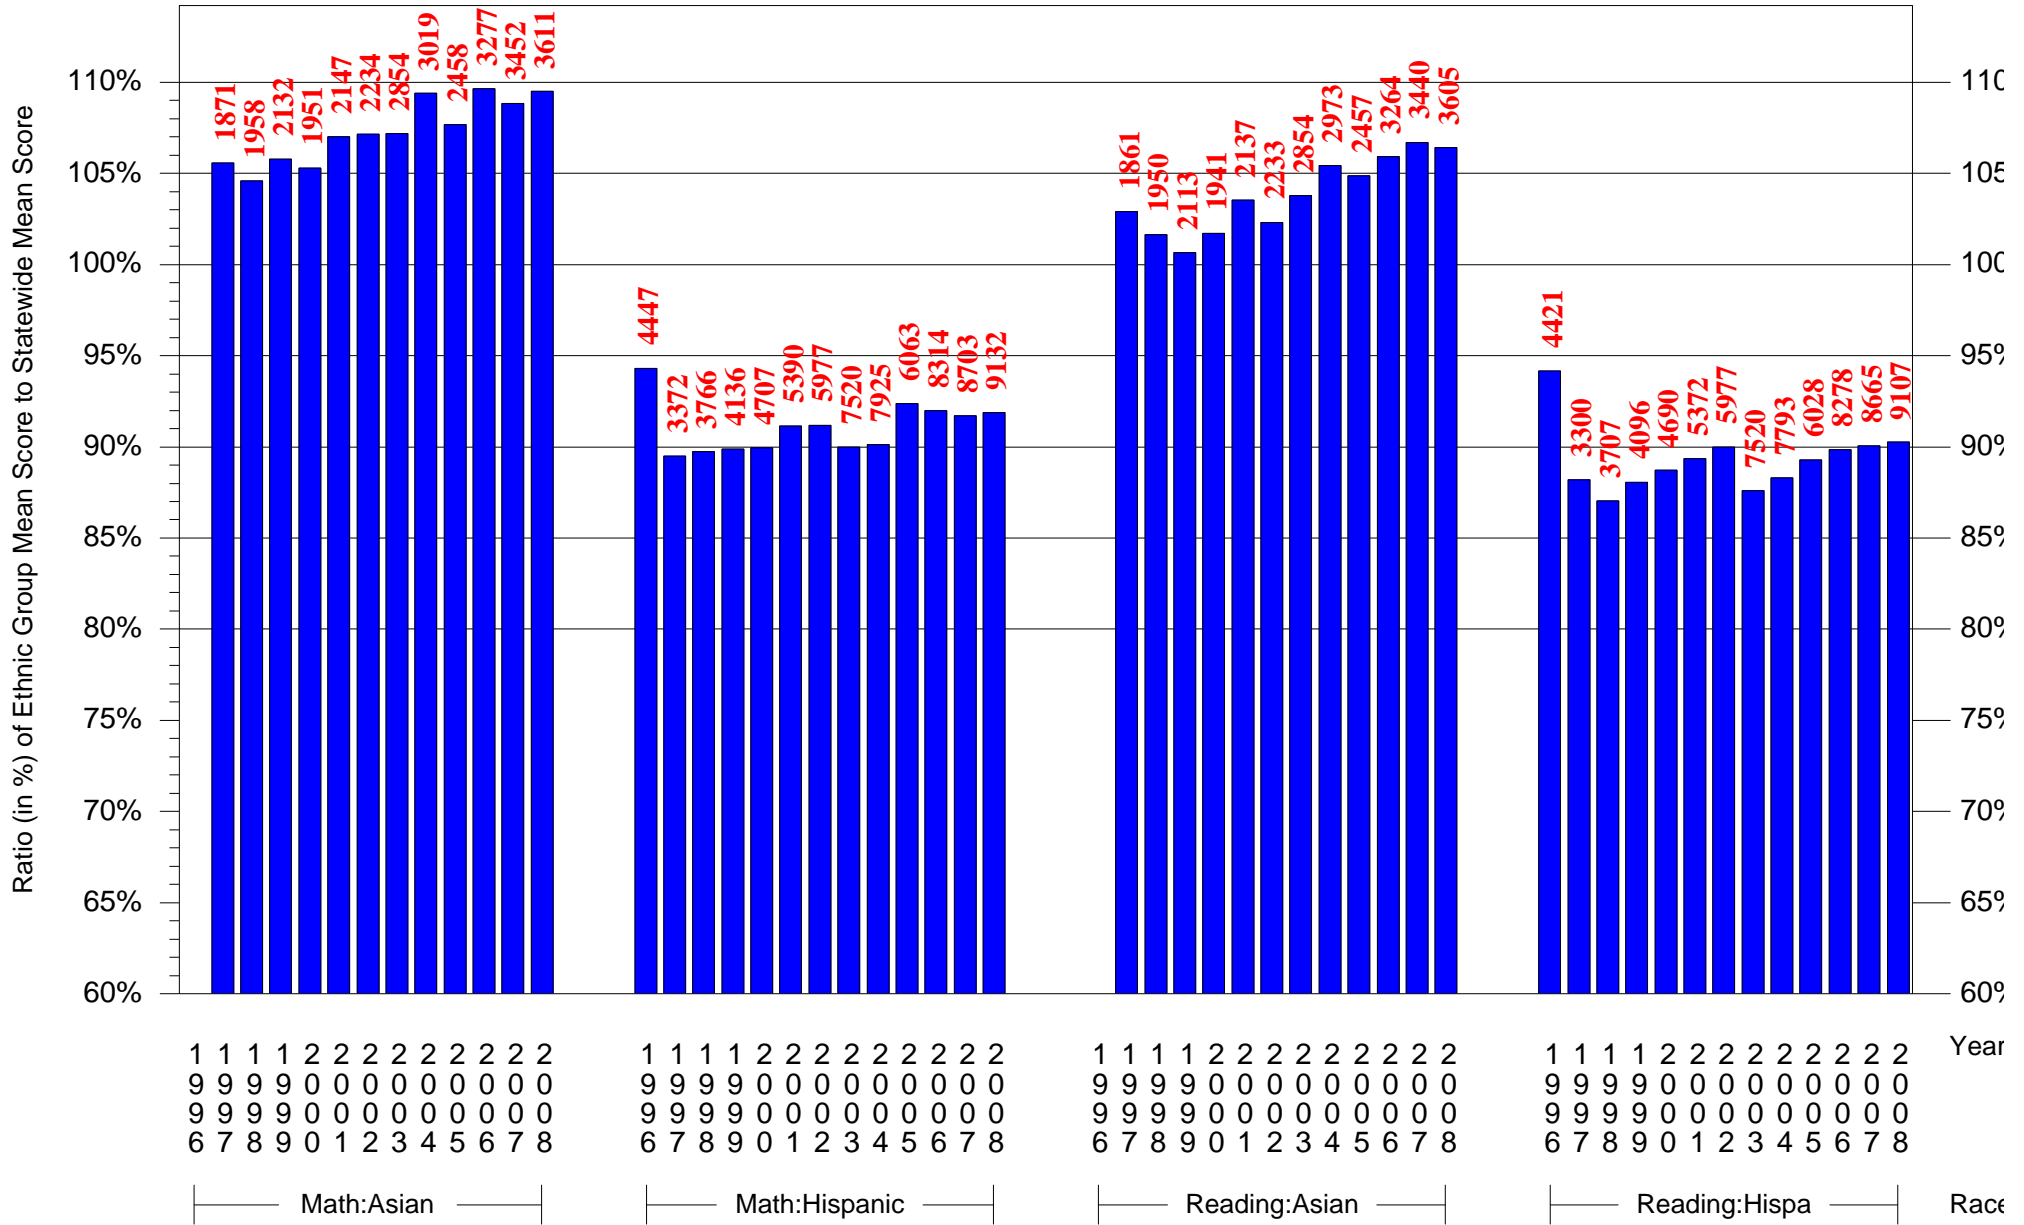

Mean Ethnic Group Statewide PSSA Test Score to Statewide Mean Score

Statewide = Pennsylvania and Grade = 5 and Ethnic Group = Black or White

(Note: Number (in red) of Test Takers is above each bar in the chart.)

Mean Ethnic Group Statewide PSSA Test Score to Statewide Mean Score

Statewide = Pennsylvania and Grade = 5 and Ethnic Group = Asian or Hispanic

(Note: Number (in red) of Test Takers is above each bar in the chart.)

Mean Ethnic Group Statewide PSSA Test Score to Statewide Mean Score
 Statewide = Pennsylvania and Grade = 5 and Ethnic Group = Indian or Multi or Other
 (Note: Number (in red) of Test Takers is above each bar in the chart.)