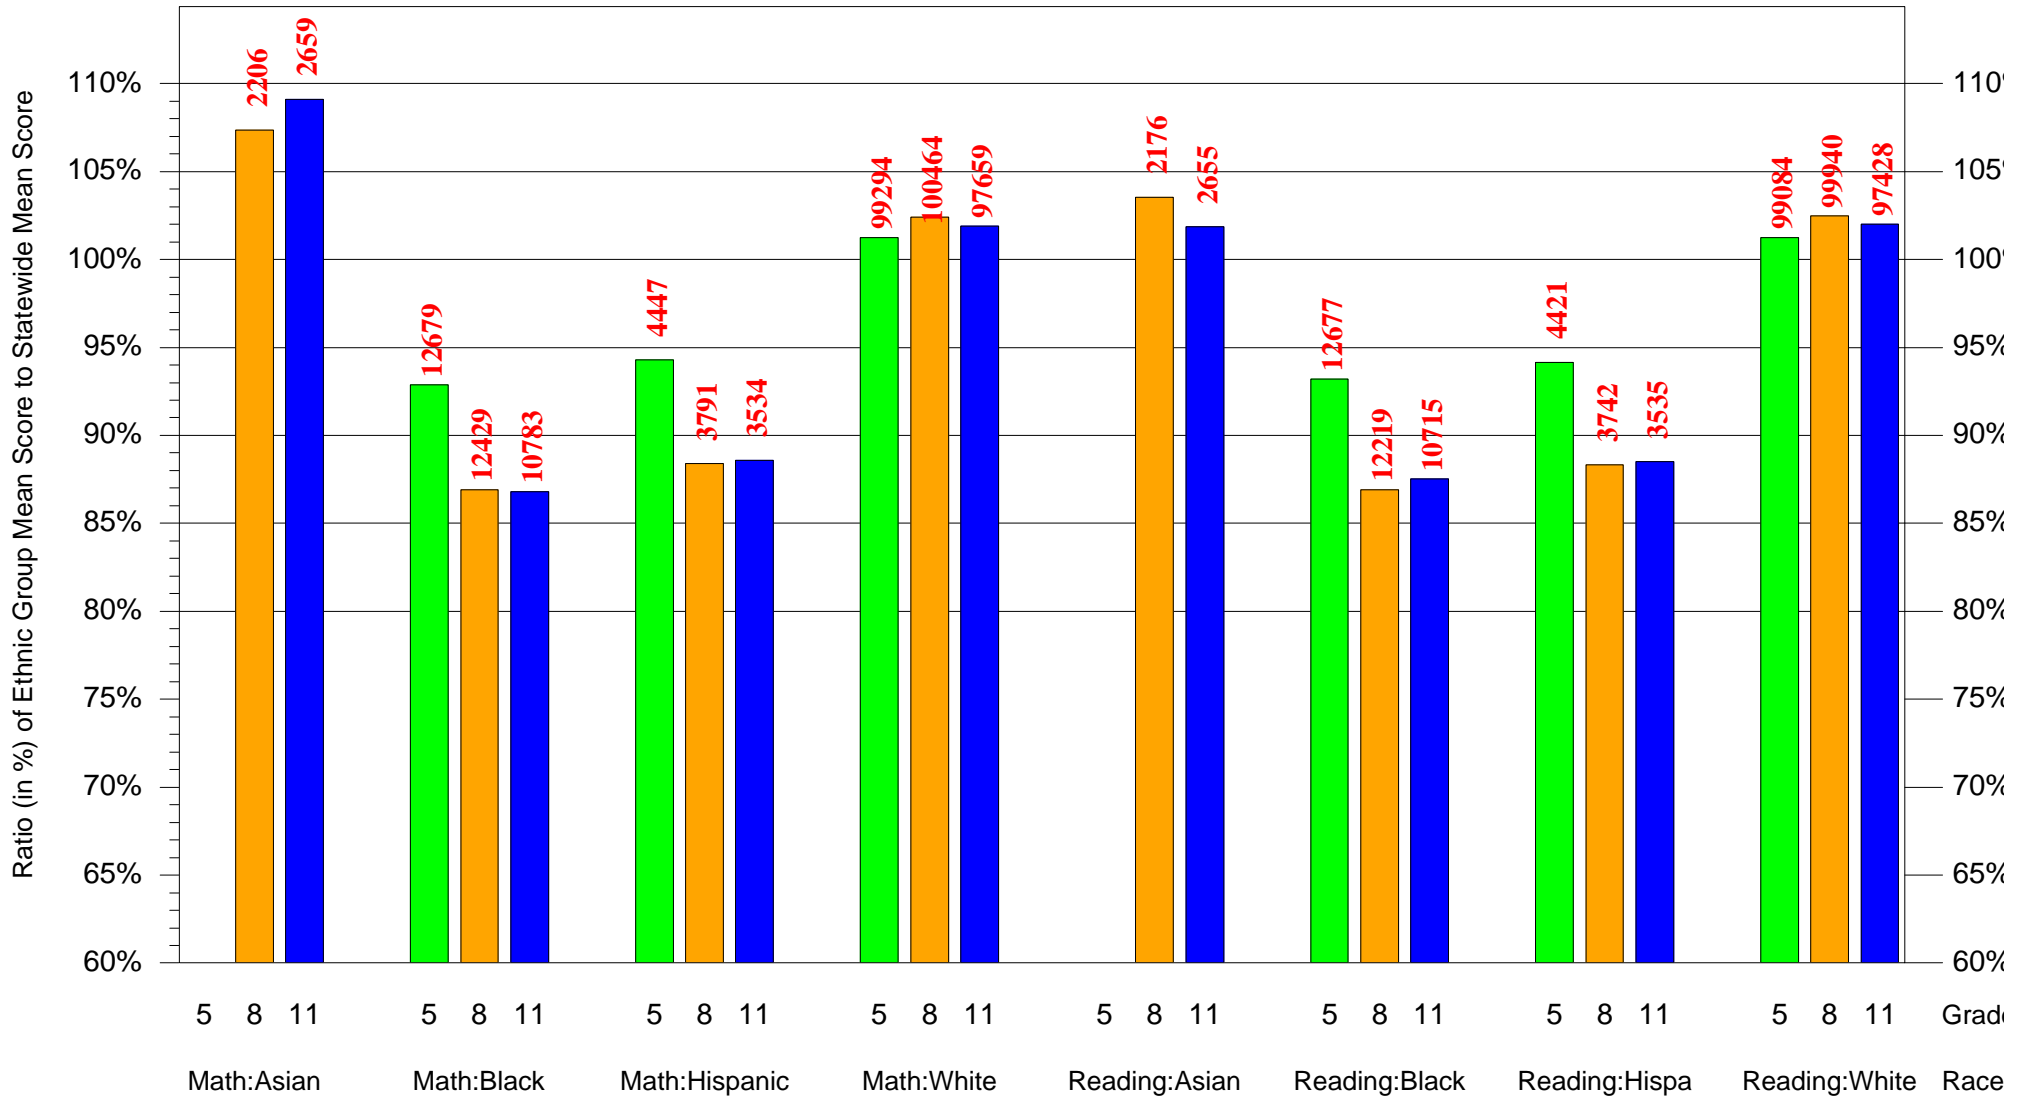

Mean Ethnic Group Statewide PSSA Test Score to Statewide Mean Score

Statewide = Pennsylvania and Cohort = 1996 and Ethnic Group = Black or White or Asian or Hispanic

(Note: Number (in red) of Test Takers is above each bar in the chart.)