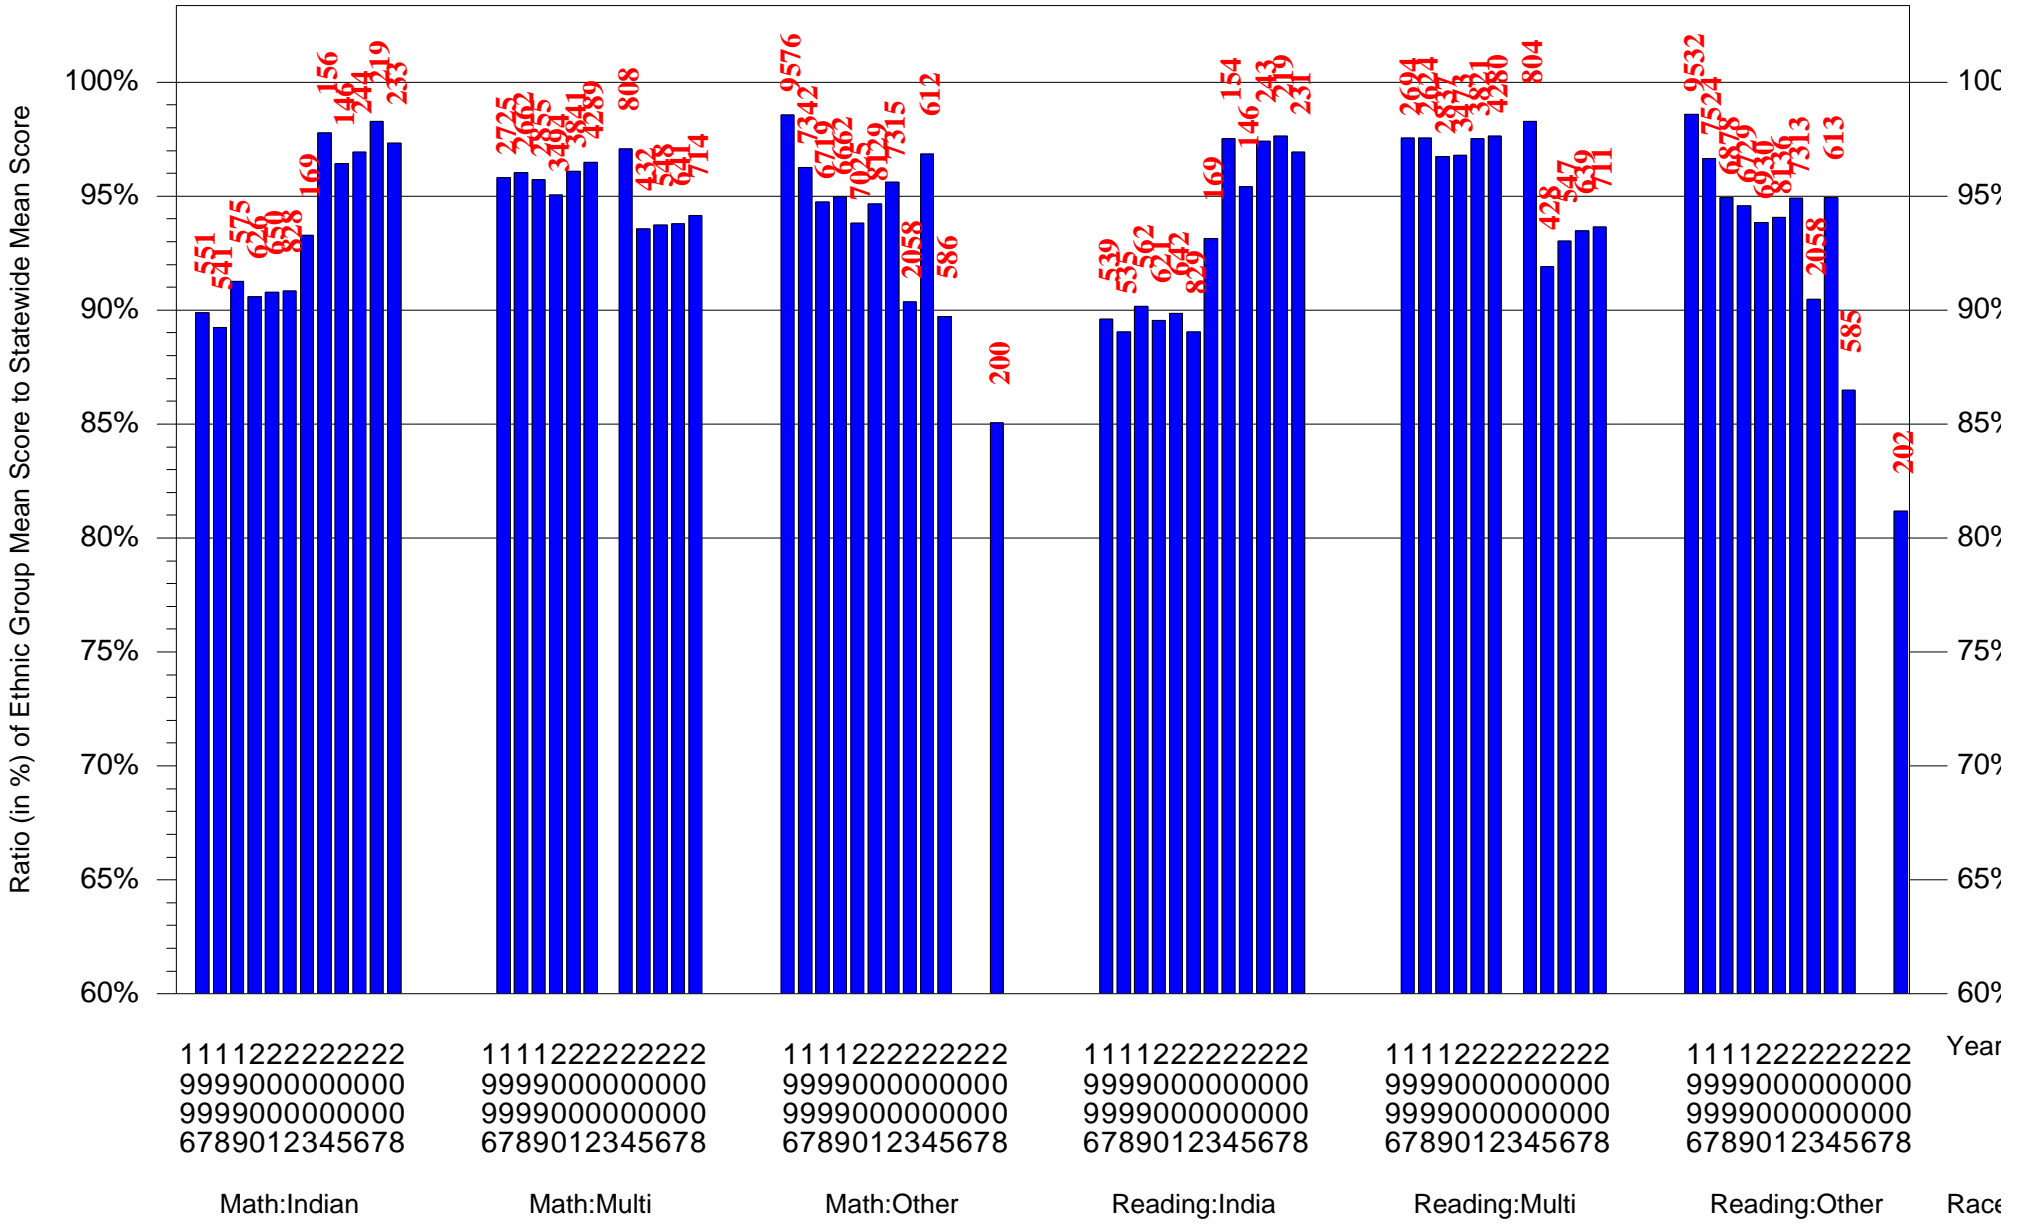

Mean Ethnic Group Statewide PSSA Test Score to Statewide Mean Score
Statewide = Pennsylvania and Grade = 8 and Ethnic Group = Indian or Multi or Other
(Note: Number (in red) of Test Takers is above each bar in the chart.)