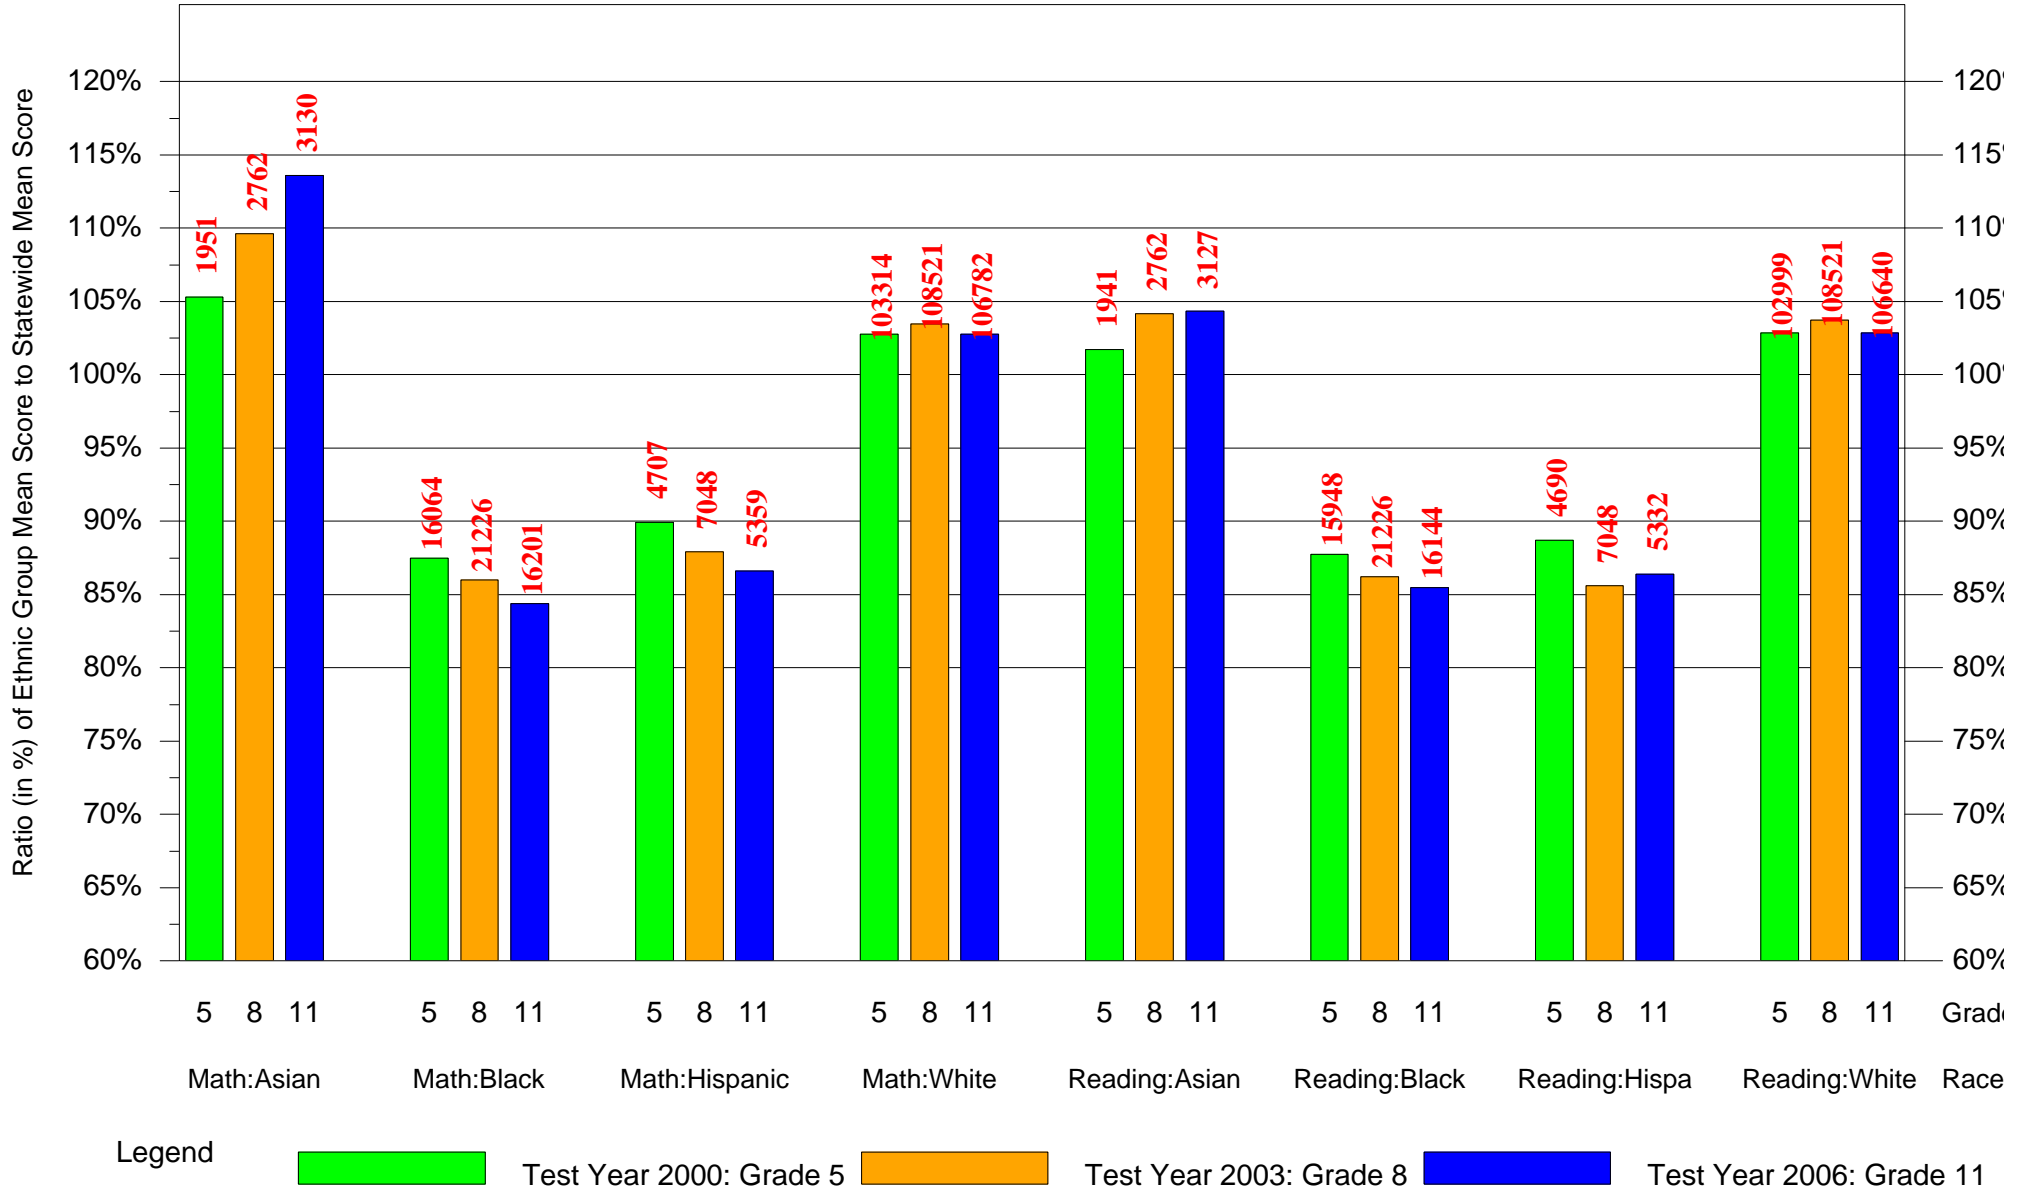

Mean Ethnic Group Statewide PSSA Test Score to Statewide Mean Score

Statewide = Pennsylvania and Cohort = 2000 and Ethnic Group = Black or White or Asian or Hispanic

(Note: Number (in red) of Test Takers is above each bar in the chart.)