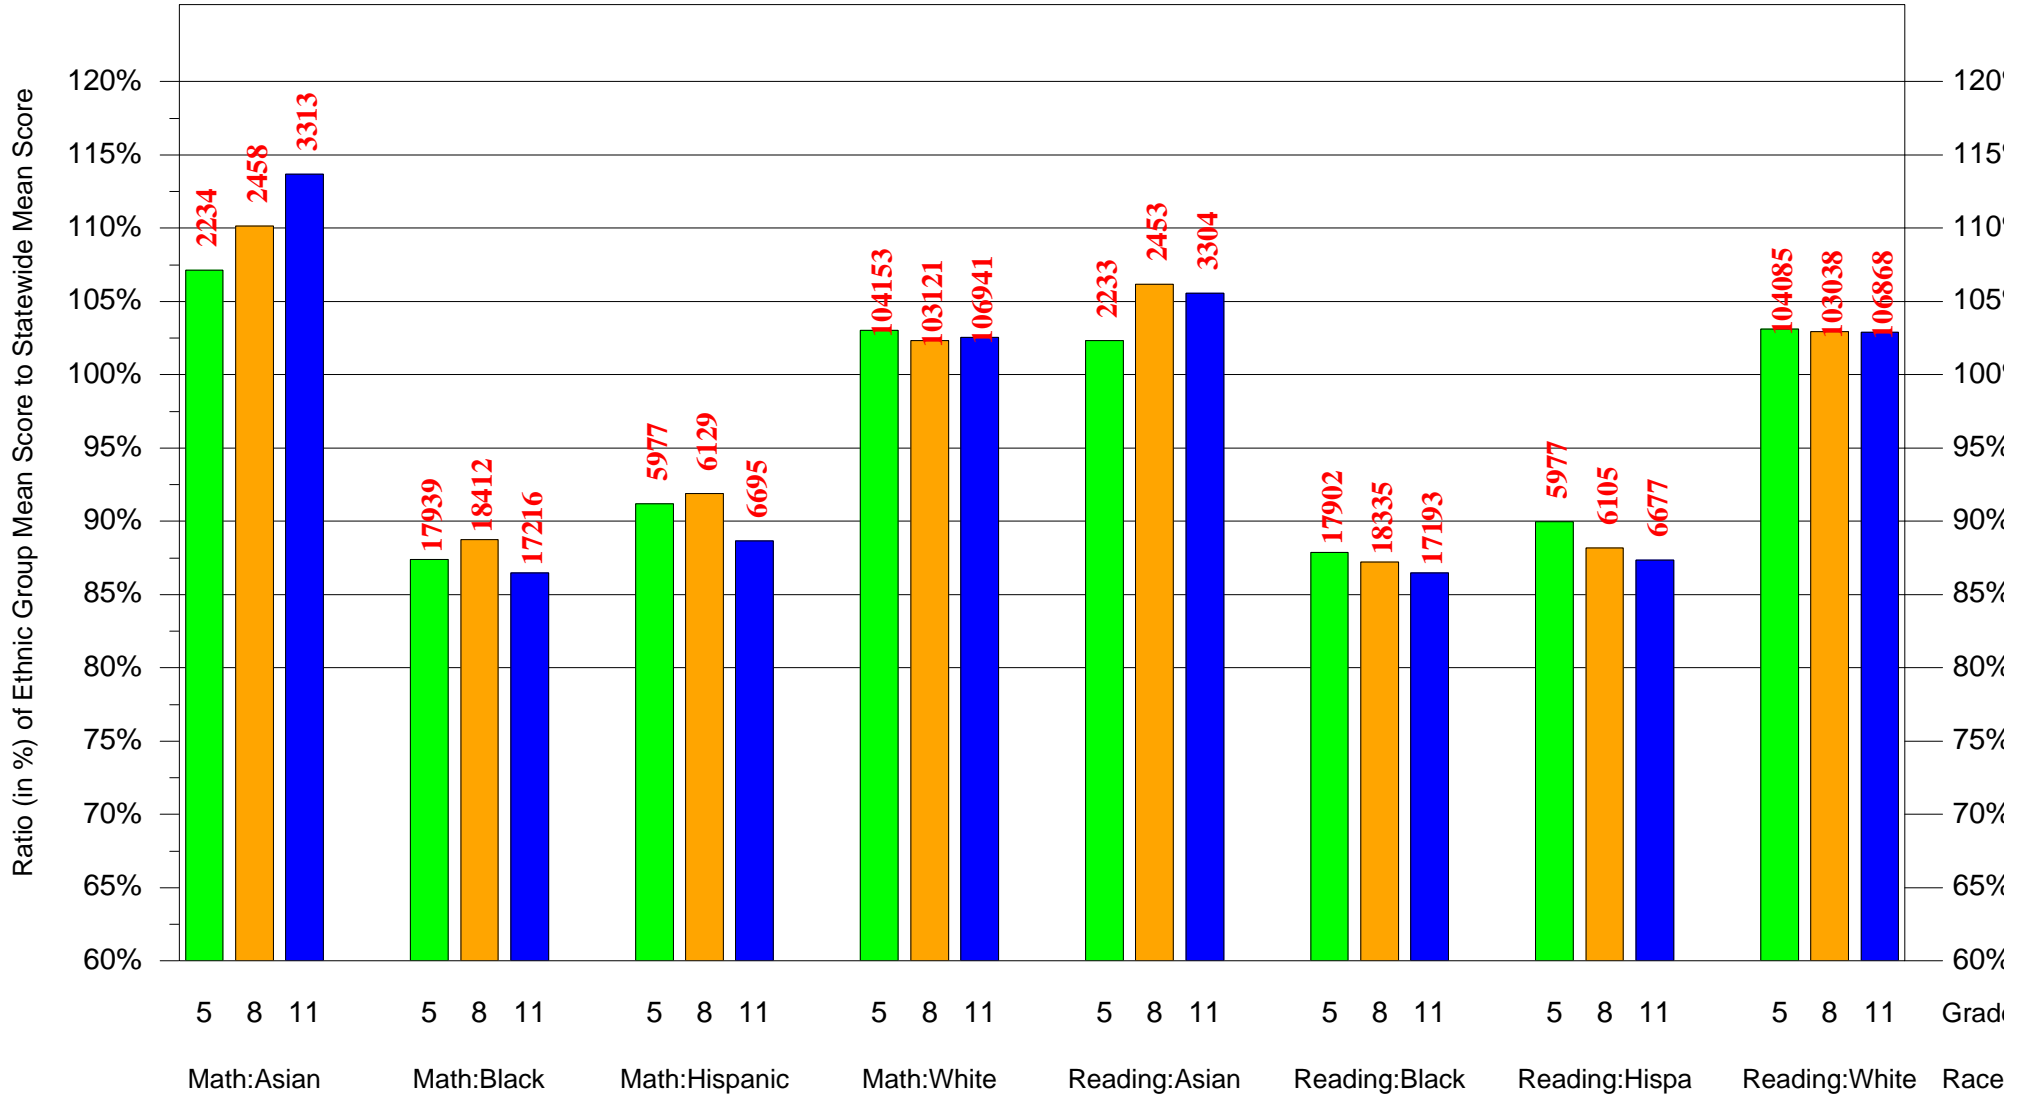

Mean Ethnic Group Statewide PSSA Test Score to Statewide Mean Score

Statewide = Pennsylvania and Cohort = 2002 and Ethnic Group = Black or White or Asian or Hispanic

(Note: Number (in red) of Test Takers is above each bar in the chart.)

Legend

Test Year 2002: Grade 5

Test Year 2005: Grade 8

Test Year 2008: Grade 11