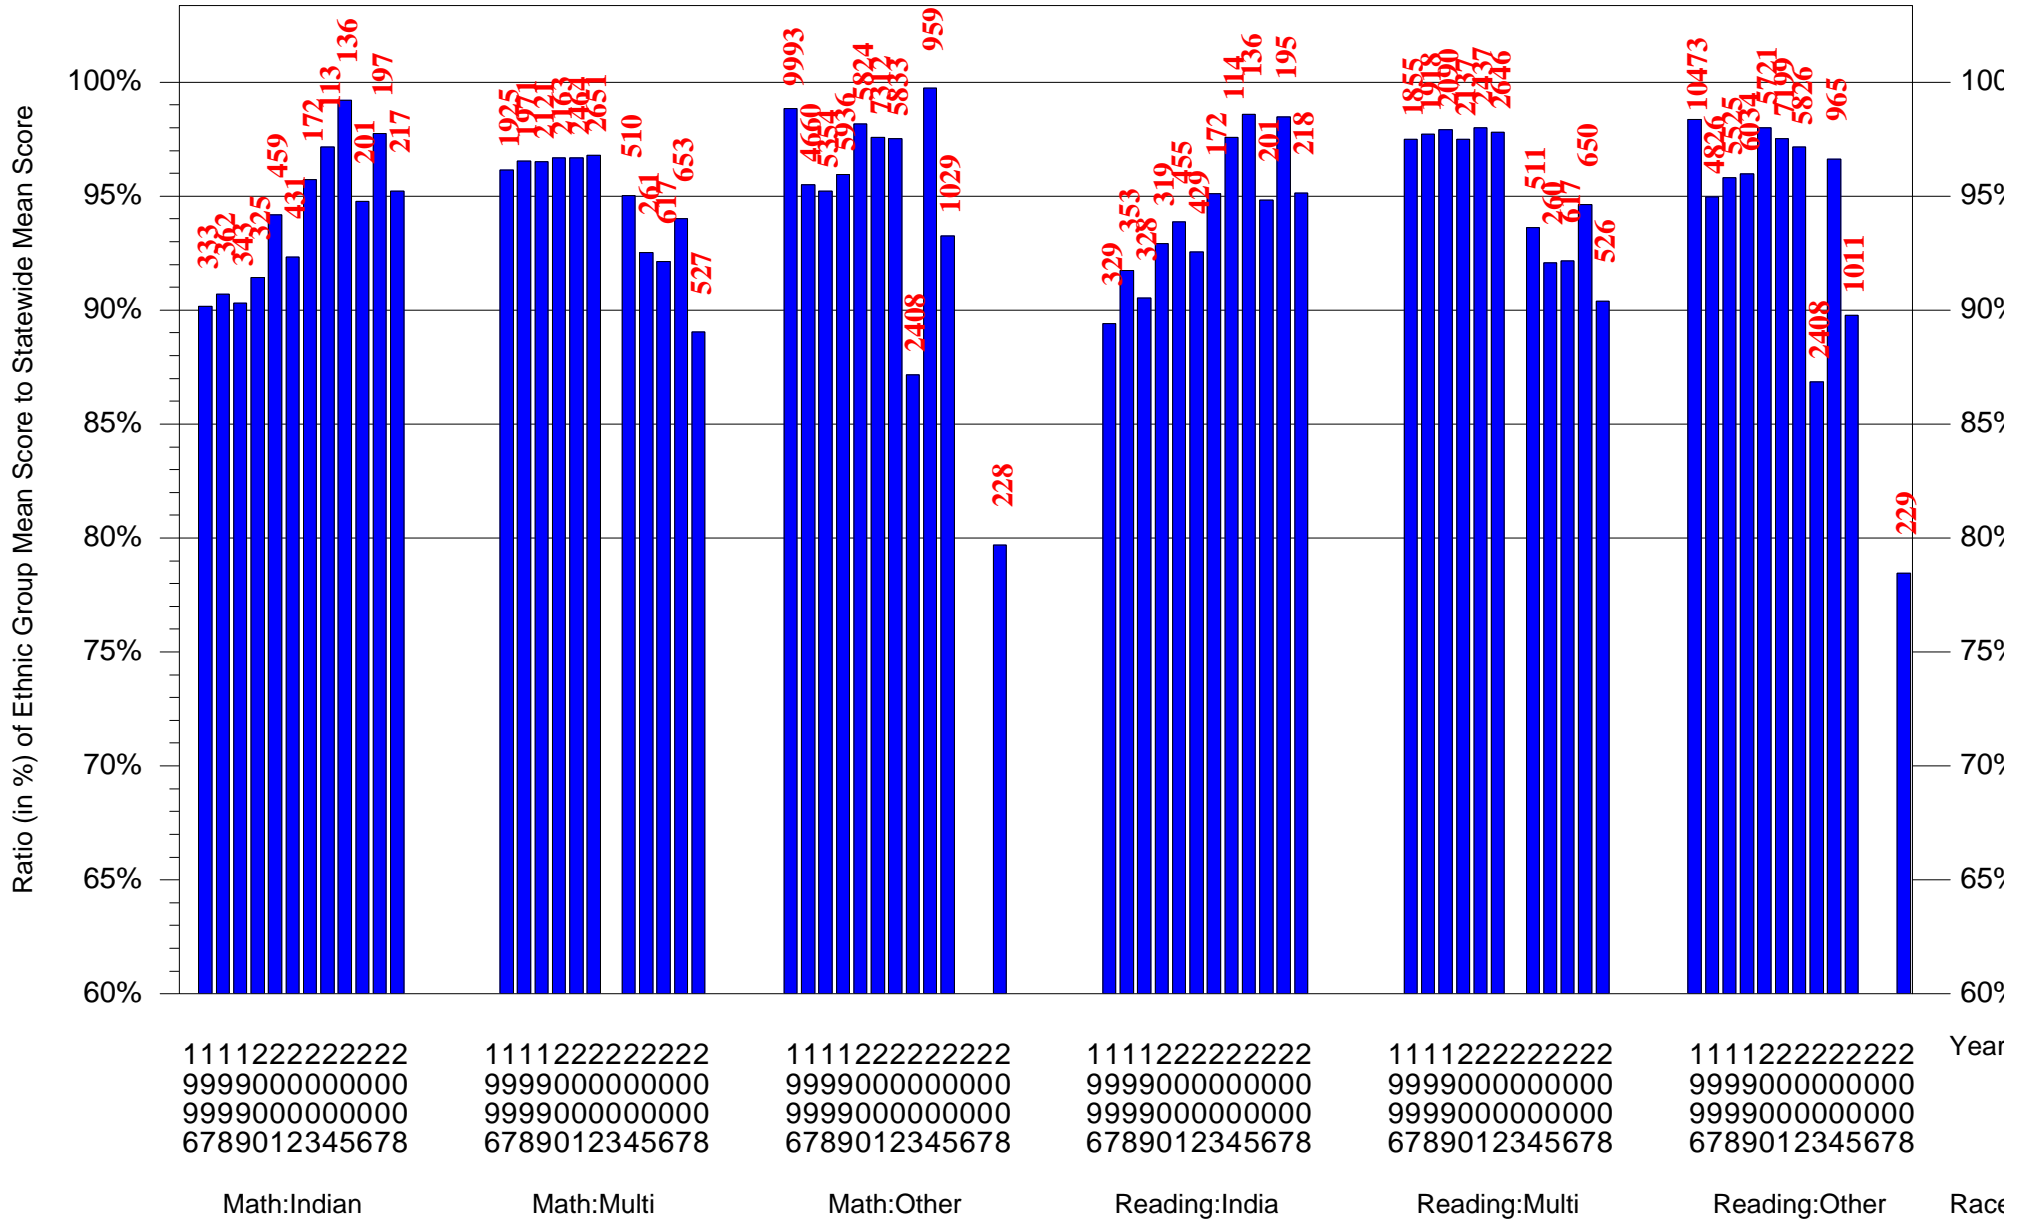

Mean Ethnic Group Statewide PSSA Test Score to Statewide Mean Score

Statewide = Pennsylvania and Grade = 11 and Ethnic Group = Indian or Multi or Other

(Note: Number (in red) of Test Takers is above each bar in the chart.)