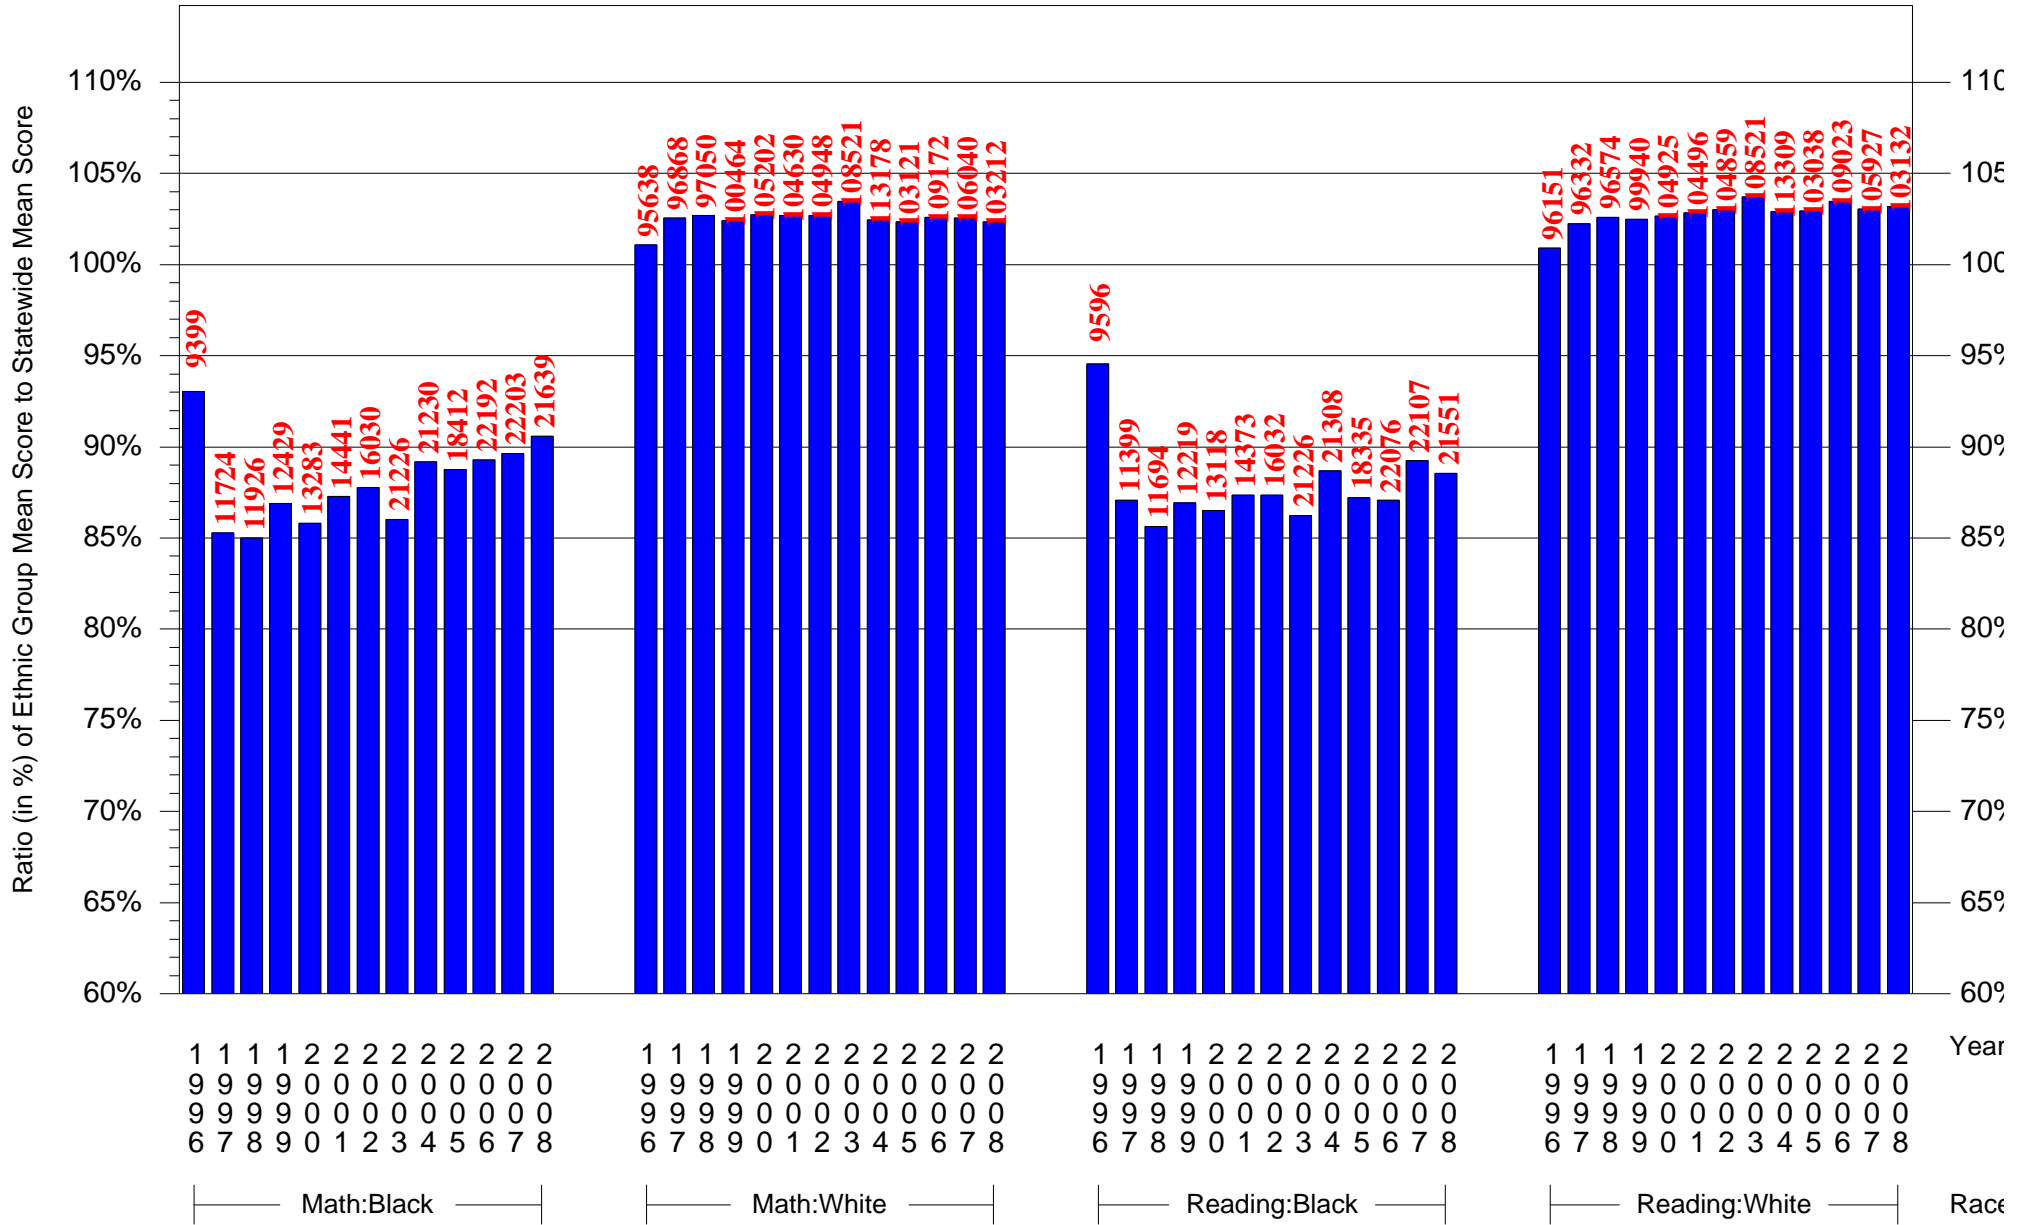

Mean Ethnic Group Statewide PSSA Test Score to Statewide Mean Score

Statewide = Pennsylvania and Grade = 5 and Ethnic Group = Black or White

(Note: Number (in red) of Test Takers is above each bar in the chart.)

Mean Ethnic Group Statewide PSSA Test Score to Statewide Mean Score

Statewide = Pennsylvania and Grade = 5 and Ethnic Group = Asian or Hispanic

(Note: Number (in red) of Test Takers is above each bar in the chart.)

Mean Ethnic Group Statewide PSSA Test Score to Statewide Mean Score
 Statewide = Pennsylvania and Grade = 5 and Ethnic Group = Indian or Multi or Other
 (Note: Number (in red) of Test Takers is above each bar in the chart.)

Mean Ethnic Group Statewide PSSA Test Score to Statewide Mean Score

Statewide = Pennsylvania and Grade = 8 and Ethnic Group = Black or White

(Note: Number (in red) of Test Takers is above each bar in the chart.)