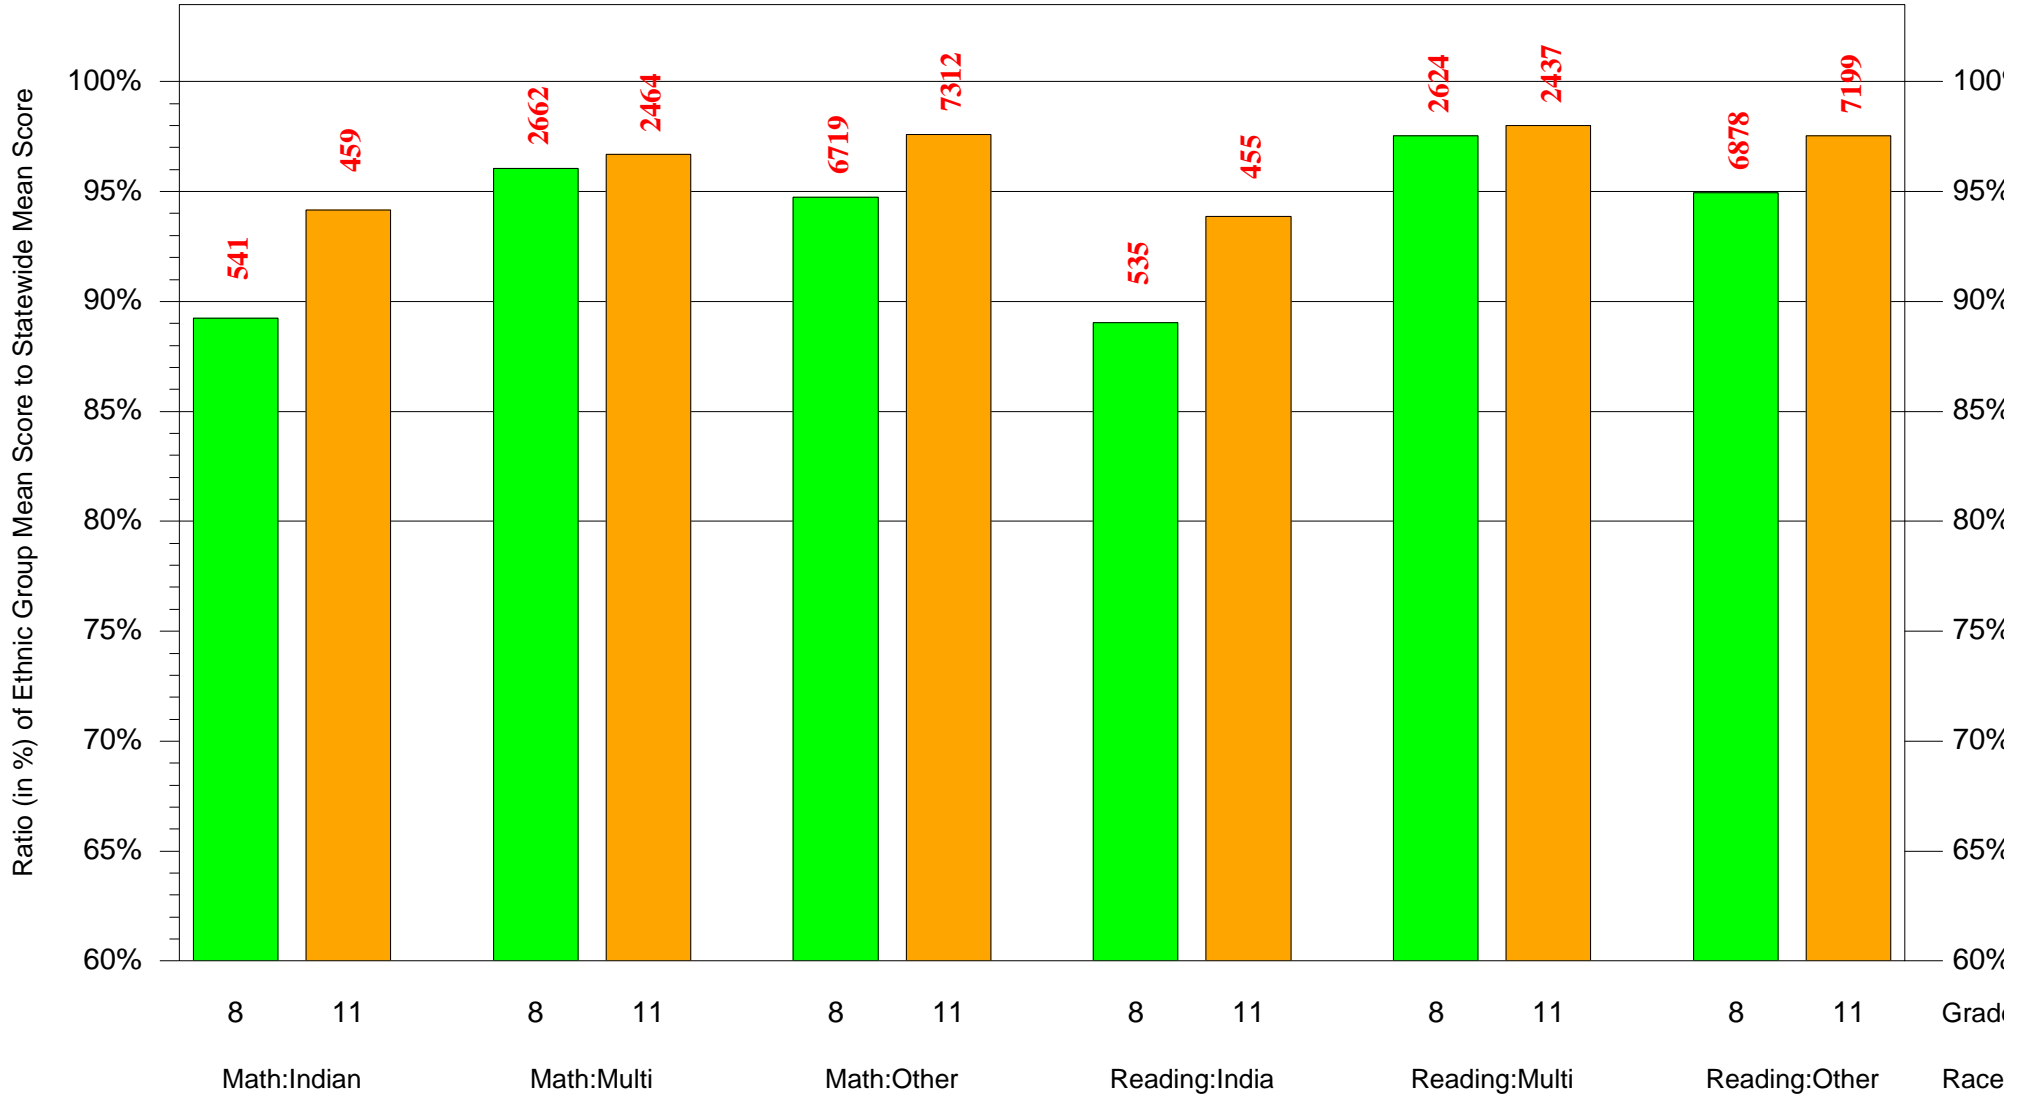

Mean Ethnic Group Statewide PSSA Test Score to Statewide Mean Score

Statewide = Pennsylvania and Cohort = 1995 and Ethnic Group = Indian or Multi or Other

(Note: Number (in red) of Test Takers is above each bar in the chart.)

Legend

Test Year 1998: Grade 8

Test Year 2001: Grade 11