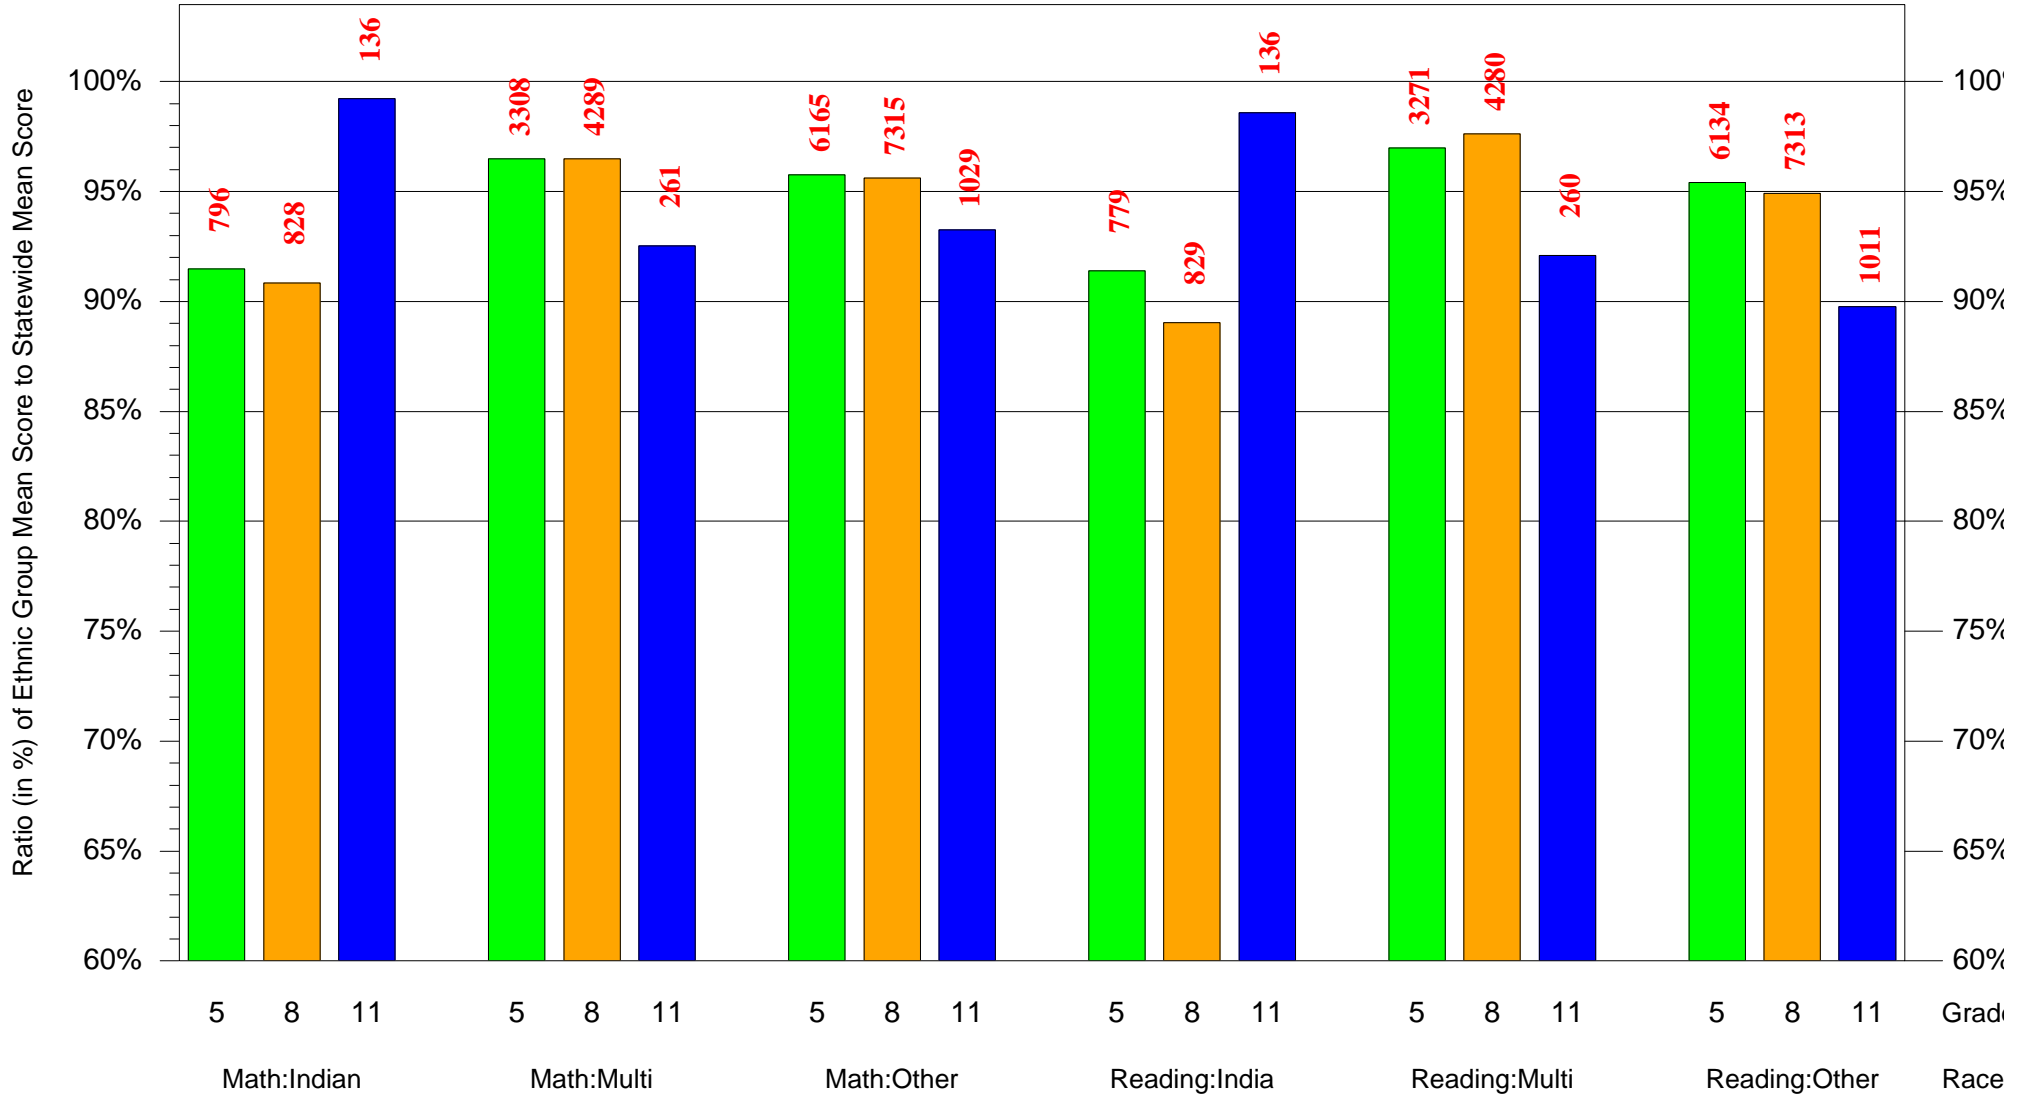

Mean Ethnic Group Statewide PSSA Test Score to Statewide Mean Score

Statewide = Pennsylvania and Cohort = 1999 and Ethnic Group = Indian or Multi or Other

(Note: Number (in red) of Test Takers is above each bar in the chart.)

Legend

Test Year 1999: Grade 5

Test Year 2002: Grade 8

Test Year 2005: Grade 11