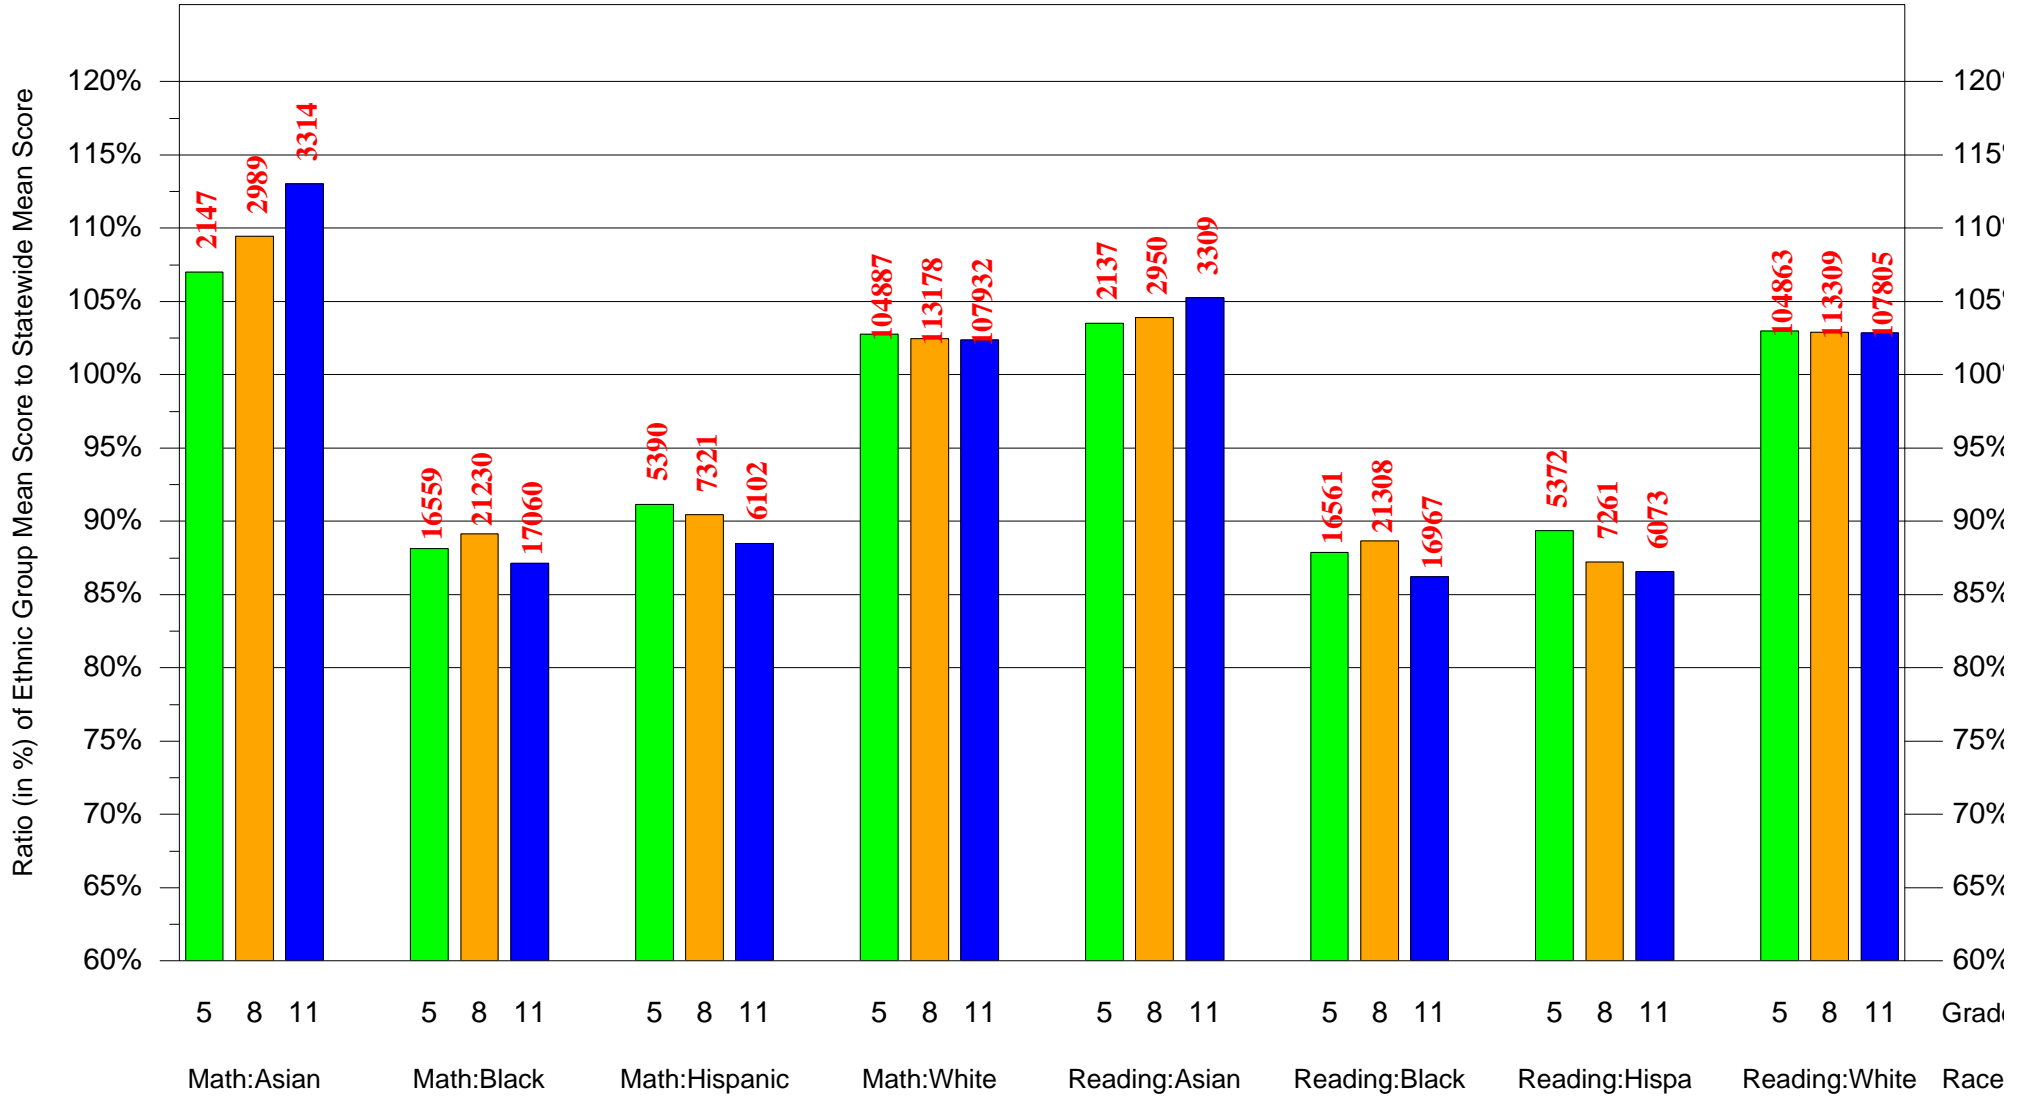

(Note: Number (in red) of Test Takers is above each bar in the chart.)

Legend

Test Year 2001: Grade 5

Test Year 2004: Grade 8

Test Year 2007: Grade 11

Mean Ethnic Group Statewide PSSA Test Score to Statewide Mean Score