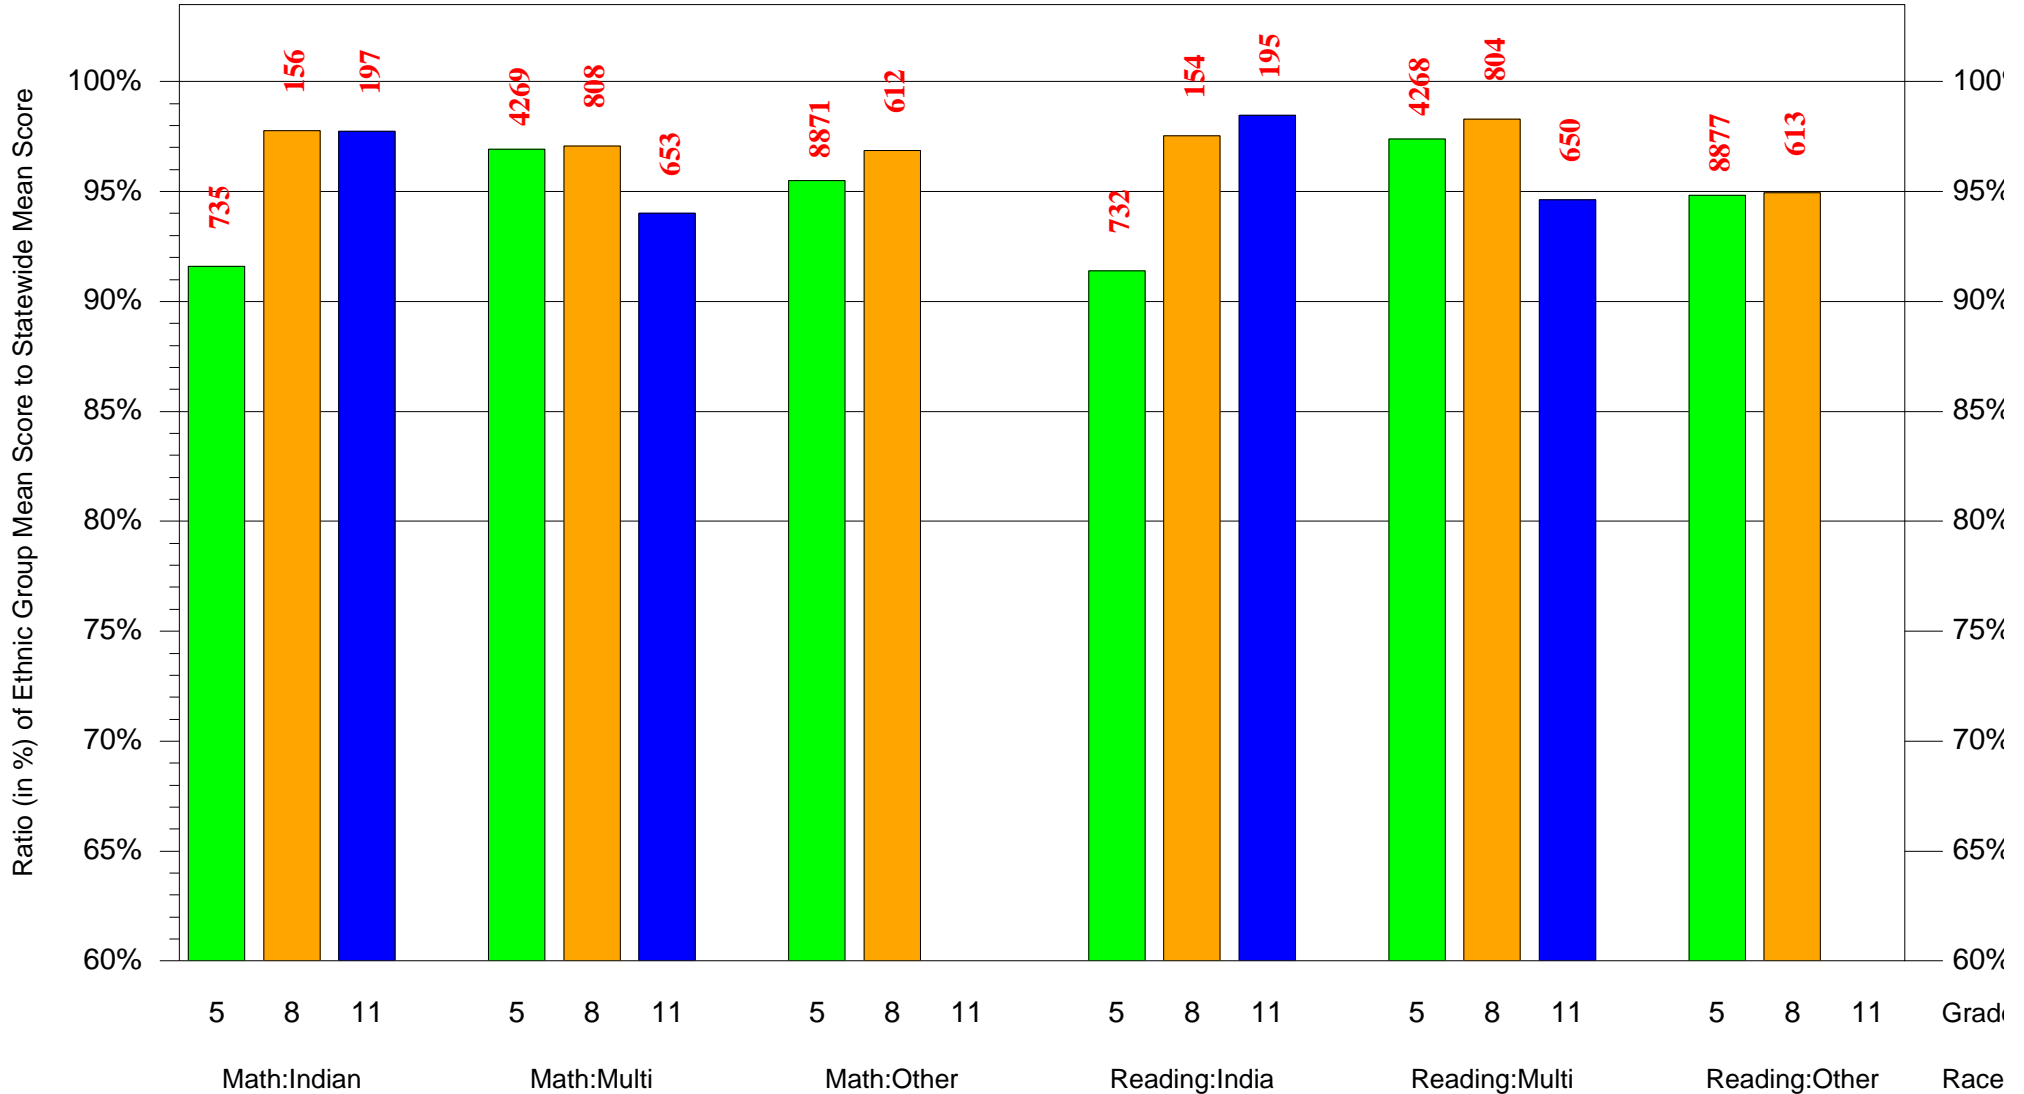

Mean Ethnic Group Statewide PSSA Test Score to Statewide Mean Score

Statewide = Pennsylvania and Cohort = 2001 and Ethnic Group = Indian or Multi or Other

(Note: Number (in red) of Test Takers is above each bar in the chart.)

Legend

Test Year 2001: Grade 5

Test Year 2004: Grade 8

Test Year 2007: Grade 11