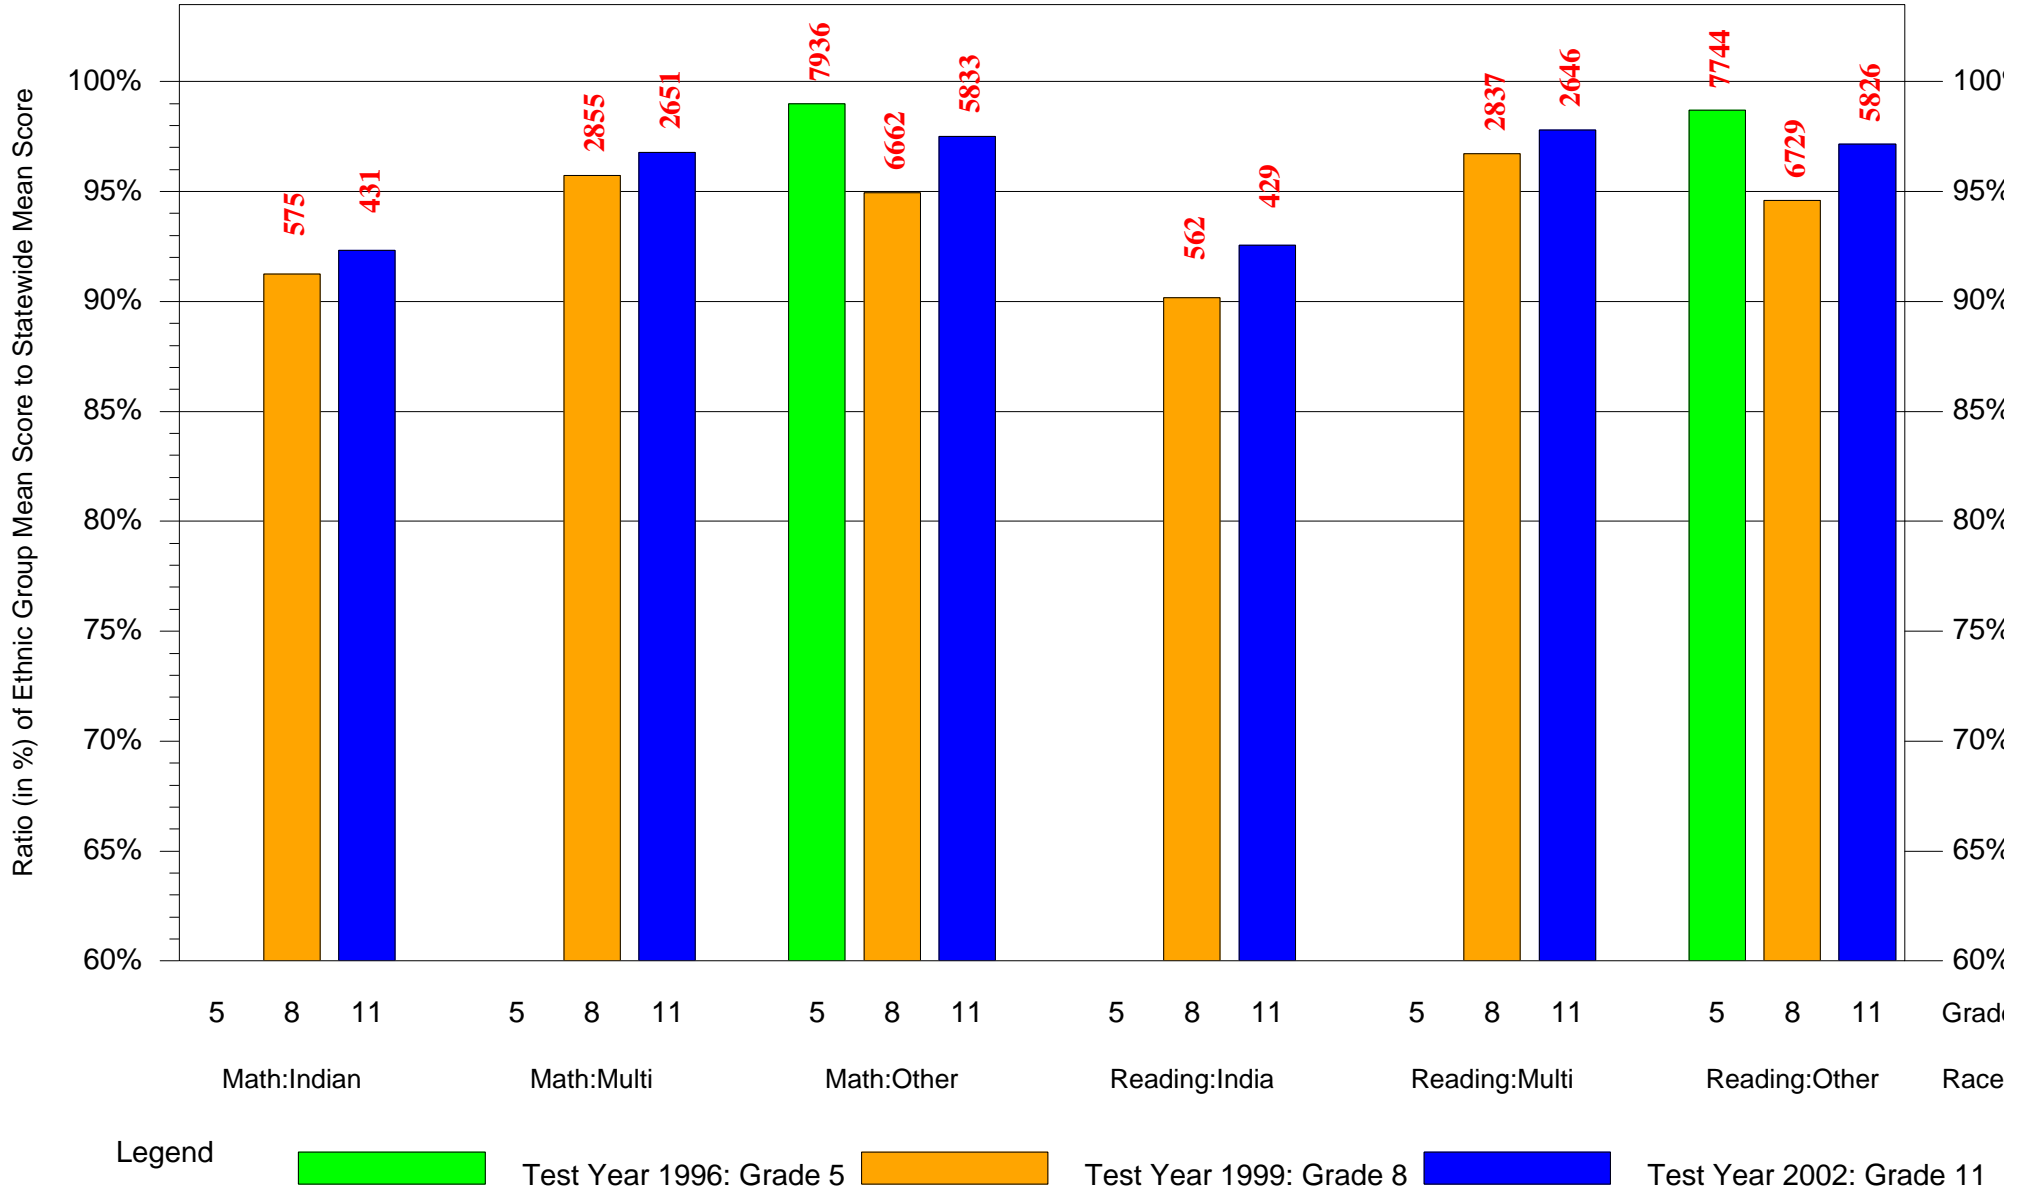

Mean Ethnic Group Statewide PSSA Test Score to Statewide Mean Score

Statewide = Pennsylvania and Cohort = 1996 and Ethnic Group = Indian or Multi or Other

(Note: Number (in red) of Test Takers is above each bar in the chart.)