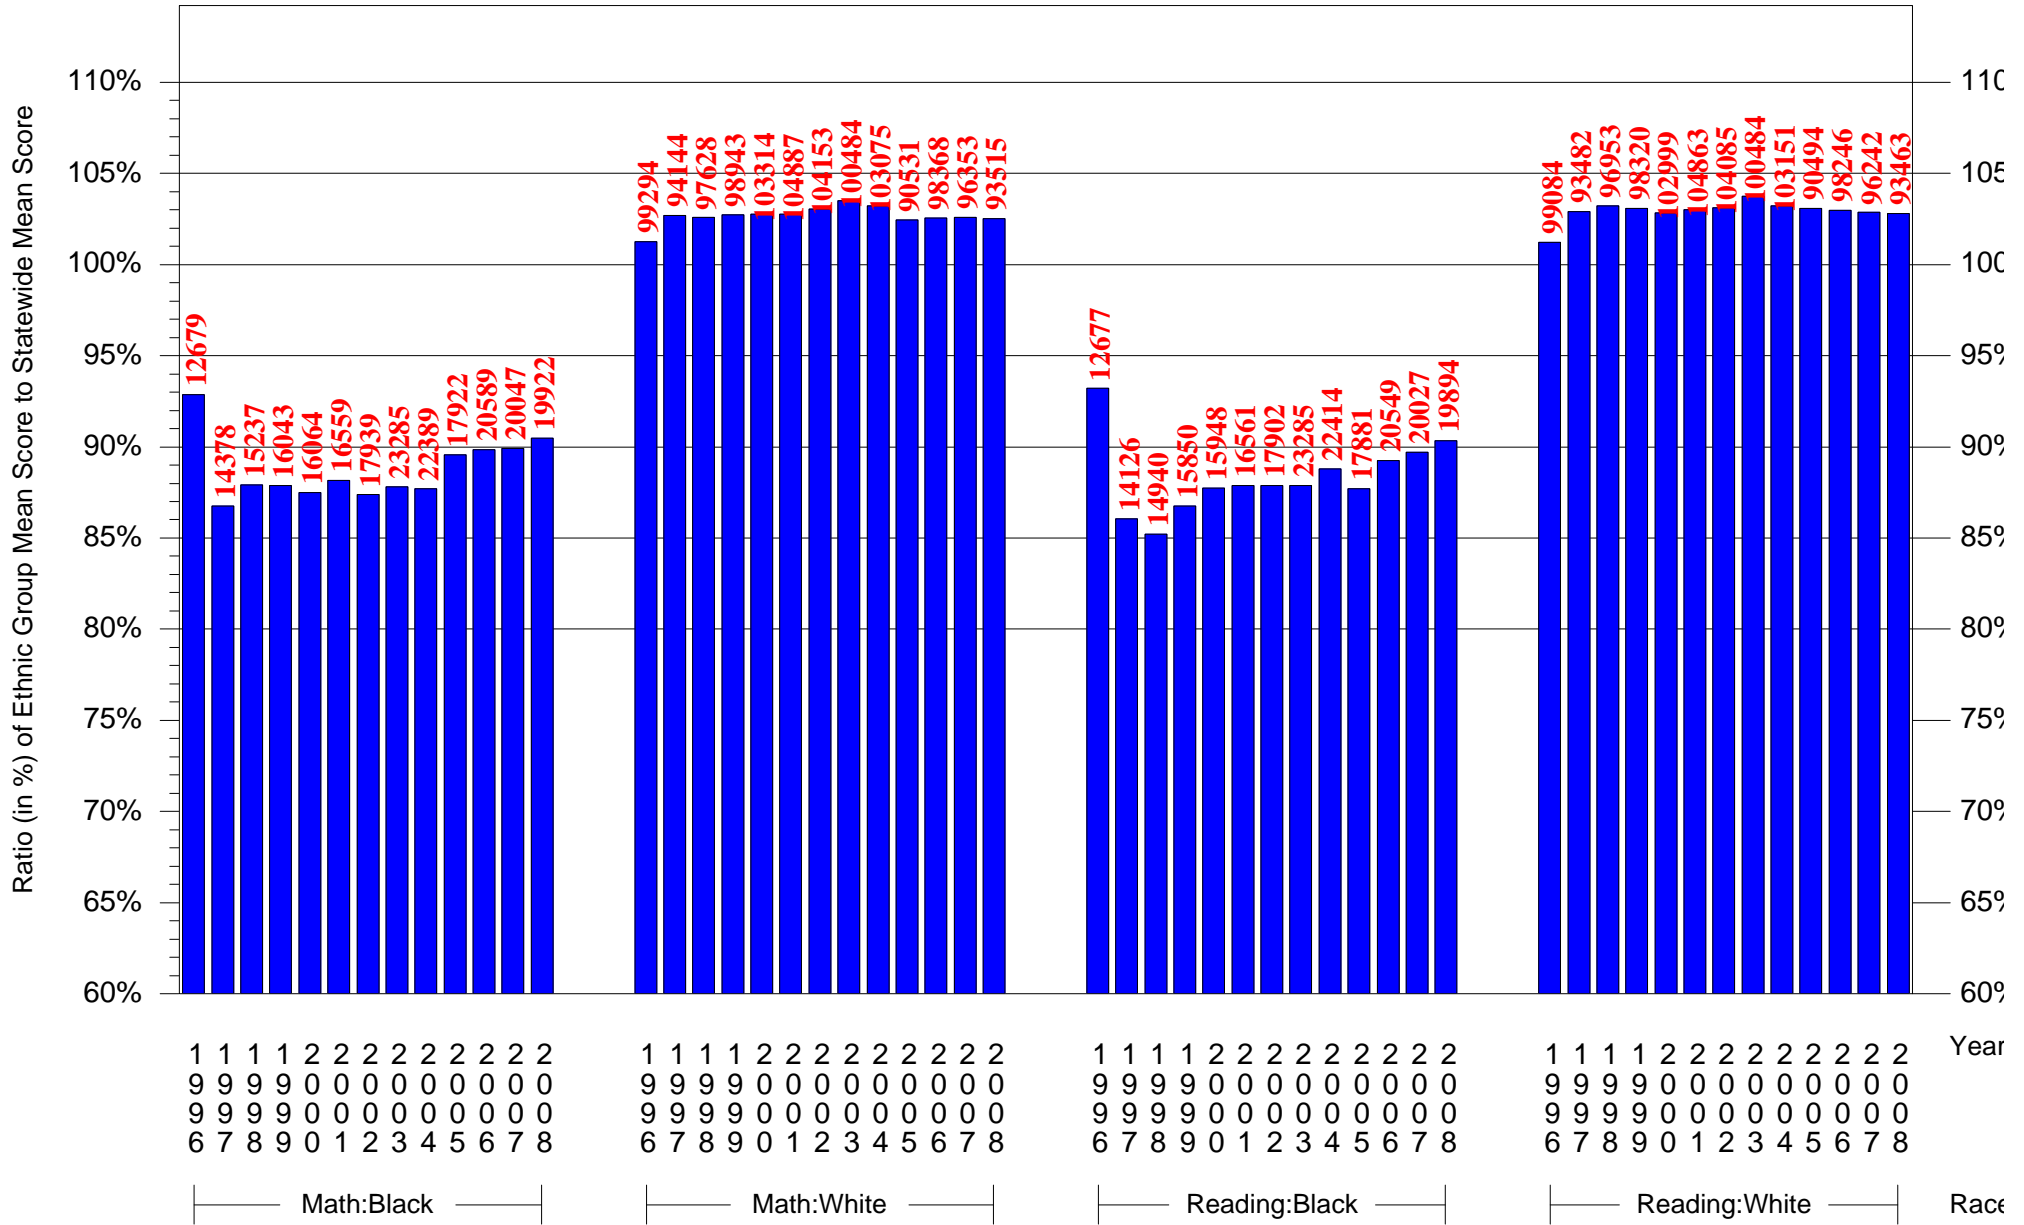

Mean Ethnic Group Statewide PSSA Test Score to Statewide Mean Score

Statewide = Pennsylvania and Grade = 5 and Ethnic Group = Black or White

(Note: Number (in red) of Test Takers is above each bar in the chart.)

Mean Ethnic Group Statewide PSSA Test Score to Statewide Mean Score

Statewide = Pennsylvania and Grade = 5 and Ethnic Group = Asian or Hispanic

(Note: Number (in red) of Test Takers is above each bar in the chart.)

Mean Ethnic Group Statewide PSSA Test Score to Statewide Mean Score
 Statewide = Pennsylvania and Grade = 5 and Ethnic Group = Indian or Multi or Other
 (Note: Number (in red) of Test Takers is above each bar in the chart.)