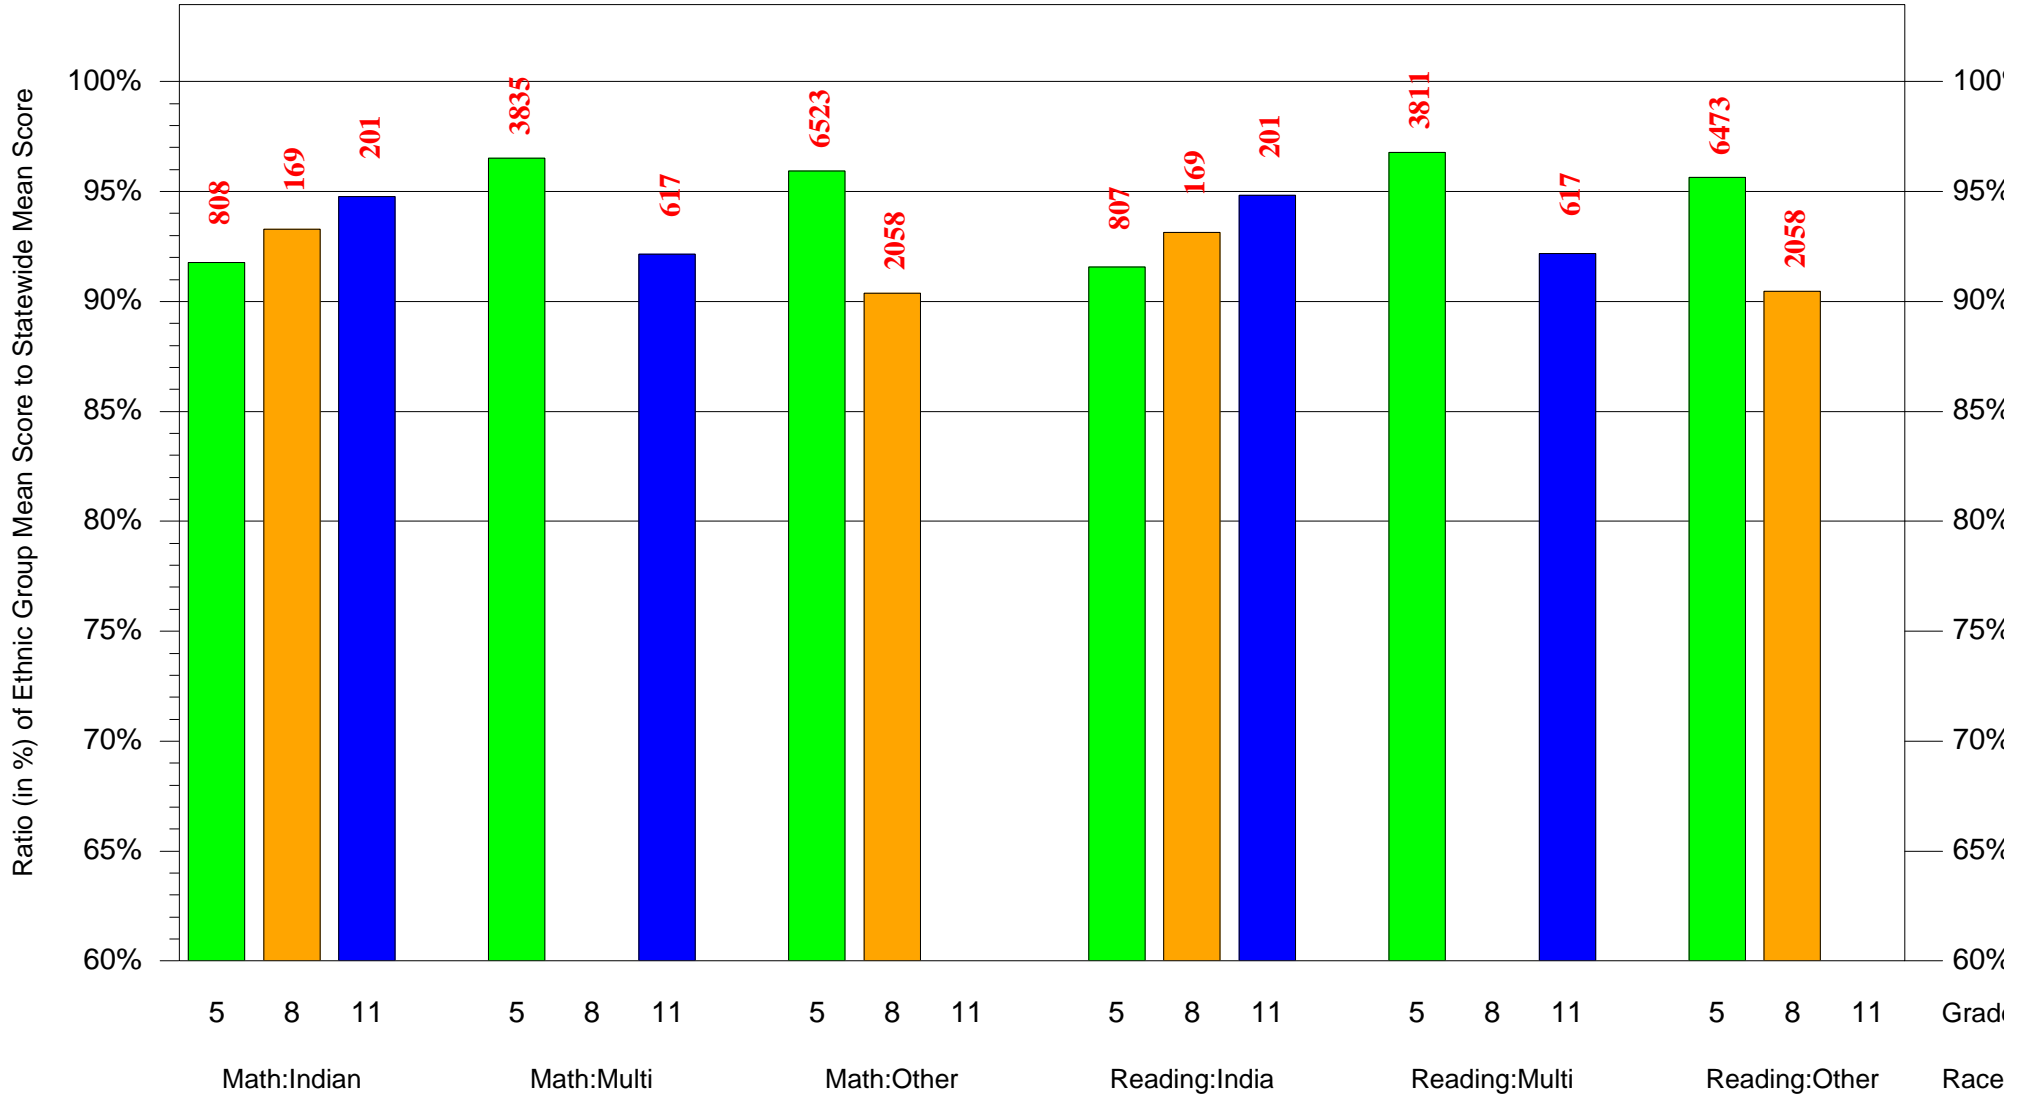

Mean Ethnic Group Statewide PSSA Test Score to Statewide Mean Score

Statewide = Pennsylvania and Cohort = 2000 and Ethnic Group = Indian or Multi or Other

(Note: Number (in red) of Test Takers is above each bar in the chart.)

Legend

Test Year 2000: Grade 5

Test Year 2003: Grade 8

Test Year 2006: Grade 11