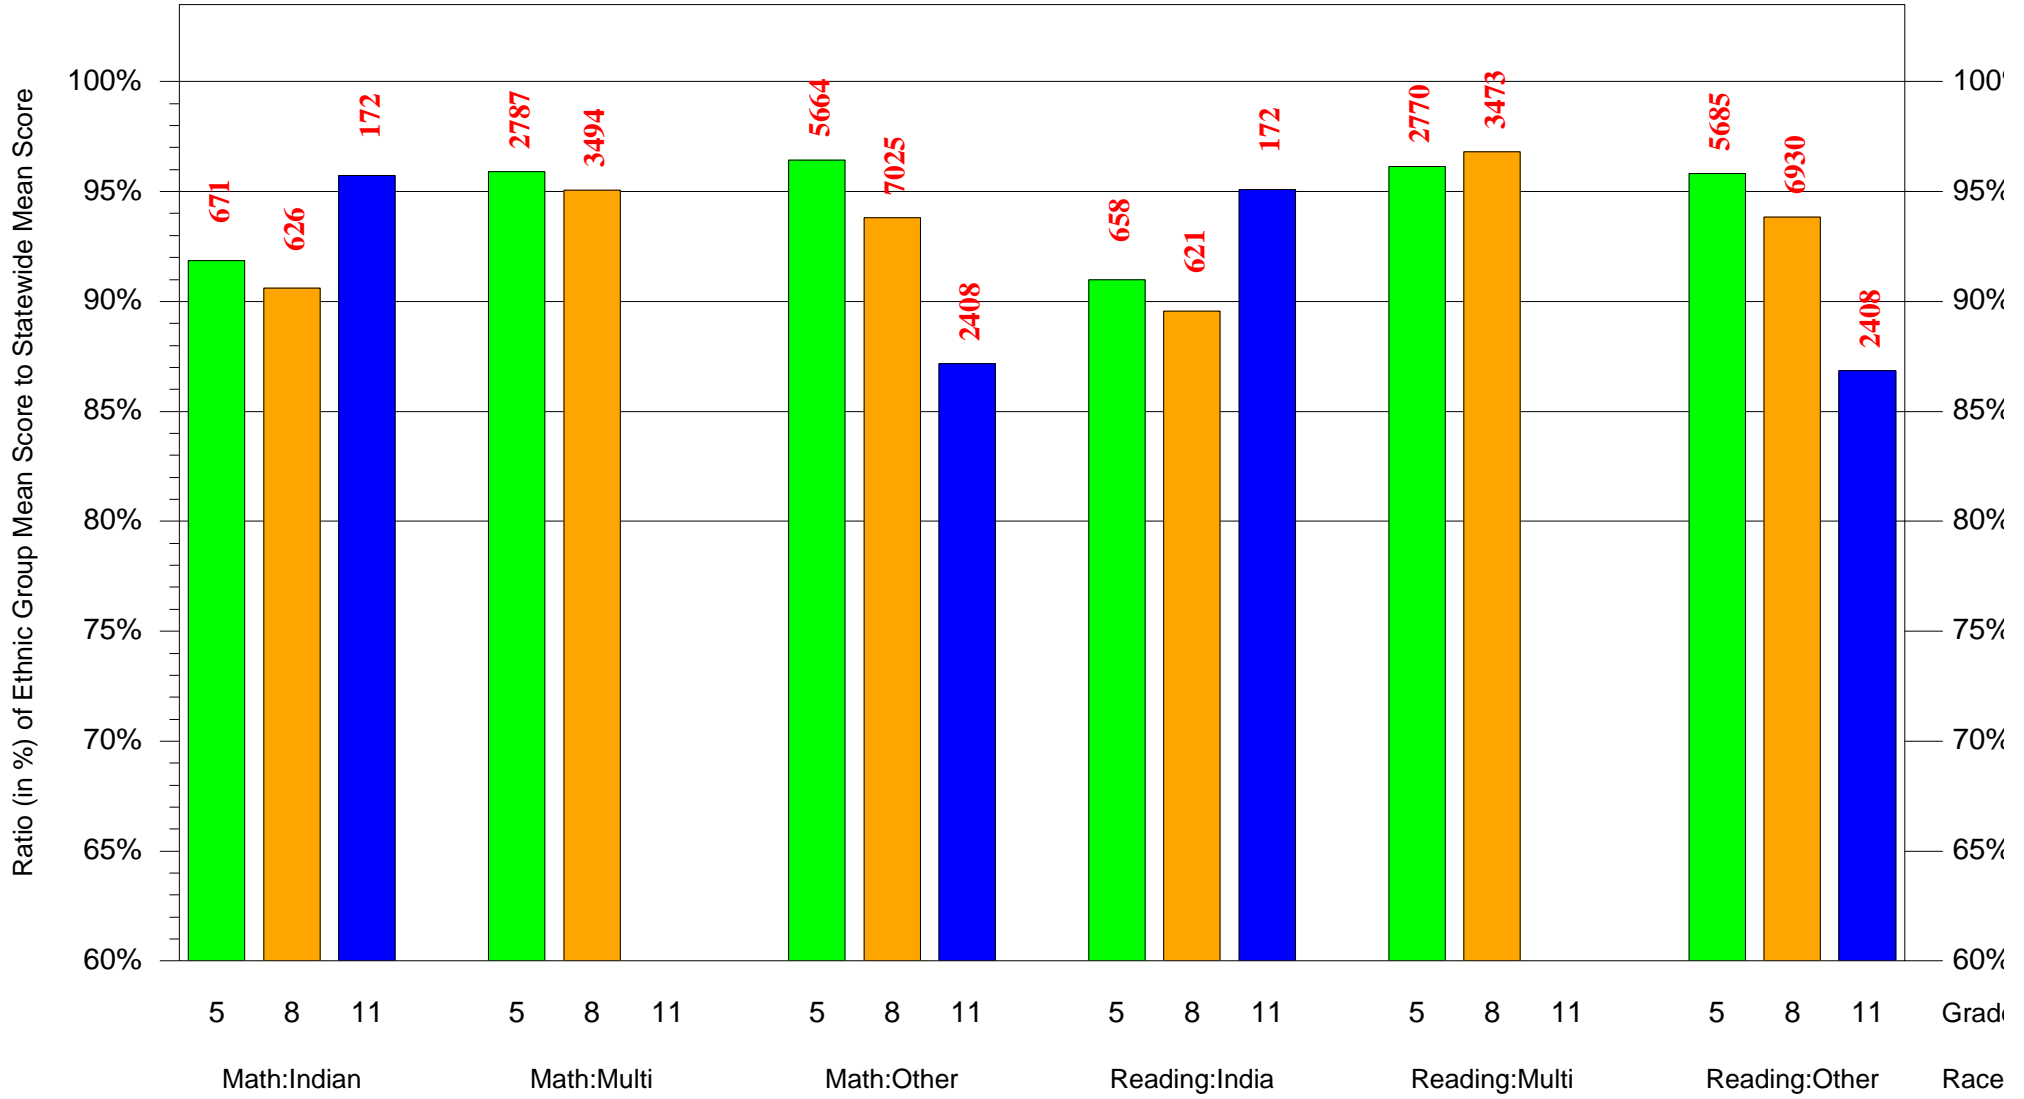

Mean Ethnic Group Statewide PSSA Test Score to Statewide Mean Score

Statewide = Pennsylvania and Cohort = 1997 and Ethnic Group = Indian or Multi or Other

(Note: Number (in red) of Test Takers is above each bar in the chart.)

Legend

Test Year 1997: Grade 5

Test Year 2000: Grade 8

Test Year 2003: Grade 11