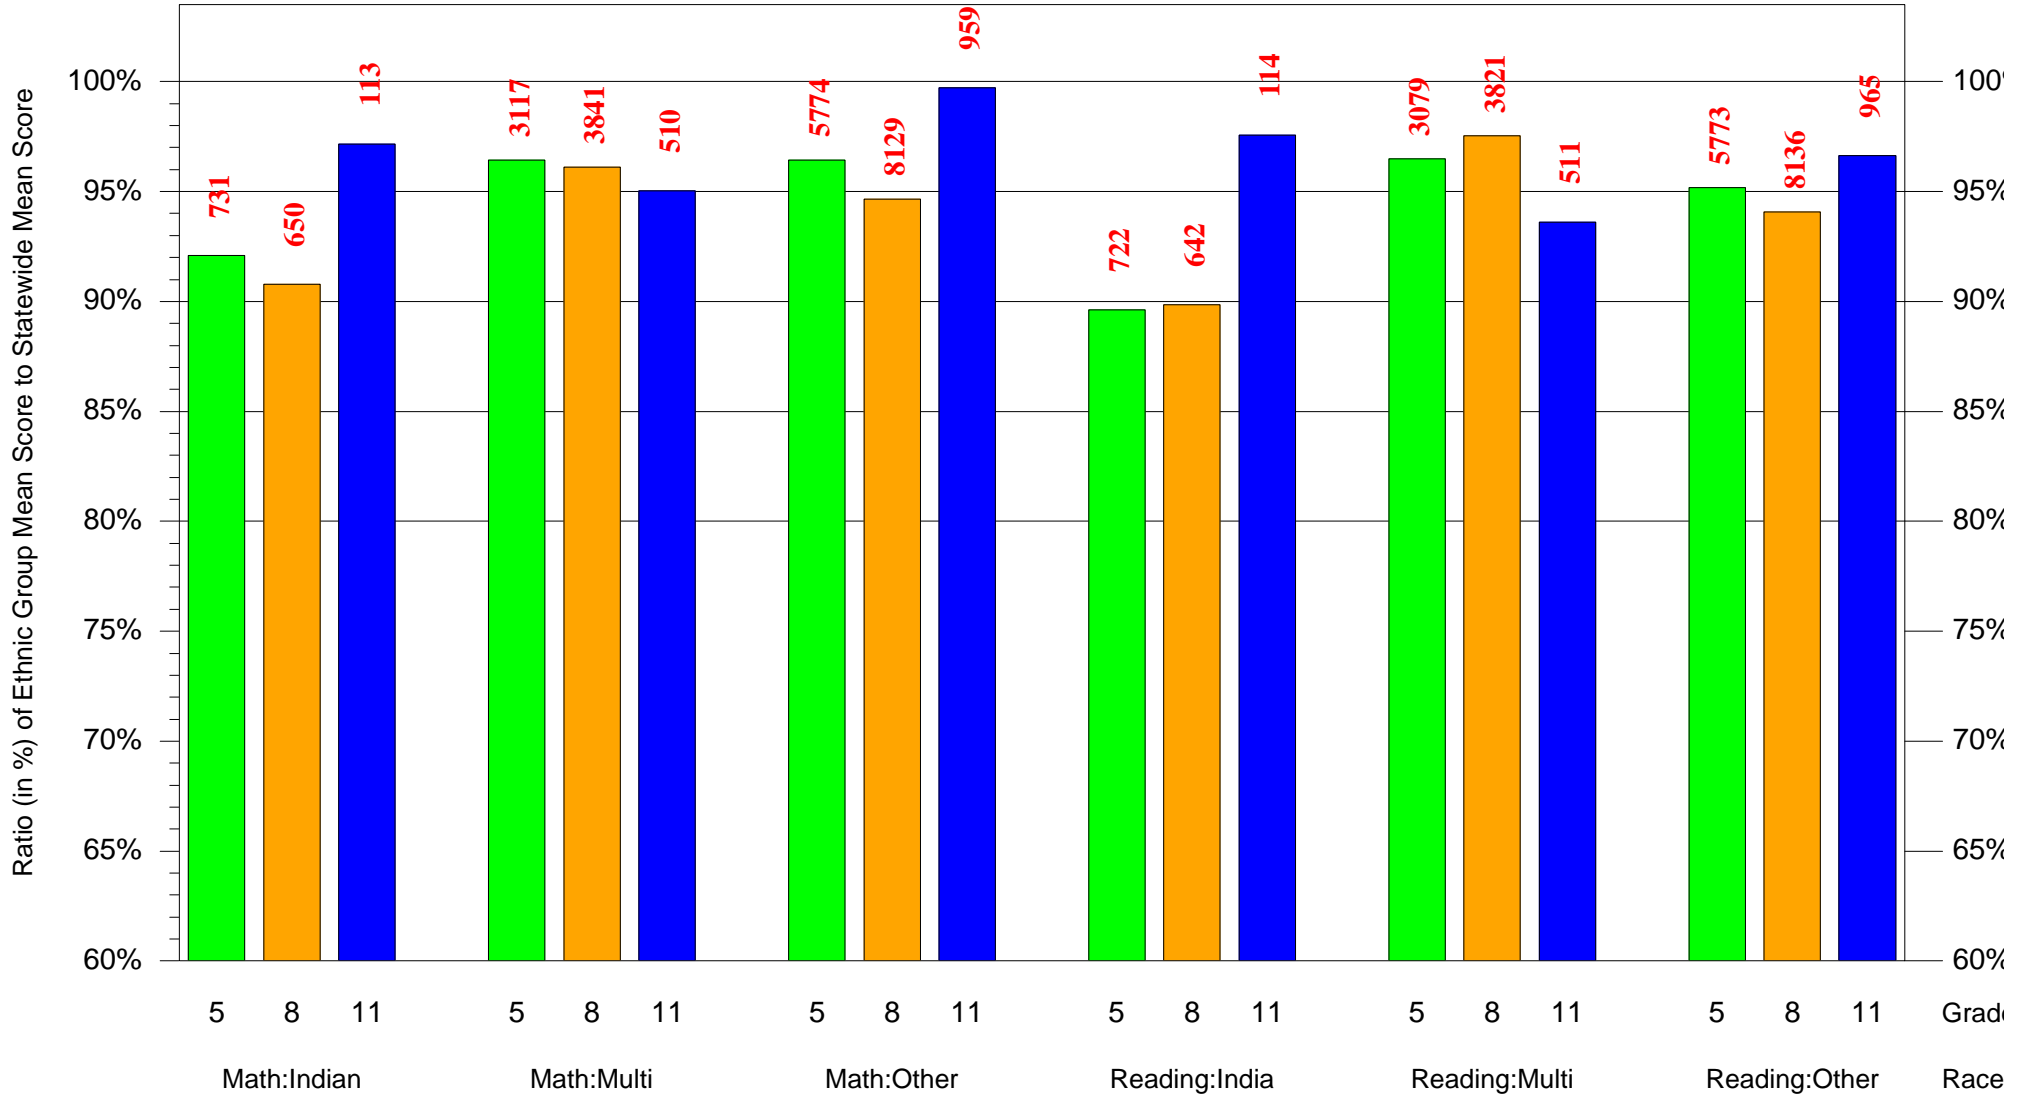

Mean Ethnic Group Statewide PSSA Test Score to Statewide Mean Score

Statewide = Pennsylvania and Cohort = 1998 and Ethnic Group = Indian or Multi or Other

(Note: Number (in red) of Test Takers is above each bar in the chart.)

Legend

Test Year 1998: Grade 5

Test Year 2001: Grade 8

Test Year 2004: Grade 11