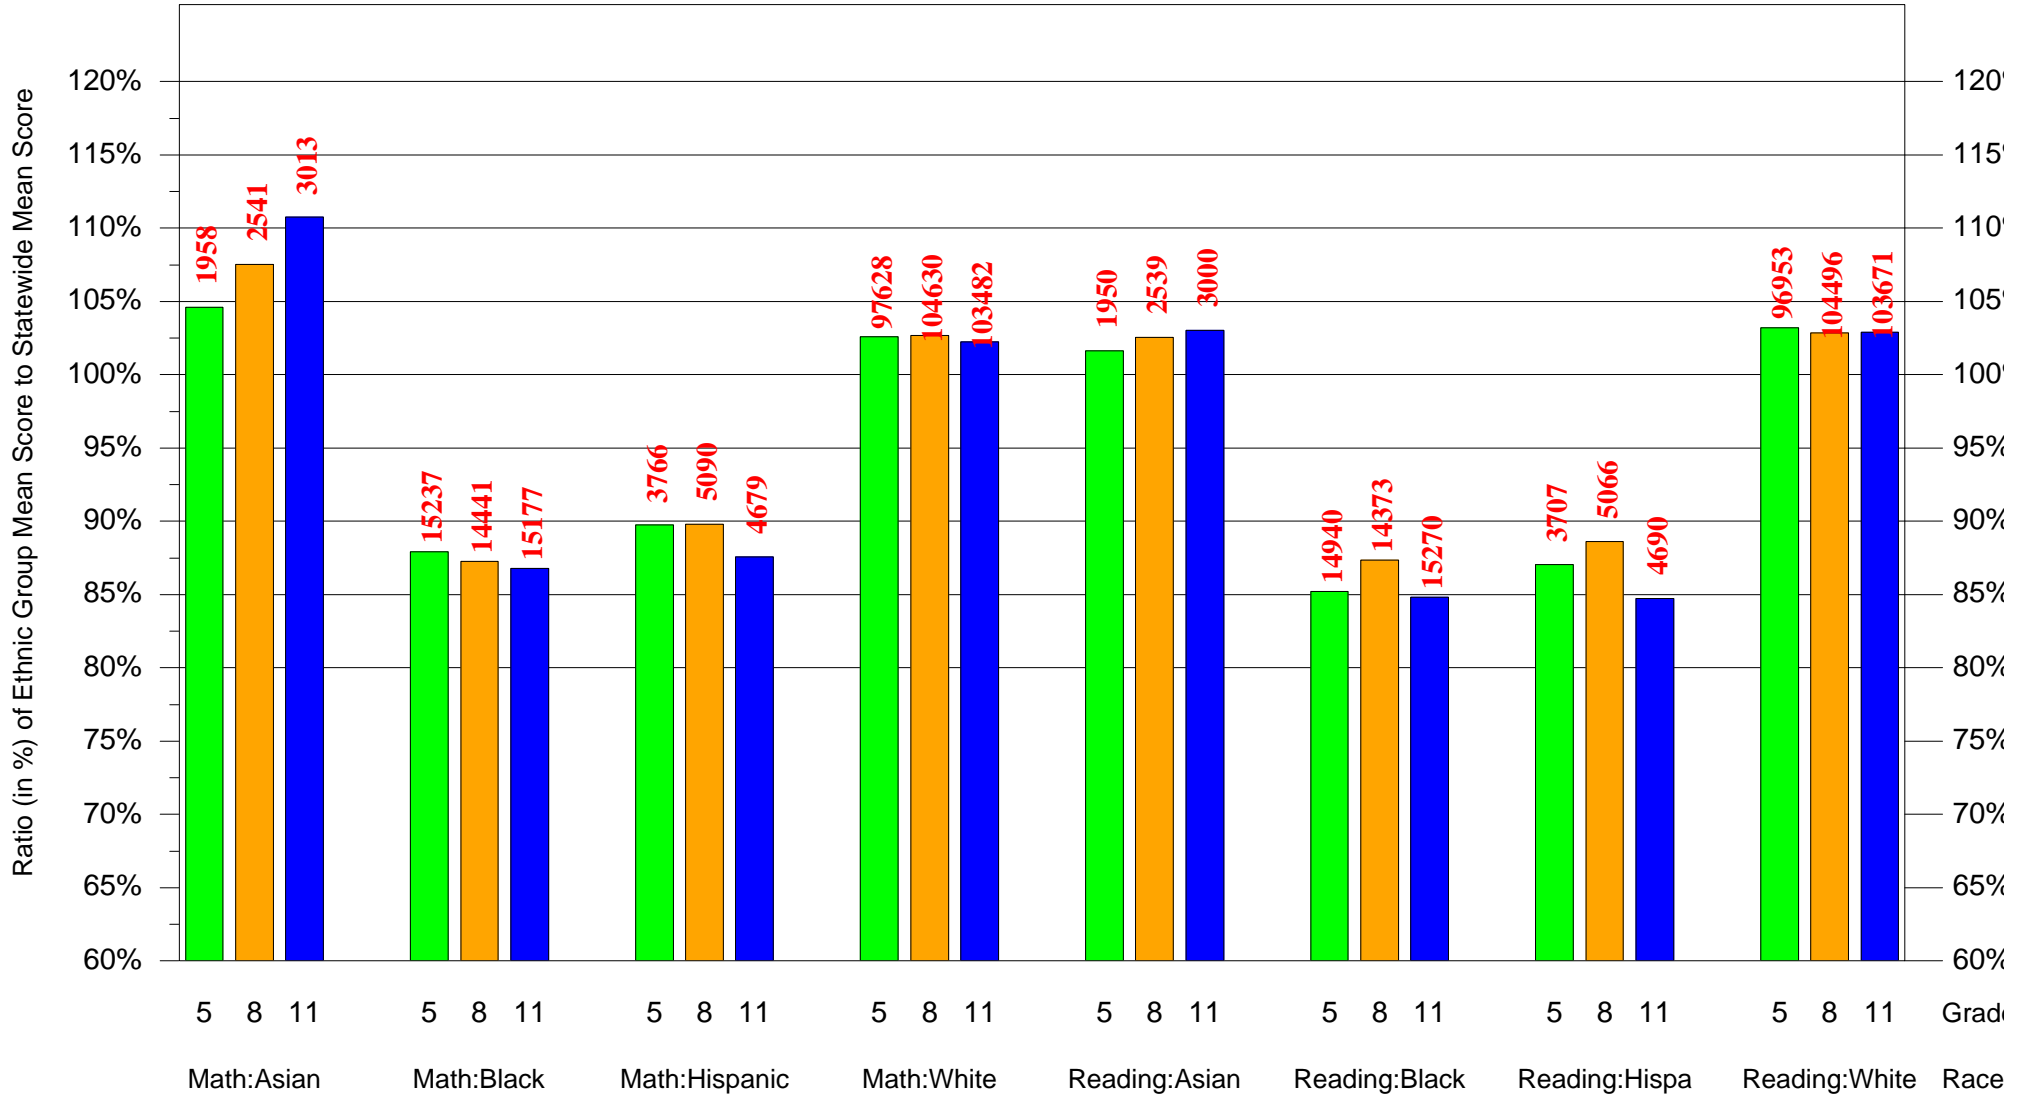

Mean Ethnic Group Statewide PSSA Test Score to Statewide Mean Score

Statewide = Pennsylvania and Cohort = 1998 and Ethnic Group = Black or White or Asian or Hispanic

(Note: Number (in red) of Test Takers is above each bar in the chart.)

Legend

Test Year 1998: Grade 5

Test Year 2001: Grade 8

Test Year 2004: Grade 11