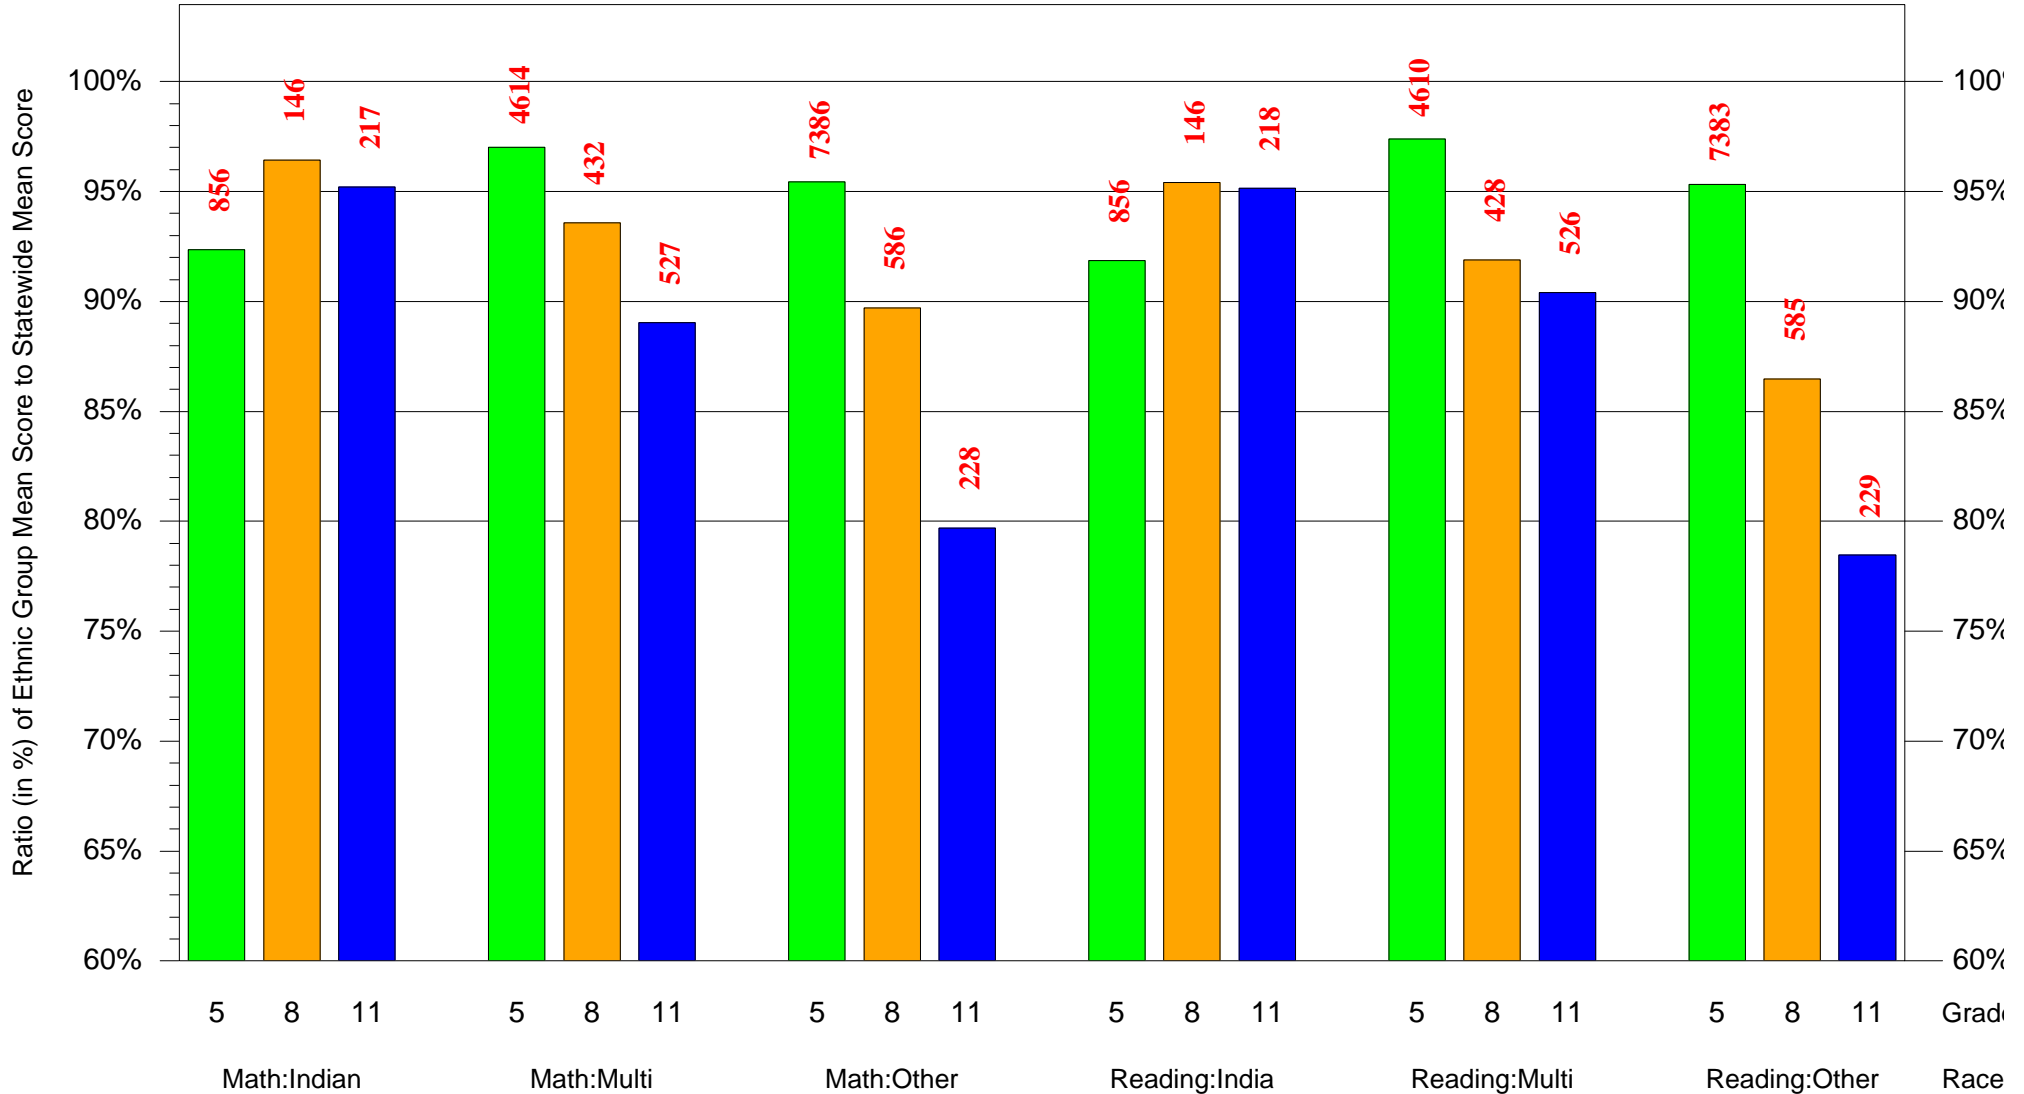

(Note: Number (in red) of Test Takers is above each bar in the chart.)

Legend

Test Year 2002: Grade 5

Test Year 2005: Grade 8

Test Year 2008: Grade 11