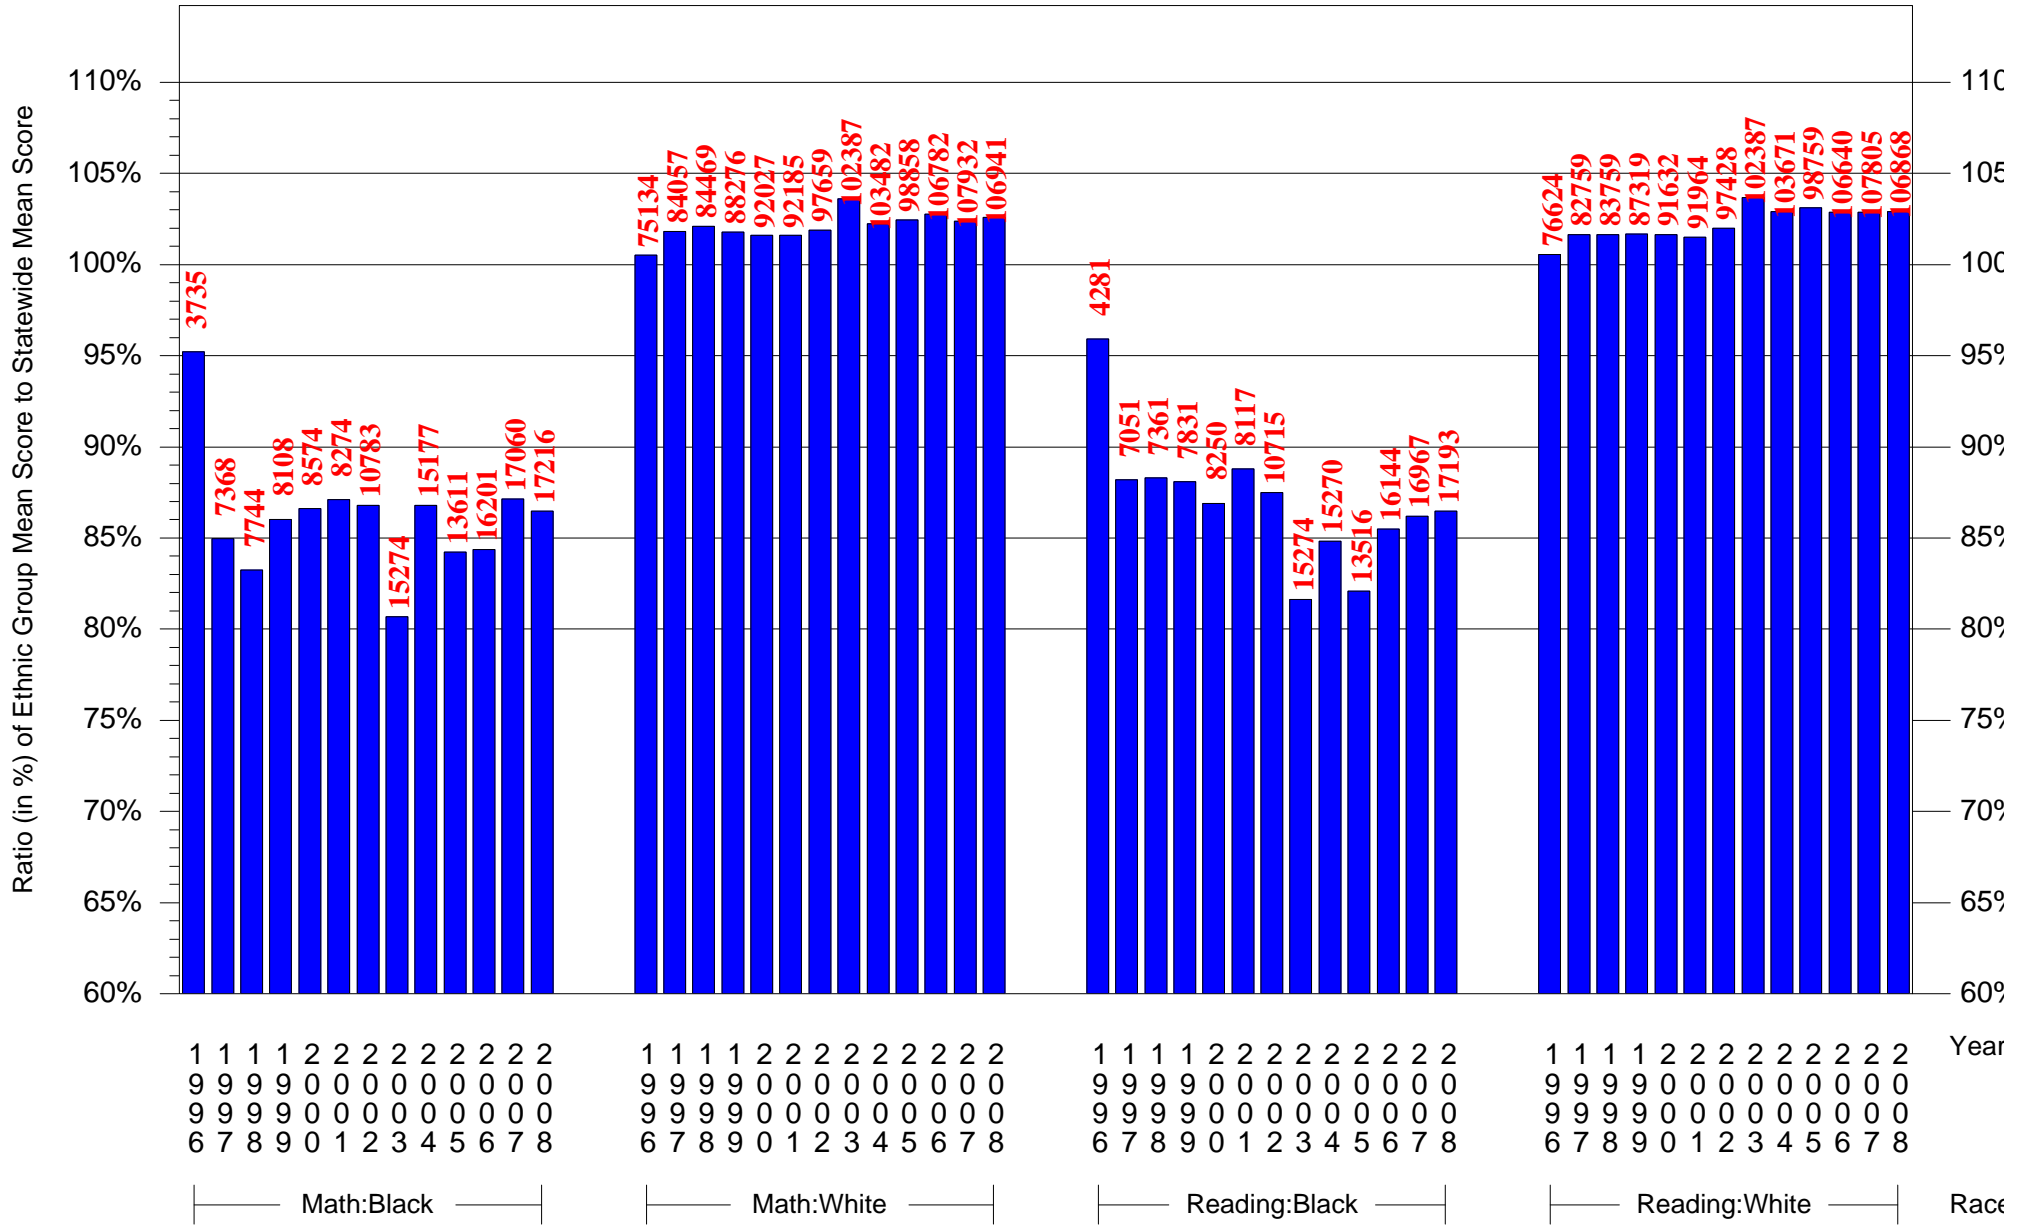

Mean Ethnic Group Statewide PSSA Test Score to Statewide Mean Score

Statewide = Pennsylvania and Grade = 11 and Ethnic Group = Black or White

(Note: Number (in red) of Test Takers is above each bar in the chart.)