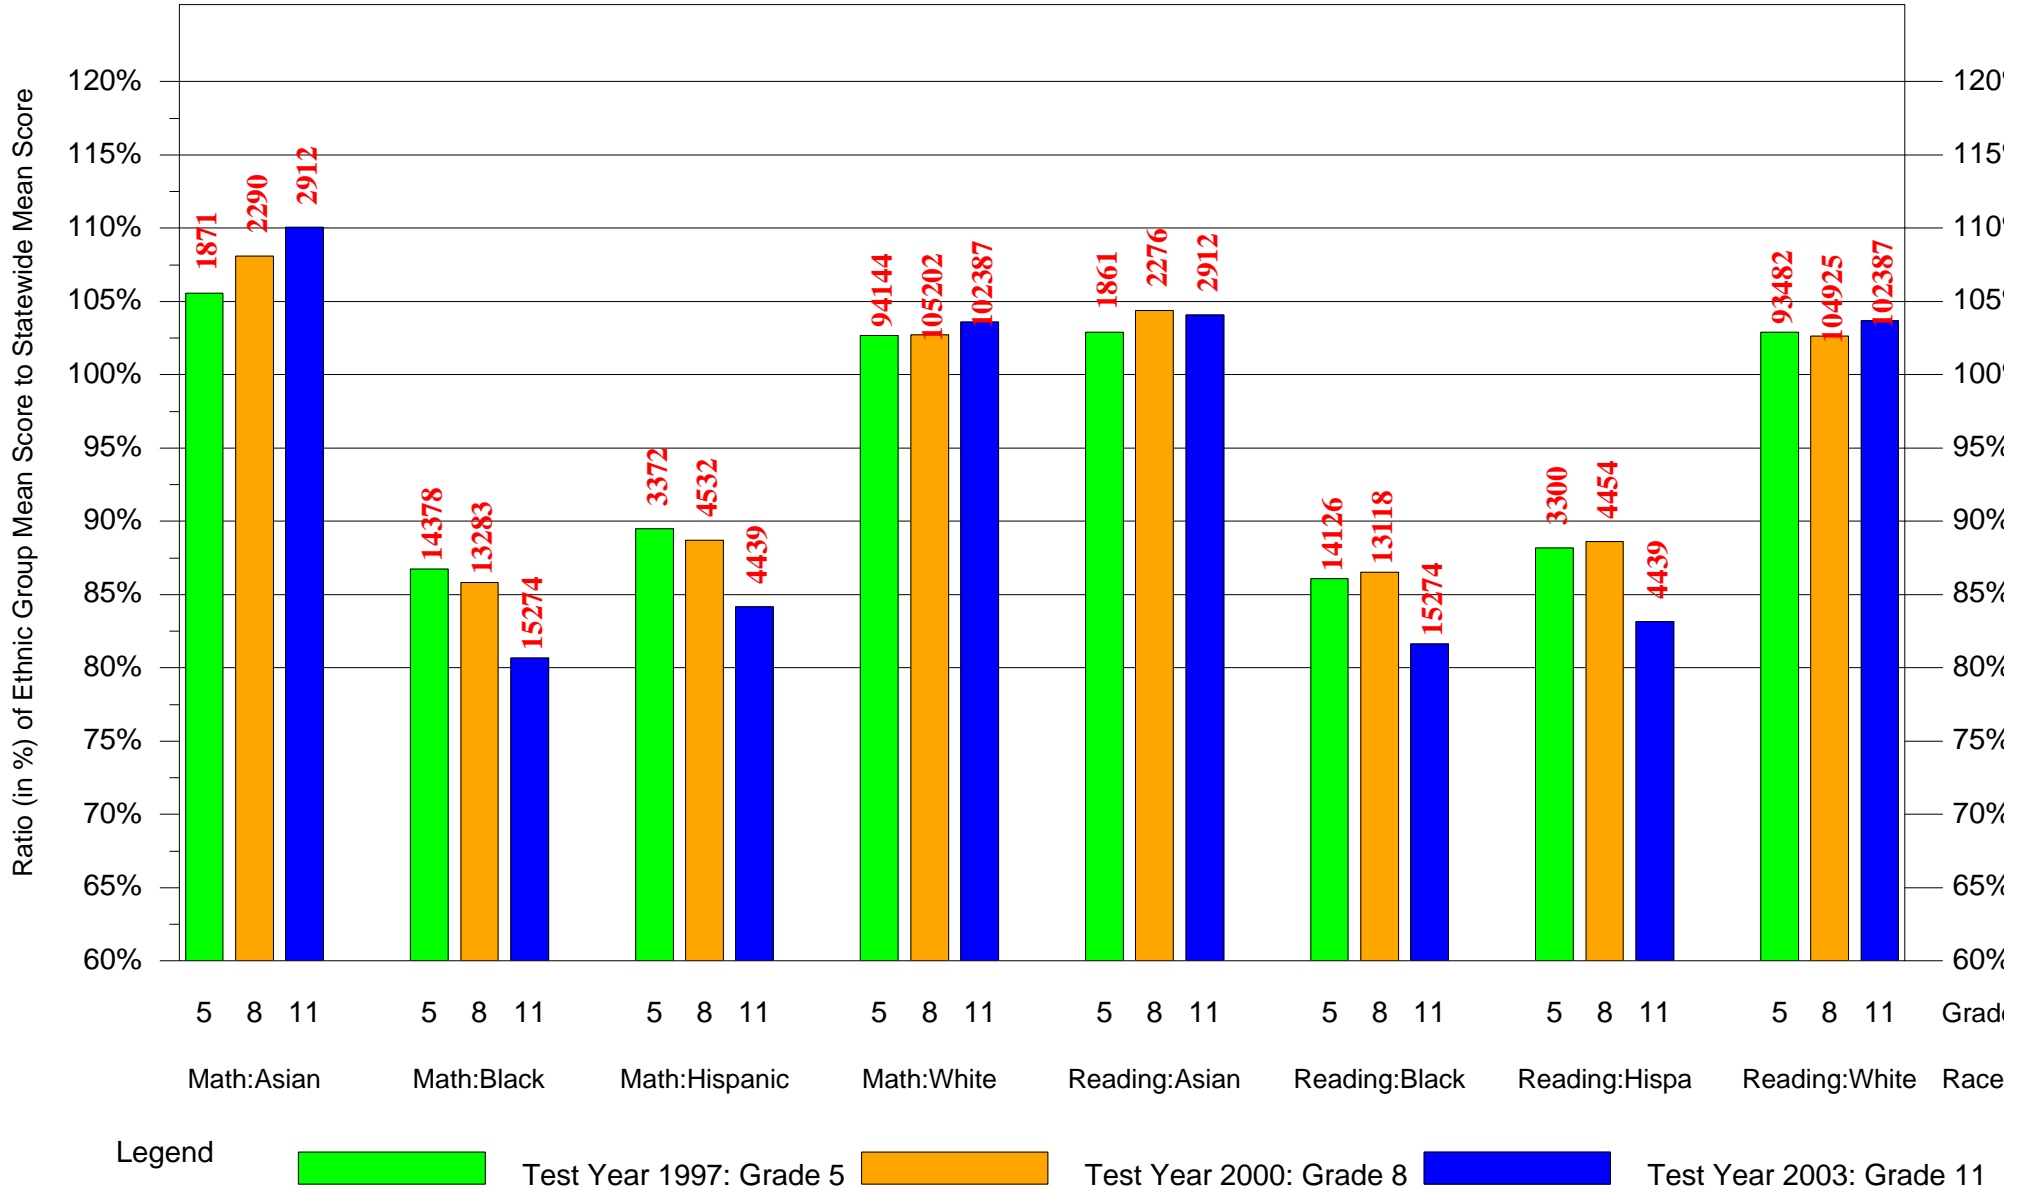

Mean Ethnic Group Statewide PSSA Test Score to Statewide Mean Score

Statewide = Pennsylvania and Cohort = 1997 and Ethnic Group = Black or White or Asian or Hispanic

(Note: Number (in red) of Test Takers is above each bar in the chart.)