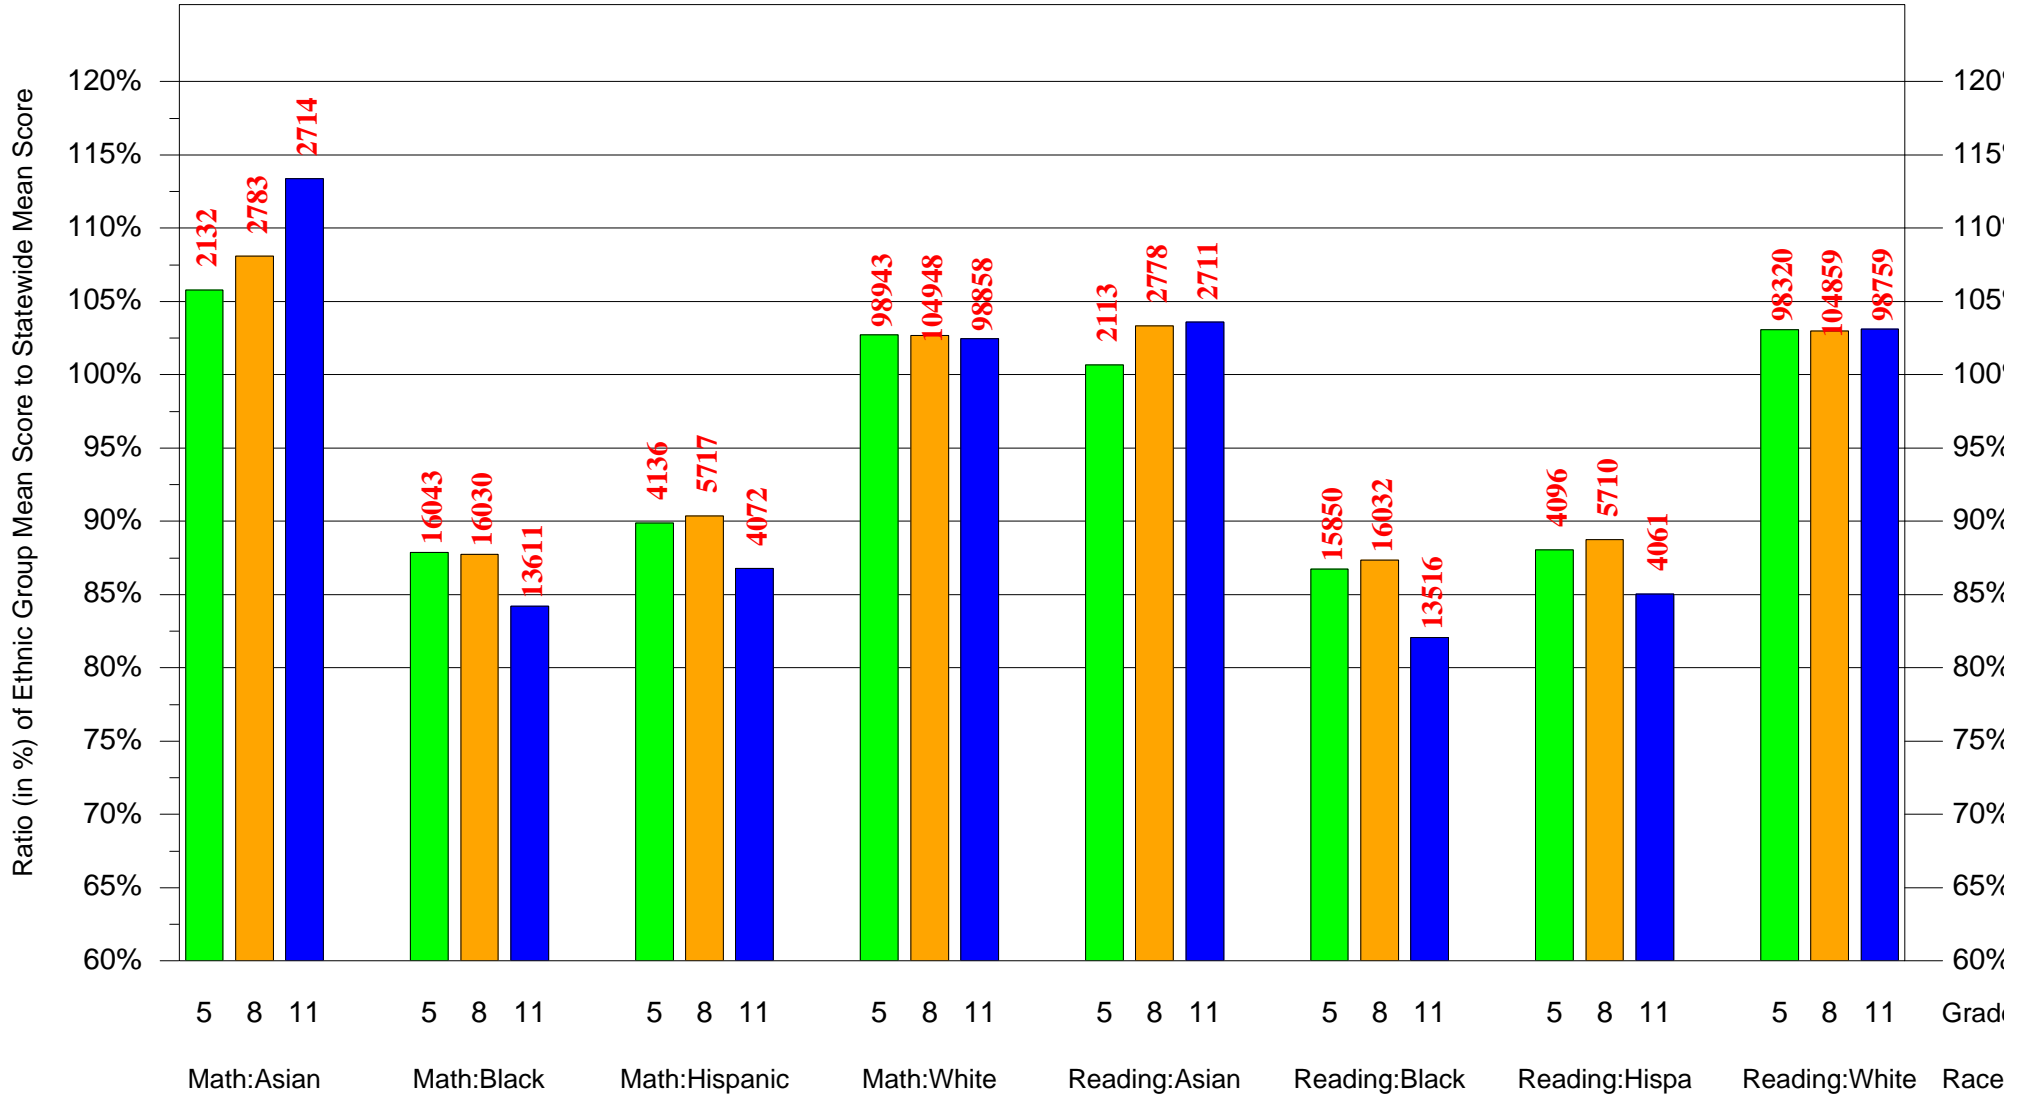

(Note: Number (in red) of Test Takers is above each bar in the chart.)

Legend

Test Year 1999: Grade 5

Test Year 2002: Grade 8

Test Year 2005: Grade 11

Mean Ethnic Group Statewide PSSA Test Score to Statewide Mean Score