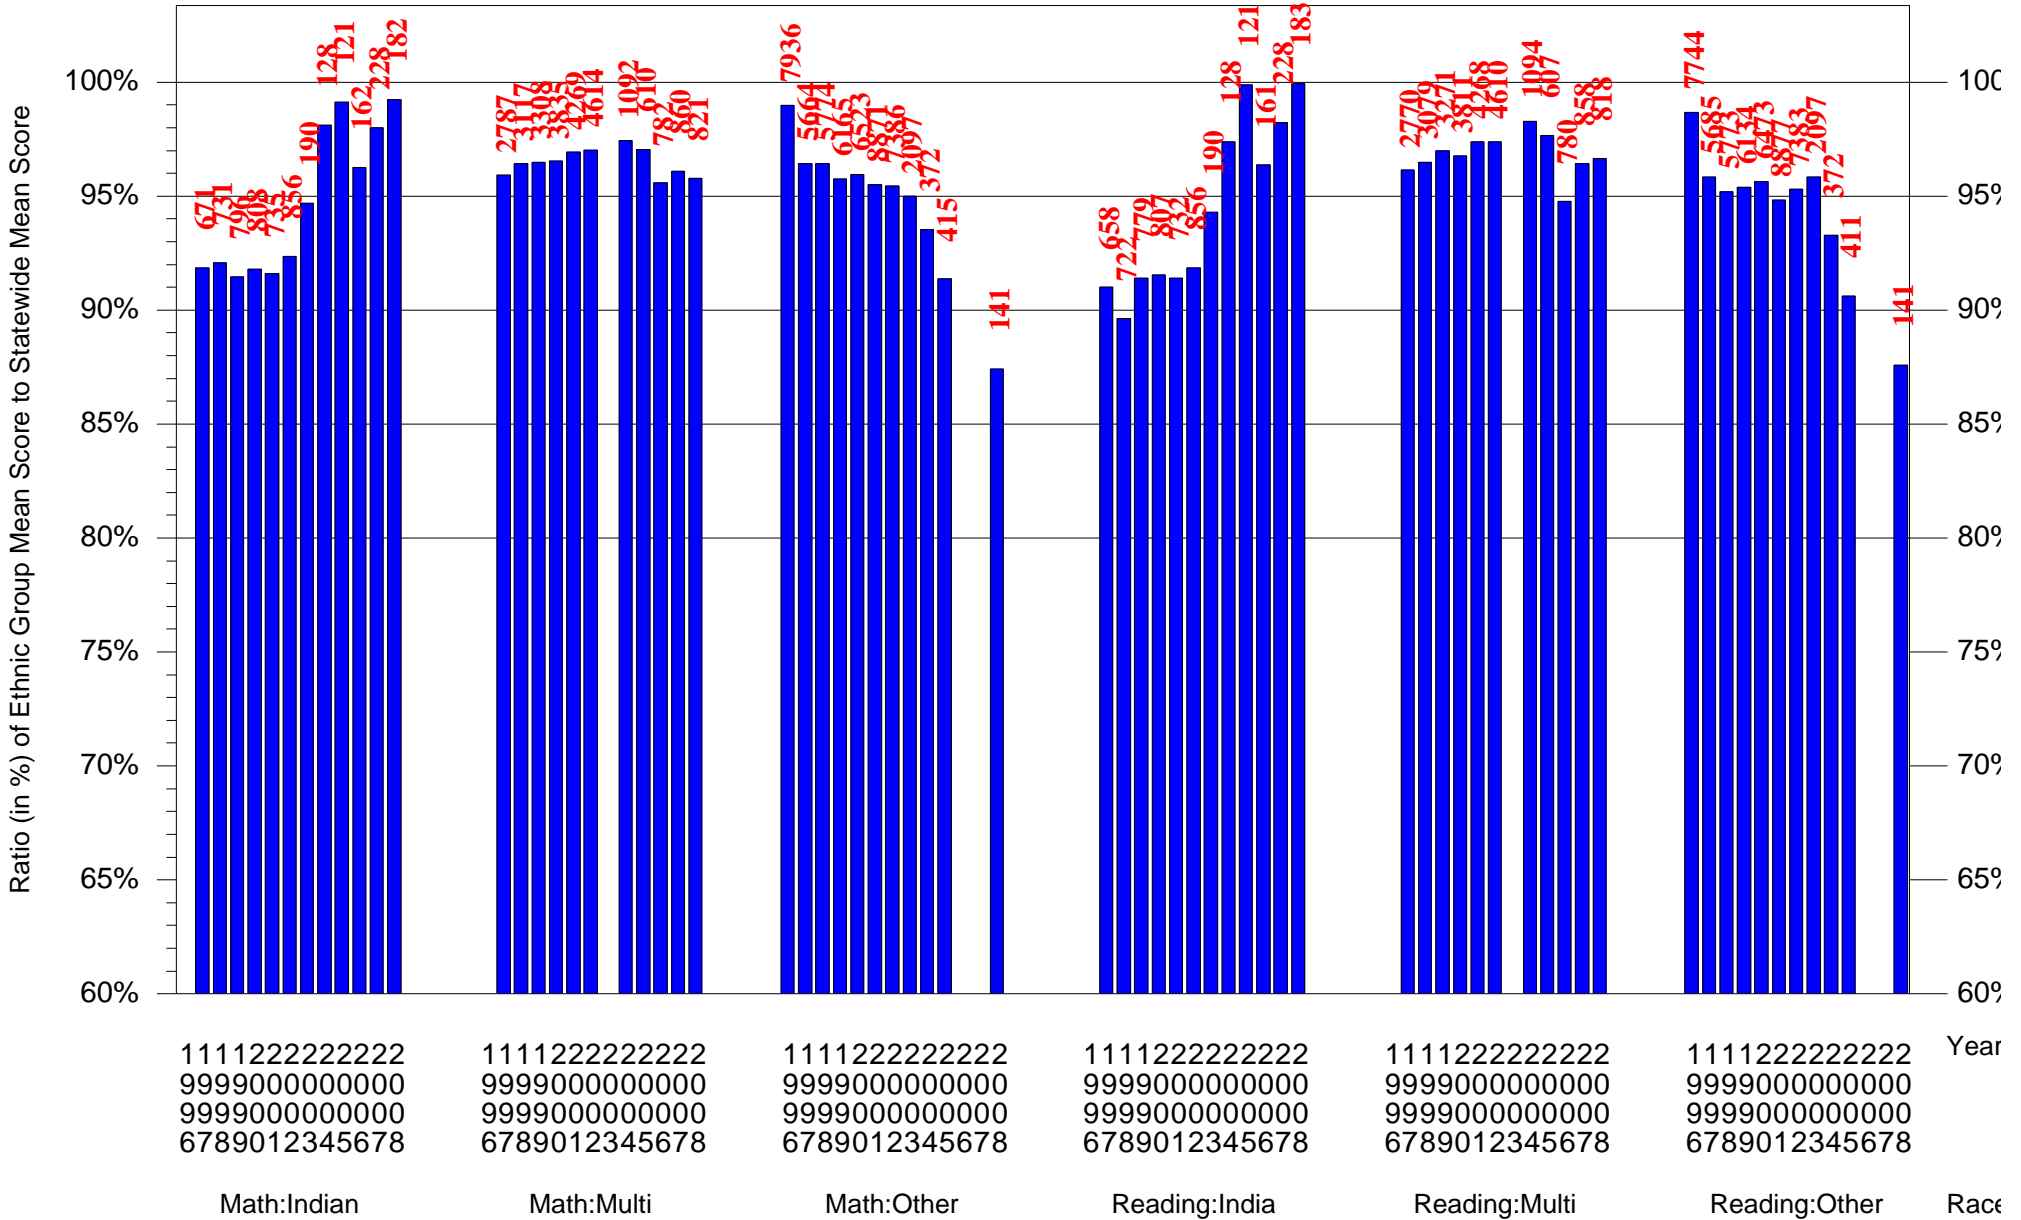

Mean Ethnic Group Statewide PSSA Test Score to Statewide Mean Score

Statewide = Pennsylvania and Grade = 5 and Ethnic Group = Black or White

(Note: Number (in red) of Test Takers is above each bar in the chart.)

Mean Ethnic Group Statewide PSSA Test Score to Statewide Mean Score

Statewide = Pennsylvania and Grade = 5 and Ethnic Group = Asian or Hispanic

(Note: Number (in red) of Test Takers is above each bar in the chart.)

Mean Ethnic Group Statewide PSSA Test Score to Statewide Mean Score
 Statewide = Pennsylvania and Grade = 5 and Ethnic Group = Indian or Multi or Other
 (Note: Number (in red) of Test Takers is above each bar in the chart.)