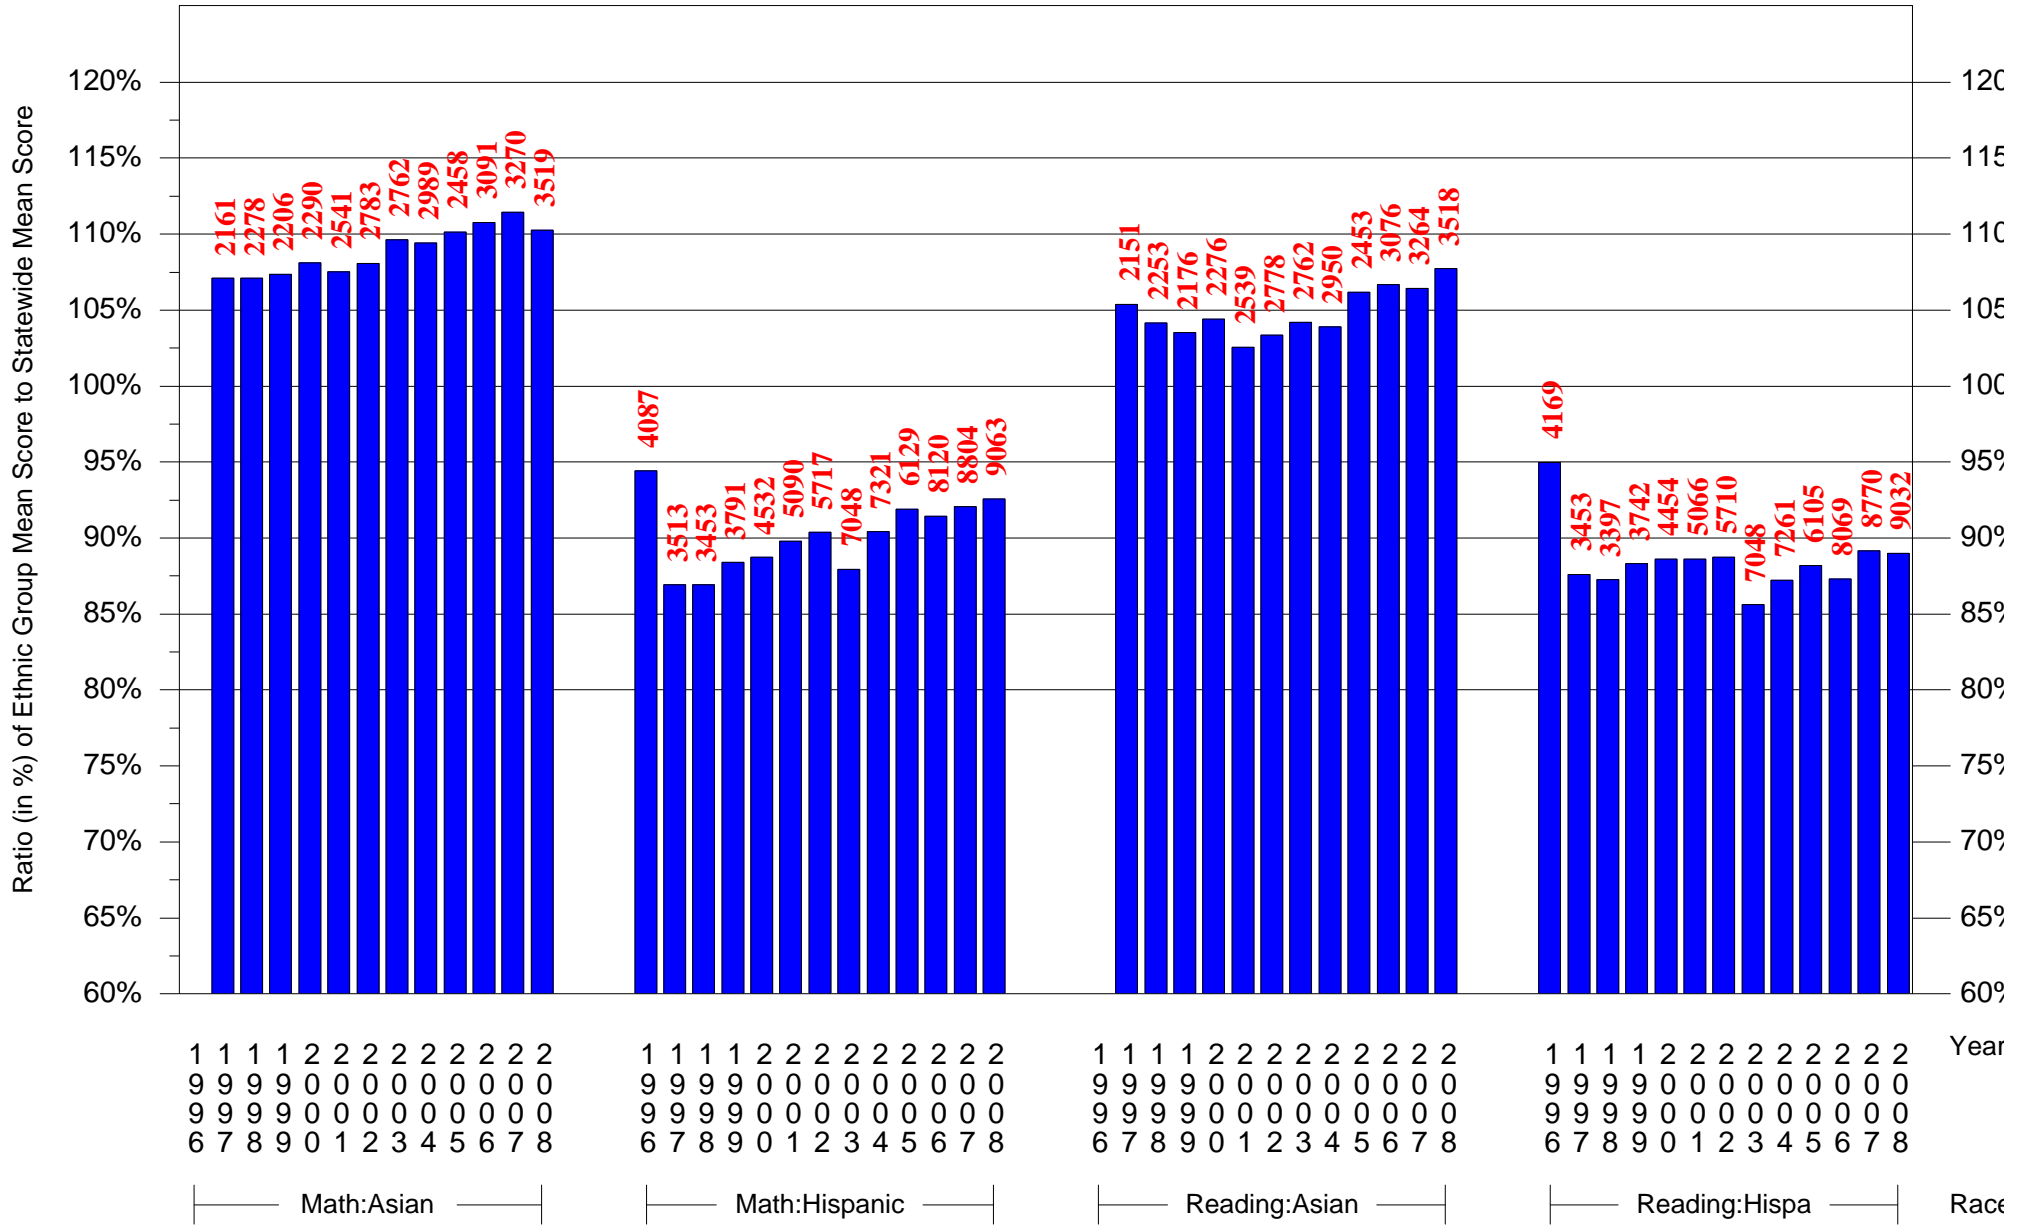

Mean Ethnic Group Statewide PSSA Test Score to Statewide Mean Score
 Statewide = Pennsylvania and Grade = 5 and Ethnic Group = Indian or Multi or Other
 (Note: Number (in red) of Test Takers is above each bar in the chart.)

Mean Ethnic Group Statewide PSSA Test Score to Statewide Mean Score

Statewide = Pennsylvania and Grade = 8 and Ethnic Group = Black or White

(Note: Number (in red) of Test Takers is above each bar in the chart.)

Mean Ethnic Group Statewide PSSA Test Score to Statewide Mean Score

Statewide = Pennsylvania and Grade = 8 and Ethnic Group = Asian or Hispanic

(Note: Number (in red) of Test Takers is above each bar in the chart.)