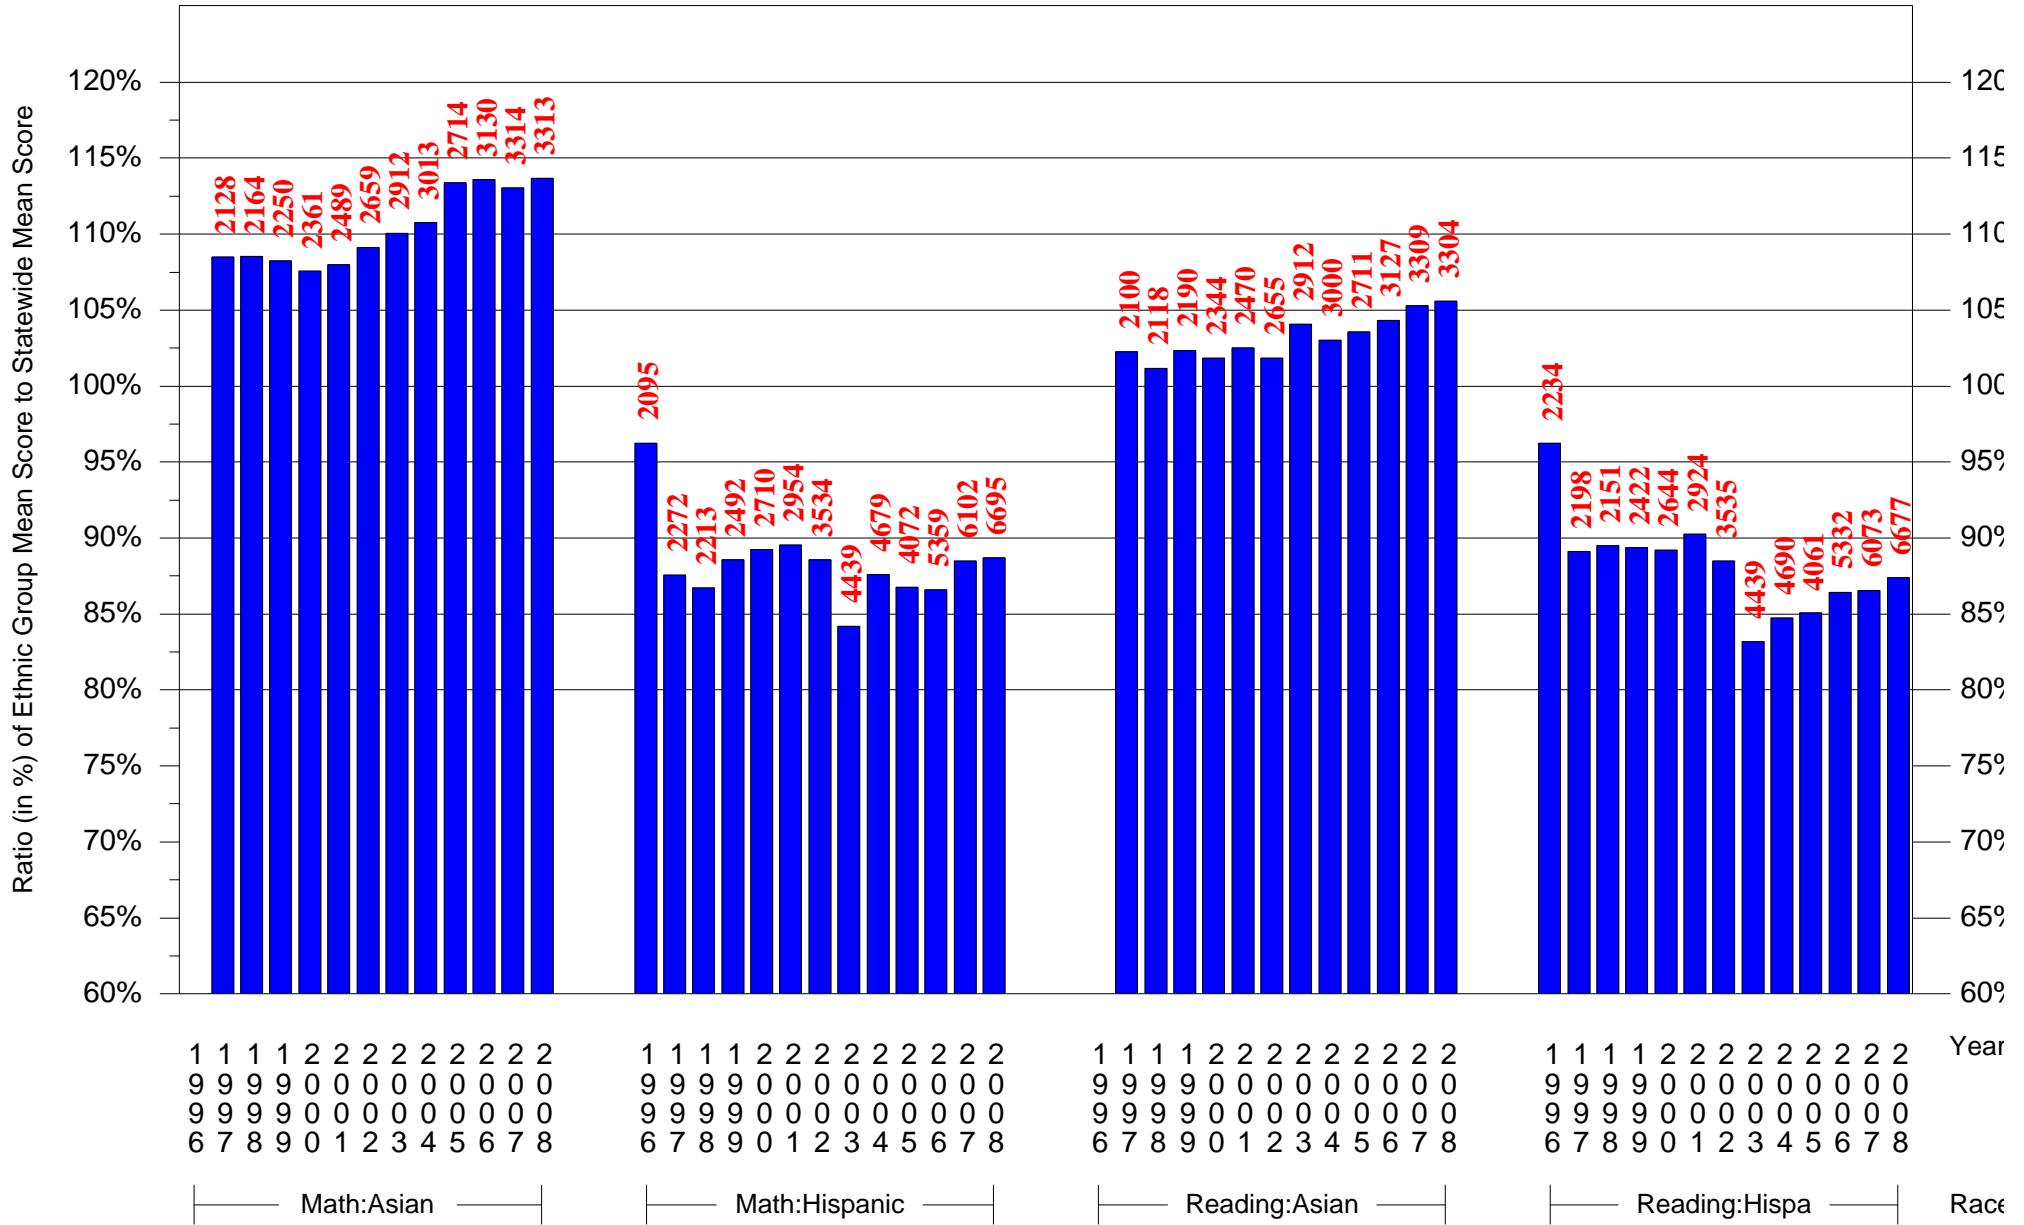

Mean Ethnic Group Statewide PSSA Test Score to Statewide Mean Score

Statewide = Pennsylvania and Grade = 11 and Ethnic Group = Asian or Hispanic

(Note: Number (in red) of Test Takers is above each bar in the chart.)