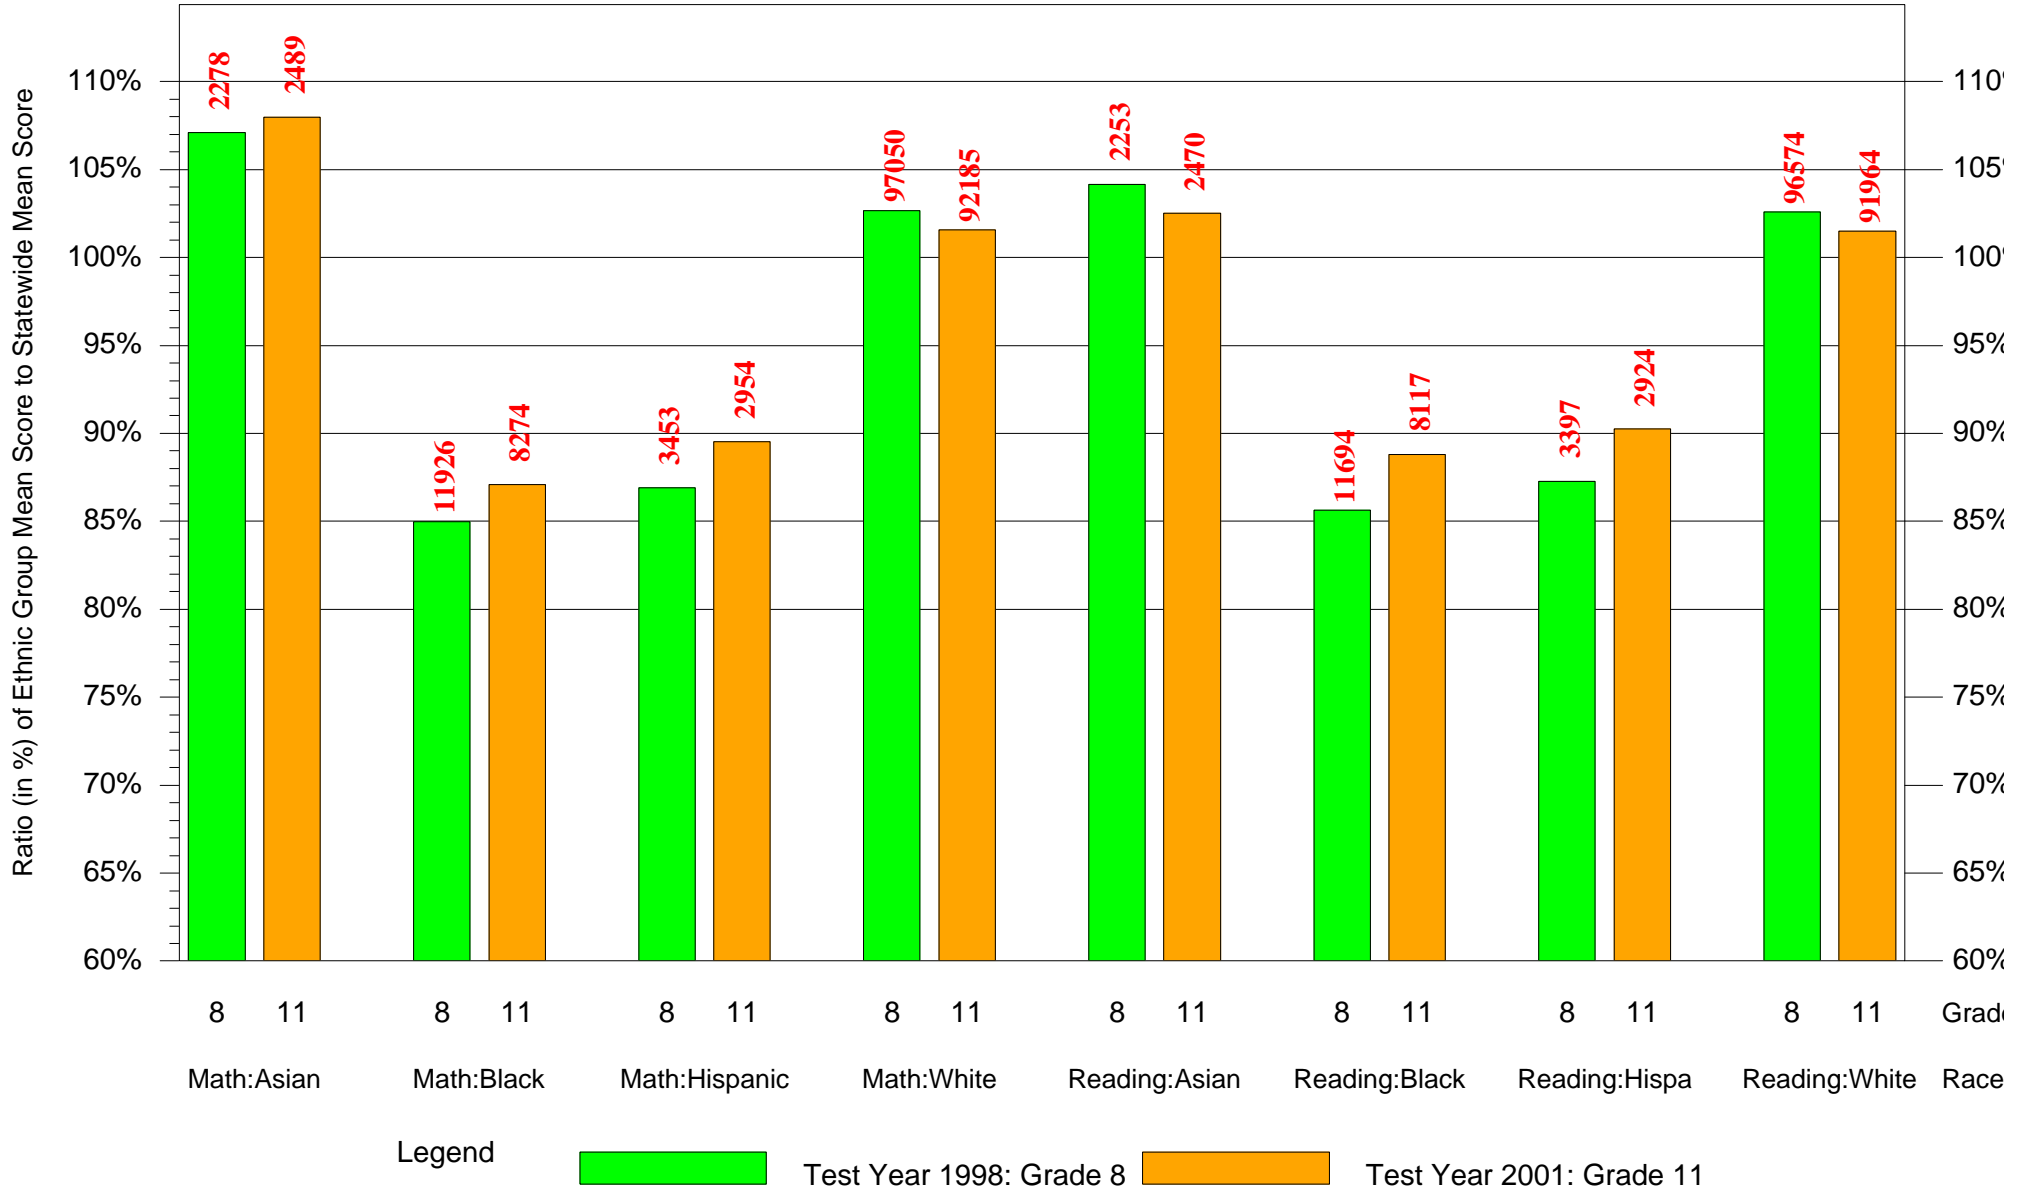

Mean Ethnic Group Statewide PSSA Test Score to Statewide Mean Score

Statewide = Pennsylvania and Cohort = 1995 and Ethnic Group = Black or White or Asian or Hispanic

(Note: Number (in red) of Test Takers is above each bar in the chart.)