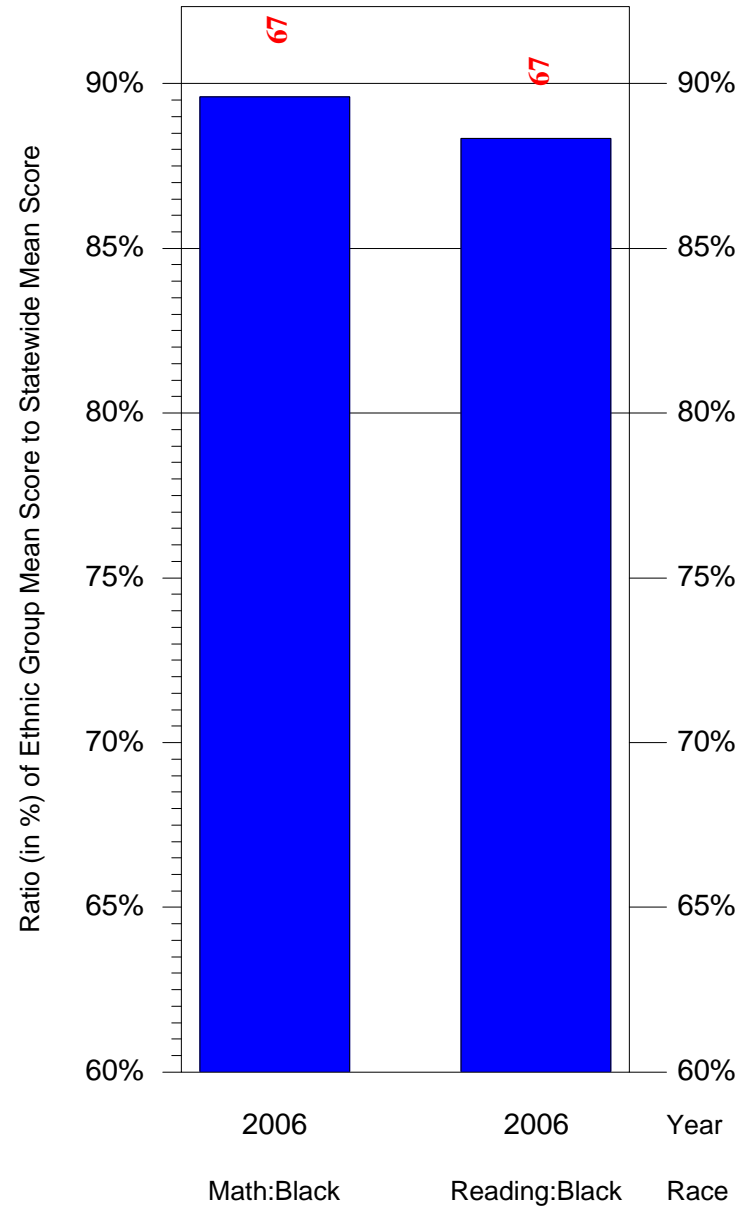

Mean Ethnic Group Building PSSA Test Score to Statewide Mean Score

Building = Knoxville MS(6039) and Grade = 6 and Ethnic Group = Black or White

(Note: Number (in red) of Test Takers is above each bar in the chart.)