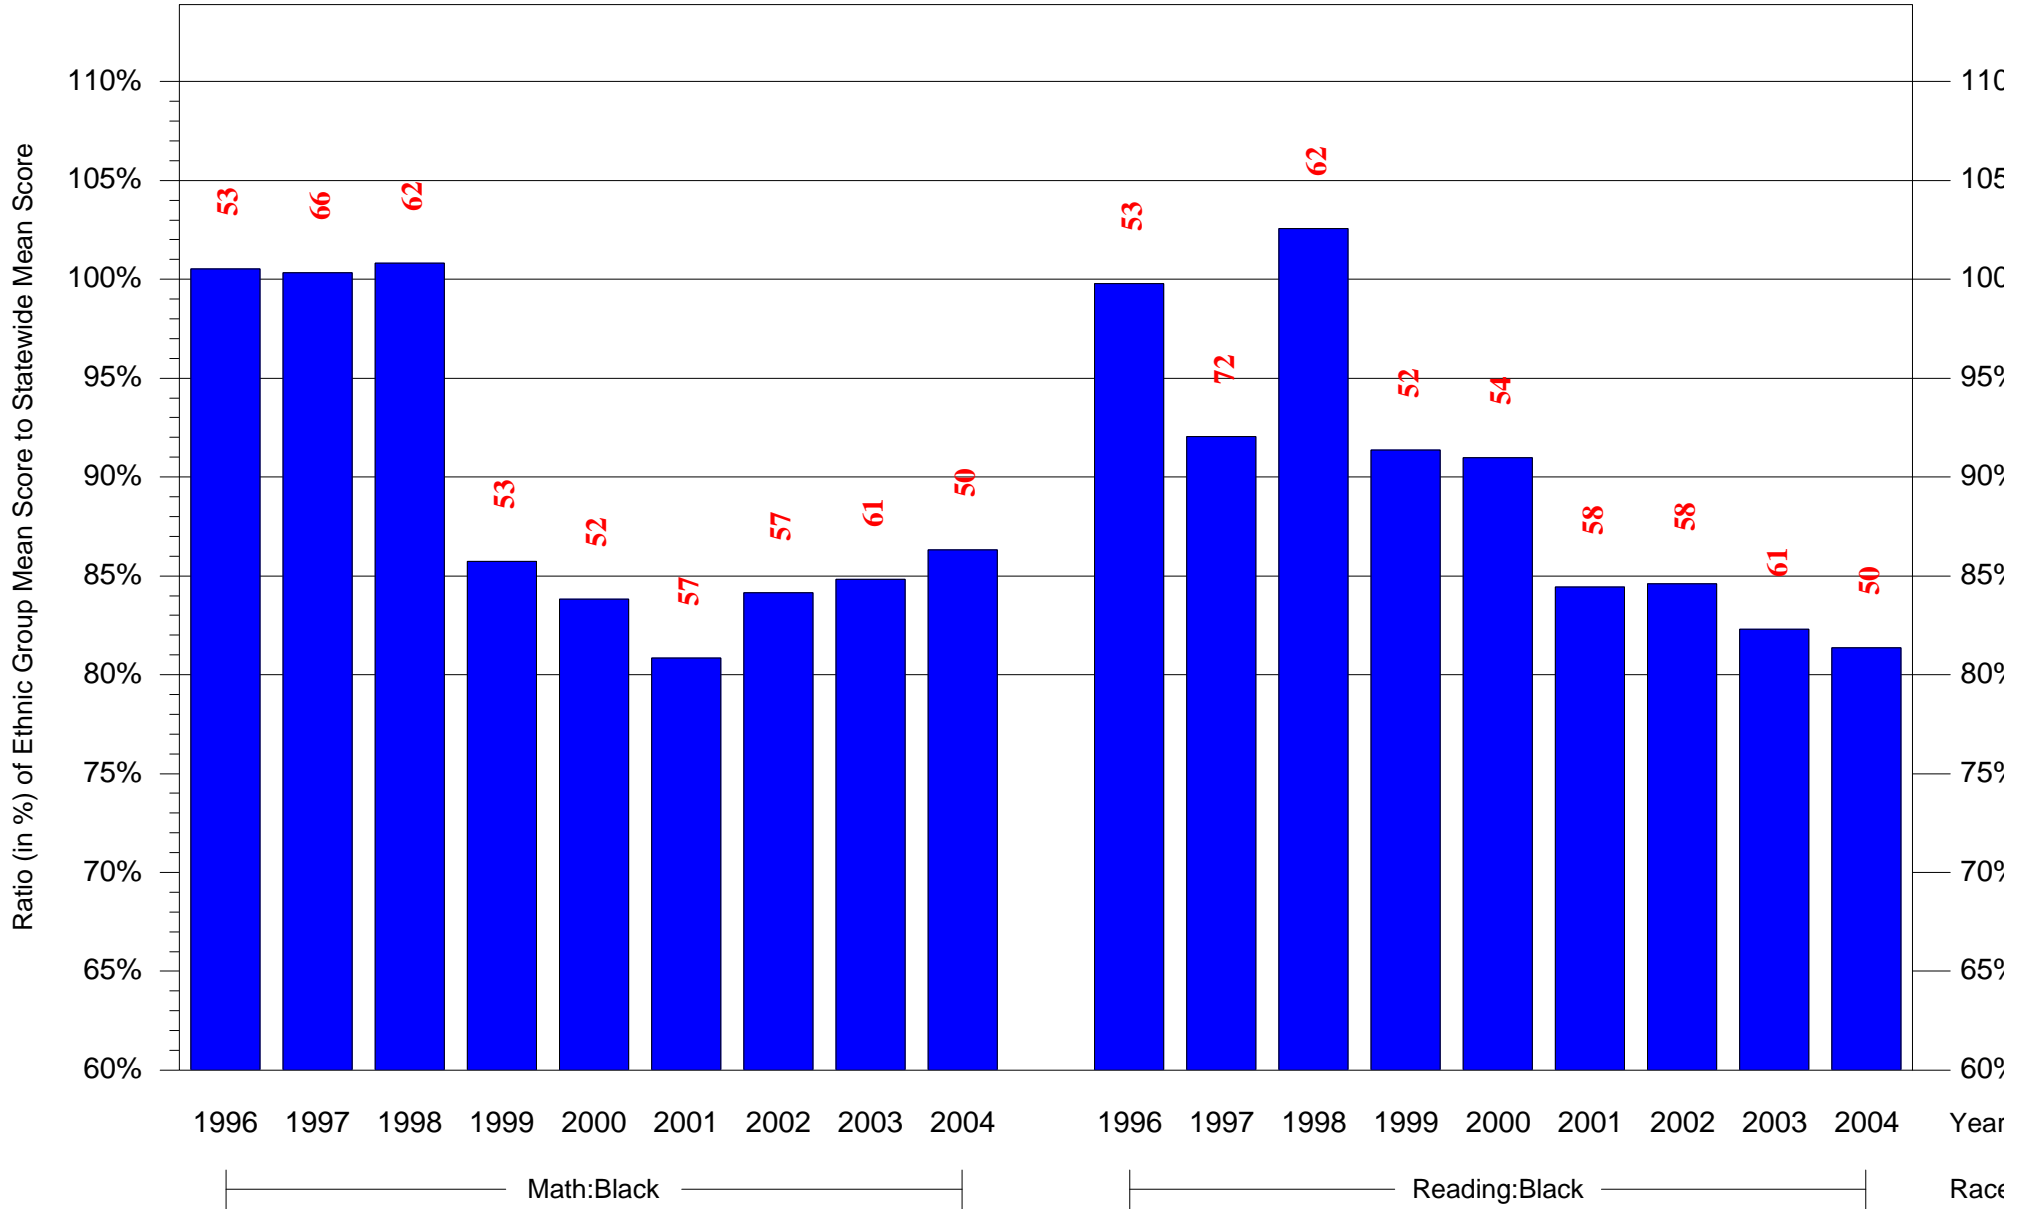

Mean Ethnic Group Building PSSA Test Score to Statewide Mean Score
Building = Belmar EI Sch(320) and Grade = 5 and Ethnic Group = Black or White
(Note: Number (in red) of Test Takers is above each bar in the chart.)