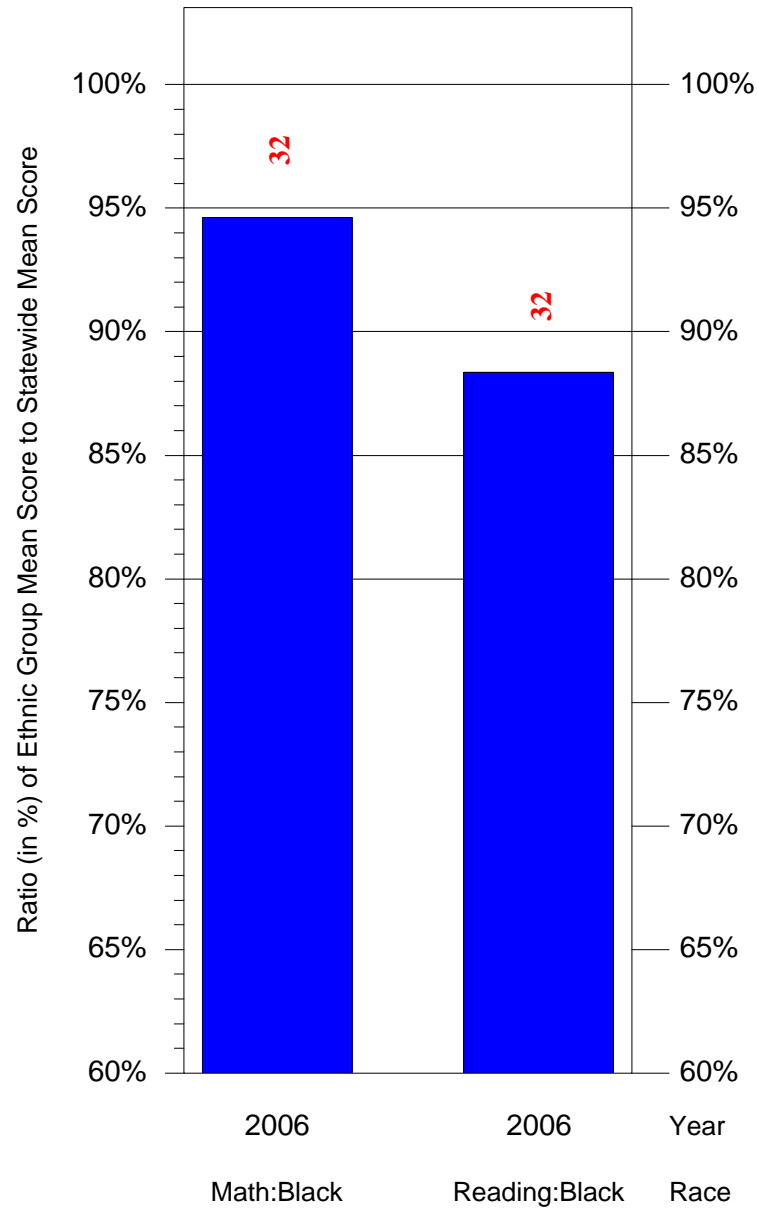

Mean Ethnic Group Building PSSA Test Score to Statewide Mean Score
Building = Fort Pitt El Sch(343) and Grade = 4 and Ethnic Group = Black or White
(Note: Number (in red) of Test Takers is above each bar in the chart.)