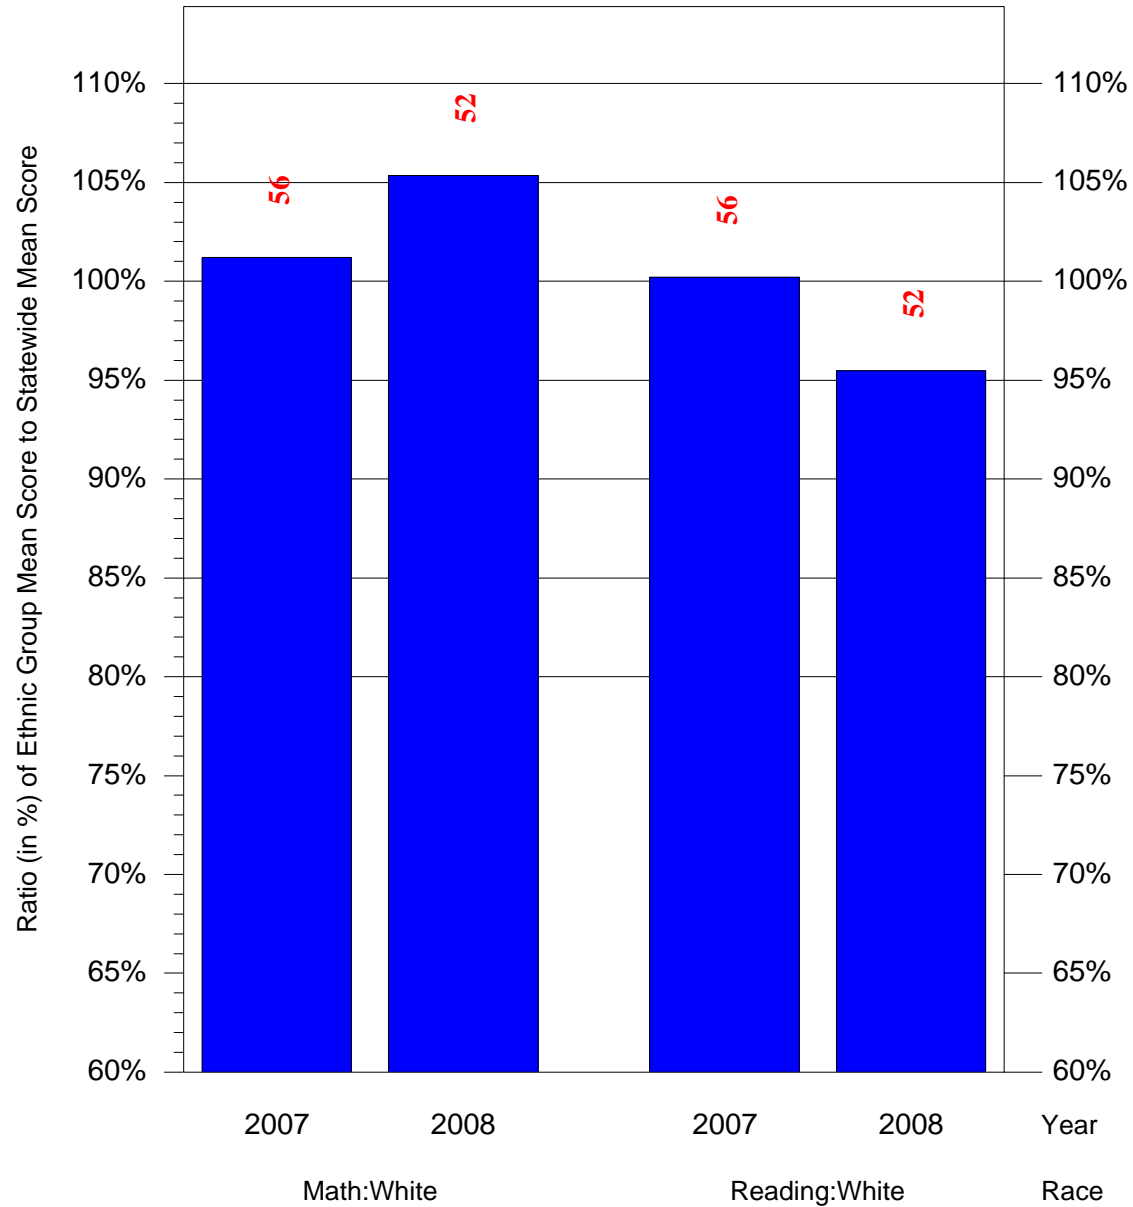

Mean Ethnic Group Building PSSA Test Score to Statewide Mean Score

Building = Brookline El Sch(7868) and Grade = 7 and Ethnic Group = Black or White

(Note: Number (in red) of Test Takers is above each bar in the chart.)