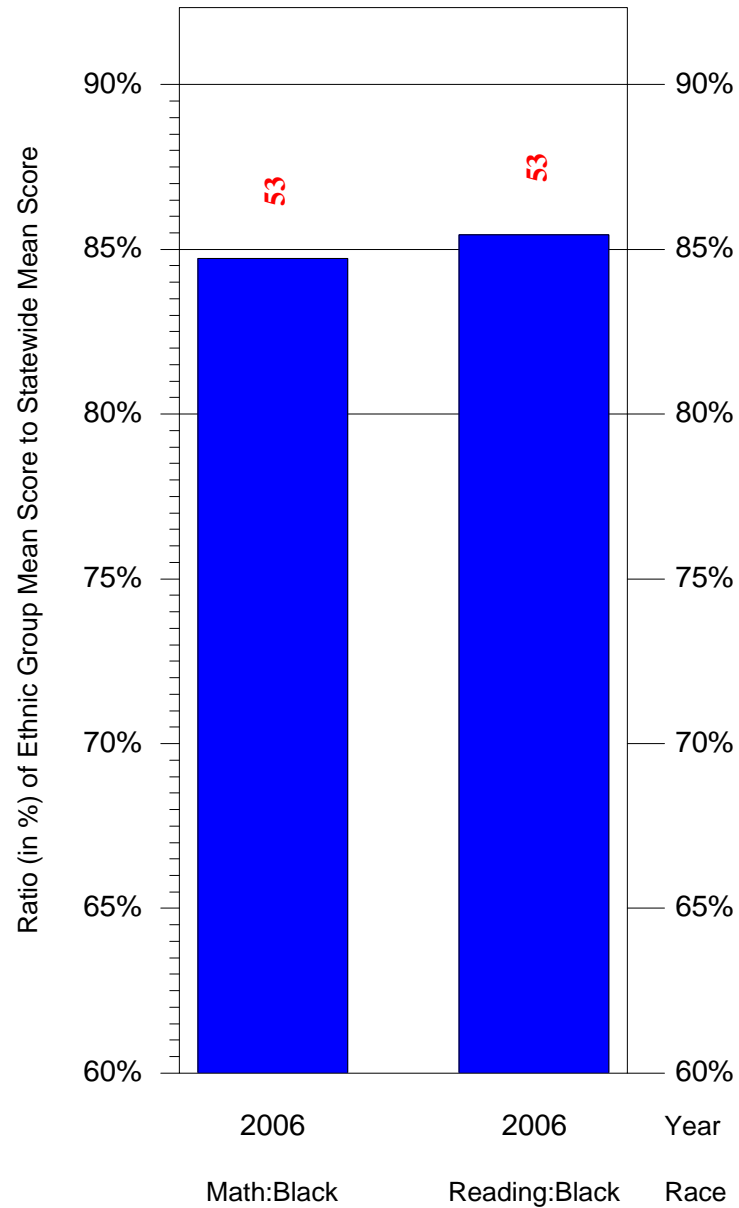

Mean Ethnic Group Building PSSA Test Score to Statewide Mean Score

Building = Rooney Arthur J MS(7503) and Grade = 6 and Ethnic Group = Black or White

(Note: Number (in red) of Test Takers is above each bar in the chart.)