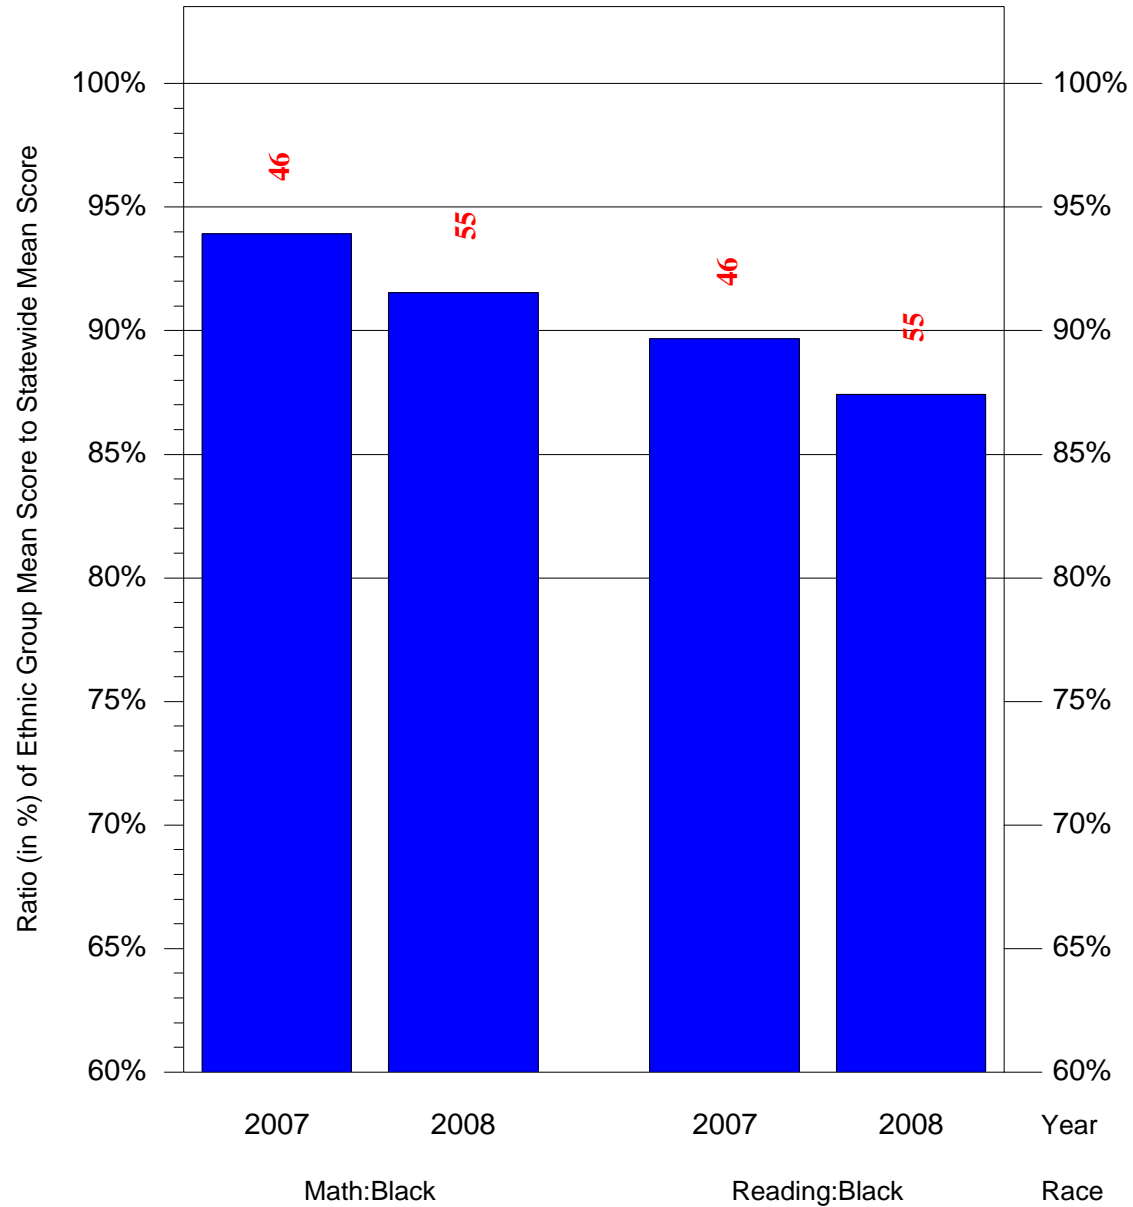

Mean Ethnic Group Building PSSA Test Score to Statewide Mean Score

Building = Fort Pitt El Sch(7879) and Grade = 5 and Ethnic Group = Black or White

(Note: Number (in red) of Test Takers is above each bar in the chart.)