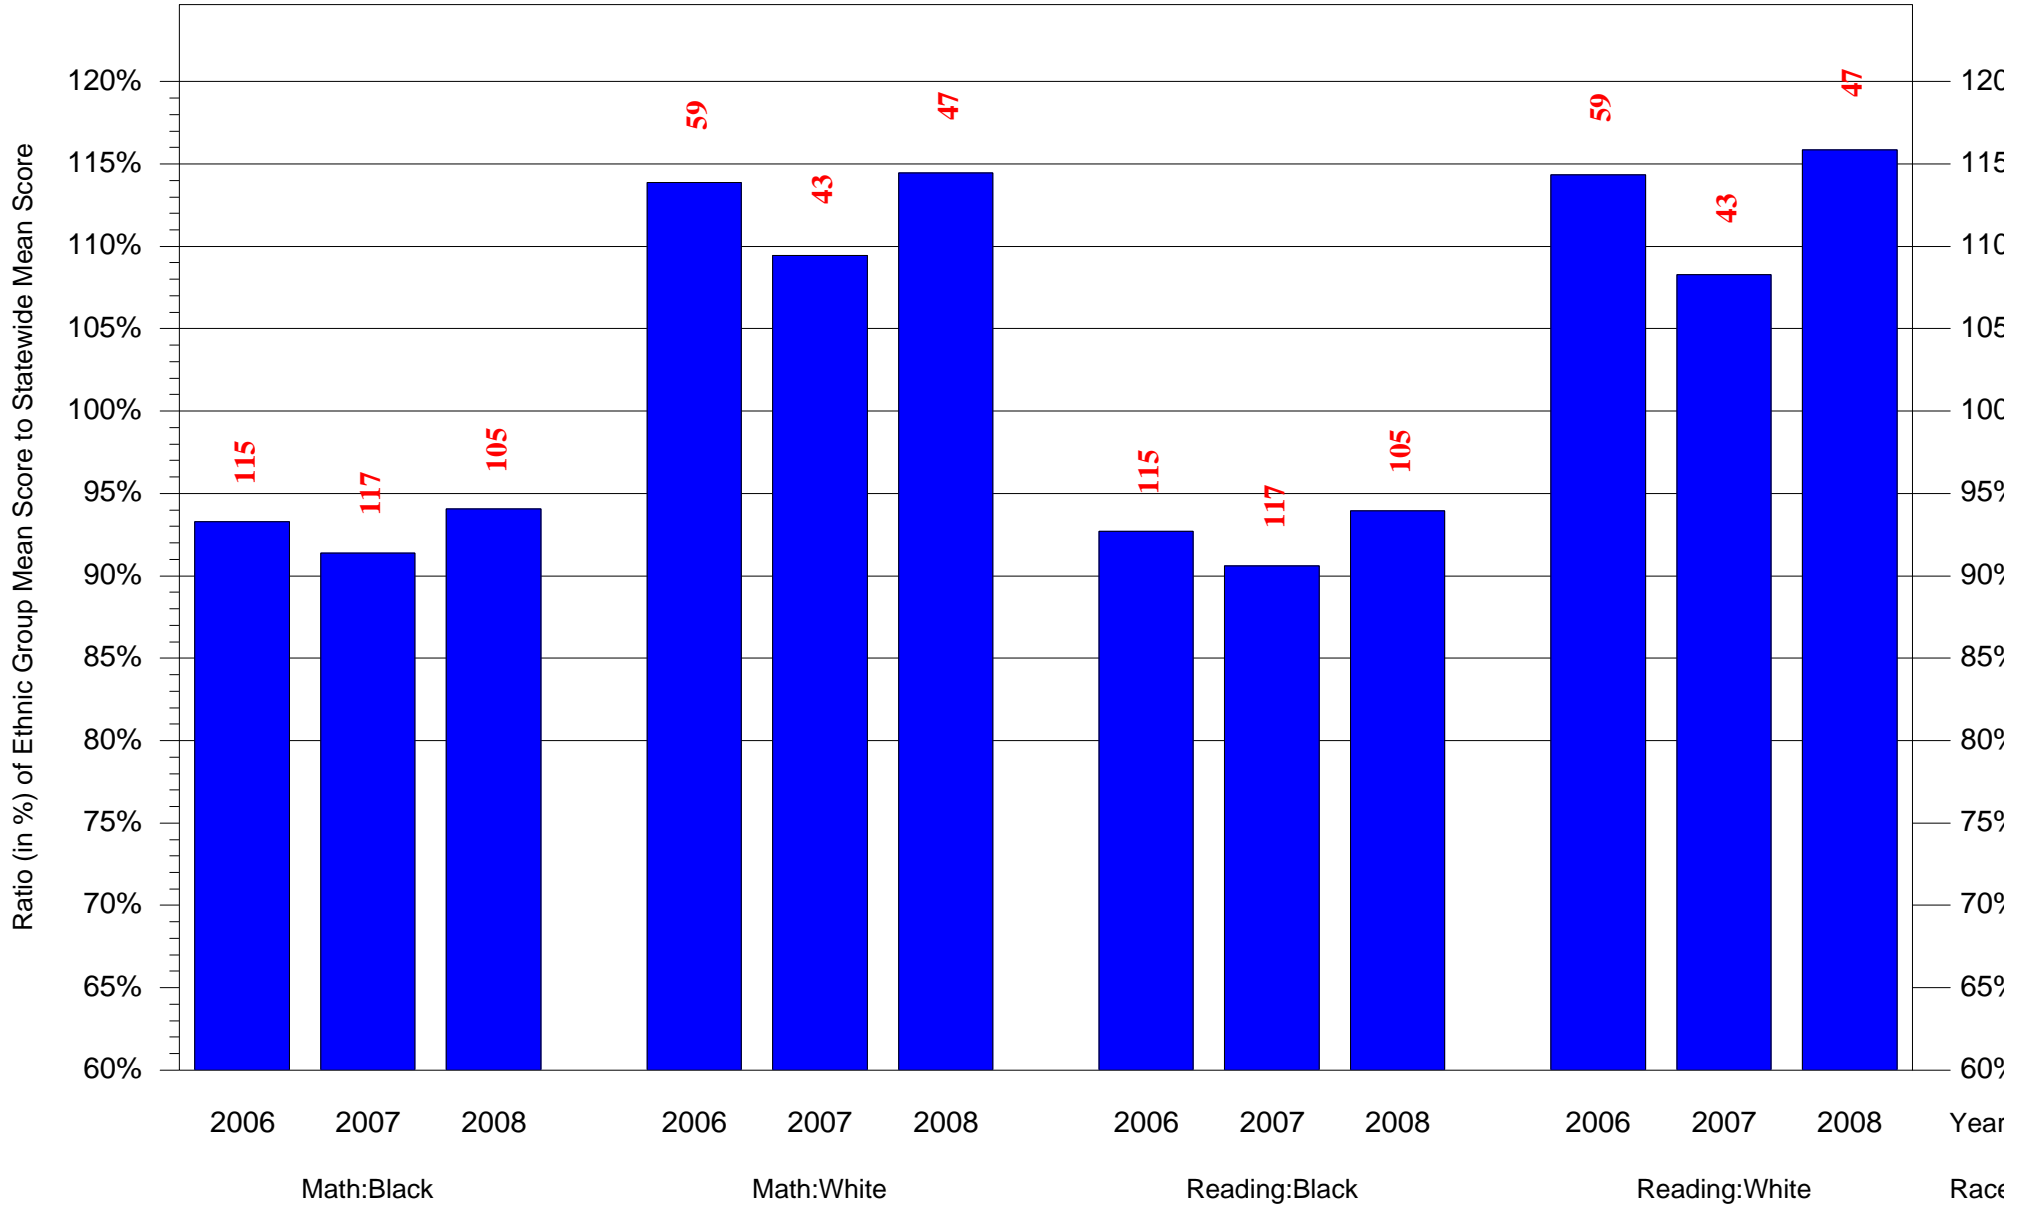

Mean Ethnic Group Building PSSA Test Score to Statewide Mean Score

Building = Frick Intl Studies Academy(6030) and Grade = 7 and Ethnic Group = Black or White

(Note: Number (in red) of Test Takers is above each bar in the chart.)