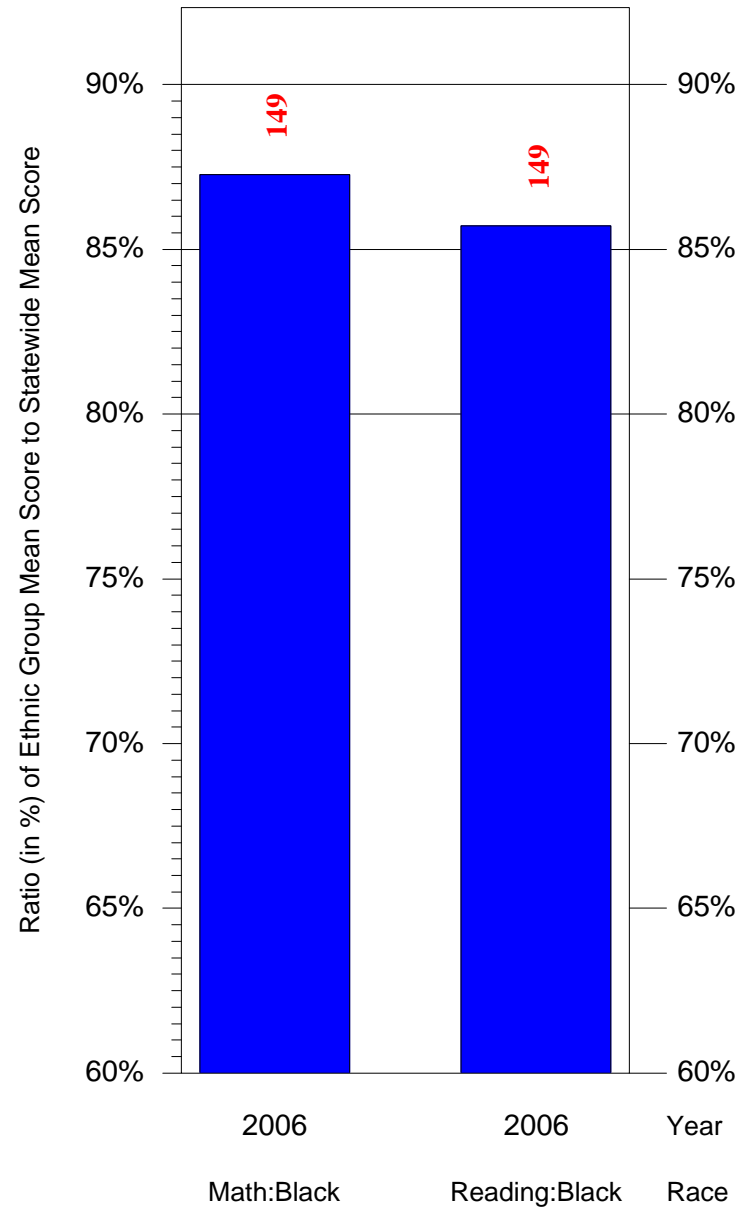

Mean Ethnic Group Building PSSA Test Score to Statewide Mean Score

Building = Reizenstein MS(6872) and Grade = 7 and Ethnic Group = Black or White

(Note: Number (in red) of Test Takers is above each bar in the chart.)