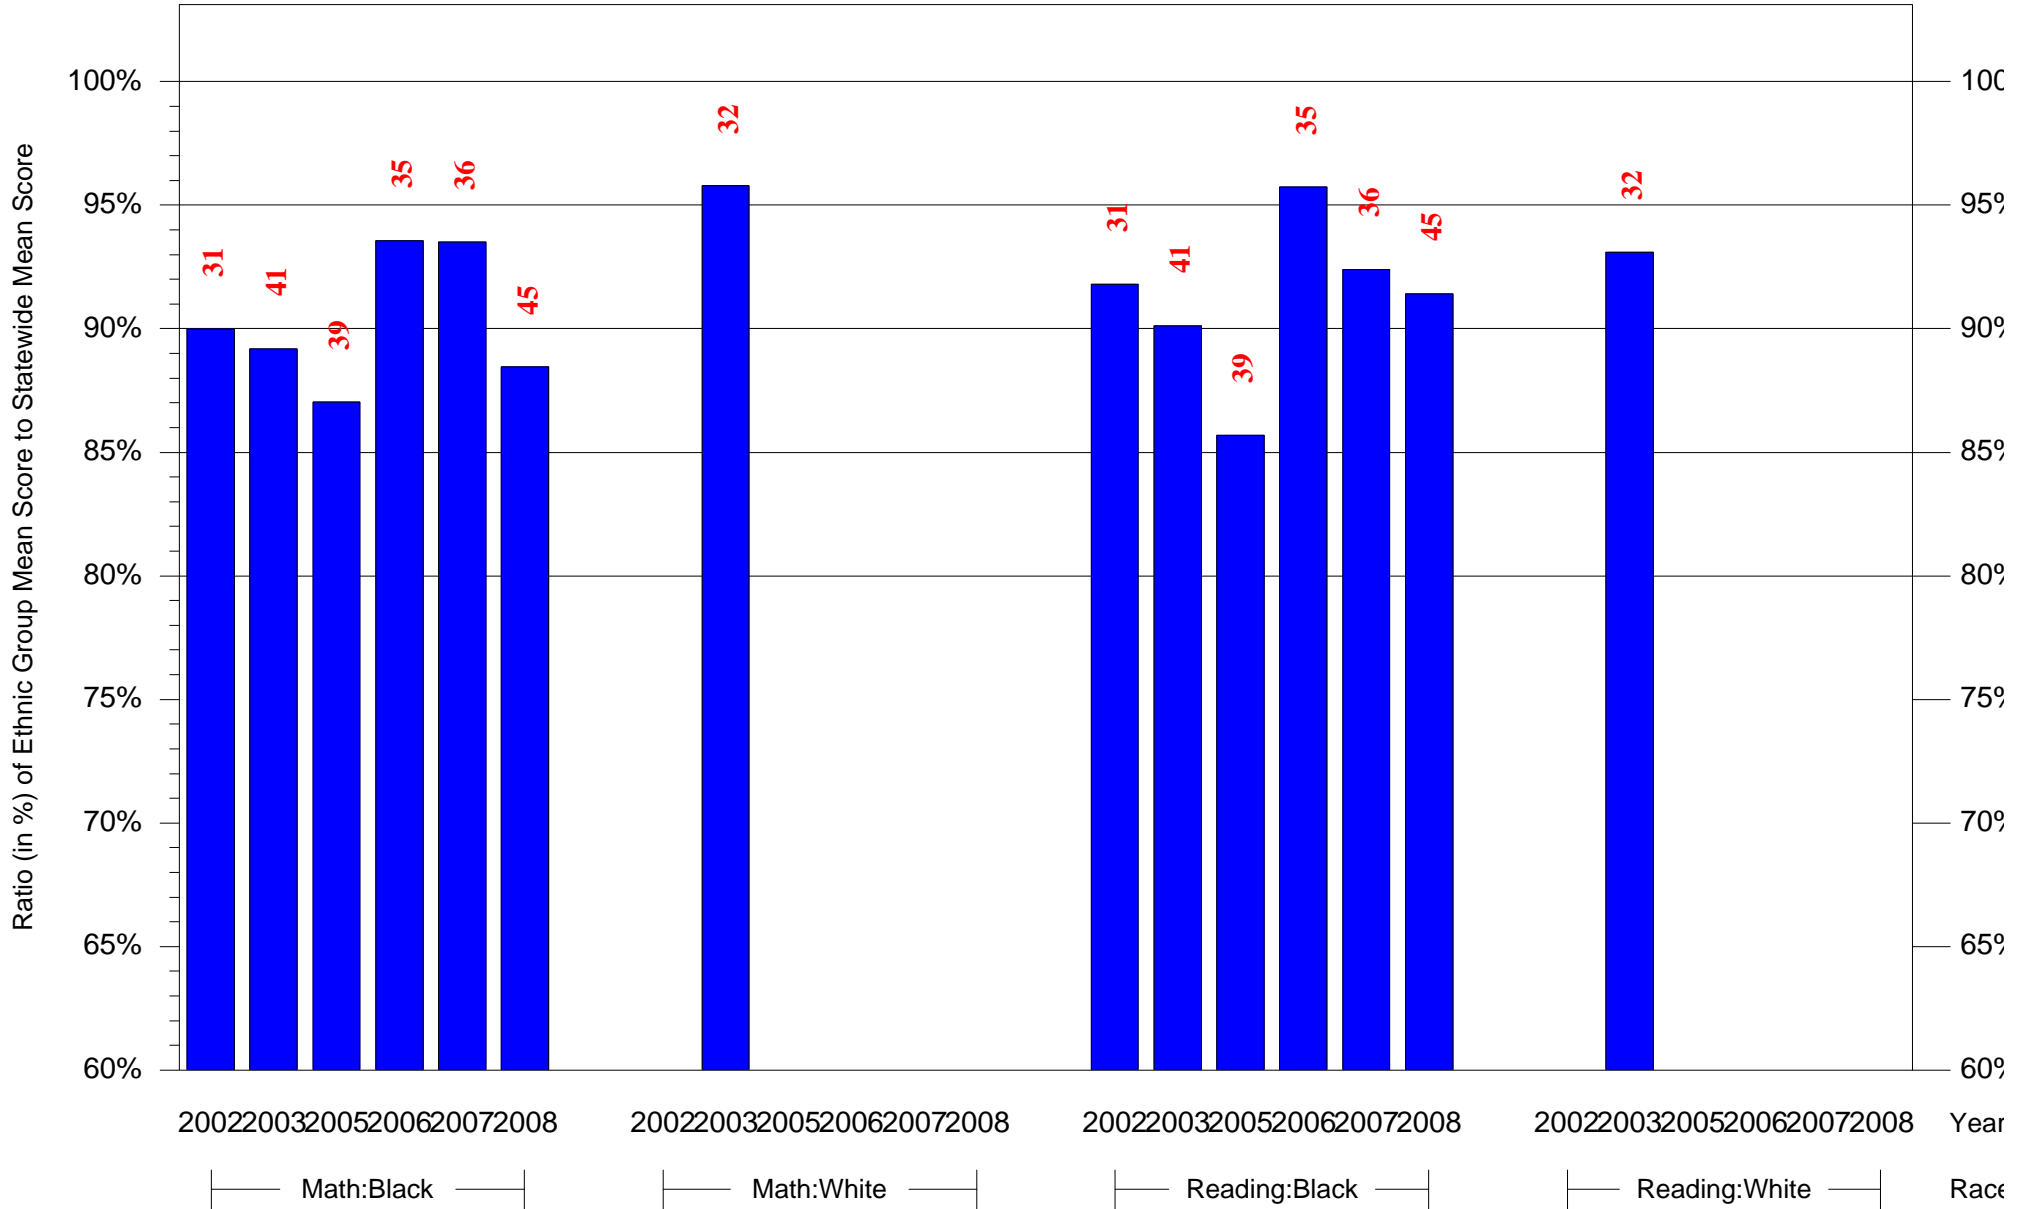

Mean Ethnic Group Building PSSA Test Score to Statewide Mean Score

Building = Allegheny Trad El Acad(7615) and Grade = 5 and Ethnic Group = Black or White

(Note: Number (in red) of Test Takers is above each bar in the chart.)