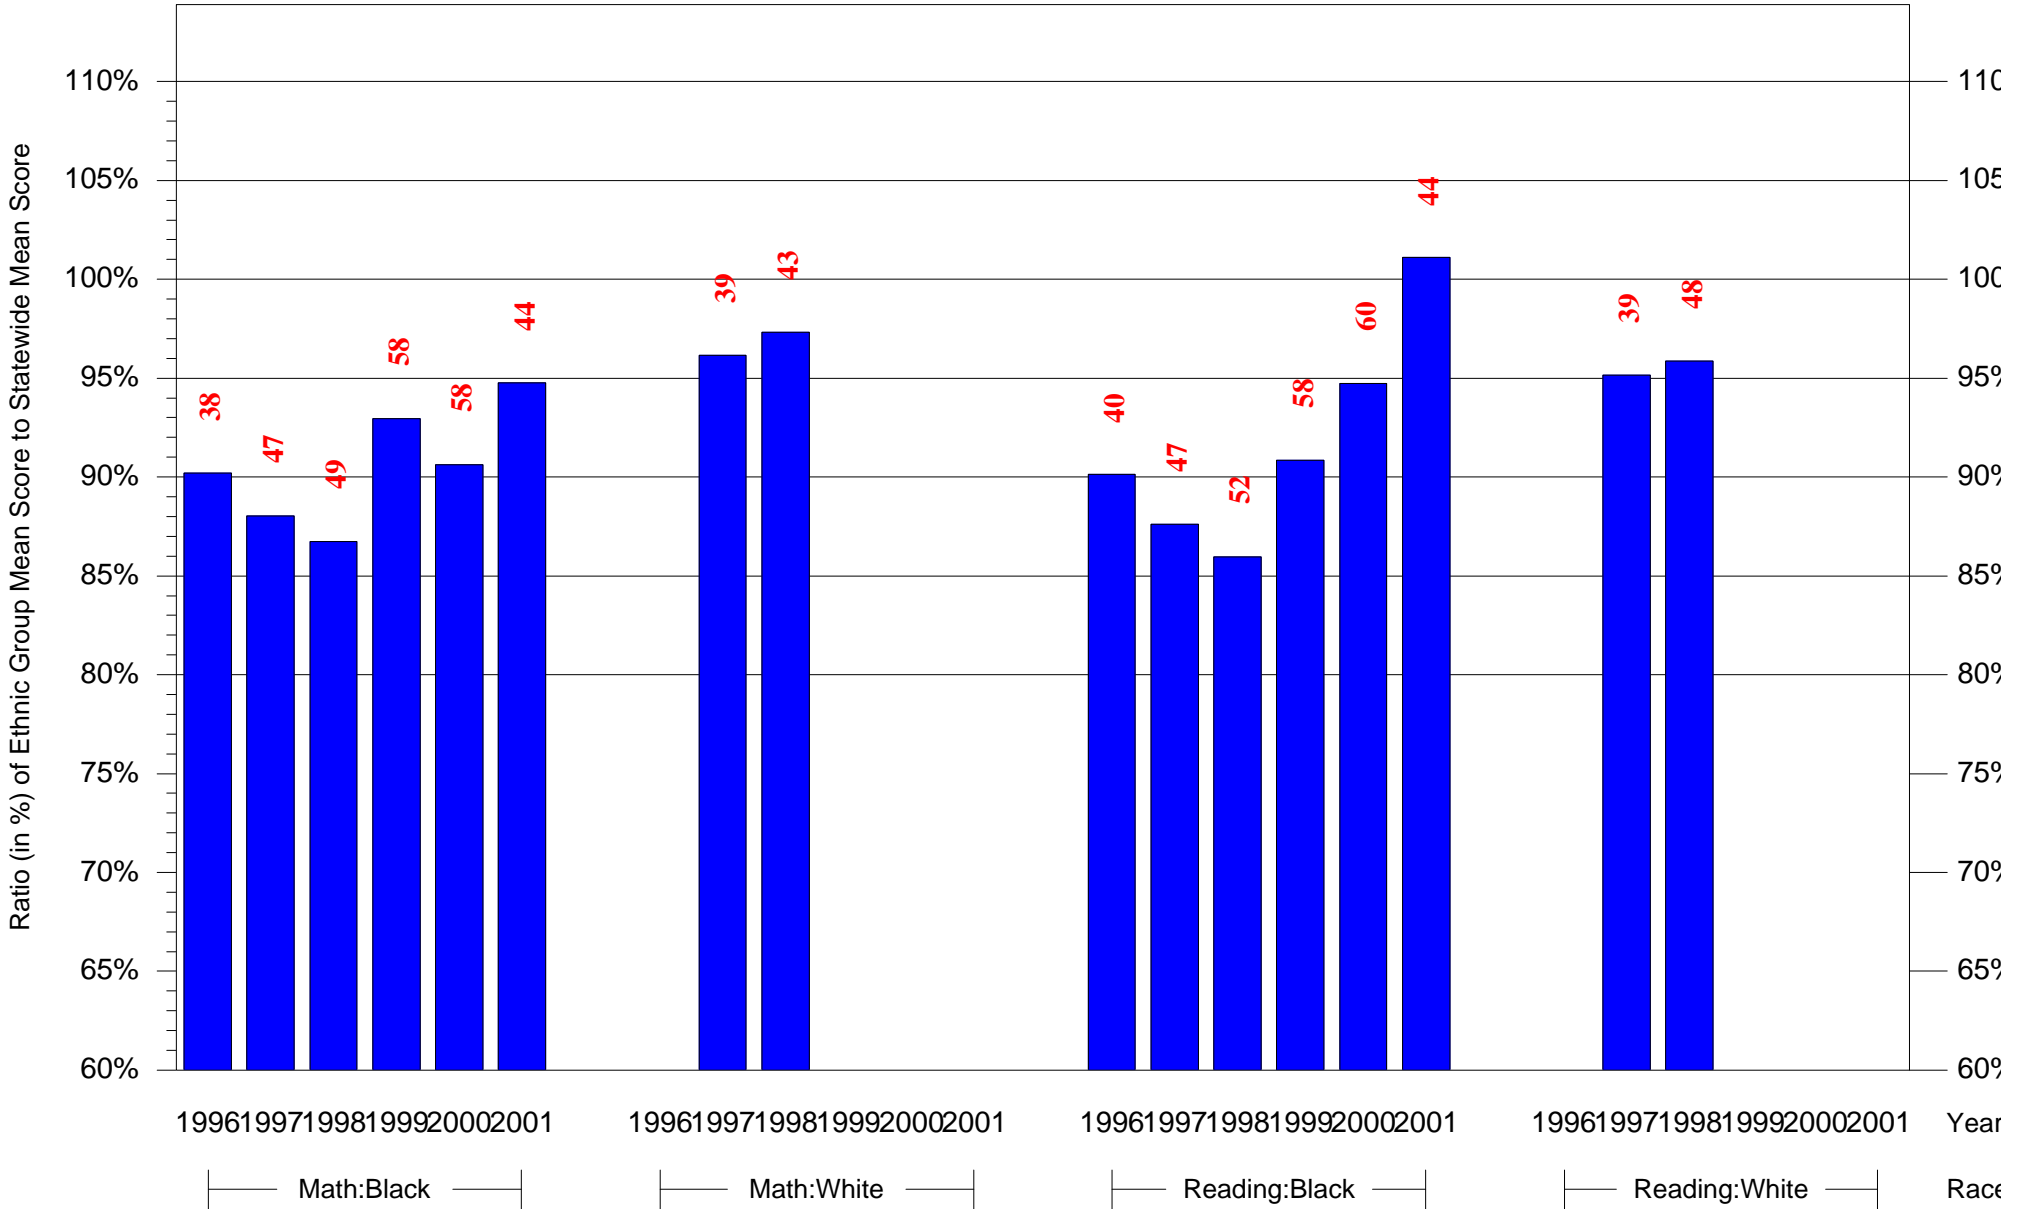

Mean Ethnic Group Building PSSA Test Score to Statewide Mean Score
Building = Gladstone MS(6916) and Grade = 8 and Ethnic Group = Black or White
(Note: Number (in red) of Test Takers is above each bar in the chart.)