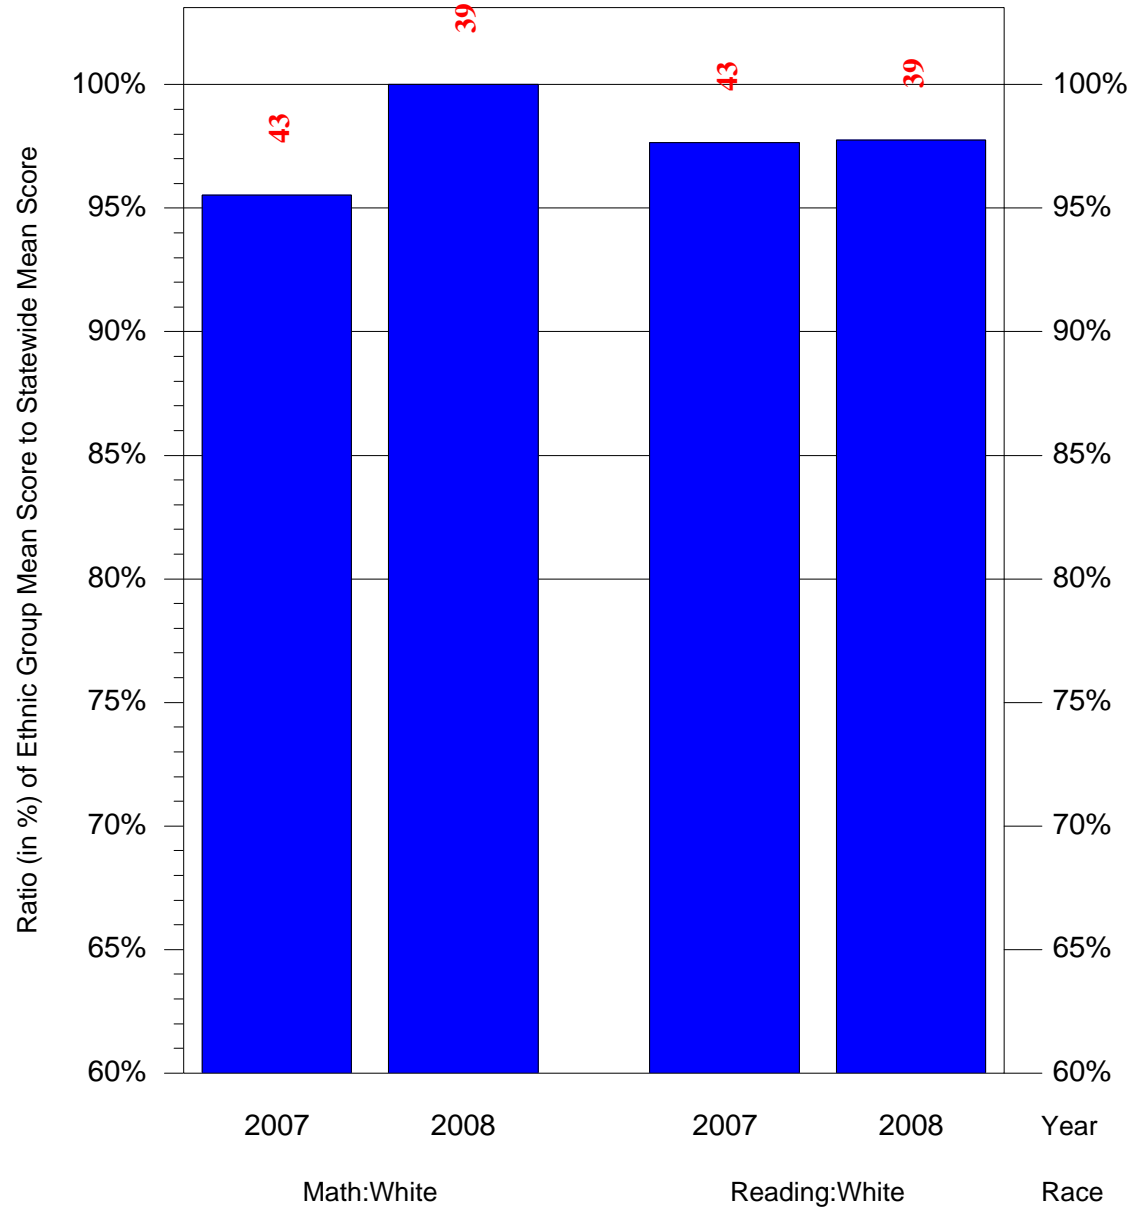

Mean Ethnic Group Building PSSA Test Score to Statewide Mean Score

Building = Concord El Sch(330) and Grade = 3 and Ethnic Group = Black or White

(Note: Number (in red) of Test Takers is above each bar in the chart.)