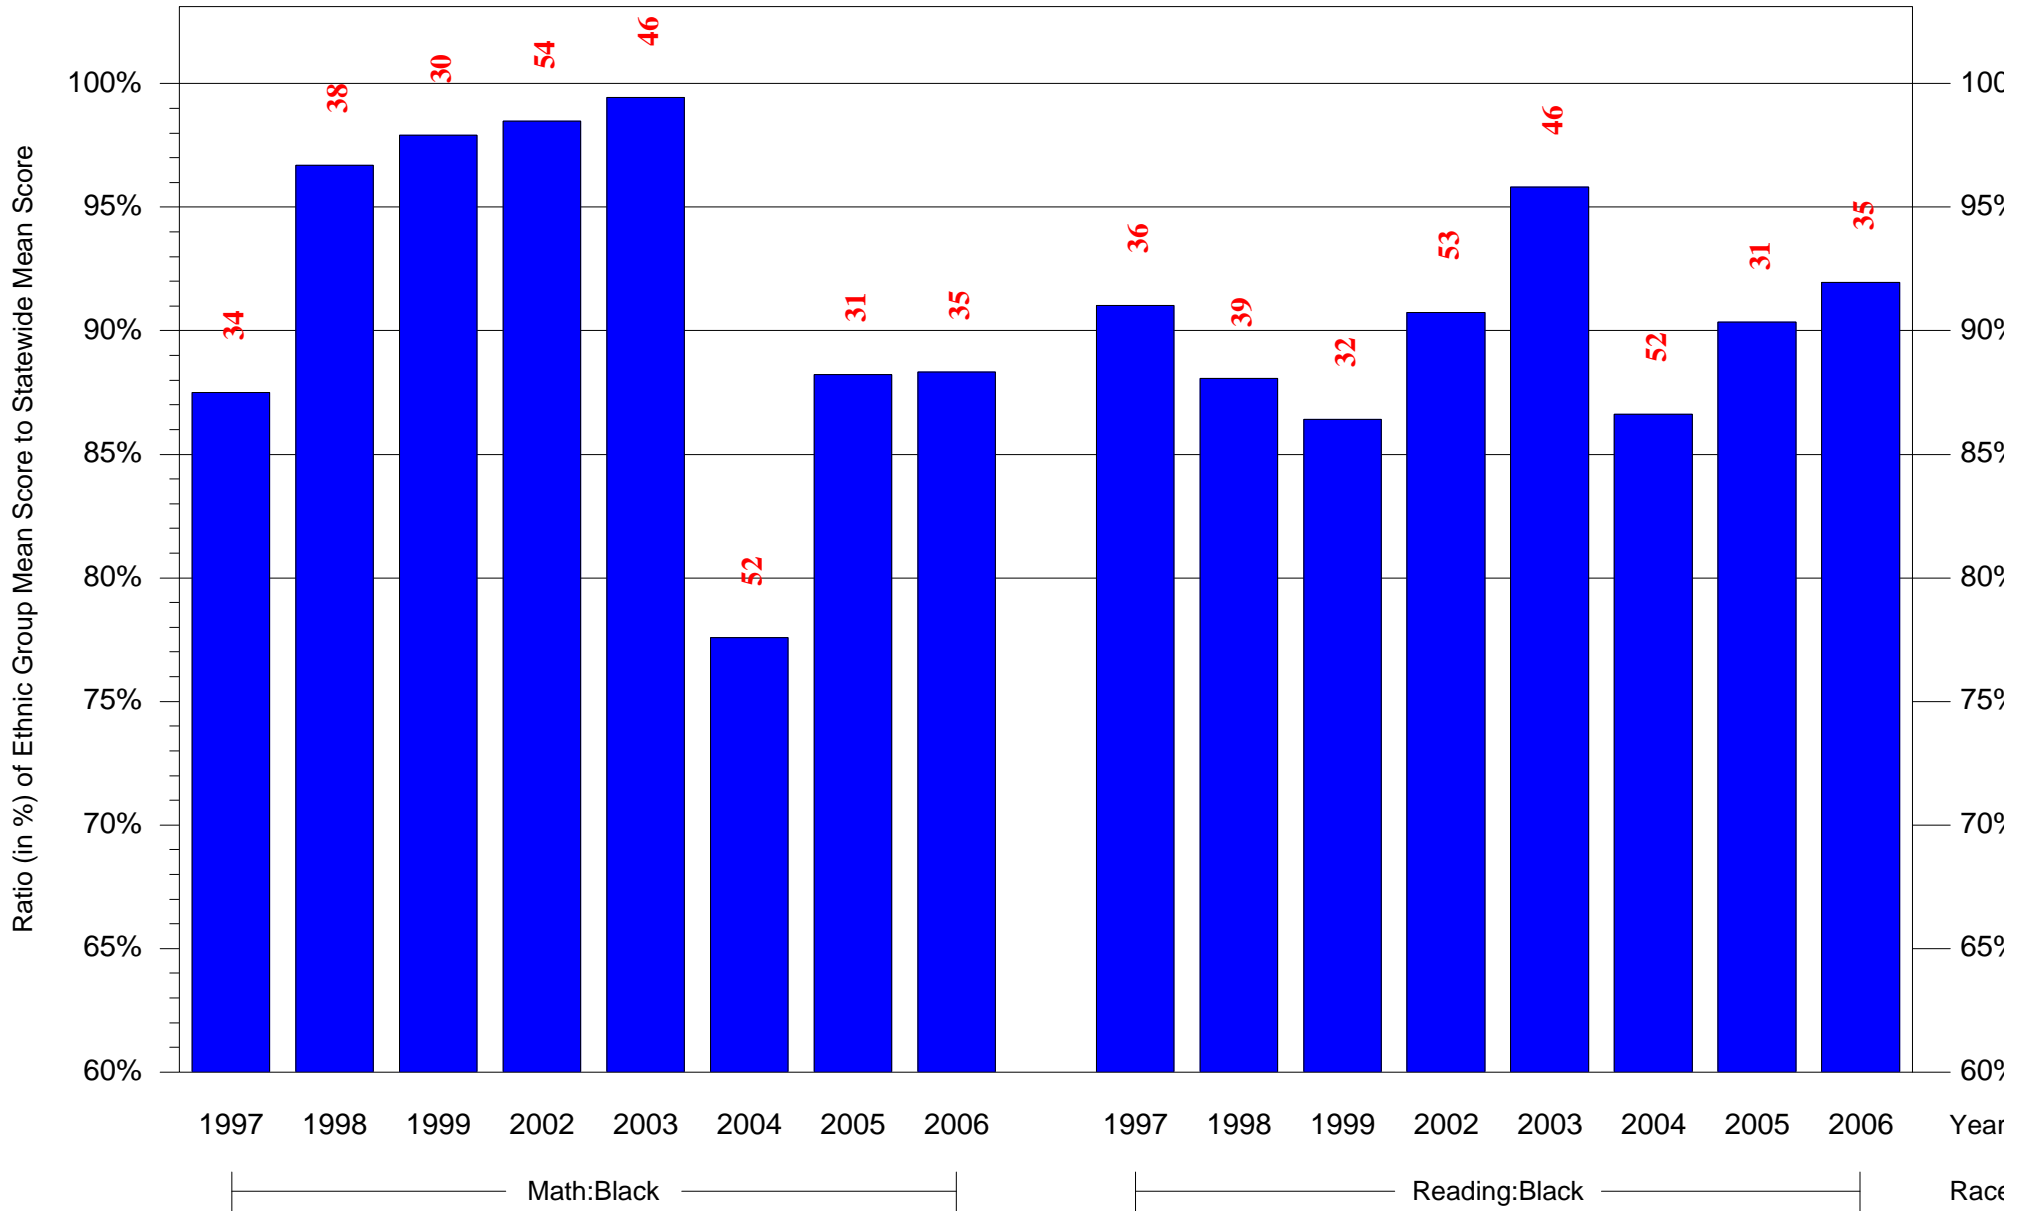

Mean Ethnic Group Building PSSA Test Score to Statewide Mean Score

Building = Vann EI Sch(6064) and Grade = 5 and Ethnic Group = Black or White

(Note: Number (in red) of Test Takers is above each bar in the chart.)