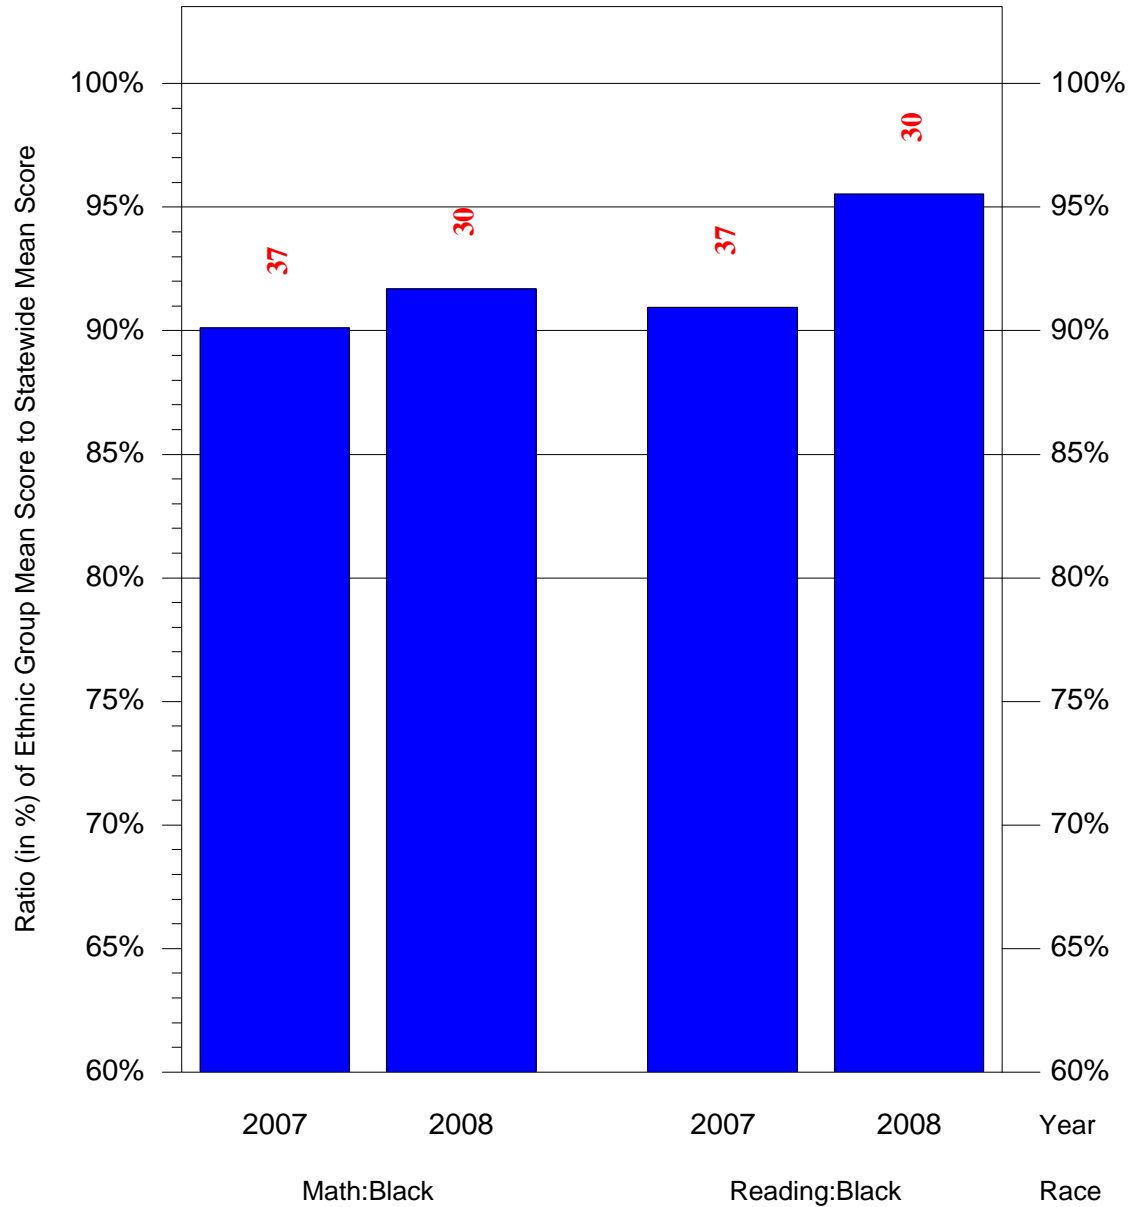

Mean Ethnic Group Building PSSA Test Score to Statewide Mean Score

Building = Sunnyside El Sch(7884) and Grade = 3 and Ethnic Group = Black or White

(Note: Number (in red) of Test Takers is above each bar in the chart.)