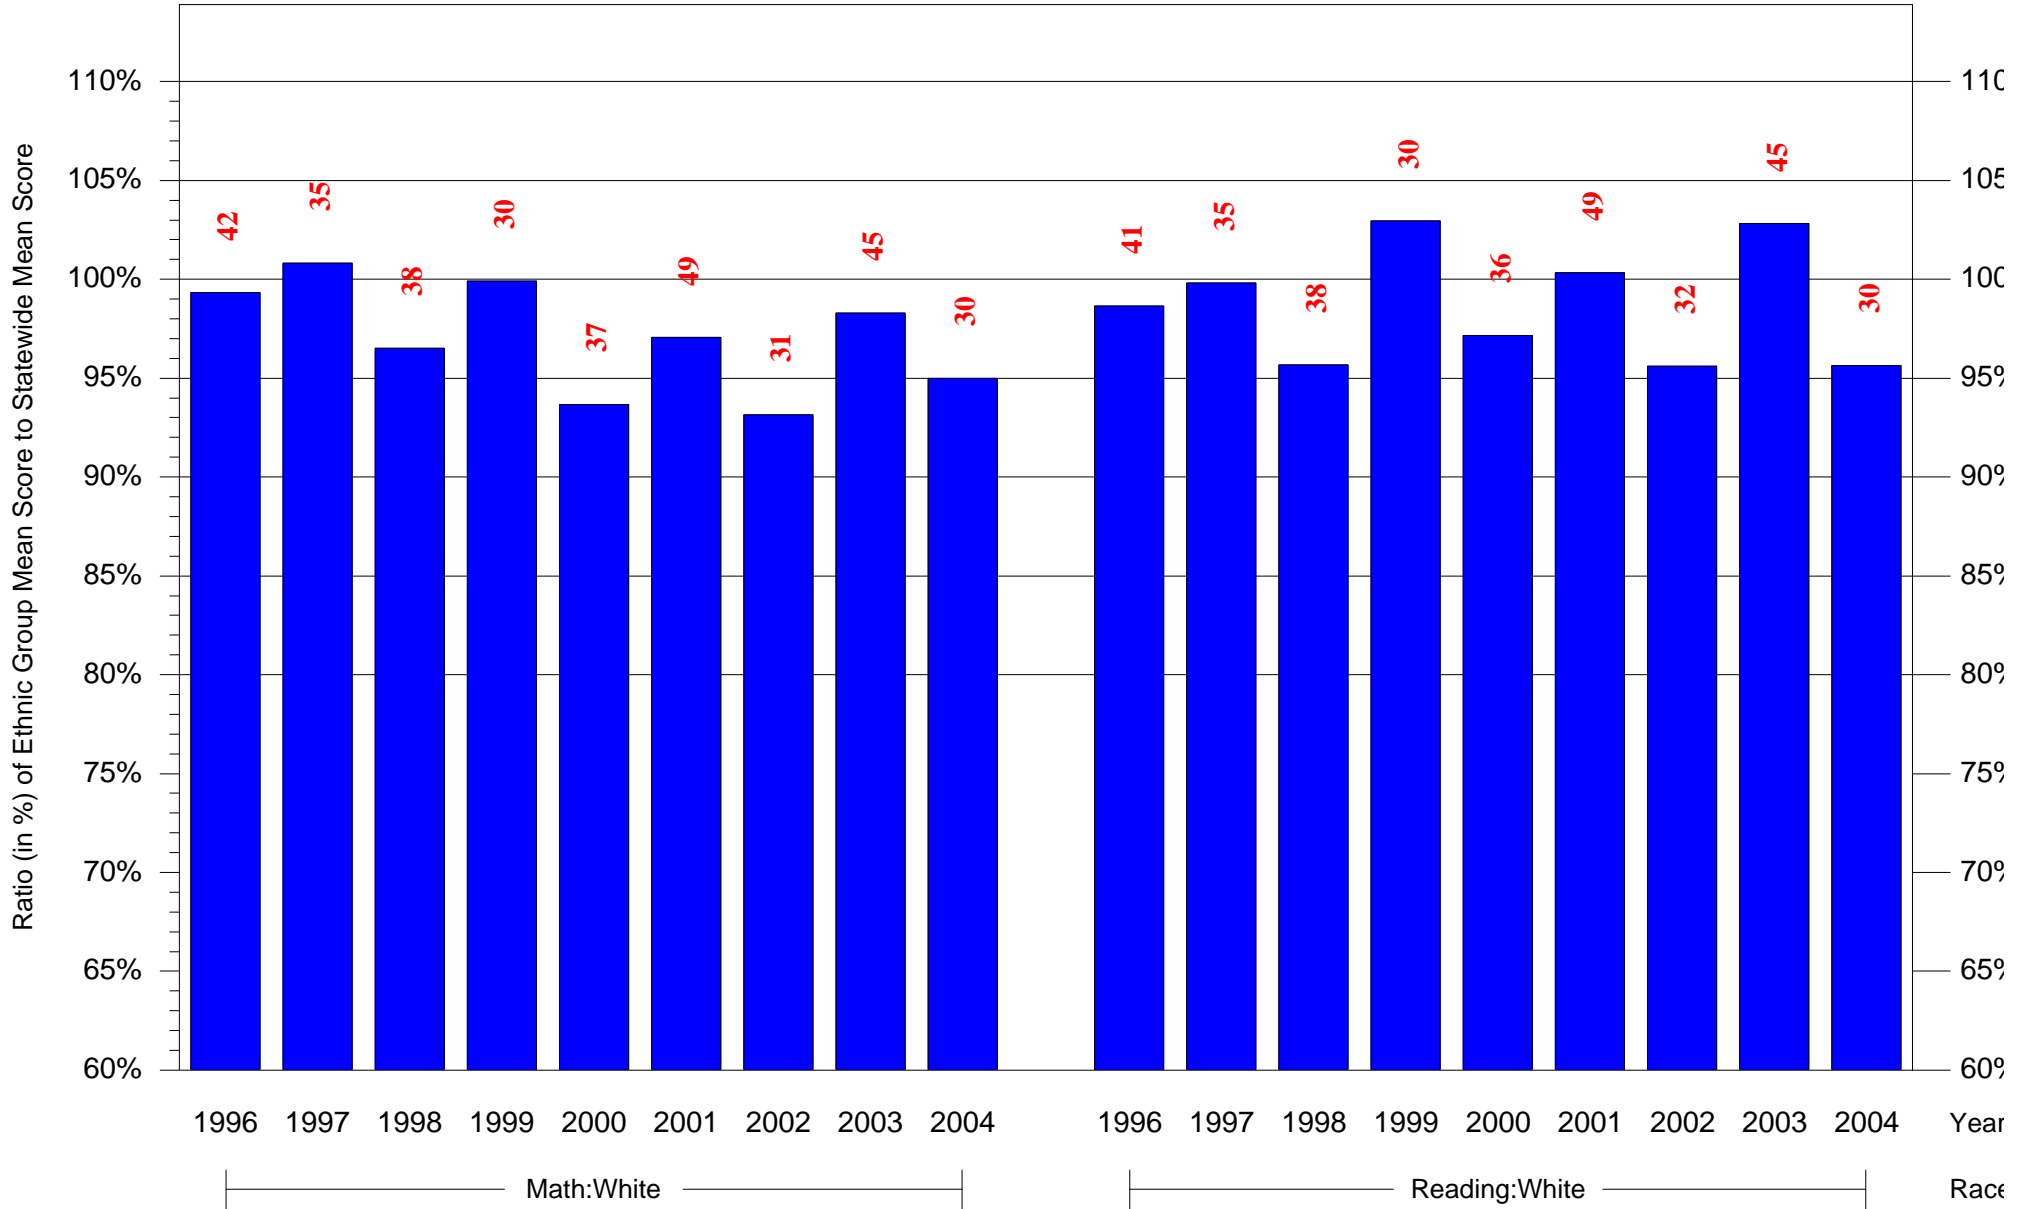

Mean Ethnic Group Building PSSA Test Score to Statewide Mean Score
Building = Mifflin El Sch(6048) and Grade = 5 and Ethnic Group = Black or White
(Note: Number (in red) of Test Takers is above each bar in the chart.)