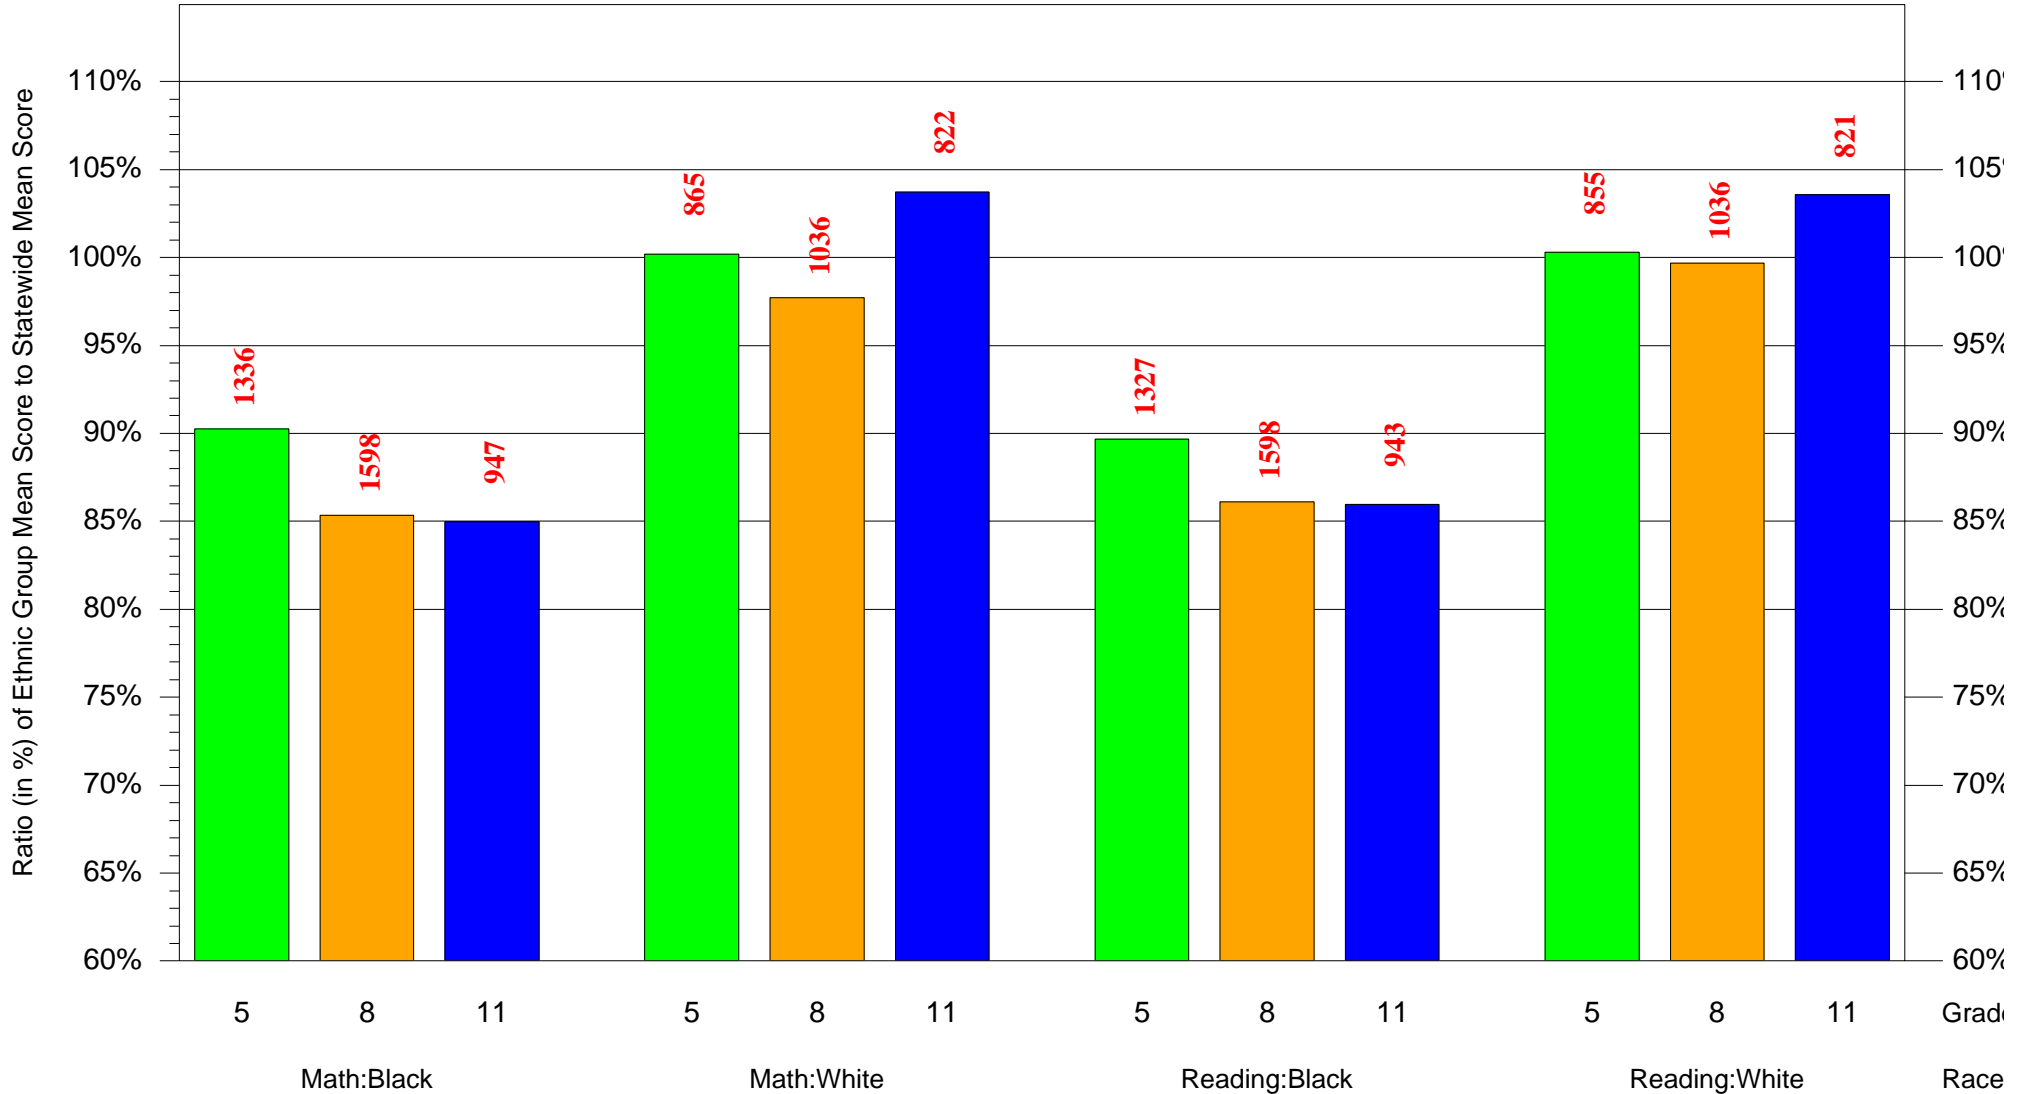

Mean Ethnic Group AUN PSSA Test Score to Statewide Mean Score

AUN = Pittsburgh SD(102027451) and Cohort = 2000 and Ethnic Group = Black or White or Asian or Hispanic

(Note: Number (in red) of Test Takers is above each bar in the chart.)

Legend

Test Year 2000: Grade 5

Test Year 2003: Grade 8

Test Year 2006: Grade 11