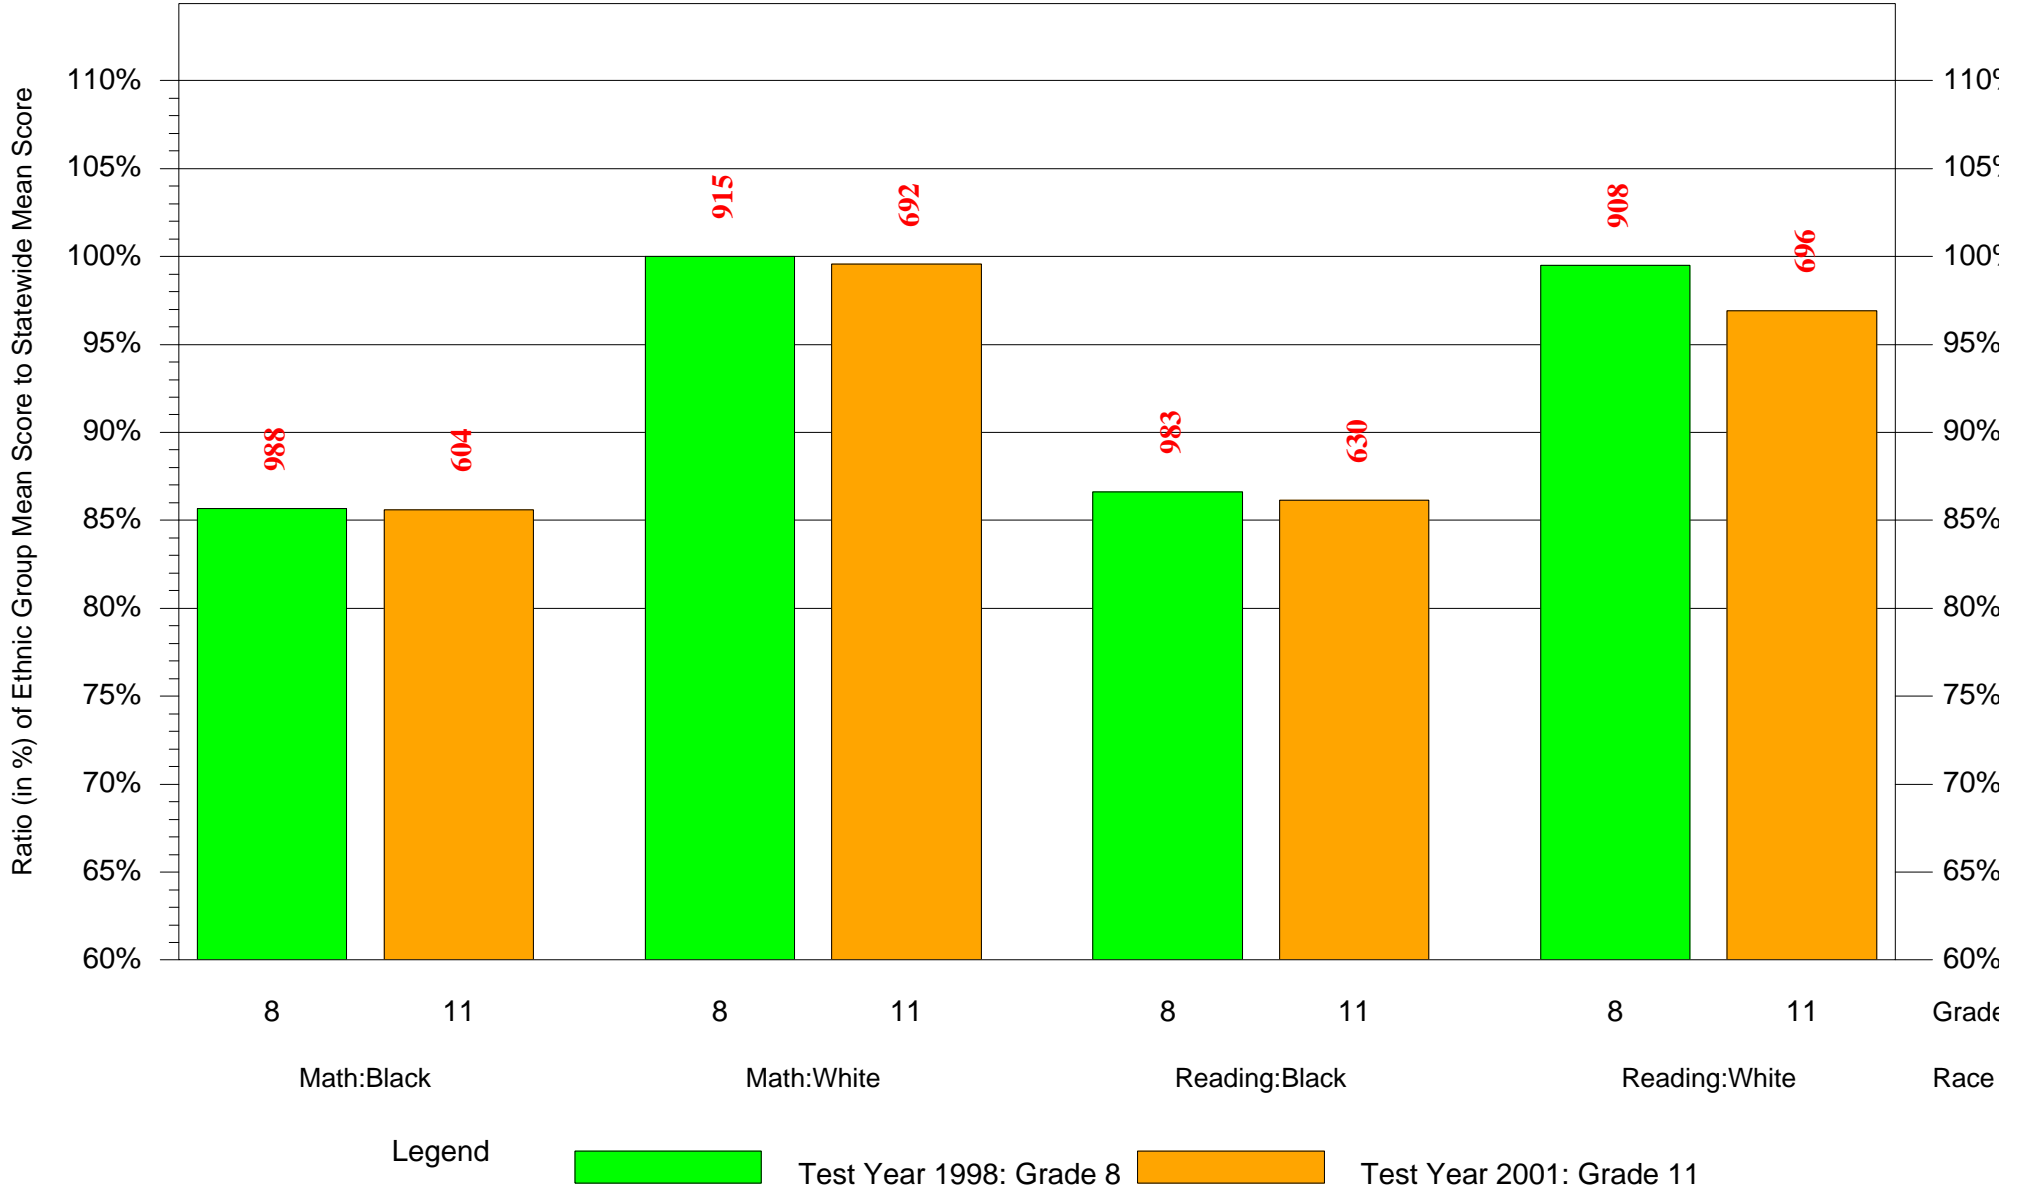

Mean Ethnic Group AUN PSSA Test Score to Statewide Mean Score

AUN = Pittsburgh SD(102027451) and Cohort = 1995 and Ethnic Group = Black or White or Asian or Hispanic

(Note: Number (in red) of Test Takers is above each bar in the chart.)