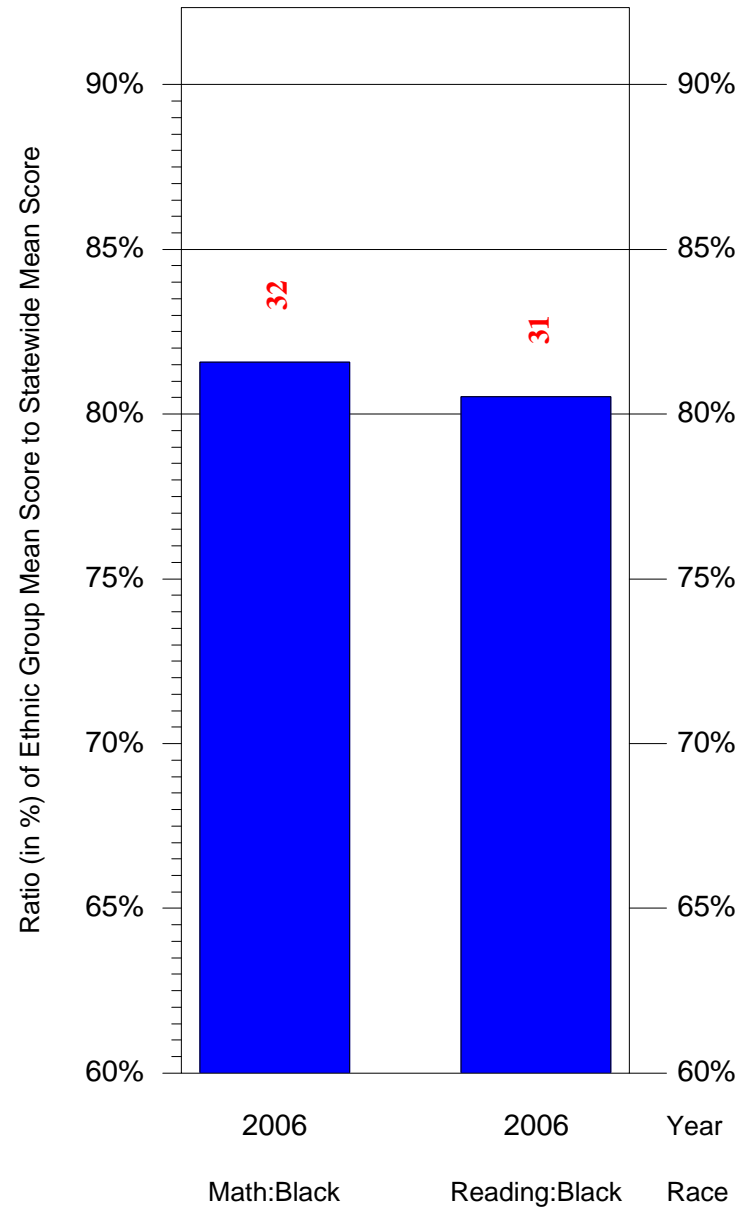

Mean Ethnic Group Building PSSA Test Score to Statewide Mean Score
Building = King M L EI Sch(6742) and Grade = 4 and Ethnic Group = Black or White
(Note: Number (in red) of Test Takers is above each bar in the chart.)