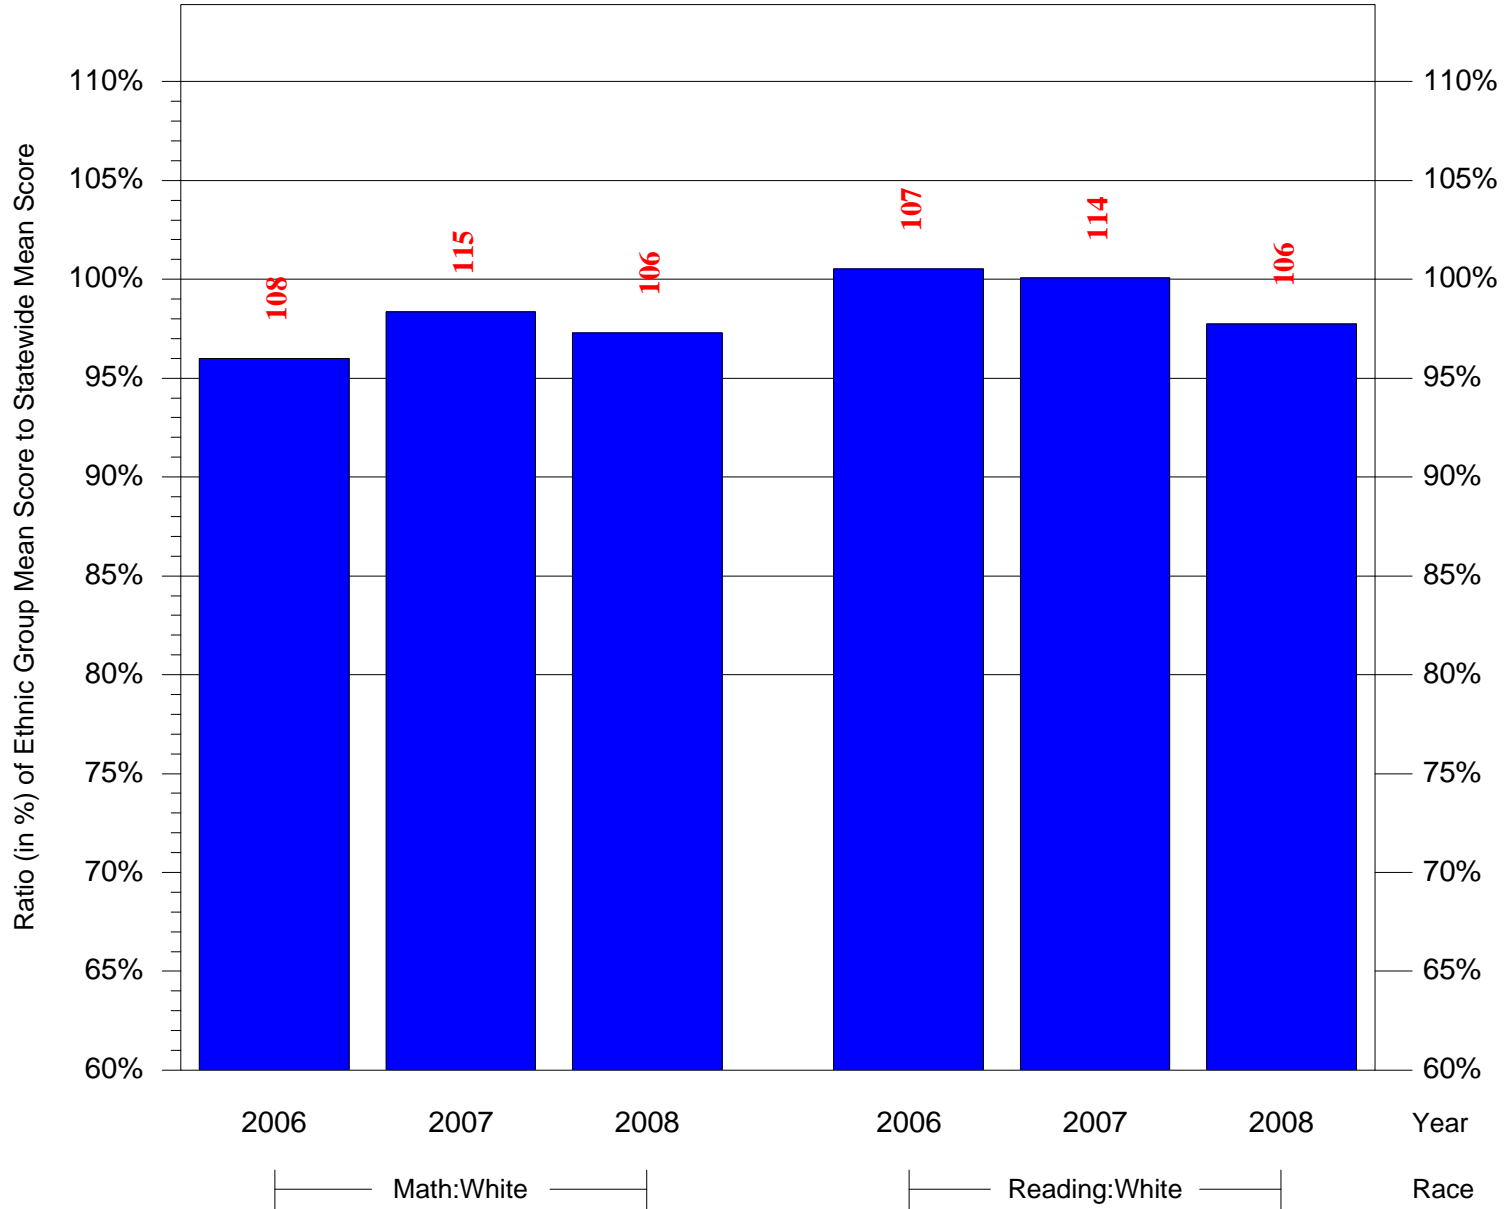

Mean Ethnic Group Building PSSA Test Score to Statewide Mean Score

Building = South Brook MS(7693) and Grade = 6 and Ethnic Group = Black or White

(Note: Number (in red) of Test Takers is above each bar in the chart.)