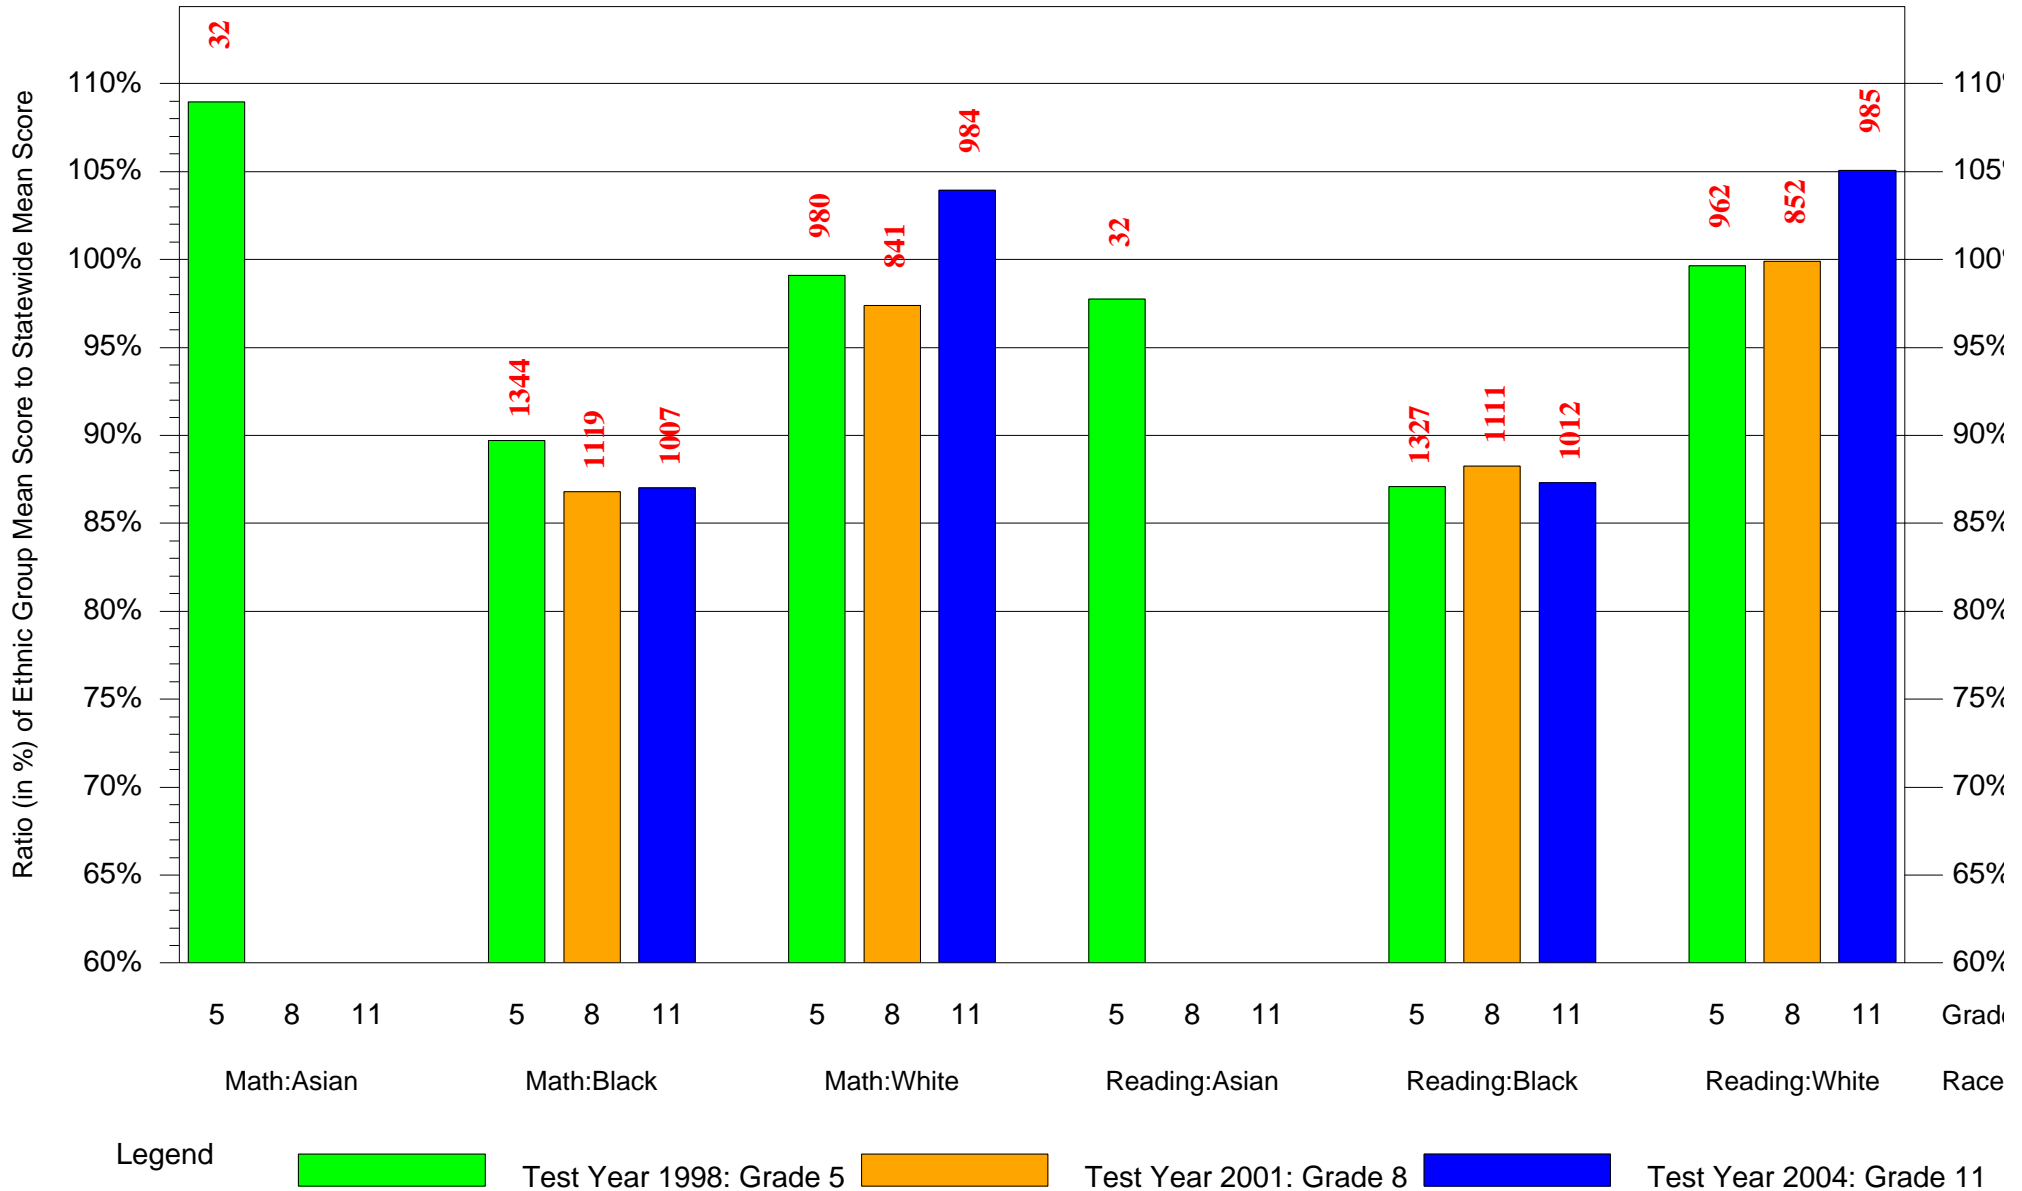

Mean Ethnic Group AUN PSSA Test Score to Statewide Mean Score

AUN = Pittsburgh SD(102027451) and Cohort = 1998 and Ethnic Group = Black or White or Asian or Hispanic

(Note: Number (in red) of Test Takers is above each bar in the chart.)