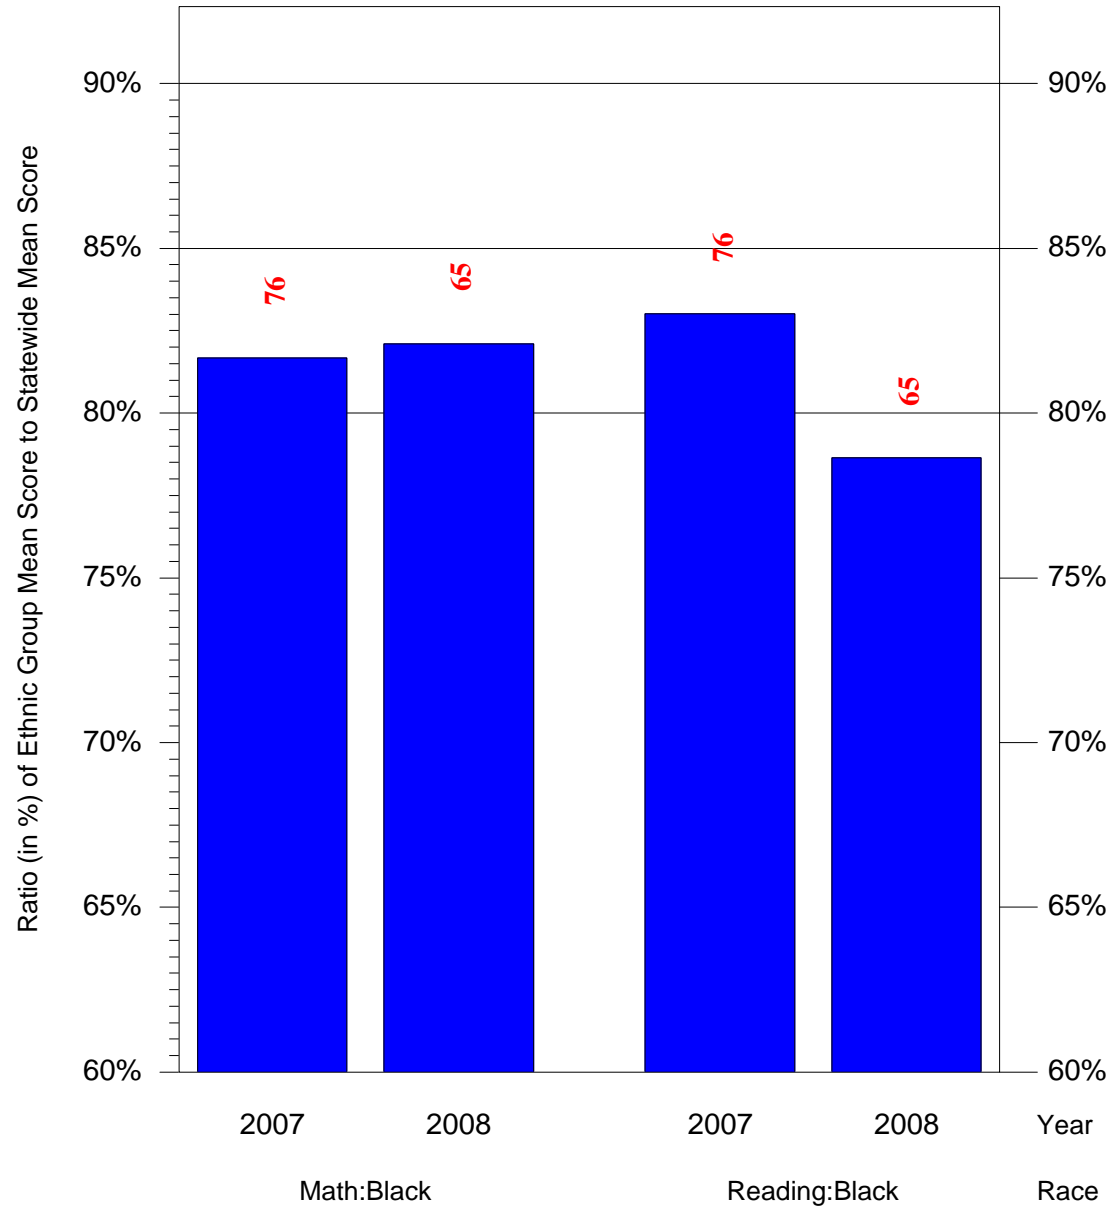

Mean Ethnic Group Building PSSA Test Score to Statewide Mean Score

Building = Faison Helen S Arts Academy(7869) and Grade = 7 and Ethnic Group = Black or White

(Note: Number (in red) of Test Takers is above each bar in the chart.)