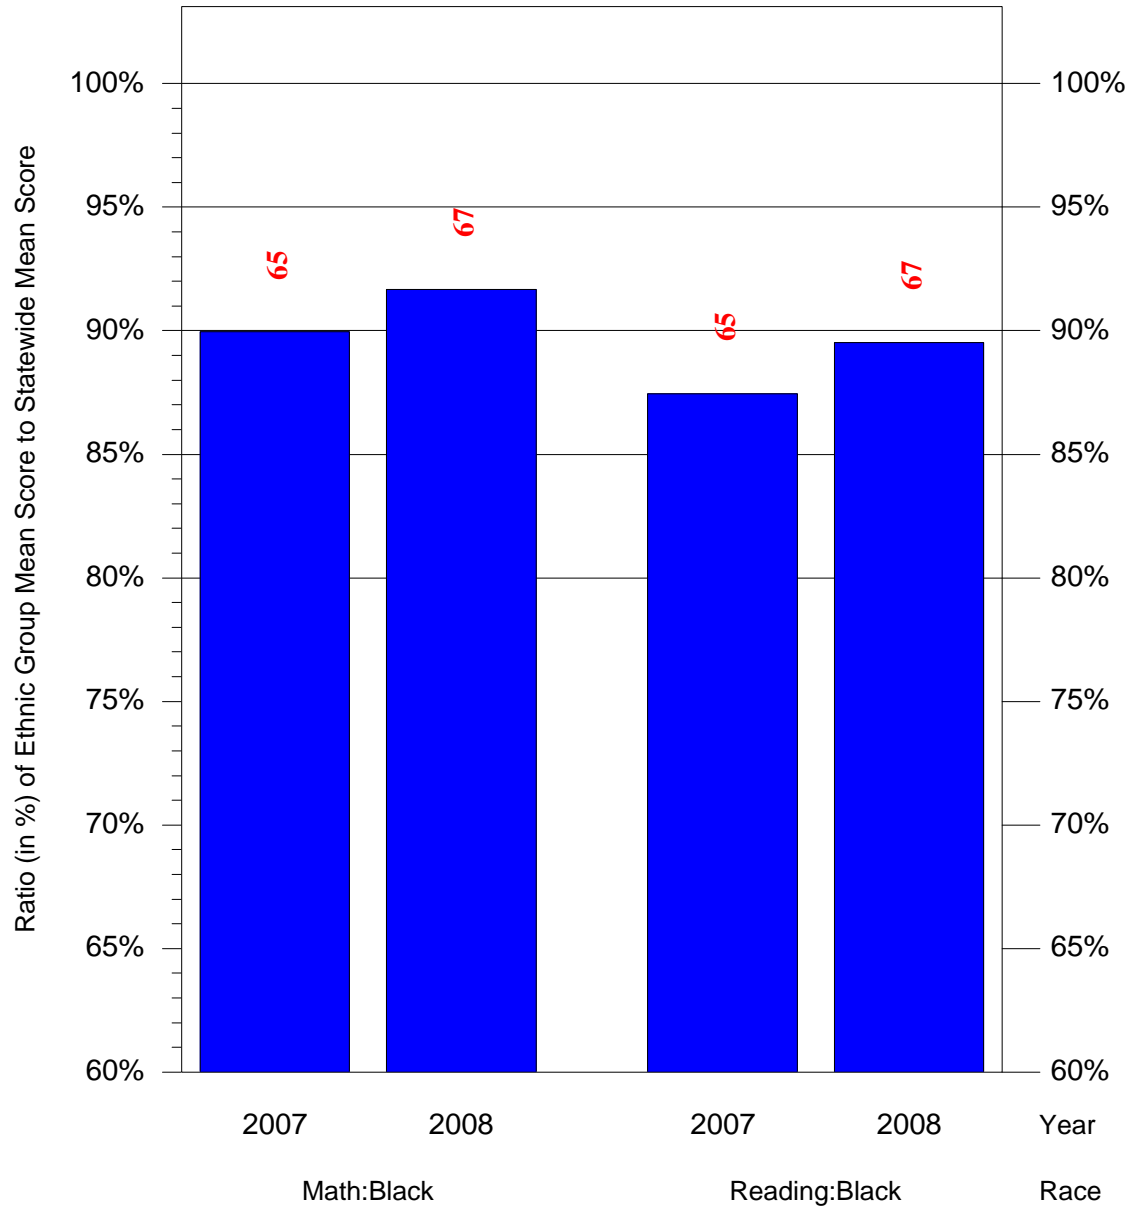

Mean Ethnic Group Building PSSA Test Score to Statewide Mean Score

Building = Lincoln EI Tech Academy(7870) and Grade = 5 and Ethnic Group = Black or White

(Note: Number (in red) of Test Takers is above each bar in the chart.)