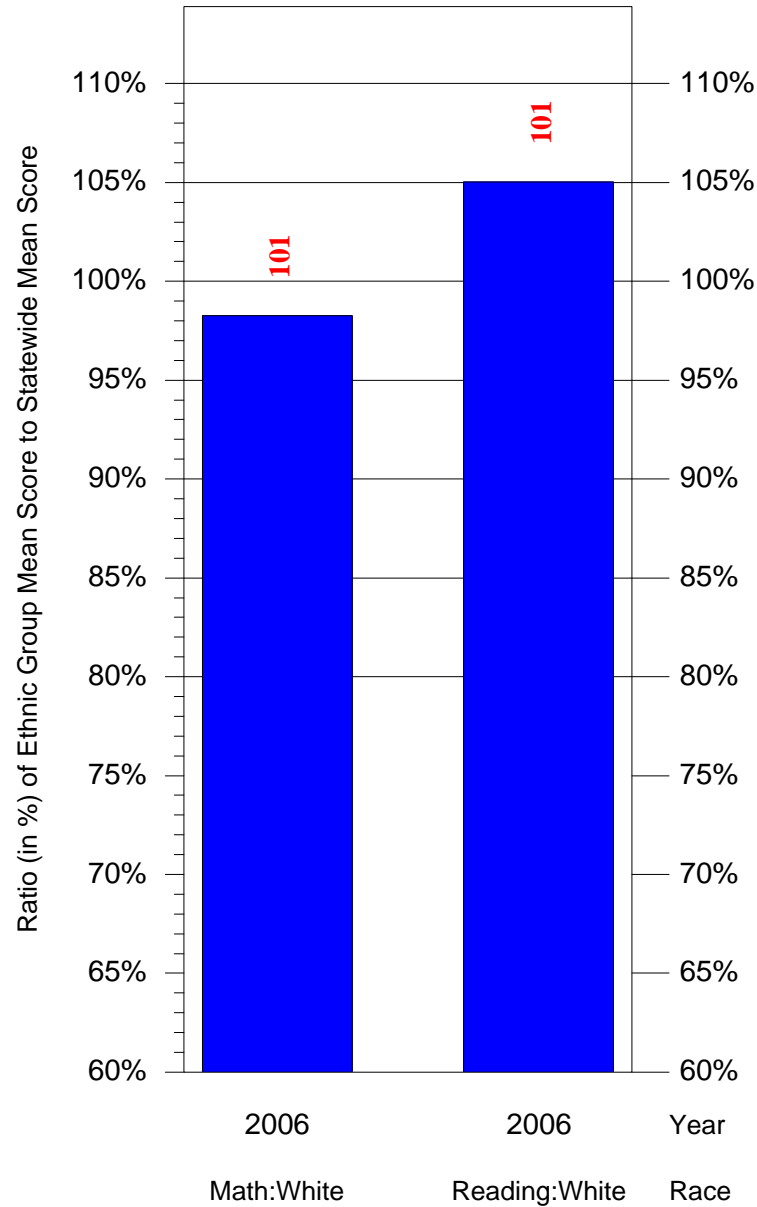

Mean Ethnic Group Building PSSA Test Score to Statewide Mean Score

Building = South Hills MS(7455) and Grade = 7 and Ethnic Group = Black or White

(Note: Number (in red) of Test Takers is above each bar in the chart.)