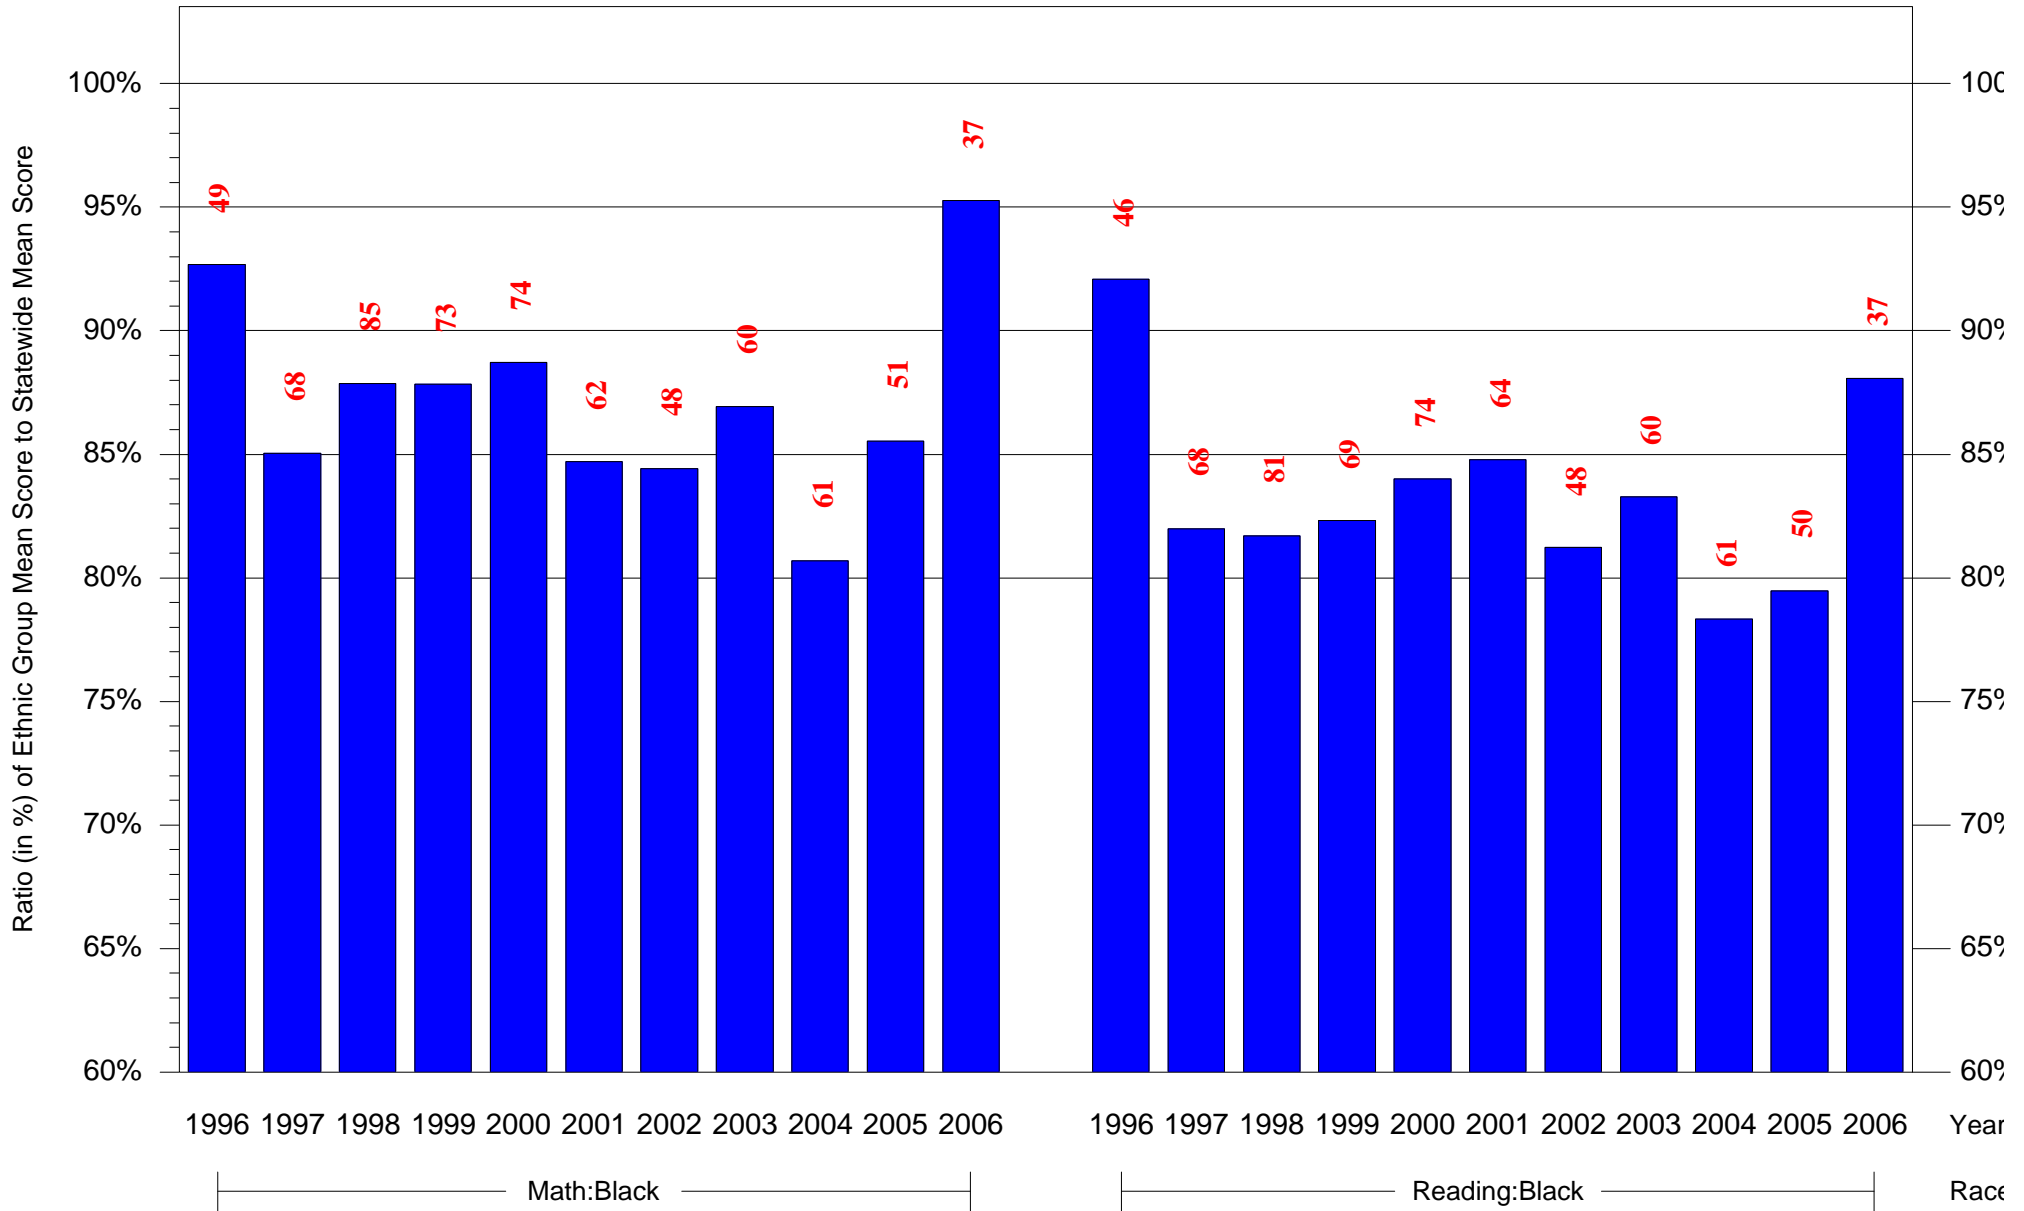

Mean Ethnic Group Building PSSA Test Score to Statewide Mean Score
Building = Fort Pitt El Sch(343) and Grade = 5 and Ethnic Group = Black or White
(Note: Number (in red) of Test Takers is above each bar in the chart.)