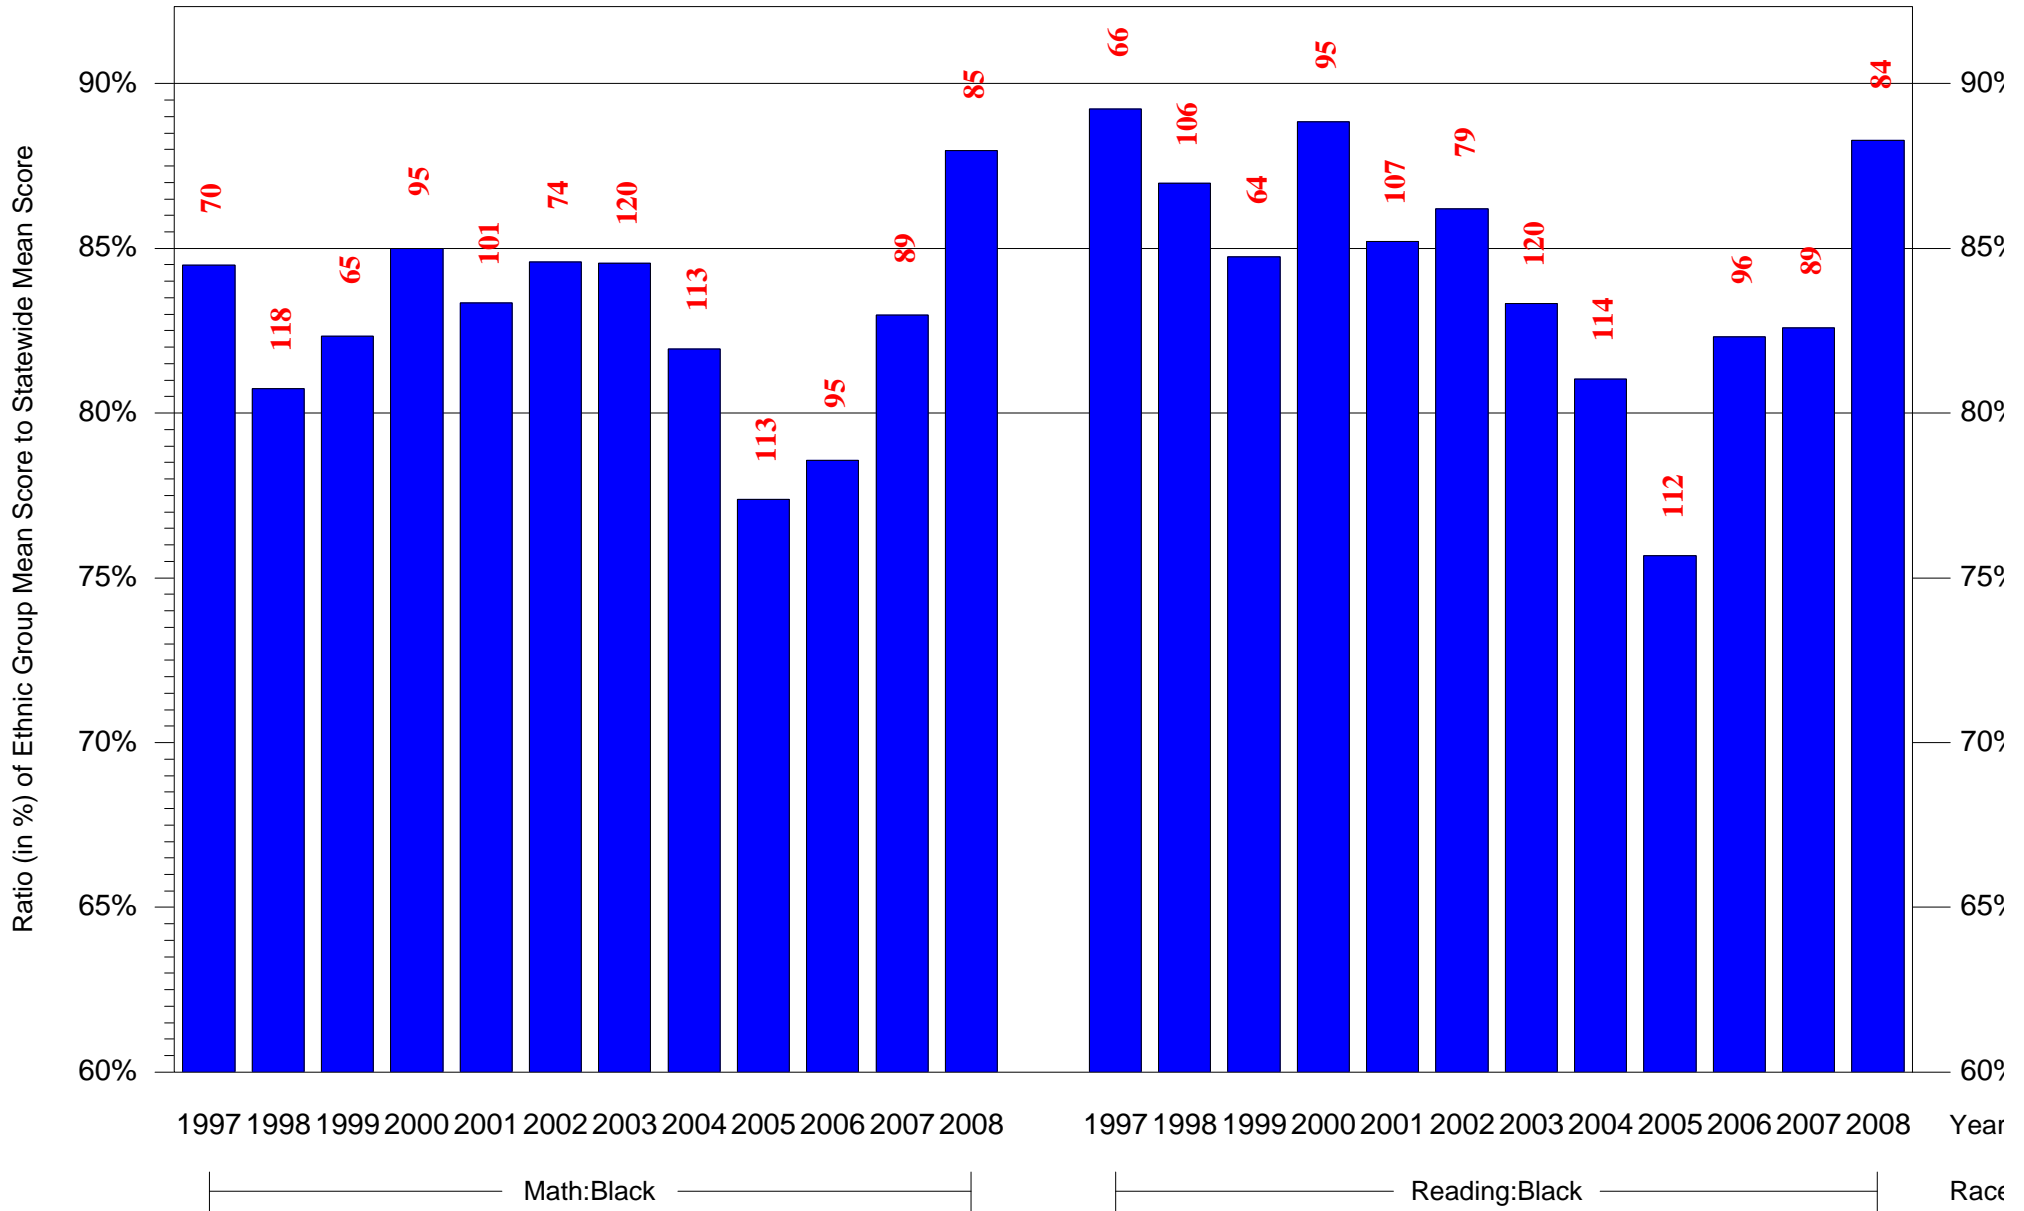

Mean Ethnic Group Building PSSA Test Score to Statewide Mean Score

Building = Westinghouse HS(420) and Grade = 11 and Ethnic Group = Black or White

(Note: Number (in red) of Test Takers is above each bar in the chart.)