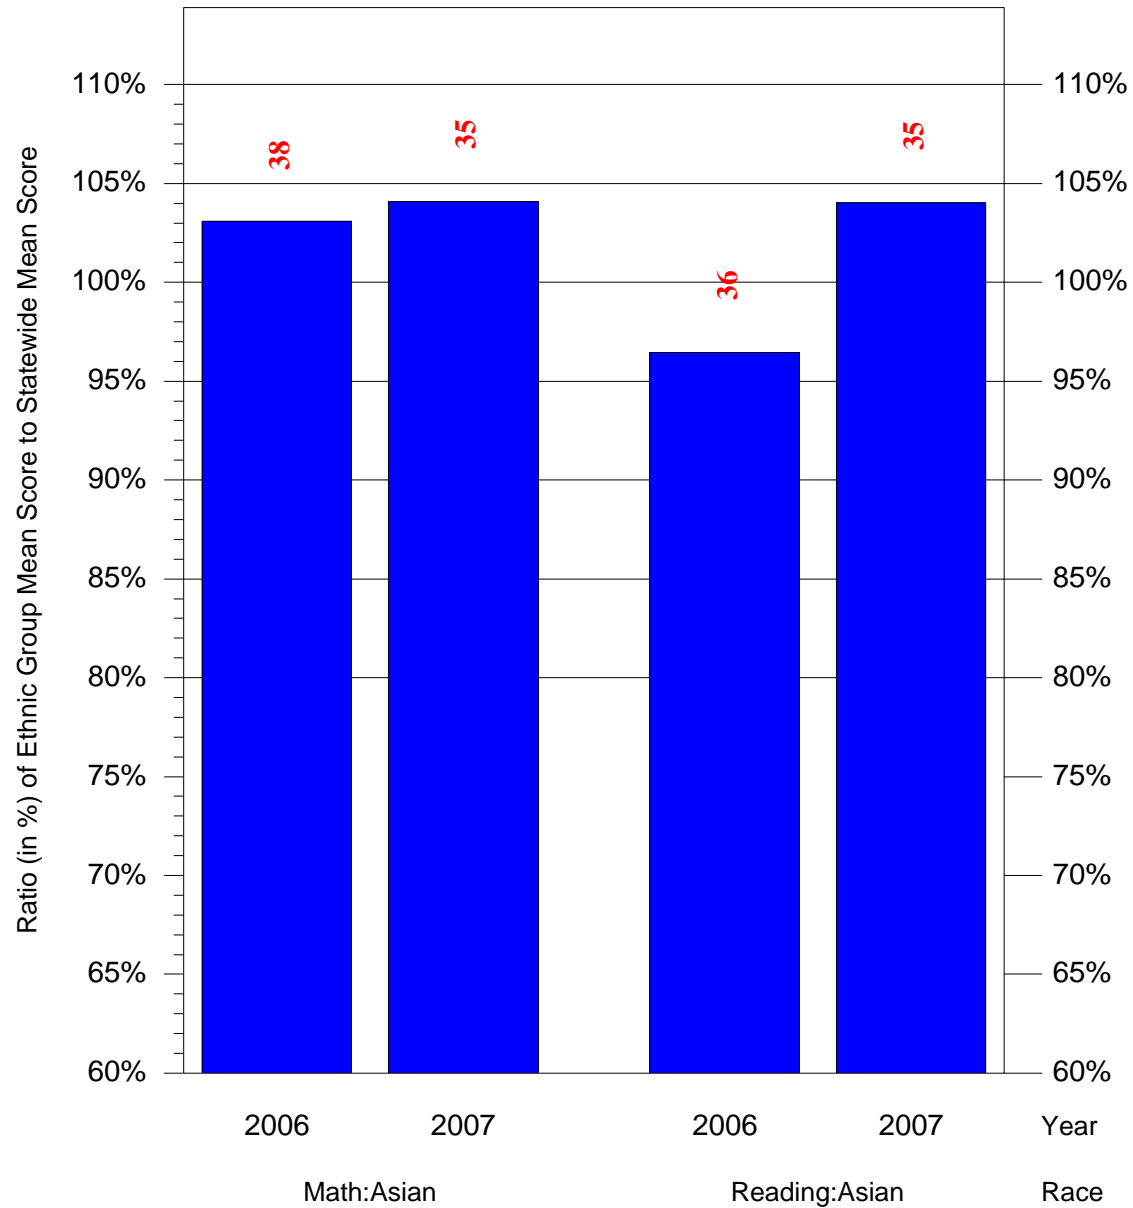

Mean Ethnic Group AUN PSSA Test Score to Statewide Mean Score

AUN = Pittsburgh SD(102027451) and Grade = 4 and Ethnic Group = Asian or Hispanic

(Note: Number (in red) of Test Takers is above each bar in the chart.)