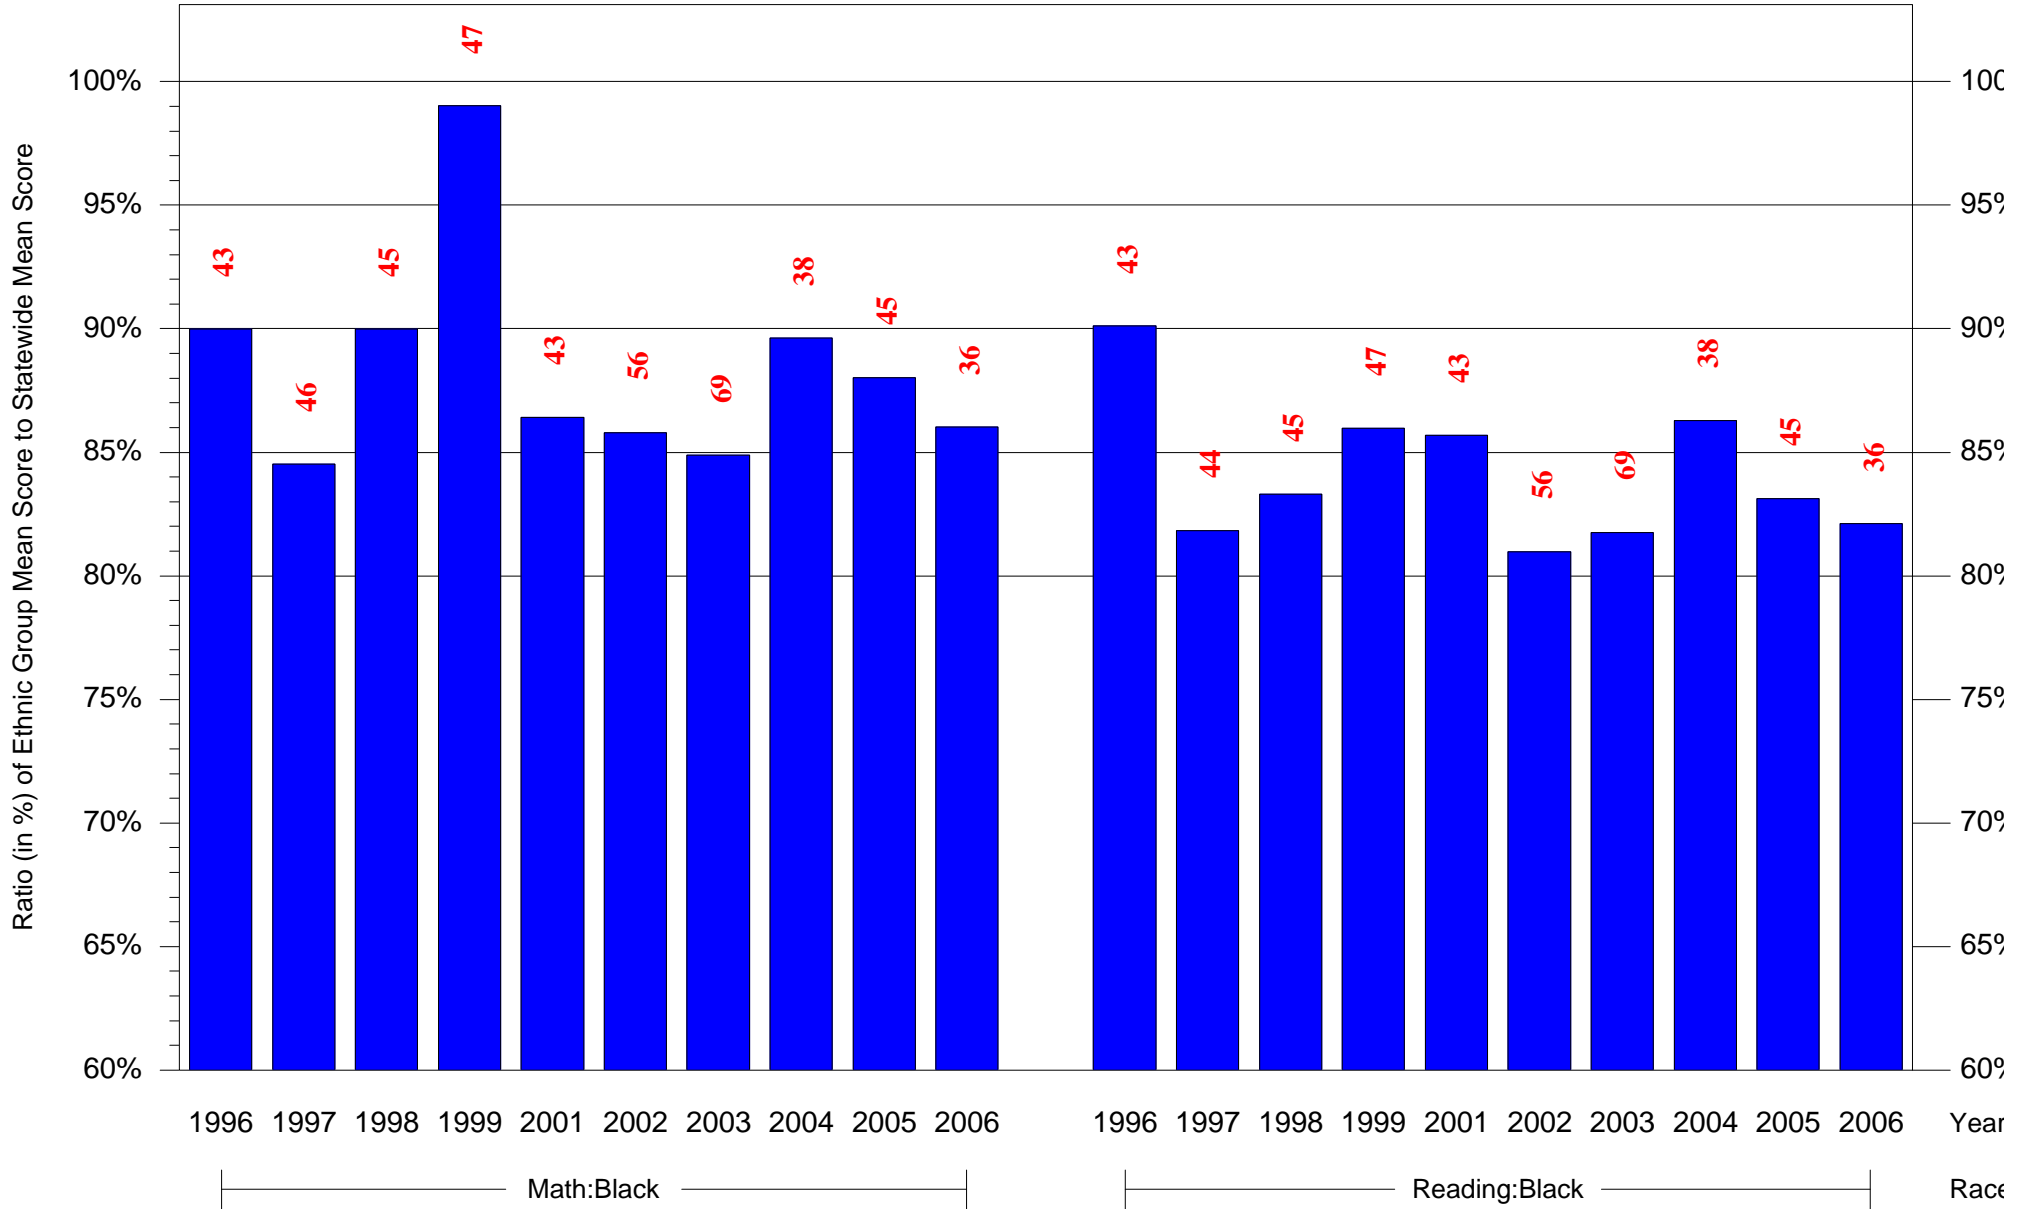

Mean Ethnic Group Building PSSA Test Score to Statewide Mean Score

Building = West Liberty Classical Academy(7440) and Grade = 8 and Ethnic Group = Black or White

(Note: Number (in red) of Test Takers is above each bar in the chart.)