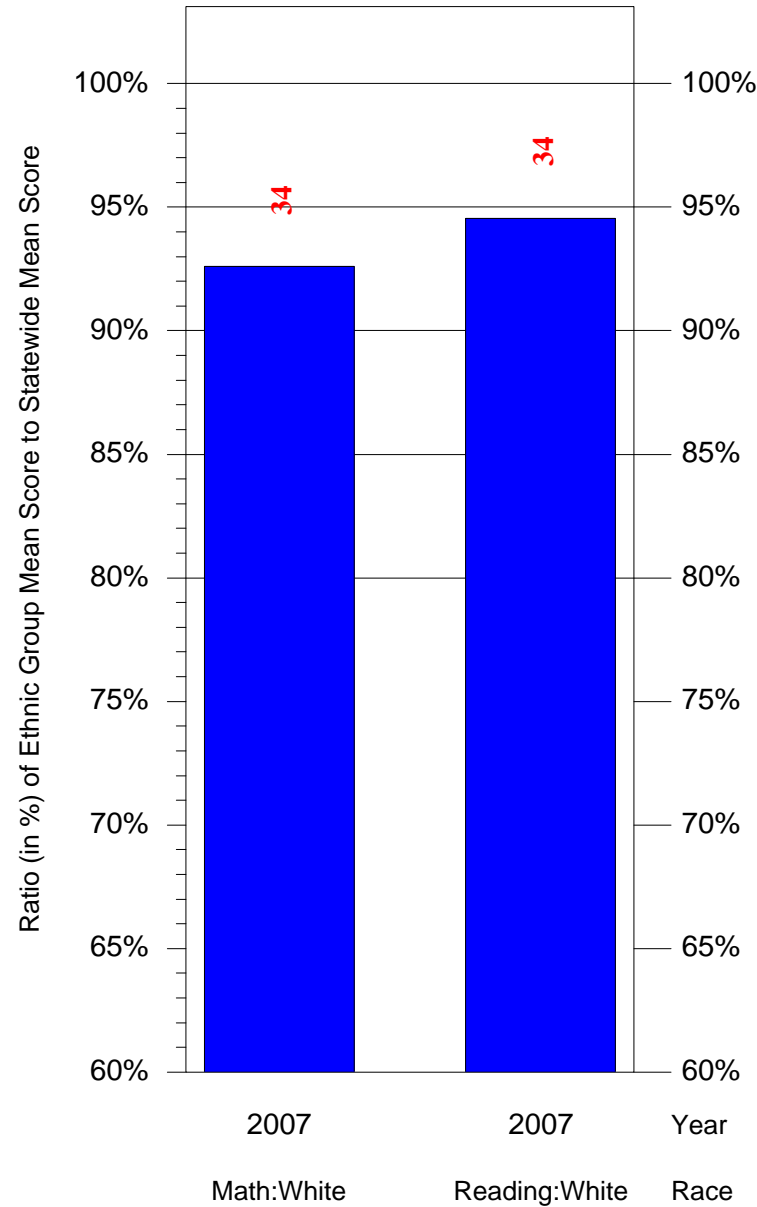

Mean Ethnic Group Building PSSA Test Score to Statewide Mean Score

Building = Greenfield EI Sch(6028) and Grade = 7 and Ethnic Group = Black or White

(Note: Number (in red) of Test Takers is above each bar in the chart.)