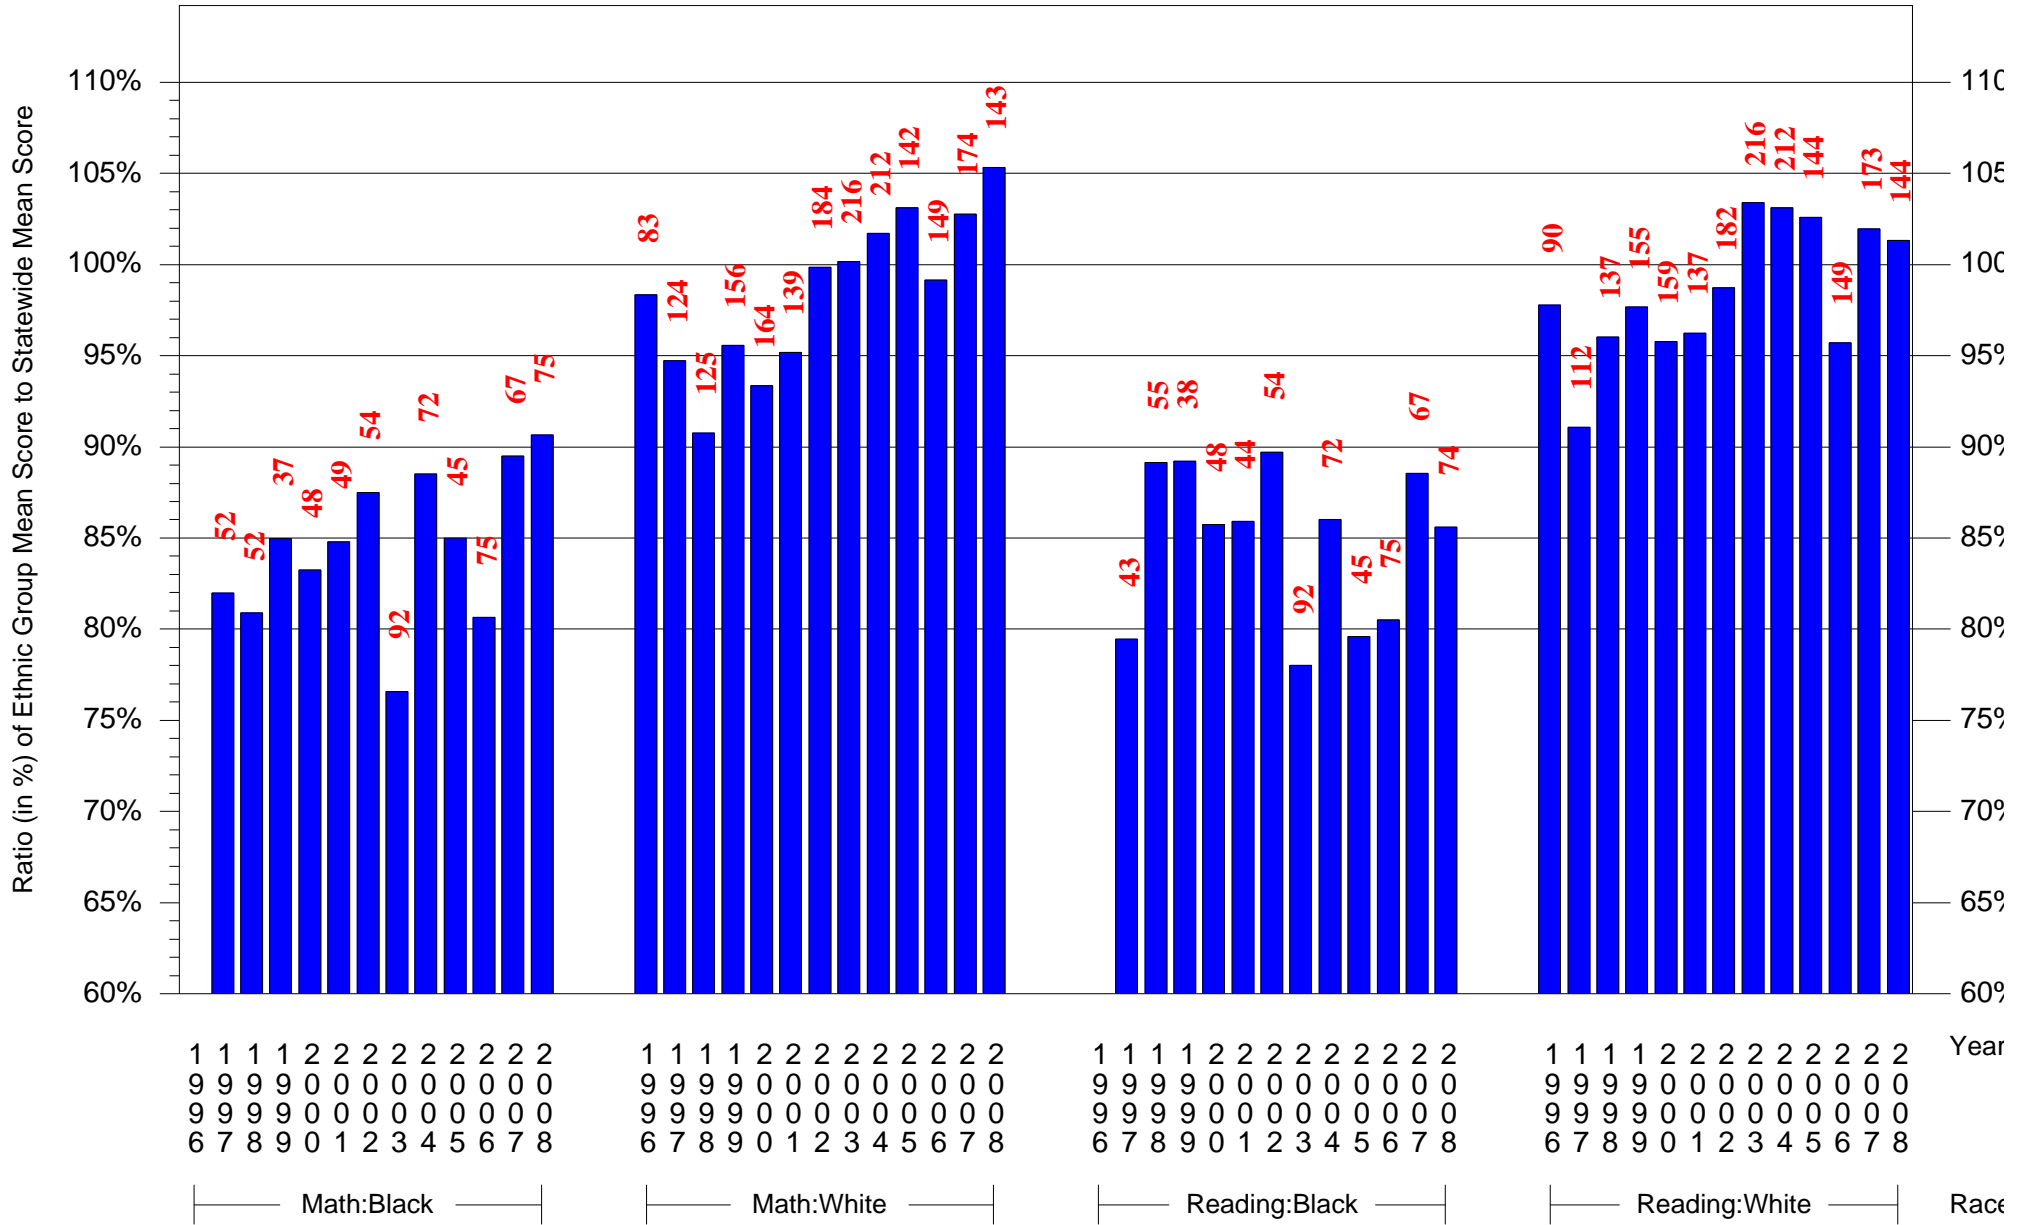

Mean Ethnic Group Building PSSA Test Score to Statewide Mean Score

Building = Brashear HS(6915) and Grade = 11 and Ethnic Group = Black or White

(Note: Number (in red) of Test Takers is above each bar in the chart.)