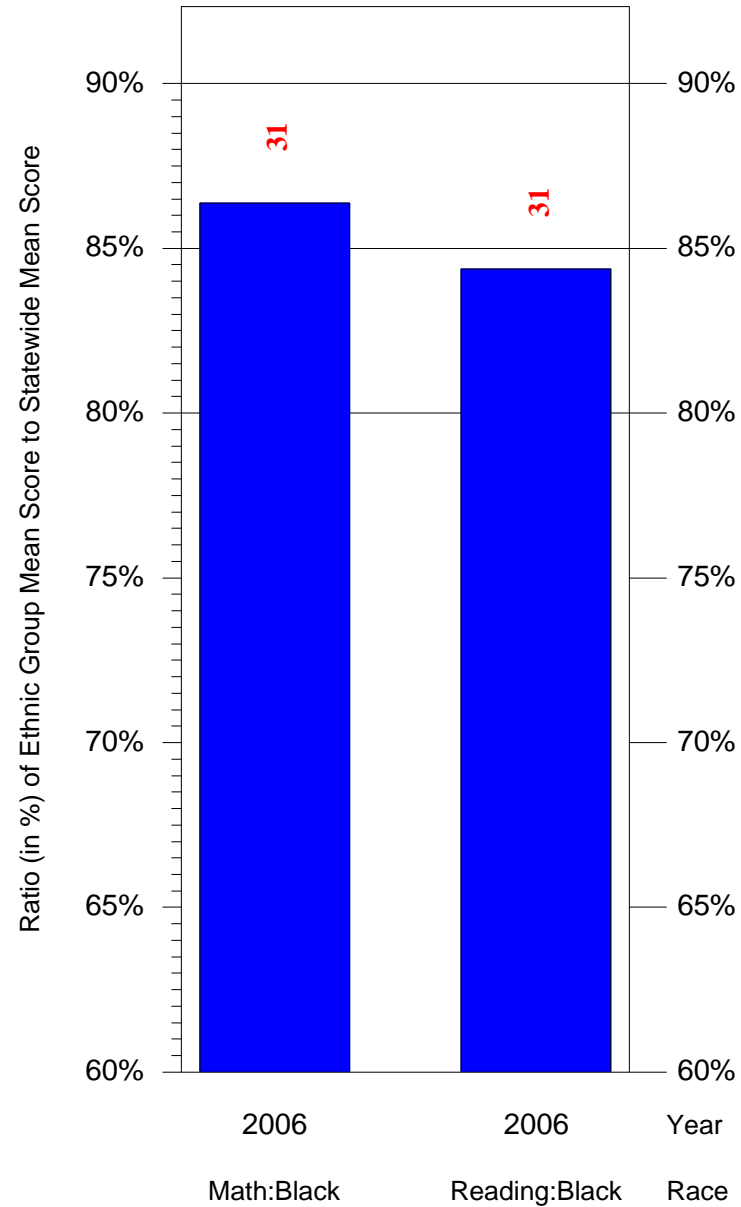

Mean Ethnic Group Building PSSA Test Score to Statewide Mean Score

Building = Friendship El Sch(345) and Grade = 4 and Ethnic Group = Black or White

(Note: Number (in red) of Test Takers is above each bar in the chart.)