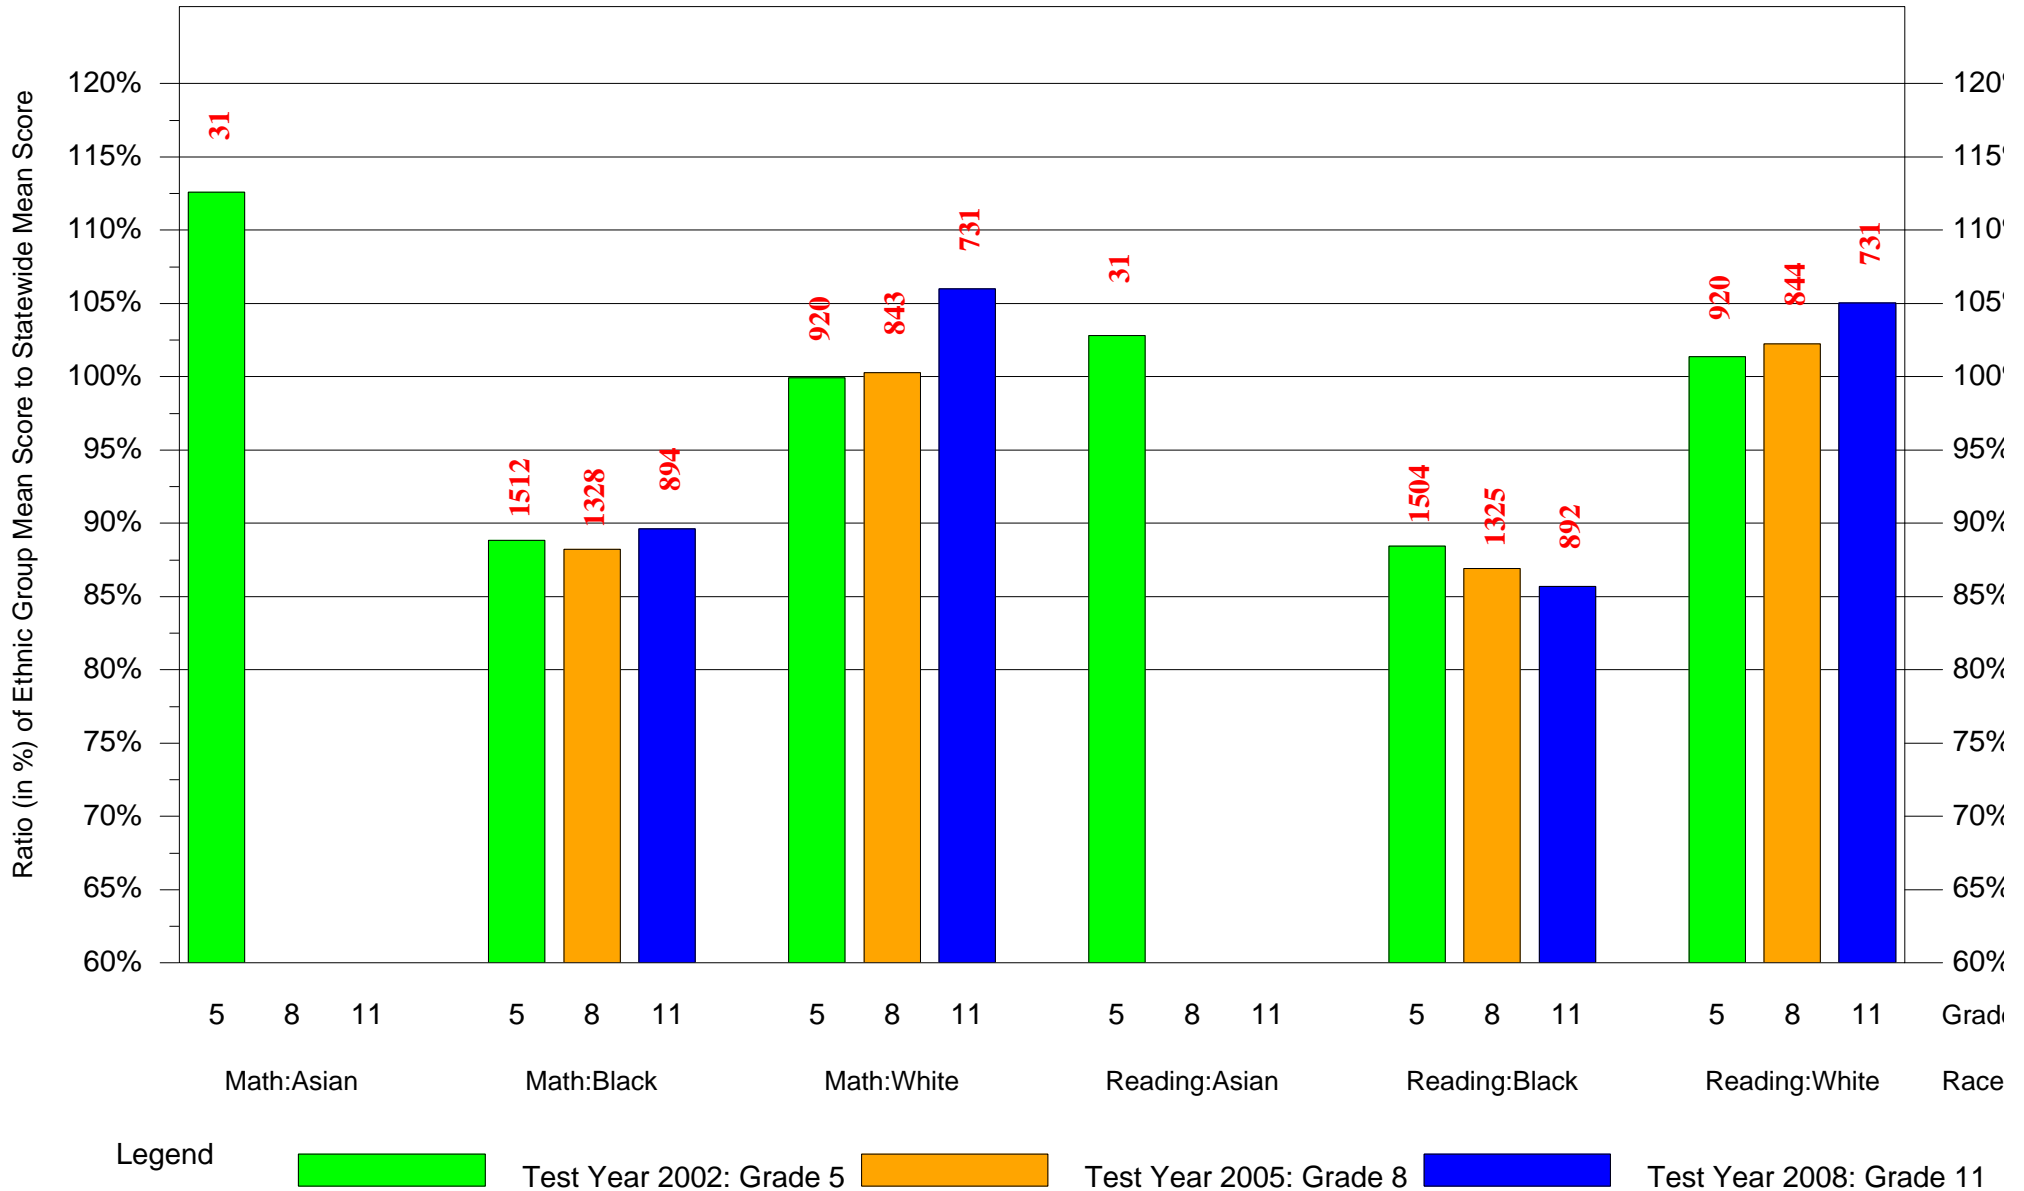

Mean Ethnic Group AUN PSSA Test Score to Statewide Mean Score

AUN = Pittsburgh SD(102027451) and Cohort = 2002 and Ethnic Group = Black or White or Asian or Hispanic

(Note: Number (in red) of Test Takers is above each bar in the chart.)