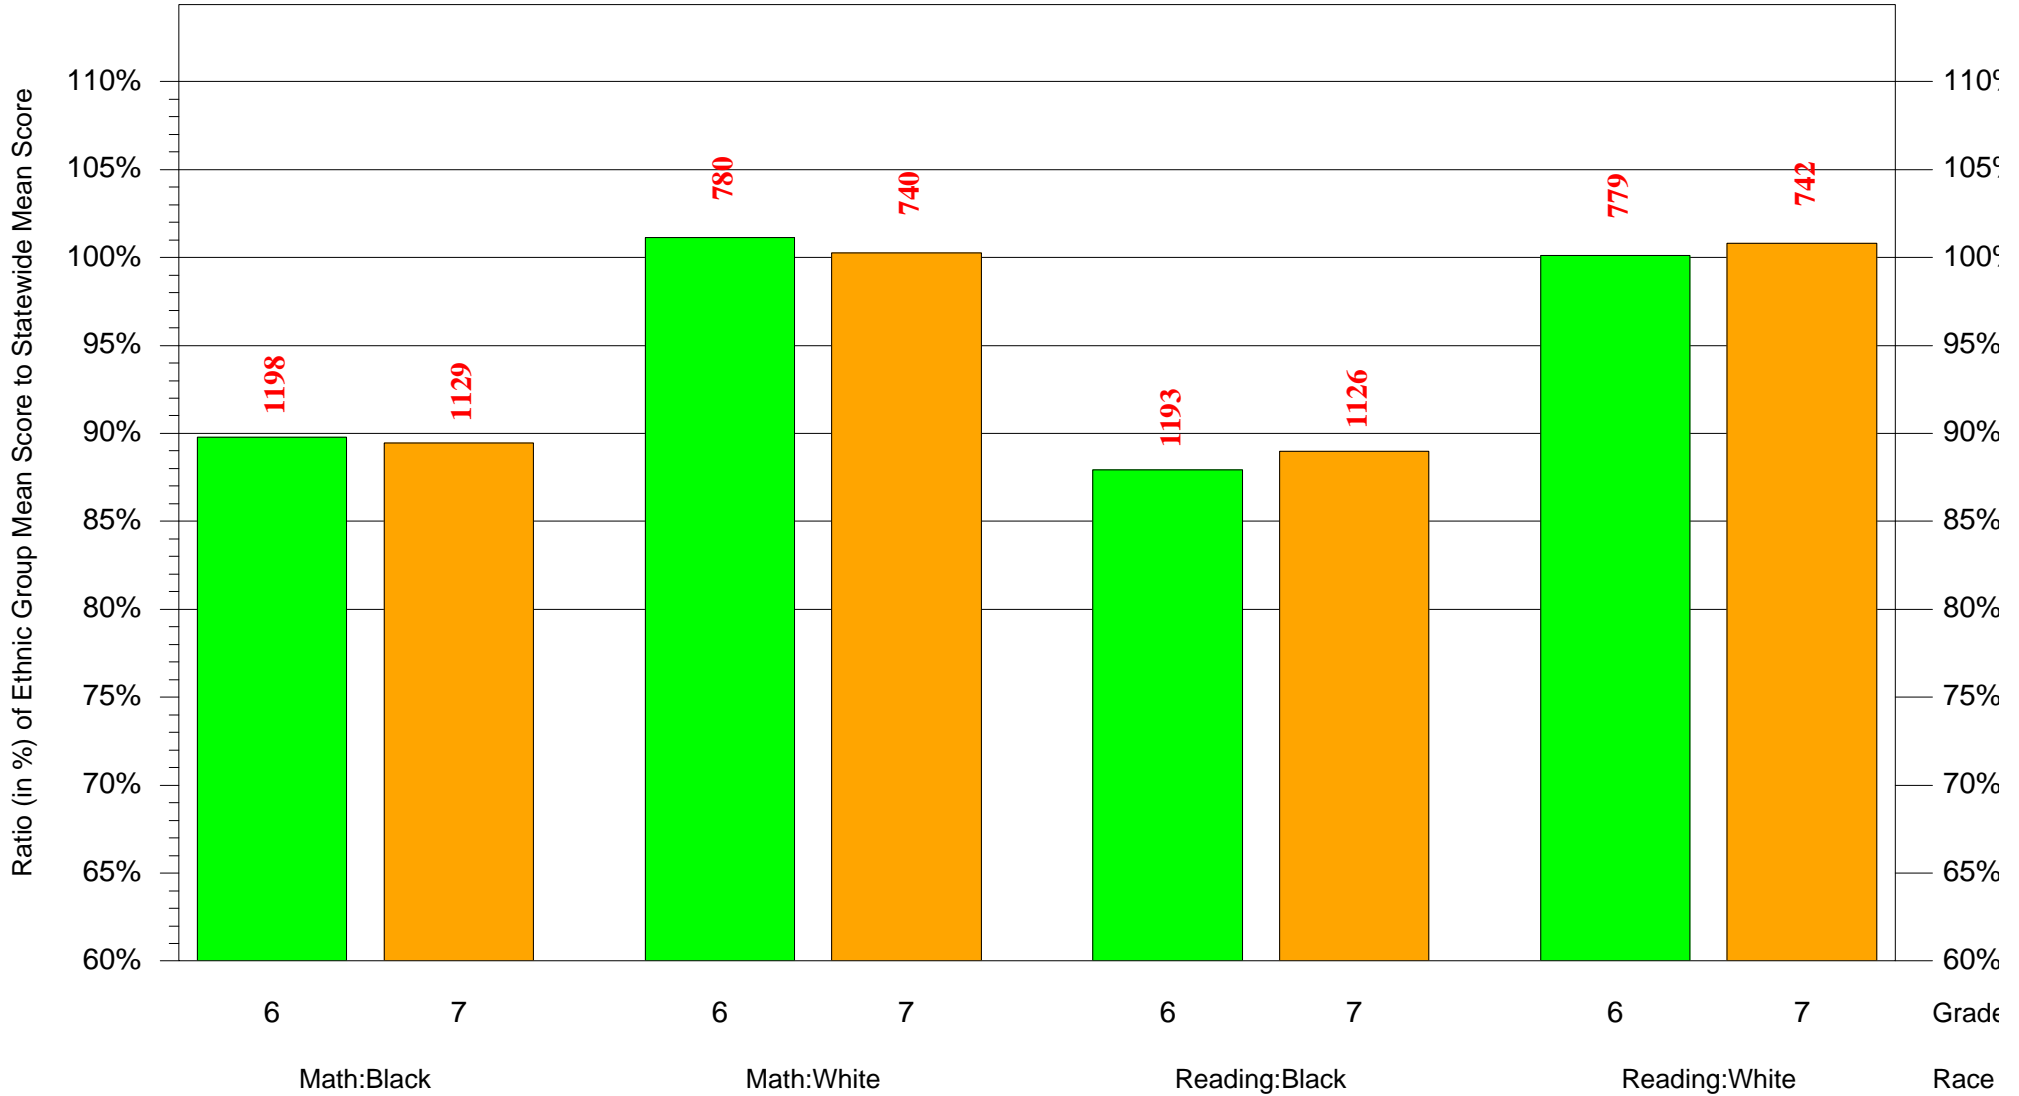

Mean Ethnic Group AUN PSSA Test Score to Statewide Mean Score

AUN = Pittsburgh SD(102027451) and Cohort = 2007 and Ethnic Group = Black or White or Asian or Hispanic

(Note: Number (in red) of Test Takers is above each bar in the chart.)

Legend

Test Year 2007: Grade 6

Test Year 2008: Grade 7