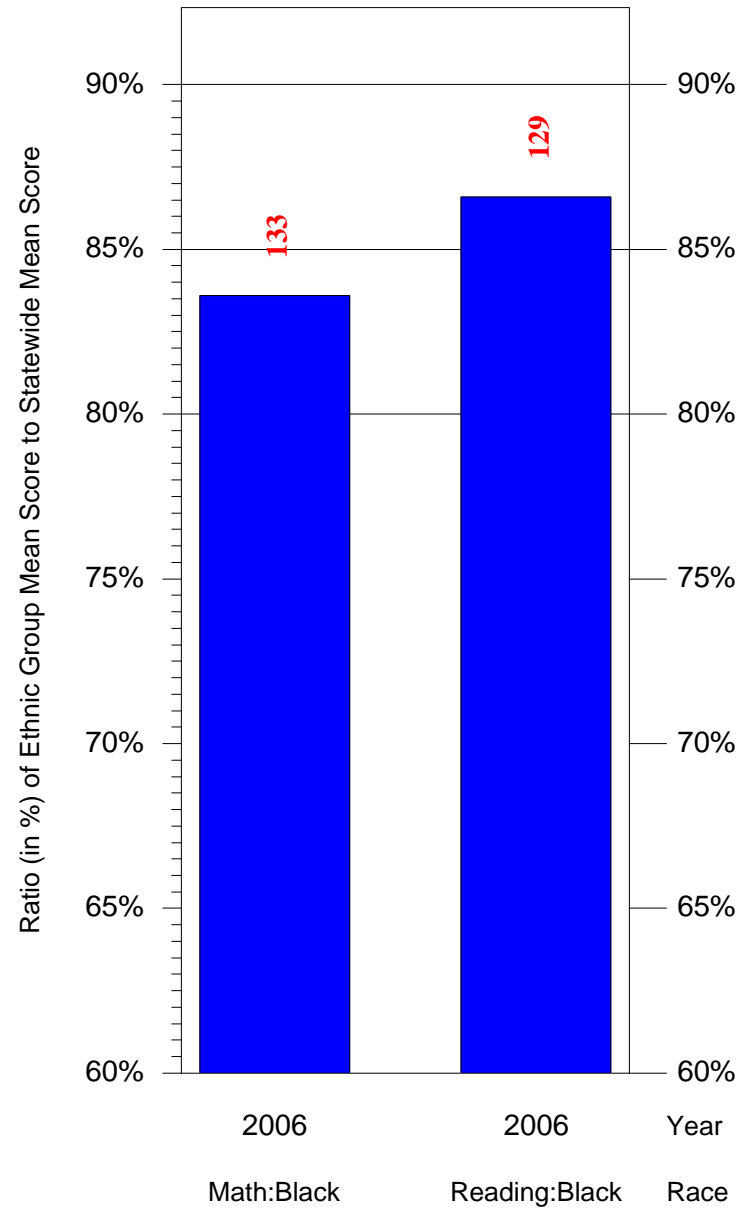

Mean Ethnic Group Building PSSA Test Score to Statewide Mean Score

Building = Reizenstein MS(6872) and Grade = 6 and Ethnic Group = Black or White

(Note: Number (in red) of Test Takers is above each bar in the chart.)