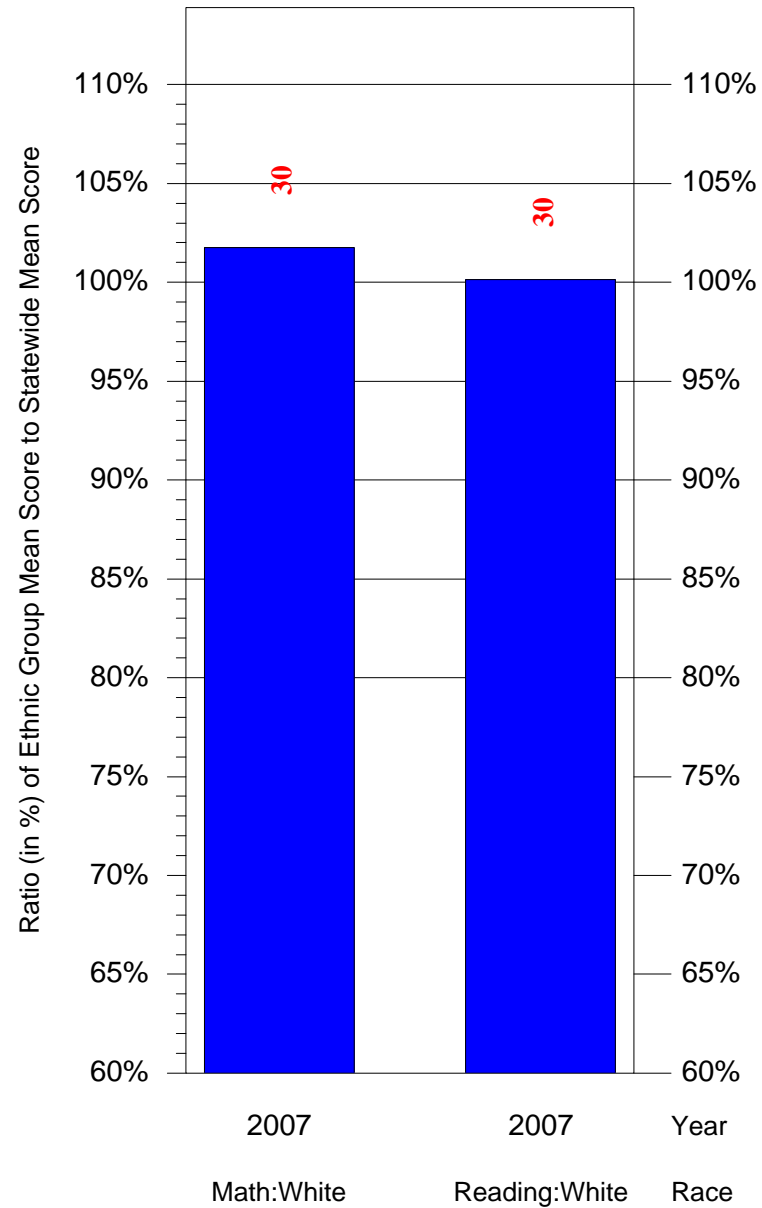

Mean Ethnic Group Building PSSA Test Score to Statewide Mean Score
Building = Mifflin El Sch(7881) and Grade = 8 and Ethnic Group = Black or White
(Note: Number (in red) of Test Takers is above each bar in the chart.)