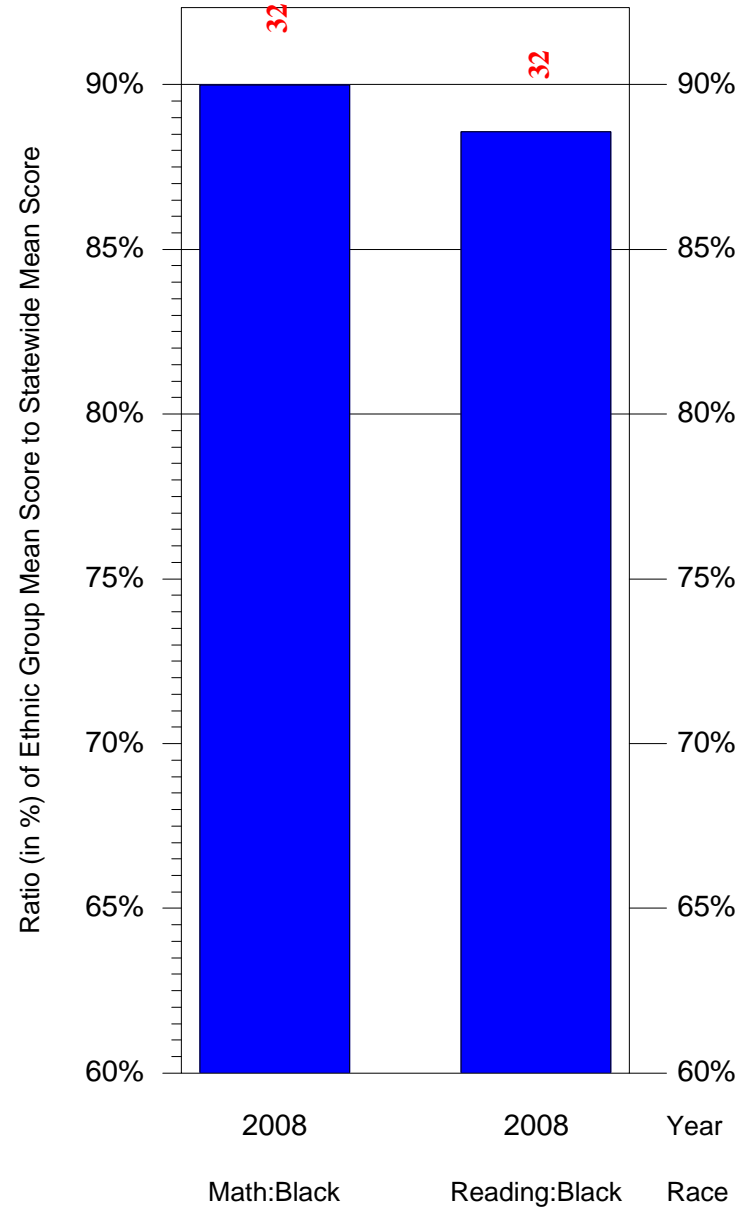

Mean Ethnic Group Building PSSA Test Score to Statewide Mean Score

Building = Weil A Leo Technology Inst(7876) and Grade = 5 and Ethnic Group = Black or White

(Note: Number (in red) of Test Takers is above each bar in the chart.)