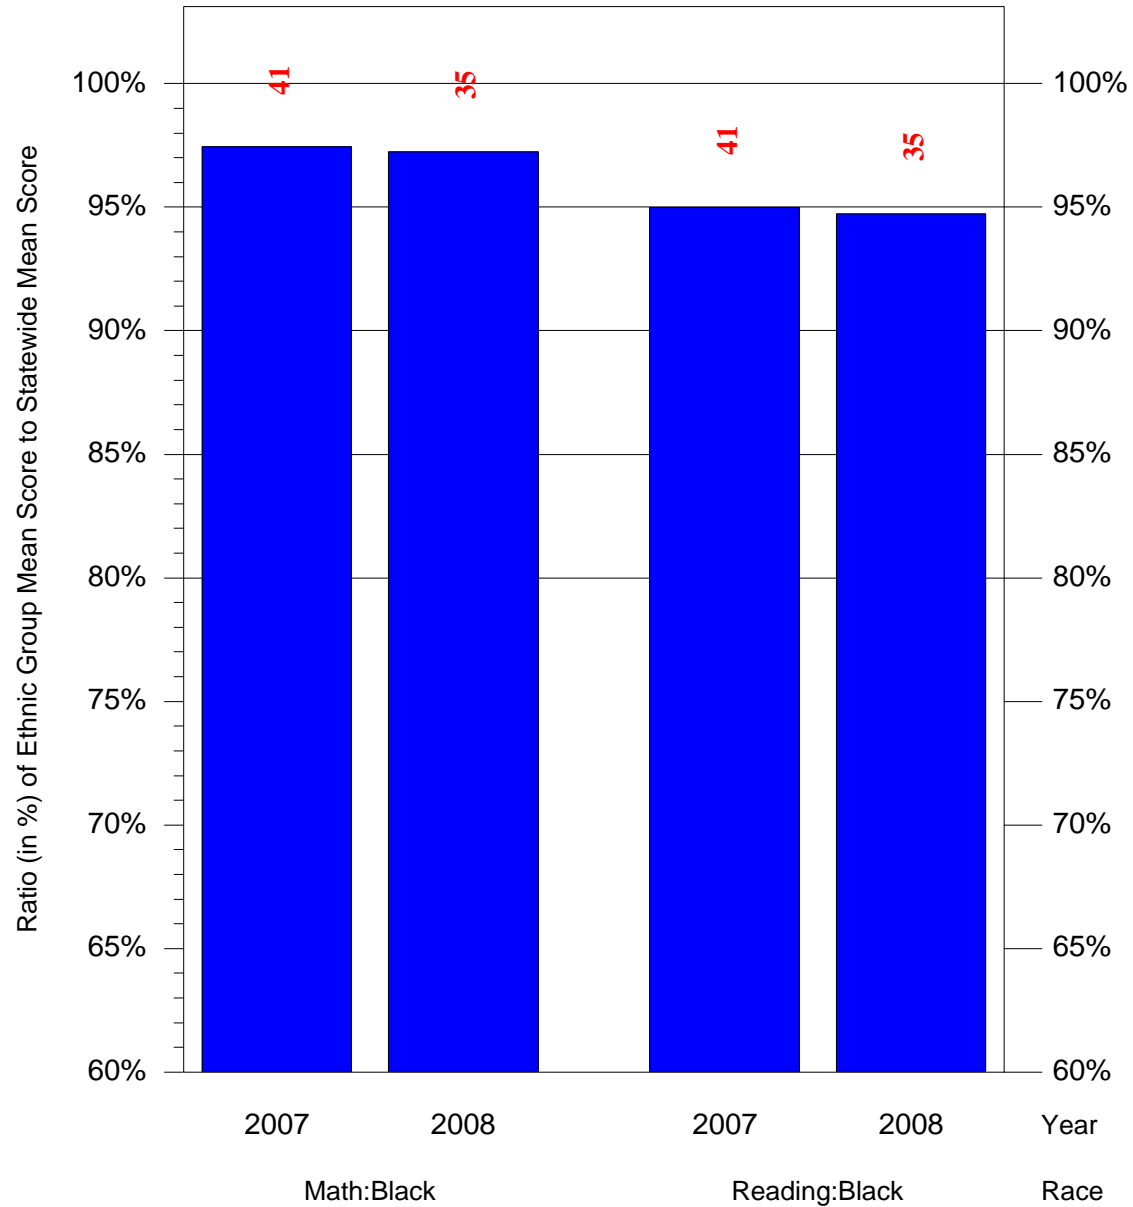

Mean Ethnic Group Building PSSA Test Score to Statewide Mean Score

Building = Fulton Academy of Science(6026) and Grade = 3 and Ethnic Group = Black or White

(Note: Number (in red) of Test Takers is above each bar in the chart.)