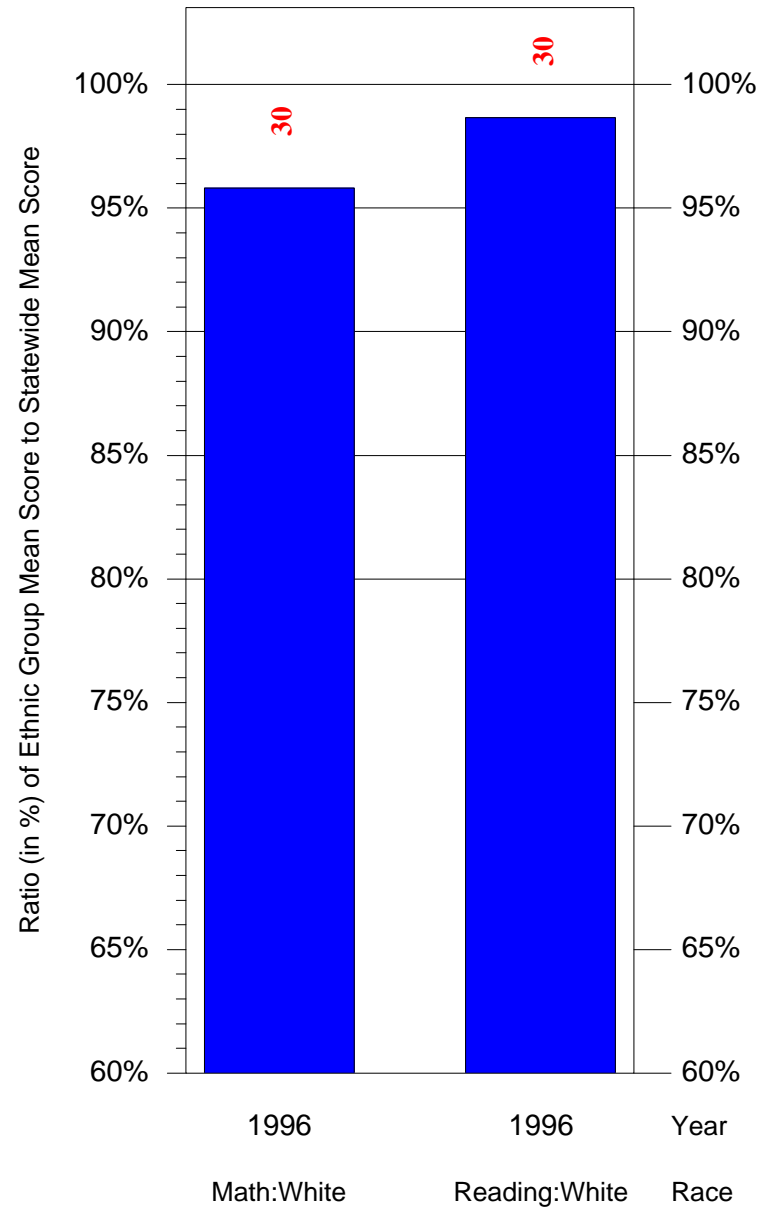

Mean Ethnic Group Building PSSA Test Score to Statewide Mean Score

Building = Spring Garden El Sch(380) and Grade = 5 and Ethnic Group = Black or White

(Note: Number (in red) of Test Takers is above each bar in the chart.)