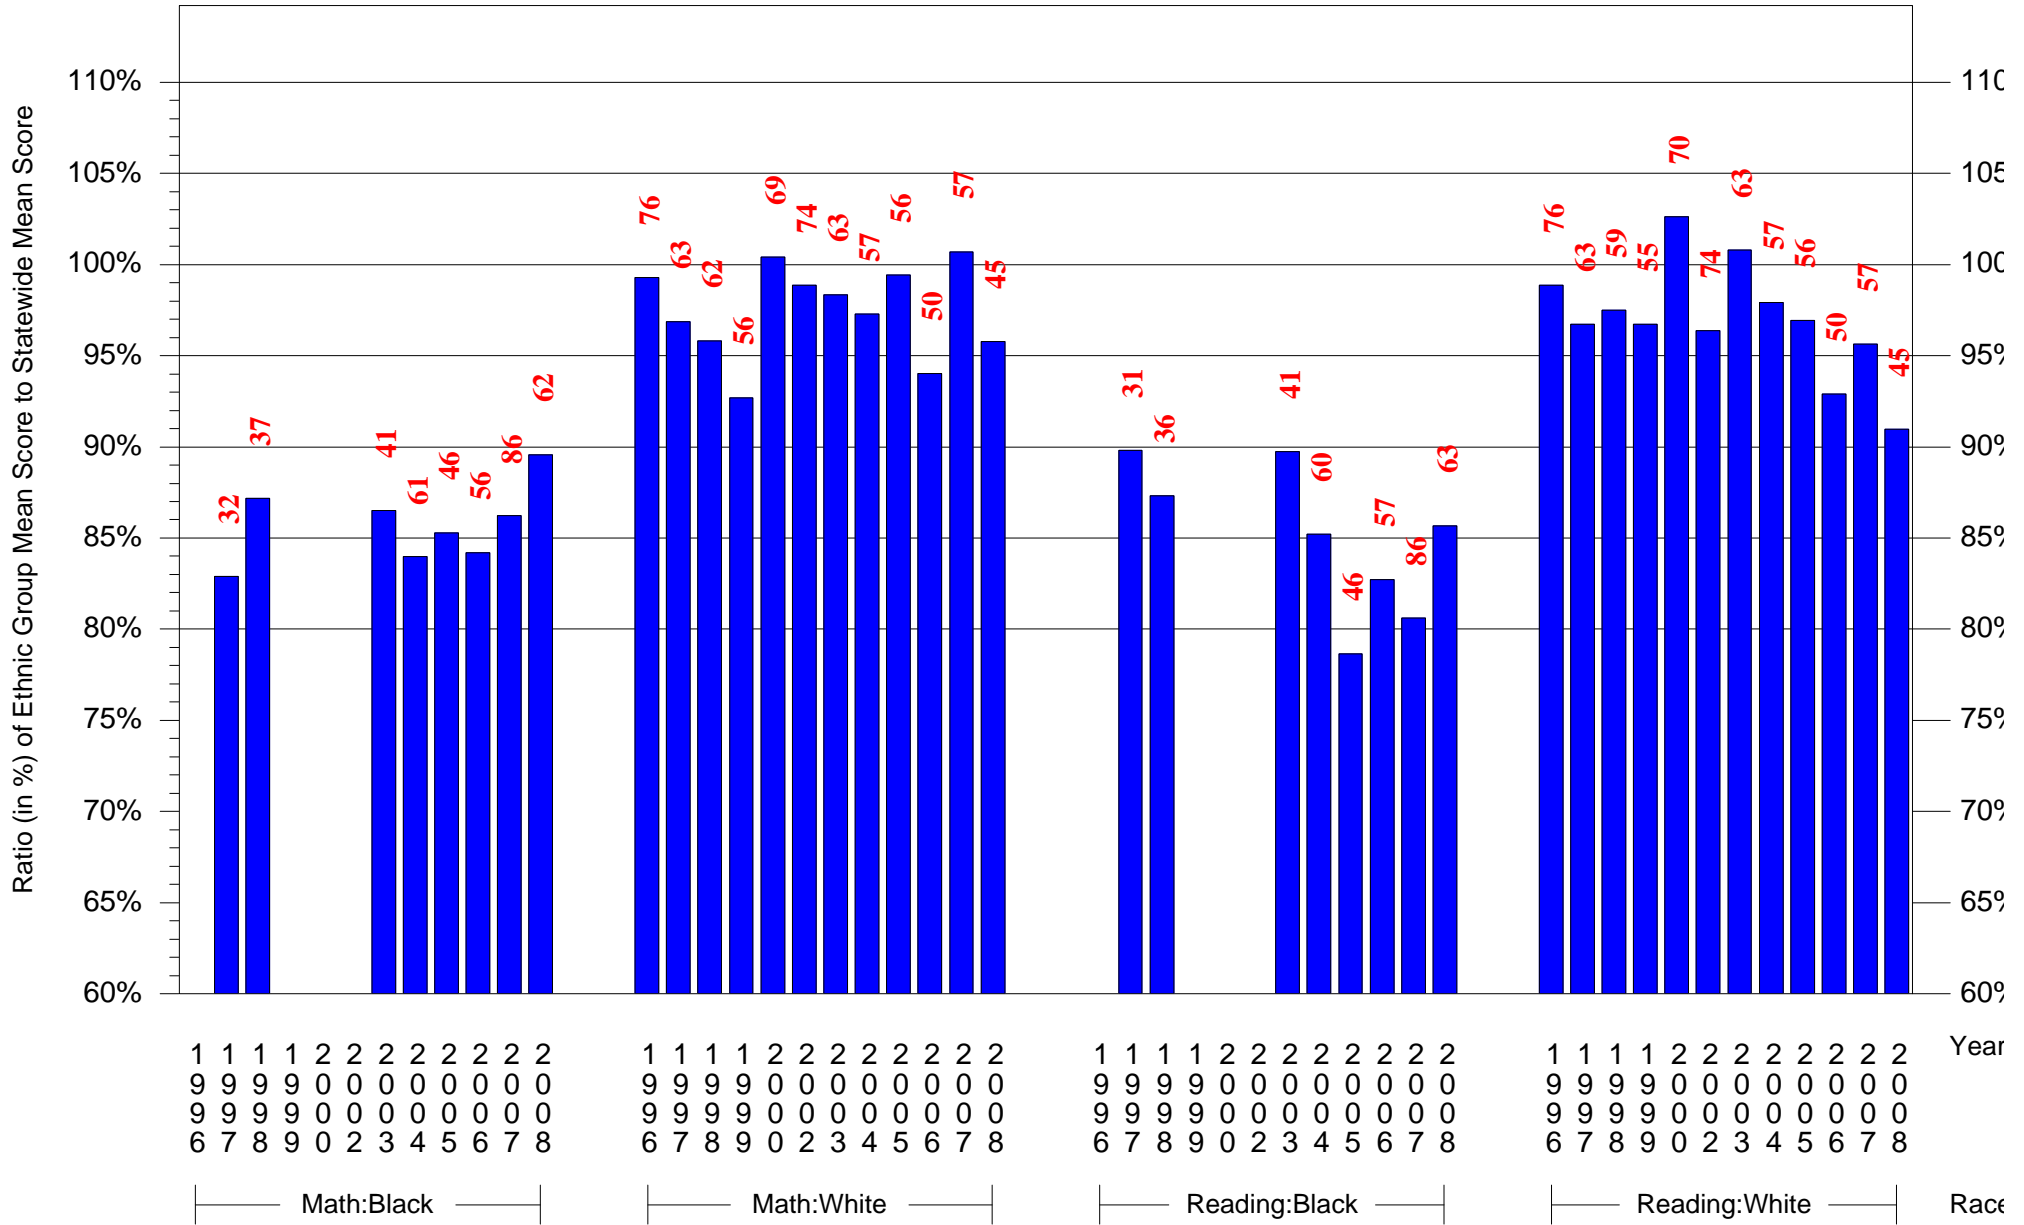

Mean Ethnic Group Building PSSA Test Score to Statewide Mean Score

Building = Langley HS(415) and Grade = 11 and Ethnic Group = Black or White

(Note: Number (in red) of Test Takers is above each bar in the chart.)