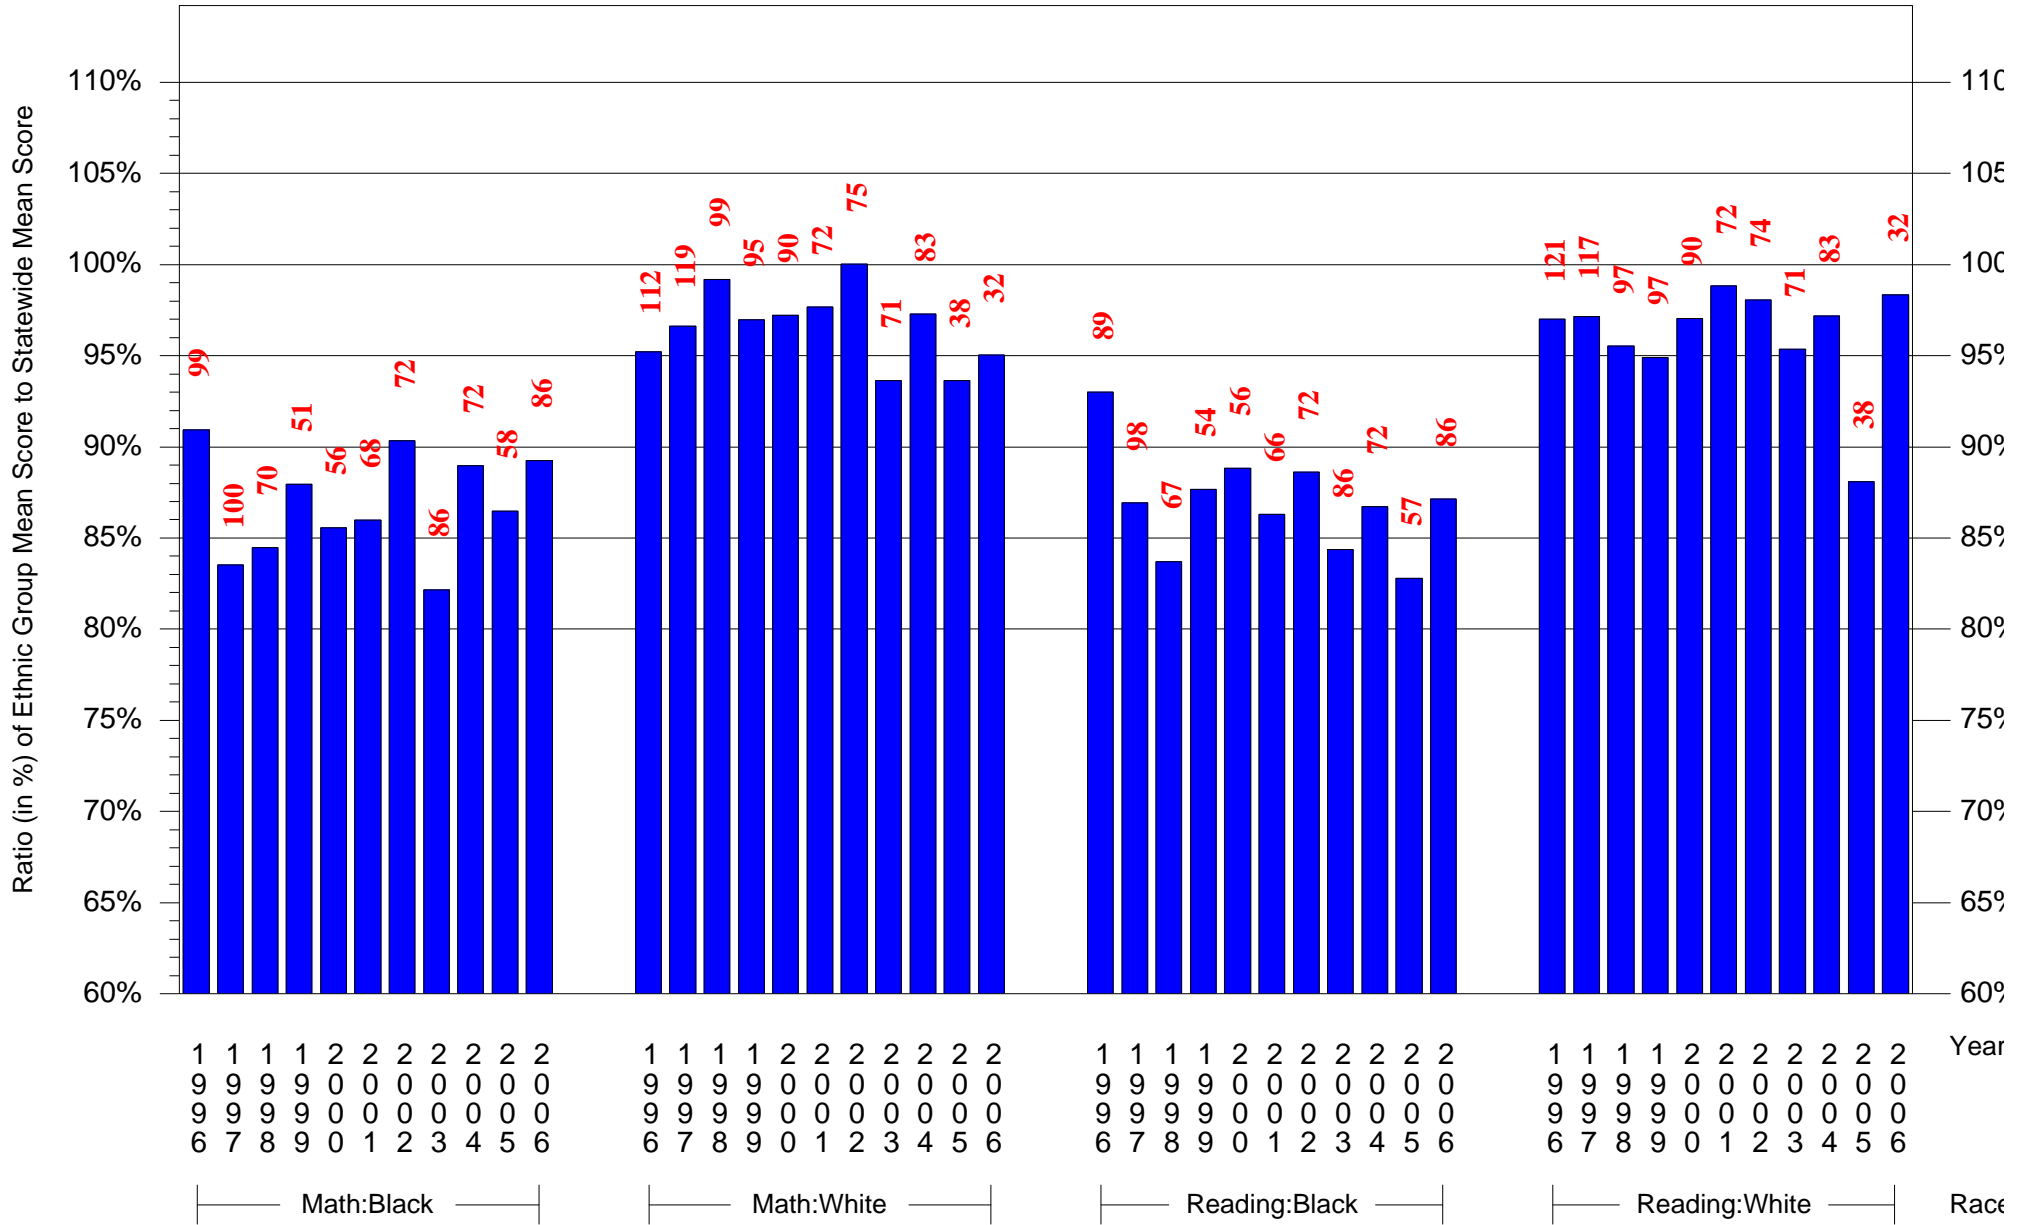

Mean Ethnic Group Building PSSA Test Score to Statewide Mean Score

Building = Greenway MS(6813) and Grade = 8 and Ethnic Group = Black or White

(Note: Number (in red) of Test Takers is above each bar in the chart.)