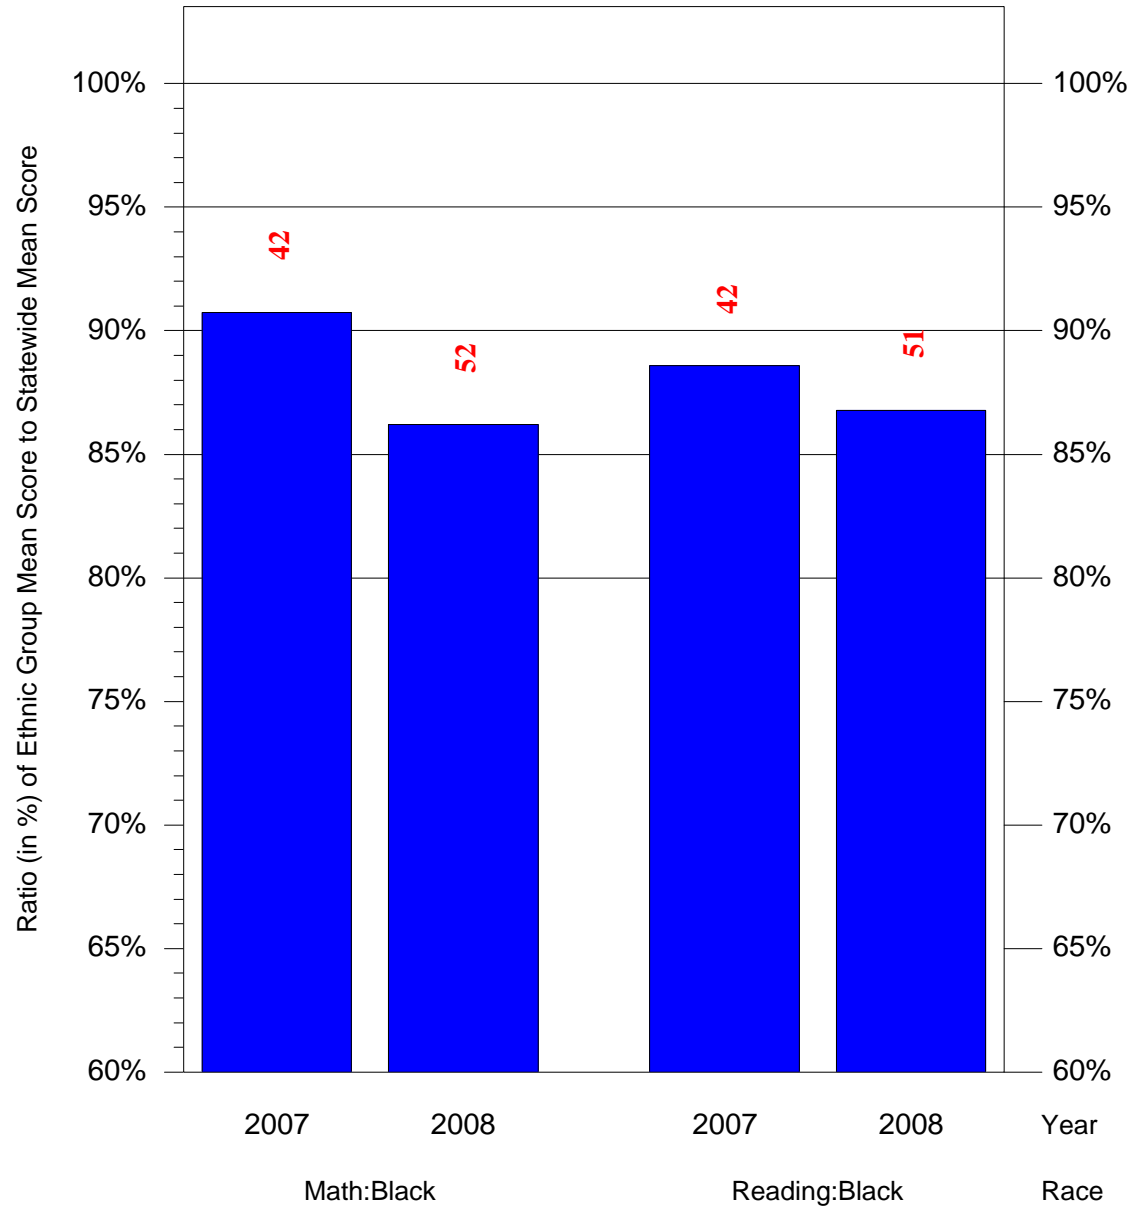

Mean Ethnic Group Building PSSA Test Score to Statewide Mean Score

Building = King M L El Sch(7880) and Grade = 6 and Ethnic Group = Black or White

(Note: Number (in red) of Test Takers is above each bar in the chart.)