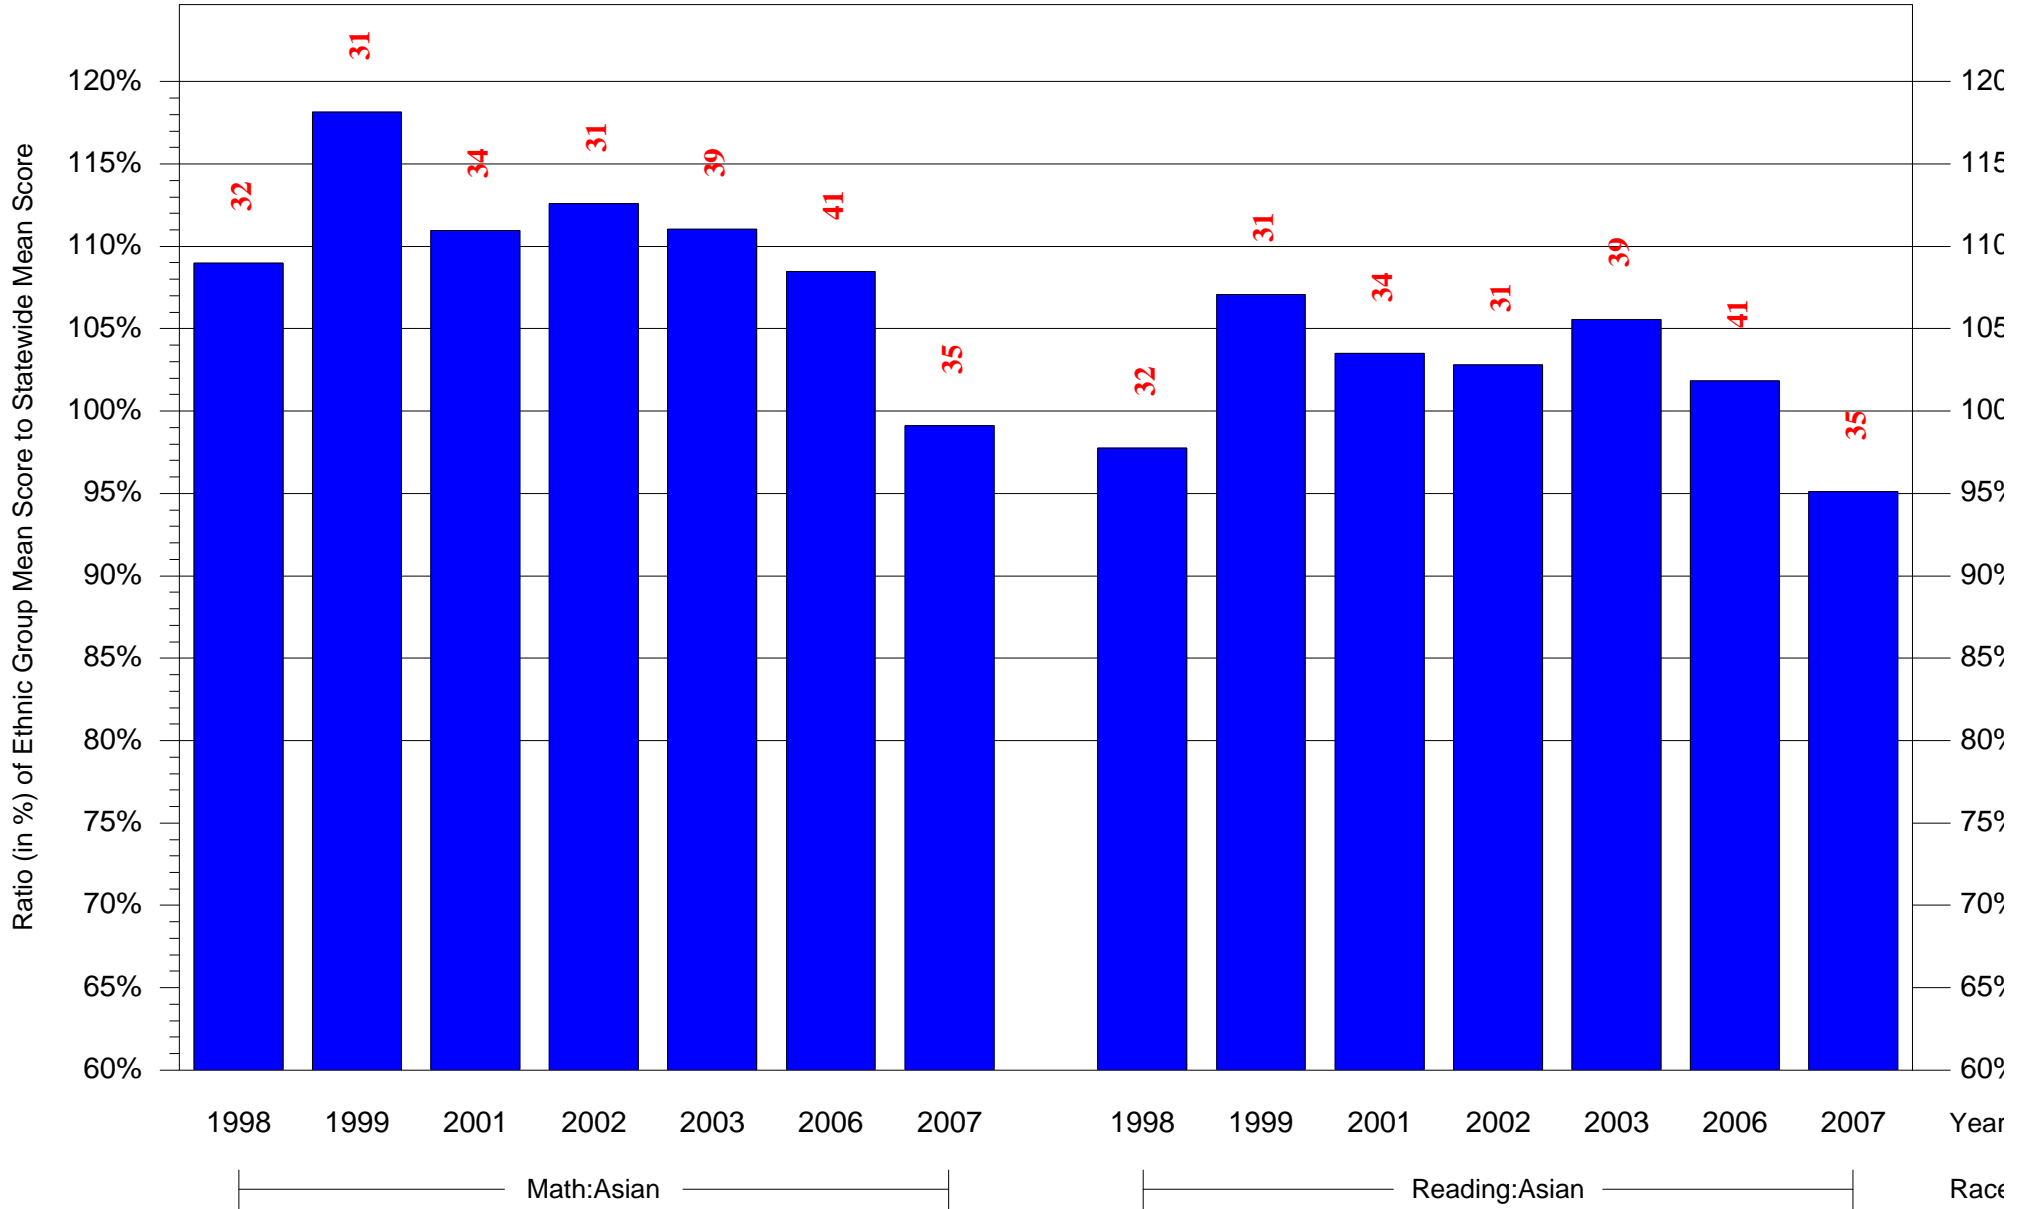

Mean Ethnic Group AUN PSSA Test Score to Statewide Mean Score

AUN = Pittsburgh SD(102027451) and Grade = 5 and Ethnic Group = Asian or Hispanic

(Note: Number (in red) of Test Takers is above each bar in the chart.)