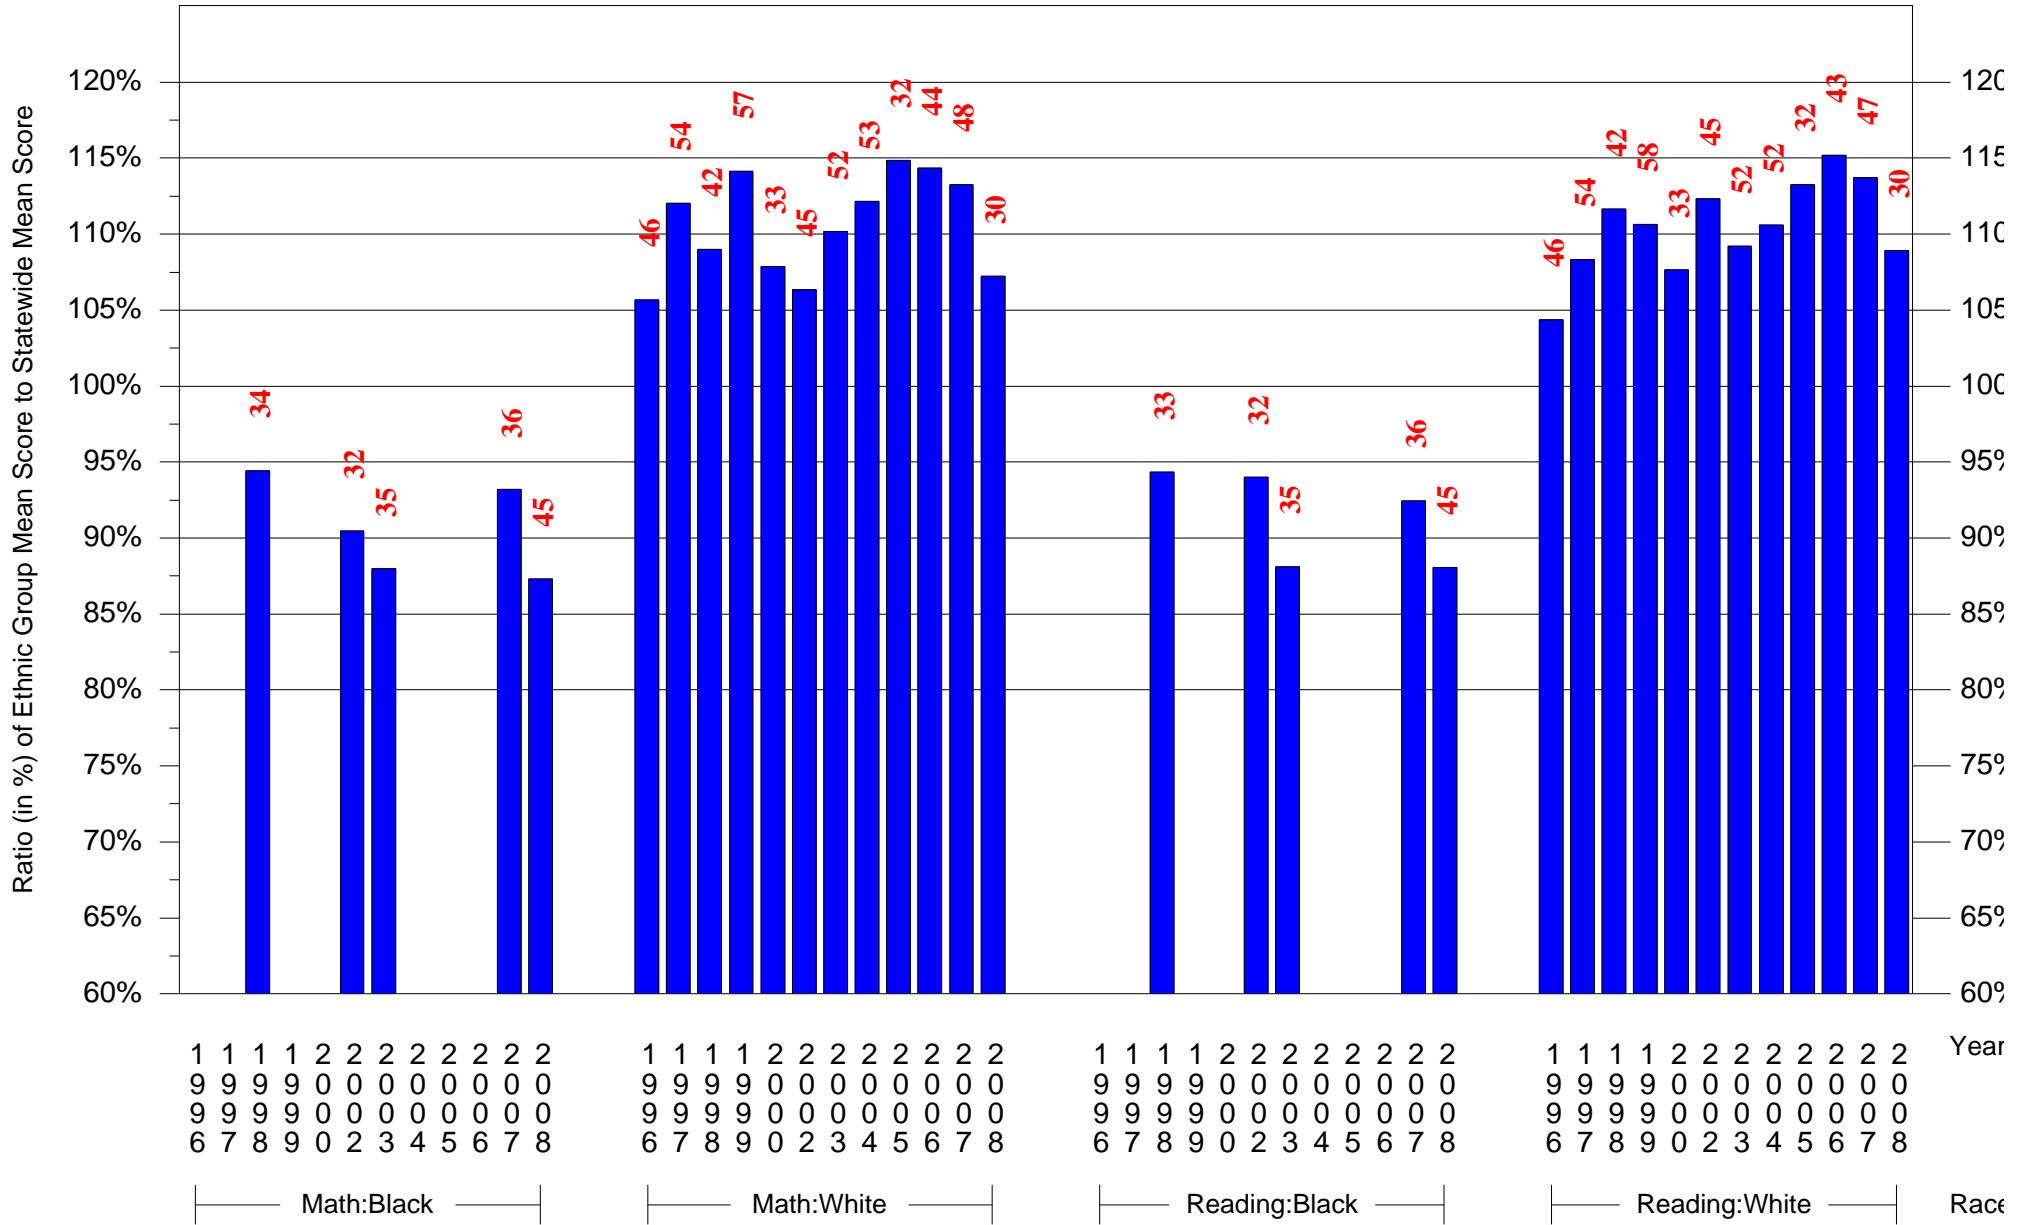

Mean Ethnic Group Building PSSA Test Score to Statewide Mean Score

Building = Minadeo El Sch(363) and Grade = 5 and Ethnic Group = Black or White

(Note: Number (in red) of Test Takers is above each bar in the chart.)