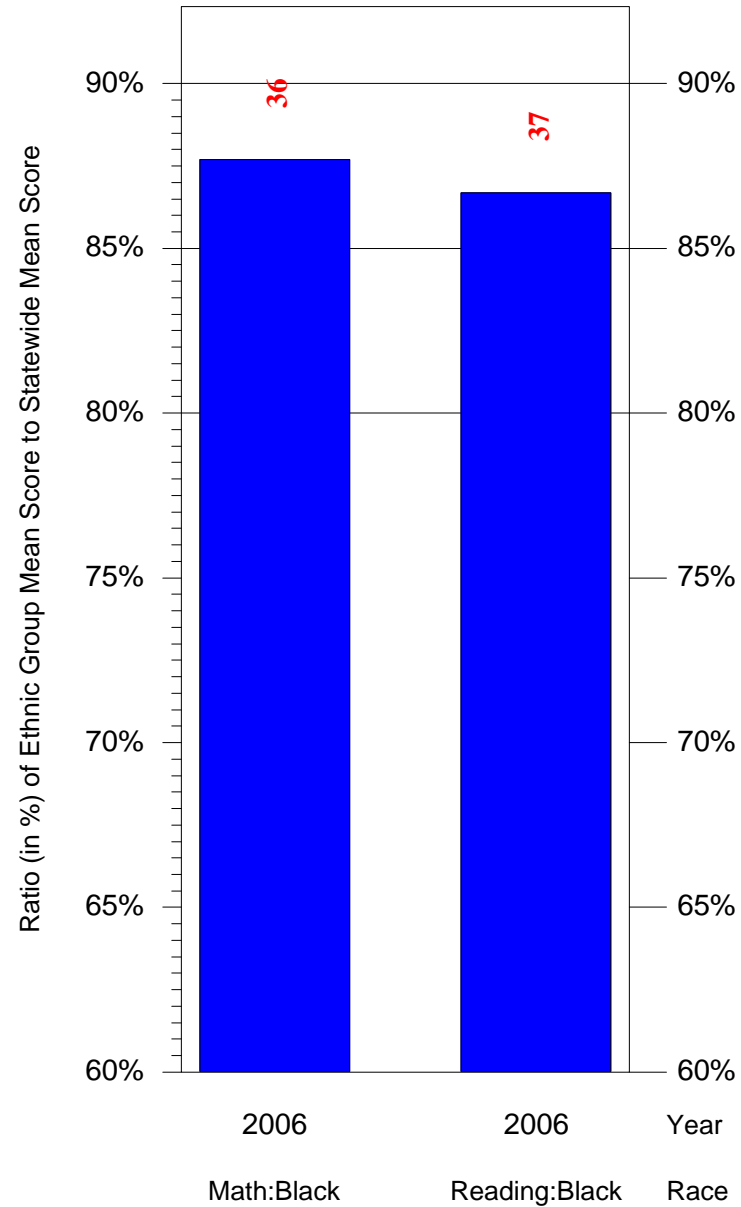

Mean Ethnic Group Building PSSA Test Score to Statewide Mean Score

Building = Miller El Sch(362) and Grade = 4 and Ethnic Group = Black or White

(Note: Number (in red) of Test Takers is above each bar in the chart.)