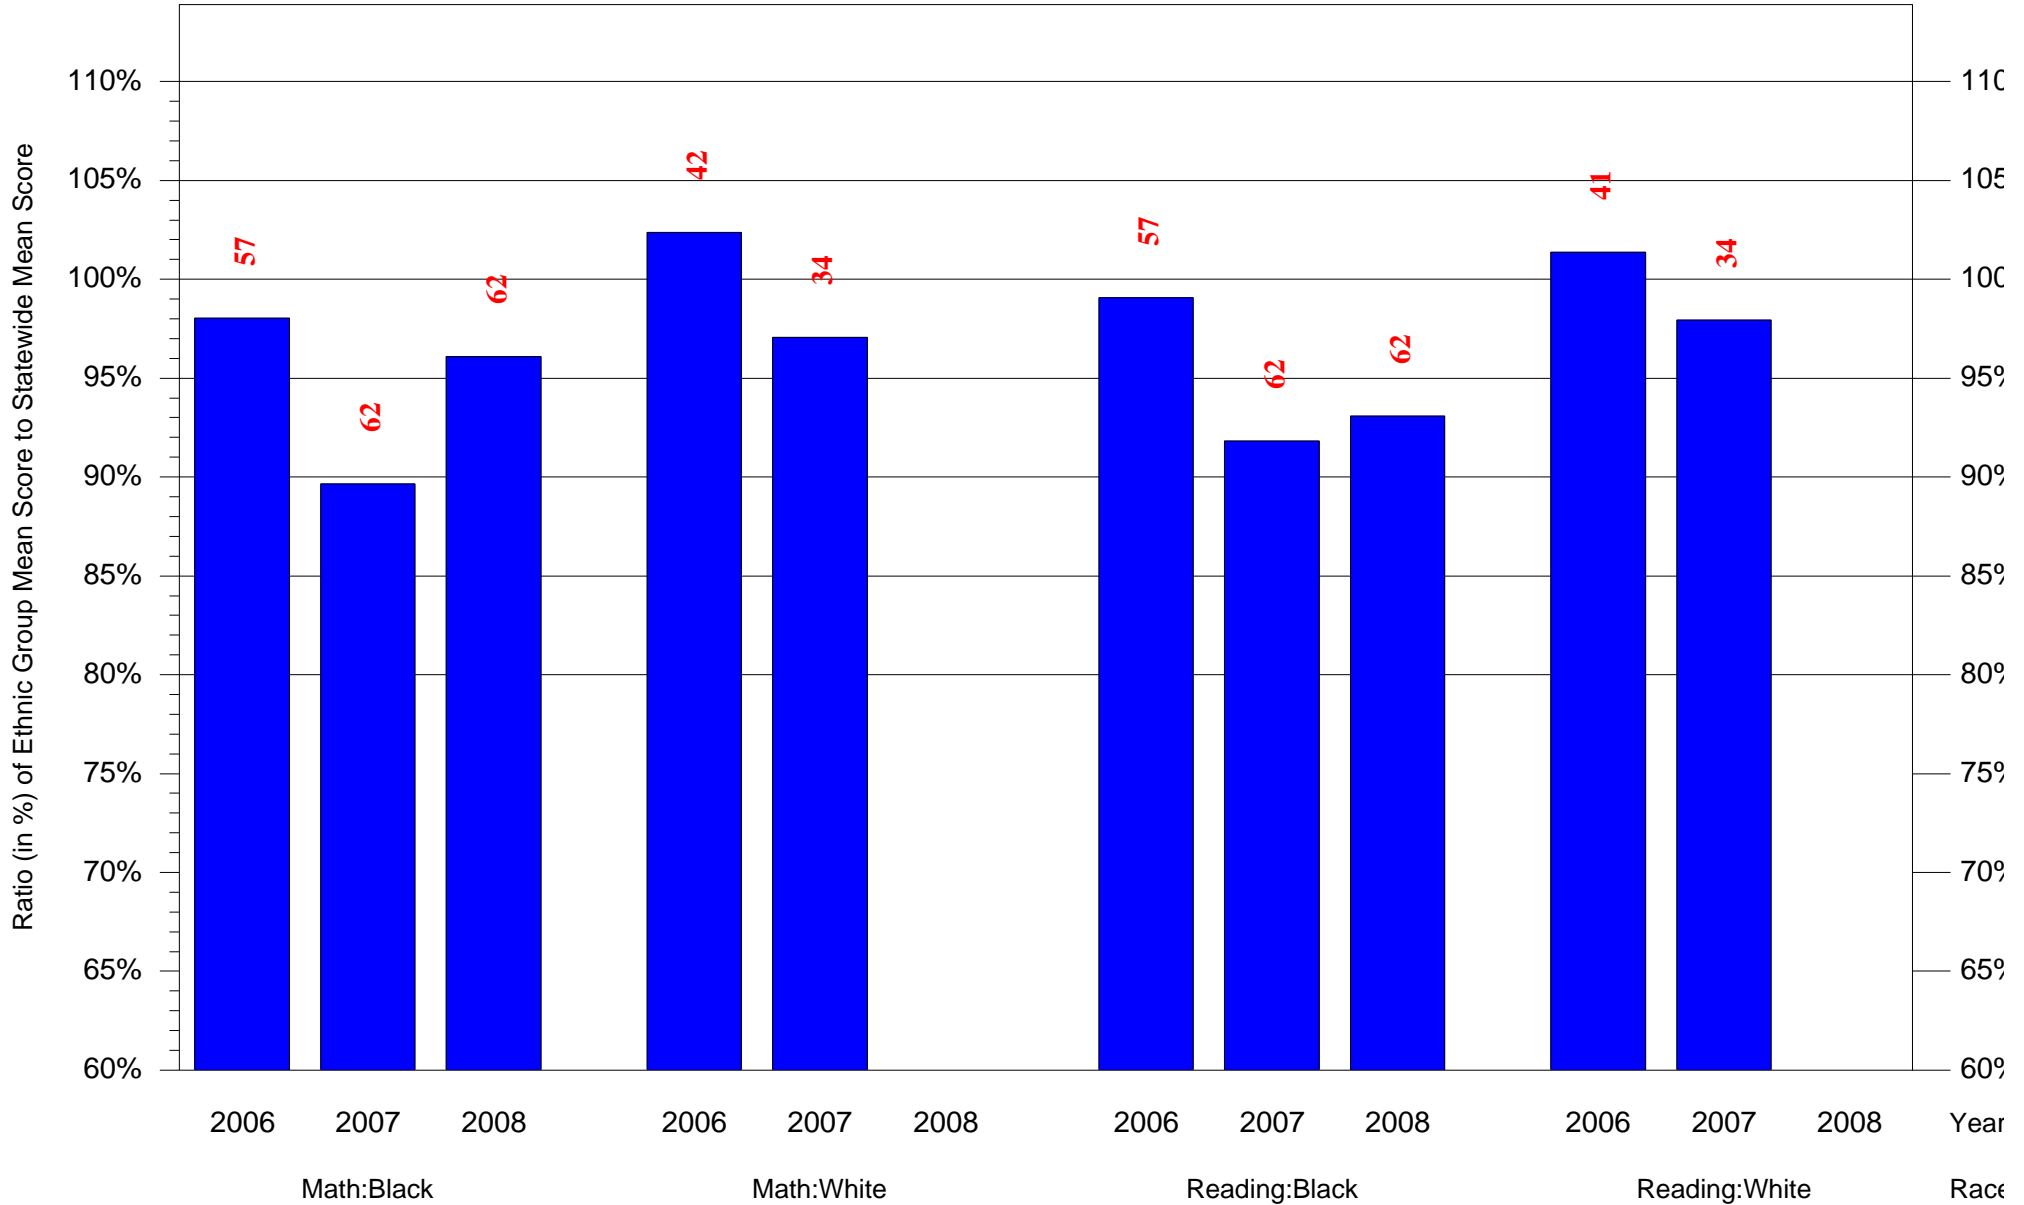

Mean Ethnic Group Building PSSA Test Score to Statewide Mean Score

Building = Schiller Classical Academy(379) and Grade = 7 and Ethnic Group = Black or White

(Note: Number (in red) of Test Takers is above each bar in the chart.)