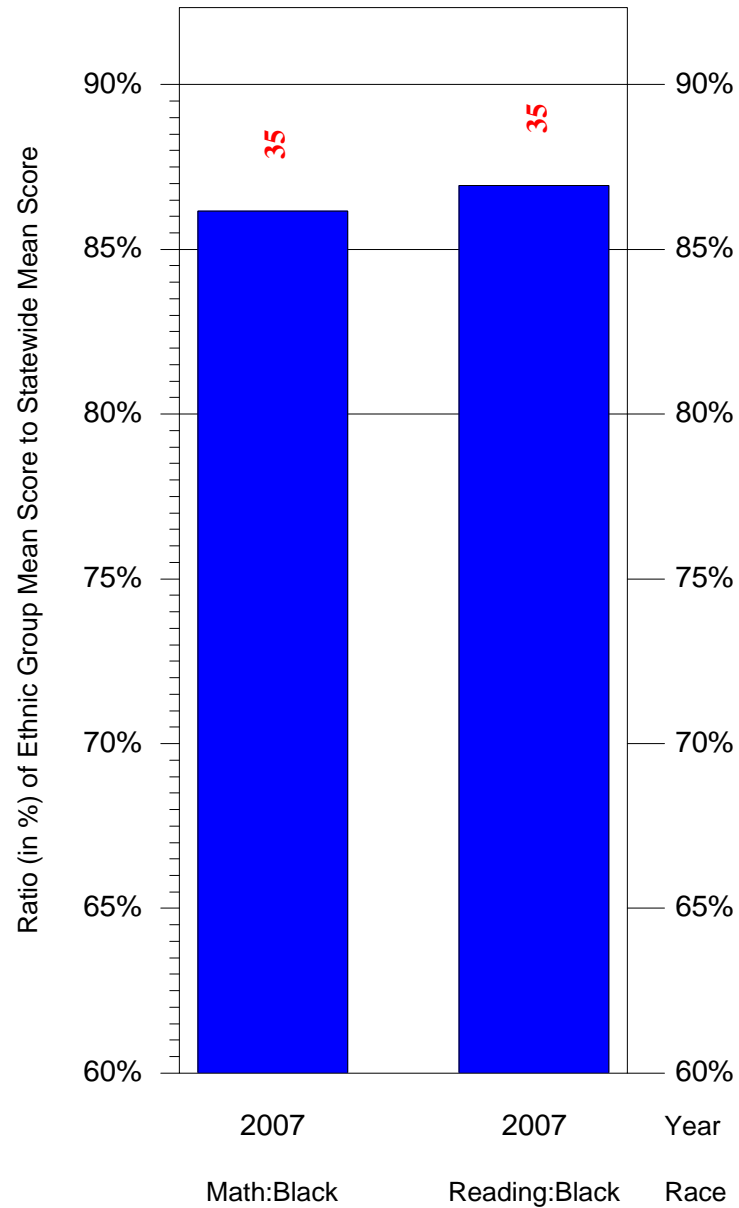

Mean Ethnic Group Building PSSA Test Score to Statewide Mean Score

Building = Vann Robert Lee El Sch(7875) and Grade = 6 and Ethnic Group = Black or White

(Note: Number (in red) of Test Takers is above each bar in the chart.)