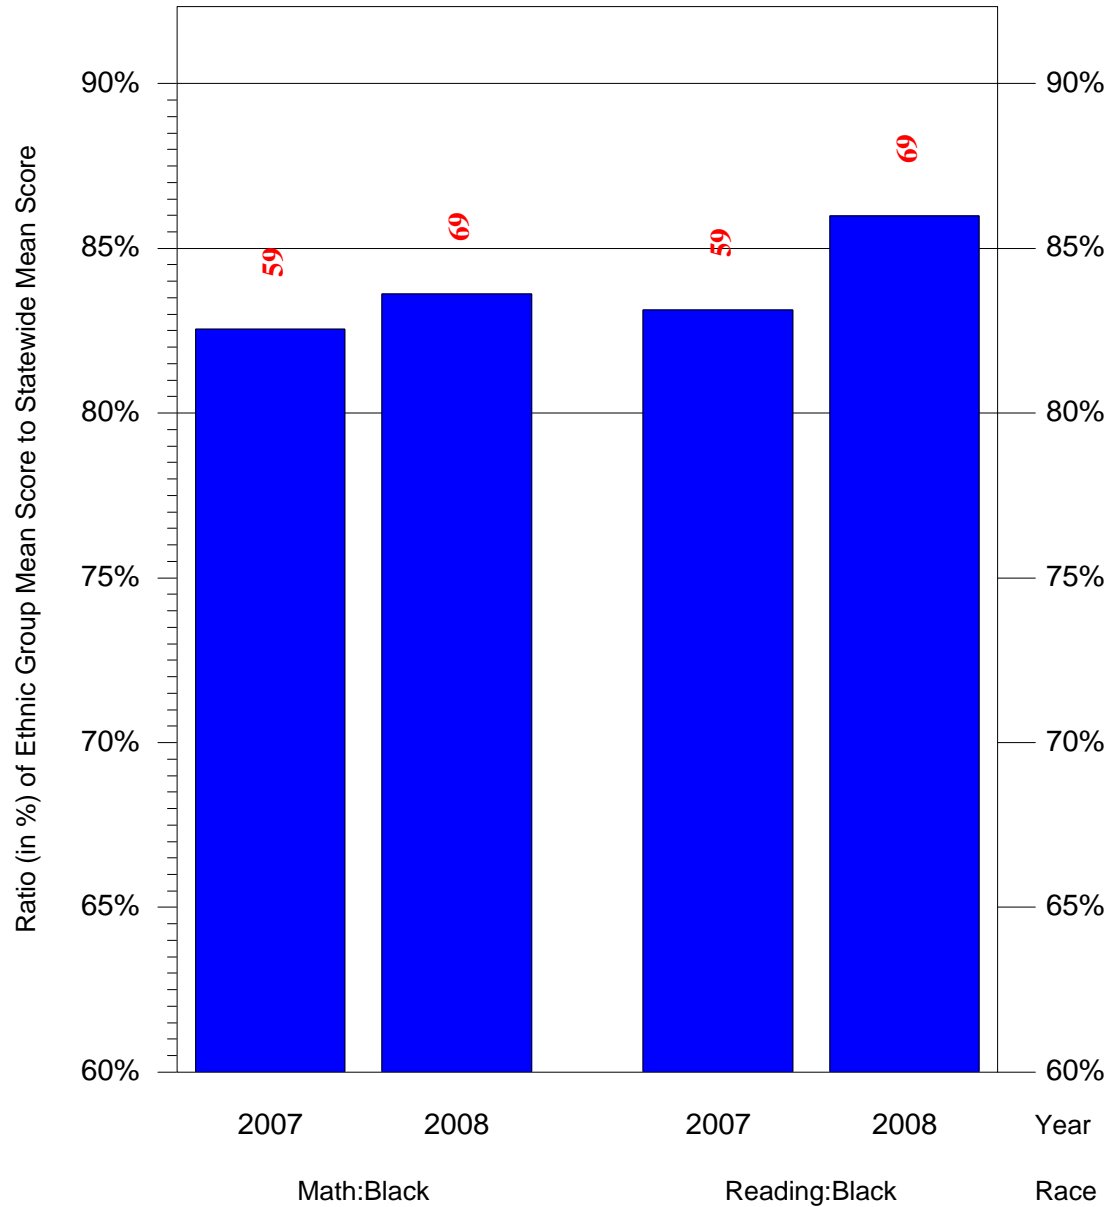

Mean Ethnic Group Building PSSA Test Score to Statewide Mean Score

Building = King M L El Sch(7880) and Grade = 5 and Ethnic Group = Black or White

(Note: Number (in red) of Test Takers is above each bar in the chart.)