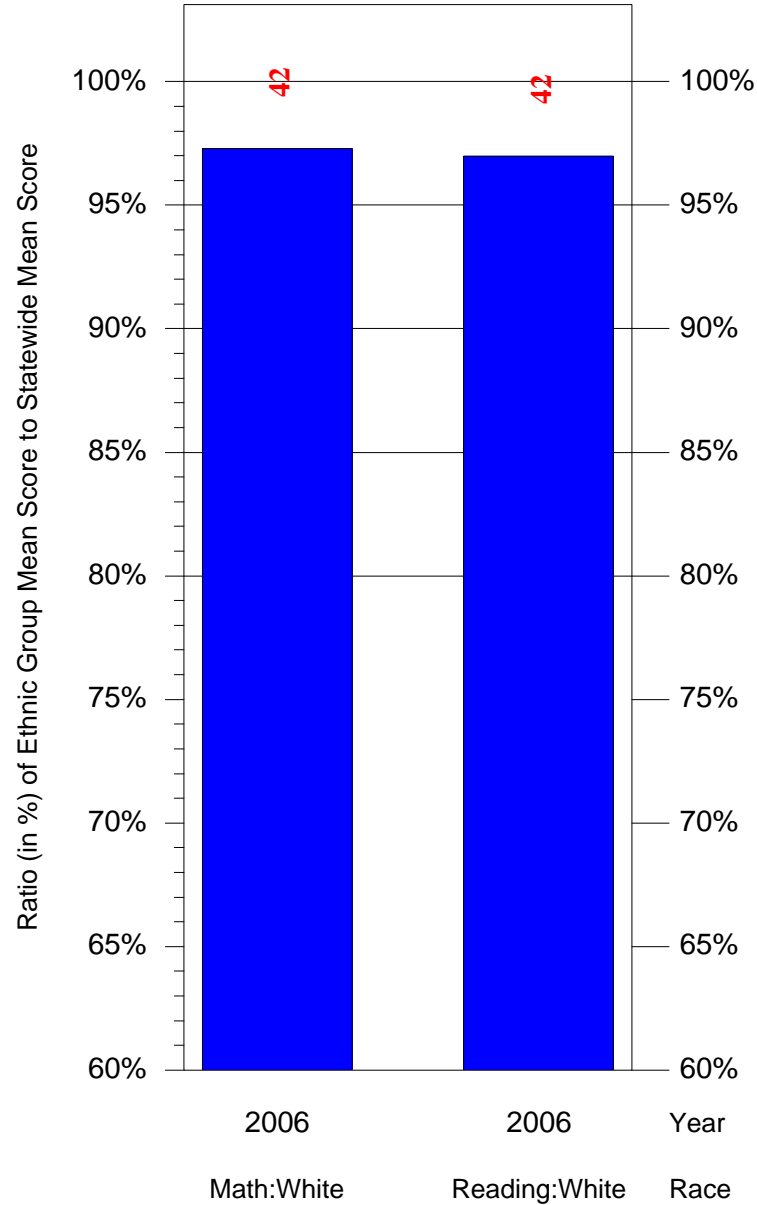

Mean Ethnic Group Building PSSA Test Score to Statewide Mean Score

Building = Prospect MS(7619) and Grade = 7 and Ethnic Group = Black or White

(Note: Number (in red) of Test Takers is above each bar in the chart.)