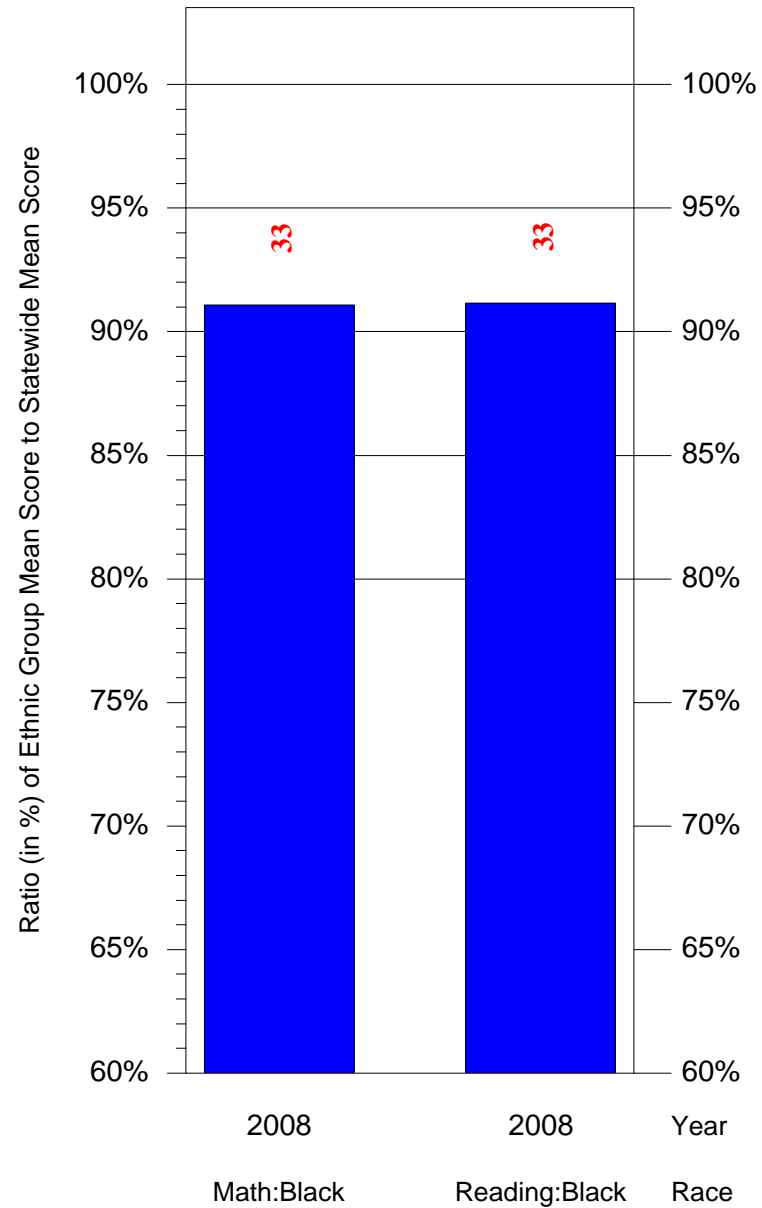

Mean Ethnic Group Building PSSA Test Score to Statewide Mean Score
Building = Colfax El Sch(6022) and Grade = 8 and Ethnic Group = Black or White
(Note: Number (in red) of Test Takers is above each bar in the chart.)