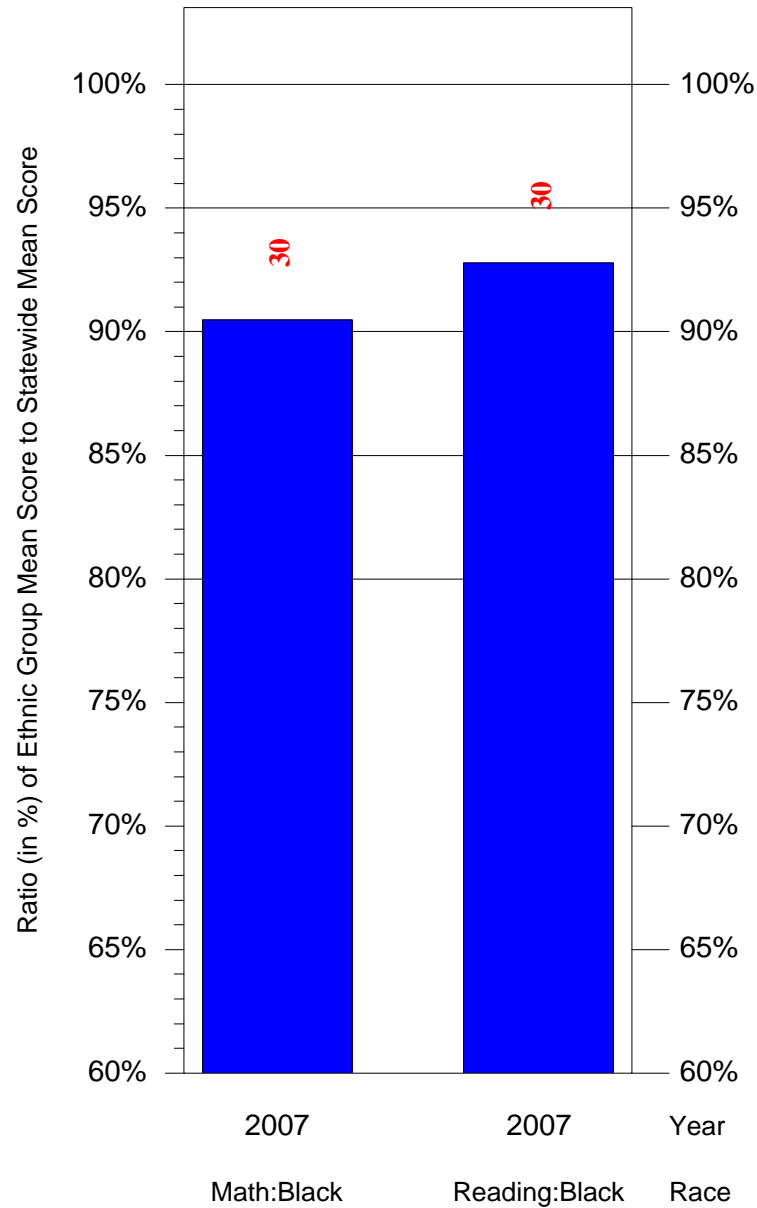

Mean Ethnic Group Building PSSA Test Score to Statewide Mean Score
Building = Murray El Sch(7882) and Grade = 6 and Ethnic Group = Black or White
(Note: Number (in red) of Test Takers is above each bar in the chart.)