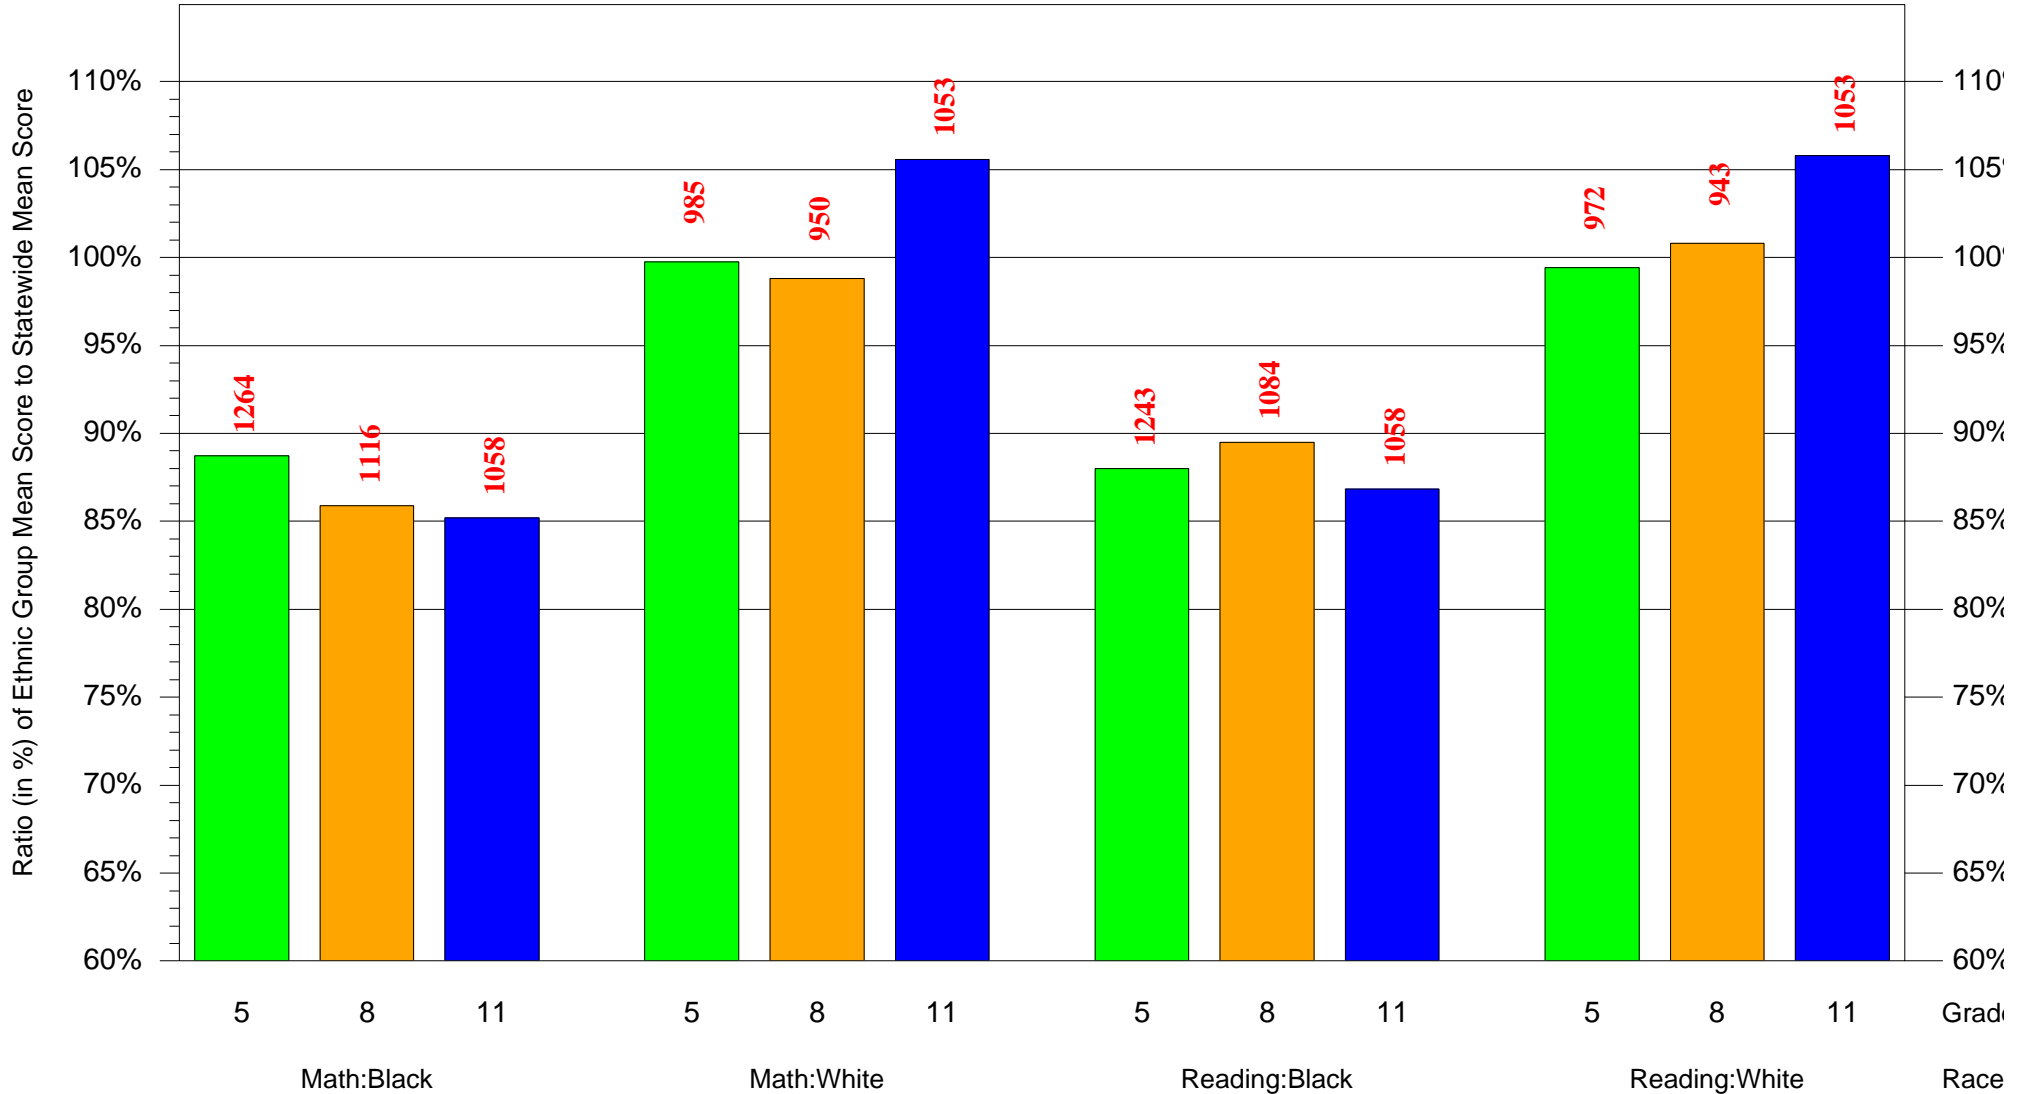

Mean Ethnic Group AUN PSSA Test Score to Statewide Mean Score

AUN = Pittsburgh SD(102027451) and Cohort = 1997 and Ethnic Group = Black or White or Asian or Hispanic

(Note: Number (in red) of Test Takers is above each bar in the chart.)

Legend

Test Year 1997: Grade 5

Test Year 2000: Grade 8

Test Year 2003: Grade 11