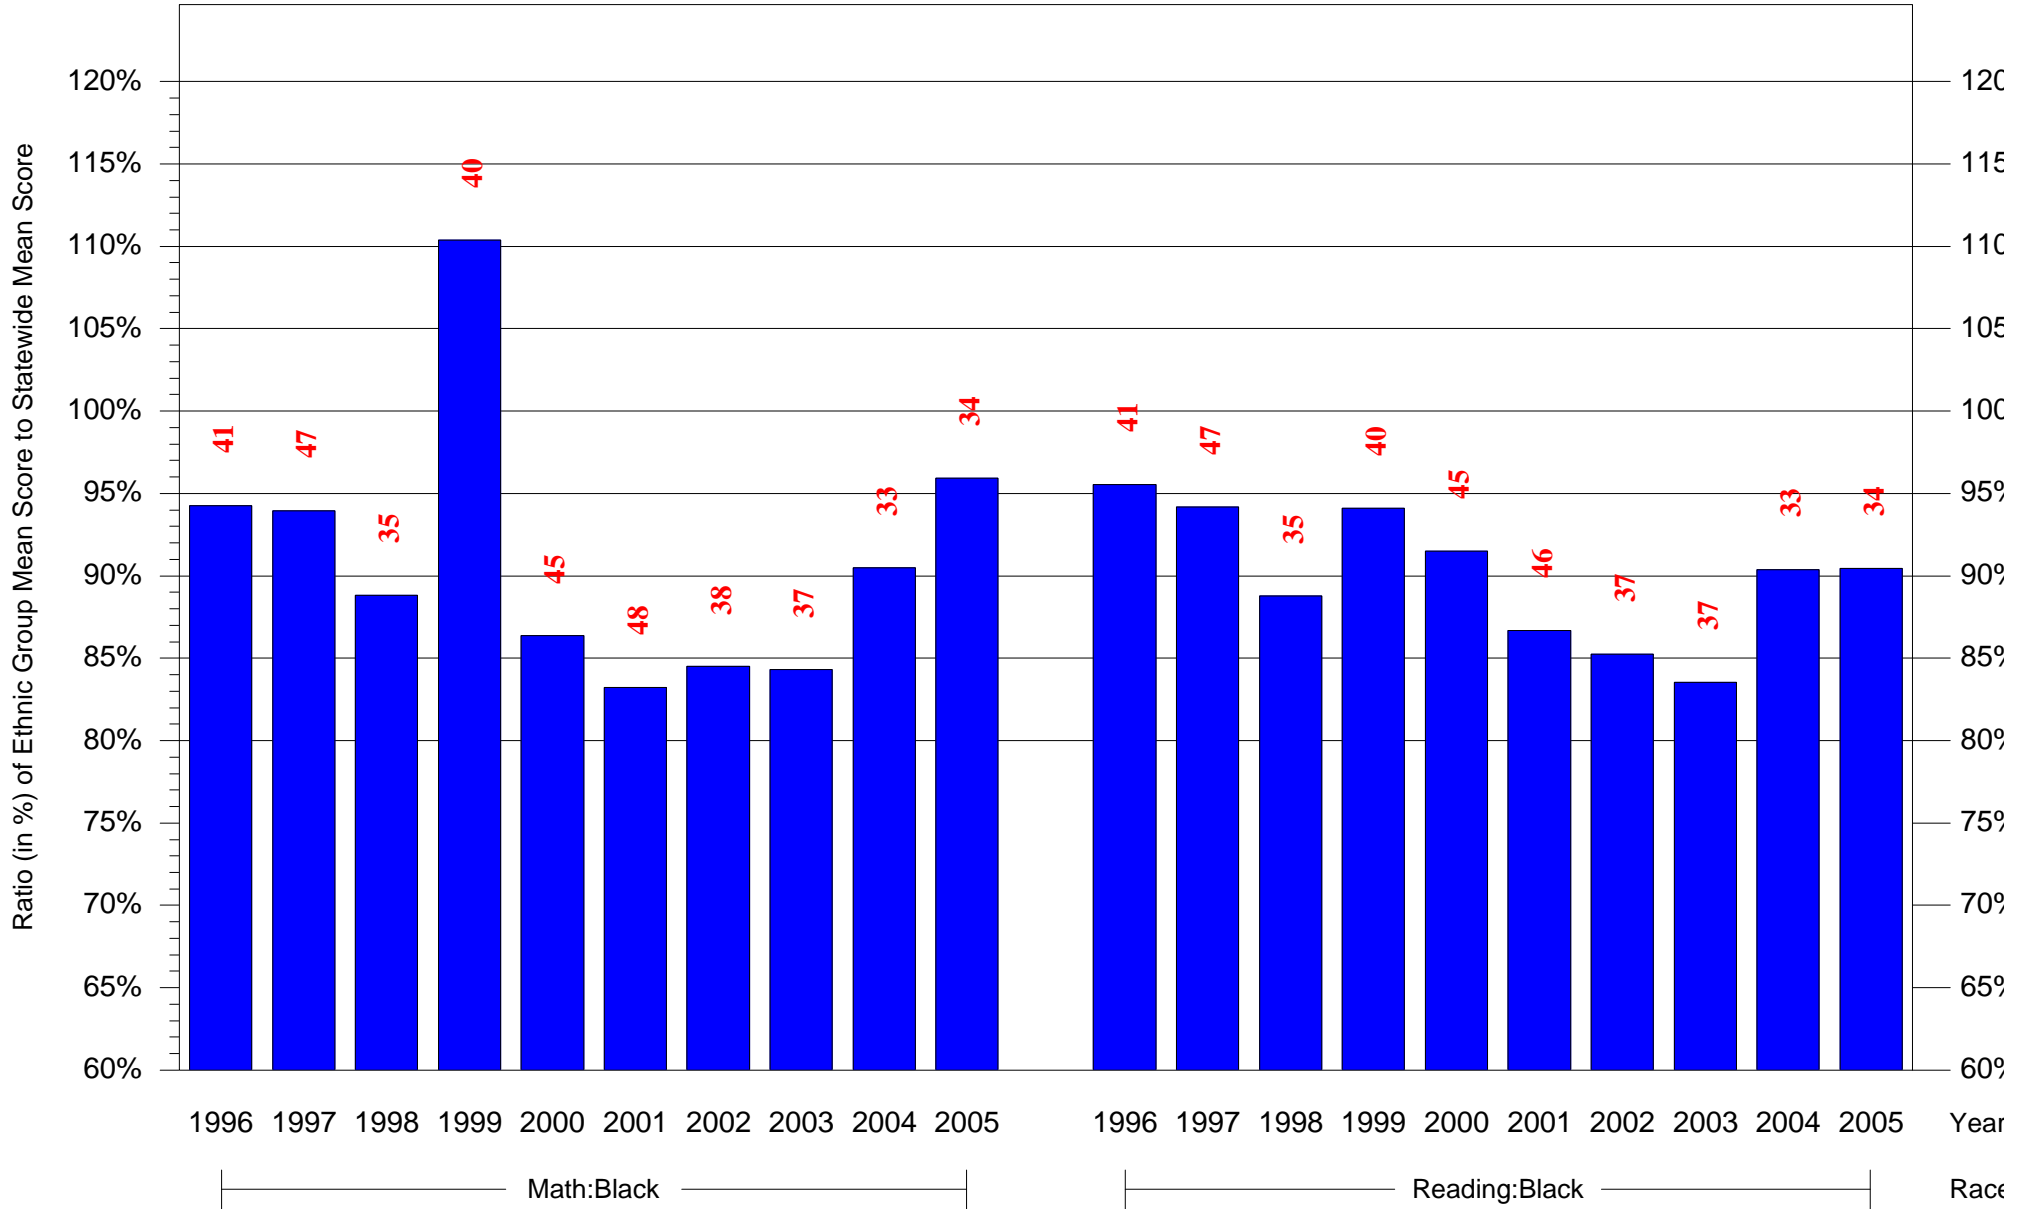

Mean Ethnic Group Building PSSA Test Score to Statewide Mean Score
Building = Madison El Sch(360) and Grade = 5 and Ethnic Group = Black or White
(Note: Number (in red) of Test Takers is above each bar in the chart.)