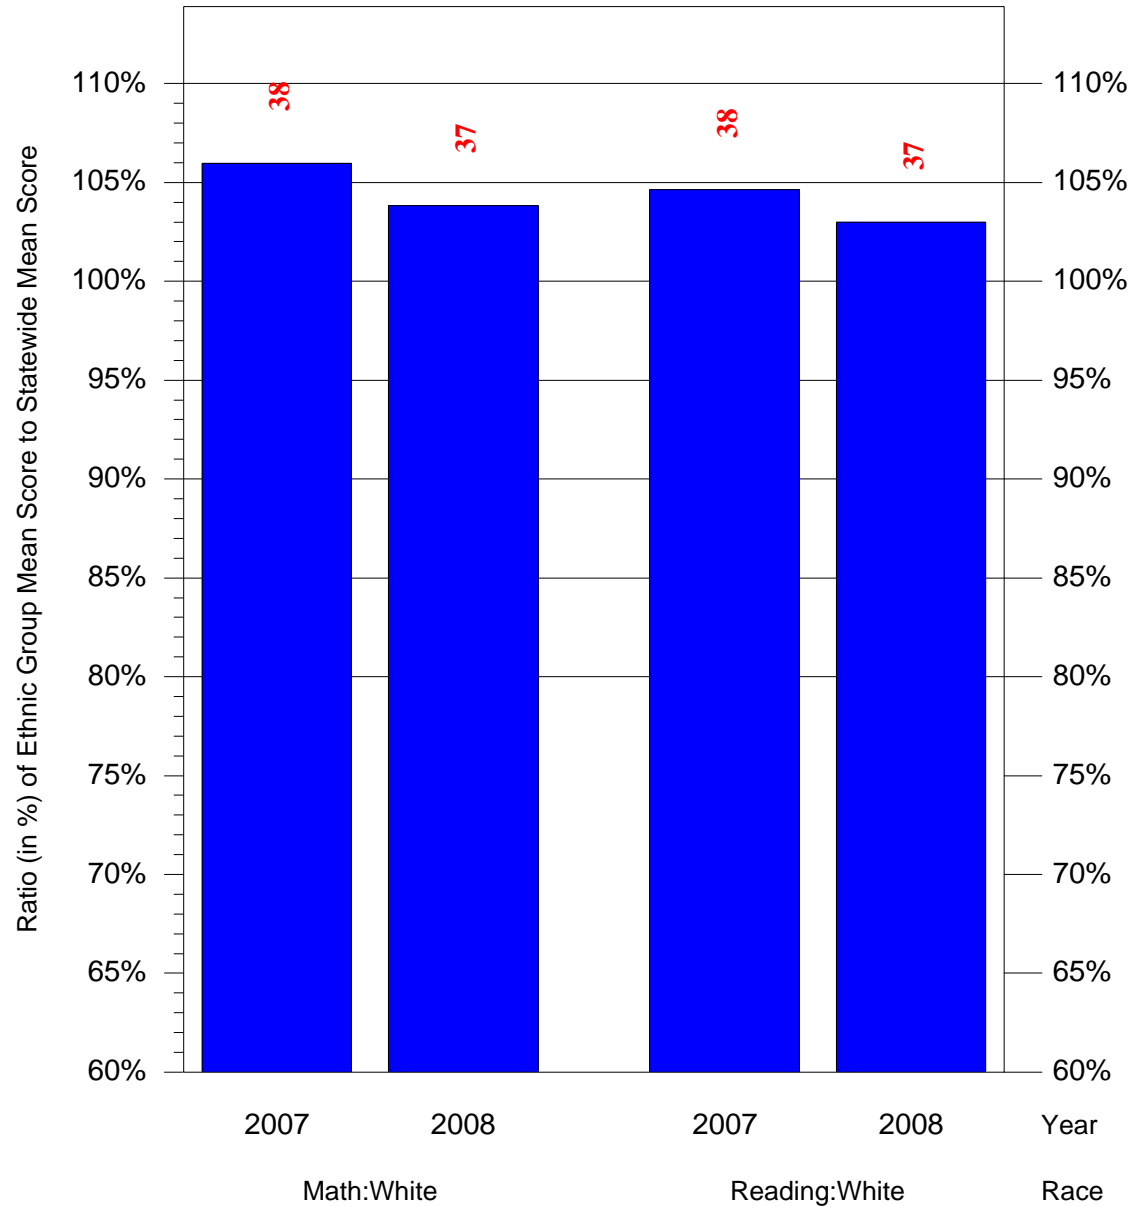

Mean Ethnic Group Building PSSA Test Score to Statewide Mean Score

Building = Colfax EI Sch(6022) and Grade = 3 and Ethnic Group = Black or White

(Note: Number (in red) of Test Takers is above each bar in the chart.)