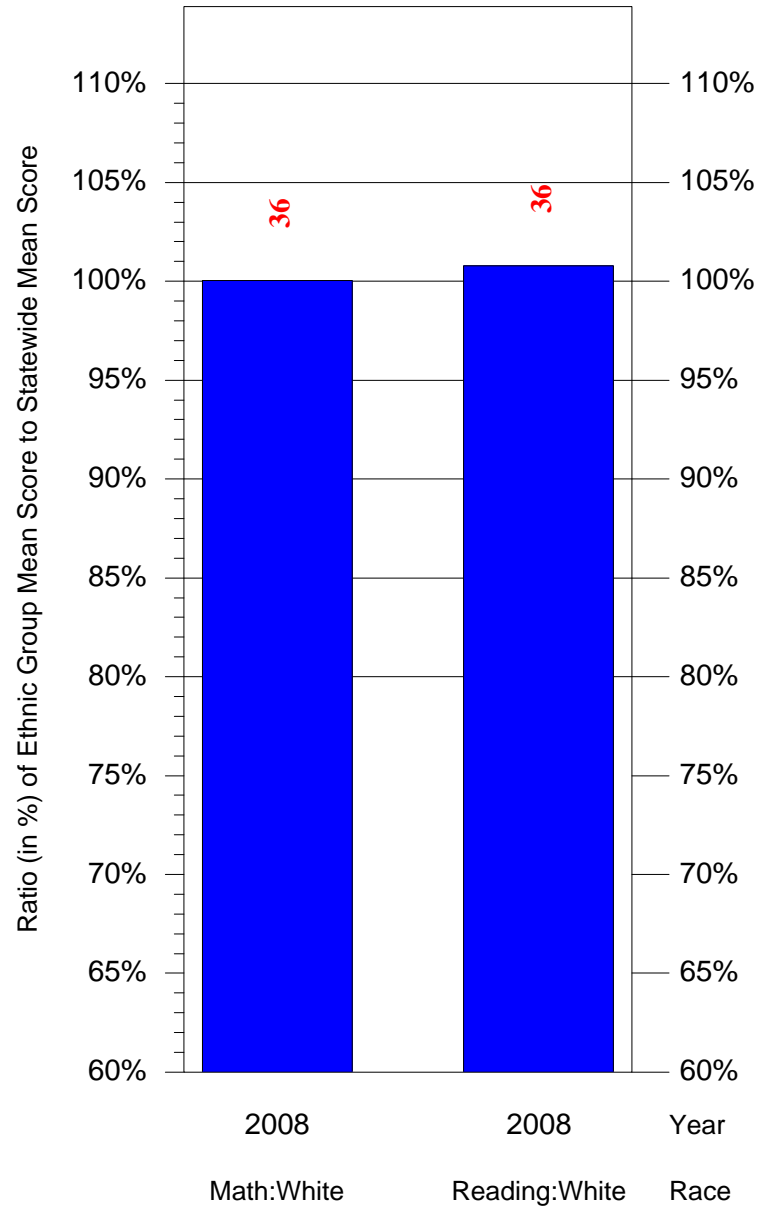

Mean Ethnic Group Building PSSA Test Score to Statewide Mean Score

Building = Carmalt Academy of Sci Tech(326) and Grade = 3 and Ethnic Group = Black or White

(Note: Number (in red) of Test Takers is above each bar in the chart.)