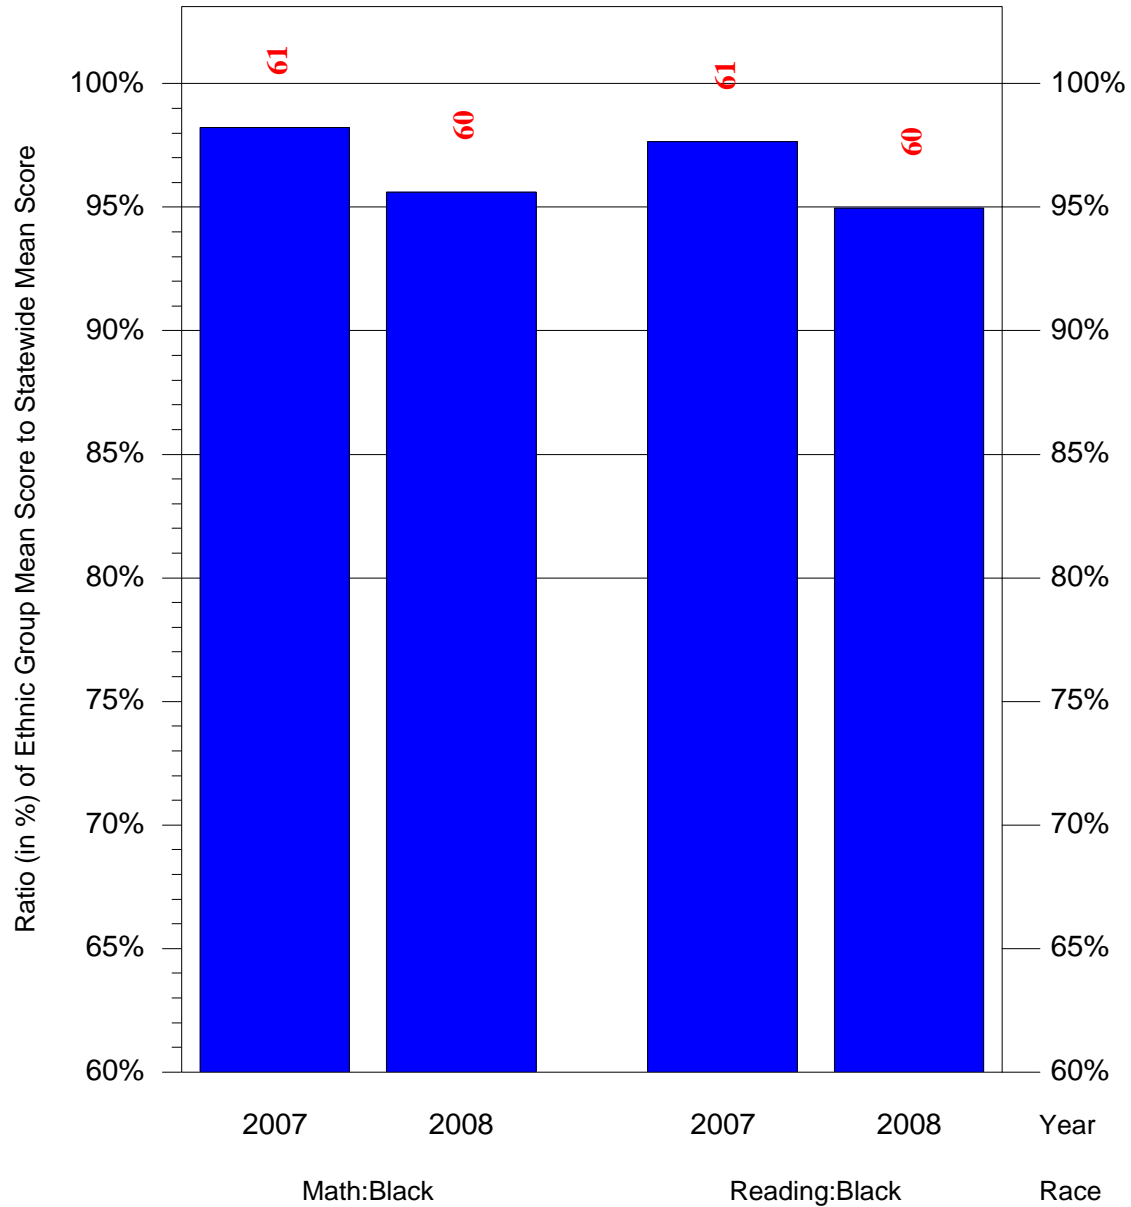

Mean Ethnic Group Building PSSA Test Score to Statewide Mean Score

Building = Lincoln EI Tech Academy(7870) and Grade = 3 and Ethnic Group = Black or White

(Note: Number (in red) of Test Takers is above each bar in the chart.)