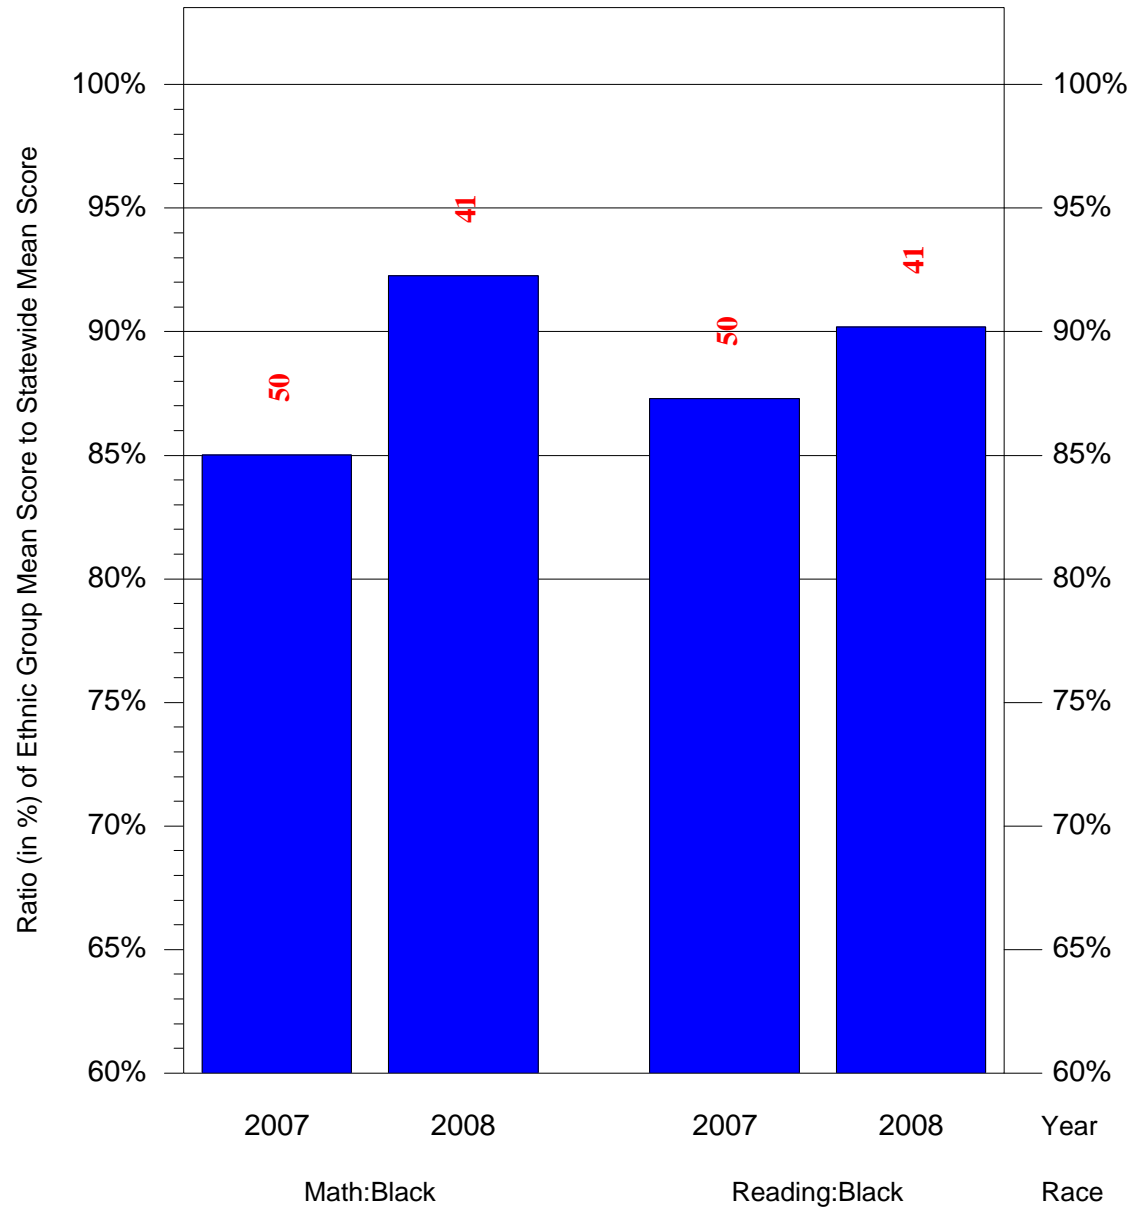

Mean Ethnic Group Building PSSA Test Score to Statewide Mean Score

Building = King M L El Sch(7880) and Grade = 7 and Ethnic Group = Black or White

(Note: Number (in red) of Test Takers is above each bar in the chart.)