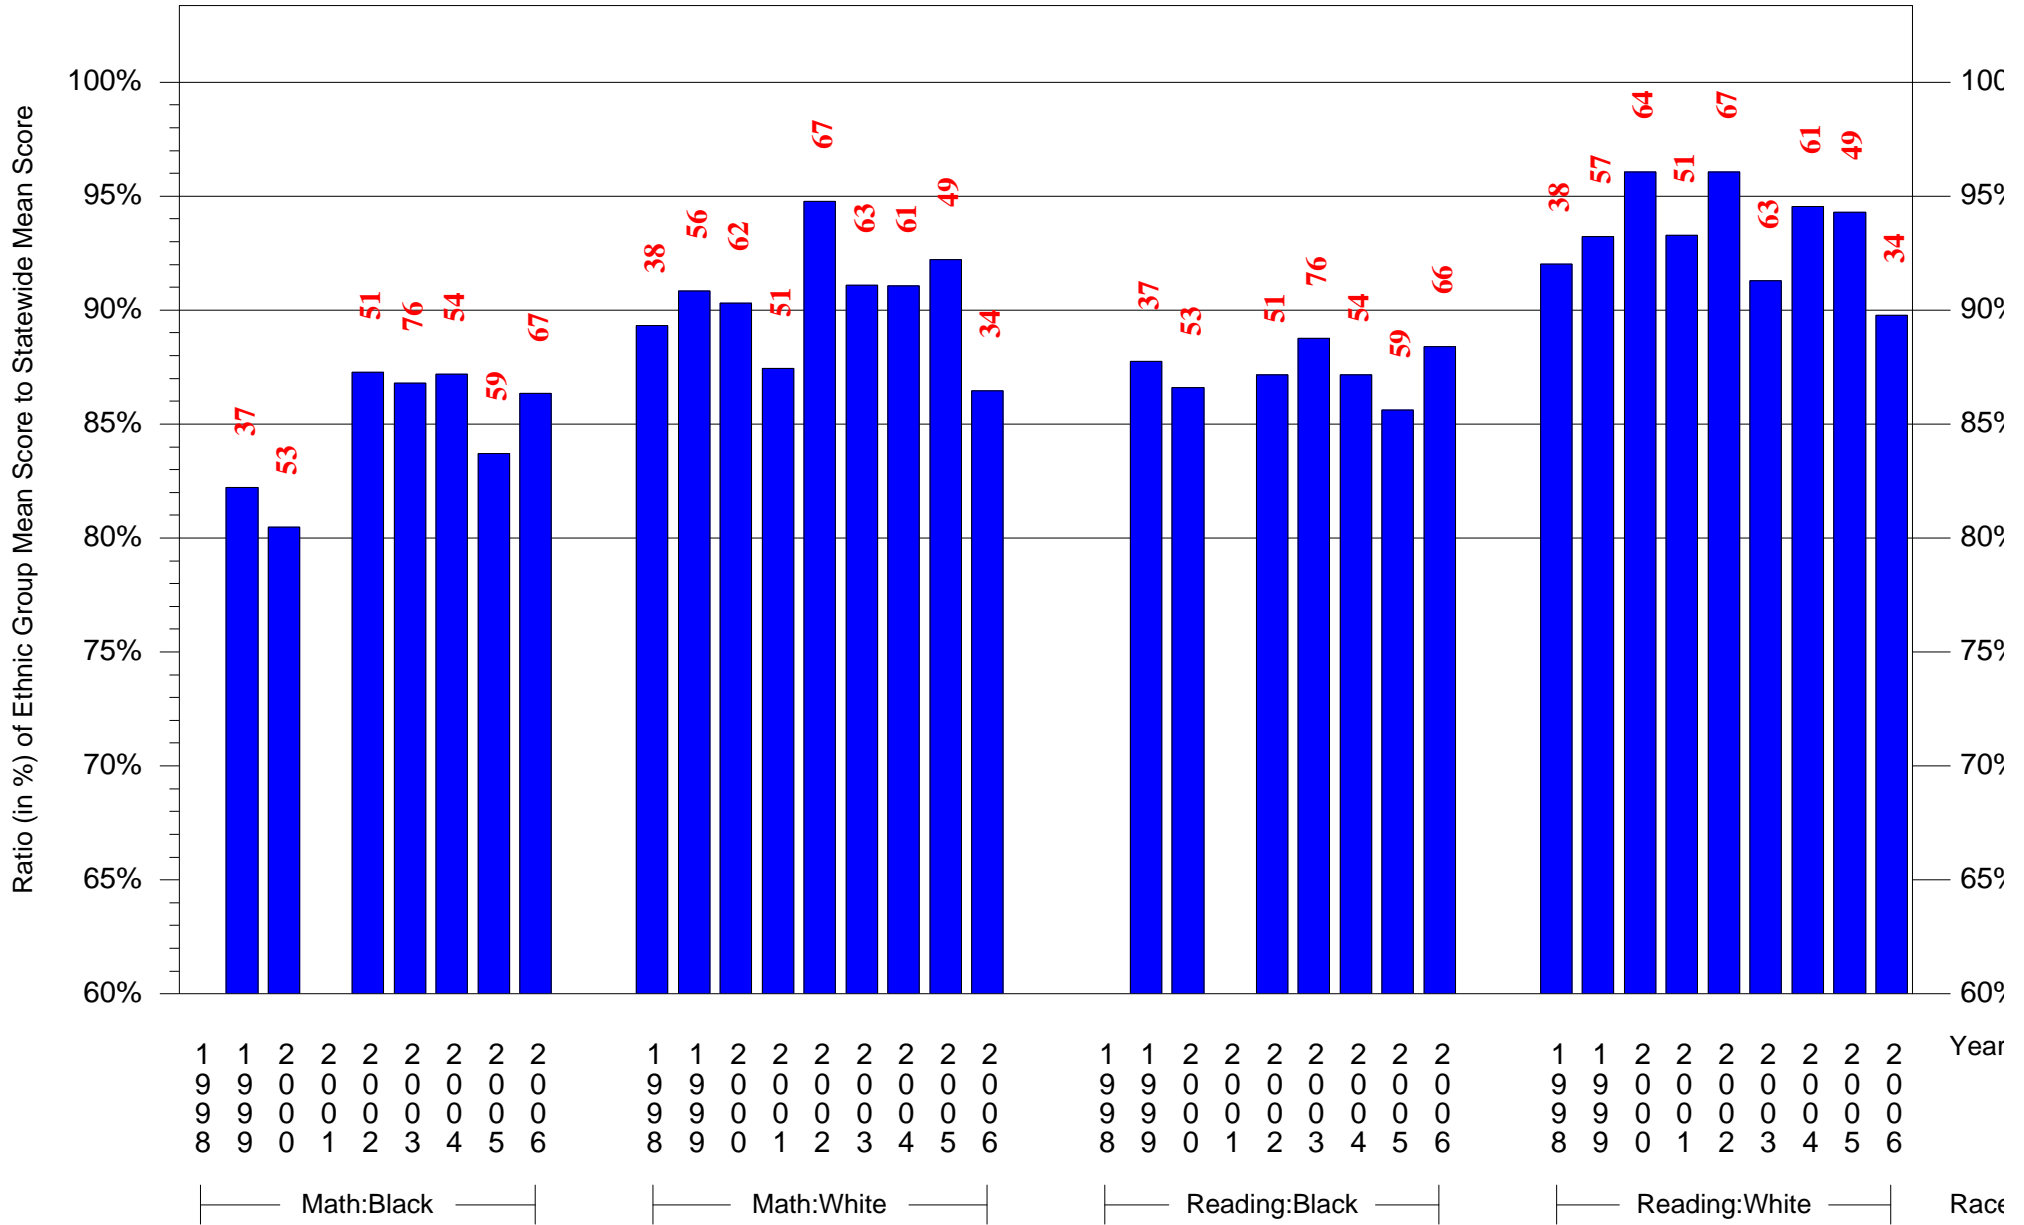

Mean Ethnic Group Building PSSA Test Score to Statewide Mean Score

Building = Rooney Arthur J MS(7503) and Grade = 8 and Ethnic Group = Black or White

(Note: Number (in red) of Test Takers is above each bar in the chart.)