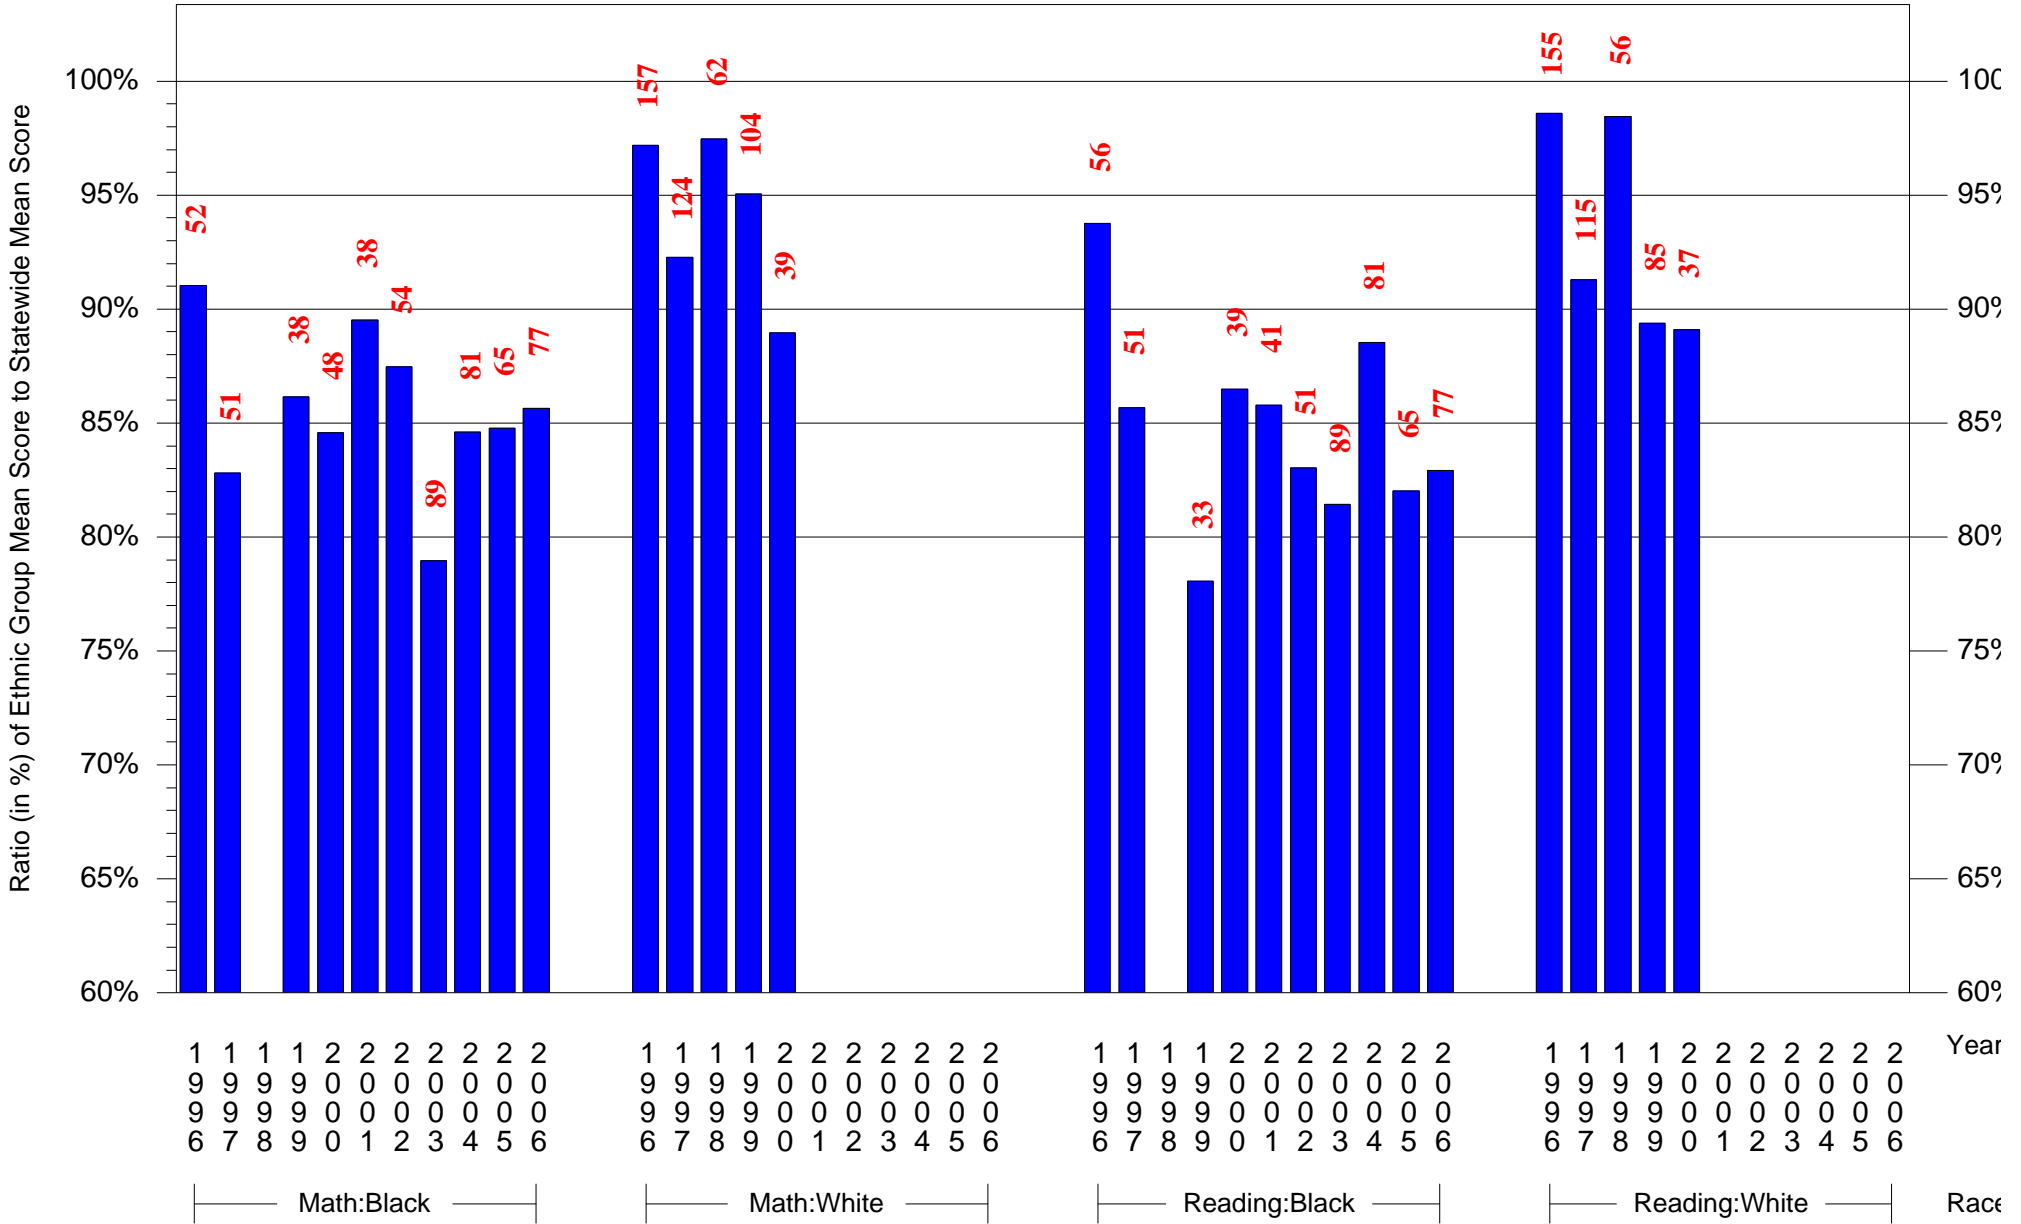

Mean Ethnic Group Building PSSA Test Score to Statewide Mean Score

Building = Knoxville MS(6039) and Grade = 8 and Ethnic Group = Black or White

(Note: Number (in red) of Test Takers is above each bar in the chart.)