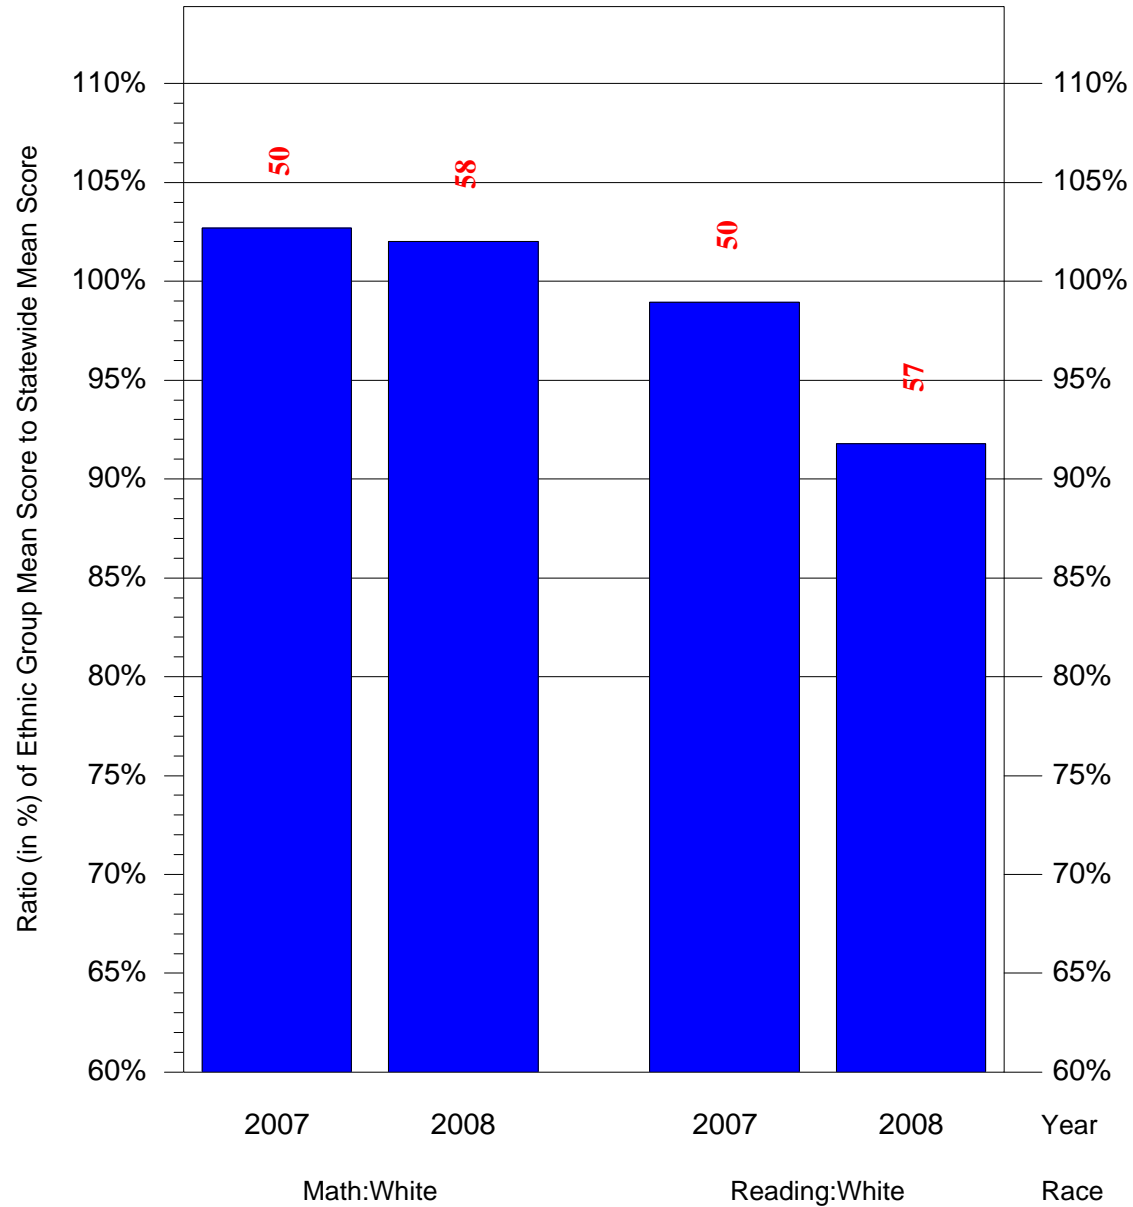

Mean Ethnic Group Building PSSA Test Score to Statewide Mean Score

Building = Brookline El Sch(7868) and Grade = 6 and Ethnic Group = Black or White

(Note: Number (in red) of Test Takers is above each bar in the chart.)