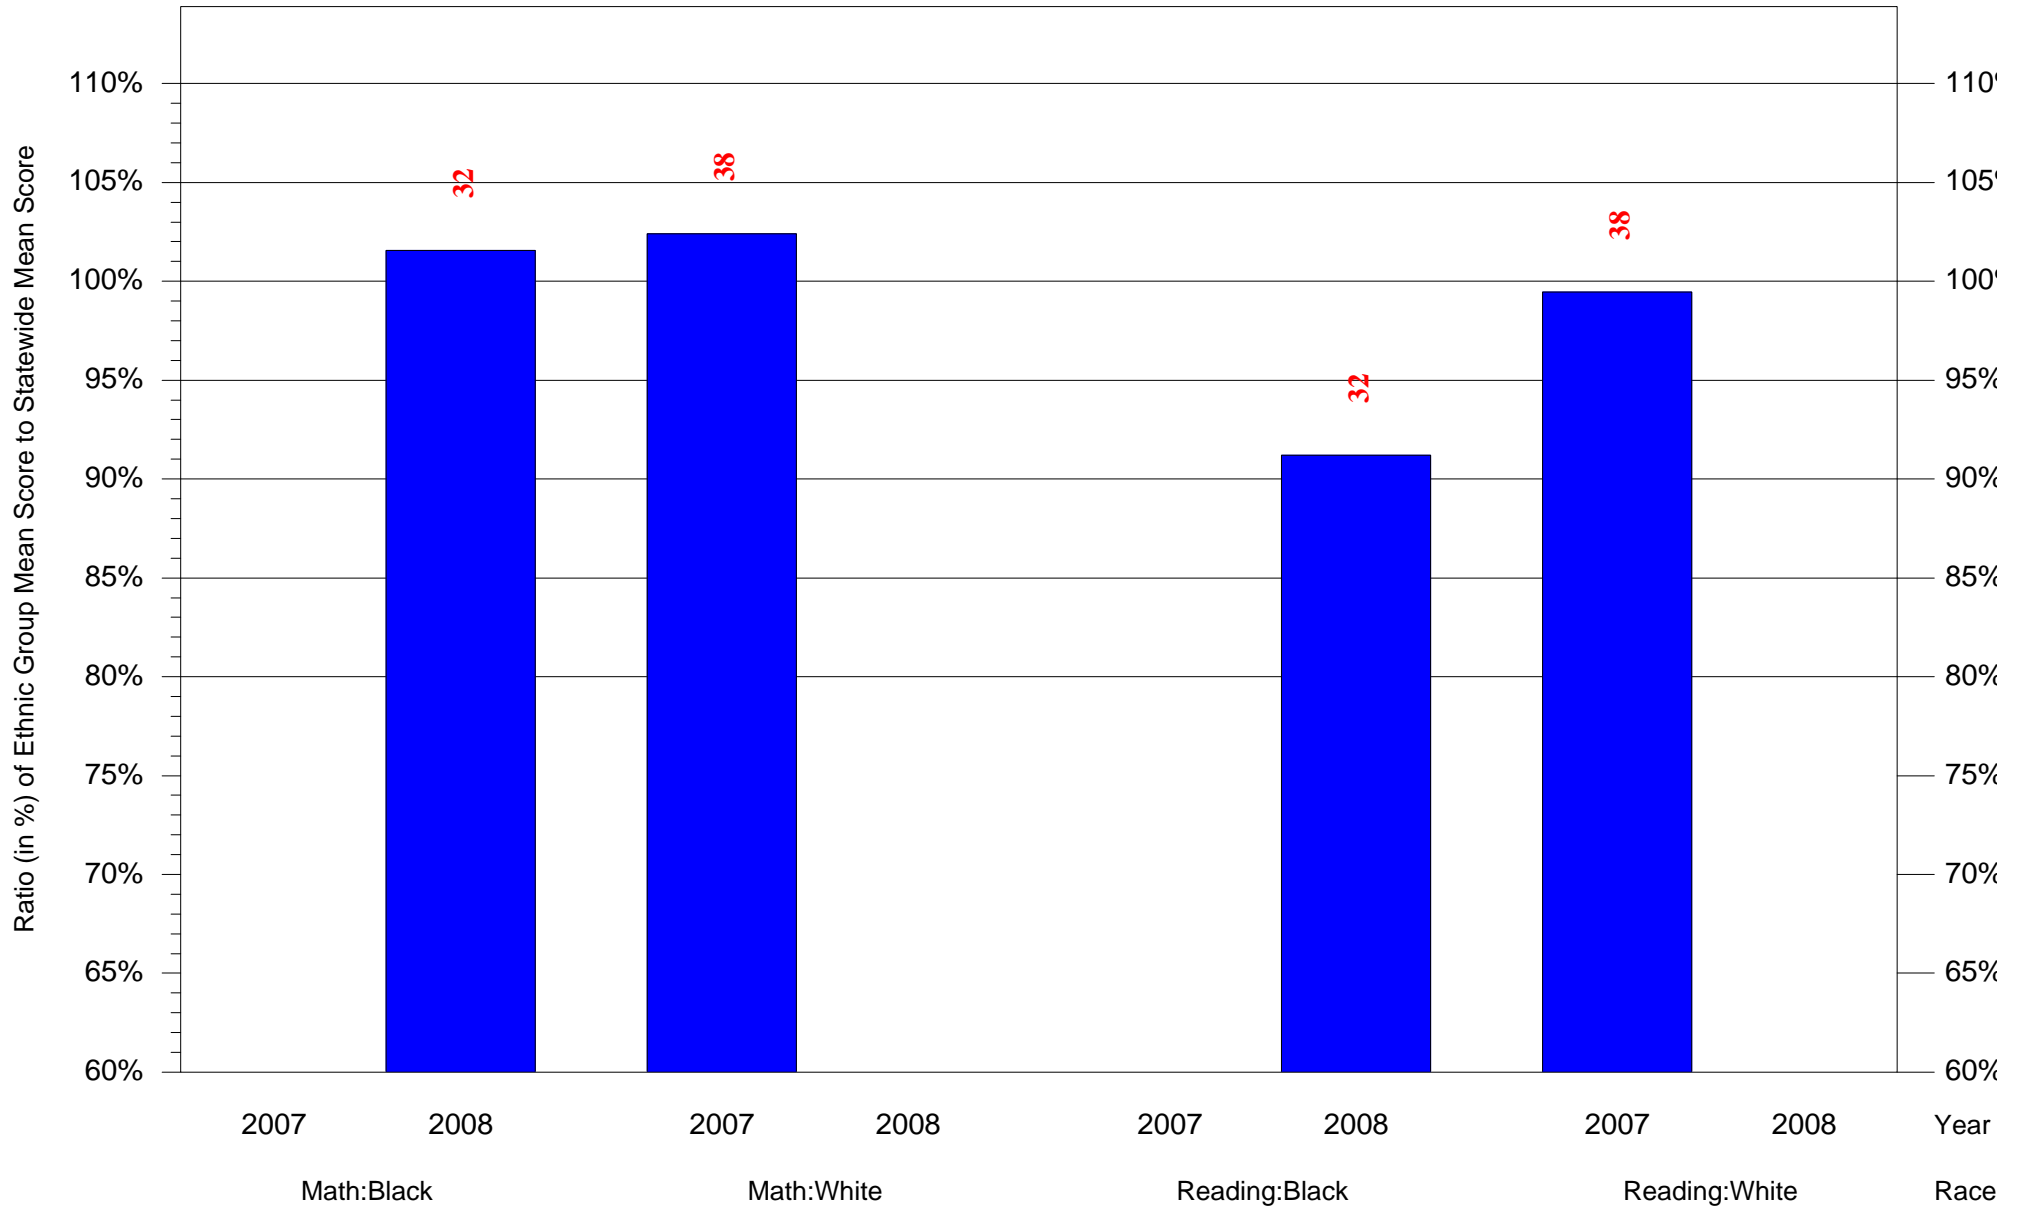

Mean Ethnic Group Building PSSA Test Score to Statewide Mean Score

Building = Carmalt Academy of Sci Tech(326) and Grade = 6 and Ethnic Group = Black or White

(Note: Number (in red) of Test Takers is above each bar in the chart.)