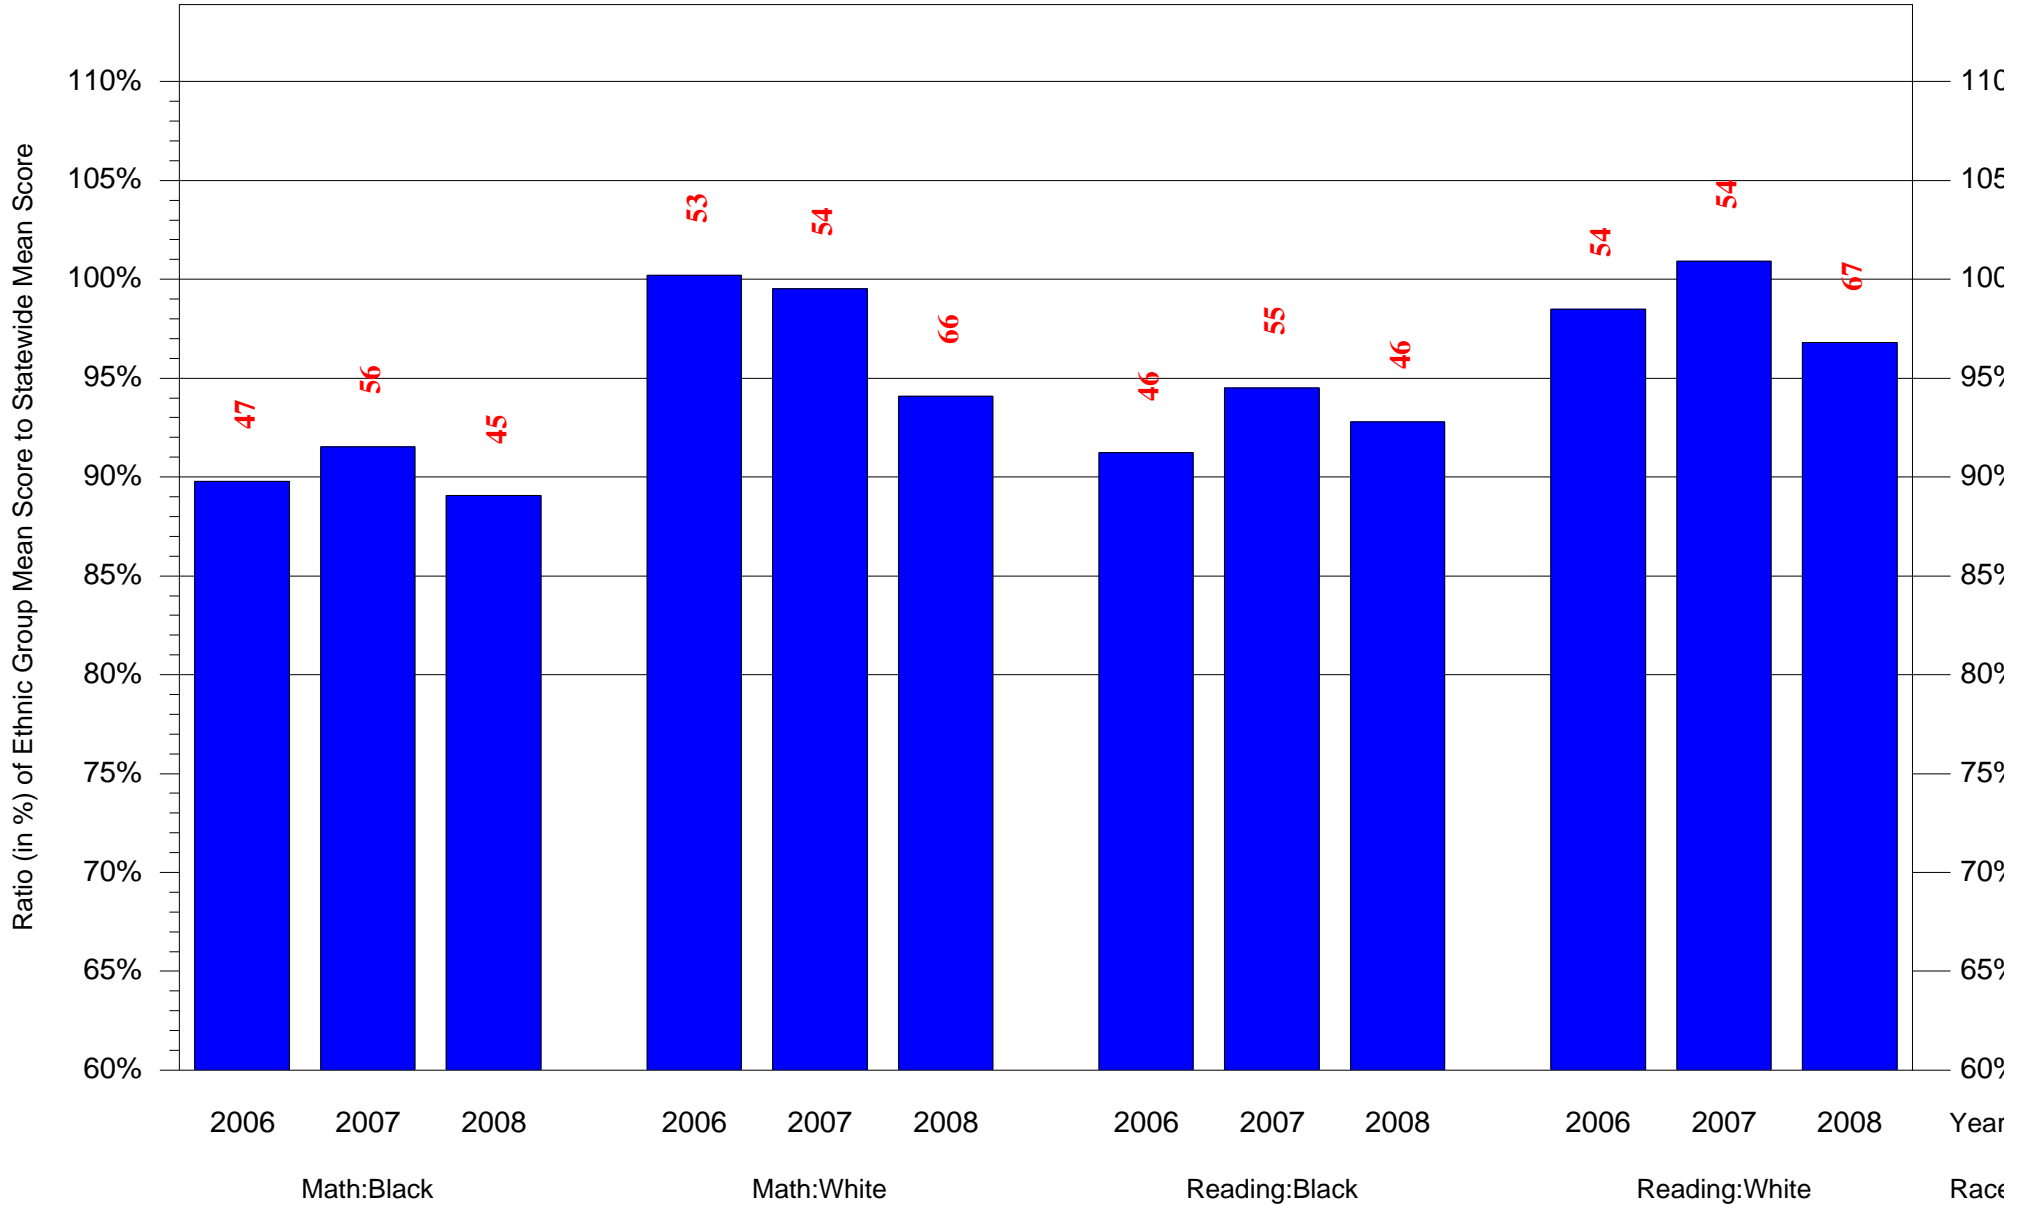

Mean Ethnic Group Building PSSA Test Score to Statewide Mean Score

Building = Pittsburgh Classical Academy(7692) and Grade = 7 and Ethnic Group = Black or White

(Note: Number (in red) of Test Takers is above each bar in the chart.)