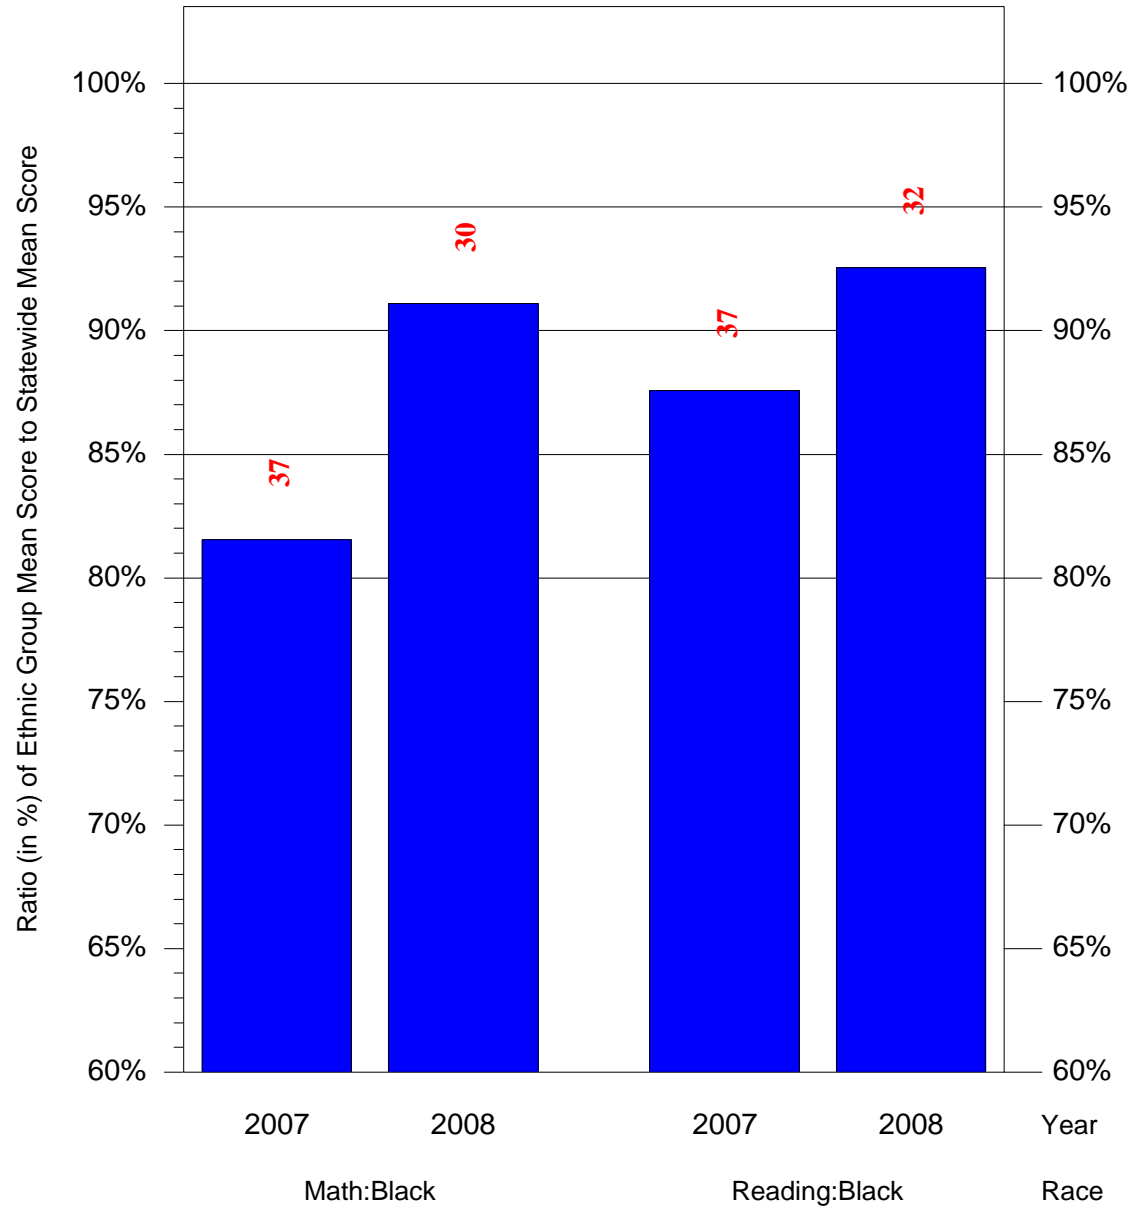

Mean Ethnic Group Building PSSA Test Score to Statewide Mean Score

Building = Weil A Leo Technology Inst(7876) and Grade = 3 and Ethnic Group = Black or White

(Note: Number (in red) of Test Takers is above each bar in the chart.)