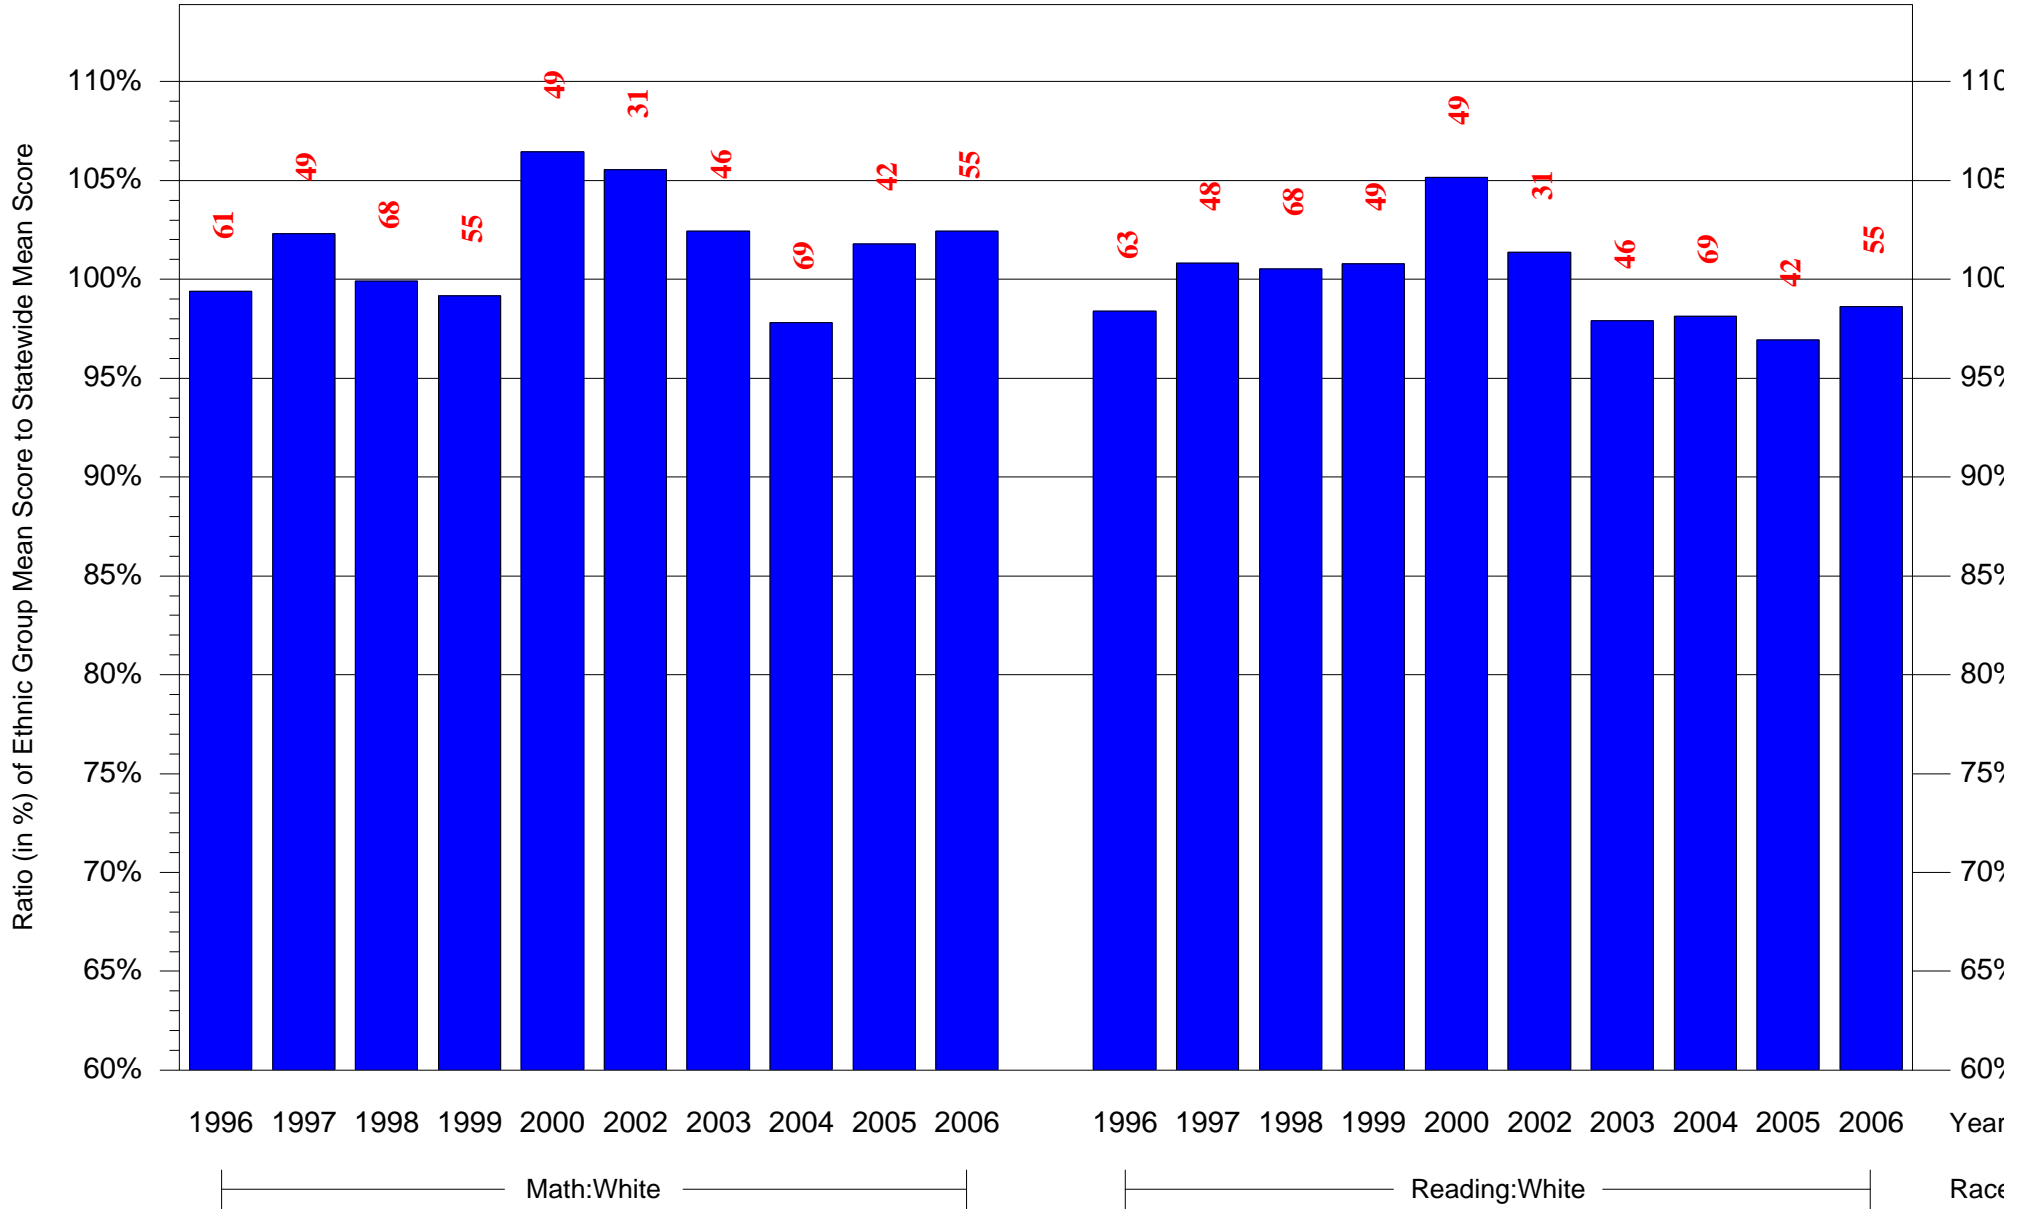

Mean Ethnic Group Building PSSA Test Score to Statewide Mean Score

Building = Brookline El Sch(6020) and Grade = 5 and Ethnic Group = Black or White

(Note: Number (in red) of Test Takers is above each bar in the chart.)