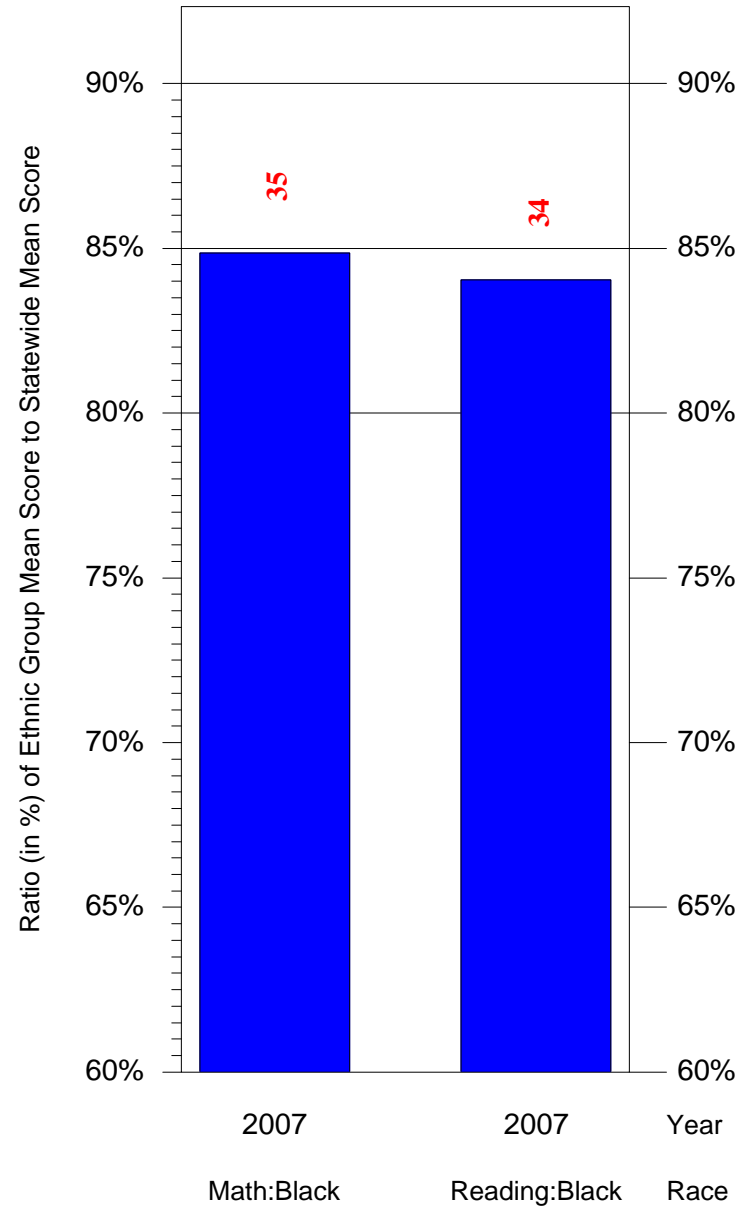

Mean Ethnic Group Building PSSA Test Score to Statewide Mean Score

Building = Weil A Leo Technology Inst(7876) and Grade = 6 and Ethnic Group = Black or White

(Note: Number (in red) of Test Takers is above each bar in the chart.)