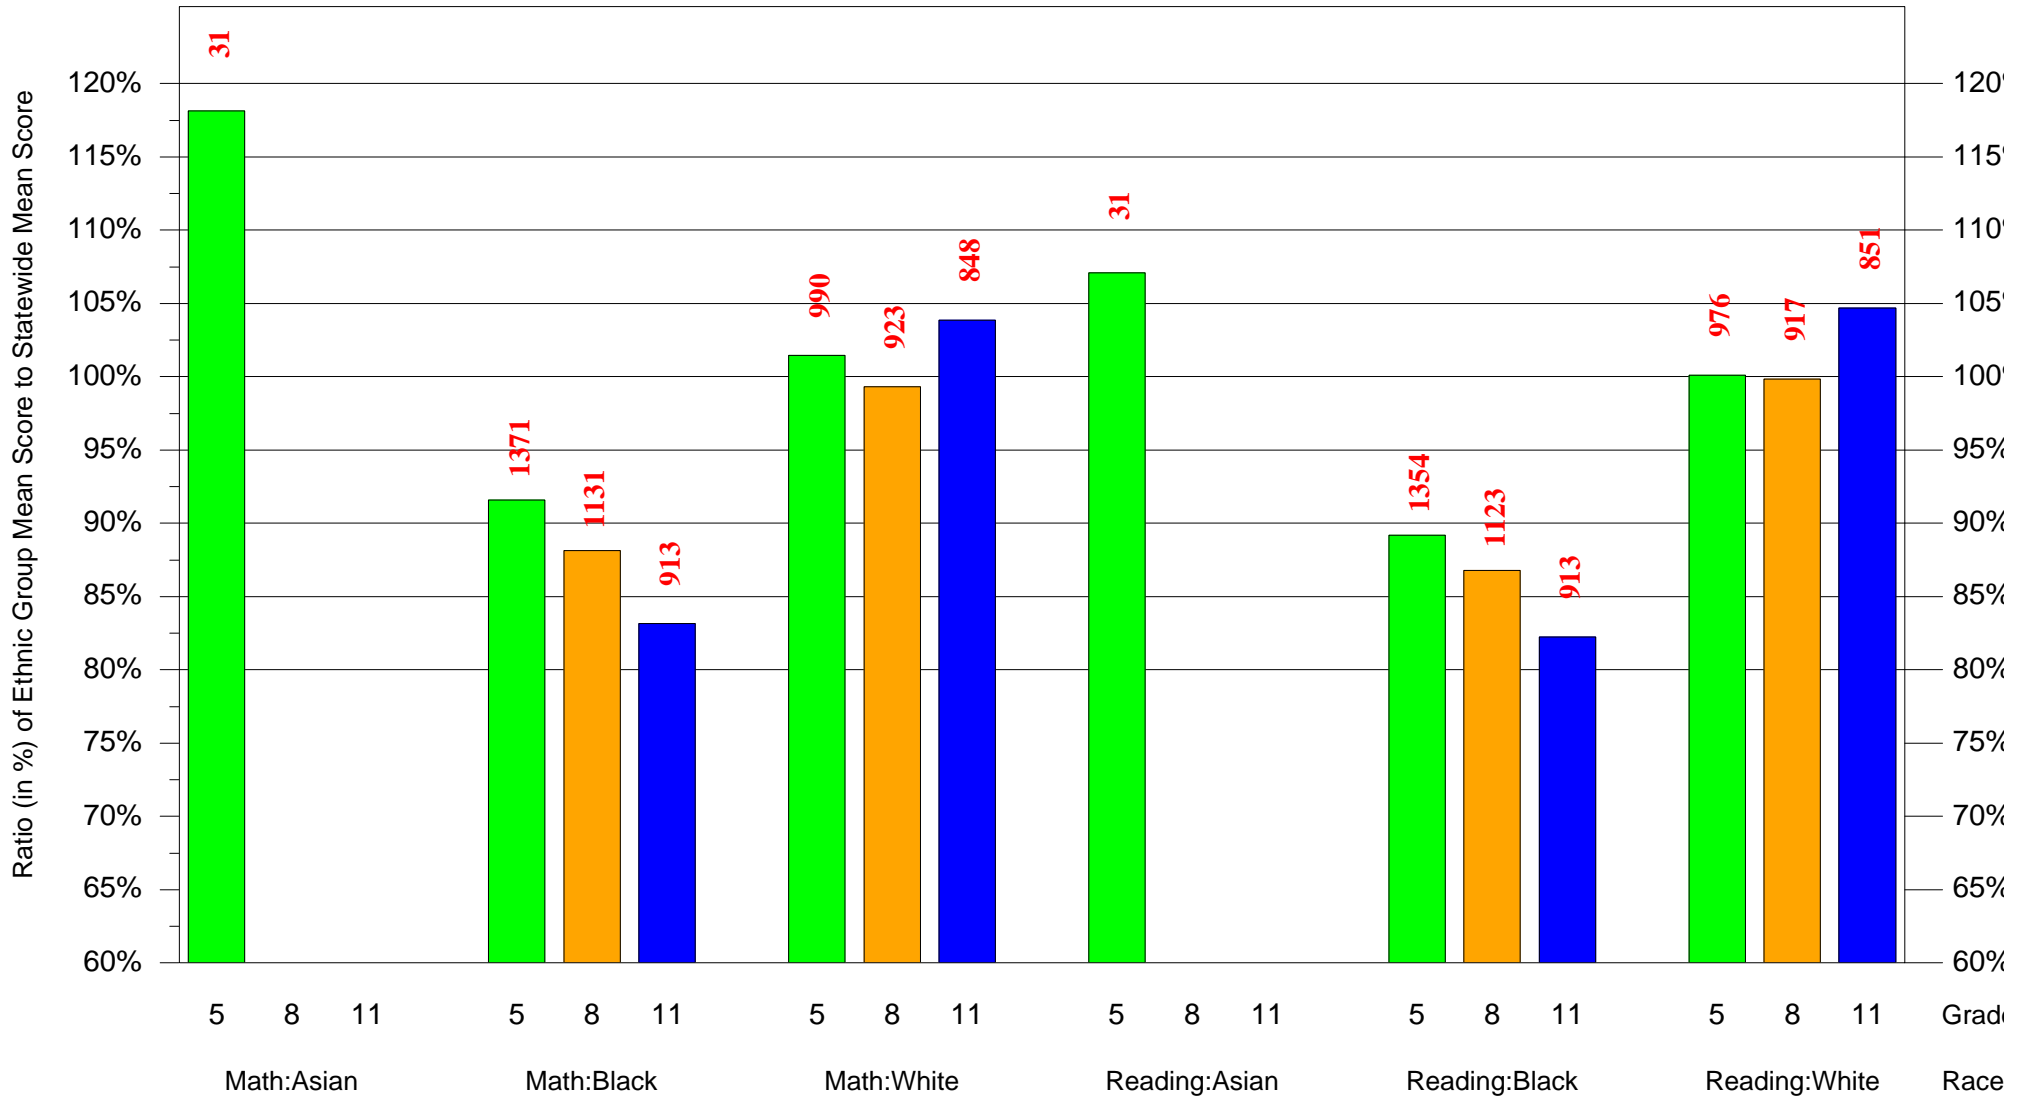

Mean Ethnic Group AUN PSSA Test Score to Statewide Mean Score

AUN = Pittsburgh SD(102027451) and Cohort = 1999 and Ethnic Group = Black or White or Asian or Hispanic

(Note: Number (in red) of Test Takers is above each bar in the chart.)

Legend

Test Year 1999: Grade 5

Test Year 2002: Grade 8

Test Year 2005: Grade 11