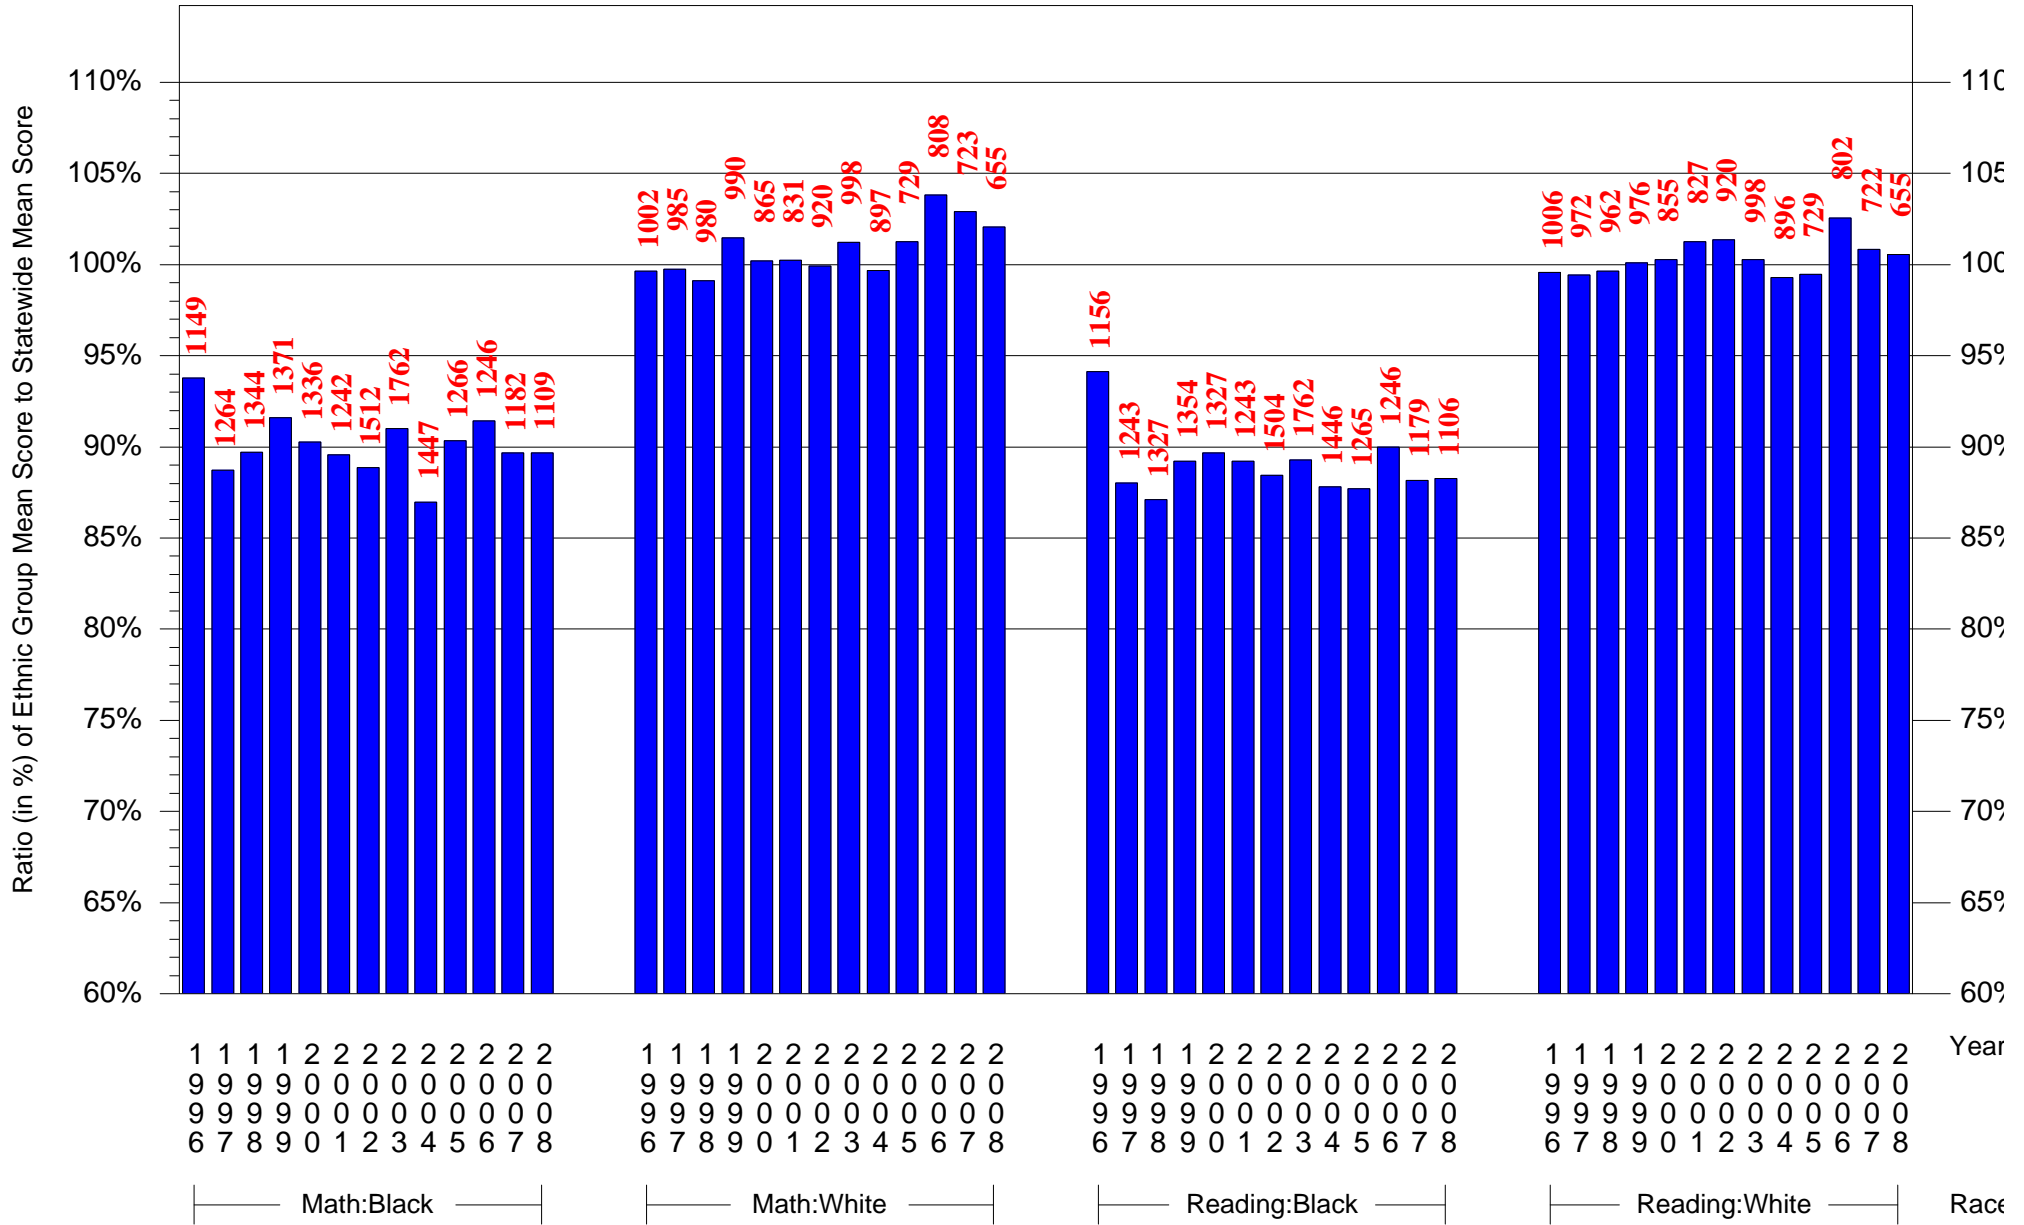

Mean Ethnic Group AUN PSSA Test Score to Statewide Mean Score

AUN = Pittsburgh SD(102027451) and Grade = 5 and Ethnic Group = Black or White

(Note: Number (in red) of Test Takers is above each bar in the chart.)