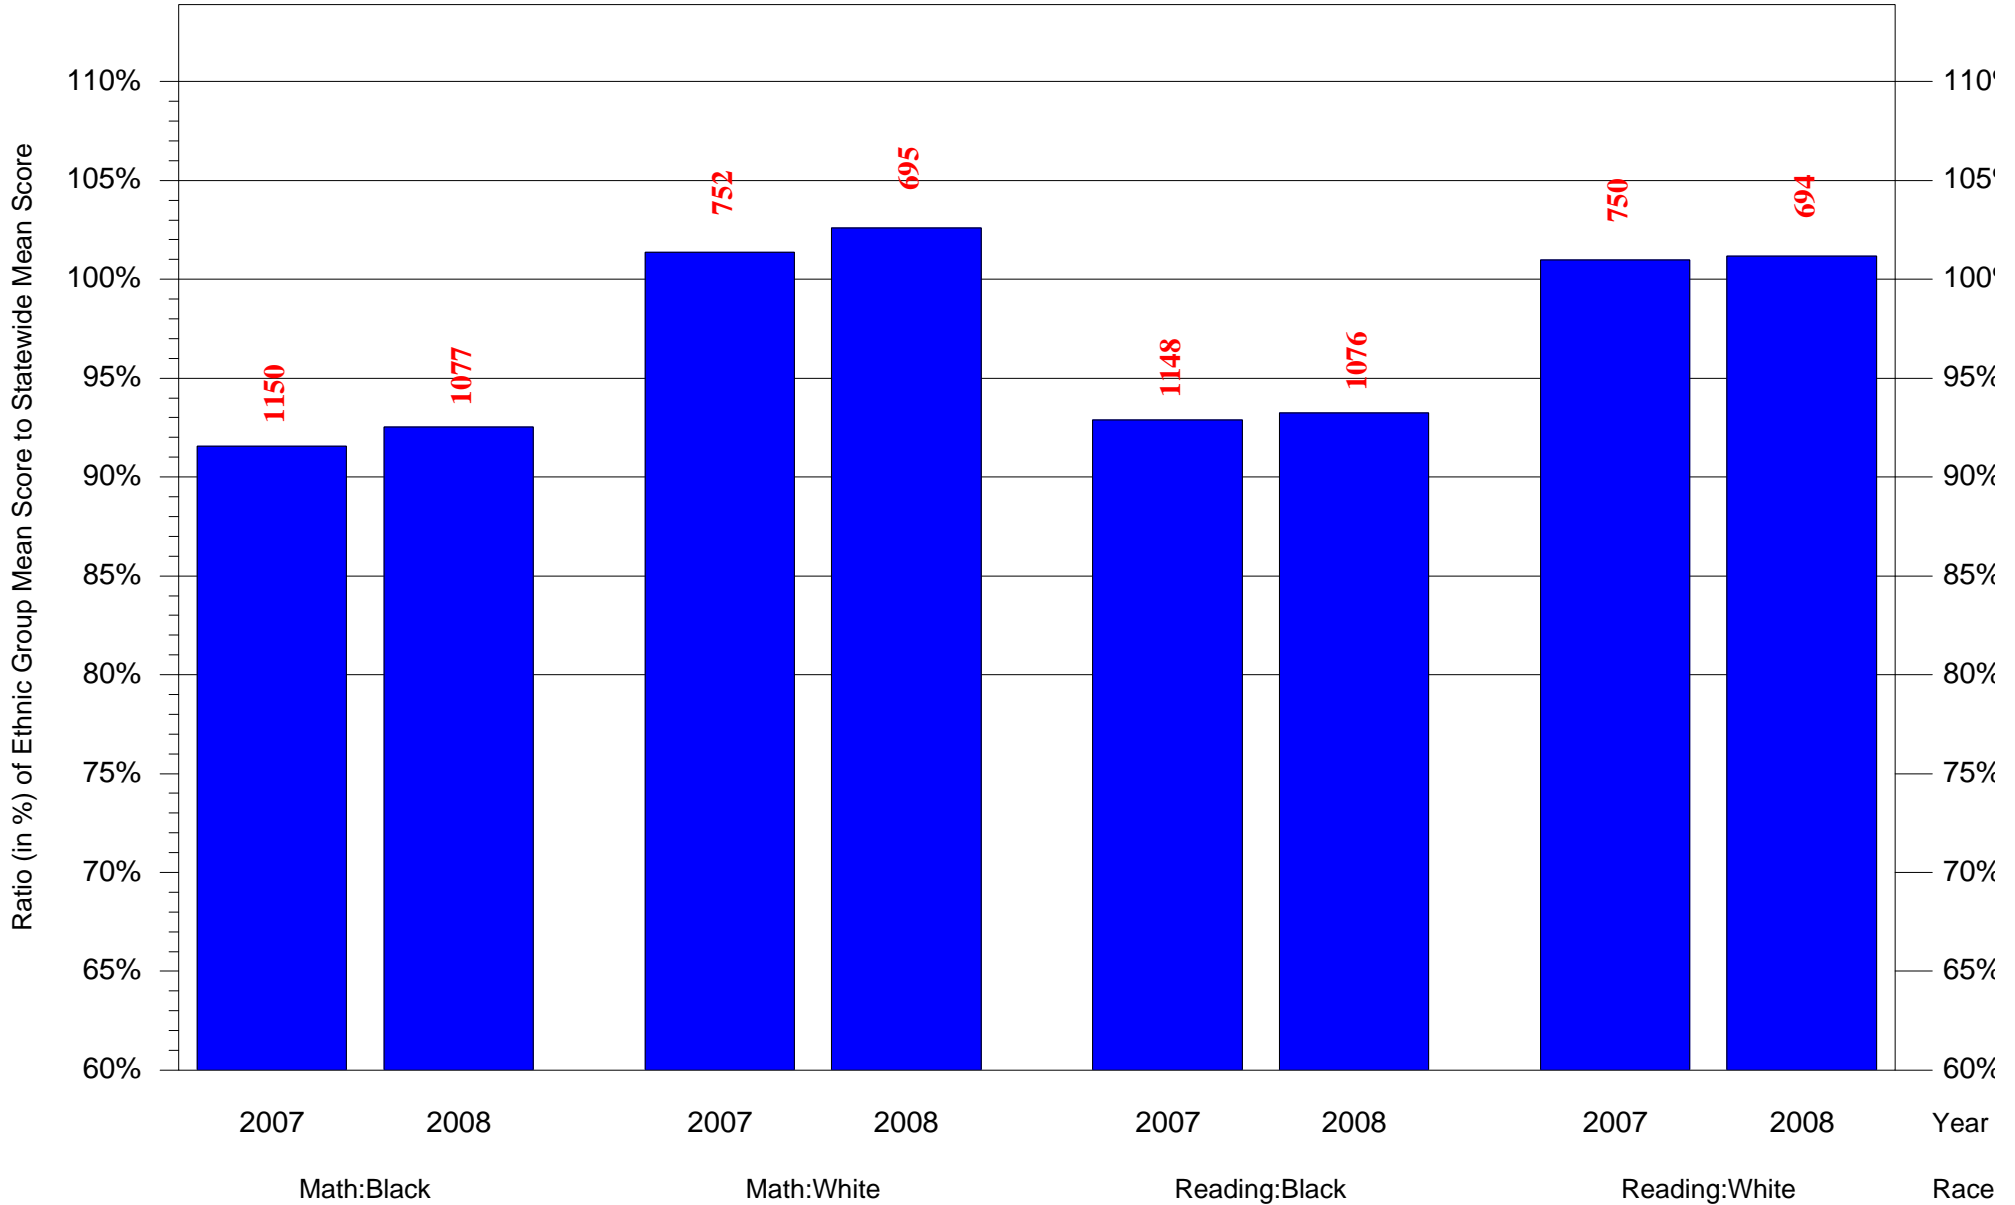

Mean Ethnic Group AUN PSSA Test Score to Statewide Mean Score

AUN = Pittsburgh SD(102027451) and Grade = 3 and Ethnic Group = Black or White

(Note: Number (in red) of Test Takers is above each bar in the chart.)