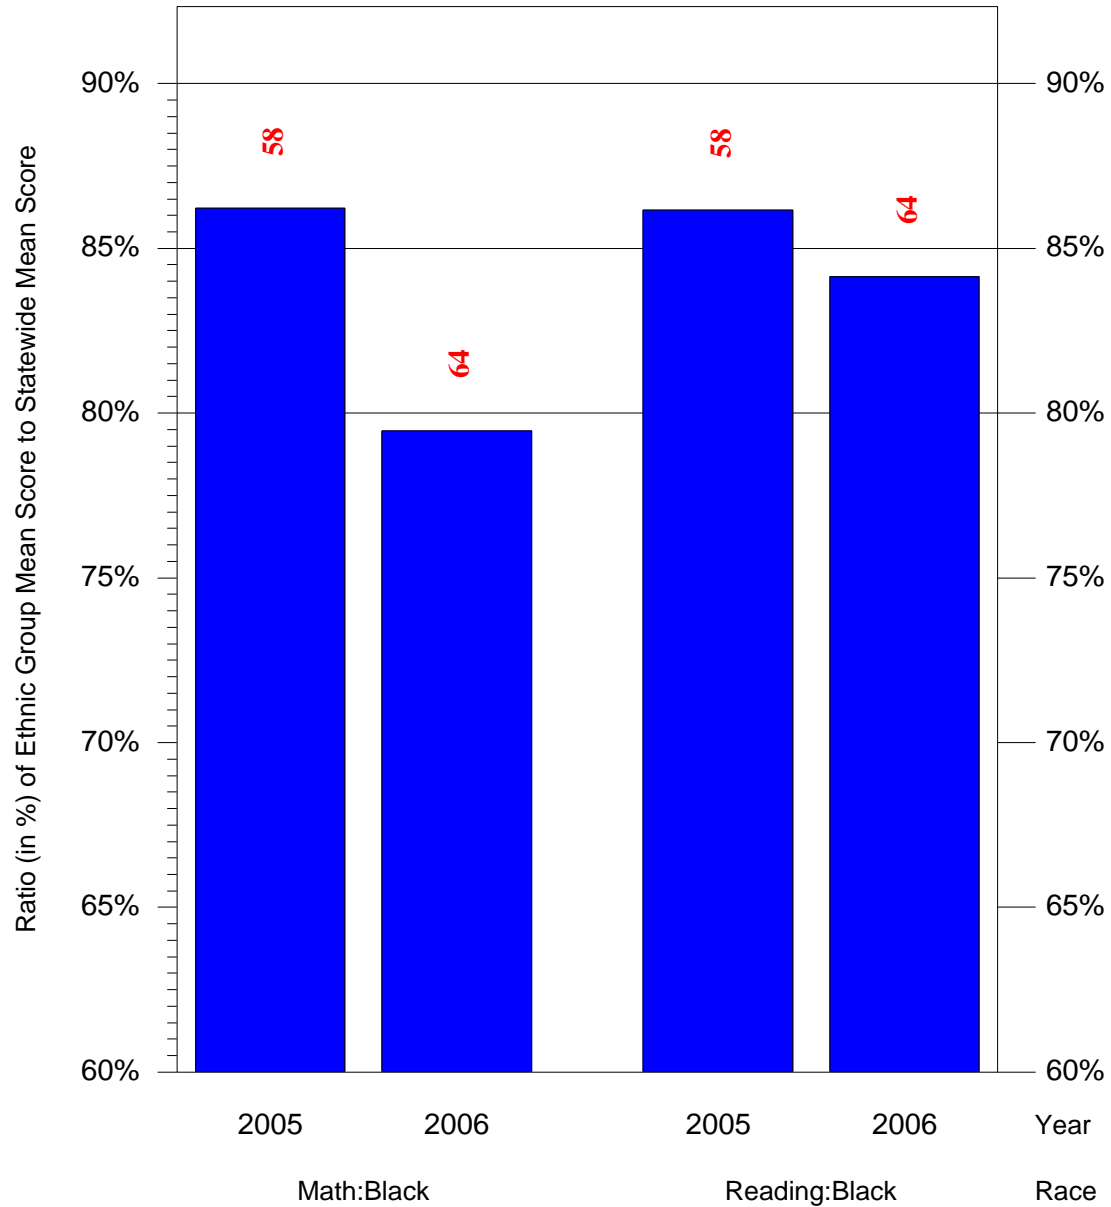

Mean Ethnic Group Building PSSA Test Score to Statewide Mean Score

Building = Faison Helen S Arts Acad(7816) and Grade = 5 and Ethnic Group = Black or White

(Note: Number (in red) of Test Takers is above each bar in the chart.)