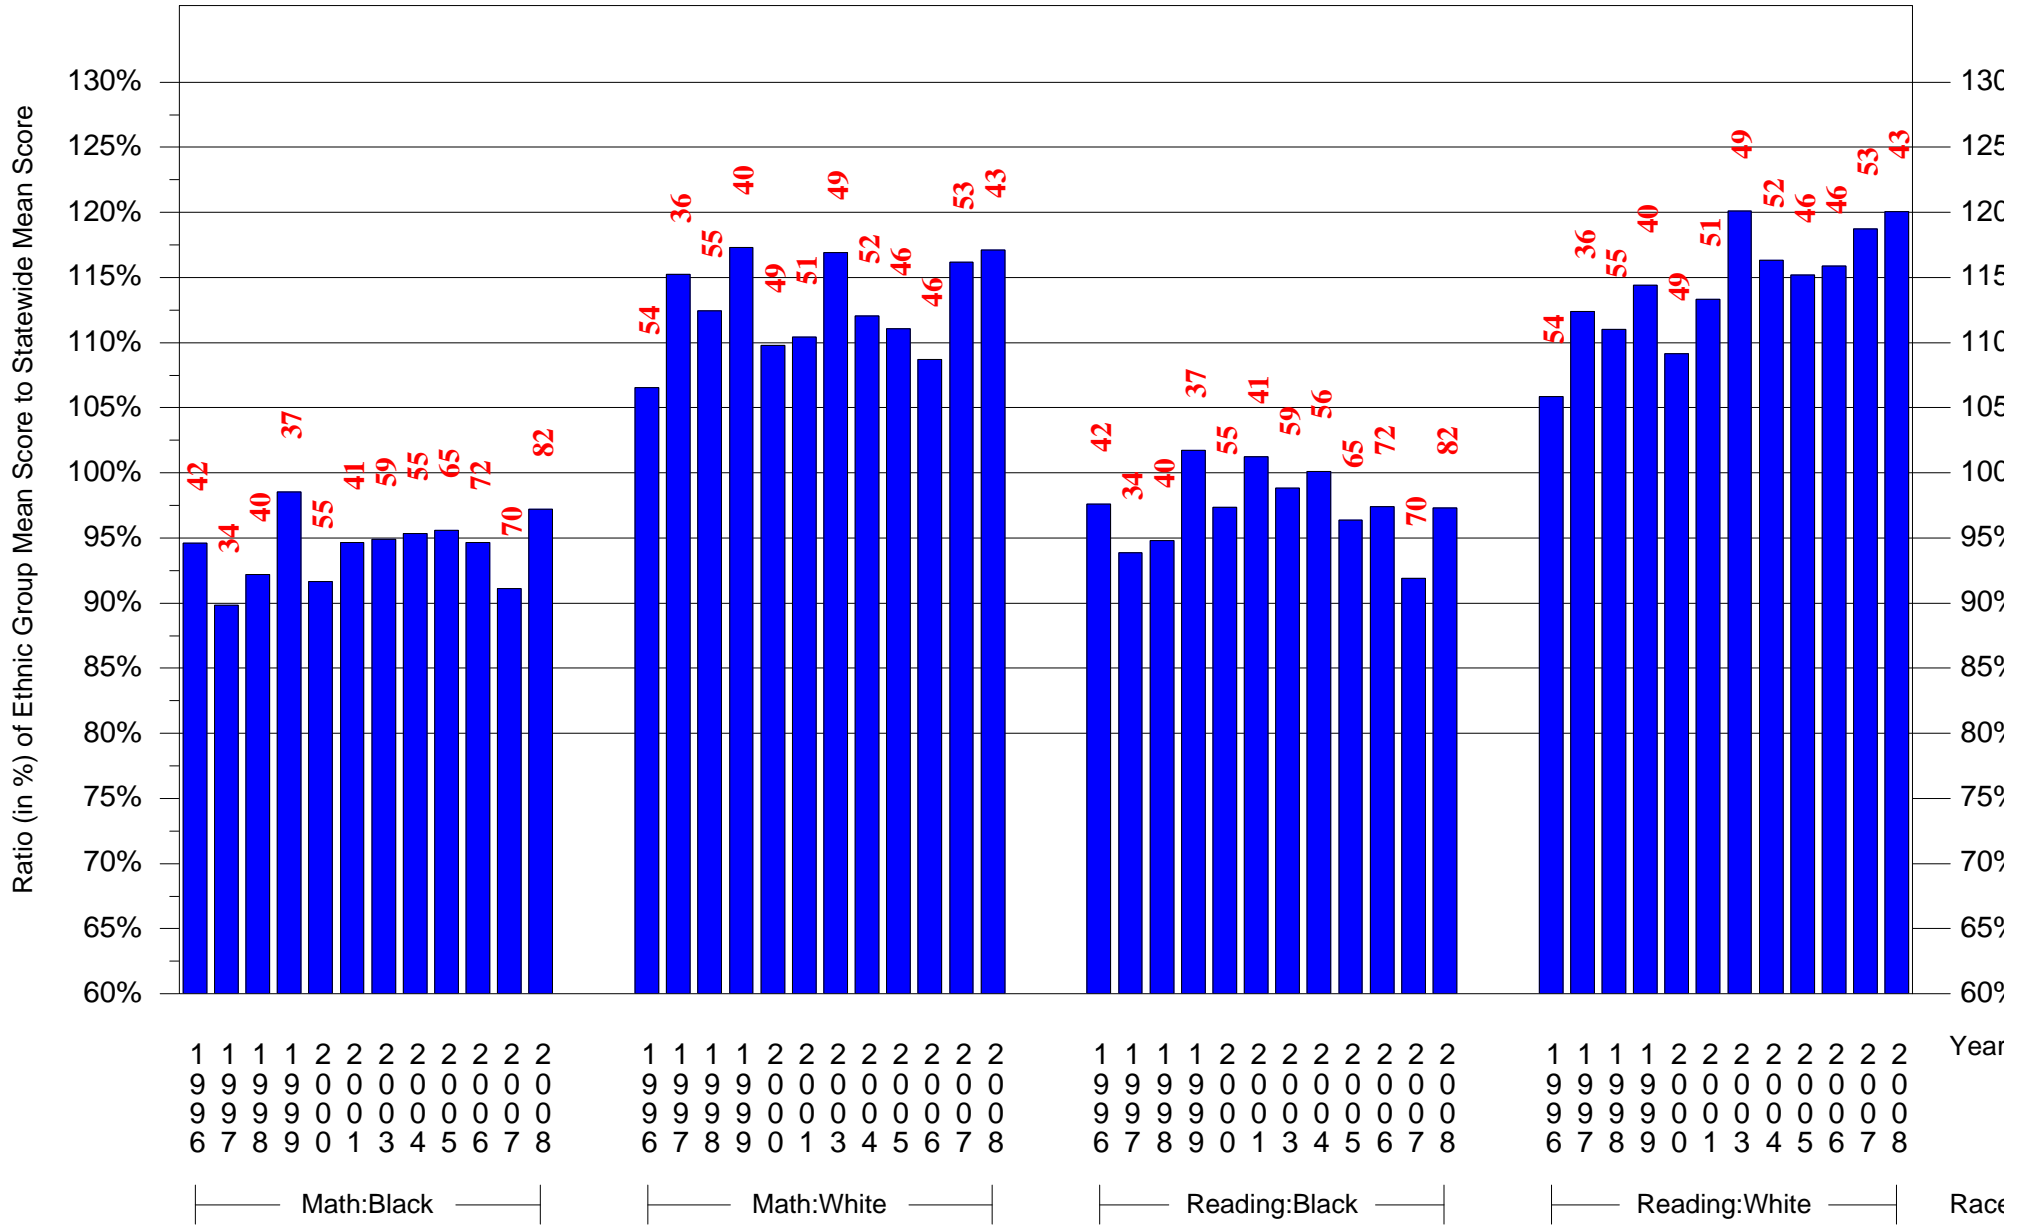

Mean Ethnic Group Building PSSA Test Score to Statewide Mean Score

Building = Sterrett Classical Academy(7039) and Grade = 8 and Ethnic Group = Black or White

(Note: Number (in red) of Test Takers is above each bar in the chart.)