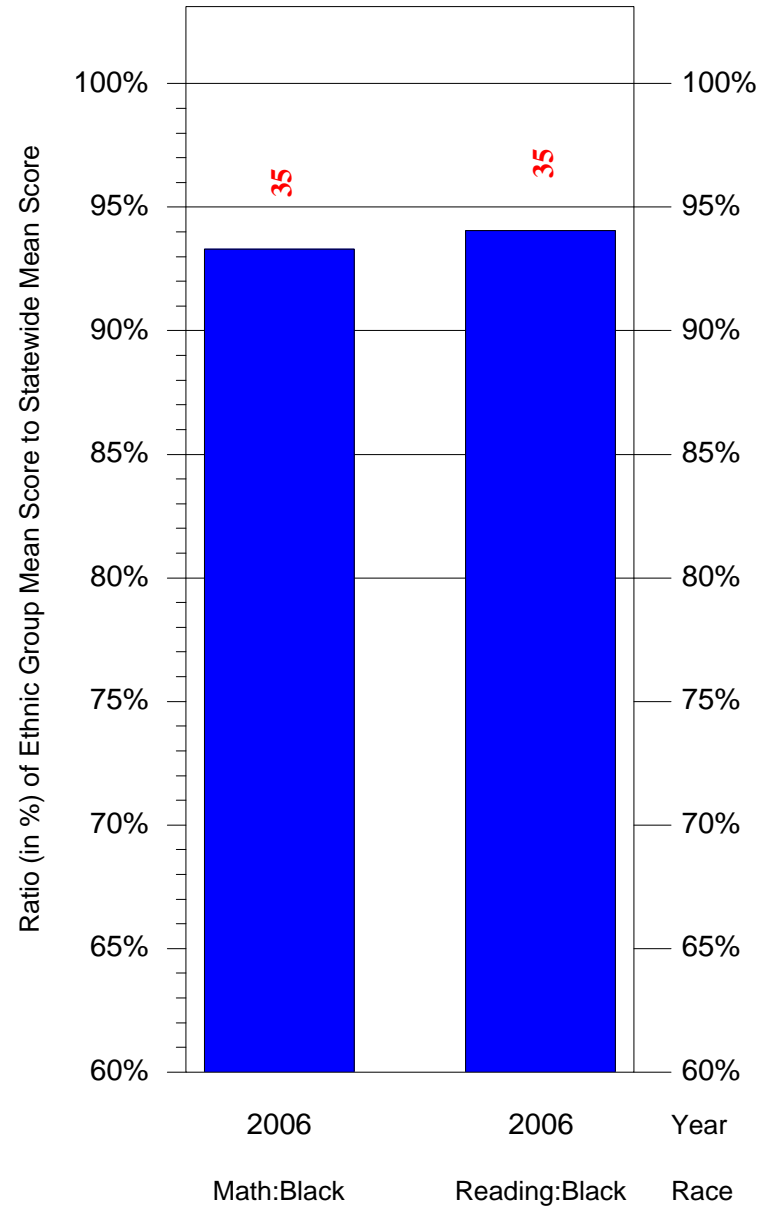

Mean Ethnic Group Building PSSA Test Score to Statewide Mean Score

Building = Woolslair El Sch(7502) and Grade = 4 and Ethnic Group = Black or White

(Note: Number (in red) of Test Takers is above each bar in the chart.)