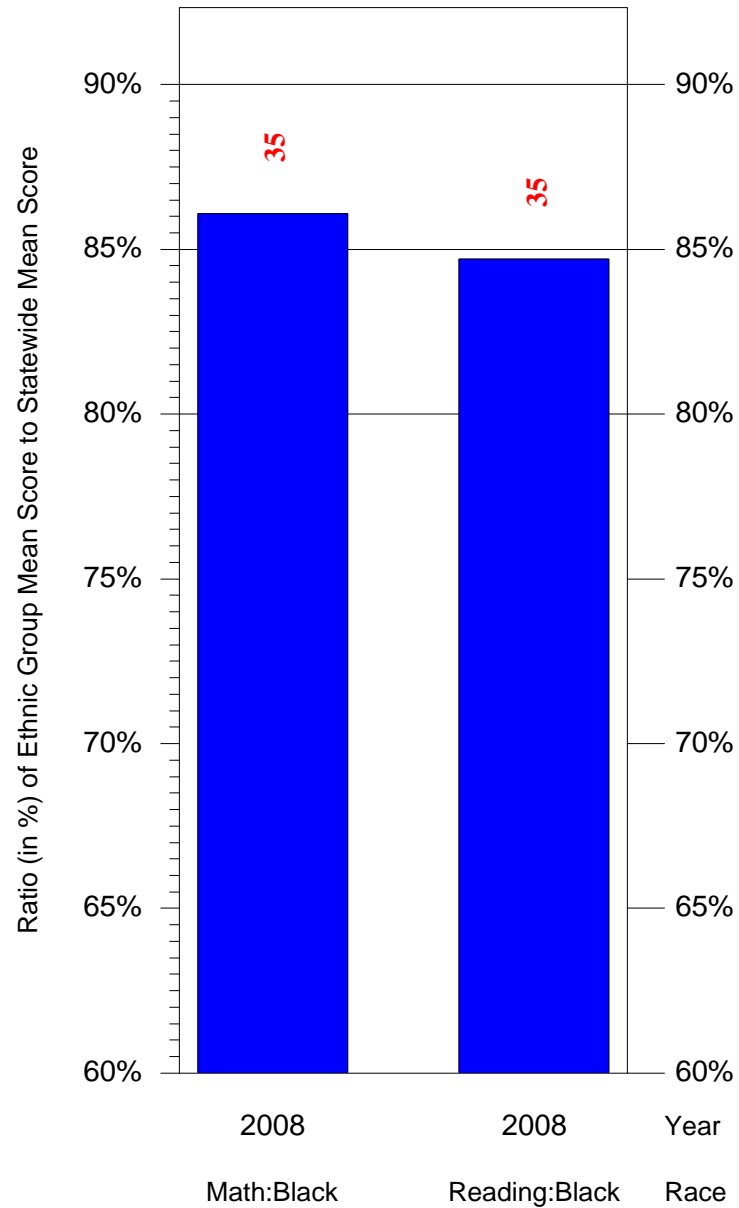

Mean Ethnic Group Building PSSA Test Score to Statewide Mean Score

Building = Schaeffer El Sch(7873) and Grade = 8 and Ethnic Group = Black or White

(Note: Number (in red) of Test Takers is above each bar in the chart.)