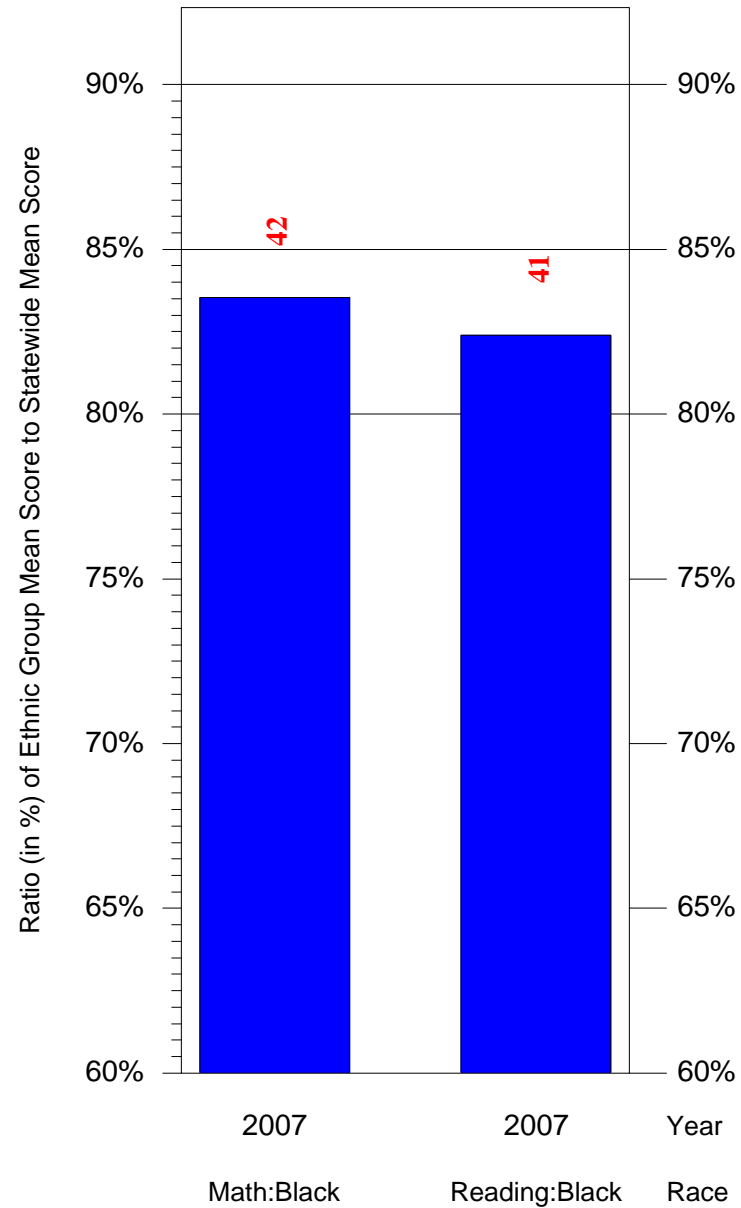

Mean Ethnic Group Building PSSA Test Score to Statewide Mean Score

Building = Vann Robert Lee El Sch(7875) and Grade = 5 and Ethnic Group = Black or White

(Note: Number (in red) of Test Takers is above each bar in the chart.)