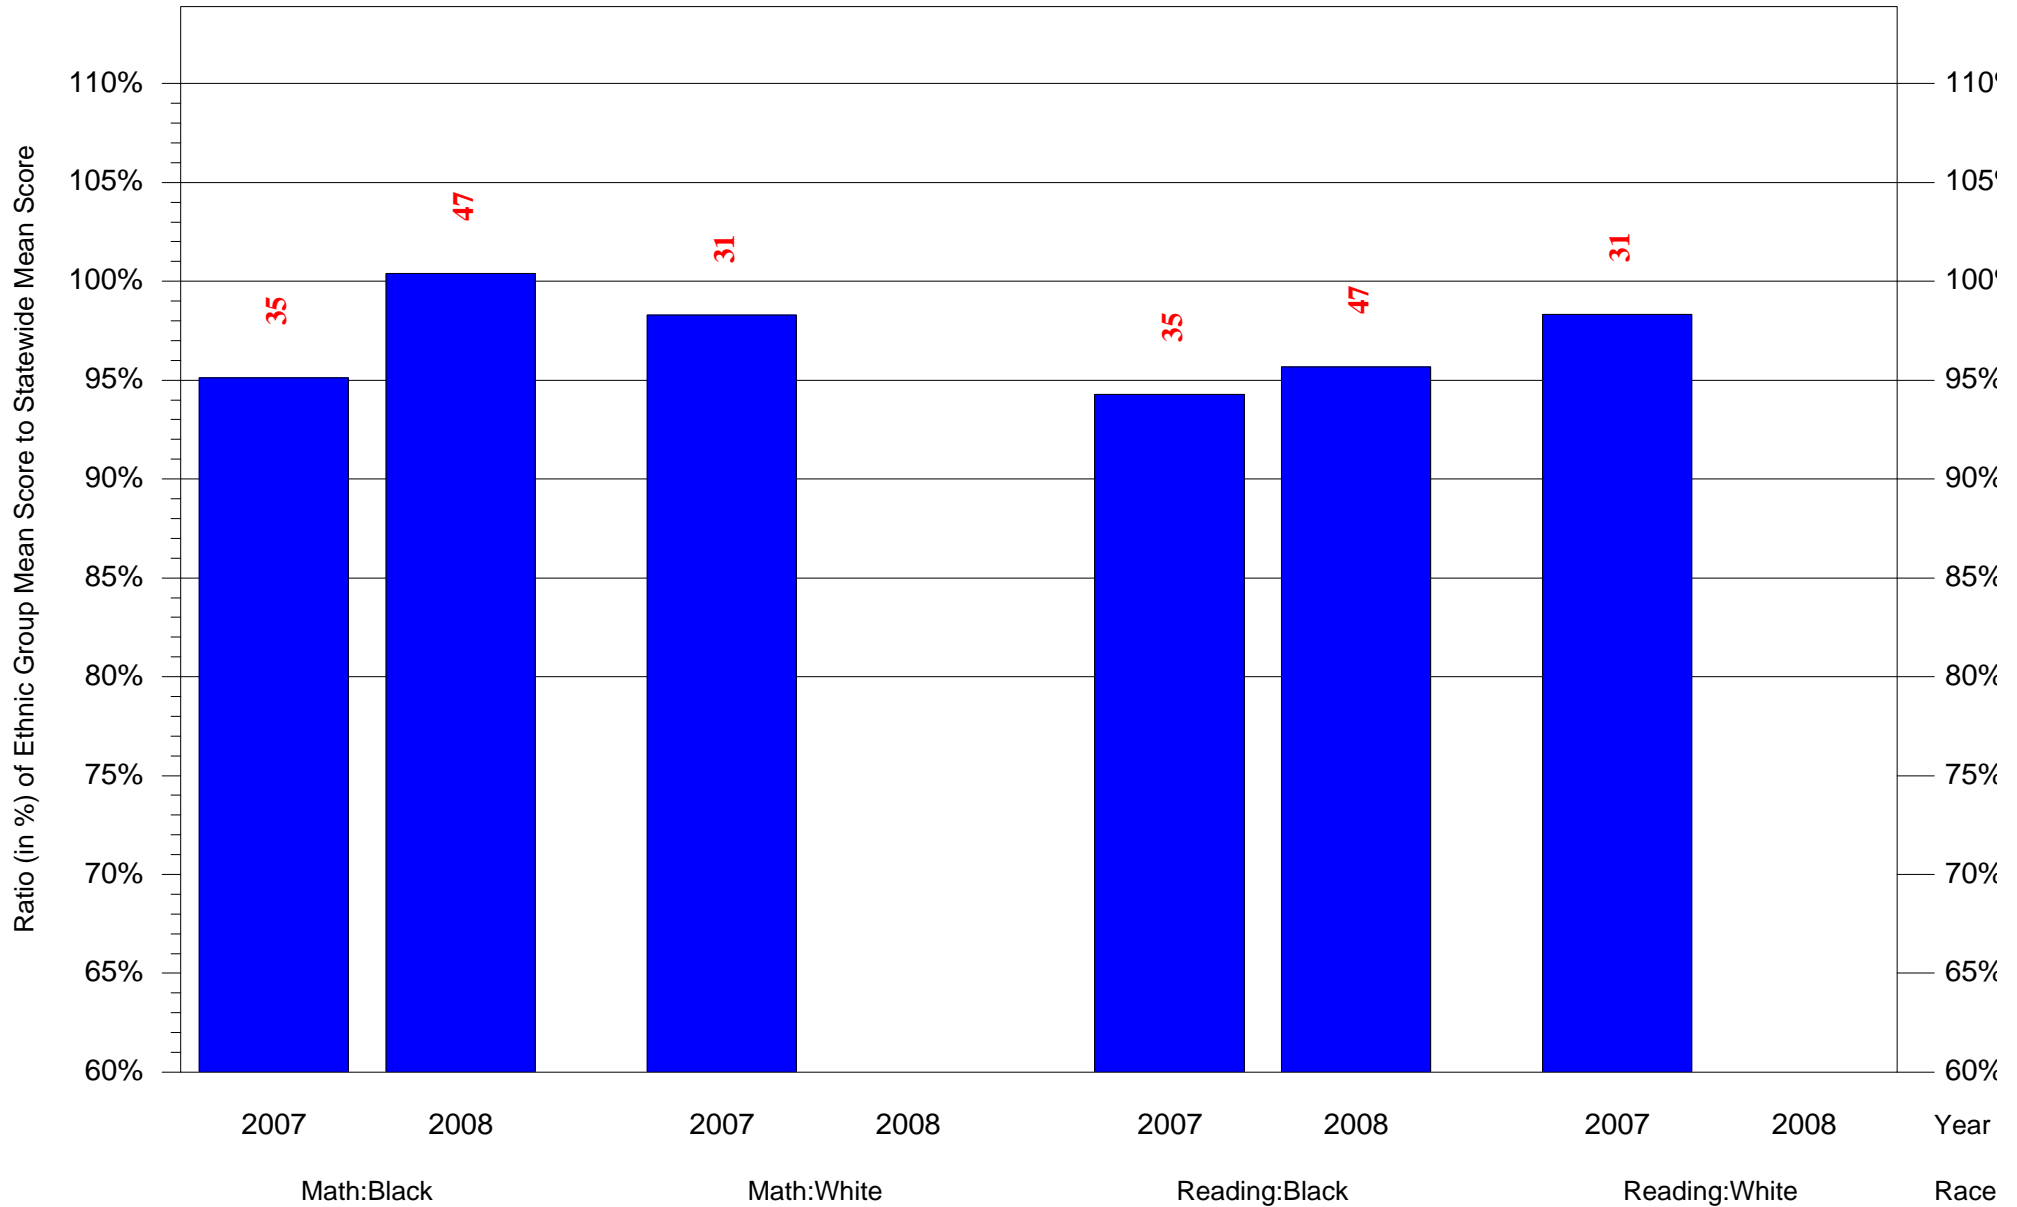

Mean Ethnic Group Building PSSA Test Score to Statewide Mean Score
Building = Morrow El Sch(365) and Grade = 4 and Ethnic Group = Black or White
(Note: Number (in red) of Test Takers is above each bar in the chart.)

Mean Ethnic Group Building PSSA Test Score to Statewide Mean Score
Building = Morrow El Sch(365) and Grade = 3 and Ethnic Group = Black or White
(Note: Number (in red) of Test Takers is above each bar in the chart.)