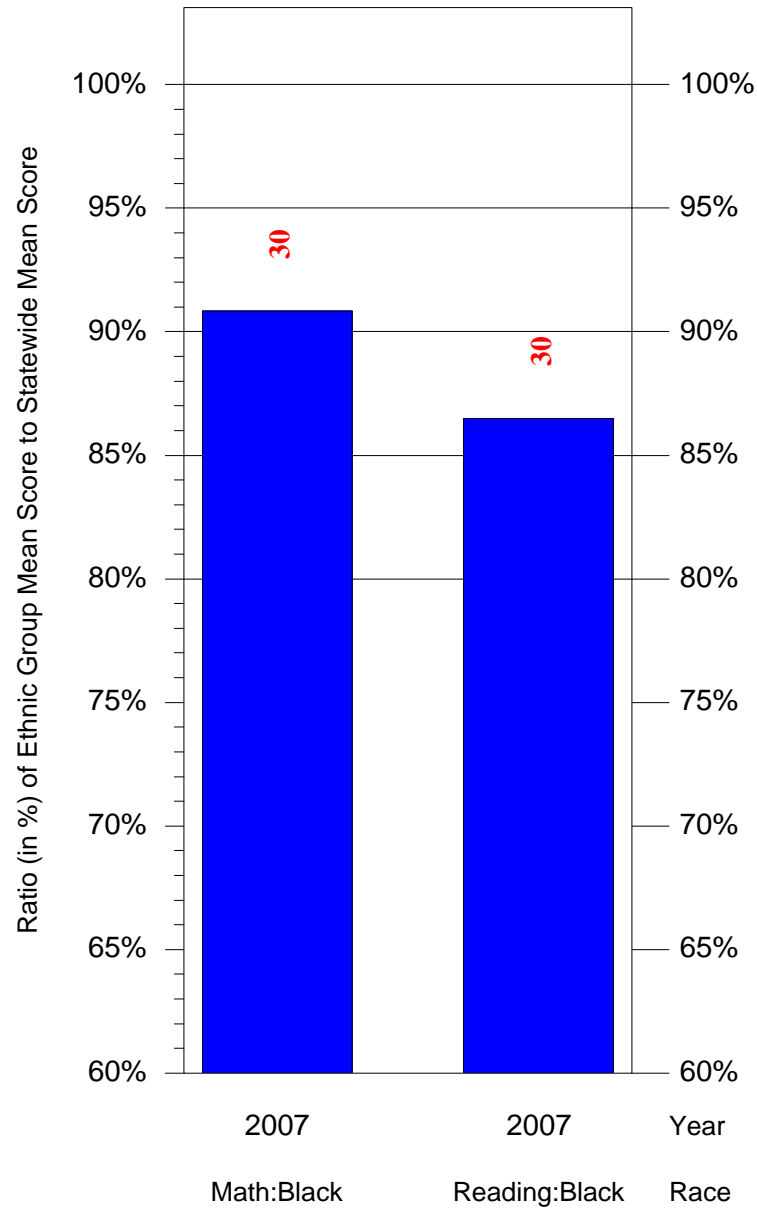

Mean Ethnic Group Building PSSA Test Score to Statewide Mean Score

Building = Stevens Thaddeus El Sch(7874) and Grade = 8 and Ethnic Group = Black or White

(Note: Number (in red) of Test Takers is above each bar in the chart.)