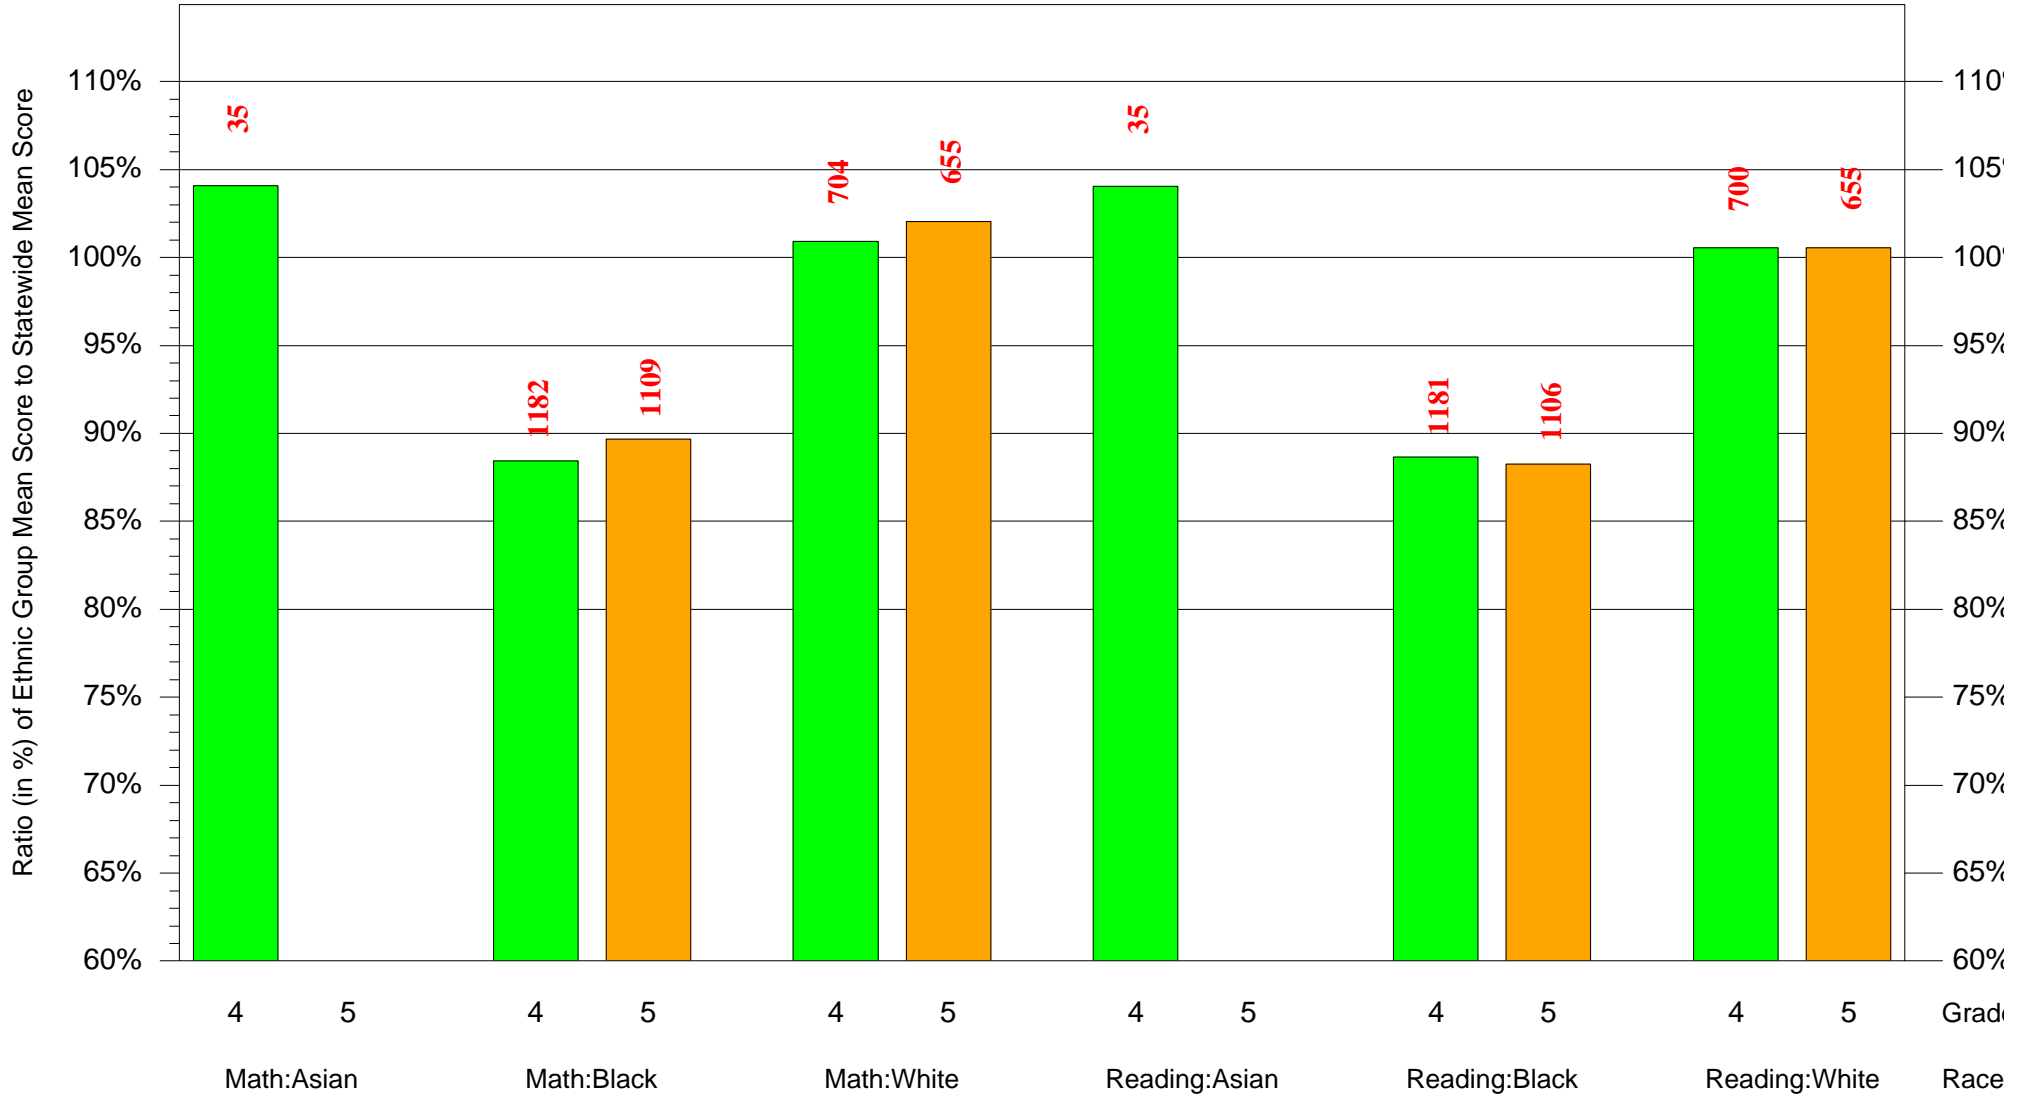

Mean Ethnic Group AUN PSSA Test Score to Statewide Mean Score

AUN = Pittsburgh SD(102027451) and Cohort = 2007 and Ethnic Group = Black or White or Asian or Hispanic

(Note: Number (in red) of Test Takers is above each bar in the chart.)

Legend █ Test Year 2007: Grade 4 █ Test Year 2008: Grade 5