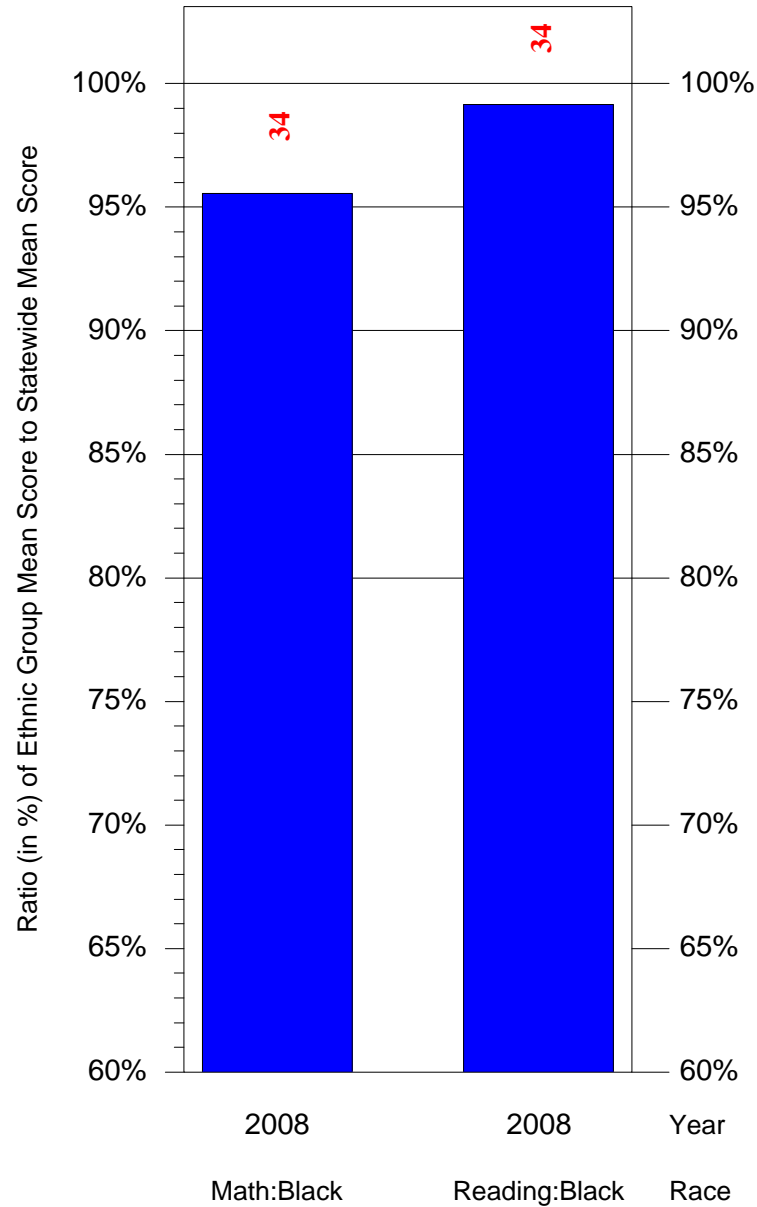

Mean Ethnic Group Building PSSA Test Score to Statewide Mean Score
Building = Liberty El Sch(6042) and Grade = 3 and Ethnic Group = Black or White
(Note: Number (in red) of Test Takers is above each bar in the chart.)