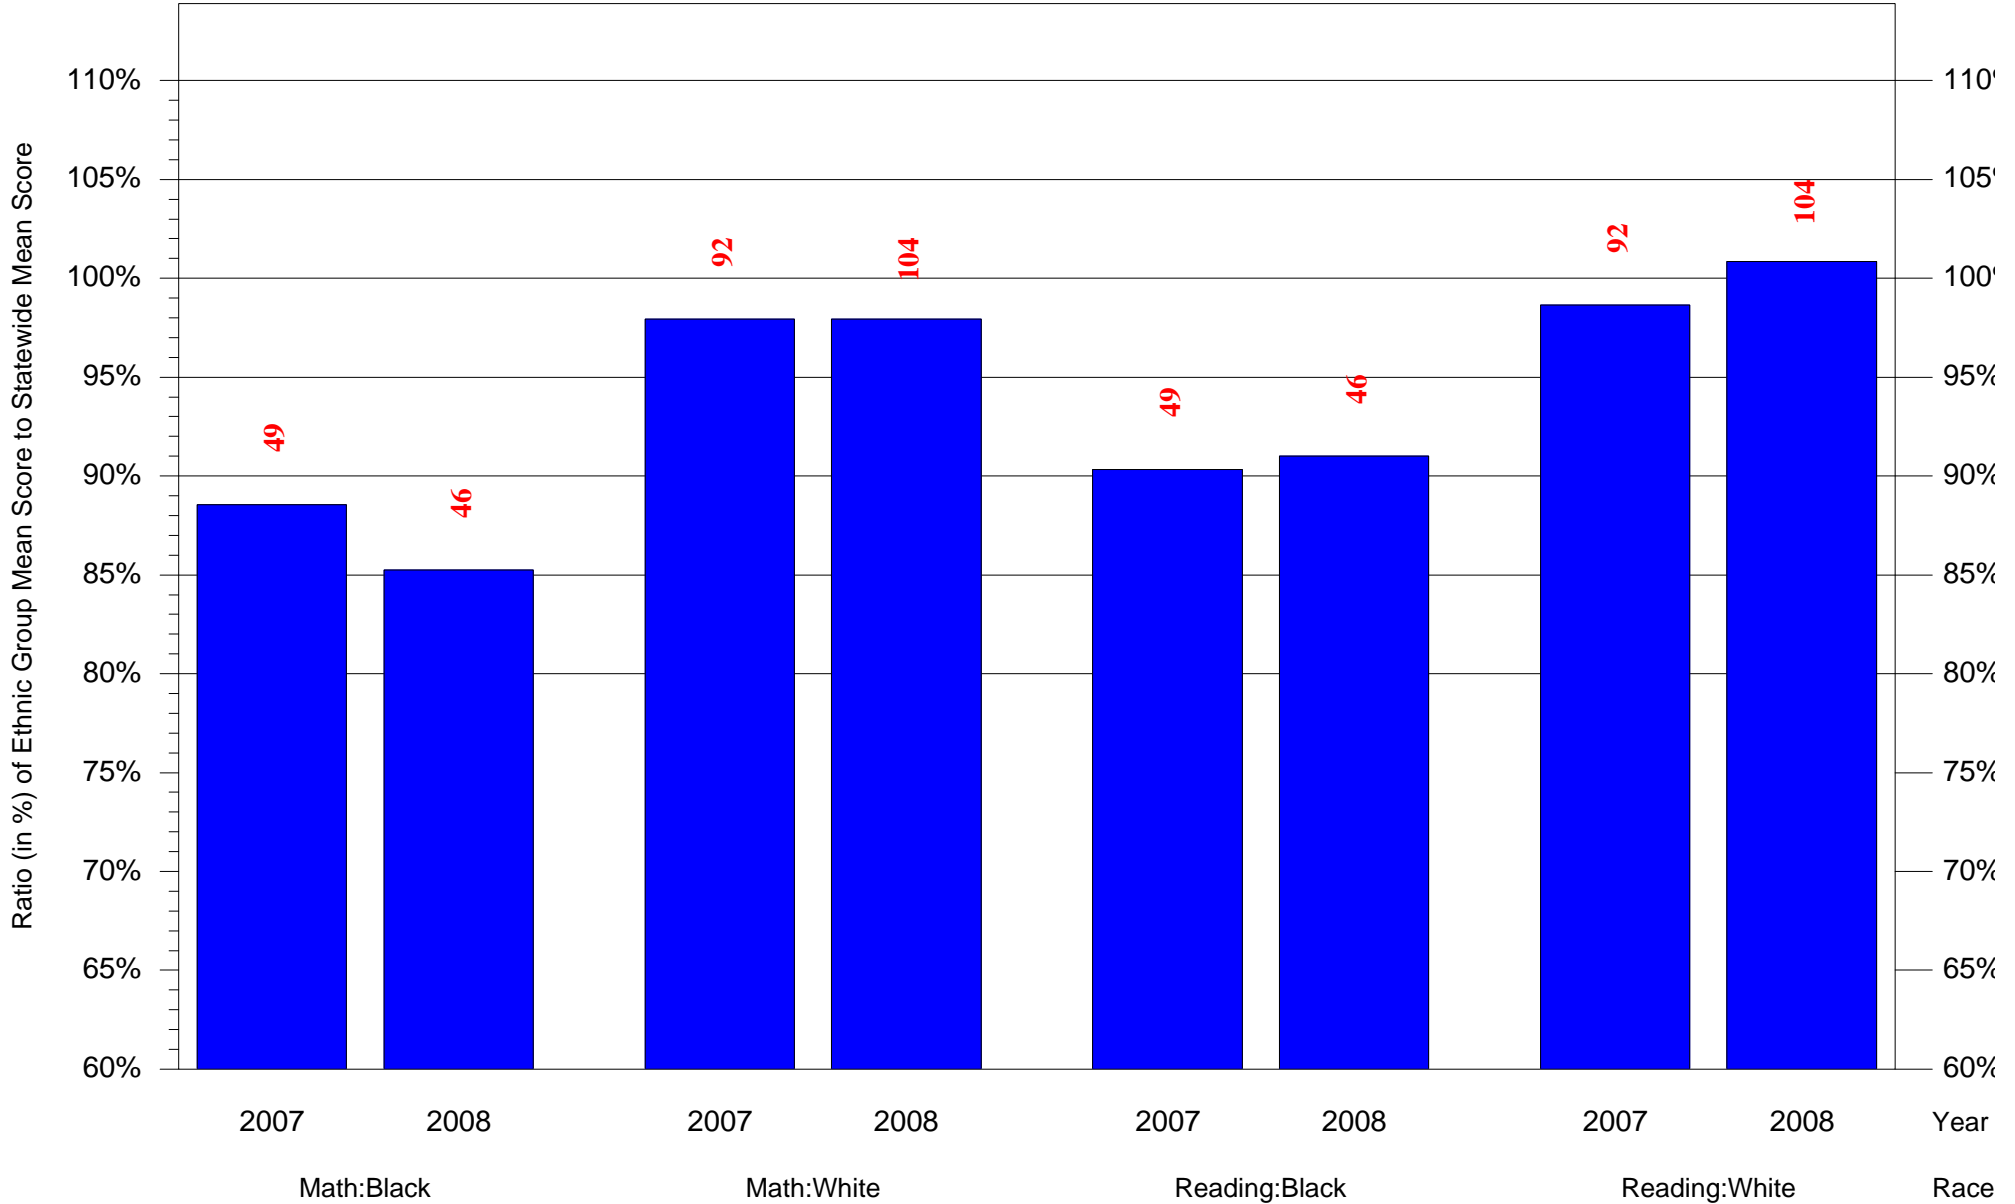

Mean Ethnic Group Building PSSA Test Score to Statewide Mean Score
Building = South Hills MS(7888) and Grade = 7 and Ethnic Group = Black or White
(Note: Number (in red) of Test Takers is above each bar in the chart.)