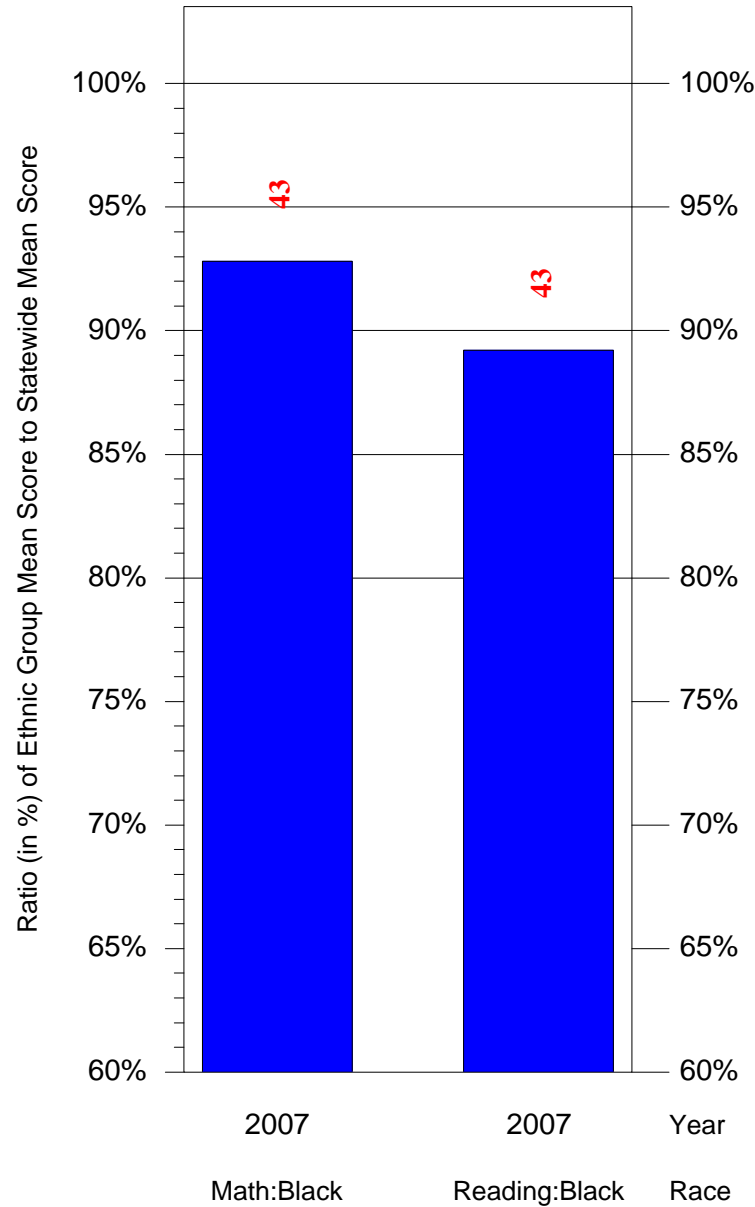

Mean Ethnic Group Building PSSA Test Score to Statewide Mean Score
Building = Arlington El Sch(7878) and Grade = 7 and Ethnic Group = Black or White
(Note: Number (in red) of Test Takers is above each bar in the chart.)