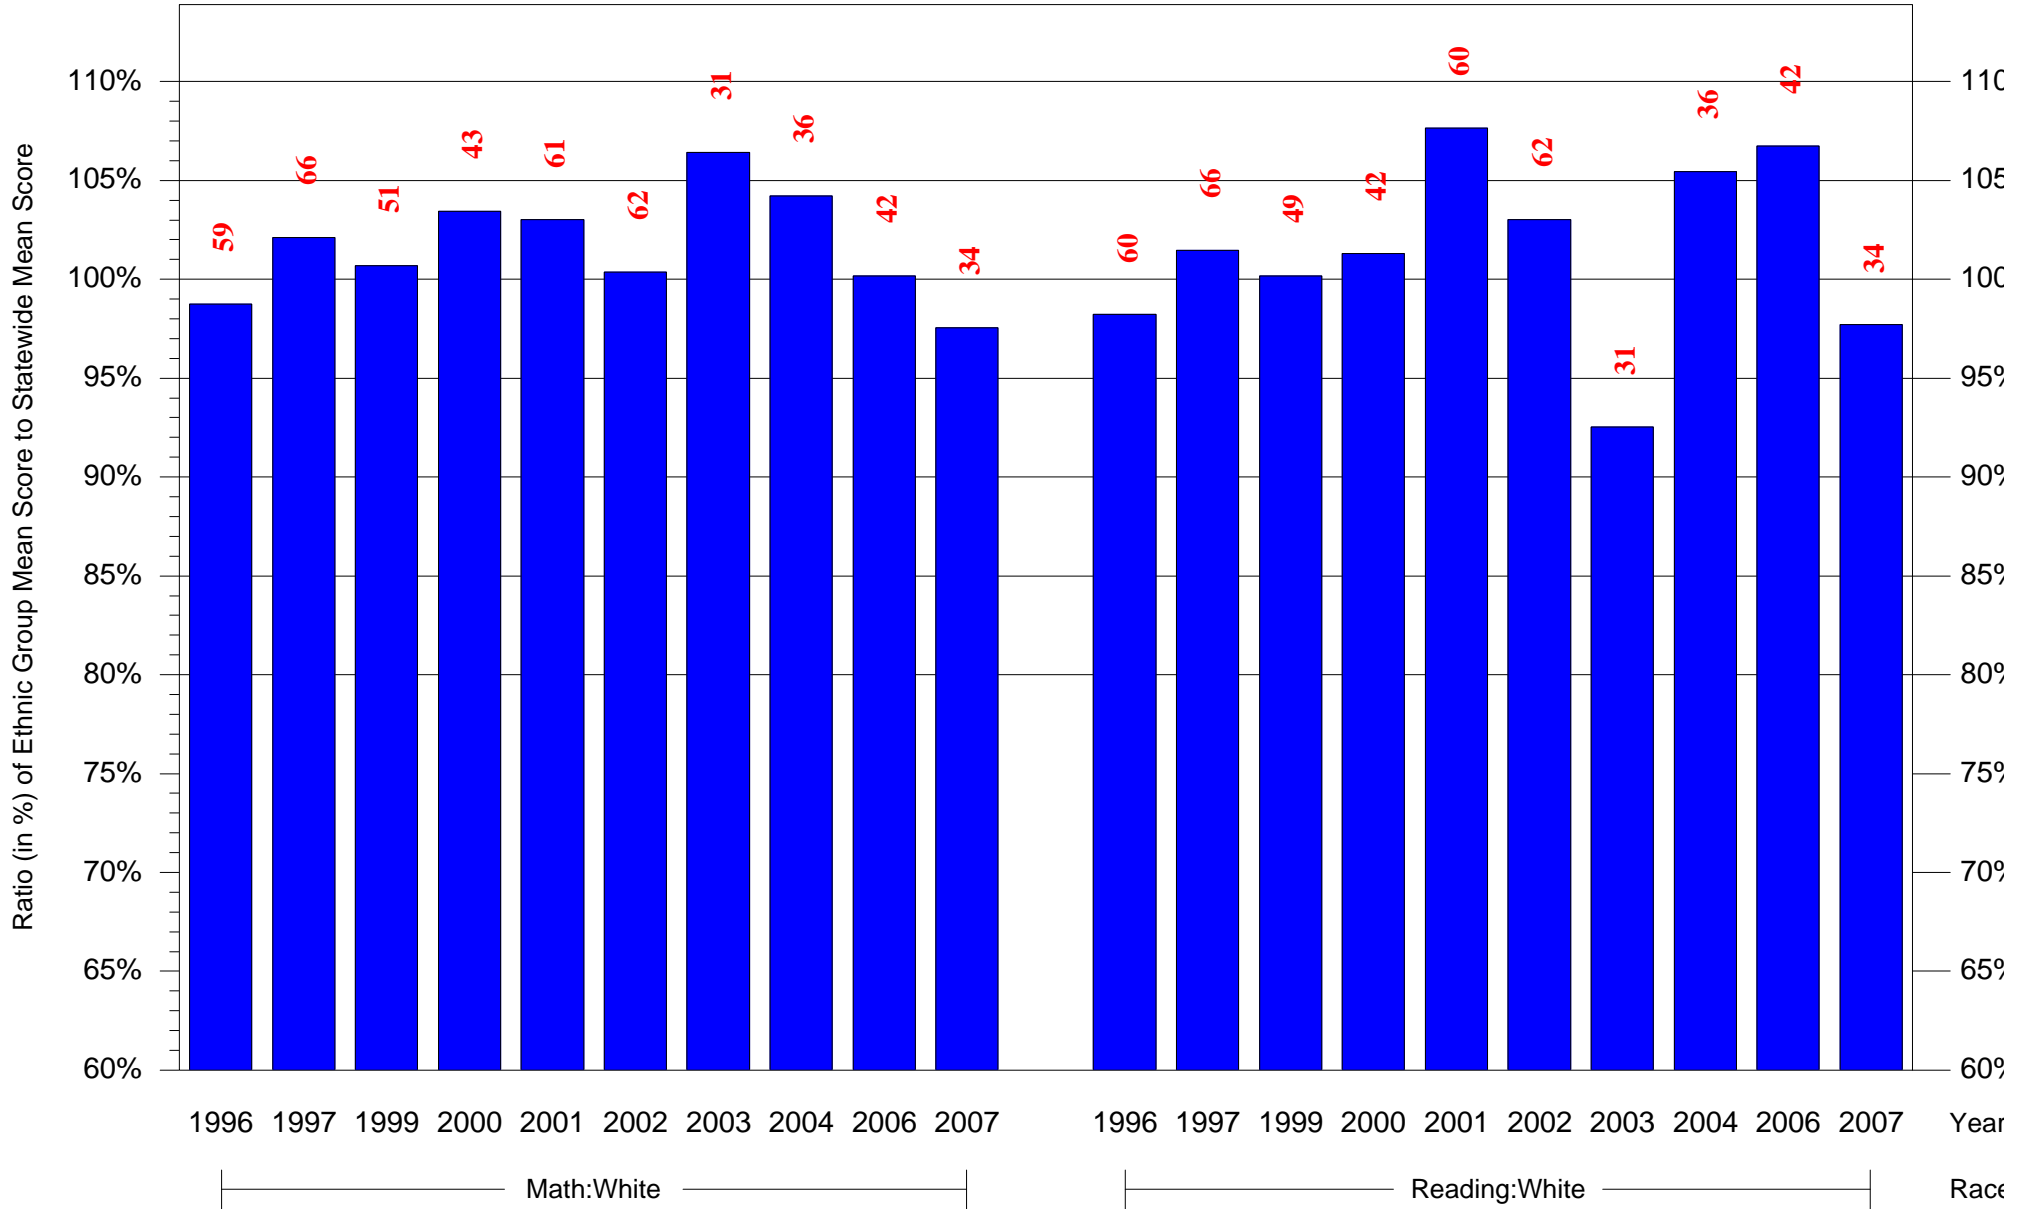

Mean Ethnic Group Building PSSA Test Score to Statewide Mean Score

Building = Beechwood El Sch(6019) and Grade = 5 and Ethnic Group = Black or White

(Note: Number (in red) of Test Takers is above each bar in the chart.)