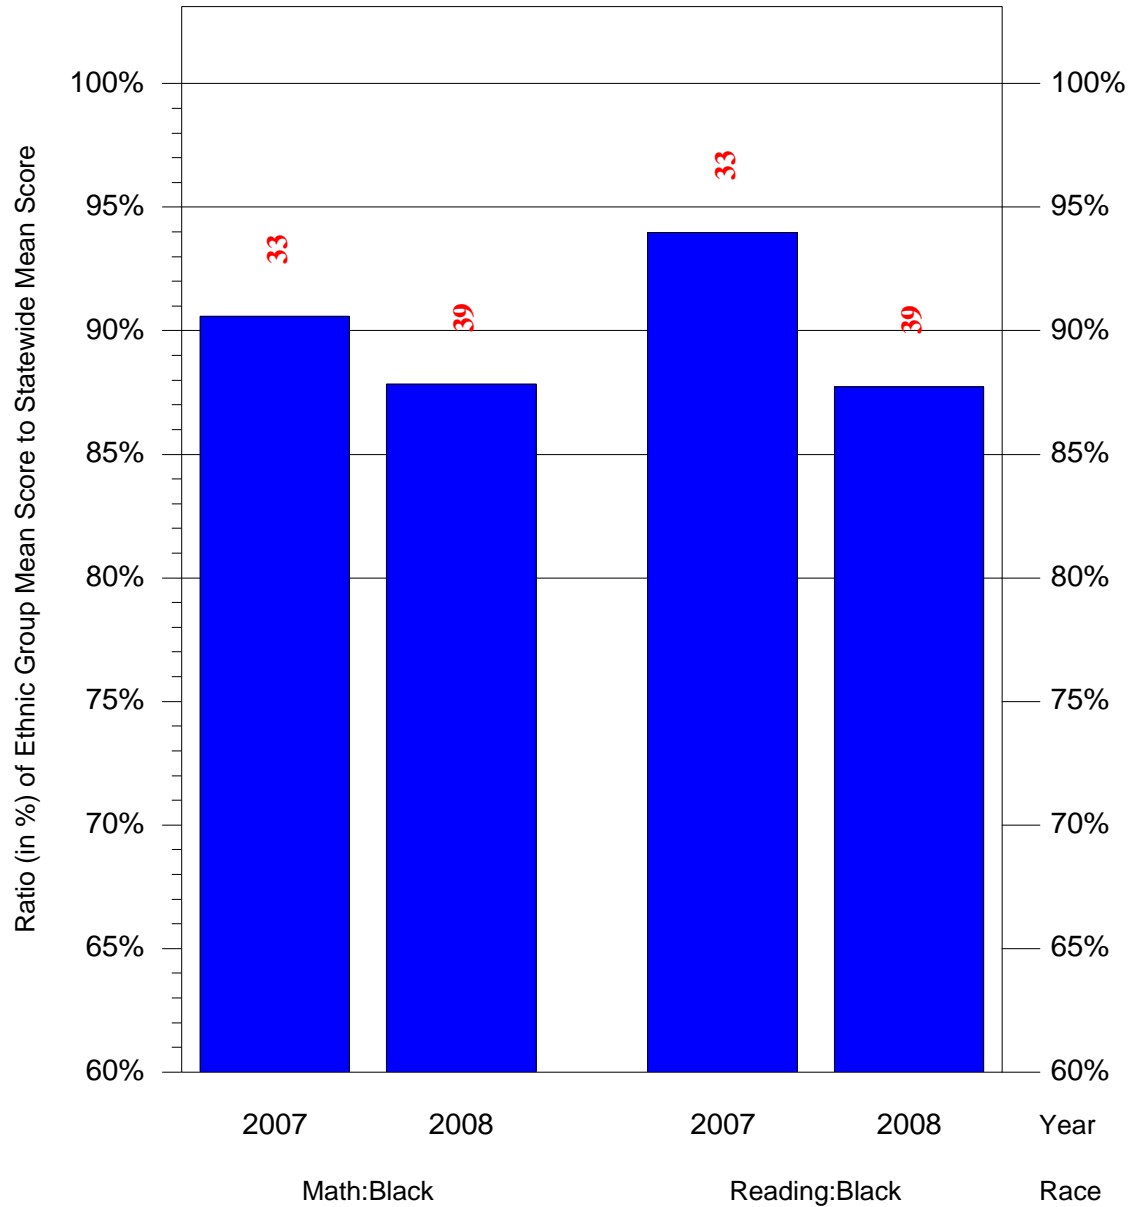

Mean Ethnic Group Building PSSA Test Score to Statewide Mean Score

Building = Vann EI Sch(6064) and Grade = 5 and Ethnic Group = Black or White

(Note: Number (in red) of Test Takers is above each bar in the chart.)