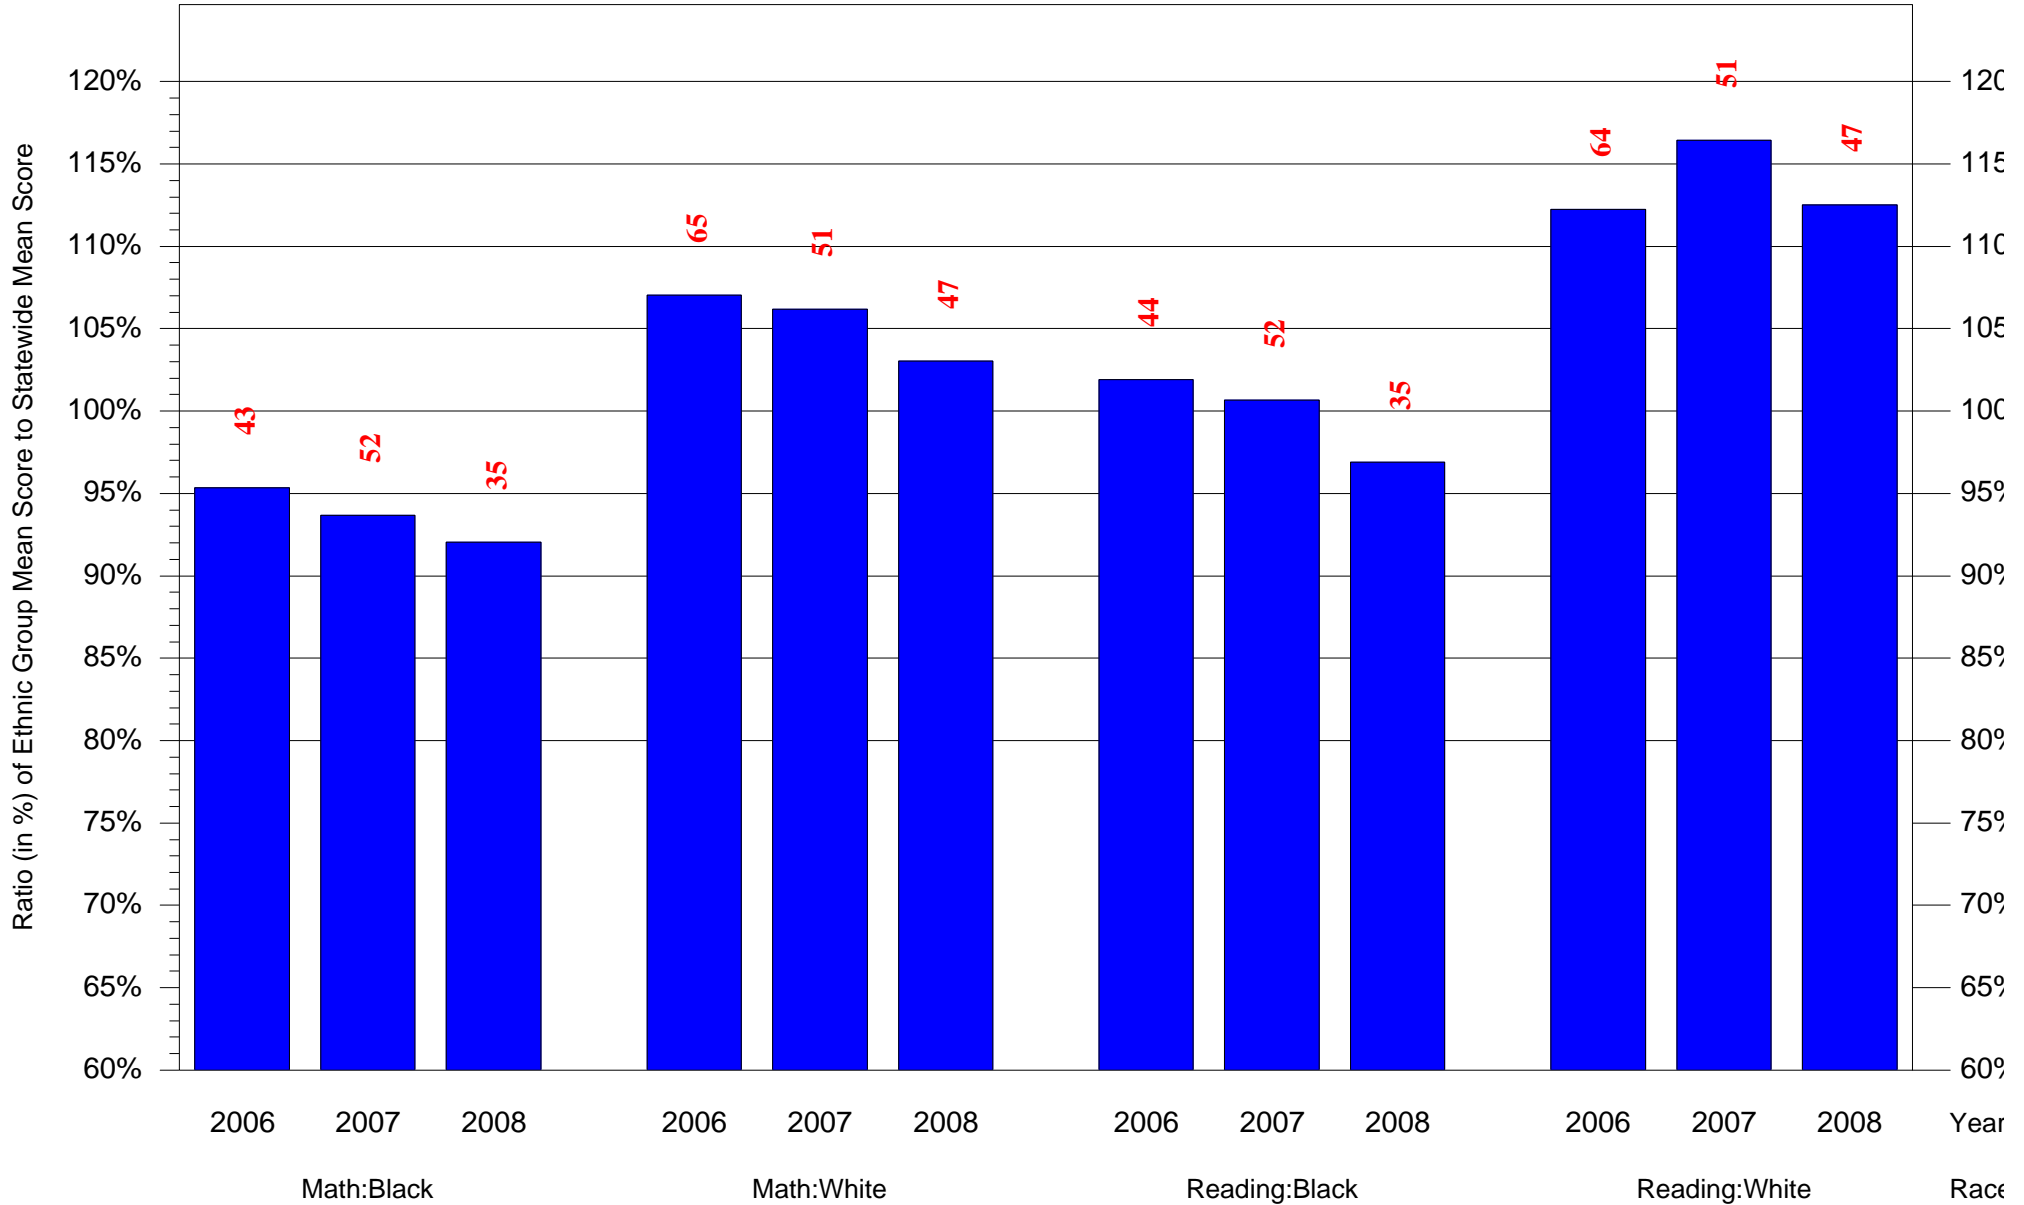

Mean Ethnic Group Building PSSA Test Score to Statewide Mean Score

Building = Rogers Ctr Creat Per Arts(6080) and Grade = 7 and Ethnic Group = Black or White

(Note: Number (in red) of Test Takers is above each bar in the chart.)