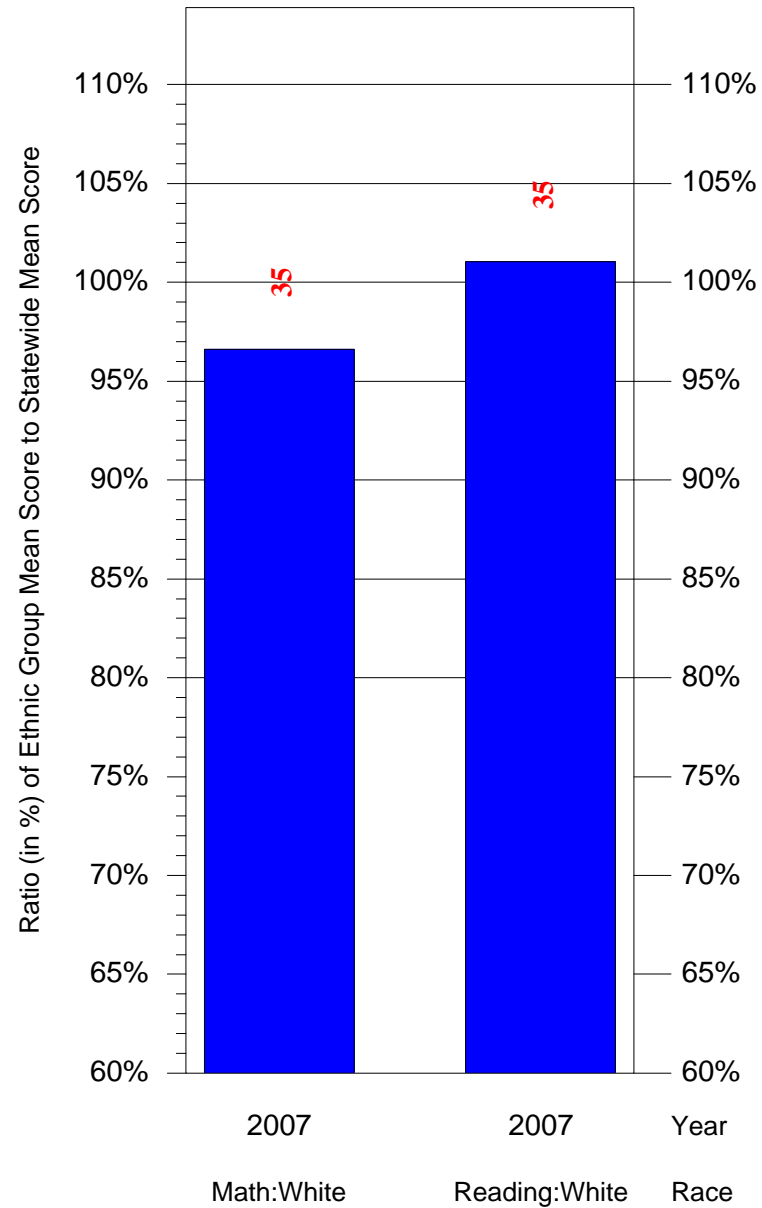

Mean Ethnic Group Building PSSA Test Score to Statewide Mean Score

Building = Spring Hill El Sch(7362) and Grade = 3 and Ethnic Group = Black or White

(Note: Number (in red) of Test Takers is above each bar in the chart.)