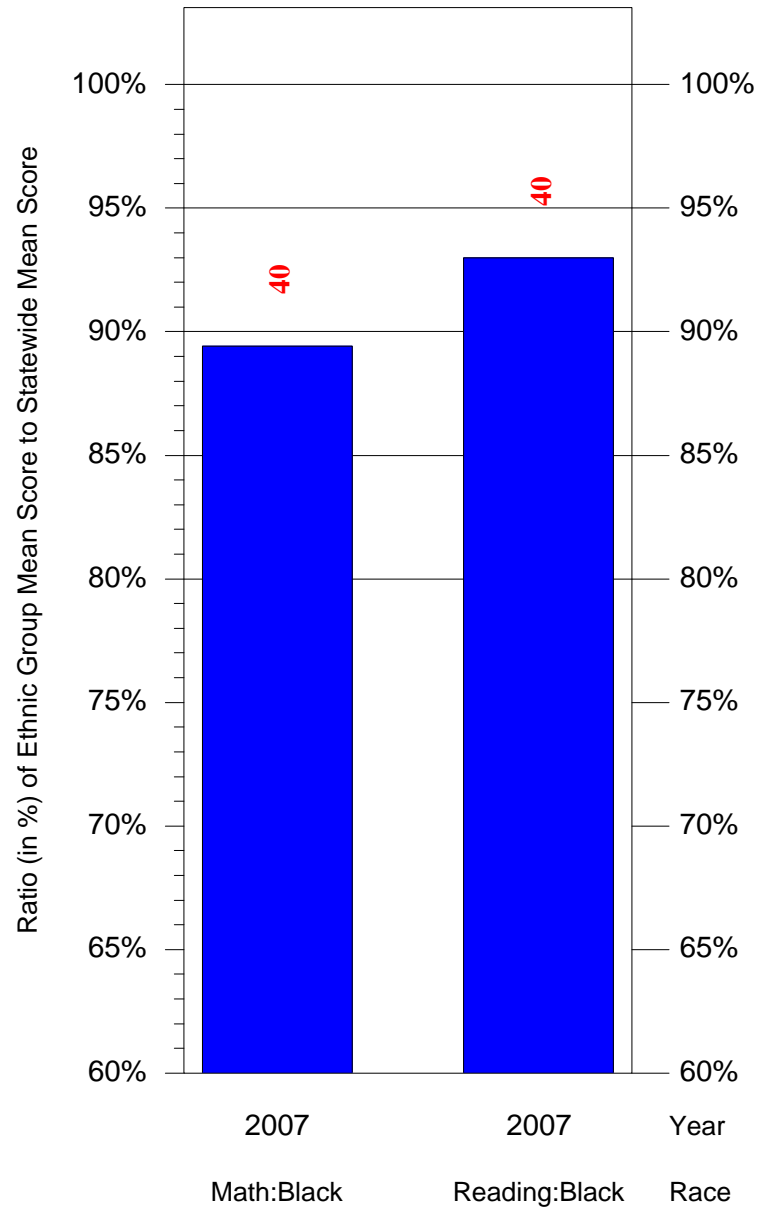

Mean Ethnic Group Building PSSA Test Score to Statewide Mean Score

Building = Vann Robert Lee El Sch(7875) and Grade = 3 and Ethnic Group = Black or White

(Note: Number (in red) of Test Takers is above each bar in the chart.)