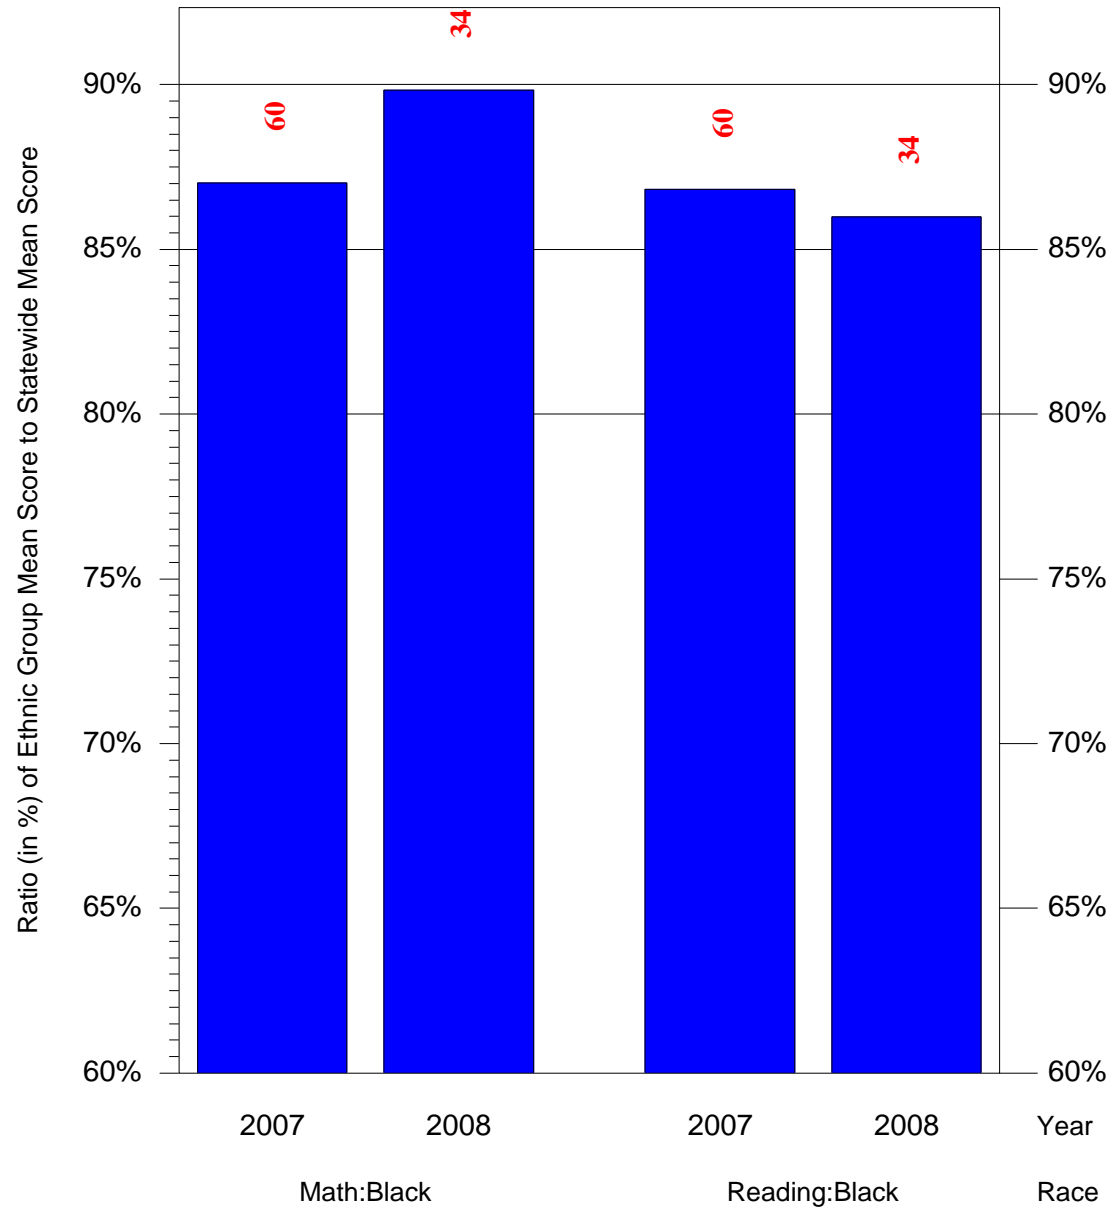

Mean Ethnic Group Building PSSA Test Score to Statewide Mean Score

Building = Lincoln EI Tech Academy(7870) and Grade = 8 and Ethnic Group = Black or White

(Note: Number (in red) of Test Takers is above each bar in the chart.)