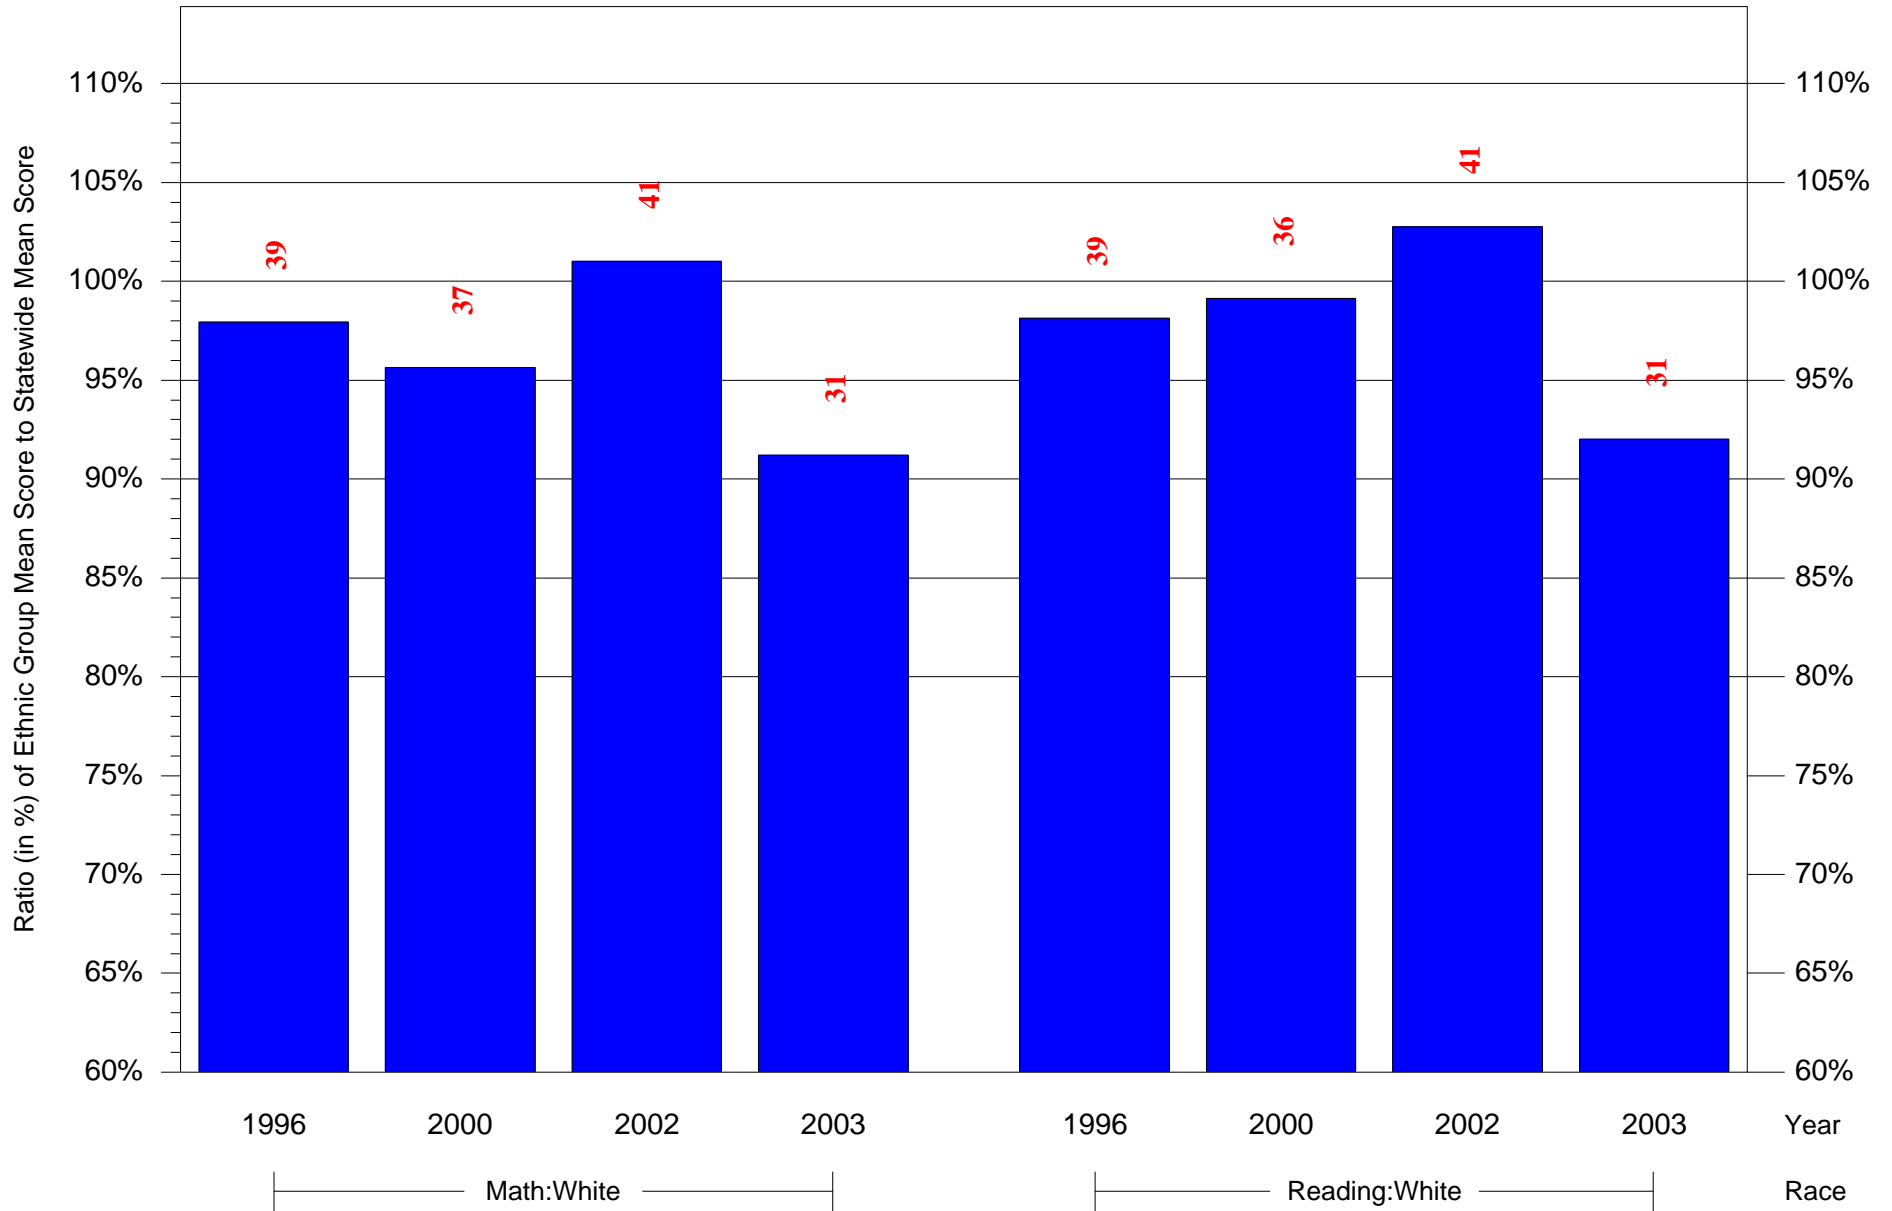

Mean Ethnic Group Building PSSA Test Score to Statewide Mean Score
Building = Grandview El Sch(400) and Grade = 5 and Ethnic Group = Black or White
(Note: Number (in red) of Test Takers is above each bar in the chart.)