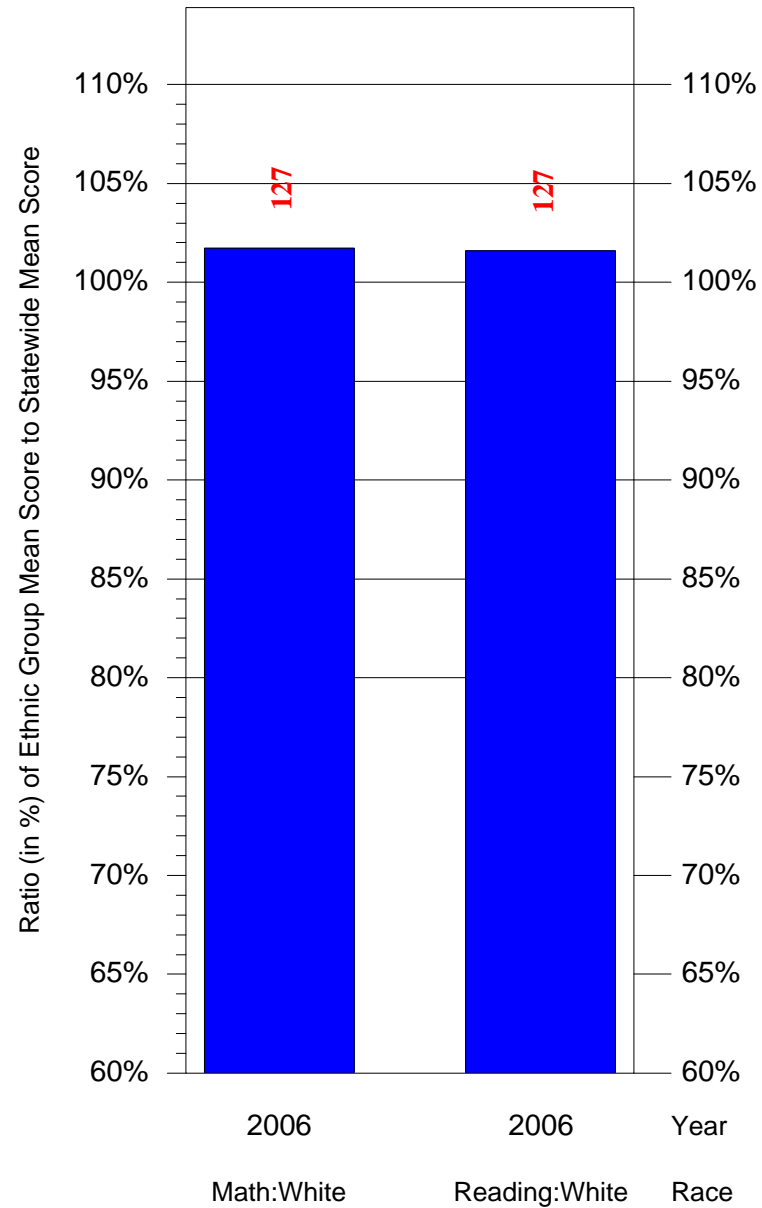

Mean Ethnic Group Building PSSA Test Score to Statewide Mean Score

Building = South Hills MS(7455) and Grade = 6 and Ethnic Group = Black or White

(Note: Number (in red) of Test Takers is above each bar in the chart.)