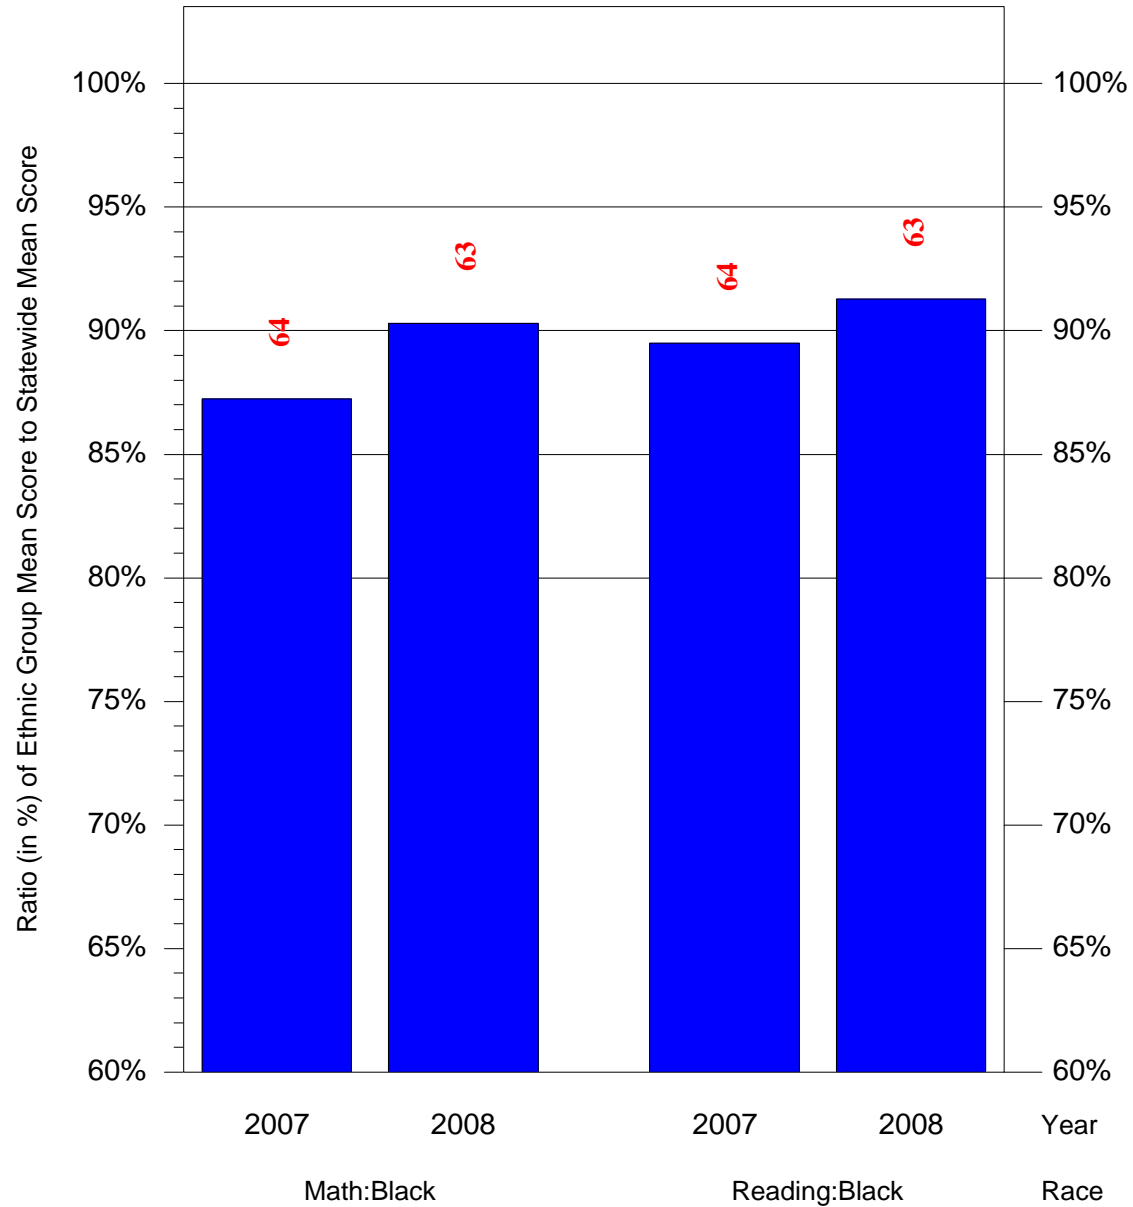

Mean Ethnic Group Building PSSA Test Score to Statewide Mean Score

Building = Northview El Sch(7883) and Grade = 3 and Ethnic Group = Black or White

(Note: Number (in red) of Test Takers is above each bar in the chart.)