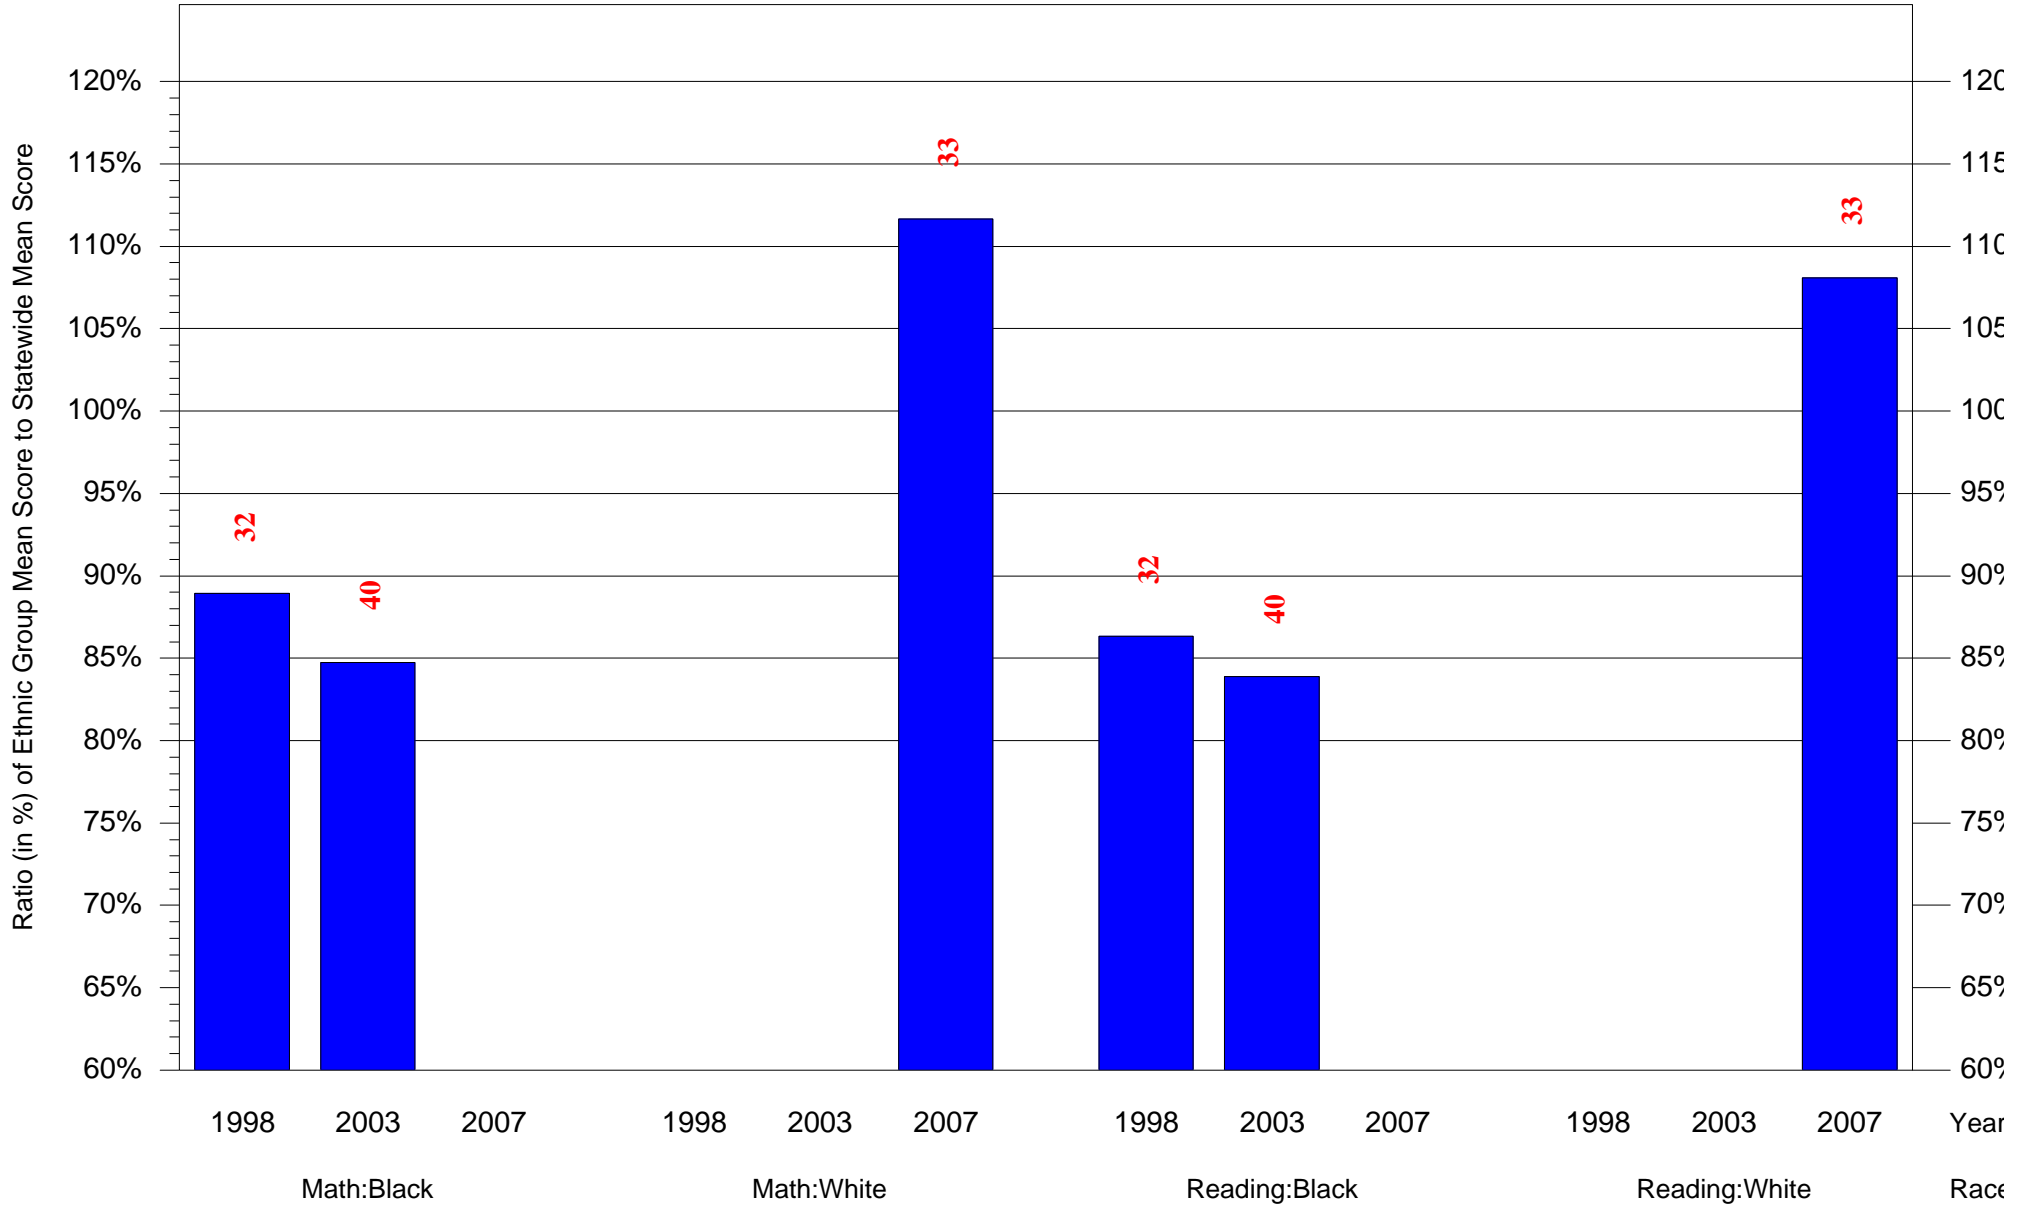

Mean Ethnic Group Building PSSA Test Score to Statewide Mean Score
Building = Colfax EI Sch(6022) and Grade = 5 and Ethnic Group = Black or White
(Note: Number (in red) of Test Takers is above each bar in the chart.)