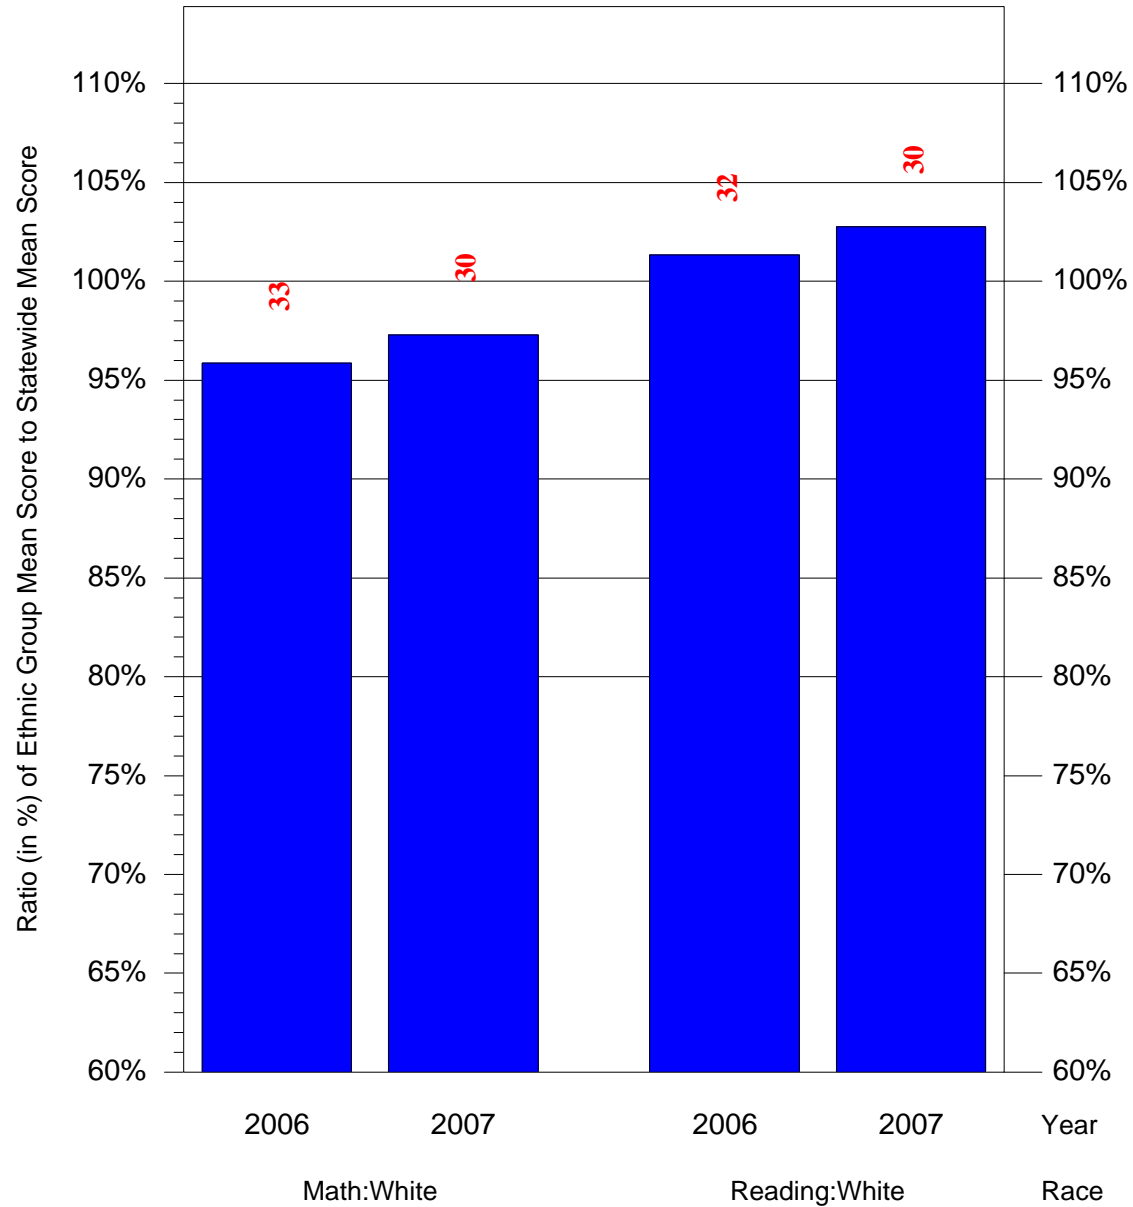

Mean Ethnic Group Building PSSA Test Score to Statewide Mean Score

Building = Greenfield EI Sch(6028) and Grade = 6 and Ethnic Group = Black or White

(Note: Number (in red) of Test Takers is above each bar in the chart.)