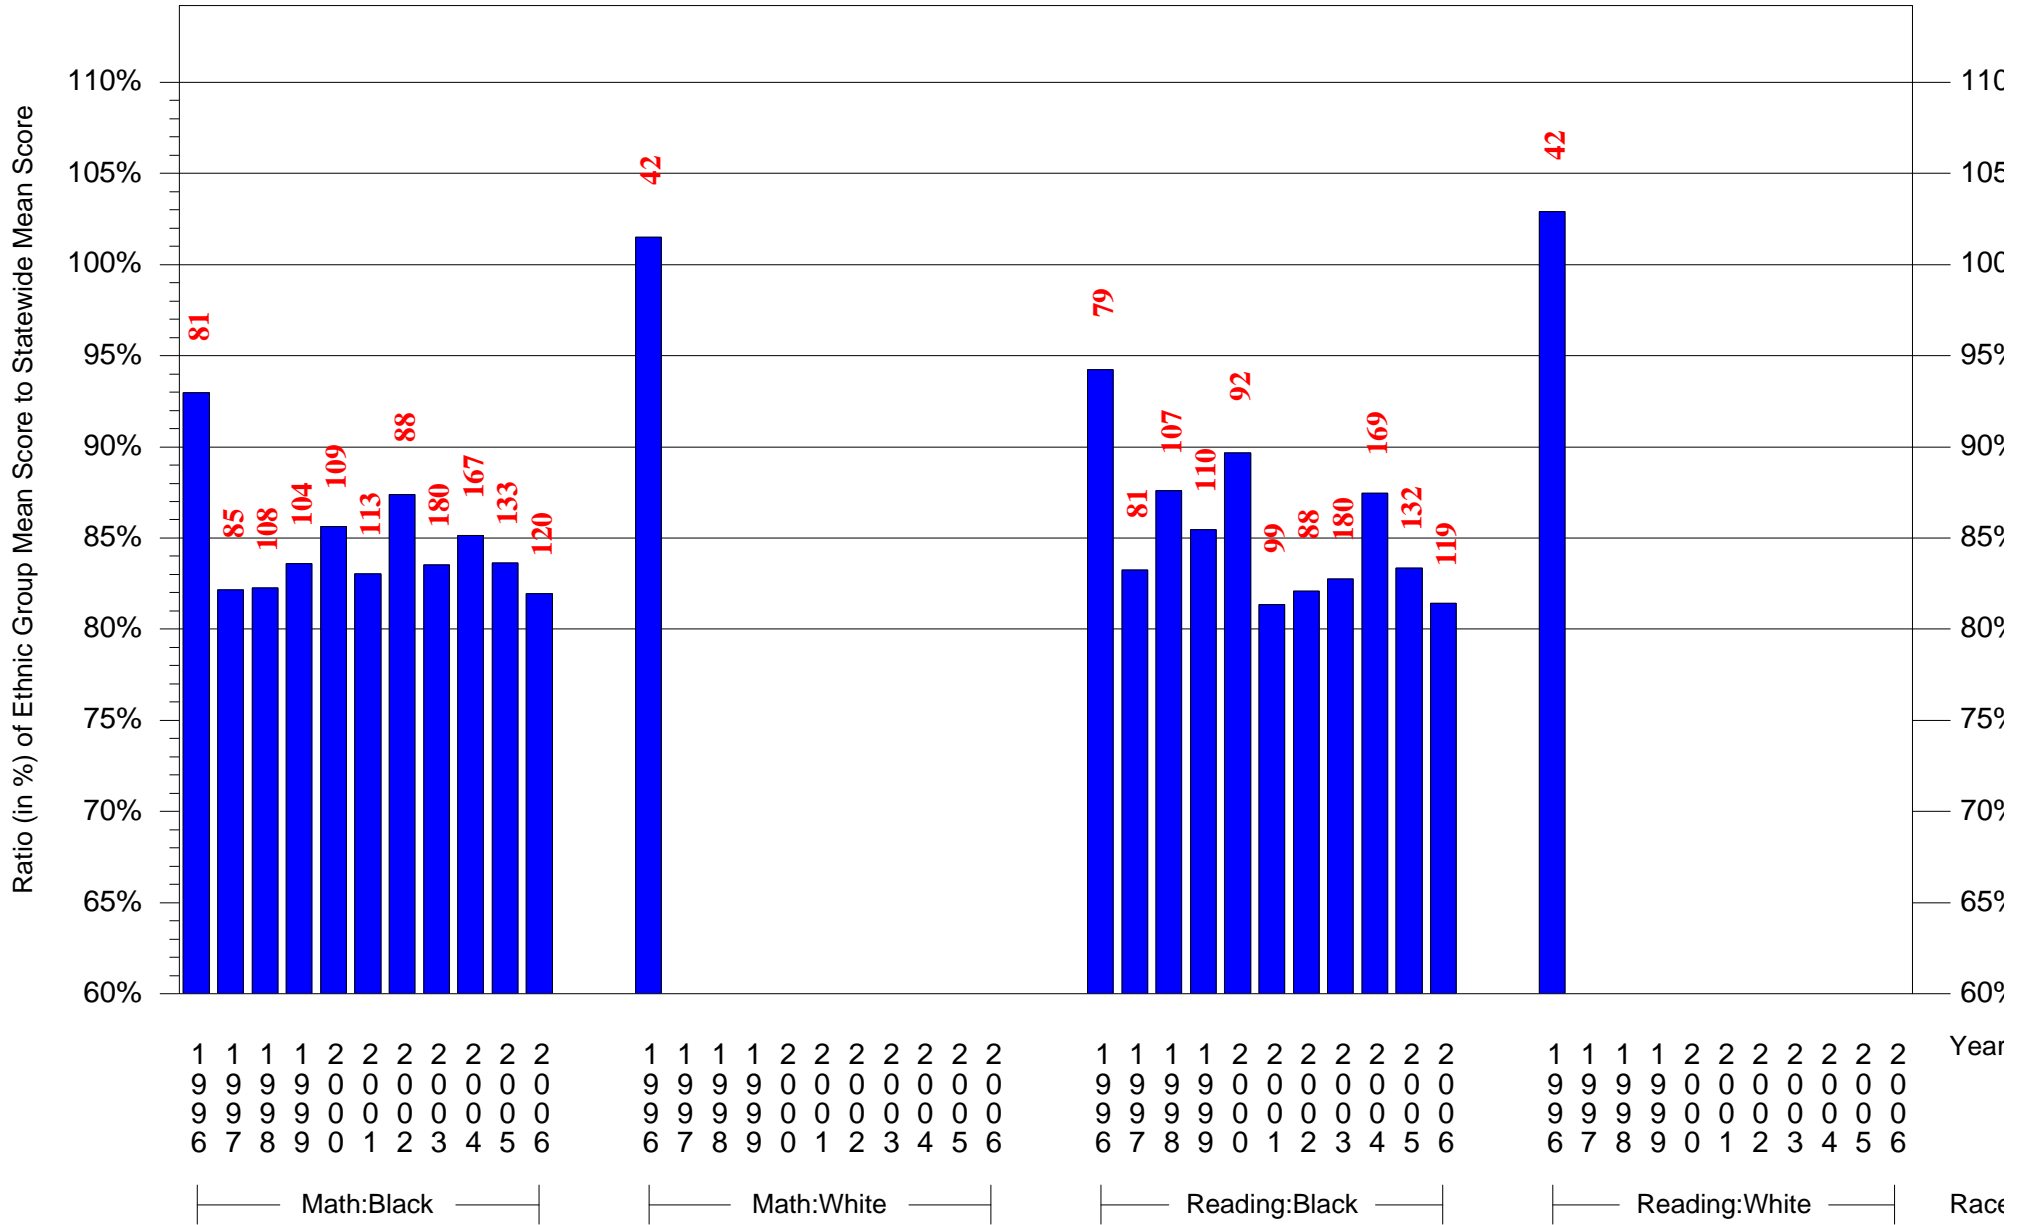

Mean Ethnic Group Building PSSA Test Score to Statewide Mean Score

Building = Milliones MS(6917) and Grade = 8 and Ethnic Group = Black or White

(Note: Number (in red) of Test Takers is above each bar in the chart.)