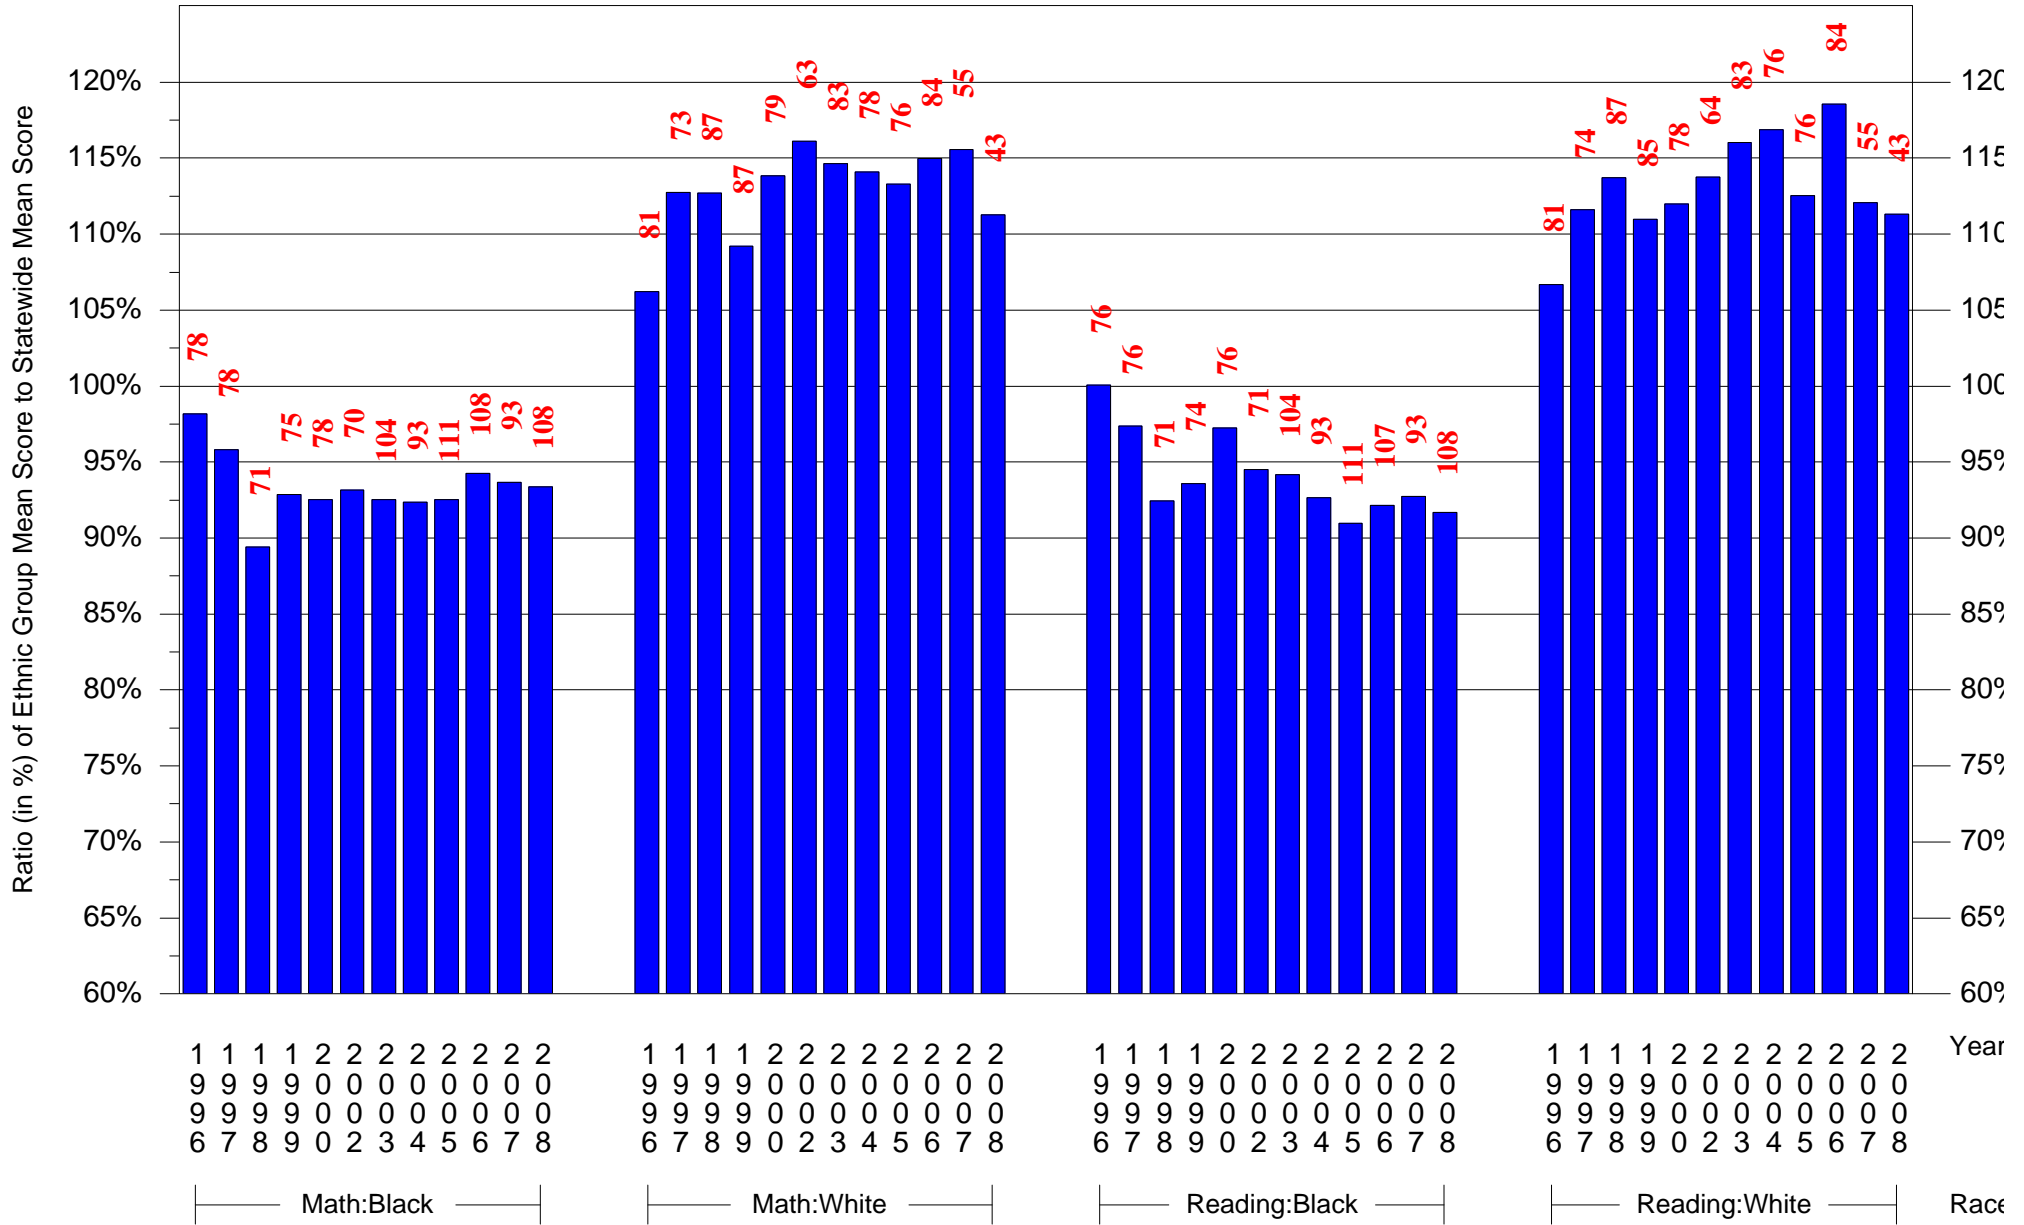

Mean Ethnic Group Building PSSA Test Score to Statewide Mean Score

Building = Frick Intl Studies Academy(6030) and Grade = 8 and Ethnic Group = Black or White

(Note: Number (in red) of Test Takers is above each bar in the chart.)