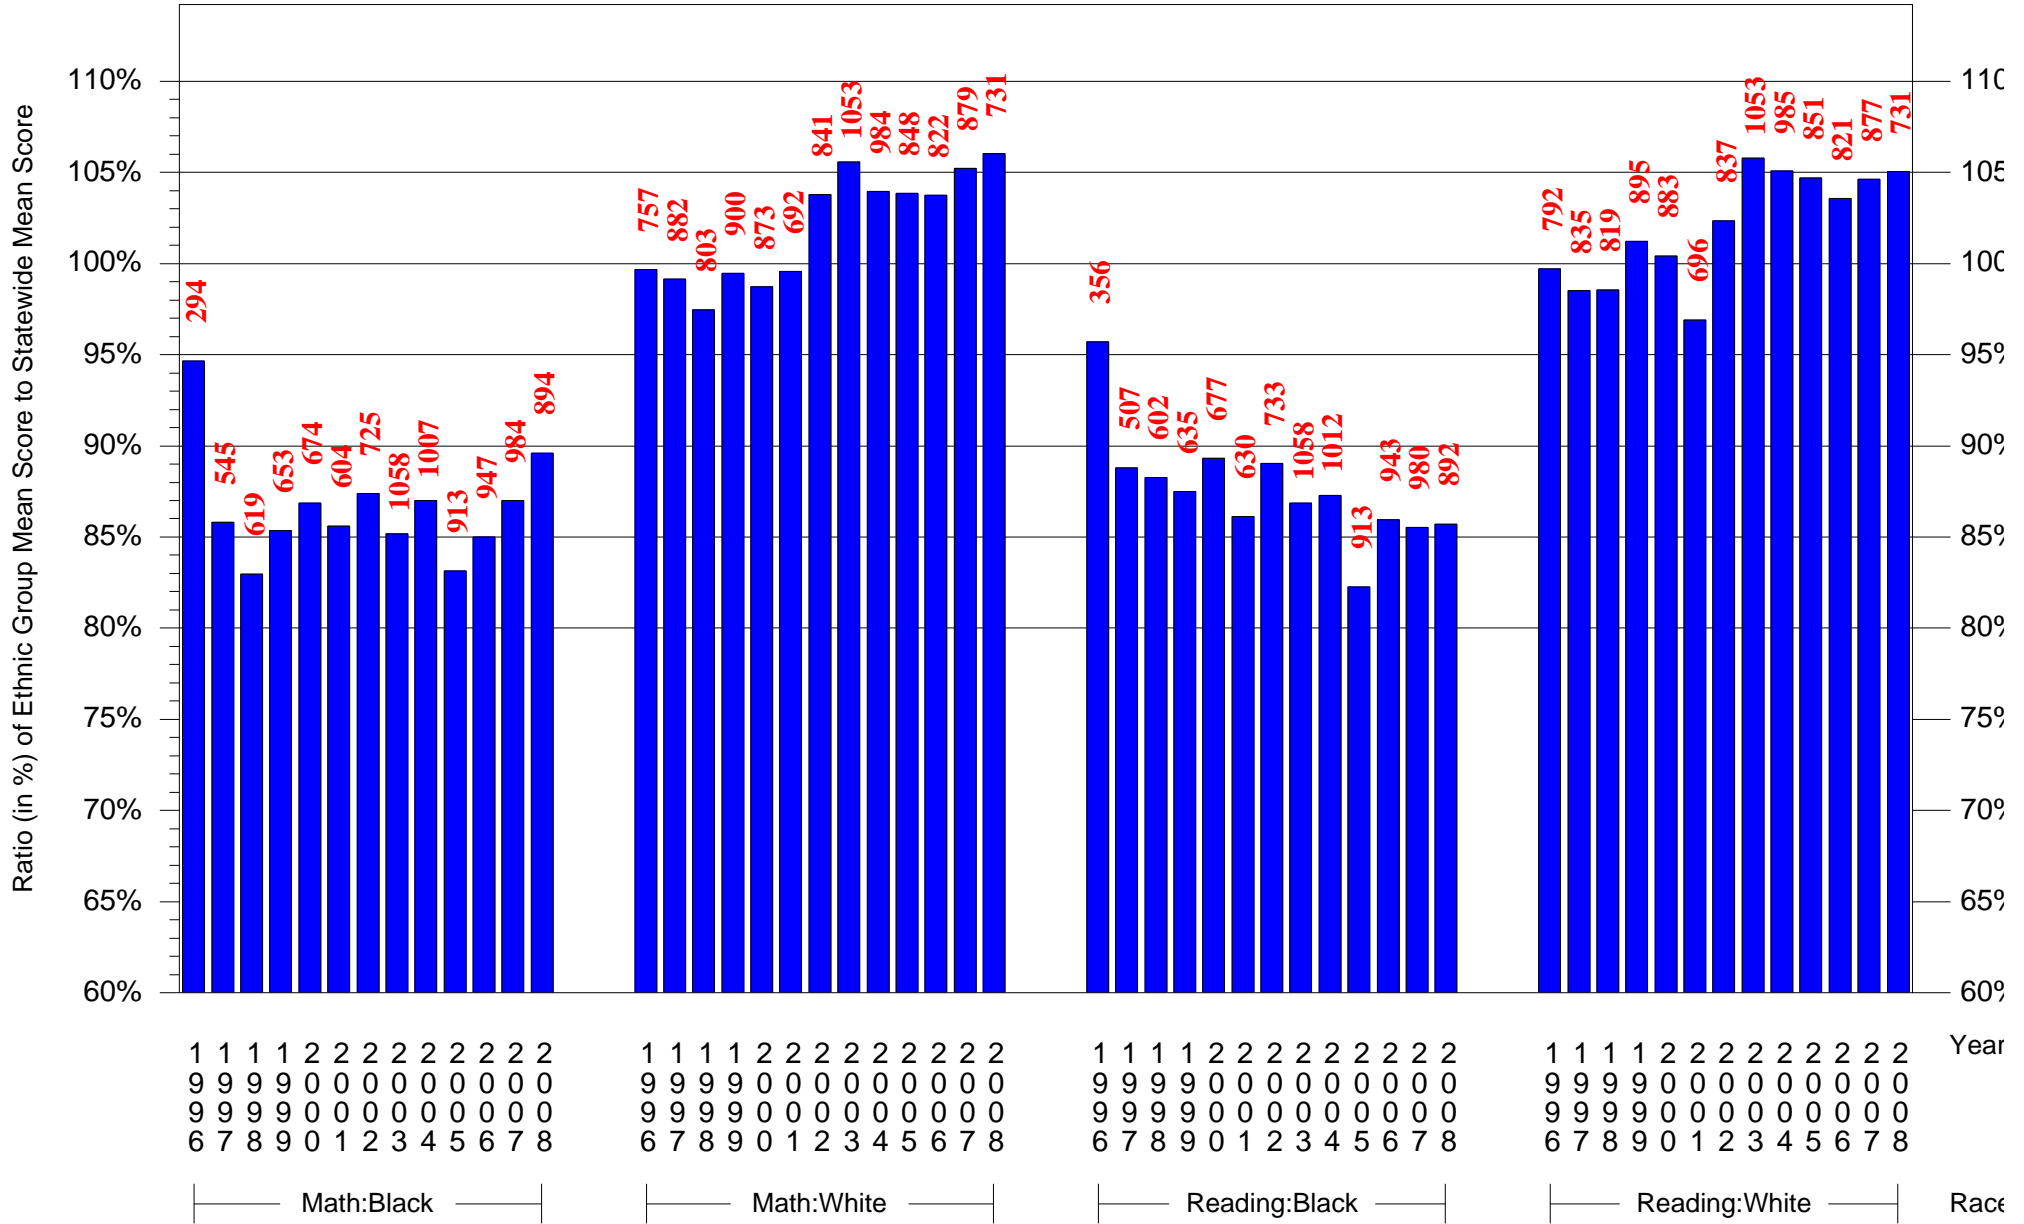

Mean Ethnic Group AUN PSSA Test Score to Statewide Mean Score

AUN = Pittsburgh SD(102027451) and Grade = 11 and Ethnic Group = Black or White

(Note: Number (in red) of Test Takers is above each bar in the chart.)