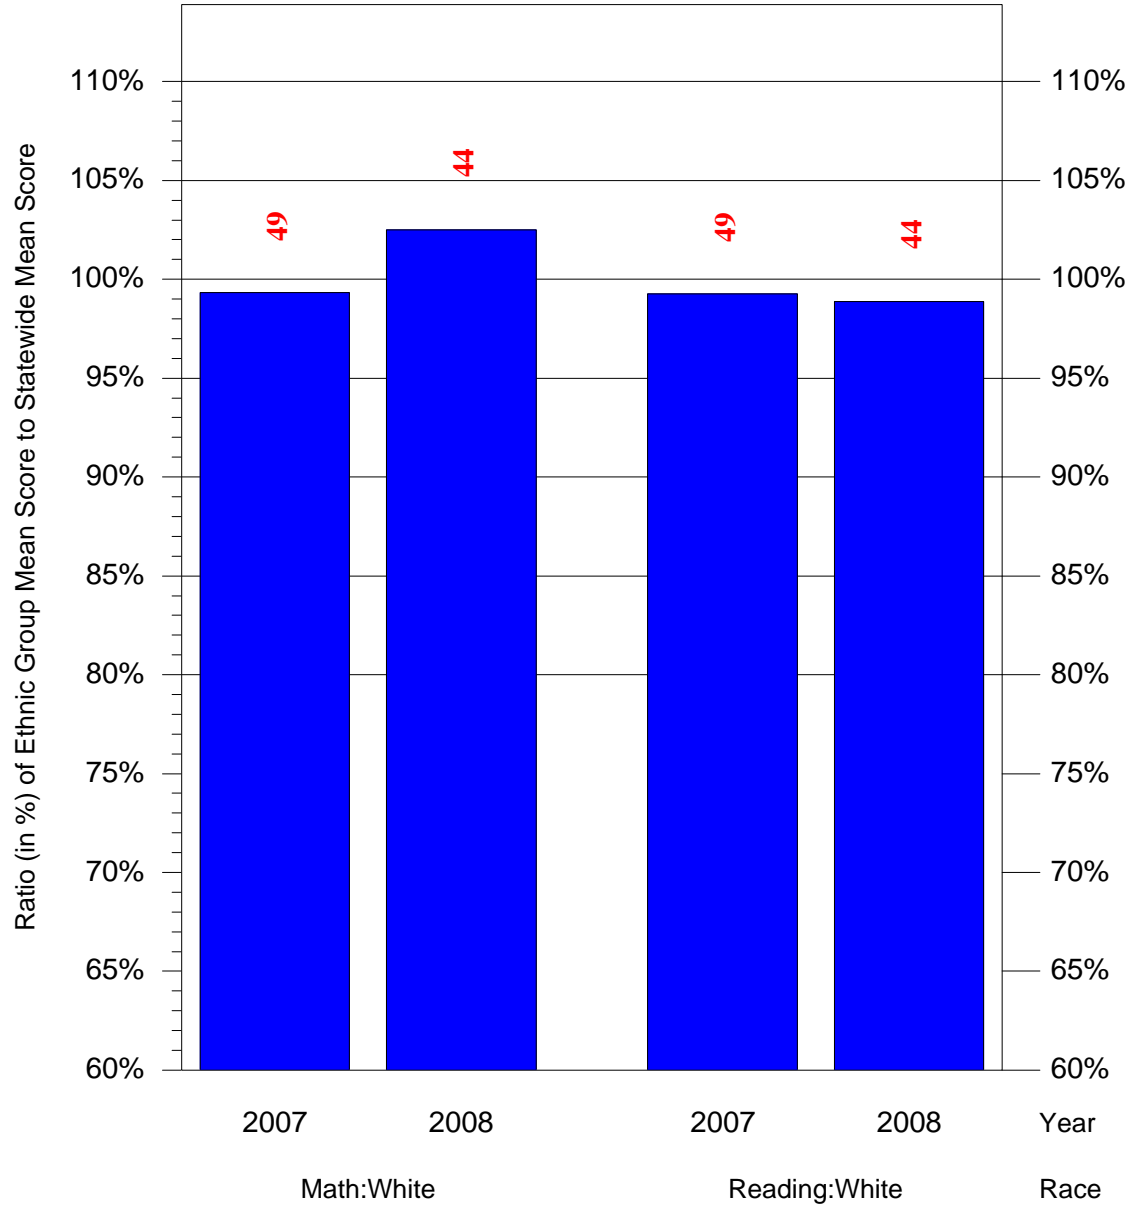

Mean Ethnic Group Building PSSA Test Score to Statewide Mean Score

Building = Brookline El Sch(7868) and Grade = 3 and Ethnic Group = Black or White

(Note: Number (in red) of Test Takers is above each bar in the chart.)