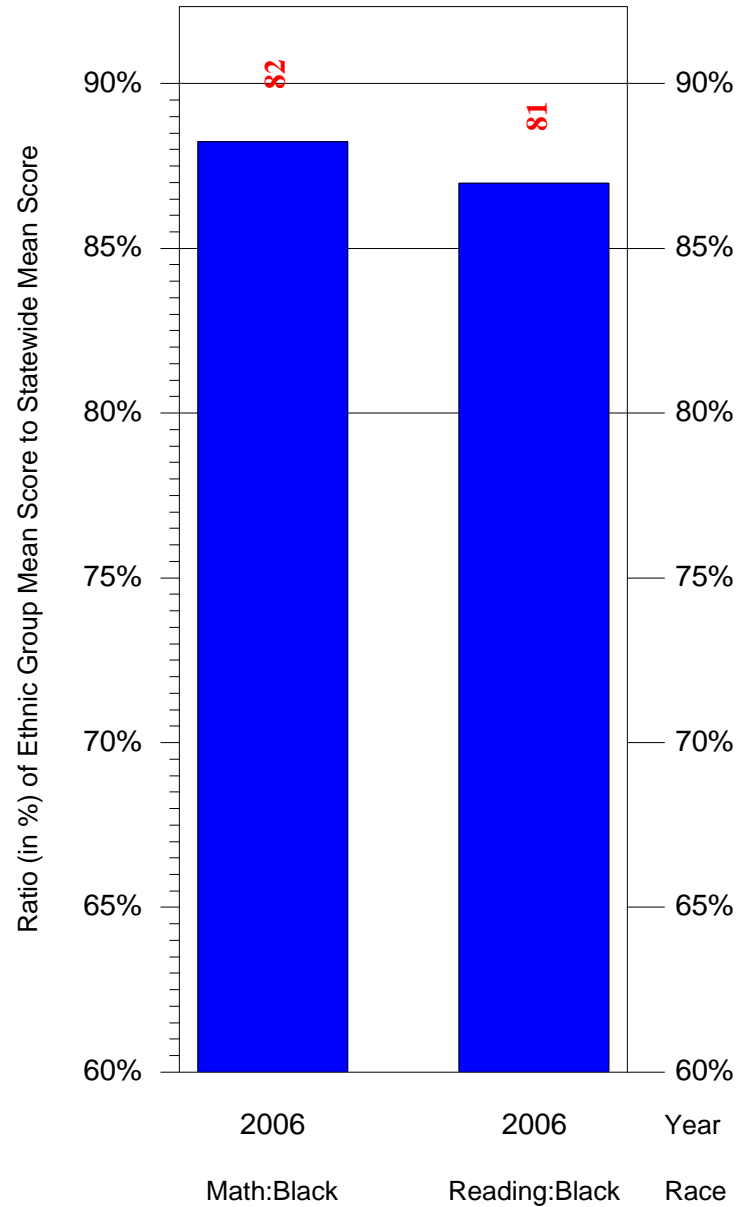

Mean Ethnic Group Building PSSA Test Score to Statewide Mean Score

Building = Arsenal MS(6015) and Grade = 6 and Ethnic Group = Black or White

(Note: Number (in red) of Test Takers is above each bar in the chart.)