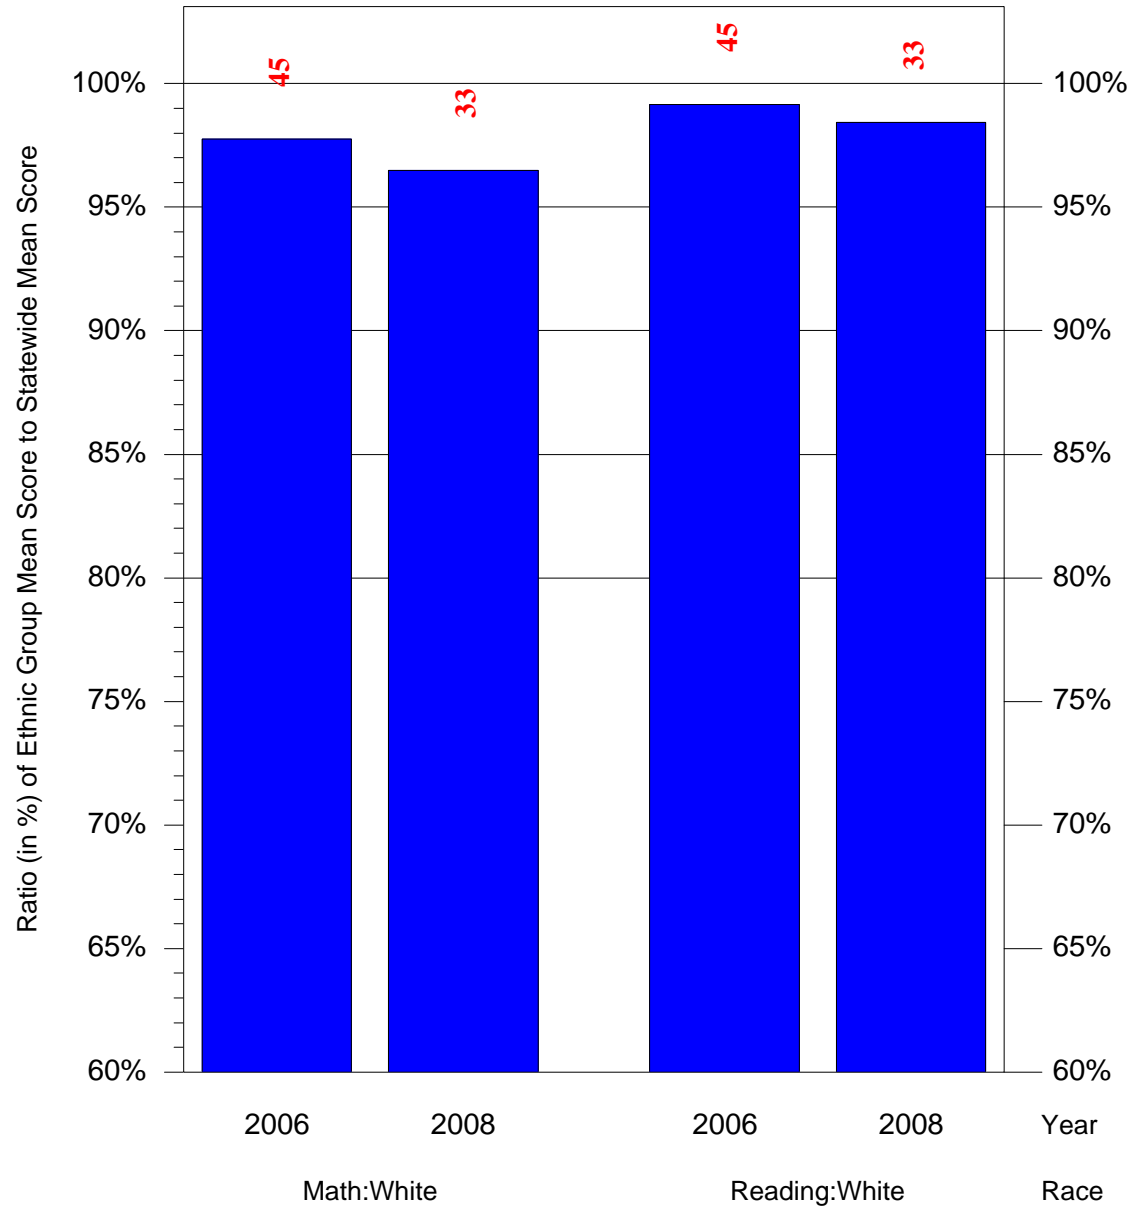

Mean Ethnic Group Building PSSA Test Score to Statewide Mean Score

Building = Greenfield EI Sch(6028) and Grade = 8 and Ethnic Group = Black or White

(Note: Number (in red) of Test Takers is above each bar in the chart.)