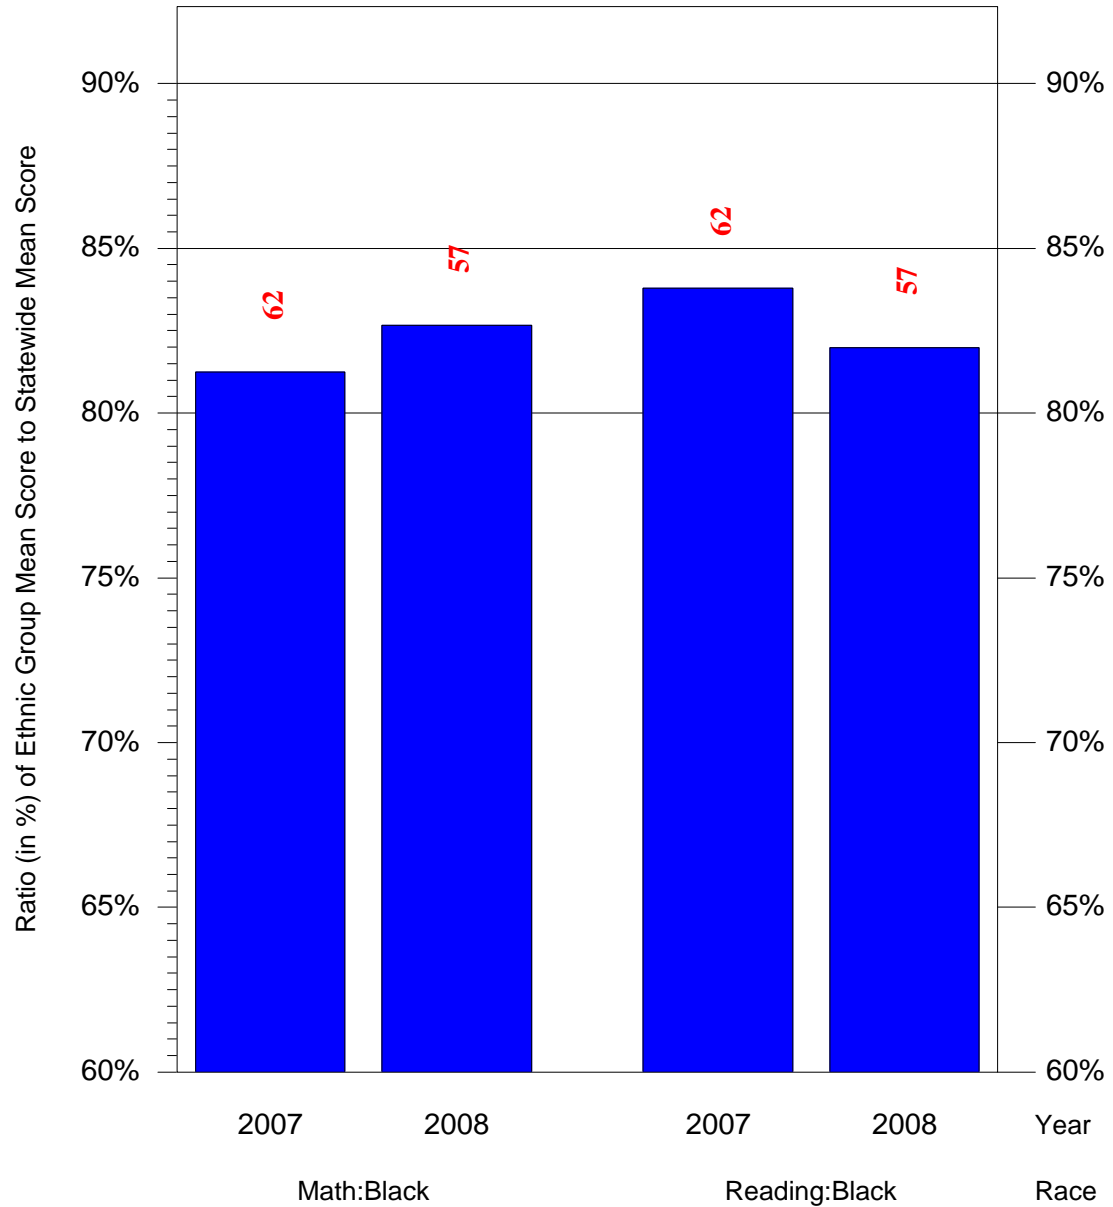

Mean Ethnic Group Building PSSA Test Score to Statewide Mean Score

Building = Northview El Sch(7883) and Grade = 4 and Ethnic Group = Black or White

(Note: Number (in red) of Test Takers is above each bar in the chart.)