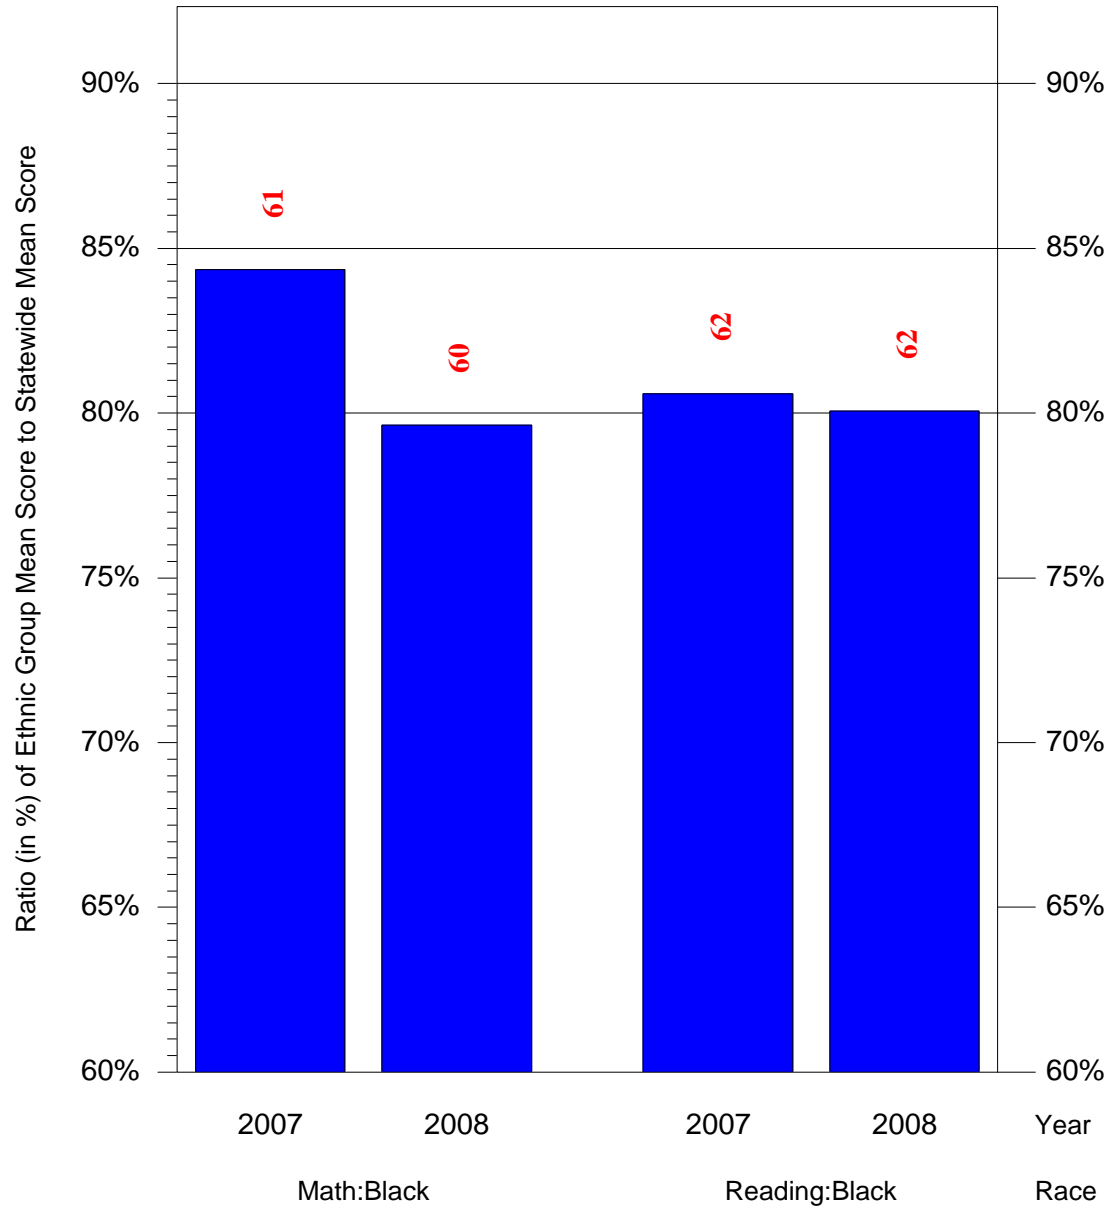

Mean Ethnic Group Building PSSA Test Score to Statewide Mean Score

Building = Rooney Arthur J MS(7887) and Grade = 6 and Ethnic Group = Black or White

(Note: Number (in red) of Test Takers is above each bar in the chart.)