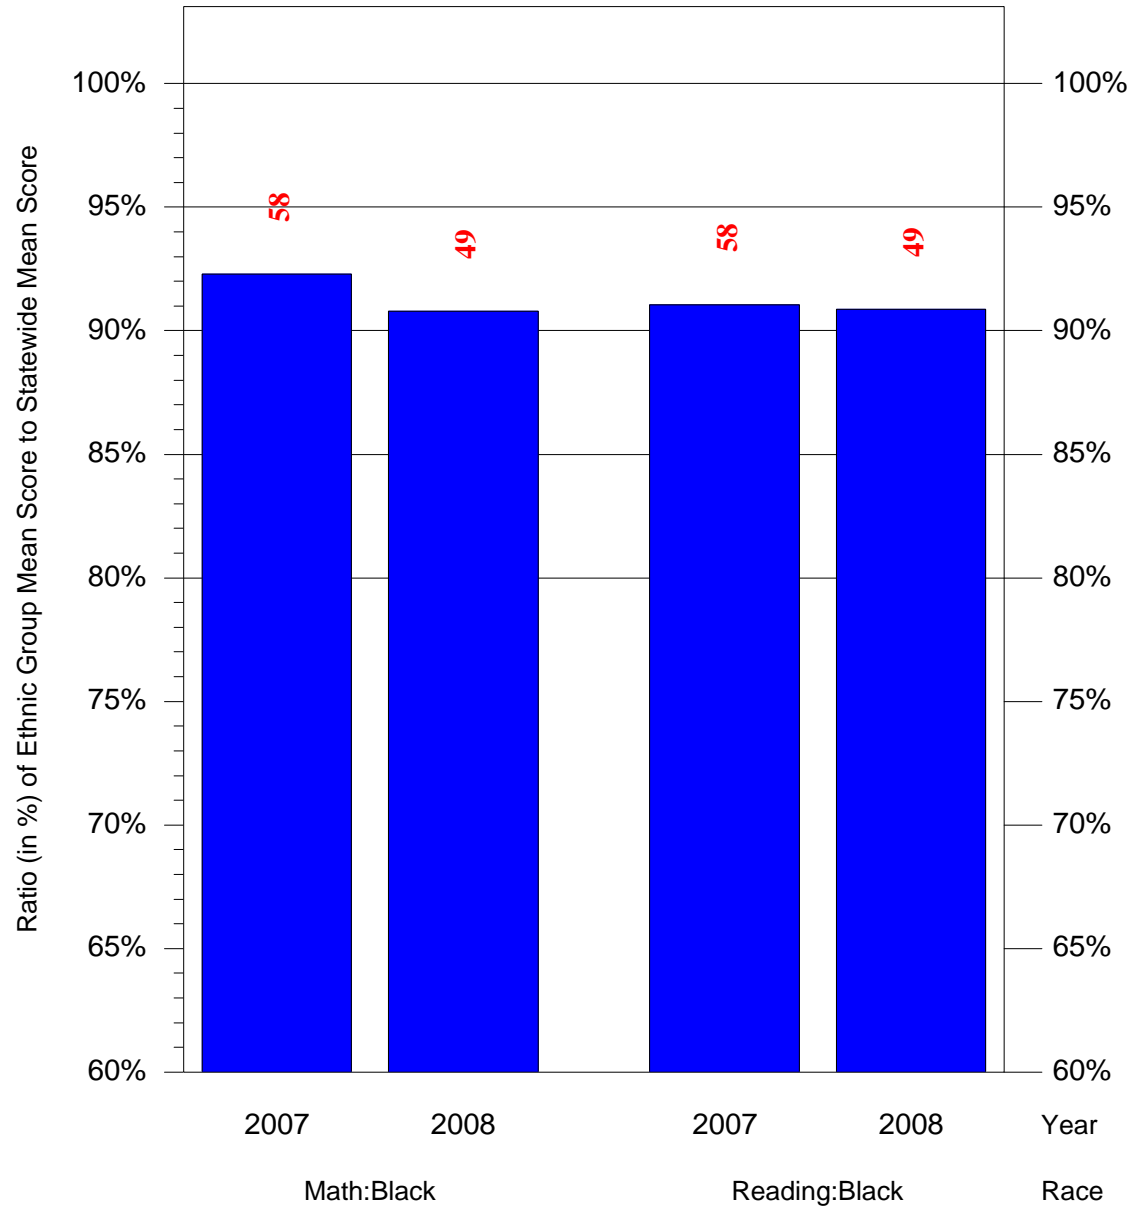

Mean Ethnic Group Building PSSA Test Score to Statewide Mean Score

Building = Fort Pitt El Sch(7879) and Grade = 3 and Ethnic Group = Black or White

(Note: Number (in red) of Test Takers is above each bar in the chart.)