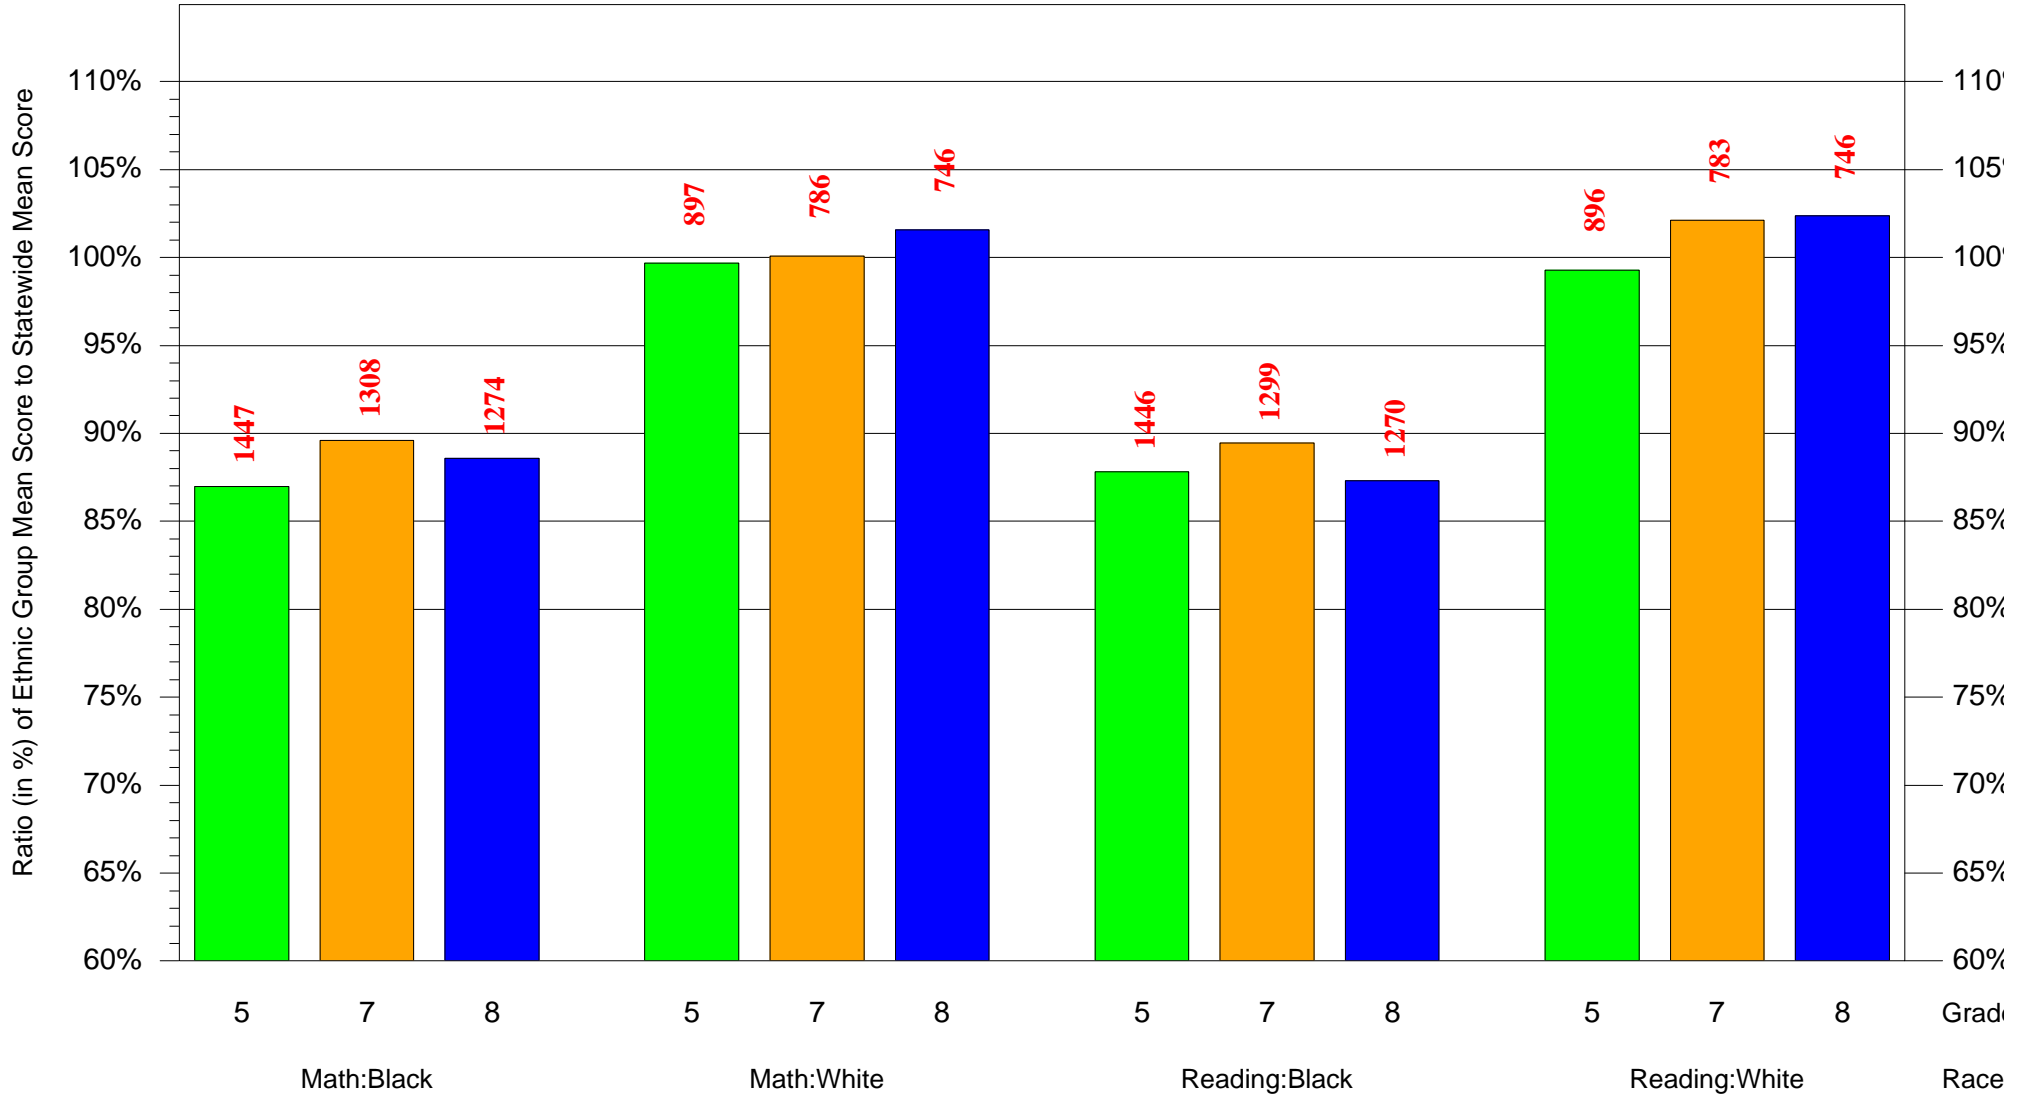

Mean Ethnic Group AUN PSSA Test Score to Statewide Mean Score

AUN = Pittsburgh SD(102027451) and Cohort = 2004 and Ethnic Group = Black or White or Asian or Hispanic

(Note: Number (in red) of Test Takers is above each bar in the chart.)

Legend

Test Year 2004: Grade 5

Test Year 2006: Grade 7

Test Year 2007: Grade 8