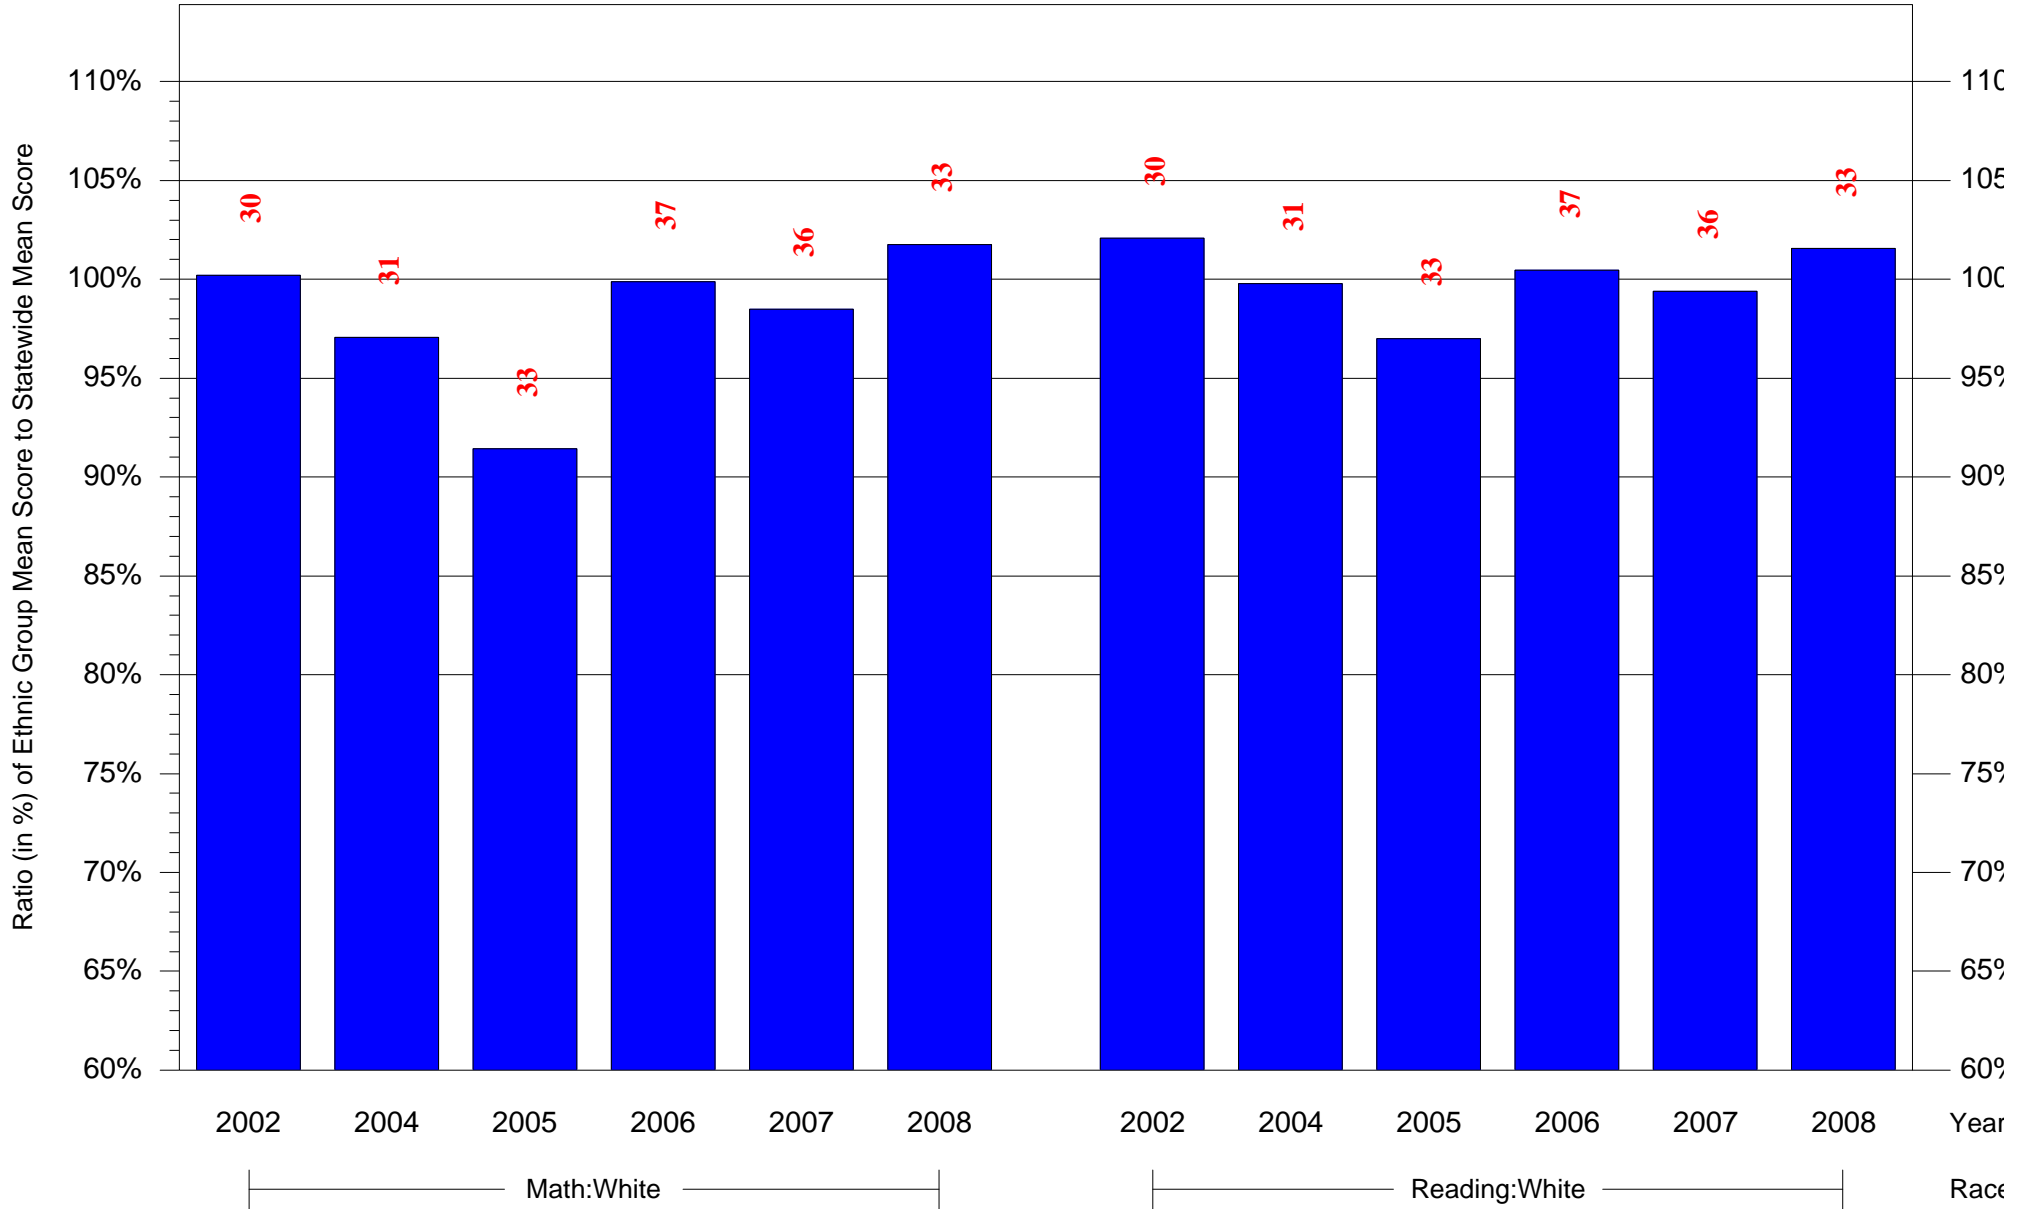

Mean Ethnic Group Building PSSA Test Score to Statewide Mean Score
Building = West Liberty El Sch(7694) and Grade = 5 and Ethnic Group = Black or White
(Note: Number (in red) of Test Takers is above each bar in the chart.)