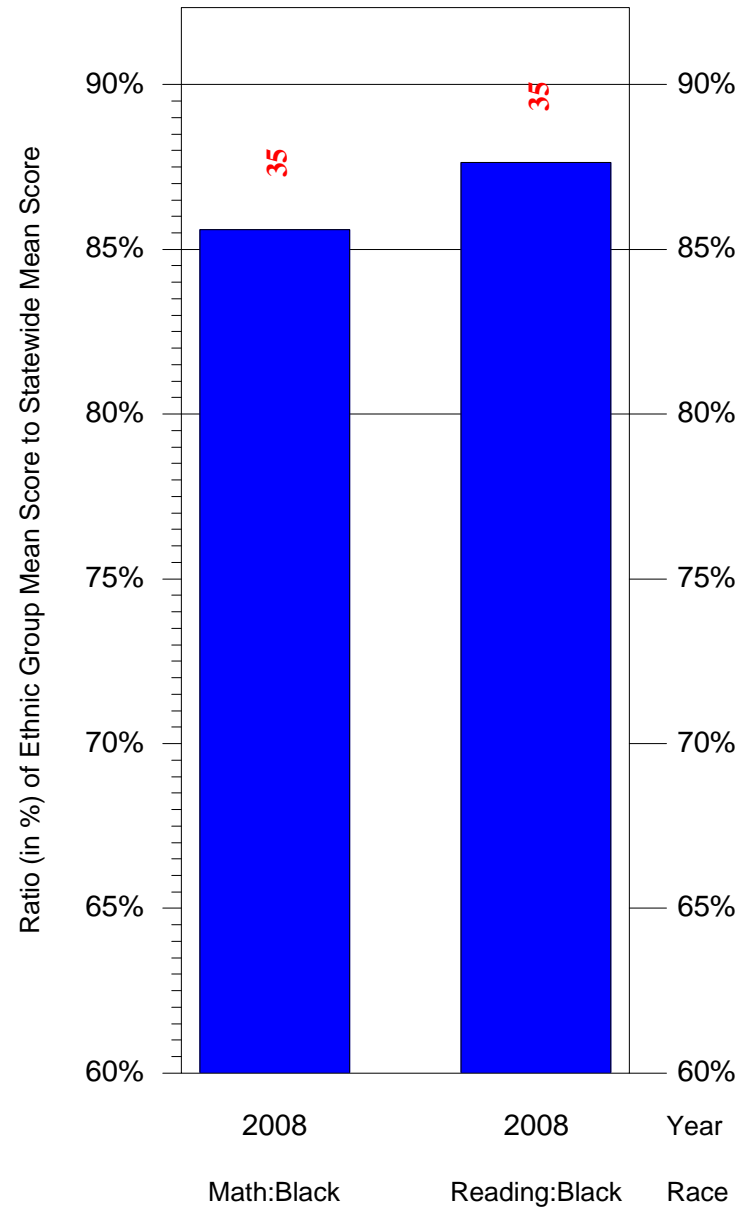

Mean Ethnic Group Building PSSA Test Score to Statewide Mean Score

Building = Sunnyside EI Sch(7884) and Grade = 4 and Ethnic Group = Black or White

(Note: Number (in red) of Test Takers is above each bar in the chart.)