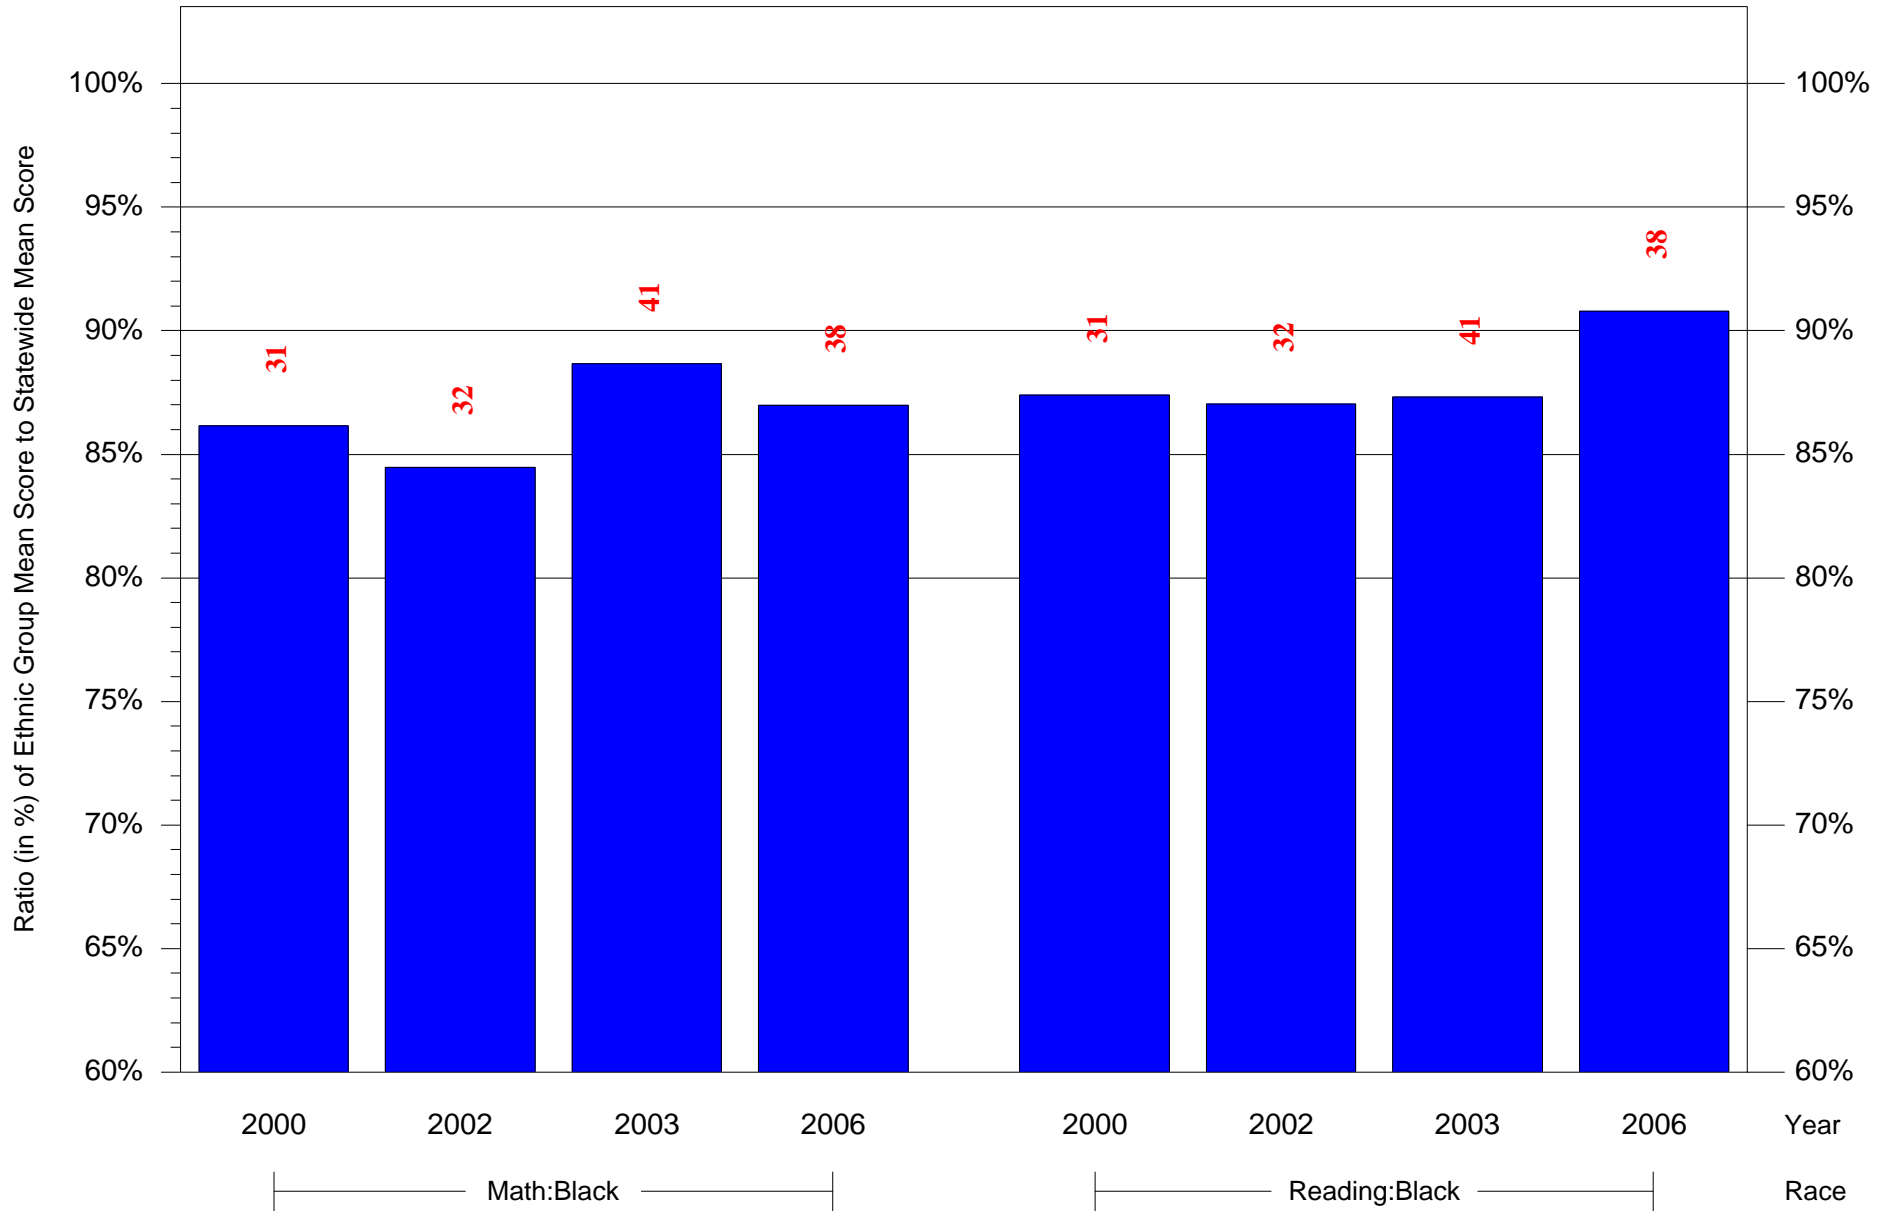

Mean Ethnic Group Building PSSA Test Score to Statewide Mean Score
Building = Clayton El Sch(7617) and Grade = 5 and Ethnic Group = Black or White
(Note: Number (in red) of Test Takers is above each bar in the chart.)