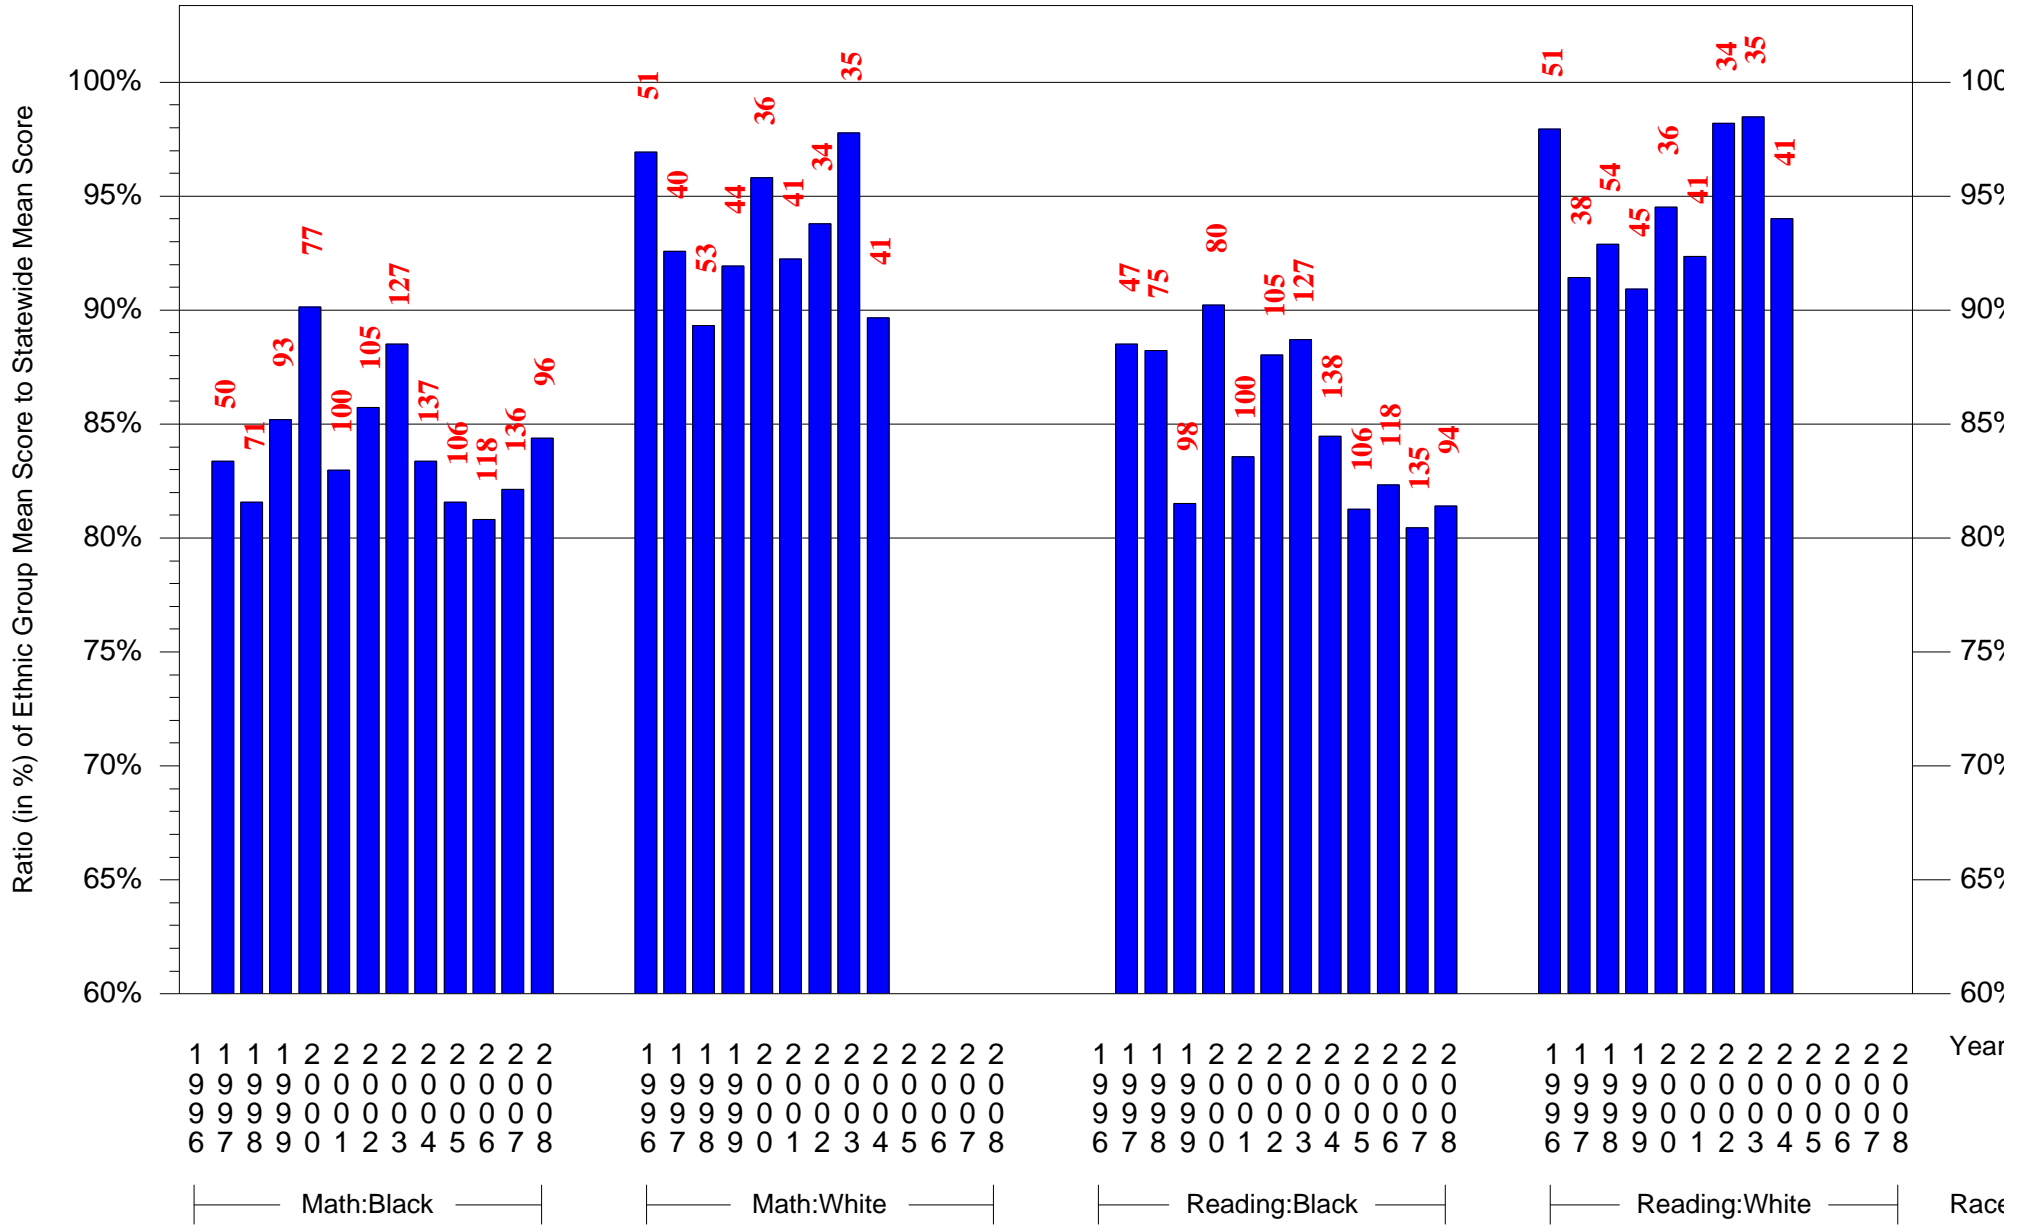

Mean Ethnic Group Building PSSA Test Score to Statewide Mean Score

Building = Oliver HS(422) and Grade = 11 and Ethnic Group = Black or White

(Note: Number (in red) of Test Takers is above each bar in the chart.)