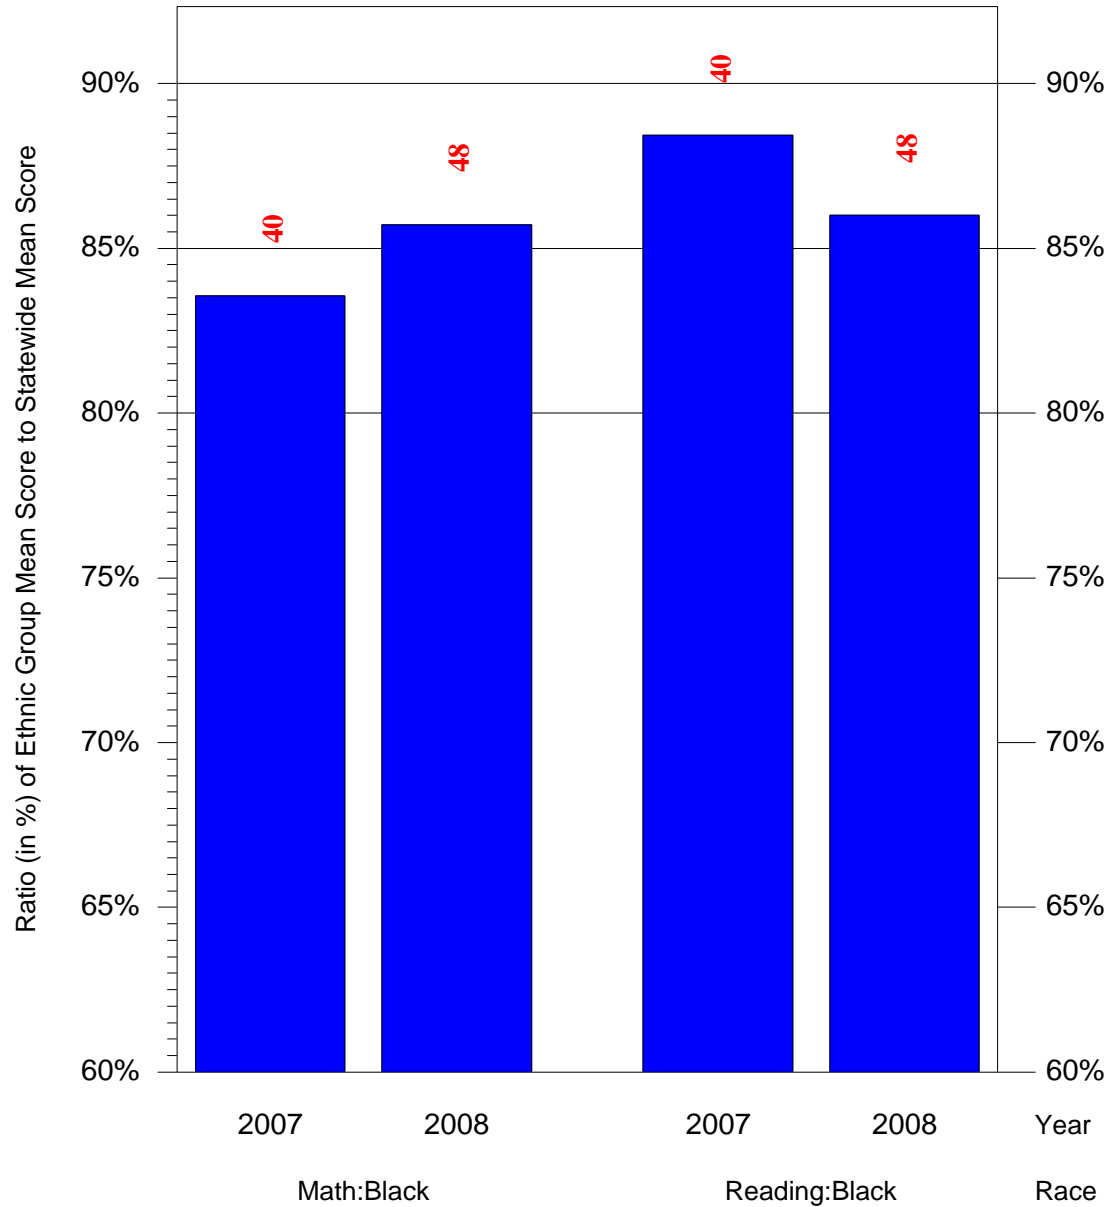

Mean Ethnic Group Building PSSA Test Score to Statewide Mean Score

Building = Miller AfricanCentered Academy(7872) and Grade = 5 and Ethnic Group = Black or White

(Note: Number (in red) of Test Takers is above each bar in the chart.)