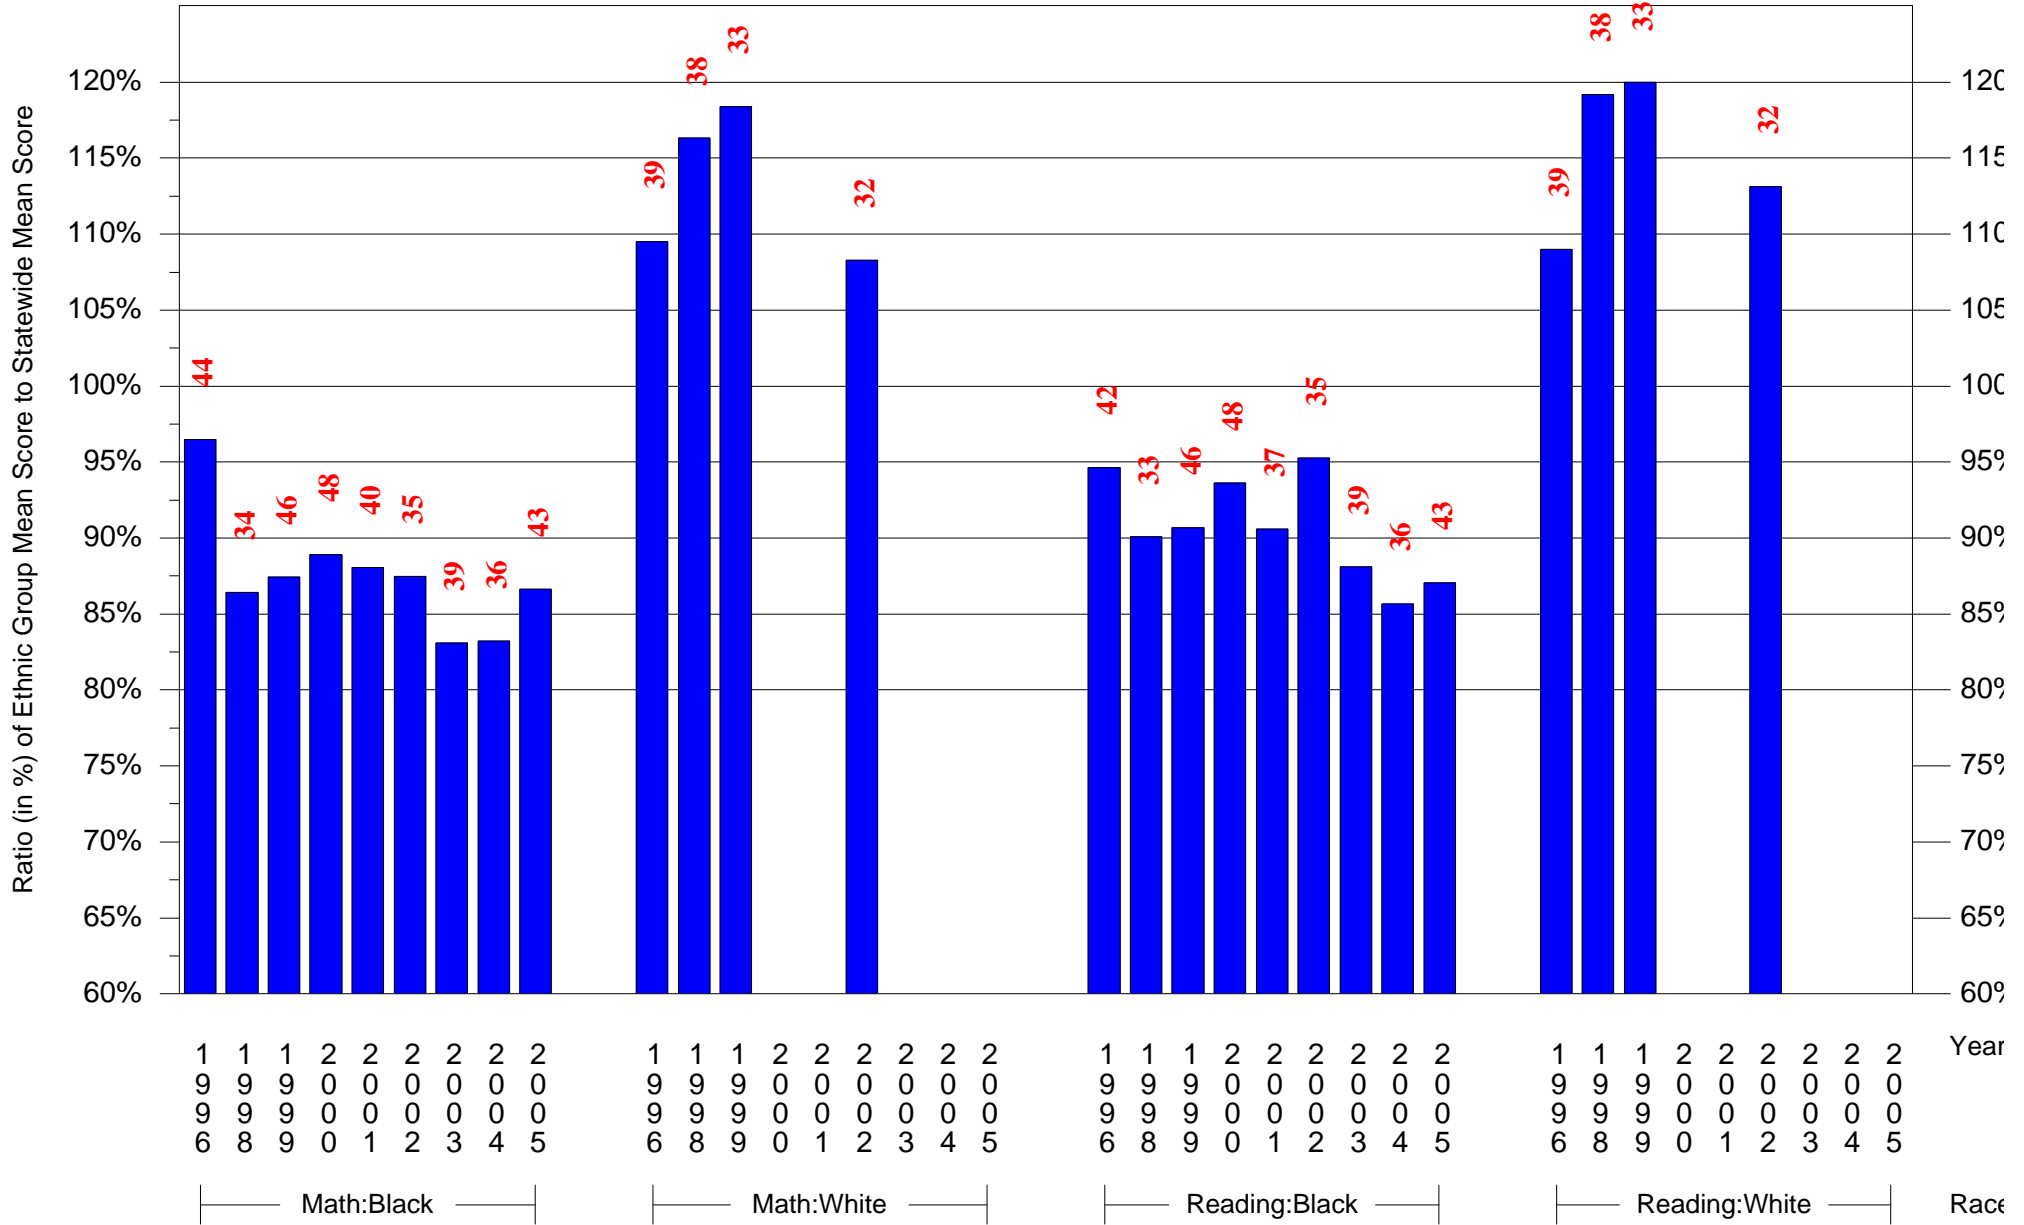

Mean Ethnic Group Building PSSA Test Score to Statewide Mean Score

Building = East Hills El Sch(6077) and Grade = 5 and Ethnic Group = Black or White

(Note: Number (in red) of Test Takers is above each bar in the chart.)