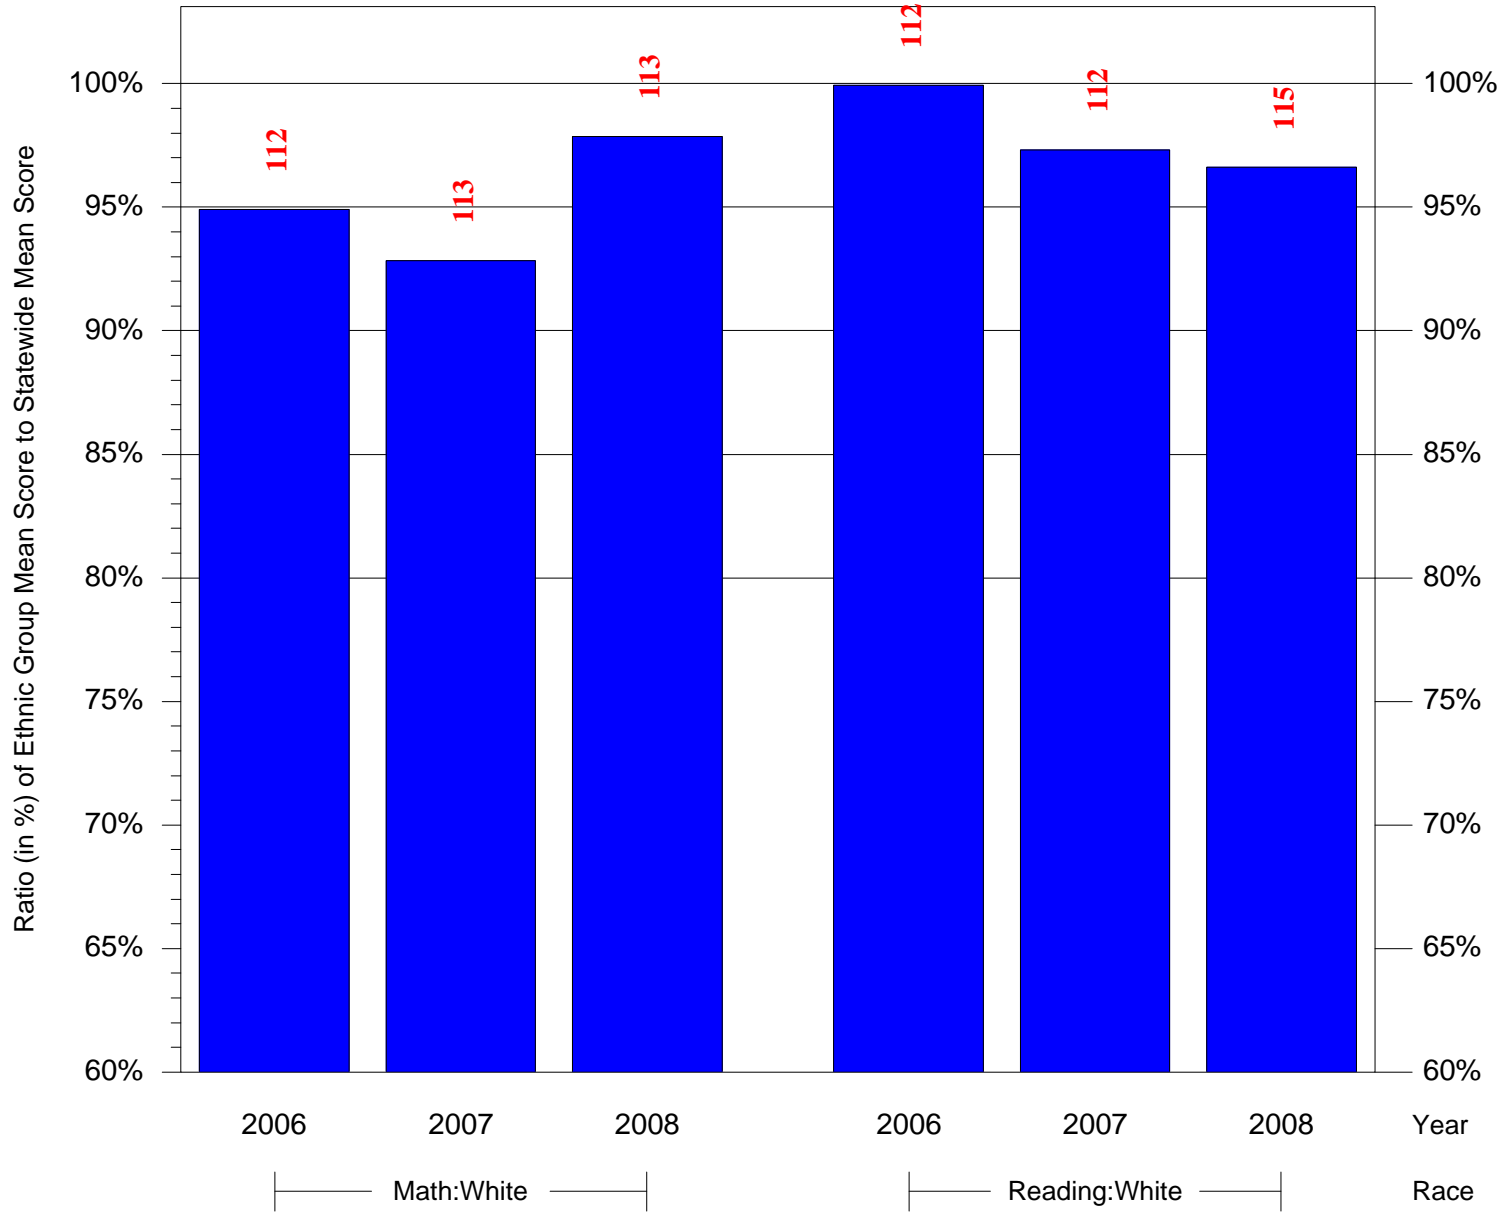

Mean Ethnic Group Building PSSA Test Score to Statewide Mean Score

Building = South Brook MS(7693) and Grade = 7 and Ethnic Group = Black or White

(Note: Number (in red) of Test Takers is above each bar in the chart.)