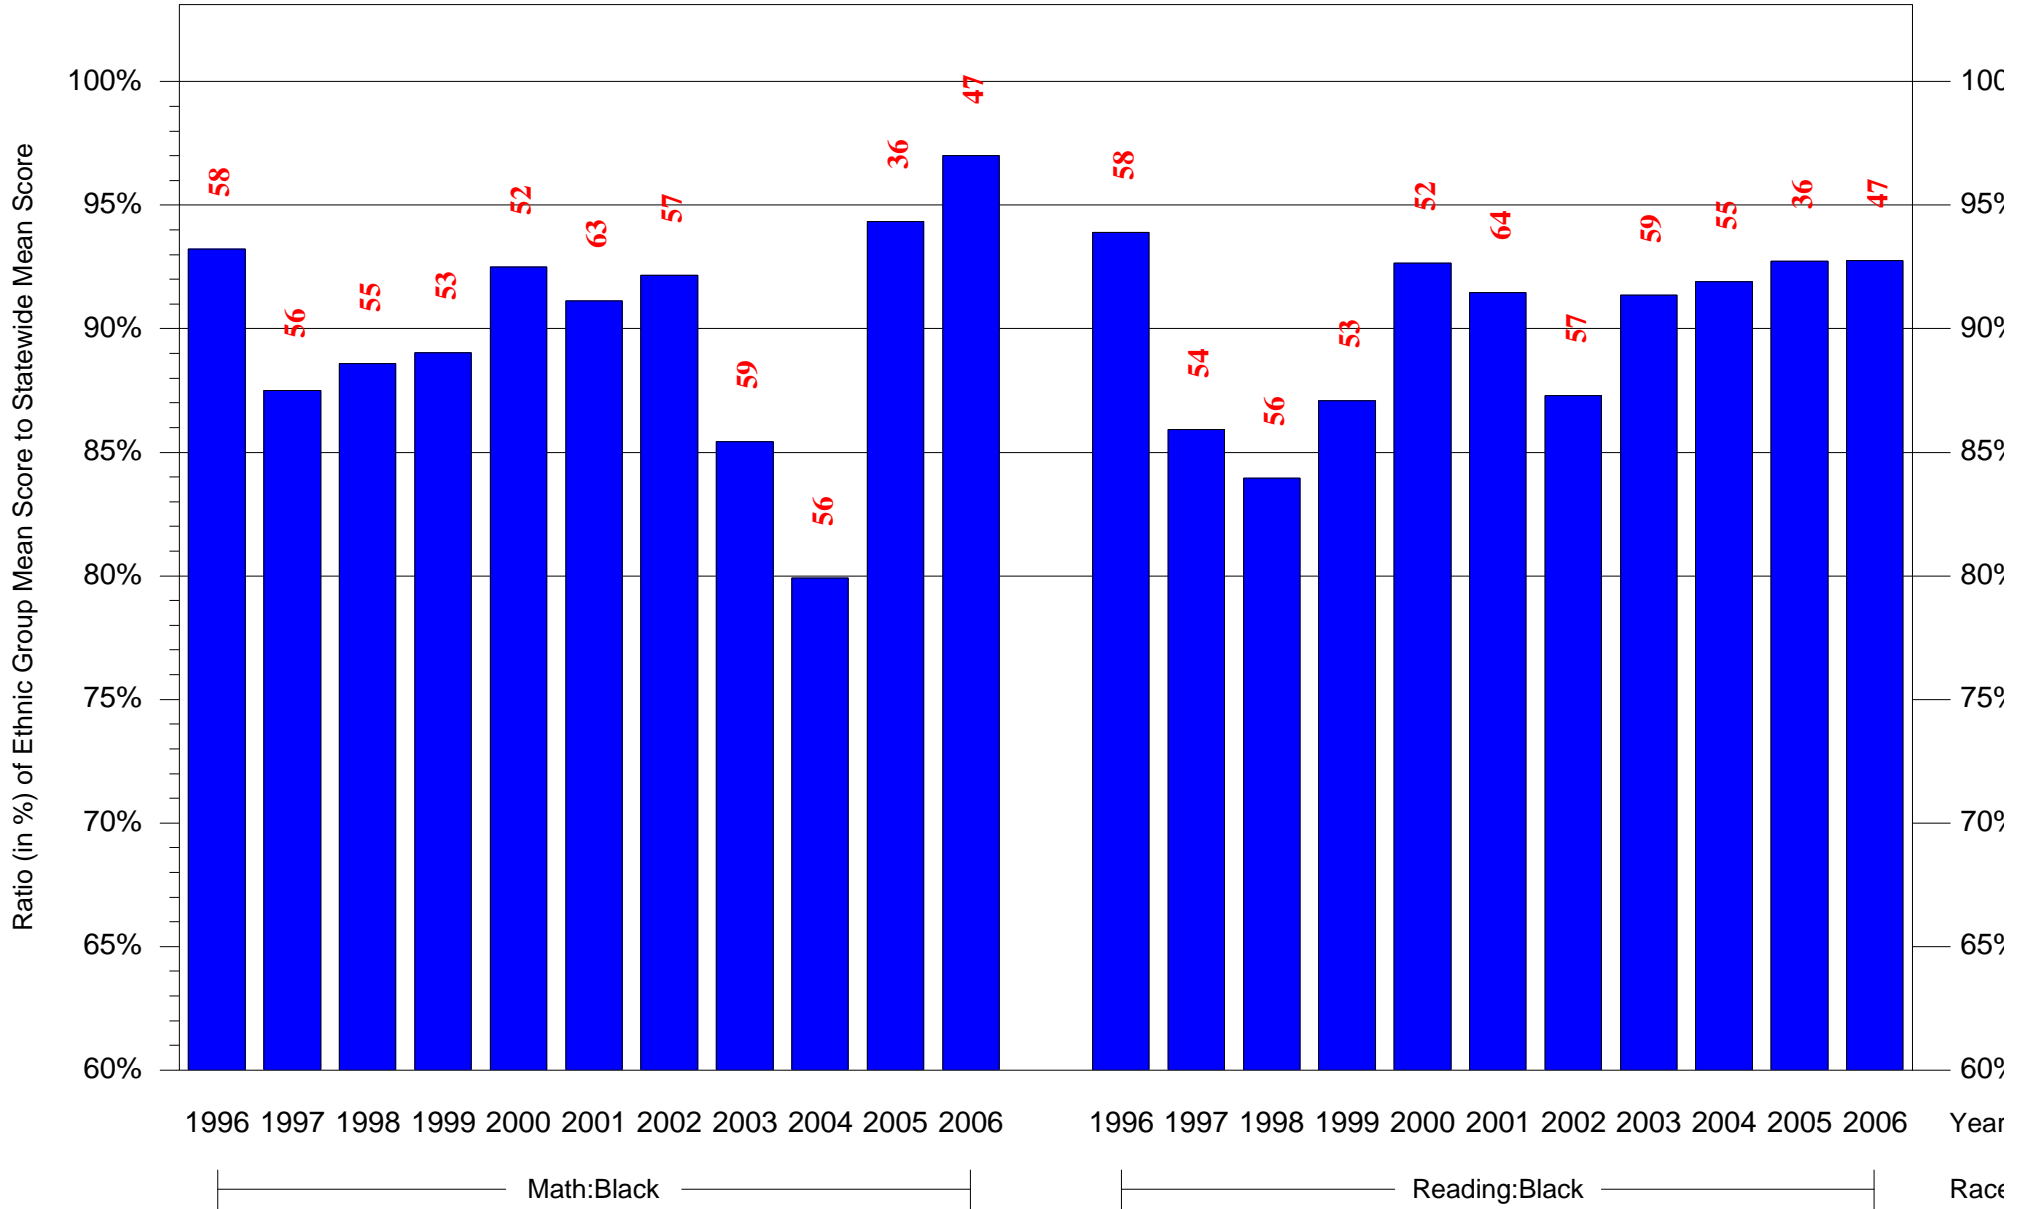

Mean Ethnic Group Building PSSA Test Score to Statewide Mean Score

Building = Manchester EI Sch(402) and Grade = 5 and Ethnic Group = Black or White

(Note: Number (in red) of Test Takers is above each bar in the chart.)