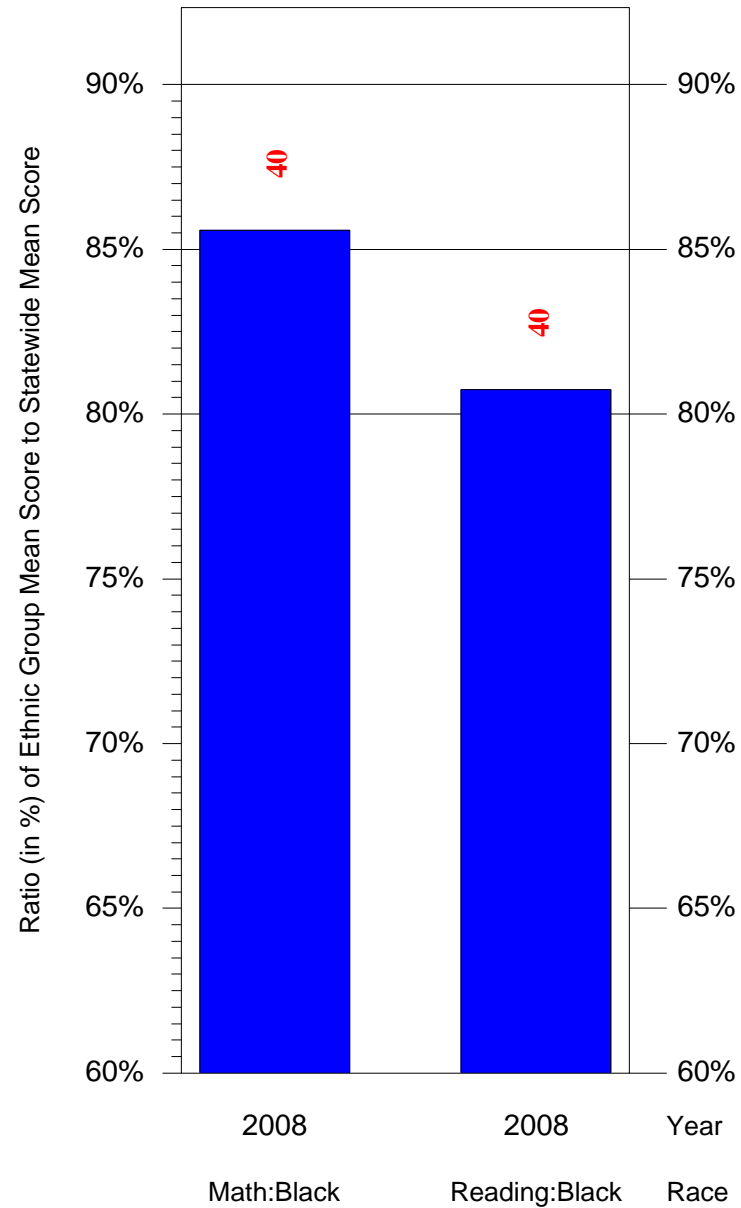

Mean Ethnic Group Building PSSA Test Score to Statewide Mean Score
Building = Murray El Sch(7882) and Grade = 5 and Ethnic Group = Black or White
(Note: Number (in red) of Test Takers is above each bar in the chart.)