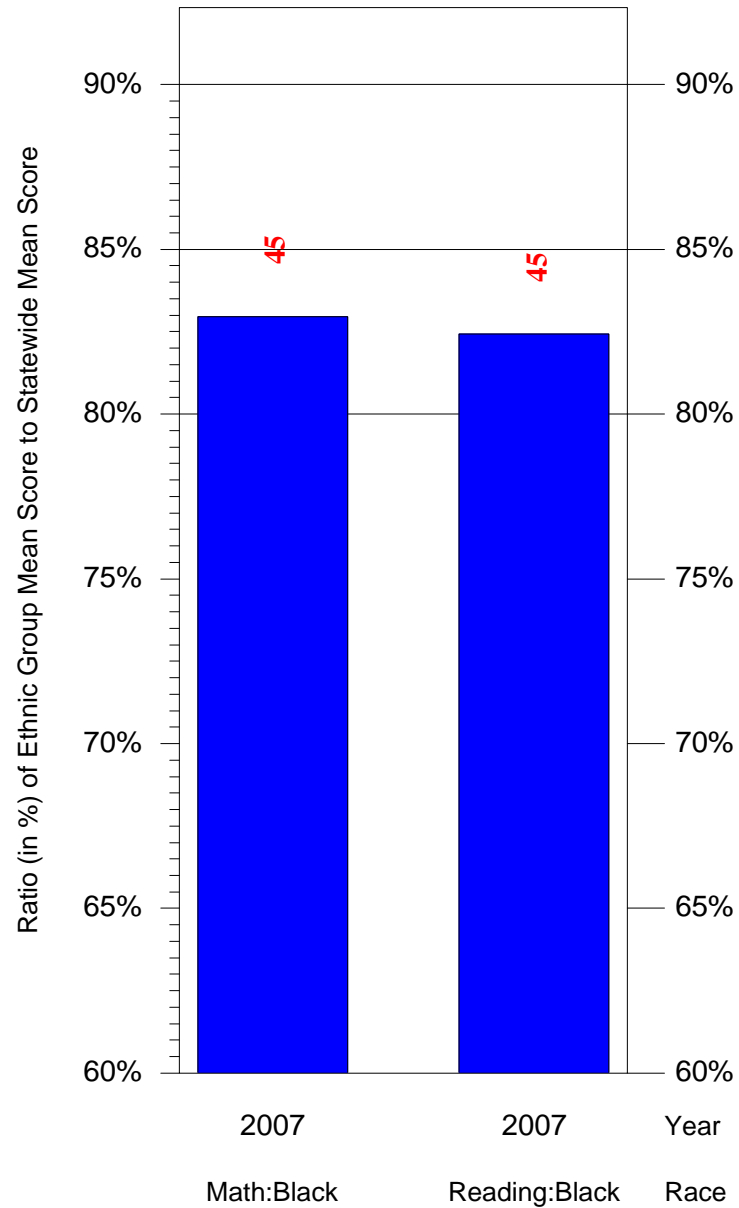

Mean Ethnic Group Building PSSA Test Score to Statewide Mean Score
Building = Murray El Sch(7882) and Grade = 4 and Ethnic Group = Black or White
(Note: Number (in red) of Test Takers is above each bar in the chart.)