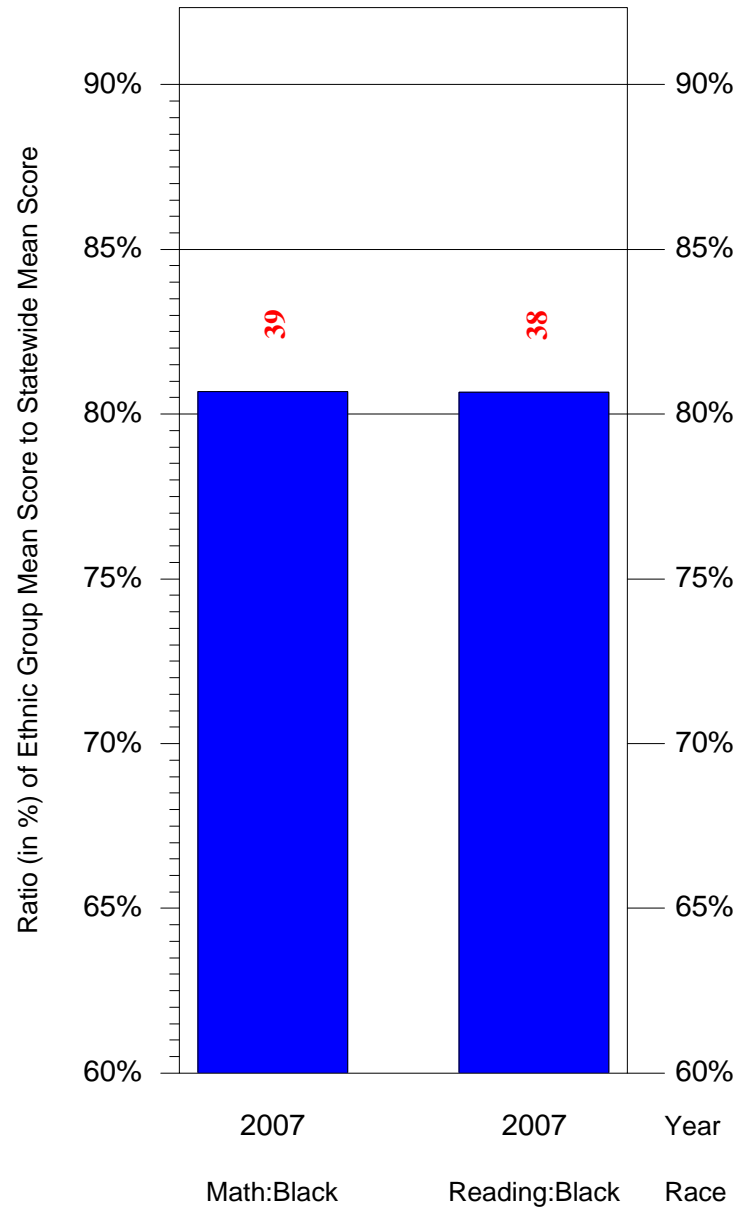

Mean Ethnic Group Building PSSA Test Score to Statewide Mean Score
Building = Murray El Sch(7882) and Grade = 8 and Ethnic Group = Black or White
(Note: Number (in red) of Test Takers is above each bar in the chart.)