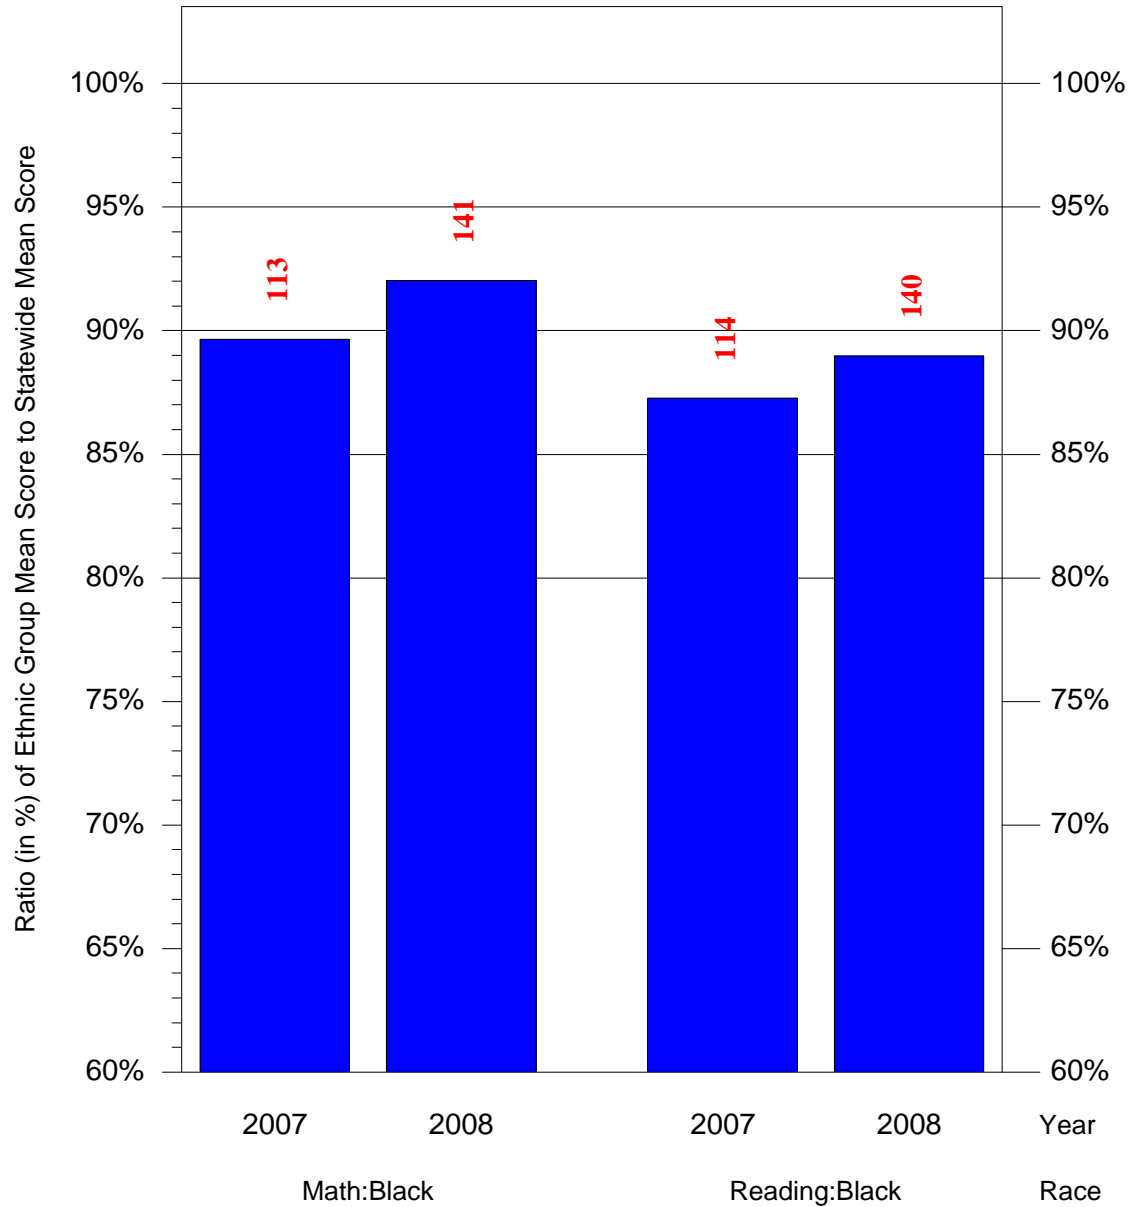

Mean Ethnic Group Building PSSA Test Score to Statewide Mean Score

Building = Arsenal MS(7886) and Grade = 7 and Ethnic Group = Black or White

(Note: Number (in red) of Test Takers is above each bar in the chart.)