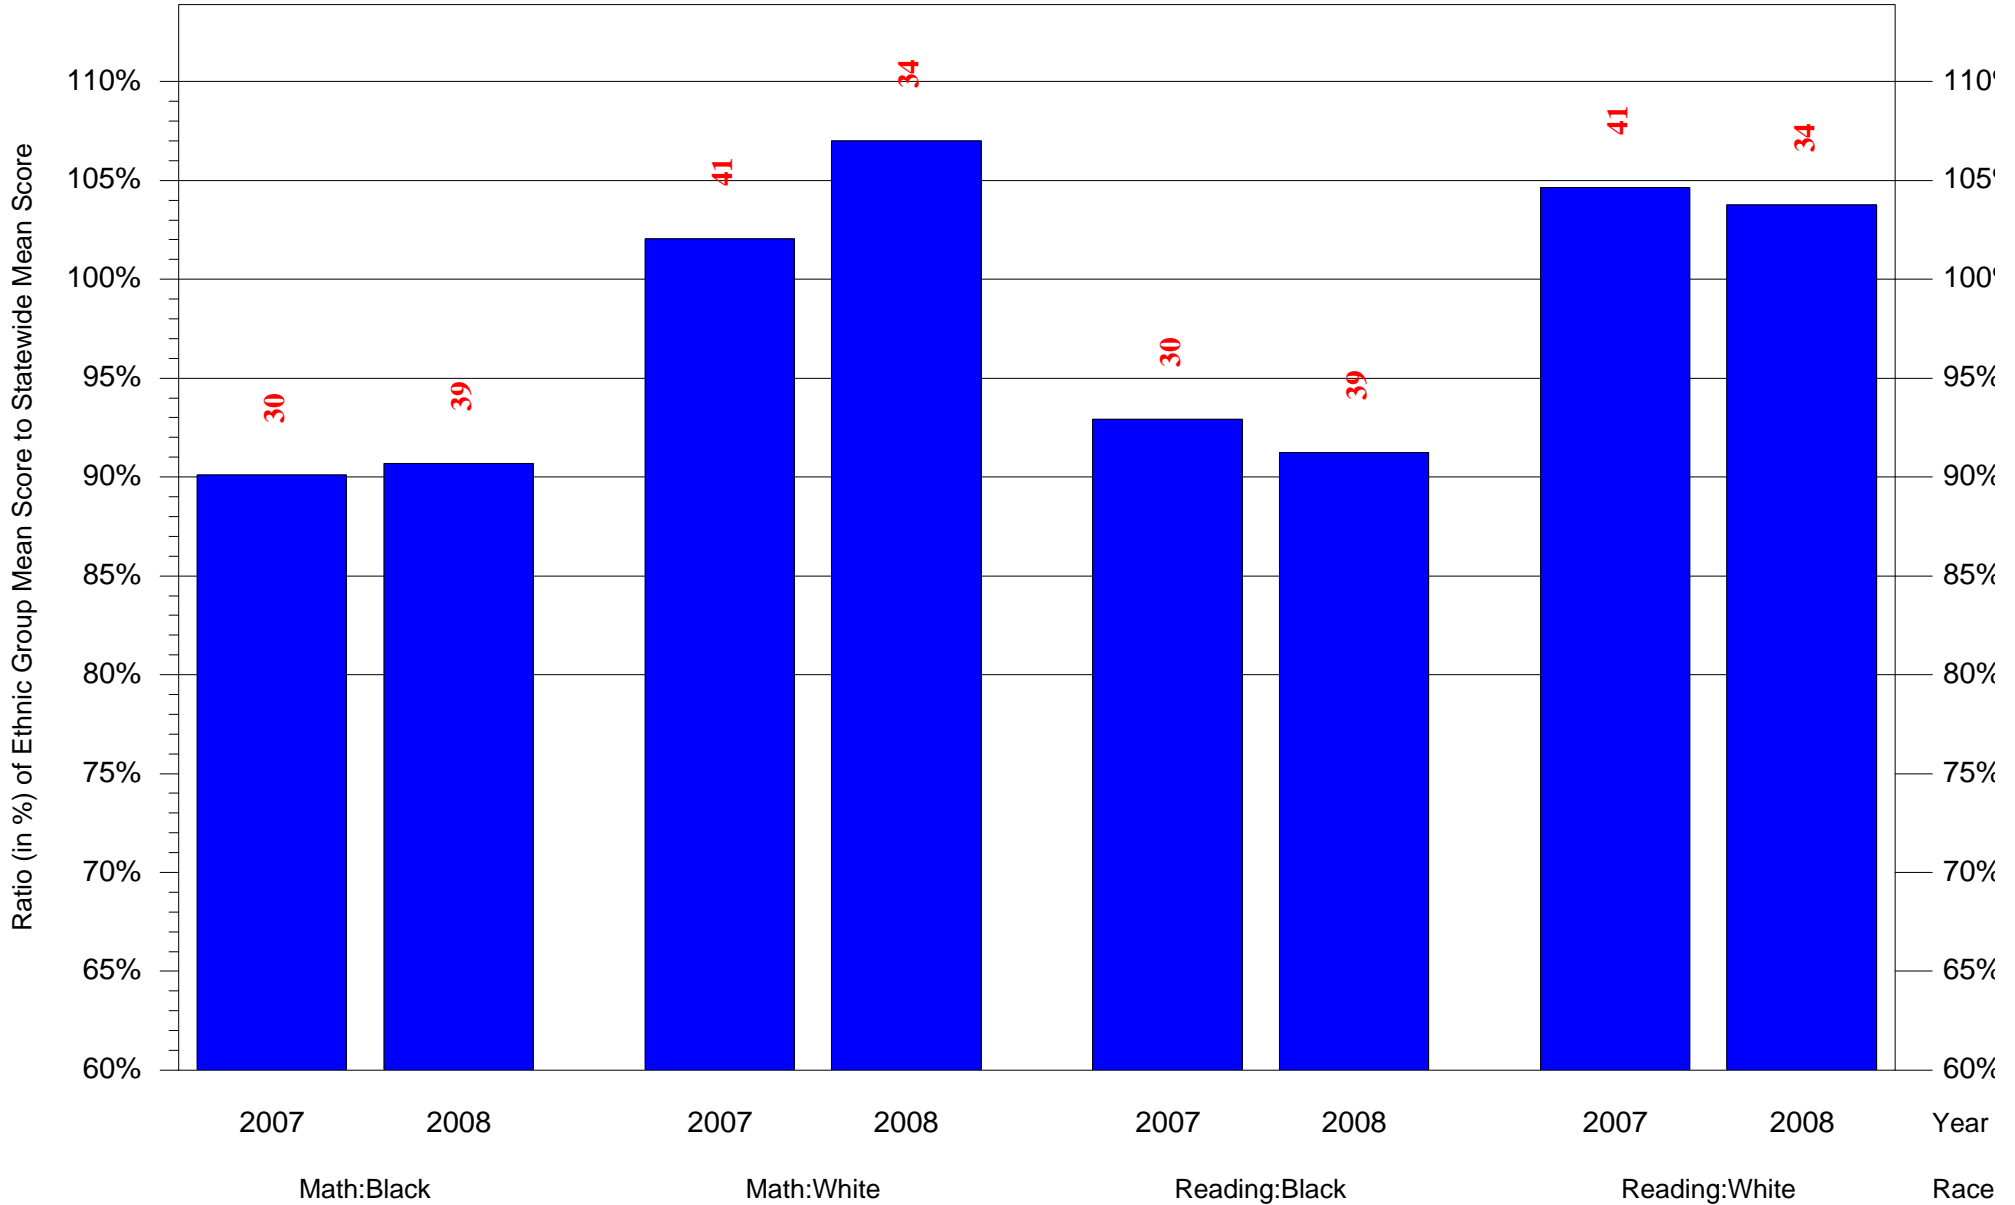

Mean Ethnic Group Building PSSA Test Score to Statewide Mean Score
Building = Minadeo El Sch(363) and Grade = 4 and Ethnic Group = Black or White
(Note: Number (in red) of Test Takers is above each bar in the chart.)

Mean Ethnic Group Building PSSA Test Score to Statewide Mean Score
Building = Minadeo El Sch(363) and Grade = 3 and Ethnic Group = Black or White
(Note: Number (in red) of Test Takers is above each bar in the chart.)