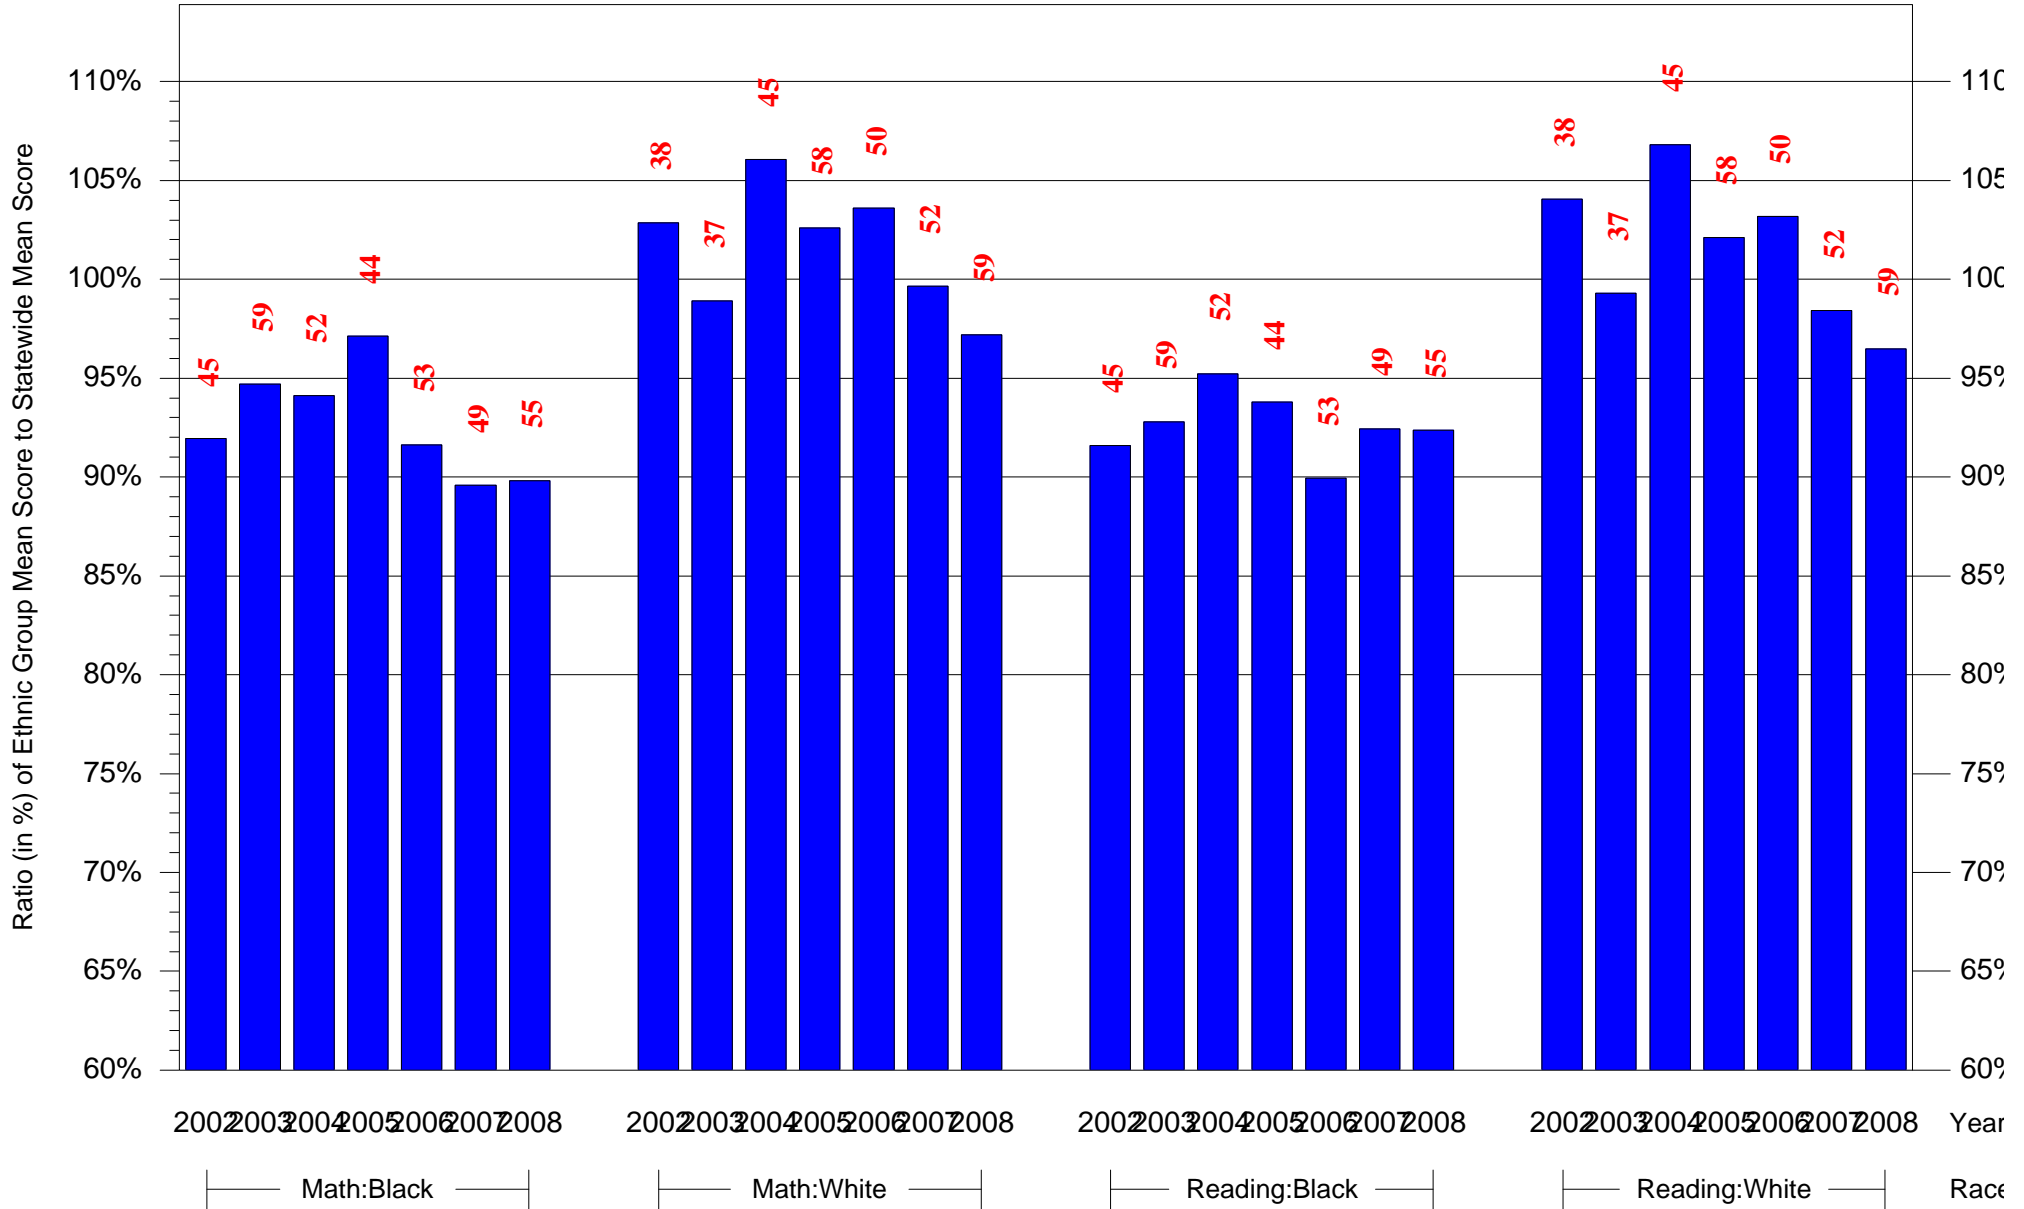

Mean Ethnic Group Building PSSA Test Score to Statewide Mean Score

Building = Pittsburgh Classical Academy(7692) and Grade = 8 and Ethnic Group = Black or White

(Note: Number (in red) of Test Takers is above each bar in the chart.)