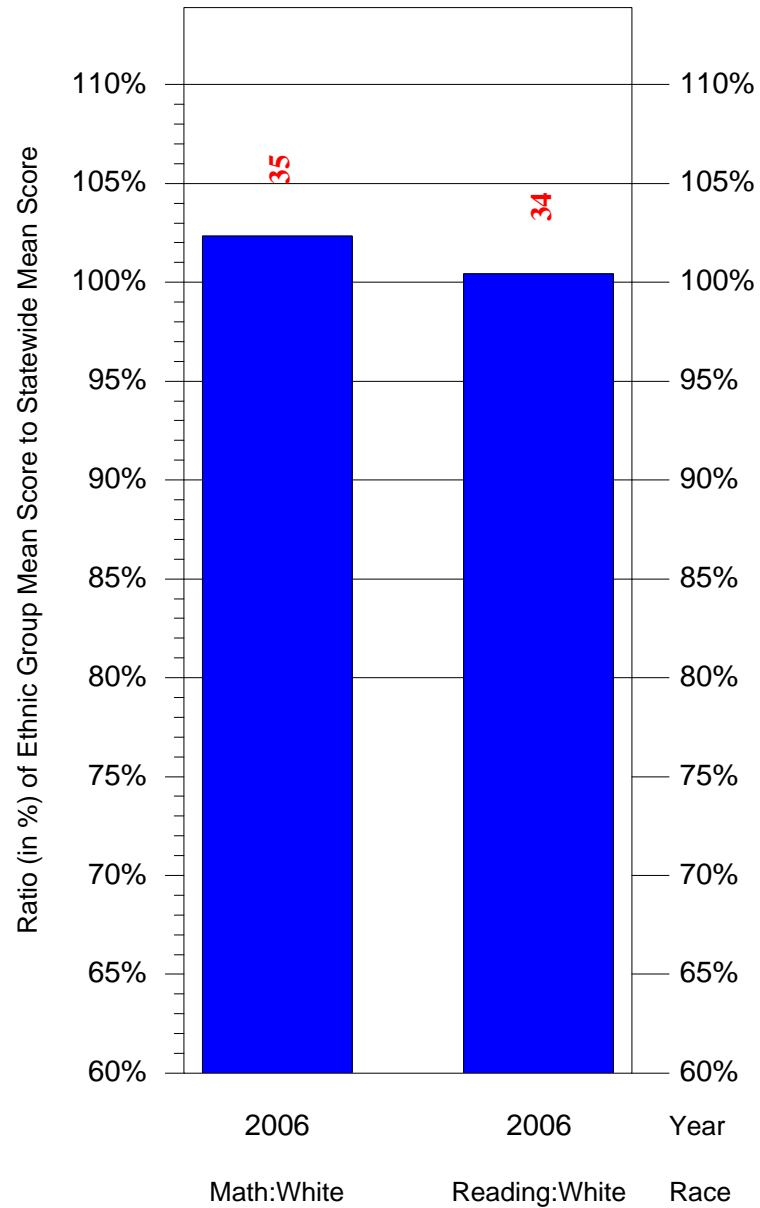

Mean Ethnic Group Building PSSA Test Score to Statewide Mean Score

Building = Greenfield EI Sch(6028) and Grade = 4 and Ethnic Group = Black or White

(Note: Number (in red) of Test Takers is above each bar in the chart.)