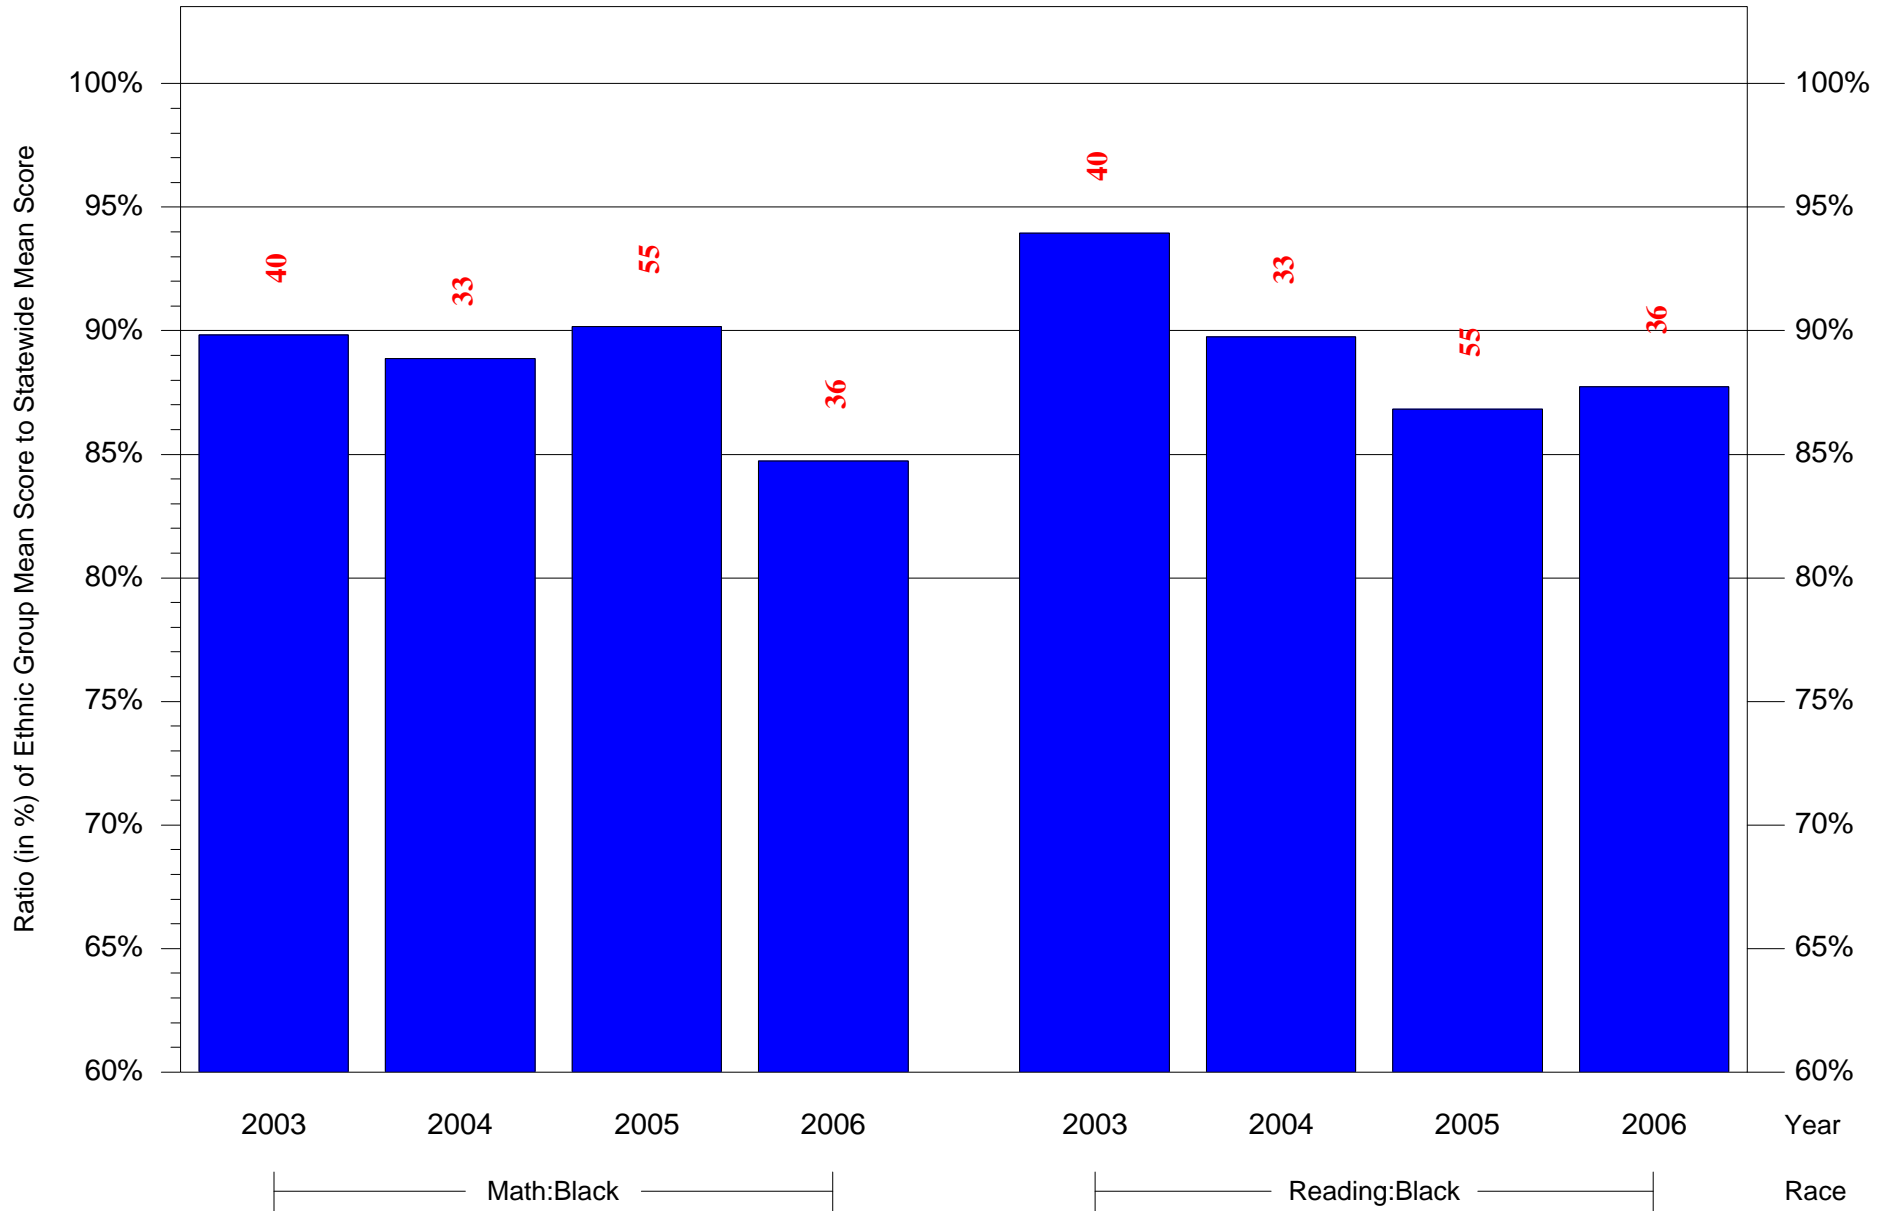

Mean Ethnic Group Building PSSA Test Score to Statewide Mean Score
Building = Knoxville EI Sch(7631) and Grade = 5 and Ethnic Group = Black or White
(Note: Number (in red) of Test Takers is above each bar in the chart.)