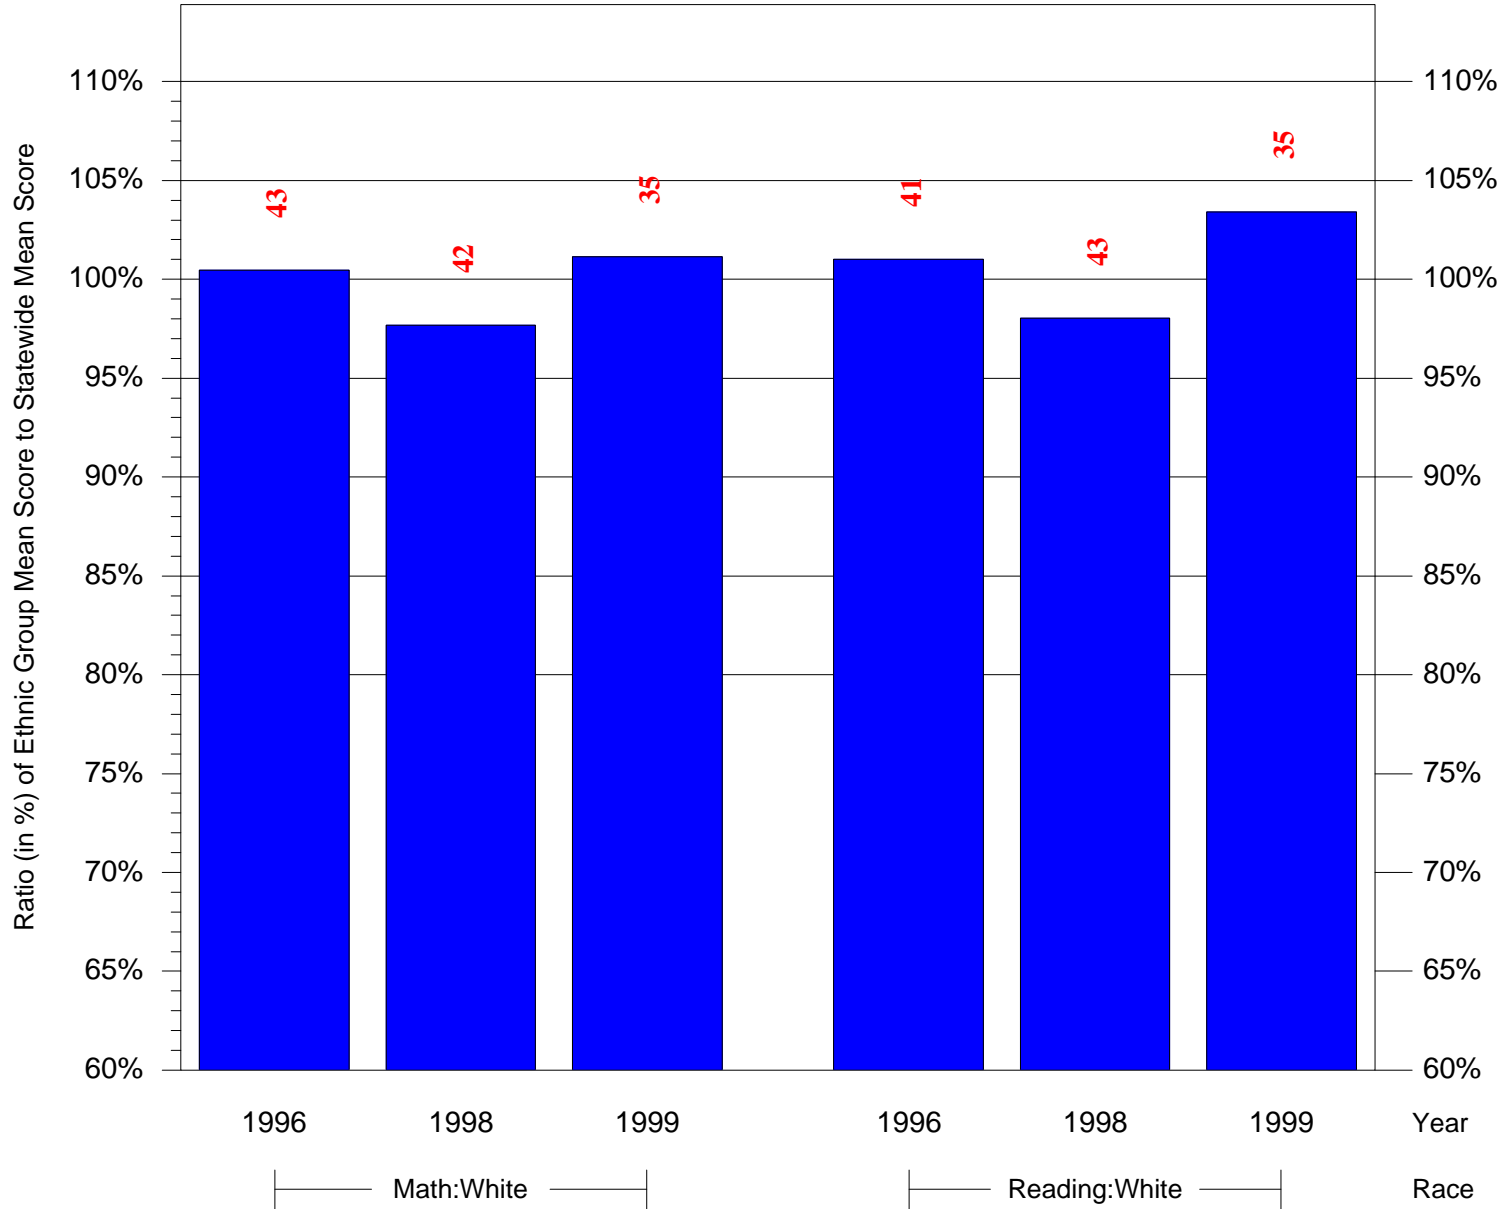

Mean Ethnic Group Building PSSA Test Score to Statewide Mean Score

Building = Whittier EI Sch(390) and Grade = 5 and Ethnic Group = Black or White

(Note: Number (in red) of Test Takers is above each bar in the chart.)