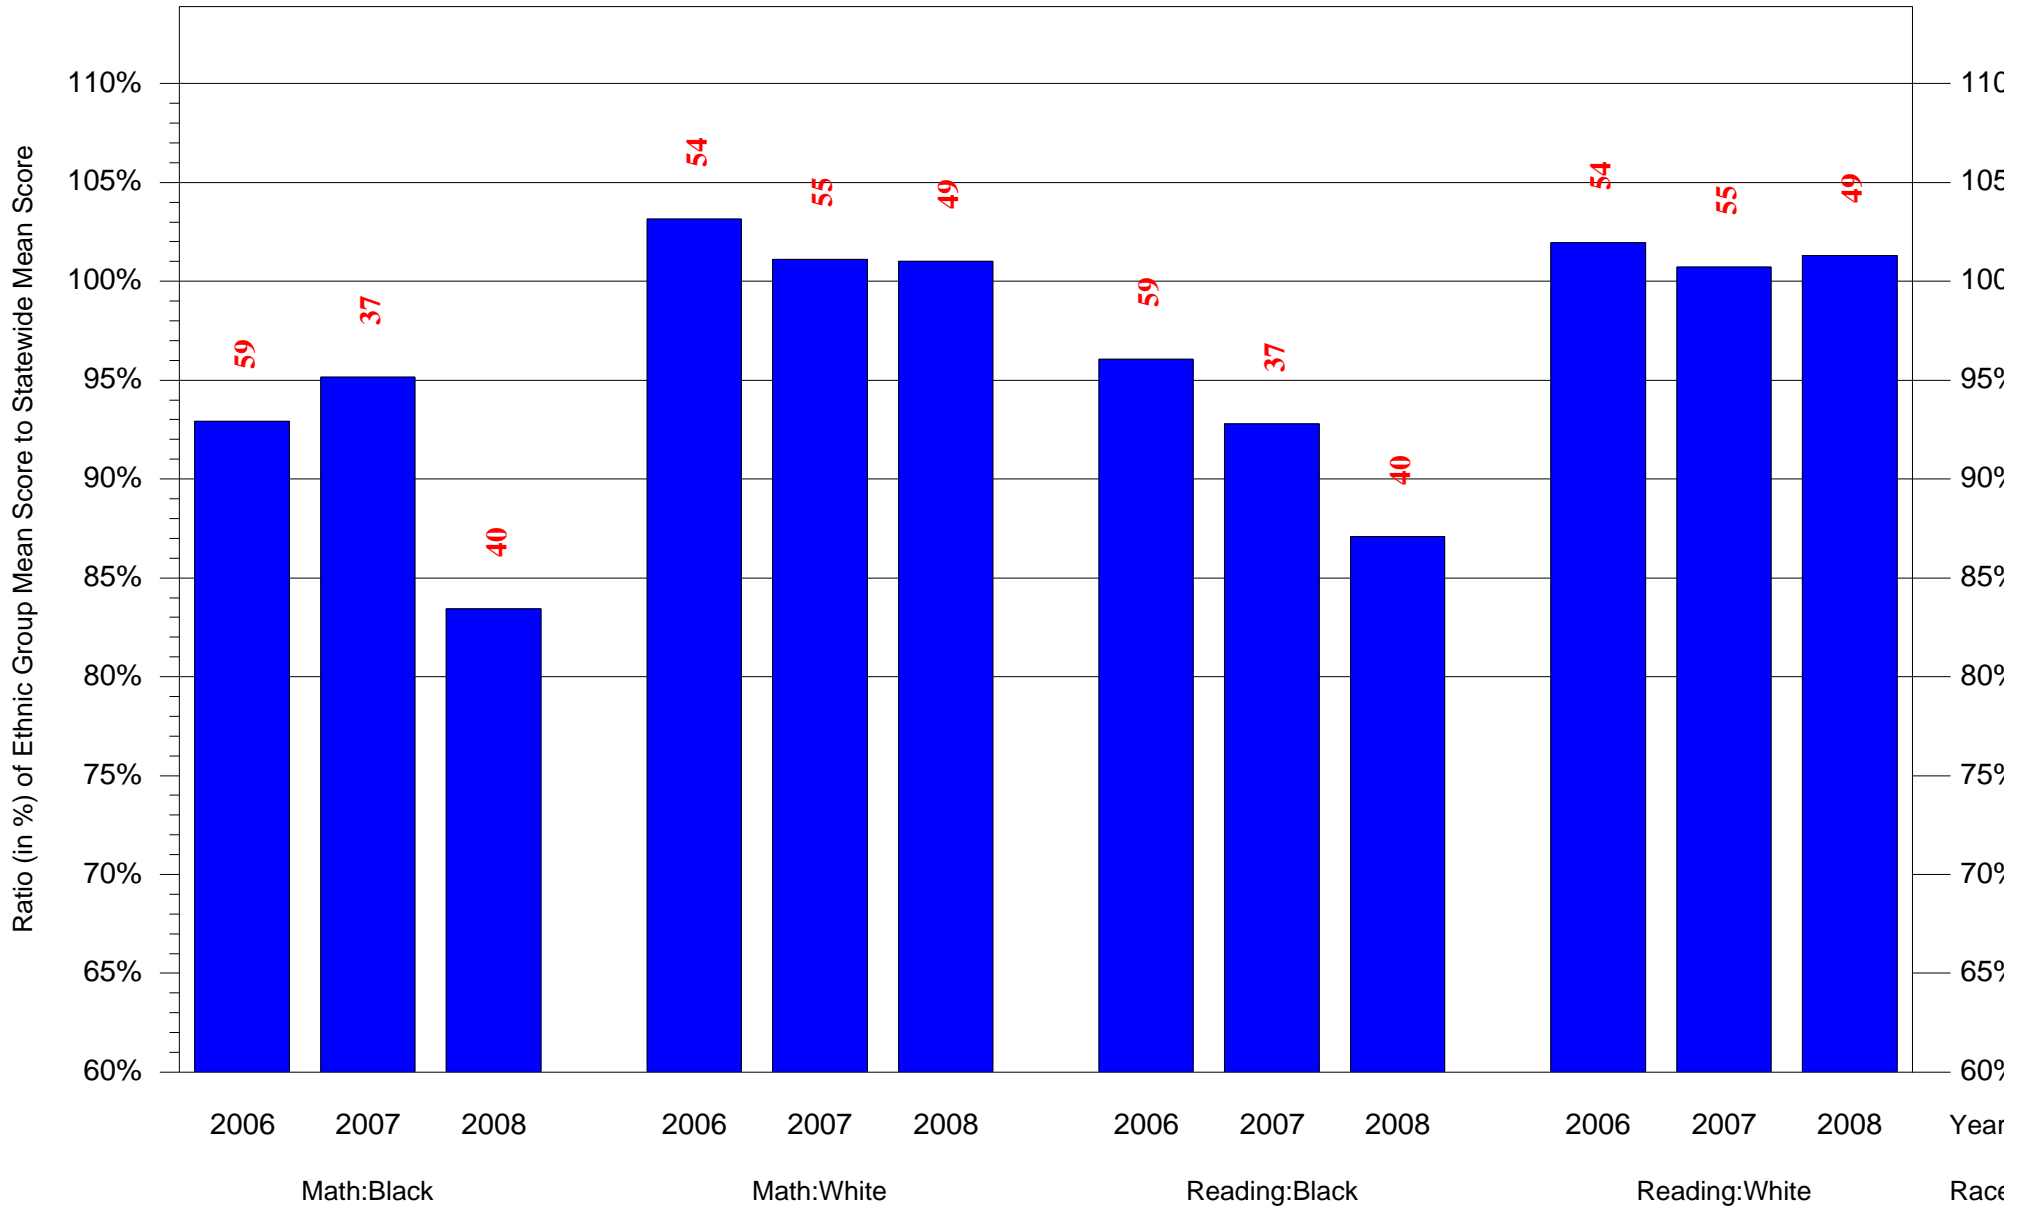

Mean Ethnic Group Building PSSA Test Score to Statewide Mean Score

Building = Pittsburgh Classical Academy(7692) and Grade = 6 and Ethnic Group = Black or White

(Note: Number (in red) of Test Takers is above each bar in the chart.)