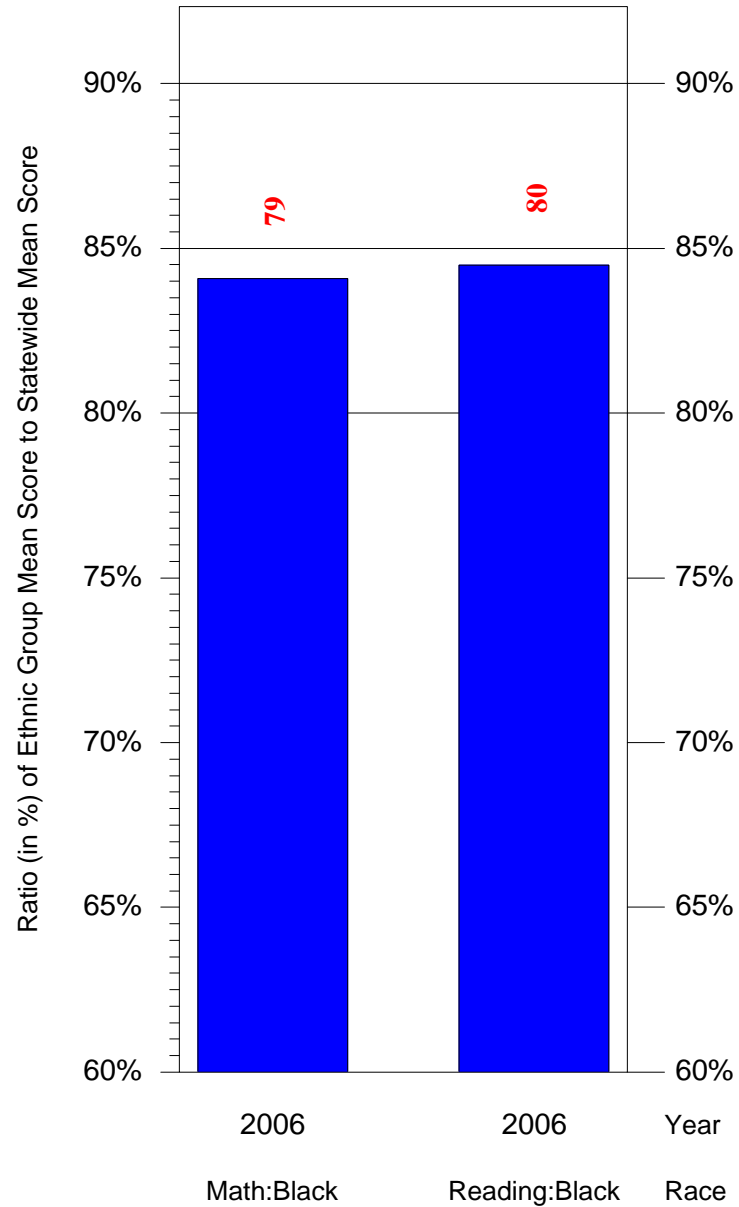

Mean Ethnic Group Building PSSA Test Score to Statewide Mean Score

Building = Milliones MS(6917) and Grade = 6 and Ethnic Group = Black or White

(Note: Number (in red) of Test Takers is above each bar in the chart.)