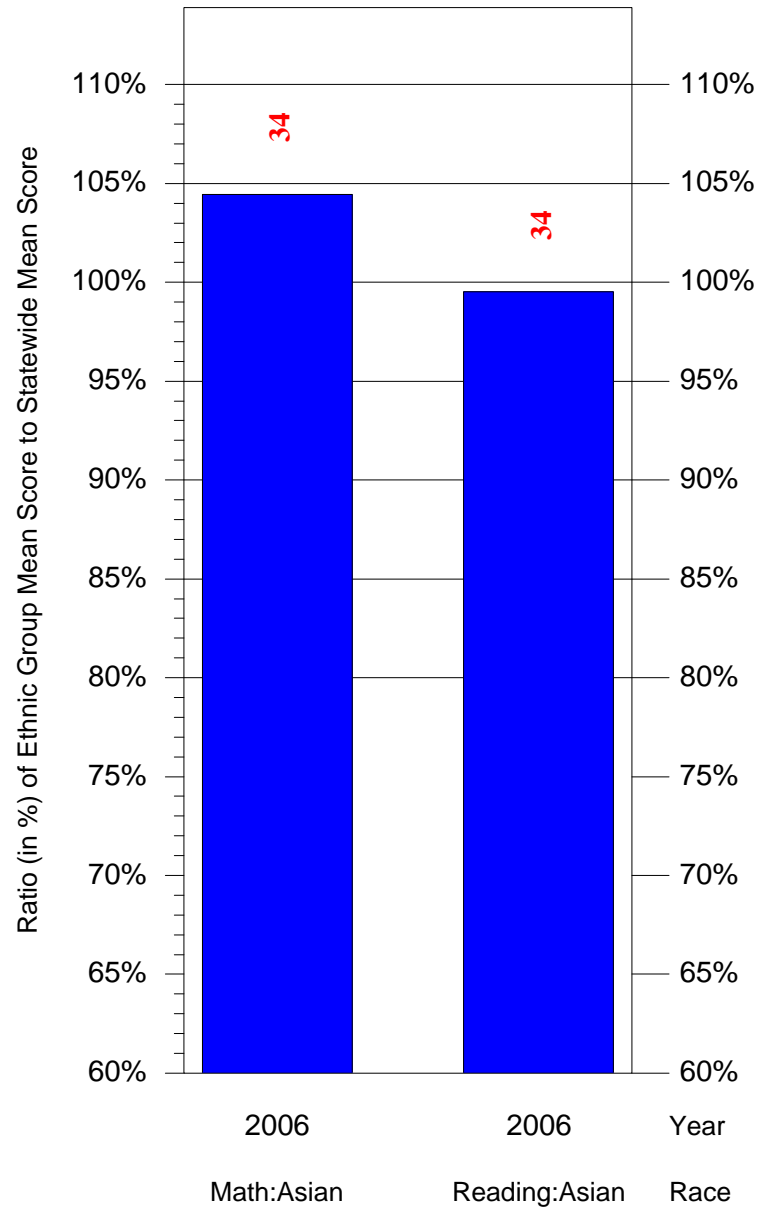

Mean Ethnic Group AUN PSSA Test Score to Statewide Mean Score

AUN = Pittsburgh SD(102027451) and Grade = 6 and Ethnic Group = Asian or Hispanic

(Note: Number (in red) of Test Takers is above each bar in the chart.)