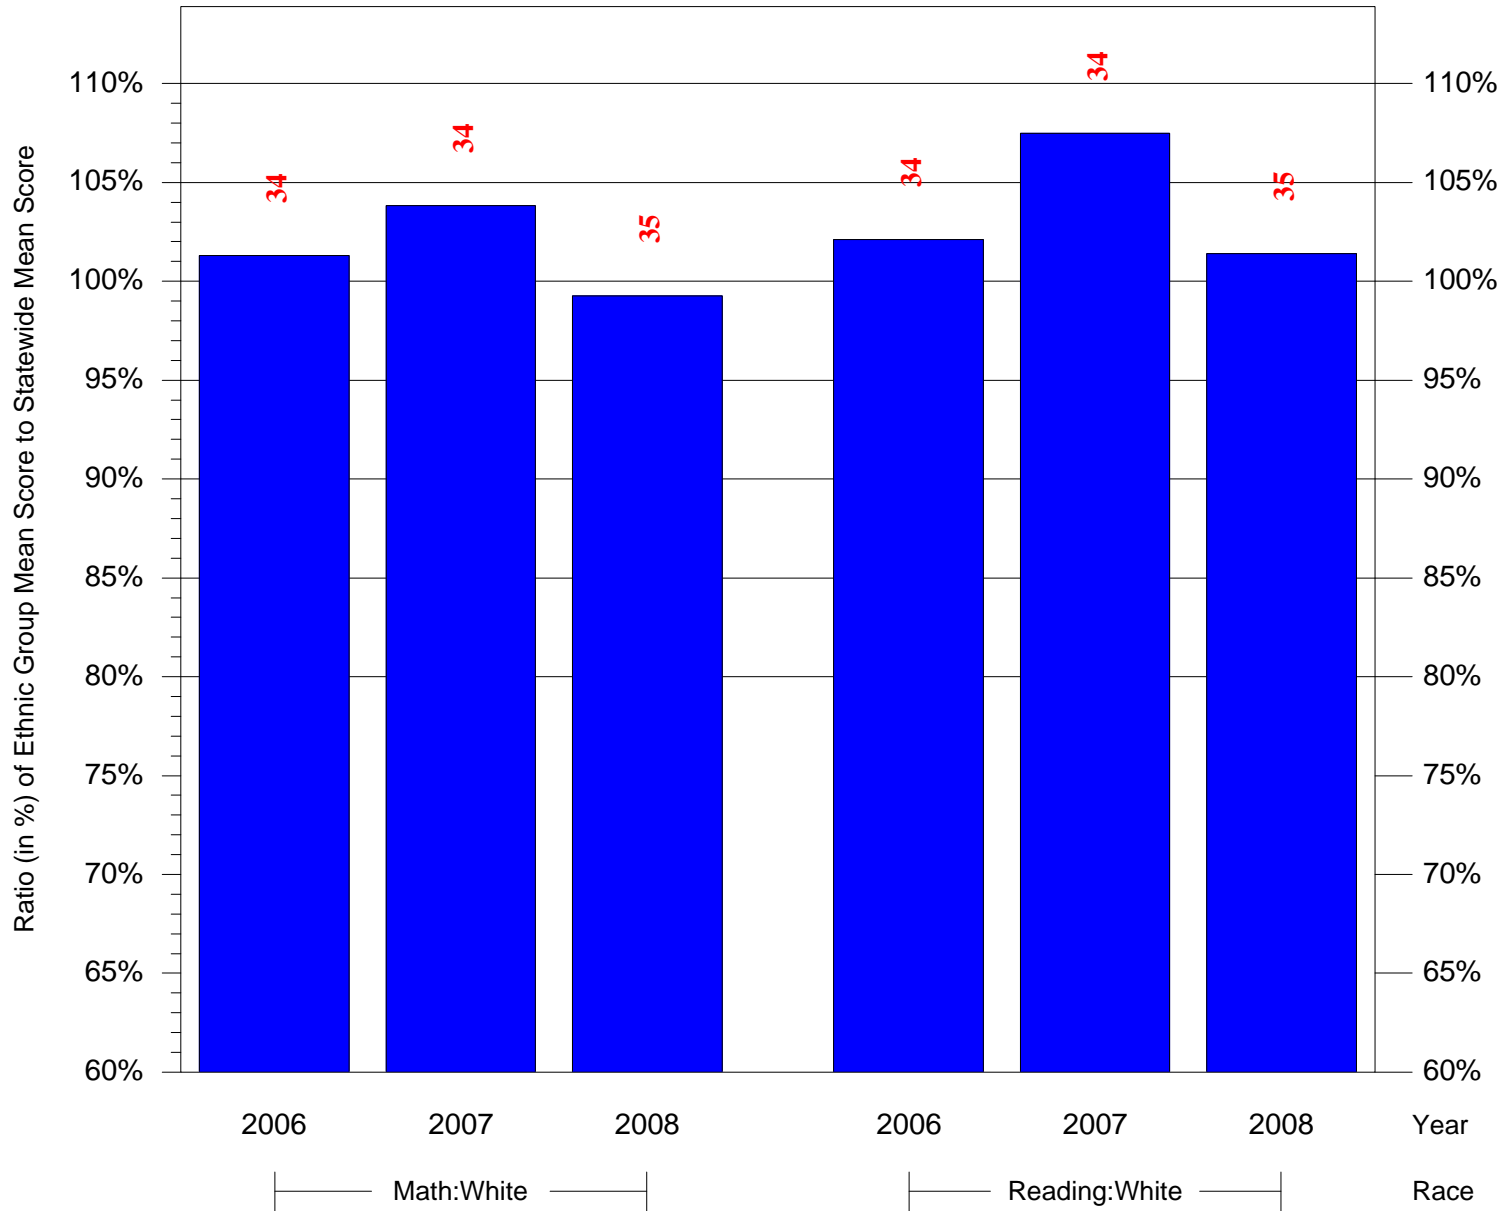

Mean Ethnic Group Building PSSA Test Score to Statewide Mean Score

Building = West Liberty El Sch(7694) and Grade = 4 and Ethnic Group = Black or White

(Note: Number (in red) of Test Takers is above each bar in the chart.)