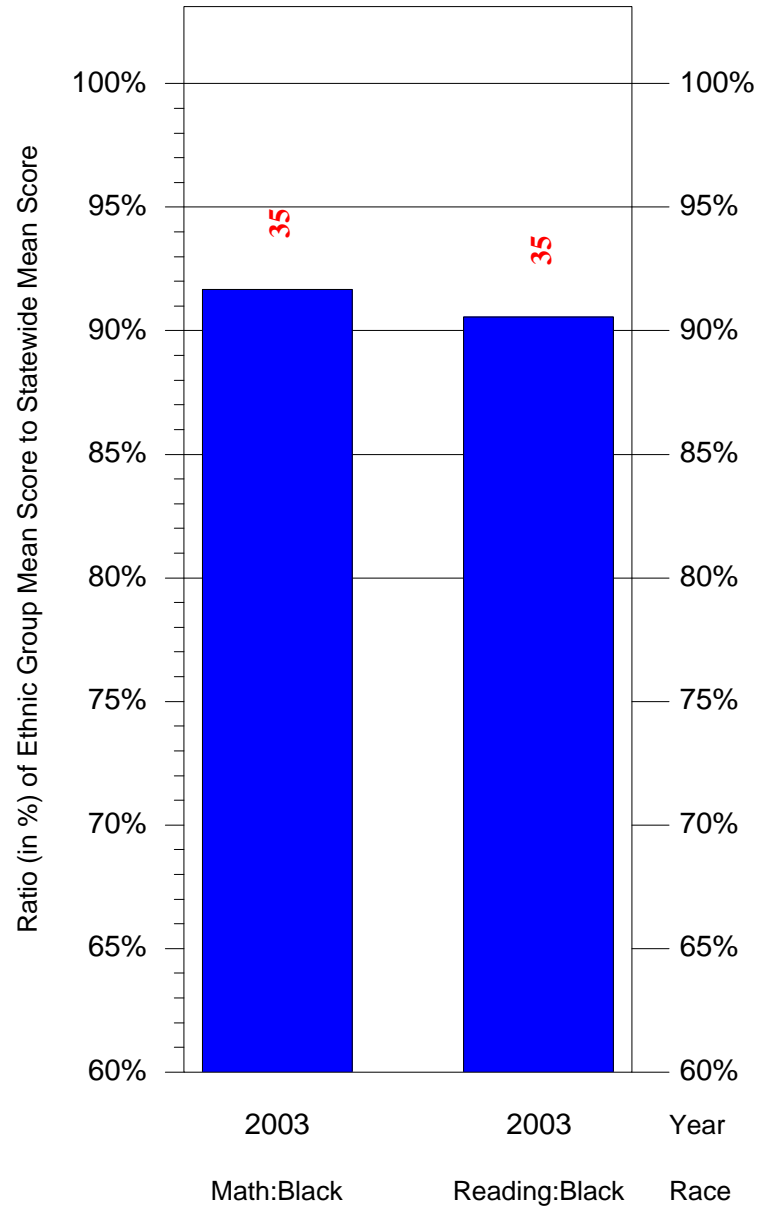

Mean Ethnic Group Building PSSA Test Score to Statewide Mean Score

Building = Sunnyside EI Sch(6068) and Grade = 5 and Ethnic Group = Black or White

(Note: Number (in red) of Test Takers is above each bar in the chart.)