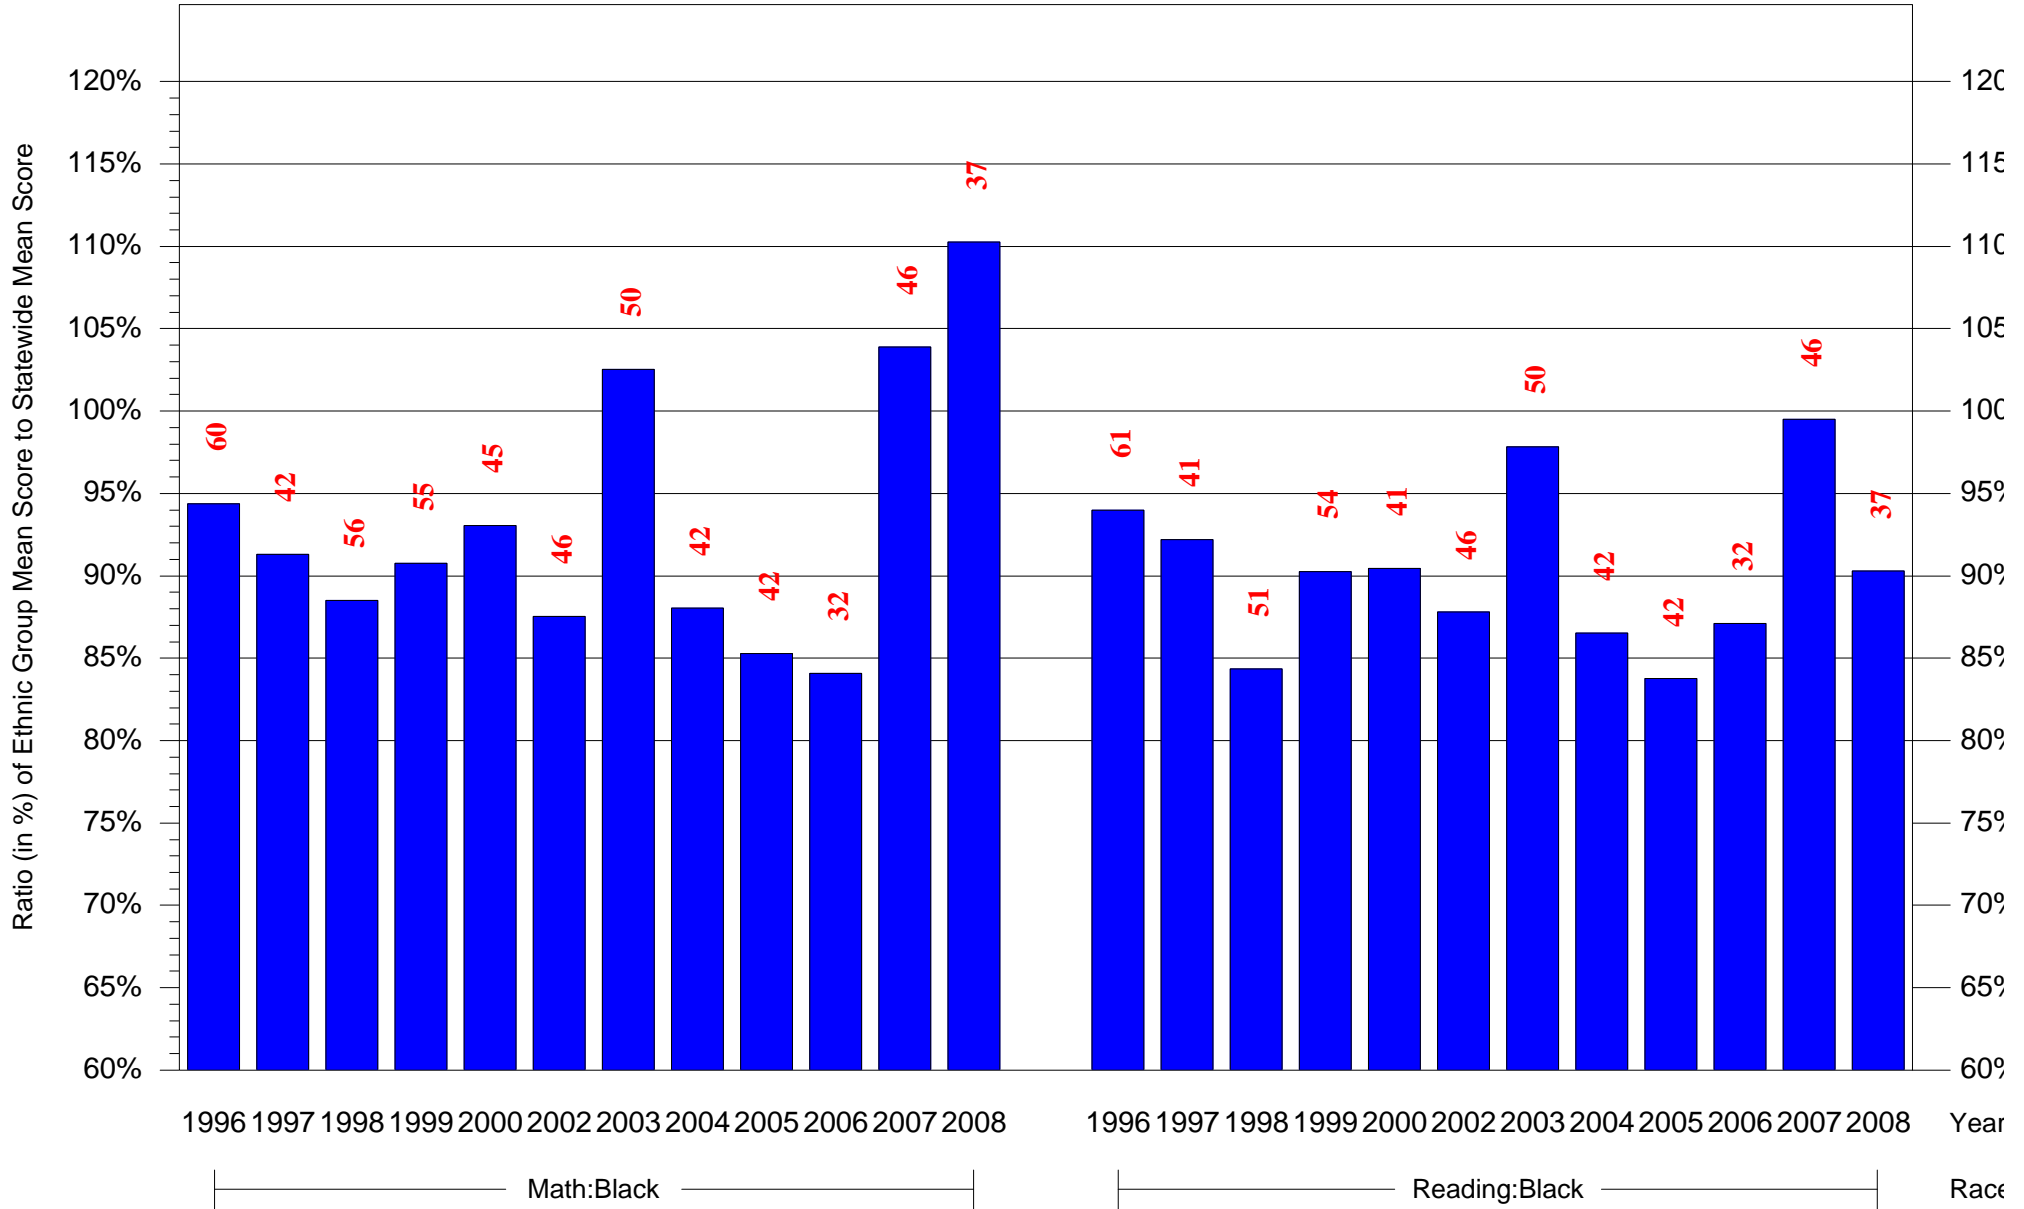

Mean Ethnic Group Building PSSA Test Score to Statewide Mean Score

Building = Fulton Academy of Science(6026) and Grade = 5 and Ethnic Group = Black or White

(Note: Number (in red) of Test Takers is above each bar in the chart.)