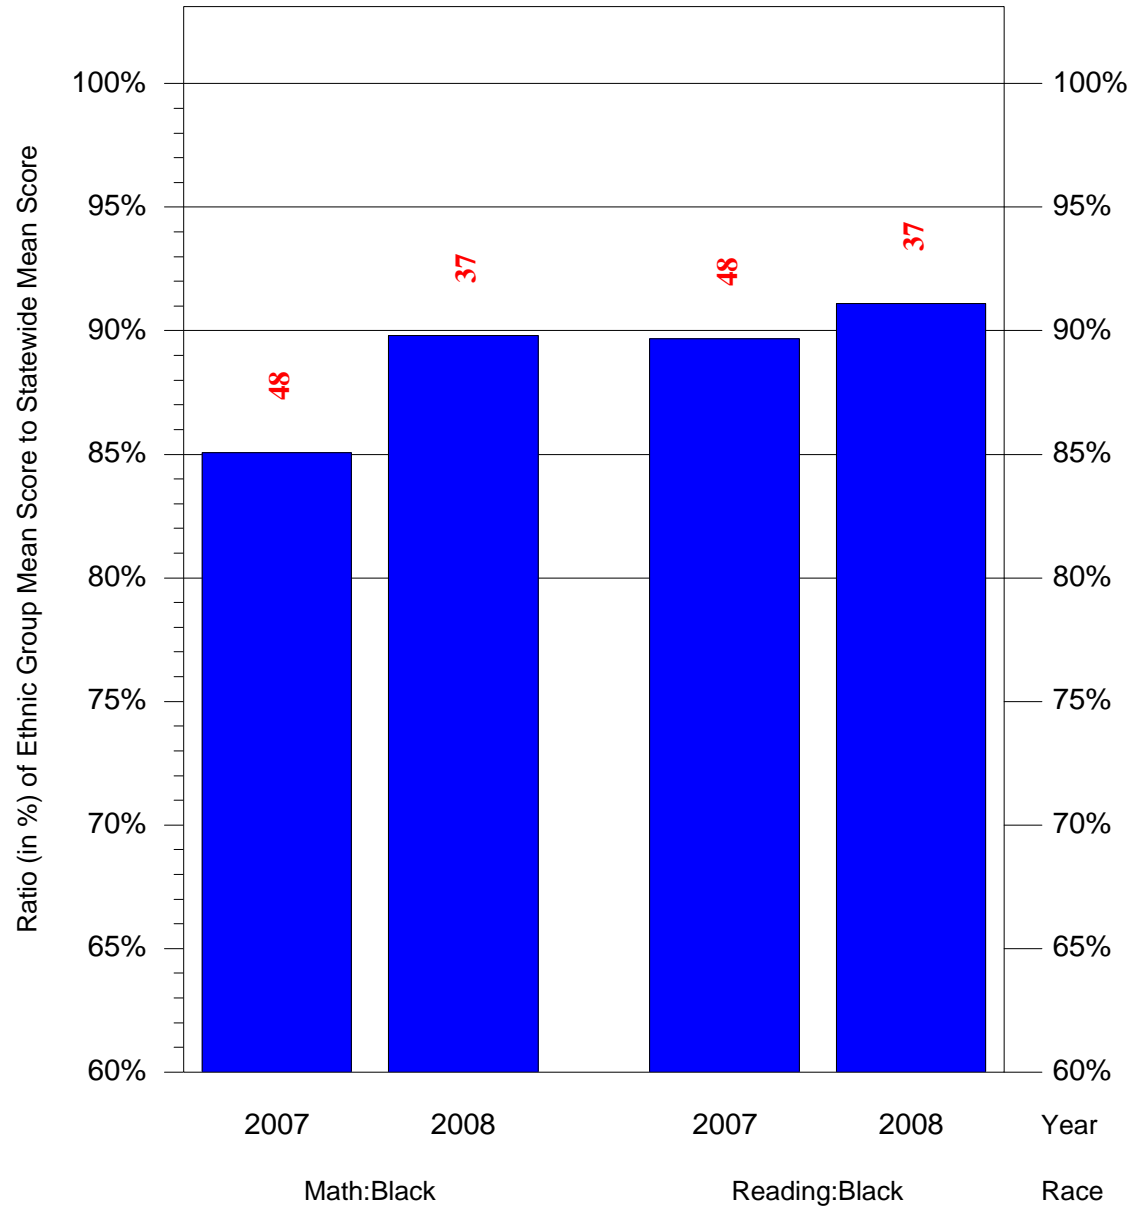

Mean Ethnic Group Building PSSA Test Score to Statewide Mean Score

Building = Miller AfricanCentered Academy(7872) and Grade = 3 and Ethnic Group = Black or White

(Note: Number (in red) of Test Takers is above each bar in the chart.)