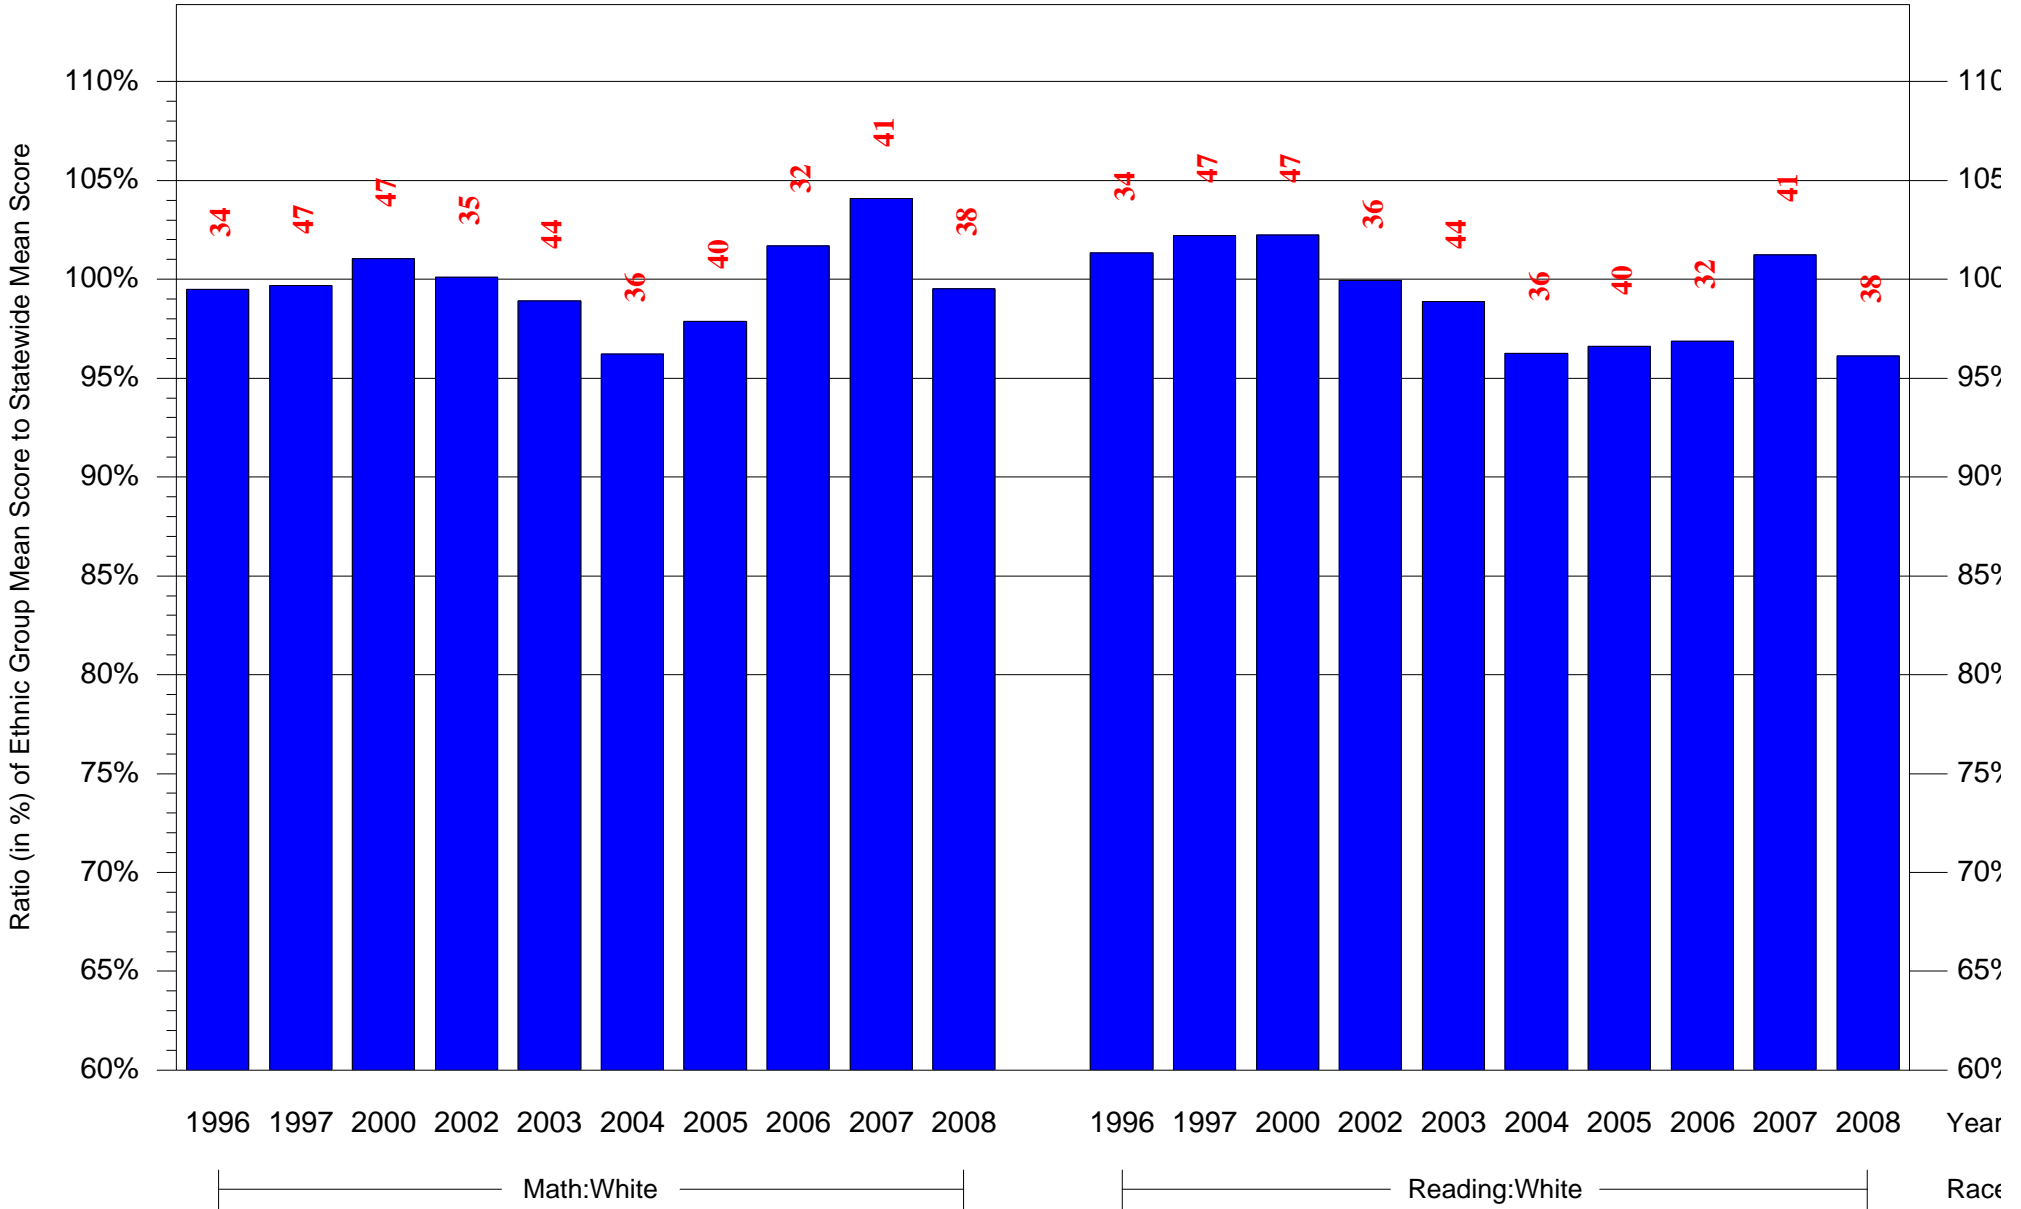

Mean Ethnic Group Building PSSA Test Score to Statewide Mean Score
Building = Concord EI Sch(330) and Grade = 5 and Ethnic Group = Black or White
(Note: Number (in red) of Test Takers is above each bar in the chart.)