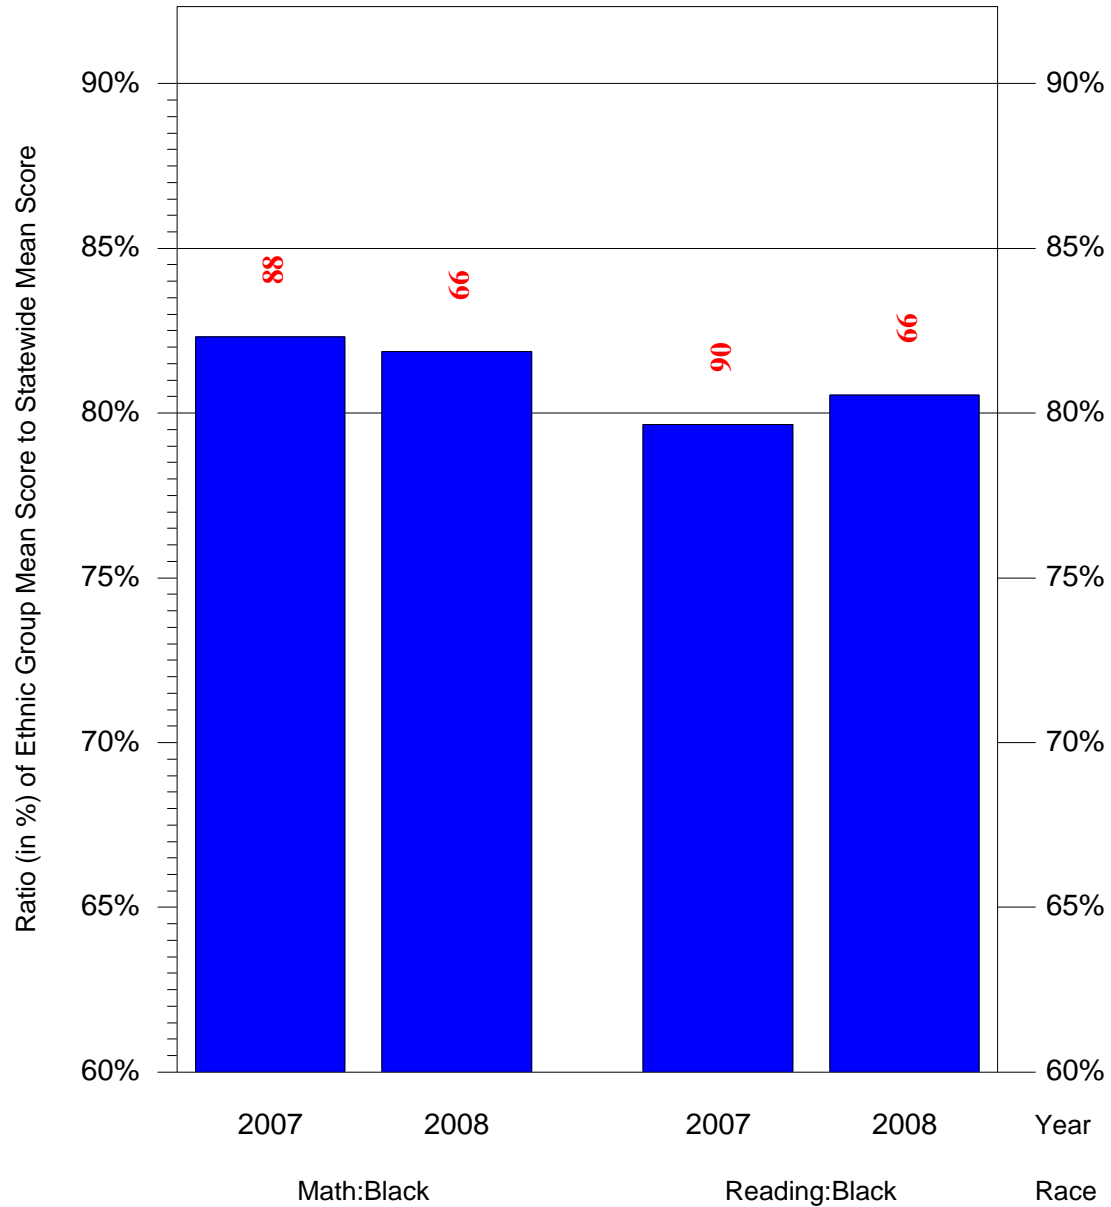

Mean Ethnic Group Building PSSA Test Score to Statewide Mean Score

Building = Rooney Arthur J MS(7887) and Grade = 8 and Ethnic Group = Black or White

(Note: Number (in red) of Test Takers is above each bar in the chart.)