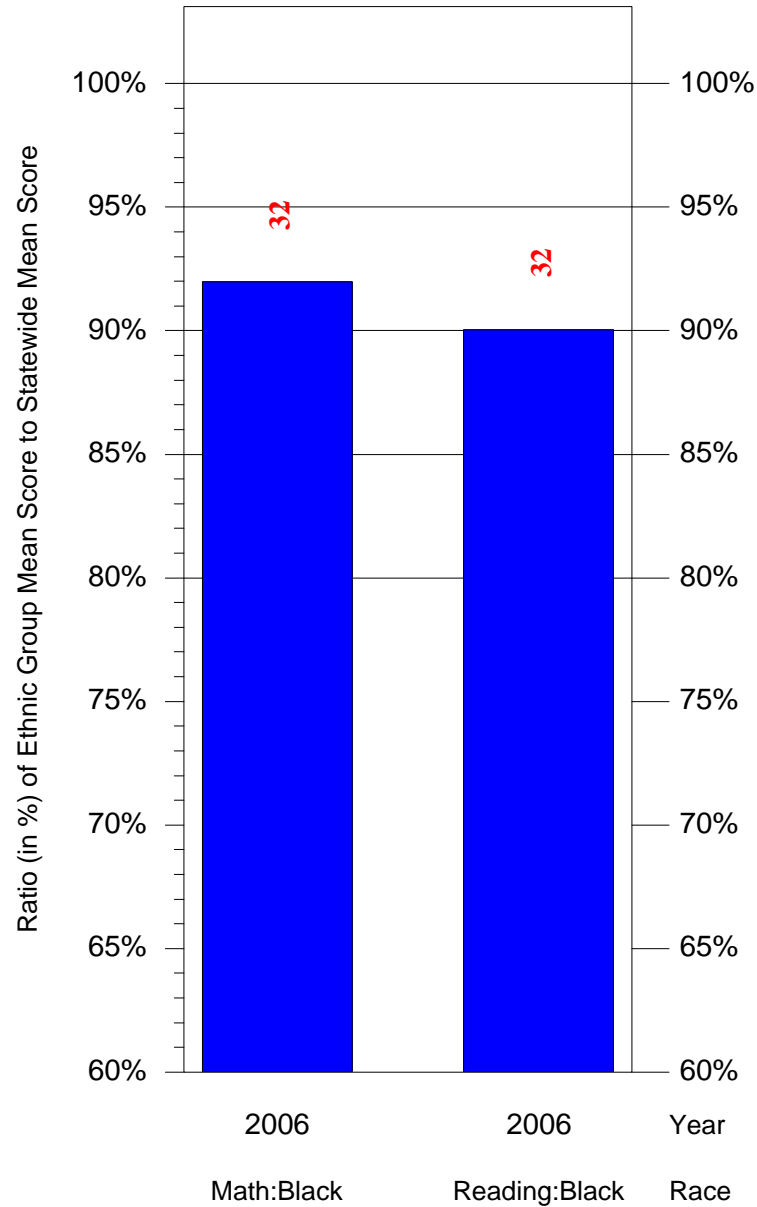

Mean Ethnic Group Building PSSA Test Score to Statewide Mean Score

Building = Manchester EI Sch(402) and Grade = 4 and Ethnic Group = Black or White

(Note: Number (in red) of Test Takers is above each bar in the chart.)