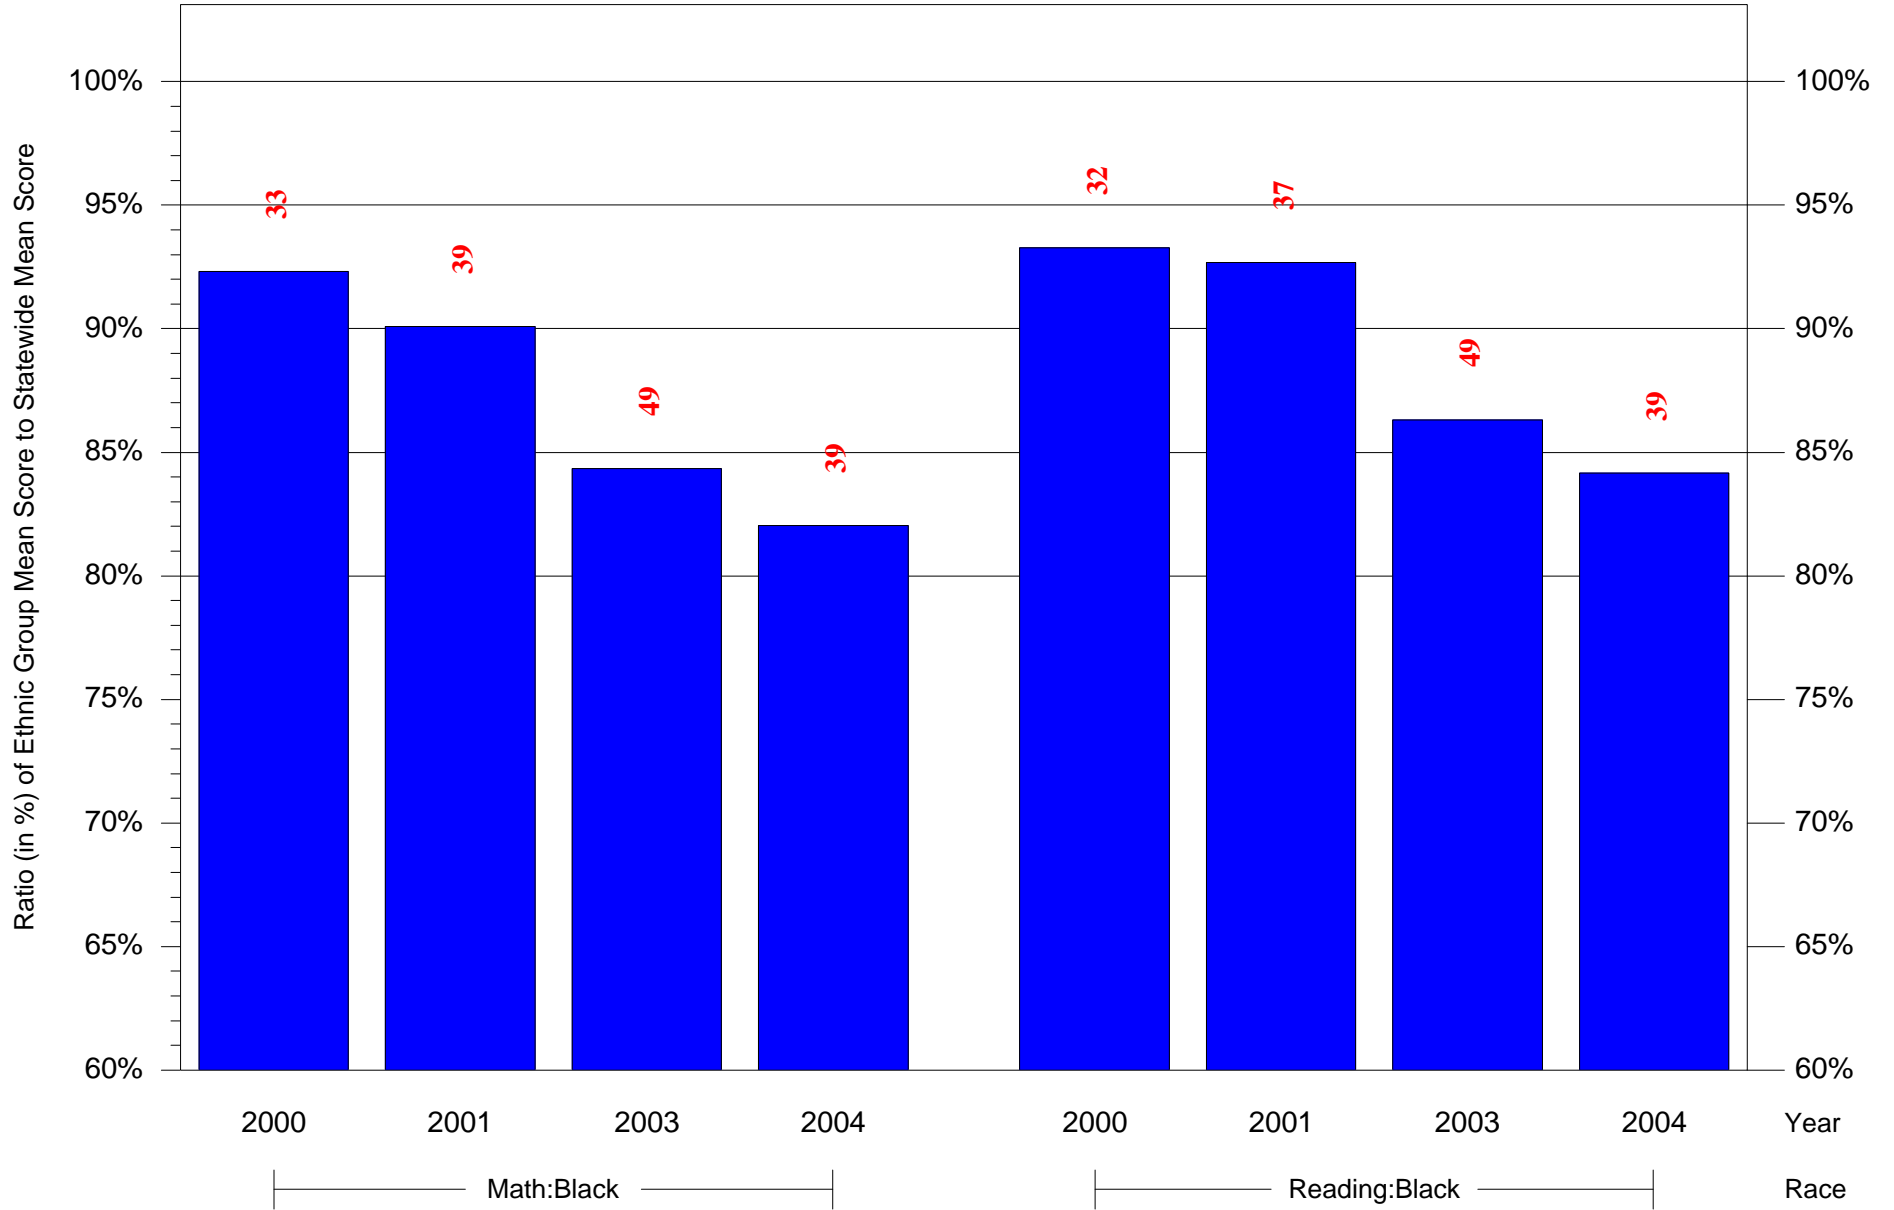

Mean Ethnic Group Building PSSA Test Score to Statewide Mean Score

Building = Beltzhoover El Sch(321) and Grade = 5 and Ethnic Group = Black or White

(Note: Number (in red) of Test Takers is above each bar in the chart.)