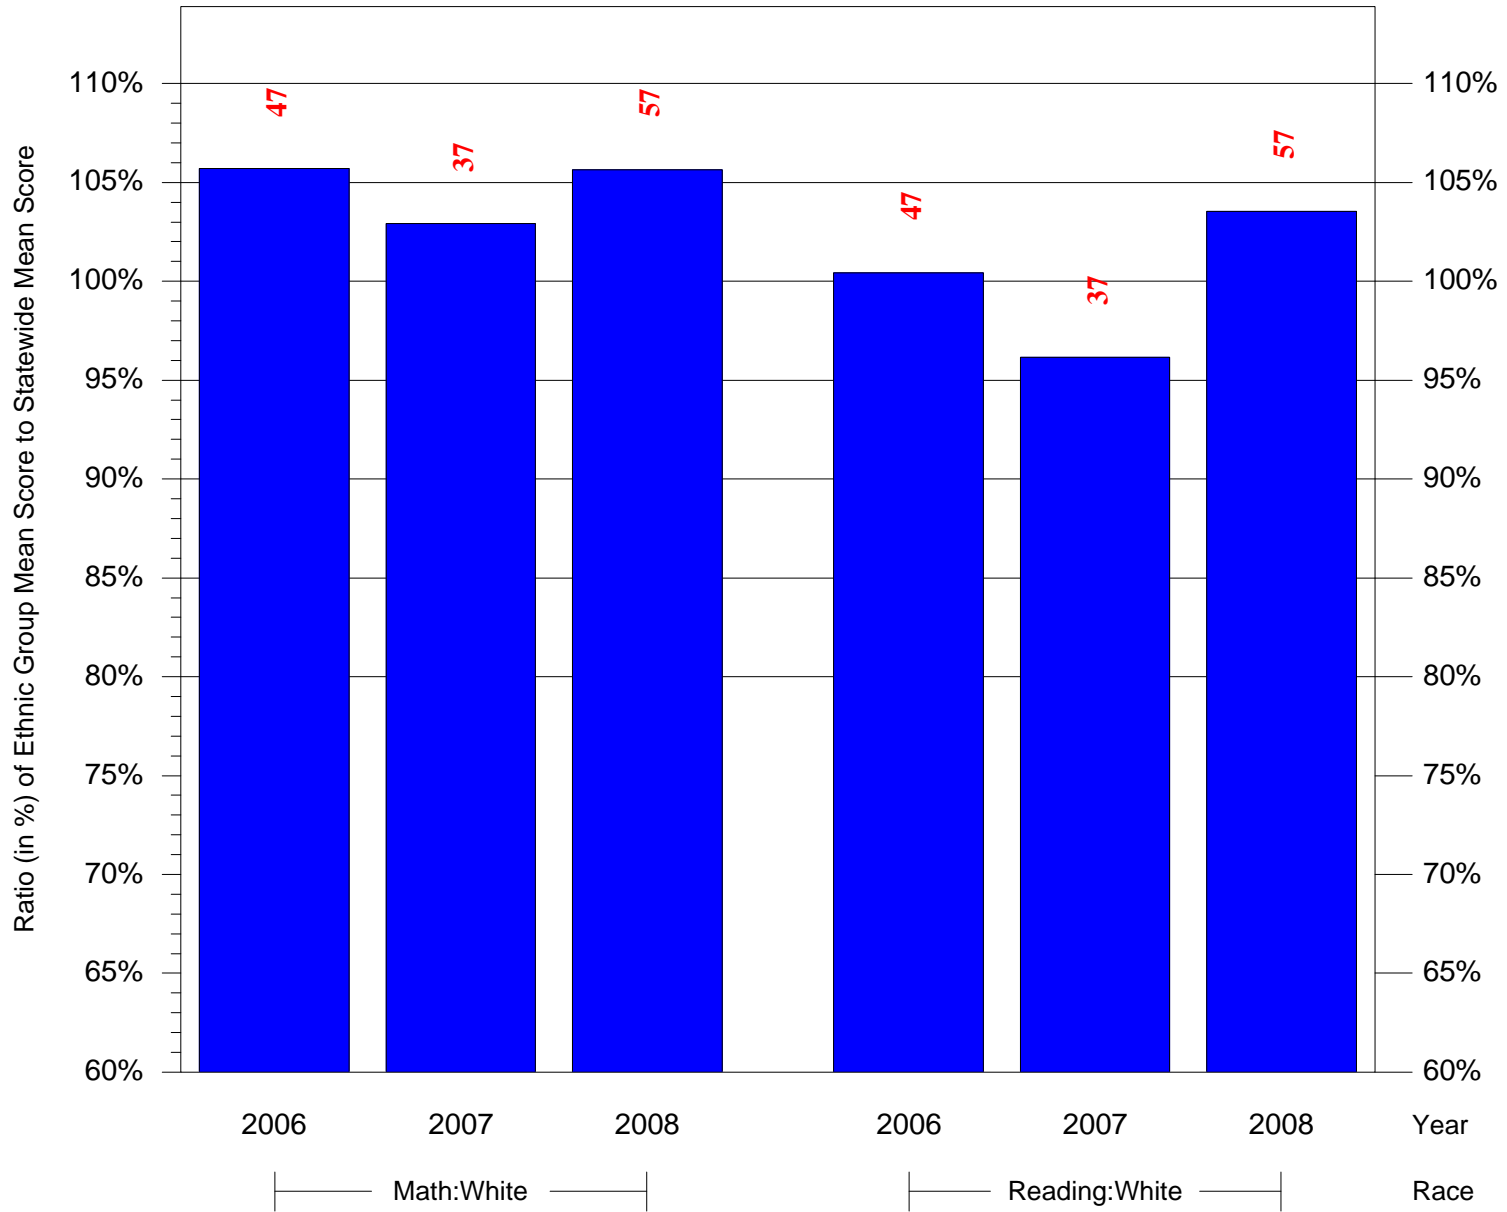

Mean Ethnic Group Building PSSA Test Score to Statewide Mean Score

Building = Roosevelt El Sch(7742) and Grade = 4 and Ethnic Group = Black or White

(Note: Number (in red) of Test Takers is above each bar in the chart.)