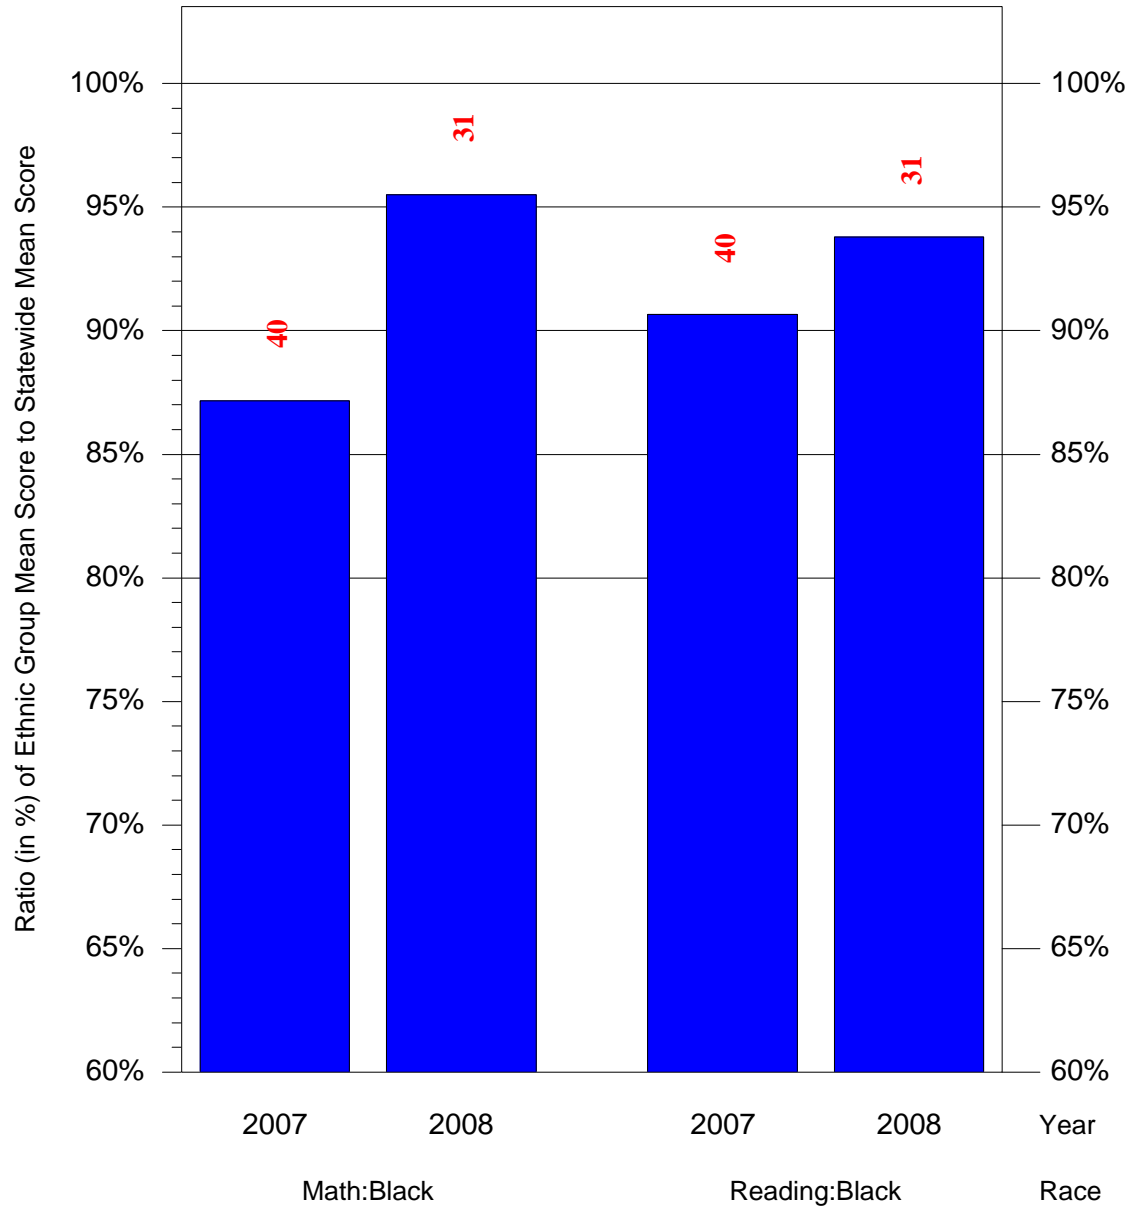

Mean Ethnic Group Building PSSA Test Score to Statewide Mean Score

Building = Manchester El Sch(7871) and Grade = 3 and Ethnic Group = Black or White

(Note: Number (in red) of Test Takers is above each bar in the chart.)