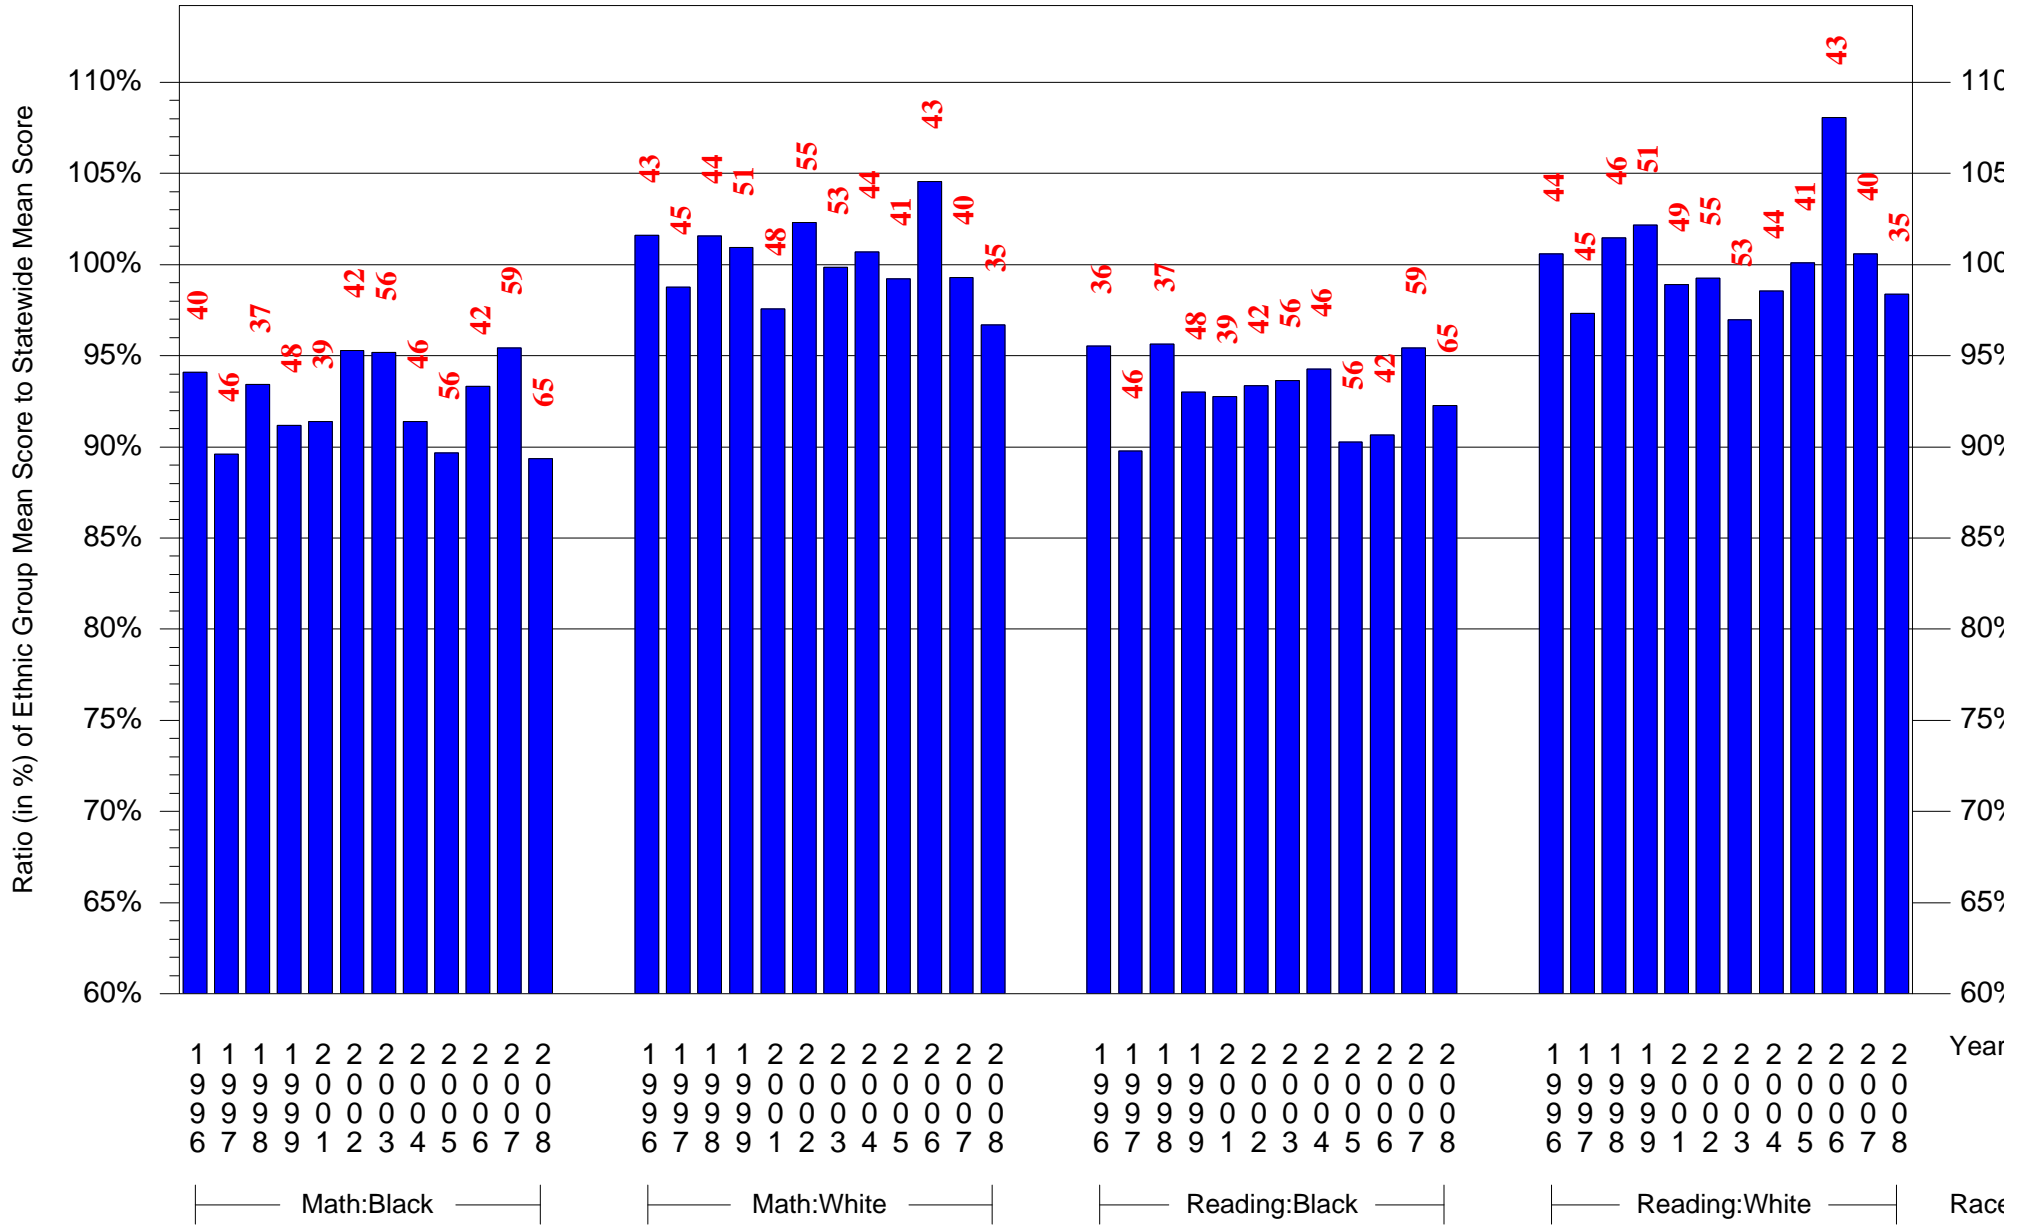

Mean Ethnic Group Building PSSA Test Score to Statewide Mean Score

Building = South Brook MS(7693) and Grade = 6 and Ethnic Group = Black or White

(Note: Number (in red) of Test Takers is above each bar in the chart.)