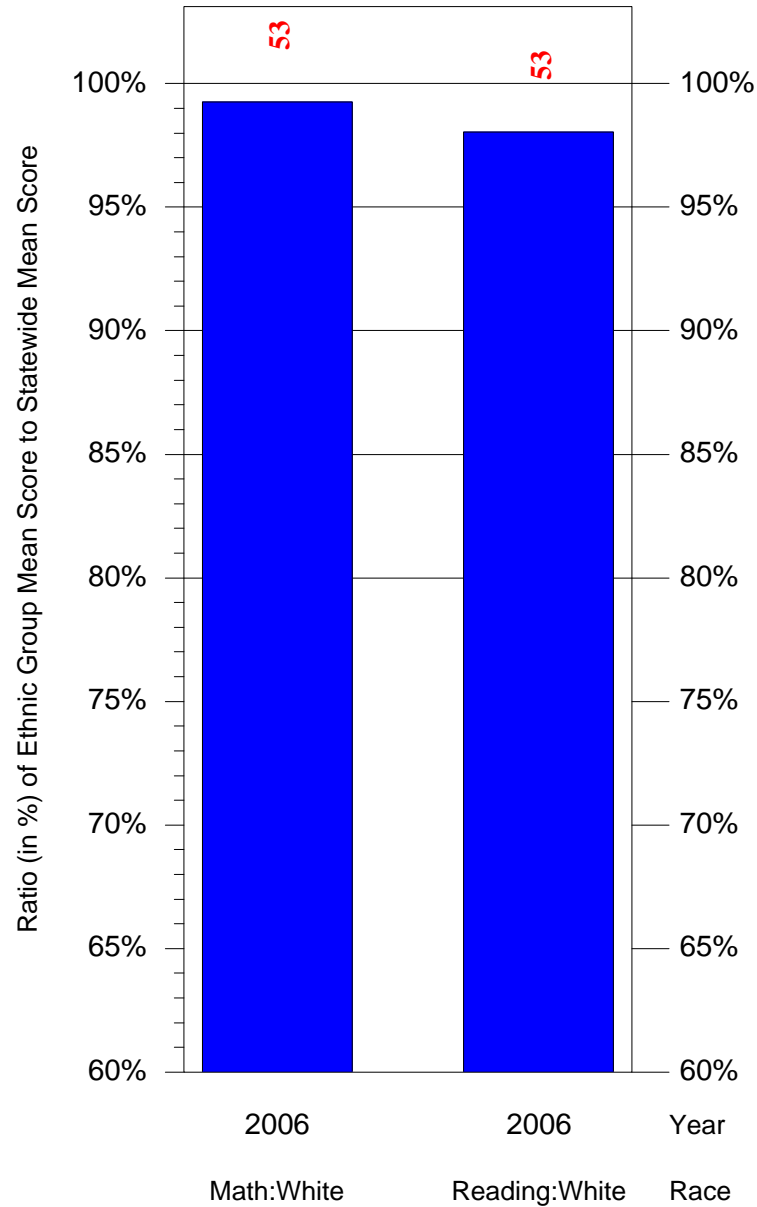

Mean Ethnic Group Building PSSA Test Score to Statewide Mean Score

Building = Brookline El Sch(6020) and Grade = 4 and Ethnic Group = Black or White

(Note: Number (in red) of Test Takers is above each bar in the chart.)