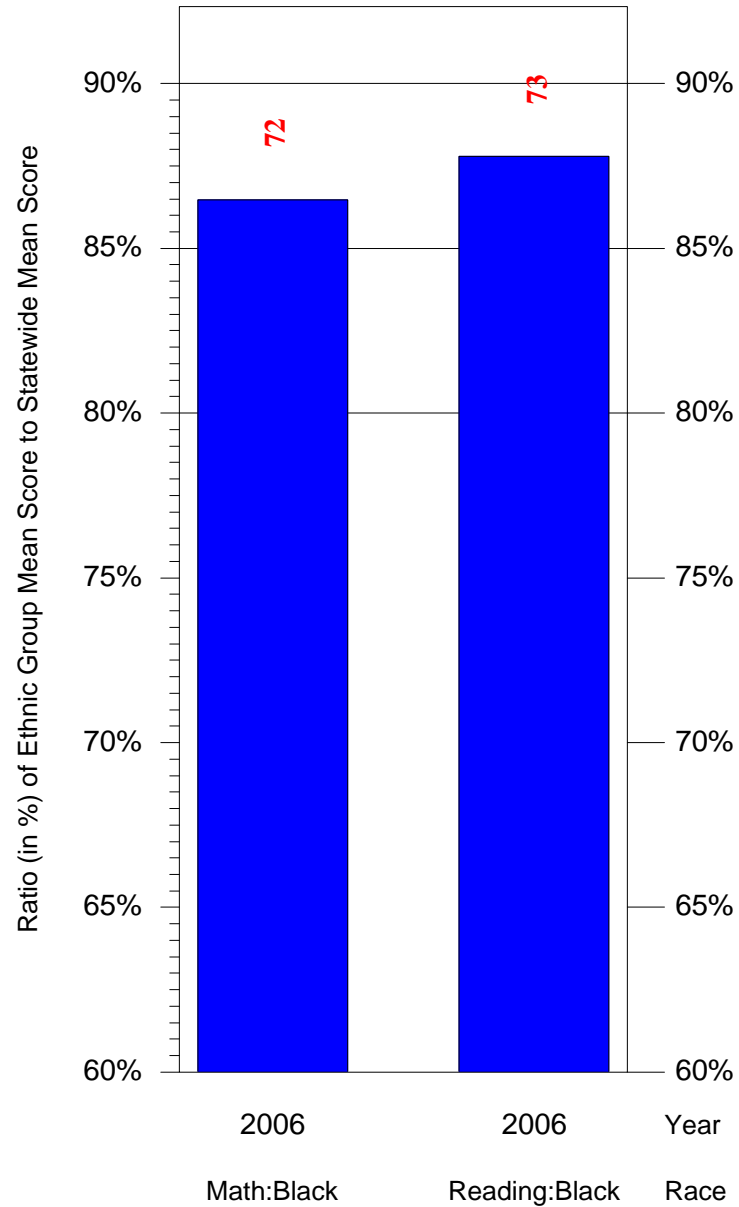

Mean Ethnic Group Building PSSA Test Score to Statewide Mean Score
Building = Greenway MS(6813) and Grade = 7 and Ethnic Group = Black or White
(Note: Number (in red) of Test Takers is above each bar in the chart.)