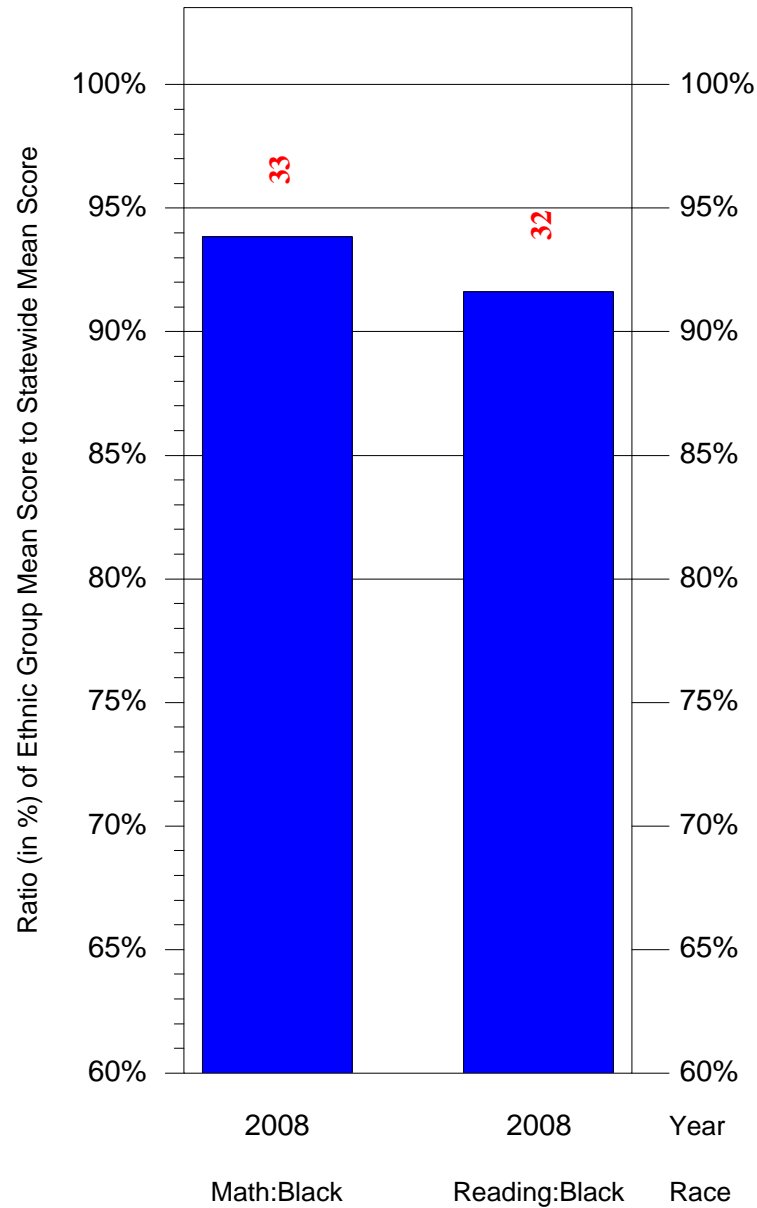

Mean Ethnic Group Building PSSA Test Score to Statewide Mean Score

Building = Arlington EI Sch(7878) and Grade = 8 and Ethnic Group = Black or White

(Note: Number (in red) of Test Takers is above each bar in the chart.)