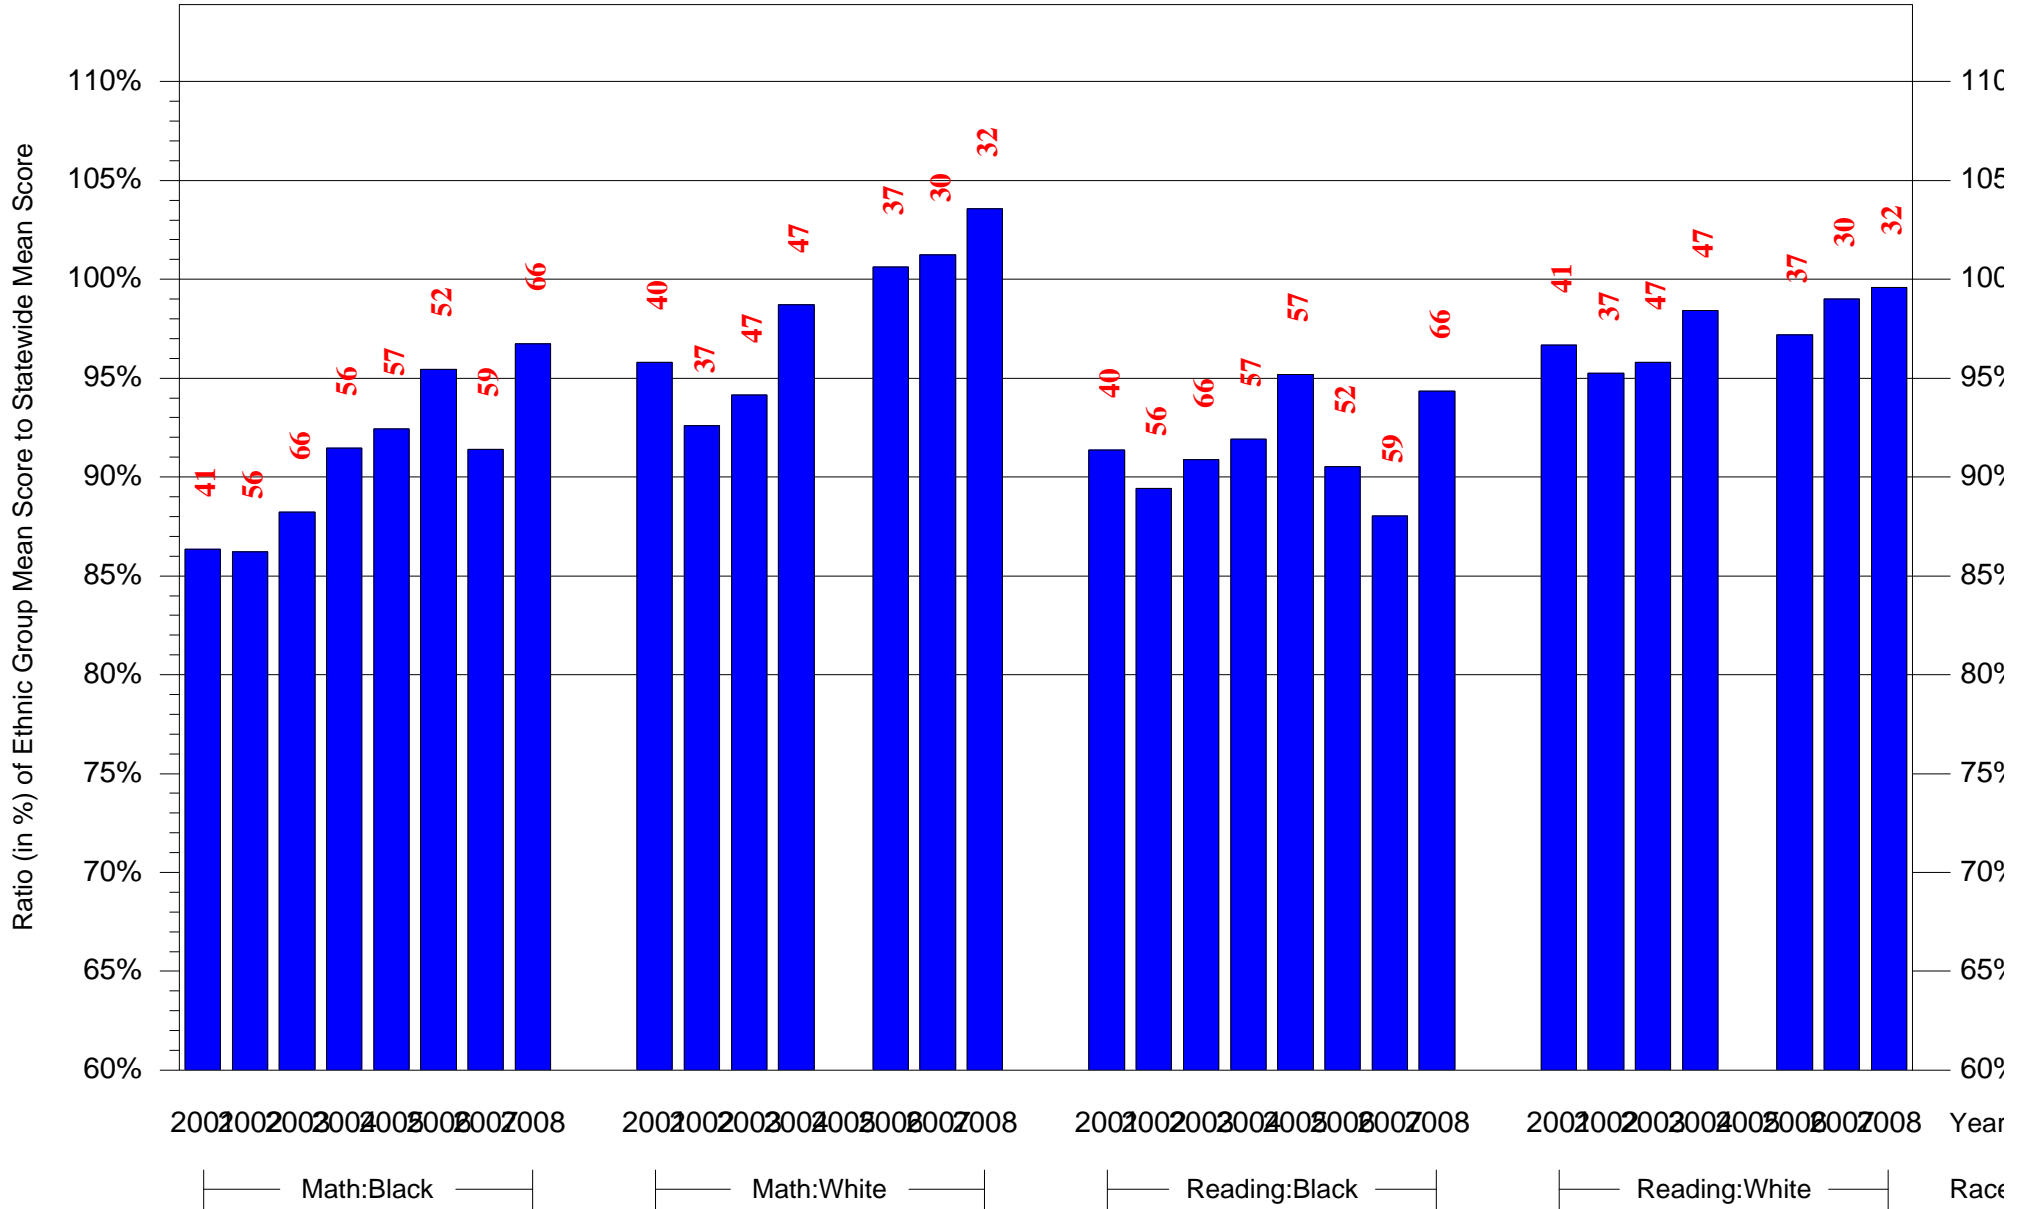

Mean Ethnic Group Building PSSA Test Score to Statewide Mean Score

Building = Allegheny Trad Mid Acad(7616) and Grade = 8 and Ethnic Group = Black or White

(Note: Number (in red) of Test Takers is above each bar in the chart.)