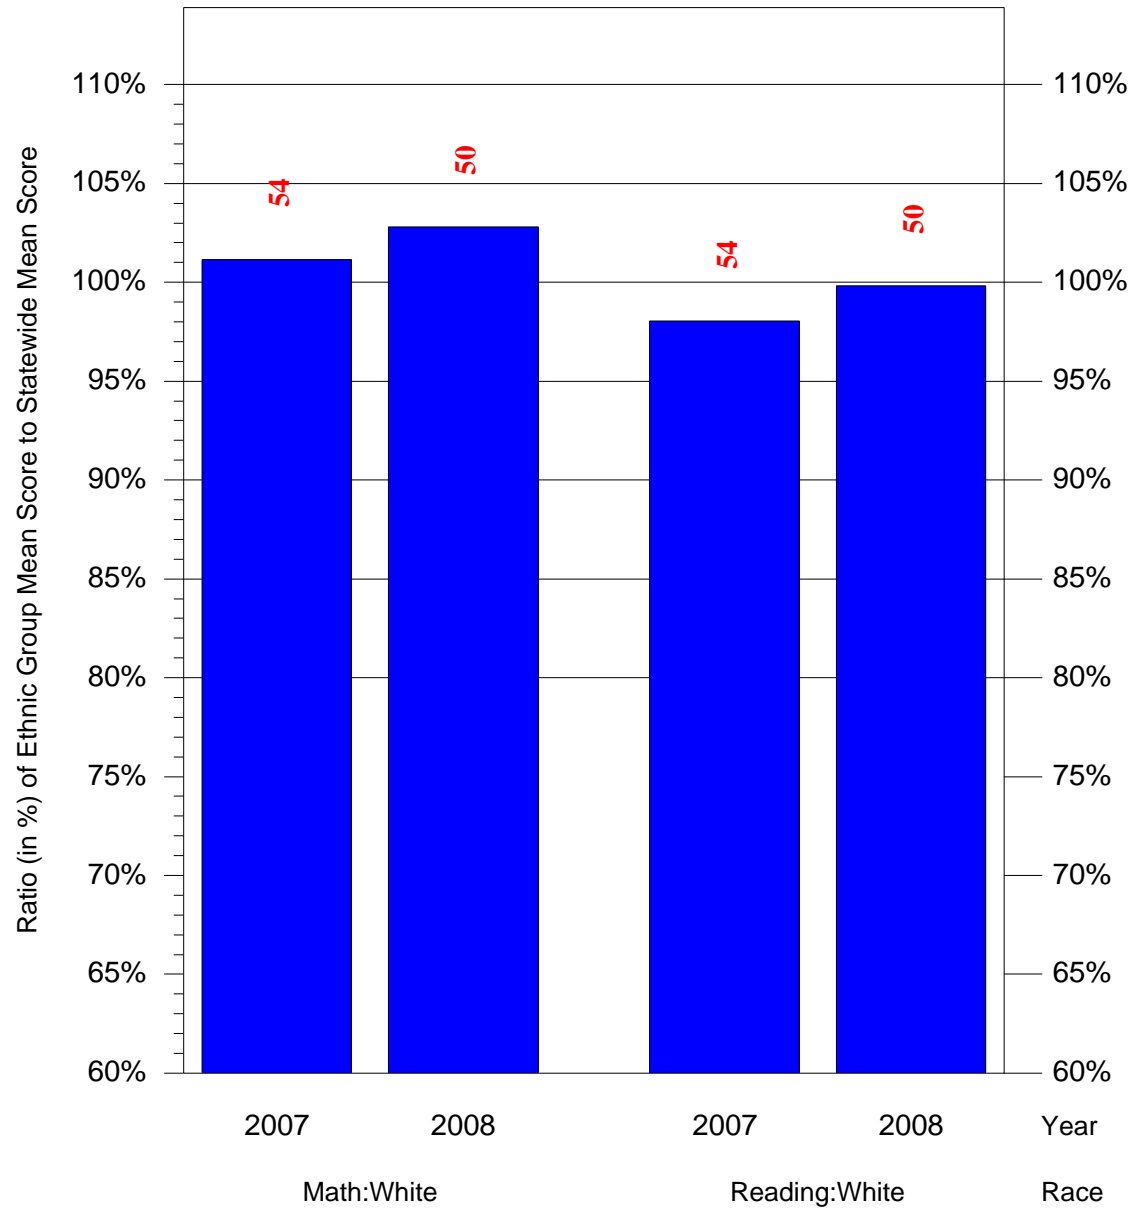

Mean Ethnic Group Building PSSA Test Score to Statewide Mean Score

Building = Brookline El Sch(7868) and Grade = 4 and Ethnic Group = Black or White

(Note: Number (in red) of Test Takers is above each bar in the chart.)