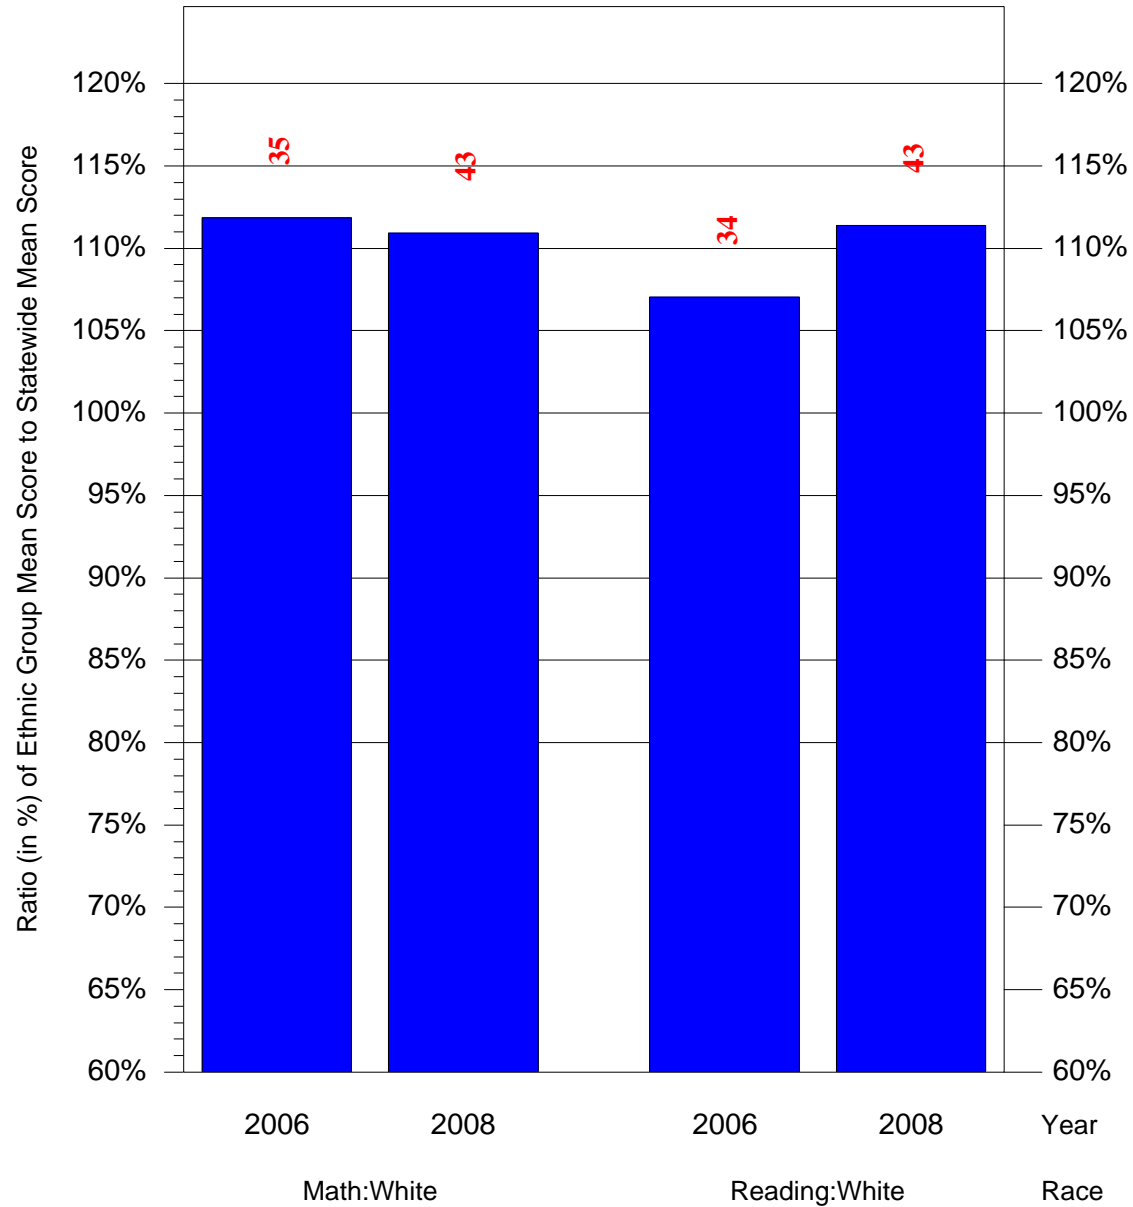

Mean Ethnic Group Building PSSA Test Score to Statewide Mean Score

Building = Colfax EI Sch(6022) and Grade = 4 and Ethnic Group = Black or White

(Note: Number (in red) of Test Takers is above each bar in the chart.)