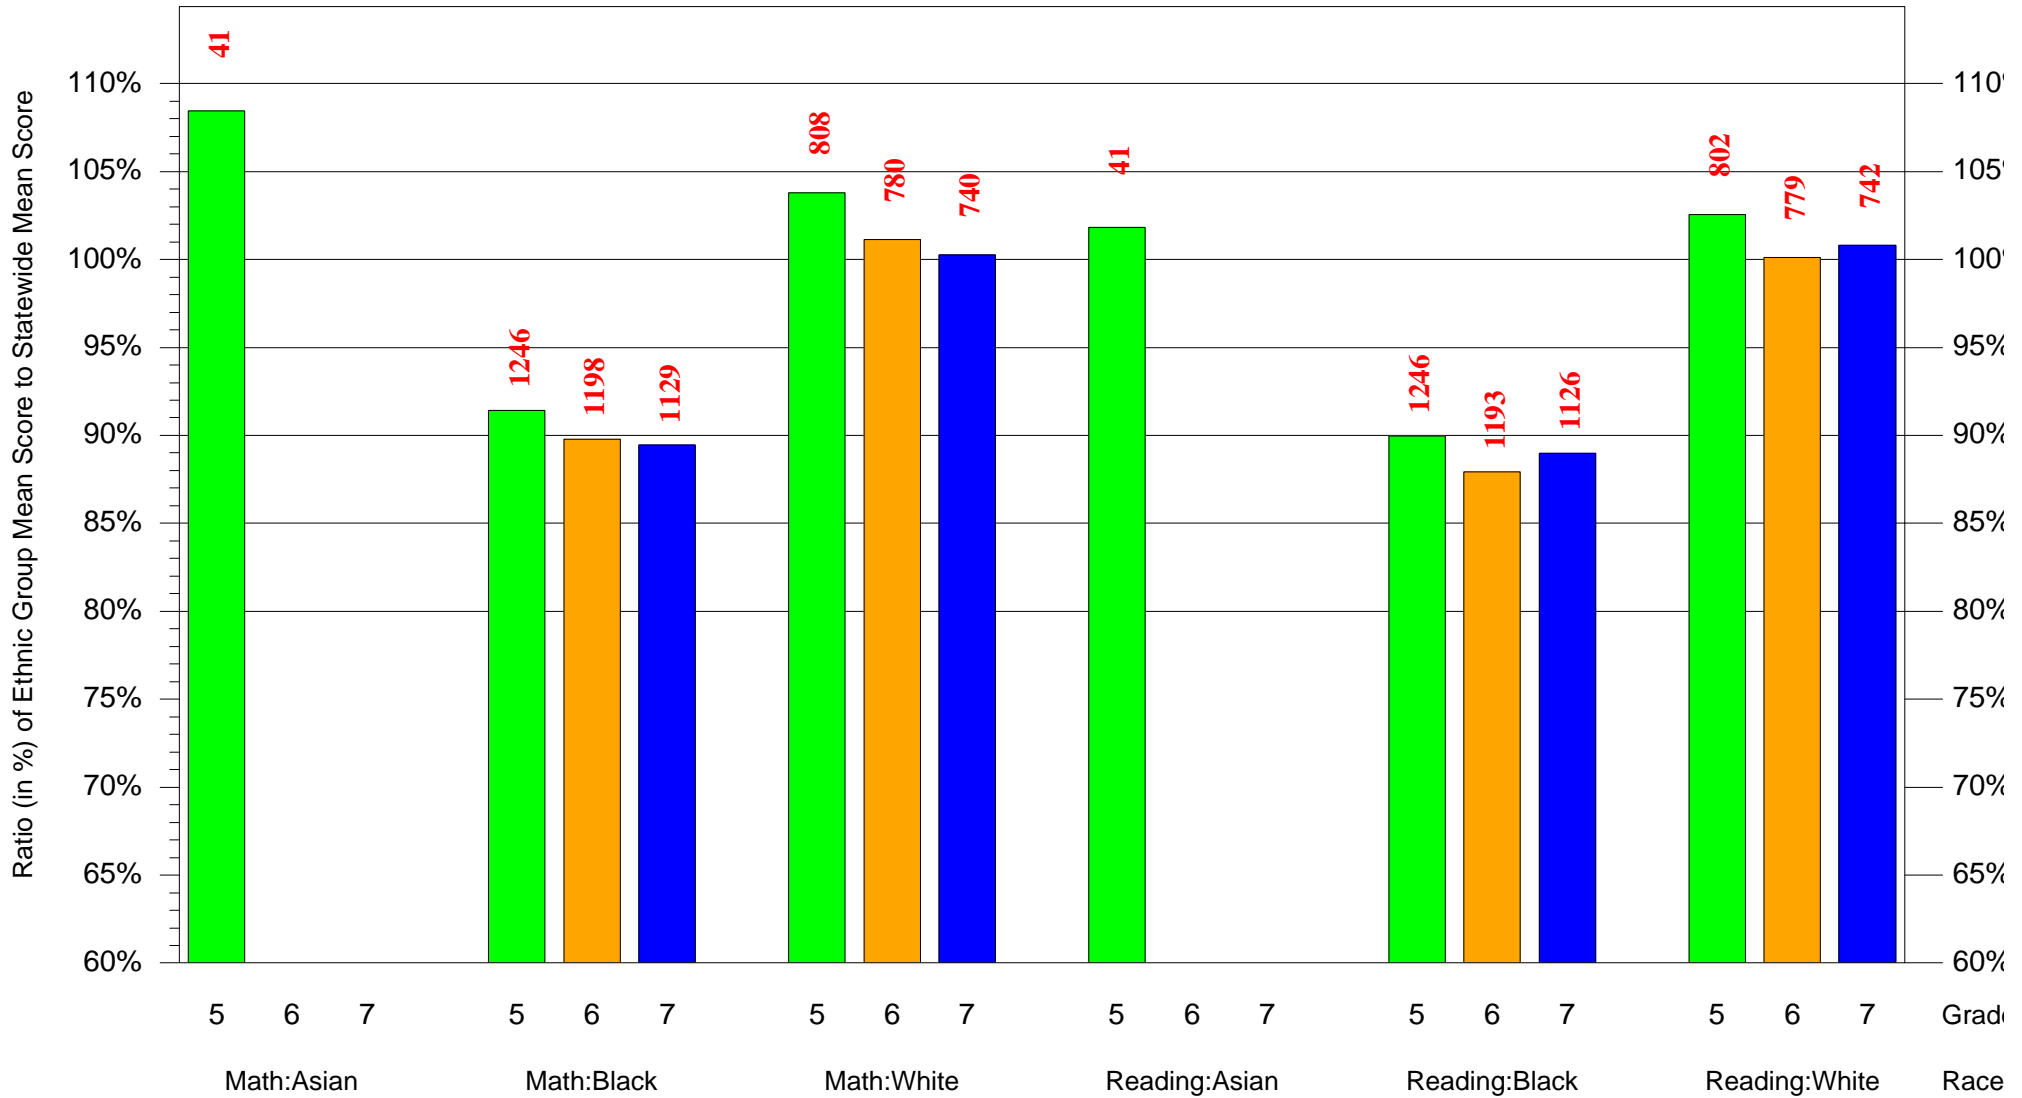

Mean Ethnic Group AUN PSSA Test Score to Statewide Mean Score

AUN = Pittsburgh SD(102027451) and Cohort = 2006 and Ethnic Group = Black or White or Asian or Hispanic

(Note: Number (in red) of Test Takers is above each bar in the chart.)

Legend

Test Year 2006: Grade 5

Test Year 2007: Grade 6

Test Year 2008: Grade 7