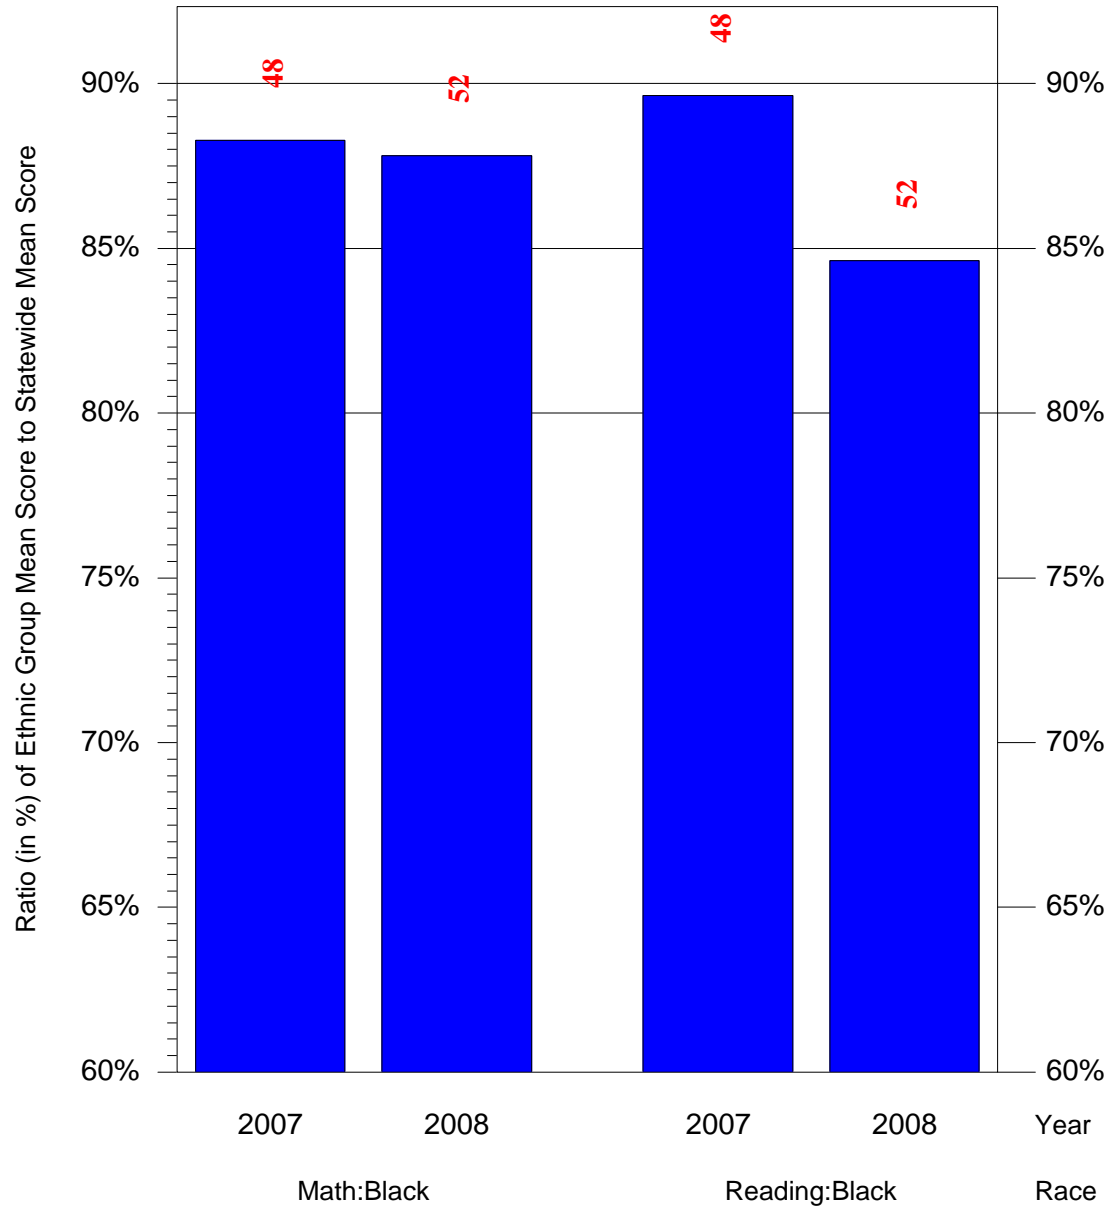

Mean Ethnic Group Building PSSA Test Score to Statewide Mean Score

Building = King M L El Sch(7880) and Grade = 8 and Ethnic Group = Black or White

(Note: Number (in red) of Test Takers is above each bar in the chart.)