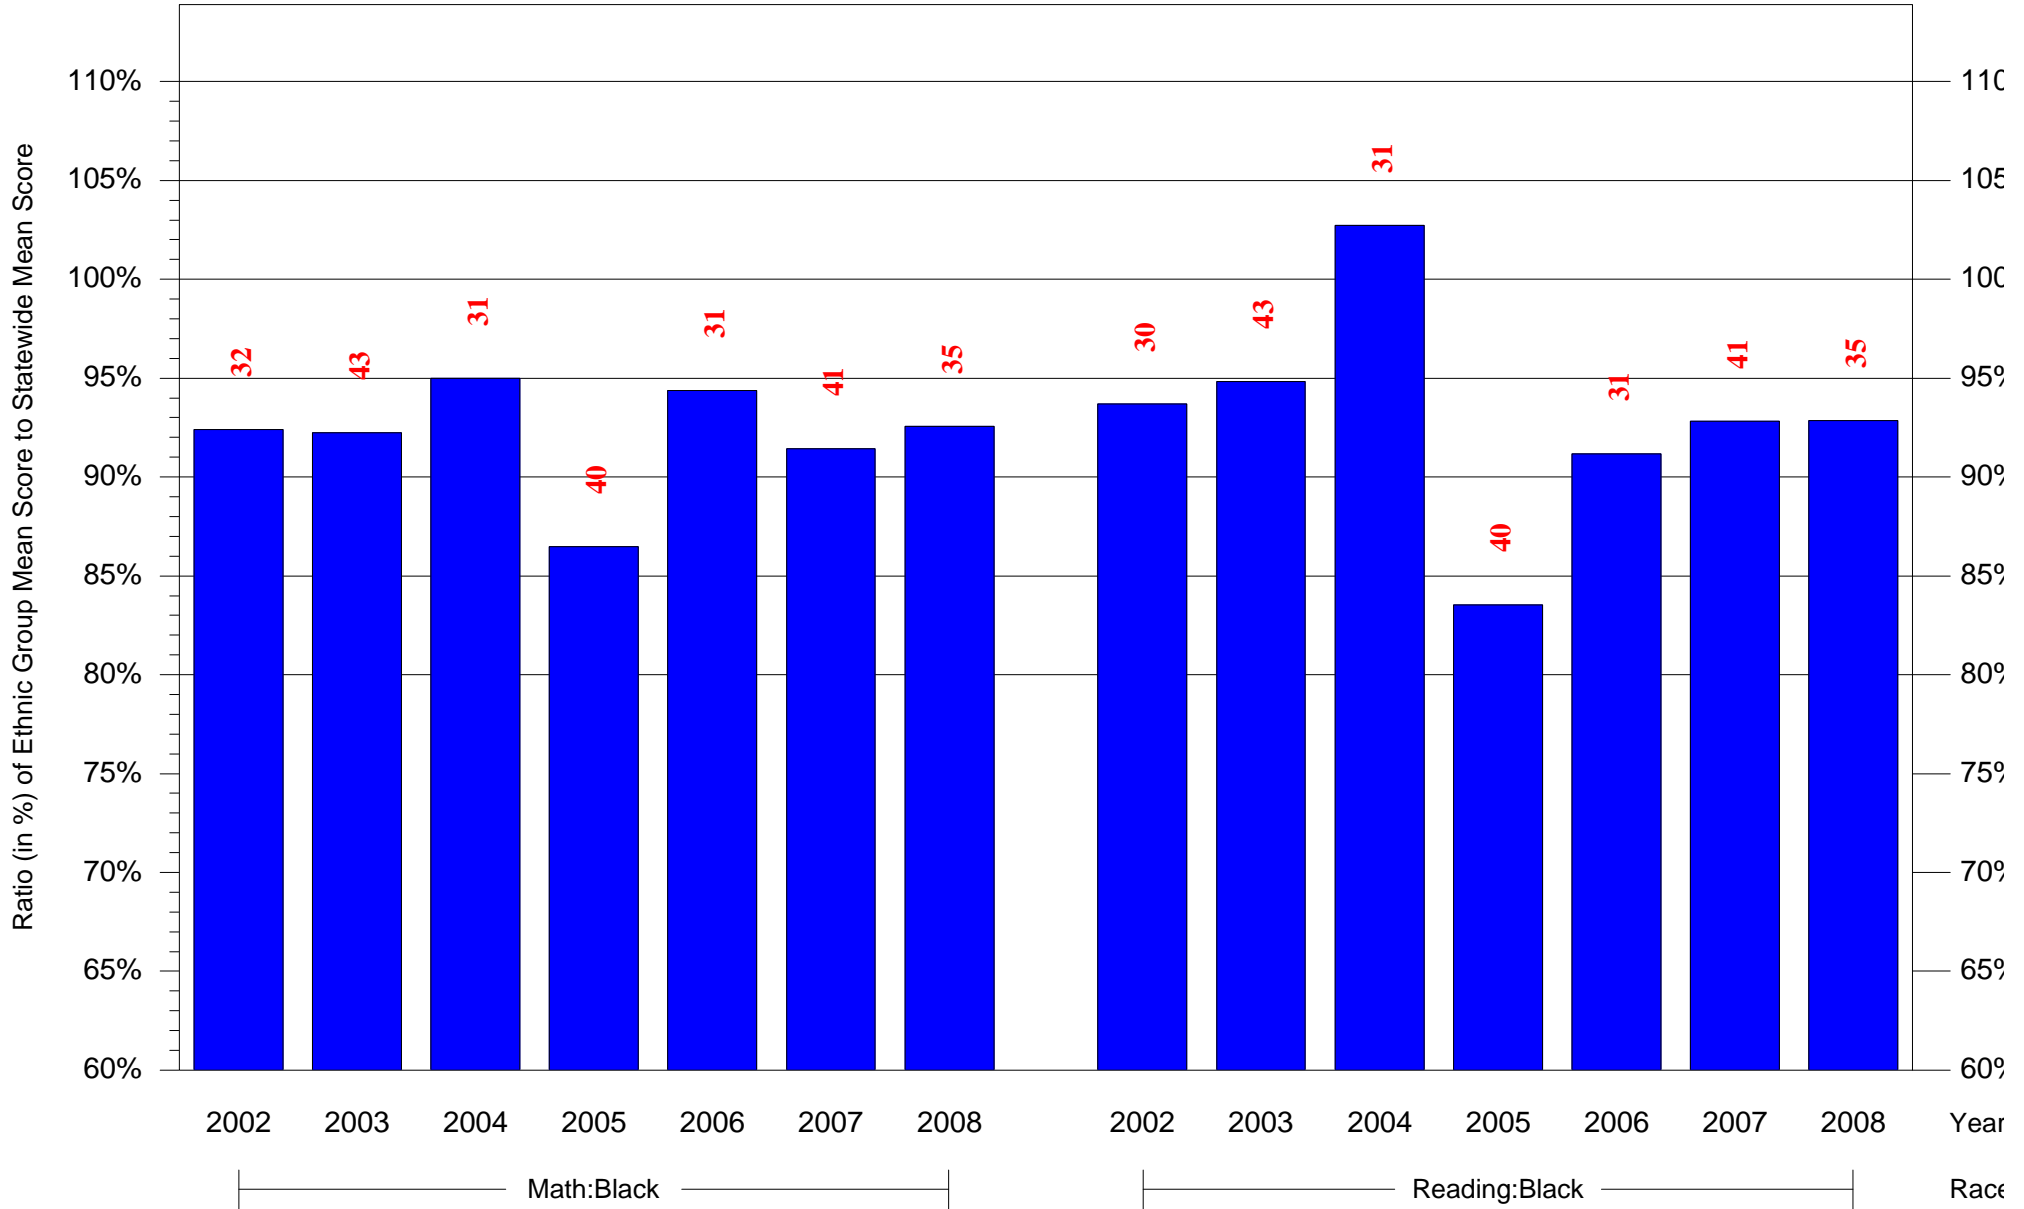

Mean Ethnic Group Building PSSA Test Score to Statewide Mean Score
Building = Liberty El Sch(6042) and Grade = 5 and Ethnic Group = Black or White
(Note: Number (in red) of Test Takers is above each bar in the chart.)