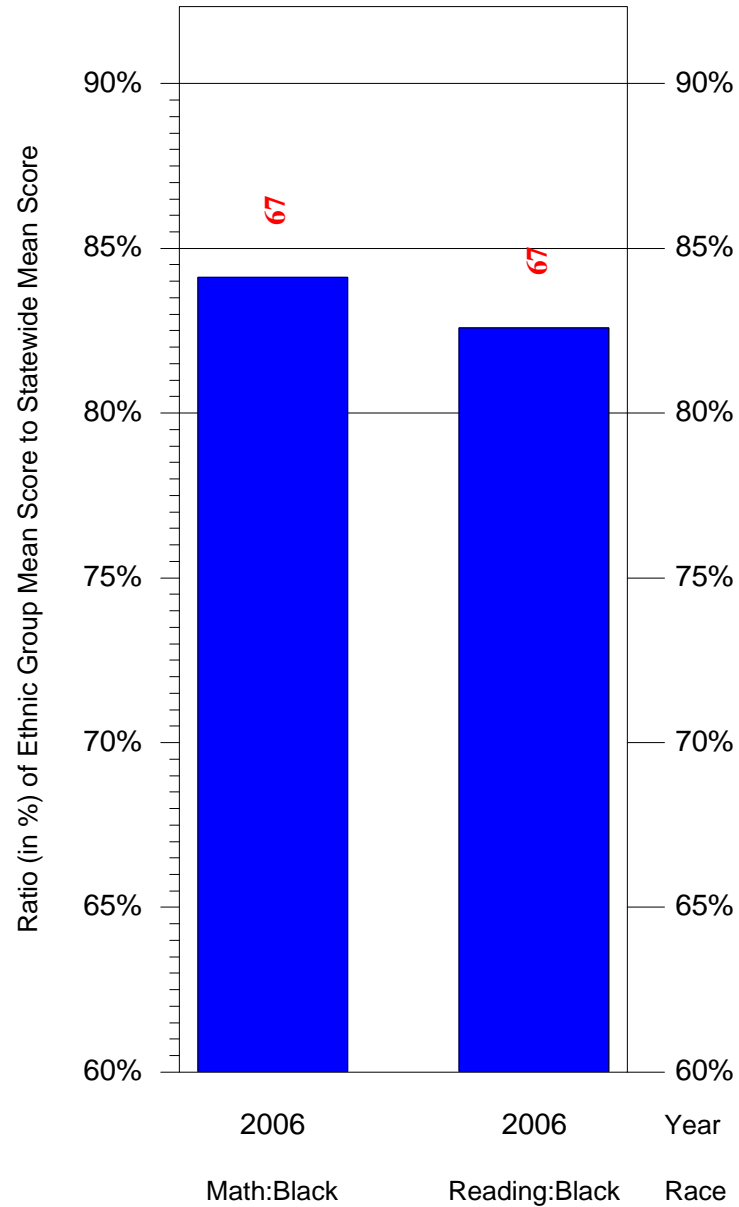

Mean Ethnic Group Building PSSA Test Score to Statewide Mean Score

Building = Knoxville MS(6039) and Grade = 7 and Ethnic Group = Black or White

(Note: Number (in red) of Test Takers is above each bar in the chart.)