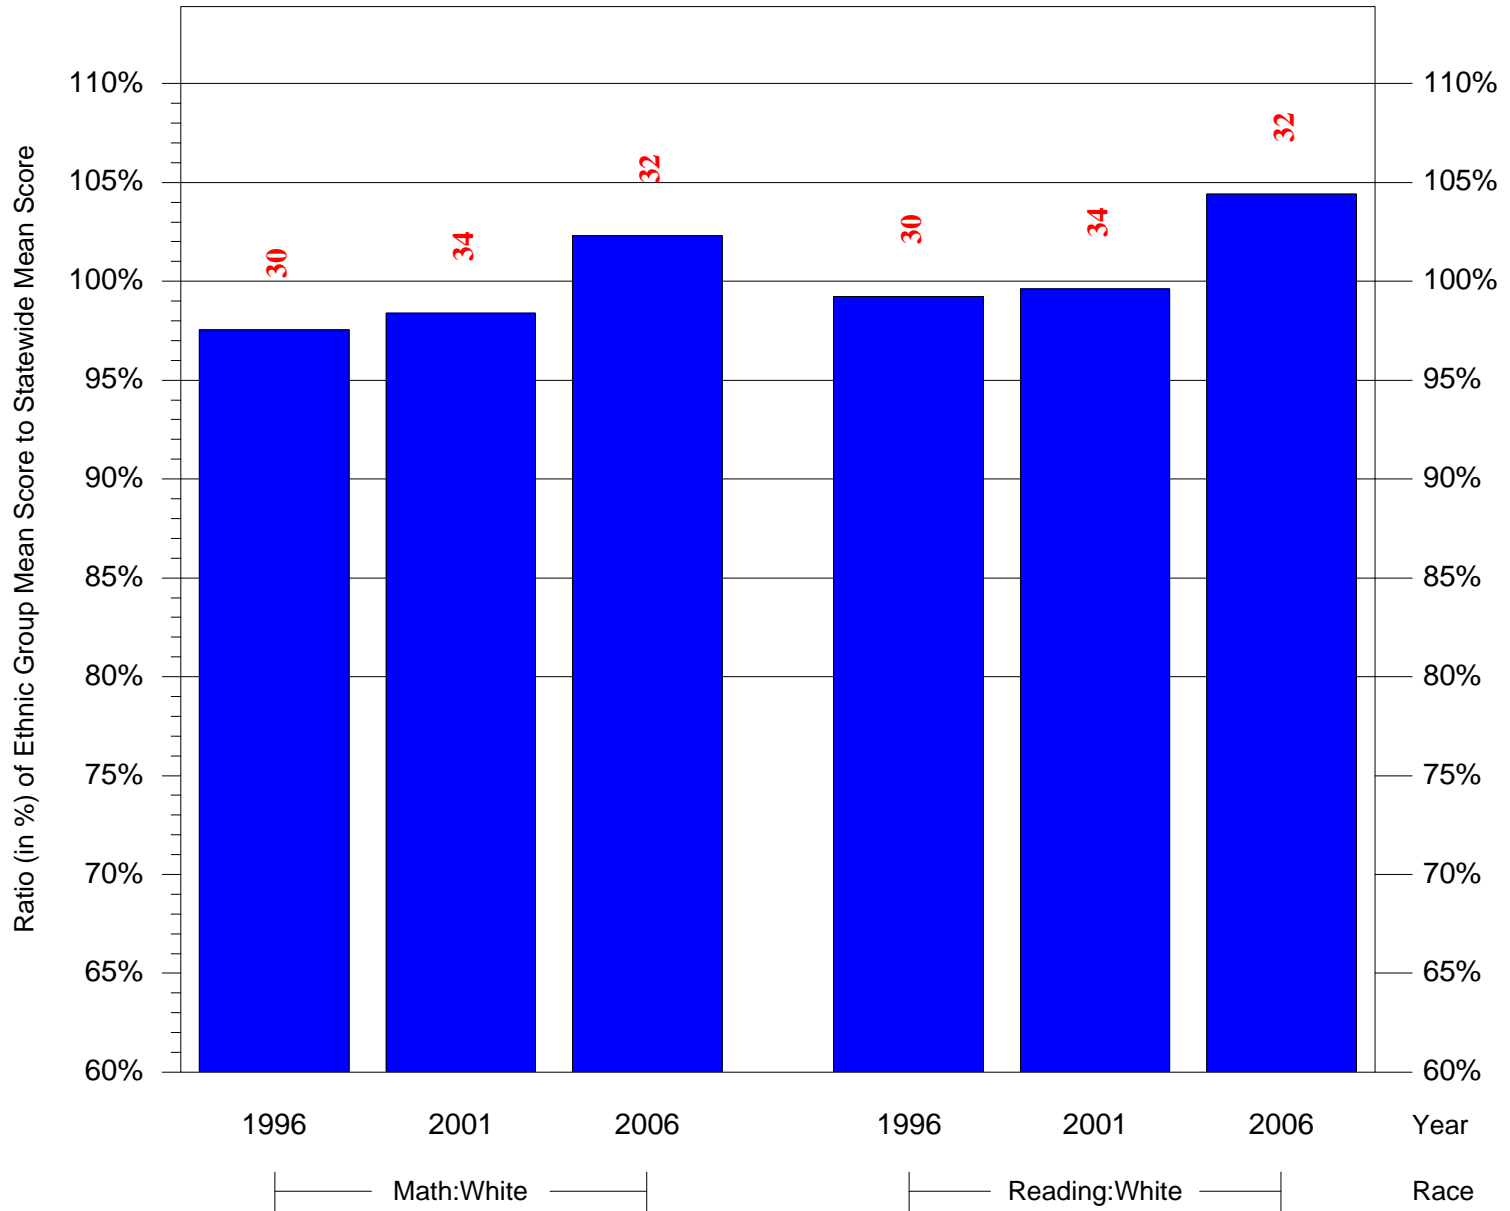

Mean Ethnic Group Building PSSA Test Score to Statewide Mean Score

Building = Phillips El Sch(395) and Grade = 5 and Ethnic Group = Black or White

(Note: Number (in red) of Test Takers is above each bar in the chart.)