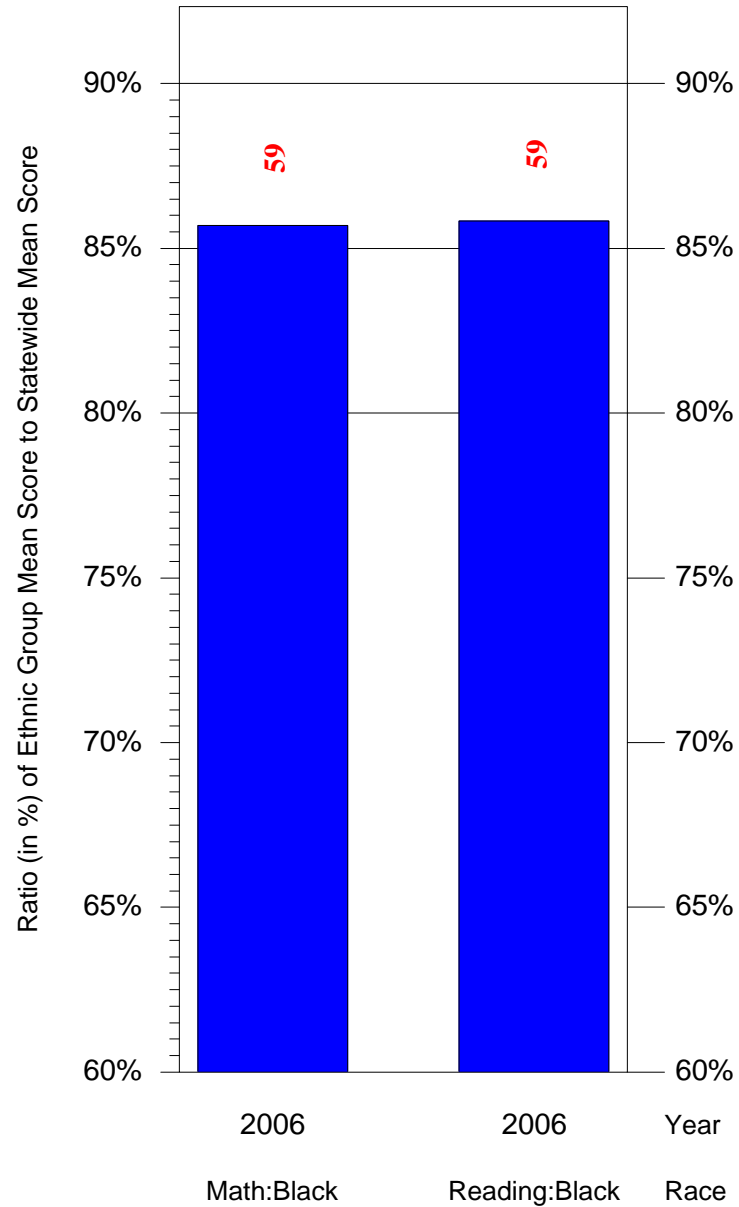

Mean Ethnic Group Building PSSA Test Score to Statewide Mean Score
Building = Greenway MS(6813) and Grade = 6 and Ethnic Group = Black or White
(Note: Number (in red) of Test Takers is above each bar in the chart.)