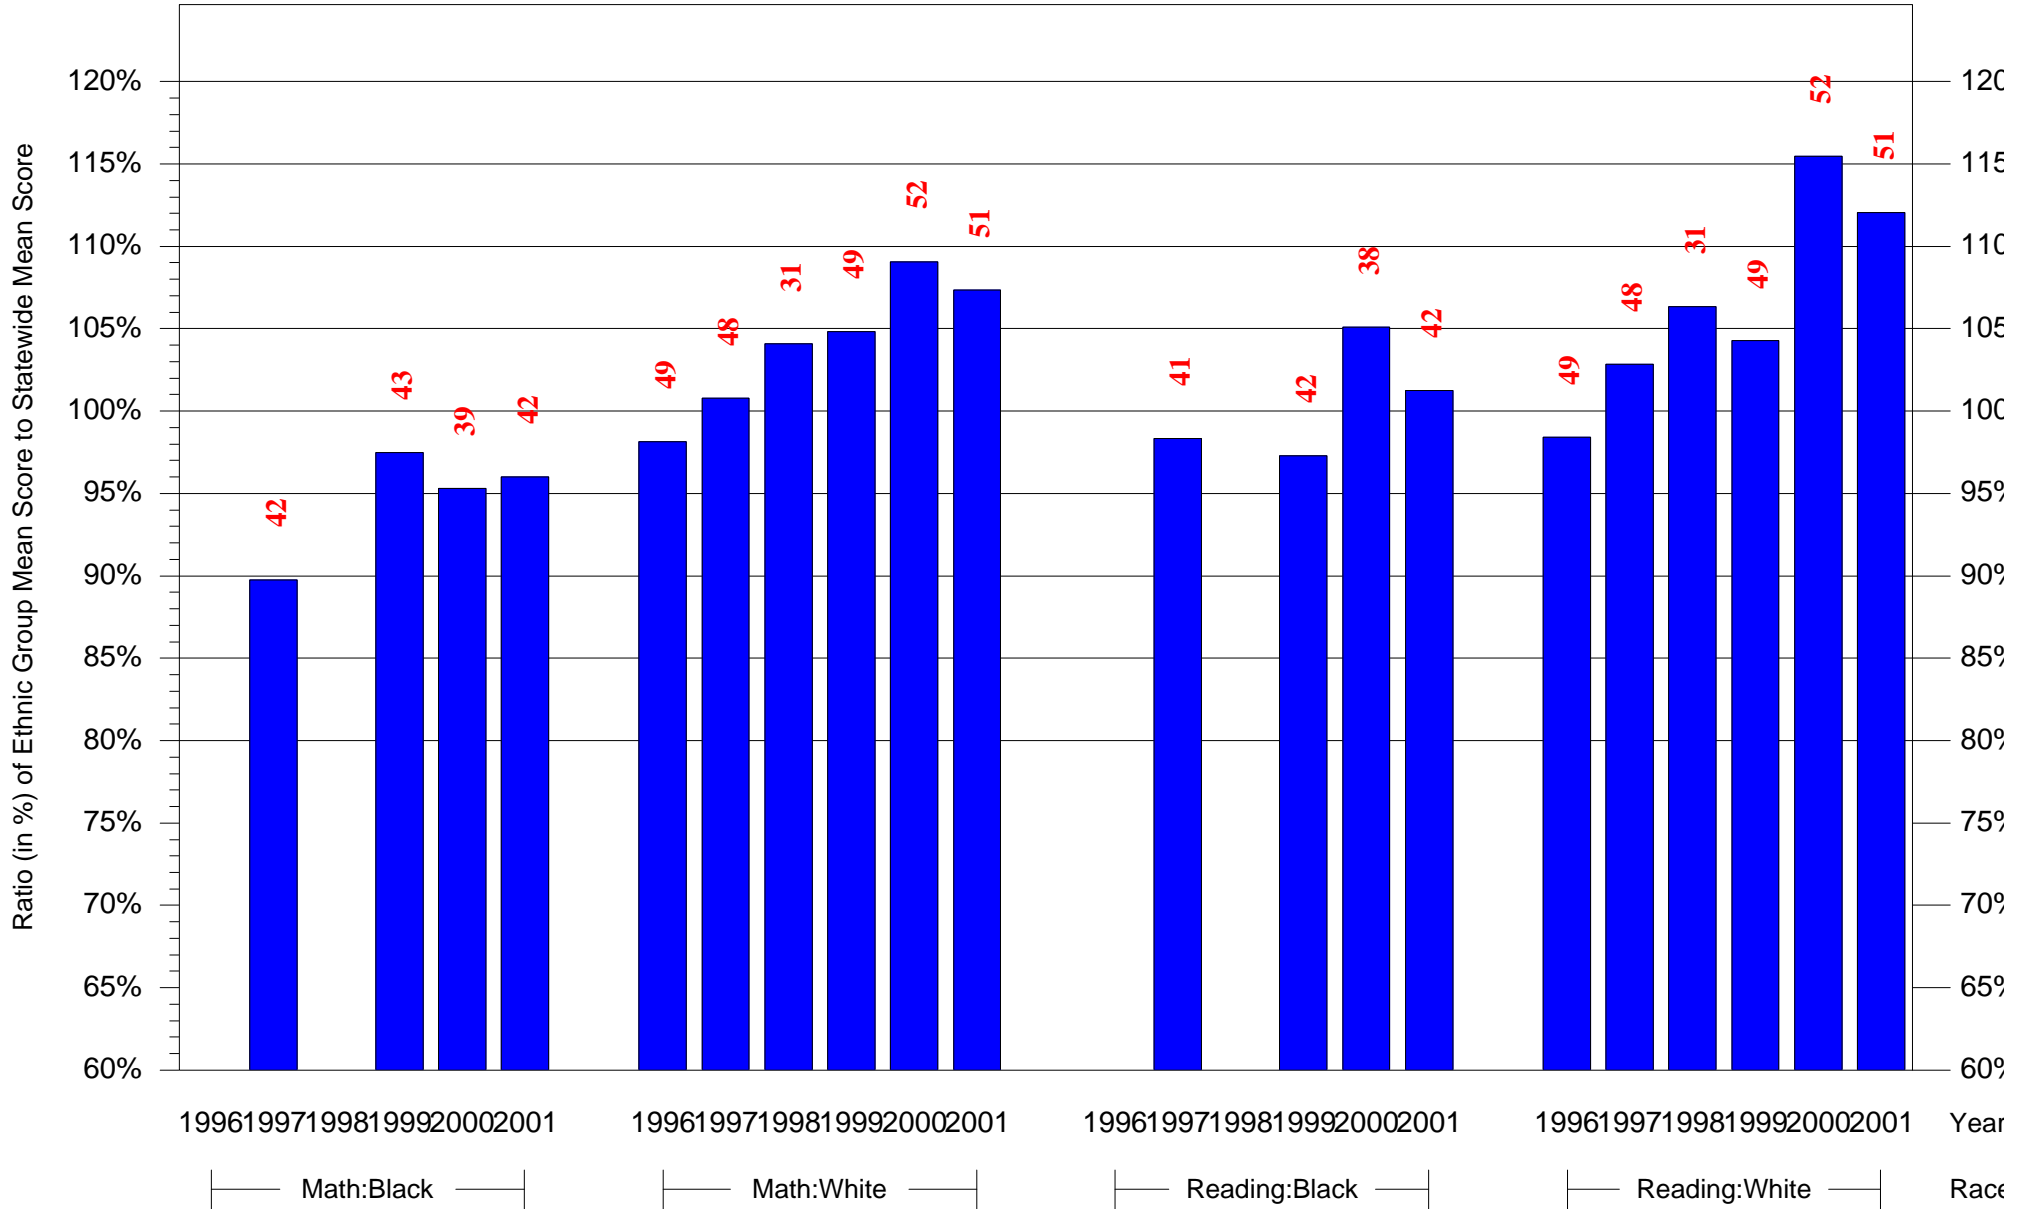

Mean Ethnic Group Building PSSA Test Score to Statewide Mean Score

Building = West Liberty Classical Academy(7440) and Grade = 8 and Ethnic Group = Black or White

(Note: Number (in red) of Test Takers is above each bar in the chart.)