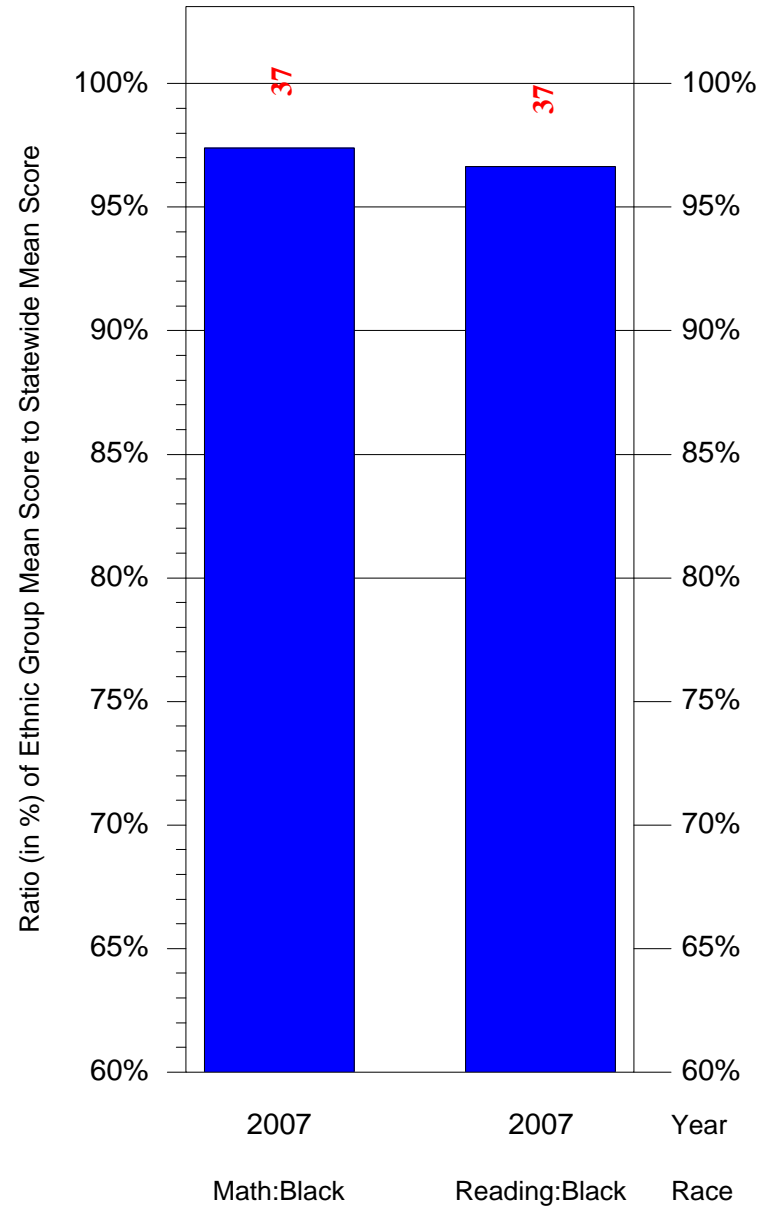

Mean Ethnic Group Building PSSA Test Score to Statewide Mean Score

Building = Westwood EI Sch(7877) and Grade = 3 and Ethnic Group = Black or White

(Note: Number (in red) of Test Takers is above each bar in the chart.)