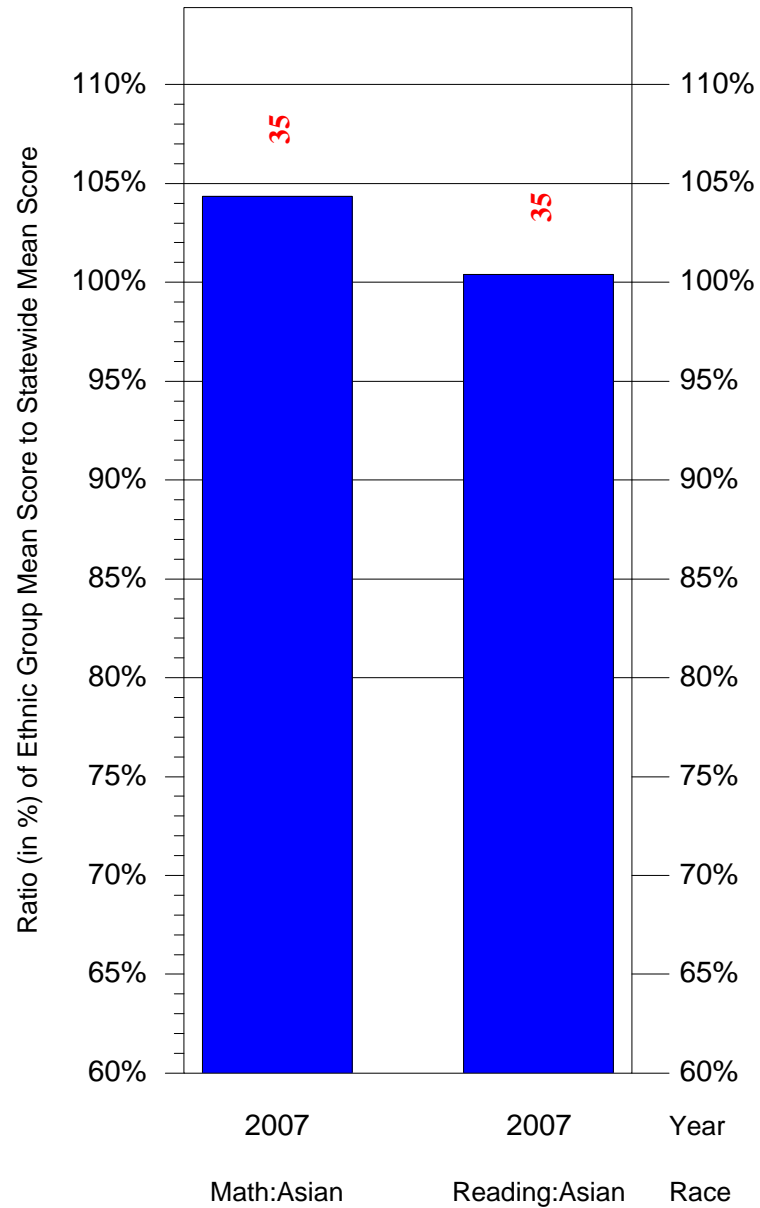

Mean Ethnic Group AUN PSSA Test Score to Statewide Mean Score

AUN = Pittsburgh SD(102027451) and Grade = 3 and Ethnic Group = Asian or Hispanic

(Note: Number (in red) of Test Takers is above each bar in the chart.)