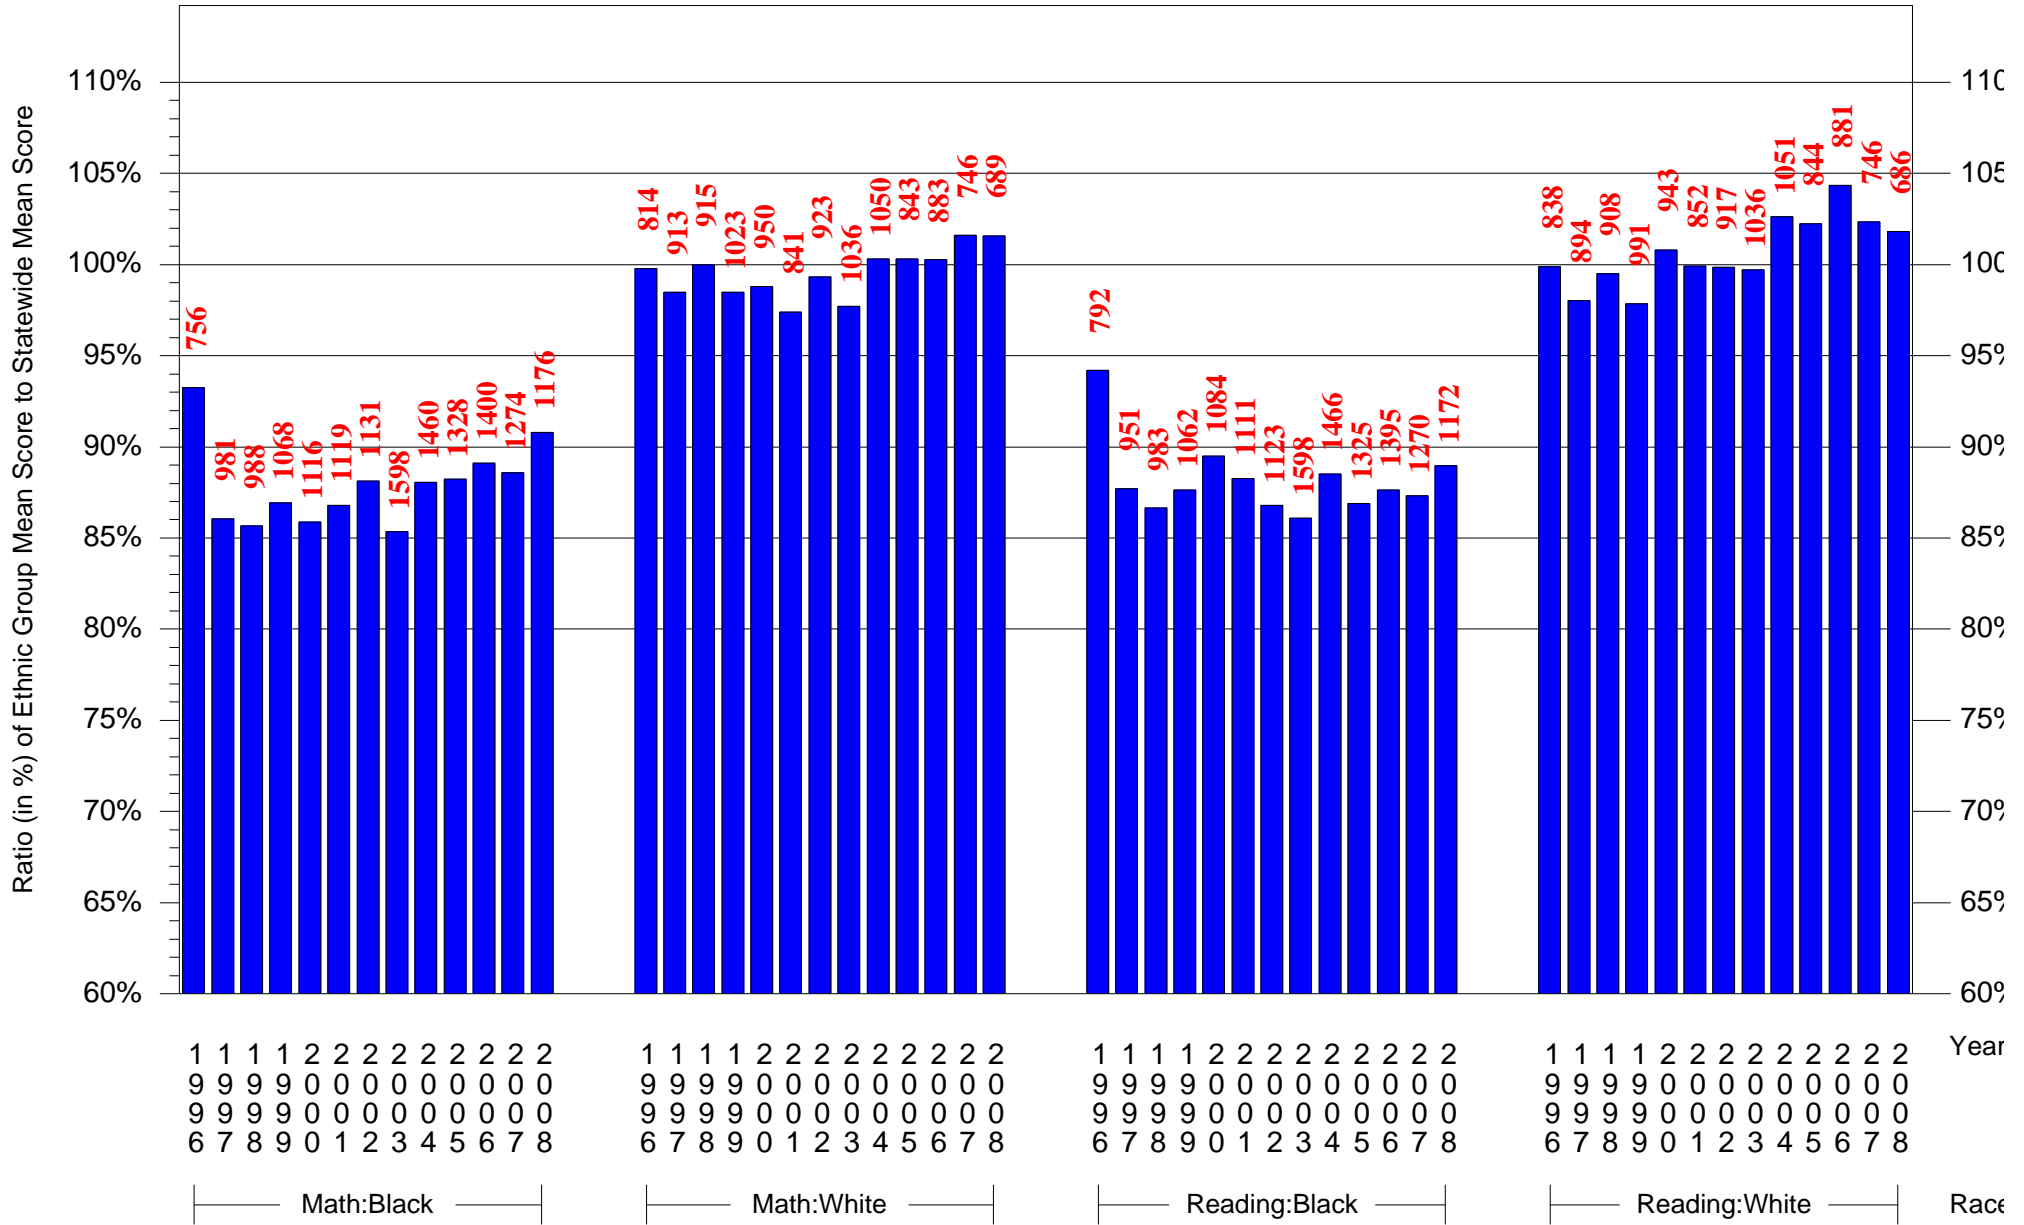

Mean Ethnic Group AUN PSSA Test Score to Statewide Mean Score

AUN = Pittsburgh SD(102027451) and Grade = 8 and Ethnic Group = Black or White

(Note: Number (in red) of Test Takers is above each bar in the chart.)