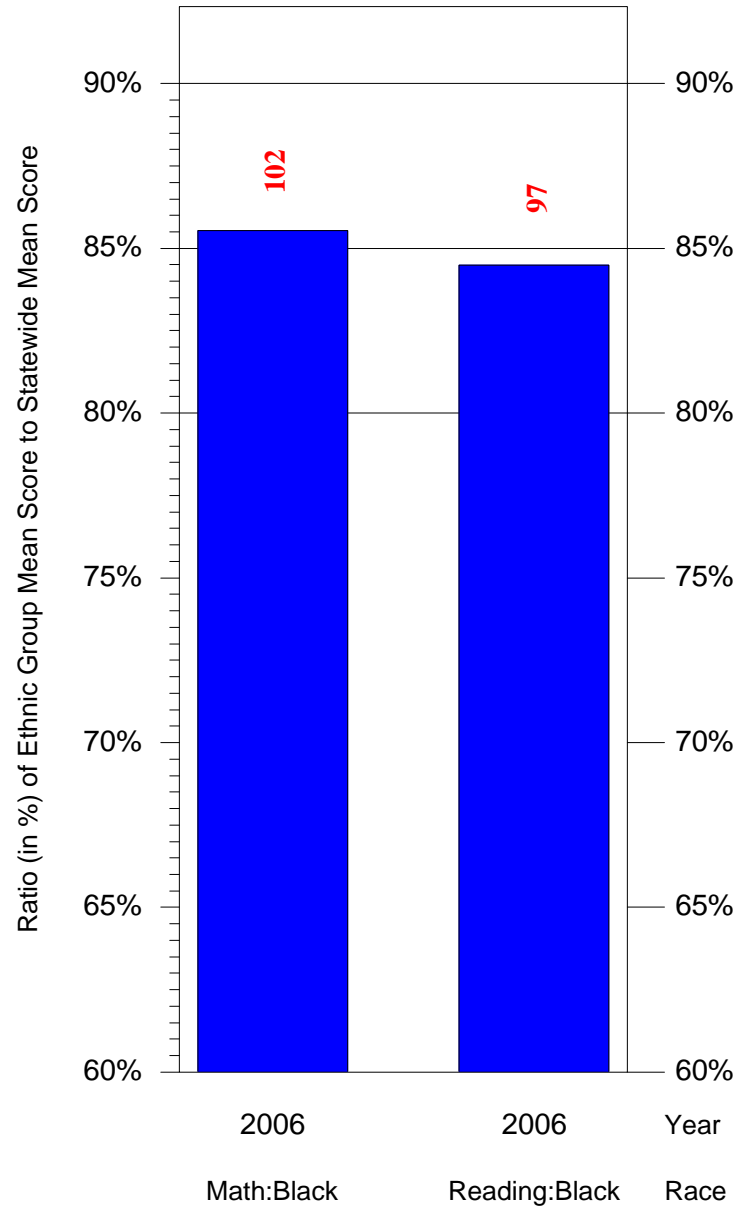

Mean Ethnic Group Building PSSA Test Score to Statewide Mean Score

Building = Milliones MS(6917) and Grade = 7 and Ethnic Group = Black or White

(Note: Number (in red) of Test Takers is above each bar in the chart.)