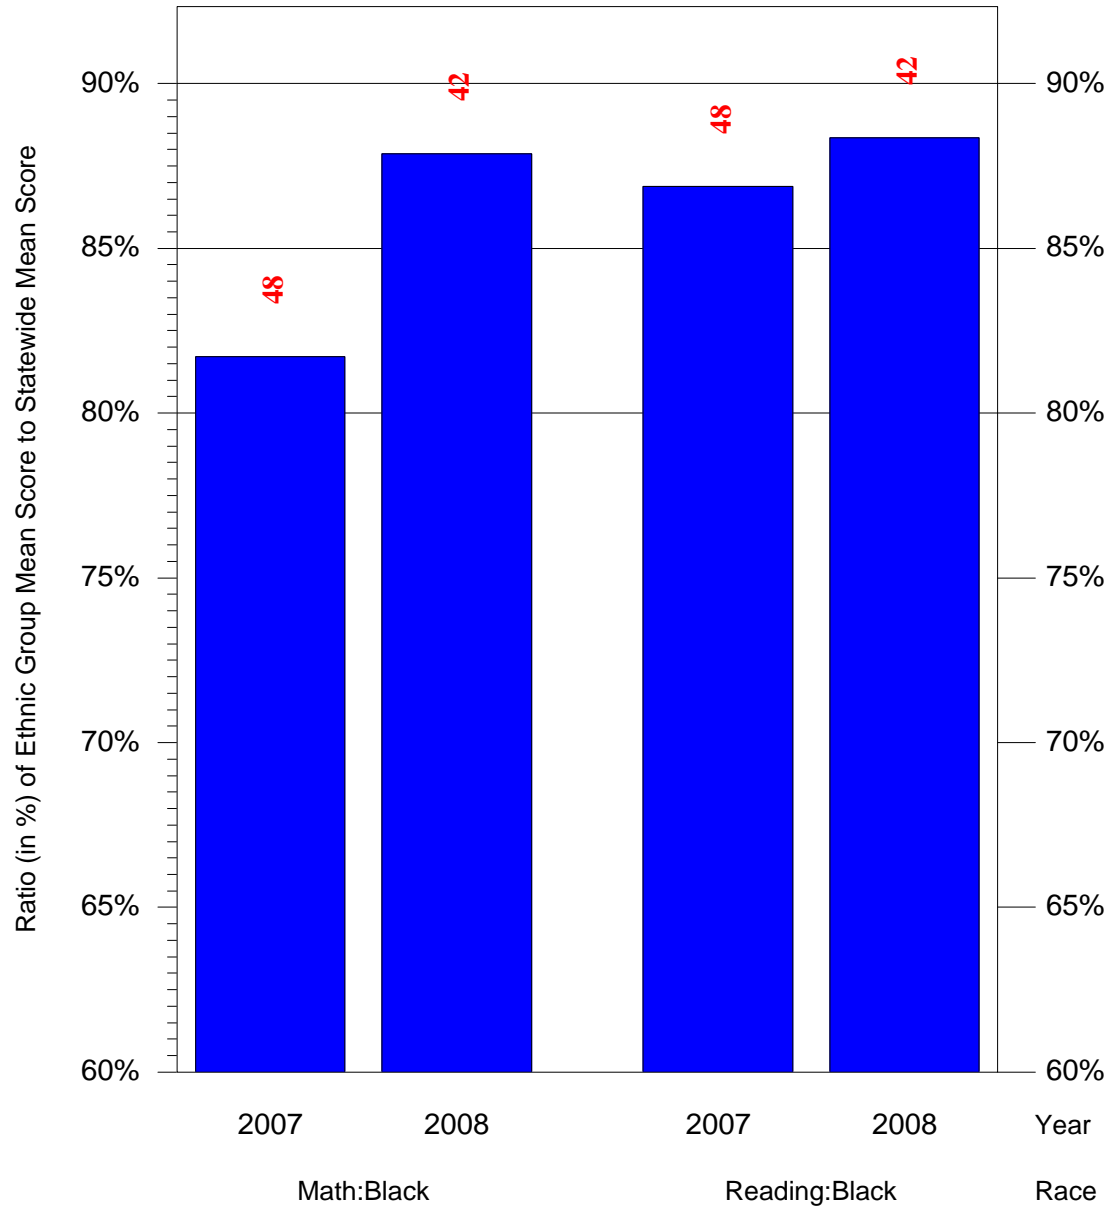

Mean Ethnic Group Building PSSA Test Score to Statewide Mean Score

Building = Sunnyside EI Sch(7884) and Grade = 7 and Ethnic Group = Black or White

(Note: Number (in red) of Test Takers is above each bar in the chart.)