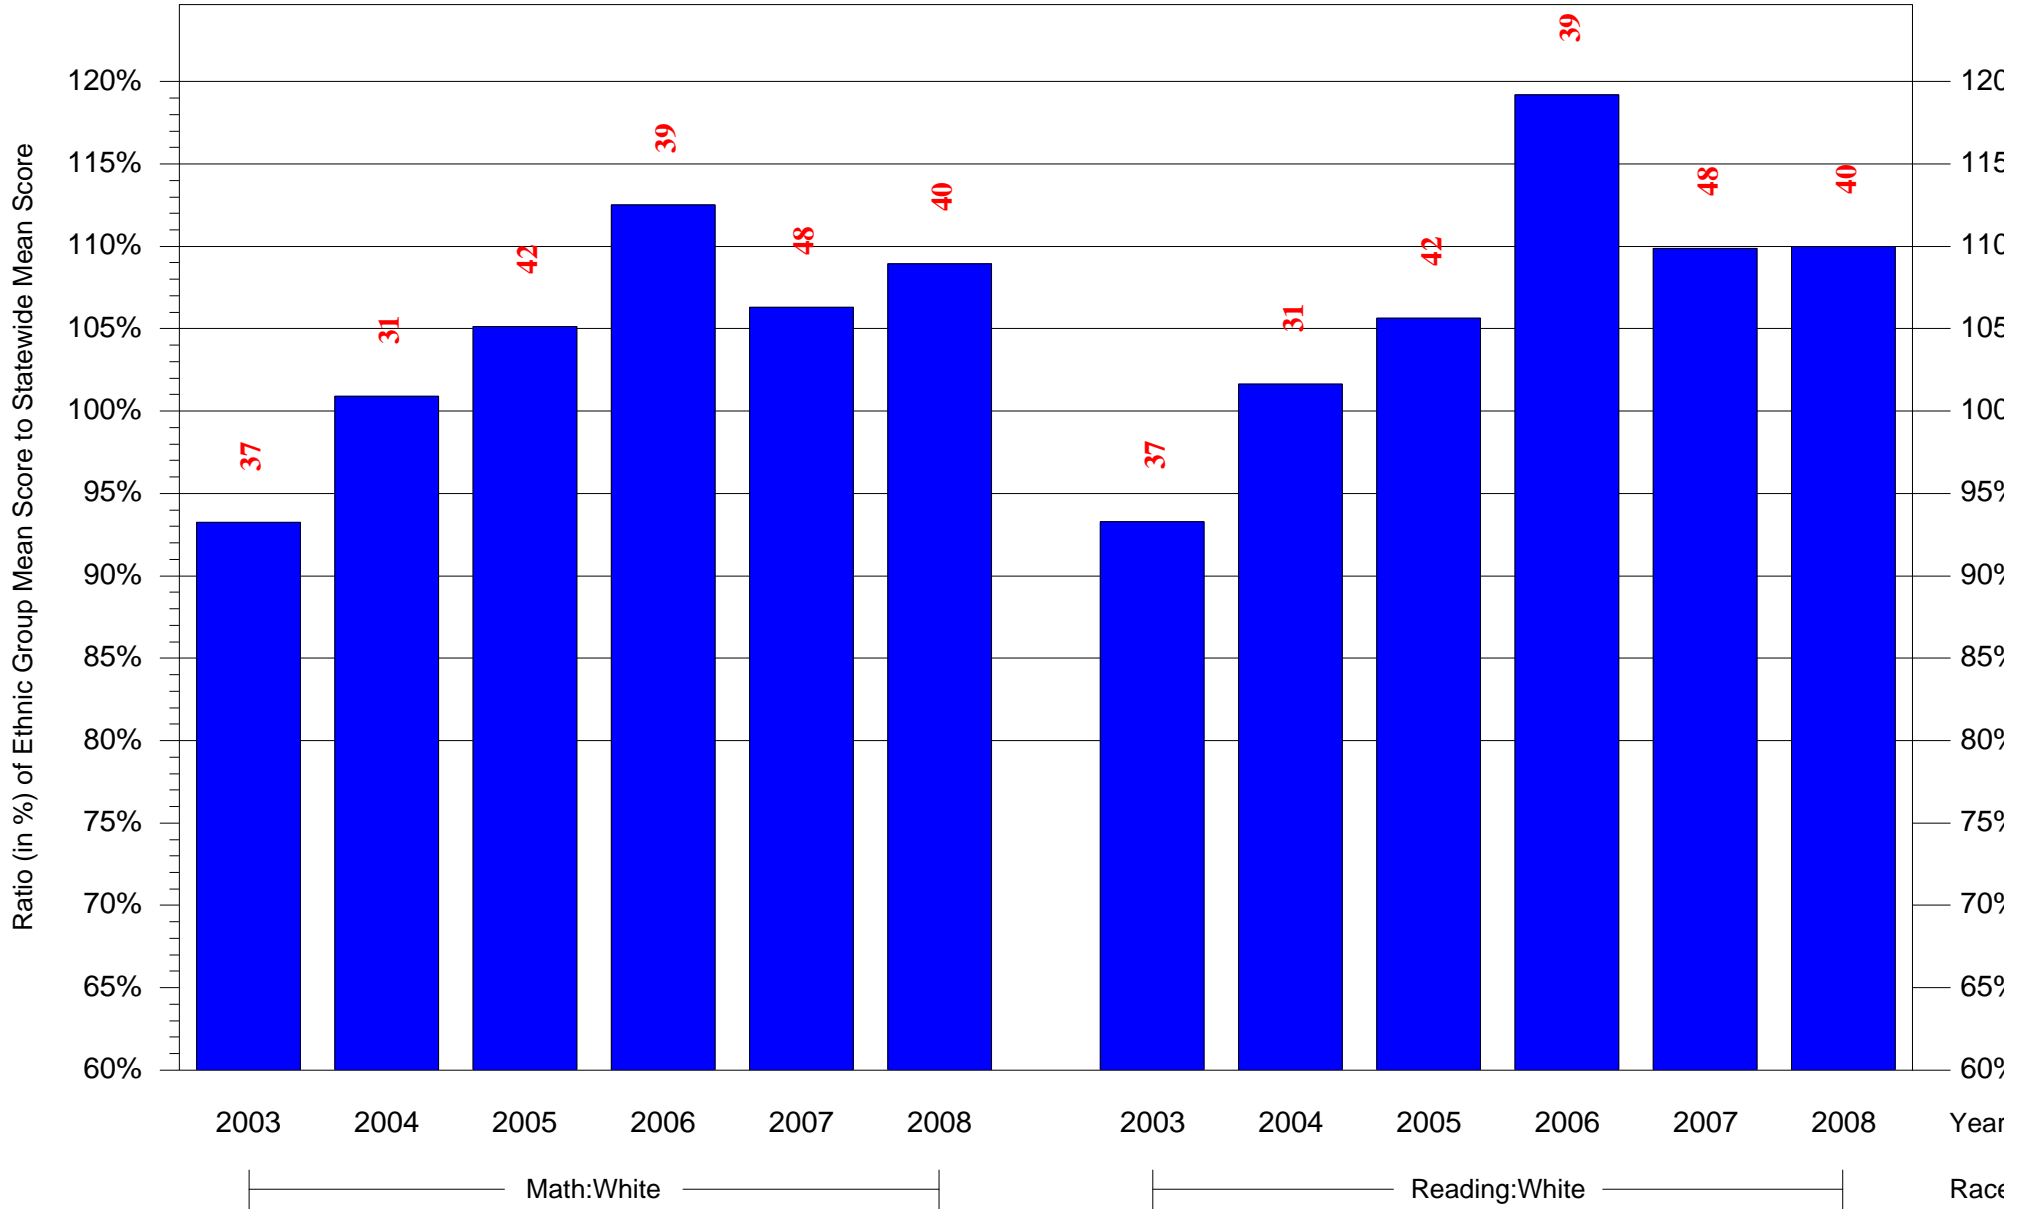

Mean Ethnic Group Building PSSA Test Score to Statewide Mean Score

Building = Roosevelt EI Sch(7742) and Grade = 5 and Ethnic Group = Black or White

(Note: Number (in red) of Test Takers is above each bar in the chart.)