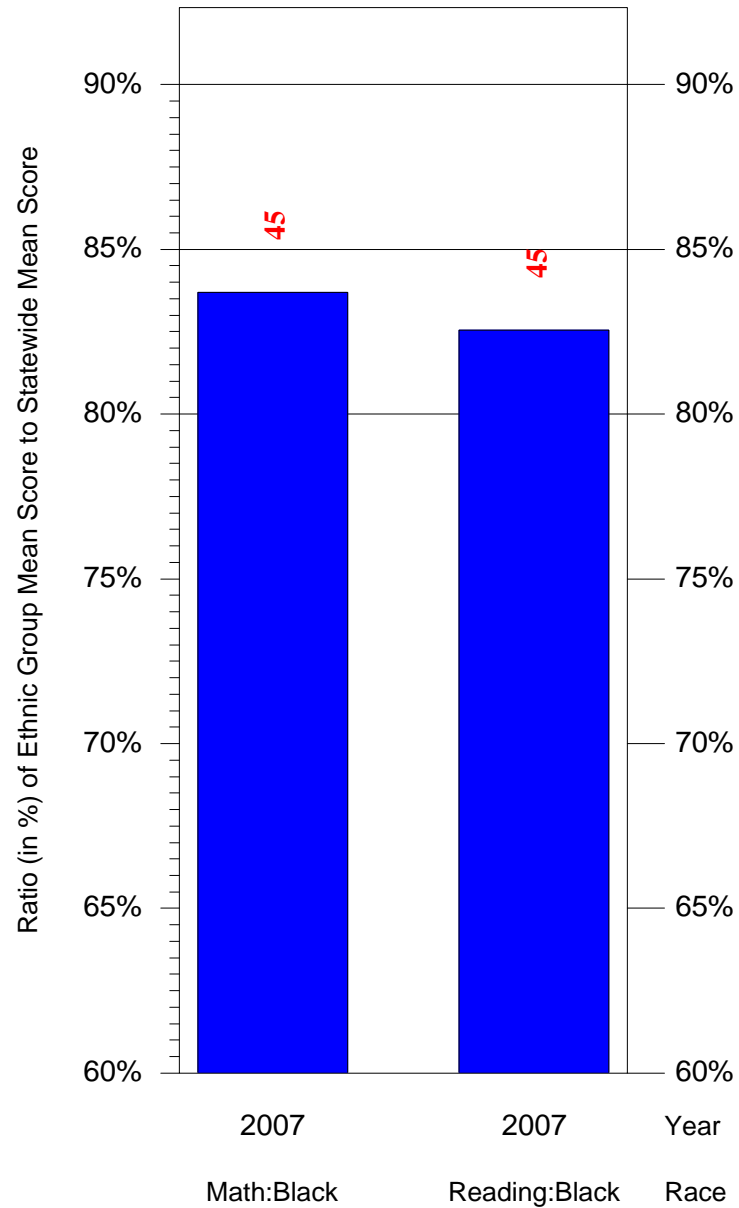

Mean Ethnic Group Building PSSA Test Score to Statewide Mean Score
Building = Murray El Sch(7882) and Grade = 7 and Ethnic Group = Black or White
(Note: Number (in red) of Test Takers is above each bar in the chart.)