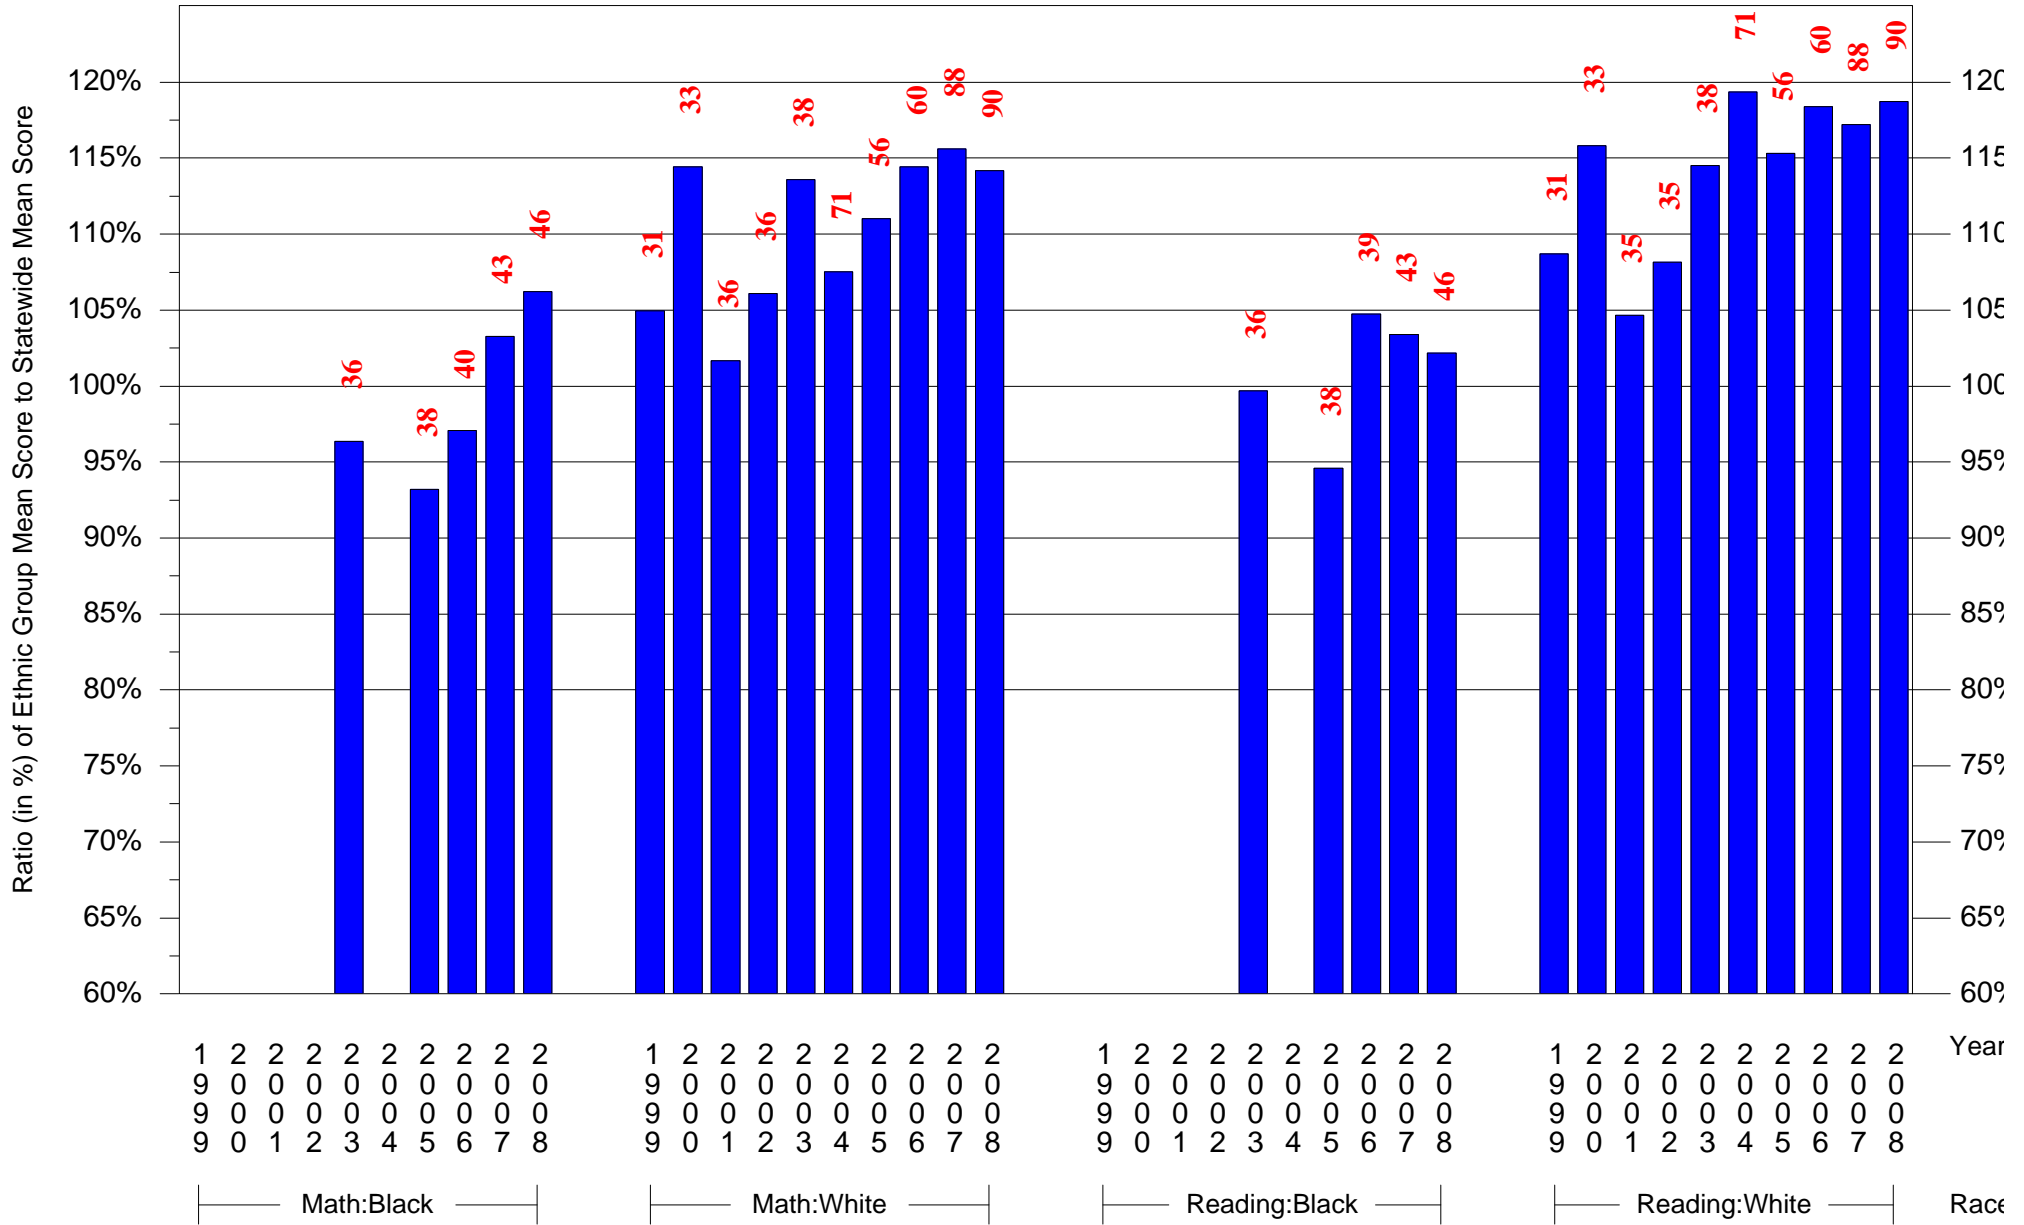

Mean Ethnic Group Building PSSA Test Score to Statewide Mean Score

Building = Pittsburgh HS Creat Per Arts(7103) and Grade = 11 and Ethnic Group = Black or White

(Note: Number (in red) of Test Takers is above each bar in the chart.)