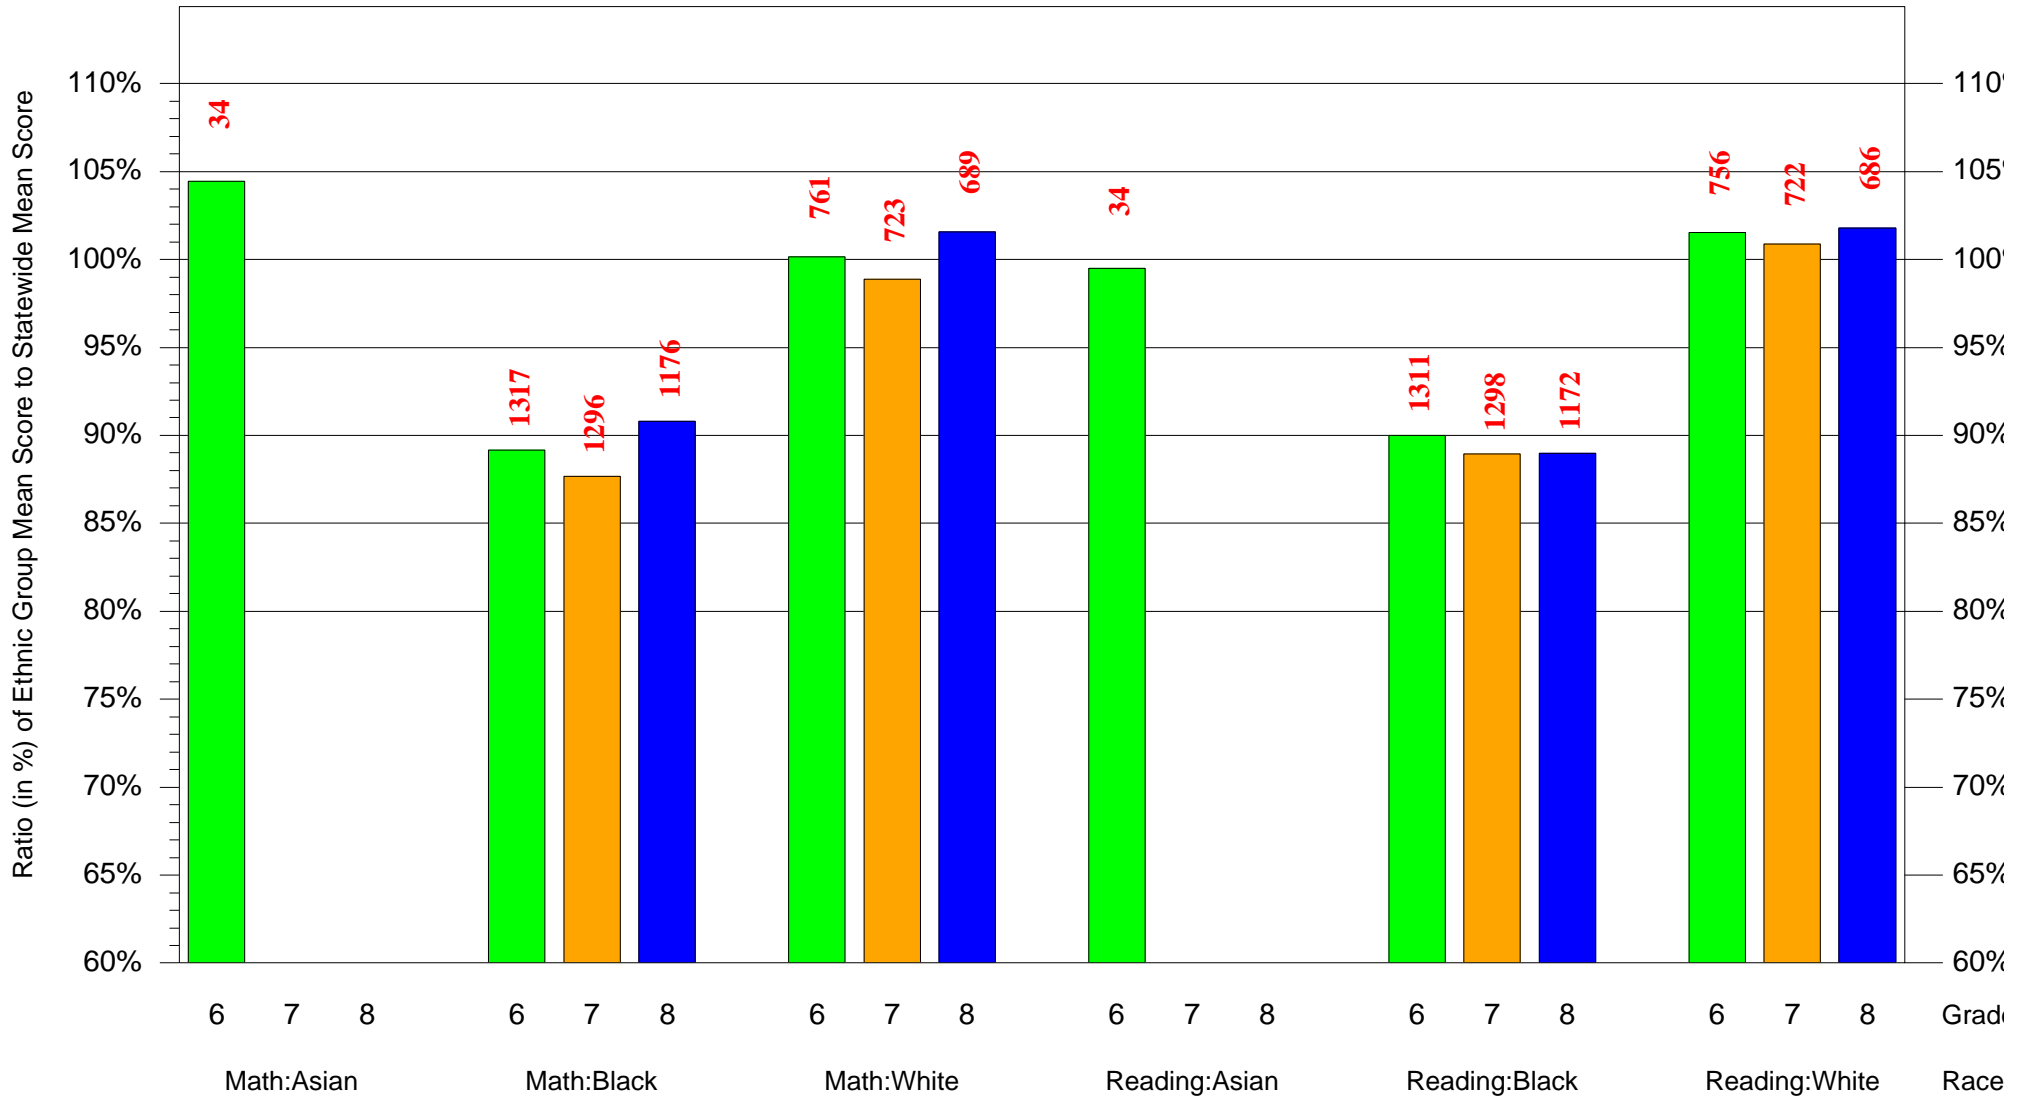

Mean Ethnic Group AUN PSSA Test Score to Statewide Mean Score

AUN = Pittsburgh SD(102027451) and Cohort = 2006 and Ethnic Group = Black or White or Asian or Hispanic

(Note: Number (in red) of Test Takers is above each bar in the chart.)

Legend

Test Year 2006: Grade 6

Test Year 2007: Grade 7

Test Year 2008: Grade 8