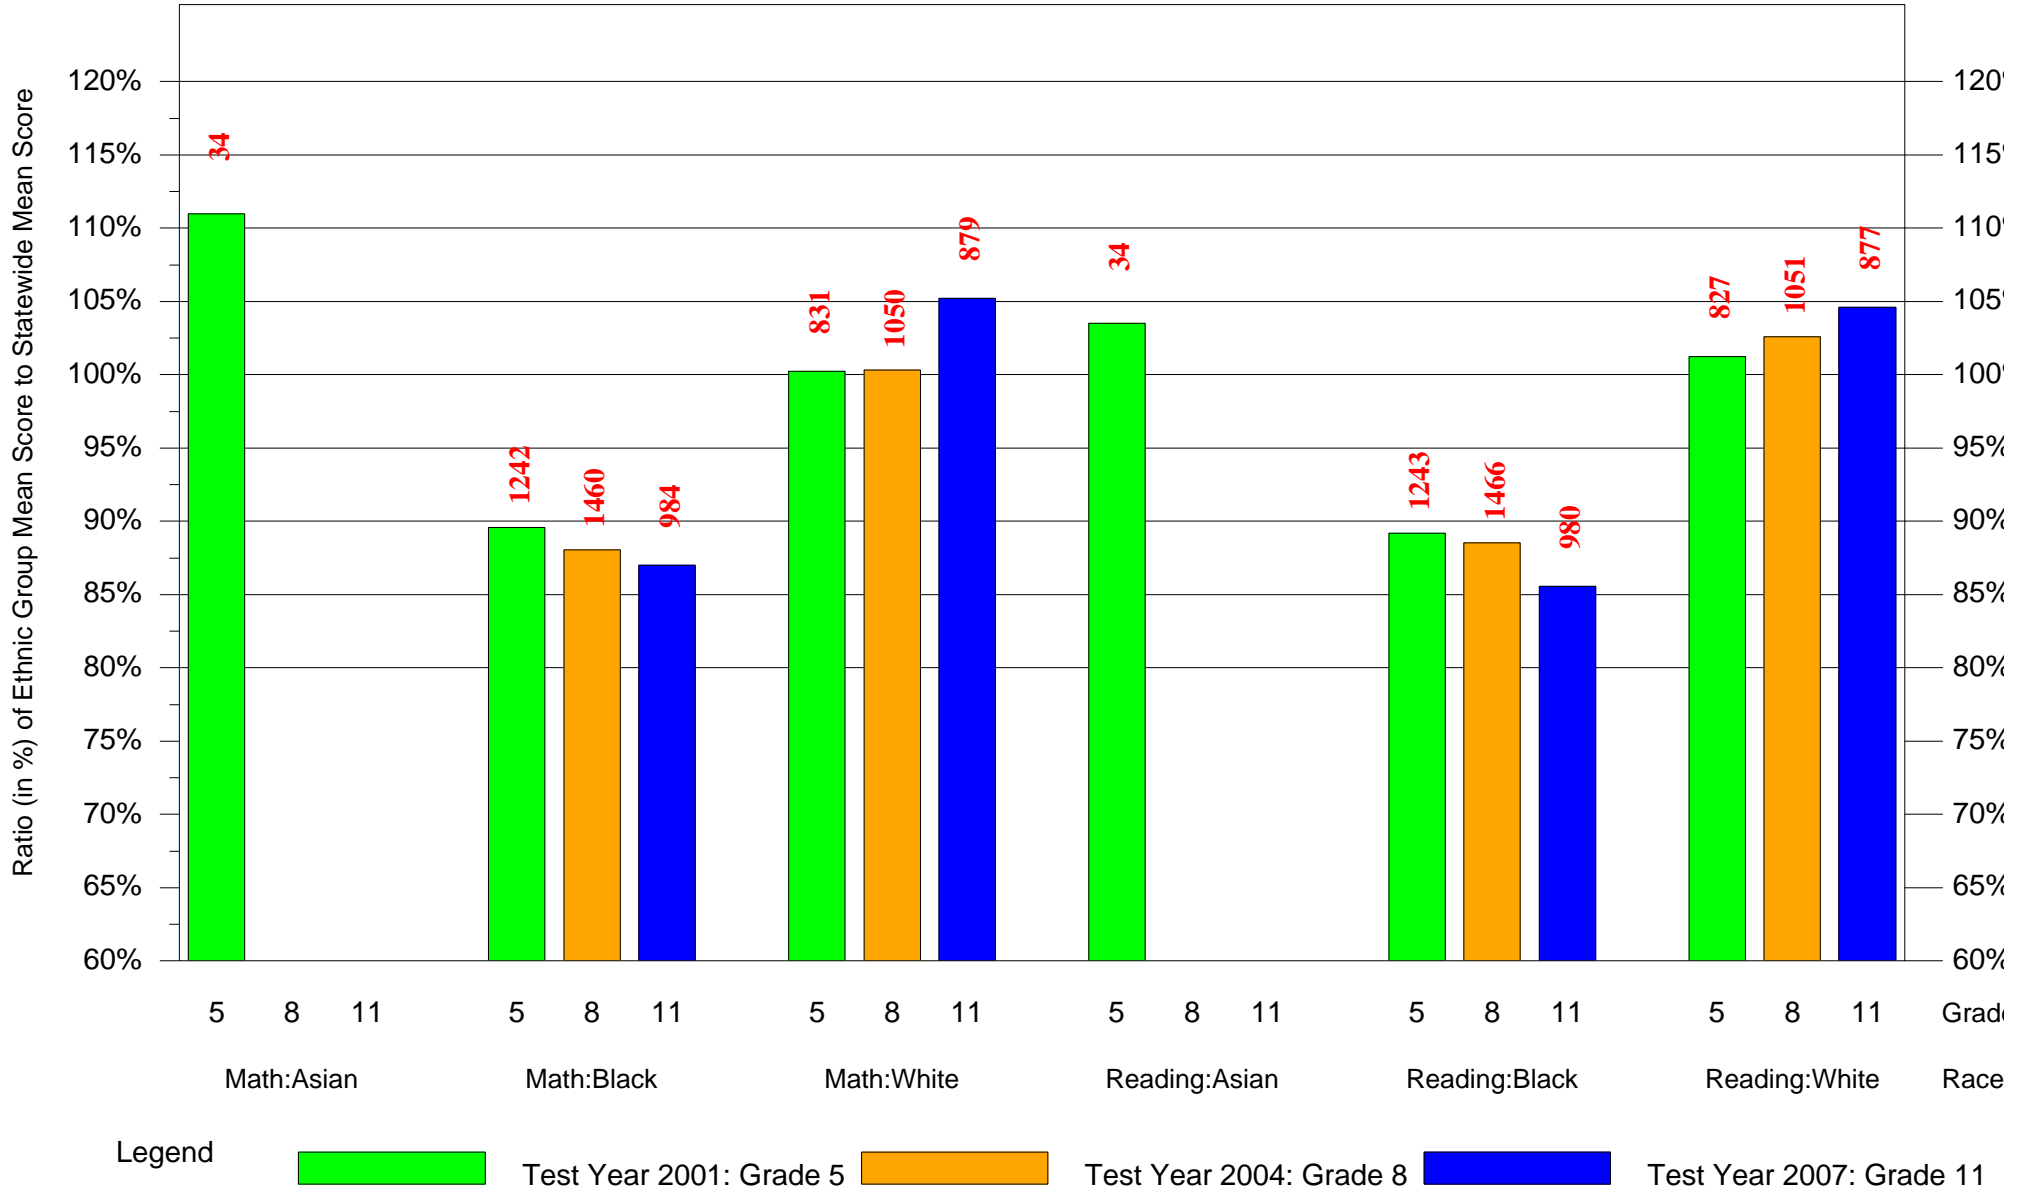

Mean Ethnic Group AUN PSSA Test Score to Statewide Mean Score

AUN = Pittsburgh SD(102027451) and Cohort = 2001 and Ethnic Group = Black or White or Asian or Hispanic

(Note: Number (in red) of Test Takers is above each bar in the chart.)