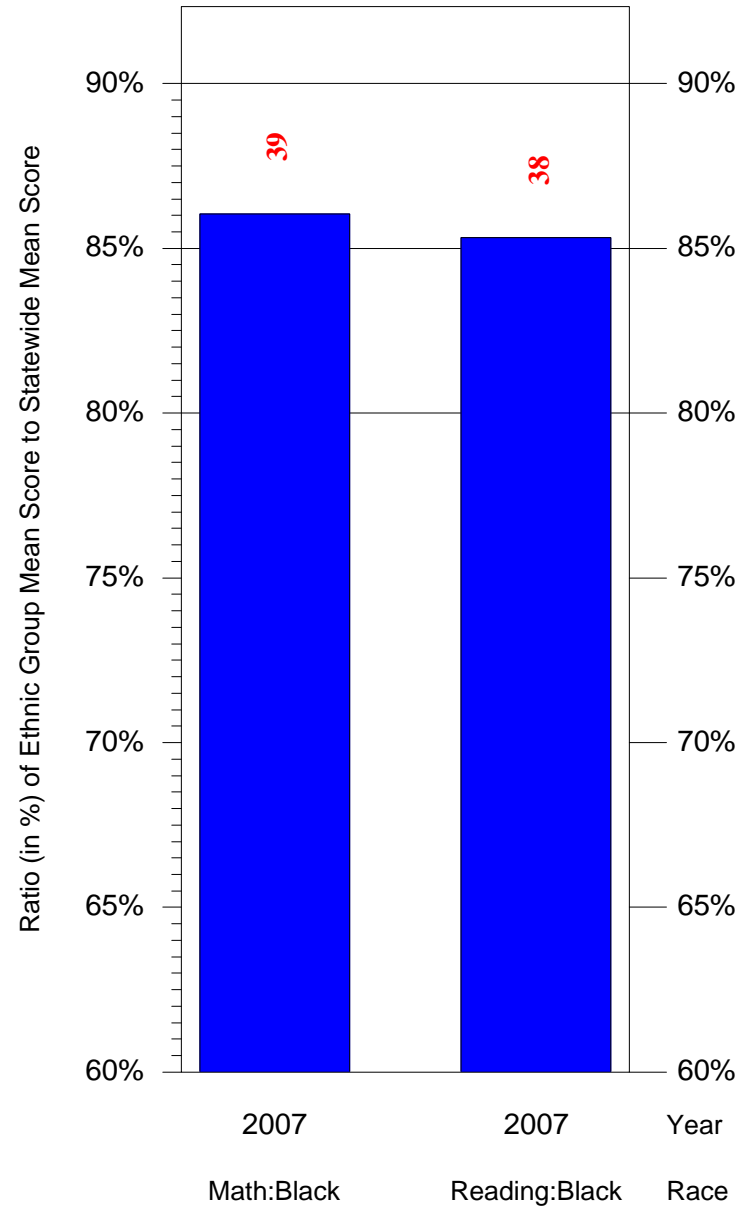

Mean Ethnic Group Building PSSA Test Score to Statewide Mean Score

Building = Arsenal EI Sch(7889) and Grade = 5 and Ethnic Group = Black or White

(Note: Number (in red) of Test Takers is above each bar in the chart.)