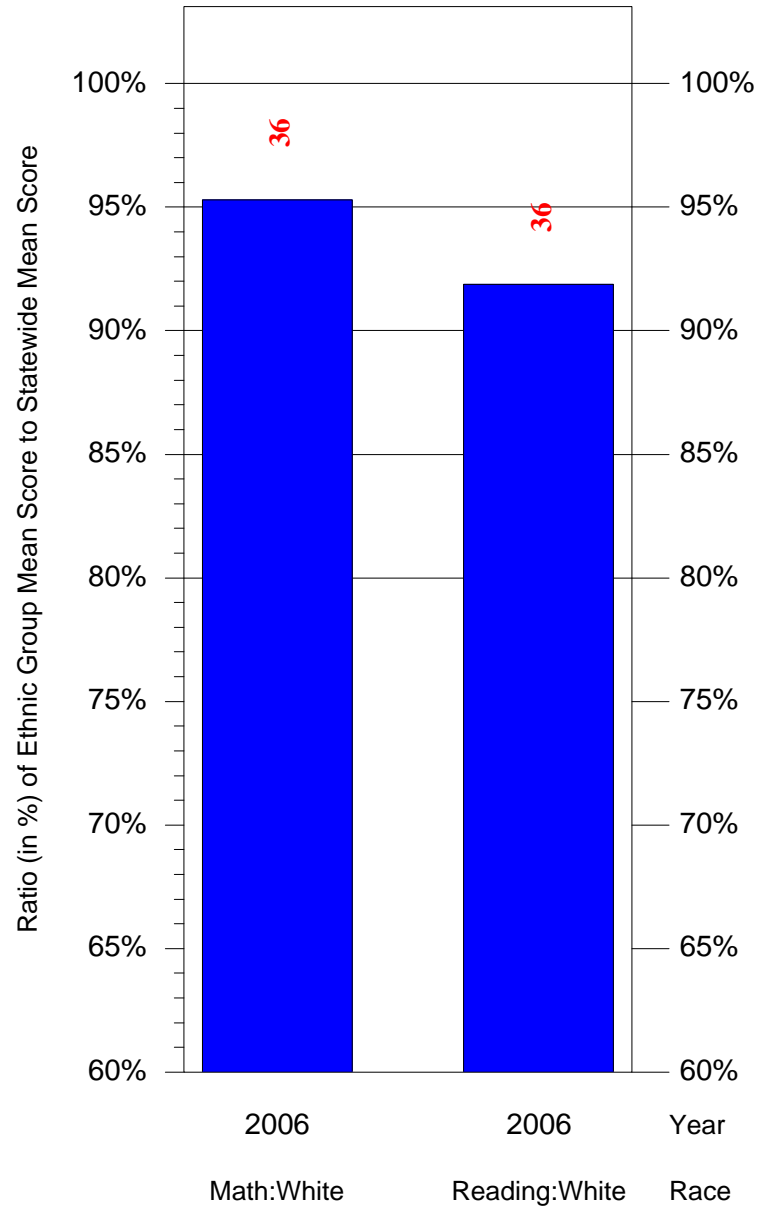

Mean Ethnic Group Building PSSA Test Score to Statewide Mean Score

Building = Prospect MS(7619) and Grade = 6 and Ethnic Group = Black or White

(Note: Number (in red) of Test Takers is above each bar in the chart.)