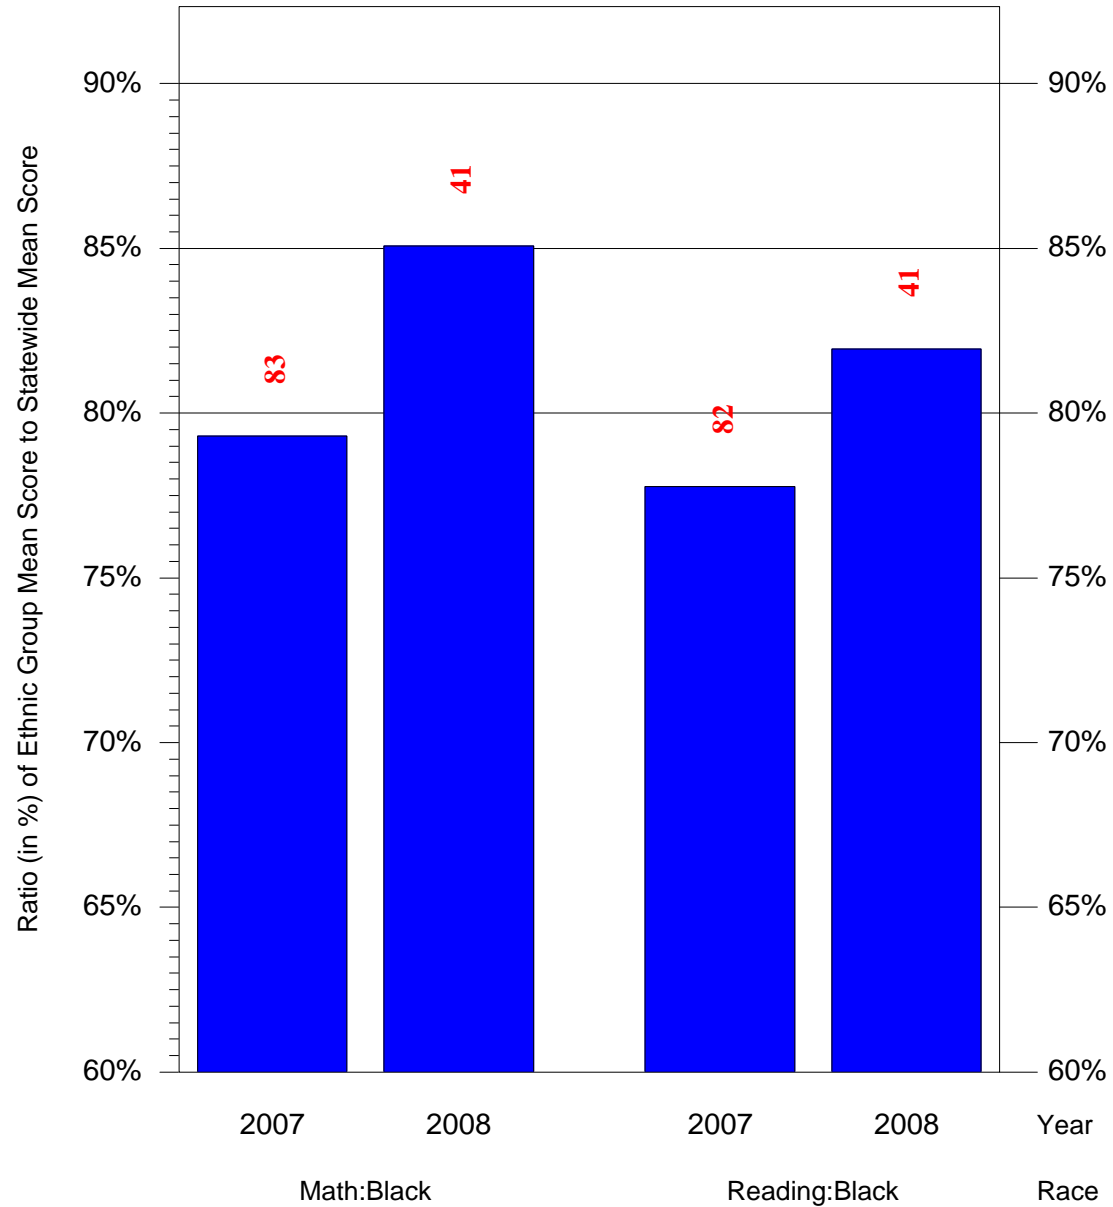

Mean Ethnic Group Building PSSA Test Score to Statewide Mean Score

Building = Faison Helen S Arts Academy(7869) and Grade = 5 and Ethnic Group = Black or White

(Note: Number (in red) of Test Takers is above each bar in the chart.)