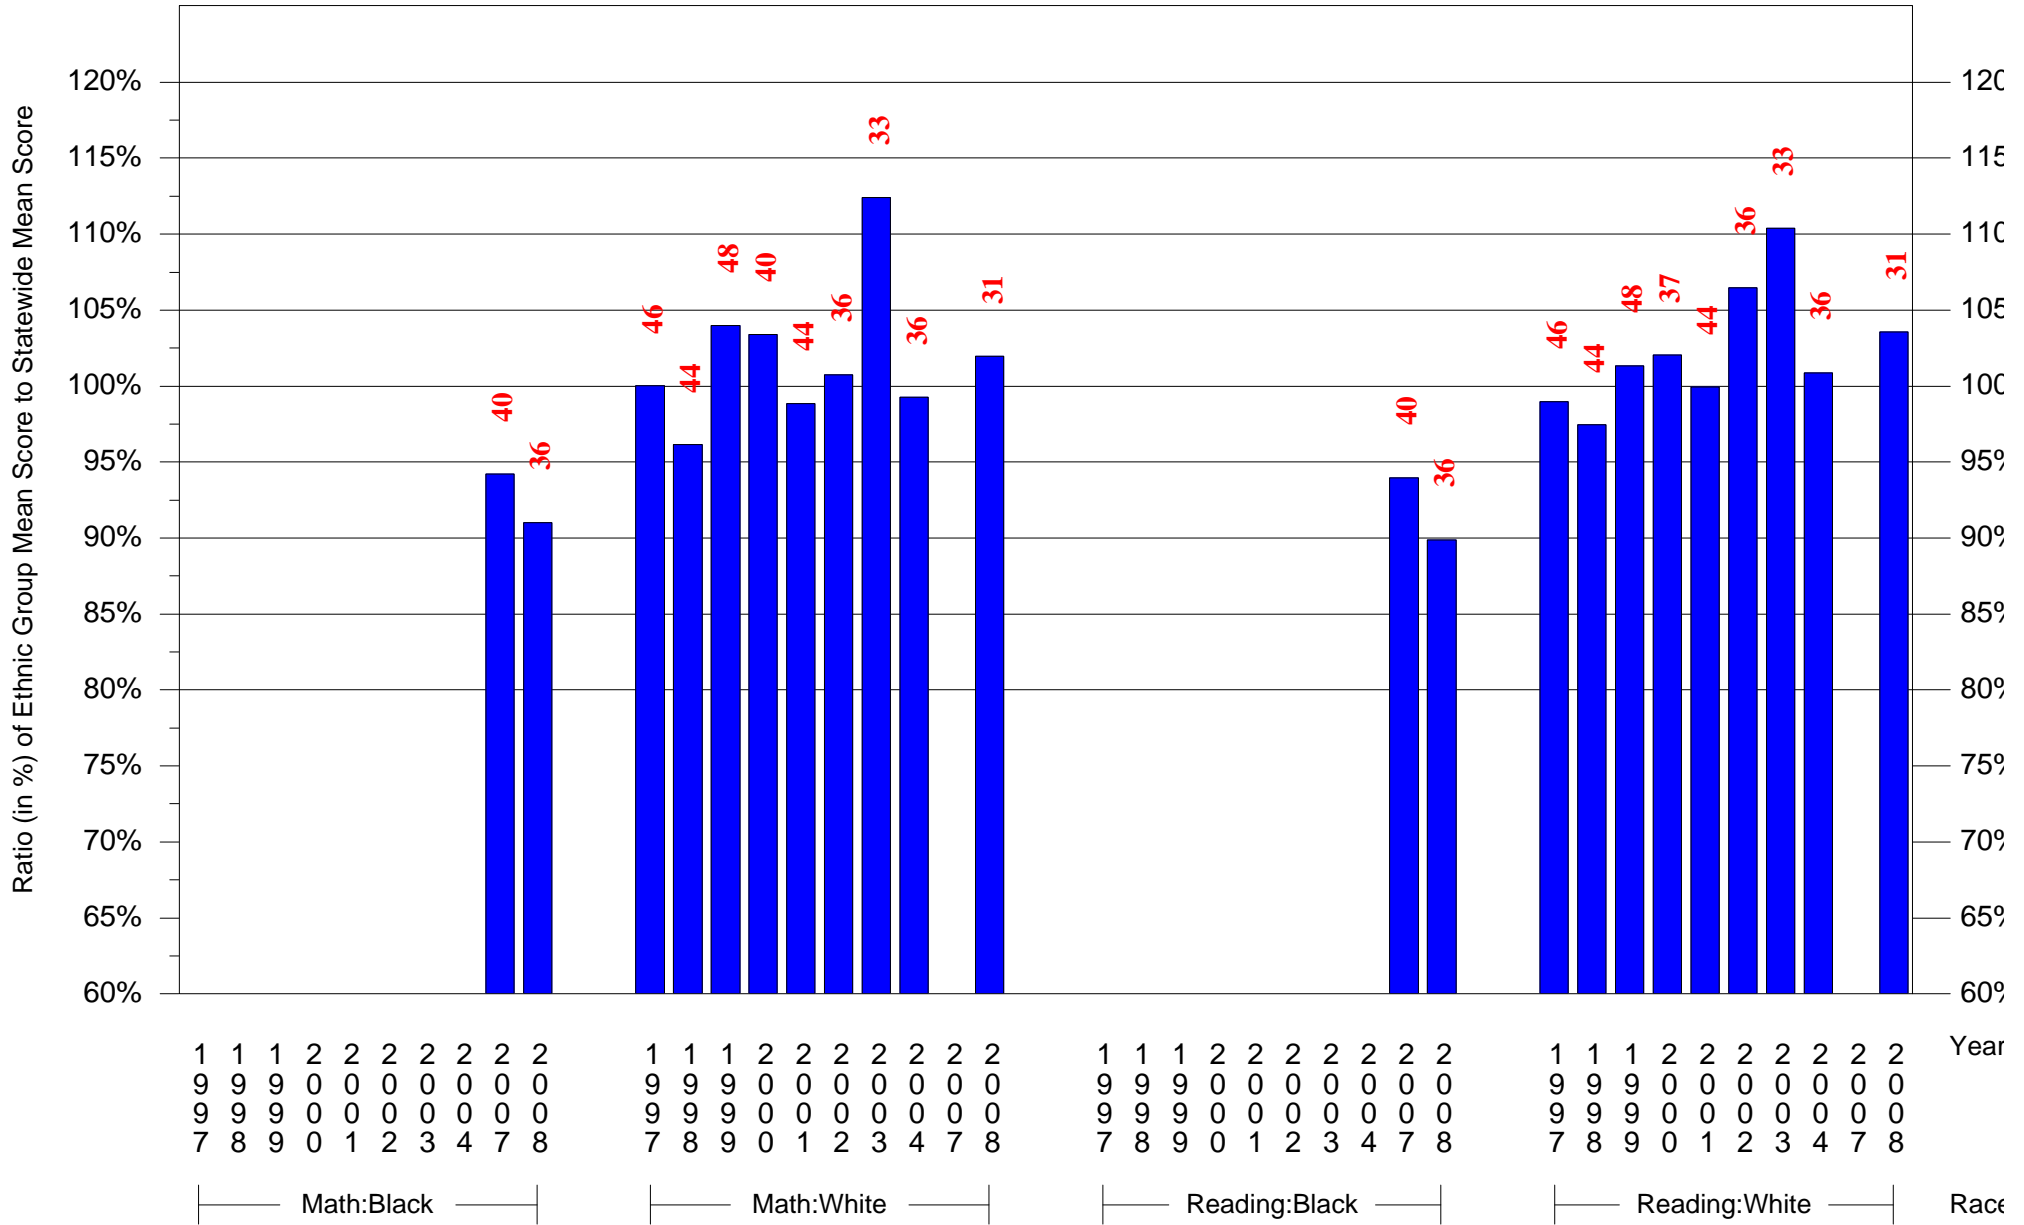

Mean Ethnic Group Building PSSA Test Score to Statewide Mean Score

Building = Morrow El Sch(365) and Grade = 5 and Ethnic Group = Black or White

(Note: Number (in red) of Test Takers is above each bar in the chart.)