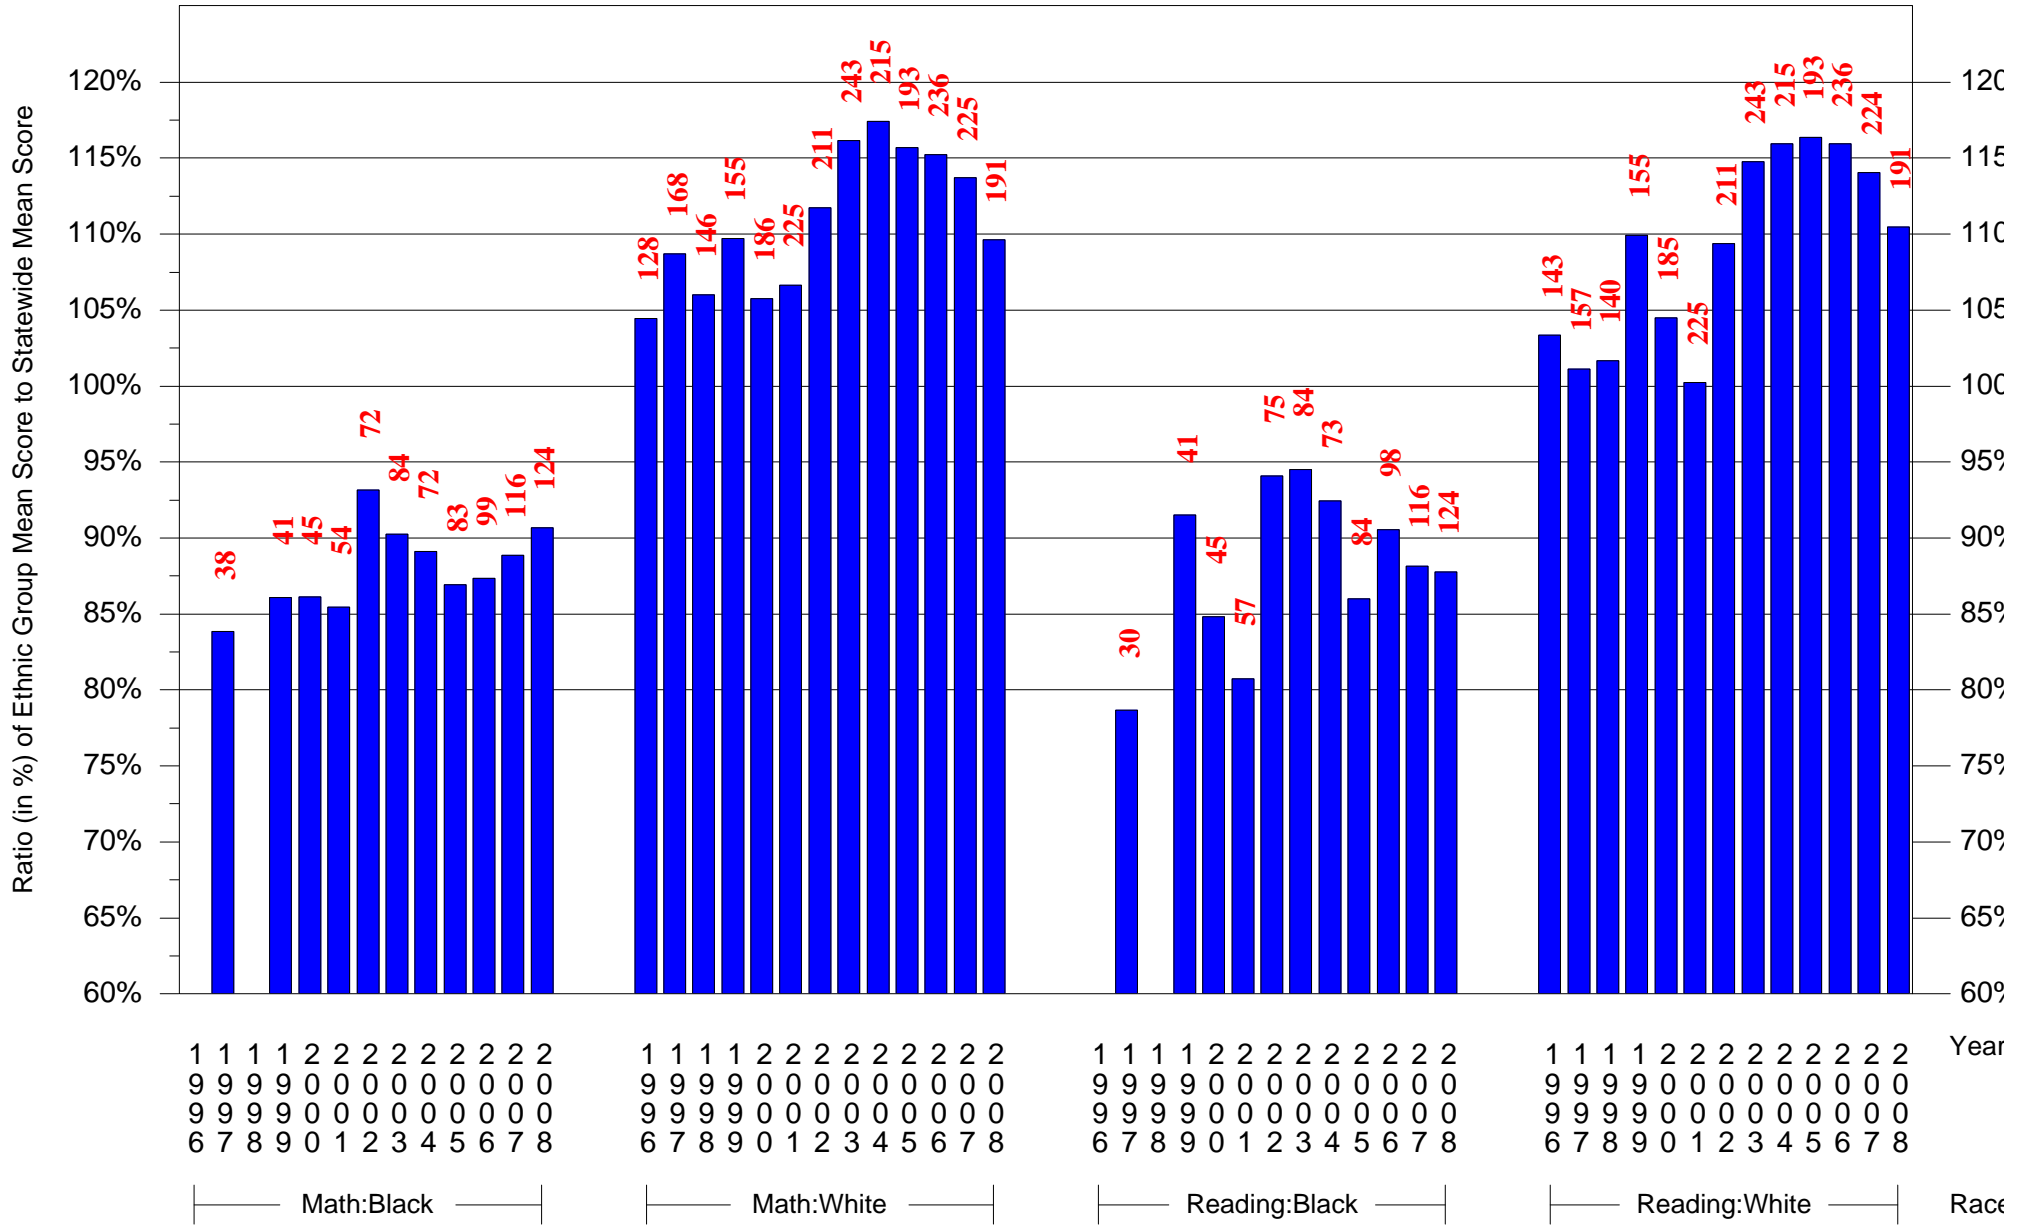

Mean Ethnic Group Building PSSA Test Score to Statewide Mean Score

Building = Allderdice HS(409) and Grade = 11 and Ethnic Group = Black or White

(Note: Number (in red) of Test Takers is above each bar in the chart.)