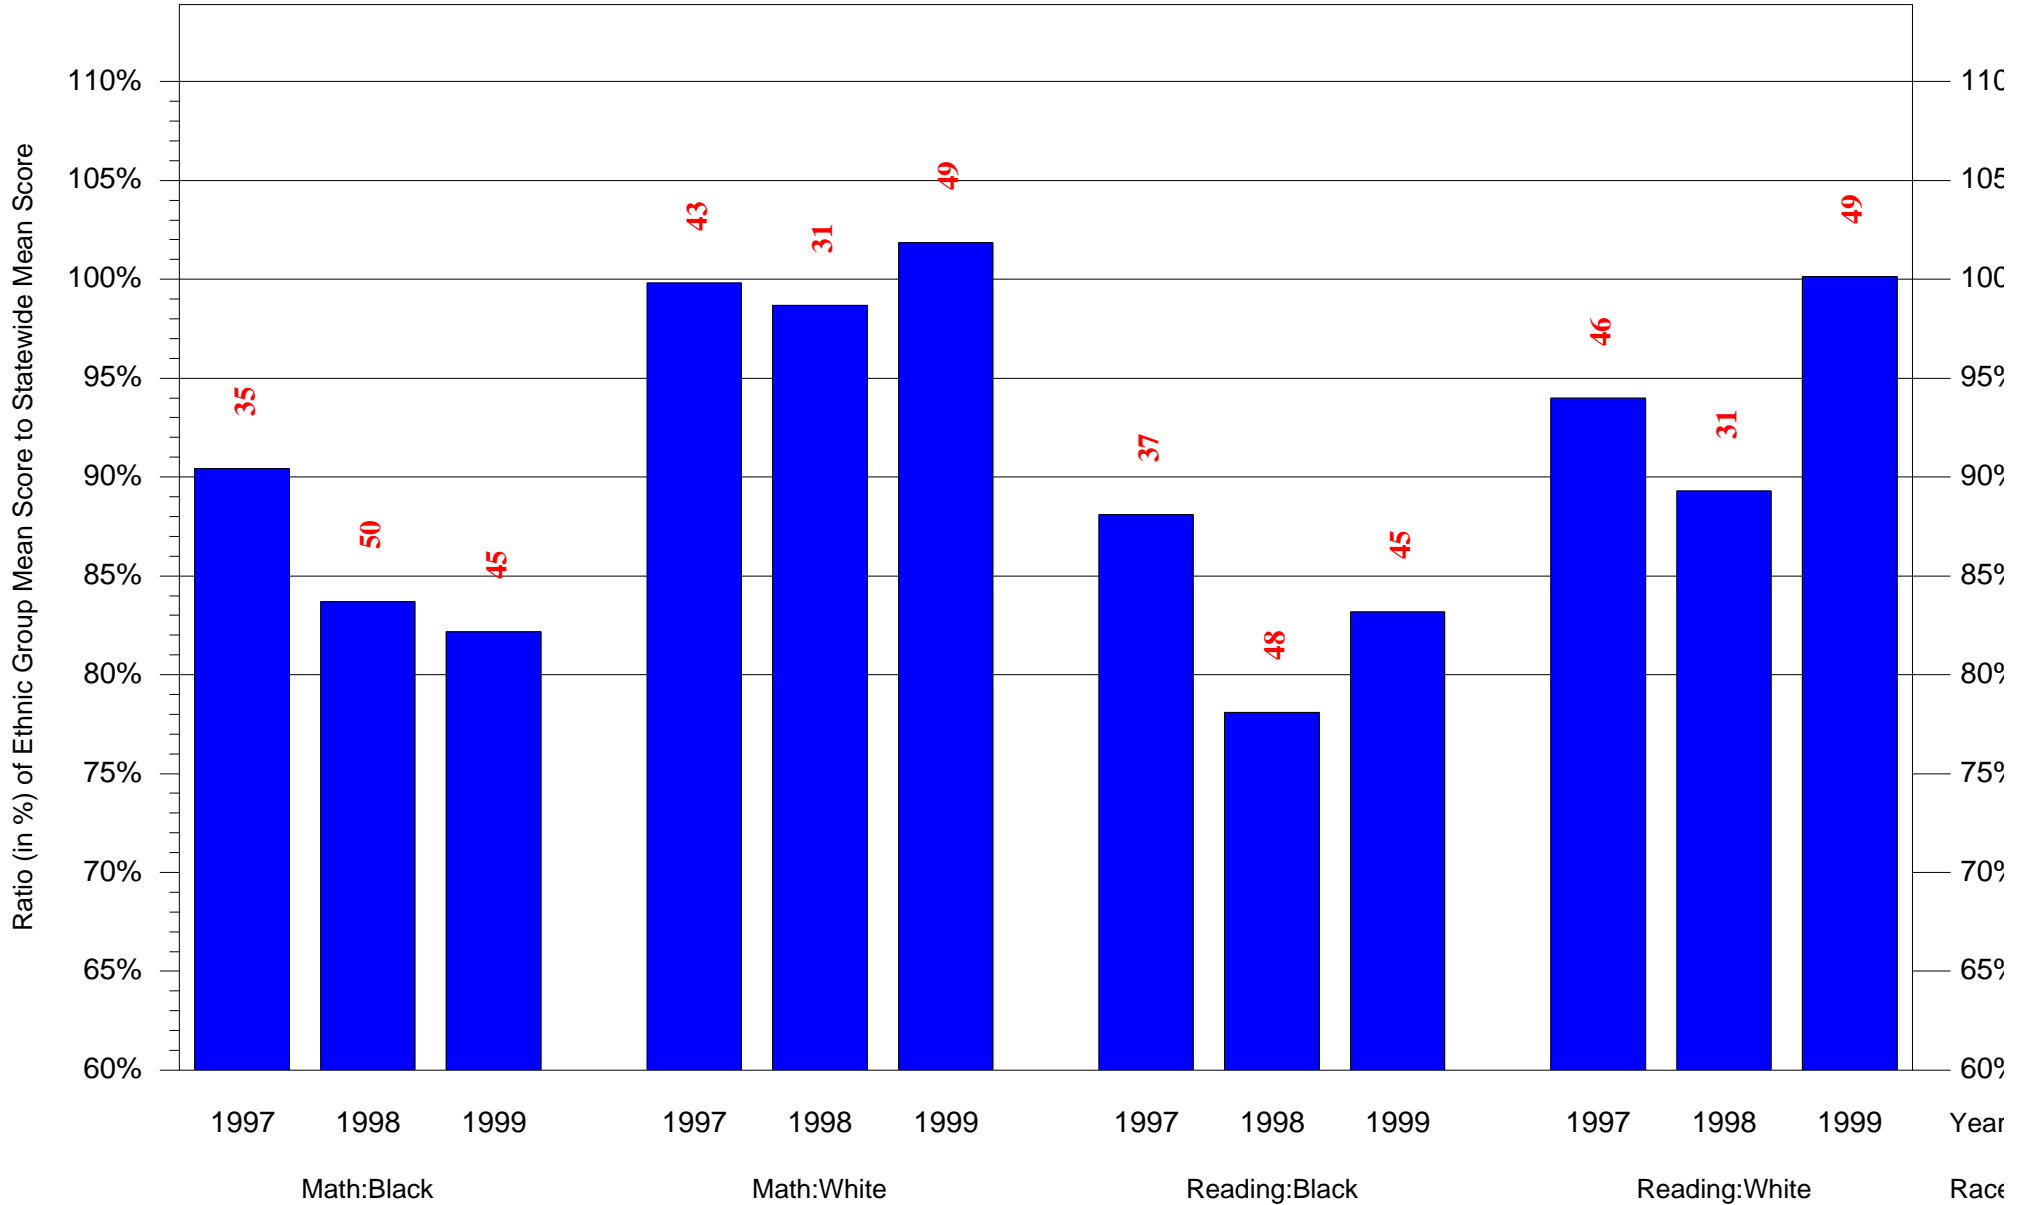

Mean Ethnic Group Building PSSA Test Score to Statewide Mean Score

Building = Prospect Middle 3M Ctr(6061) and Grade = 8 and Ethnic Group = Black or White

(Note: Number (in red) of Test Takers is above each bar in the chart.)