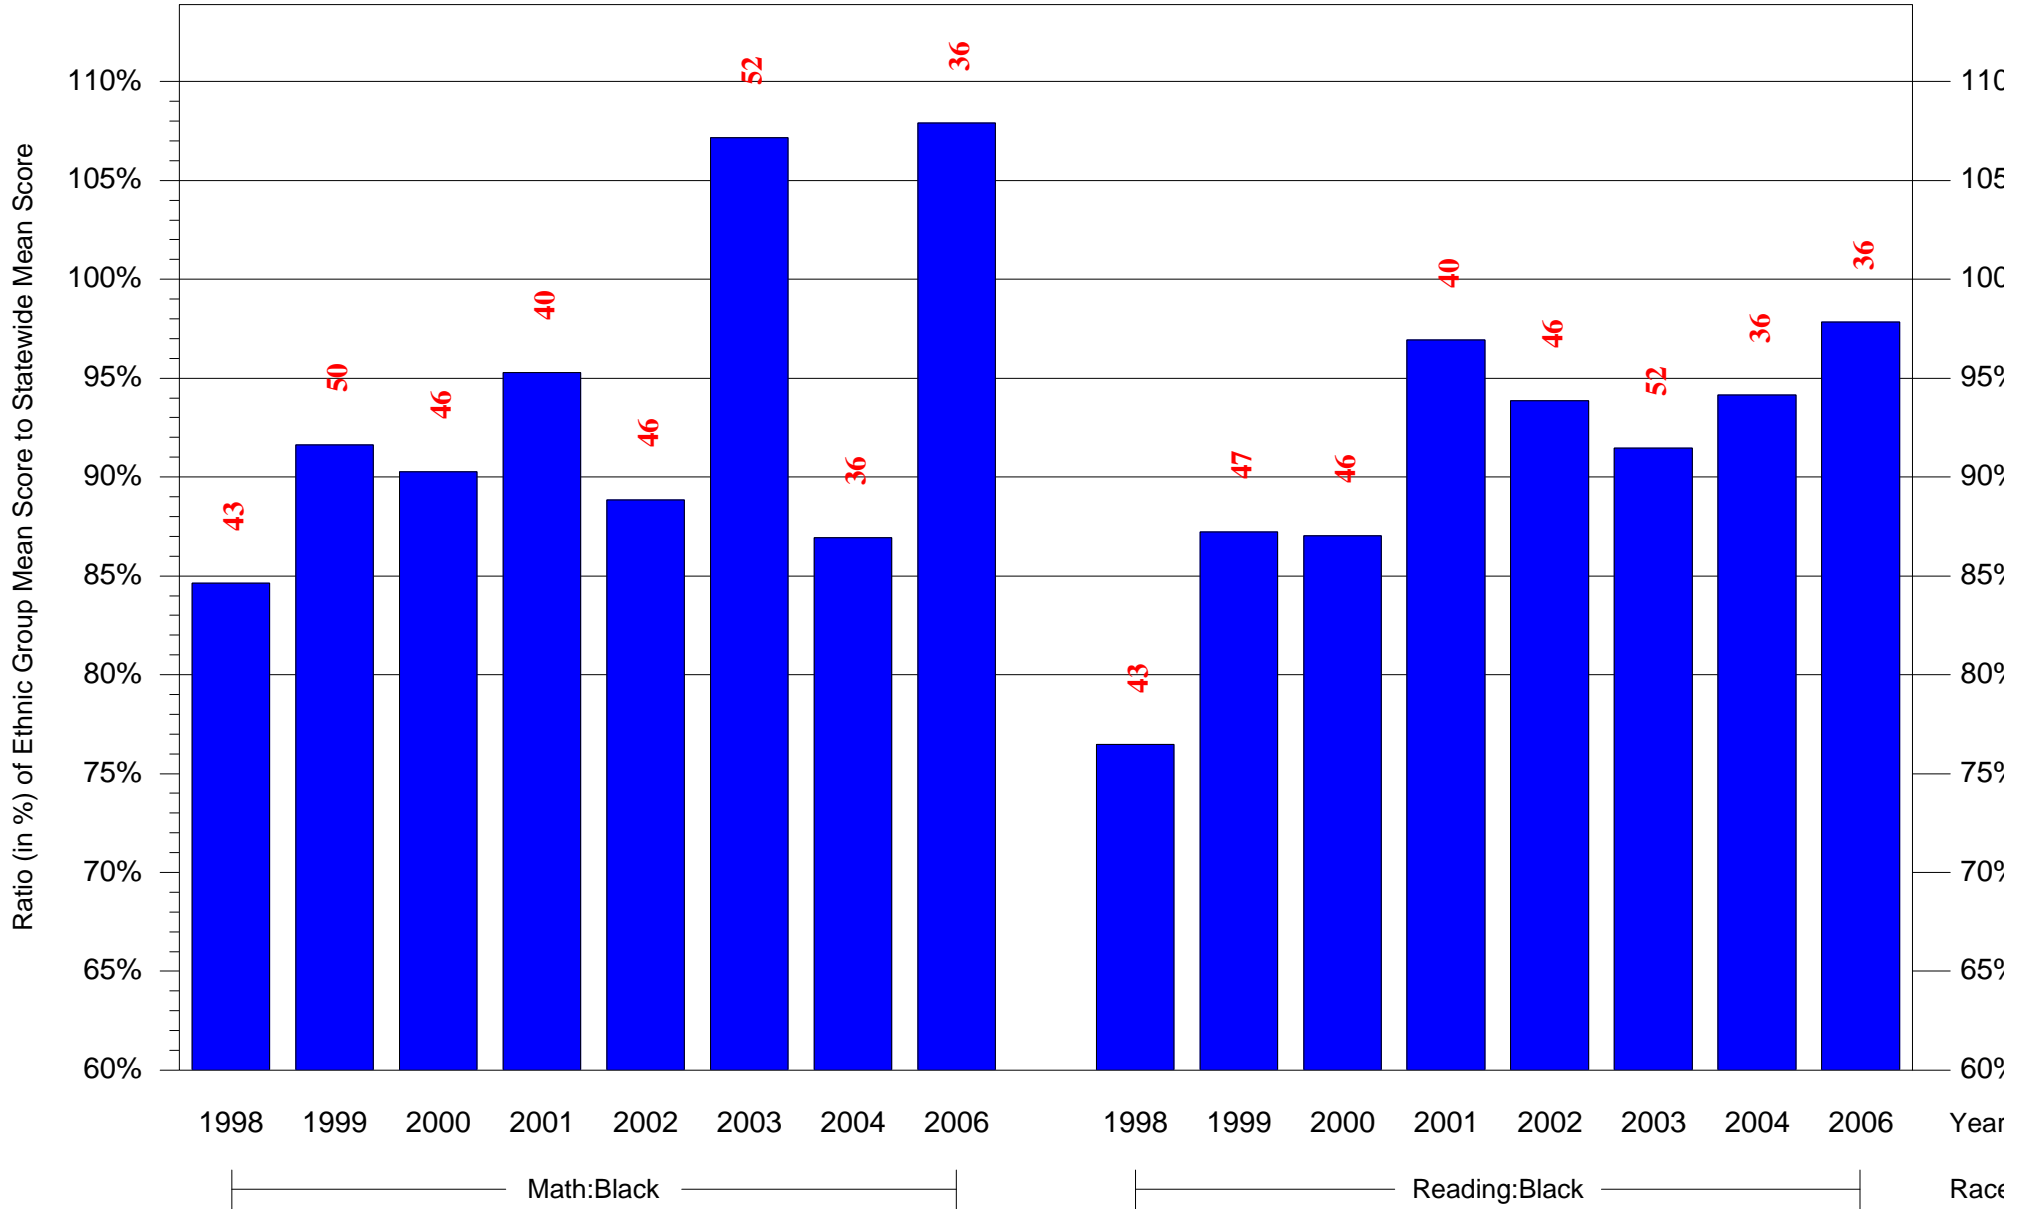

Mean Ethnic Group Building PSSA Test Score to Statewide Mean Score

Building = Lemington El Sch(6040) and Grade = 5 and Ethnic Group = Black or White

(Note: Number (in red) of Test Takers is above each bar in the chart.)