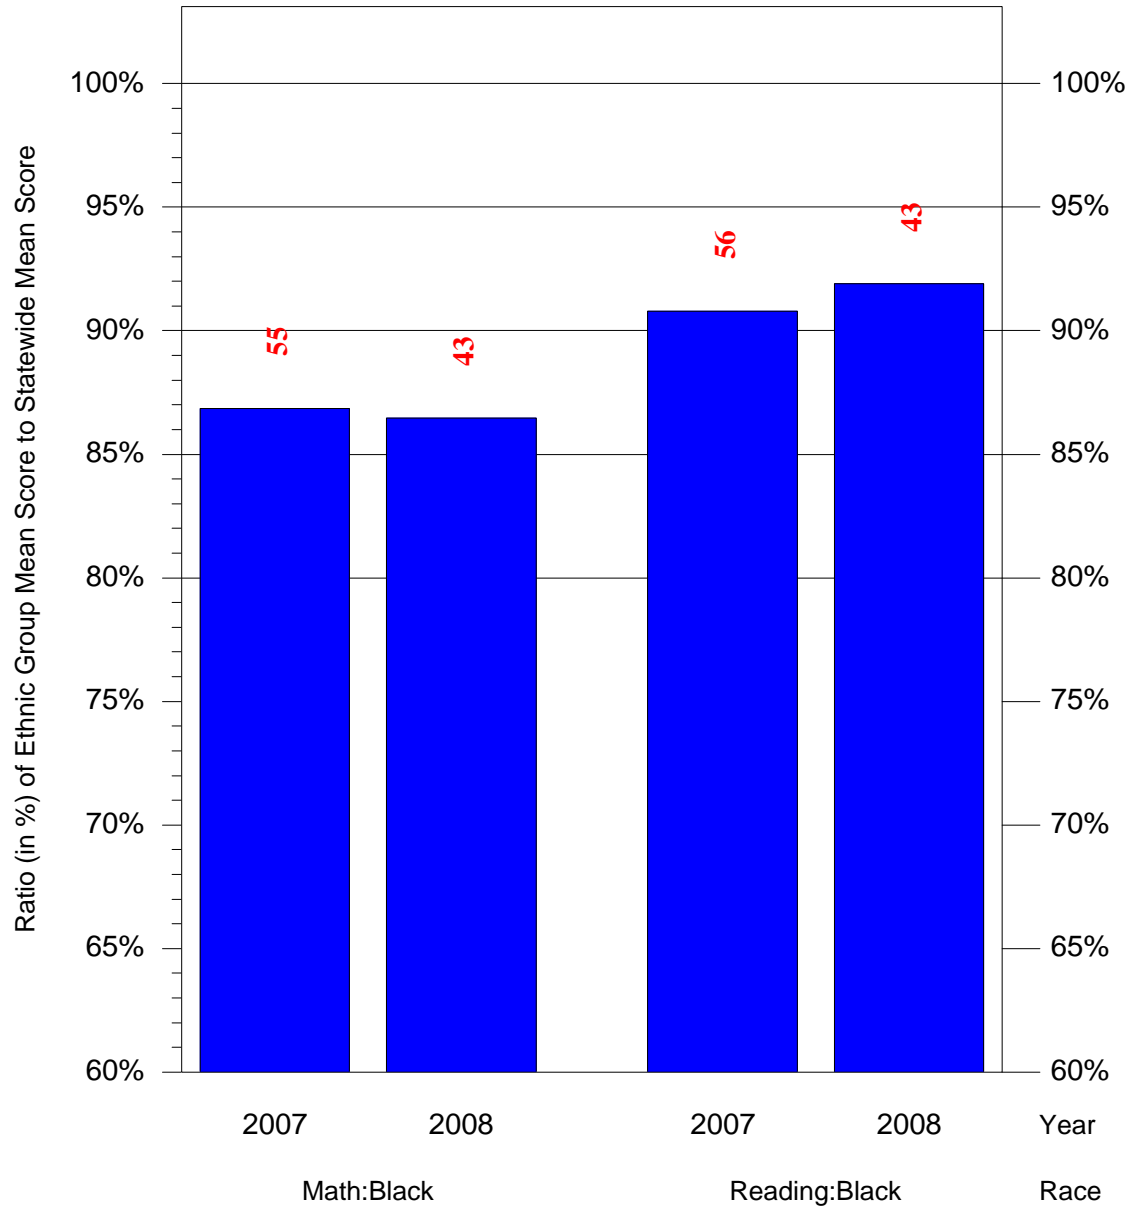

Mean Ethnic Group Building PSSA Test Score to Statewide Mean Score

Building = King M L EI Sch(7880) and Grade = 3 and Ethnic Group = Black or White

(Note: Number (in red) of Test Takers is above each bar in the chart.)