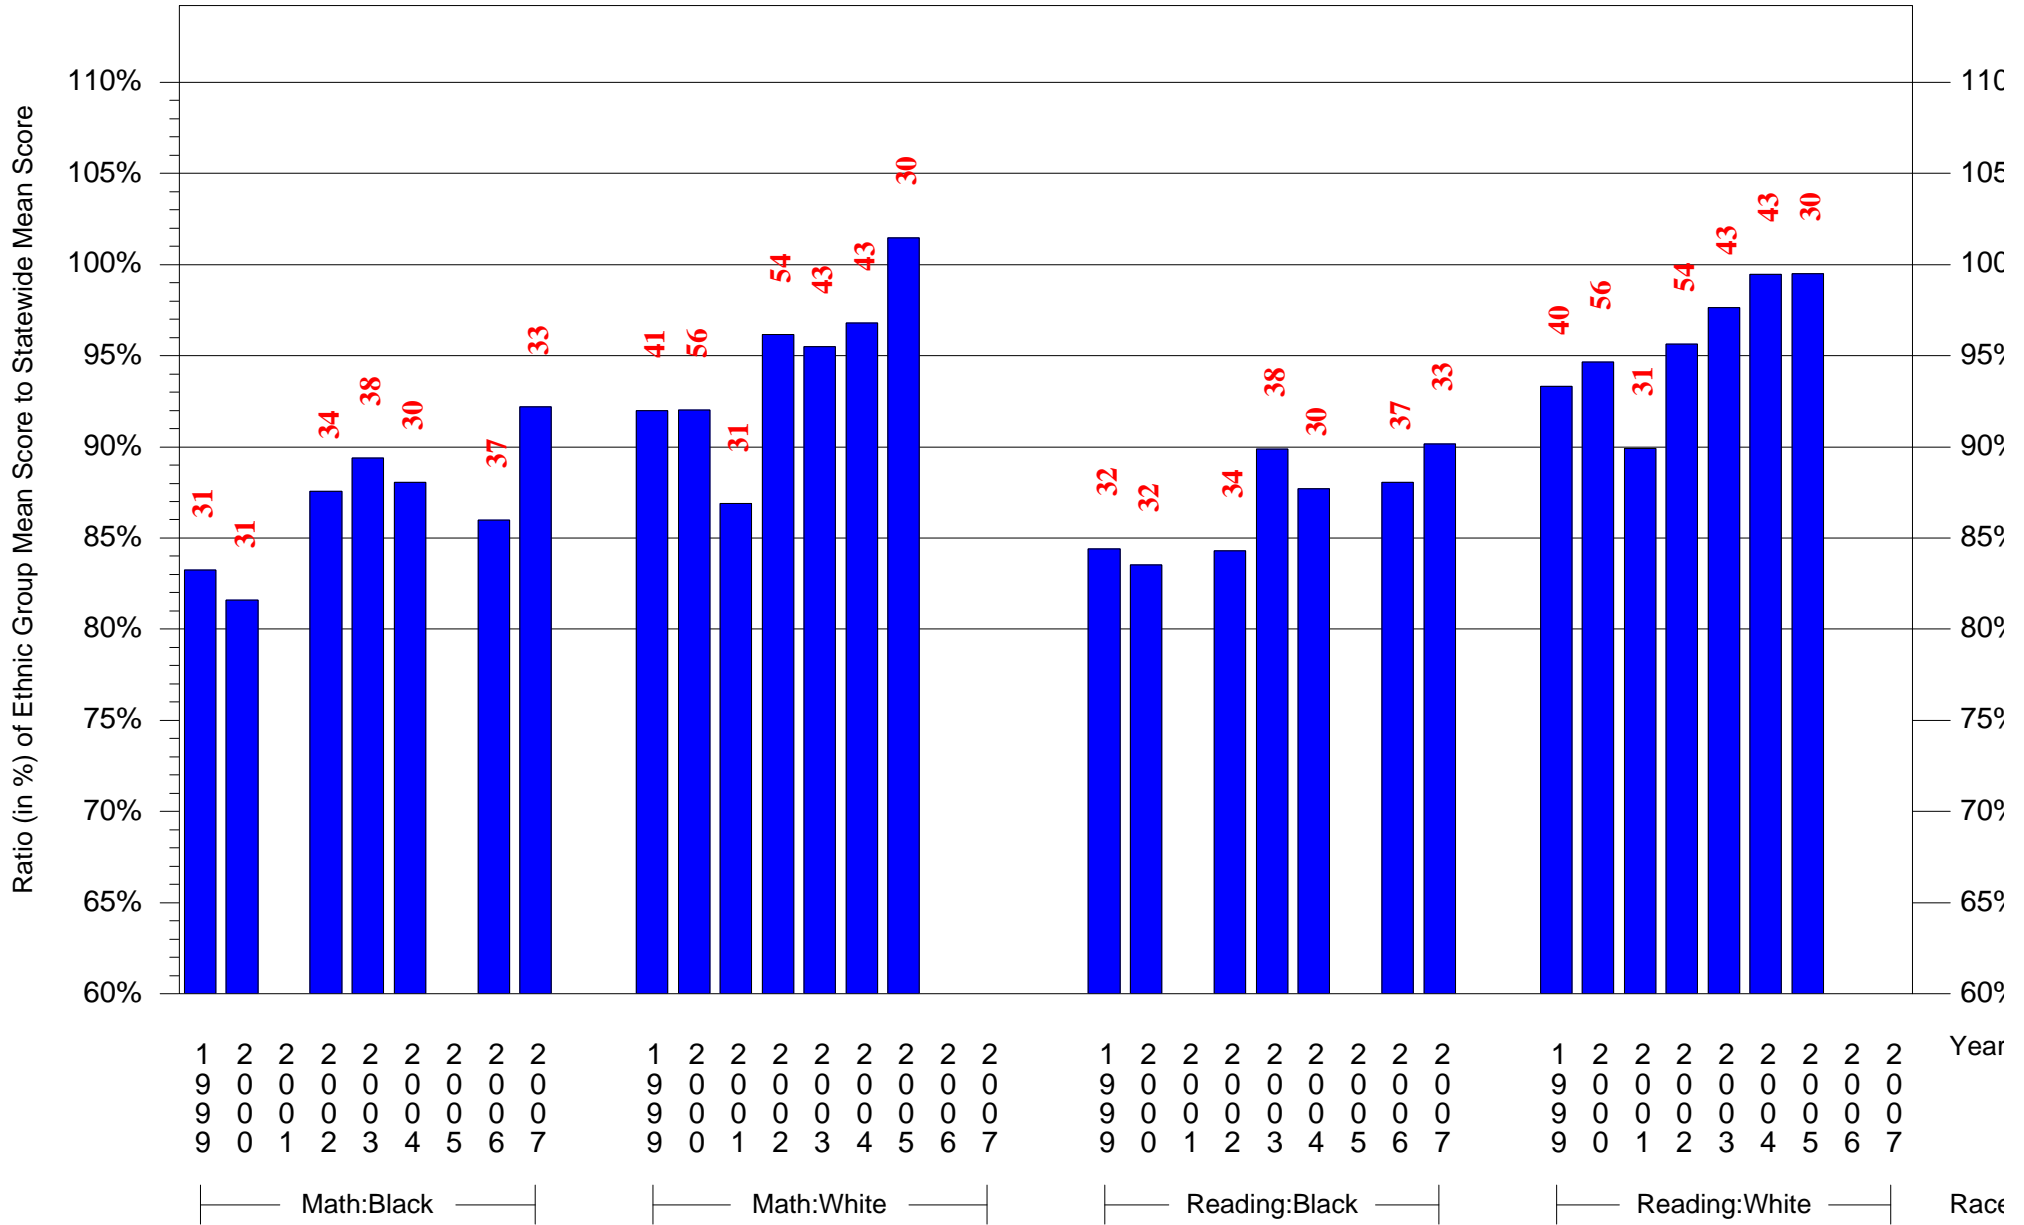

Mean Ethnic Group Building PSSA Test Score to Statewide Mean Score

Building = Carmalt Academy of Sci Tech(326) and Grade = 8 and Ethnic Group = Black or White

(Note: Number (in red) of Test Takers is above each bar in the chart.)