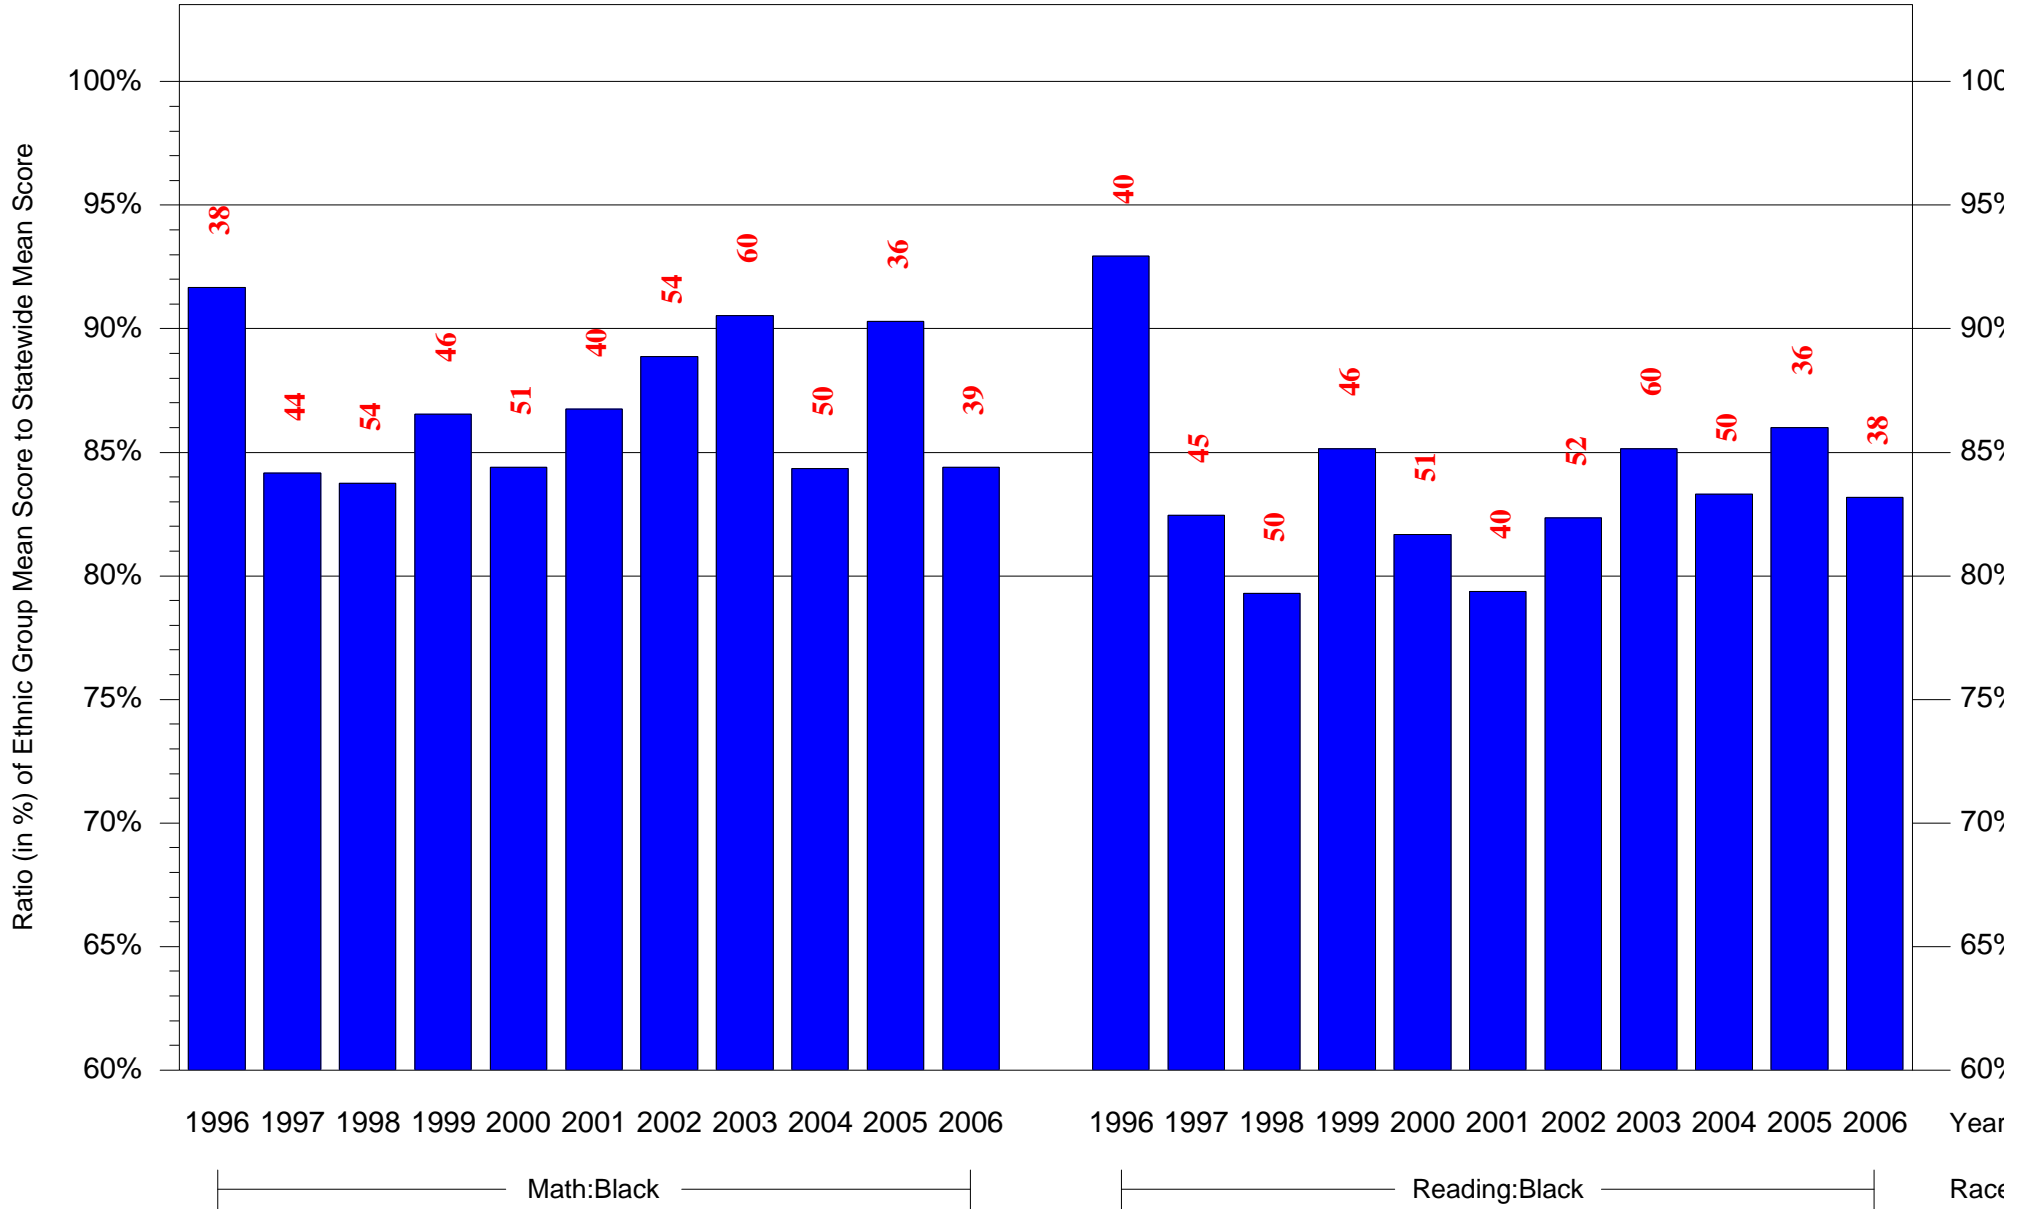

Mean Ethnic Group Building PSSA Test Score to Statewide Mean Score

Building = Northview Heights El Sch(401) and Grade = 5 and Ethnic Group = Black or White

(Note: Number (in red) of Test Takers is above each bar in the chart.)