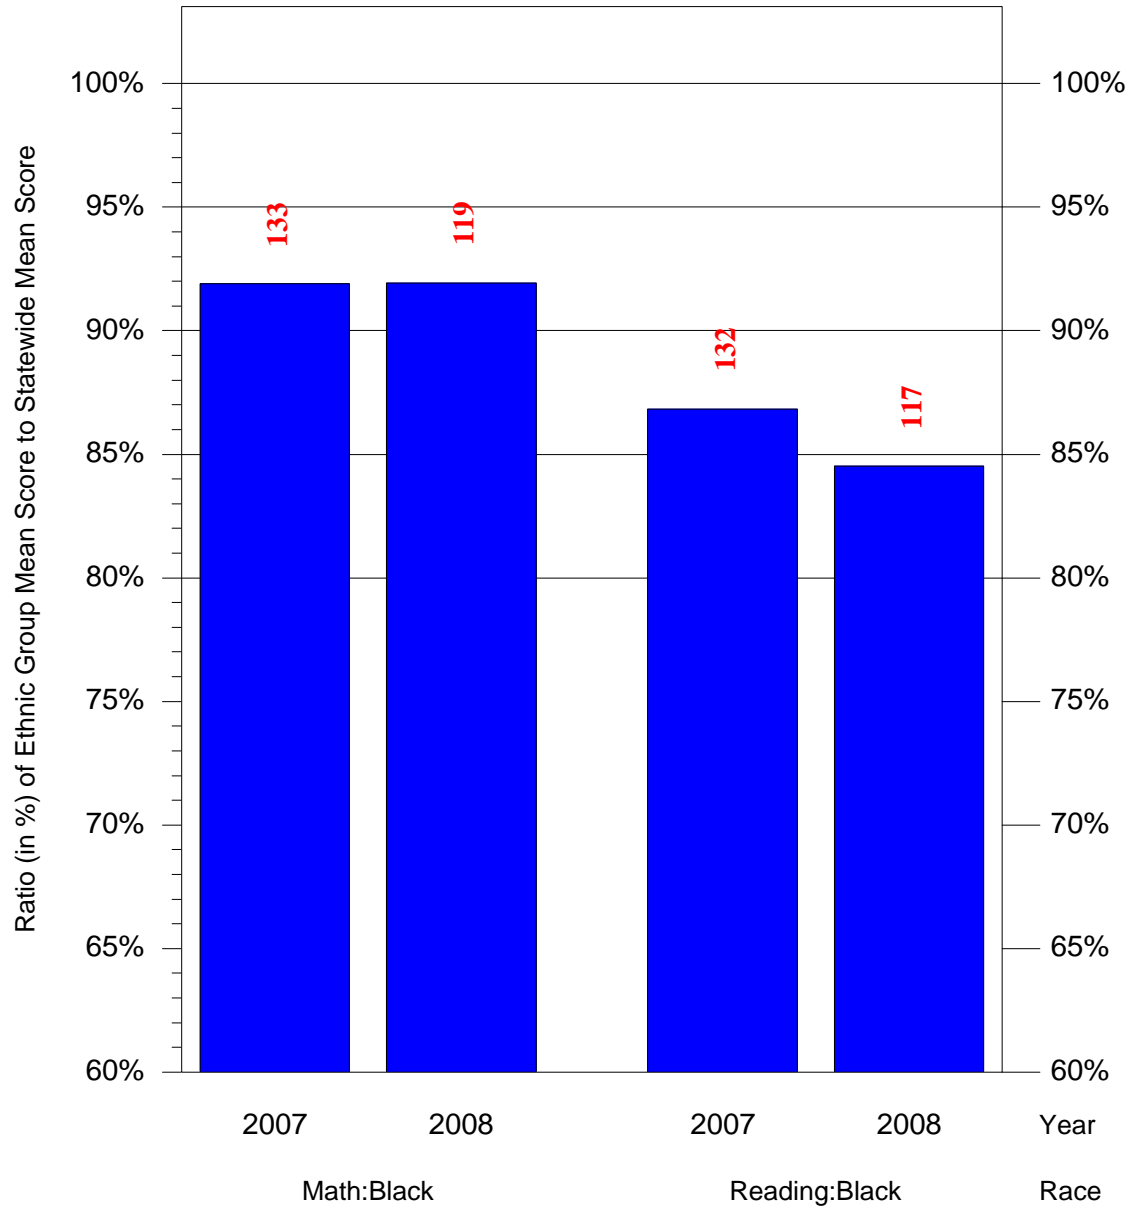

Mean Ethnic Group Building PSSA Test Score to Statewide Mean Score

Building = Arsenal MS(7886) and Grade = 8 and Ethnic Group = Black or White

(Note: Number (in red) of Test Takers is above each bar in the chart.)