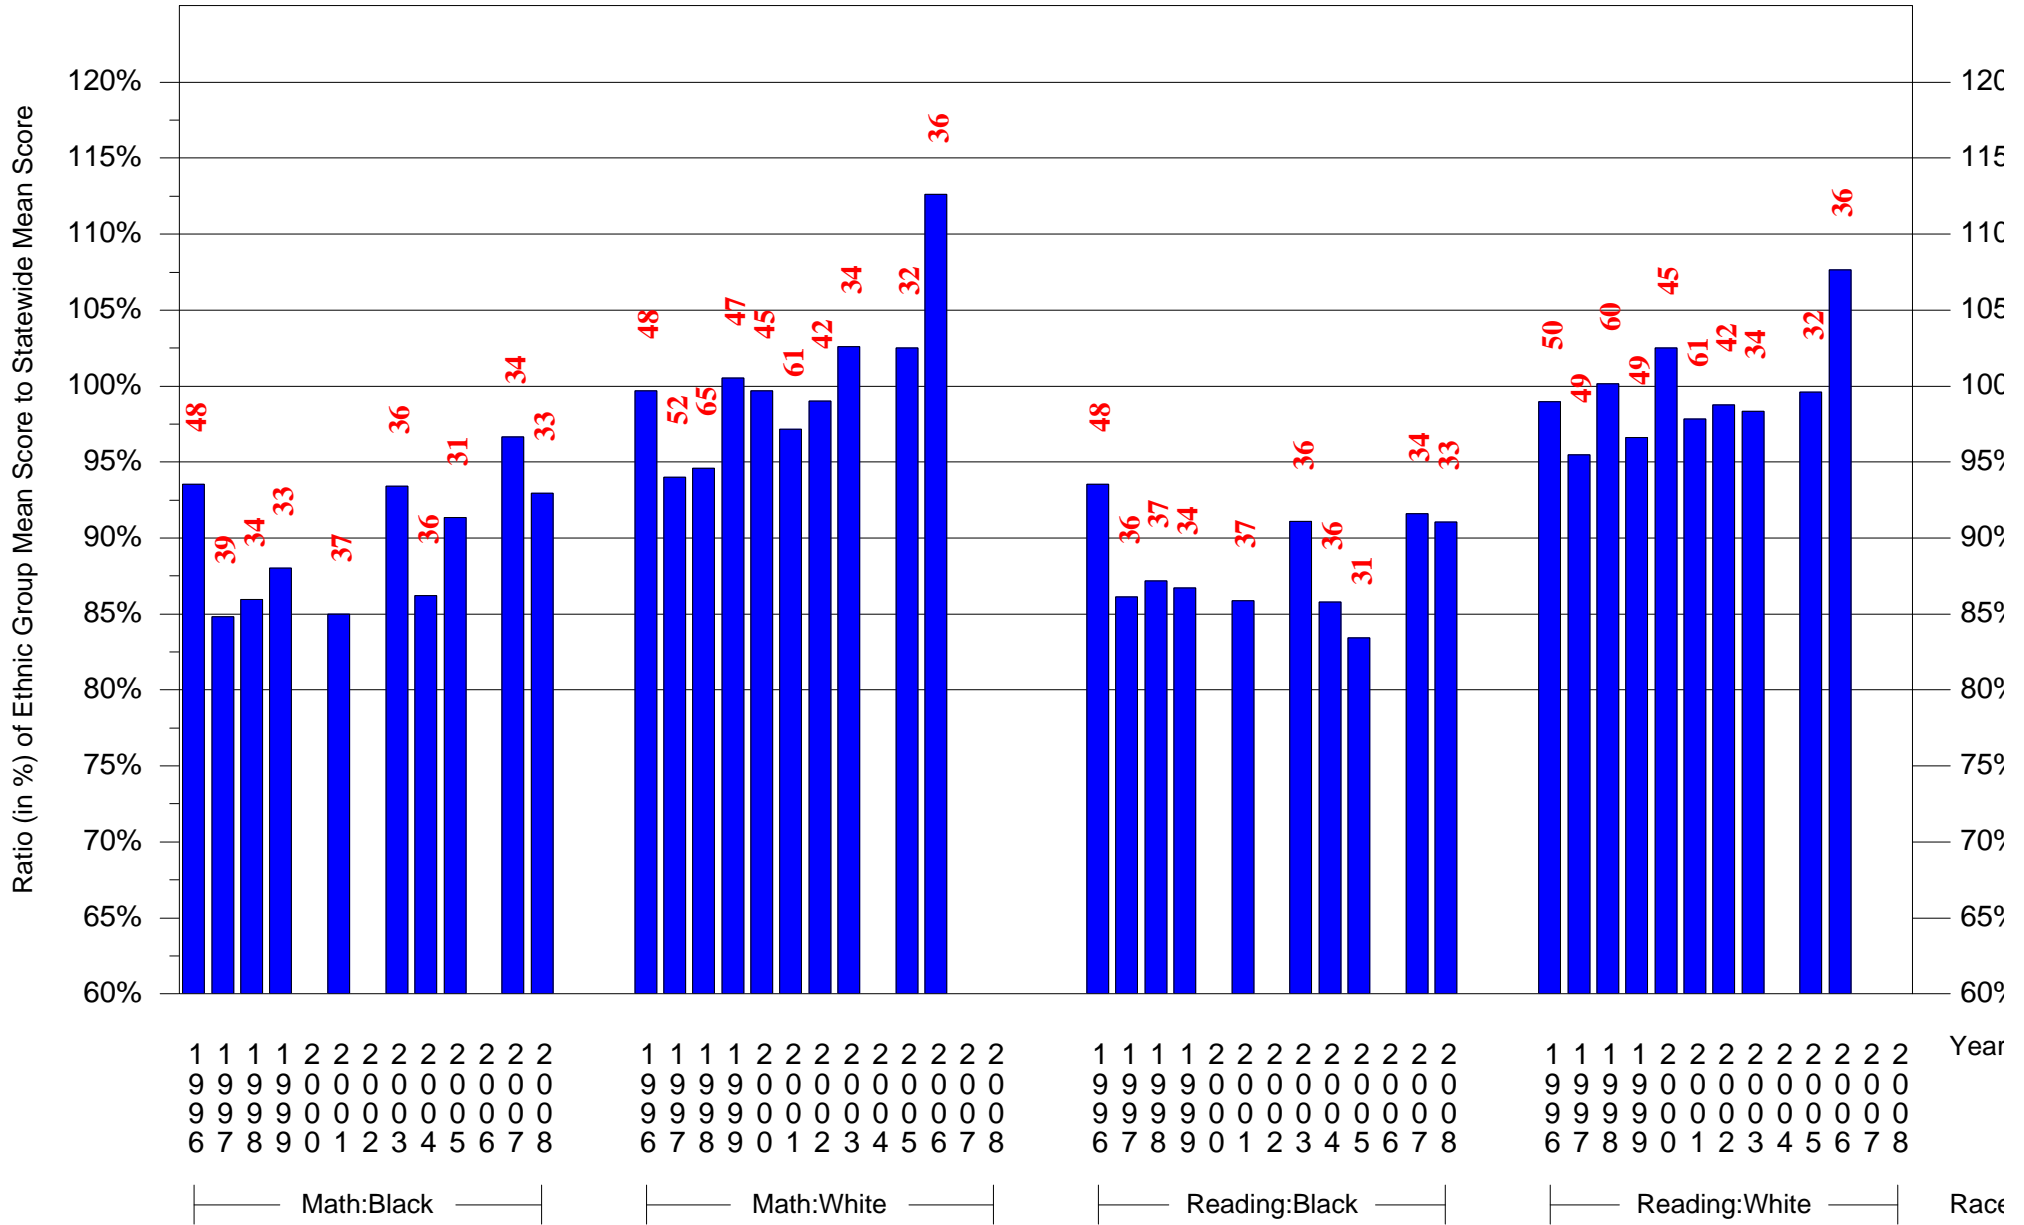

Mean Ethnic Group Building PSSA Test Score to Statewide Mean Score

Building = Carmalt Academy of Sci Tech(326) and Grade = 5 and Ethnic Group = Black or White

(Note: Number (in red) of Test Takers is above each bar in the chart.)