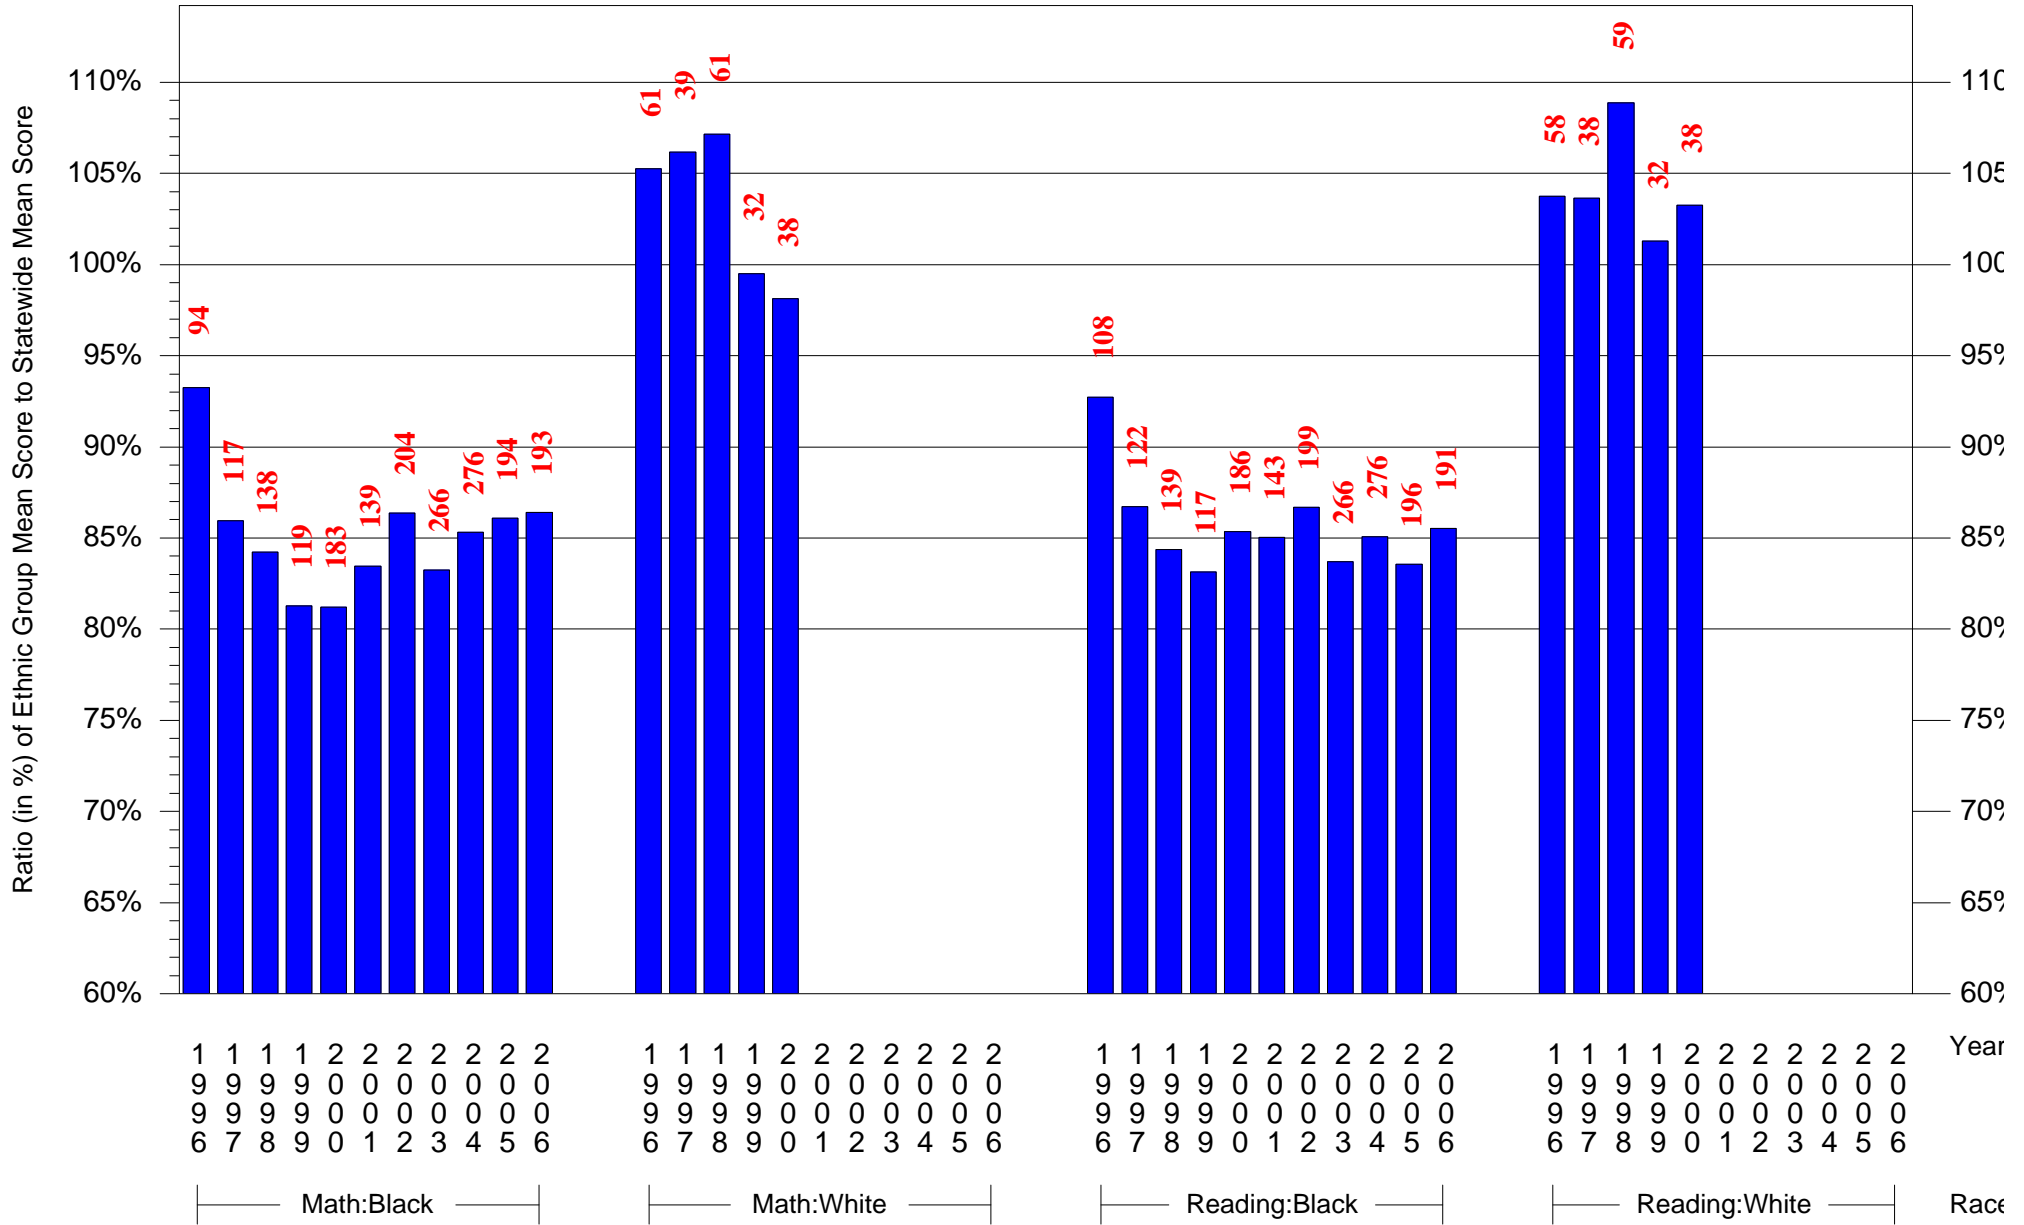

Mean Ethnic Group Building PSSA Test Score to Statewide Mean Score

Building = Reizenstein MS(6872) and Grade = 8 and Ethnic Group = Black or White

(Note: Number (in red) of Test Takers is above each bar in the chart.)