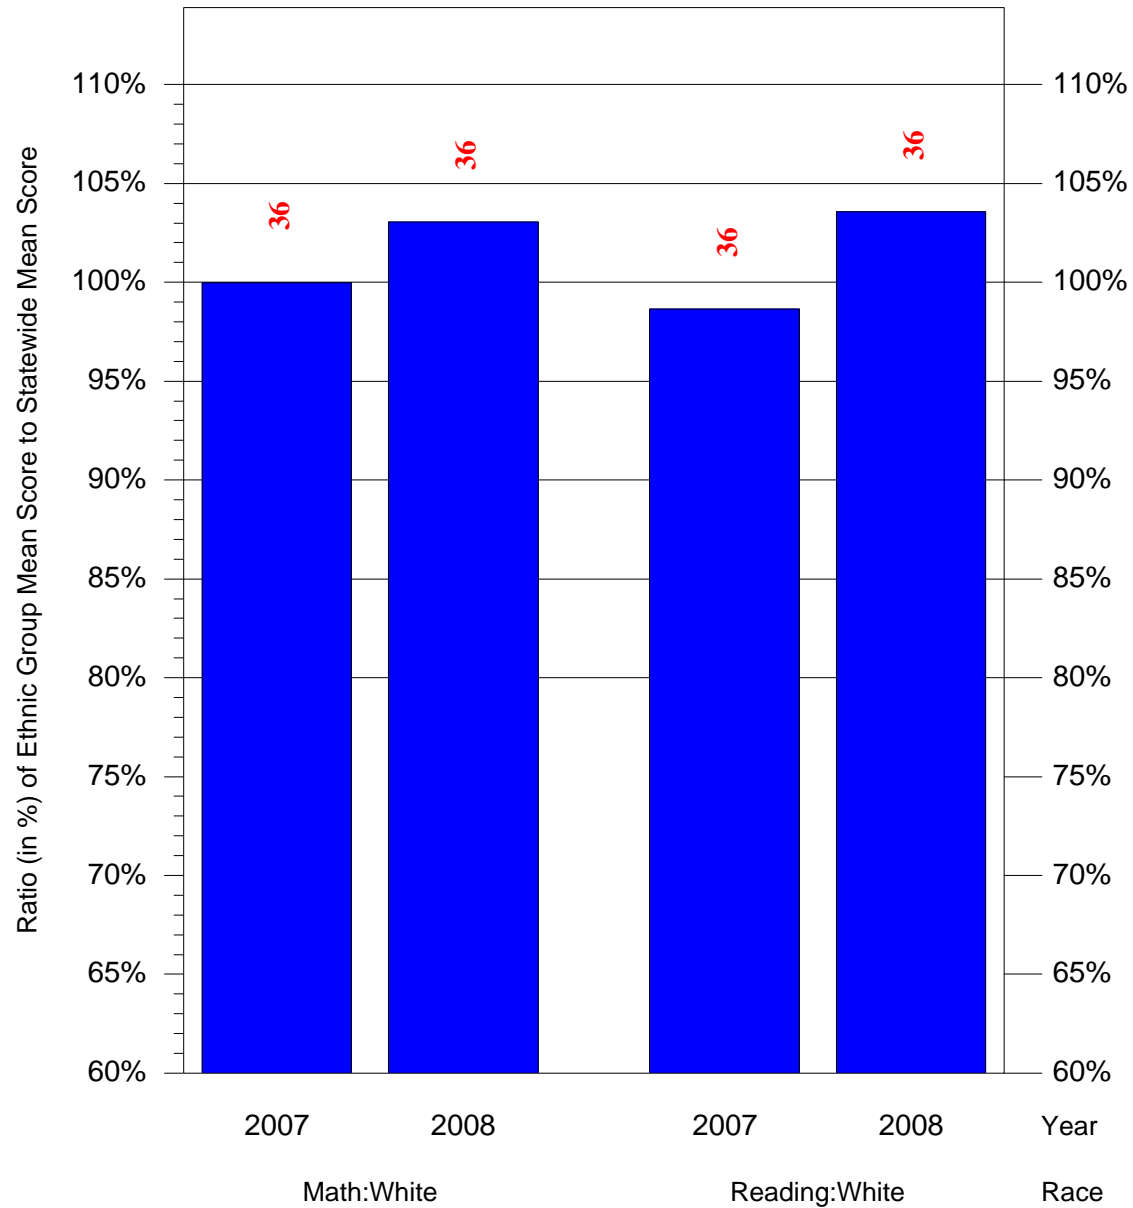

Mean Ethnic Group Building PSSA Test Score to Statewide Mean Score

Building = West Liberty El Sch(7694) and Grade = 3 and Ethnic Group = Black or White

(Note: Number (in red) of Test Takers is above each bar in the chart.)