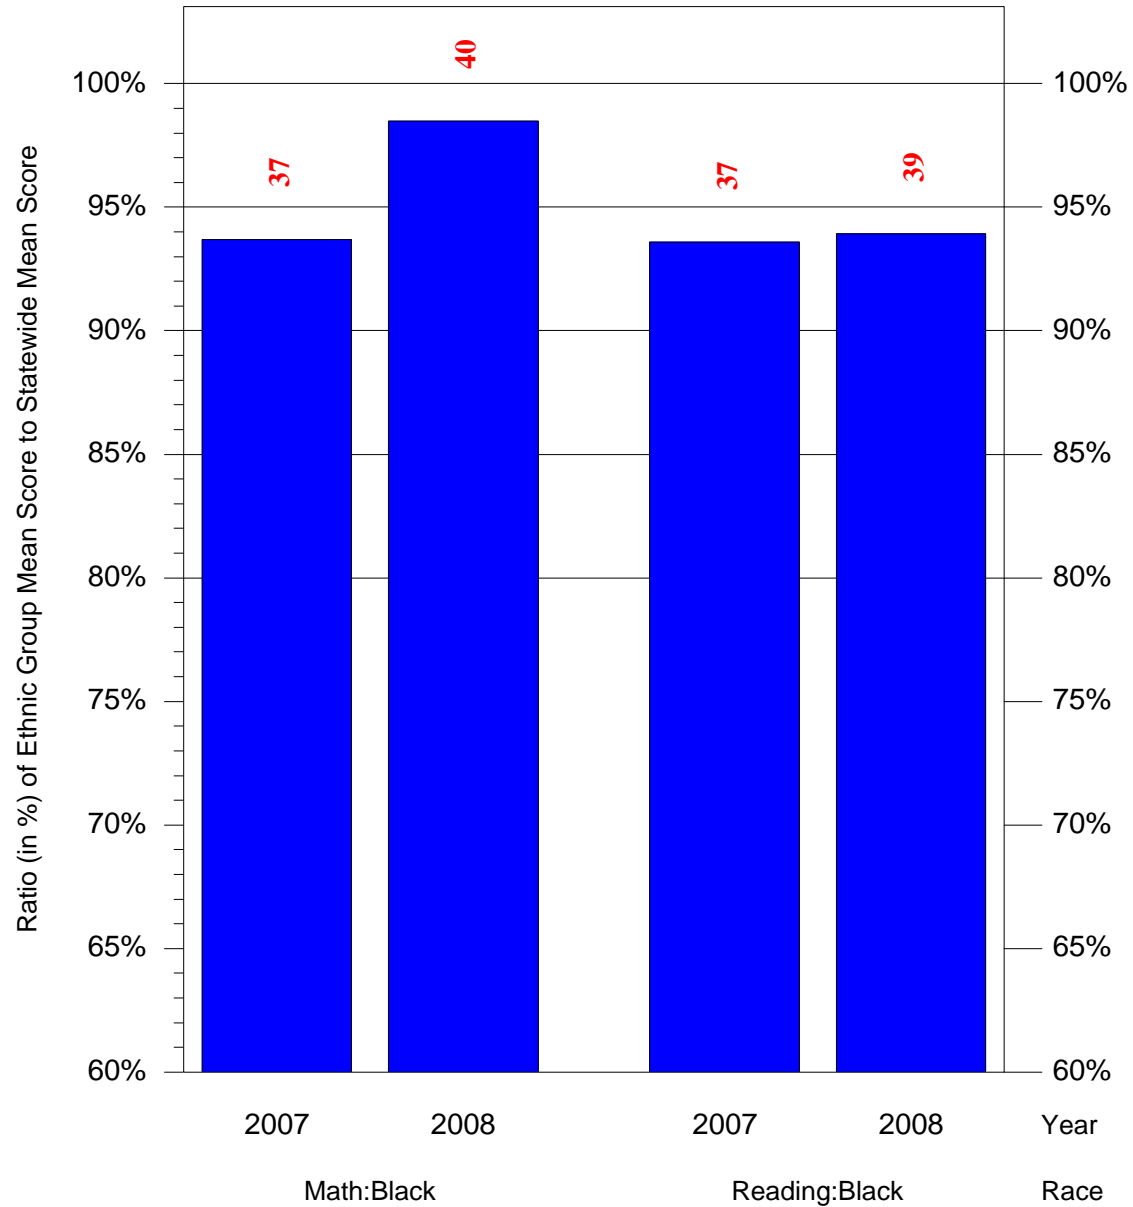

Mean Ethnic Group Building PSSA Test Score to Statewide Mean Score

Building = Allegheny Trad El Acad(7615) and Grade = 3 and Ethnic Group = Black or White

(Note: Number (in red) of Test Takers is above each bar in the chart.)