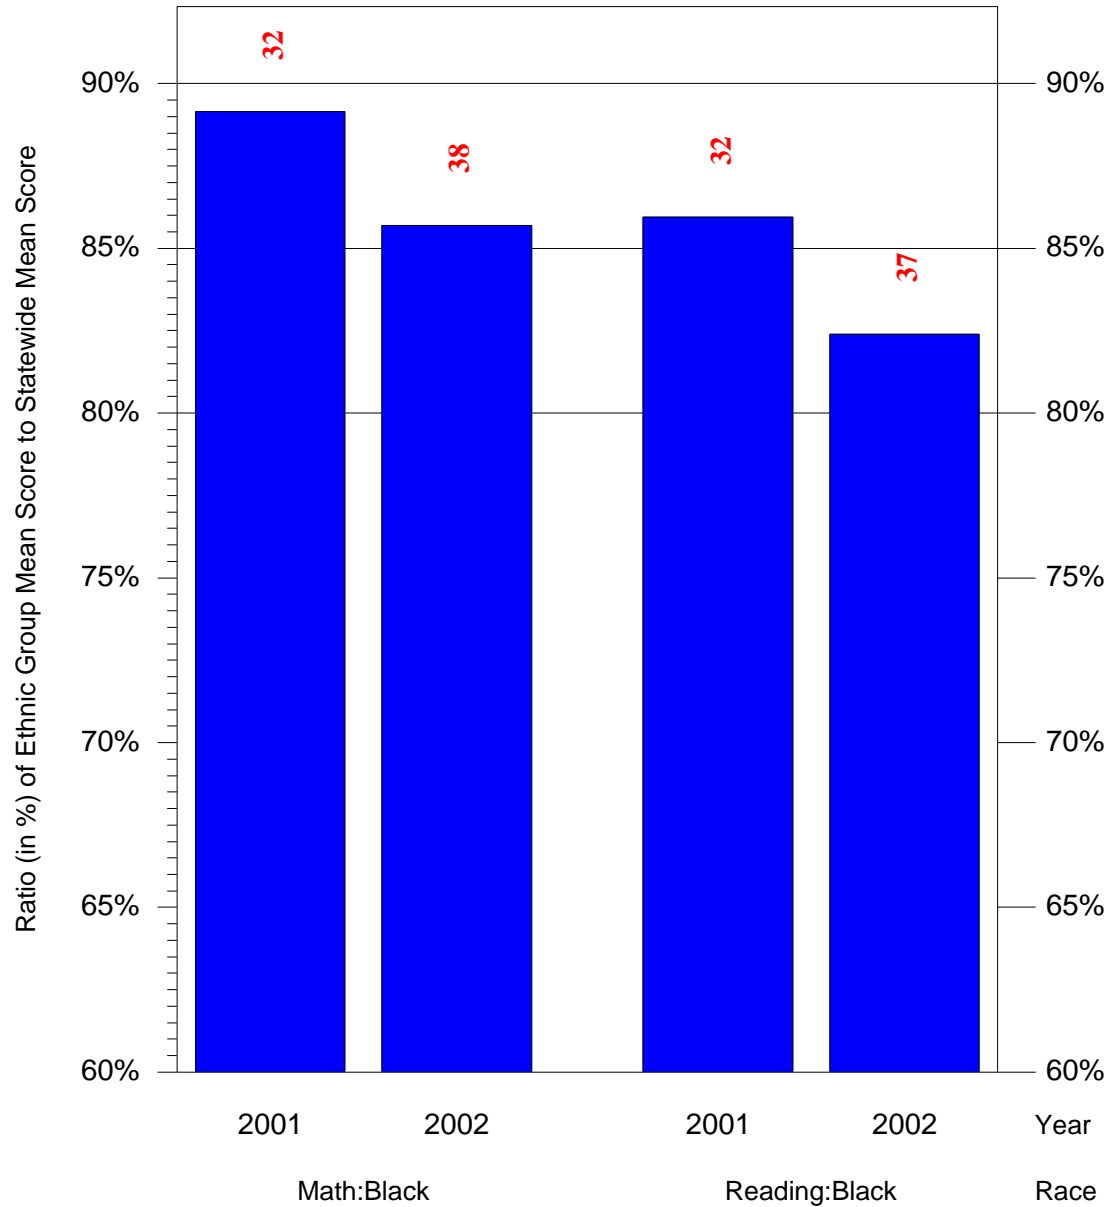

Mean Ethnic Group Building PSSA Test Score to Statewide Mean Score

Building = Chatham EI Sch(327) and Grade = 5 and Ethnic Group = Black or White

(Note: Number (in red) of Test Takers is above each bar in the chart.)