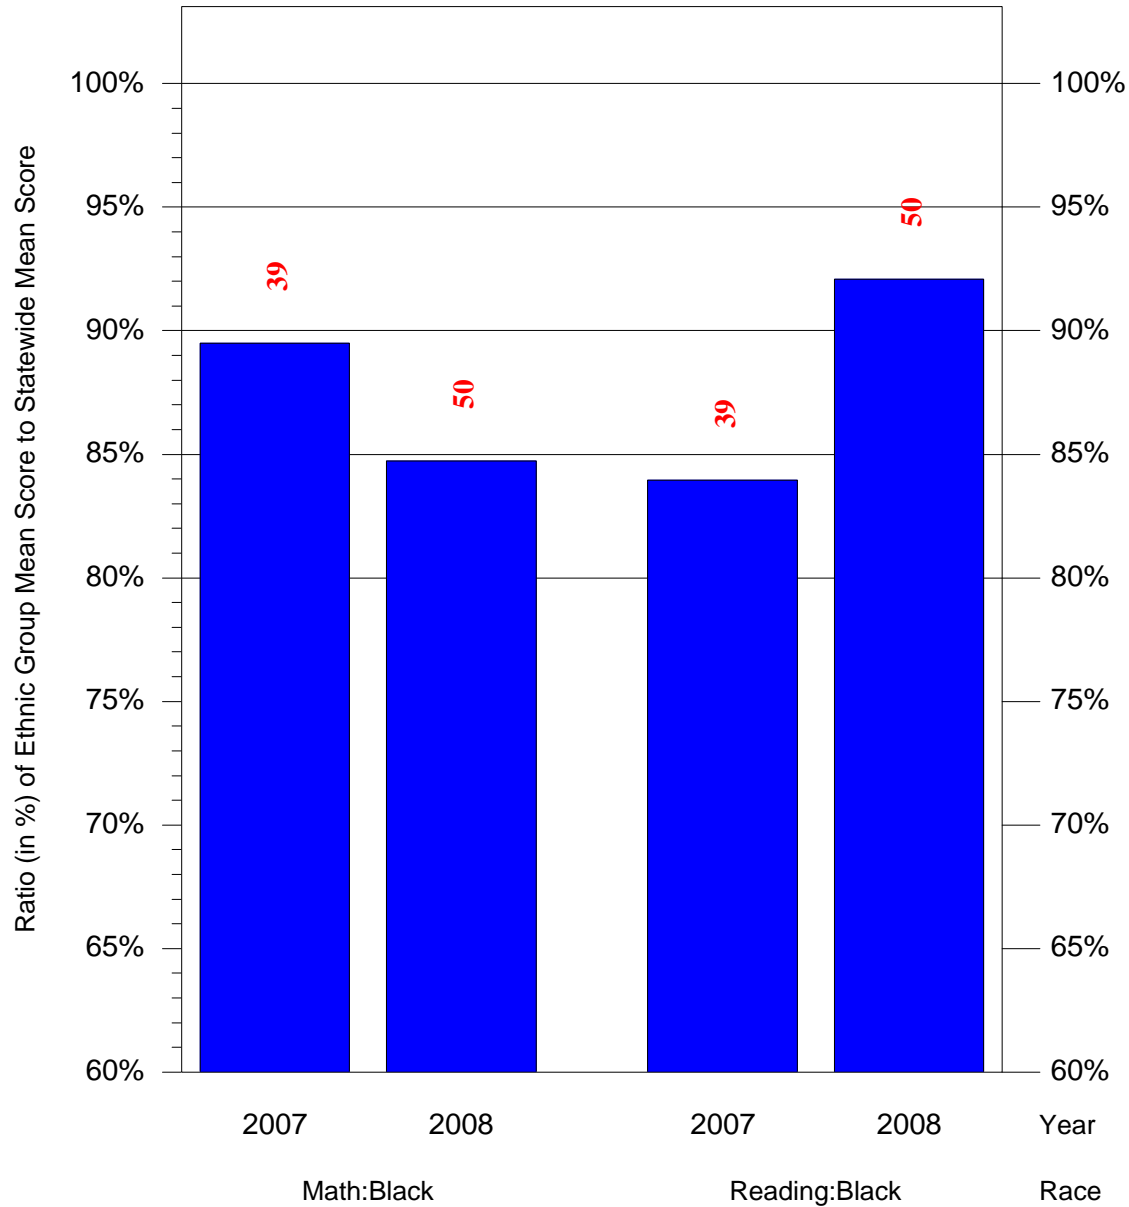

Mean Ethnic Group Building PSSA Test Score to Statewide Mean Score

Building = Sunnyside EI Sch(7884) and Grade = 6 and Ethnic Group = Black or White

(Note: Number (in red) of Test Takers is above each bar in the chart.)