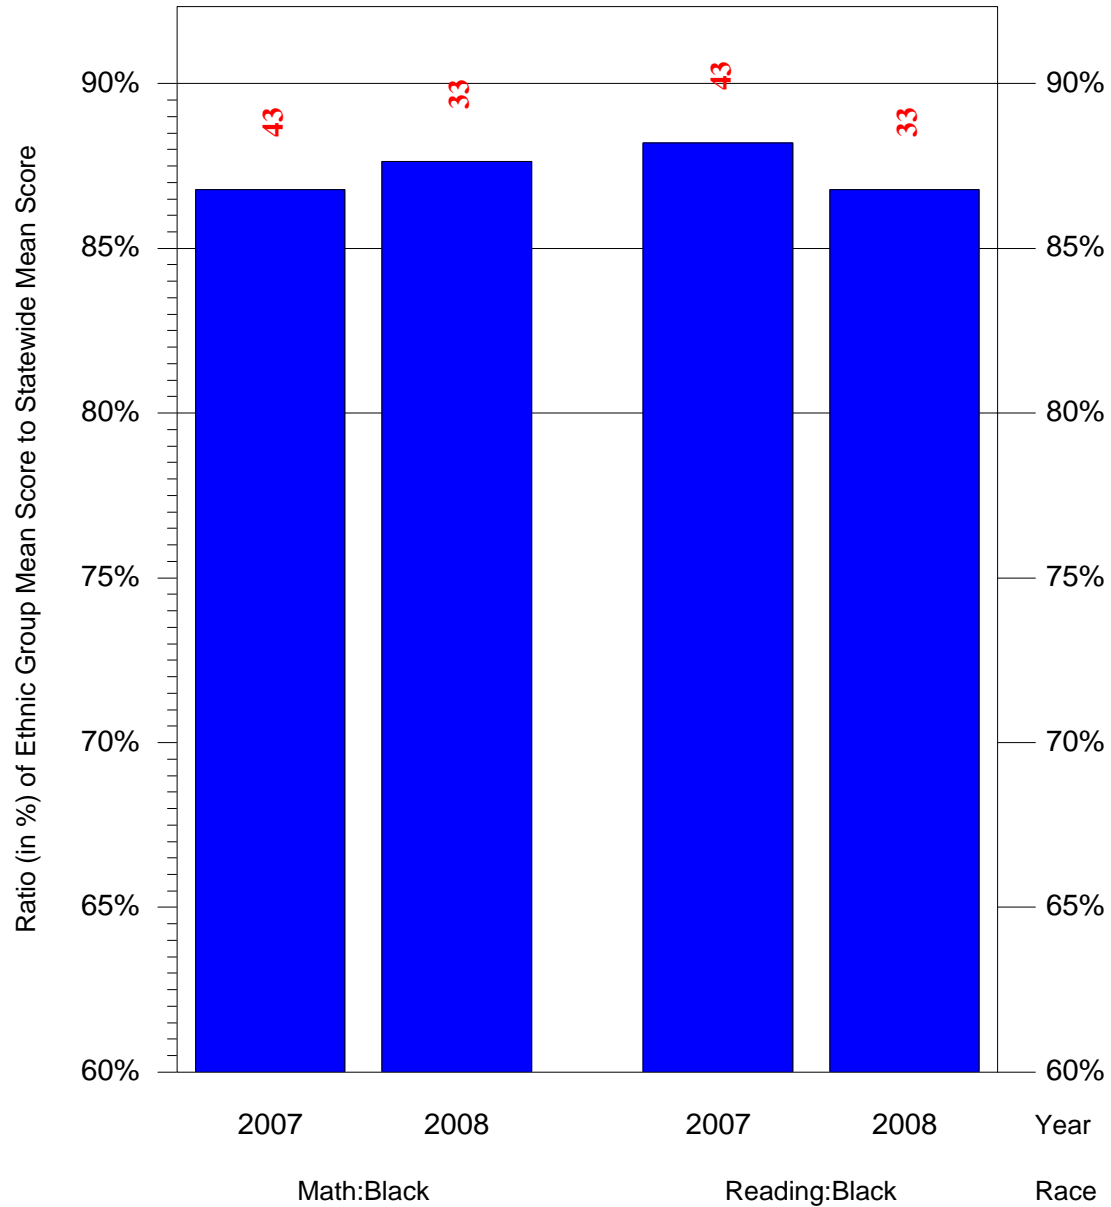

Mean Ethnic Group Building PSSA Test Score to Statewide Mean Score

Building = Sunnyside EI Sch(7884) and Grade = 5 and Ethnic Group = Black or White

(Note: Number (in red) of Test Takers is above each bar in the chart.)