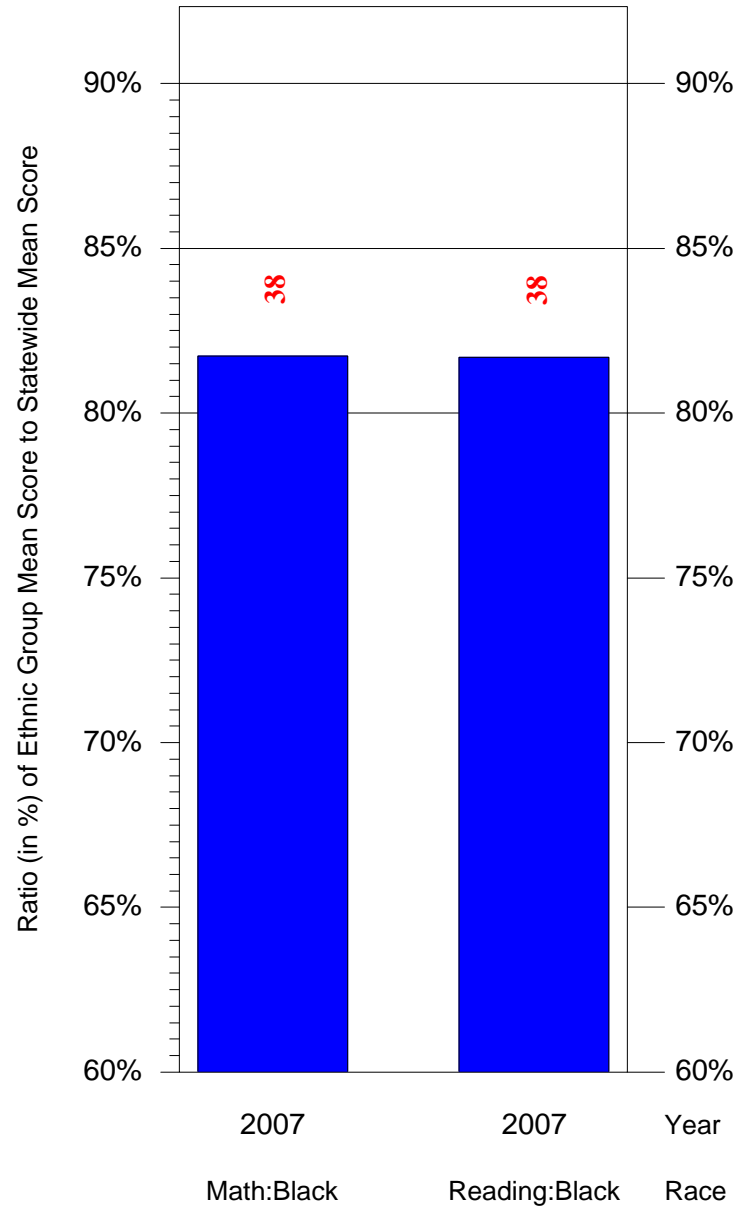

Mean Ethnic Group Building PSSA Test Score to Statewide Mean Score

Building = Weil A Leo Technology Inst(7876) and Grade = 7 and Ethnic Group = Black or White

(Note: Number (in red) of Test Takers is above each bar in the chart.)