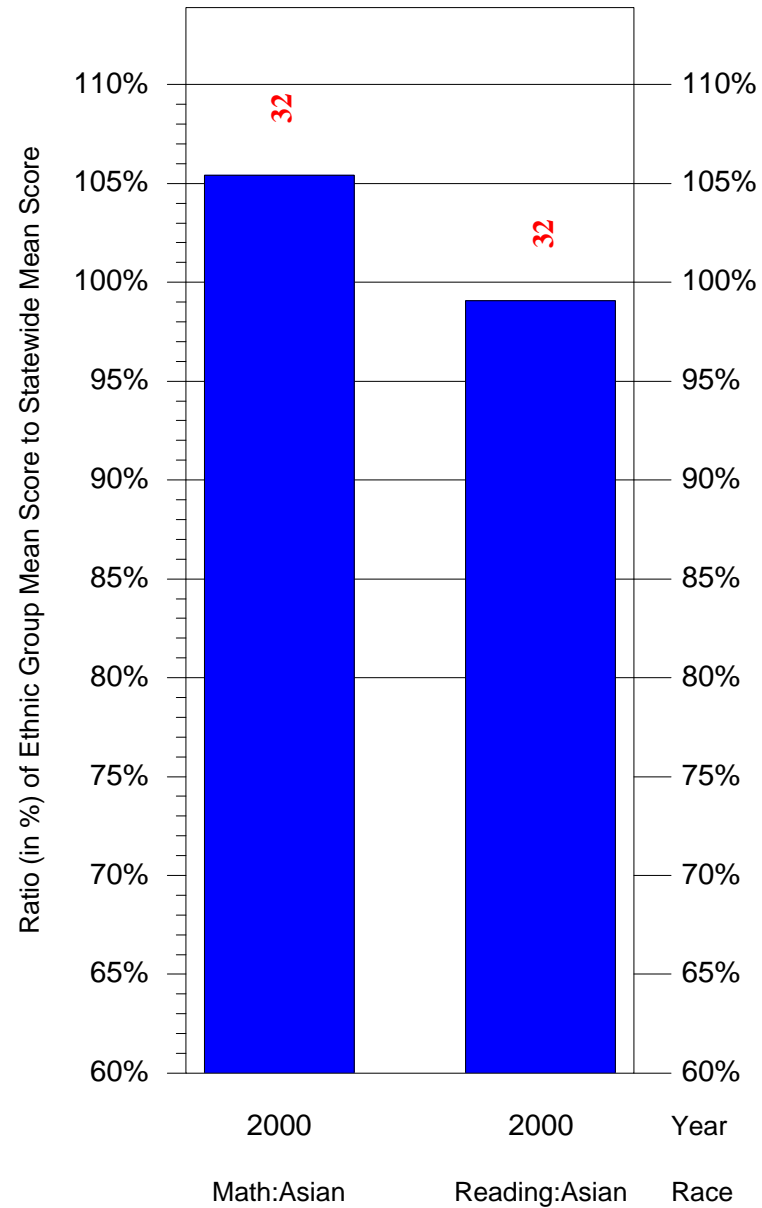

Mean Ethnic Group AUN PSSA Test Score to Statewide Mean Score

AUN = Pittsburgh SD(102027451) and Grade = 11 and Ethnic Group = Asian or Hispanic

(Note: Number (in red) of Test Takers is above each bar in the chart.)