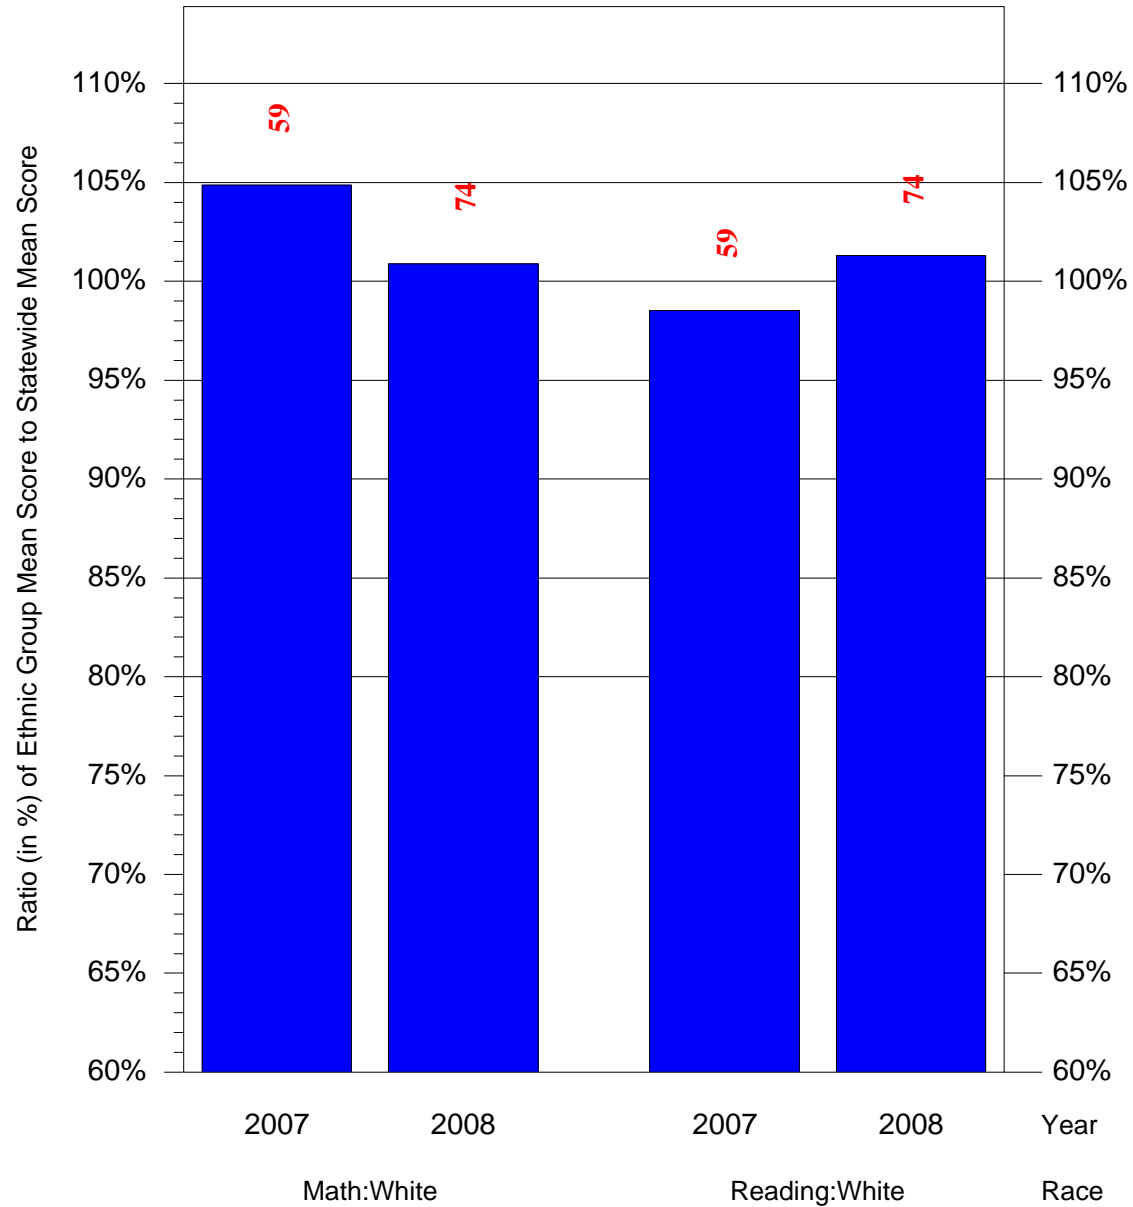

Mean Ethnic Group Building PSSA Test Score to Statewide Mean Score

Building = Roosevelt El Sch(7742) and Grade = 3 and Ethnic Group = Black or White

(Note: Number (in red) of Test Takers is above each bar in the chart.)