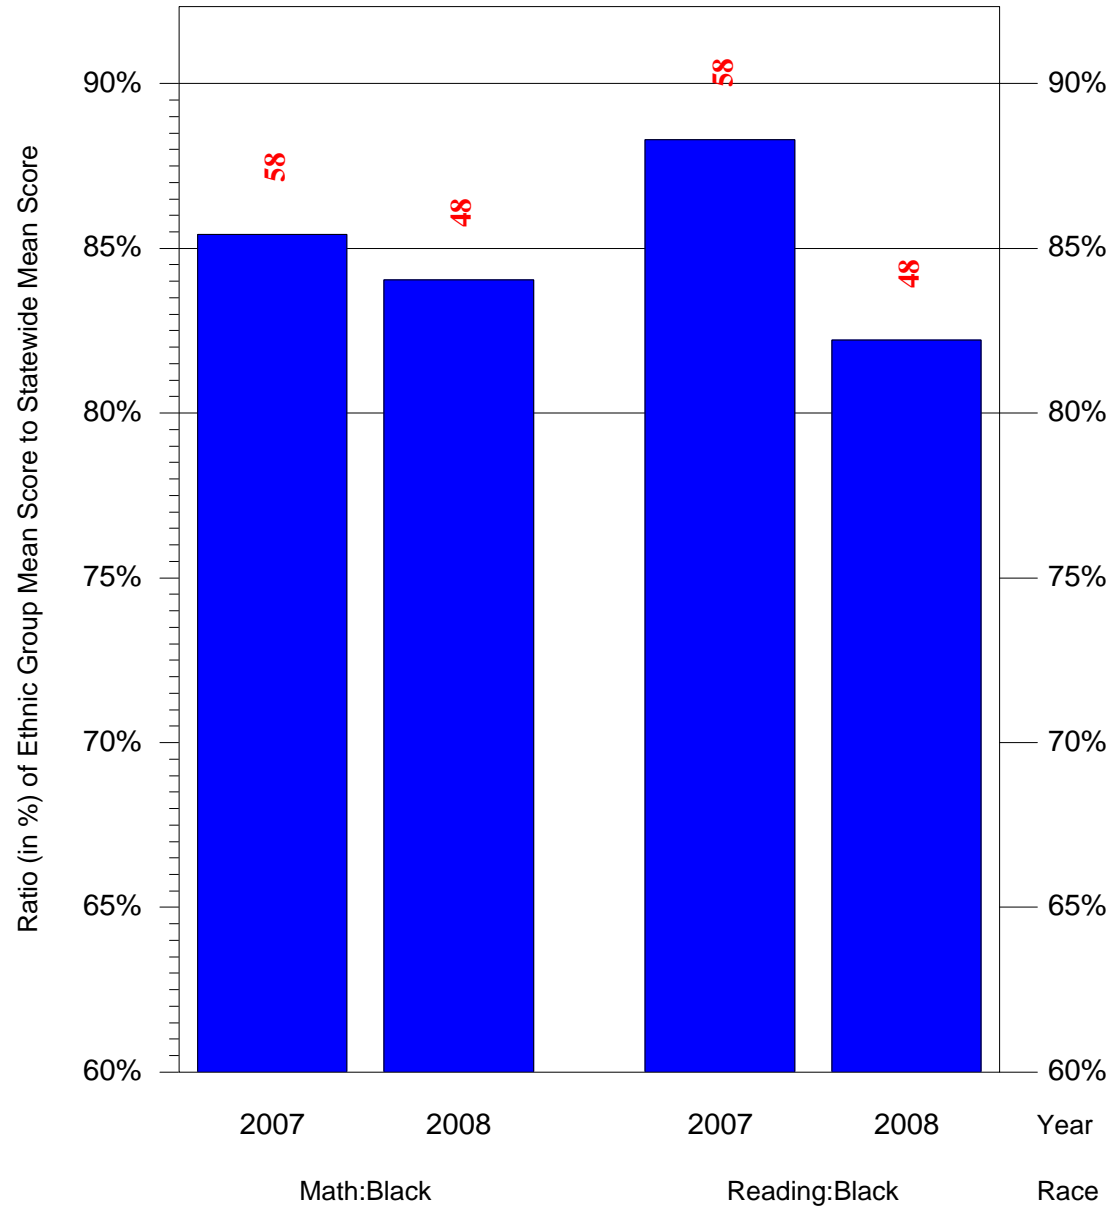

Mean Ethnic Group Building PSSA Test Score to Statewide Mean Score

Building = Miller AfricanCentered Academy(7872) and Grade = 4 and Ethnic Group = Black or White

(Note: Number (in red) of Test Takers is above each bar in the chart.)