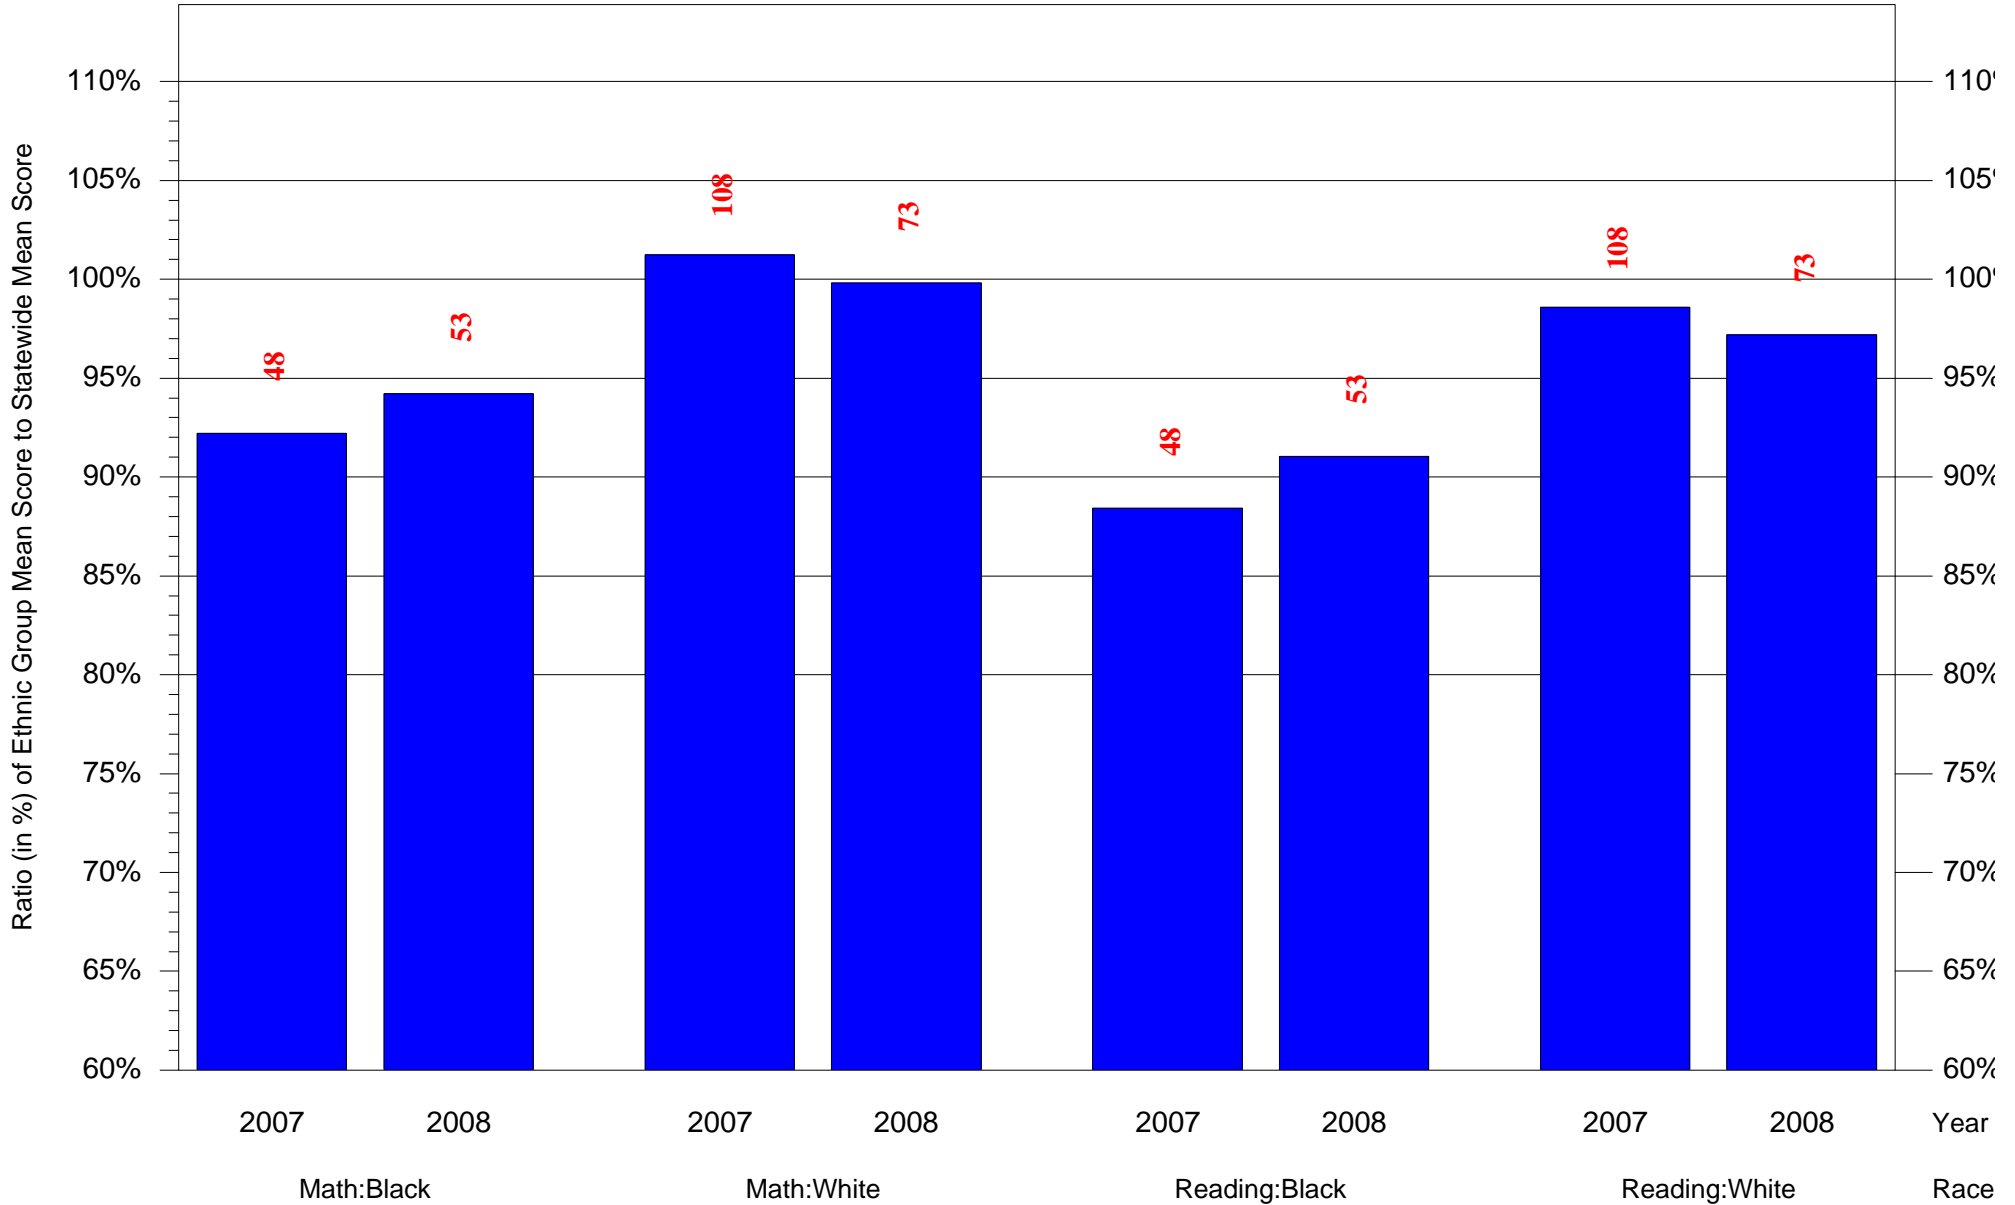

Mean Ethnic Group Building PSSA Test Score to Statewide Mean Score
Building = South Hills MS(7888) and Grade = 6 and Ethnic Group = Black or White
(Note: Number (in red) of Test Takers is above each bar in the chart.)