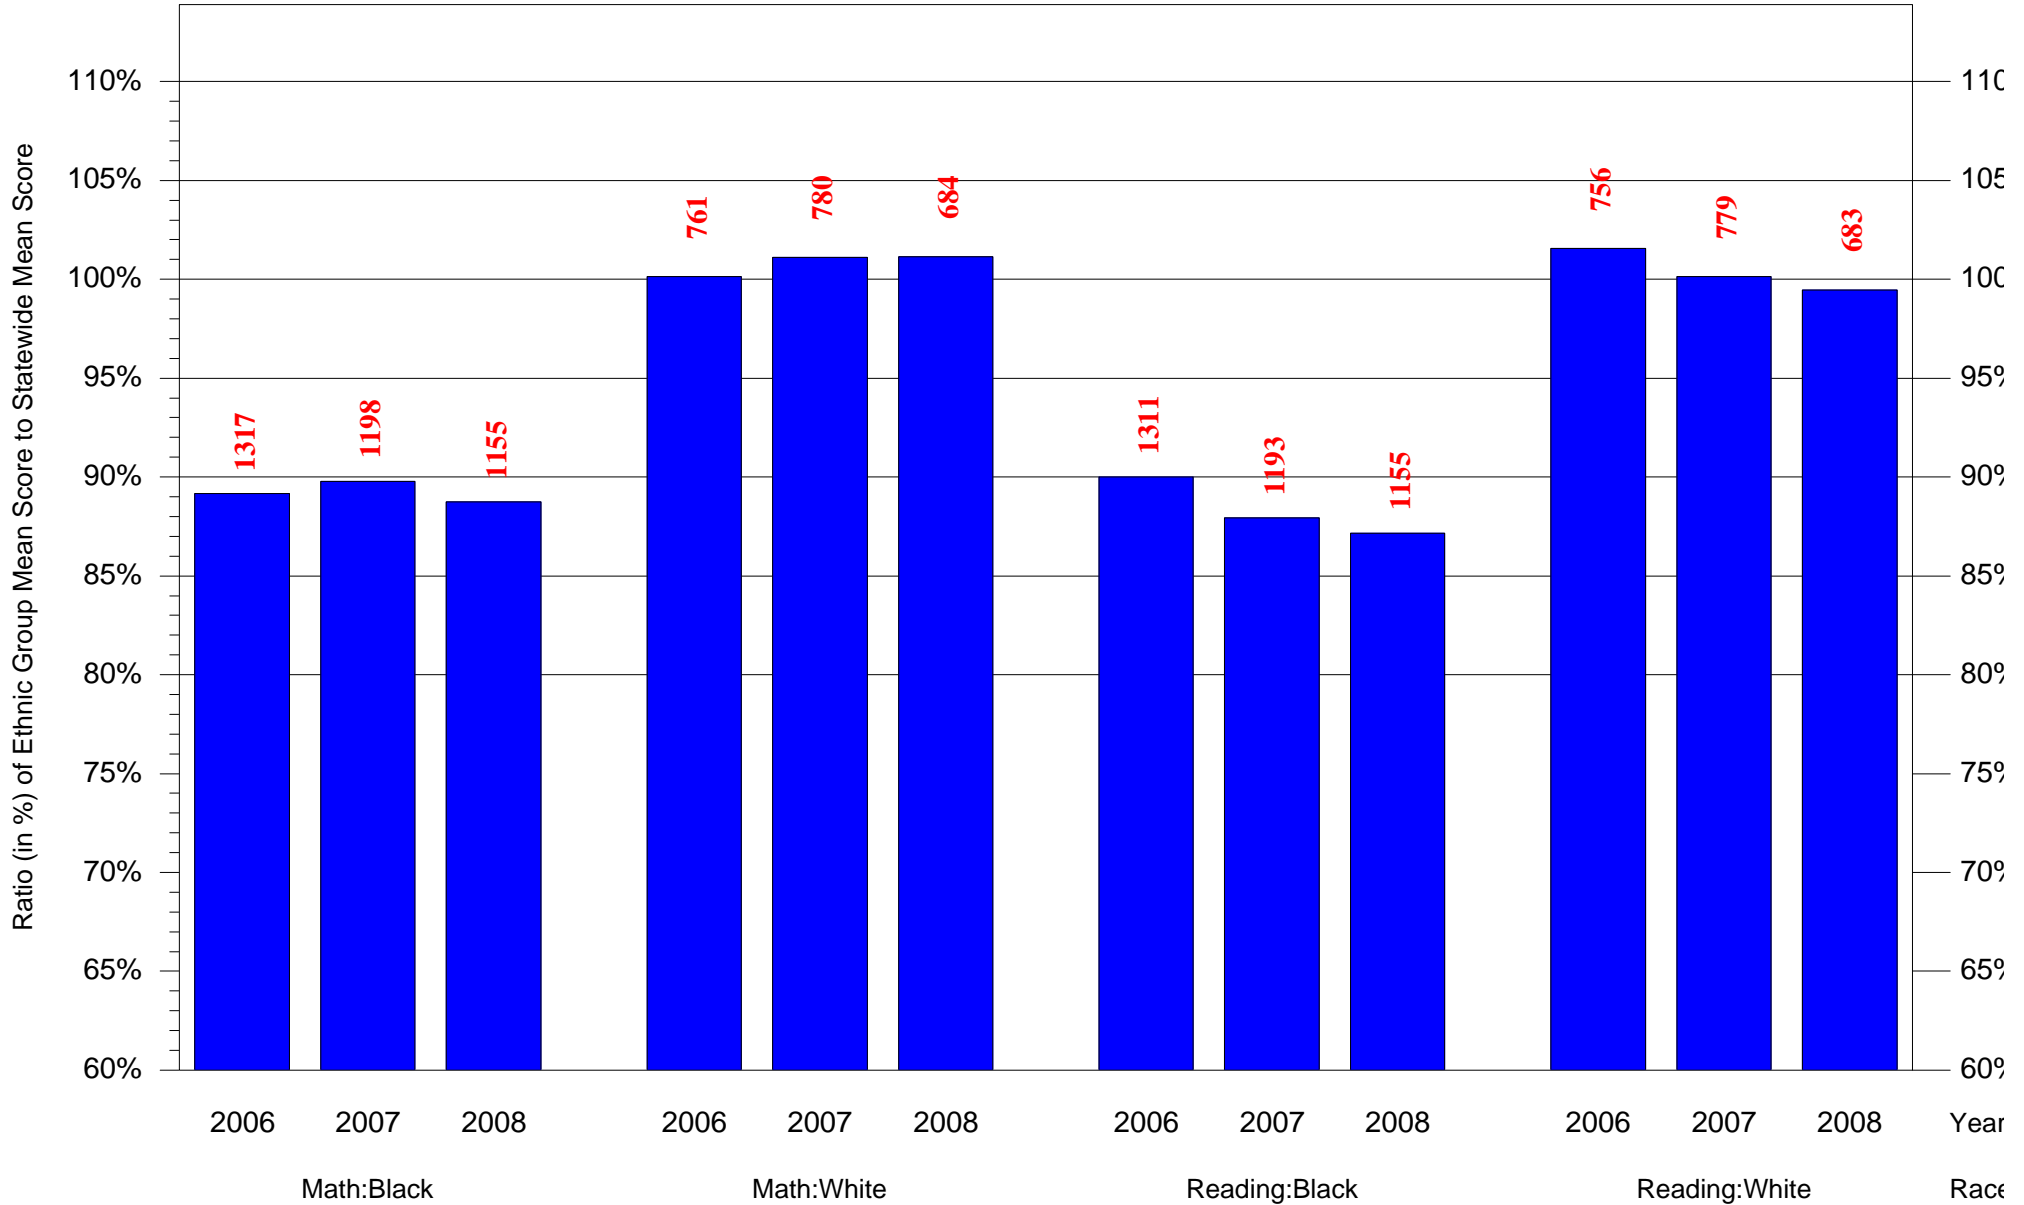

Mean Ethnic Group AUN PSSA Test Score to Statewide Mean Score

AUN = Pittsburgh SD(102027451) and Grade = 6 and Ethnic Group = Black or White

(Note: Number (in red) of Test Takers is above each bar in the chart.)