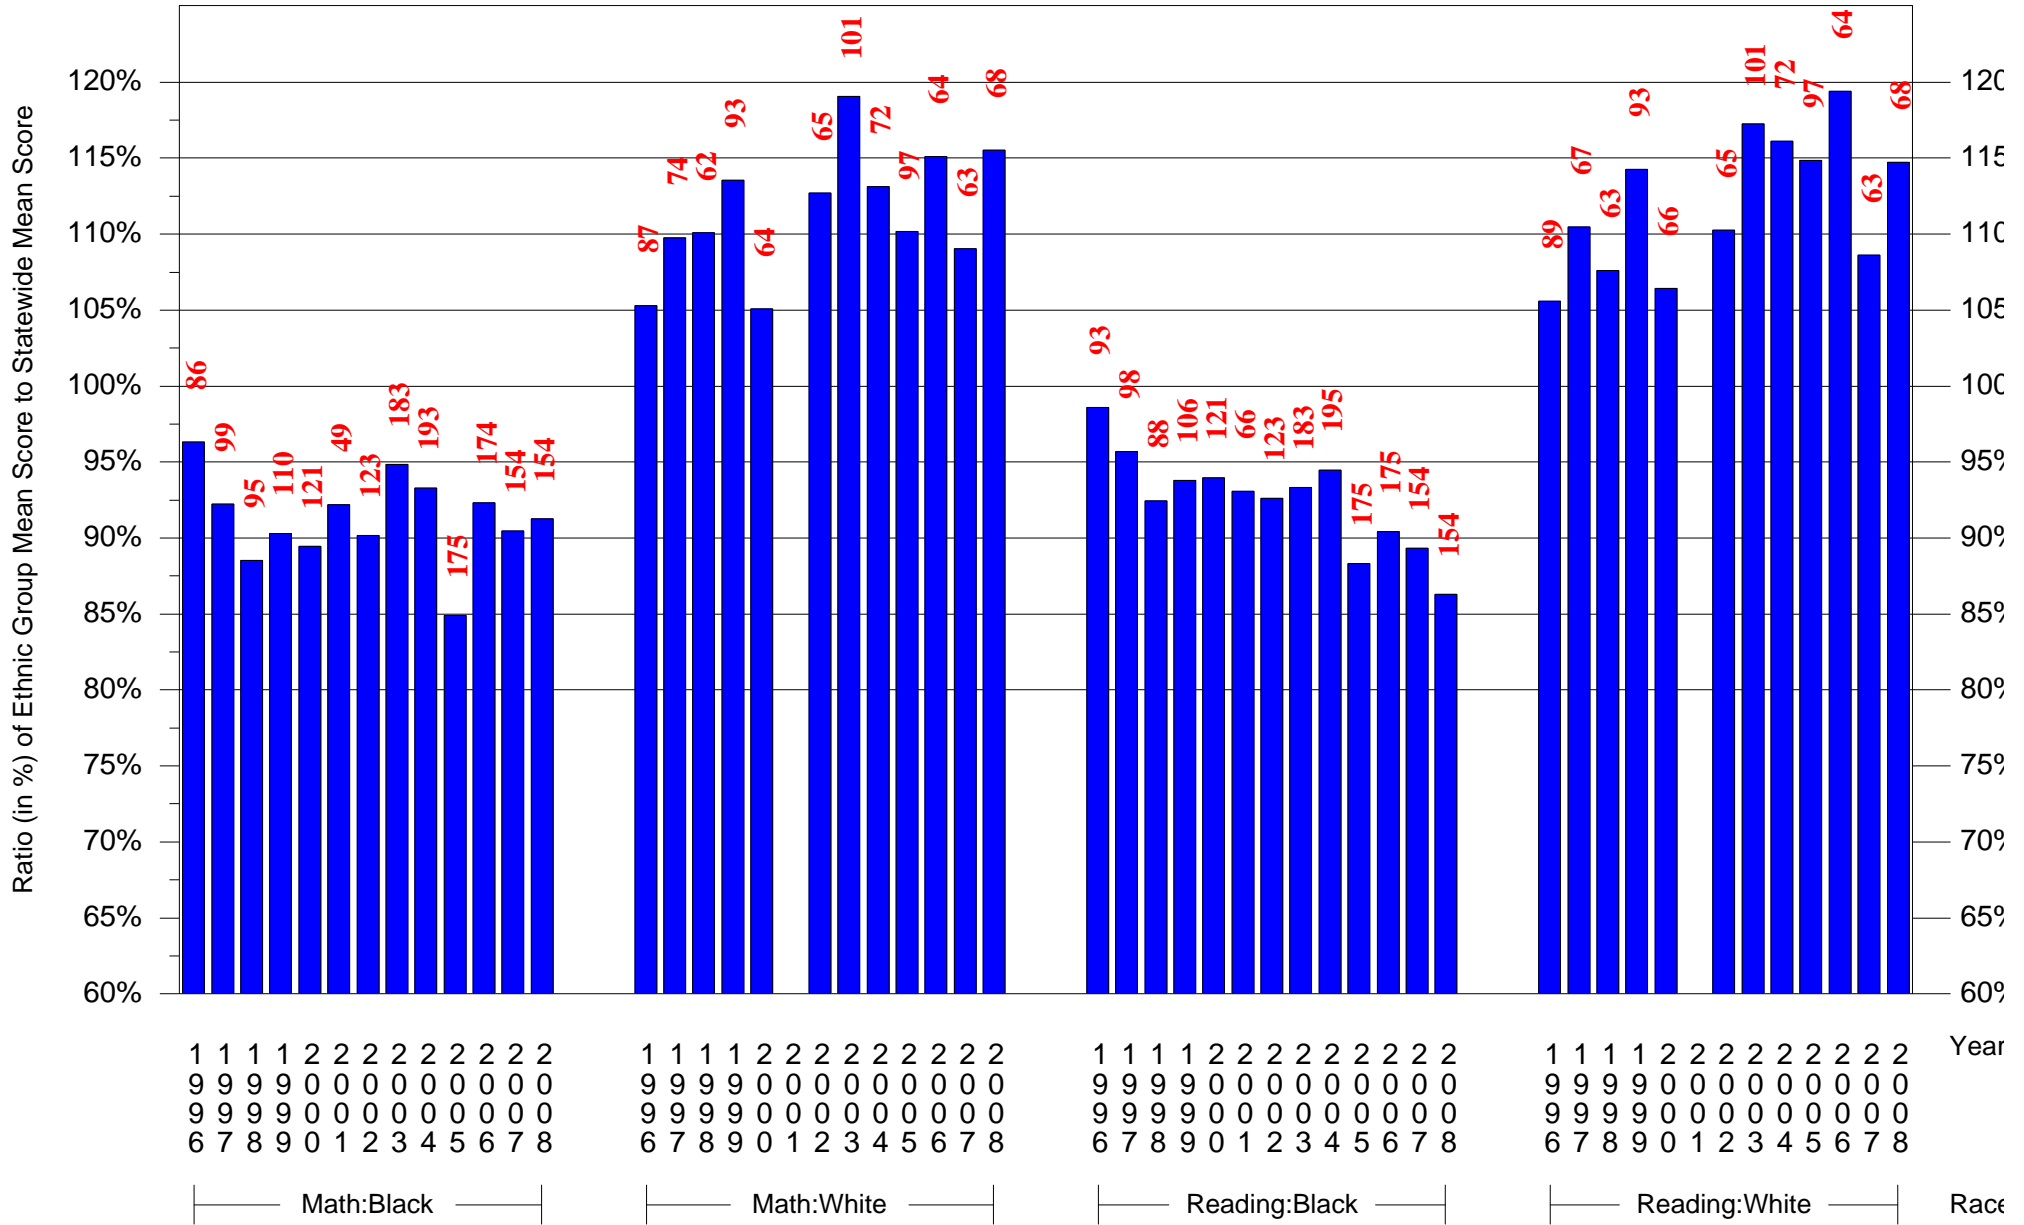

Mean Ethnic Group Building PSSA Test Score to Statewide Mean Score

Building = Schenley HS(425) and Grade = 11 and Ethnic Group = Black or White

(Note: Number (in red) of Test Takers is above each bar in the chart.)