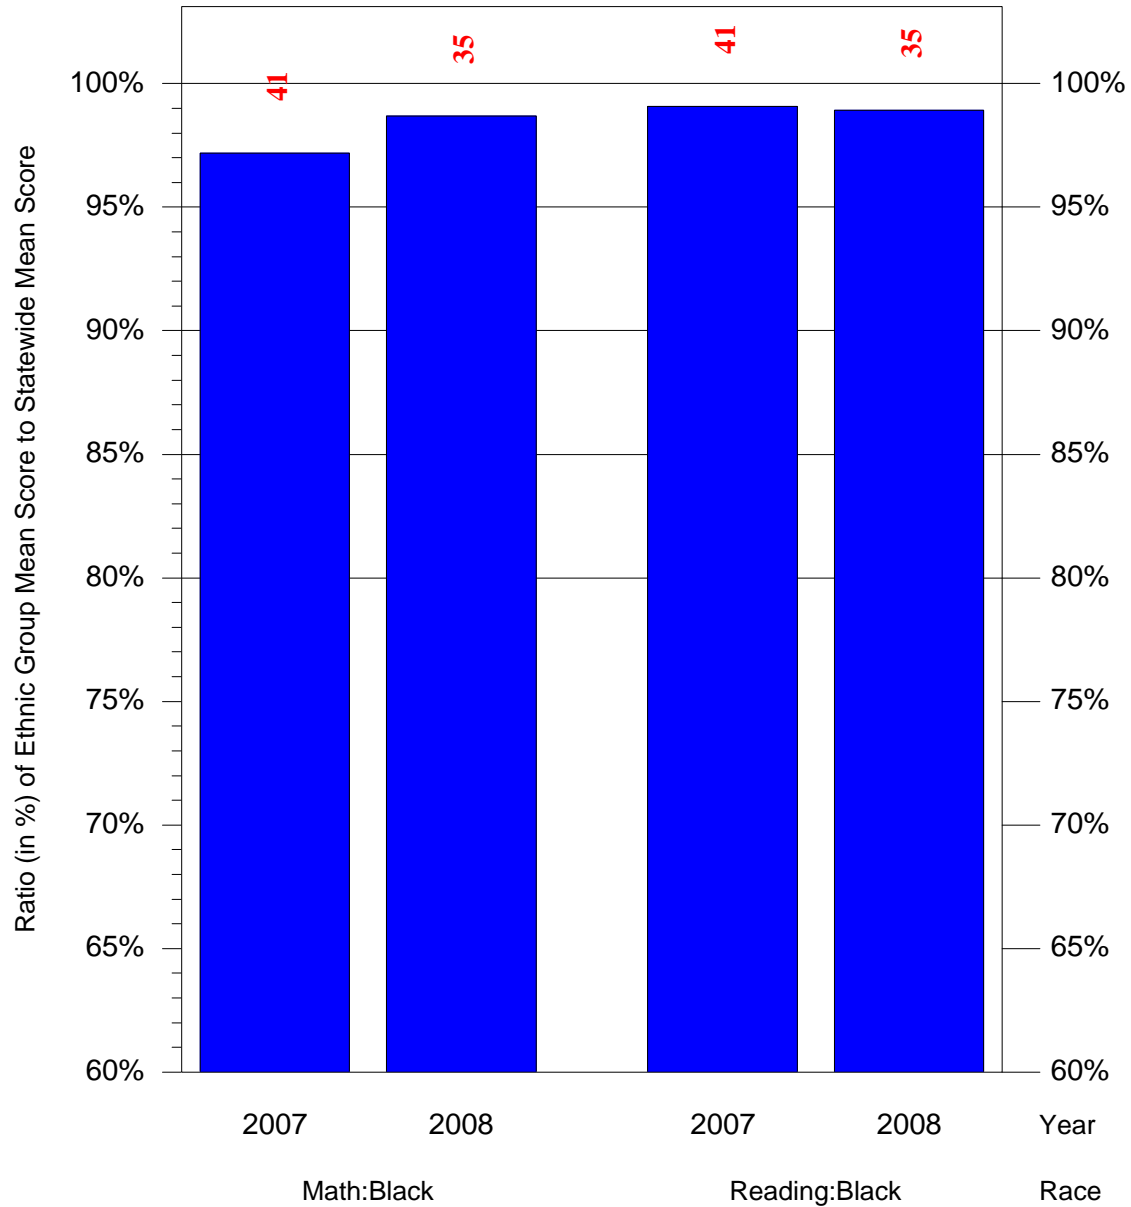

Mean Ethnic Group Building PSSA Test Score to Statewide Mean Score

Building = Linden El Sch(6044) and Grade = 3 and Ethnic Group = Black or White

(Note: Number (in red) of Test Takers is above each bar in the chart.)