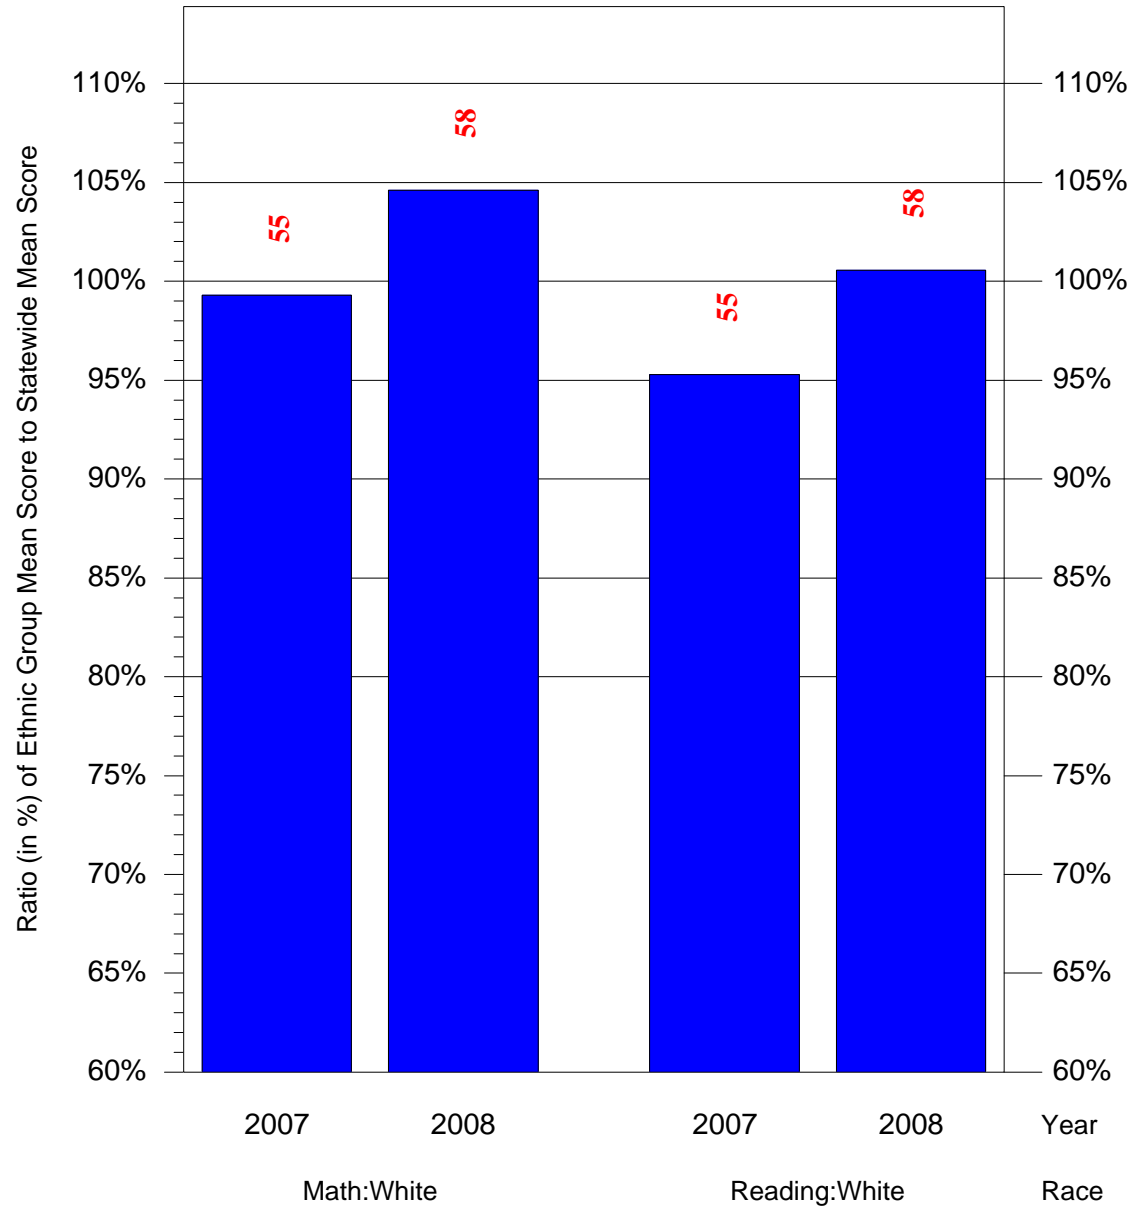

Mean Ethnic Group Building PSSA Test Score to Statewide Mean Score

Building = Brookline El Sch(7868) and Grade = 5 and Ethnic Group = Black or White

(Note: Number (in red) of Test Takers is above each bar in the chart.)