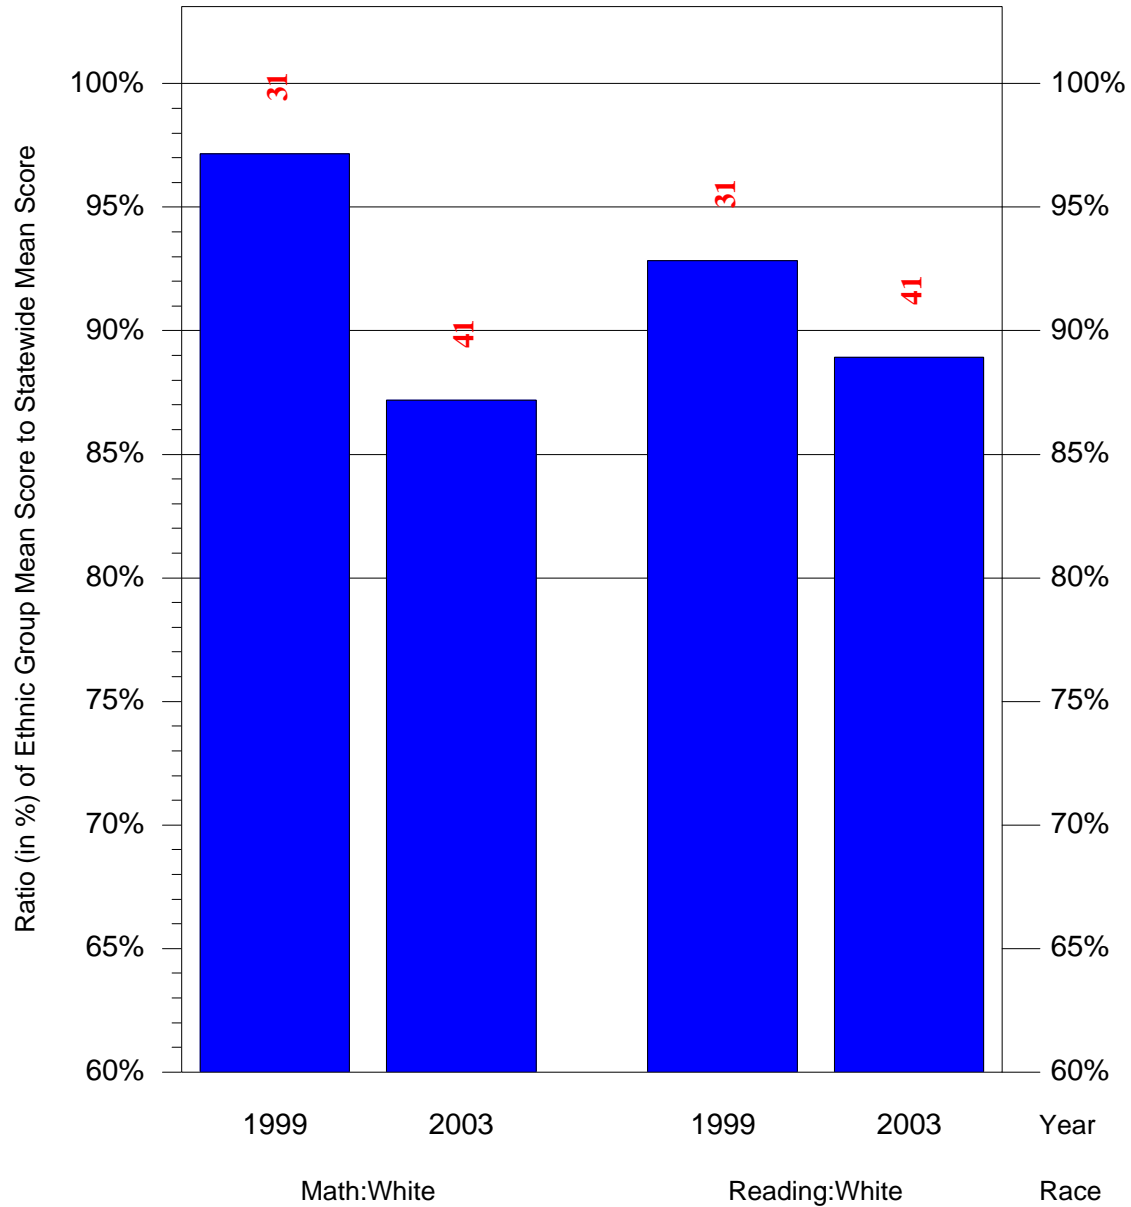

Mean Ethnic Group Building PSSA Test Score to Statewide Mean Score

Building = Arlington MS(7453) and Grade = 8 and Ethnic Group = Black or White

(Note: Number (in red) of Test Takers is above each bar in the chart.)