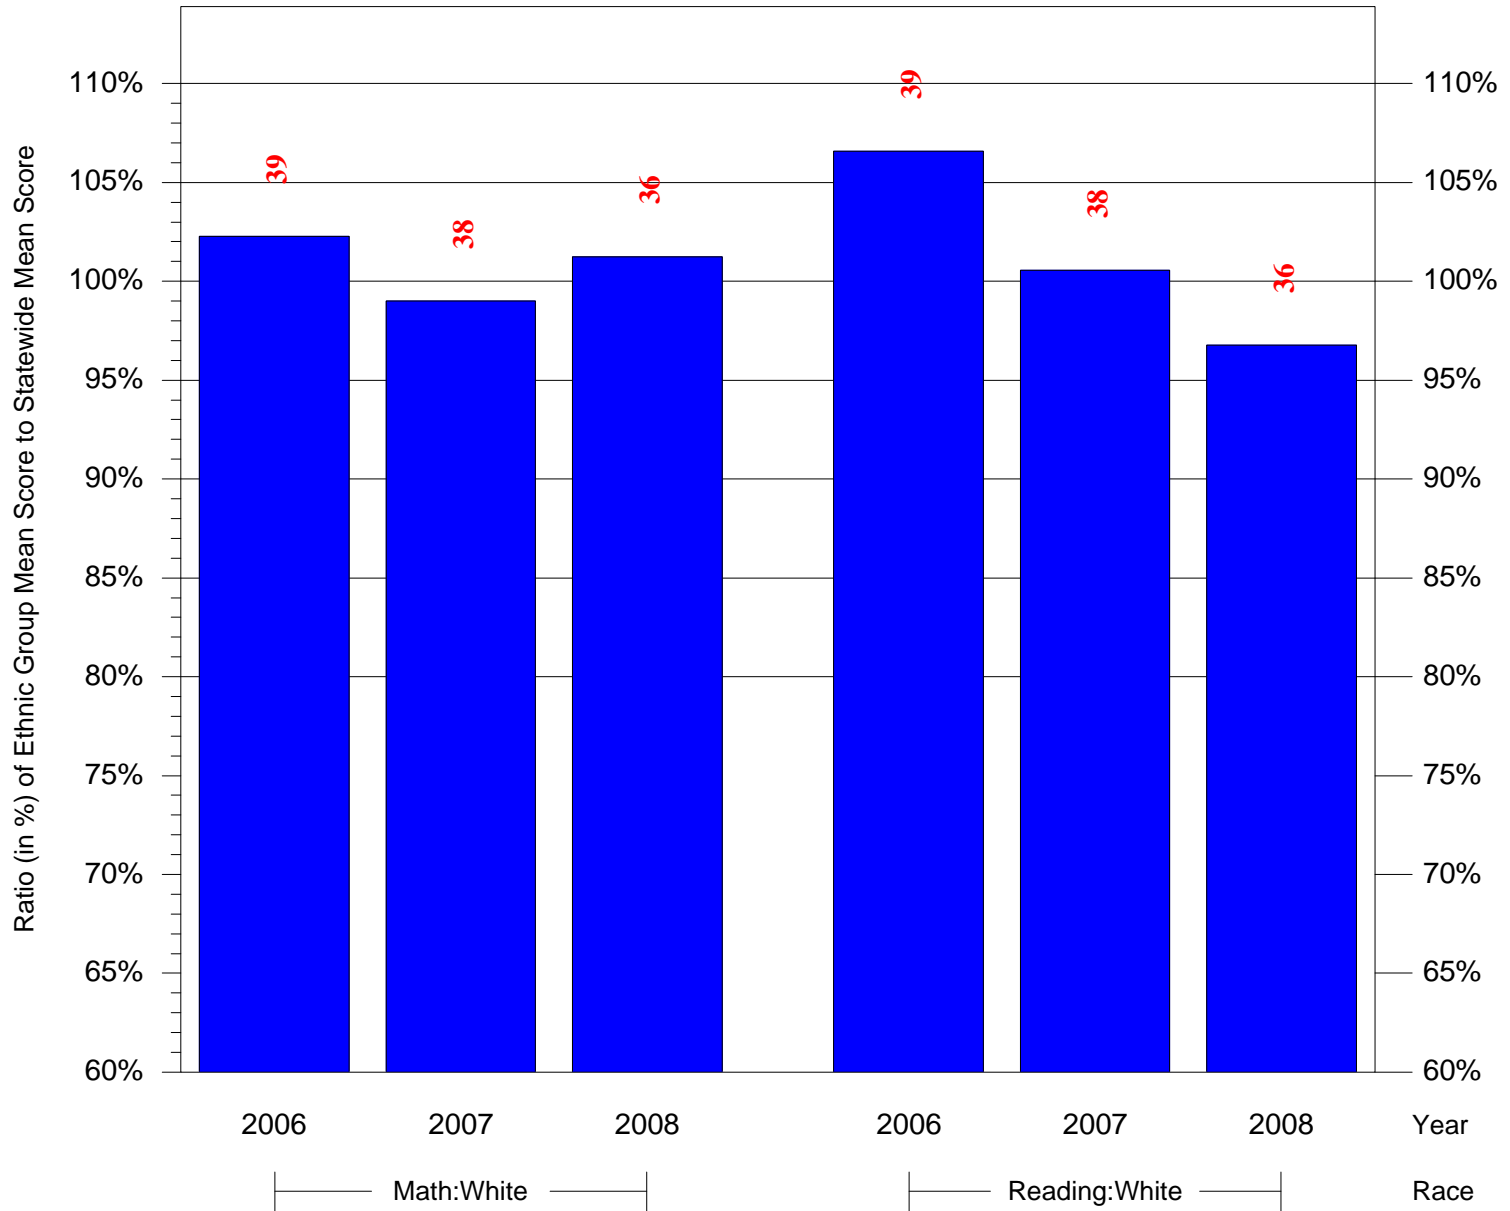

Mean Ethnic Group Building PSSA Test Score to Statewide Mean Score

Building = Concord EI Sch(330) and Grade = 4 and Ethnic Group = Black or White

(Note: Number (in red) of Test Takers is above each bar in the chart.)