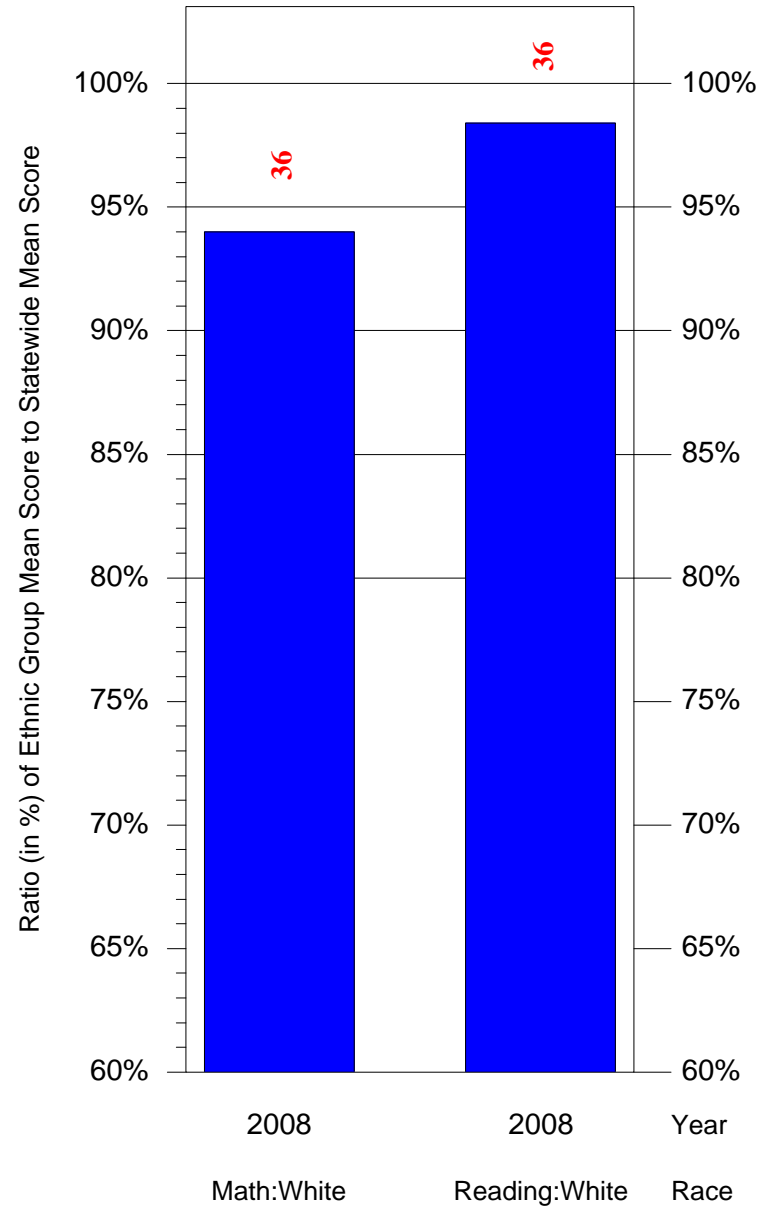

Mean Ethnic Group Building PSSA Test Score to Statewide Mean Score

Building = Sterrett Classical Academy(7039) and Grade = 6 and Ethnic Group = Black or White

(Note: Number (in red) of Test Takers is above each bar in the chart.)