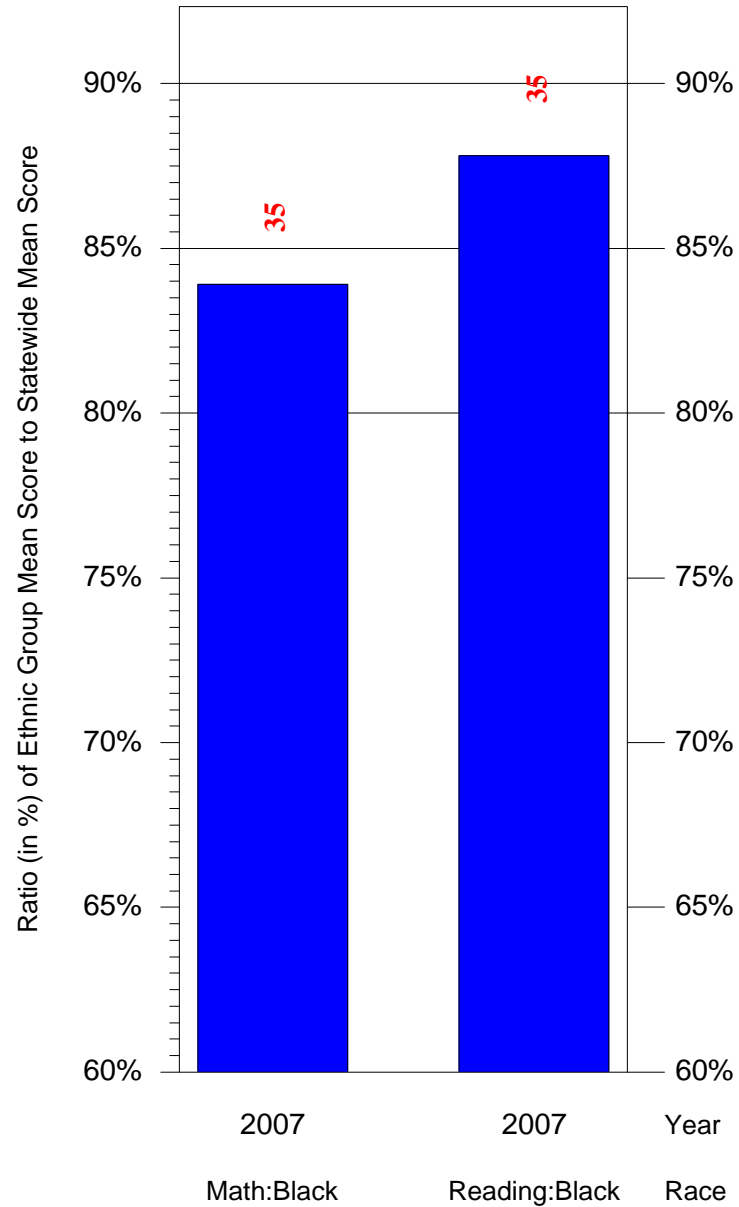

Mean Ethnic Group Building PSSA Test Score to Statewide Mean Score

Building = Weil A Leo Technology Inst(7876) and Grade = 4 and Ethnic Group = Black or White

(Note: Number (in red) of Test Takers is above each bar in the chart.)