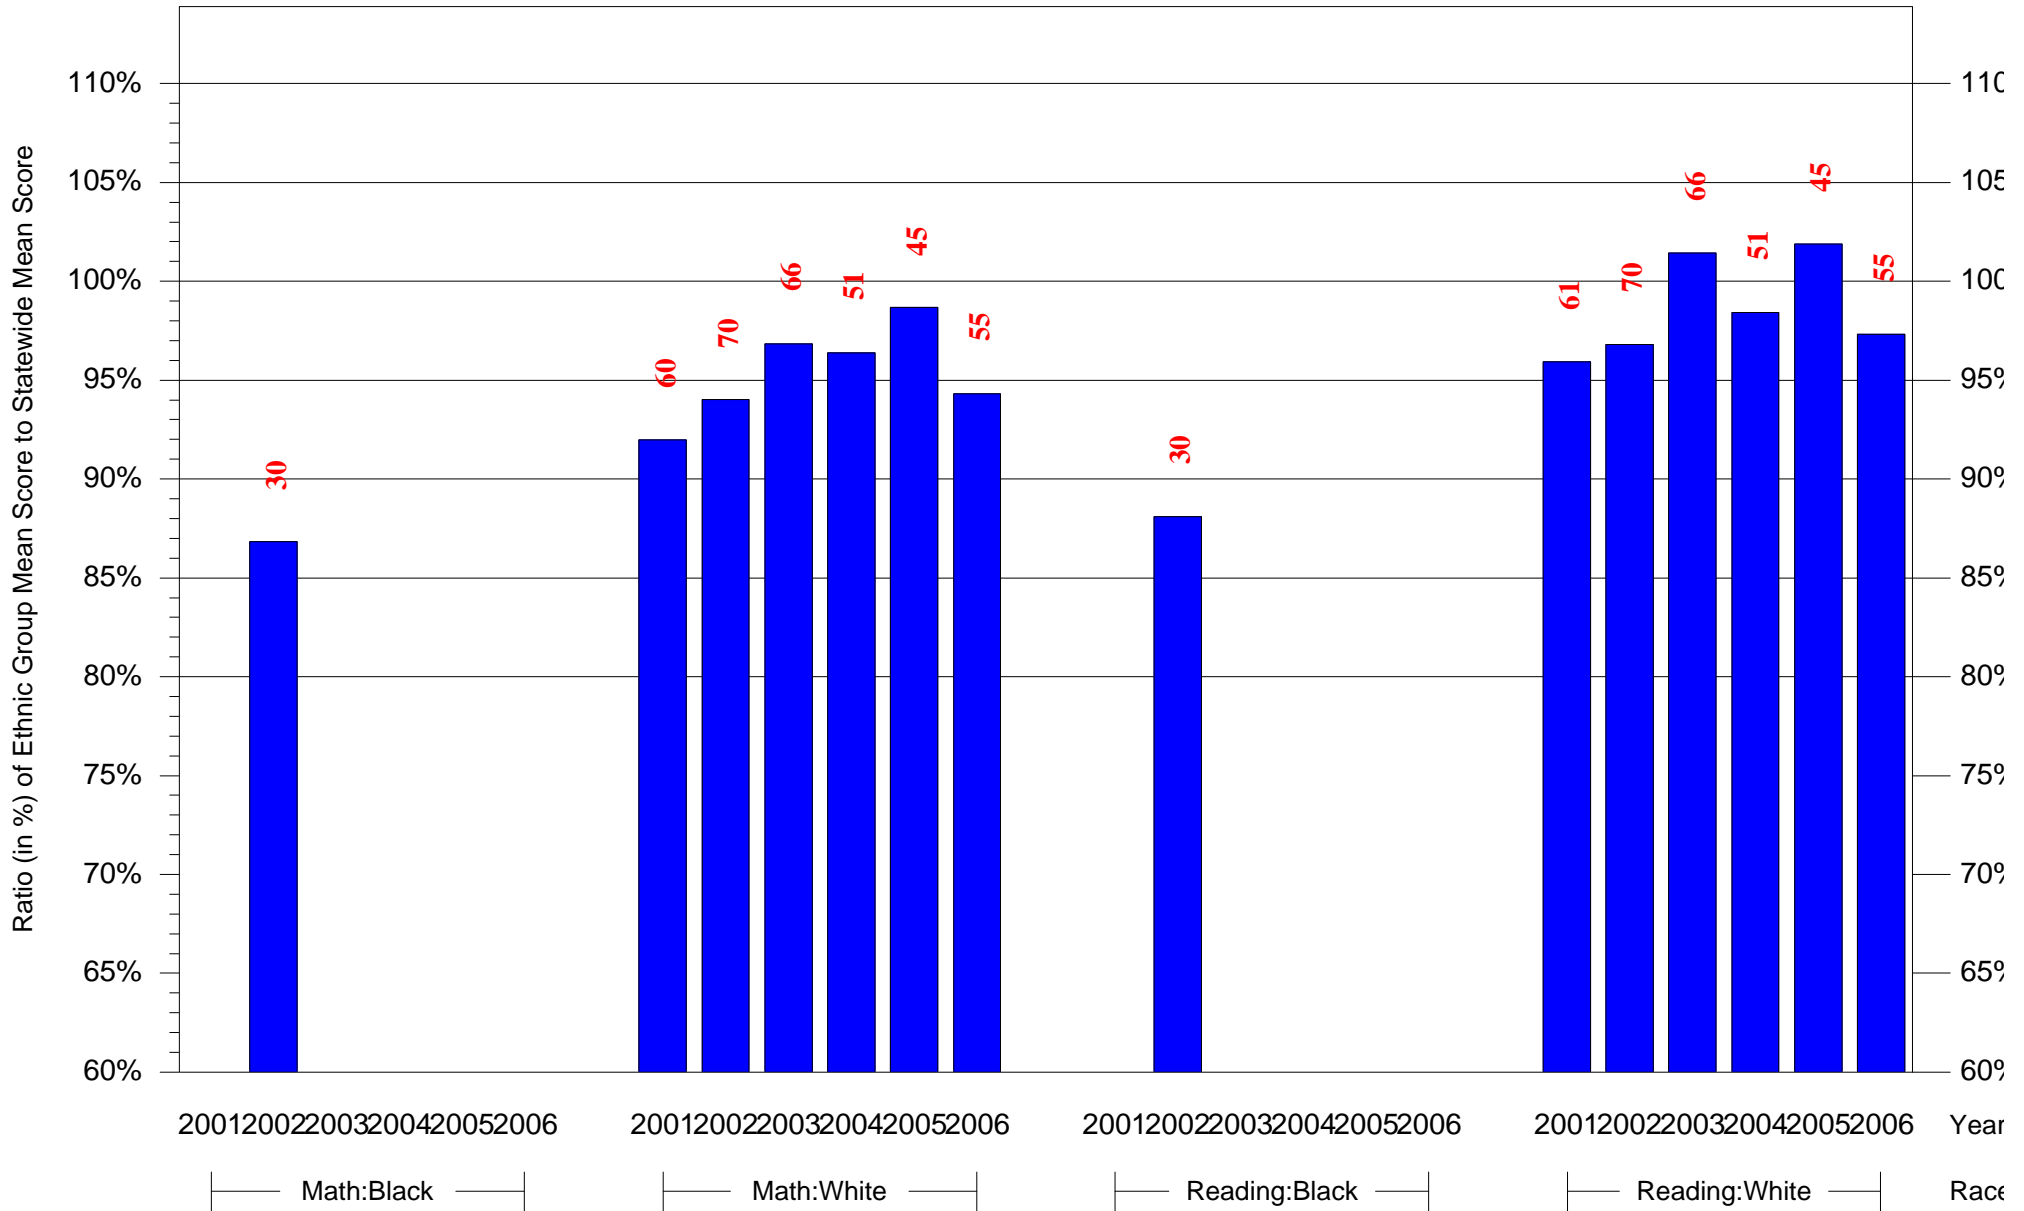

Mean Ethnic Group Building PSSA Test Score to Statewide Mean Score
Building = Prospect MS(7619) and Grade = 8 and Ethnic Group = Black or White
(Note: Number (in red) of Test Takers is above each bar in the chart.)