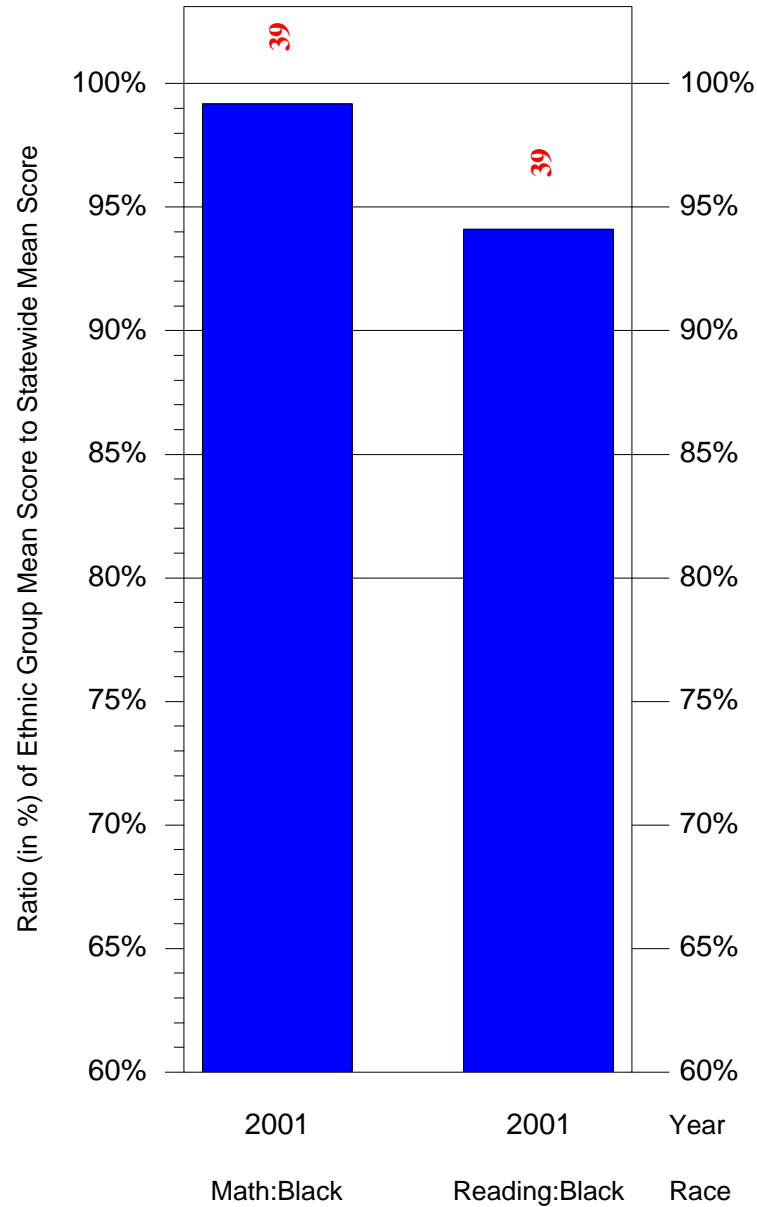

Mean Ethnic Group Building PSSA Test Score to Statewide Mean Score

Building = Regent Square El Sch(375) and Grade = 5 and Ethnic Group = Black or White

(Note: Number (in red) of Test Takers is above each bar in the chart.)