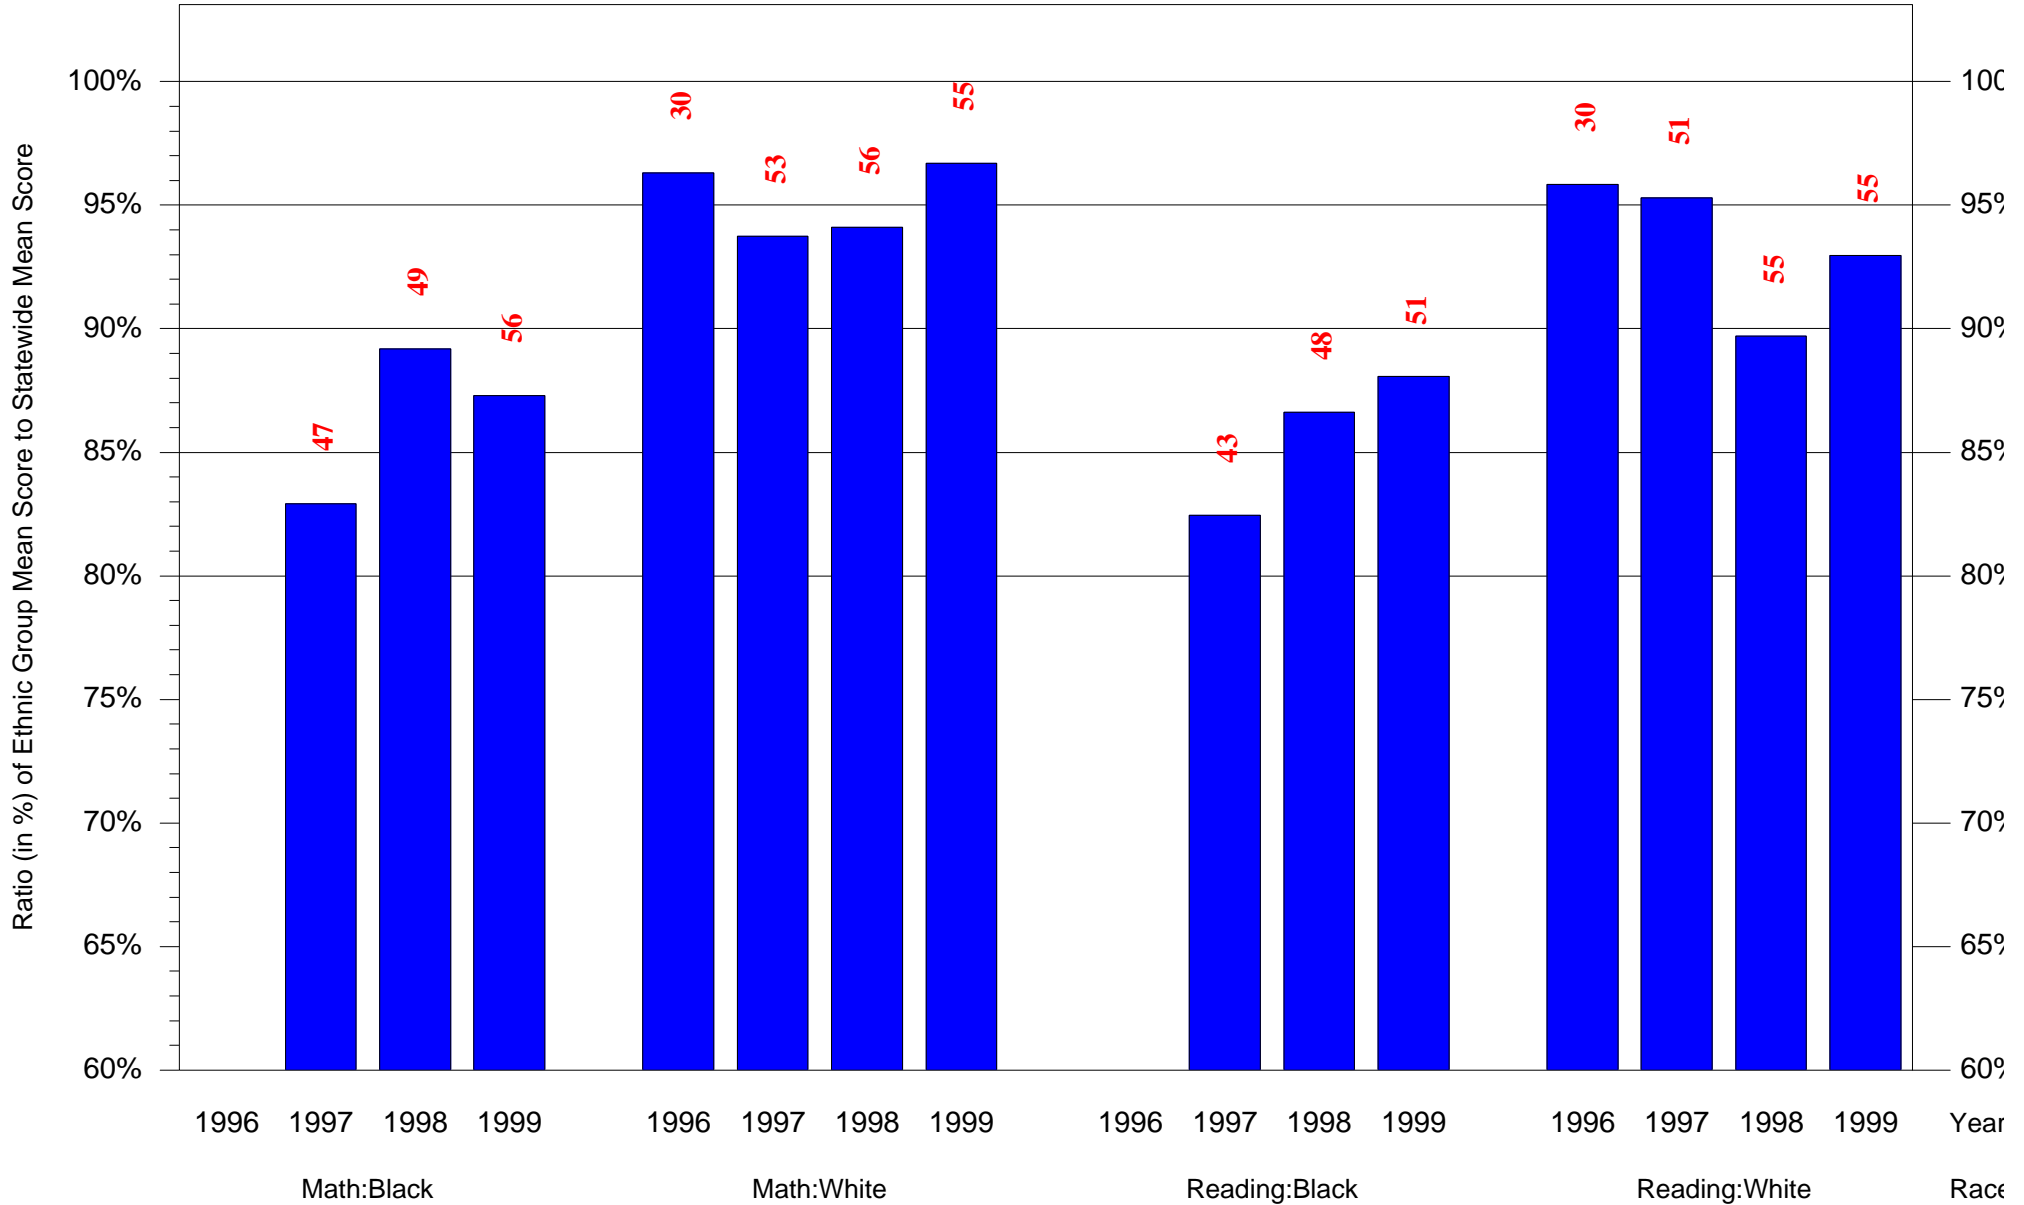

Mean Ethnic Group Building PSSA Test Score to Statewide Mean Score

Building = Columbus Traditional Academy(4925) and Grade = 8 and Ethnic Group = Black or White

(Note: Number (in red) of Test Takers is above each bar in the chart.)