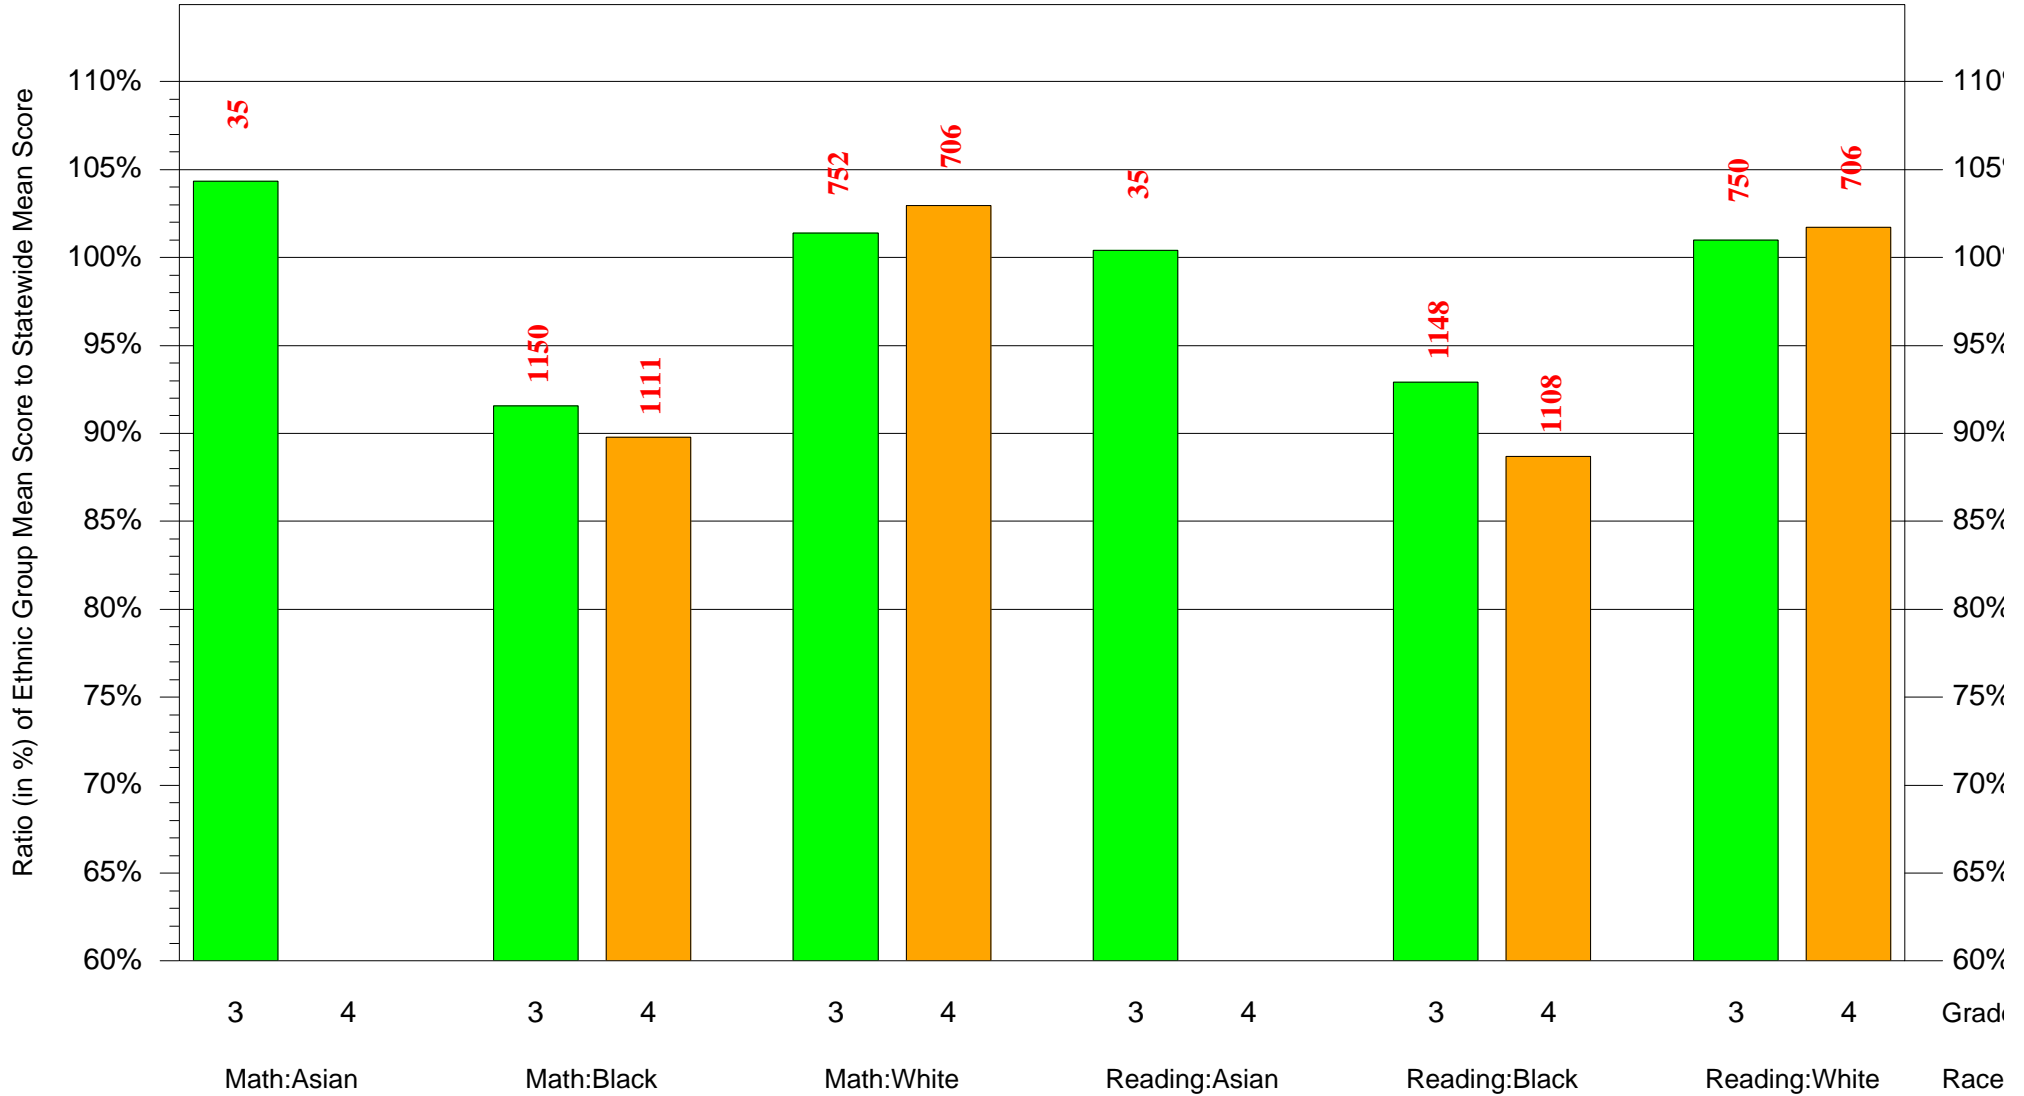

Mean Ethnic Group AUN PSSA Test Score to Statewide Mean Score

AUN = Pittsburgh SD(102027451) and Cohort = 2007 and Ethnic Group = Black or White or Asian or Hispanic

(Note: Number (in red) of Test Takers is above each bar in the chart.)

Legend

Test Year 2007: Grade 3

Test Year 2008: Grade 4