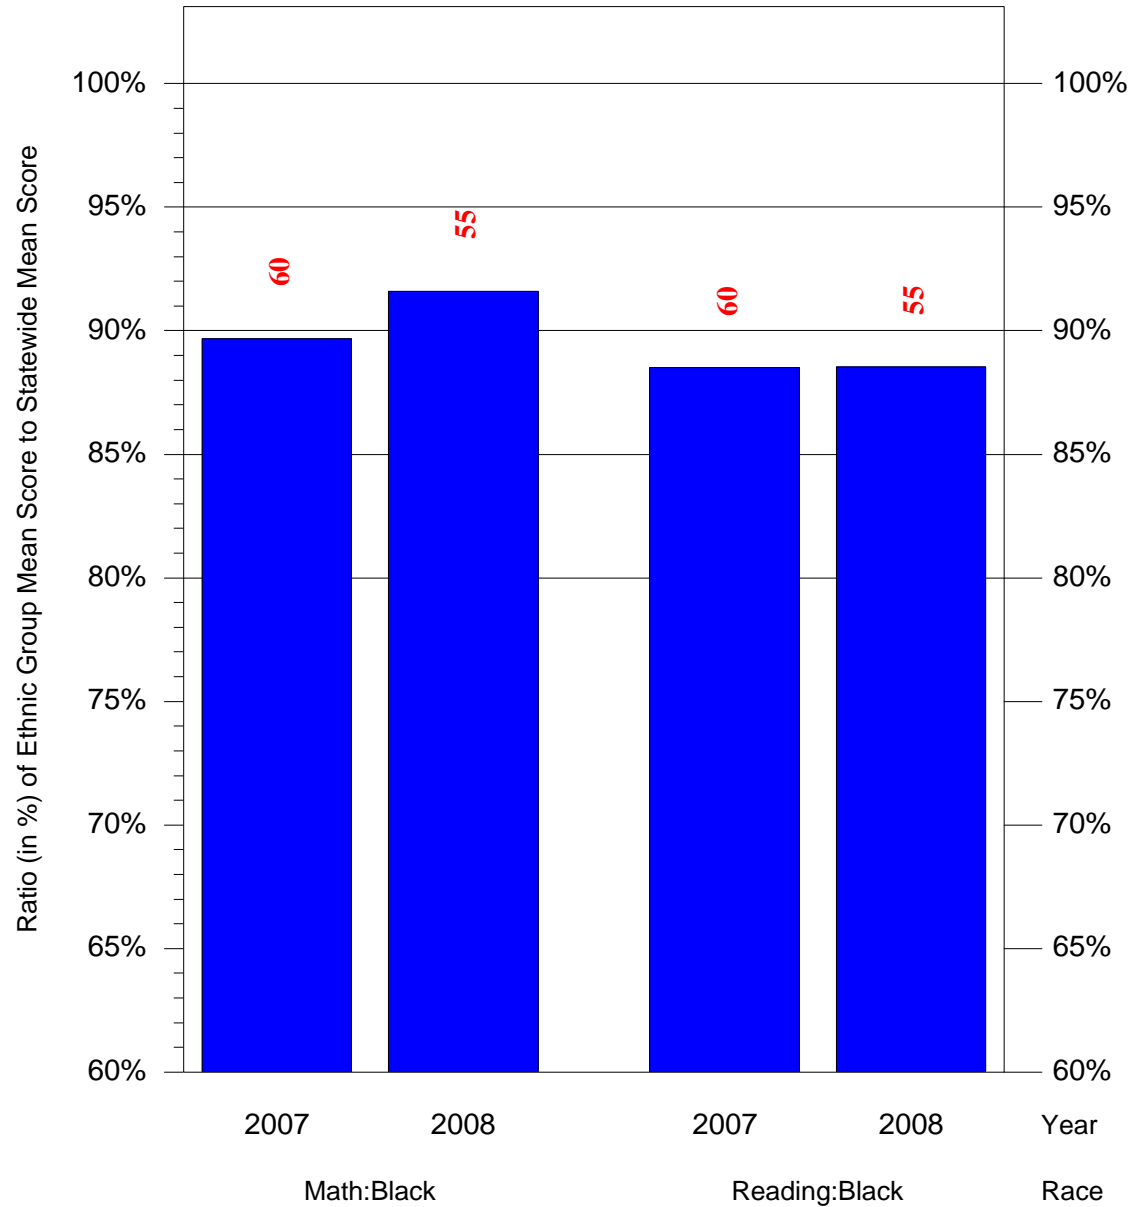

Mean Ethnic Group Building PSSA Test Score to Statewide Mean Score

Building = Fort Pitt El Sch(7879) and Grade = 4 and Ethnic Group = Black or White

(Note: Number (in red) of Test Takers is above each bar in the chart.)