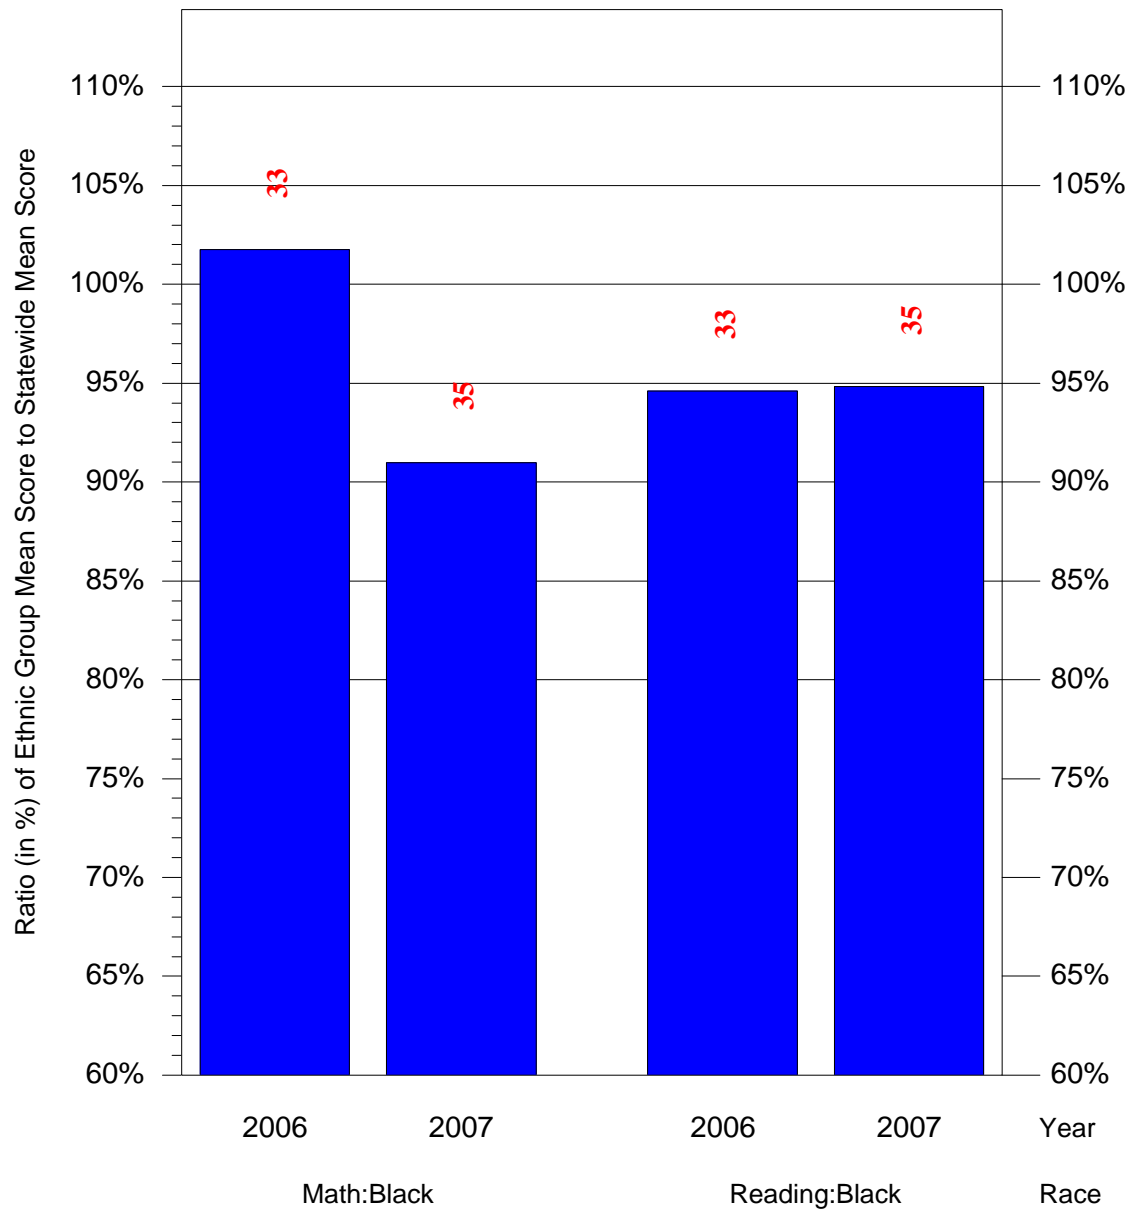

Mean Ethnic Group Building PSSA Test Score to Statewide Mean Score

Building = Carmalt Academy of Sci Tech(326) and Grade = 4 and Ethnic Group = Black or White

(Note: Number (in red) of Test Takers is above each bar in the chart.)