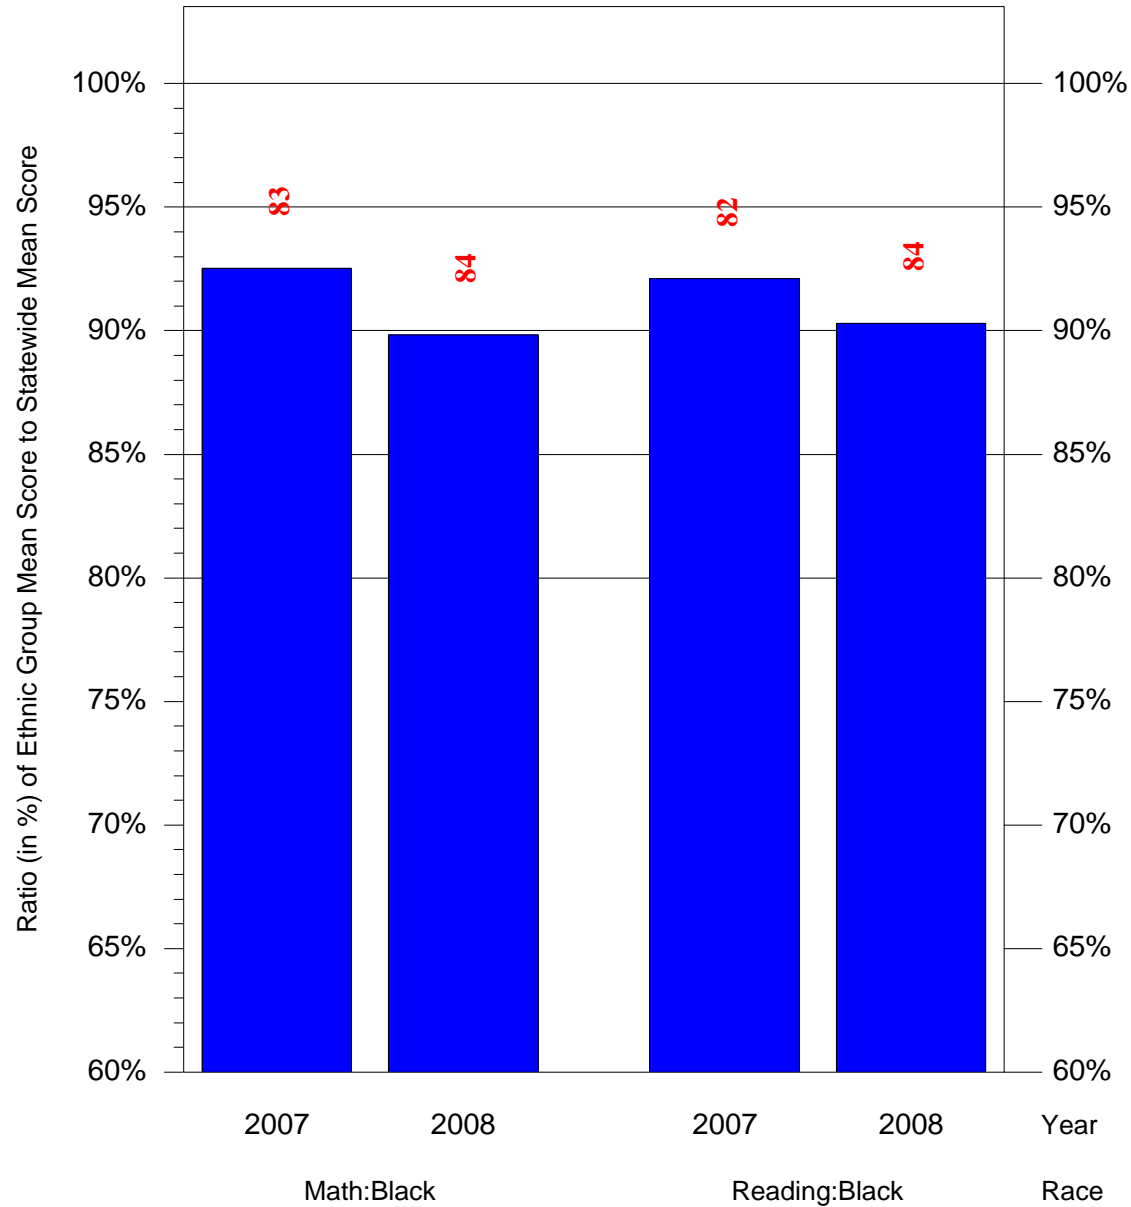

Mean Ethnic Group Building PSSA Test Score to Statewide Mean Score

Building = Faison Helen S Arts Academy(7869) and Grade = 3 and Ethnic Group = Black or White

(Note: Number (in red) of Test Takers is above each bar in the chart.)