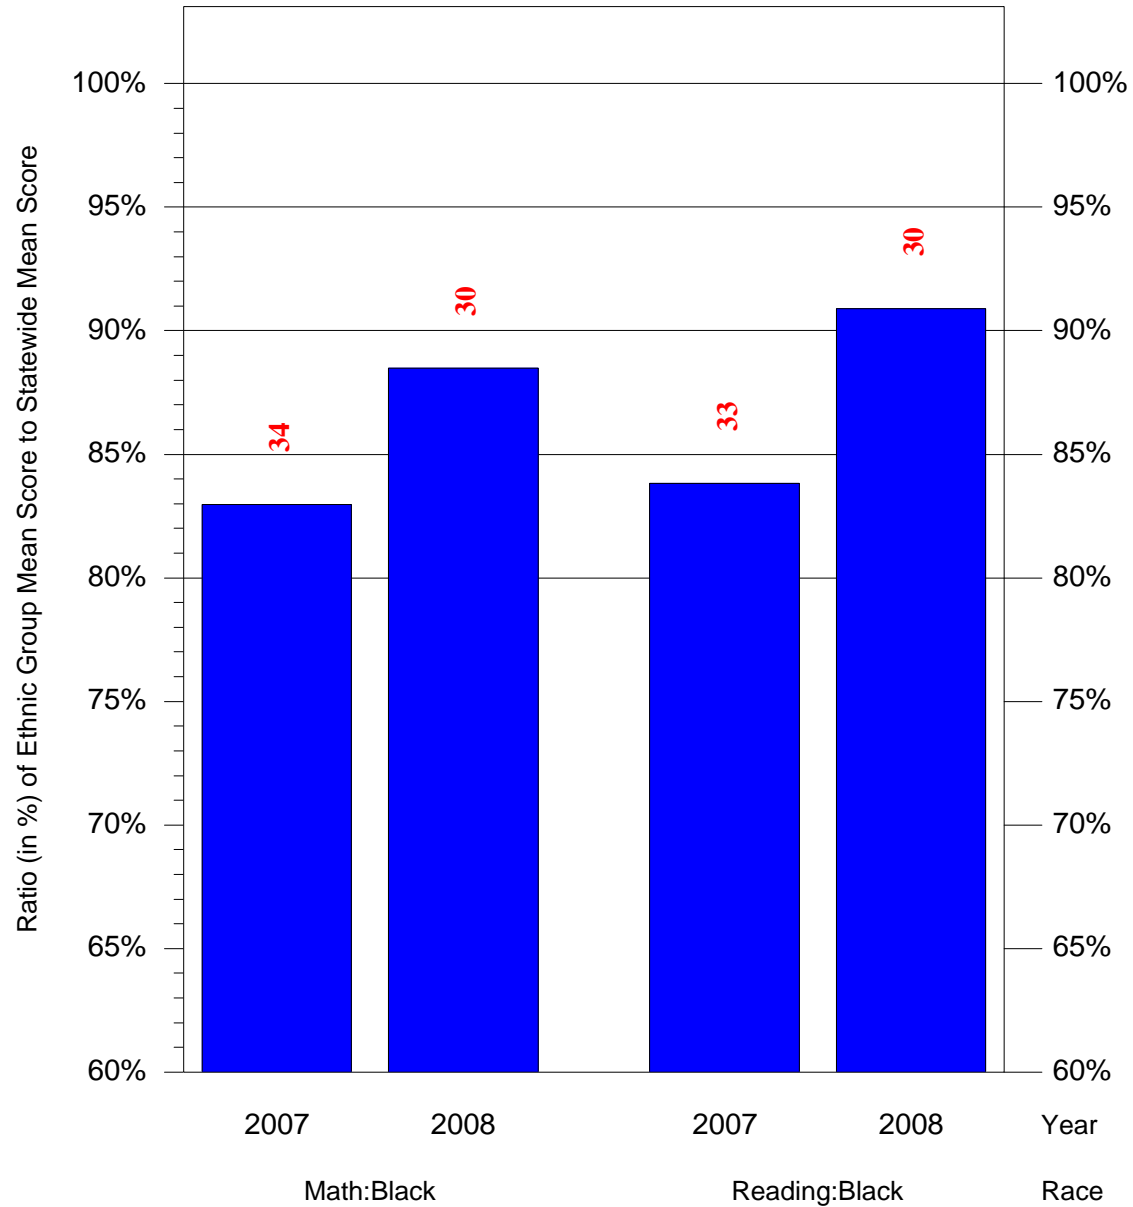

Mean Ethnic Group Building PSSA Test Score to Statewide Mean Score

Building = Miller AfricanCentered Academy(7872) and Grade = 6 and Ethnic Group = Black or White

(Note: Number (in red) of Test Takers is above each bar in the chart.)