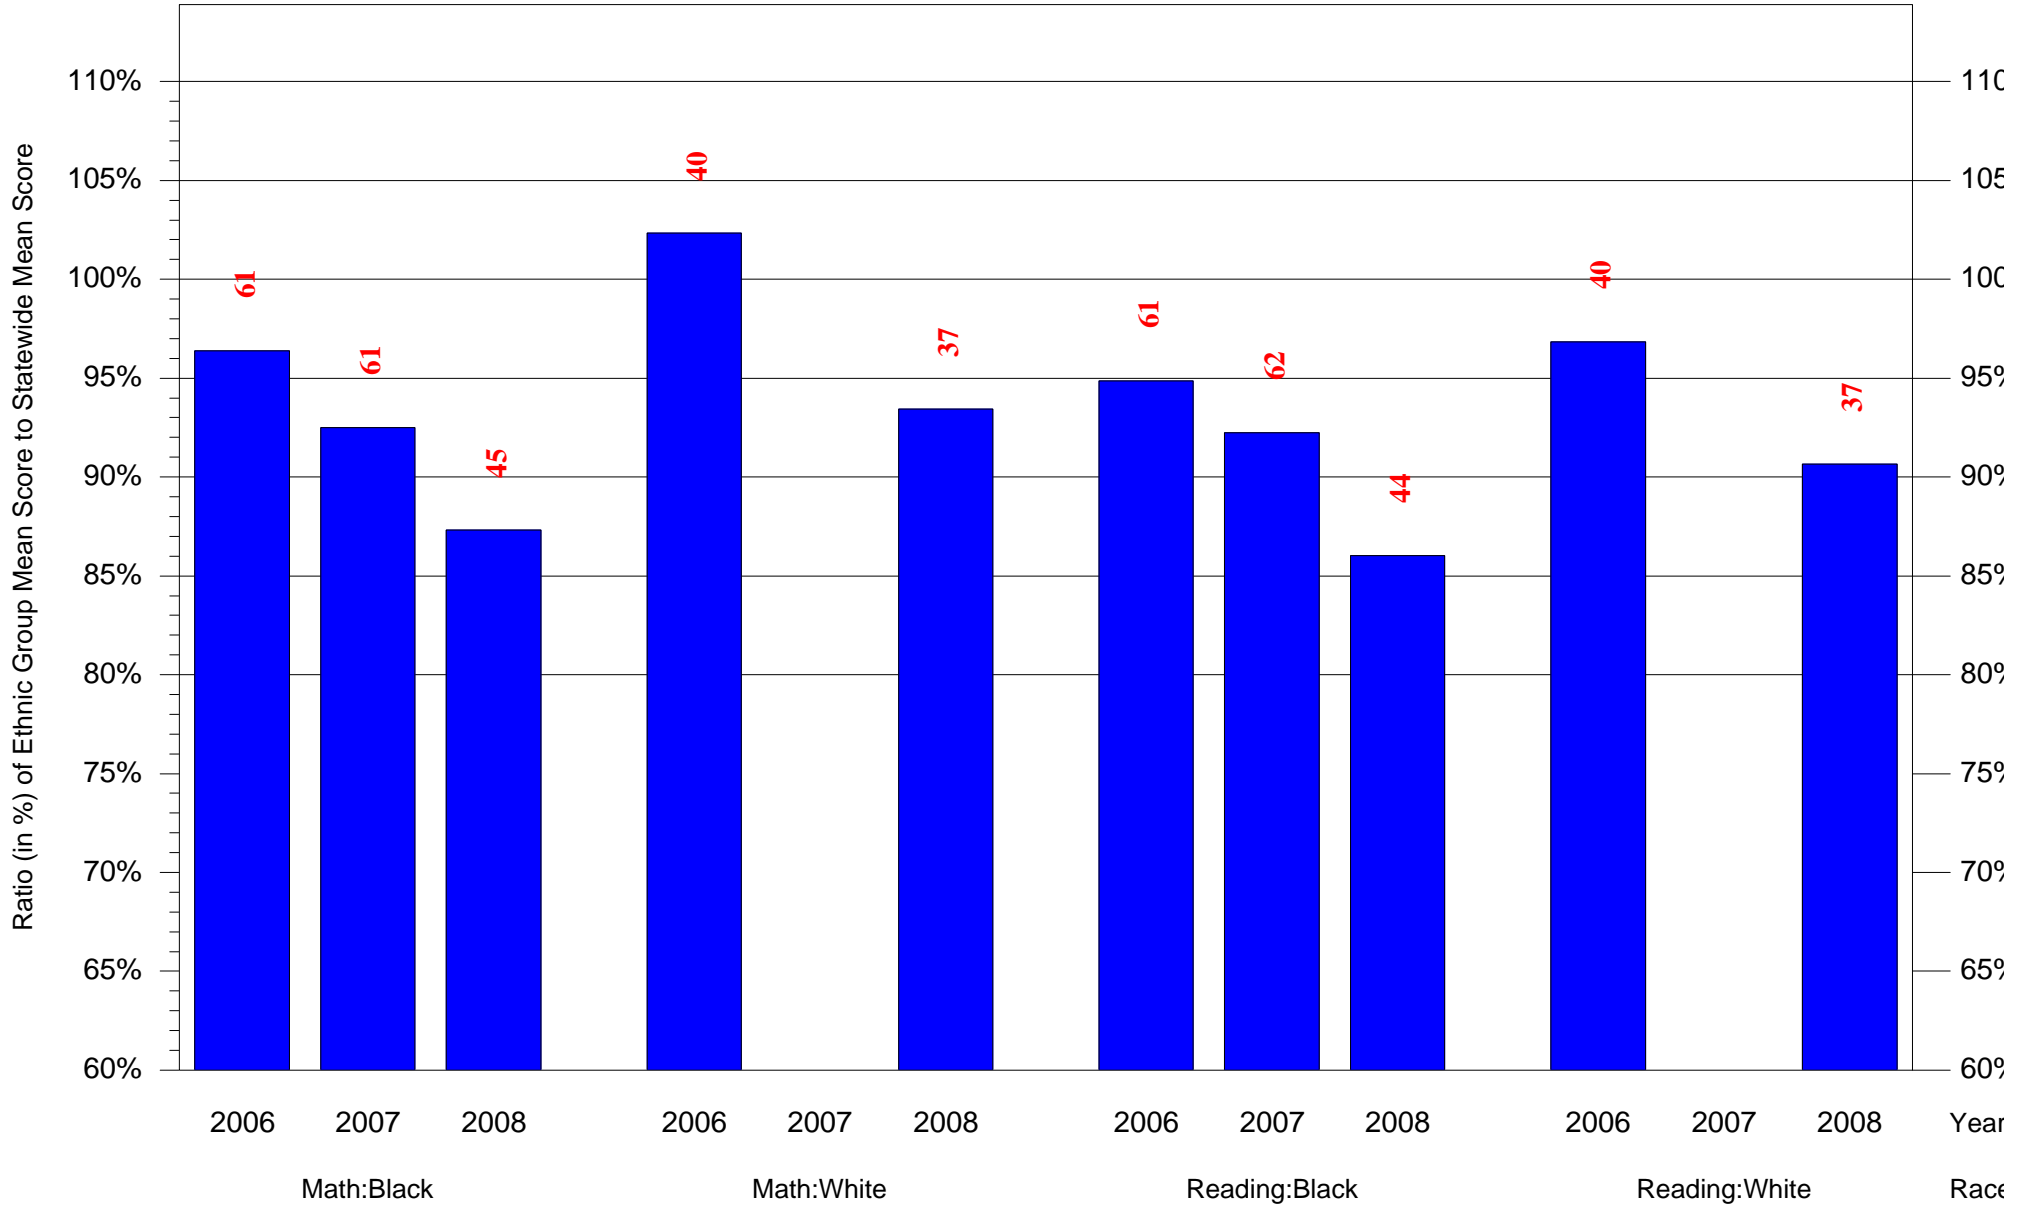

Mean Ethnic Group Building PSSA Test Score to Statewide Mean Score

Building = Schiller Classical Academy(379) and Grade = 6 and Ethnic Group = Black or White

(Note: Number (in red) of Test Takers is above each bar in the chart.)