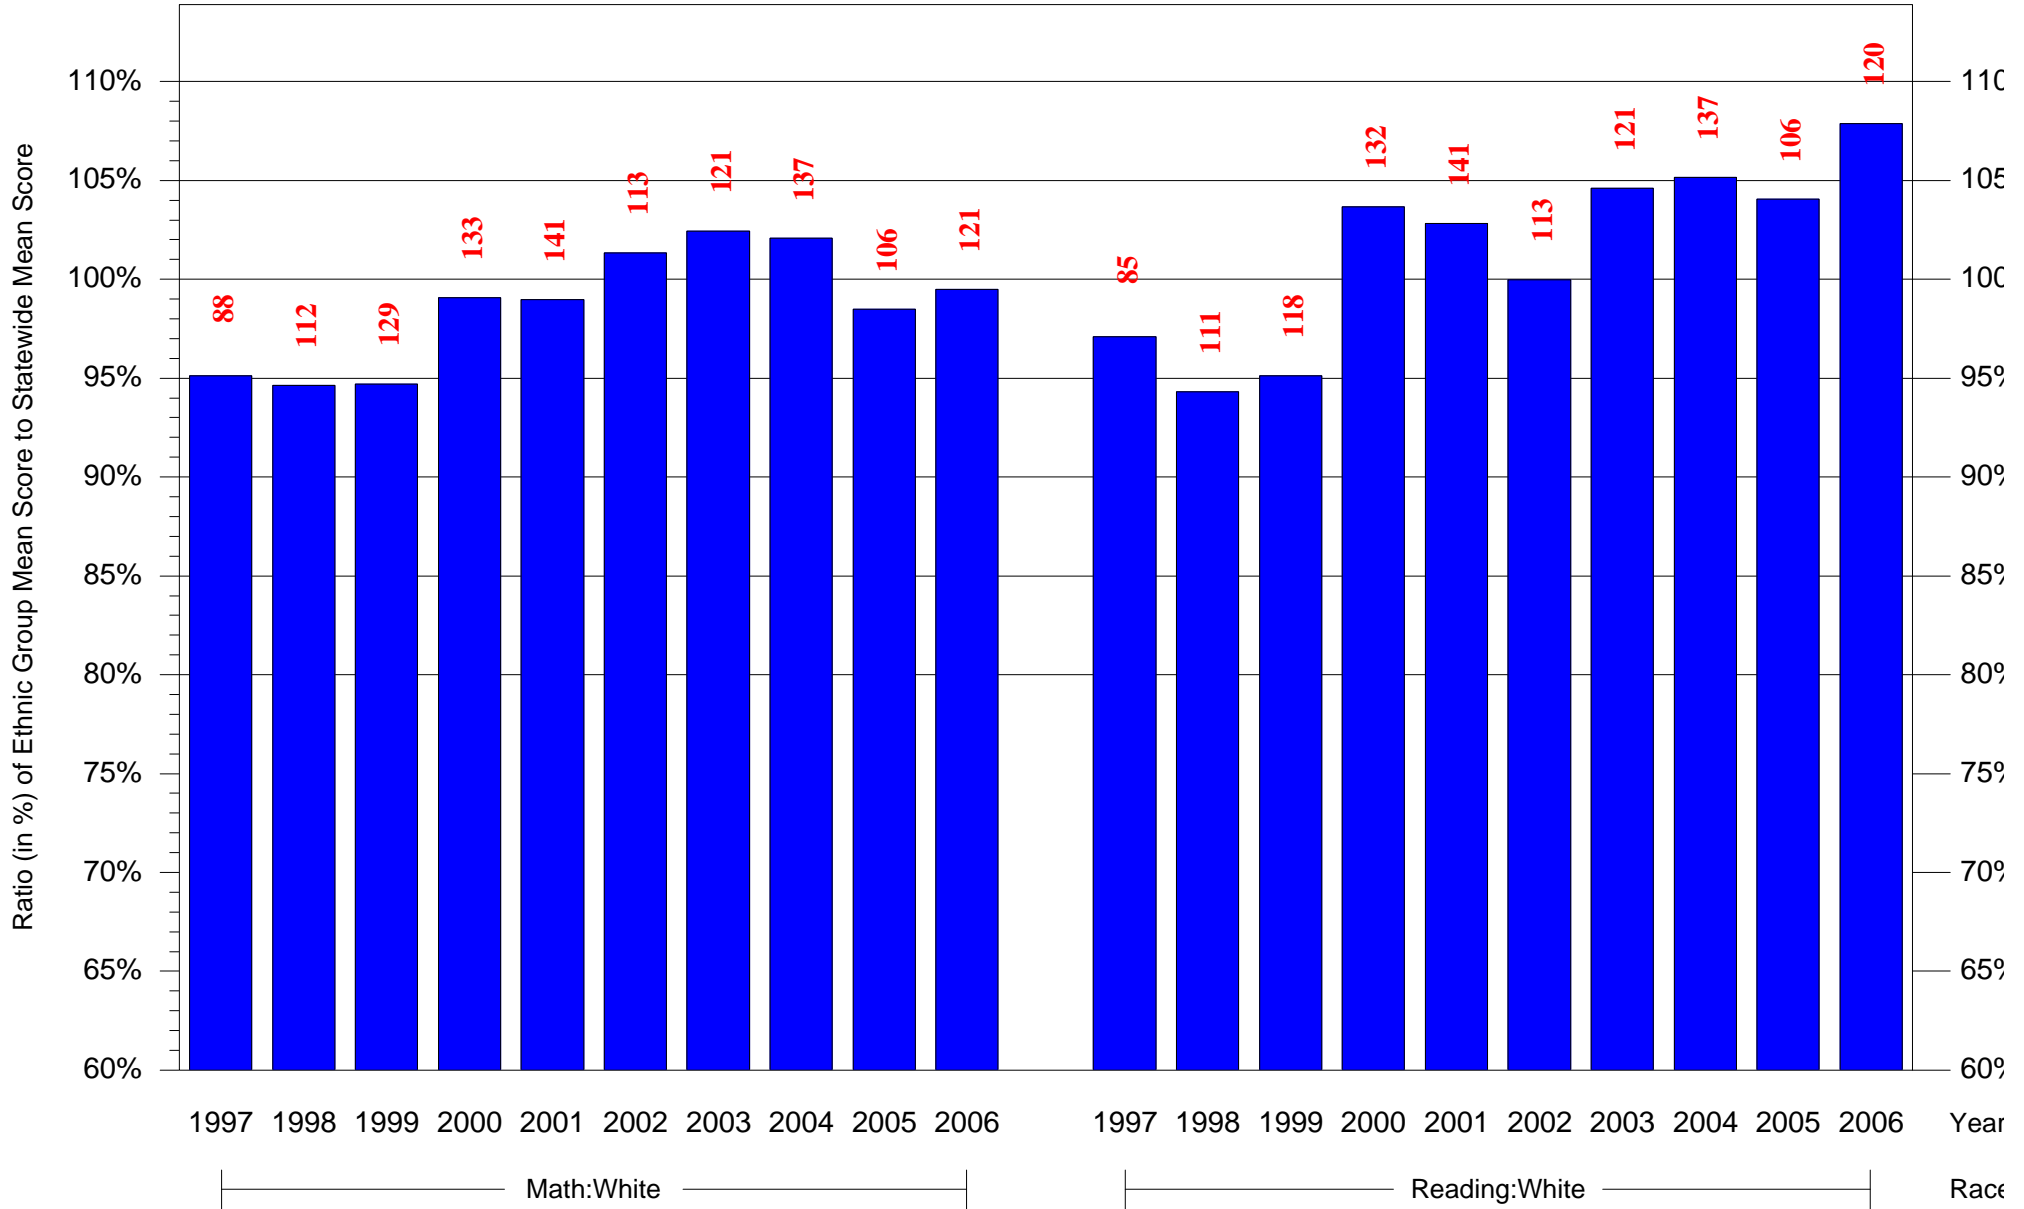

Mean Ethnic Group Building PSSA Test Score to Statewide Mean Score

Building = South Hills MS(7455) and Grade = 8 and Ethnic Group = Black or White

(Note: Number (in red) of Test Takers is above each bar in the chart.)