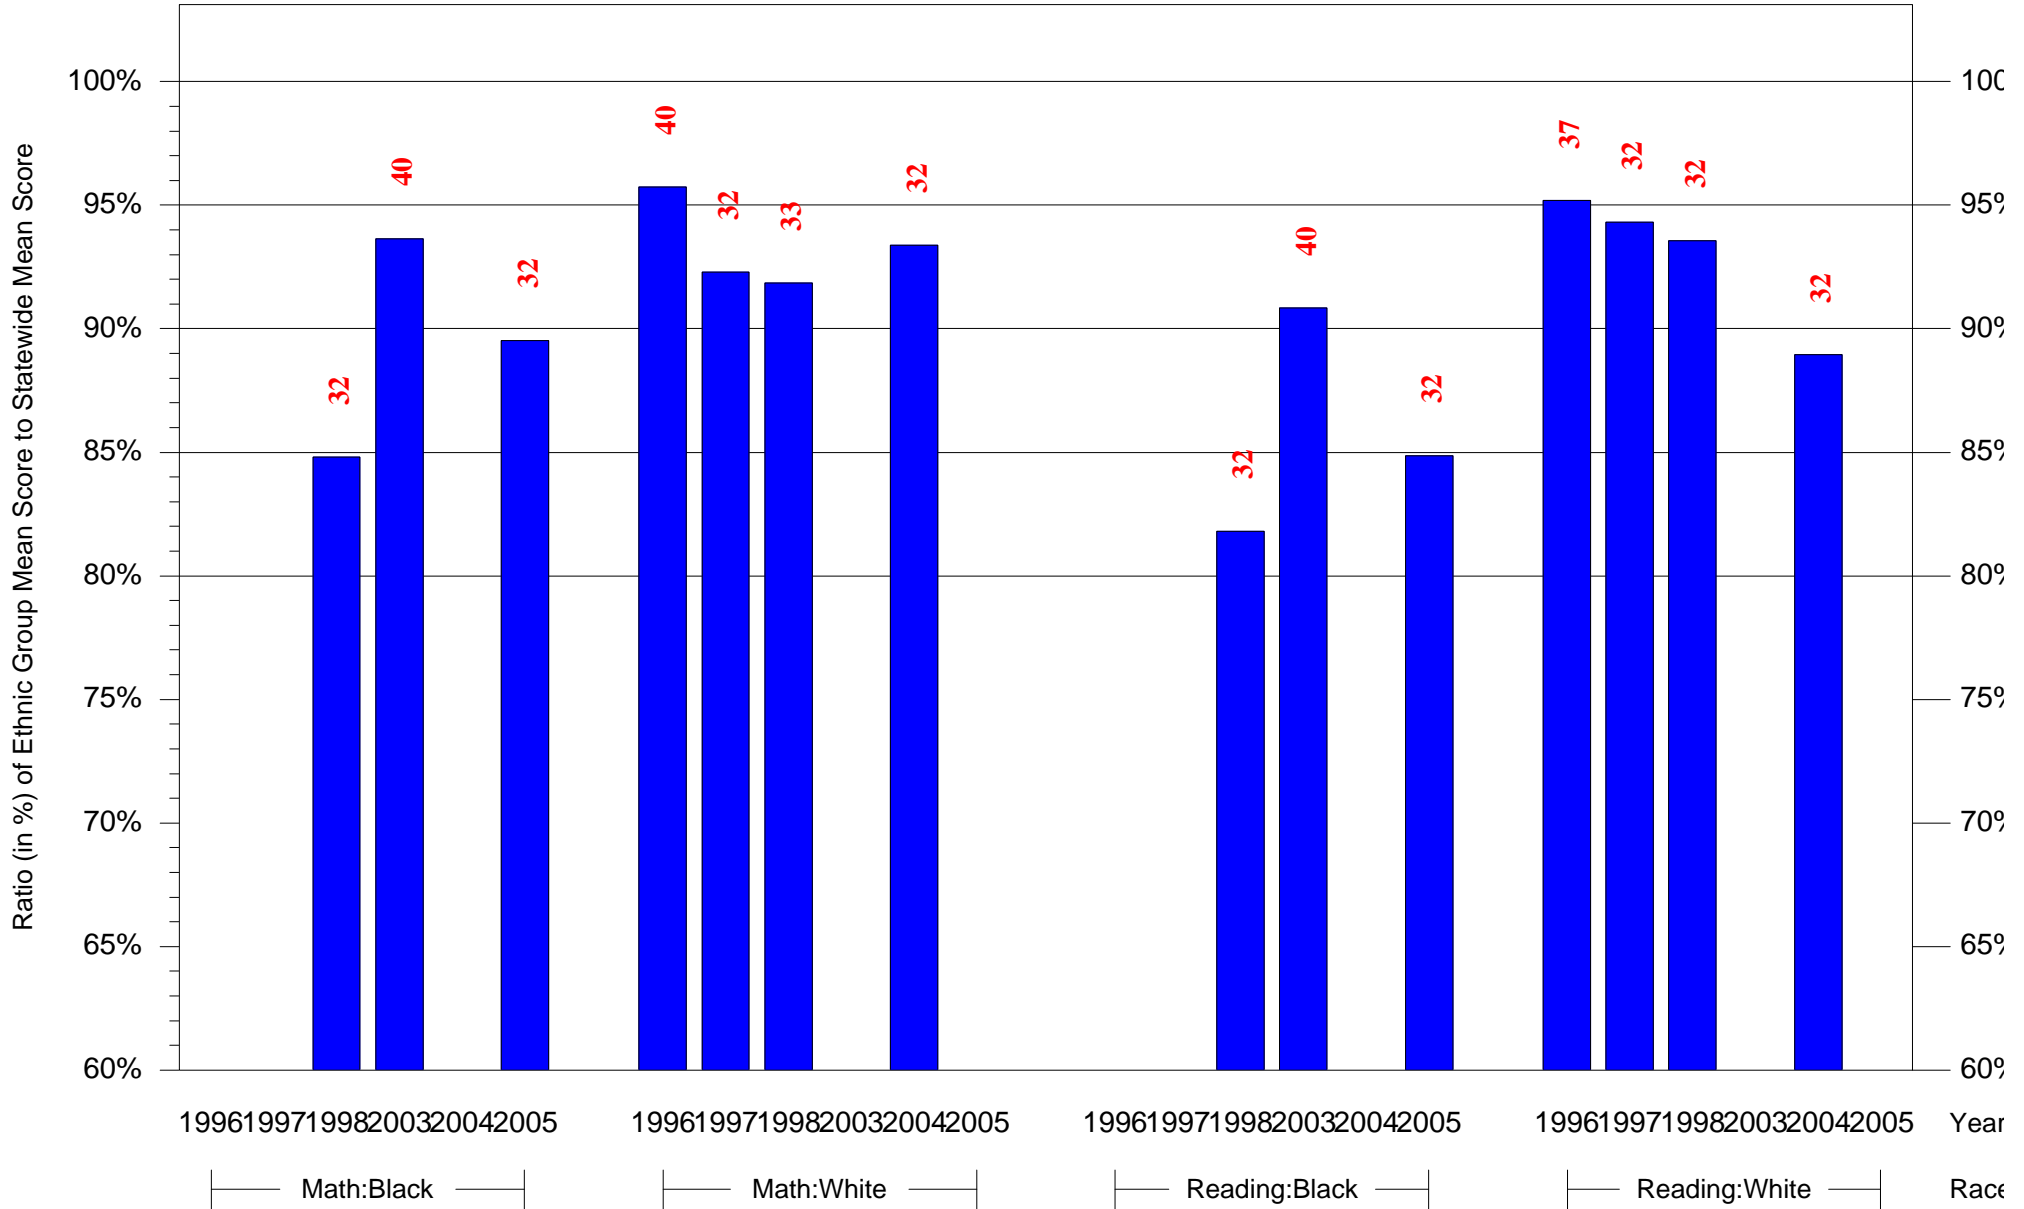

Mean Ethnic Group Building PSSA Test Score to Statewide Mean Score

Building = Stevens El Sch(6072) and Grade = 5 and Ethnic Group = Black or White

(Note: Number (in red) of Test Takers is above each bar in the chart.)