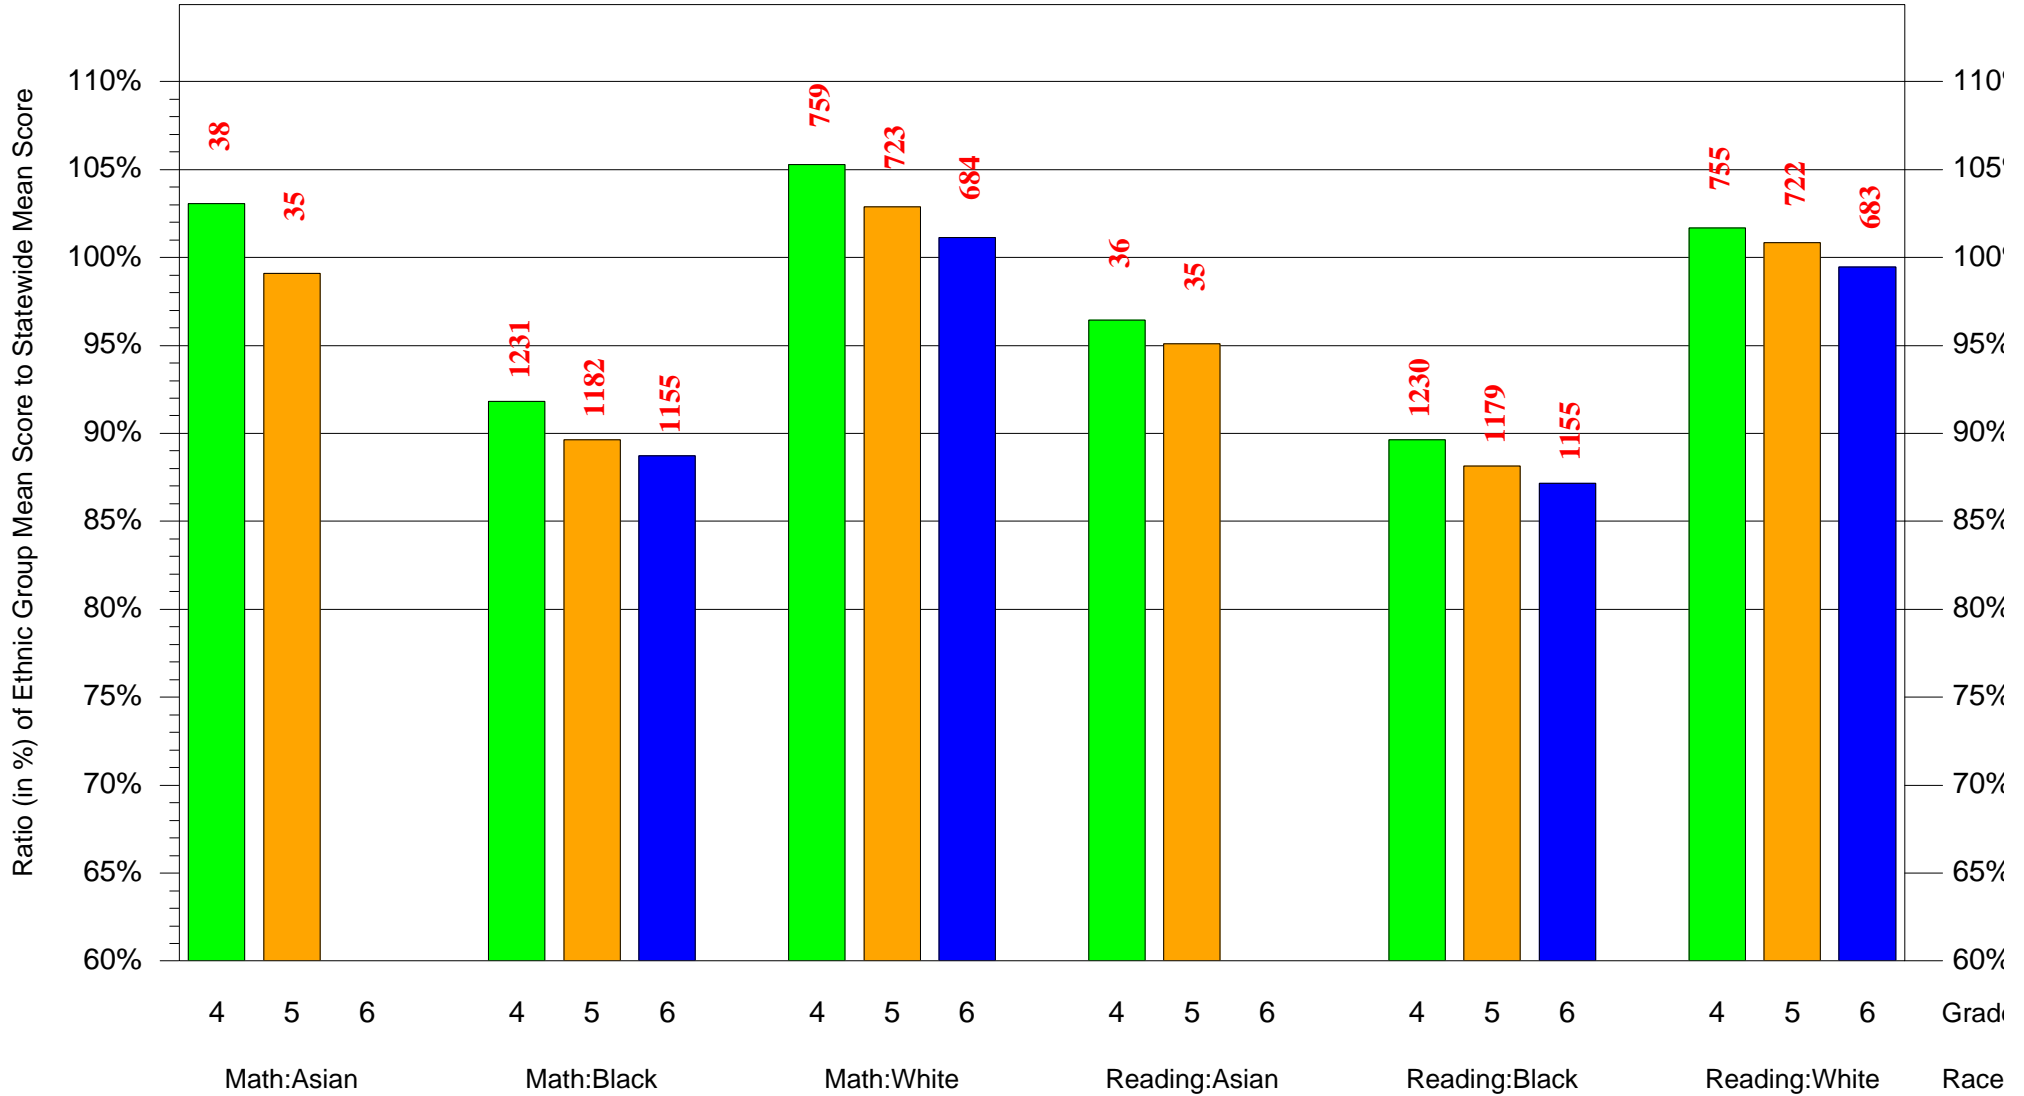

Mean Ethnic Group AUN PSSA Test Score to Statewide Mean Score

AUN = Pittsburgh SD(102027451) and Cohort = 2006 and Ethnic Group = Black or White or Asian or Hispanic

(Note: Number (in red) of Test Takers is above each bar in the chart.)

Legend

Test Year 2006: Grade 4

Test Year 2007: Grade 5

Test Year 2008: Grade 6