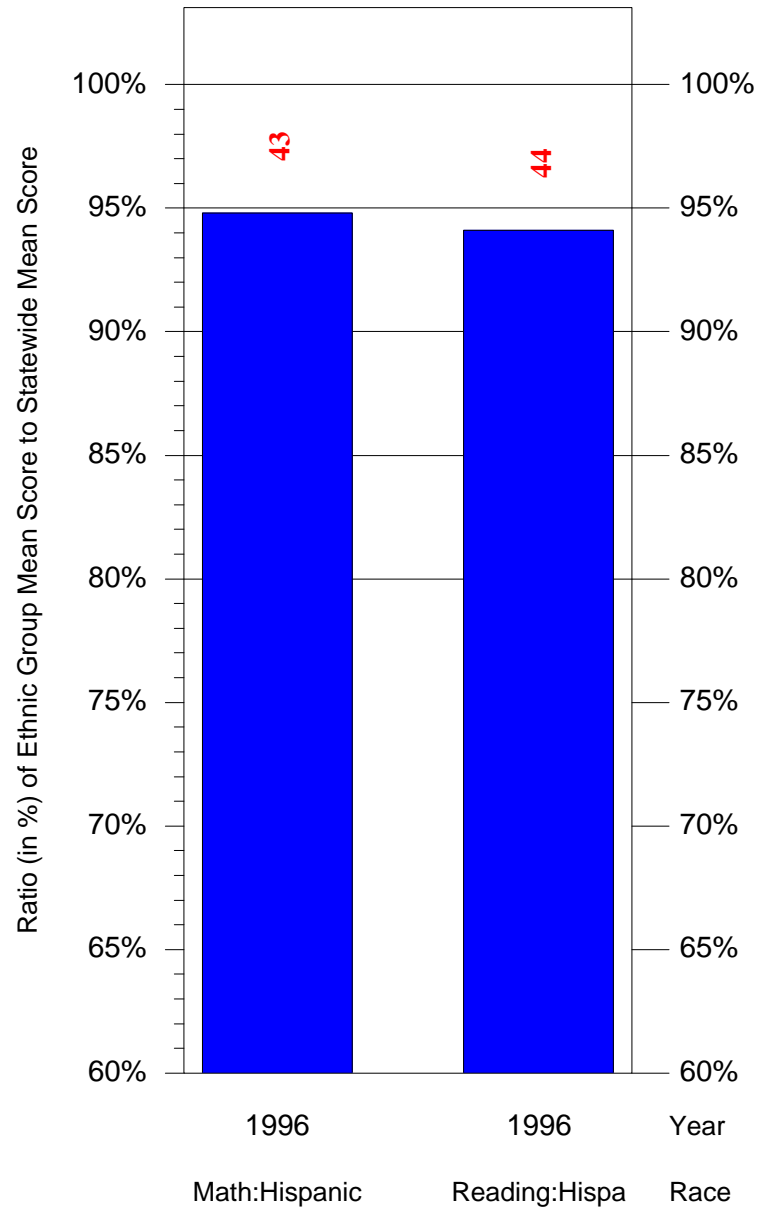

Mean Ethnic Group AUN PSSA Test Score to Statewide Mean Score

AUN = Pittsburgh SD(102027451) and Grade = 8 and Ethnic Group = Asian or Hispanic

(Note: Number (in red) of Test Takers is above each bar in the chart.)