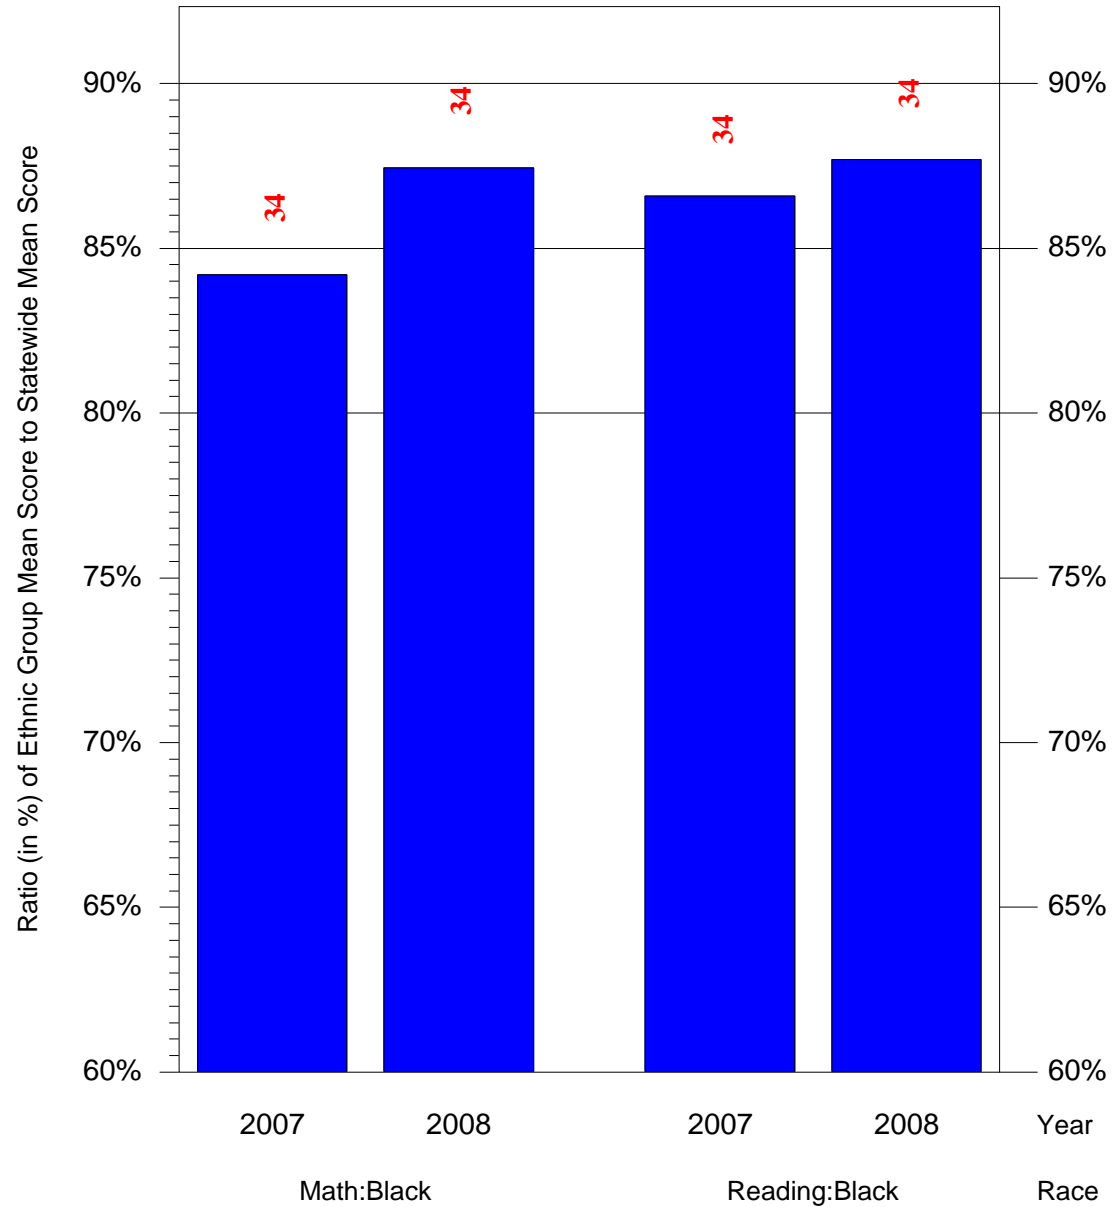

Mean Ethnic Group Building PSSA Test Score to Statewide Mean Score

Building = Murray El Sch(7882) and Grade = 3 and Ethnic Group = Black or White

(Note: Number (in red) of Test Takers is above each bar in the chart.)