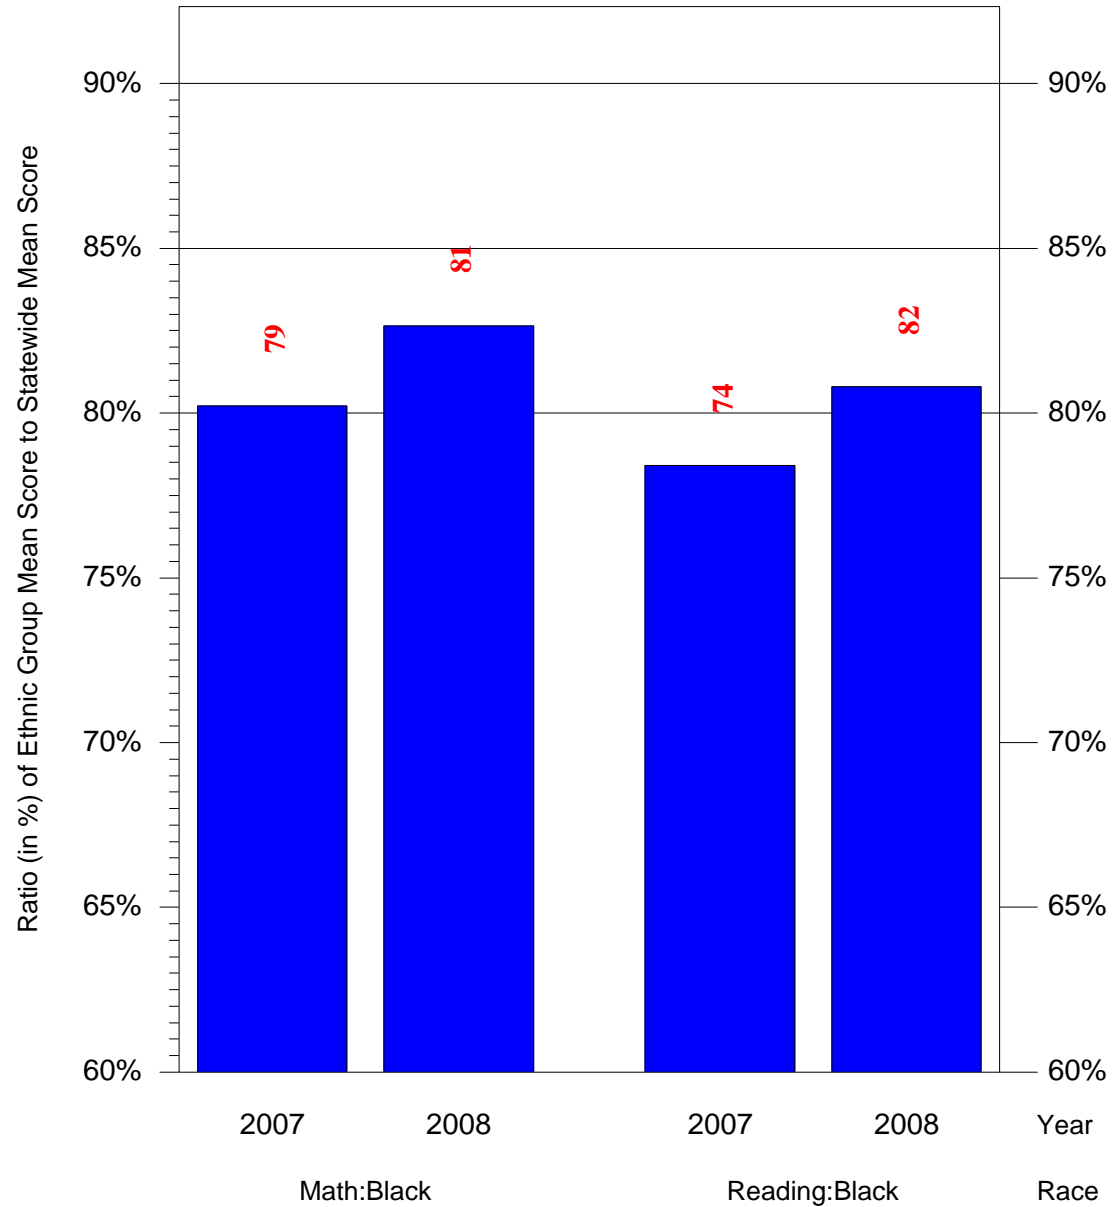

Mean Ethnic Group Building PSSA Test Score to Statewide Mean Score

Building = Faison Helen S Arts Academy(7869) and Grade = 6 and Ethnic Group = Black or White

(Note: Number (in red) of Test Takers is above each bar in the chart.)