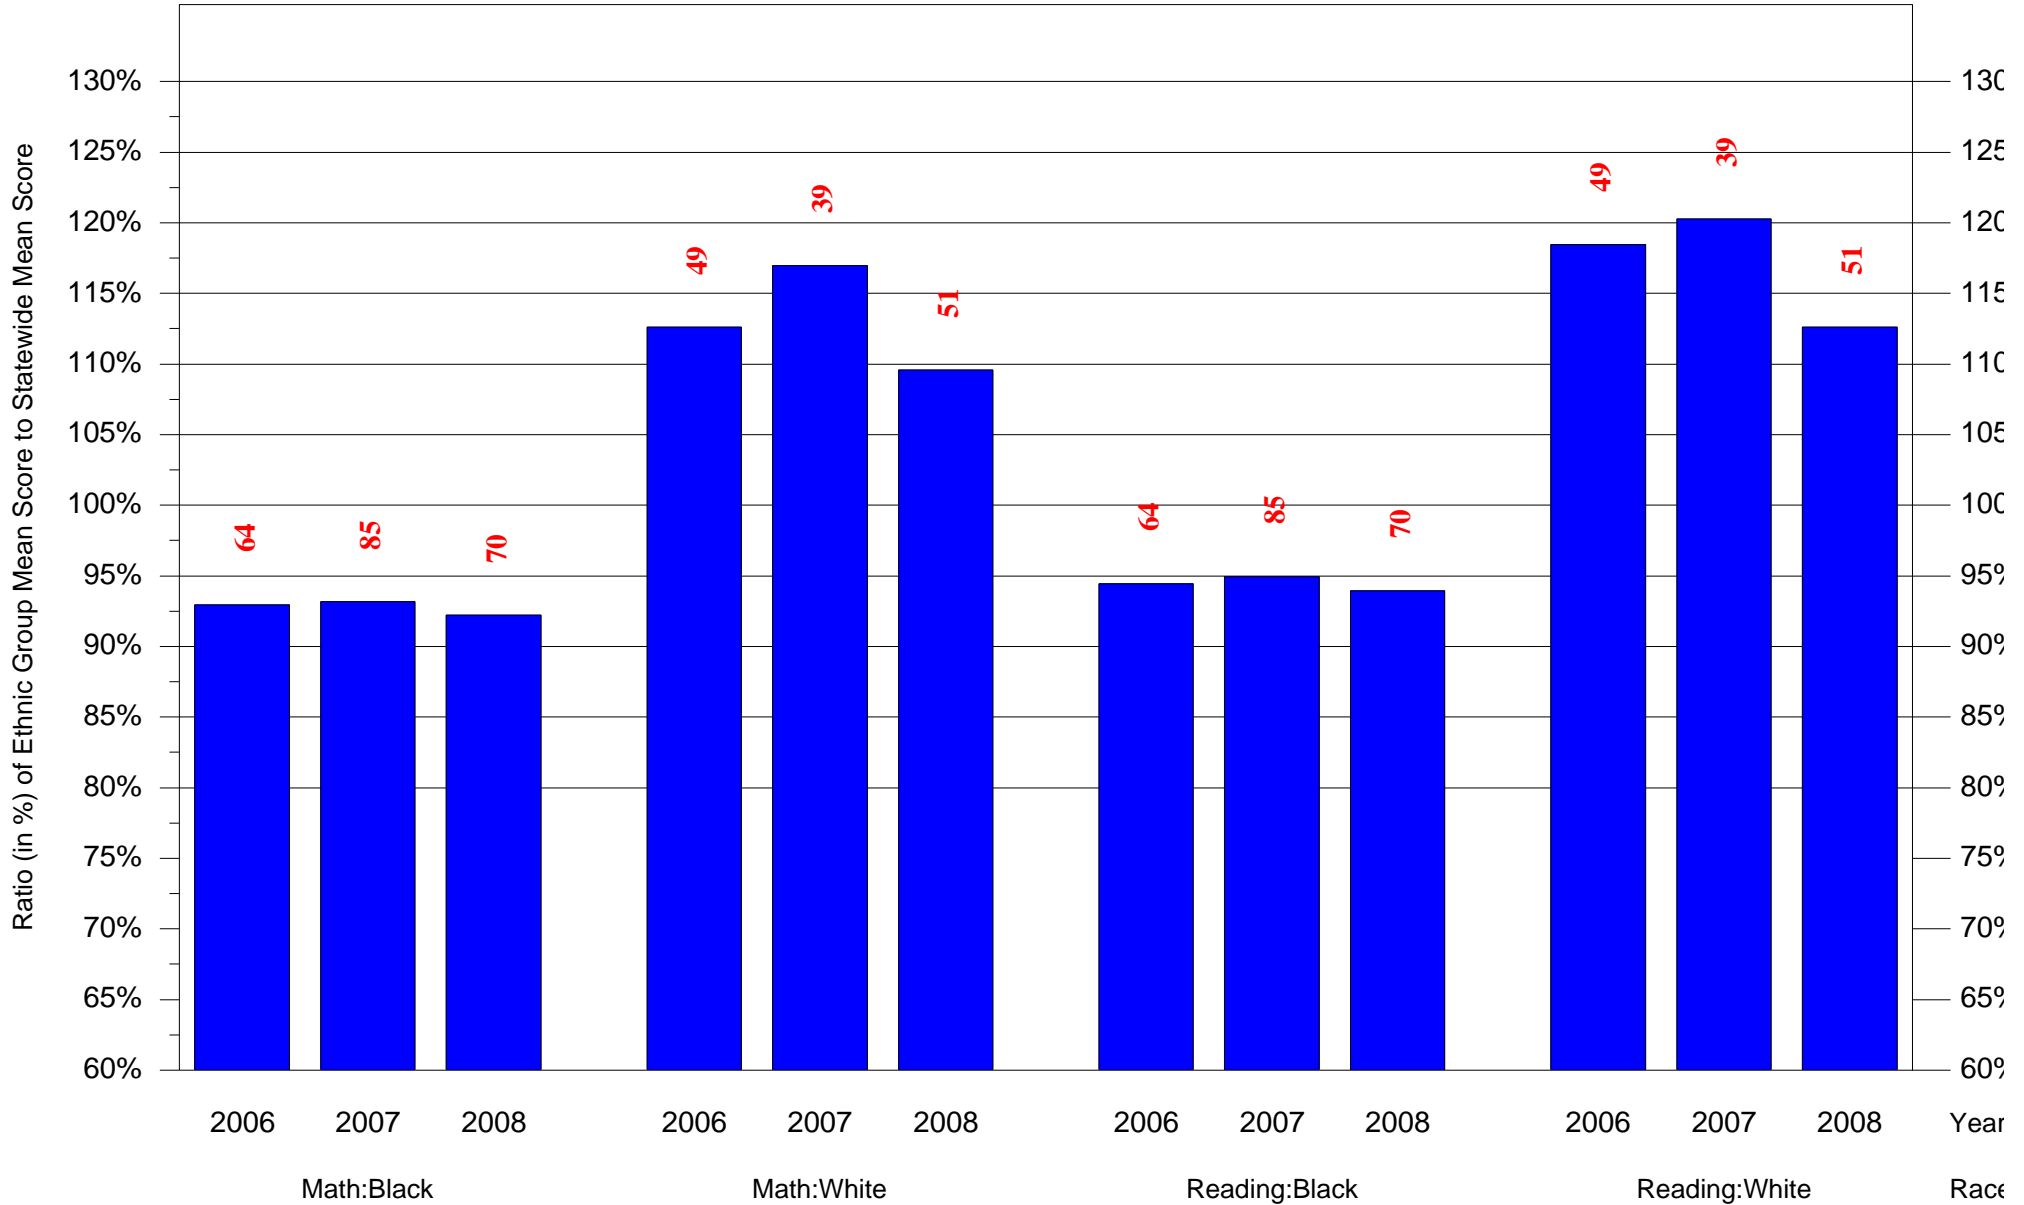

Mean Ethnic Group Building PSSA Test Score to Statewide Mean Score

Building = Sterrett Classical Academy(7039) and Grade = 7 and Ethnic Group = Black or White

(Note: Number (in red) of Test Takers is above each bar in the chart.)