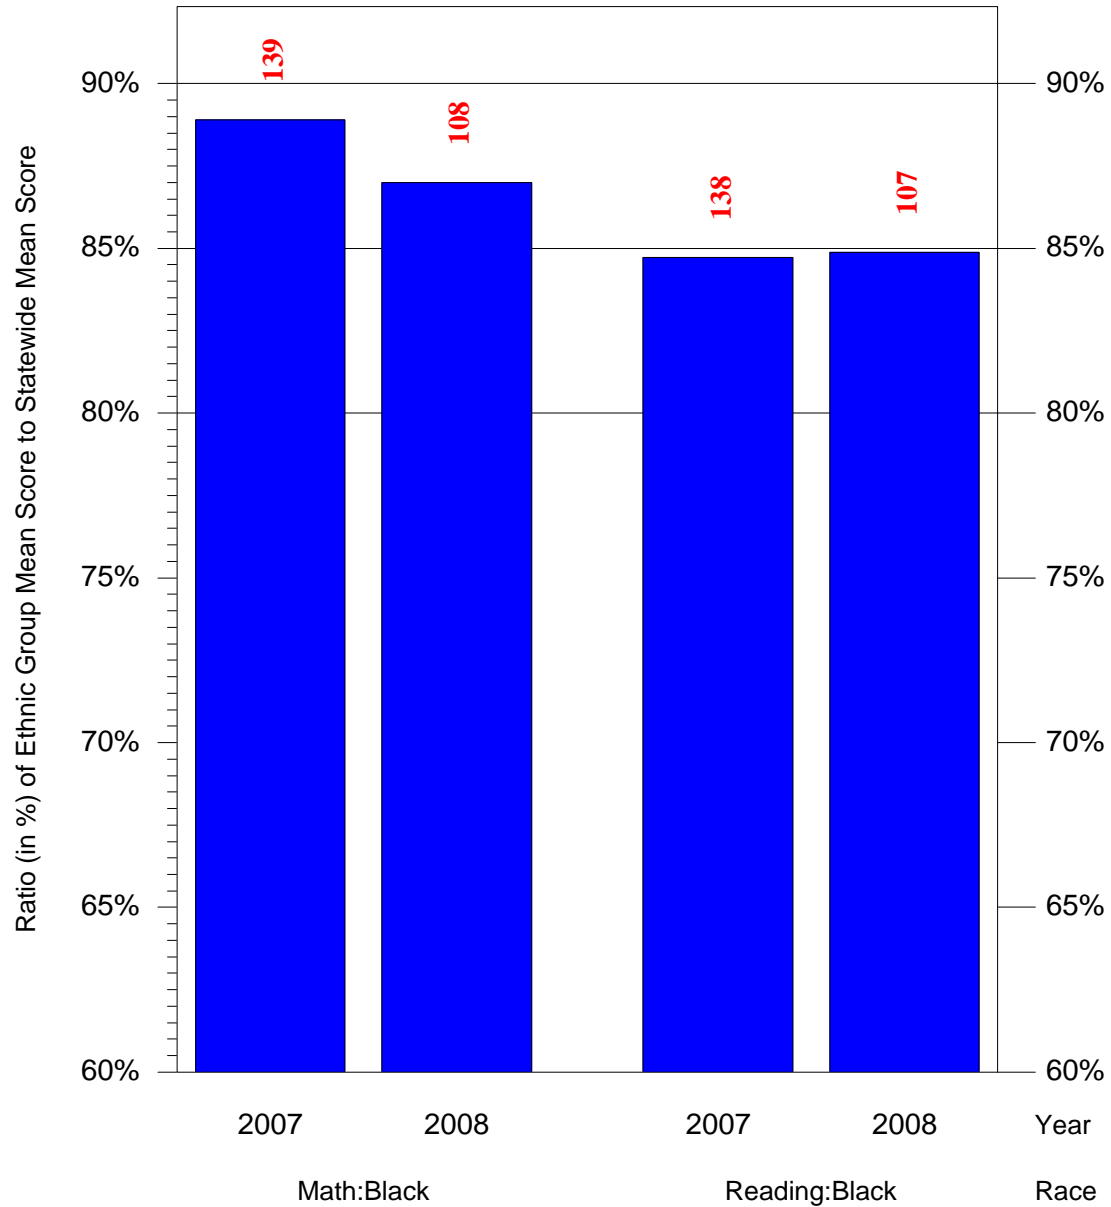

Mean Ethnic Group Building PSSA Test Score to Statewide Mean Score

Building = Arsenal MS(7886) and Grade = 6 and Ethnic Group = Black or White

(Note: Number (in red) of Test Takers is above each bar in the chart.)