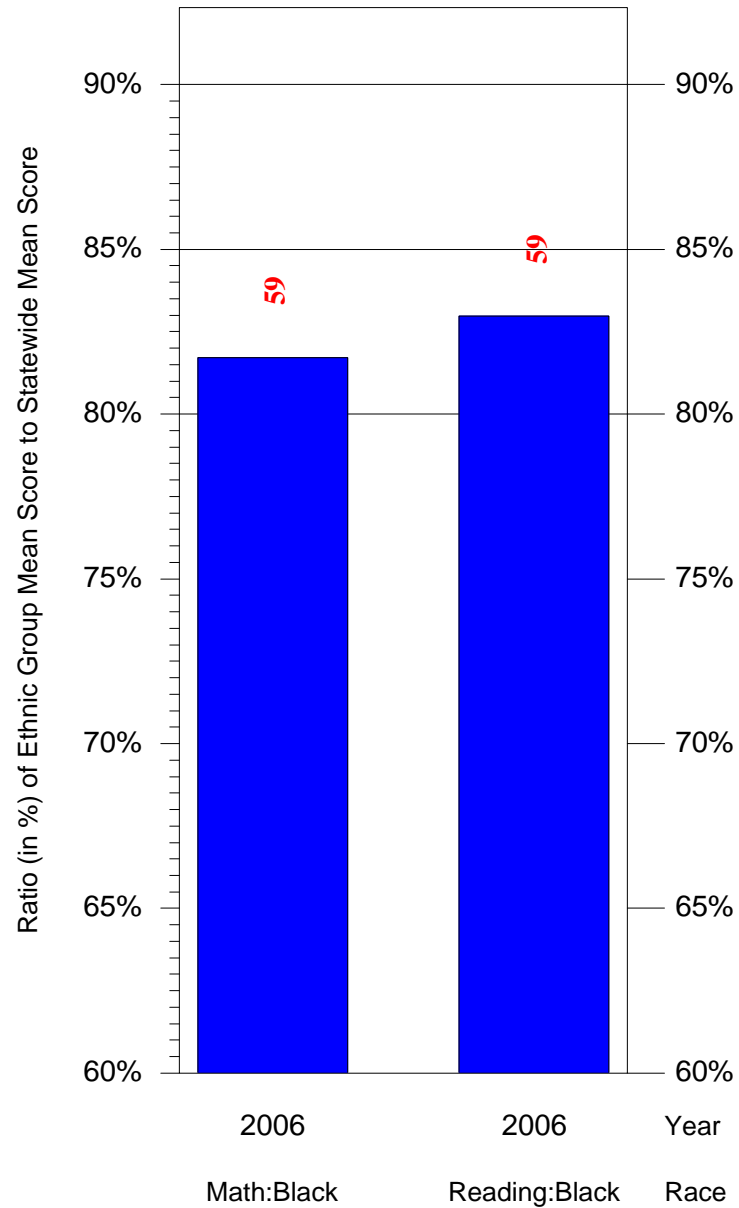

Mean Ethnic Group Building PSSA Test Score to Statewide Mean Score
Building = Columbus MS(7618) and Grade = 6 and Ethnic Group = Black or White
(Note: Number (in red) of Test Takers is above each bar in the chart.)