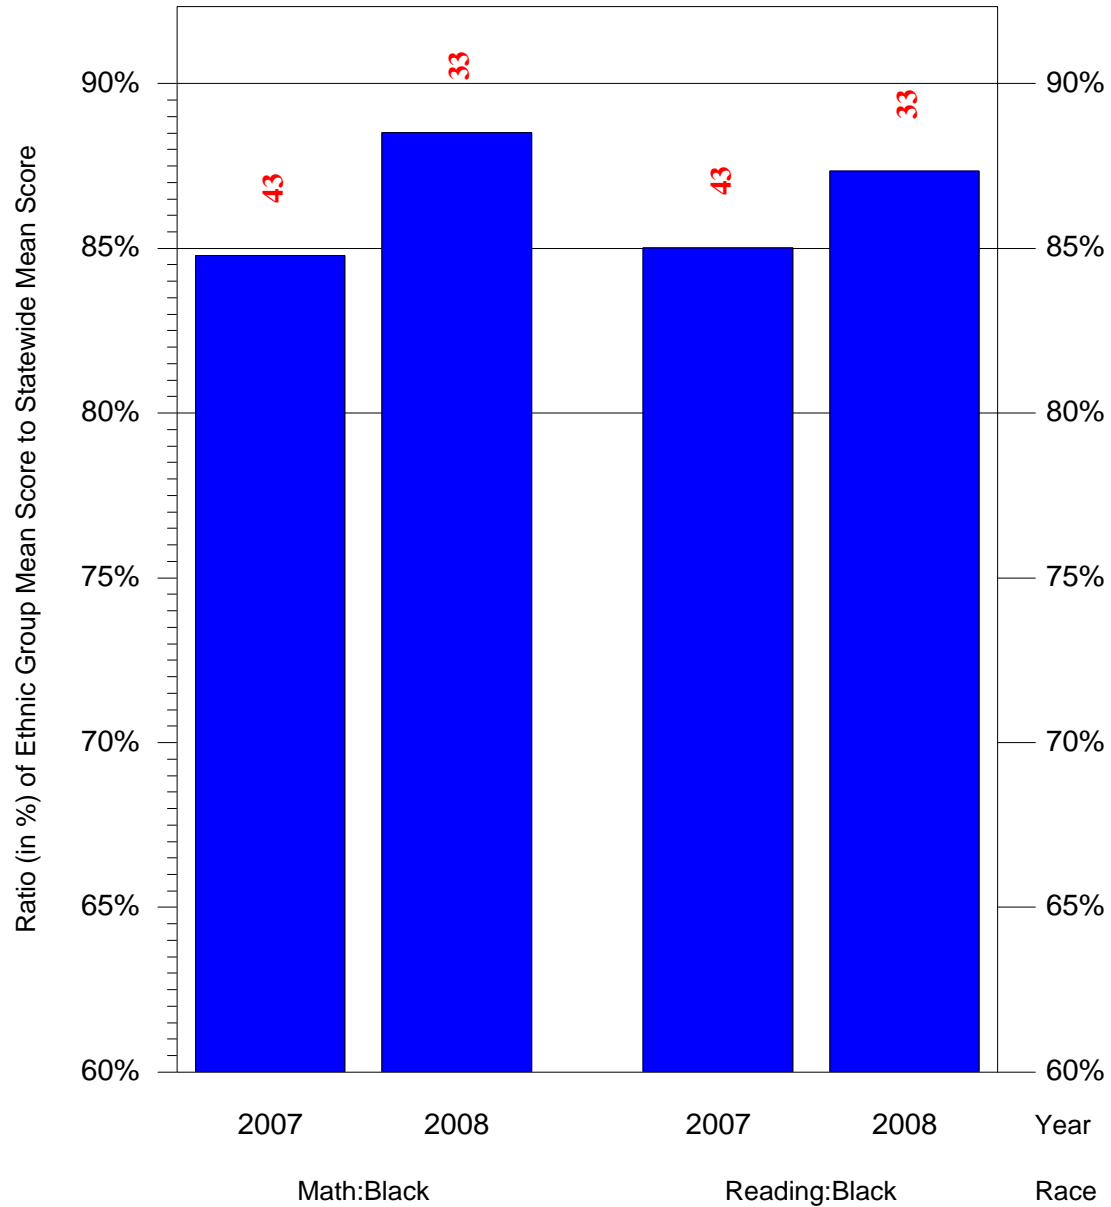

Mean Ethnic Group Building PSSA Test Score to Statewide Mean Score

Building = Manchester El Sch(7871) and Grade = 4 and Ethnic Group = Black or White

(Note: Number (in red) of Test Takers is above each bar in the chart.)