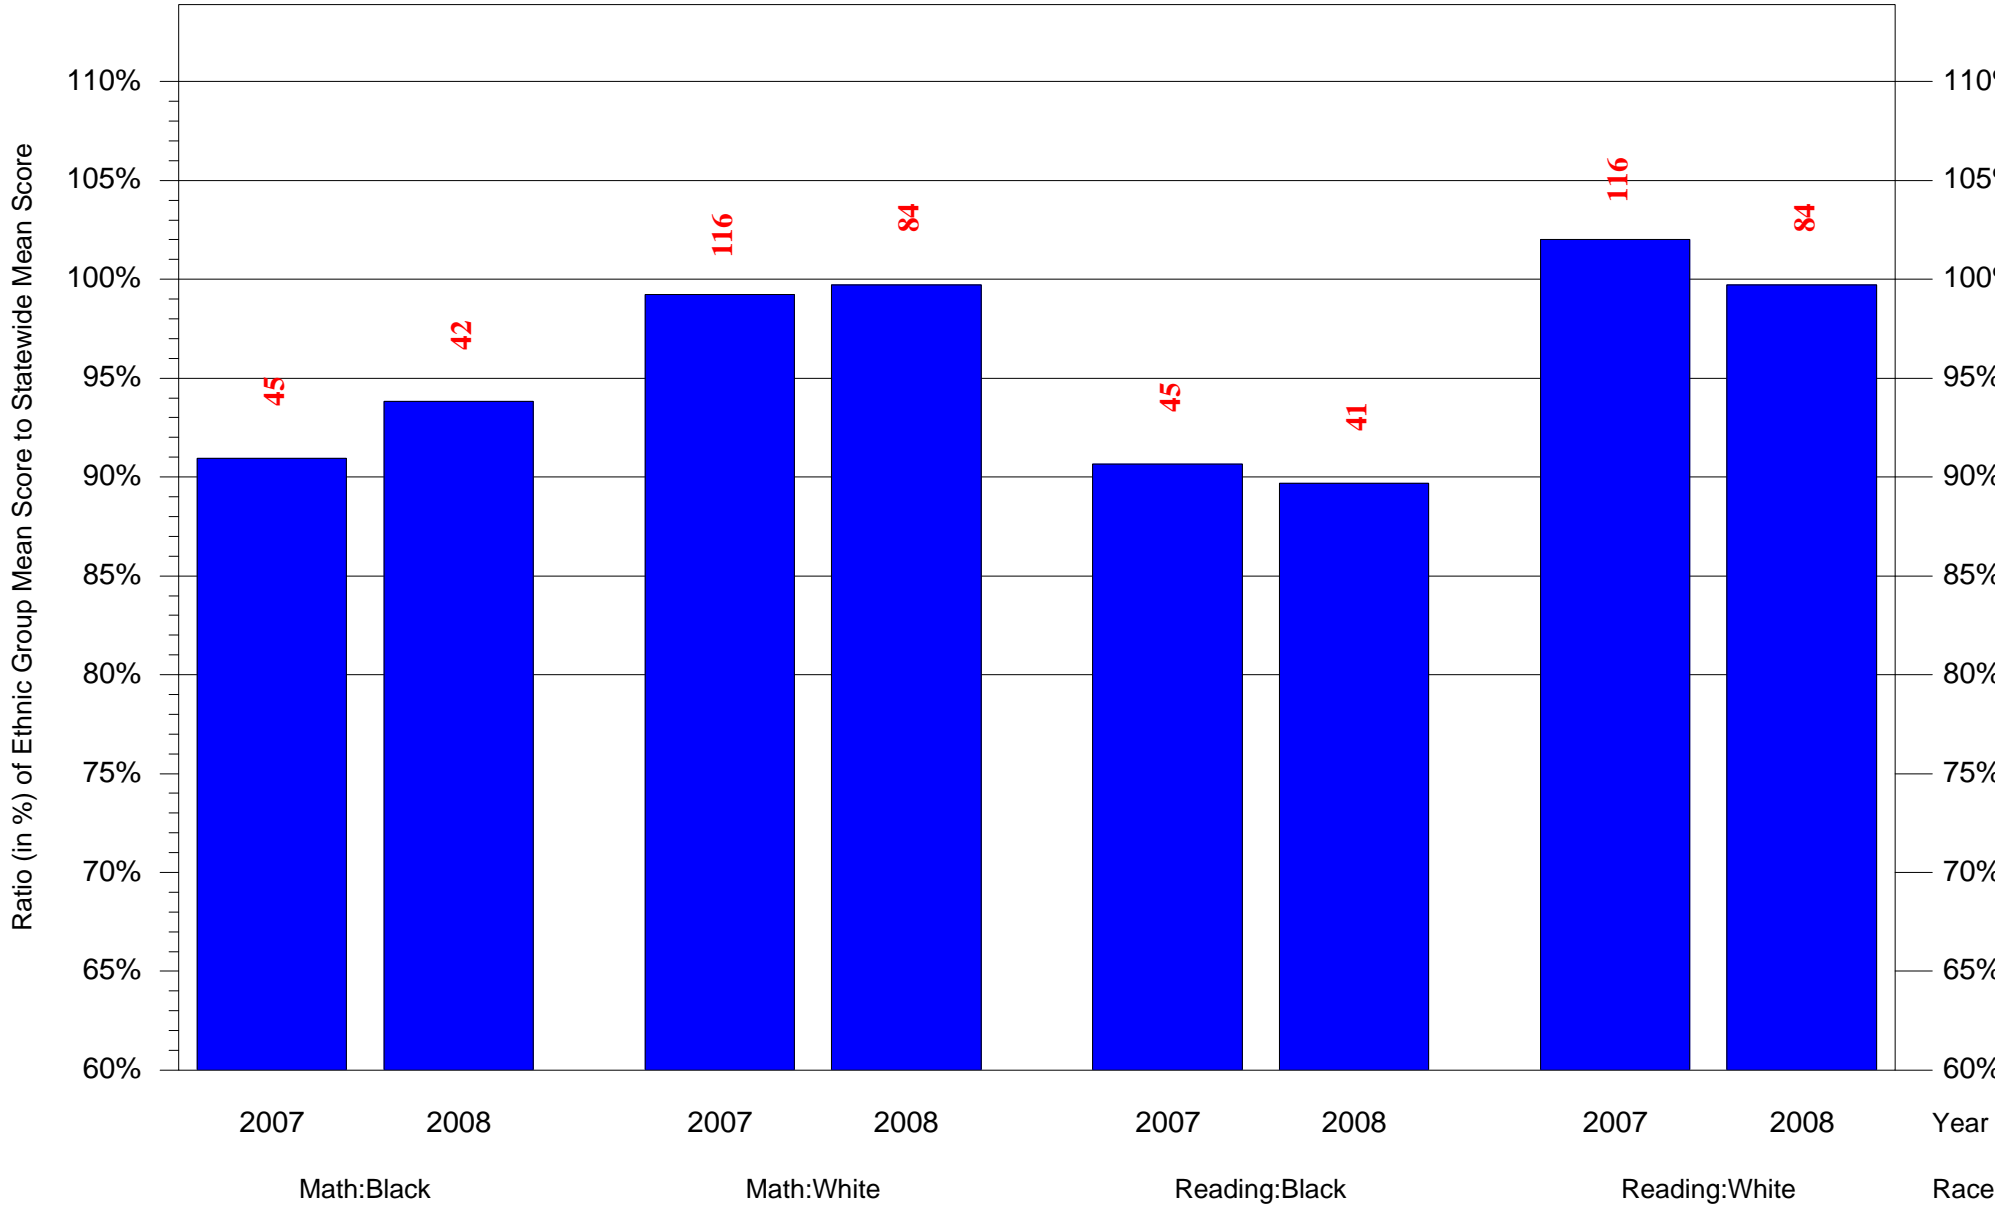

Mean Ethnic Group Building PSSA Test Score to Statewide Mean Score
Building = South Hills MS(7888) and Grade = 8 and Ethnic Group = Black or White
(Note: Number (in red) of Test Takers is above each bar in the chart.)