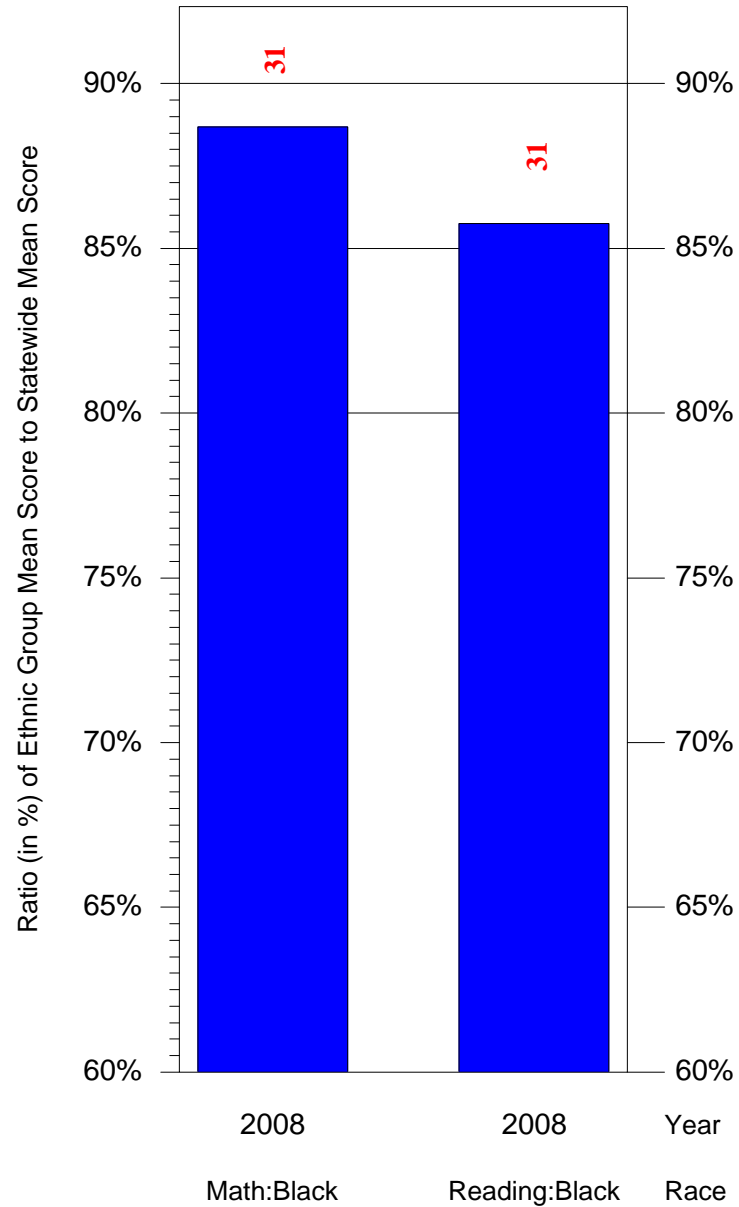

Mean Ethnic Group Building PSSA Test Score to Statewide Mean Score

Building = Schaeffer El Sch(7873) and Grade = 5 and Ethnic Group = Black or White

(Note: Number (in red) of Test Takers is above each bar in the chart.)