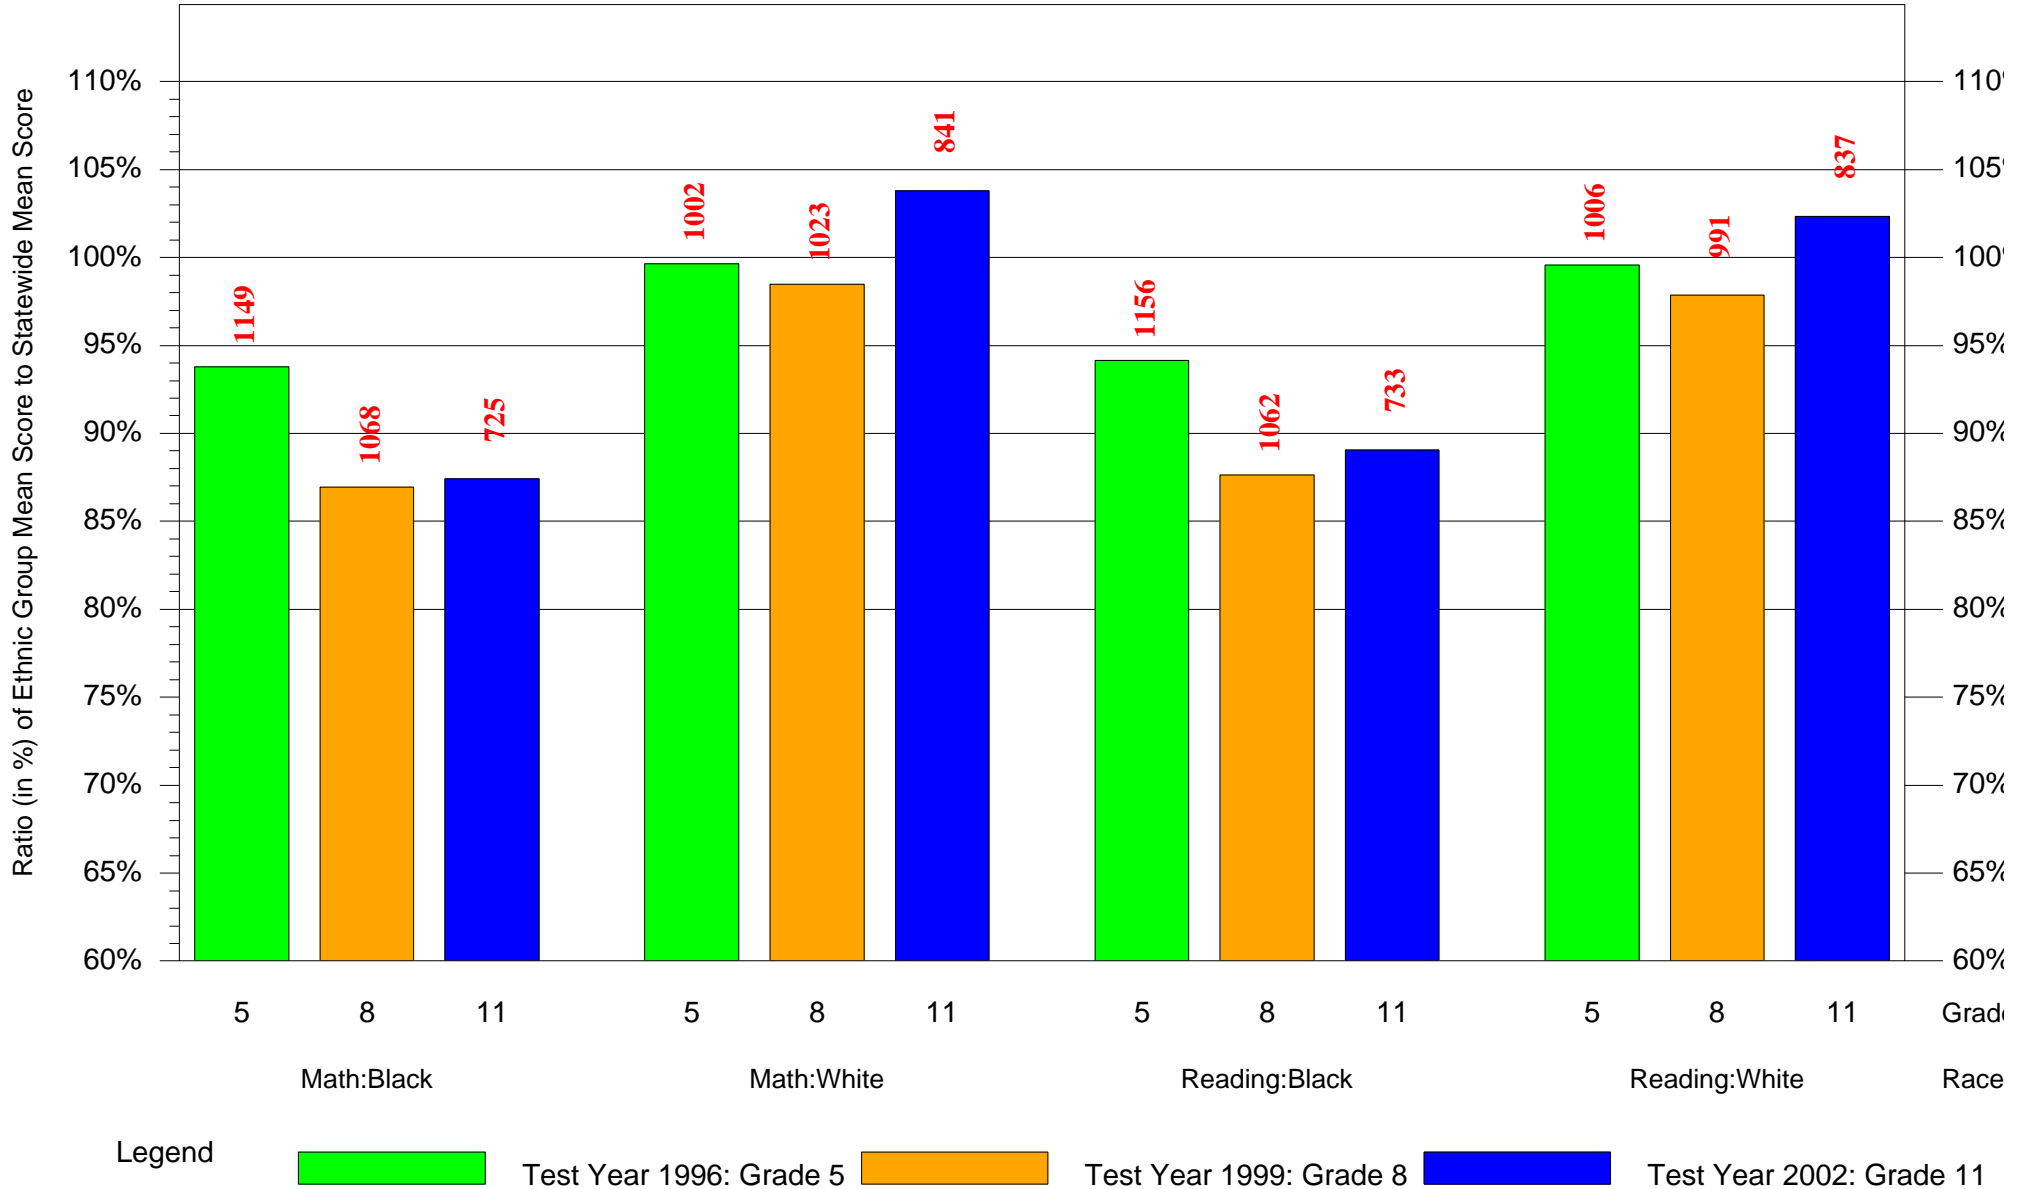

Mean Ethnic Group AUN PSSA Test Score to Statewide Mean Score

AUN = Pittsburgh SD(102027451) and Cohort = 1996 and Ethnic Group = Black or White or Asian or Hispanic

(Note: Number (in red) of Test Takers is above each bar in the chart.)