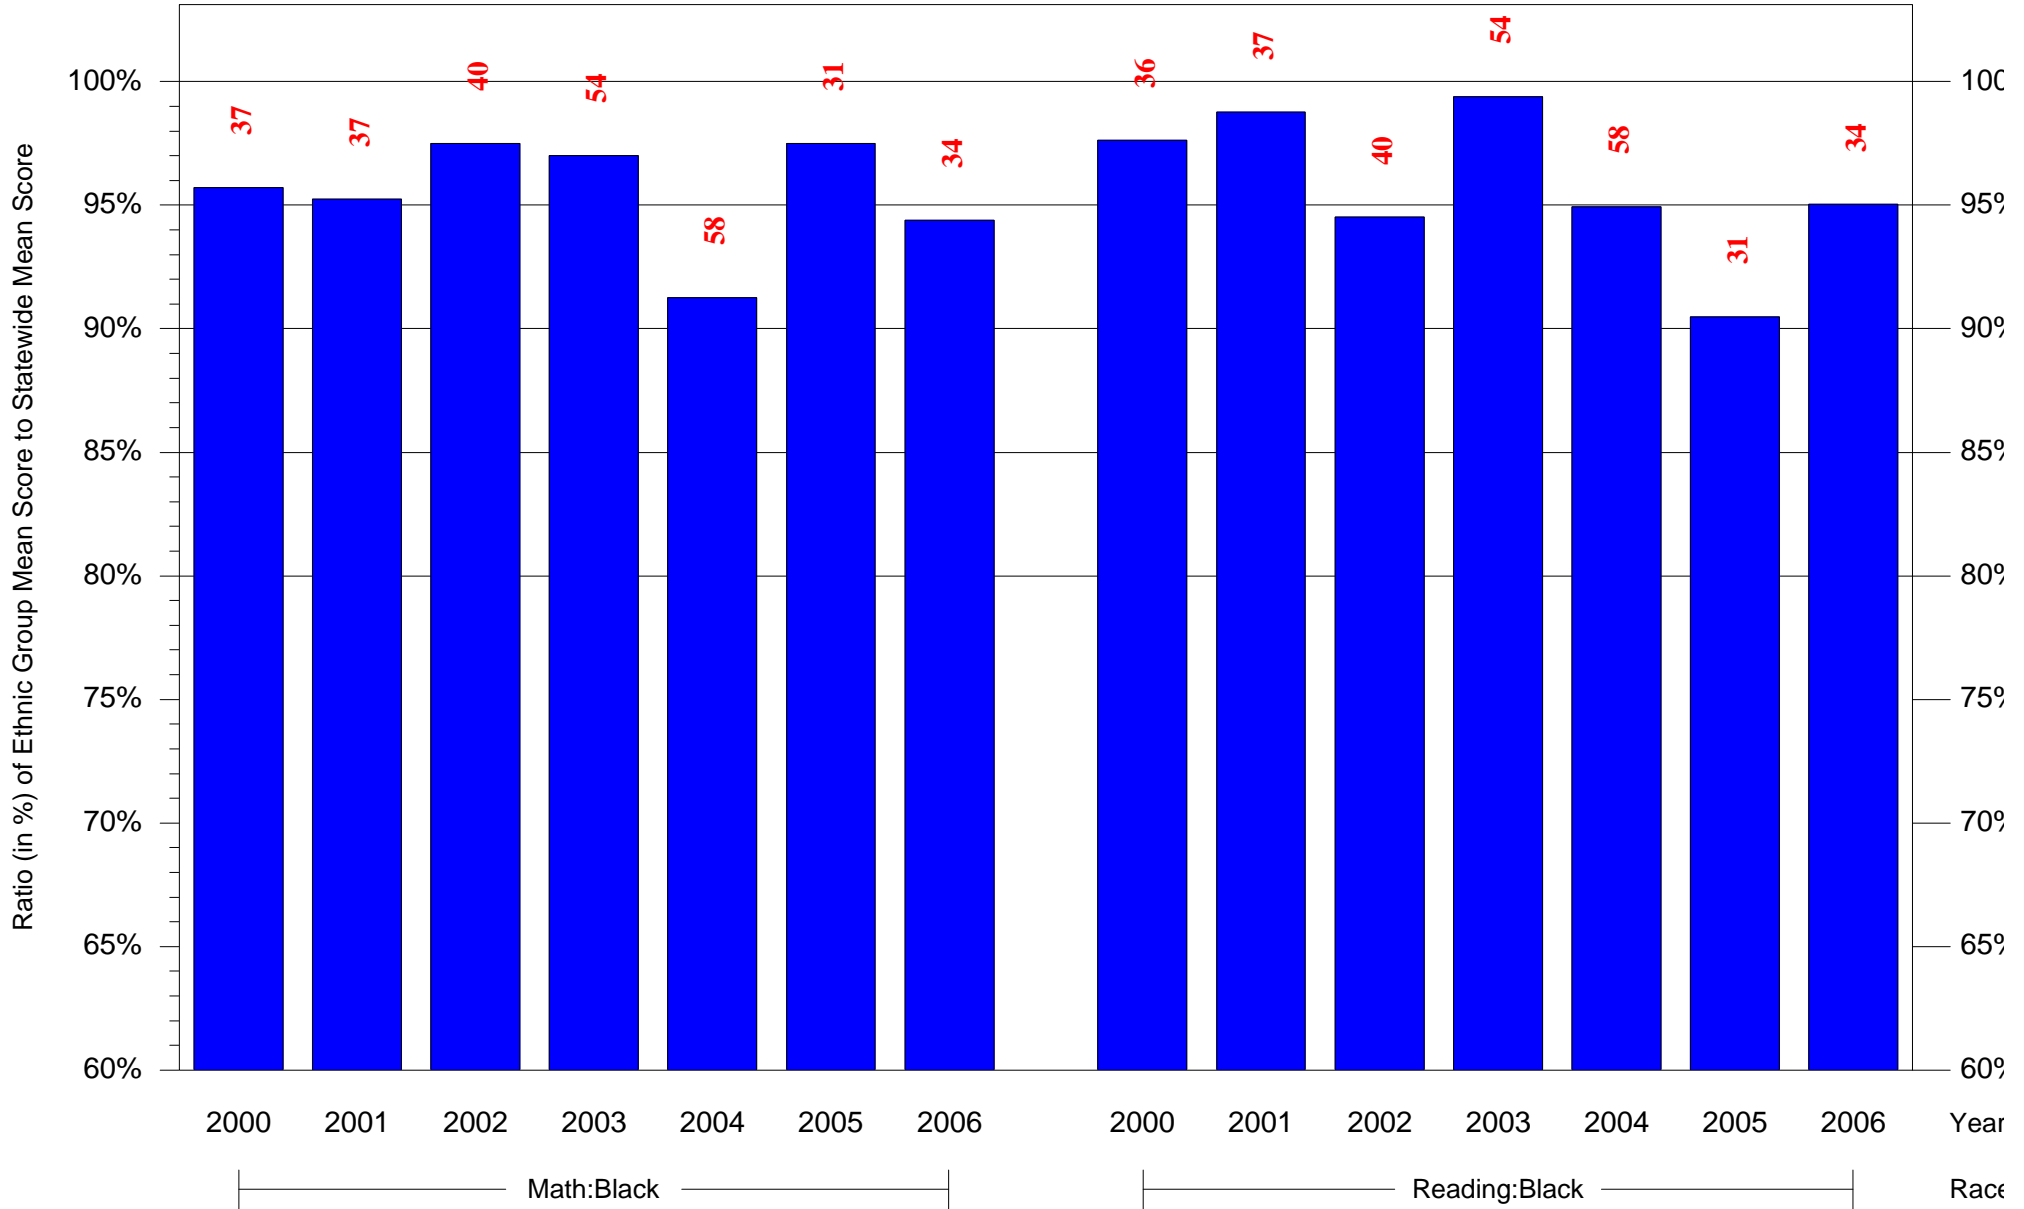

Mean Ethnic Group Building PSSA Test Score to Statewide Mean Score

Building = Lincoln El Tech Academy(358) and Grade = 5 and Ethnic Group = Black or White

(Note: Number (in red) of Test Takers is above each bar in the chart.)