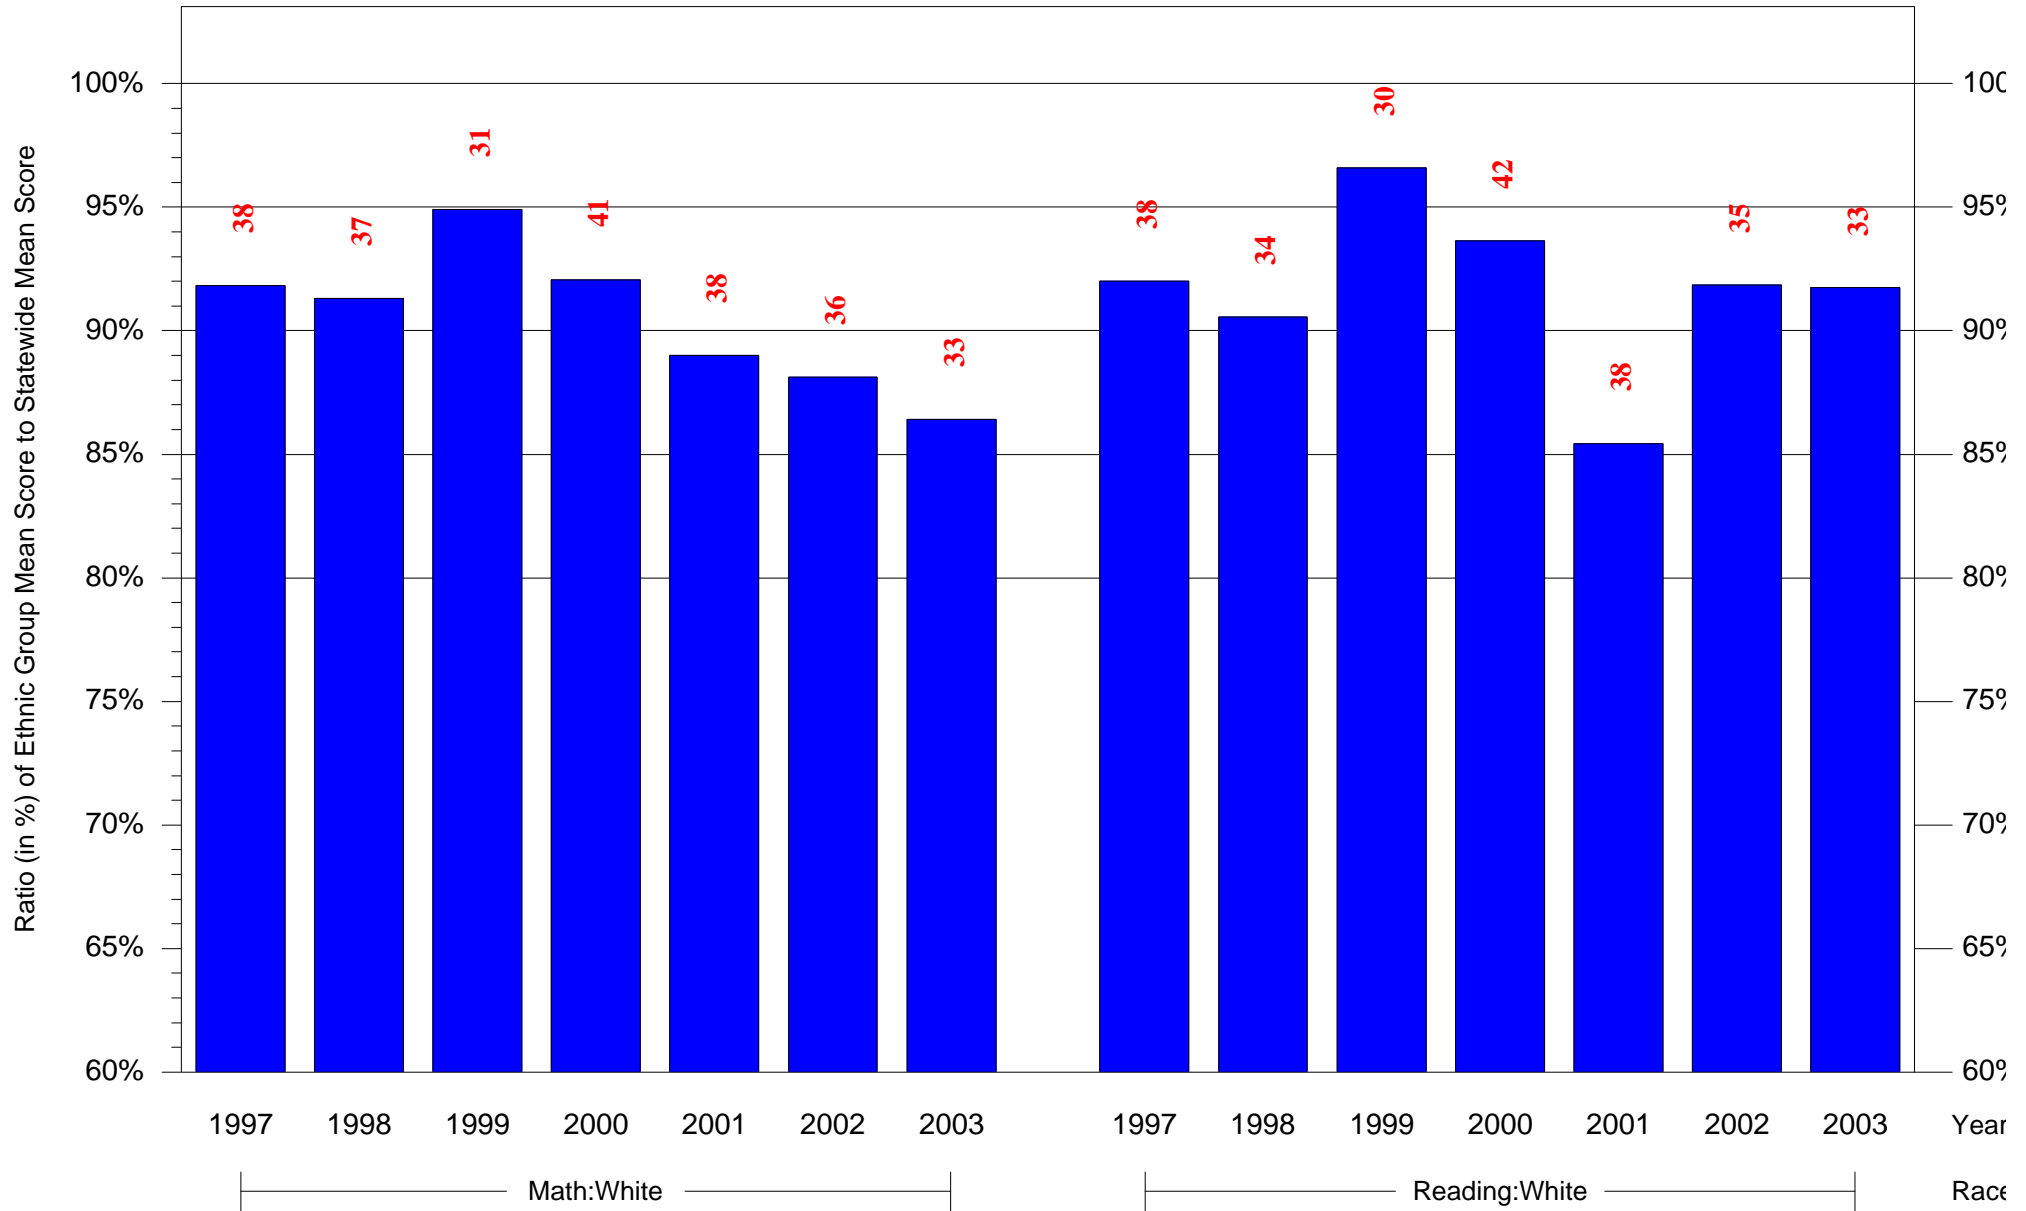

Mean Ethnic Group Building PSSA Test Score to Statewide Mean Score

Building = Mann El Sch(361) and Grade = 5 and Ethnic Group = Black or White

(Note: Number (in red) of Test Takers is above each bar in the chart.)