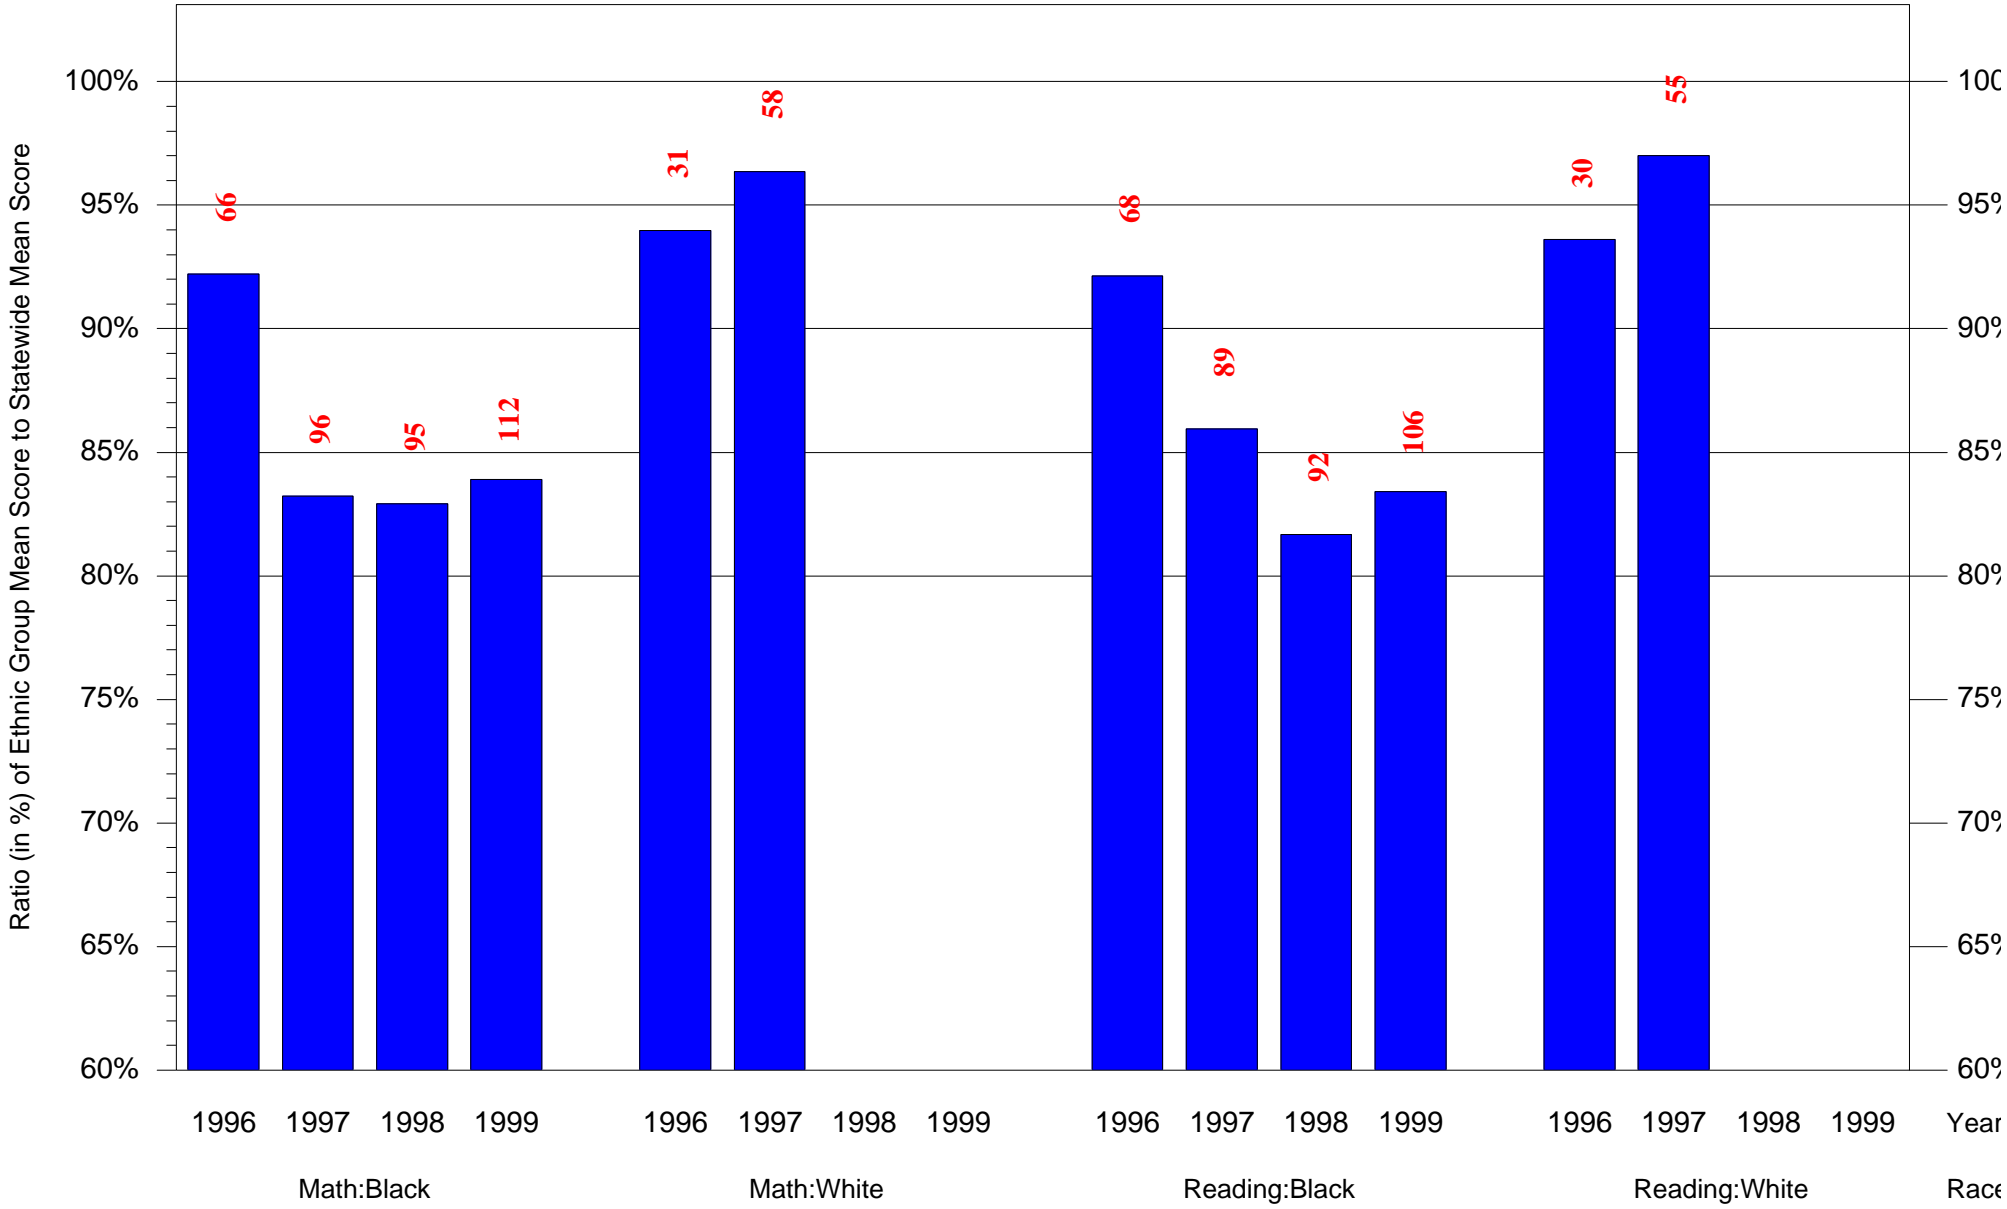

Mean Ethnic Group Building PSSA Test Score to Statewide Mean Score

Building = Allegheny MS(423) and Grade = 8 and Ethnic Group = Black or White

(Note: Number (in red) of Test Takers is above each bar in the chart.)