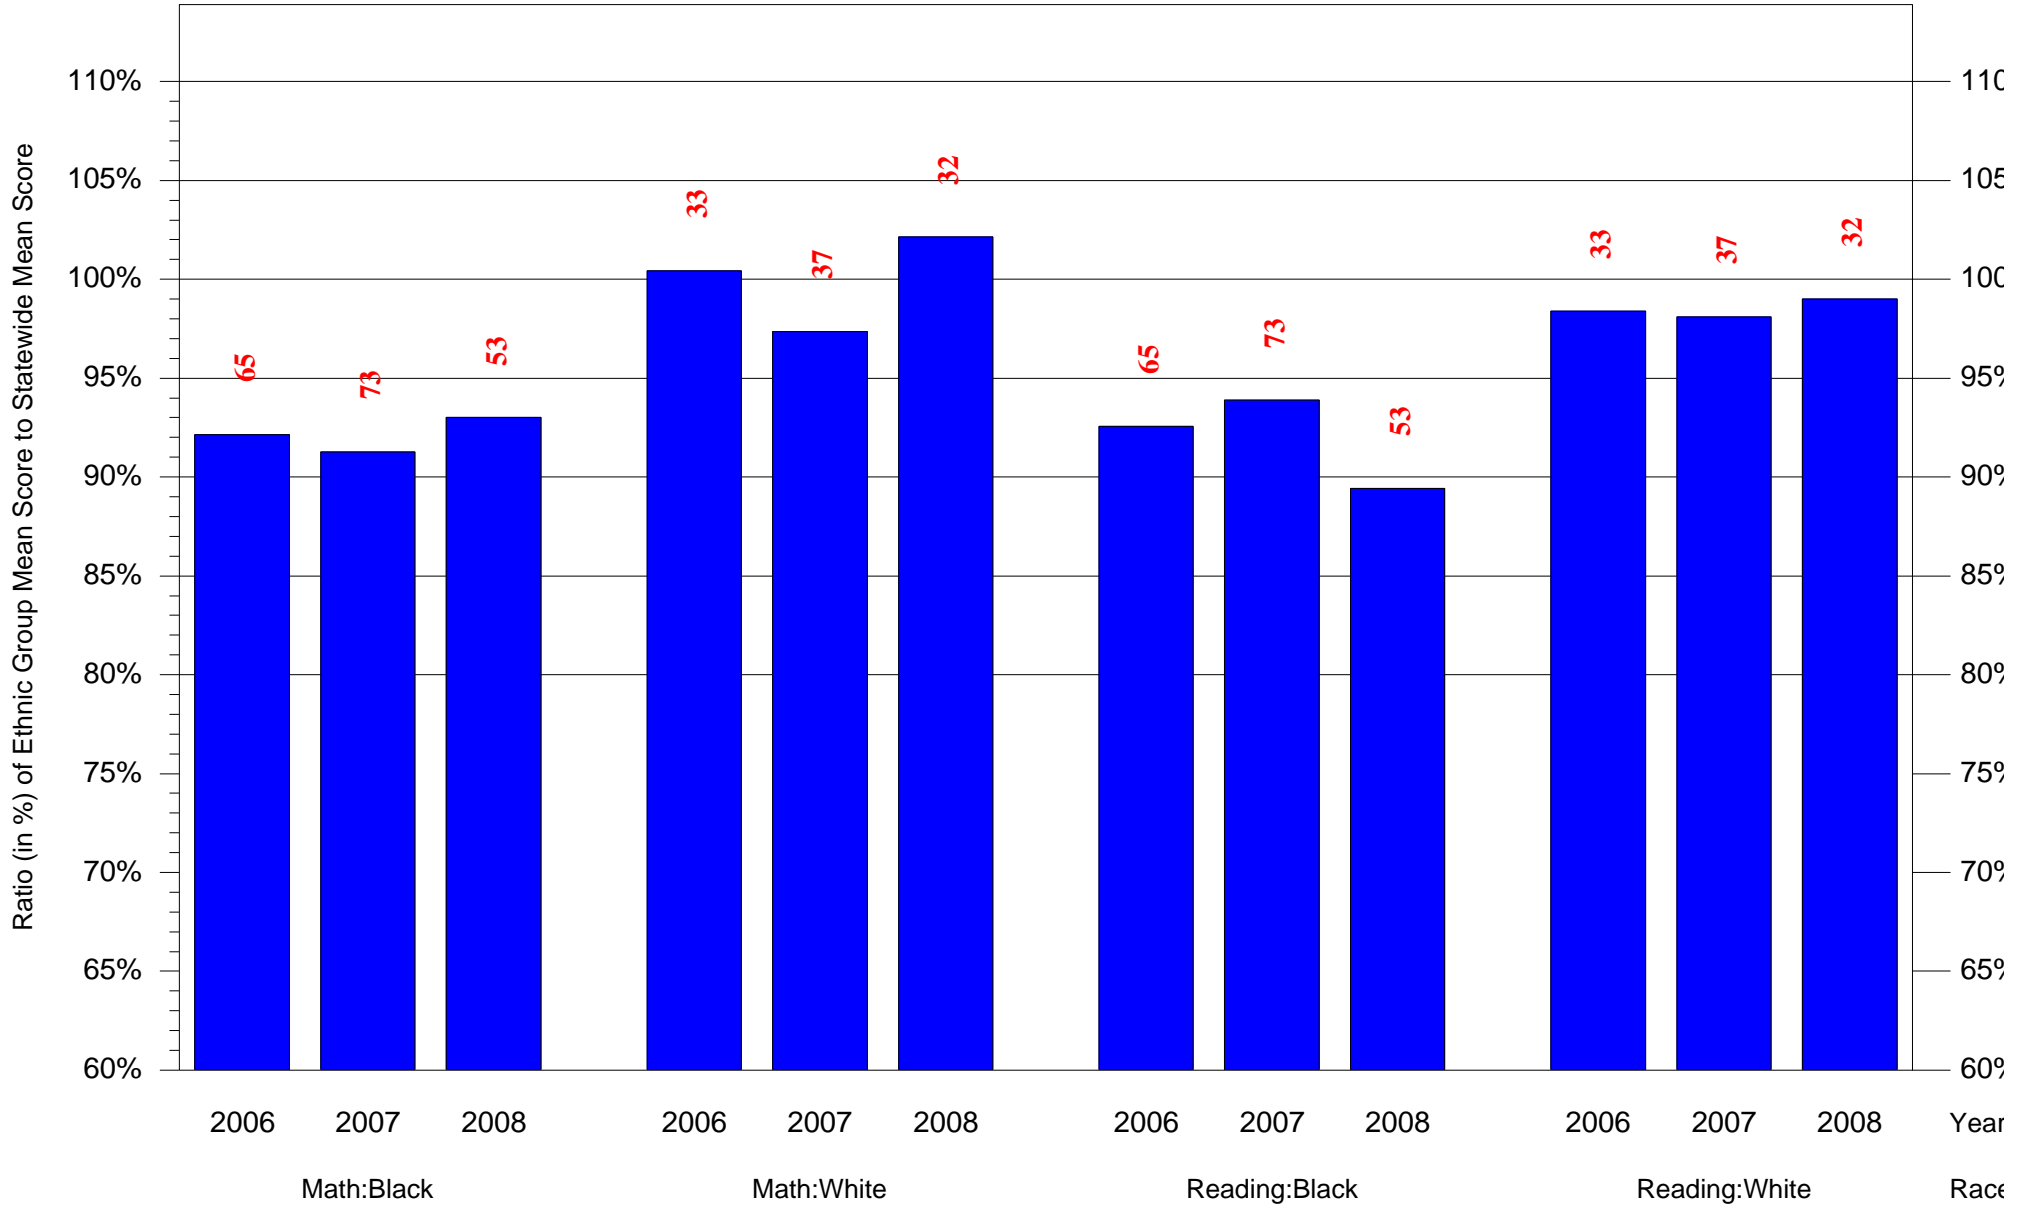

Mean Ethnic Group Building PSSA Test Score to Statewide Mean Score

Building = Allegheny Trad Mid Acad(7616) and Grade = 7 and Ethnic Group = Black or White

(Note: Number (in red) of Test Takers is above each bar in the chart.)