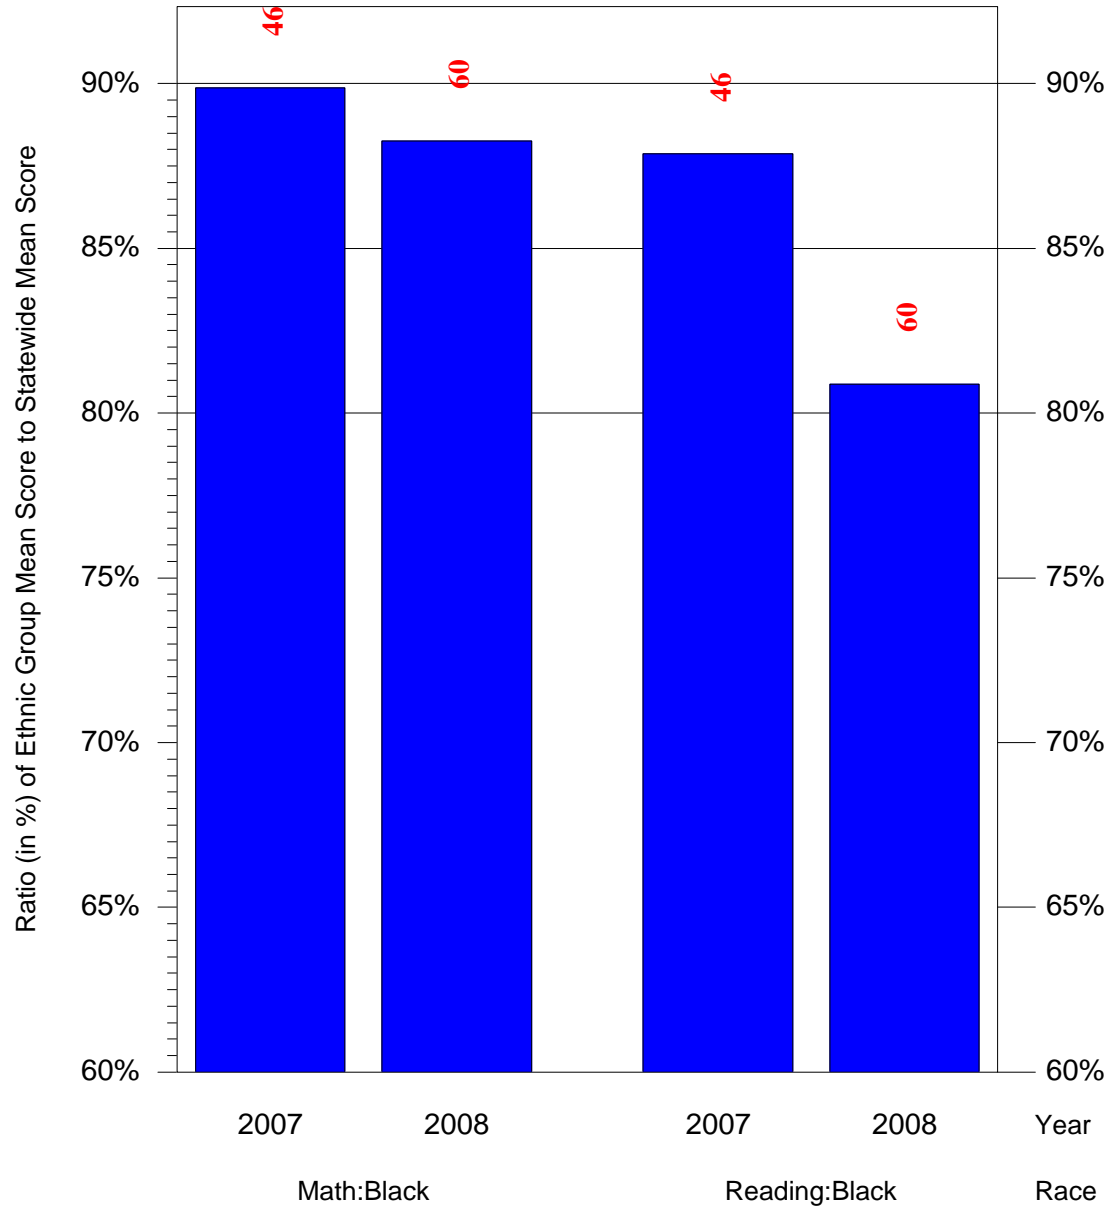

Mean Ethnic Group Building PSSA Test Score to Statewide Mean Score

Building = Lincoln EI Tech Academy(7870) and Grade = 6 and Ethnic Group = Black or White

(Note: Number (in red) of Test Takers is above each bar in the chart.)