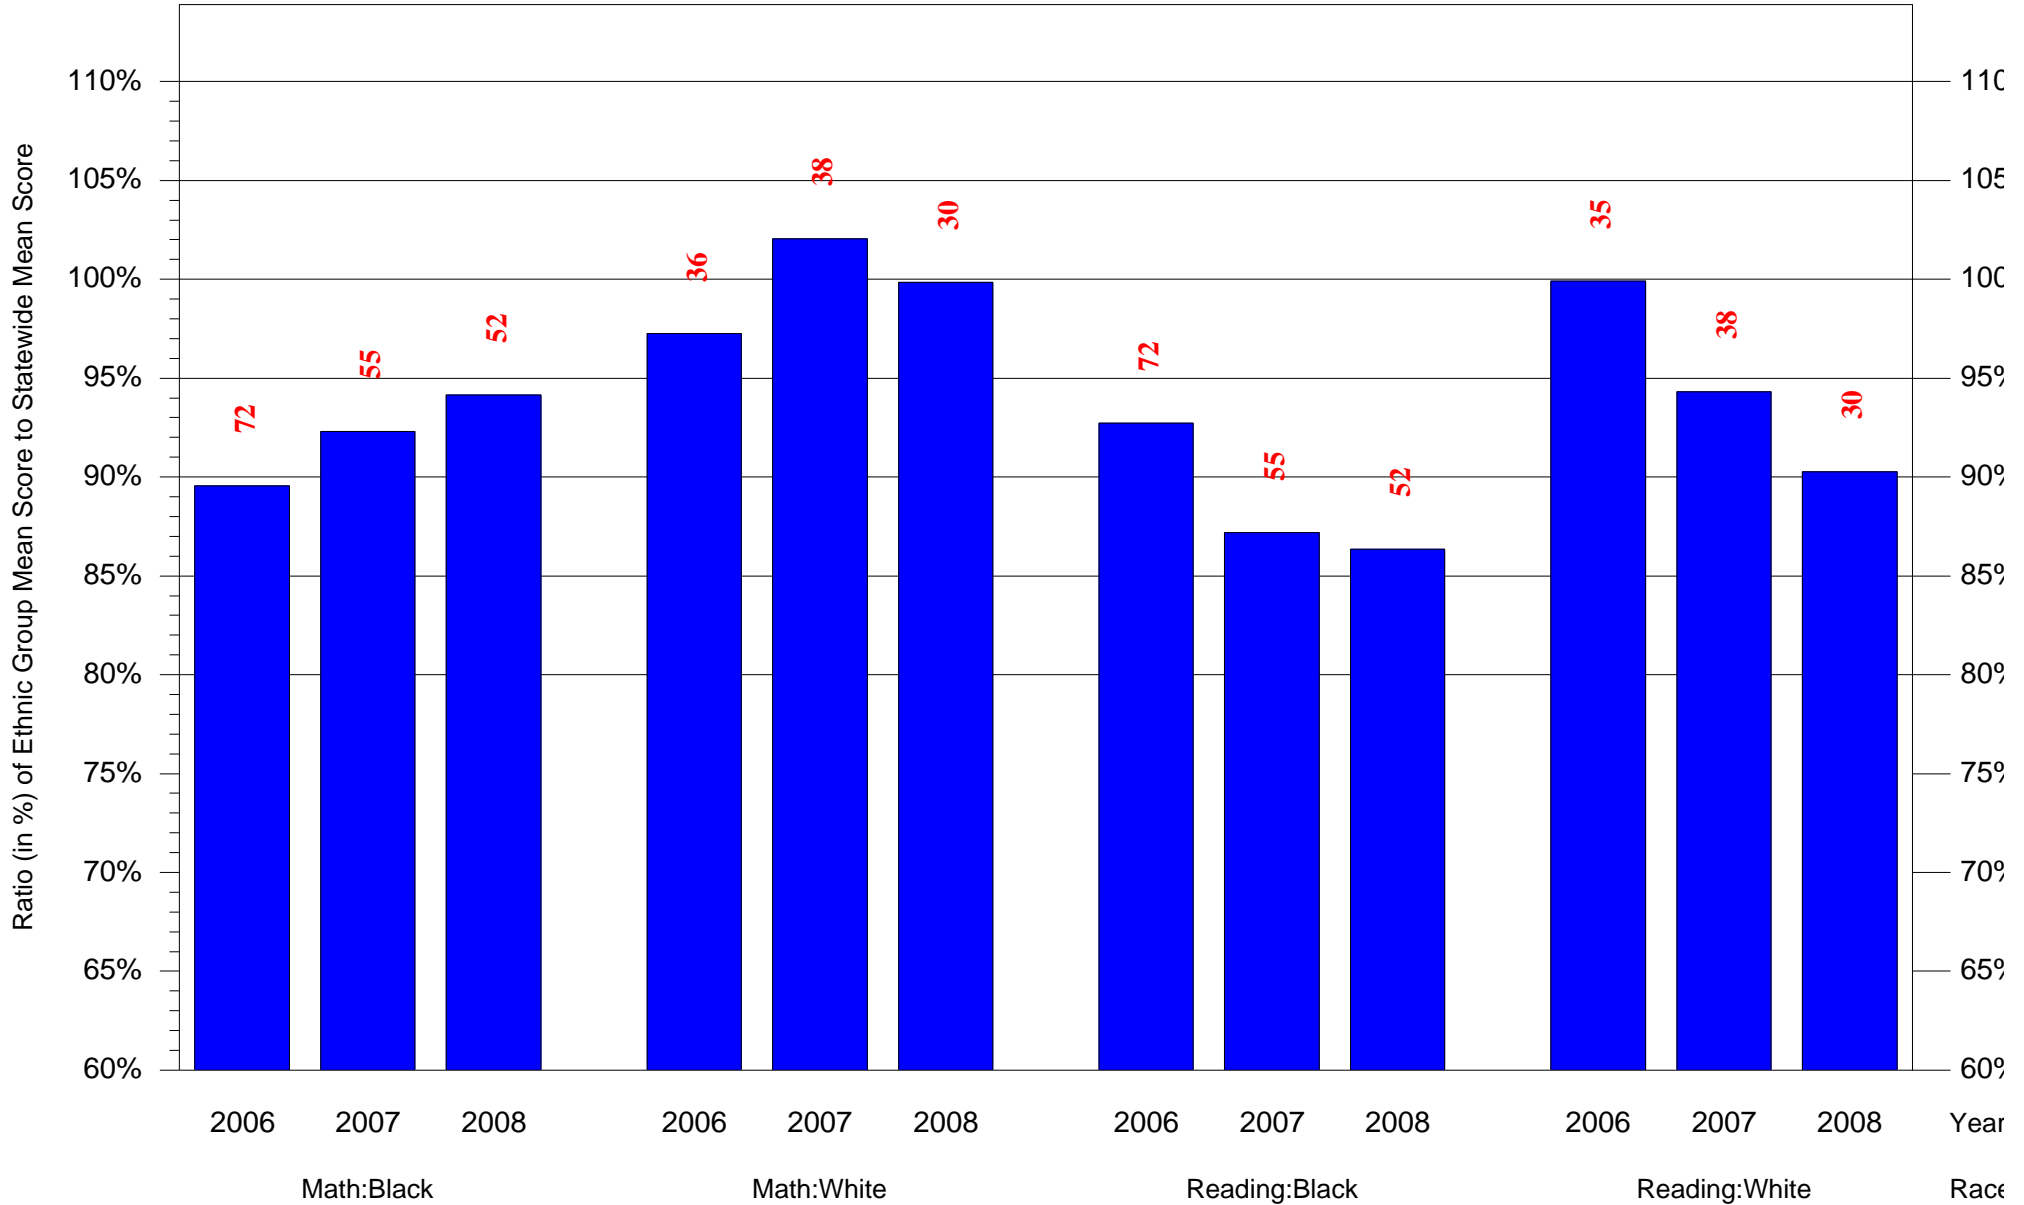

Mean Ethnic Group Building PSSA Test Score to Statewide Mean Score

Building = Allegheny Trad Mid Acad(7616) and Grade = 6 and Ethnic Group = Black or White

(Note: Number (in red) of Test Takers is above each bar in the chart.)