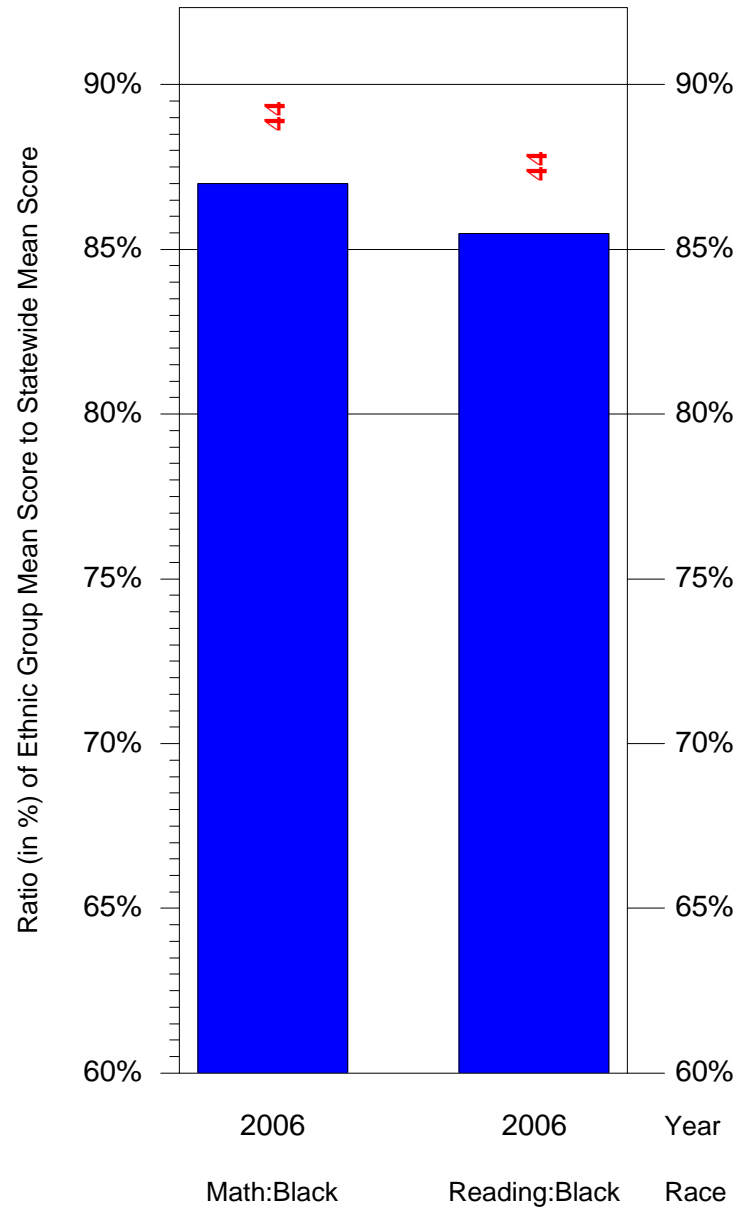

Mean Ethnic Group Building PSSA Test Score to Statewide Mean Score

Building = Northview Heights El Sch(401) and Grade = 4 and Ethnic Group = Black or White

(Note: Number (in red) of Test Takers is above each bar in the chart.)