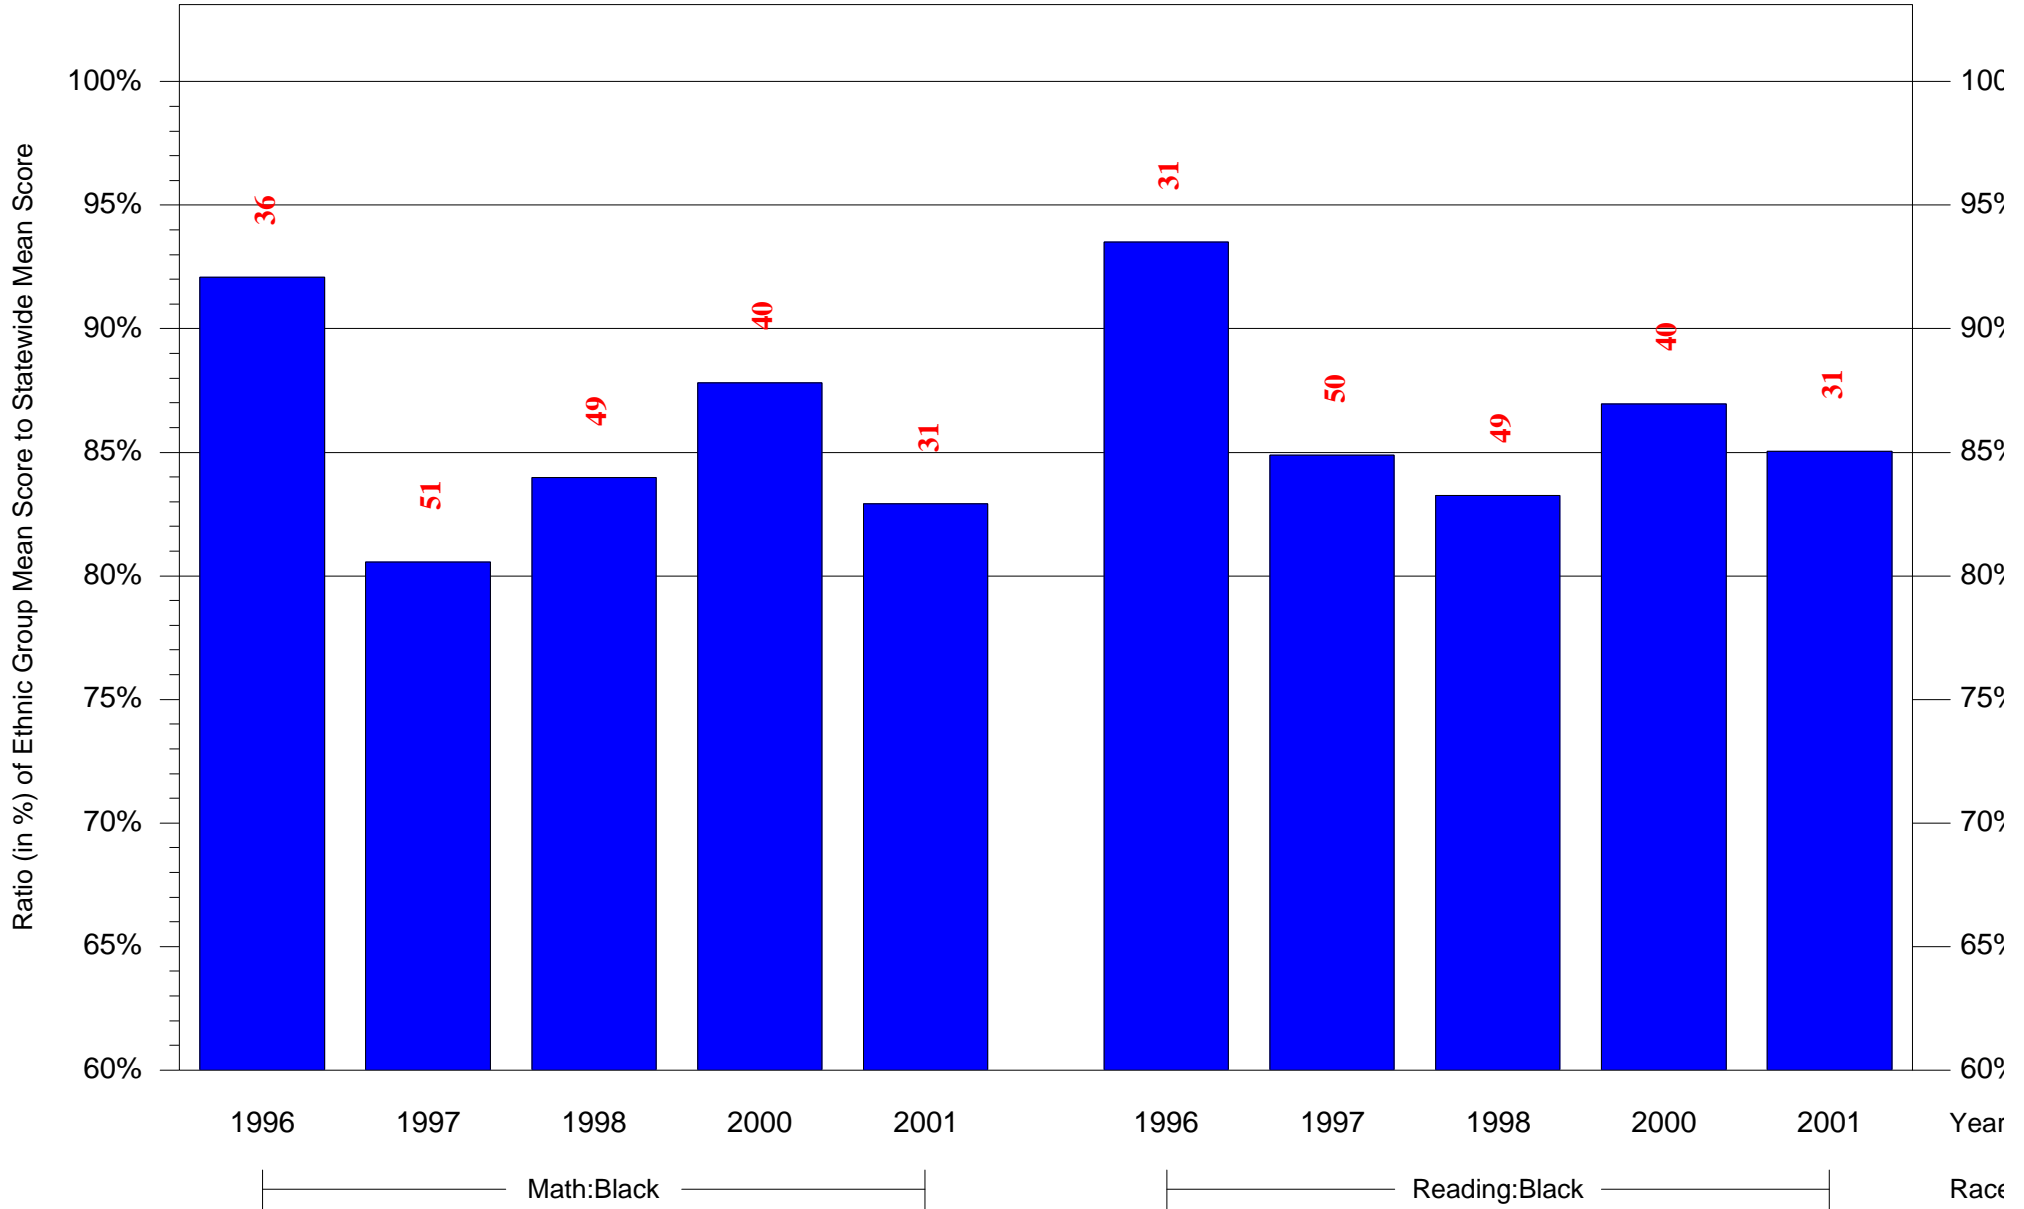

Mean Ethnic Group Building PSSA Test Score to Statewide Mean Score
Building = McKelvy El Sch(369) and Grade = 5 and Ethnic Group = Black or White
(Note: Number (in red) of Test Takers is above each bar in the chart.)