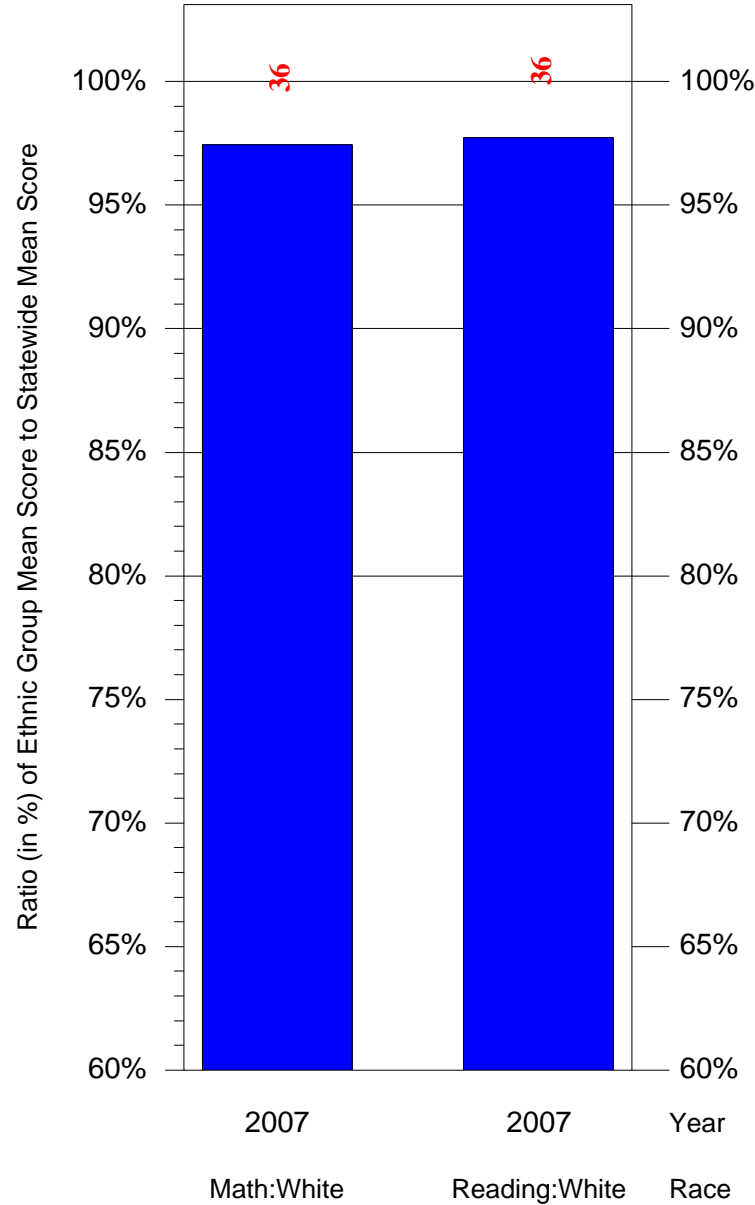

Mean Ethnic Group Building PSSA Test Score to Statewide Mean Score
Building = Whittier El Sch(7885) and Grade = 3 and Ethnic Group = Black or White
(Note: Number (in red) of Test Takers is above each bar in the chart.)