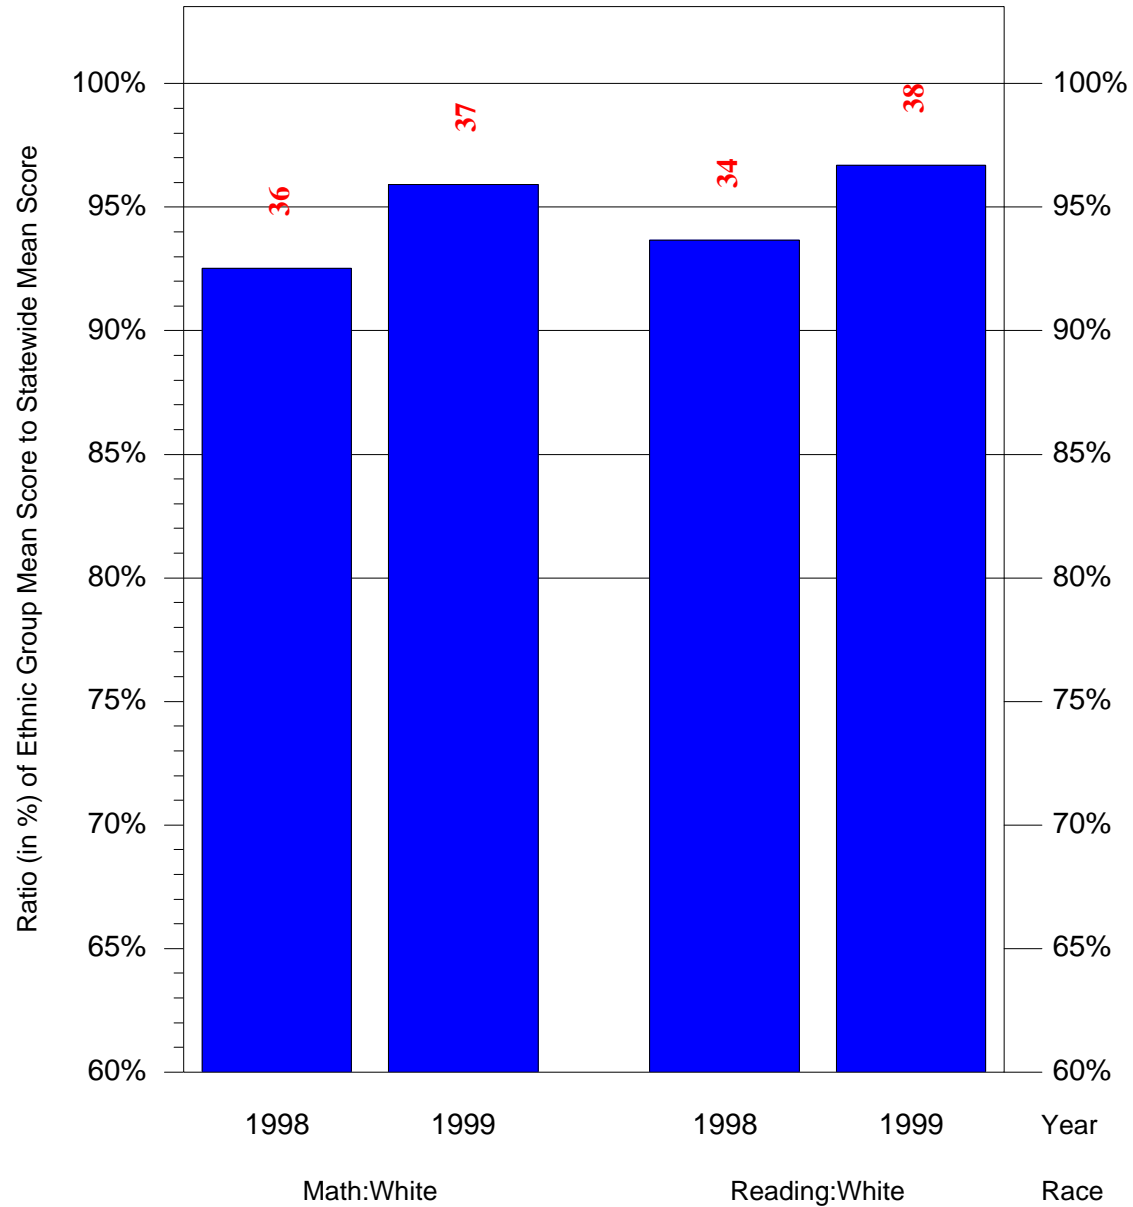

Mean Ethnic Group Building PSSA Test Score to Statewide Mean Score

Building = Overbrook EI Sch(6054) and Grade = 5 and Ethnic Group = Black or White

(Note: Number (in red) of Test Takers is above each bar in the chart.)