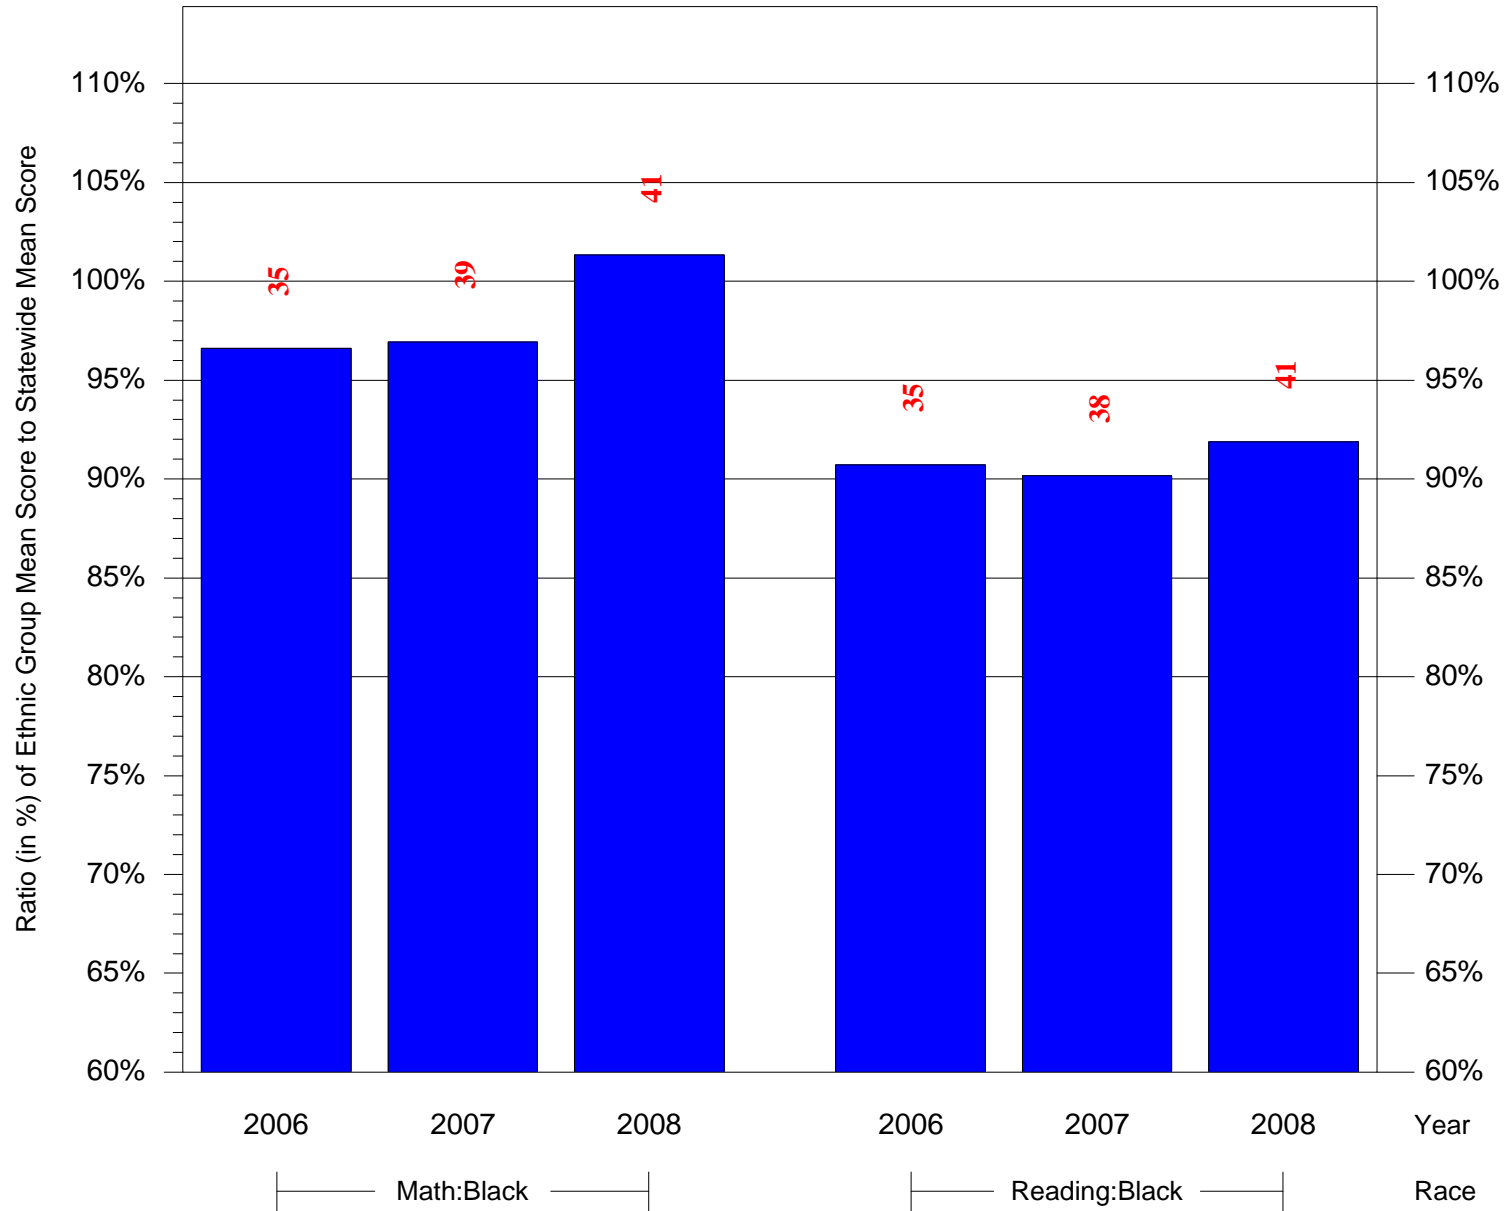

Mean Ethnic Group Building PSSA Test Score to Statewide Mean Score

Building = Fulton Academy of Science(6026) and Grade = 4 and Ethnic Group = Black or White

(Note: Number (in red) of Test Takers is above each bar in the chart.)