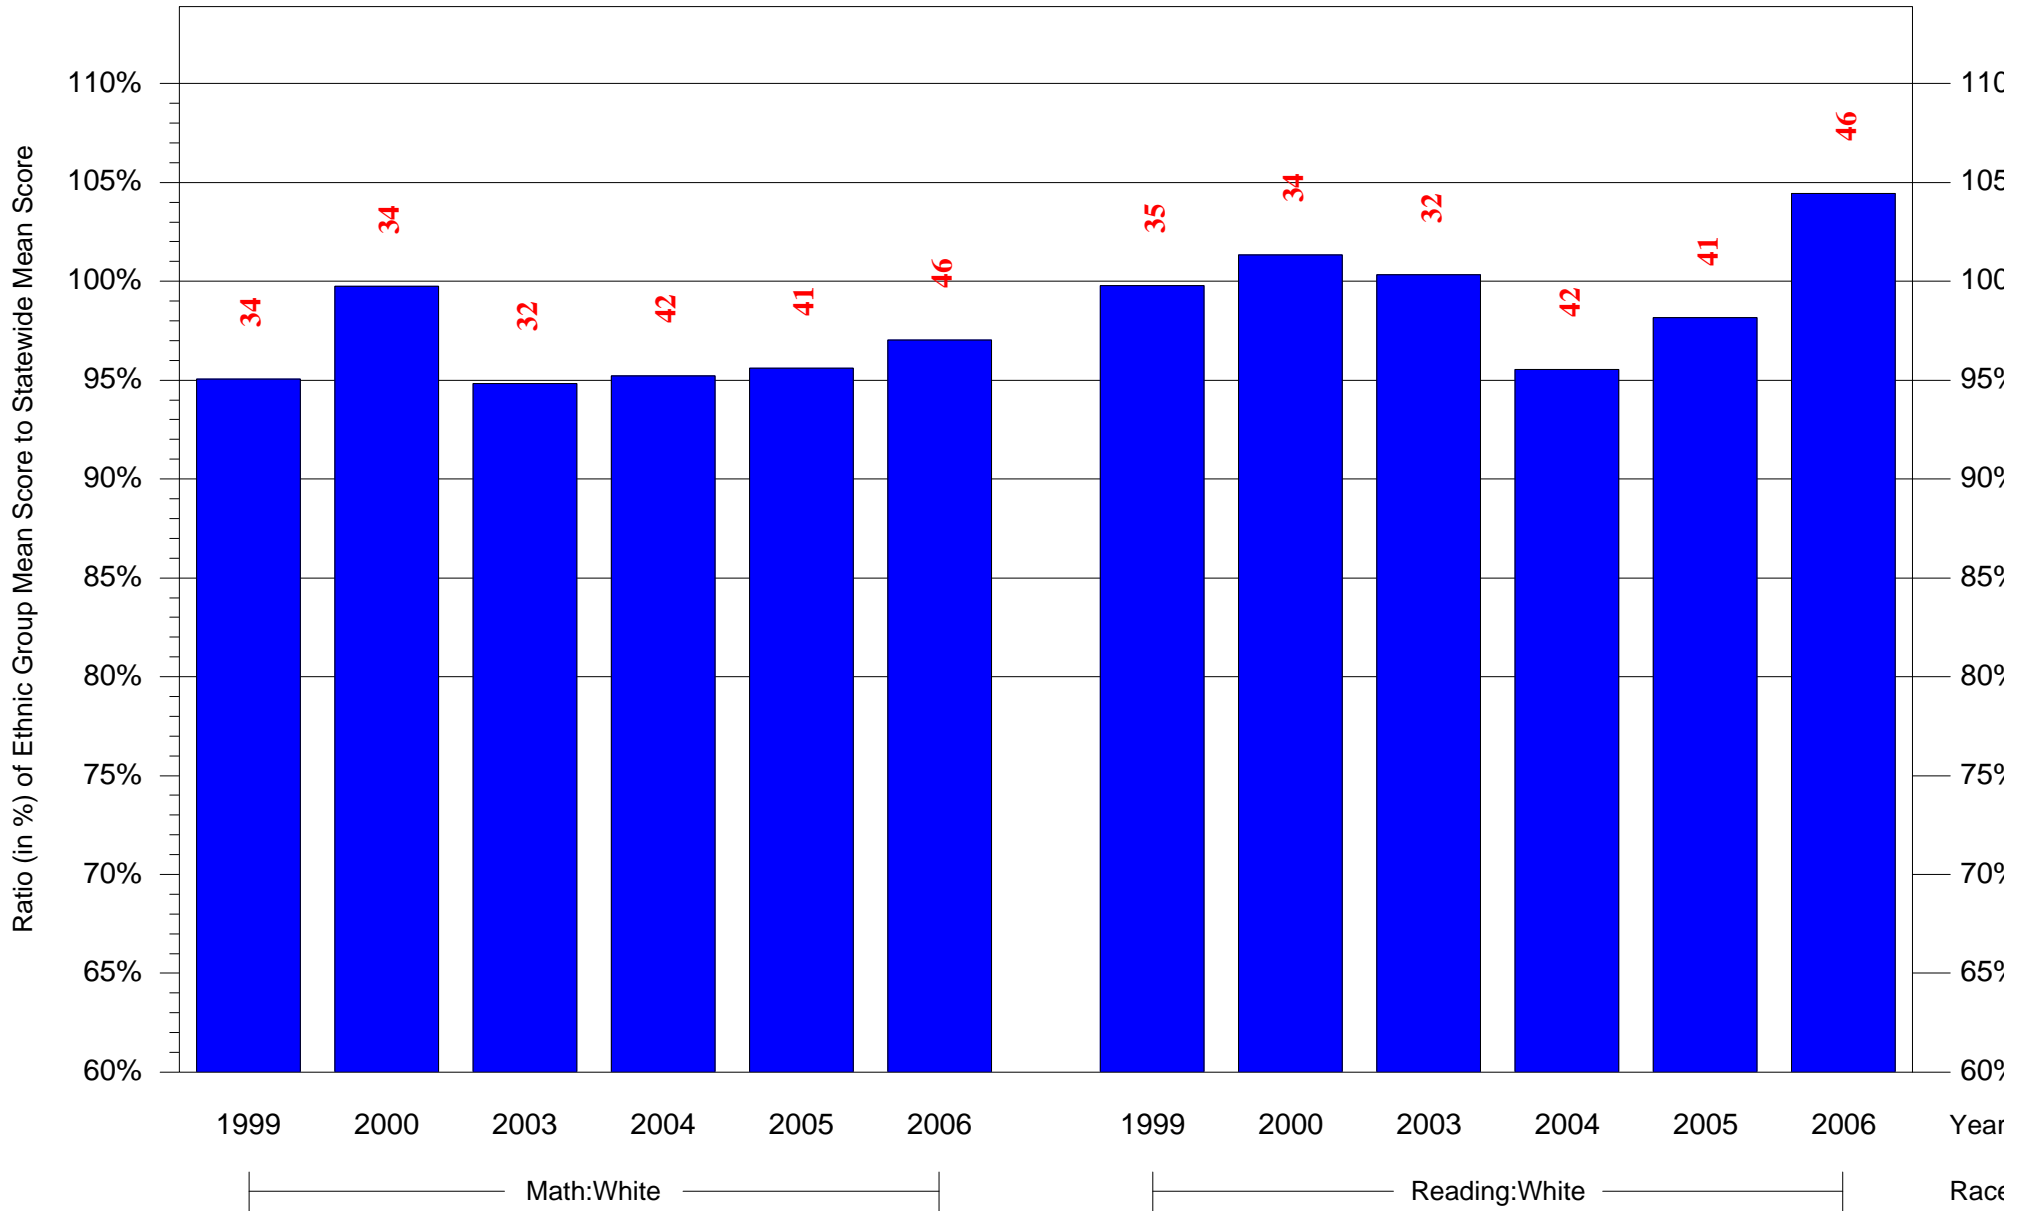

Mean Ethnic Group Building PSSA Test Score to Statewide Mean Score
Building = Mifflin El Sch(6048) and Grade = 8 and Ethnic Group = Black or White
(Note: Number (in red) of Test Takers is above each bar in the chart.)