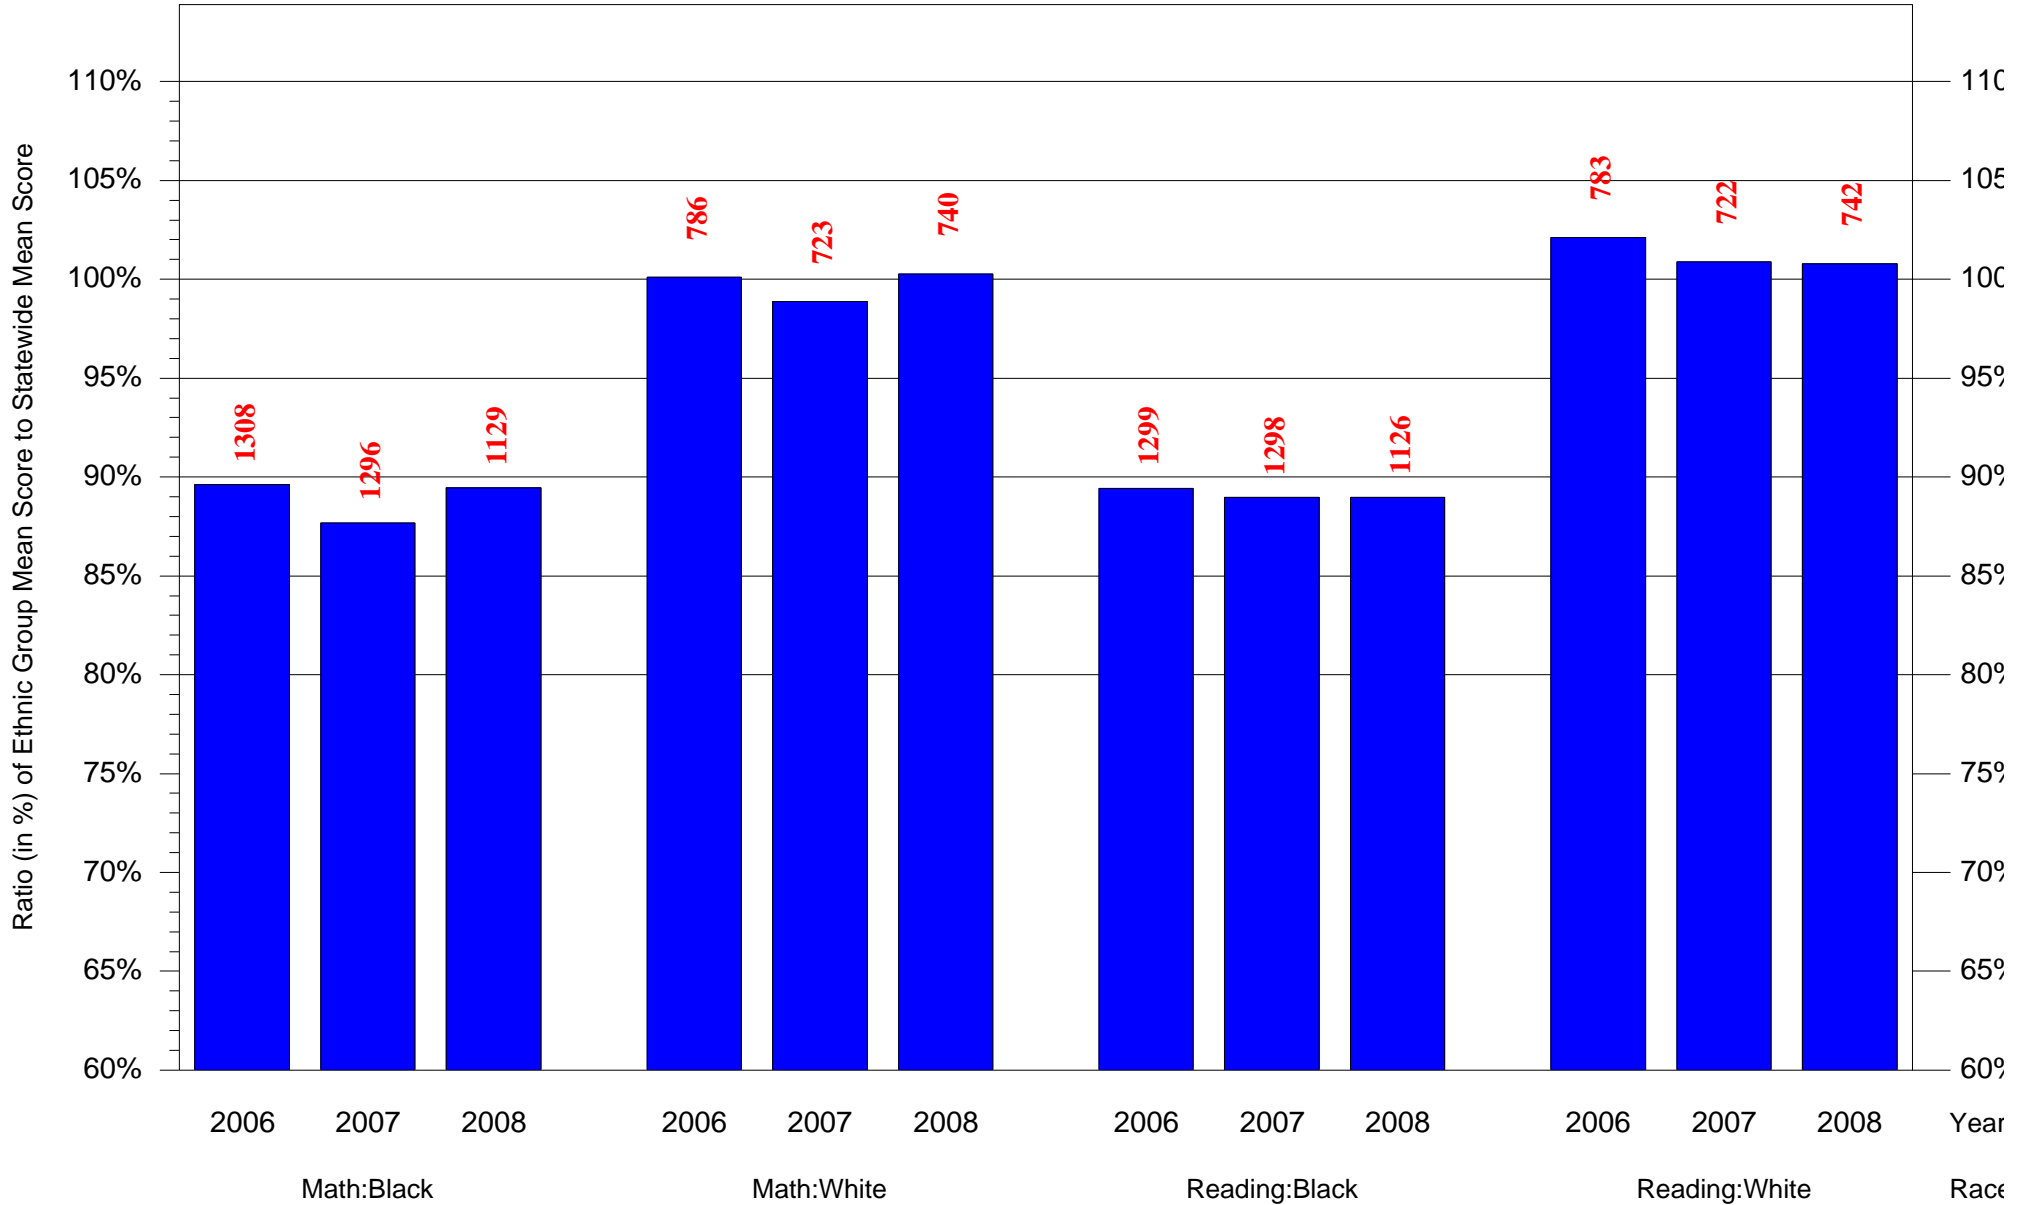

Mean Ethnic Group AUN PSSA Test Score to Statewide Mean Score

AUN = Pittsburgh SD(102027451) and Grade = 7 and Ethnic Group = Black or White

(Note: Number (in red) of Test Takers is above each bar in the chart.)