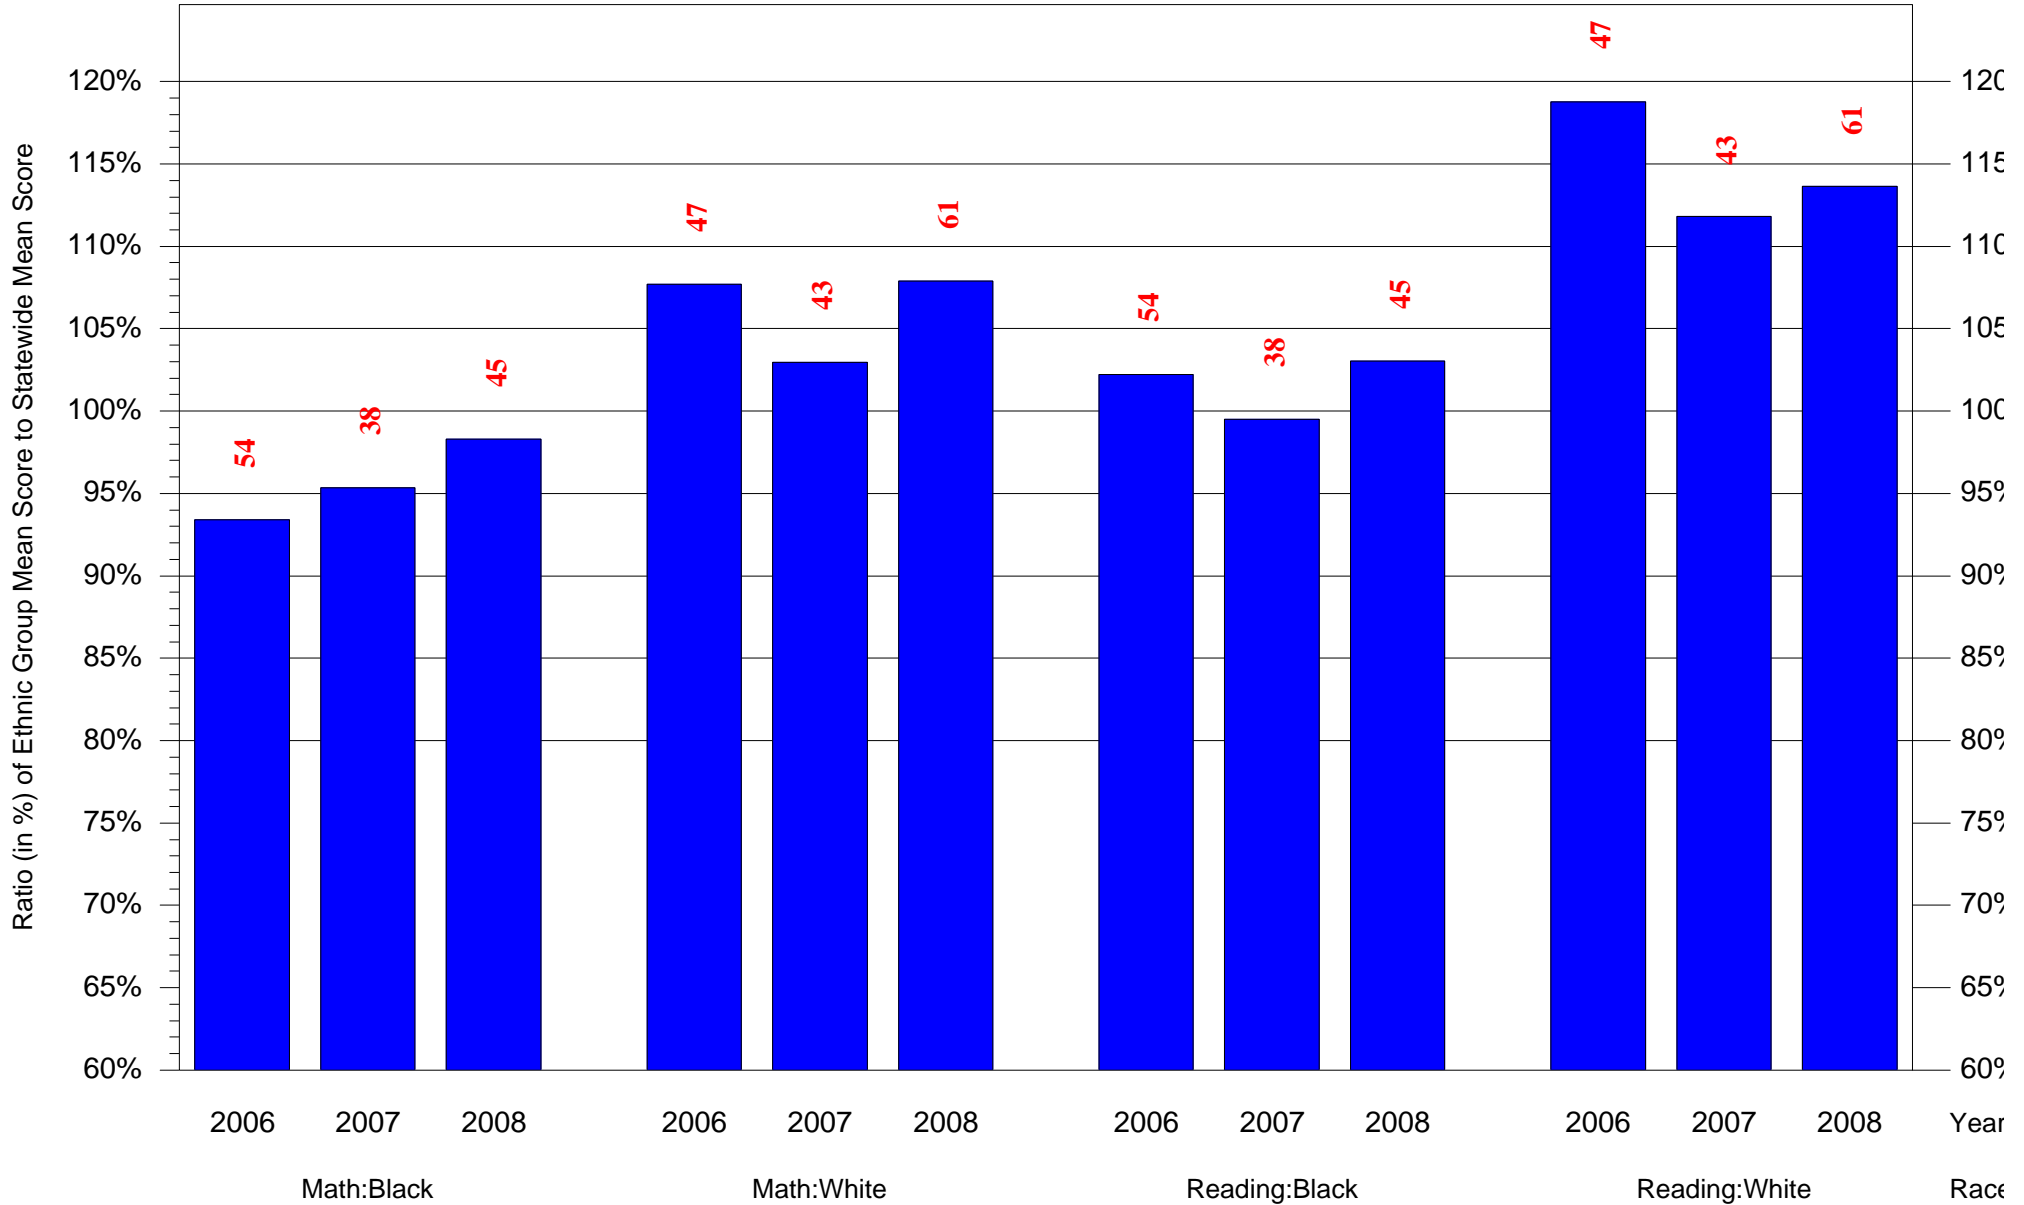

Mean Ethnic Group Building PSSA Test Score to Statewide Mean Score

Building = Rogers Ctr Creat Per Arts(6080) and Grade = 6 and Ethnic Group = Black or White

(Note: Number (in red) of Test Takers is above each bar in the chart.)