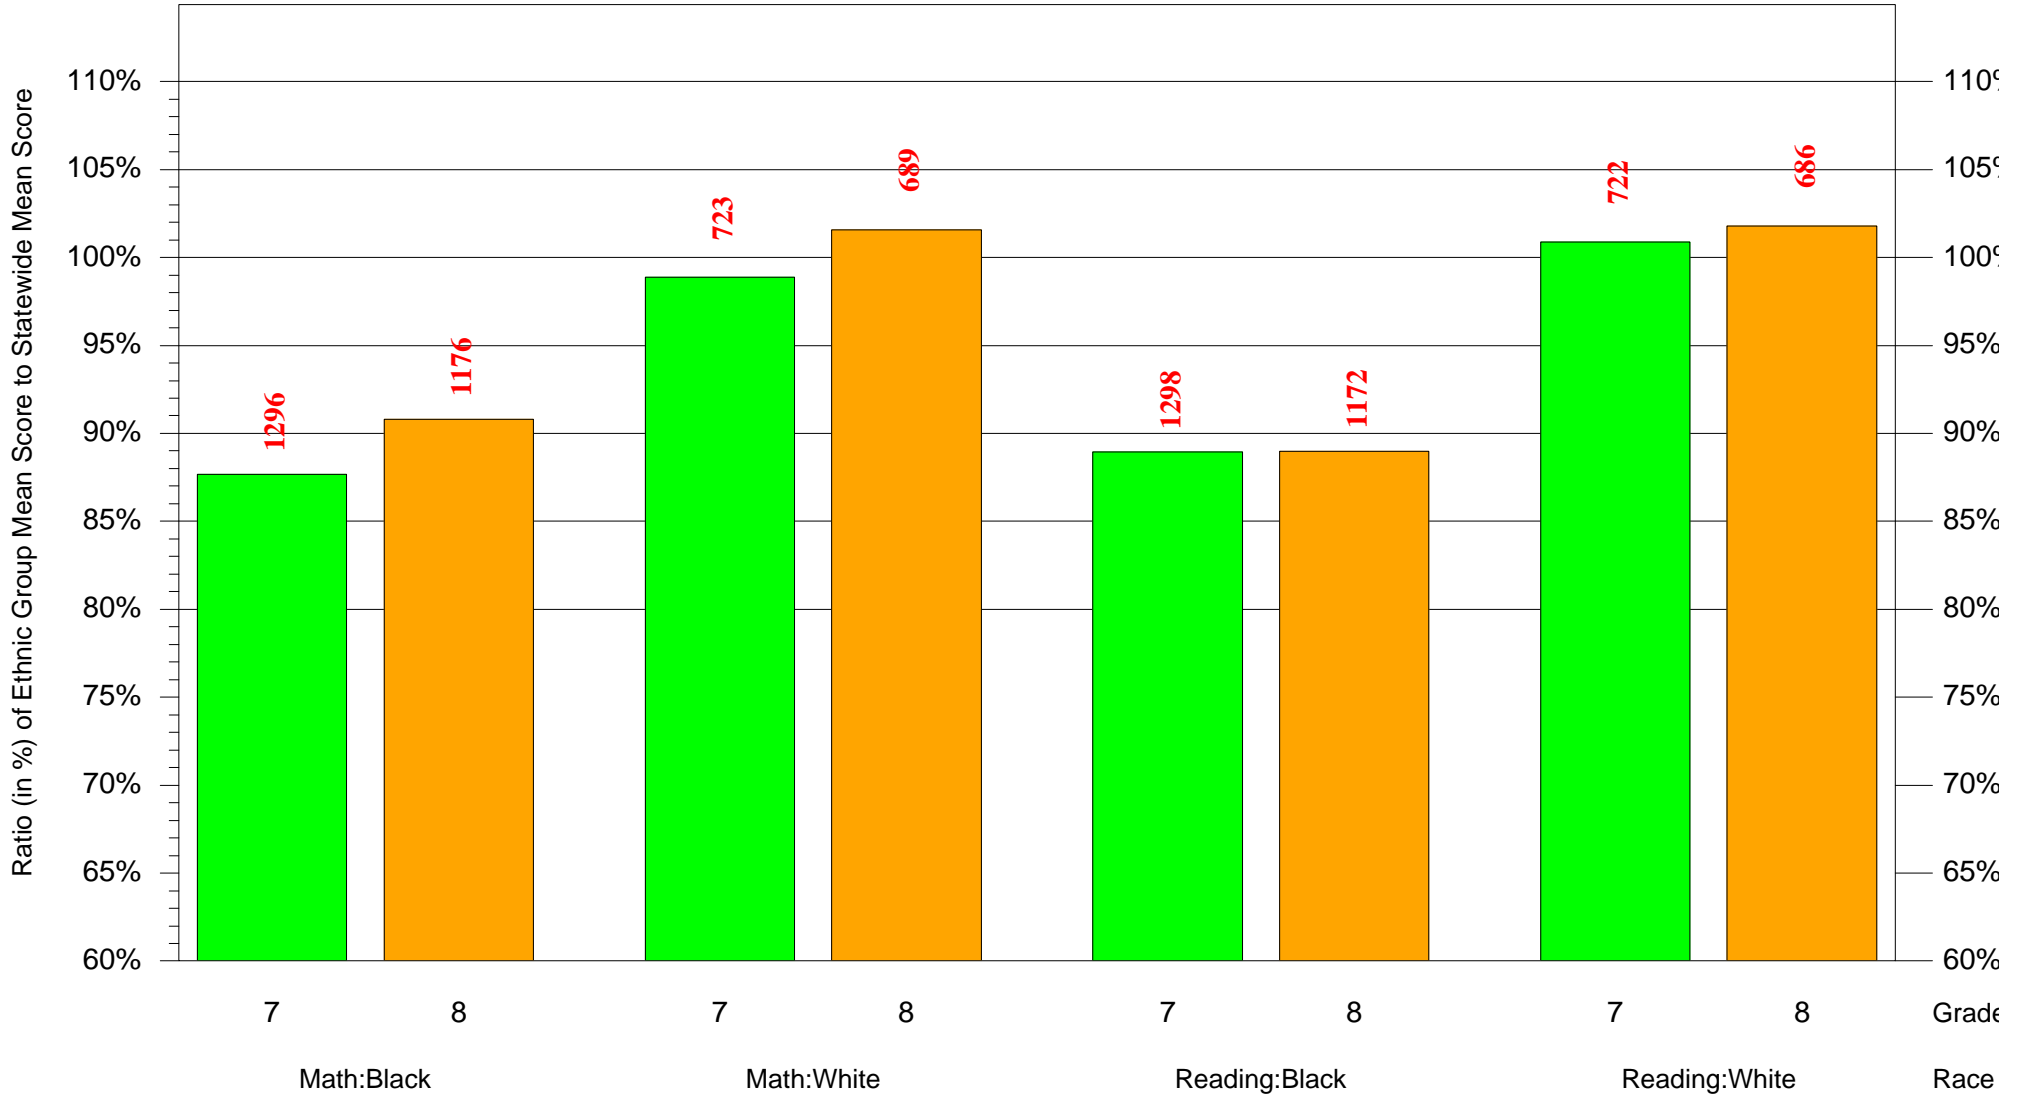

Mean Ethnic Group AUN PSSA Test Score to Statewide Mean Score

AUN = Pittsburgh SD(102027451) and Cohort = 2007 and Ethnic Group = Black or White or Asian or Hispanic

(Note: Number (in red) of Test Takers is above each bar in the chart.)

Legend

Test Year 2007: Grade 7

Test Year 2008: Grade 8