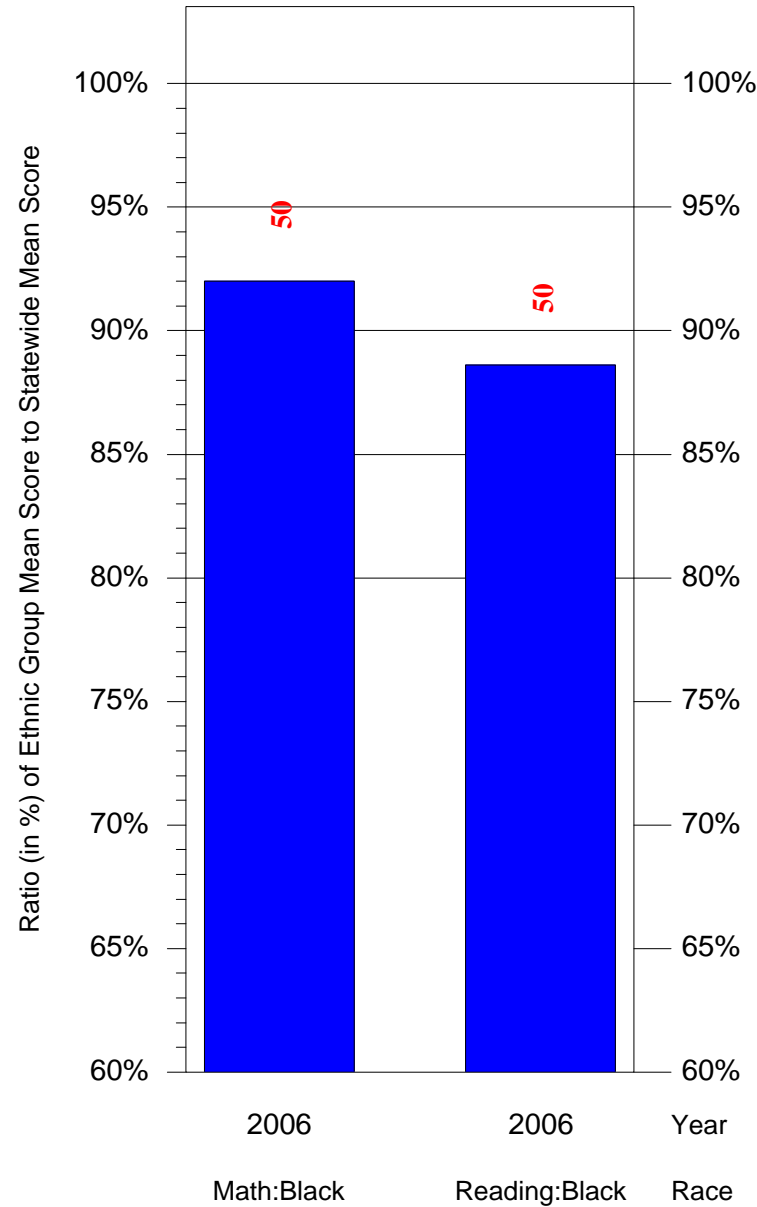

Mean Ethnic Group Building PSSA Test Score to Statewide Mean Score

Building = Washington Polytechnic Academy(7040) and Grade = 7 and Ethnic Group = Black or White

(Note: Number (in red) of Test Takers is above each bar in the chart.)