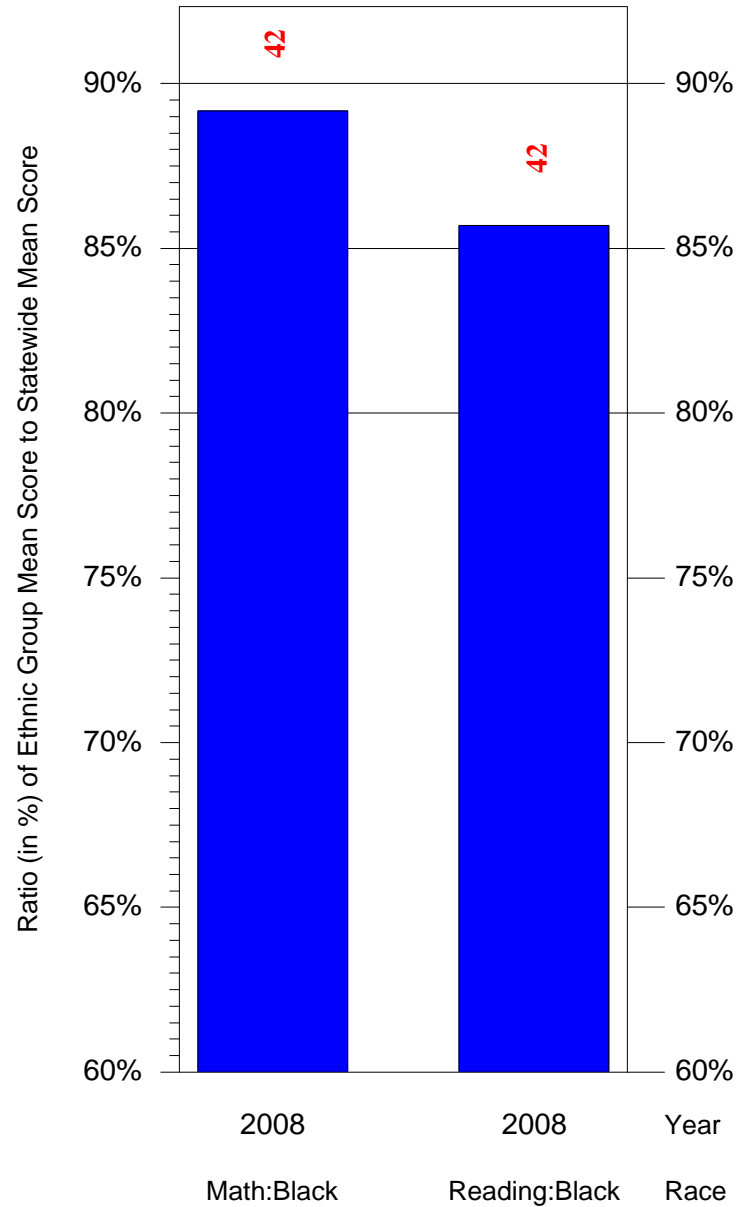

Mean Ethnic Group Building PSSA Test Score to Statewide Mean Score

Building = Vann Robert Lee El Sch(7875) and Grade = 4 and Ethnic Group = Black or White

(Note: Number (in red) of Test Takers is above each bar in the chart.)