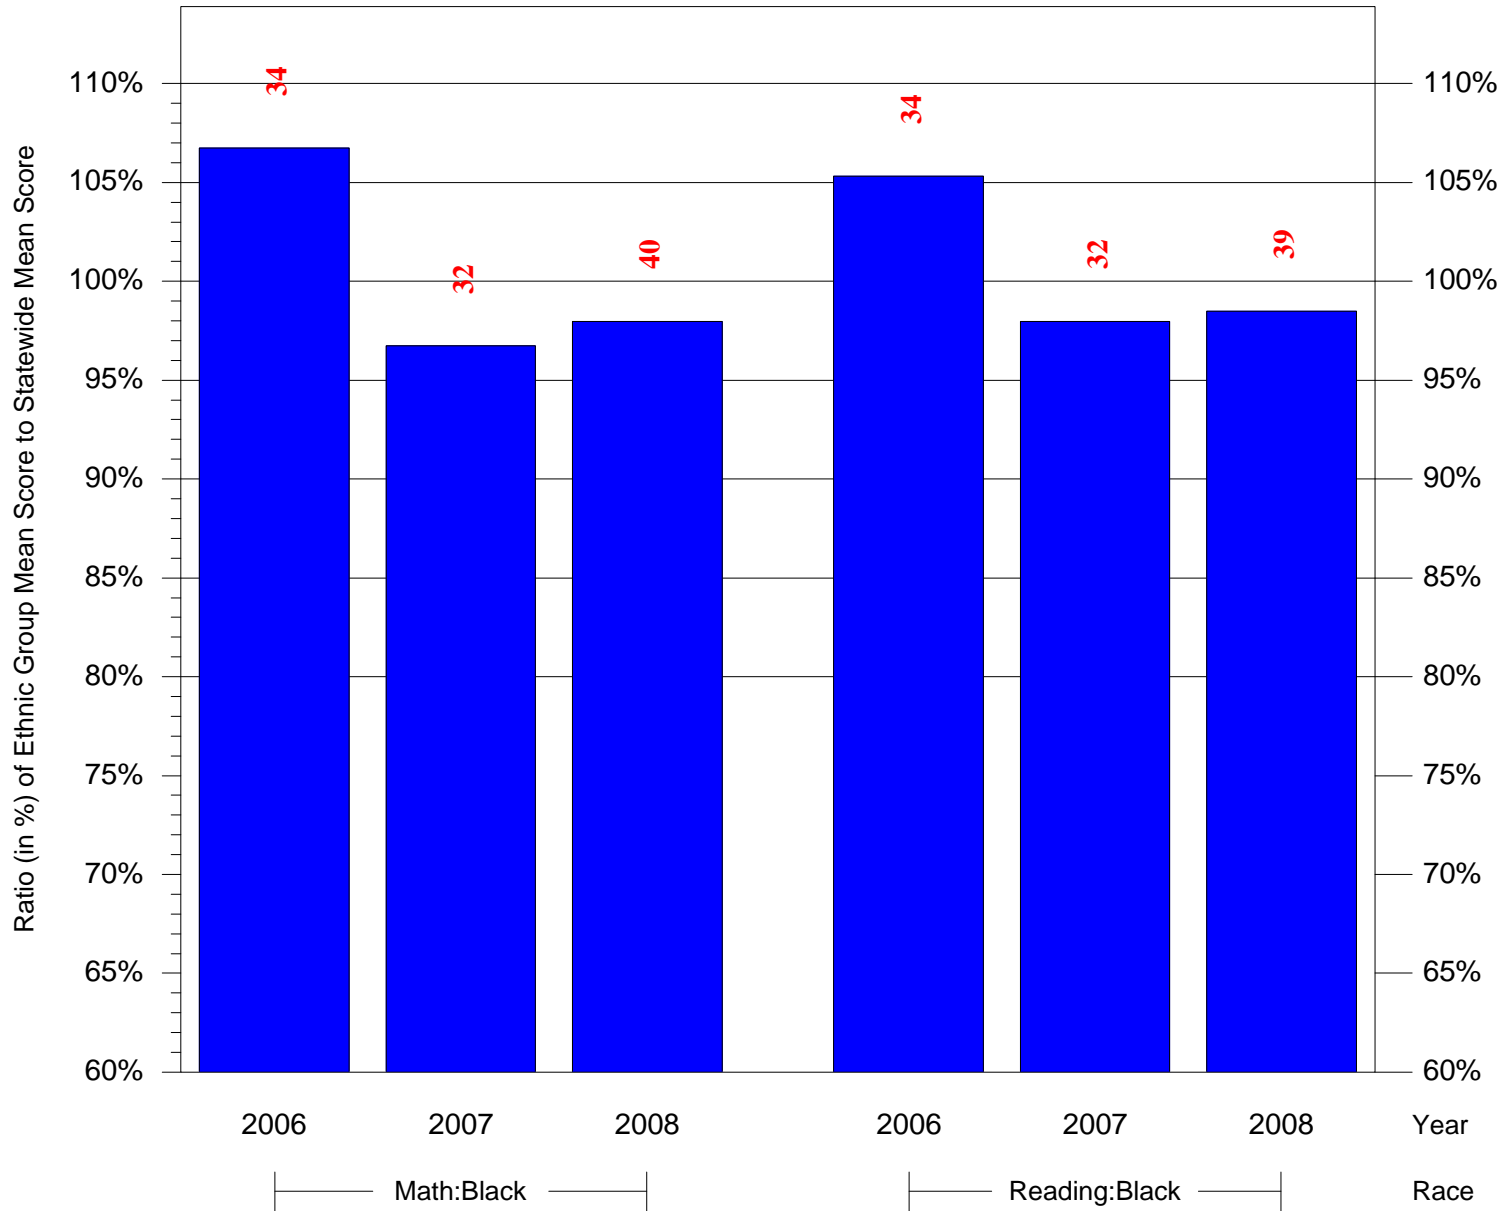

Mean Ethnic Group Building PSSA Test Score to Statewide Mean Score
Building = Linden El Sch(6044) and Grade = 5 and Ethnic Group = Black or White
(Note: Number (in red) of Test Takers is above each bar in the chart.)

Mean Ethnic Group Building PSSA Test Score to Statewide Mean Score

Building = Linden El Sch(6044) and Grade = 4 and Ethnic Group = Black or White

(Note: Number (in red) of Test Takers is above each bar in the chart.)