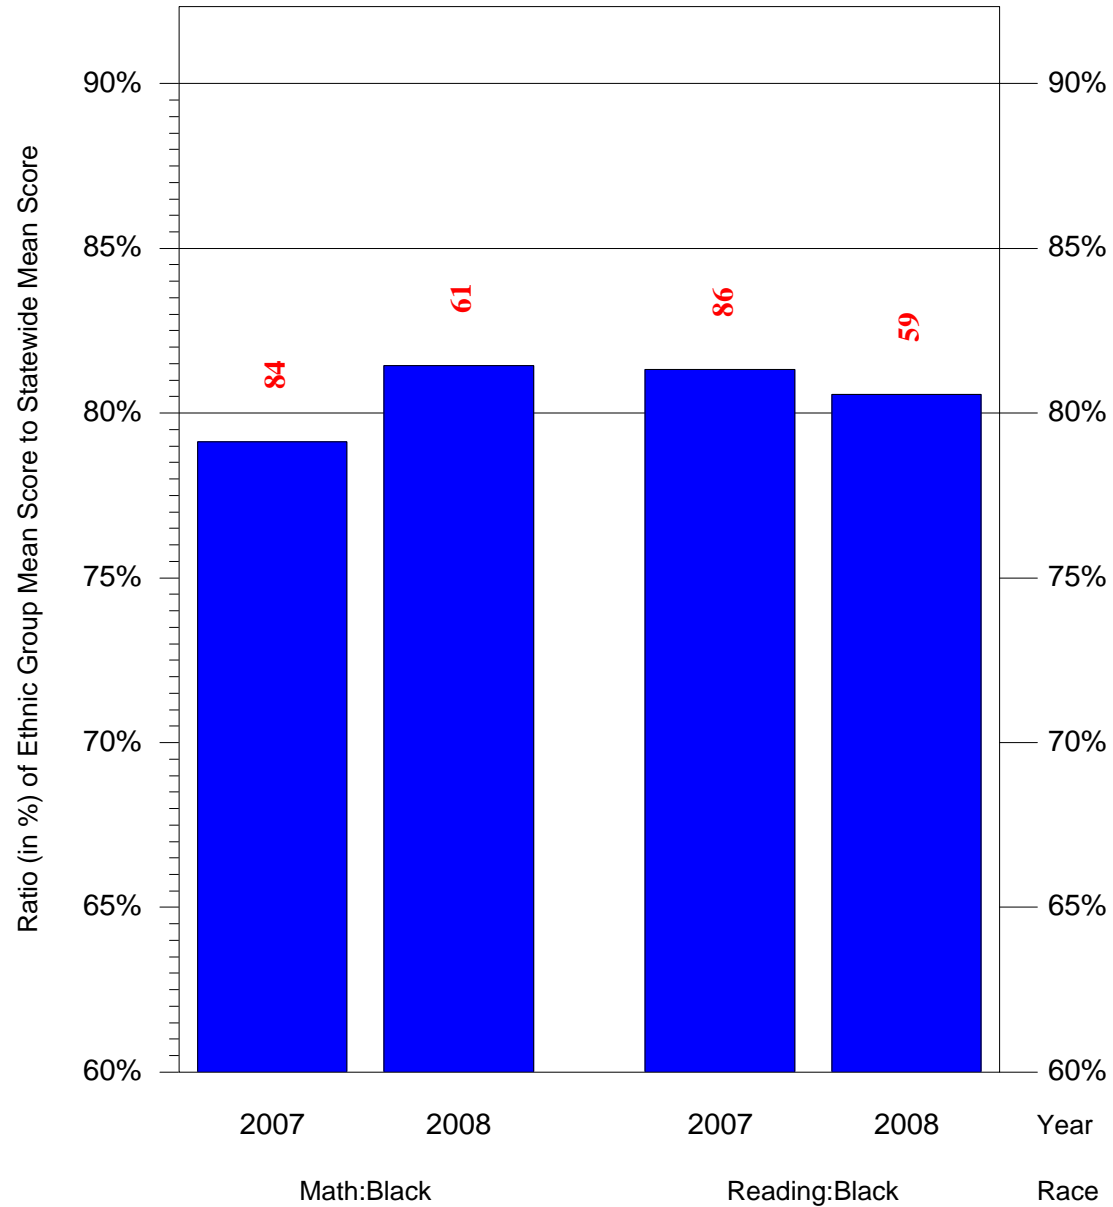

Mean Ethnic Group Building PSSA Test Score to Statewide Mean Score

Building = Rooney Arthur J MS(7887) and Grade = 7 and Ethnic Group = Black or White

(Note: Number (in red) of Test Takers is above each bar in the chart.)