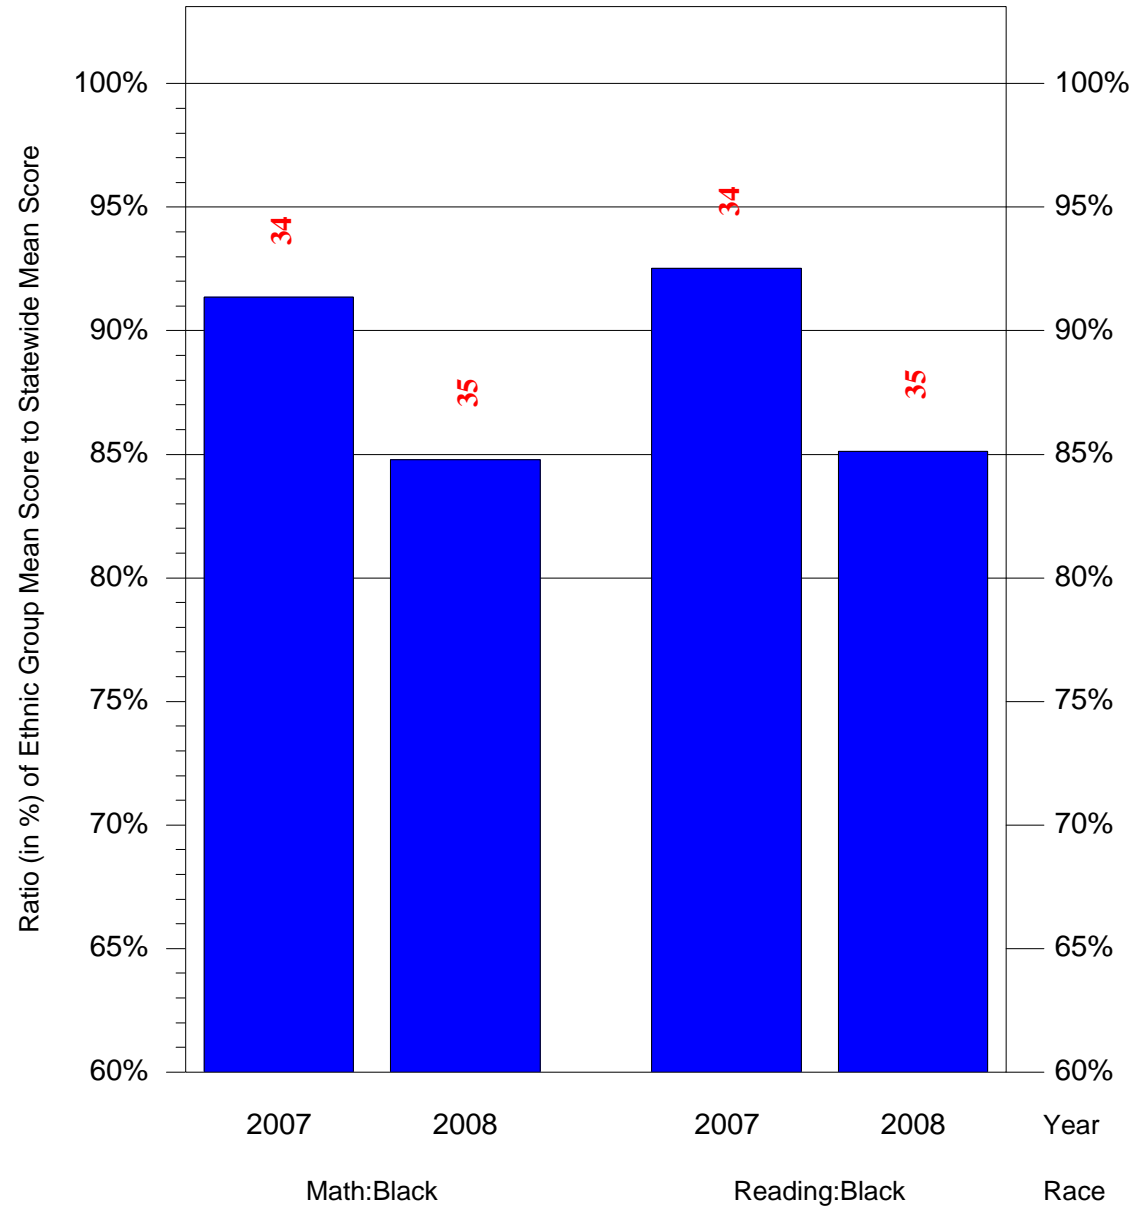

Mean Ethnic Group Building PSSA Test Score to Statewide Mean Score

Building = Colfax EI Sch(6022) and Grade = 7 and Ethnic Group = Black or White

(Note: Number (in red) of Test Takers is above each bar in the chart.)