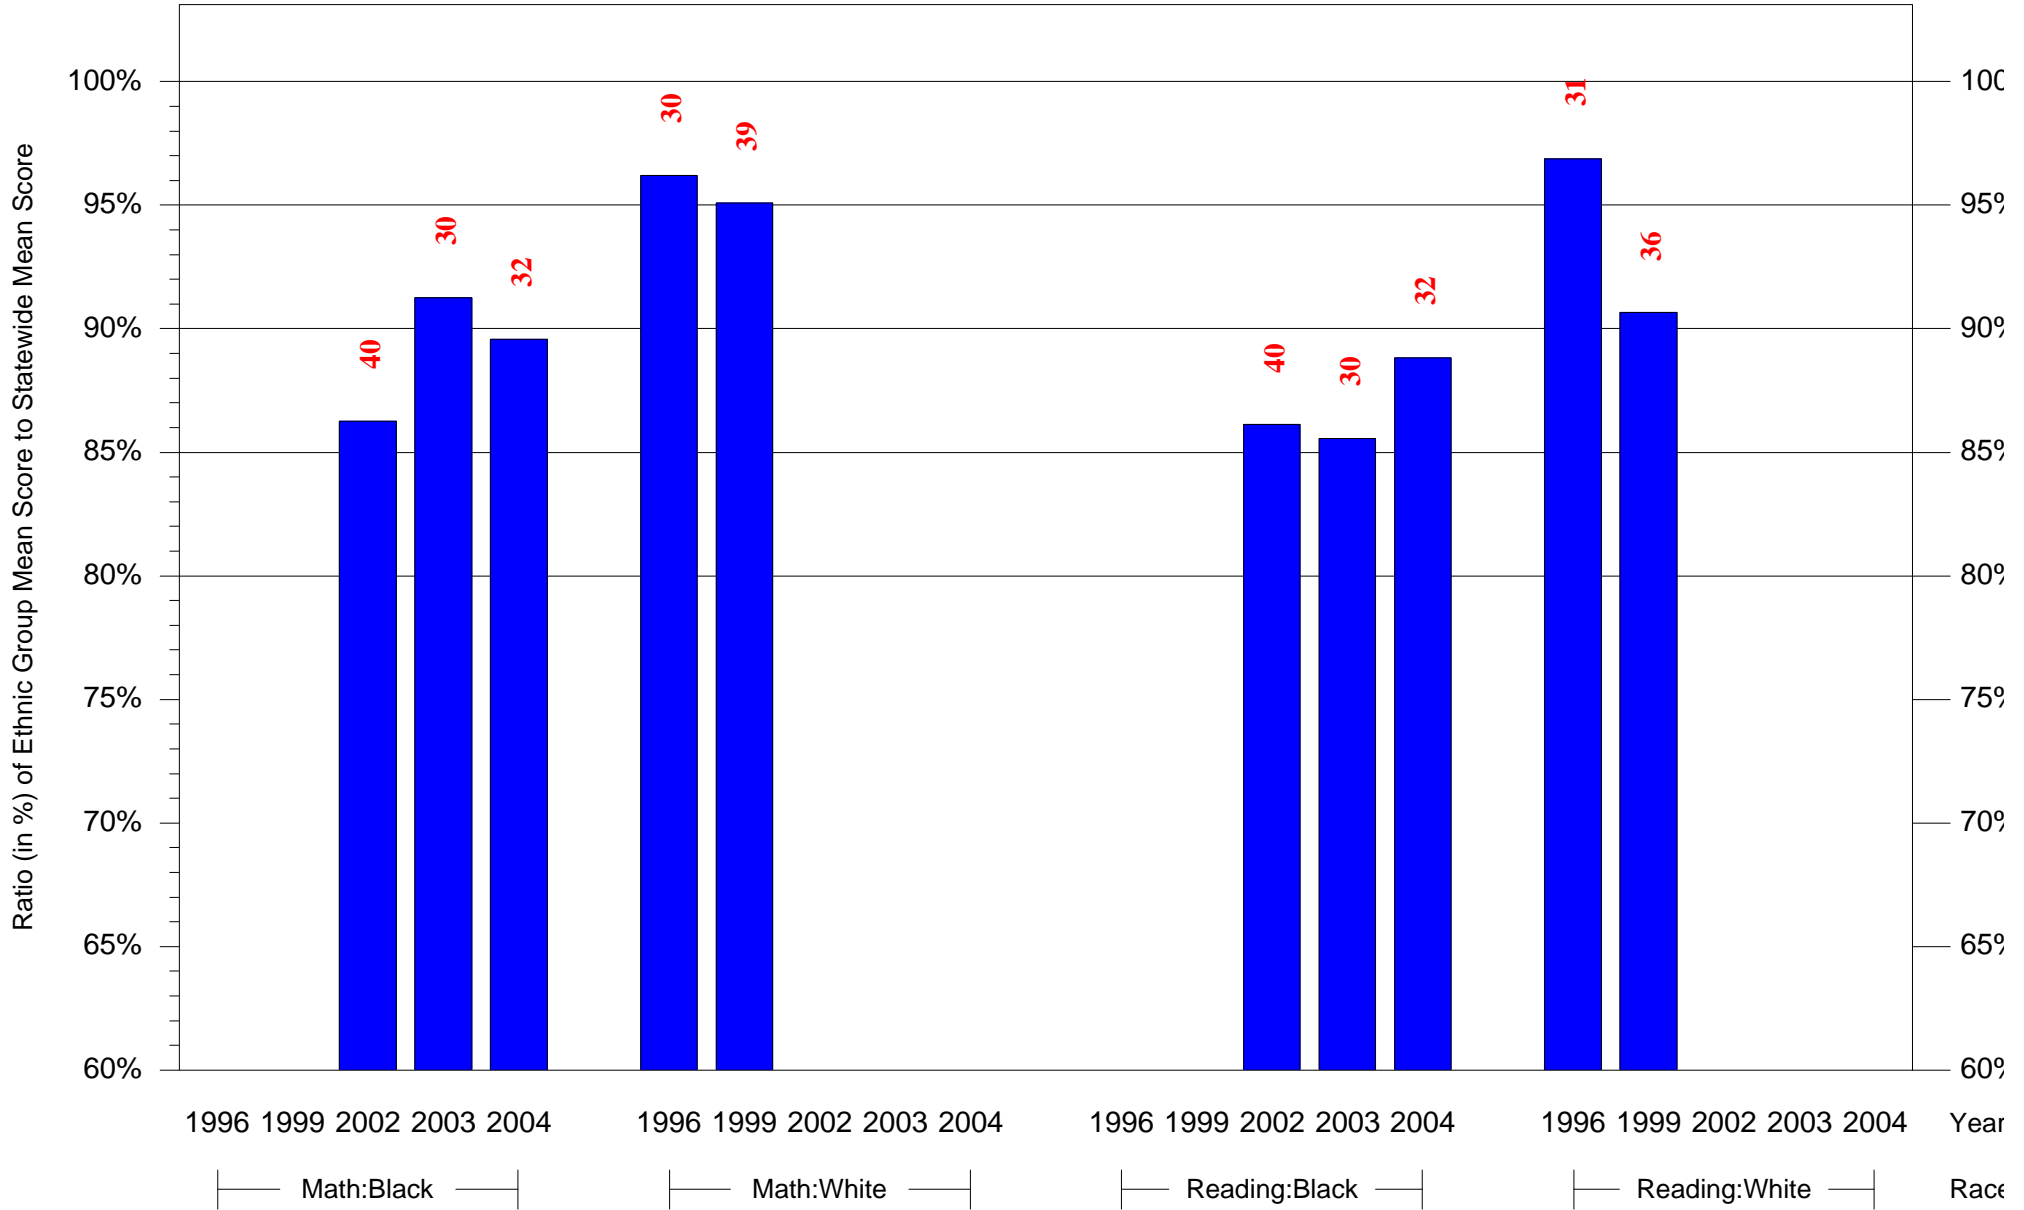

Mean Ethnic Group Building PSSA Test Score to Statewide Mean Score
Building = Murray El Sch(367) and Grade = 5 and Ethnic Group = Black or White
(Note: Number (in red) of Test Takers is above each bar in the chart.)