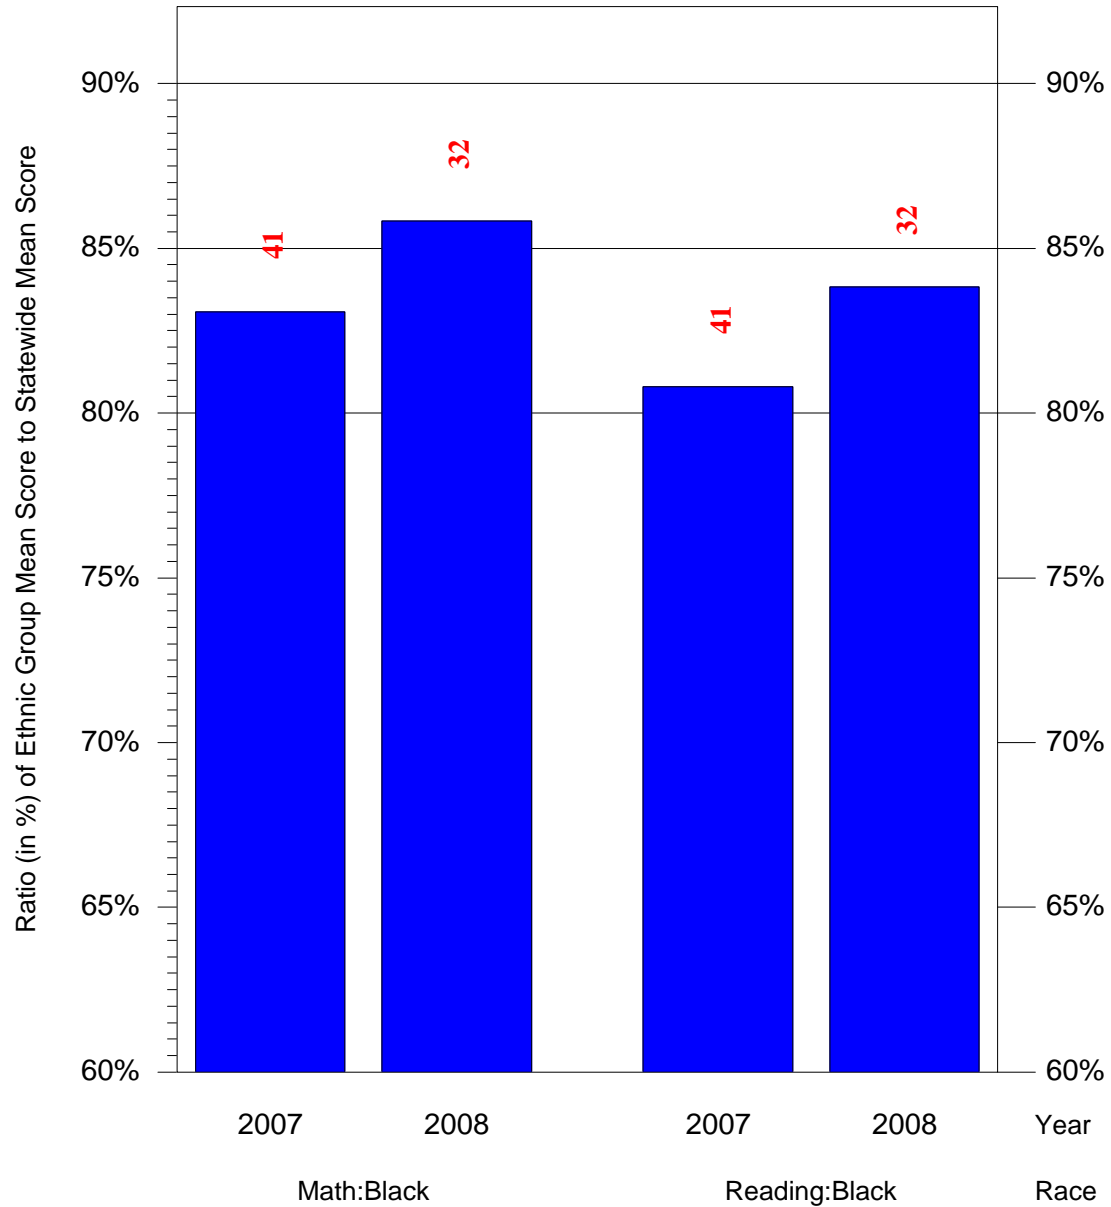

Mean Ethnic Group Building PSSA Test Score to Statewide Mean Score

Building = Weil A Leo Technology Inst(7876) and Grade = 8 and Ethnic Group = Black or White

(Note: Number (in red) of Test Takers is above each bar in the chart.)