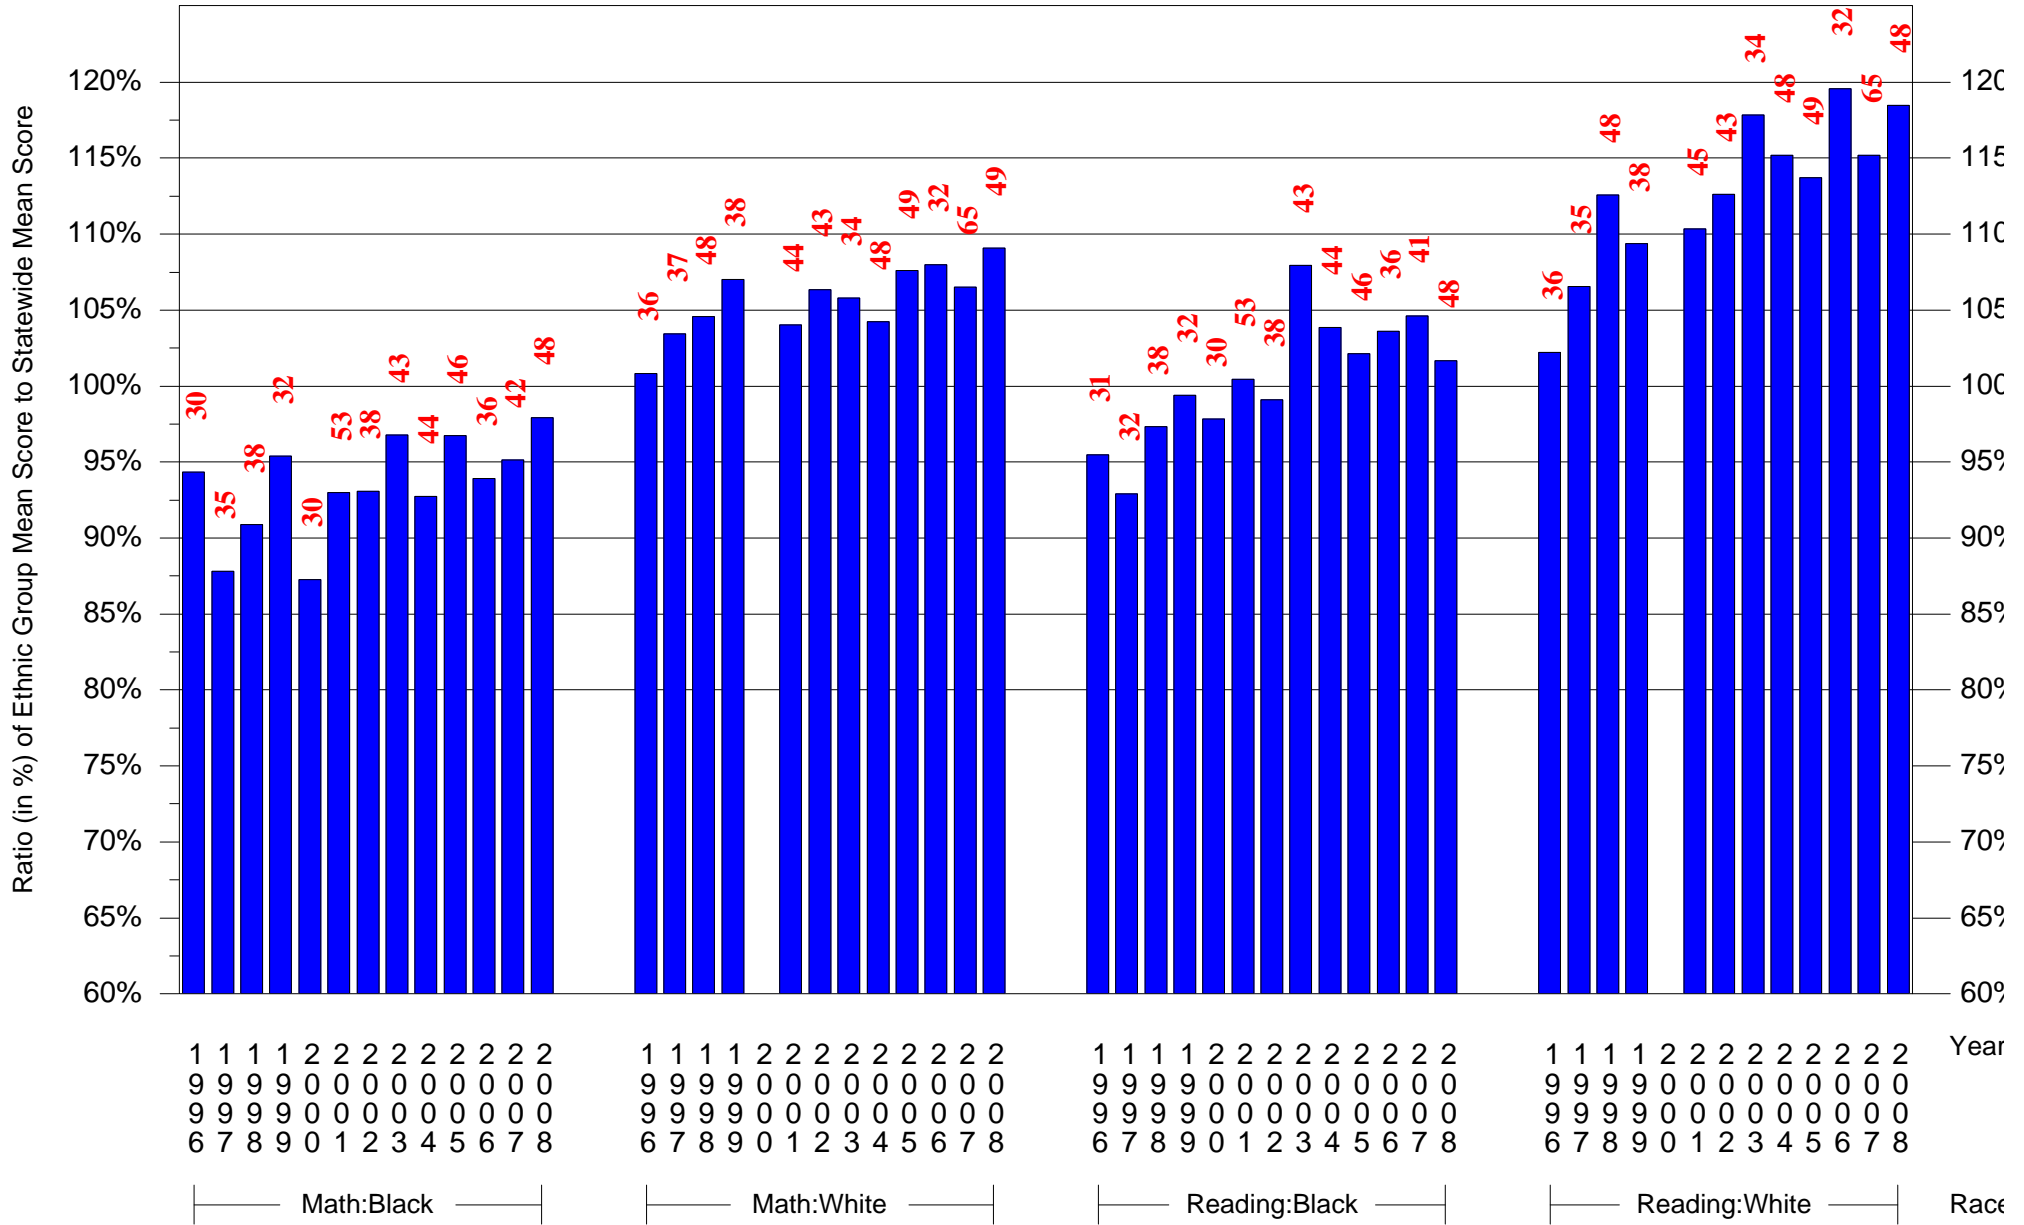

Mean Ethnic Group Building PSSA Test Score to Statewide Mean Score

Building = Rogers Ctr Creat Per Arts(6080) and Grade = 8 and Ethnic Group = Black or White

(Note: Number (in red) of Test Takers is above each bar in the chart.)