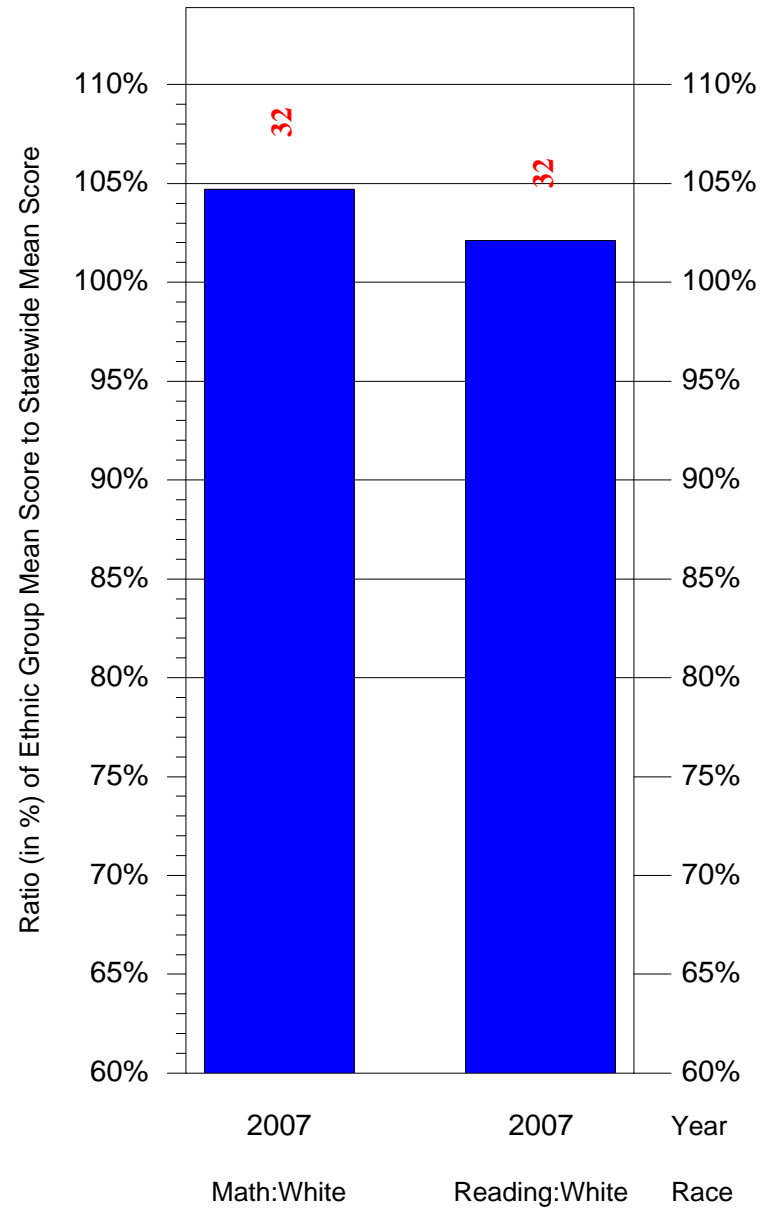

Mean Ethnic Group Building PSSA Test Score to Statewide Mean Score

Building = Banksville El Sch(7501) and Grade = 4 and Ethnic Group = Black or White

(Note: Number (in red) of Test Takers is above each bar in the chart.)