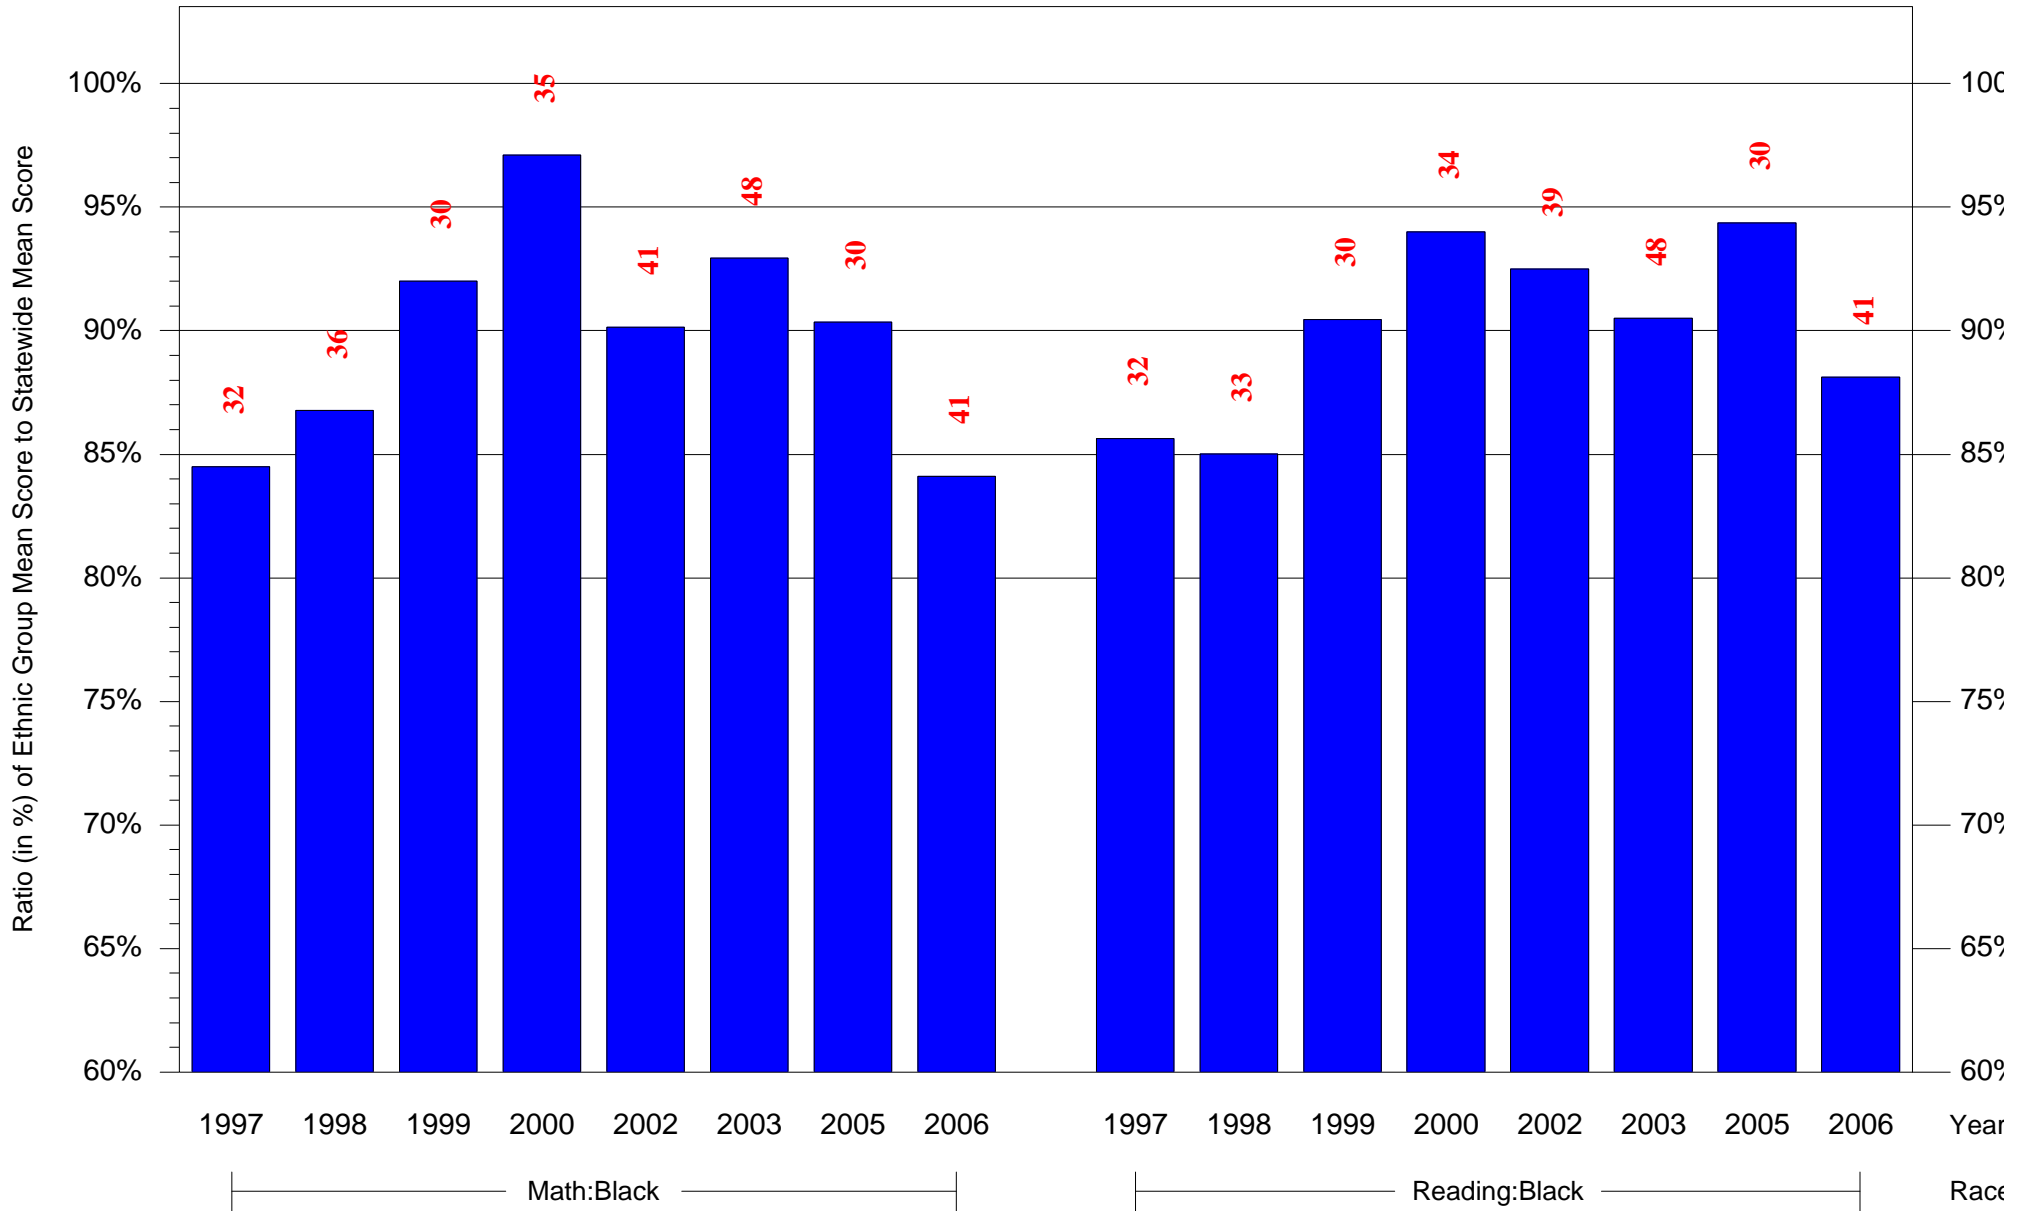

Mean Ethnic Group Building PSSA Test Score to Statewide Mean Score

Building = Milliones MS(6917) and Grade = 6 and Ethnic Group = Black or White

(Note: Number (in red) of Test Takers is above each bar in the chart.)