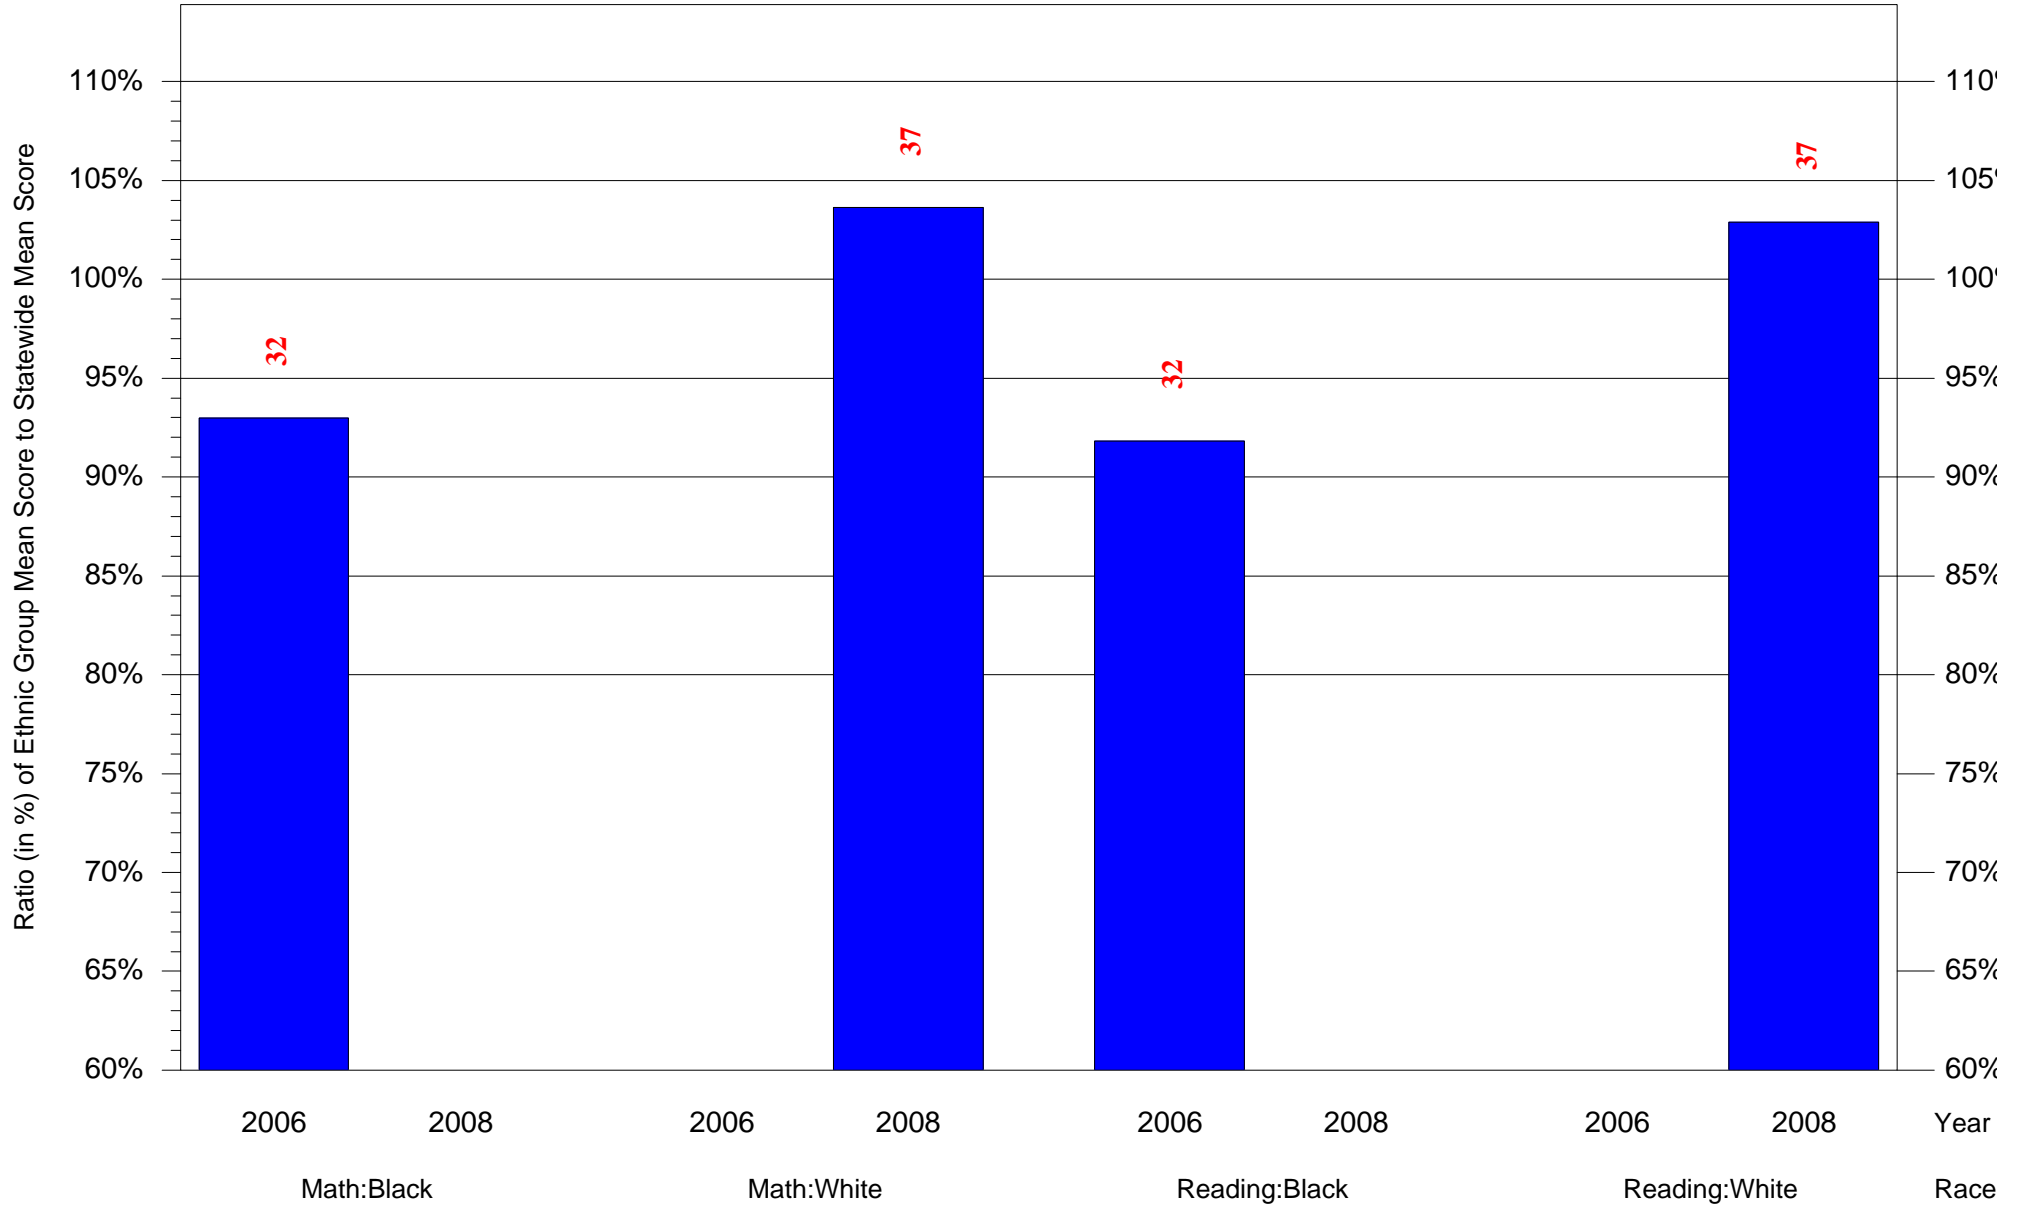

Mean Ethnic Group Building PSSA Test Score to Statewide Mean Score

Building = Carmalt Academy of Sci Tech(326) and Grade = 7 and Ethnic Group = Black or White

(Note: Number (in red) of Test Takers is above each bar in the chart.)