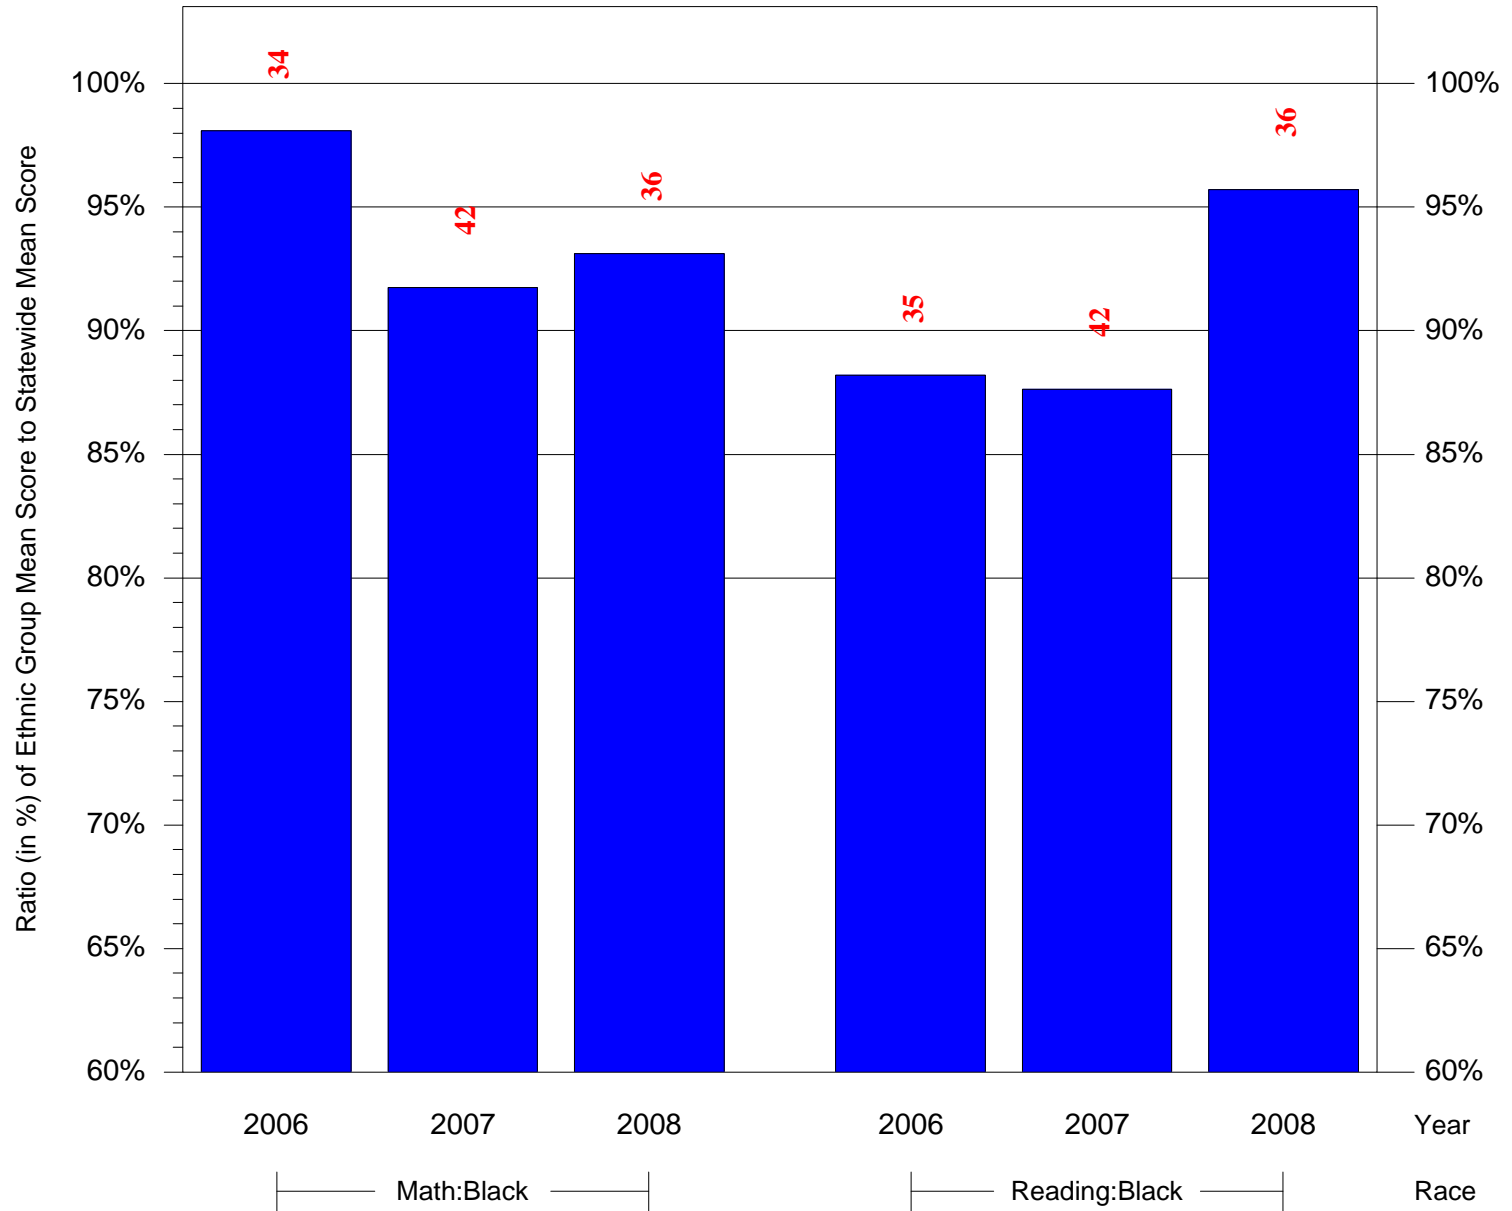

Mean Ethnic Group Building PSSA Test Score to Statewide Mean Score

Building = Allegheny Trad El Acad(7615) and Grade = 4 and Ethnic Group = Black or White

(Note: Number (in red) of Test Takers is above each bar in the chart.)