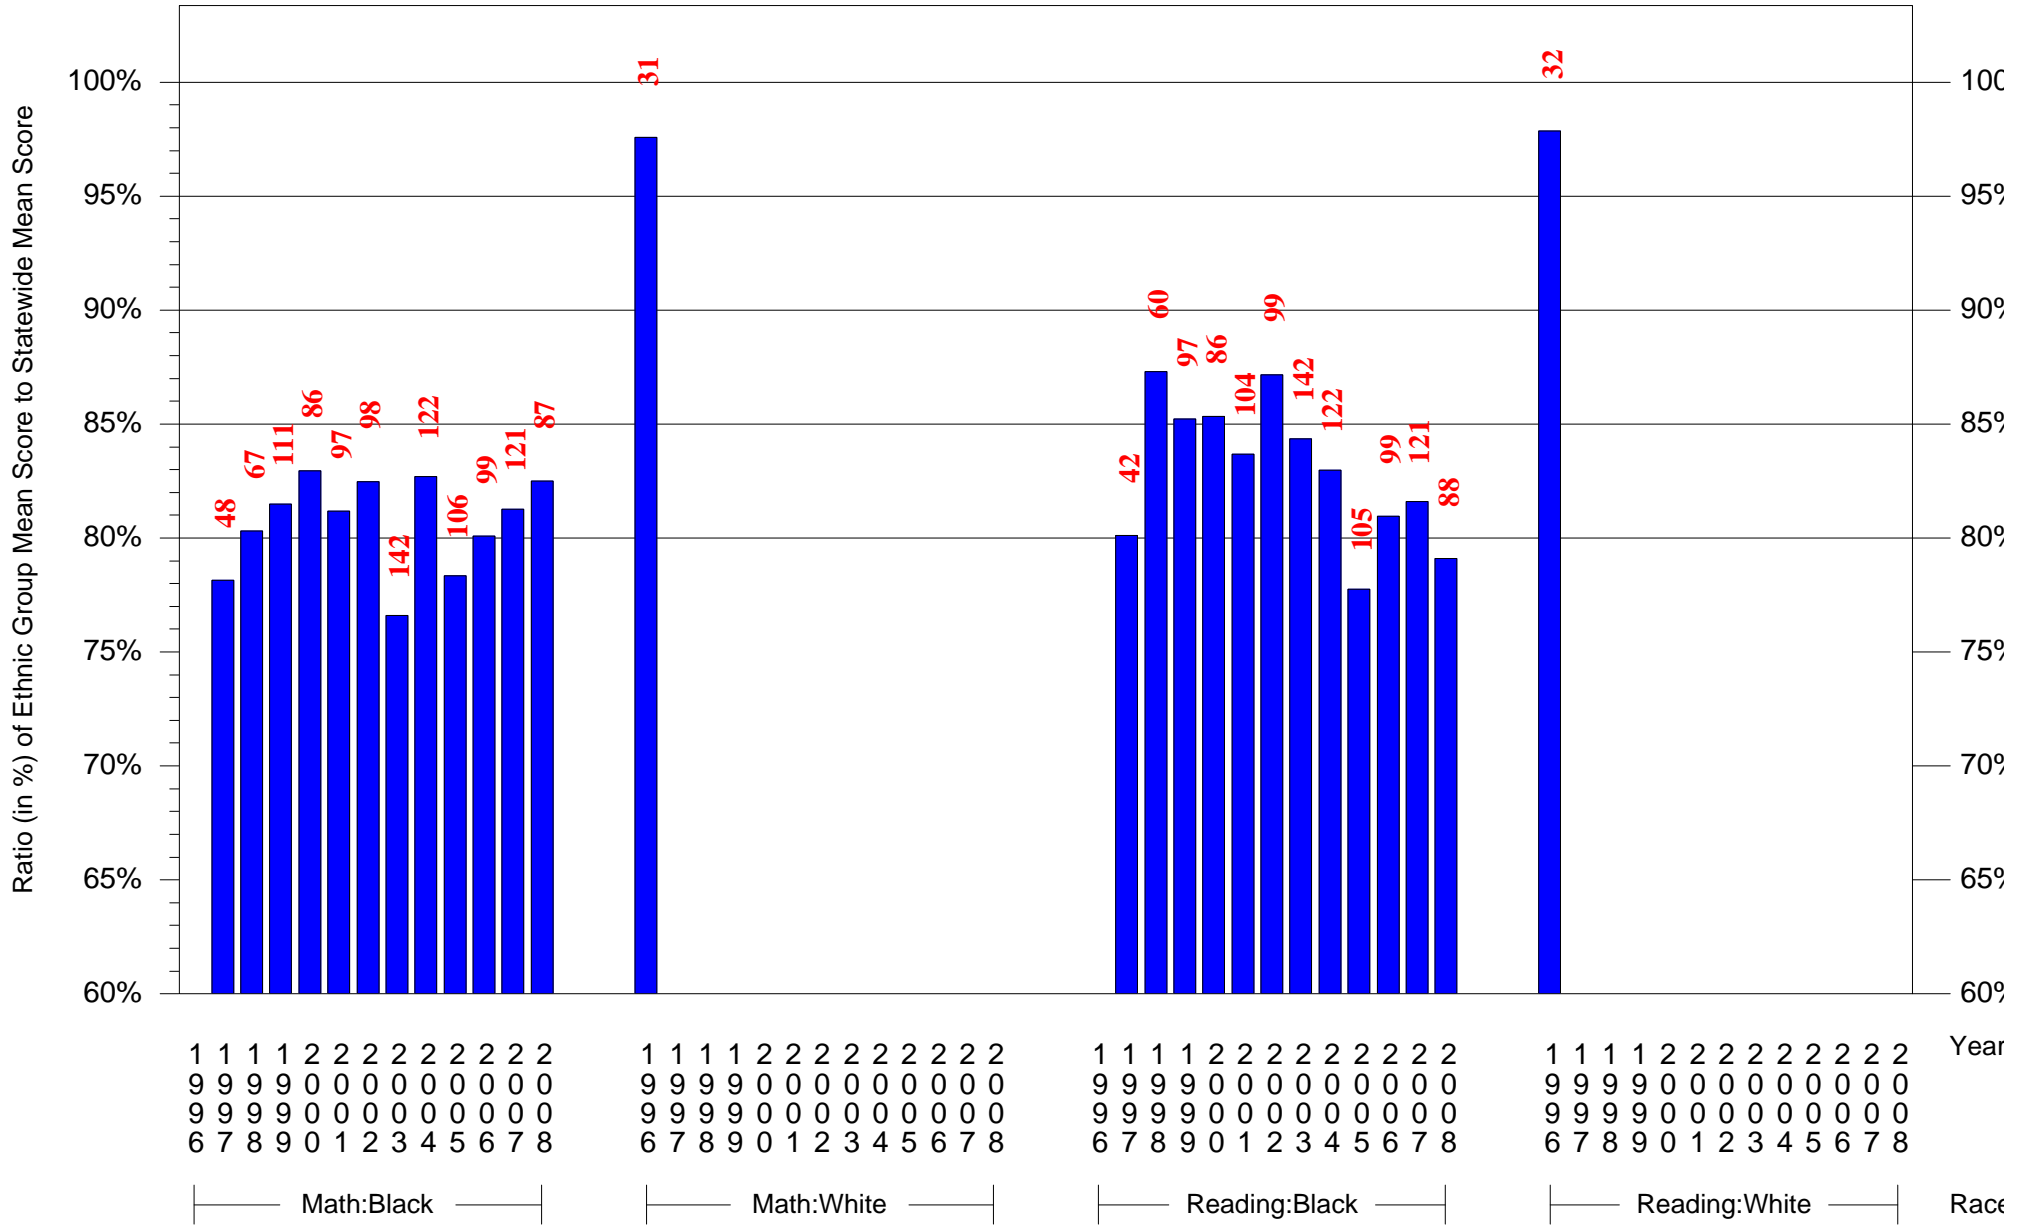

Mean Ethnic Group Building PSSA Test Score to Statewide Mean Score

Building = Peabody HS(424) and Grade = 11 and Ethnic Group = Black or White

(Note: Number (in red) of Test Takers is above each bar in the chart.)