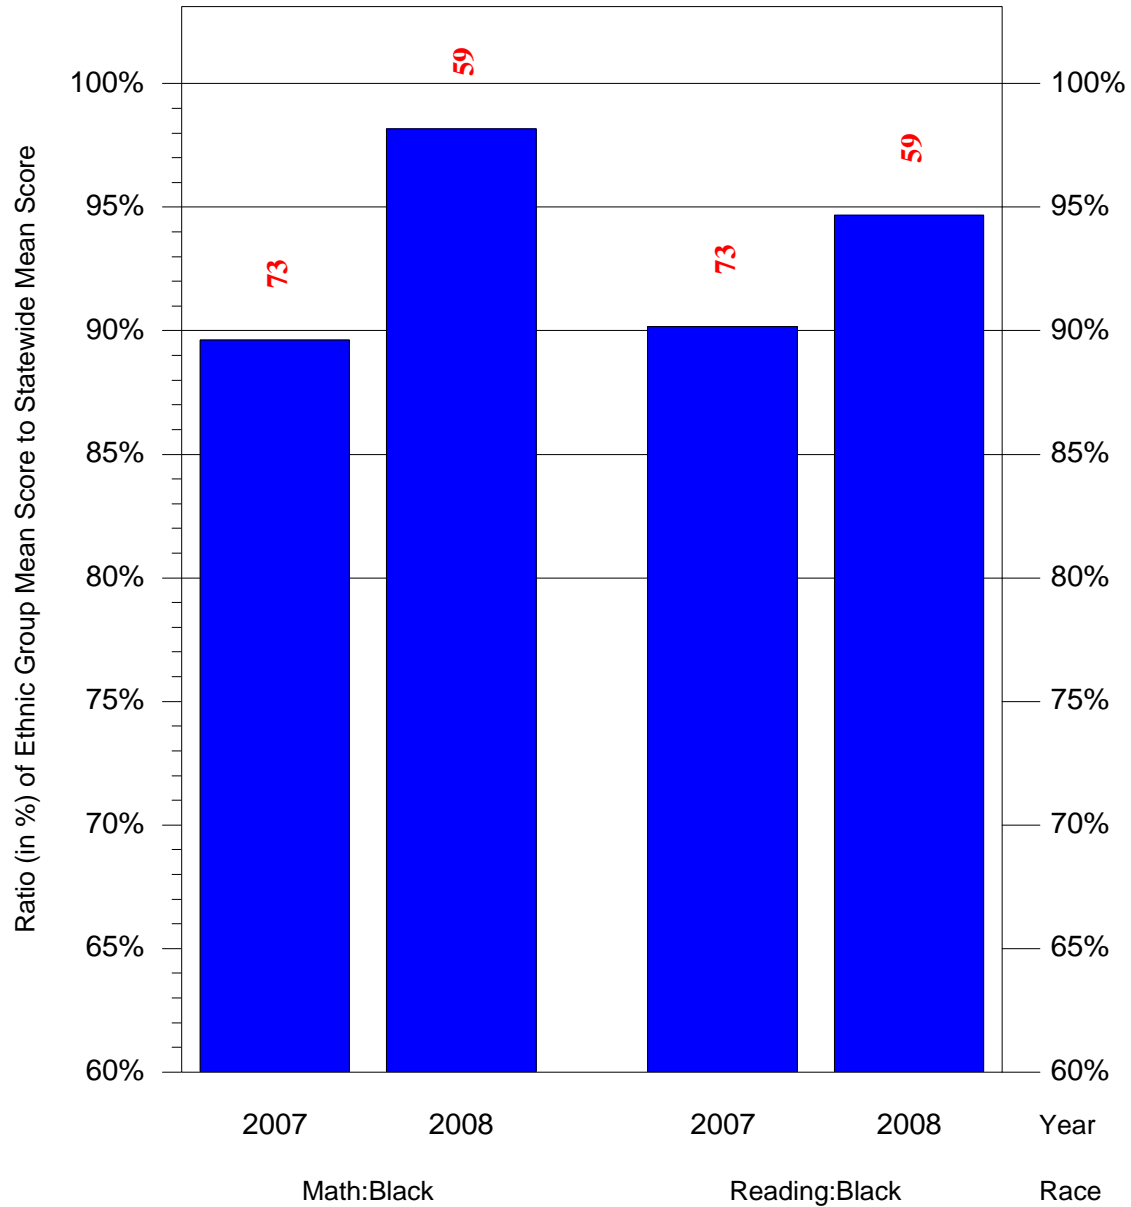

Mean Ethnic Group Building PSSA Test Score to Statewide Mean Score

Building = Lincoln El Tech Academy(7870) and Grade = 4 and Ethnic Group = Black or White

(Note: Number (in red) of Test Takers is above each bar in the chart.)