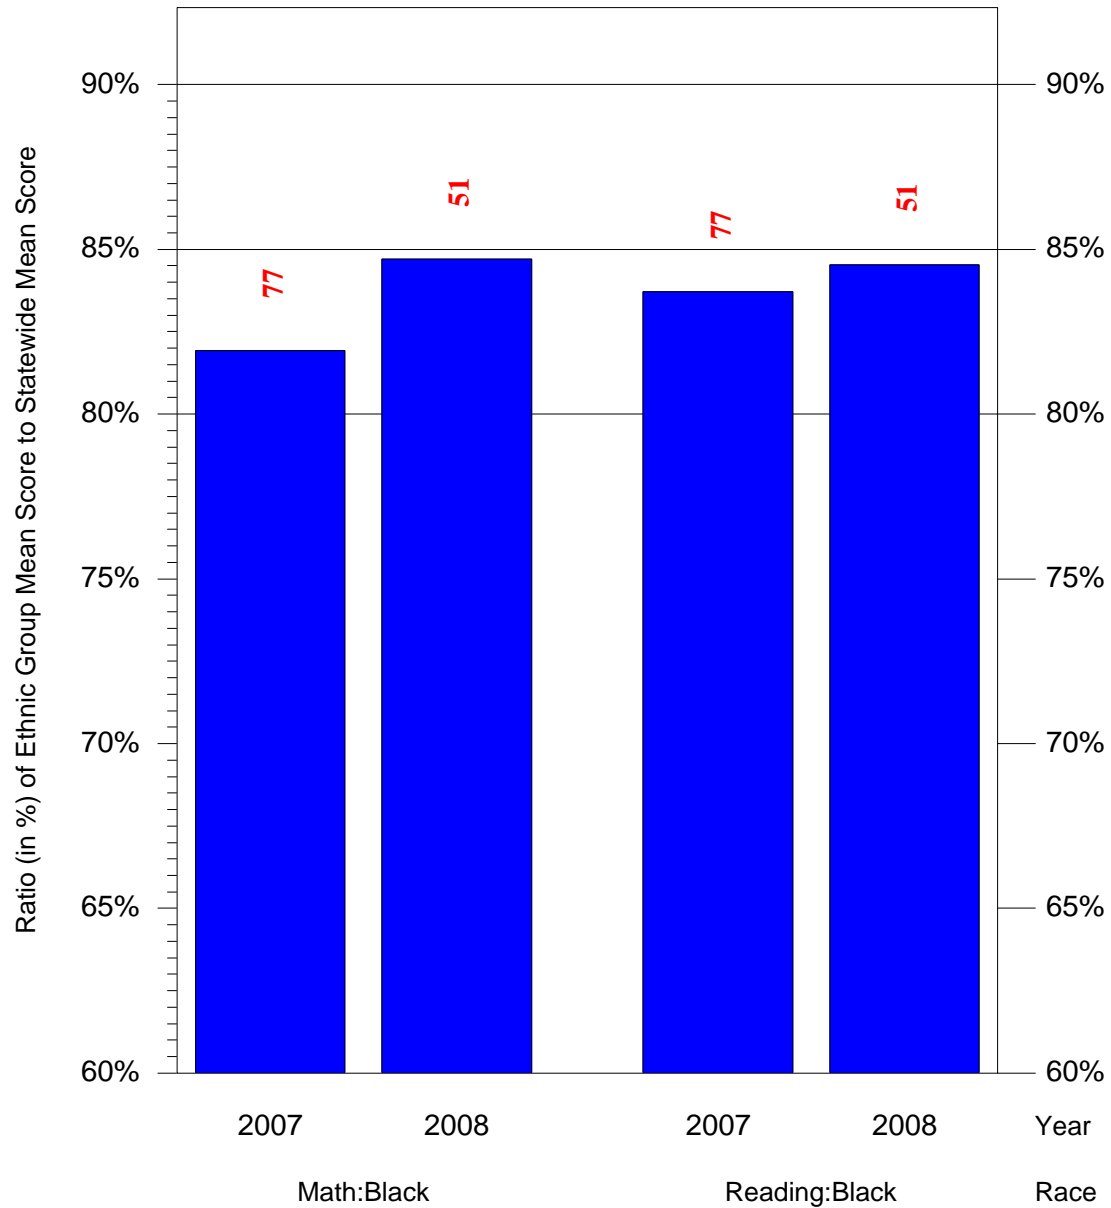

Mean Ethnic Group Building PSSA Test Score to Statewide Mean Score

Building = King M L El Sch(7880) and Grade = 4 and Ethnic Group = Black or White

(Note: Number (in red) of Test Takers is above each bar in the chart.)