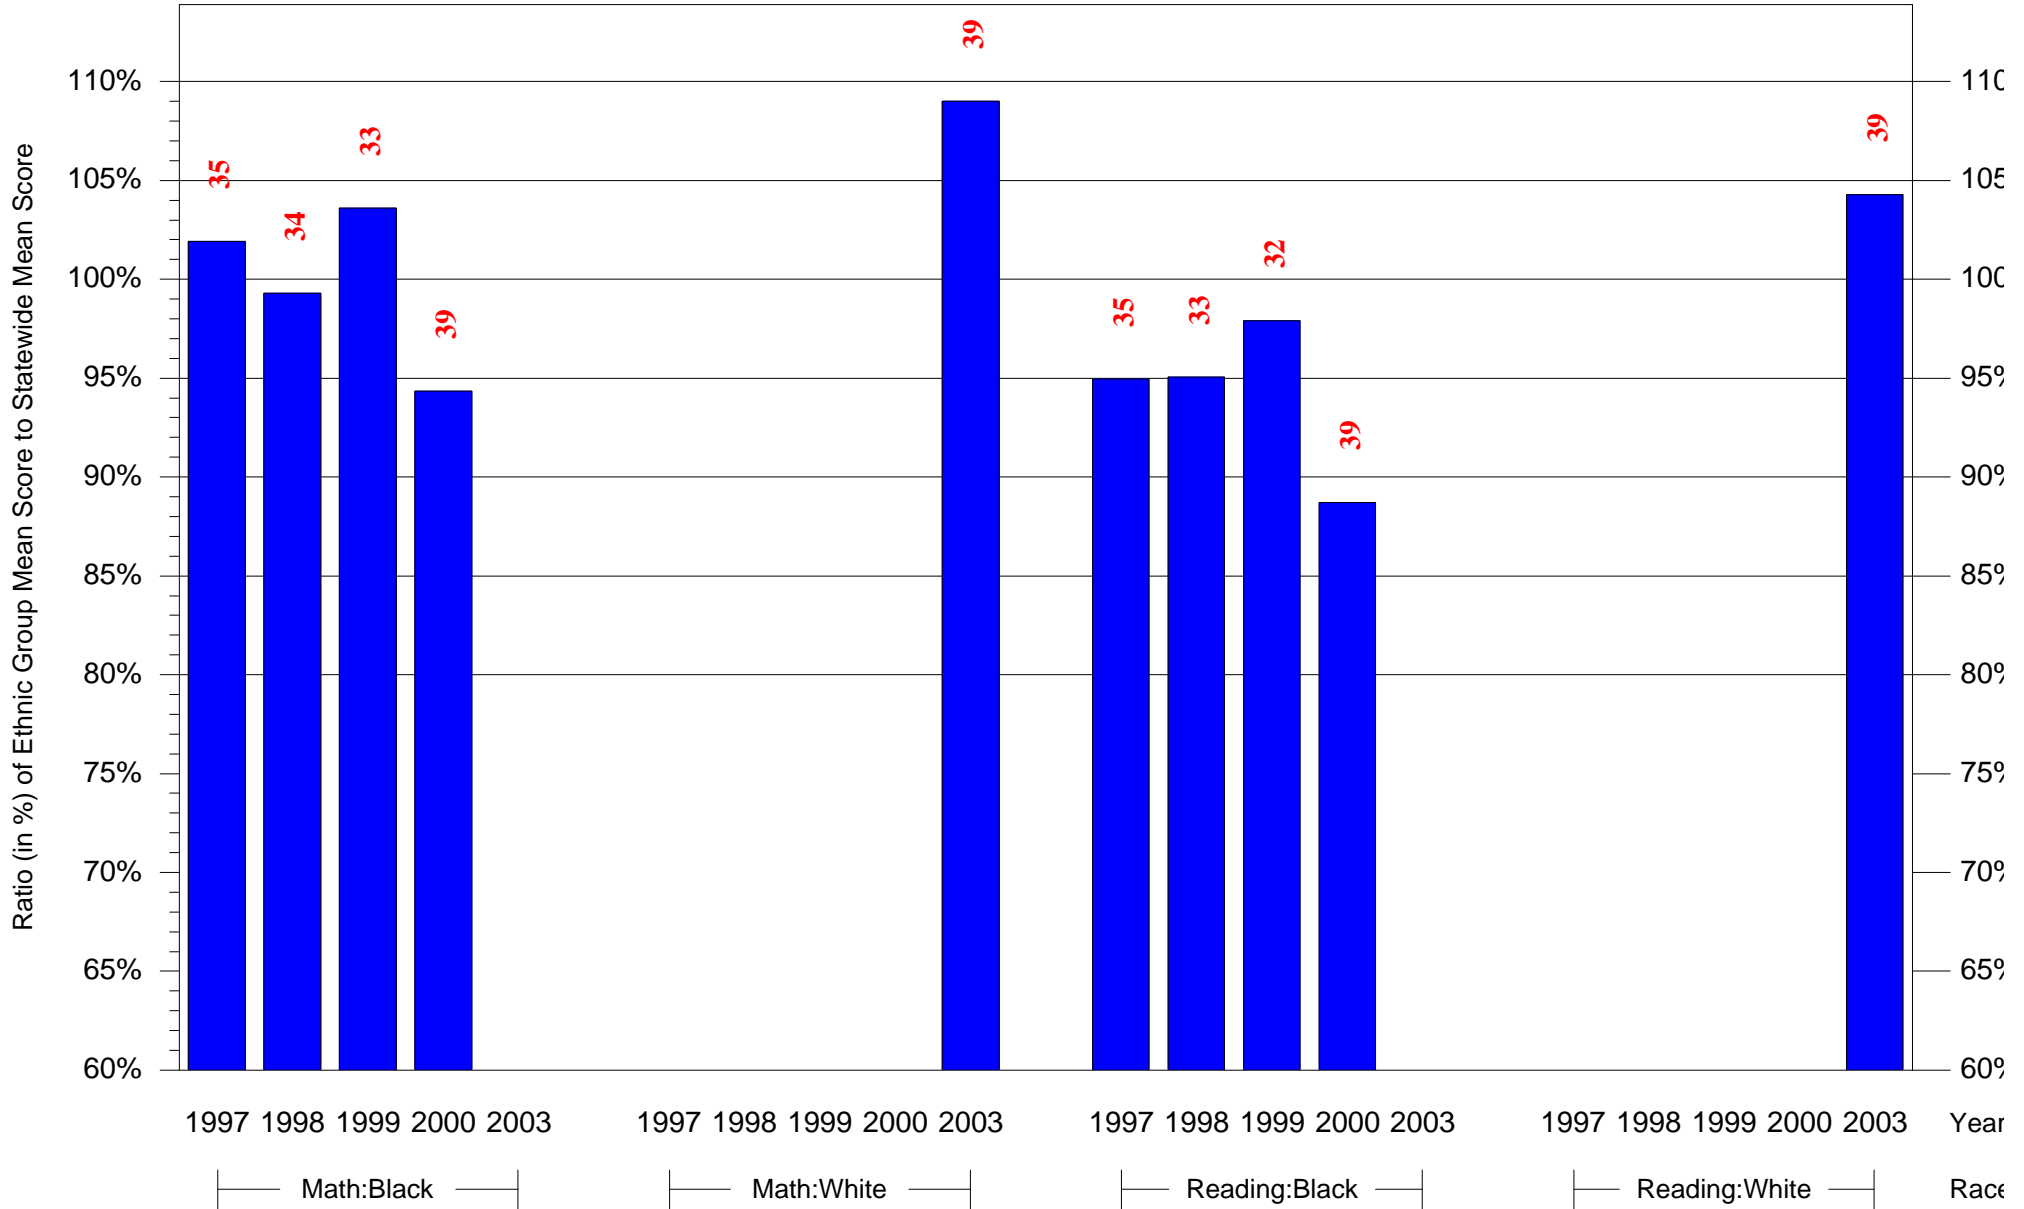

Mean Ethnic Group Building PSSA Test Score to Statewide Mean Score

Building = Greenfield EI Sch(6028) and Grade = 5 and Ethnic Group = Black or White

(Note: Number (in red) of Test Takers is above each bar in the chart.)