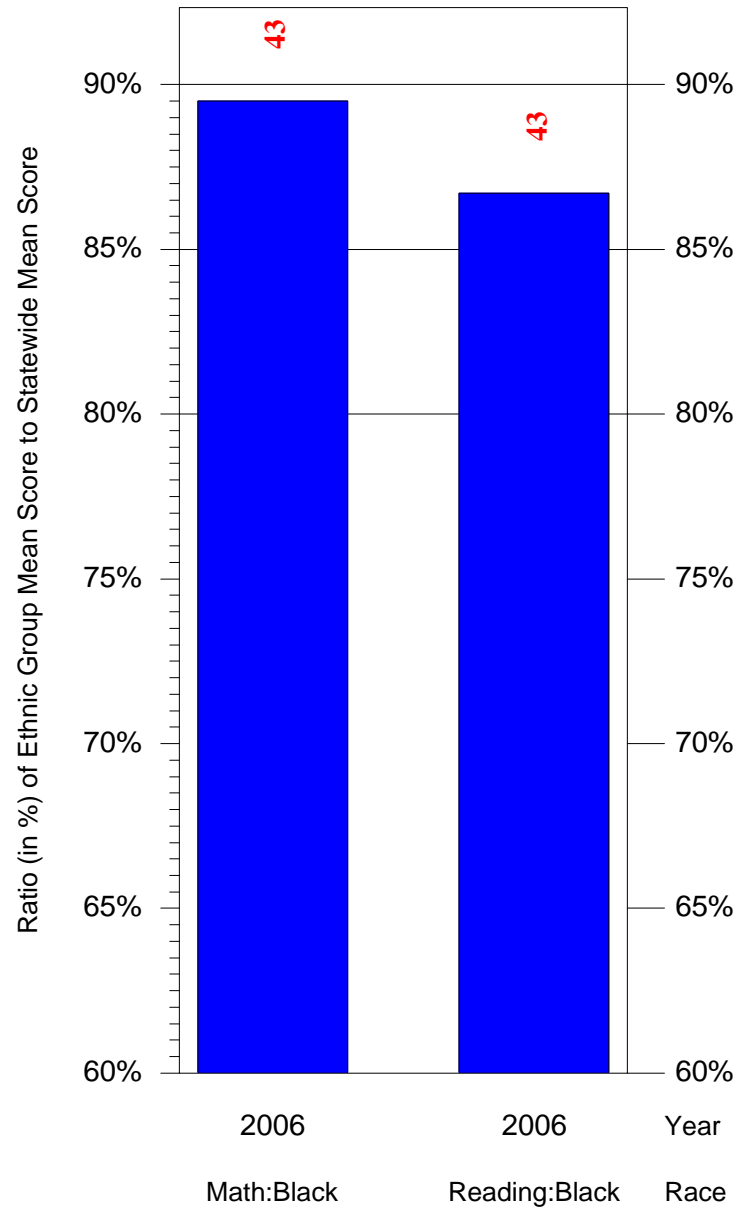

Mean Ethnic Group Building PSSA Test Score to Statewide Mean Score

Building = Rooney Arthur J MS(7503) and Grade = 7 and Ethnic Group = Black or White

(Note: Number (in red) of Test Takers is above each bar in the chart.)