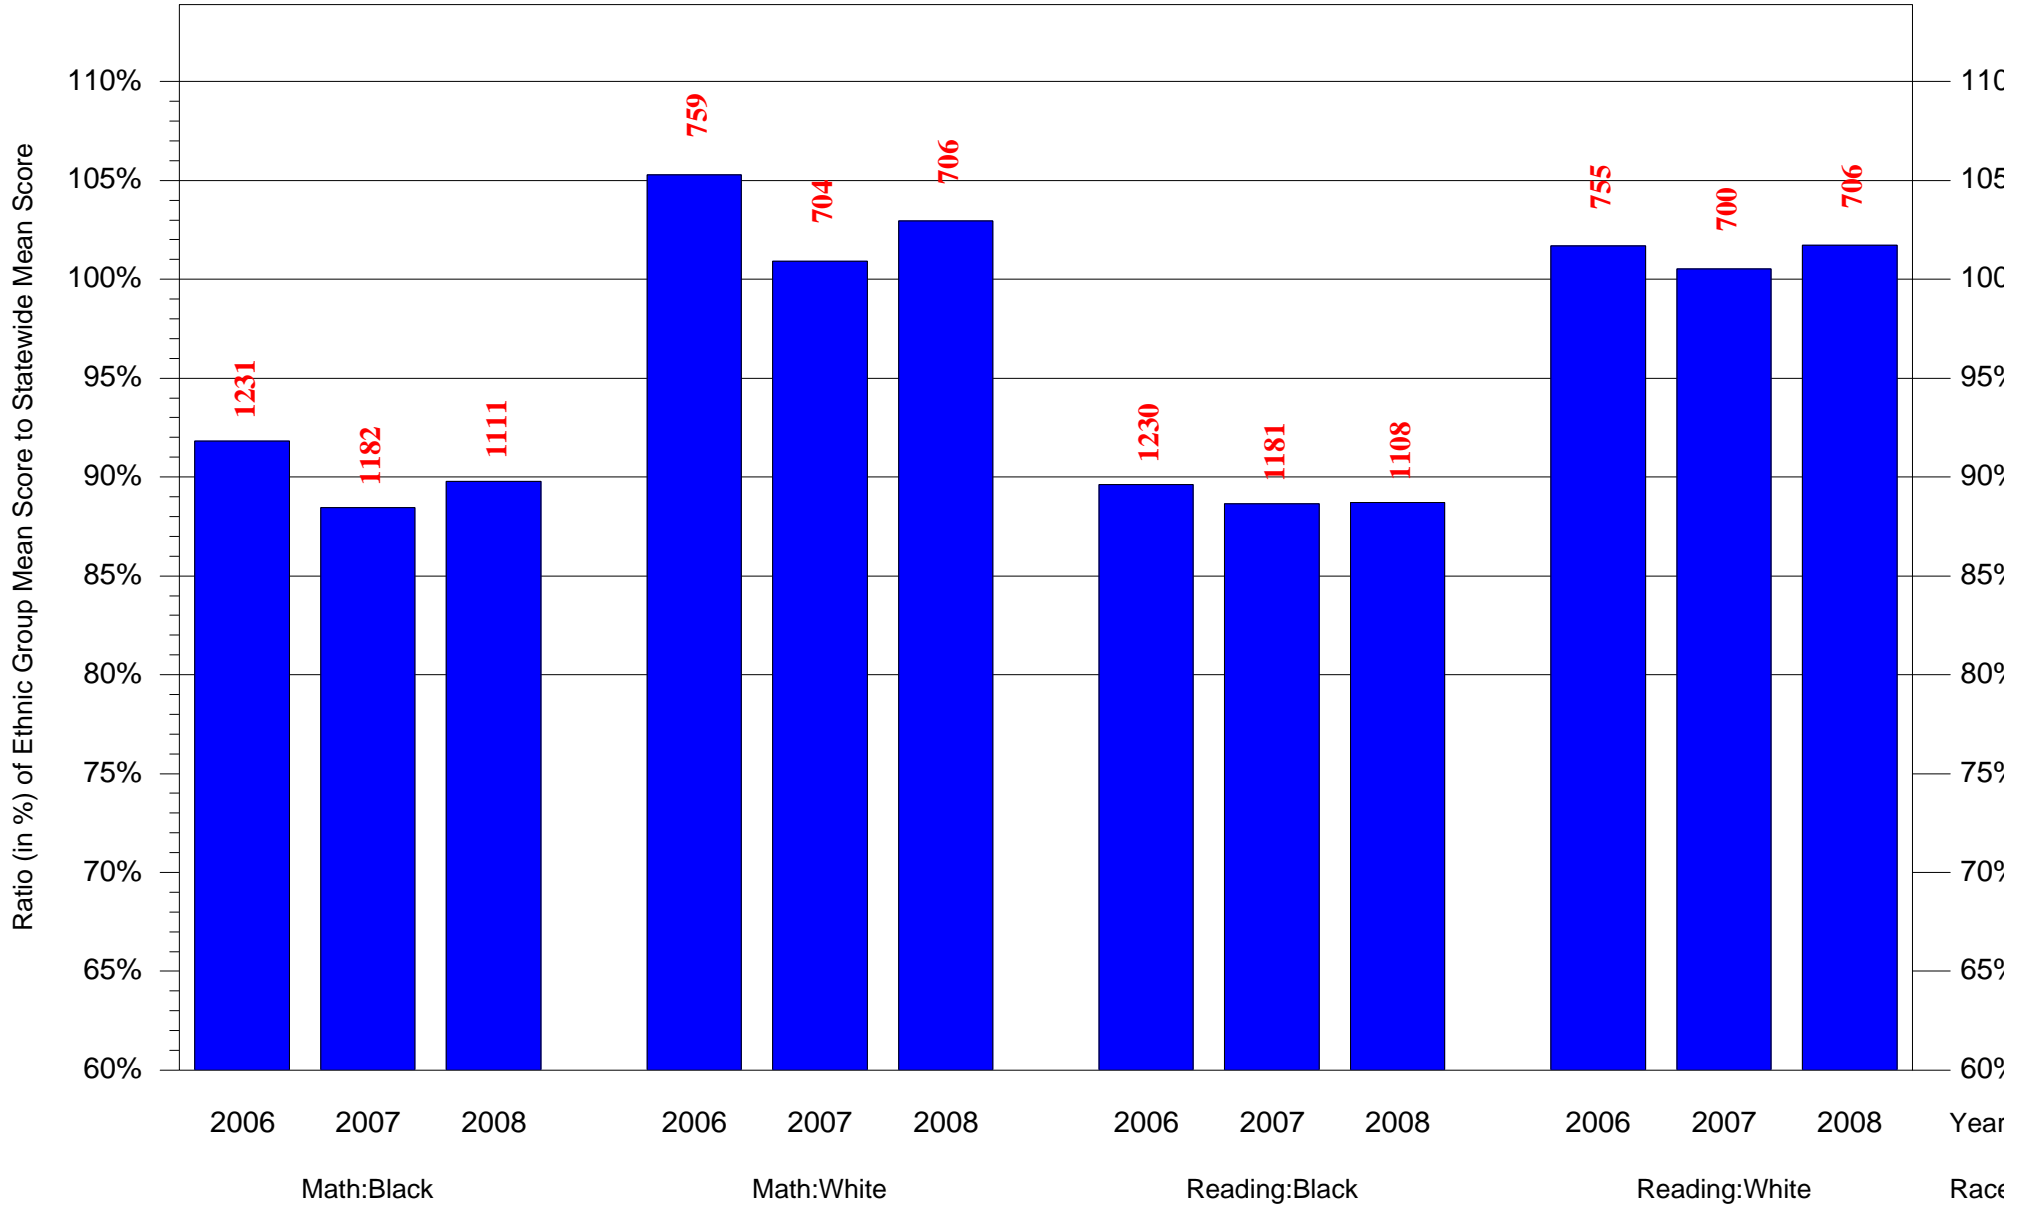

Mean Ethnic Group AUN PSSA Test Score to Statewide Mean Score

AUN = Pittsburgh SD(102027451) and Grade = 4 and Ethnic Group = Black or White

(Note: Number (in red) of Test Takers is above each bar in the chart.)