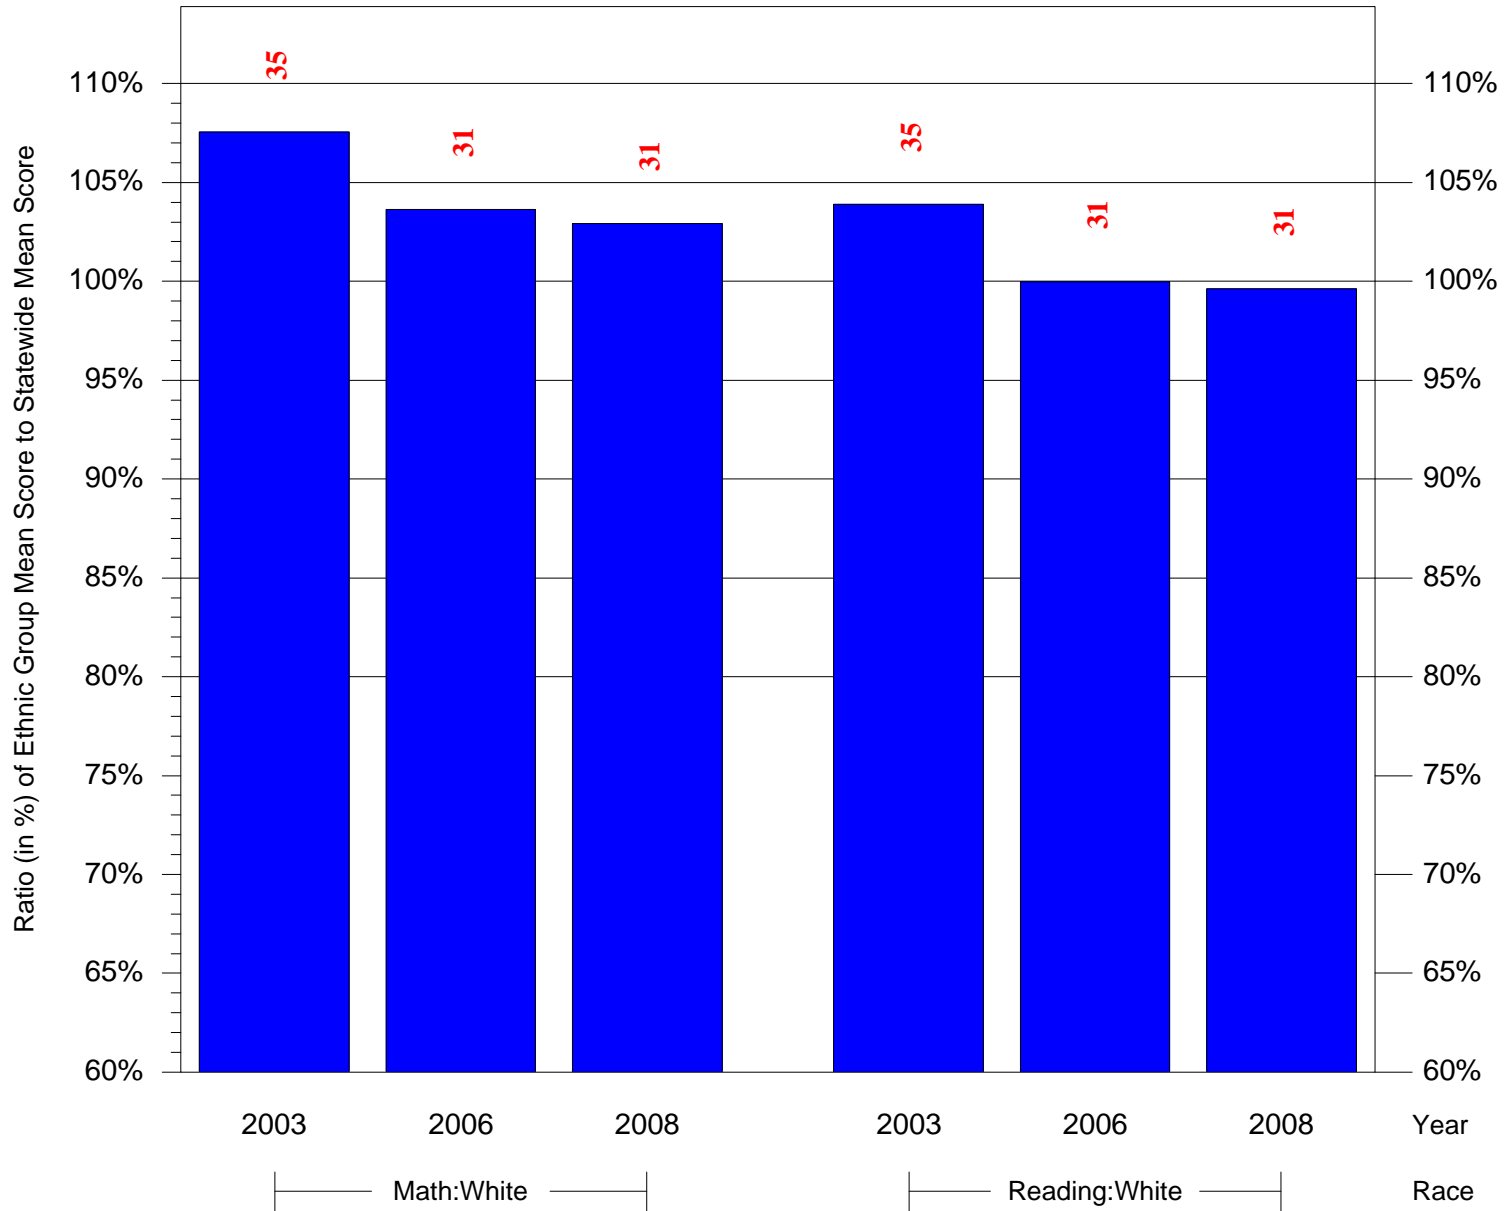

Mean Ethnic Group Building PSSA Test Score to Statewide Mean Score

Building = Banksville El Sch(7501) and Grade = 5 and Ethnic Group = Black or White

(Note: Number (in red) of Test Takers is above each bar in the chart.)