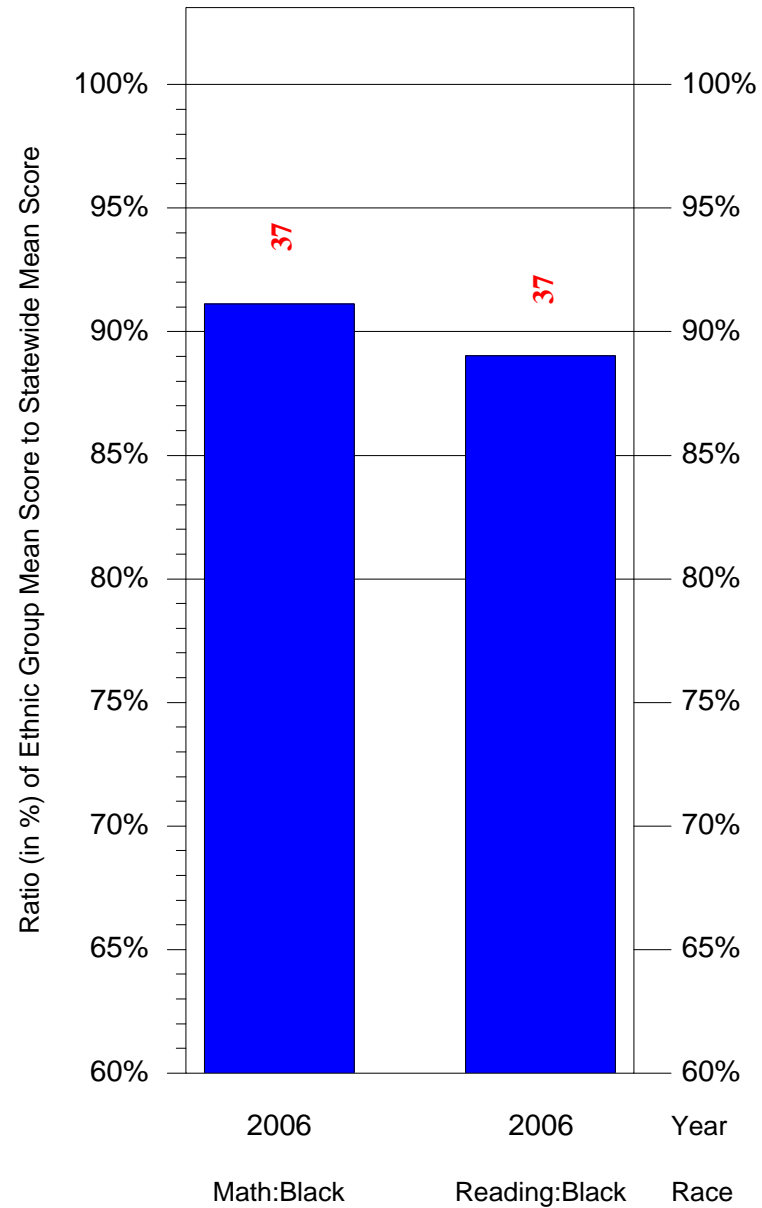

Mean Ethnic Group Building PSSA Test Score to Statewide Mean Score

Building = Crescent EI Sch(333) and Grade = 4 and Ethnic Group = Black or White

(Note: Number (in red) of Test Takers is above each bar in the chart.)