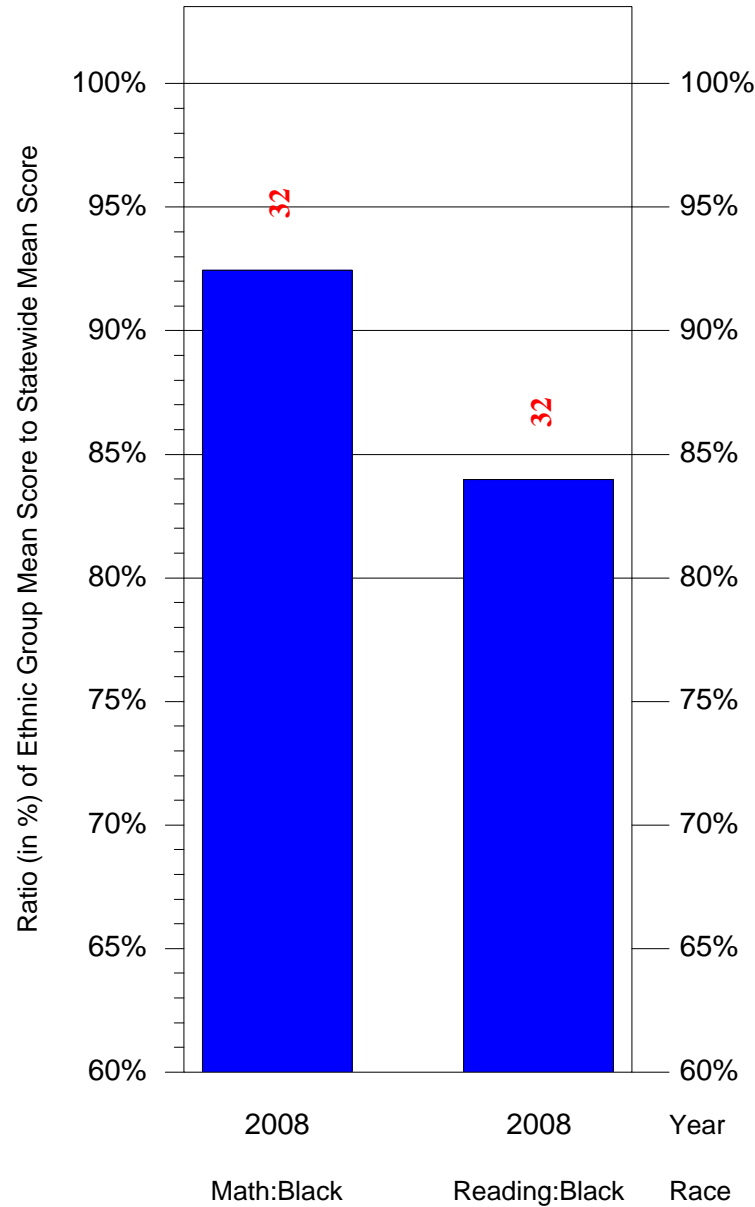

Mean Ethnic Group Building PSSA Test Score to Statewide Mean Score

Building = Stevens Thaddeus El Sch(7874) and Grade = 4 and Ethnic Group = Black or White

(Note: Number (in red) of Test Takers is above each bar in the chart.)