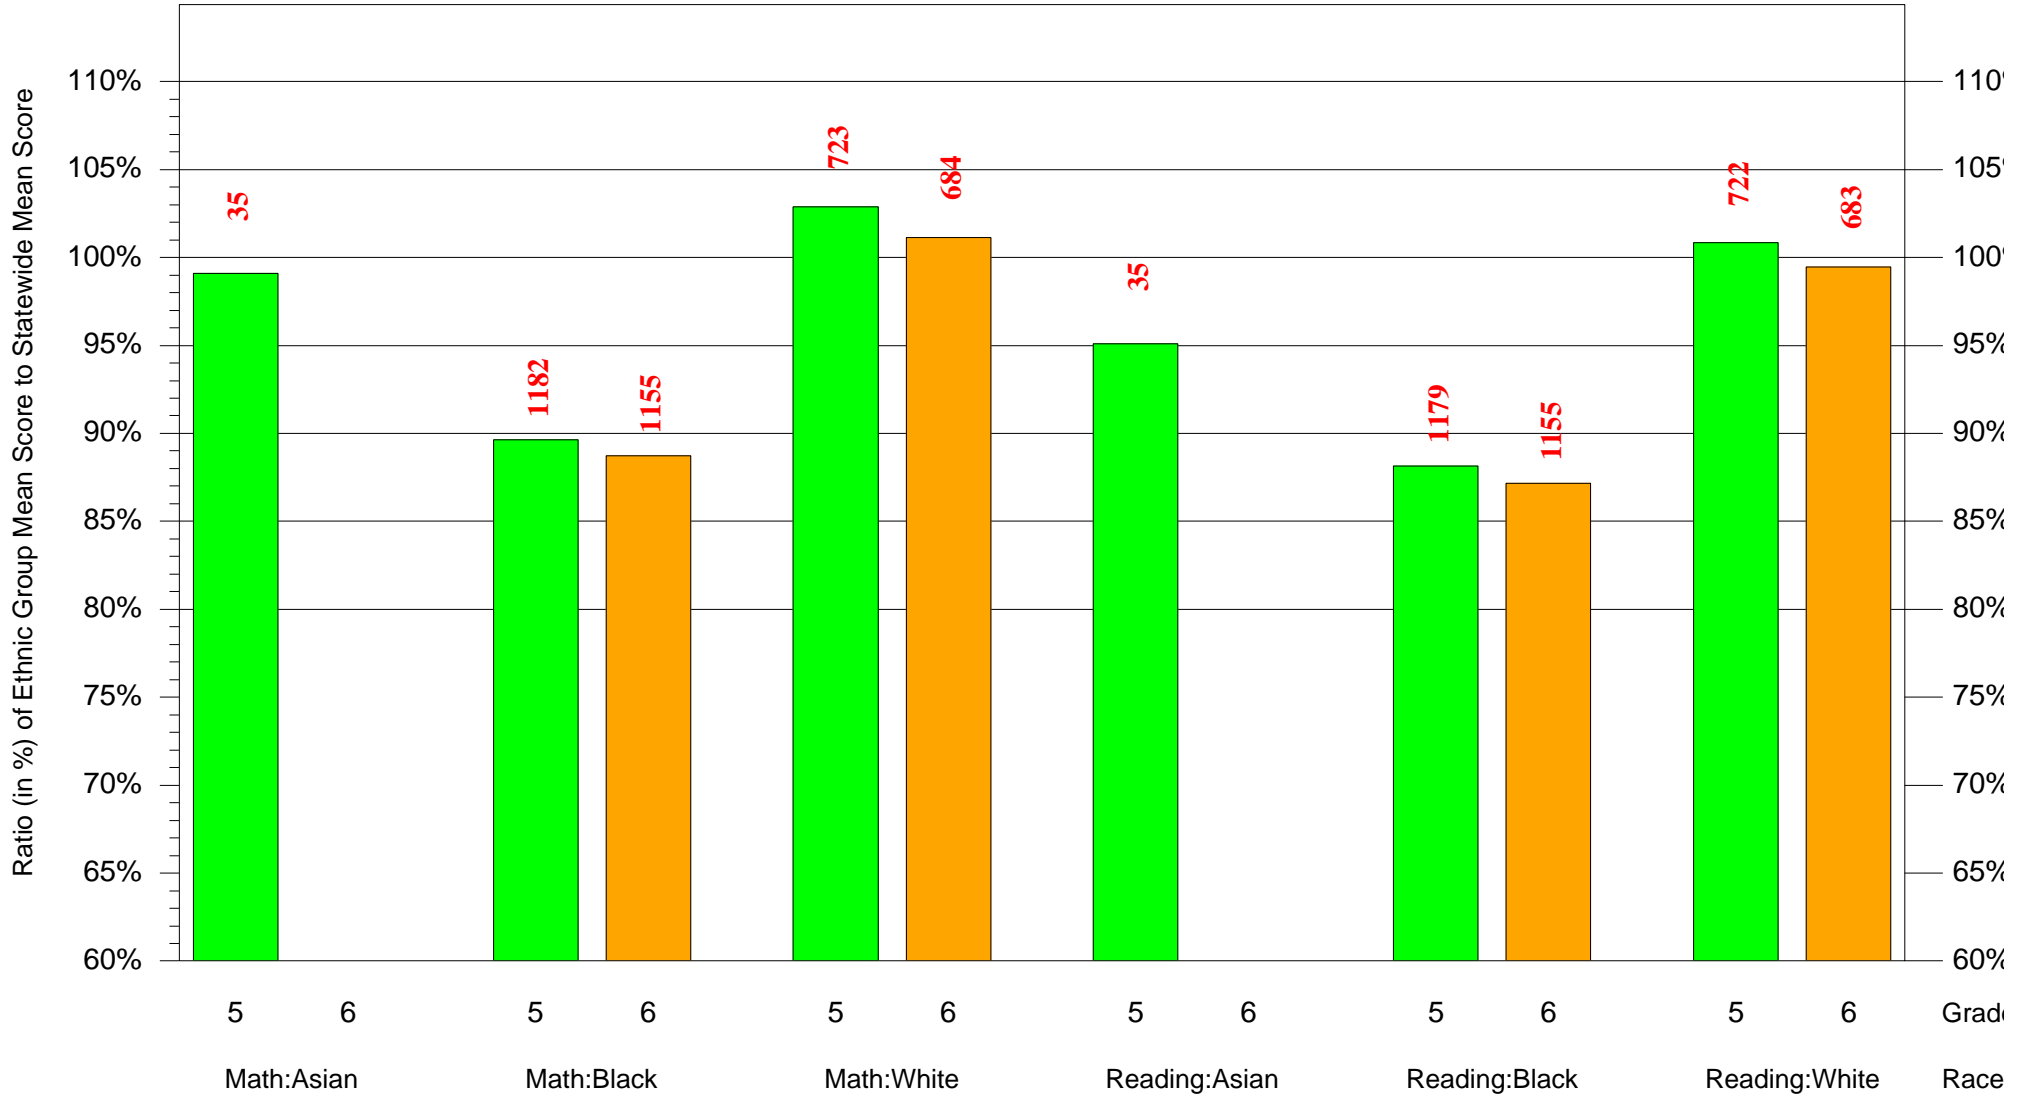

Mean Ethnic Group AUN PSSA Test Score to Statewide Mean Score

AUN = Pittsburgh SD(102027451) and Cohort = 2007 and Ethnic Group = Black or White or Asian or Hispanic

(Note: Number (in red) of Test Takers is above each bar in the chart.)

Legend █ Test Year 2007: Grade 5 █ Test Year 2008: Grade 6