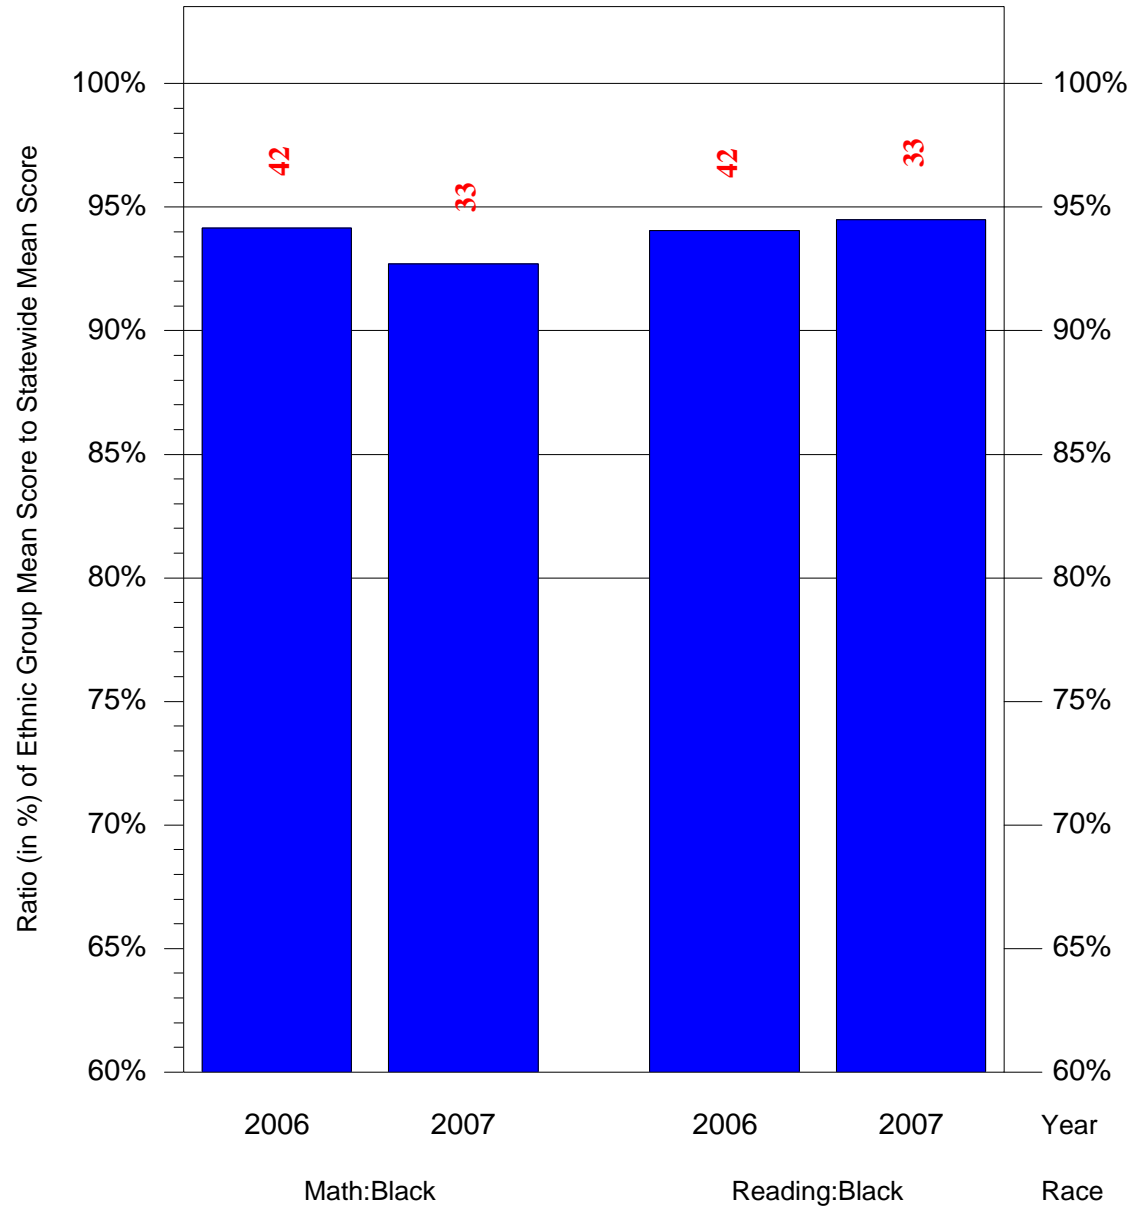

Mean Ethnic Group Building PSSA Test Score to Statewide Mean Score

Building = Liberty El Sch(6042) and Grade = 4 and Ethnic Group = Black or White

(Note: Number (in red) of Test Takers is above each bar in the chart.)