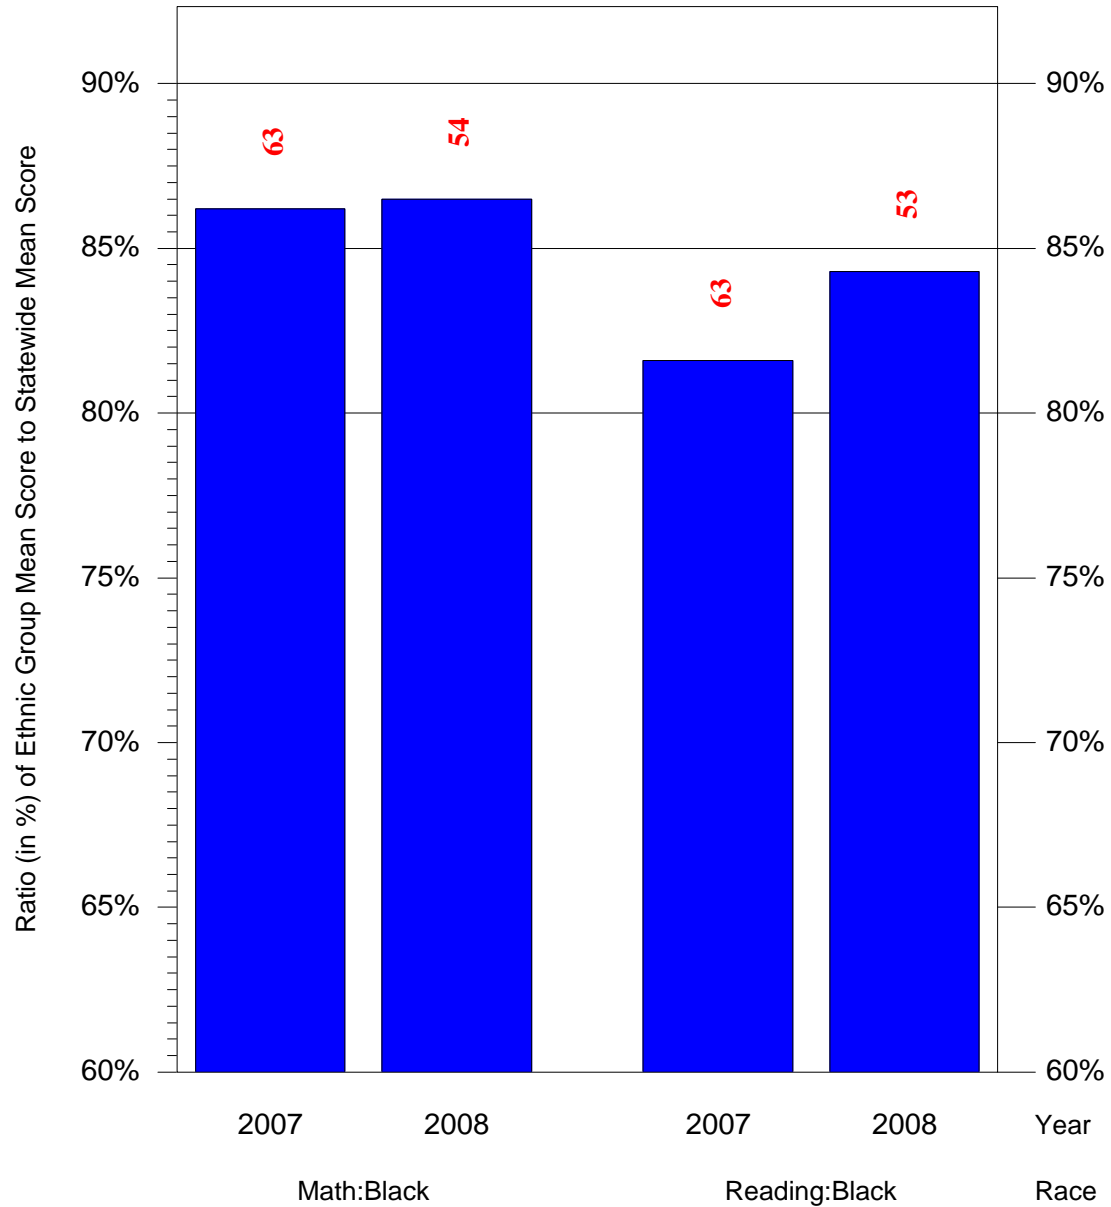

Mean Ethnic Group Building PSSA Test Score to Statewide Mean Score

Building = Northview El Sch(7883) and Grade = 5 and Ethnic Group = Black or White

(Note: Number (in red) of Test Takers is above each bar in the chart.)