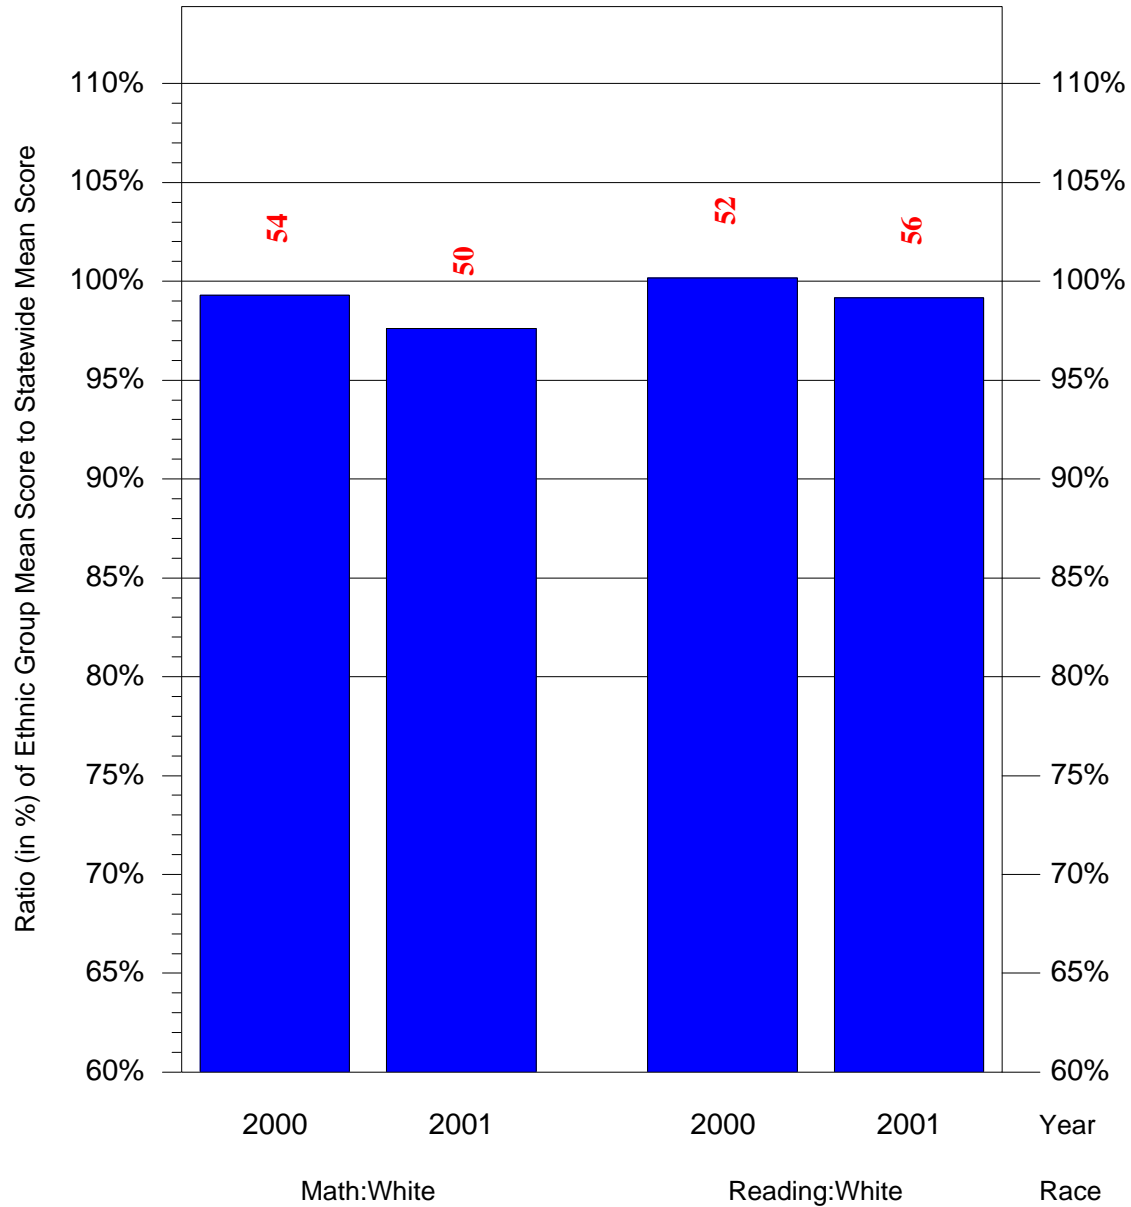

Mean Ethnic Group Building PSSA Test Score to Statewide Mean Score

Building = Overbrook MS(7632) and Grade = 8 and Ethnic Group = Black or White

(Note: Number (in red) of Test Takers is above each bar in the chart.)