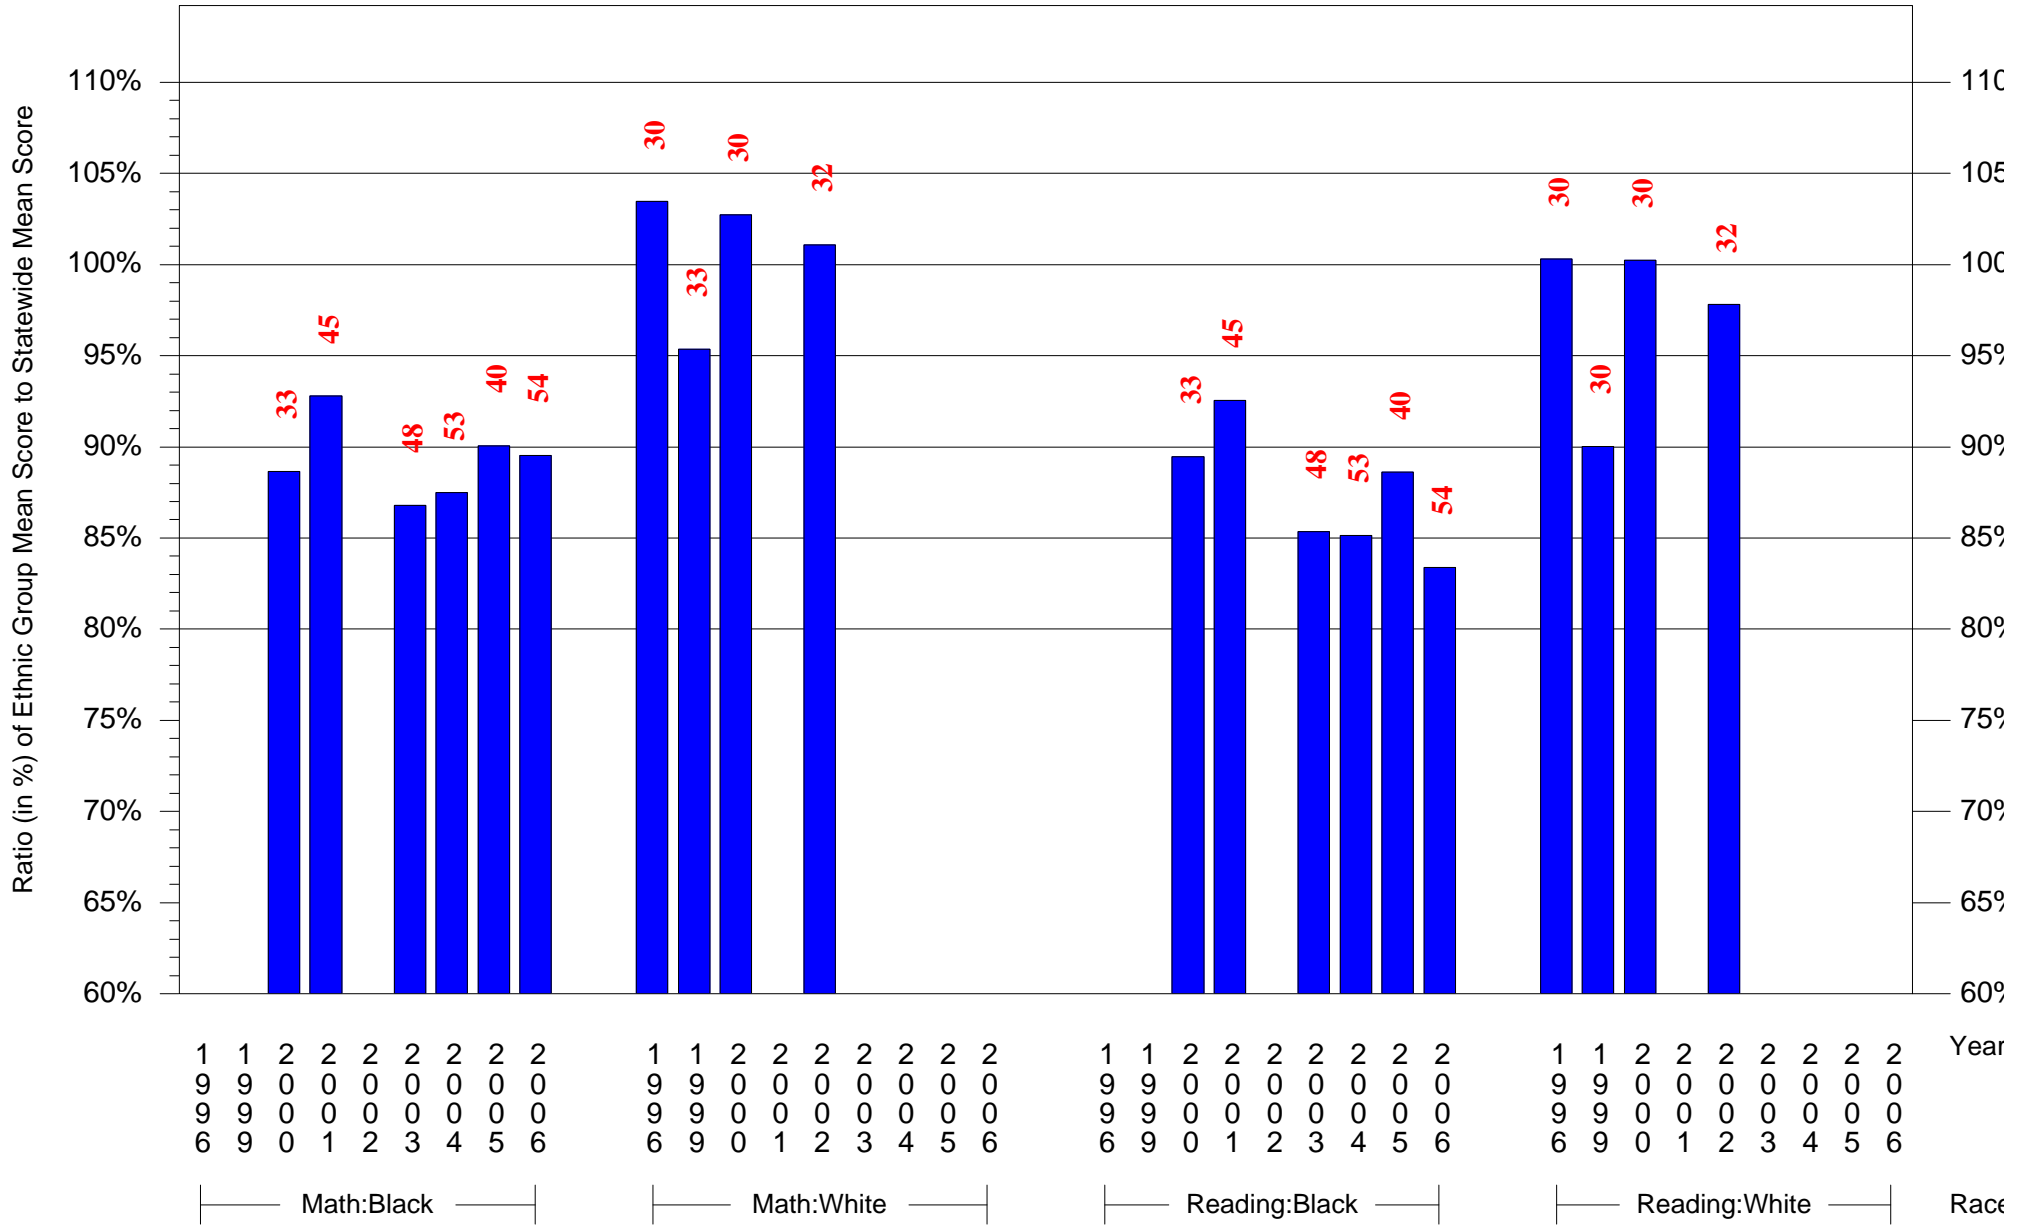

Mean Ethnic Group Building PSSA Test Score to Statewide Mean Score

Building = Washington Polytechnic Academy(7040) and Grade = 8 and Ethnic Group = Black or White

(Note: Number (in red) of Test Takers is above each bar in the chart.)