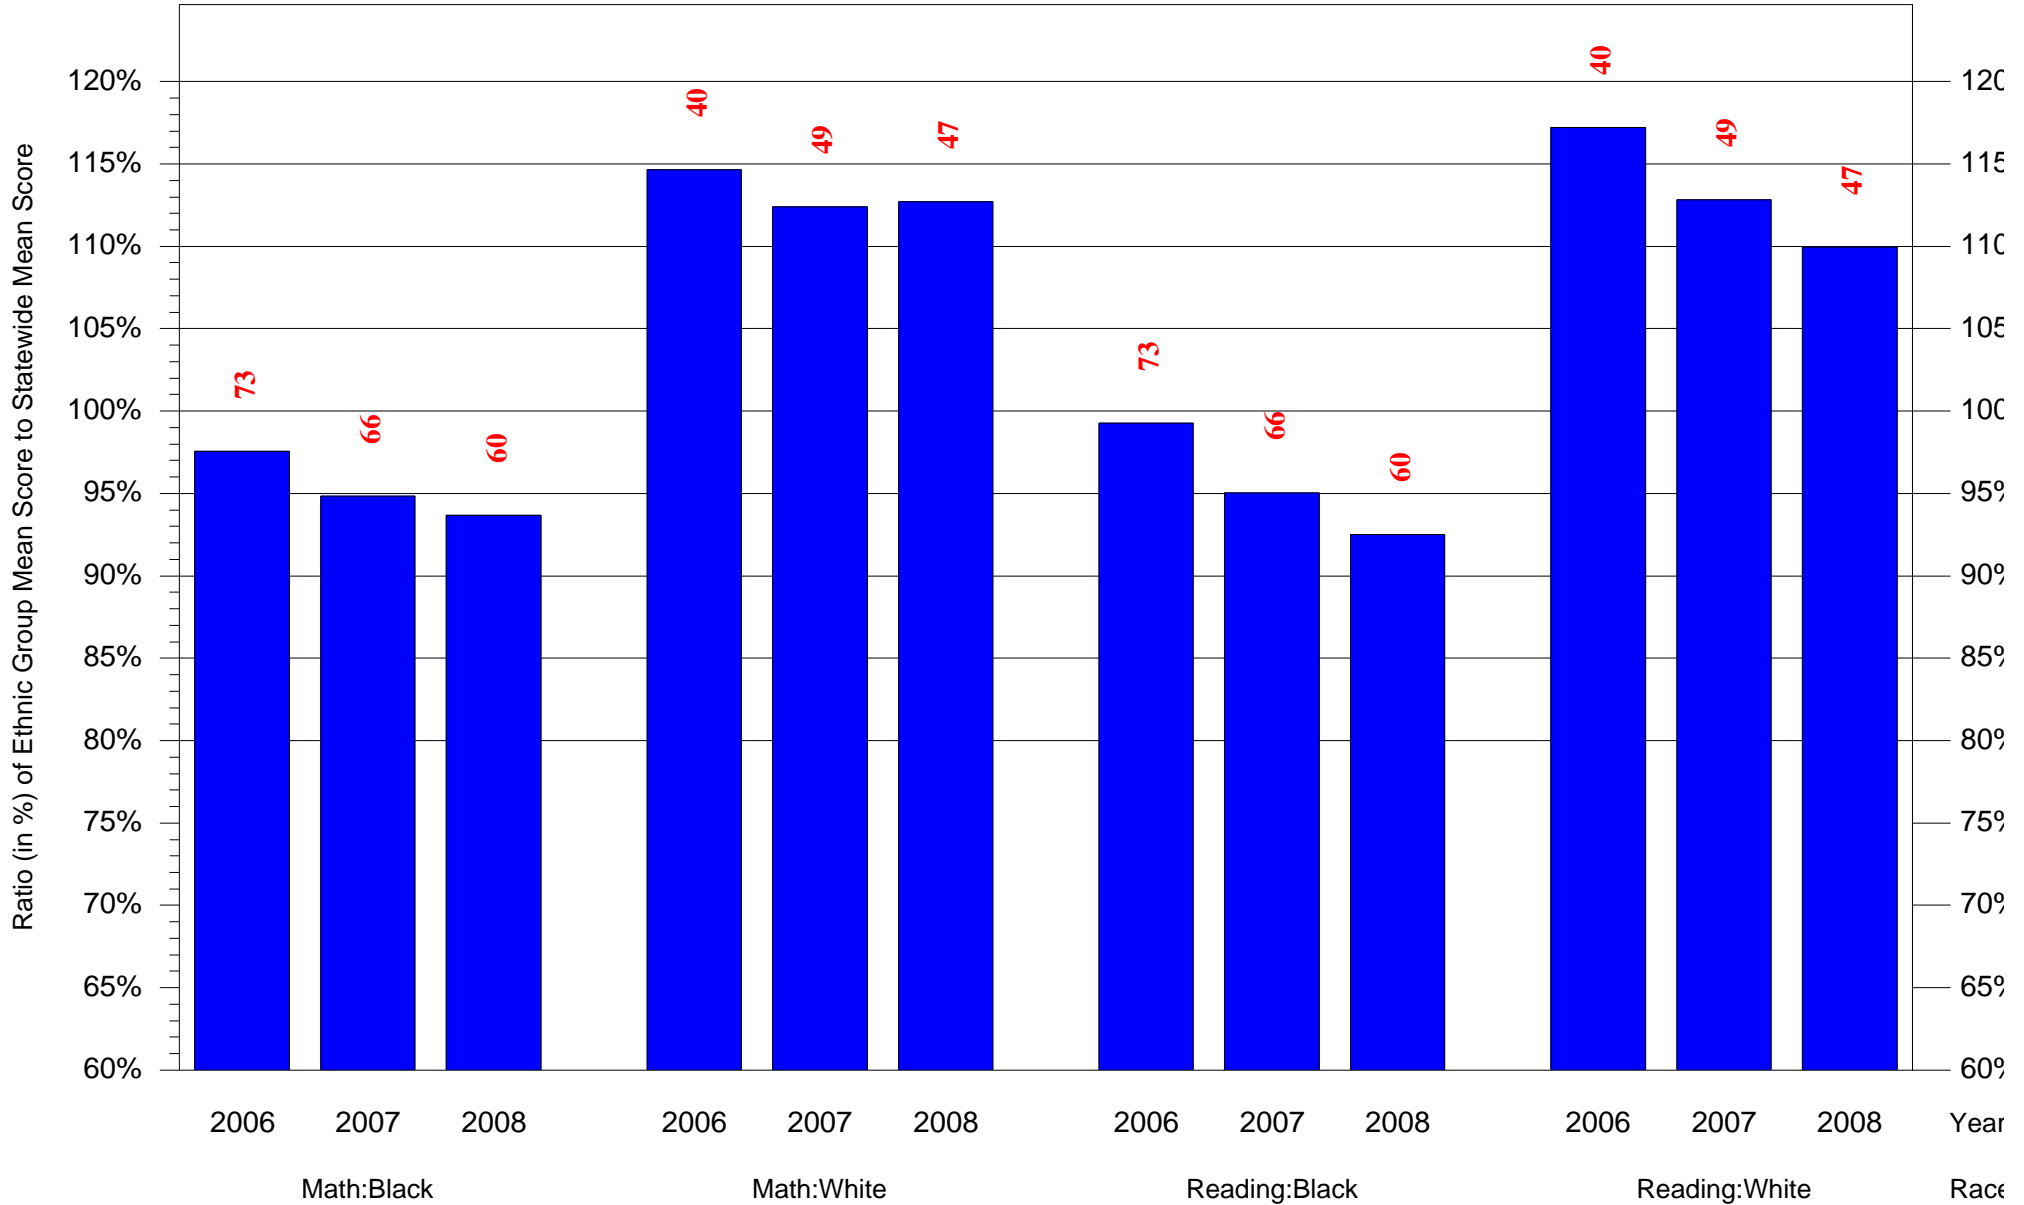

Mean Ethnic Group Building PSSA Test Score to Statewide Mean Score

Building = Sterrett Classical Academy(7039) and Grade = 6 and Ethnic Group = Black or White

(Note: Number (in red) of Test Takers is above each bar in the chart.)