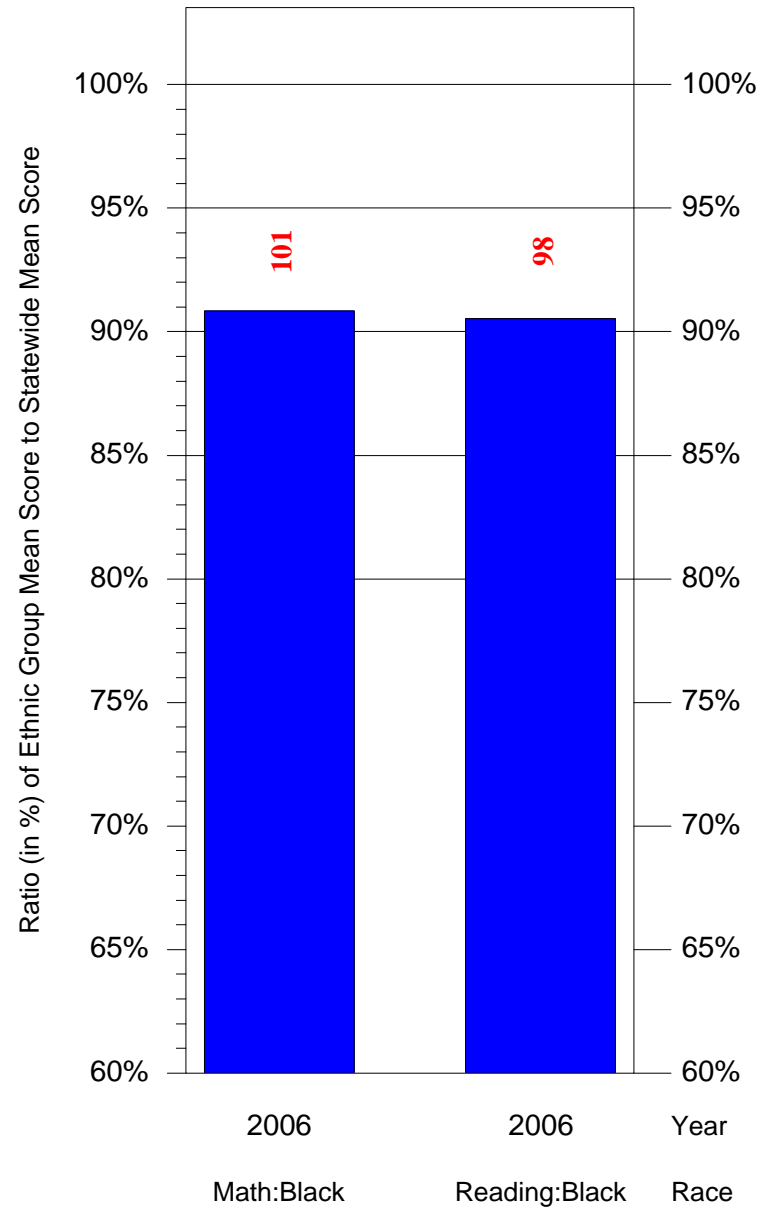

Mean Ethnic Group Building PSSA Test Score to Statewide Mean Score
Building = Arsenal MS(6015) and Grade = 7 and Ethnic Group = Black or White
(Note: Number (in red) of Test Takers is above each bar in the chart.)