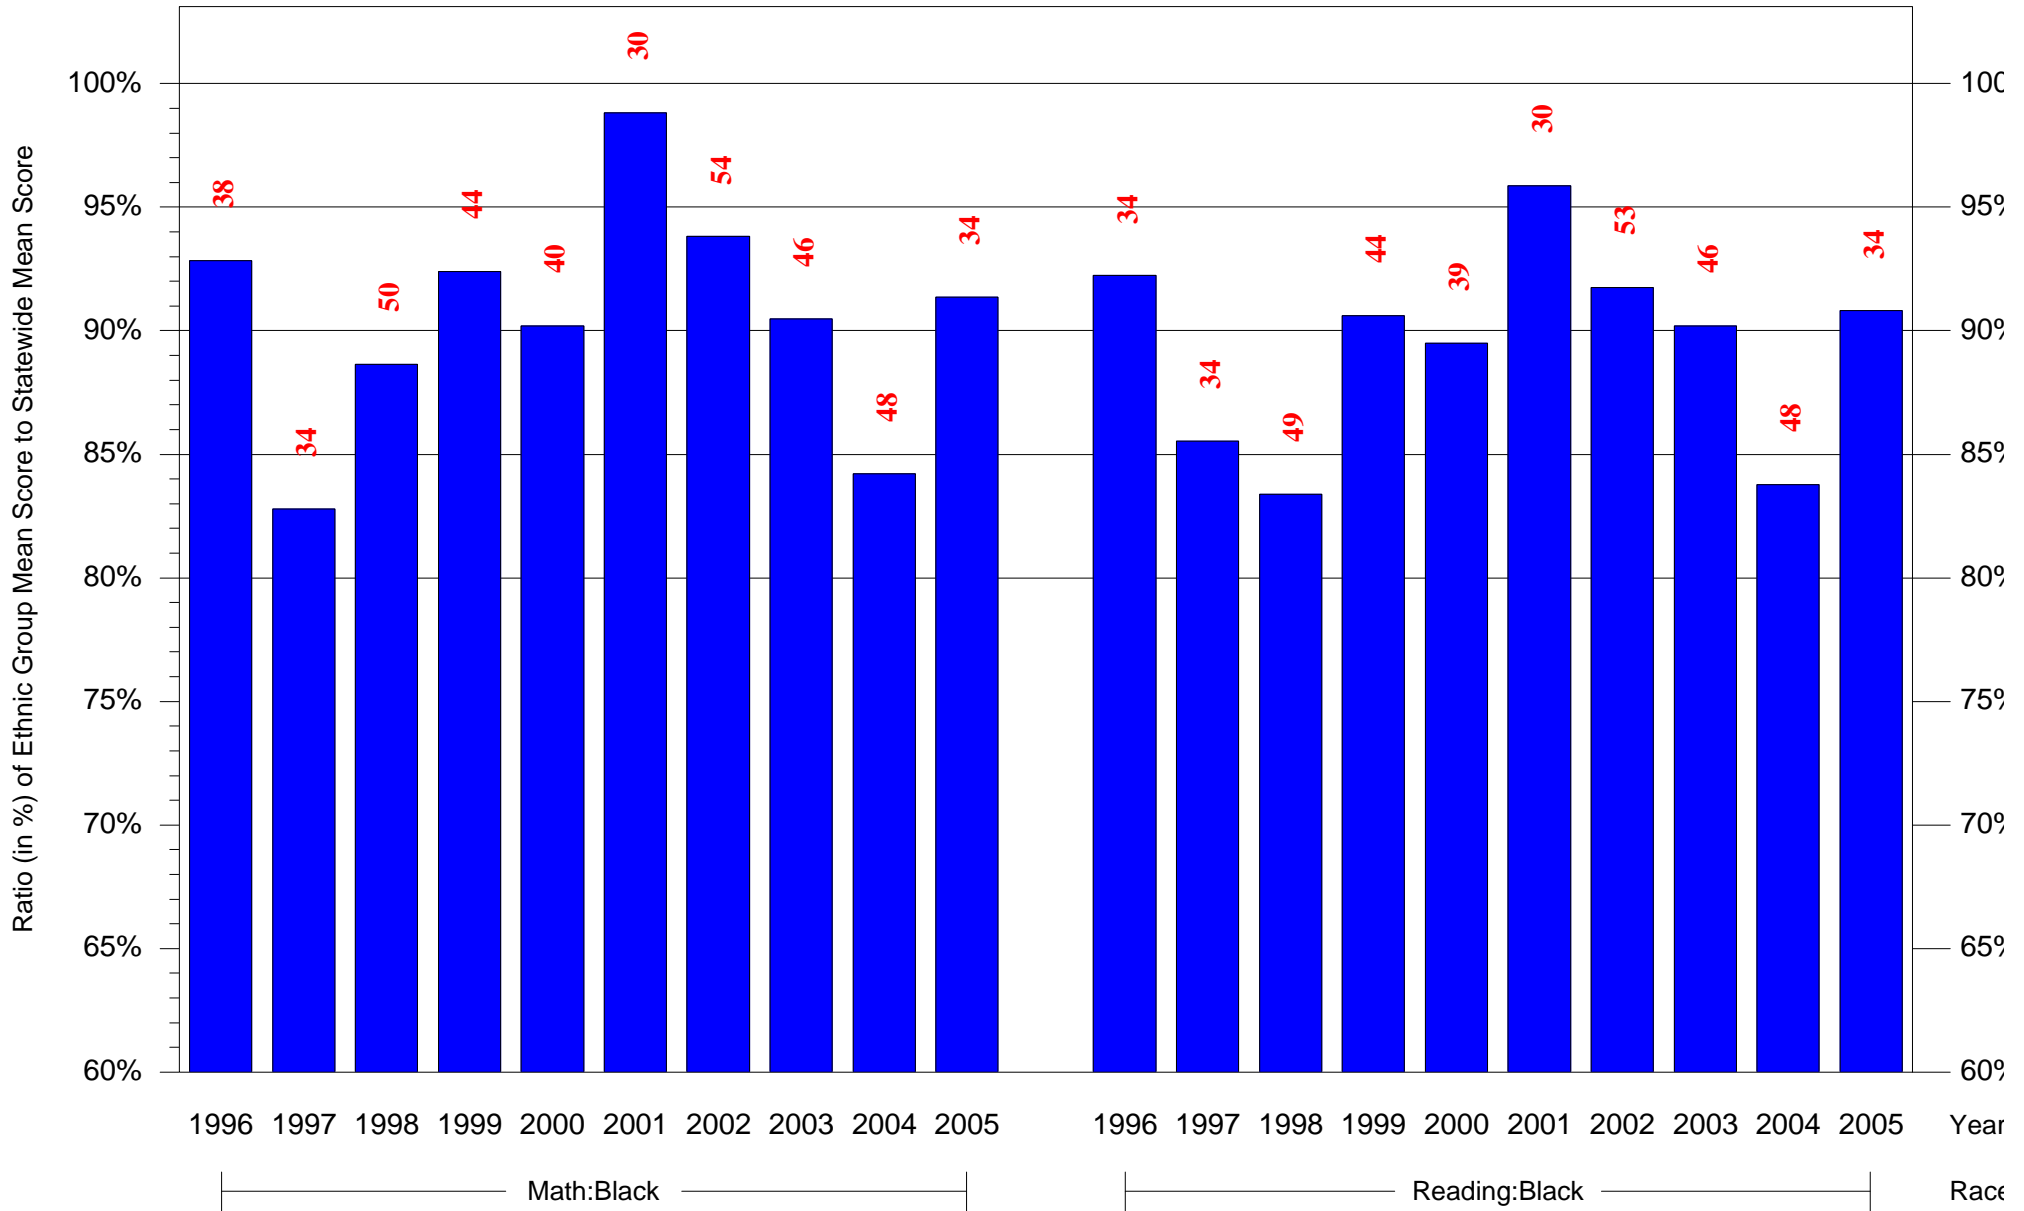

Mean Ethnic Group Building PSSA Test Score to Statewide Mean Score
Building = King M L EI Sch(6742) and Grade = 5 and Ethnic Group = Black or White
(Note: Number (in red) of Test Takers is above each bar in the chart.)