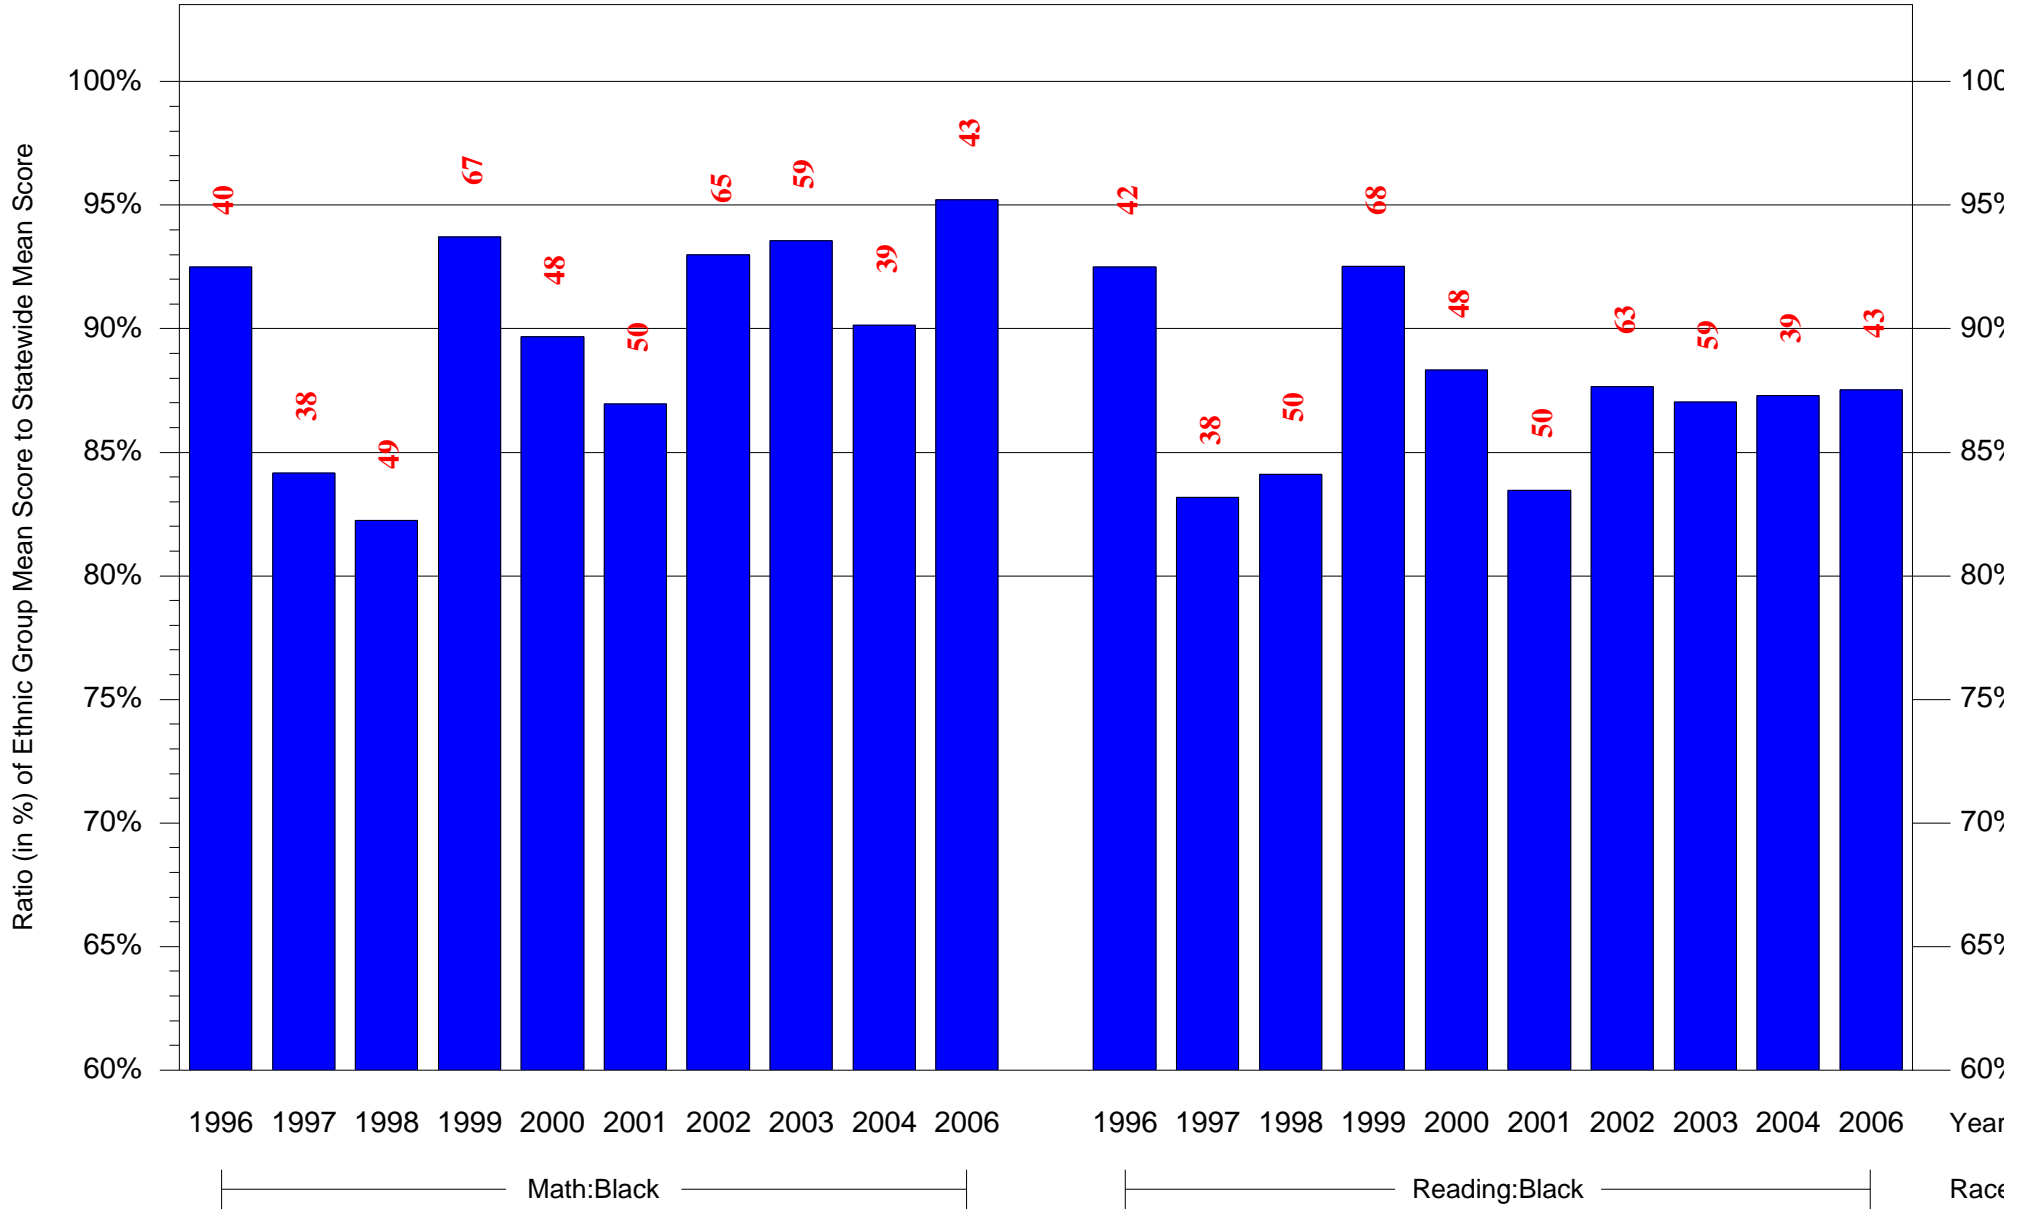

Mean Ethnic Group Building PSSA Test Score to Statewide Mean Score

Building = Crescent EI Sch(333) and Grade = 5 and Ethnic Group = Black or White

(Note: Number (in red) of Test Takers is above each bar in the chart.)