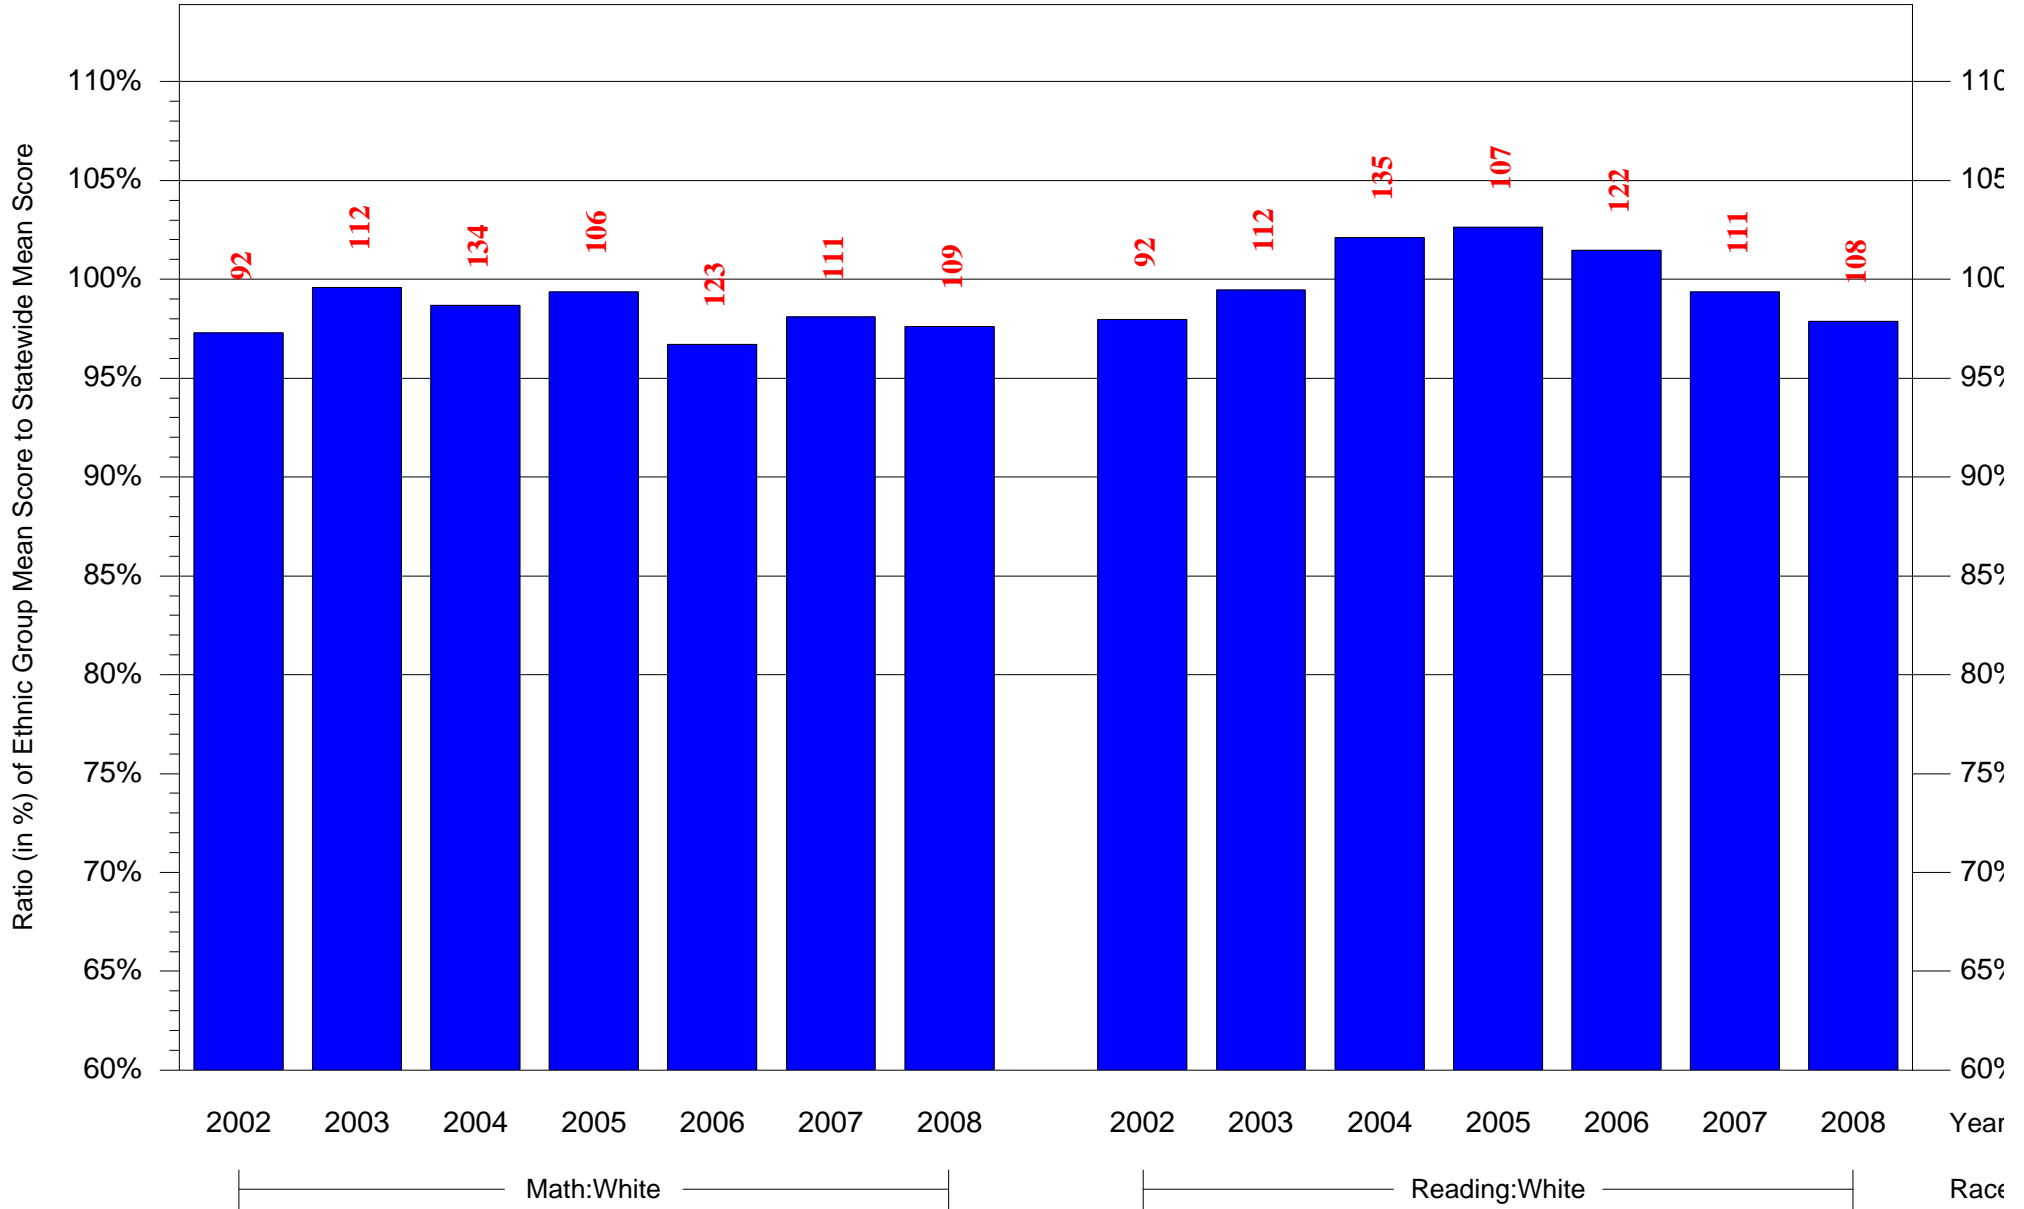

Mean Ethnic Group Building PSSA Test Score to Statewide Mean Score

Building = South Brook MS(7693) and Grade = 8 and Ethnic Group = Black or White

(Note: Number (in red) of Test Takers is above each bar in the chart.)