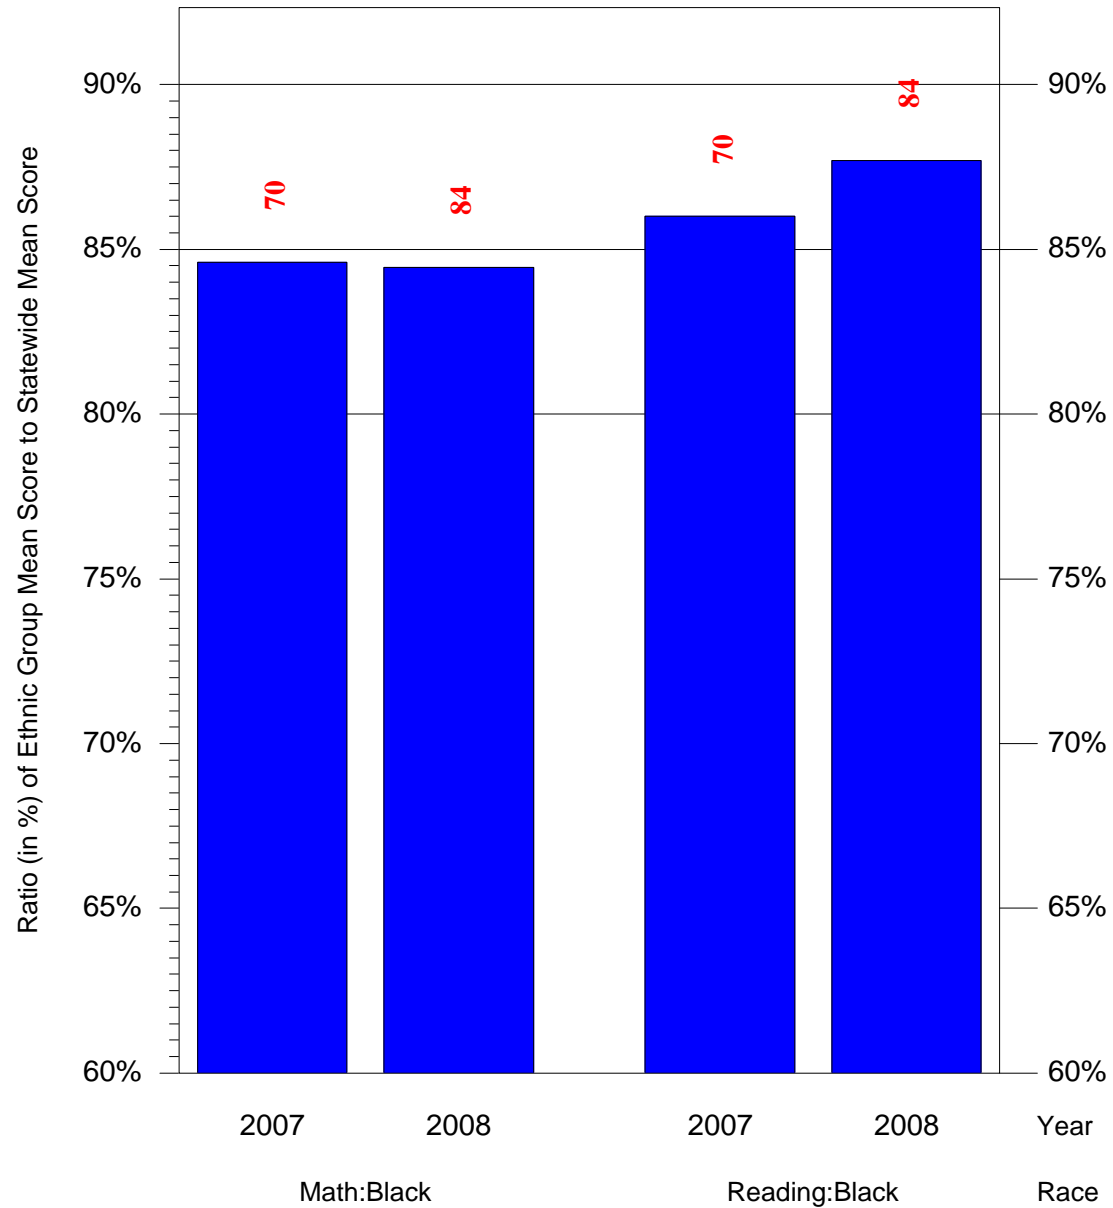

Mean Ethnic Group Building PSSA Test Score to Statewide Mean Score

Building = Faison Helen S Arts Academy(7869) and Grade = 4 and Ethnic Group = Black or White

(Note: Number (in red) of Test Takers is above each bar in the chart.)