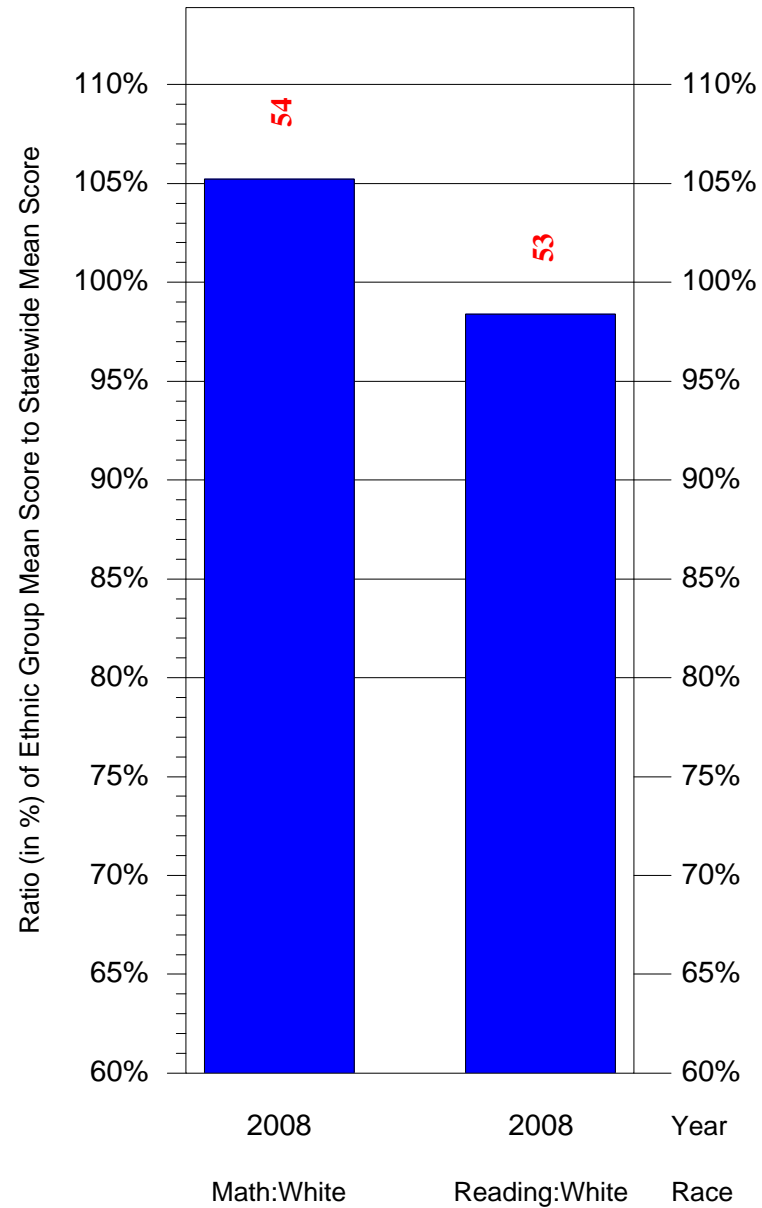

Mean Ethnic Group Building PSSA Test Score to Statewide Mean Score

Building = Brookline El Sch(7868) and Grade = 8 and Ethnic Group = Black or White

(Note: Number (in red) of Test Takers is above each bar in the chart.)