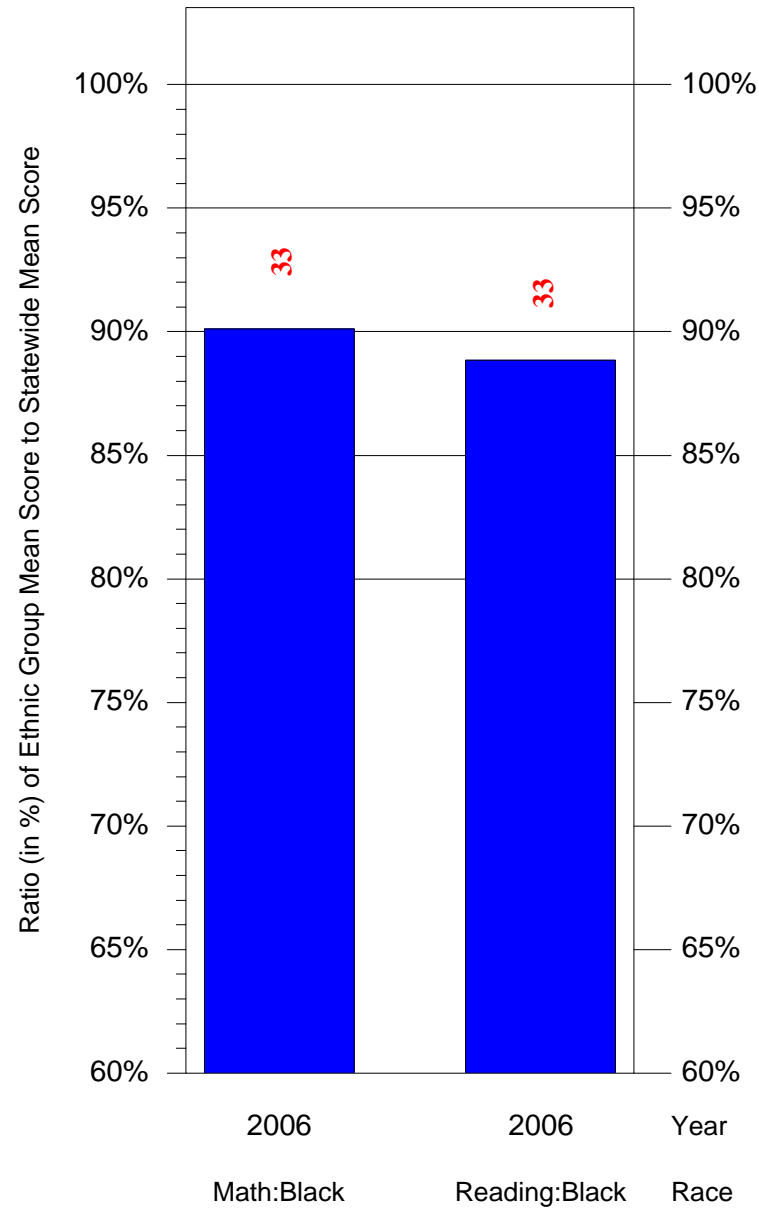

Mean Ethnic Group Building PSSA Test Score to Statewide Mean Score
Building = Knoxville El Sch(7631) and Grade = 4 and Ethnic Group = Black or White
(Note: Number (in red) of Test Takers is above each bar in the chart.)