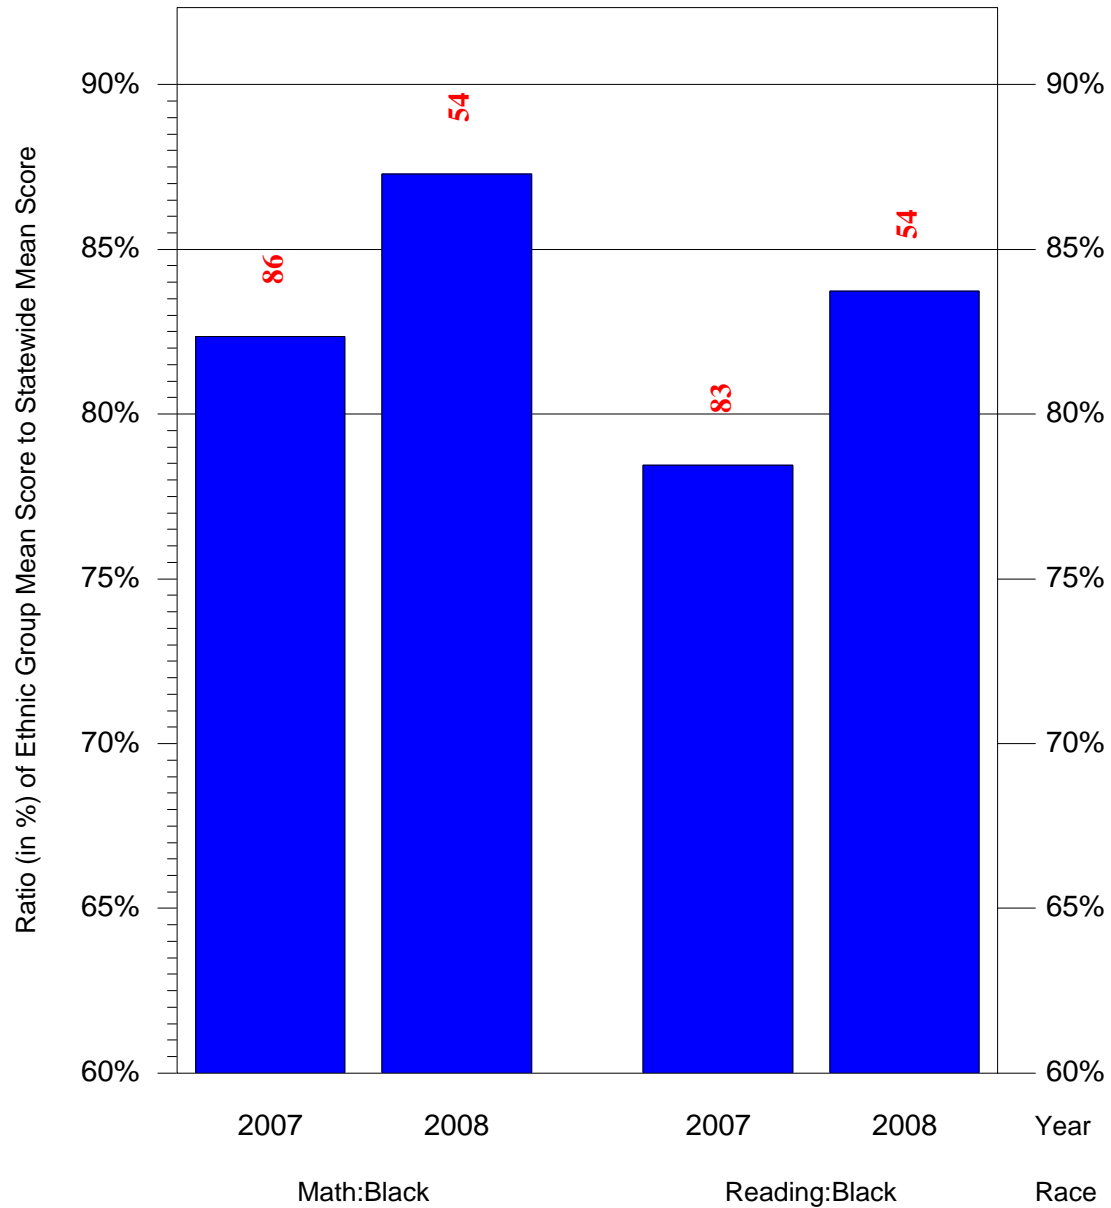

Mean Ethnic Group Building PSSA Test Score to Statewide Mean Score

Building = Faison Helen S Arts Academy(7869) and Grade = 8 and Ethnic Group = Black or White

(Note: Number (in red) of Test Takers is above each bar in the chart.)