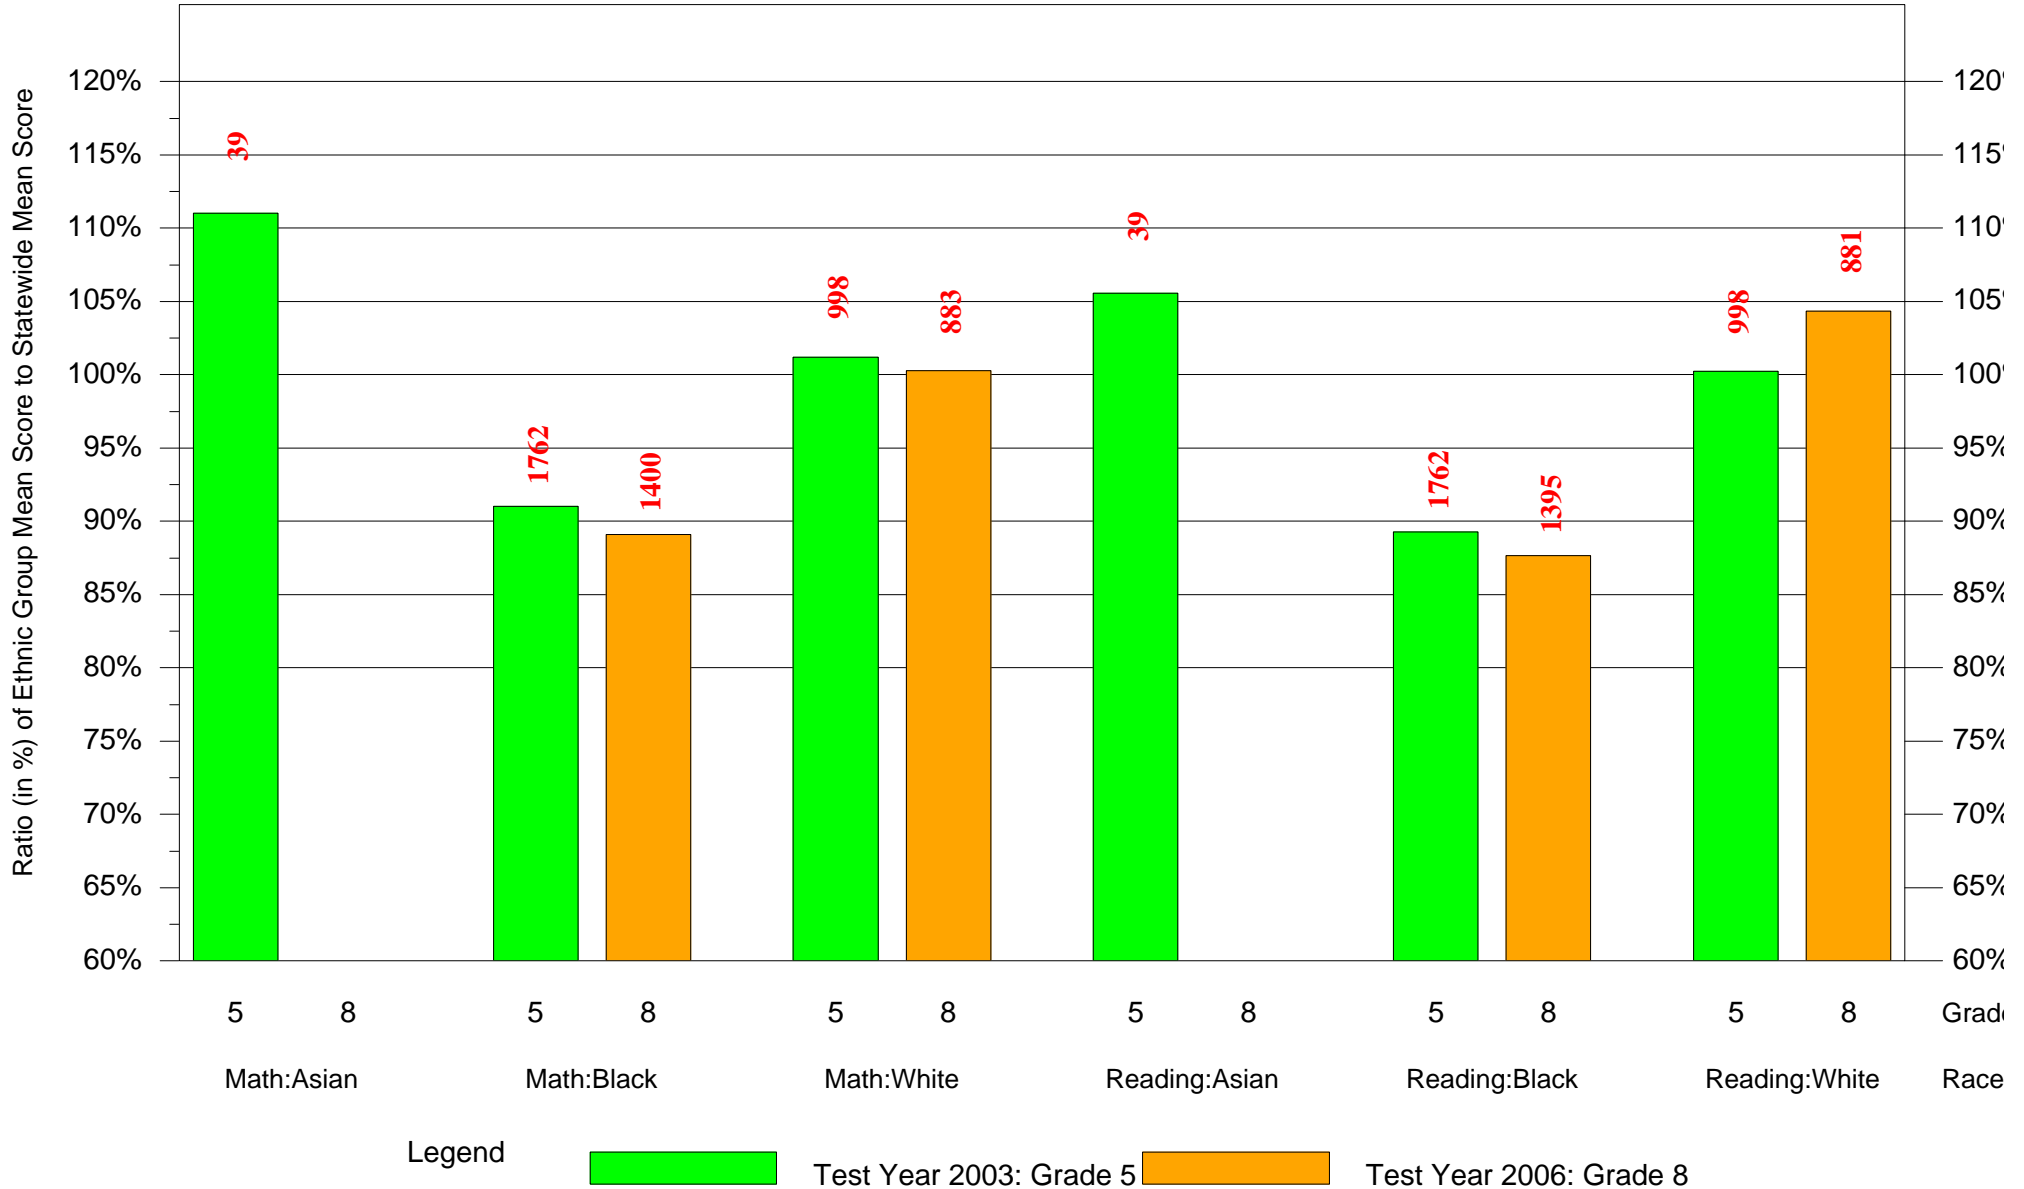

Mean Ethnic Group AUN PSSA Test Score to Statewide Mean Score

AUN = Pittsburgh SD(102027451) and Cohort = 2003 and Ethnic Group = Black or White or Asian or Hispanic

(Note: Number (in red) of Test Takers is above each bar in the chart.)