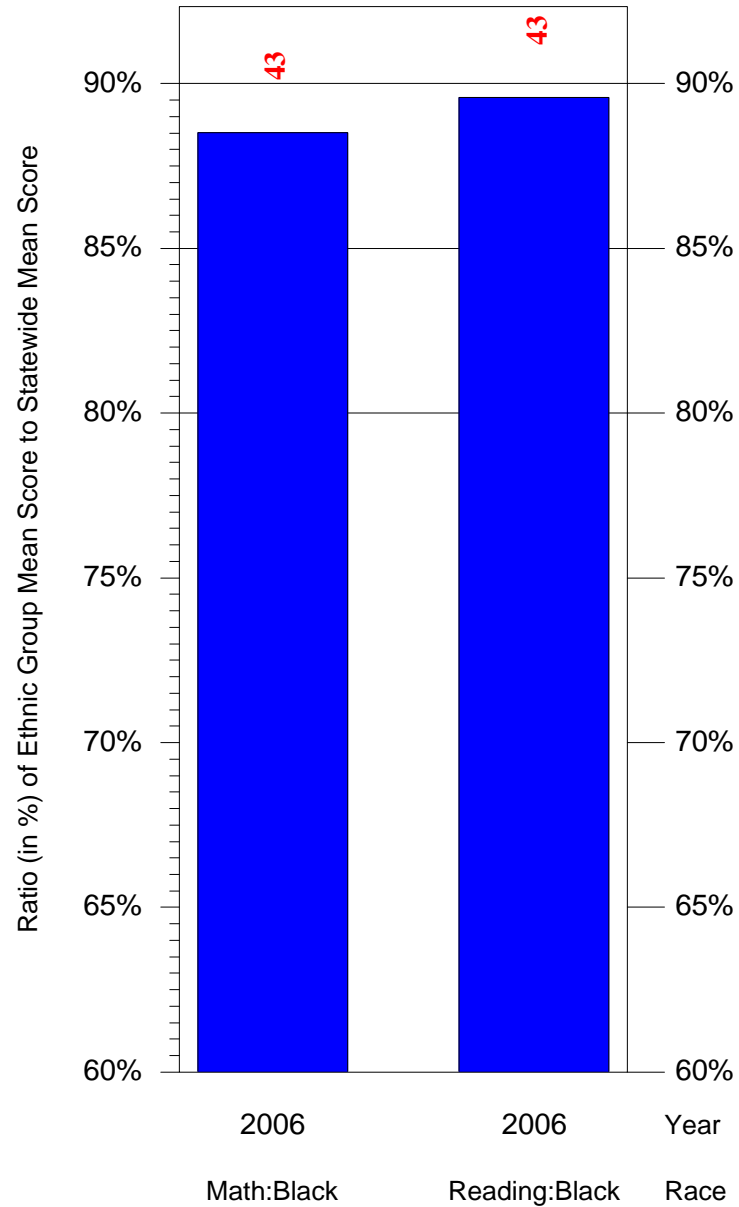

Mean Ethnic Group Building PSSA Test Score to Statewide Mean Score

Building = Washington Polytechnic Academy(7040) and Grade = 6 and Ethnic Group = Black or White

(Note: Number (in red) of Test Takers is above each bar in the chart.)