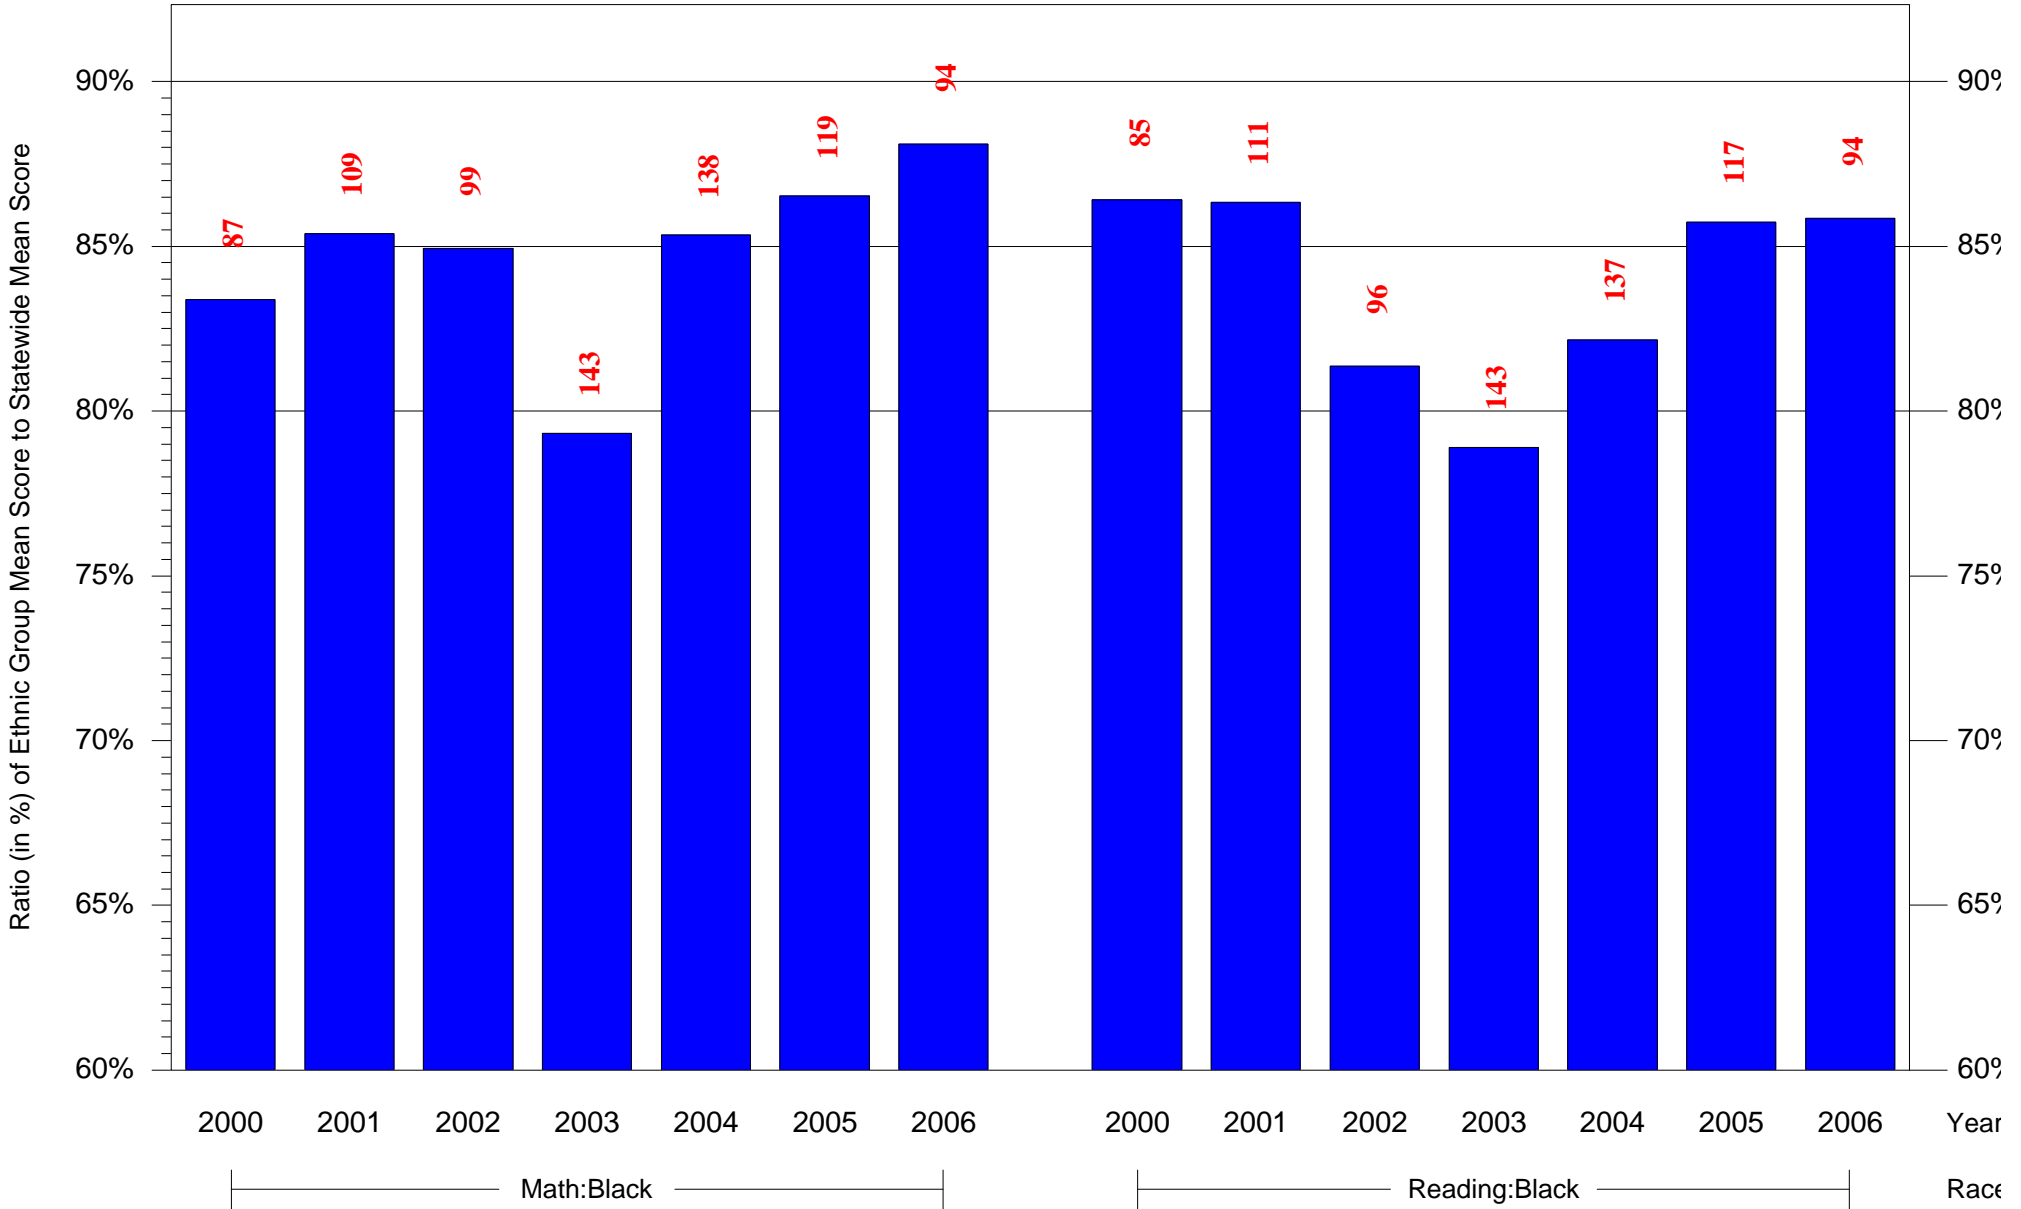

Mean Ethnic Group Building PSSA Test Score to Statewide Mean Score
Building = Columbus MS(7618) and Grade = 8 and Ethnic Group = Black or White
(Note: Number (in red) of Test Takers is above each bar in the chart.)