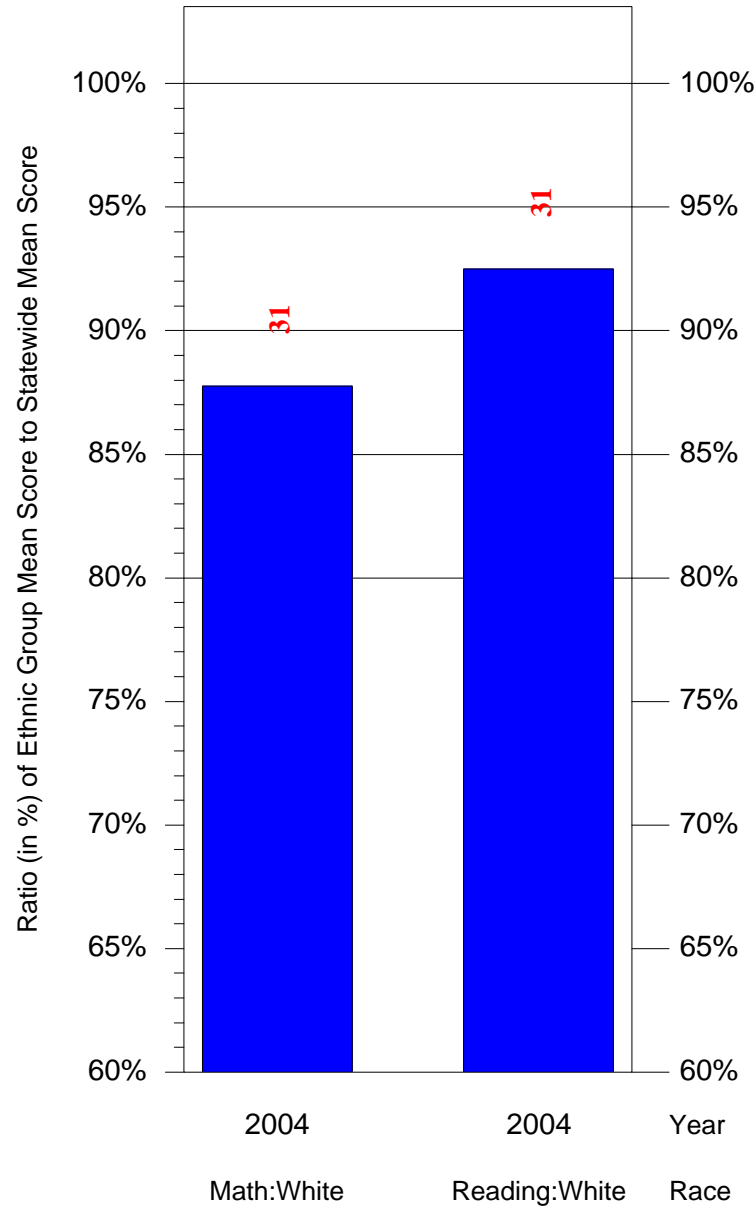

Mean Ethnic Group Building PSSA Test Score to Statewide Mean Score
Building = Prospect El Sch(7633) and Grade = 5 and Ethnic Group = Black or White
(Note: Number (in red) of Test Takers is above each bar in the chart.)