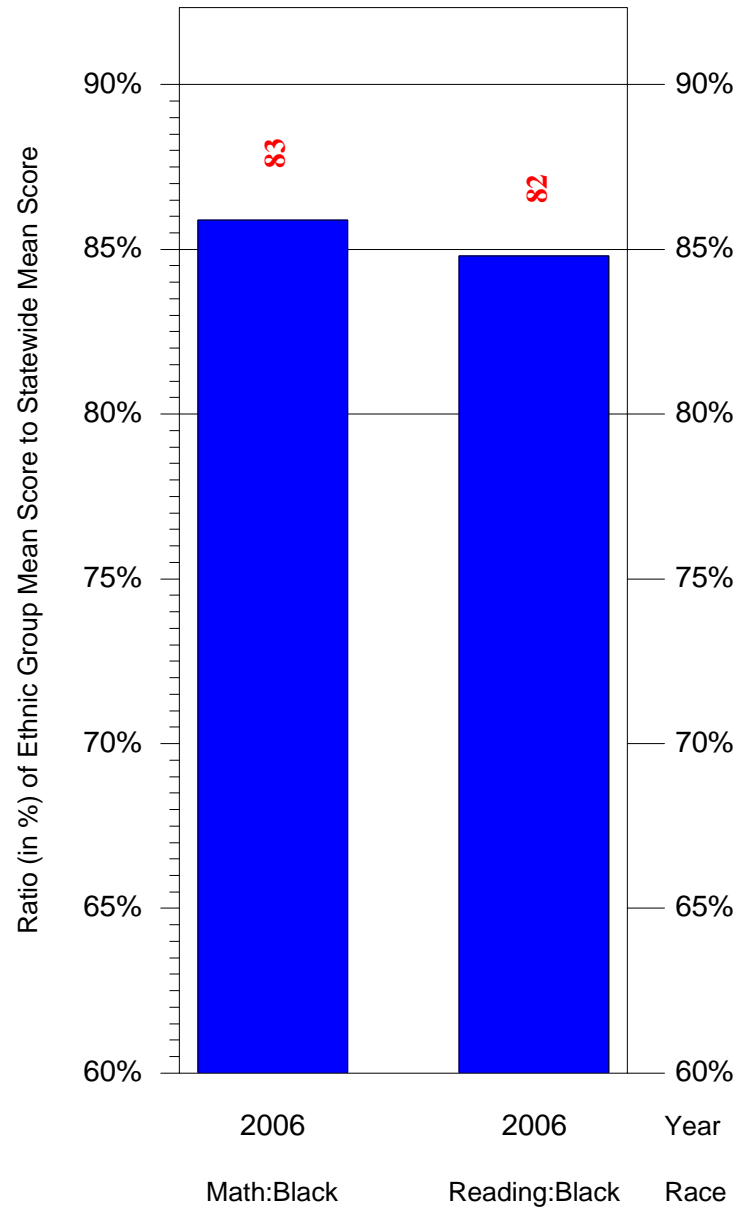

Mean Ethnic Group Building PSSA Test Score to Statewide Mean Score
Building = Columbus MS(7618) and Grade = 7 and Ethnic Group = Black or White
(Note: Number (in red) of Test Takers is above each bar in the chart.)