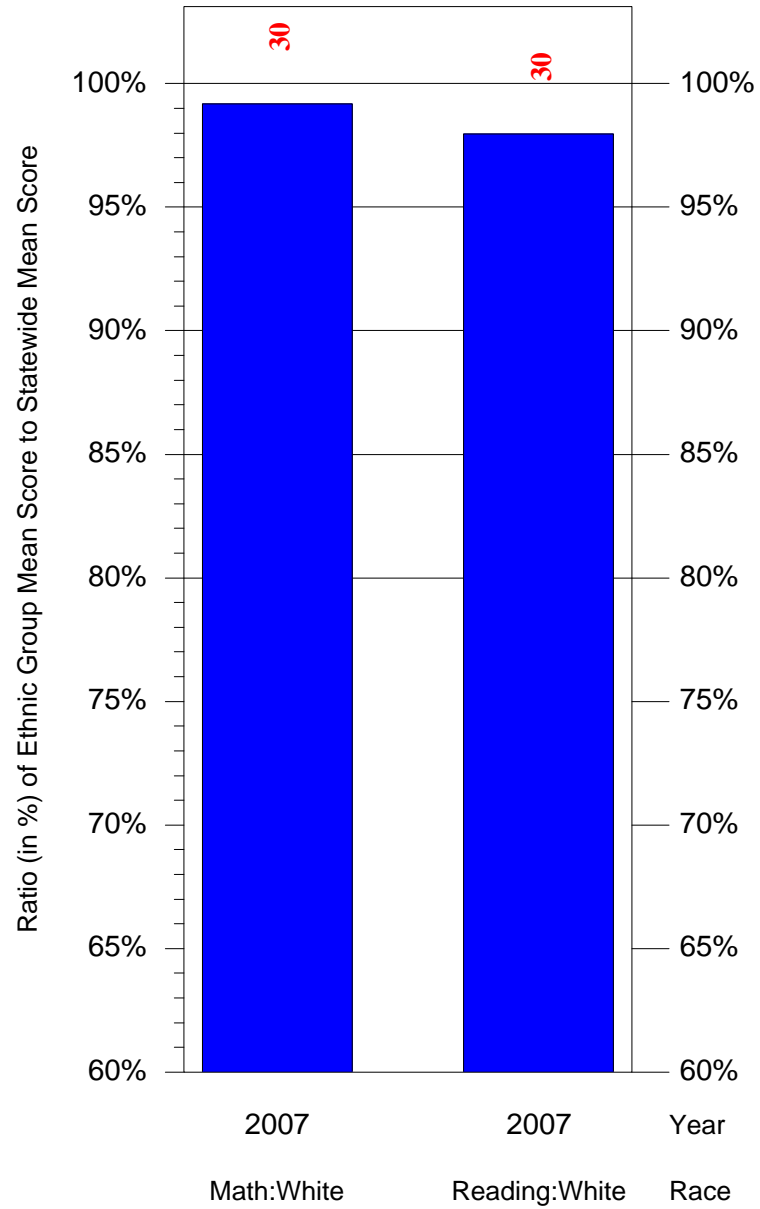

Mean Ethnic Group Building PSSA Test Score to Statewide Mean Score

Building = Mifflin El Sch(7881) and Grade = 6 and Ethnic Group = Black or White

(Note: Number (in red) of Test Takers is above each bar in the chart.)