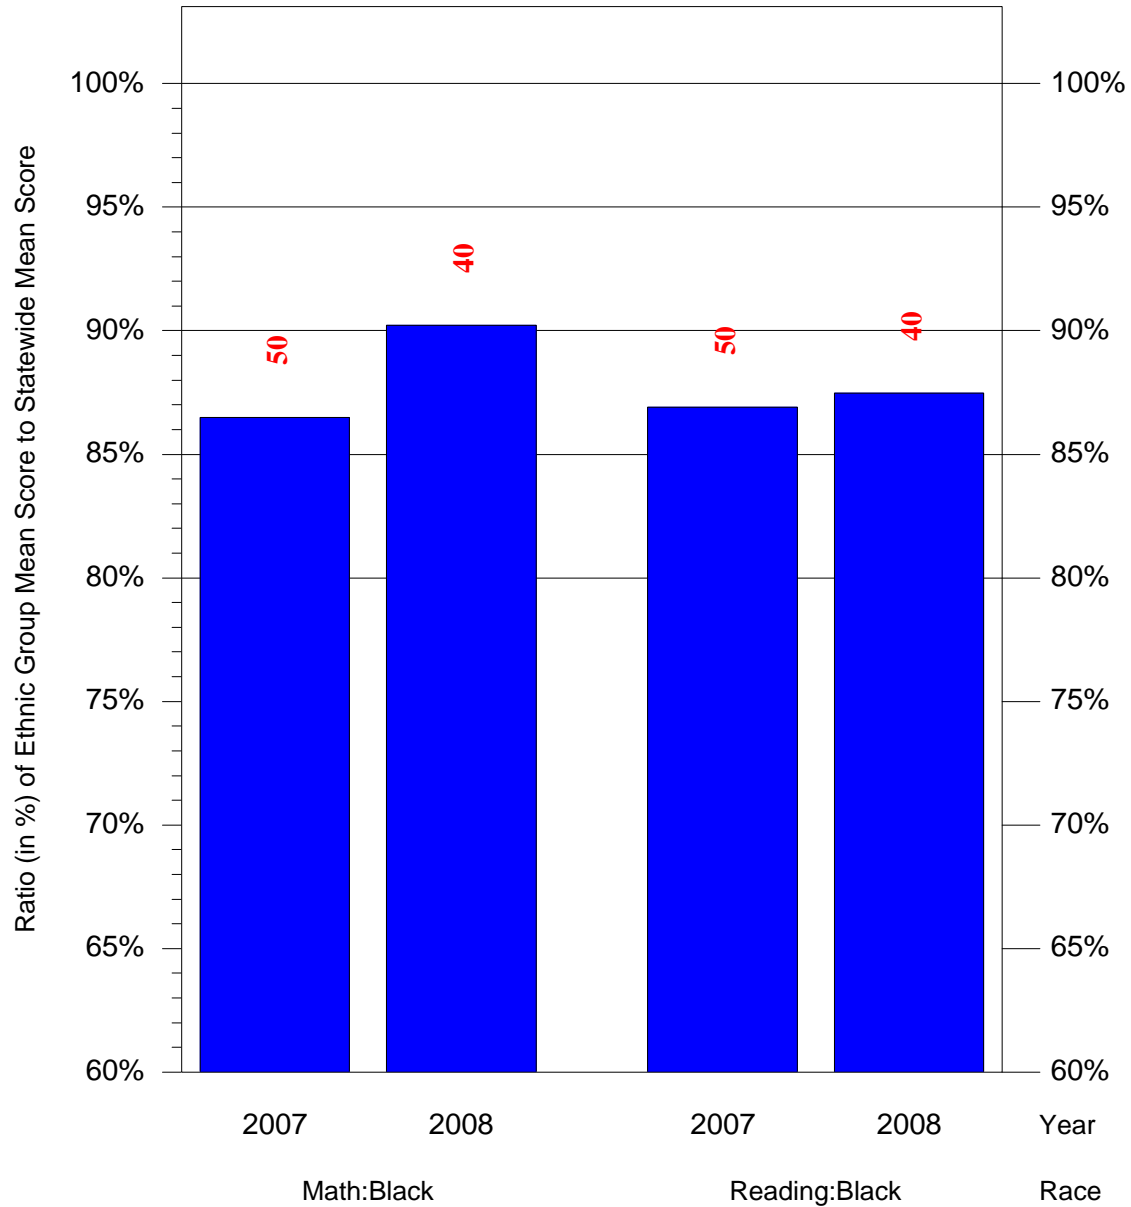

Mean Ethnic Group Building PSSA Test Score to Statewide Mean Score

Building = Lincoln EI Tech Academy(7870) and Grade = 7 and Ethnic Group = Black or White

(Note: Number (in red) of Test Takers is above each bar in the chart.)