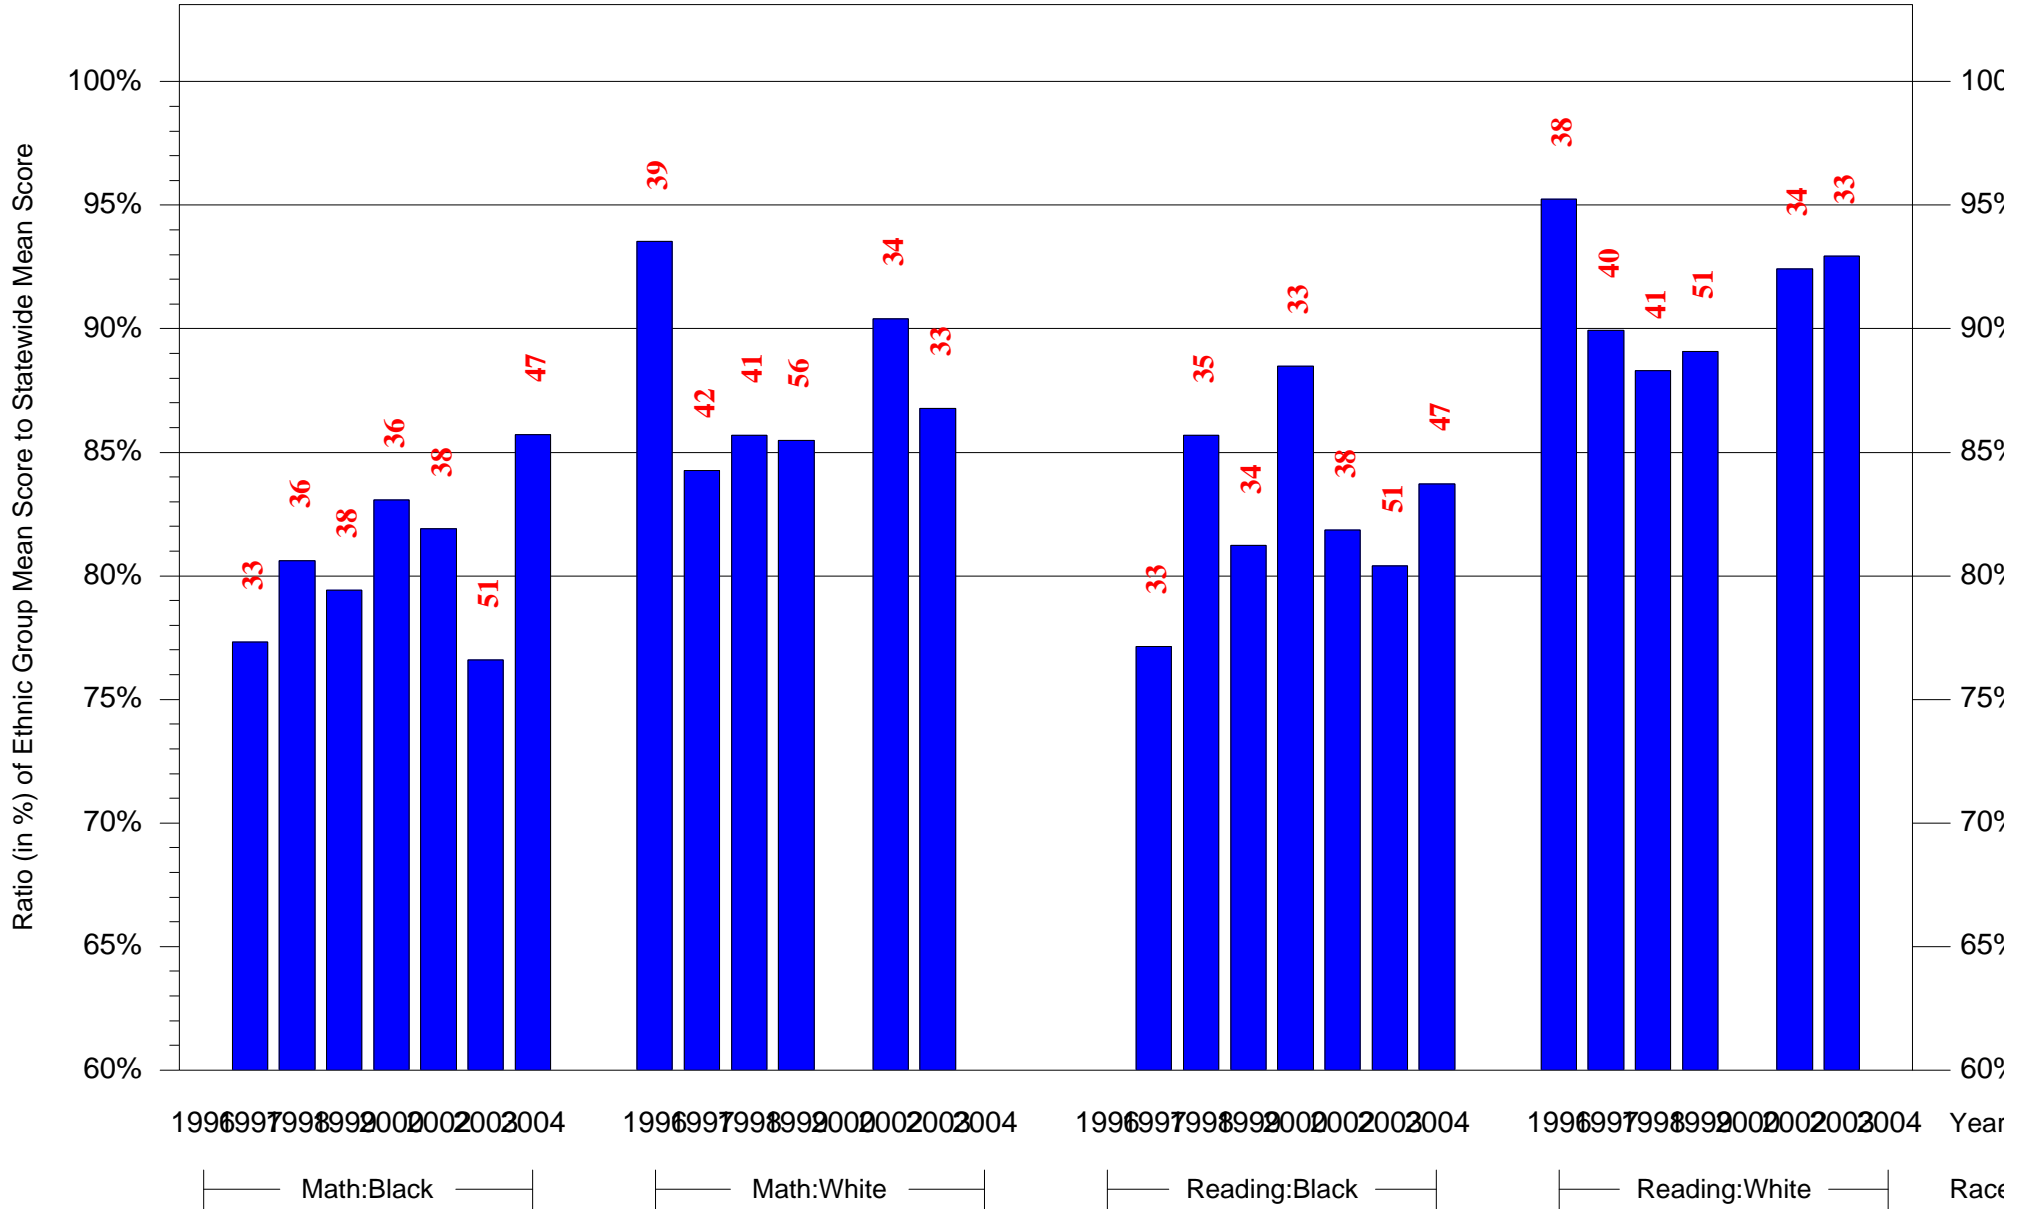

Mean Ethnic Group Building PSSA Test Score to Statewide Mean Score

Building = South VoTech HS(417) and Grade = 11 and Ethnic Group = Black or White

(Note: Number (in red) of Test Takers is above each bar in the chart.)