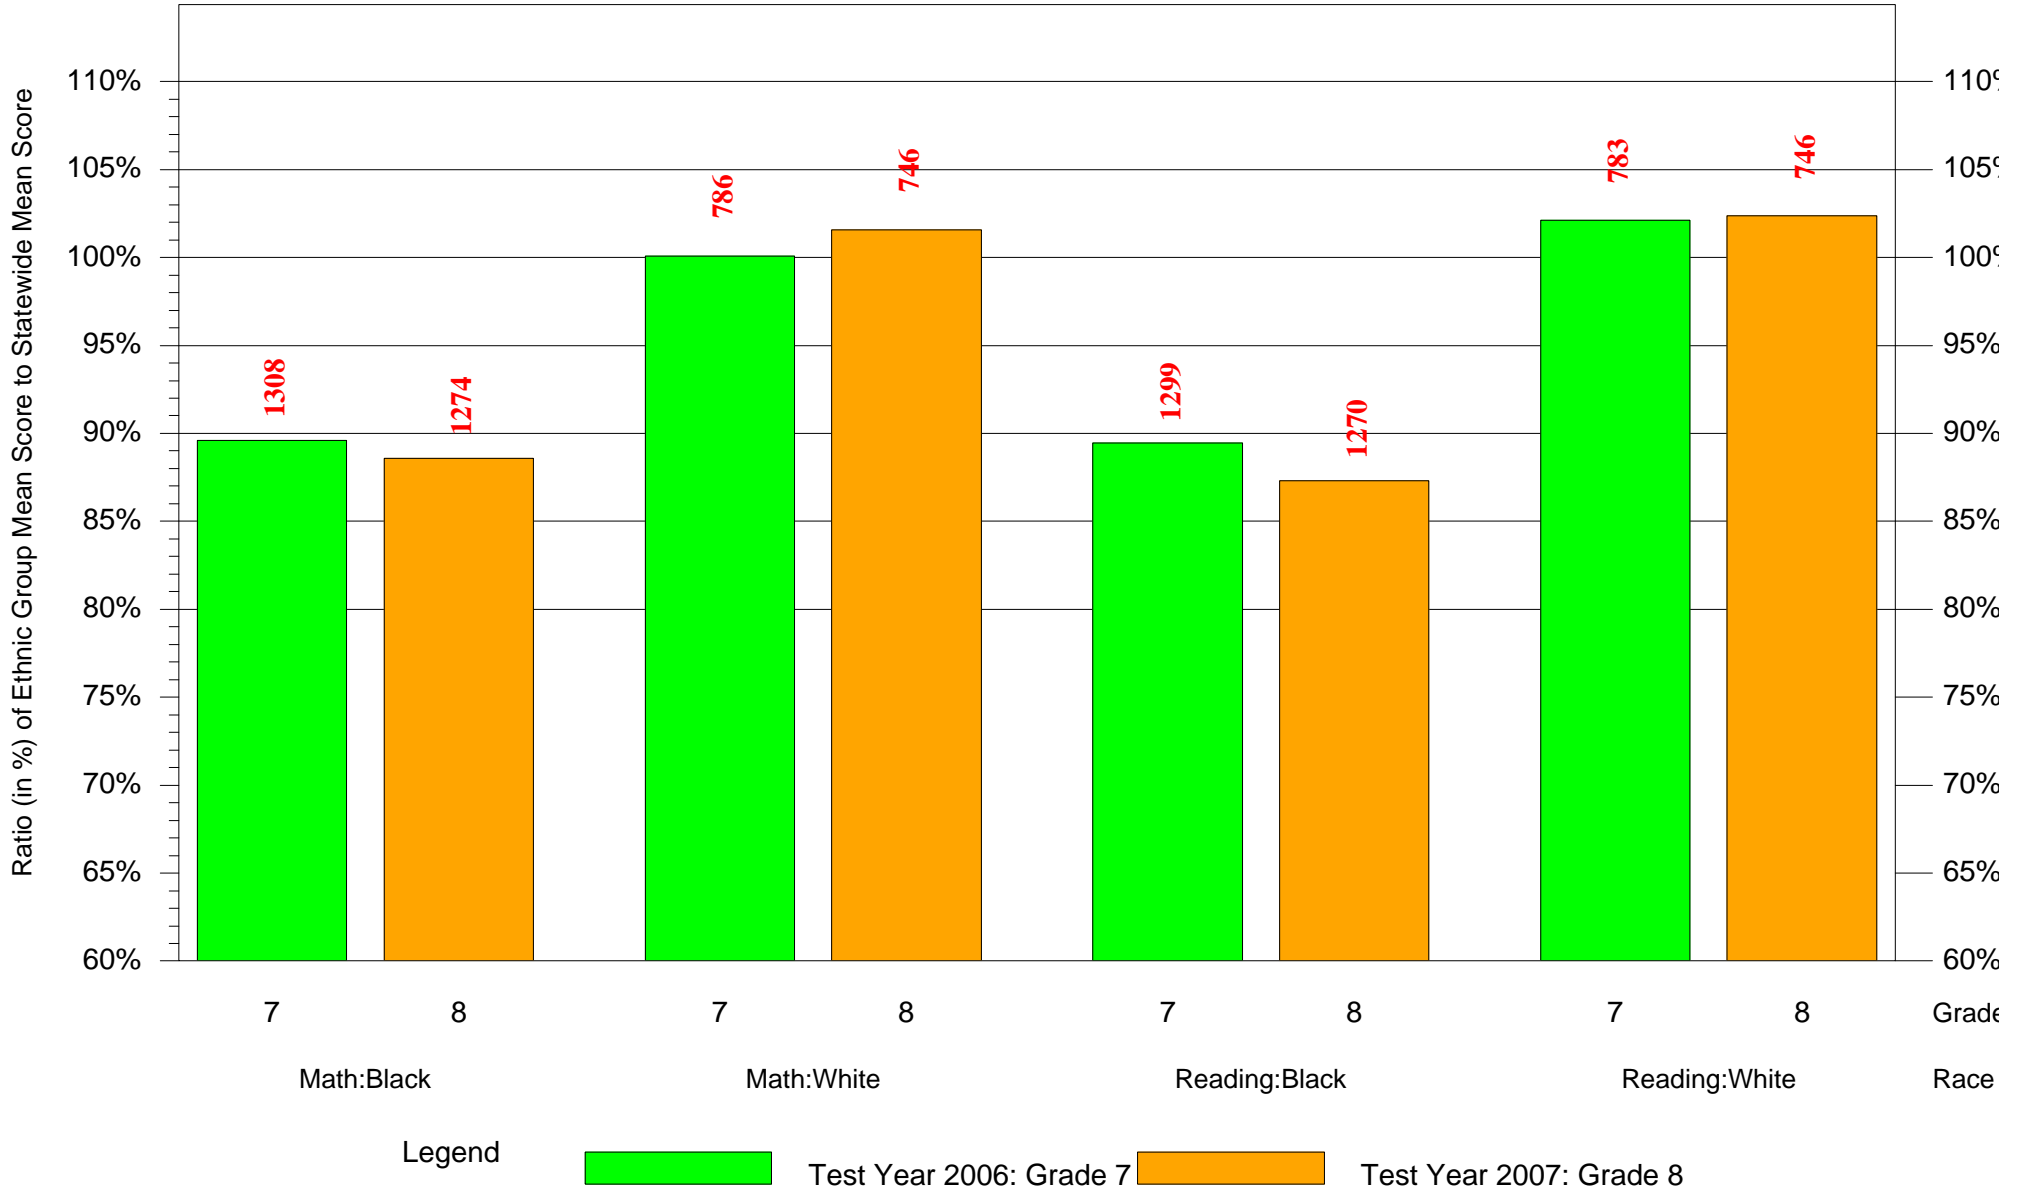

Mean Ethnic Group AUN PSSA Test Score to Statewide Mean Score

AUN = Pittsburgh SD(102027451) and Cohort = 2006 and Ethnic Group = Black or White or Asian or Hispanic

(Note: Number (in red) of Test Takers is above each bar in the chart.)