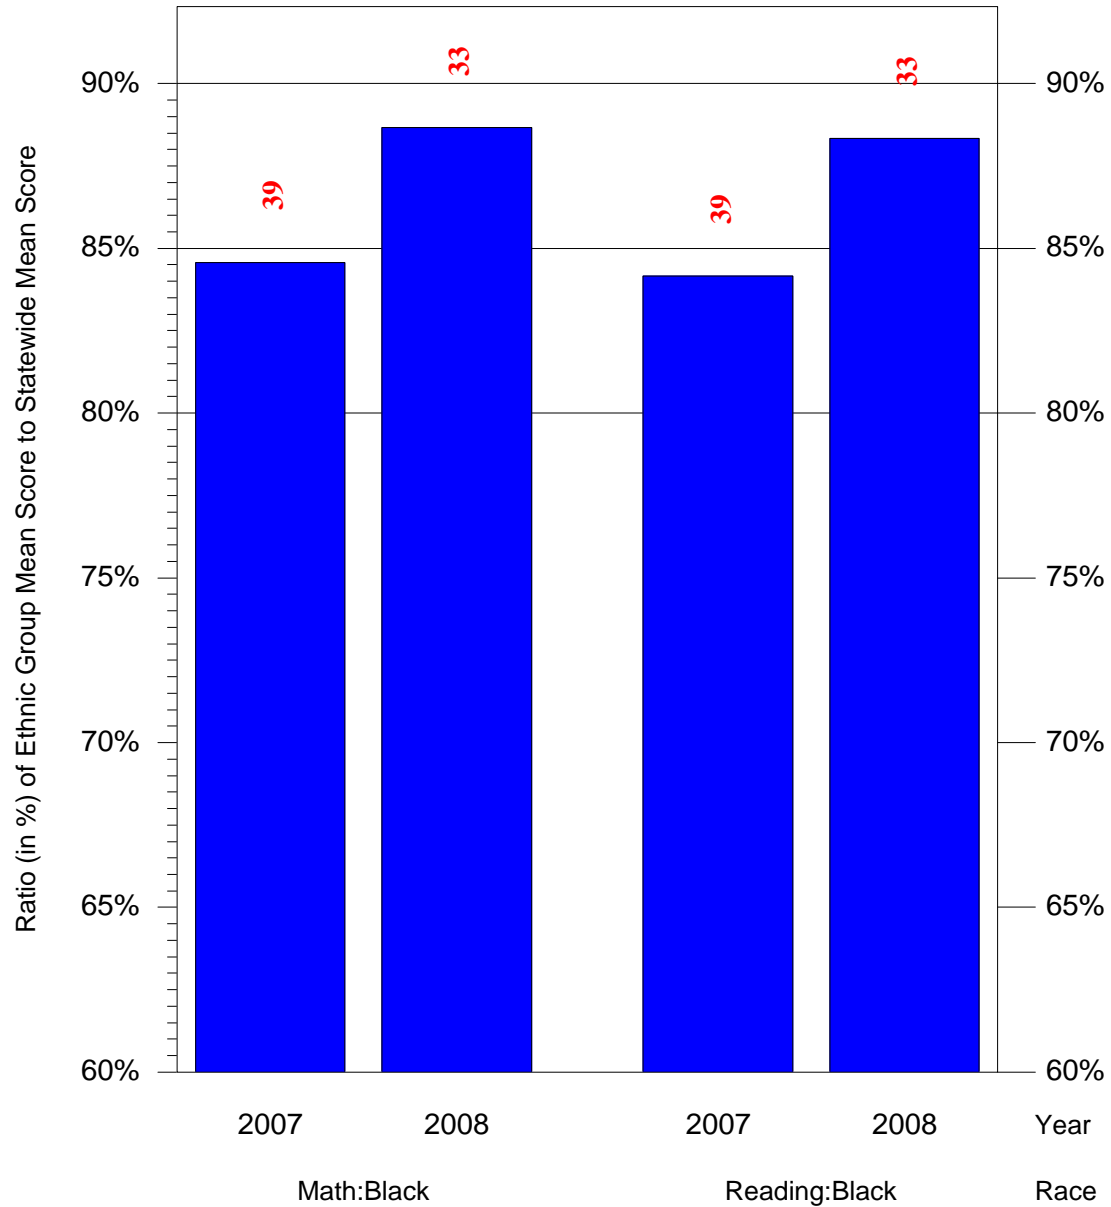

Mean Ethnic Group Building PSSA Test Score to Statewide Mean Score

Building = Manchester El Sch(7871) and Grade = 5 and Ethnic Group = Black or White

(Note: Number (in red) of Test Takers is above each bar in the chart.)