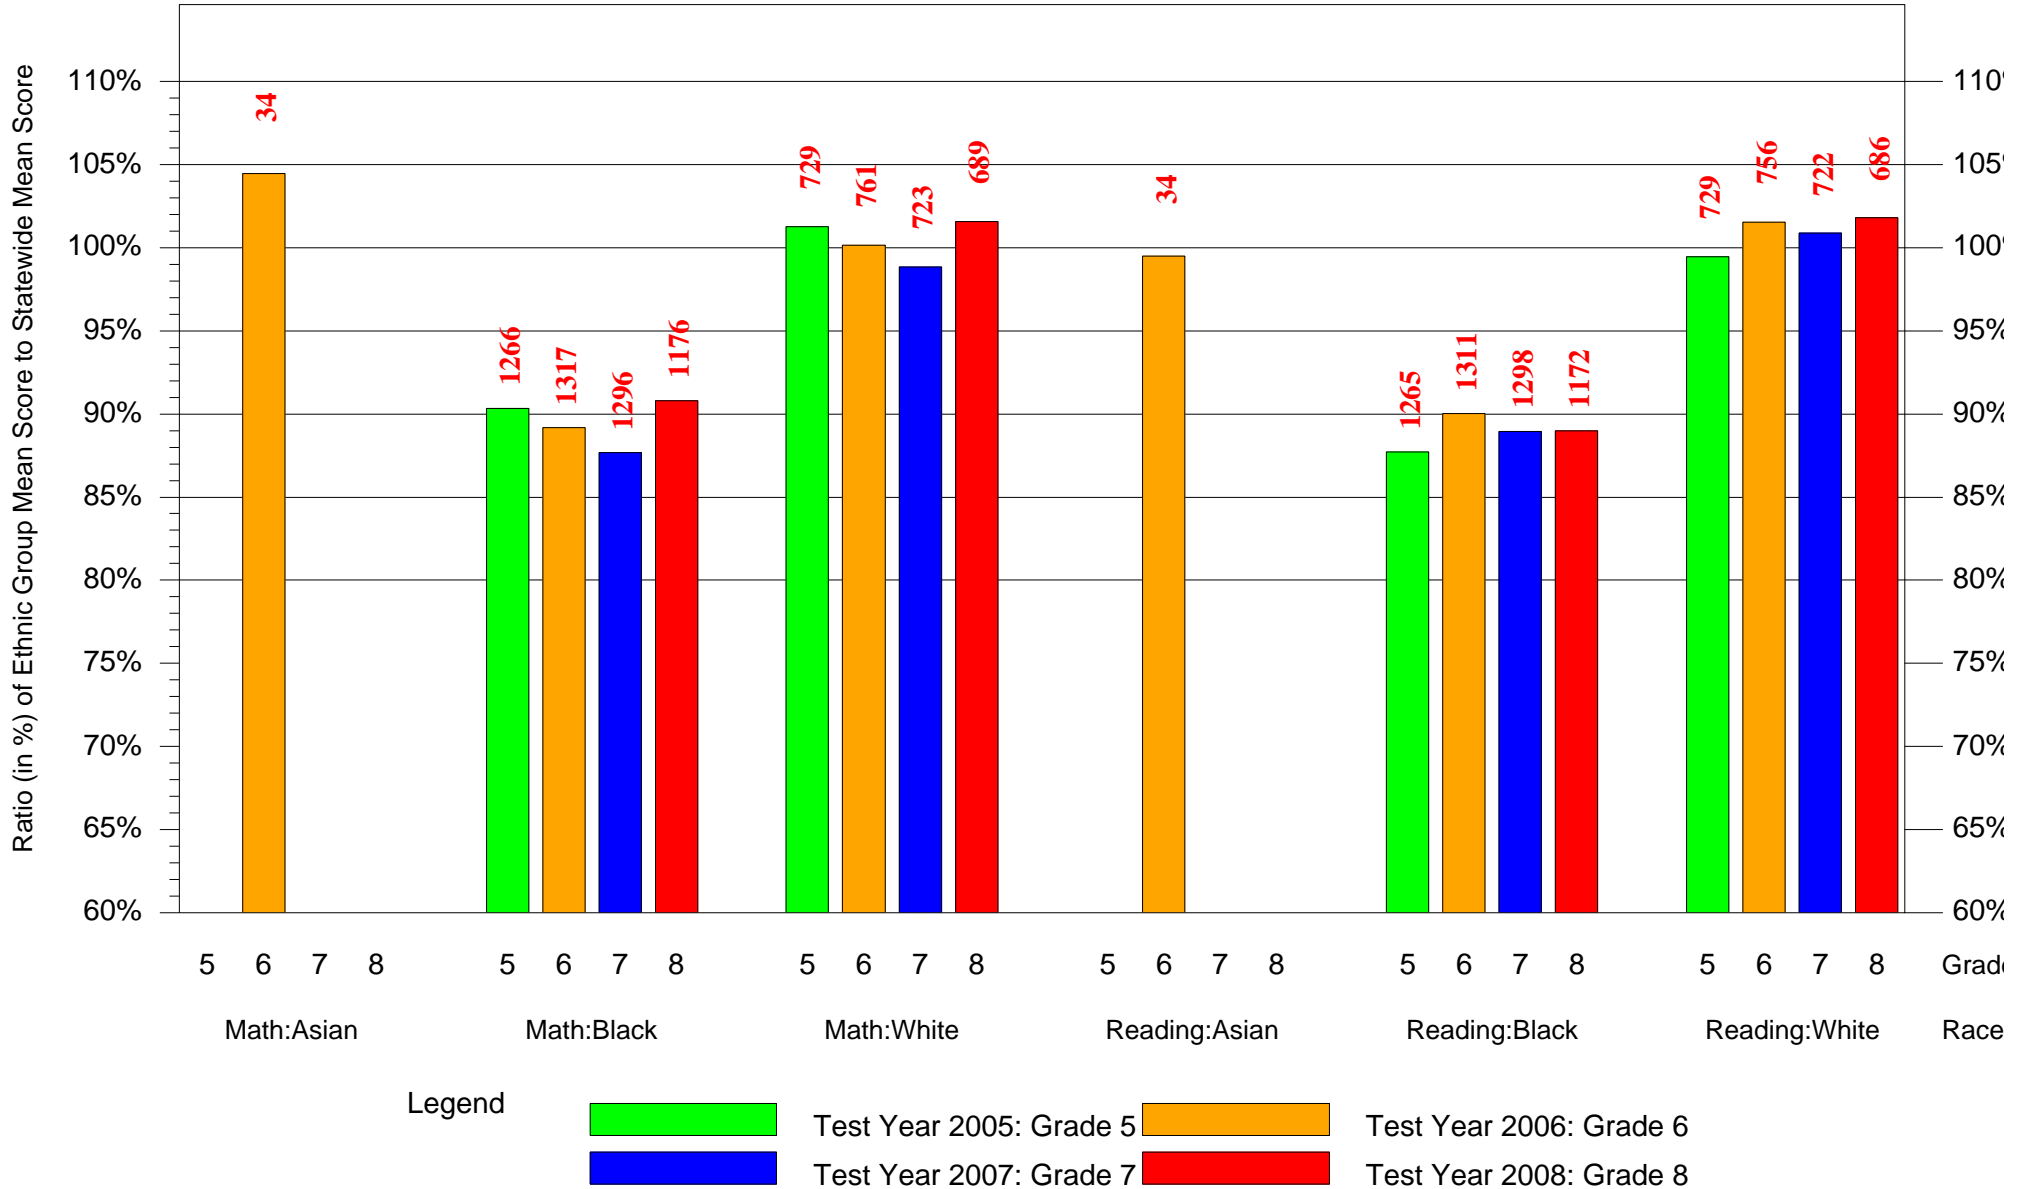

Mean Ethnic Group AUN PSSA Test Score to Statewide Mean Score

AUN = Pittsburgh SD(102027451) and Cohort = 2005 and Ethnic Group = Black or White or Asian or Hispanic

(Note: Number (in red) of Test Takers is above each bar in the chart.)