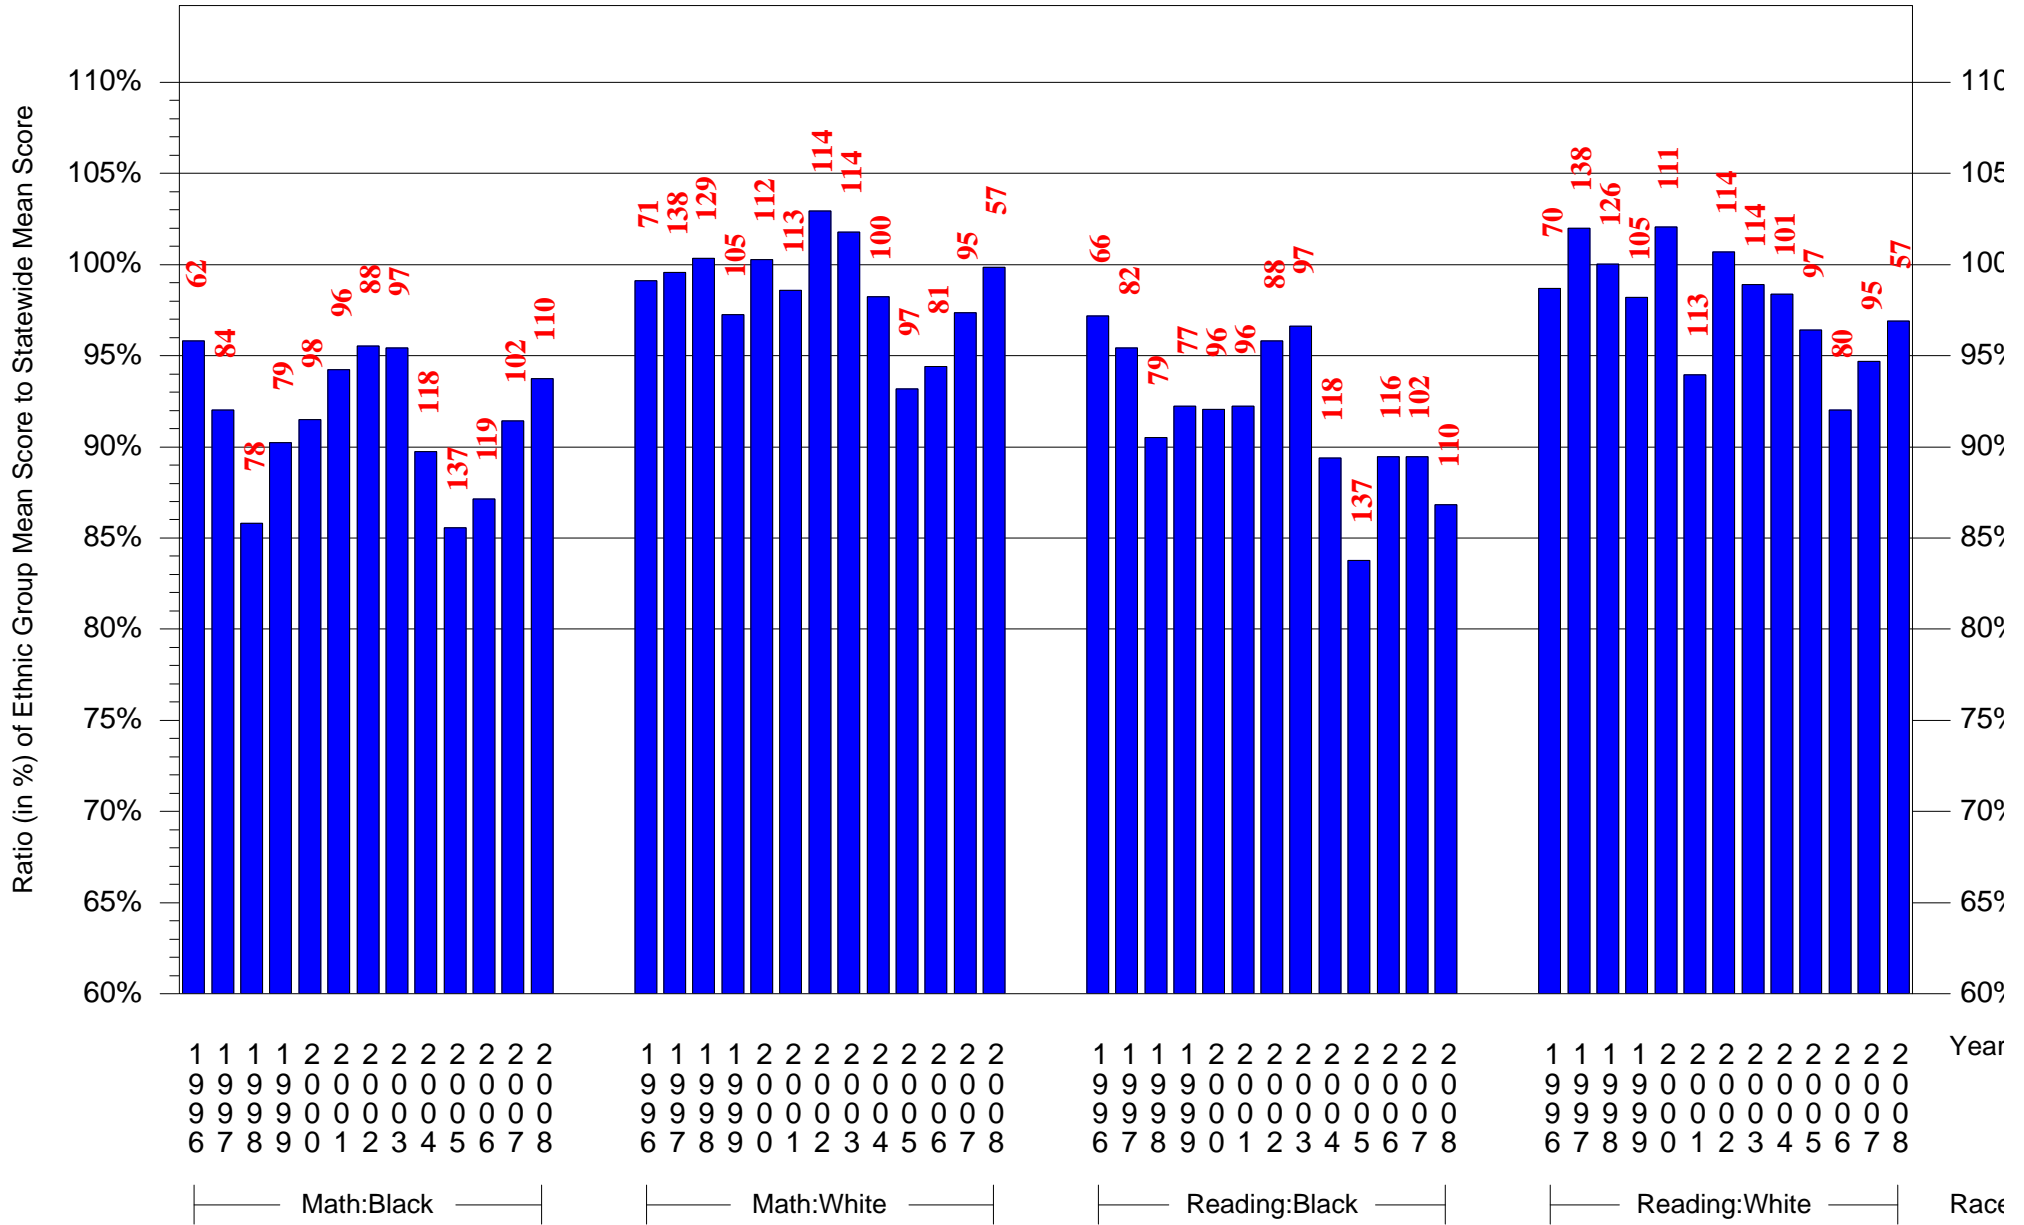

Mean Ethnic Group Building PSSA Test Score to Statewide Mean Score

Building = Perry Traditional Academy(416) and Grade = 11 and Ethnic Group = Black or White

(Note: Number (in red) of Test Takers is above each bar in the chart.)