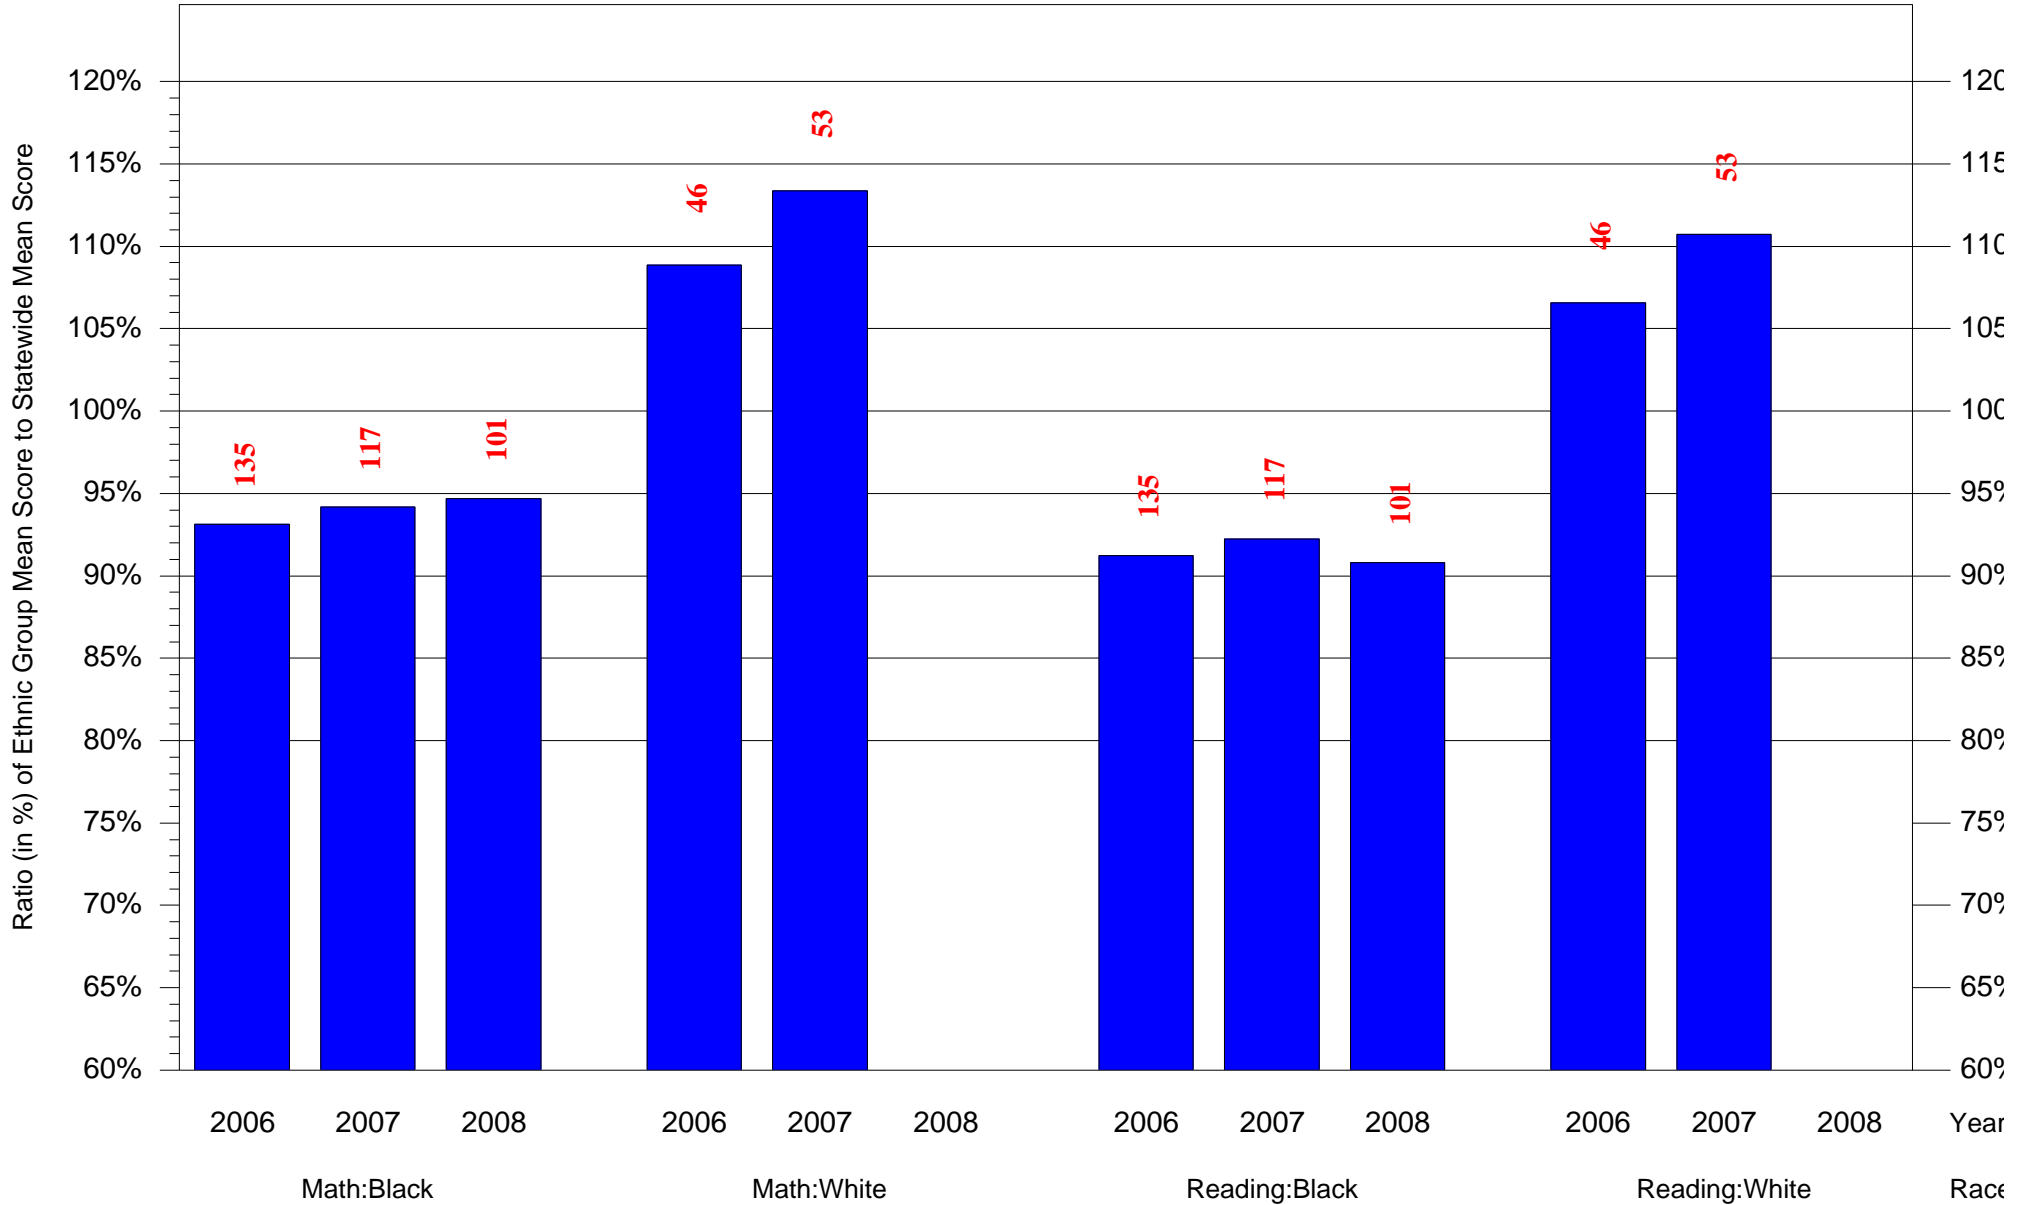

Mean Ethnic Group Building PSSA Test Score to Statewide Mean Score

Building = Frick Intl Studies Academy(6030) and Grade = 6 and Ethnic Group = Black or White

(Note: Number (in red) of Test Takers is above each bar in the chart.)