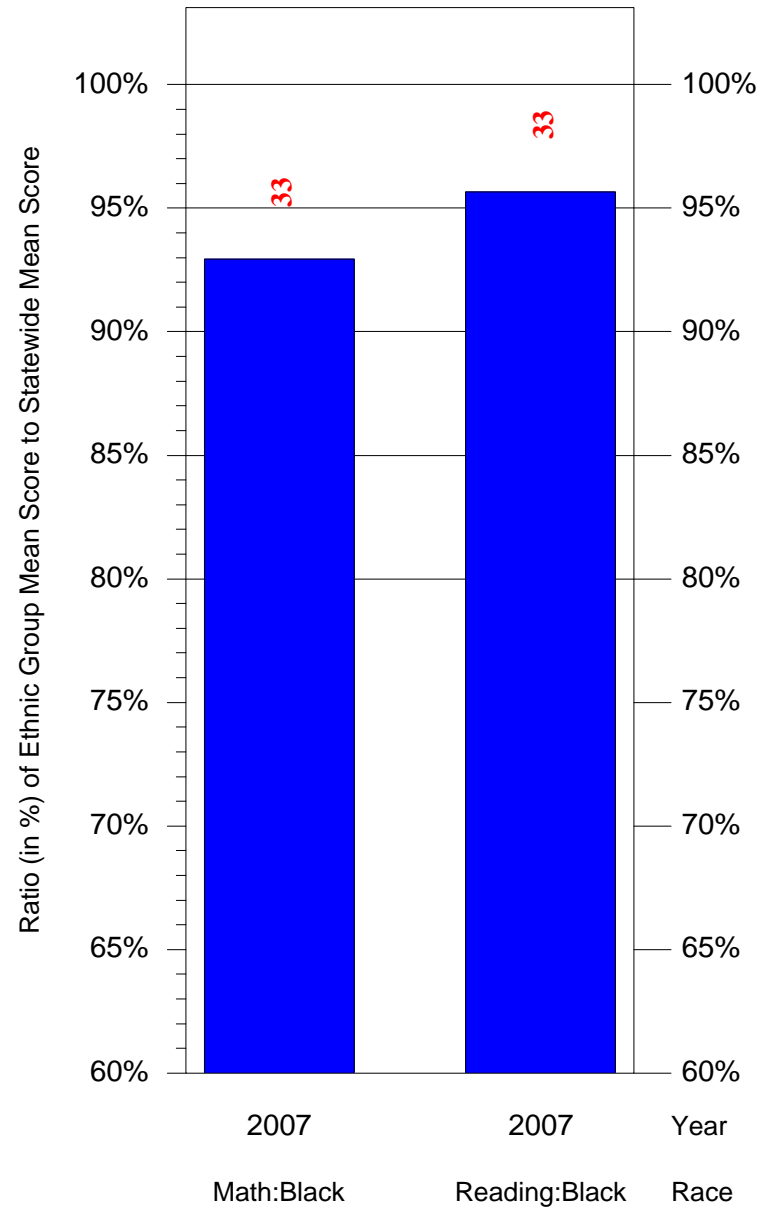

Mean Ethnic Group Building PSSA Test Score to Statewide Mean Score
Building = Schaeffer El Sch(7873) and Grade = 4 and Ethnic Group = Black or White
(Note: Number (in red) of Test Takers is above each bar in the chart.)