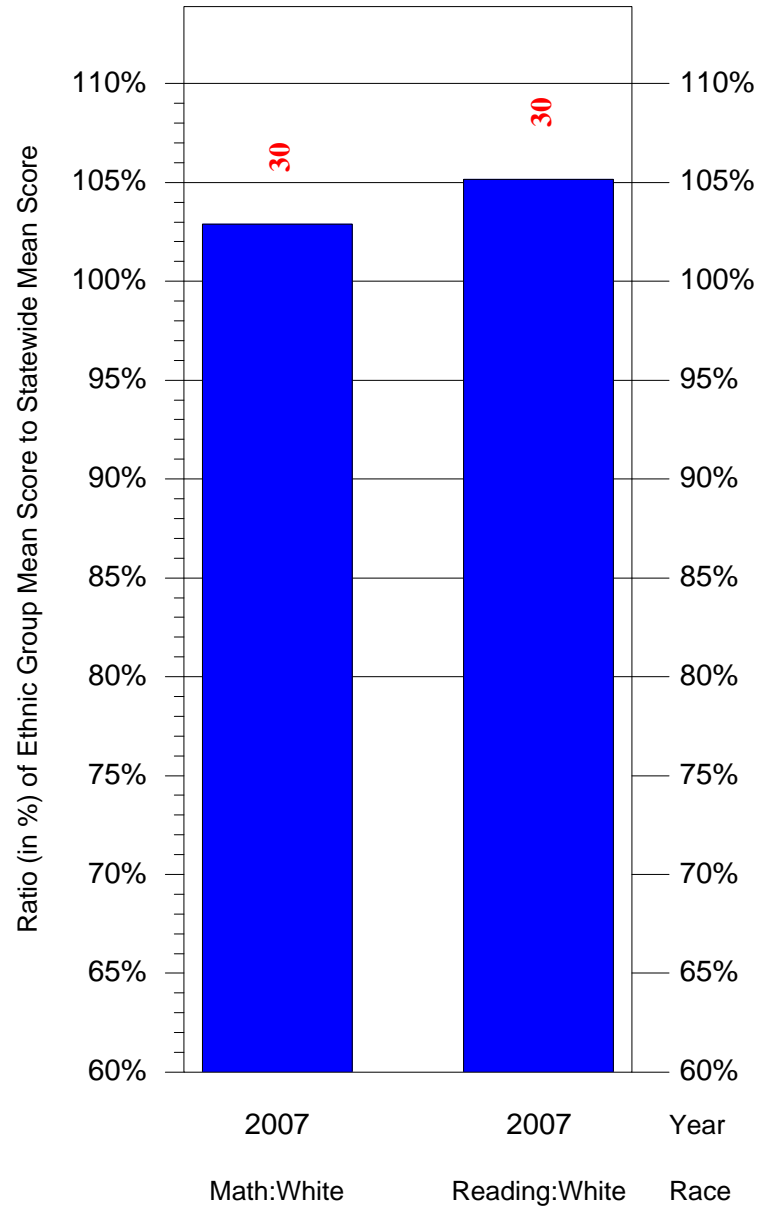

Mean Ethnic Group Building PSSA Test Score to Statewide Mean Score

Building = Mifflin El Sch(7881) and Grade = 5 and Ethnic Group = Black or White

(Note: Number (in red) of Test Takers is above each bar in the chart.)