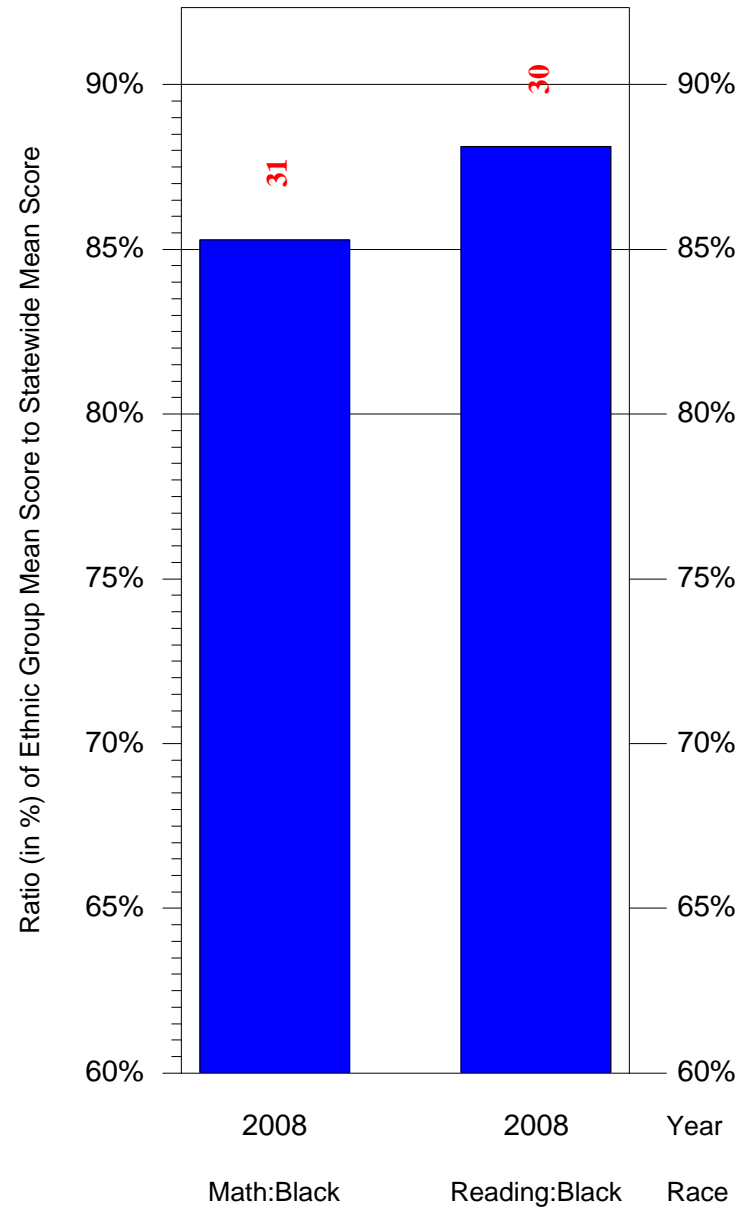

Mean Ethnic Group Building PSSA Test Score to Statewide Mean Score

Building = Arlington EI Sch(7878) and Grade = 5 and Ethnic Group = Black or White

(Note: Number (in red) of Test Takers is above each bar in the chart.)