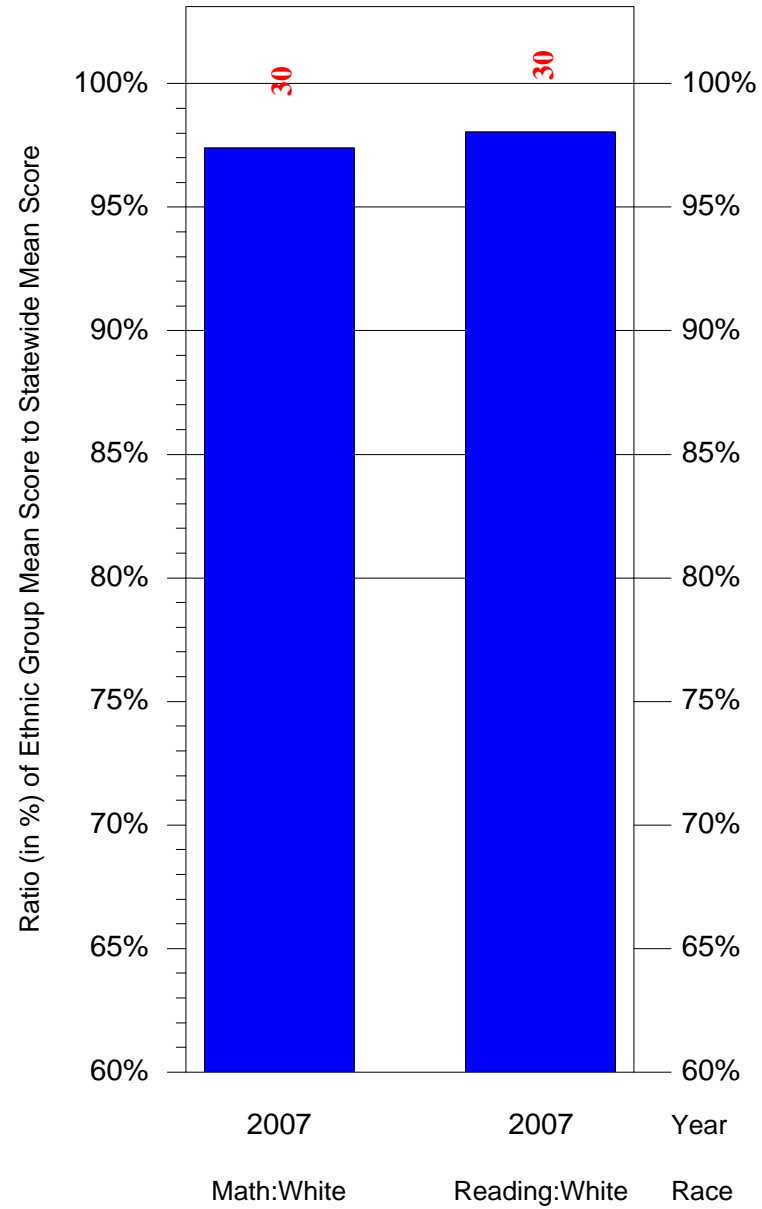

Mean Ethnic Group Building PSSA Test Score to Statewide Mean Score
Building = Mifflin El Sch(7881) and Grade = 7 and Ethnic Group = Black or White
(Note: Number (in red) of Test Takers is above each bar in the chart.)