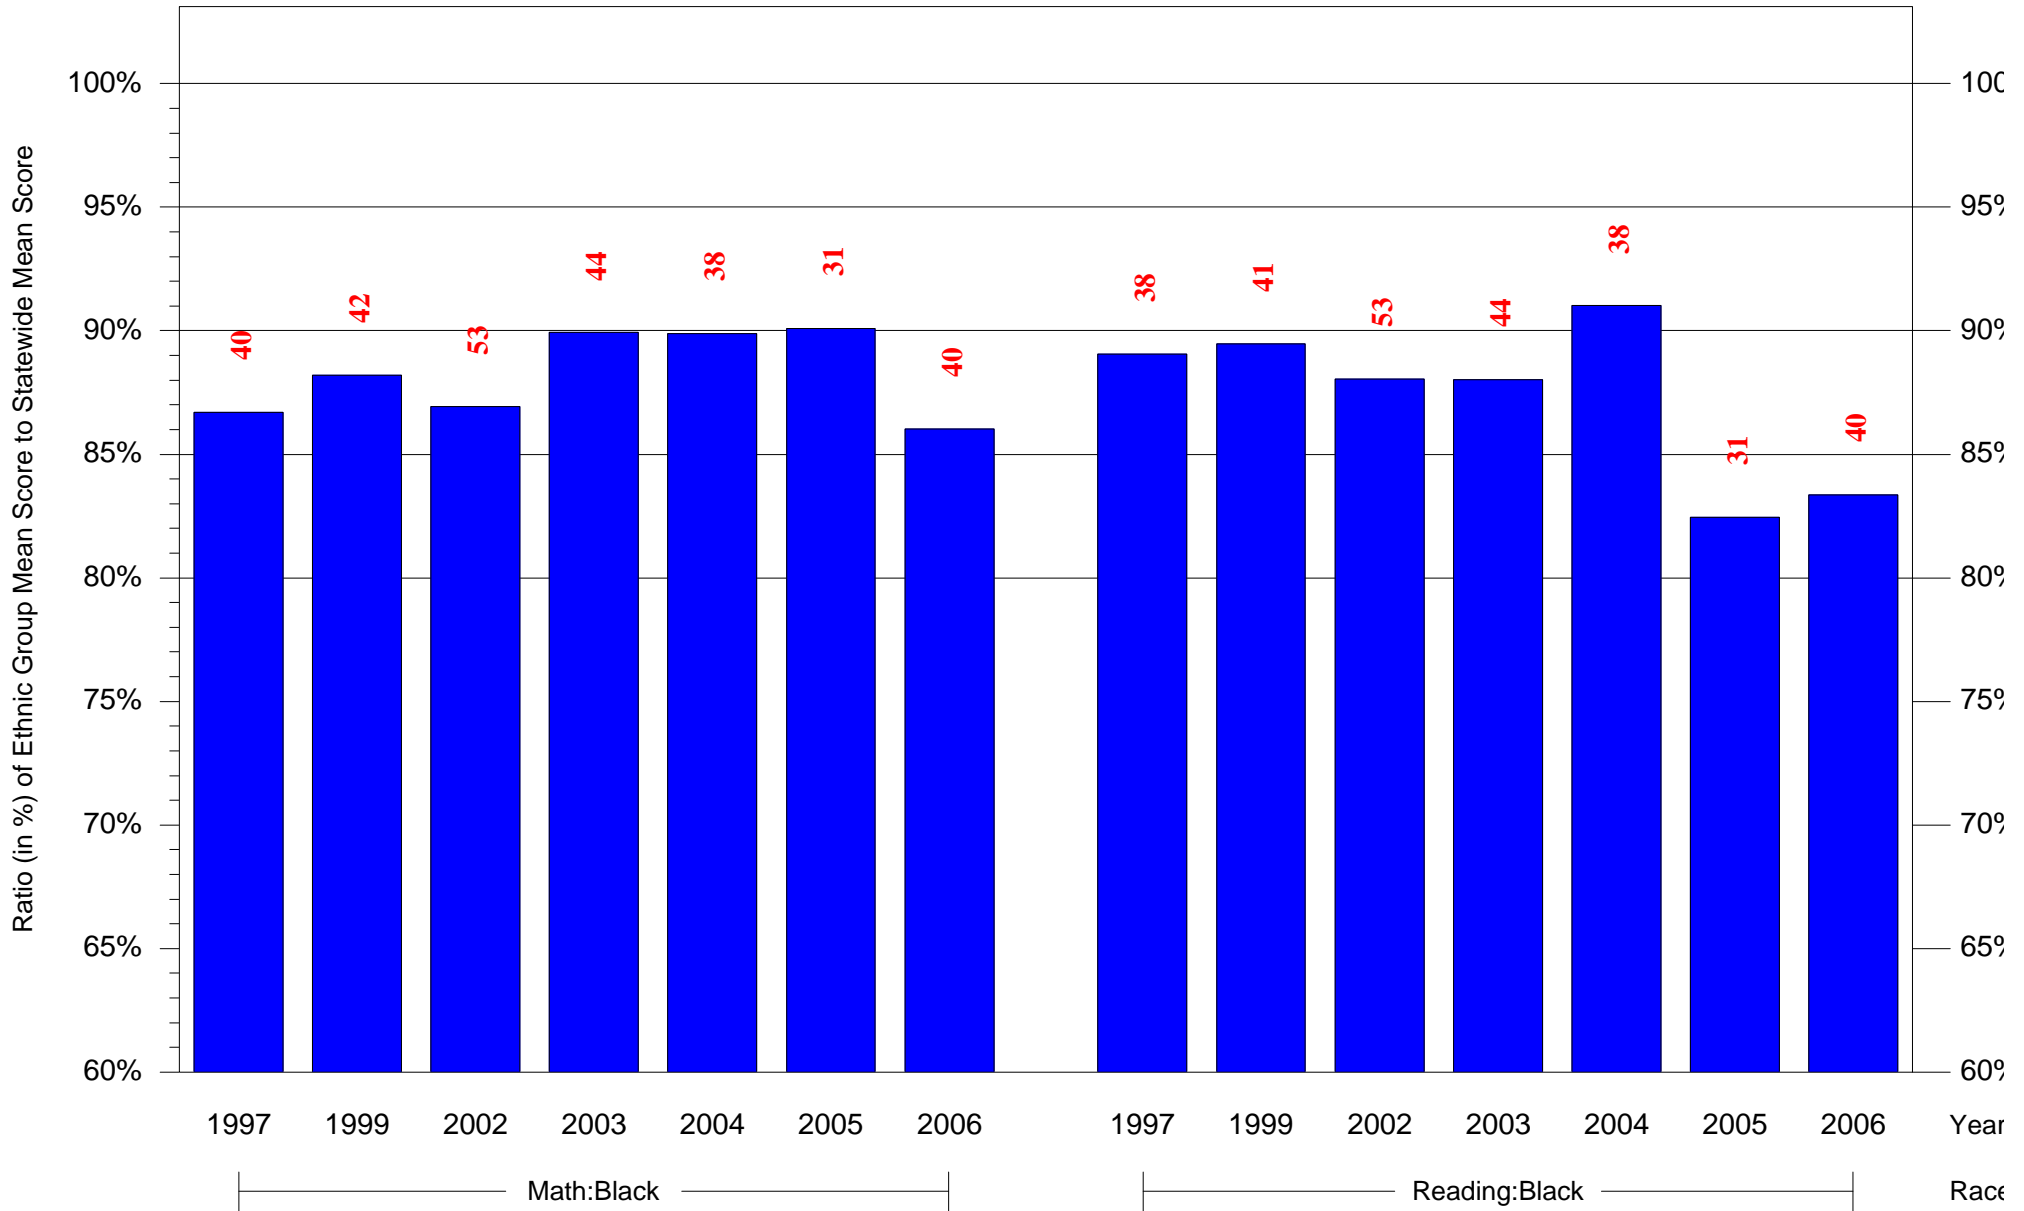

Mean Ethnic Group Building PSSA Test Score to Statewide Mean Score
Building = Friendship El Sch(345) and Grade = 5 and Ethnic Group = Black or White
(Note: Number (in red) of Test Takers is above each bar in the chart.)