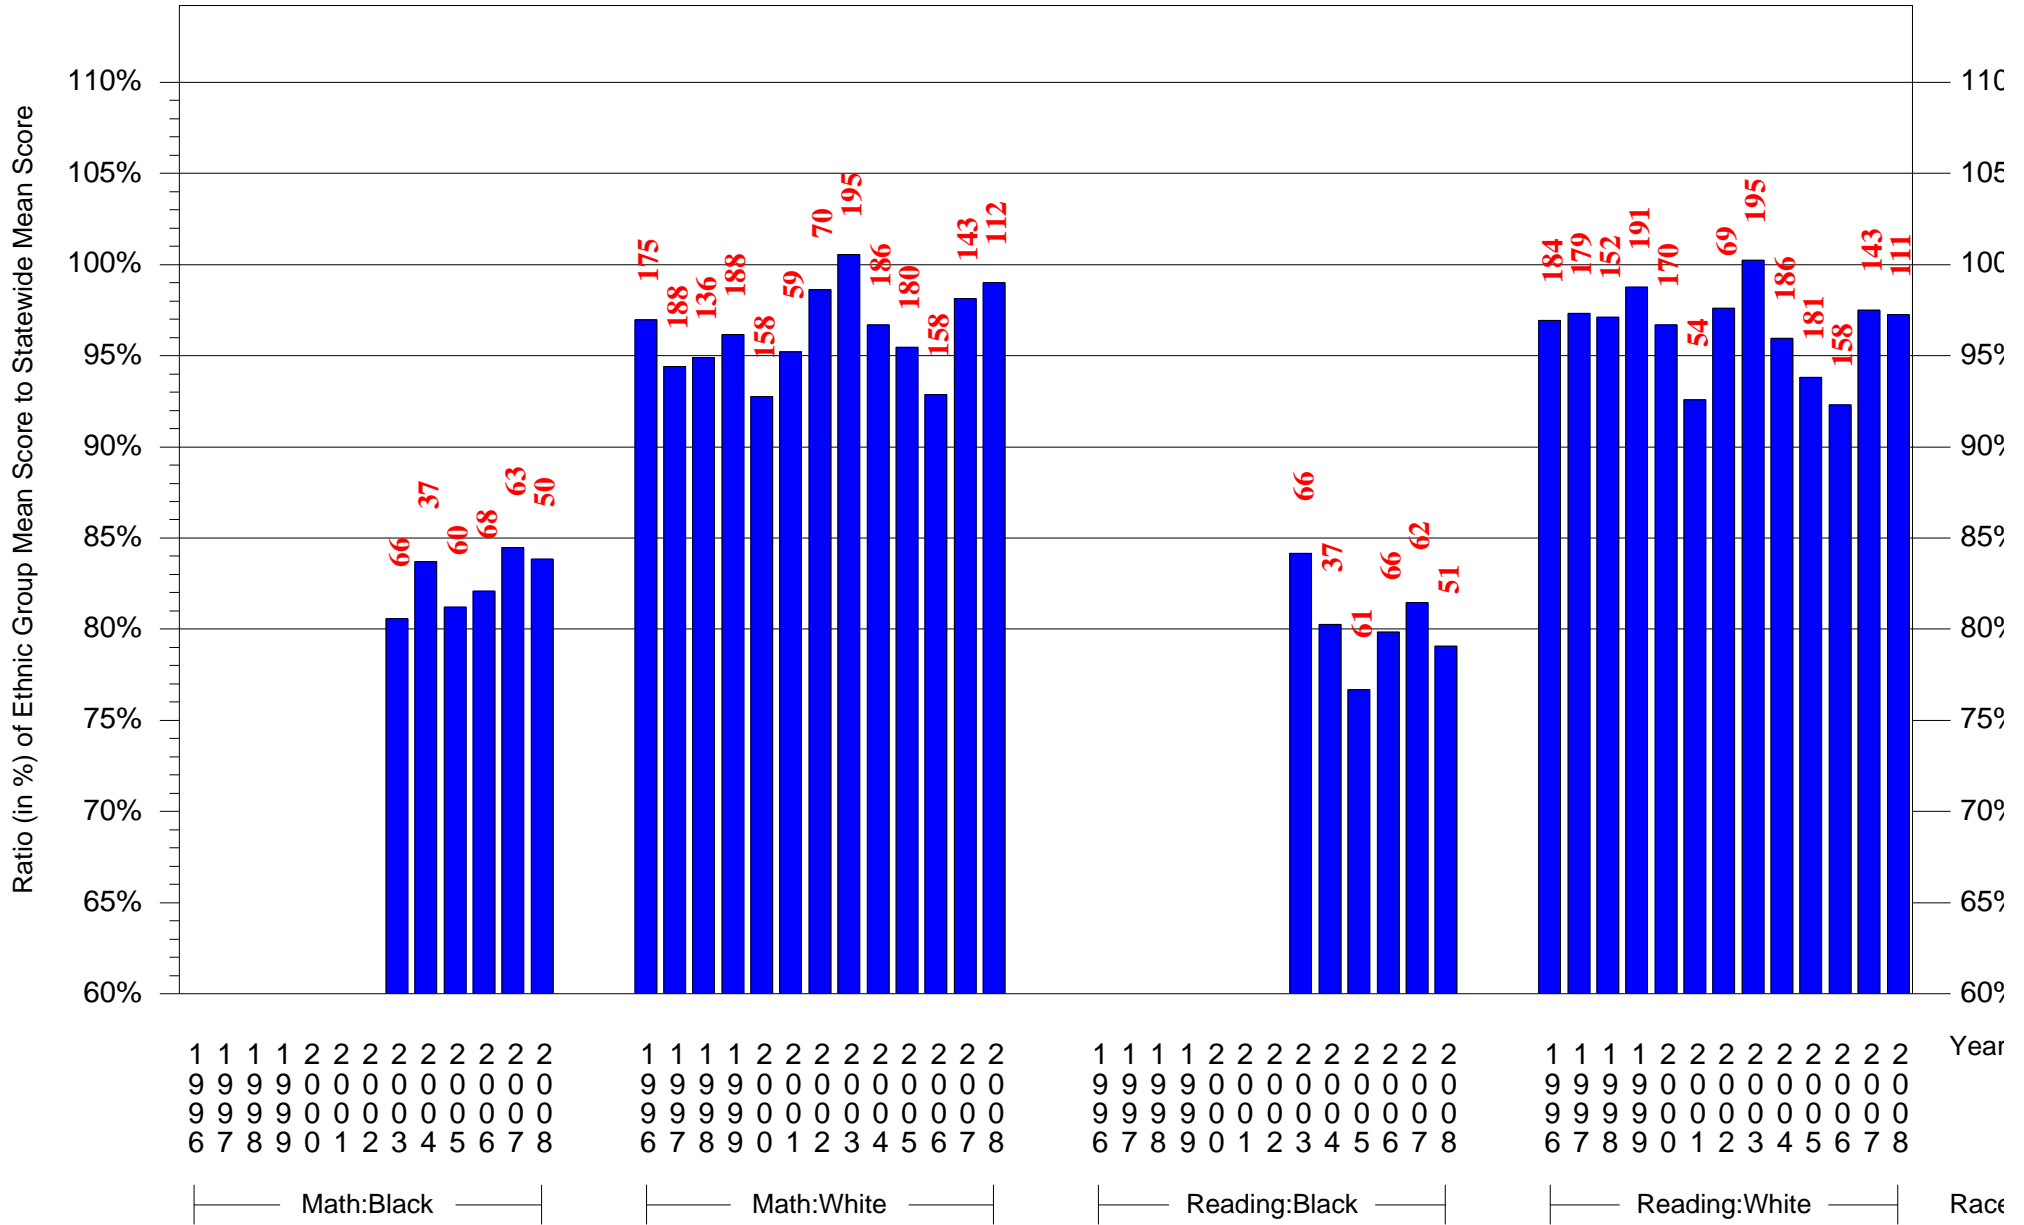

Mean Ethnic Group Building PSSA Test Score to Statewide Mean Score

Building = Carrick HS(412) and Grade = 11 and Ethnic Group = Black or White

(Note: Number (in red) of Test Takers is above each bar in the chart.)