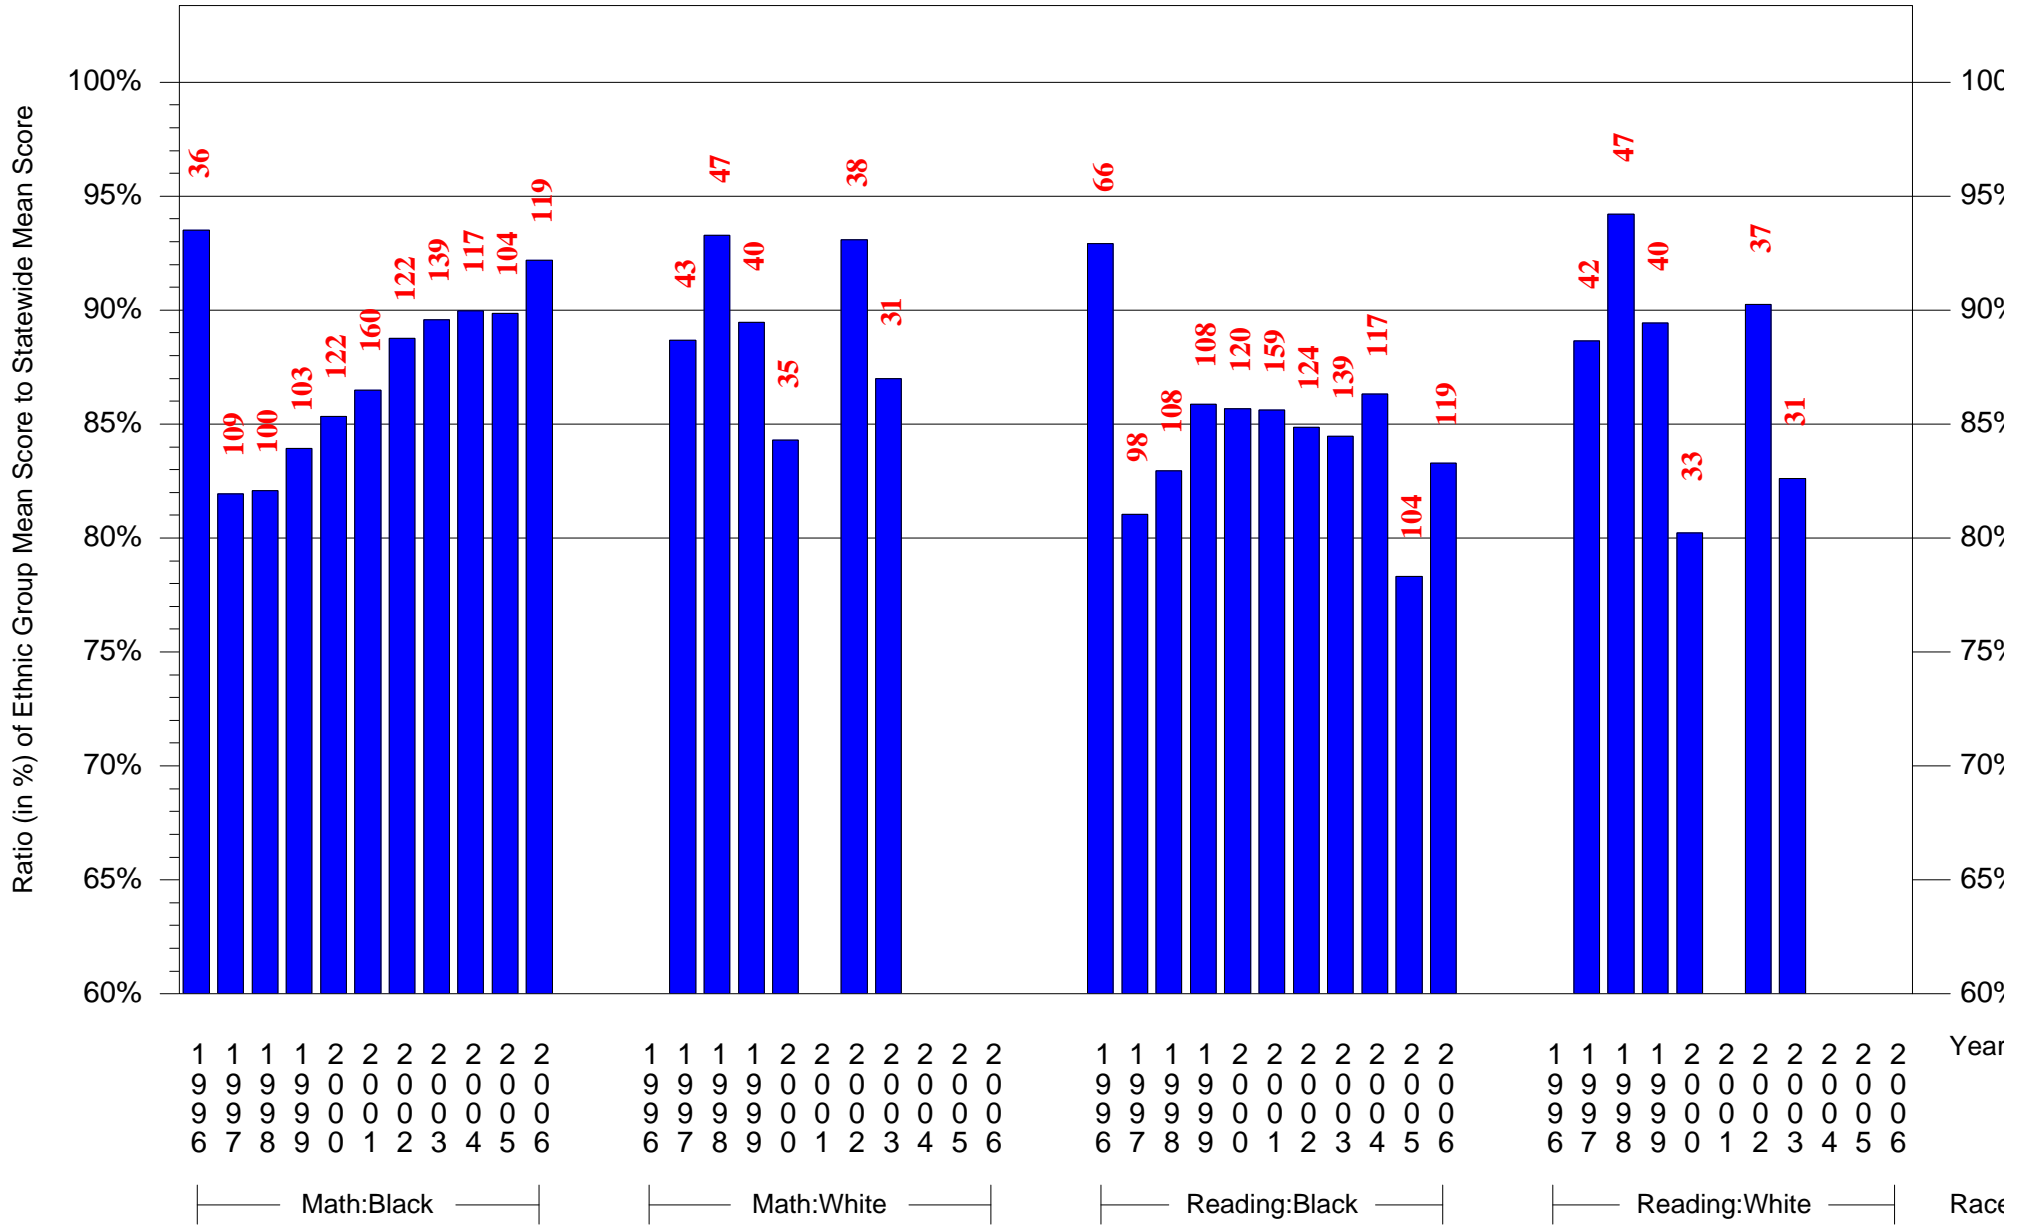

Mean Ethnic Group Building PSSA Test Score to Statewide Mean Score

Building = Arsenal MS(6015) and Grade = 8 and Ethnic Group = Black or White

(Note: Number (in red) of Test Takers is above each bar in the chart.)