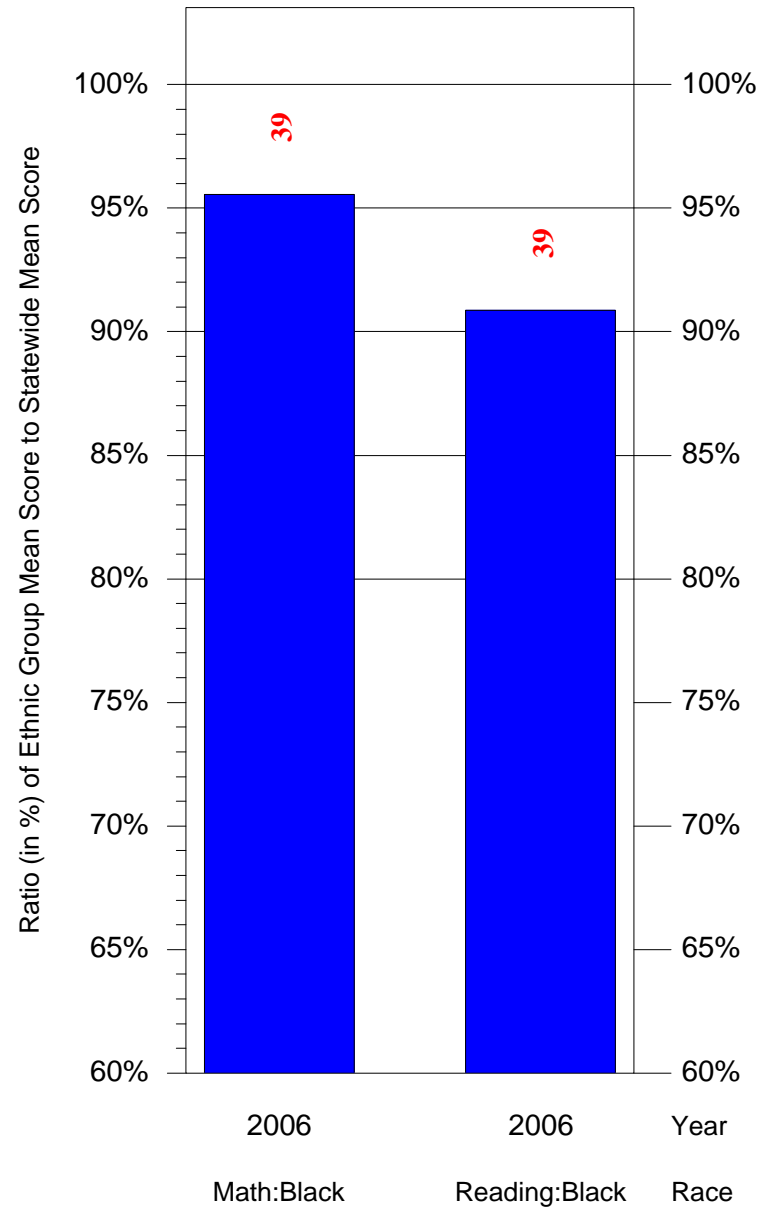

Mean Ethnic Group Building PSSA Test Score to Statewide Mean Score

Building = Lincoln El Tech Academy(358) and Grade = 4 and Ethnic Group = Black or White

(Note: Number (in red) of Test Takers is above each bar in the chart.)