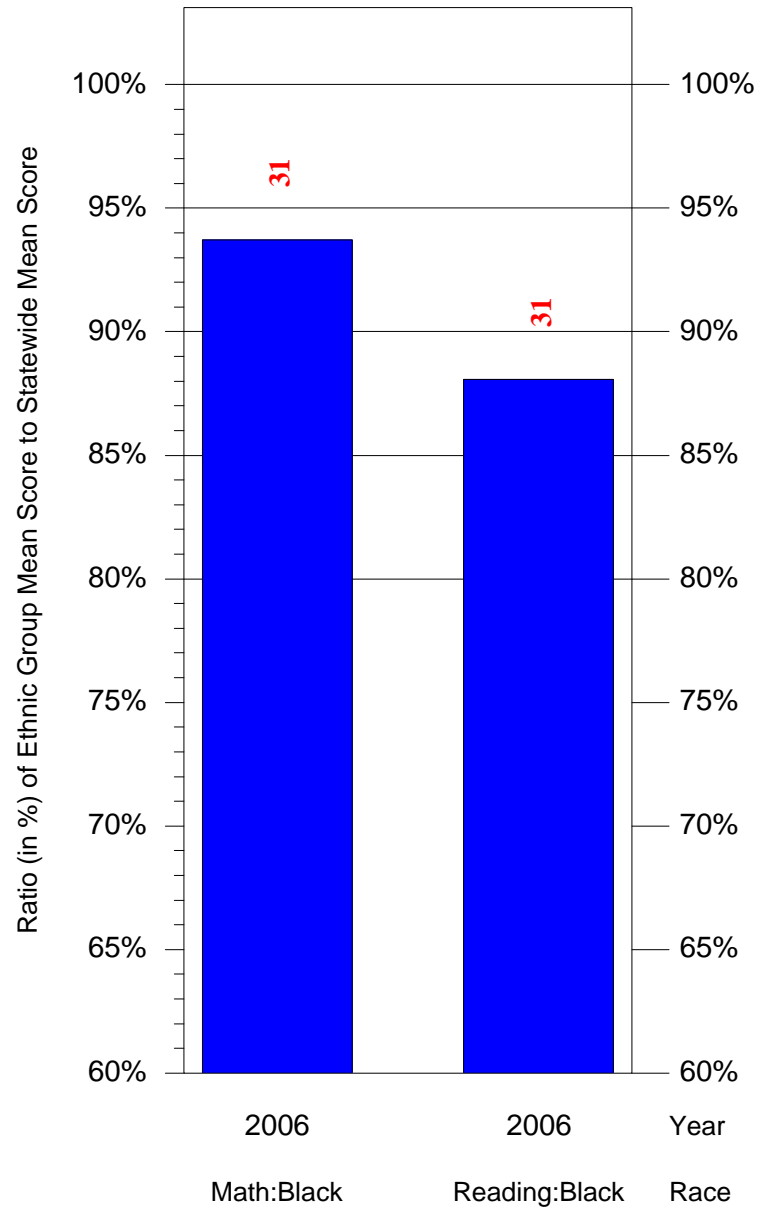

Mean Ethnic Group Building PSSA Test Score to Statewide Mean Score

Building = Lemington El Sch(6040) and Grade = 4 and Ethnic Group = Black or White

(Note: Number (in red) of Test Takers is above each bar in the chart.)