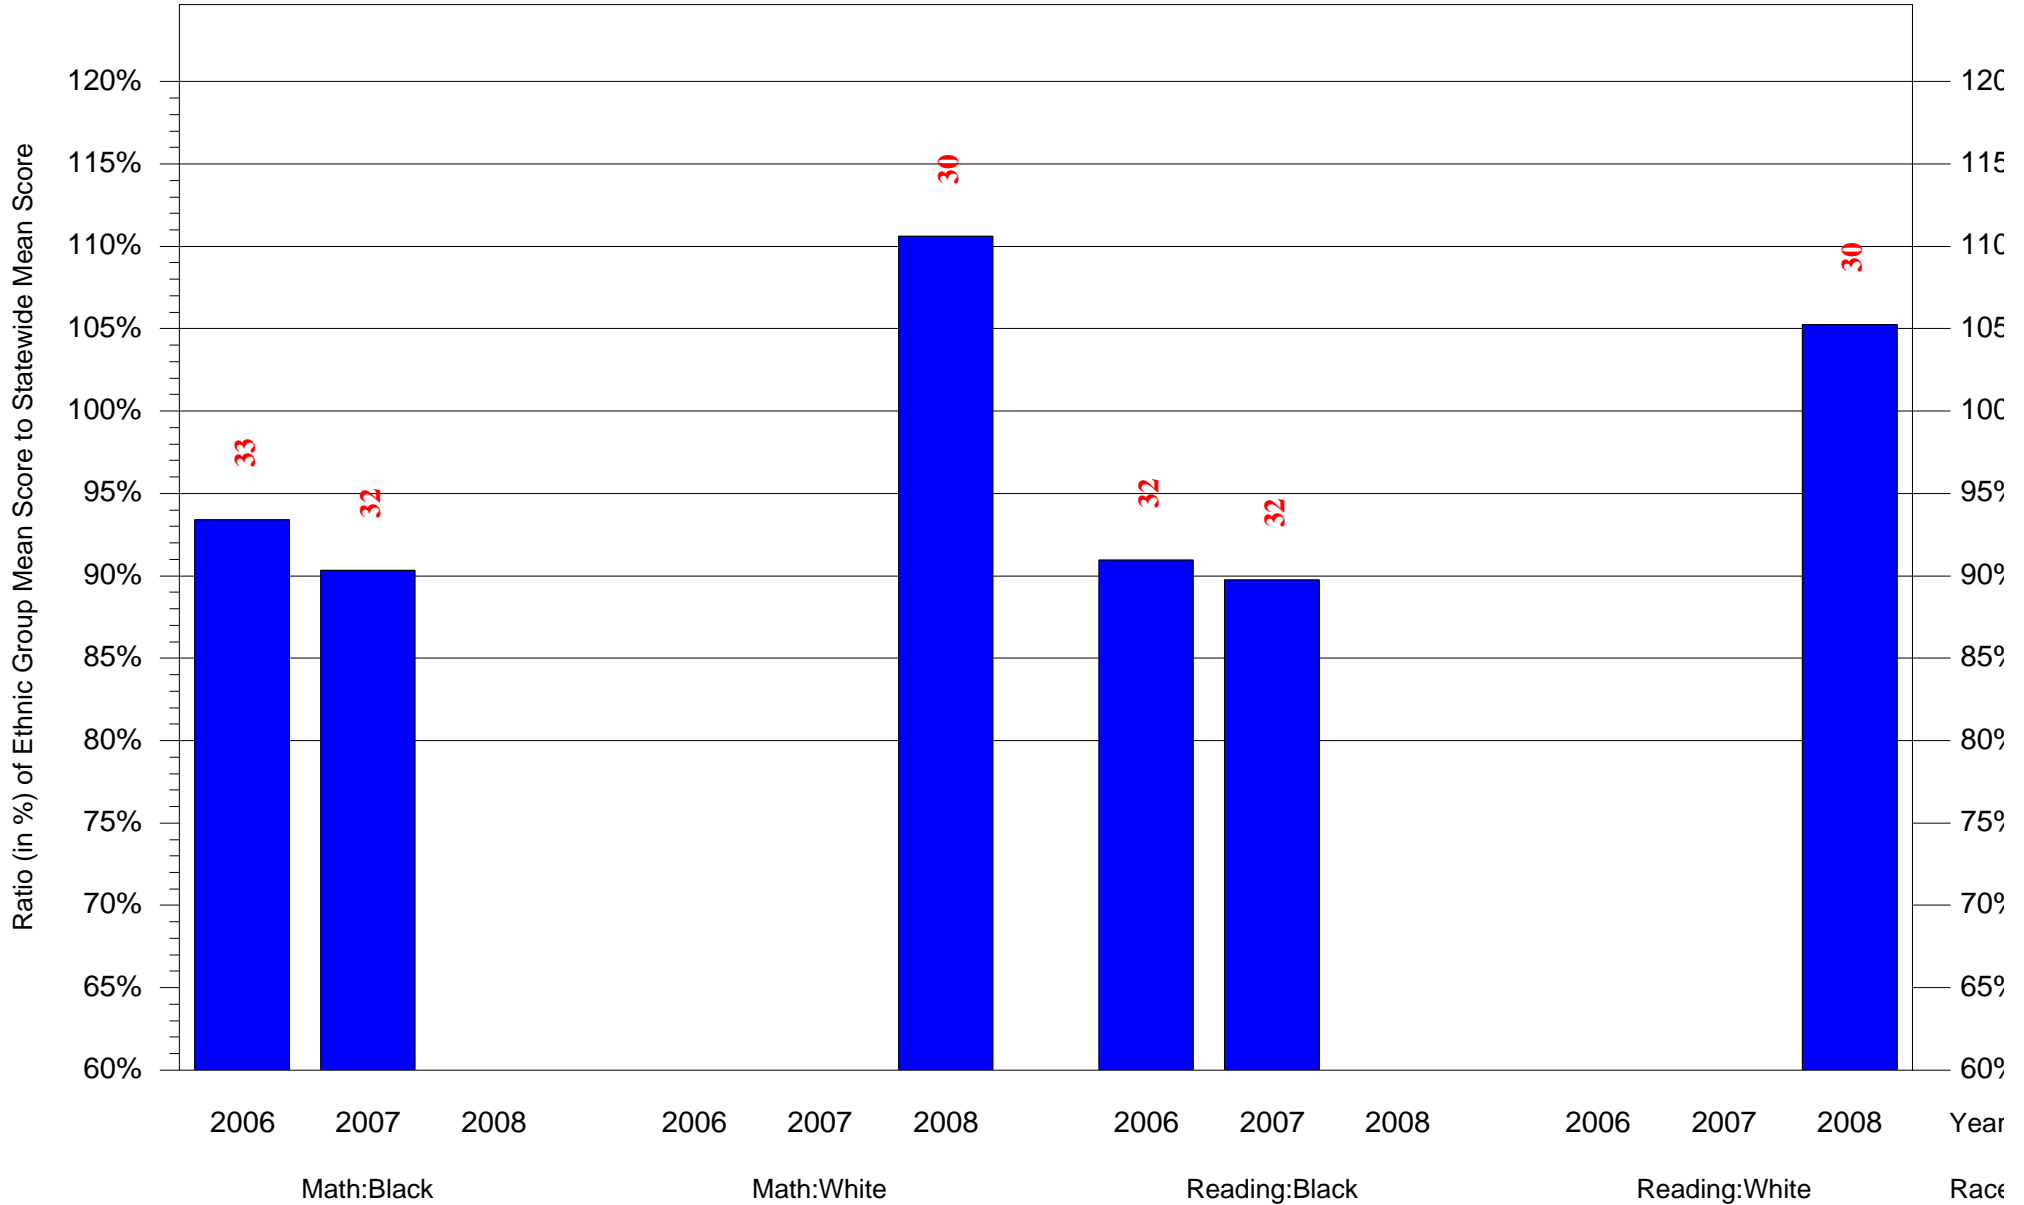

Mean Ethnic Group Building PSSA Test Score to Statewide Mean Score
Building = Colfax EI Sch(6022) and Grade = 6 and Ethnic Group = Black or White
(Note: Number (in red) of Test Takers is above each bar in the chart.)