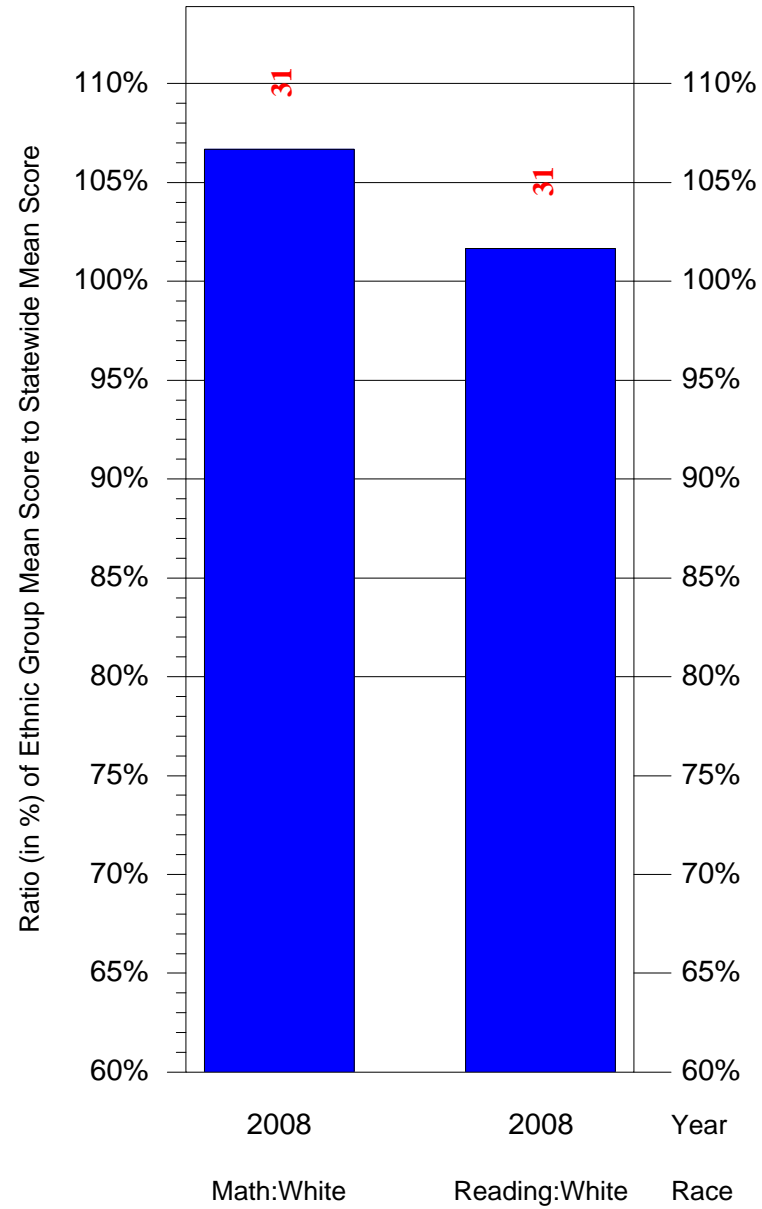

Mean Ethnic Group Building PSSA Test Score to Statewide Mean Score
Building = Whittier El Sch(7885) and Grade = 4 and Ethnic Group = Black or White
(Note: Number (in red) of Test Takers is above each bar in the chart.)