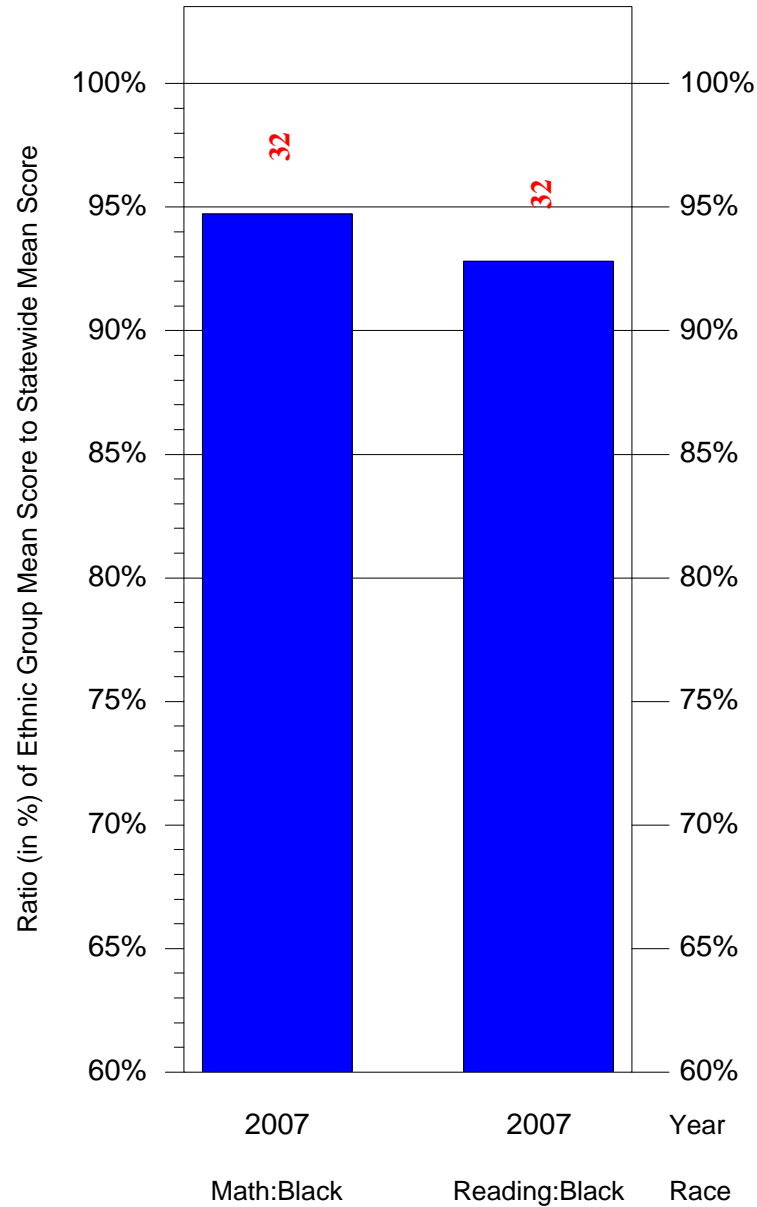

Mean Ethnic Group Building PSSA Test Score to Statewide Mean Score

Building = Stevens Thaddeus El Sch(7874) and Grade = 3 and Ethnic Group = Black or White

(Note: Number (in red) of Test Takers is above each bar in the chart.)