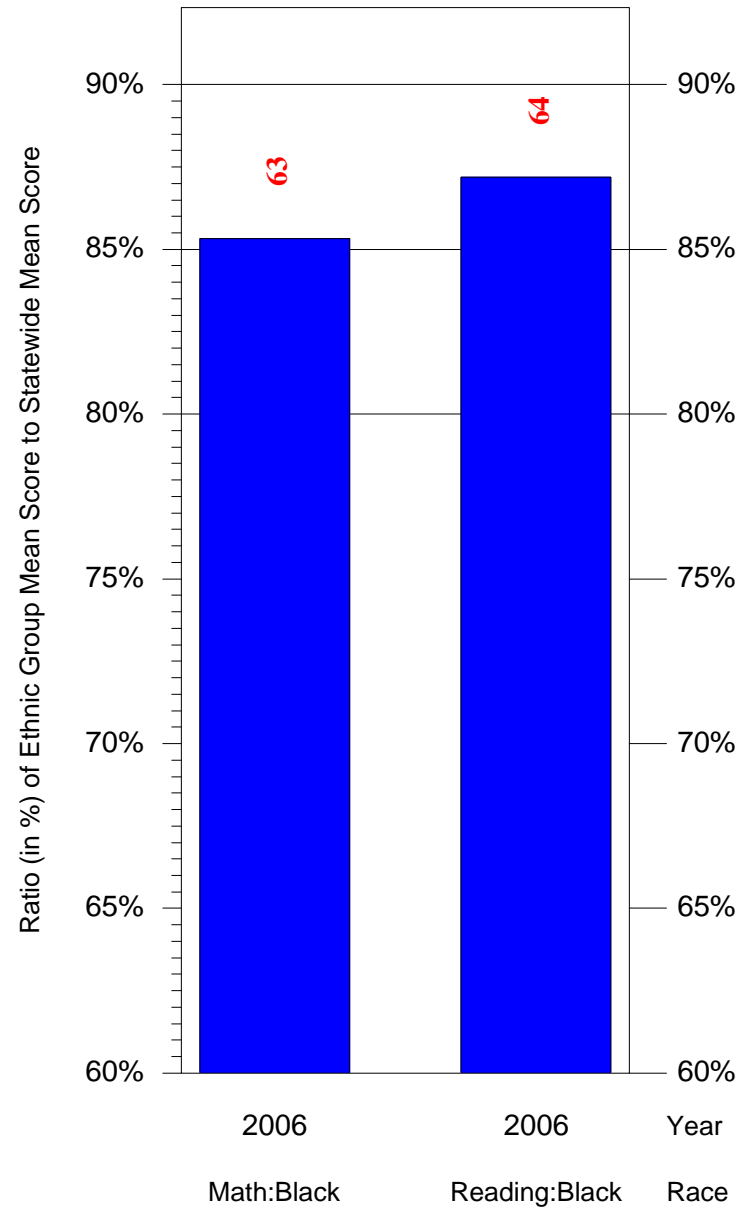

Mean Ethnic Group Building PSSA Test Score to Statewide Mean Score

Building = Faison Helen S Arts Acad(7816) and Grade = 4 and Ethnic Group = Black or White

(Note: Number (in red) of Test Takers is above each bar in the chart.)