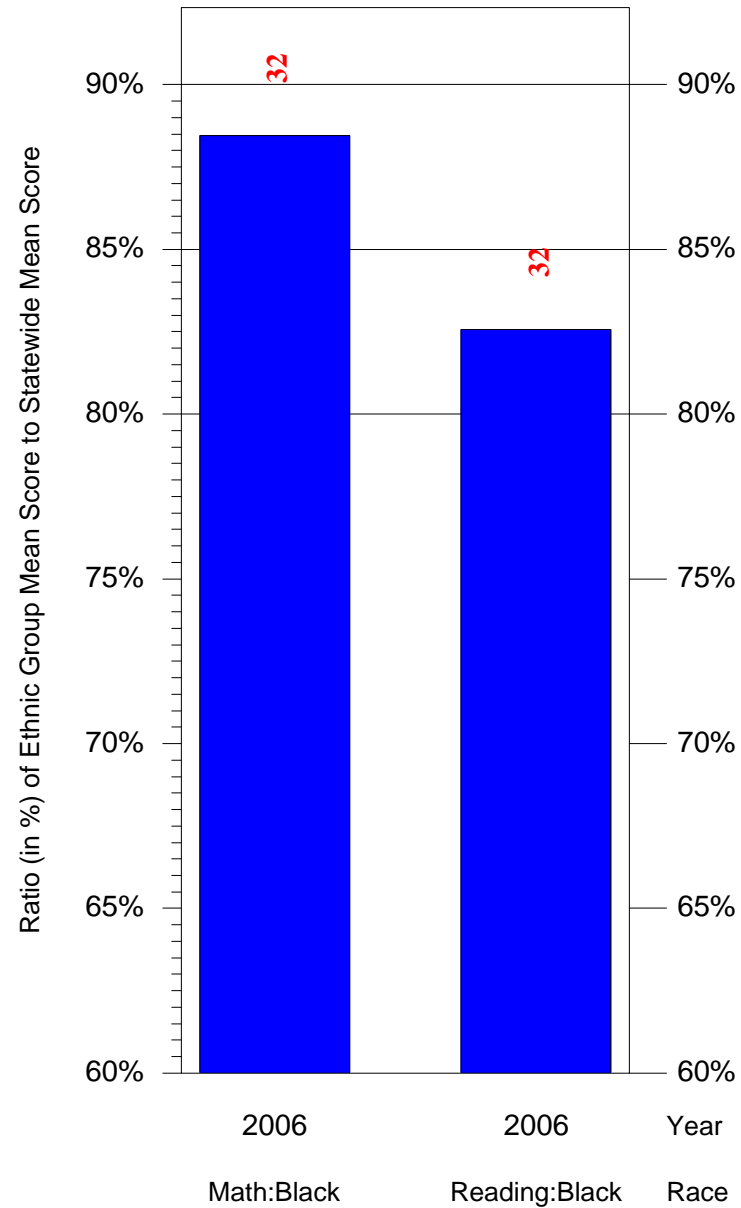

Mean Ethnic Group Building PSSA Test Score to Statewide Mean Score
Building = Burgwin El Sch(325) and Grade = 5 and Ethnic Group = Black or White
(Note: Number (in red) of Test Takers is above each bar in the chart.)

Mean Ethnic Group Building PSSA Test Score to Statewide Mean Score
Building = Burgwin El Sch(325) and Grade = 4 and Ethnic Group = Black or White
(Note: Number (in red) of Test Takers is above each bar in the chart.)