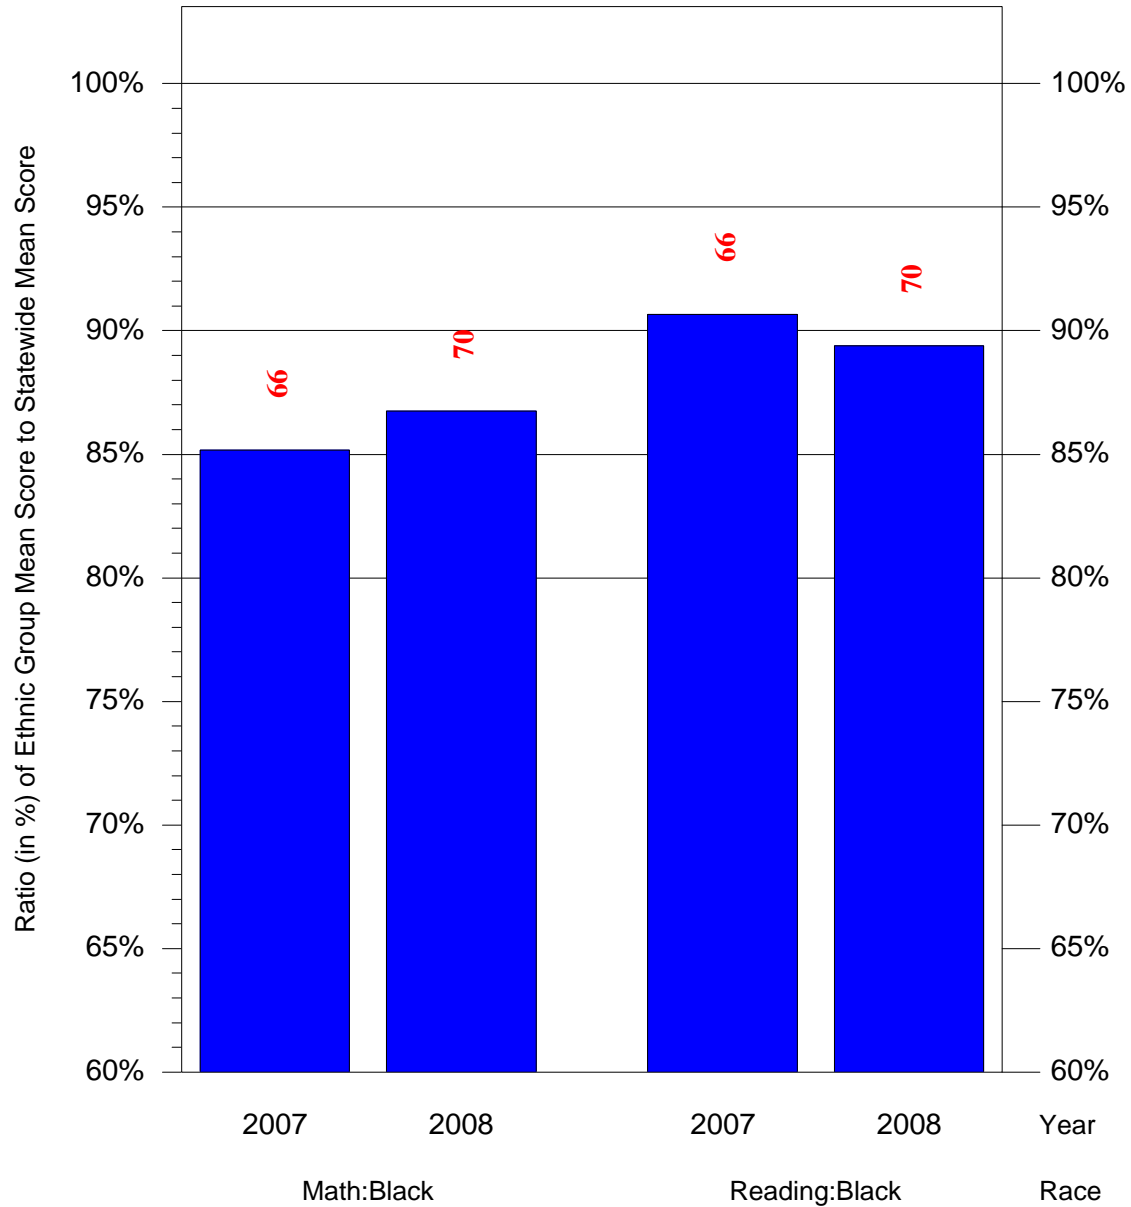

Mean Ethnic Group Building PSSA Test Score to Statewide Mean Score

Building = Bethune Mary McLeod Sch(5183) and Grade = 3 and Ethnic Group = Black or White

(Note: Number (in red) of Test Takers is above each bar in the chart.)