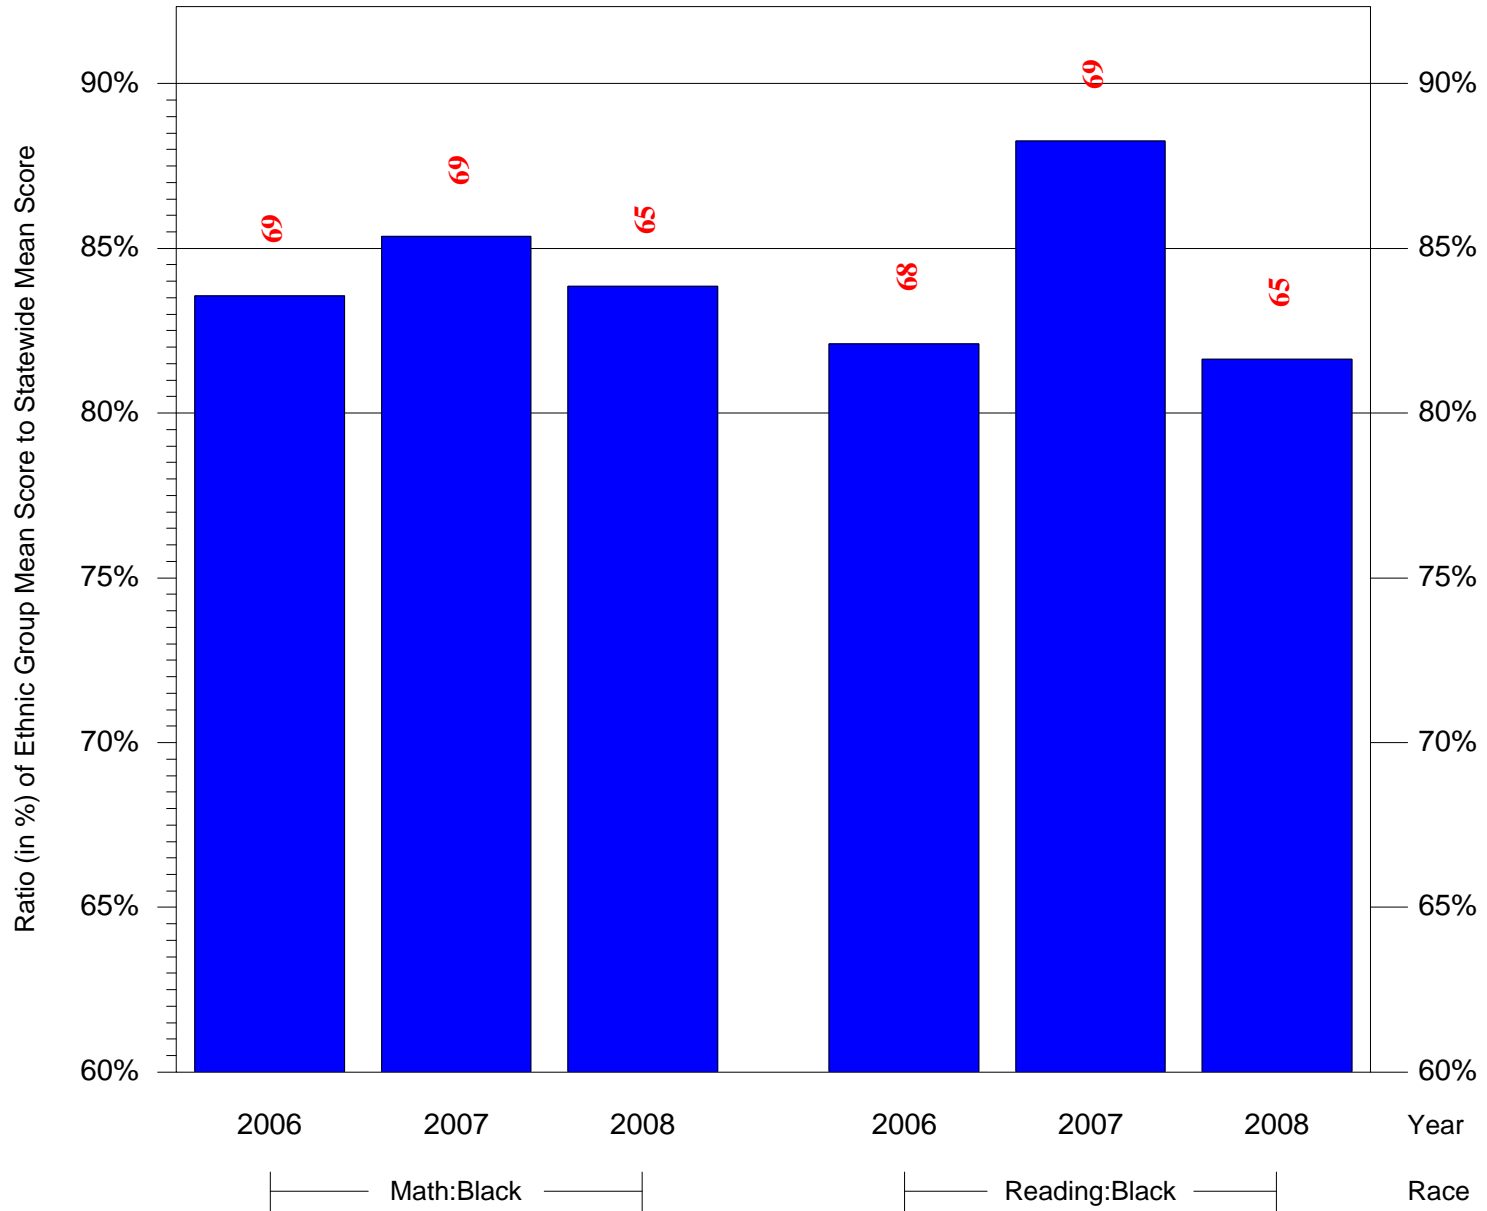

Mean Ethnic Group Building PSSA Test Score to Statewide Mean Score

Building = Wister John Sch(3731) and Grade = 4 and Ethnic Group = Black or White

(Note: Number (in red) of Test Takers is above each bar in the chart.)