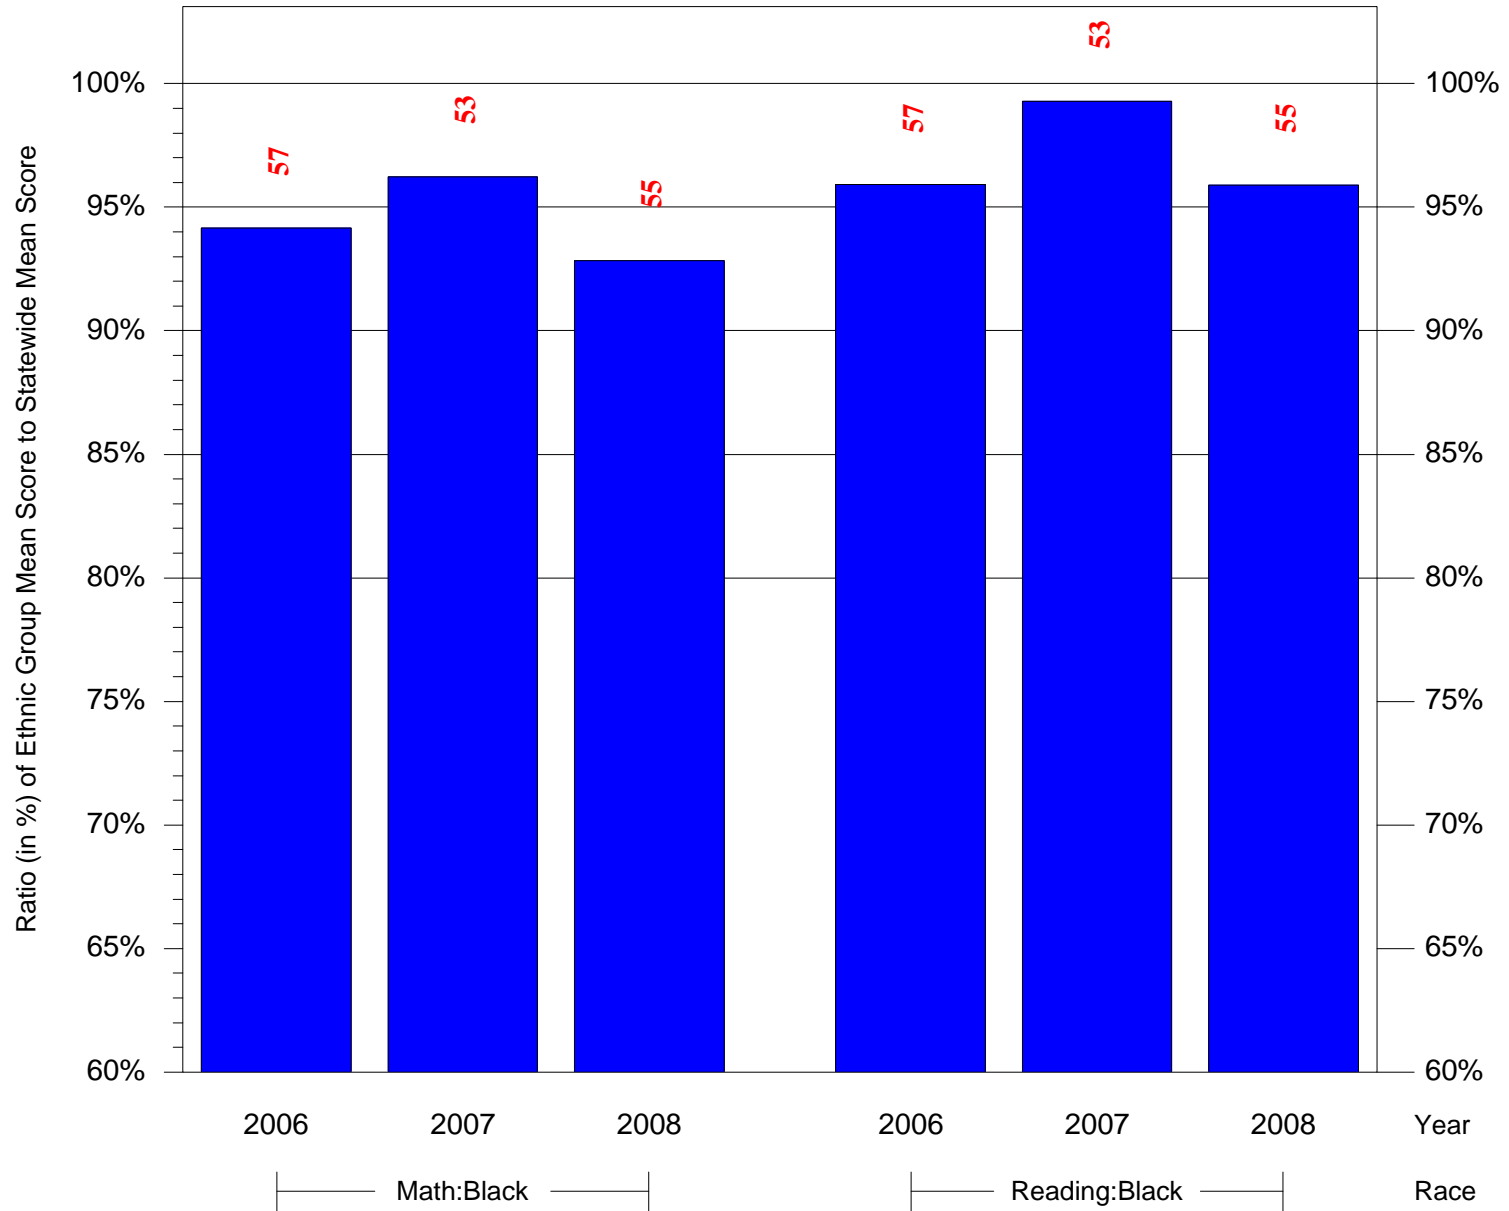

Mean Ethnic Group Building PSSA Test Score to Statewide Mean Score

Building = Greenfield Albert M Sch(5186) and Grade = 7 and Ethnic Group = Black or White

(Note: Number (in red) of Test Takers is above each bar in the chart.)