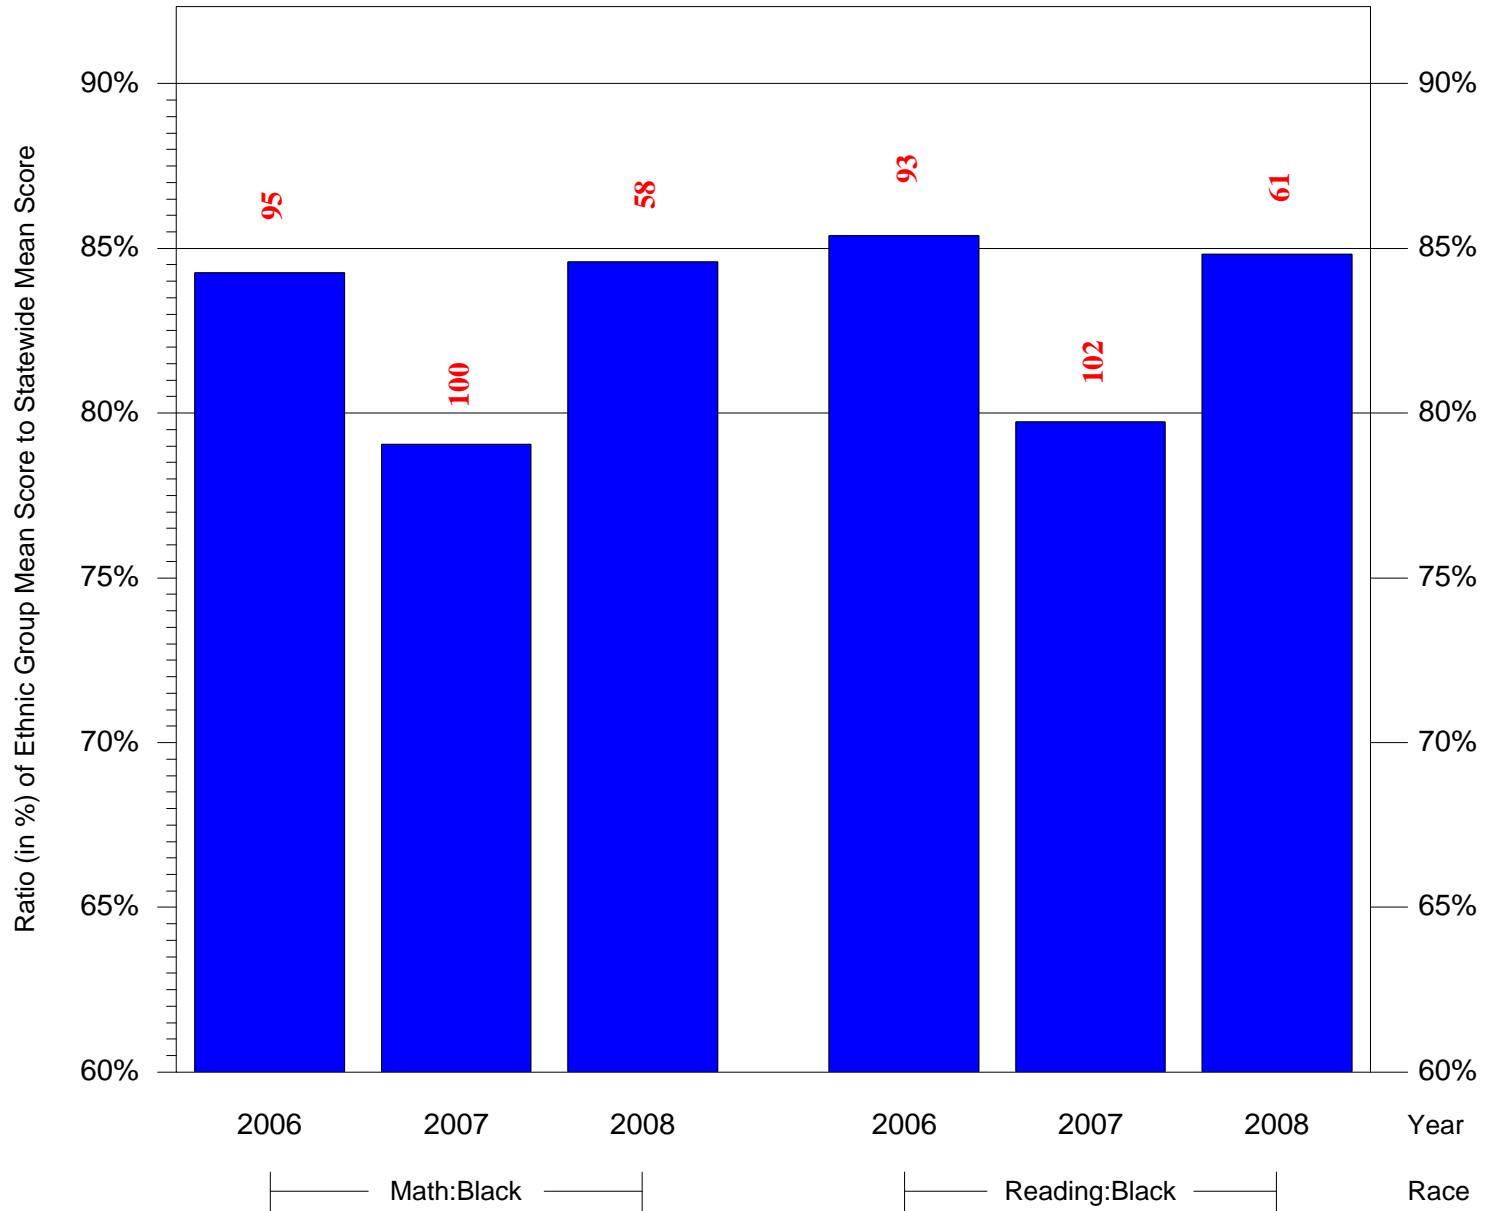

Mean Ethnic Group Building PSSA Test Score to Statewide Mean Score

Building = Clemente Roberto MS(6767) and Grade = 7 and Ethnic Group = Black or White

(Note: Number (in red) of Test Takers is above each bar in the chart.)