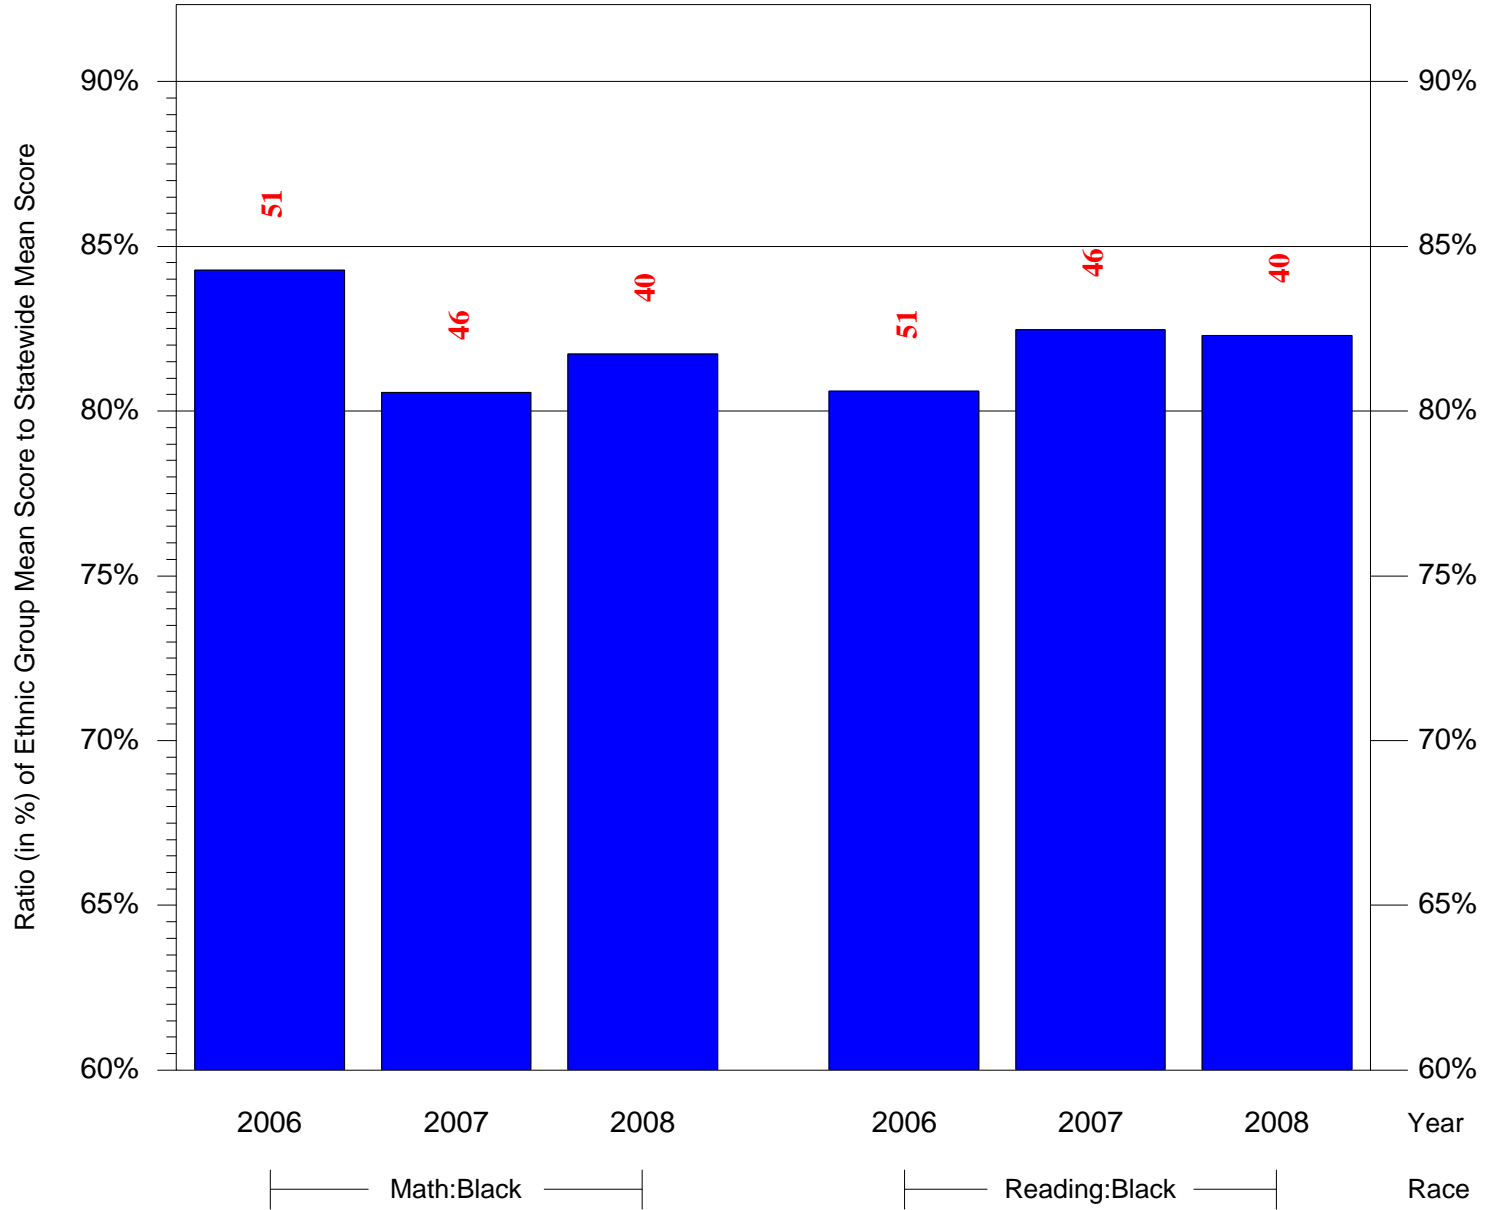

Mean Ethnic Group Building PSSA Test Score to Statewide Mean Score

Building = Kenderton Sch(3795) and Grade = 6 and Ethnic Group = Black or White

(Note: Number (in red) of Test Takers is above each bar in the chart.)