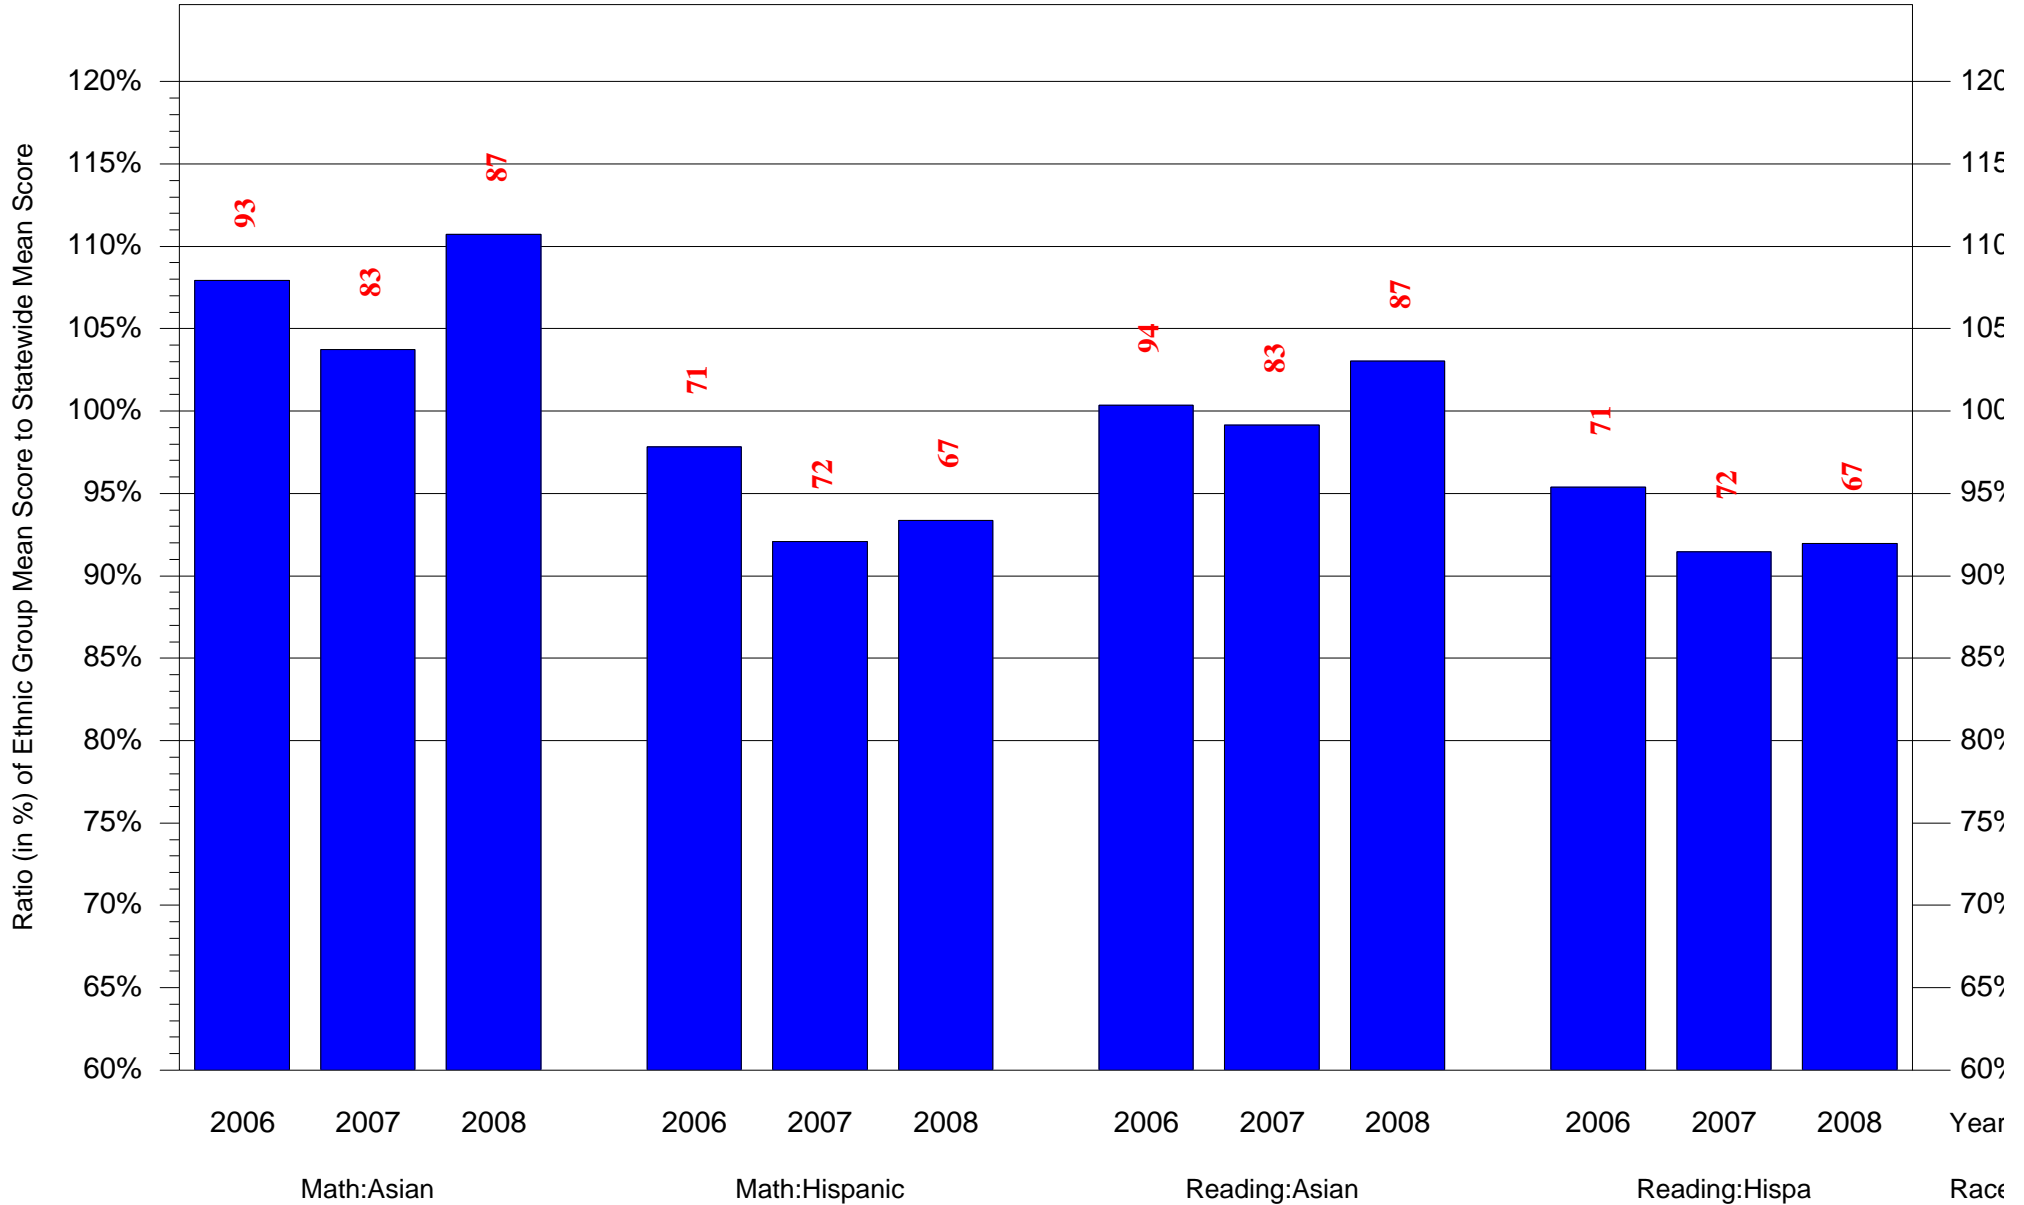

Mean Ethnic Group Building PSSA Test Score to Statewide Mean Score

Building = Wilson Woodrow MS(7253) and Grade = 7 and Ethnic Group = Asian or Hispanic

(Note: Number (in red) of Test Takers is above each bar in the chart.)