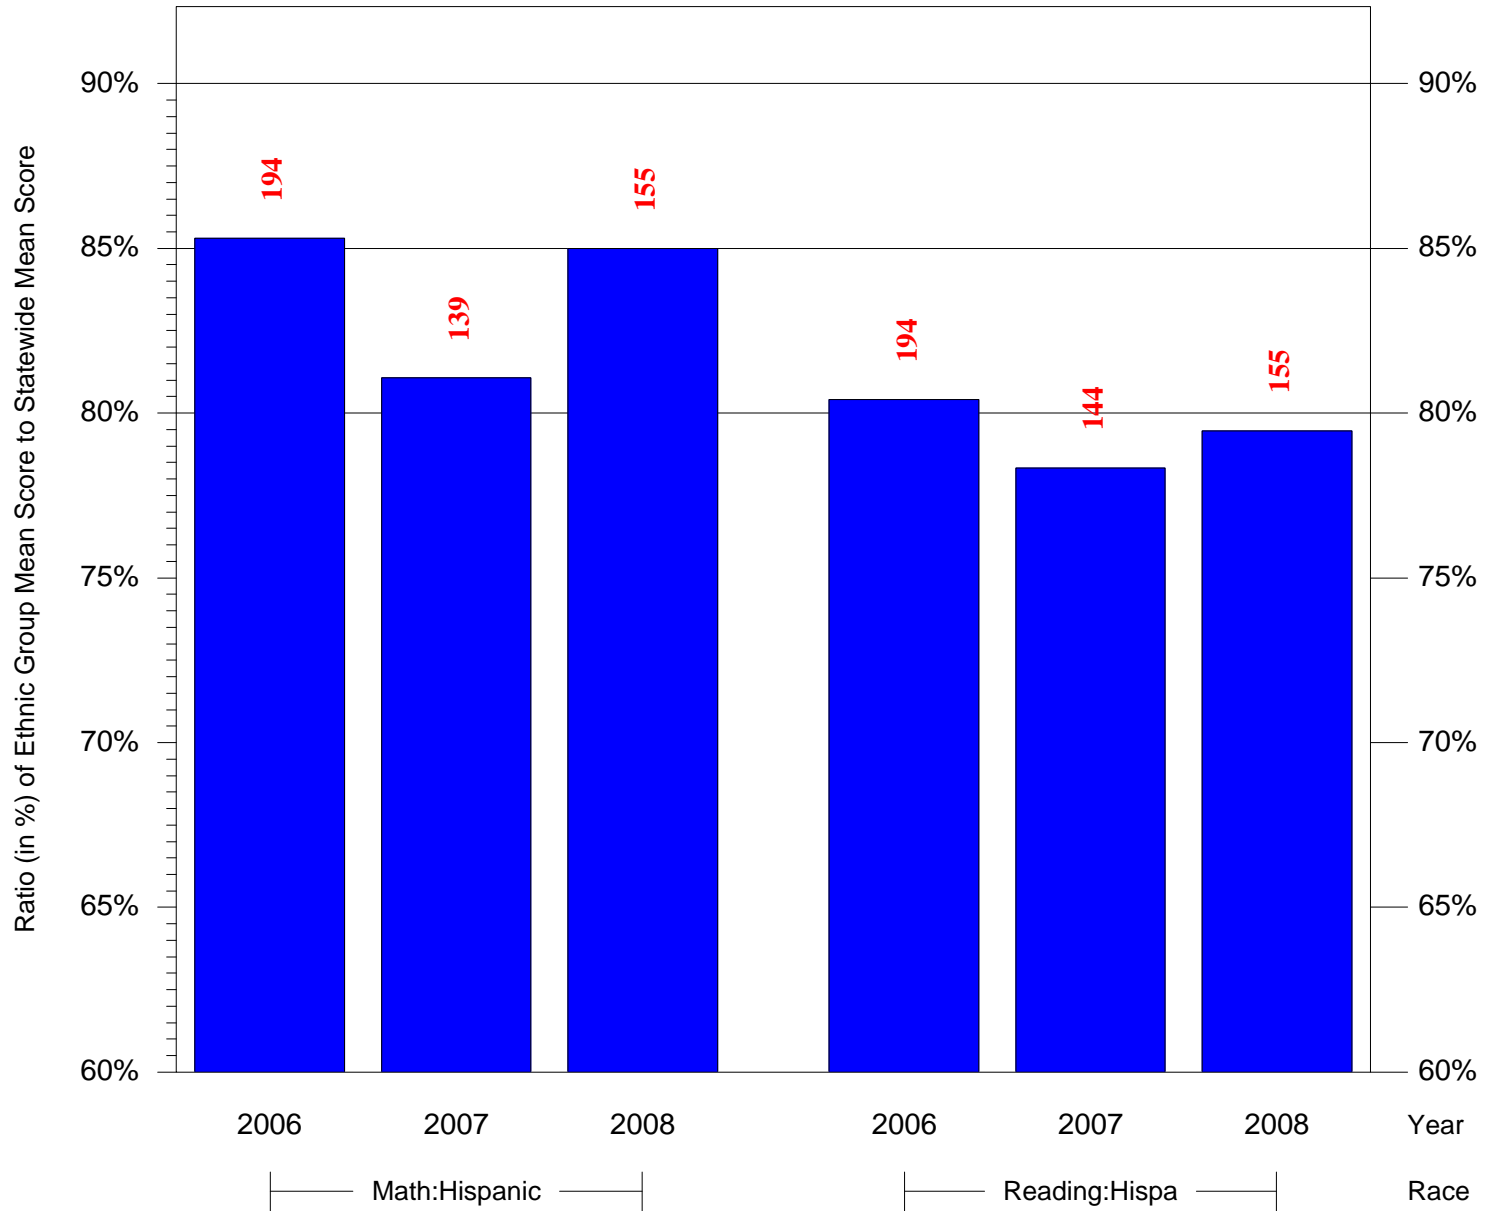

Mean Ethnic Group Building PSSA Test Score to Statewide Mean Score

Building = Clemente Roberto MS(6767) and Grade = 6 and Ethnic Group = Asian or Hispanic

(Note: Number (in red) of Test Takers is above each bar in the chart.)