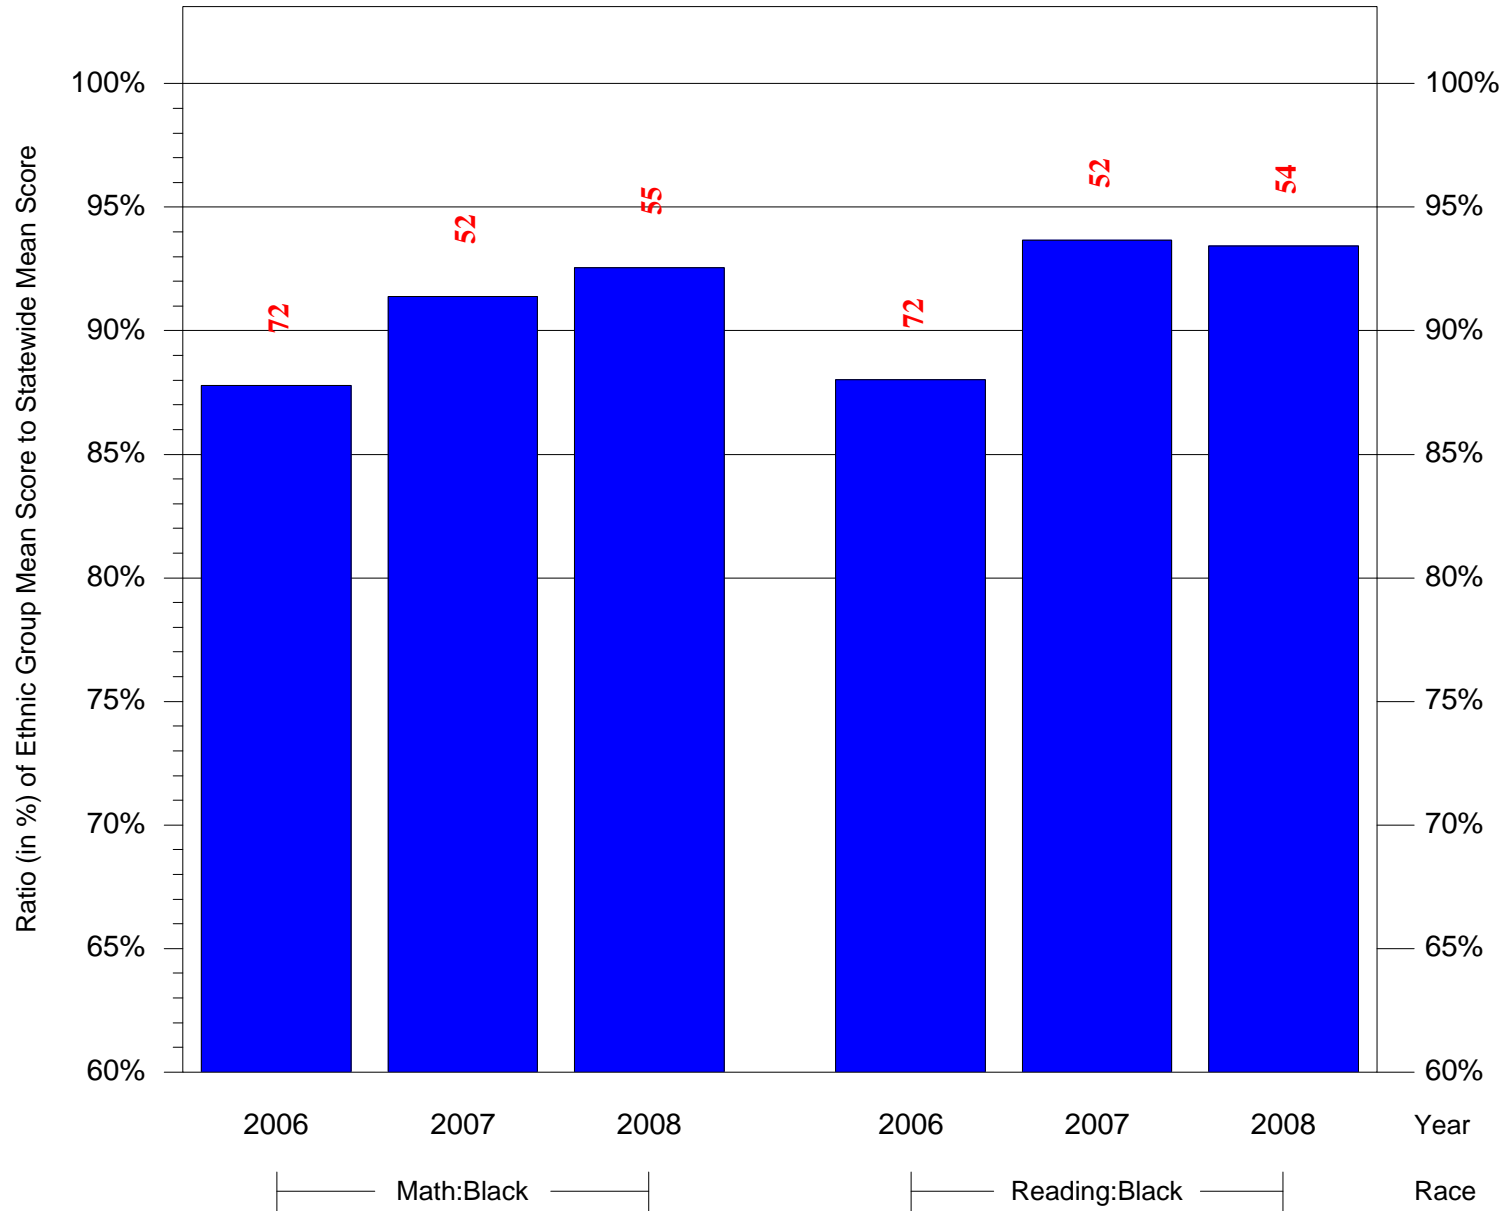

Mean Ethnic Group Building PSSA Test Score to Statewide Mean Score

Building = Houston Henry E Sch(3713) and Grade = 6 and Ethnic Group = Black or White

(Note: Number (in red) of Test Takers is above each bar in the chart.)