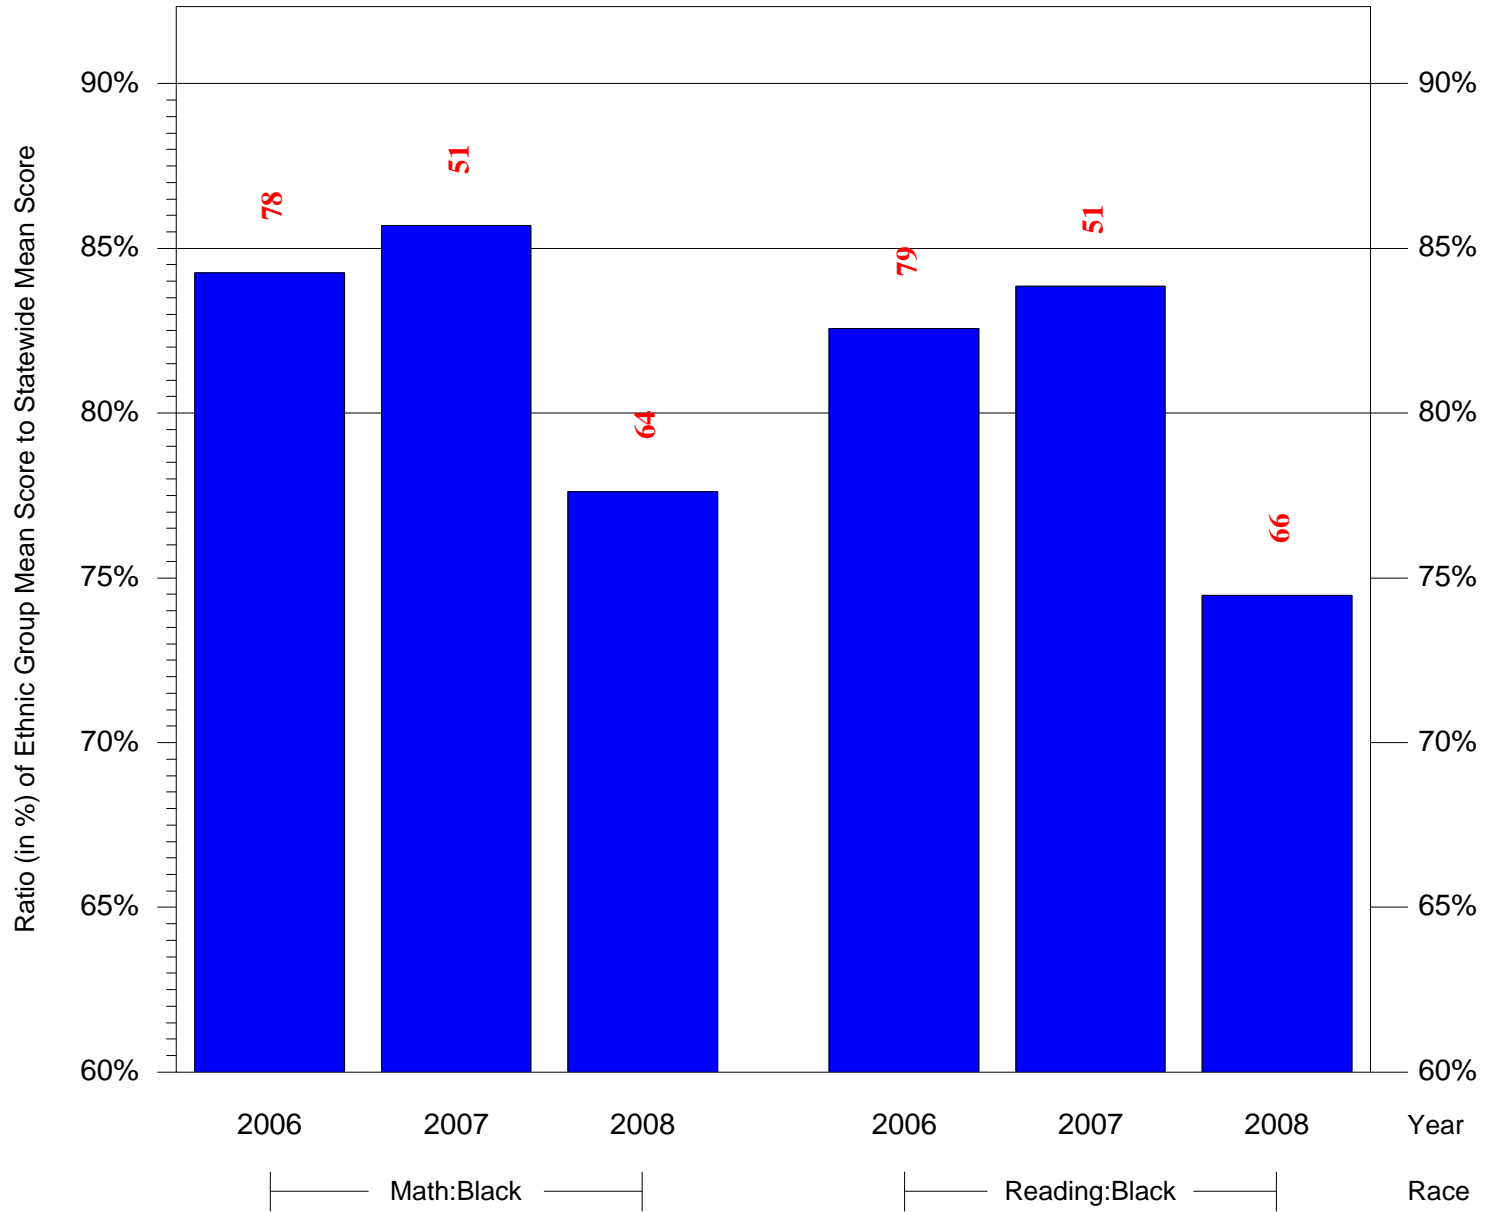

Mean Ethnic Group Building PSSA Test Score to Statewide Mean Score

Building = Alcorn James Sch(3617) and Grade = 7 and Ethnic Group = Black or White

(Note: Number (in red) of Test Takers is above each bar in the chart.)