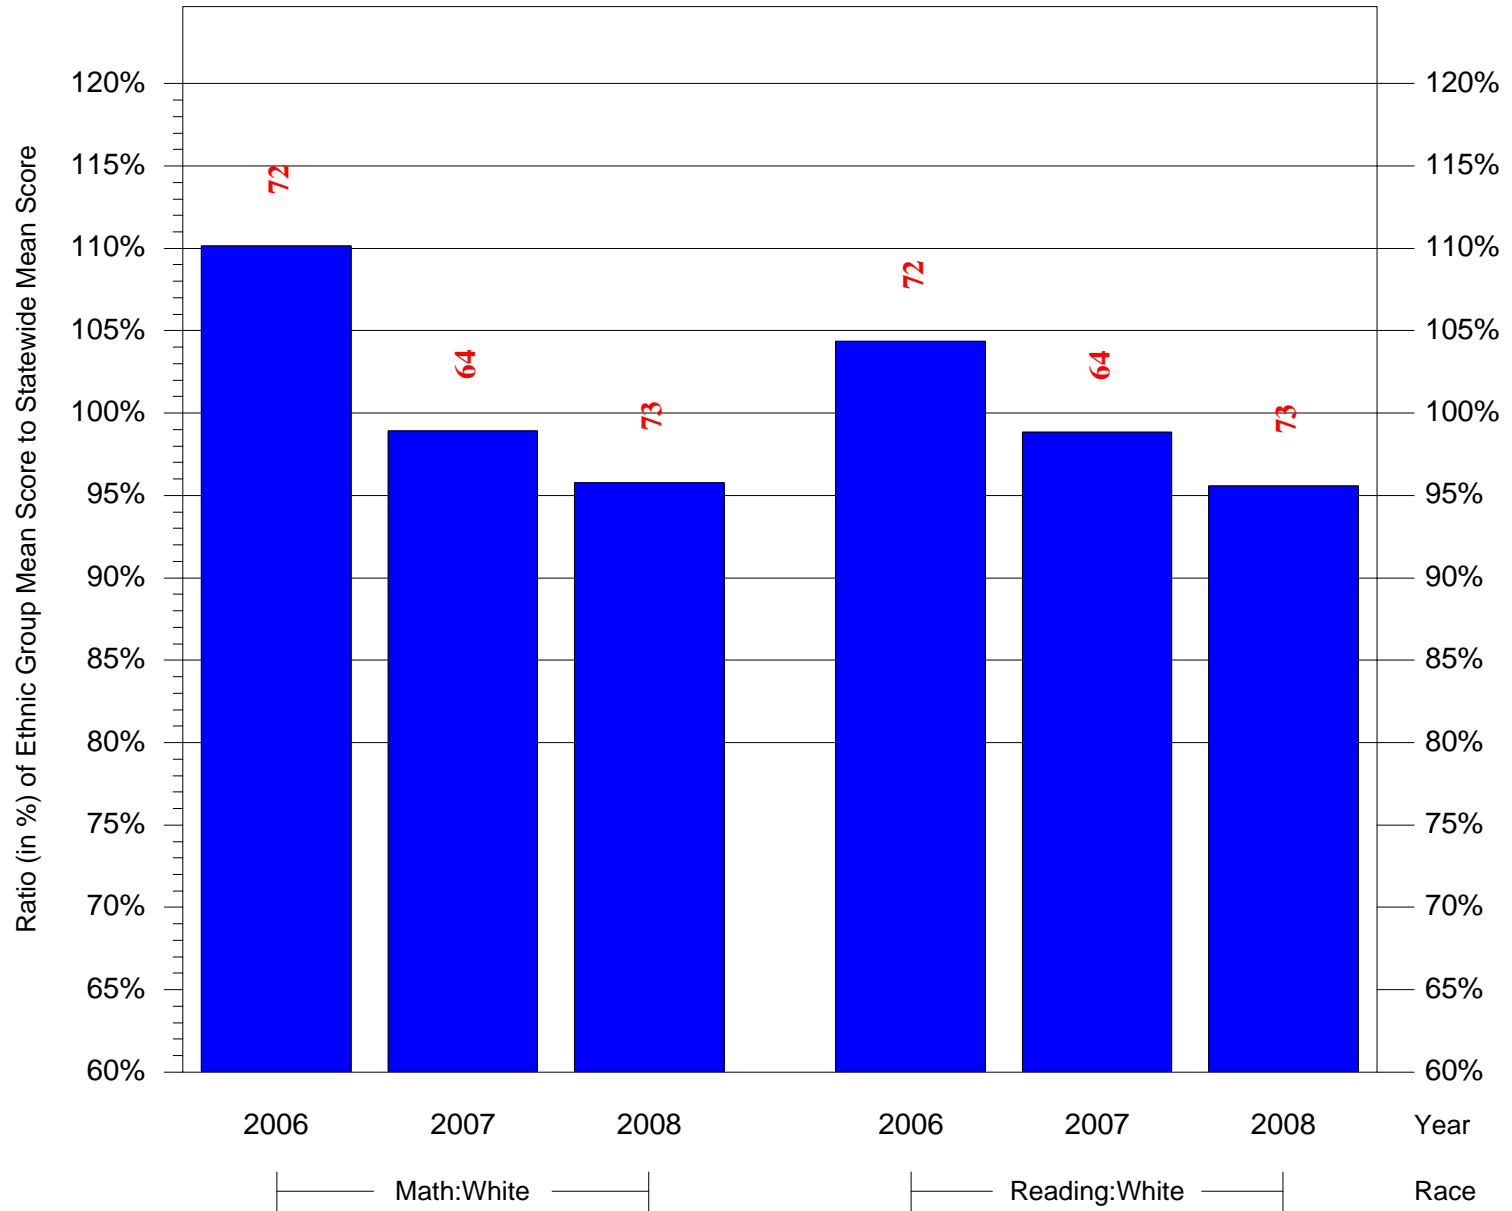

Mean Ethnic Group Building PSSA Test Score to Statewide Mean Score

Building = Bridesburg Sch(3745) and Grade = 4 and Ethnic Group = Black or White

(Note: Number (in red) of Test Takers is above each bar in the chart.)