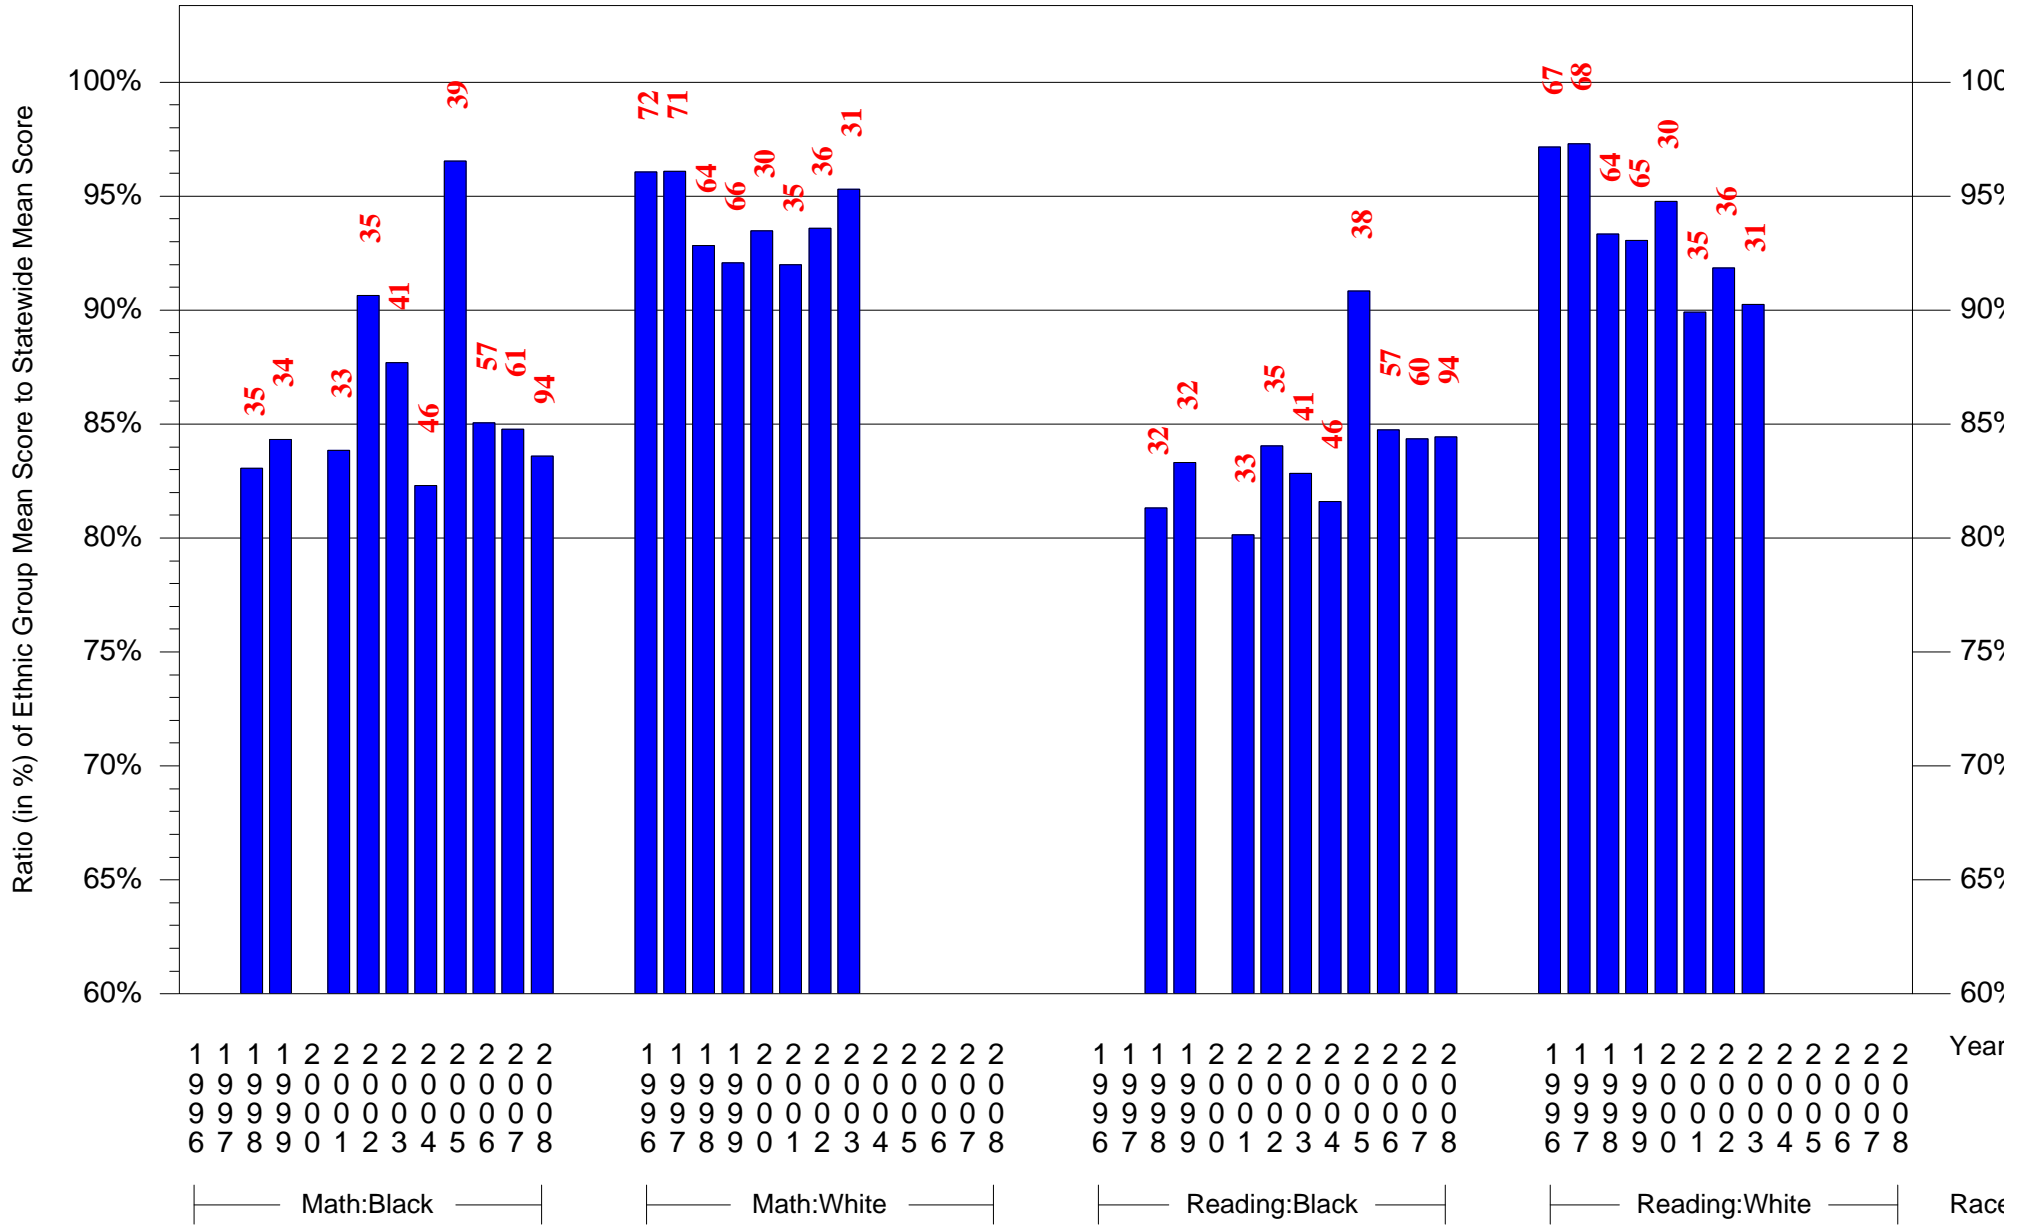

Mean Ethnic Group Building PSSA Test Score to Statewide Mean Score

Building = Carnell Laura H Sch(7230) and Grade = 5 and Ethnic Group = Black or White

(Note: Number (in red) of Test Takers is above each bar in the chart.)