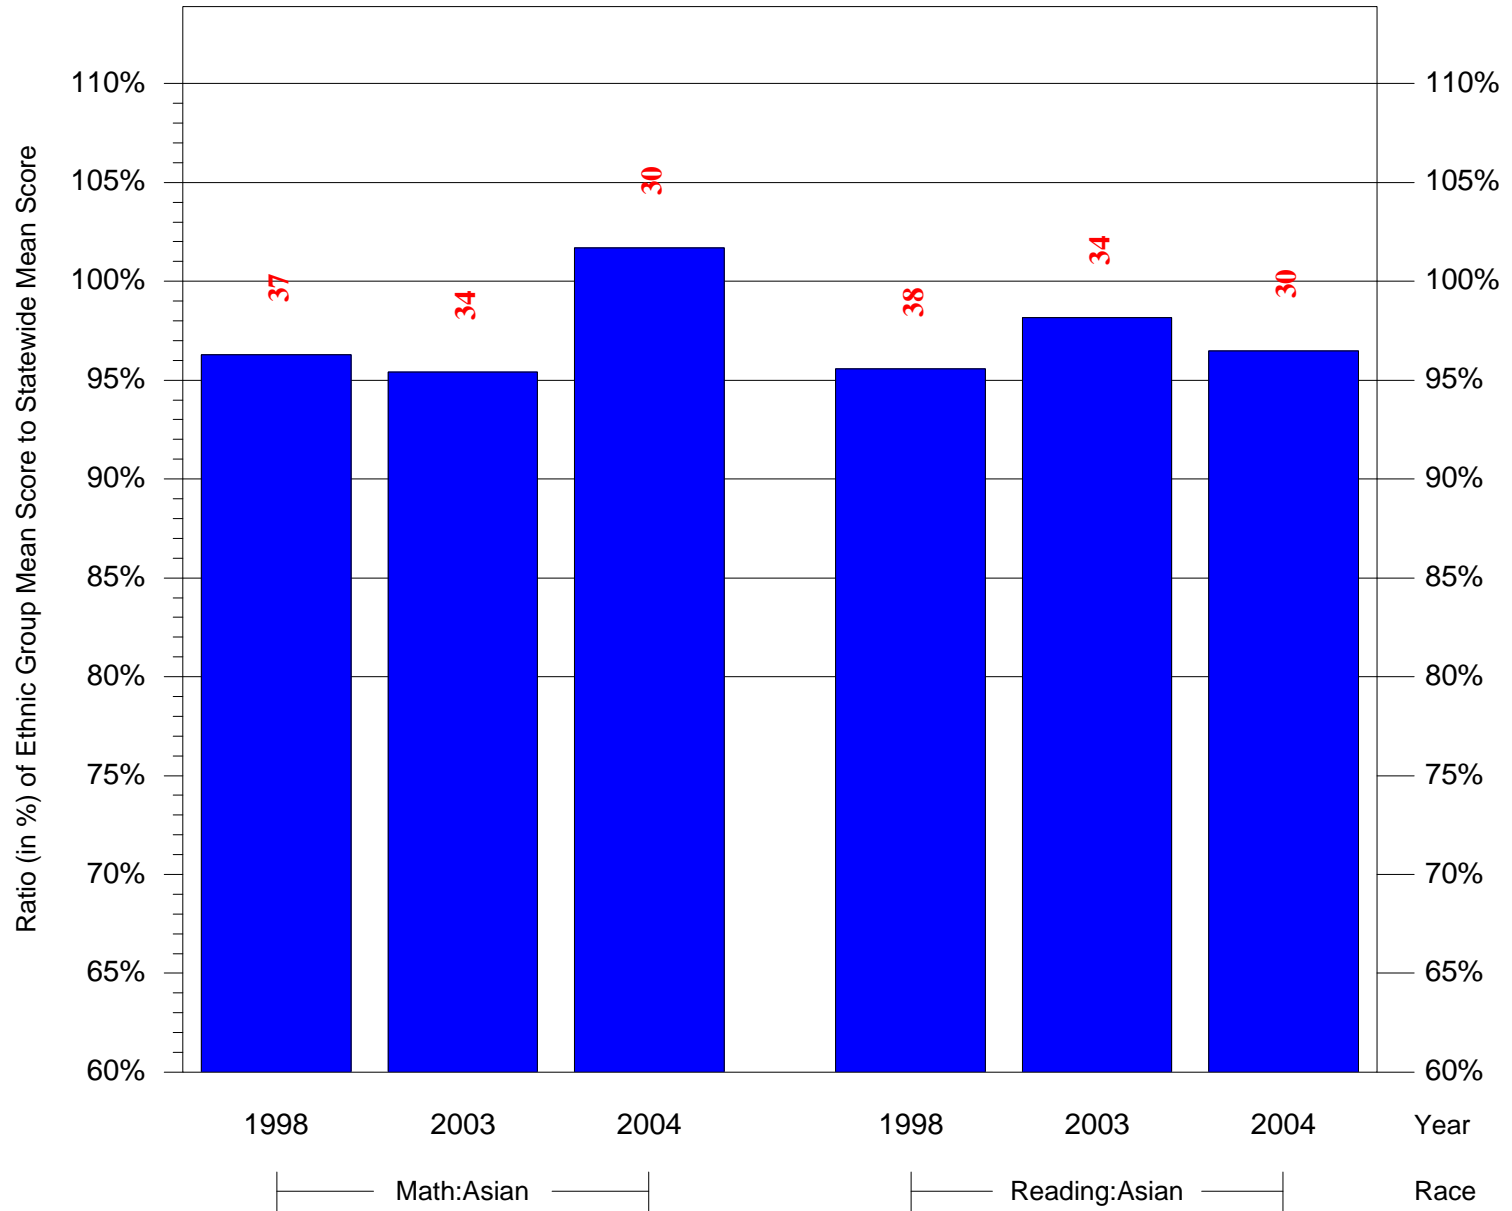

Mean Ethnic Group Building PSSA Test Score to Statewide Mean Score

Building = Franklin LC(6822) and Grade = 11 and Ethnic Group = Asian or Hispanic

(Note: Number (in red) of Test Takers is above each bar in the chart.)