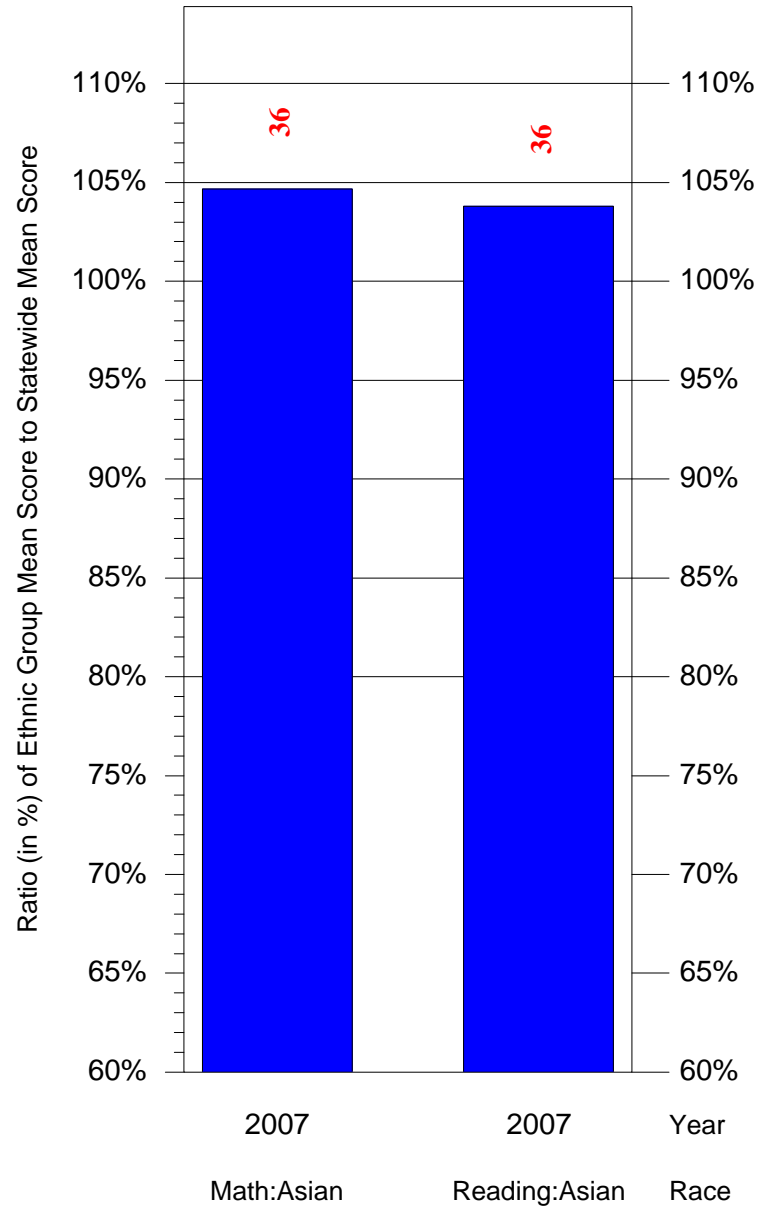

Mean Ethnic Group Building PSSA Test Score to Statewide Mean Score

Building = Frank Anne Sch(3803) and Grade = 4 and Ethnic Group = Asian or Hispanic

(Note: Number (in red) of Test Takers is above each bar in the chart.)