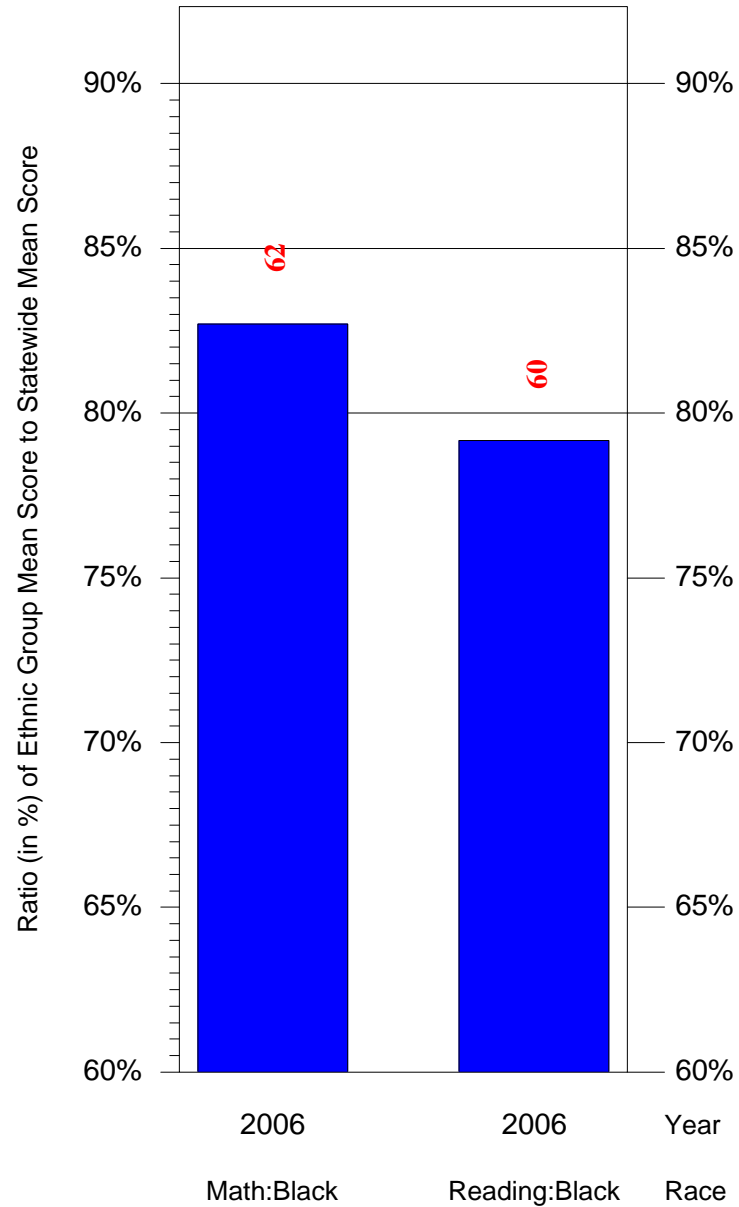

Mean Ethnic Group Building PSSA Test Score to Statewide Mean Score

Building = Barry Comm John Sch(3598) and Grade = 8 and Ethnic Group = Black or White

(Note: Number (in red) of Test Takers is above each bar in the chart.)