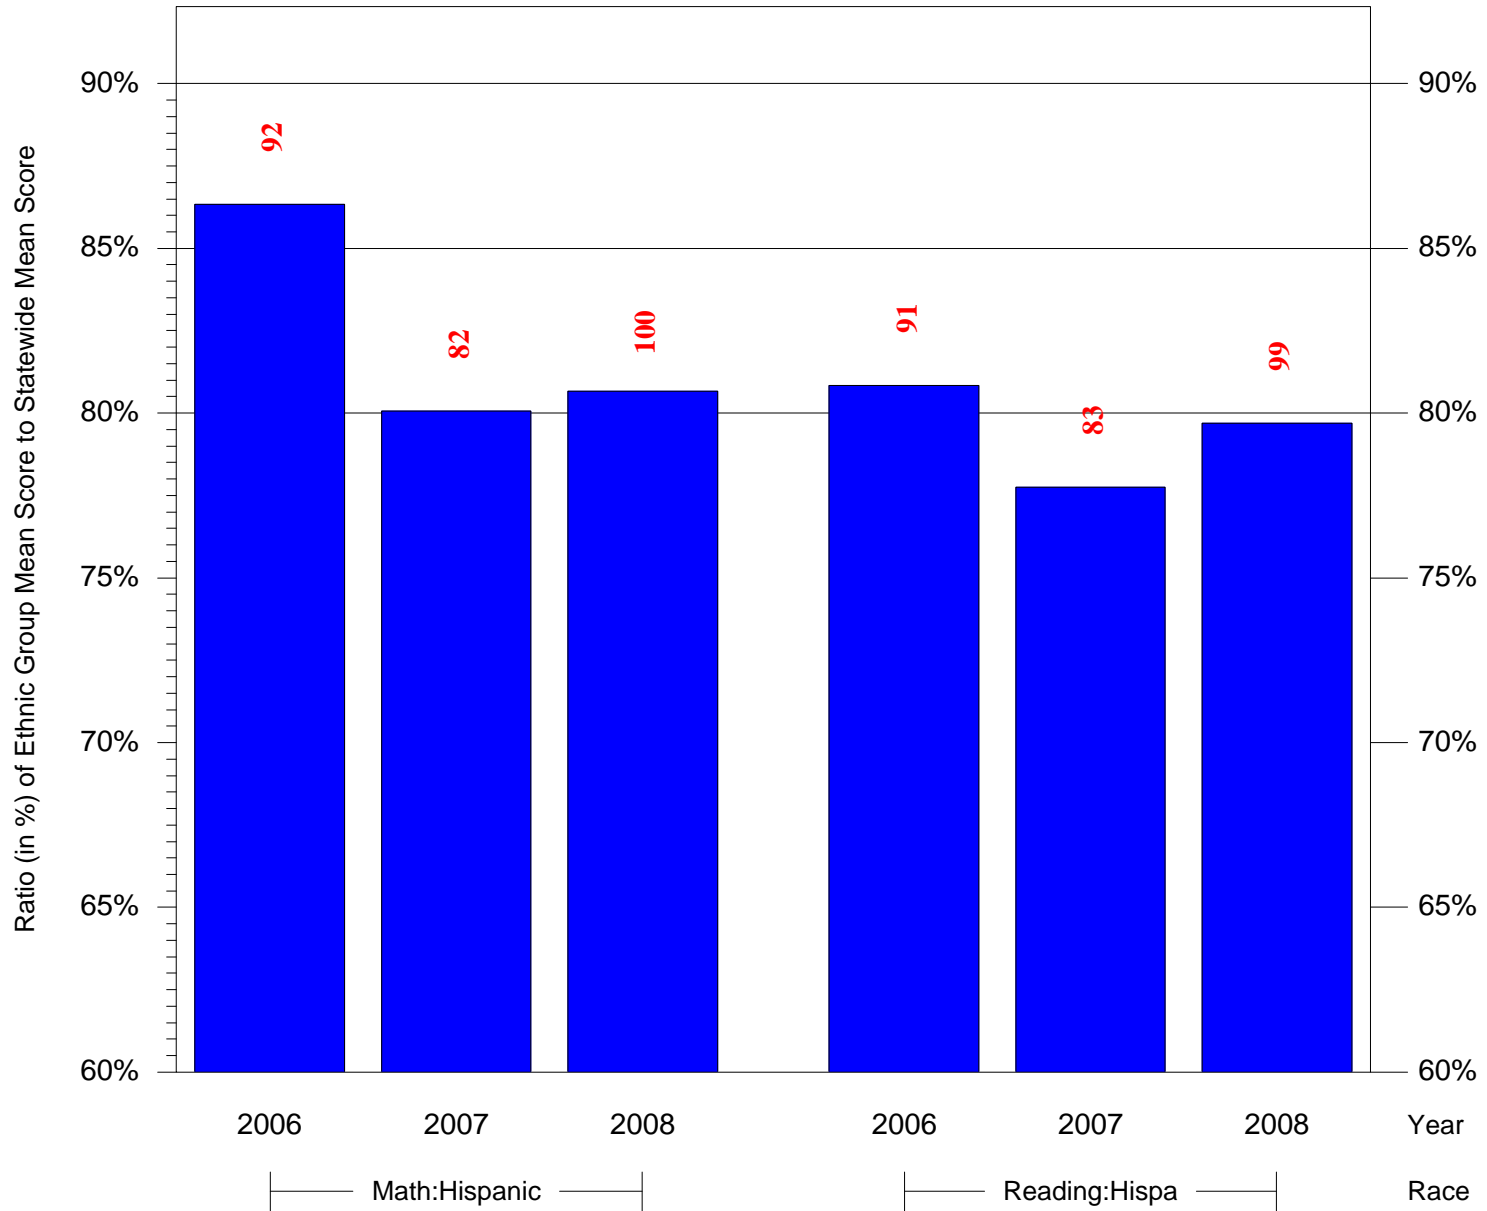

Mean Ethnic Group Building PSSA Test Score to Statewide Mean Score

Building = Jones John Paul MS(7243) and Grade = 6 and Ethnic Group = Asian or Hispanic

(Note: Number (in red) of Test Takers is above each bar in the chart.)