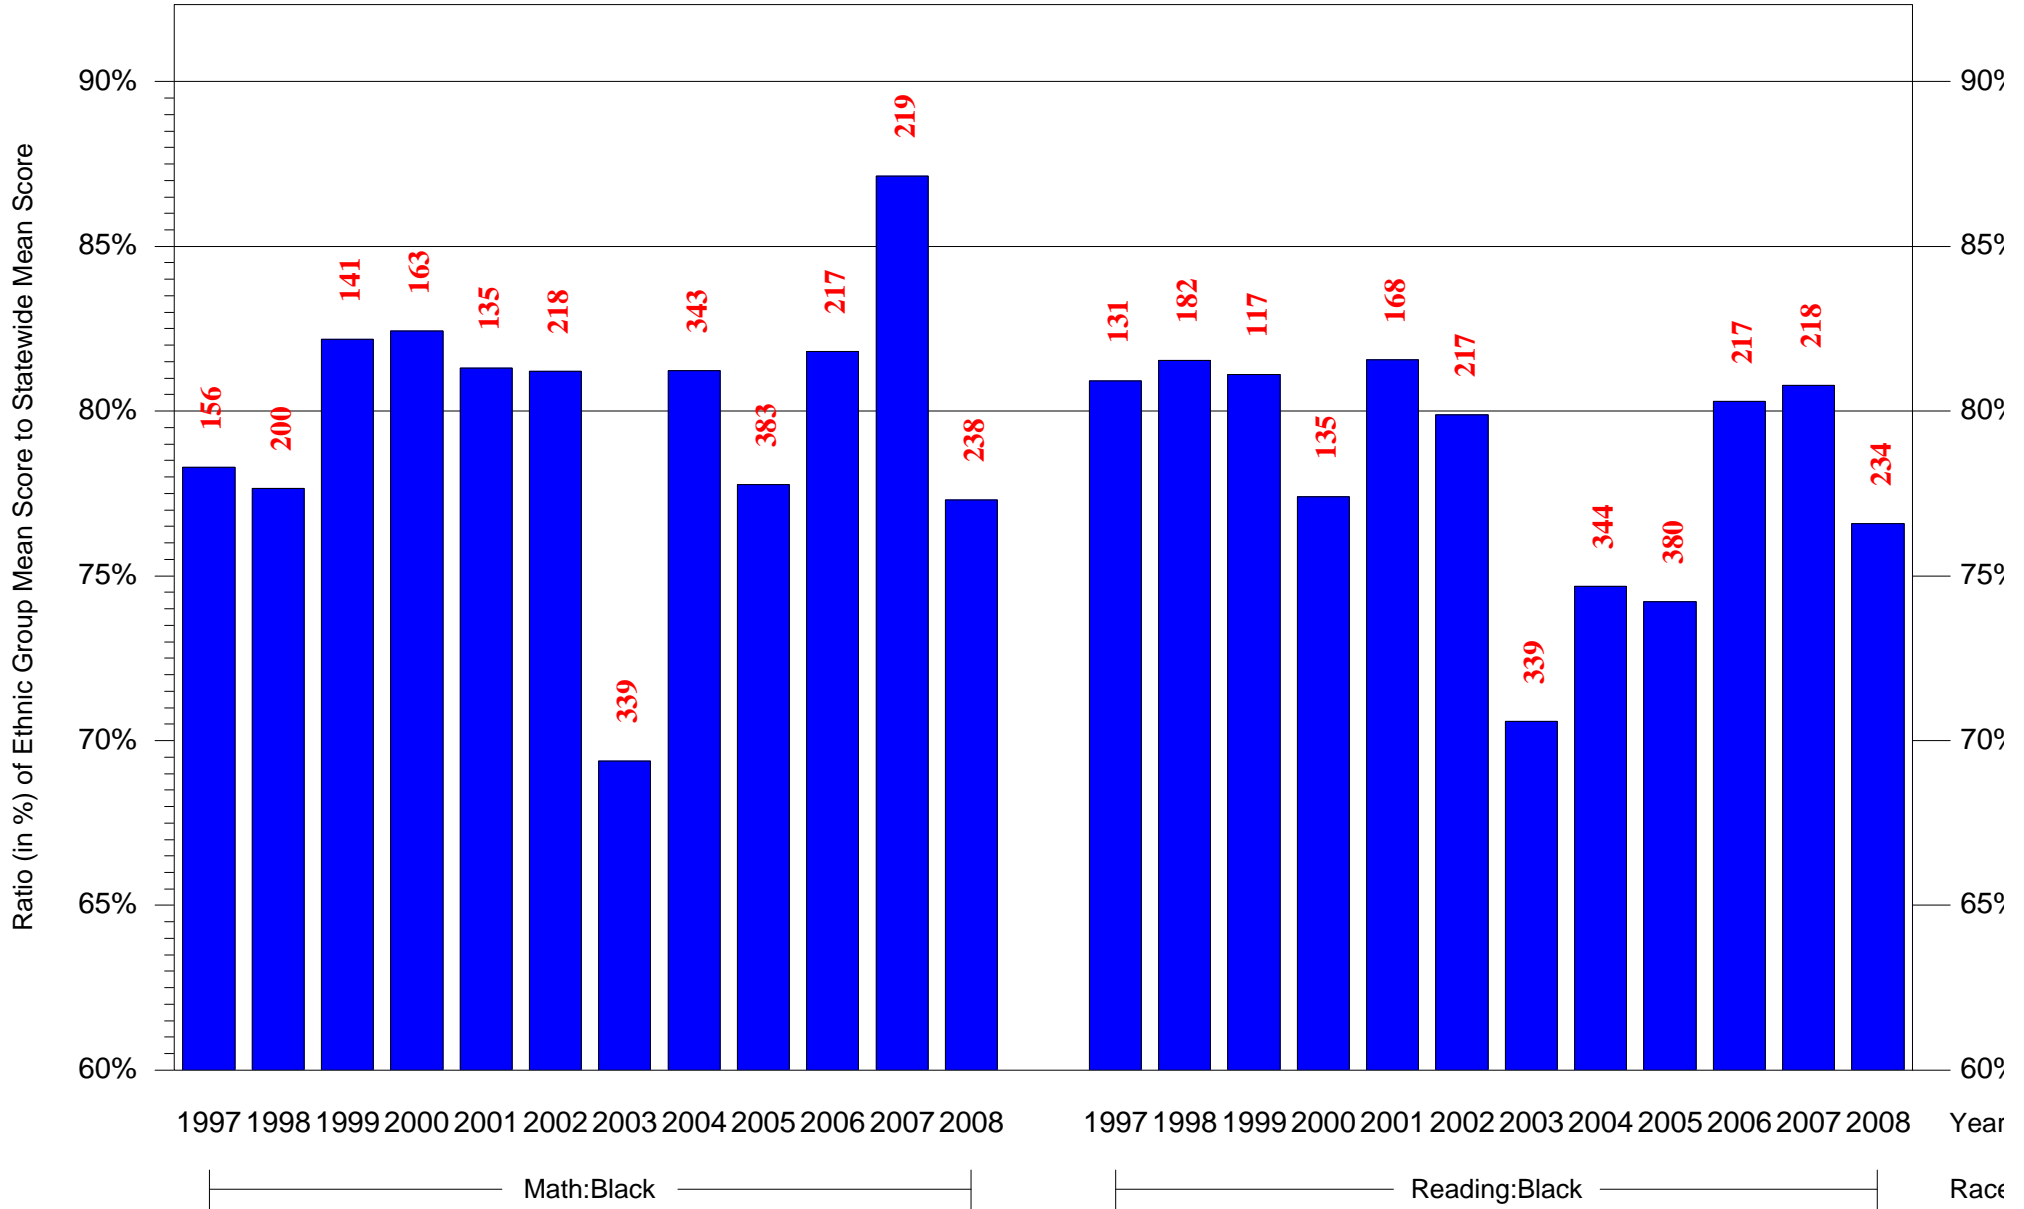

Mean Ethnic Group Building PSSA Test Score to Statewide Mean Score

Building = Gratz Simon HS(3853) and Grade = 11 and Ethnic Group = Black or White

(Note: Number (in red) of Test Takers is above each bar in the chart.)