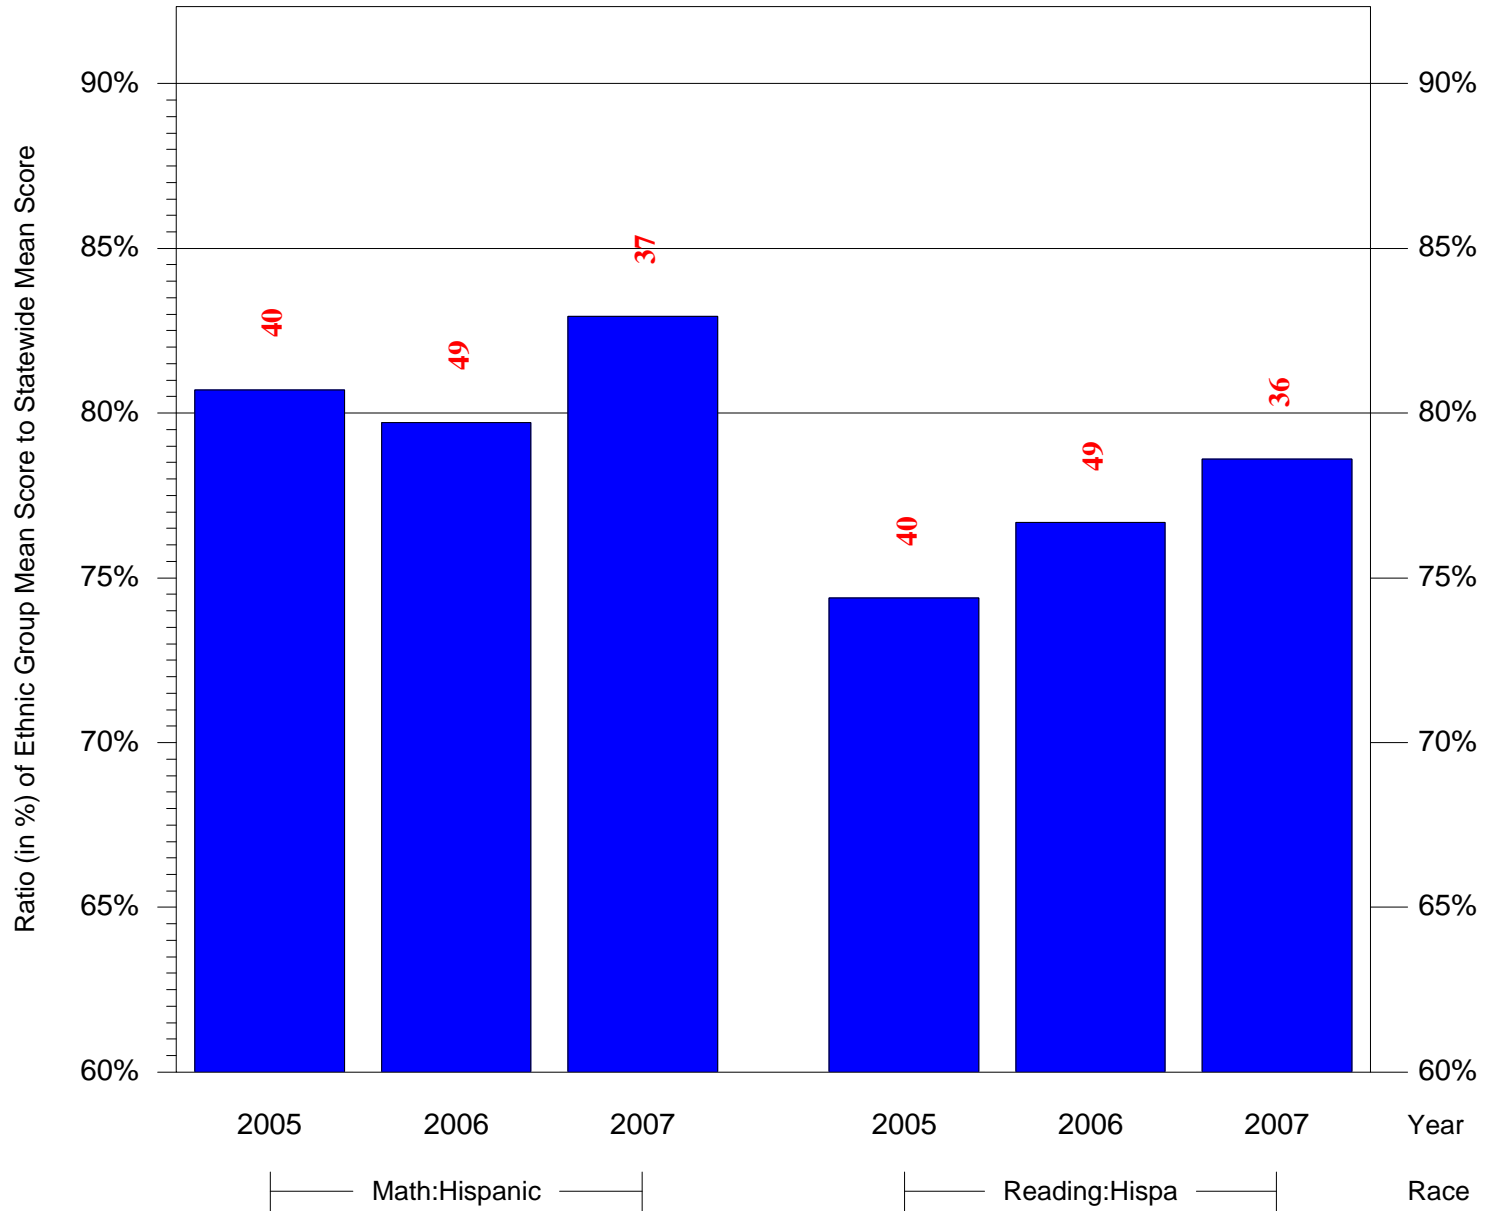

Mean Ethnic Group Building PSSA Test Score to Statewide Mean Score

Building = Sheridan West(7809) and Grade = 5 and Ethnic Group = Asian or Hispanic

(Note: Number (in red) of Test Takers is above each bar in the chart.)