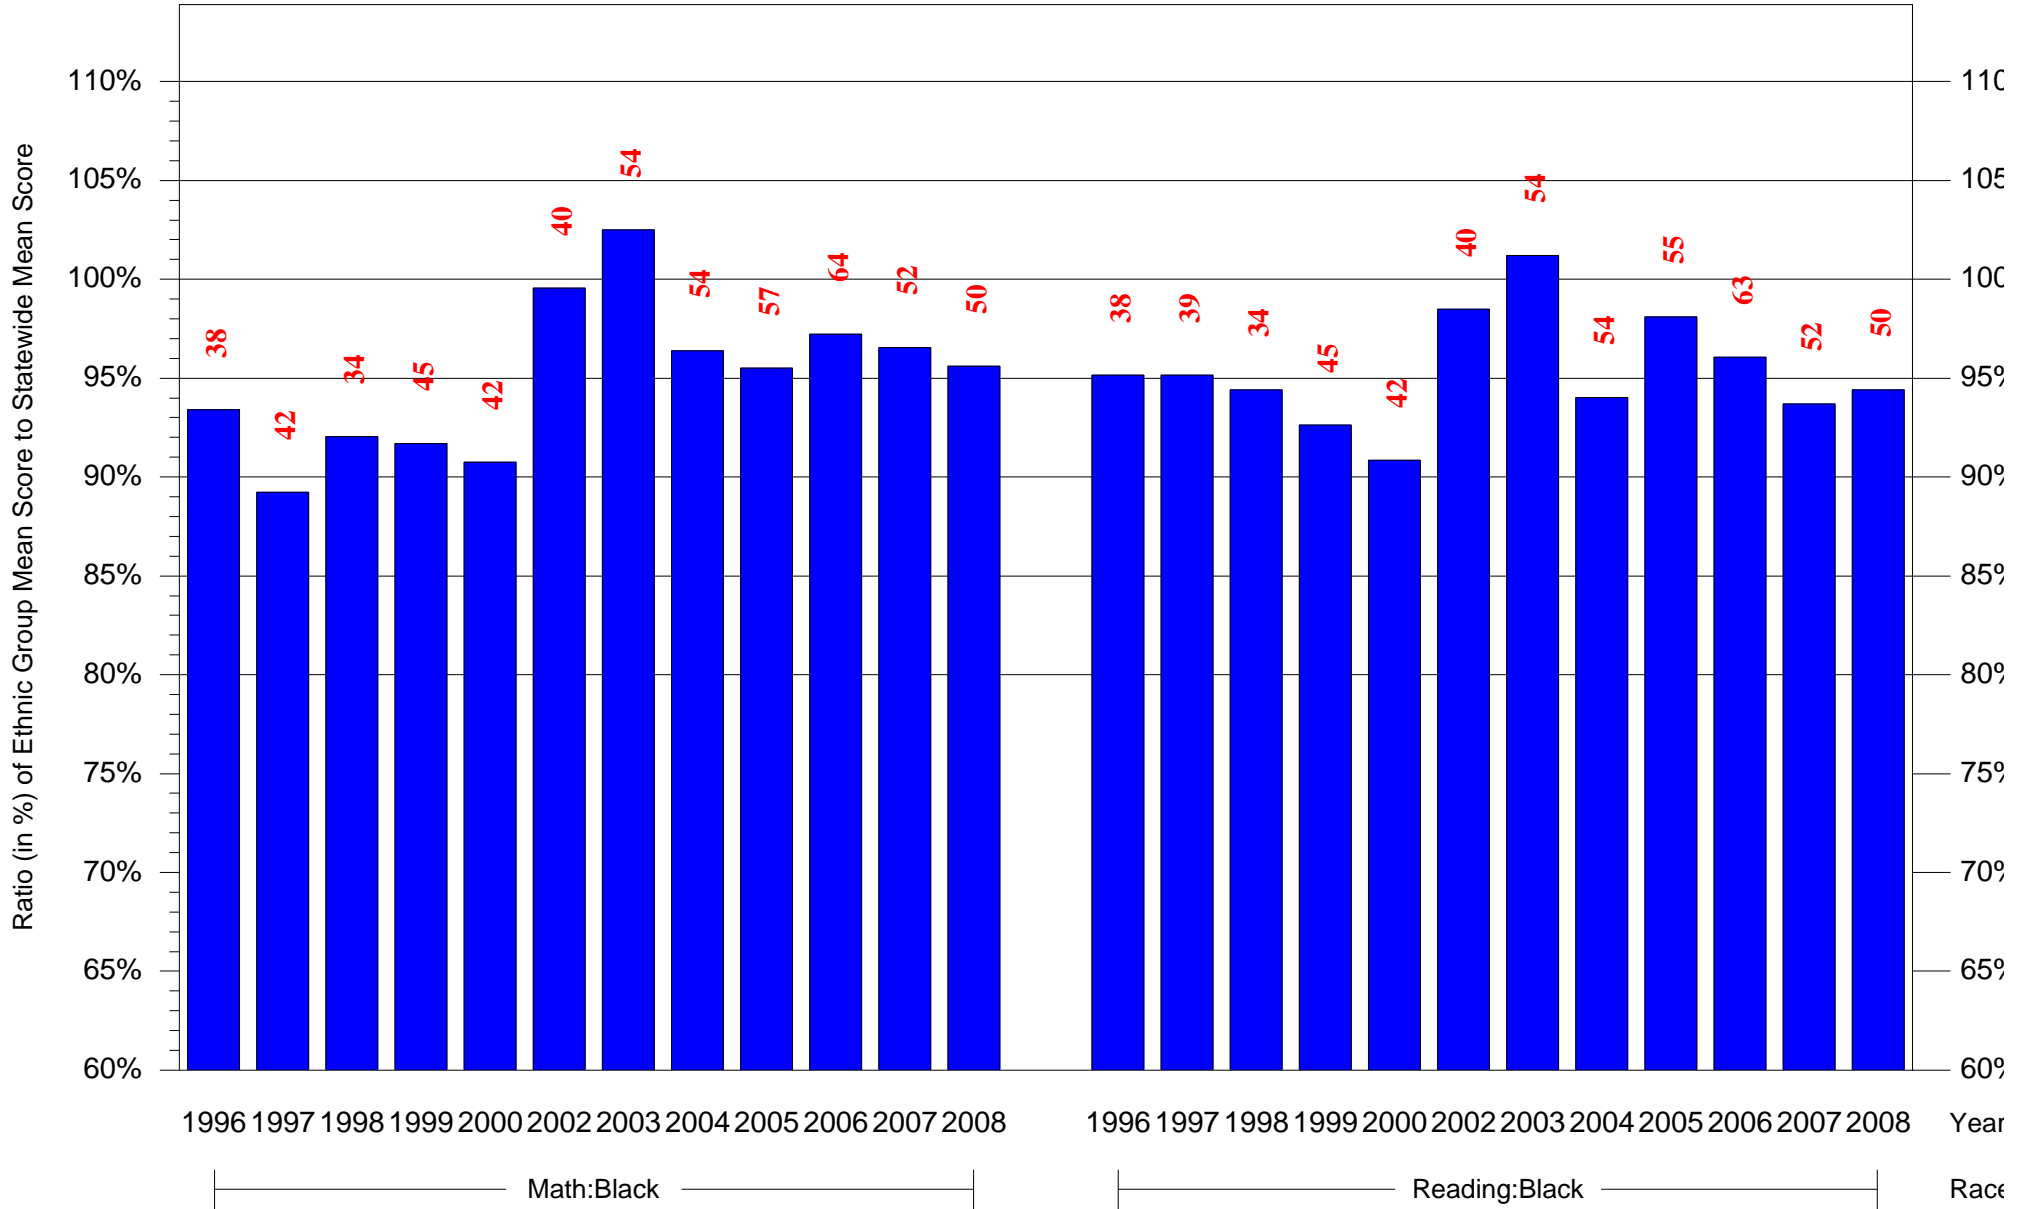

Mean Ethnic Group Building PSSA Test Score to Statewide Mean Score

Building = Greenfield Albert M Sch(5186) and Grade = 8 and Ethnic Group = Black or White

(Note: Number (in red) of Test Takers is above each bar in the chart.)