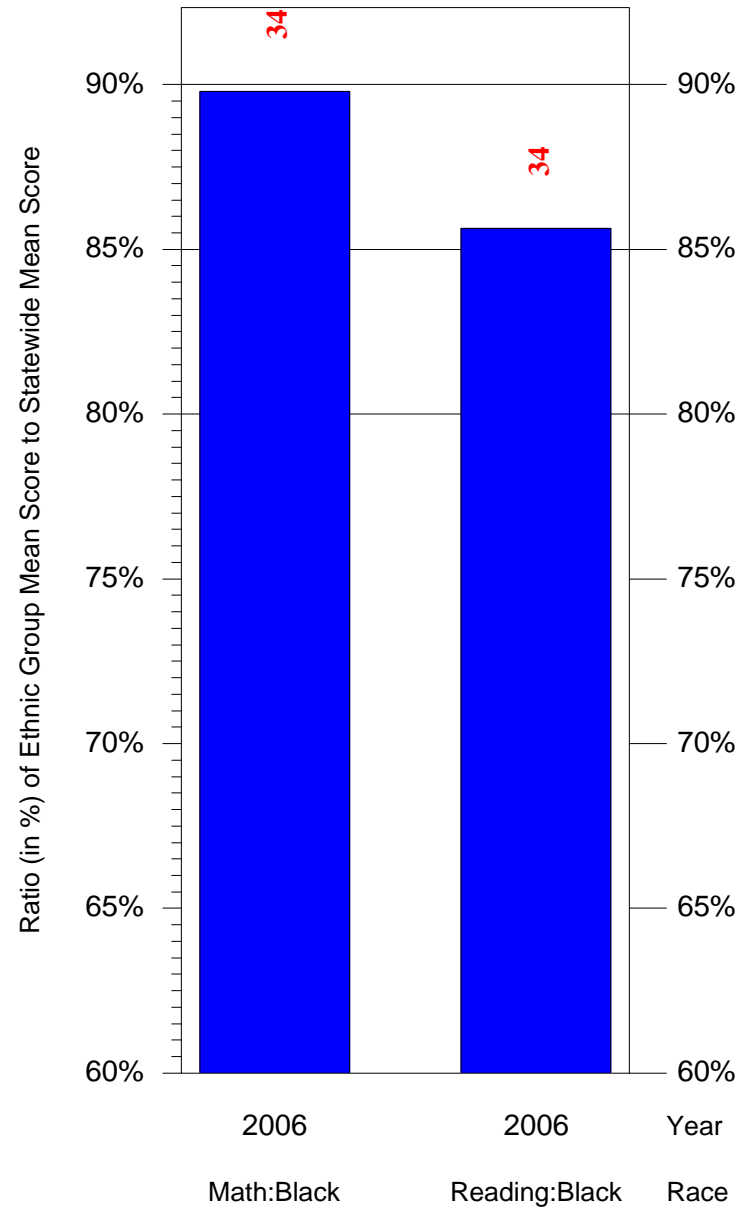

Mean Ethnic Group Building PSSA Test Score to Statewide Mean Score

Building = McCall Gen George A Sch(3648) and Grade = 4 and Ethnic Group = Black or White

(Note: Number (in red) of Test Takers is above each bar in the chart.)