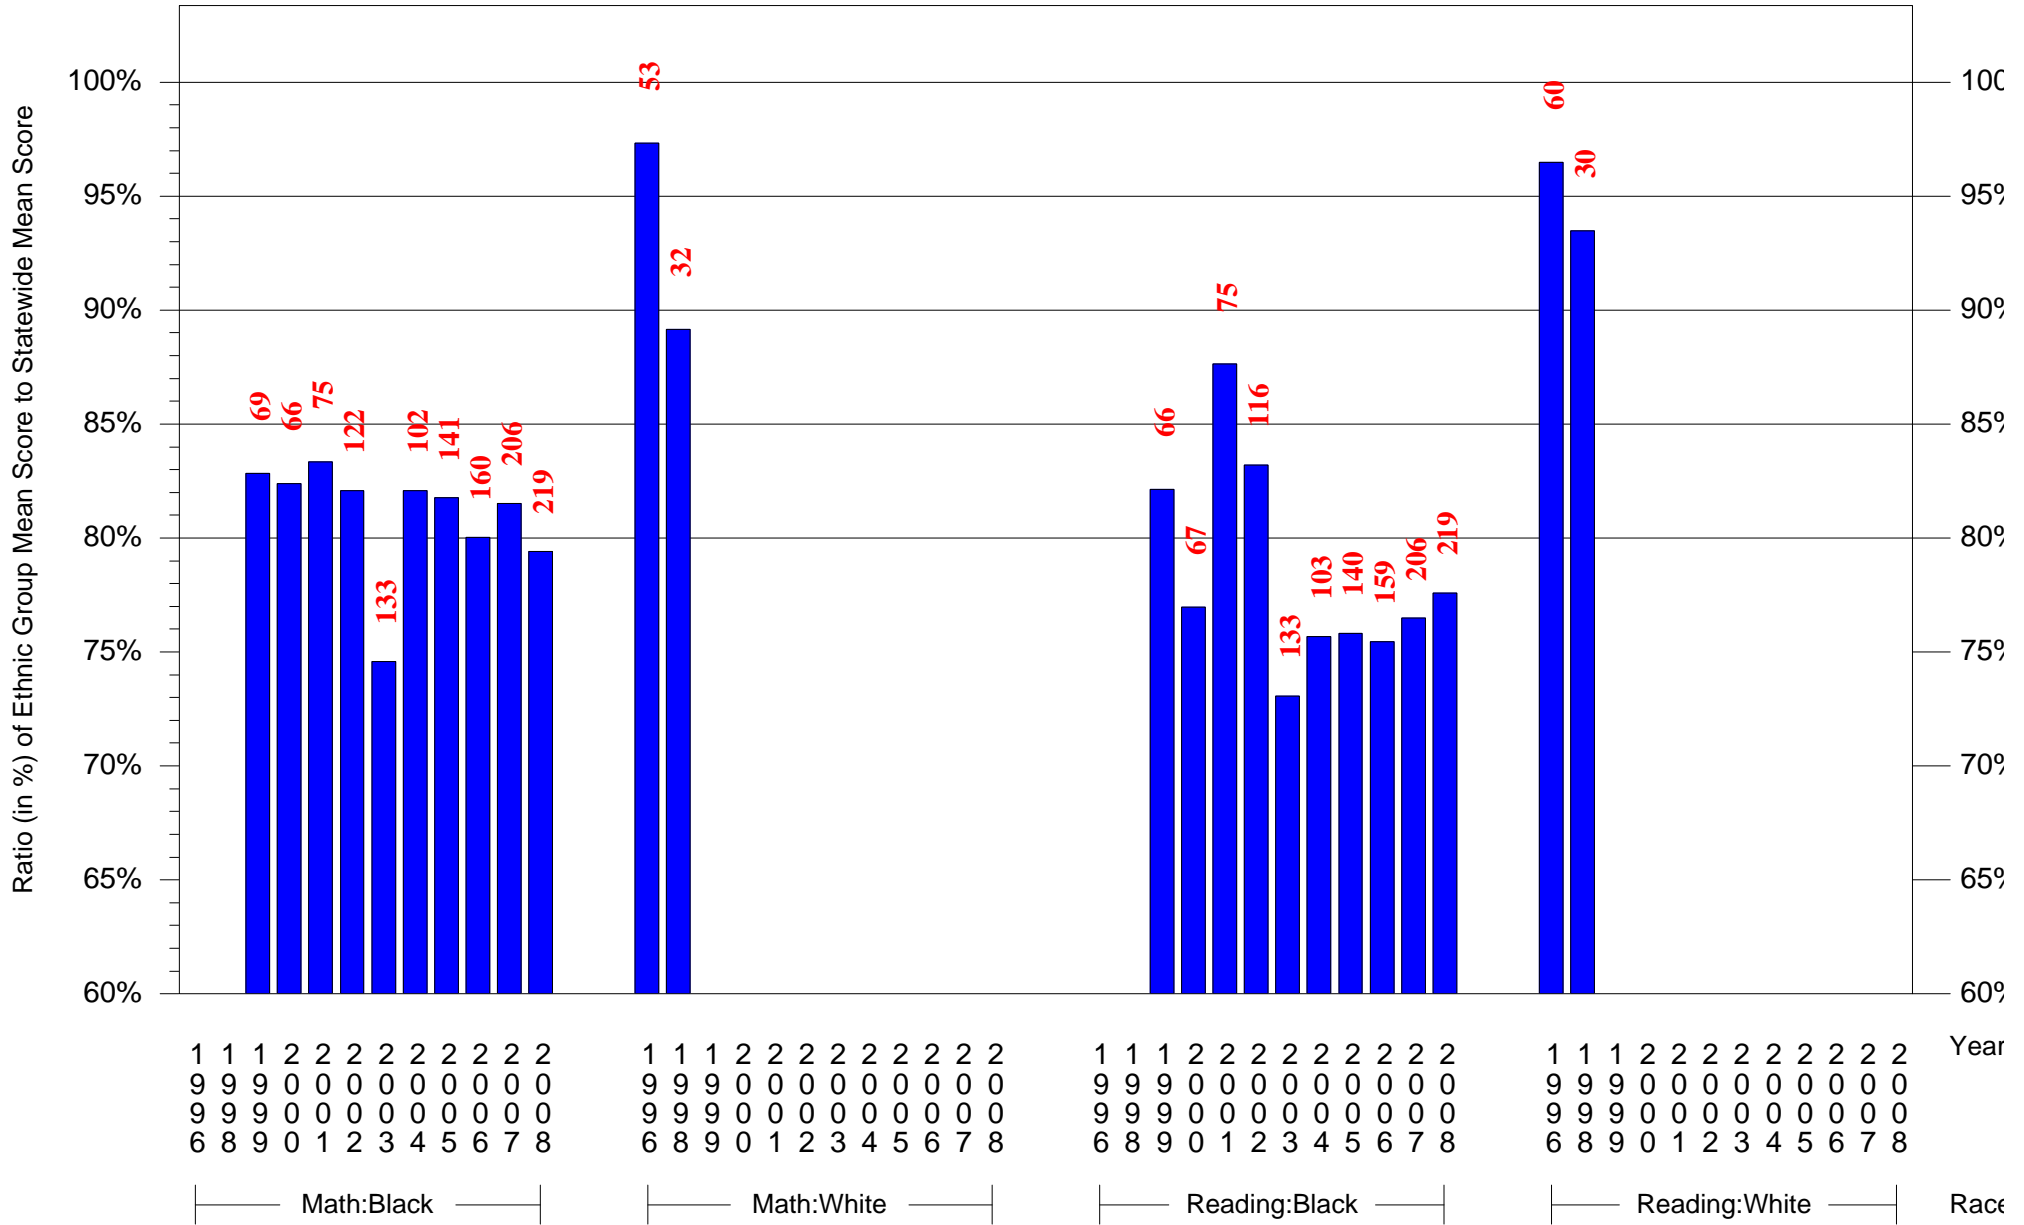

Mean Ethnic Group Building PSSA Test Score to Statewide Mean Score

Building = Fels Samuel HS(3816) and Grade = 11 and Ethnic Group = Black or White

(Note: Number (in red) of Test Takers is above each bar in the chart.)