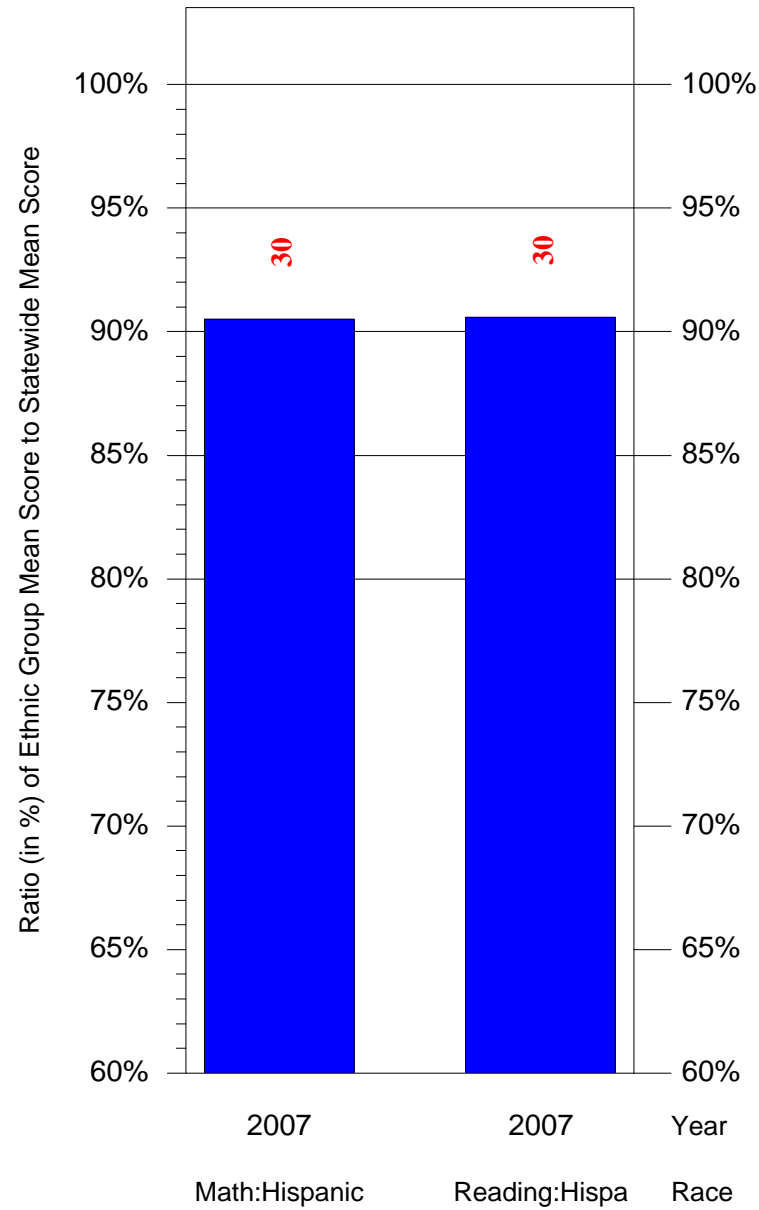

Mean Ethnic Group Building PSSA Test Score to Statewide Mean Score

Building = Brown Henry A Sch(3684) and Grade = 3 and Ethnic Group = Asian or Hispanic

(Note: Number (in red) of Test Takers is above each bar in the chart.)