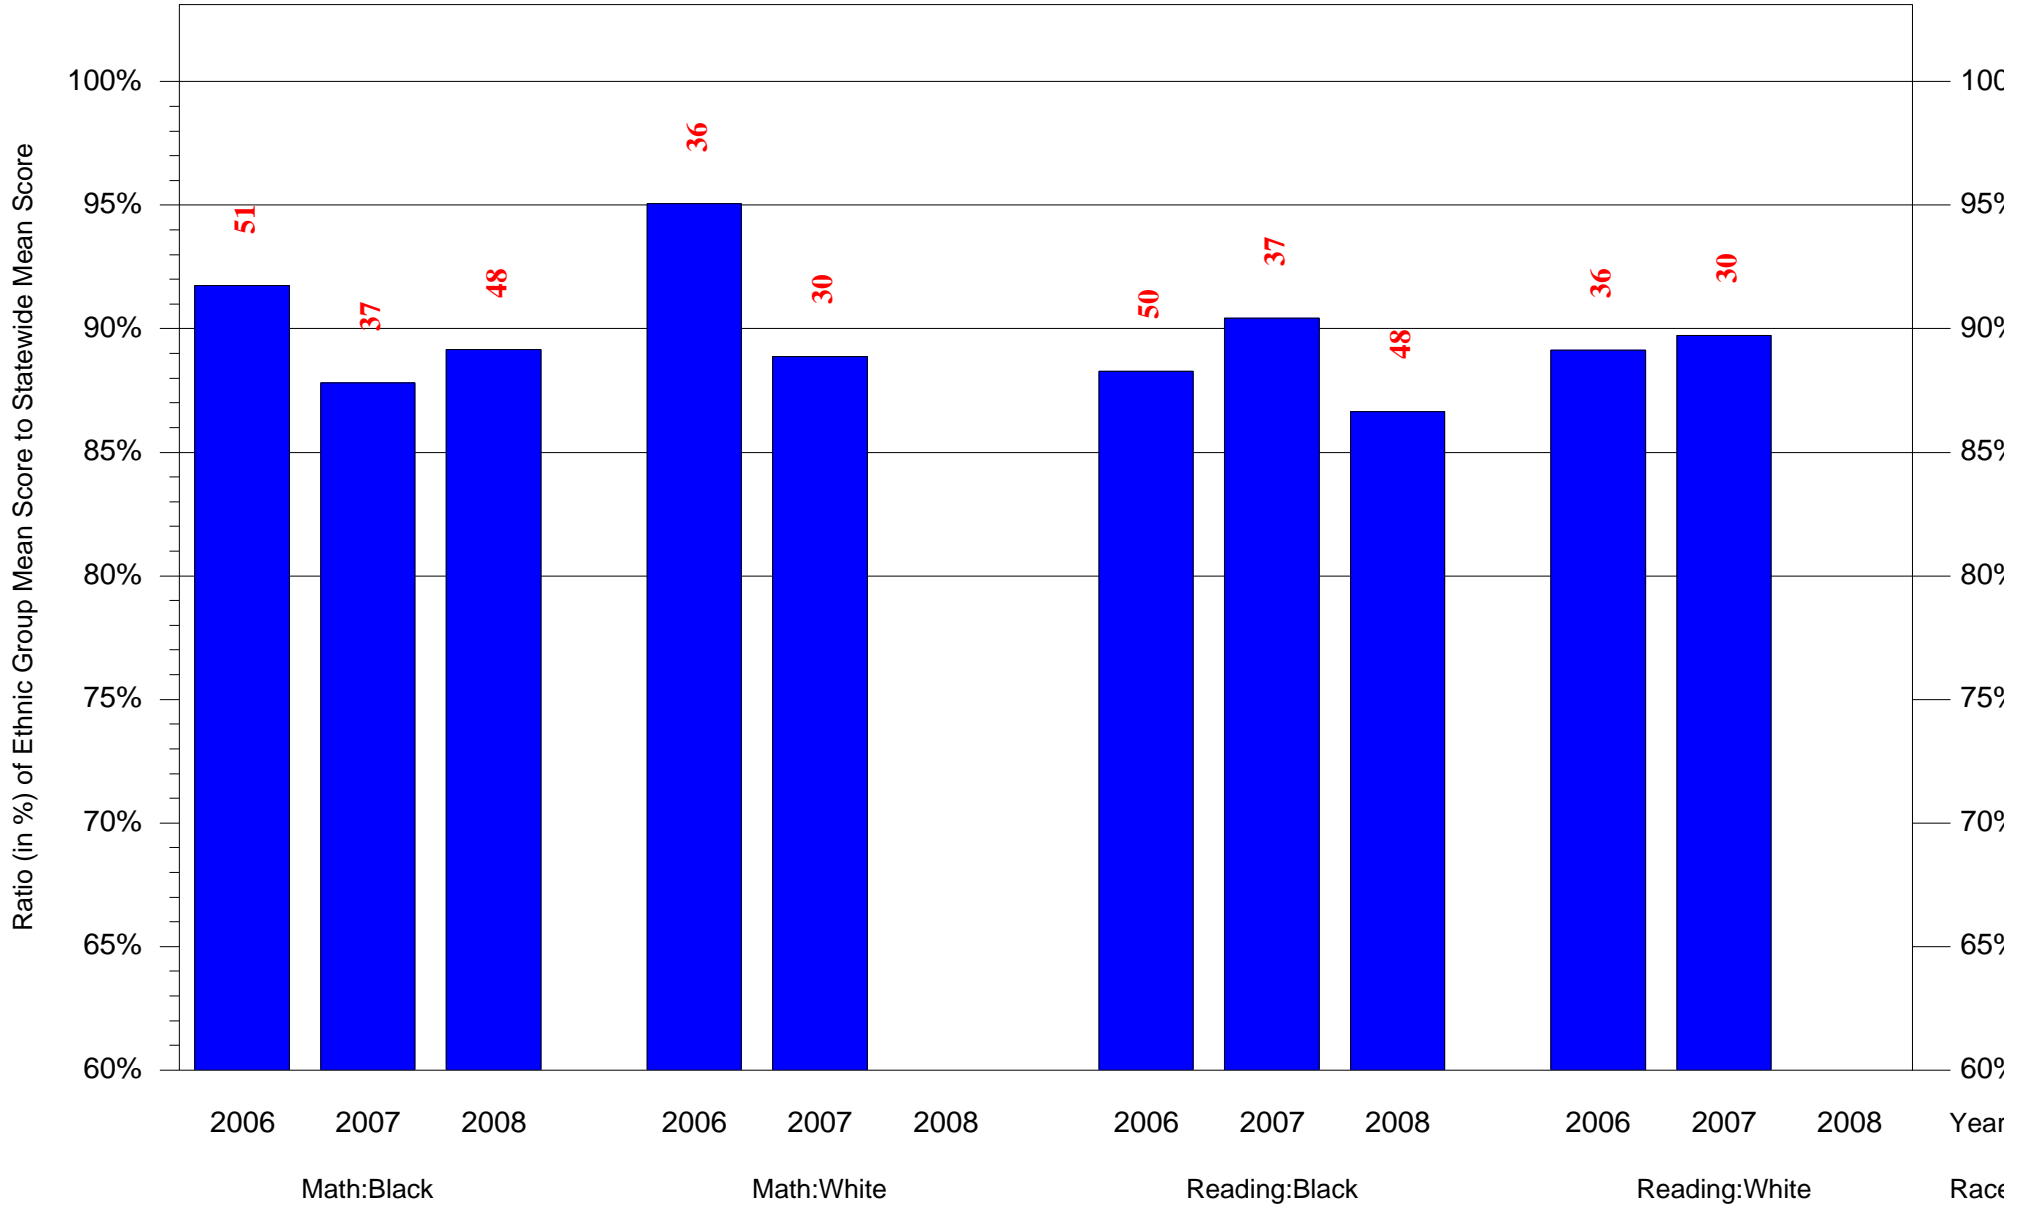

Mean Ethnic Group Building PSSA Test Score to Statewide Mean Score

Building = Sullivan James J Sch(3753) and Grade = 4 and Ethnic Group = Black or White

(Note: Number (in red) of Test Takers is above each bar in the chart.)