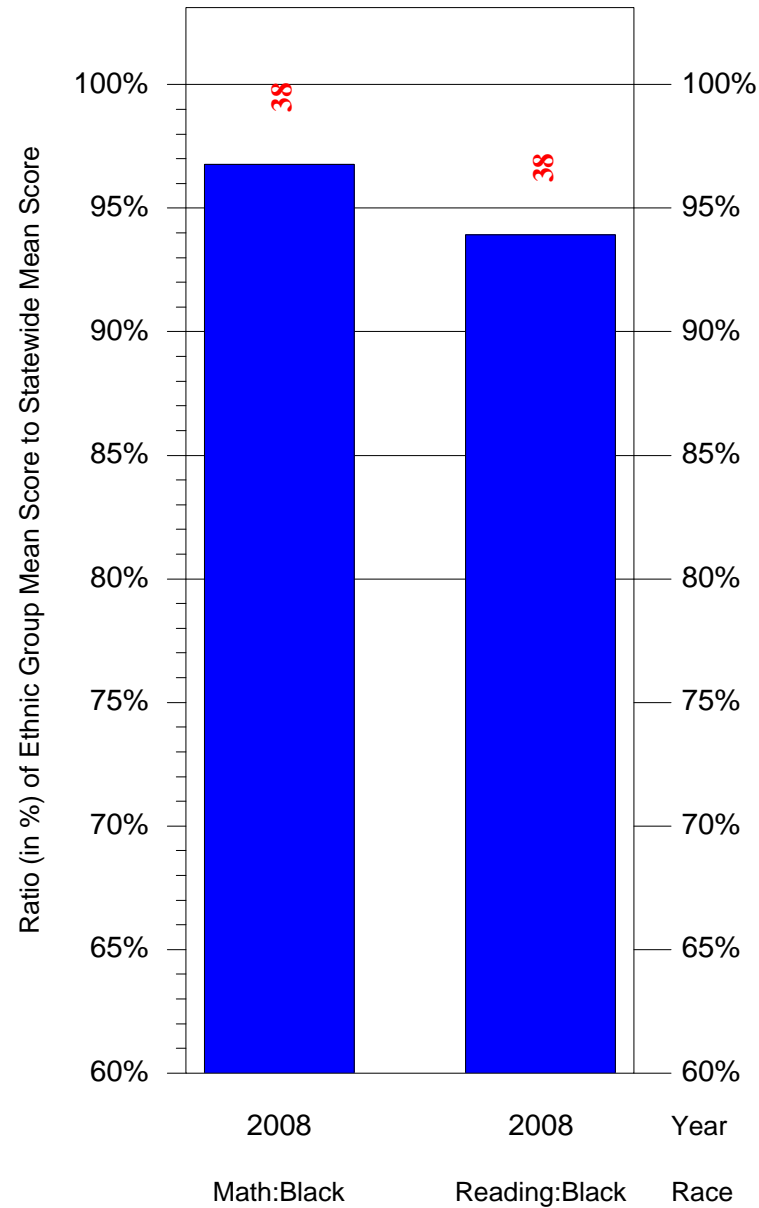

Mean Ethnic Group Building PSSA Test Score to Statewide Mean Score

Building = Fitzsimons Thomas HS(7240) and Grade = 6 and Ethnic Group = Black or White

(Note: Number (in red) of Test Takers is above each bar in the chart.)