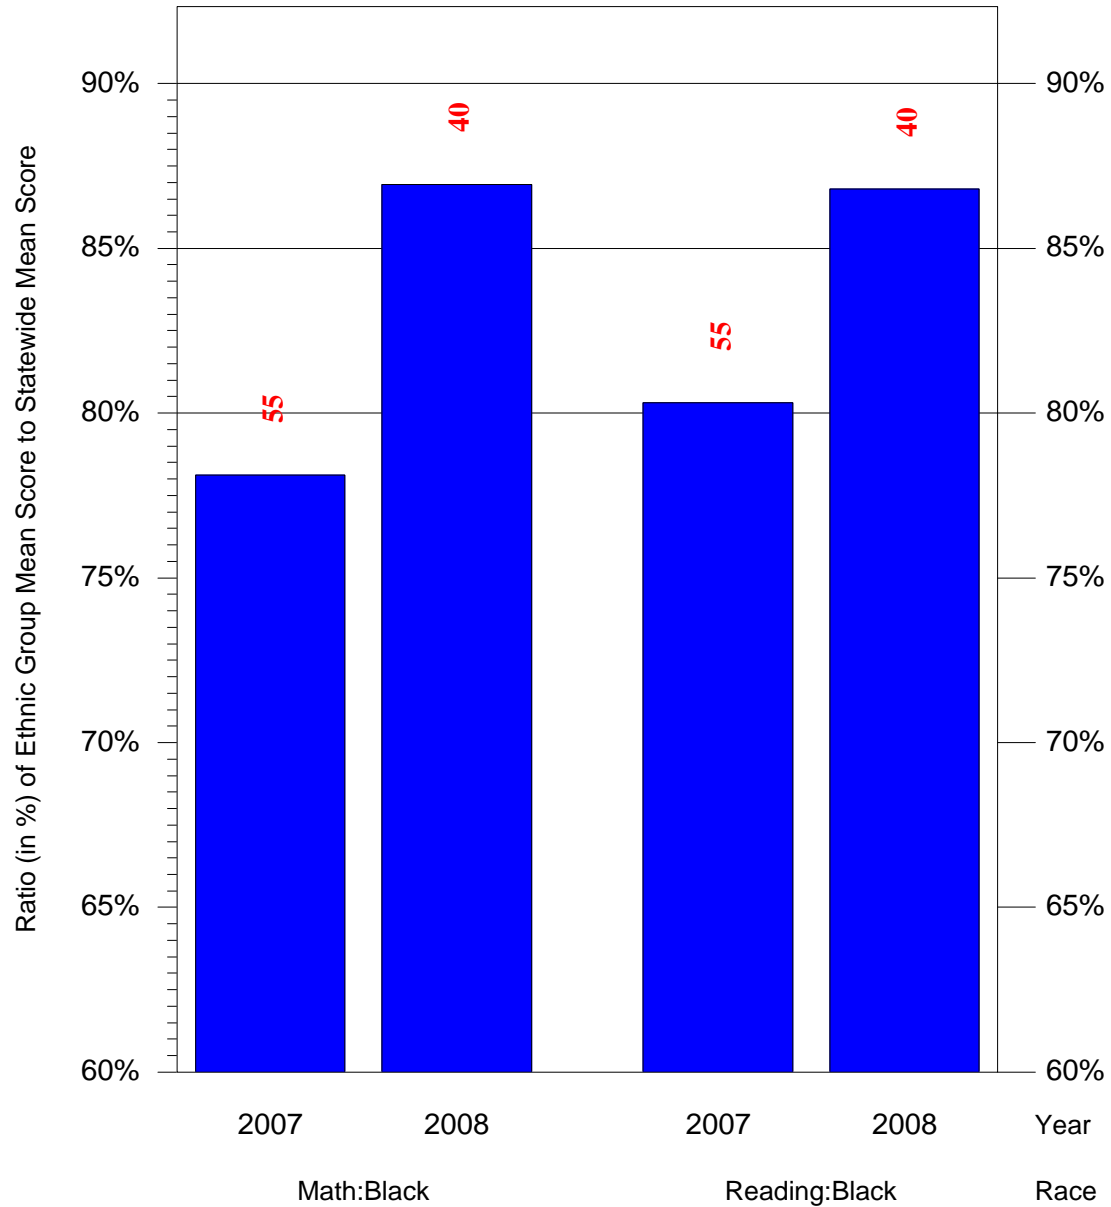

Mean Ethnic Group Building PSSA Test Score to Statewide Mean Score

Building = Smith Walter G Sch(3634) and Grade = 7 and Ethnic Group = Black or White

(Note: Number (in red) of Test Takers is above each bar in the chart.)