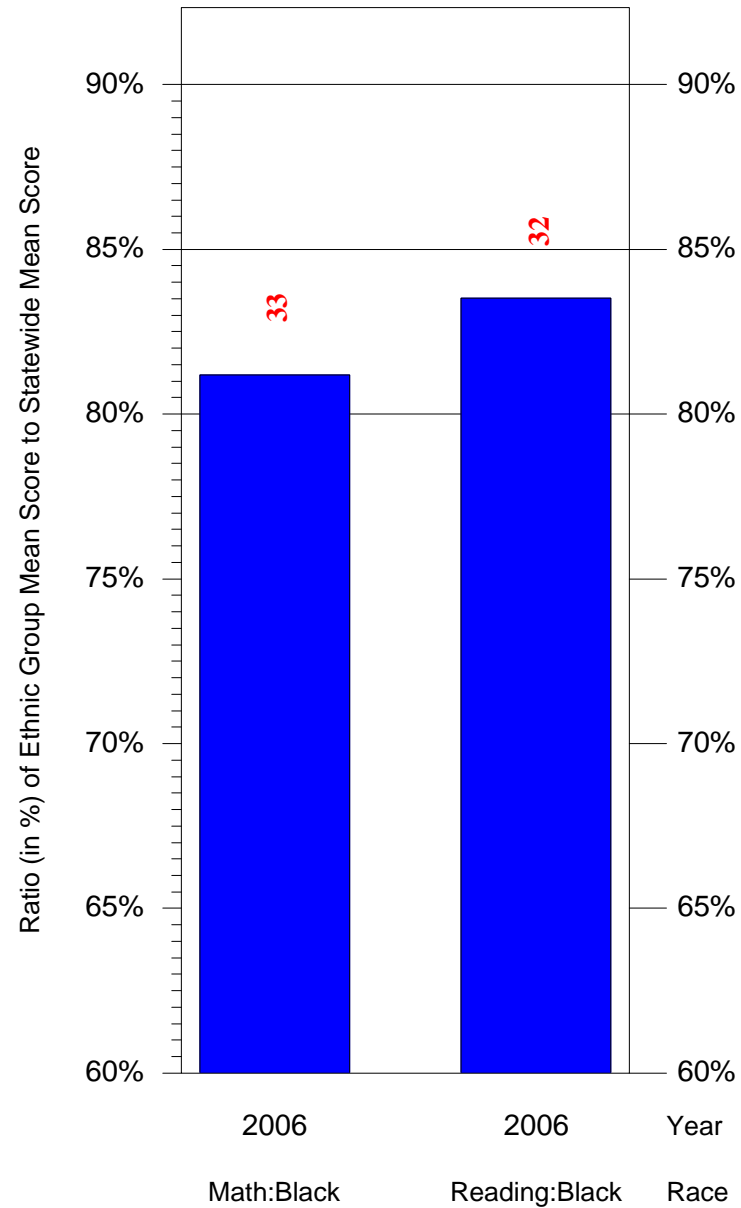

Mean Ethnic Group Building PSSA Test Score to Statewide Mean Score

Building = Rhodes E Washington MS(6522) and Grade = 6 and Ethnic Group = Black or White

(Note: Number (in red) of Test Takers is above each bar in the chart.)