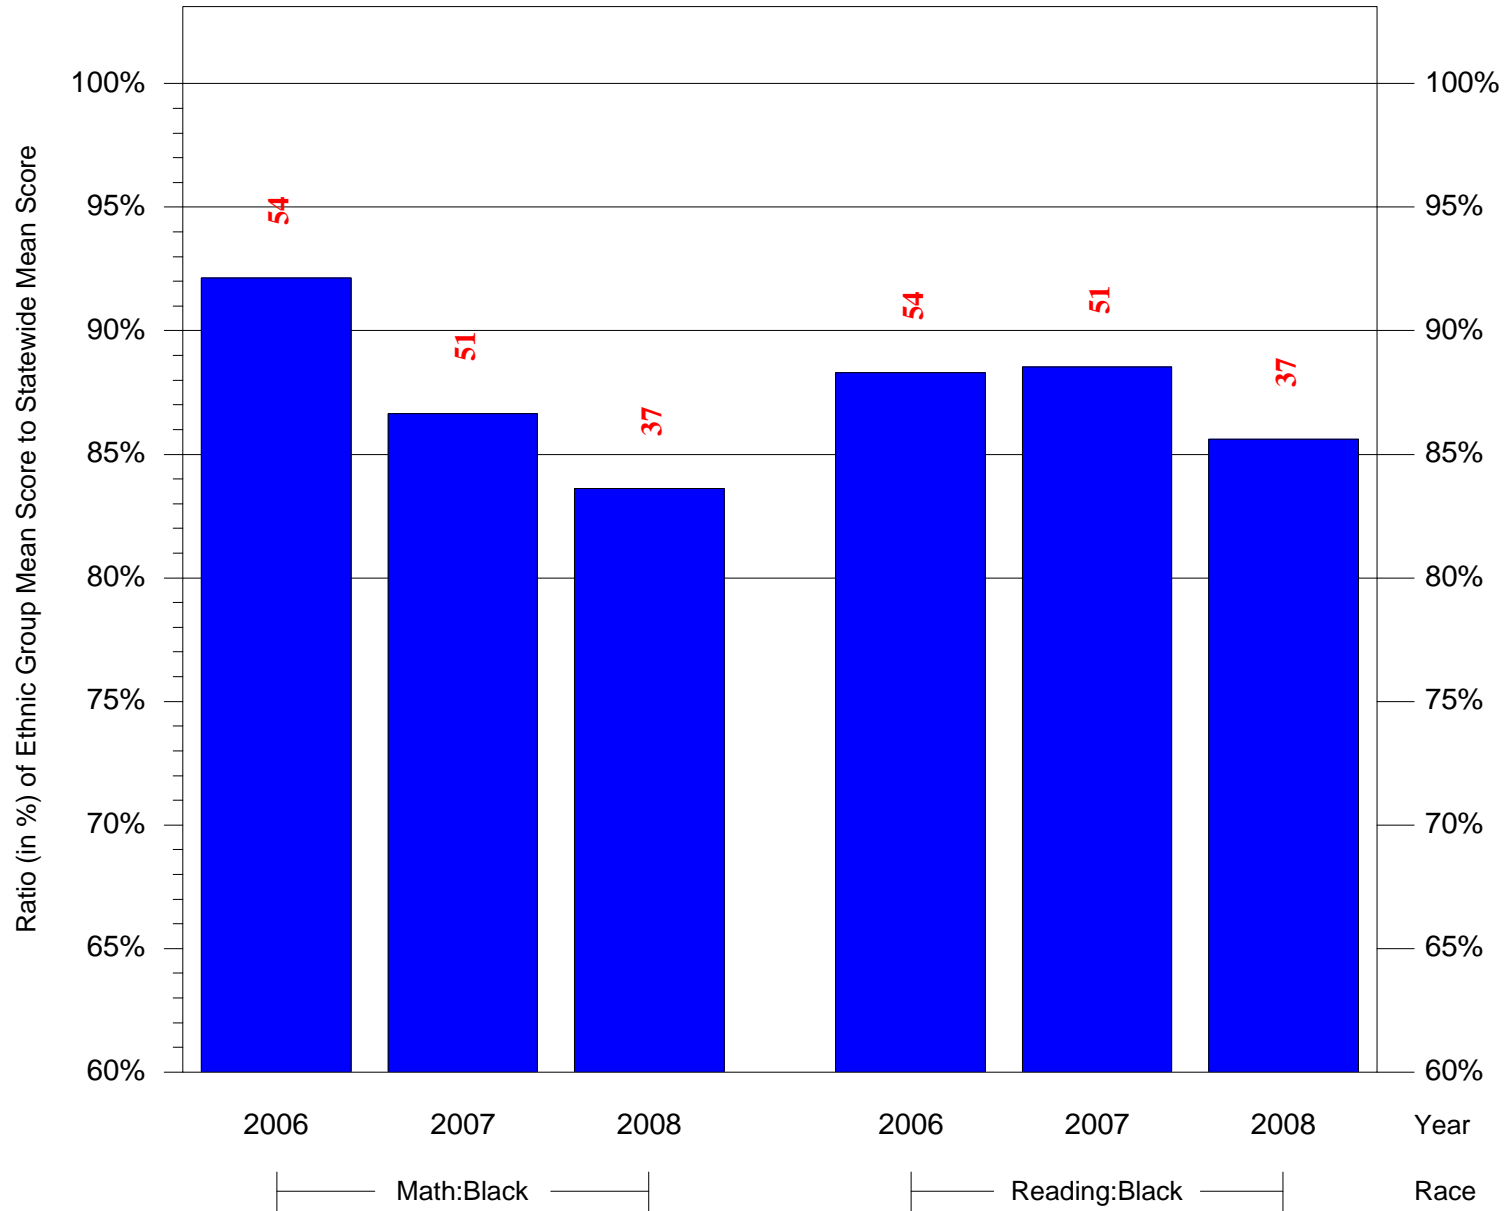

Mean Ethnic Group Building PSSA Test Score to Statewide Mean Score

Building = Lea Henry C Sch(6530) and Grade = 7 and Ethnic Group = Black or White

(Note: Number (in red) of Test Takers is above each bar in the chart.)