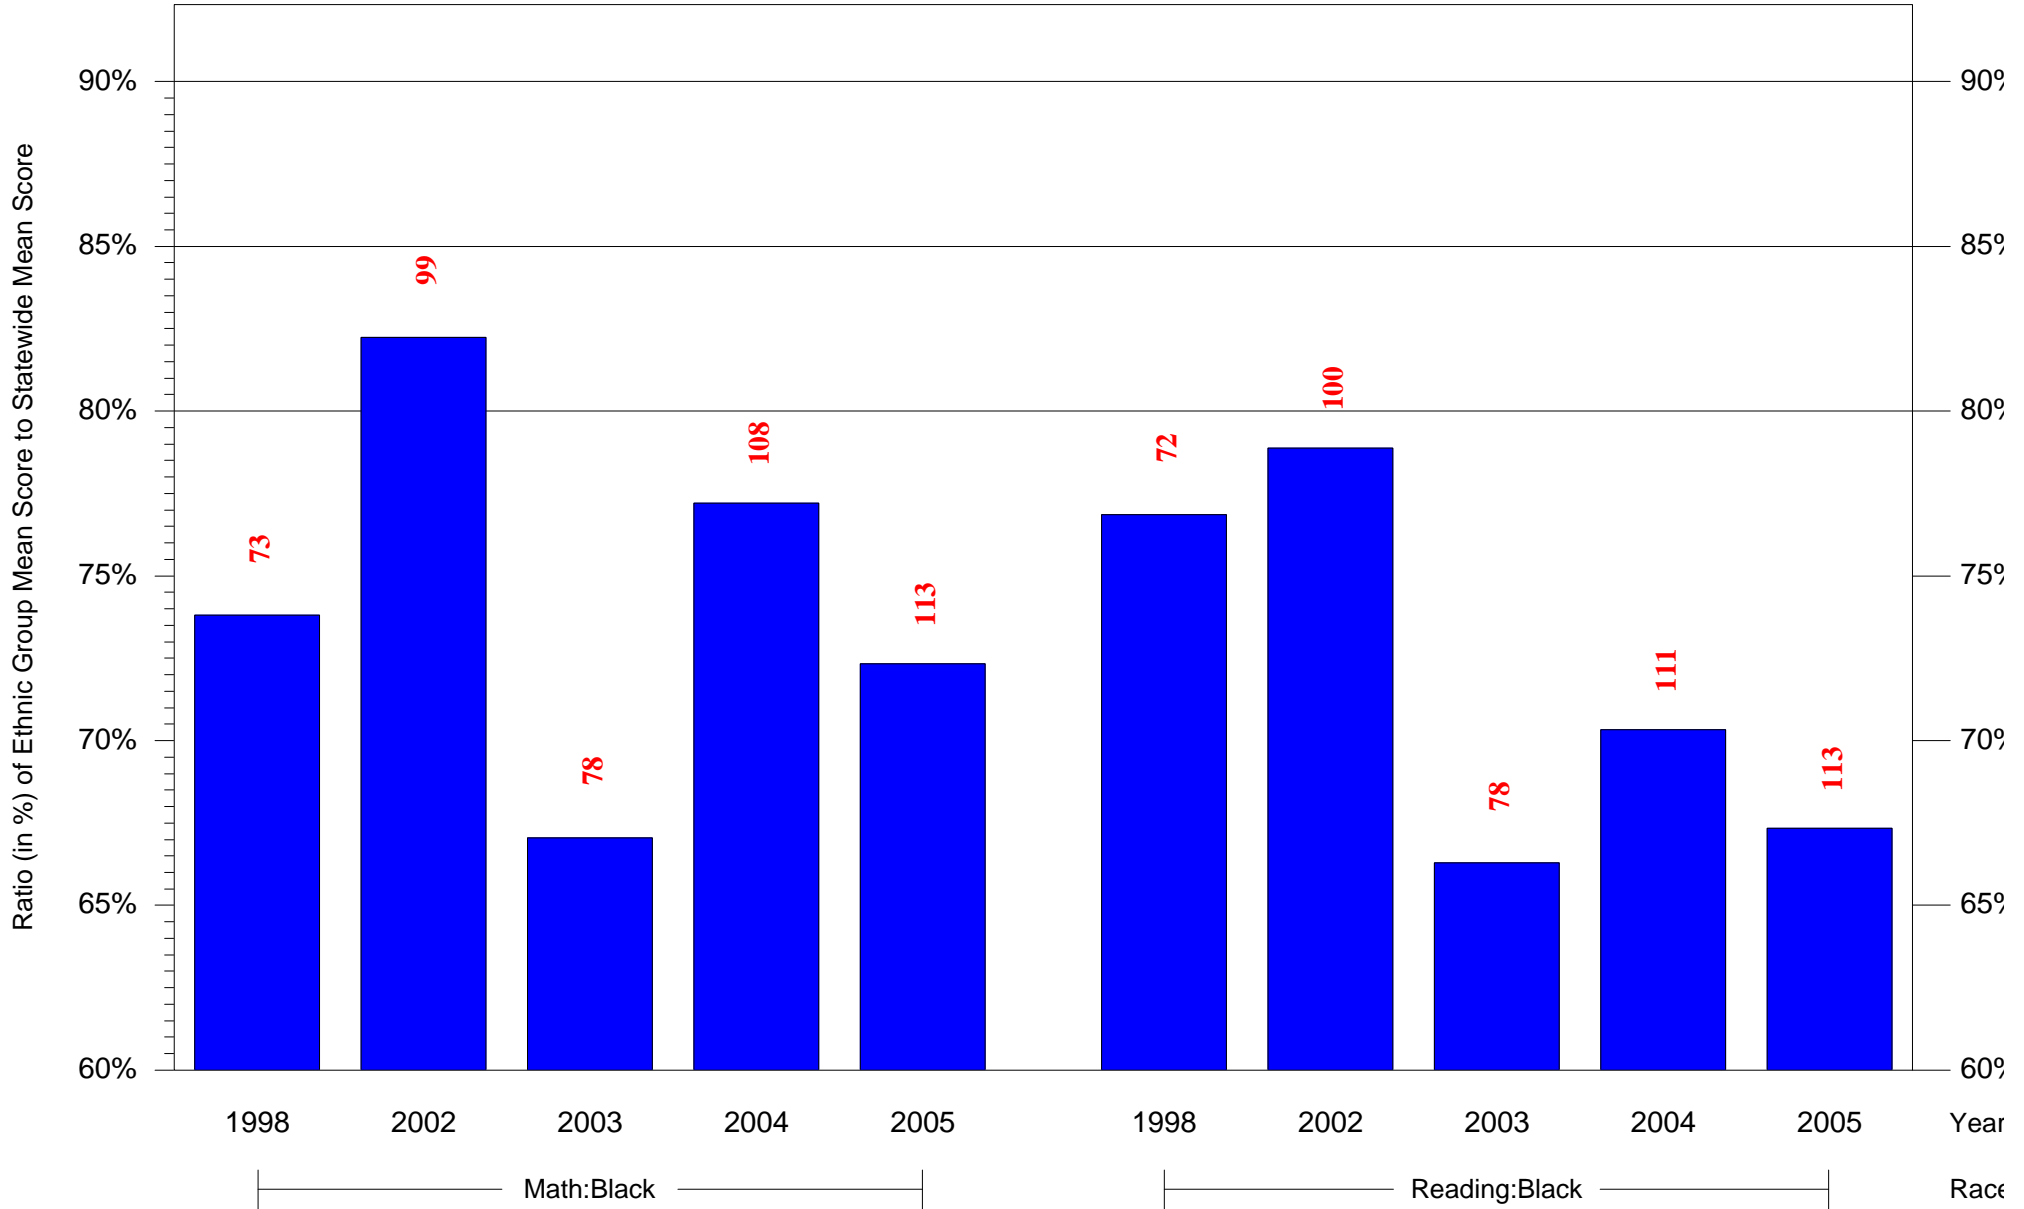

Mean Ethnic Group Building PSSA Test Score to Statewide Mean Score

Building = Audenried Charles Y SHS(3811) and Grade = 11 and Ethnic Group = Black or White

(Note: Number (in red) of Test Takers is above each bar in the chart.)