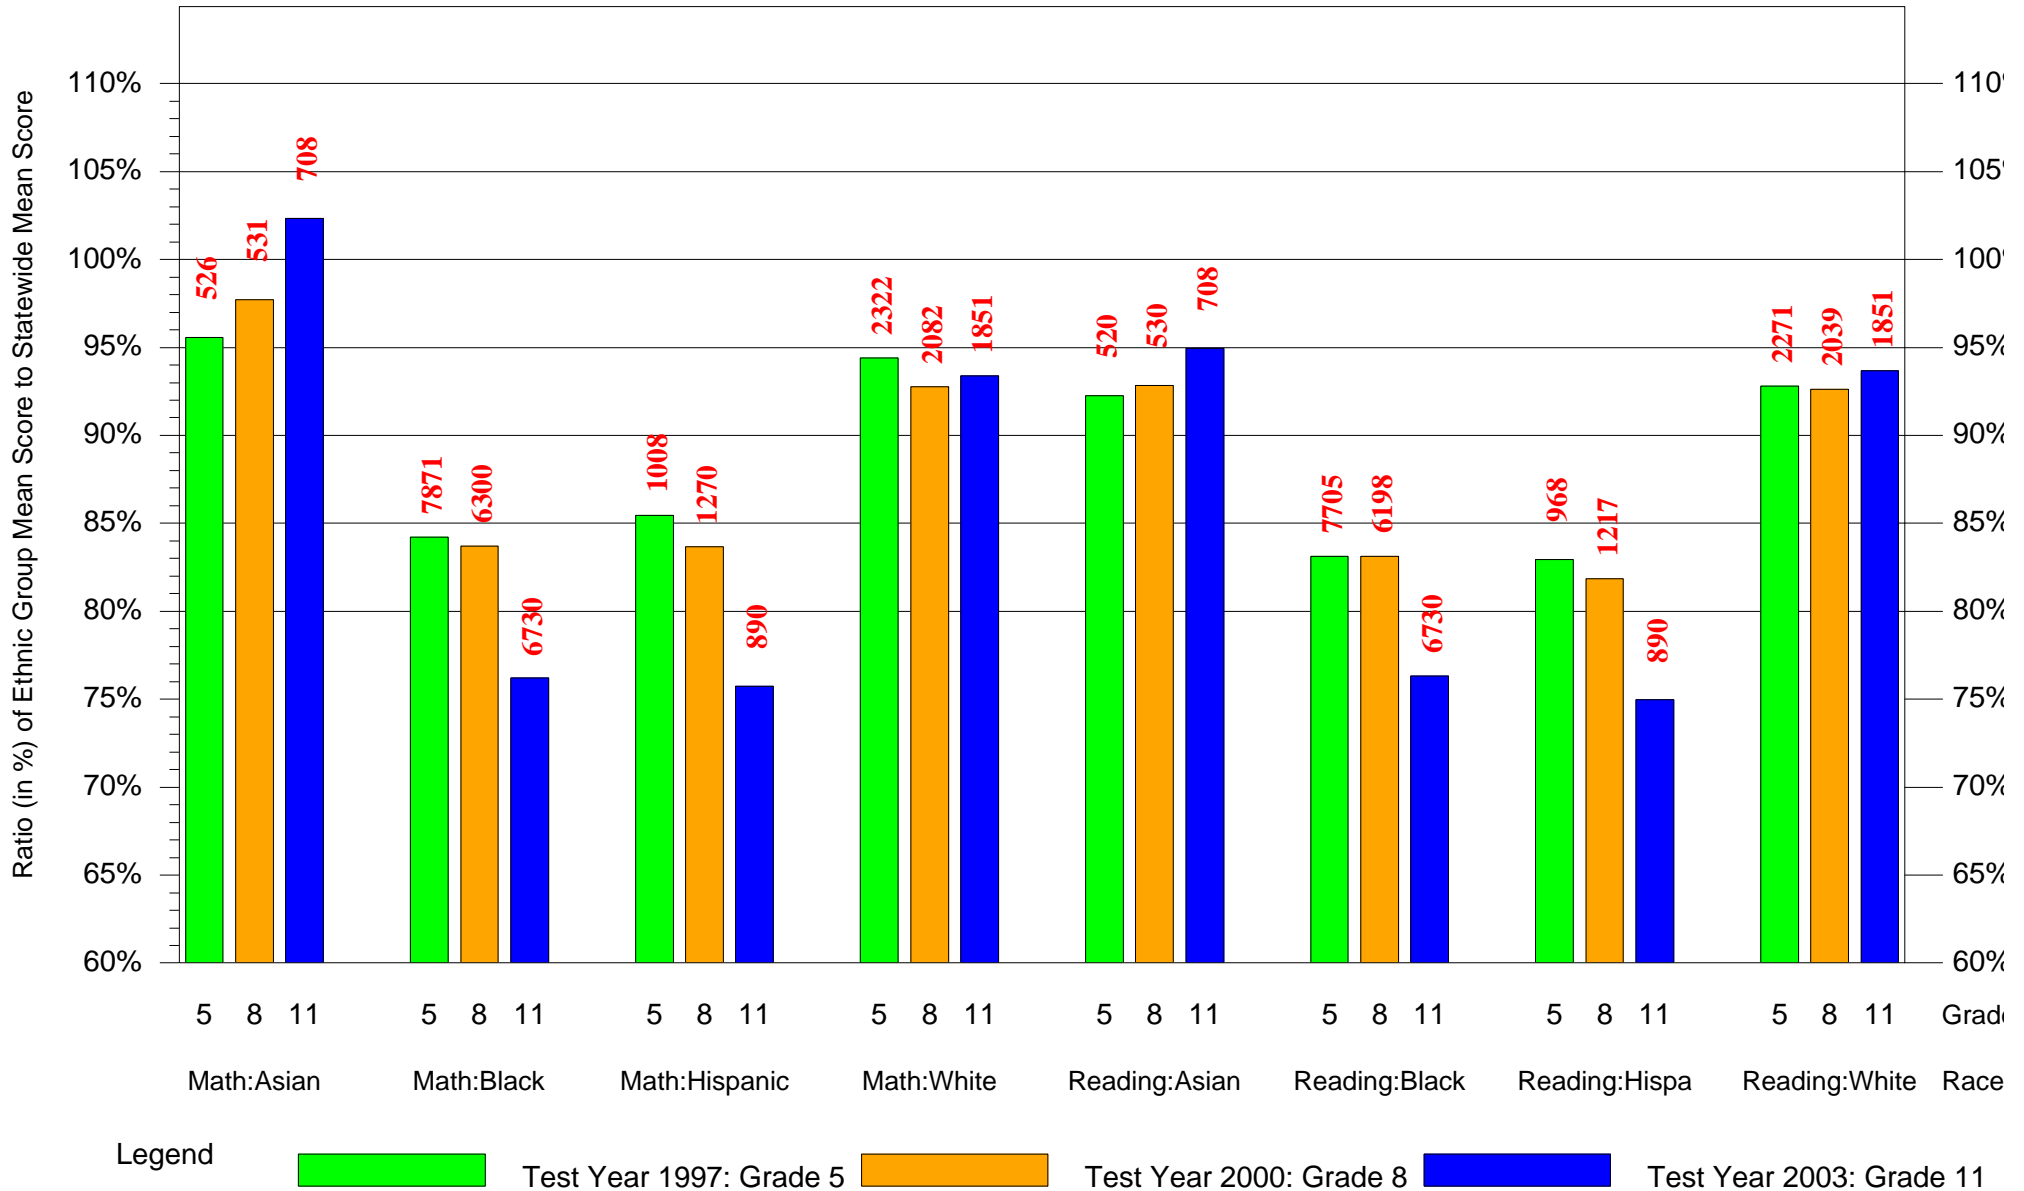

Mean Ethnic Group AUN PSSA Test Score to Statewide Mean Score

AUN = Philadelphia City SD(126515001) and Cohort = 1997 and Ethnic Group = Black or White or Asian or Hispanic

(Note: Number (in red) of Test Takers is above each bar in the chart.)