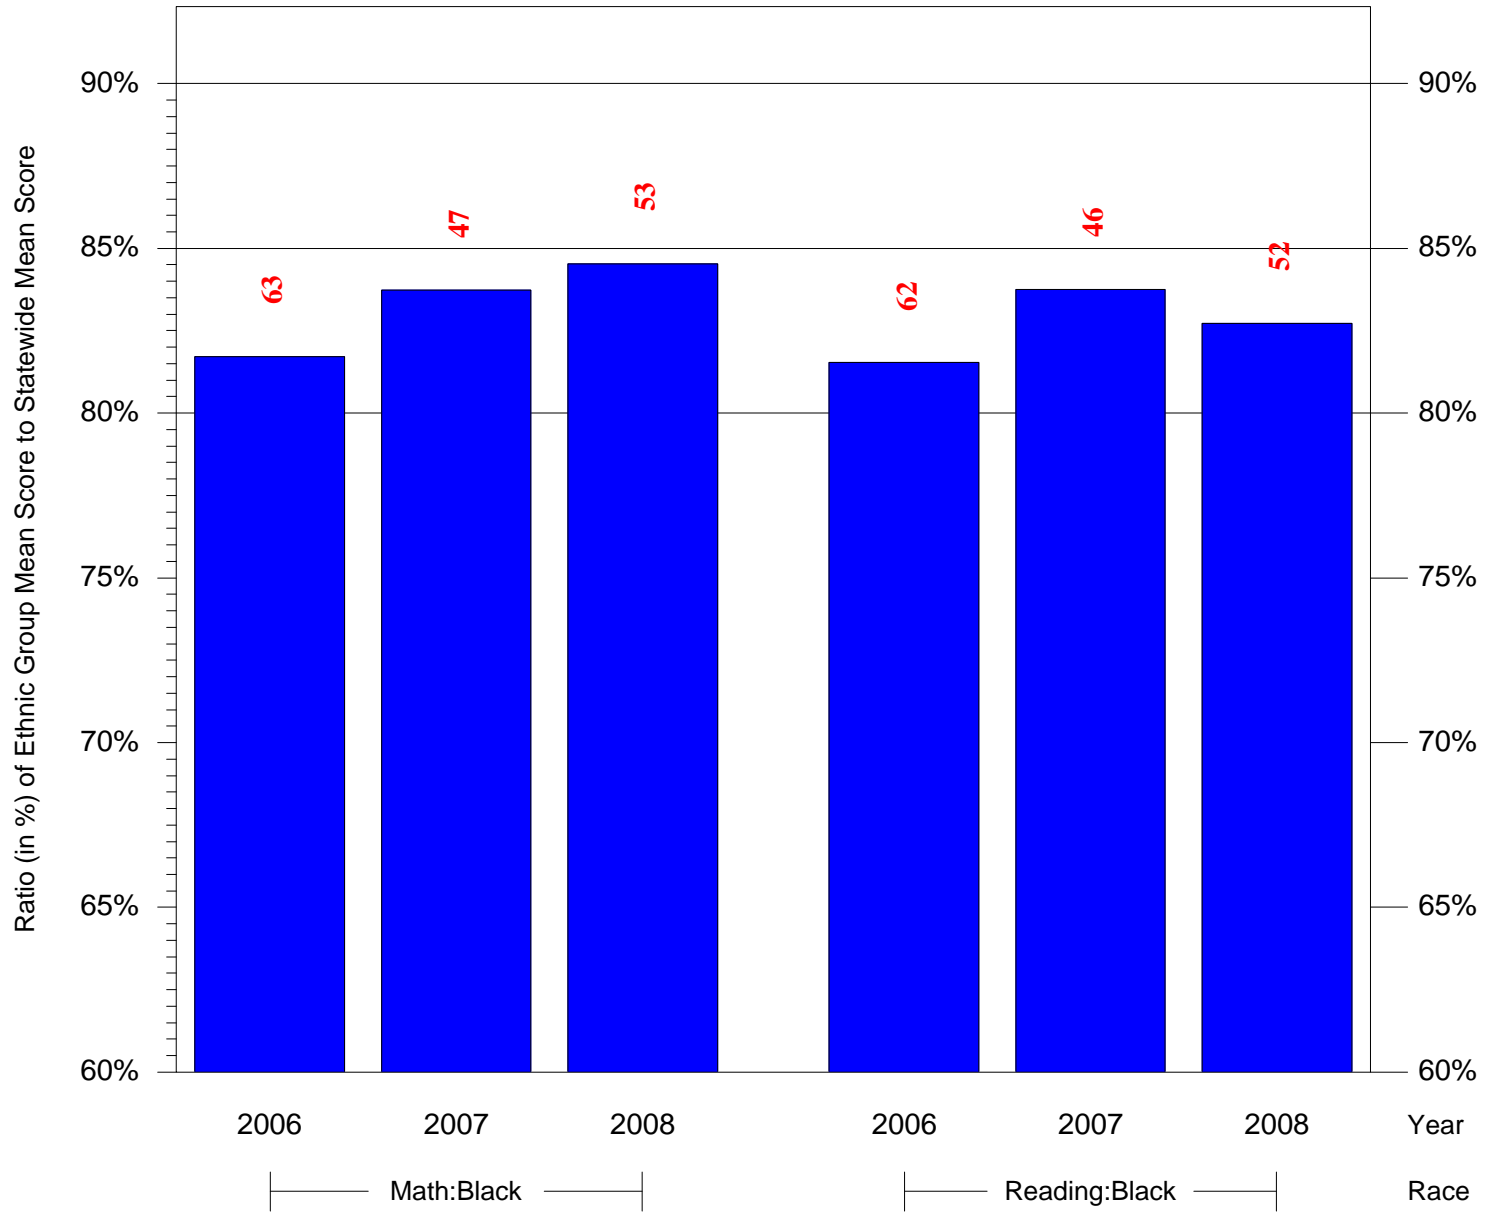

Mean Ethnic Group Building PSSA Test Score to Statewide Mean Score

Building = Morrison Andrew J Sch(3749) and Grade = 4 and Ethnic Group = Black or White

(Note: Number (in red) of Test Takers is above each bar in the chart.)