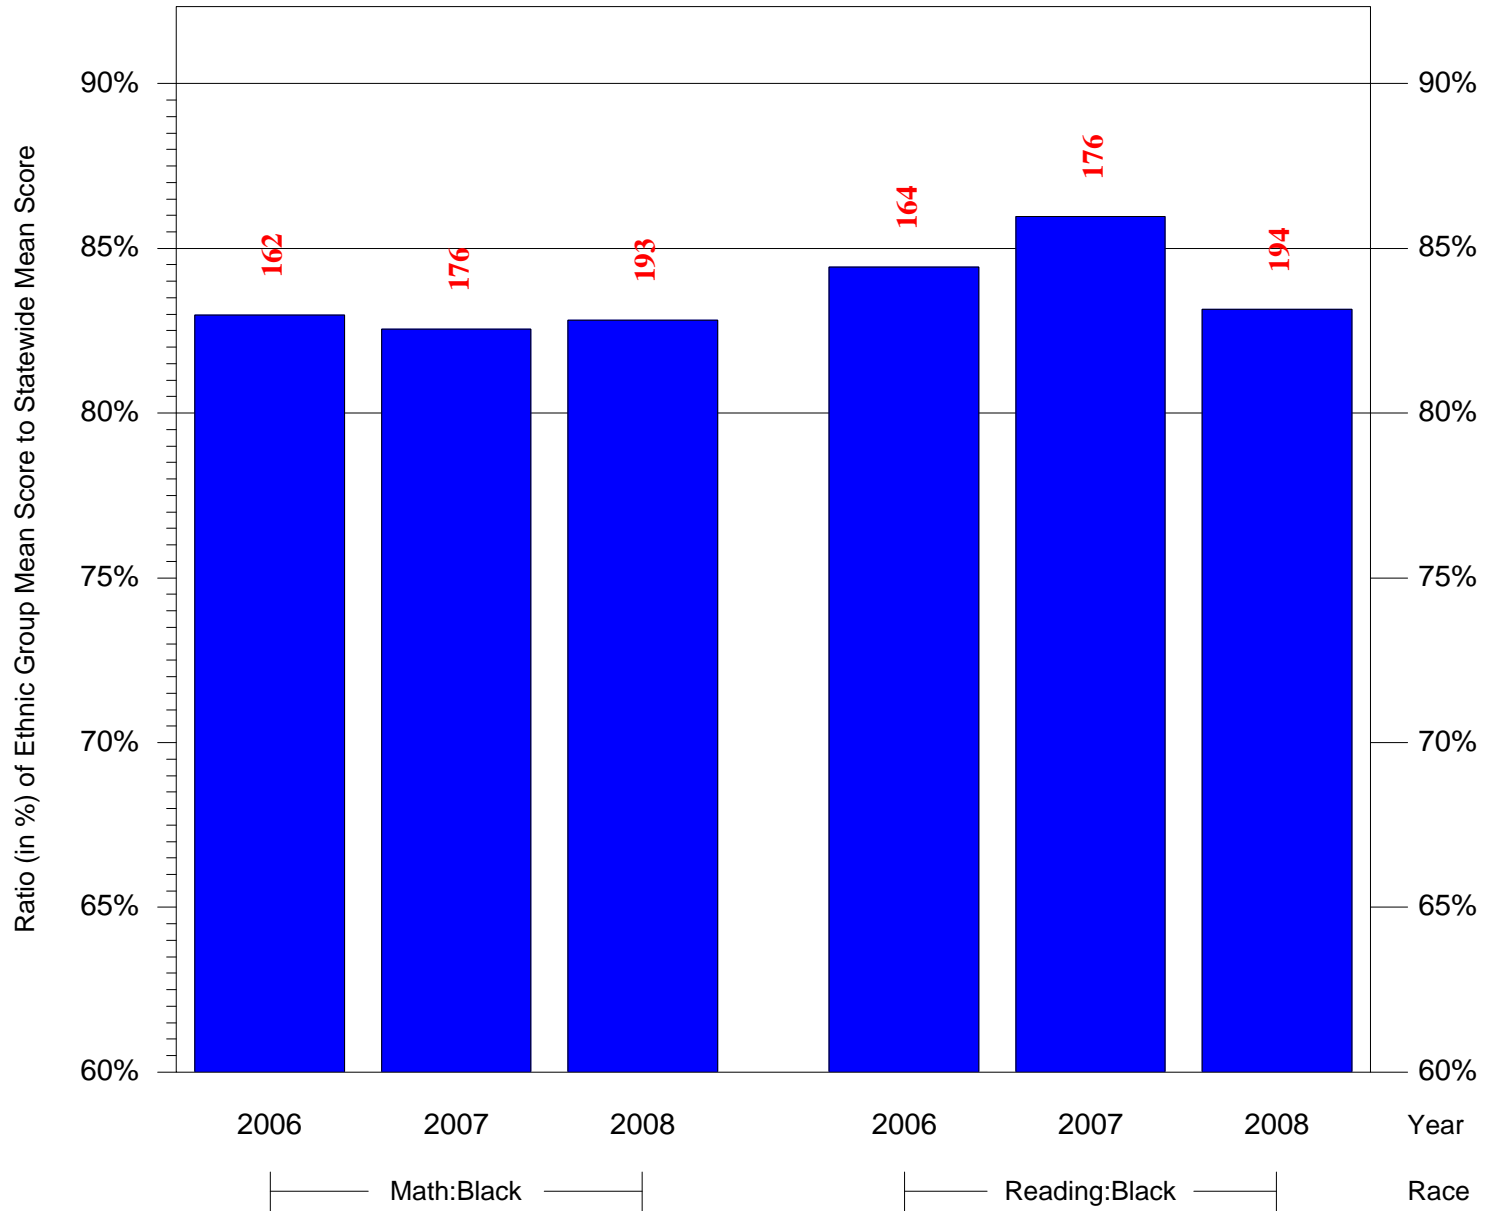

Mean Ethnic Group Building PSSA Test Score to Statewide Mean Score

Building = Roosevelt Theodore MS(3824) and Grade = 7 and Ethnic Group = Black or White

(Note: Number (in red) of Test Takers is above each bar in the chart.)