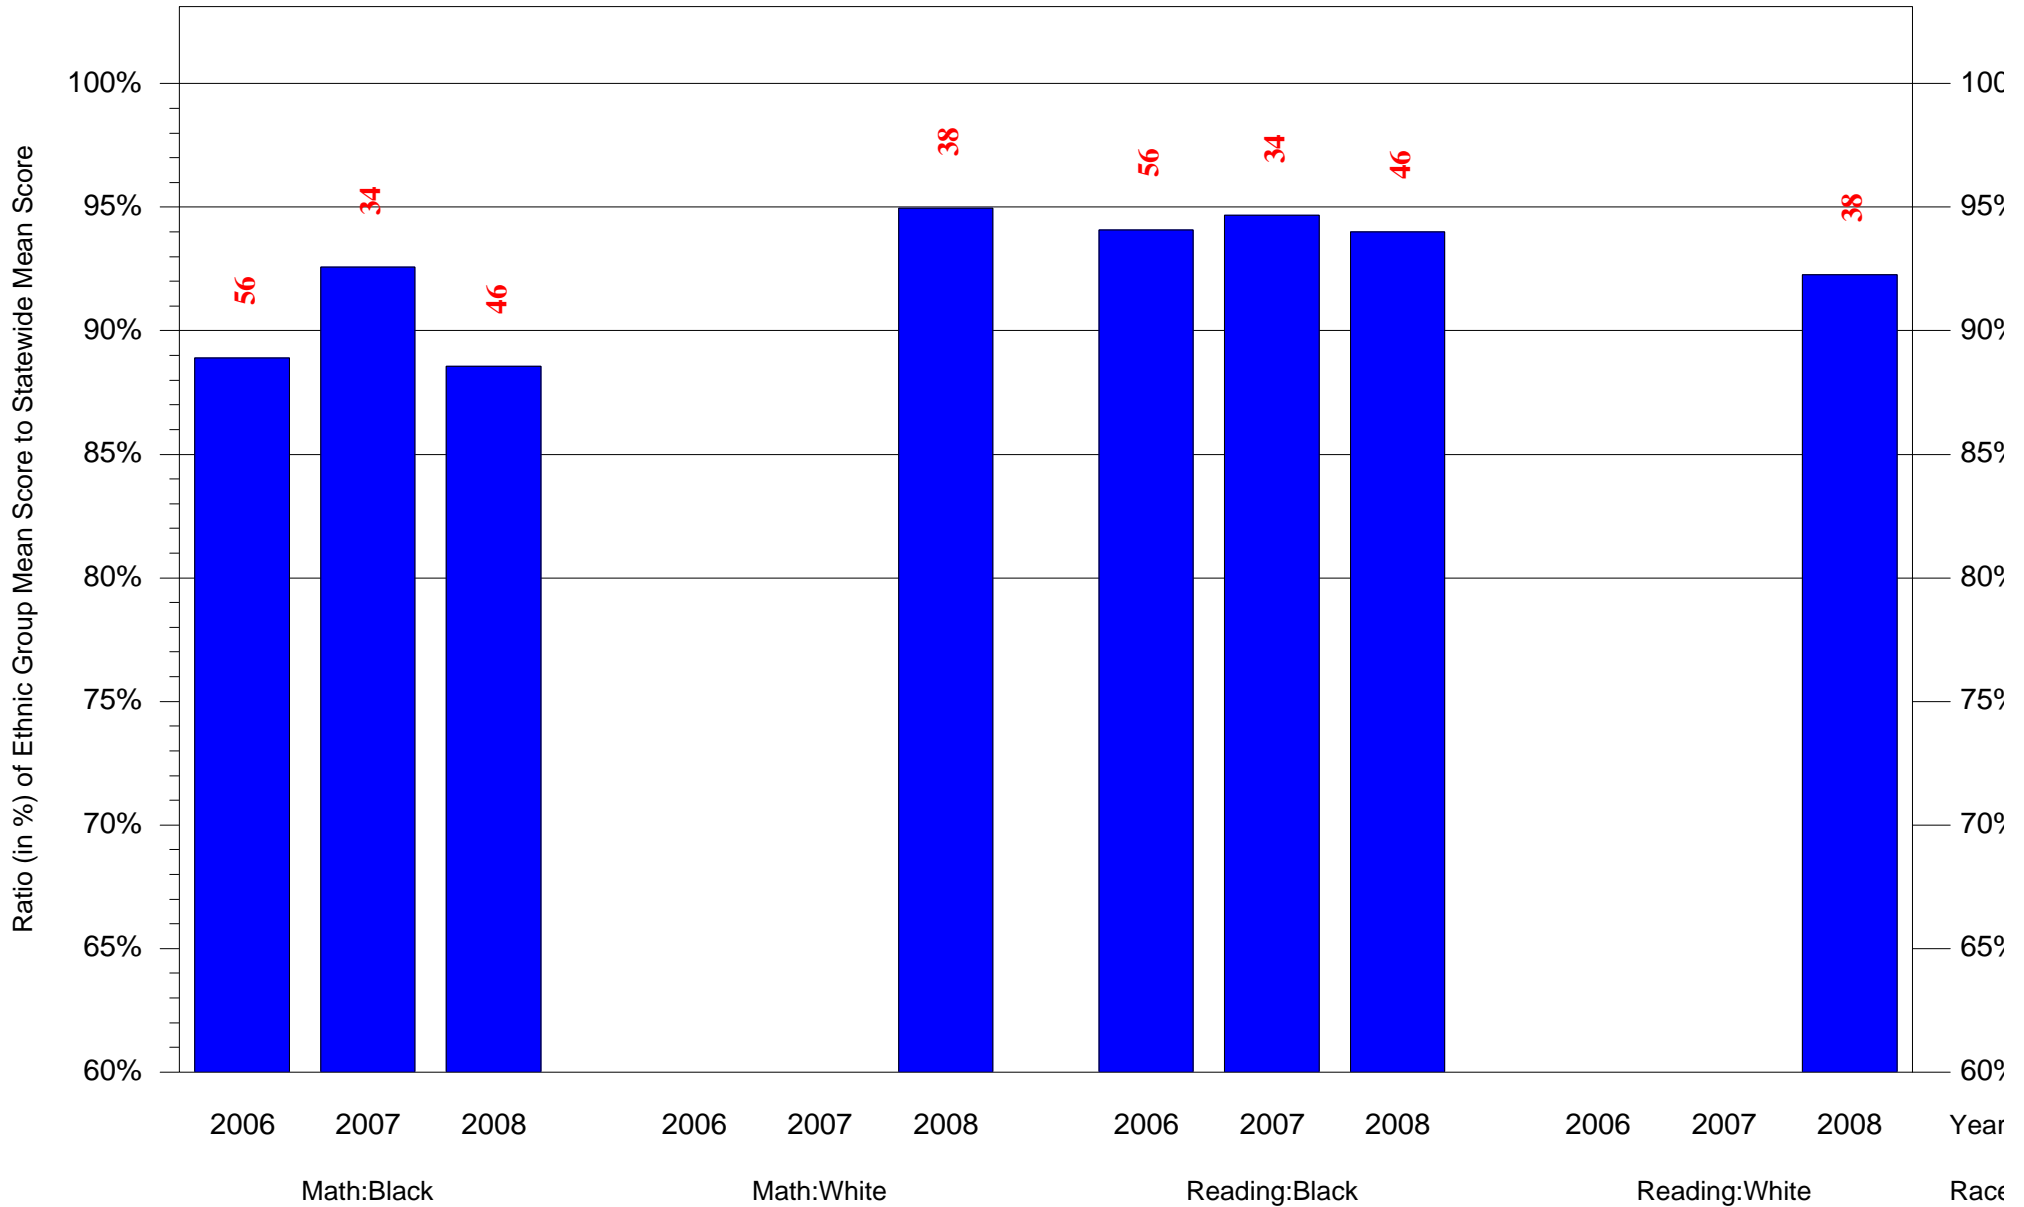

Mean Ethnic Group Building PSSA Test Score to Statewide Mean Score

Building = La Brum Gen J Harry MS(6825) and Grade = 7 and Ethnic Group = Black or White

(Note: Number (in red) of Test Takers is above each bar in the chart.)