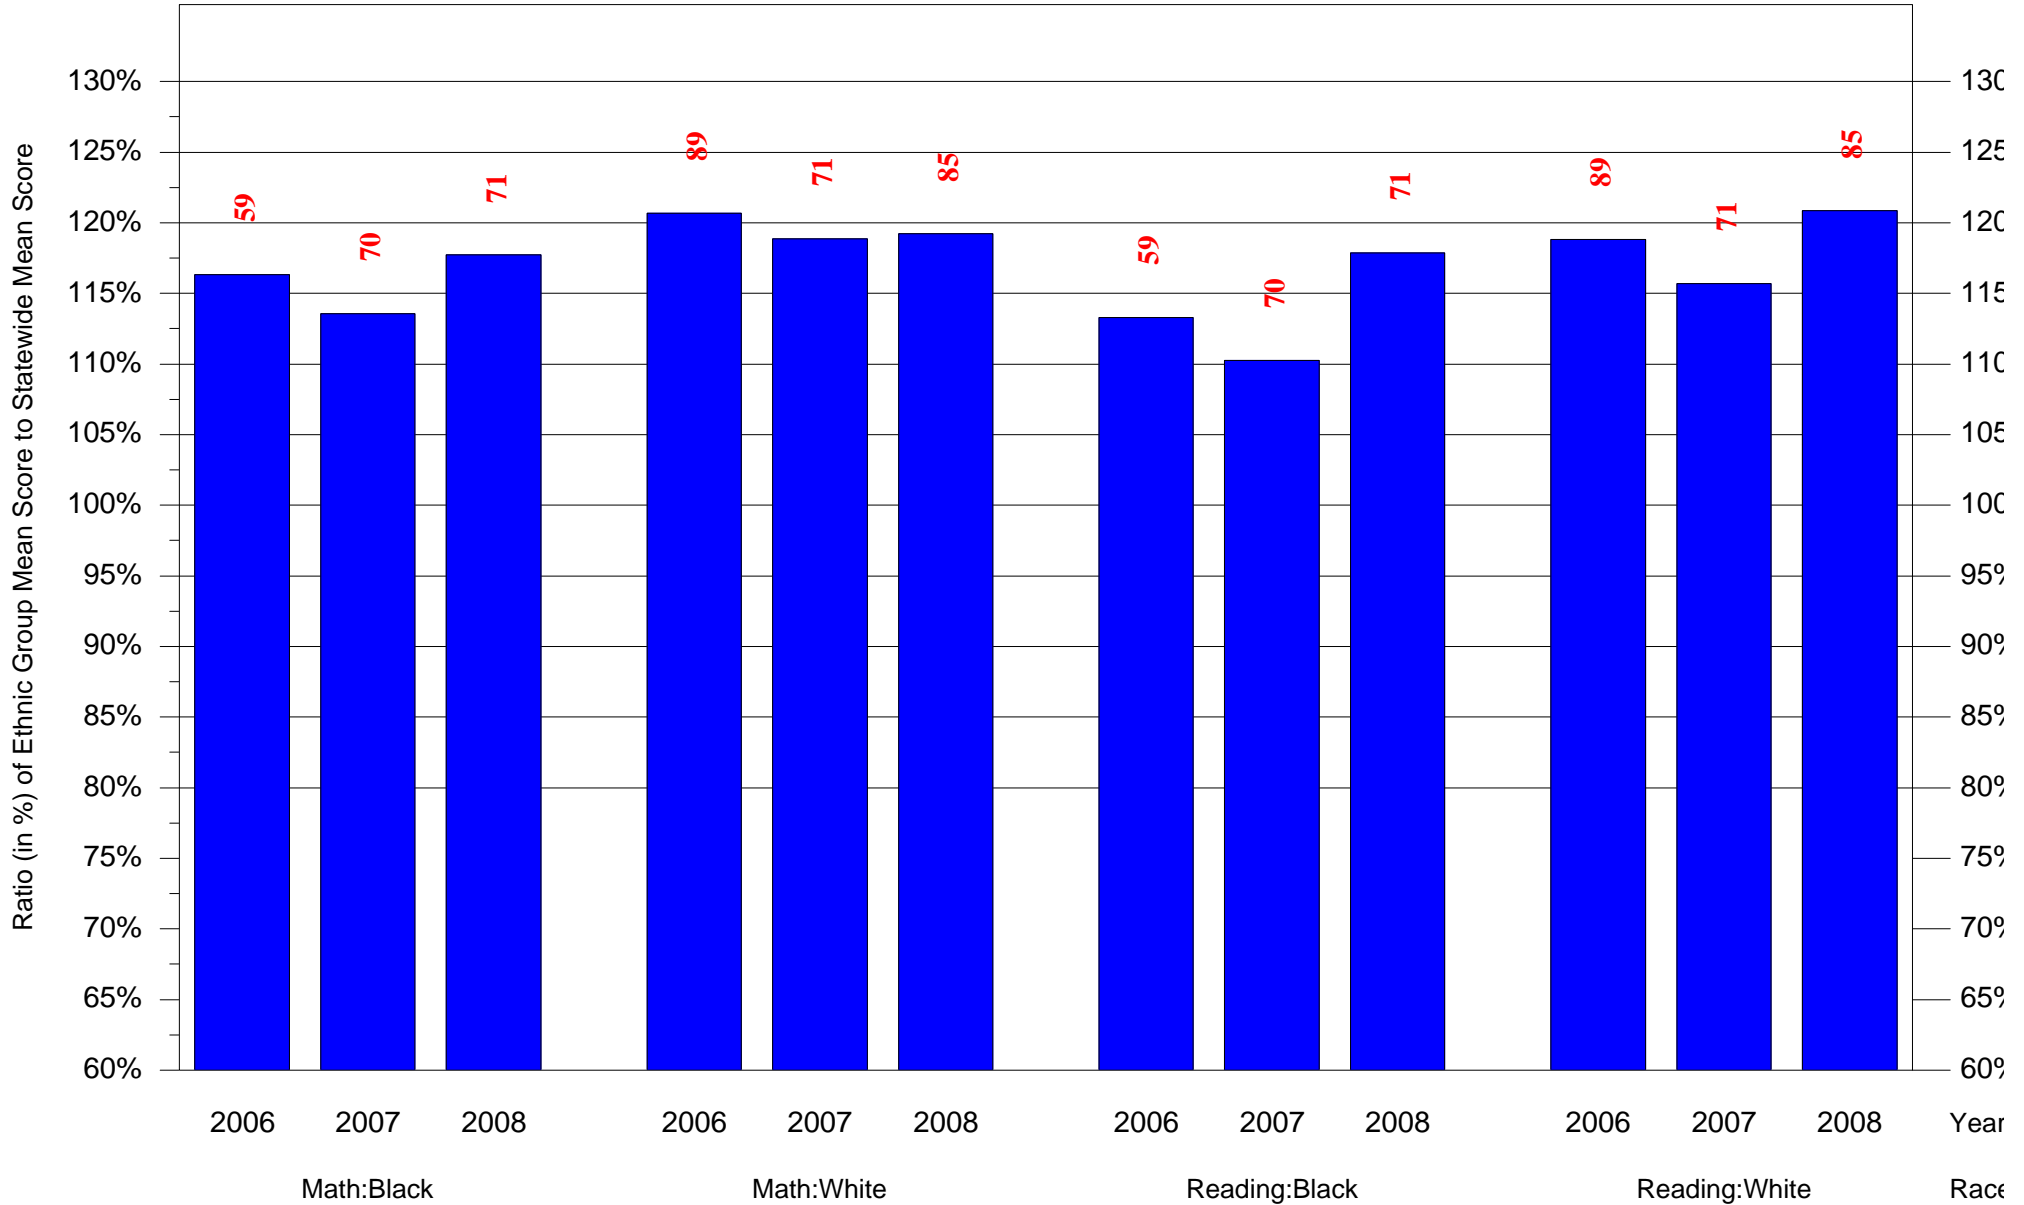

Mean Ethnic Group Building PSSA Test Score to Statewide Mean Score

Building = Masterman Julia R Sec Sch(3808) and Grade = 7 and Ethnic Group = Black or White

(Note: Number (in red) of Test Takers is above each bar in the chart.)