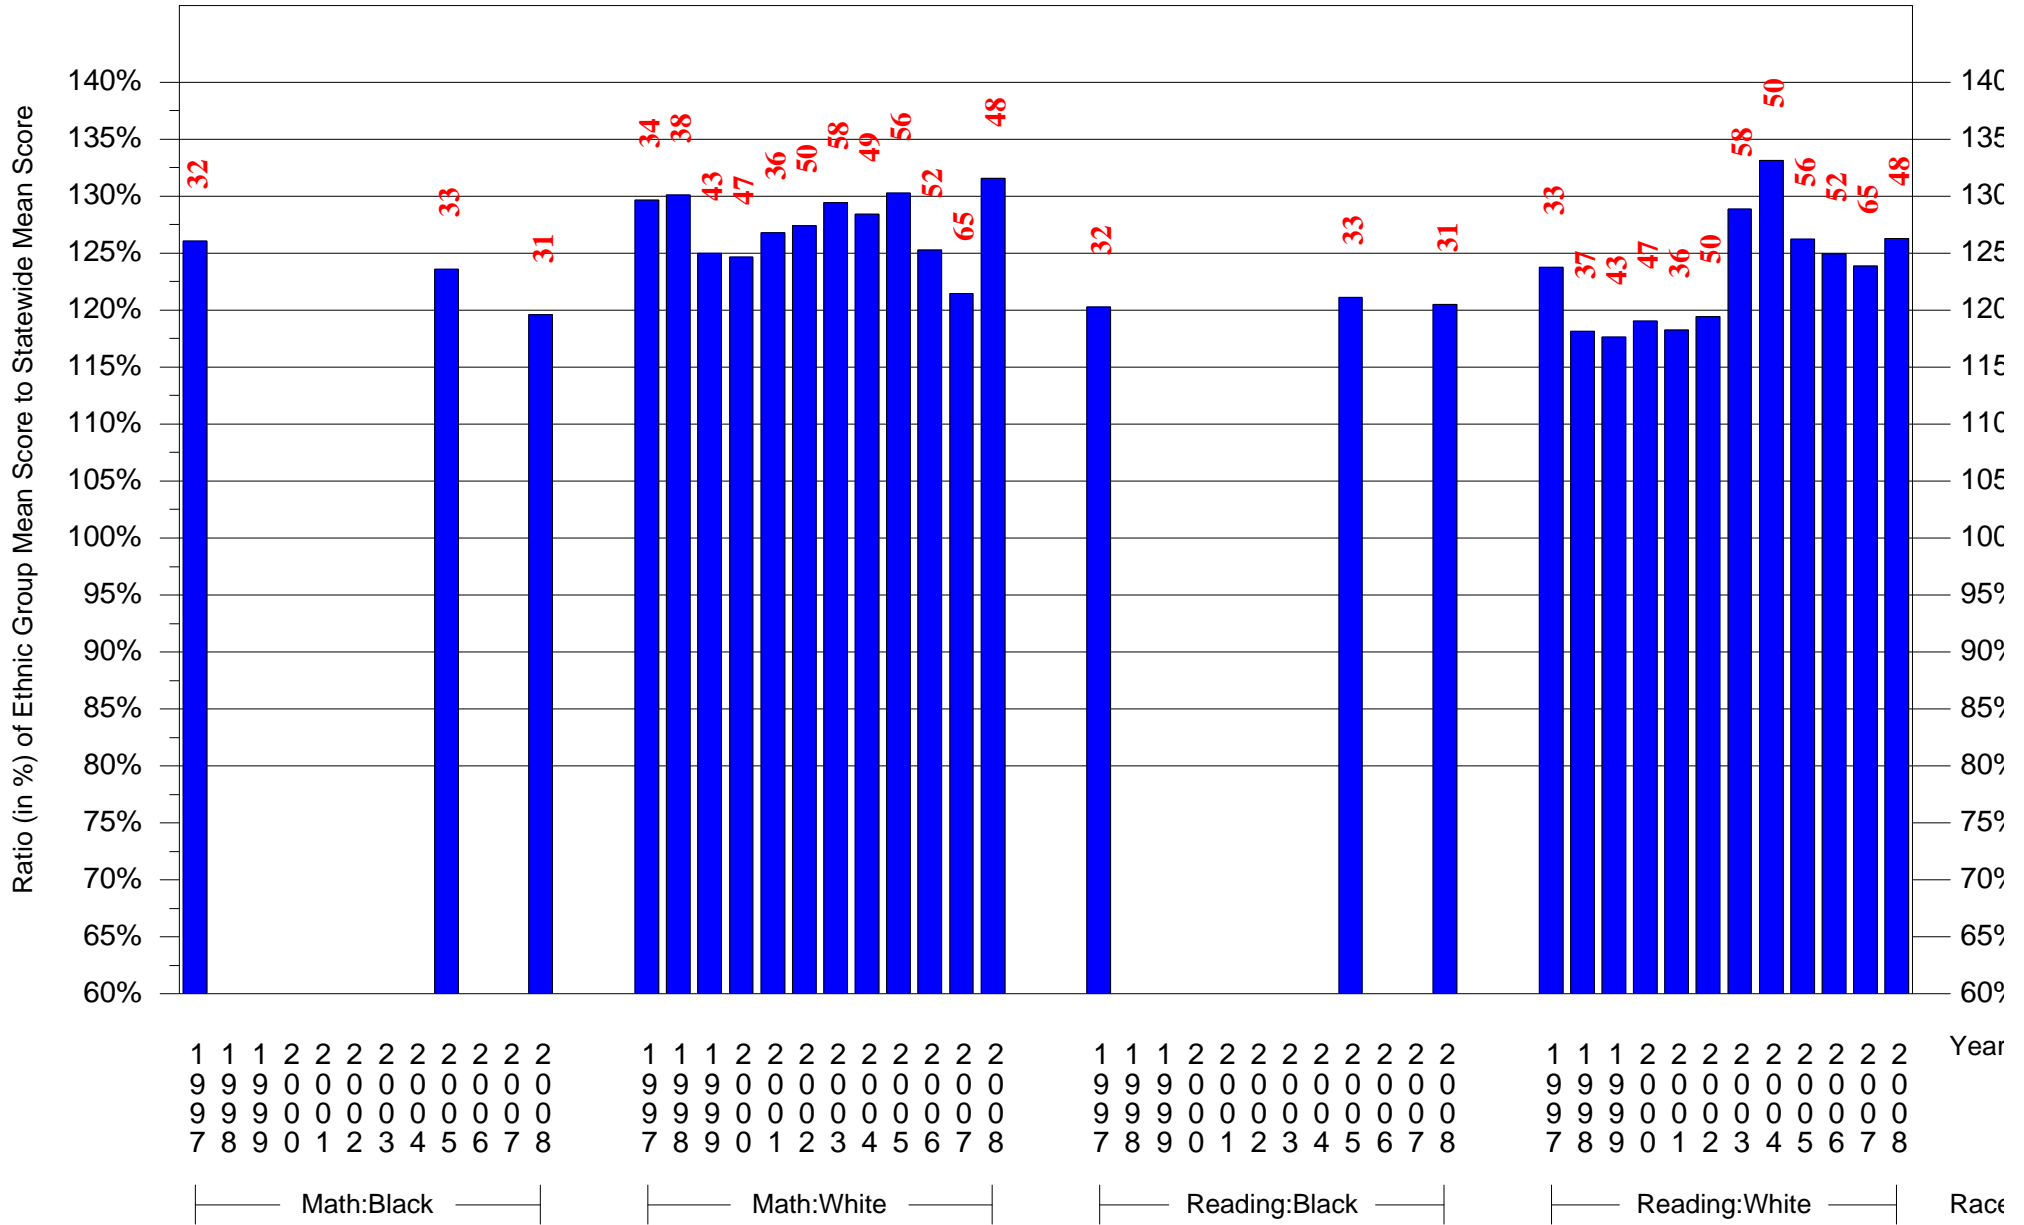

Mean Ethnic Group Building PSSA Test Score to Statewide Mean Score

Building = Mayfair Sch(3769) and Grade = 3 and Ethnic Group = Black or White

(Note: Number (in red) of Test Takers is above each bar in the chart.)