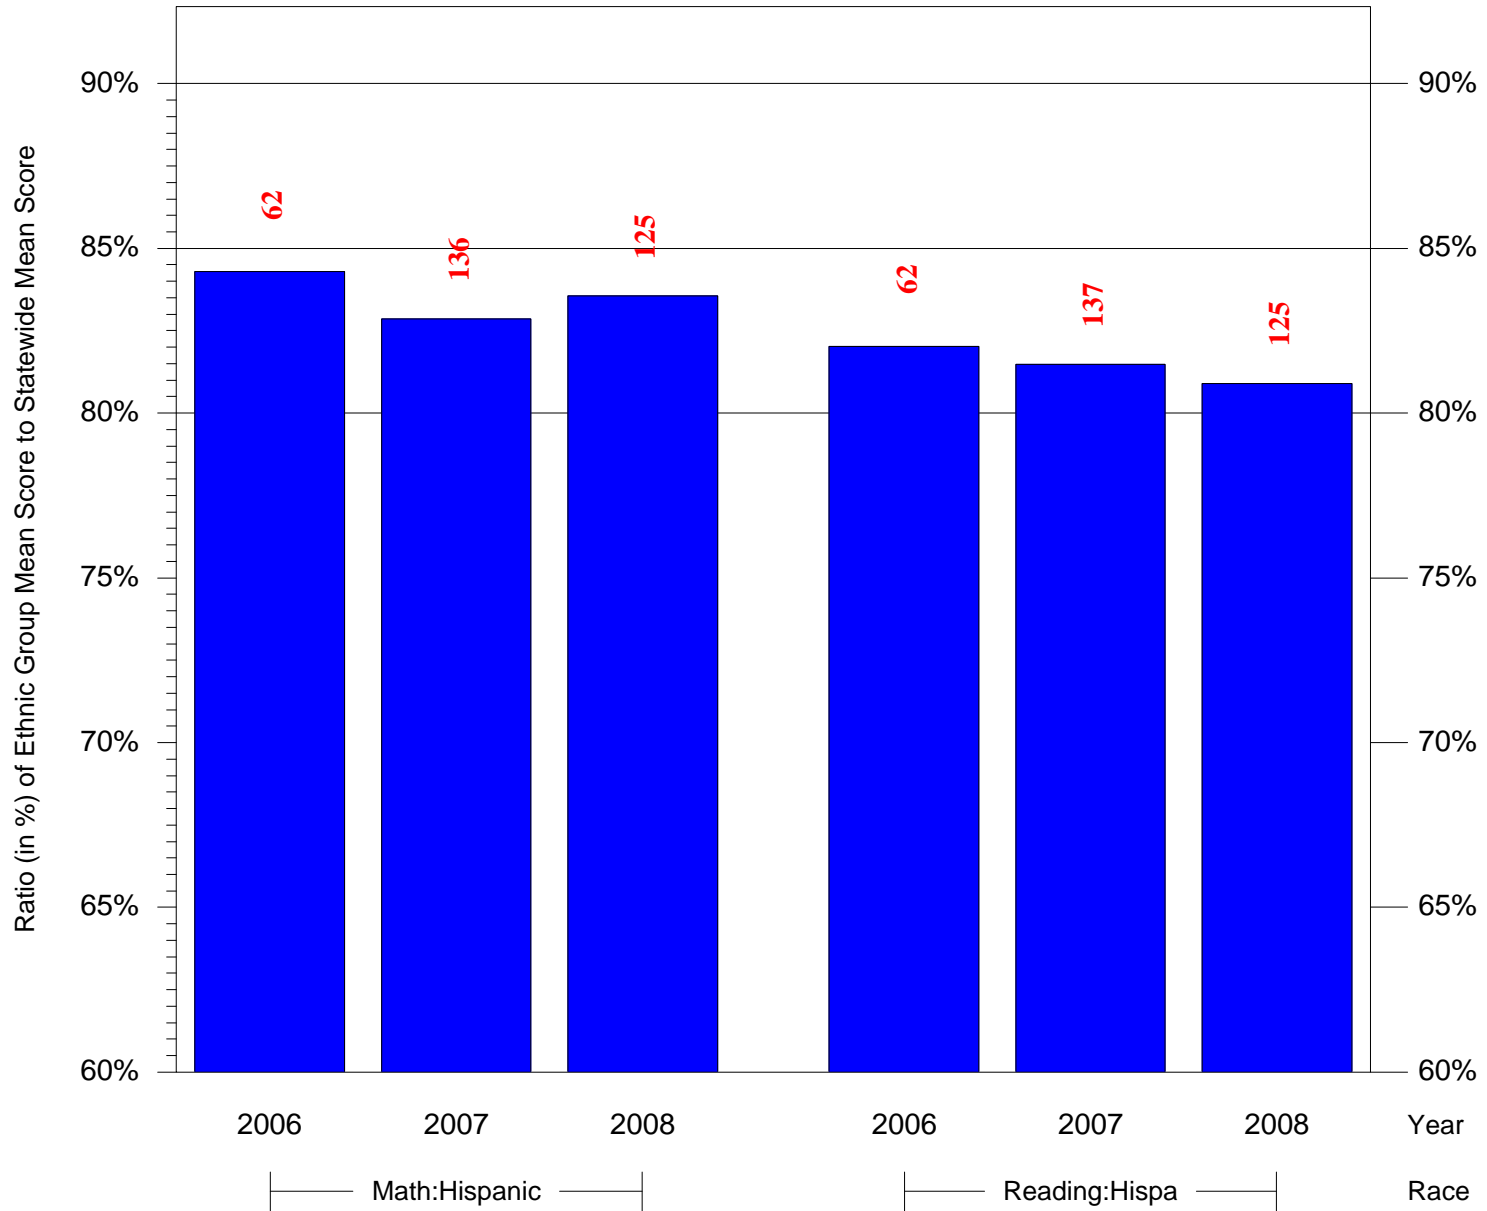

Mean Ethnic Group Building PSSA Test Score to Statewide Mean Score

Building = Feltonville Intermediate School(3751) and Grade = 5 and Ethnic Group = Asian or Hispanic

(Note: Number (in red) of Test Takers is above each bar in the chart.)