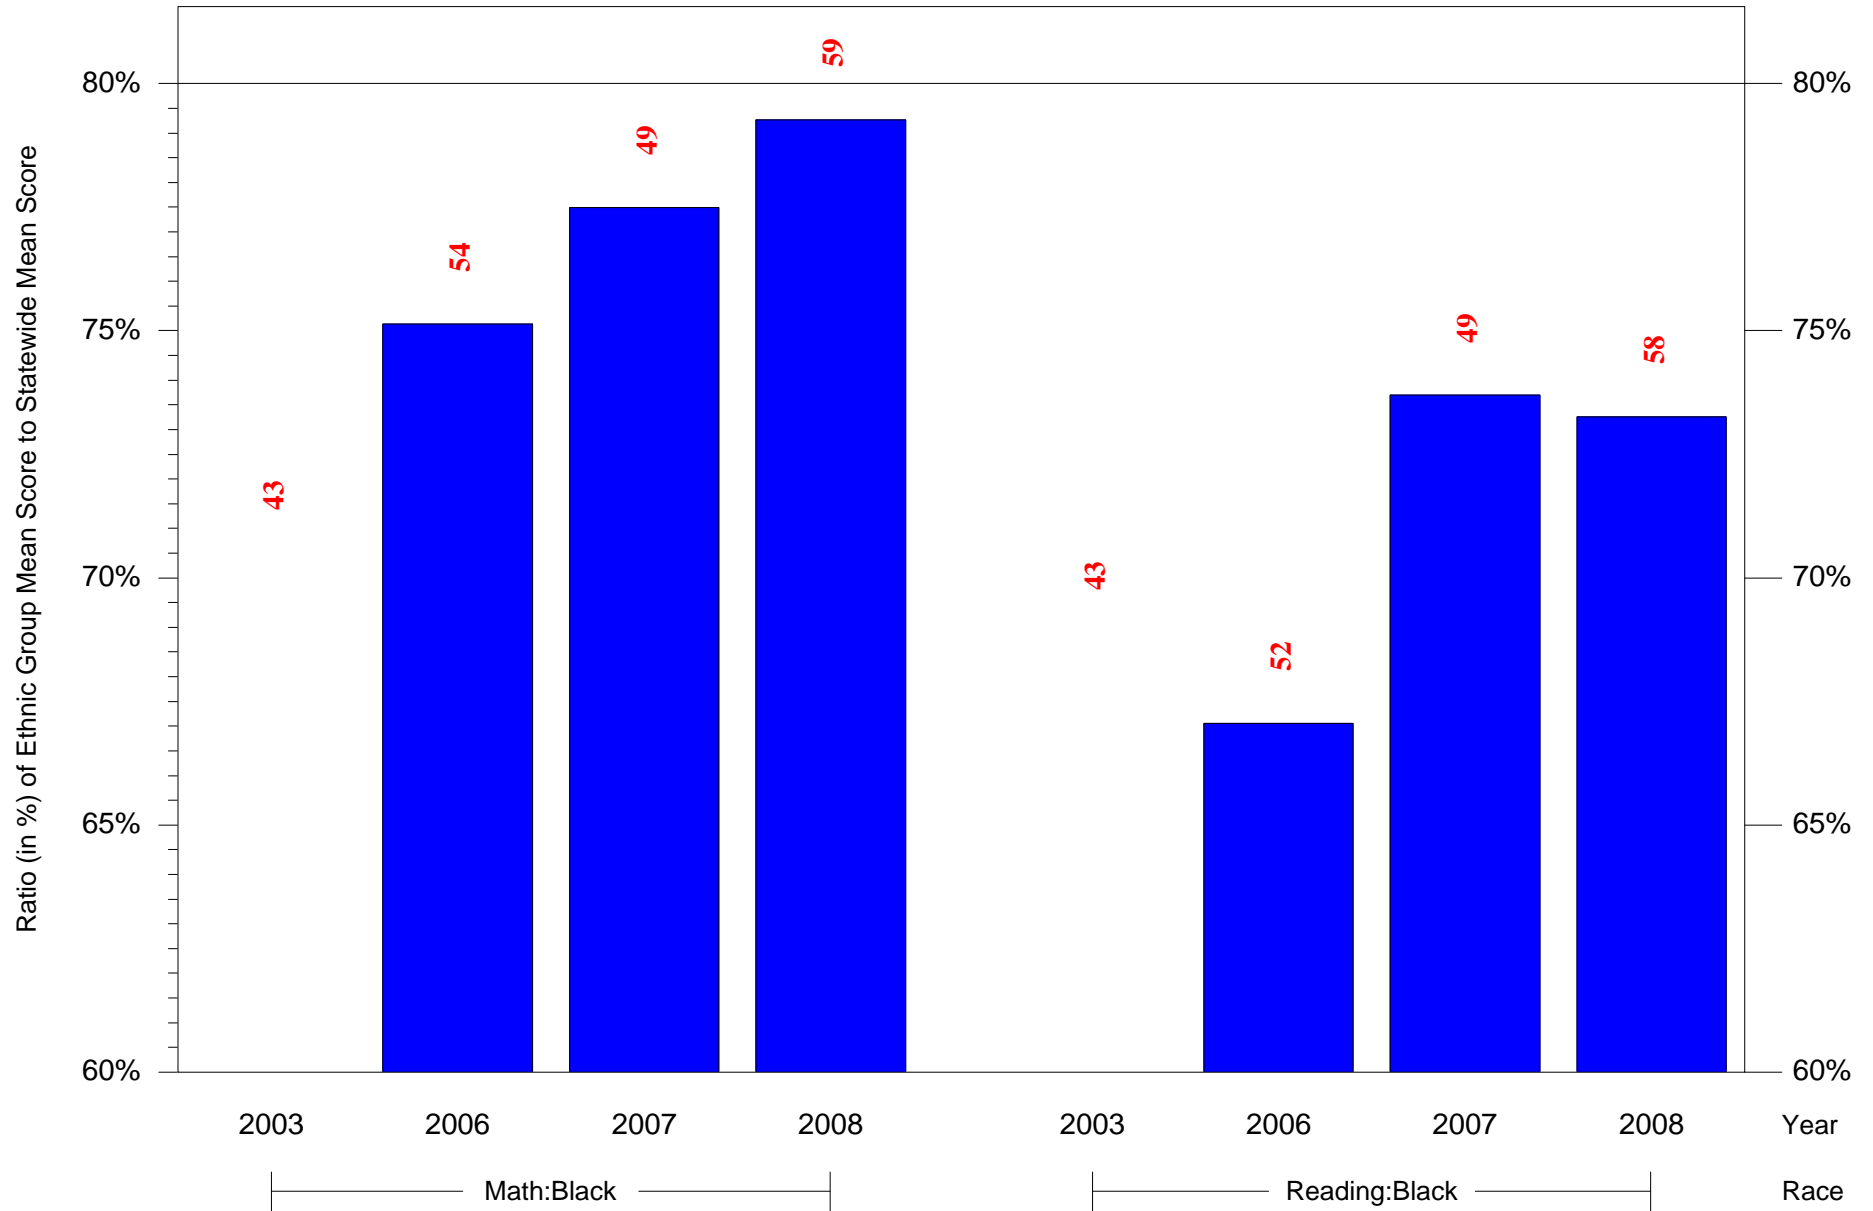

Mean Ethnic Group Building PSSA Test Score to Statewide Mean Score

Building = Boone Daniel Sch(3638) and Grade = 8 and Ethnic Group = Black or White

(Note: Number (in red) of Test Takers is above each bar in the chart.)