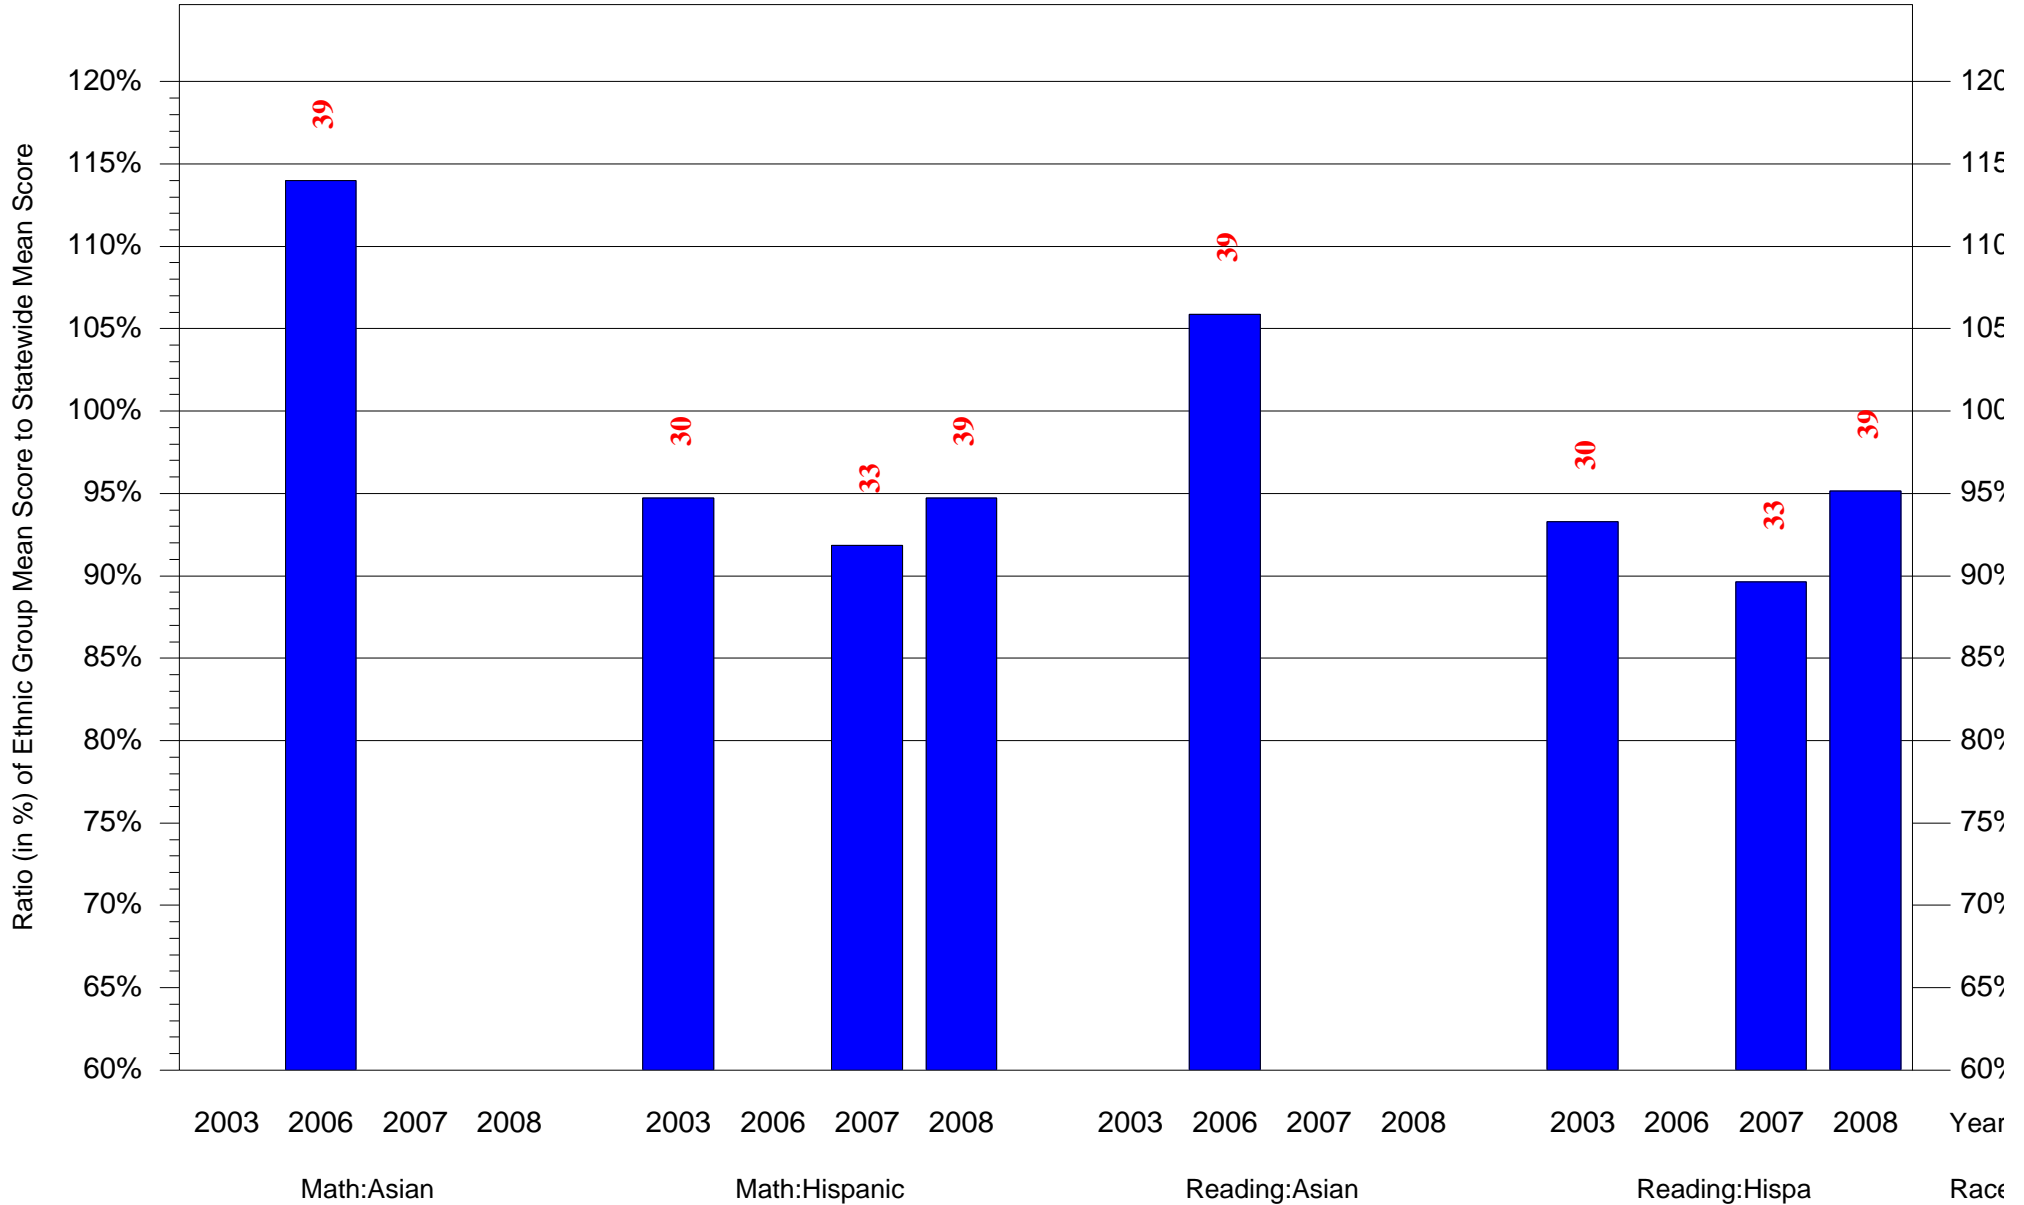

Mean Ethnic Group Building PSSA Test Score to Statewide Mean Score

Building = Spruance Gilbert Sch(7234) and Grade = 8 and Ethnic Group = Asian or Hispanic

(Note: Number (in red) of Test Takers is above each bar in the chart.)