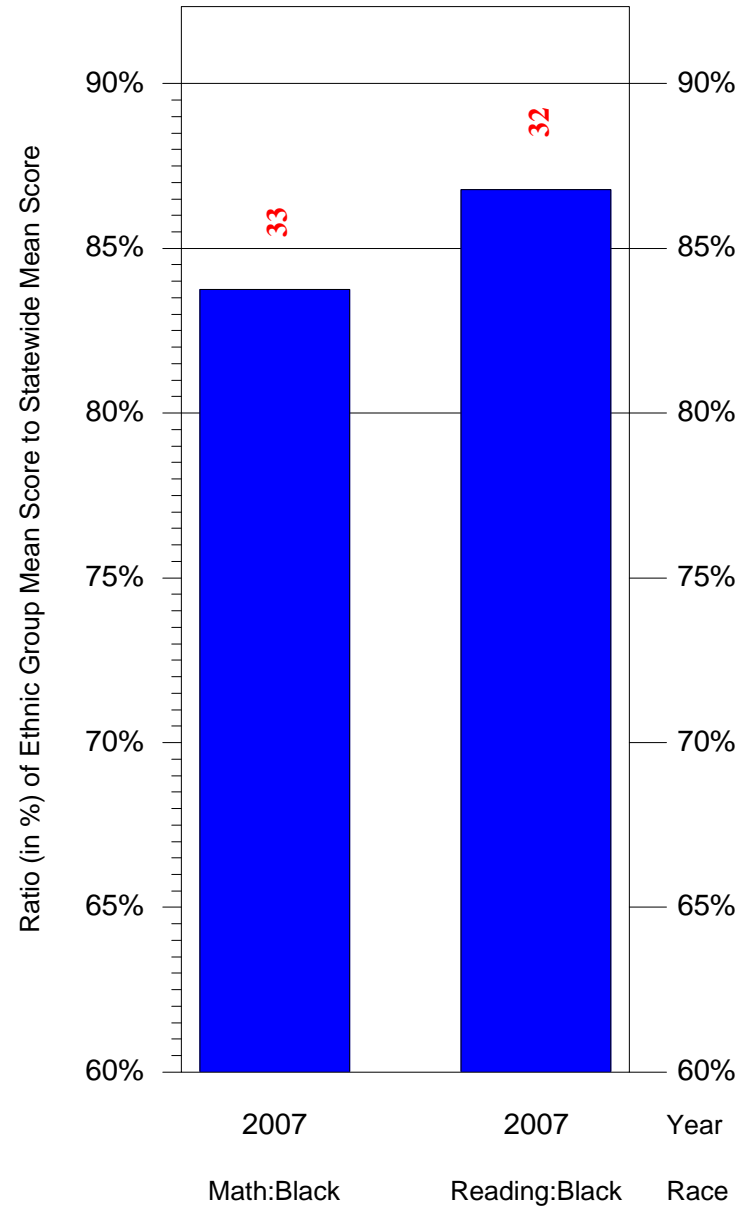

Mean Ethnic Group Building PSSA Test Score to Statewide Mean Score

Building = McCall Gen George A Sch(3648) and Grade = 8 and Ethnic Group = Black or White

(Note: Number (in red) of Test Takers is above each bar in the chart.)