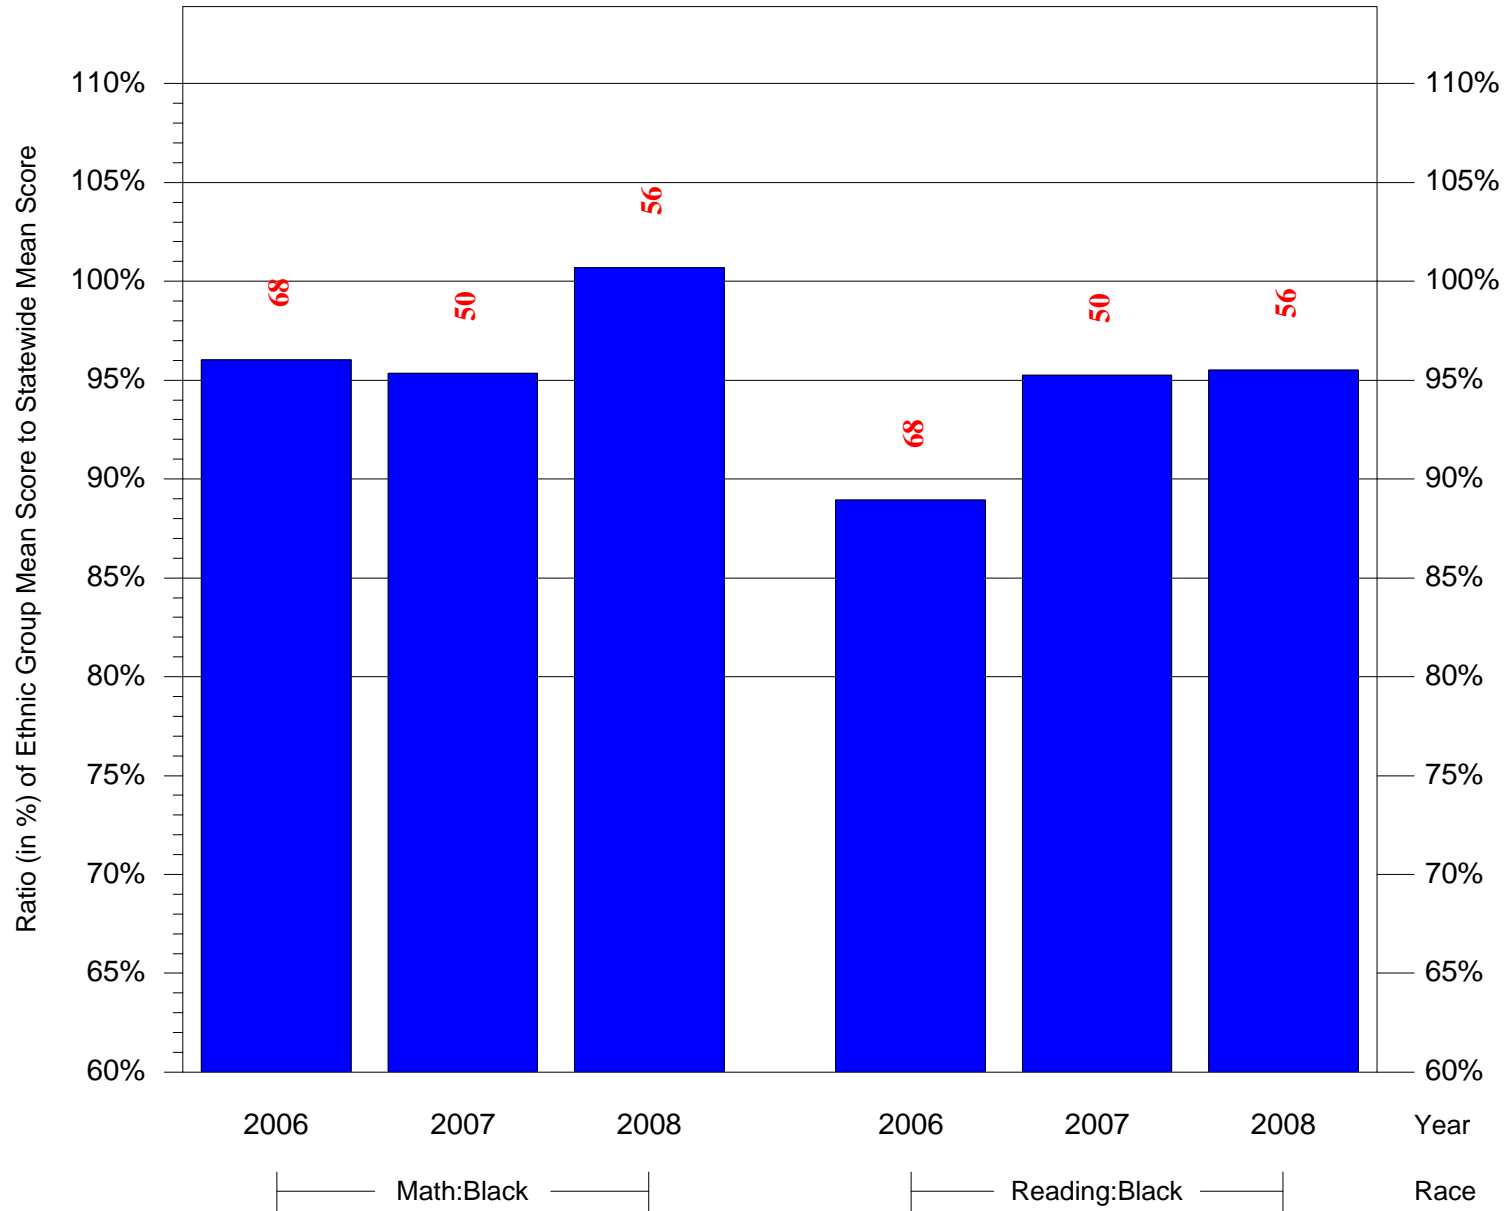

Mean Ethnic Group Building PSSA Test Score to Statewide Mean Score

Building = Stanton M Hall Sch(6541) and Grade = 4 and Ethnic Group = Black or White

(Note: Number (in red) of Test Takers is above each bar in the chart.)