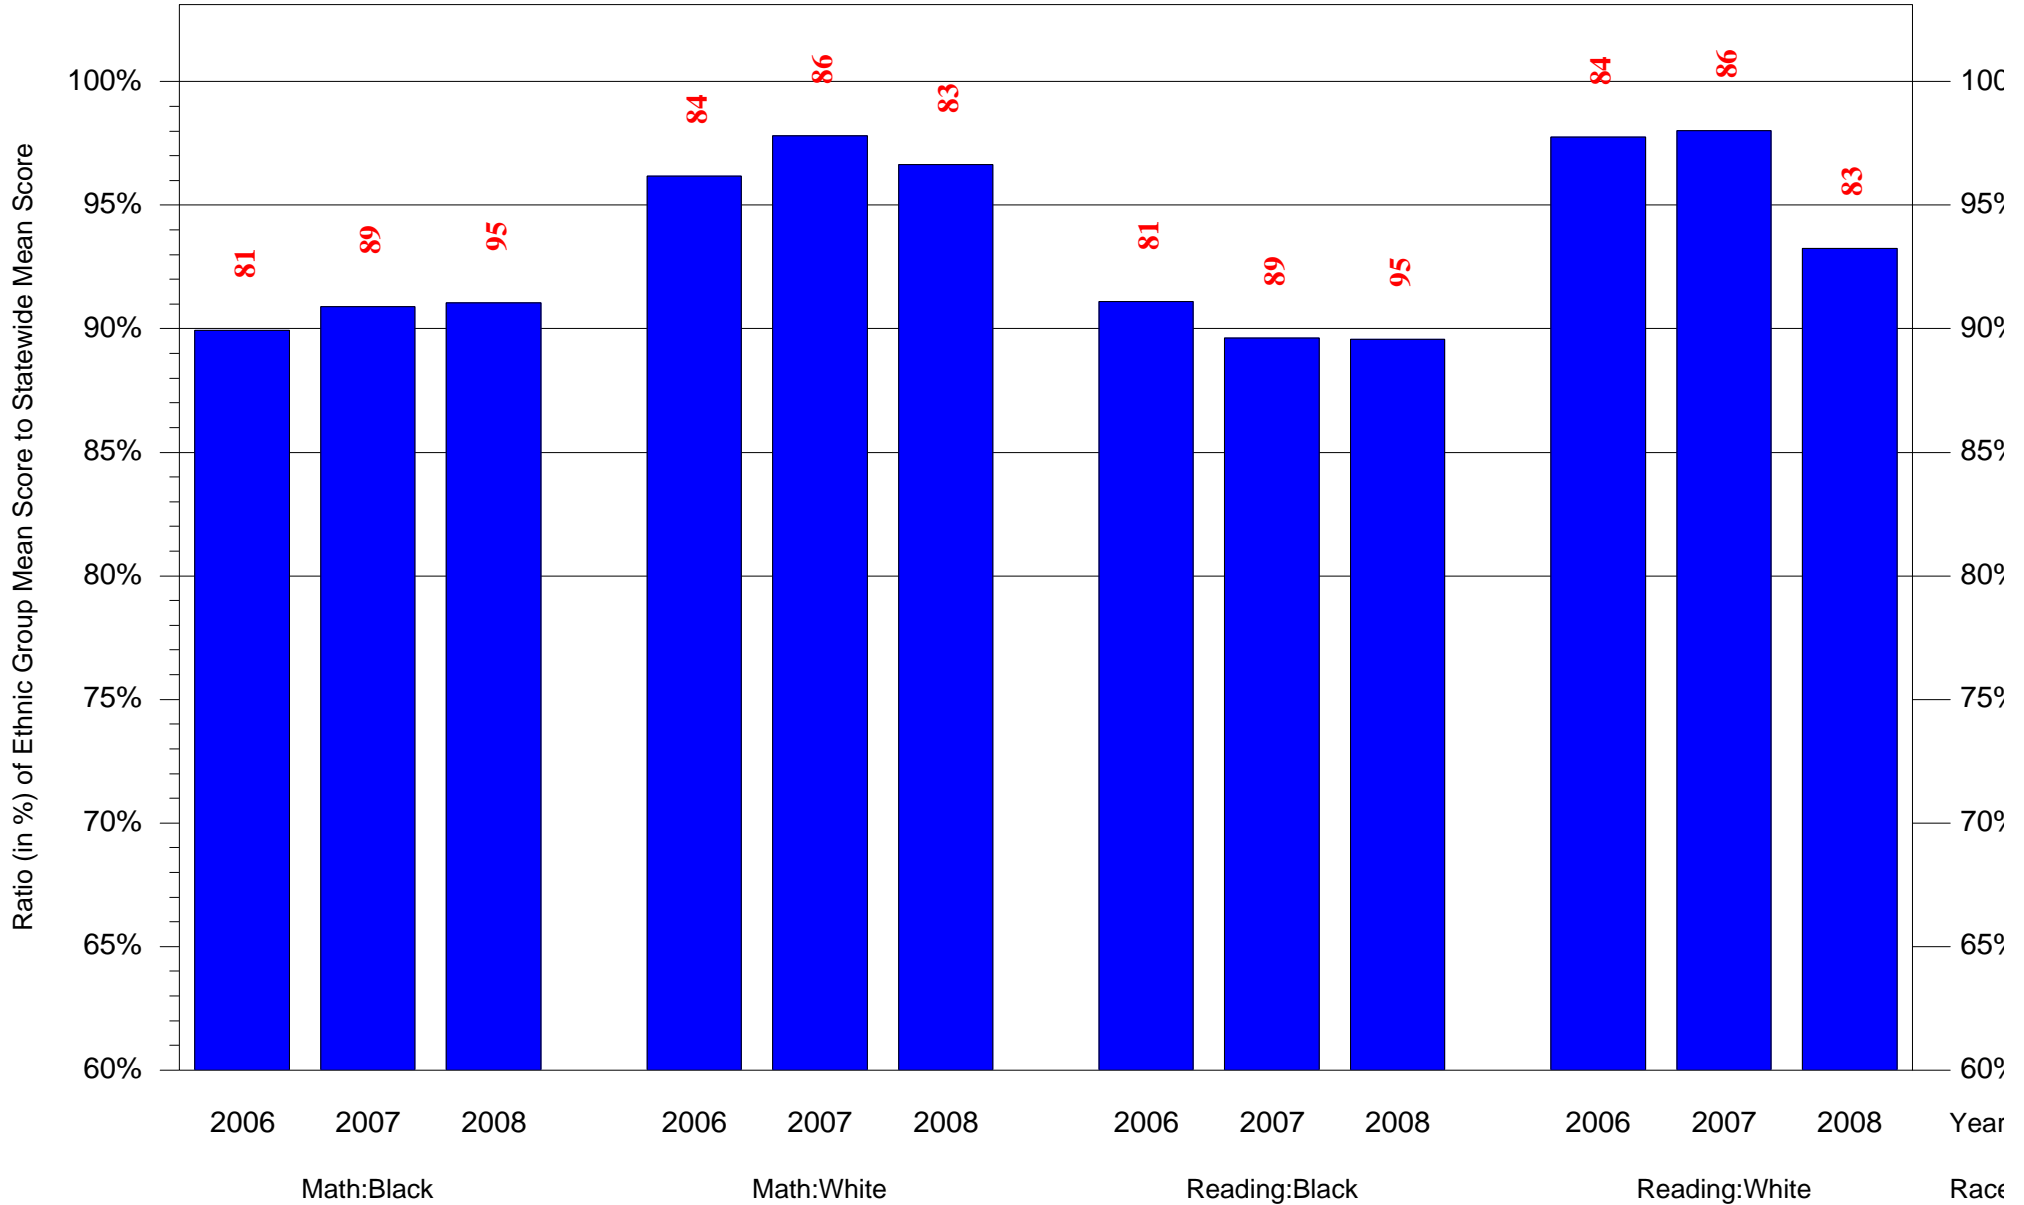

Mean Ethnic Group Building PSSA Test Score to Statewide Mean Score

Building = Wilson Woodrow MS(7253) and Grade = 6 and Ethnic Group = Black or White

(Note: Number (in red) of Test Takers is above each bar in the chart.)