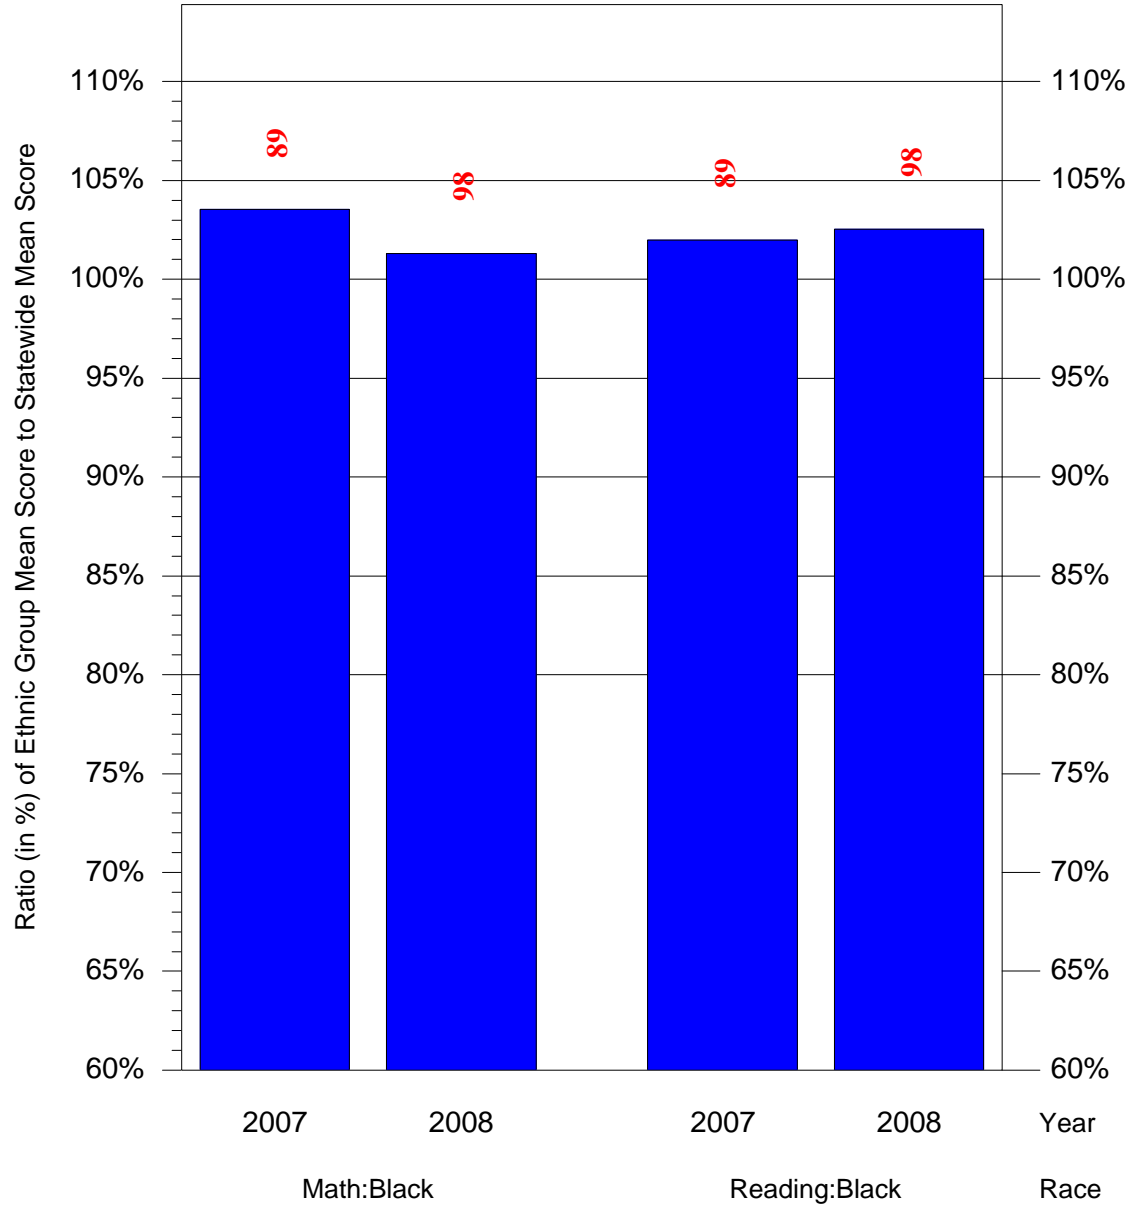

Mean Ethnic Group Building PSSA Test Score to Statewide Mean Score

Building = Edmonds Franklin S Sch(3708) and Grade = 3 and Ethnic Group = Black or White

(Note: Number (in red) of Test Takers is above each bar in the chart.)