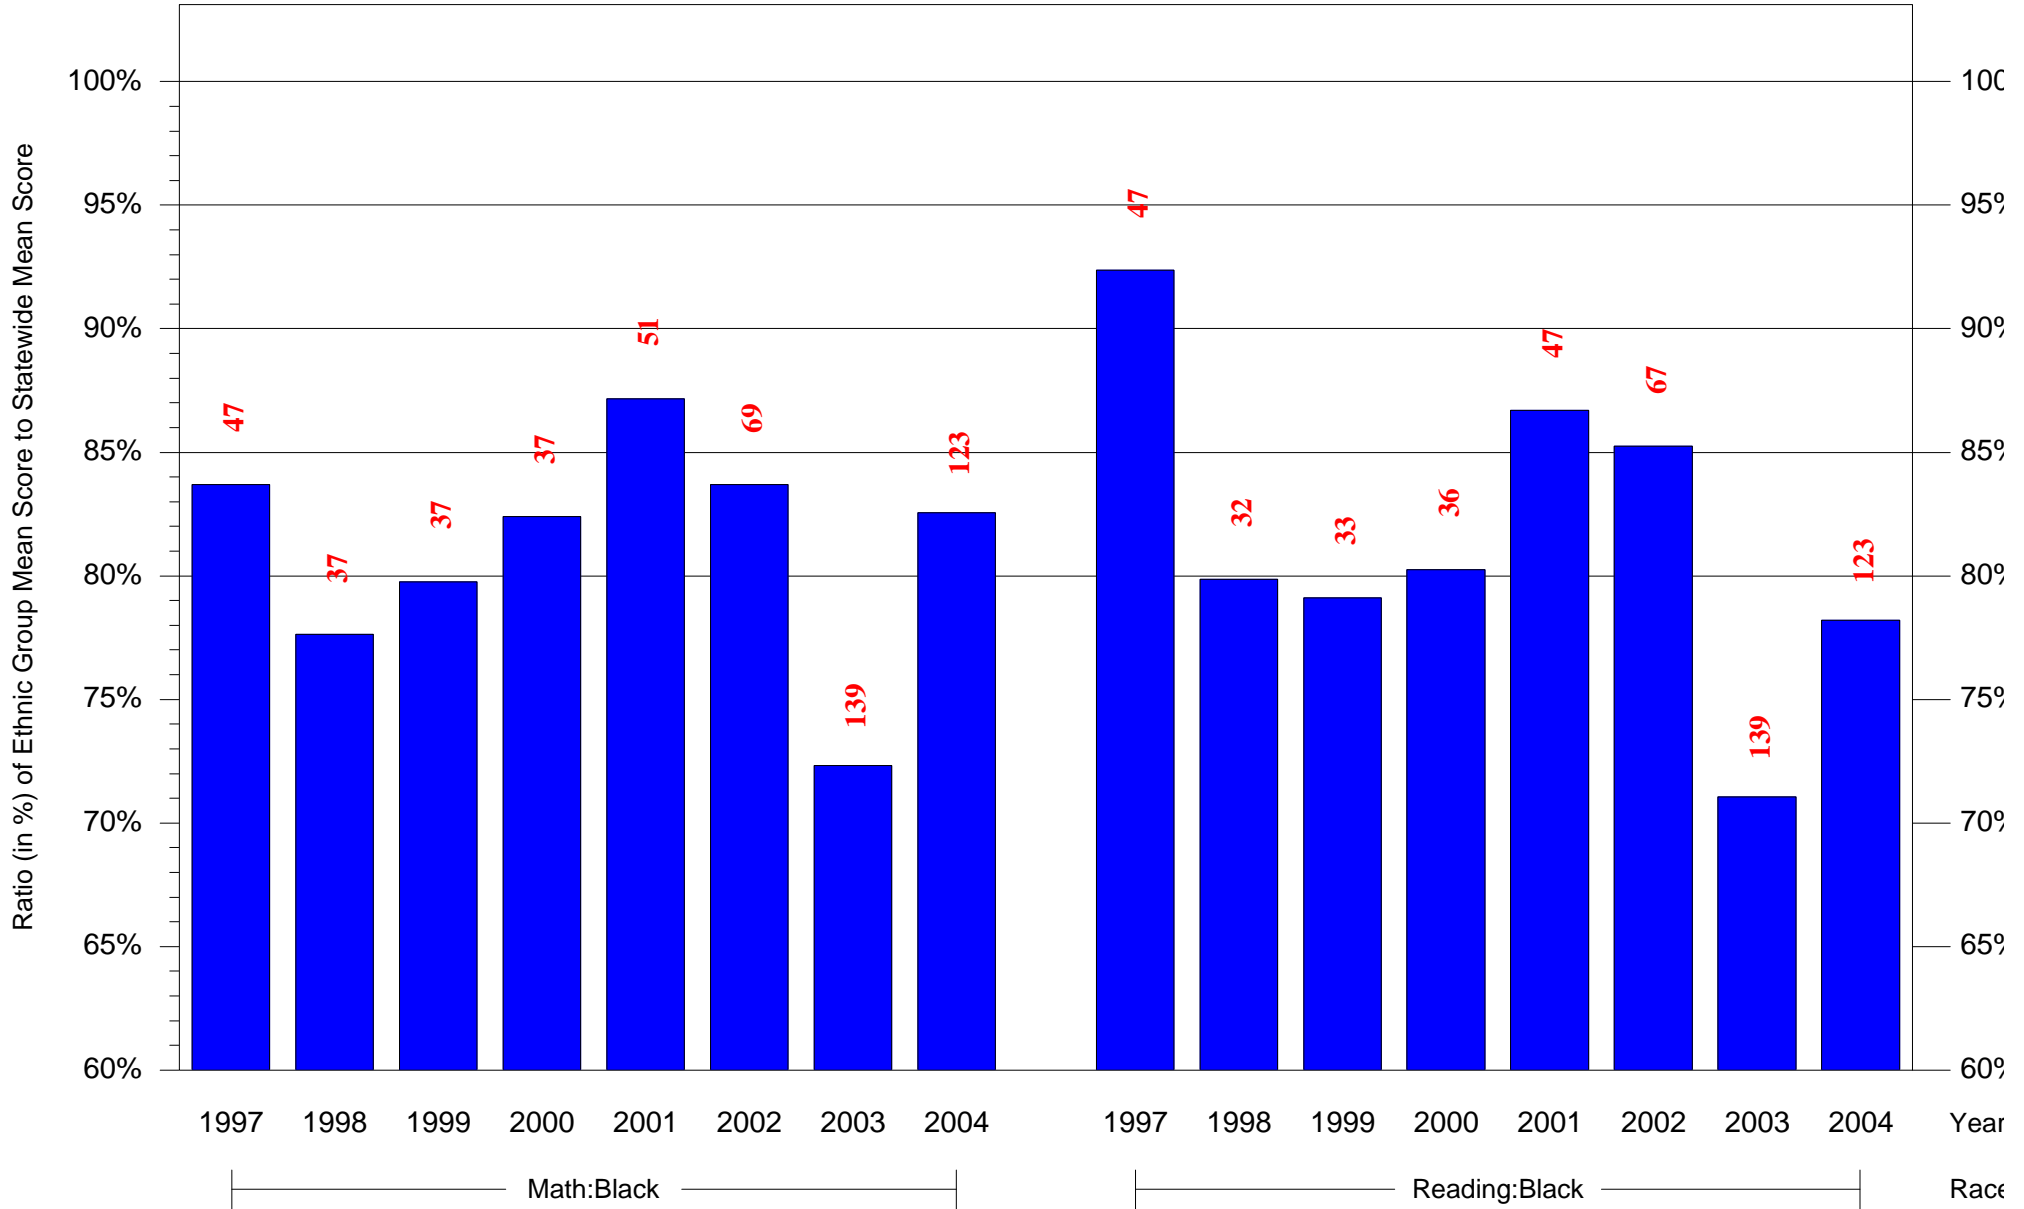

Mean Ethnic Group Building PSSA Test Score to Statewide Mean Score

Building = Lambertton Robert E Sch(3670) and Grade = 11 and Ethnic Group = Black or White

(Note: Number (in red) of Test Takers is above each bar in the chart.)