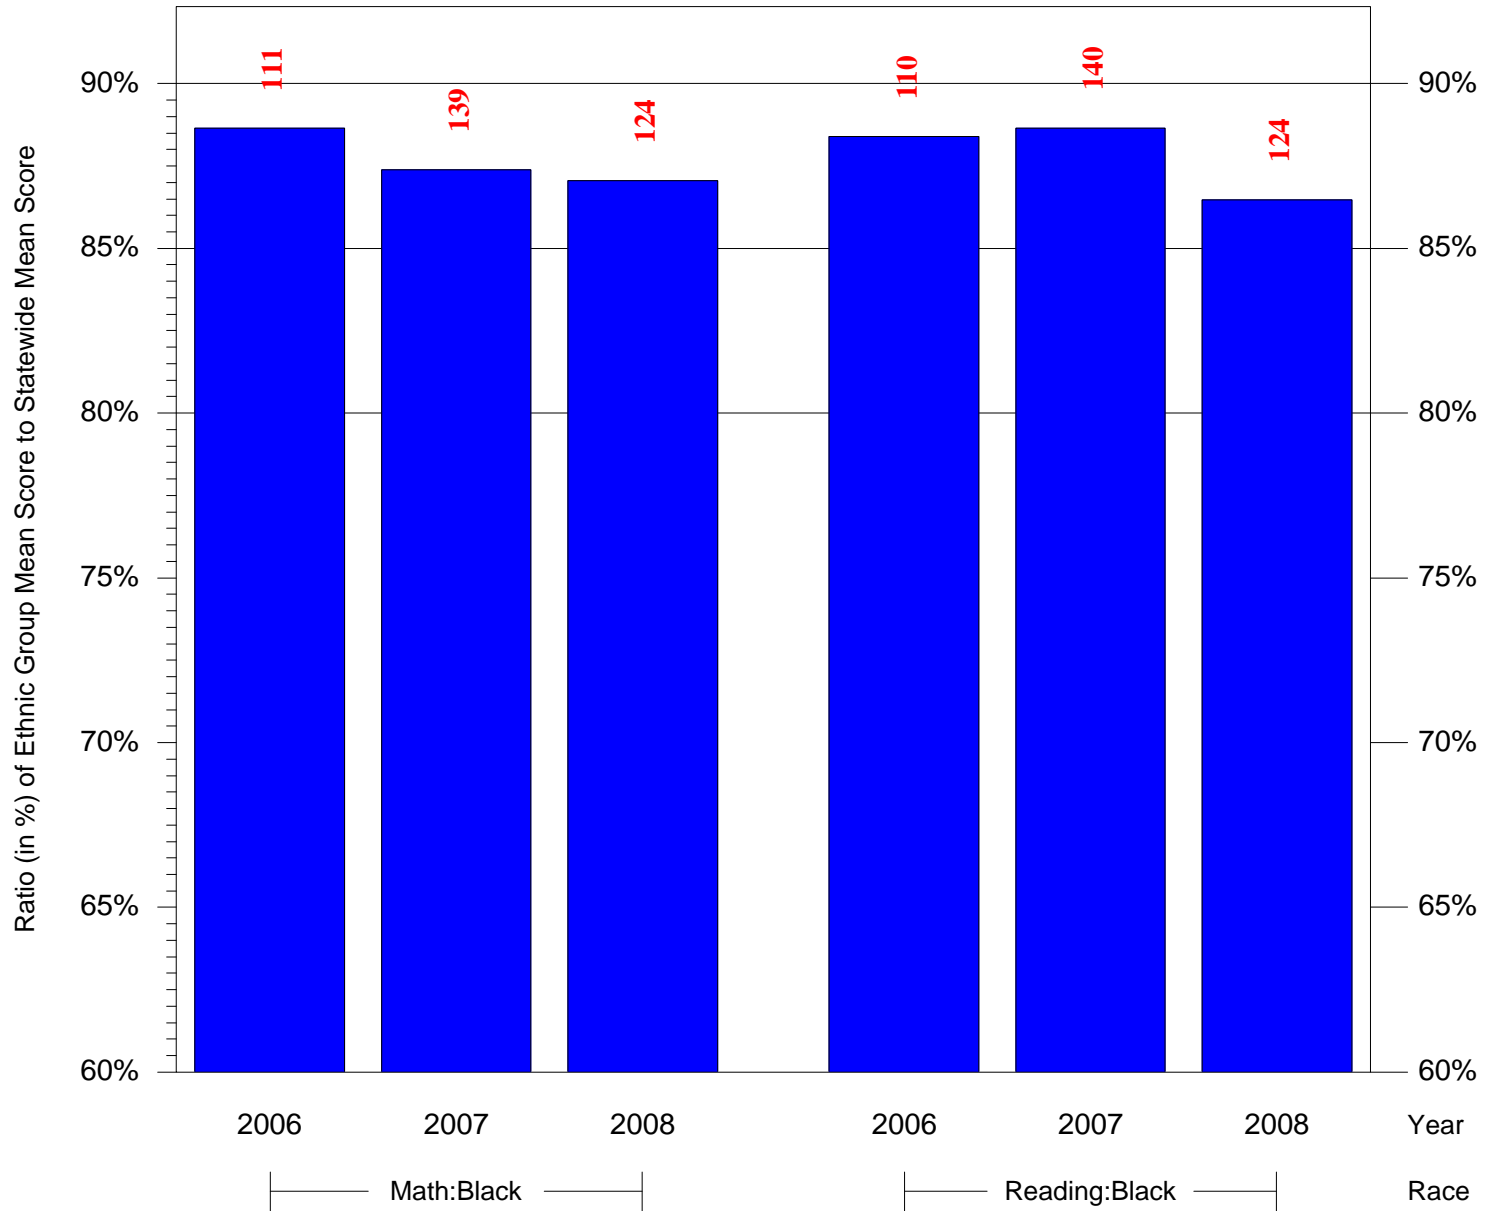

Mean Ethnic Group Building PSSA Test Score to Statewide Mean Score

Building = Patterson John M Sch(3613) and Grade = 4 and Ethnic Group = Black or White

(Note: Number (in red) of Test Takers is above each bar in the chart.)