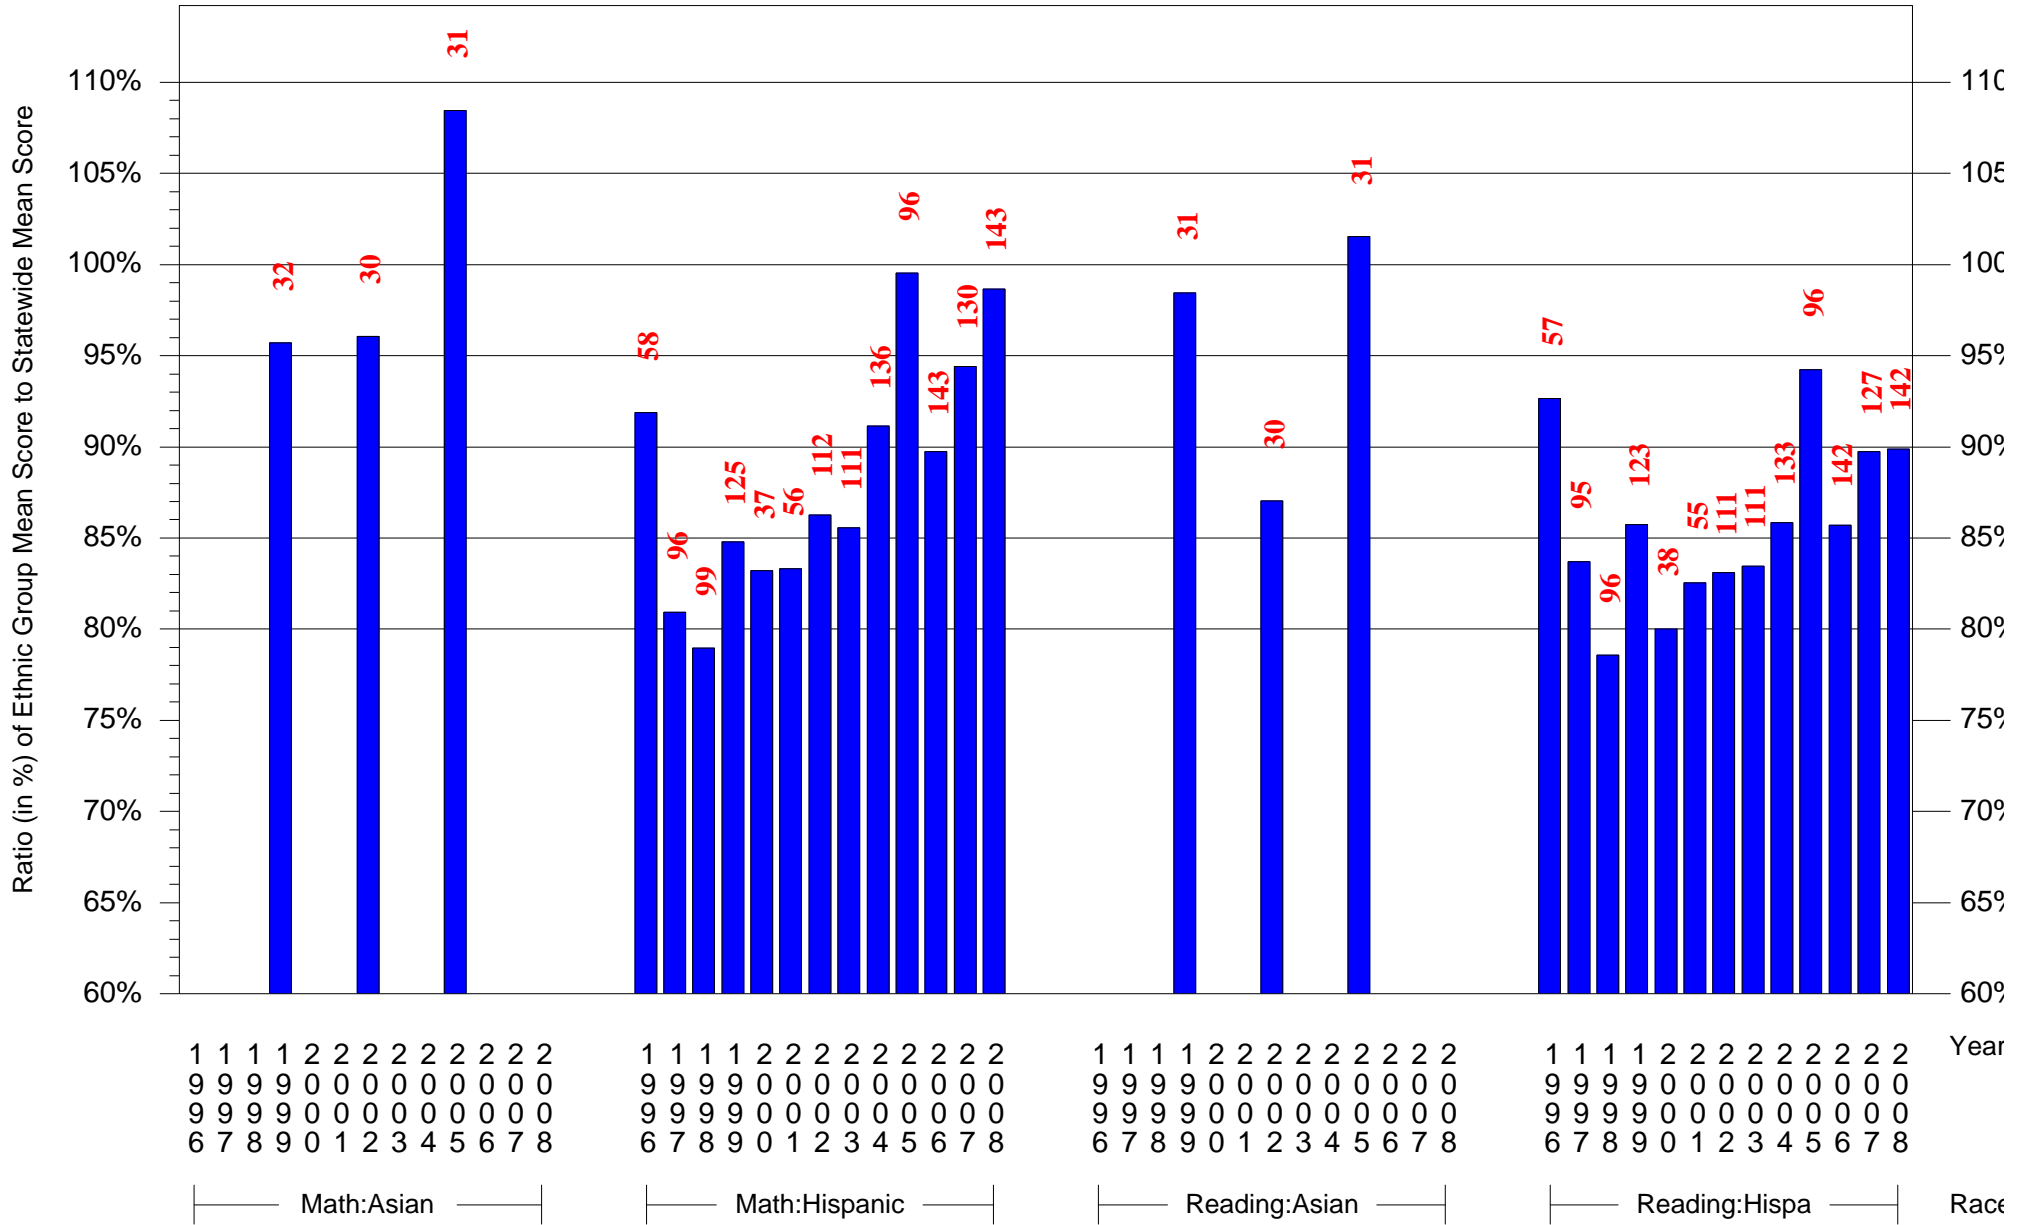

Mean Ethnic Group Building PSSA Test Score to Statewide Mean Score

Building = Feltonville Sch of Arts Sciences(7368) and Grade = 8 and Ethnic Group = Asian or Hispanic

(Note: Number (in red) of Test Takers is above each bar in the chart.)