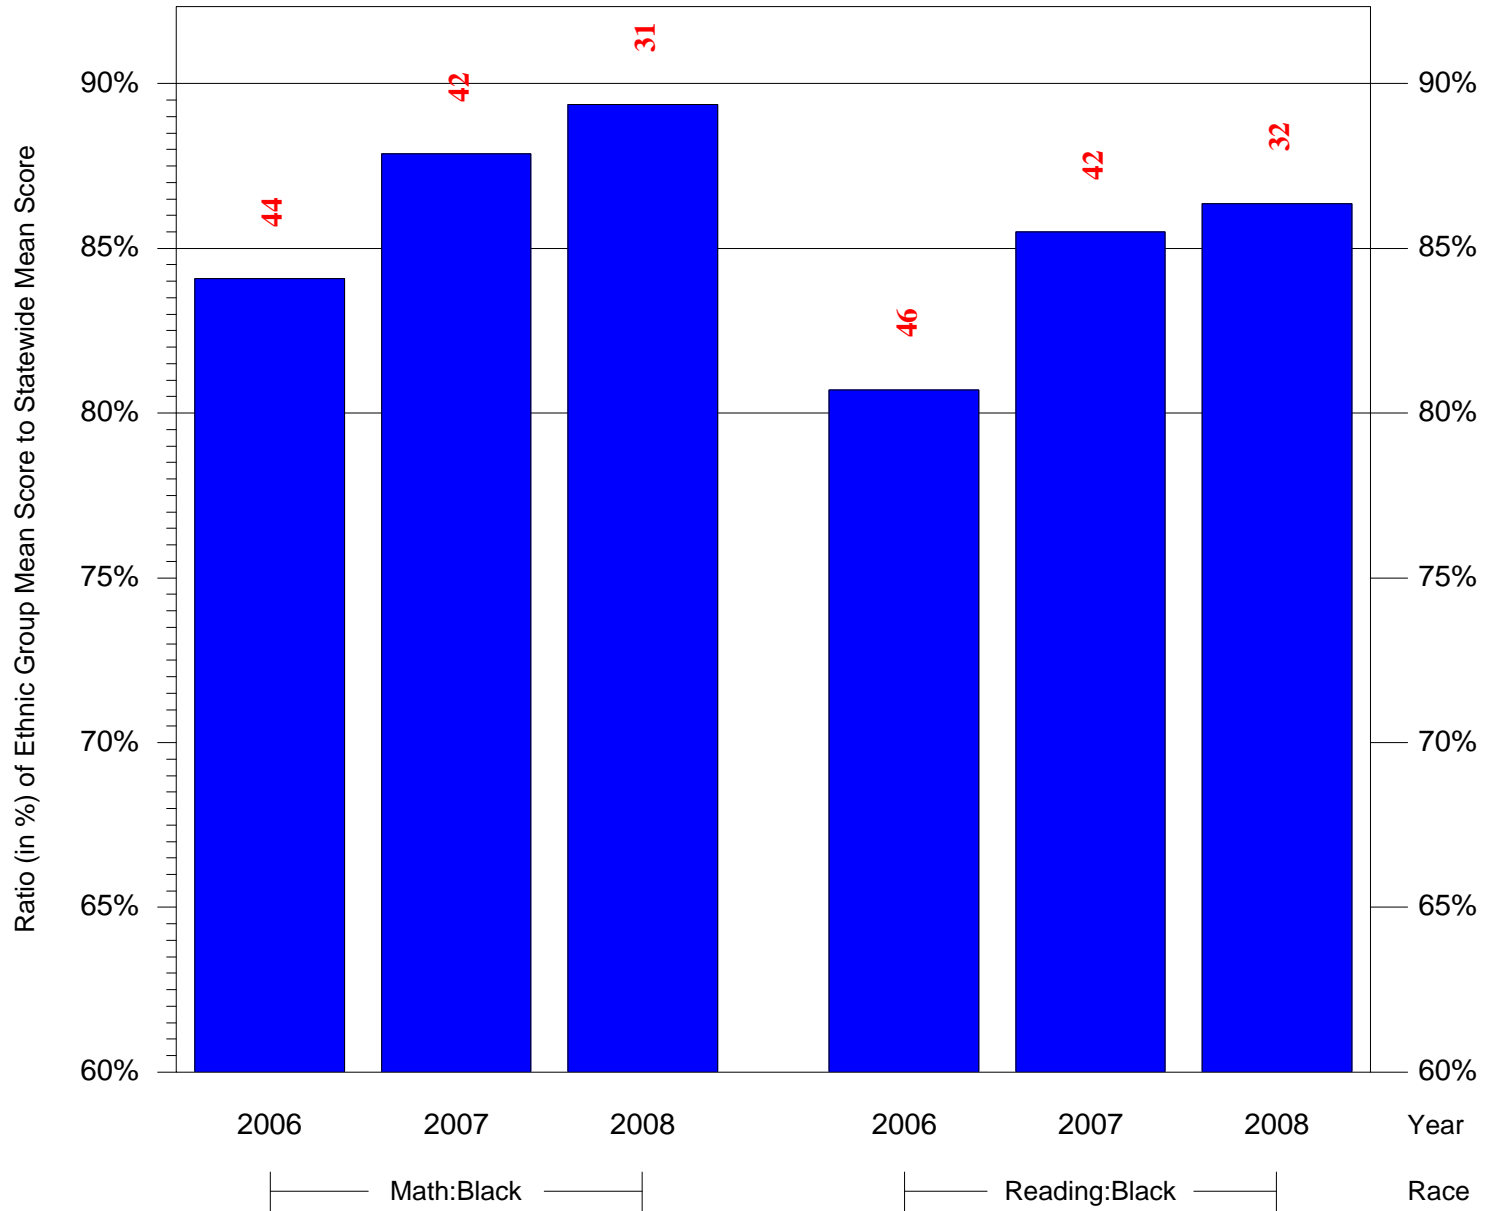

Mean Ethnic Group Building PSSA Test Score to Statewide Mean Score

Building = Kelley William D Sch(3626) and Grade = 4 and Ethnic Group = Black or White

(Note: Number (in red) of Test Takers is above each bar in the chart.)