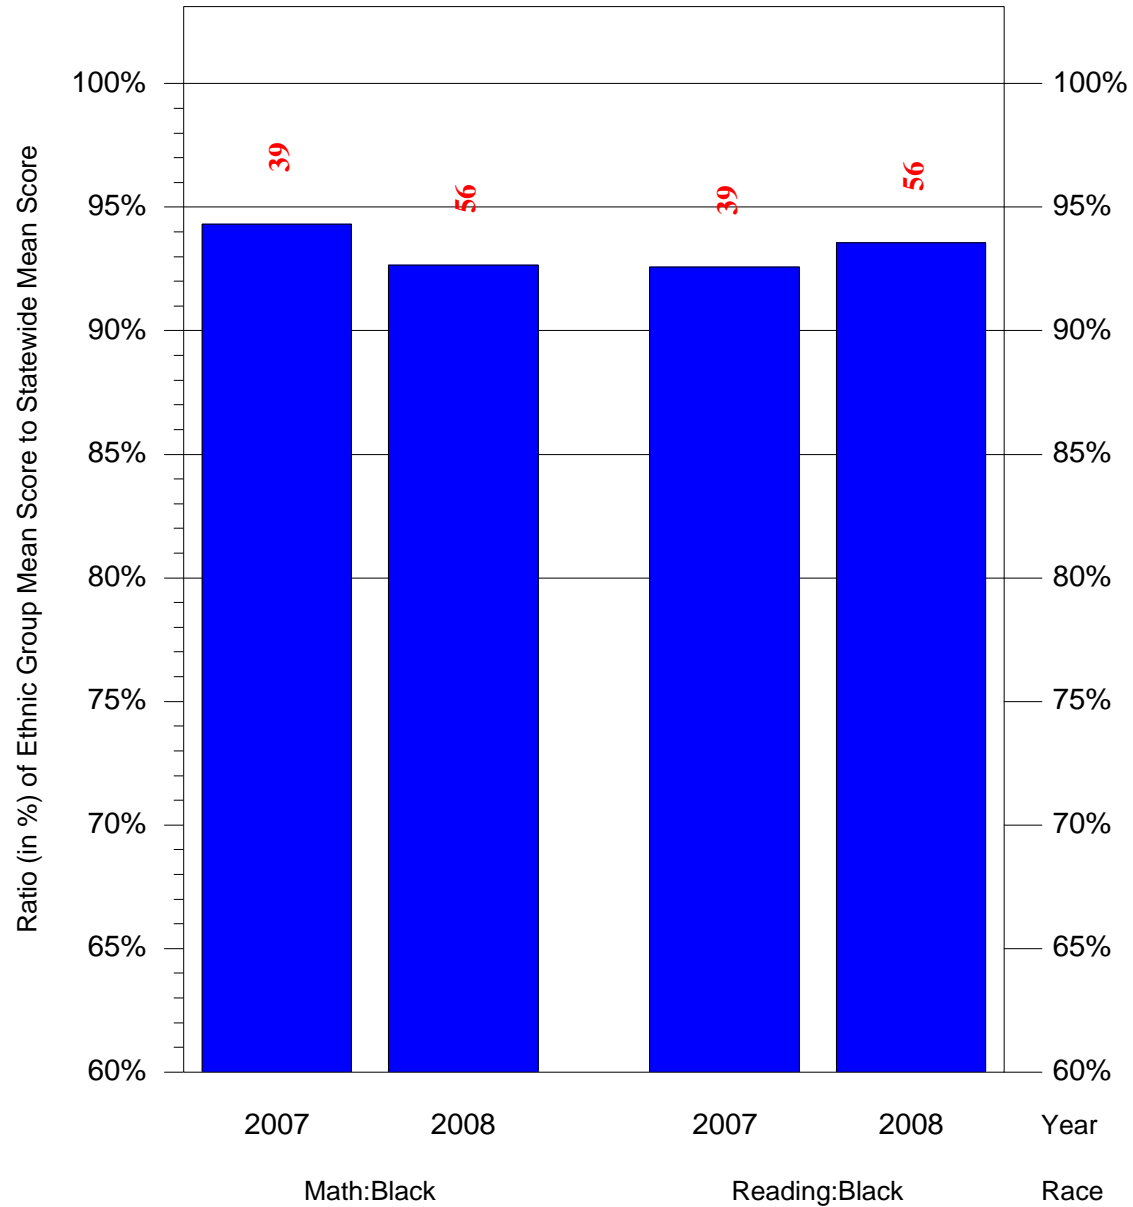

Mean Ethnic Group Building PSSA Test Score to Statewide Mean Score

Building = Day Anna B Sch(3706) and Grade = 7 and Ethnic Group = Black or White

(Note: Number (in red) of Test Takers is above each bar in the chart.)