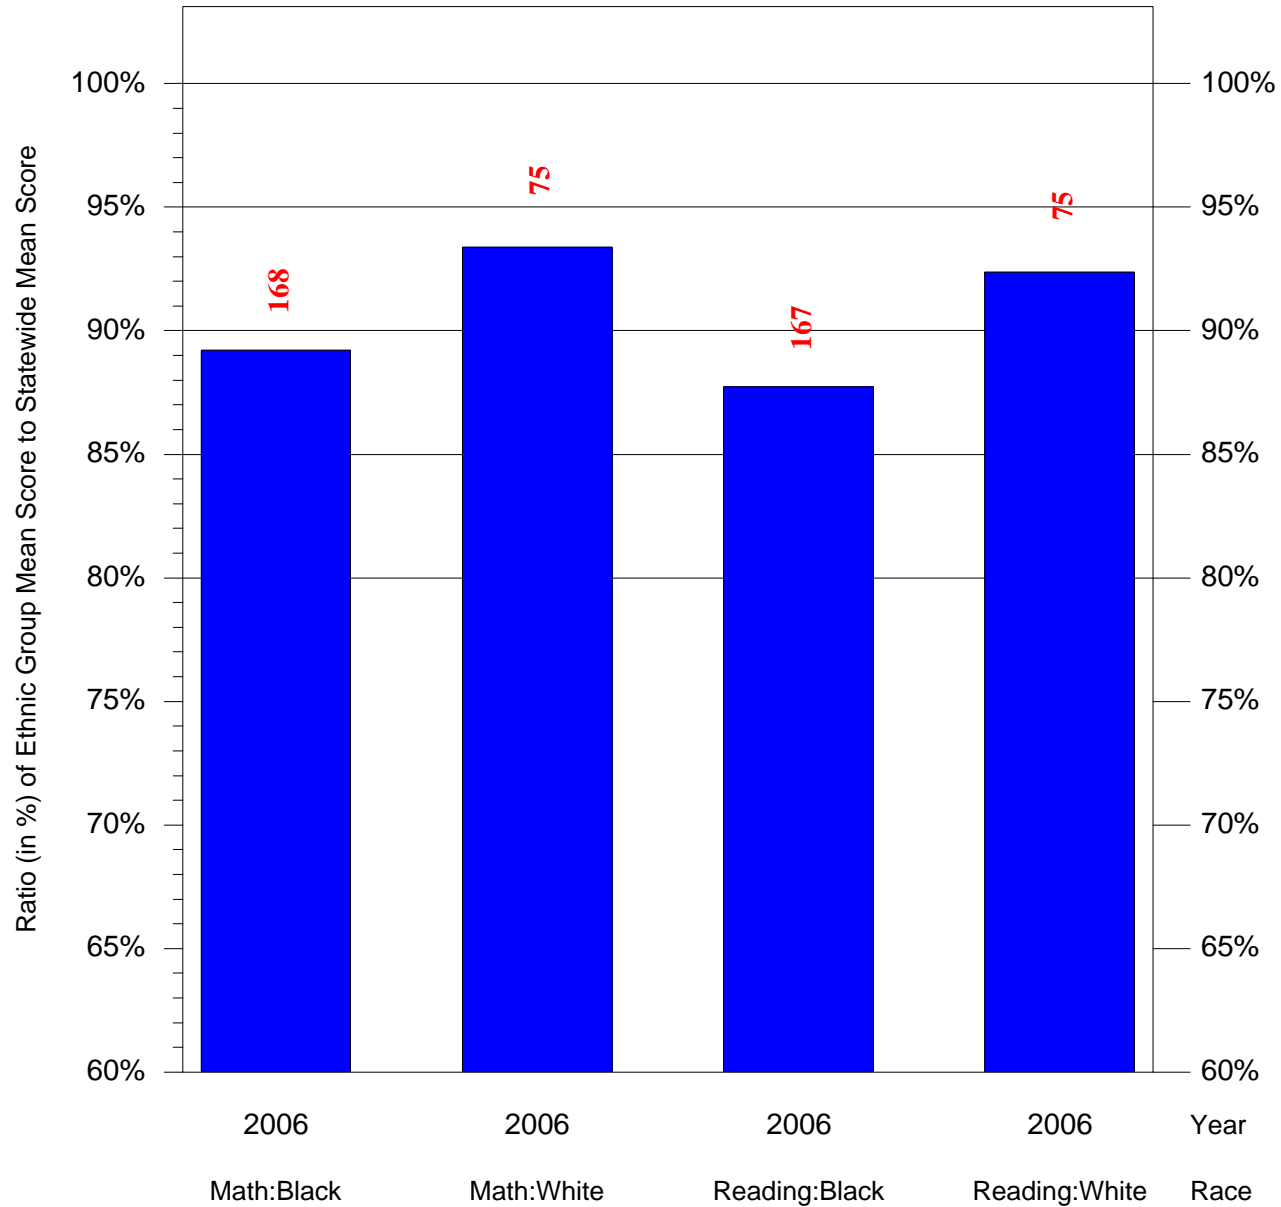

Mean Ethnic Group Building PSSA Test Score to Statewide Mean Score

Building = Rush Benjamin MS(5042) and Grade = 7 and Ethnic Group = Black or White

(Note: Number (in red) of Test Takers is above each bar in the chart.)