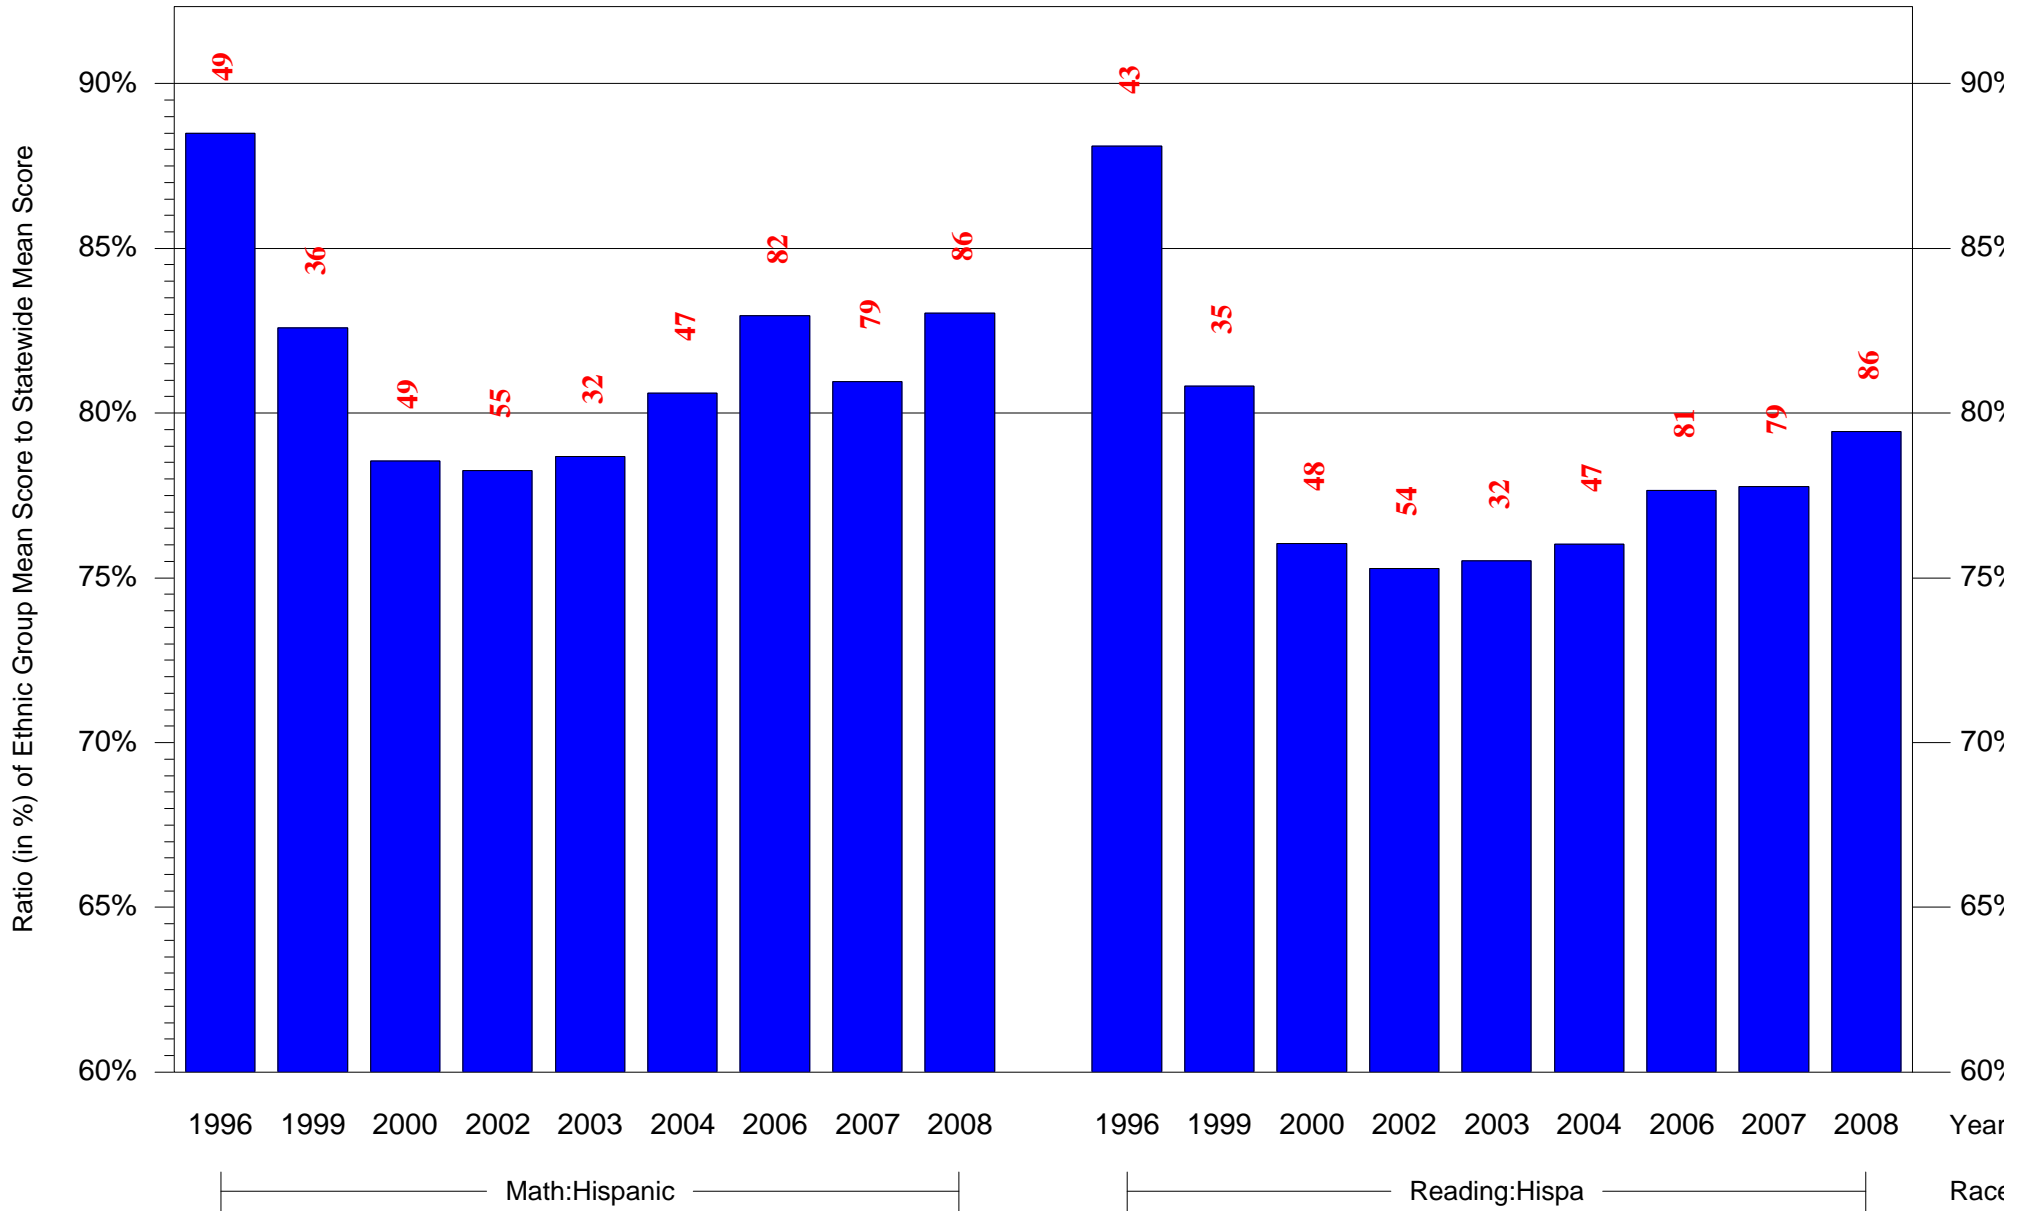

Mean Ethnic Group Building PSSA Test Score to Statewide Mean Score
Building = Penn Treaty MS(7244) and Grade = 5 and Ethnic Group = Asian or Hispanic
(Note: Number (in red) of Test Takers is above each bar in the chart.)