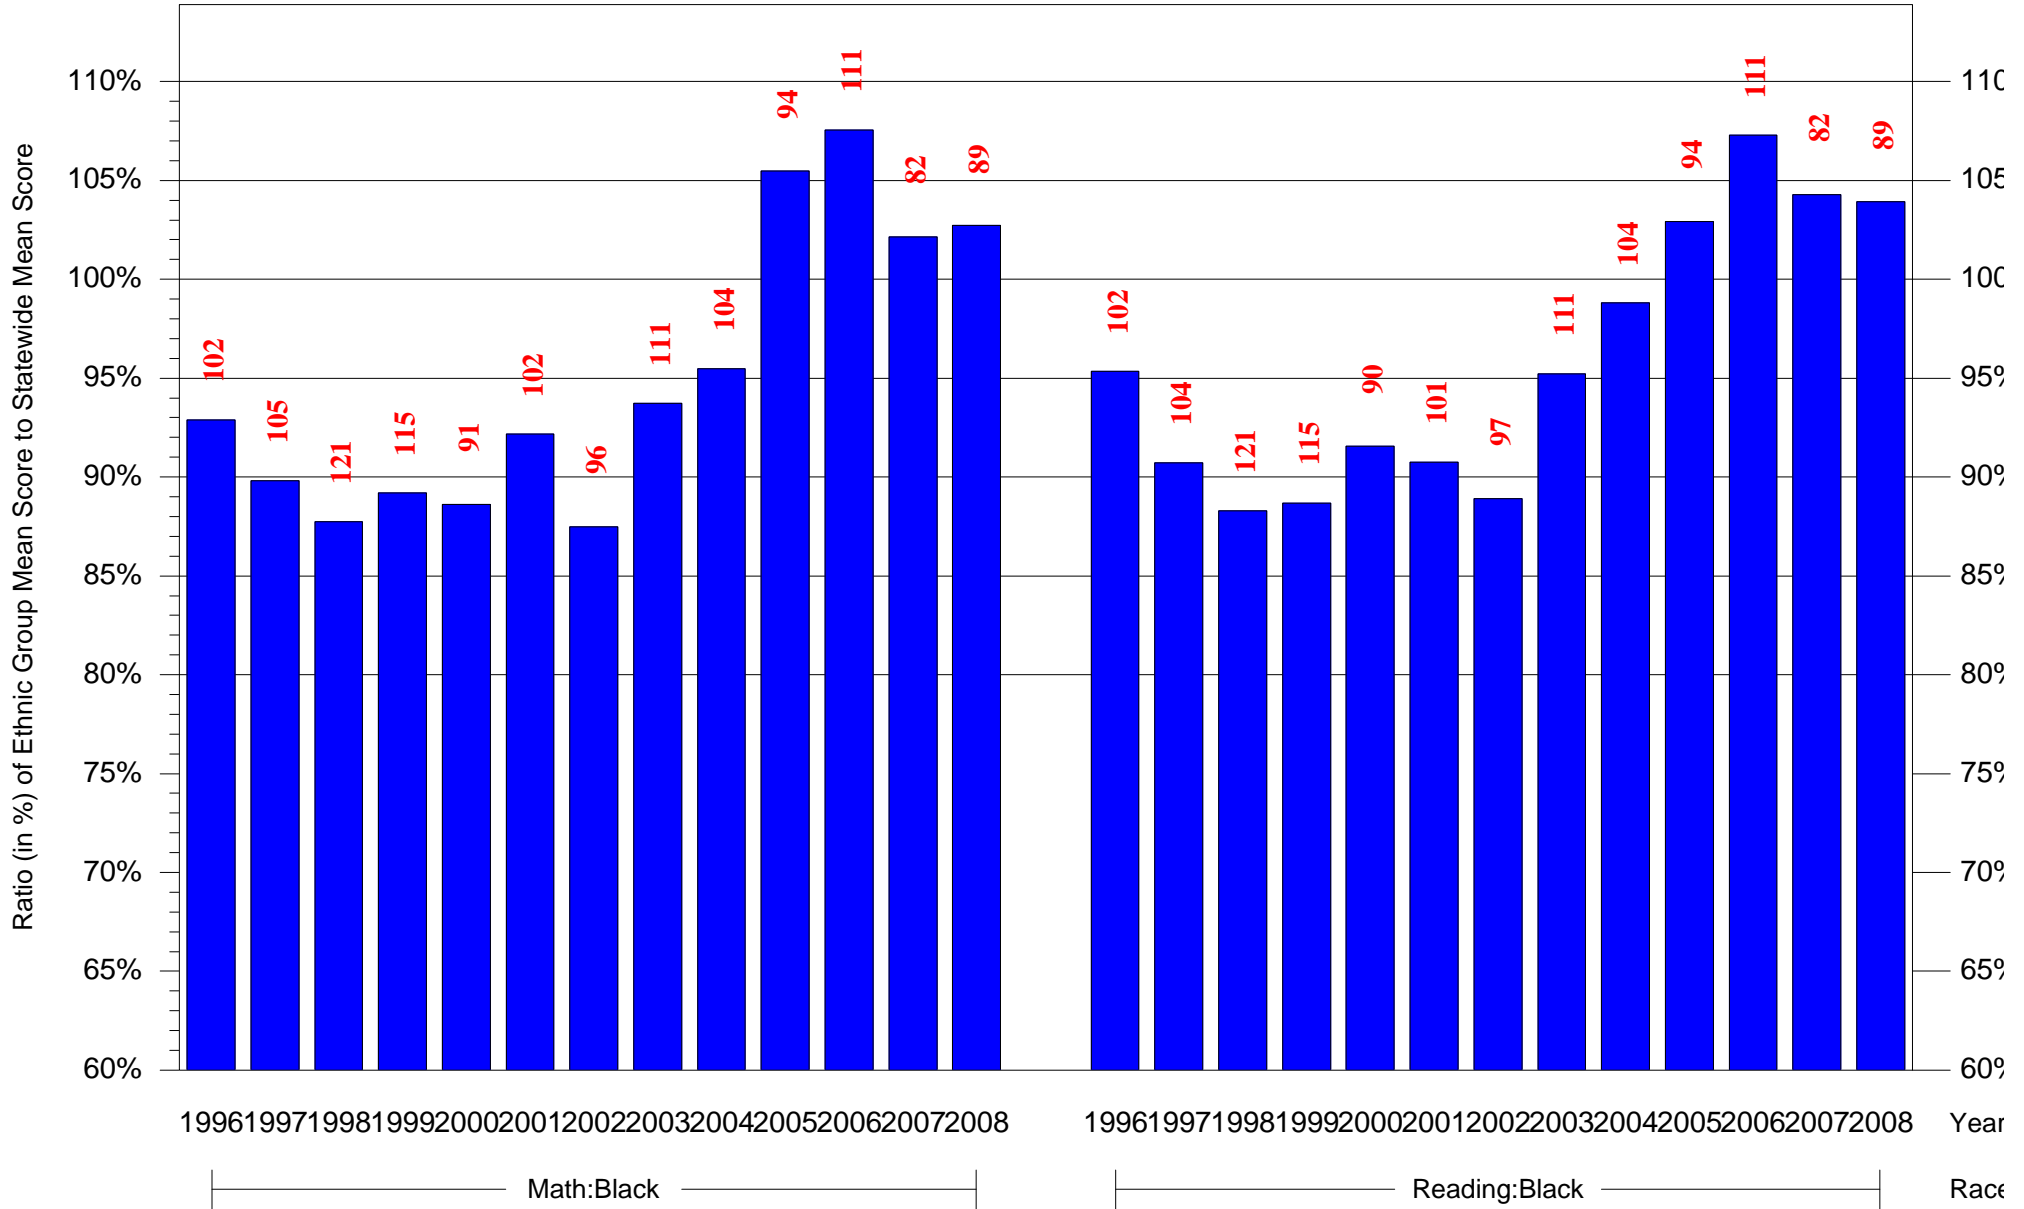

Mean Ethnic Group Building PSSA Test Score to Statewide Mean Score

Building = Edmonds Franklin S Sch(3708) and Grade = 5 and Ethnic Group = Black or White

(Note: Number (in red) of Test Takers is above each bar in the chart.)