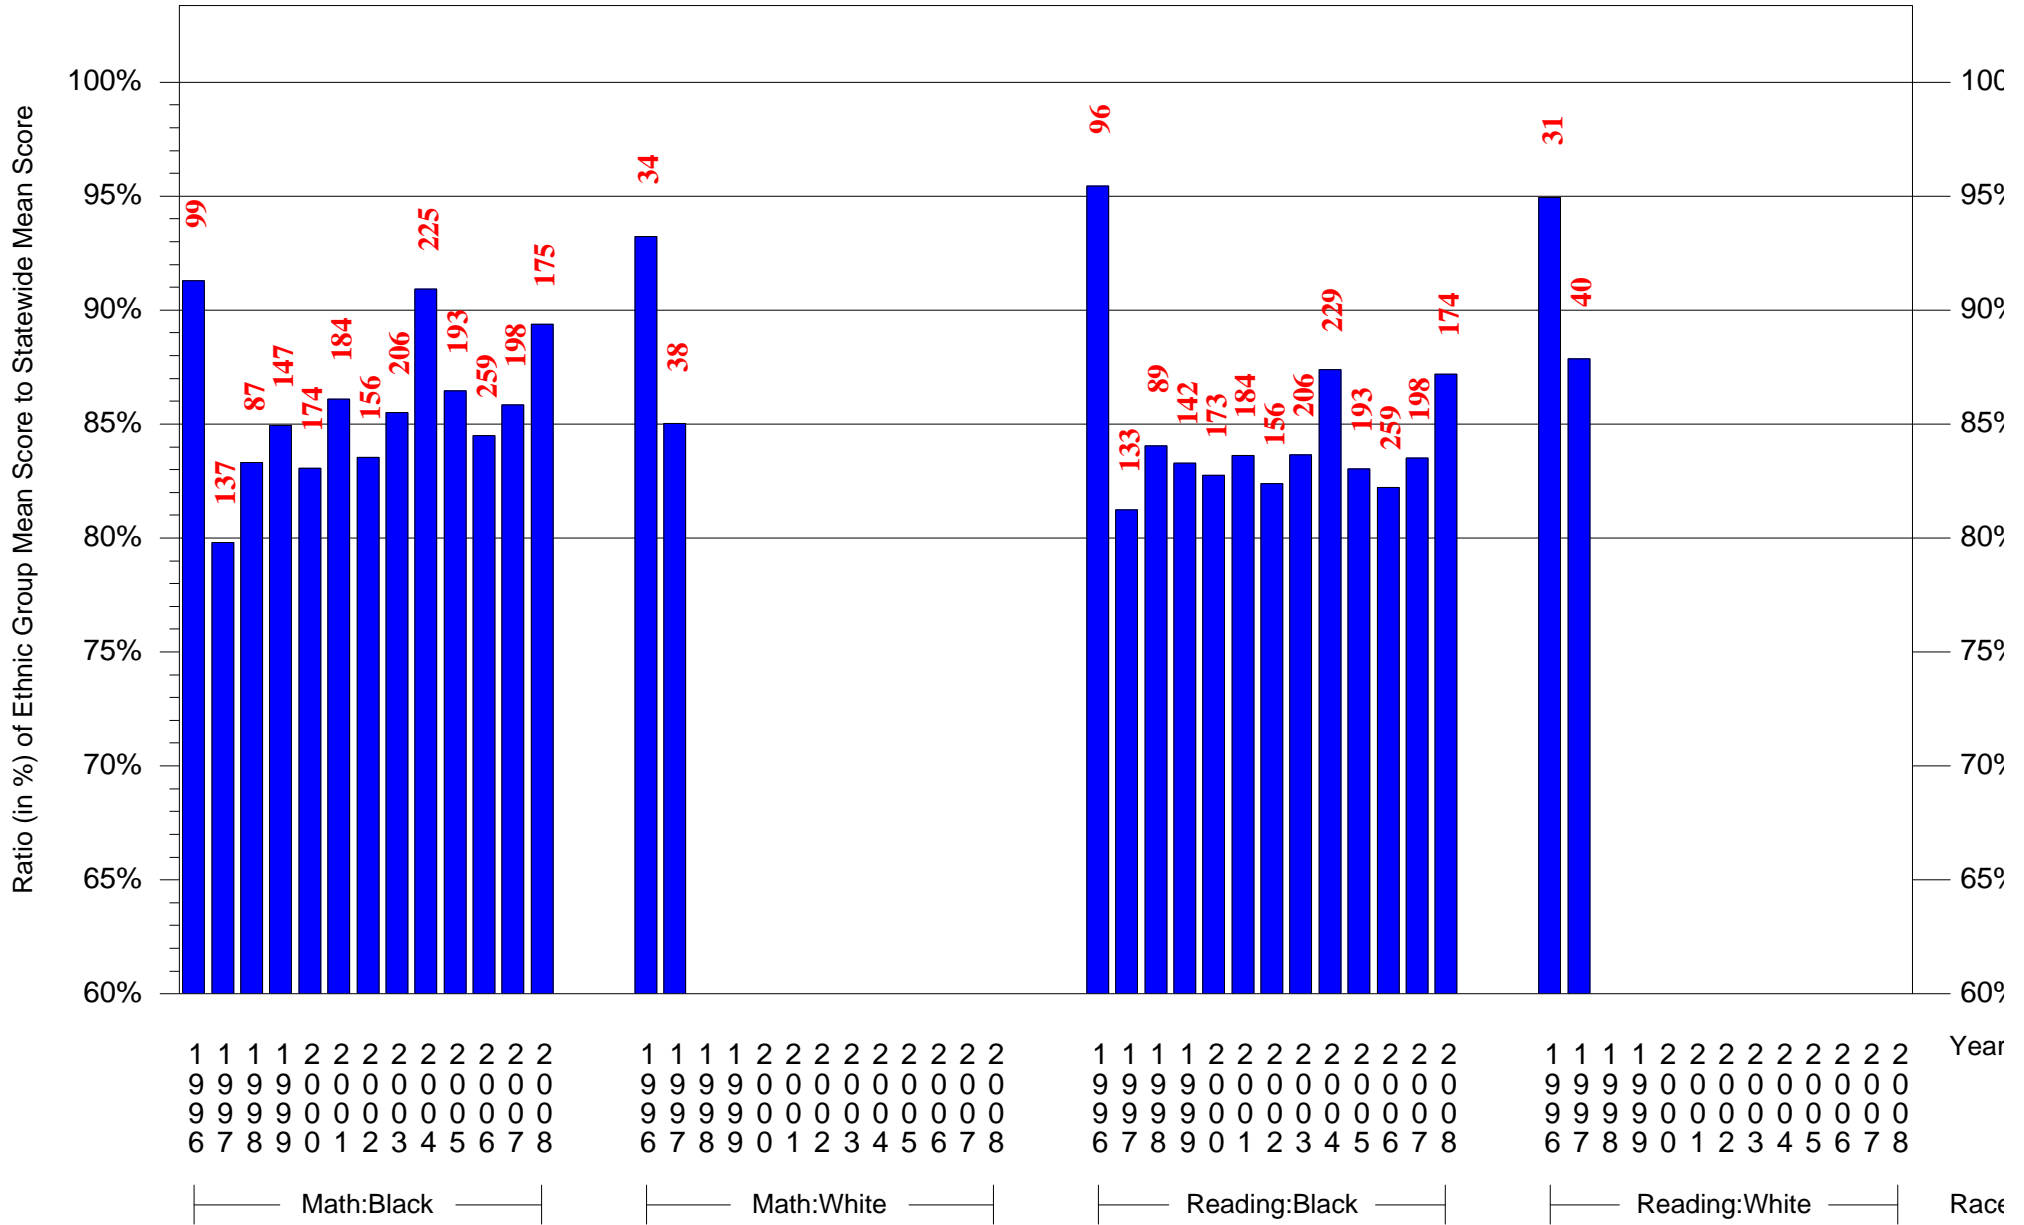

Mean Ethnic Group Building PSSA Test Score to Statewide Mean Score

Building = Pepper George MS(6821) and Grade = 8 and Ethnic Group = Black or White

(Note: Number (in red) of Test Takers is above each bar in the chart.)