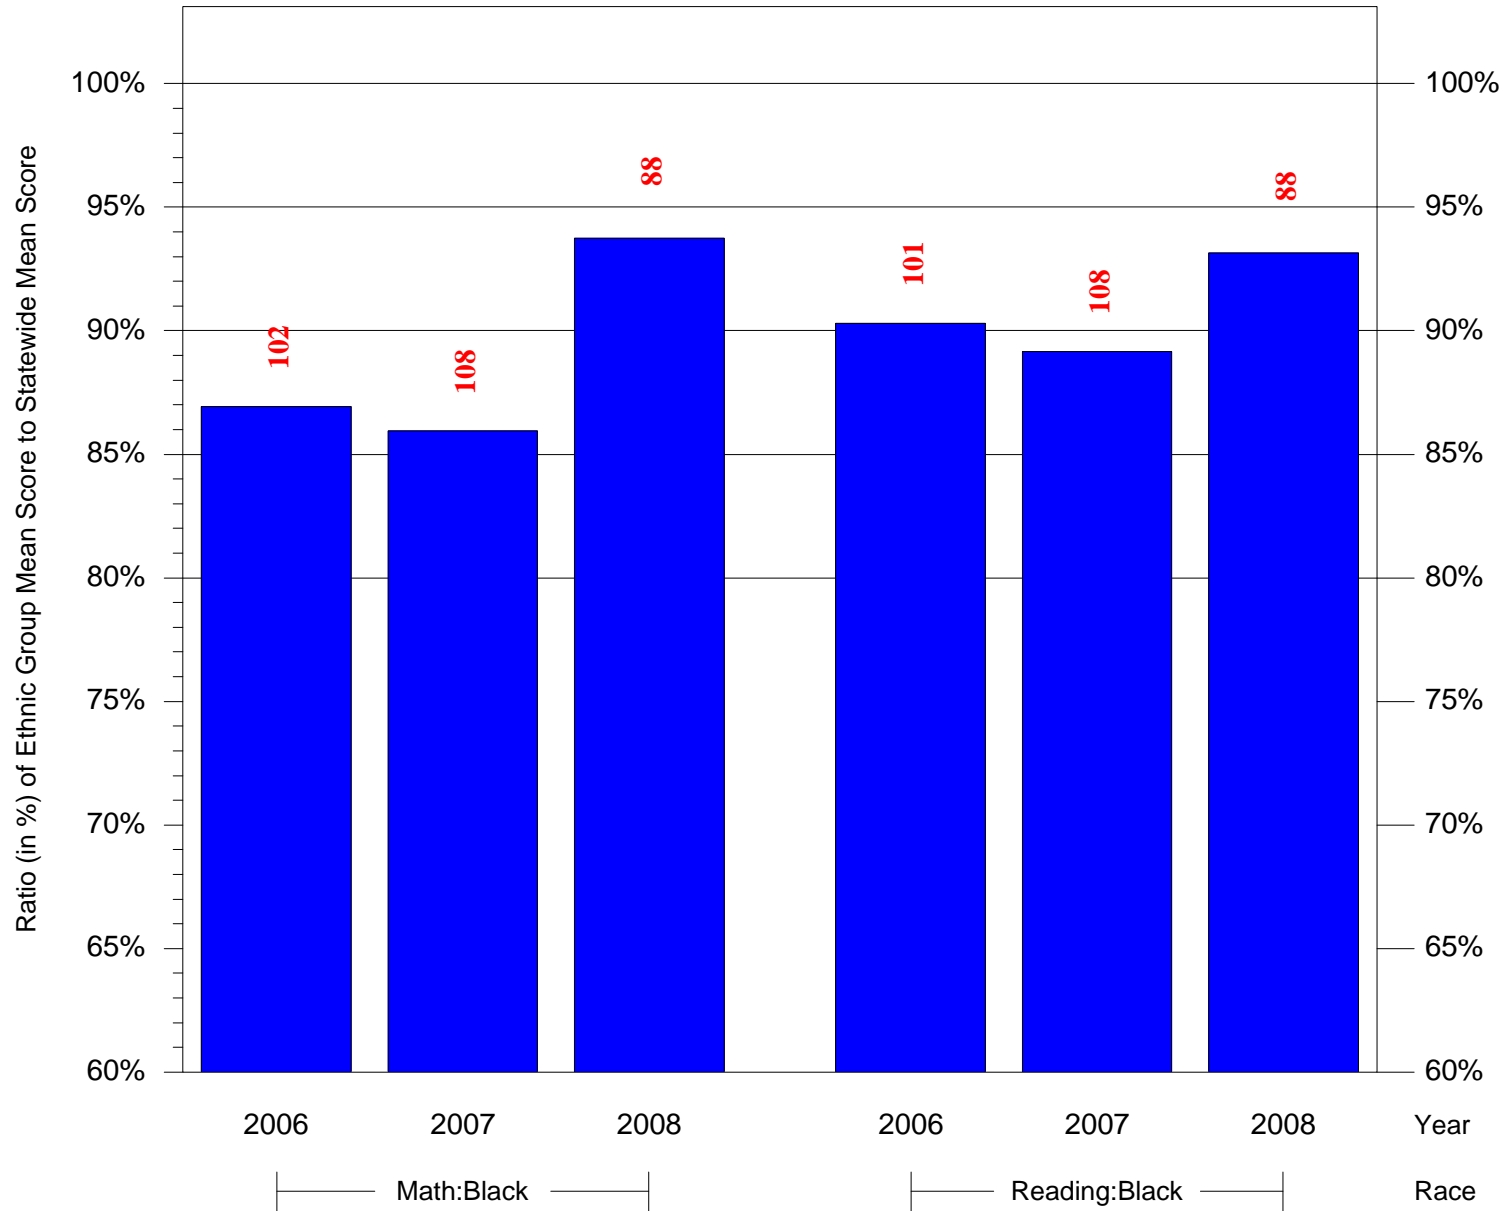

Mean Ethnic Group Building PSSA Test Score to Statewide Mean Score

Building = Finletter Thomas K Sch(3739) and Grade = 7 and Ethnic Group = Black or White

(Note: Number (in red) of Test Takers is above each bar in the chart.)