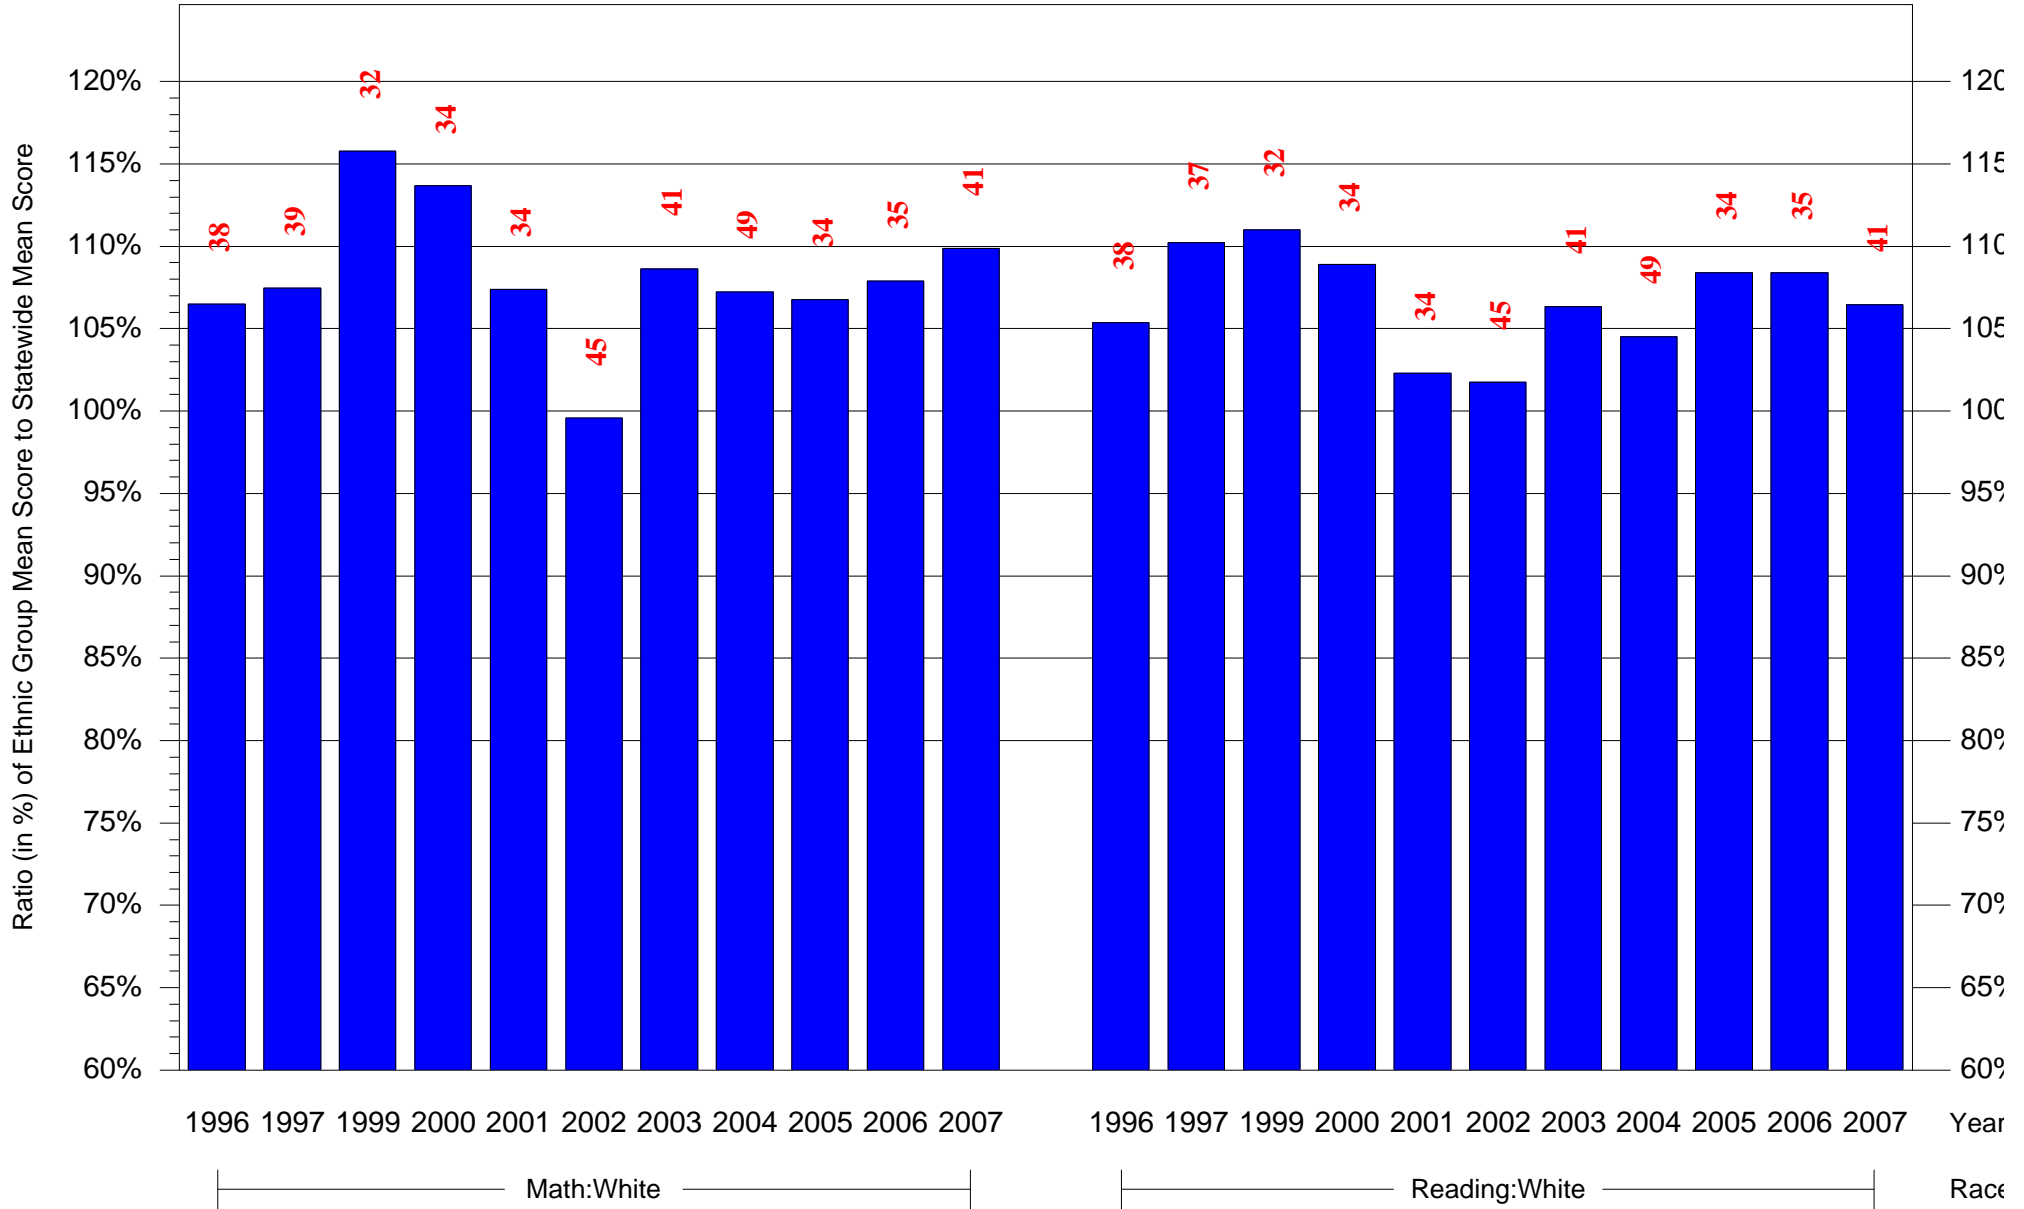

Mean Ethnic Group Building PSSA Test Score to Statewide Mean Score

Building = Greenberg Joseph Sch(4726) and Grade = 8 and Ethnic Group = Black or White

(Note: Number (in red) of Test Takers is above each bar in the chart.)