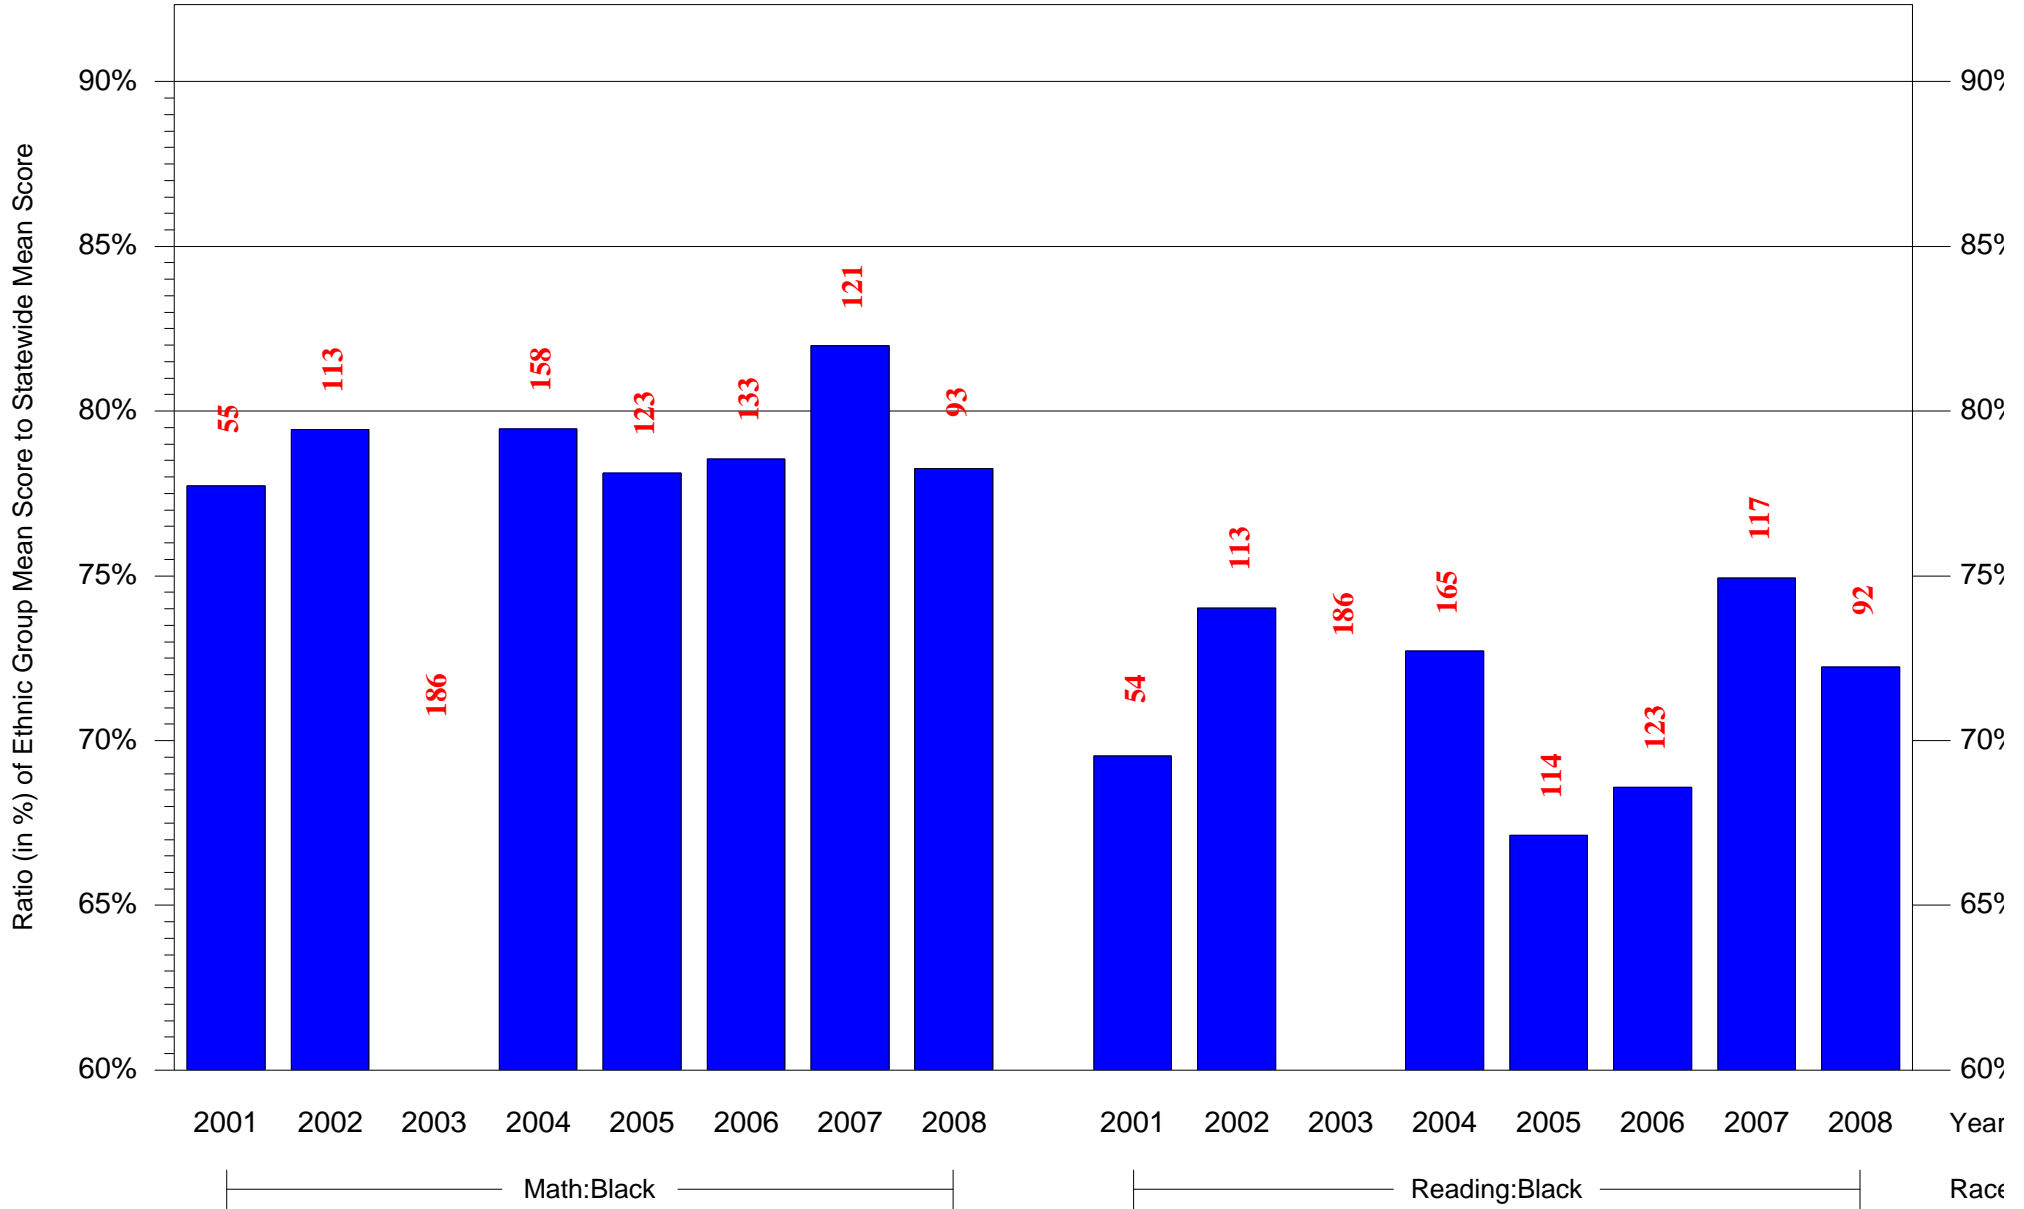

Mean Ethnic Group Building PSSA Test Score to Statewide Mean Score
Building = CEP/Hunting Park(7676) and Grade = 11 and Ethnic Group = Black or White
(Note: Number (in red) of Test Takers is above each bar in the chart.)

Mean Ethnic Group Building PSSA Test Score to Statewide Mean Score

Building = CEP/Hunting Park(7676) and Grade = 8 and Ethnic Group = Black or White

(Note: Number (in red) of Test Takers is above each bar in the chart.)