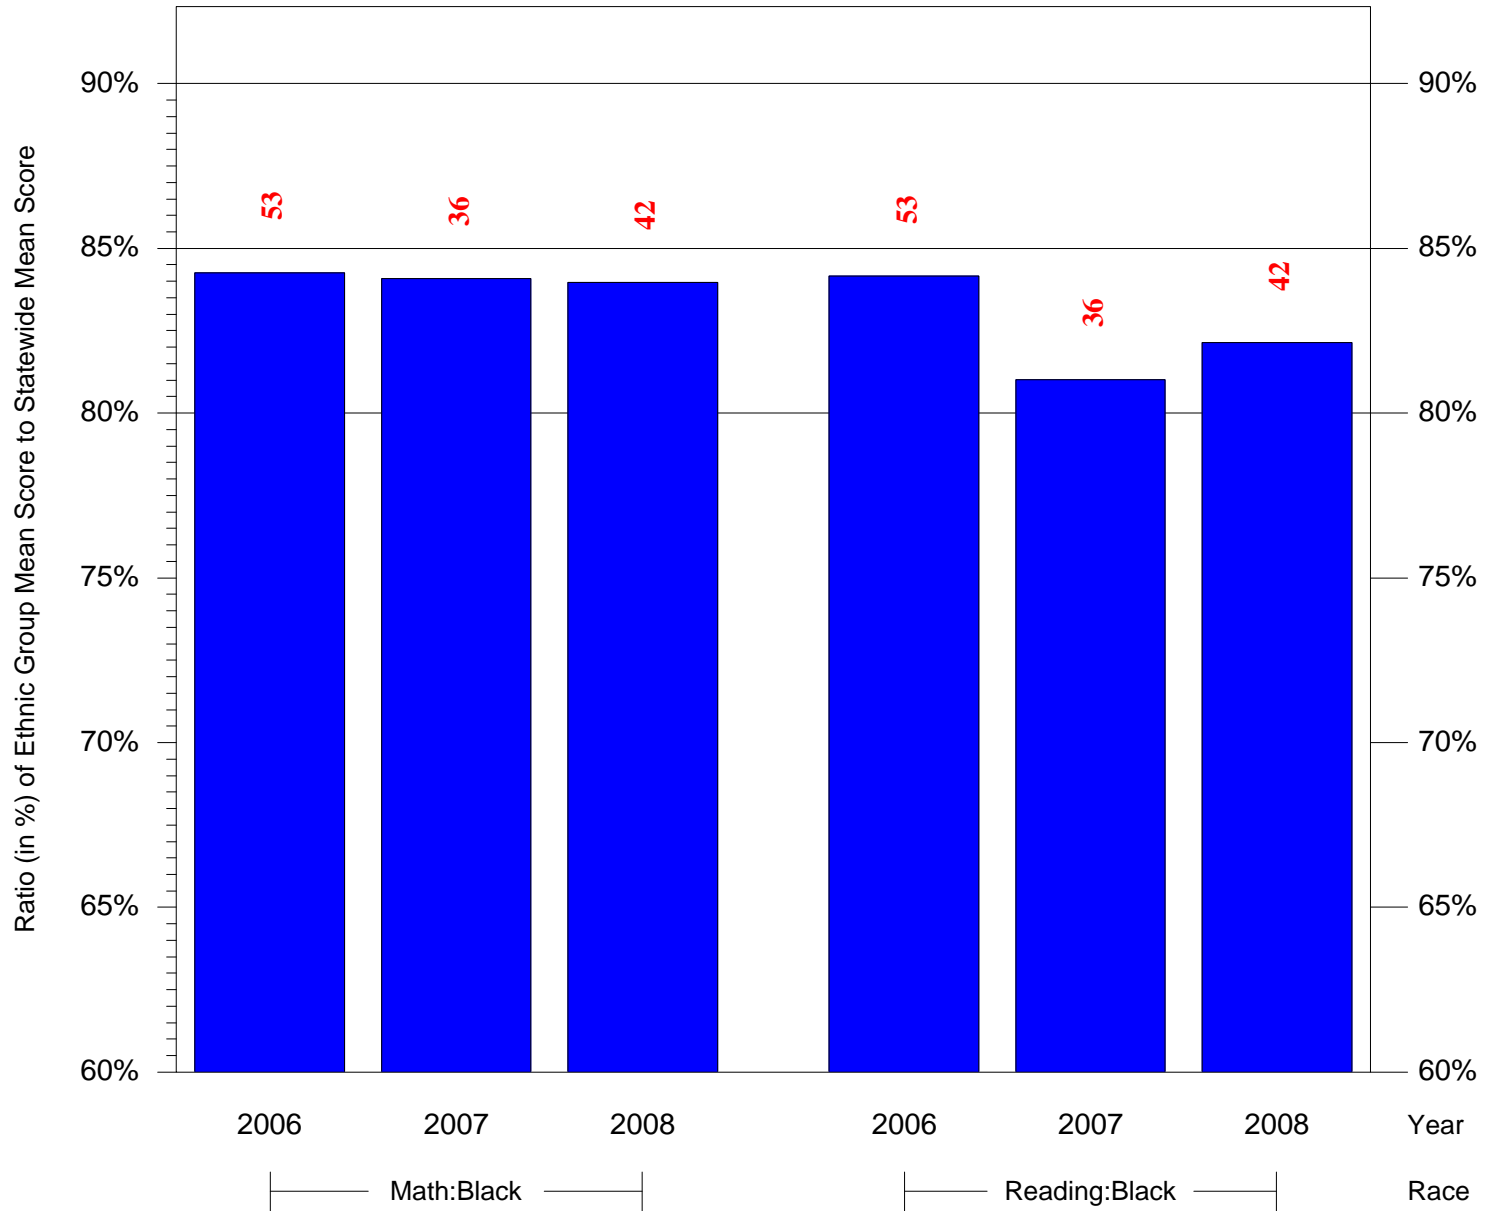

Mean Ethnic Group Building PSSA Test Score to Statewide Mean Score

Building = Reynolds Gen John F Sch(3632) and Grade = 6 and Ethnic Group = Black or White

(Note: Number (in red) of Test Takers is above each bar in the chart.)