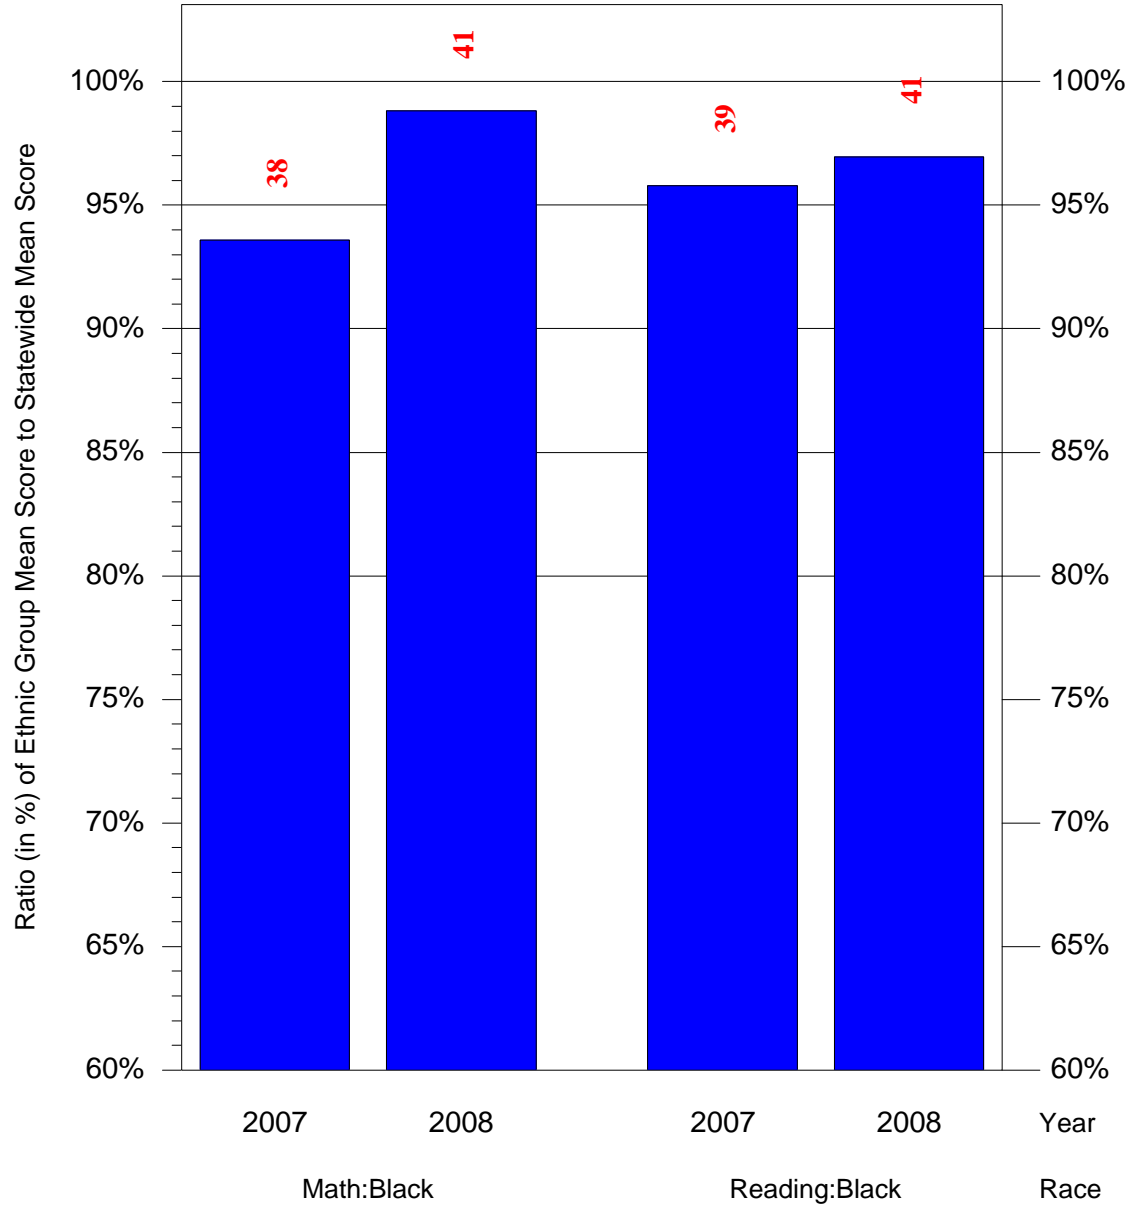

Mean Ethnic Group Building PSSA Test Score to Statewide Mean Score

Building = Jenks John S Sch(3714) and Grade = 3 and Ethnic Group = Black or White

(Note: Number (in red) of Test Takers is above each bar in the chart.)