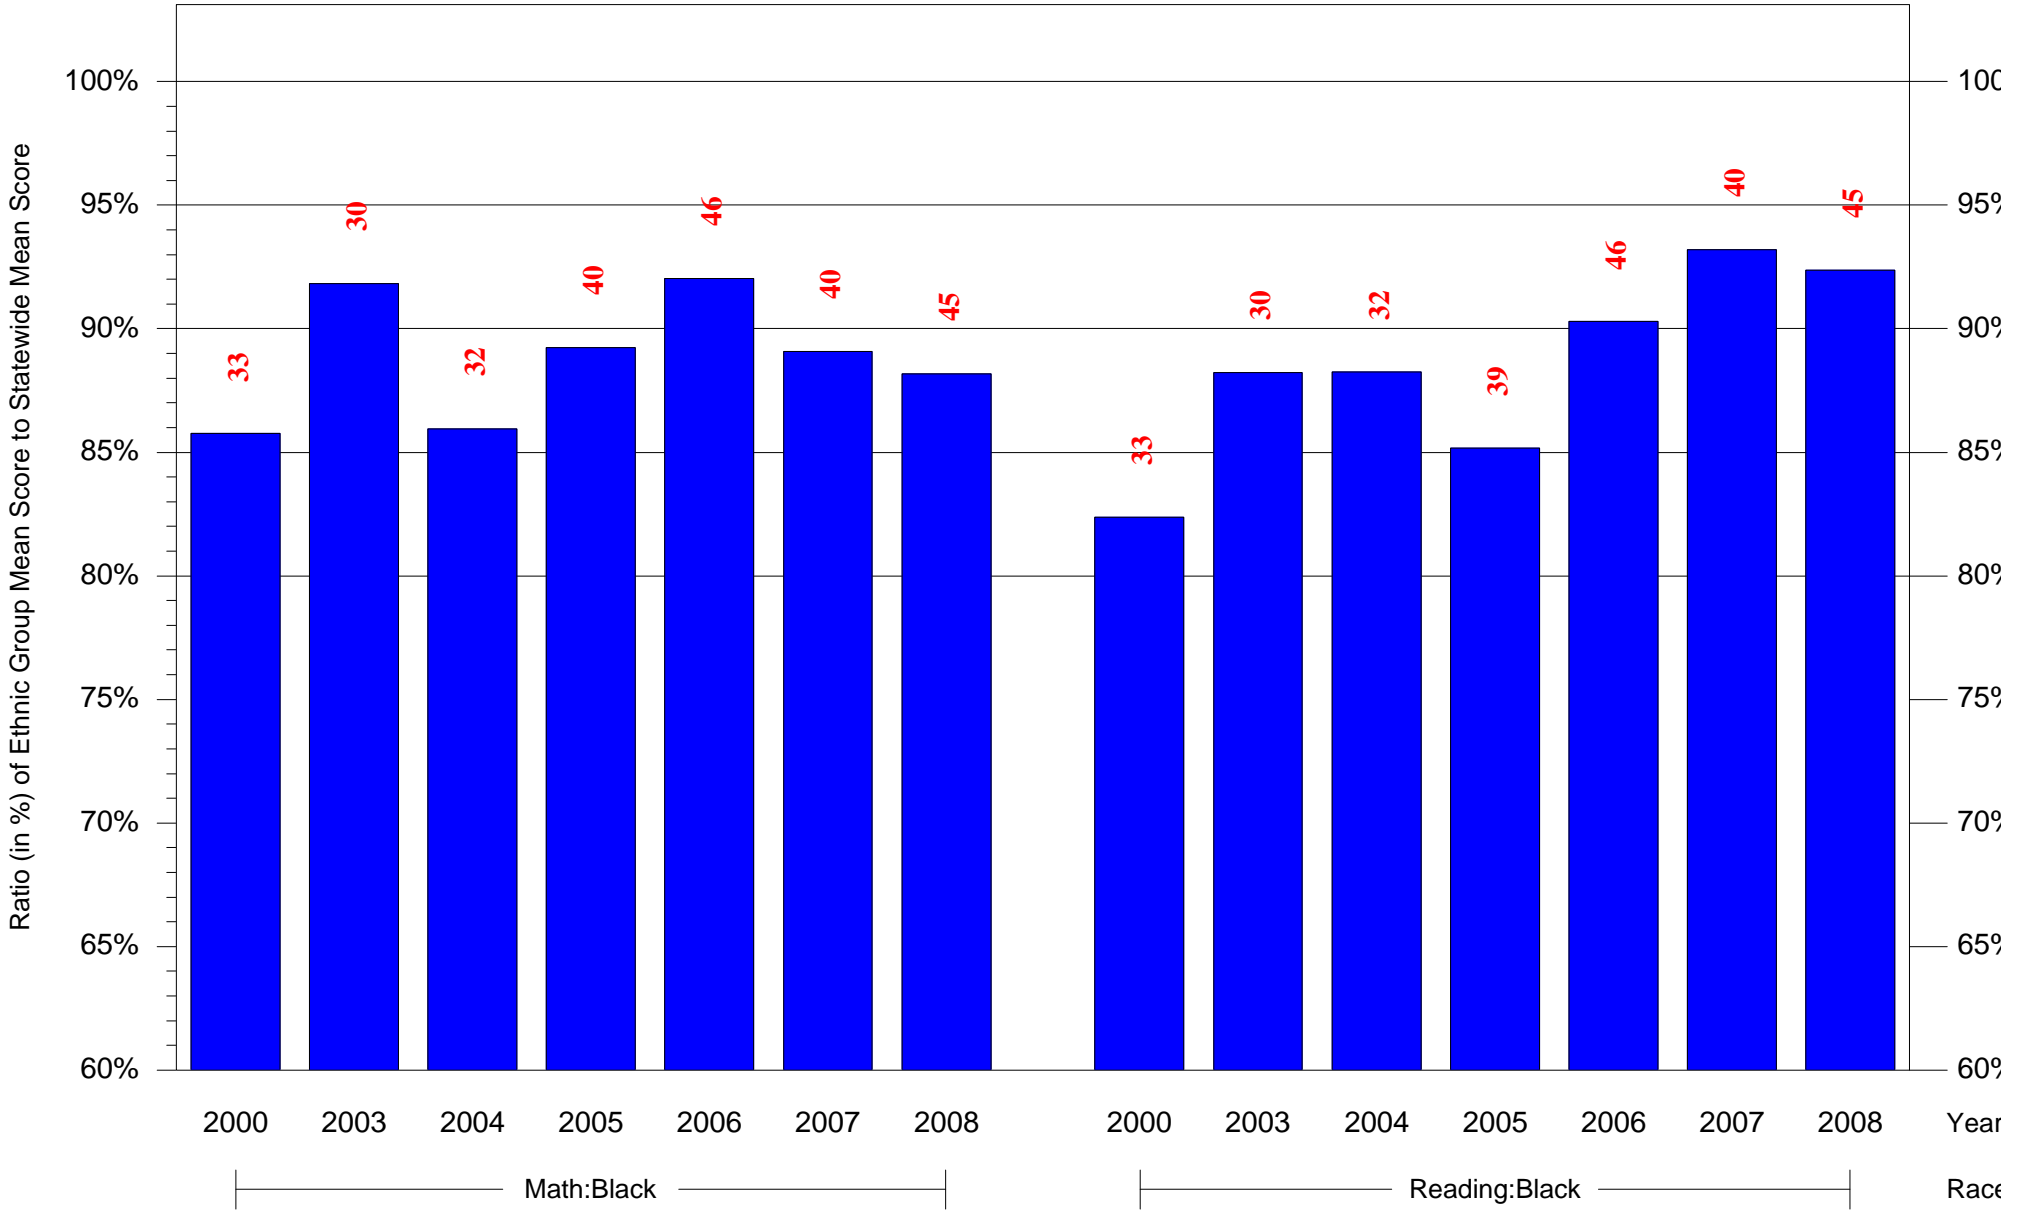

Mean Ethnic Group Building PSSA Test Score to Statewide Mean Score
Building = Olney EI Sch(3750) and Grade = 5 and Ethnic Group = Black or White
(Note: Number (in red) of Test Takers is above each bar in the chart.)