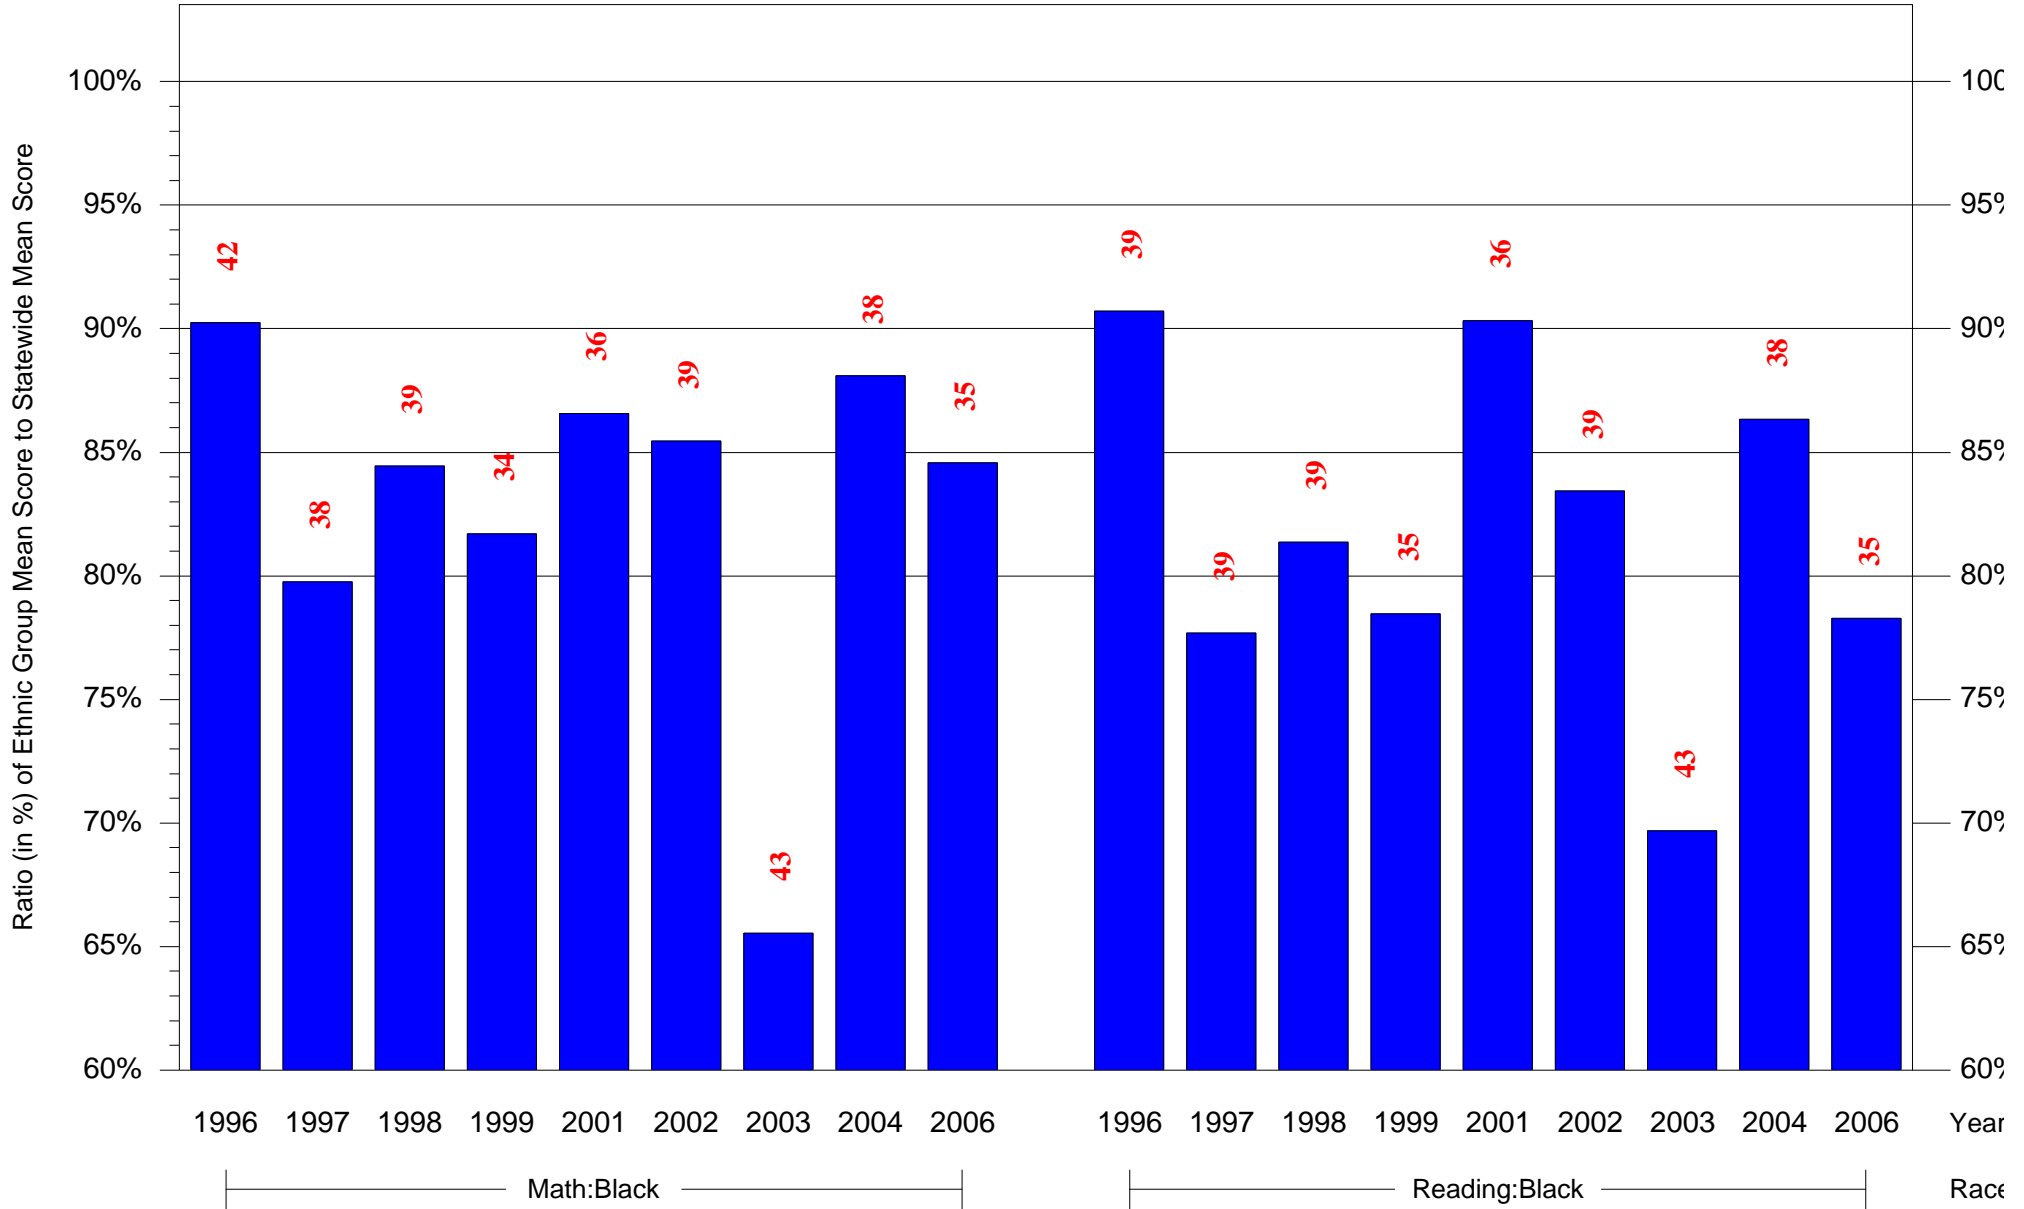

Mean Ethnic Group Building PSSA Test Score to Statewide Mean Score

Building = Leidy Joseph Sch(3671) and Grade = 5 and Ethnic Group = Black or White

(Note: Number (in red) of Test Takers is above each bar in the chart.)