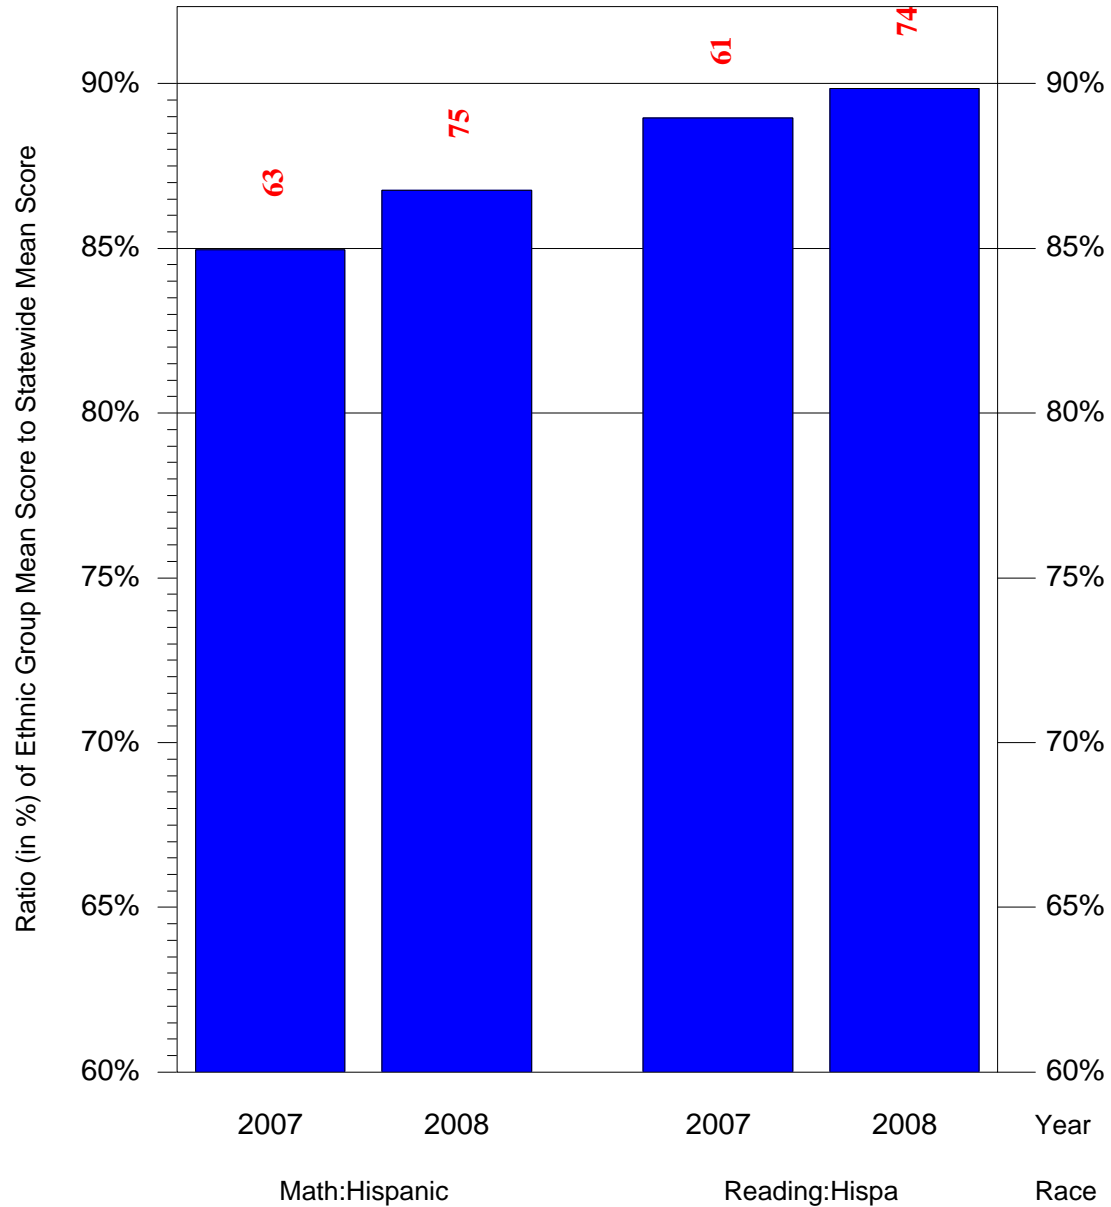

Mean Ethnic Group Building PSSA Test Score to Statewide Mean Score

Building = Hopkinson Francis Sch(3742) and Grade = 3 and Ethnic Group = Asian or Hispanic

(Note: Number (in red) of Test Takers is above each bar in the chart.)