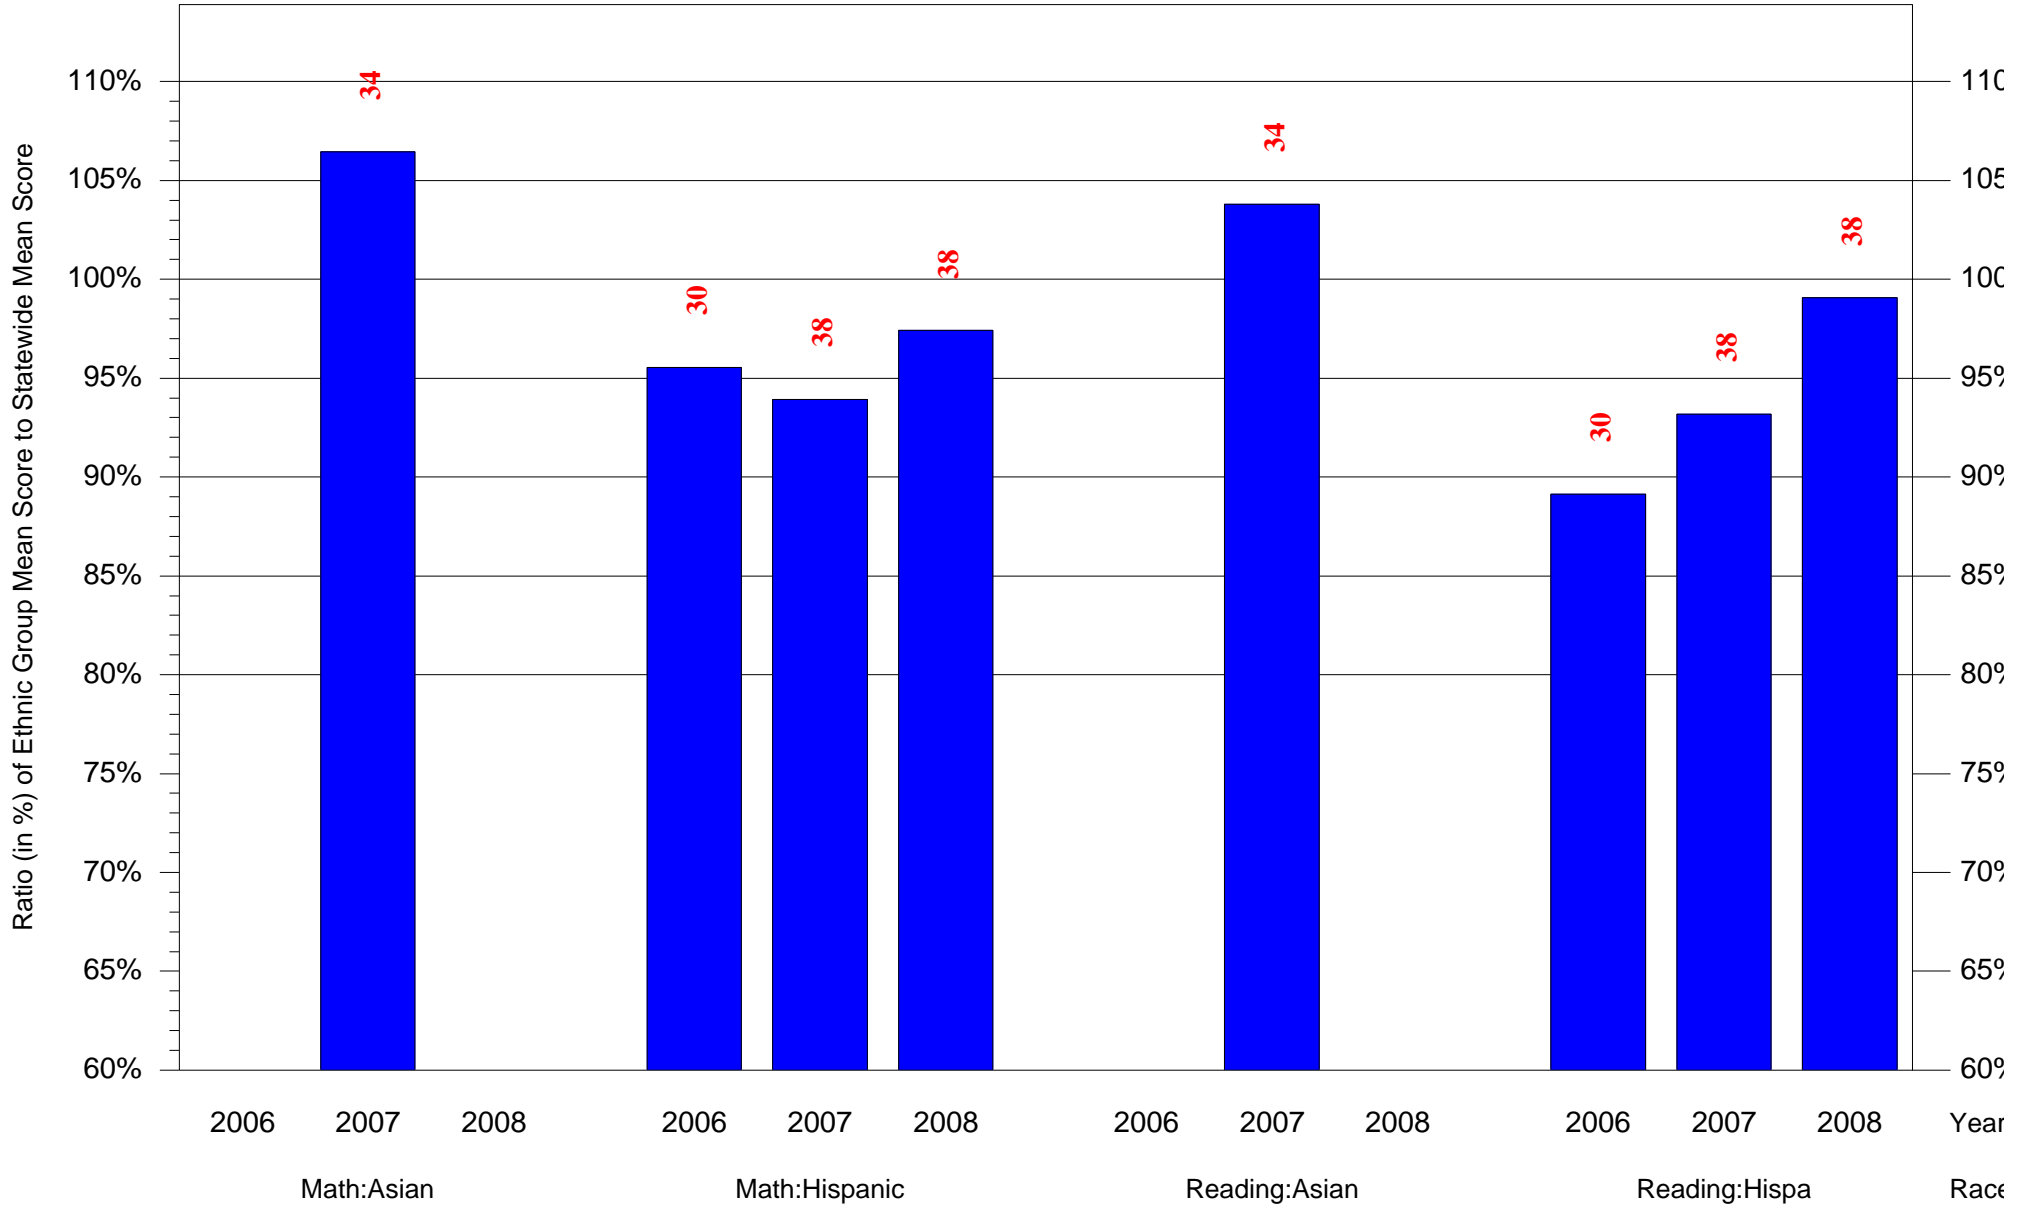

Mean Ethnic Group Building PSSA Test Score to Statewide Mean Score

Building = Moore J Hampton Sch(3770) and Grade = 5 and Ethnic Group = Asian or Hispanic

(Note: Number (in red) of Test Takers is above each bar in the chart.)