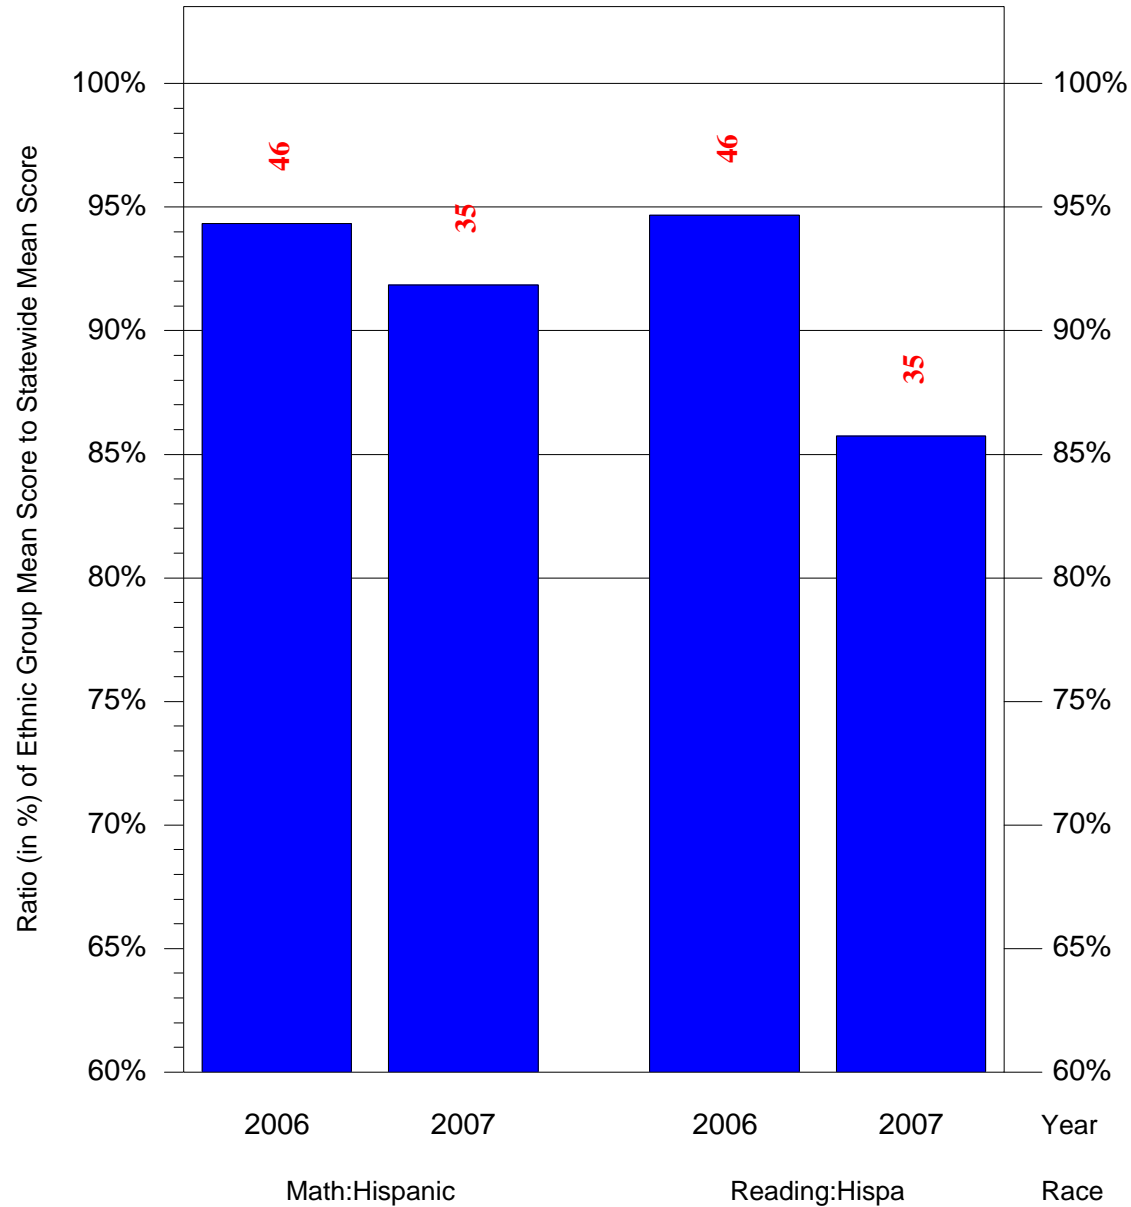

Mean Ethnic Group Building PSSA Test Score to Statewide Mean Score

Building = McKinley William Sch(5293) and Grade = 6 and Ethnic Group = Asian or Hispanic

(Note: Number (in red) of Test Takers is above each bar in the chart.)