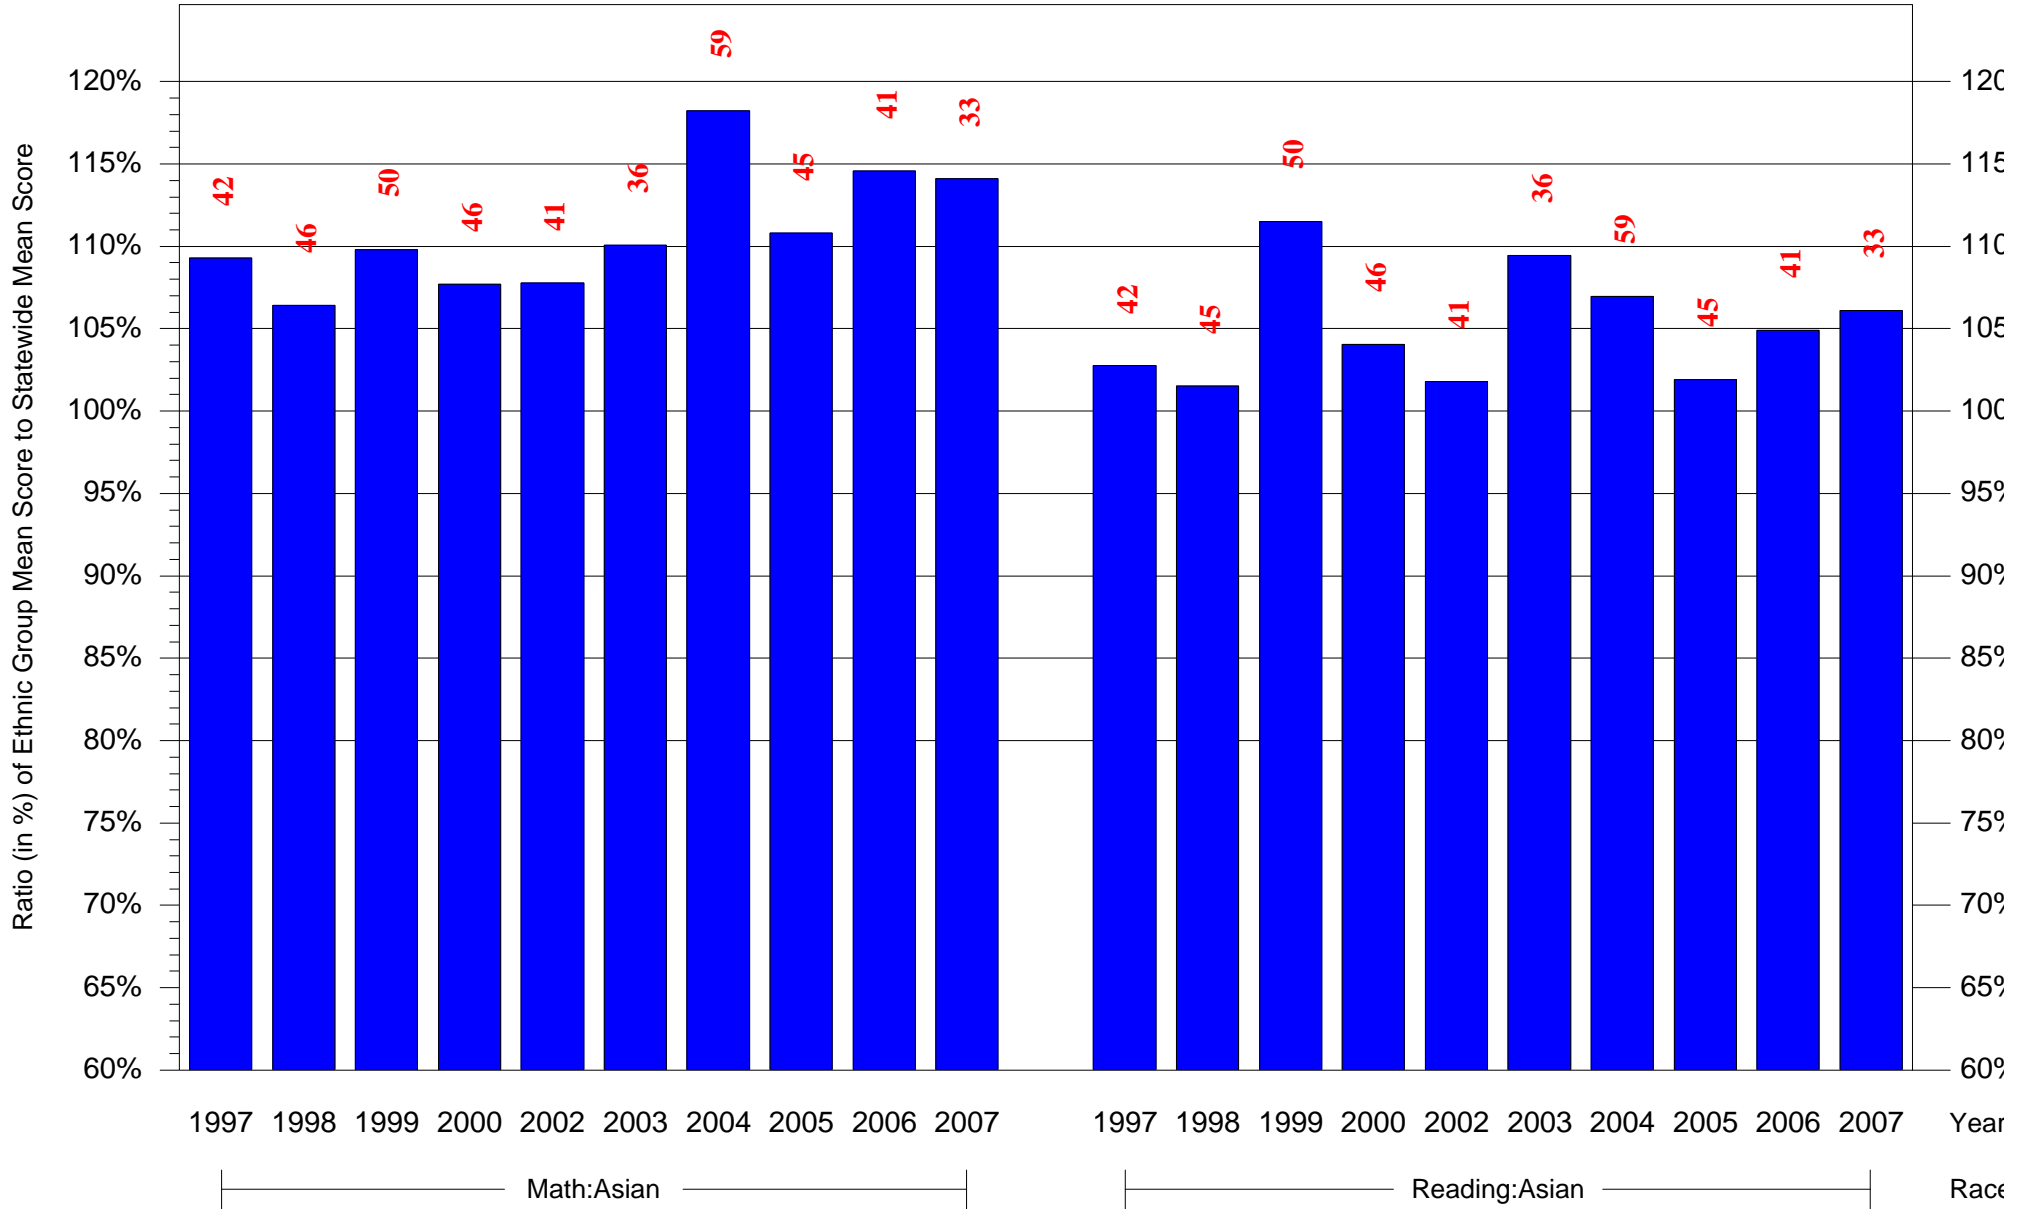

Mean Ethnic Group Building PSSA Test Score to Statewide Mean Score

Building = Girls HS(3843) and Grade = 11 and Ethnic Group = Asian or Hispanic

(Note: Number (in red) of Test Takers is above each bar in the chart.)