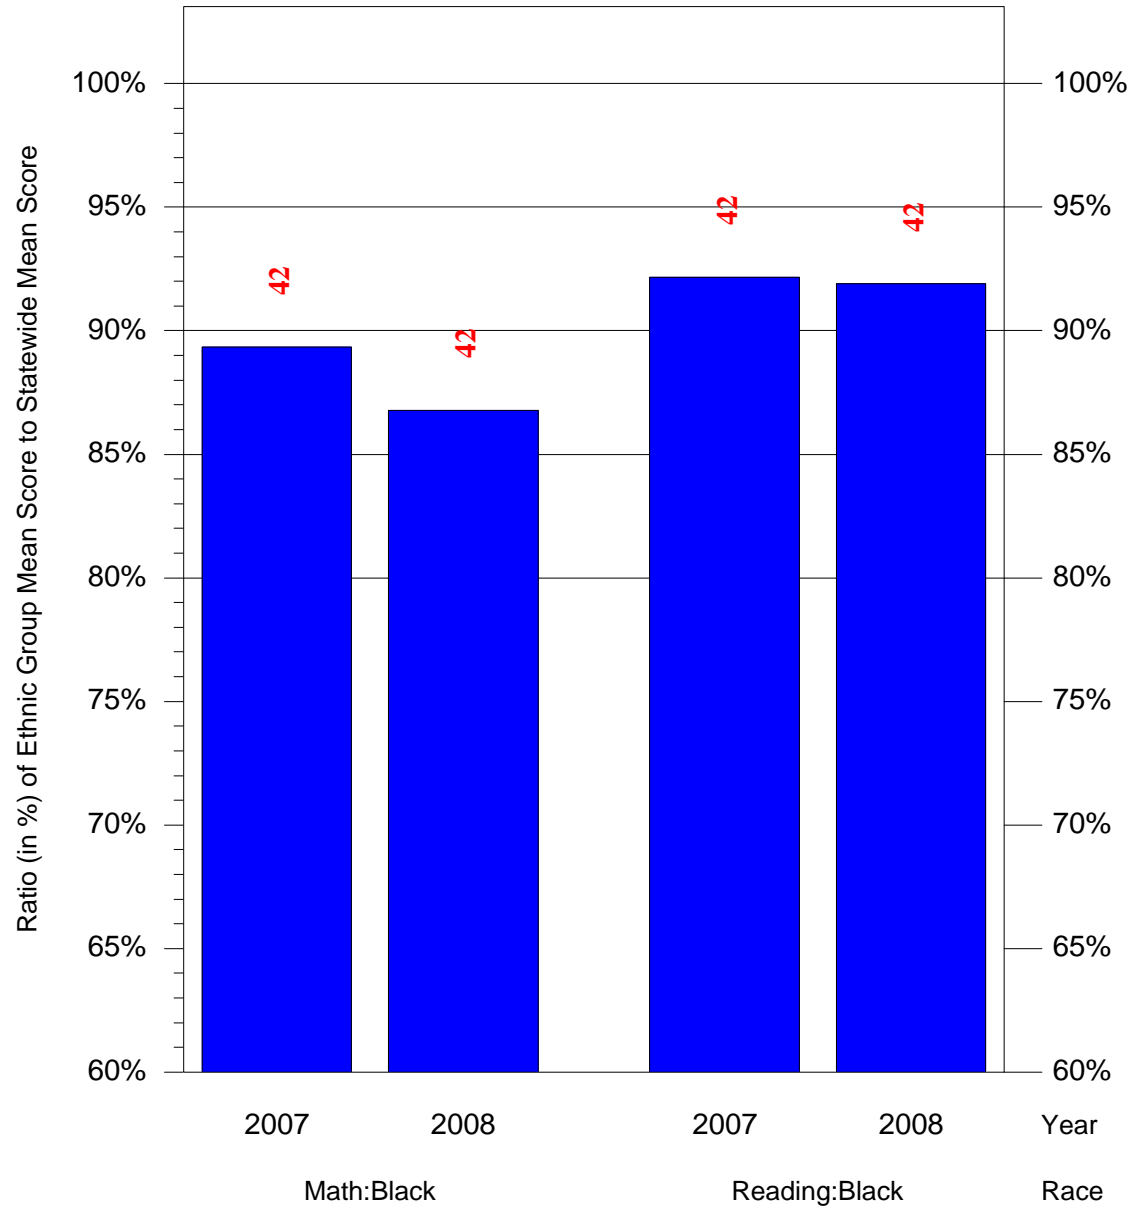

Mean Ethnic Group Building PSSA Test Score to Statewide Mean Score

Building = Blankenburg Rudolph Sch(3663) and Grade = 3 and Ethnic Group = Black or White

(Note: Number (in red) of Test Takers is above each bar in the chart.)