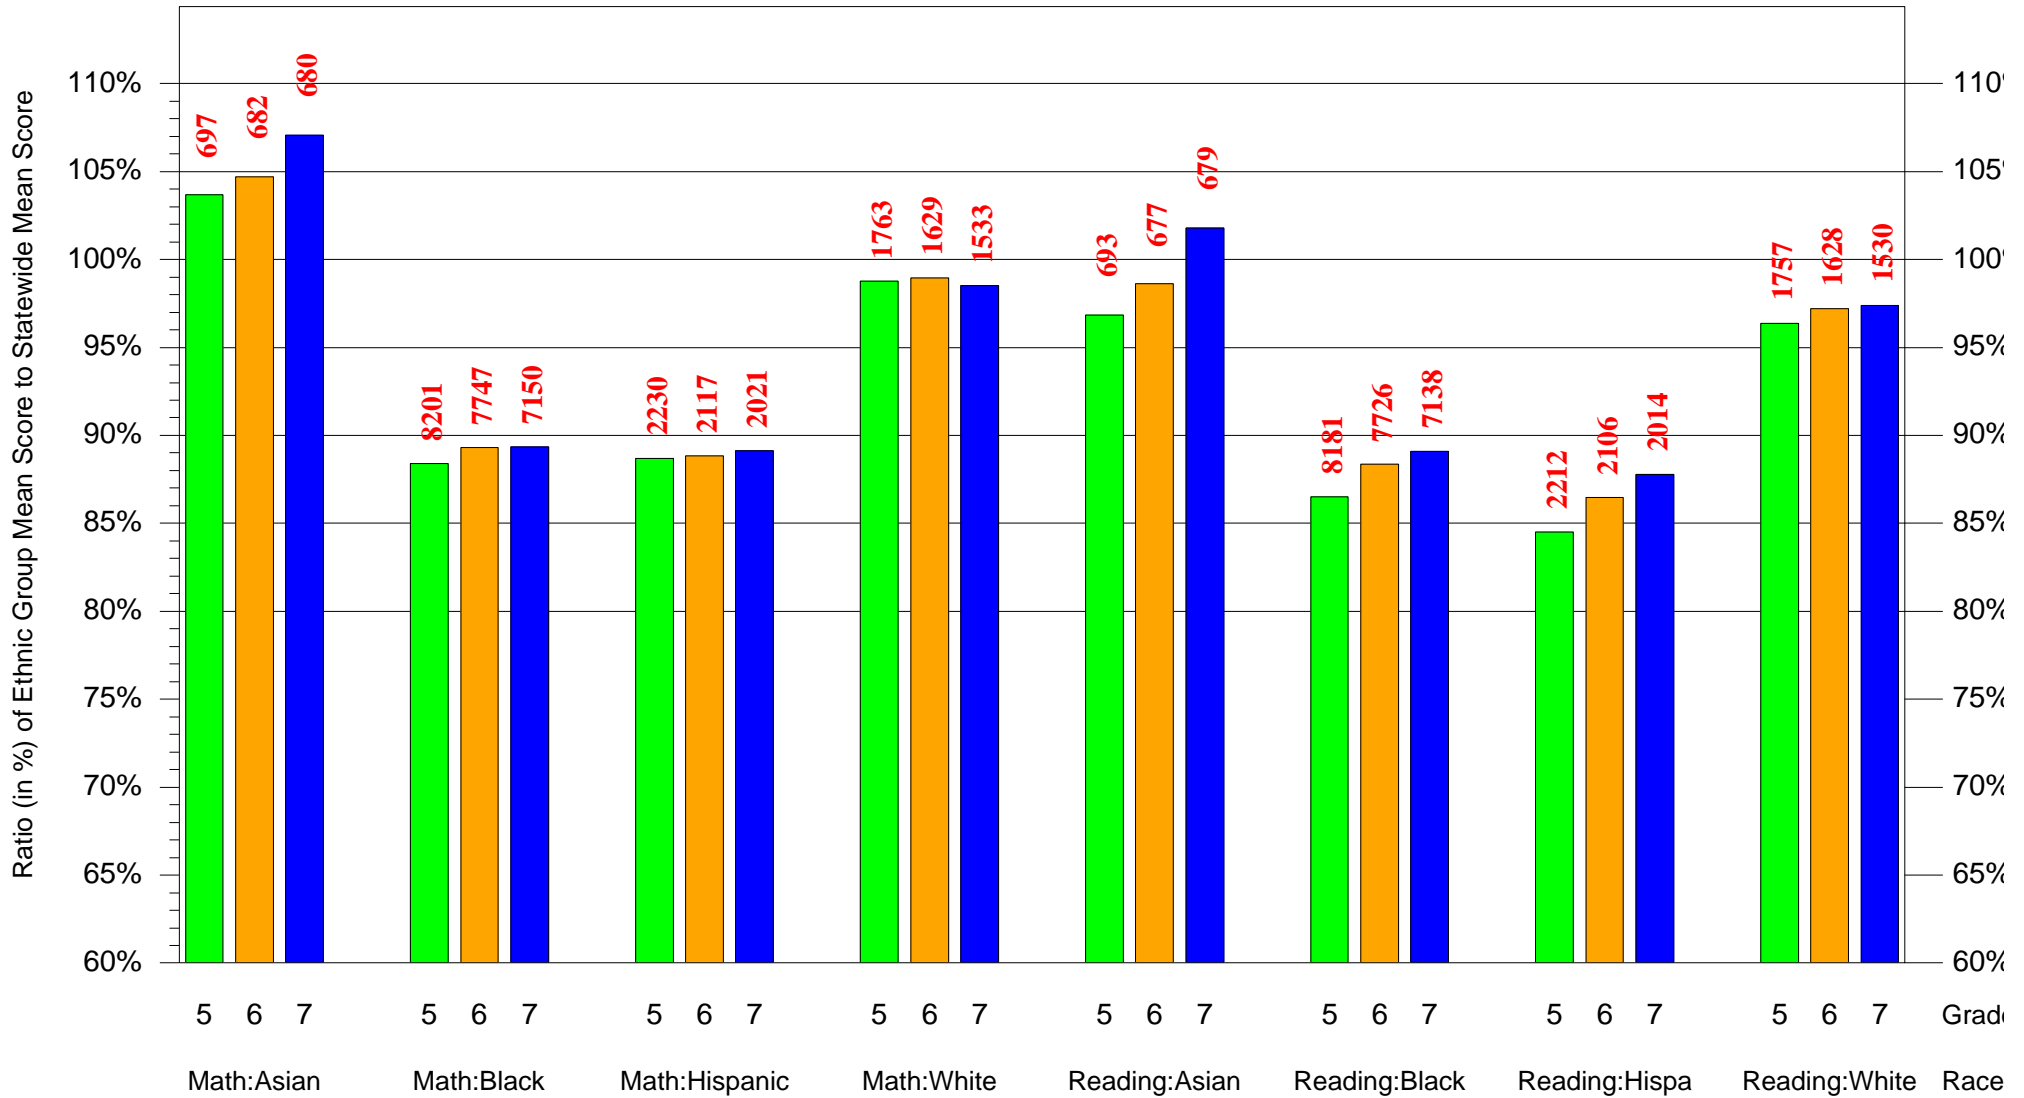

Mean Ethnic Group AUN PSSA Test Score to Statewide Mean Score

AUN = Philadelphia City SD(126515001) and Cohort = 2006 and Ethnic Group = Black or White or Asian or Hispanic

(Note: Number (in red) of Test Takers is above each bar in the chart.)

Legend

Test Year 2006: Grade 5

Test Year 2007: Grade 6

Test Year 2008: Grade 7