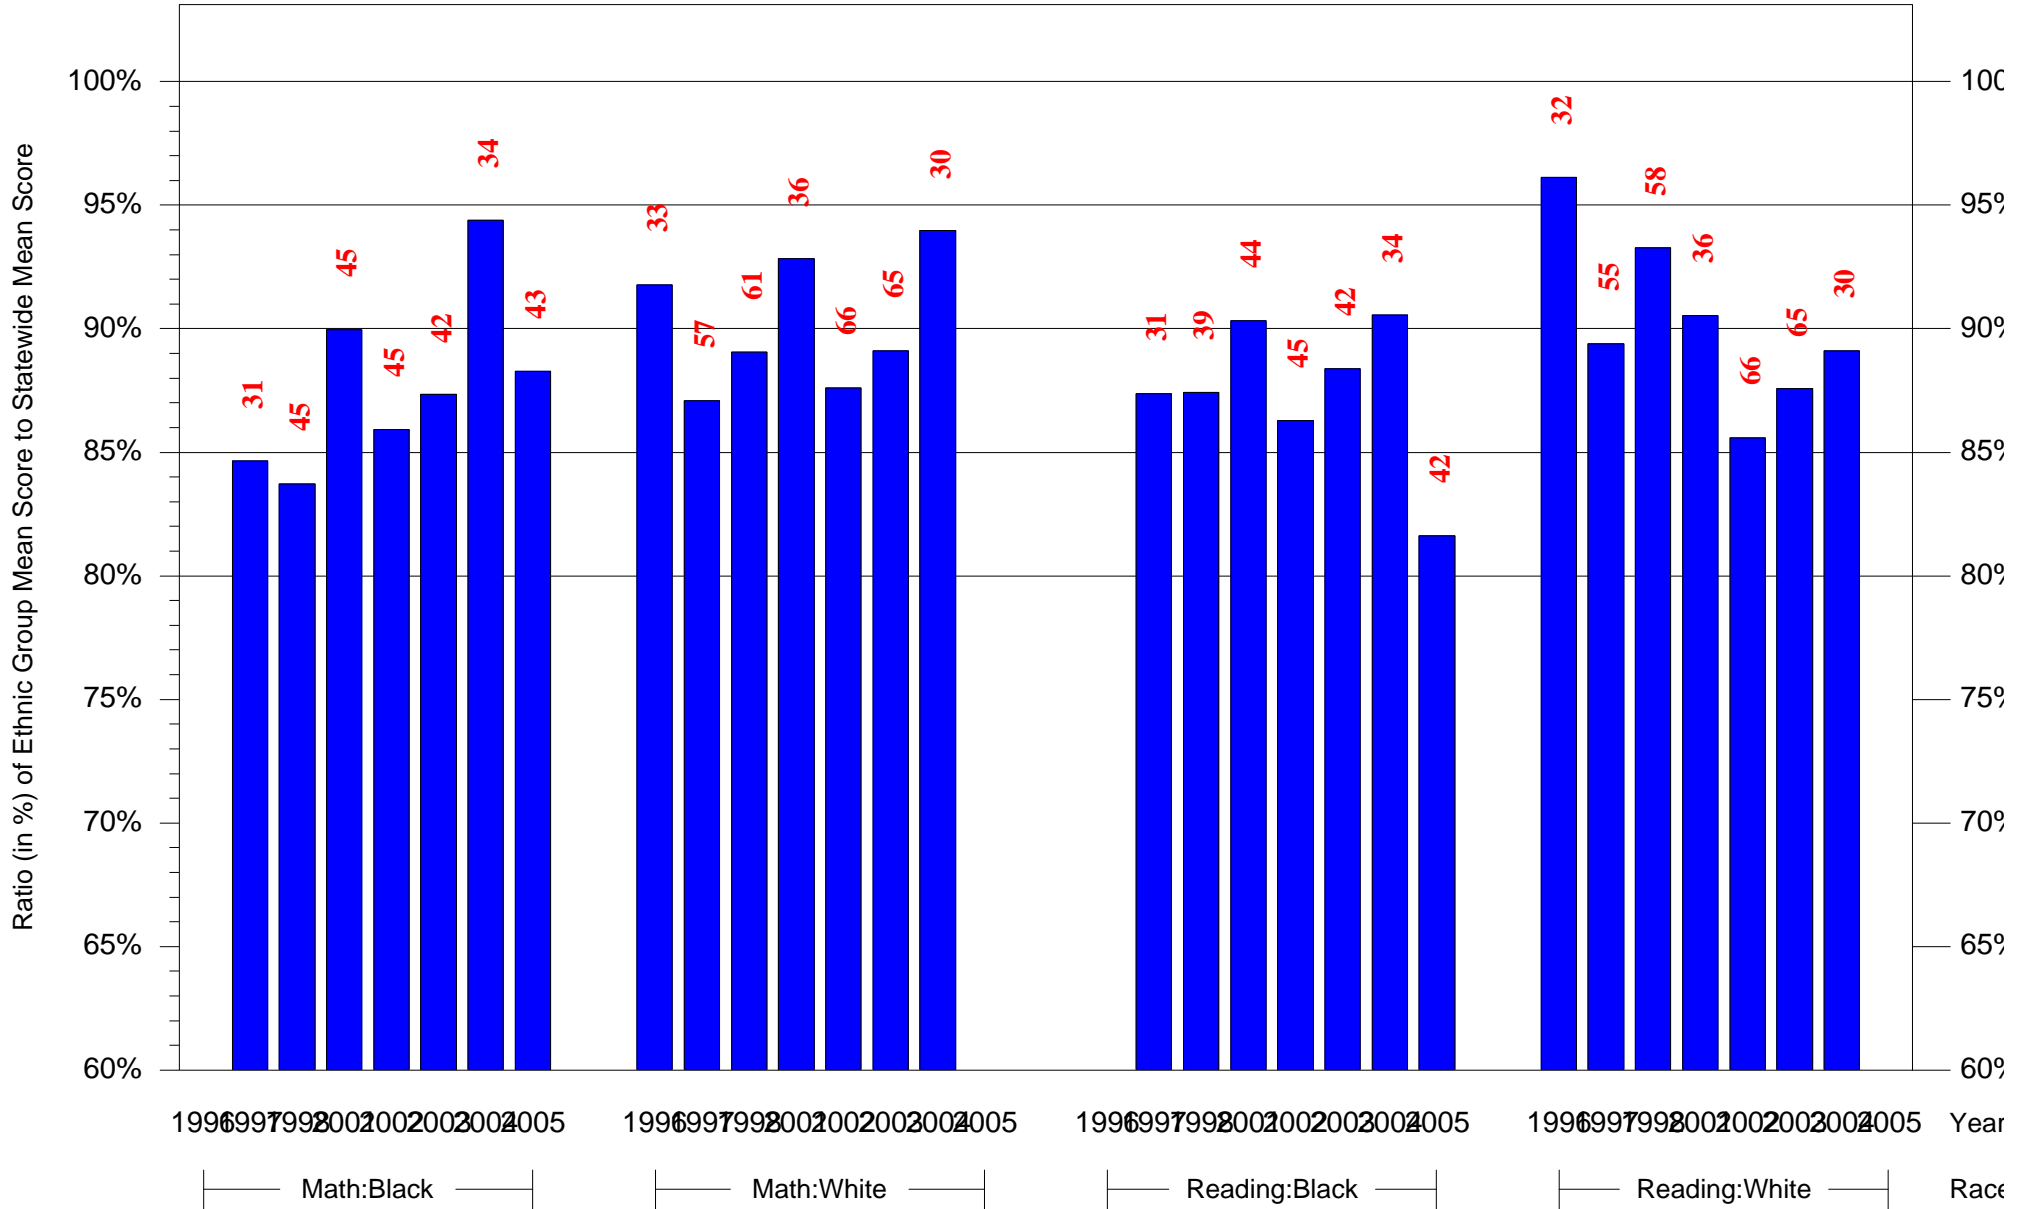

Mean Ethnic Group Building PSSA Test Score to Statewide Mean Score

Building = Thomas George C MS(7250) and Grade = 8 and Ethnic Group = Black or White

(Note: Number (in red) of Test Takers is above each bar in the chart.)