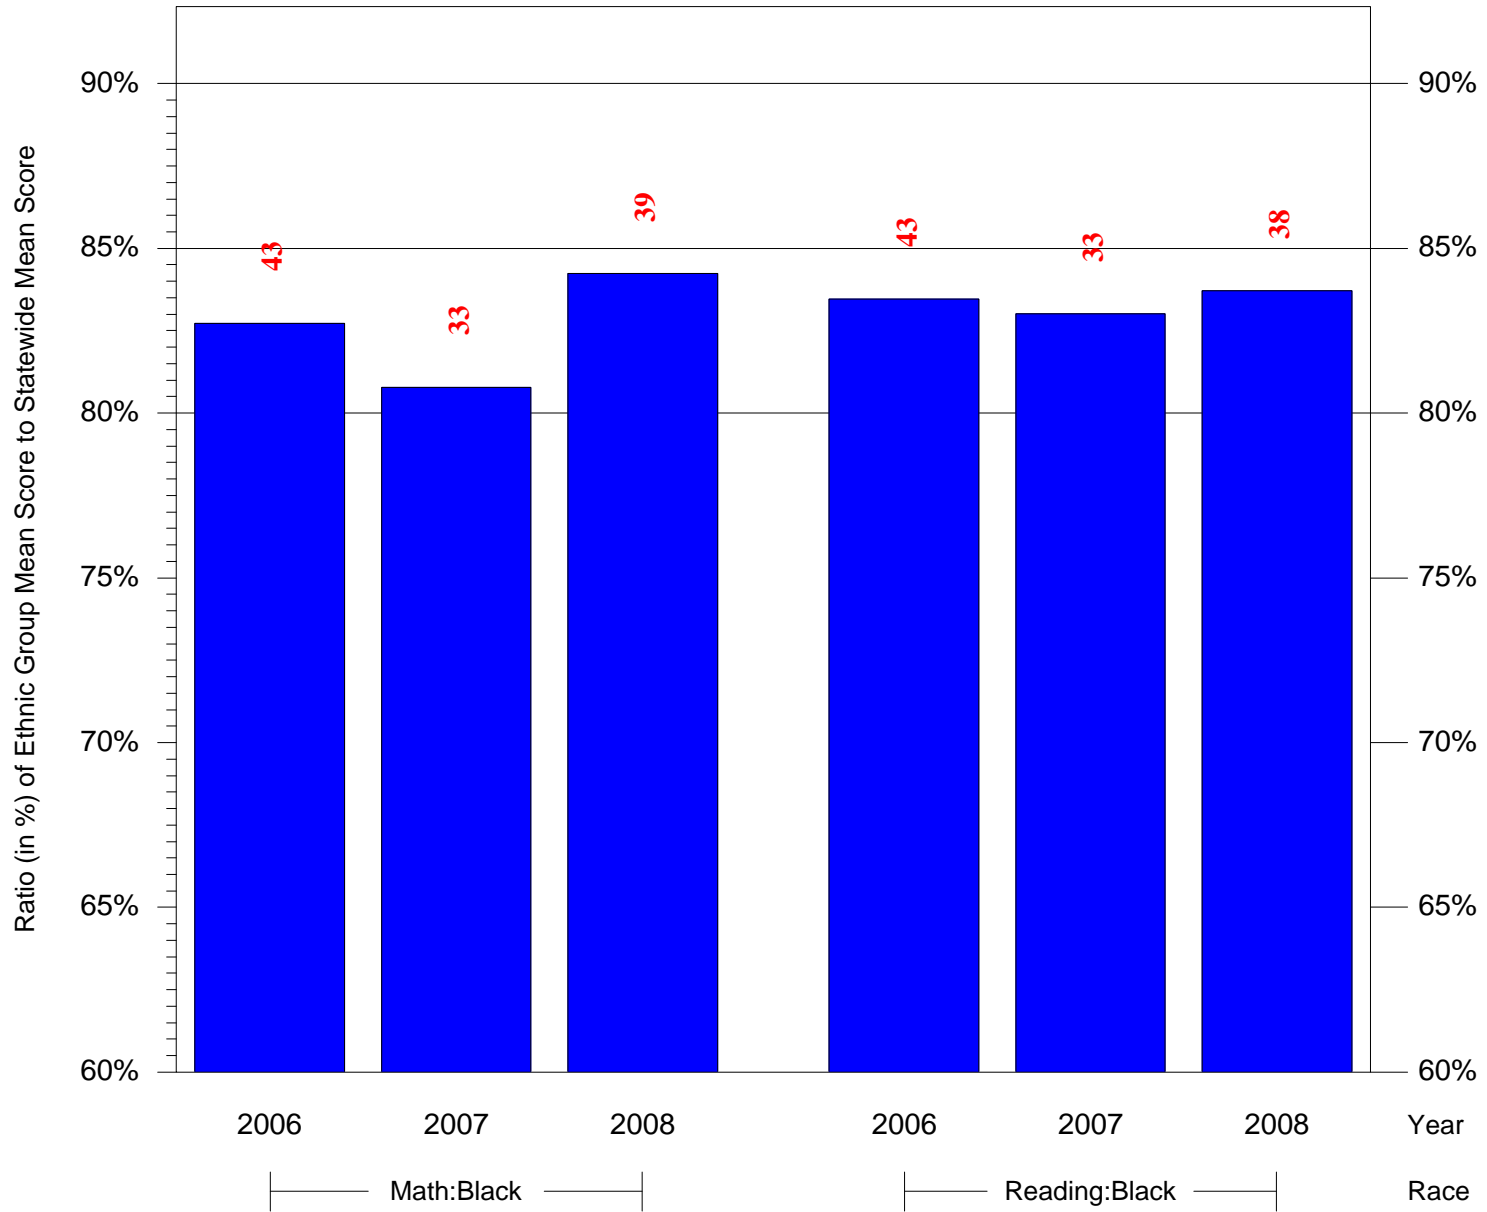

Mean Ethnic Group Building PSSA Test Score to Statewide Mean Score

Building = Marshall Thurgood(7521) and Grade = 4 and Ethnic Group = Black or White

(Note: Number (in red) of Test Takers is above each bar in the chart.)