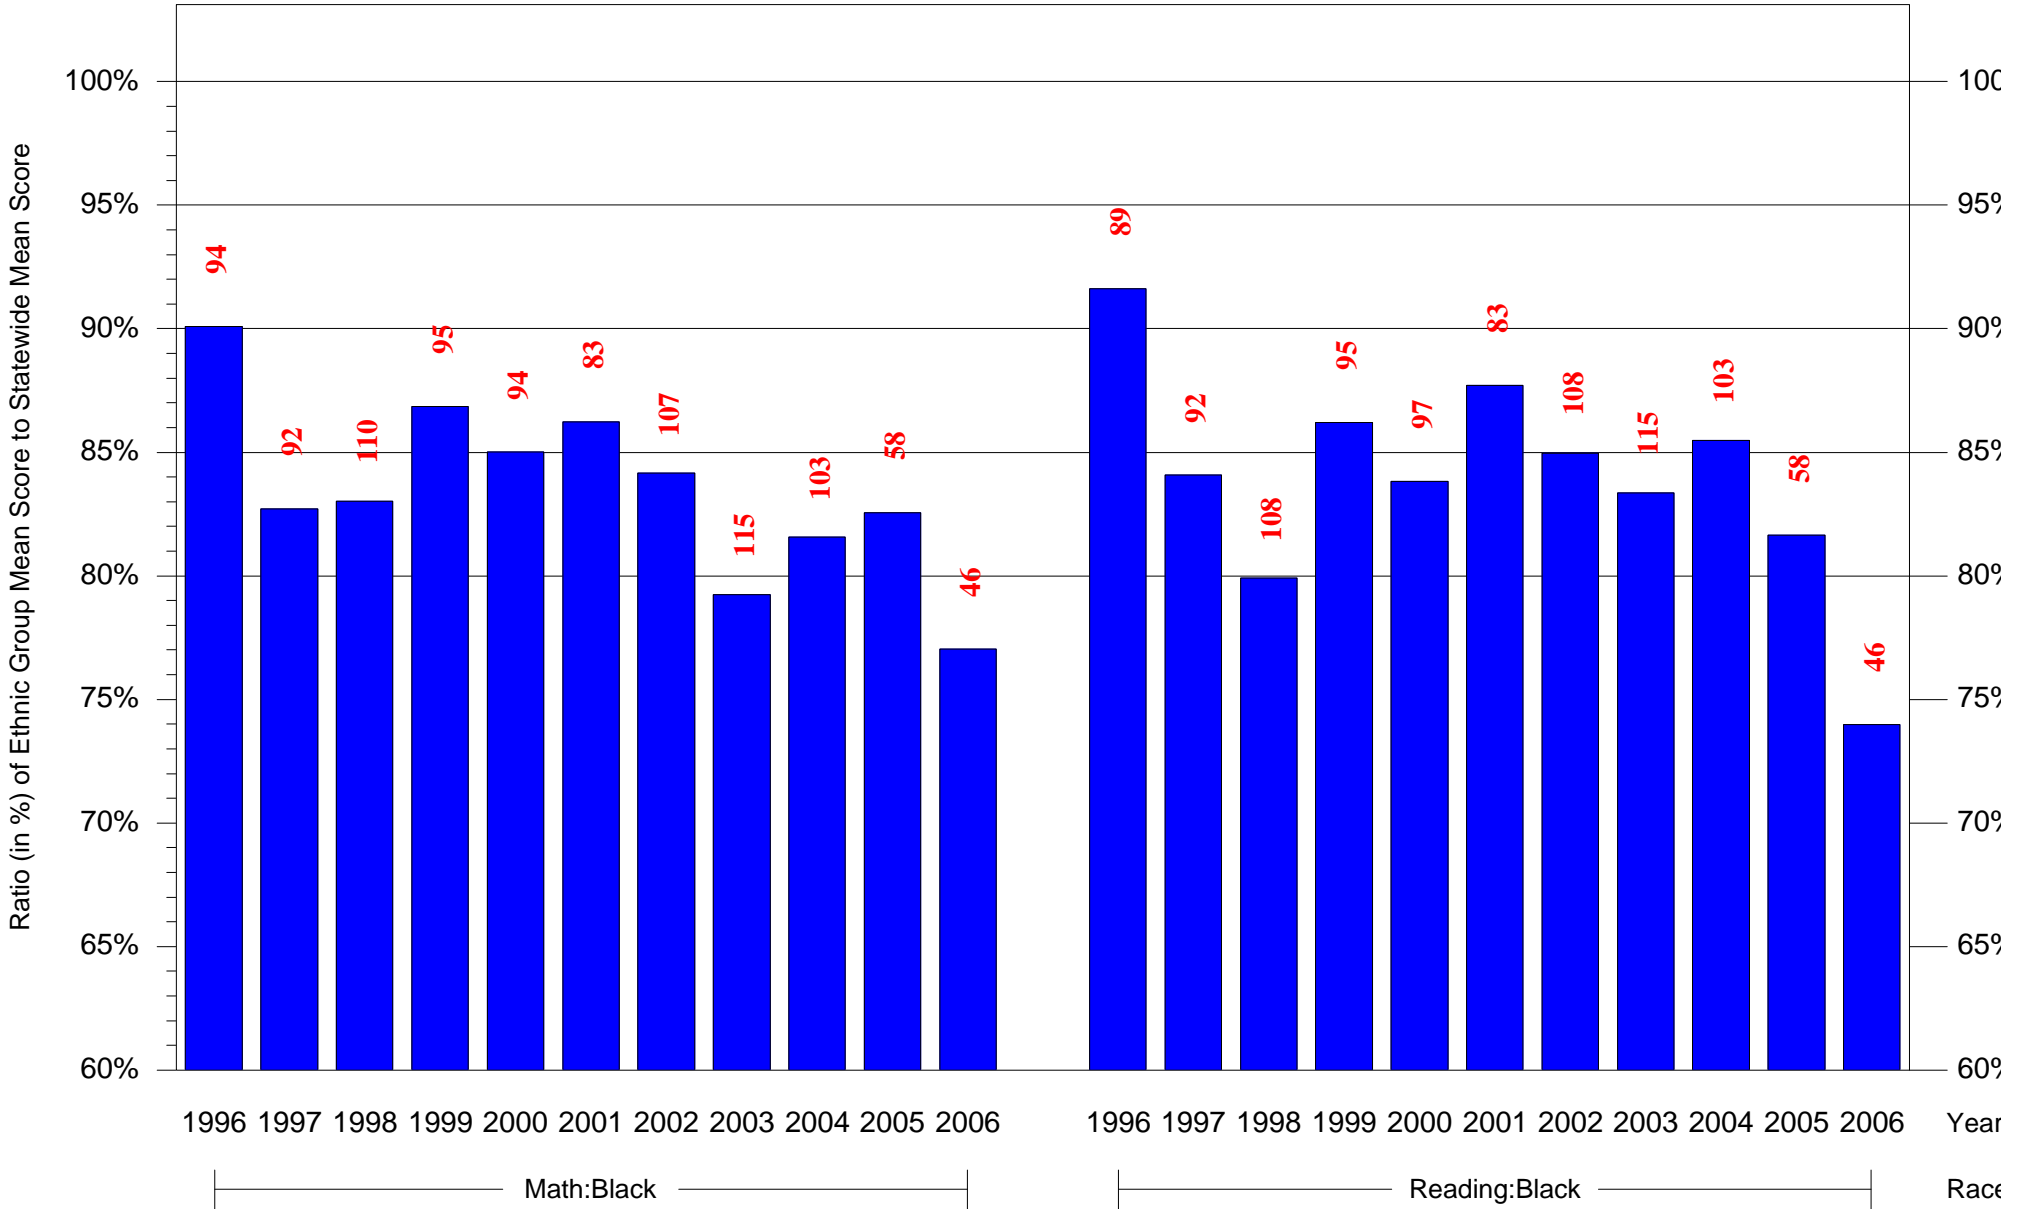

Mean Ethnic Group Building PSSA Test Score to Statewide Mean Score

Building = Barry Comm John Sch(3598) and Grade = 5 and Ethnic Group = Black or White

(Note: Number (in red) of Test Takers is above each bar in the chart.)