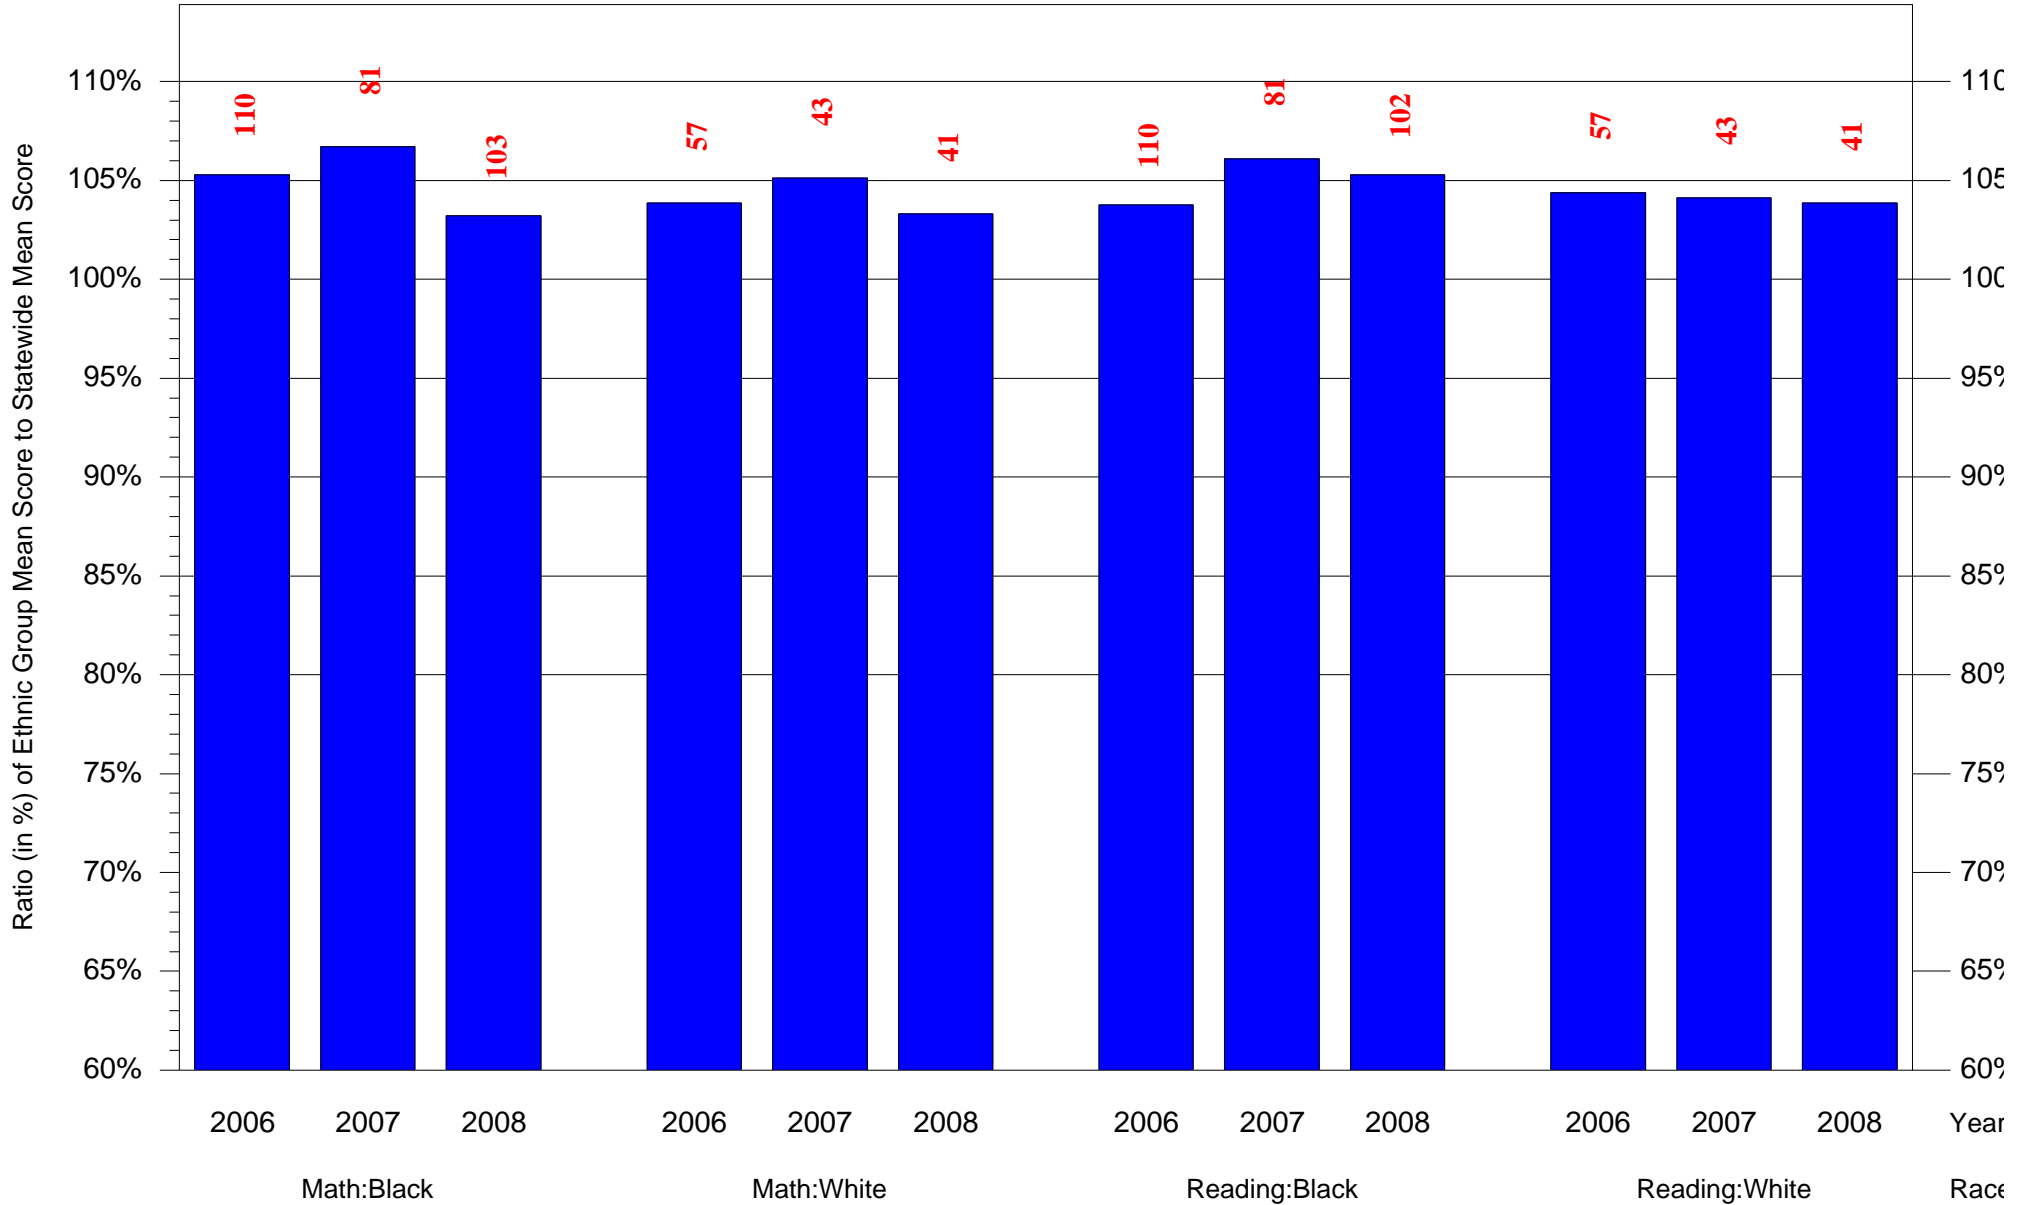

Mean Ethnic Group Building PSSA Test Score to Statewide Mean Score

Building = Conwell Russell MS(6525) and Grade = 7 and Ethnic Group = Black or White

(Note: Number (in red) of Test Takers is above each bar in the chart.)