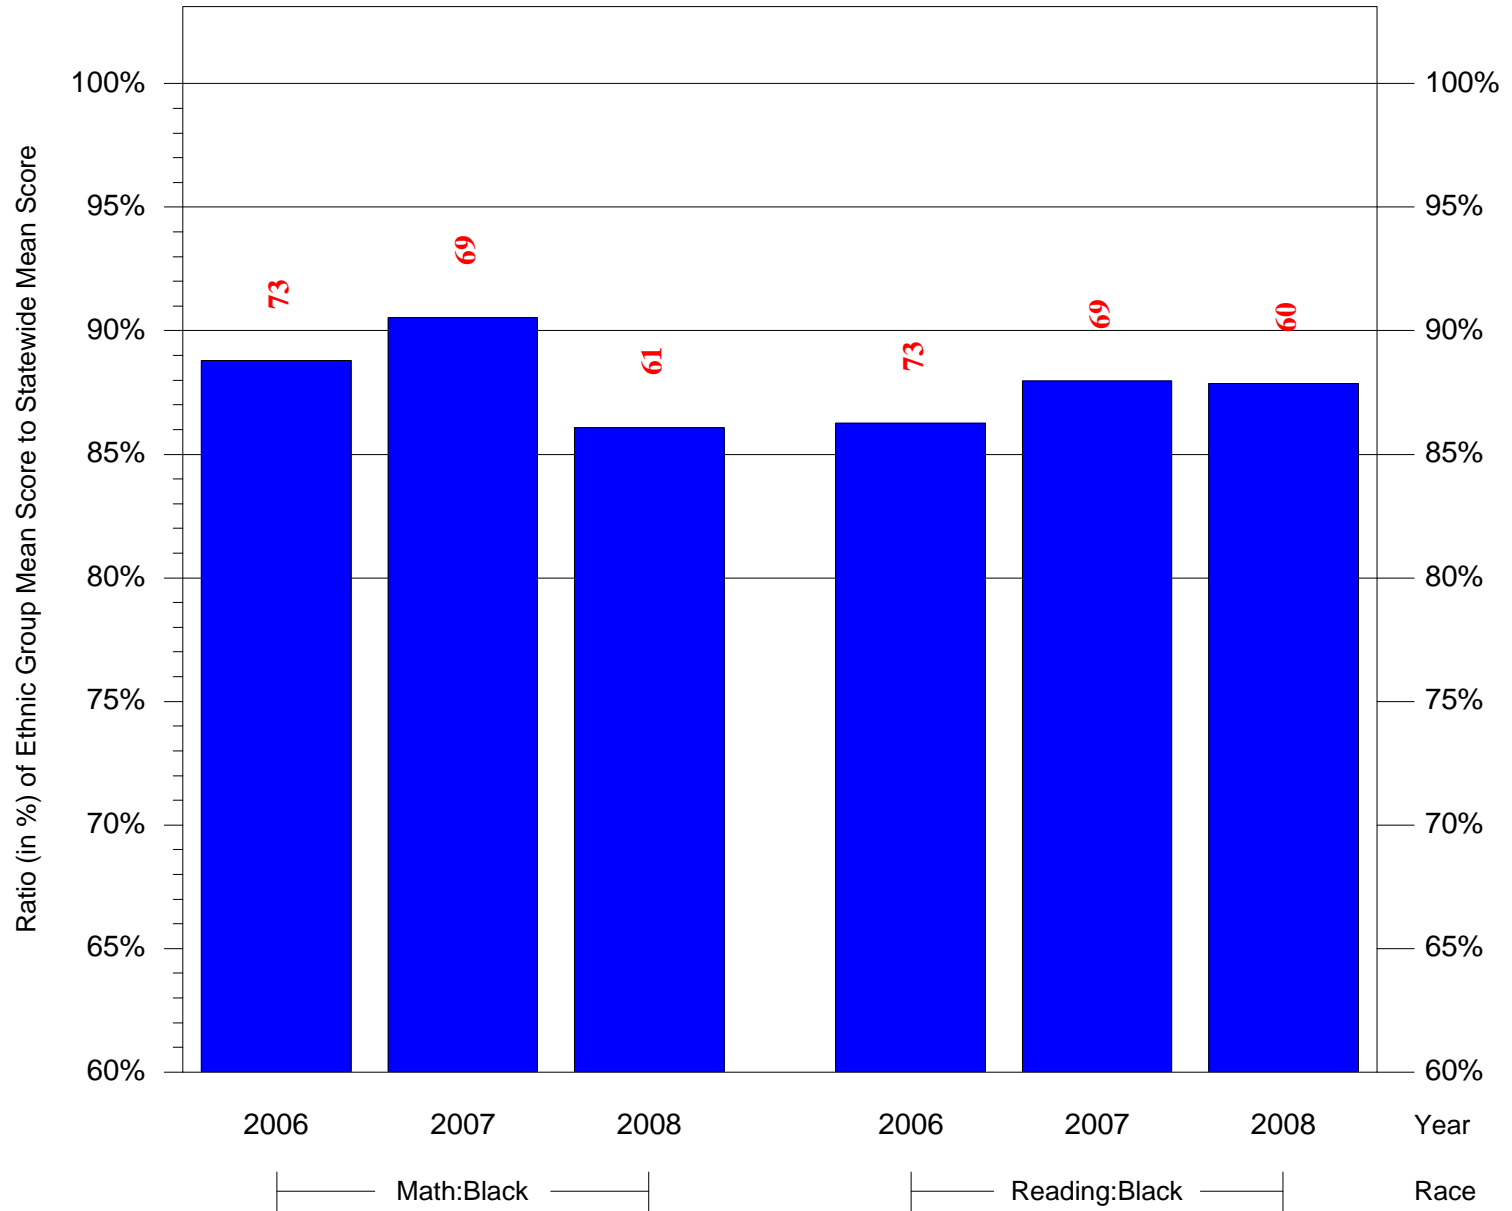

Mean Ethnic Group Building PSSA Test Score to Statewide Mean Score

Building = Penrose Sch(3616) and Grade = 4 and Ethnic Group = Black or White

(Note: Number (in red) of Test Takers is above each bar in the chart.)