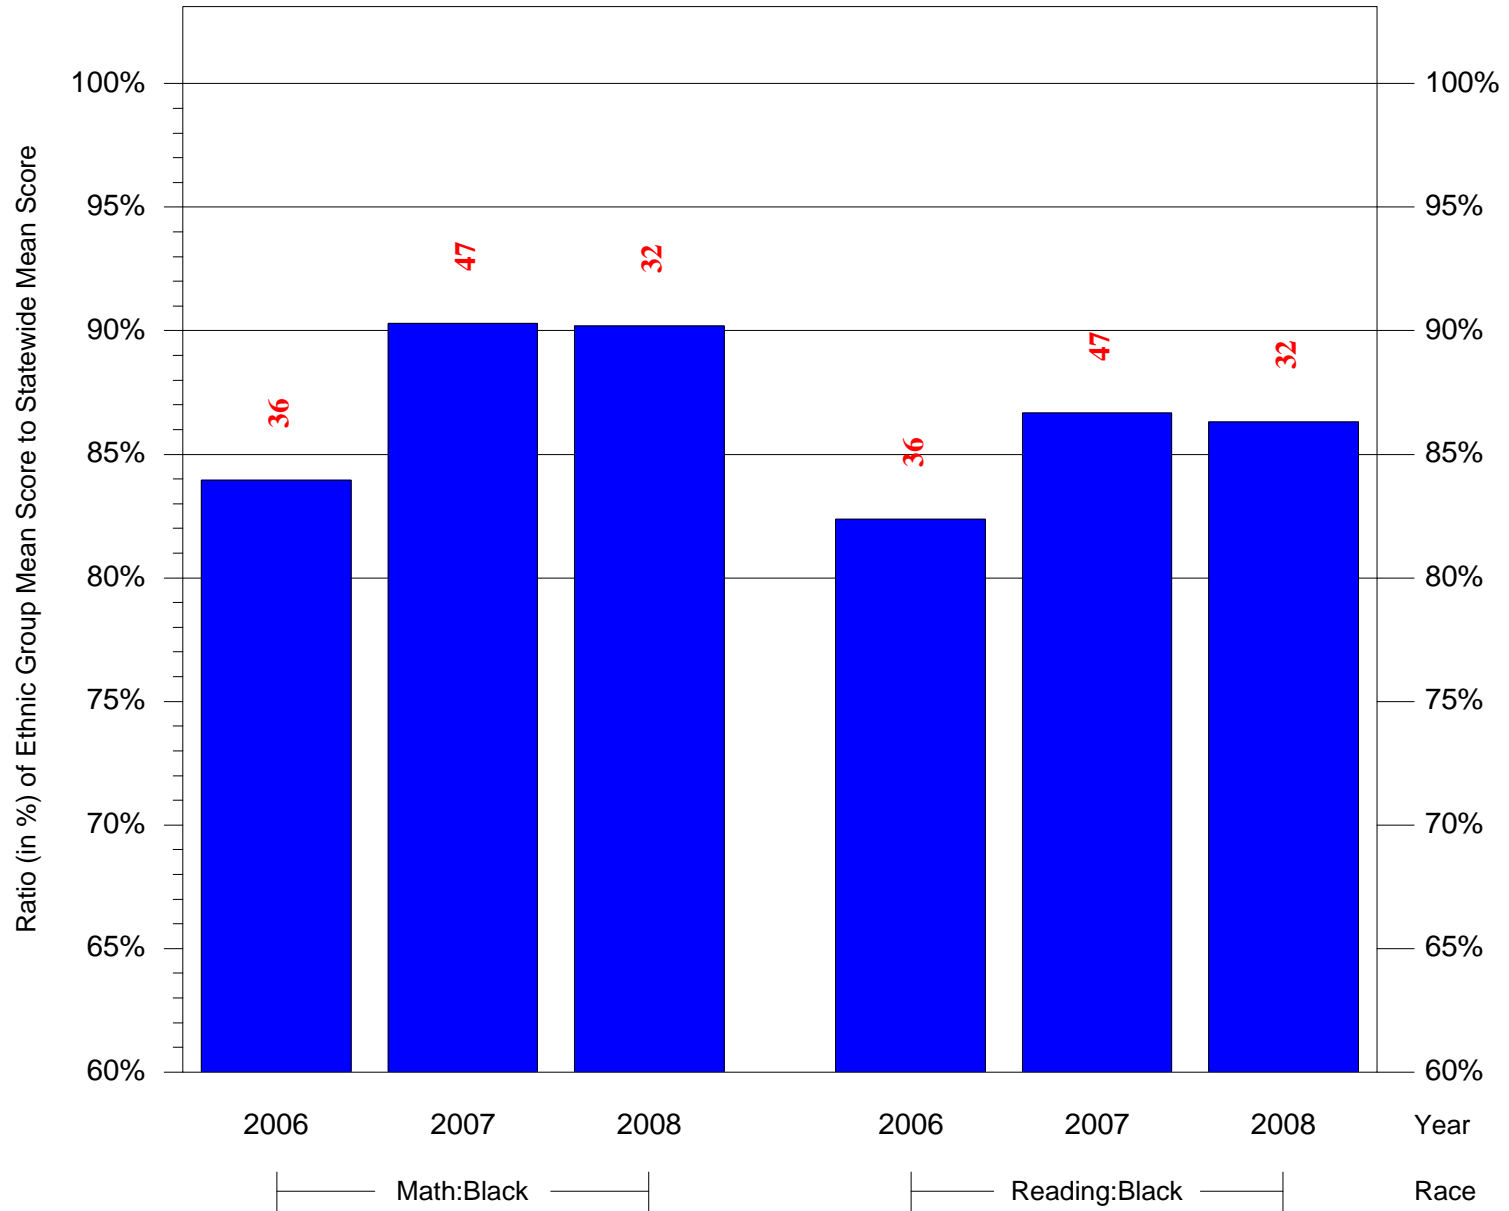

Mean Ethnic Group Building PSSA Test Score to Statewide Mean Score

Building = Ferguson Joseph C Sch(3690) and Grade = 4 and Ethnic Group = Black or White

(Note: Number (in red) of Test Takers is above each bar in the chart.)