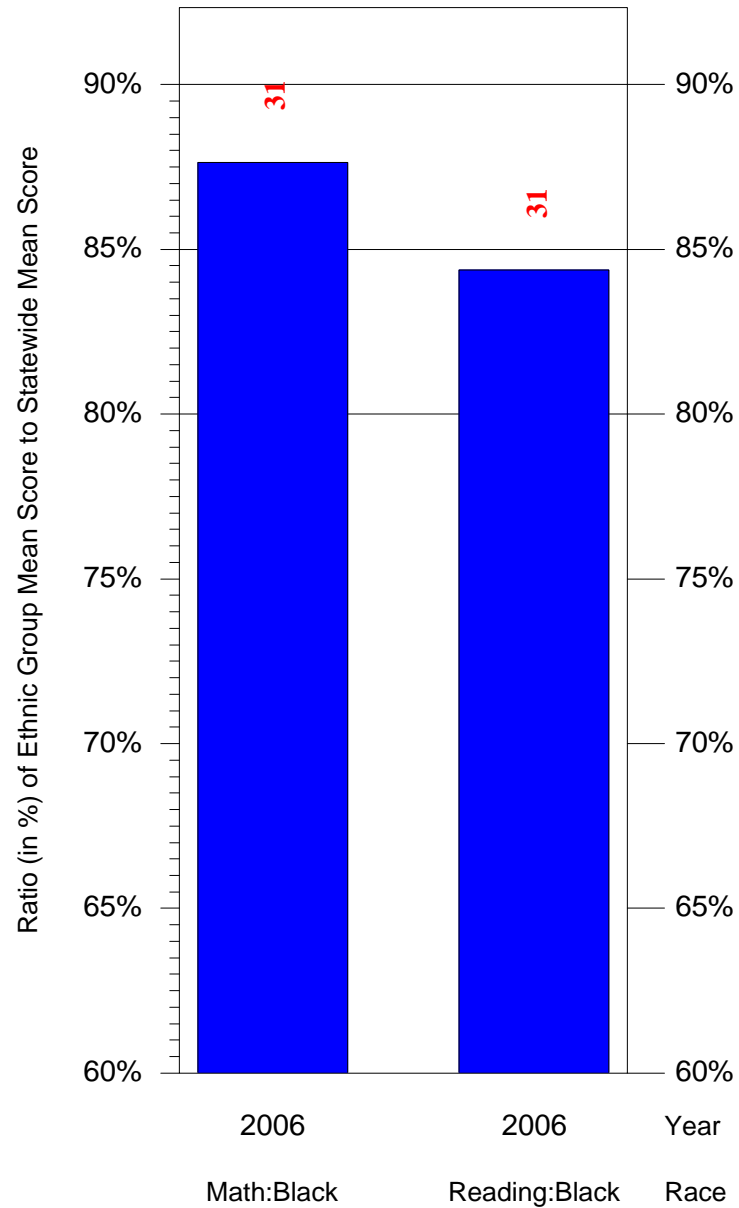

Mean Ethnic Group Building PSSA Test Score to Statewide Mean Score

Building = Wilson Woodrow MS(7253) and Grade = 6 and Ethnic Group = Black or White

(Note: Number (in red) of Test Takers is above each bar in the chart.)