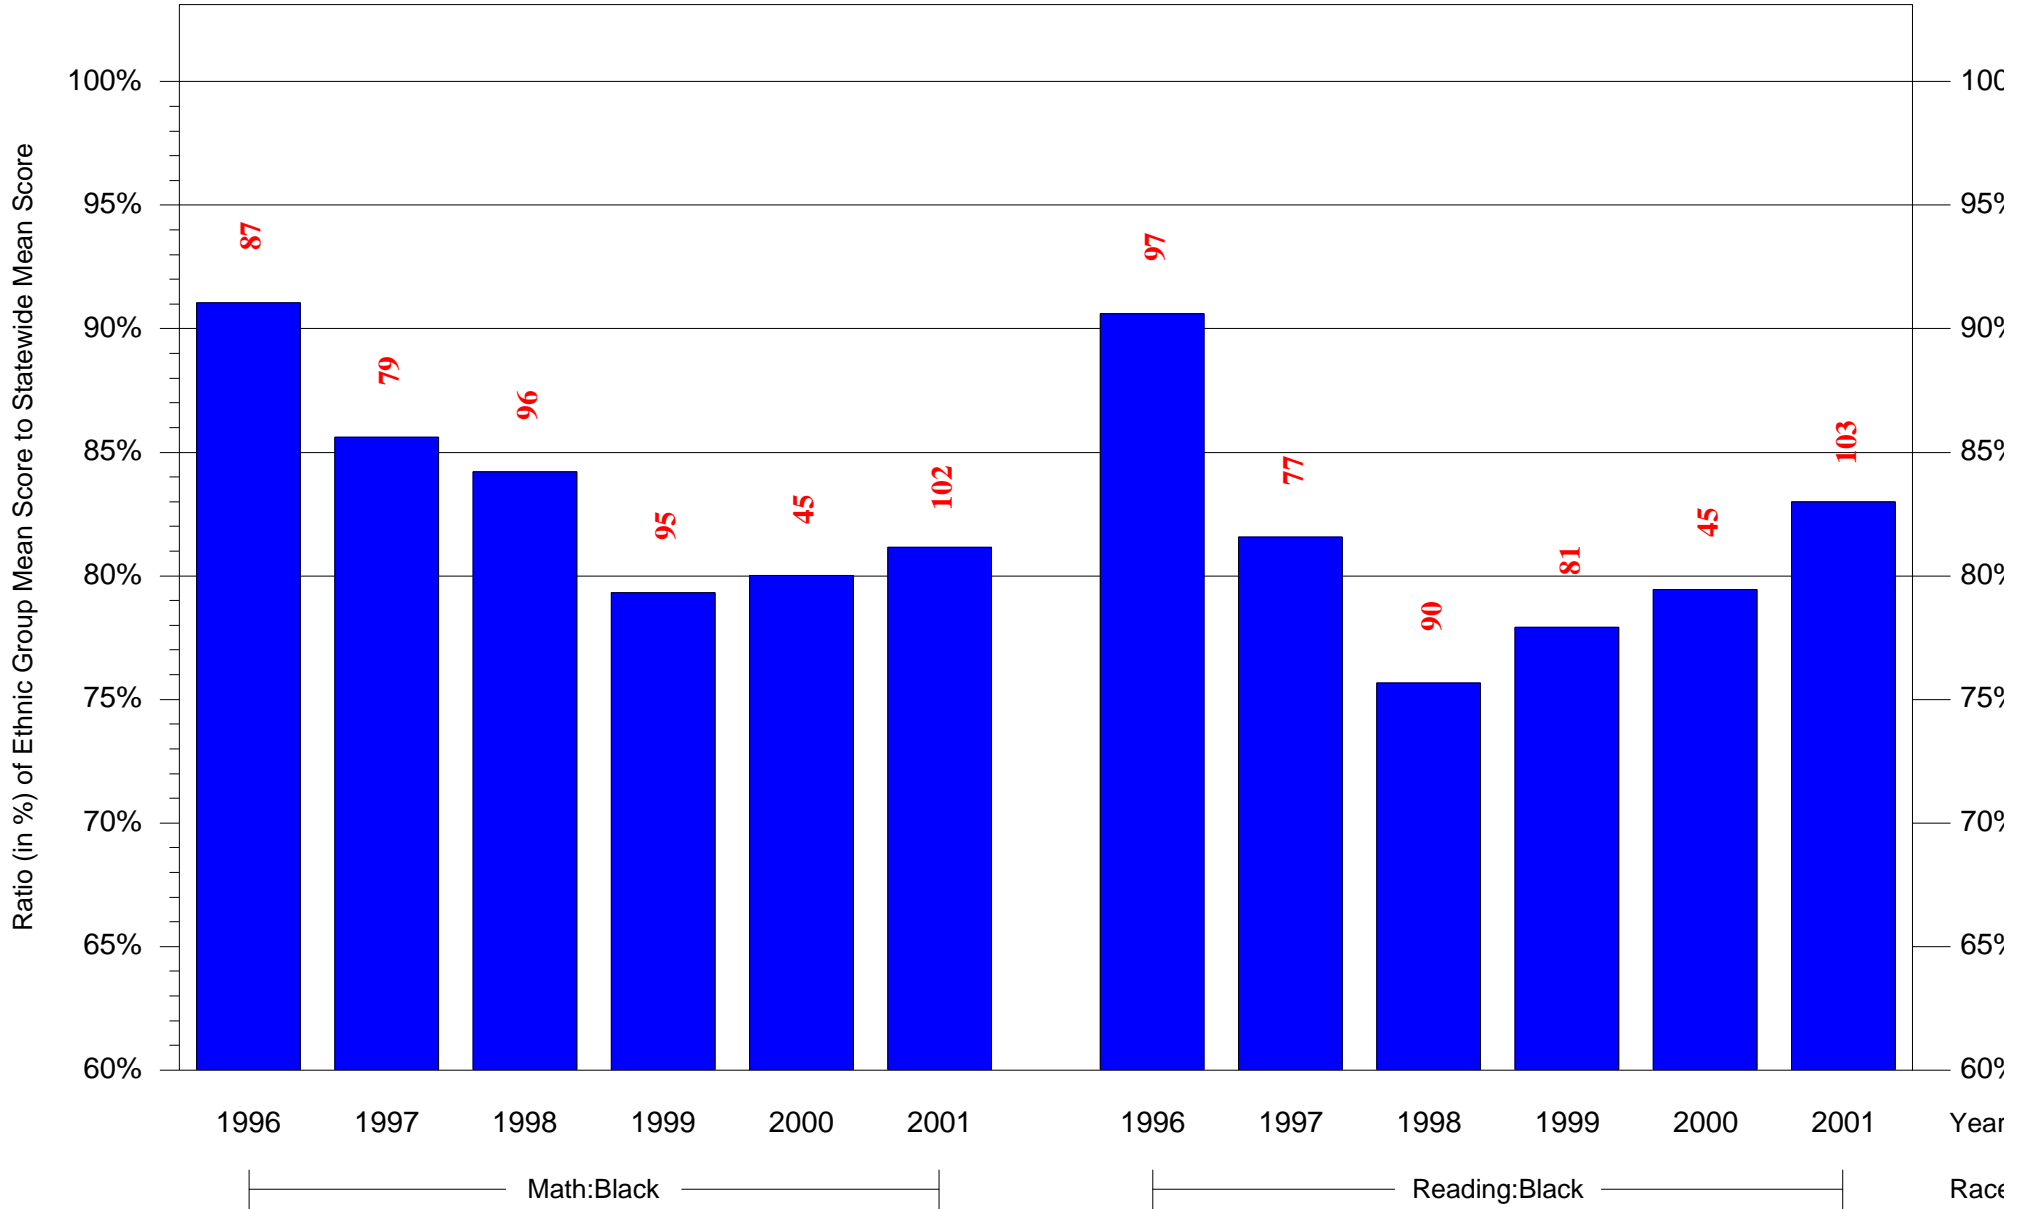

Mean Ethnic Group Building PSSA Test Score to Statewide Mean Score

Building = Peirce William S MS(3799) and Grade = 5 and Ethnic Group = Black or White

(Note: Number (in red) of Test Takers is above each bar in the chart.)