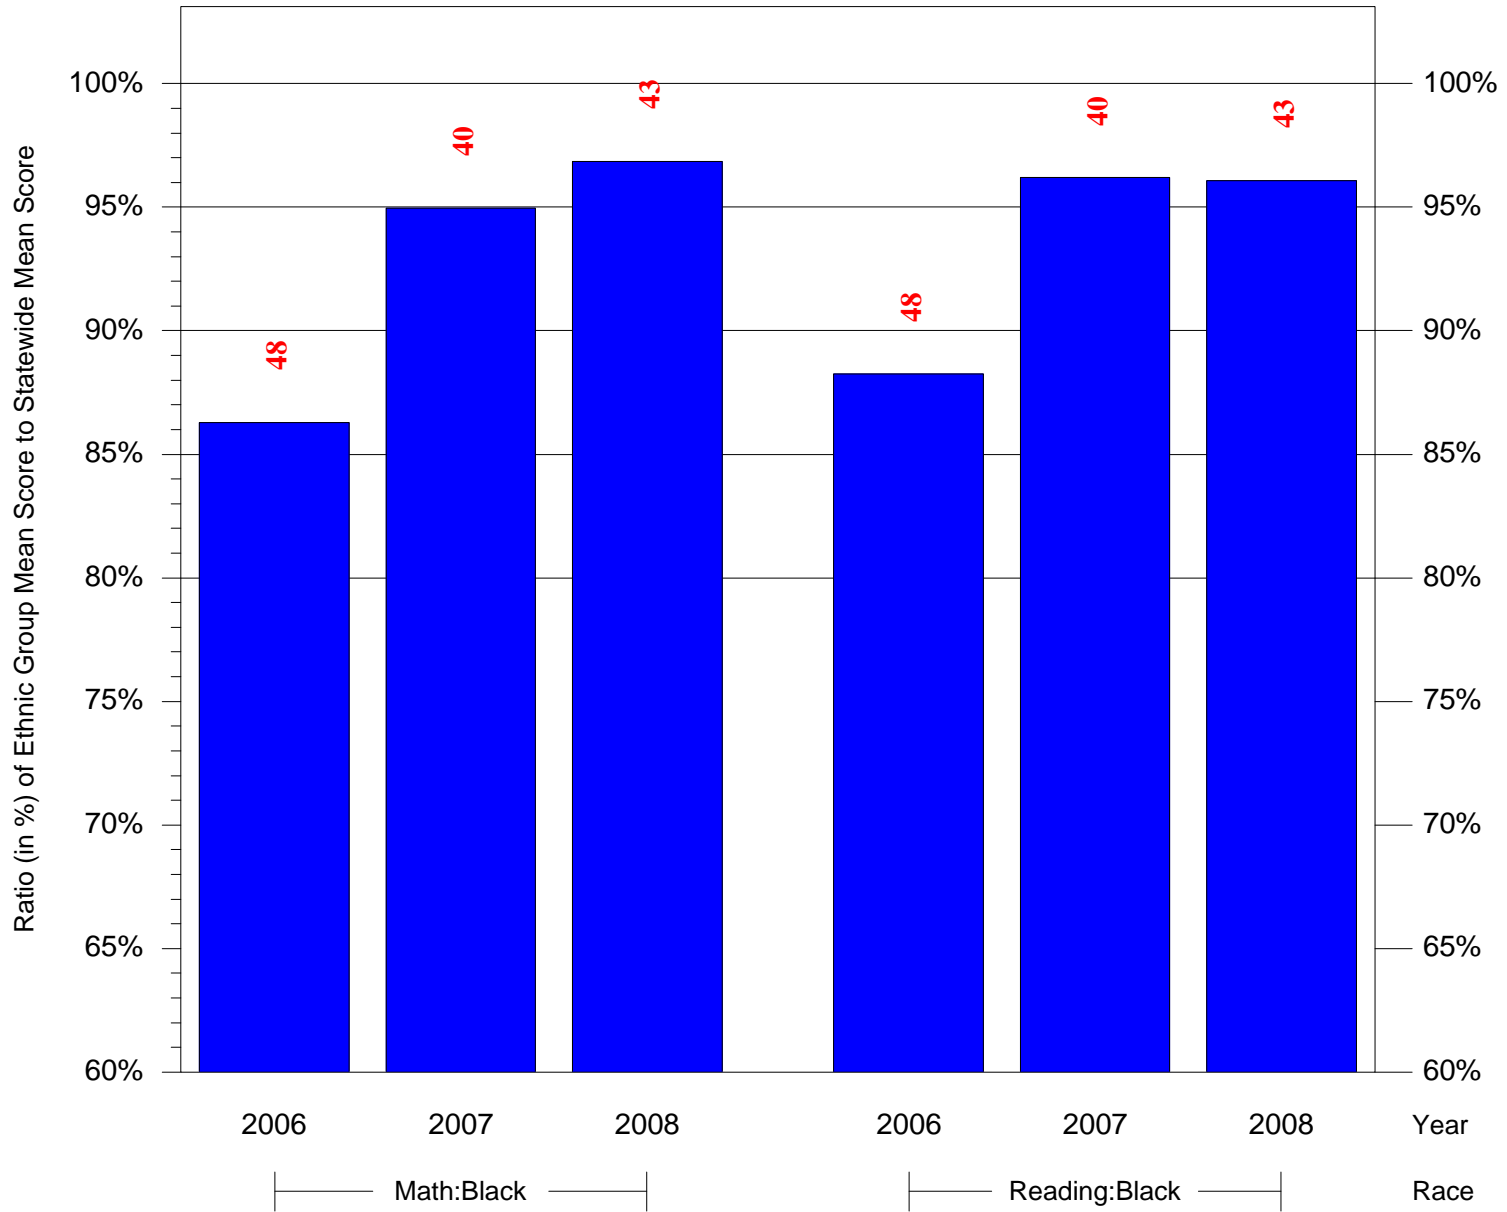

Mean Ethnic Group Building PSSA Test Score to Statewide Mean Score

Building = Powel Samuel Sch(3783) and Grade = 4 and Ethnic Group = Black or White

(Note: Number (in red) of Test Takers is above each bar in the chart.)