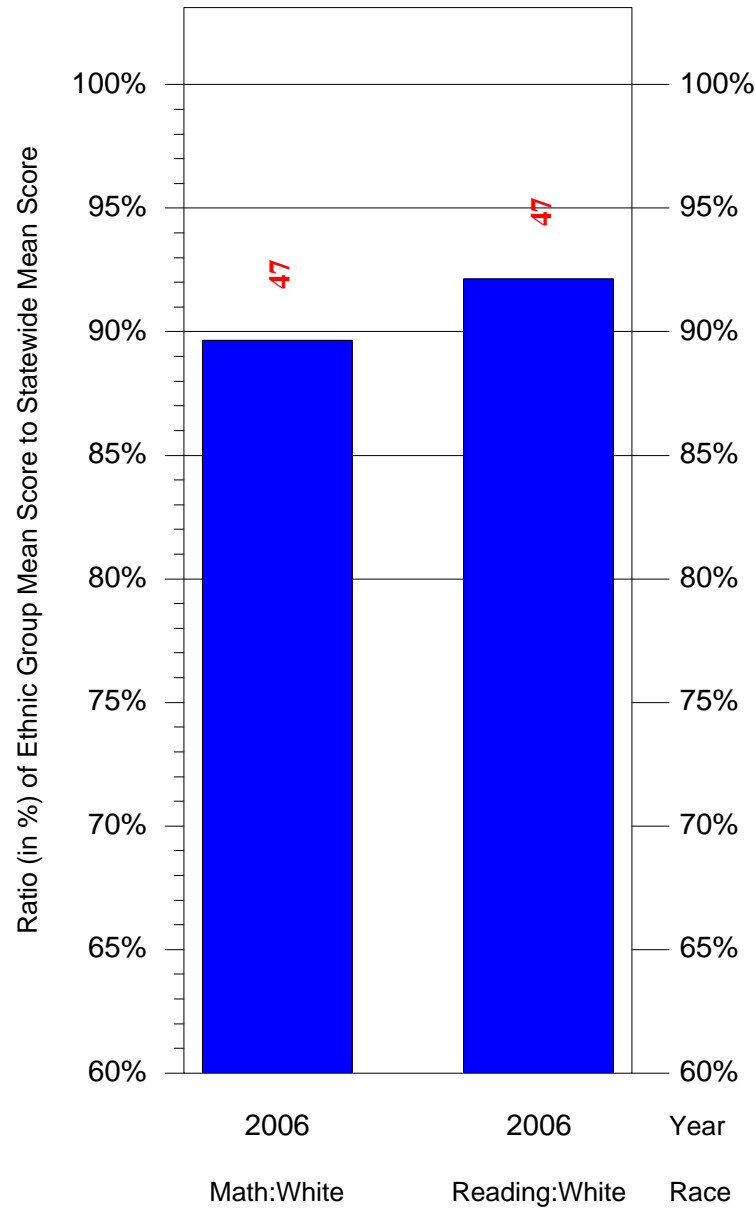

Mean Ethnic Group Building PSSA Test Score to Statewide Mean Score

Building = Sharswood George Sch(3653) and Grade = 7 and Ethnic Group = Black or White

(Note: Number (in red) of Test Takers is above each bar in the chart.)