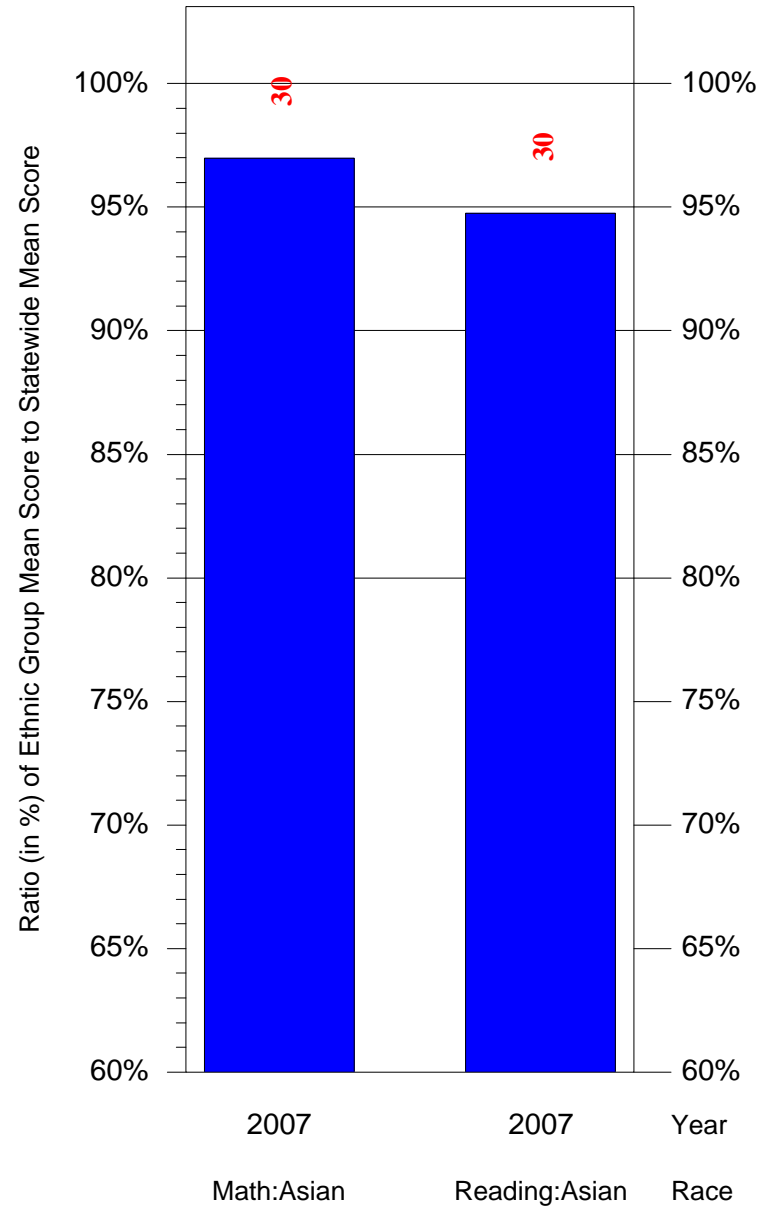

Mean Ethnic Group Building PSSA Test Score to Statewide Mean Score

Building = Lowell James R Sch(7232) and Grade = 3 and Ethnic Group = Asian or Hispanic

(Note: Number (in red) of Test Takers is above each bar in the chart.)