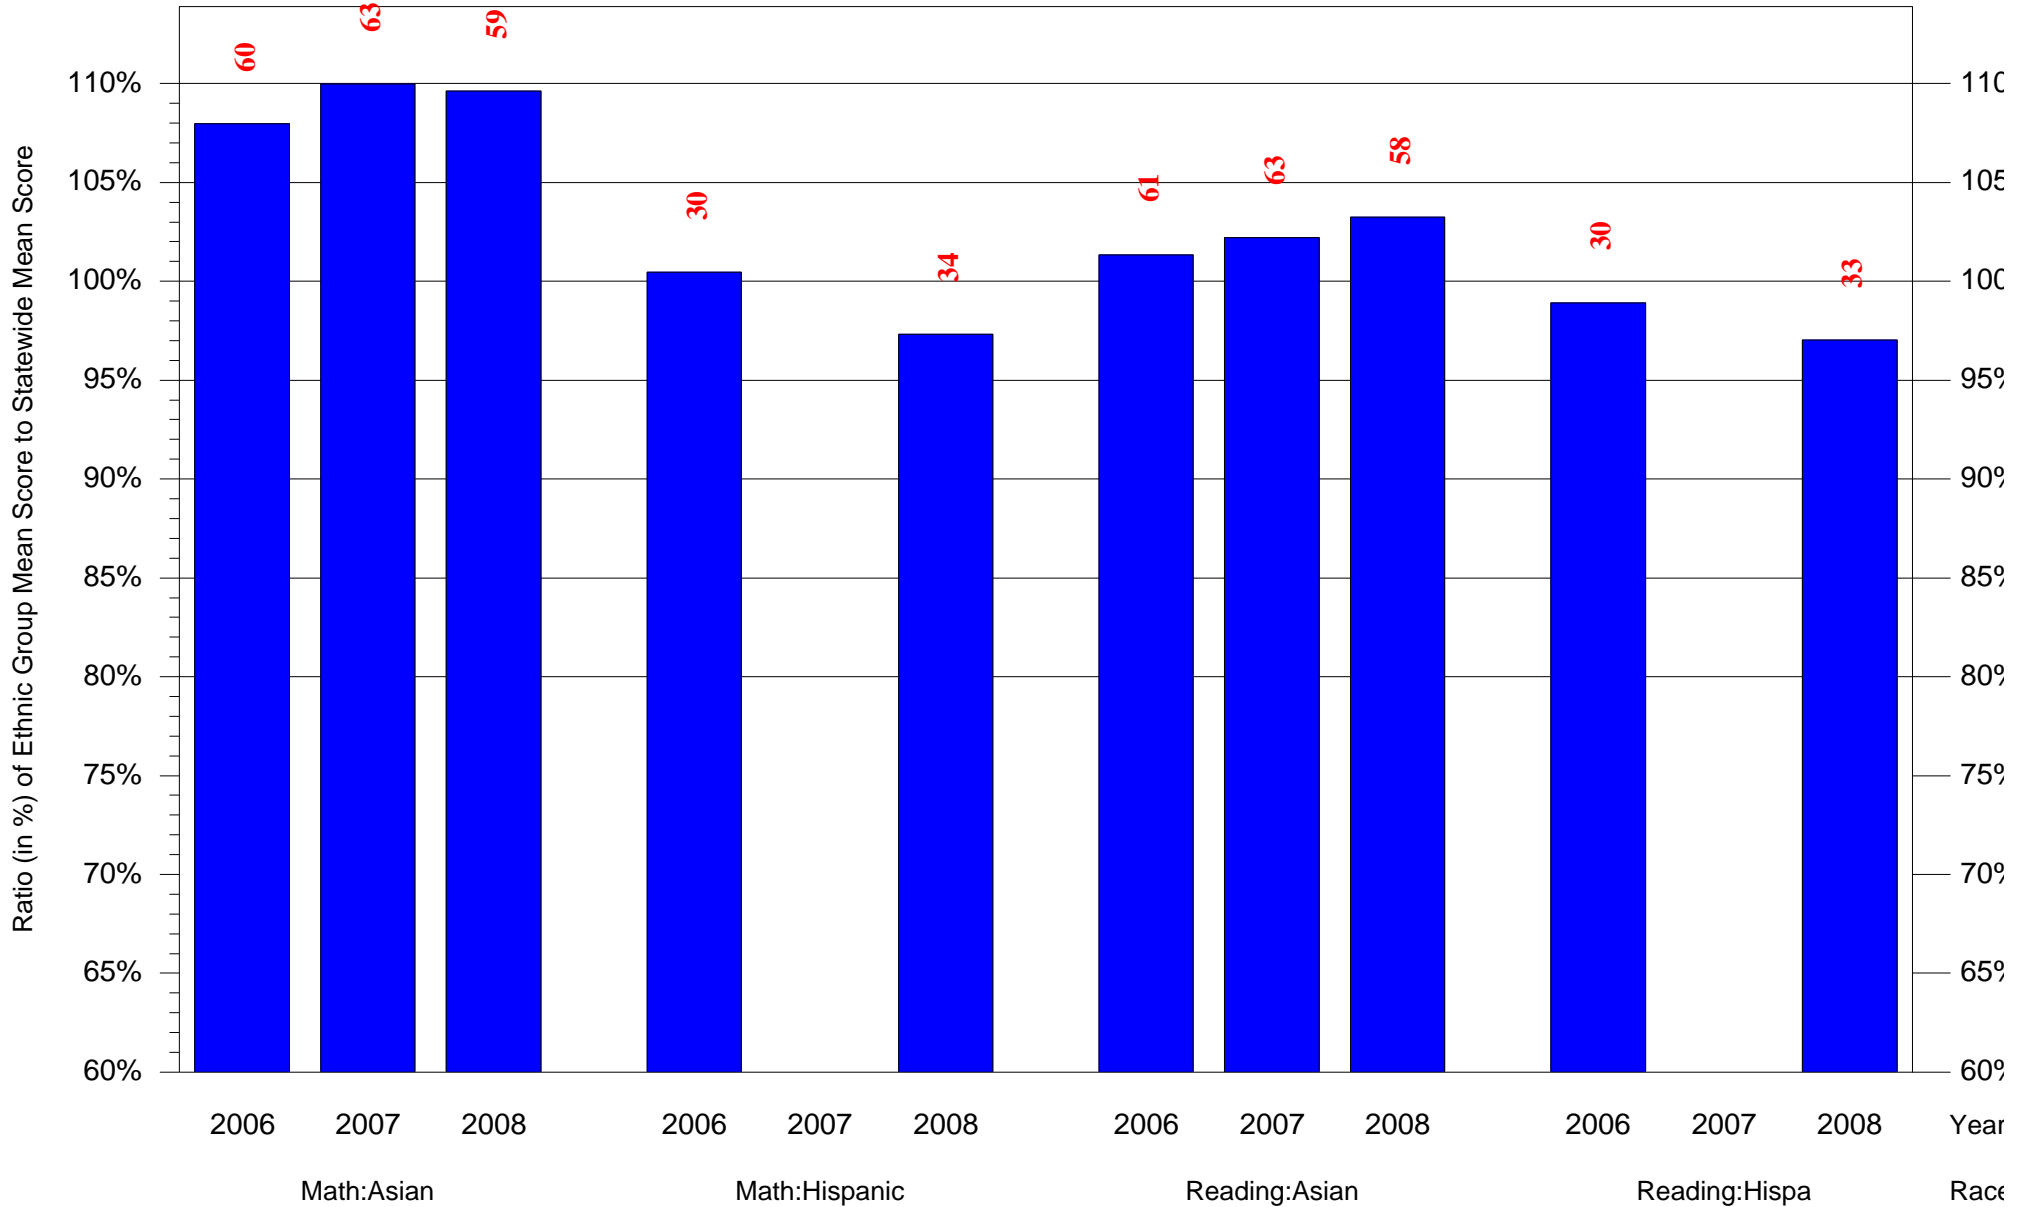

Mean Ethnic Group Building PSSA Test Score to Statewide Mean Score

Building = Baldi C C A MS(6824) and Grade = 6 and Ethnic Group = Asian or Hispanic

(Note: Number (in red) of Test Takers is above each bar in the chart.)