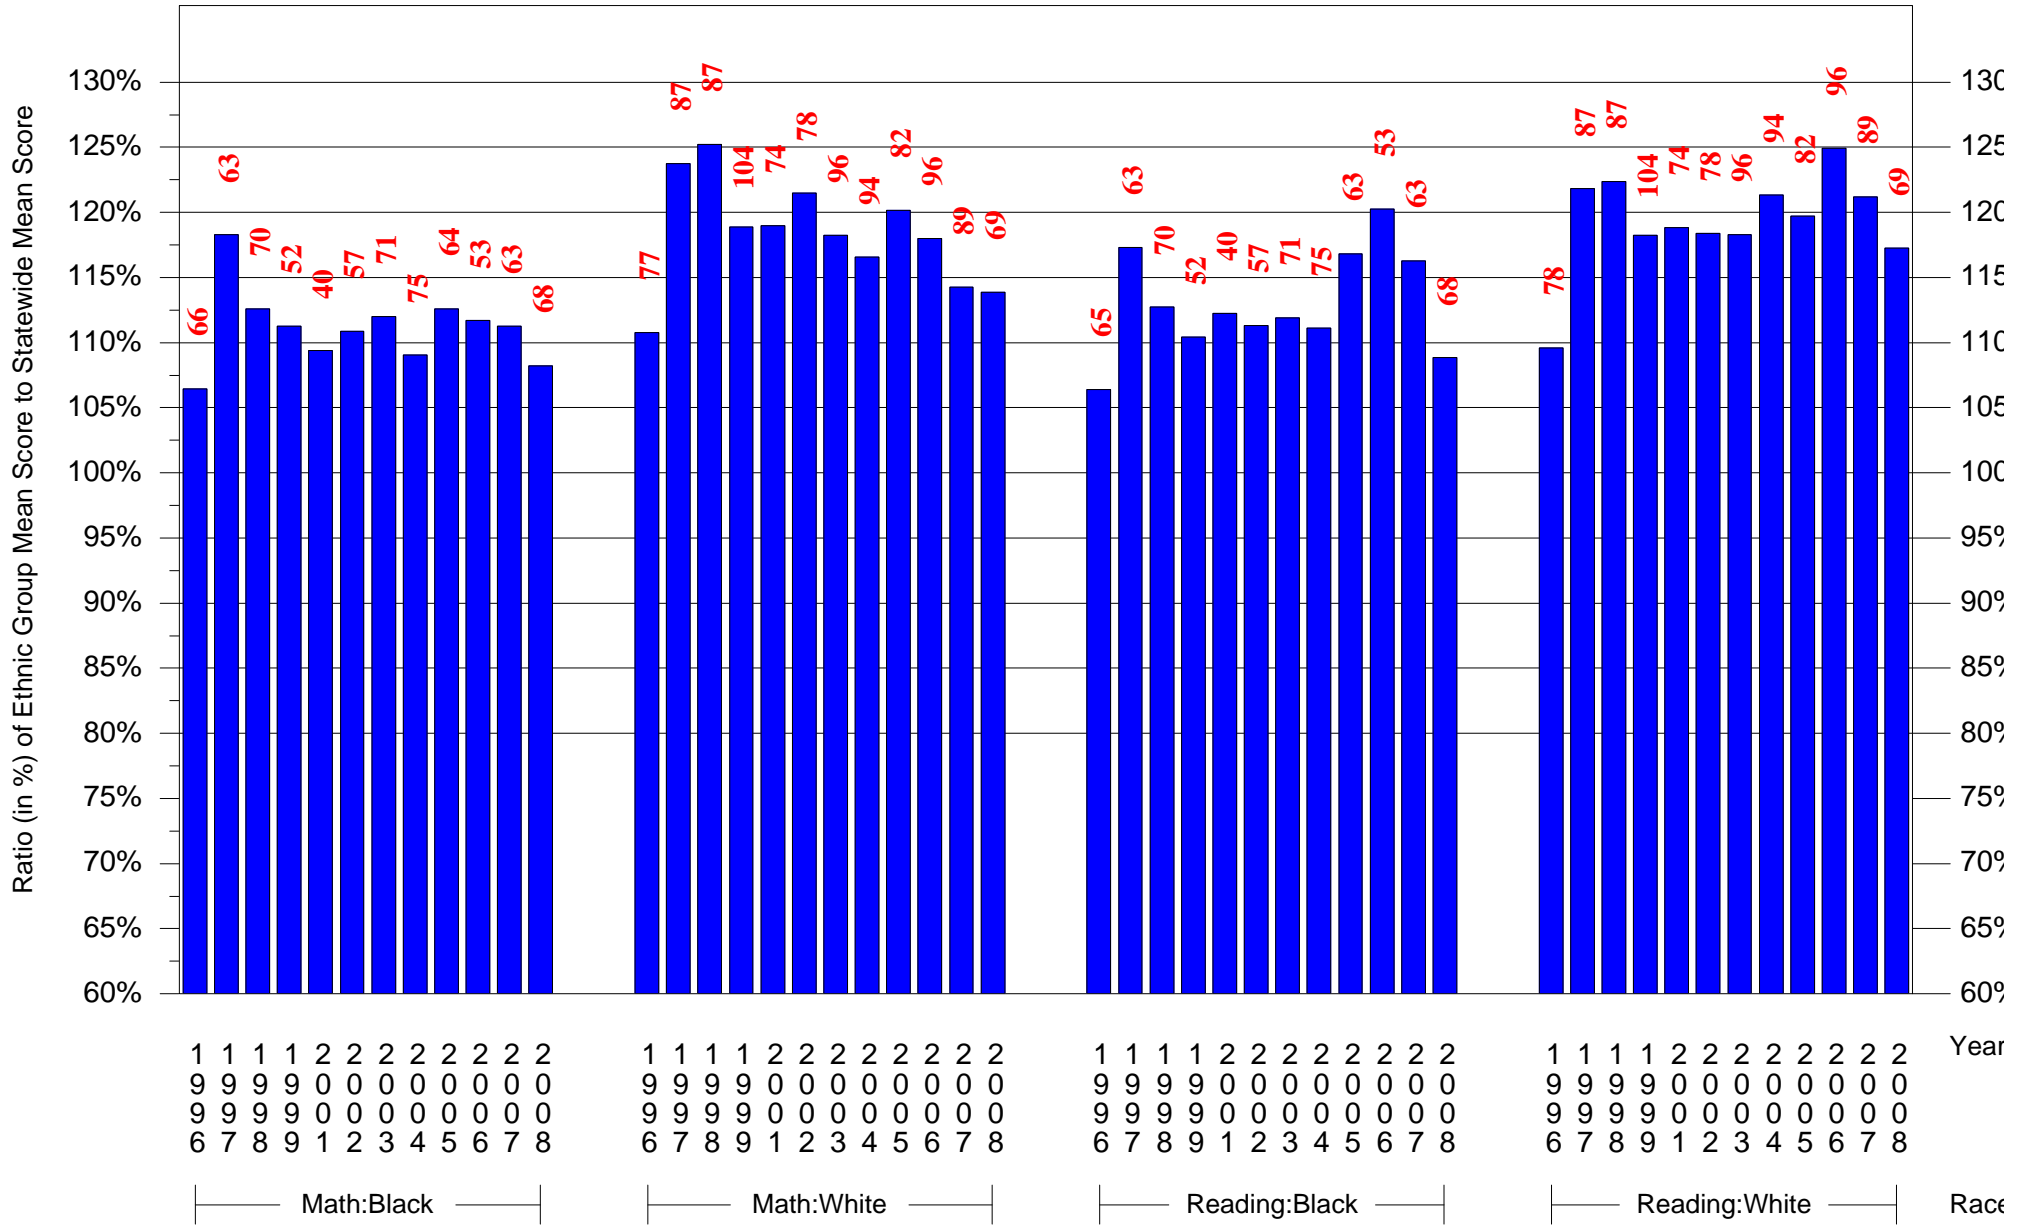

Mean Ethnic Group Building PSSA Test Score to Statewide Mean Score

Building = Masterman Julia R Sec Sch(3808) and Grade = 8 and Ethnic Group = Black or White

(Note: Number (in red) of Test Takers is above each bar in the chart.)