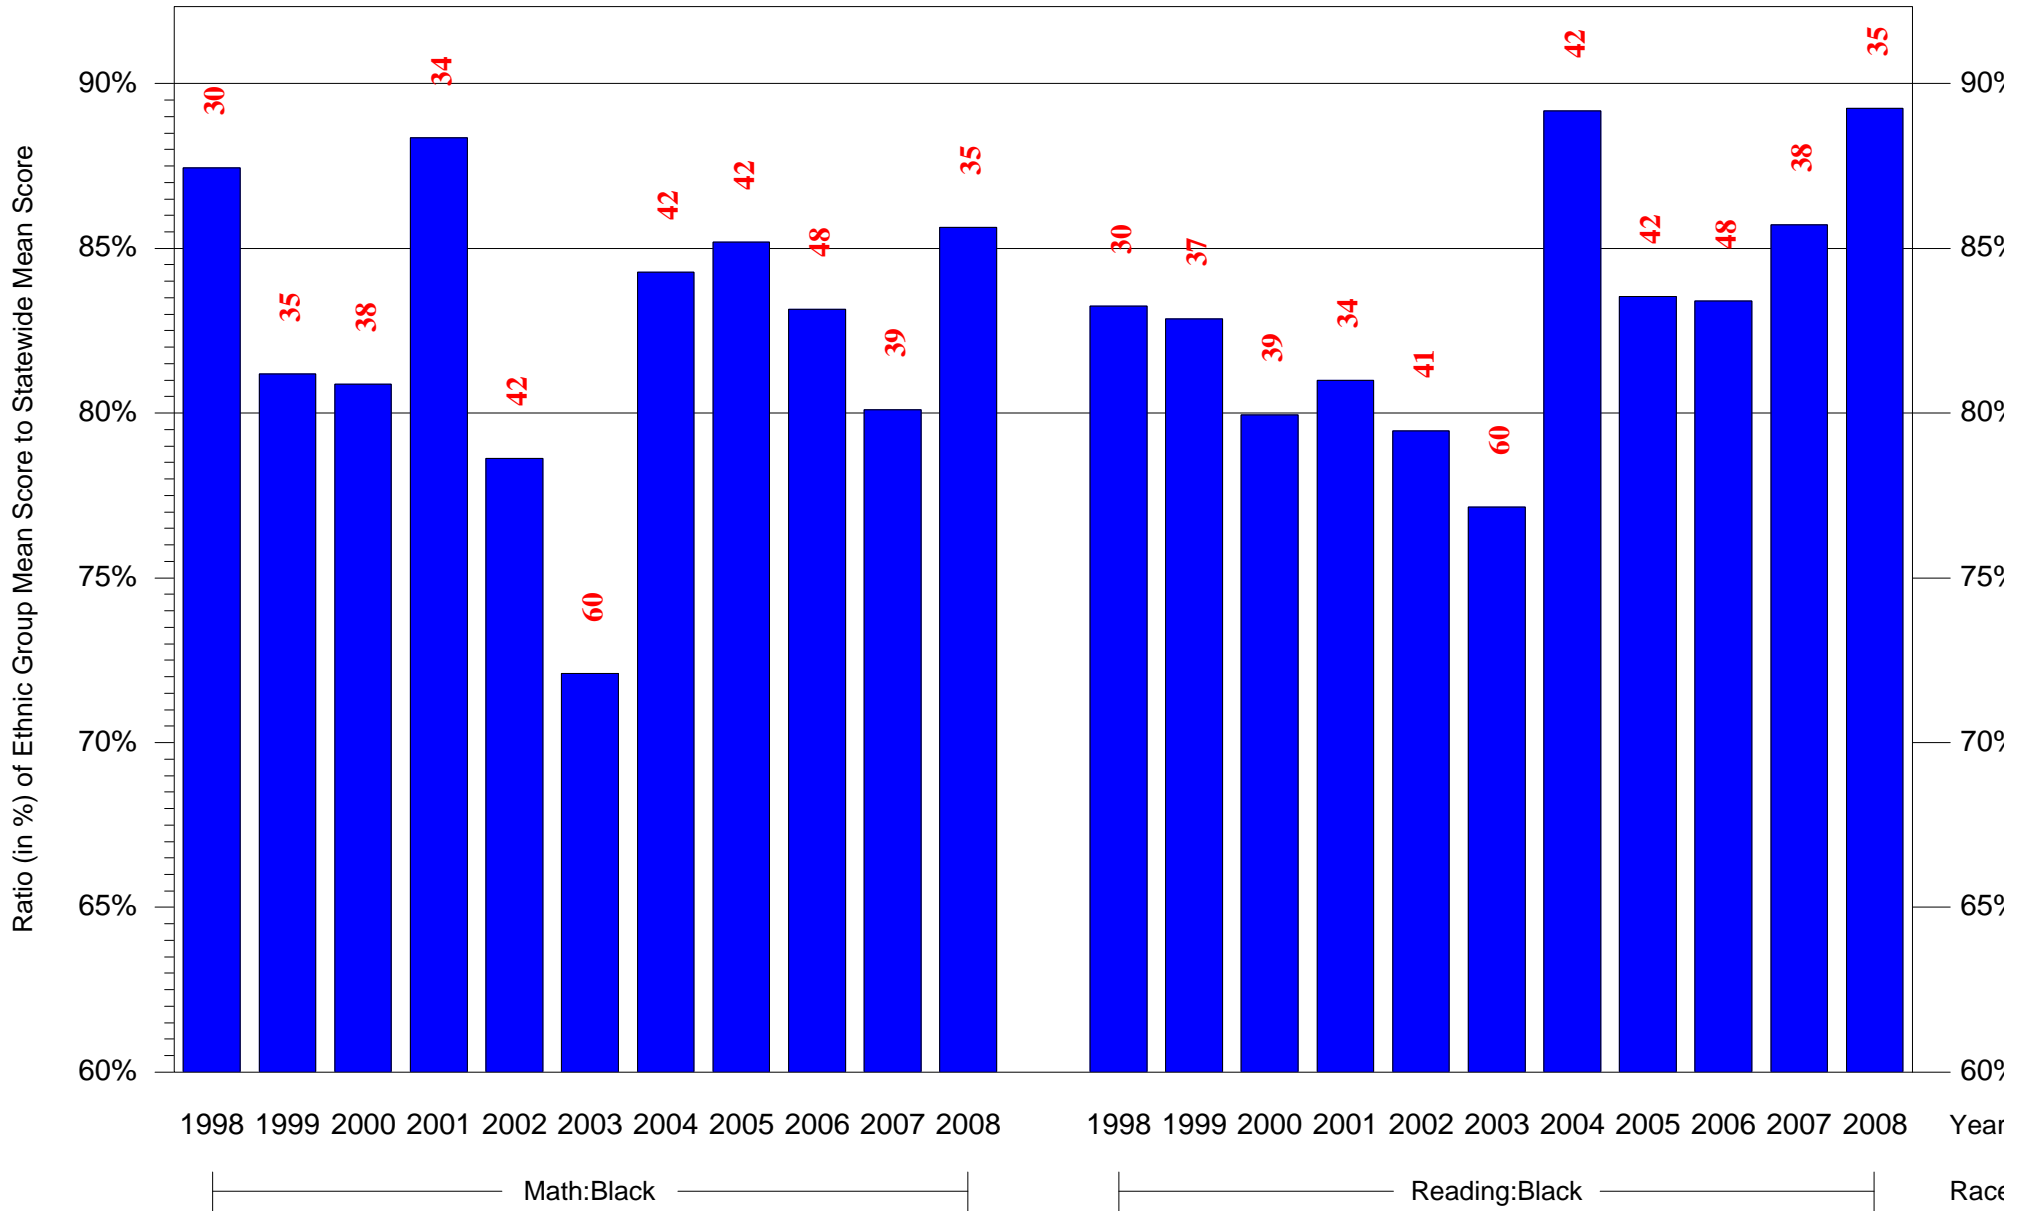

Mean Ethnic Group Building PSSA Test Score to Statewide Mean Score

Building = Creighton Thomas Sch(3736) and Grade = 5 and Ethnic Group = Black or White

(Note: Number (in red) of Test Takers is above each bar in the chart.)