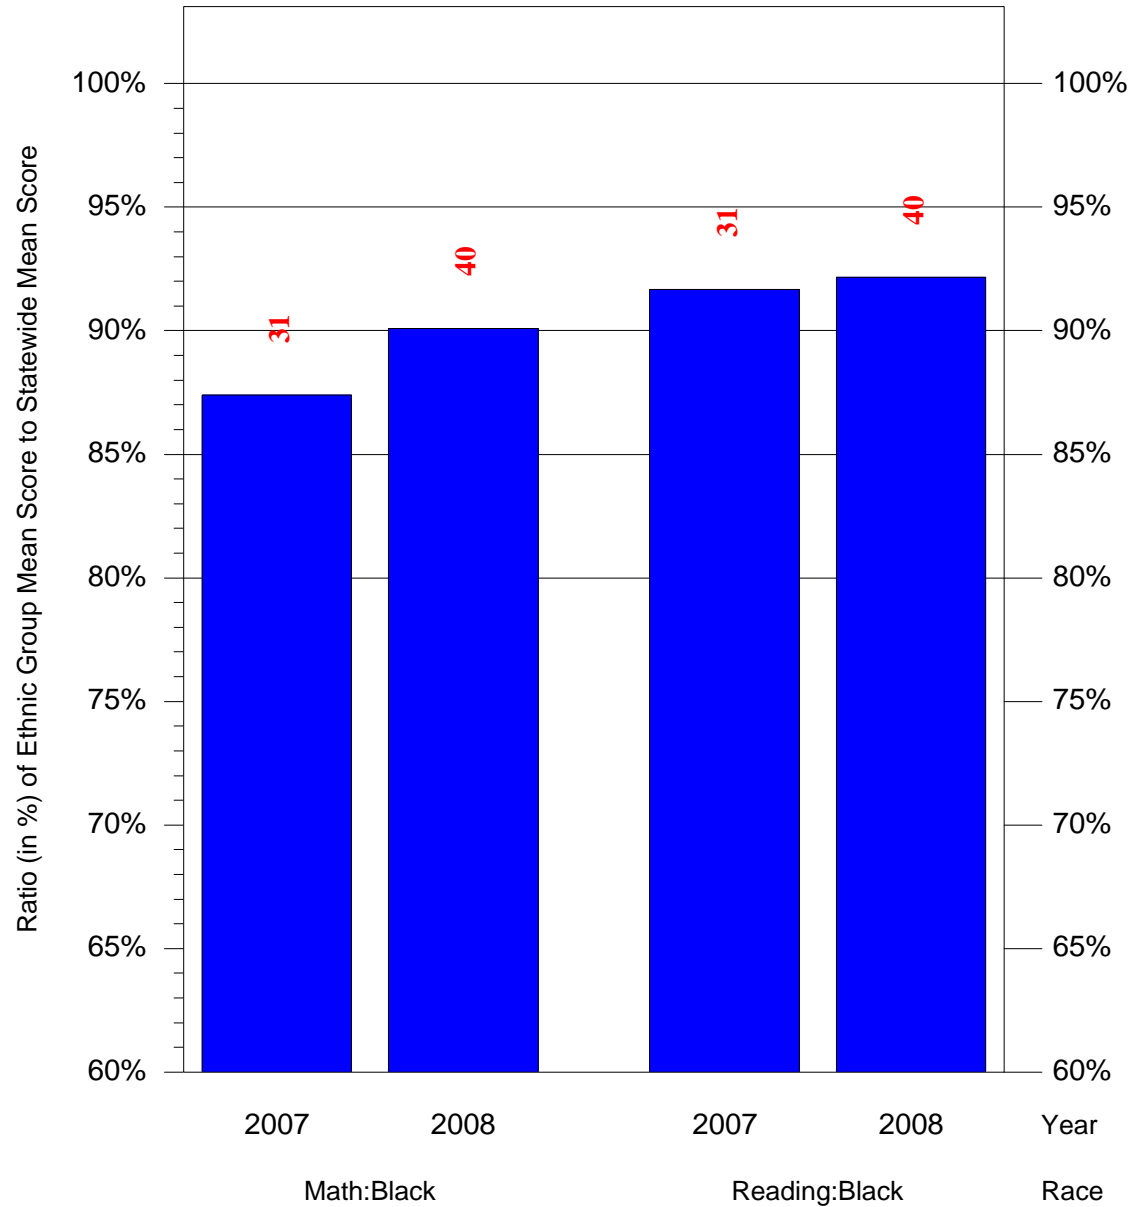

Mean Ethnic Group Building PSSA Test Score to Statewide Mean Score

Building = Ziegler William H Sch(7233) and Grade = 3 and Ethnic Group = Black or White

(Note: Number (in red) of Test Takers is above each bar in the chart.)