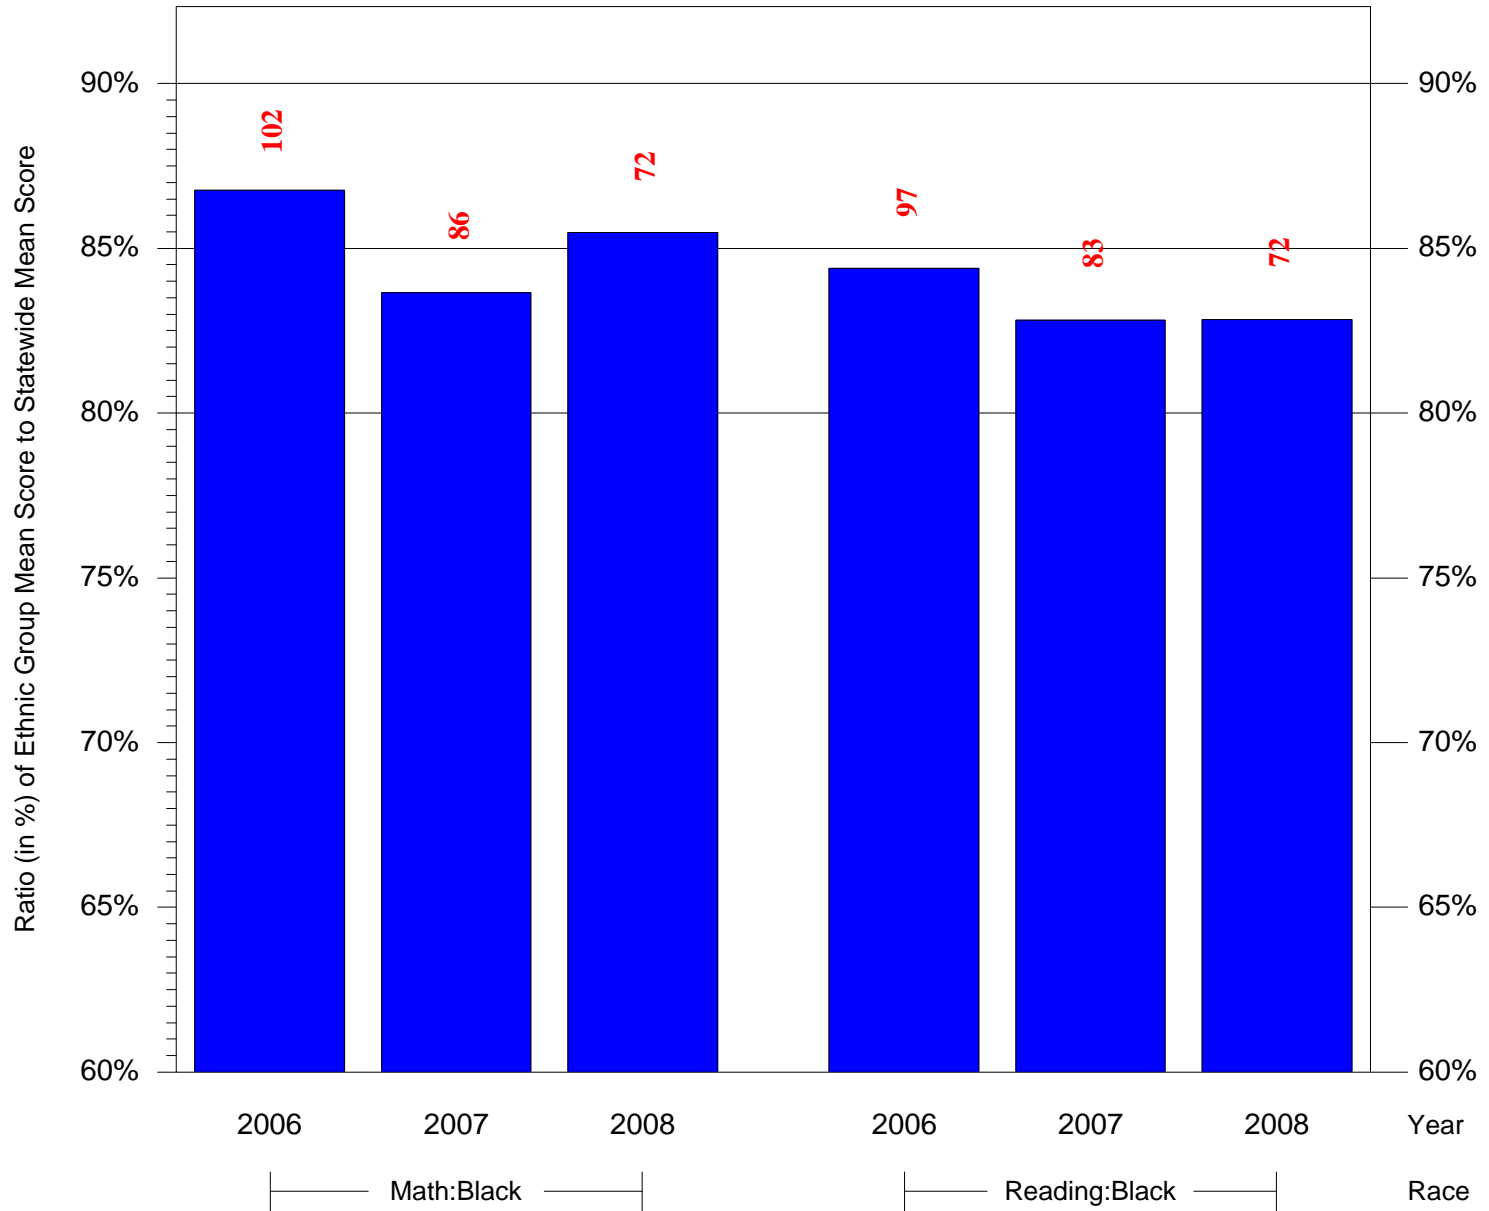

Mean Ethnic Group Building PSSA Test Score to Statewide Mean Score

Building = Vare Edwin H MS(7251) and Grade = 7 and Ethnic Group = Black or White

(Note: Number (in red) of Test Takers is above each bar in the chart.)