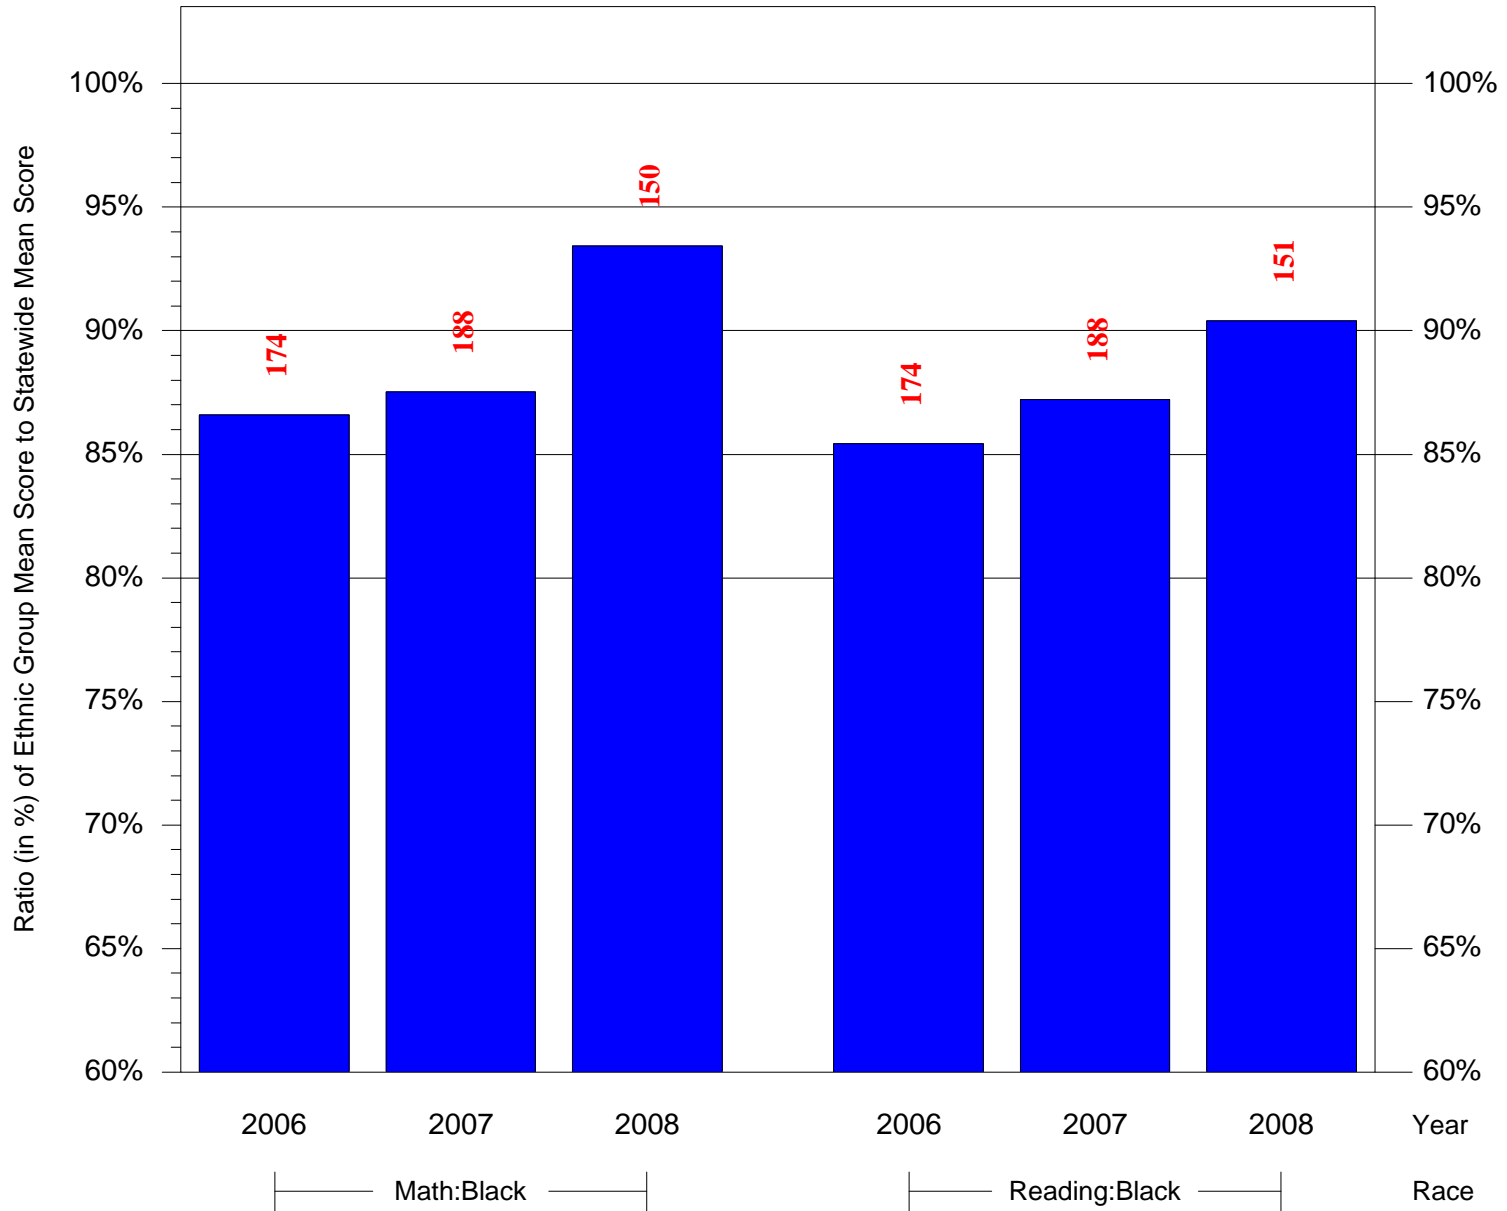

Mean Ethnic Group Building PSSA Test Score to Statewide Mean Score

Building = Shaw Anna H MS(7246) and Grade = 7 and Ethnic Group = Black or White

(Note: Number (in red) of Test Takers is above each bar in the chart.)