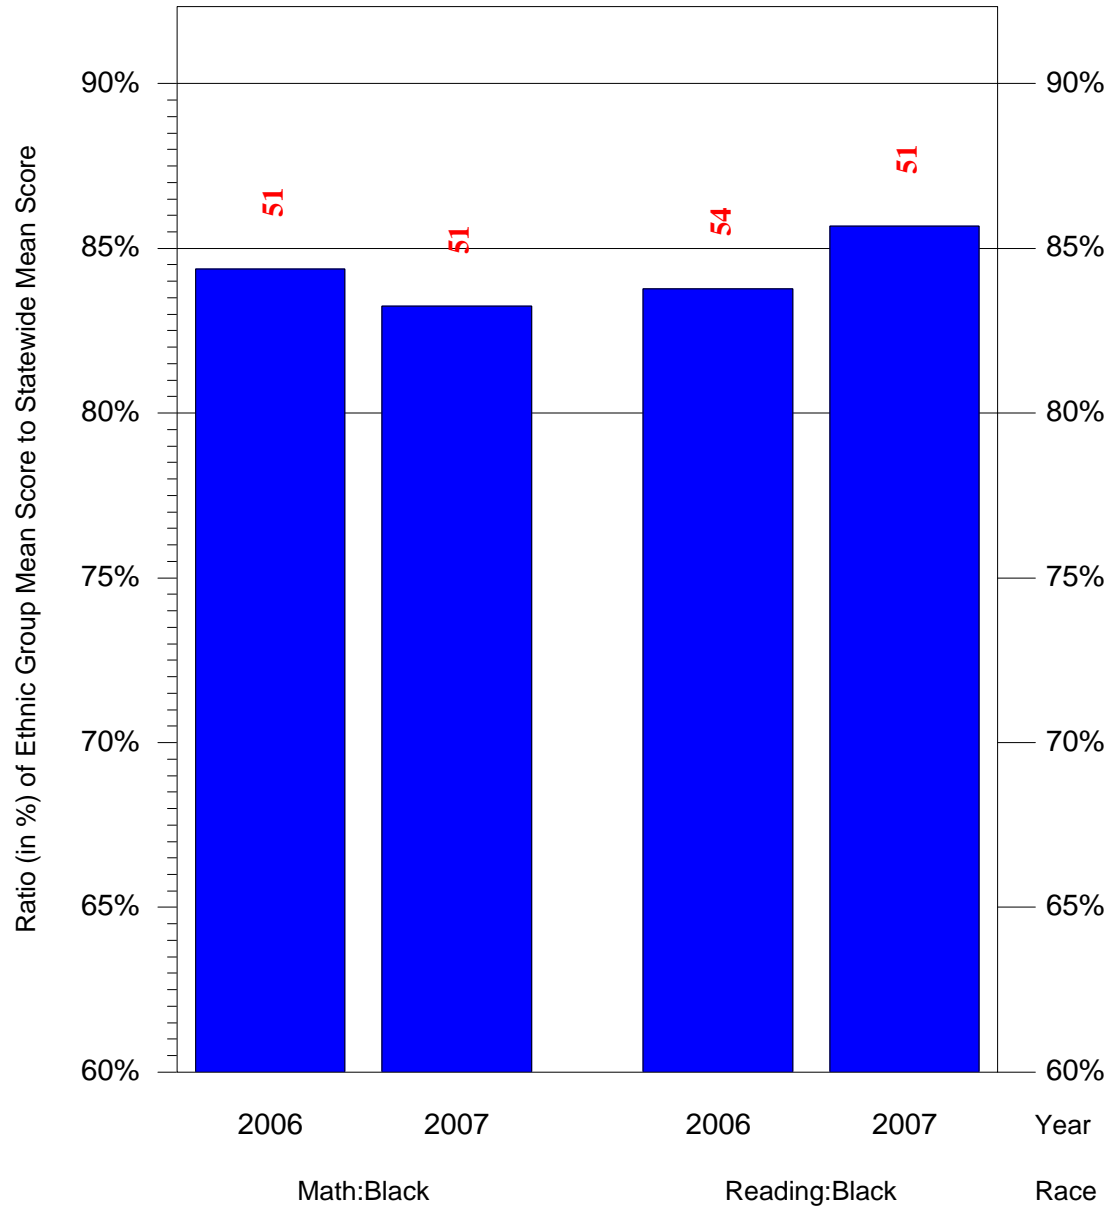

Mean Ethnic Group Building PSSA Test Score to Statewide Mean Score

Building = Blaine James G Sch(3662) and Grade = 7 and Ethnic Group = Black or White

(Note: Number (in red) of Test Takers is above each bar in the chart.)