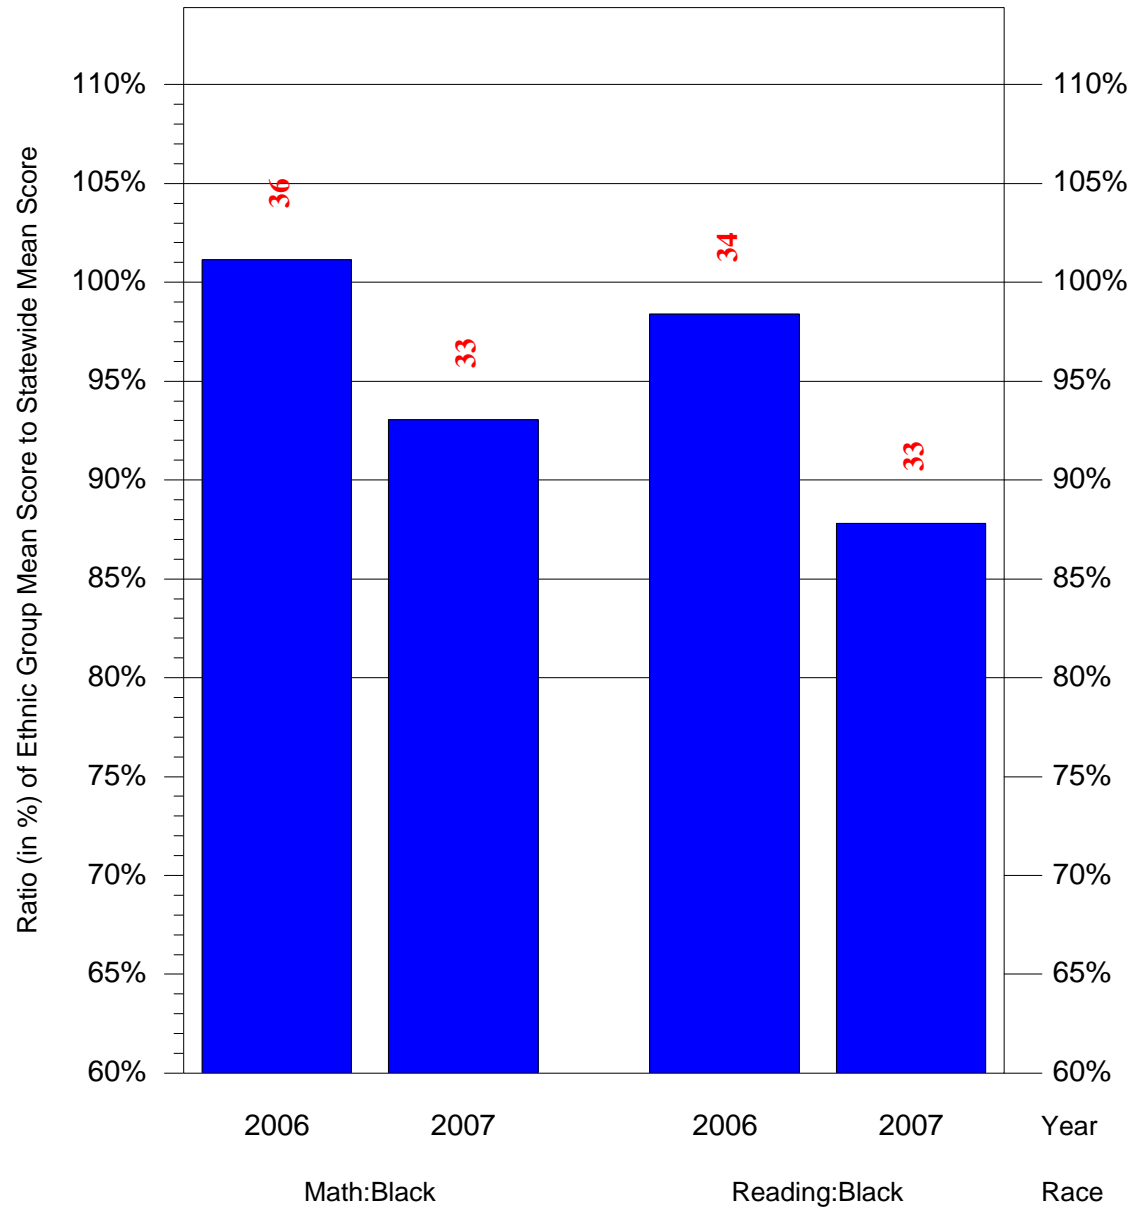

Mean Ethnic Group Building PSSA Test Score to Statewide Mean Score

Building = Cayuga School(7404) and Grade = 4 and Ethnic Group = Black or White

(Note: Number (in red) of Test Takers is above each bar in the chart.)