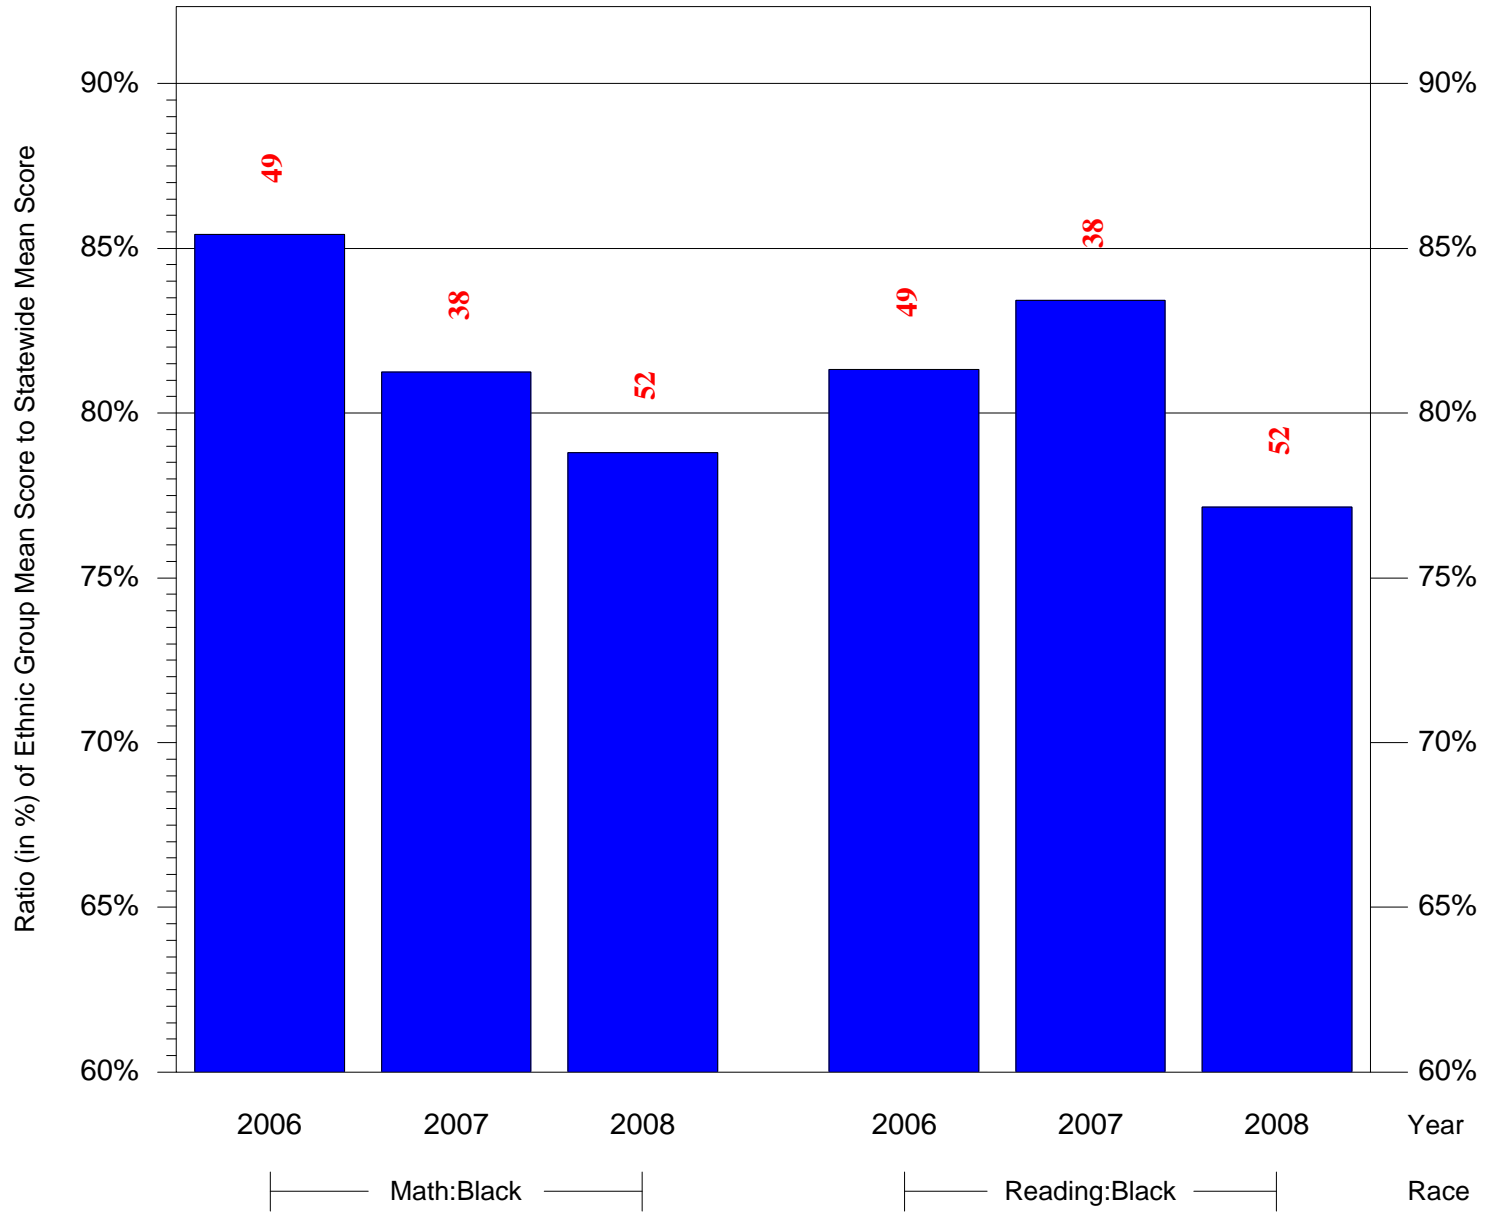

Mean Ethnic Group Building PSSA Test Score to Statewide Mean Score

Building = Elkin Lewis Sch(3688) and Grade = 4 and Ethnic Group = Black or White

(Note: Number (in red) of Test Takers is above each bar in the chart.)