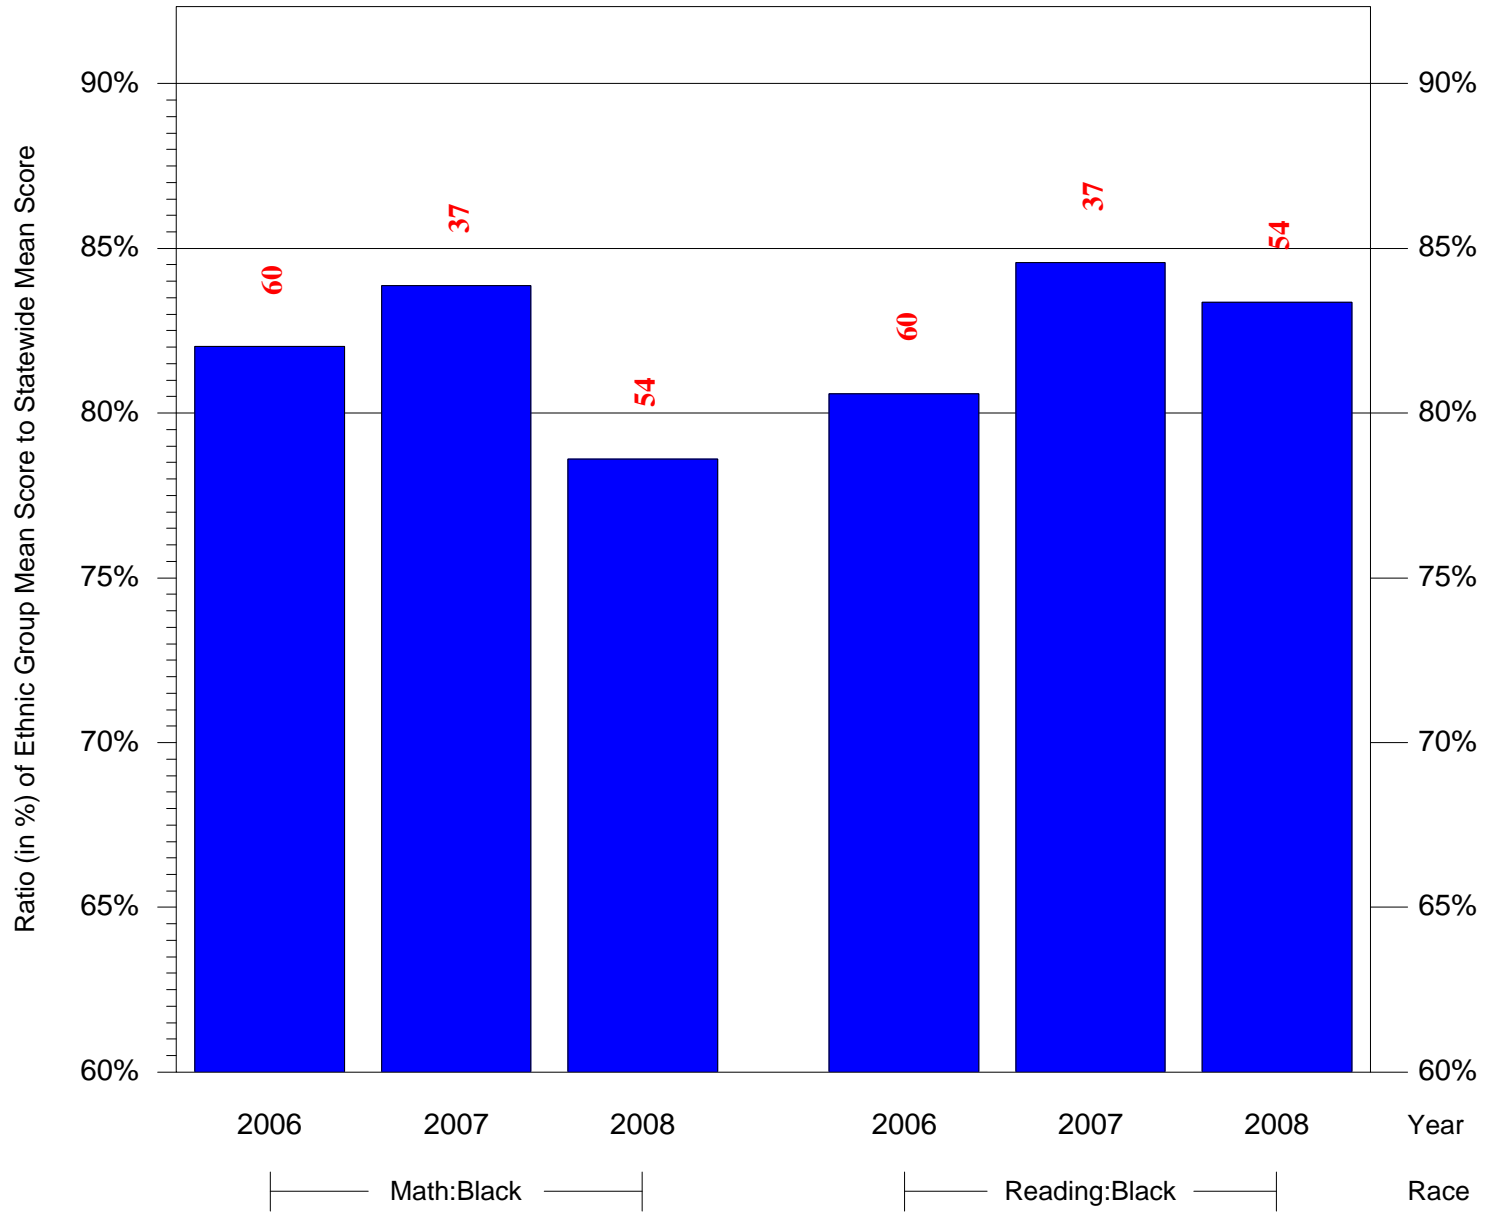

Mean Ethnic Group Building PSSA Test Score to Statewide Mean Score

Building = Allen Dr Ethel Sch(5292) and Grade = 4 and Ethnic Group = Black or White

(Note: Number (in red) of Test Takers is above each bar in the chart.)