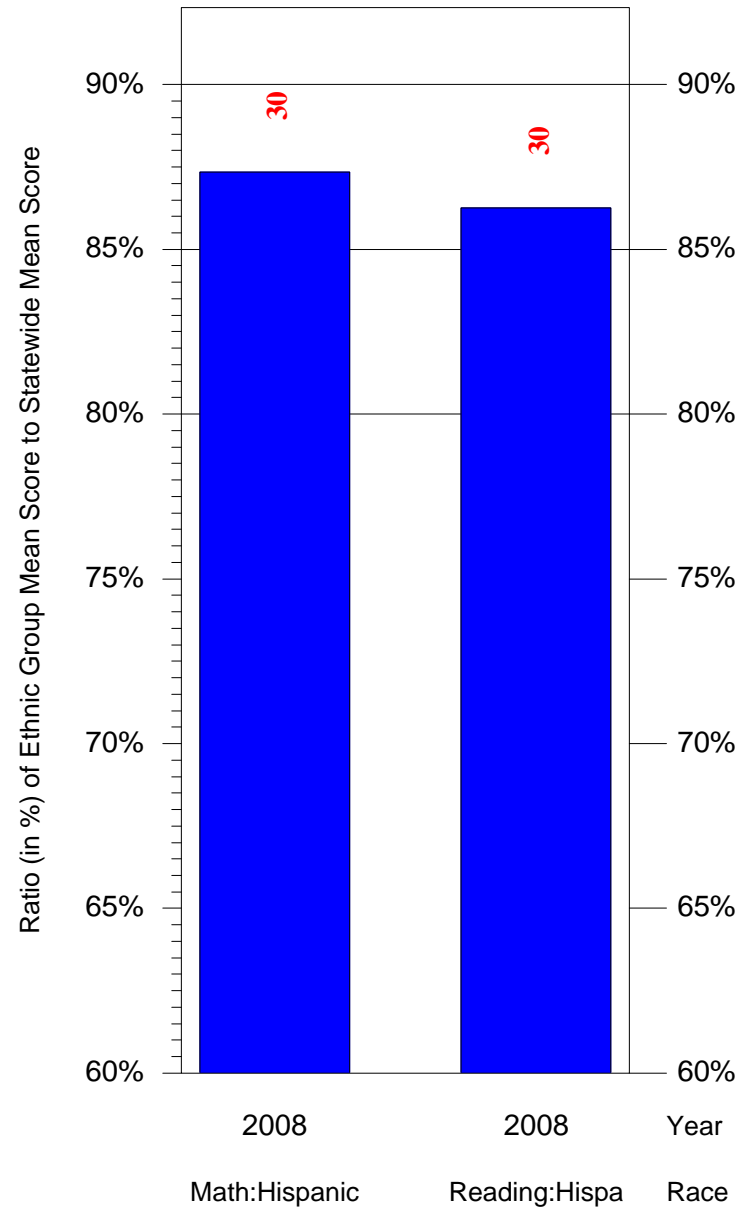

Mean Ethnic Group Building PSSA Test Score to Statewide Mean Score

Building = Morrison Andrew J Sch(3749) and Grade = 6 and Ethnic Group = Asian or Hispanic

(Note: Number (in red) of Test Takers is above each bar in the chart.)