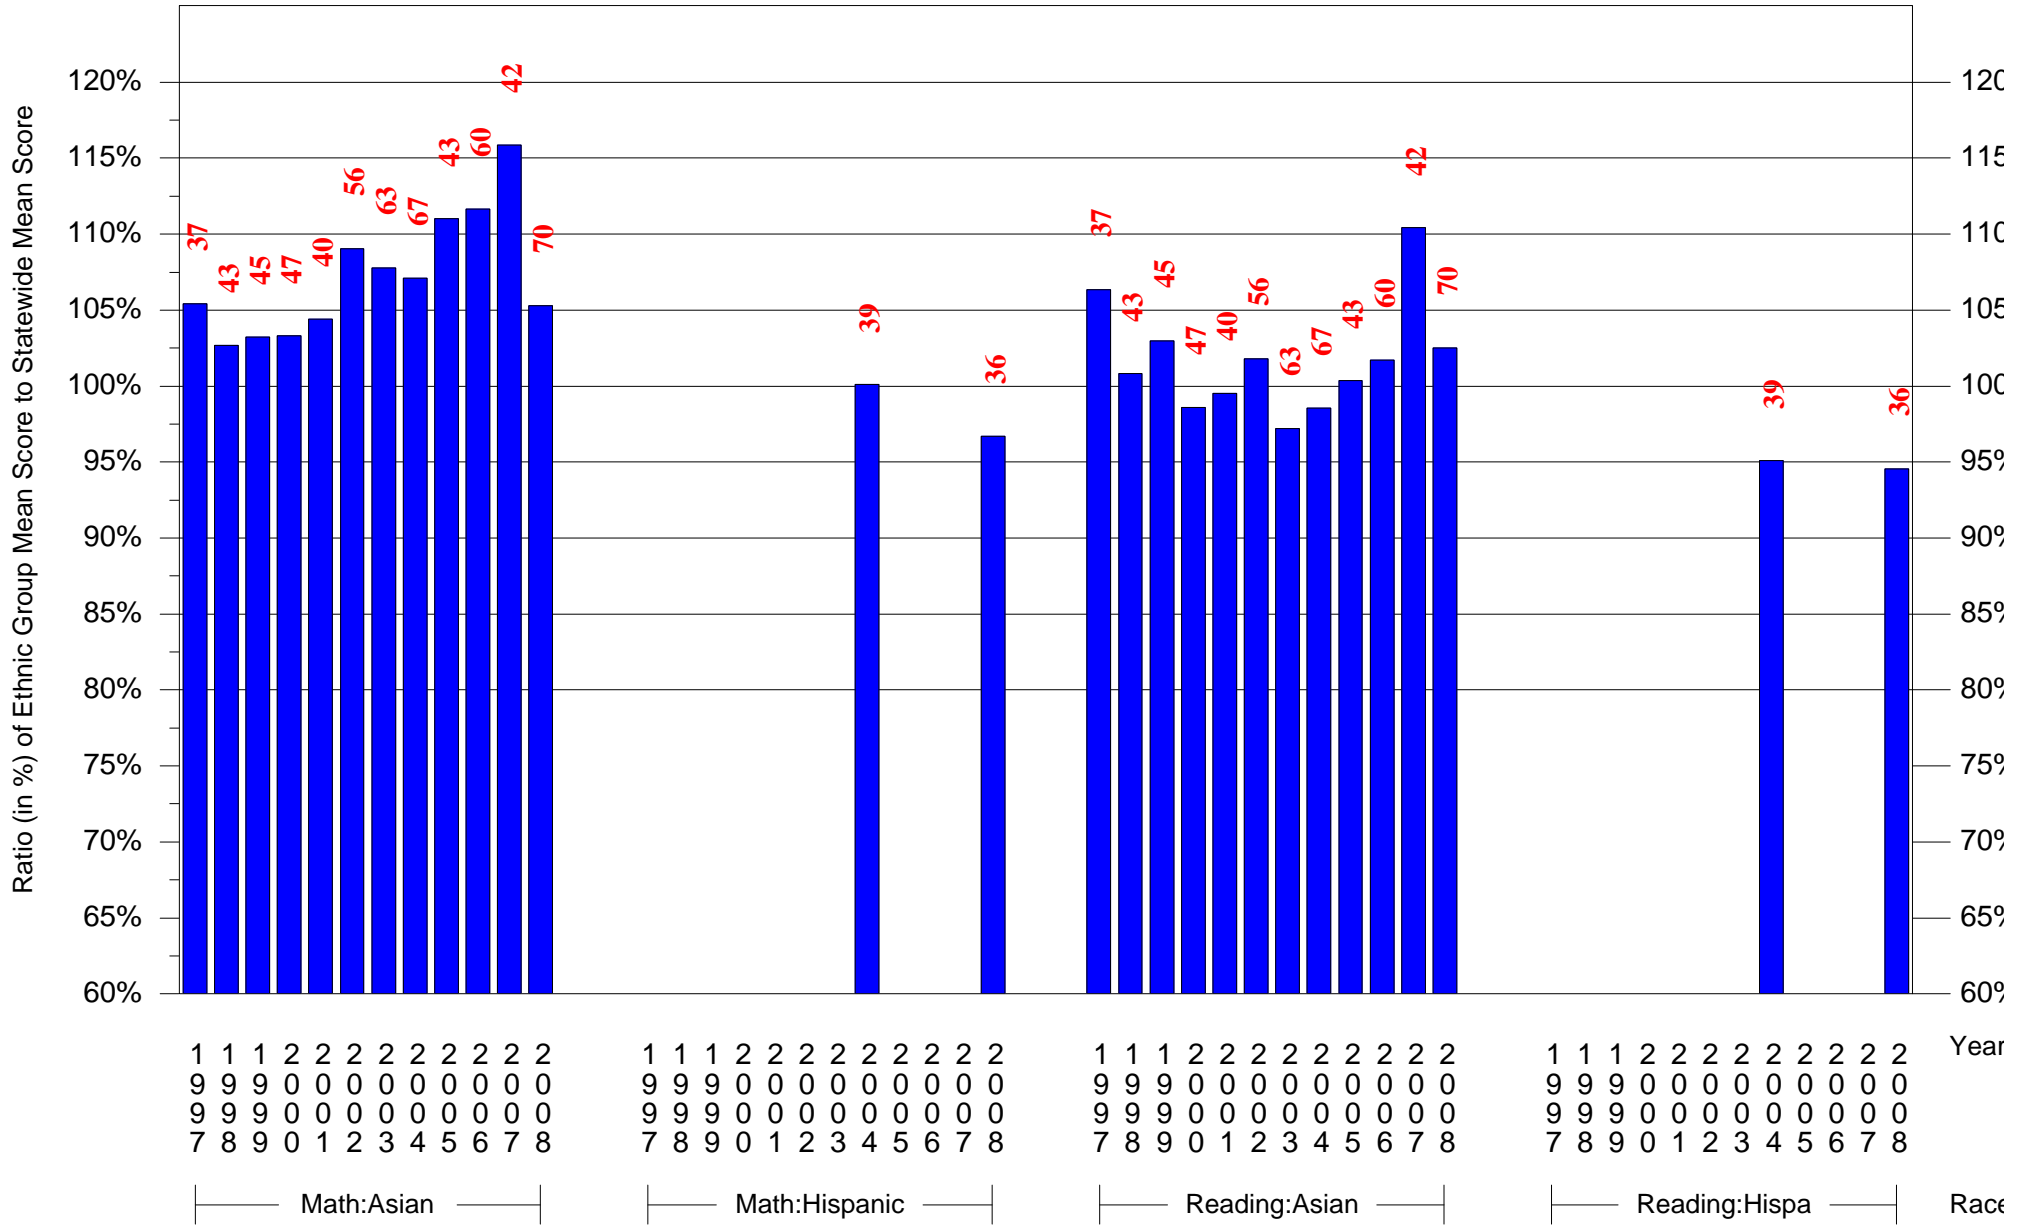

Mean Ethnic Group Building PSSA Test Score to Statewide Mean Score

Building = Baldi C C A MS(6824) and Grade = 8 and Ethnic Group = Asian or Hispanic

(Note: Number (in red) of Test Takers is above each bar in the chart.)