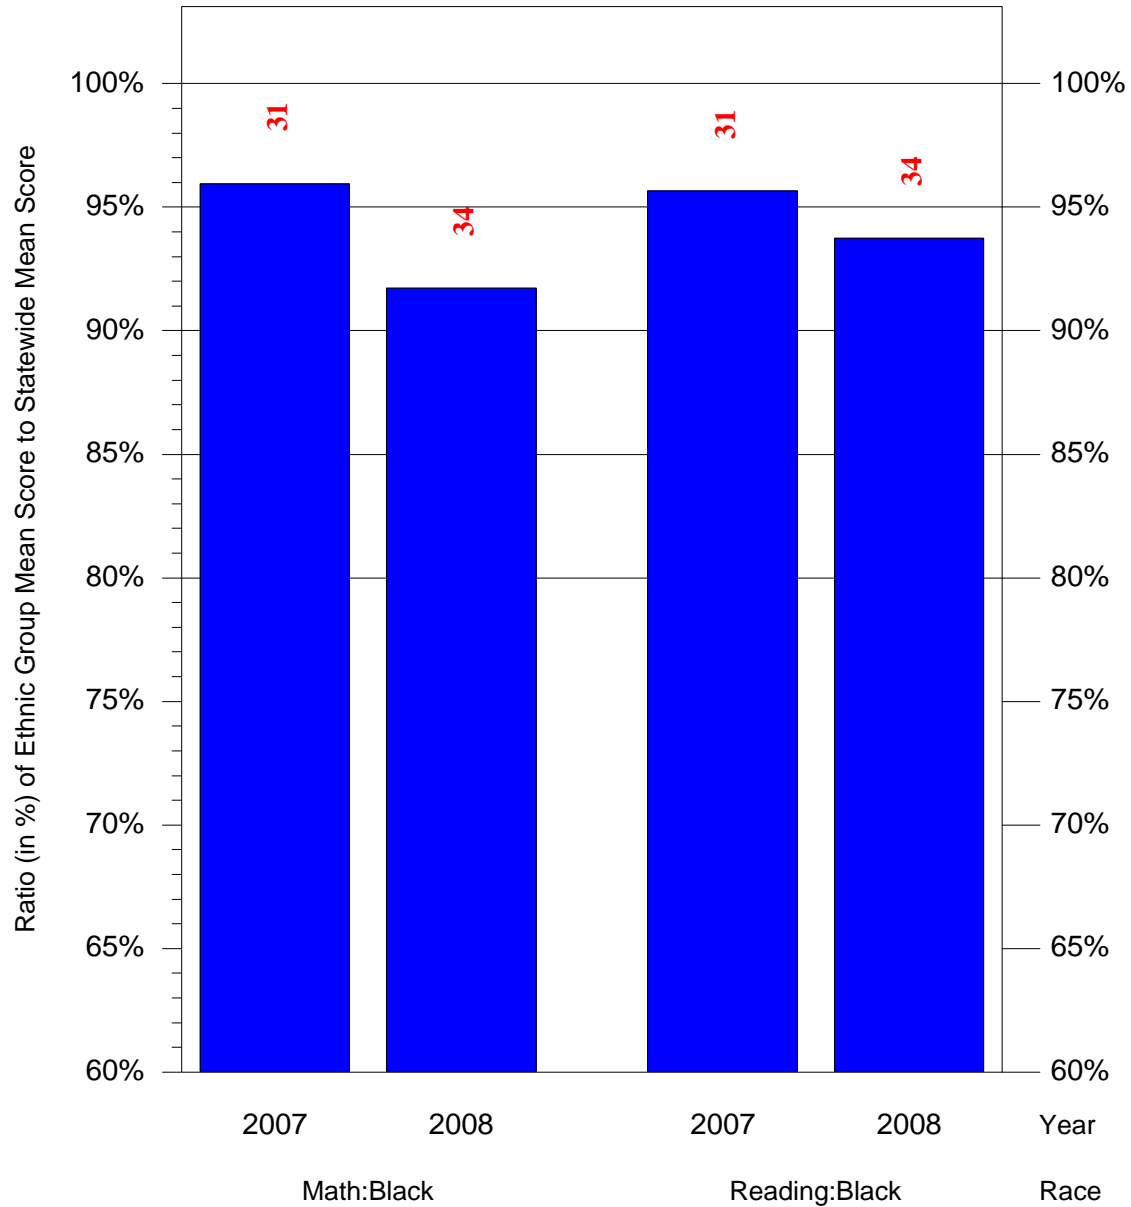

Mean Ethnic Group Building PSSA Test Score to Statewide Mean Score

Building = Holme Thomas Sch(3766) and Grade = 3 and Ethnic Group = Black or White

(Note: Number (in red) of Test Takers is above each bar in the chart.)