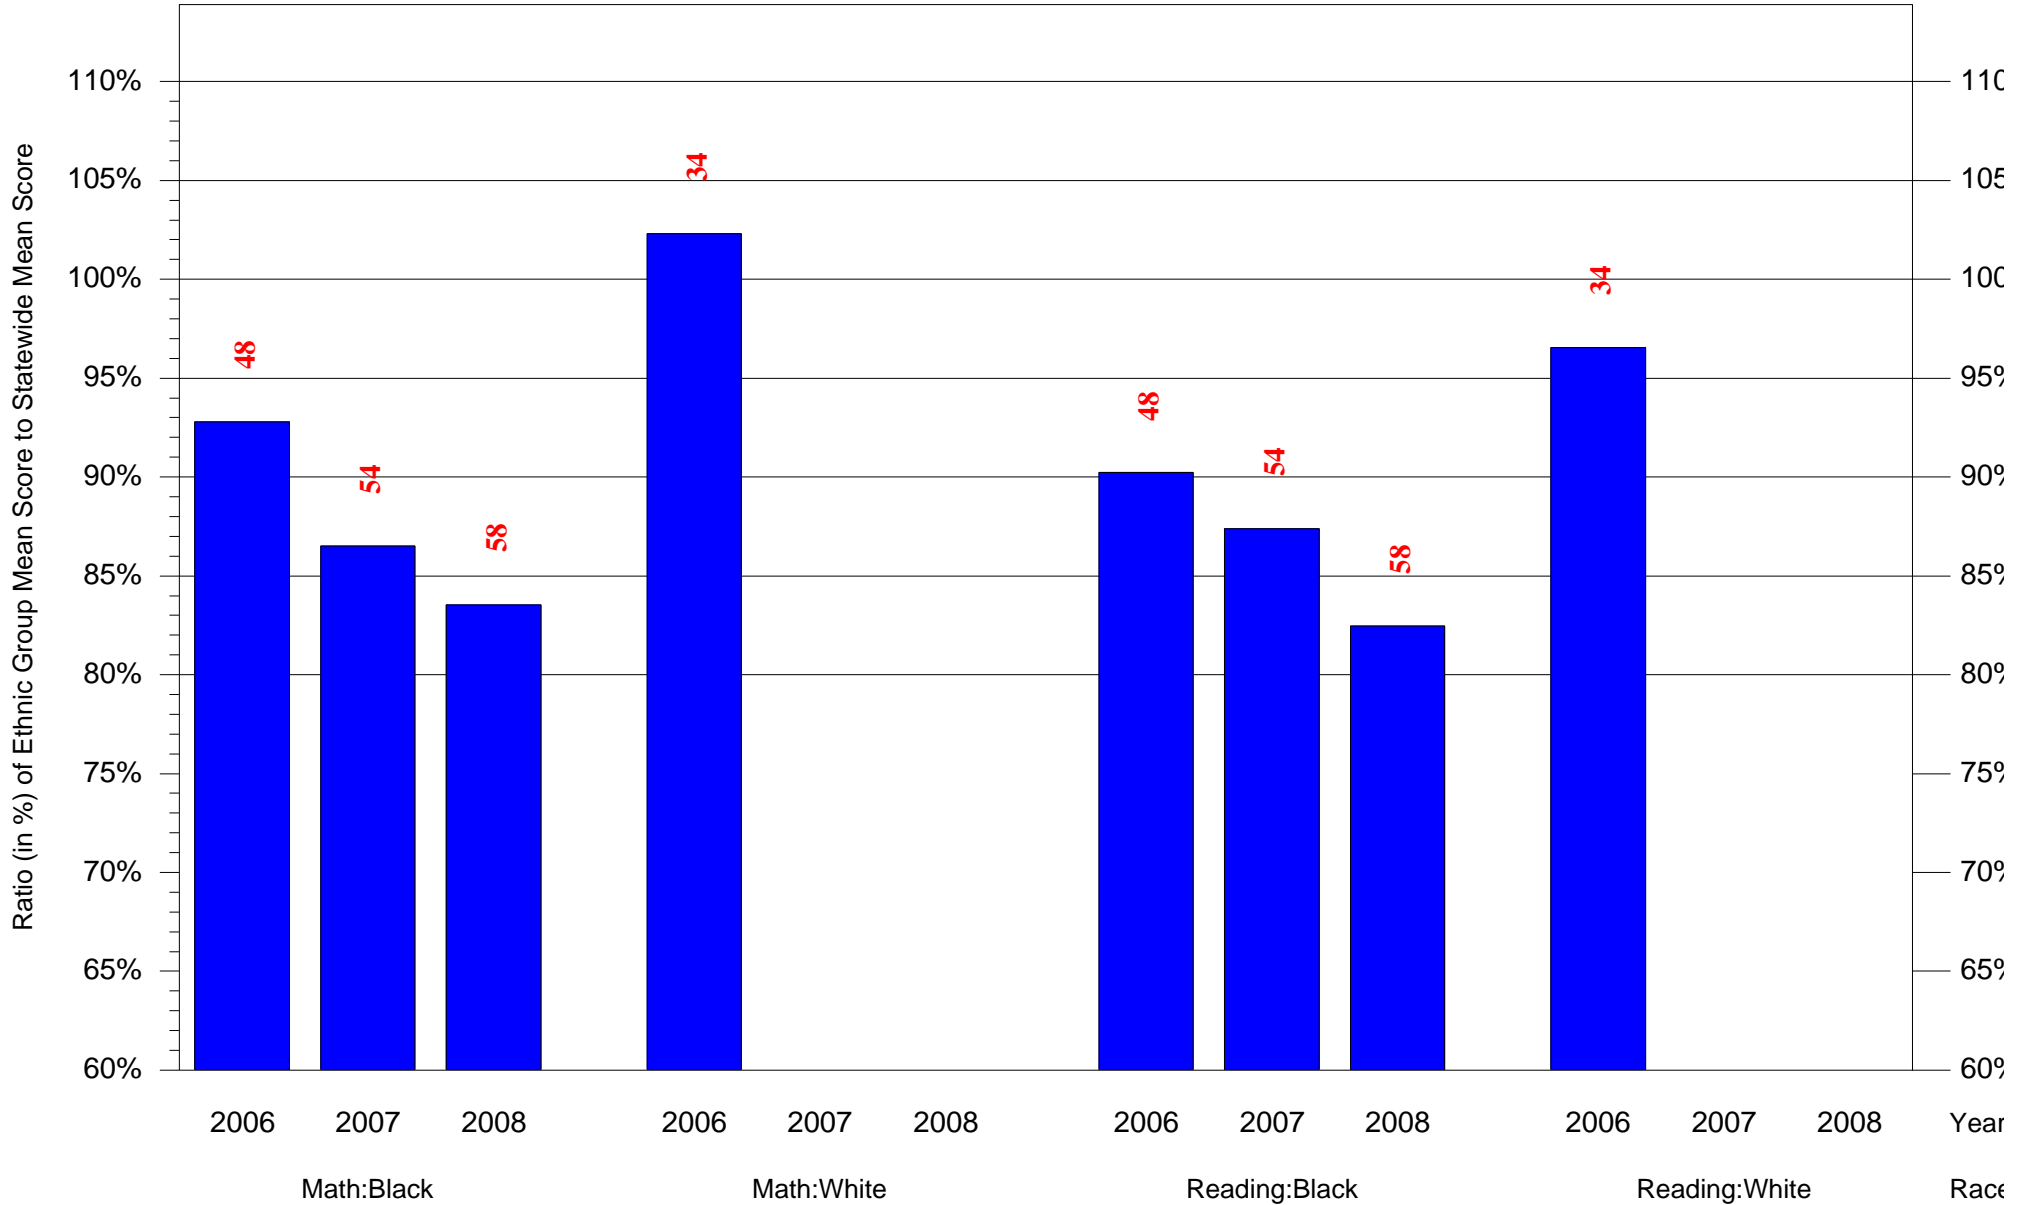

Mean Ethnic Group Building PSSA Test Score to Statewide Mean Score

Building = Spruance Gilbert Sch(7234) and Grade = 4 and Ethnic Group = Black or White

(Note: Number (in red) of Test Takers is above each bar in the chart.)