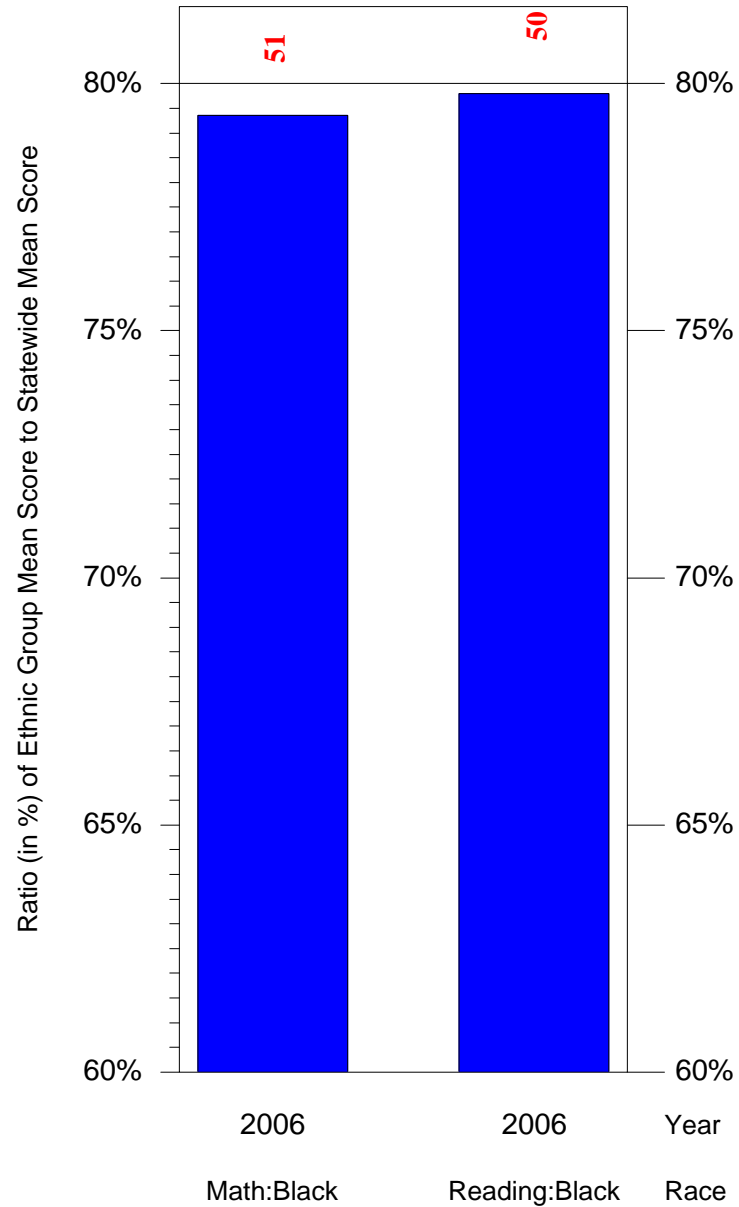

Mean Ethnic Group Building PSSA Test Score to Statewide Mean Score

Building = Barry Comm John Sch(3598) and Grade = 6 and Ethnic Group = Black or White

(Note: Number (in red) of Test Takers is above each bar in the chart.)