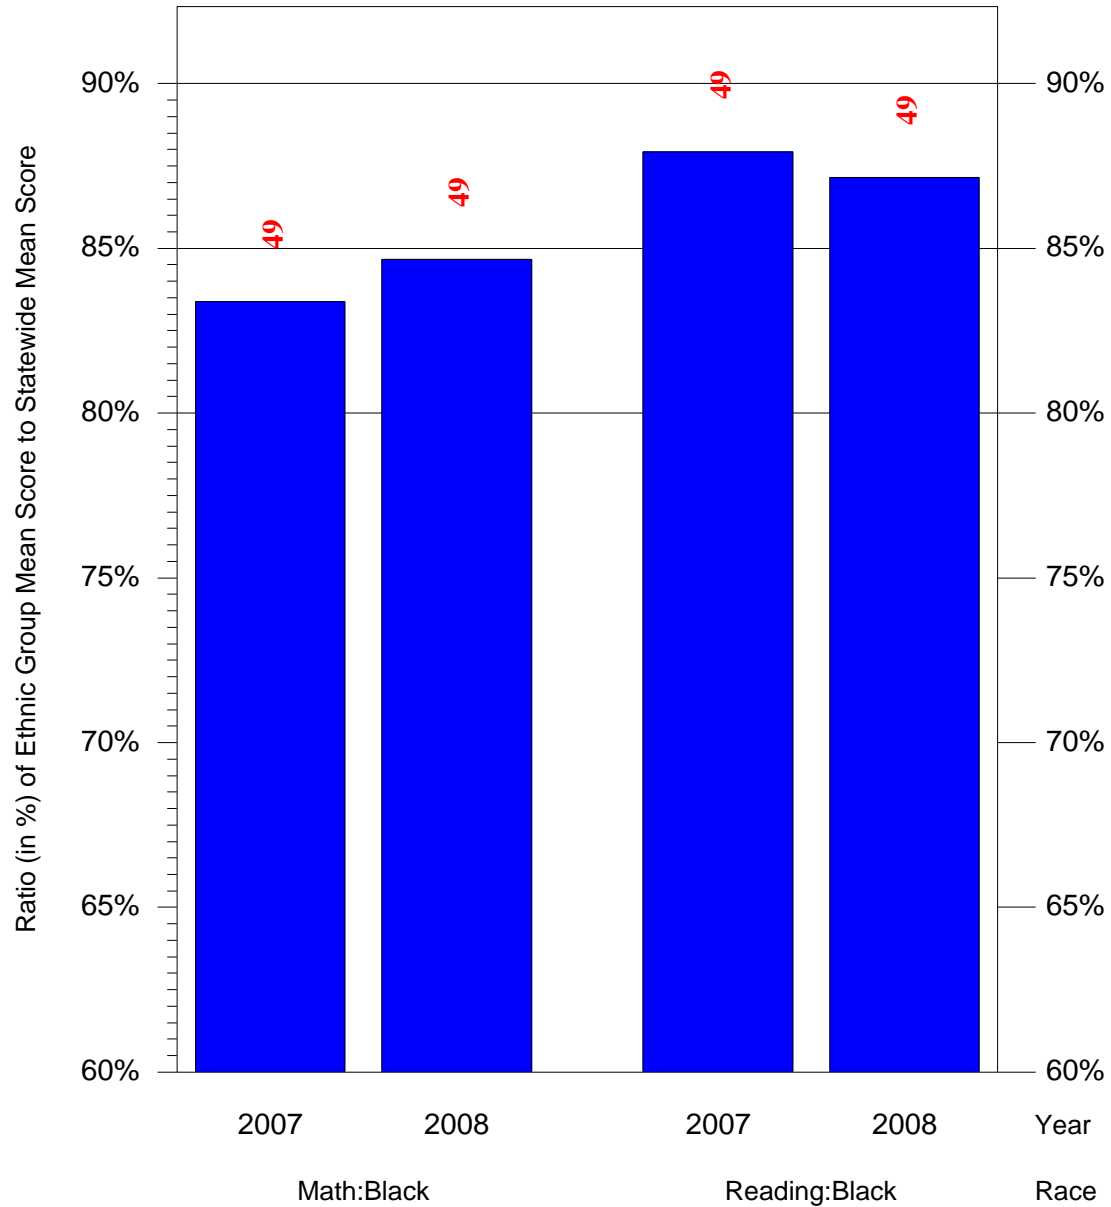

Mean Ethnic Group Building PSSA Test Score to Statewide Mean Score

Building = Marshall John Sch(3797) and Grade = 3 and Ethnic Group = Black or White

(Note: Number (in red) of Test Takers is above each bar in the chart.)