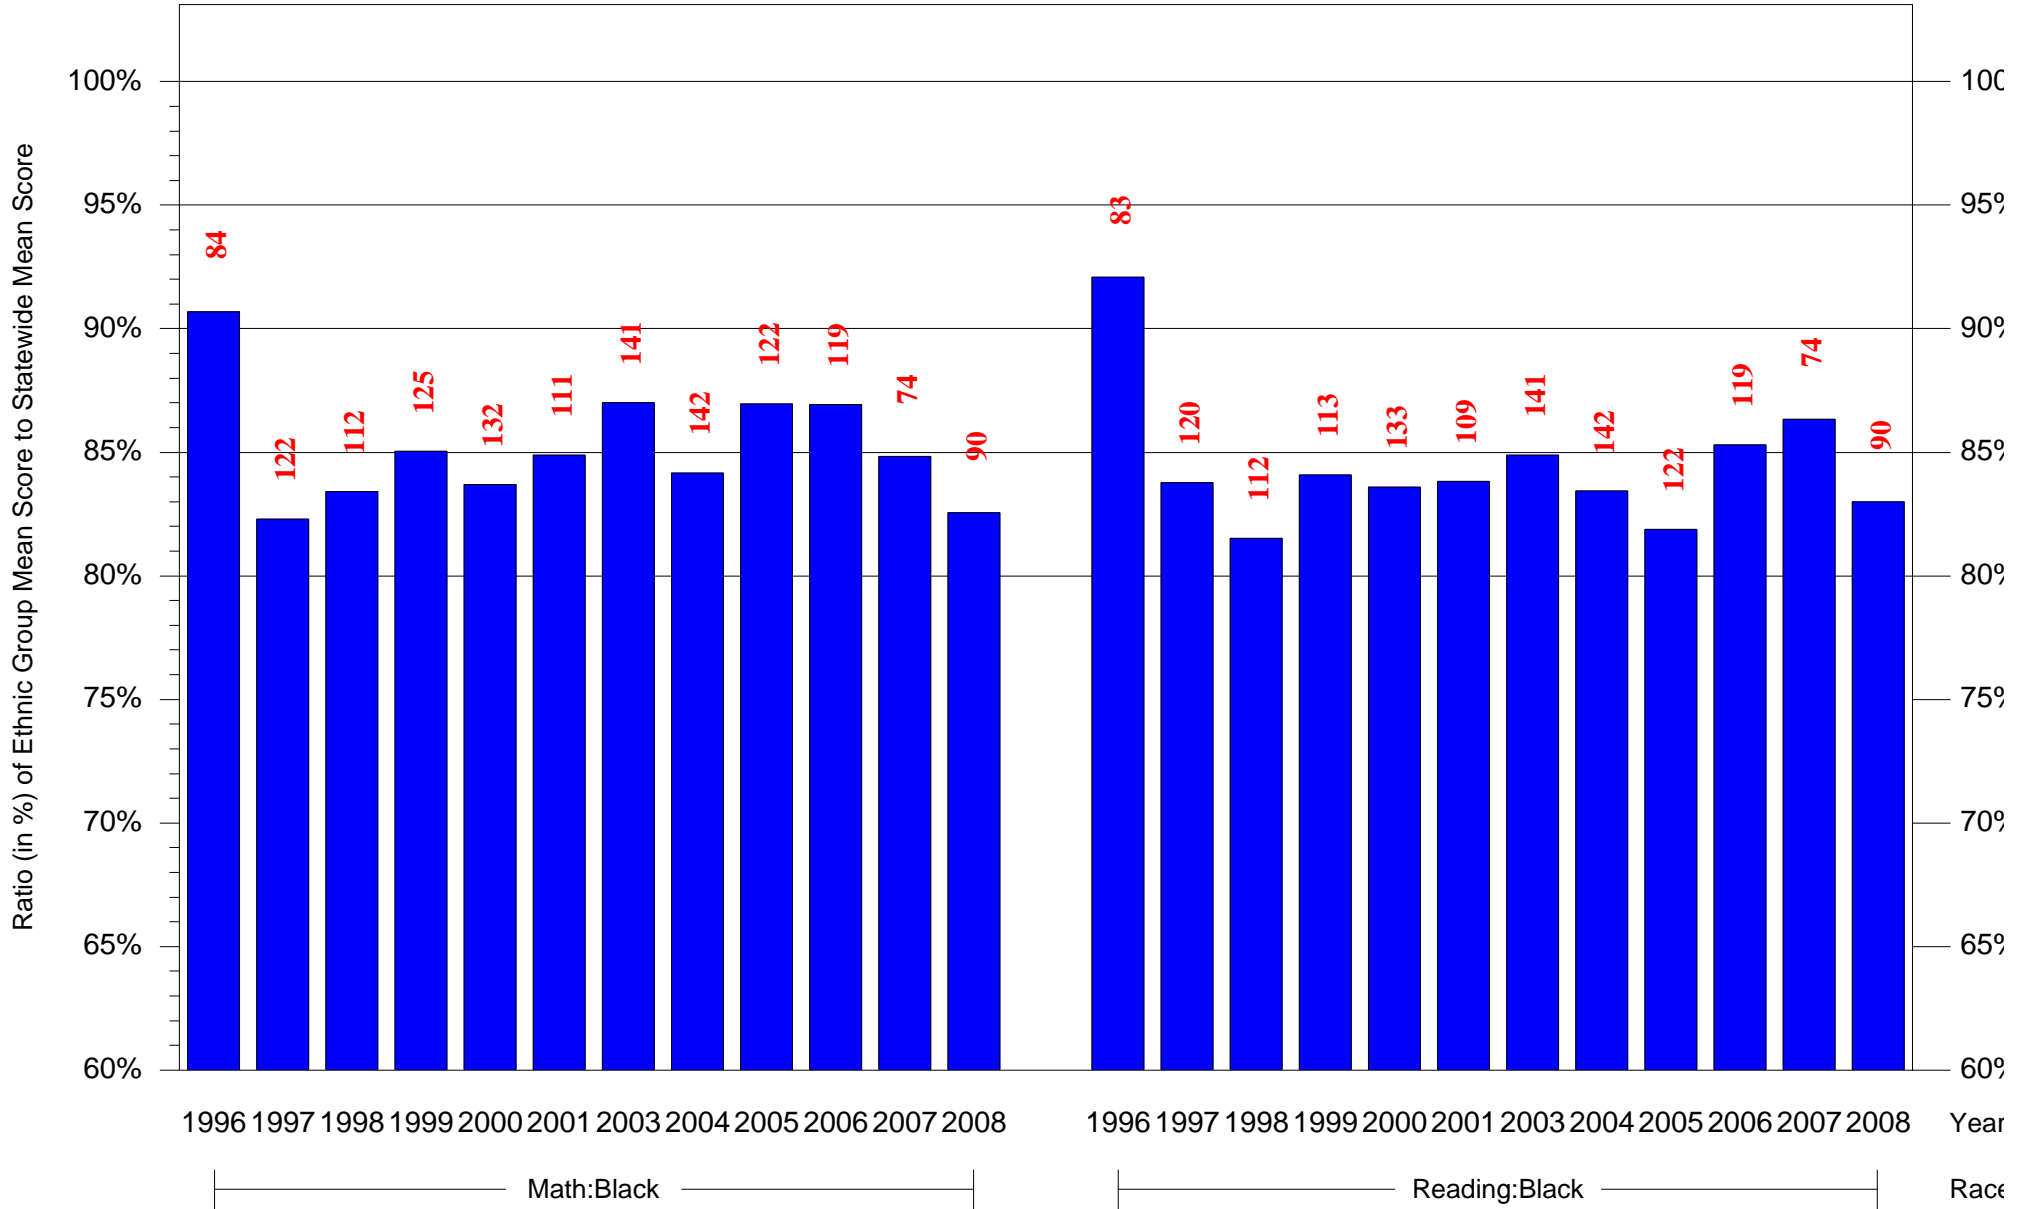

Mean Ethnic Group Building PSSA Test Score to Statewide Mean Score

Building = Pastorius Francis P Sch(3721) and Grade = 5 and Ethnic Group = Black or White

(Note: Number (in red) of Test Takers is above each bar in the chart.)