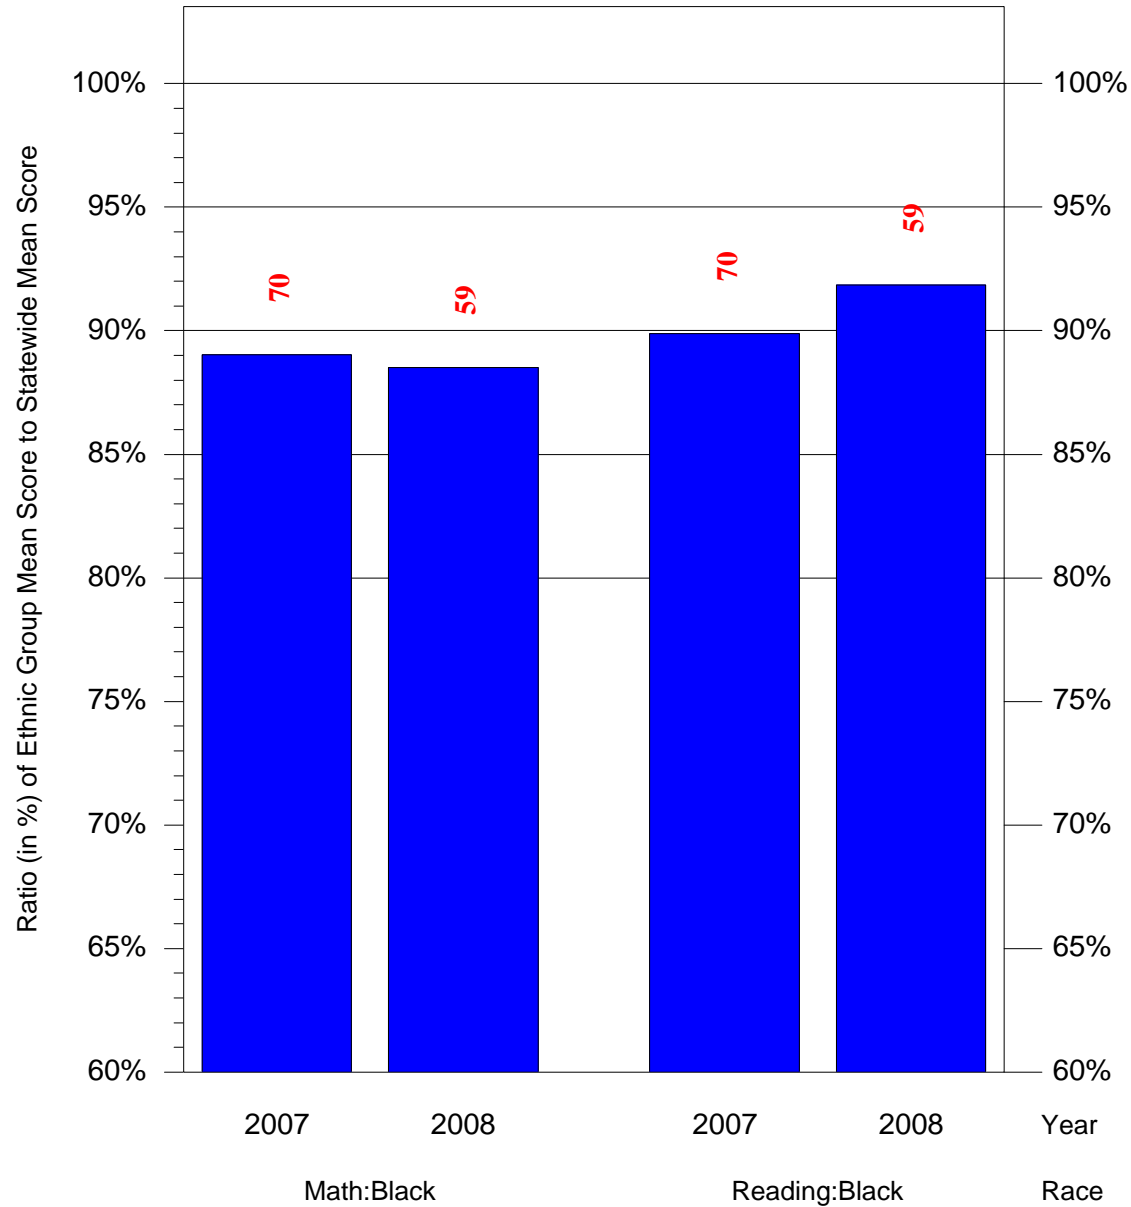

Mean Ethnic Group Building PSSA Test Score to Statewide Mean Score

Building = Mann William B Sch(3672) and Grade = 3 and Ethnic Group = Black or White

(Note: Number (in red) of Test Takers is above each bar in the chart.)