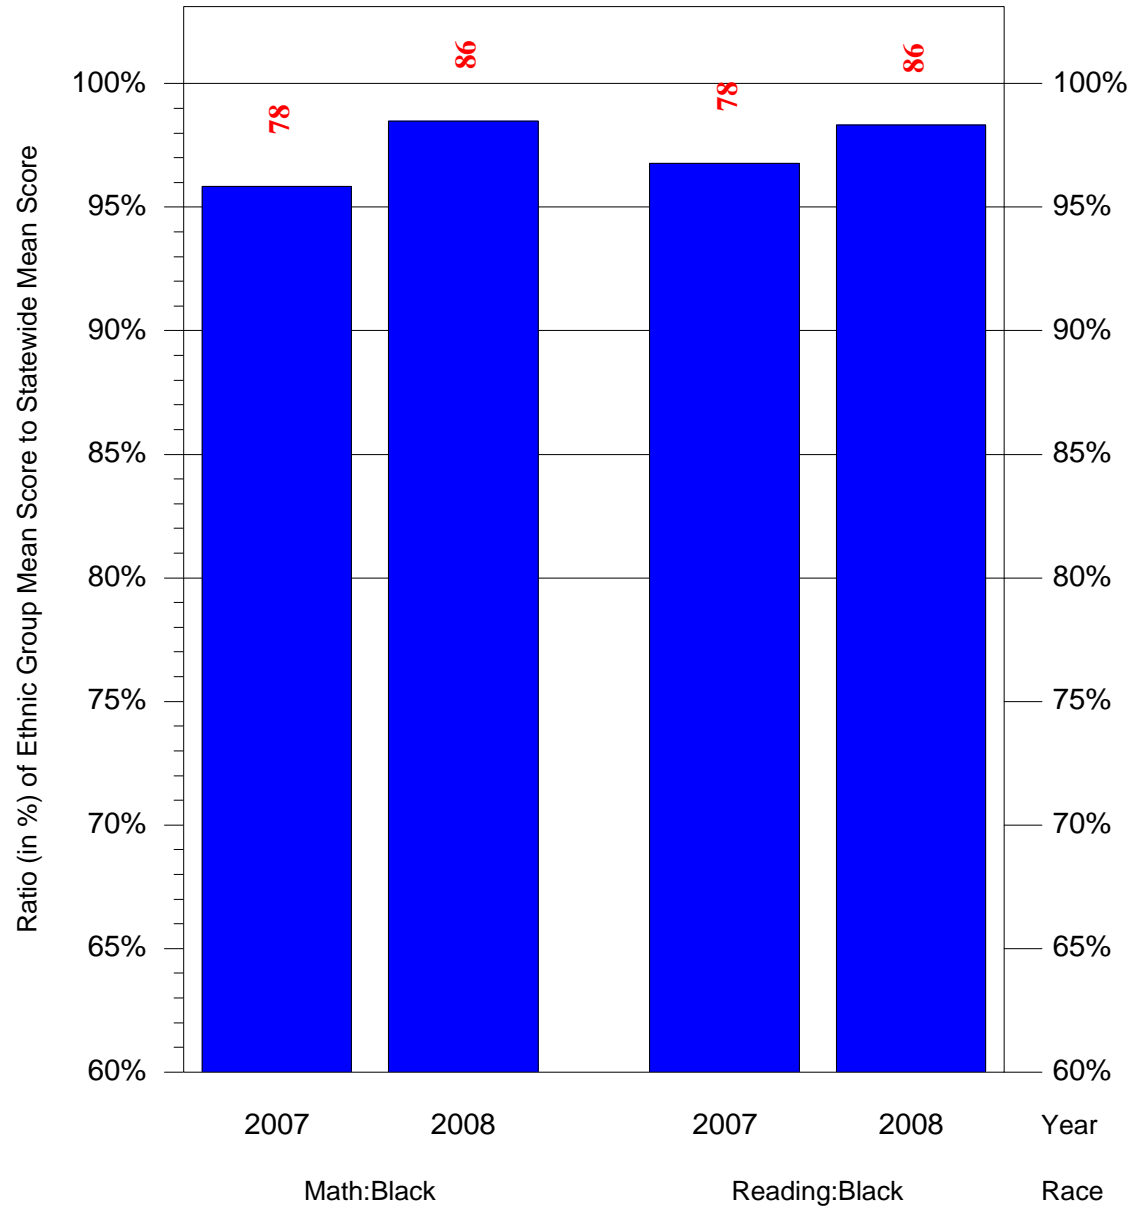

Mean Ethnic Group Building PSSA Test Score to Statewide Mean Score

Building = Rowen William Sch(3724) and Grade = 3 and Ethnic Group = Black or White

(Note: Number (in red) of Test Takers is above each bar in the chart.)