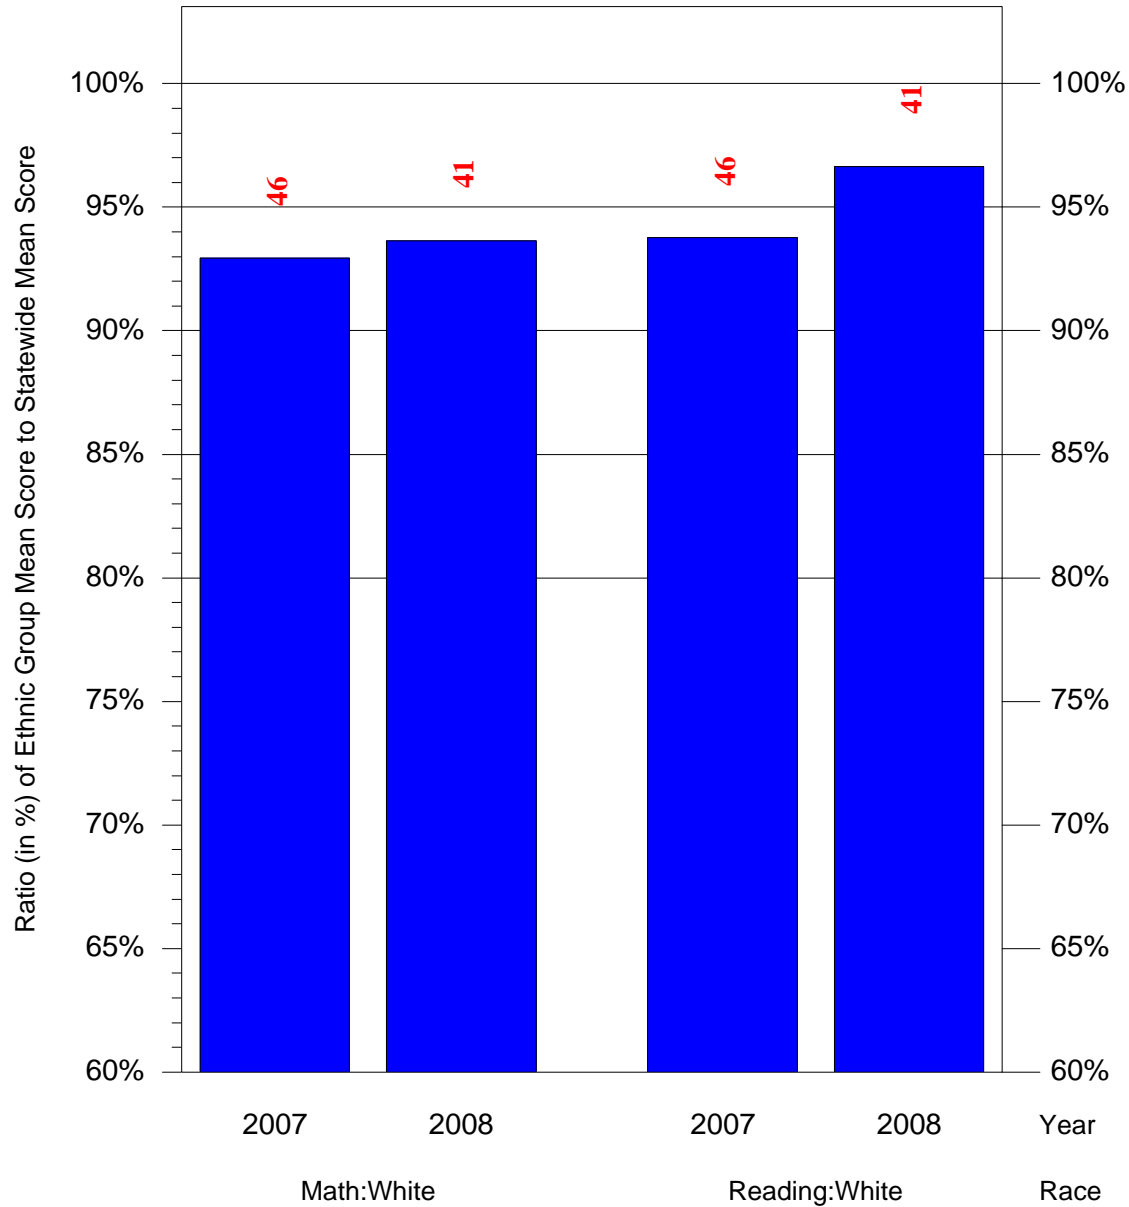

Mean Ethnic Group Building PSSA Test Score to Statewide Mean Score

Building = Hackett Horatio B Sch(5120) and Grade = 3 and Ethnic Group = Black or White

(Note: Number (in red) of Test Takers is above each bar in the chart.)