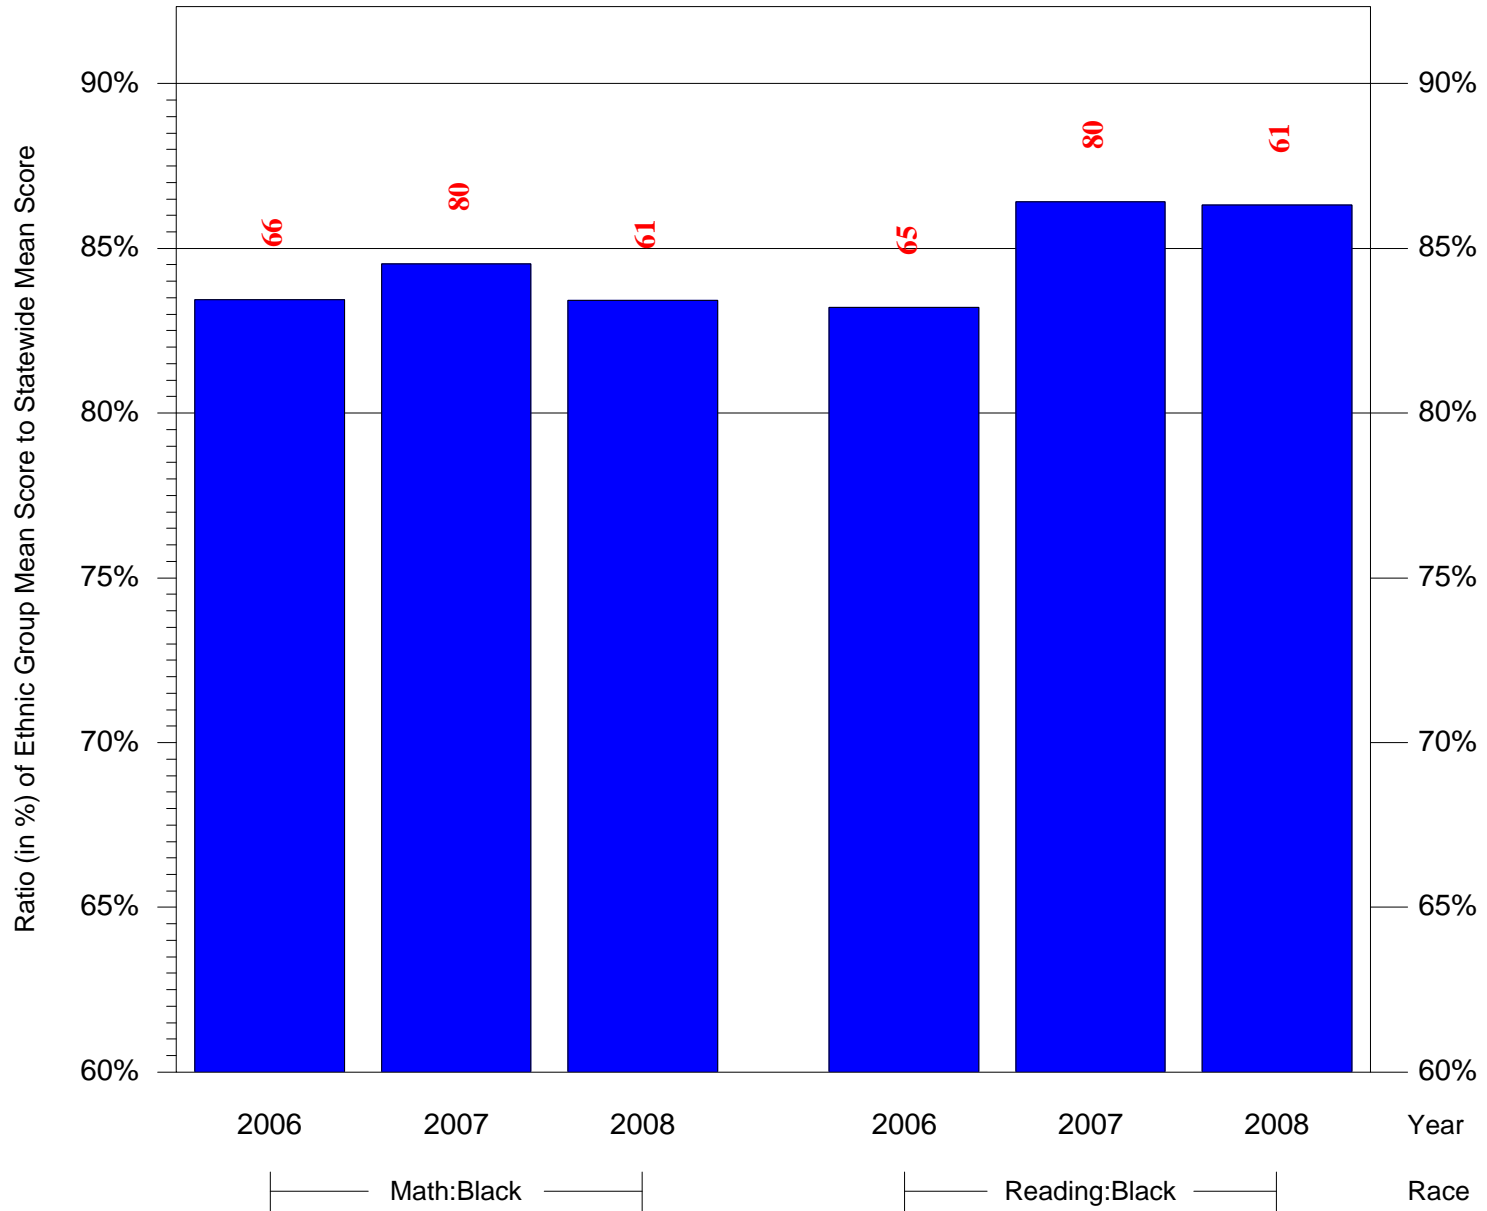

Mean Ethnic Group Building PSSA Test Score to Statewide Mean Score

Building = Lambertson Robert E Sch(3670) and Grade = 4 and Ethnic Group = Black or White

(Note: Number (in red) of Test Takers is above each bar in the chart.)