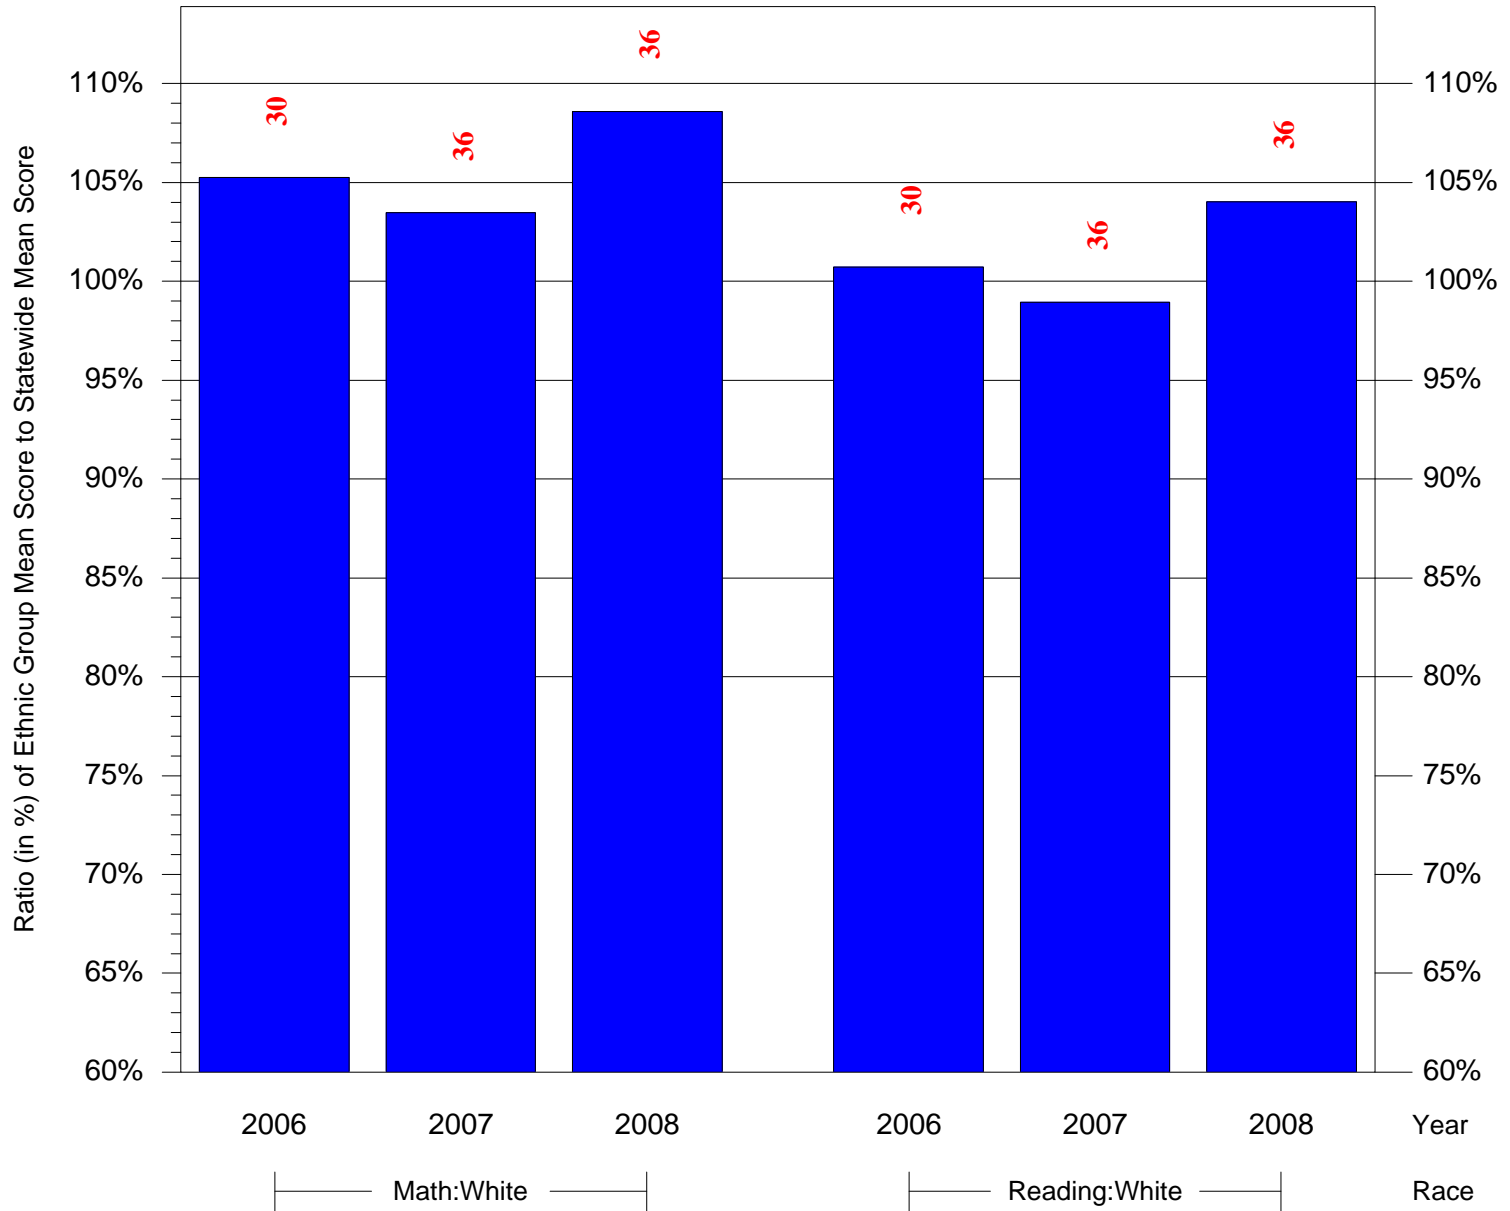

Mean Ethnic Group Building PSSA Test Score to Statewide Mean Score

Building = Greenberg Joseph Sch(4726) and Grade = 6 and Ethnic Group = Black or White

(Note: Number (in red) of Test Takers is above each bar in the chart.)