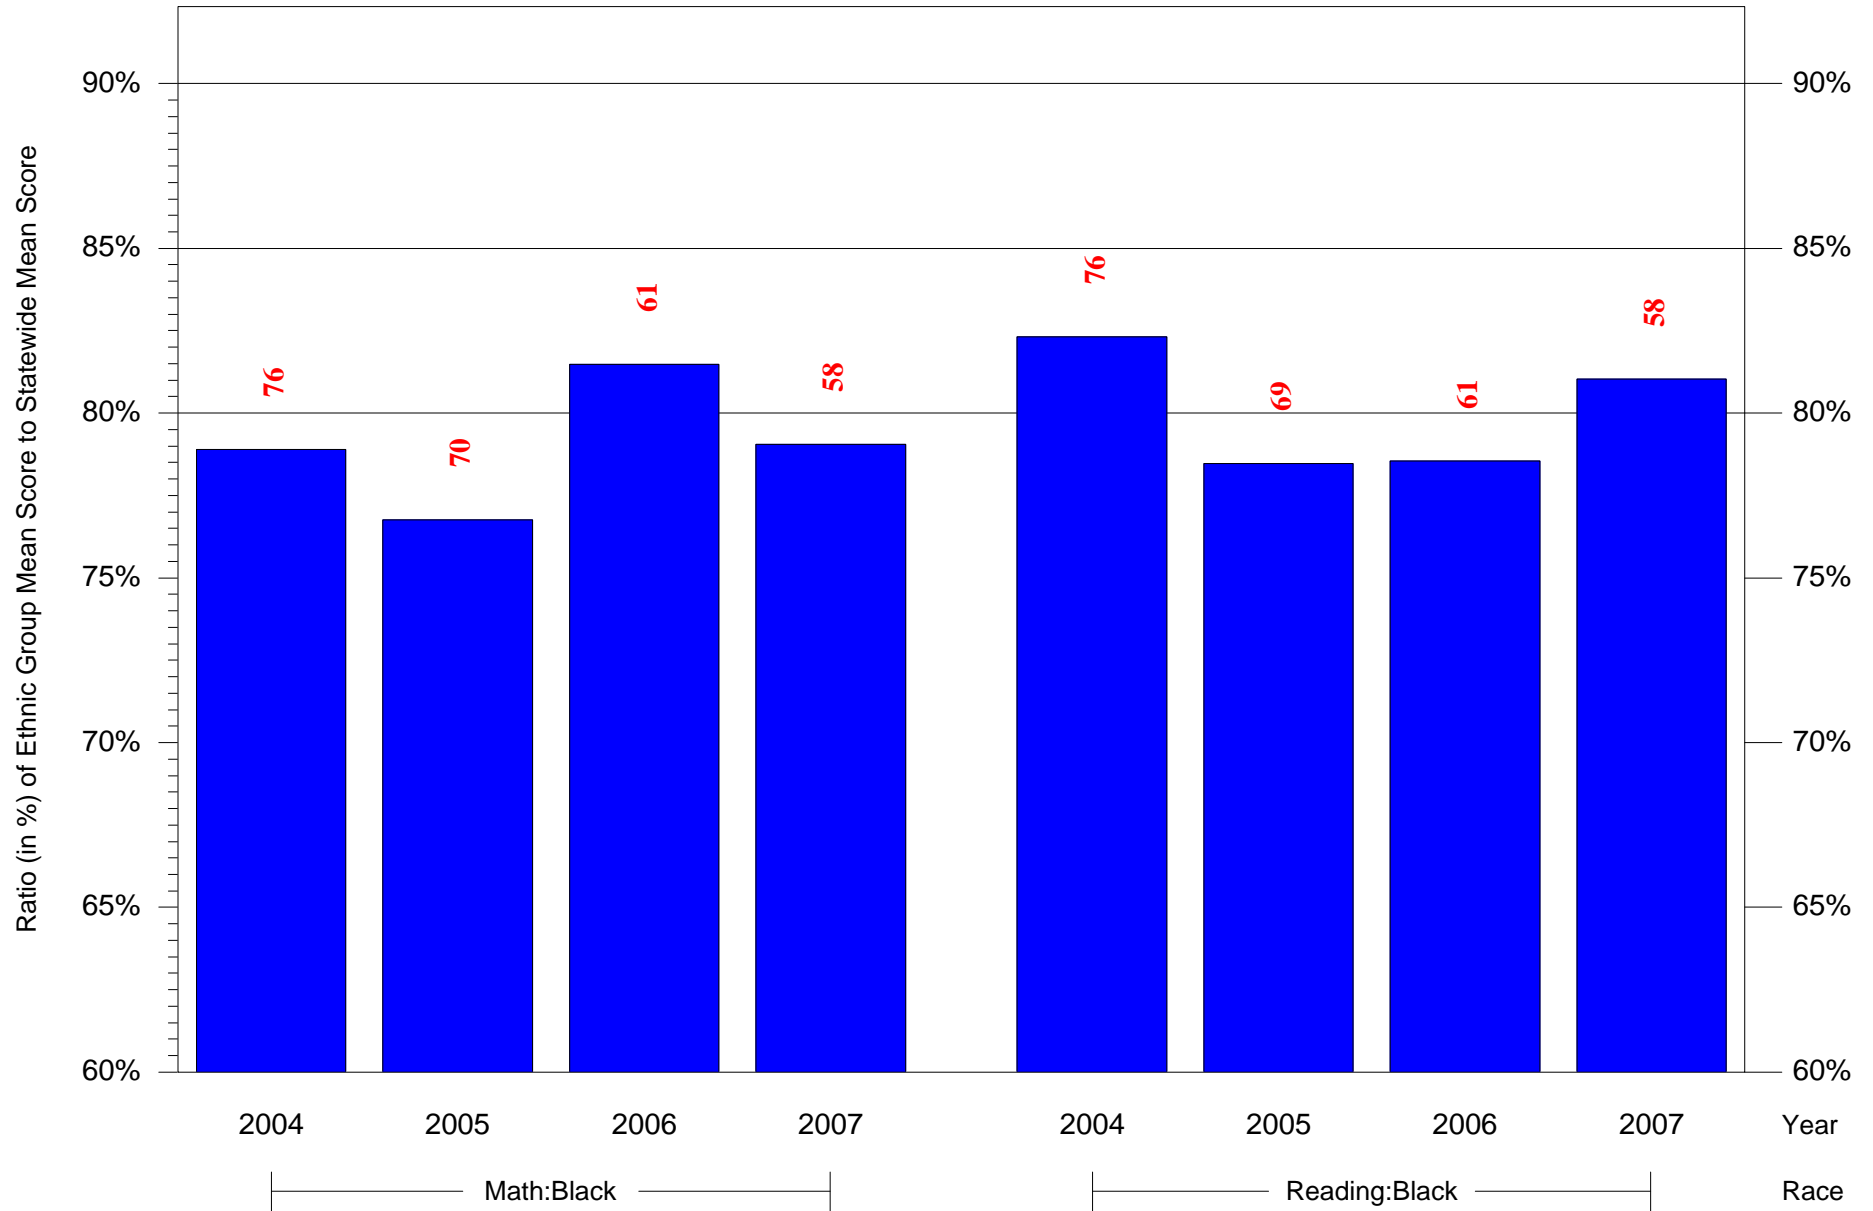

Mean Ethnic Group Building PSSA Test Score to Statewide Mean Score

Building = Allen Dr Ethel Sch(5292) and Grade = 5 and Ethnic Group = Black or White

(Note: Number (in red) of Test Takers is above each bar in the chart.)