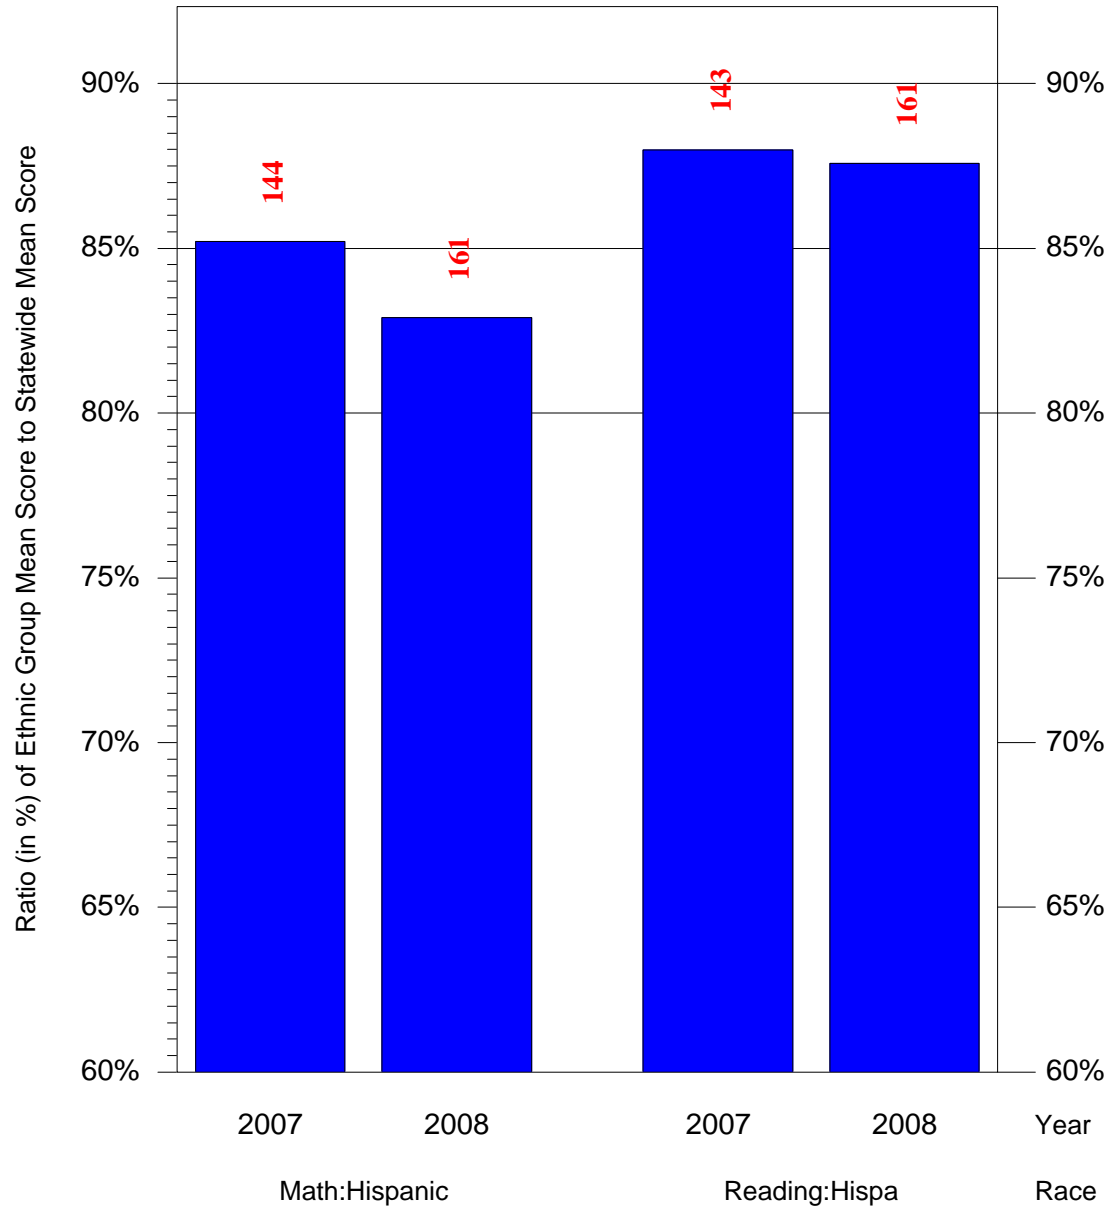

Mean Ethnic Group Building PSSA Test Score to Statewide Mean Score

Building = Elkin Lewis Sch(3688) and Grade = 3 and Ethnic Group = Asian or Hispanic

(Note: Number (in red) of Test Takers is above each bar in the chart.)