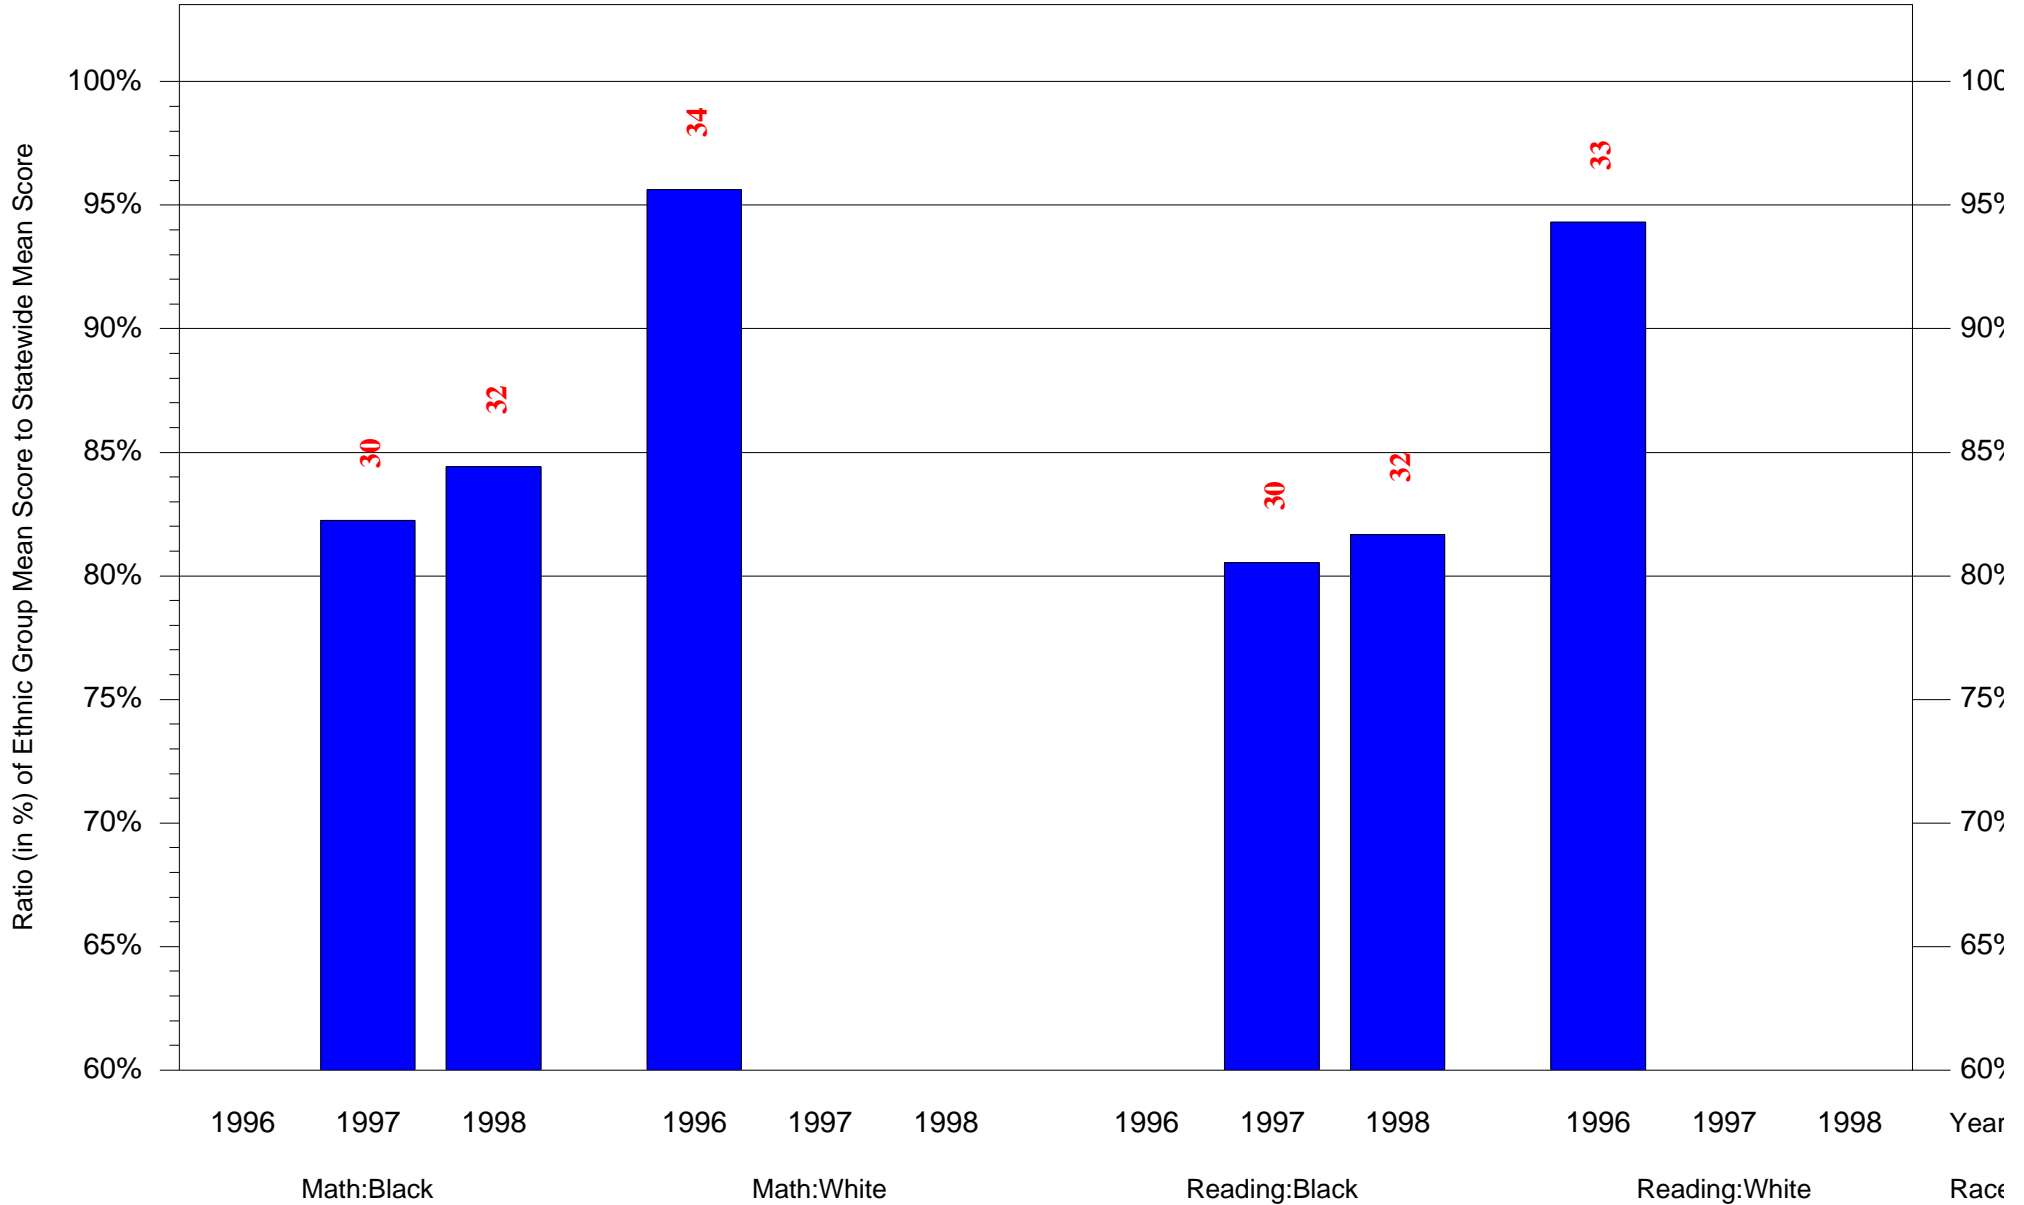

Mean Ethnic Group Building PSSA Test Score to Statewide Mean Score

Building = CookWissahickon Sch(5122) and Grade = 5 and Ethnic Group = Black or White

(Note: Number (in red) of Test Takers is above each bar in the chart.)