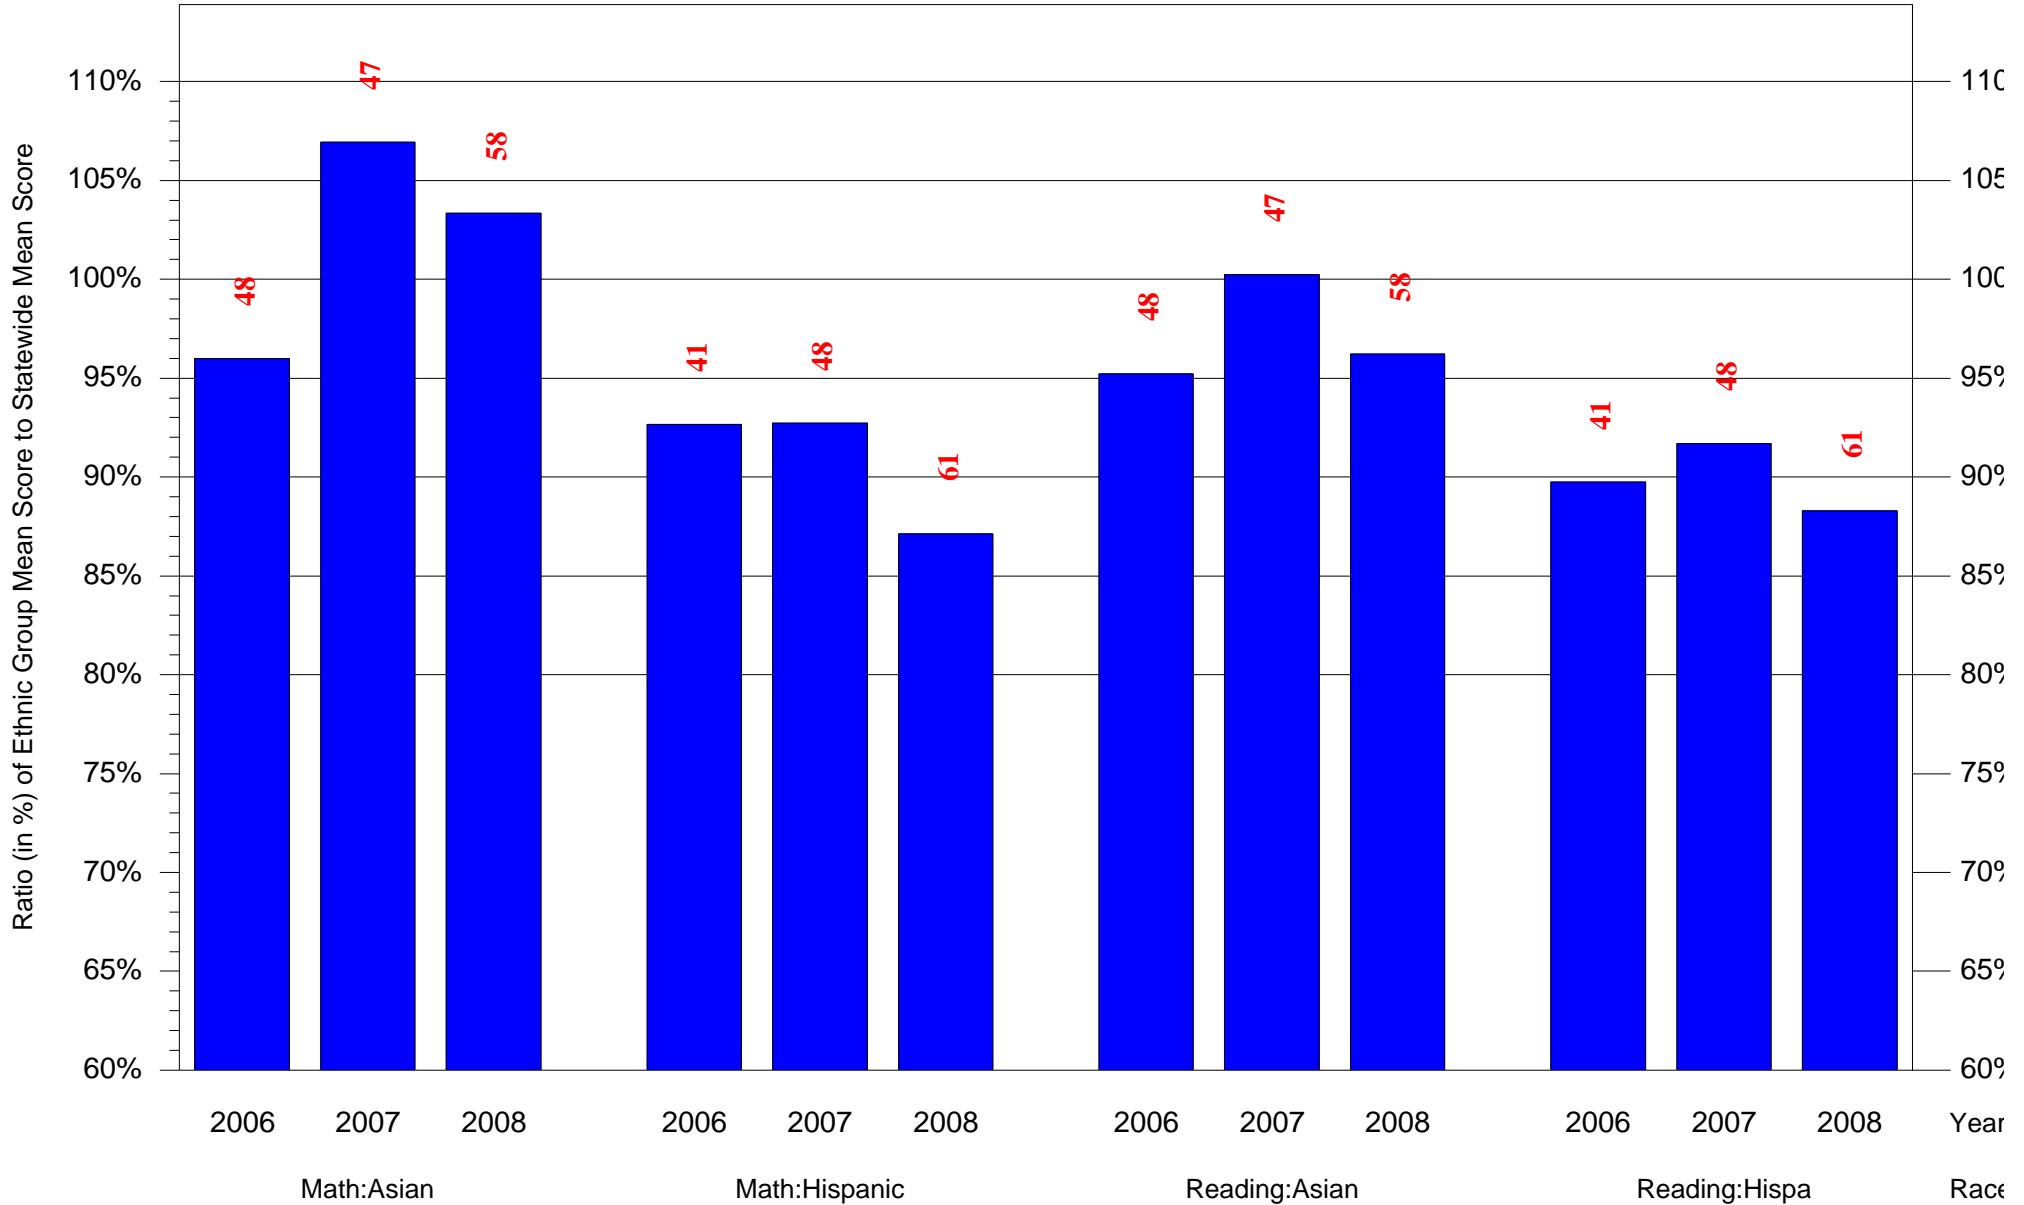

Mean Ethnic Group Building PSSA Test Score to Statewide Mean Score

Building = Wilson Woodrow MS(7253) and Grade = 6 and Ethnic Group = Asian or Hispanic

(Note: Number (in red) of Test Takers is above each bar in the chart.)