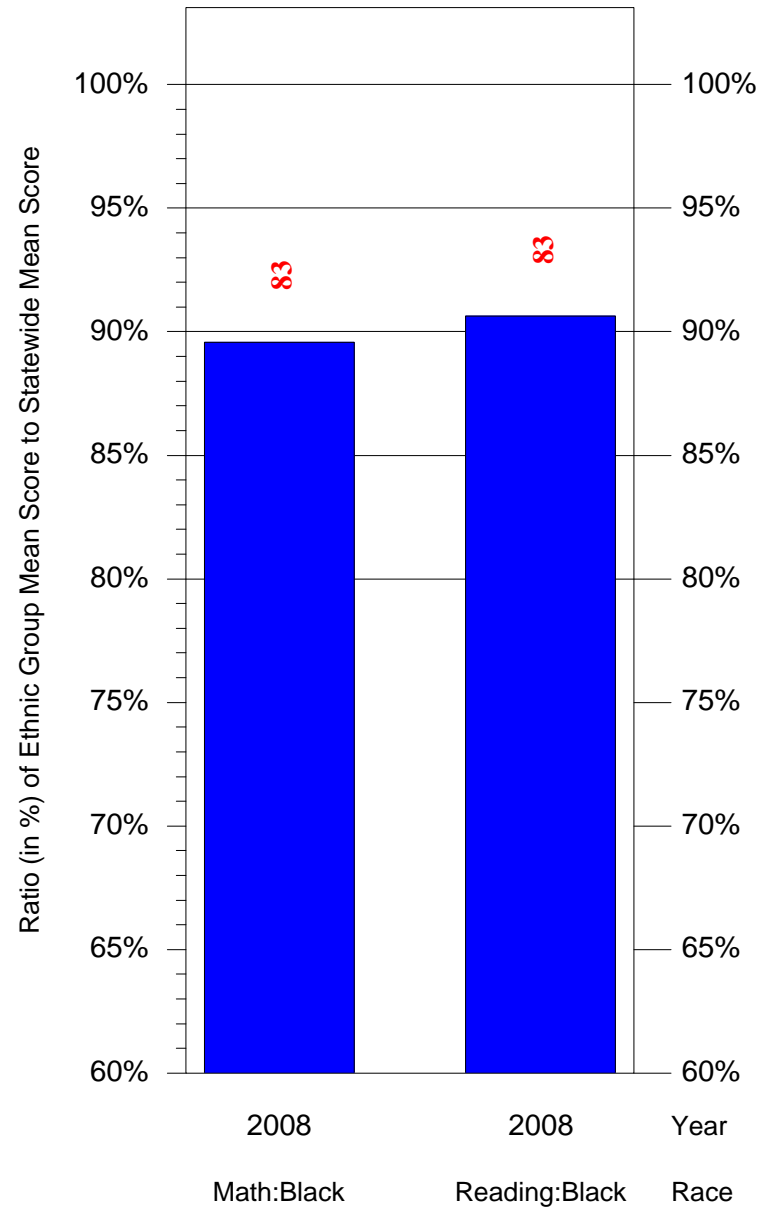

Mean Ethnic Group Building PSSA Test Score to Statewide Mean Score

Building = Cassidy Lewis C AC Plus Sch(3664) and Grade = 6 and Ethnic Group = Black or White

(Note: Number (in red) of Test Takers is above each bar in the chart.)