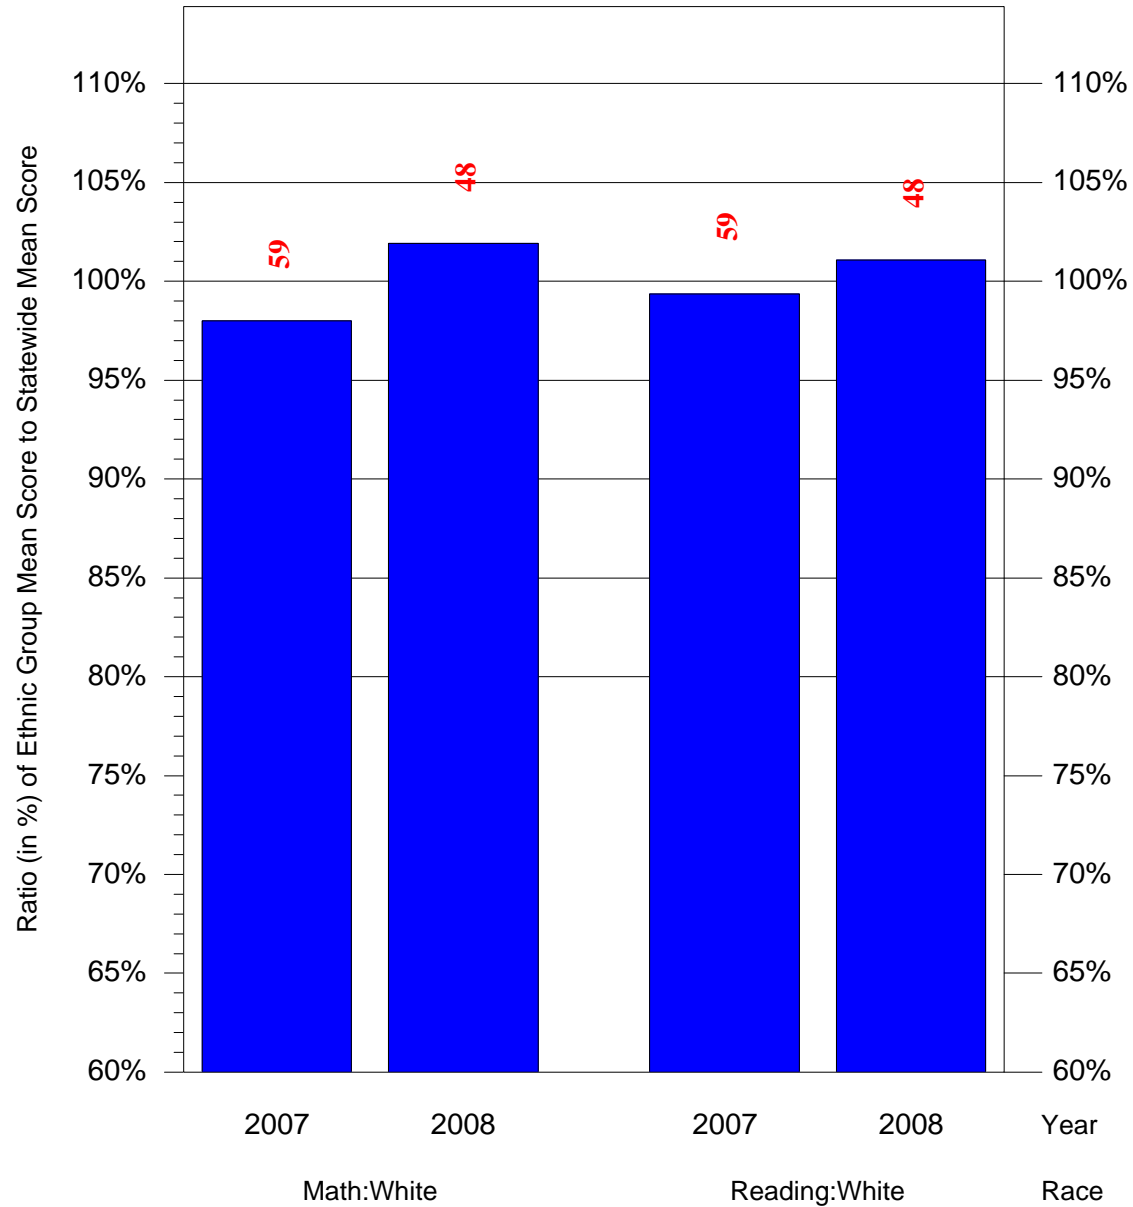

Mean Ethnic Group Building PSSA Test Score to Statewide Mean Score

Building = Richmond Sch(3701) and Grade = 3 and Ethnic Group = Black or White

(Note: Number (in red) of Test Takers is above each bar in the chart.)