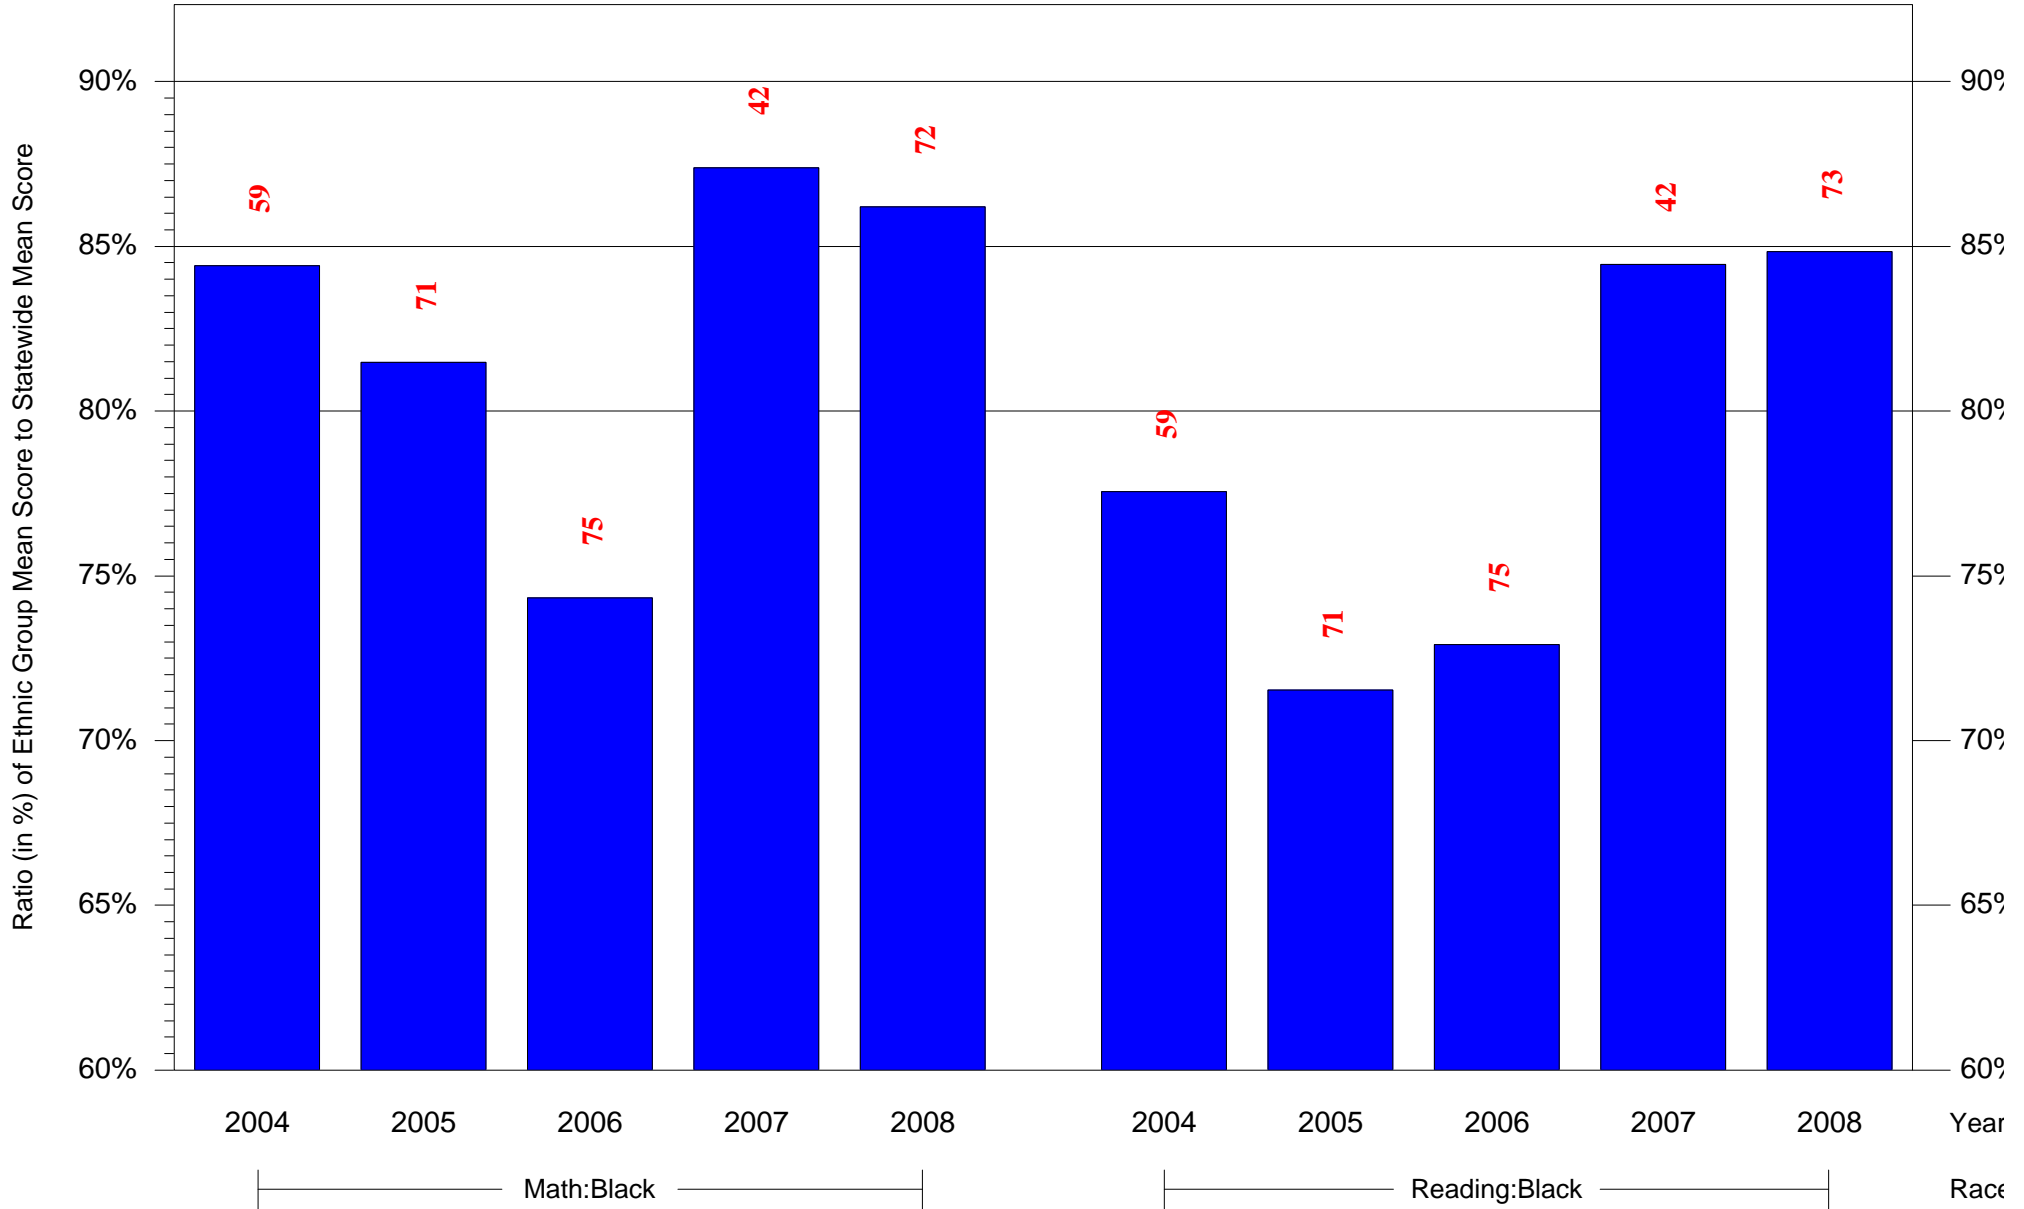

Mean Ethnic Group Building PSSA Test Score to Statewide Mean Score

Building = Paul Robeson HS for Human Services(7780) and Grade = 11 and Ethnic Group = Black or White

(Note: Number (in red) of Test Takers is above each bar in the chart.)