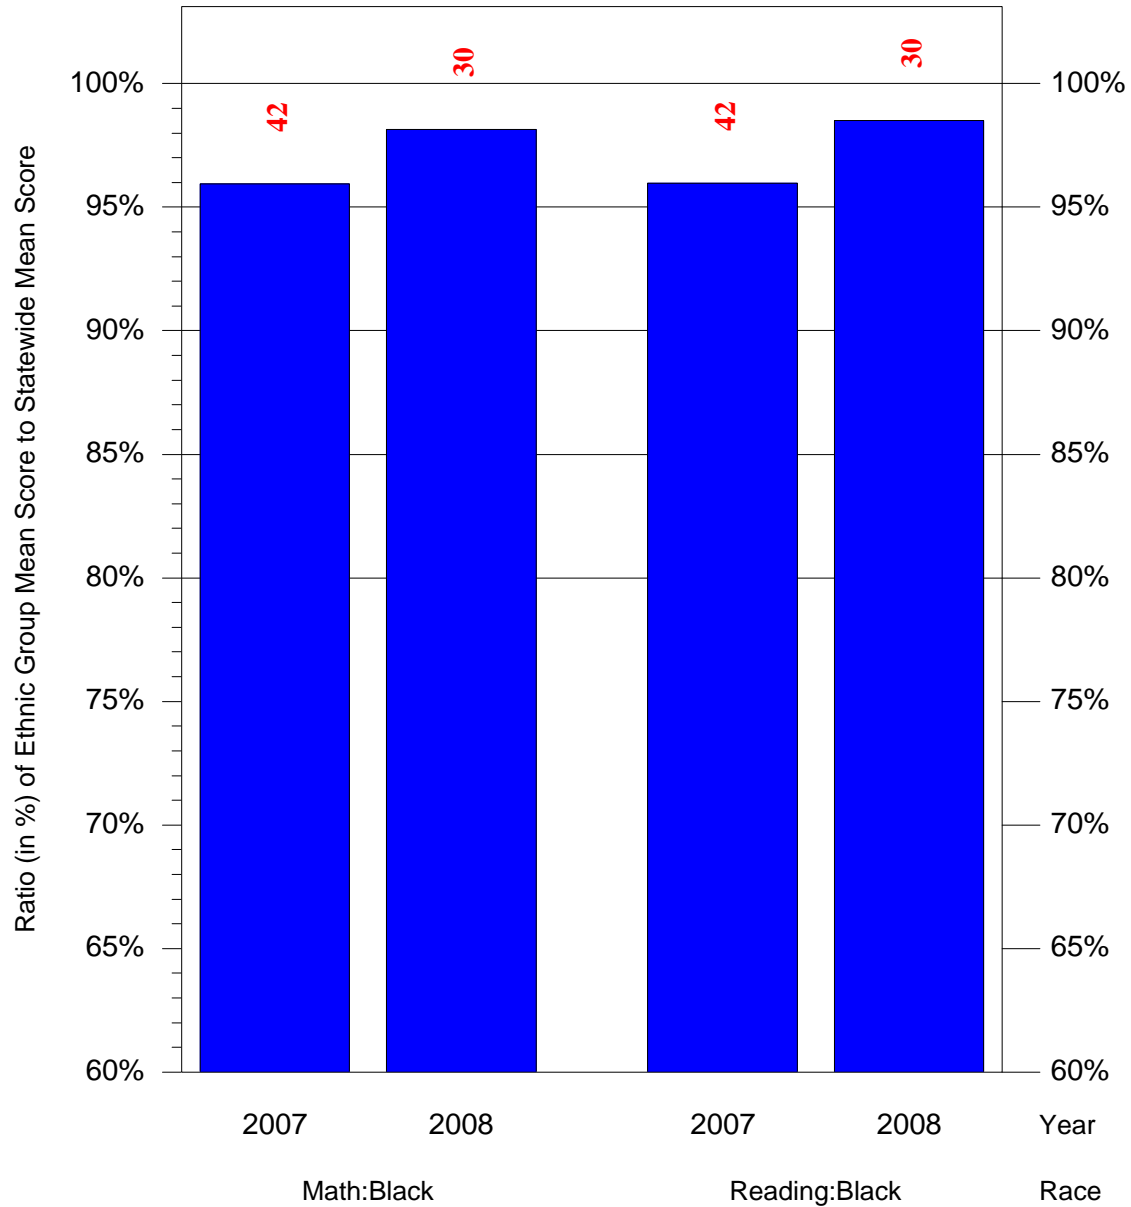

Mean Ethnic Group Building PSSA Test Score to Statewide Mean Score

Building = Fitzpatrick Aloysius L Sch(3781) and Grade = 7 and Ethnic Group = Black or White

(Note: Number (in red) of Test Takers is above each bar in the chart.)