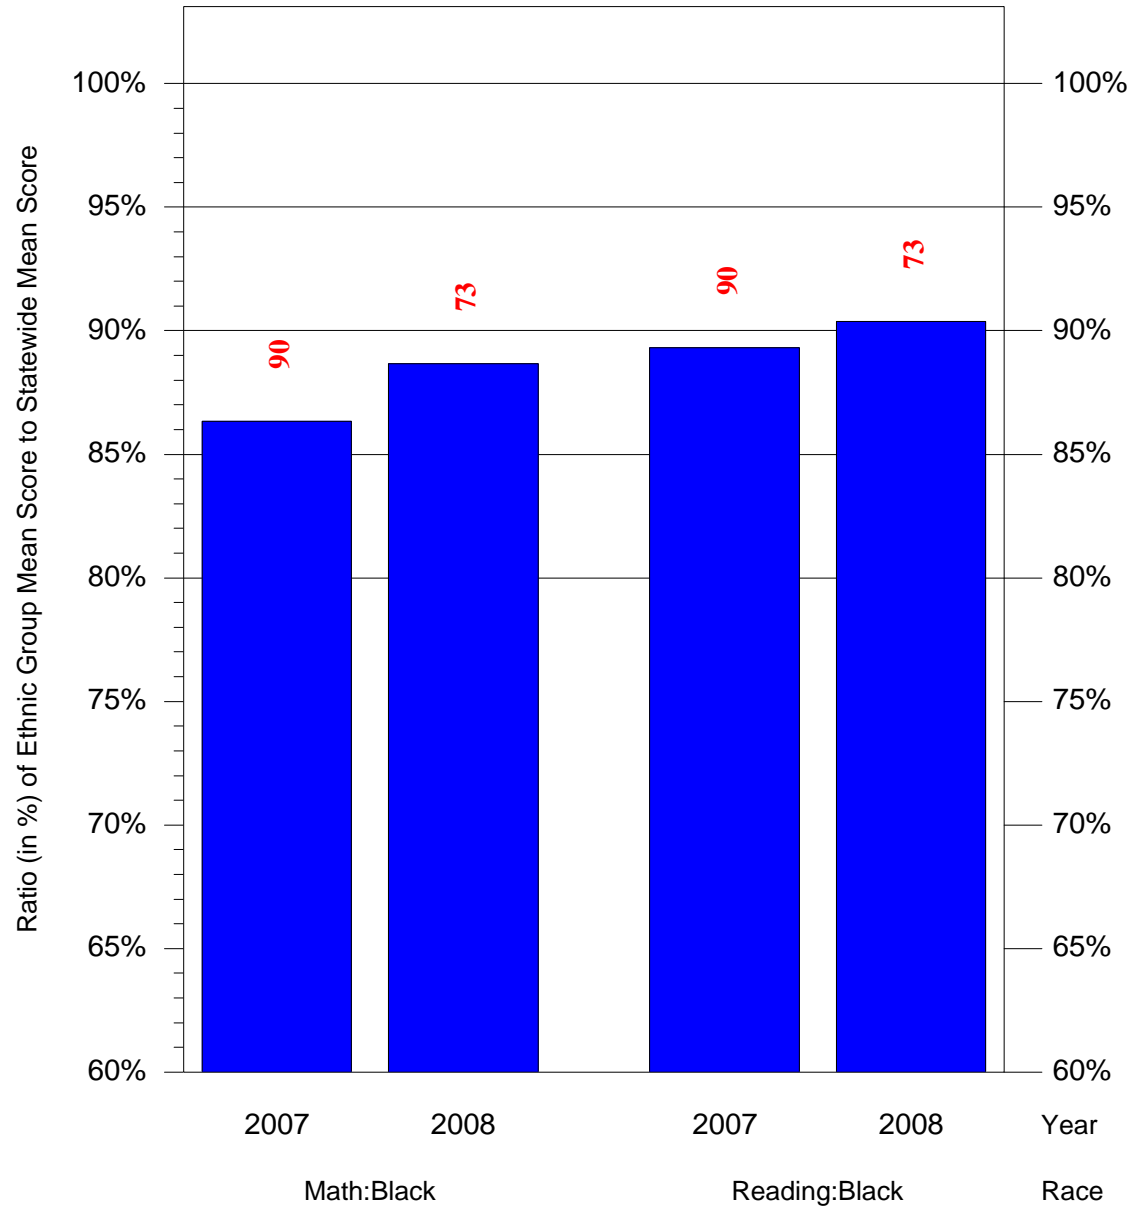

Mean Ethnic Group Building PSSA Test Score to Statewide Mean Score

Building = Steel Edward Sch(3727) and Grade = 3 and Ethnic Group = Black or White

(Note: Number (in red) of Test Takers is above each bar in the chart.)