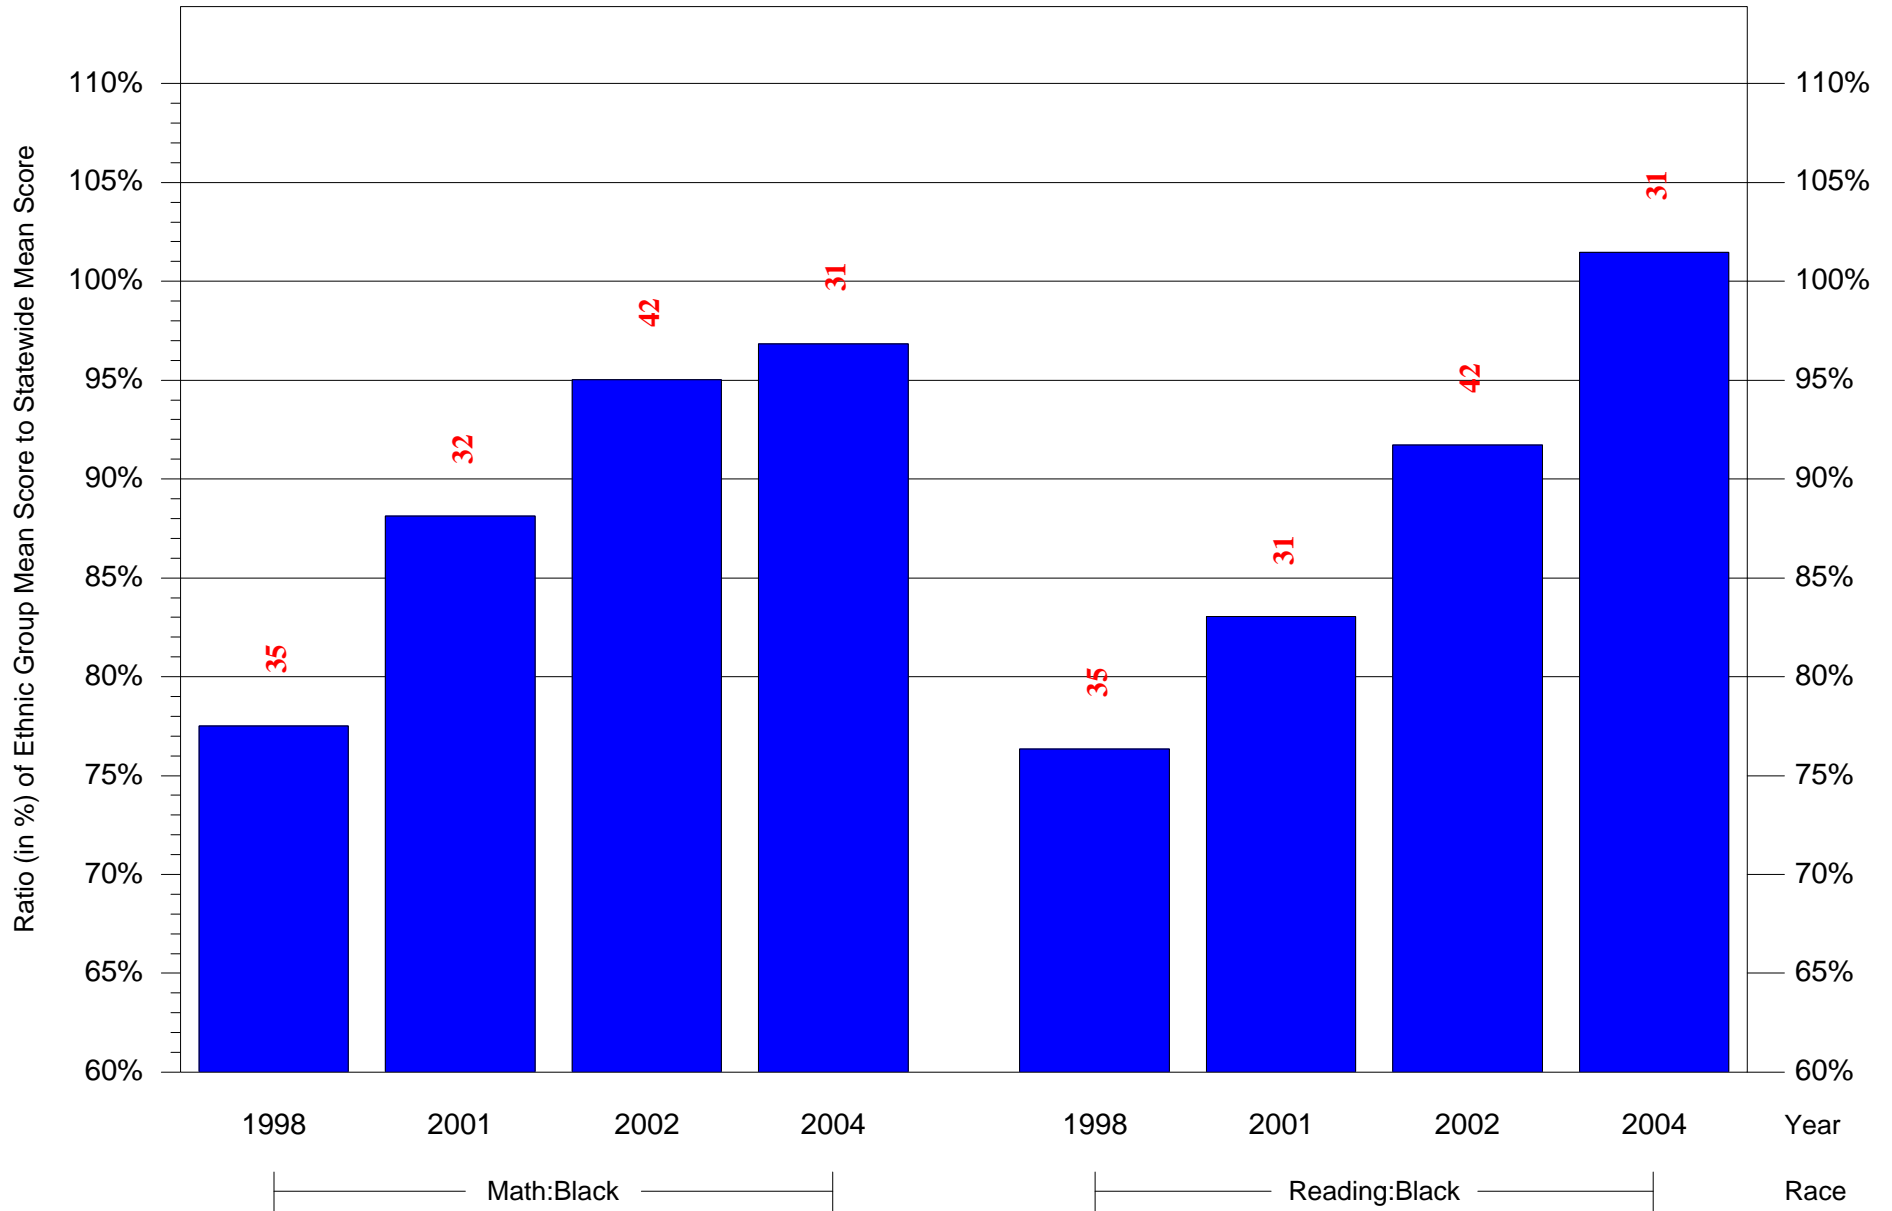

Mean Ethnic Group Building PSSA Test Score to Statewide Mean Score
Building = Mifflin Thomas Sch(3720) and Grade = 8 and Ethnic Group = Black or White
(Note: Number (in red) of Test Takers is above each bar in the chart.)