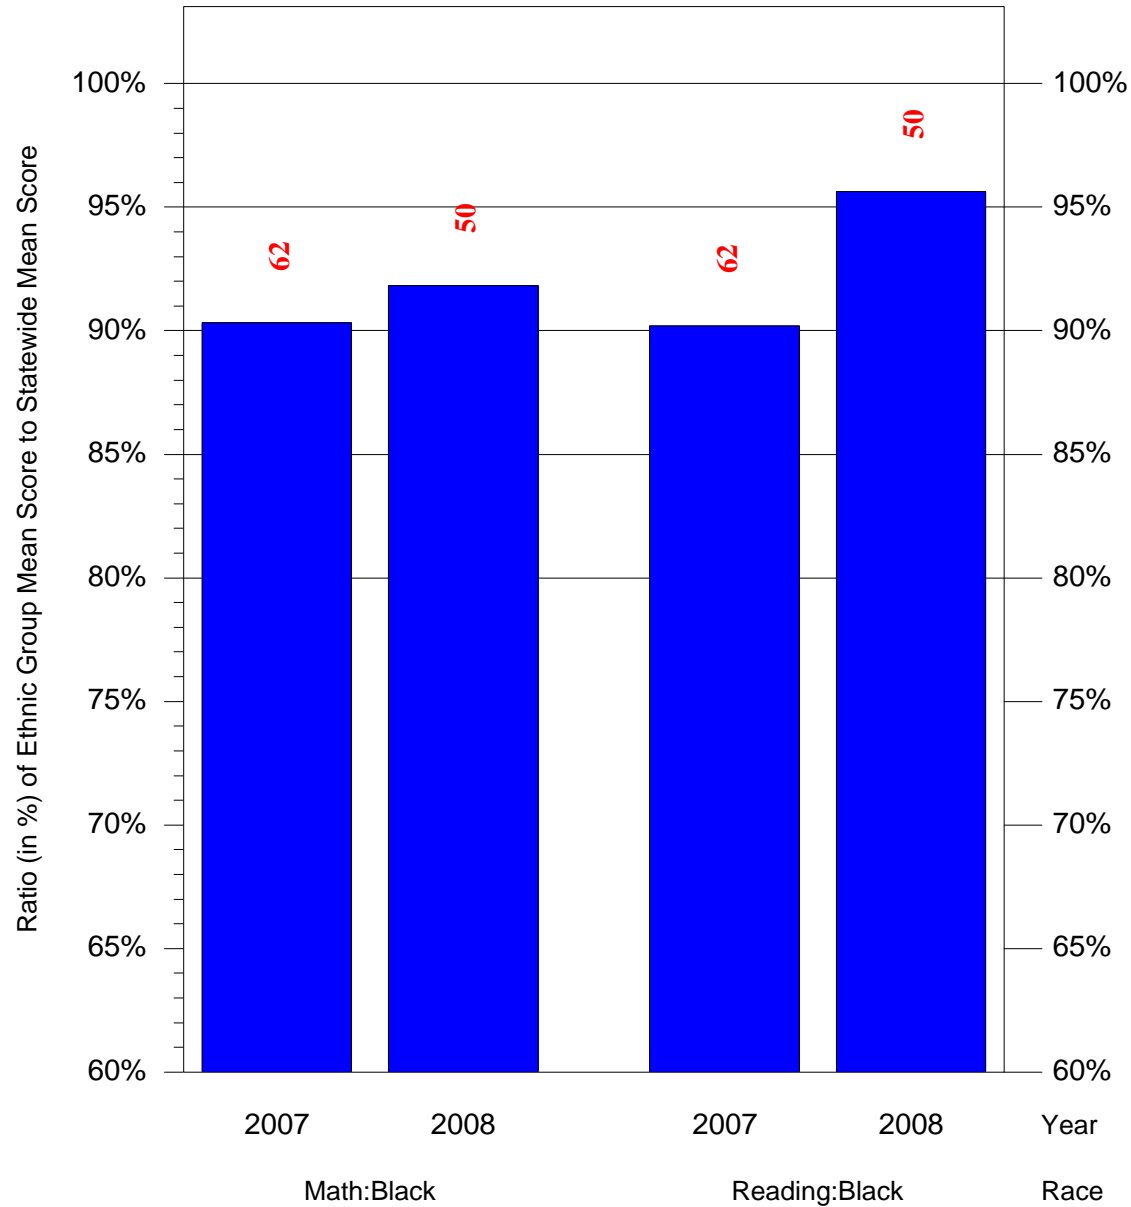

Mean Ethnic Group Building PSSA Test Score to Statewide Mean Score

Building = Pickett Clarence E MS(5184) and Grade = 5 and Ethnic Group = Black or White

(Note: Number (in red) of Test Takers is above each bar in the chart.)