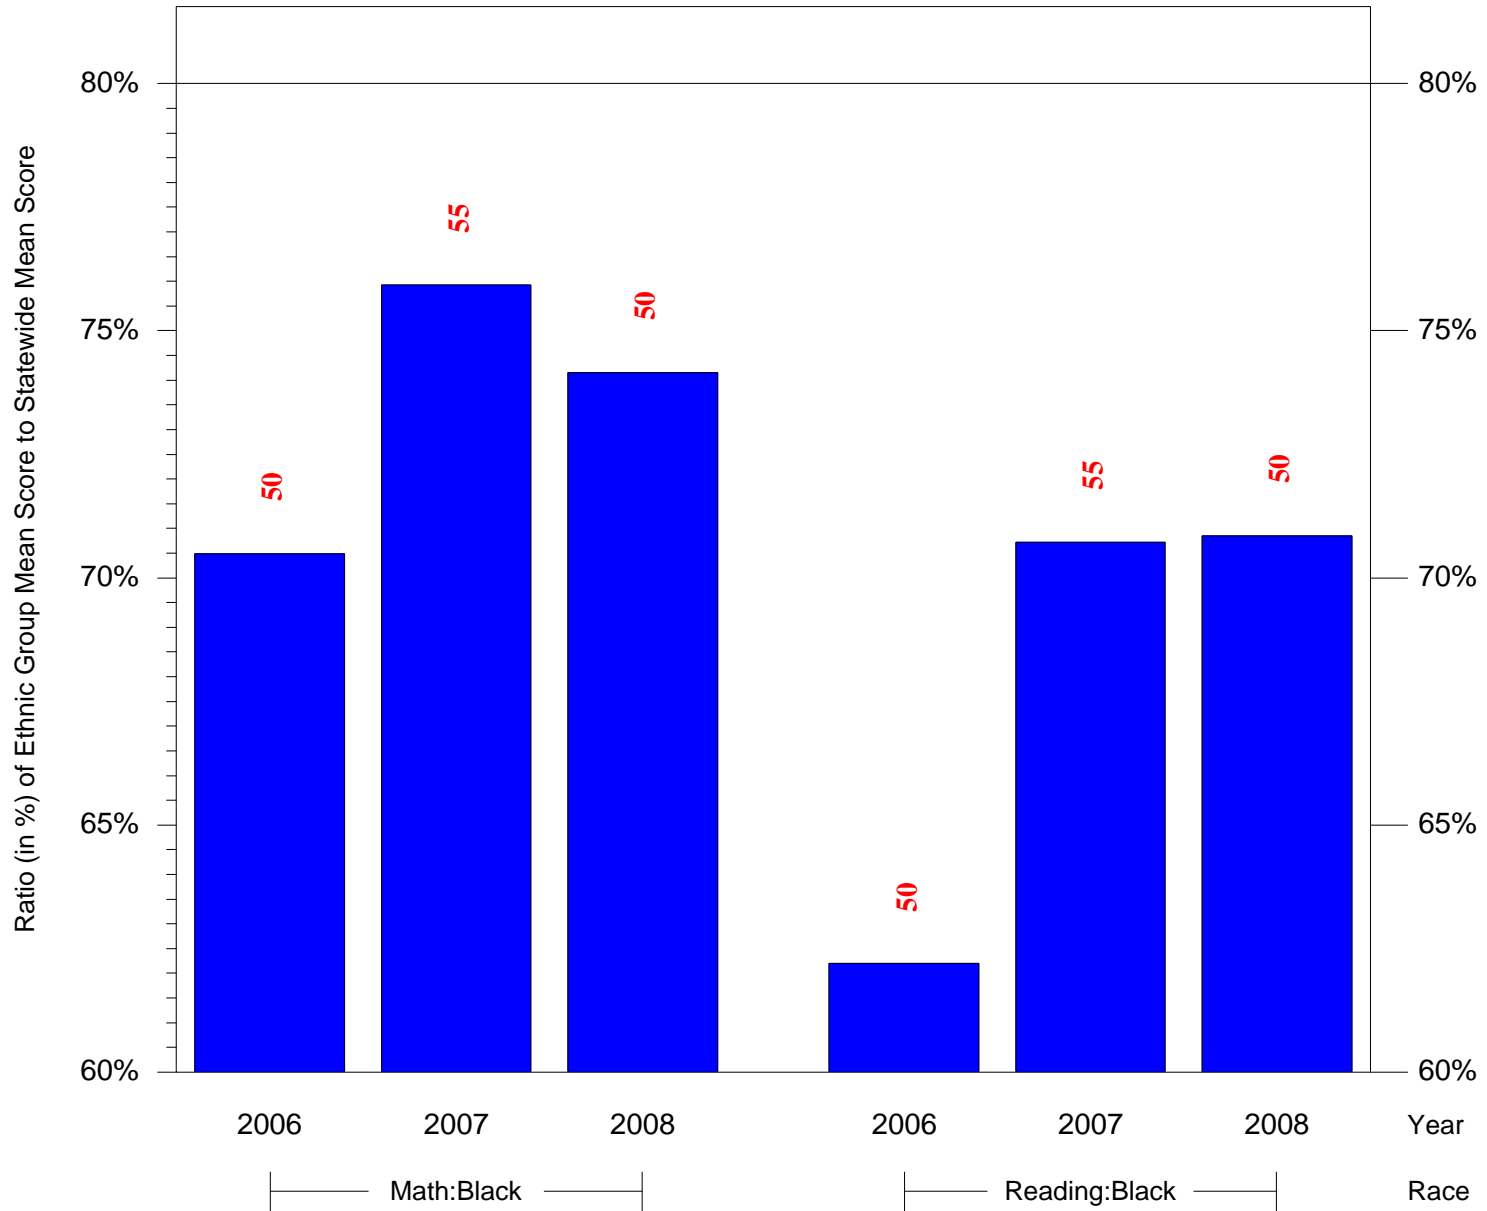

Mean Ethnic Group Building PSSA Test Score to Statewide Mean Score

Building = Fitzsimons Thomas HS(7240) and Grade = 11 and Ethnic Group = Black or White

(Note: Number (in red) of Test Takers is above each bar in the chart.)