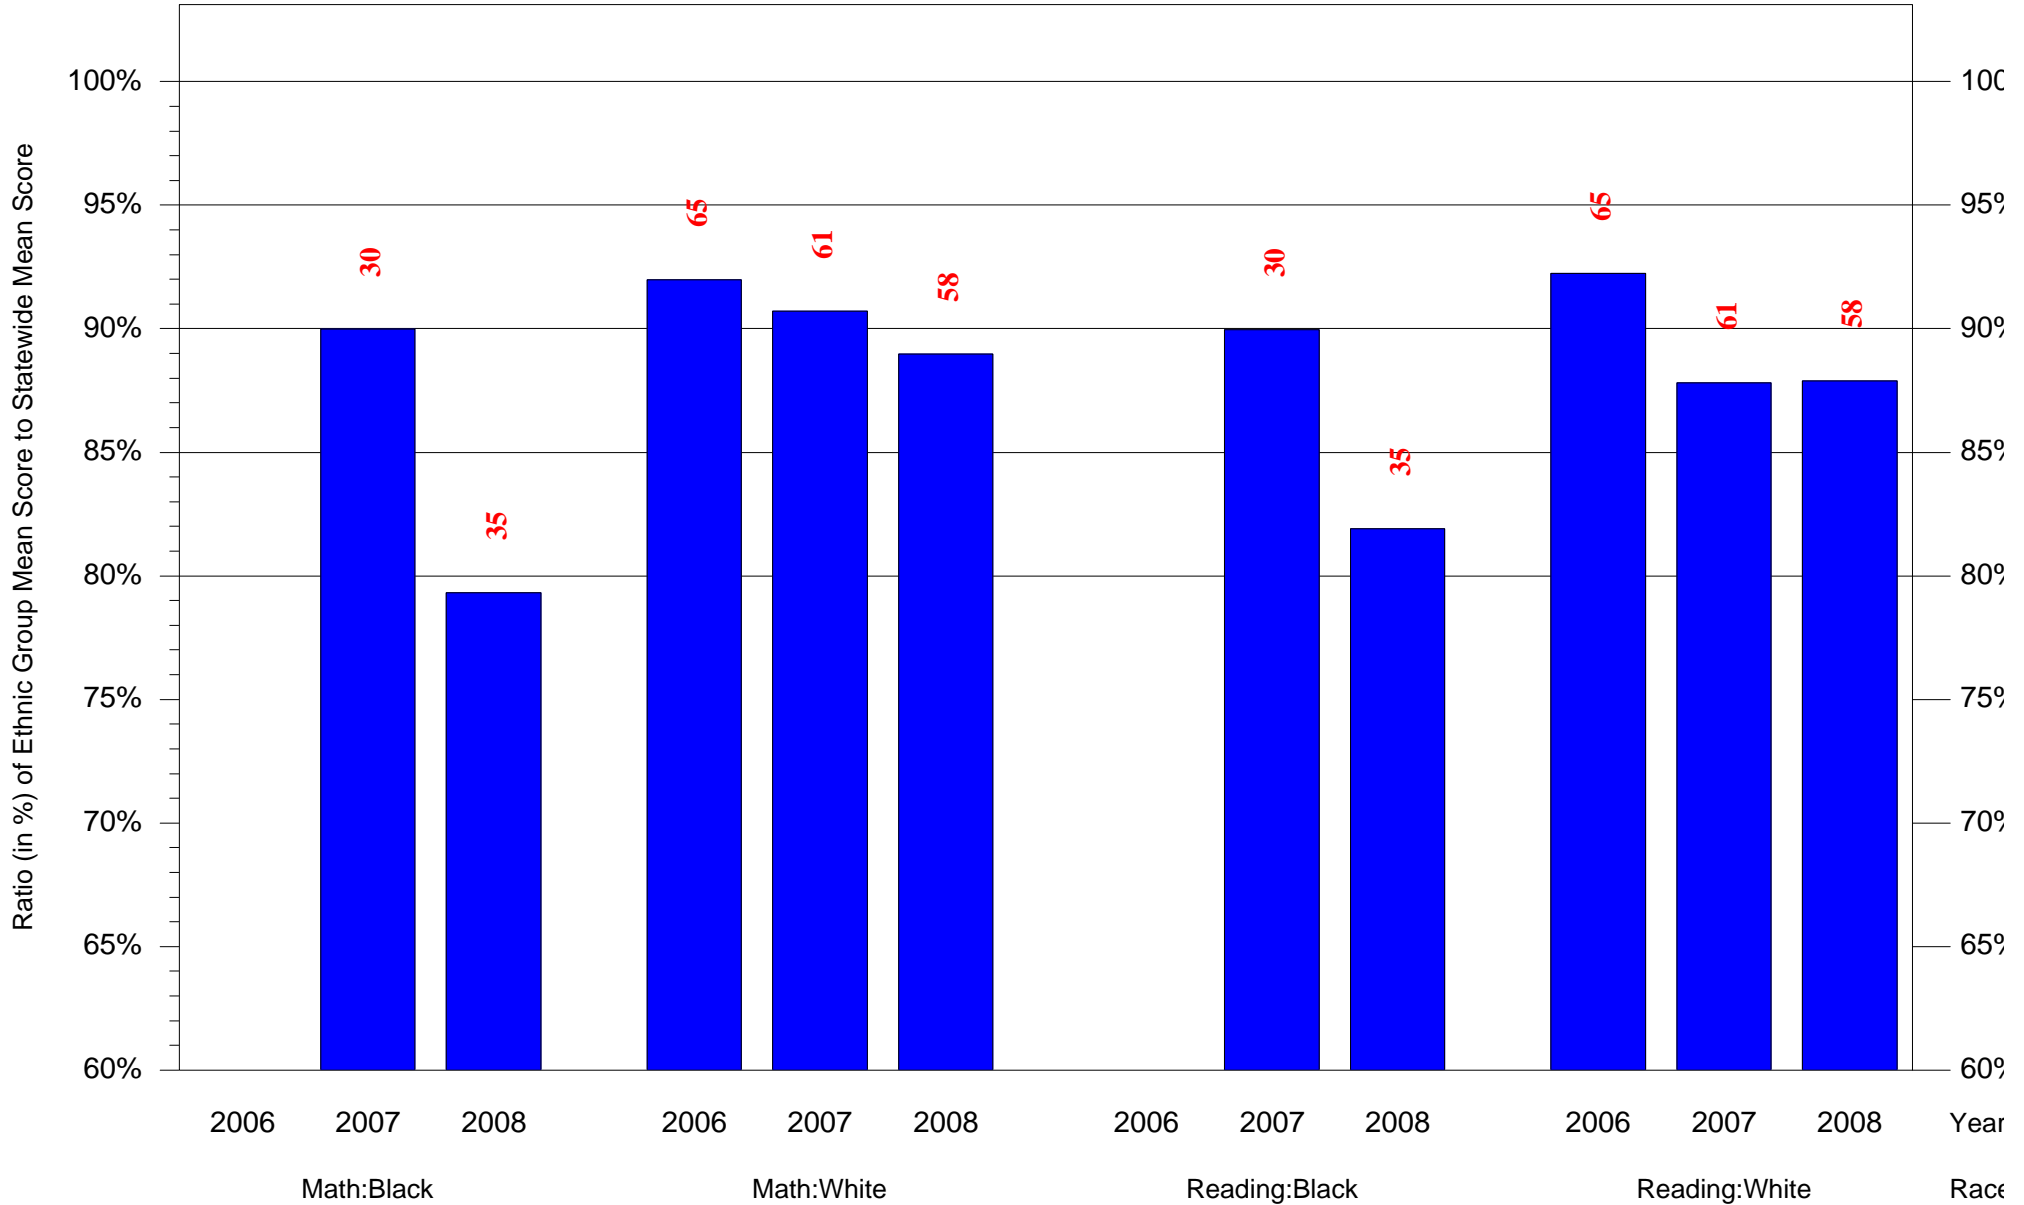

Mean Ethnic Group Building PSSA Test Score to Statewide Mean Score

Building = Meehan Austin MS(6768) and Grade = 6 and Ethnic Group = Black or White

(Note: Number (in red) of Test Takers is above each bar in the chart.)