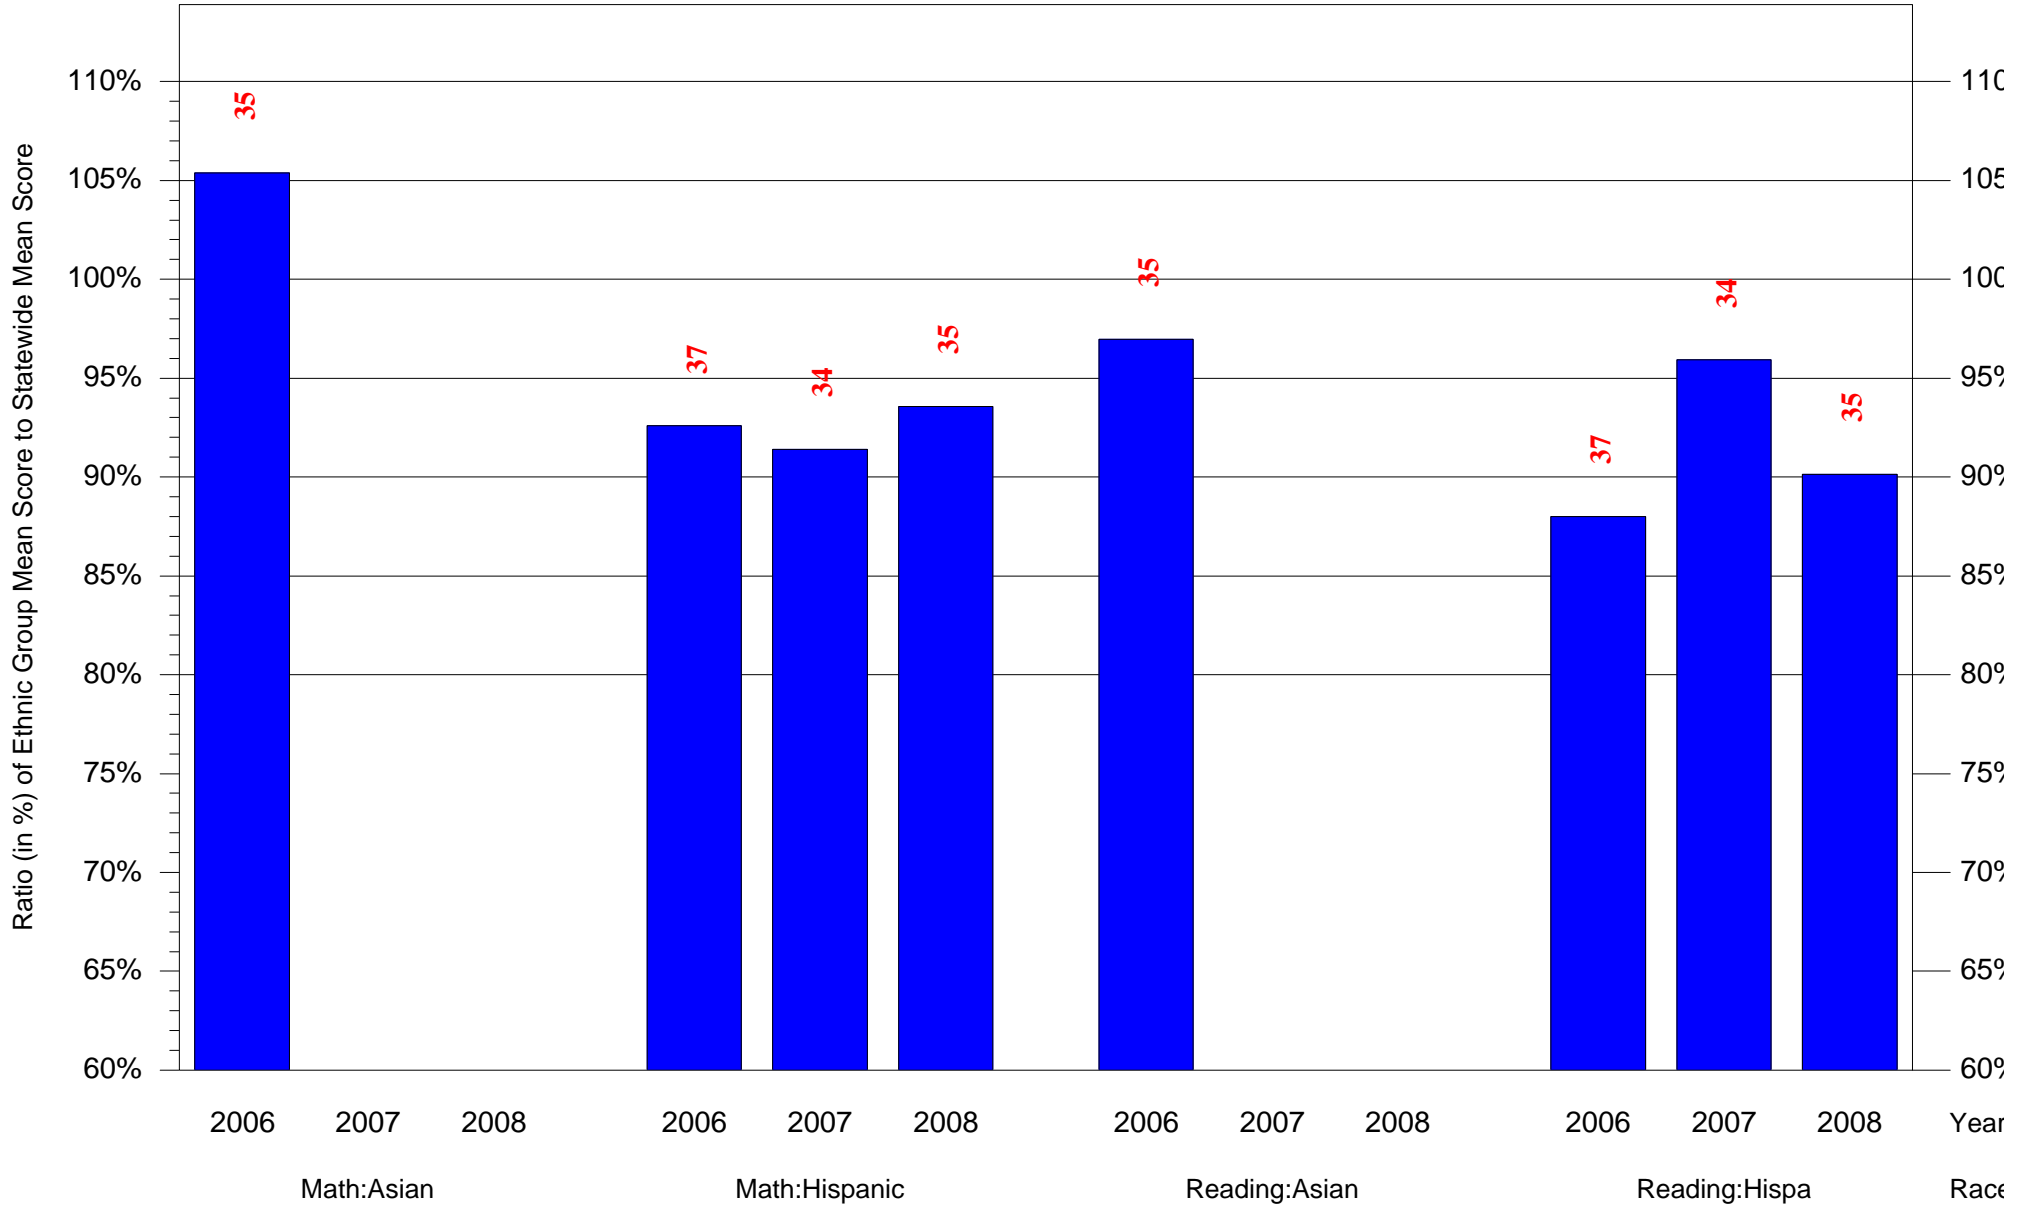

Mean Ethnic Group Building PSSA Test Score to Statewide Mean Score

Building = Moore J Hampton Sch(3770) and Grade = 4 and Ethnic Group = Asian or Hispanic

(Note: Number (in red) of Test Takers is above each bar in the chart.)