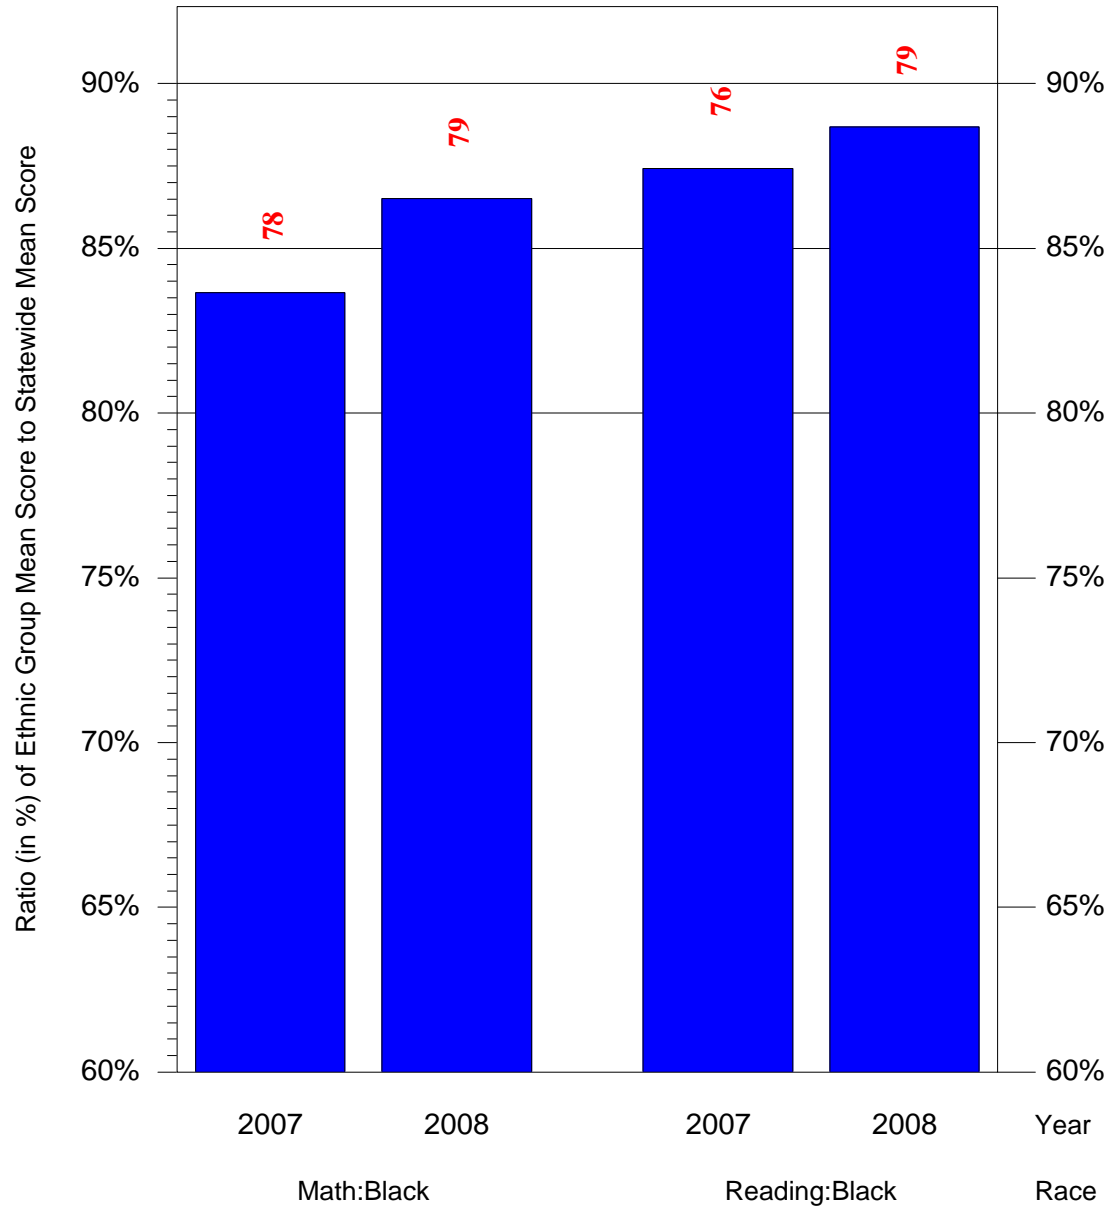

Mean Ethnic Group Building PSSA Test Score to Statewide Mean Score

Building = Comegys Benjamin B Sch(3782) and Grade = 3 and Ethnic Group = Black or White

(Note: Number (in red) of Test Takers is above each bar in the chart.)