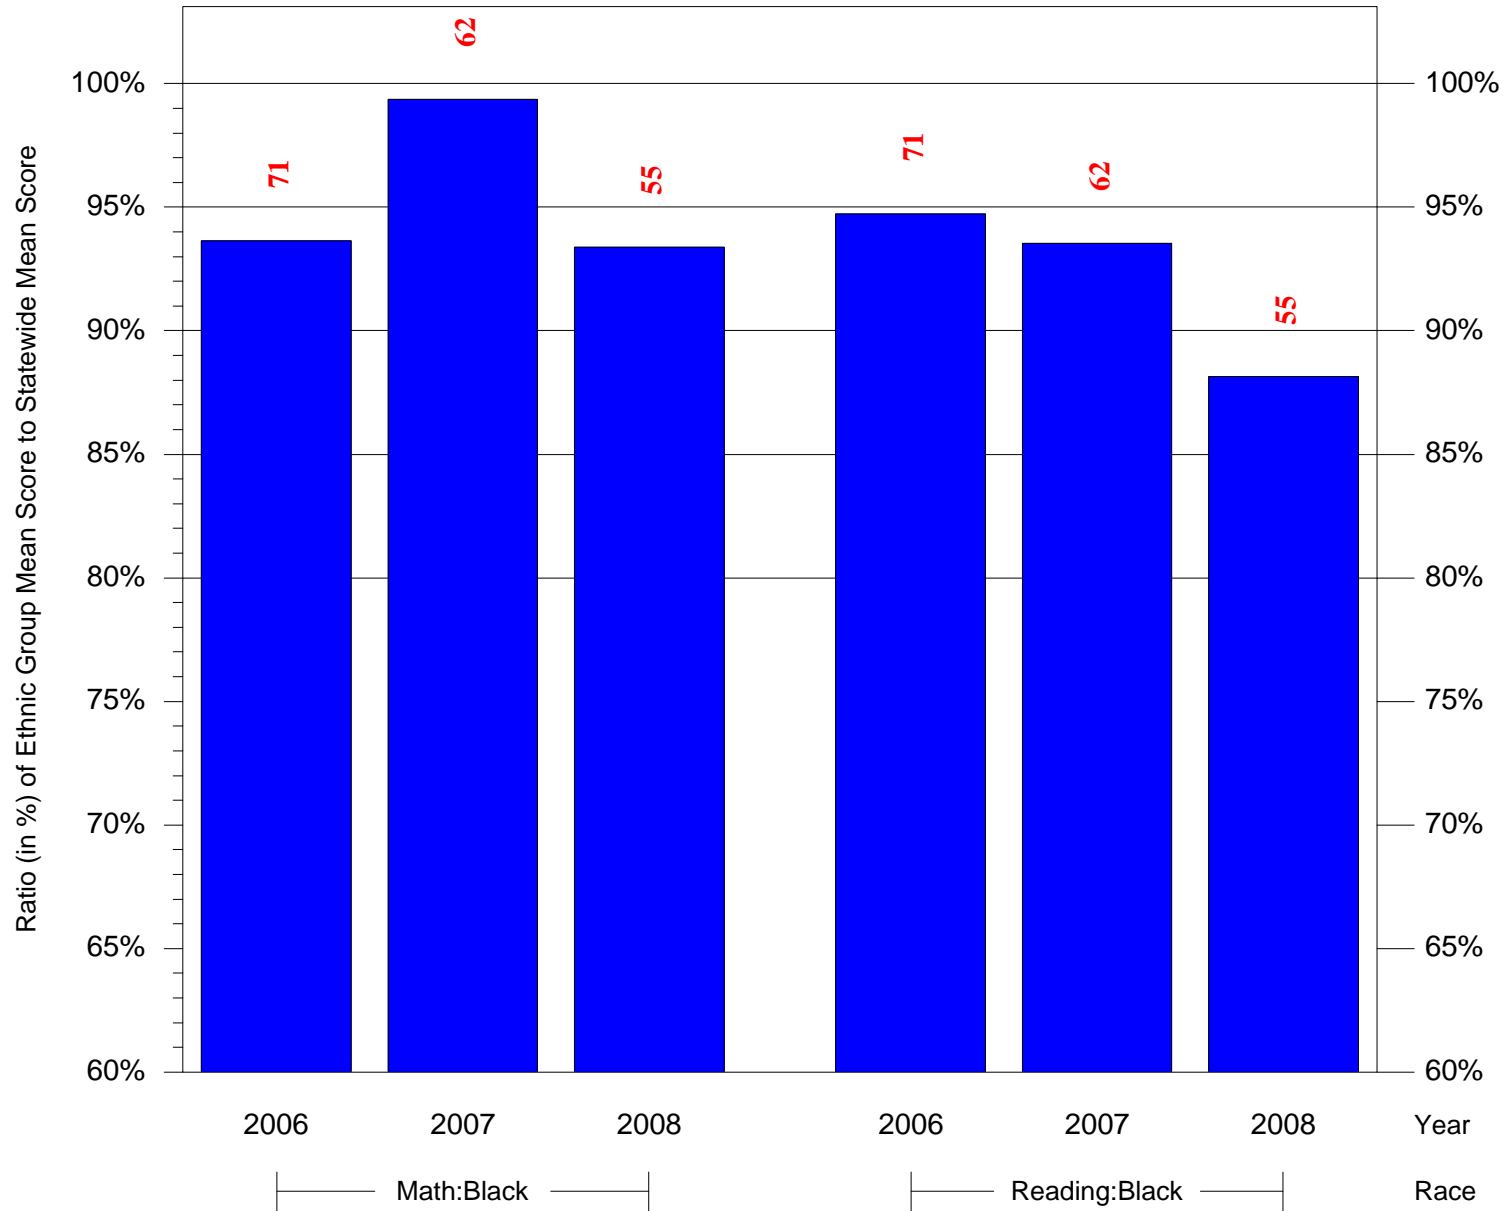

Mean Ethnic Group Building PSSA Test Score to Statewide Mean Score

Building = Day Anna B Sch(3706) and Grade = 4 and Ethnic Group = Black or White

(Note: Number (in red) of Test Takers is above each bar in the chart.)