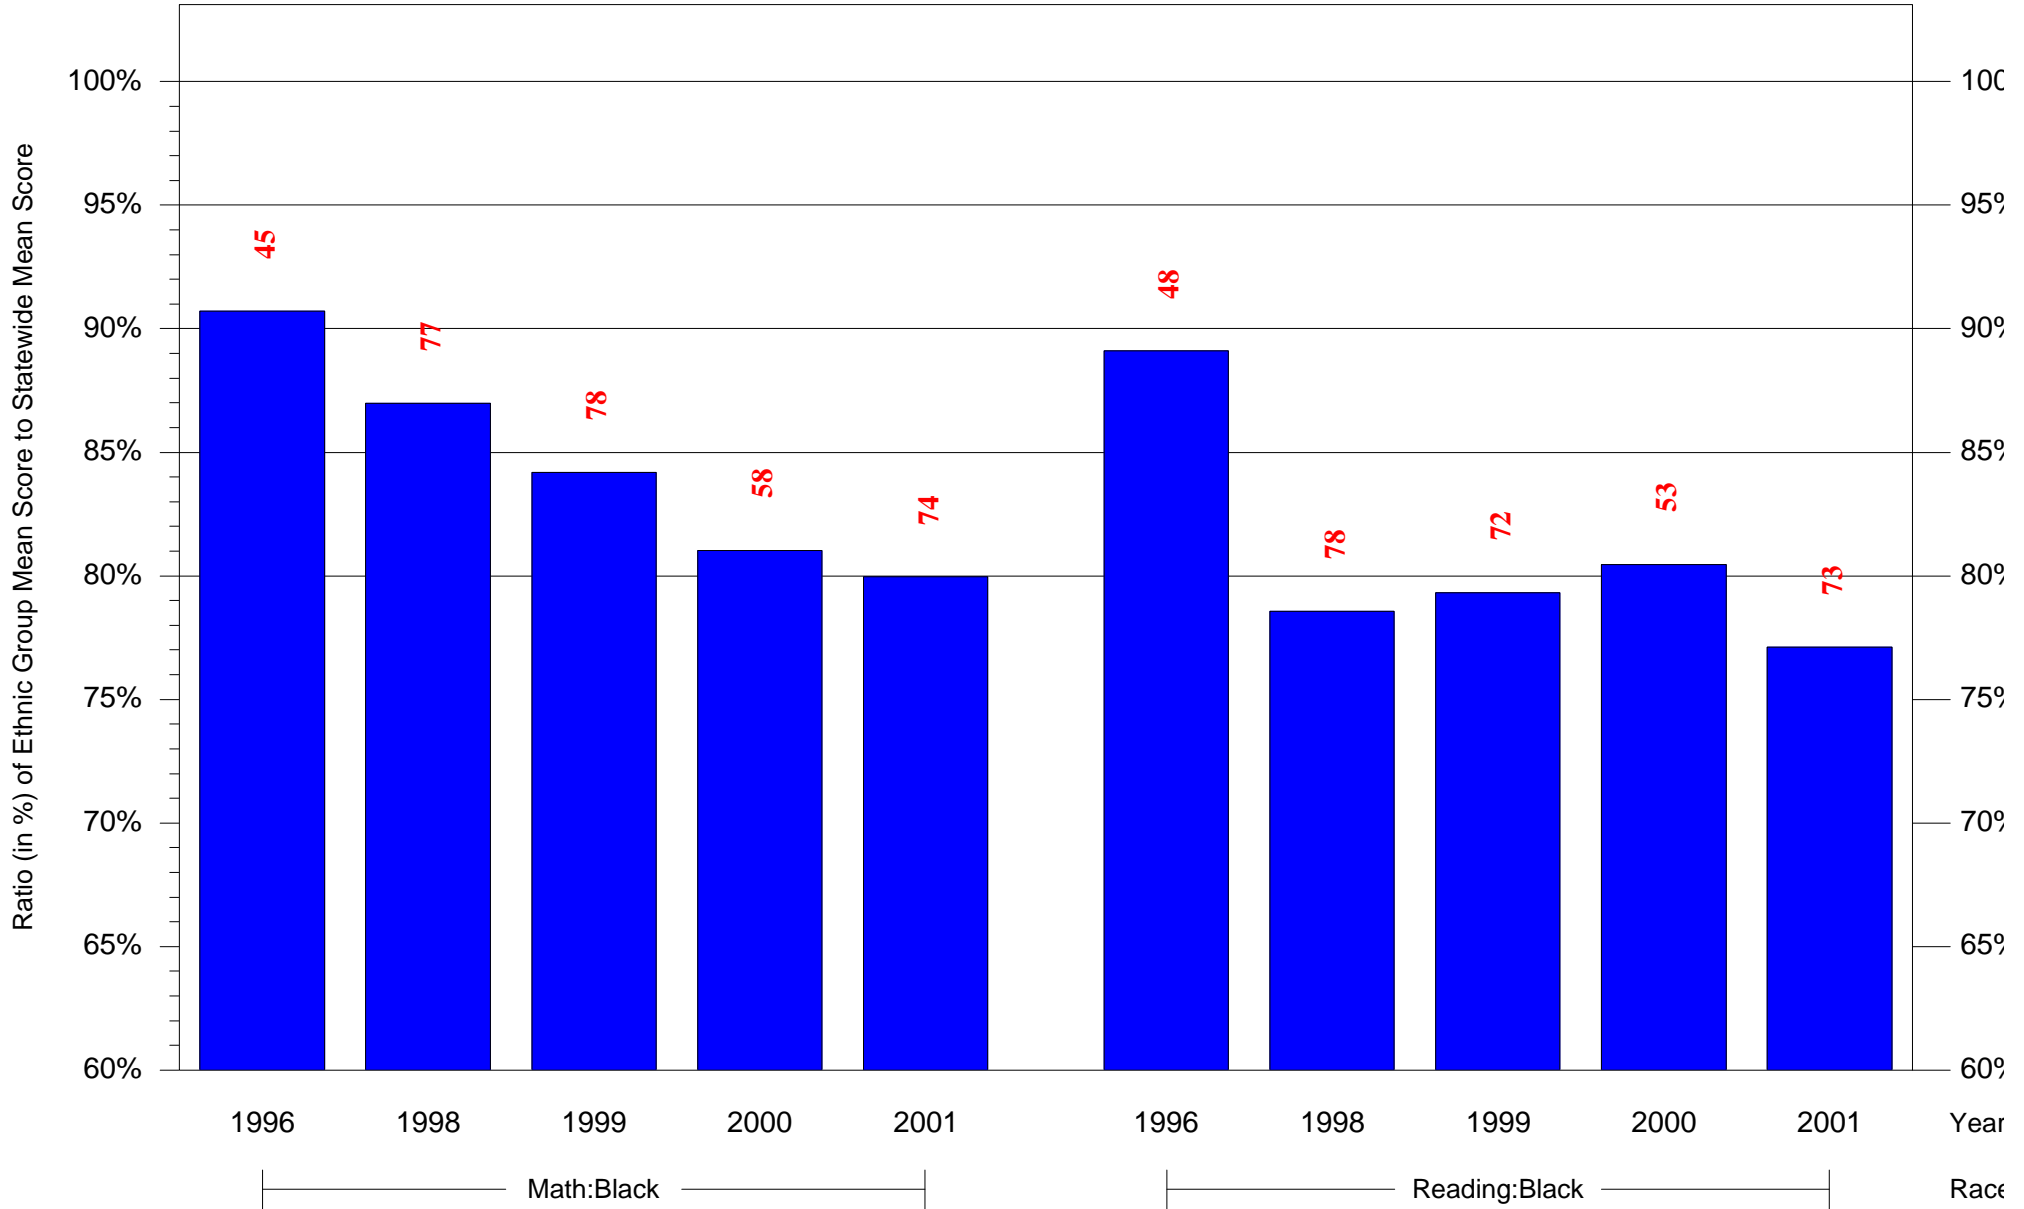

Mean Ethnic Group Building PSSA Test Score to Statewide Mean Score

Building = Vaux Roberts HS(7252) and Grade = 5 and Ethnic Group = Black or White

(Note: Number (in red) of Test Takers is above each bar in the chart.)