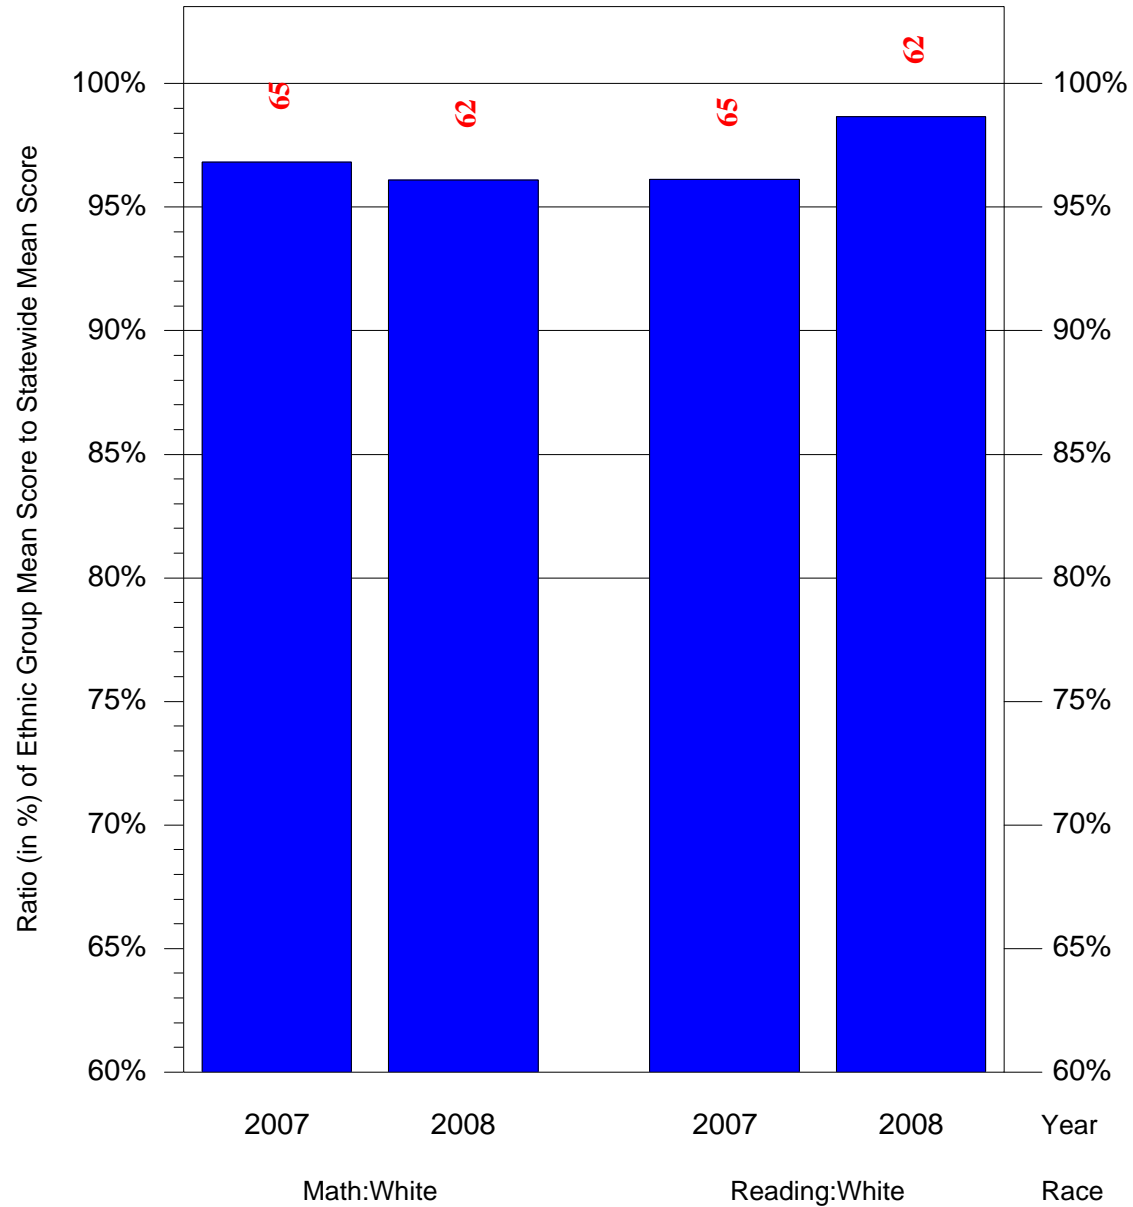

Mean Ethnic Group Building PSSA Test Score to Statewide Mean Score

Building = Mayfair Sch(3769) and Grade = 3 and Ethnic Group = Black or White

(Note: Number (in red) of Test Takers is above each bar in the chart.)