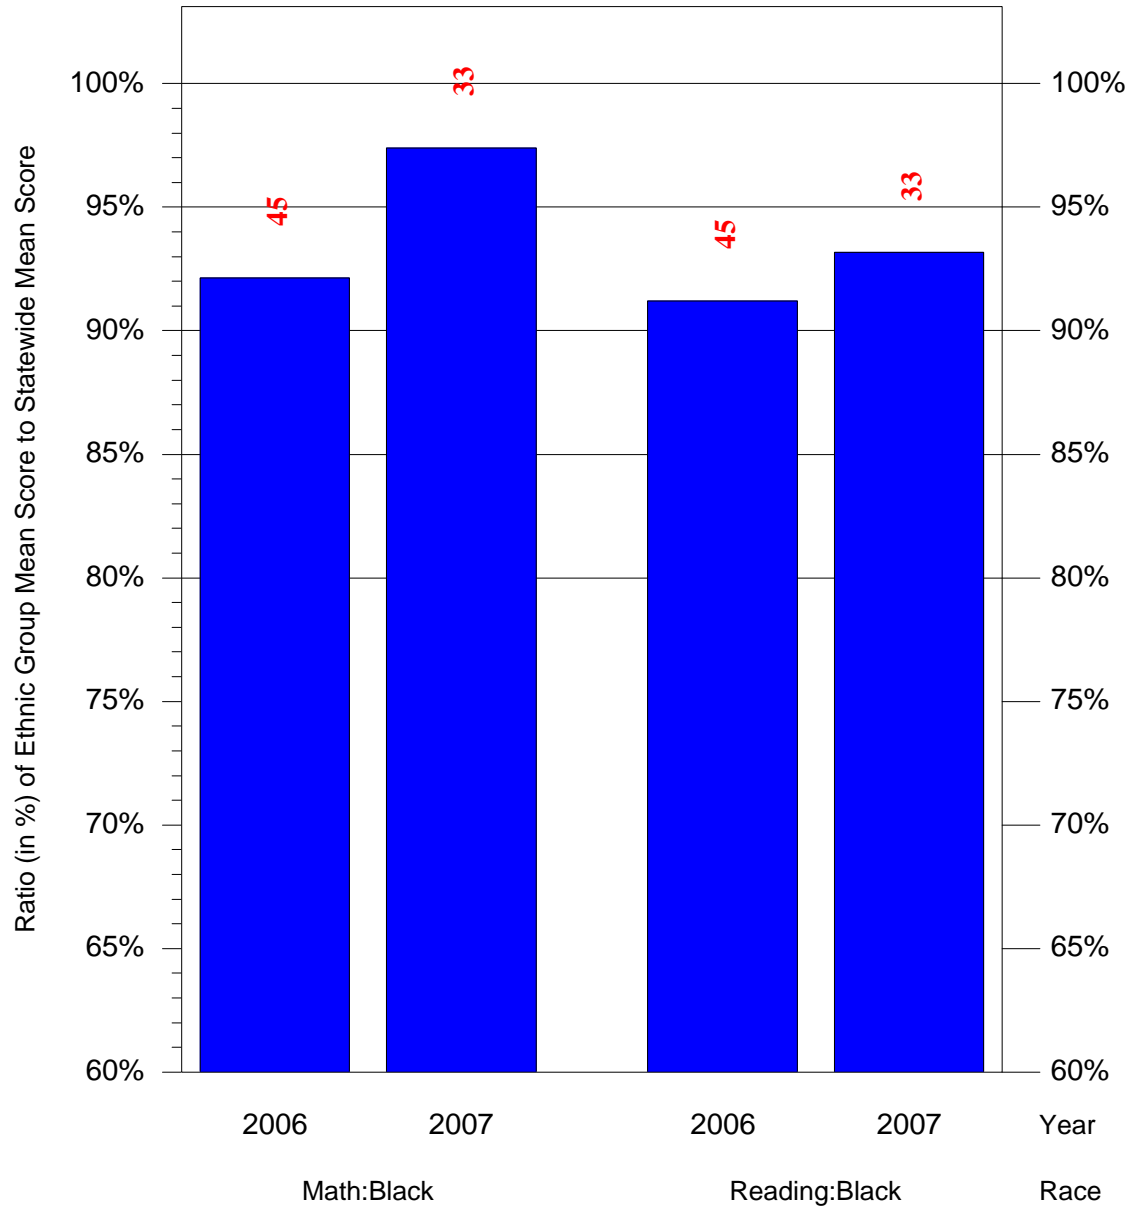

Mean Ethnic Group Building PSSA Test Score to Statewide Mean Score

Building = Holme Thomas Sch(3766) and Grade = 6 and Ethnic Group = Black or White

(Note: Number (in red) of Test Takers is above each bar in the chart.)