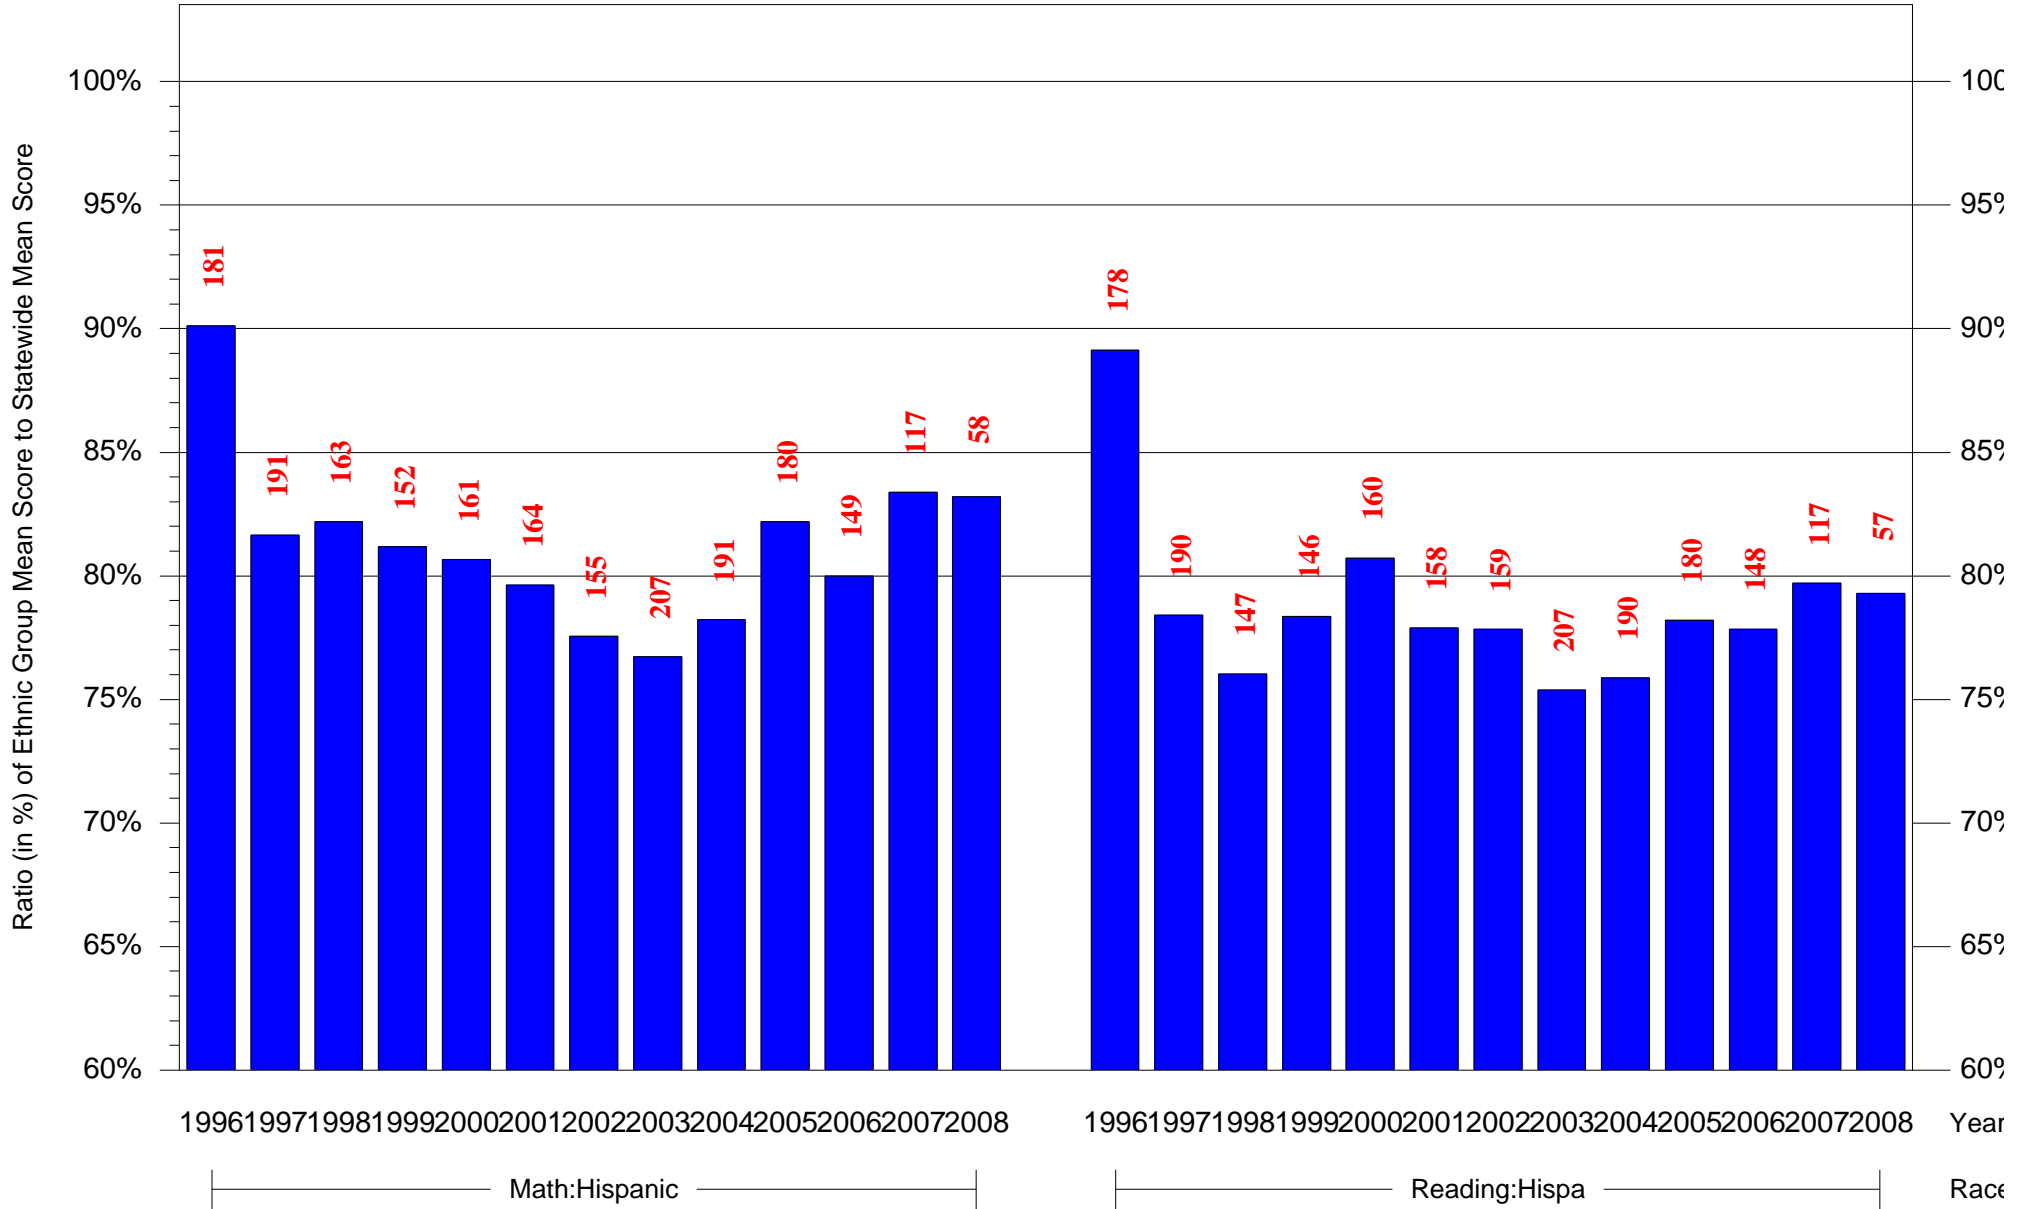

Mean Ethnic Group Building PSSA Test Score to Statewide Mean Score

Building = Clemente Roberto MS(6767) and Grade = 5 and Ethnic Group = Asian or Hispanic

(Note: Number (in red) of Test Takers is above each bar in the chart.)