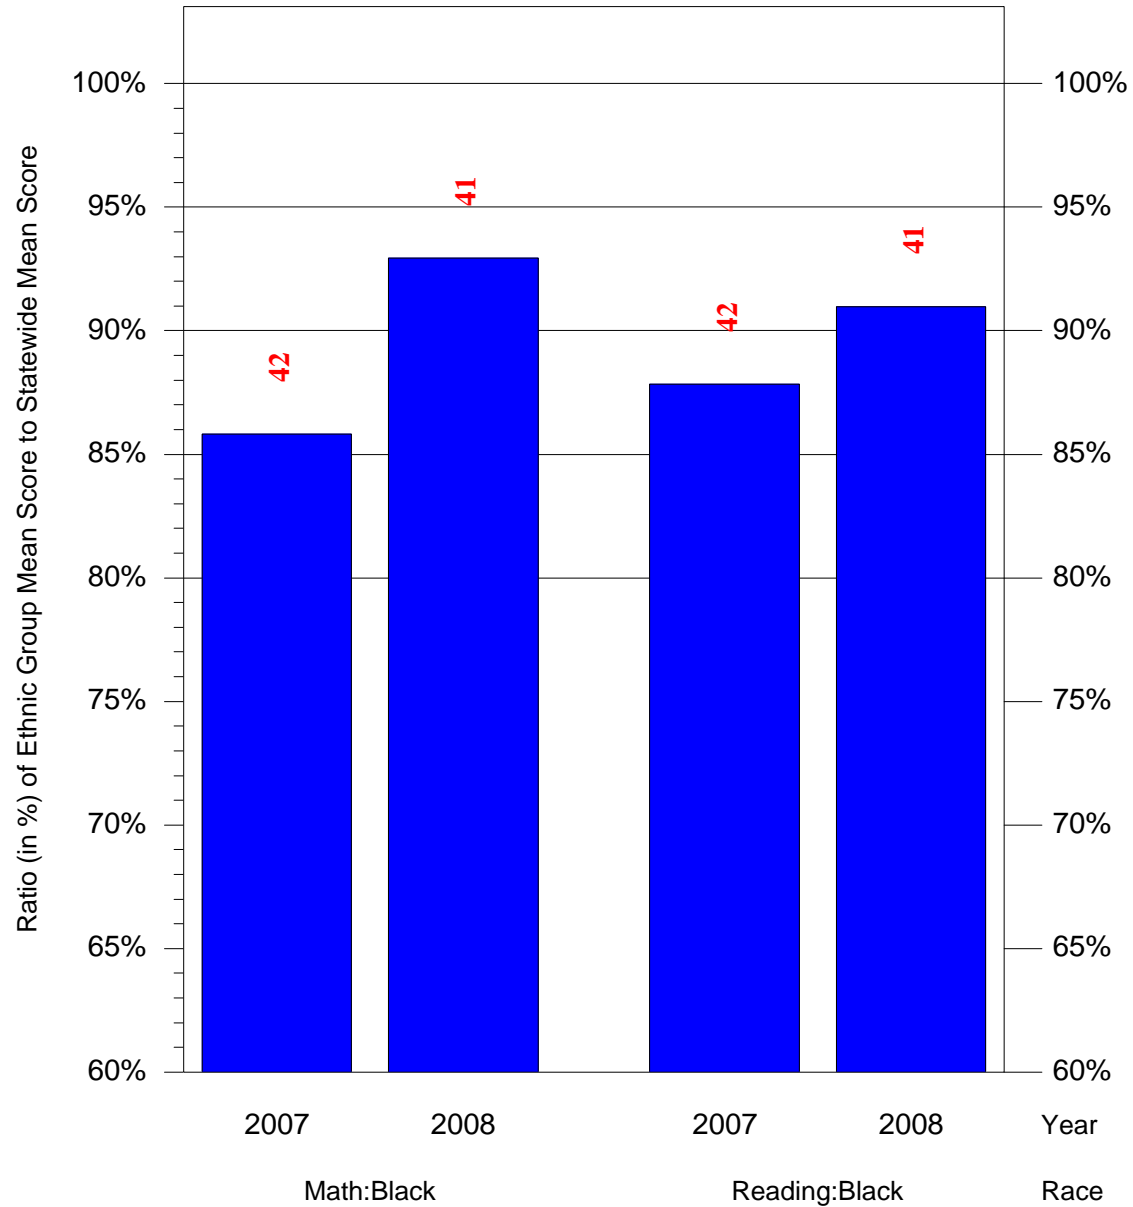

Mean Ethnic Group Building PSSA Test Score to Statewide Mean Score

Building = Cooke Jay MS(7239) and Grade = 3 and Ethnic Group = Black or White

(Note: Number (in red) of Test Takers is above each bar in the chart.)