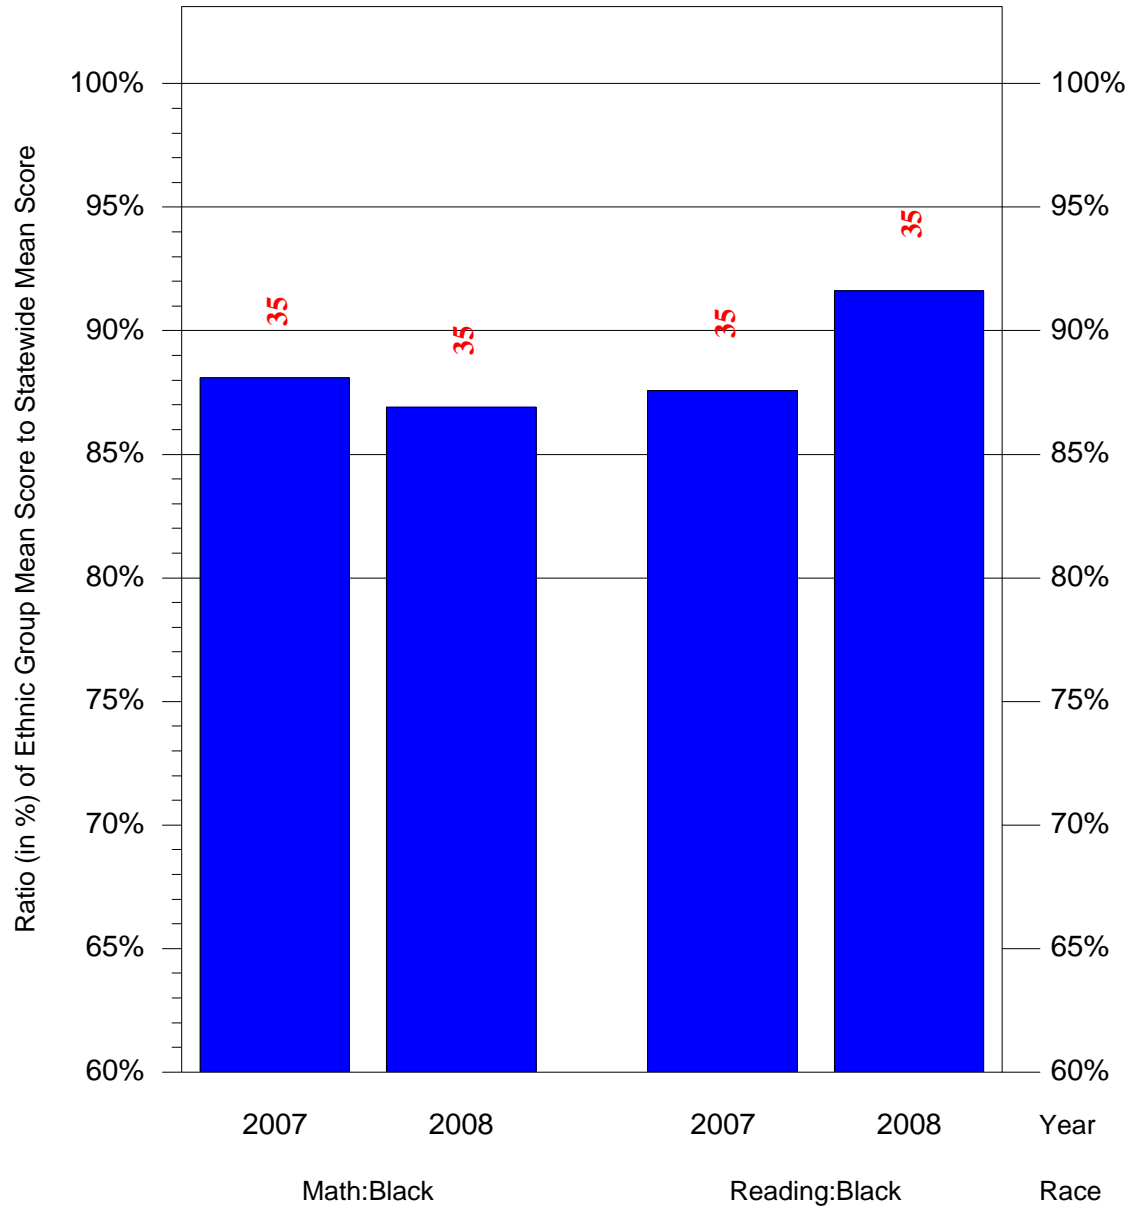

Mean Ethnic Group Building PSSA Test Score to Statewide Mean Score

Building = Bregy F Amedee Sch(3620) and Grade = 3 and Ethnic Group = Black or White

(Note: Number (in red) of Test Takers is above each bar in the chart.)