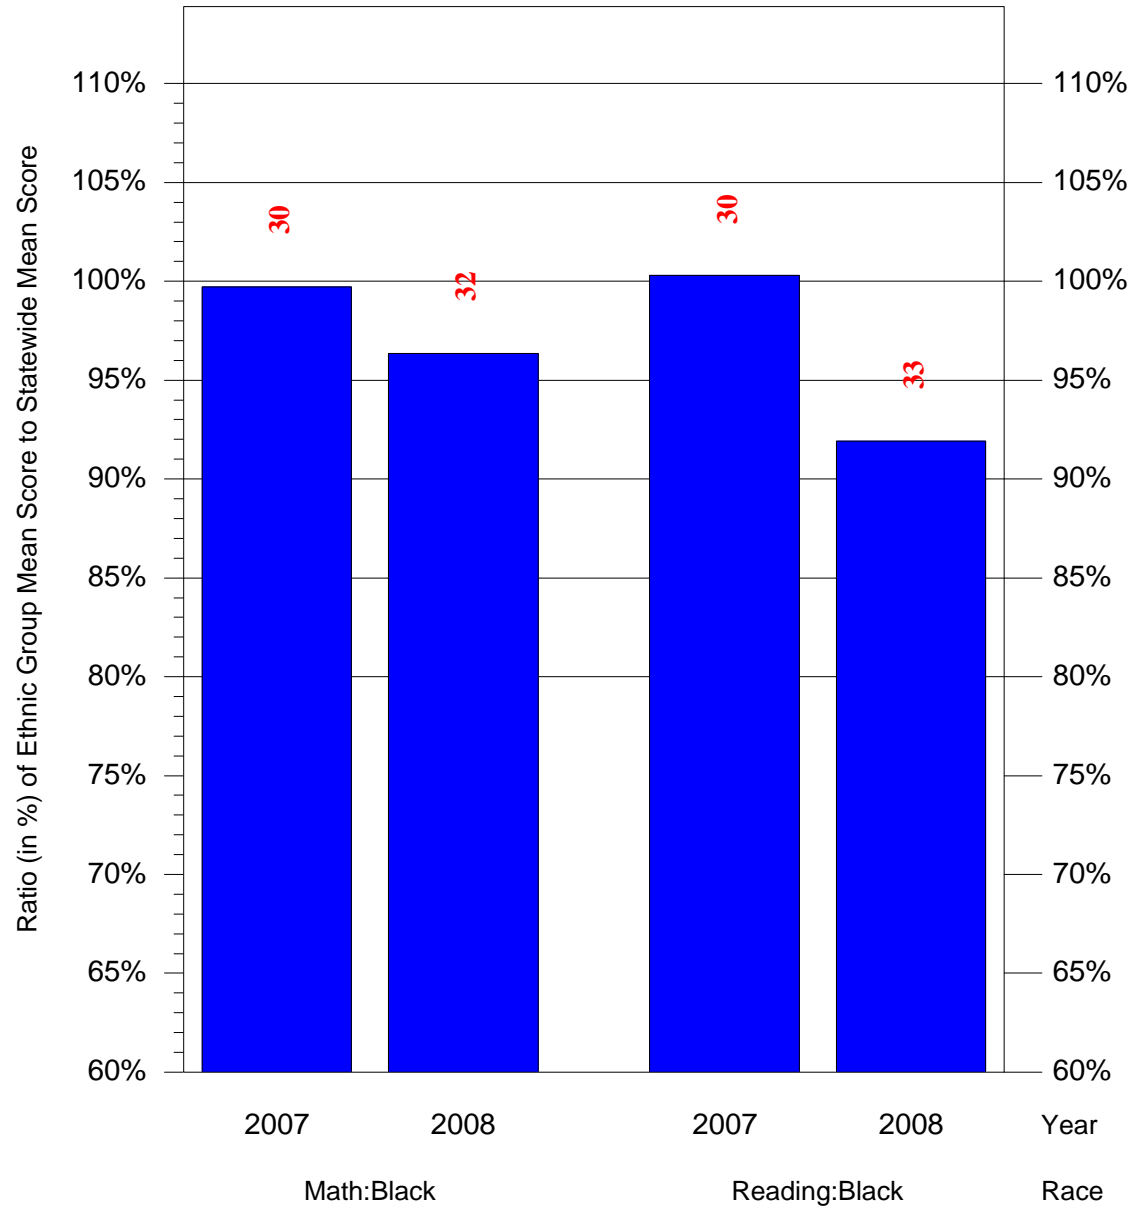

Mean Ethnic Group Building PSSA Test Score to Statewide Mean Score

Building = Overbrook Edu Ctr(6960) and Grade = 4 and Ethnic Group = Black or White

(Note: Number (in red) of Test Takers is above each bar in the chart.)