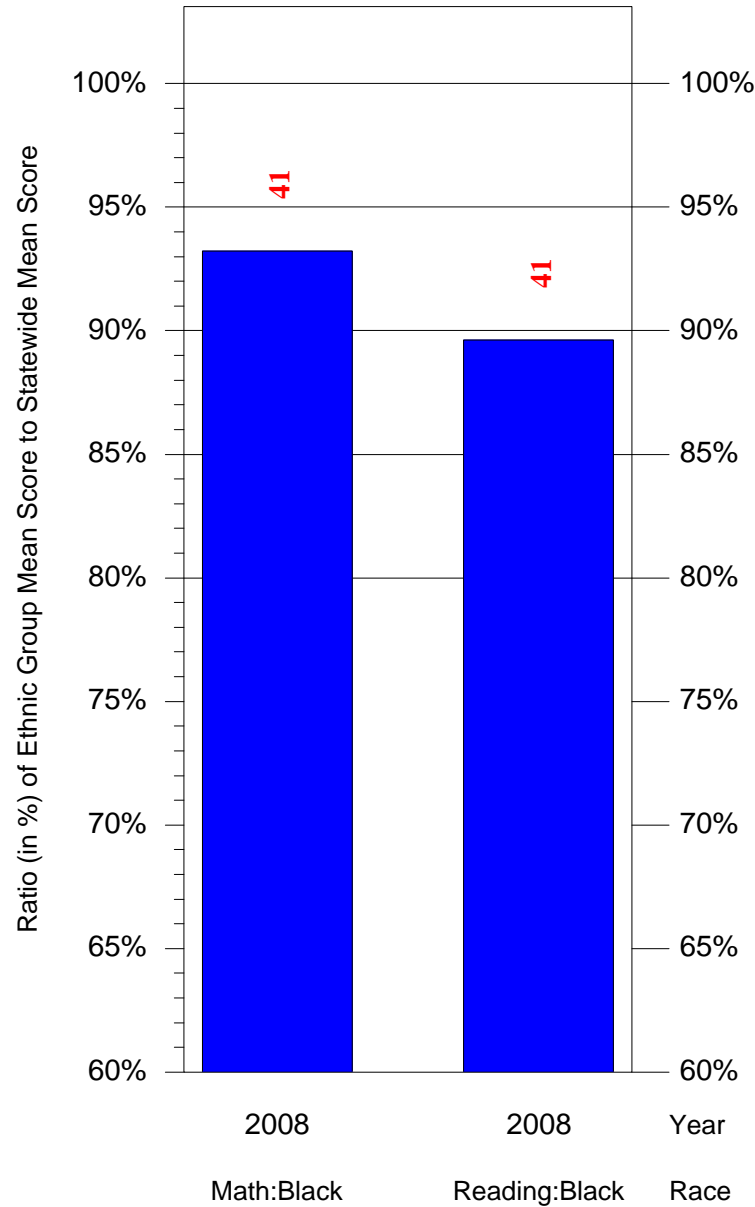

Mean Ethnic Group Building PSSA Test Score to Statewide Mean Score

Building = Childs George W Sch(3622) and Grade = 6 and Ethnic Group = Black or White

(Note: Number (in red) of Test Takers is above each bar in the chart.)