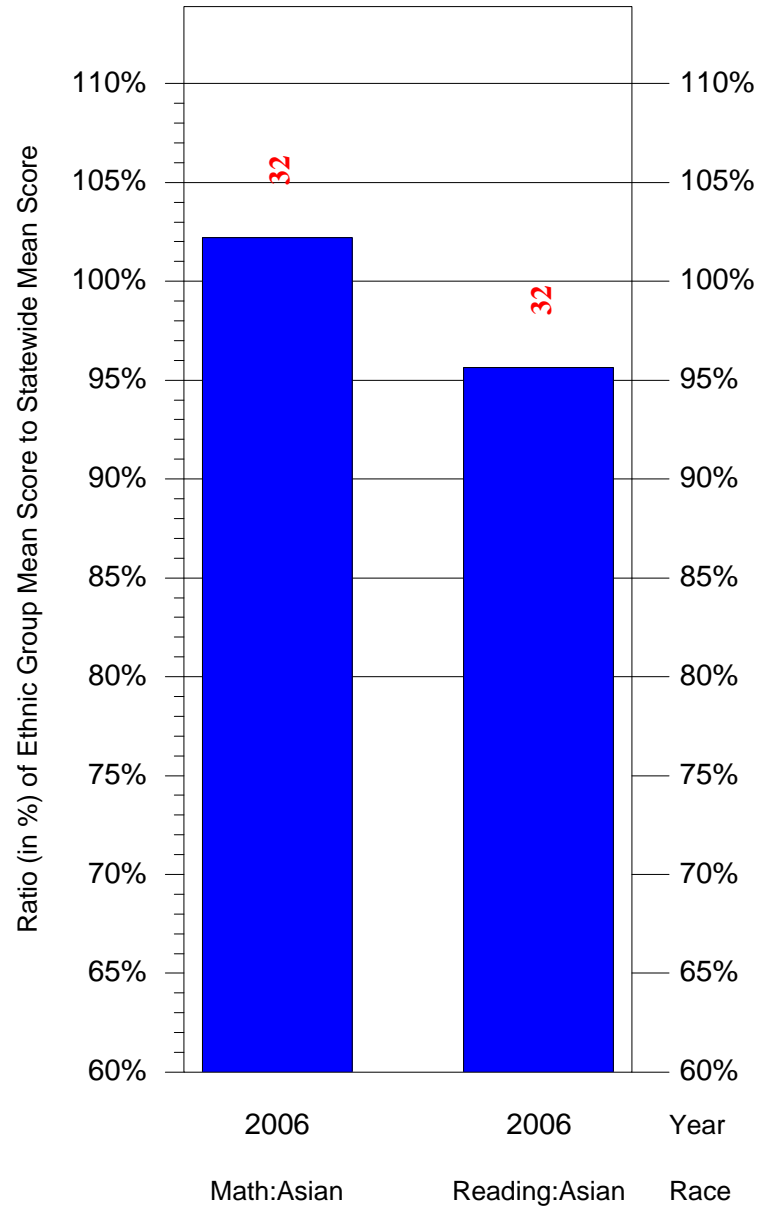

Mean Ethnic Group Building PSSA Test Score to Statewide Mean Score

Building = Kirkbride Eliza B Sch(3647) and Grade = 7 and Ethnic Group = Asian or Hispanic

(Note: Number (in red) of Test Takers is above each bar in the chart.)