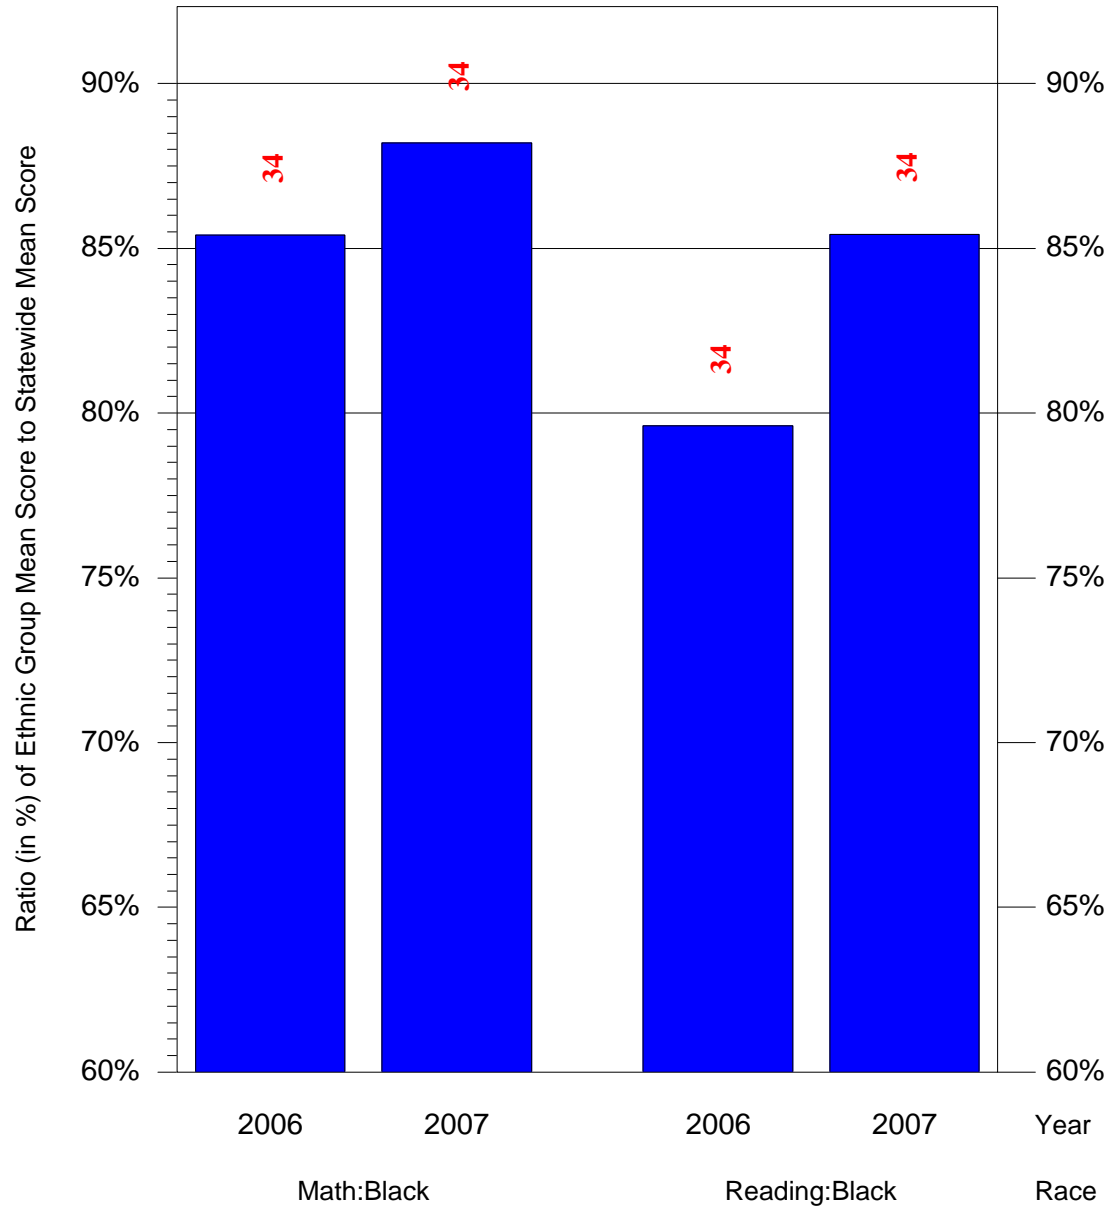

Mean Ethnic Group Building PSSA Test Score to Statewide Mean Score

Building = Hartranft John F Sch(5125) and Grade = 6 and Ethnic Group = Black or White

(Note: Number (in red) of Test Takers is above each bar in the chart.)