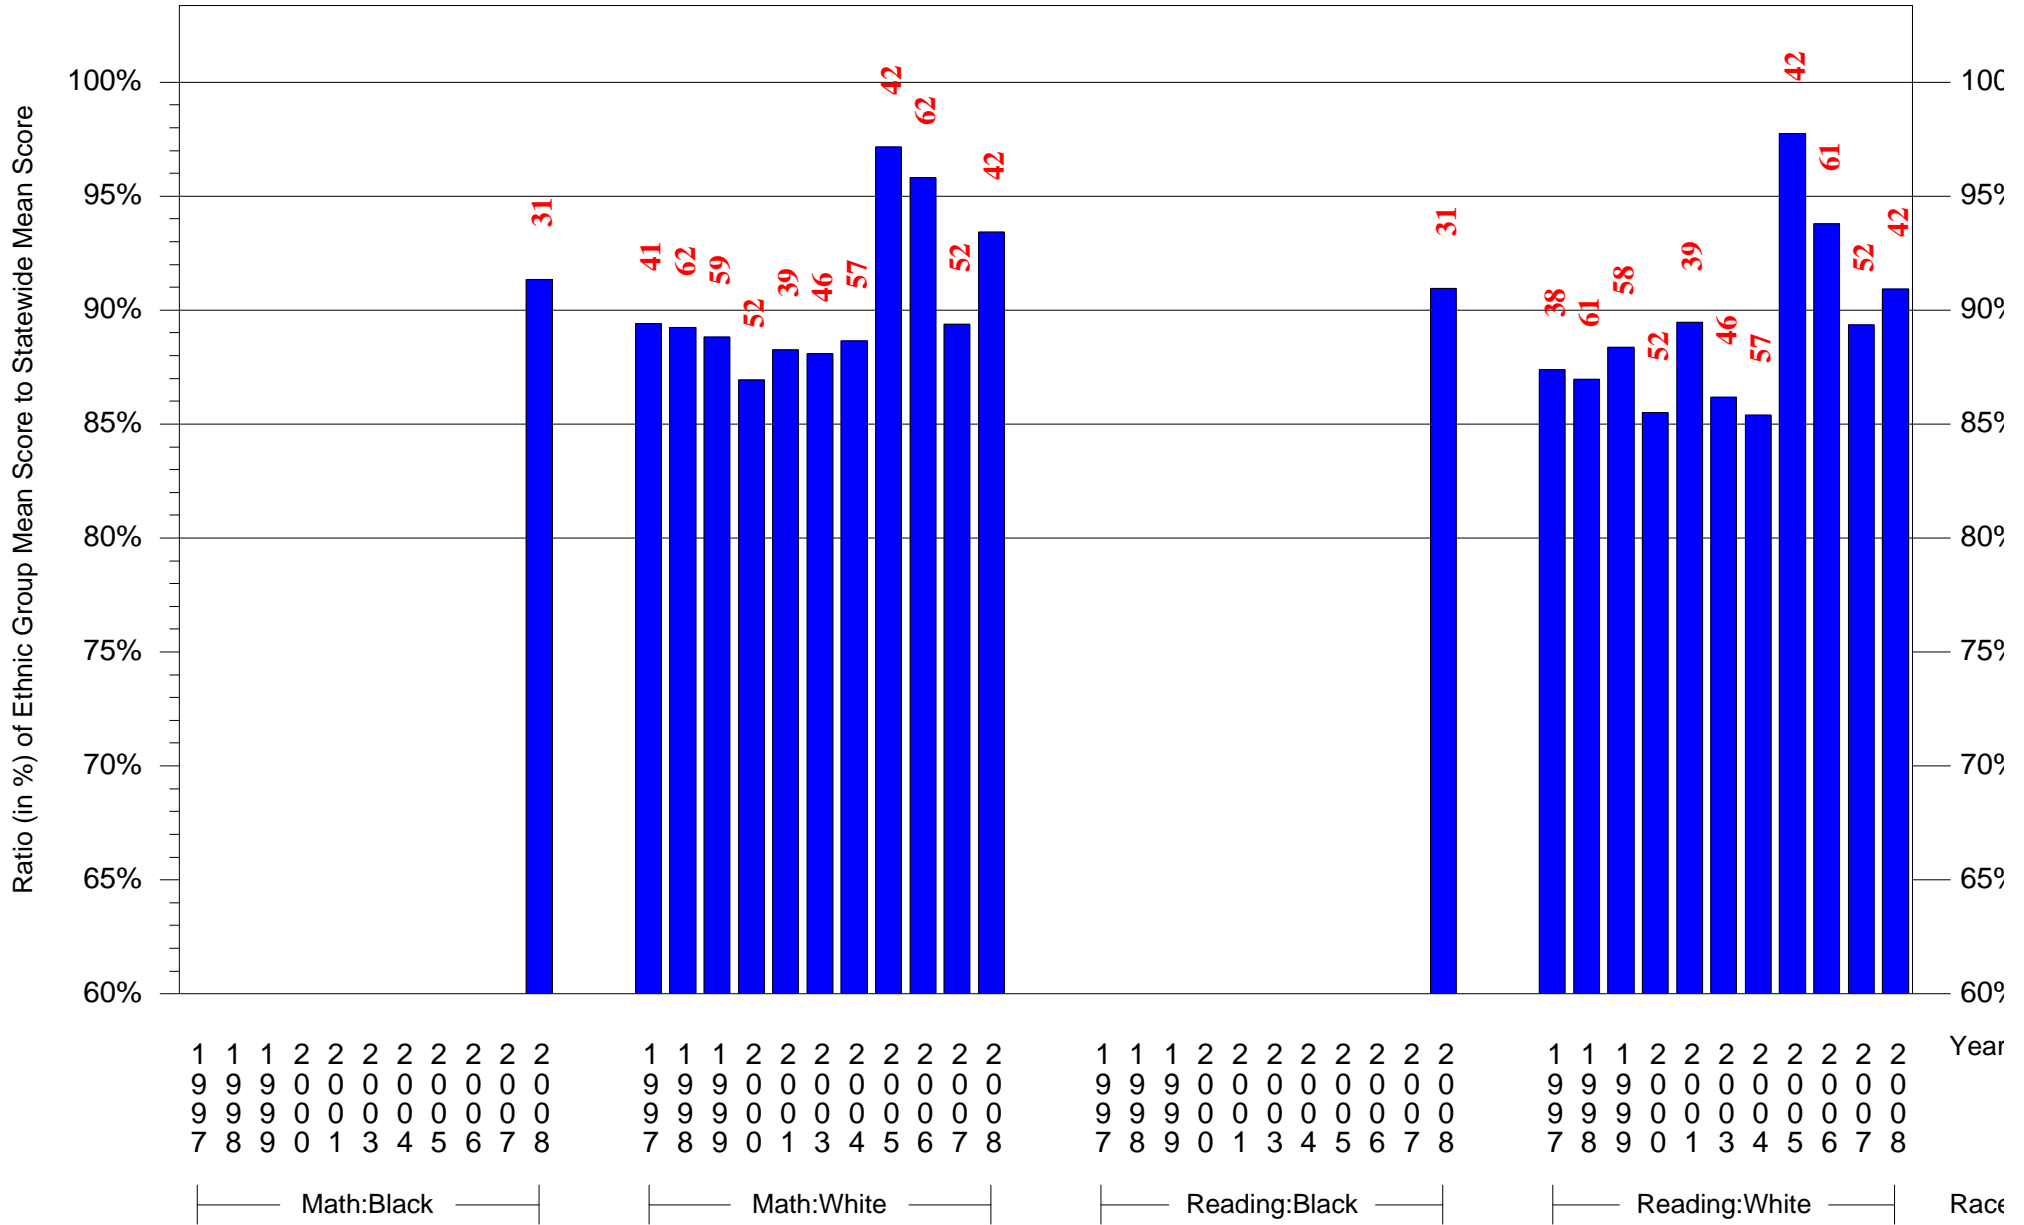

Mean Ethnic Group Building PSSA Test Score to Statewide Mean Score

Building = Disston Hamilton Sch(3763) and Grade = 5 and Ethnic Group = Black or White

(Note: Number (in red) of Test Takers is above each bar in the chart.)