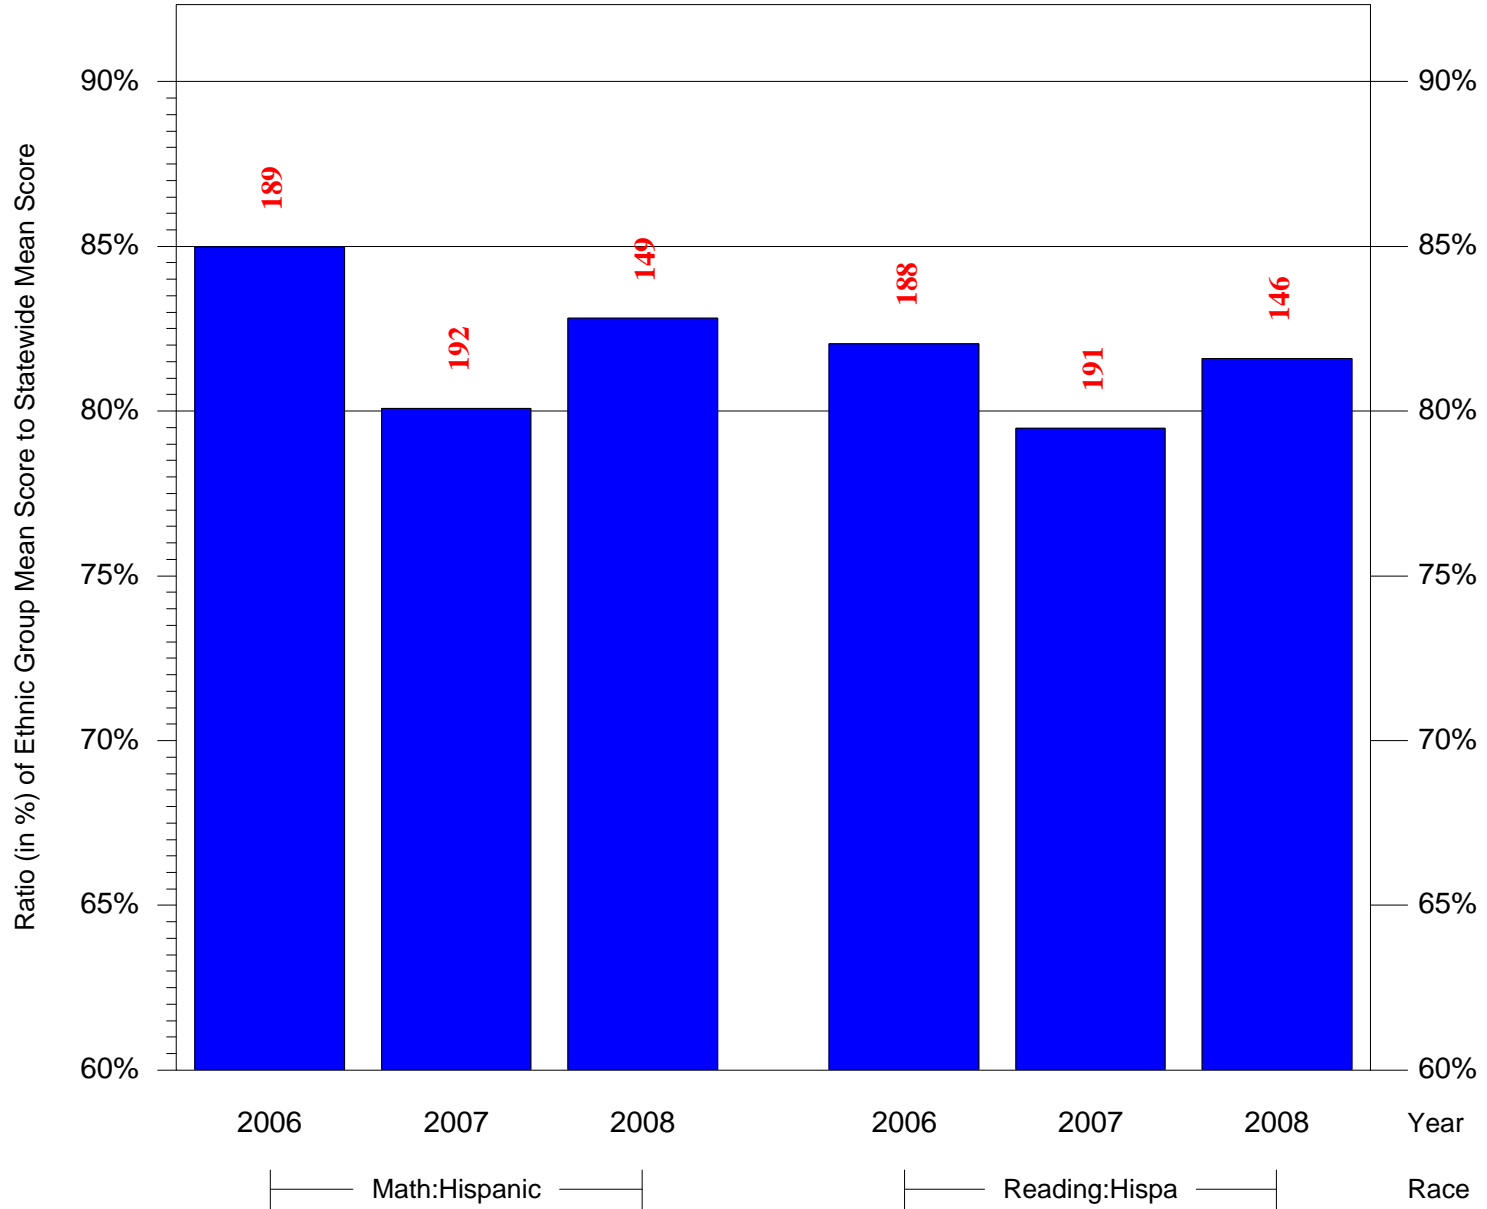

Mean Ethnic Group Building PSSA Test Score to Statewide Mean Score

Building = Clemente Roberto MS(6767) and Grade = 7 and Ethnic Group = Asian or Hispanic

(Note: Number (in red) of Test Takers is above each bar in the chart.)