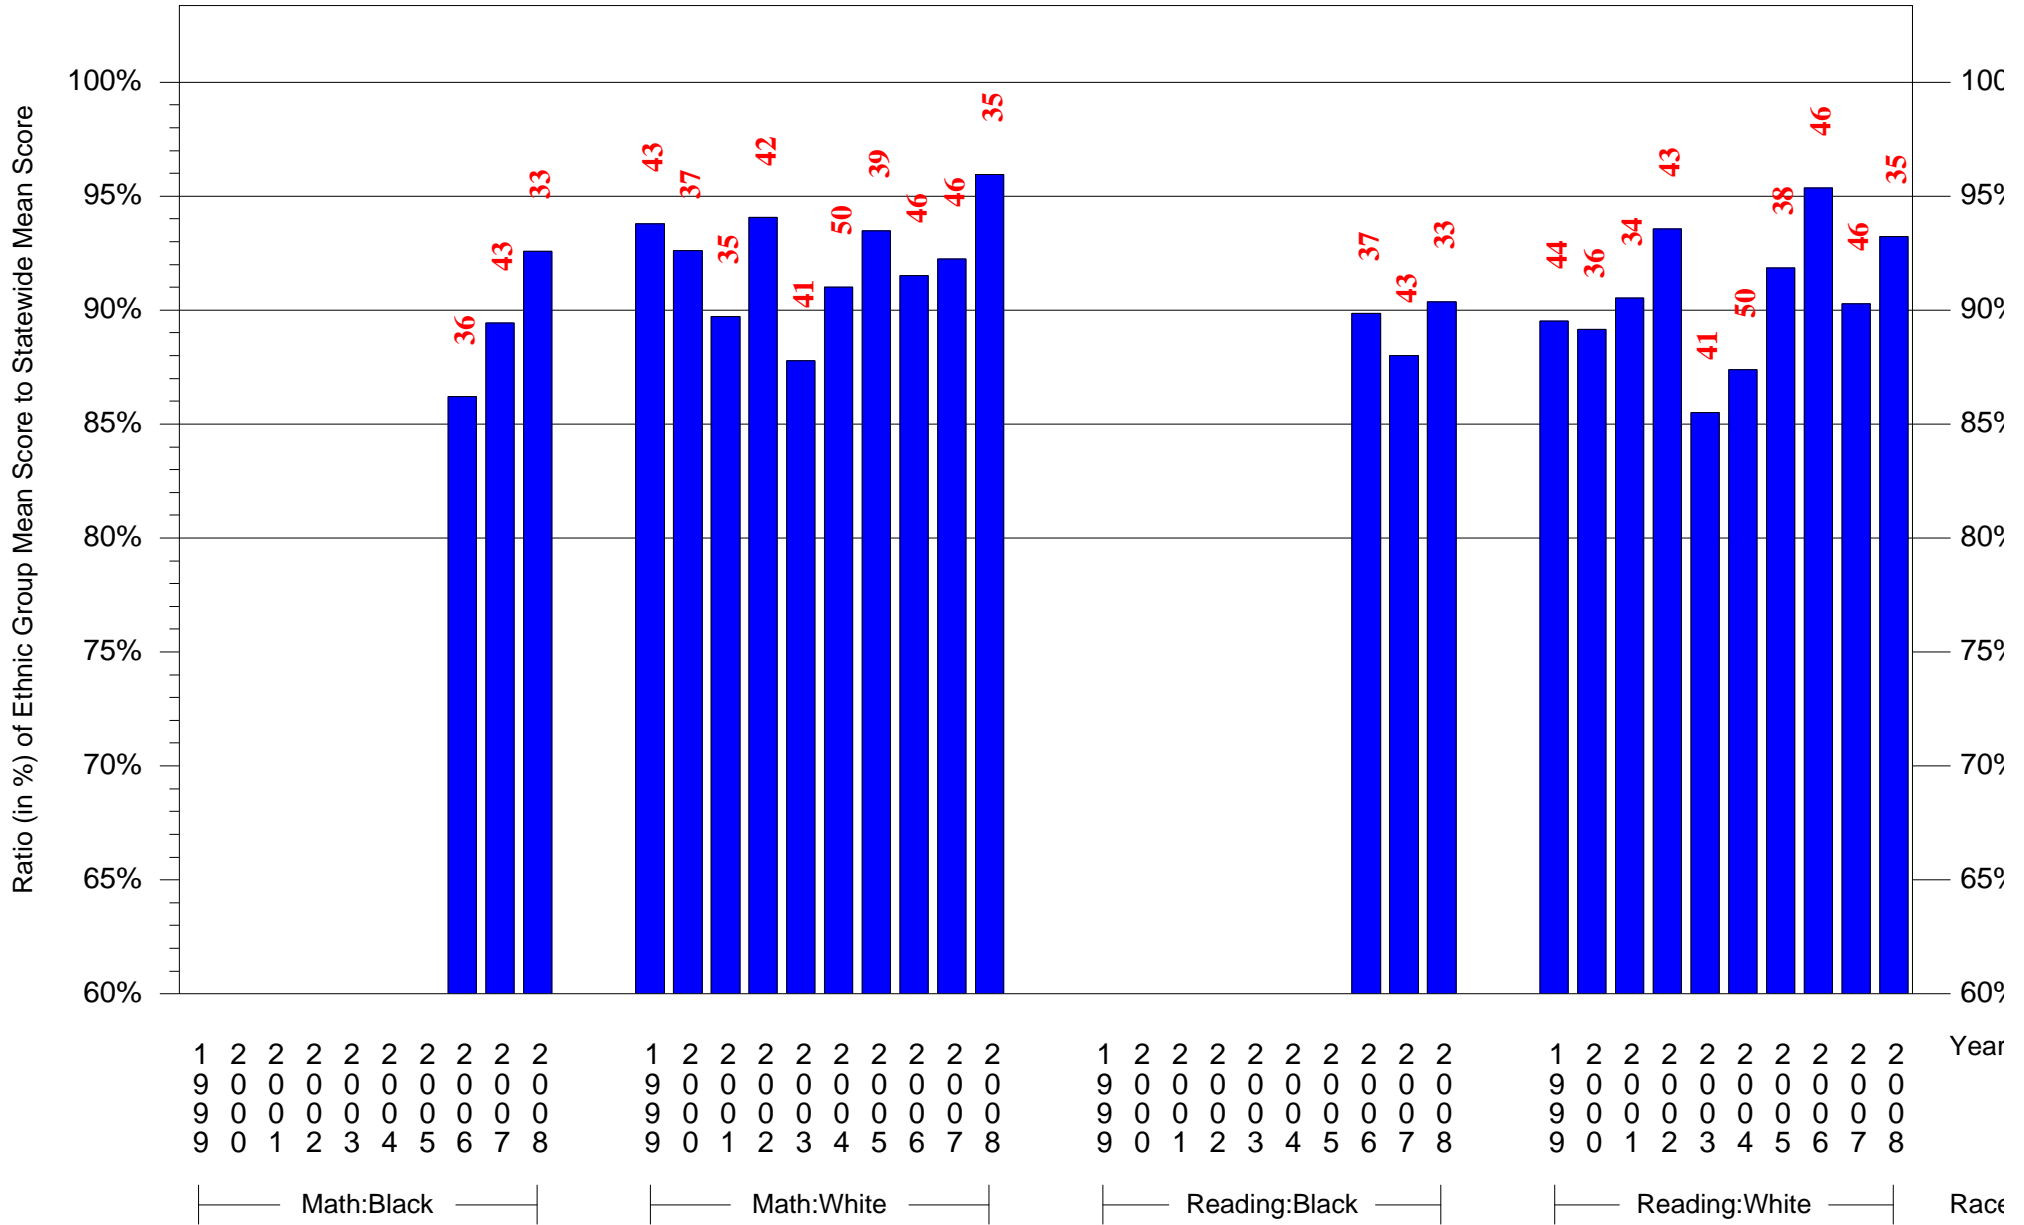

Mean Ethnic Group Building PSSA Test Score to Statewide Mean Score

Building = Allen Ethan Sch(3758) and Grade = 8 and Ethnic Group = Black or White

(Note: Number (in red) of Test Takers is above each bar in the chart.)