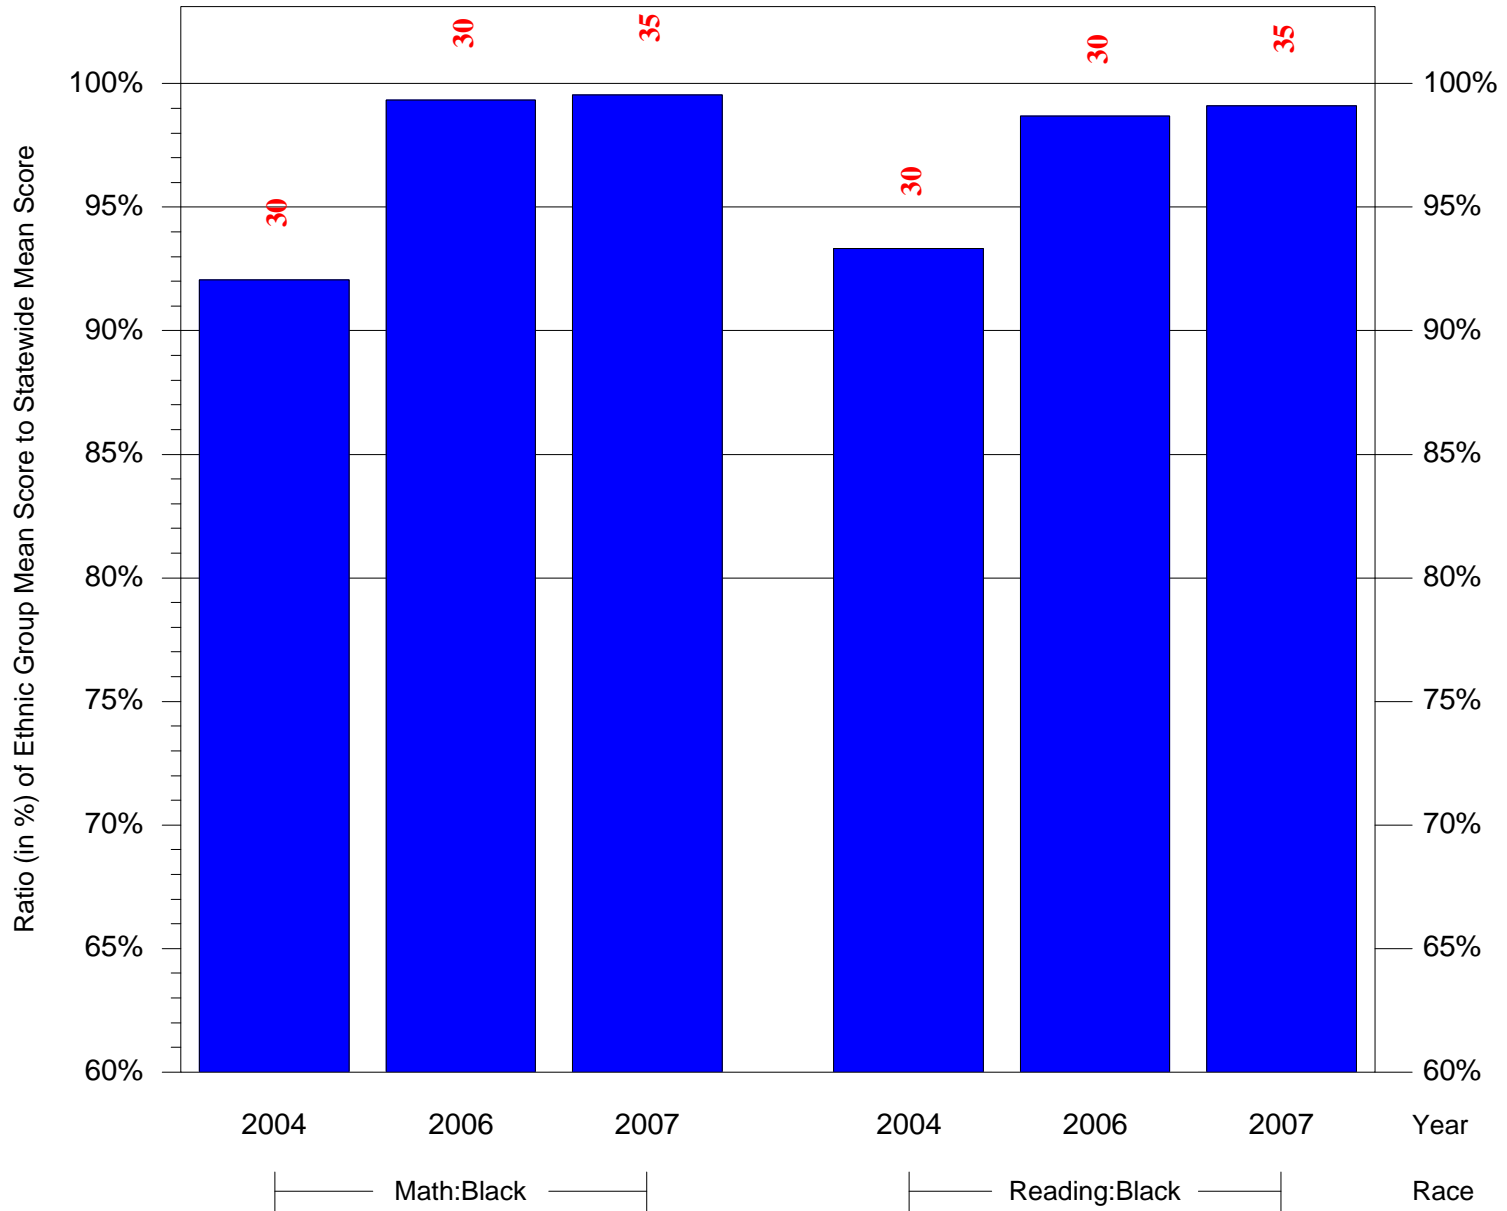

Mean Ethnic Group Building PSSA Test Score to Statewide Mean Score

Building = Penn Alexander Sch(7706) and Grade = 5 and Ethnic Group = Black or White

(Note: Number (in red) of Test Takers is above each bar in the chart.)