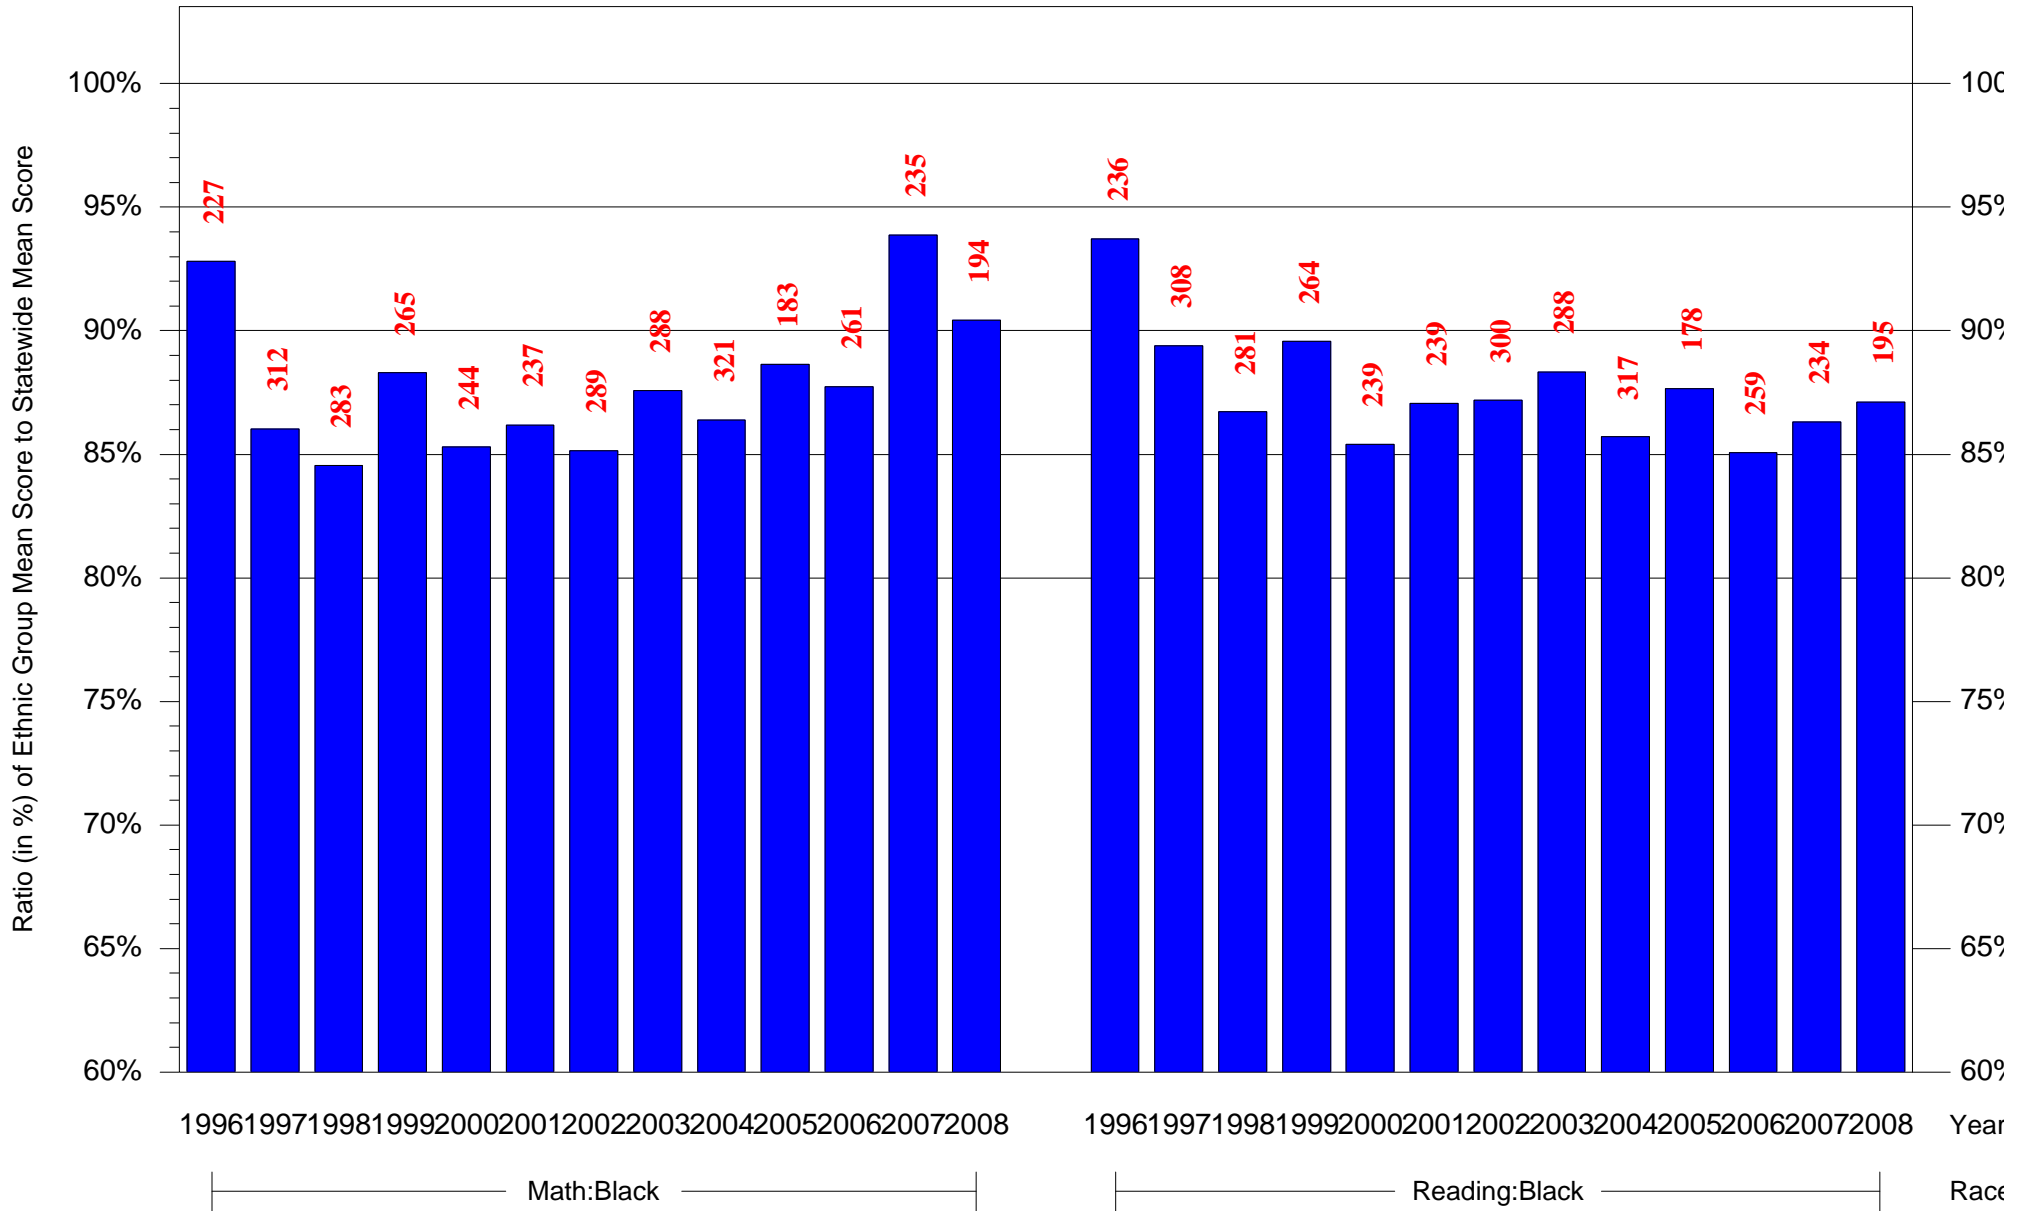

Mean Ethnic Group Building PSSA Test Score to Statewide Mean Score

Building = Beeber Dimmer MS(7238) and Grade = 8 and Ethnic Group = Black or White

(Note: Number (in red) of Test Takers is above each bar in the chart.)