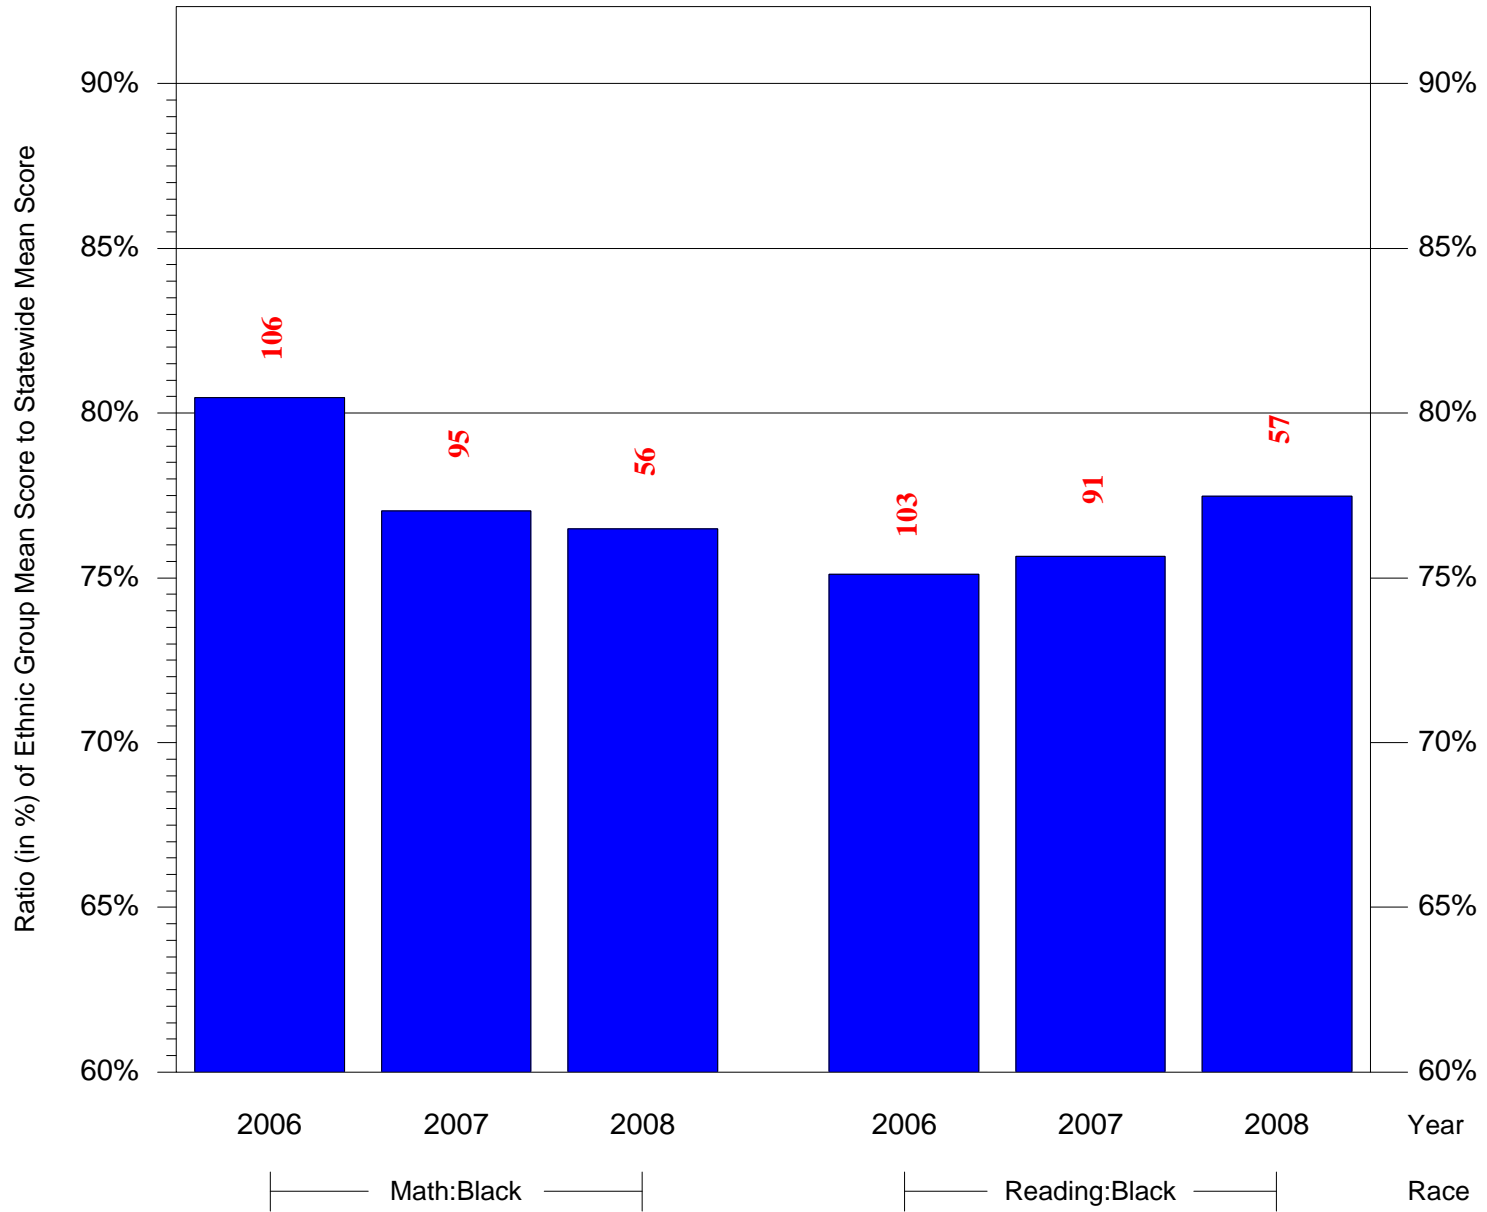

Mean Ethnic Group Building PSSA Test Score to Statewide Mean Score

Building = CEP/Hunting Park(7676) and Grade = 7 and Ethnic Group = Black or White

(Note: Number (in red) of Test Takers is above each bar in the chart.)