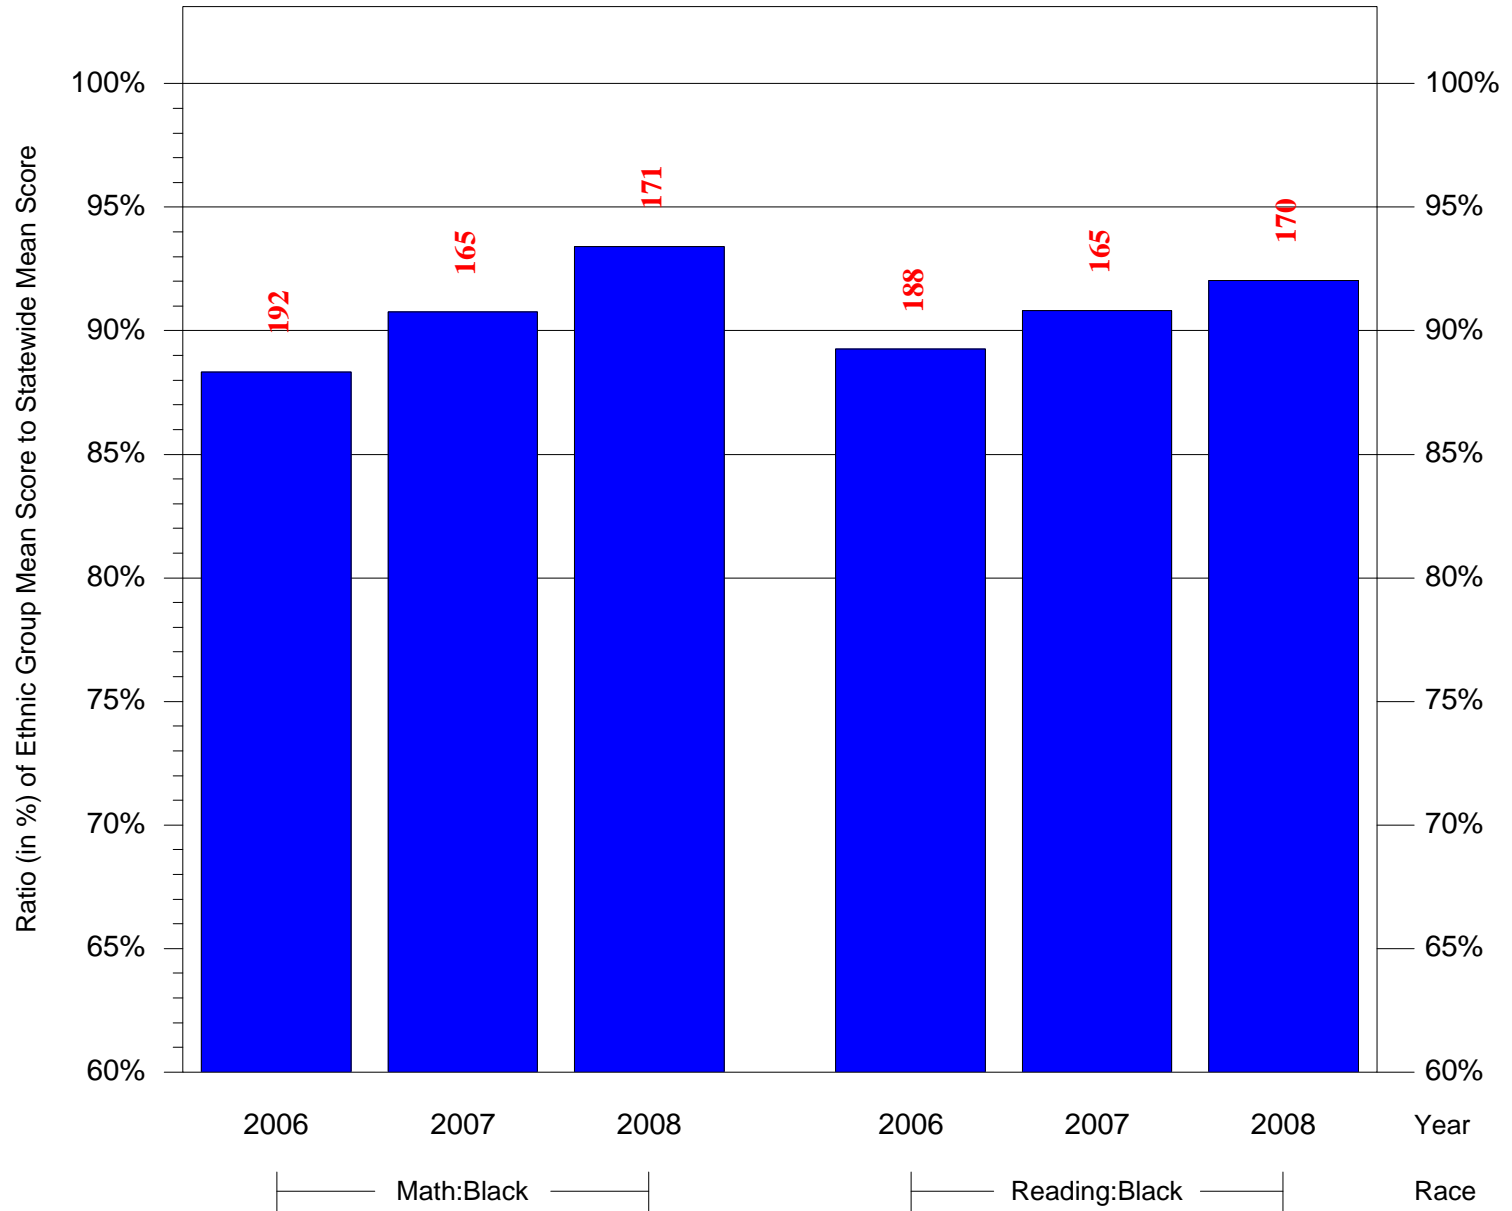

Mean Ethnic Group Building PSSA Test Score to Statewide Mean Score

Building = Washington Grover Jr Sch(7663) and Grade = 7 and Ethnic Group = Black or White

(Note: Number (in red) of Test Takers is above each bar in the chart.)