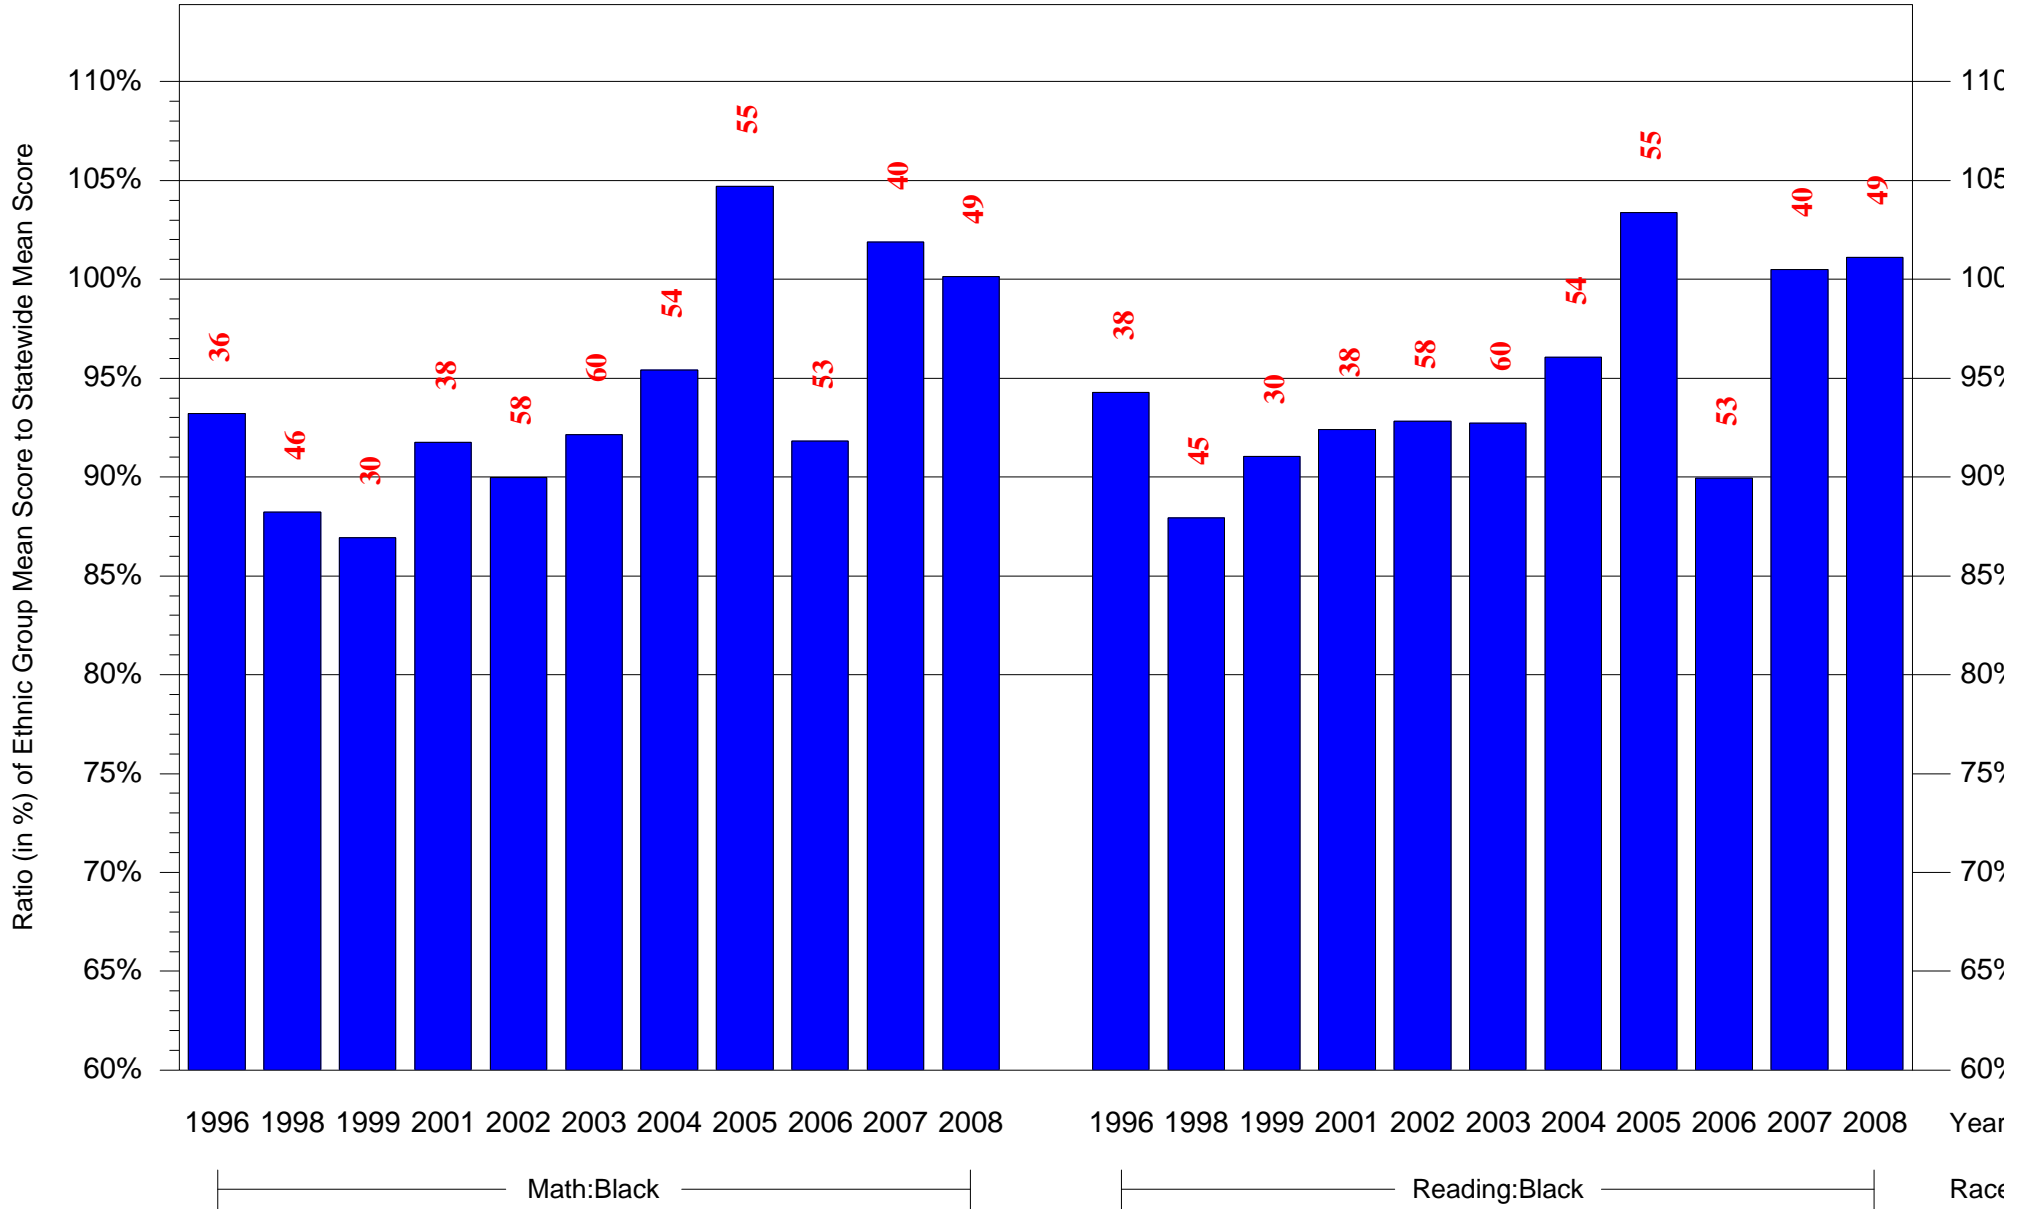

Mean Ethnic Group Building PSSA Test Score to Statewide Mean Score

Building = Fittler Academics Plus(6913) and Grade = 5 and Ethnic Group = Black or White

(Note: Number (in red) of Test Takers is above each bar in the chart.)