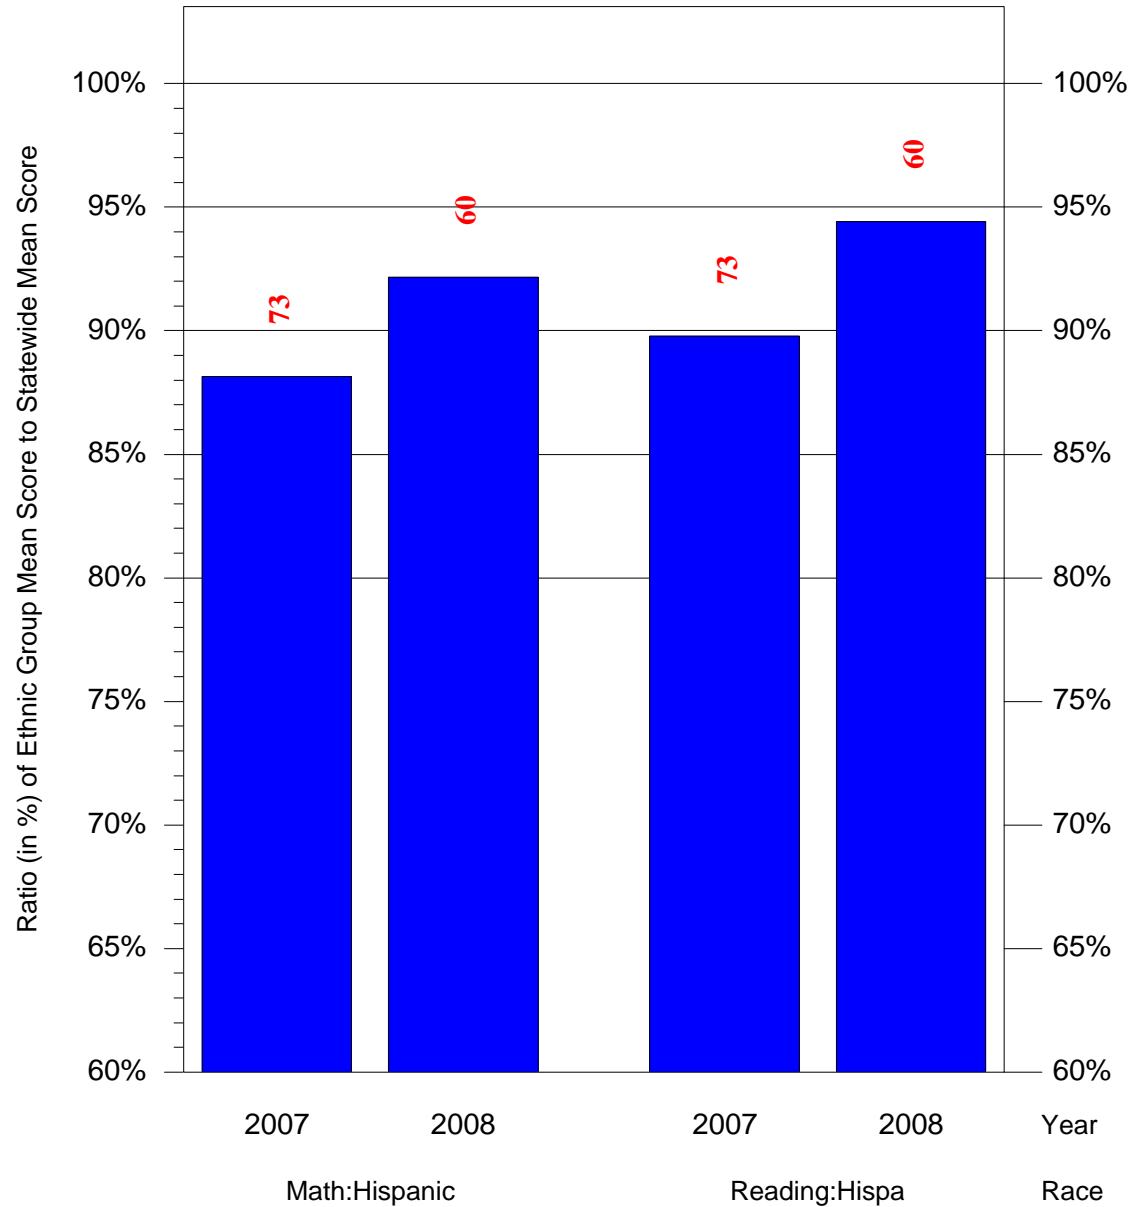

Mean Ethnic Group Building PSSA Test Score to Statewide Mean Score

Building = Webster Sch(5124) and Grade = 3 and Ethnic Group = Asian or Hispanic

(Note: Number (in red) of Test Takers is above each bar in the chart.)