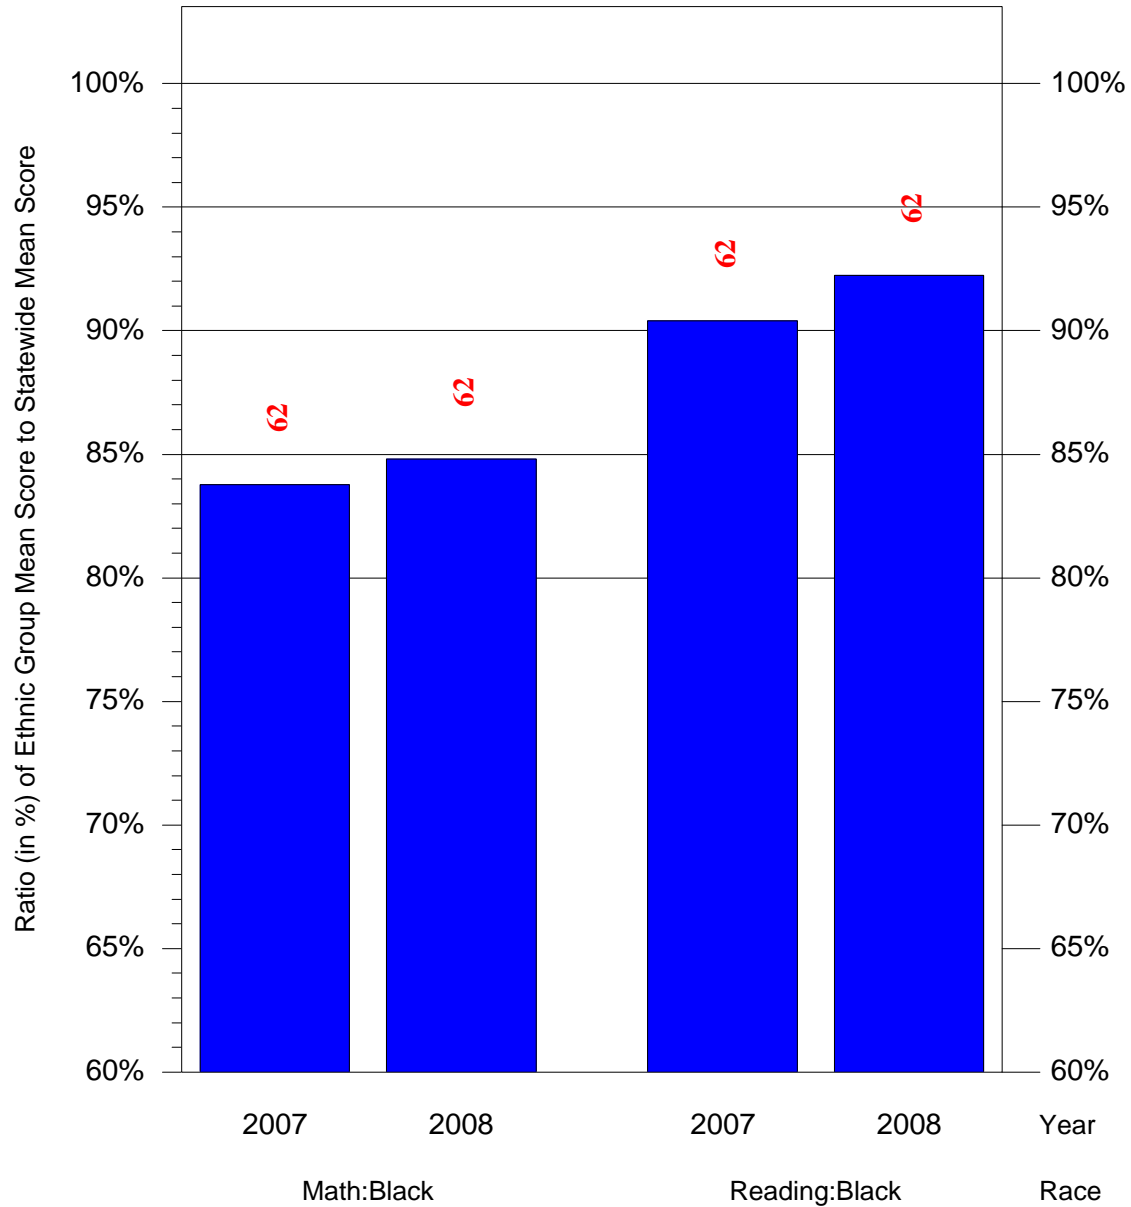

Mean Ethnic Group Building PSSA Test Score to Statewide Mean Score

Building = Cleveland Grover Sch(3666) and Grade = 3 and Ethnic Group = Black or White

(Note: Number (in red) of Test Takers is above each bar in the chart.)