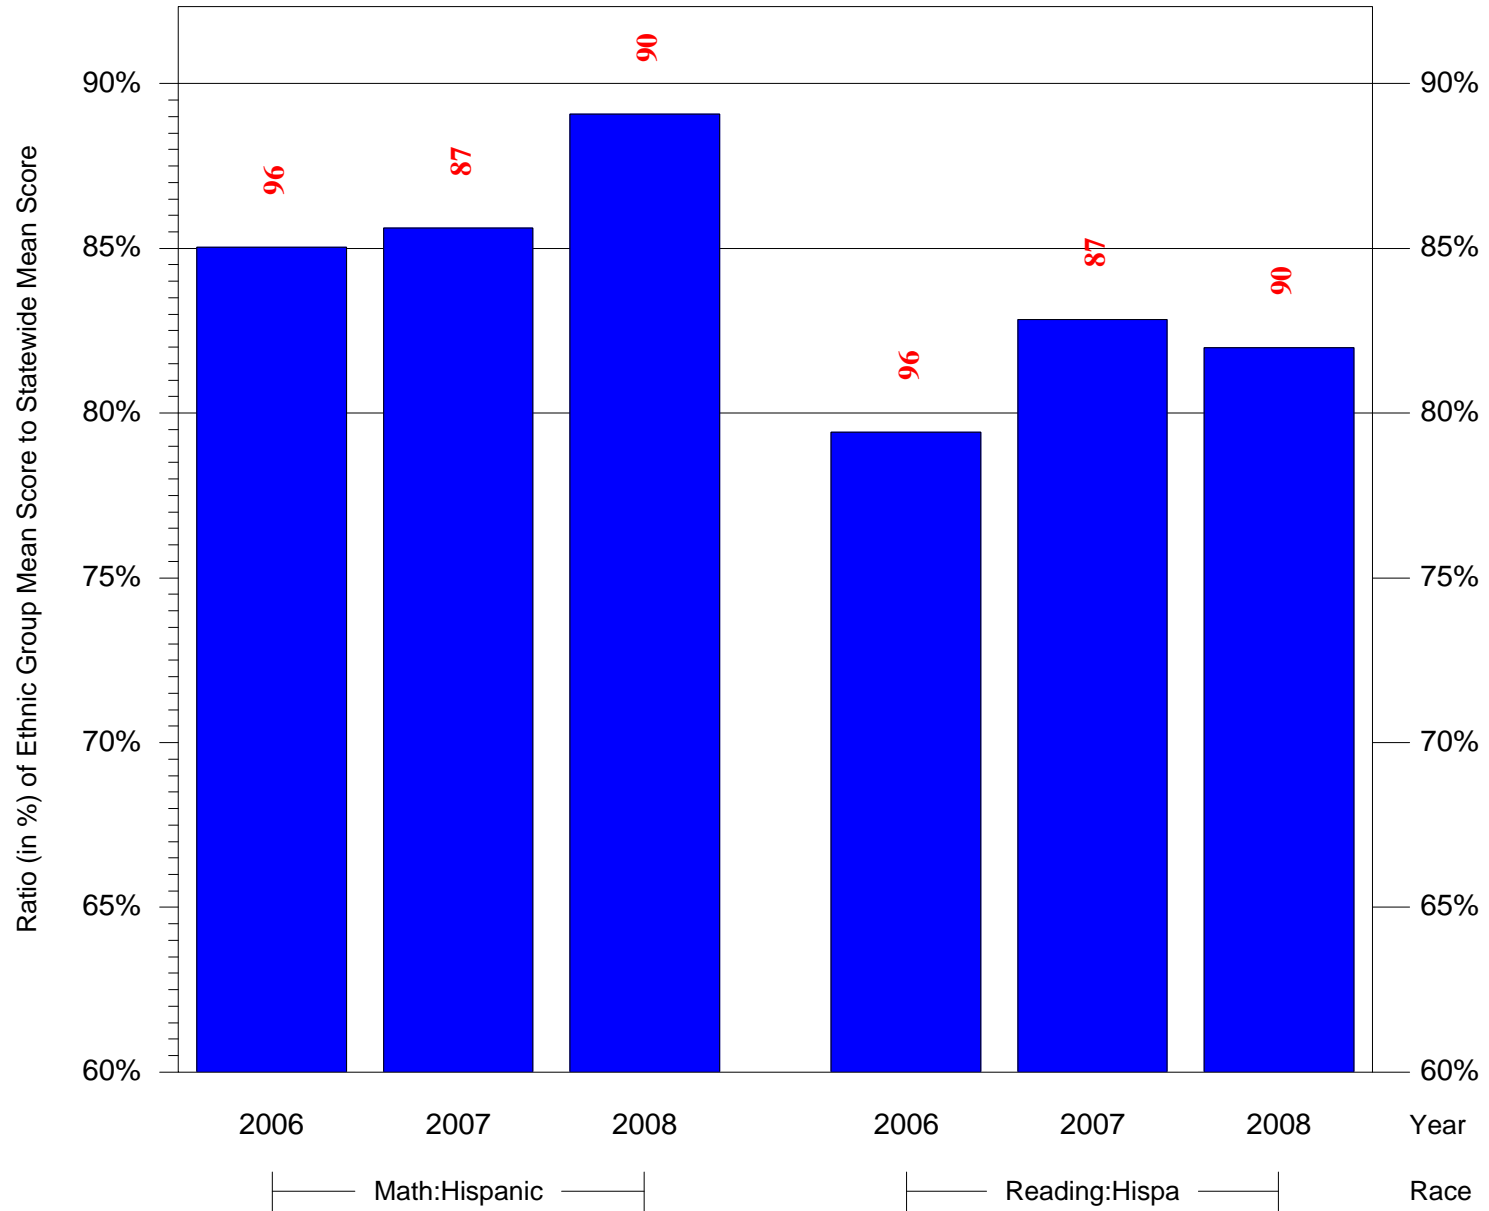

Mean Ethnic Group Building PSSA Test Score to Statewide Mean Score

Building = DeBurgos Bilingual Magnet MS(7175) and Grade = 6 and Ethnic Group = Asian or Hispanic

(Note: Number (in red) of Test Takers is above each bar in the chart.)