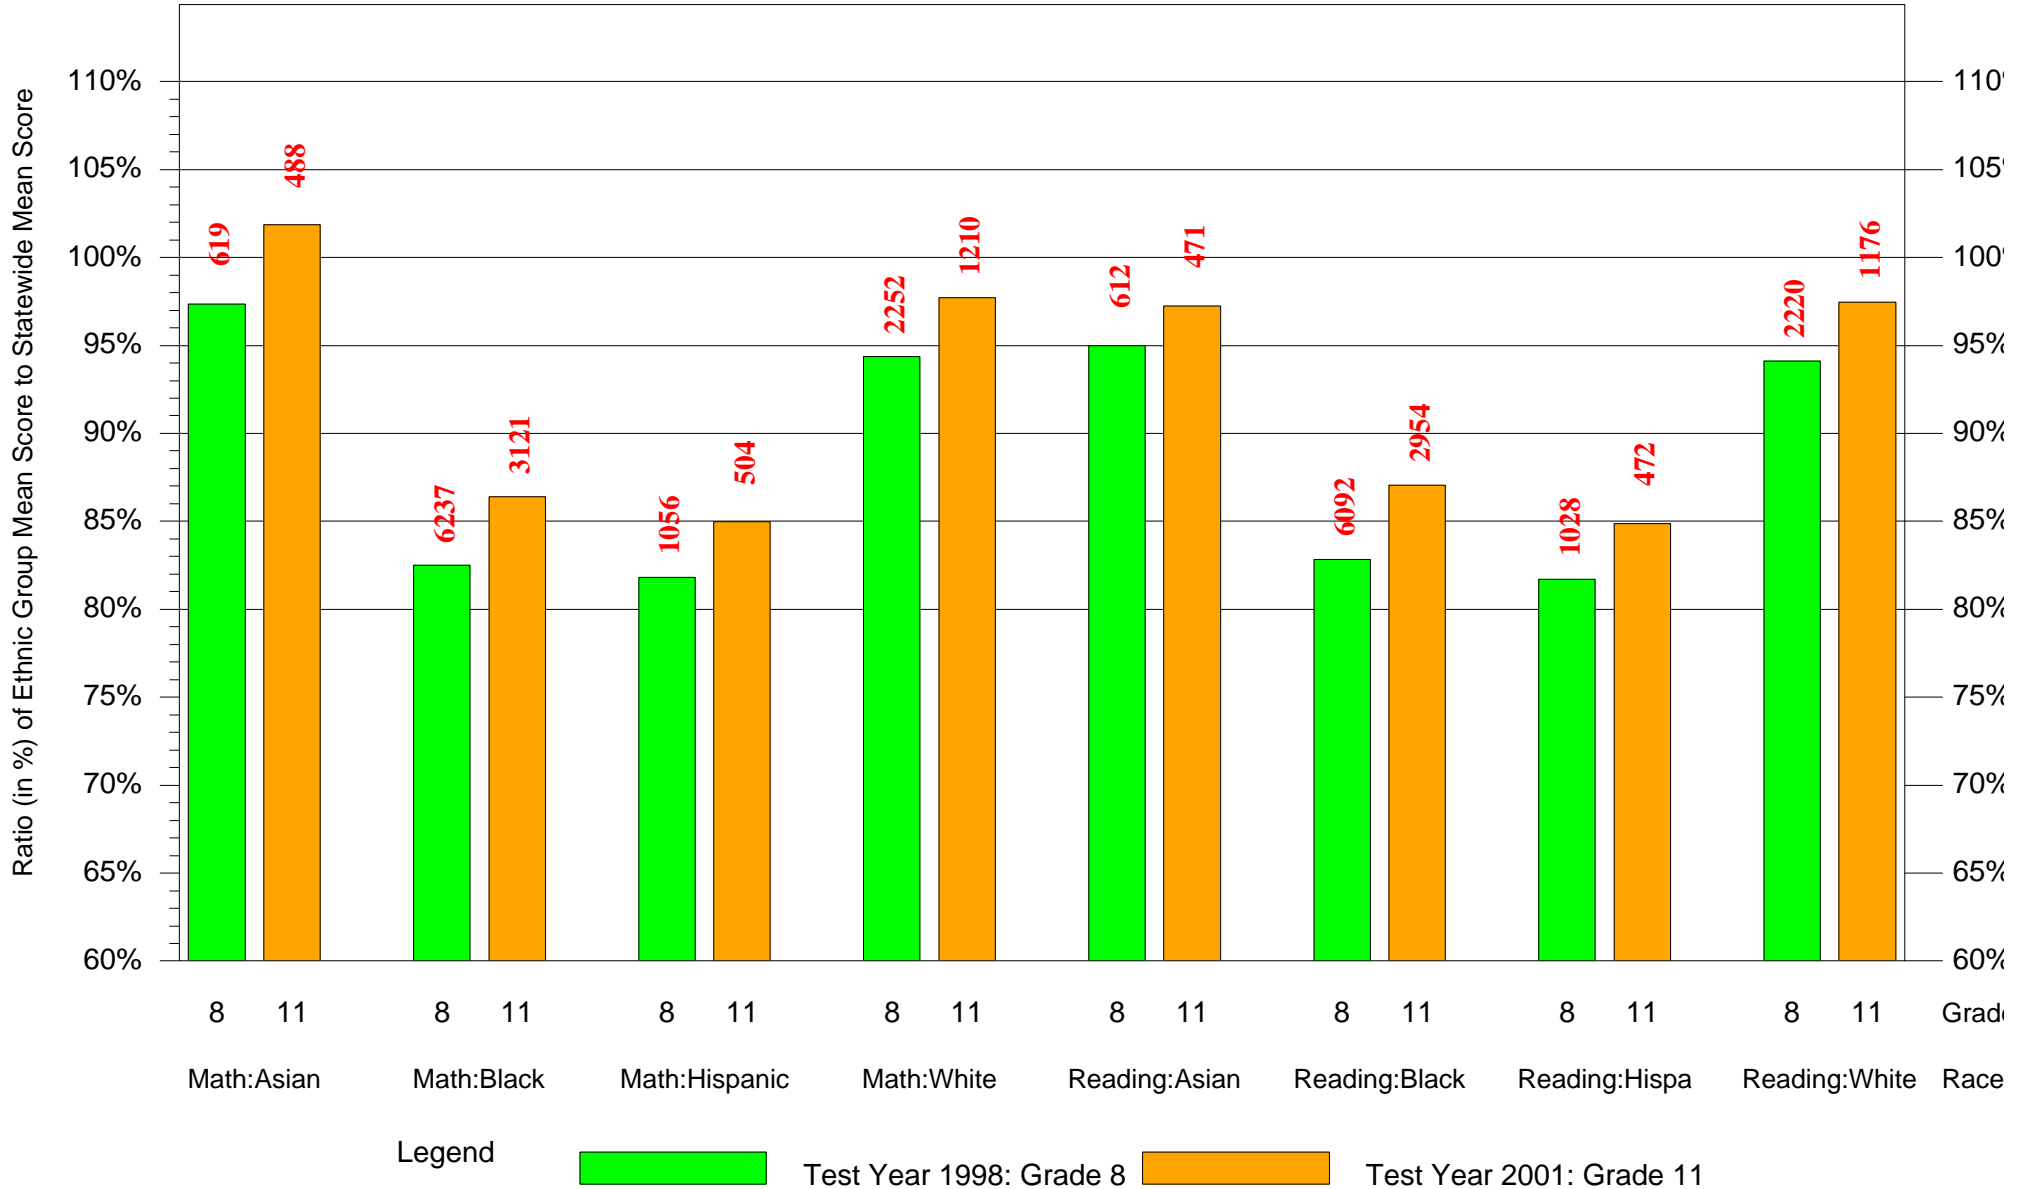

Mean Ethnic Group AUN PSSA Test Score to Statewide Mean Score

AUN = Philadelphia City SD(126515001) and Cohort = 1995 and Ethnic Group = Black or White or Asian or Hispanic

(Note: Number (in red) of Test Takers is above each bar in the chart.)