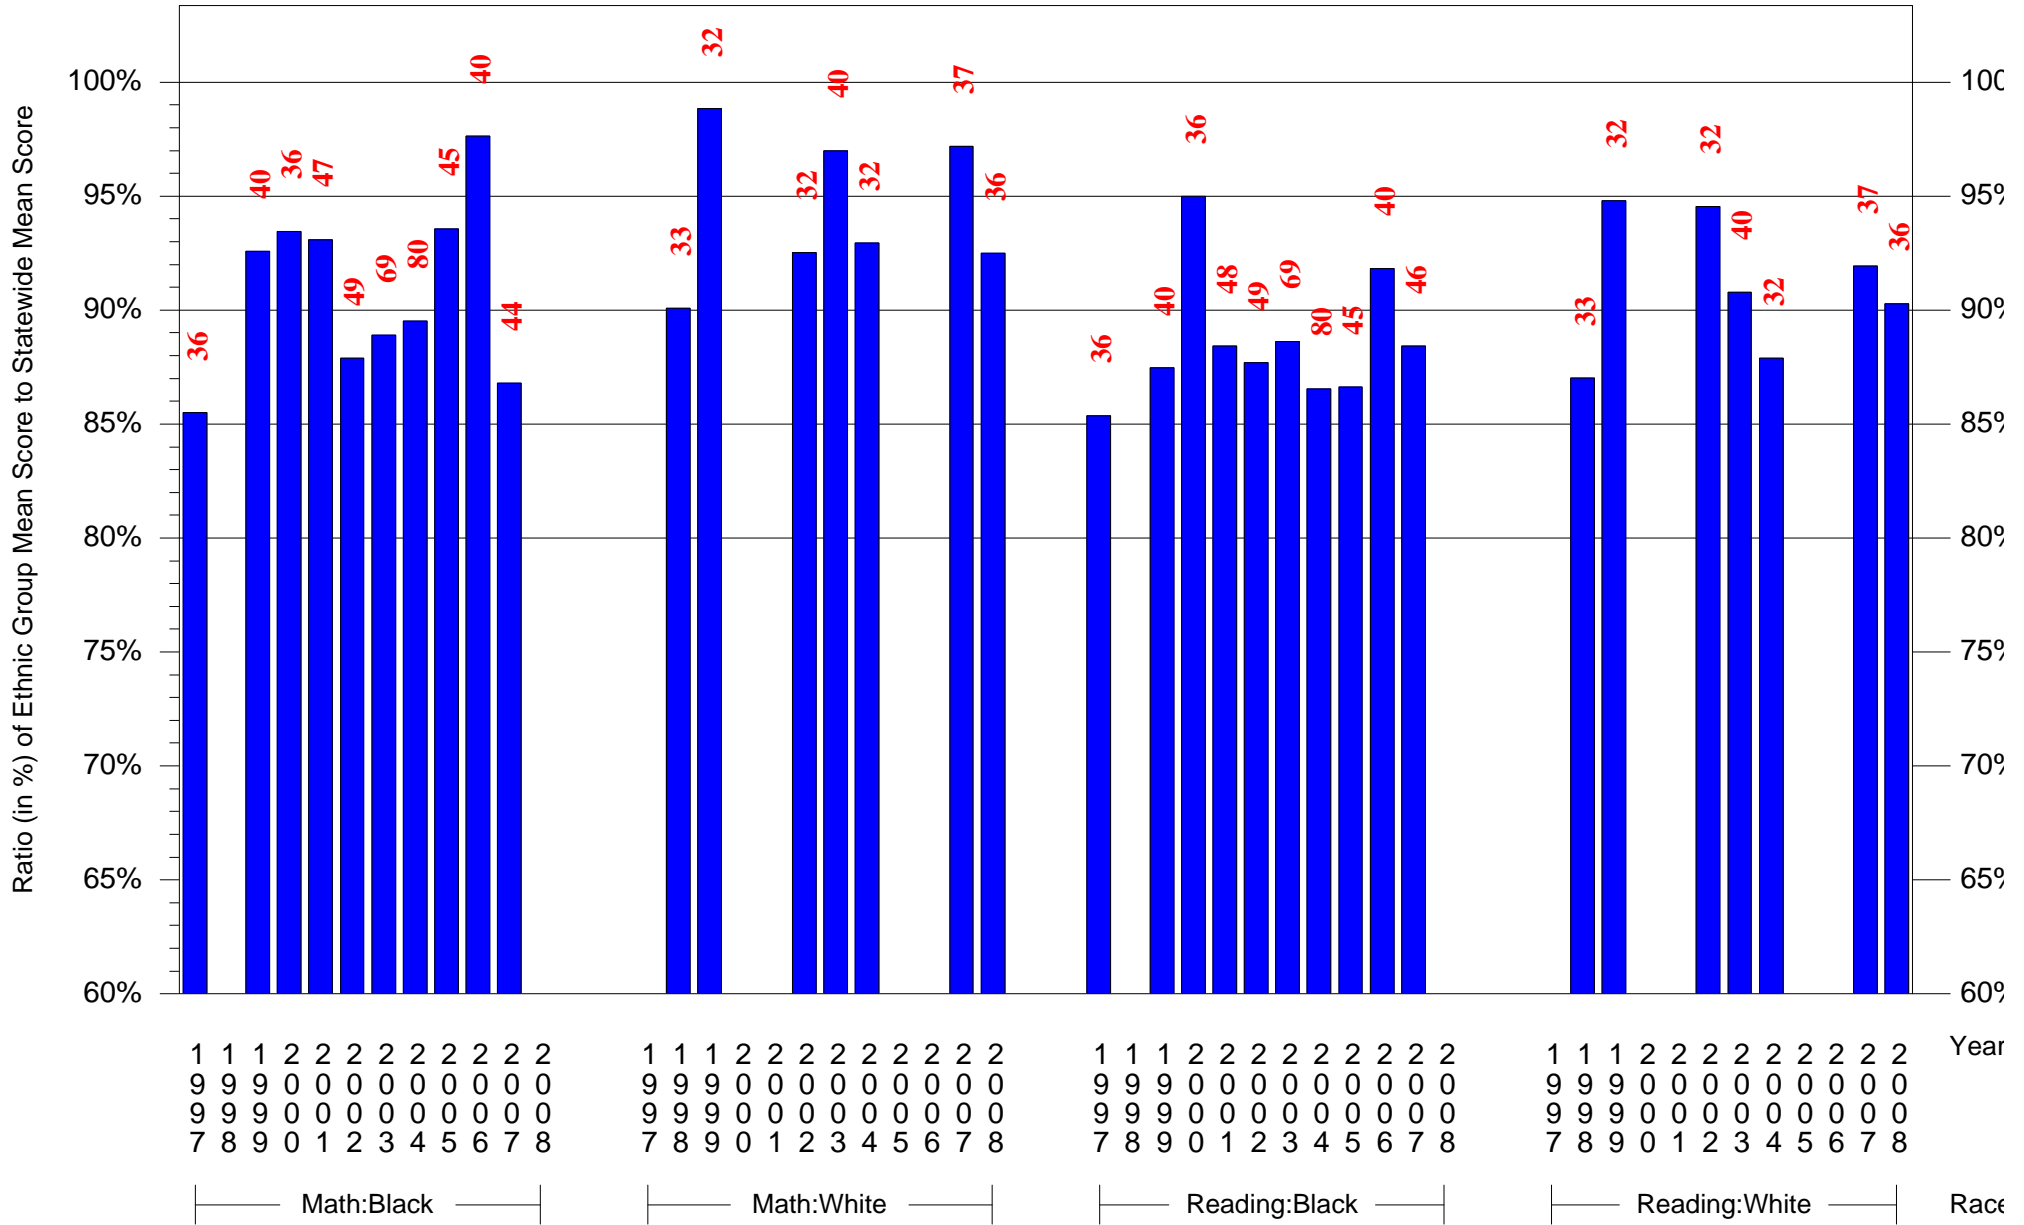

Mean Ethnic Group Building PSSA Test Score to Statewide Mean Score

Building = Fitzpatrick Aloysius L Sch(3781) and Grade = 5 and Ethnic Group = Black or White

(Note: Number (in red) of Test Takers is above each bar in the chart.)