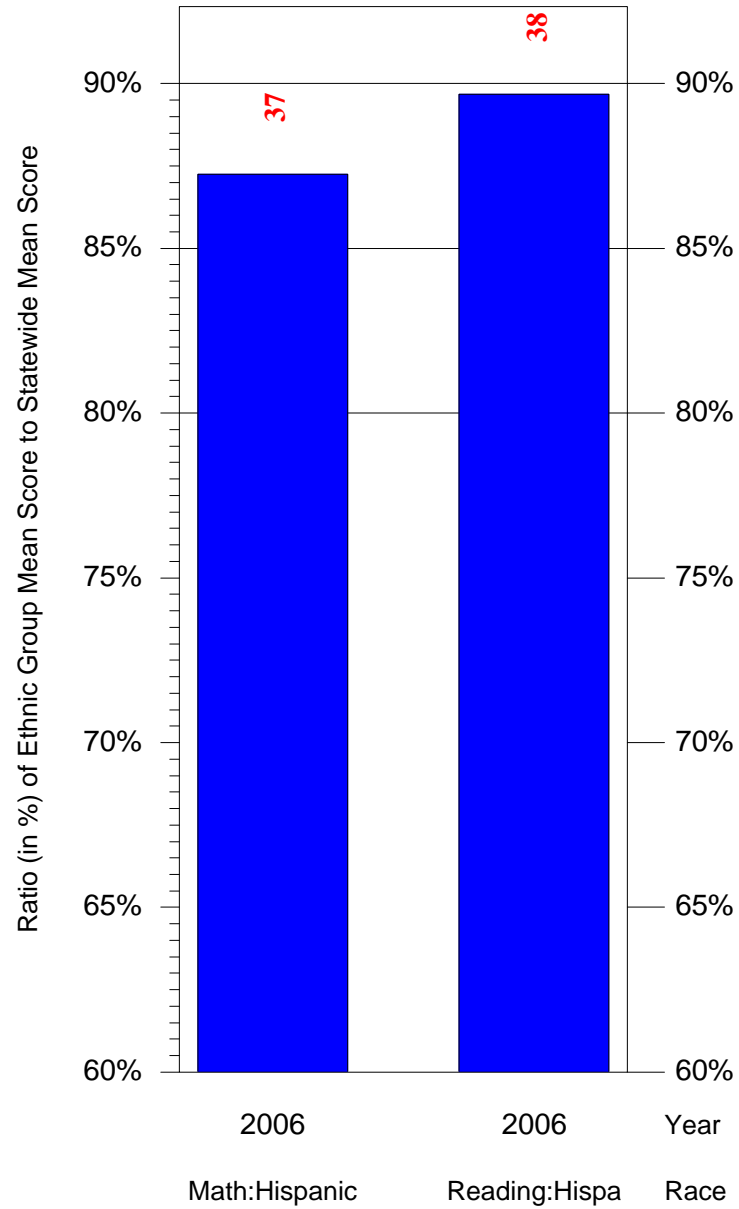

Mean Ethnic Group Building PSSA Test Score to Statewide Mean Score

Building = Edmunds Henry R Sch(3737) and Grade = 7 and Ethnic Group = Asian or Hispanic

(Note: Number (in red) of Test Takers is above each bar in the chart.)