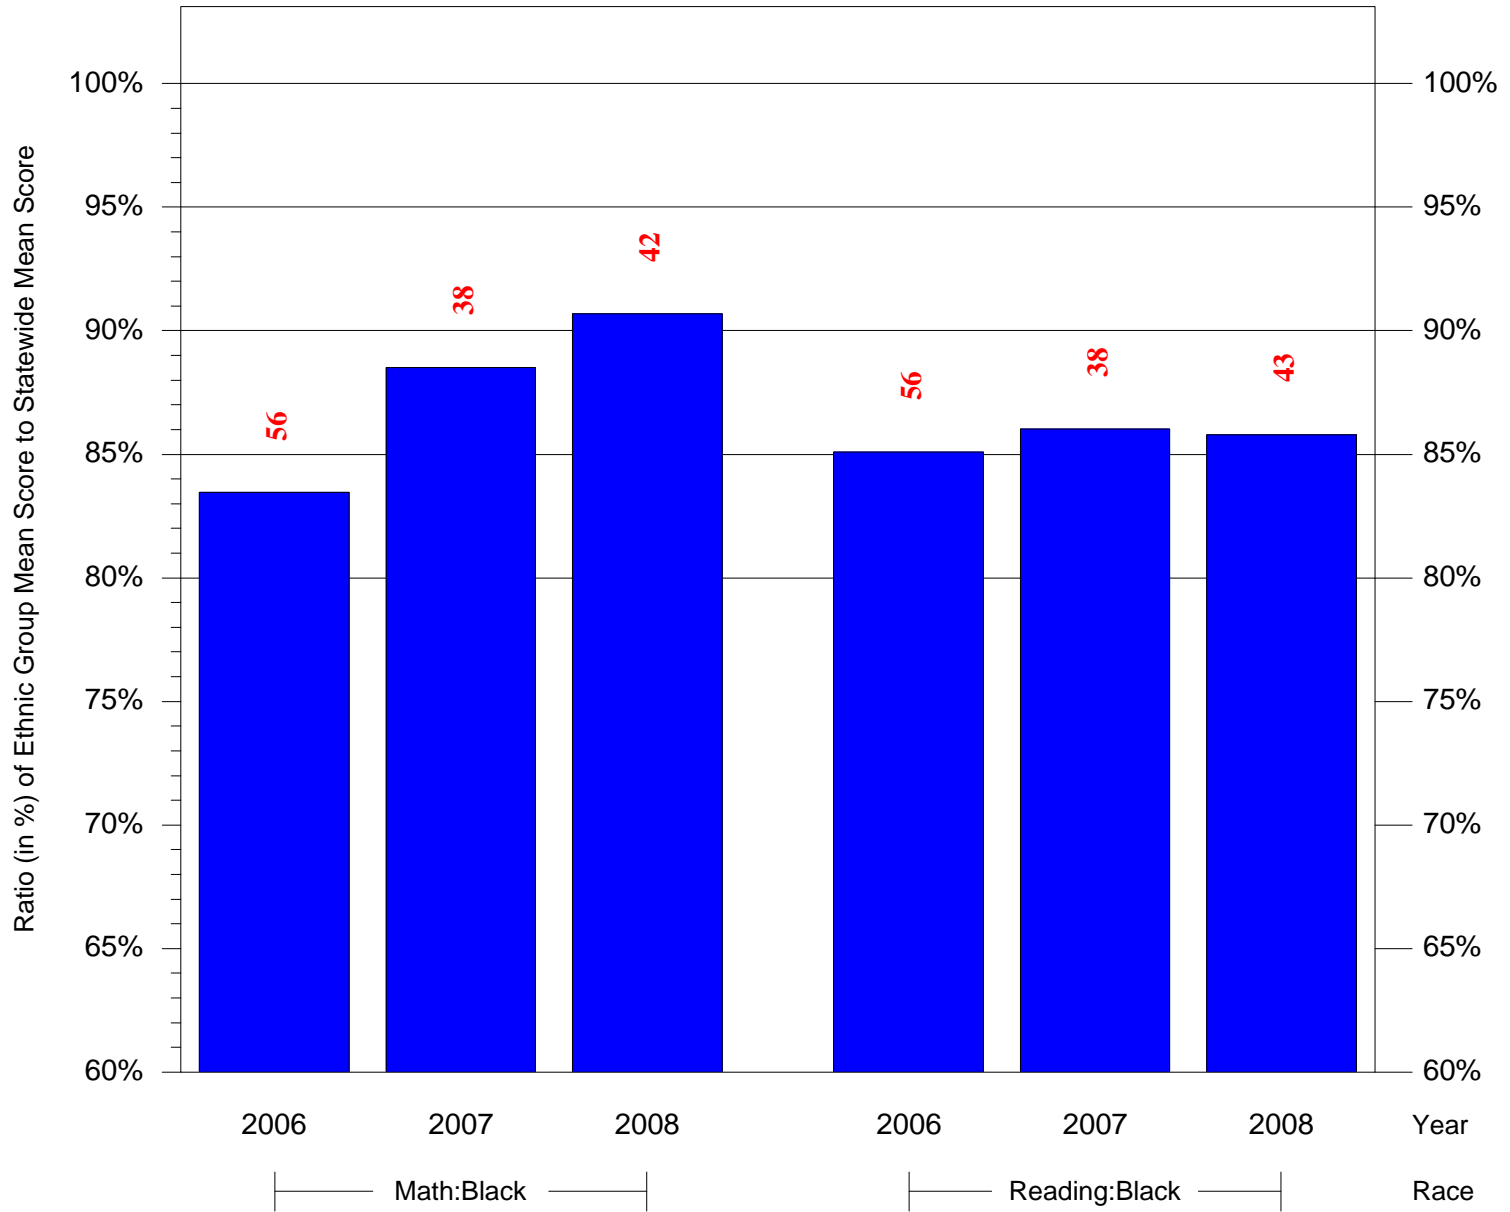

Mean Ethnic Group Building PSSA Test Score to Statewide Mean Score

Building = Morris Robert Sch(4868) and Grade = 6 and Ethnic Group = Black or White

(Note: Number (in red) of Test Takers is above each bar in the chart.)