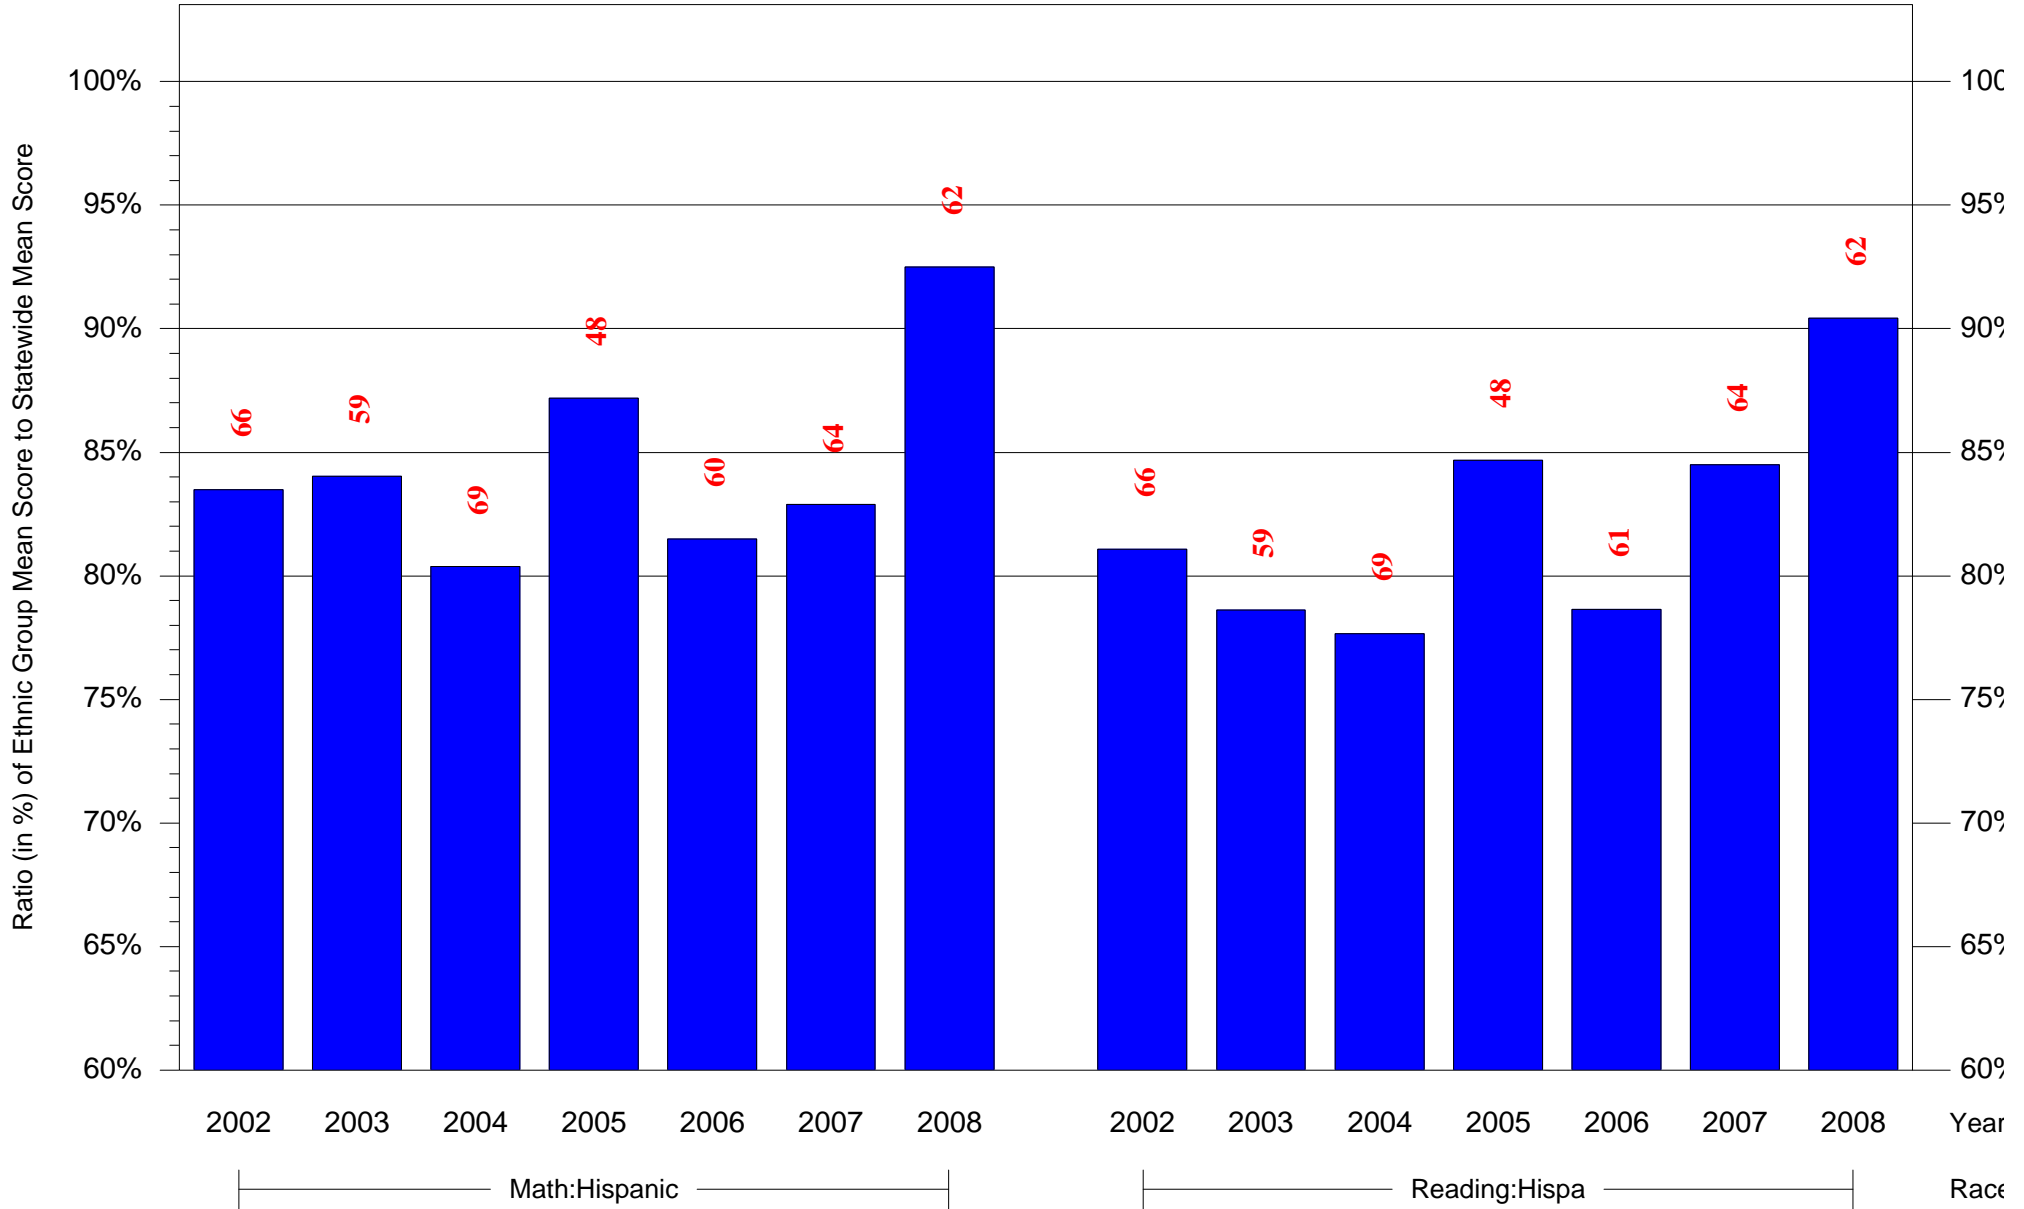

Mean Ethnic Group Building PSSA Test Score to Statewide Mean Score
Building = Webster Sch(5124) and Grade = 5 and Ethnic Group = Asian or Hispanic
(Note: Number (in red) of Test Takers is above each bar in the chart.)