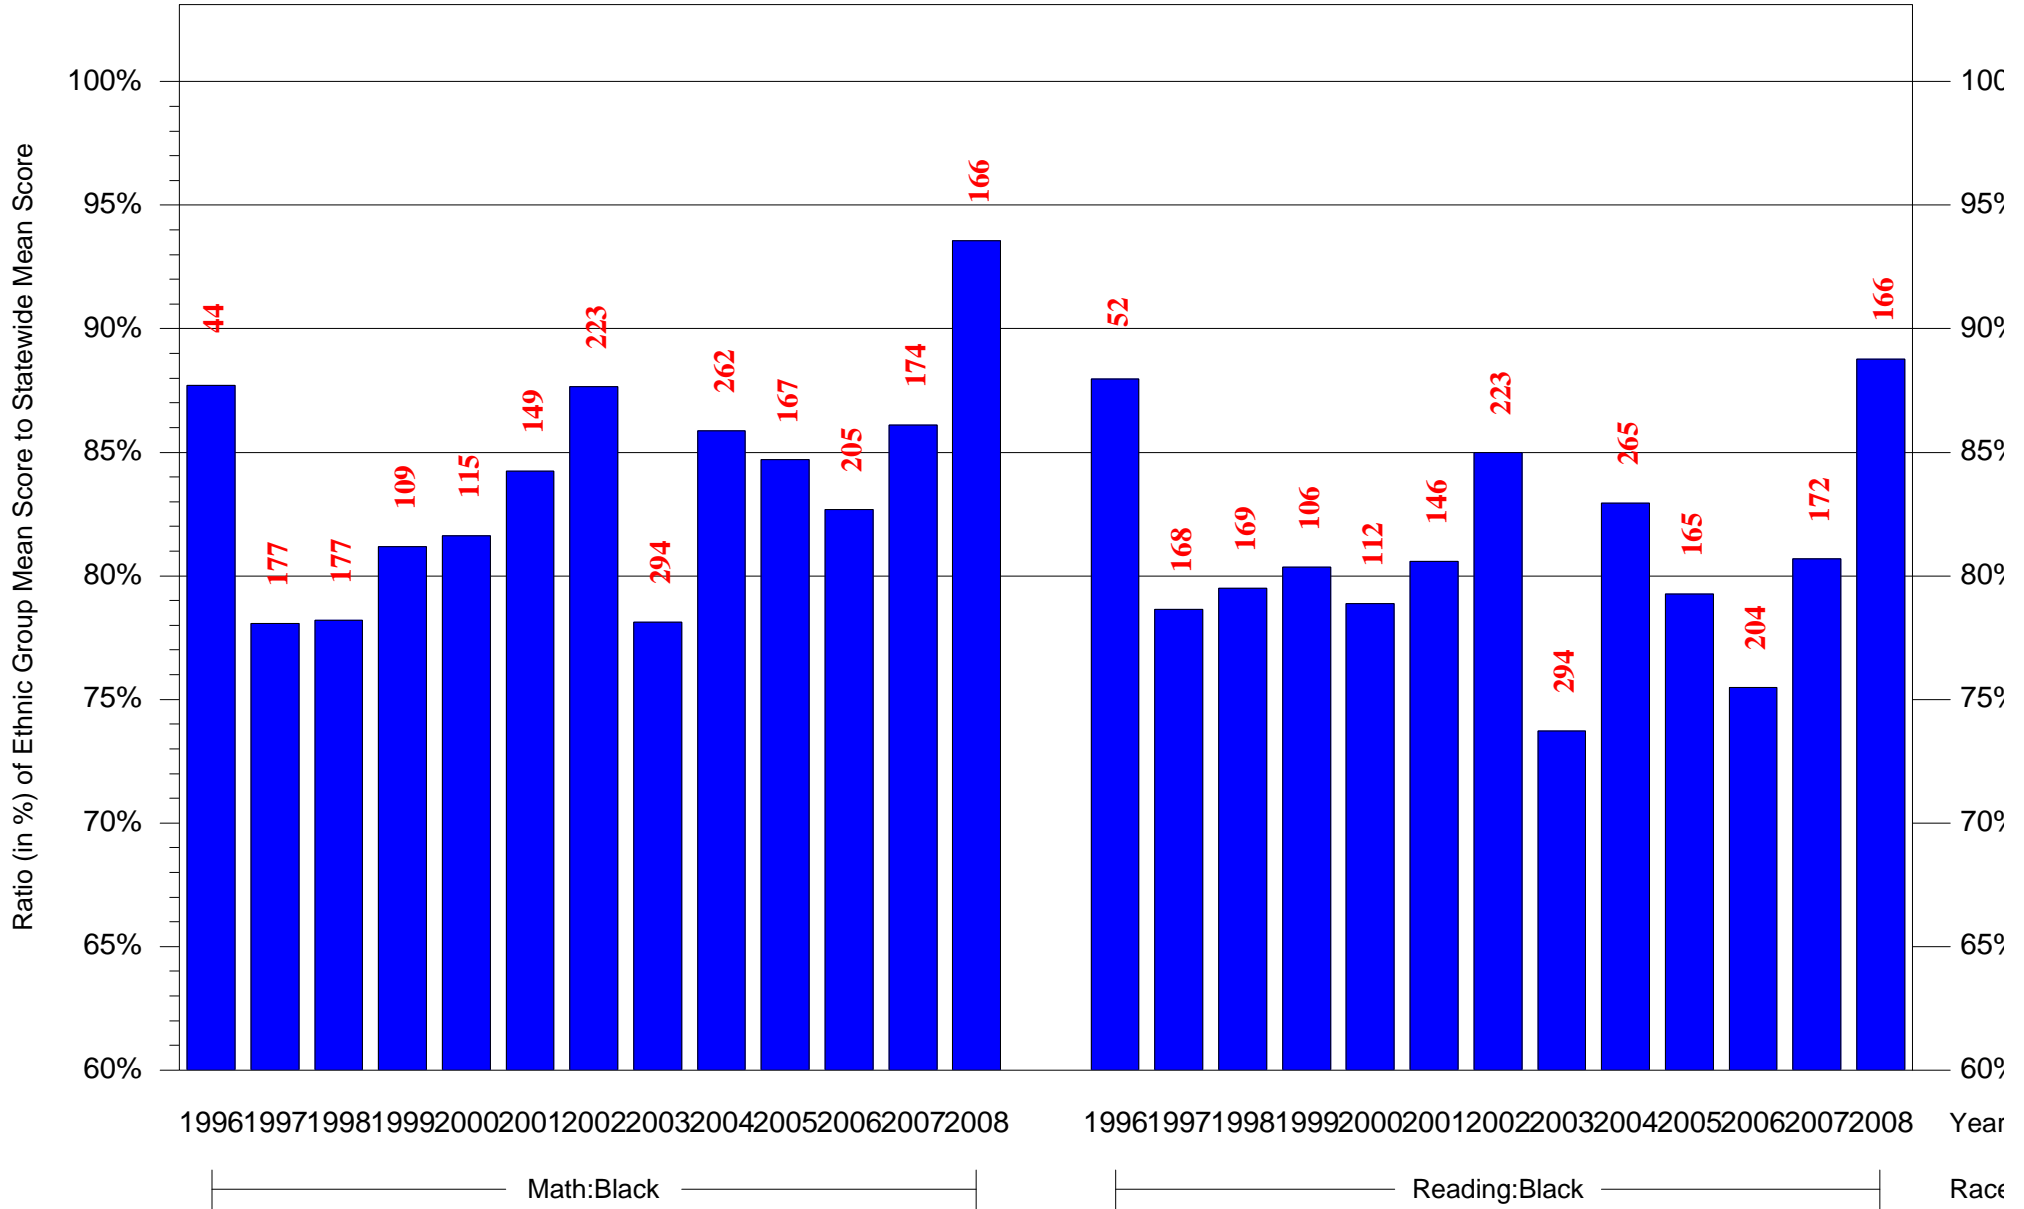

Mean Ethnic Group Building PSSA Test Score to Statewide Mean Score

Building = Tilden William T MS(3832) and Grade = 8 and Ethnic Group = Black or White

(Note: Number (in red) of Test Takers is above each bar in the chart.)