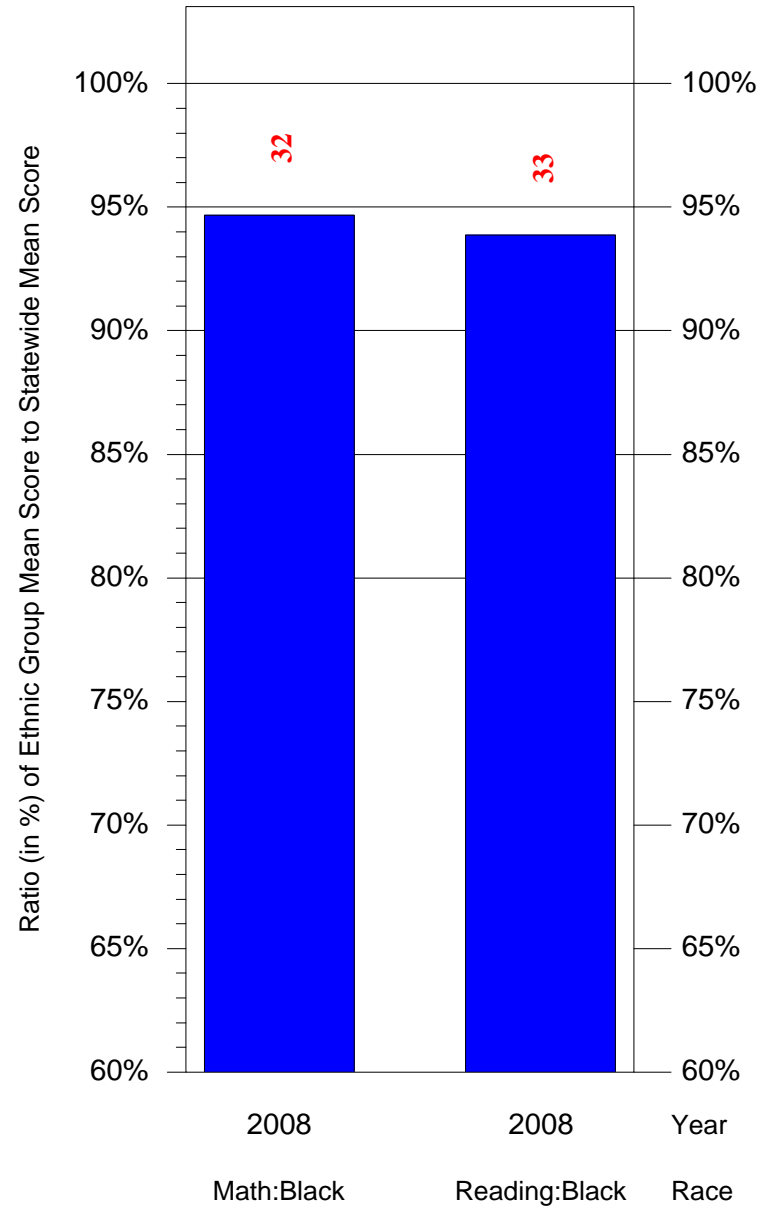

Mean Ethnic Group Building PSSA Test Score to Statewide Mean Score

Building = Hill Leslie P Sch(3806) and Grade = 3 and Ethnic Group = Black or White

(Note: Number (in red) of Test Takers is above each bar in the chart.)