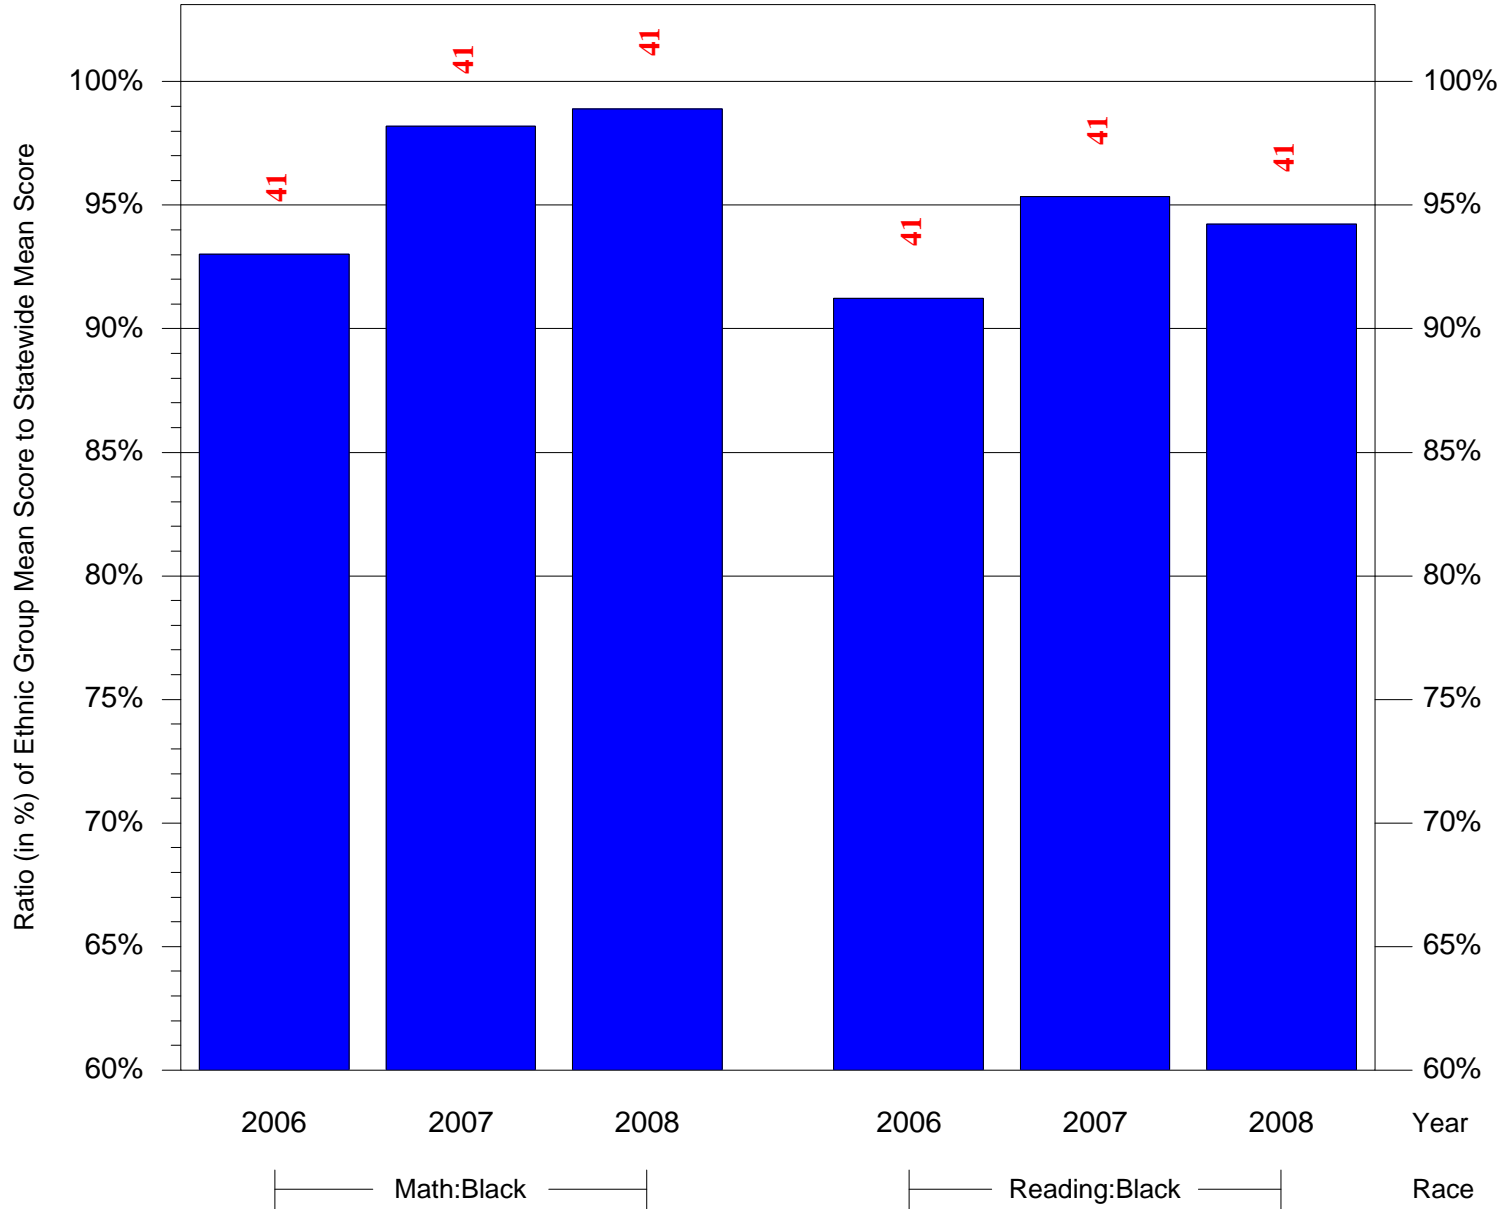

Mean Ethnic Group Building PSSA Test Score to Statewide Mean Score

Building = Lingelbach Anna L Sch(3717) and Grade = 8 and Ethnic Group = Black or White

(Note: Number (in red) of Test Takers is above each bar in the chart.)