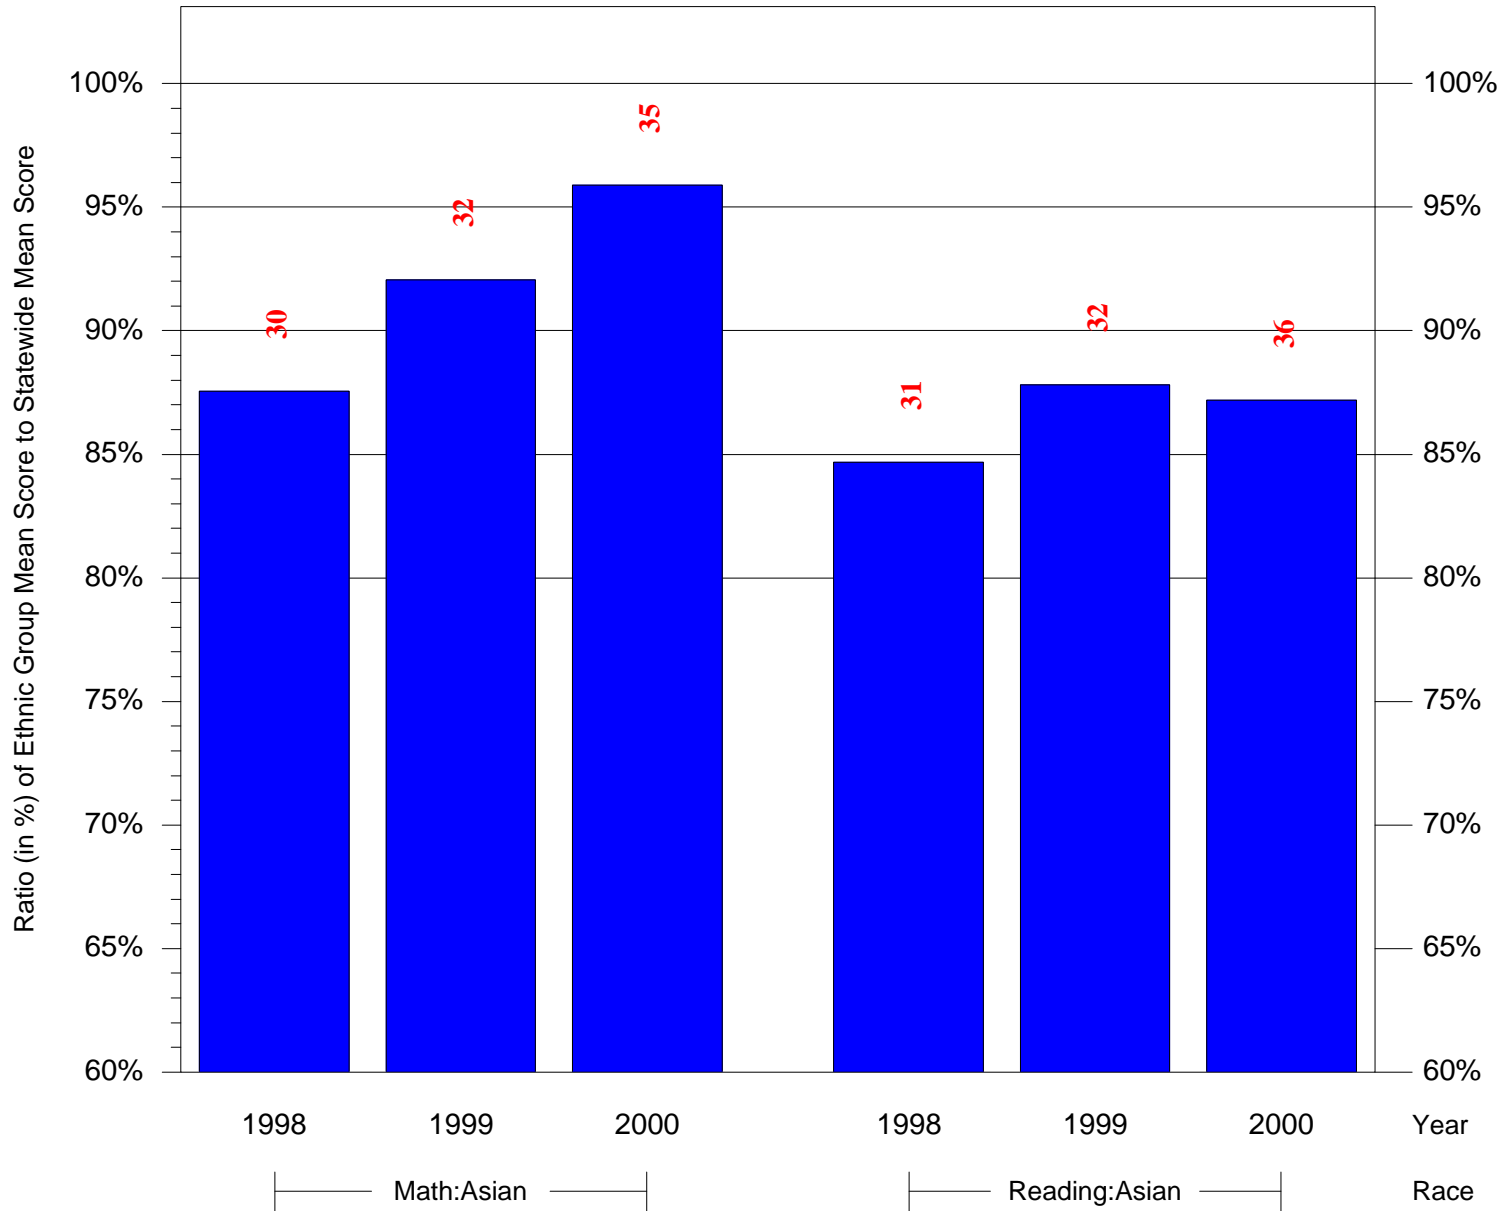

Mean Ethnic Group Building PSSA Test Score to Statewide Mean Score

Building = Pepper George MS(6821) and Grade = 8 and Ethnic Group = Asian or Hispanic

(Note: Number (in red) of Test Takers is above each bar in the chart.)