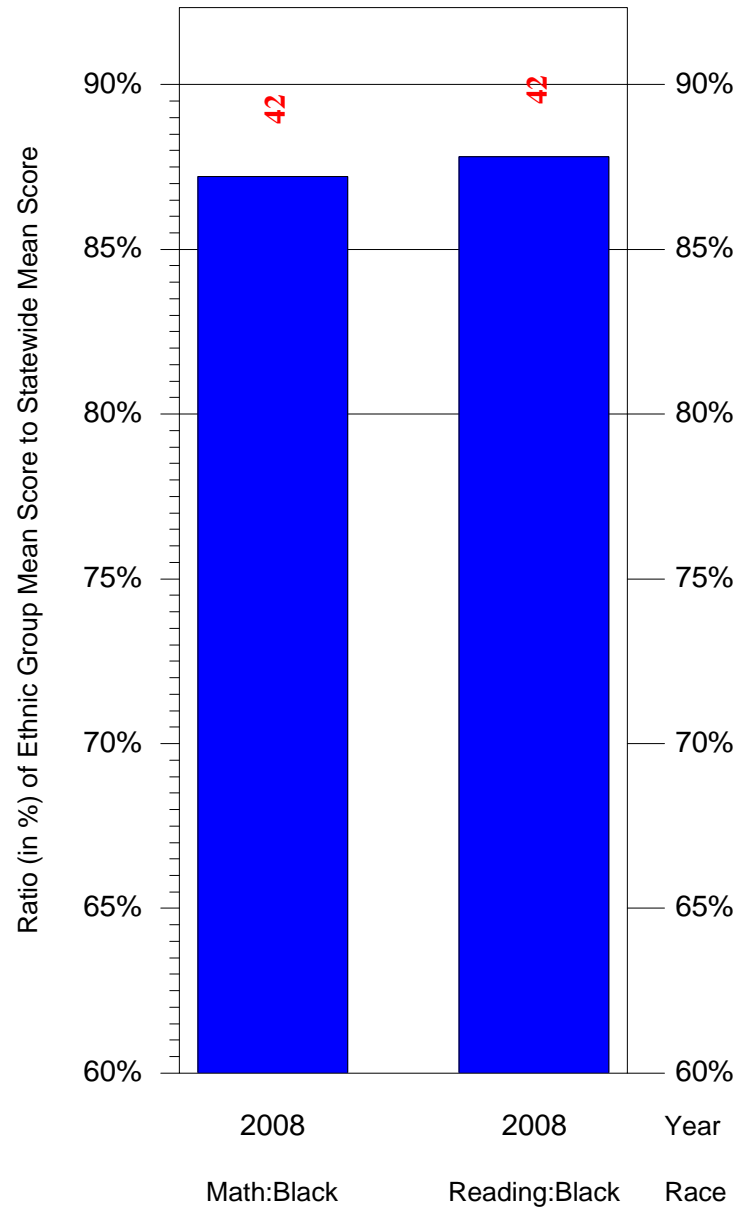

Mean Ethnic Group Building PSSA Test Score to Statewide Mean Score

Building = Dick William Sch(3786) and Grade = 3 and Ethnic Group = Black or White

(Note: Number (in red) of Test Takers is above each bar in the chart.)