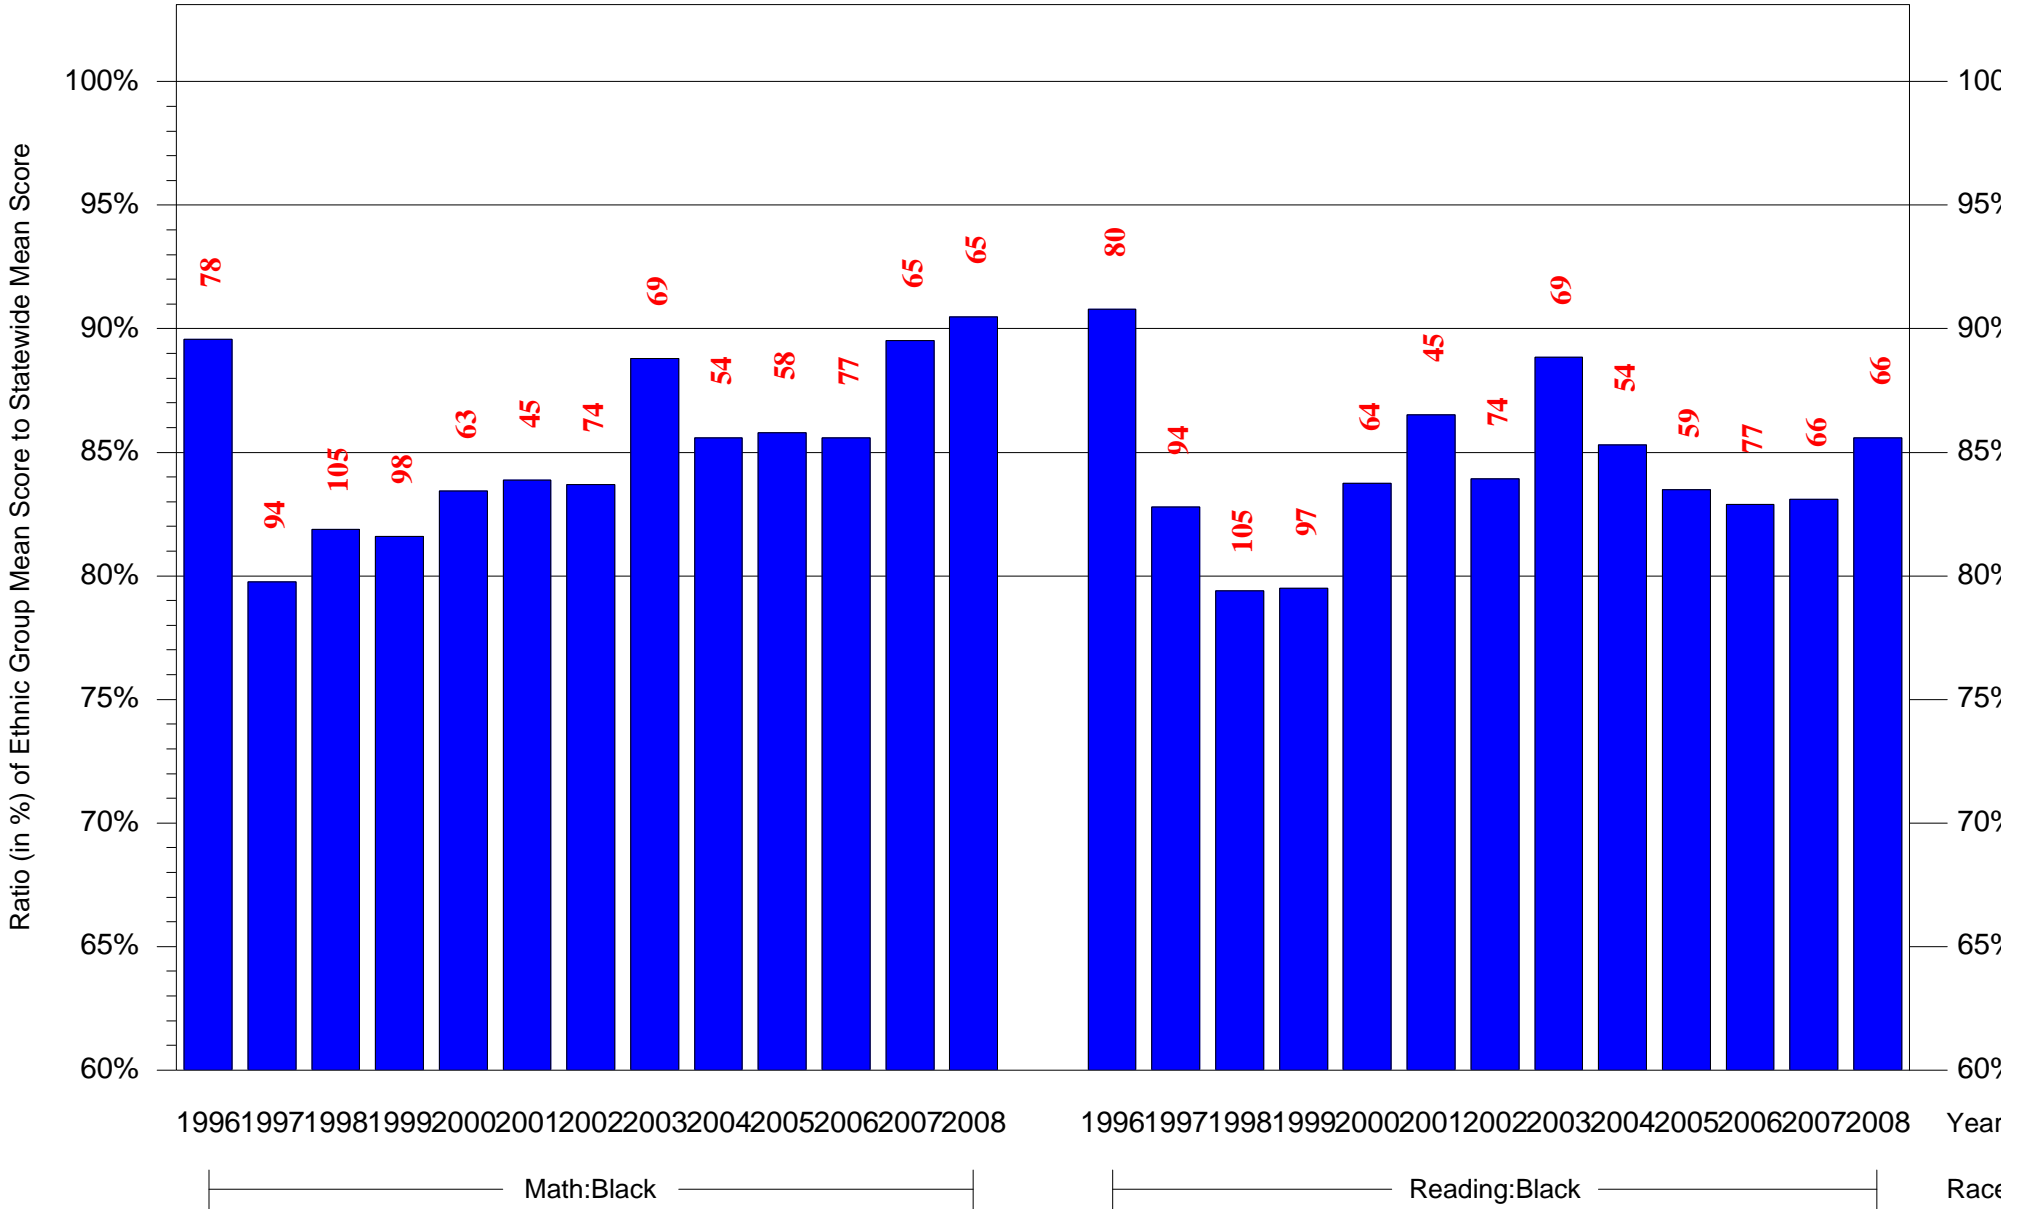

Mean Ethnic Group Building PSSA Test Score to Statewide Mean Score

Building = Comegys Benjamin B Sch(3782) and Grade = 5 and Ethnic Group = Black or White

(Note: Number (in red) of Test Takers is above each bar in the chart.)