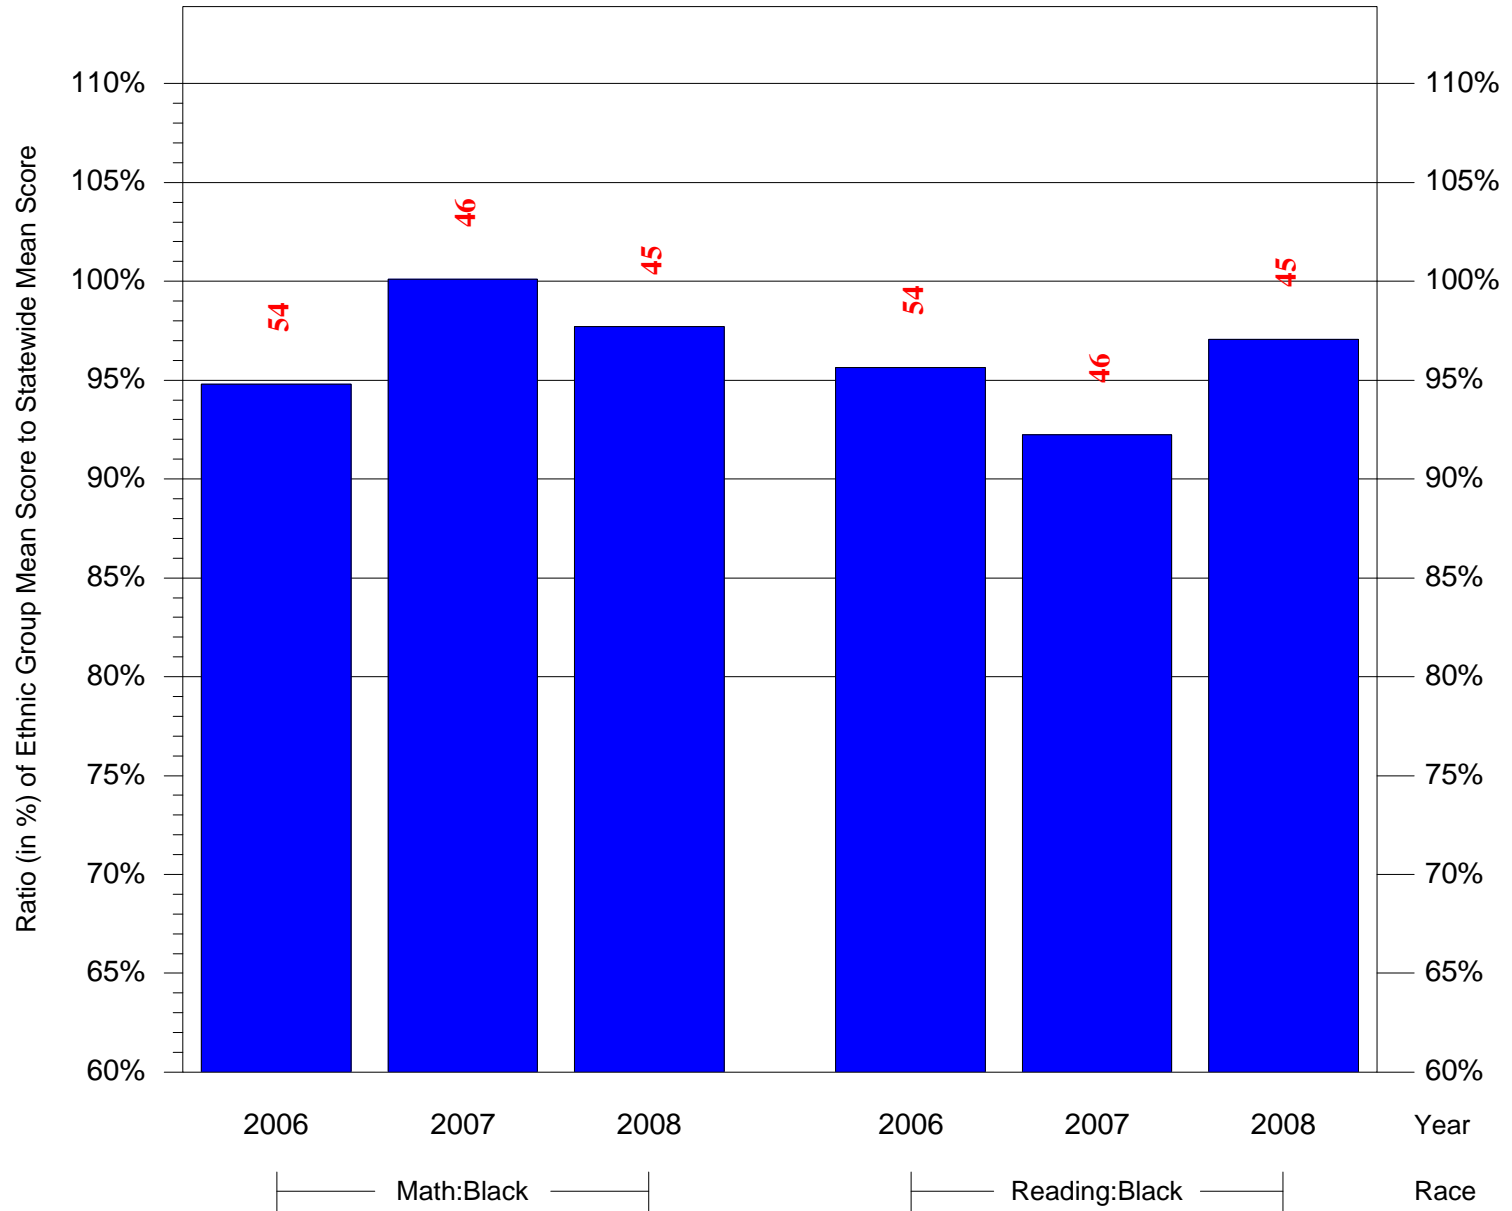

Mean Ethnic Group Building PSSA Test Score to Statewide Mean Score

Building = Jenks John S Sch(3714) and Grade = 6 and Ethnic Group = Black or White

(Note: Number (in red) of Test Takers is above each bar in the chart.)