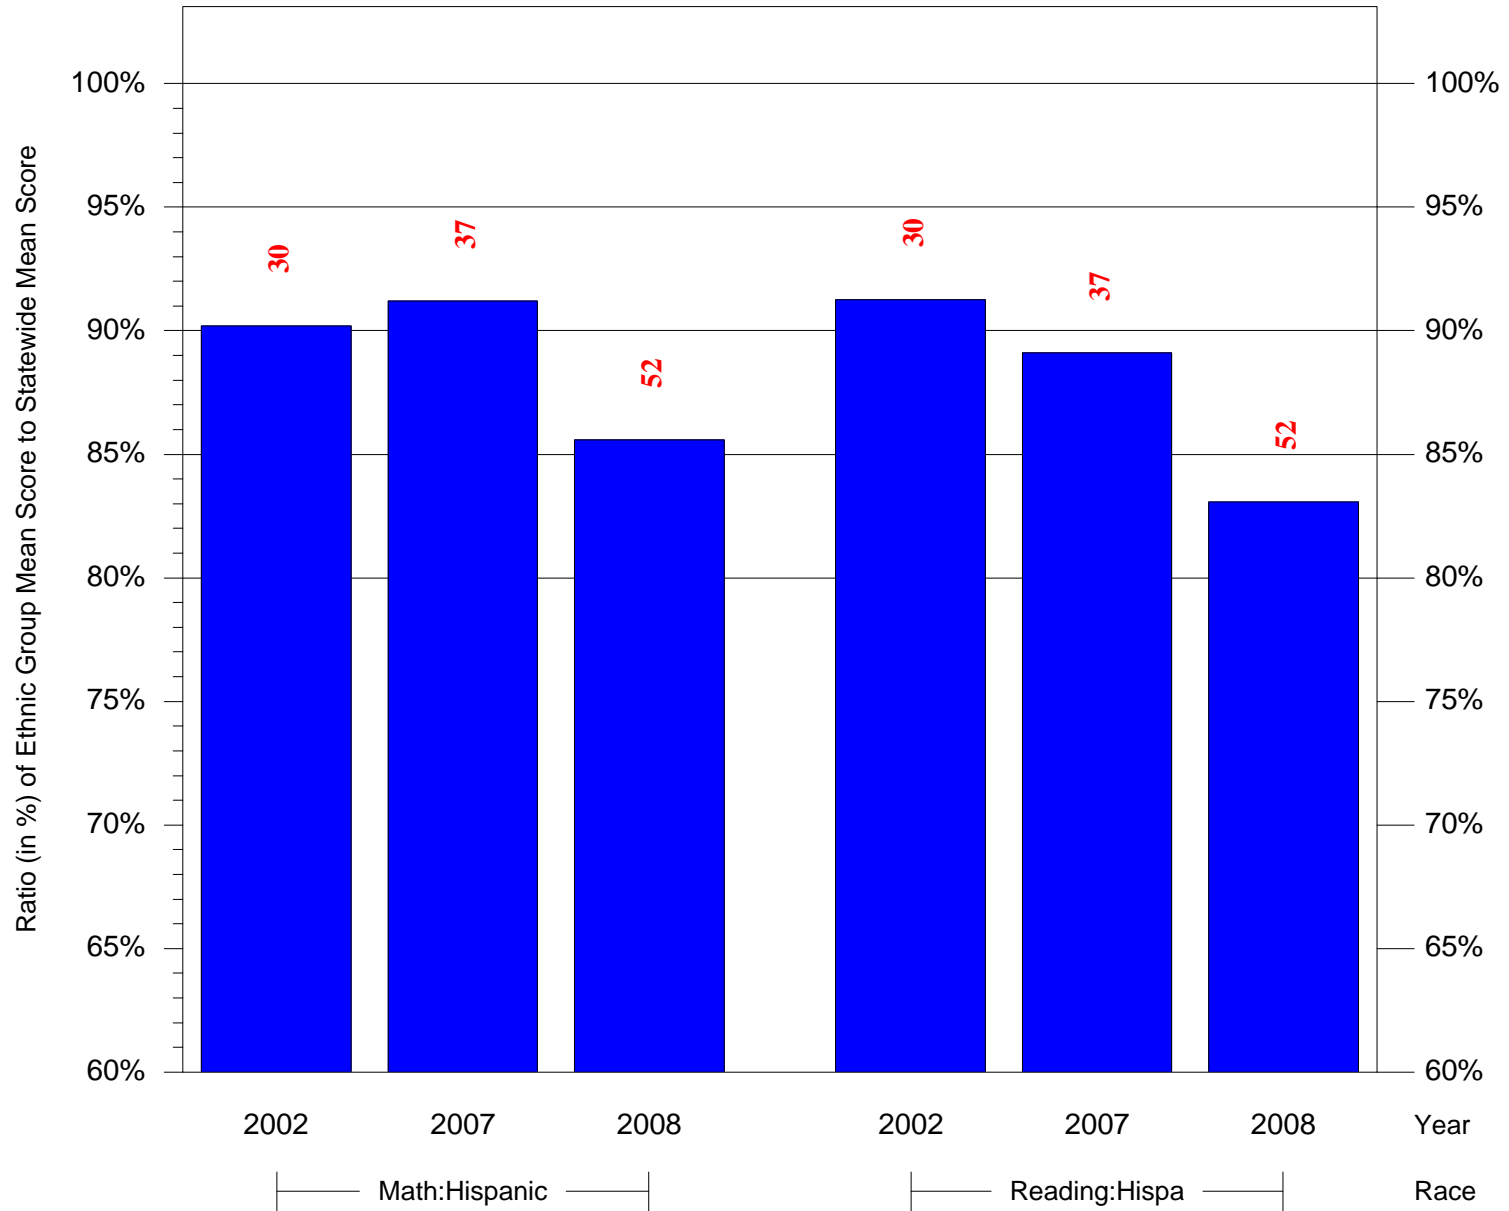

Mean Ethnic Group Building PSSA Test Score to Statewide Mean Score

Building = Hopkinson Francis Sch(3742) and Grade = 8 and Ethnic Group = Asian or Hispanic

(Note: Number (in red) of Test Takers is above each bar in the chart.)