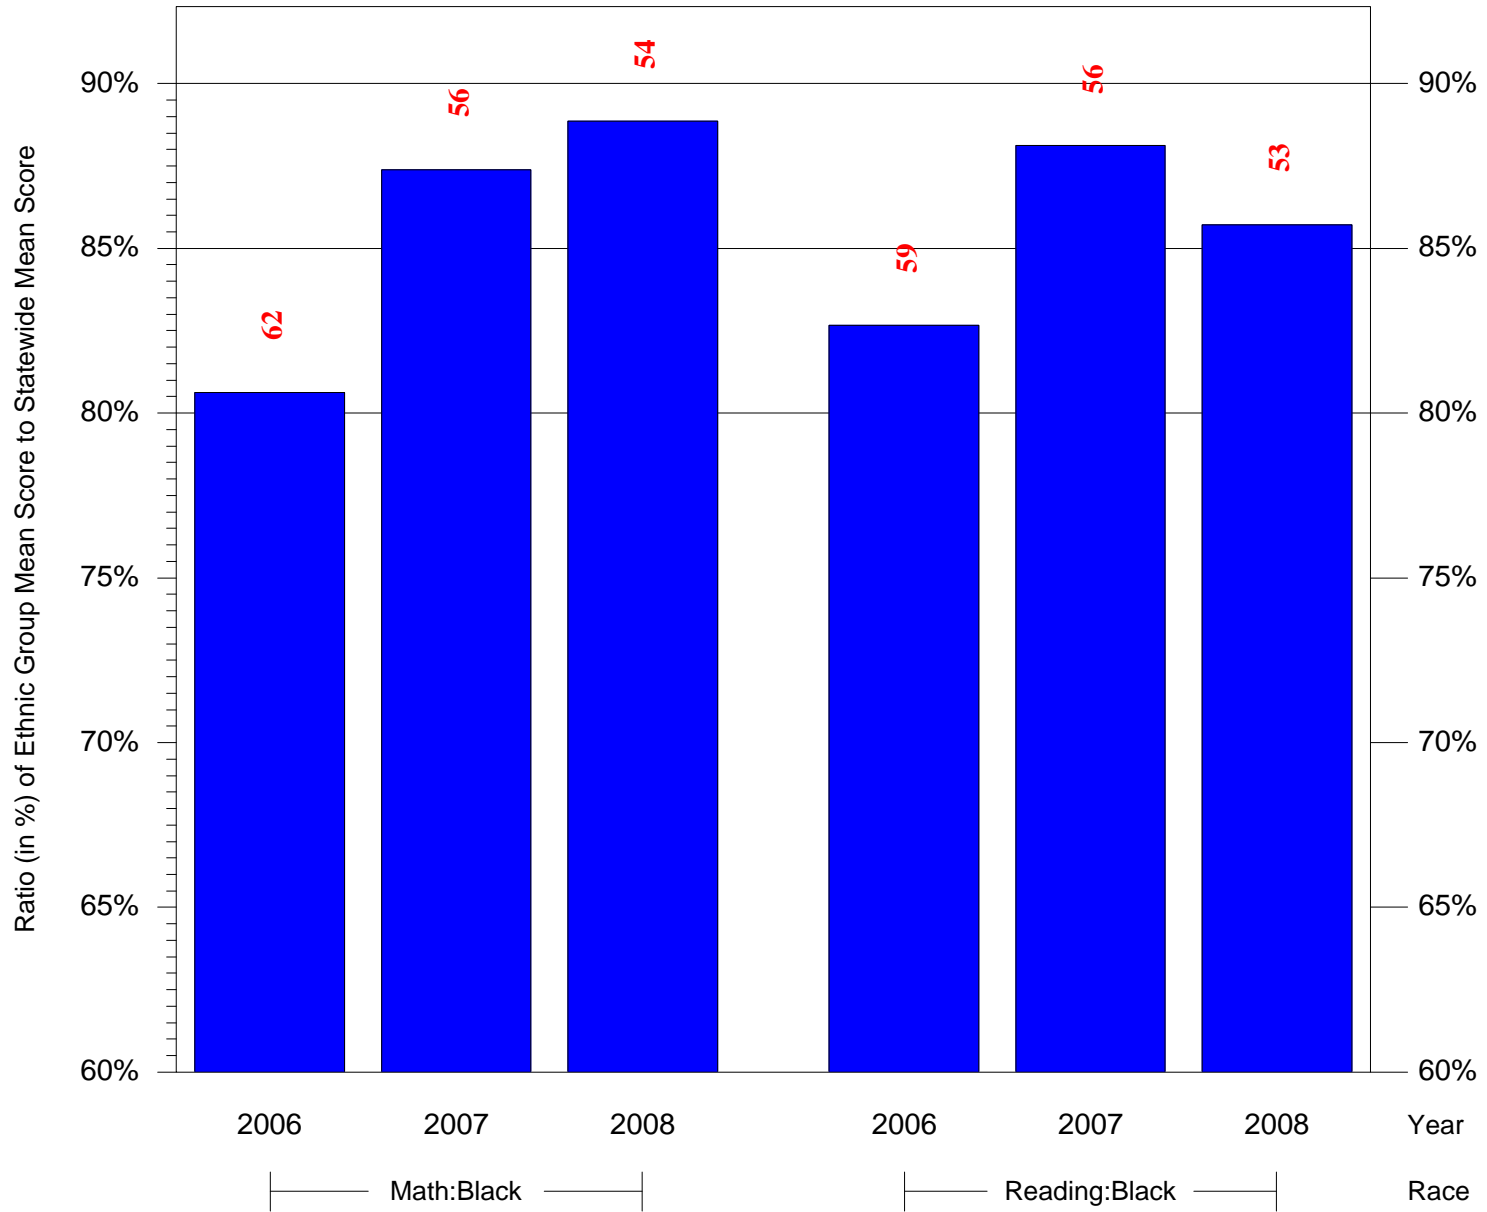

Mean Ethnic Group Building PSSA Test Score to Statewide Mean Score

Building = Pratt Anna B Sch(6540) and Grade = 4 and Ethnic Group = Black or White

(Note: Number (in red) of Test Takers is above each bar in the chart.)