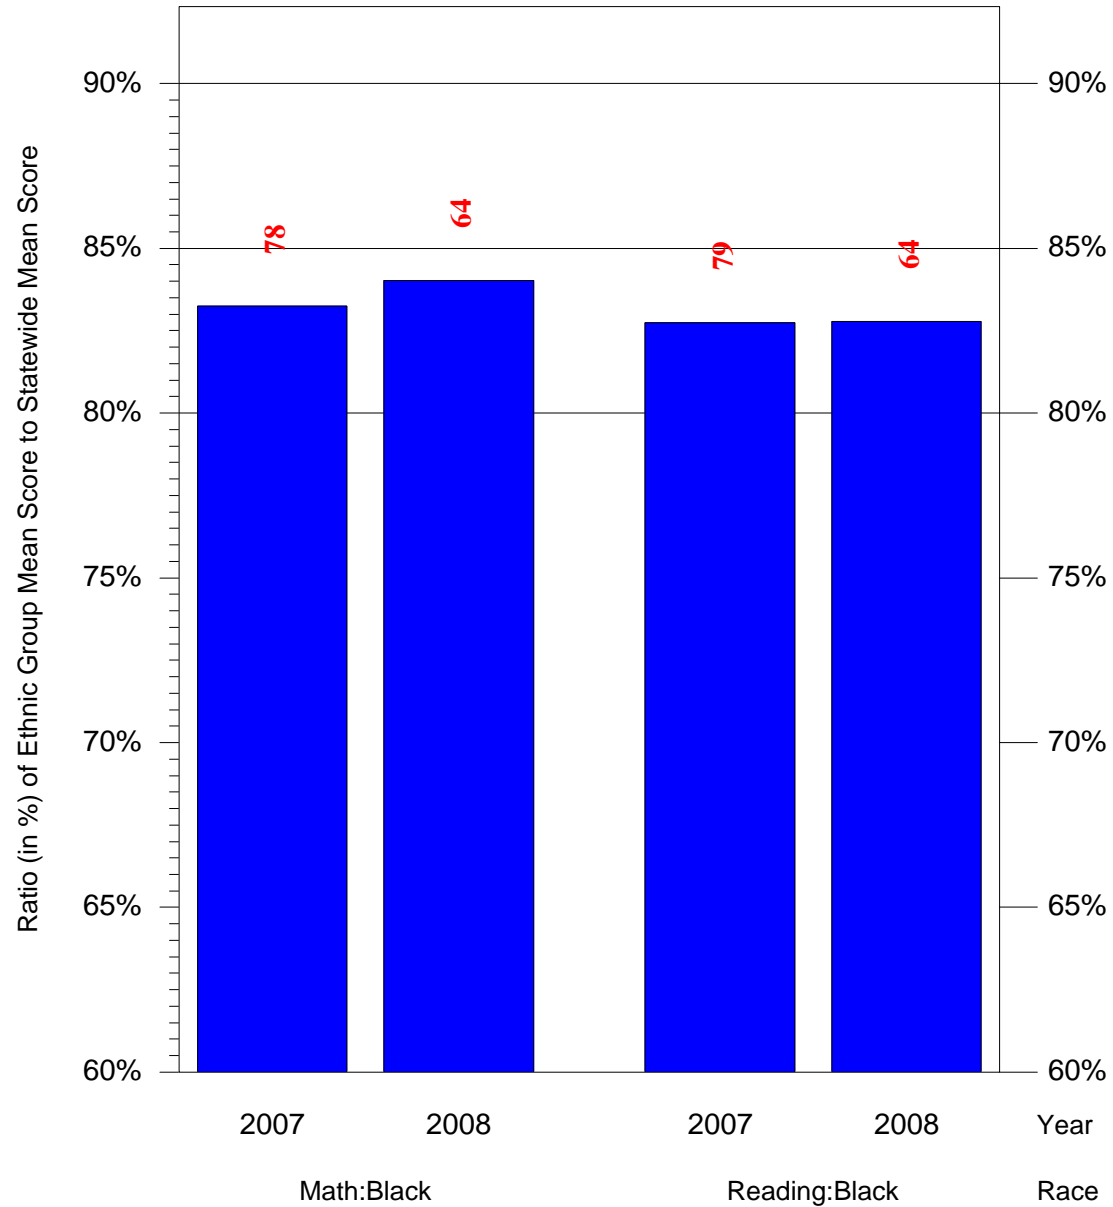

Mean Ethnic Group Building PSSA Test Score to Statewide Mean Score

Building = Feltonville Intermediate School(3751) and Grade = 5 and Ethnic Group = Black or White

(Note: Number (in red) of Test Takers is above each bar in the chart.)