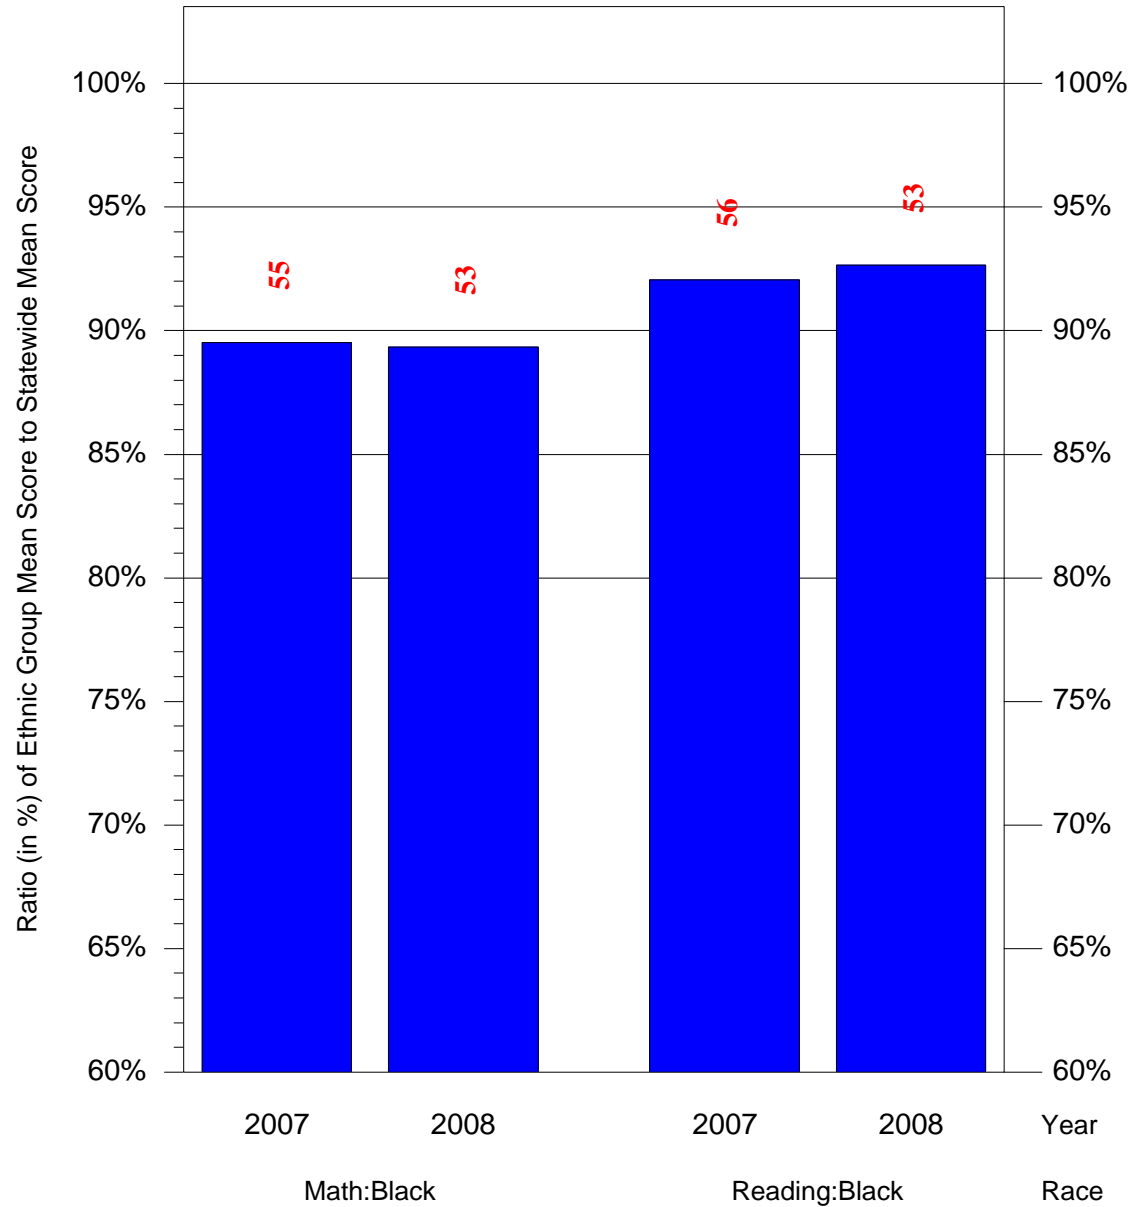

Mean Ethnic Group Building PSSA Test Score to Statewide Mean Score

Building = Pratt Anna B Sch(6540) and Grade = 3 and Ethnic Group = Black or White

(Note: Number (in red) of Test Takers is above each bar in the chart.)