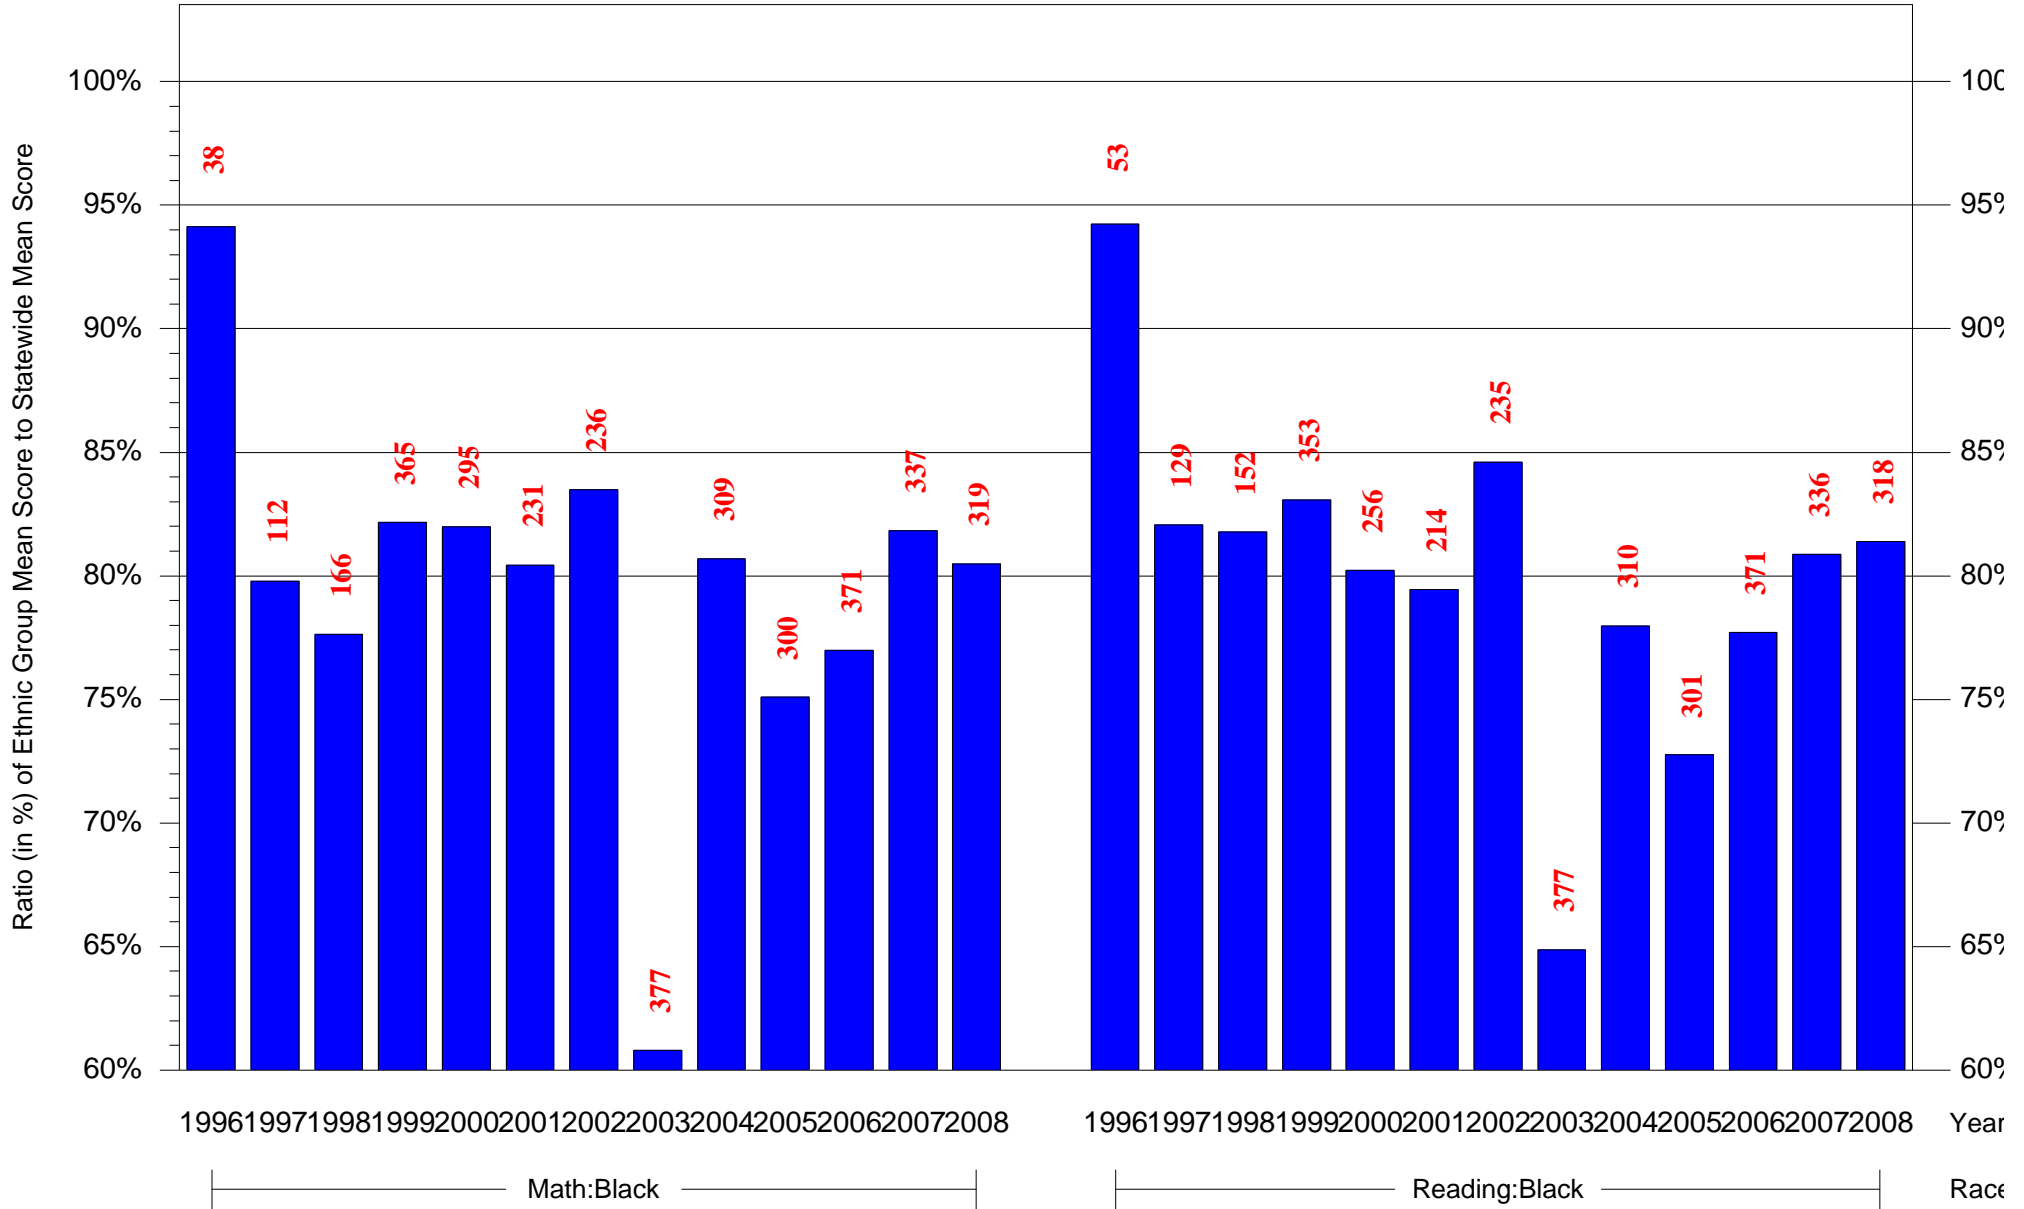

Mean Ethnic Group Building PSSA Test Score to Statewide Mean Score

Building = Overbrook HS(3857) and Grade = 11 and Ethnic Group = Black or White

(Note: Number (in red) of Test Takers is above each bar in the chart.)