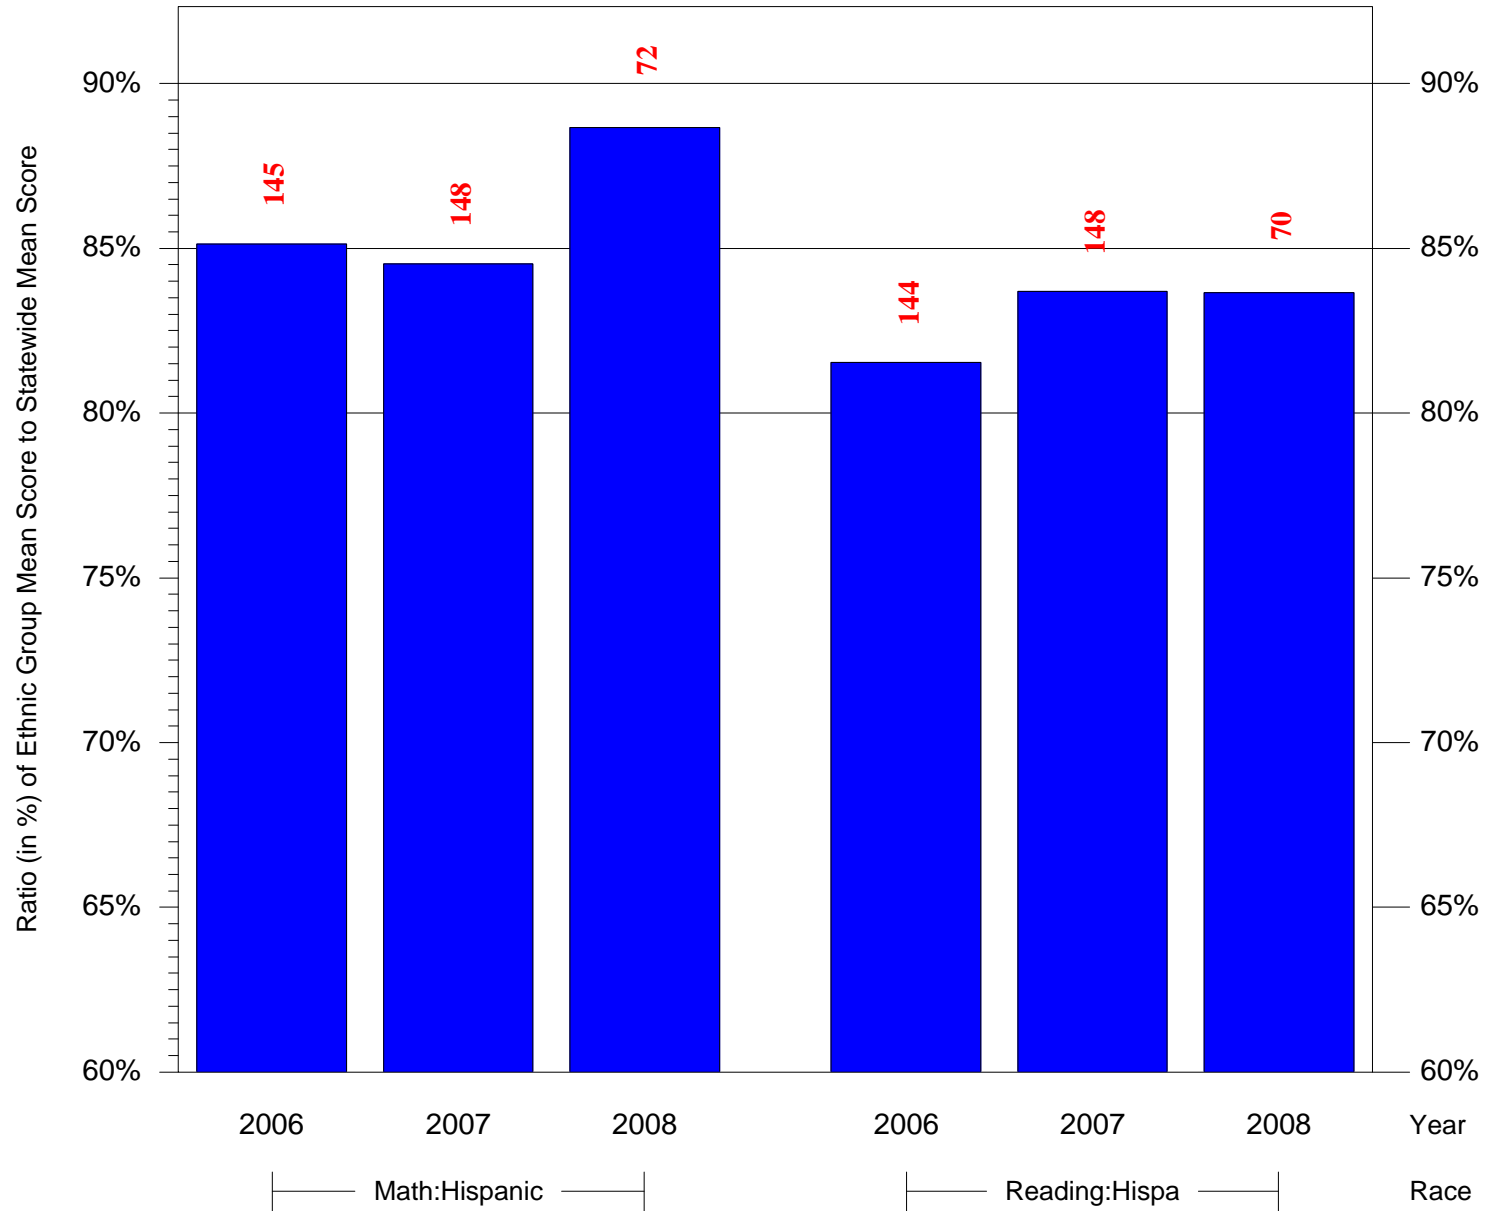

Mean Ethnic Group Building PSSA Test Score to Statewide Mean Score

Building = DeBurgos Bilingual Magnet MS(7175) and Grade = 7 and Ethnic Group = Asian or Hispanic

(Note: Number (in red) of Test Takers is above each bar in the chart.)