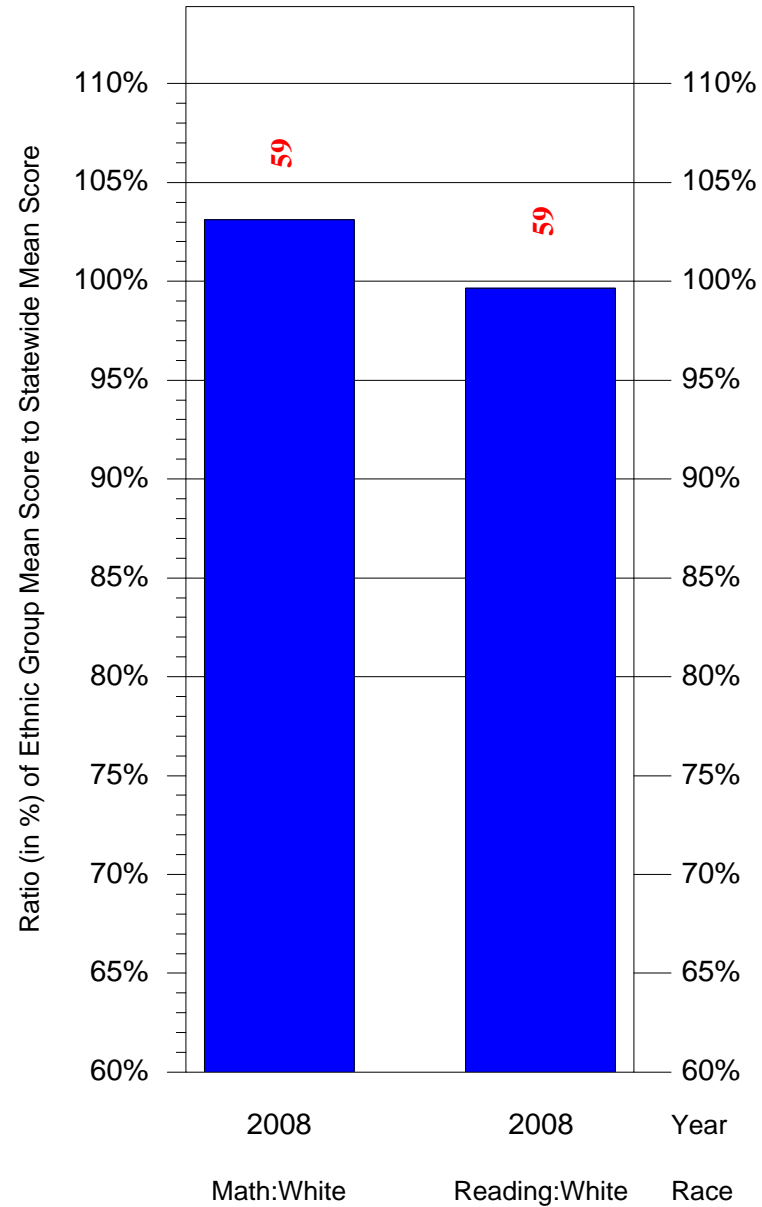

Mean Ethnic Group Building PSSA Test Score to Statewide Mean Score

Building = Decatur Stephen Sch(4727) and Grade = 8 and Ethnic Group = Black or White

(Note: Number (in red) of Test Takers is above each bar in the chart.)