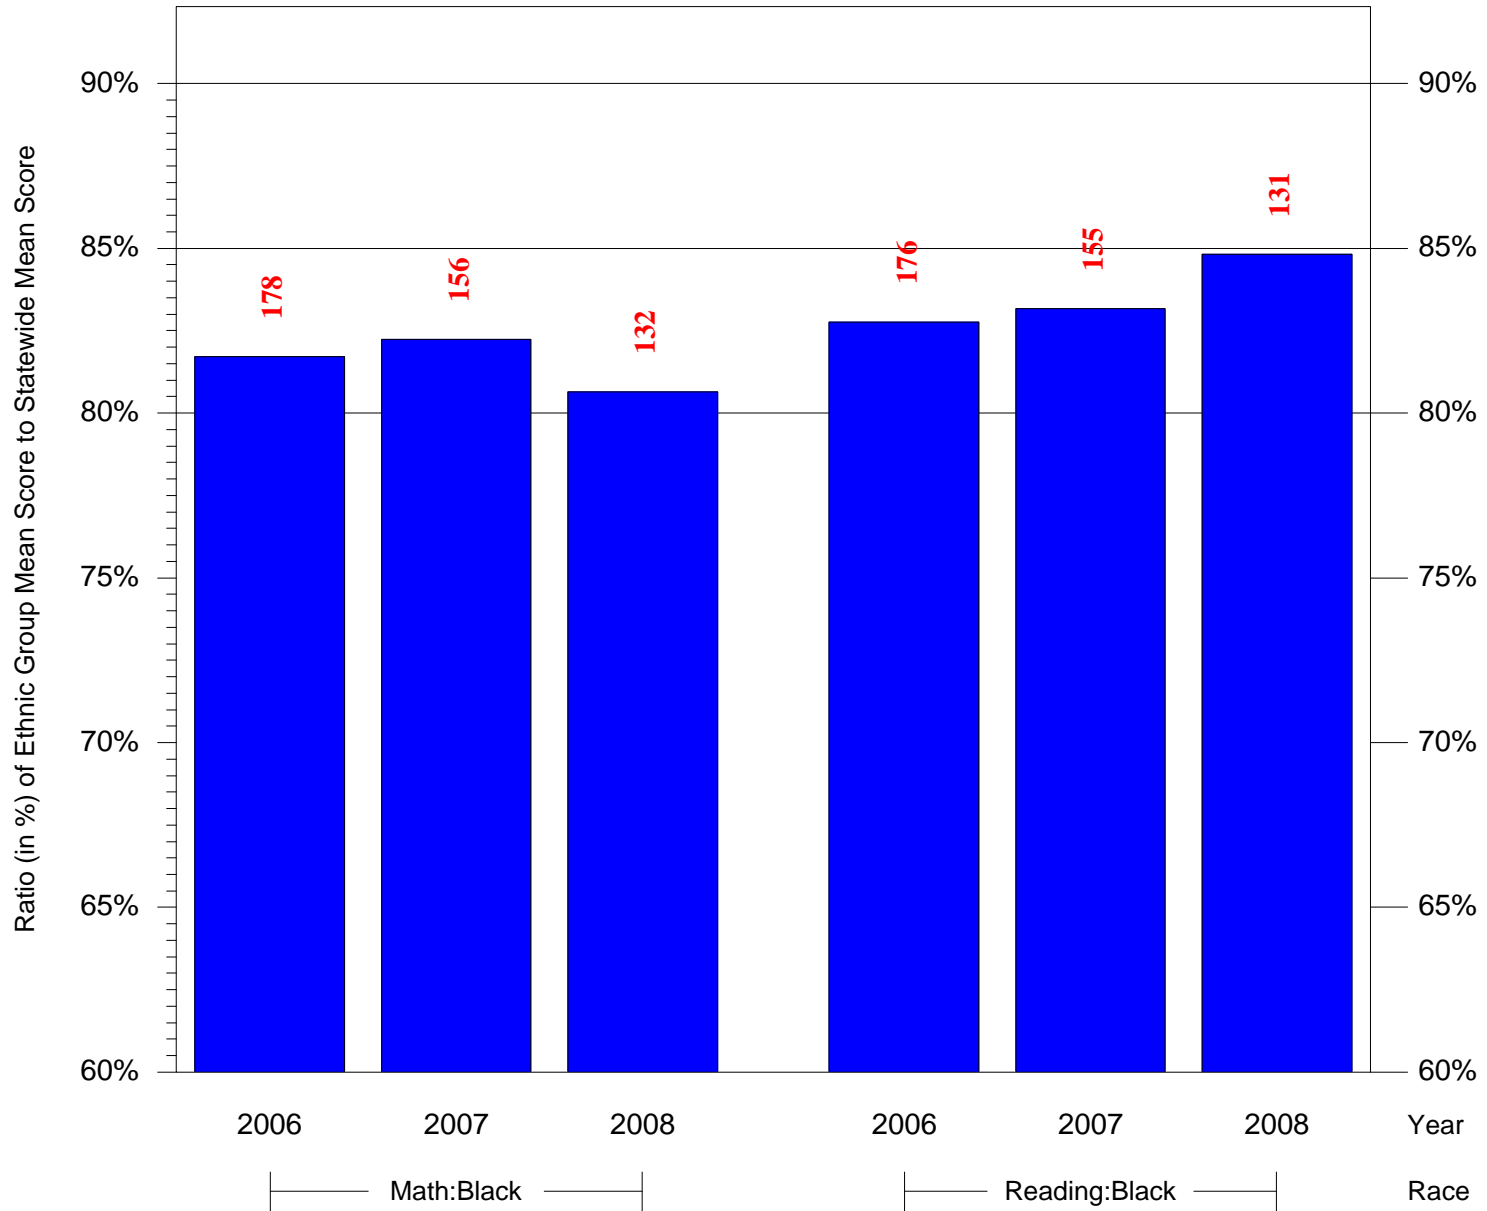

Mean Ethnic Group Building PSSA Test Score to Statewide Mean Score

Building = Pepper George MS(6821) and Grade = 6 and Ethnic Group = Black or White

(Note: Number (in red) of Test Takers is above each bar in the chart.)