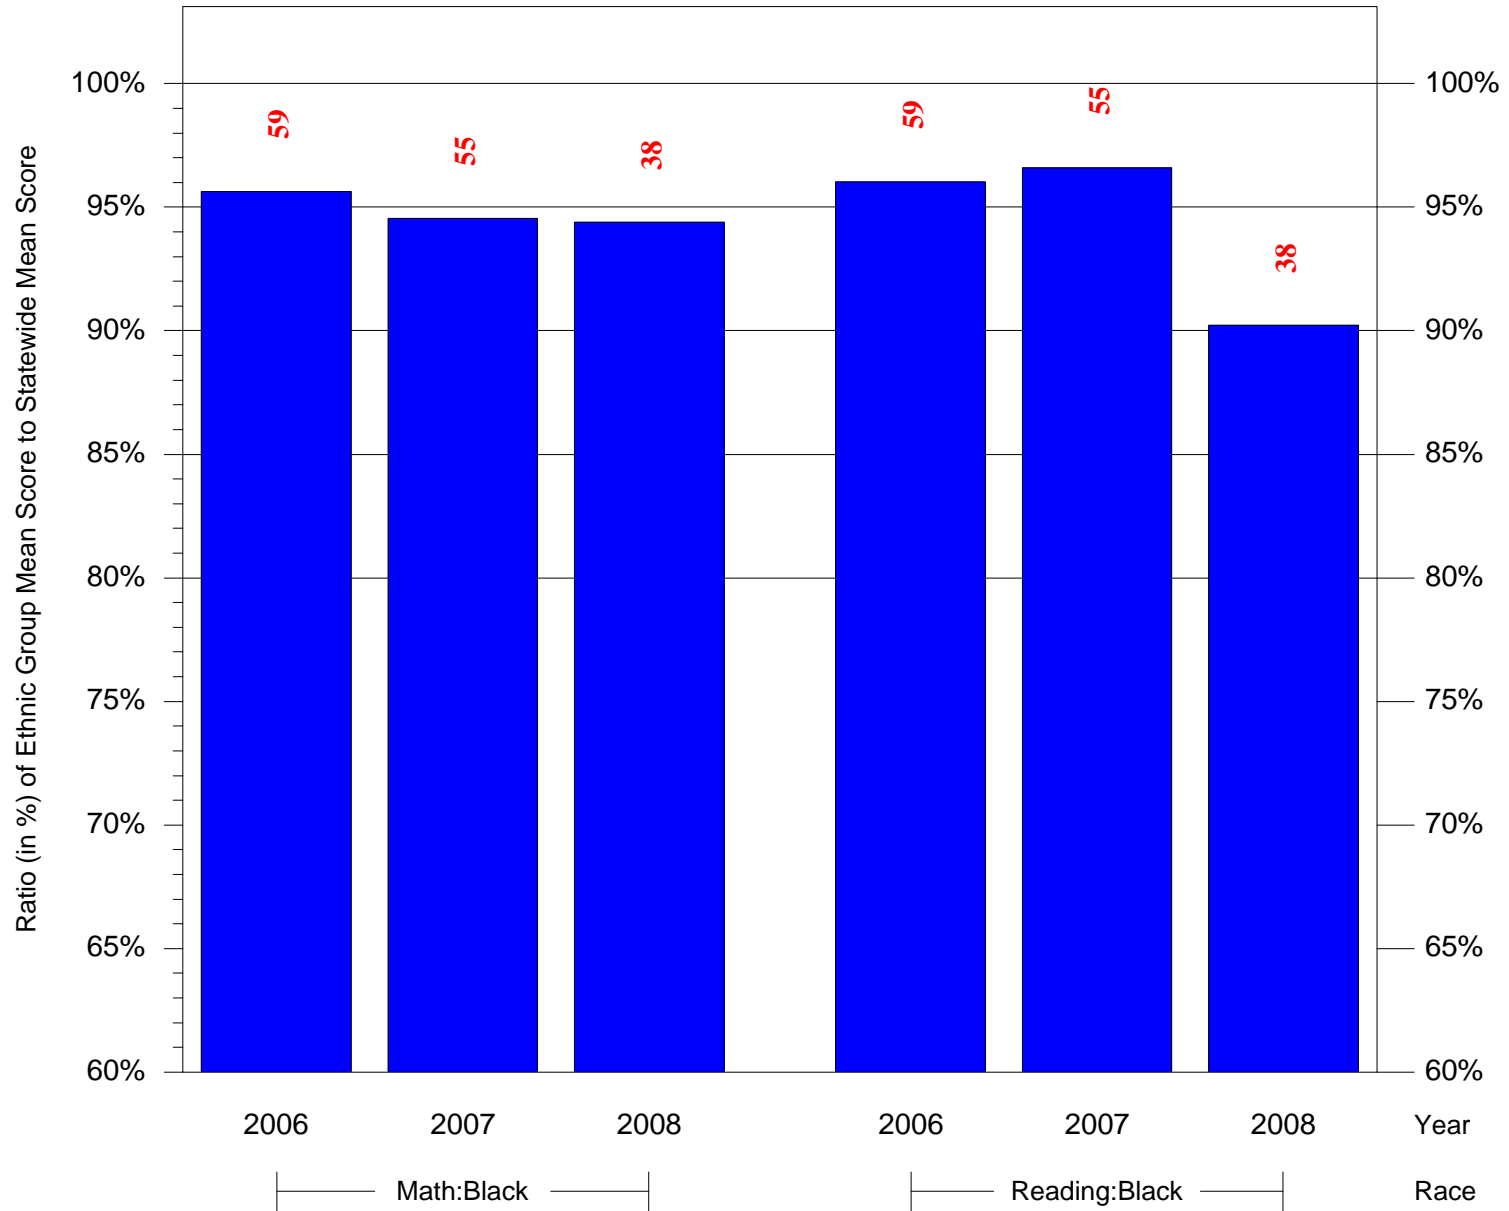

Mean Ethnic Group Building PSSA Test Score to Statewide Mean Score

Building = Greenfield Albert M Sch(5186) and Grade = 6 and Ethnic Group = Black or White

(Note: Number (in red) of Test Takers is above each bar in the chart.)