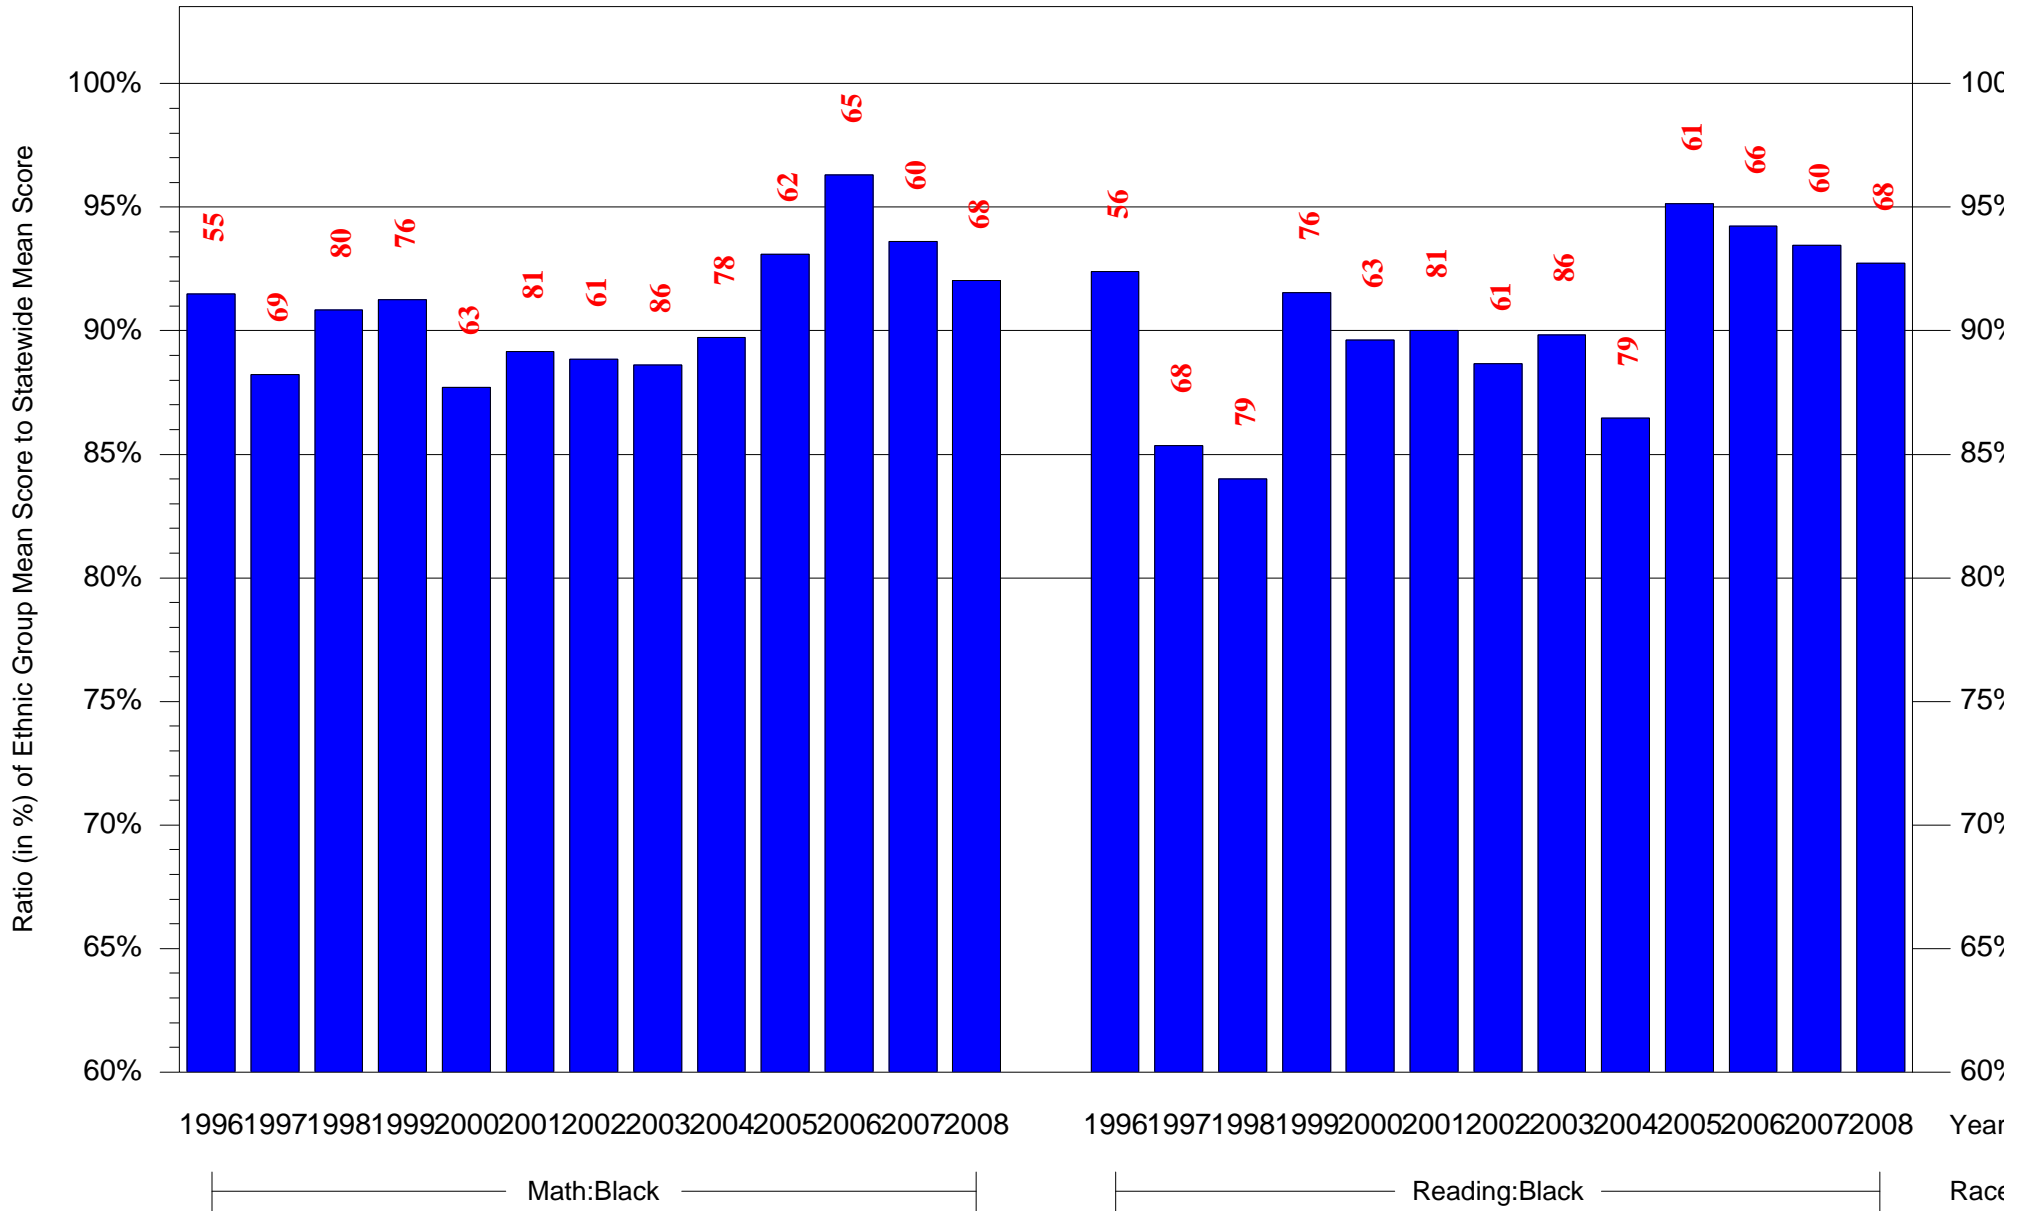

Mean Ethnic Group Building PSSA Test Score to Statewide Mean Score
Building = Day Anna B Sch(3706) and Grade = 5 and Ethnic Group = Black or White
(Note: Number (in red) of Test Takers is above each bar in the chart.)