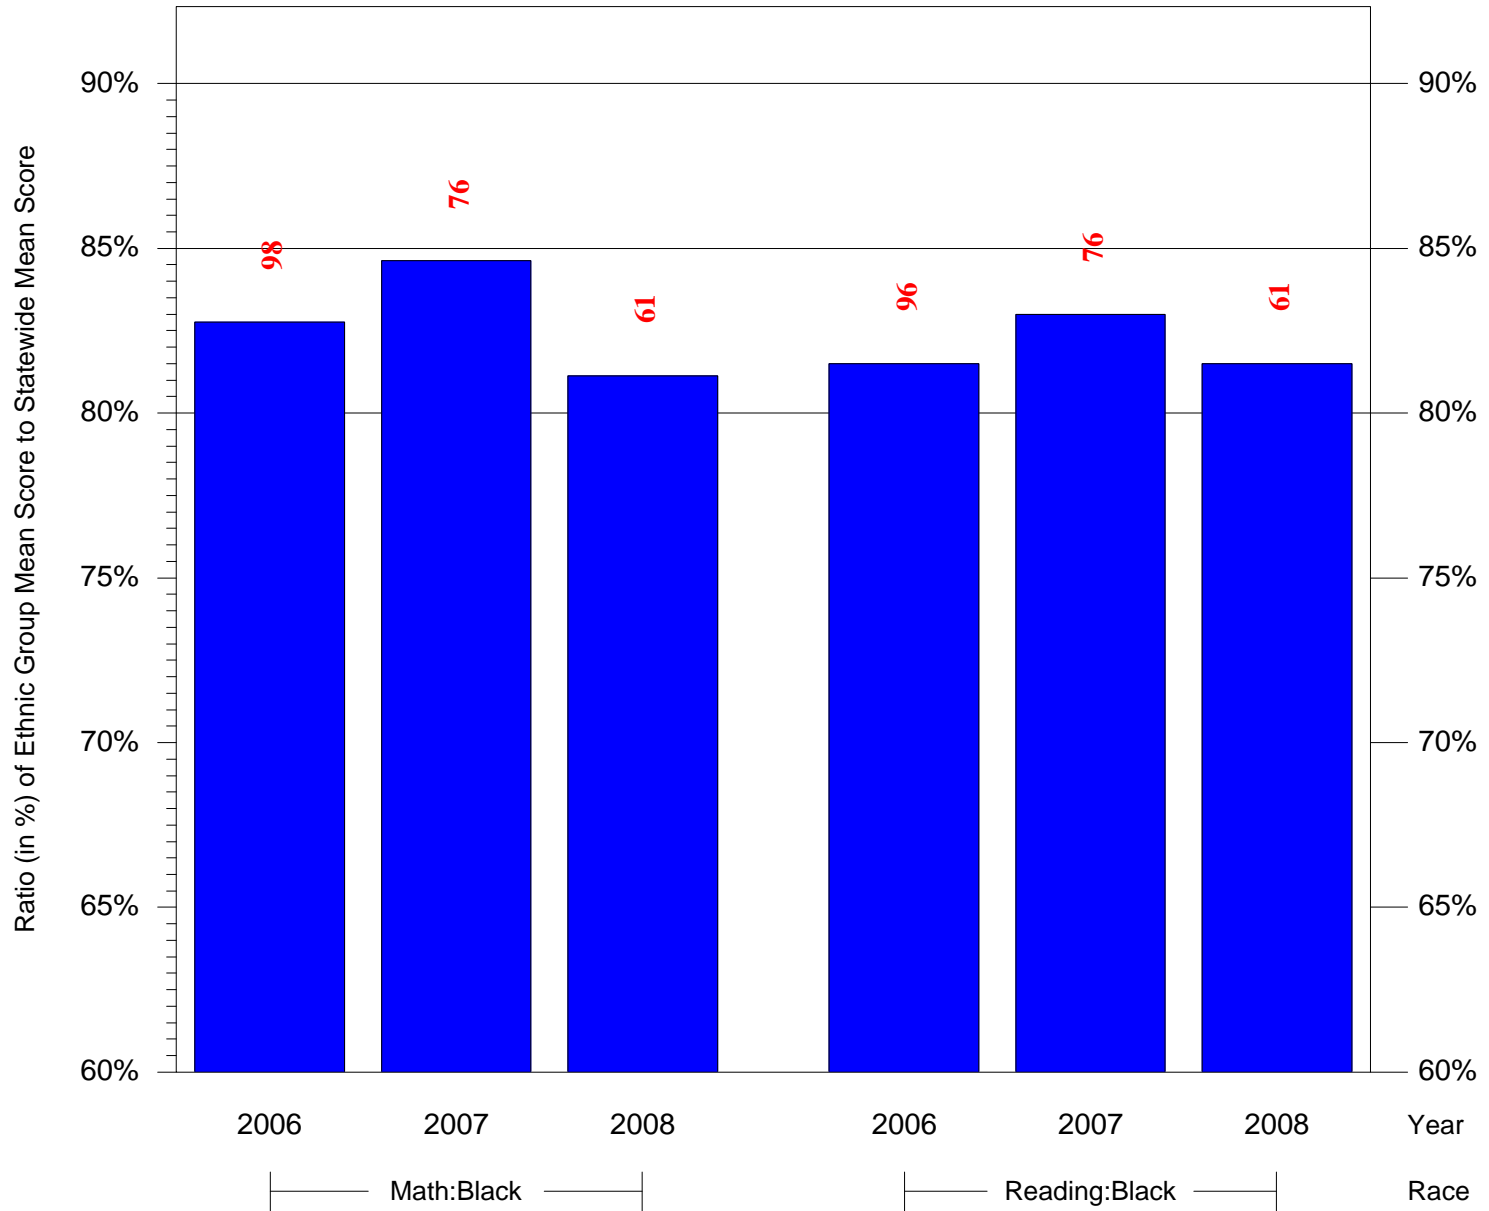

Mean Ethnic Group Building PSSA Test Score to Statewide Mean Score

Building = Vare Edwin H MS(7251) and Grade = 6 and Ethnic Group = Black or White

(Note: Number (in red) of Test Takers is above each bar in the chart.)