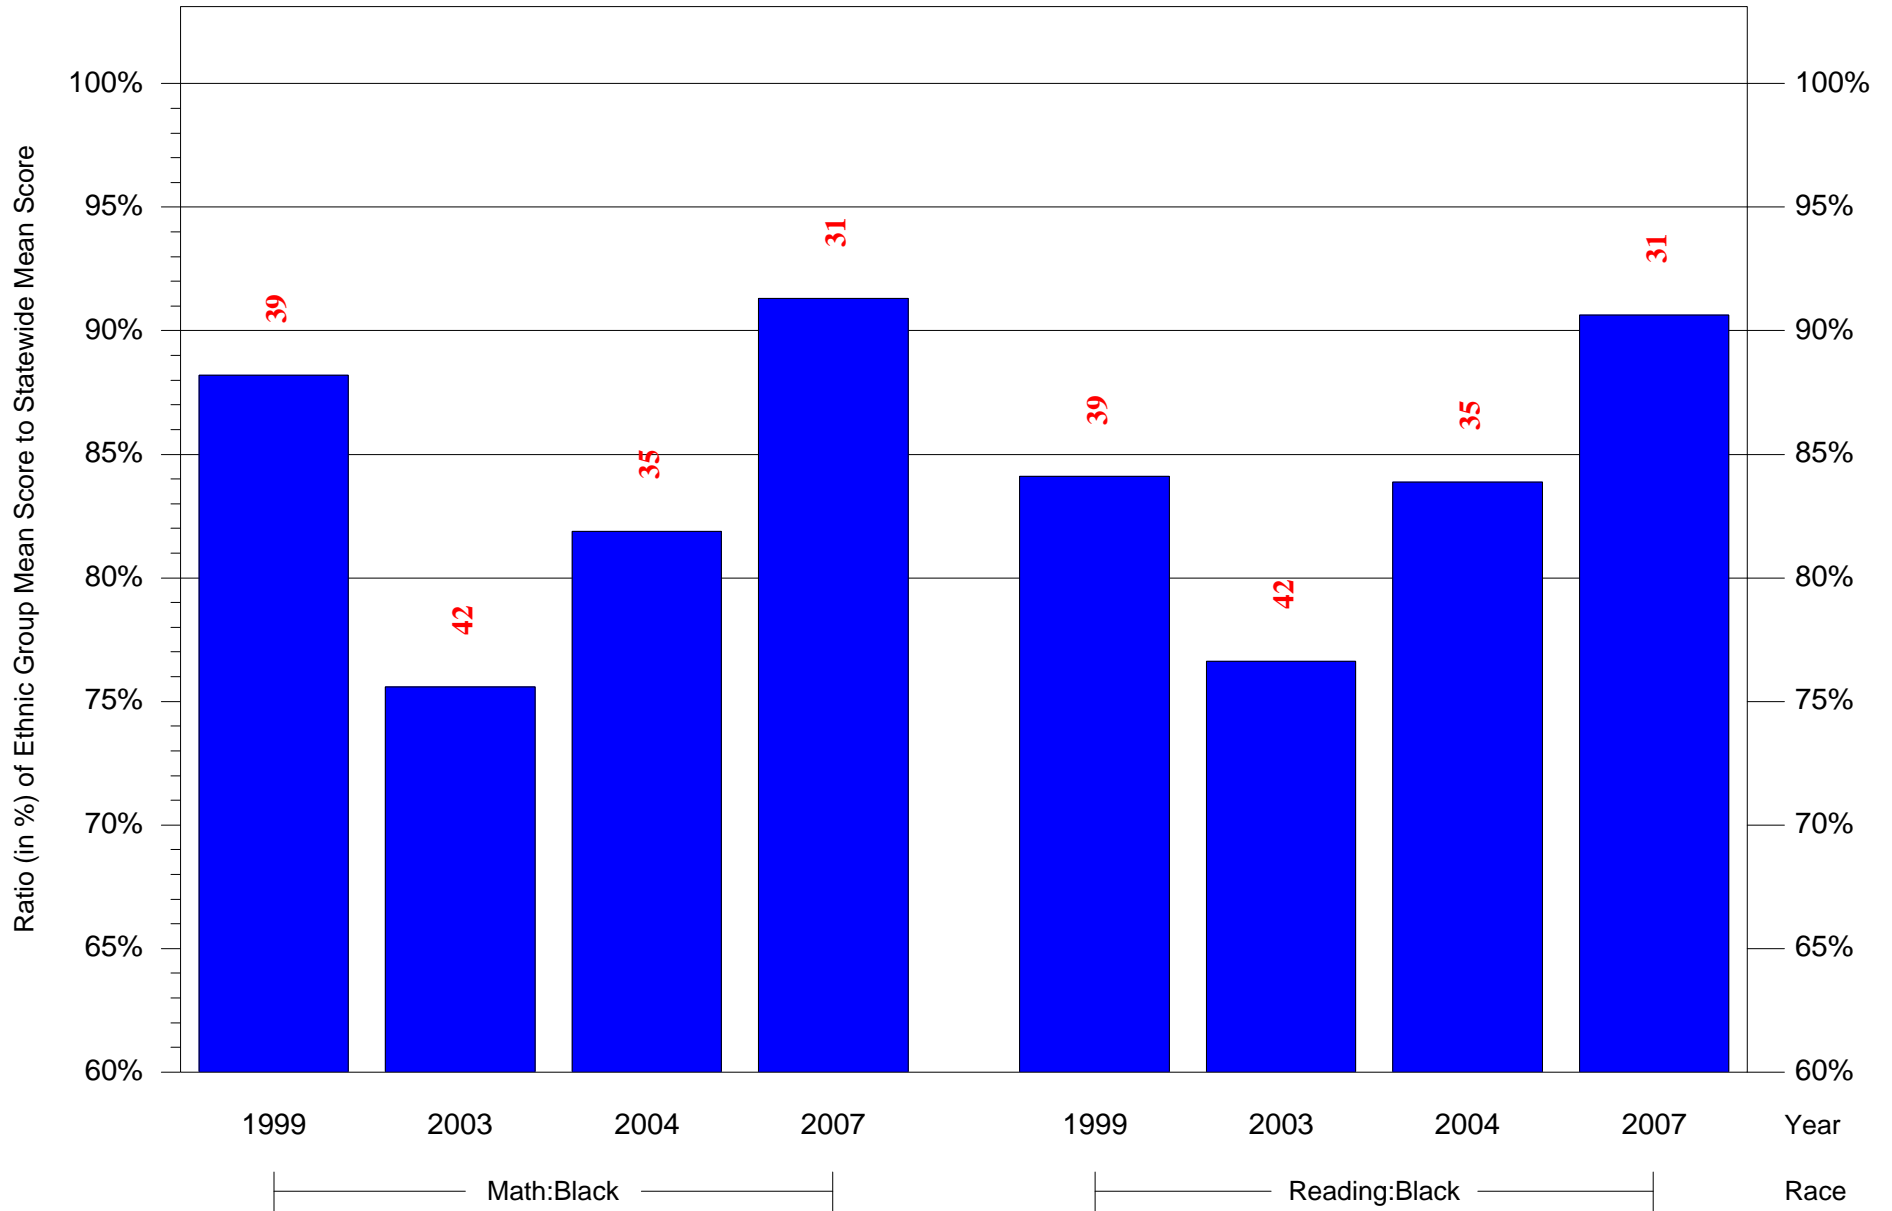

Mean Ethnic Group Building PSSA Test Score to Statewide Mean Score

Building = Washington George Sch(3659) and Grade = 5 and Ethnic Group = Black or White

(Note: Number (in red) of Test Takers is above each bar in the chart.)