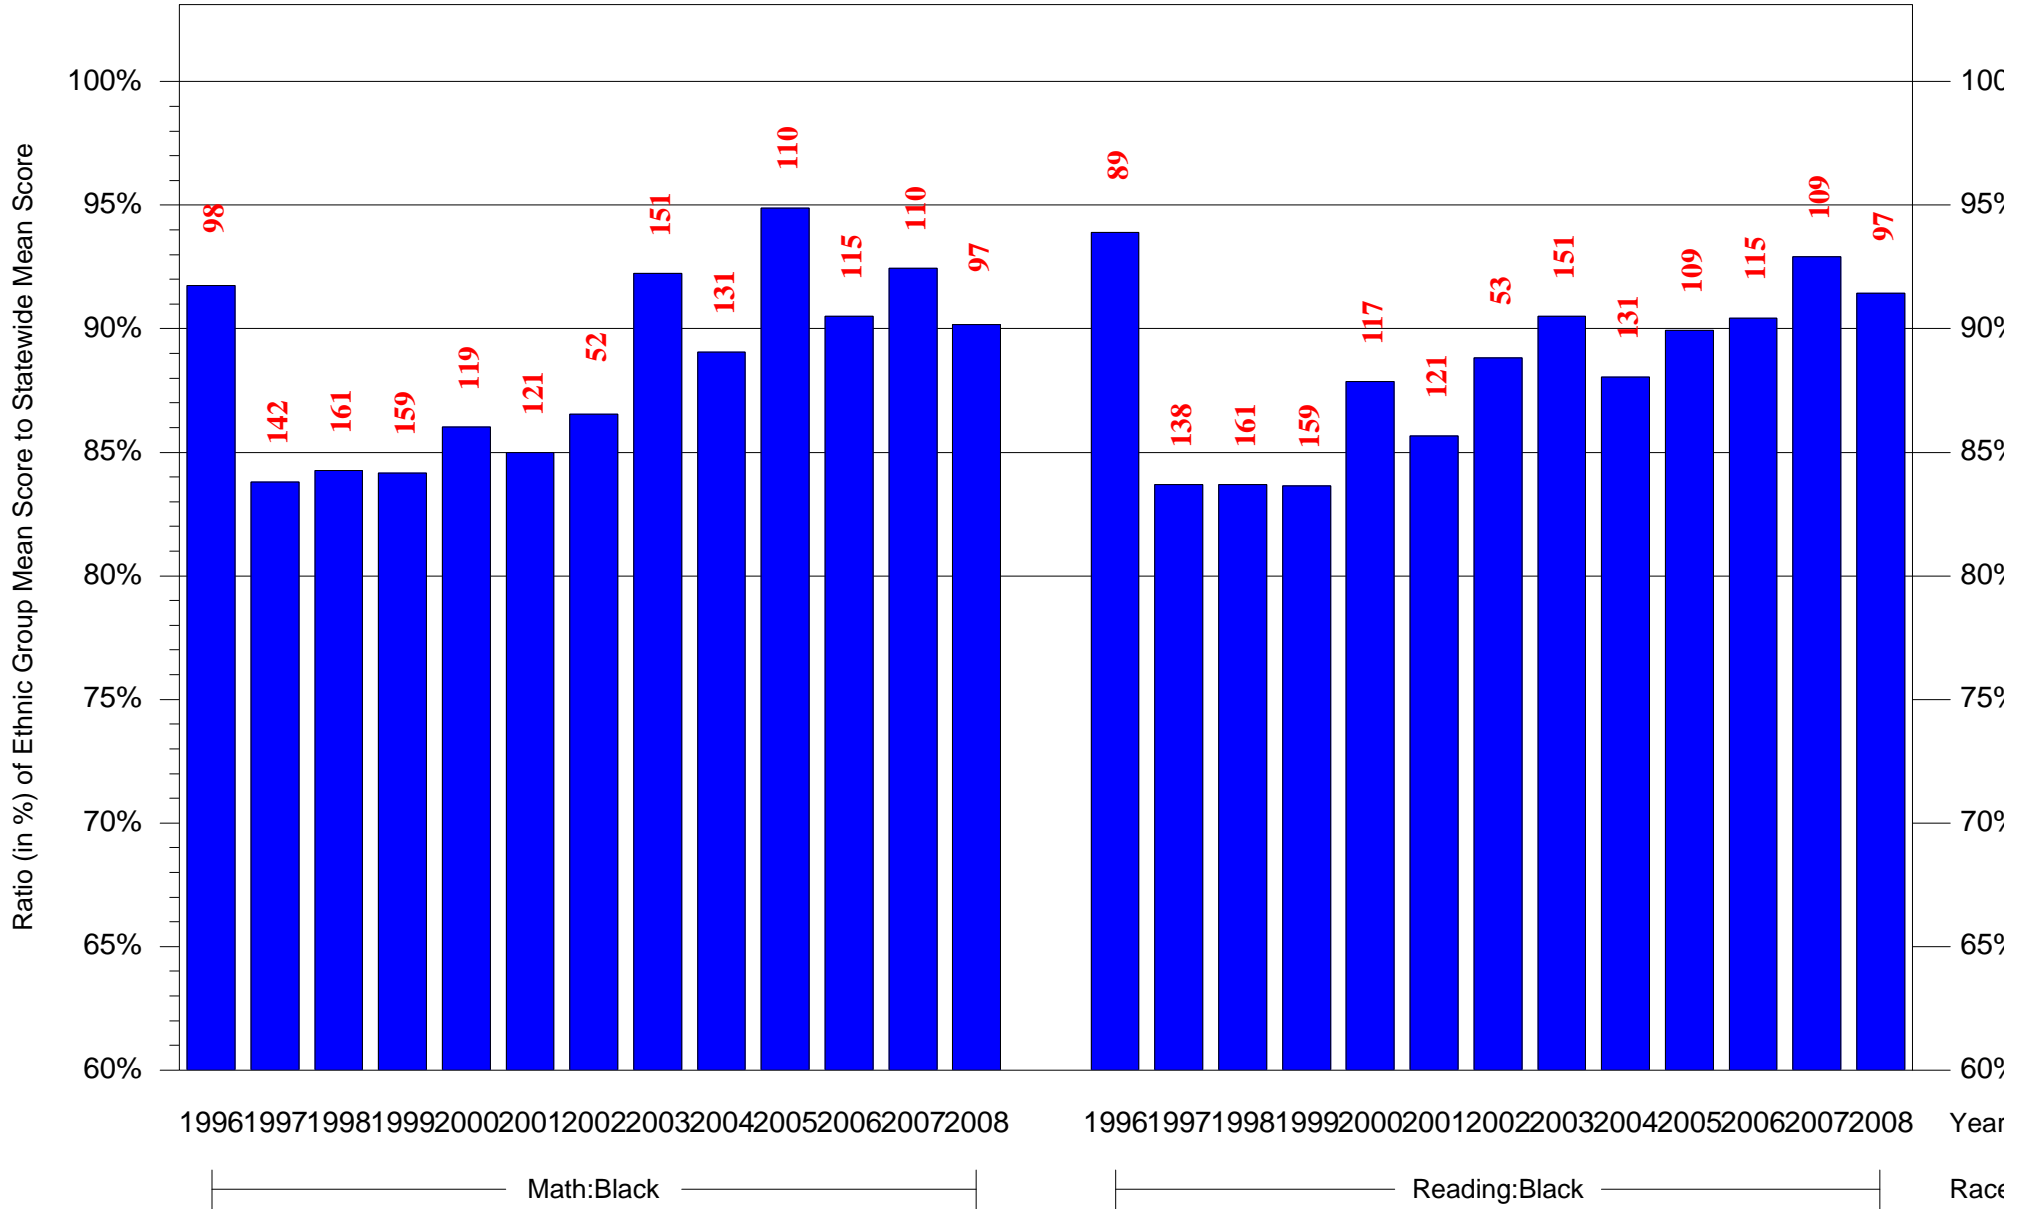

Mean Ethnic Group Building PSSA Test Score to Statewide Mean Score

Building = Cassidy Lewis C AC Plus Sch(3664) and Grade = 5 and Ethnic Group = Black or White

(Note: Number (in red) of Test Takers is above each bar in the chart.)