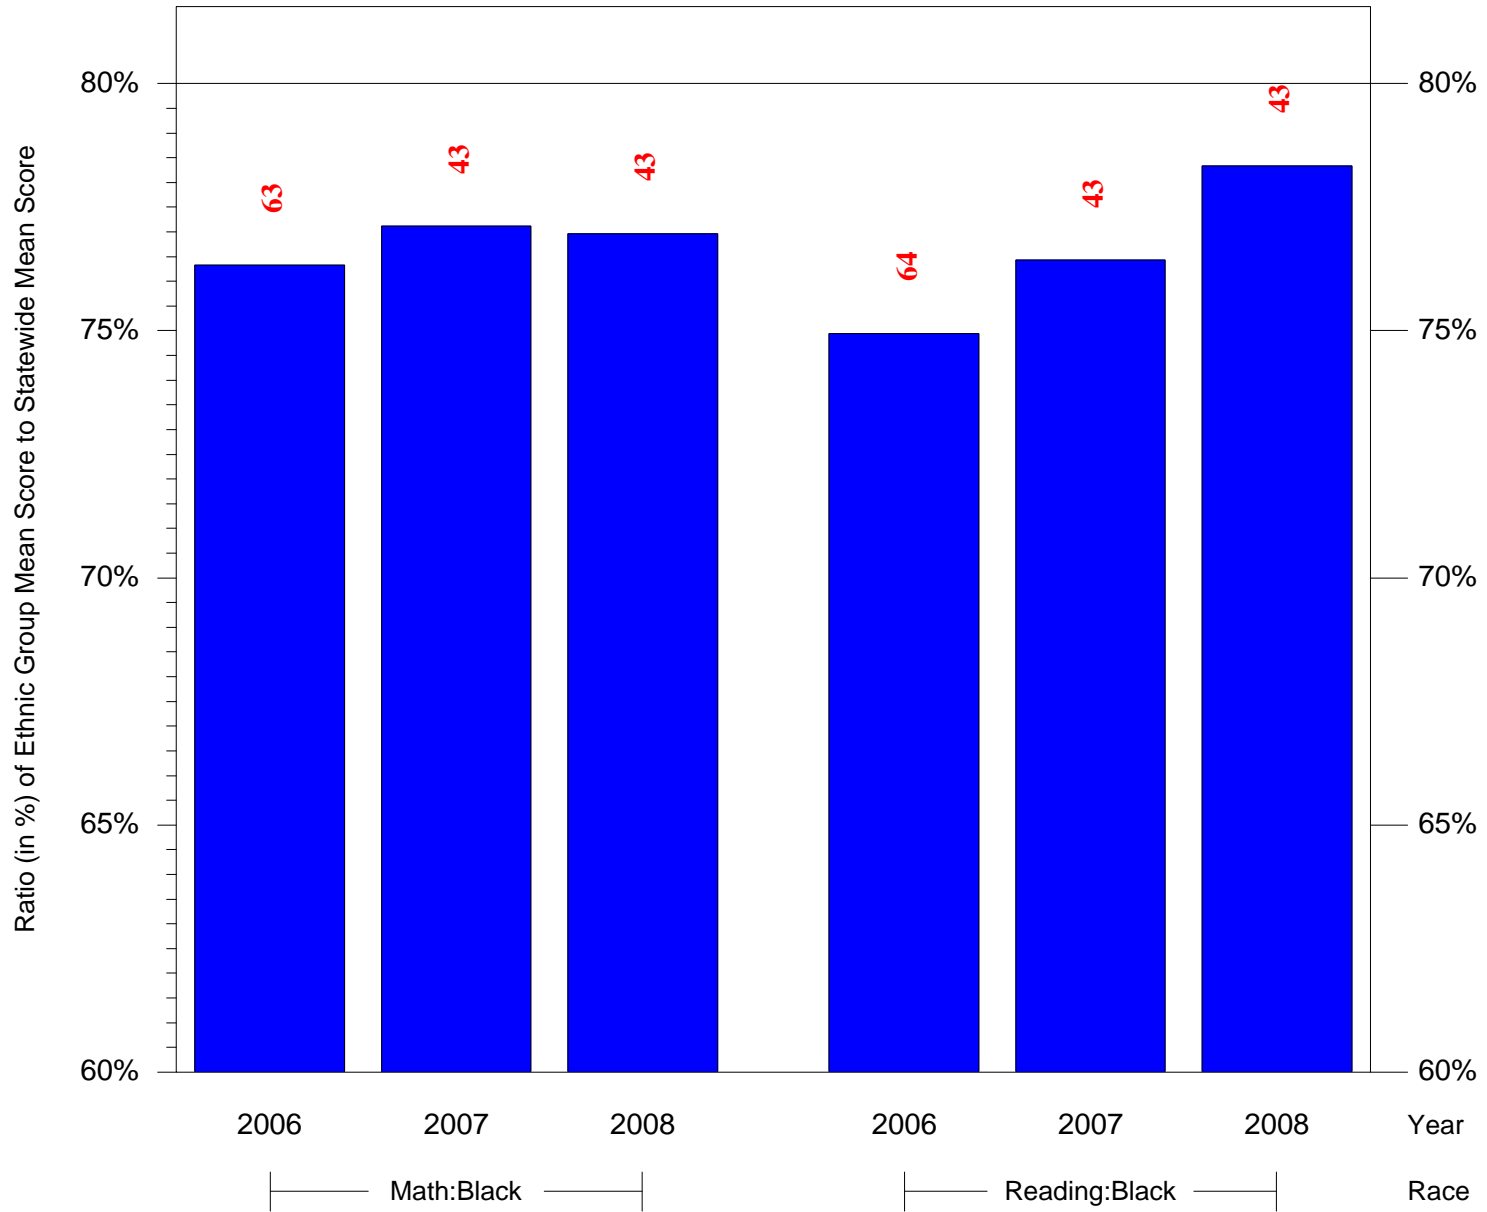

Mean Ethnic Group Building PSSA Test Score to Statewide Mean Score

Building = Boone Daniel Sch(3638) and Grade = 6 and Ethnic Group = Black or White

(Note: Number (in red) of Test Takers is above each bar in the chart.)