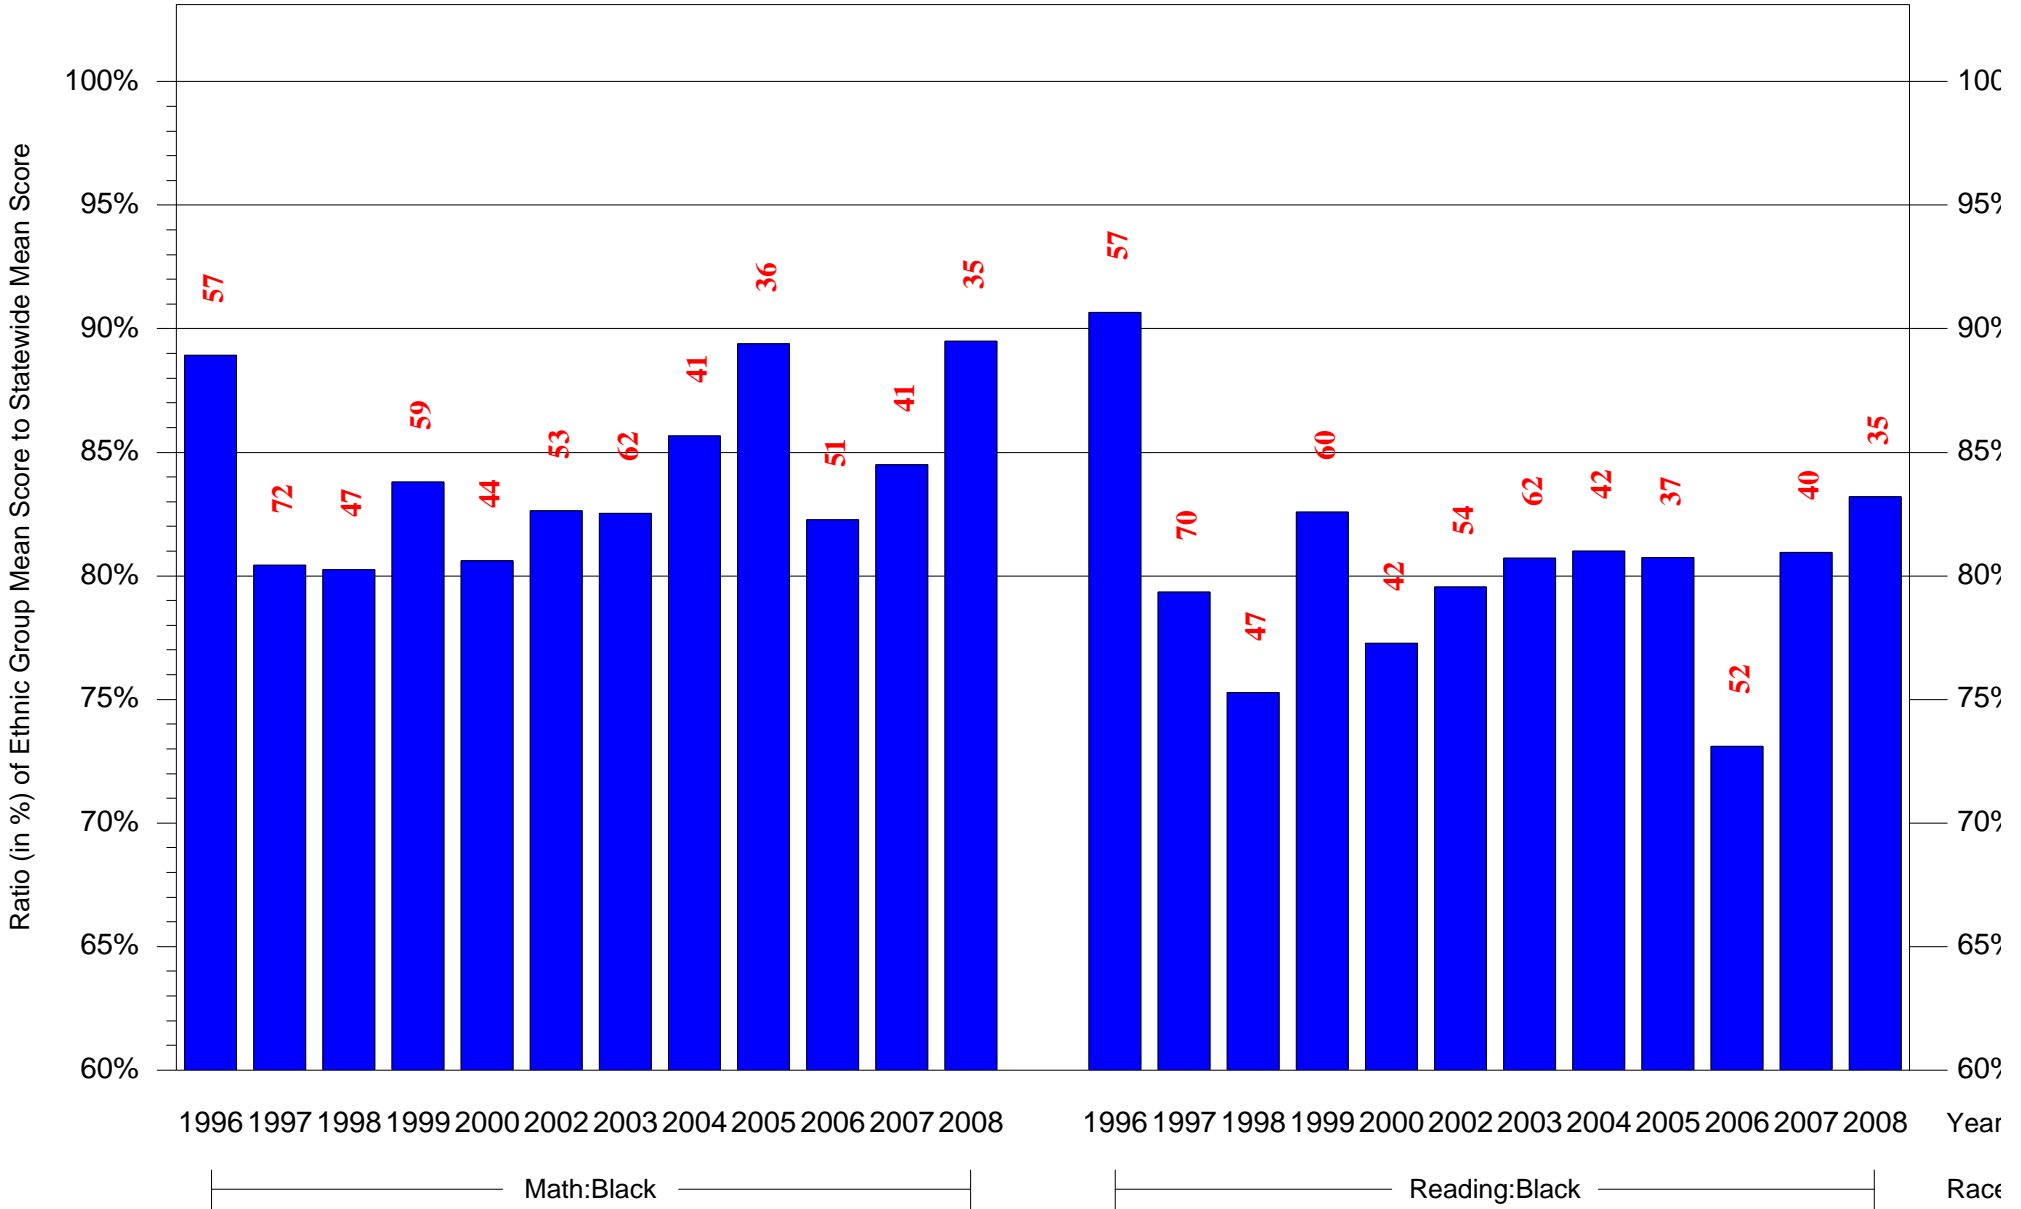

Mean Ethnic Group Building PSSA Test Score to Statewide Mean Score

Building = Kelley William D Sch(3626) and Grade = 5 and Ethnic Group = Black or White

(Note: Number (in red) of Test Takers is above each bar in the chart.)