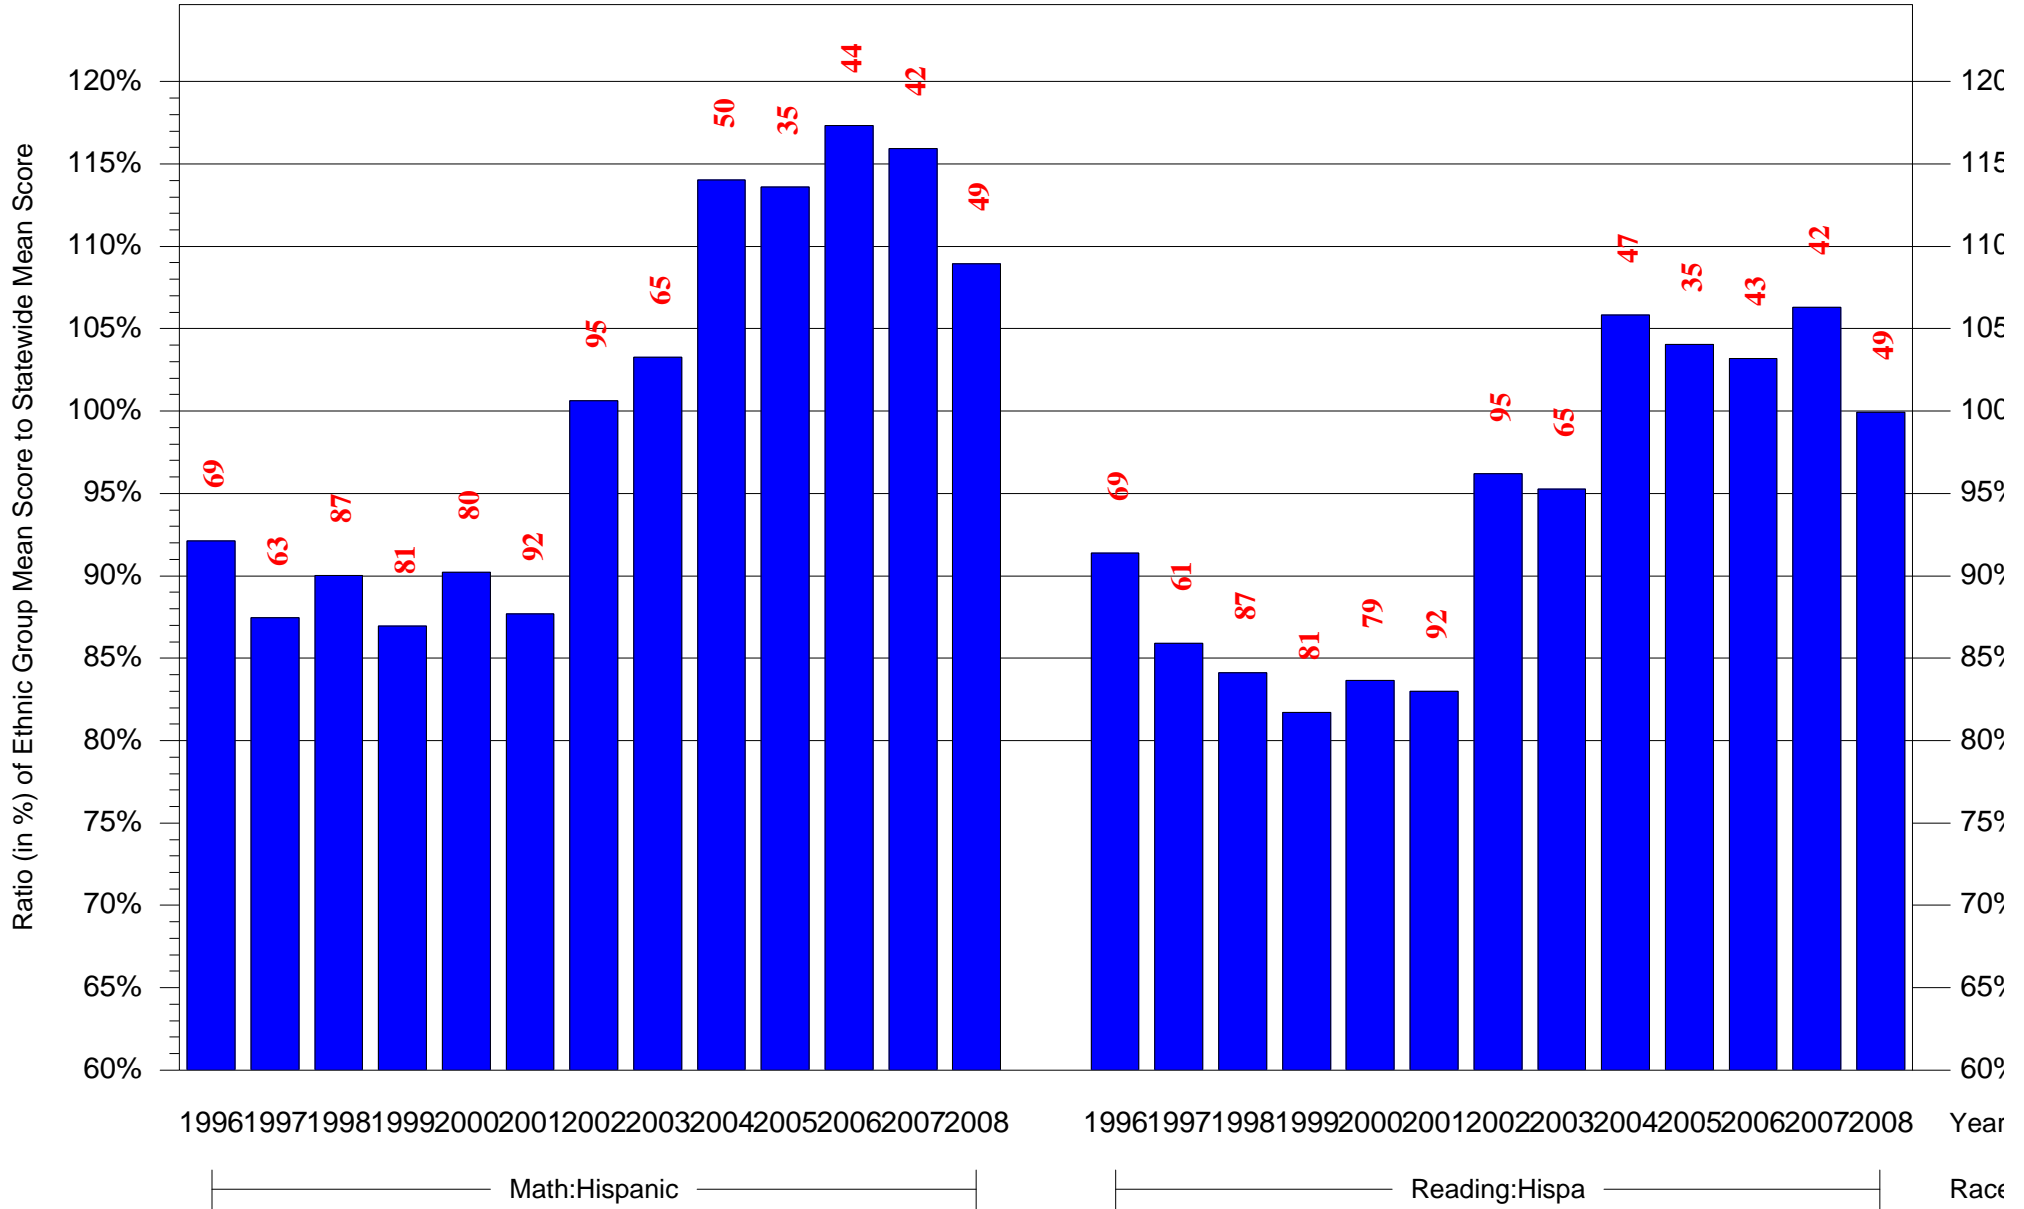

Mean Ethnic Group Building PSSA Test Score to Statewide Mean Score

Building = Welsh John Sch(3703) and Grade = 5 and Ethnic Group = Asian or Hispanic

(Note: Number (in red) of Test Takers is above each bar in the chart.)