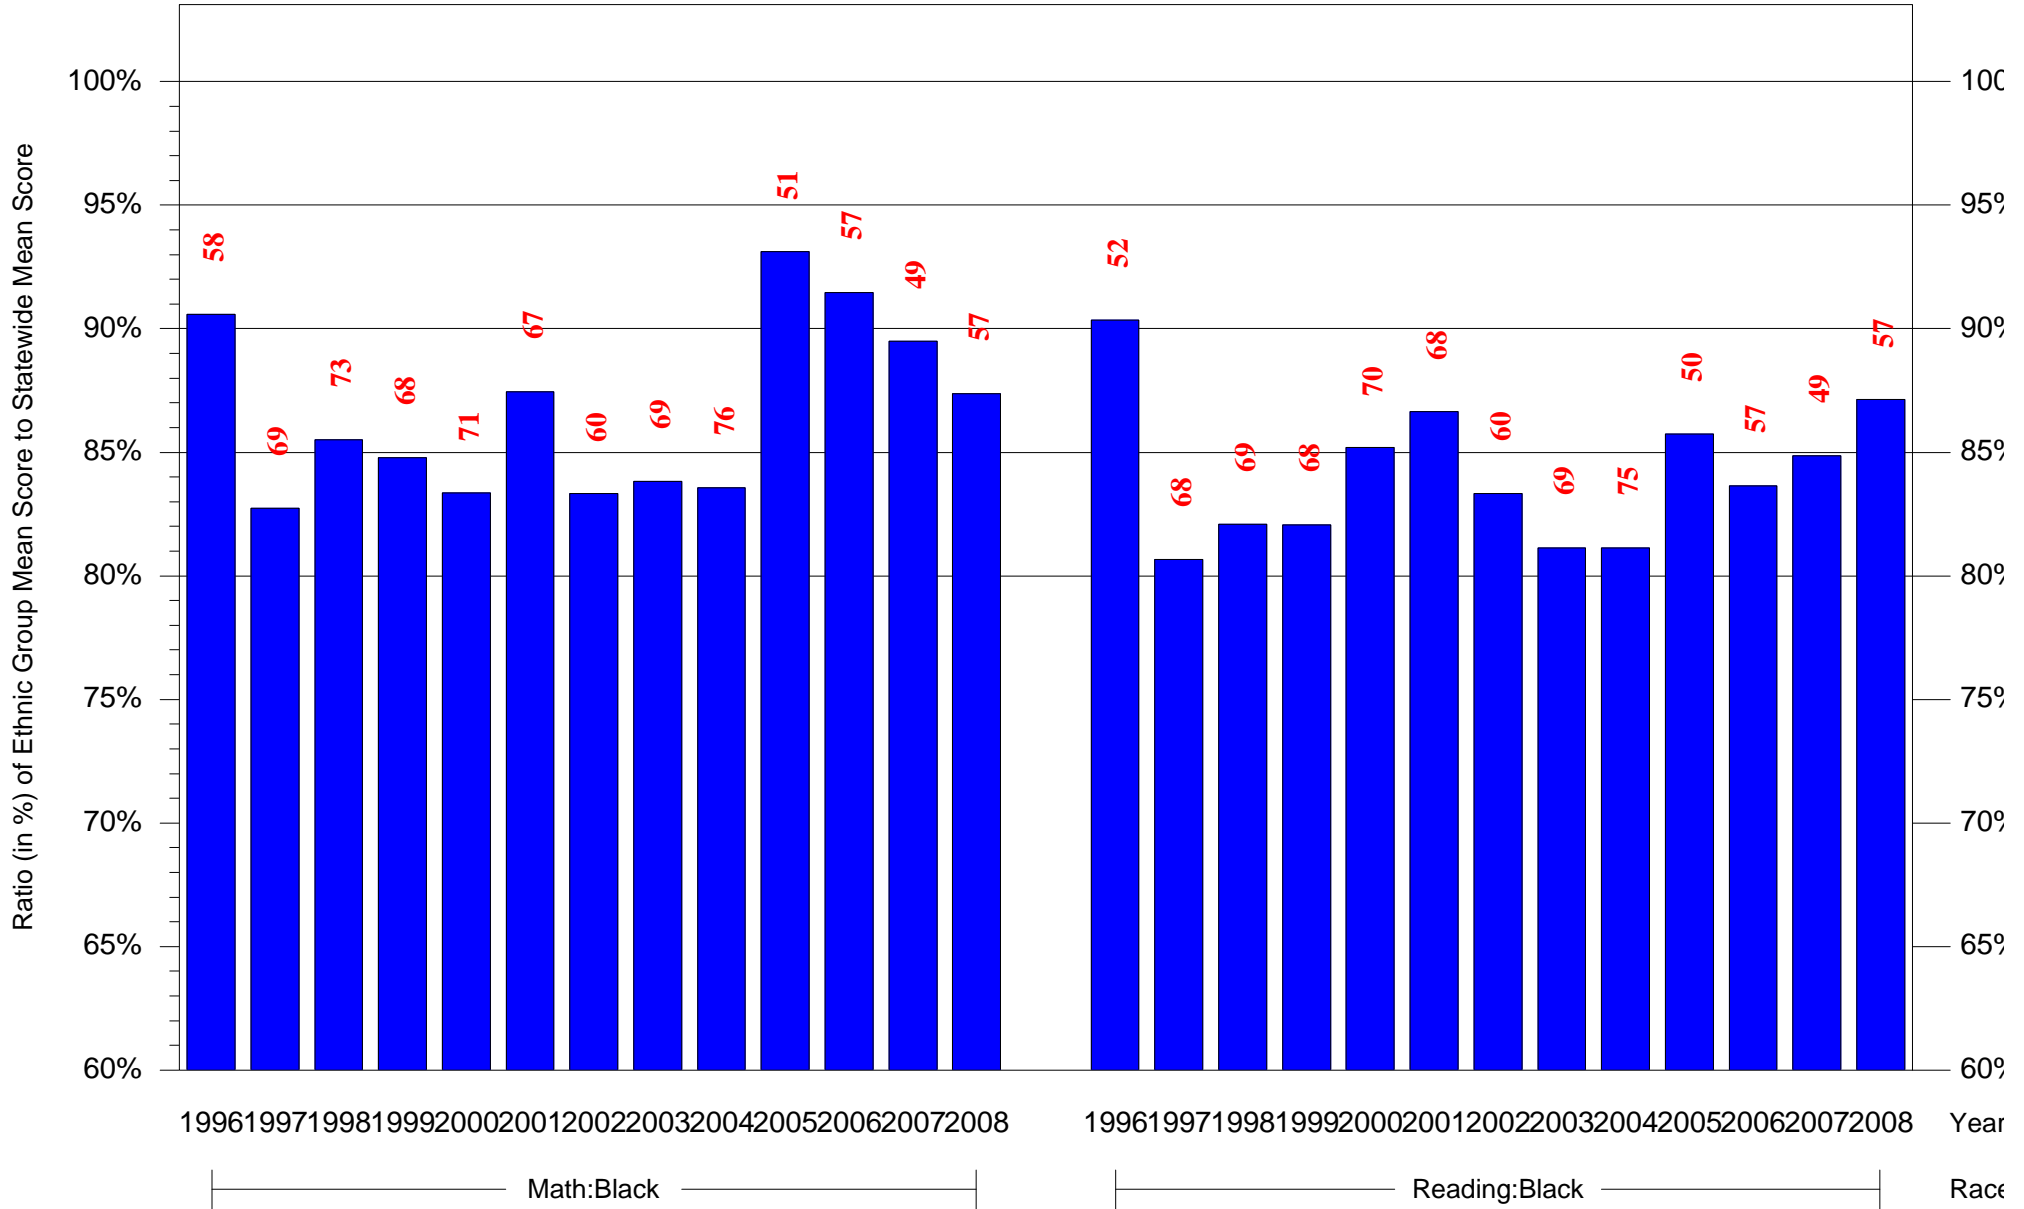

Mean Ethnic Group Building PSSA Test Score to Statewide Mean Score

Building = Kinsey John L Sch(3715) and Grade = 5 and Ethnic Group = Black or White

(Note: Number (in red) of Test Takers is above each bar in the chart.)