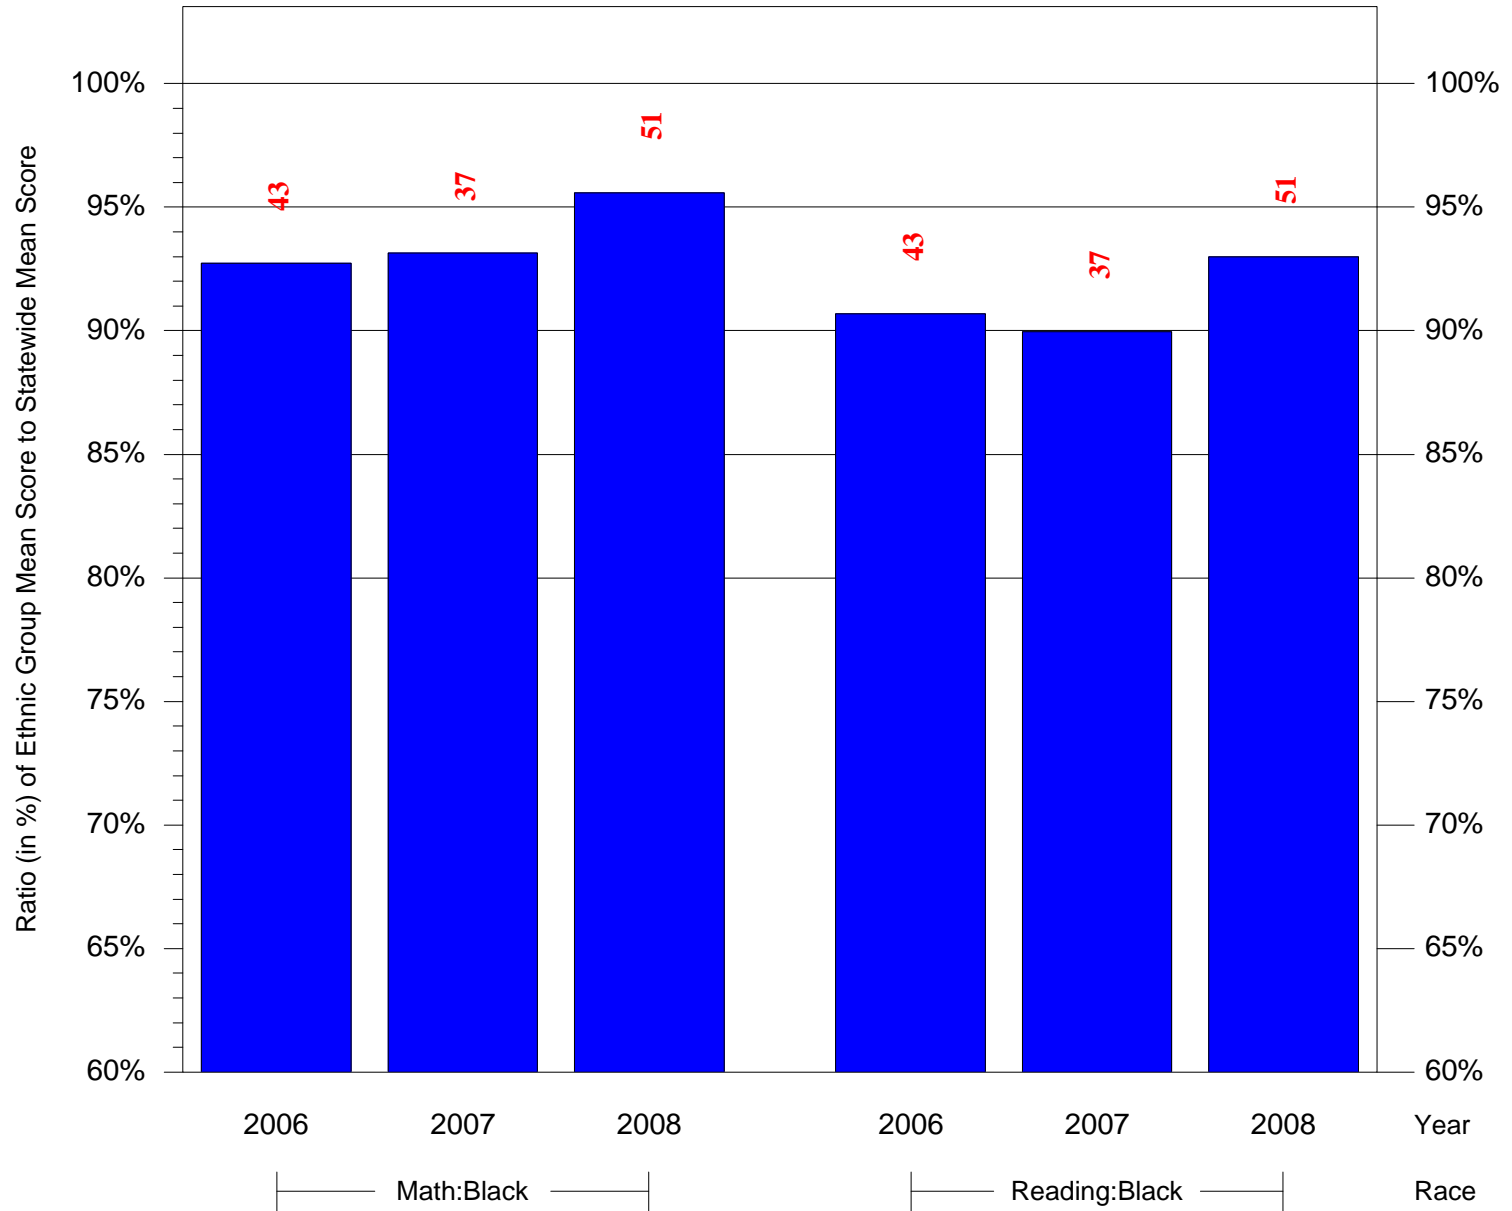

Mean Ethnic Group Building PSSA Test Score to Statewide Mean Score

Building = Heston Edward Sch(5187) and Grade = 7 and Ethnic Group = Black or White

(Note: Number (in red) of Test Takers is above each bar in the chart.)