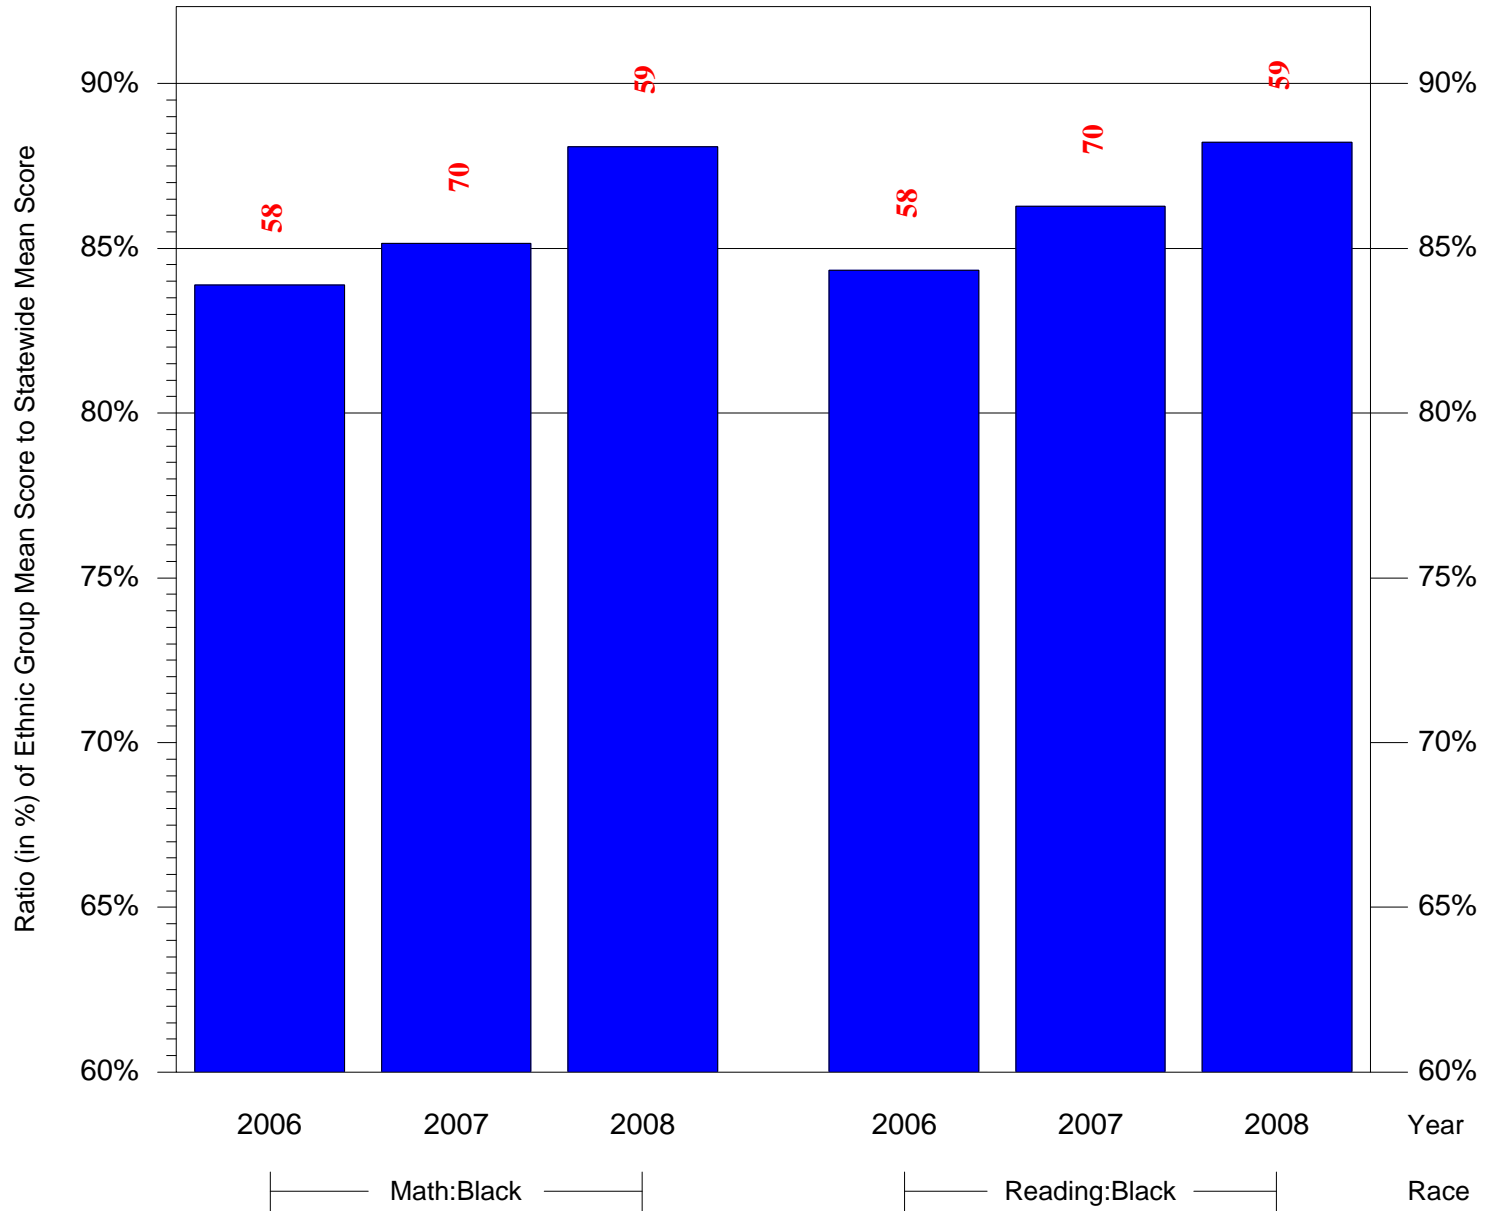

Mean Ethnic Group Building PSSA Test Score to Statewide Mean Score

Building = Pennell Joseph Sch(3722) and Grade = 6 and Ethnic Group = Black or White

(Note: Number (in red) of Test Takers is above each bar in the chart.)