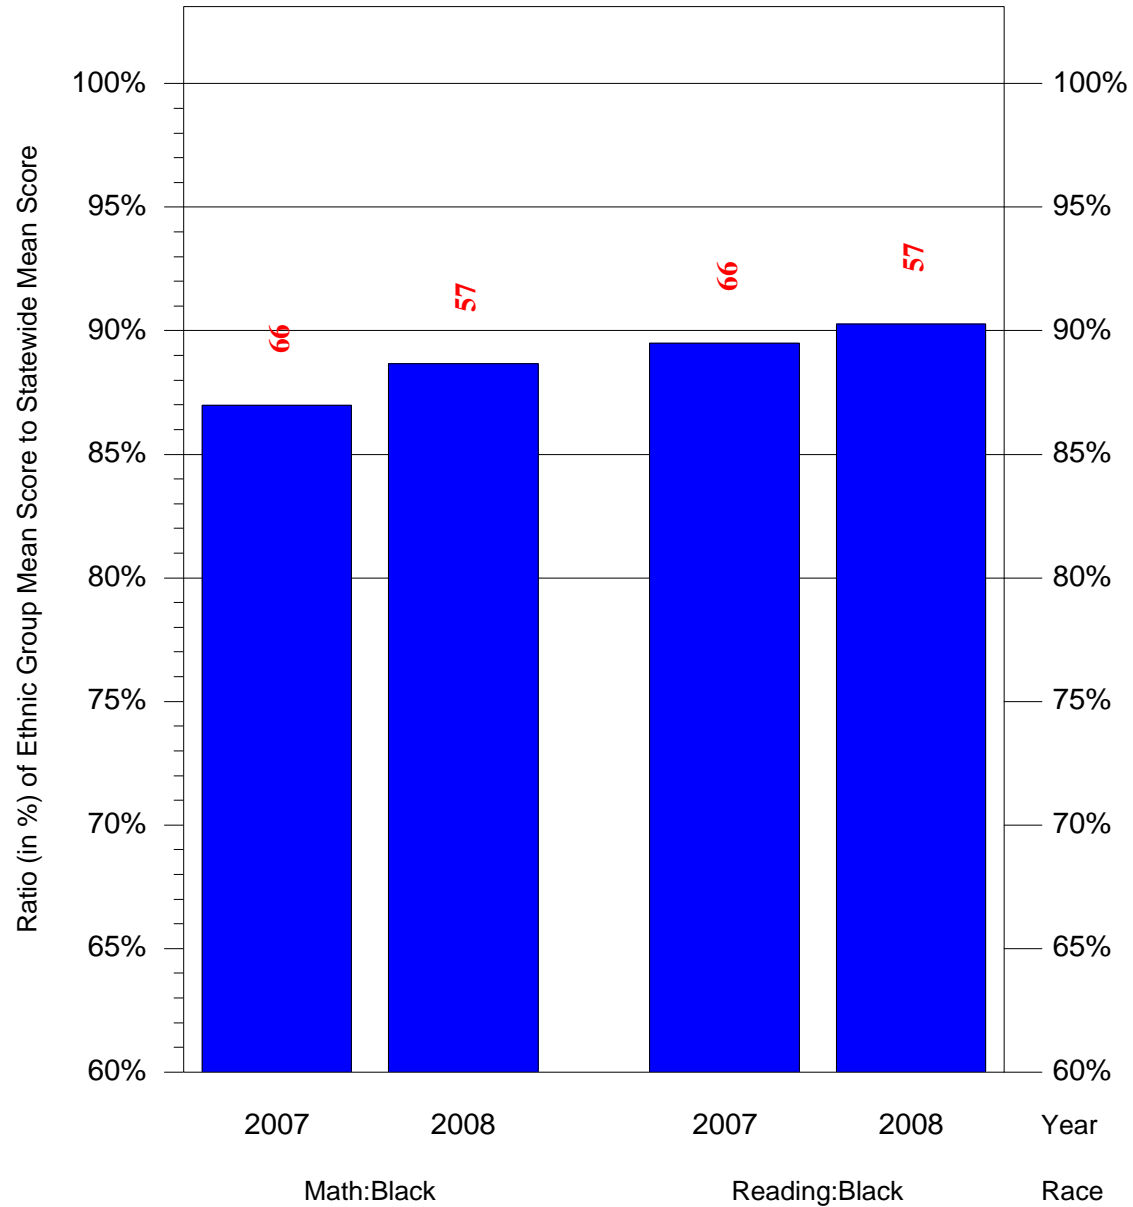

Mean Ethnic Group Building PSSA Test Score to Statewide Mean Score

Building = Birney Gen Davis B Sch(3733) and Grade = 3 and Ethnic Group = Black or White

(Note: Number (in red) of Test Takers is above each bar in the chart.)