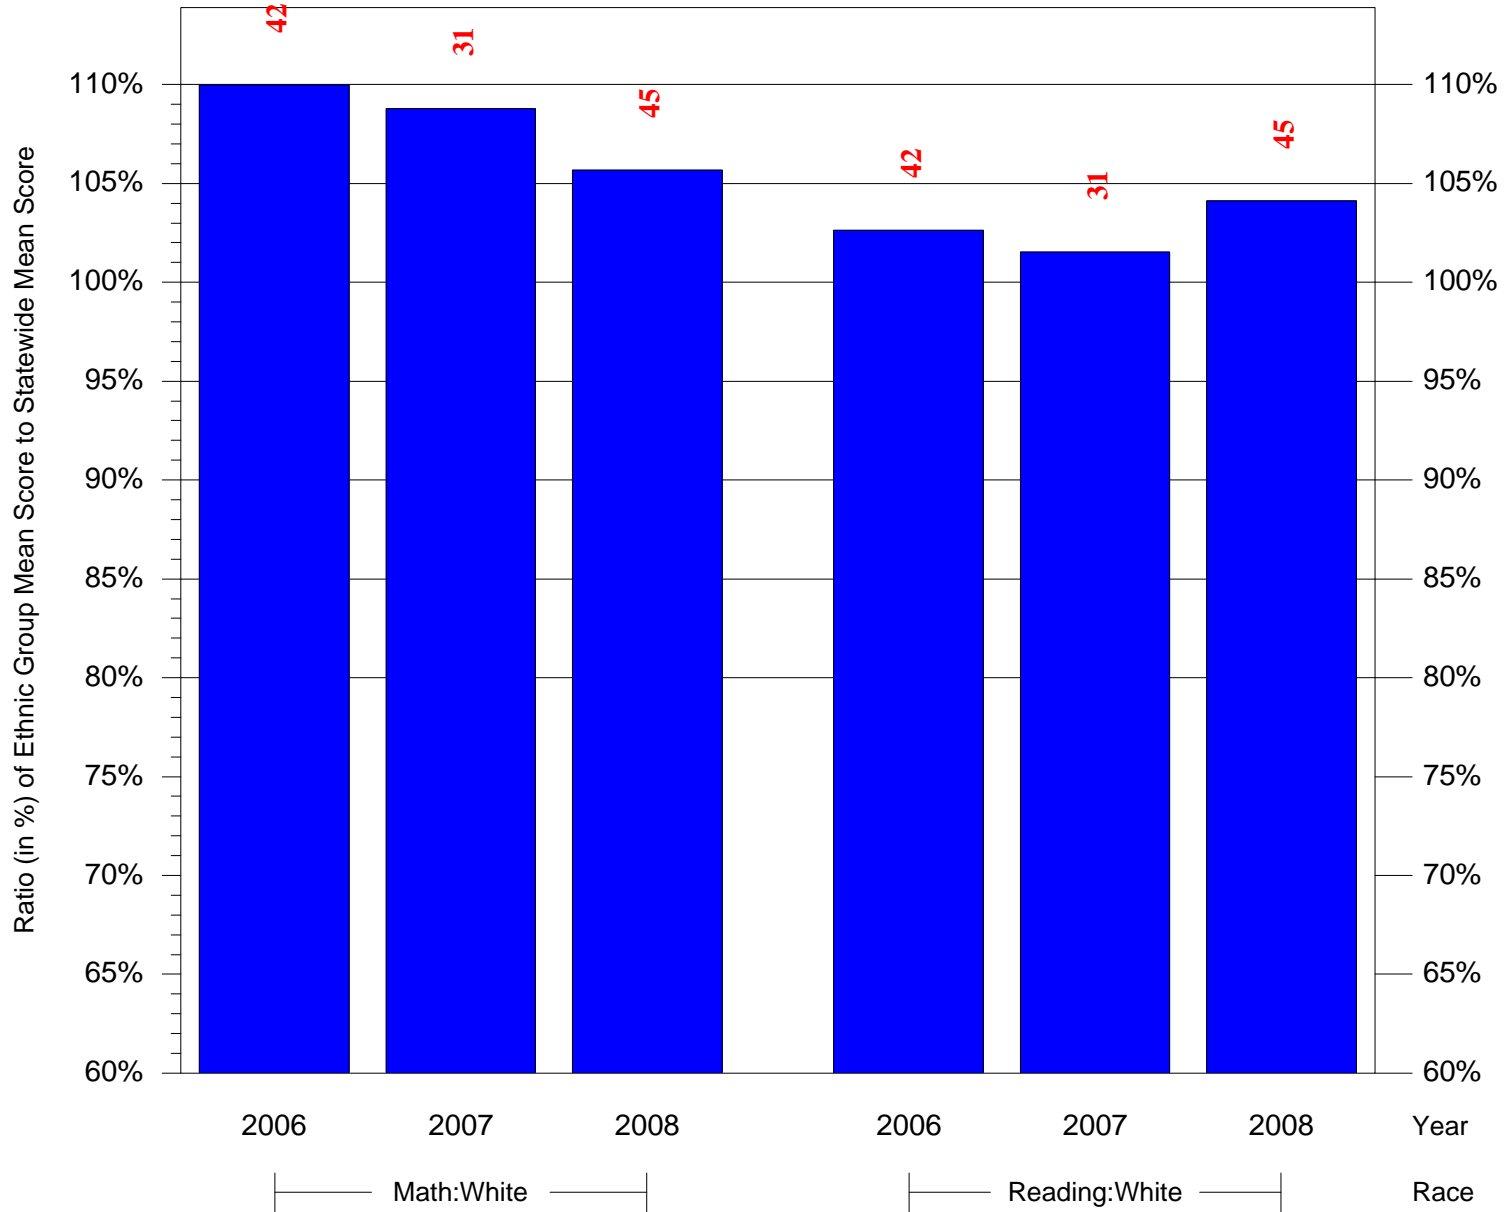

Mean Ethnic Group Building PSSA Test Score to Statewide Mean Score

Building = Greenberg Joseph Sch(4726) and Grade = 4 and Ethnic Group = Black or White

(Note: Number (in red) of Test Takers is above each bar in the chart.)