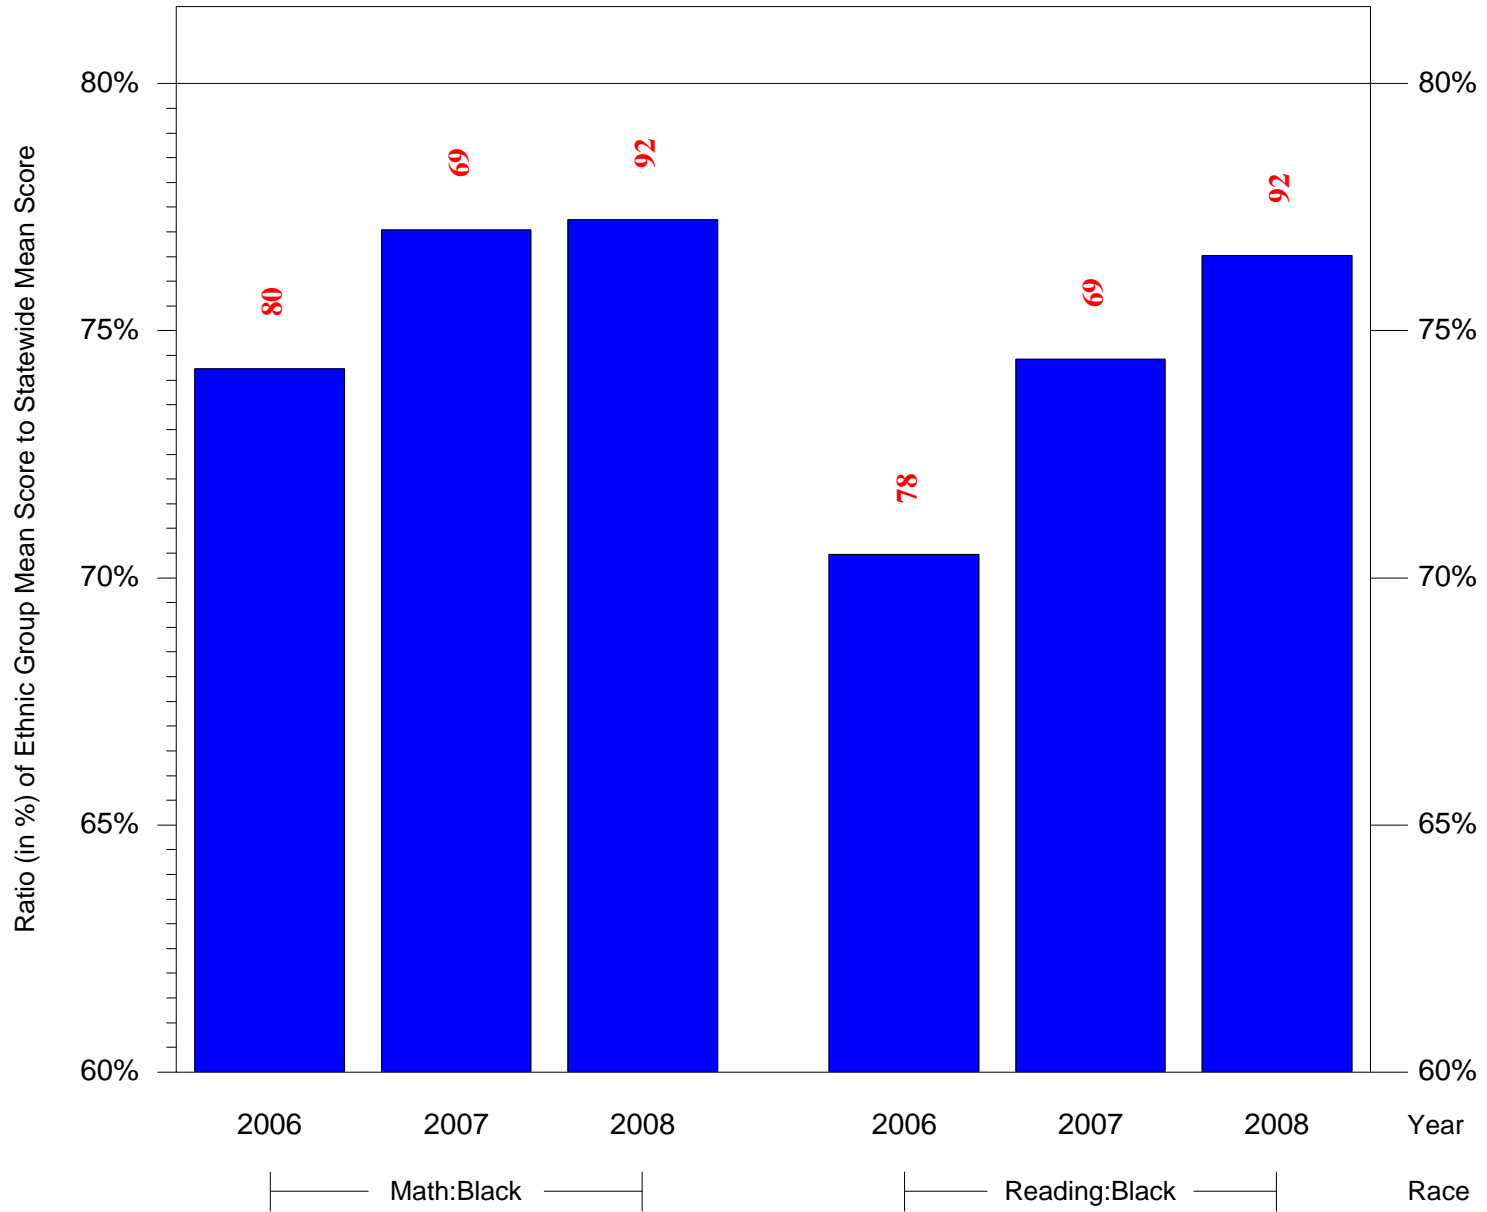

Mean Ethnic Group Building PSSA Test Score to Statewide Mean Score

Building = Olney HS West(7854) and Grade = 11 and Ethnic Group = Black or White

(Note: Number (in red) of Test Takers is above each bar in the chart.)