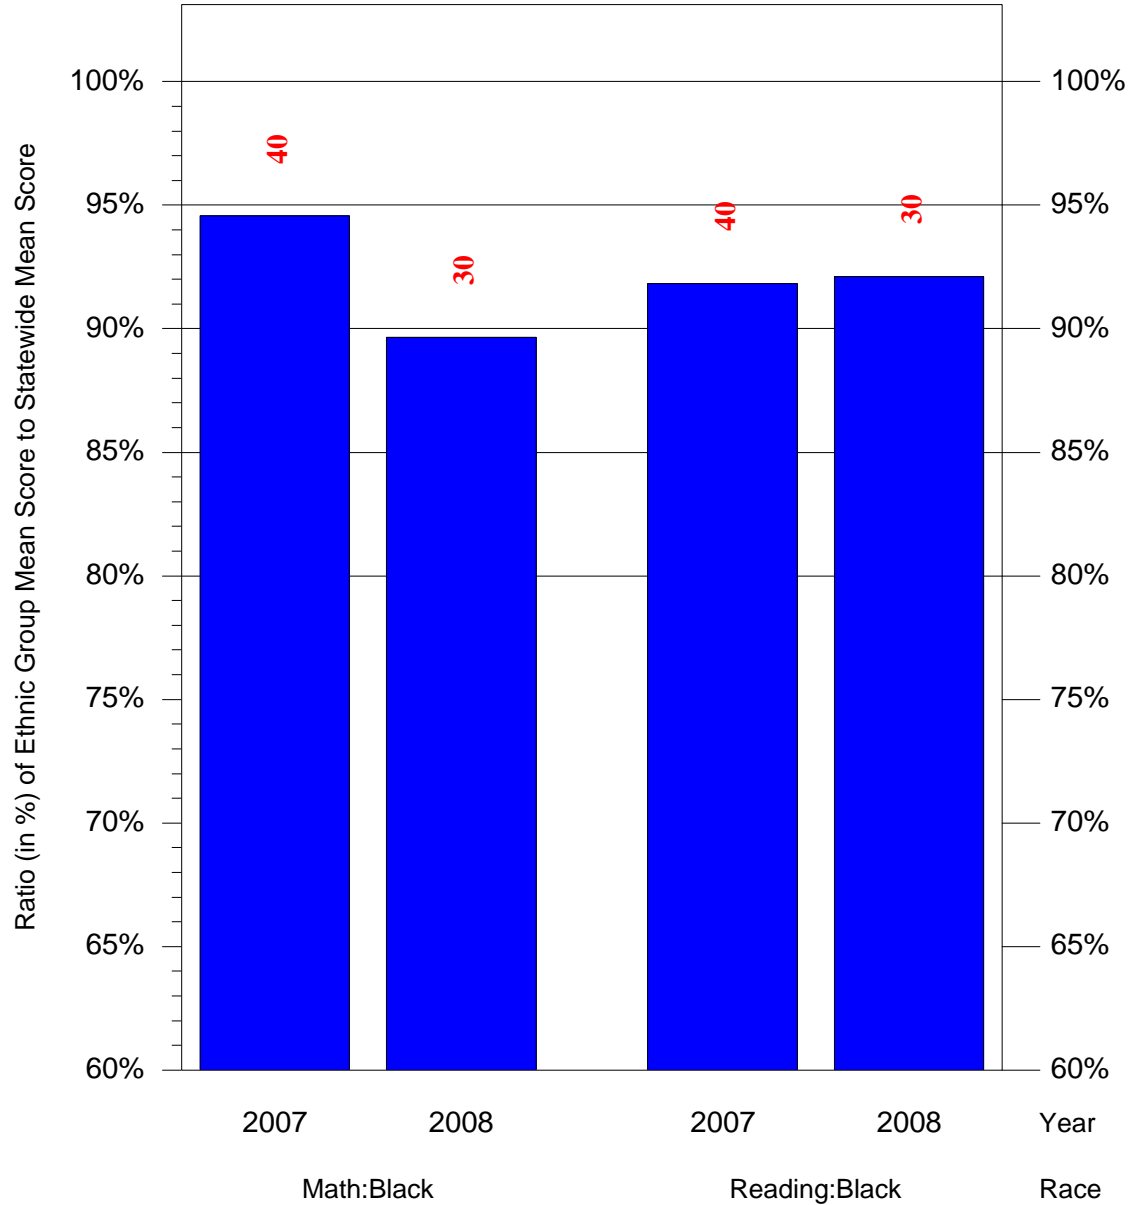

Mean Ethnic Group Building PSSA Test Score to Statewide Mean Score

Building = Spring Garden Sch(3655) and Grade = 3 and Ethnic Group = Black or White

(Note: Number (in red) of Test Takers is above each bar in the chart.)