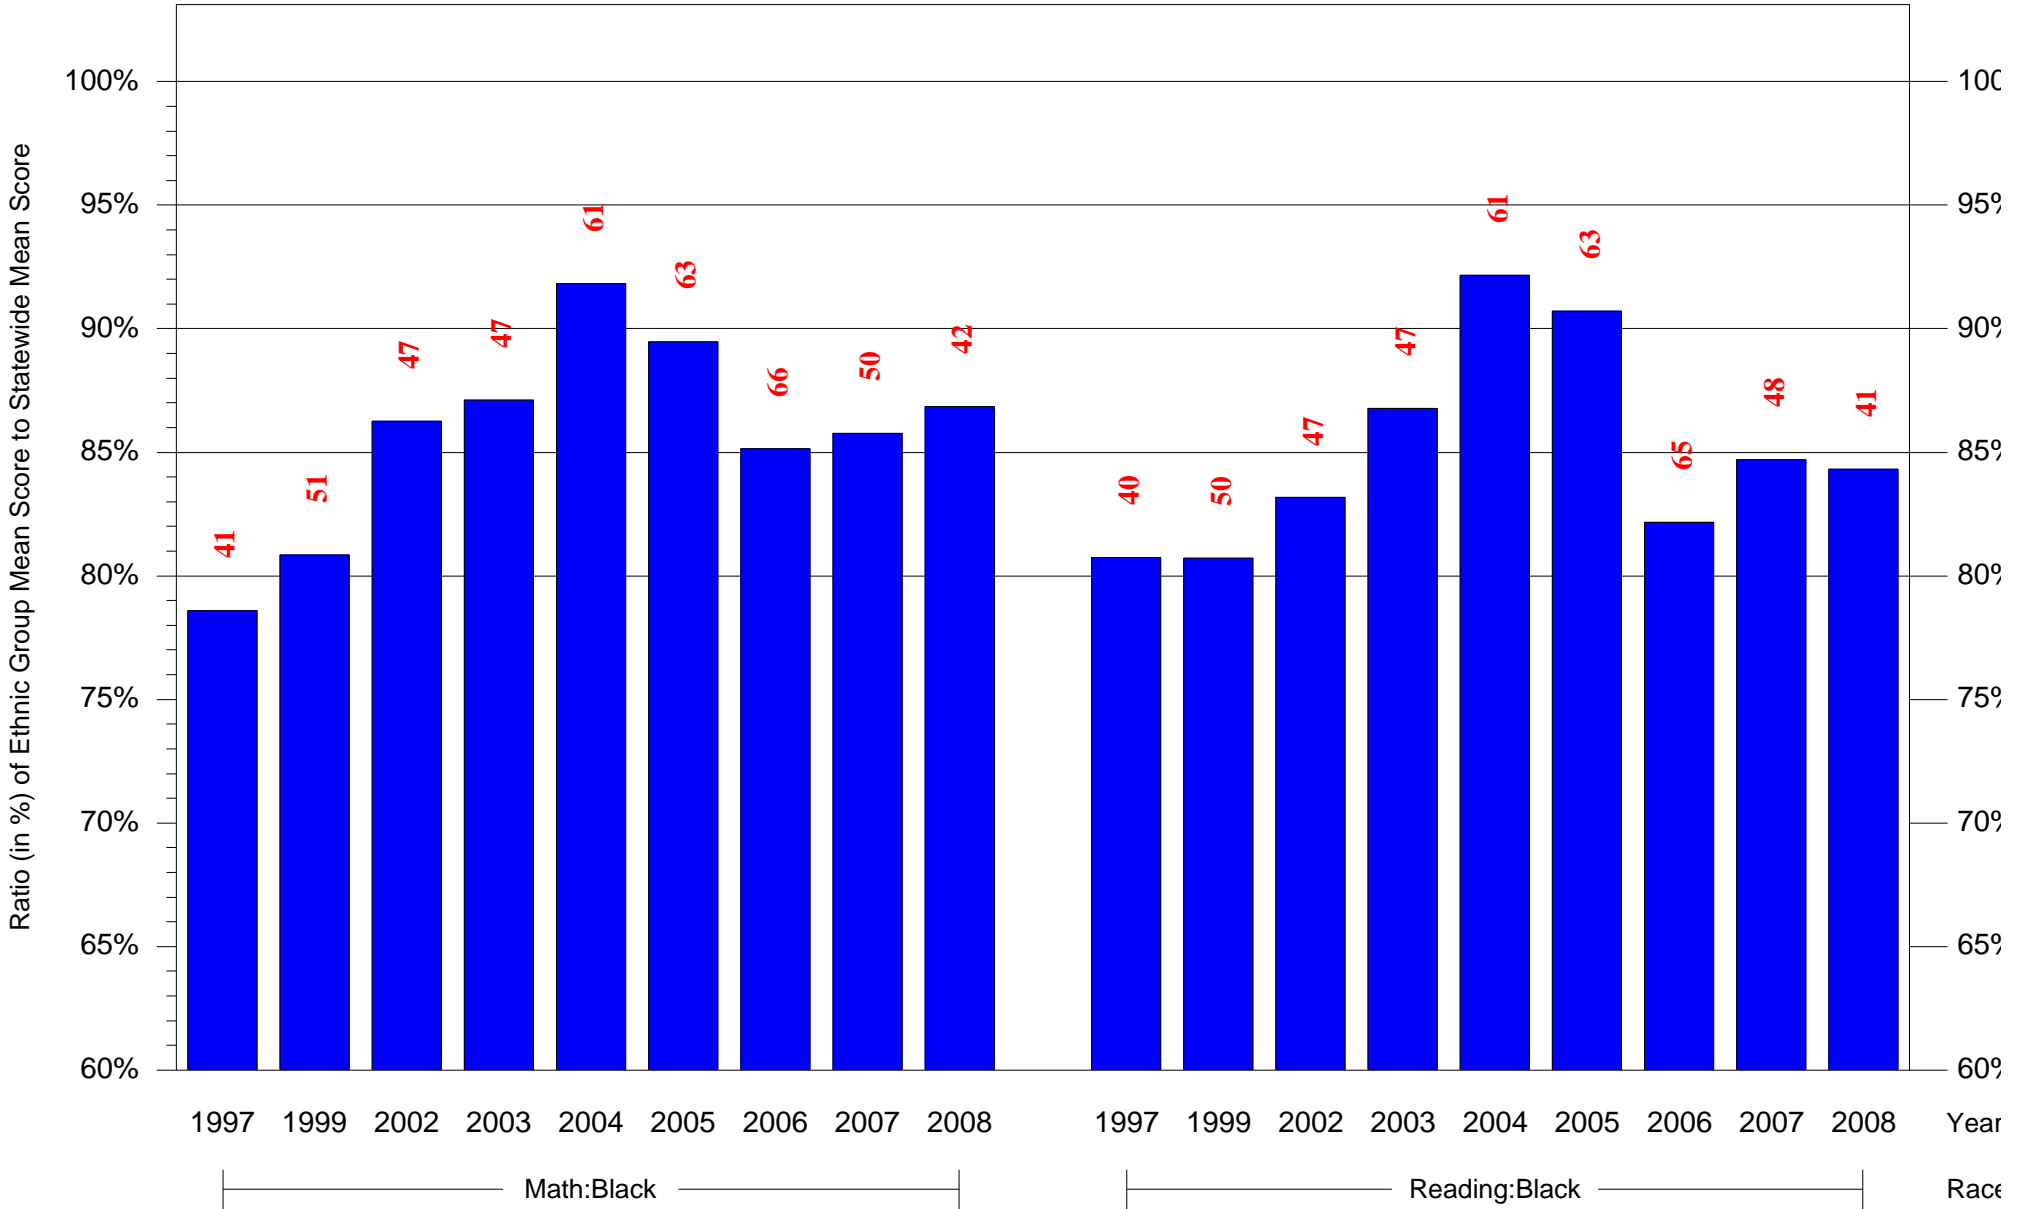

Mean Ethnic Group Building PSSA Test Score to Statewide Mean Score

Building = McMichael Morton Sch(3611) and Grade = 8 and Ethnic Group = Black or White

(Note: Number (in red) of Test Takers is above each bar in the chart.)