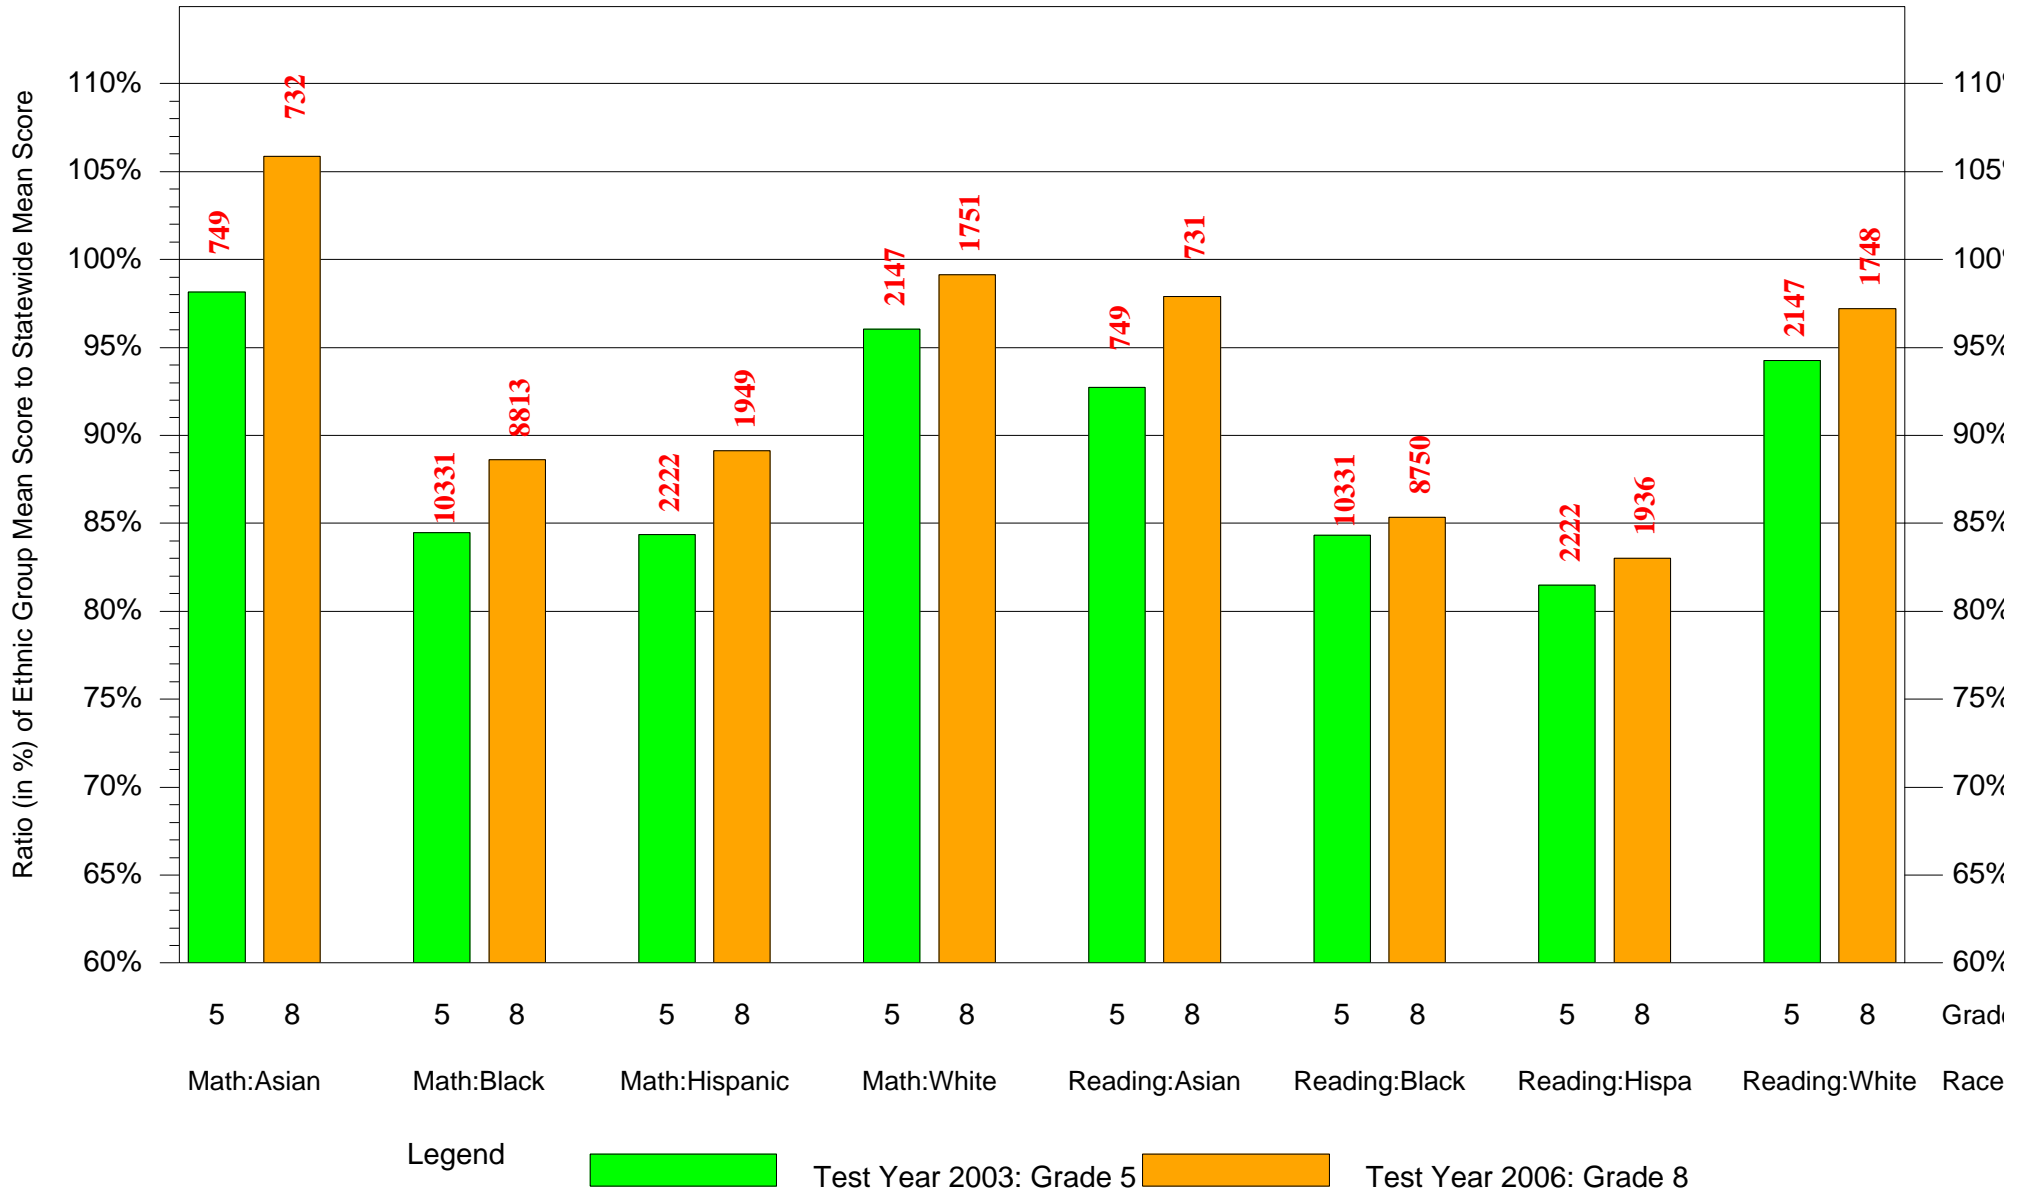

Mean Ethnic Group AUN PSSA Test Score to Statewide Mean Score

AUN = Philadelphia City SD(126515001) and Cohort = 2003 and Ethnic Group = Black or White or Asian or Hispanic

(Note: Number (in red) of Test Takers is above each bar in the chart.)