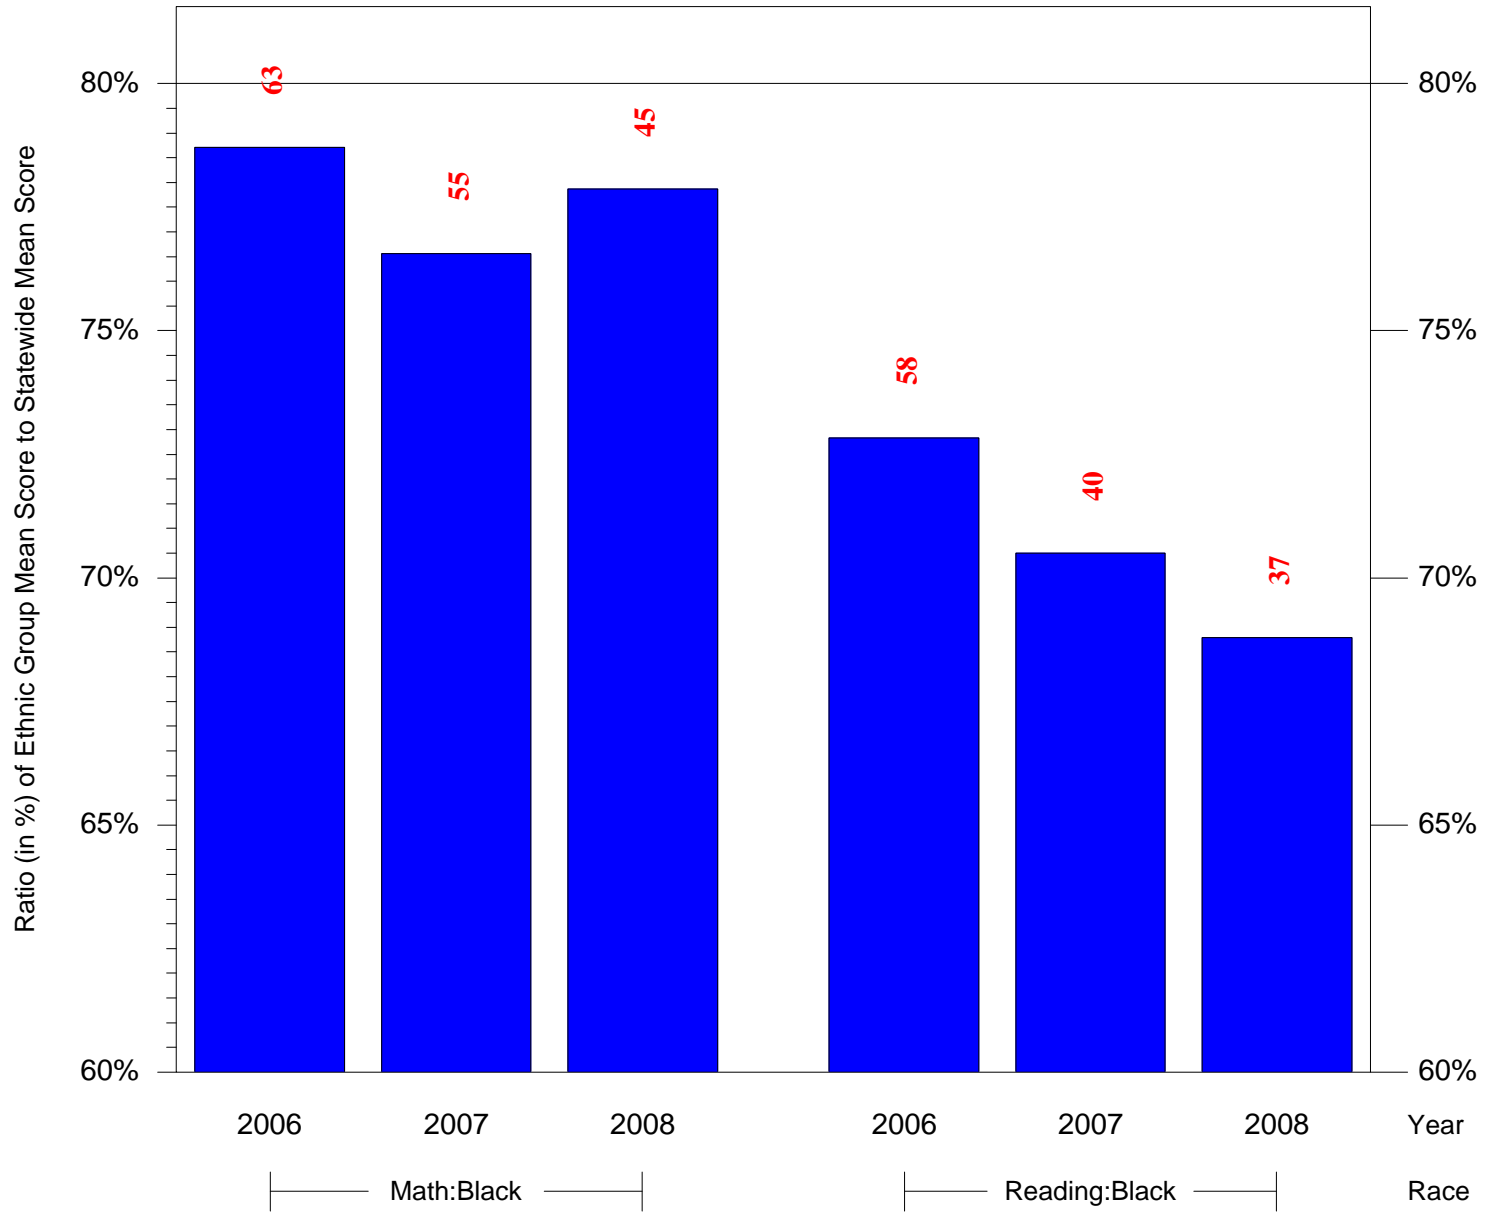

Mean Ethnic Group Building PSSA Test Score to Statewide Mean Score

Building = Miller E S Sch(3809) and Grade = 7 and Ethnic Group = Black or White

(Note: Number (in red) of Test Takers is above each bar in the chart.)