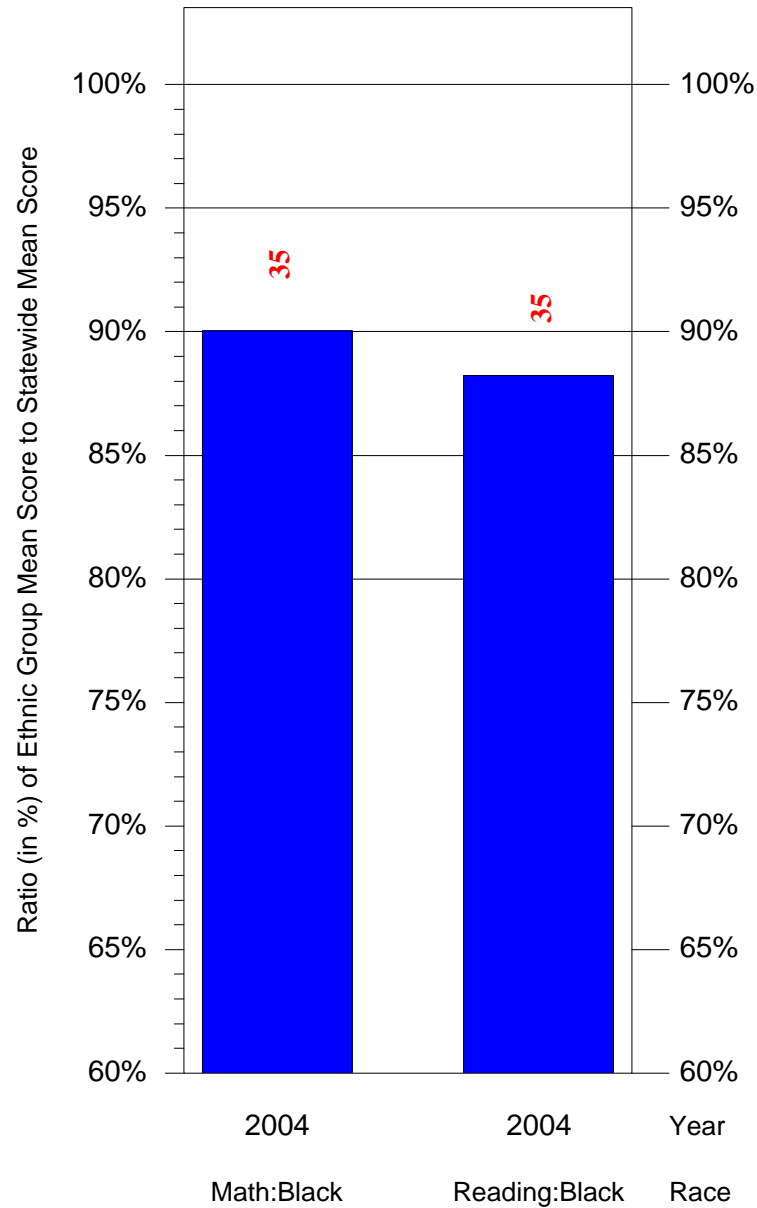

Mean Ethnic Group Building PSSA Test Score to Statewide Mean Score

Building = Levering William Sch(3716) and Grade = 5 and Ethnic Group = Black or White

(Note: Number (in red) of Test Takers is above each bar in the chart.)