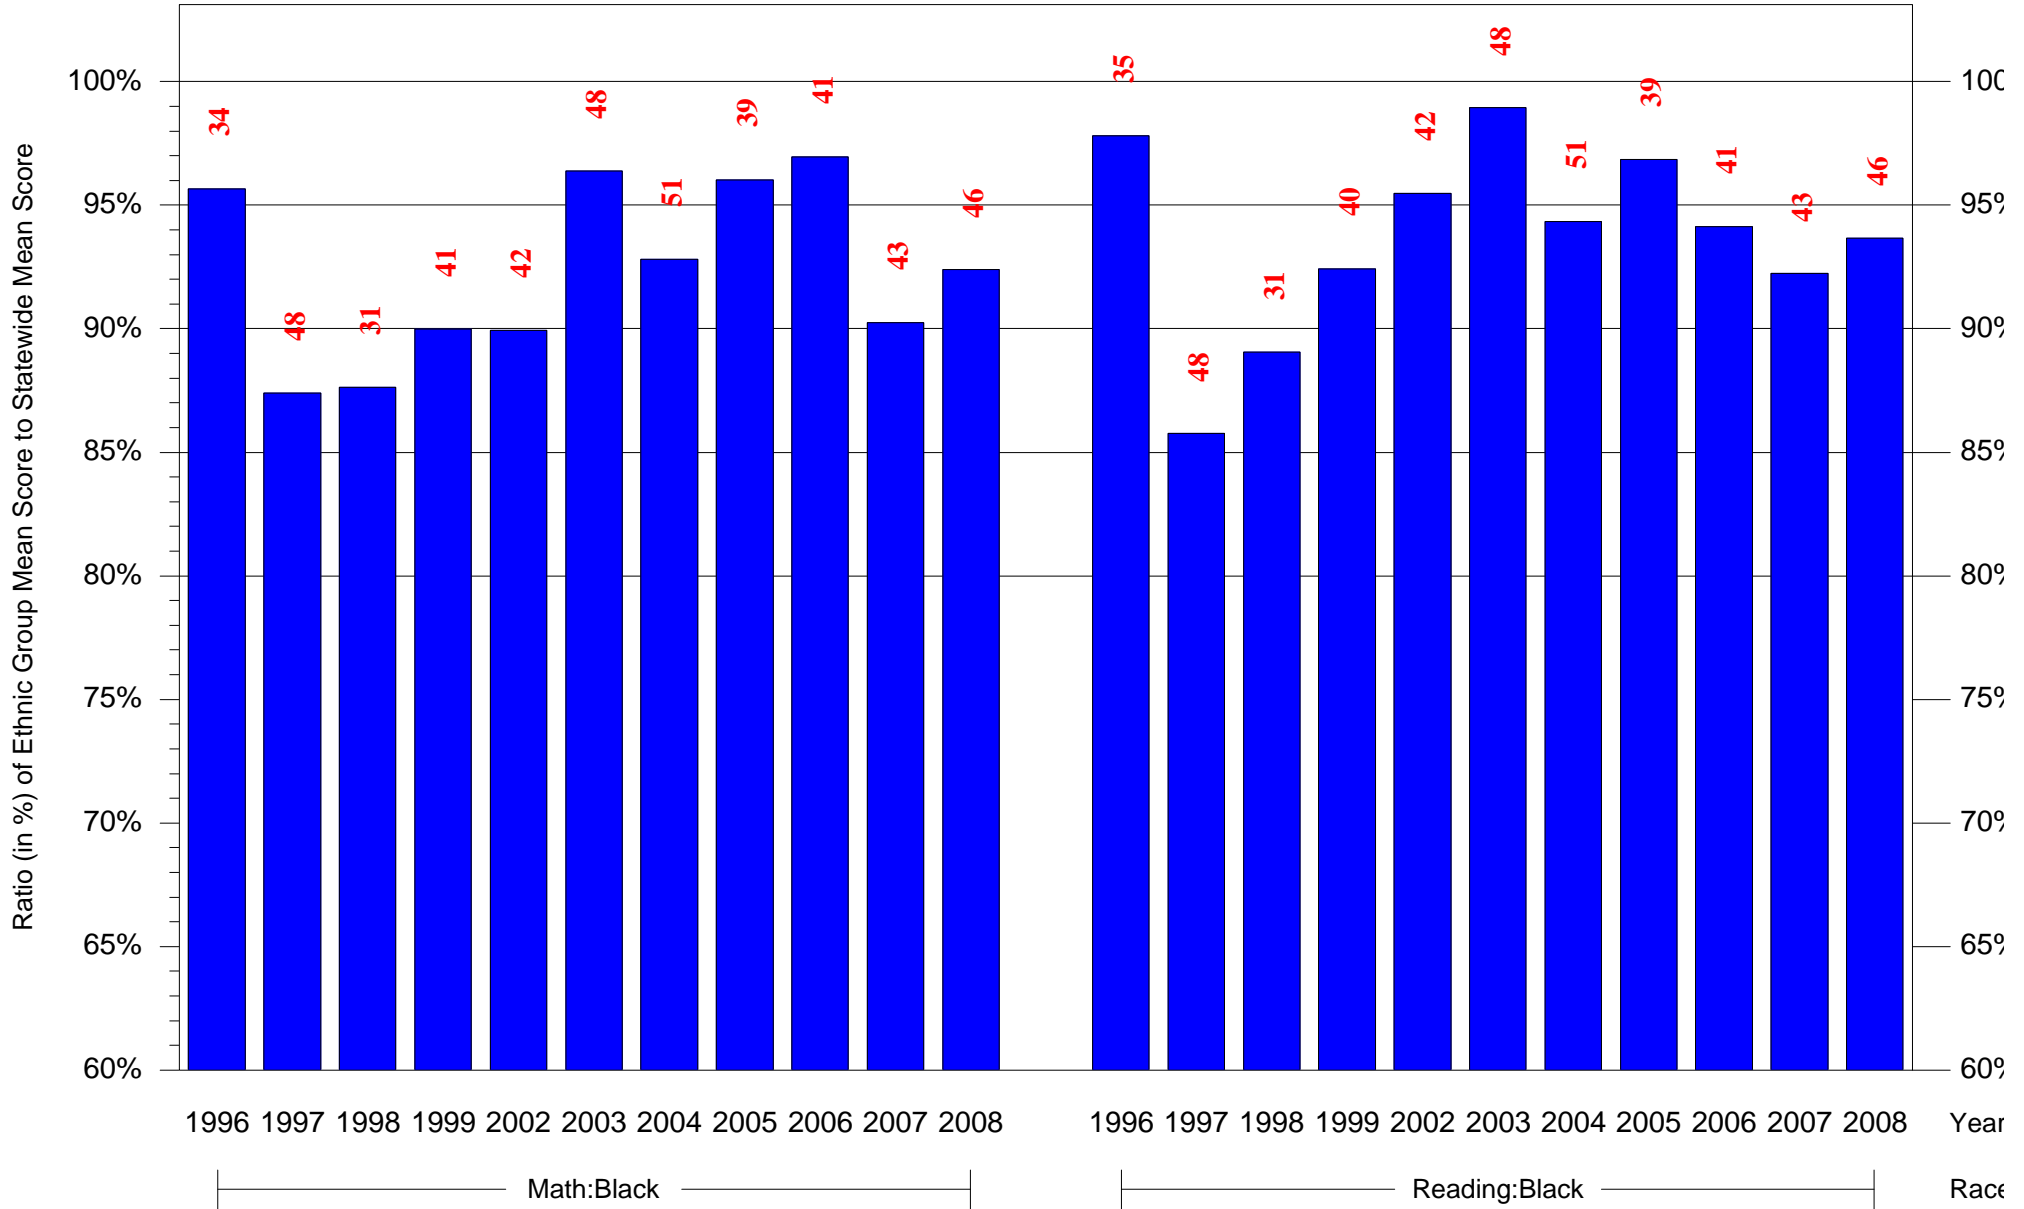

Mean Ethnic Group Building PSSA Test Score to Statewide Mean Score

Building = Jenks John S Sch(3714) and Grade = 5 and Ethnic Group = Black or White

(Note: Number (in red) of Test Takers is above each bar in the chart.)