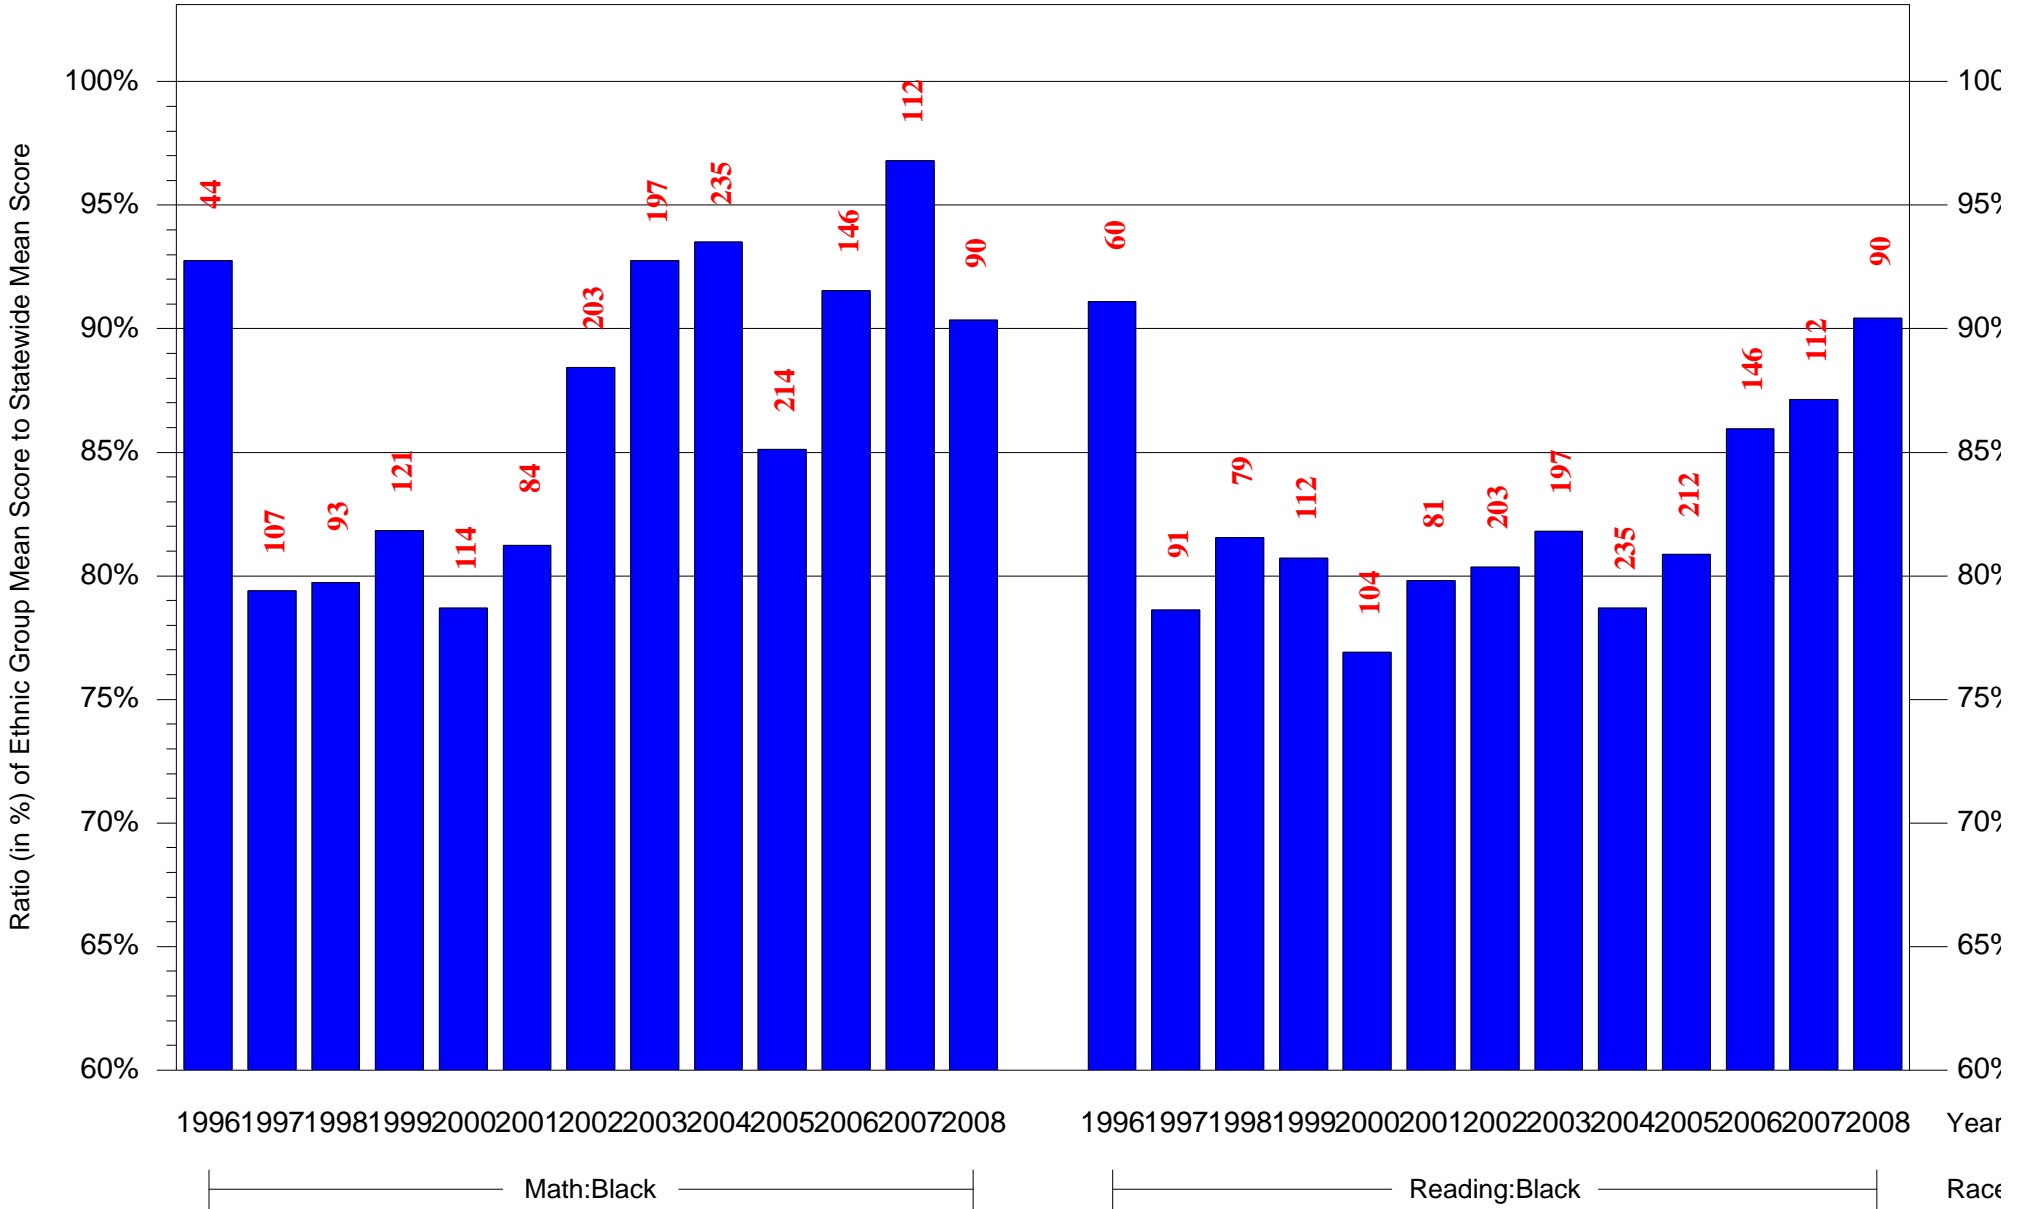

Mean Ethnic Group Building PSSA Test Score to Statewide Mean Score

Building = Strawberry Mansion HS(7255) and Grade = 11 and Ethnic Group = Black or White

(Note: Number (in red) of Test Takers is above each bar in the chart.)