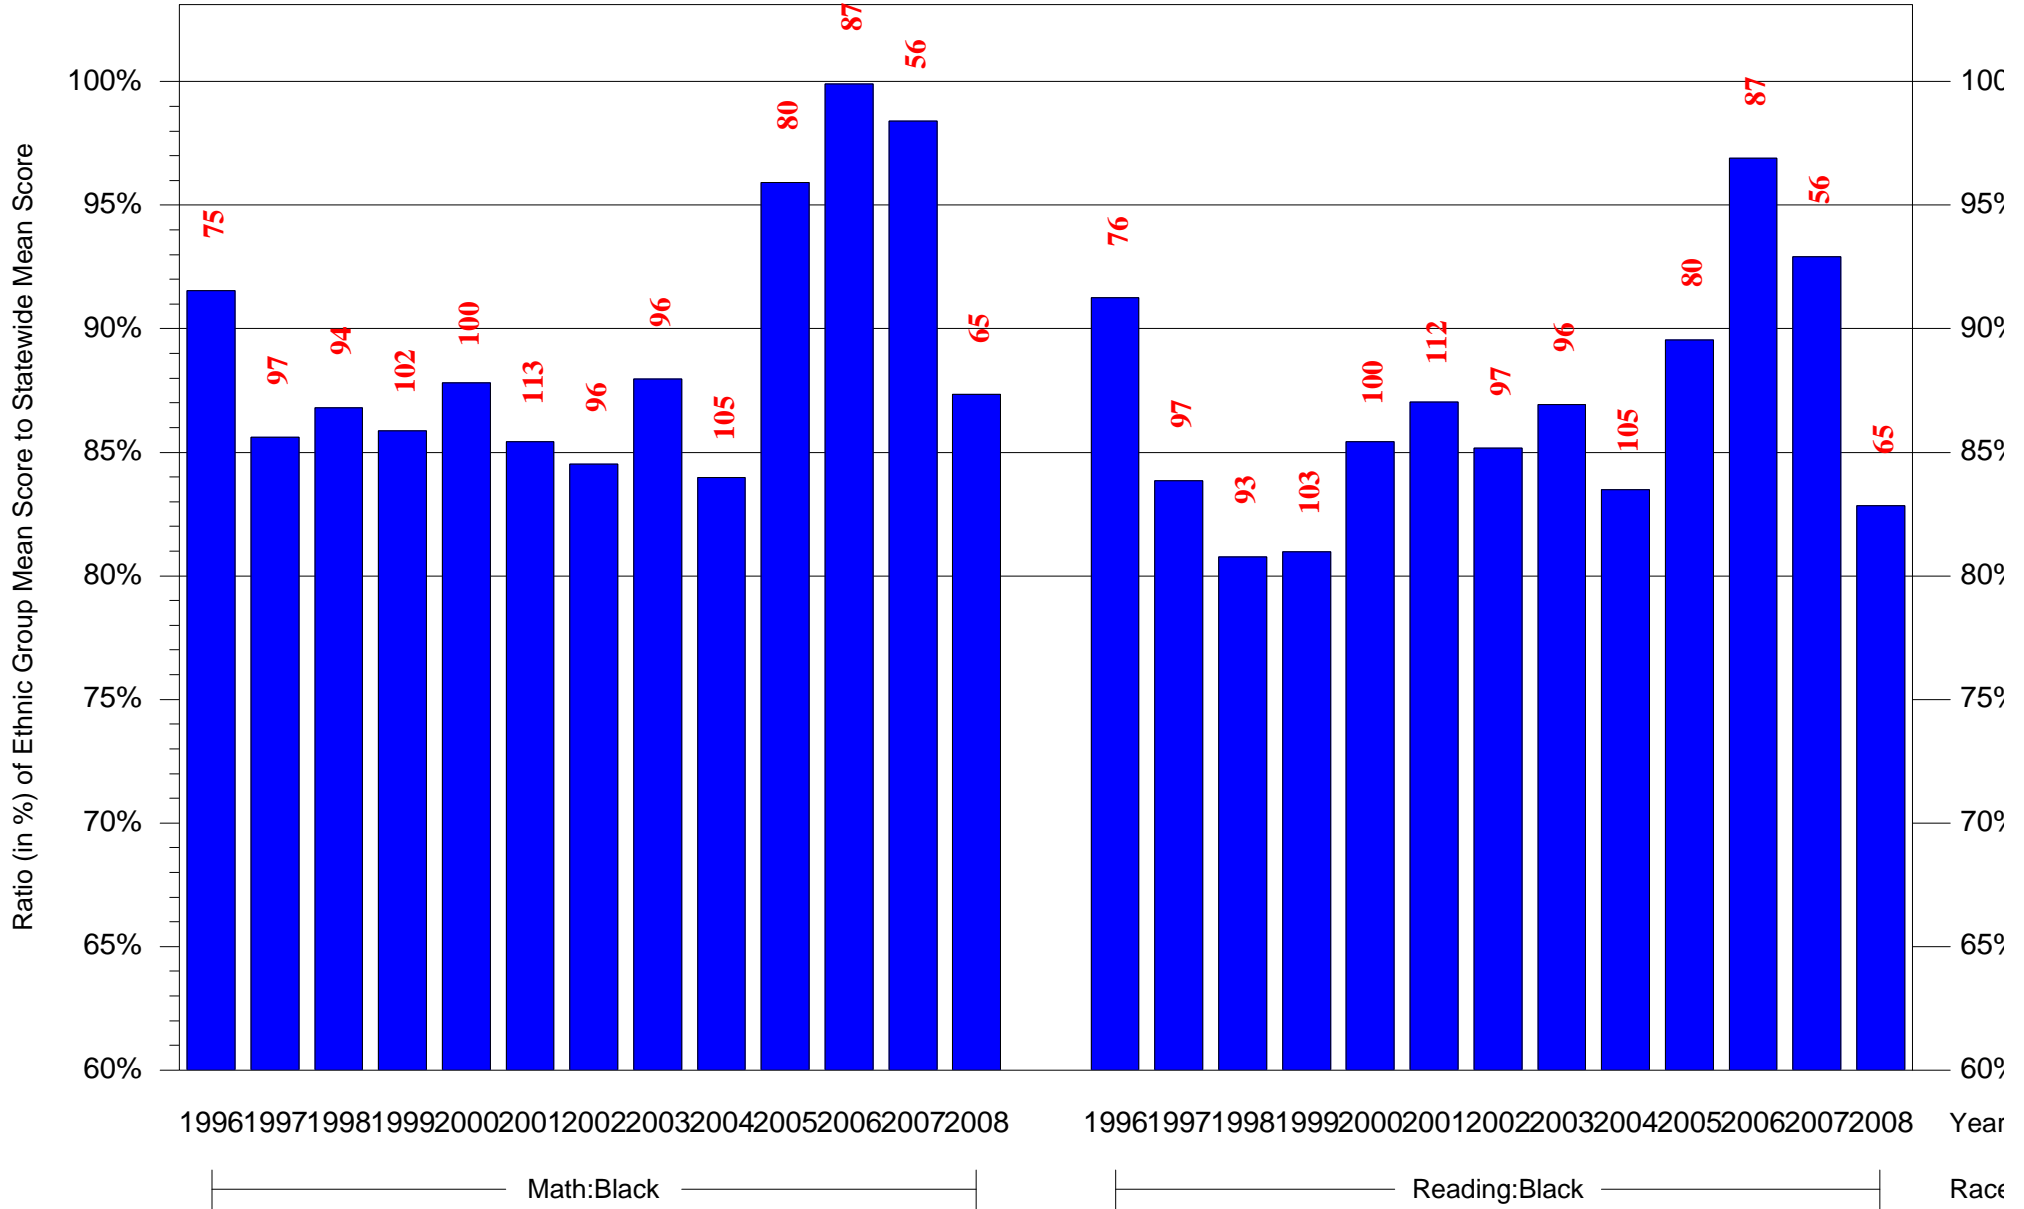

Mean Ethnic Group Building PSSA Test Score to Statewide Mean Score

Building = Rhoads James Sch(3614) and Grade = 5 and Ethnic Group = Black or White

(Note: Number (in red) of Test Takers is above each bar in the chart.)