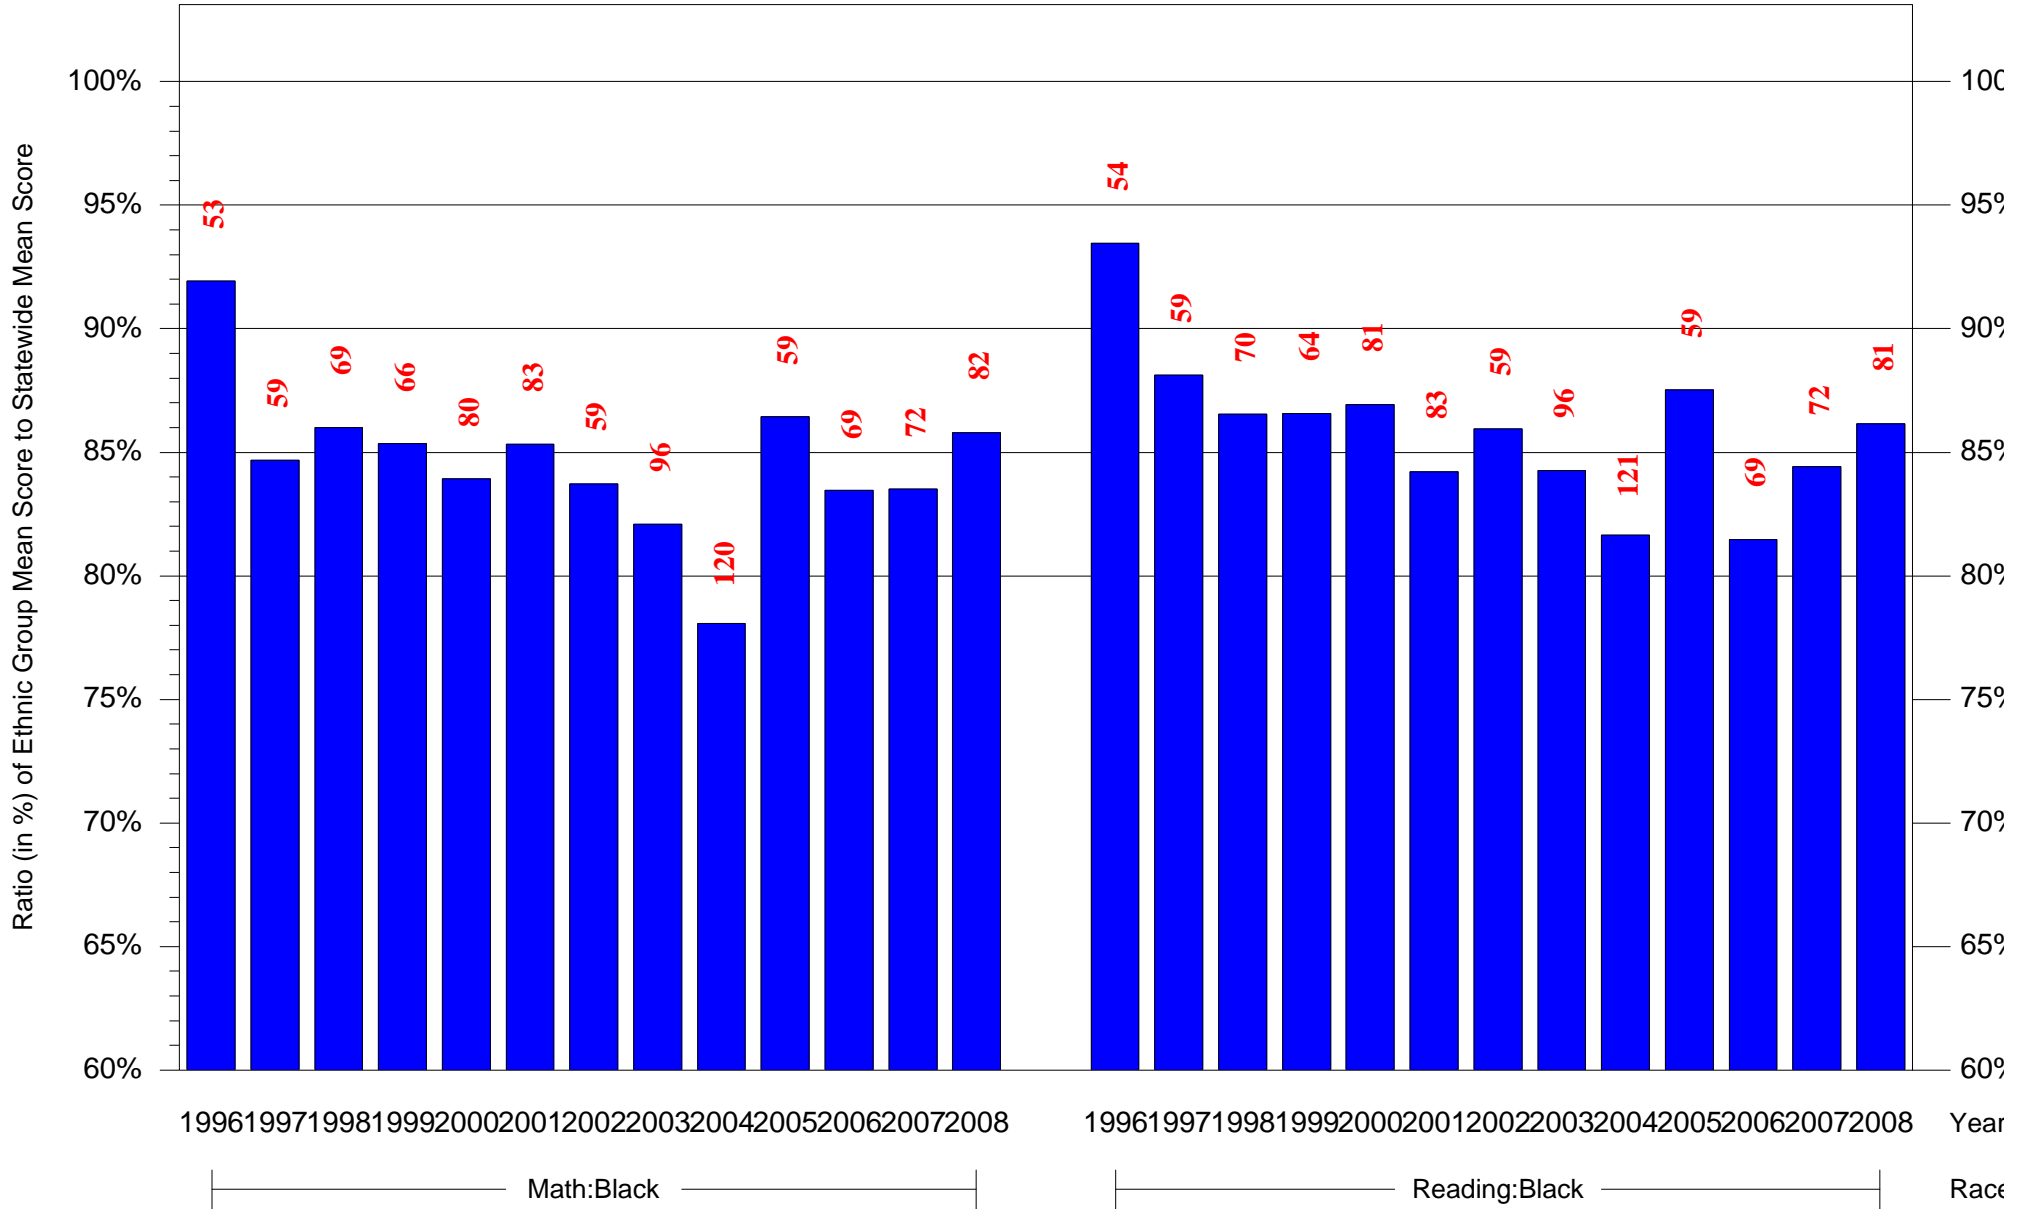

Mean Ethnic Group Building PSSA Test Score to Statewide Mean Score

Building = Lambertson Robert E Sch(3670) and Grade = 5 and Ethnic Group = Black or White

(Note: Number (in red) of Test Takers is above each bar in the chart.)