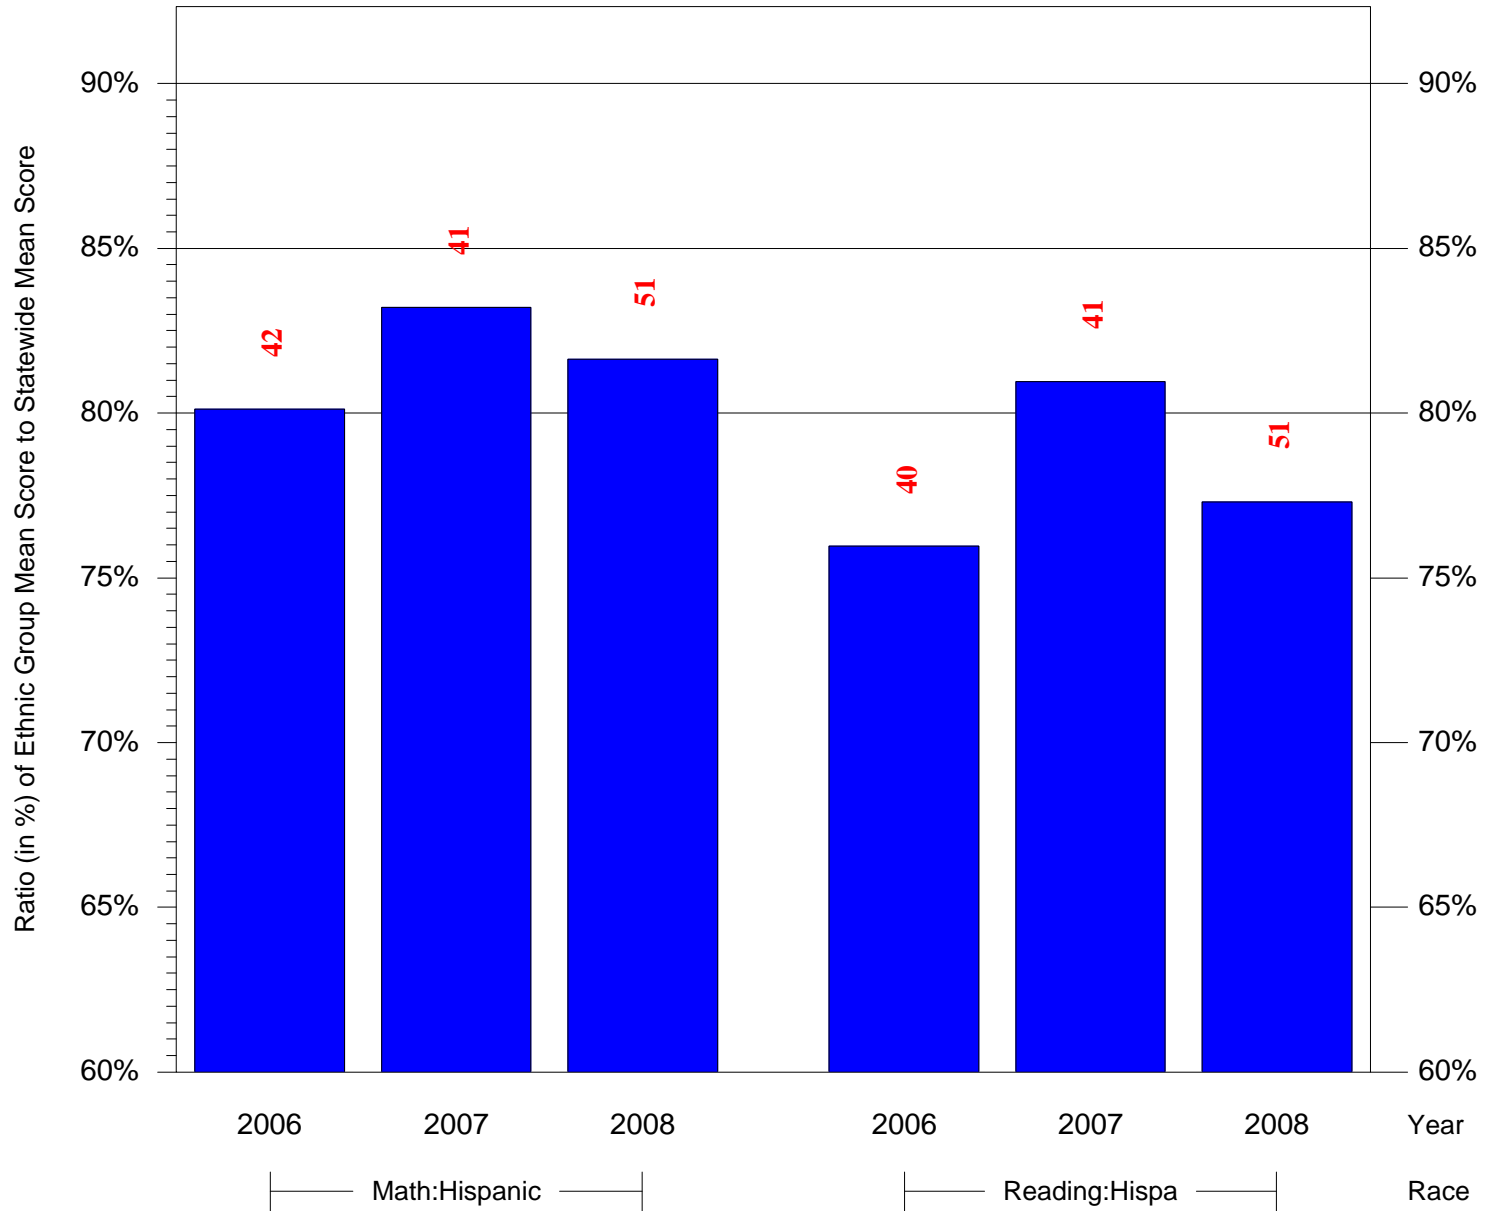

Mean Ethnic Group Building PSSA Test Score to Statewide Mean Score

Building = DeBurgos Bilingual Magnet MS(7175) and Grade = 4 and Ethnic Group = Asian or Hispanic

(Note: Number (in red) of Test Takers is above each bar in the chart.)