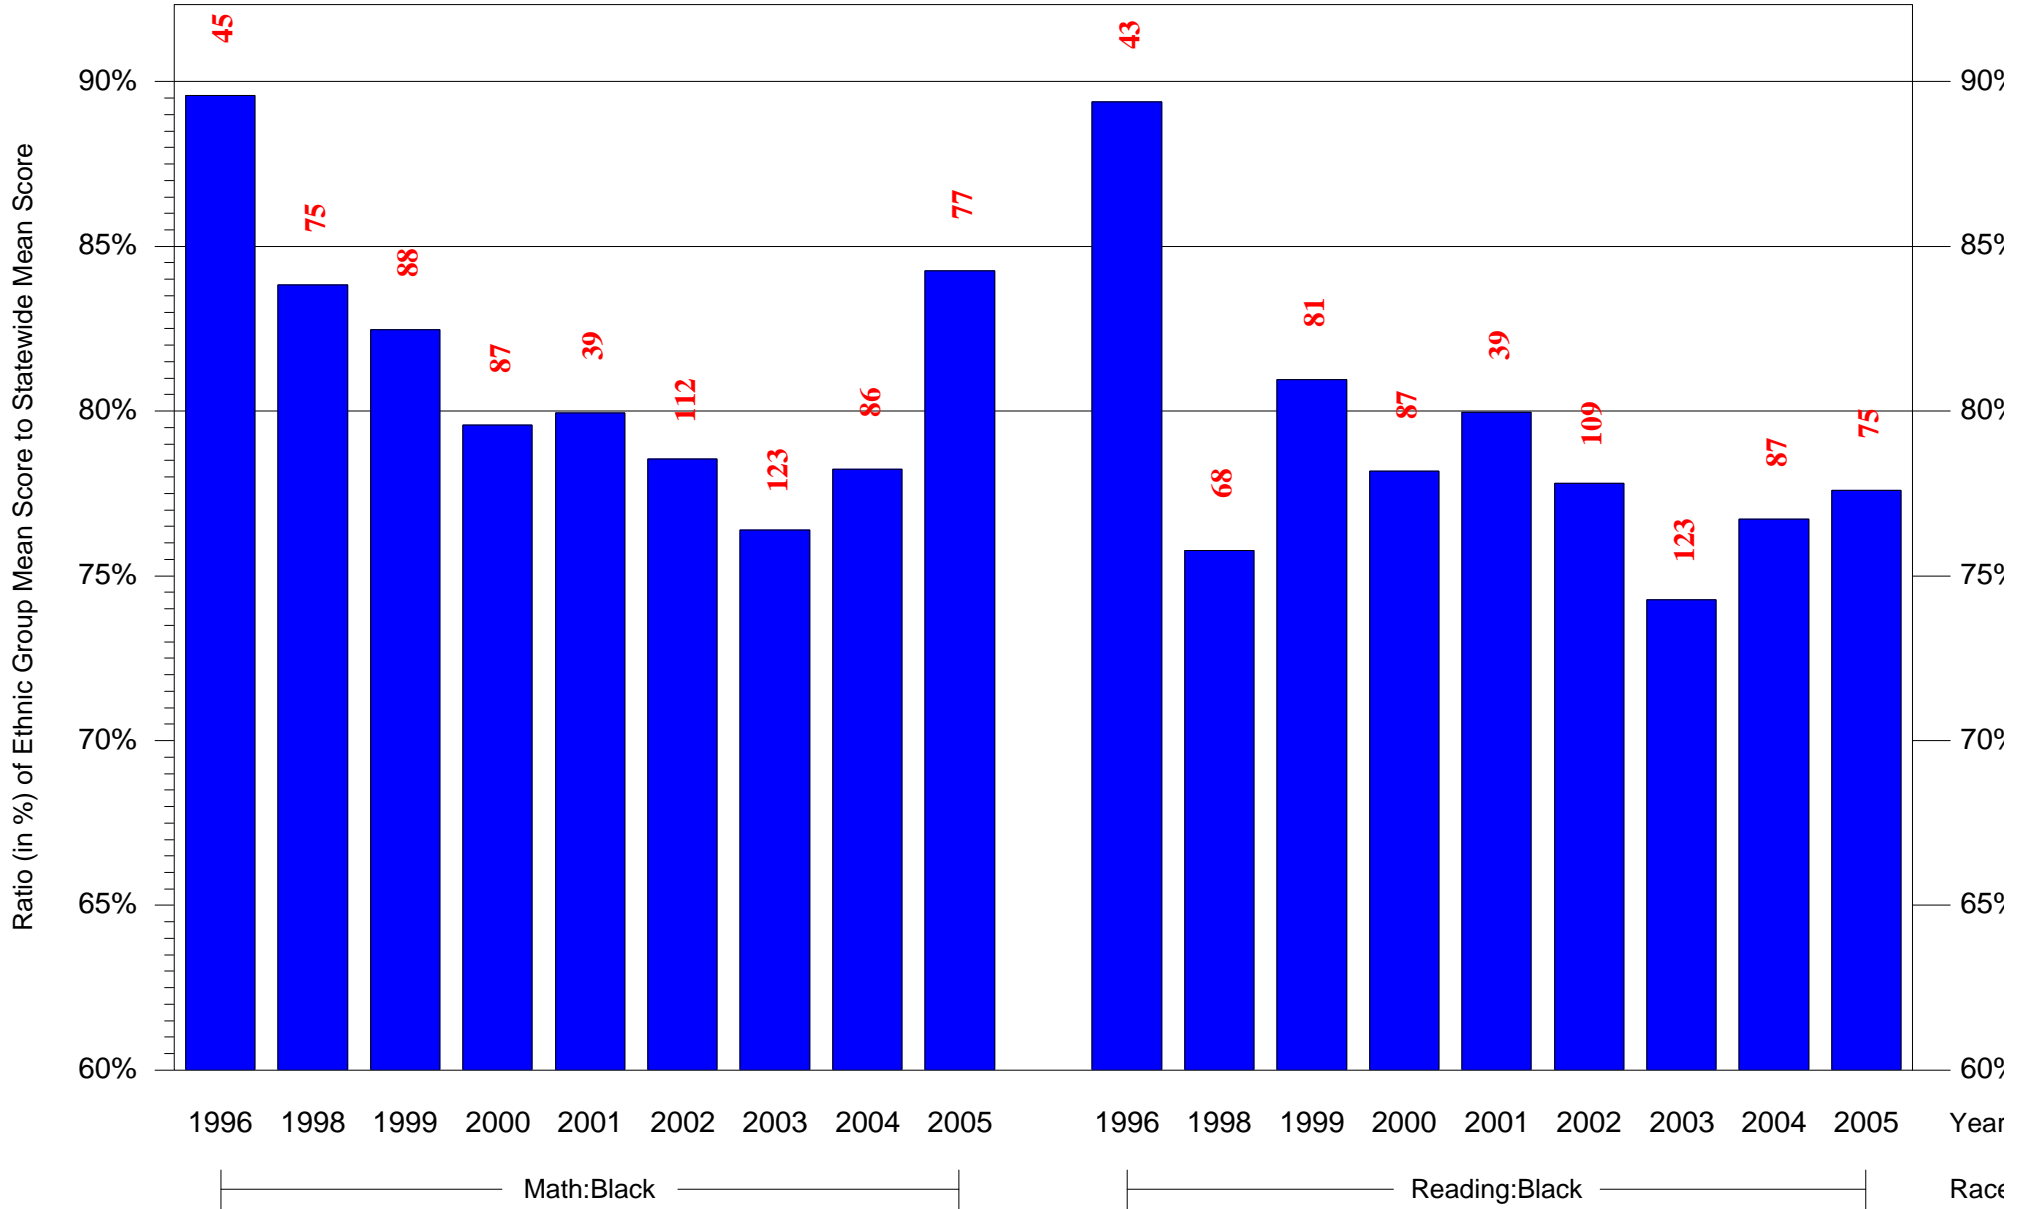

Mean Ethnic Group Building PSSA Test Score to Statewide Mean Score

Building = Shaw Anna H MS(7246) and Grade = 5 and Ethnic Group = Black or White

(Note: Number (in red) of Test Takers is above each bar in the chart.)