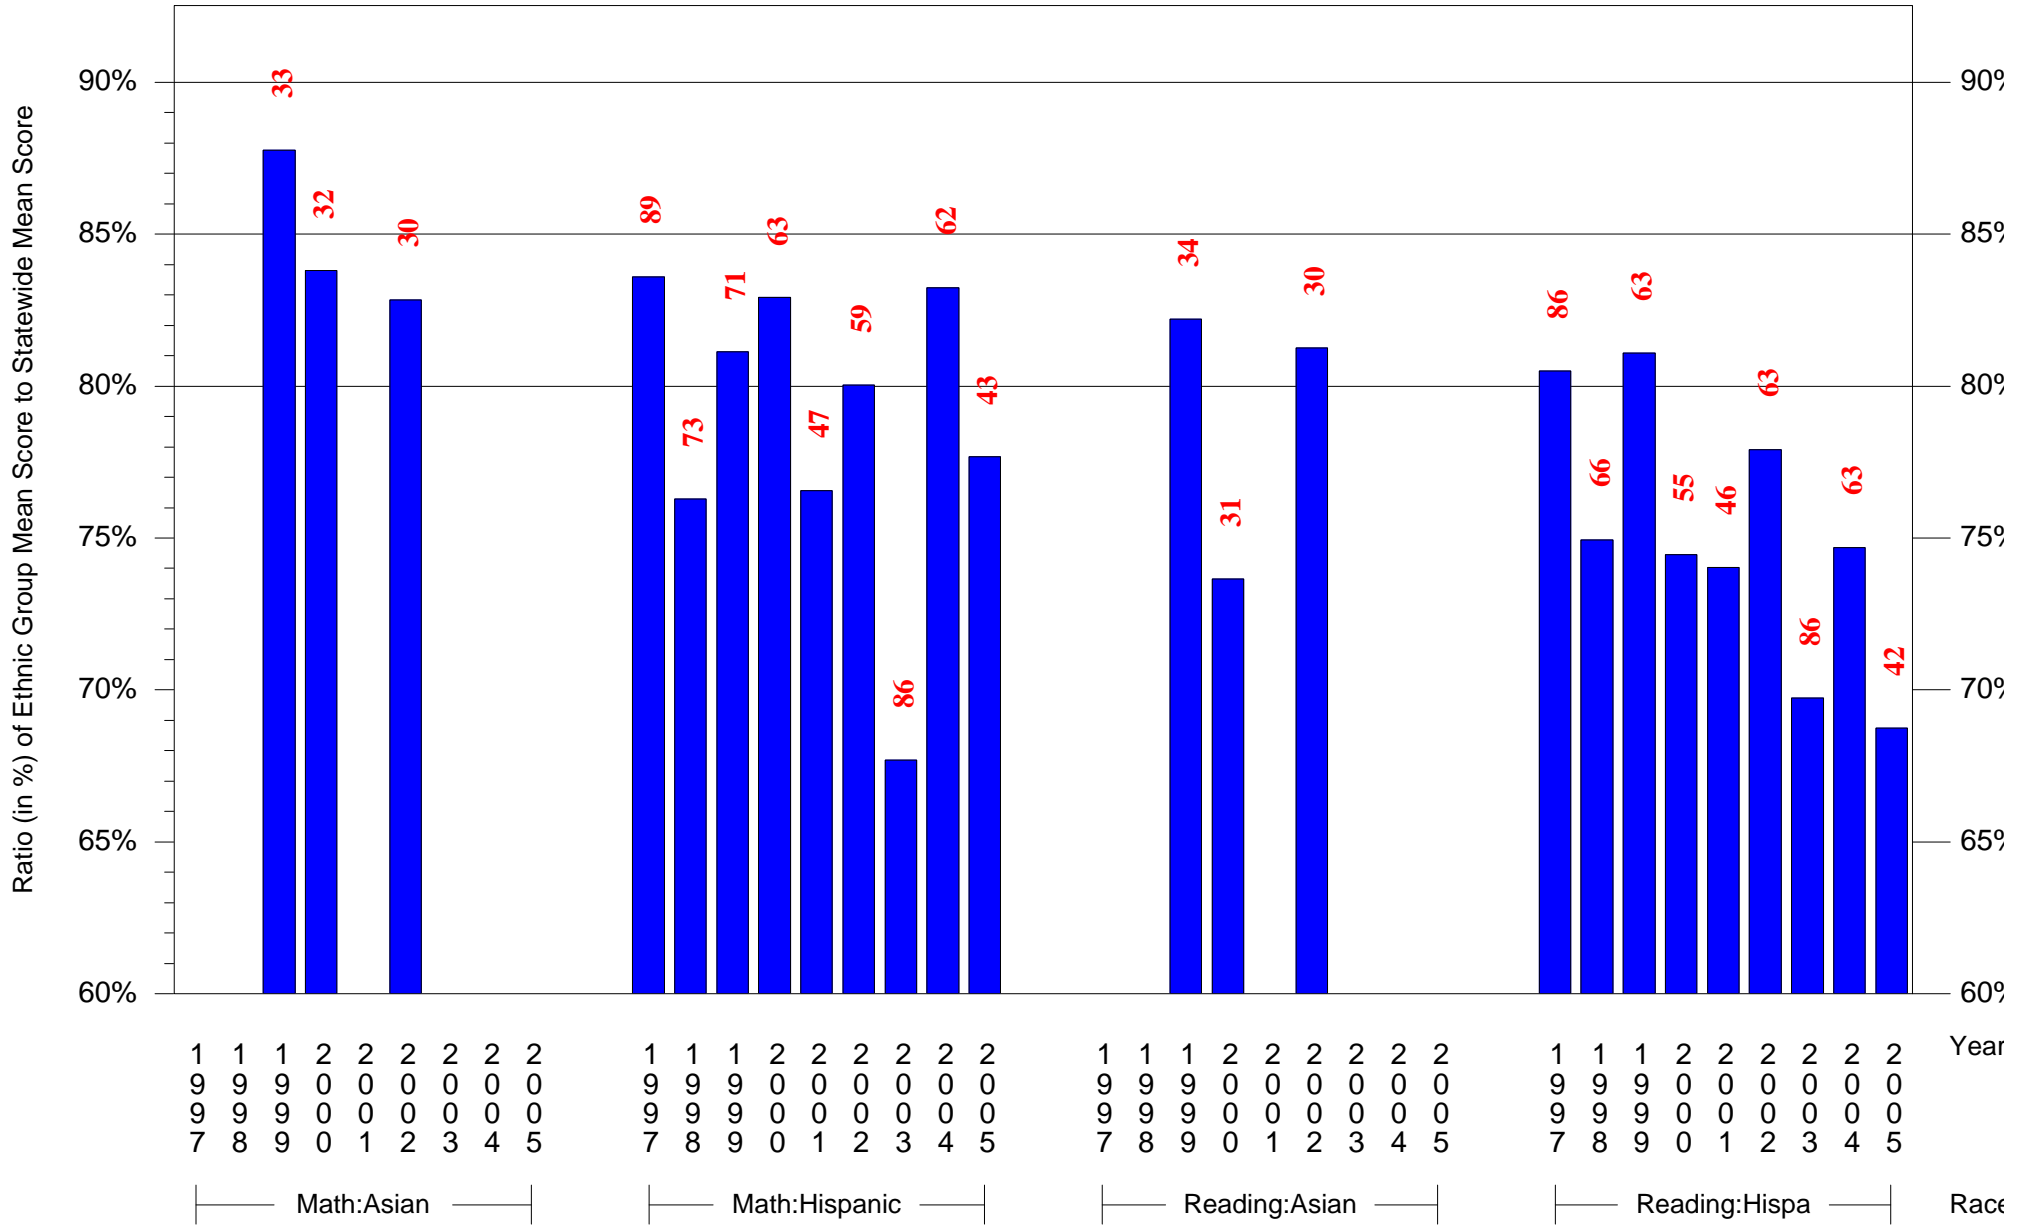

Mean Ethnic Group Building PSSA Test Score to Statewide Mean Score

Building = Overbrook Edu Ctr(6960) and Grade = 3 and Ethnic Group = Black or White

(Note: Number (in red) of Test Takers is above each bar in the chart.)