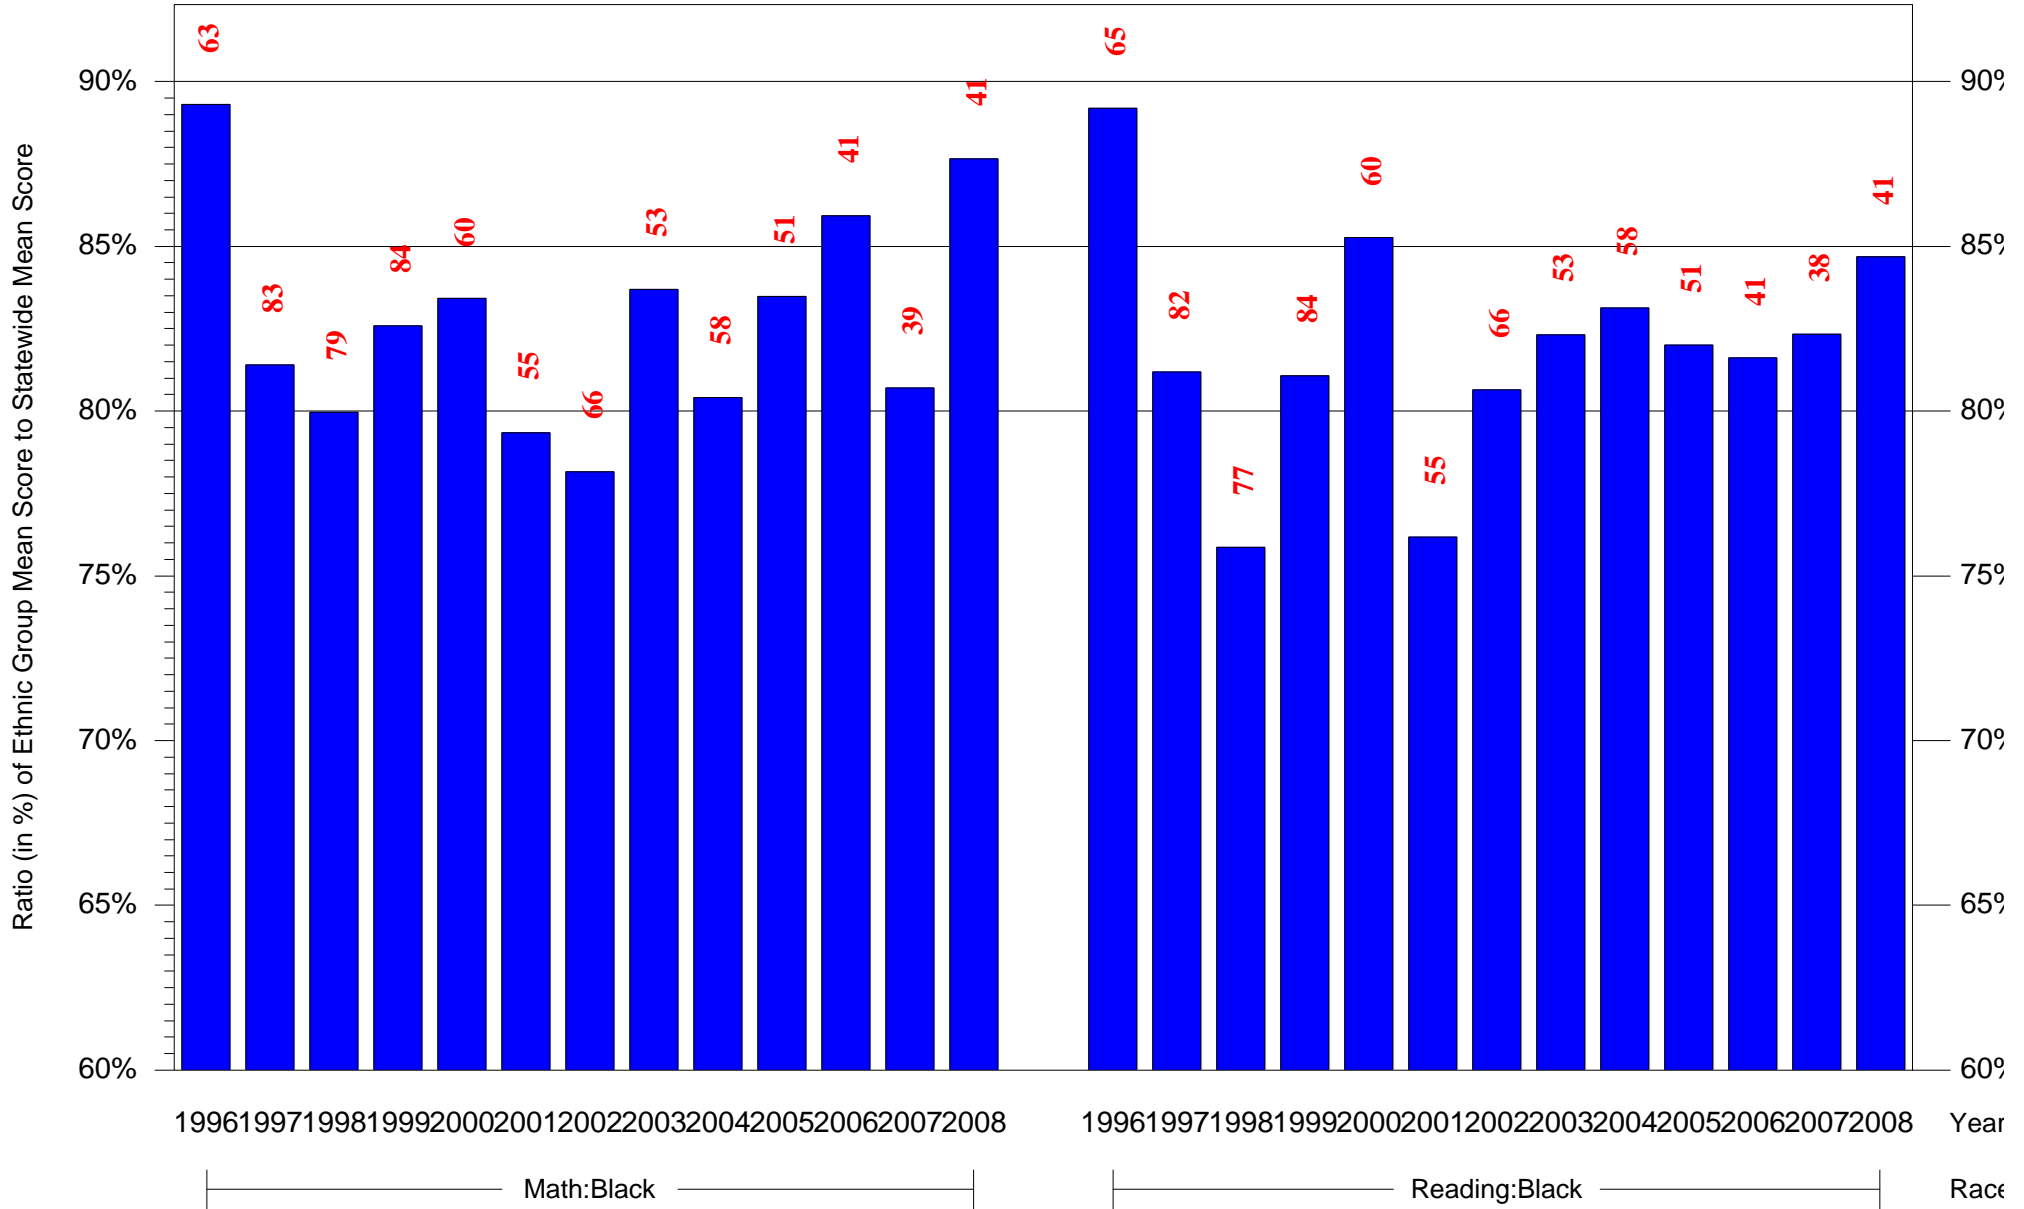

Mean Ethnic Group Building PSSA Test Score to Statewide Mean Score

Building = Duckrey Tanner Sch(5040) and Grade = 5 and Ethnic Group = Black or White

(Note: Number (in red) of Test Takers is above each bar in the chart.)