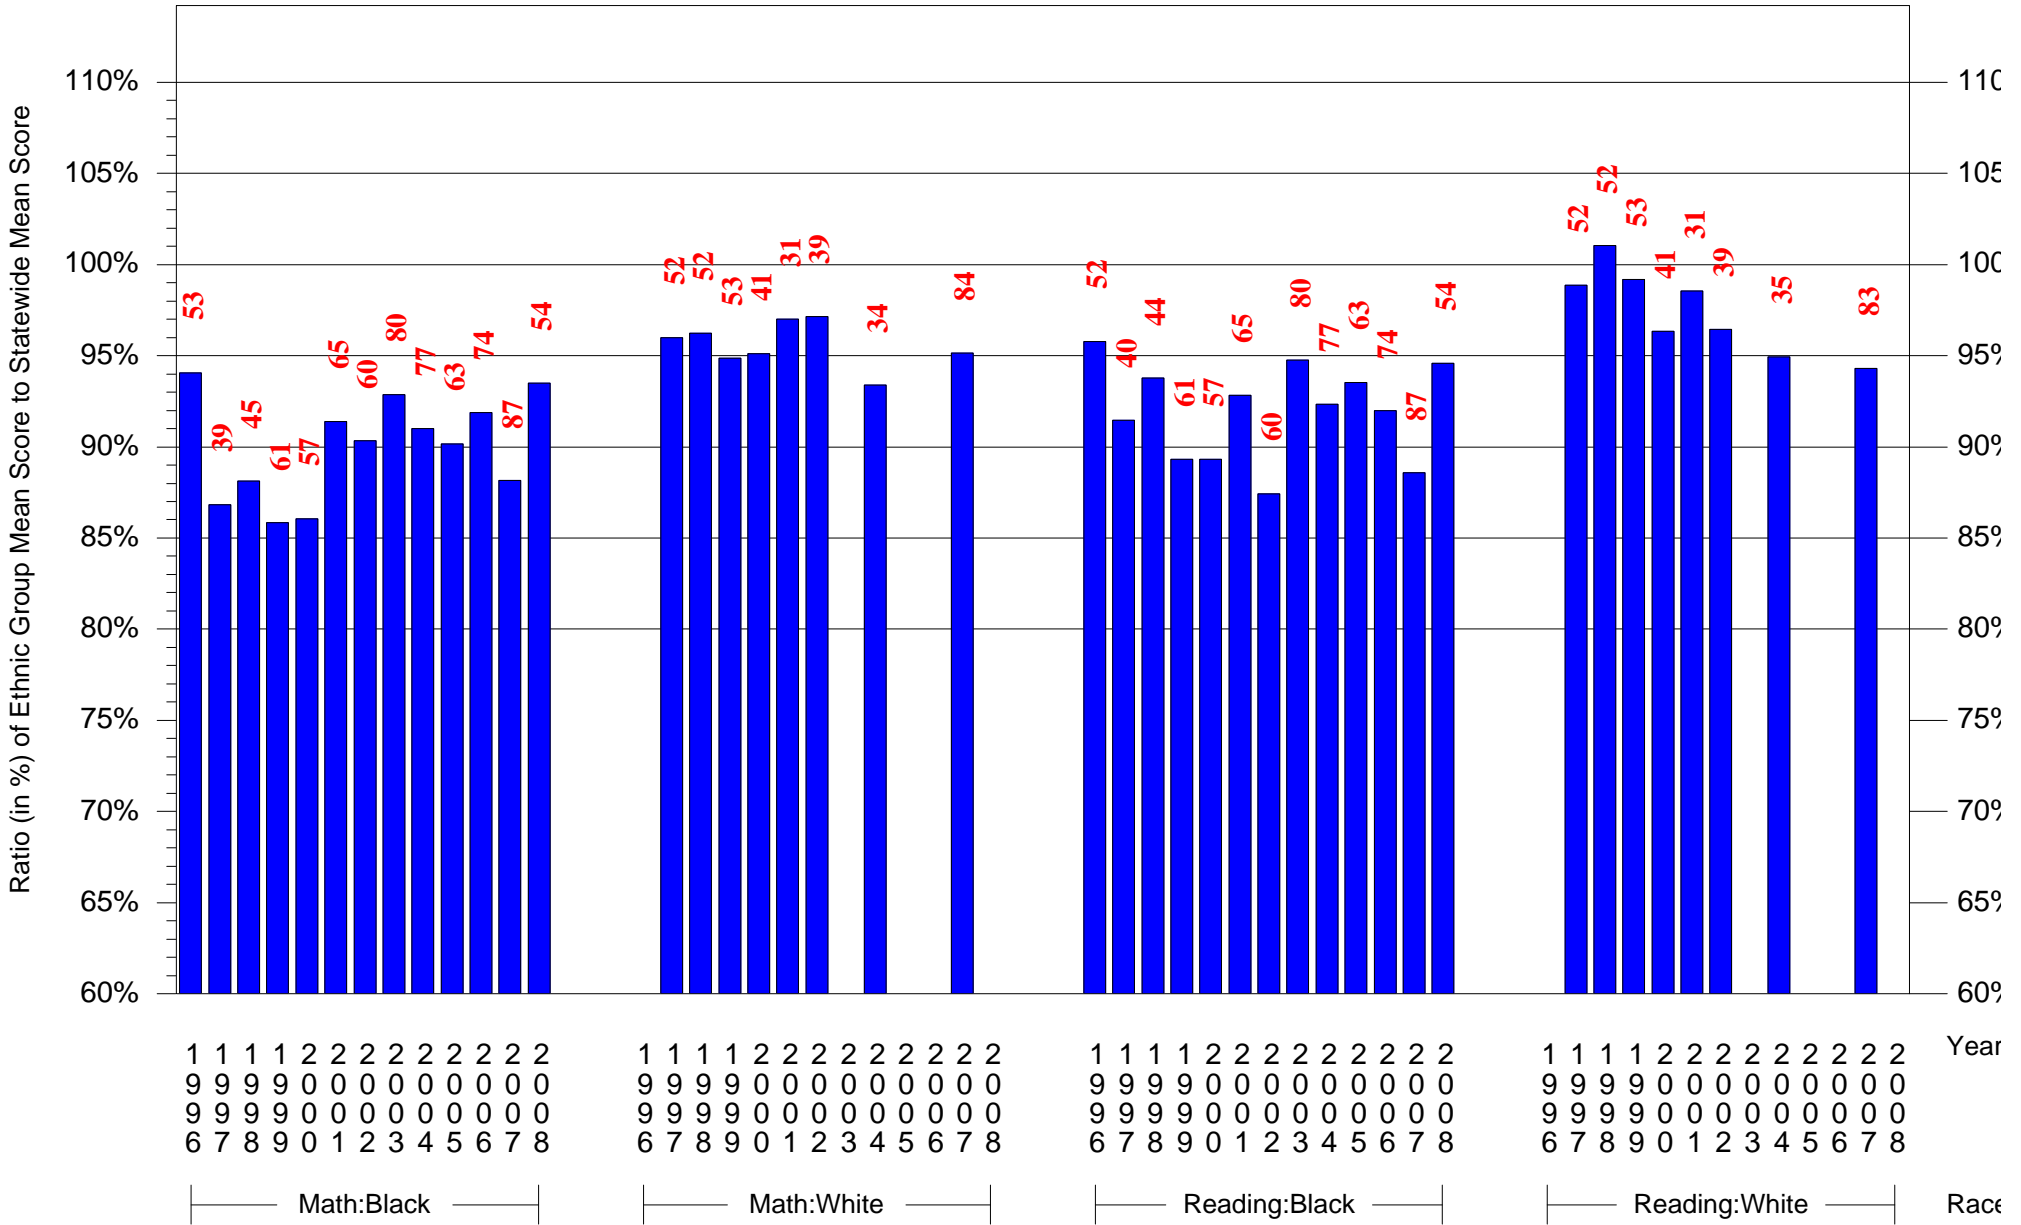

Mean Ethnic Group Building PSSA Test Score to Statewide Mean Score

Building = La Brum Gen J Harry MS(6825) and Grade = 8 and Ethnic Group = Black or White

(Note: Number (in red) of Test Takers is above each bar in the chart.)