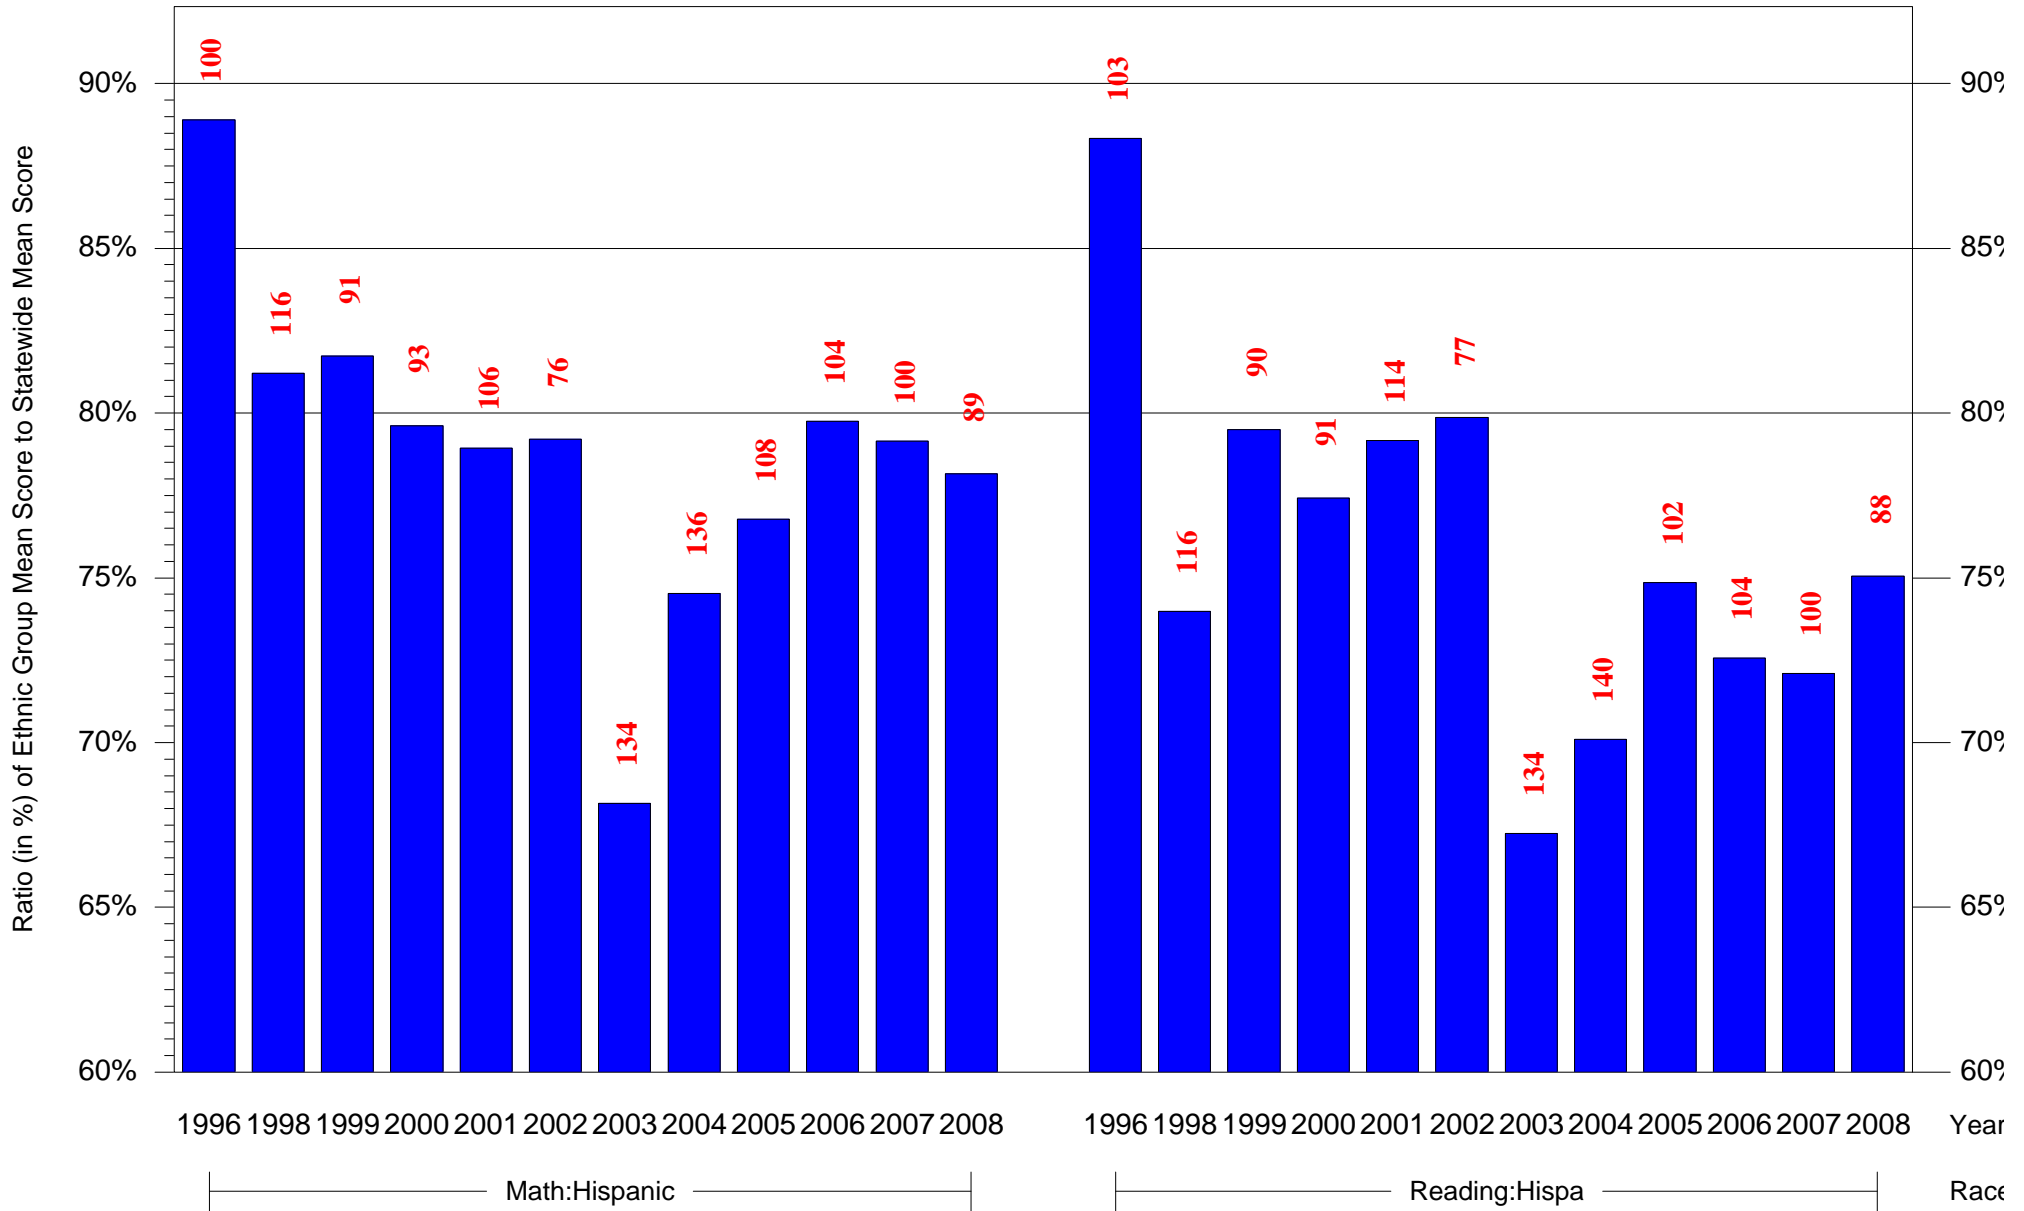

Mean Ethnic Group Building PSSA Test Score to Statewide Mean Score

Building = Stetson John B MS(7248) and Grade = 5 and Ethnic Group = Asian or Hispanic

(Note: Number (in red) of Test Takers is above each bar in the chart.)