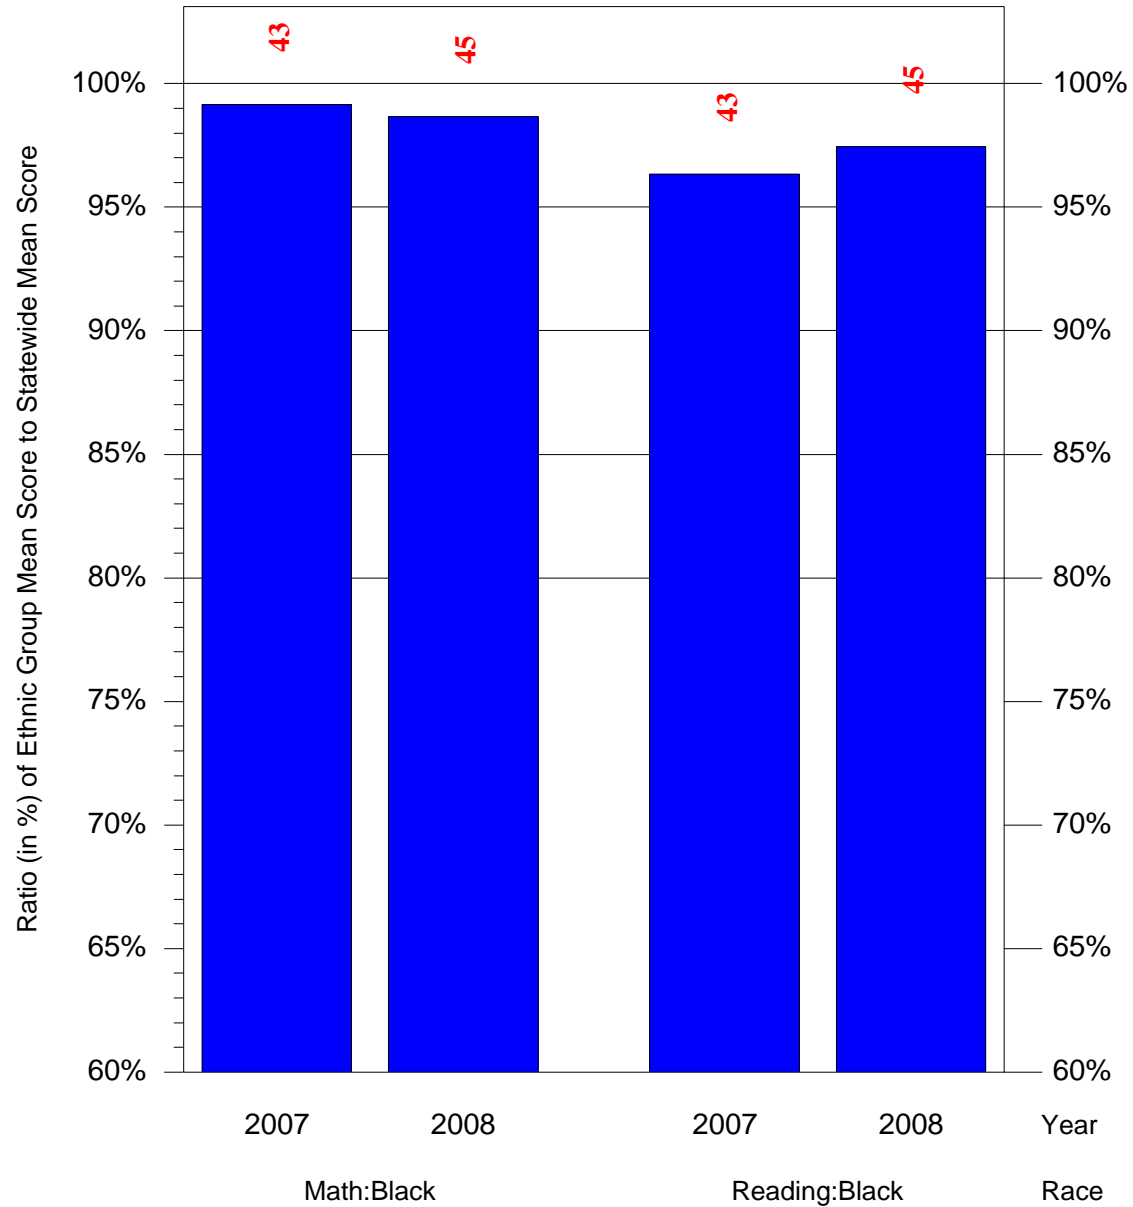

Mean Ethnic Group Building PSSA Test Score to Statewide Mean Score

Building = Fittler Academics Plus(6913) and Grade = 3 and Ethnic Group = Black or White

(Note: Number (in red) of Test Takers is above each bar in the chart.)