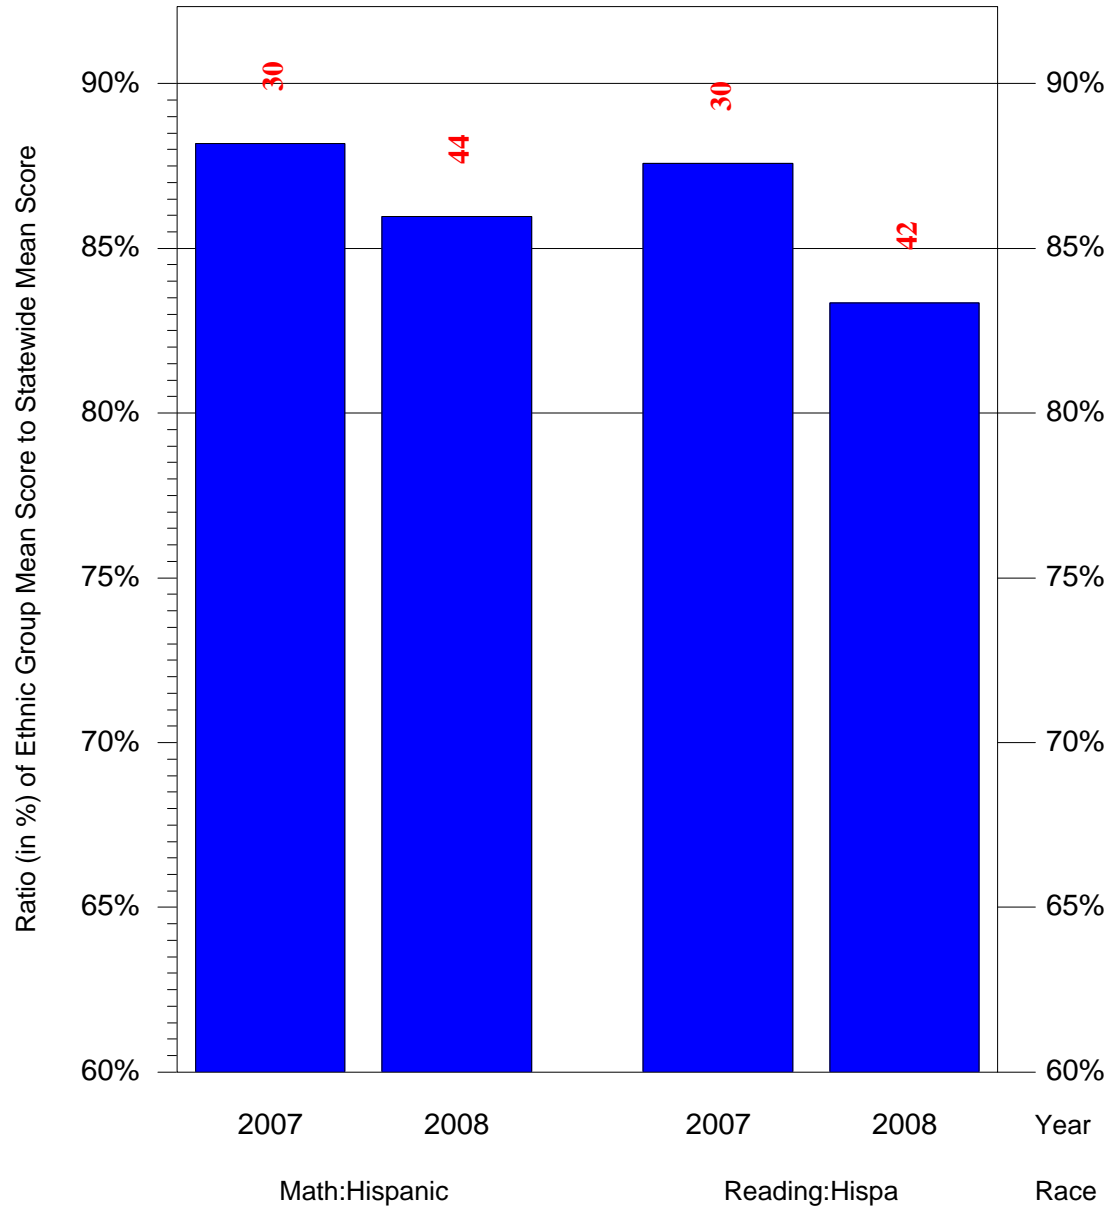

Mean Ethnic Group Building PSSA Test Score to Statewide Mean Score

Building = Carnell Laura H Sch(7230) and Grade = 5 and Ethnic Group = Asian or Hispanic

(Note: Number (in red) of Test Takers is above each bar in the chart.)