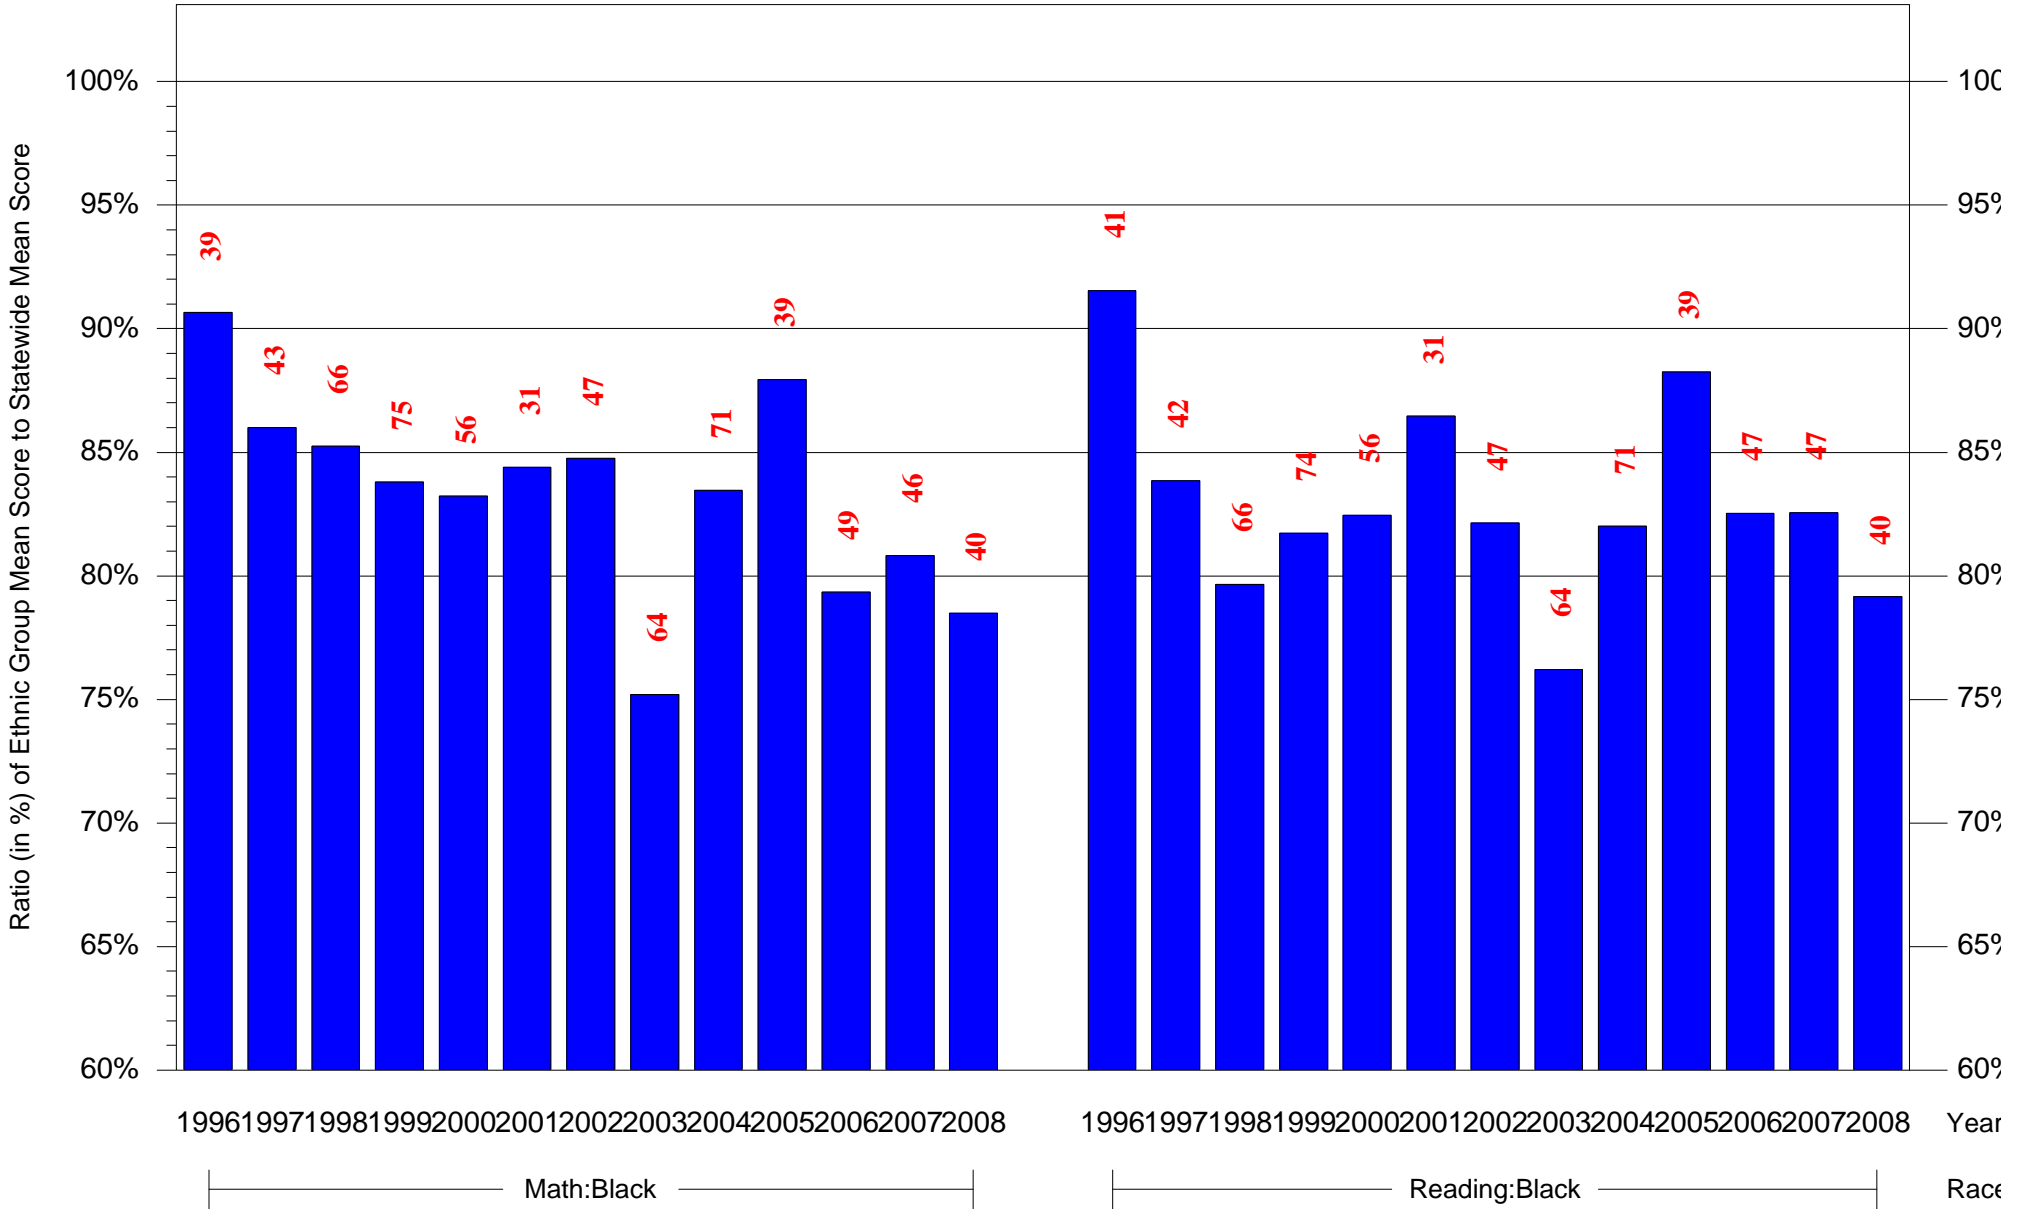

Mean Ethnic Group Building PSSA Test Score to Statewide Mean Score

Building = Wright Richard R Sch(5188) and Grade = 5 and Ethnic Group = Black or White

(Note: Number (in red) of Test Takers is above each bar in the chart.)