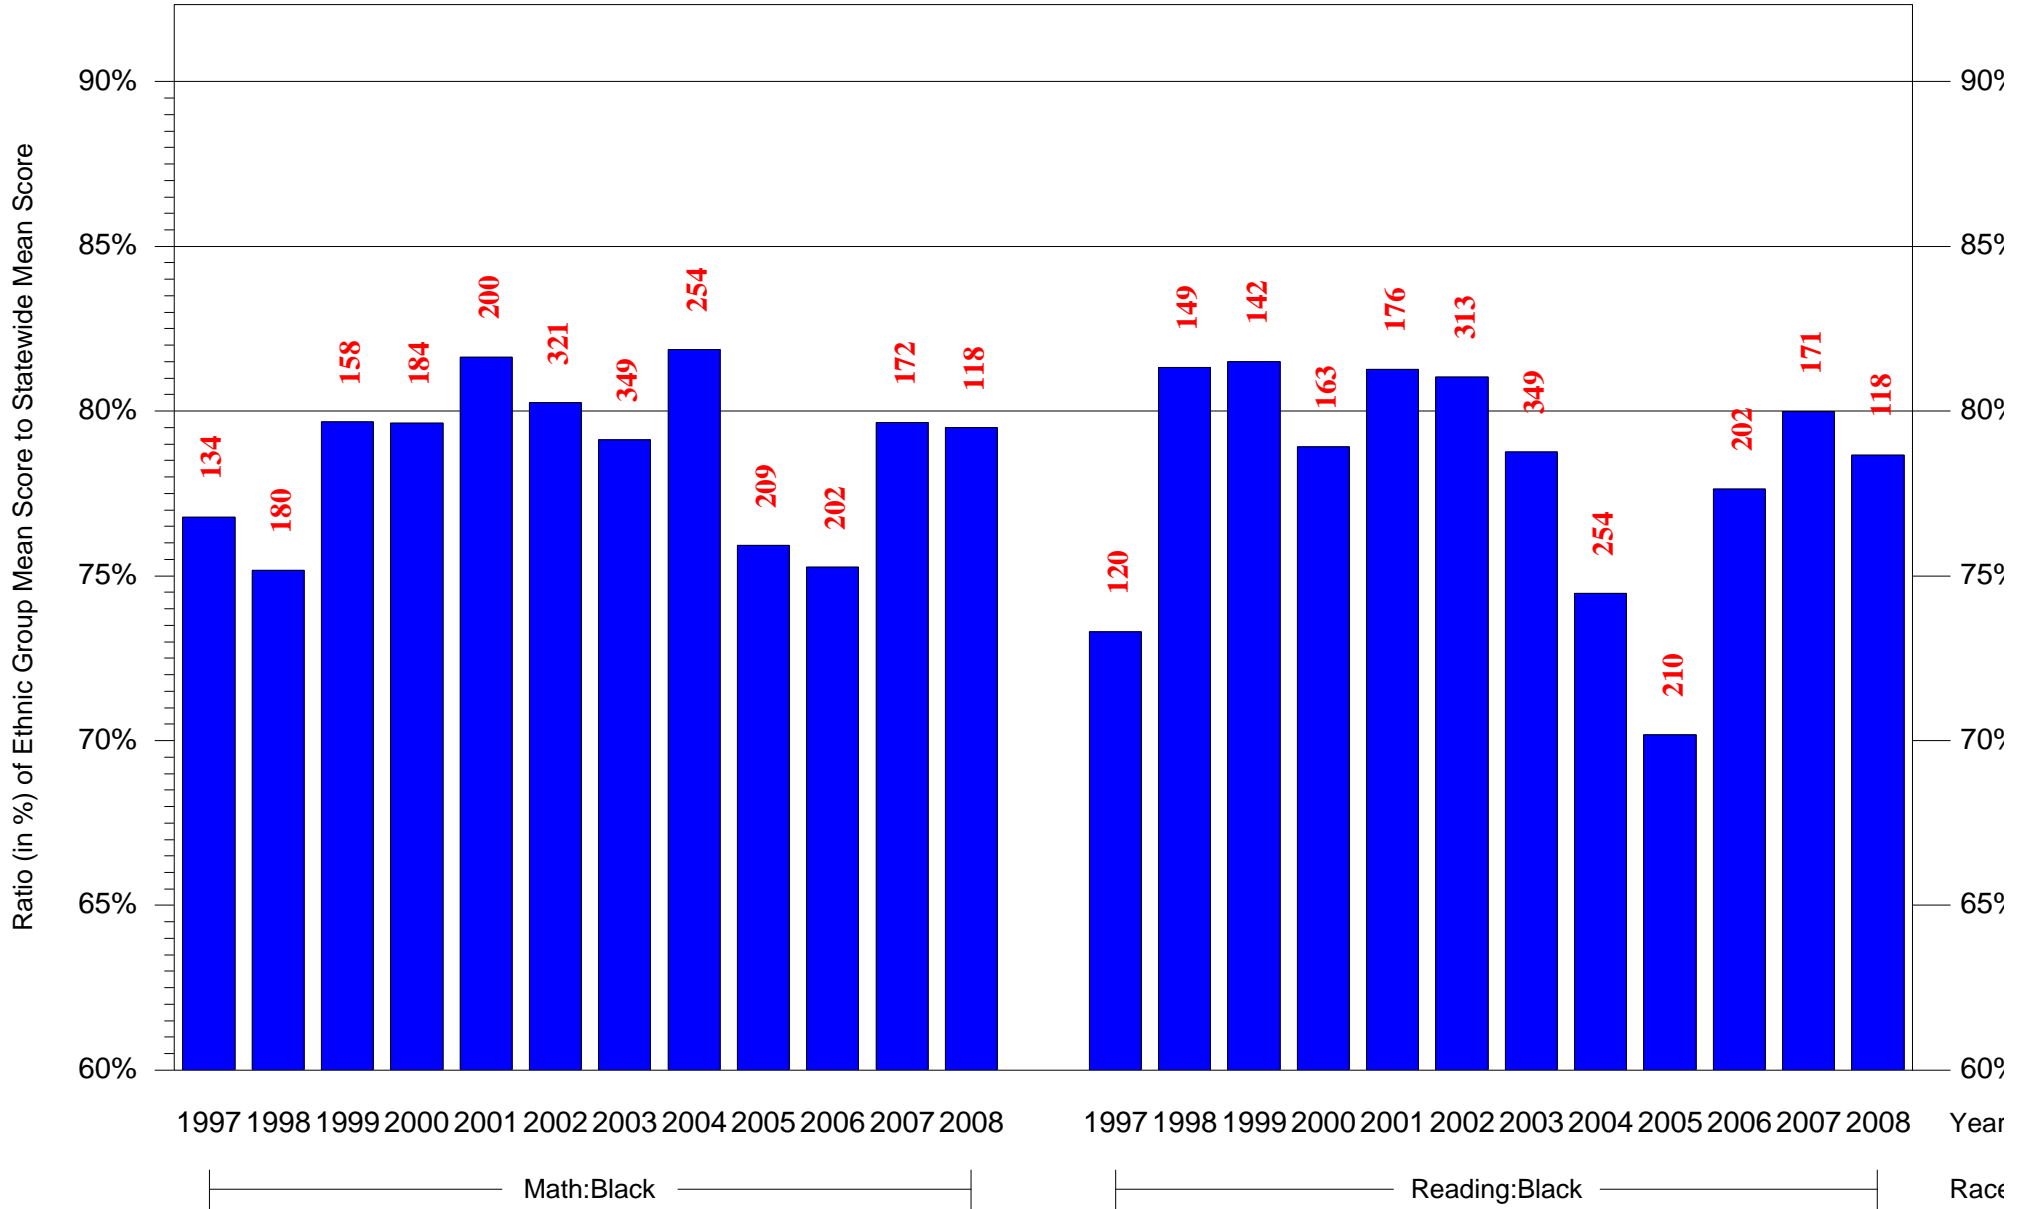

Mean Ethnic Group Building PSSA Test Score to Statewide Mean Score

Building = Penn William HS(3858) and Grade = 11 and Ethnic Group = Black or White

(Note: Number (in red) of Test Takers is above each bar in the chart.)