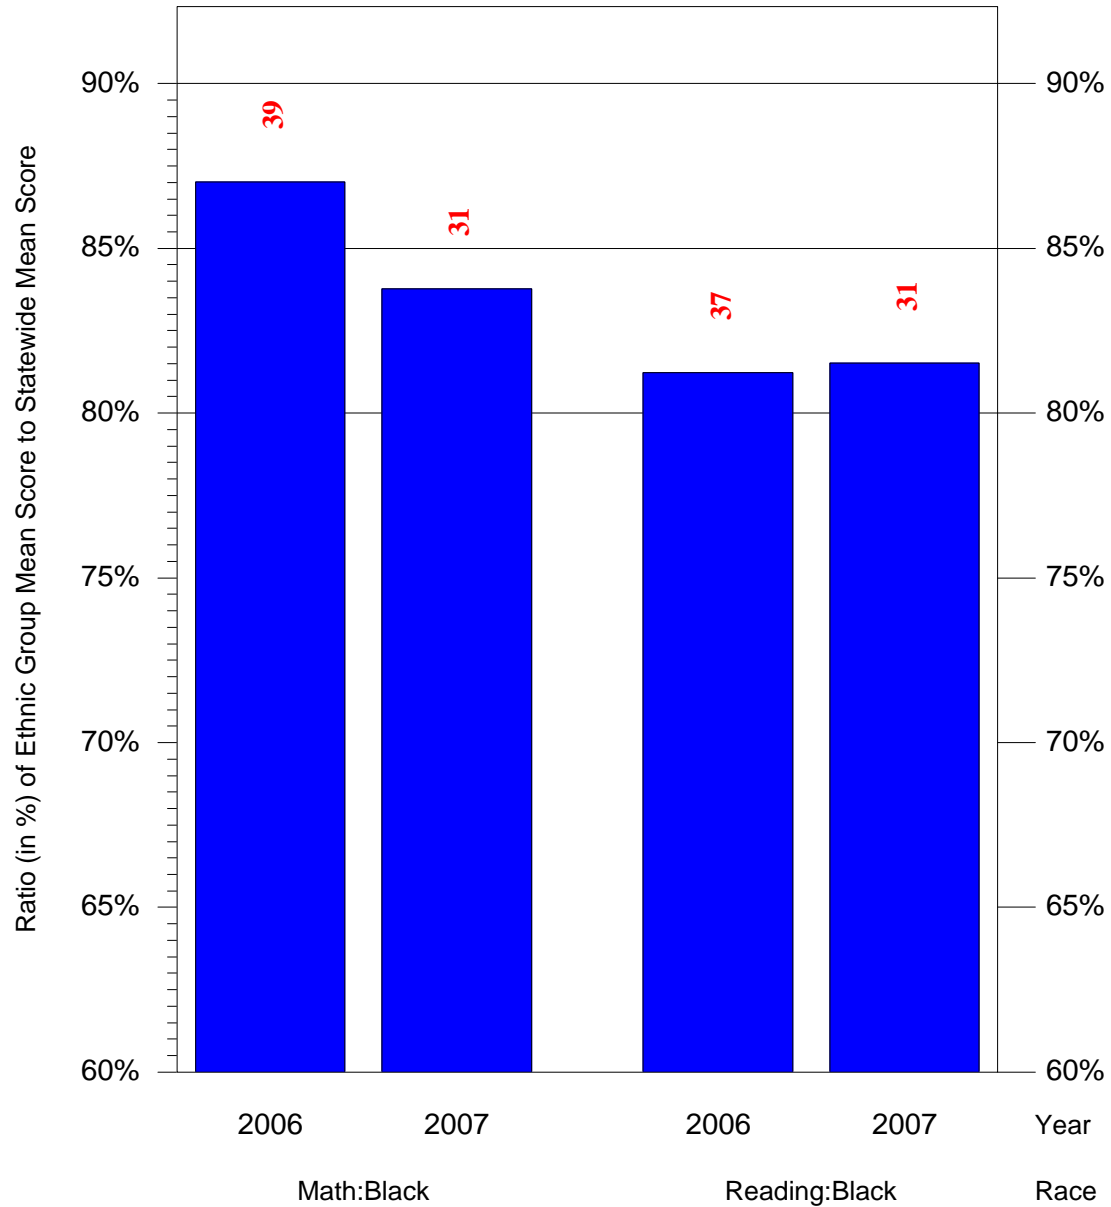

Mean Ethnic Group Building PSSA Test Score to Statewide Mean Score

Building = Hartranft John F Sch(5125) and Grade = 7 and Ethnic Group = Black or White

(Note: Number (in red) of Test Takers is above each bar in the chart.)