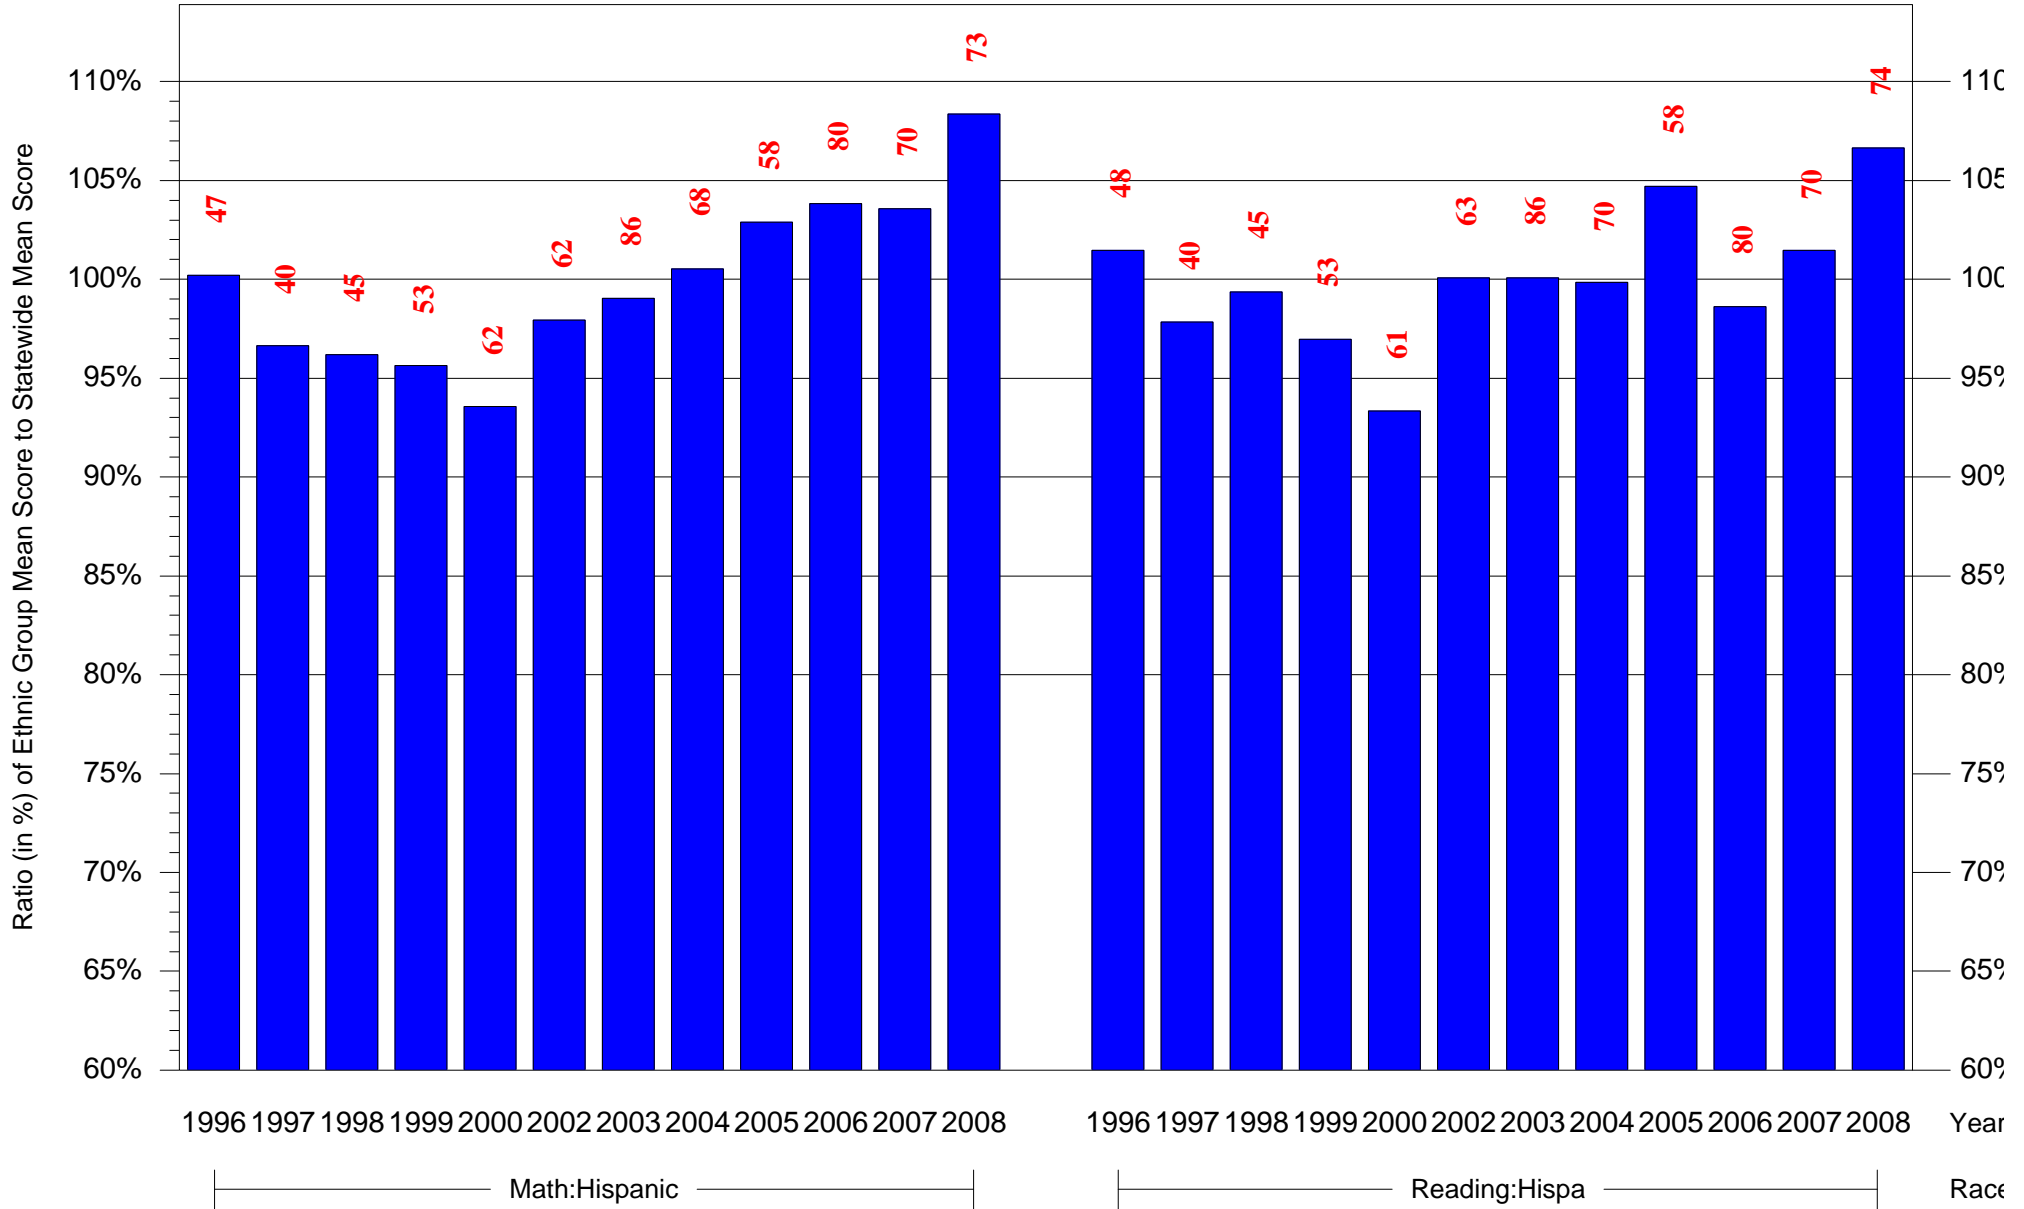

Mean Ethnic Group Building PSSA Test Score to Statewide Mean Score

Building = Conwell Russell MS(6525) and Grade = 8 and Ethnic Group = Asian or Hispanic

(Note: Number (in red) of Test Takers is above each bar in the chart.)