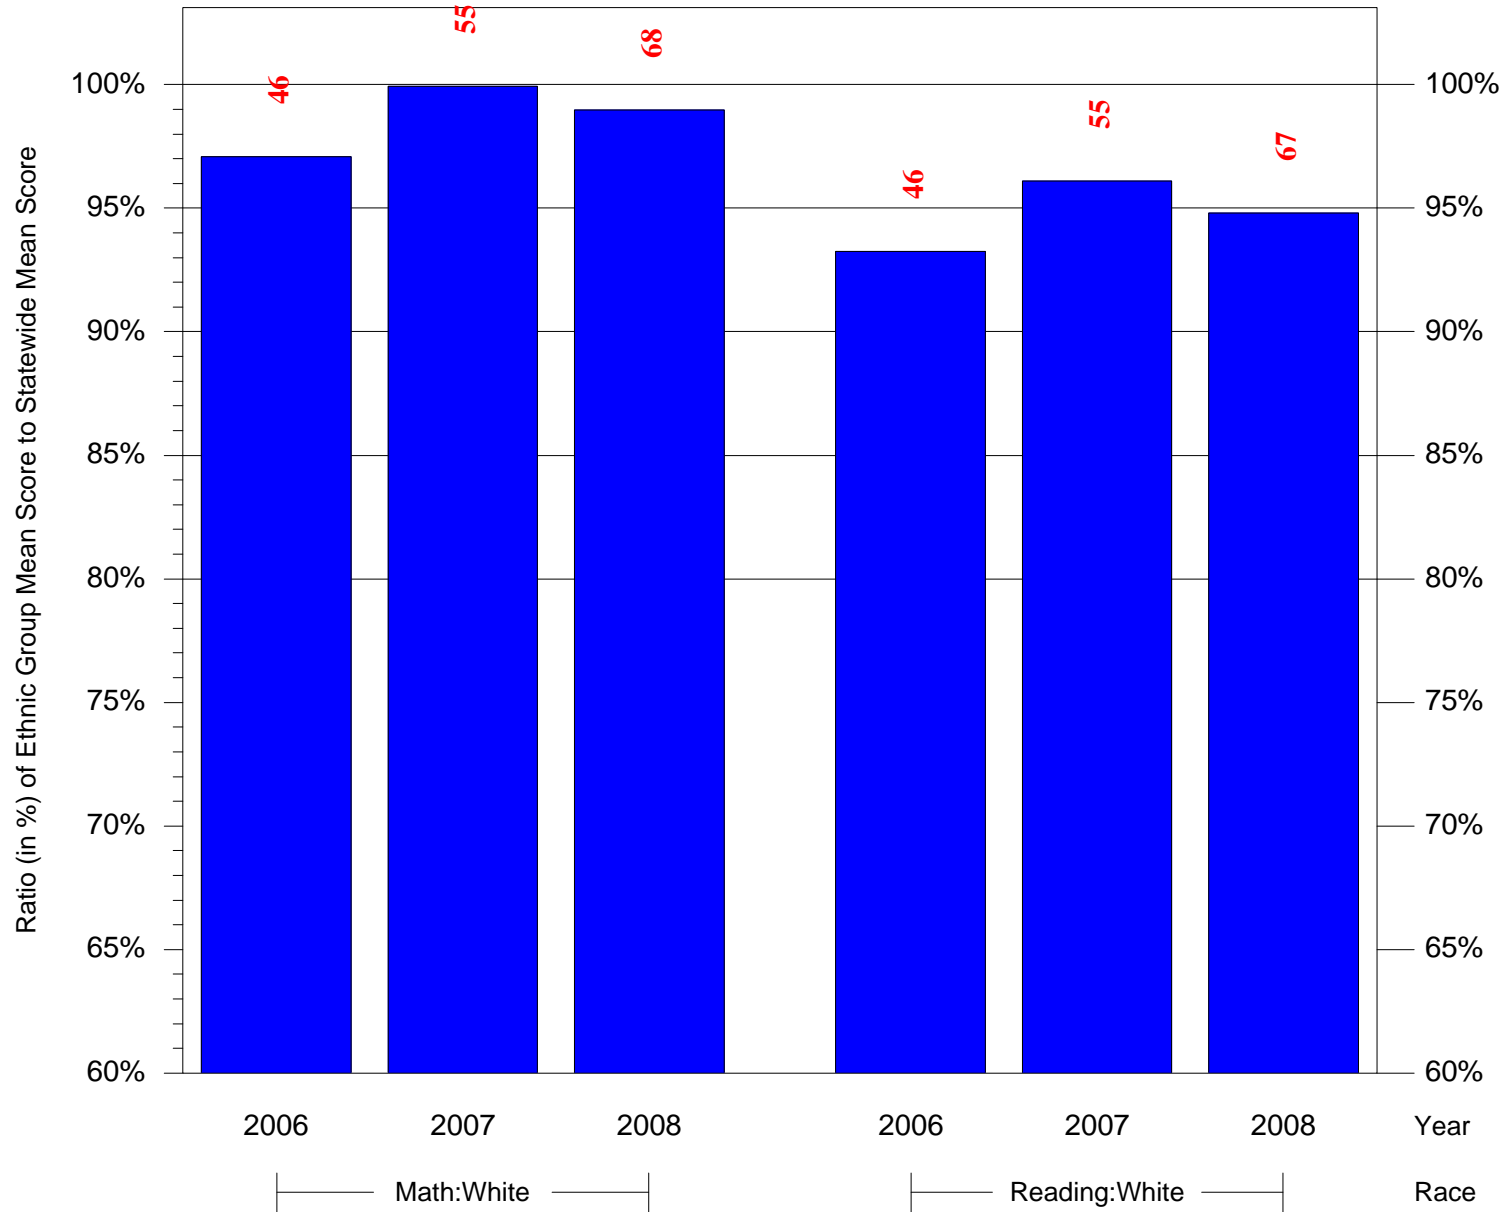

Mean Ethnic Group Building PSSA Test Score to Statewide Mean Score

Building = Mayfair Sch(3769) and Grade = 4 and Ethnic Group = Black or White

(Note: Number (in red) of Test Takers is above each bar in the chart.)