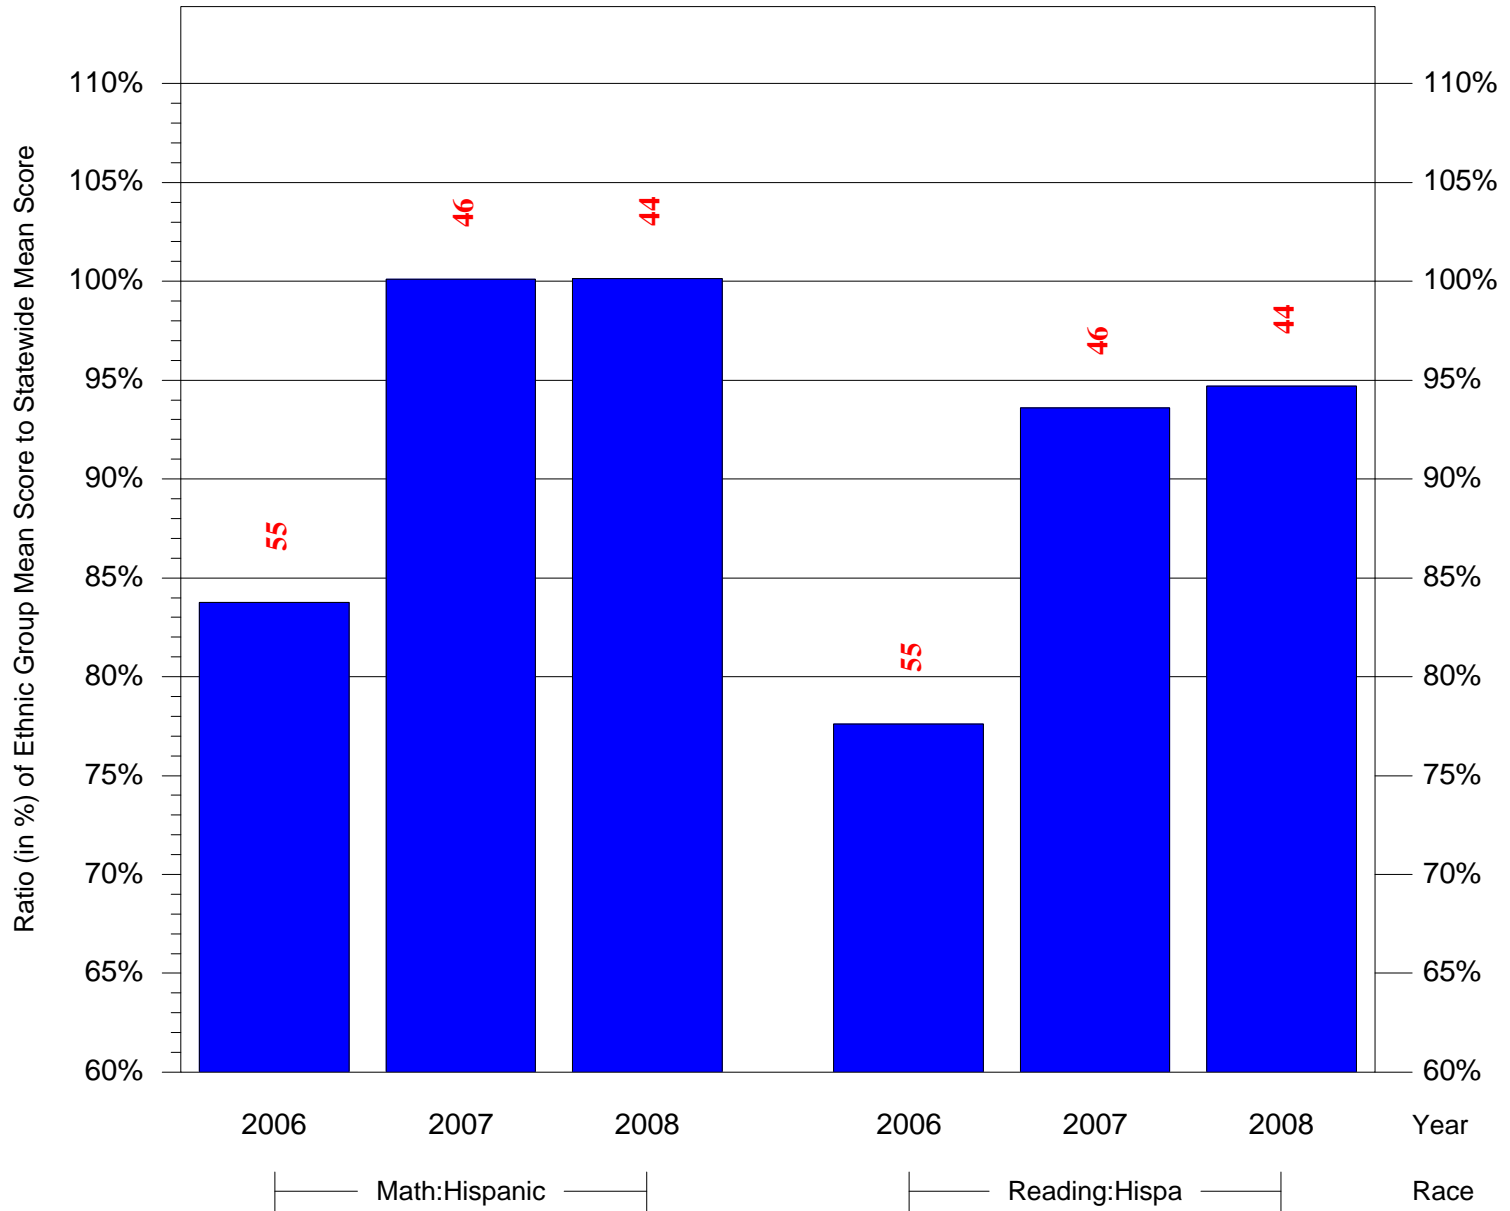

Mean Ethnic Group Building PSSA Test Score to Statewide Mean Score

Building = Fairhill Sch(5039) and Grade = 4 and Ethnic Group = Asian or Hispanic

(Note: Number (in red) of Test Takers is above each bar in the chart.)