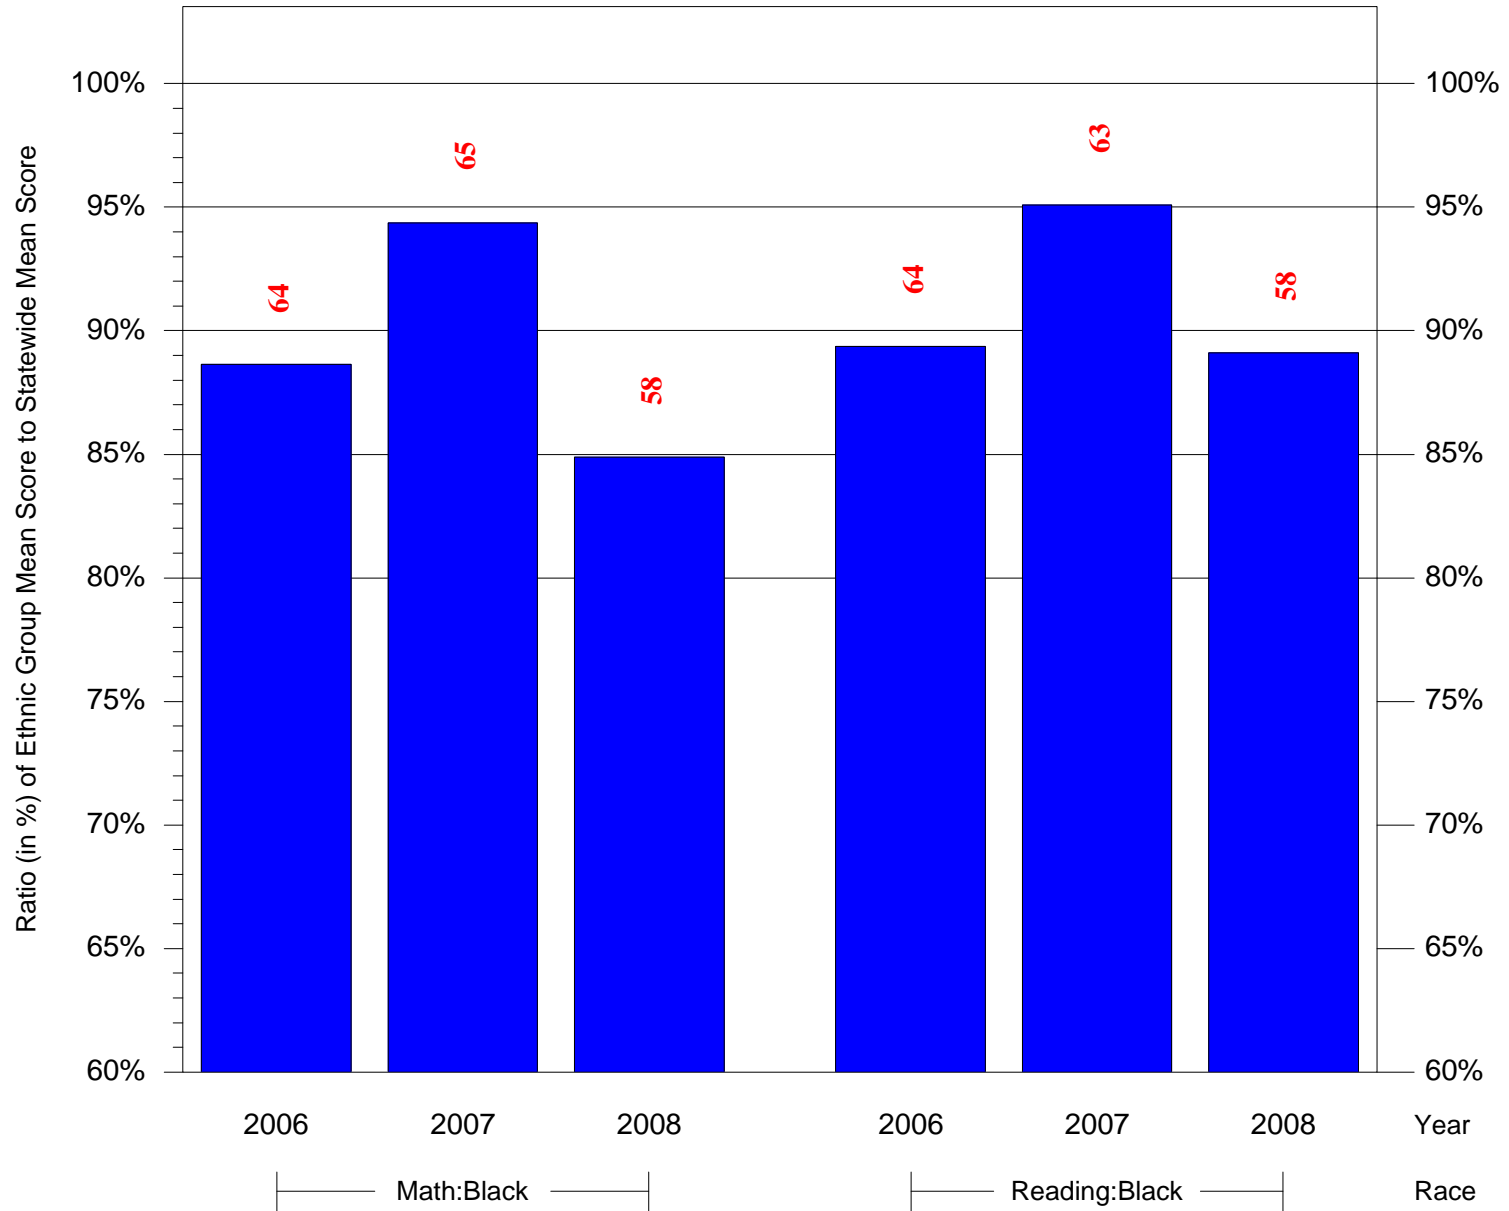

Mean Ethnic Group Building PSSA Test Score to Statewide Mean Score

Building = Gompers Samuel Sch(3668) and Grade = 6 and Ethnic Group = Black or White

(Note: Number (in red) of Test Takers is above each bar in the chart.)