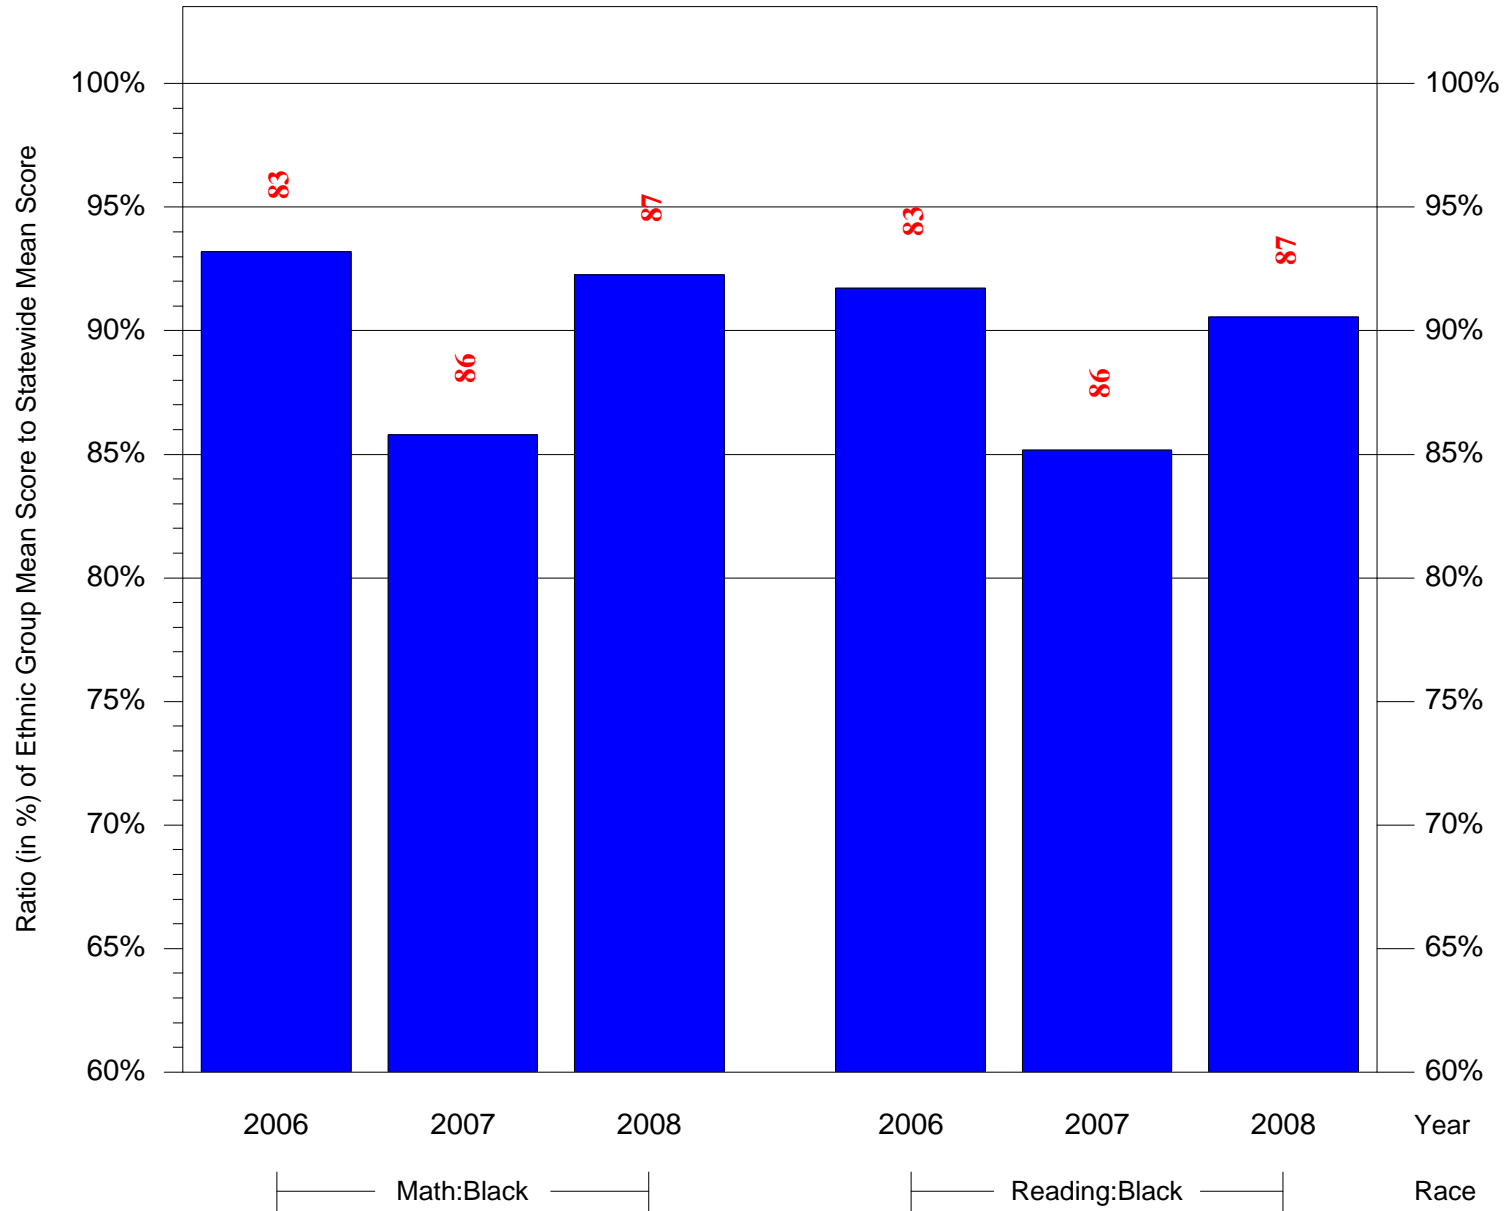

Mean Ethnic Group Building PSSA Test Score to Statewide Mean Score

Building = Mitchell El Sch(3798) and Grade = 4 and Ethnic Group = Black or White

(Note: Number (in red) of Test Takers is above each bar in the chart.)