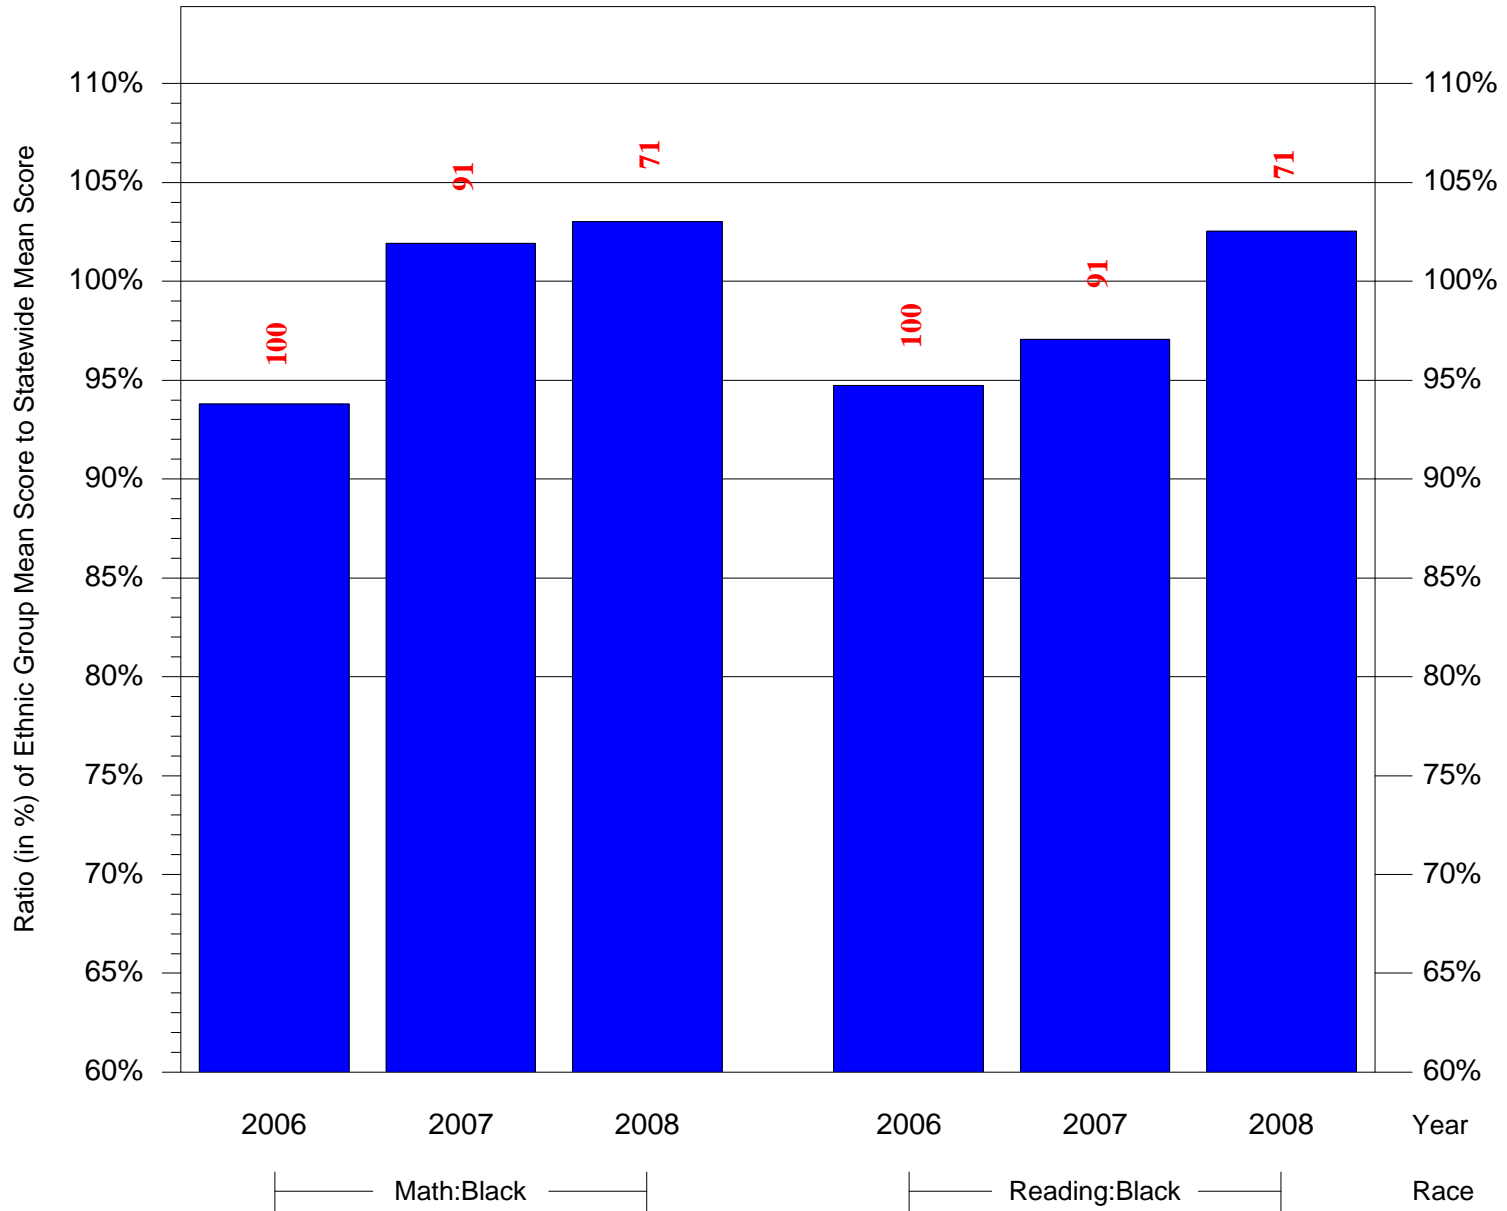

Mean Ethnic Group Building PSSA Test Score to Statewide Mean Score

Building = Edmonds Franklin S Sch(3708) and Grade = 6 and Ethnic Group = Black or White

(Note: Number (in red) of Test Takers is above each bar in the chart.)