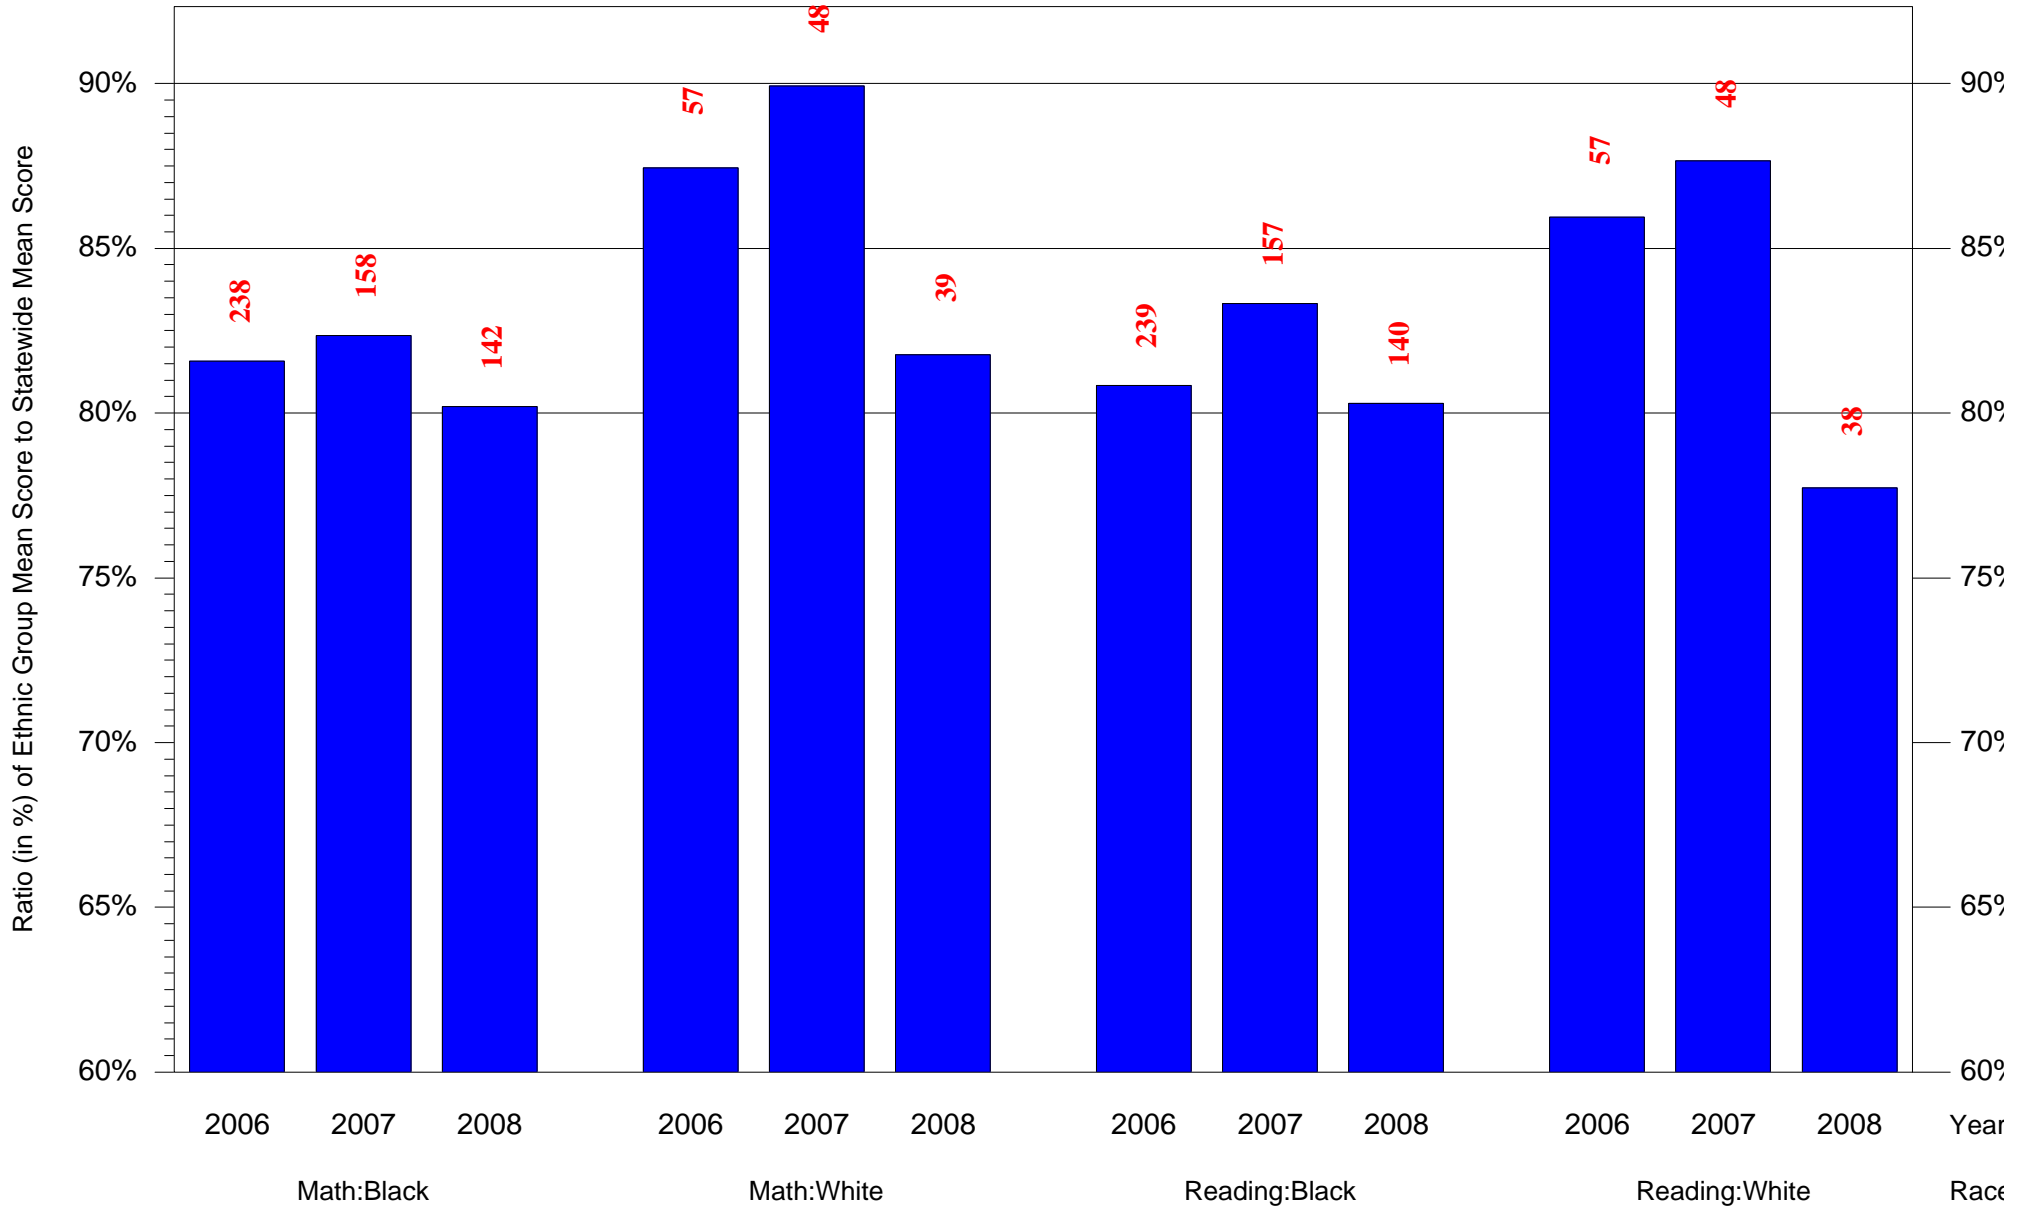

Mean Ethnic Group Building PSSA Test Score to Statewide Mean Score

Building = Harding Warren G MS(7242) and Grade = 6 and Ethnic Group = Black or White

(Note: Number (in red) of Test Takers is above each bar in the chart.)