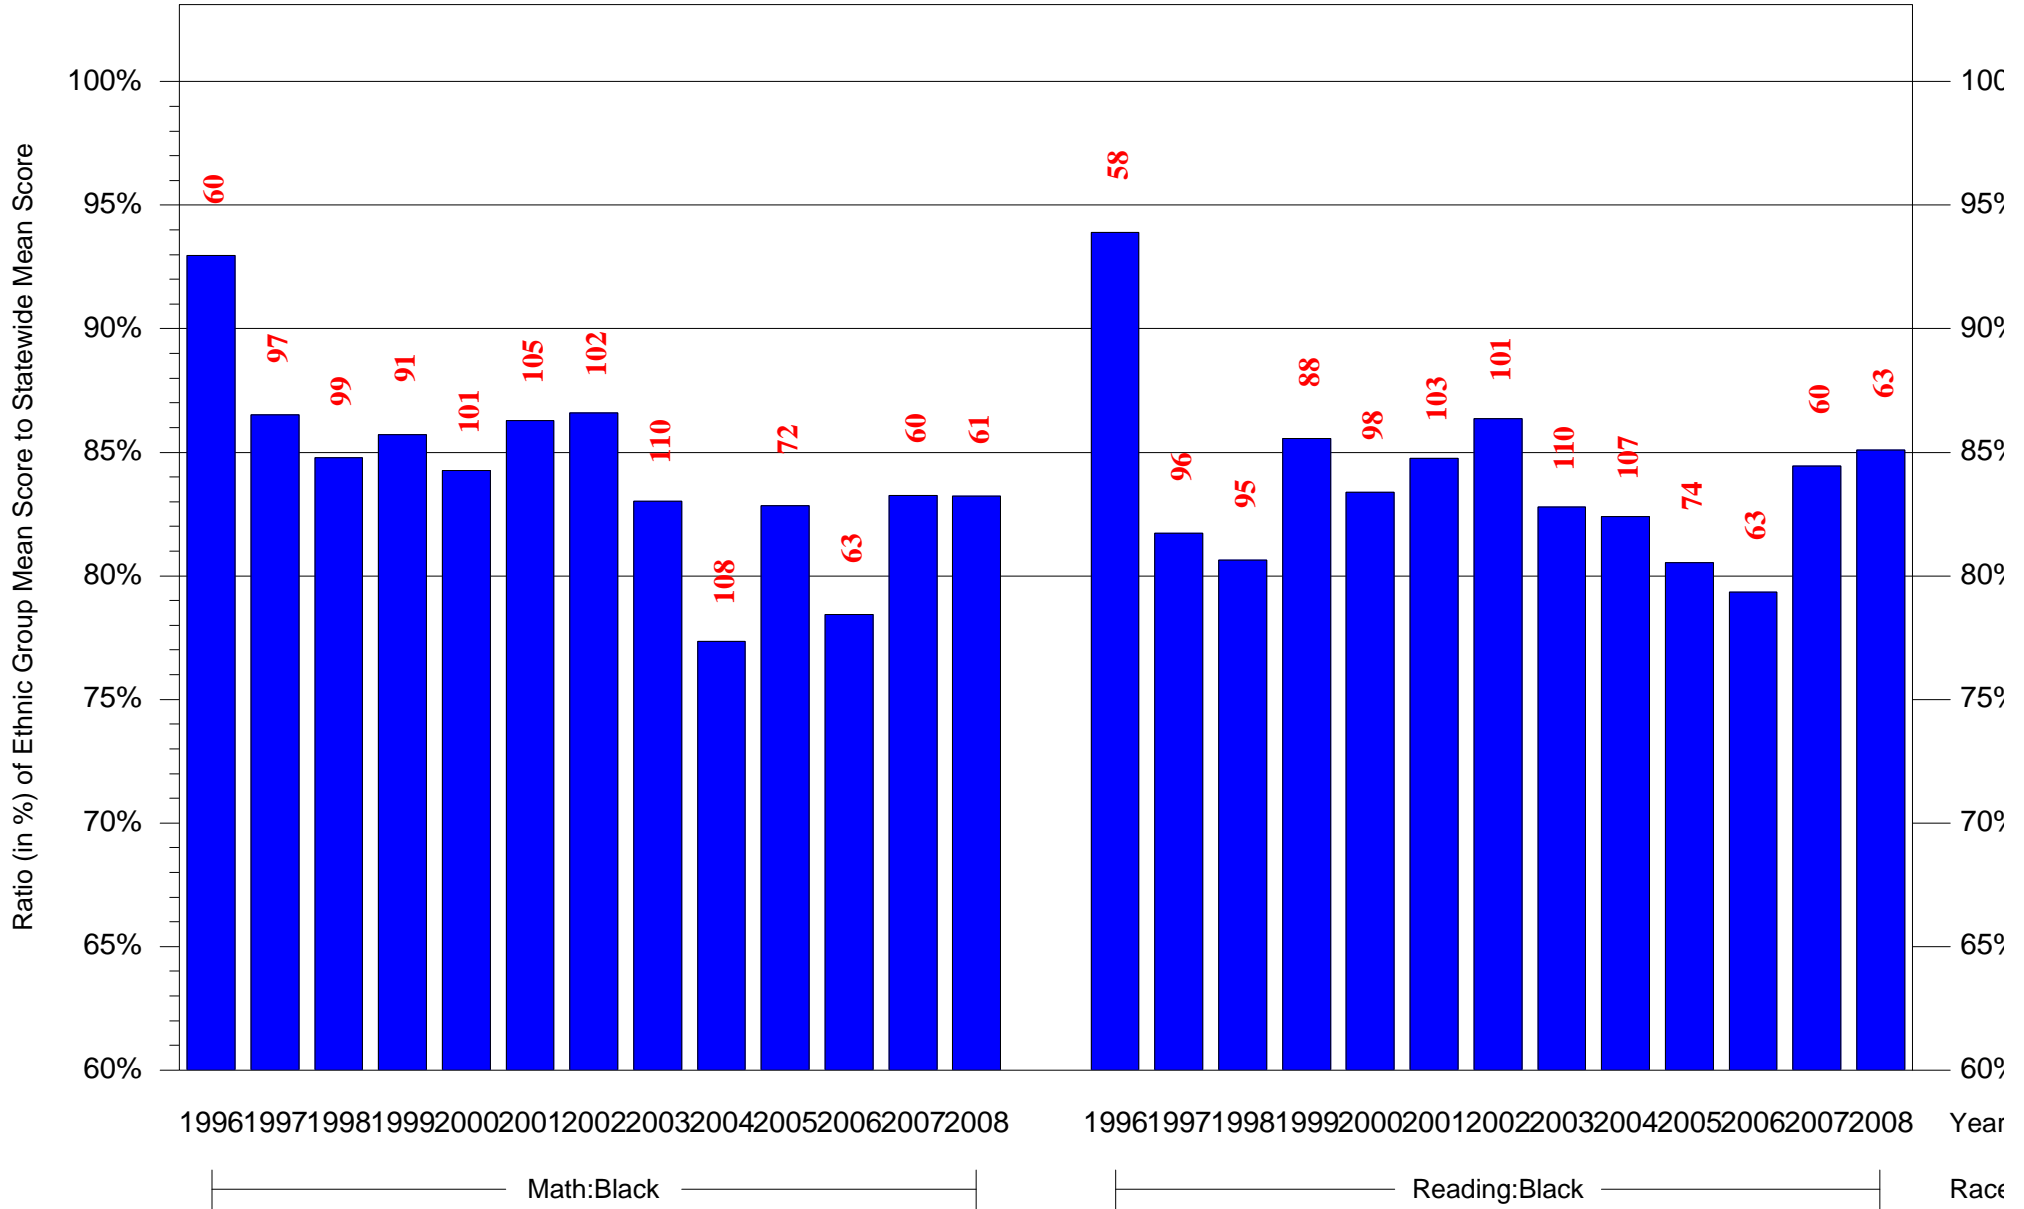

Mean Ethnic Group Building PSSA Test Score to Statewide Mean Score

Building = Bryant William C Sch(3601) and Grade = 5 and Ethnic Group = Black or White

(Note: Number (in red) of Test Takers is above each bar in the chart.)