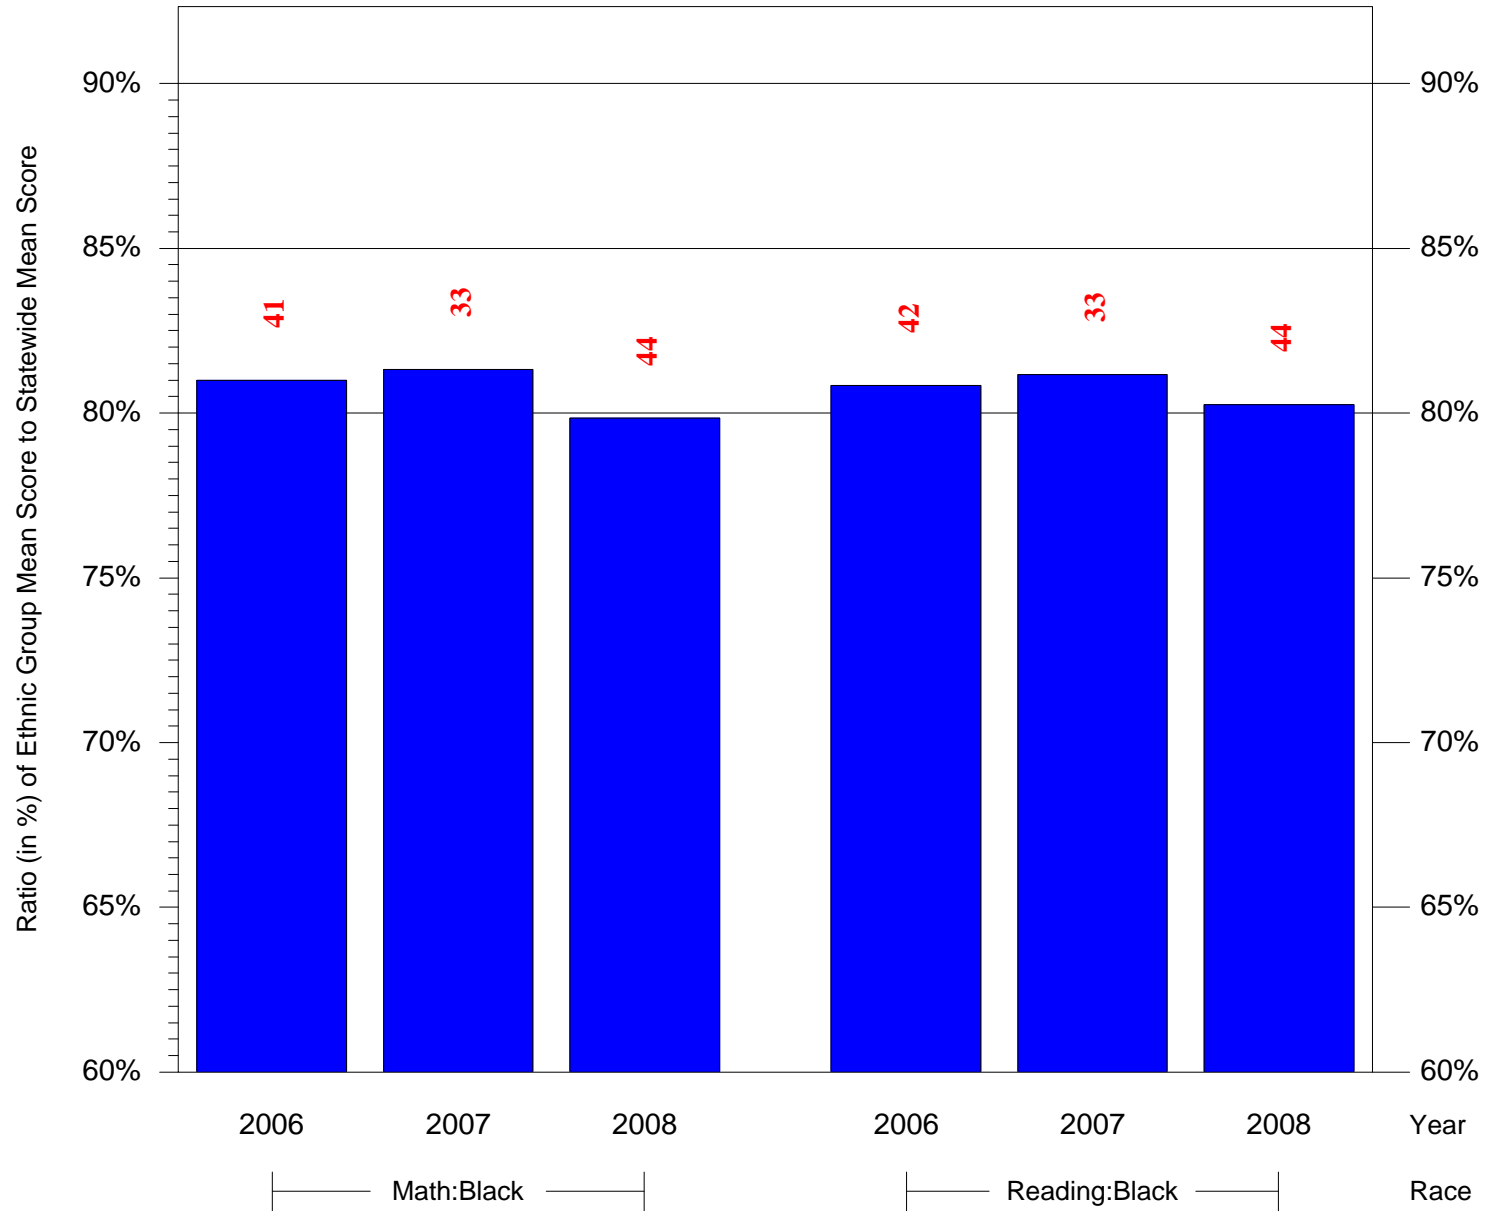

Mean Ethnic Group Building PSSA Test Score to Statewide Mean Score

Building = Kenderton Sch(3795) and Grade = 4 and Ethnic Group = Black or White

(Note: Number (in red) of Test Takers is above each bar in the chart.)