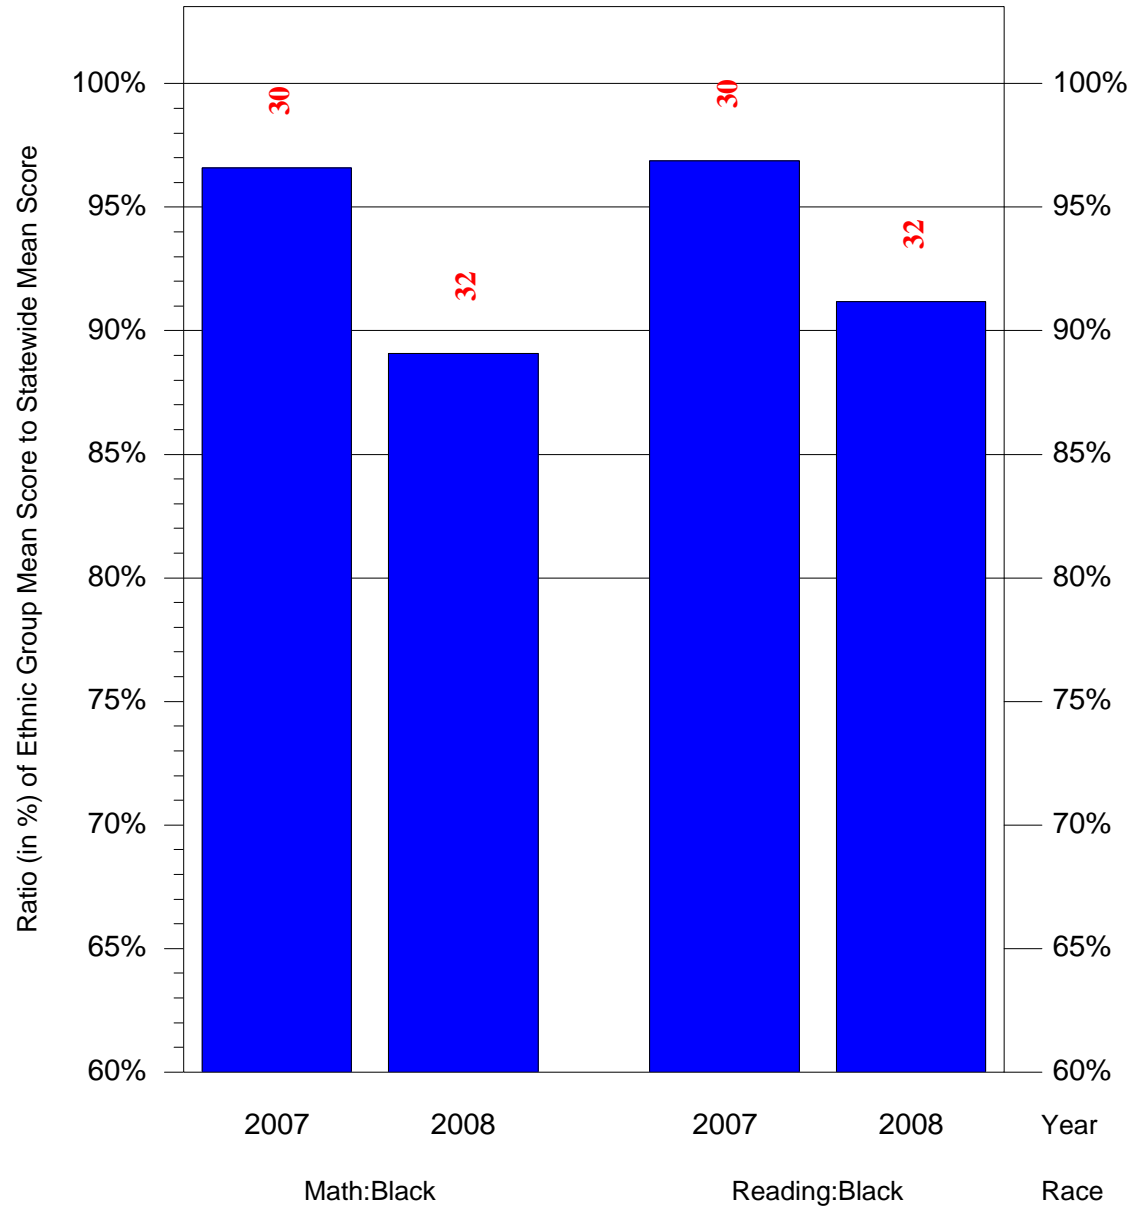

Mean Ethnic Group Building PSSA Test Score to Statewide Mean Score

Building = Overbrook Edu Ctr(6960) and Grade = 3 and Ethnic Group = Black or White

(Note: Number (in red) of Test Takers is above each bar in the chart.)