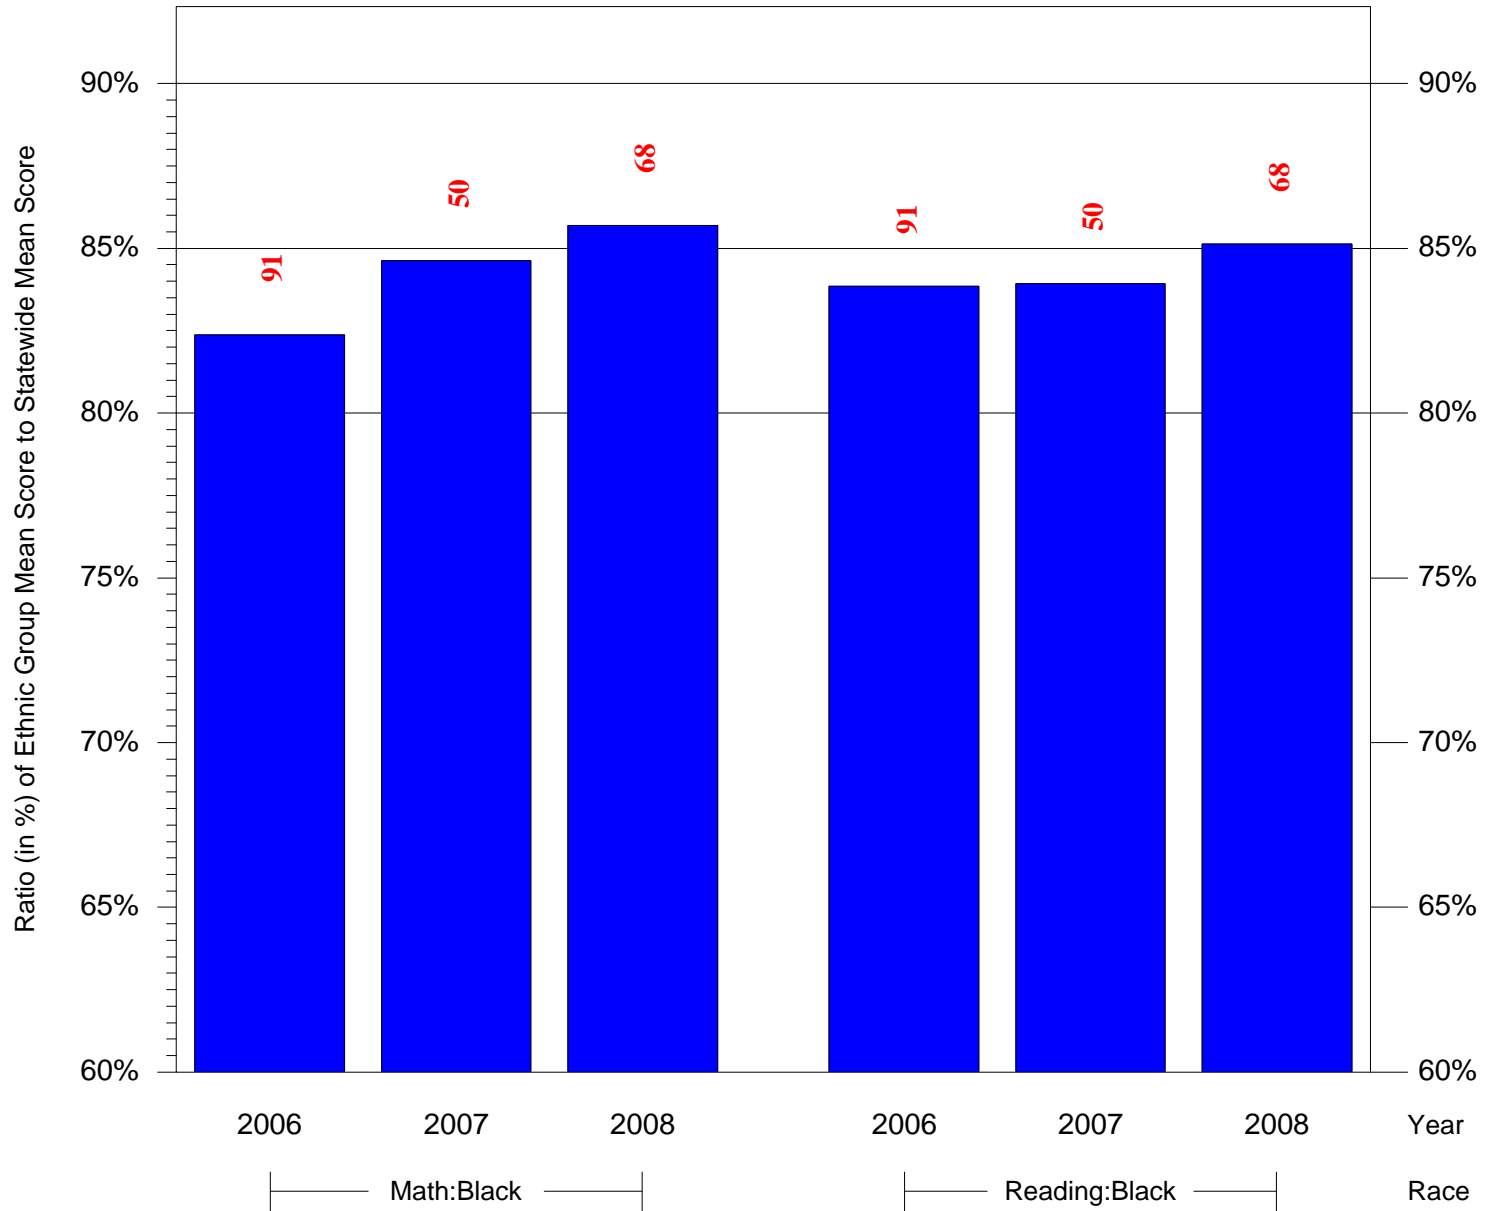

Mean Ethnic Group Building PSSA Test Score to Statewide Mean Score

Building = Bethune Mary McLeod Sch(5183) and Grade = 6 and Ethnic Group = Black or White

(Note: Number (in red) of Test Takers is above each bar in the chart.)