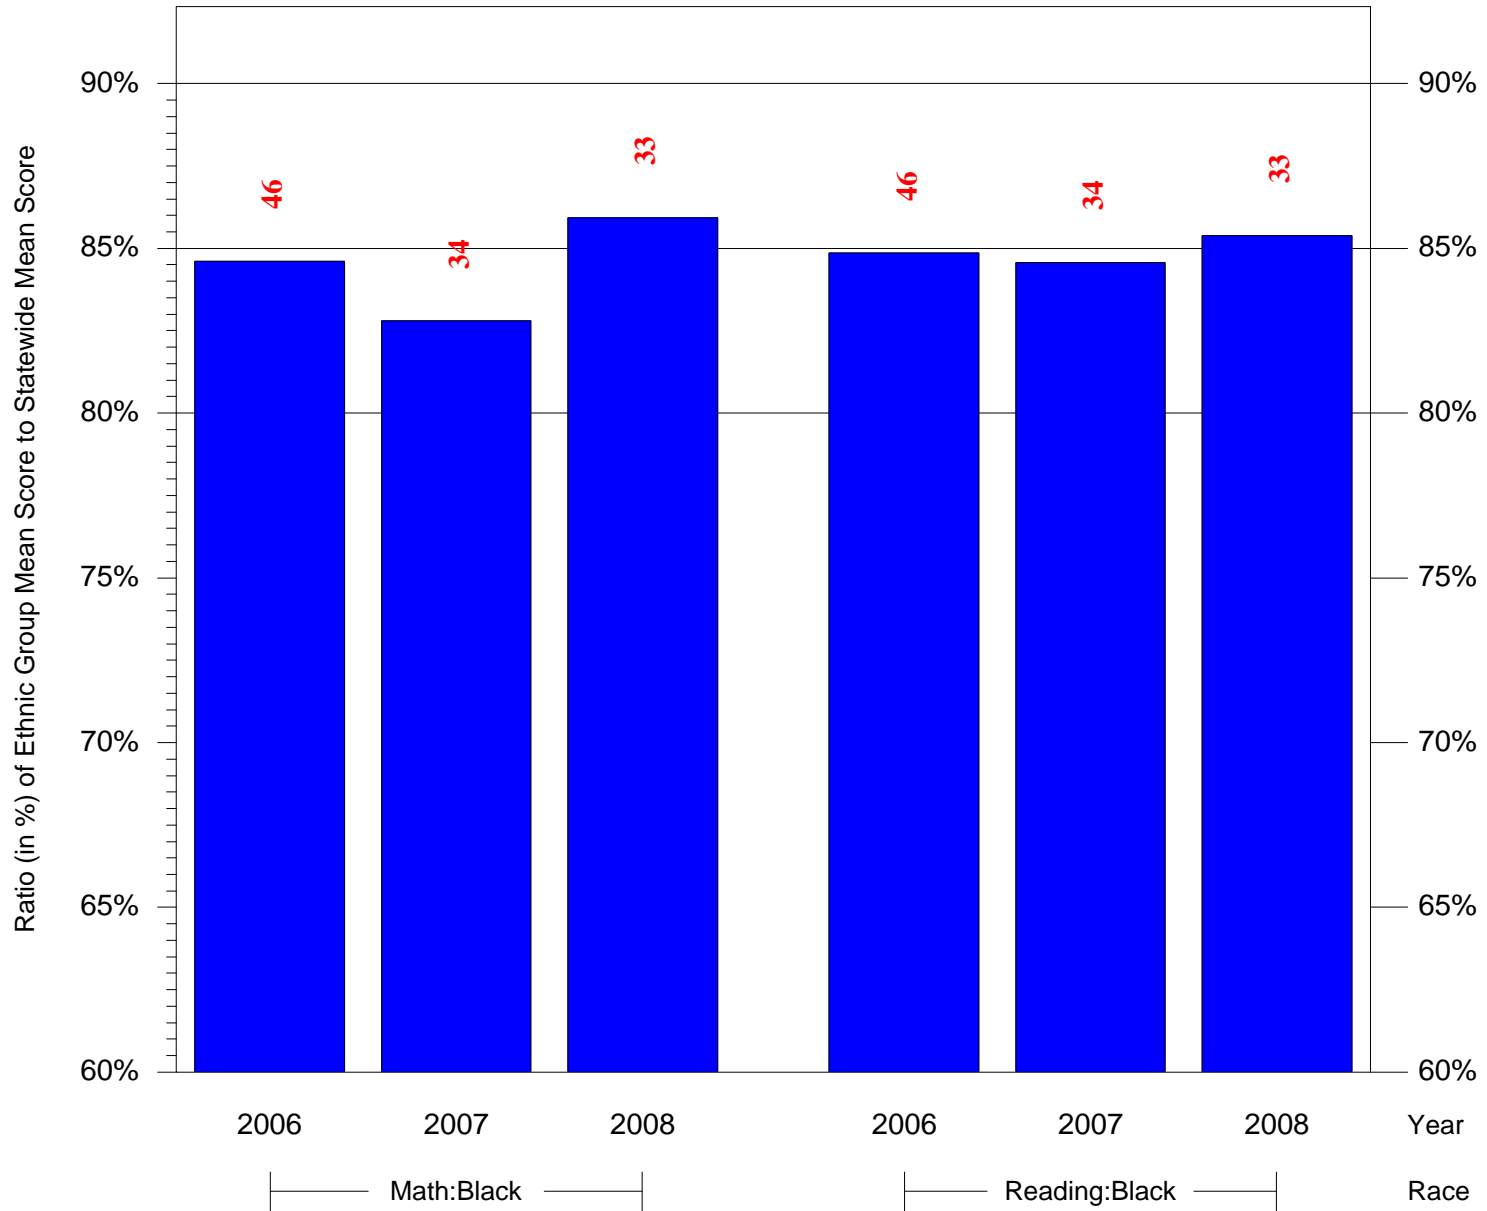

Mean Ethnic Group Building PSSA Test Score to Statewide Mean Score

Building = Blaine James G Sch(3662) and Grade = 6 and Ethnic Group = Black or White

(Note: Number (in red) of Test Takers is above each bar in the chart.)