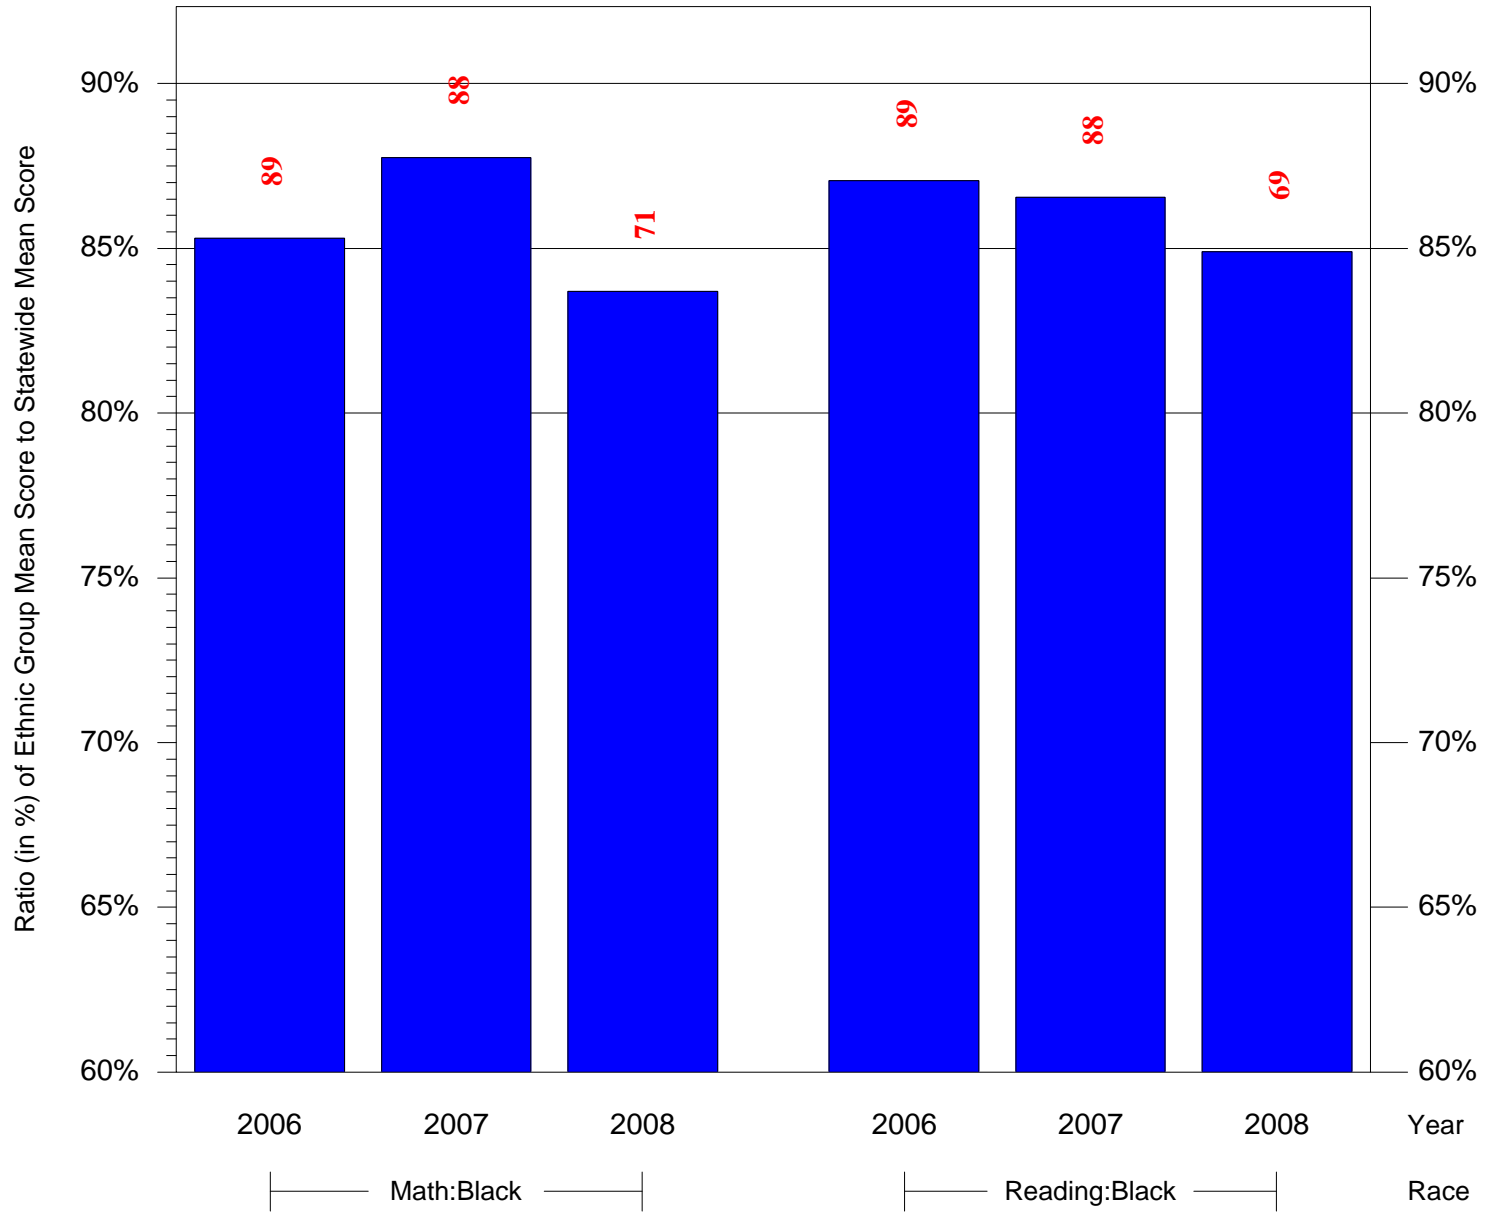

Mean Ethnic Group Building PSSA Test Score to Statewide Mean Score

Building = Catharine Joseph Sch(3602) and Grade = 4 and Ethnic Group = Black or White

(Note: Number (in red) of Test Takers is above each bar in the chart.)