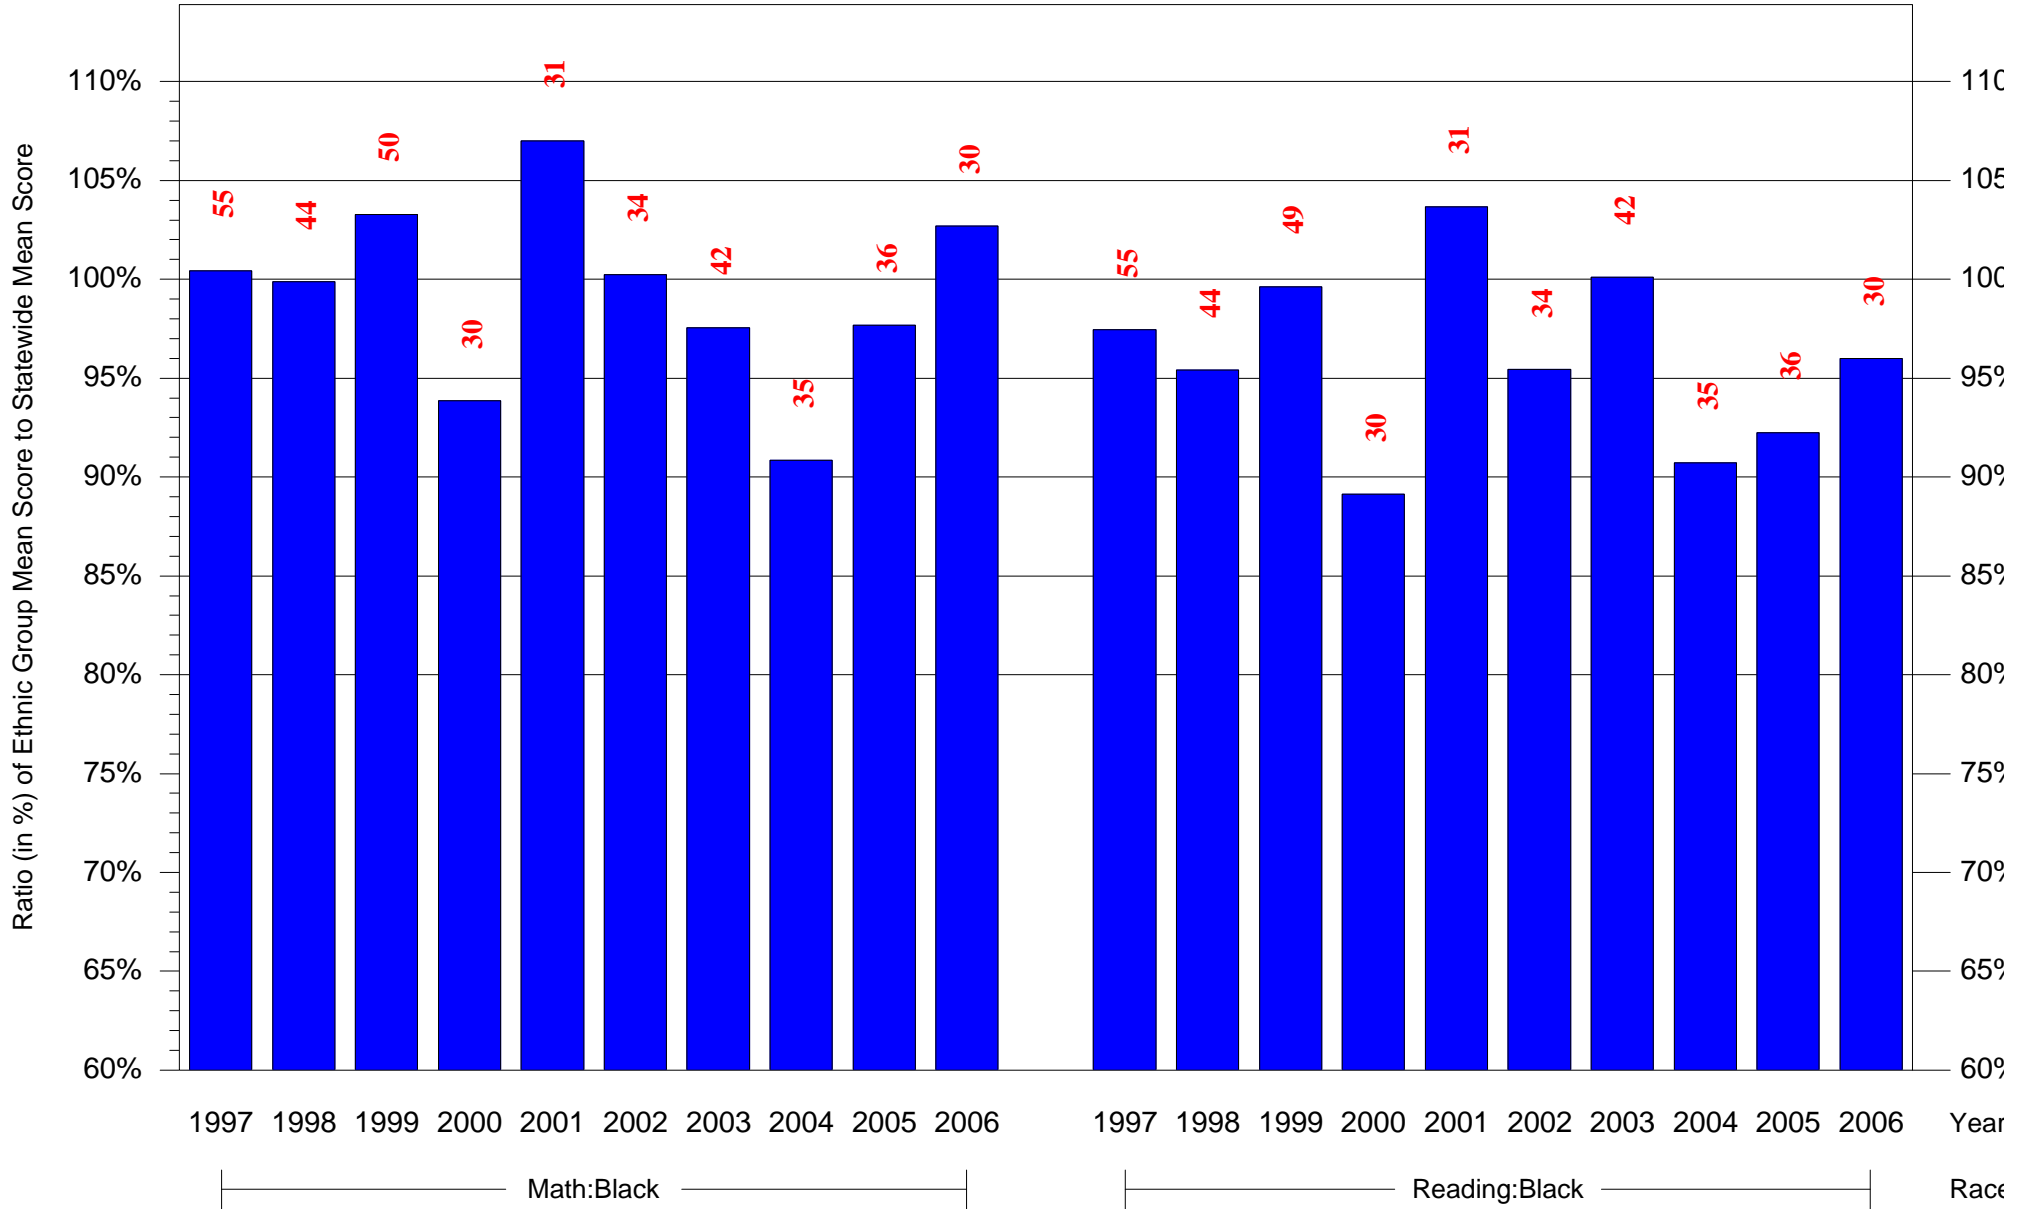

Mean Ethnic Group Building PSSA Test Score to Statewide Mean Score

Building = Spring Garden Sch(3655) and Grade = 5 and Ethnic Group = Black or White

(Note: Number (in red) of Test Takers is above each bar in the chart.)