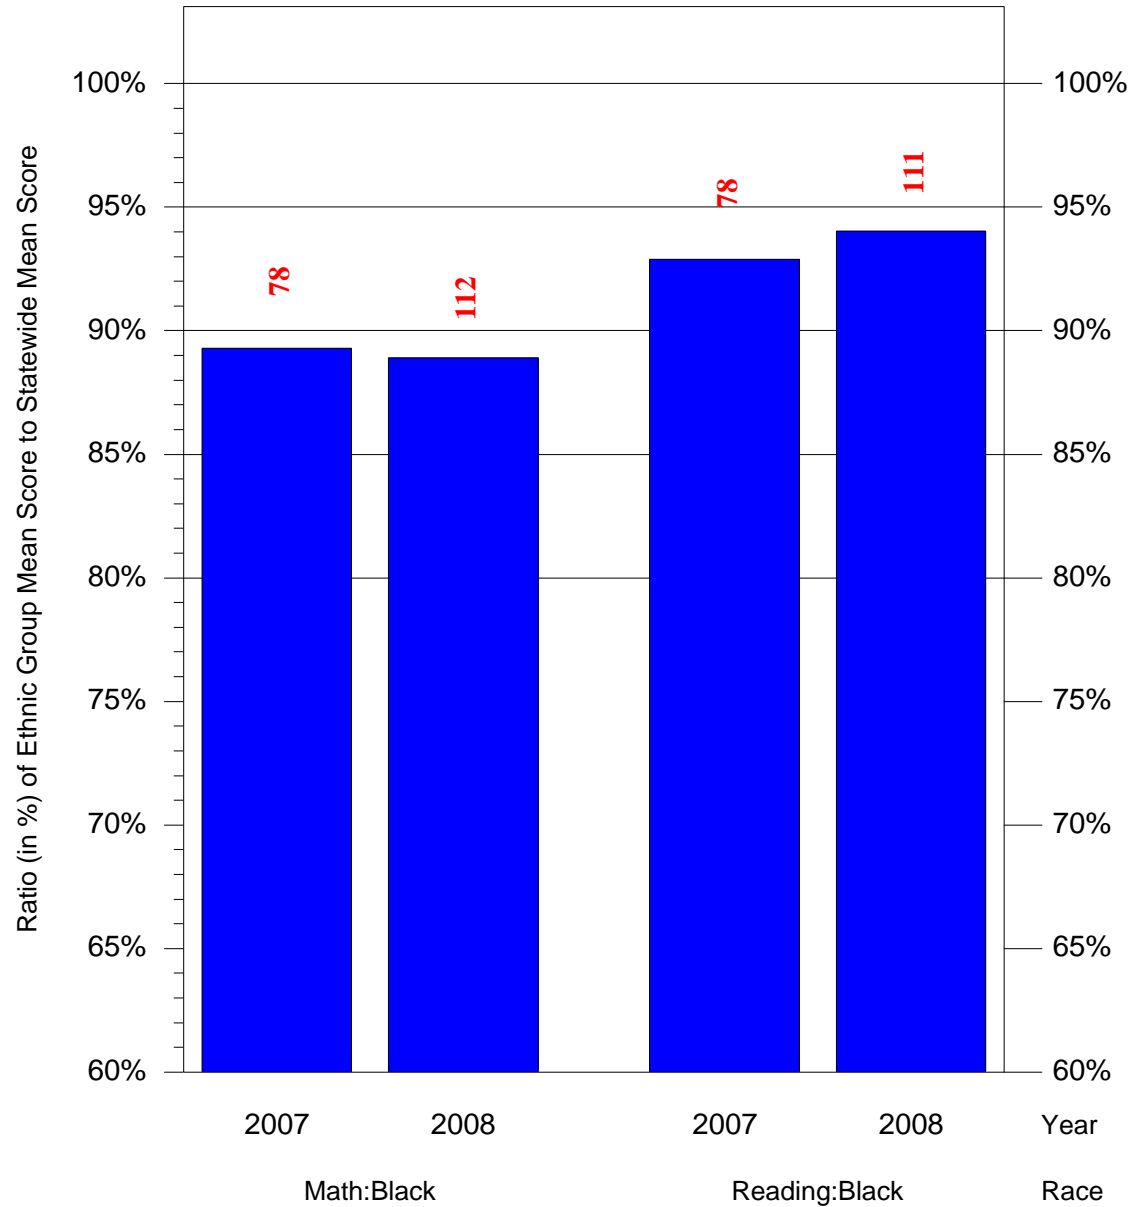

Mean Ethnic Group Building PSSA Test Score to Statewide Mean Score

Building = Carnell Laura H Sch(7230) and Grade = 3 and Ethnic Group = Black or White

(Note: Number (in red) of Test Takers is above each bar in the chart.)