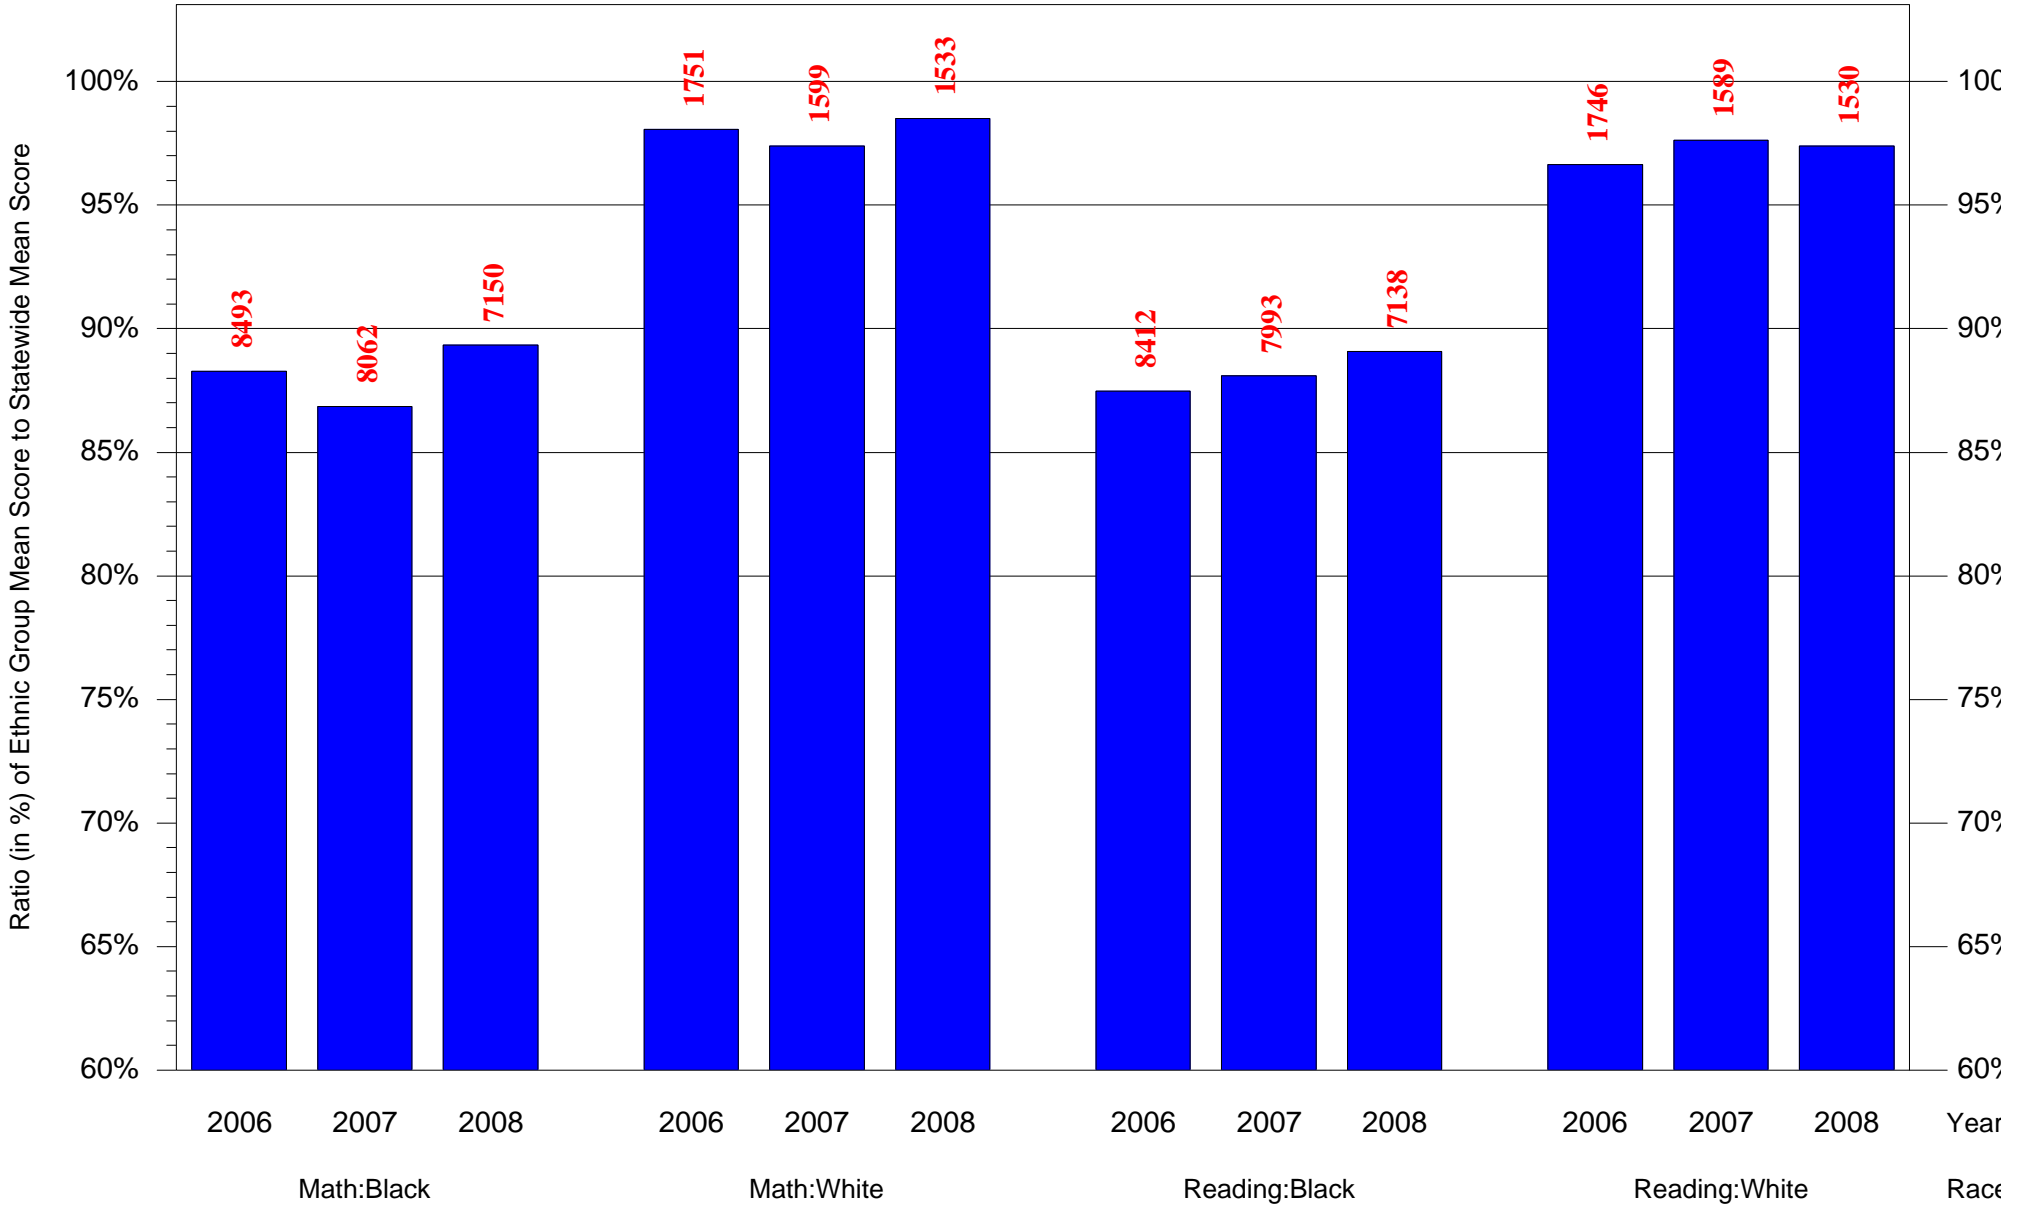

Mean Ethnic Group AUN PSSA Test Score to Statewide Mean Score

AUN = Philadelphia City SD(126515001) and Grade = 7 and Ethnic Group = Black or White

(Note: Number (in red) of Test Takers is above each bar in the chart.)