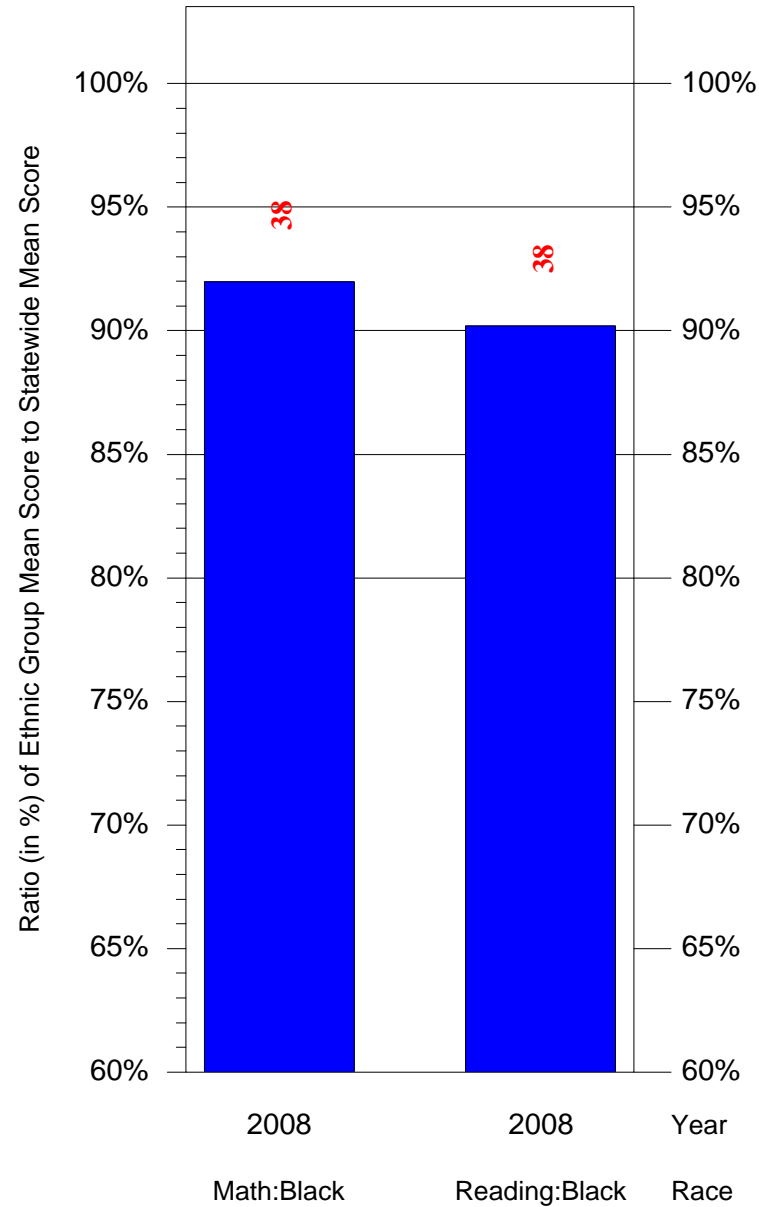

Mean Ethnic Group Building PSSA Test Score to Statewide Mean Score

Building = Longstreth William C Sch(6533) and Grade = 8 and Ethnic Group = Black or White

(Note: Number (in red) of Test Takers is above each bar in the chart.)