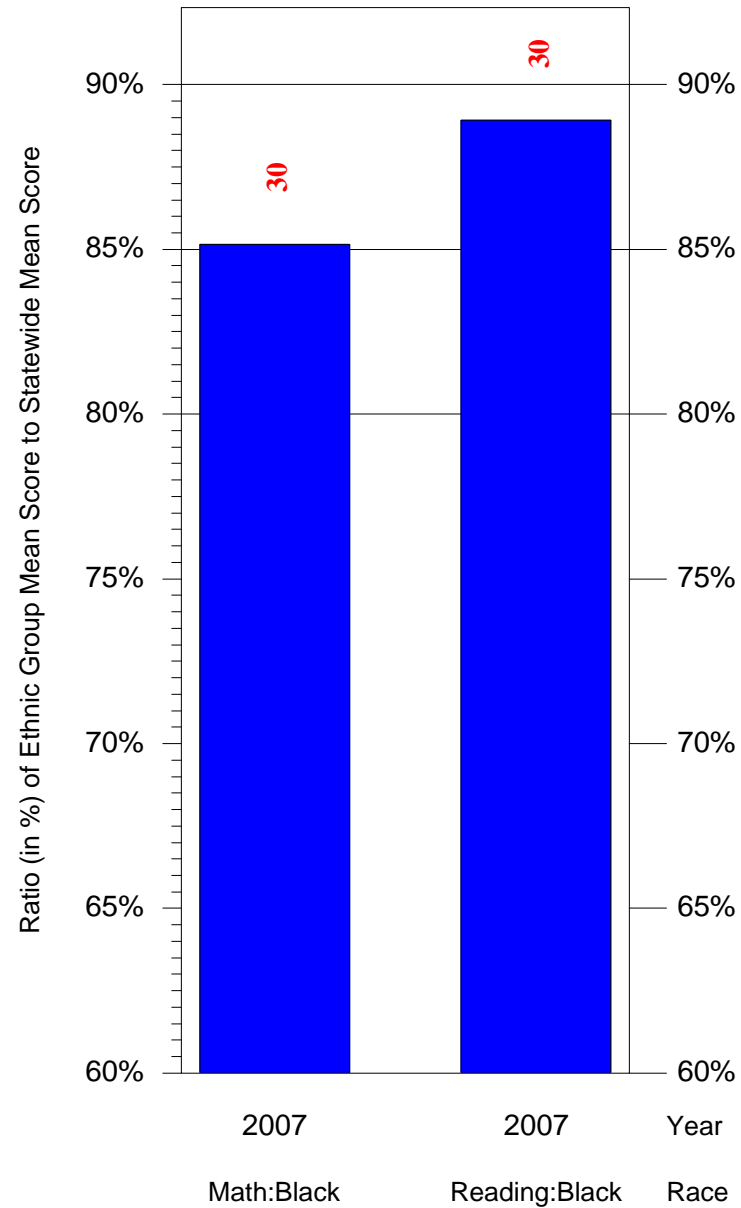

Mean Ethnic Group Building PSSA Test Score to Statewide Mean Score

Building = Southwark Sch(3654) and Grade = 7 and Ethnic Group = Black or White

(Note: Number (in red) of Test Takers is above each bar in the chart.)