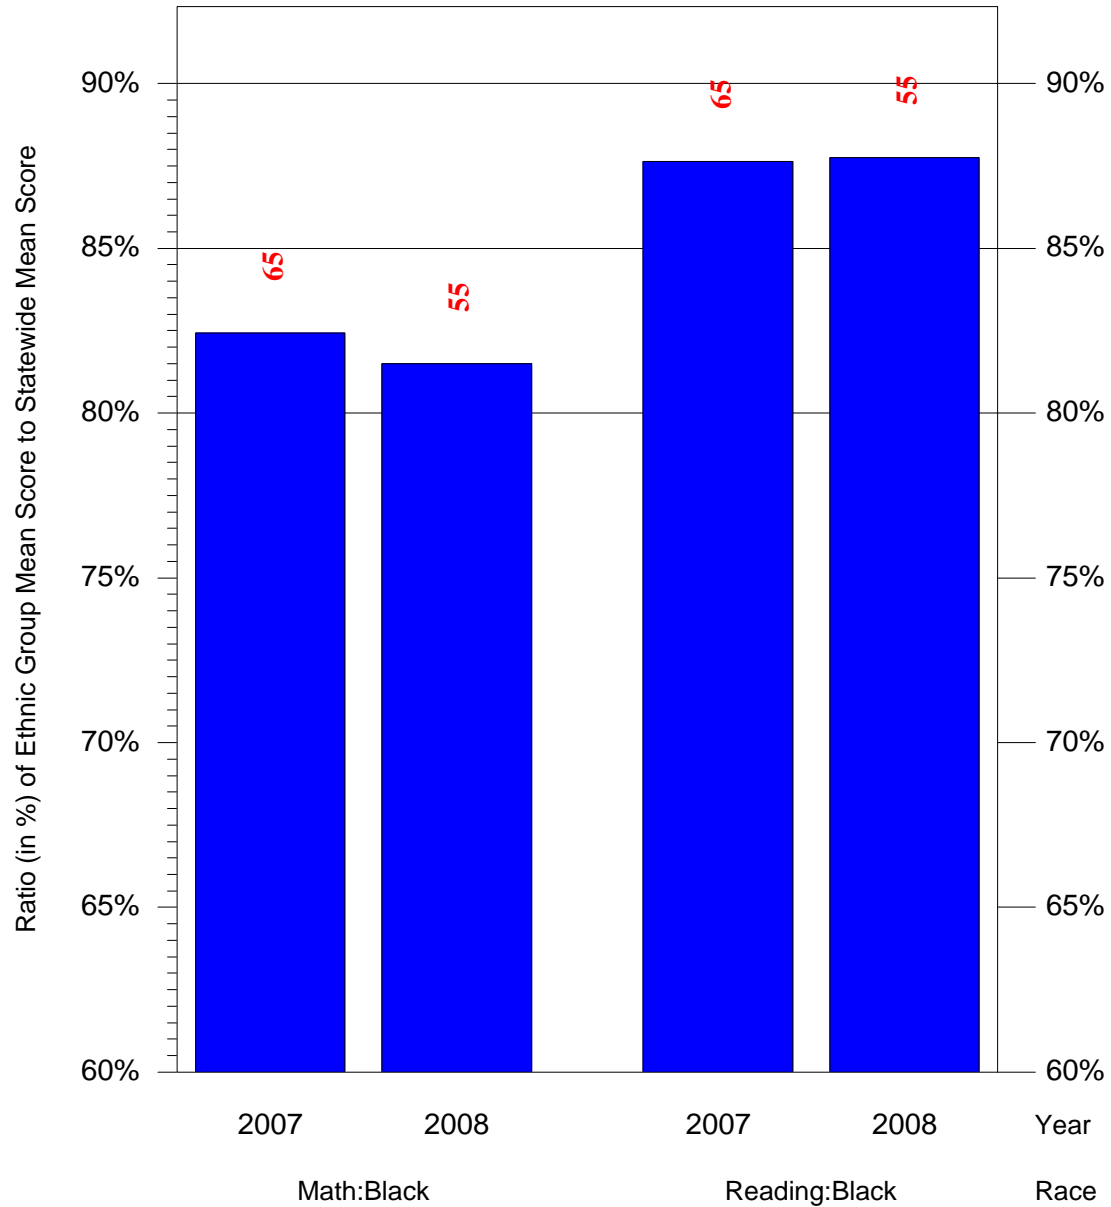

Mean Ethnic Group Building PSSA Test Score to Statewide Mean Score

Building = Alcorn James Sch(3617) and Grade = 3 and Ethnic Group = Black or White

(Note: Number (in red) of Test Takers is above each bar in the chart.)