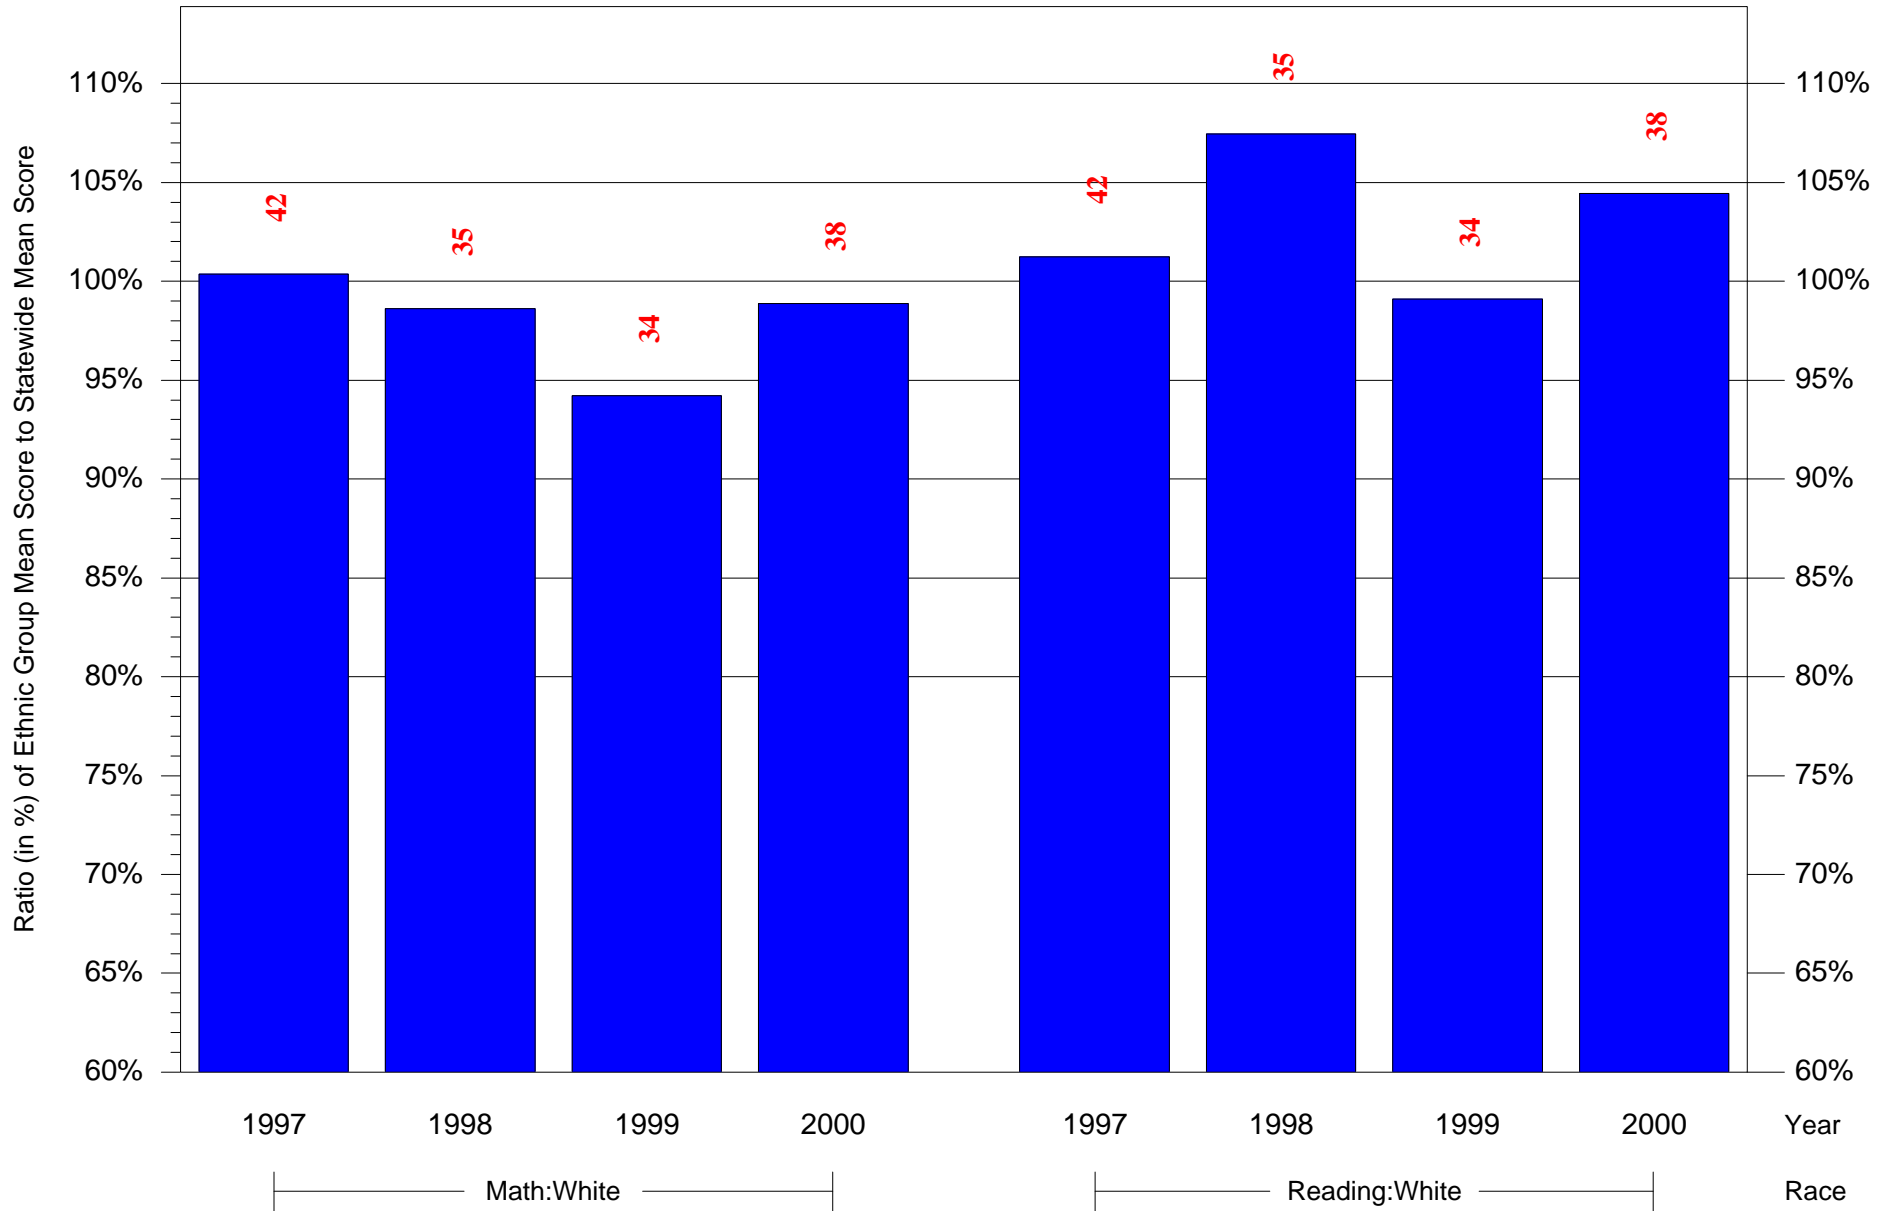

Mean Ethnic Group Building PSSA Test Score to Statewide Mean Score

Building = Girard Stephen Sch(3776) and Grade = 11 and Ethnic Group = Black or White

(Note: Number (in red) of Test Takers is above each bar in the chart.)