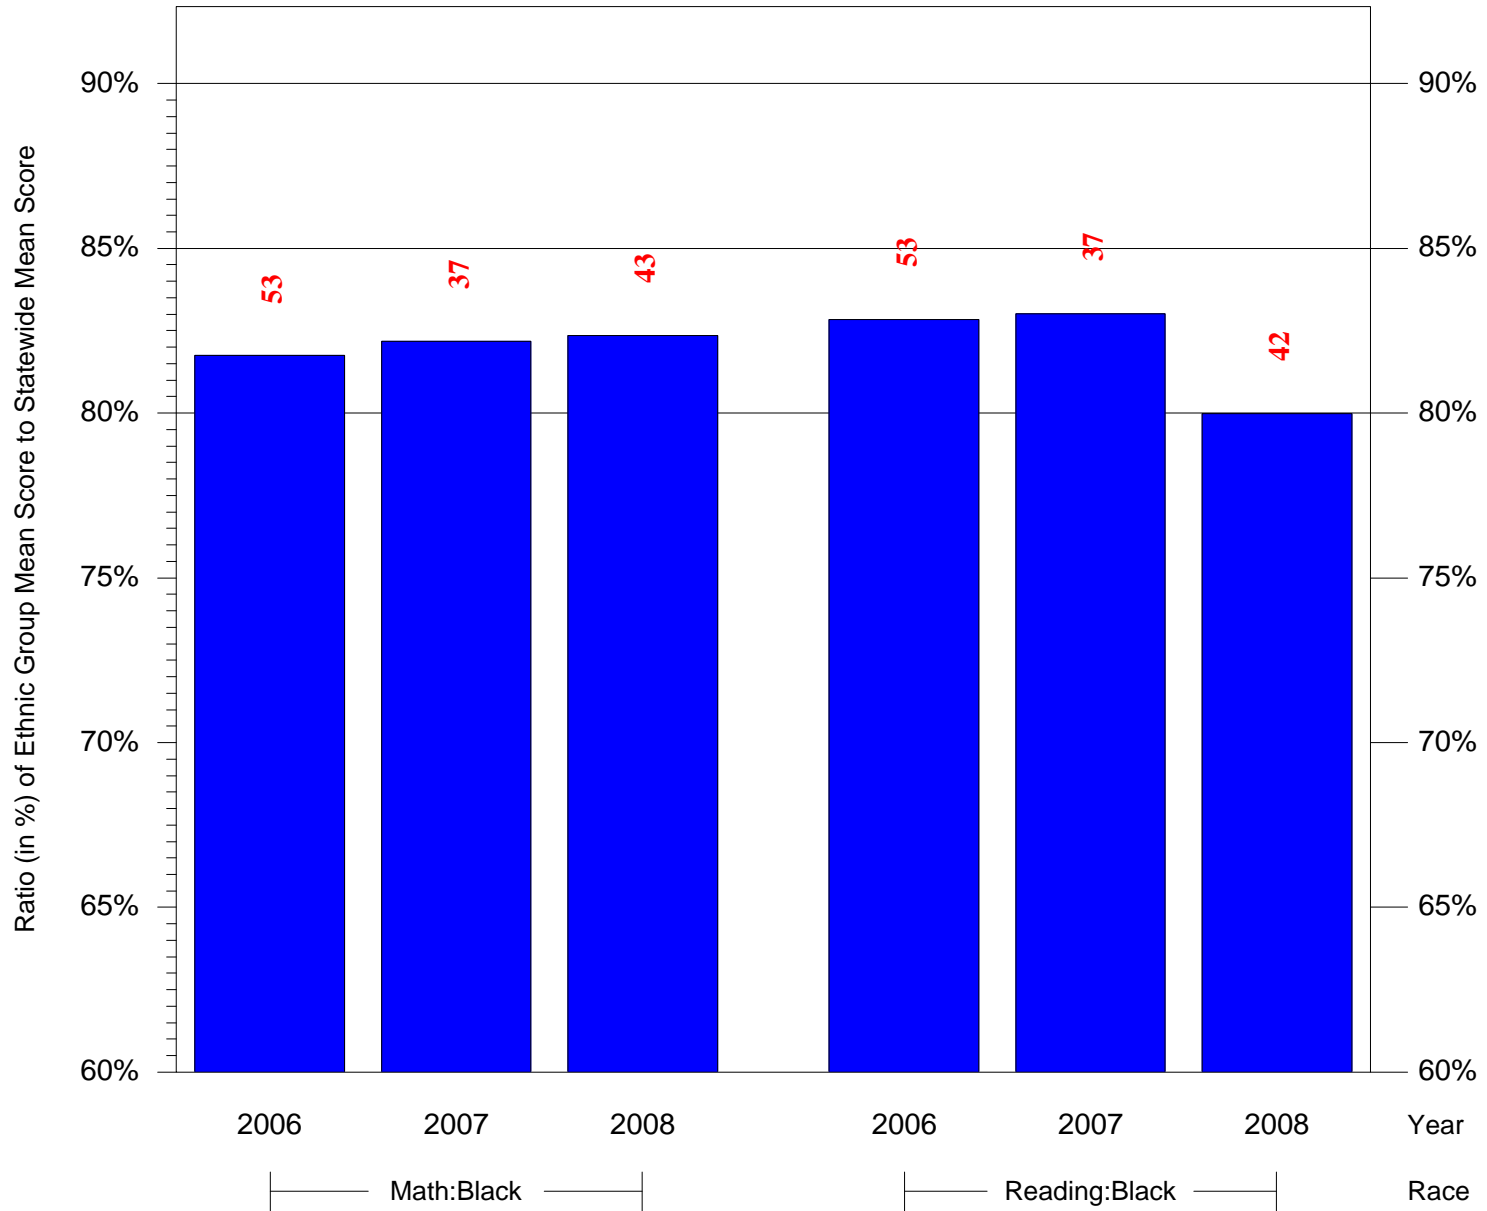

Mean Ethnic Group Building PSSA Test Score to Statewide Mean Score

Building = Wright Richard R Sch(5188) and Grade = 4 and Ethnic Group = Black or White

(Note: Number (in red) of Test Takers is above each bar in the chart.)