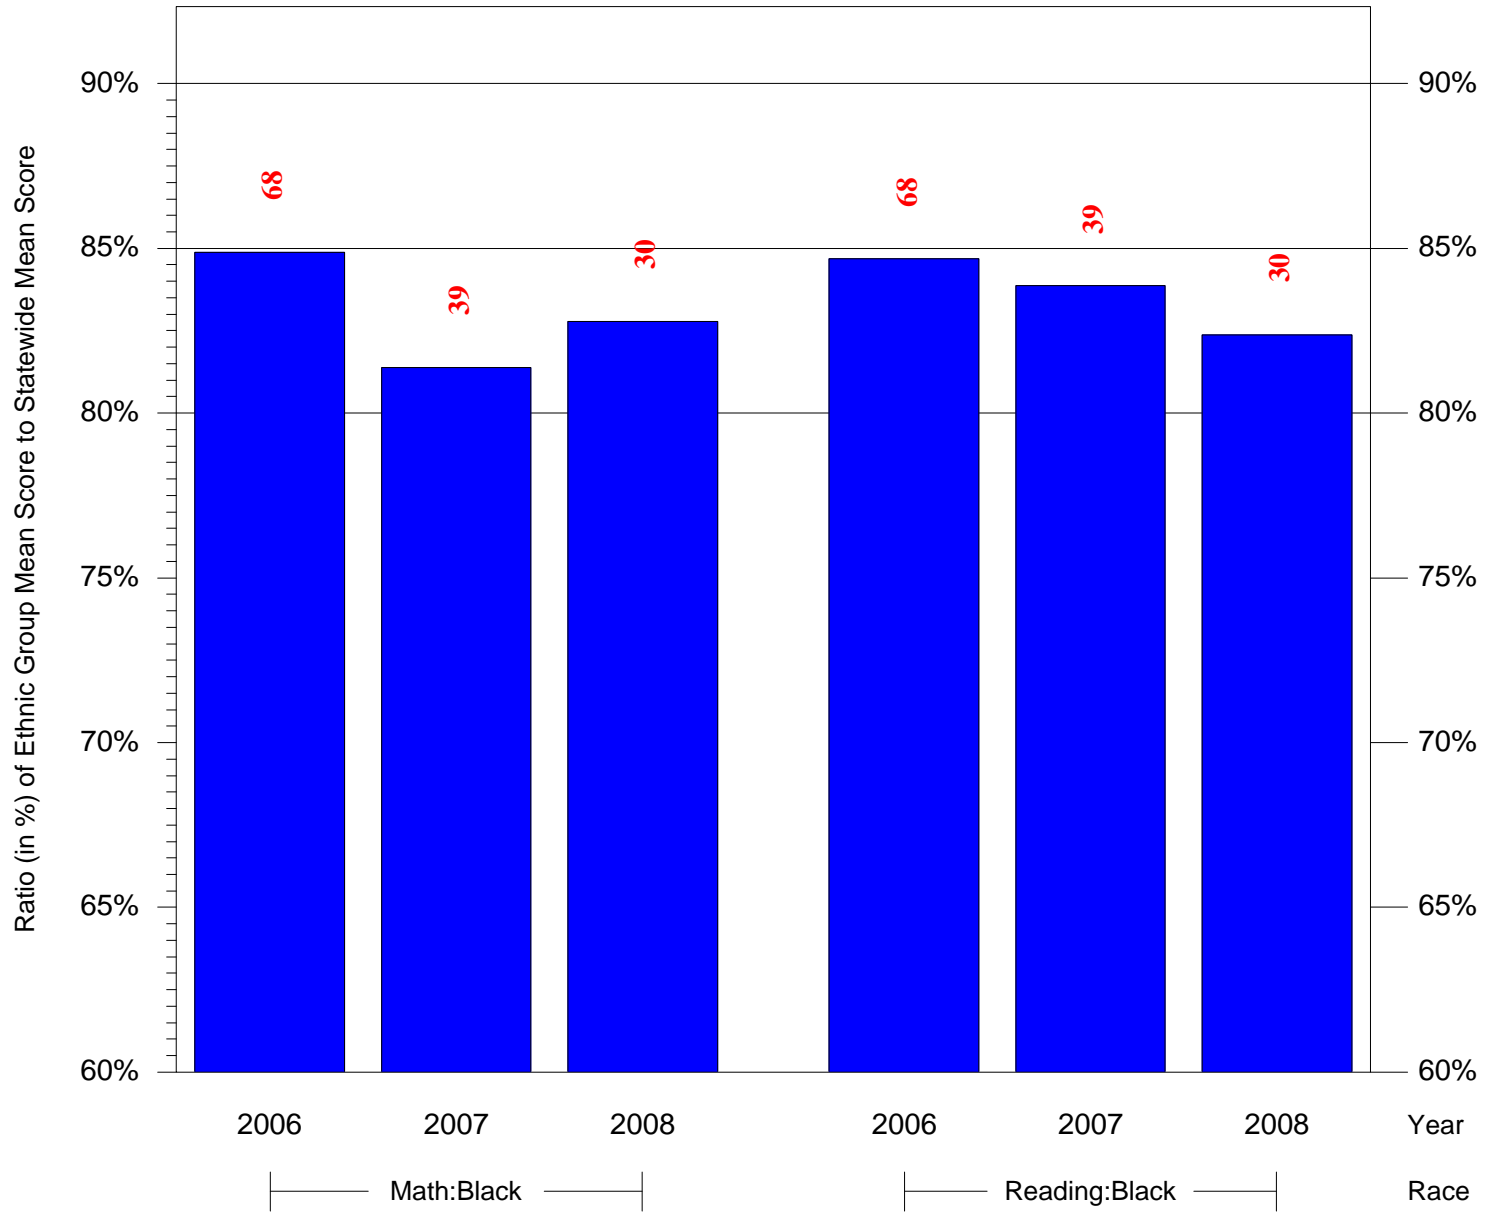

Mean Ethnic Group Building PSSA Test Score to Statewide Mean Score

Building = Smith Walter G Sch(3634) and Grade = 6 and Ethnic Group = Black or White

(Note: Number (in red) of Test Takers is above each bar in the chart.)