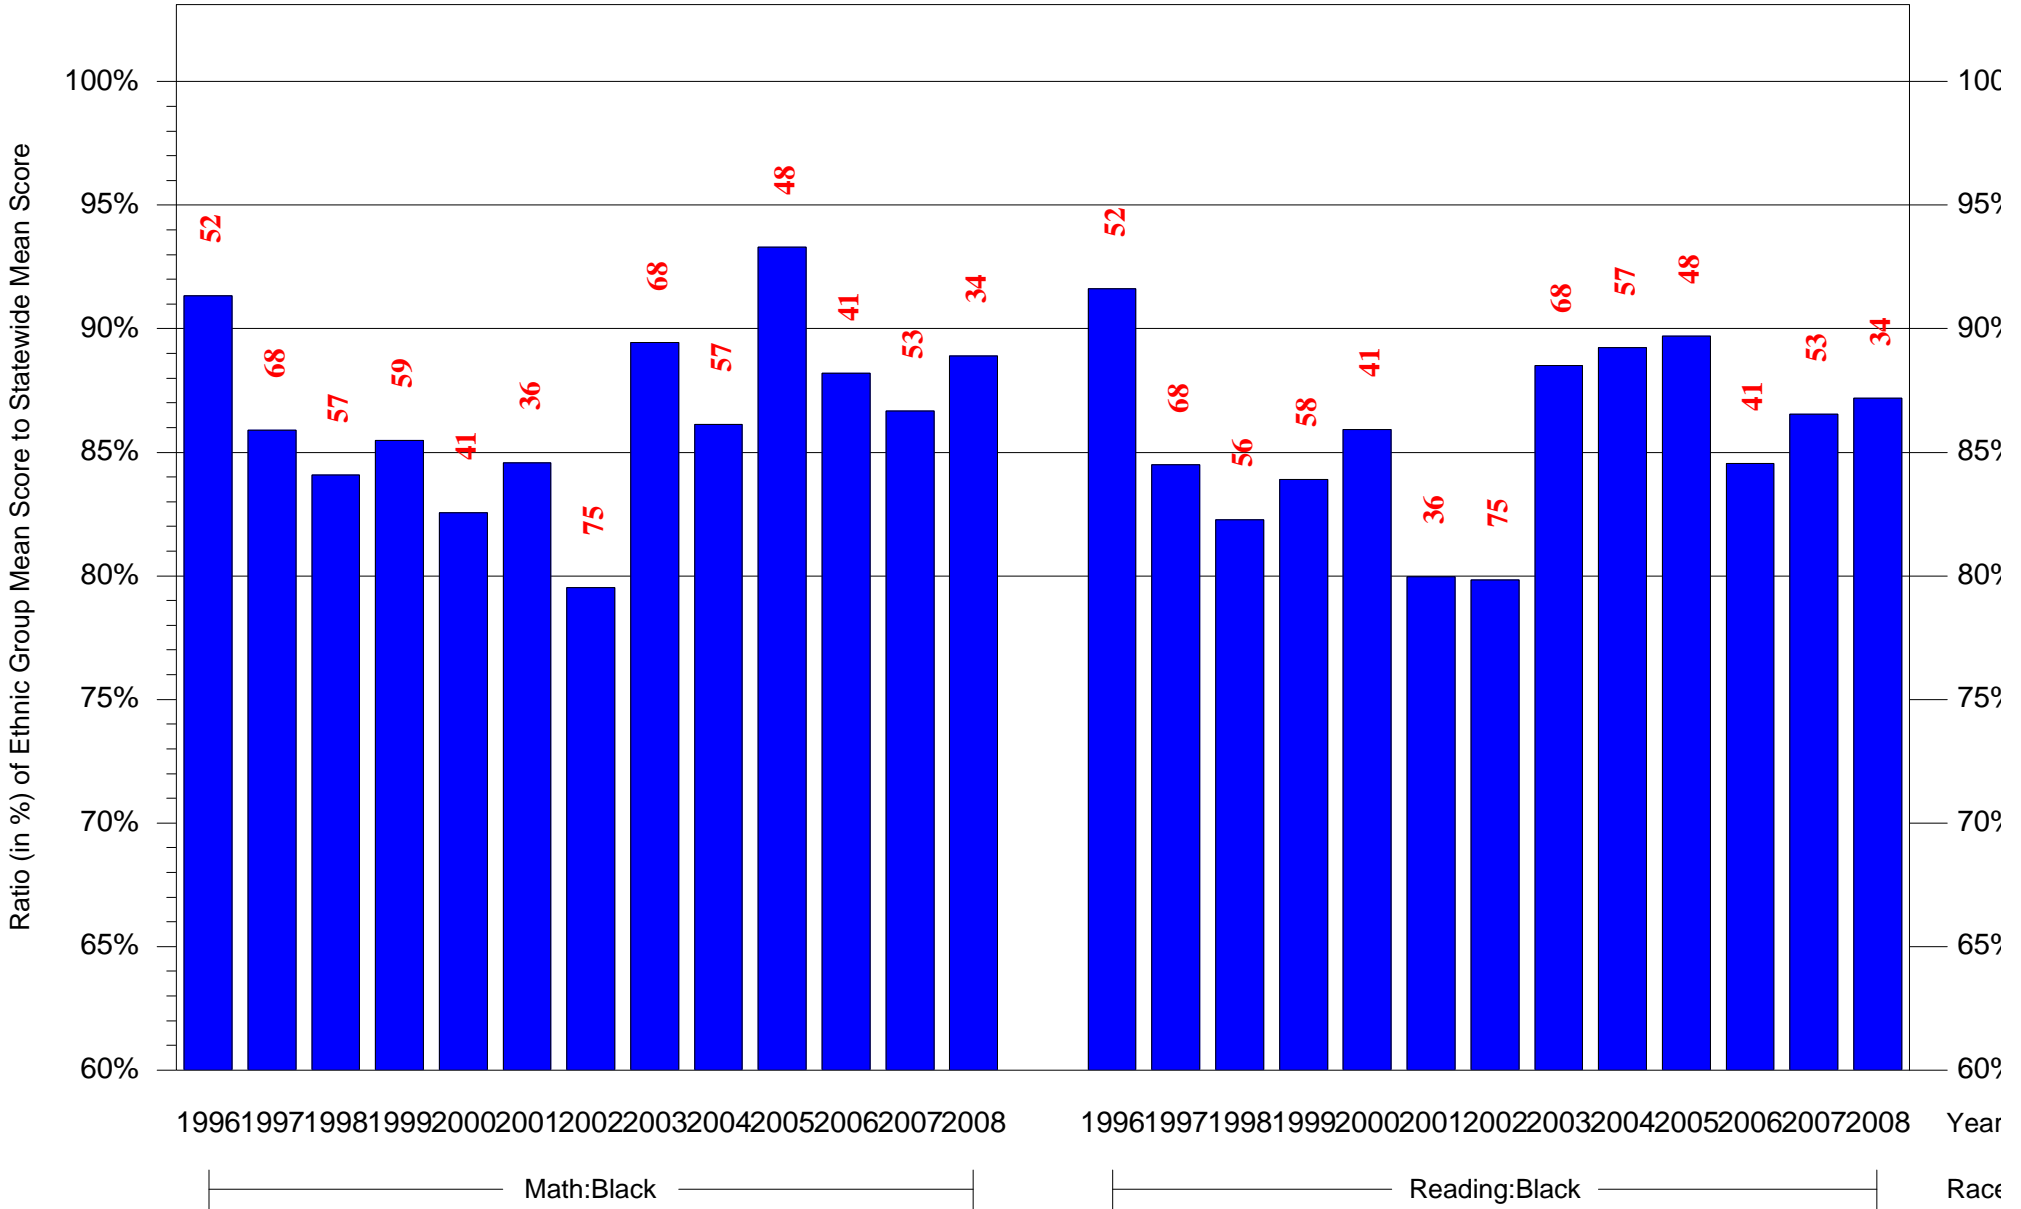

Mean Ethnic Group Building PSSA Test Score to Statewide Mean Score

Building = Blankenburg Rudolph Sch(3663) and Grade = 5 and Ethnic Group = Black or White

(Note: Number (in red) of Test Takers is above each bar in the chart.)