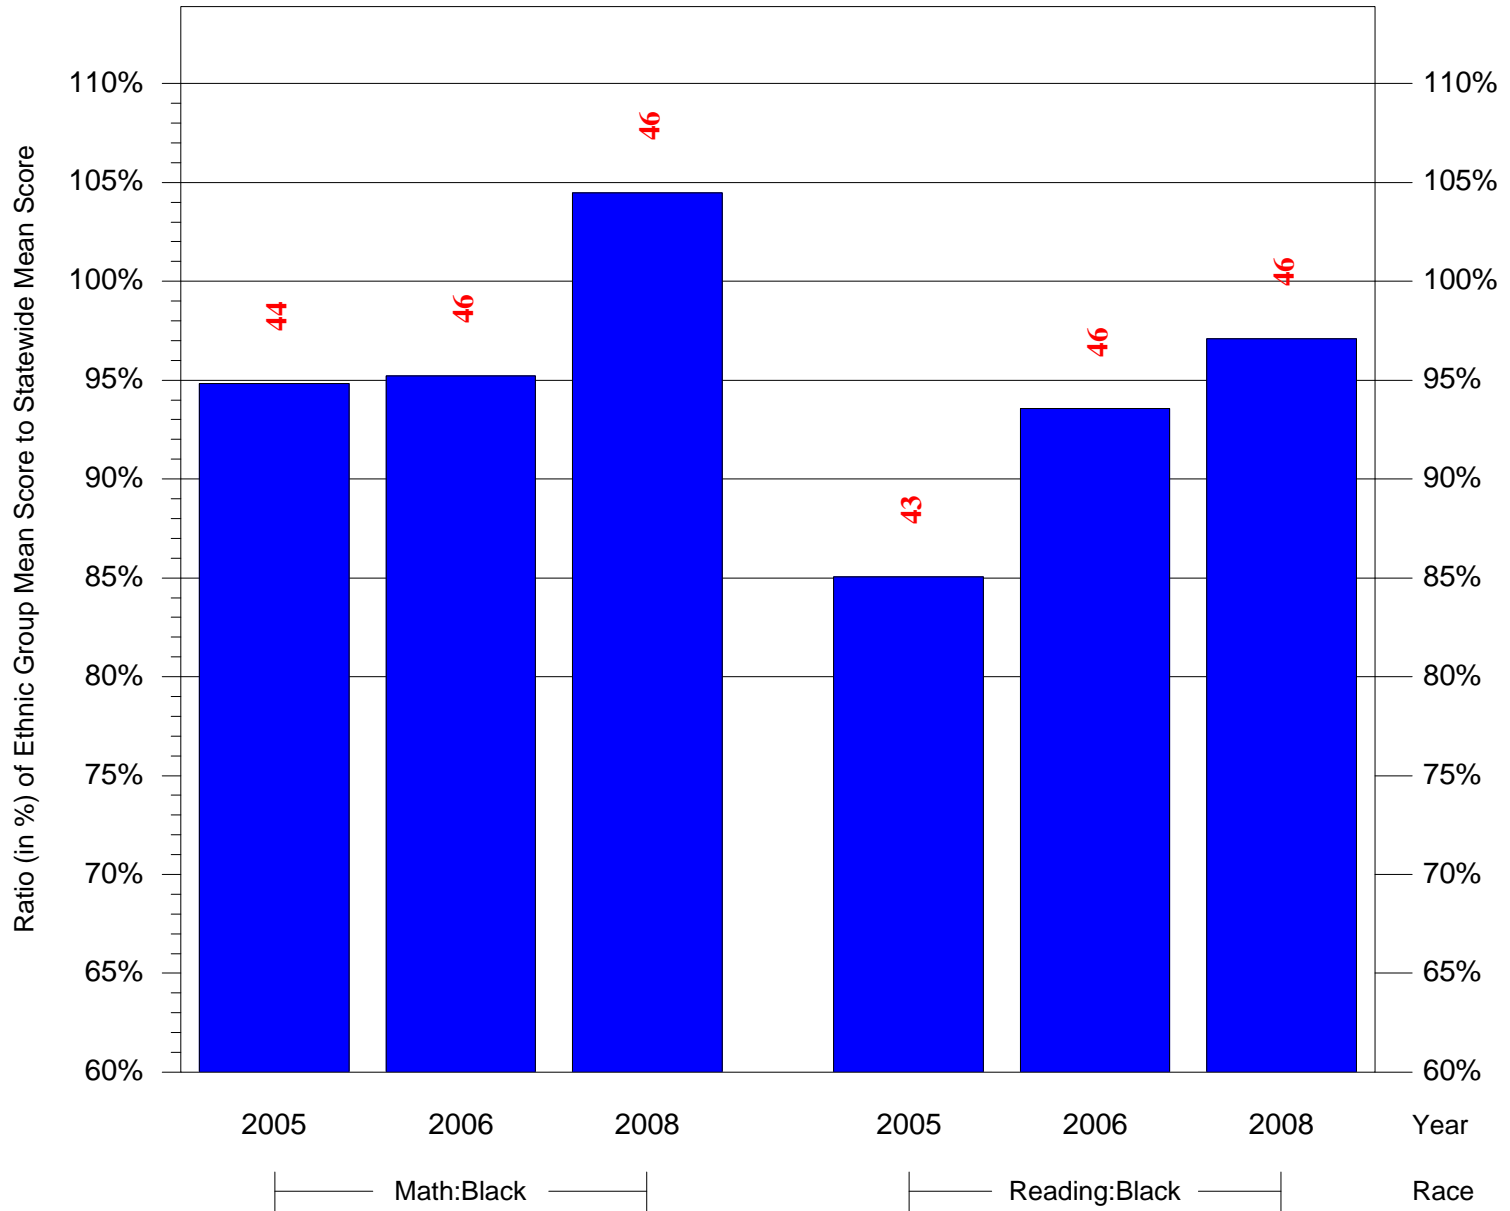

Mean Ethnic Group Building PSSA Test Score to Statewide Mean Score

Building = Motivation HS(7815) and Grade = 11 and Ethnic Group = Black or White

(Note: Number (in red) of Test Takers is above each bar in the chart.)