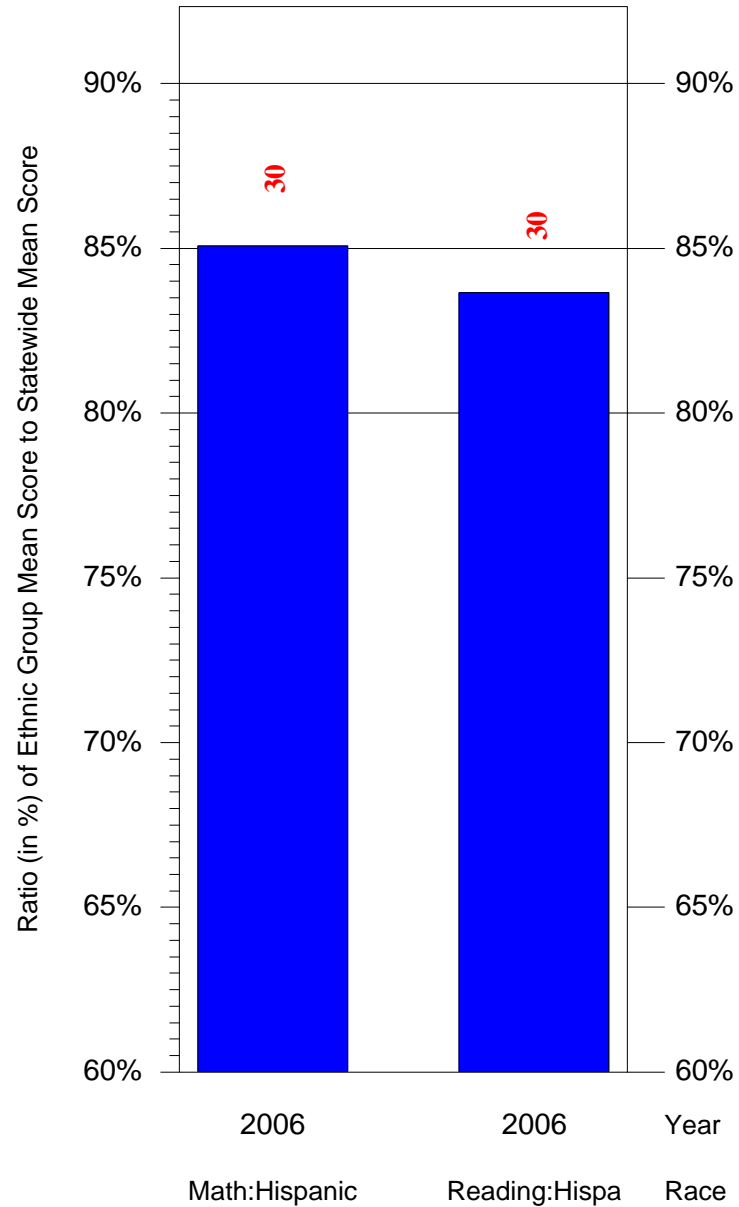

Mean Ethnic Group Building PSSA Test Score to Statewide Mean Score

Building = Edmunds Henry R Sch(3737) and Grade = 4 and Ethnic Group = Asian or Hispanic

(Note: Number (in red) of Test Takers is above each bar in the chart.)