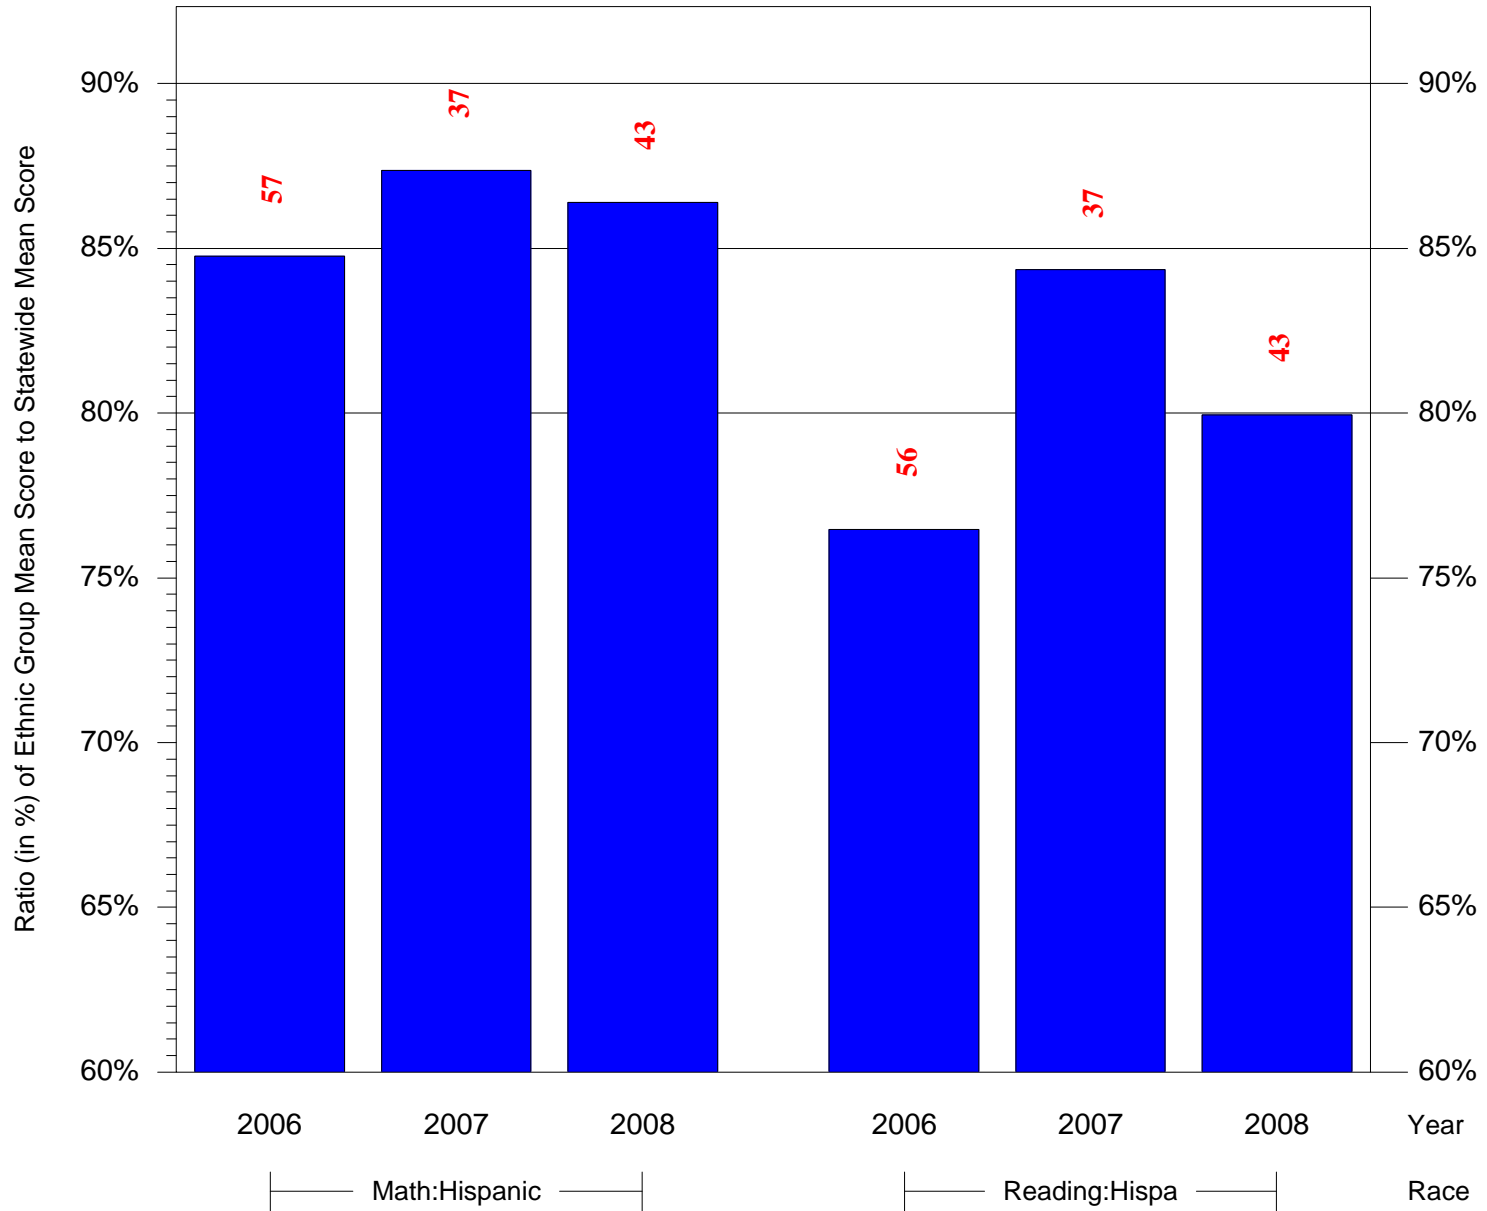

Mean Ethnic Group Building PSSA Test Score to Statewide Mean Score

Building = Hunter William H Sch(3693) and Grade = 8 and Ethnic Group = Asian or Hispanic

(Note: Number (in red) of Test Takers is above each bar in the chart.)