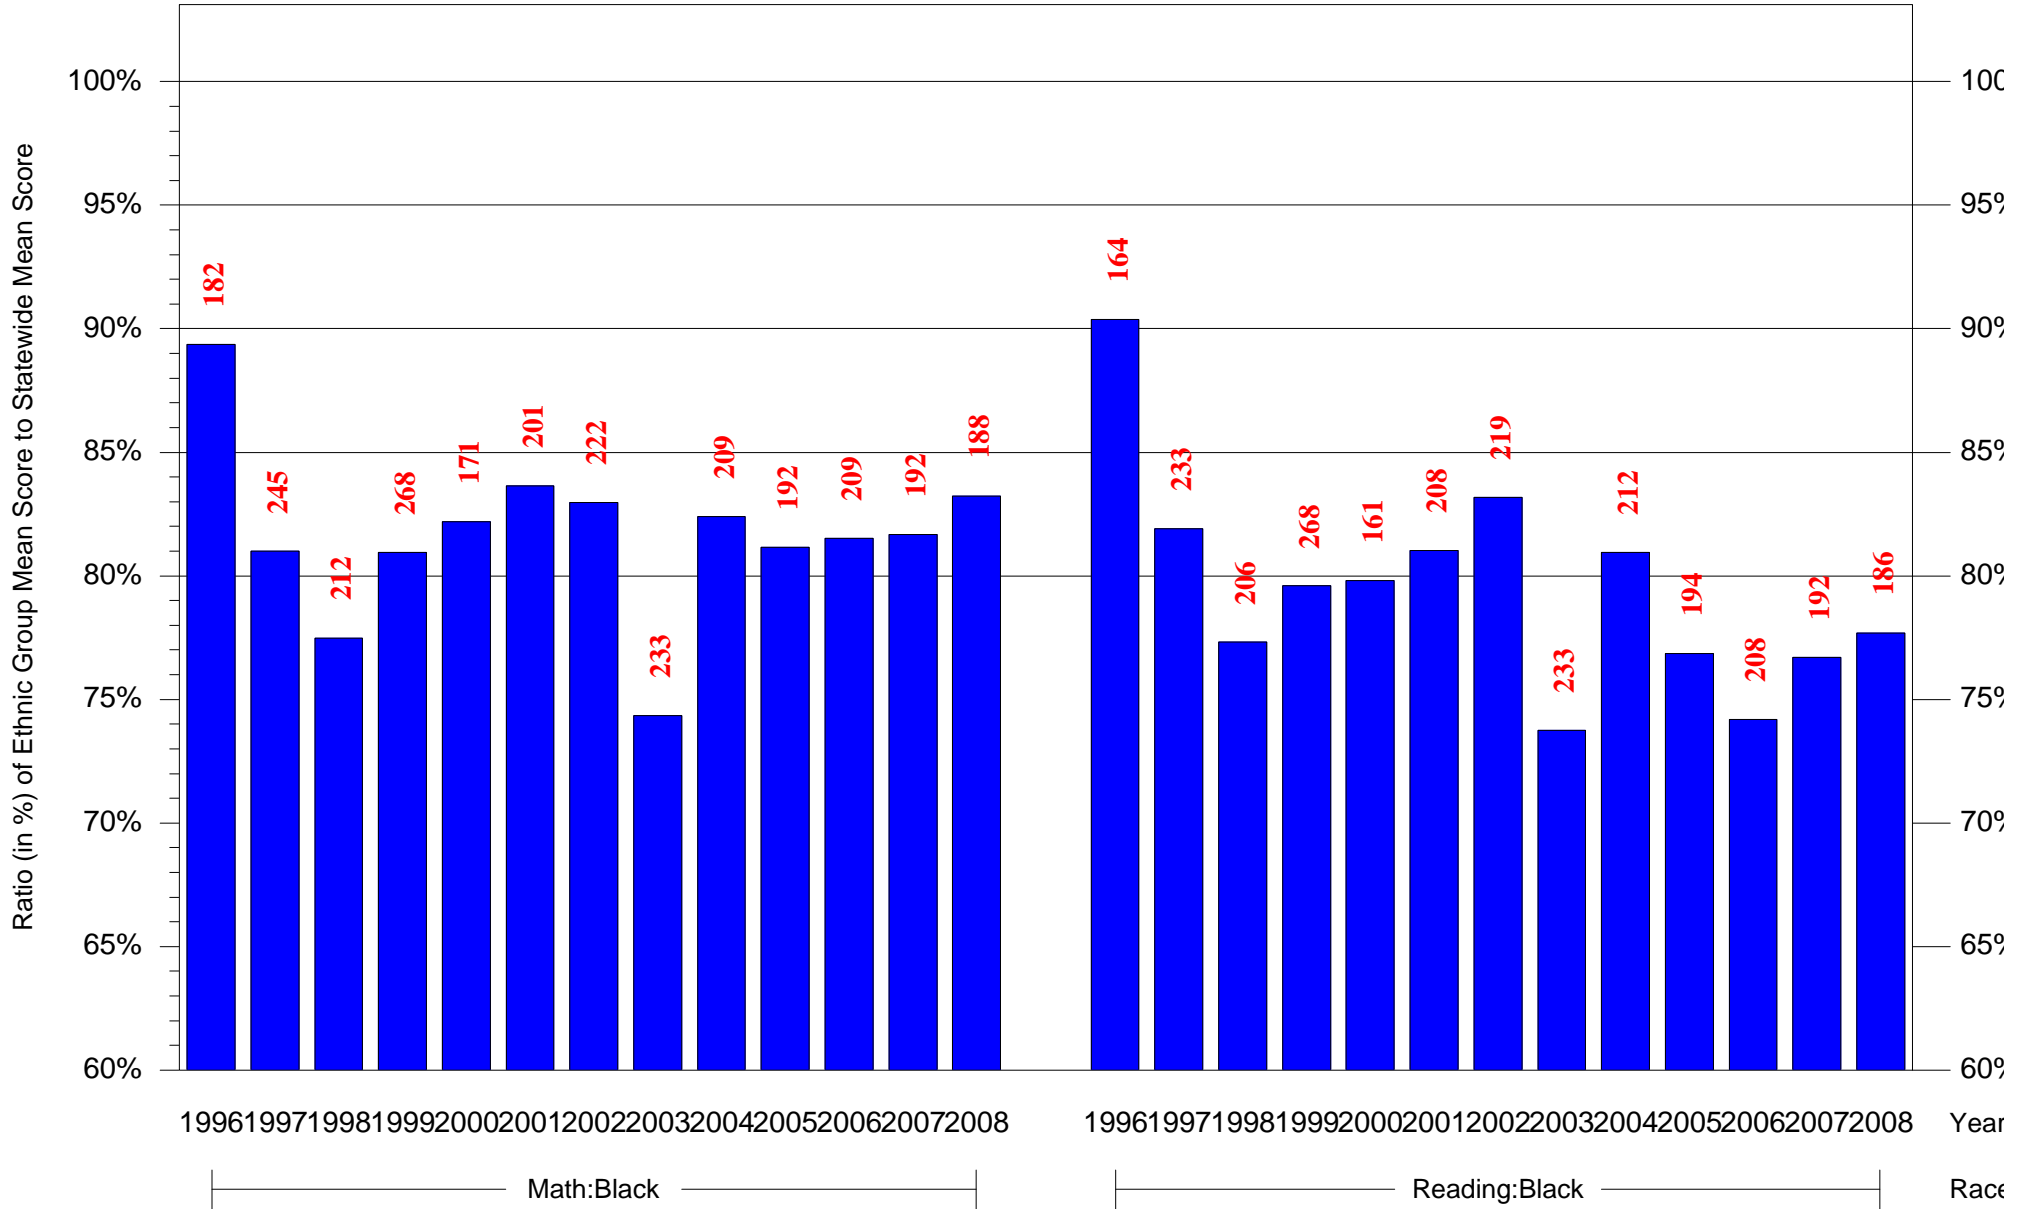

Mean Ethnic Group Building PSSA Test Score to Statewide Mean Score

Building = Gillespie Eliz D MS(7241) and Grade = 8 and Ethnic Group = Black or White

(Note: Number (in red) of Test Takers is above each bar in the chart.)