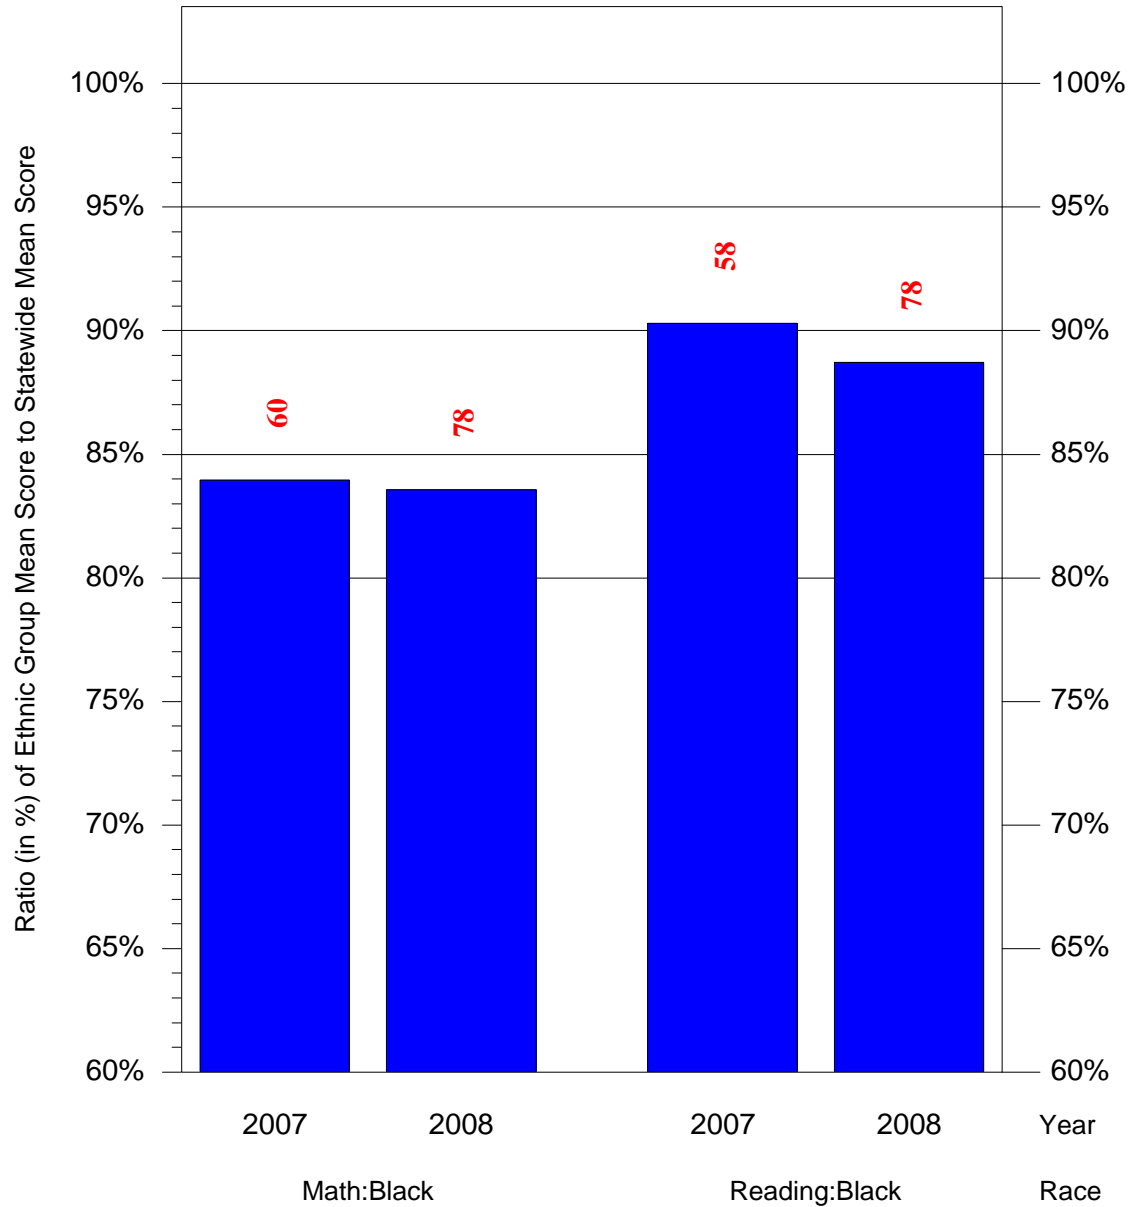

Mean Ethnic Group Building PSSA Test Score to Statewide Mean Score

Building = Harrity William F Sch(3608) and Grade = 3 and Ethnic Group = Black or White

(Note: Number (in red) of Test Takers is above each bar in the chart.)