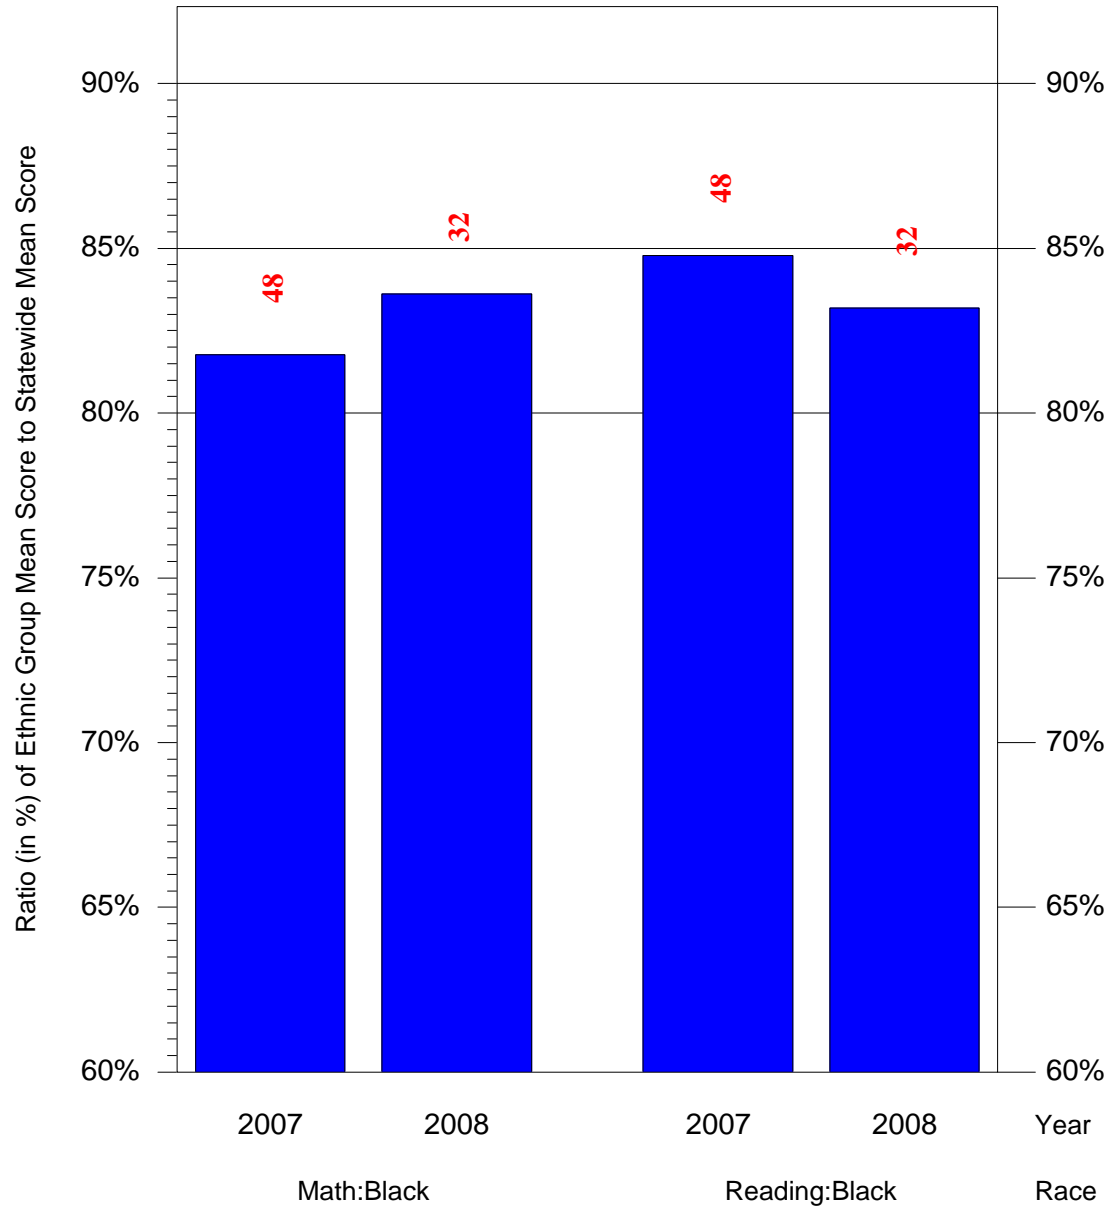

Mean Ethnic Group Building PSSA Test Score to Statewide Mean Score

Building = Locke Alain Sch(4732) and Grade = 6 and Ethnic Group = Black or White

(Note: Number (in red) of Test Takers is above each bar in the chart.)