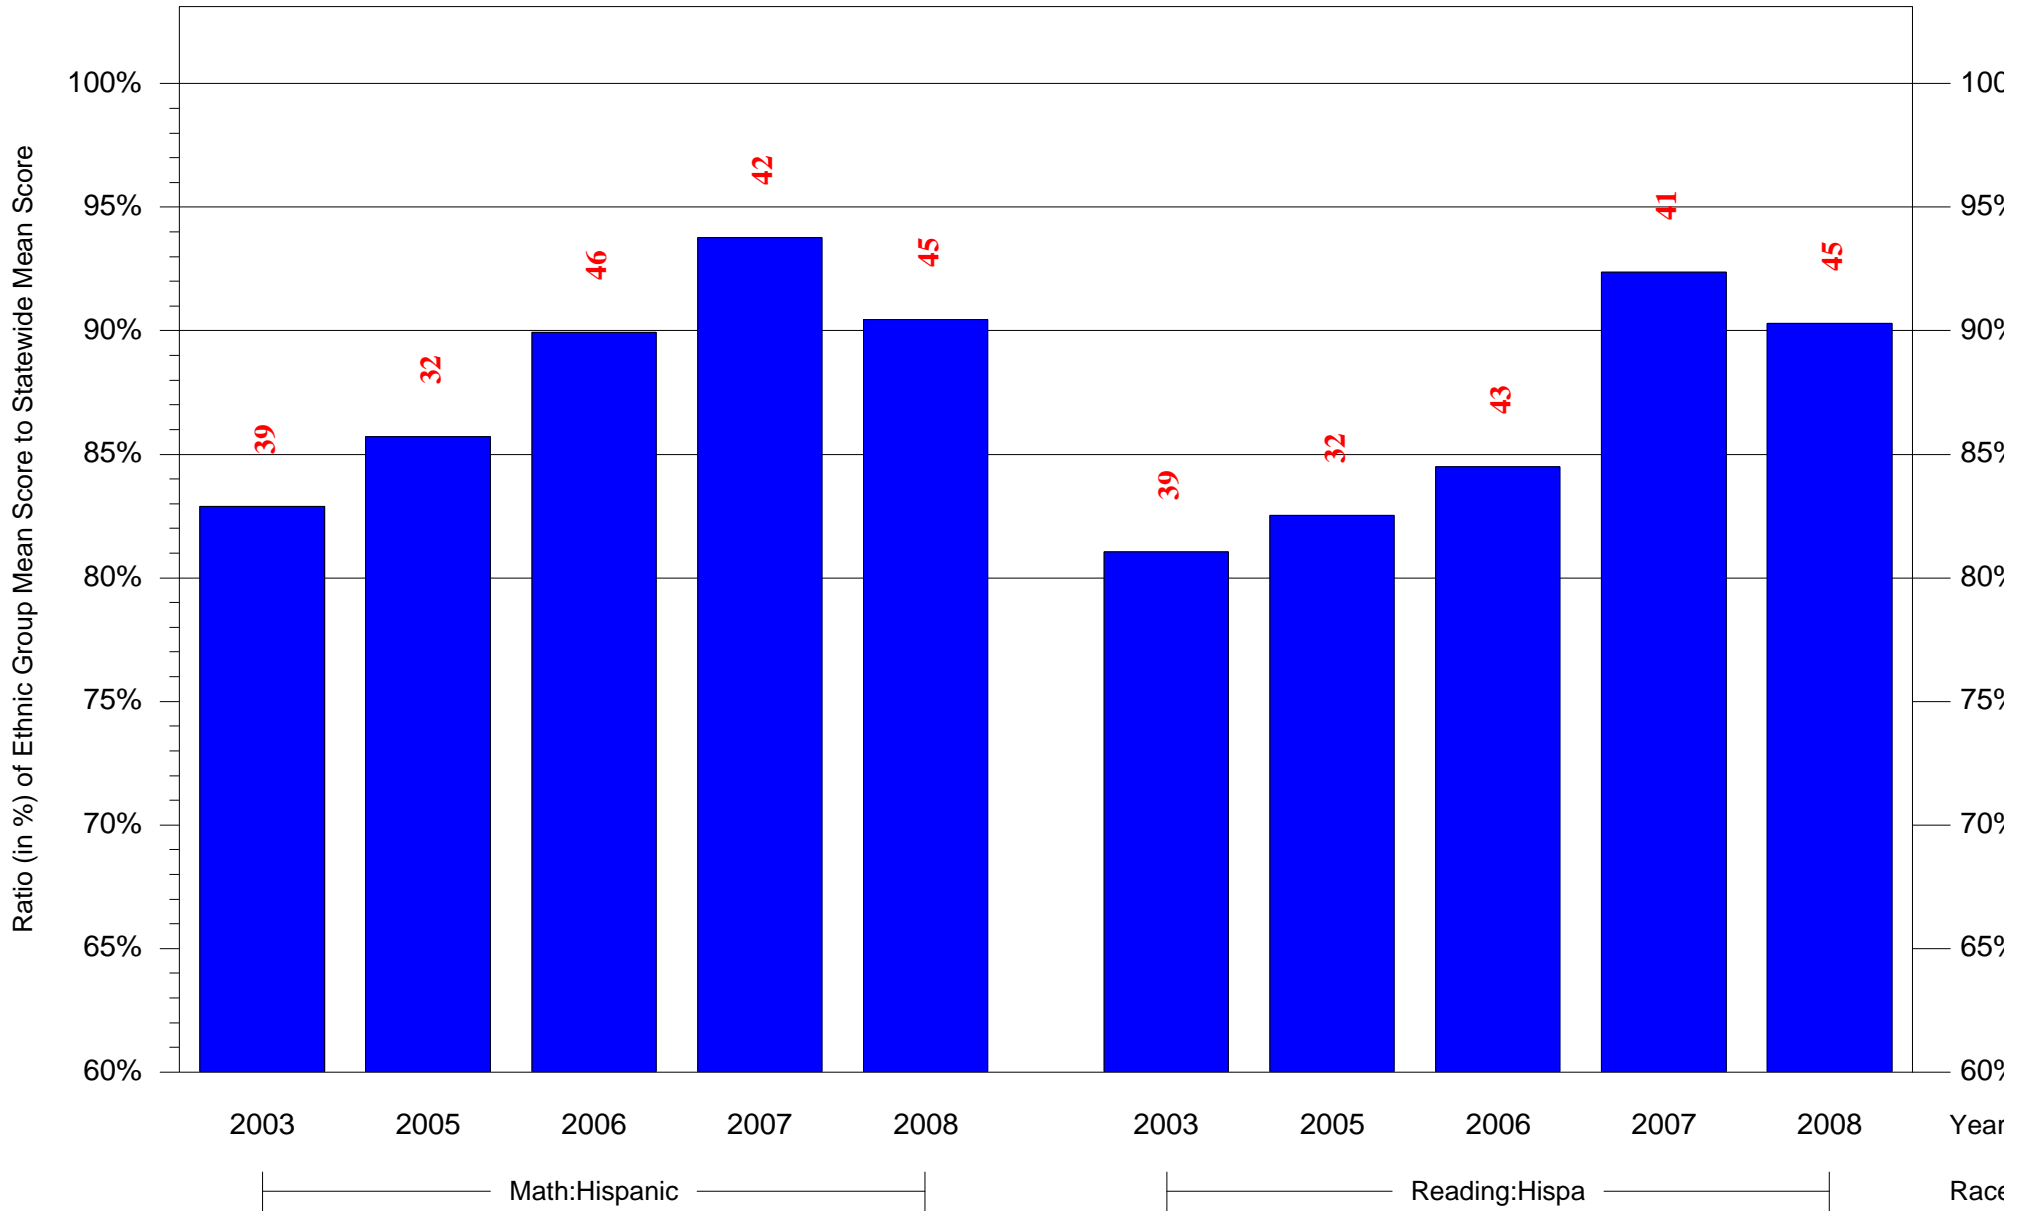

Mean Ethnic Group Building PSSA Test Score to Statewide Mean Score

Building = Meehan Austin MS(6768) and Grade = 8 and Ethnic Group = Asian or Hispanic

(Note: Number (in red) of Test Takers is above each bar in the chart.)