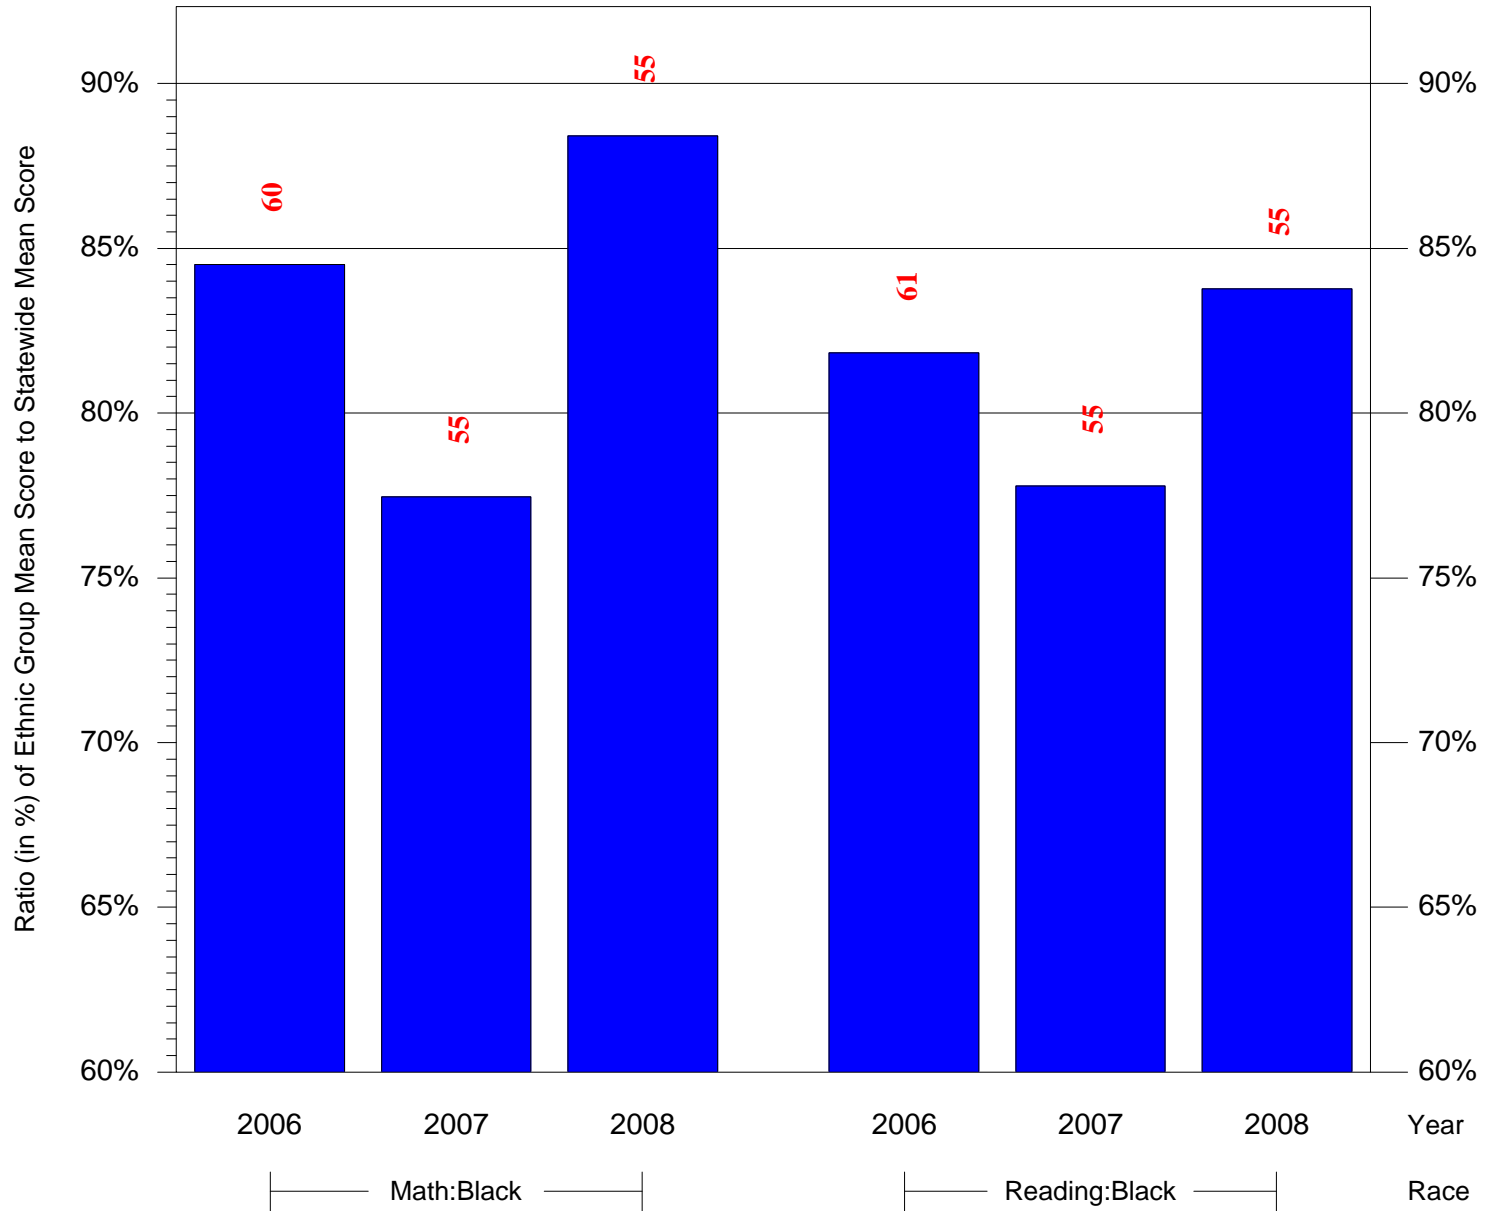

Mean Ethnic Group Building PSSA Test Score to Statewide Mean Score

Building = Douglass Frederick Sch(3624) and Grade = 7 and Ethnic Group = Black or White

(Note: Number (in red) of Test Takers is above each bar in the chart.)