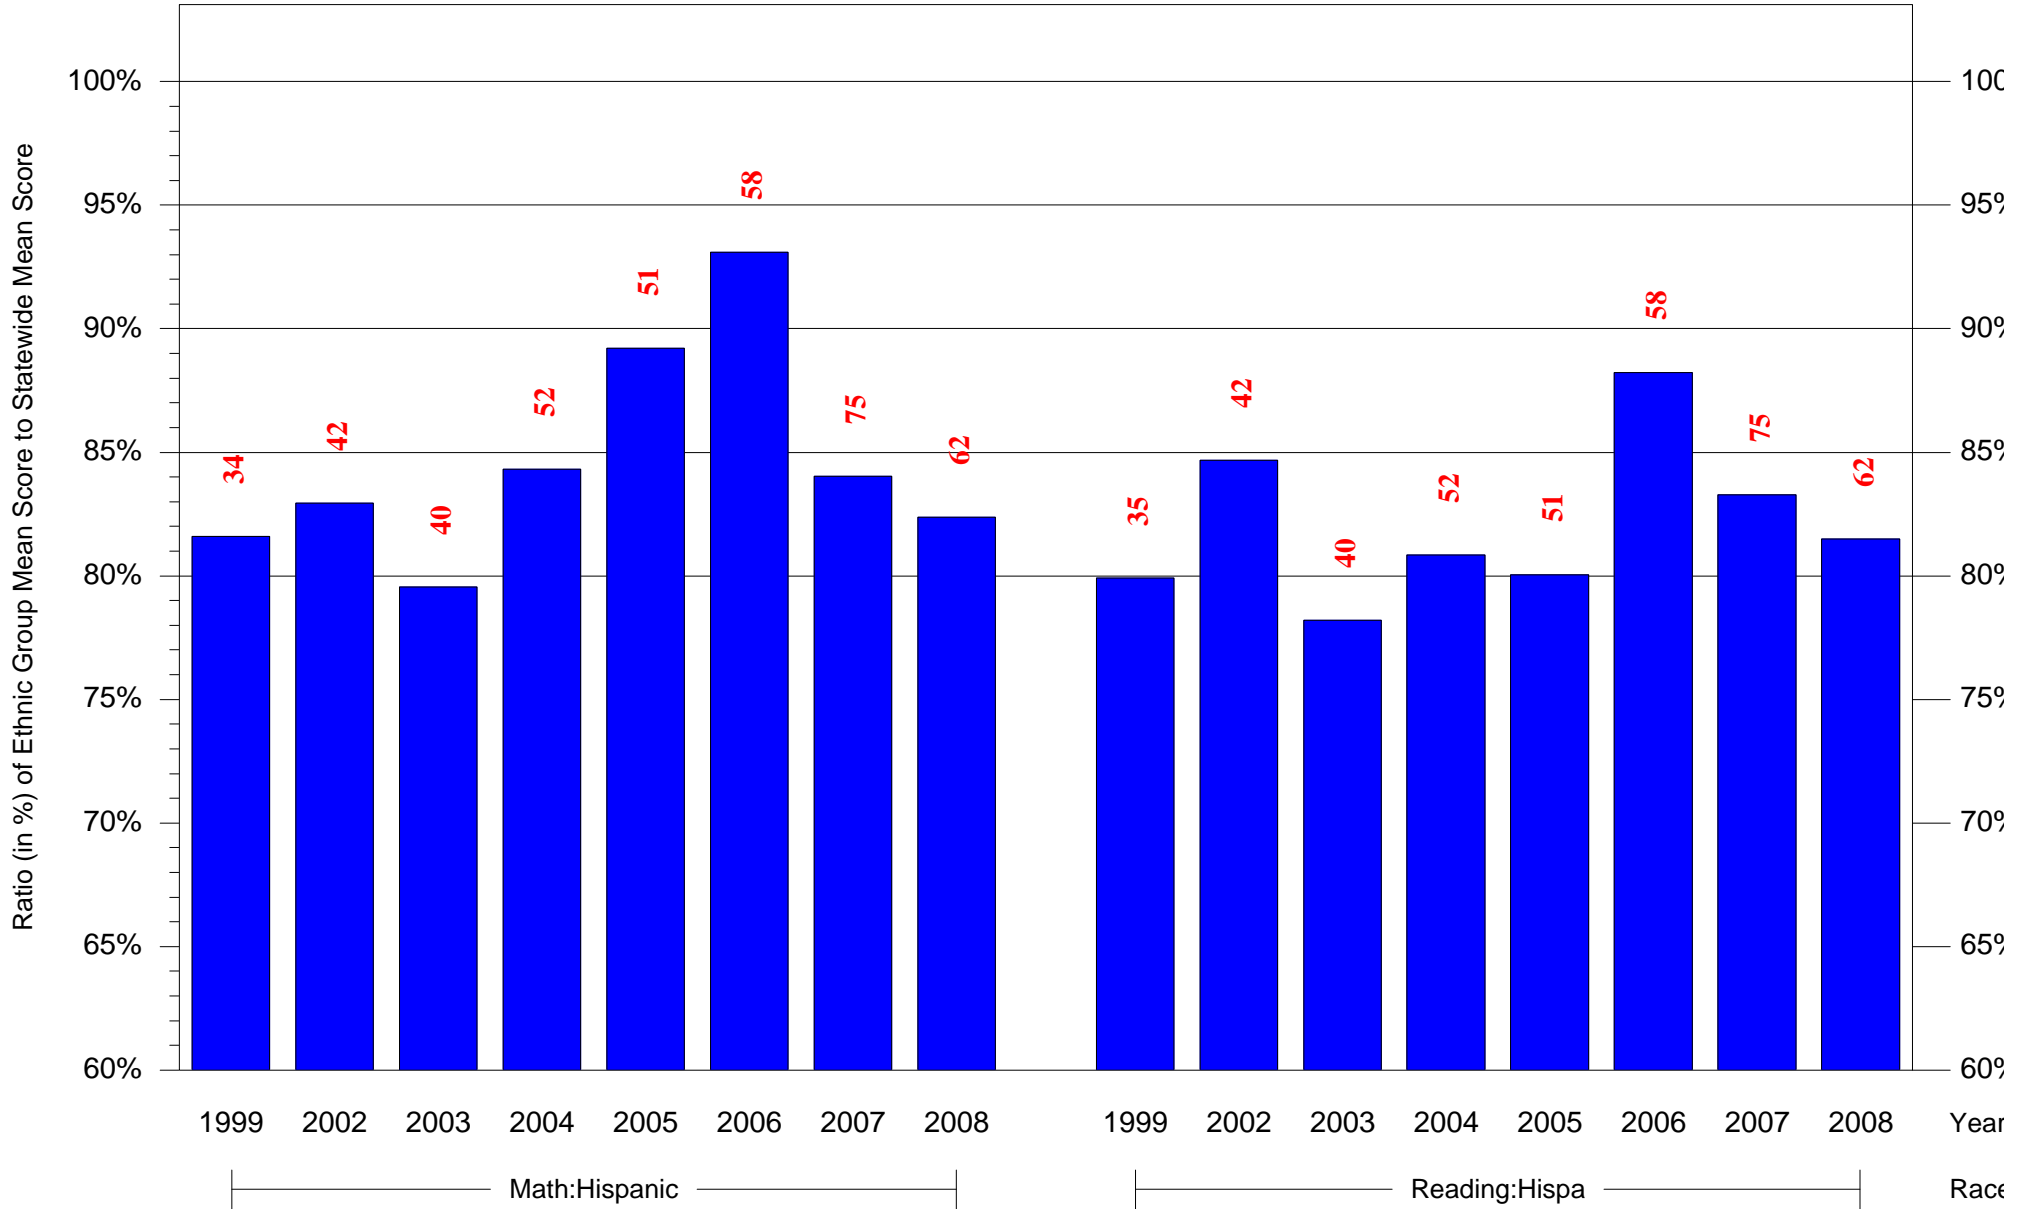

Mean Ethnic Group Building PSSA Test Score to Statewide Mean Score

Building = Hopkinson Francis Sch(3742) and Grade = 5 and Ethnic Group = Asian or Hispanic

(Note: Number (in red) of Test Takers is above each bar in the chart.)