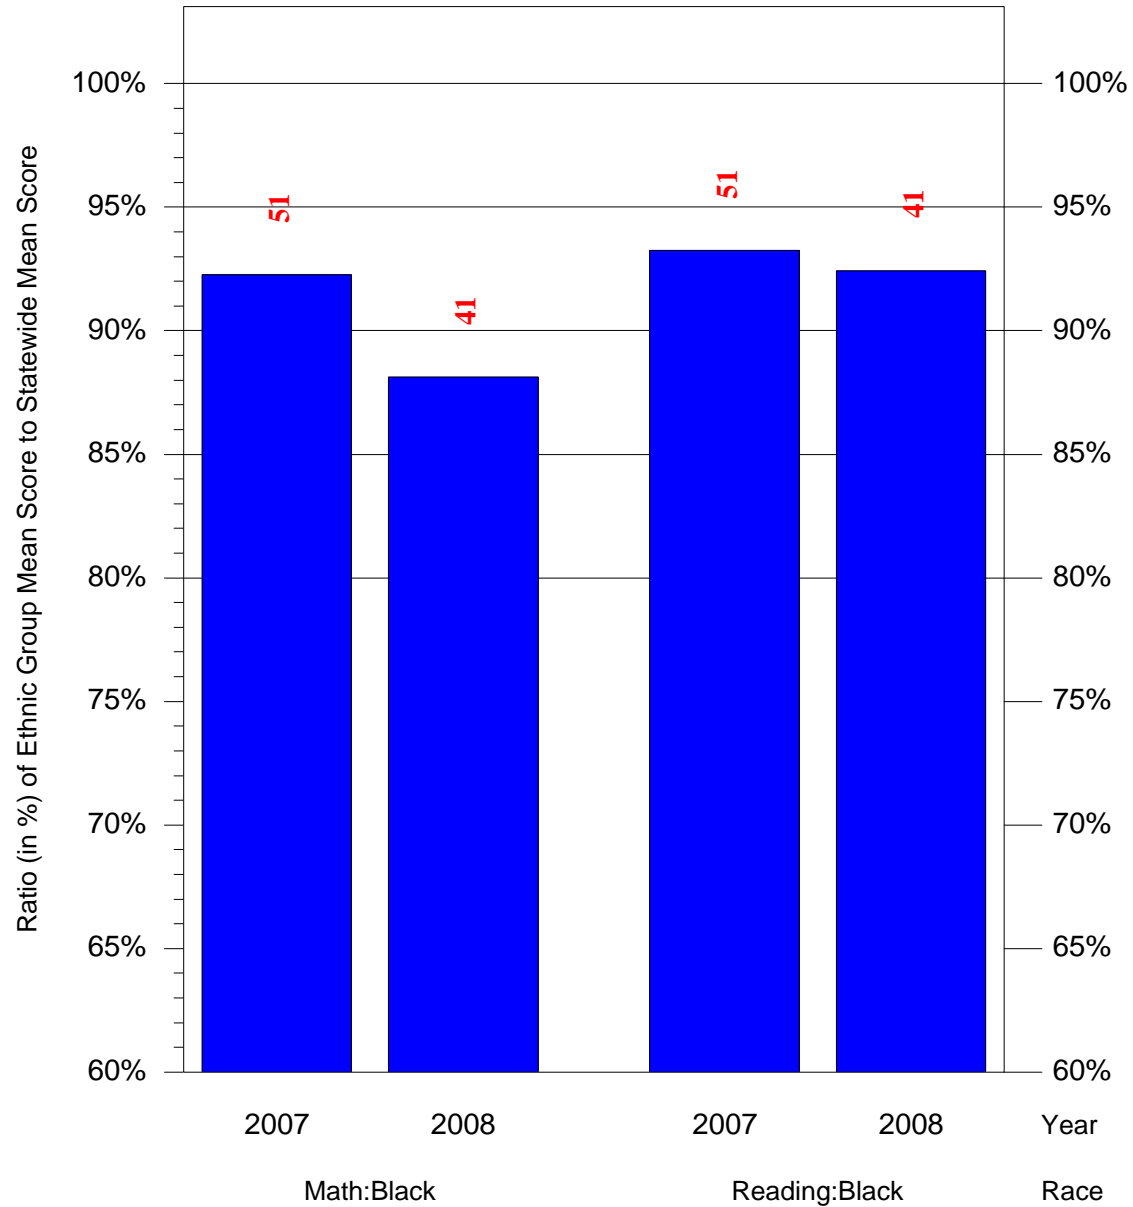

Mean Ethnic Group Building PSSA Test Score to Statewide Mean Score

Building = Howe Julia Ward Sch(3743) and Grade = 3 and Ethnic Group = Black or White

(Note: Number (in red) of Test Takers is above each bar in the chart.)