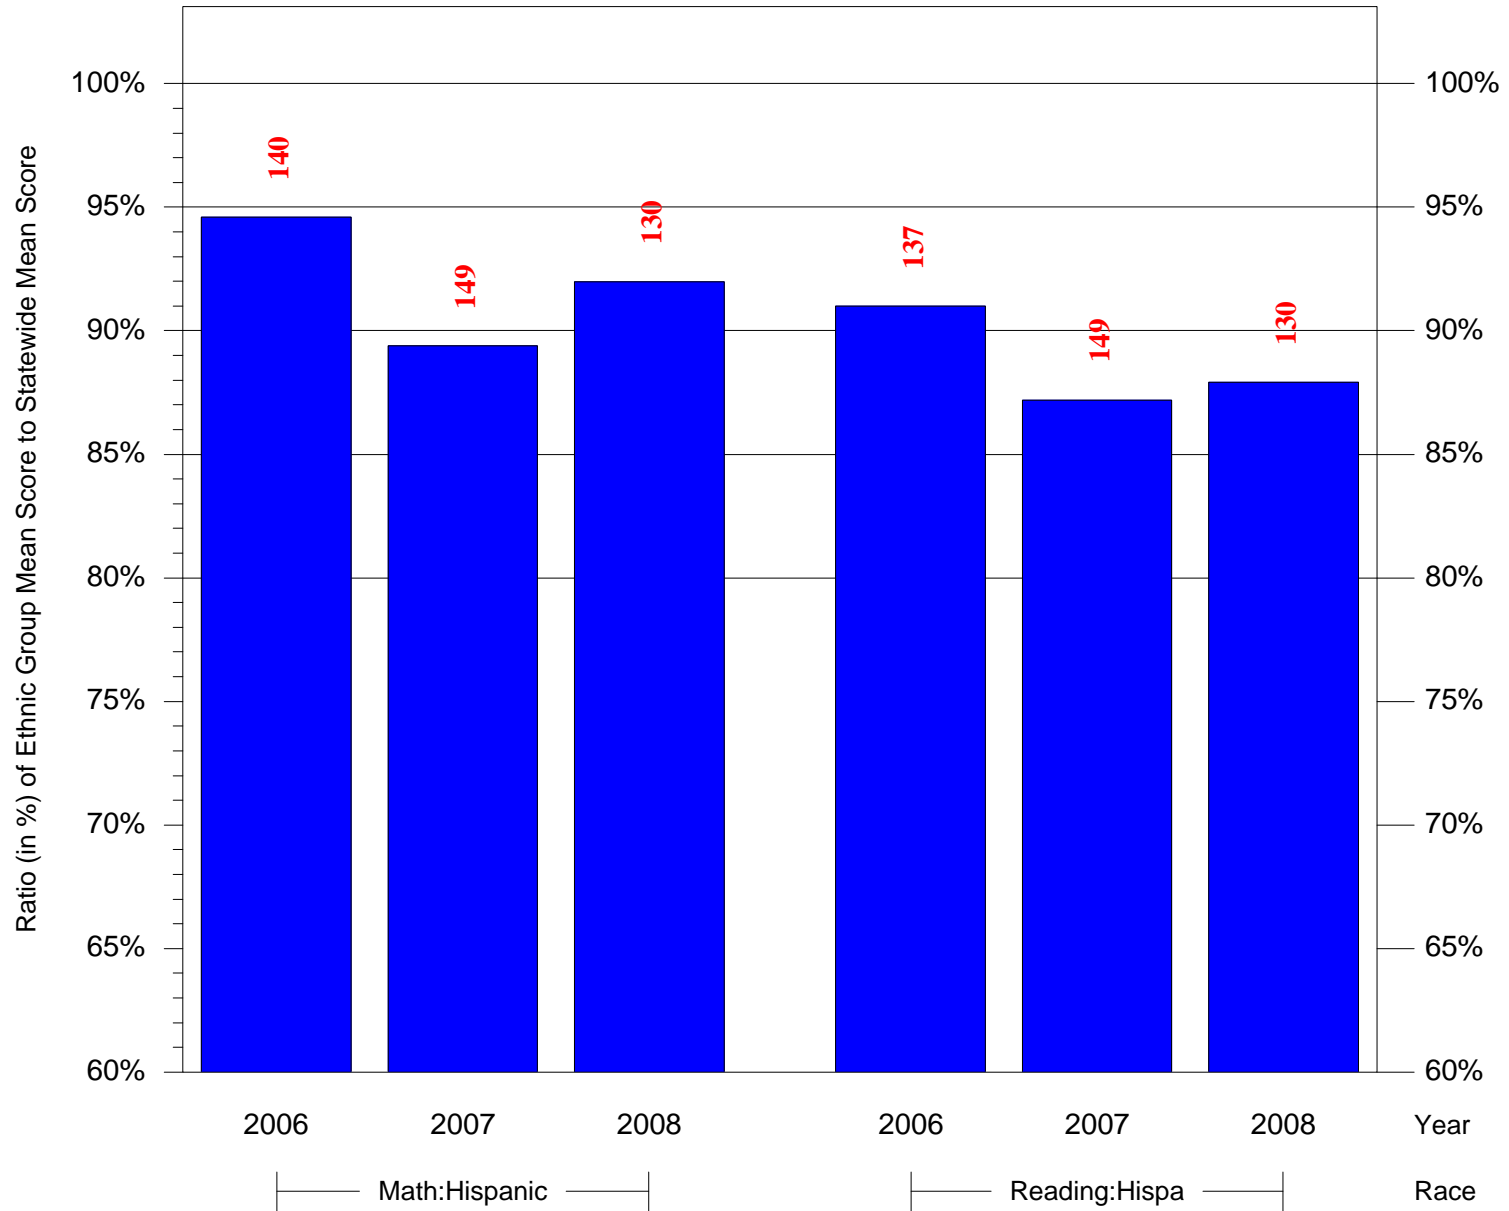

Mean Ethnic Group Building PSSA Test Score to Statewide Mean Score

Building = Feltonville Sch of Arts Sciences(7368) and Grade = 6 and Ethnic Group = Asian or Hispanic

(Note: Number (in red) of Test Takers is above each bar in the chart.)