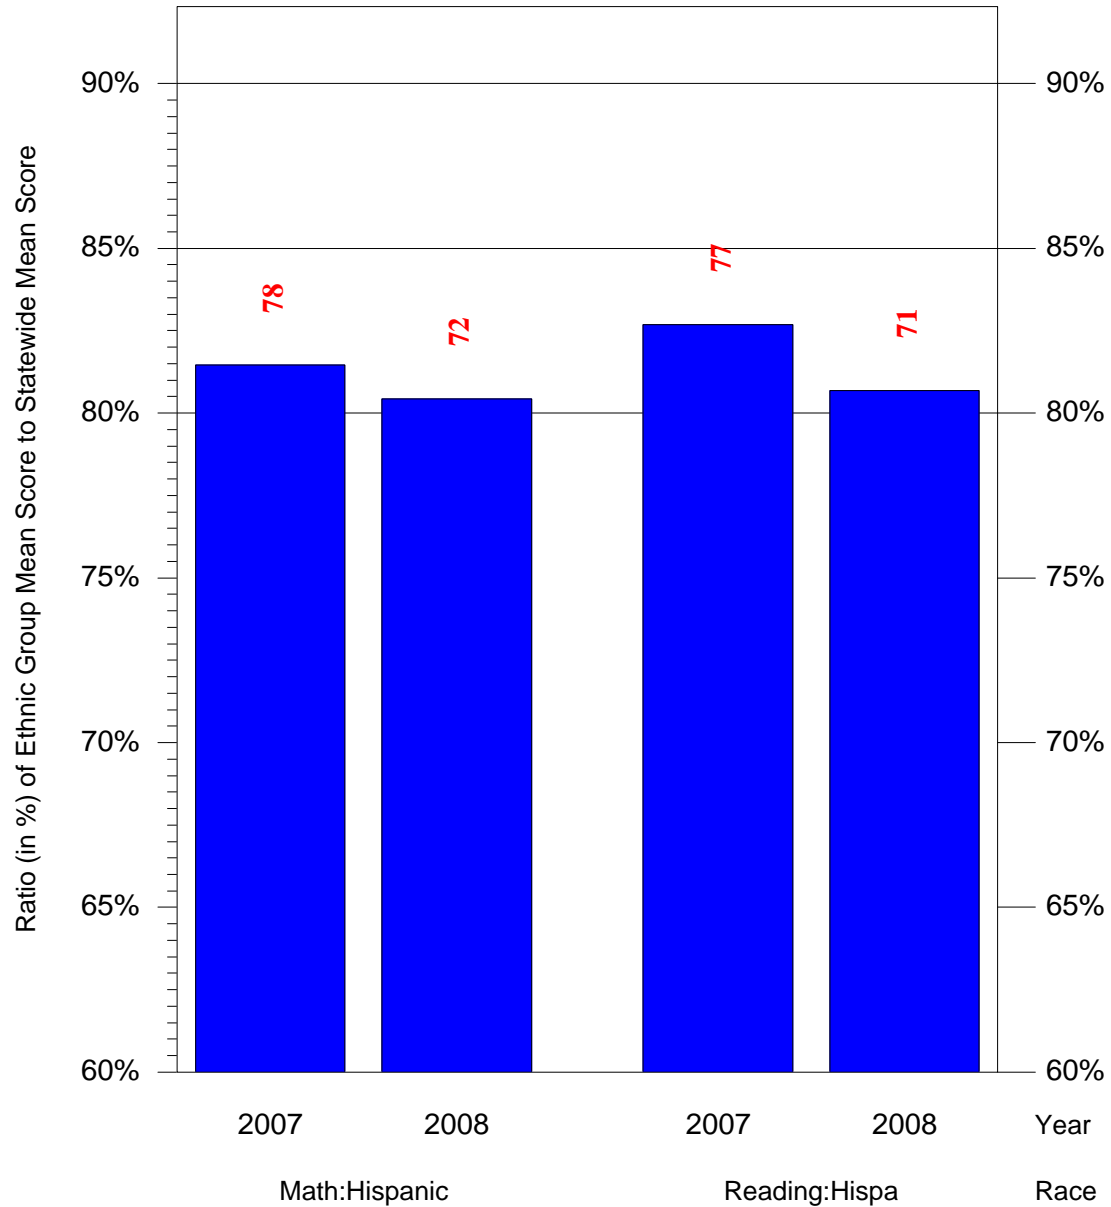

Mean Ethnic Group Building PSSA Test Score to Statewide Mean Score

Building = Taylor Bayard Sch(3755) and Grade = 5 and Ethnic Group = Asian or Hispanic

(Note: Number (in red) of Test Takers is above each bar in the chart.)