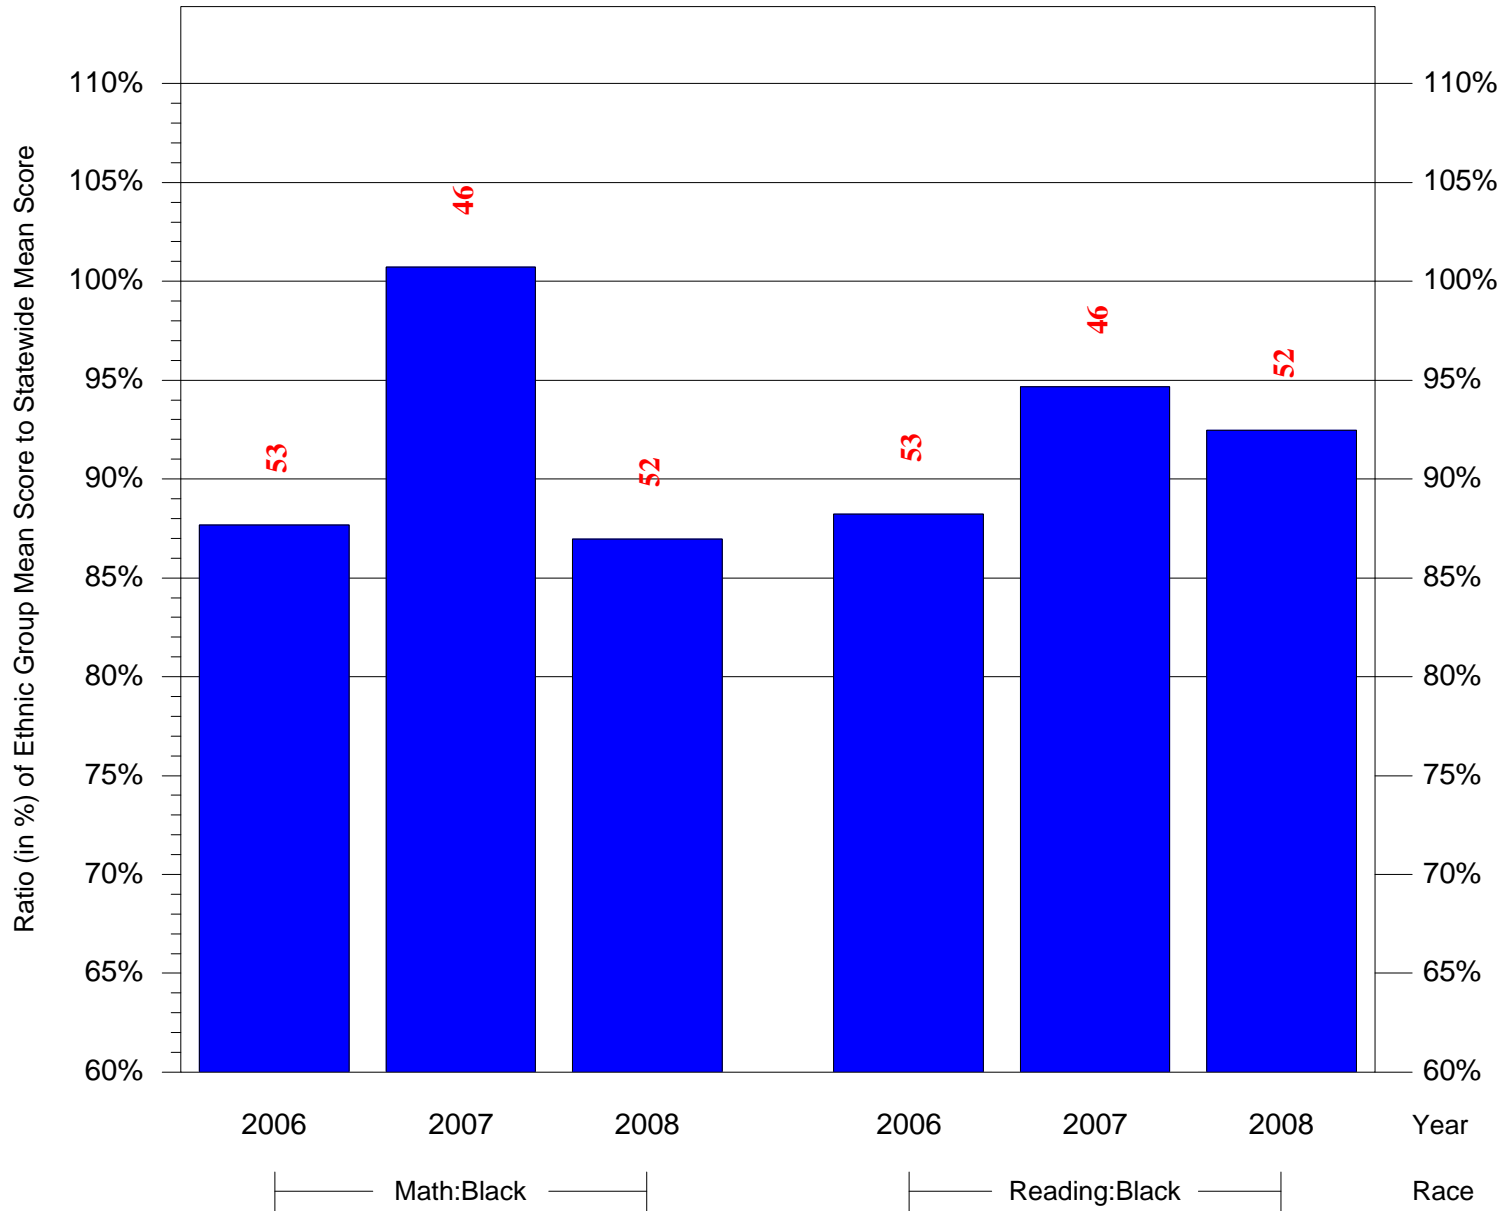

Mean Ethnic Group Building PSSA Test Score to Statewide Mean Score

Building = Howe Julia Ward Sch(3743) and Grade = 4 and Ethnic Group = Black or White

(Note: Number (in red) of Test Takers is above each bar in the chart.)