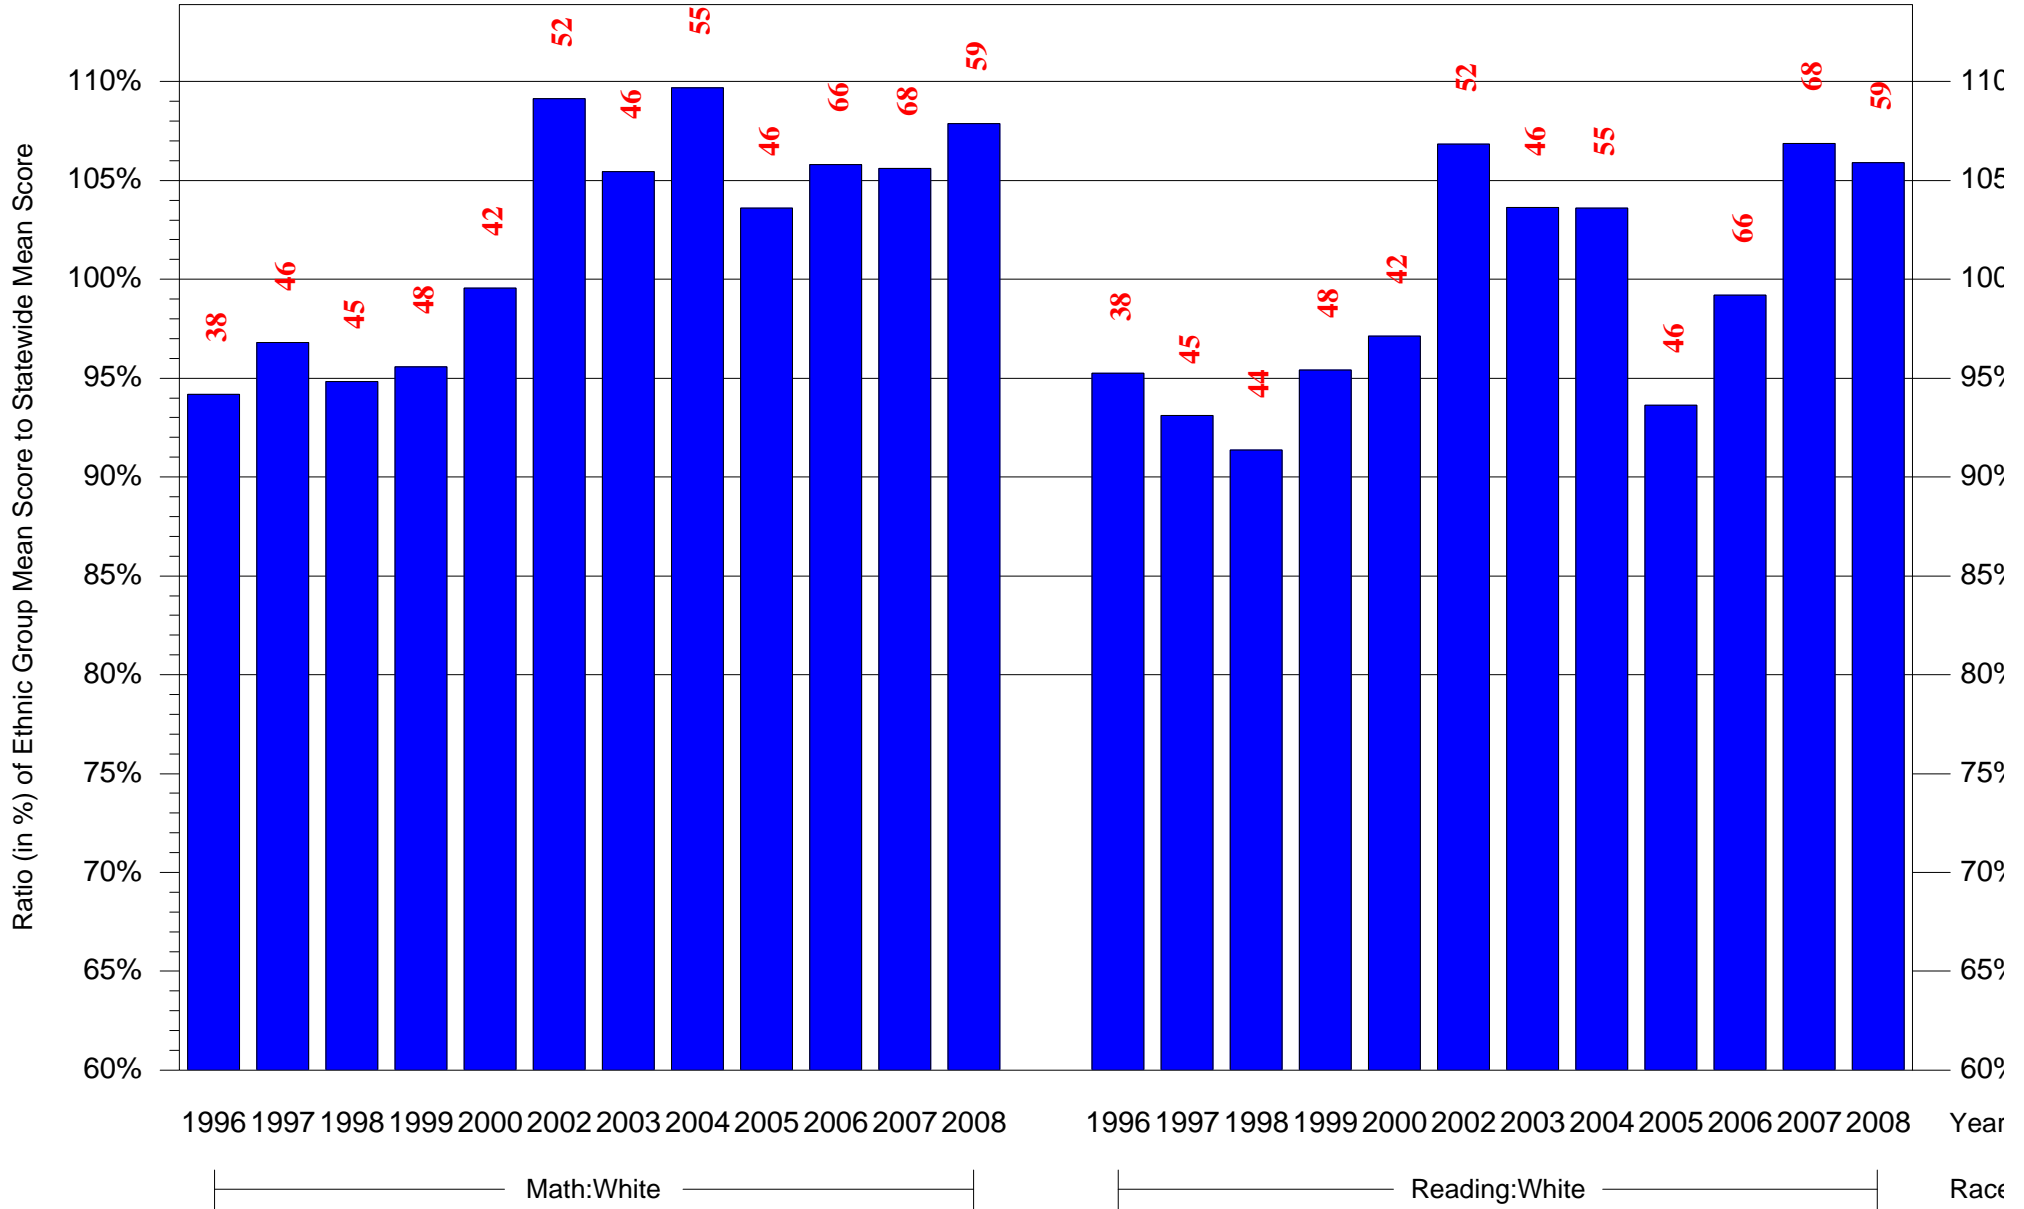

Mean Ethnic Group Building PSSA Test Score to Statewide Mean Score

Building = Bridesburg Sch(3745) and Grade = 5 and Ethnic Group = Black or White

(Note: Number (in red) of Test Takers is above each bar in the chart.)