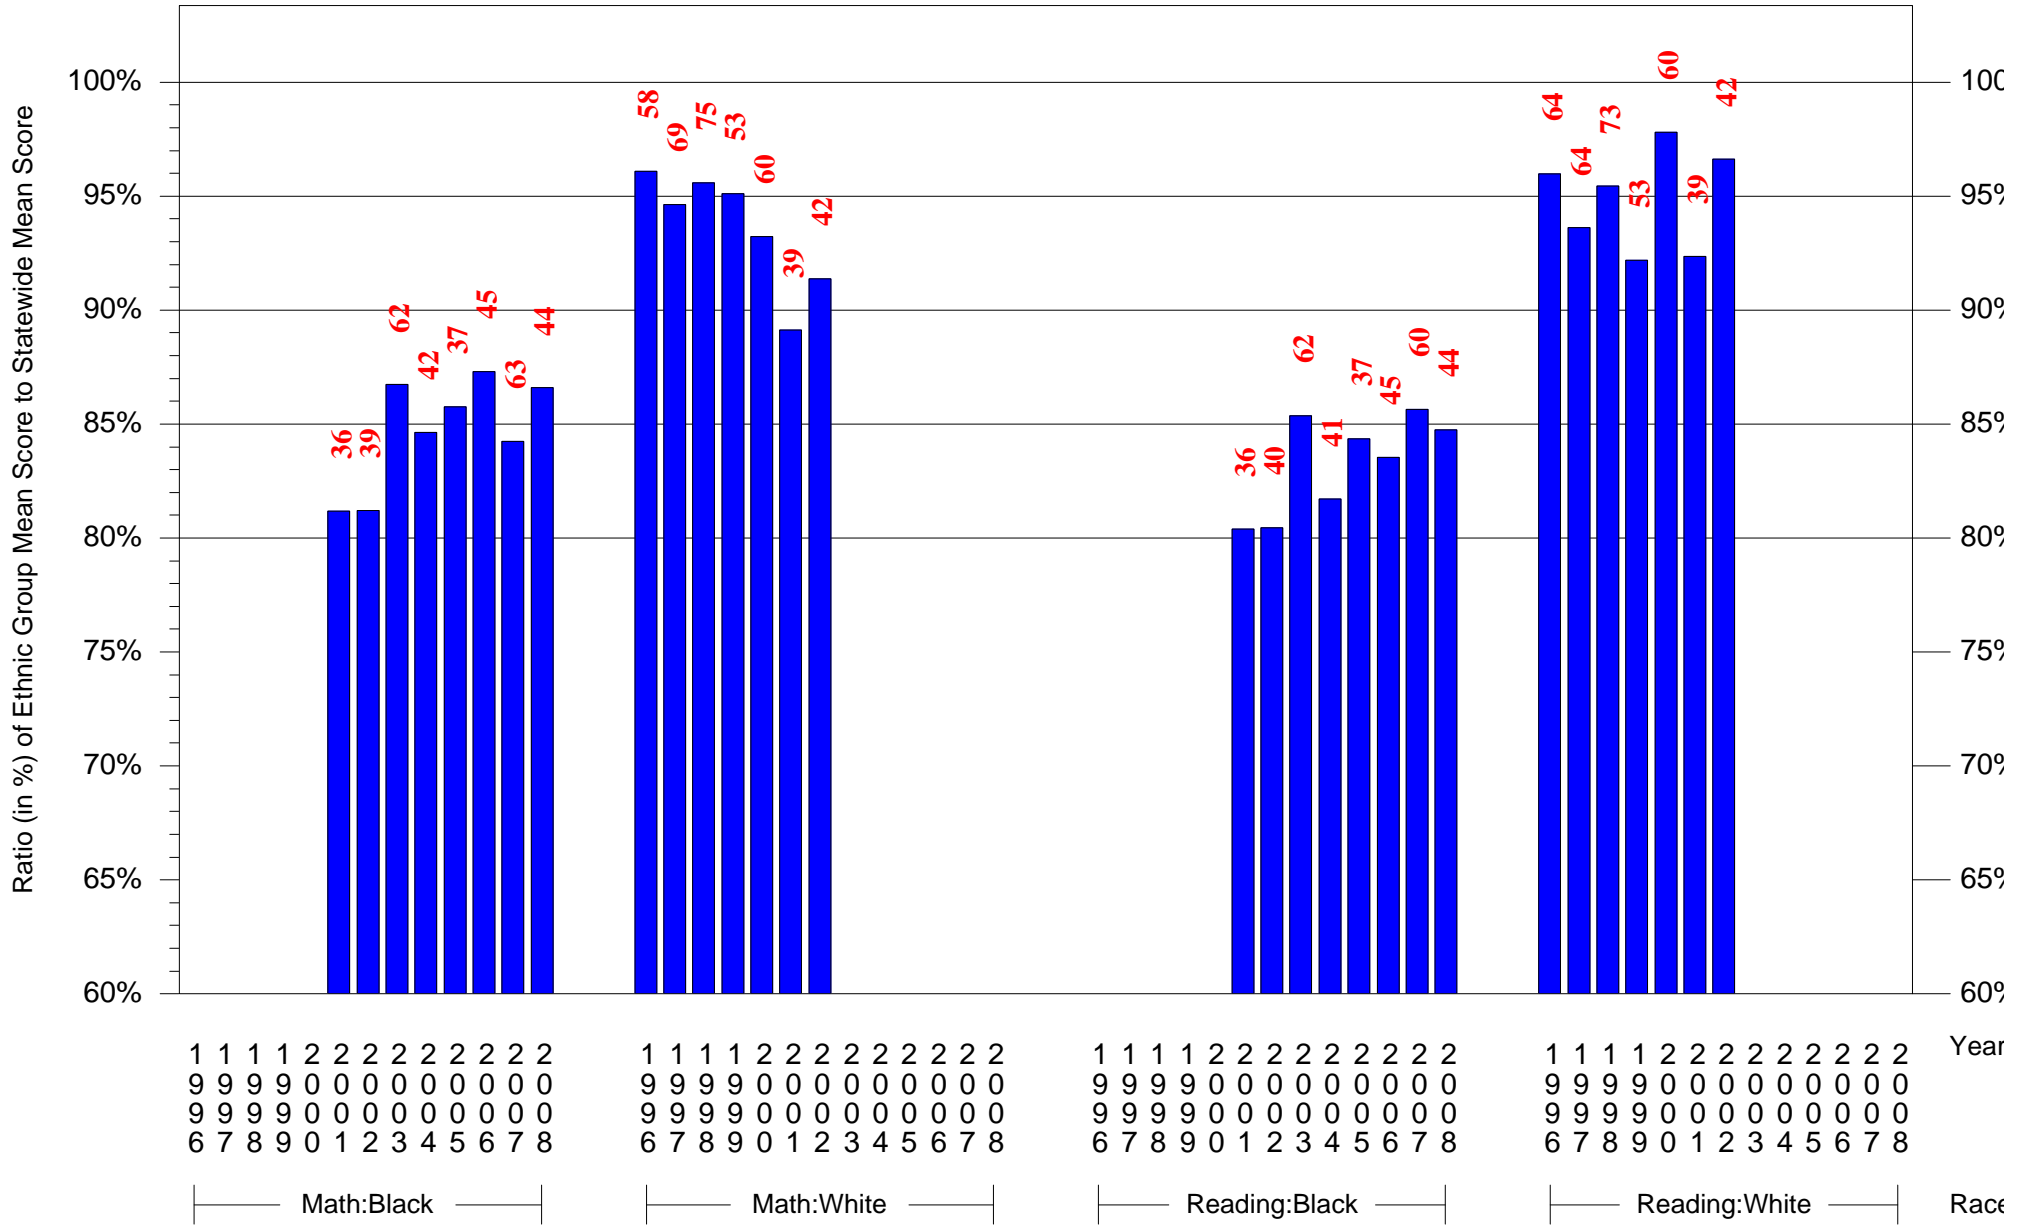

Mean Ethnic Group Building PSSA Test Score to Statewide Mean Score

Building = Carnell Laura H Sch(7230) and Grade = 8 and Ethnic Group = Black or White

(Note: Number (in red) of Test Takers is above each bar in the chart.)