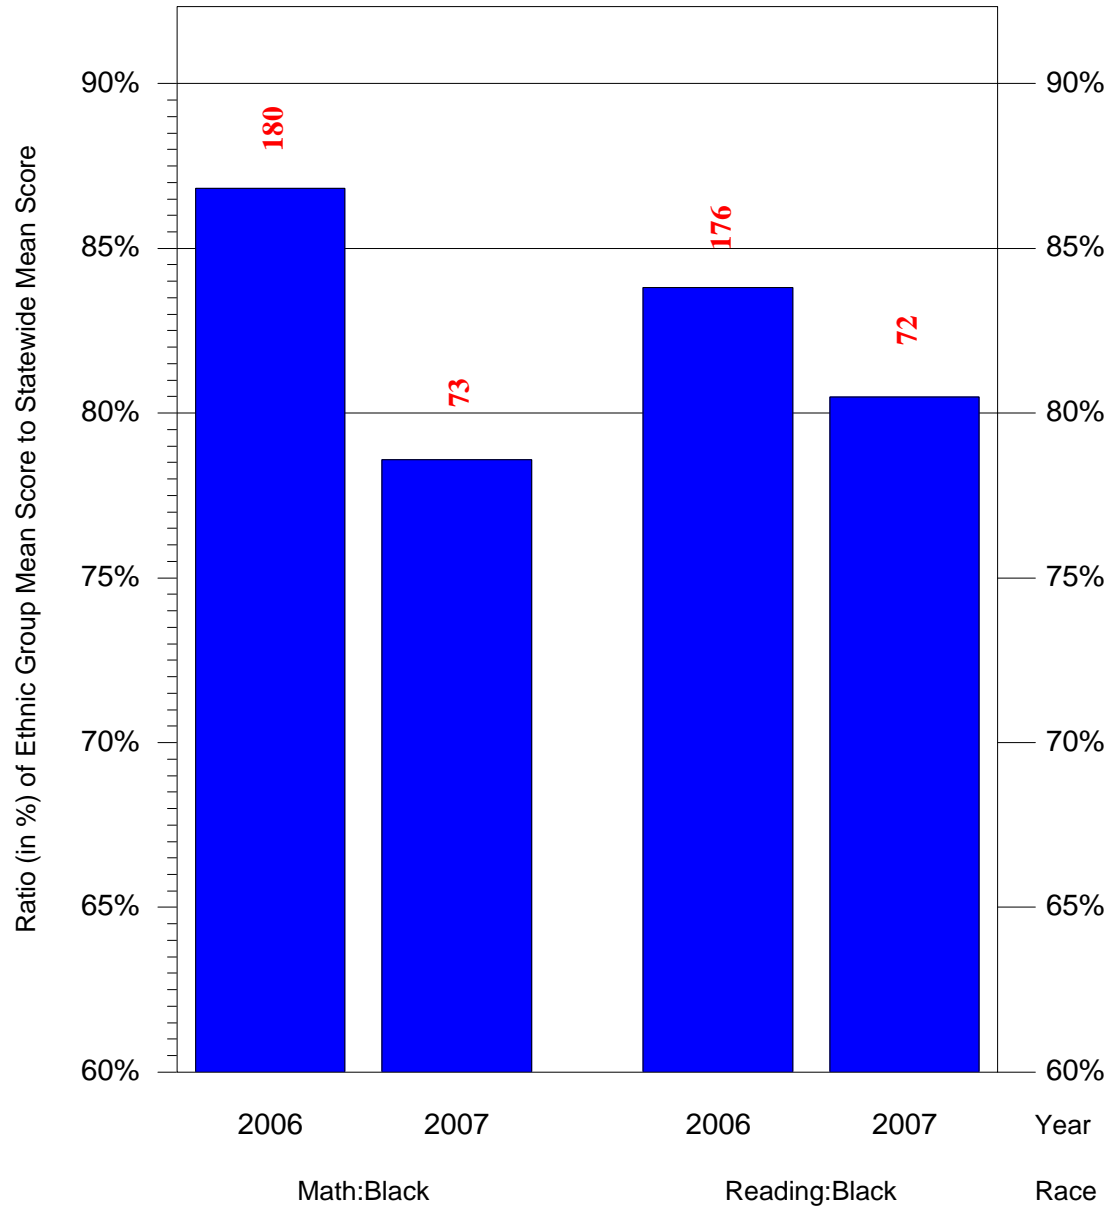

Mean Ethnic Group Building PSSA Test Score to Statewide Mean Score

Building = Lewis Ada H MS(6764) and Grade = 7 and Ethnic Group = Black or White

(Note: Number (in red) of Test Takers is above each bar in the chart.)