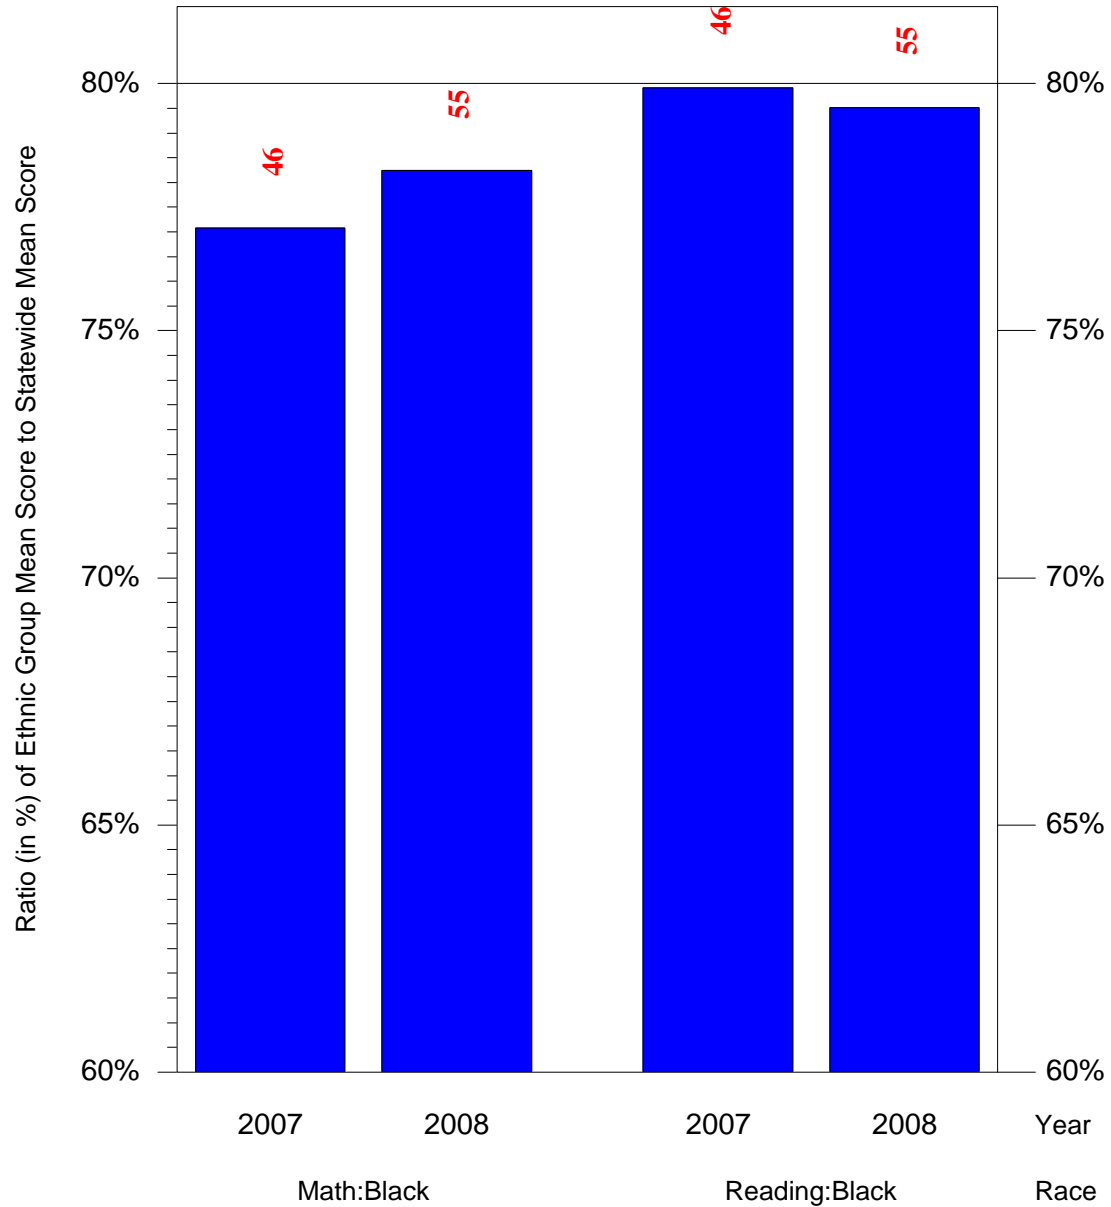

Mean Ethnic Group Building PSSA Test Score to Statewide Mean Score

Building = Sulzberger Mayer MS(7249) and Grade = 5 and Ethnic Group = Black or White

(Note: Number (in red) of Test Takers is above each bar in the chart.)