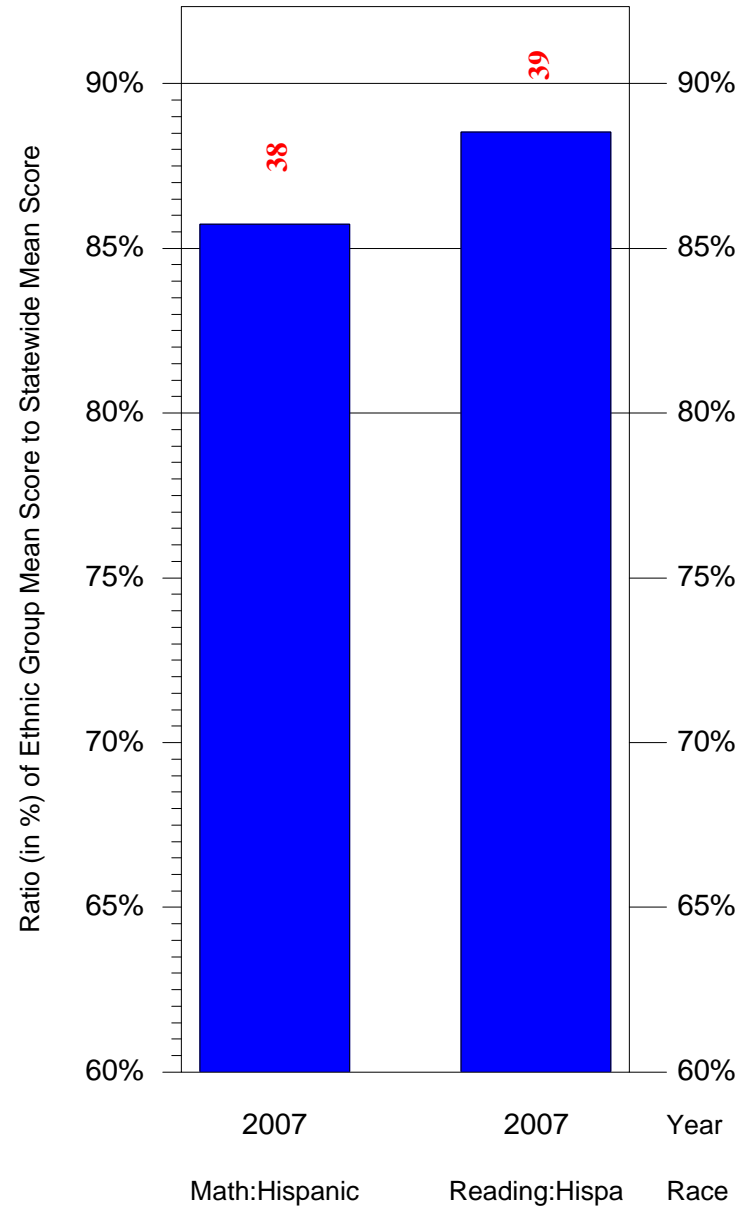

Mean Ethnic Group Building PSSA Test Score to Statewide Mean Score

Building = Carnell Laura H Sch(7230) and Grade = 3 and Ethnic Group = Asian or Hispanic

(Note: Number (in red) of Test Takers is above each bar in the chart.)