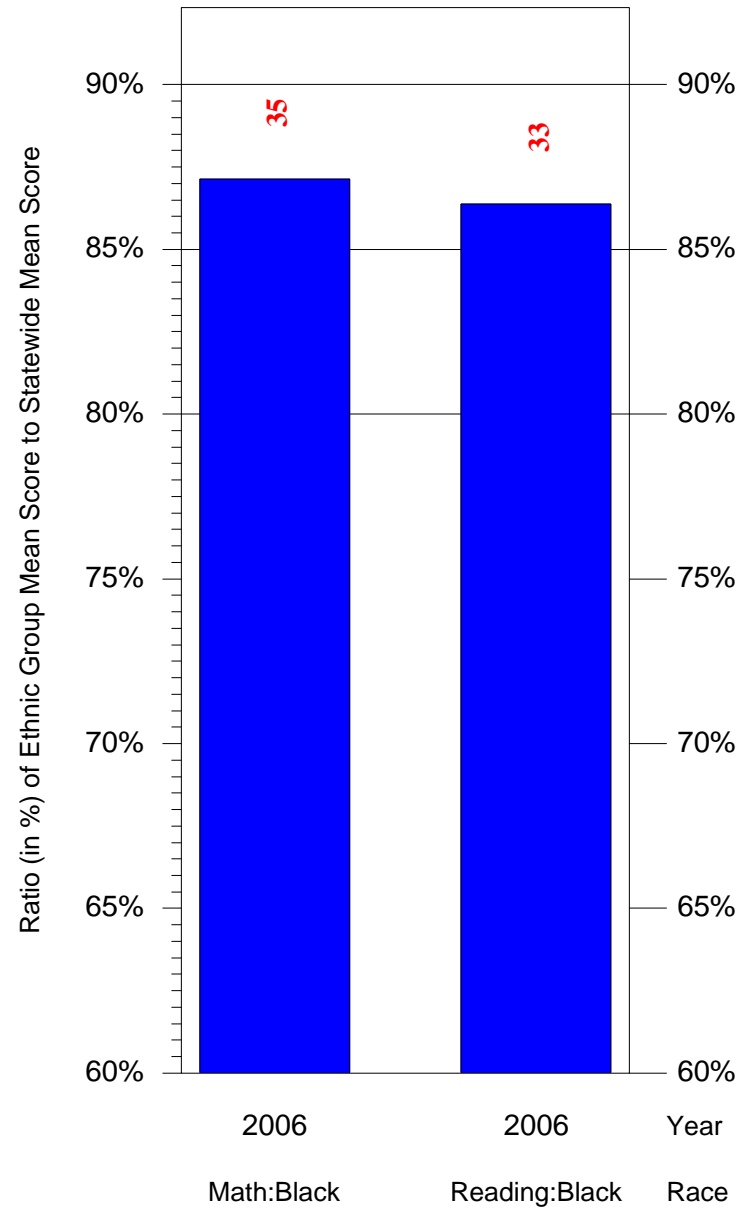

Mean Ethnic Group Building PSSA Test Score to Statewide Mean Score

Building = Barton Clara Sch(3732) and Grade = 4 and Ethnic Group = Black or White

(Note: Number (in red) of Test Takers is above each bar in the chart.)