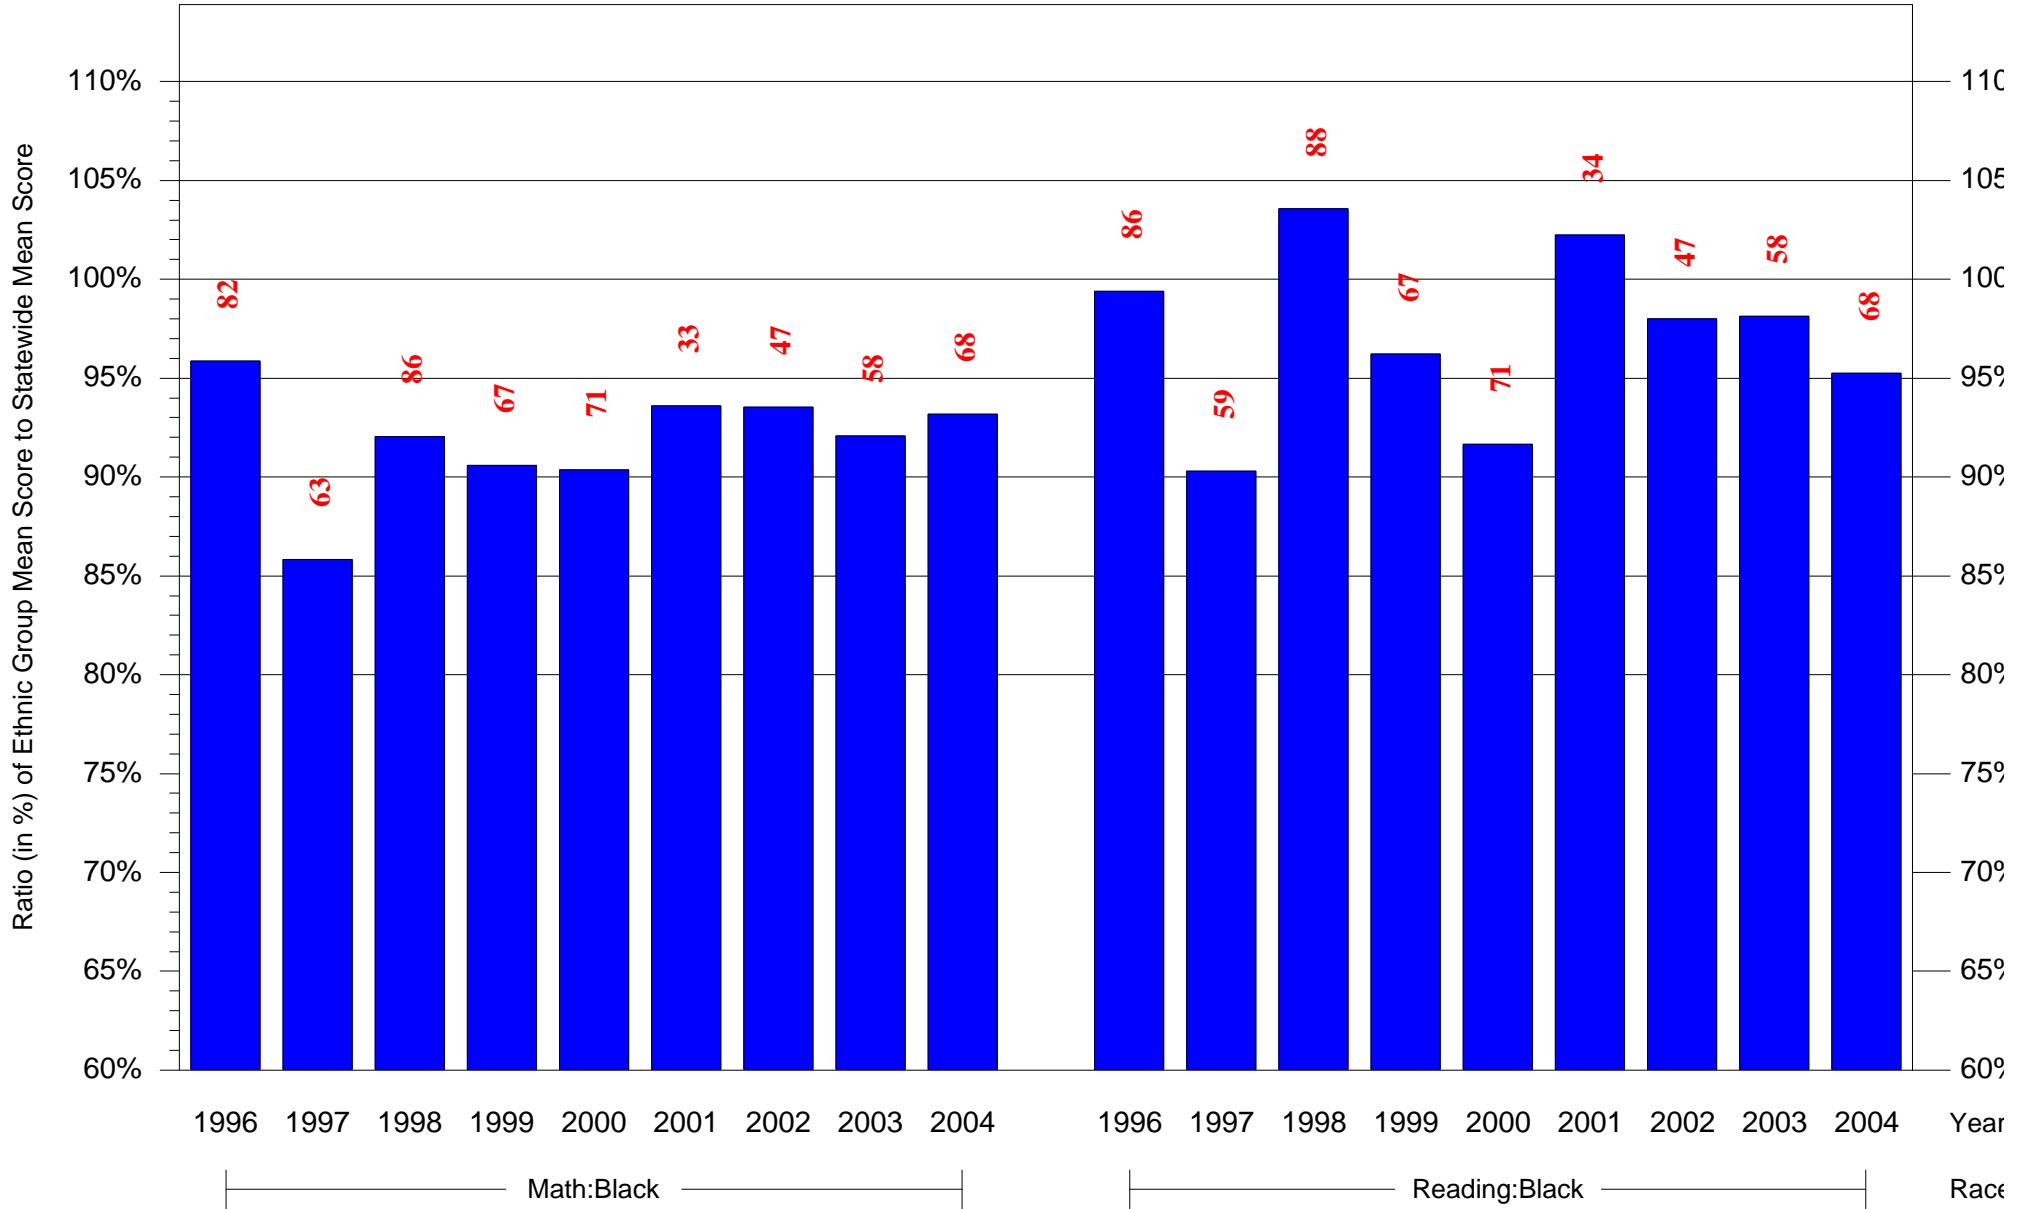

Mean Ethnic Group Building PSSA Test Score to Statewide Mean Score

Building = LankenauGermantown Motivation(7086) and Grade = 11 and Ethnic Group = Black or White

(Note: Number (in red) of Test Takers is above each bar in the chart.)