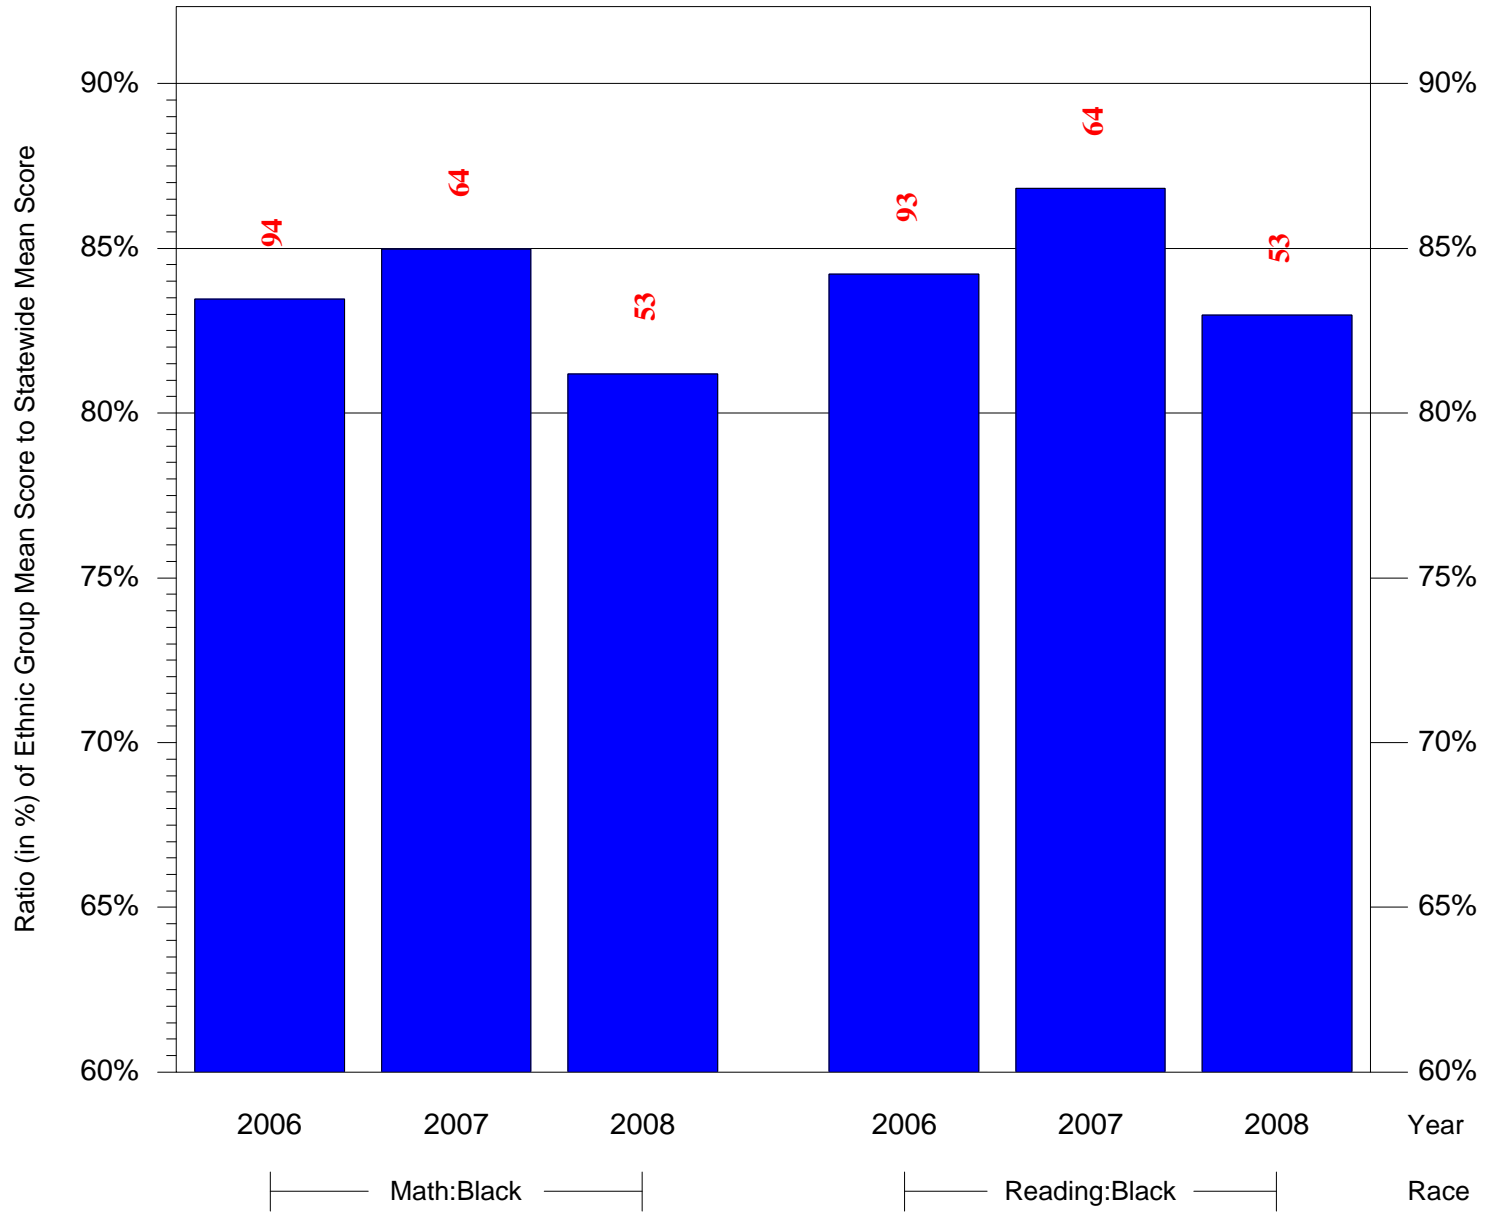

Mean Ethnic Group Building PSSA Test Score to Statewide Mean Score

Building = Steel Edward Sch(3727) and Grade = 6 and Ethnic Group = Black or White

(Note: Number (in red) of Test Takers is above each bar in the chart.)