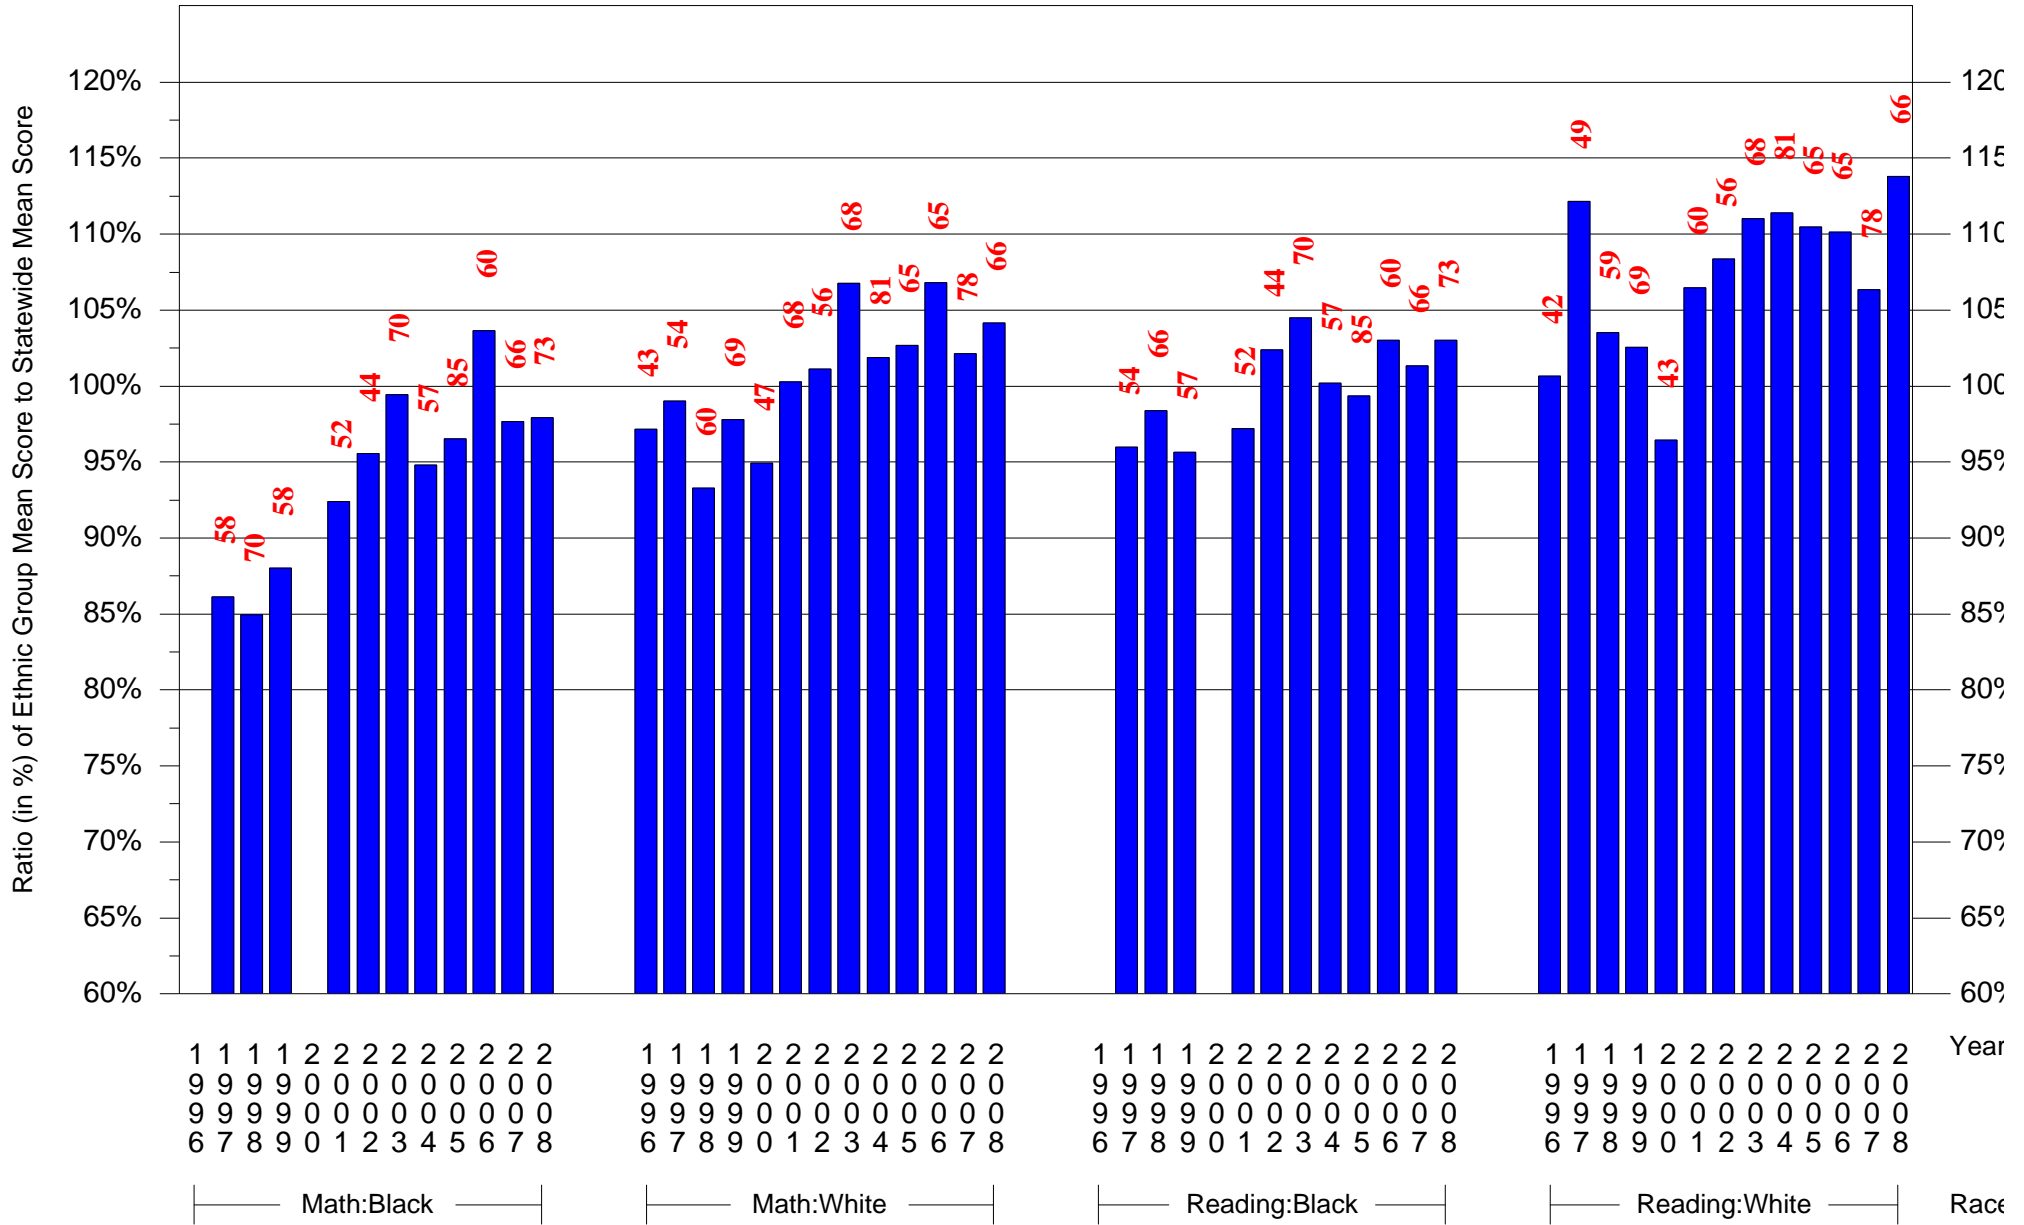

Mean Ethnic Group Building PSSA Test Score to Statewide Mean Score

Building = Creative and Performing Arts(6996) and Grade = 11 and Ethnic Group = Black or White

(Note: Number (in red) of Test Takers is above each bar in the chart.)