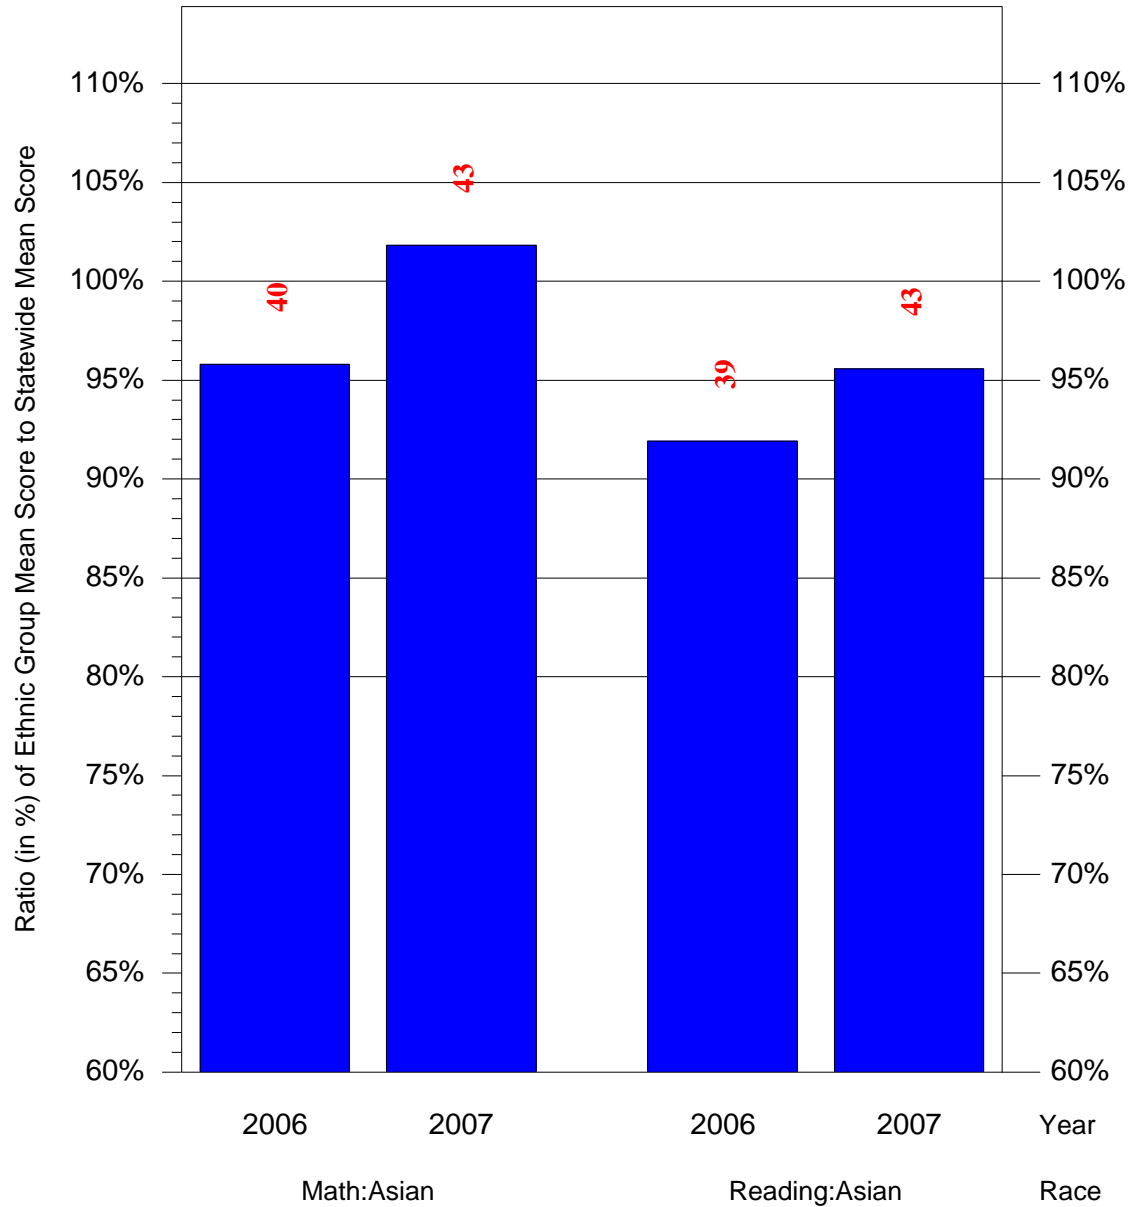

Mean Ethnic Group Building PSSA Test Score to Statewide Mean Score

Building = Southwark Sch(3654) and Grade = 6 and Ethnic Group = Asian or Hispanic

(Note: Number (in red) of Test Takers is above each bar in the chart.)