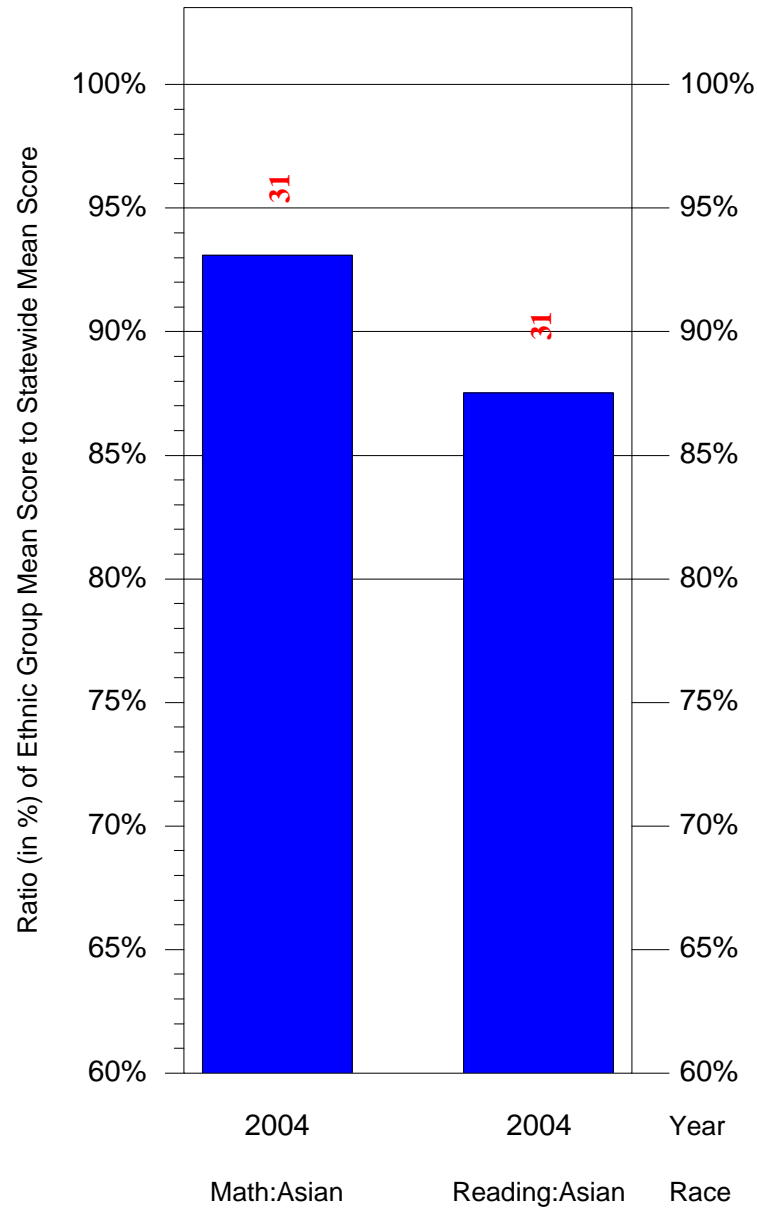

Mean Ethnic Group Building PSSA Test Score to Statewide Mean Score

Building = Taggart John H Sch(3657) and Grade = 5 and Ethnic Group = Asian or Hispanic

(Note: Number (in red) of Test Takers is above each bar in the chart.)