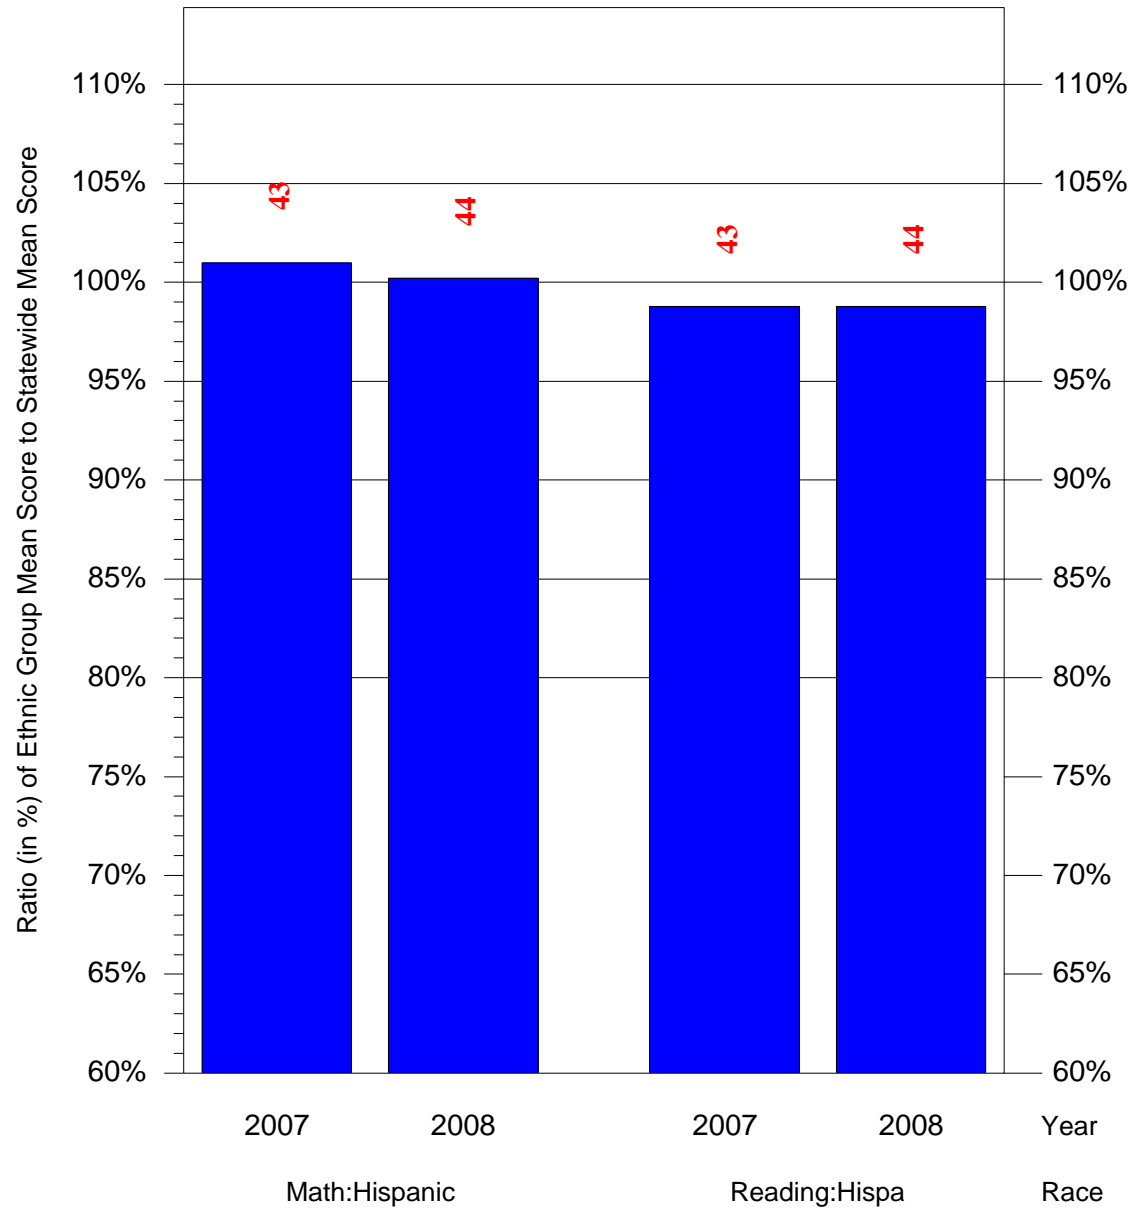

Mean Ethnic Group Building PSSA Test Score to Statewide Mean Score

Building = Moffet John Sch(3697) and Grade = 3 and Ethnic Group = Asian or Hispanic

(Note: Number (in red) of Test Takers is above each bar in the chart.)