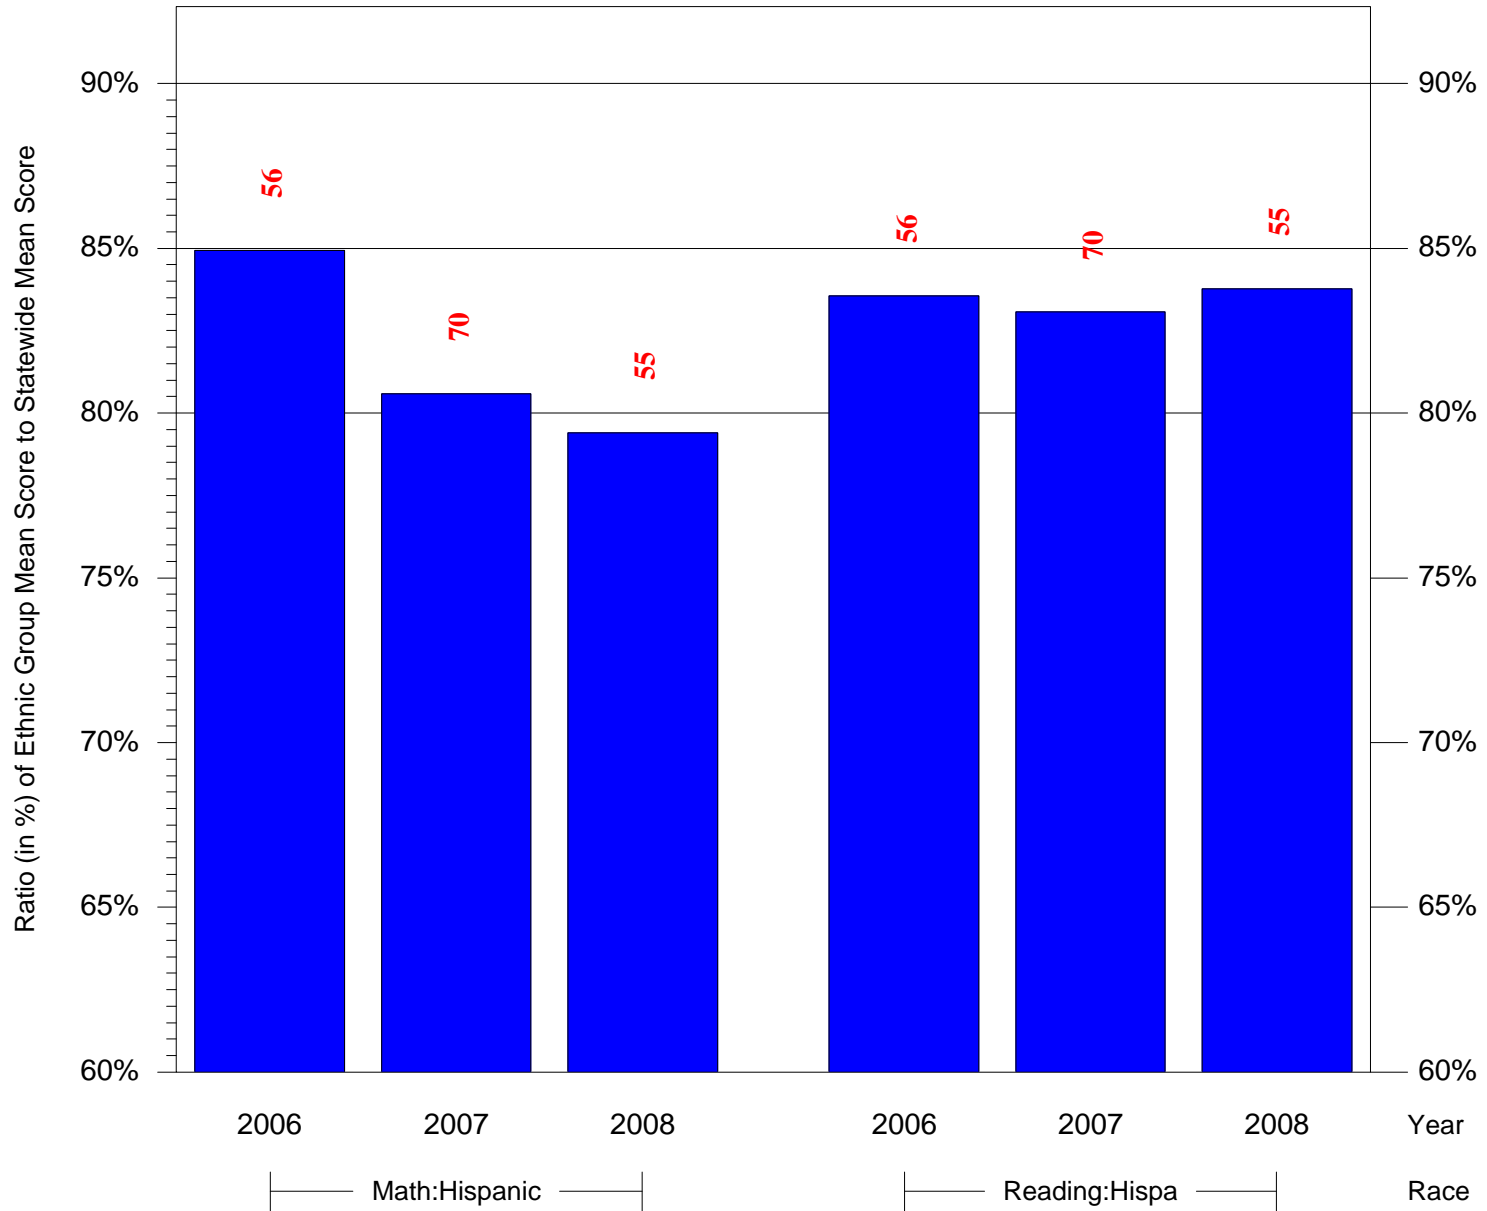

Mean Ethnic Group Building PSSA Test Score to Statewide Mean Score

Building = Sheppard Isaac Sch(3702) and Grade = 4 and Ethnic Group = Asian or Hispanic

(Note: Number (in red) of Test Takers is above each bar in the chart.)