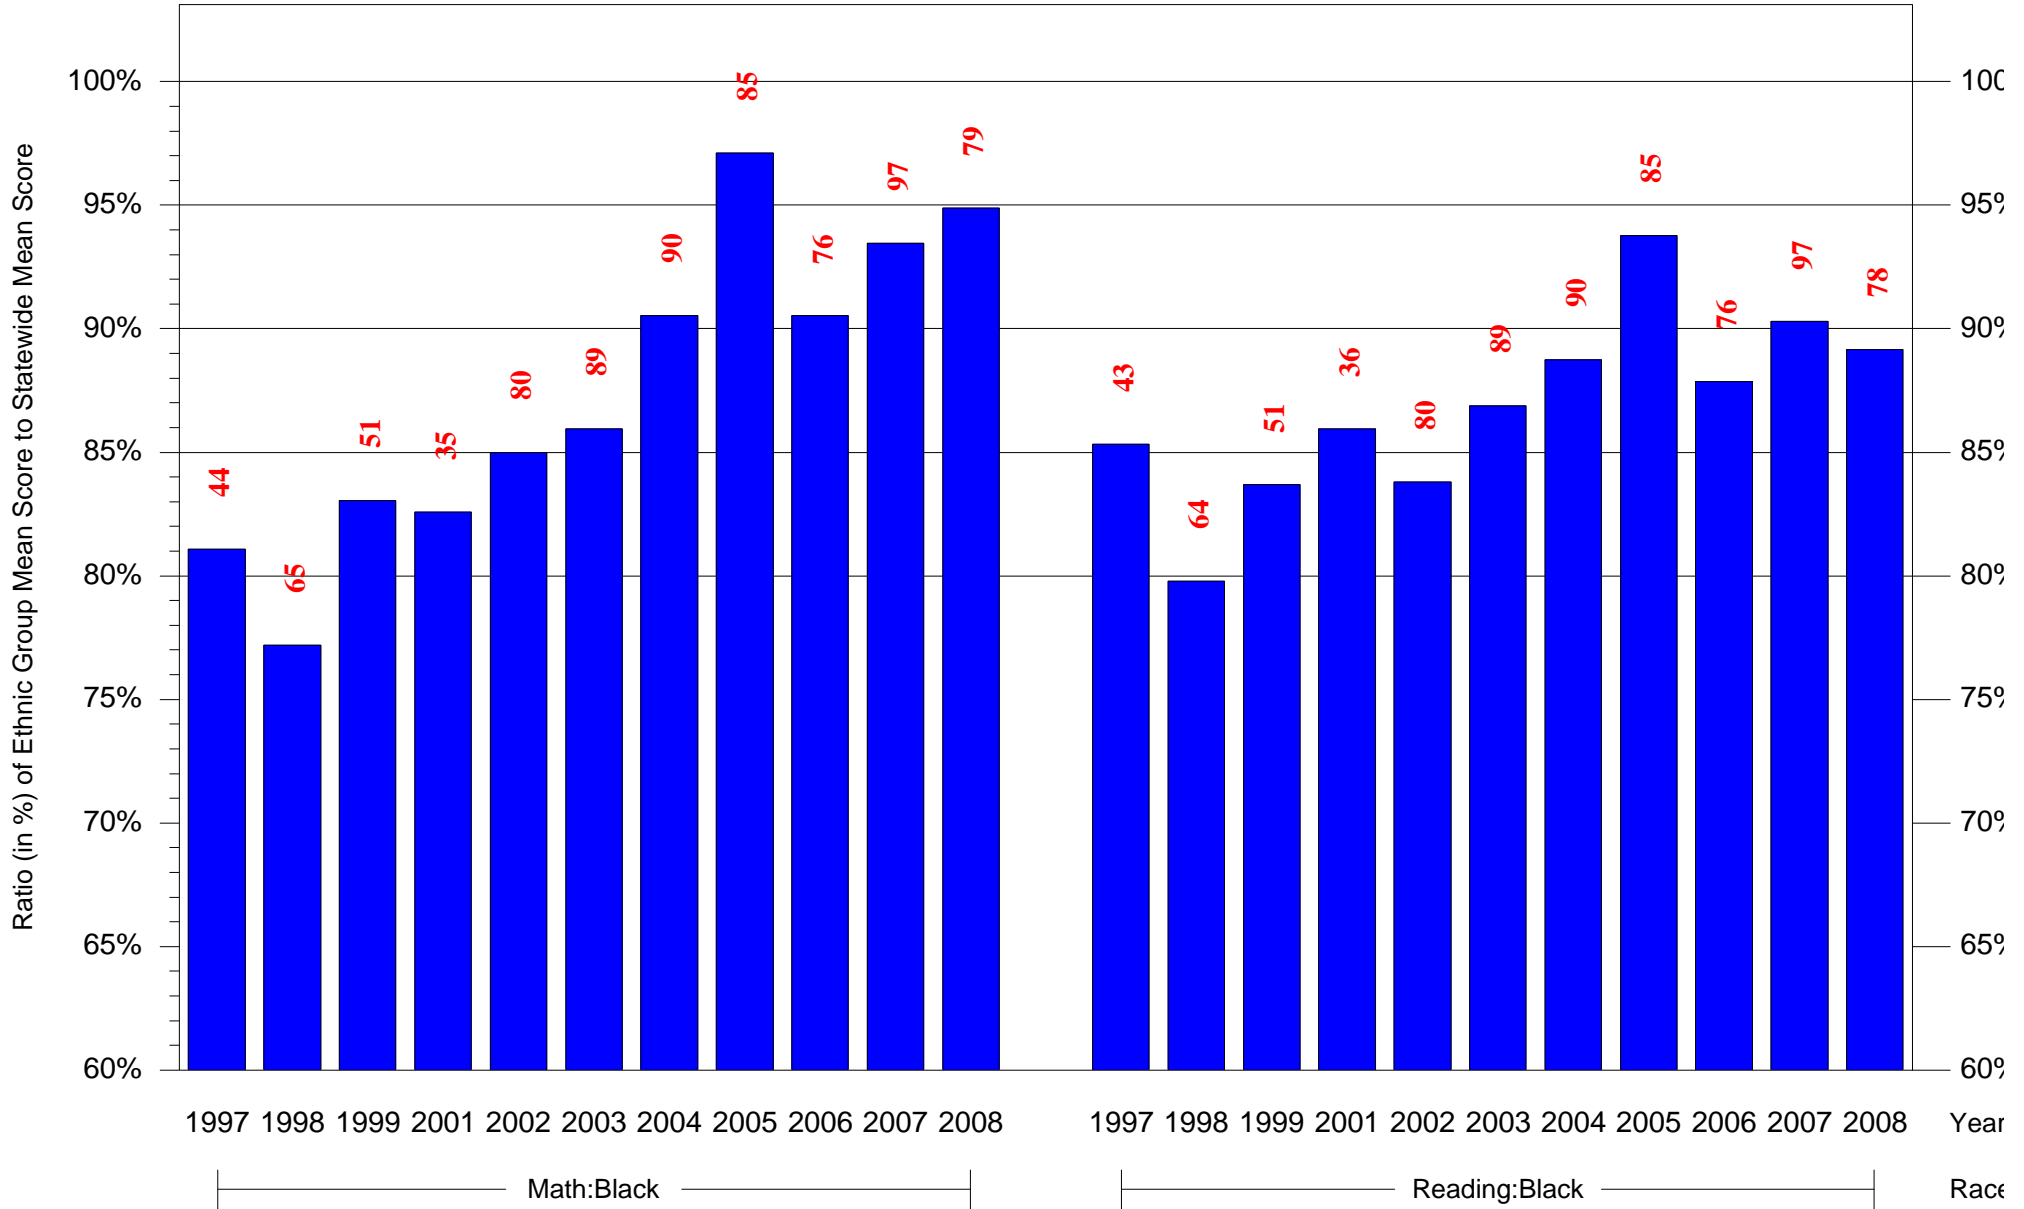

Mean Ethnic Group Building PSSA Test Score to Statewide Mean Score

Building = Feltonville Sch of Arts Sciences(7368) and Grade = 8 and Ethnic Group = Black or White

(Note: Number (in red) of Test Takers is above each bar in the chart.)