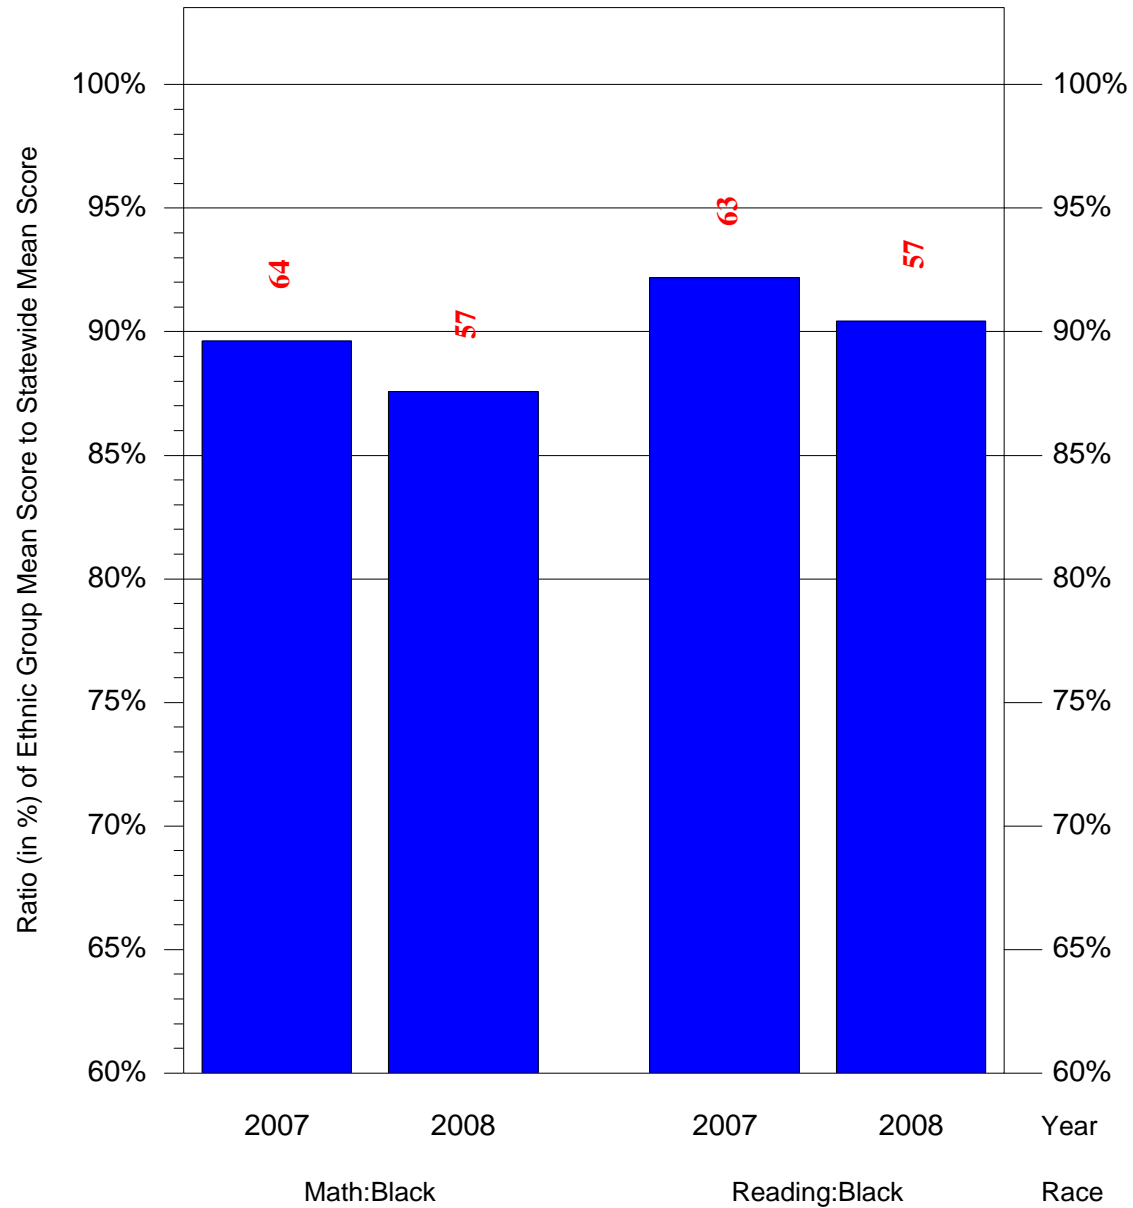

Mean Ethnic Group Building PSSA Test Score to Statewide Mean Score

Building = Ellwood Sch(3738) and Grade = 3 and Ethnic Group = Black or White

(Note: Number (in red) of Test Takers is above each bar in the chart.)