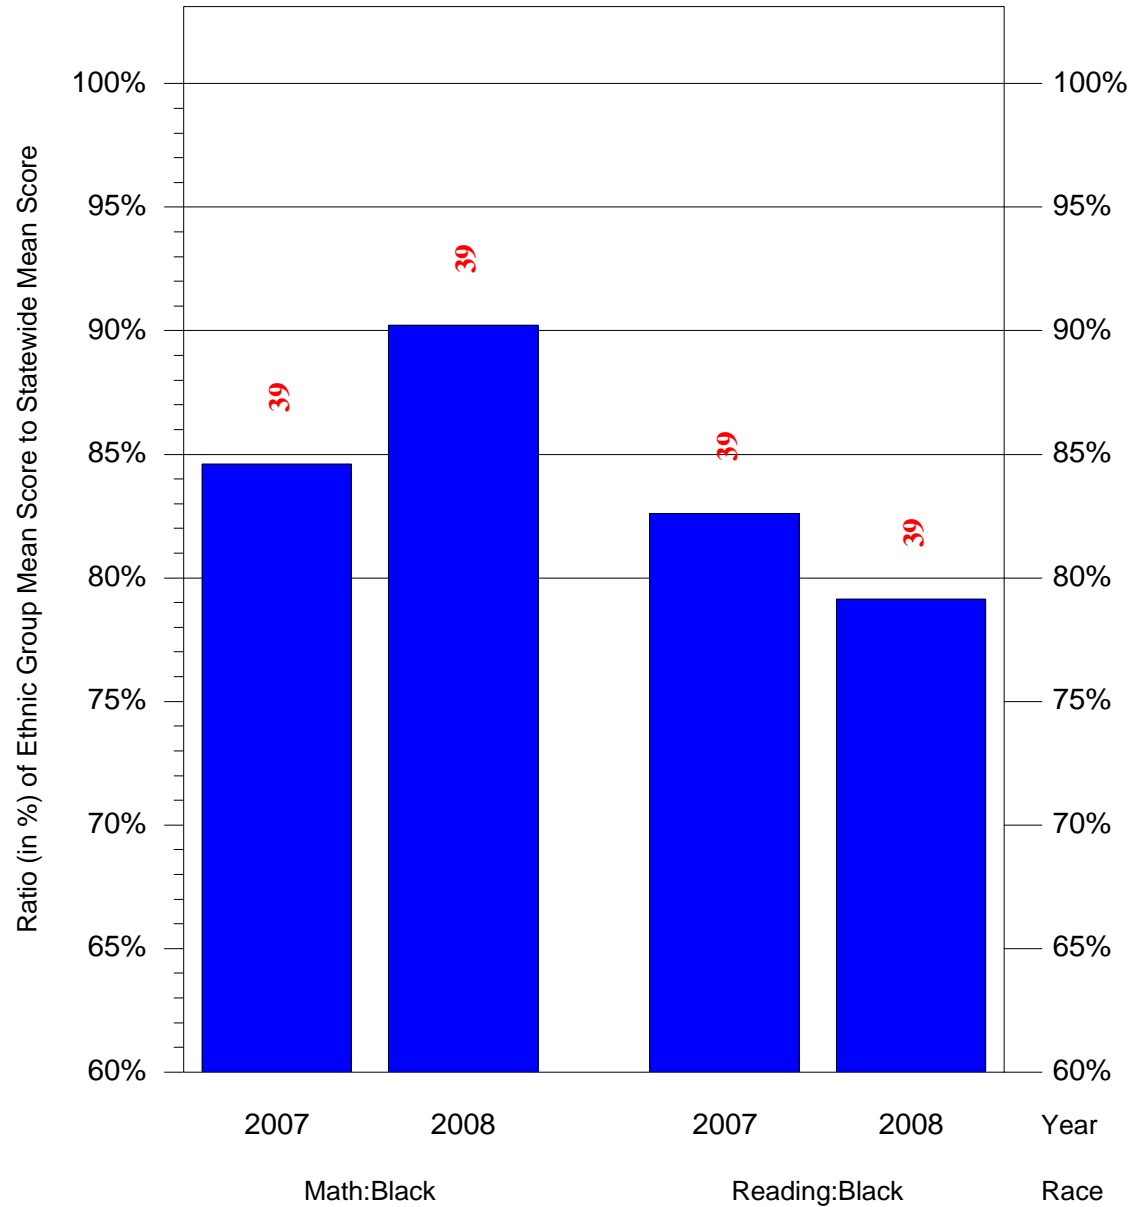

Mean Ethnic Group Building PSSA Test Score to Statewide Mean Score

Building = Dick William Sch(3786) and Grade = 8 and Ethnic Group = Black or White

(Note: Number (in red) of Test Takers is above each bar in the chart.)