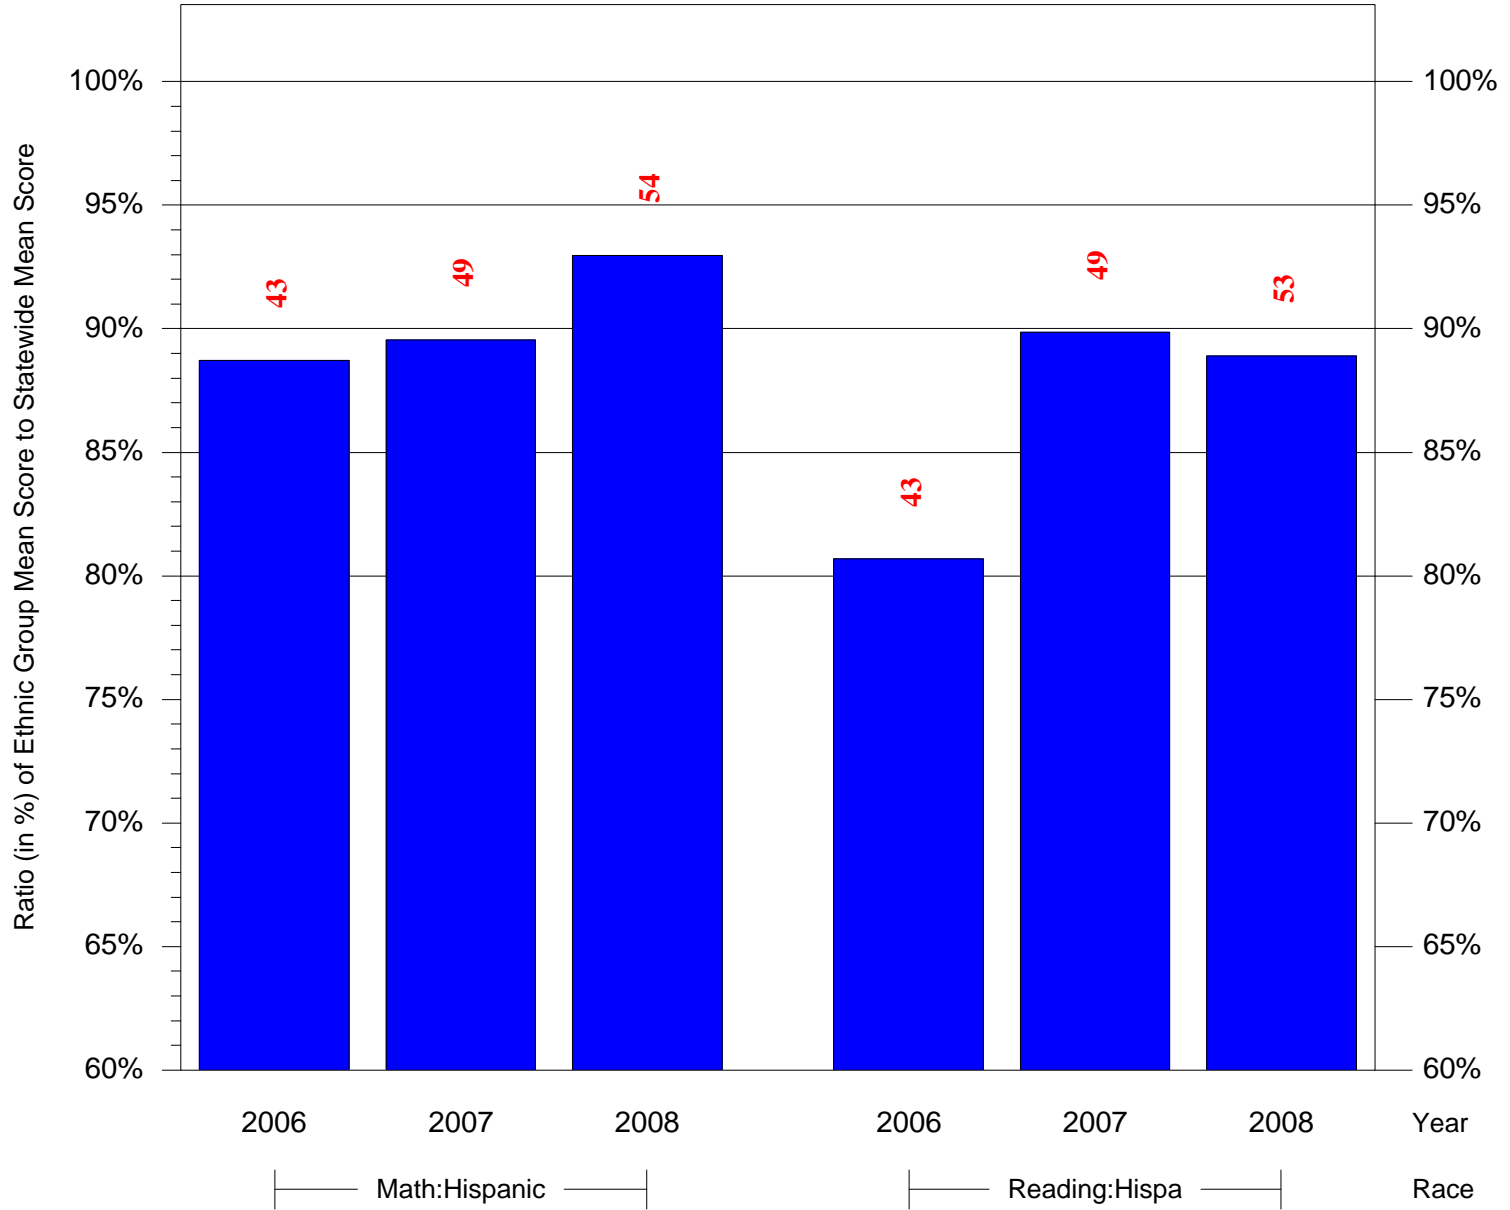

Mean Ethnic Group Building PSSA Test Score to Statewide Mean Score

Building = Fairhill Sch(5039) and Grade = 7 and Ethnic Group = Asian or Hispanic

(Note: Number (in red) of Test Takers is above each bar in the chart.)