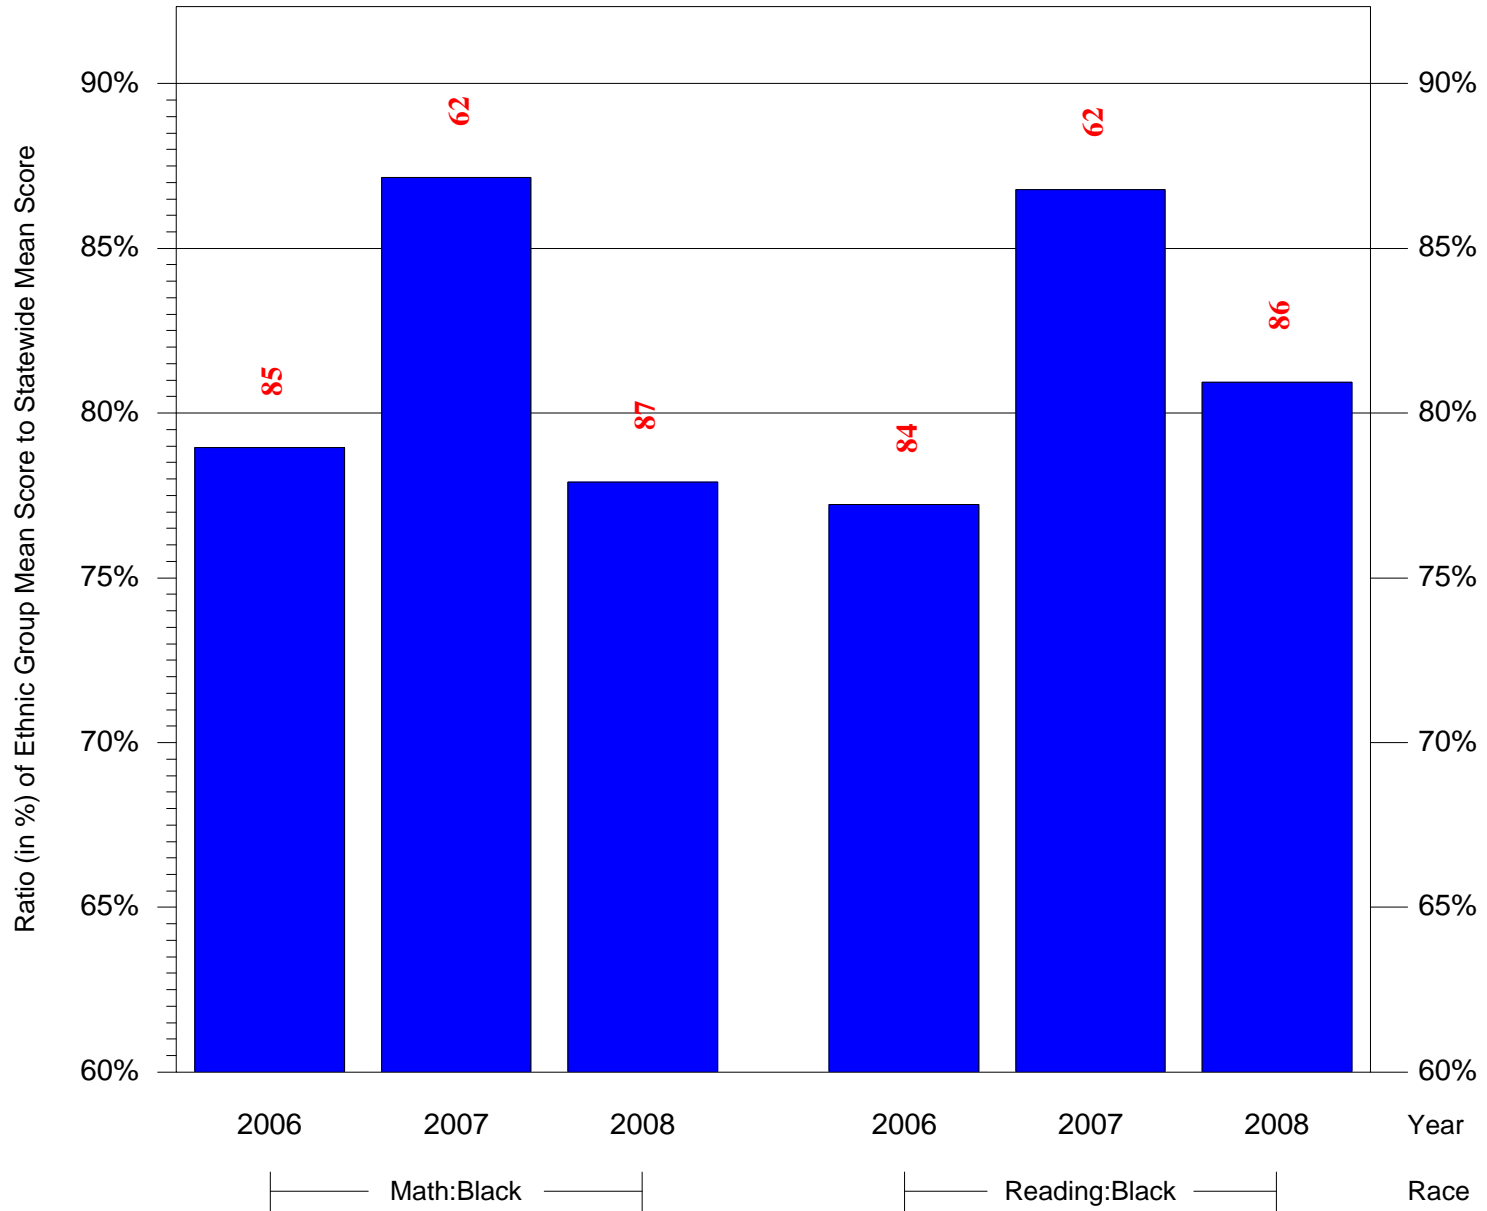

Mean Ethnic Group Building PSSA Test Score to Statewide Mean Score

Building = Steel Edward Sch(3727) and Grade = 4 and Ethnic Group = Black or White

(Note: Number (in red) of Test Takers is above each bar in the chart.)