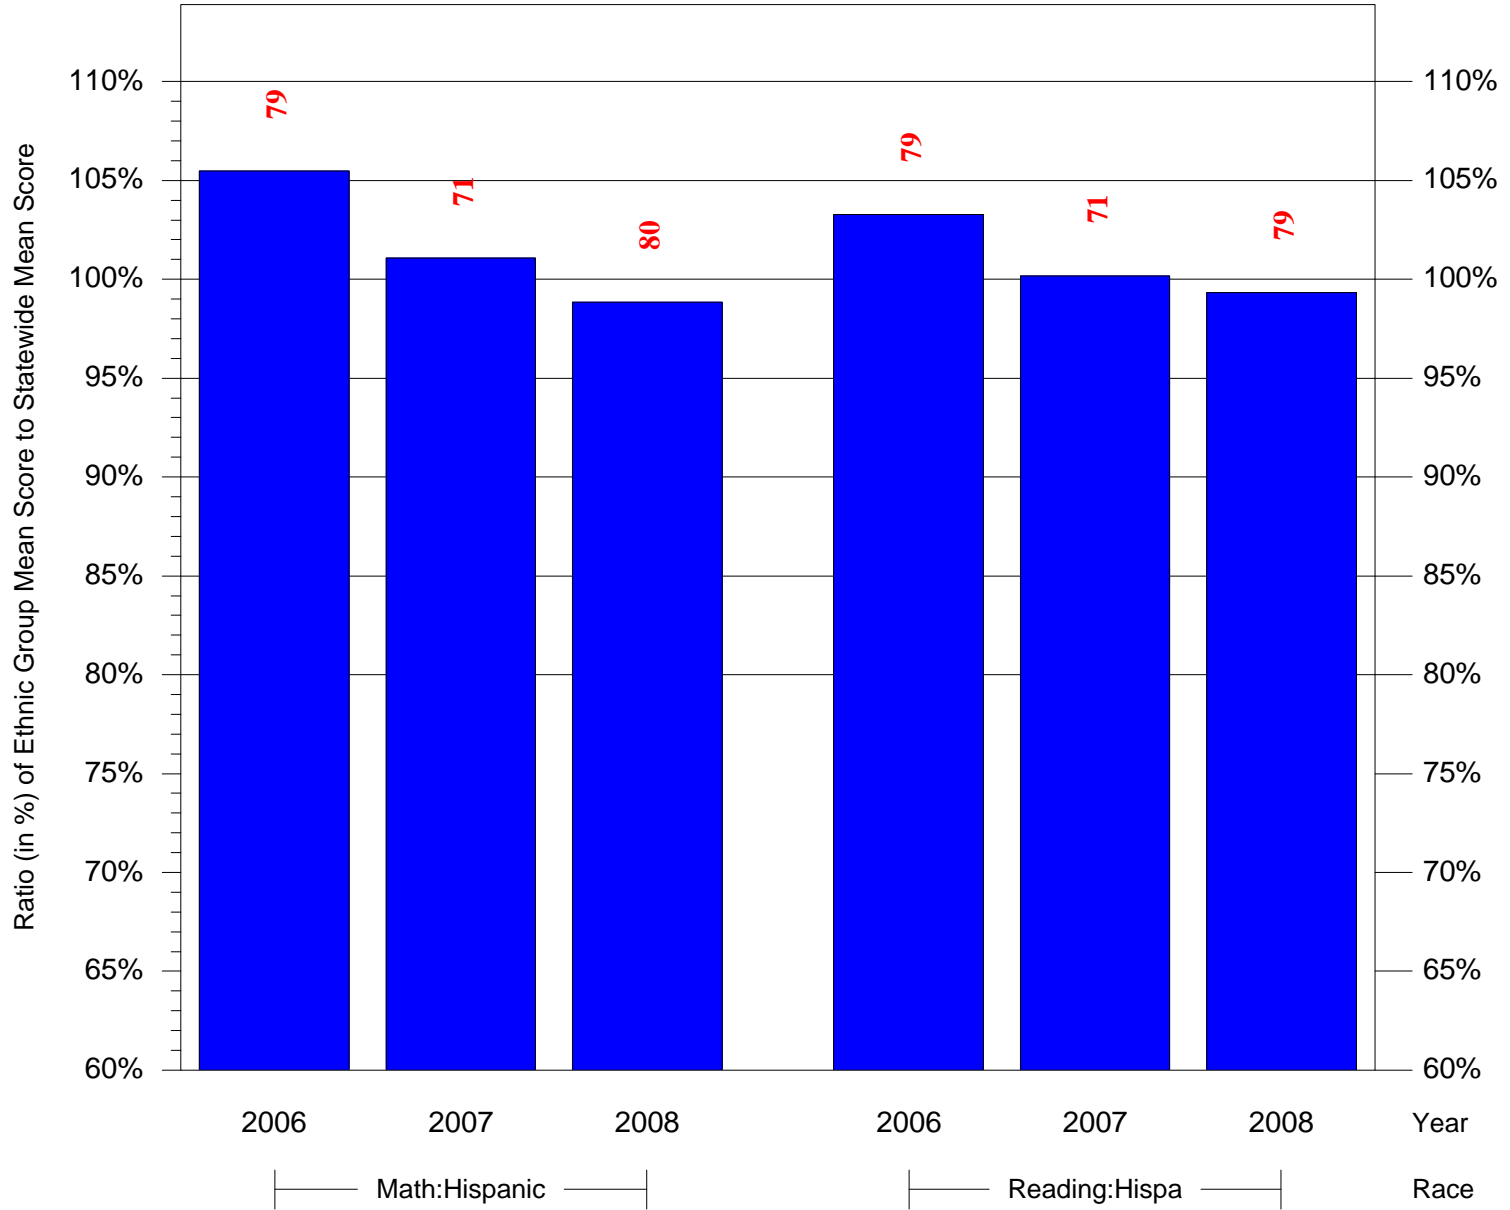

Mean Ethnic Group Building PSSA Test Score to Statewide Mean Score

Building = Conwell Russell MS(6525) and Grade = 6 and Ethnic Group = Asian or Hispanic

(Note: Number (in red) of Test Takers is above each bar in the chart.)