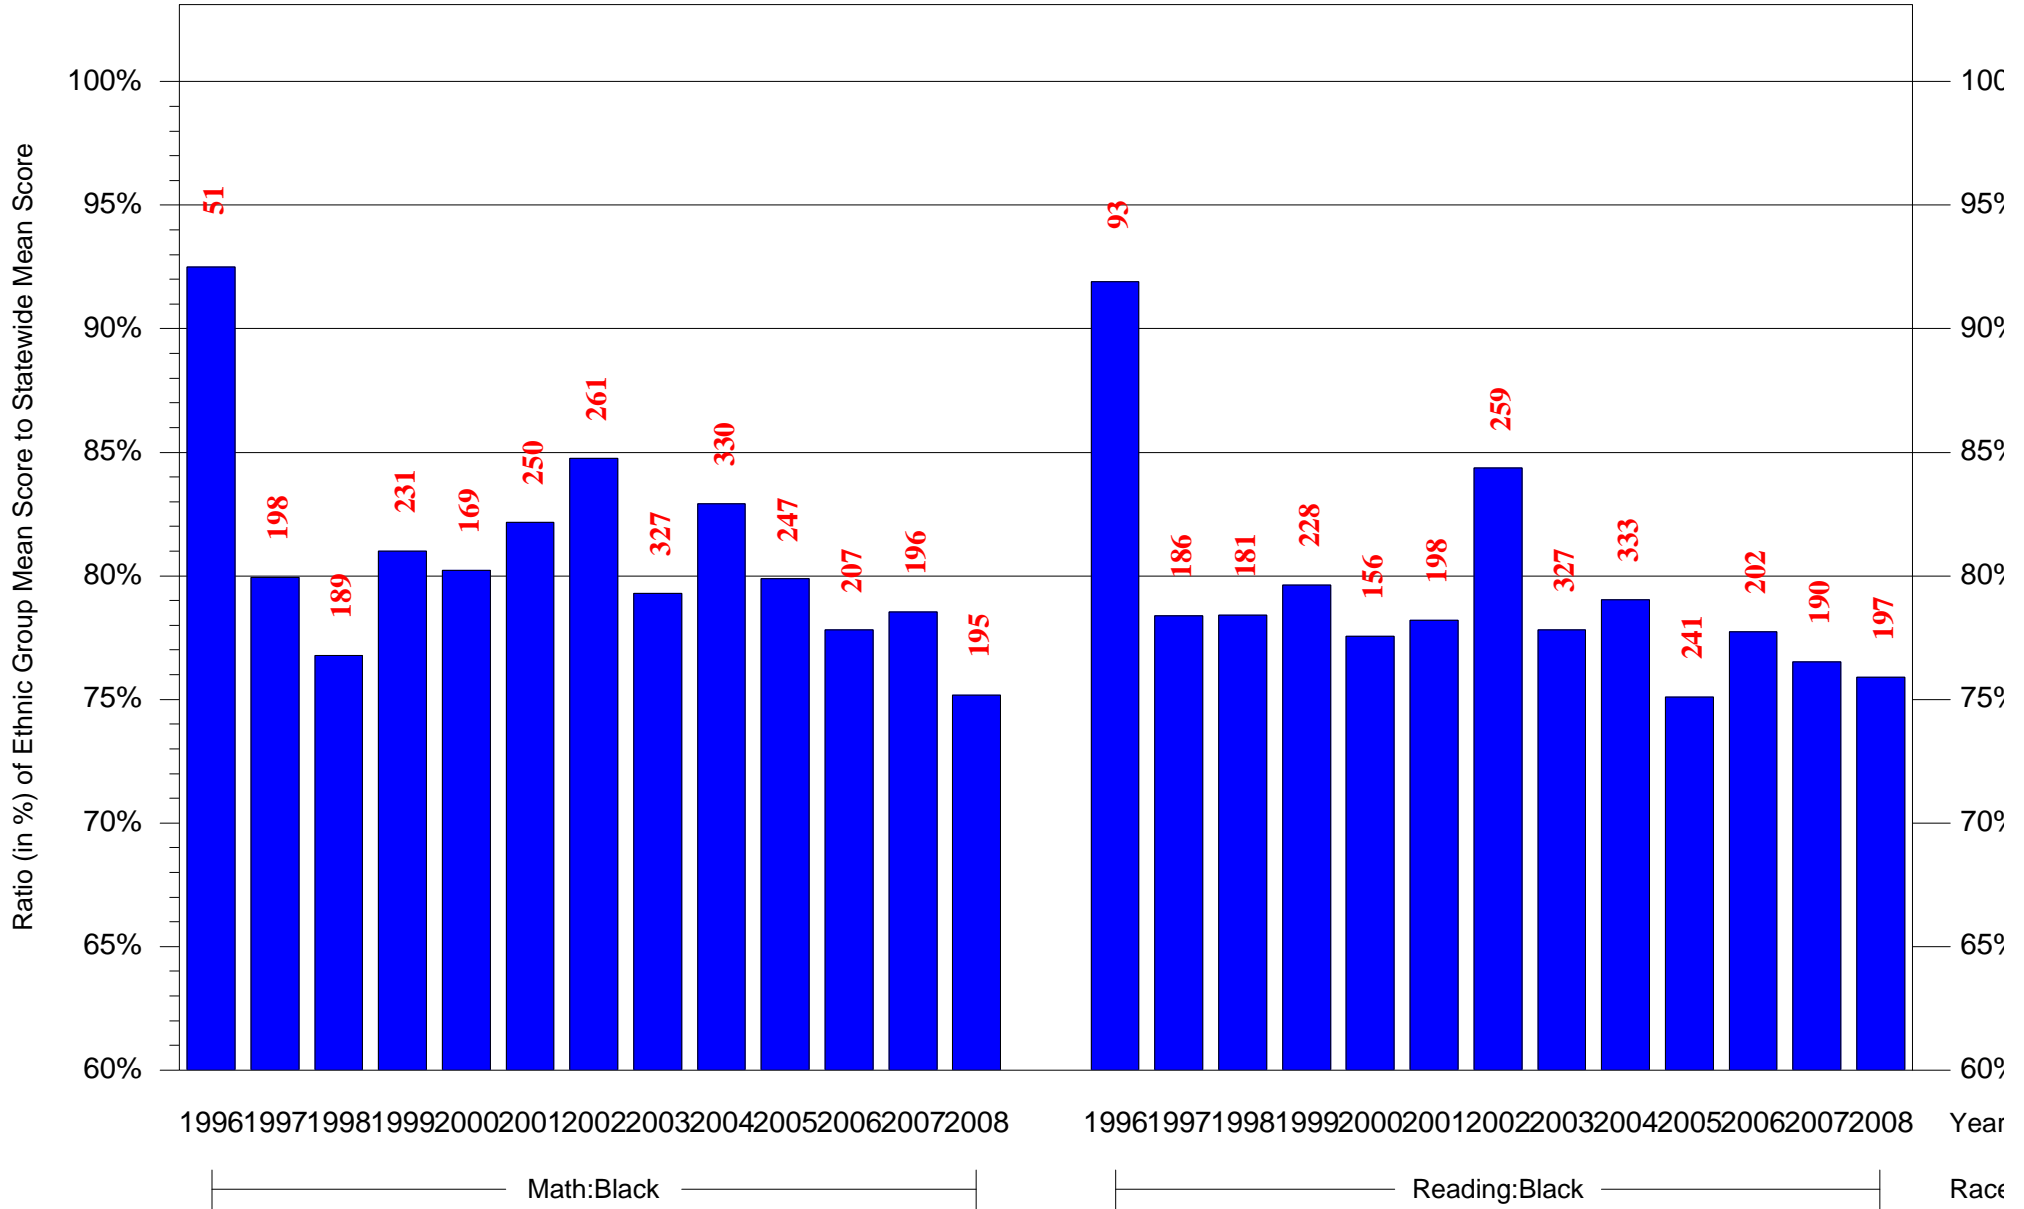

Mean Ethnic Group Building PSSA Test Score to Statewide Mean Score

Building = University City HS(6523) and Grade = 11 and Ethnic Group = Black or White

(Note: Number (in red) of Test Takers is above each bar in the chart.)