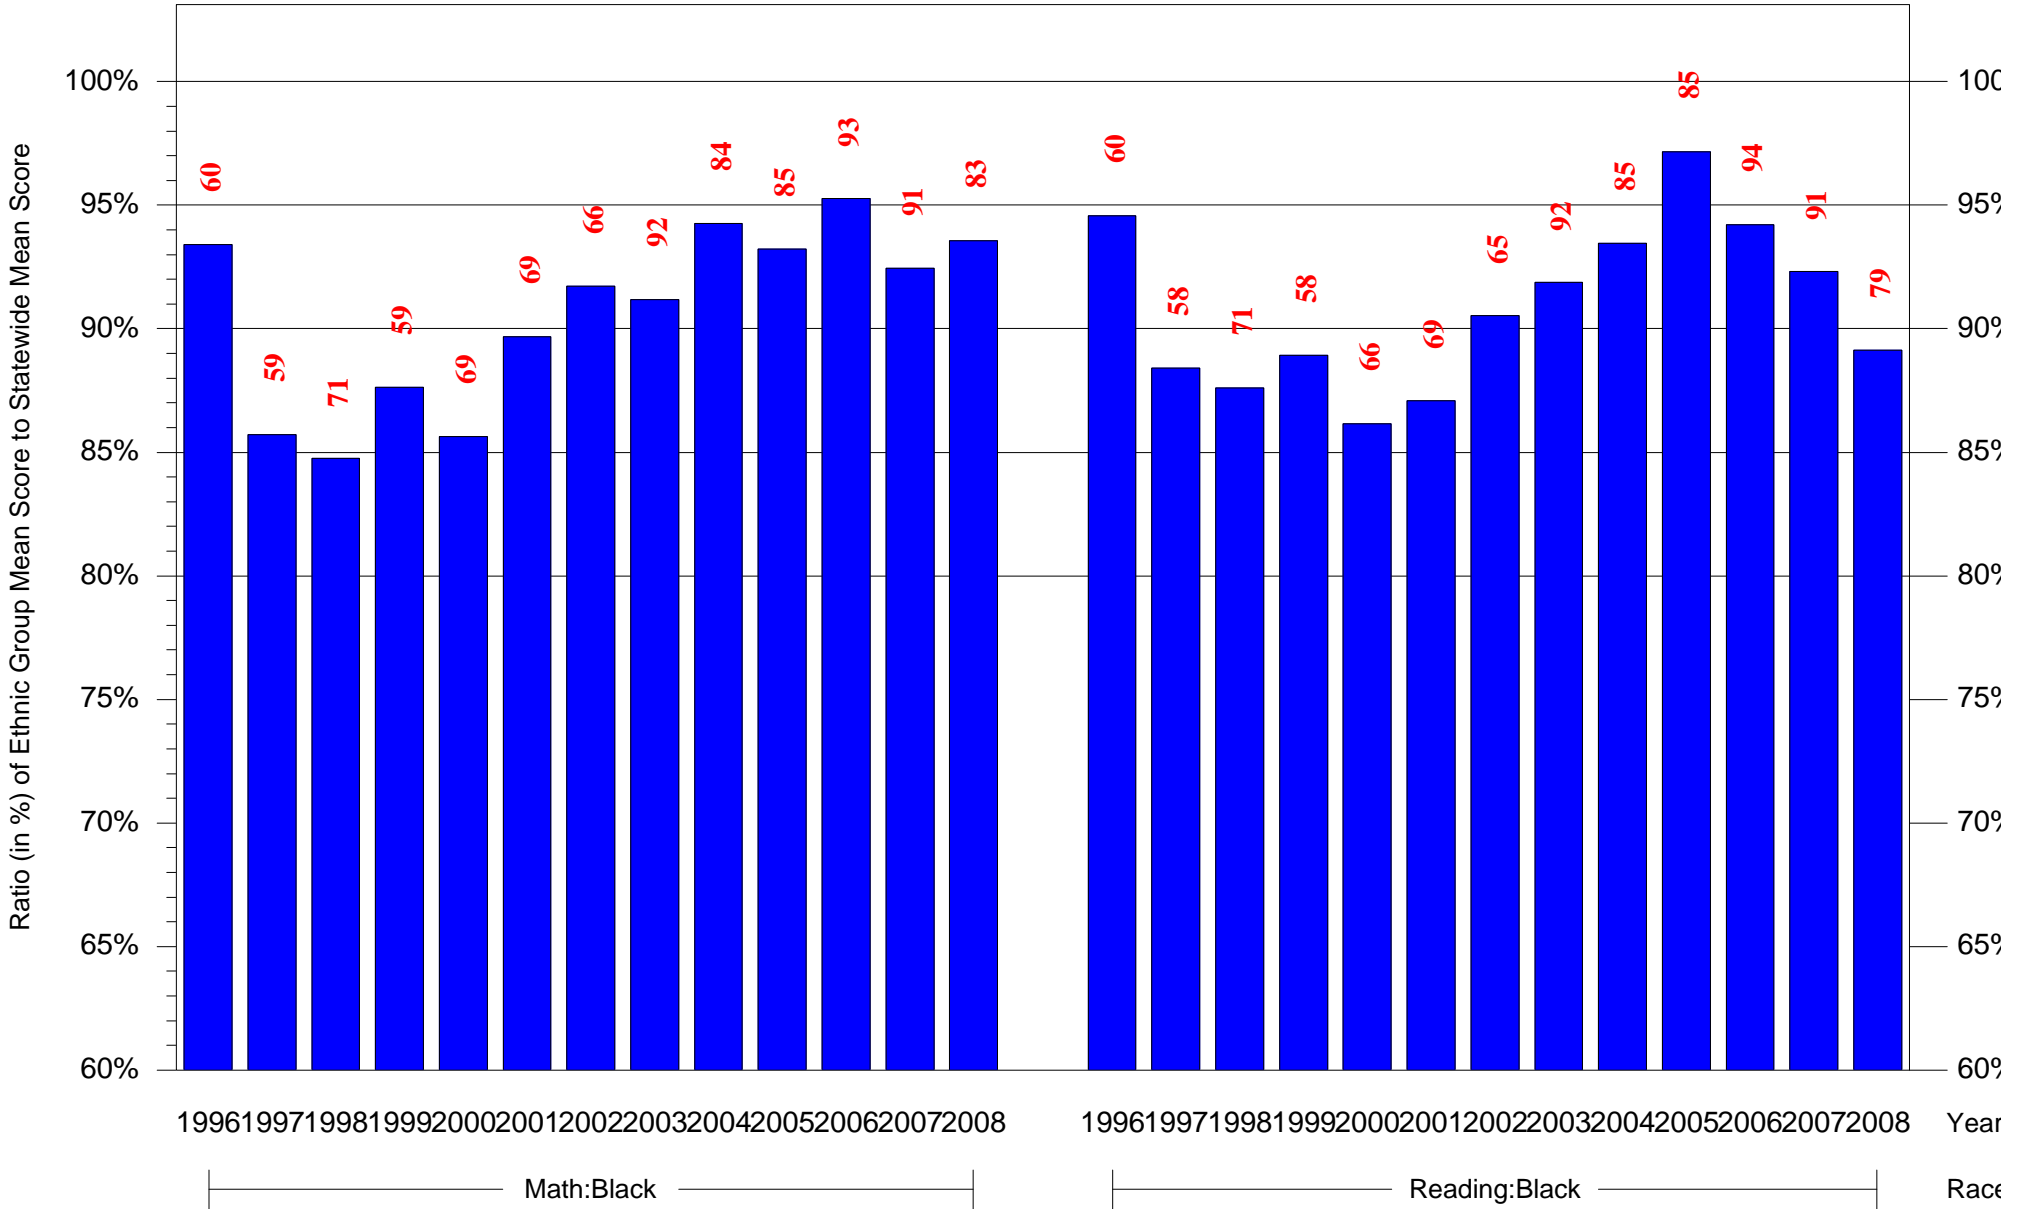

Mean Ethnic Group Building PSSA Test Score to Statewide Mean Score

Building = Houston Henry E Sch(3713) and Grade = 8 and Ethnic Group = Black or White

(Note: Number (in red) of Test Takers is above each bar in the chart.)