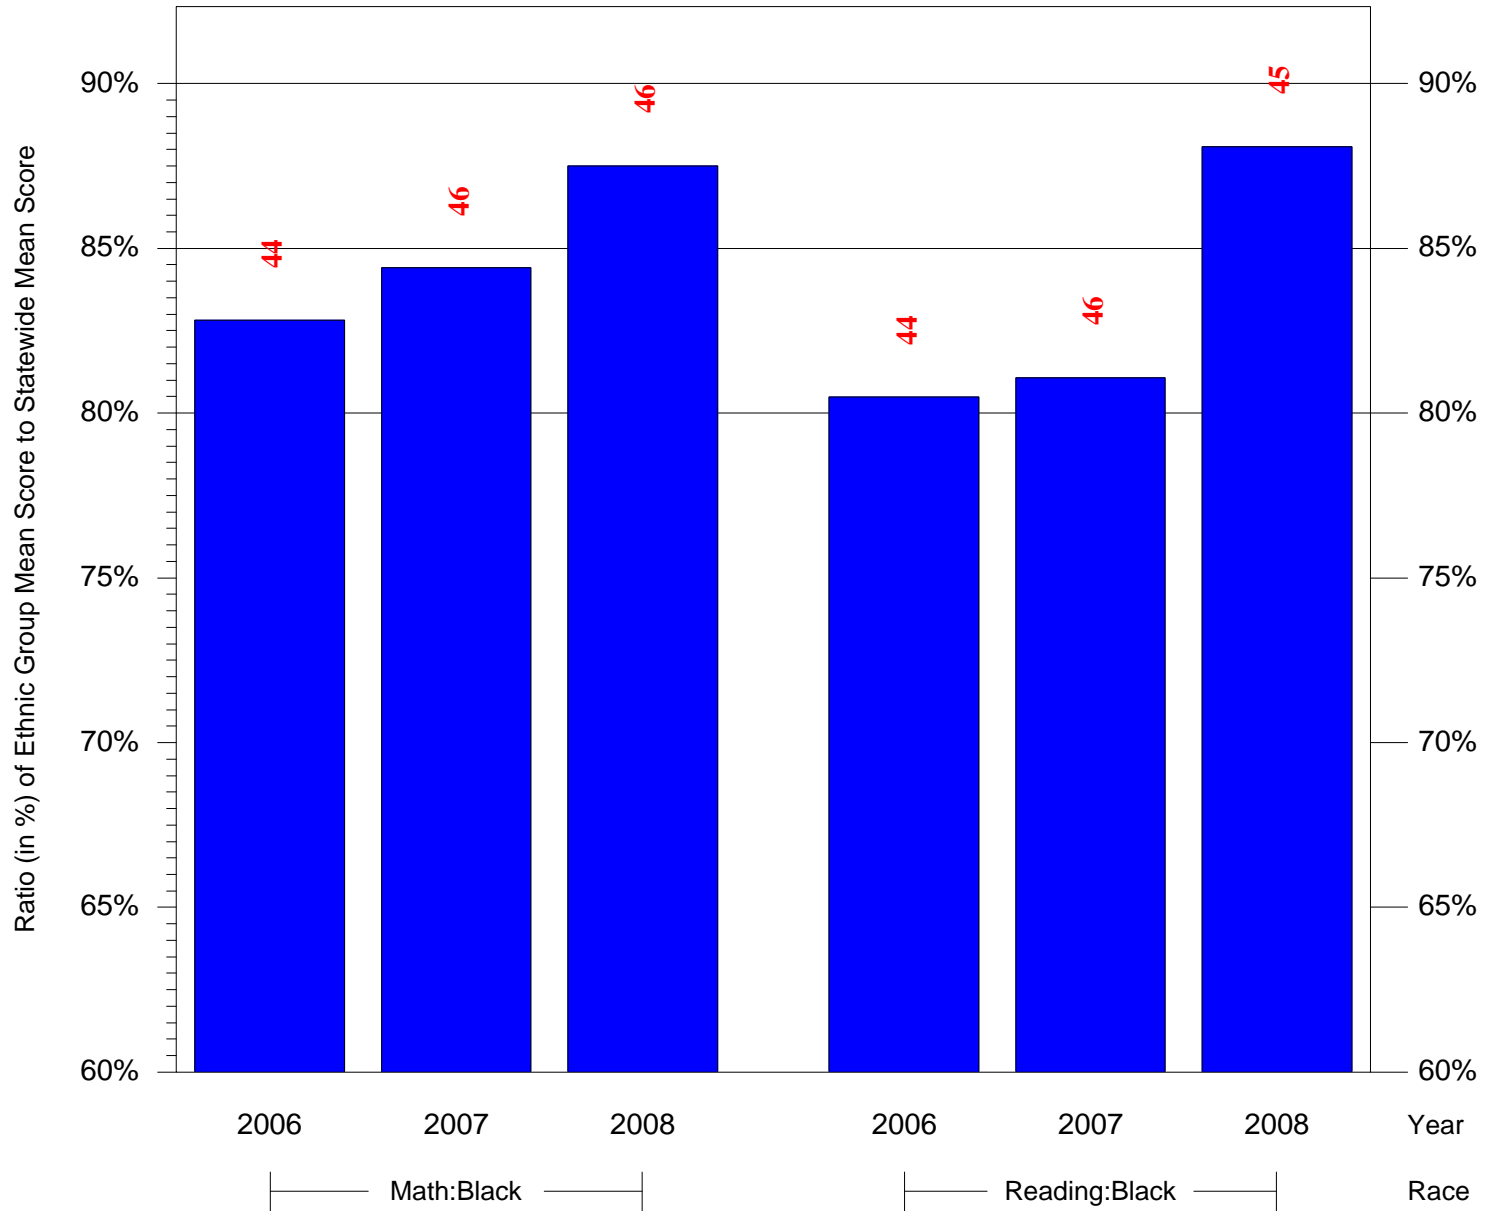

Mean Ethnic Group Building PSSA Test Score to Statewide Mean Score

Building = Meade Gen George C Sch(3630) and Grade = 4 and Ethnic Group = Black or White

(Note: Number (in red) of Test Takers is above each bar in the chart.)