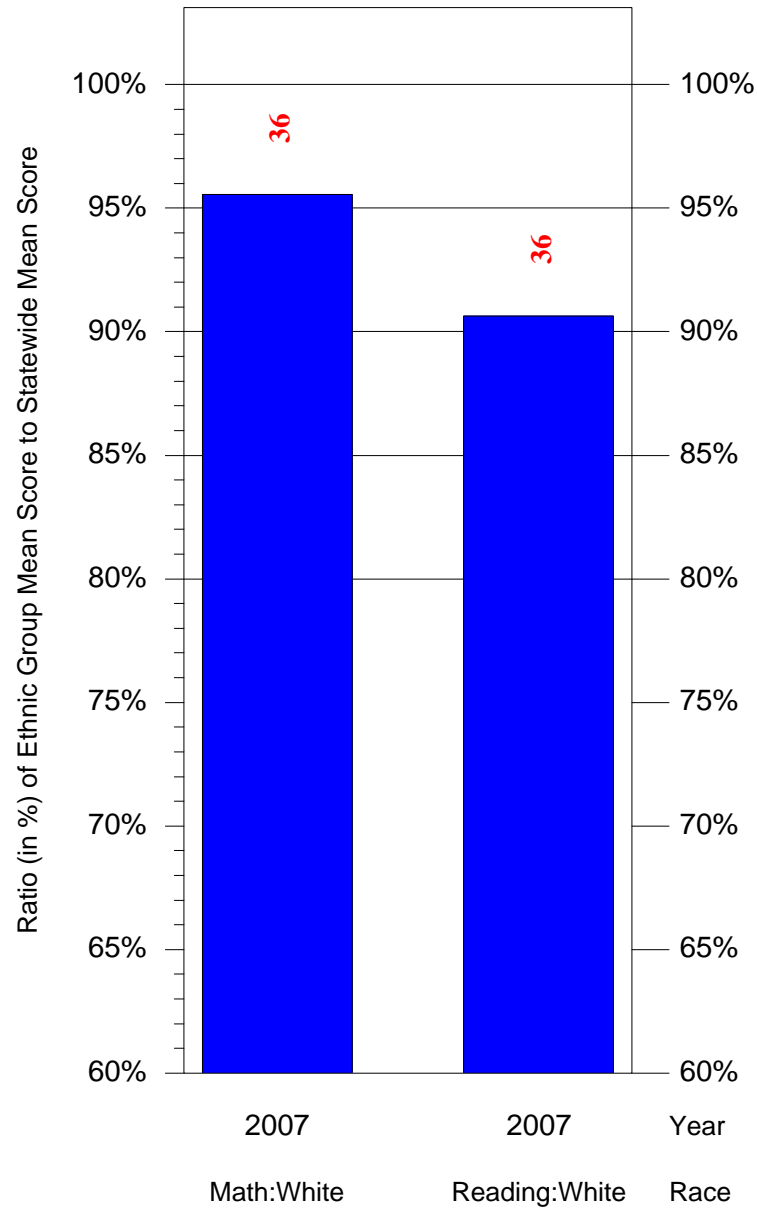

Mean Ethnic Group Building PSSA Test Score to Statewide Mean Score

Building = Sharswood George Sch(3653) and Grade = 4 and Ethnic Group = Black or White

(Note: Number (in red) of Test Takers is above each bar in the chart.)