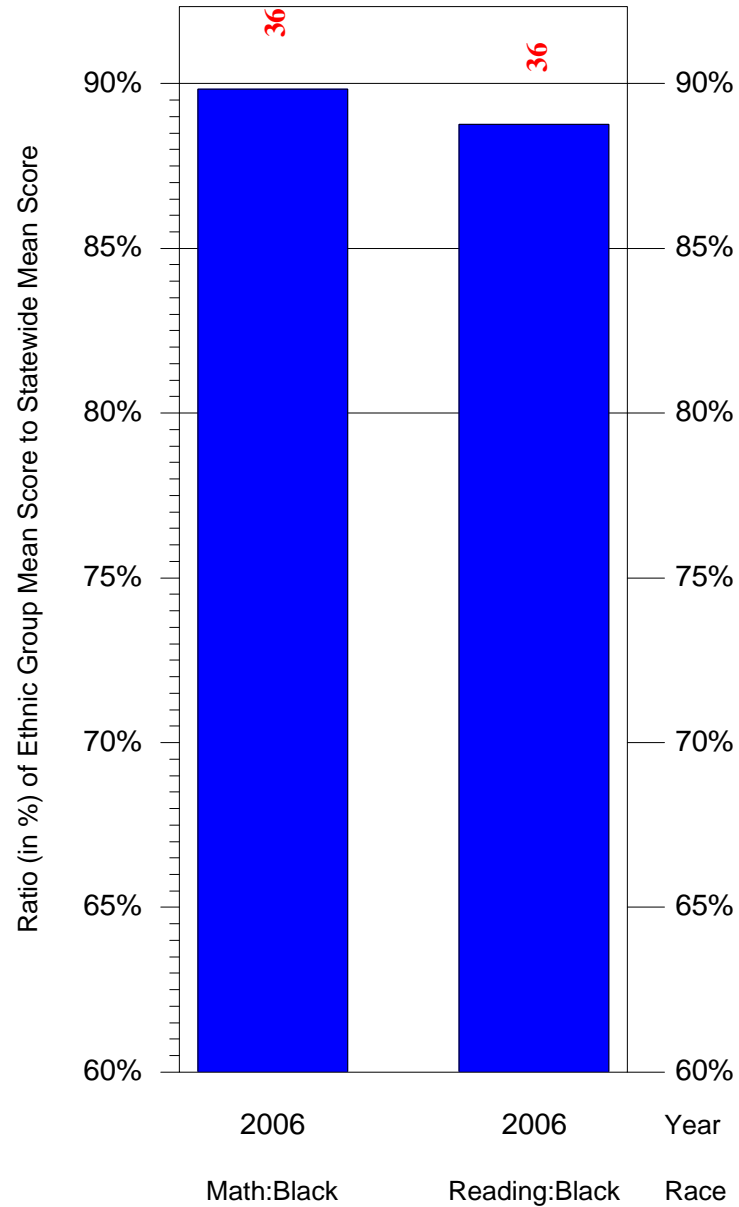

Mean Ethnic Group Building PSSA Test Score to Statewide Mean Score

Building = Washington George Sch(3659) and Grade = 7 and Ethnic Group = Black or White

(Note: Number (in red) of Test Takers is above each bar in the chart.)