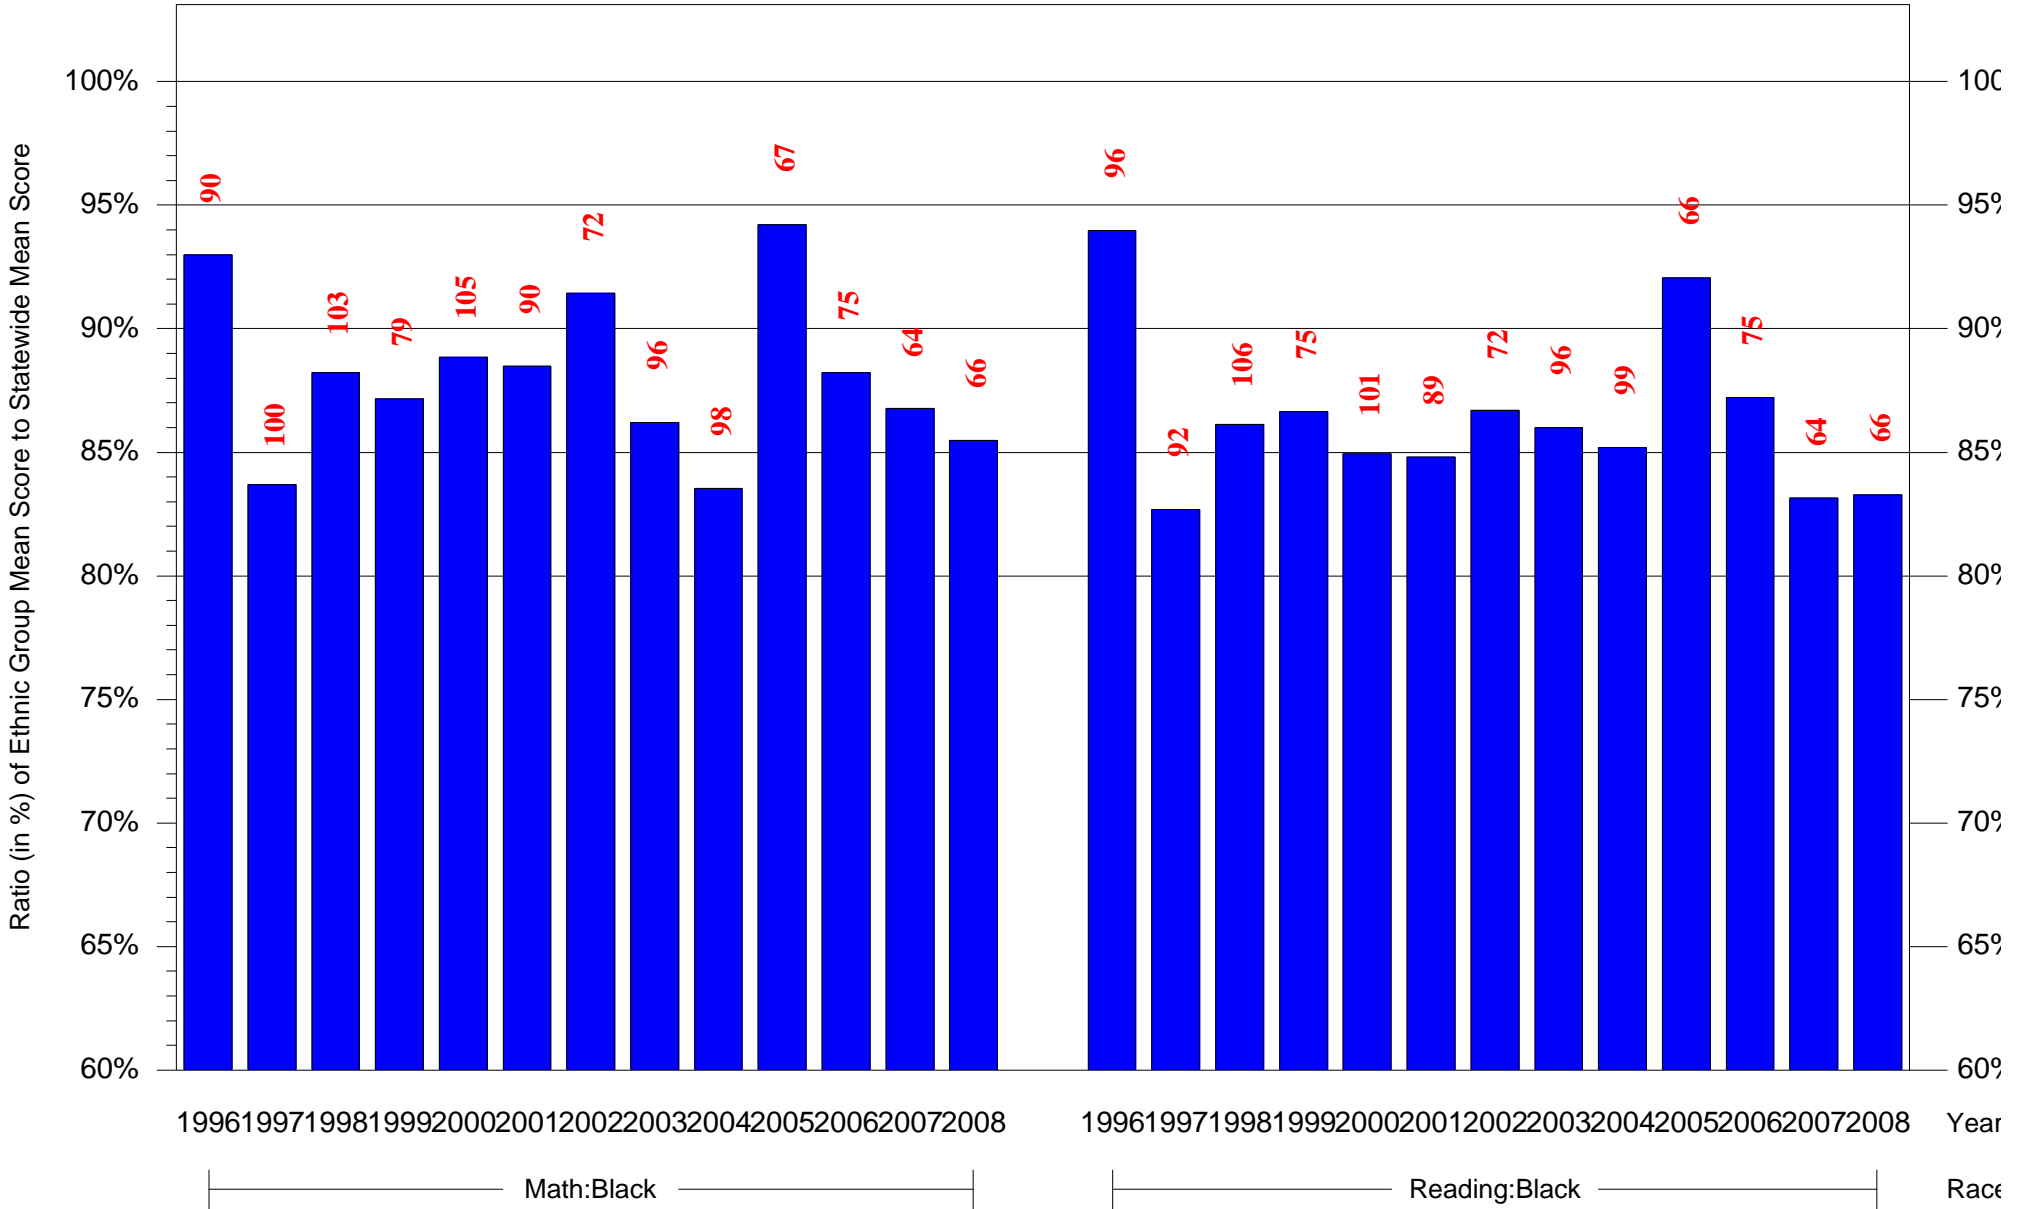

Mean Ethnic Group Building PSSA Test Score to Statewide Mean Score

Building = Hamilton Andrew Sch(5185) and Grade = 5 and Ethnic Group = Black or White

(Note: Number (in red) of Test Takers is above each bar in the chart.)