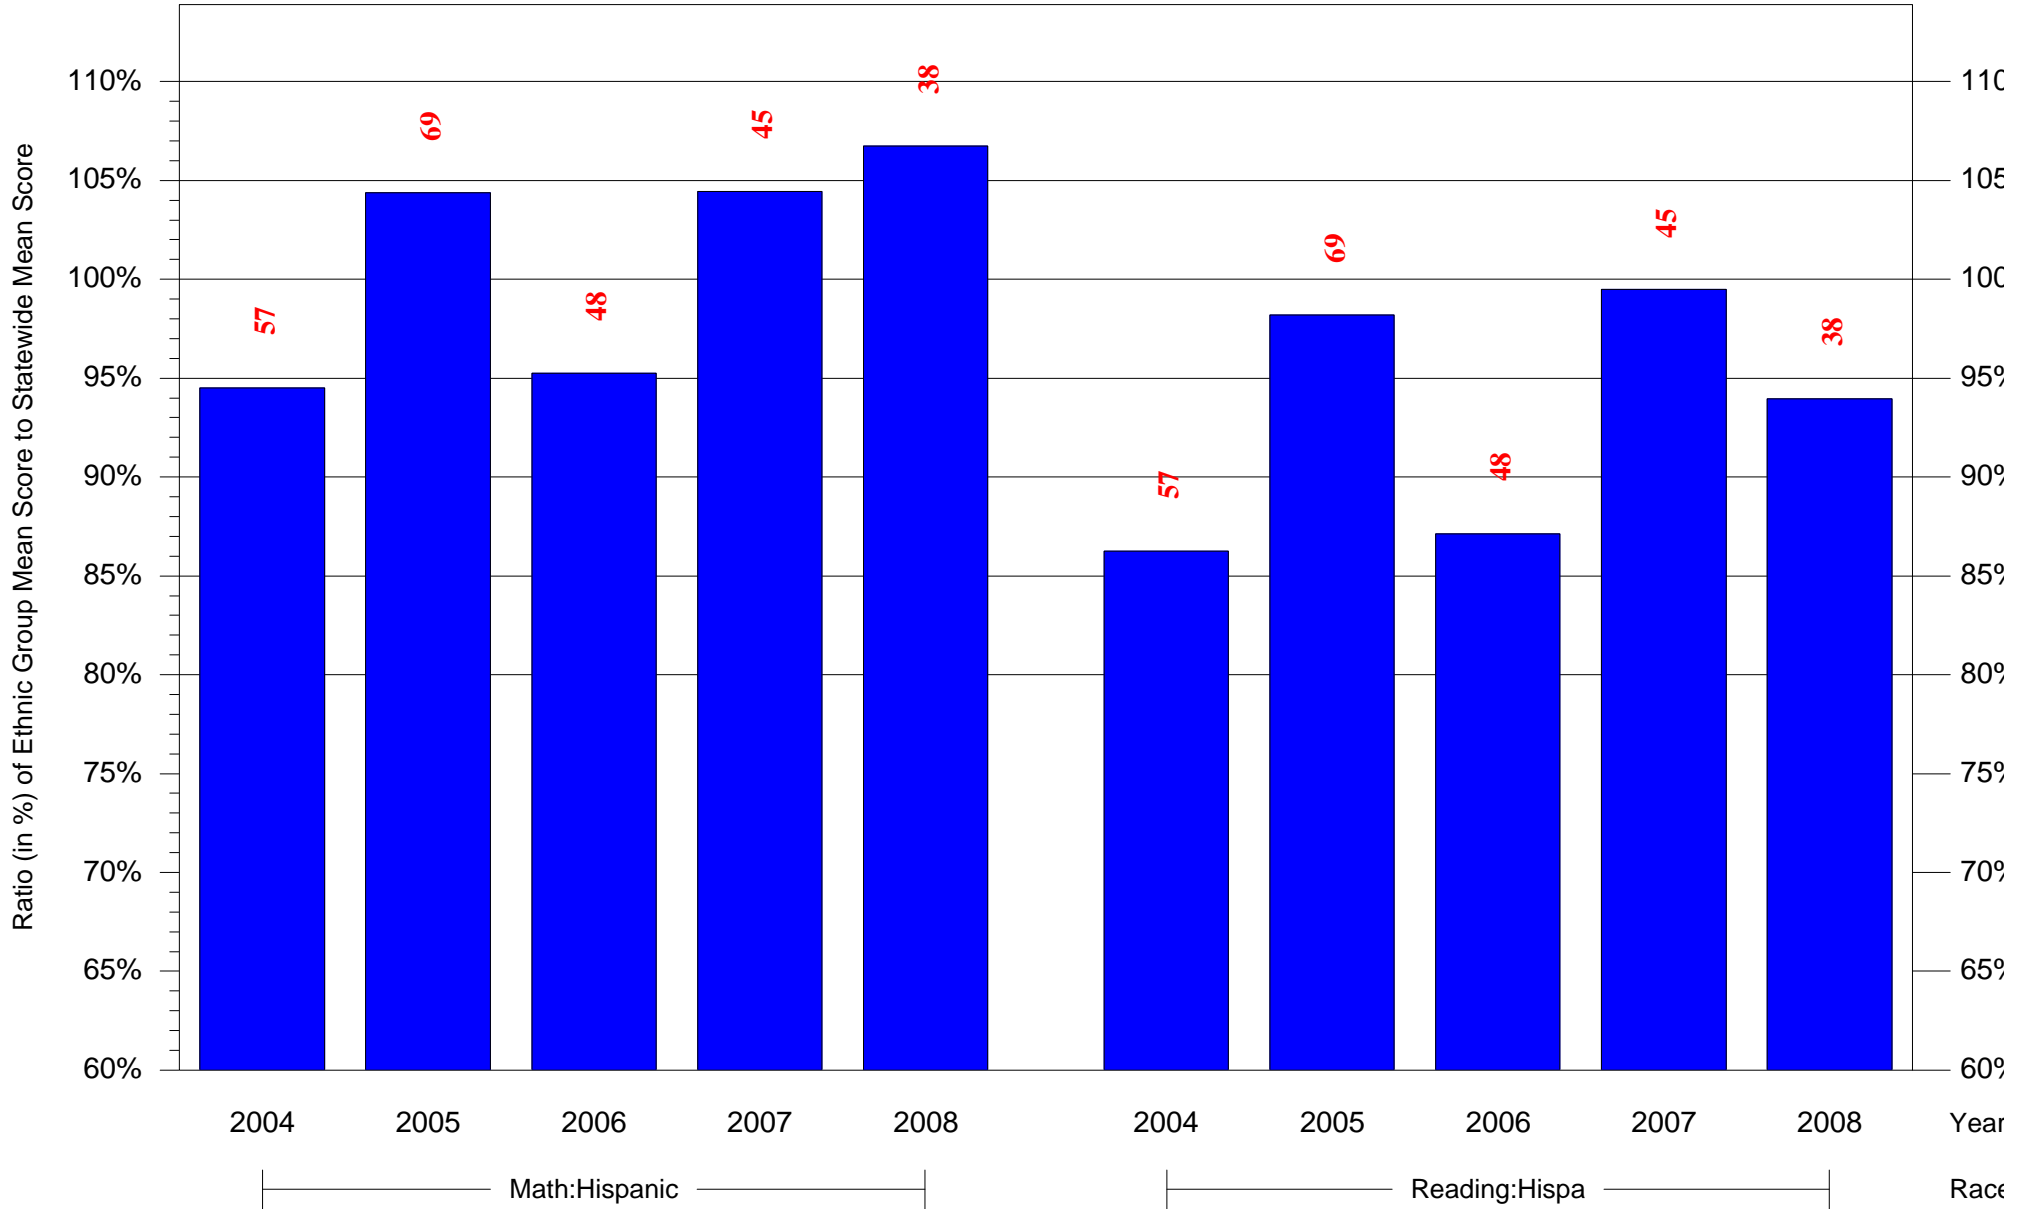

Mean Ethnic Group Building PSSA Test Score to Statewide Mean Score

Building = Welsh John Sch(3703) and Grade = 8 and Ethnic Group = Asian or Hispanic

(Note: Number (in red) of Test Takers is above each bar in the chart.)