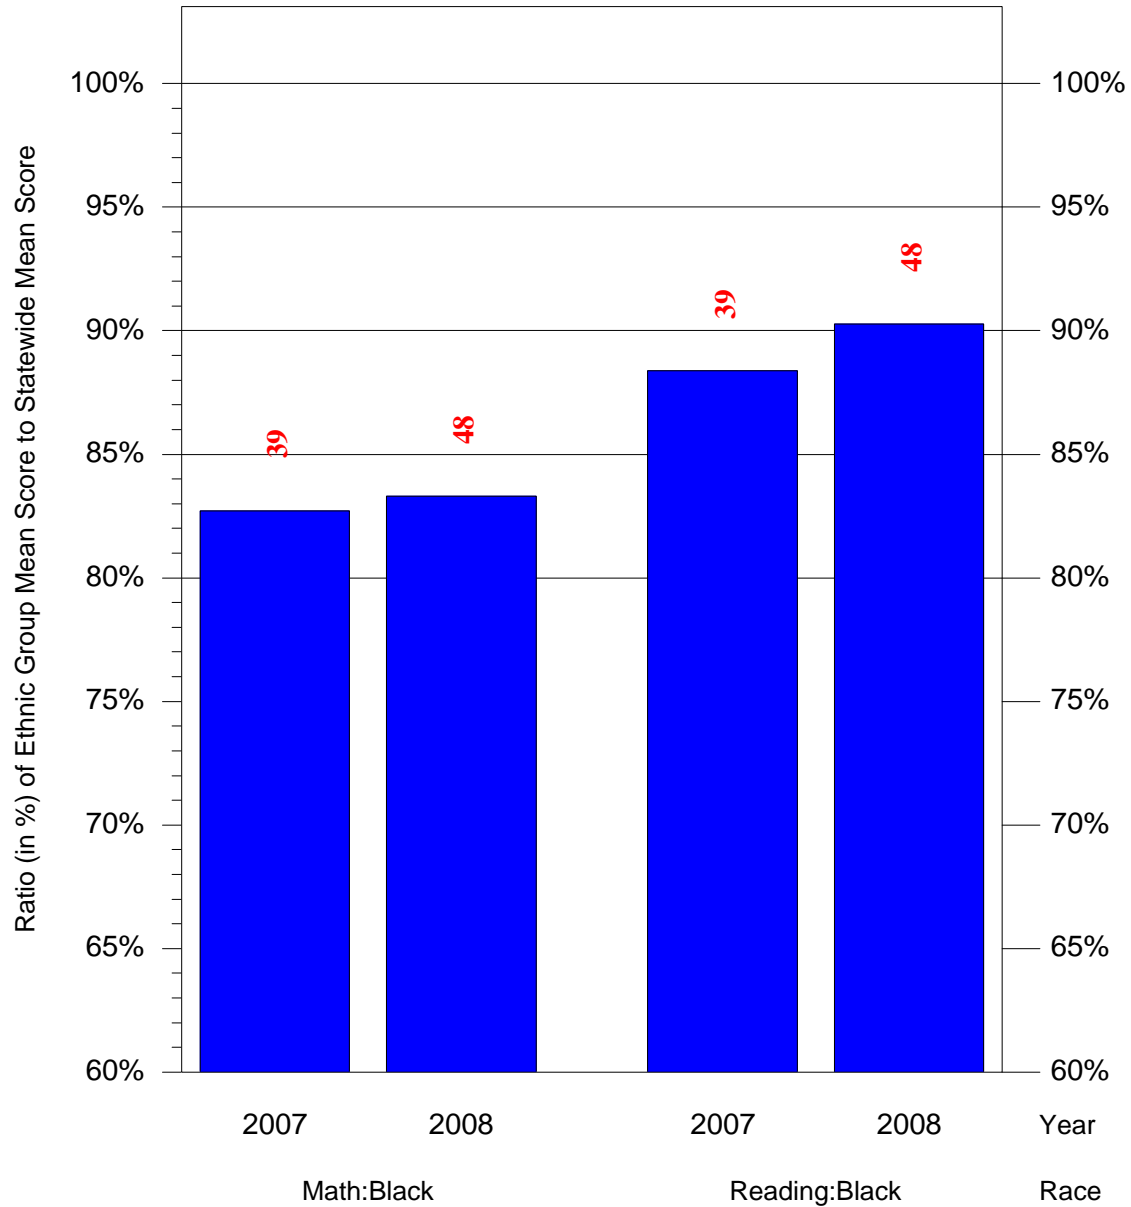

Mean Ethnic Group Building PSSA Test Score to Statewide Mean Score

Building = Morris Robert Sch(4868) and Grade = 3 and Ethnic Group = Black or White

(Note: Number (in red) of Test Takers is above each bar in the chart.)