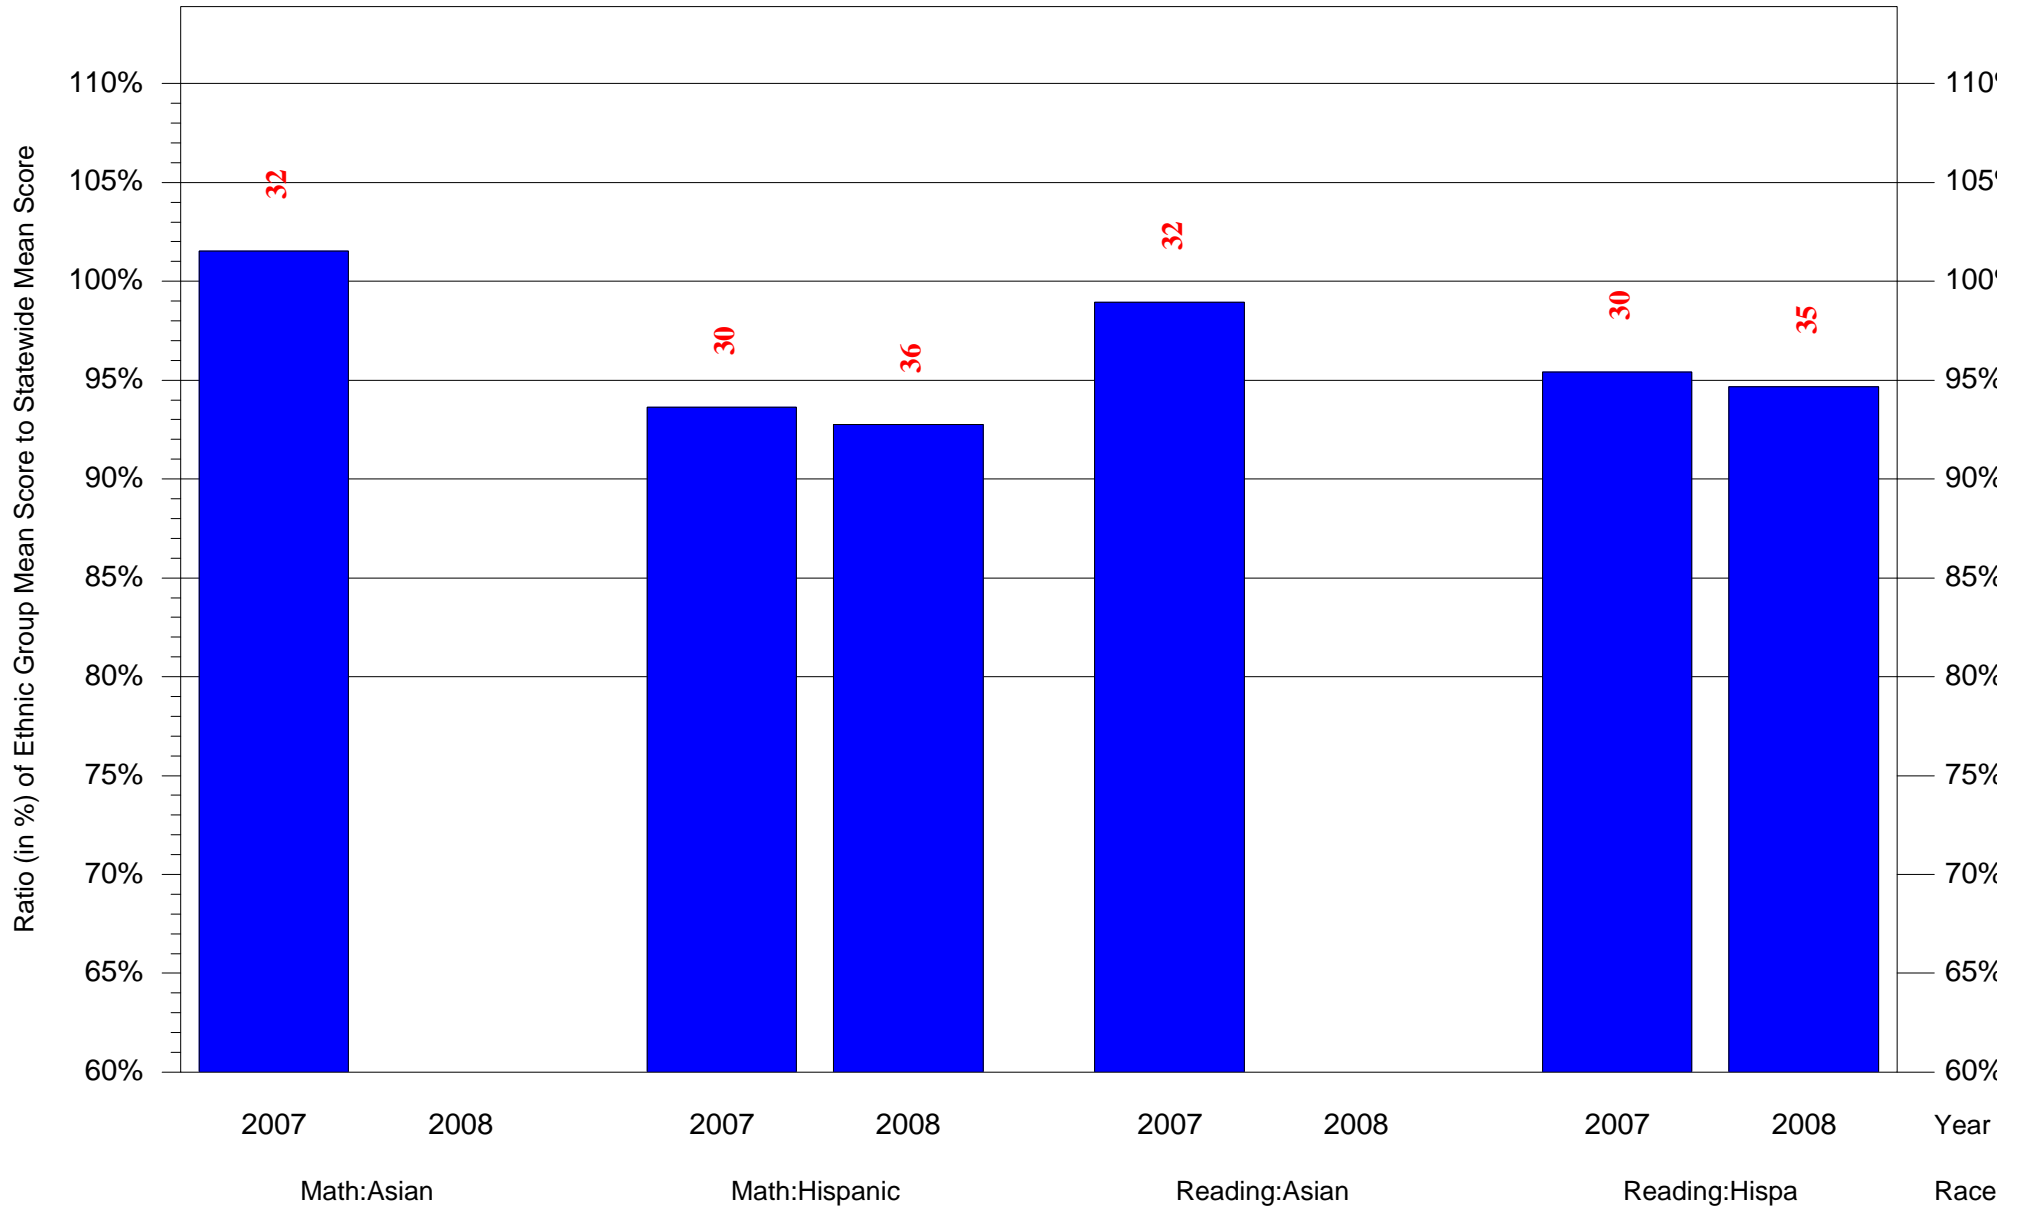

Mean Ethnic Group Building PSSA Test Score to Statewide Mean Score

Building = Moore J Hampton Sch(3770) and Grade = 3 and Ethnic Group = Asian or Hispanic

(Note: Number (in red) of Test Takers is above each bar in the chart.)