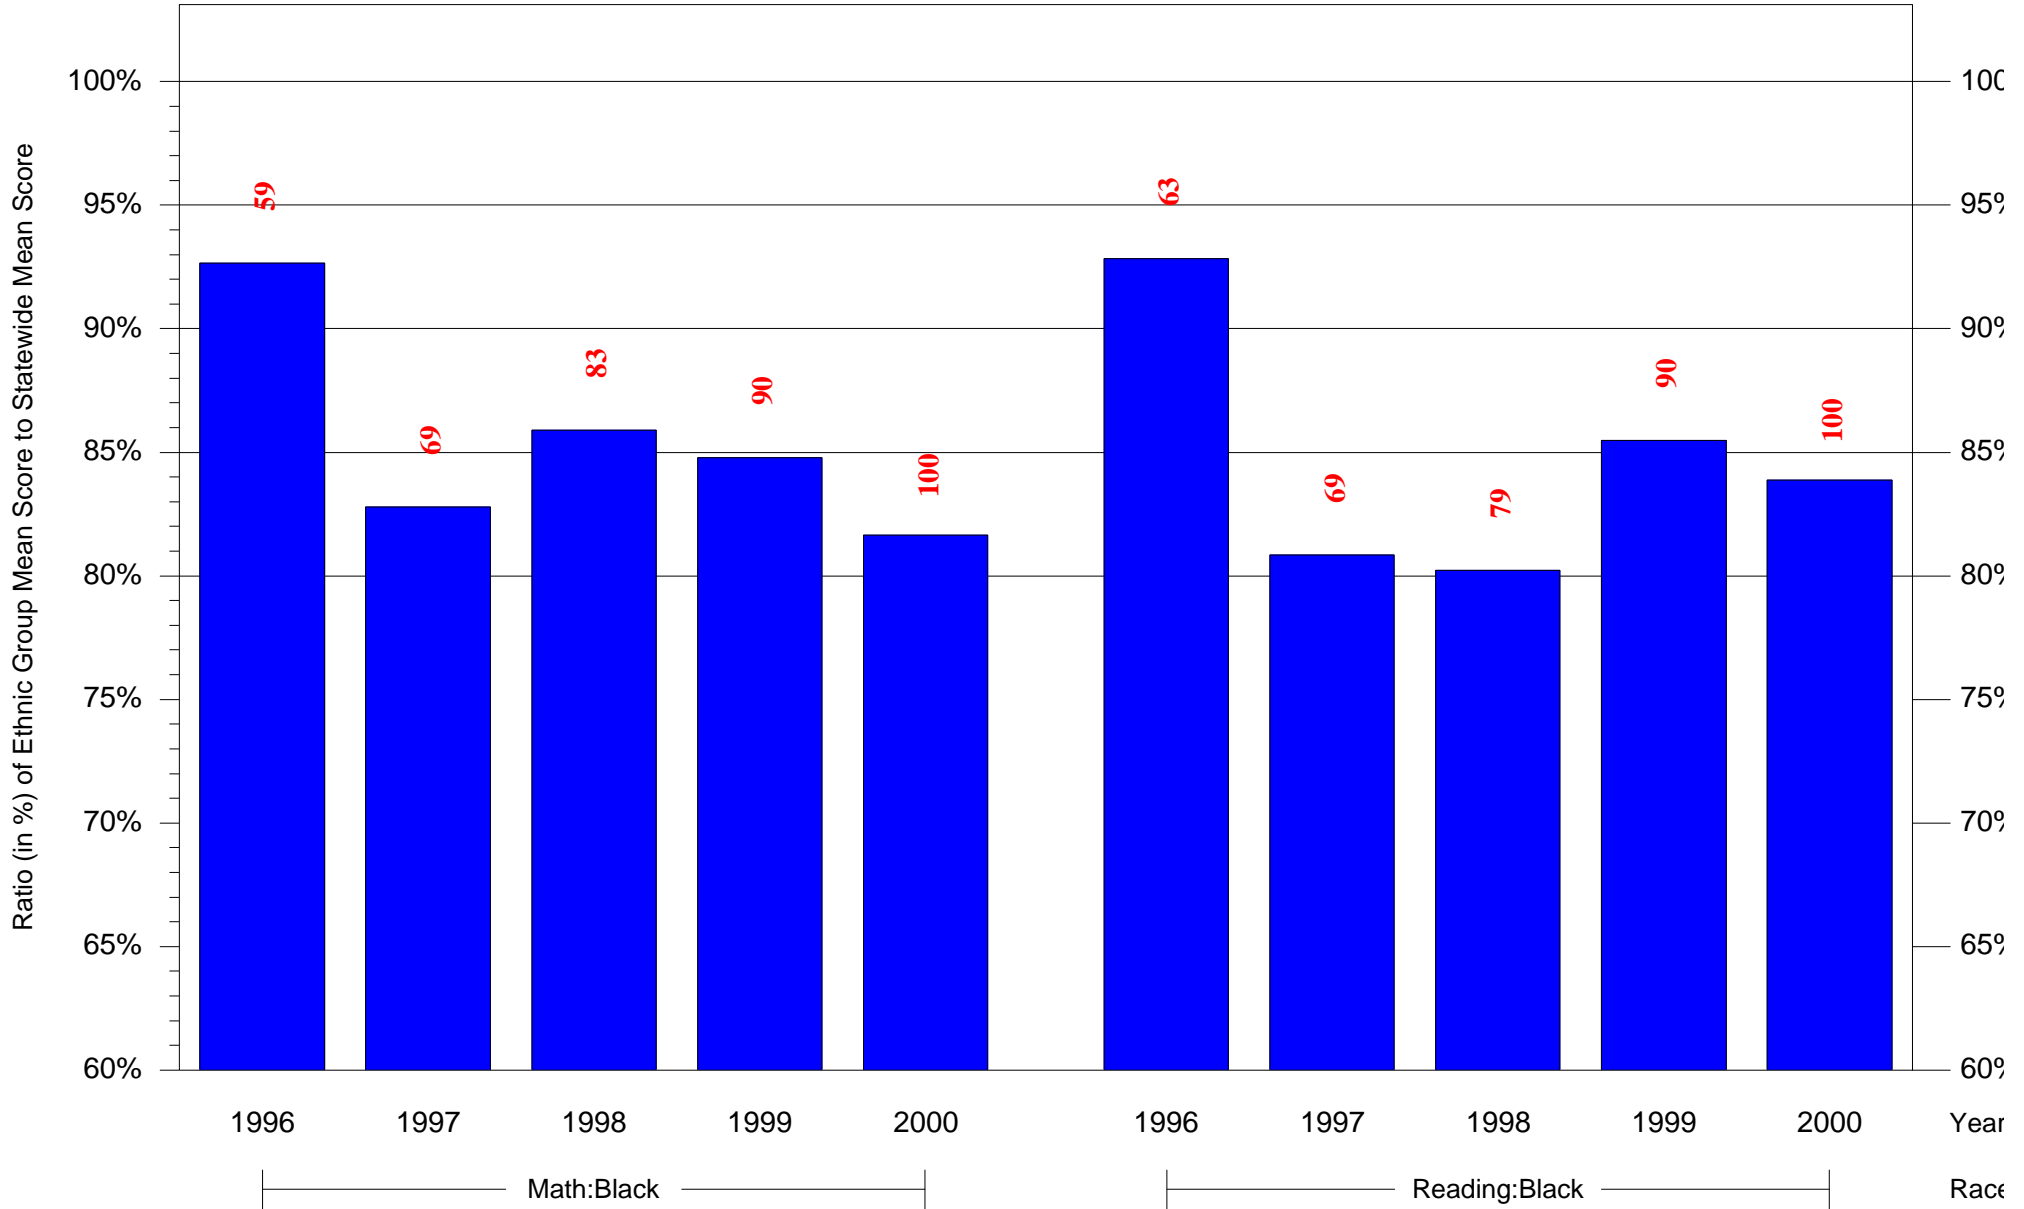

Mean Ethnic Group Building PSSA Test Score to Statewide Mean Score
Building = Lowell James R Sch(7232) and Grade = 5 and Ethnic Group = Black or White
(Note: Number (in red) of Test Takers is above each bar in the chart.)