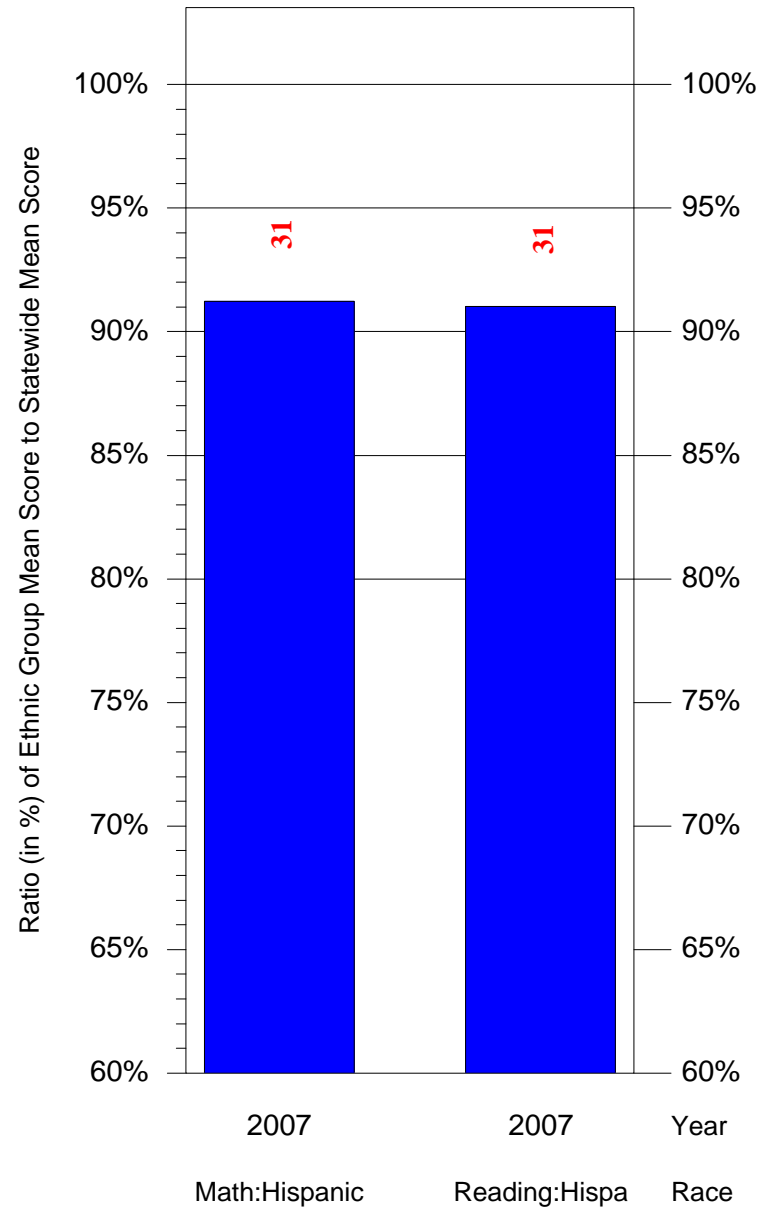

Mean Ethnic Group Building PSSA Test Score to Statewide Mean Score

Building = Morrison Andrew J Sch(3749) and Grade = 7 and Ethnic Group = Asian or Hispanic

(Note: Number (in red) of Test Takers is above each bar in the chart.)