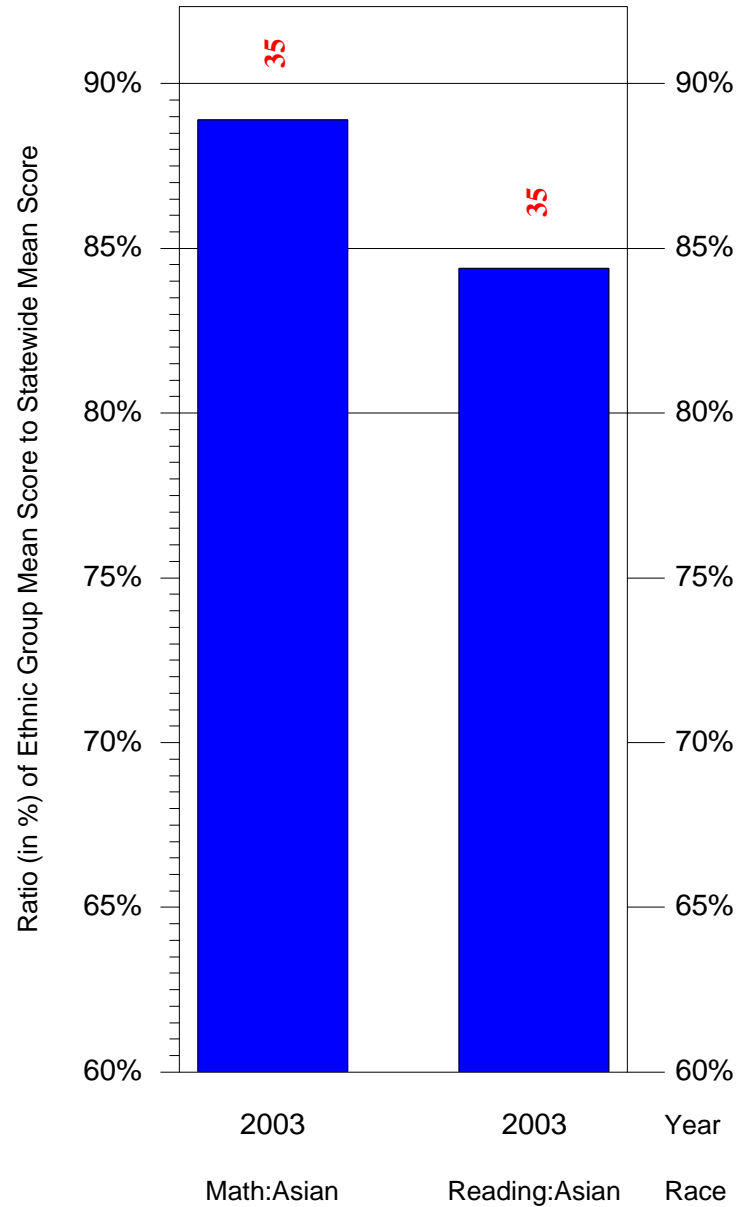

Mean Ethnic Group Building PSSA Test Score to Statewide Mean Score

Building = Pepper George MS(6821) and Grade = 5 and Ethnic Group = Asian or Hispanic

(Note: Number (in red) of Test Takers is above each bar in the chart.)