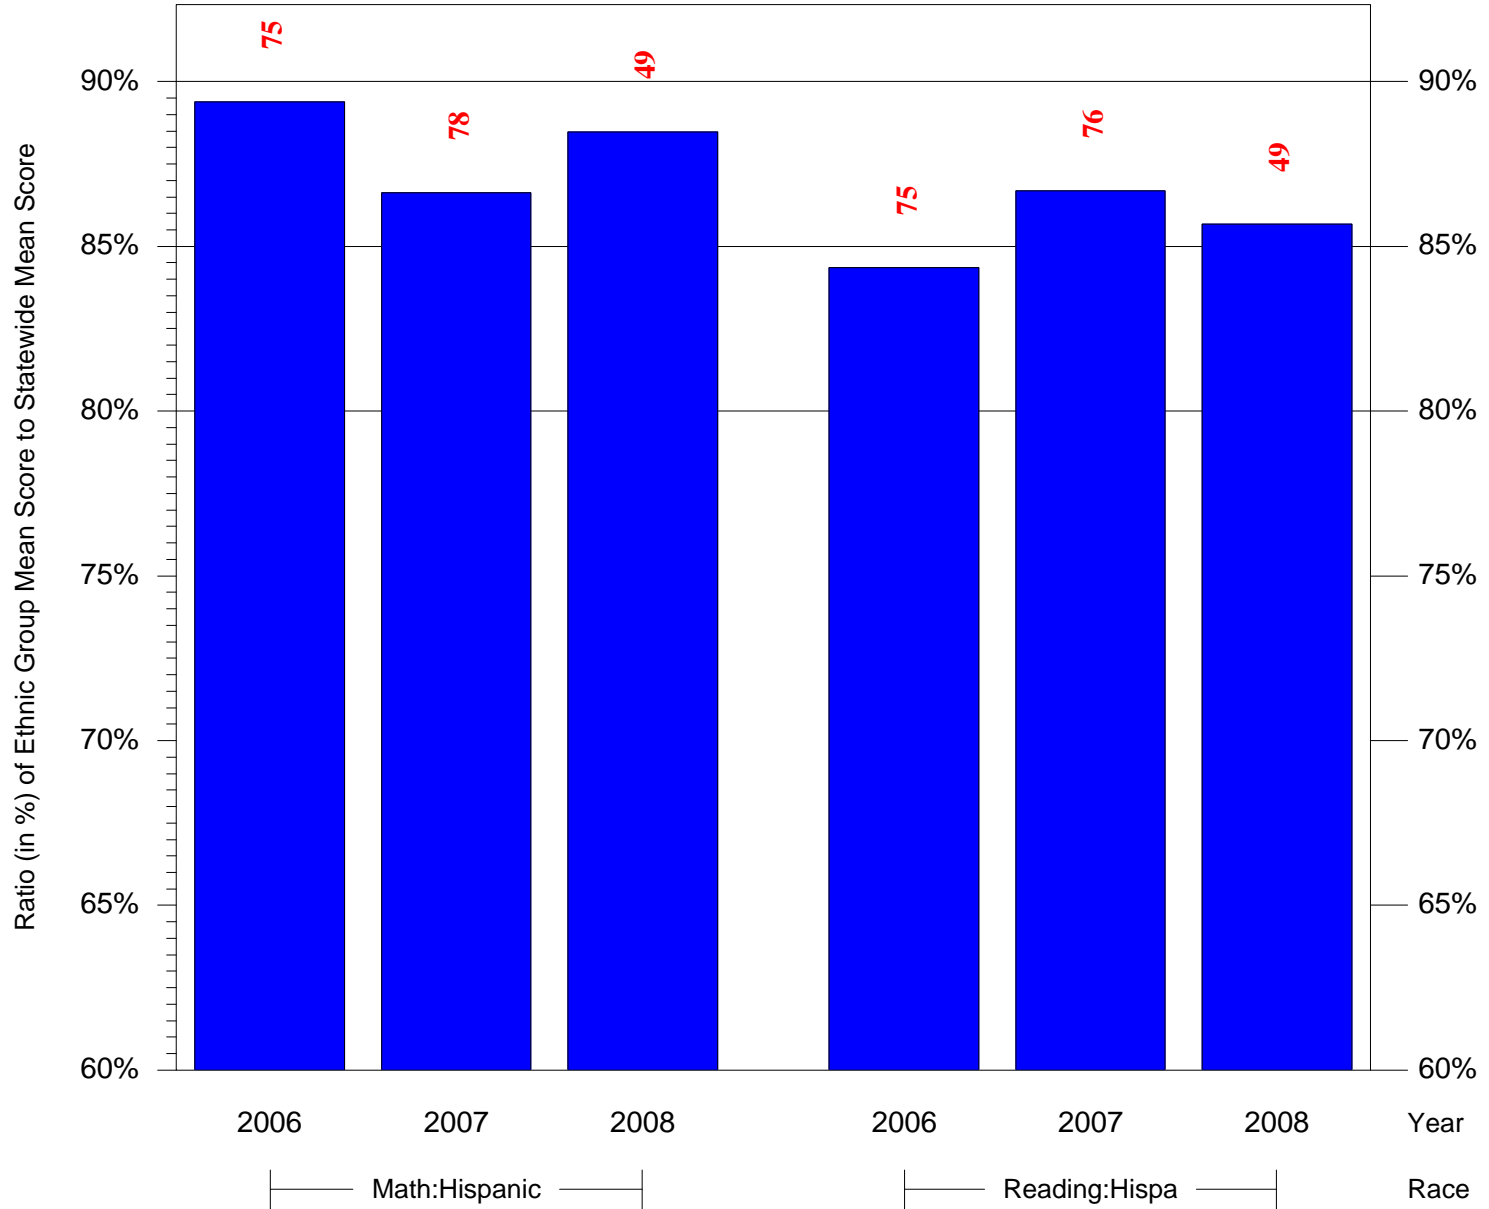

Mean Ethnic Group Building PSSA Test Score to Statewide Mean Score

Building = Hopkinson Francis Sch(3742) and Grade = 4 and Ethnic Group = Asian or Hispanic

(Note: Number (in red) of Test Takers is above each bar in the chart.)