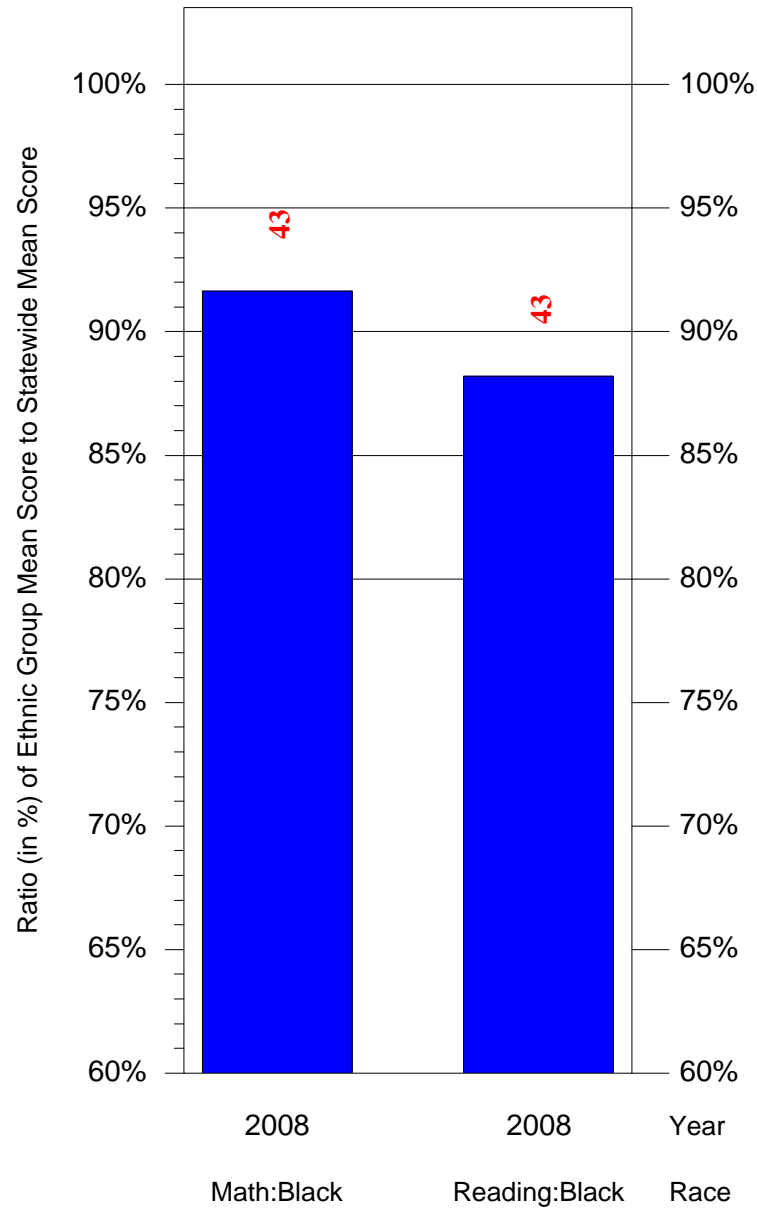

Mean Ethnic Group Building PSSA Test Score to Statewide Mean Score

Building = Kinsey John L Sch(3715) and Grade = 8 and Ethnic Group = Black or White

(Note: Number (in red) of Test Takers is above each bar in the chart.)