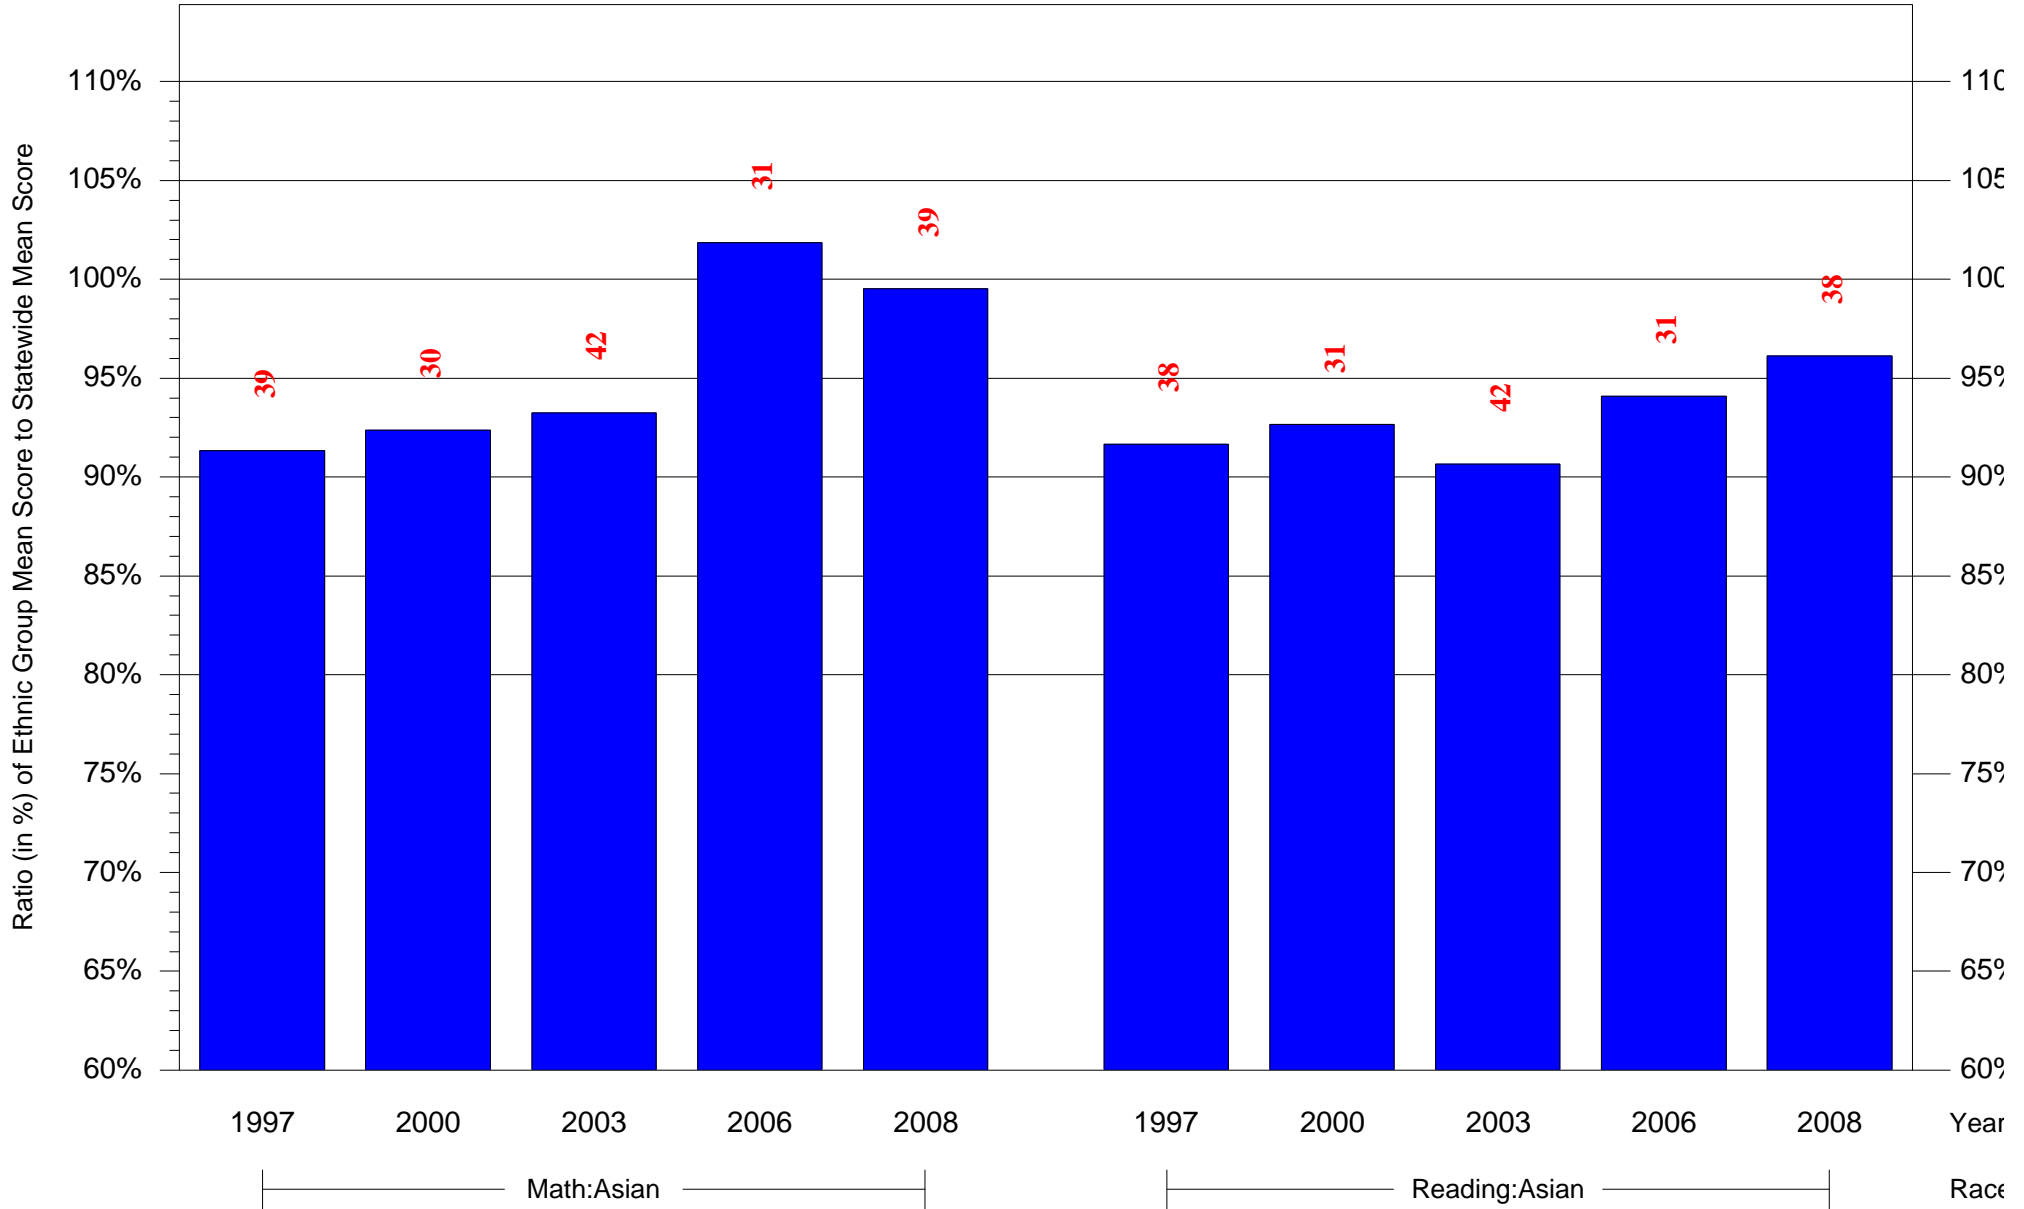

Mean Ethnic Group Building PSSA Test Score to Statewide Mean Score

Building = Key Francis Scott Sch(7228) and Grade = 5 and Ethnic Group = Asian or Hispanic

(Note: Number (in red) of Test Takers is above each bar in the chart.)