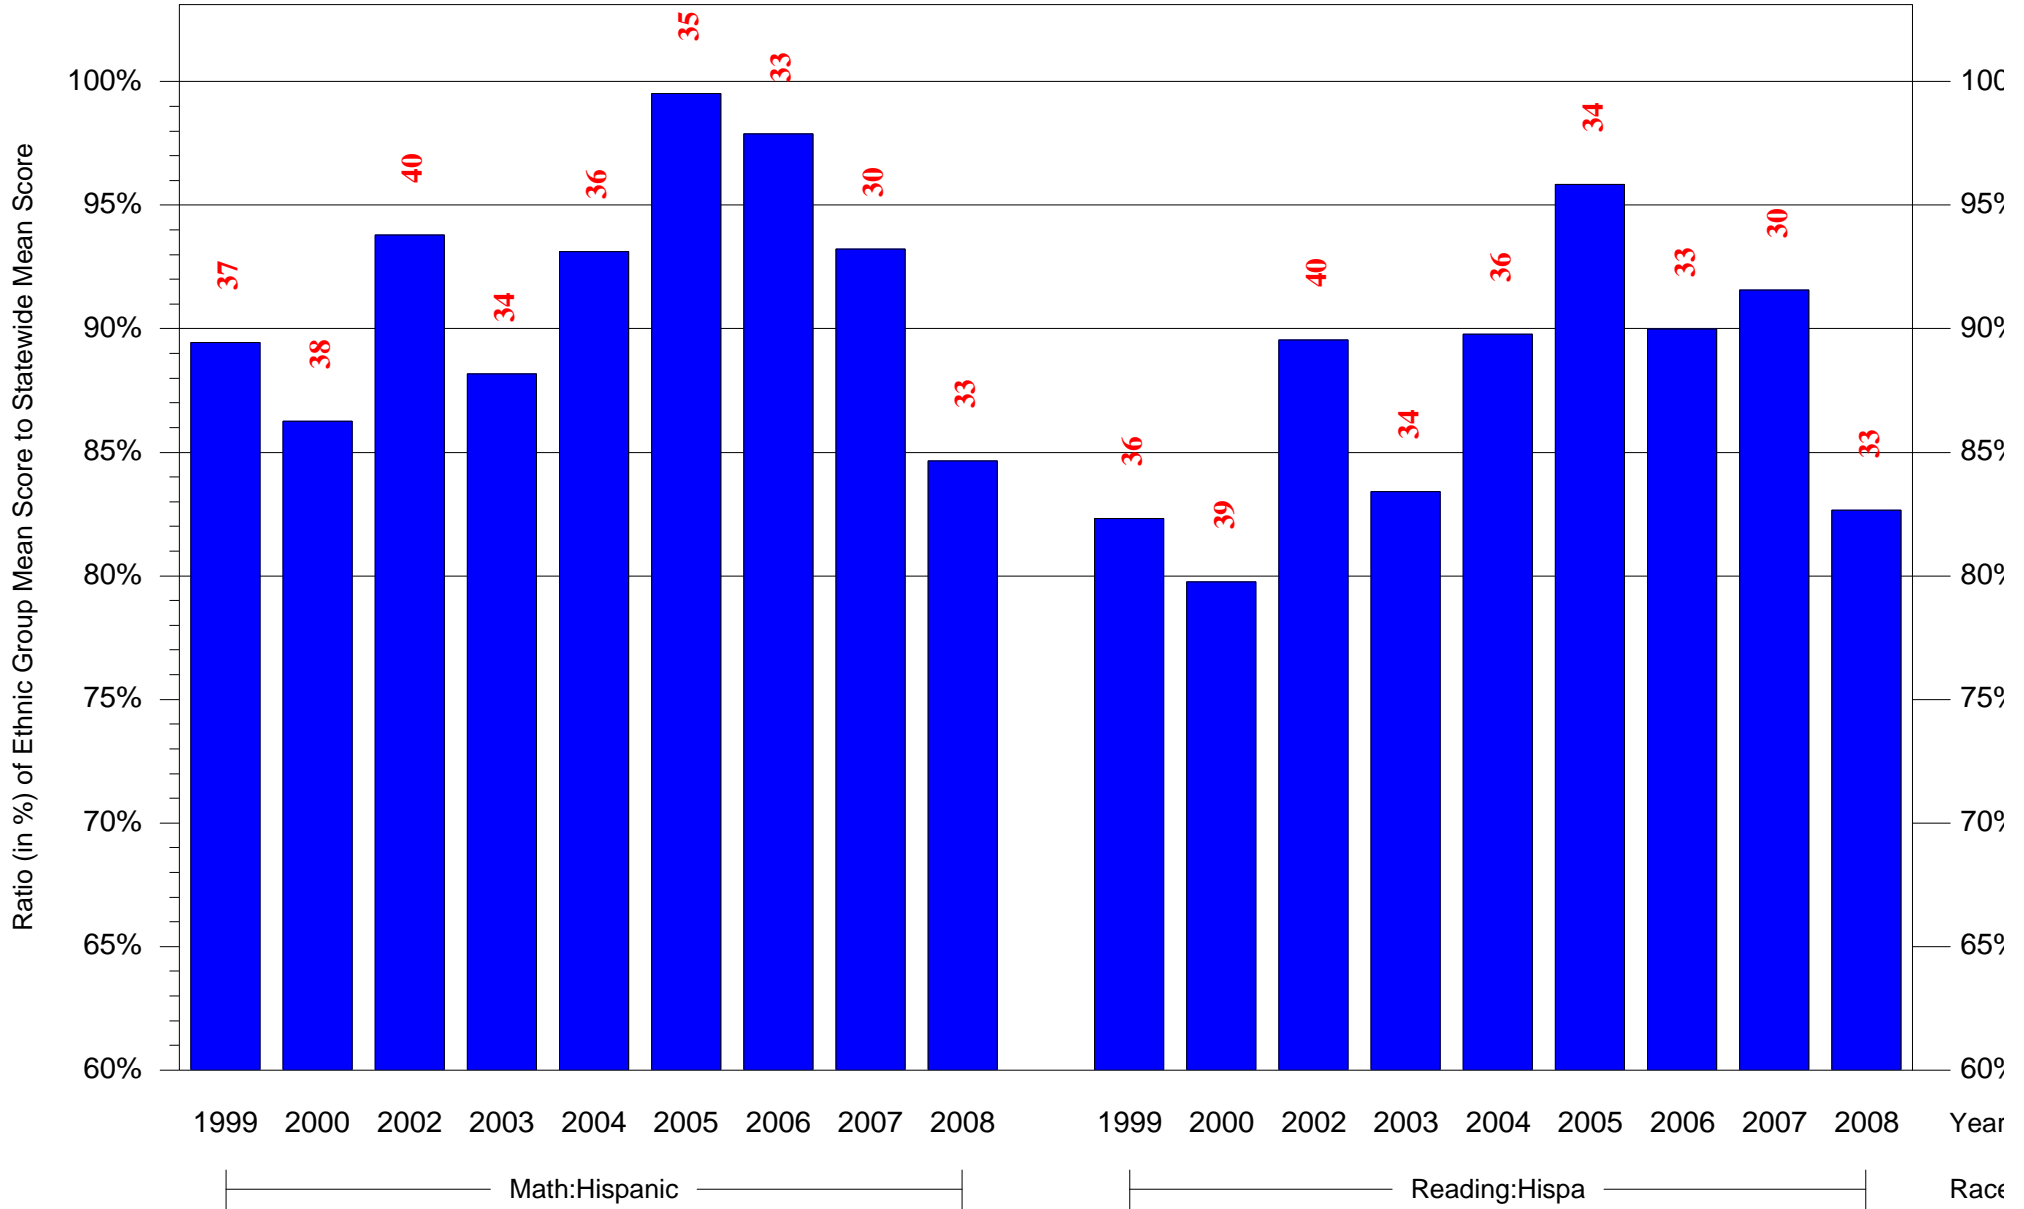

Mean Ethnic Group Building PSSA Test Score to Statewide Mean Score

Building = McKinley William Sch(5293) and Grade = 5 and Ethnic Group = Asian or Hispanic

(Note: Number (in red) of Test Takers is above each bar in the chart.)