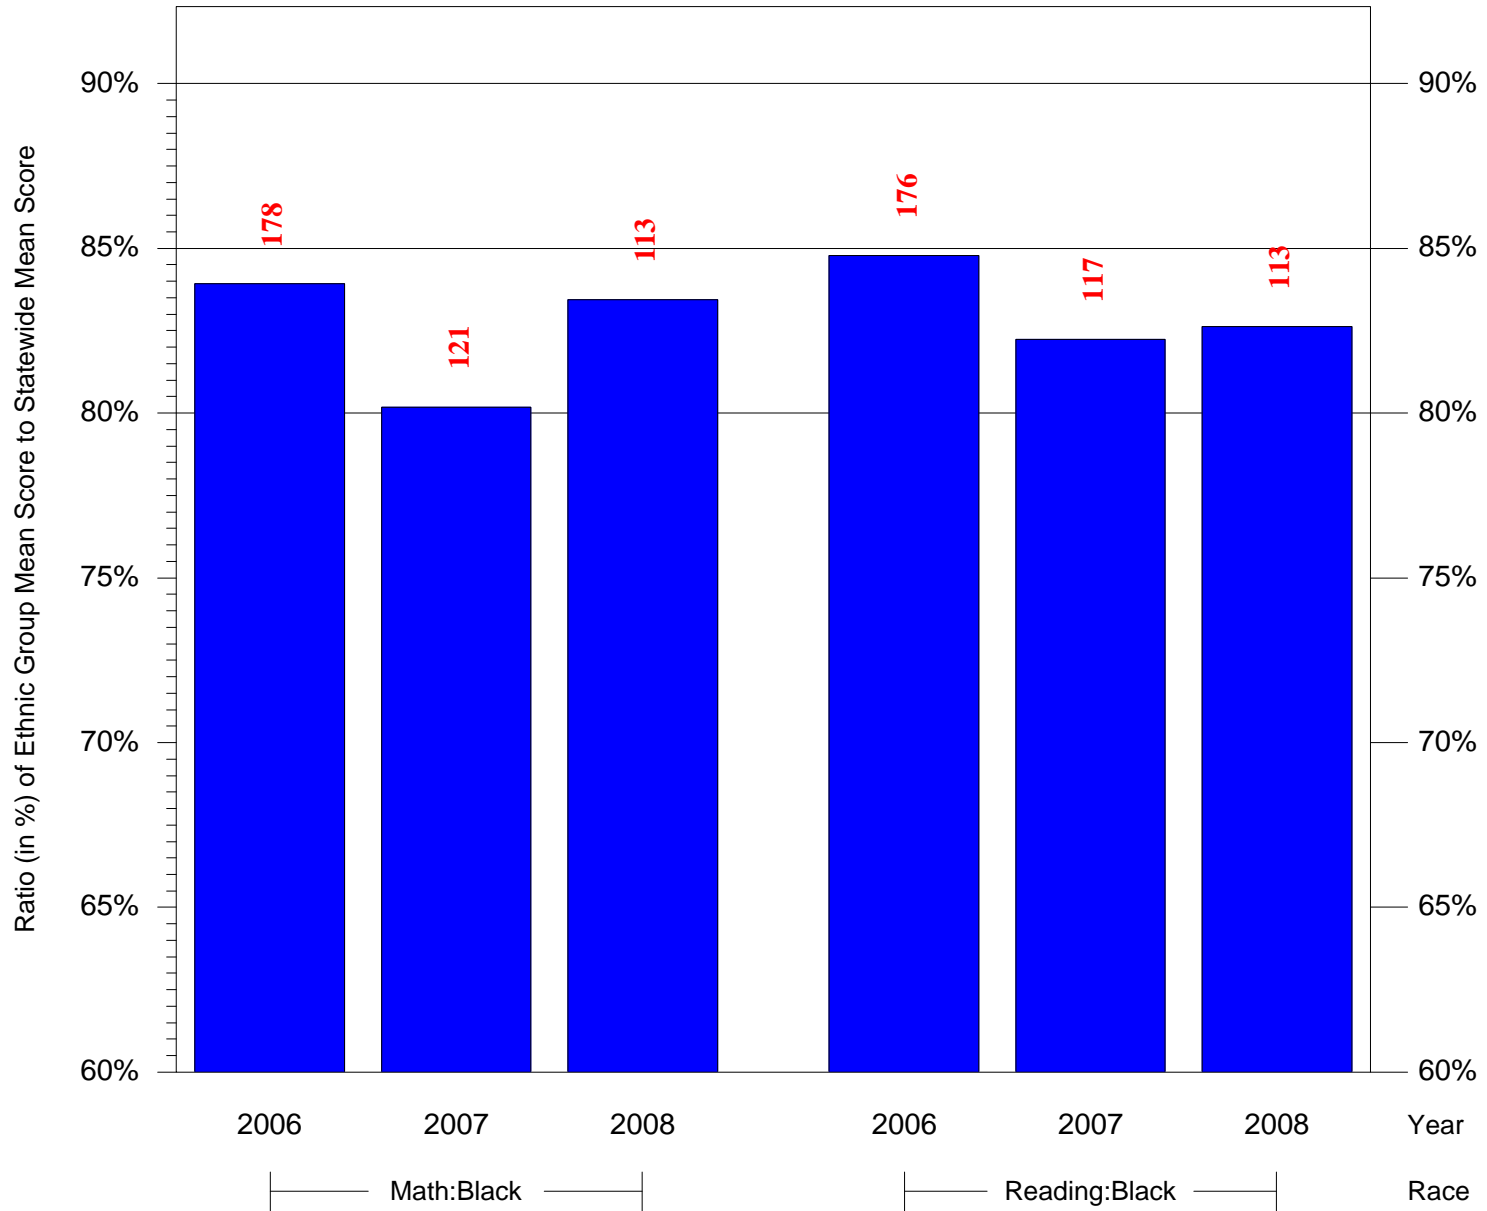

Mean Ethnic Group Building PSSA Test Score to Statewide Mean Score

Building = Turner John P MS(6521) and Grade = 7 and Ethnic Group = Black or White

(Note: Number (in red) of Test Takers is above each bar in the chart.)