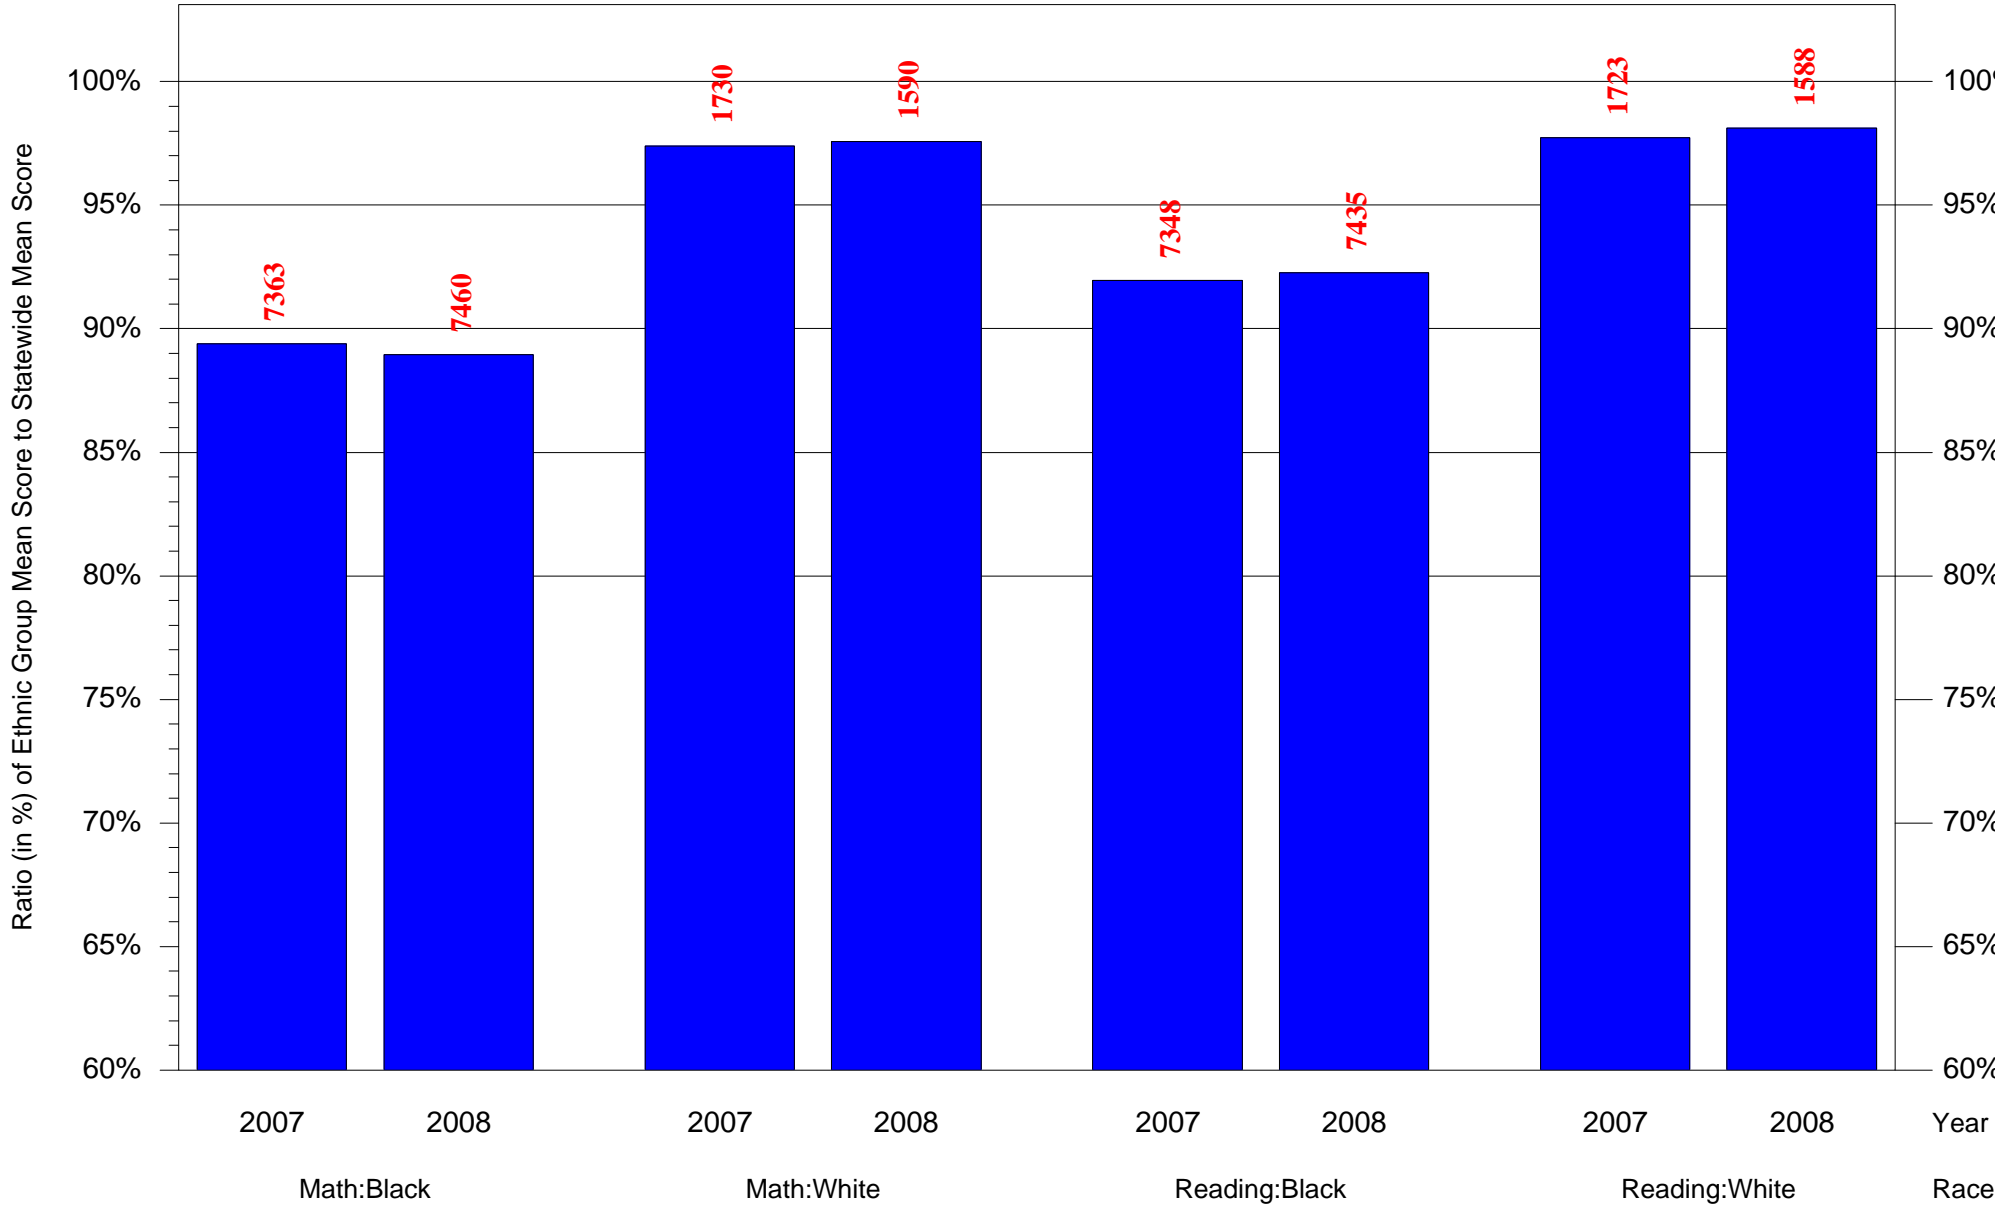

Mean Ethnic Group AUN PSSA Test Score to Statewide Mean Score

AUN = Philadelphia City SD(126515001) and Grade = 3 and Ethnic Group = Black or White

(Note: Number (in red) of Test Takers is above each bar in the chart.)