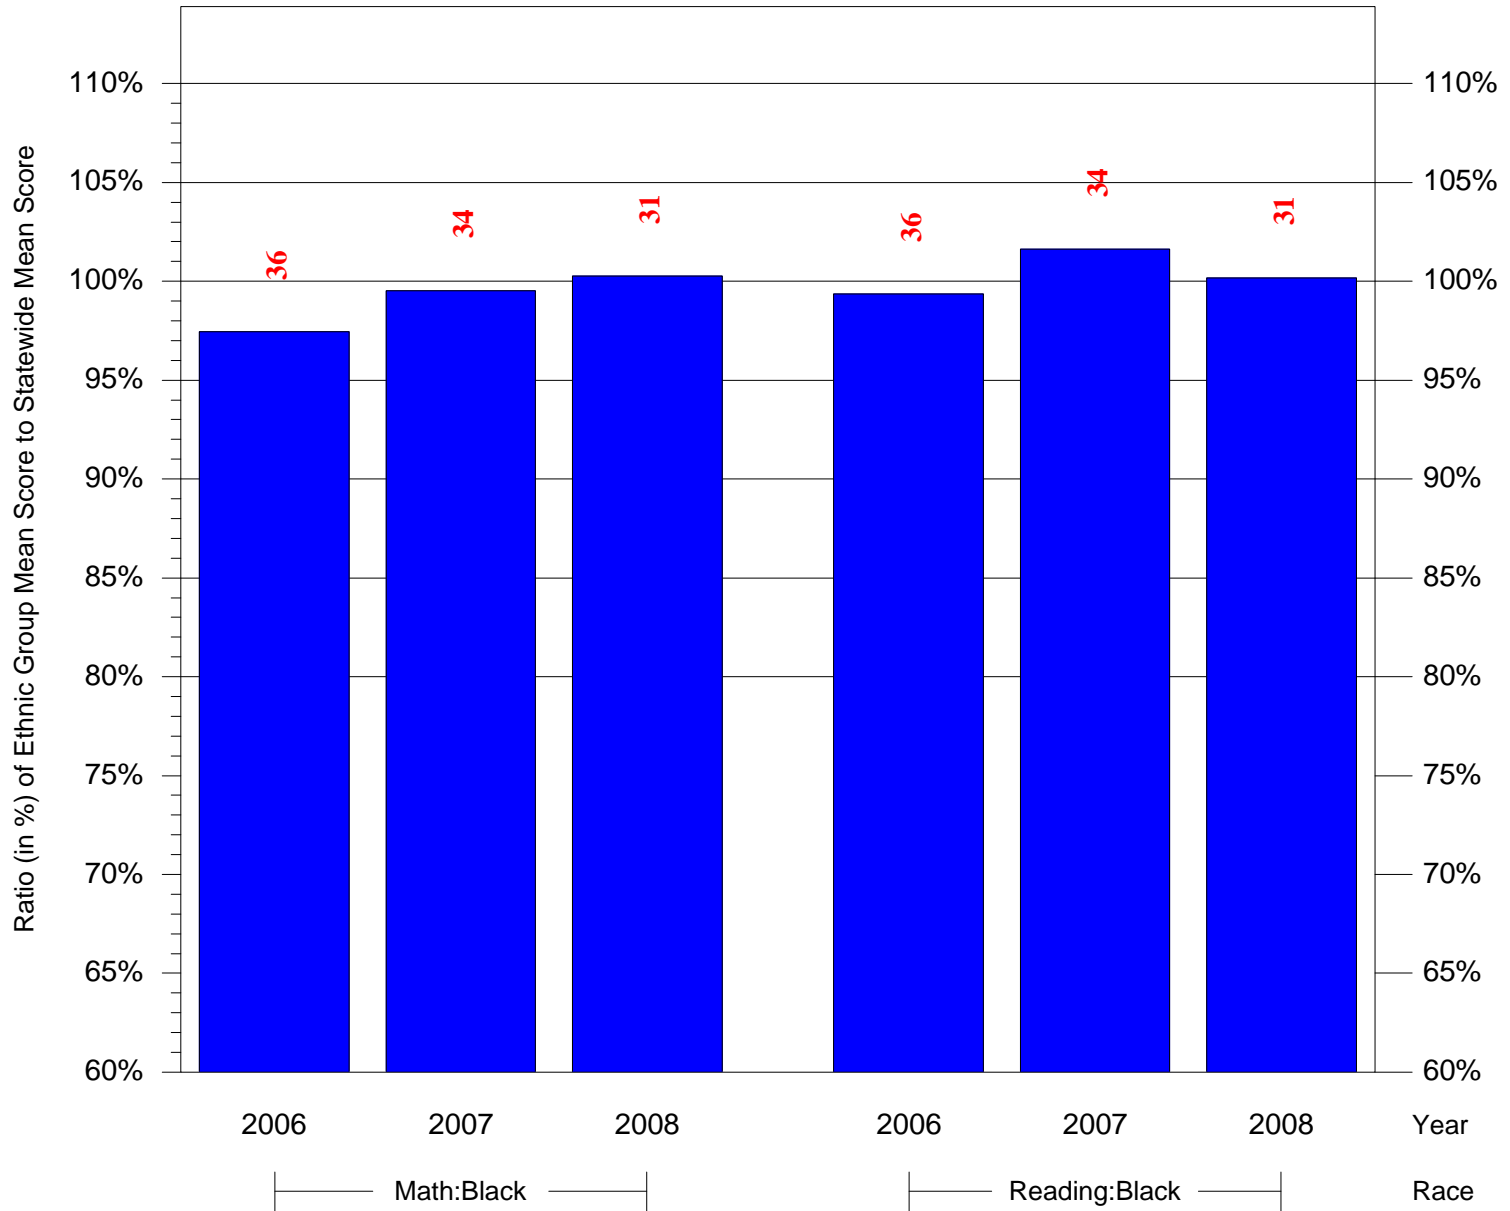

Mean Ethnic Group Building PSSA Test Score to Statewide Mean Score

Building = Overbrook Edu Ctr(6960) and Grade = 6 and Ethnic Group = Black or White

(Note: Number (in red) of Test Takers is above each bar in the chart.)