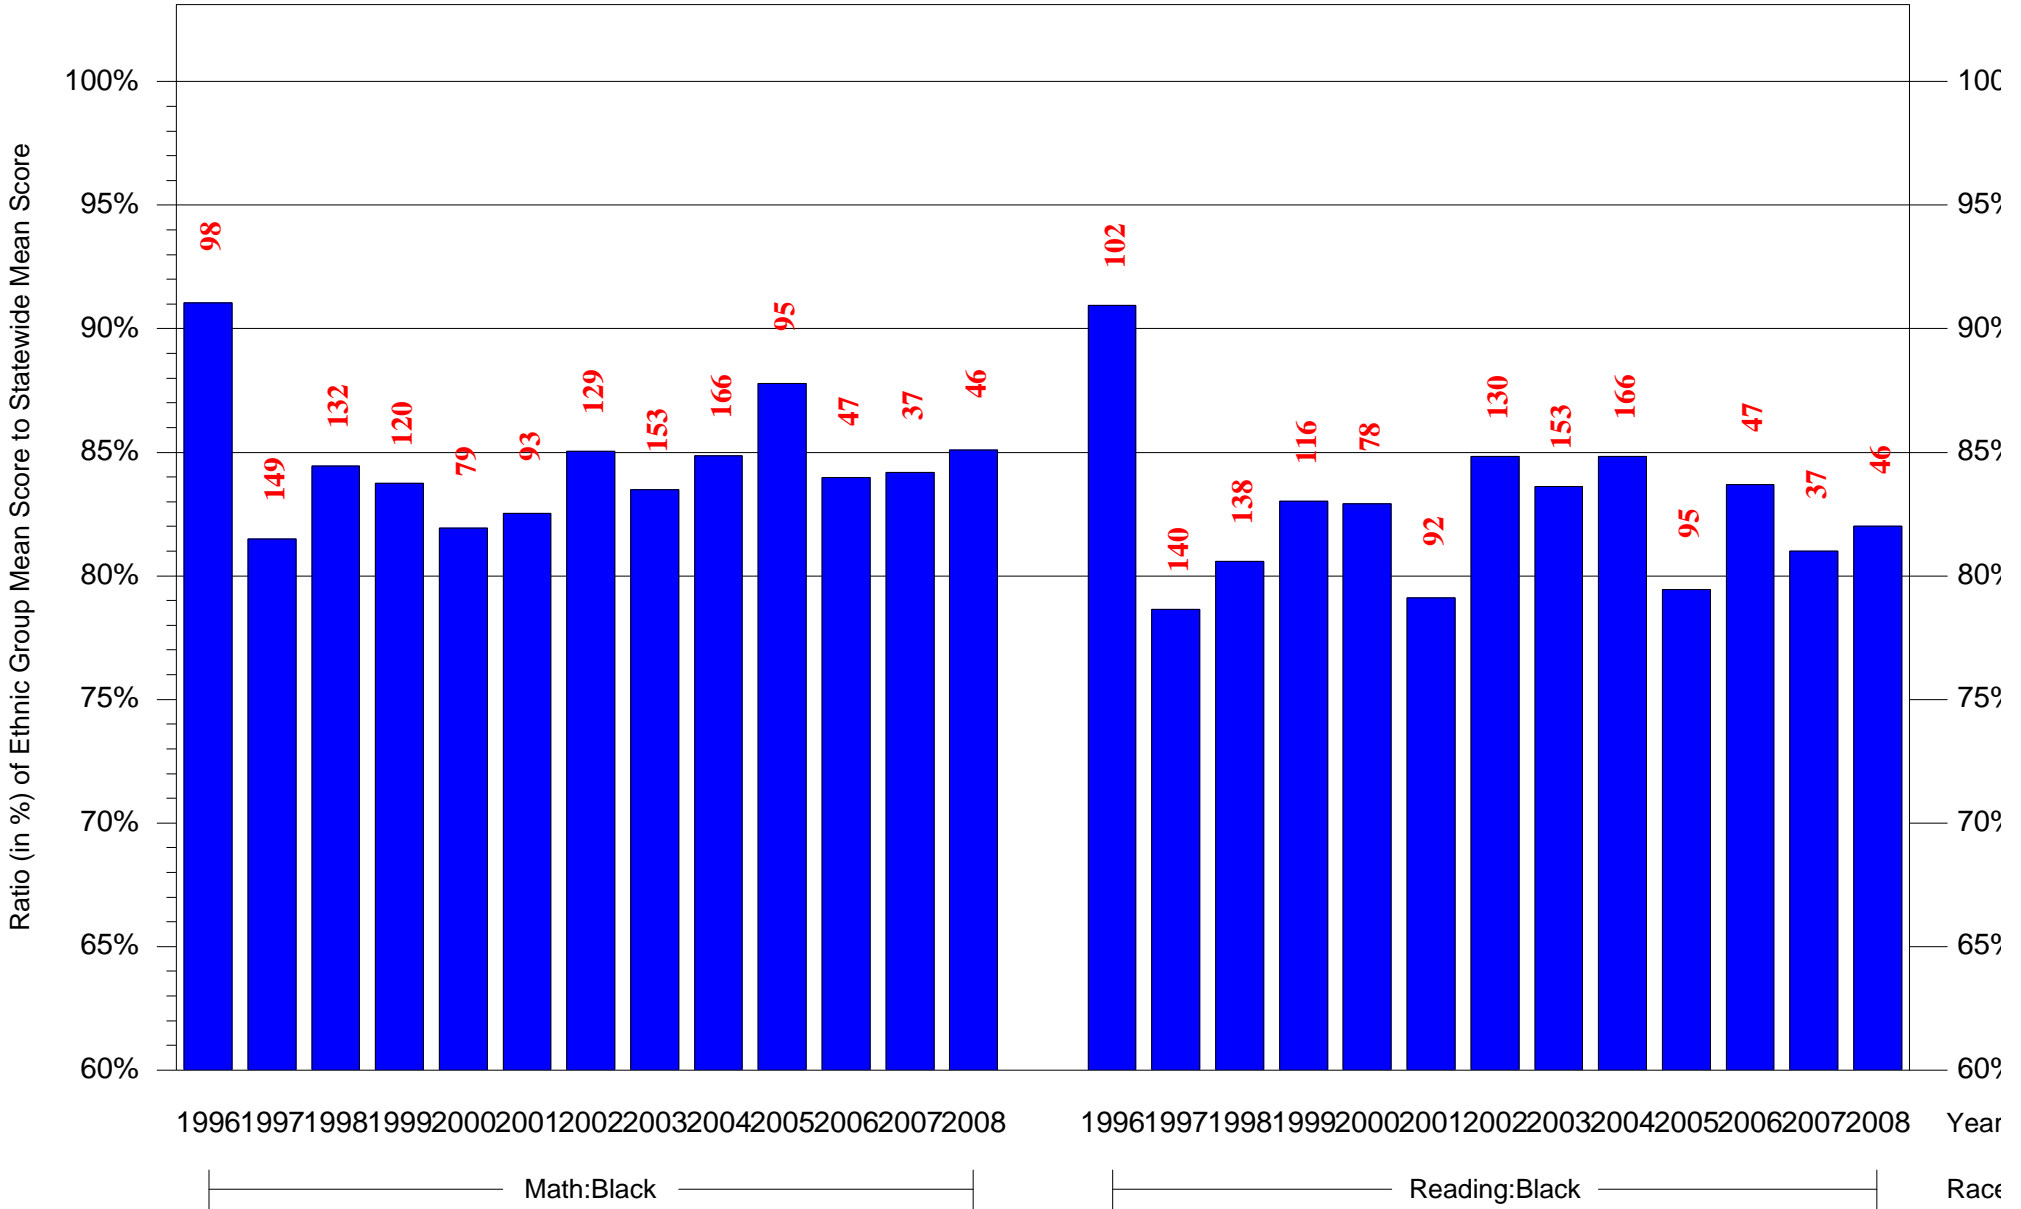

Mean Ethnic Group Building PSSA Test Score to Statewide Mean Score

Building = Cooke Jay MS(7239) and Grade = 5 and Ethnic Group = Black or White

(Note: Number (in red) of Test Takers is above each bar in the chart.)