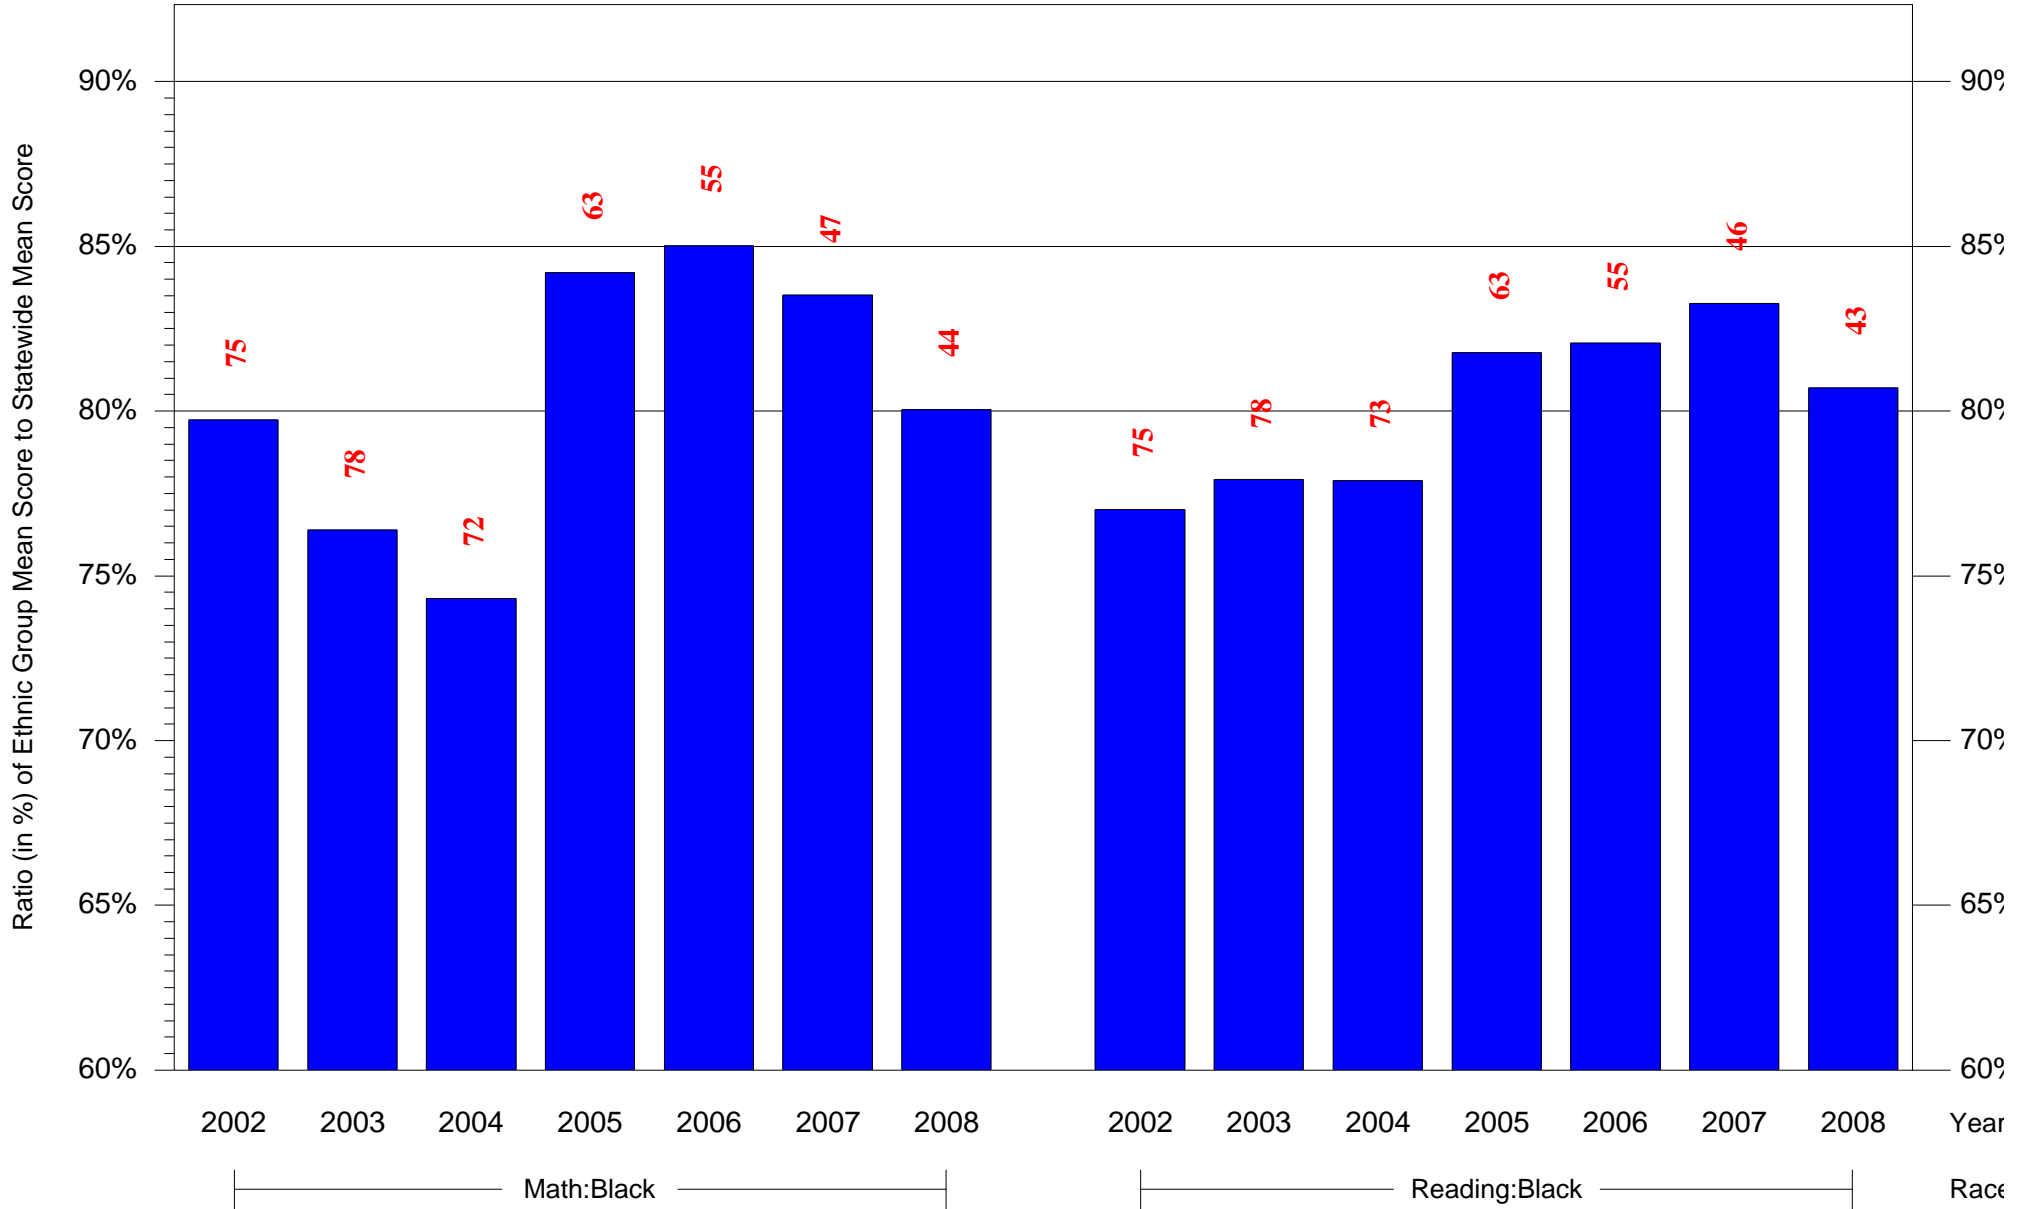

Mean Ethnic Group Building PSSA Test Score to Statewide Mean Score

Building = Meade Gen George C Sch(3630) and Grade = 5 and Ethnic Group = Black or White

(Note: Number (in red) of Test Takers is above each bar in the chart.)