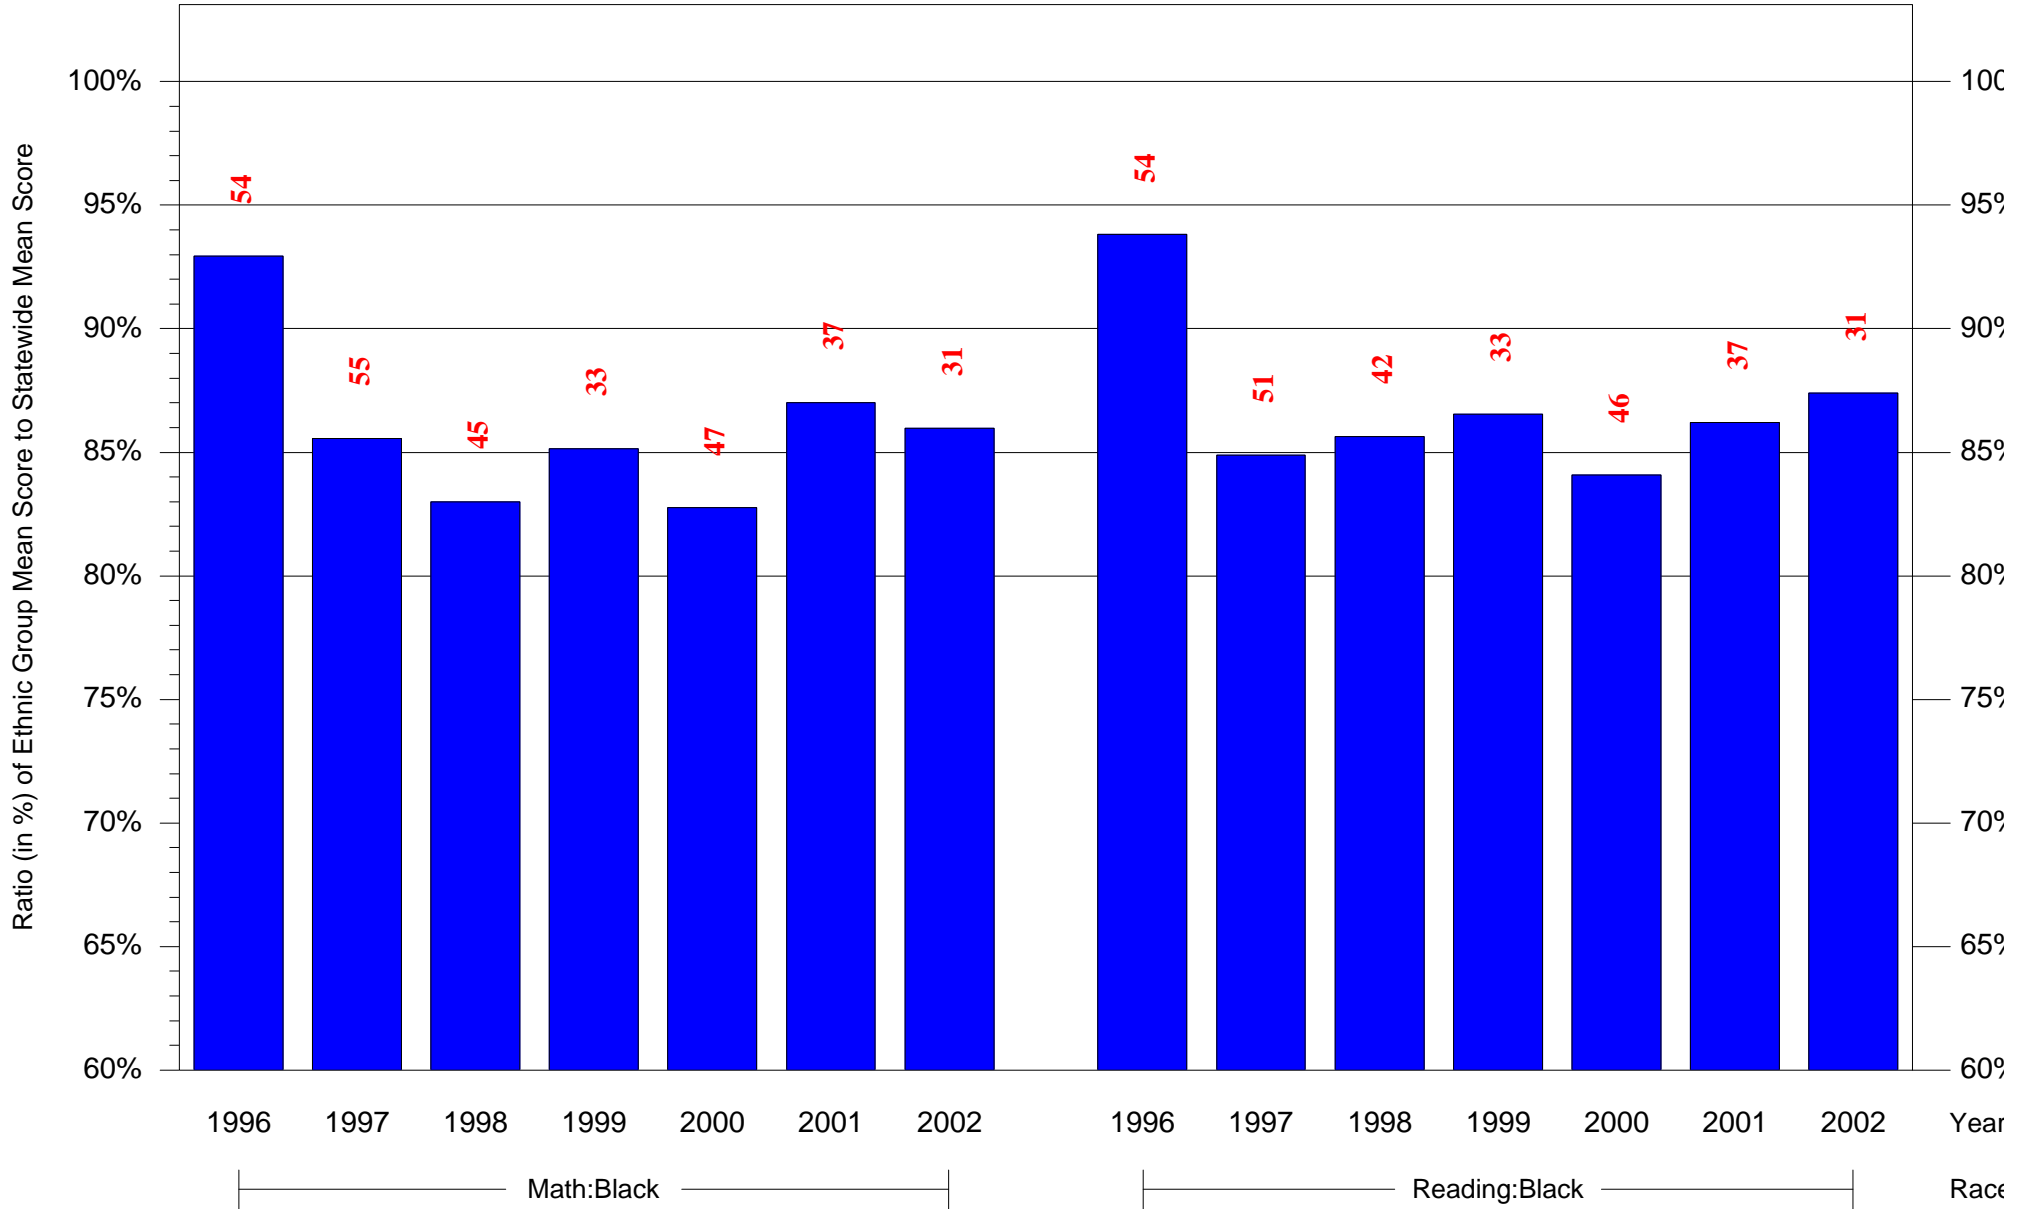

Mean Ethnic Group Building PSSA Test Score to Statewide Mean Score

Building = Durham Thomas Child Dev Ctr(3789) and Grade = 5 and Ethnic Group = Black or White

(Note: Number (in red) of Test Takers is above each bar in the chart.)