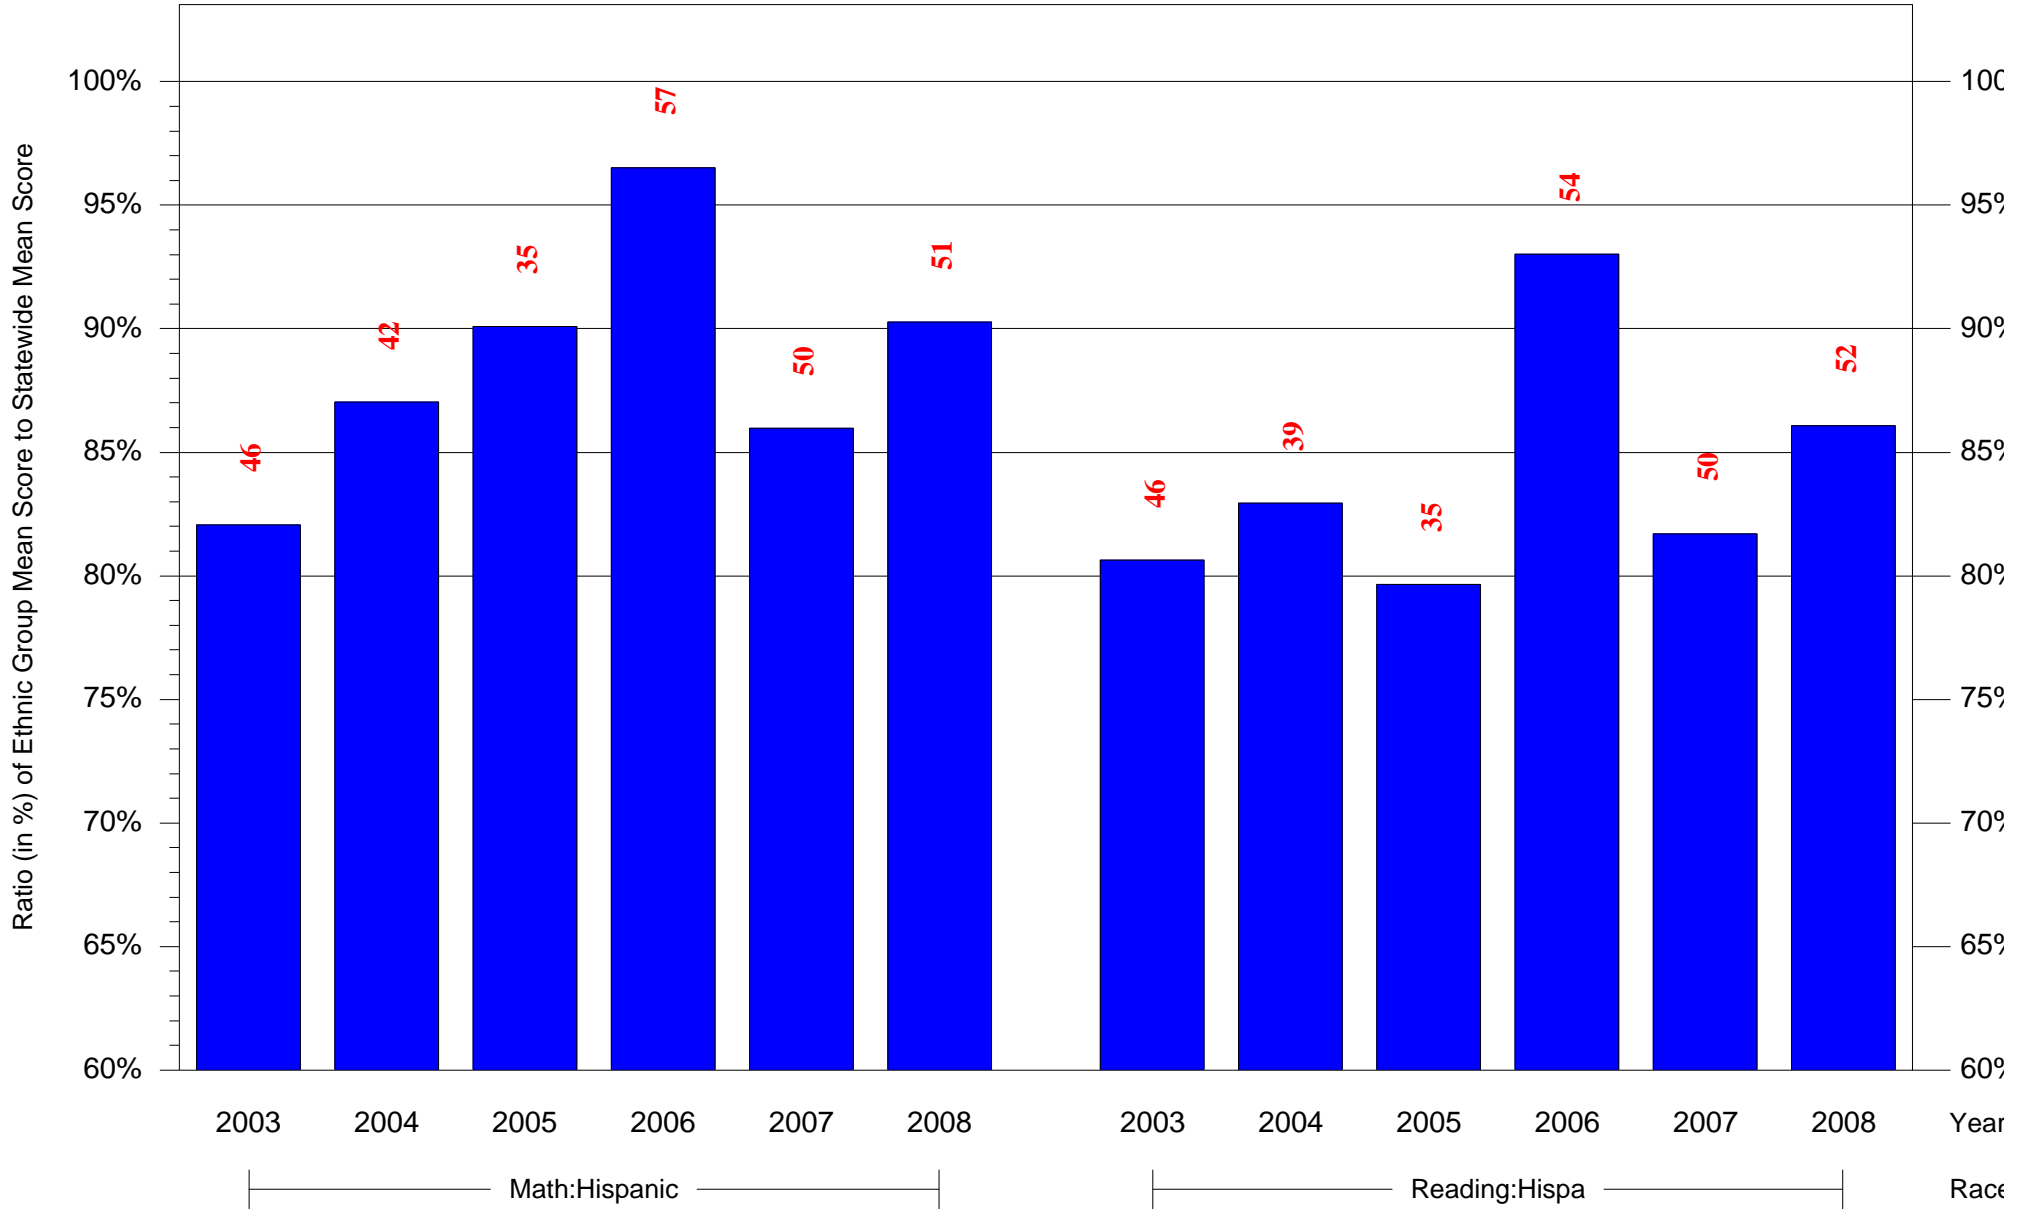

Mean Ethnic Group Building PSSA Test Score to Statewide Mean Score

Building = Hunter William H Sch(3693) and Grade = 5 and Ethnic Group = Asian or Hispanic

(Note: Number (in red) of Test Takers is above each bar in the chart.)