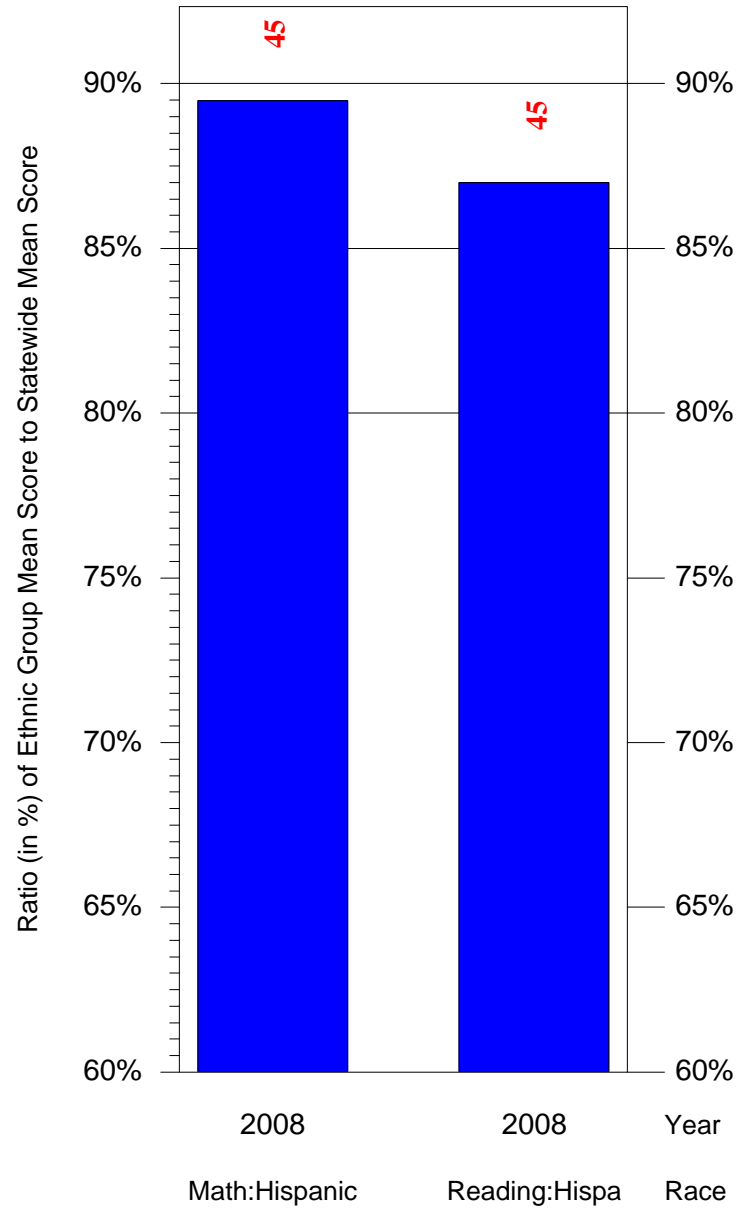

Mean Ethnic Group Building PSSA Test Score to Statewide Mean Score

Building = Cayuga School(7404) and Grade = 5 and Ethnic Group = Asian or Hispanic

(Note: Number (in red) of Test Takers is above each bar in the chart.)