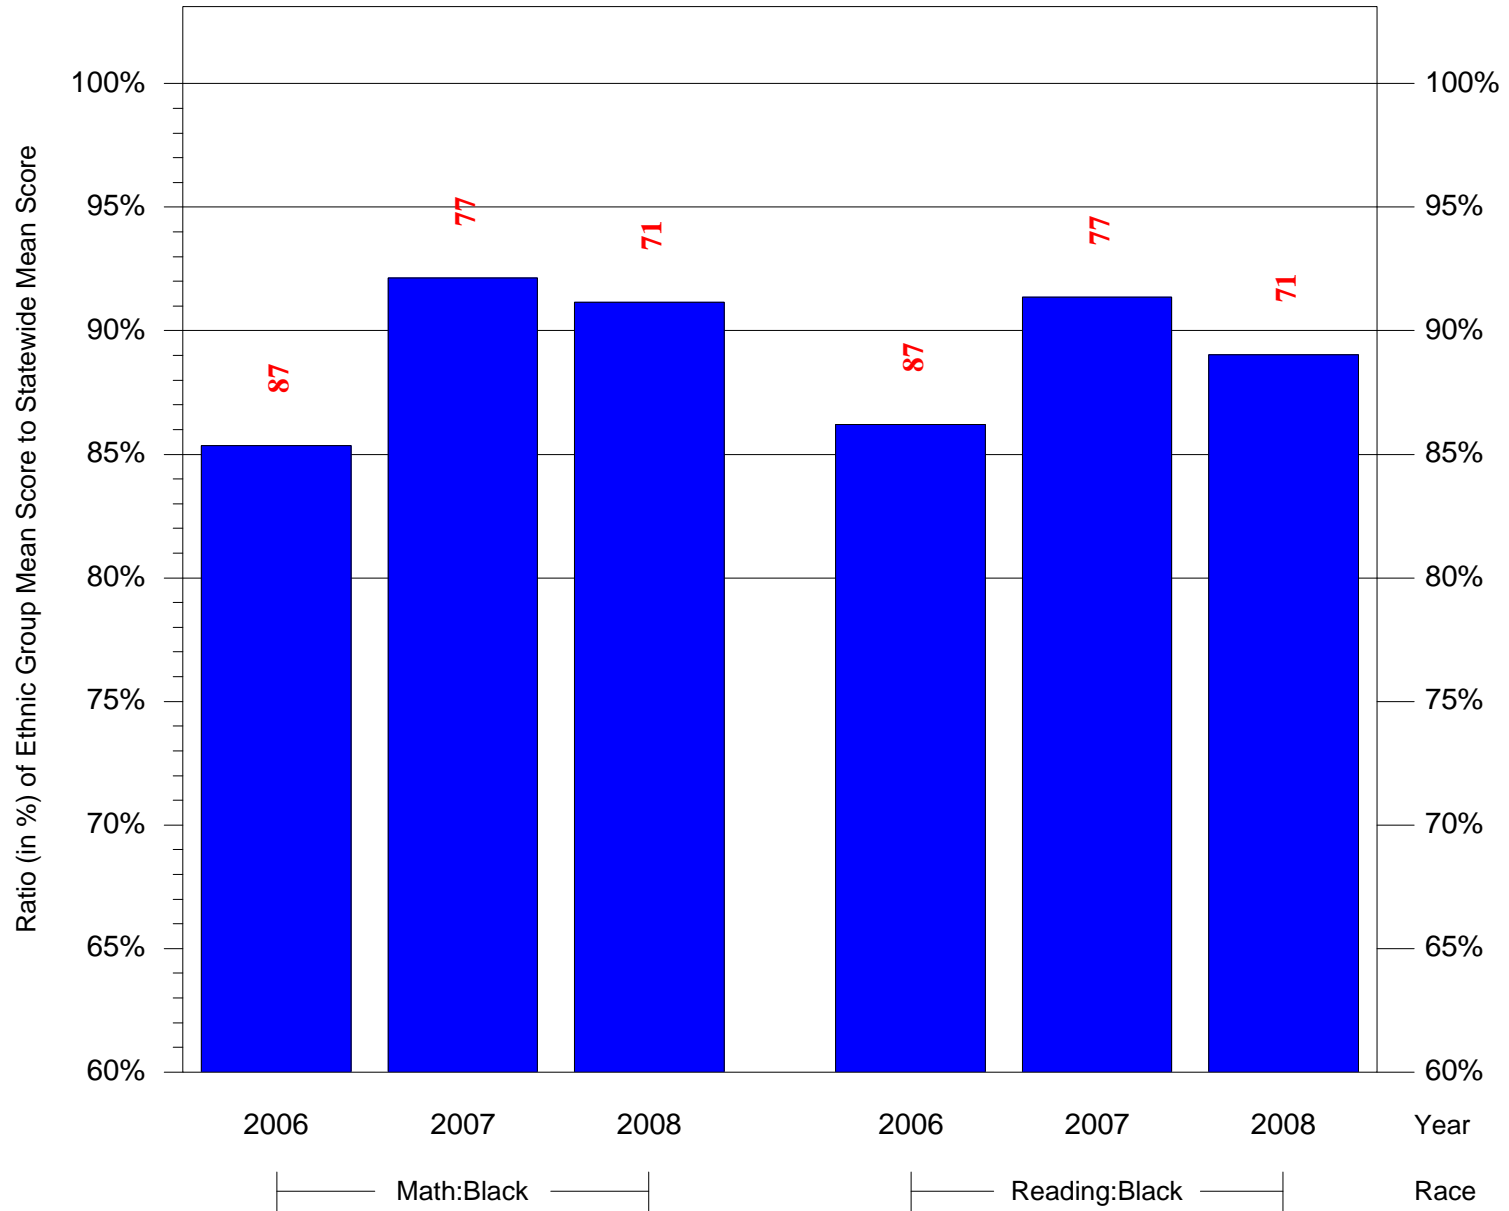

Mean Ethnic Group Building PSSA Test Score to Statewide Mean Score

Building = Catharine Joseph Sch(3602) and Grade = 5 and Ethnic Group = Black or White

(Note: Number (in red) of Test Takers is above each bar in the chart.)