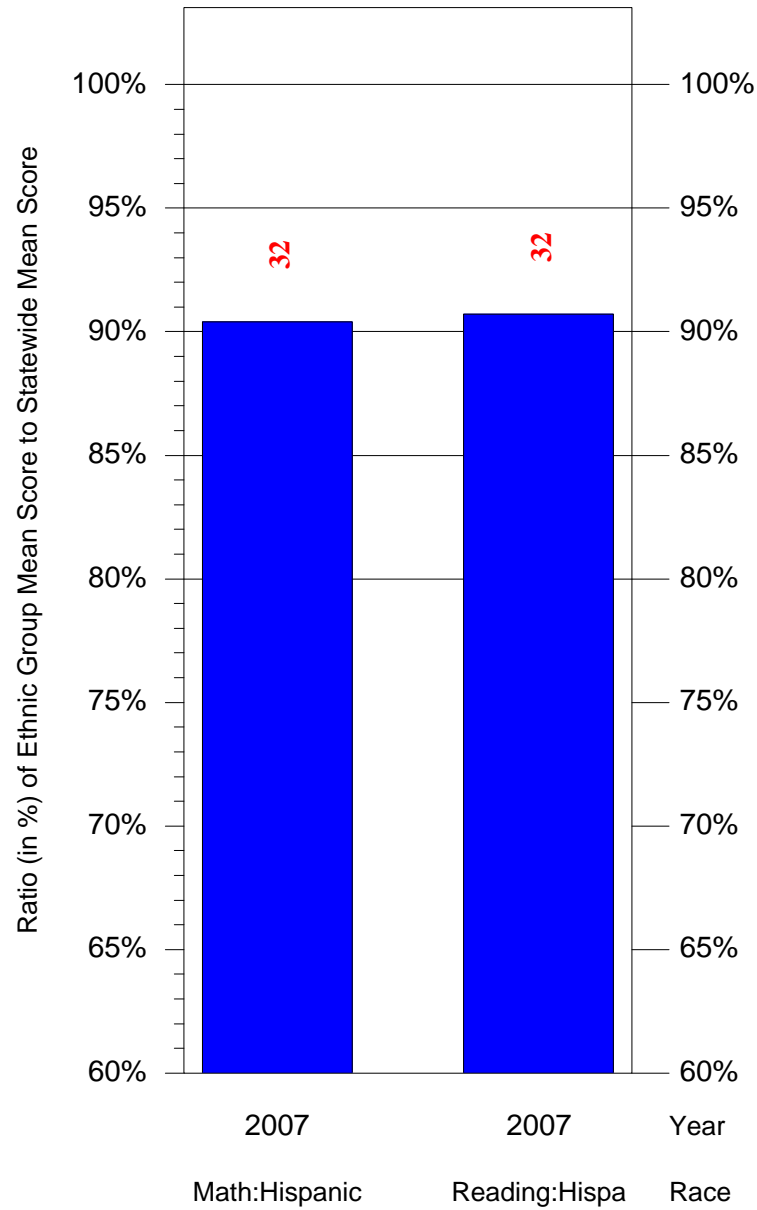

Mean Ethnic Group Building PSSA Test Score to Statewide Mean Score

Building = Decatur Stephen Sch(4727) and Grade = 6 and Ethnic Group = Asian or Hispanic

(Note: Number (in red) of Test Takers is above each bar in the chart.)