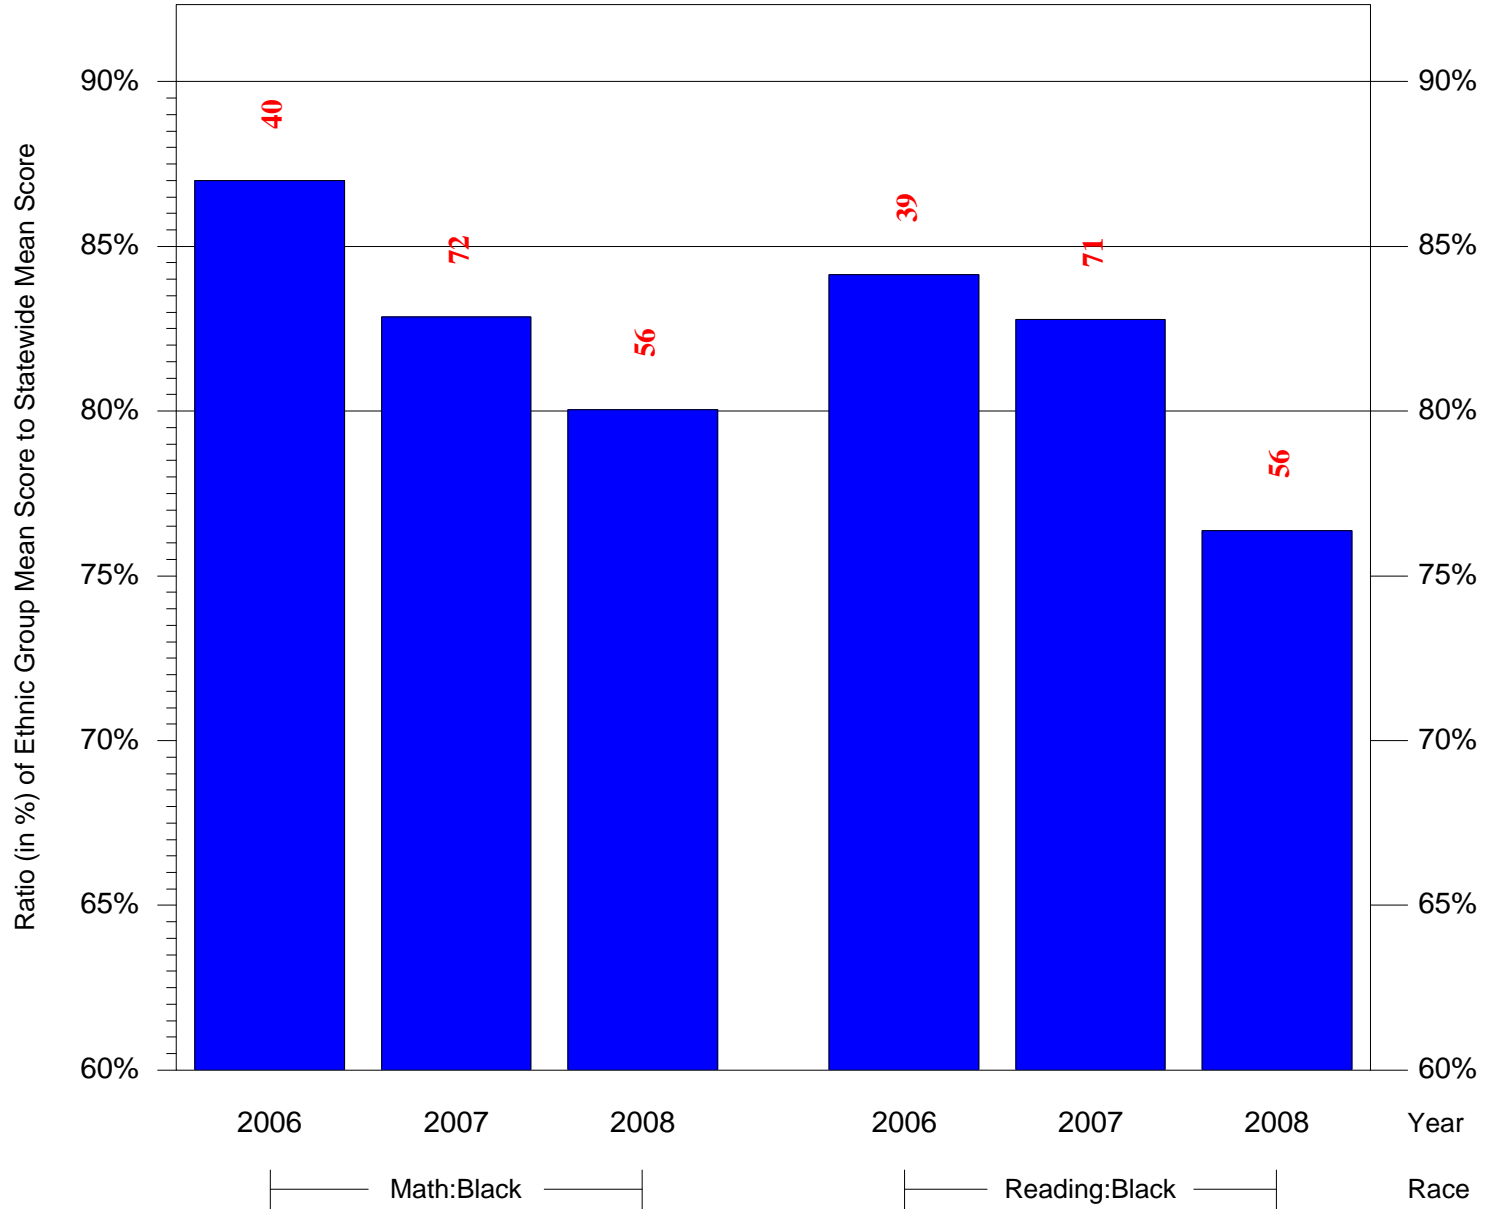

Mean Ethnic Group Building PSSA Test Score to Statewide Mean Score

Building = Feltonville Intermediate School(3751) and Grade = 4 and Ethnic Group = Black or White

(Note: Number (in red) of Test Takers is above each bar in the chart.)