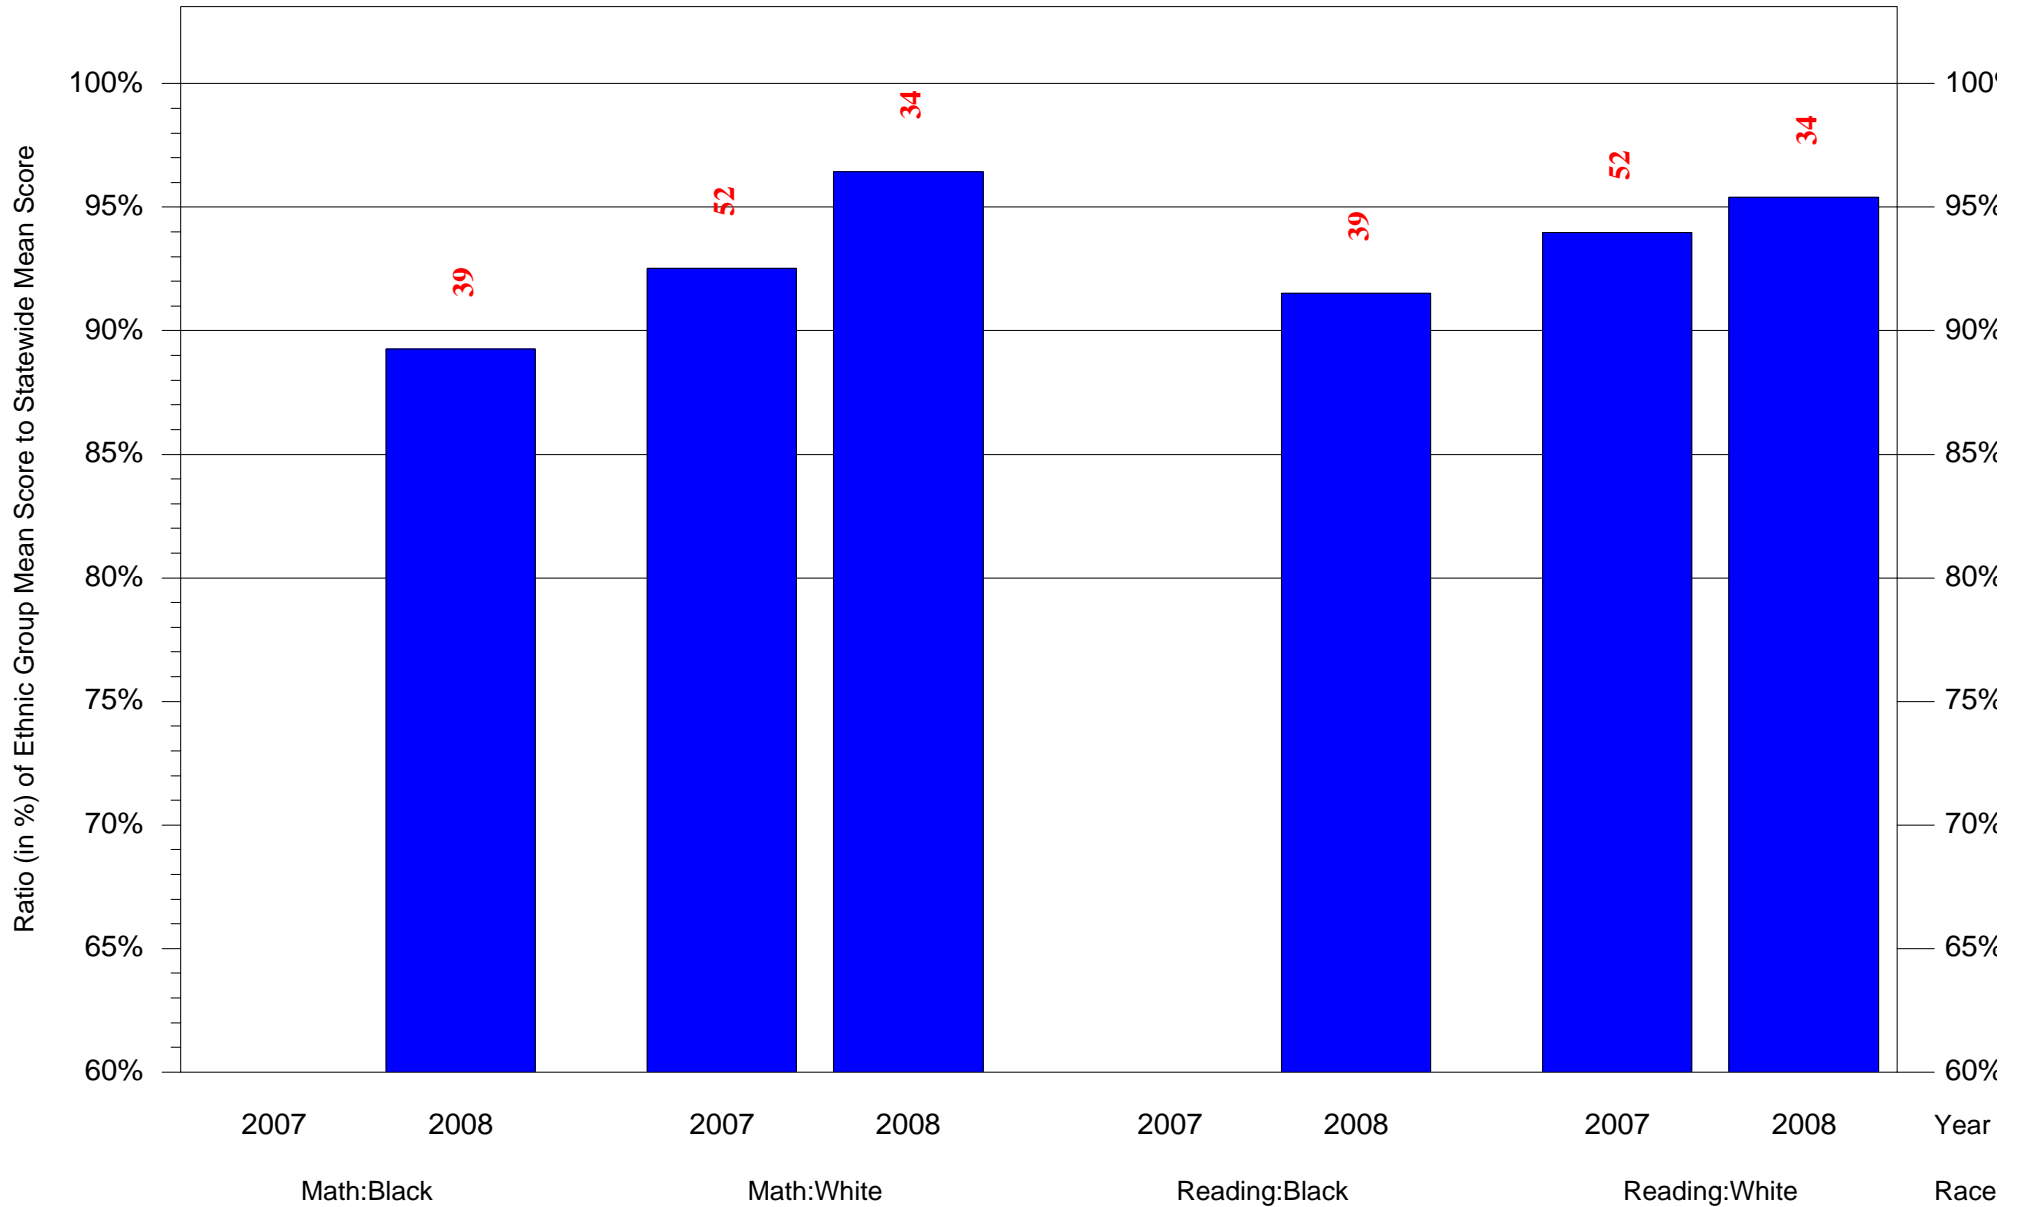

Mean Ethnic Group Building PSSA Test Score to Statewide Mean Score
Building = Allen Ethan Sch(3758) and Grade = 3 and Ethnic Group = Black or White
(Note: Number (in red) of Test Takers is above each bar in the chart.)