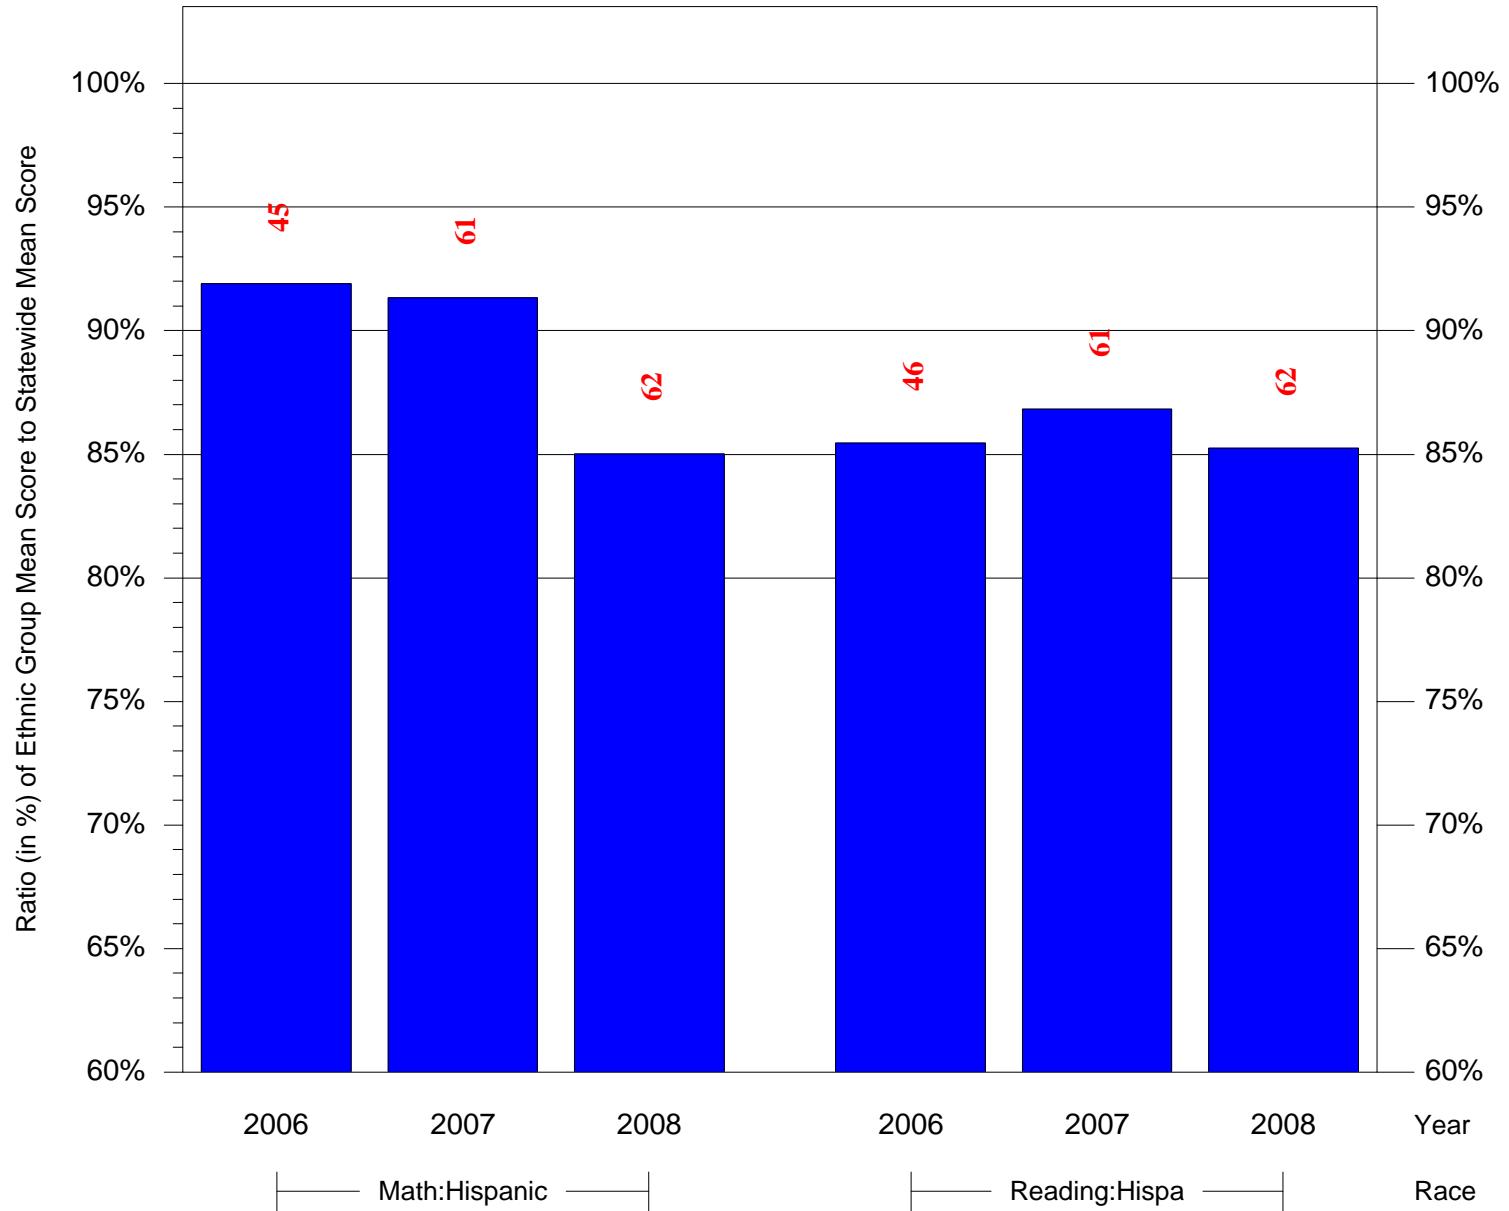

Mean Ethnic Group Building PSSA Test Score to Statewide Mean Score

Building = Hopkinson Francis Sch(3742) and Grade = 6 and Ethnic Group = Asian or Hispanic

(Note: Number (in red) of Test Takers is above each bar in the chart.)