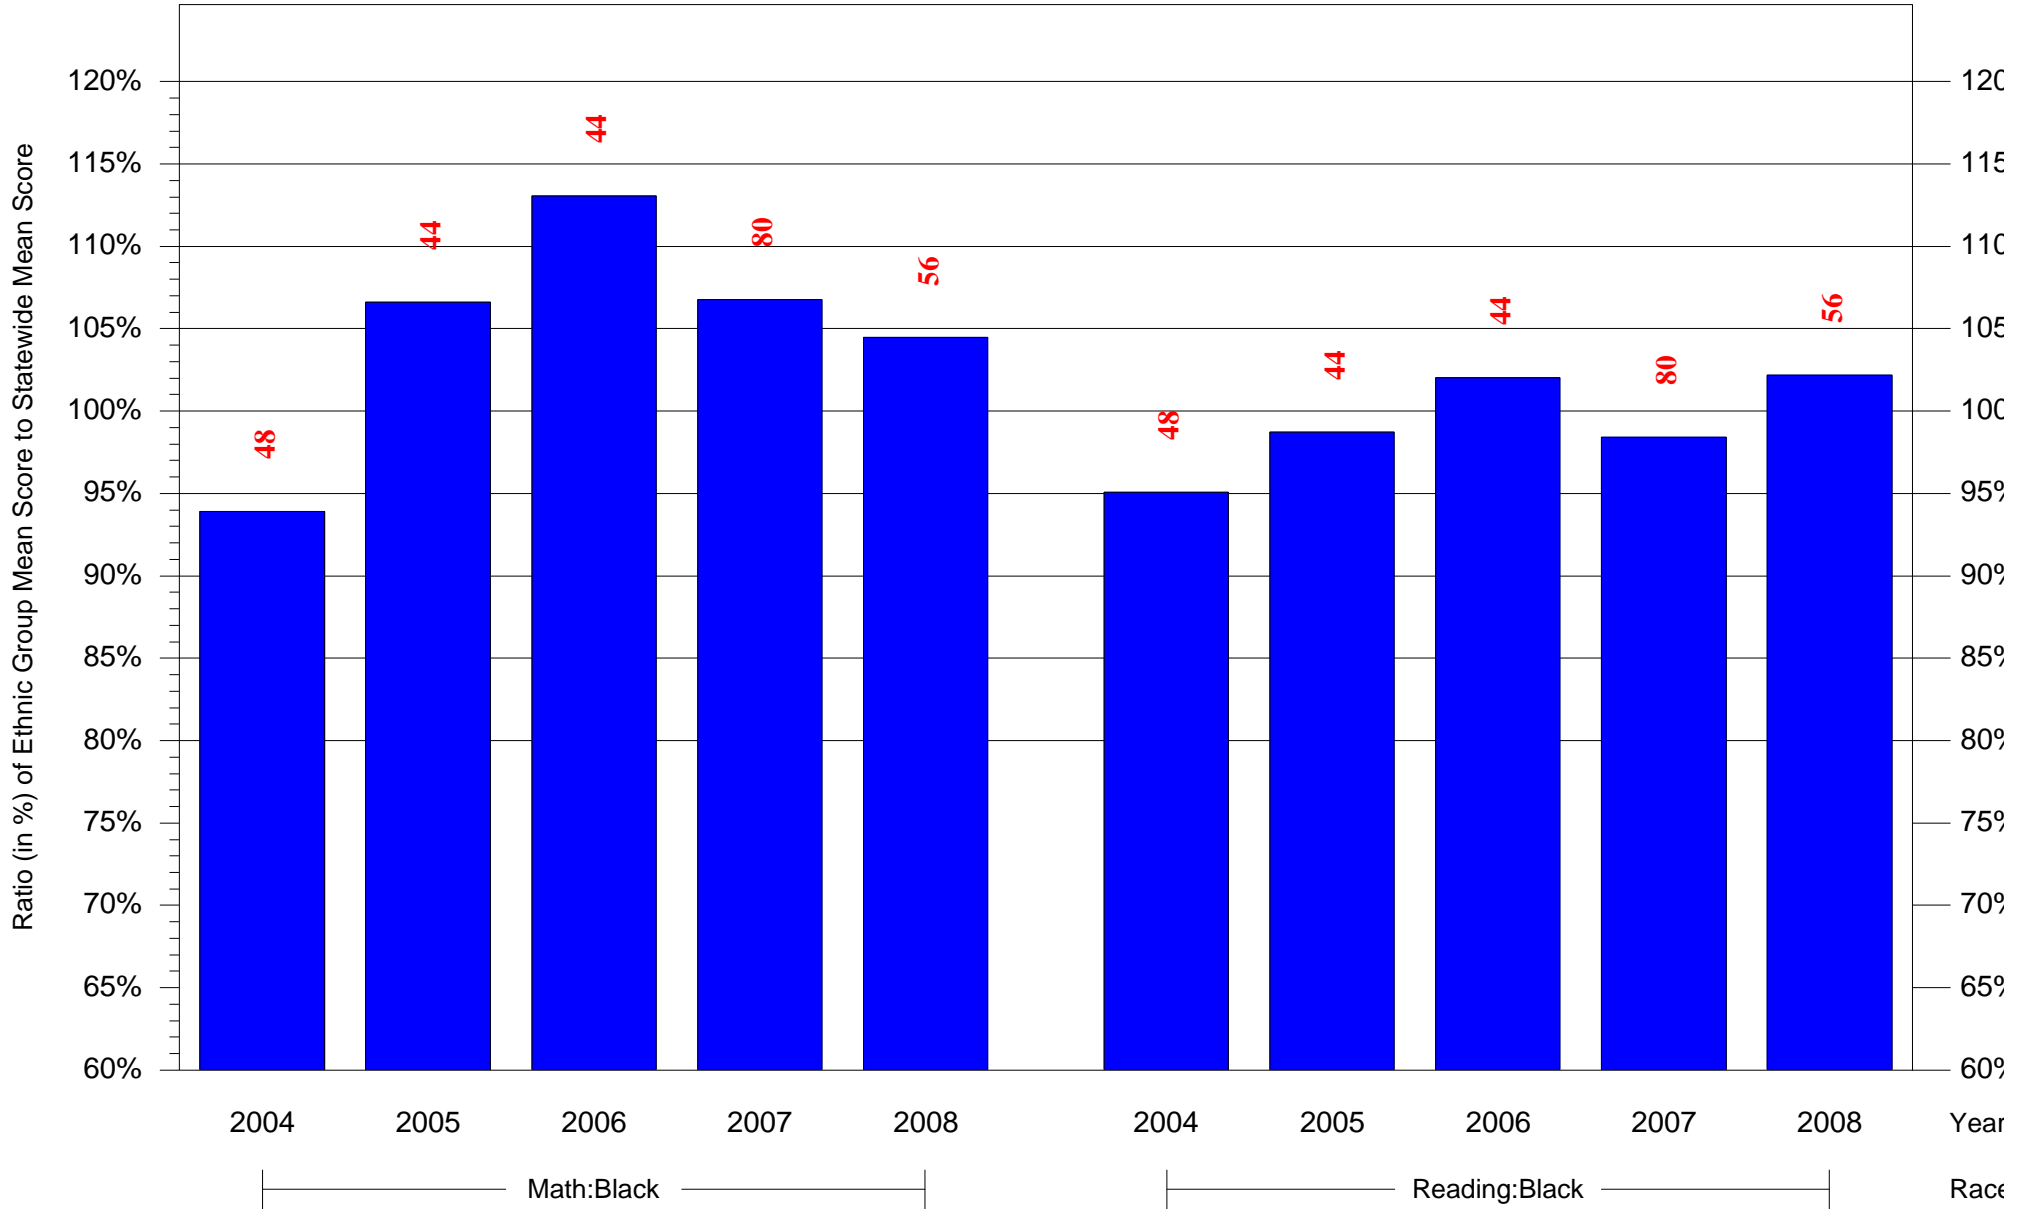

Mean Ethnic Group Building PSSA Test Score to Statewide Mean Score

Building = ParkwayCenter City(7782) and Grade = 11 and Ethnic Group = Black or White

(Note: Number (in red) of Test Takers is above each bar in the chart.)