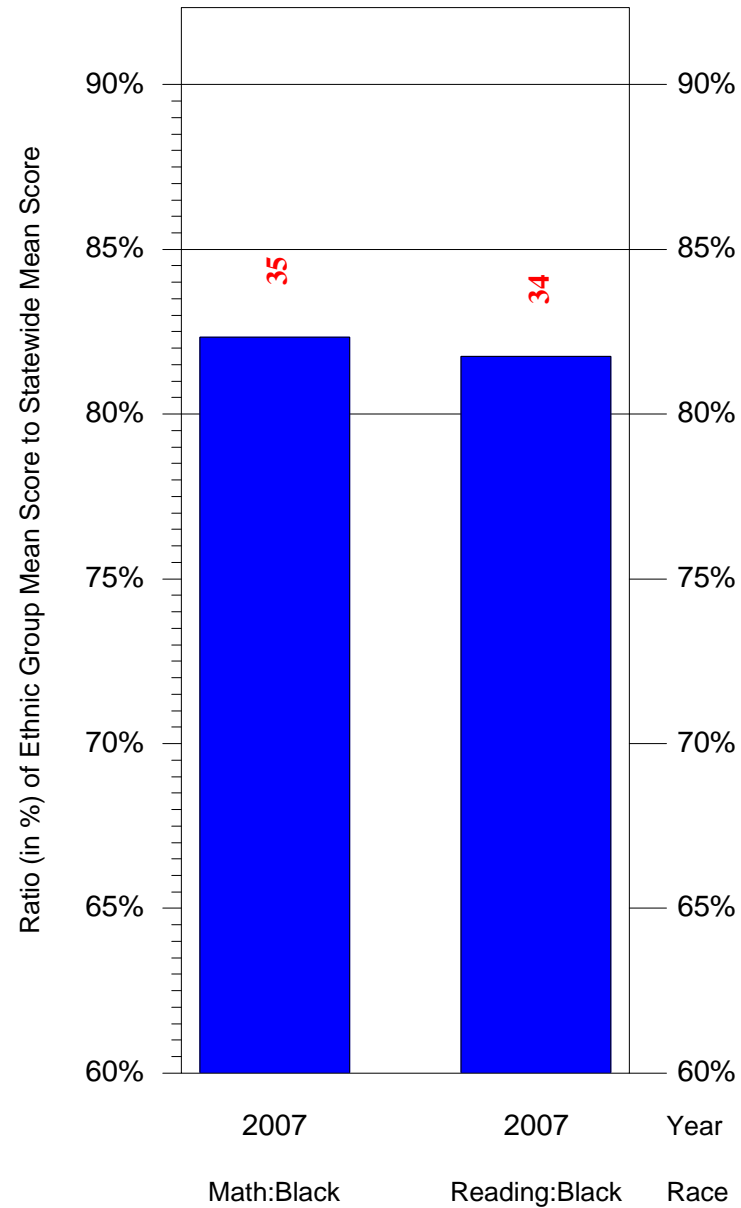

Mean Ethnic Group Building PSSA Test Score to Statewide Mean Score

Building = McCall Gen George A Sch(3648) and Grade = 5 and Ethnic Group = Black or White

(Note: Number (in red) of Test Takers is above each bar in the chart.)