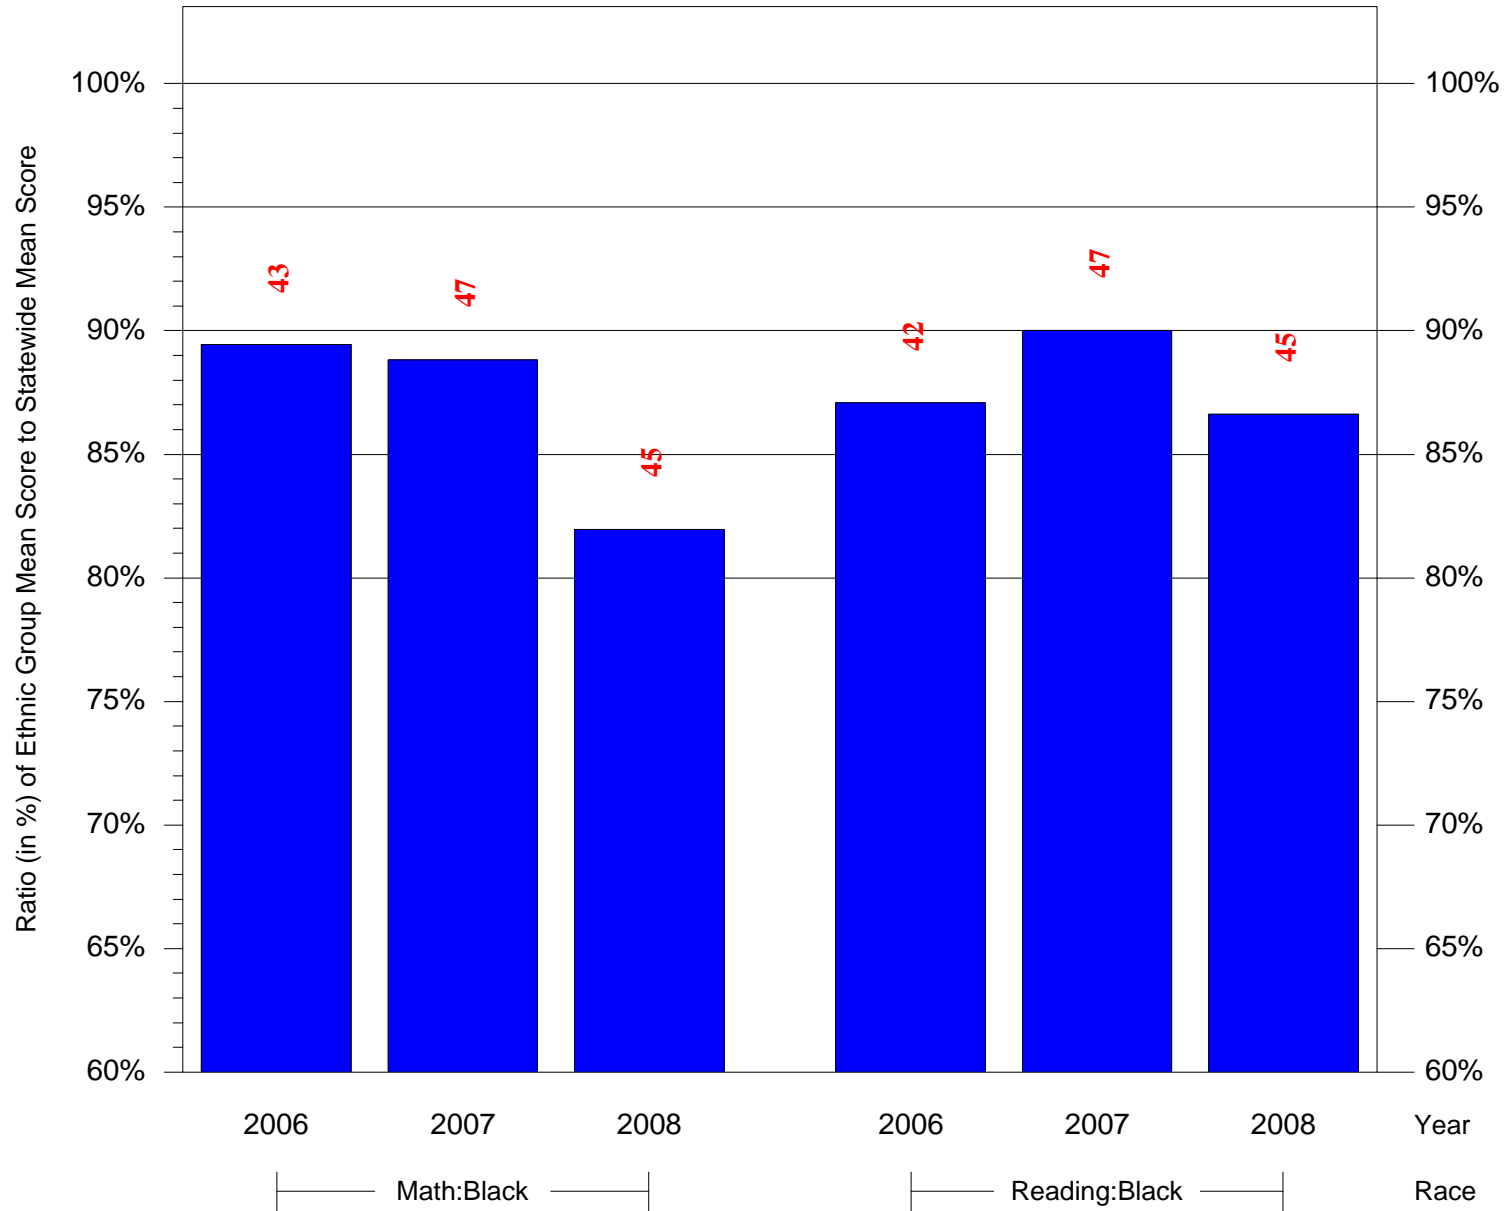

Mean Ethnic Group Building PSSA Test Score to Statewide Mean Score

Building = Wright Richard R Sch(5188) and Grade = 6 and Ethnic Group = Black or White

(Note: Number (in red) of Test Takers is above each bar in the chart.)