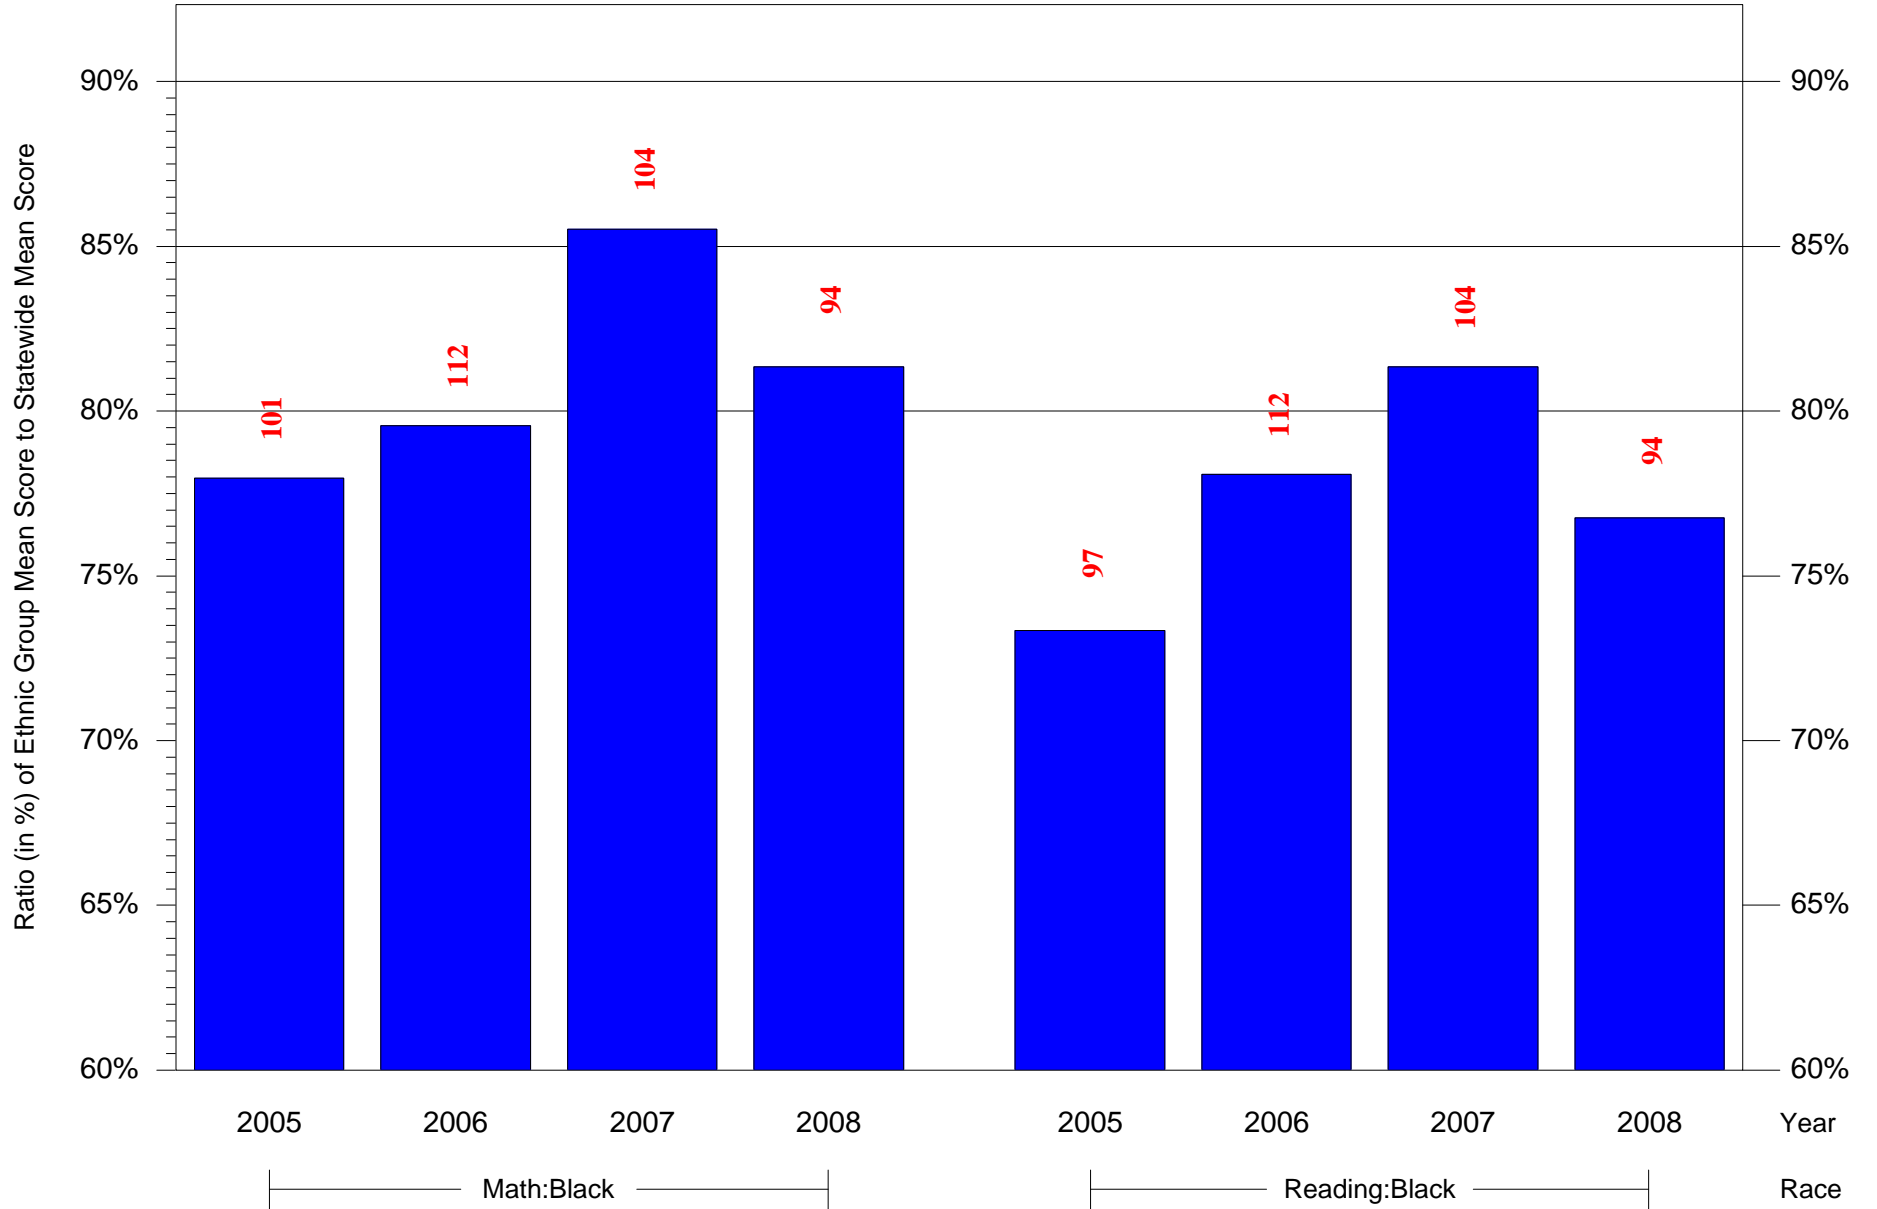

Mean Ethnic Group Building PSSA Test Score to Statewide Mean Score

Building = Lambertson Robert HS(7810) and Grade = 11 and Ethnic Group = Black or White

(Note: Number (in red) of Test Takers is above each bar in the chart.)