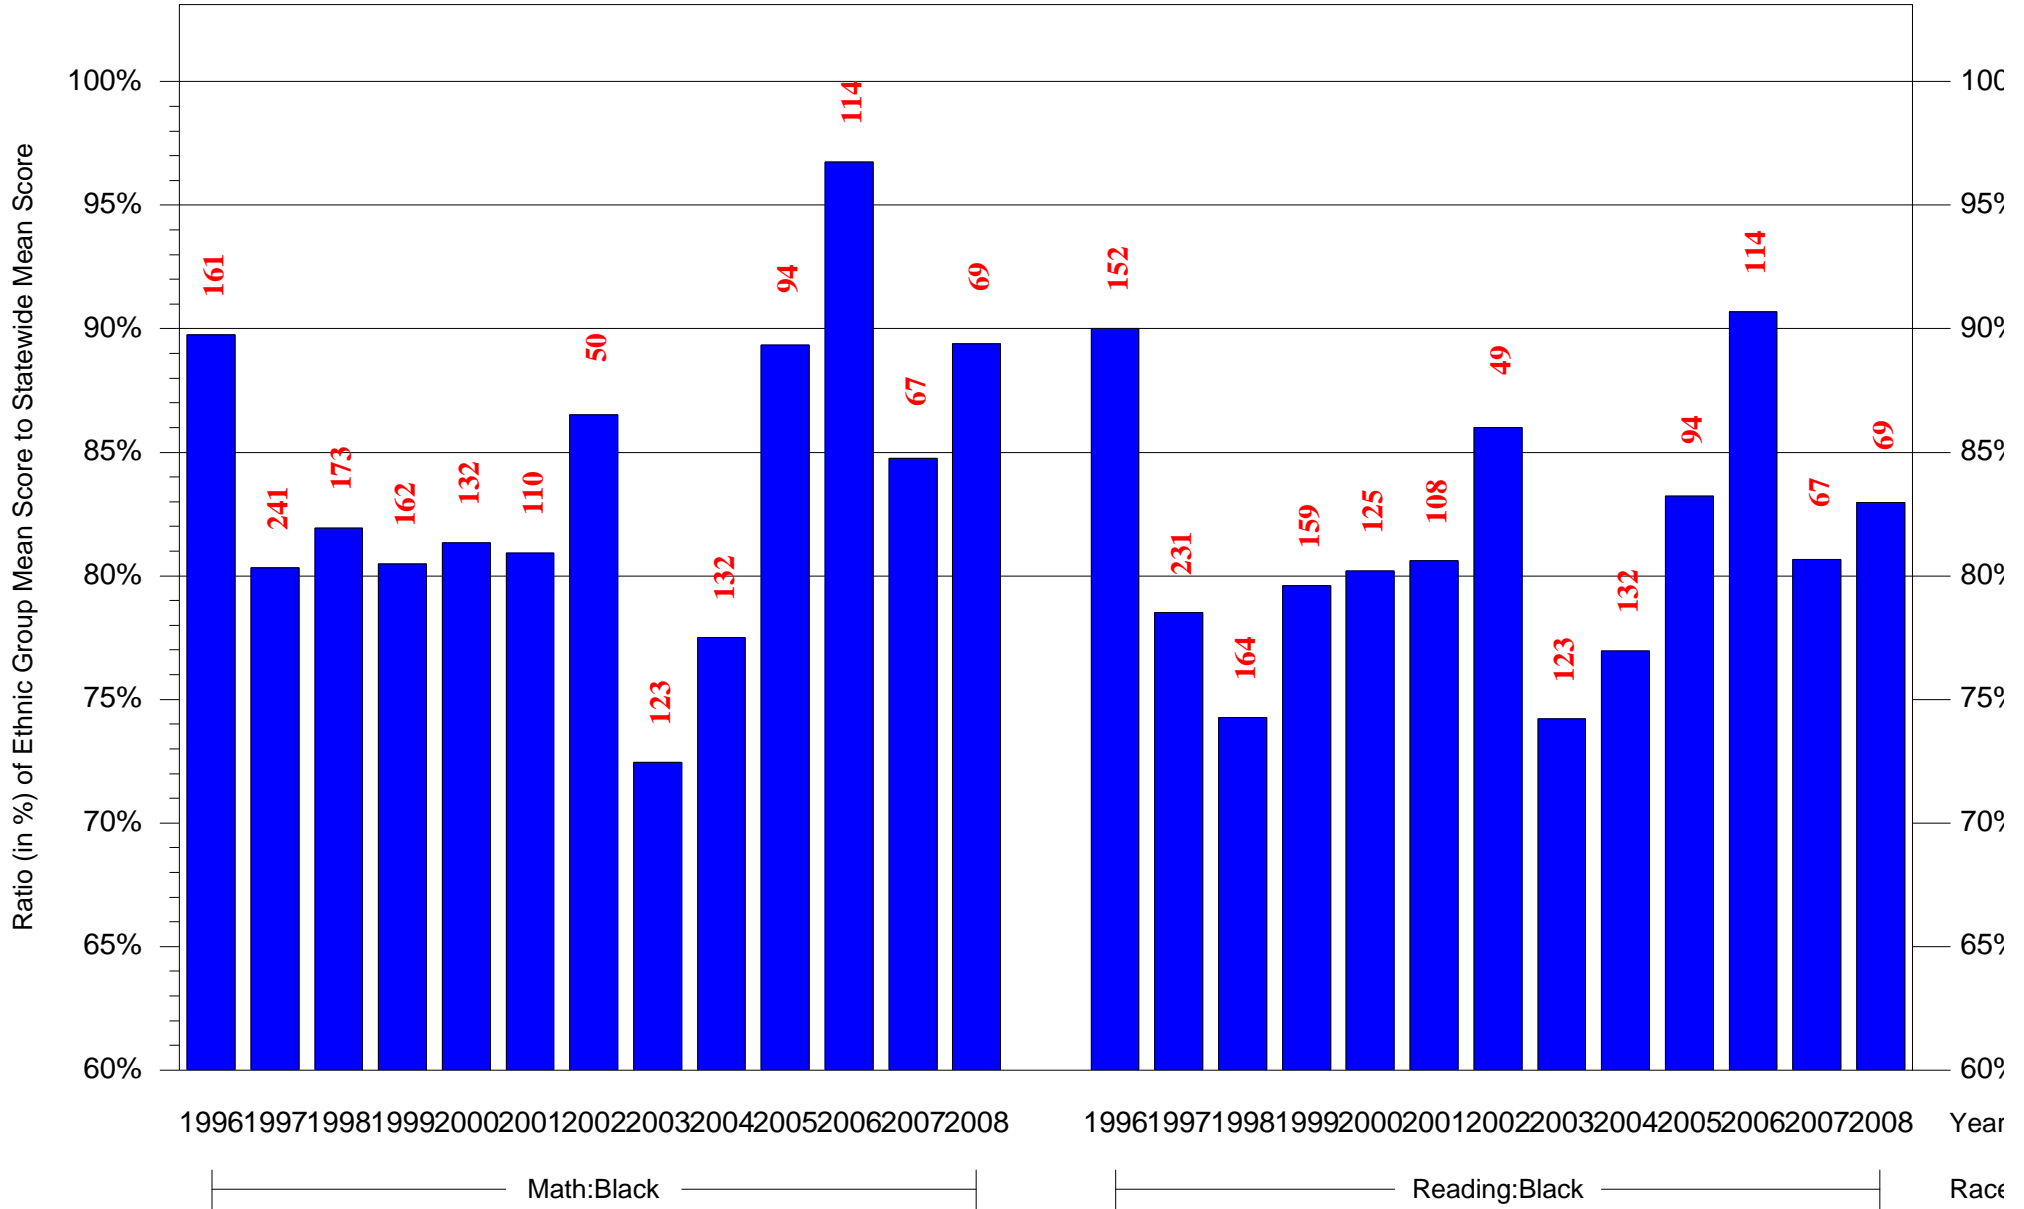

Mean Ethnic Group Building PSSA Test Score to Statewide Mean Score

Building = Barratt Norris S MS(7237) and Grade = 5 and Ethnic Group = Black or White

(Note: Number (in red) of Test Takers is above each bar in the chart.)