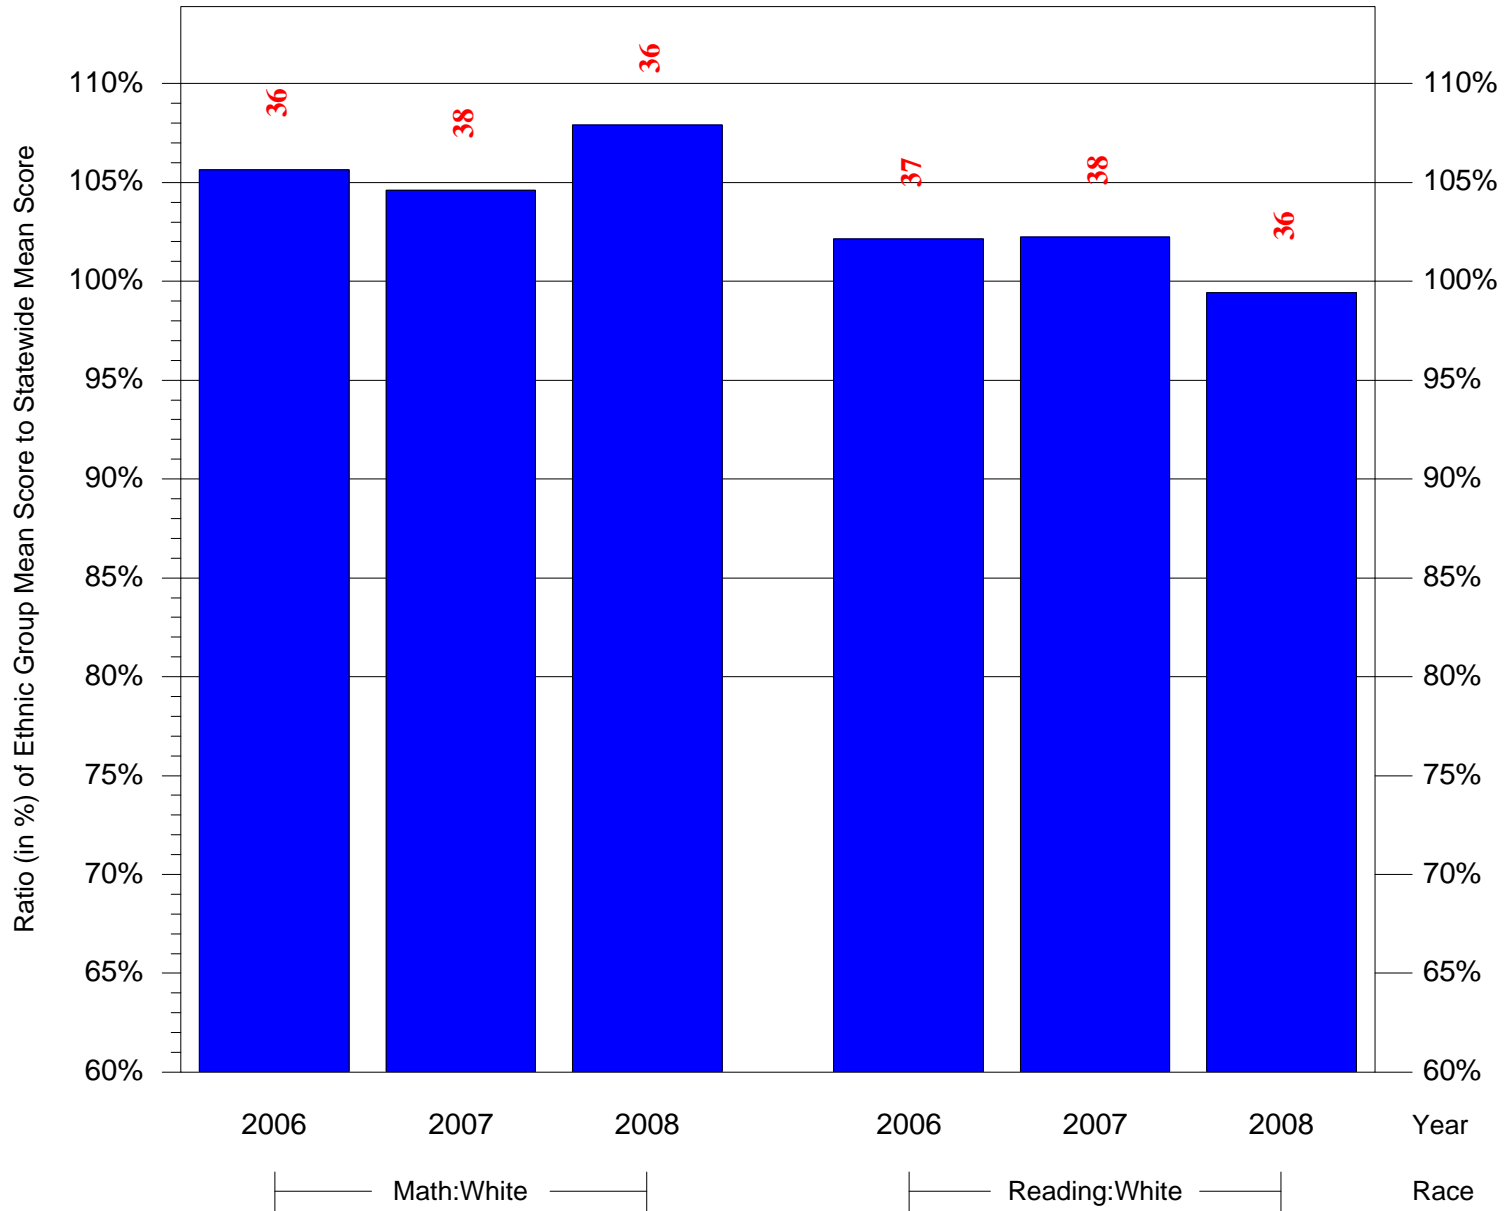

Mean Ethnic Group Building PSSA Test Score to Statewide Mean Score

Building = Comly Watson Sch(3760) and Grade = 4 and Ethnic Group = Black or White

(Note: Number (in red) of Test Takers is above each bar in the chart.)