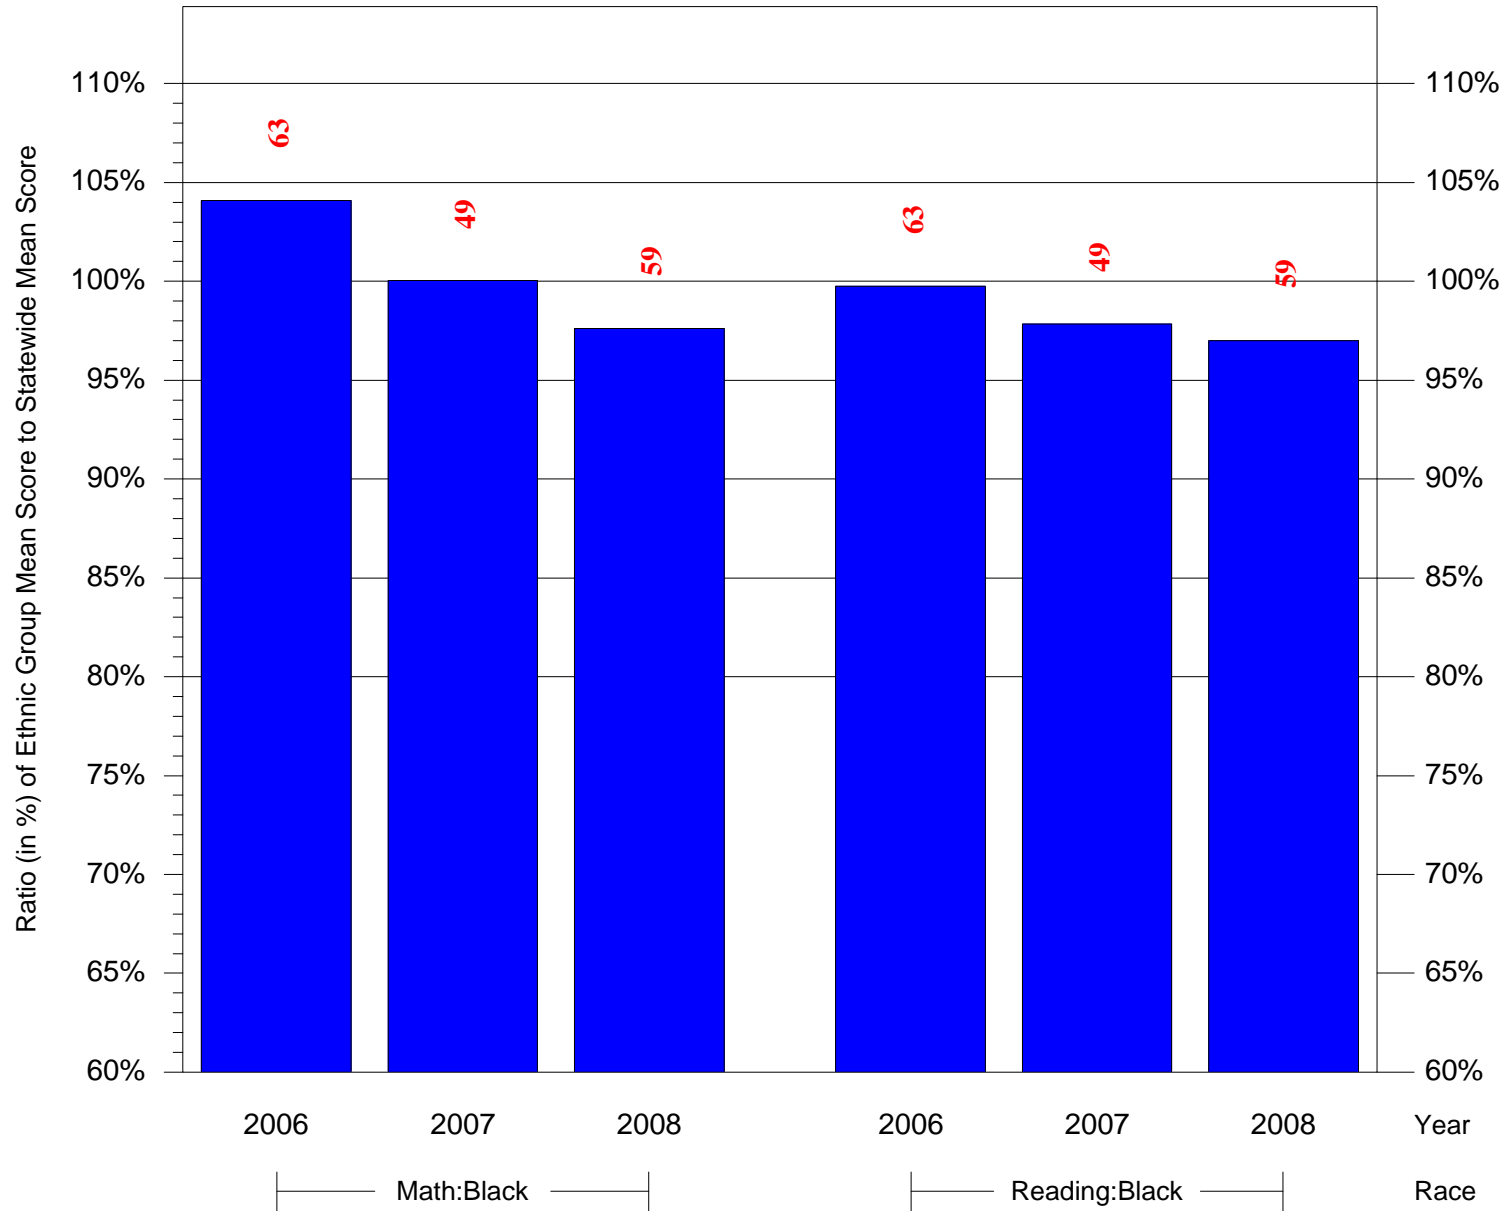

Mean Ethnic Group Building PSSA Test Score to Statewide Mean Score

Building = Henry Charles W Sch(3712) and Grade = 7 and Ethnic Group = Black or White

(Note: Number (in red) of Test Takers is above each bar in the chart.)