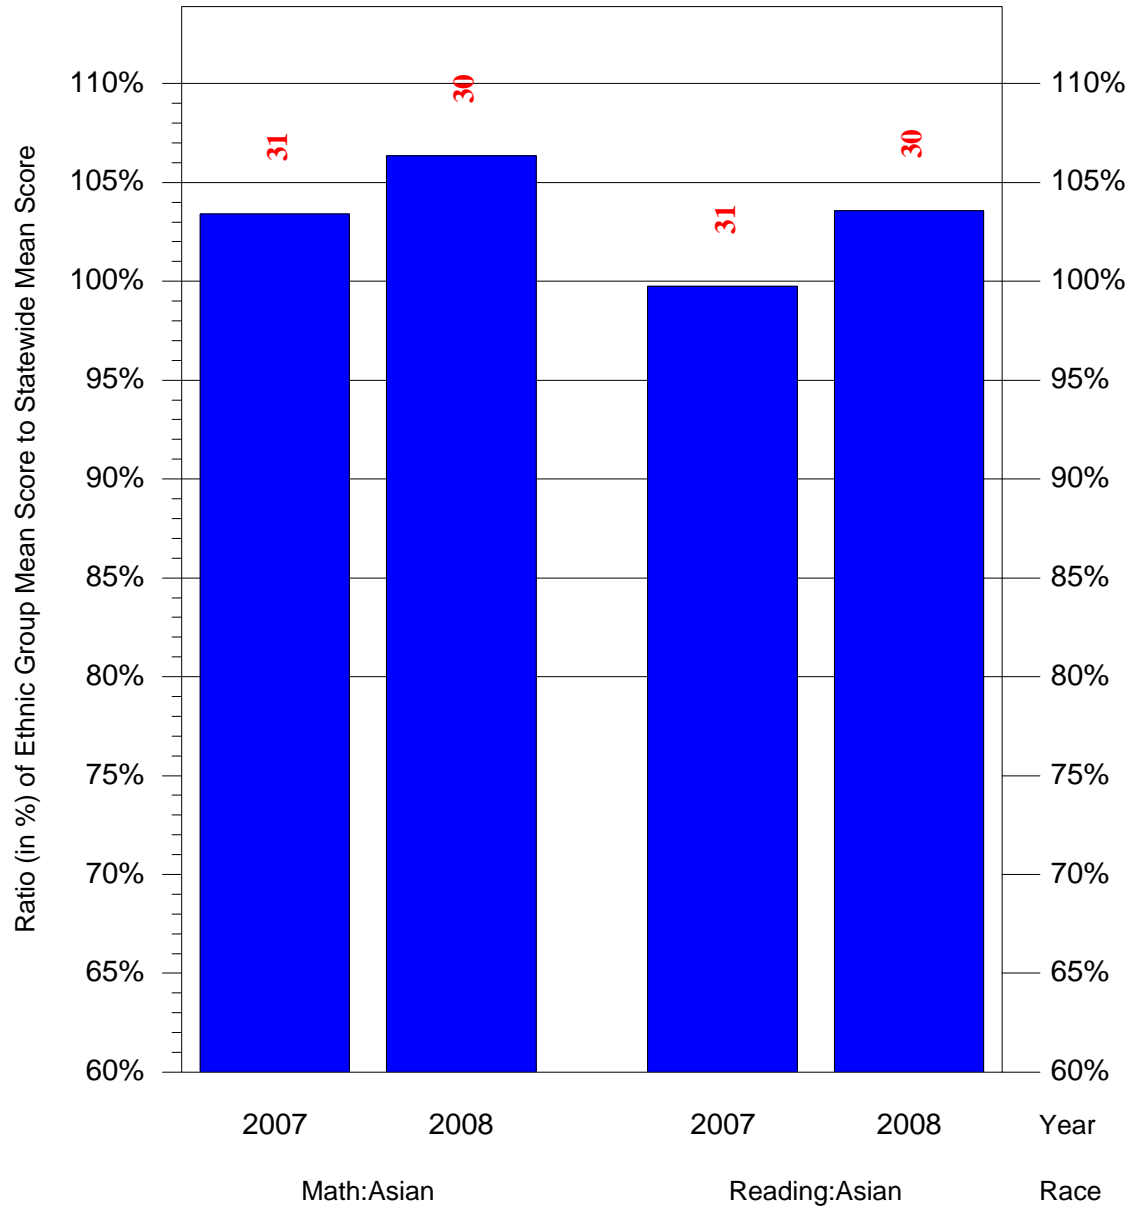

Mean Ethnic Group Building PSSA Test Score to Statewide Mean Score

Building = SolisCohen Solomon Sch(3773) and Grade = 3 and Ethnic Group = Asian or Hispanic

(Note: Number (in red) of Test Takers is above each bar in the chart.)