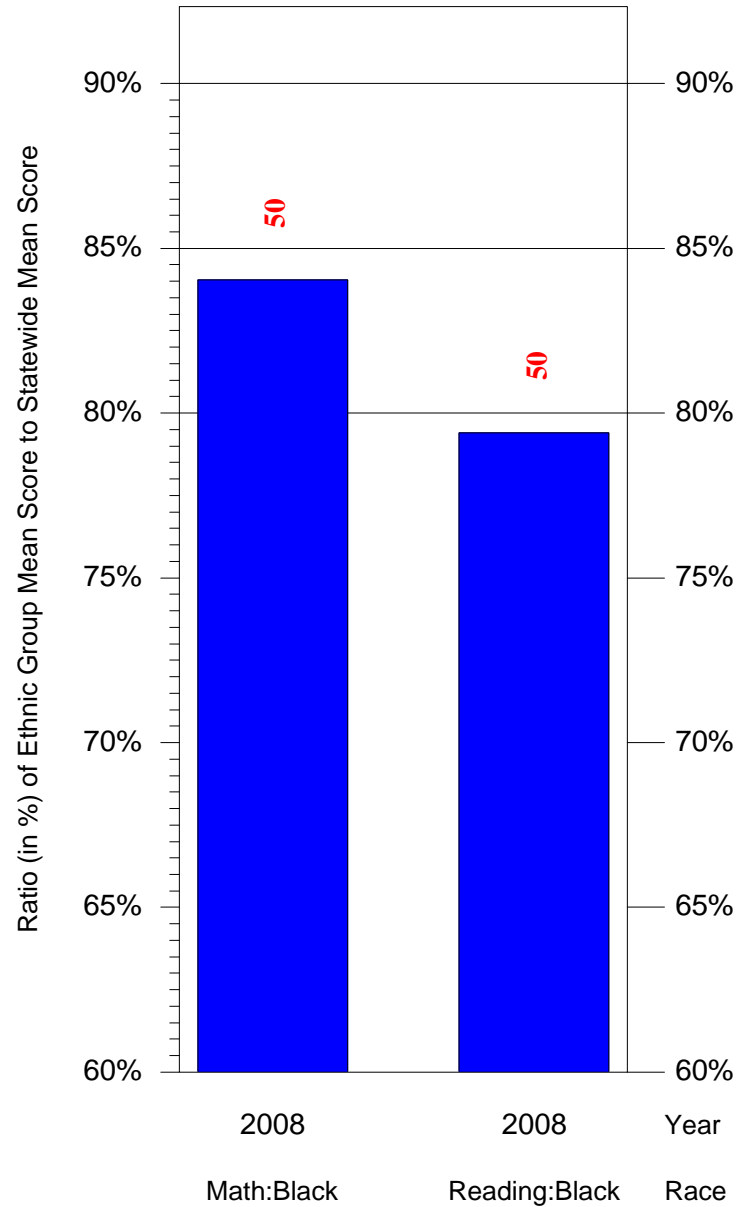

Mean Ethnic Group Building PSSA Test Score to Statewide Mean Score

Building = Bethune Mary McLeod Sch(5183) and Grade = 8 and Ethnic Group = Black or White

(Note: Number (in red) of Test Takers is above each bar in the chart.)