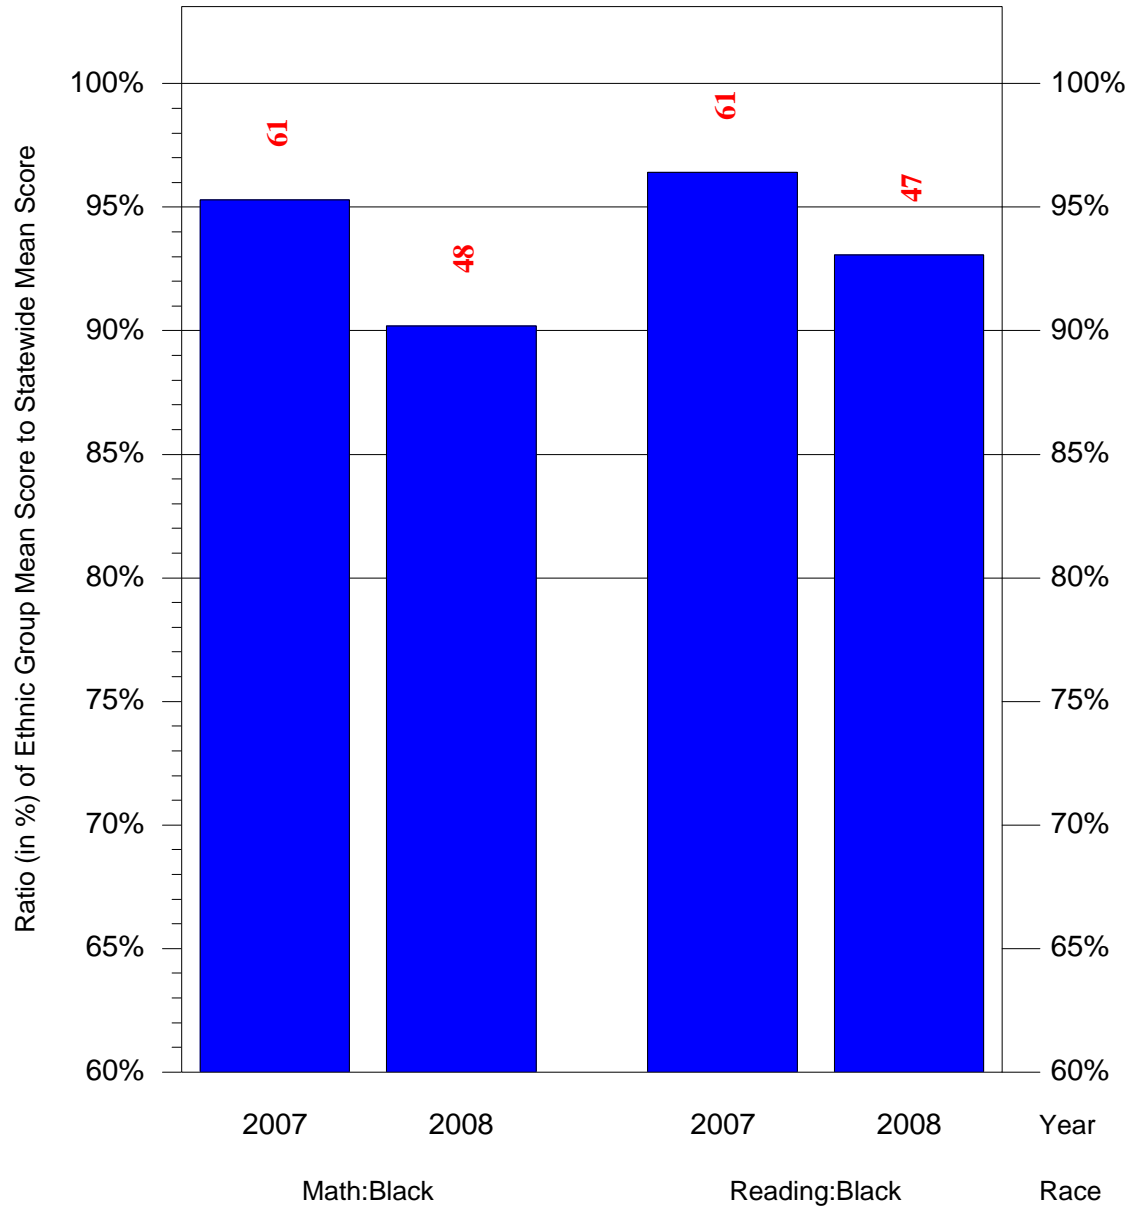

Mean Ethnic Group Building PSSA Test Score to Statewide Mean Score

Building = Overbrook Elementary School(7472) and Grade = 3 and Ethnic Group = Black or White

(Note: Number (in red) of Test Takers is above each bar in the chart.)