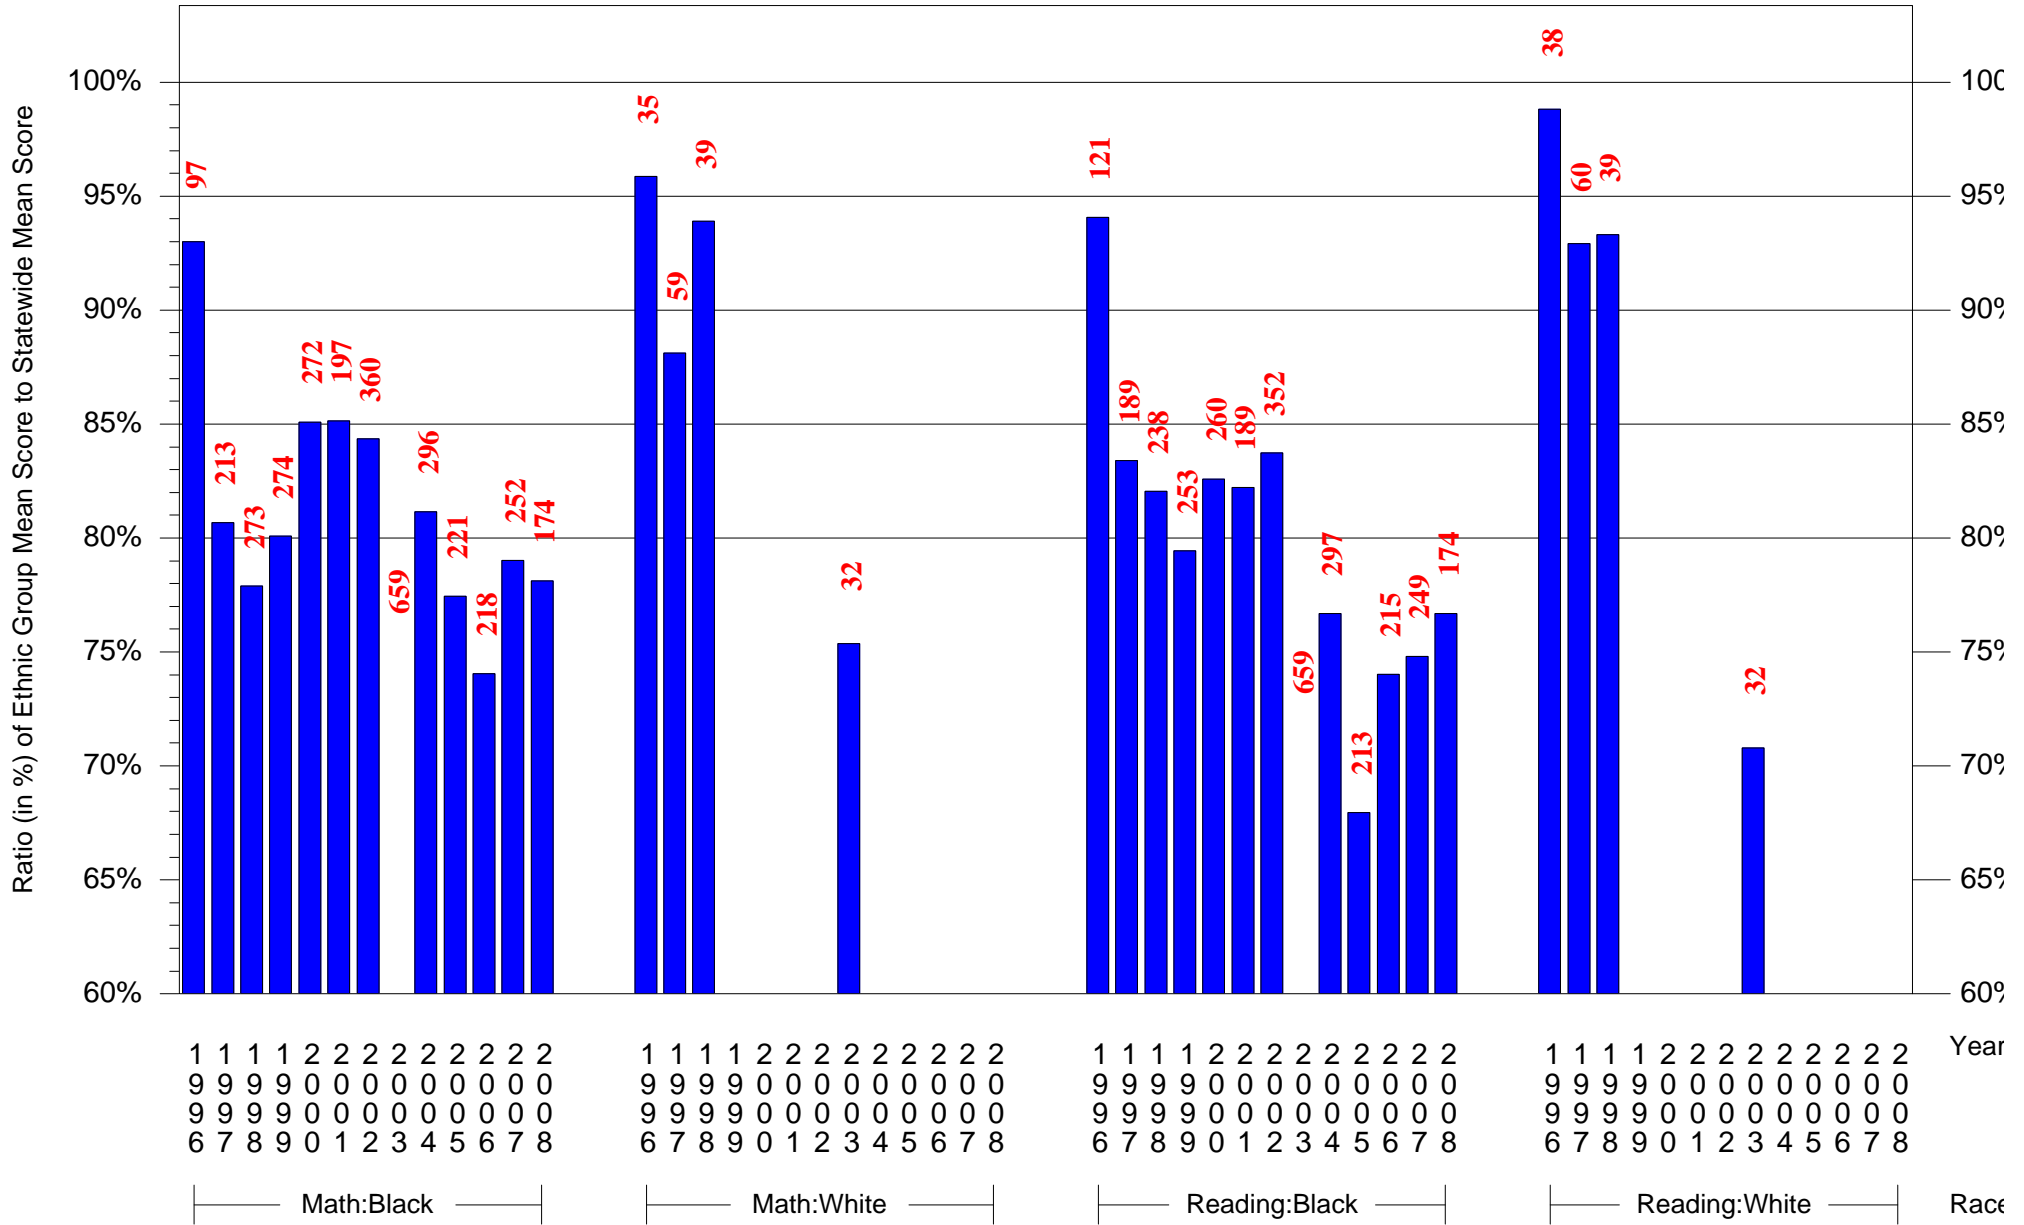

Mean Ethnic Group Building PSSA Test Score to Statewide Mean Score

Building = Bartram John Main(3847) and Grade = 11 and Ethnic Group = Black or White

(Note: Number (in red) of Test Takers is above each bar in the chart.)