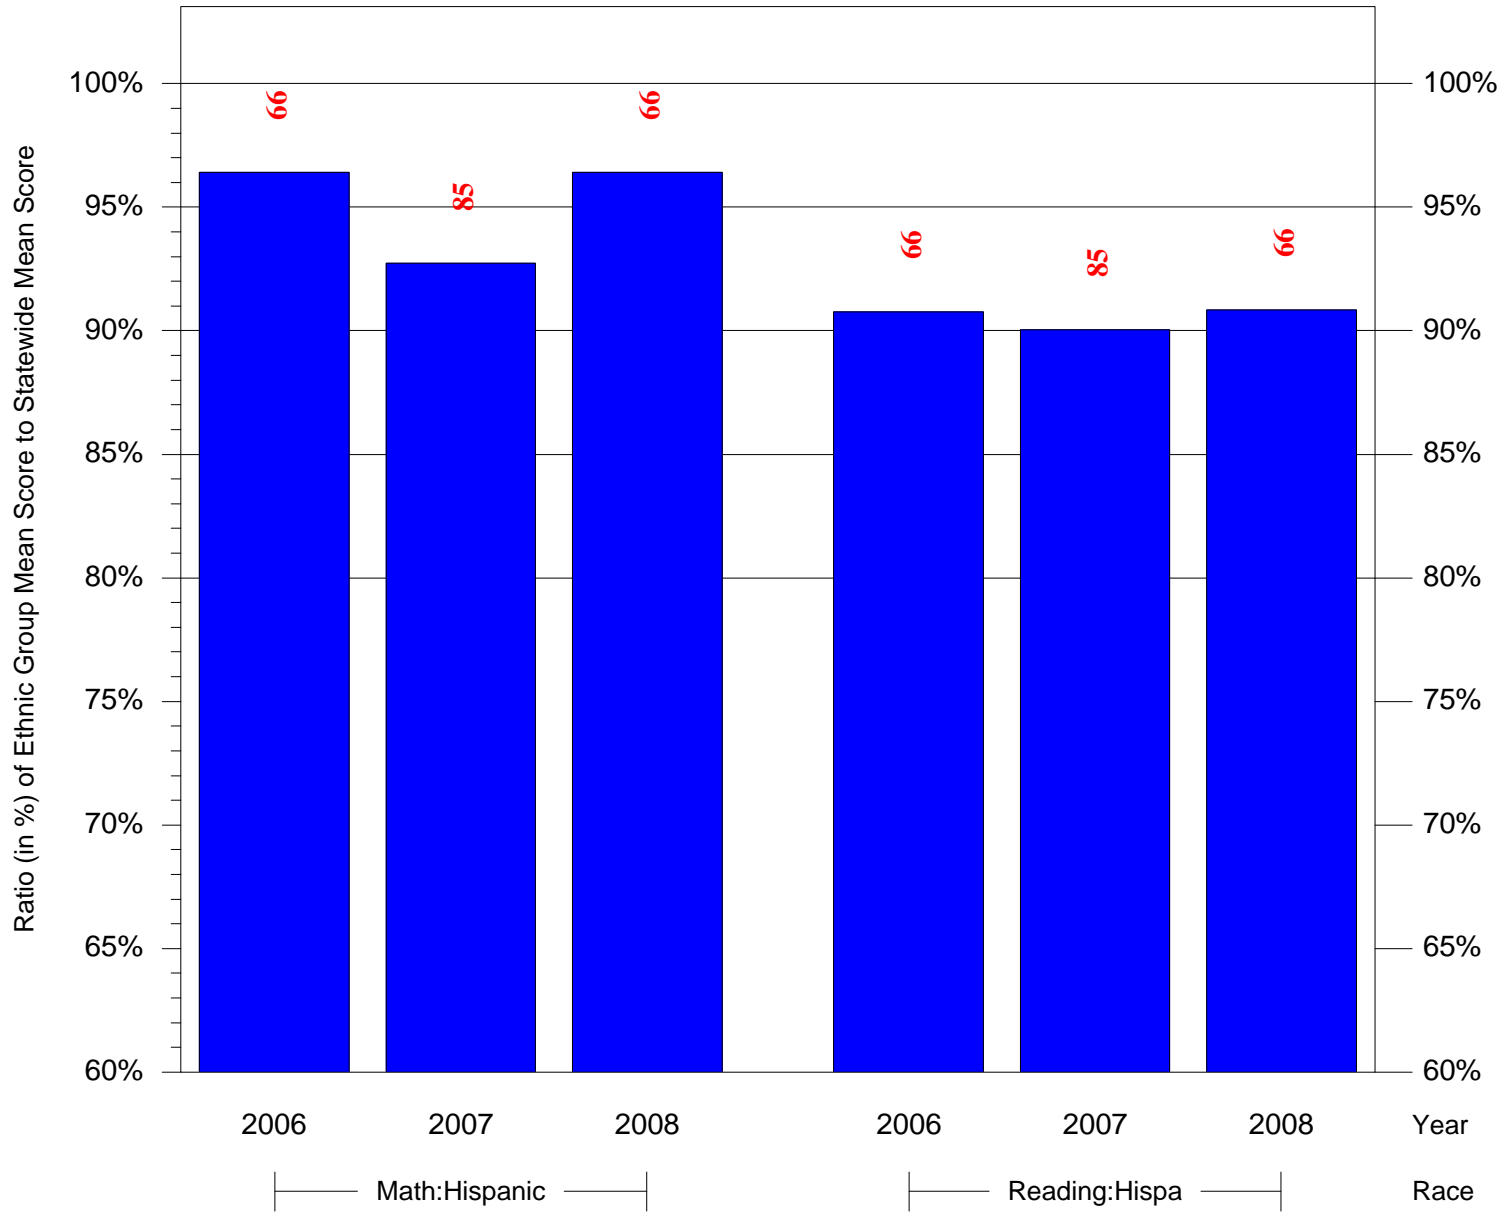

Mean Ethnic Group Building PSSA Test Score to Statewide Mean Score

Building = Cramp William Sch(5123) and Grade = 6 and Ethnic Group = Asian or Hispanic

(Note: Number (in red) of Test Takers is above each bar in the chart.)