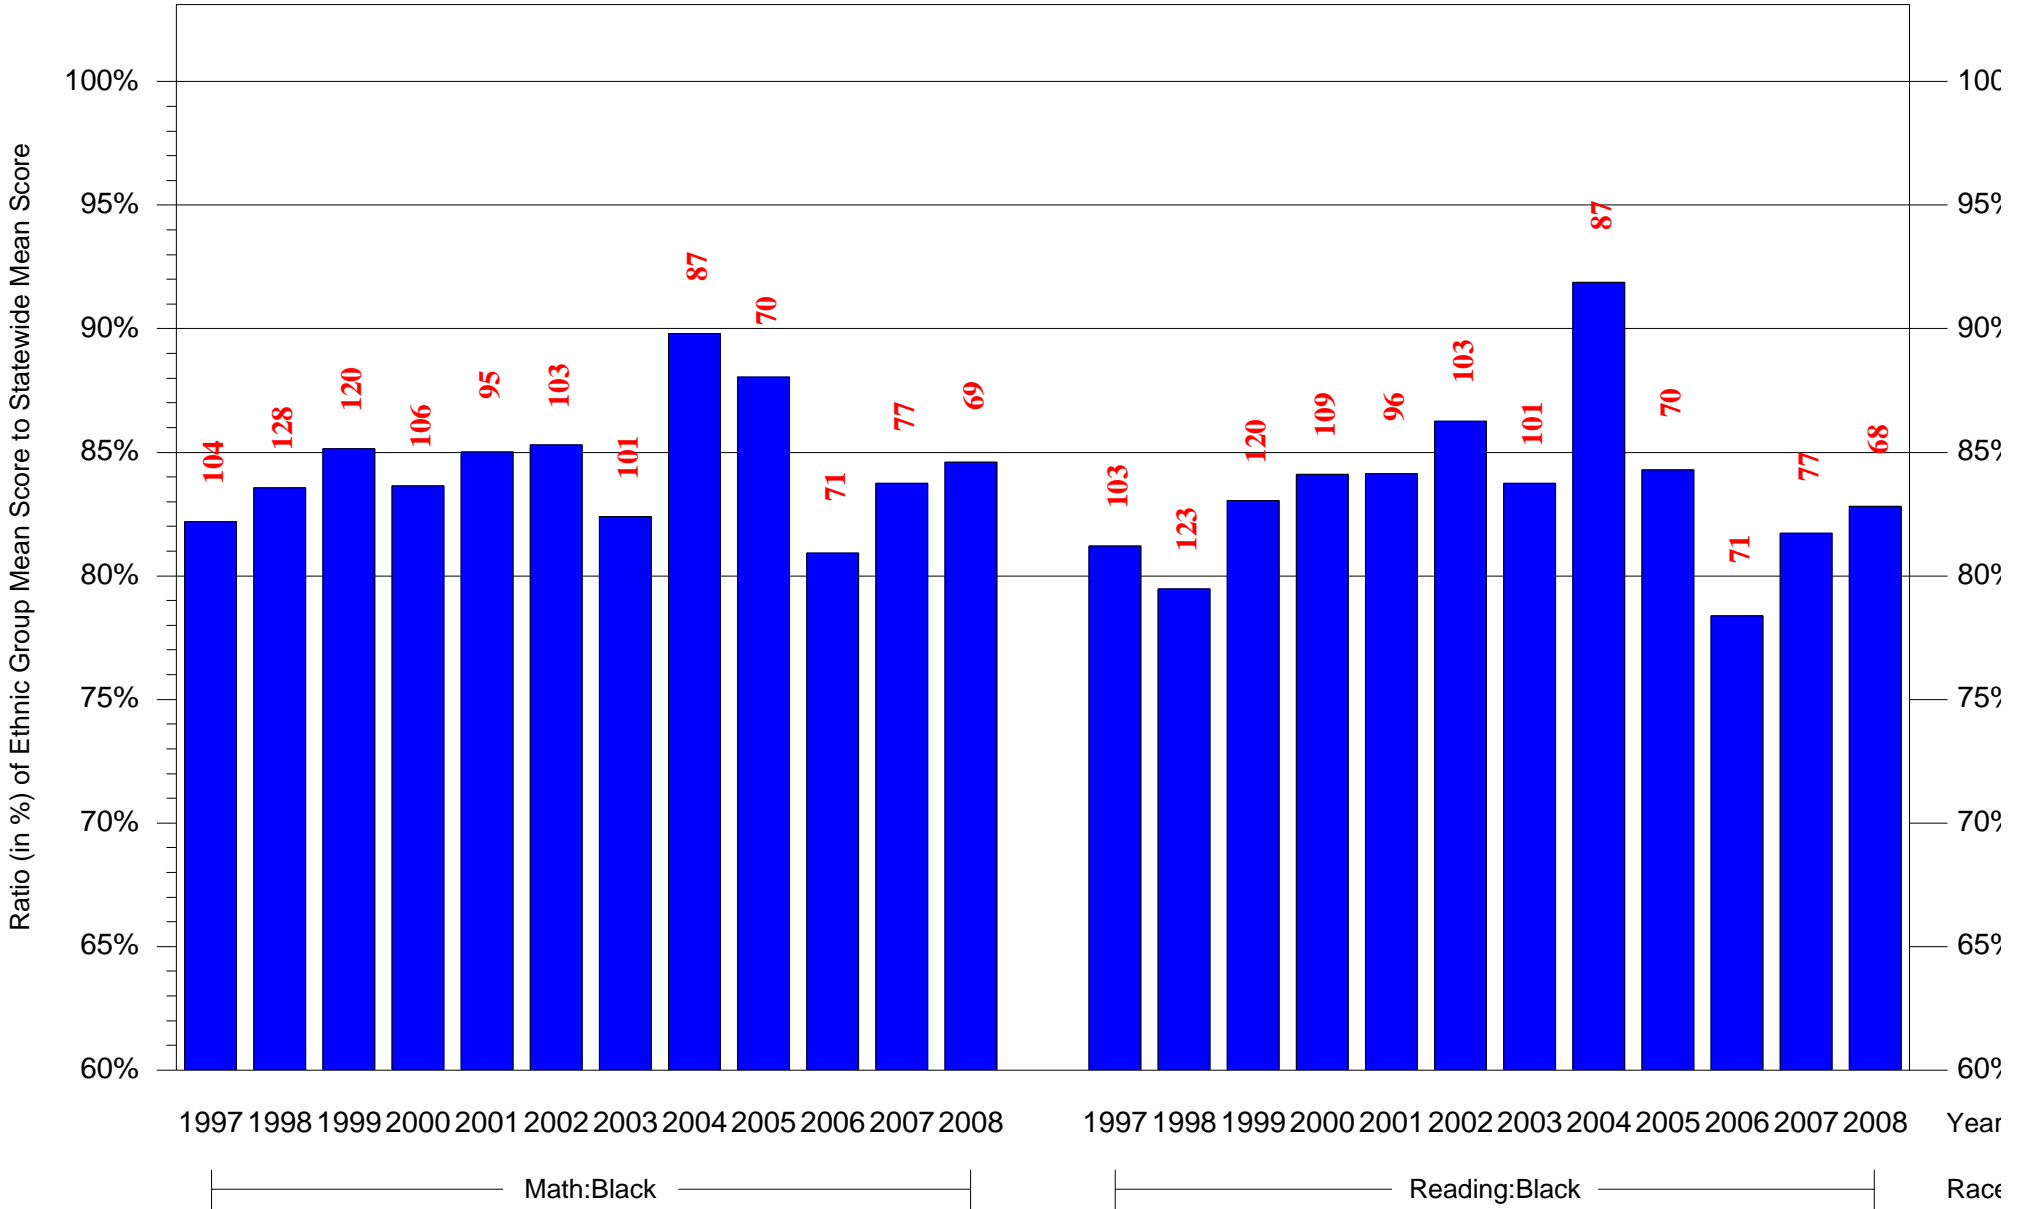

Mean Ethnic Group Building PSSA Test Score to Statewide Mean Score

Building = Longstreth William C Sch(6533) and Grade = 5 and Ethnic Group = Black or White

(Note: Number (in red) of Test Takers is above each bar in the chart.)