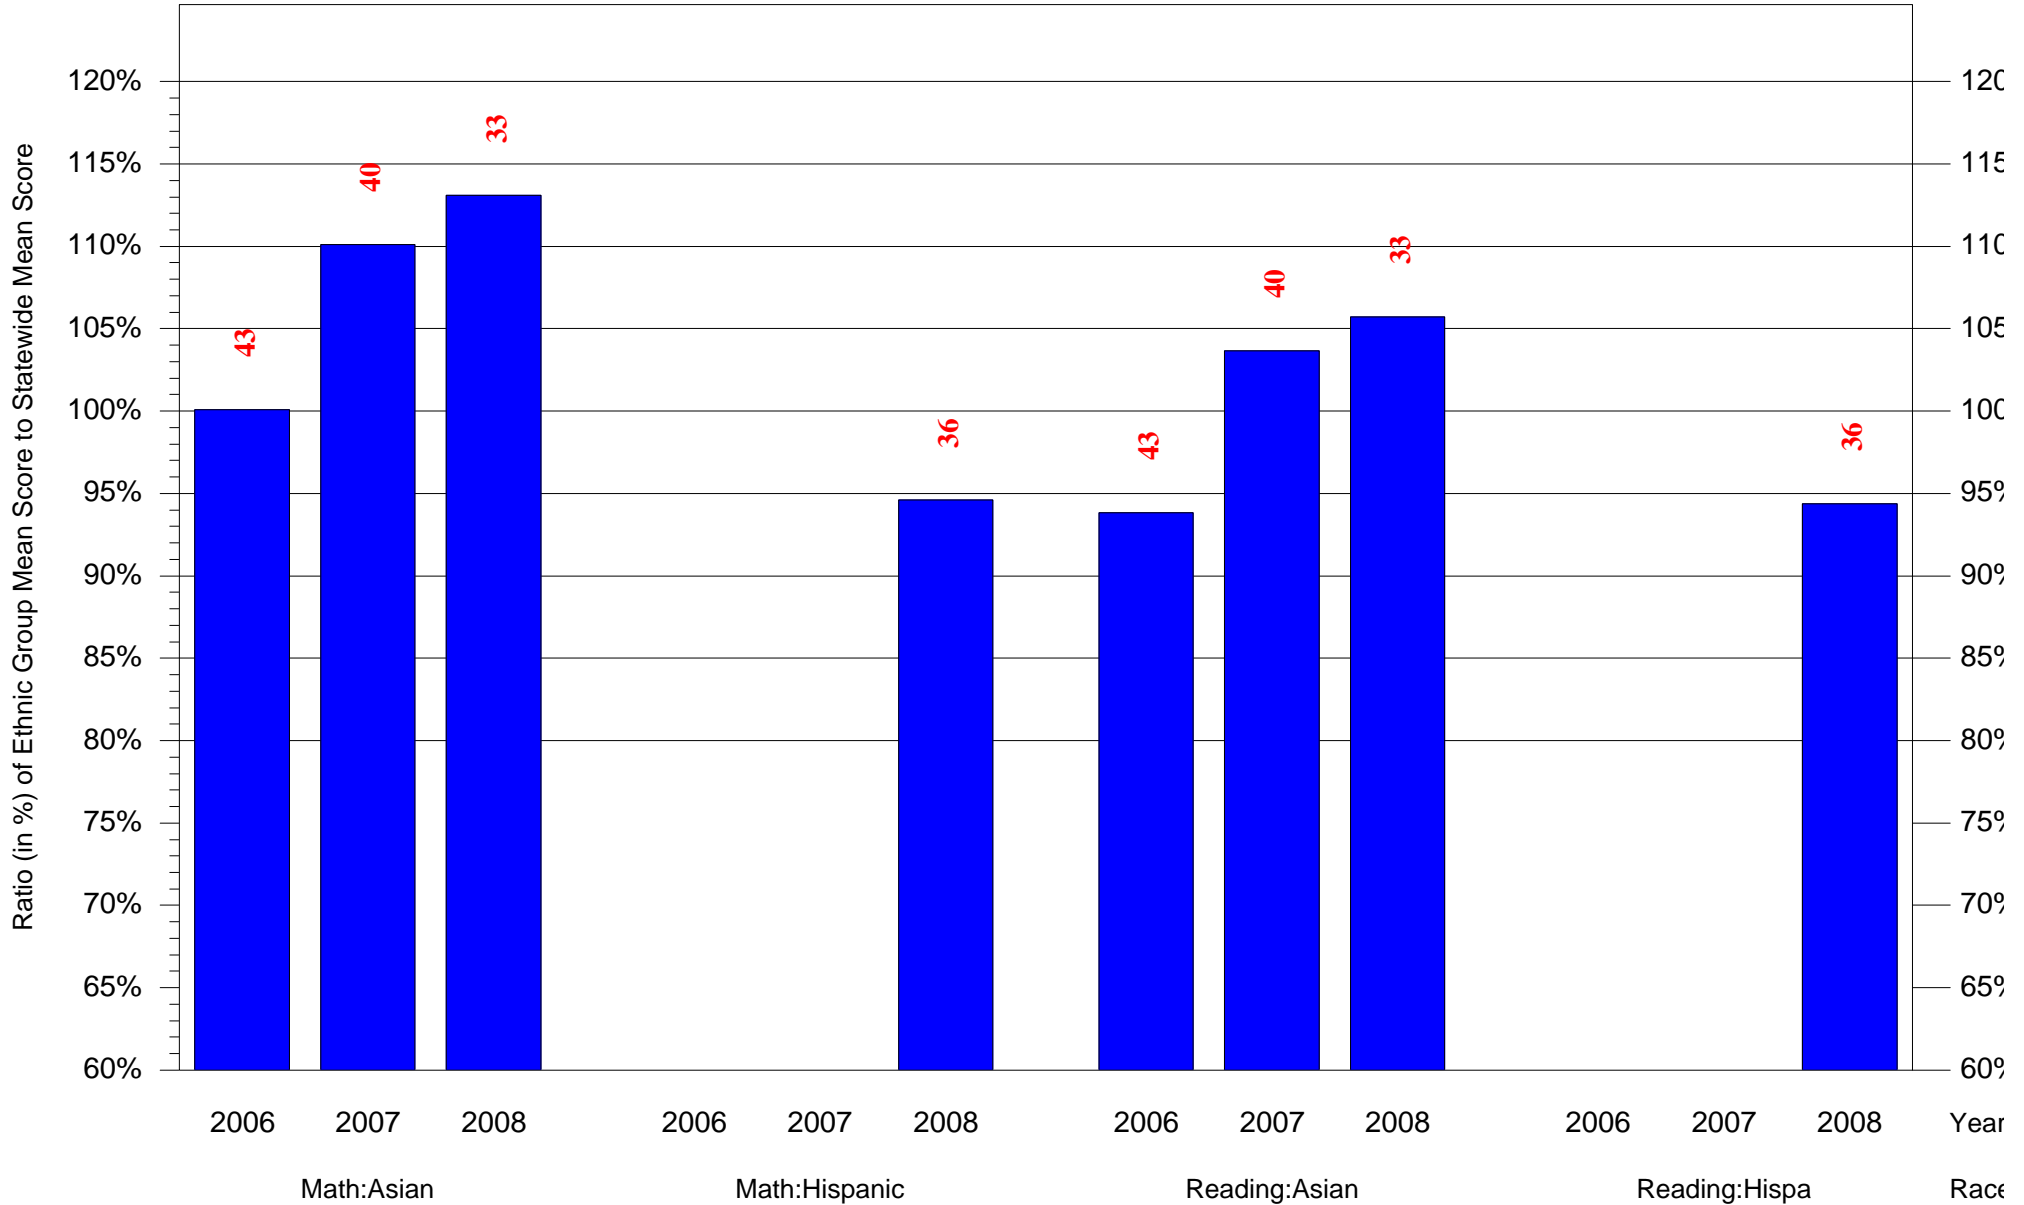

Mean Ethnic Group Building PSSA Test Score to Statewide Mean Score

Building = SolisCohen Solomon Sch(3773) and Grade = 4 and Ethnic Group = Asian or Hispanic

(Note: Number (in red) of Test Takers is above each bar in the chart.)