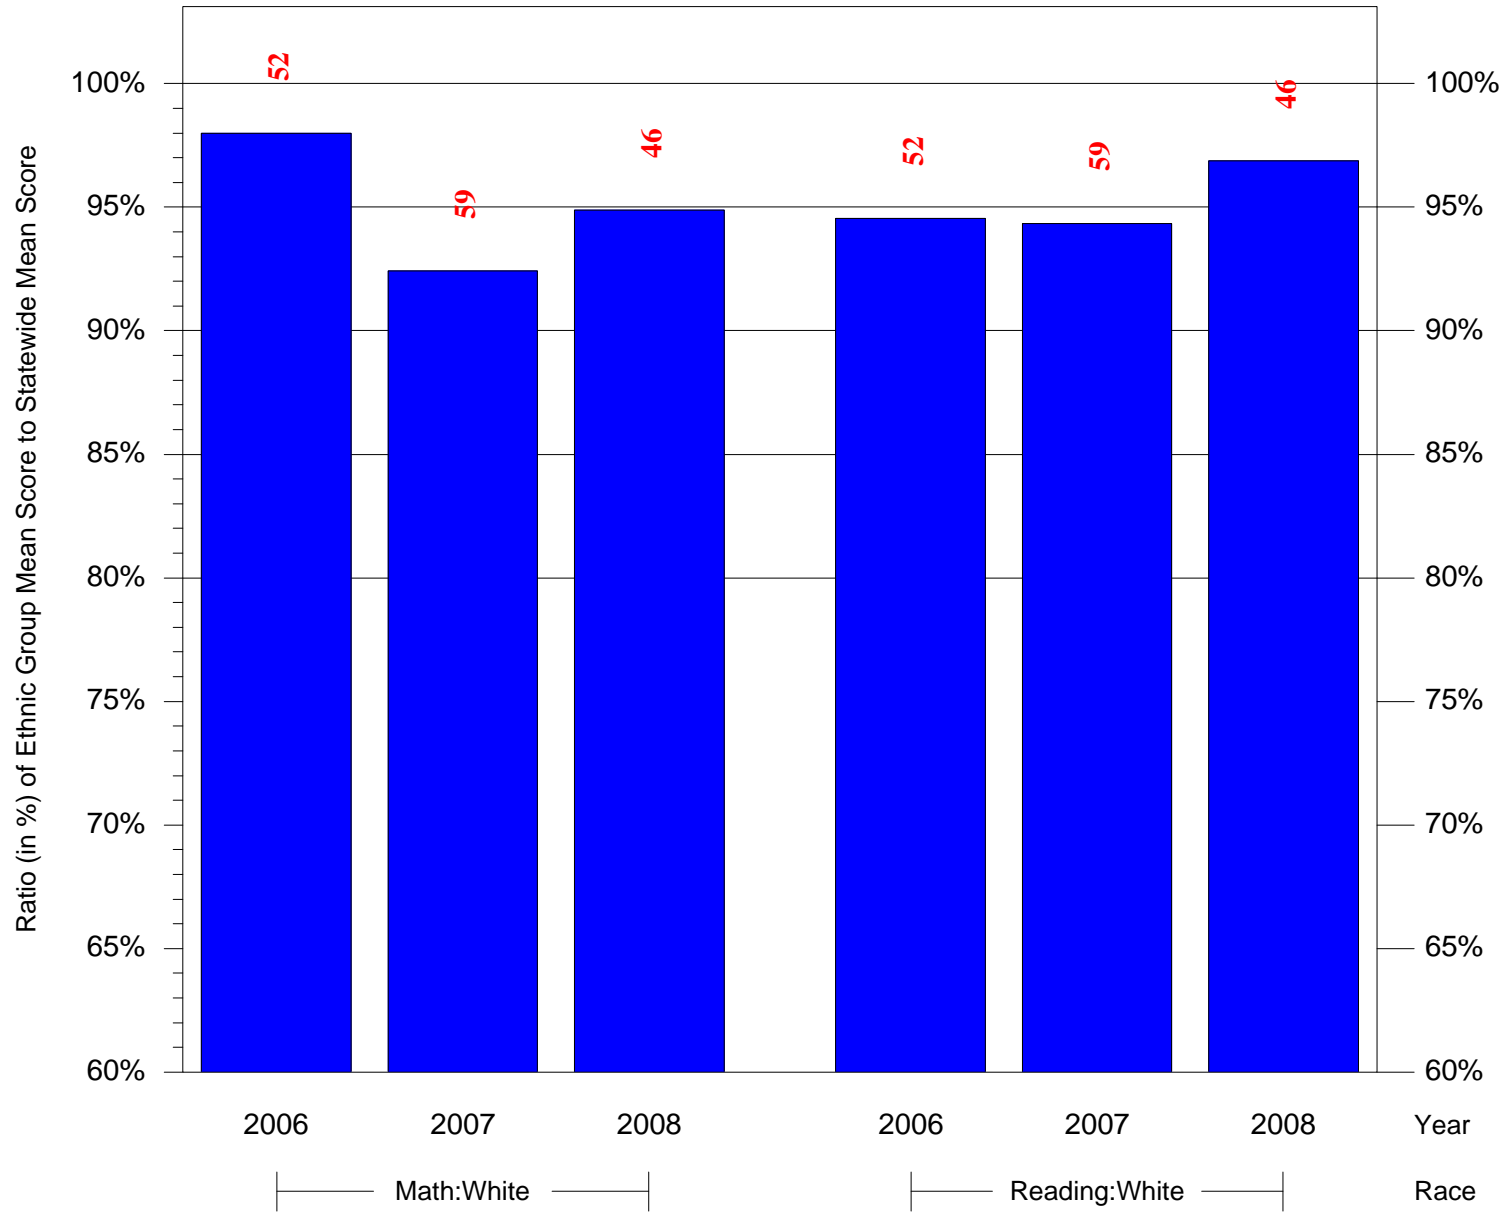

Mean Ethnic Group Building PSSA Test Score to Statewide Mean Score

Building = Adaire Alexander Sch(7256) and Grade = 7 and Ethnic Group = Black or White

(Note: Number (in red) of Test Takers is above each bar in the chart.)