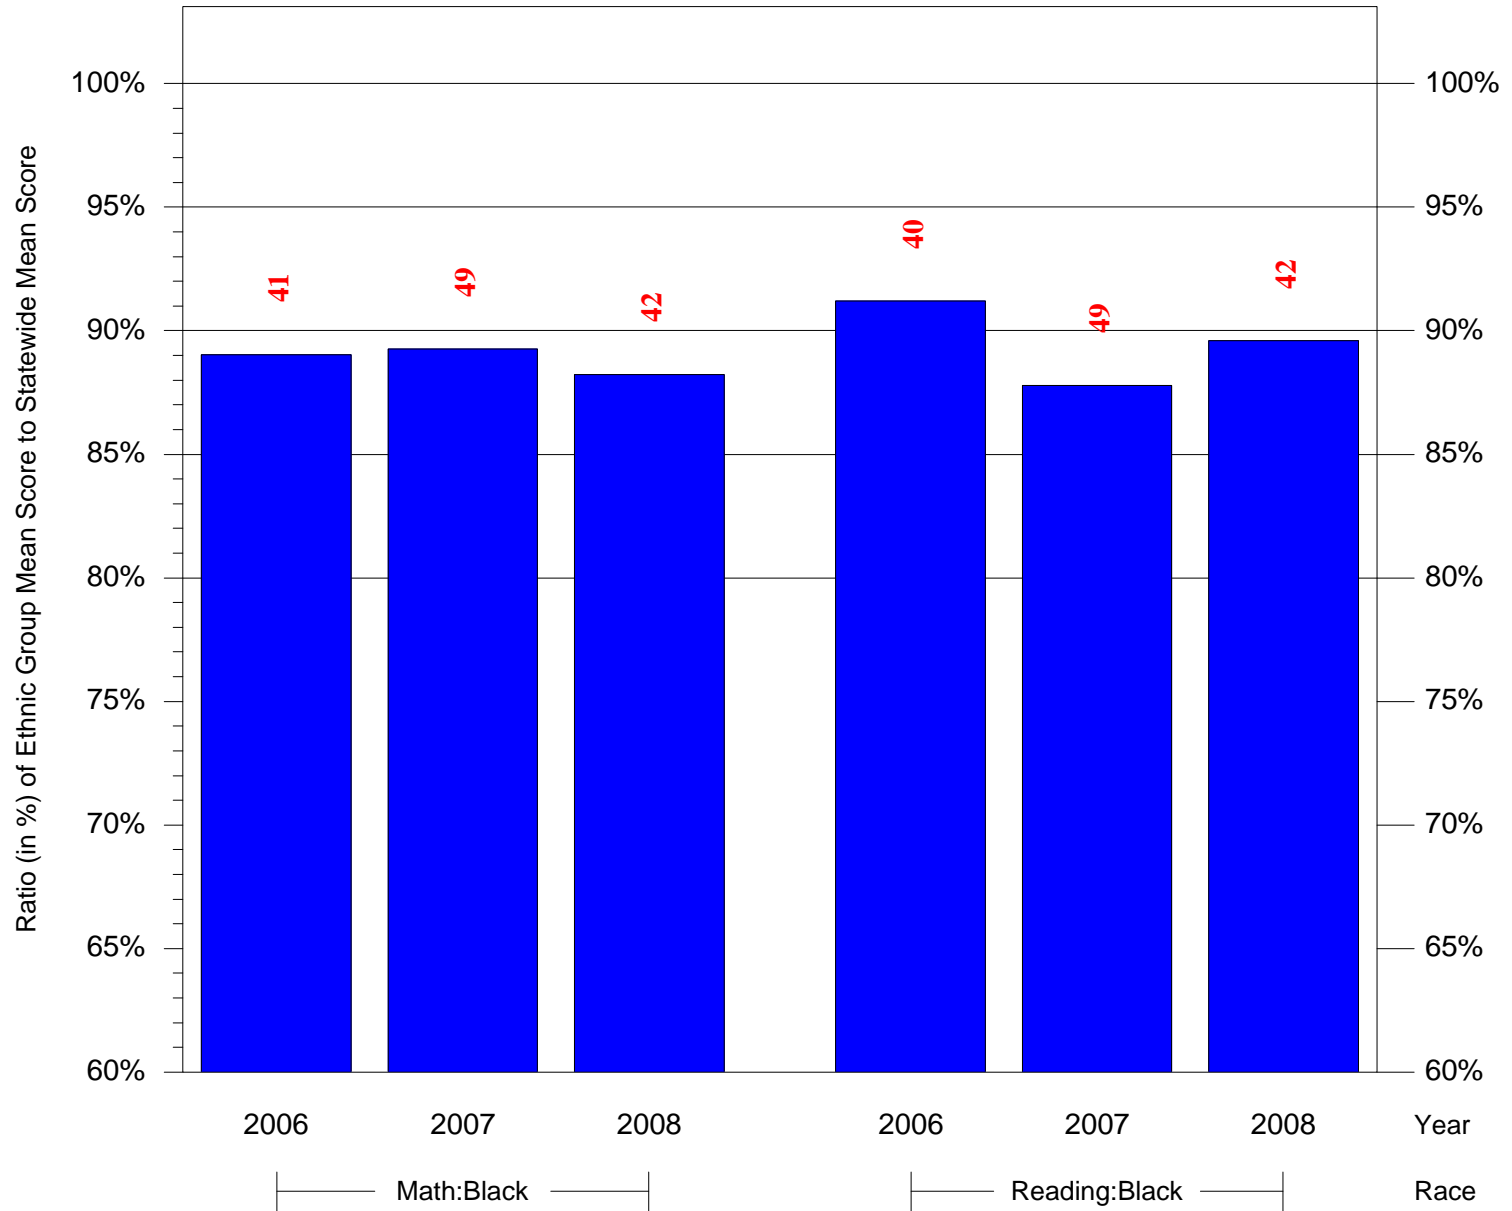

Mean Ethnic Group Building PSSA Test Score to Statewide Mean Score

Building = Heston Edward Sch(5187) and Grade = 4 and Ethnic Group = Black or White

(Note: Number (in red) of Test Takers is above each bar in the chart.)