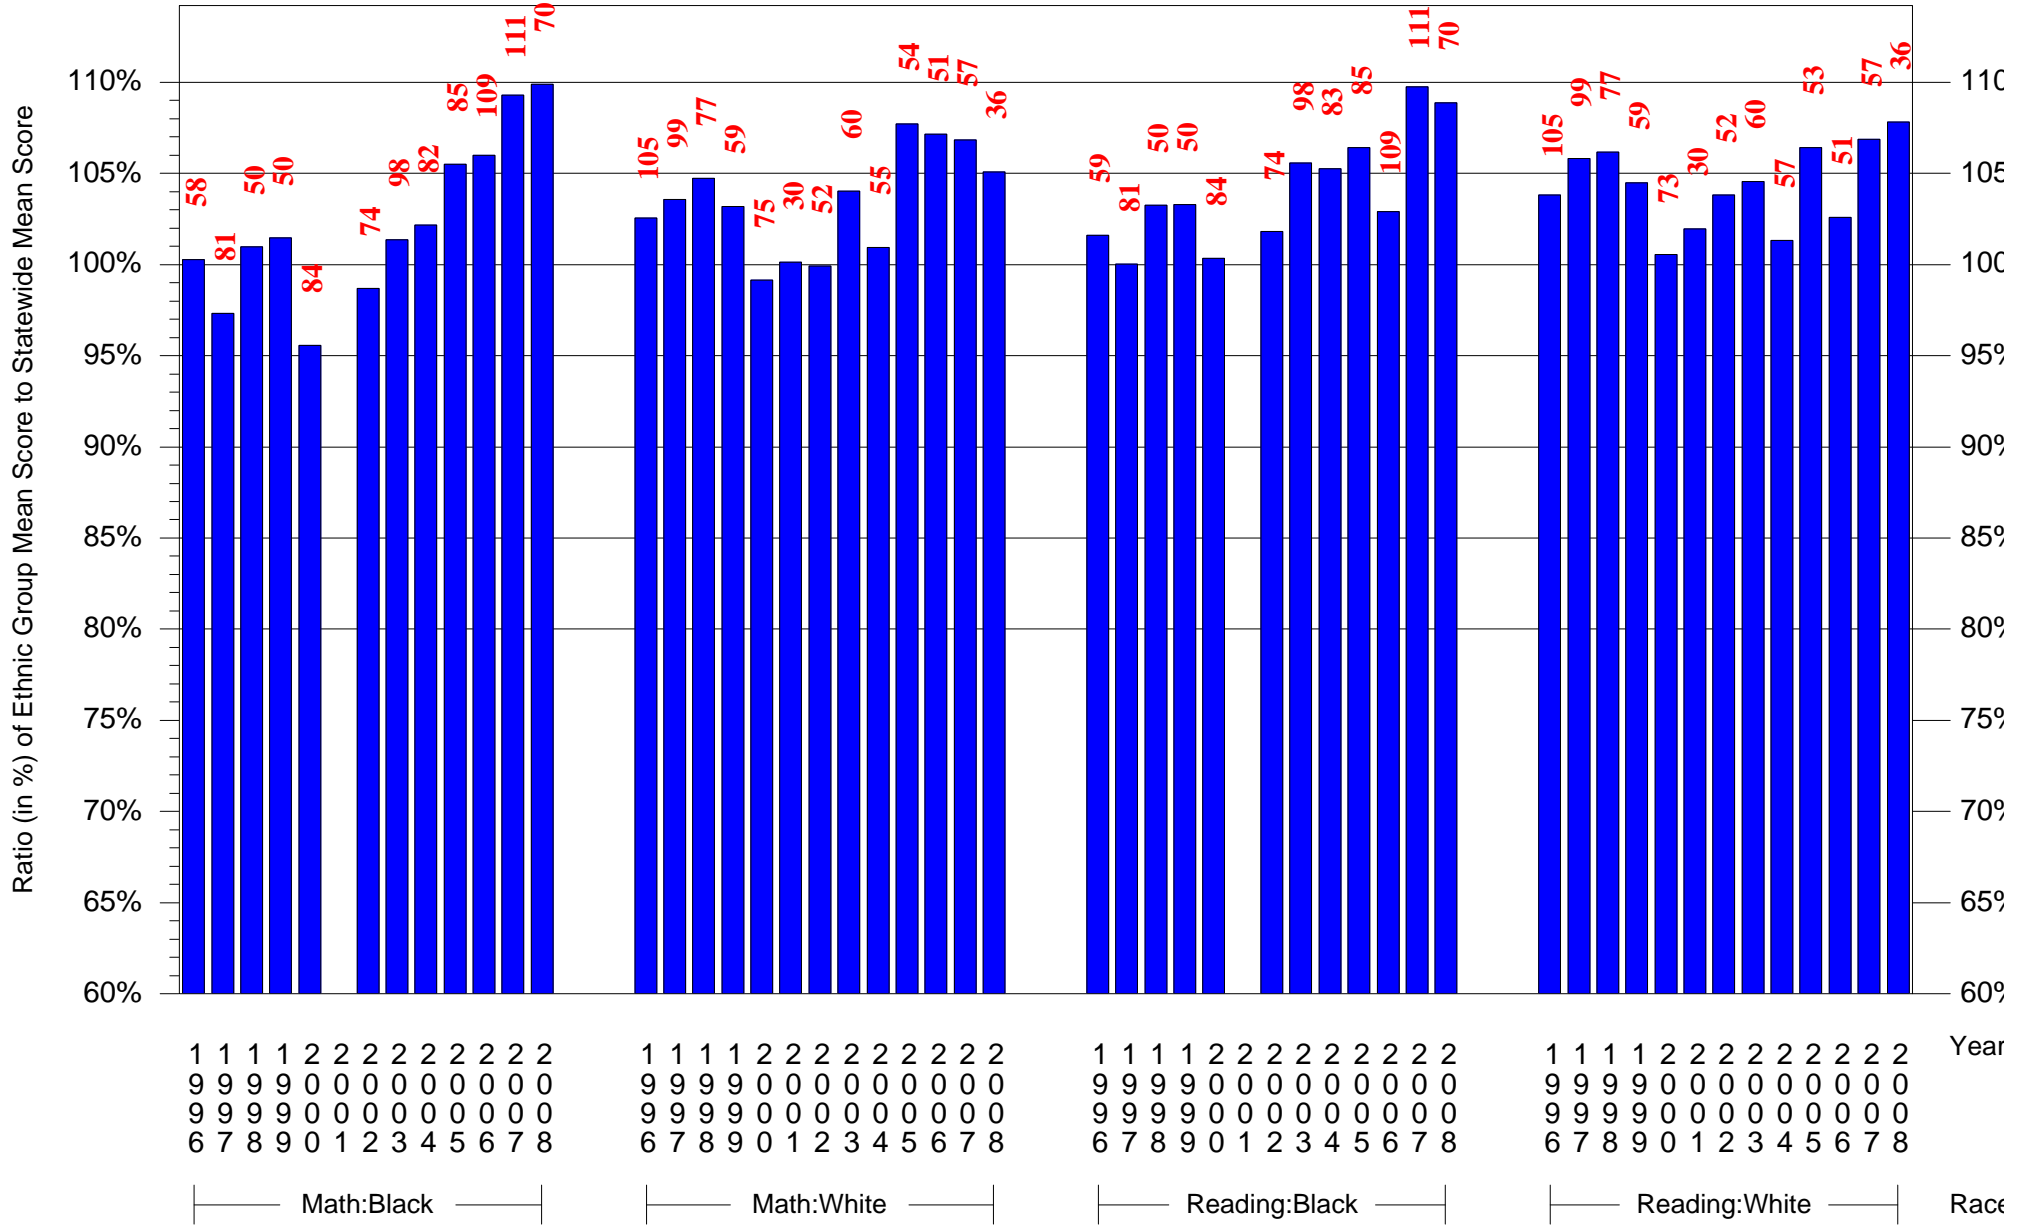

Mean Ethnic Group Building PSSA Test Score to Statewide Mean Score

Building = Conwell Russell MS(6525) and Grade = 8 and Ethnic Group = Black or White

(Note: Number (in red) of Test Takers is above each bar in the chart.)