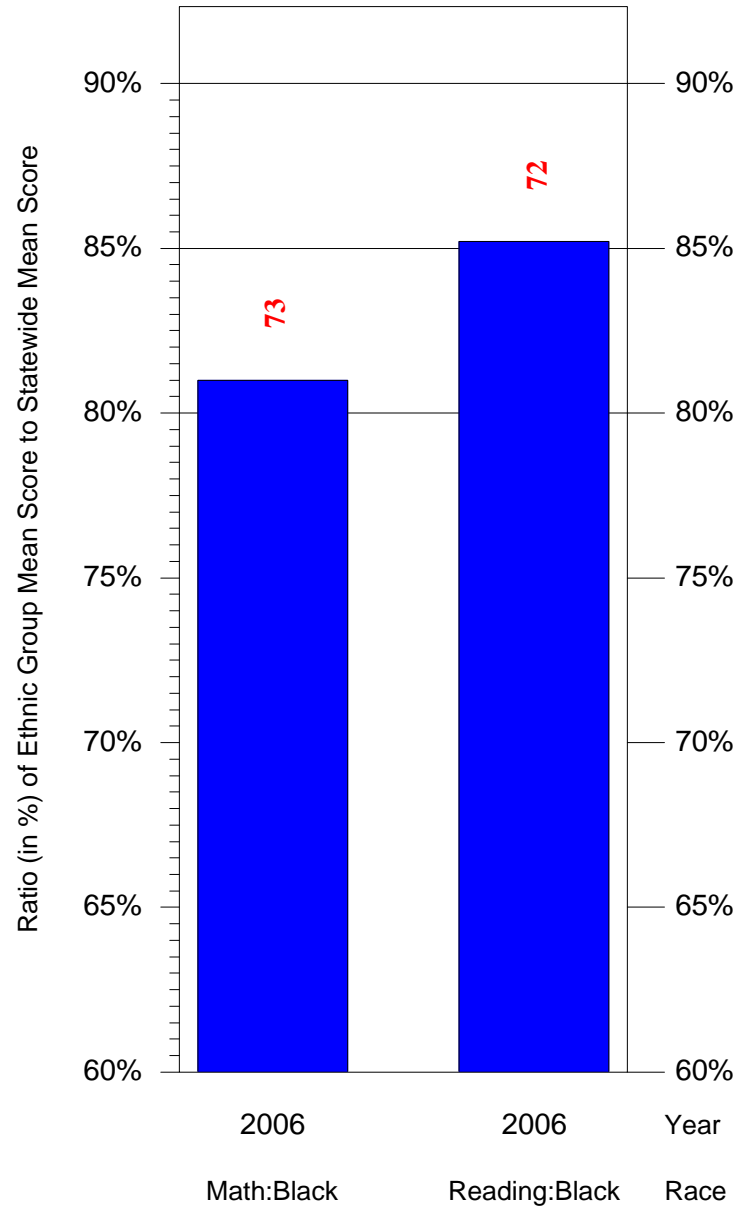

Mean Ethnic Group Building PSSA Test Score to Statewide Mean Score

Building = Barry Comm John Sch(3598) and Grade = 7 and Ethnic Group = Black or White

(Note: Number (in red) of Test Takers is above each bar in the chart.)