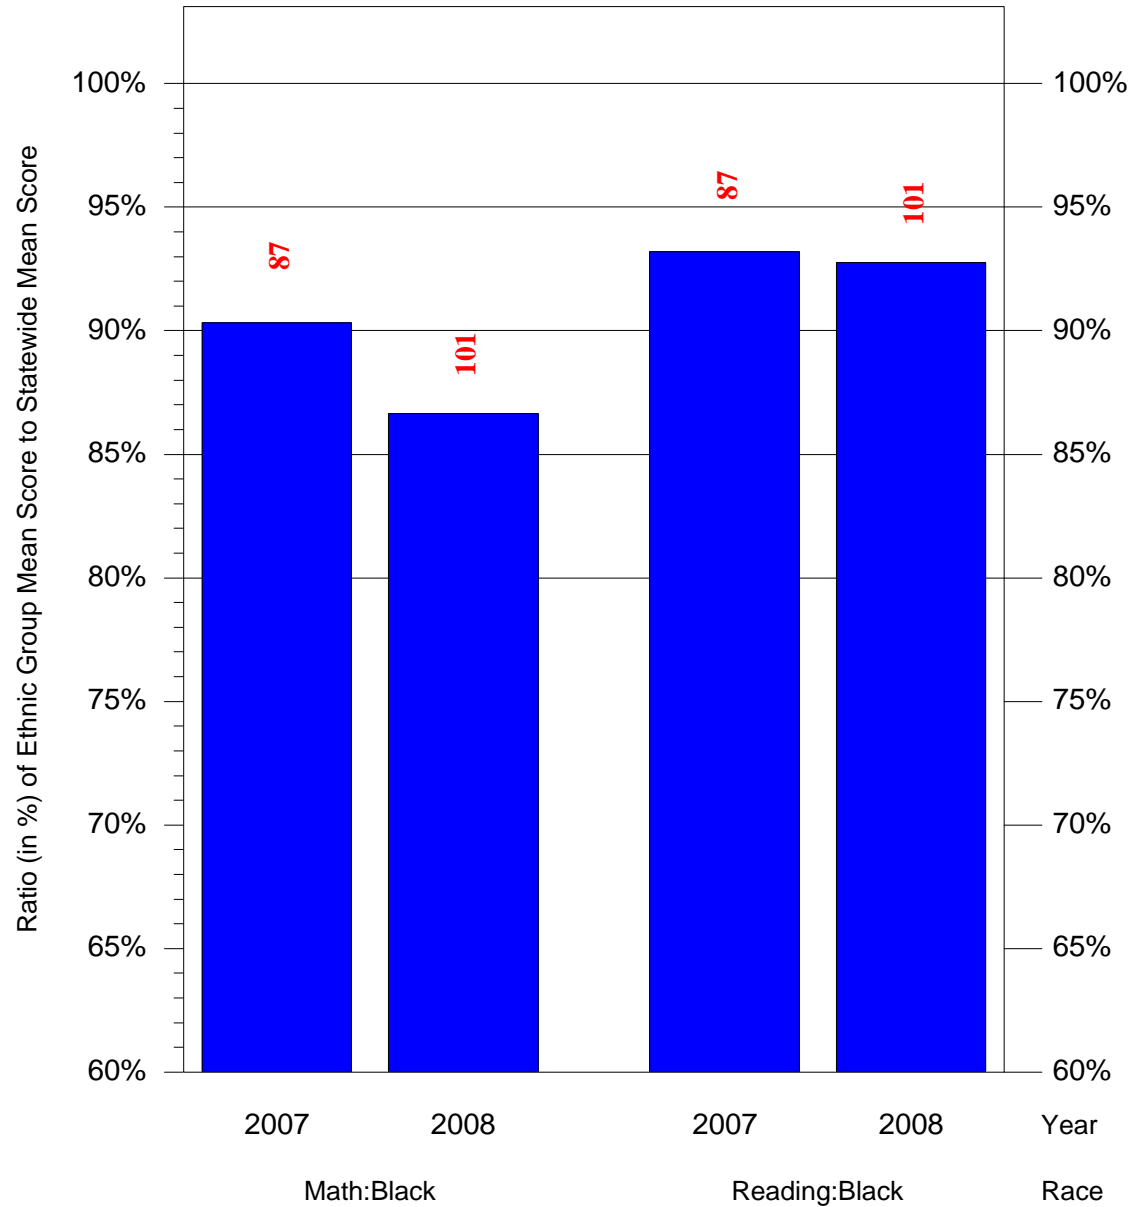

Mean Ethnic Group Building PSSA Test Score to Statewide Mean Score

Building = Cassidy Lewis C AC Plus Sch(3664) and Grade = 3 and Ethnic Group = Black or White

(Note: Number (in red) of Test Takers is above each bar in the chart.)