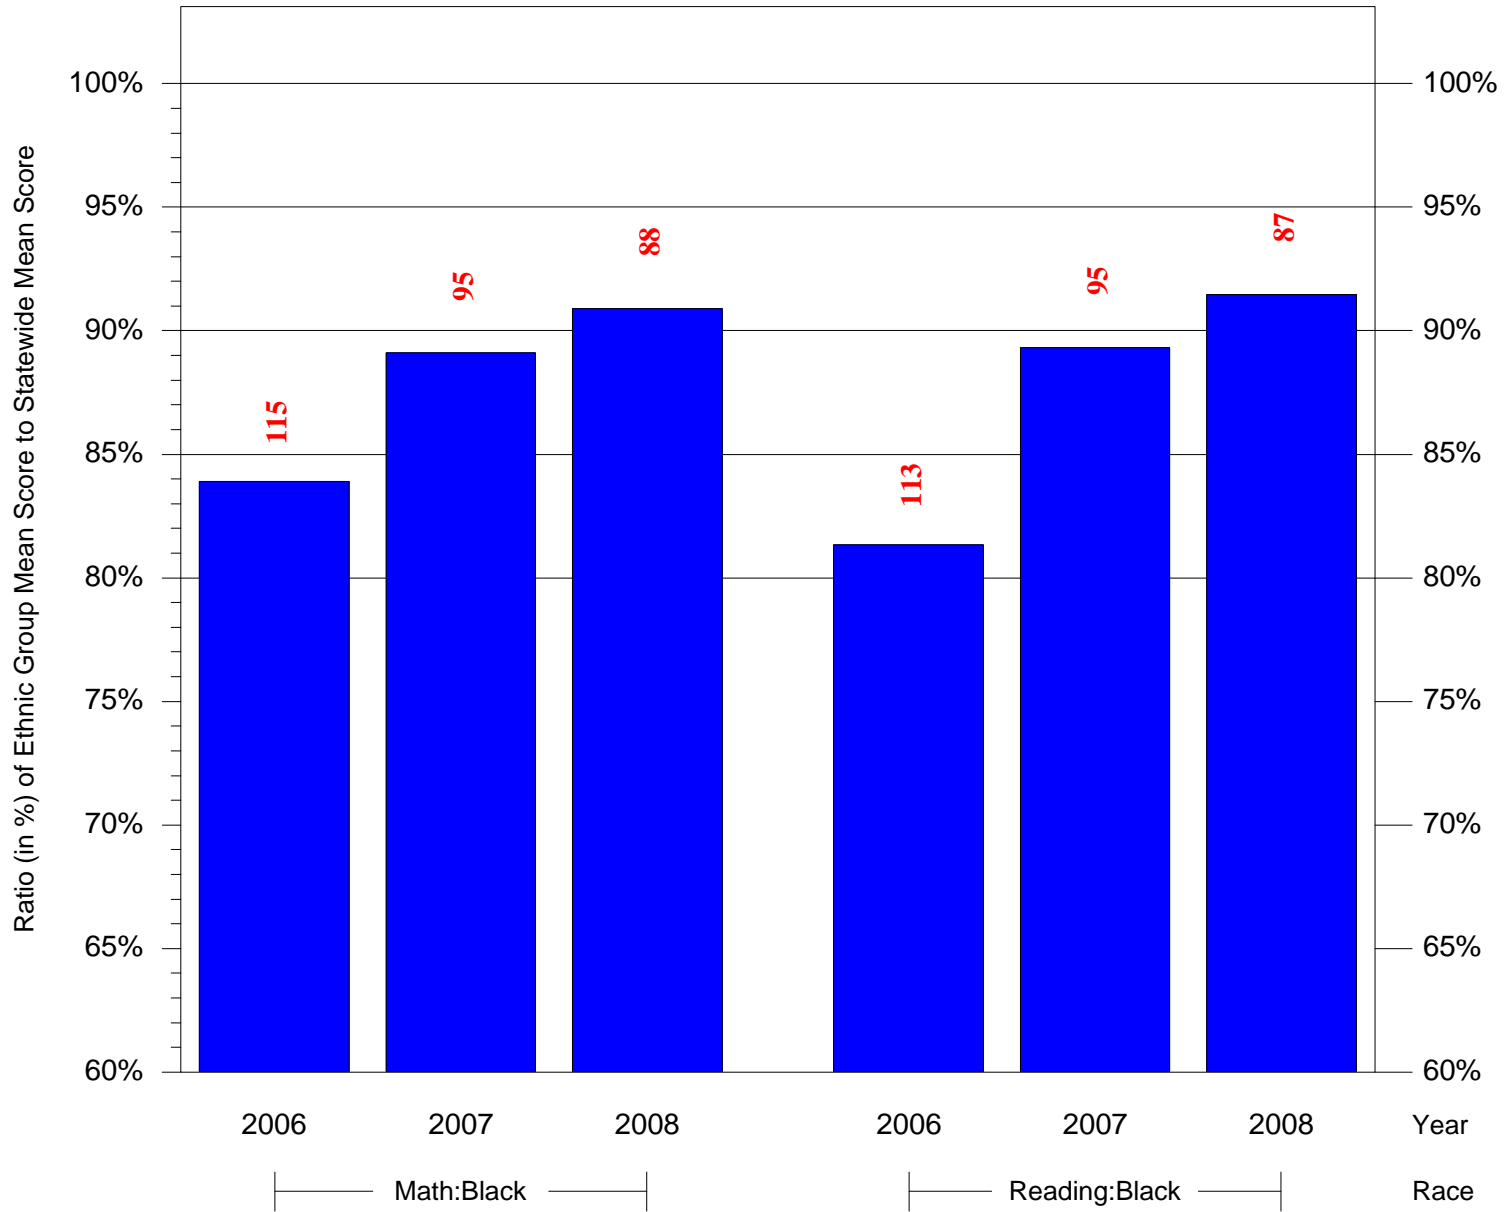

Mean Ethnic Group Building PSSA Test Score to Statewide Mean Score

Building = Huey Samuel B Sch(3807) and Grade = 7 and Ethnic Group = Black or White

(Note: Number (in red) of Test Takers is above each bar in the chart.)