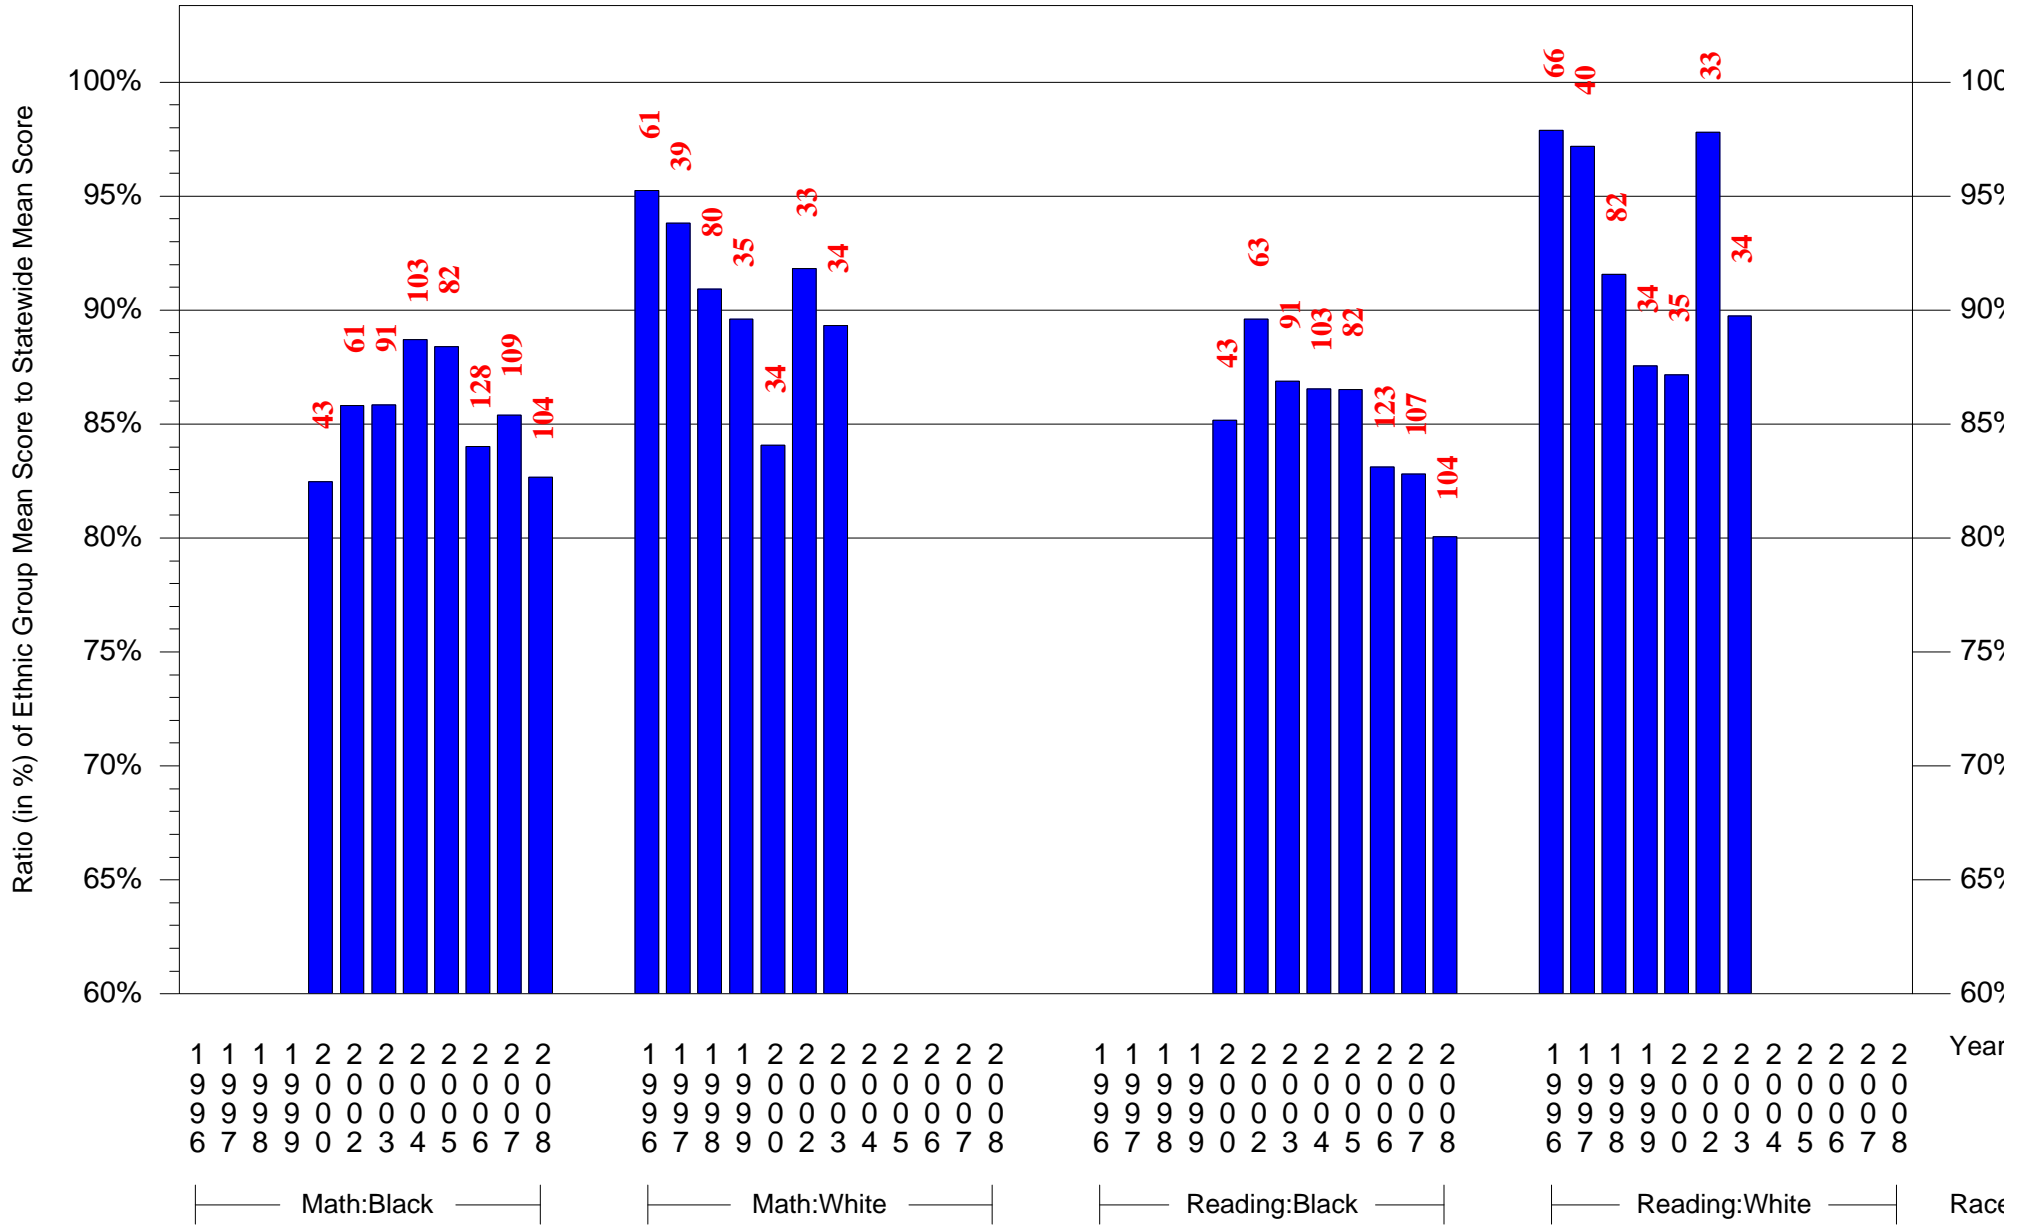

Mean Ethnic Group Building PSSA Test Score to Statewide Mean Score

Building = Edmunds Henry R Sch(3737) and Grade = 8 and Ethnic Group = Black or White

(Note: Number (in red) of Test Takers is above each bar in the chart.)