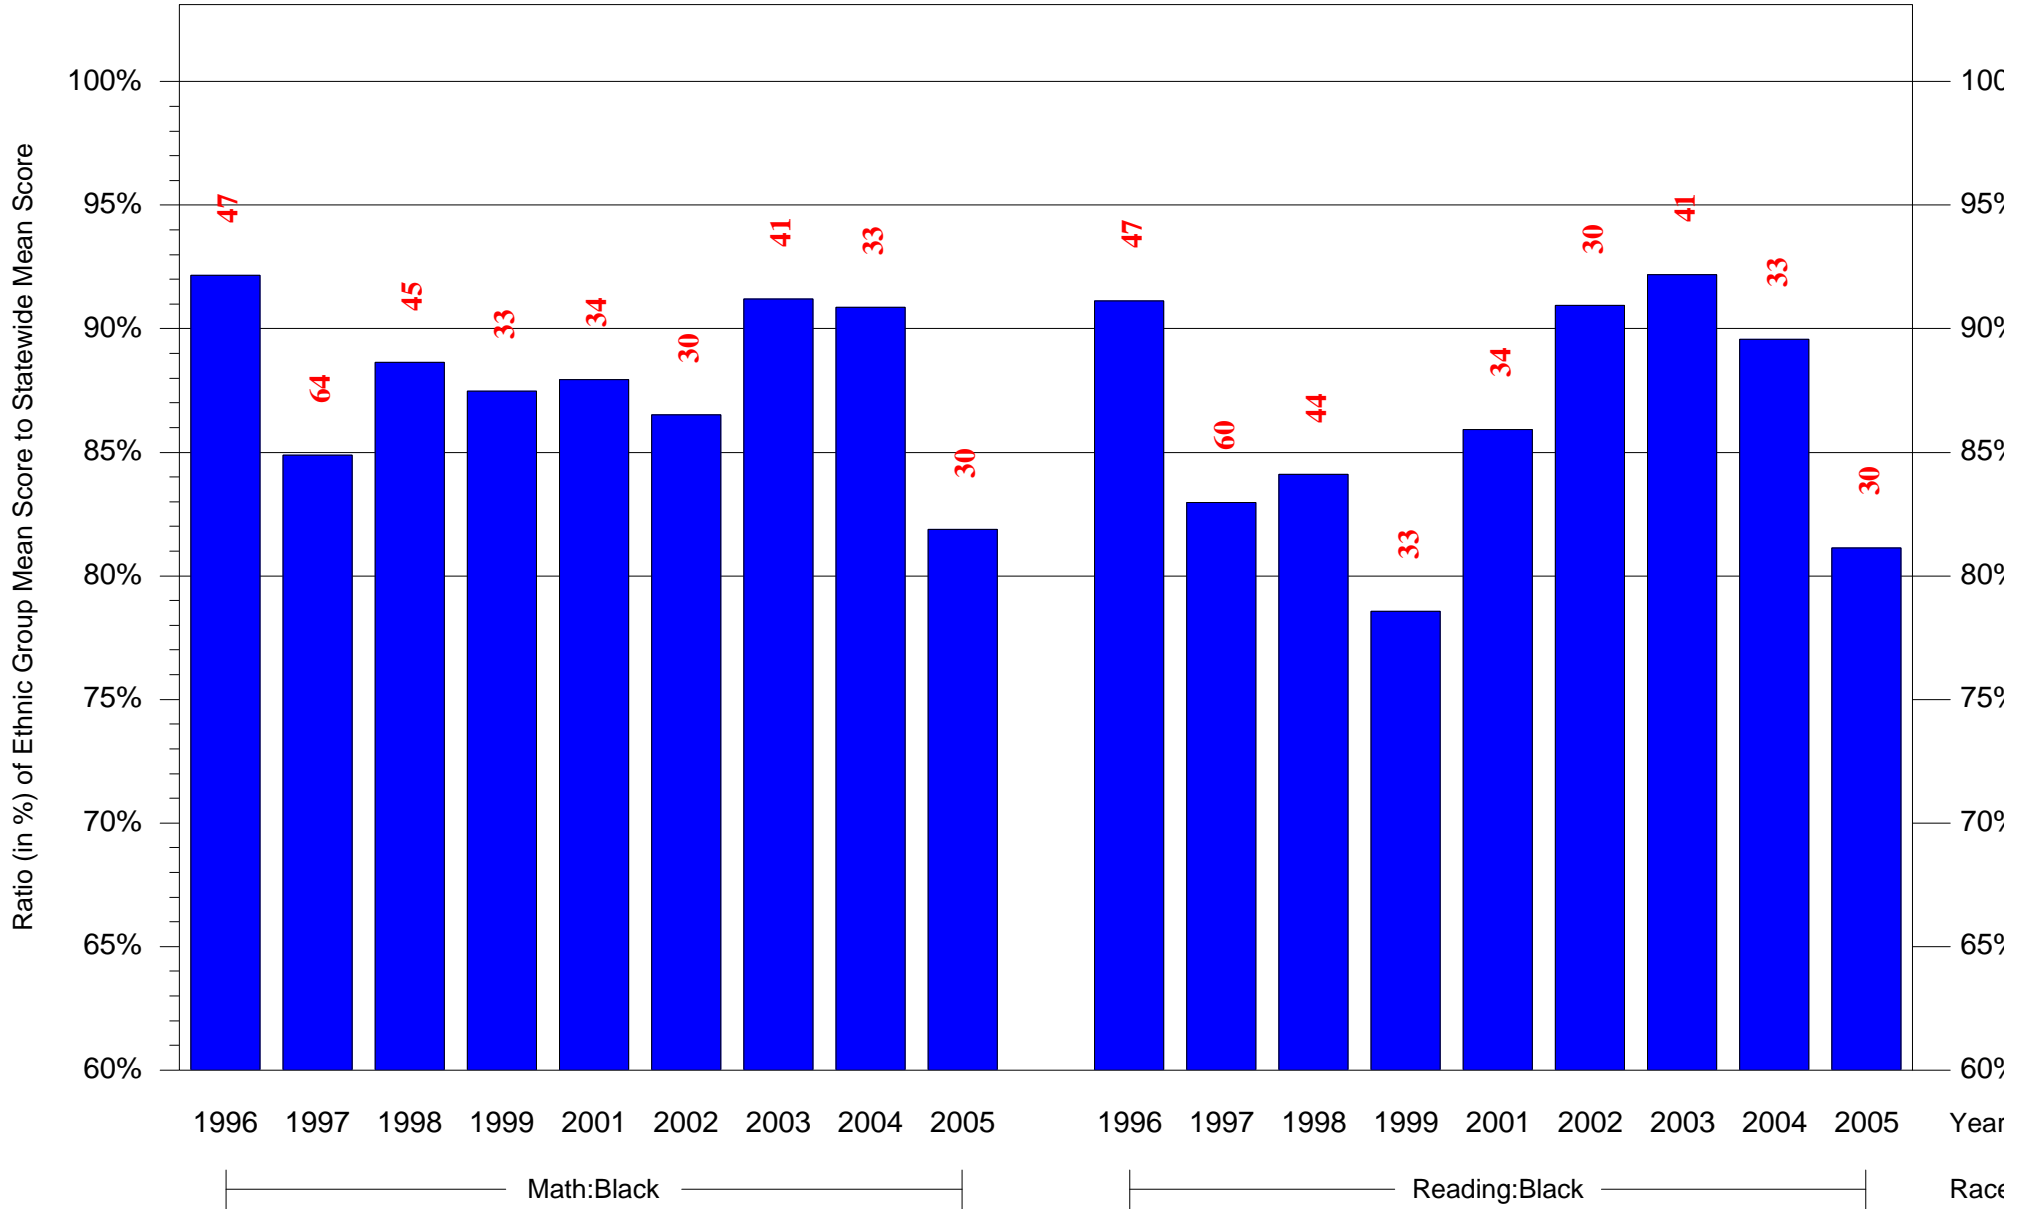

Mean Ethnic Group Building PSSA Test Score to Statewide Mean Score

Building = Dunbar Paul L Sch(3687) and Grade = 5 and Ethnic Group = Black or White

(Note: Number (in red) of Test Takers is above each bar in the chart.)