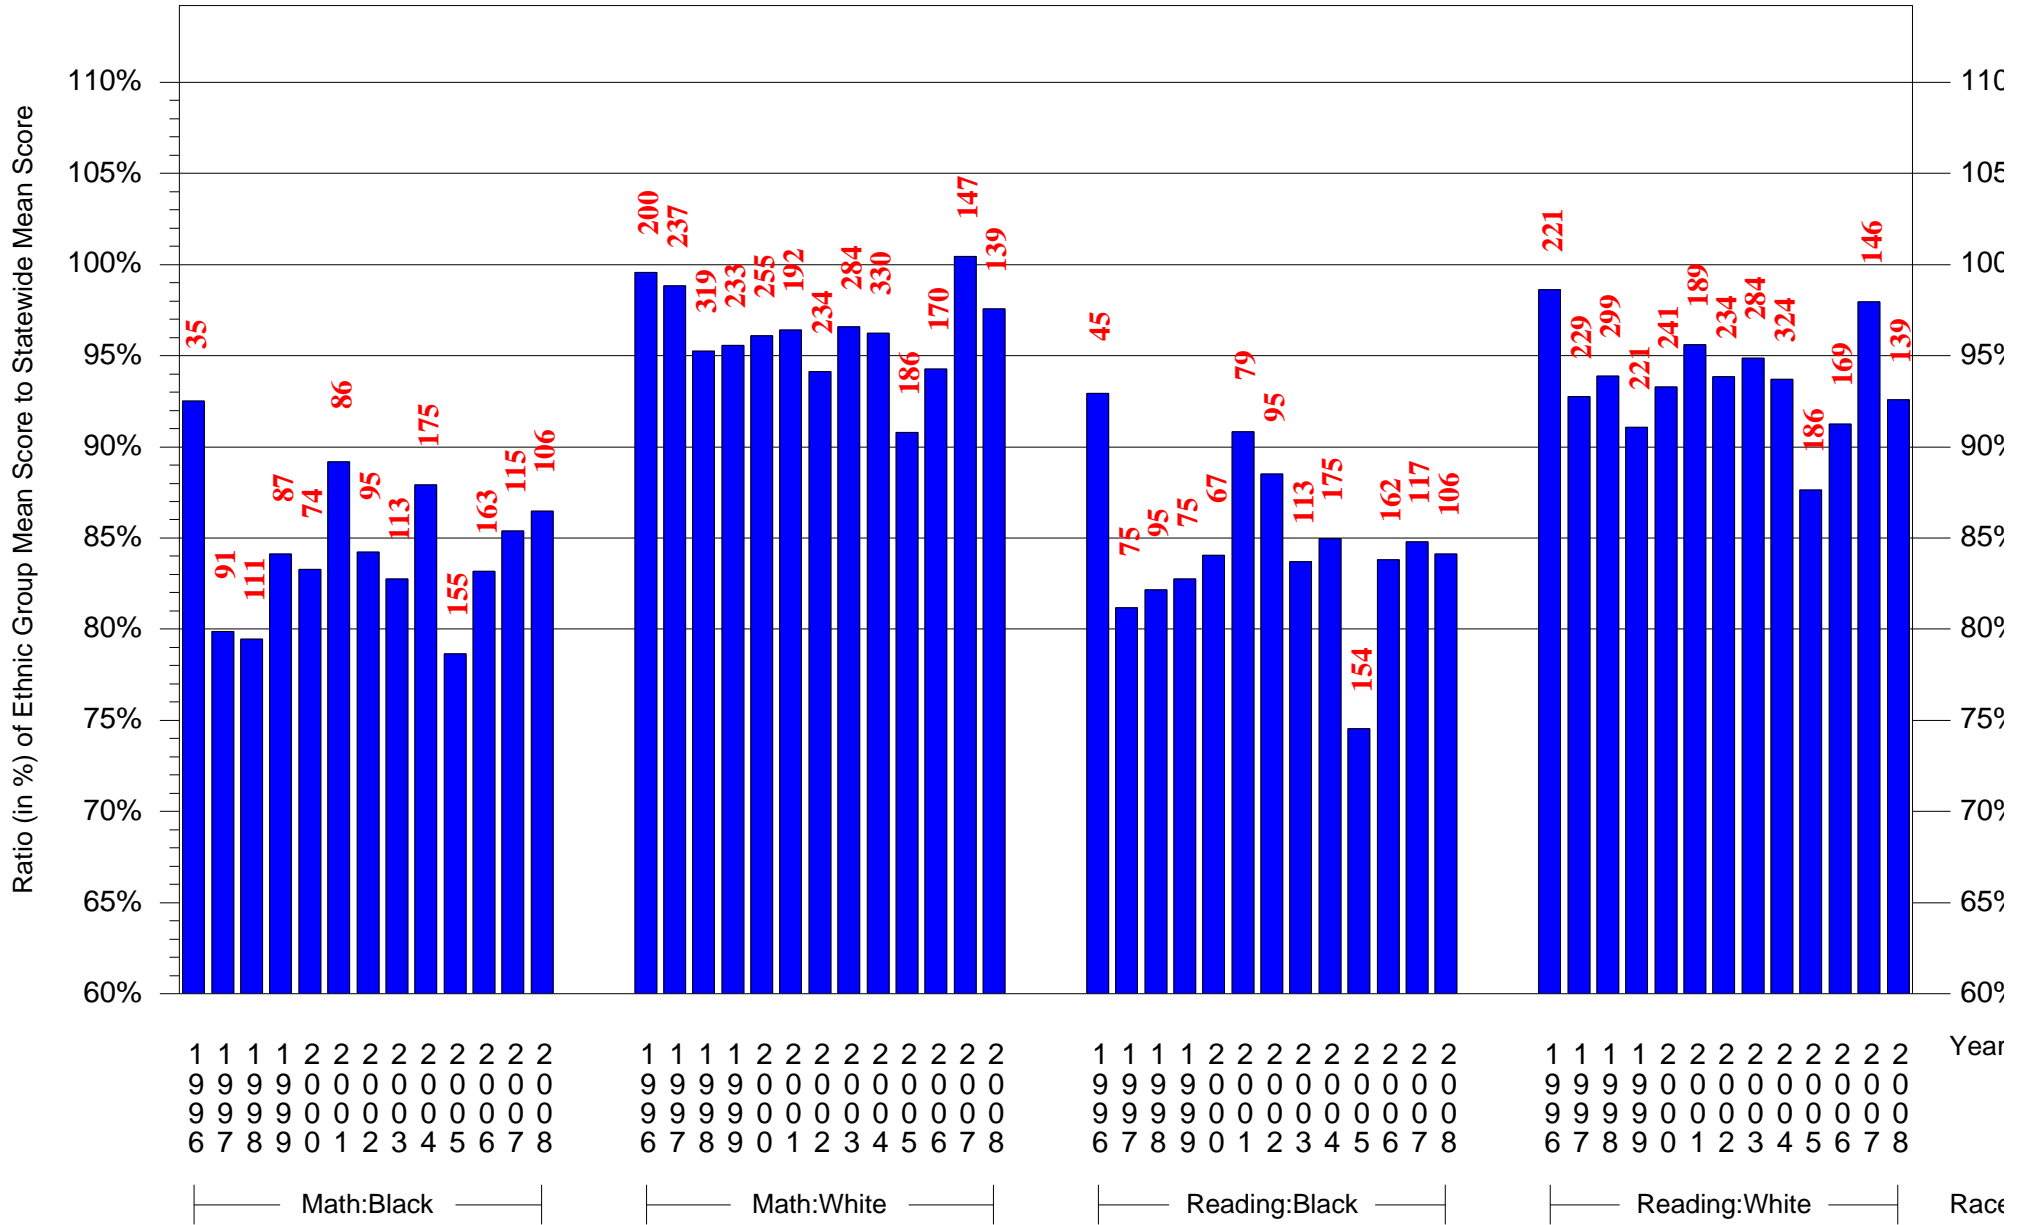

Mean Ethnic Group Building PSSA Test Score to Statewide Mean Score

Building = Washington George HS(6527) and Grade = 11 and Ethnic Group = Black or White

(Note: Number (in red) of Test Takers is above each bar in the chart.)