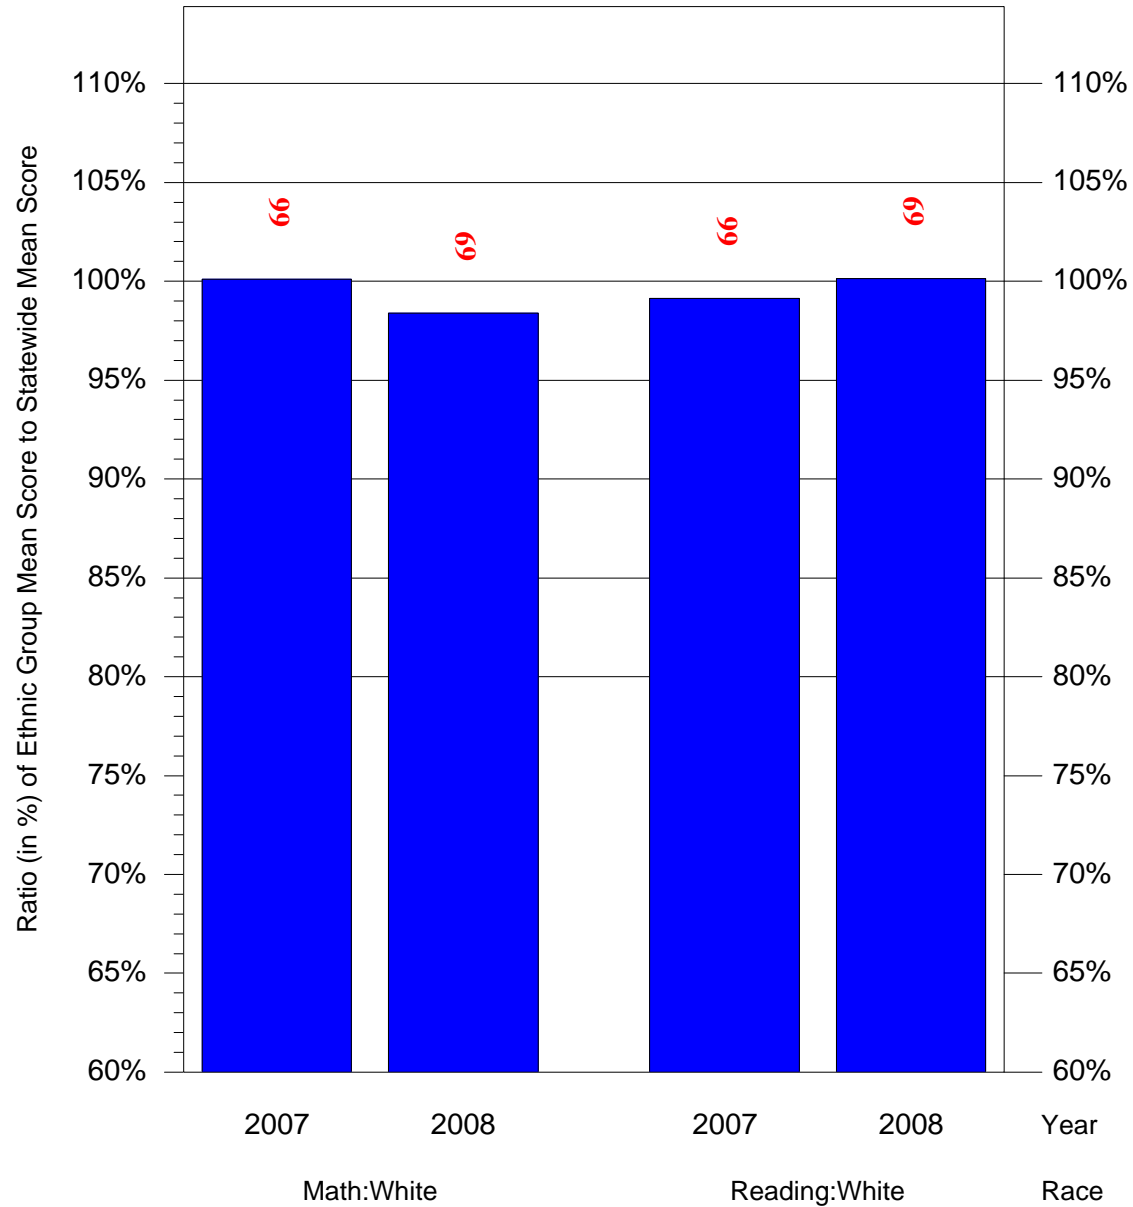

Mean Ethnic Group Building PSSA Test Score to Statewide Mean Score

Building = Bridesburg Sch(3745) and Grade = 3 and Ethnic Group = Black or White

(Note: Number (in red) of Test Takers is above each bar in the chart.)