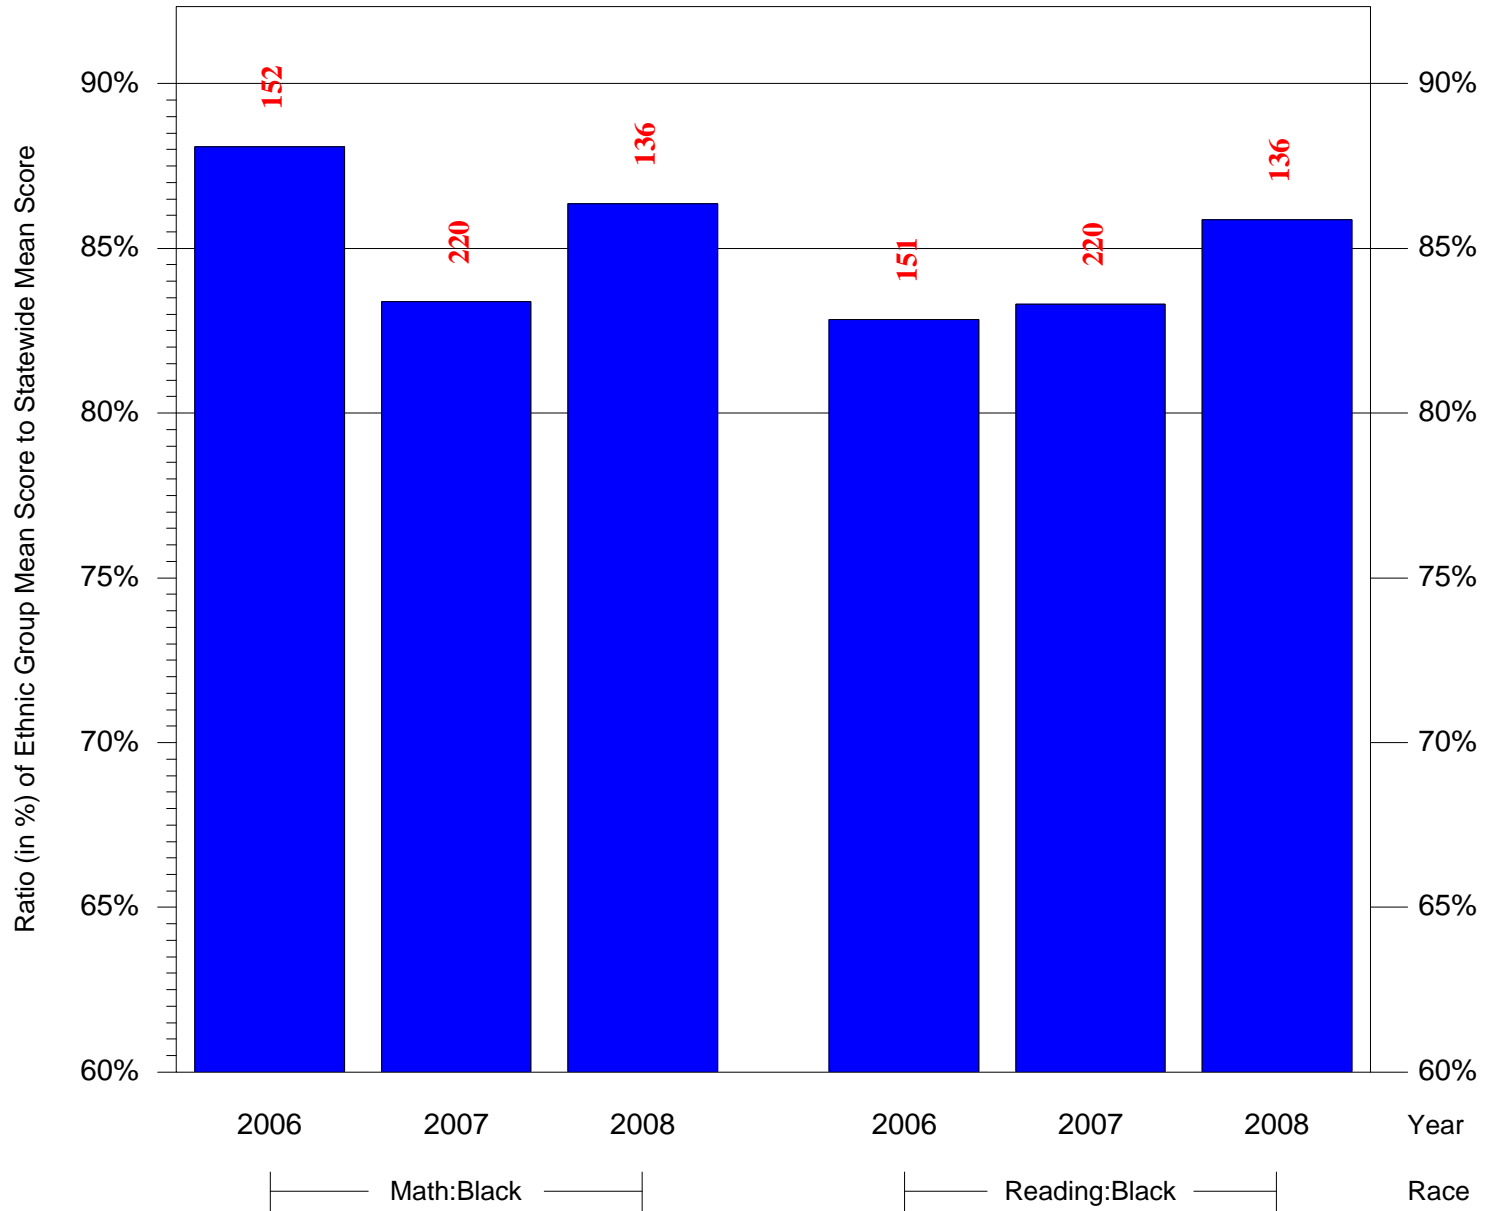

Mean Ethnic Group Building PSSA Test Score to Statewide Mean Score

Building = Sulzberger Mayer MS(7249) and Grade = 7 and Ethnic Group = Black or White

(Note: Number (in red) of Test Takers is above each bar in the chart.)