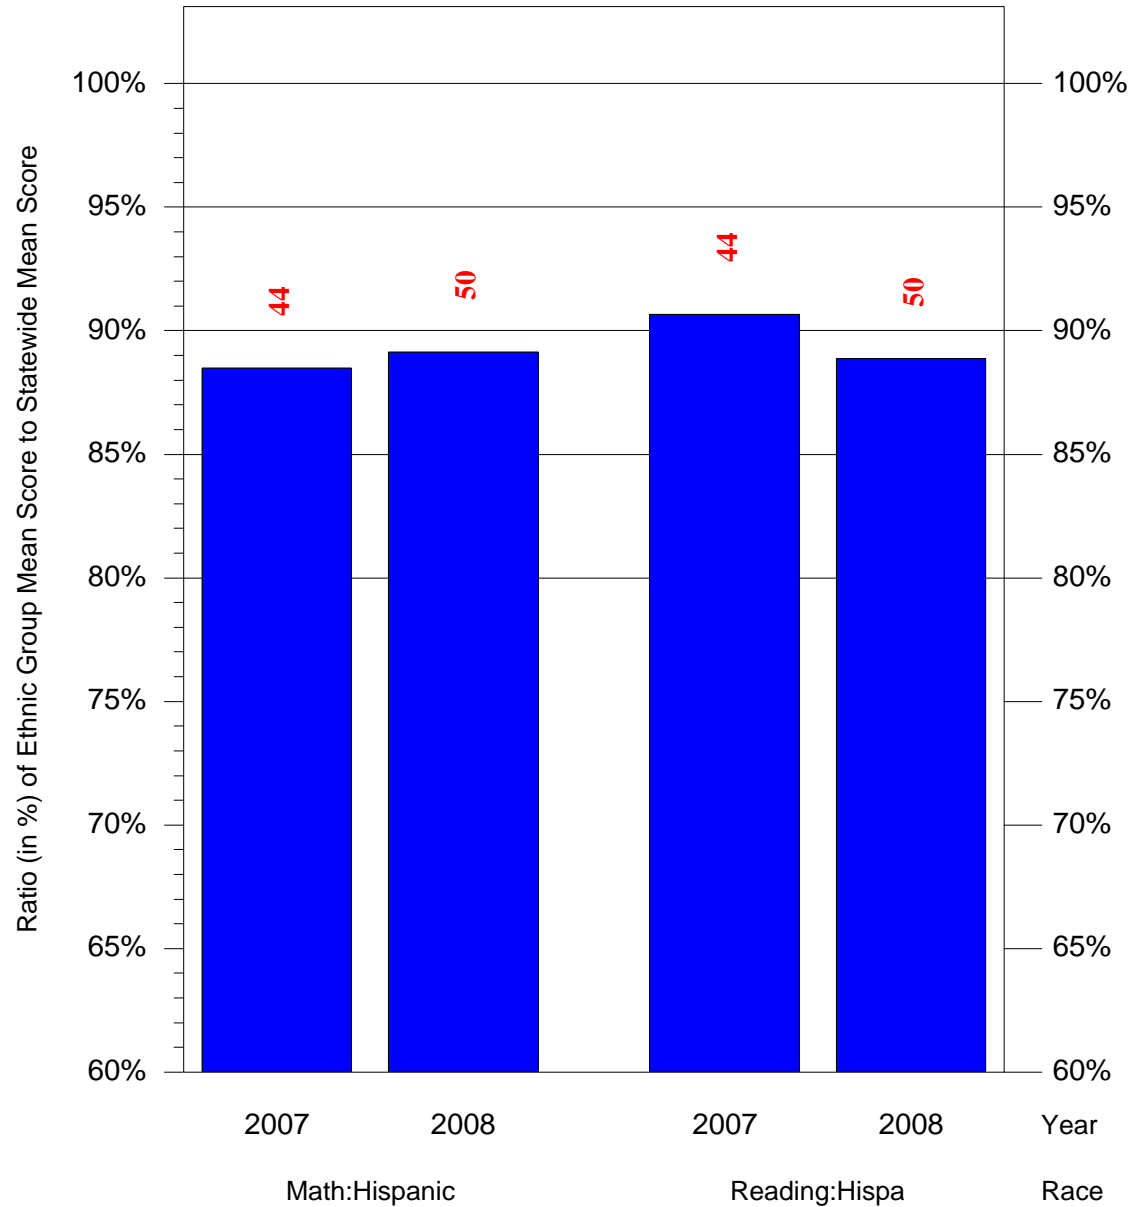

Mean Ethnic Group Building PSSA Test Score to Statewide Mean Score

Building = DeBurgos Bilingual Magnet MS(7175) and Grade = 3 and Ethnic Group = Asian or Hispanic

(Note: Number (in red) of Test Takers is above each bar in the chart.)