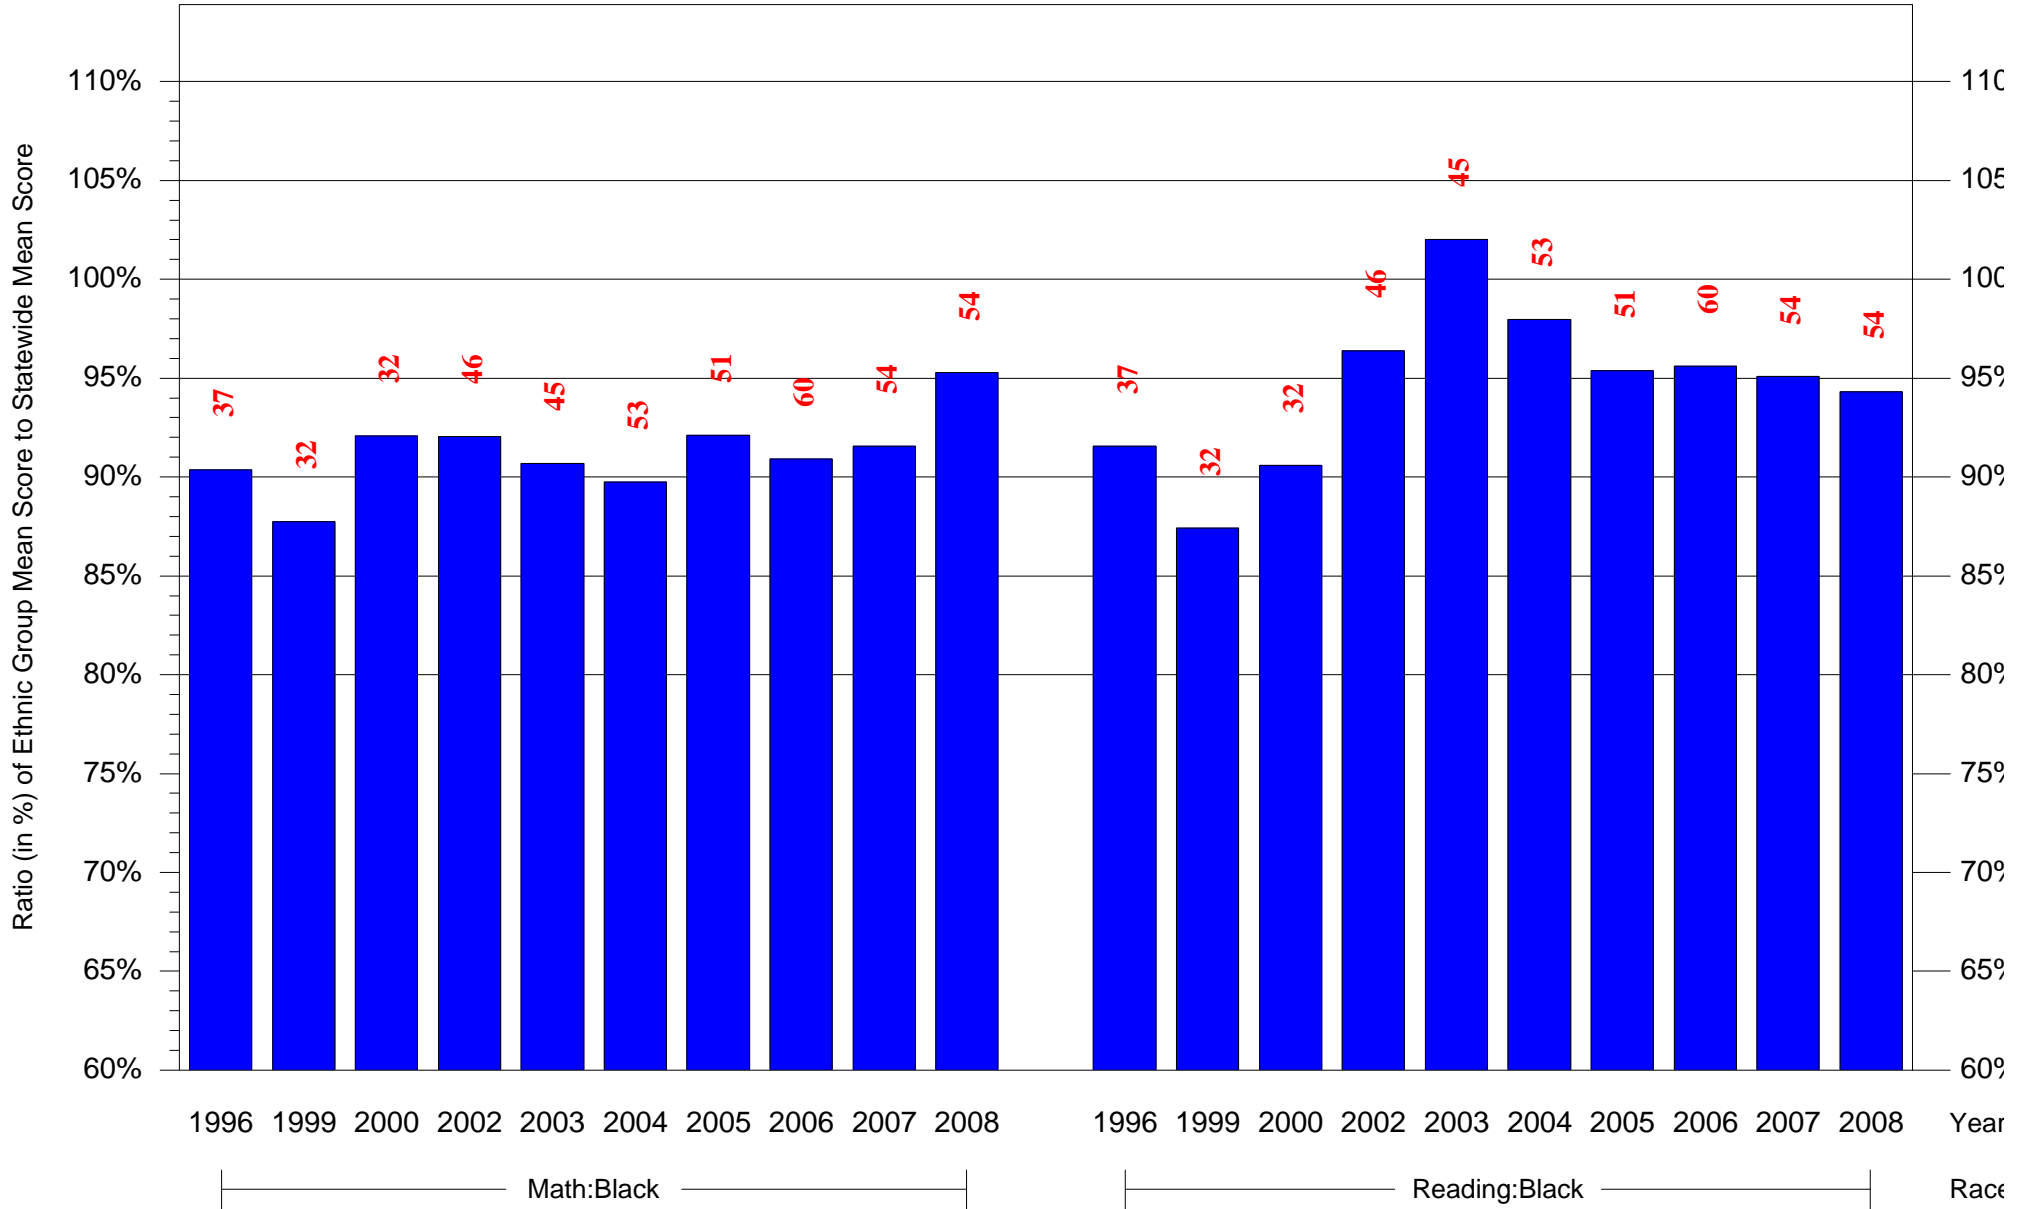

Mean Ethnic Group Building PSSA Test Score to Statewide Mean Score

Building = Middle Years Alternative(7022) and Grade = 5 and Ethnic Group = Black or White

(Note: Number (in red) of Test Takers is above each bar in the chart.)