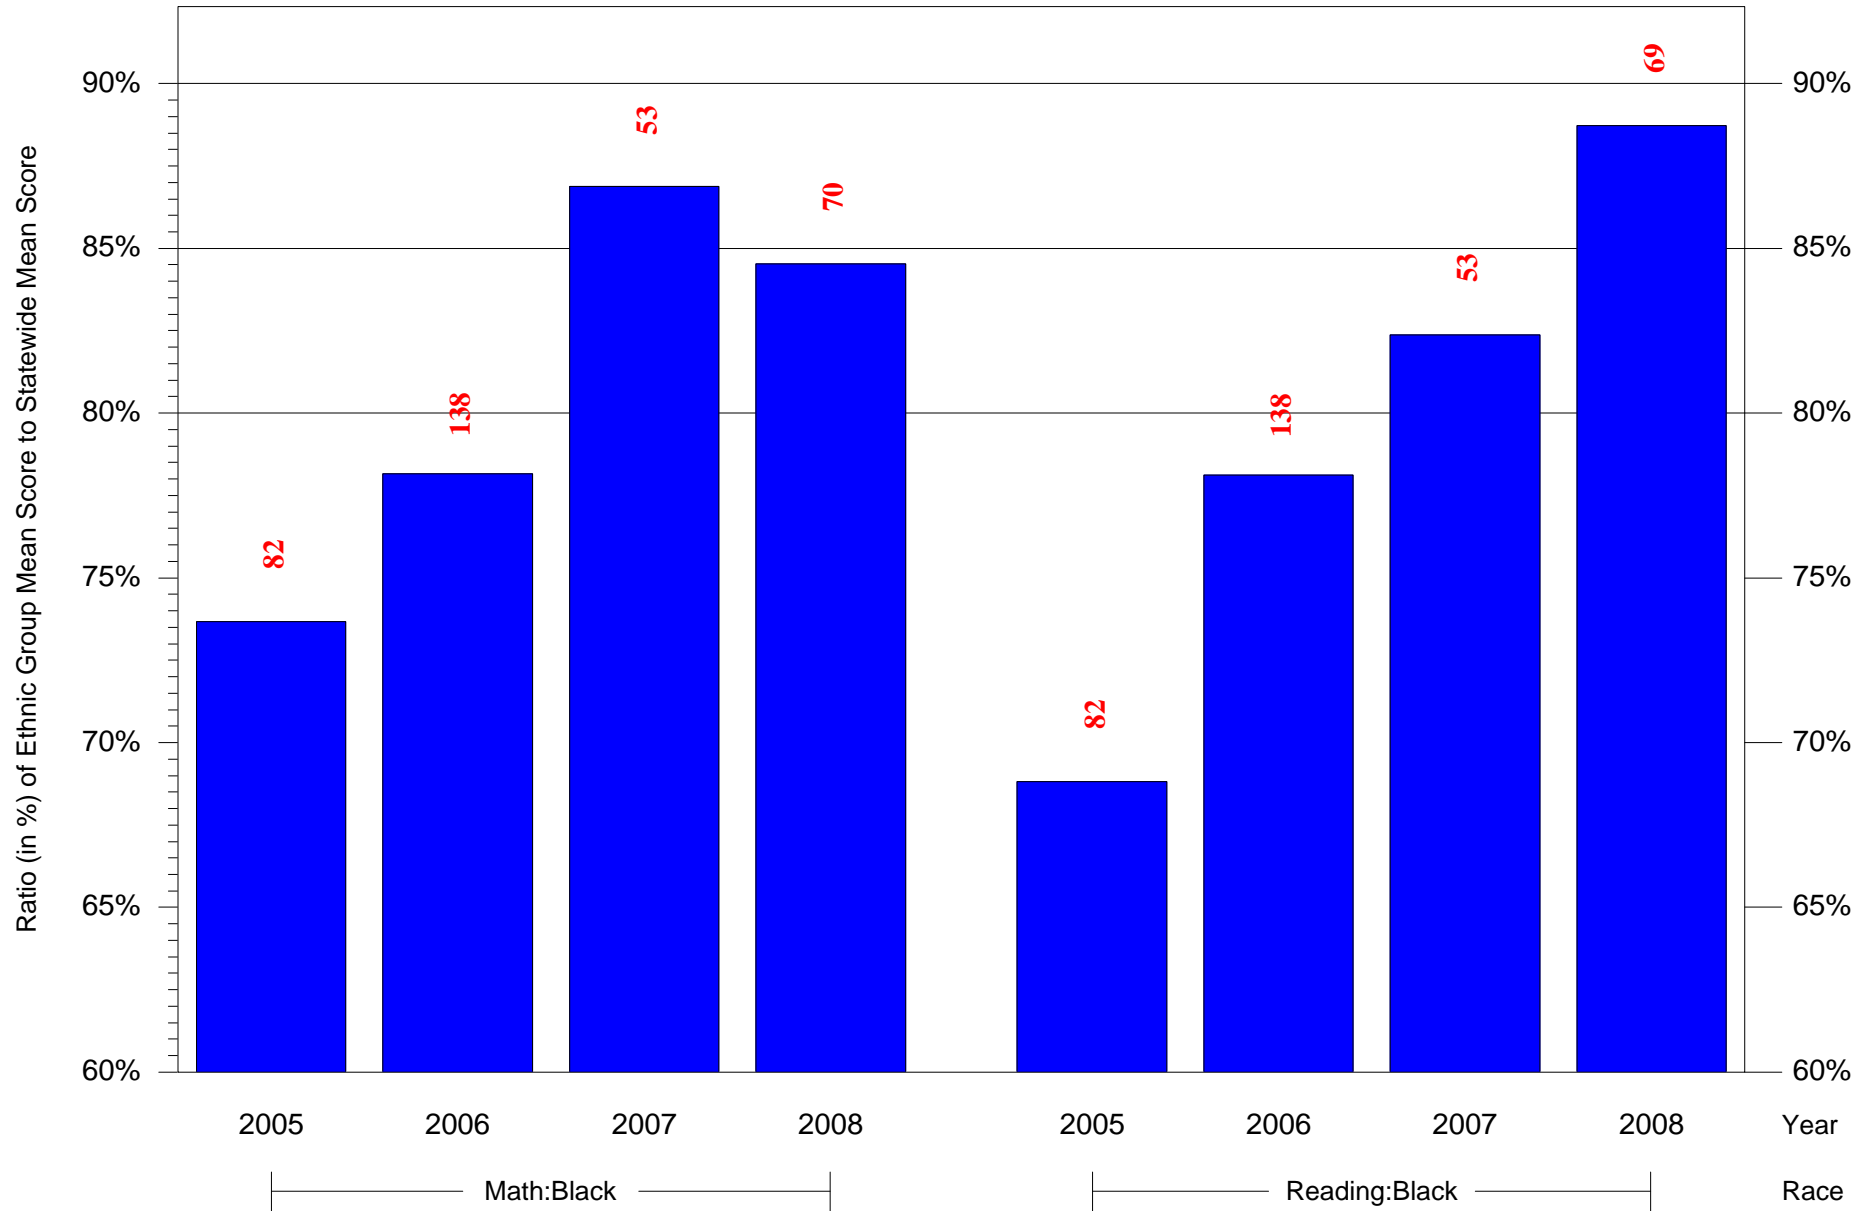

Mean Ethnic Group Building PSSA Test Score to Statewide Mean Score

Building = Randolph, A. Philip AVT HS(7813) and Grade = 11 and Ethnic Group = Black or White

(Note: Number (in red) of Test Takers is above each bar in the chart.)