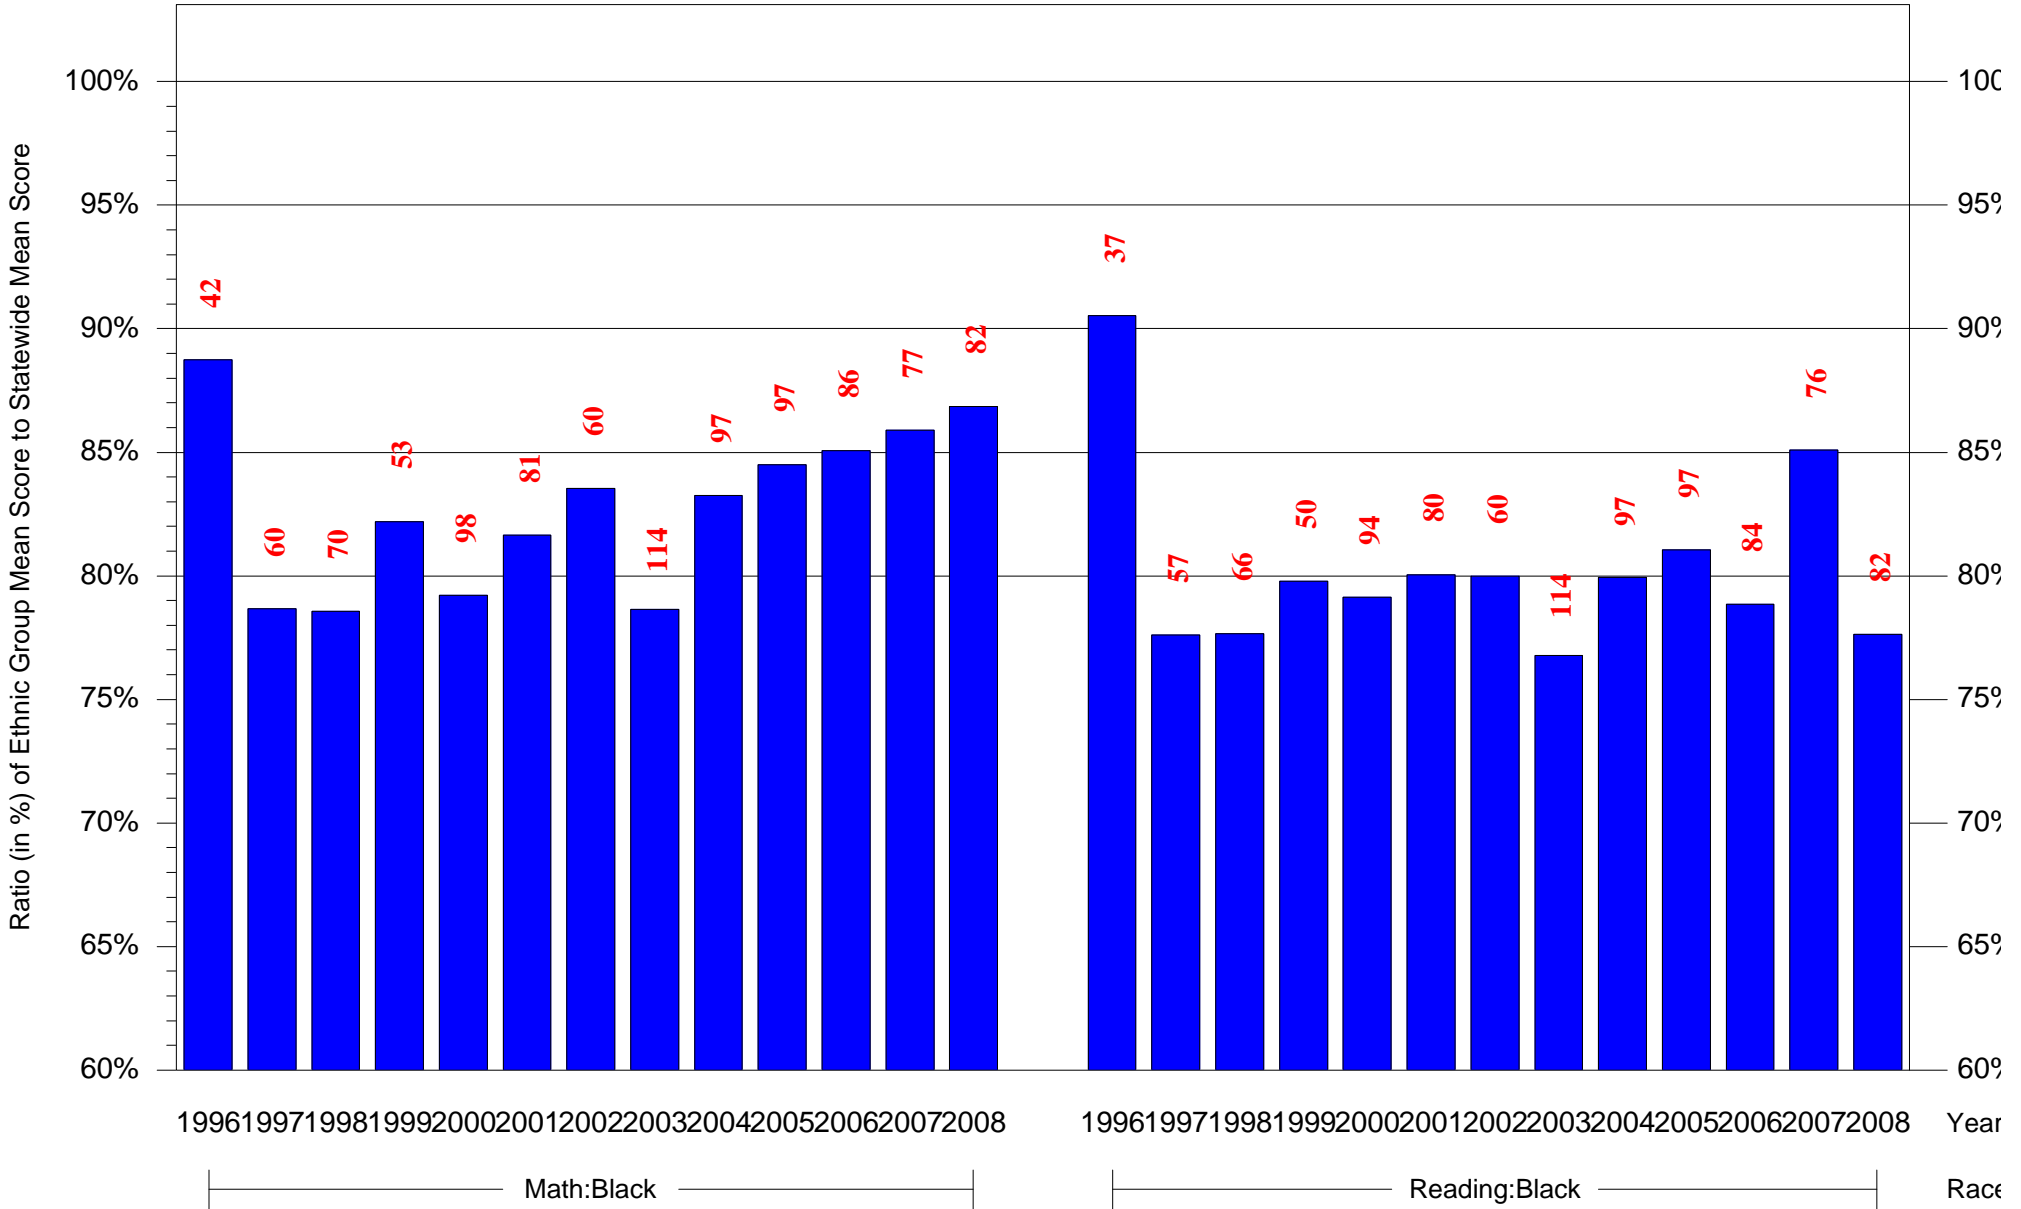

Mean Ethnic Group Building PSSA Test Score to Statewide Mean Score

Building = Clemente Roberto MS(6767) and Grade = 8 and Ethnic Group = Black or White

(Note: Number (in red) of Test Takers is above each bar in the chart.)