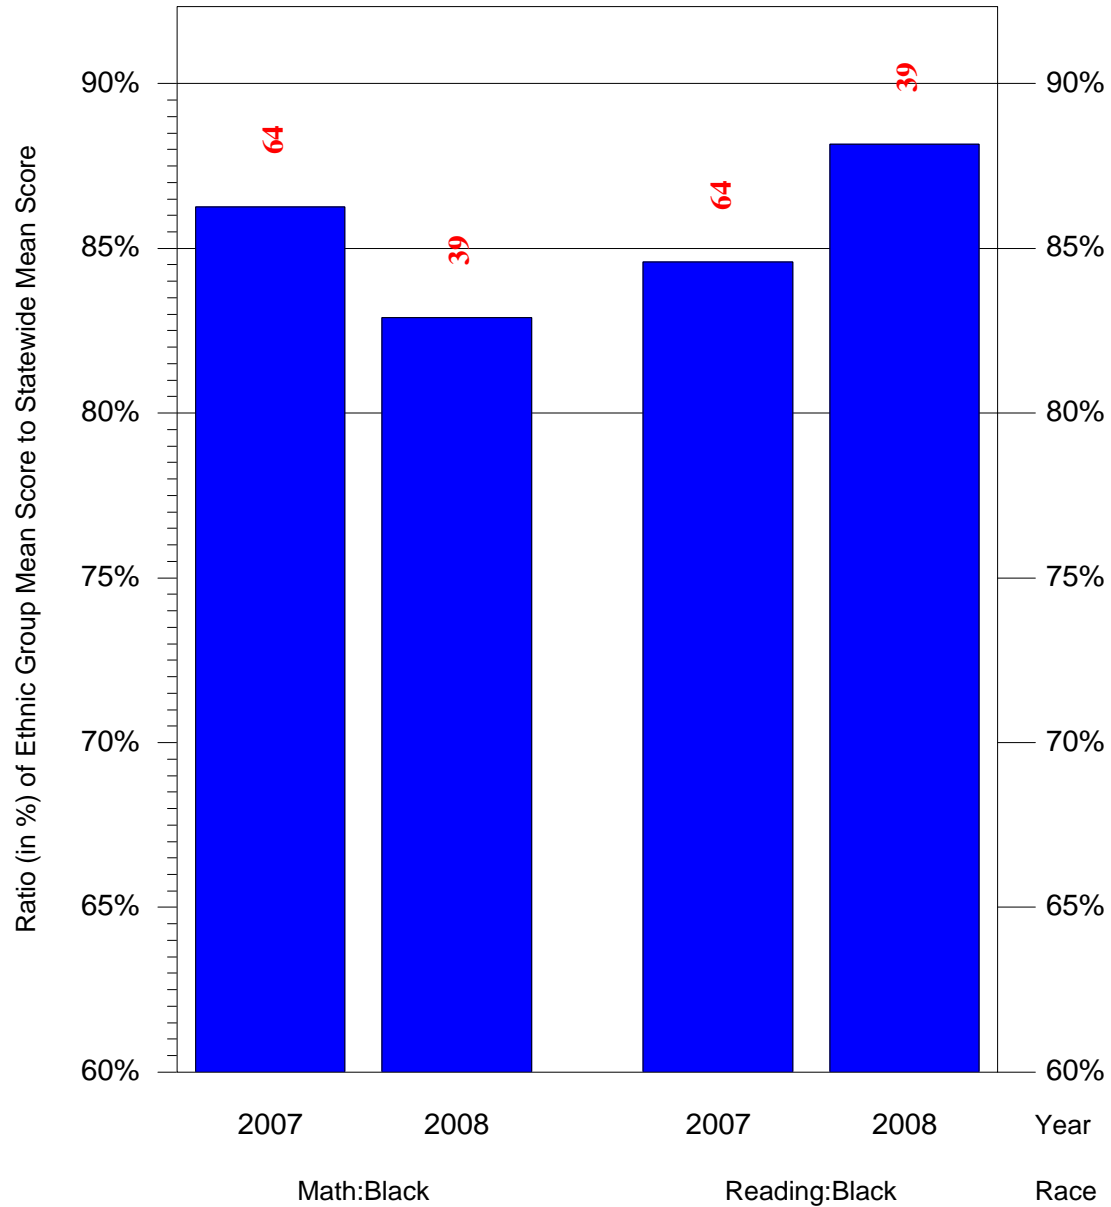

Mean Ethnic Group Building PSSA Test Score to Statewide Mean Score

Building = Bethune Mary McLeod Sch(5183) and Grade = 7 and Ethnic Group = Black or White

(Note: Number (in red) of Test Takers is above each bar in the chart.)