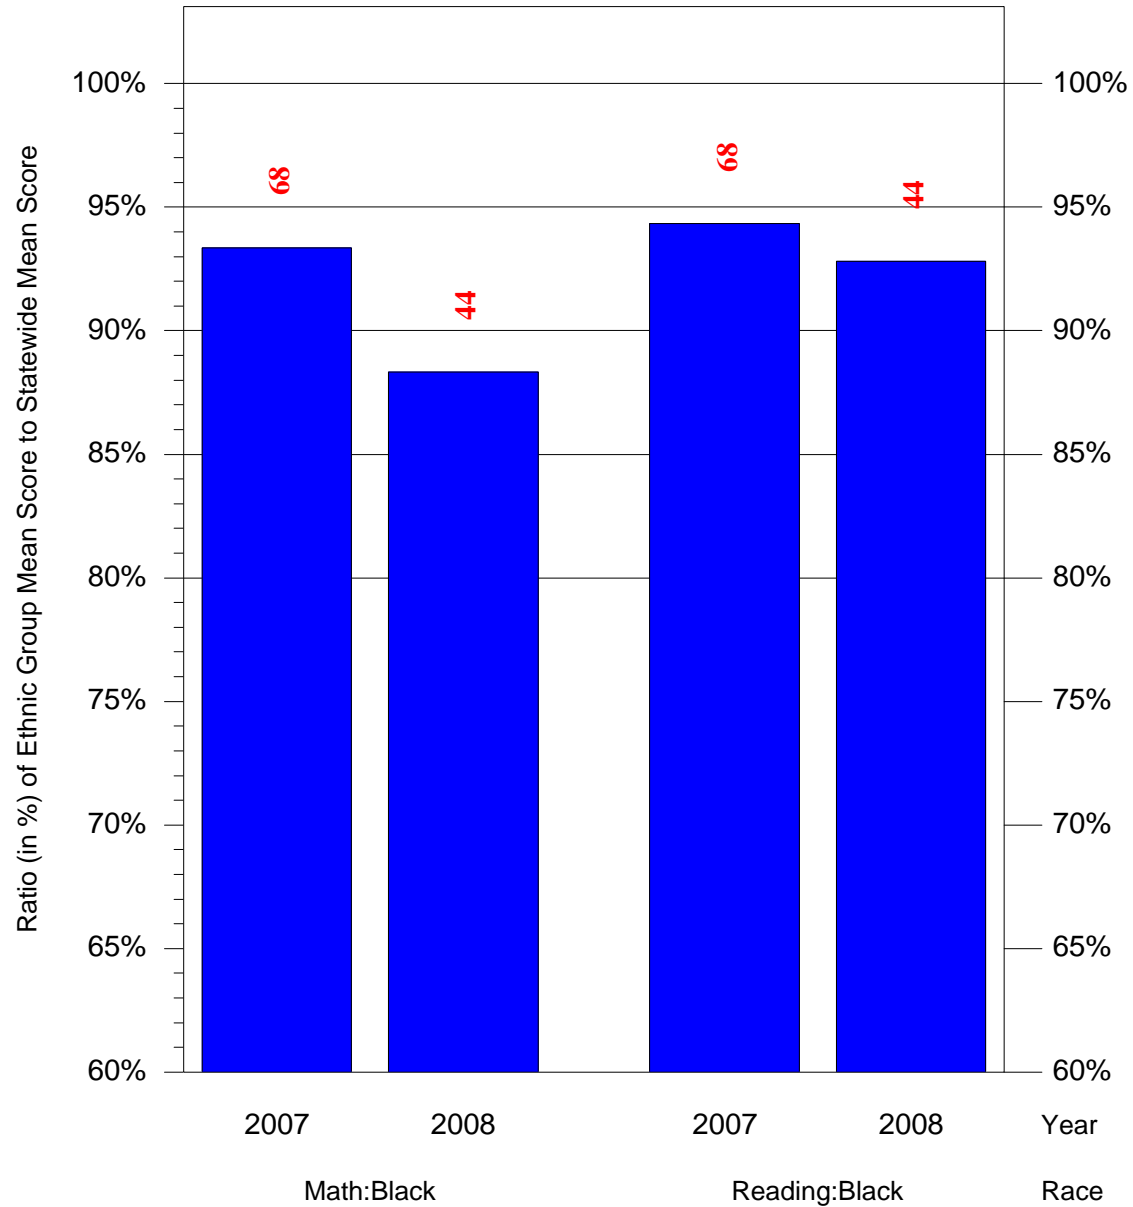

Mean Ethnic Group Building PSSA Test Score to Statewide Mean Score

Building = Day Anna B Sch(3706) and Grade = 3 and Ethnic Group = Black or White

(Note: Number (in red) of Test Takers is above each bar in the chart.)