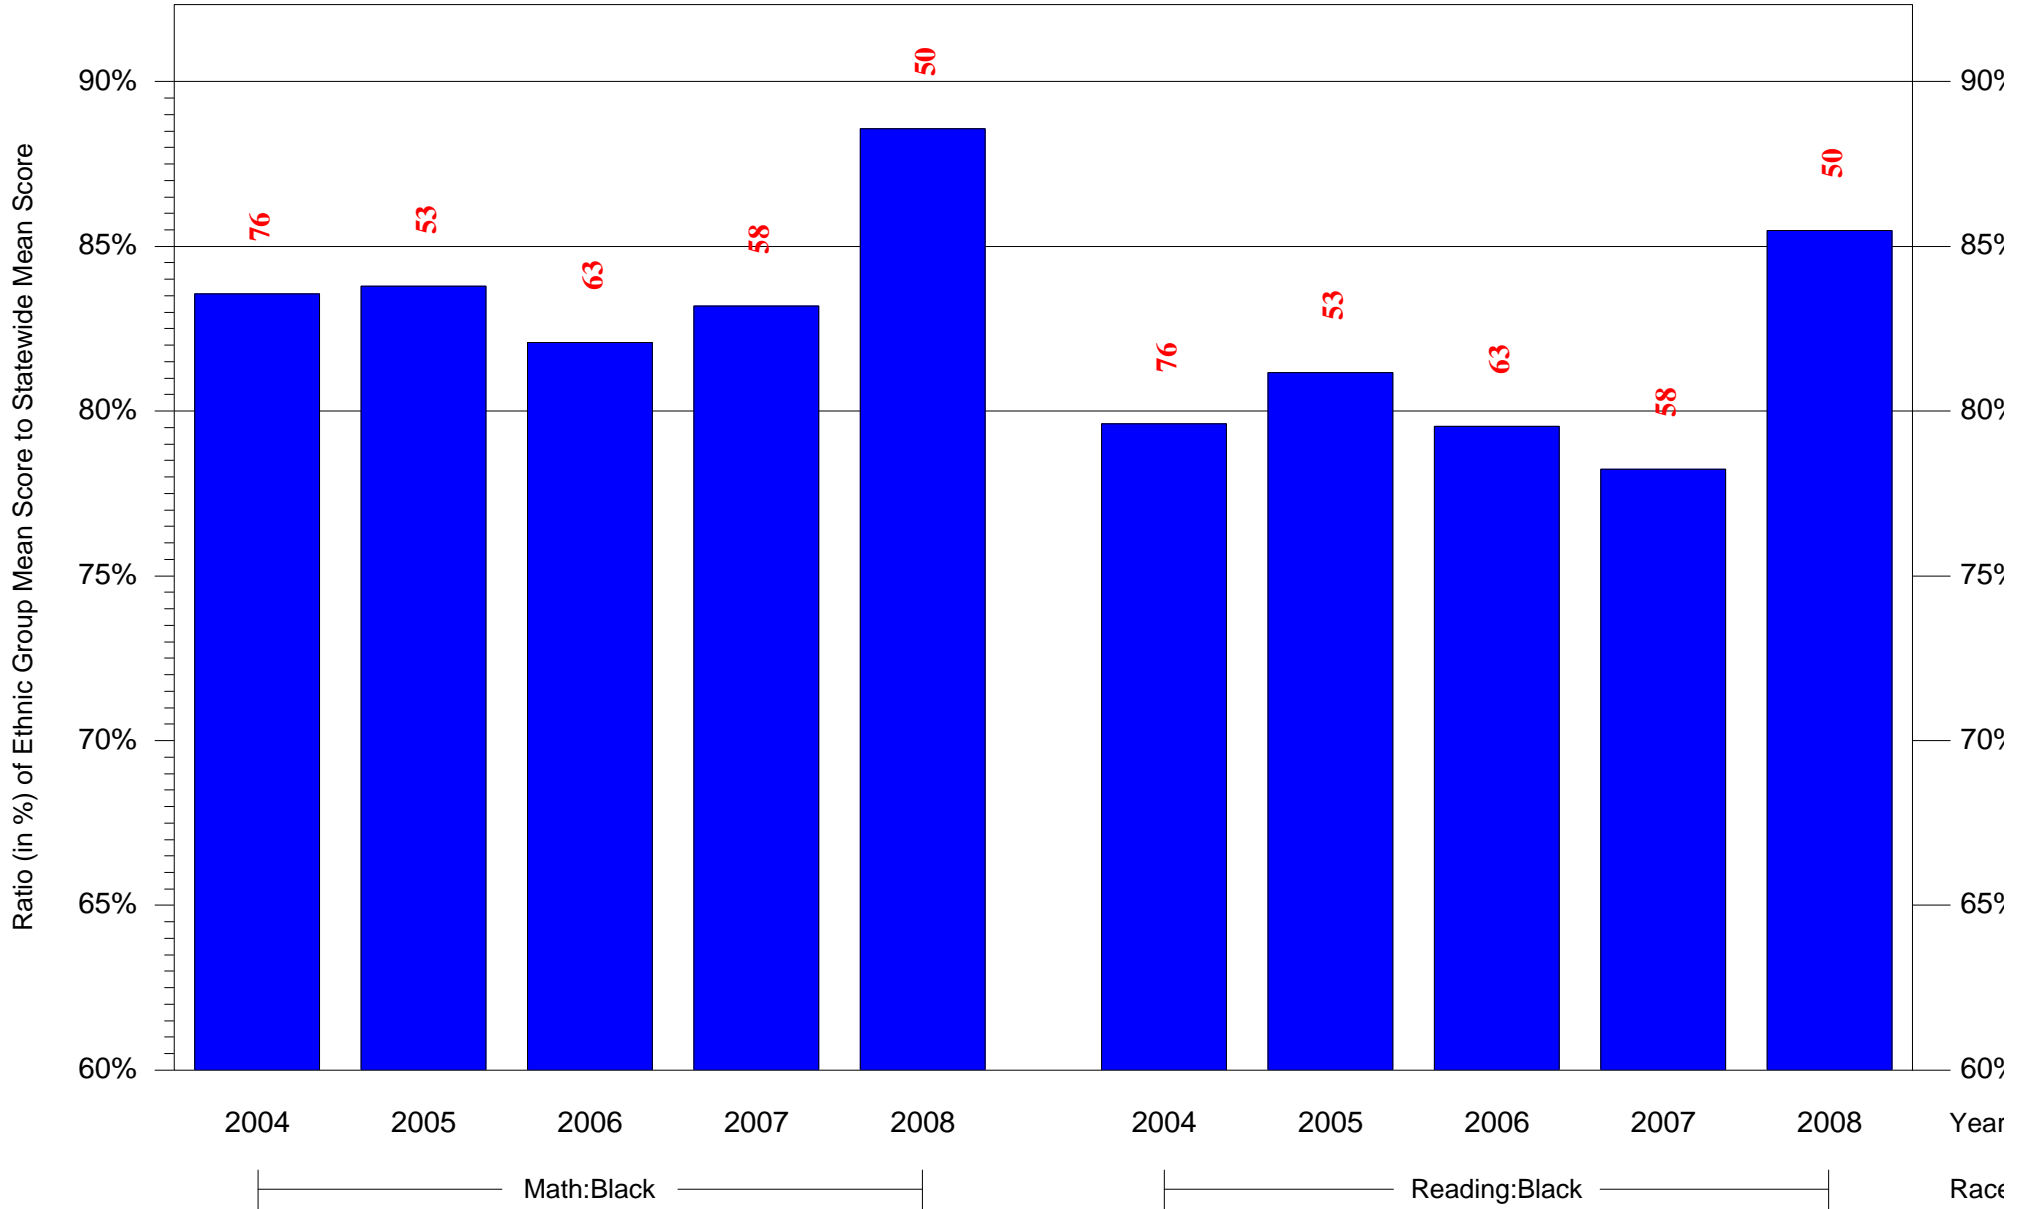

Mean Ethnic Group Building PSSA Test Score to Statewide Mean Score

Building = Douglass Frederick Sch(3624) and Grade = 8 and Ethnic Group = Black or White

(Note: Number (in red) of Test Takers is above each bar in the chart.)