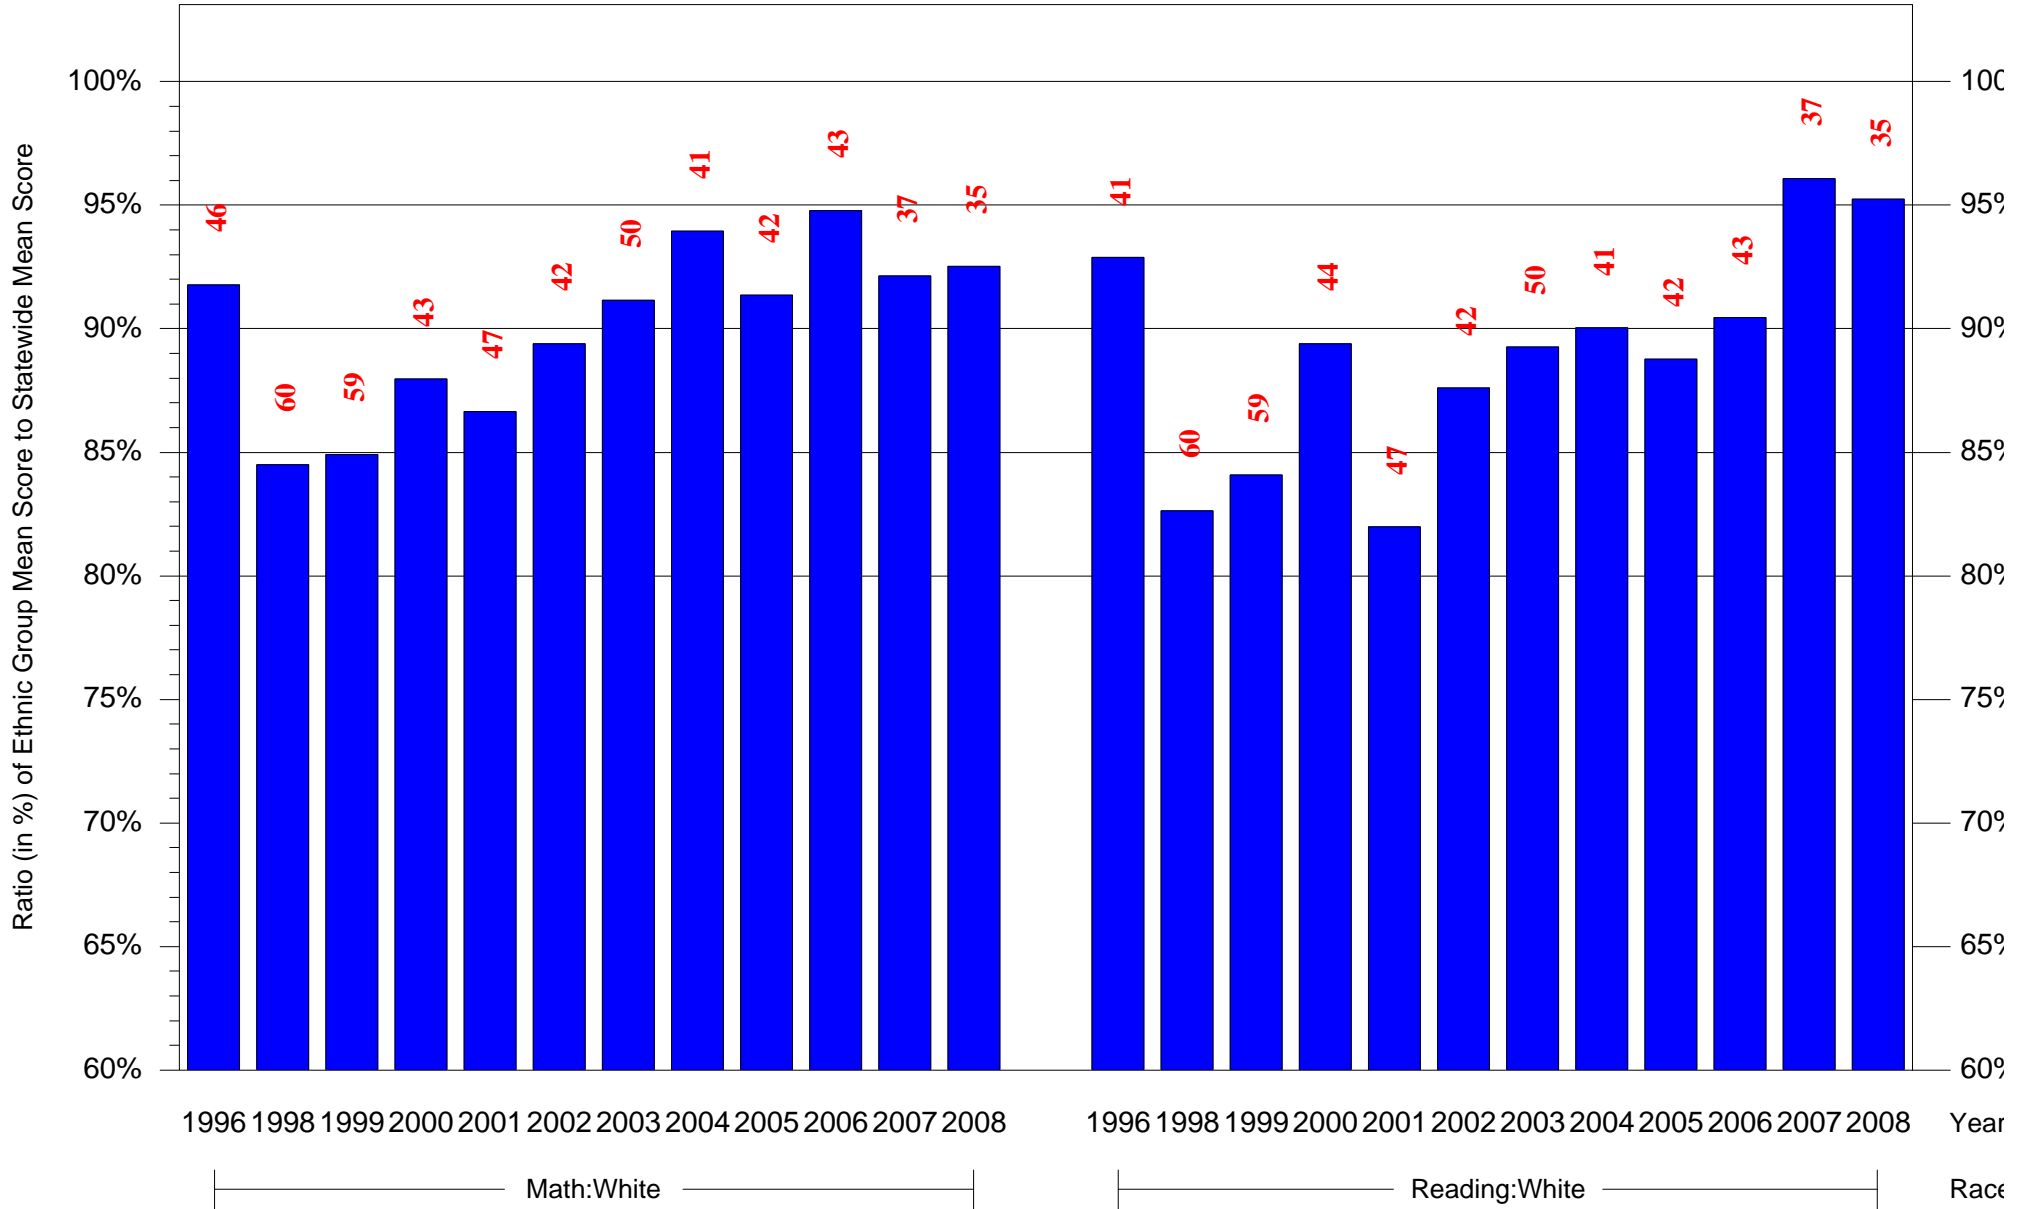

Mean Ethnic Group Building PSSA Test Score to Statewide Mean Score

Building = Adaire Alexander Sch(7256) and Grade = 5 and Ethnic Group = Black or White

(Note: Number (in red) of Test Takers is above each bar in the chart.)