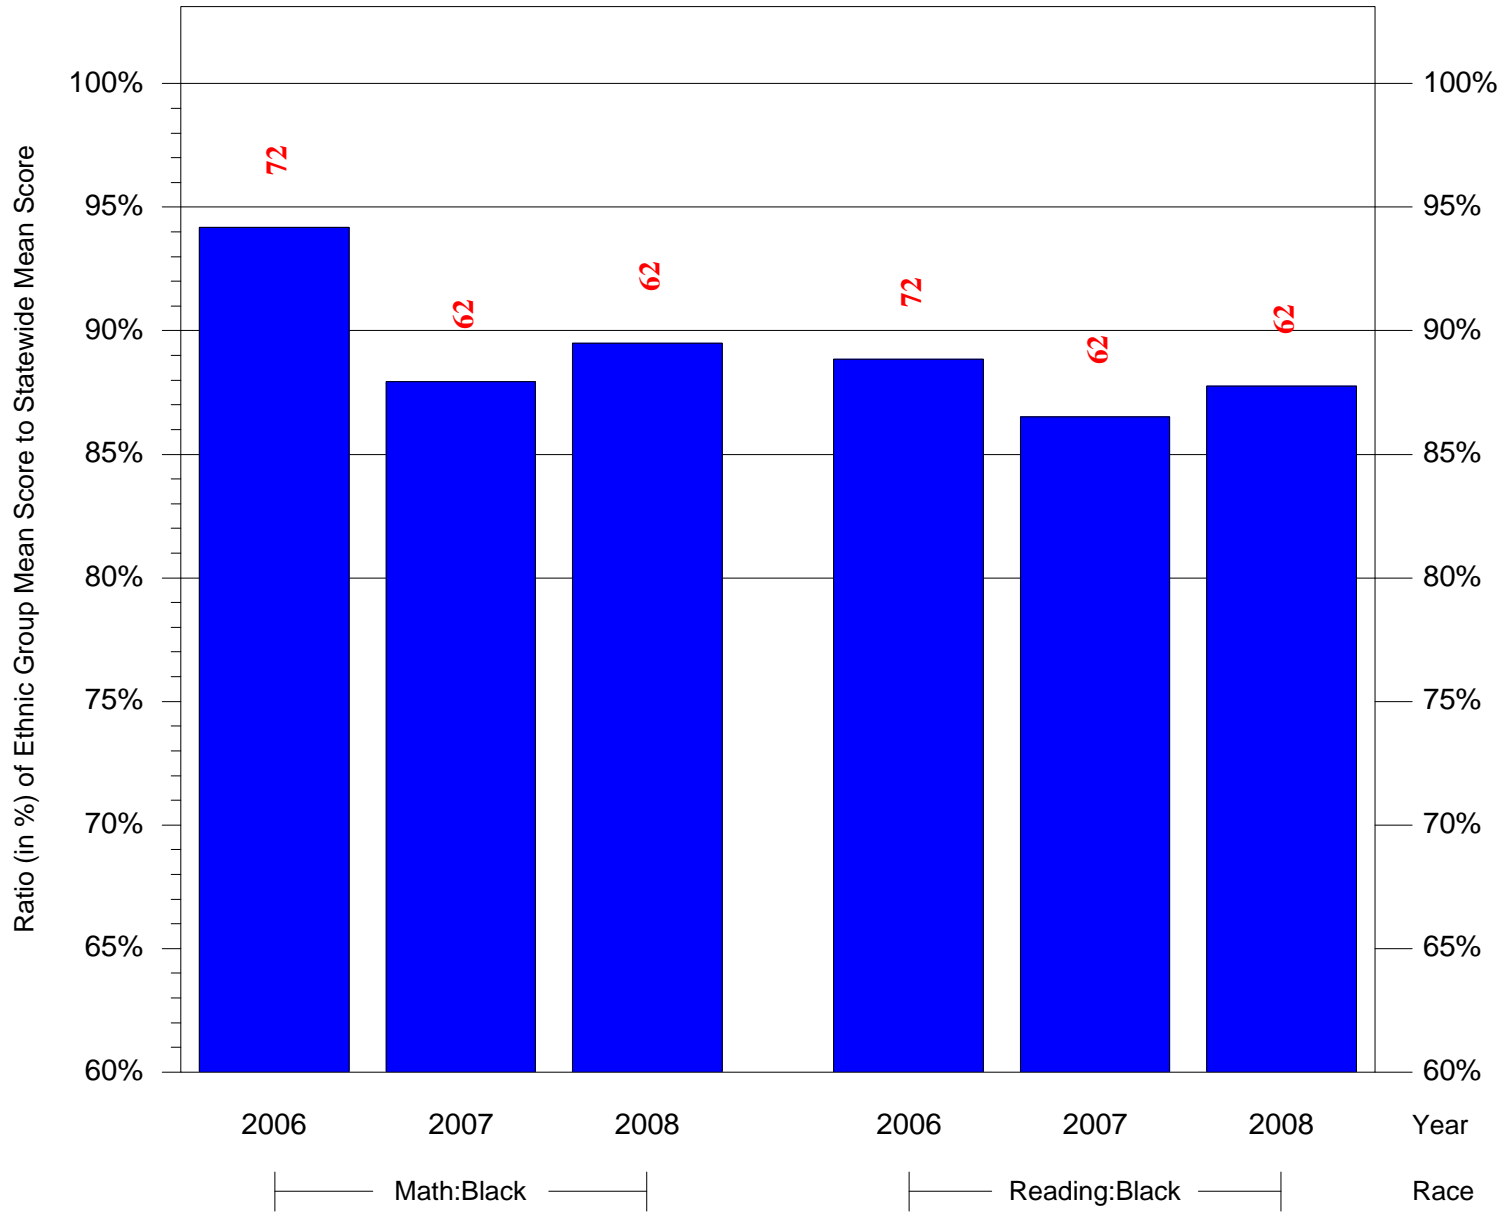

Mean Ethnic Group Building PSSA Test Score to Statewide Mean Score

Building = Rhoads James Sch(3614) and Grade = 4 and Ethnic Group = Black or White

(Note: Number (in red) of Test Takers is above each bar in the chart.)