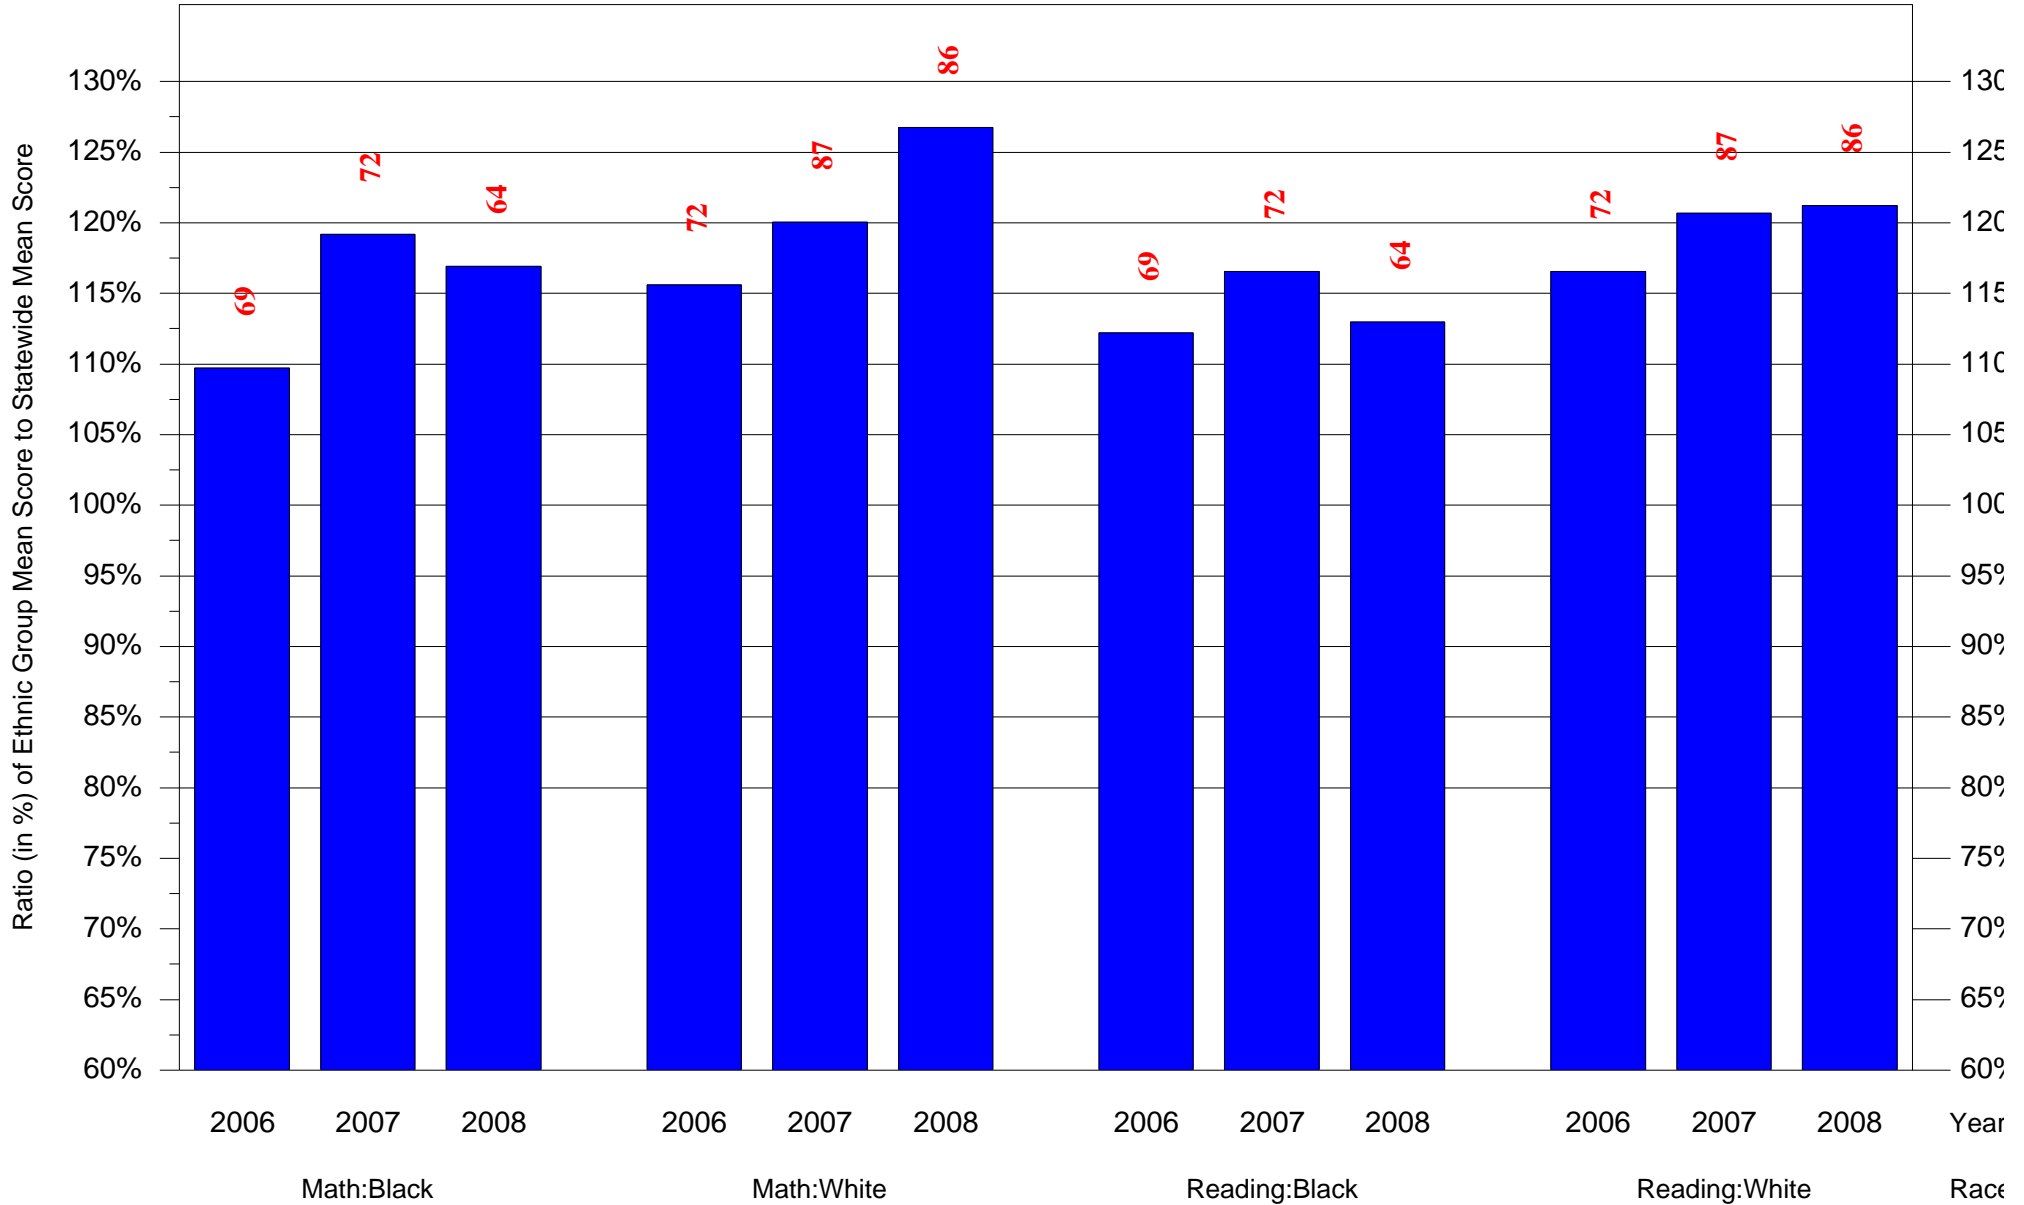

Mean Ethnic Group Building PSSA Test Score to Statewide Mean Score

Building = Masterman Julia R Sec Sch(3808) and Grade = 6 and Ethnic Group = Black or White

(Note: Number (in red) of Test Takers is above each bar in the chart.)