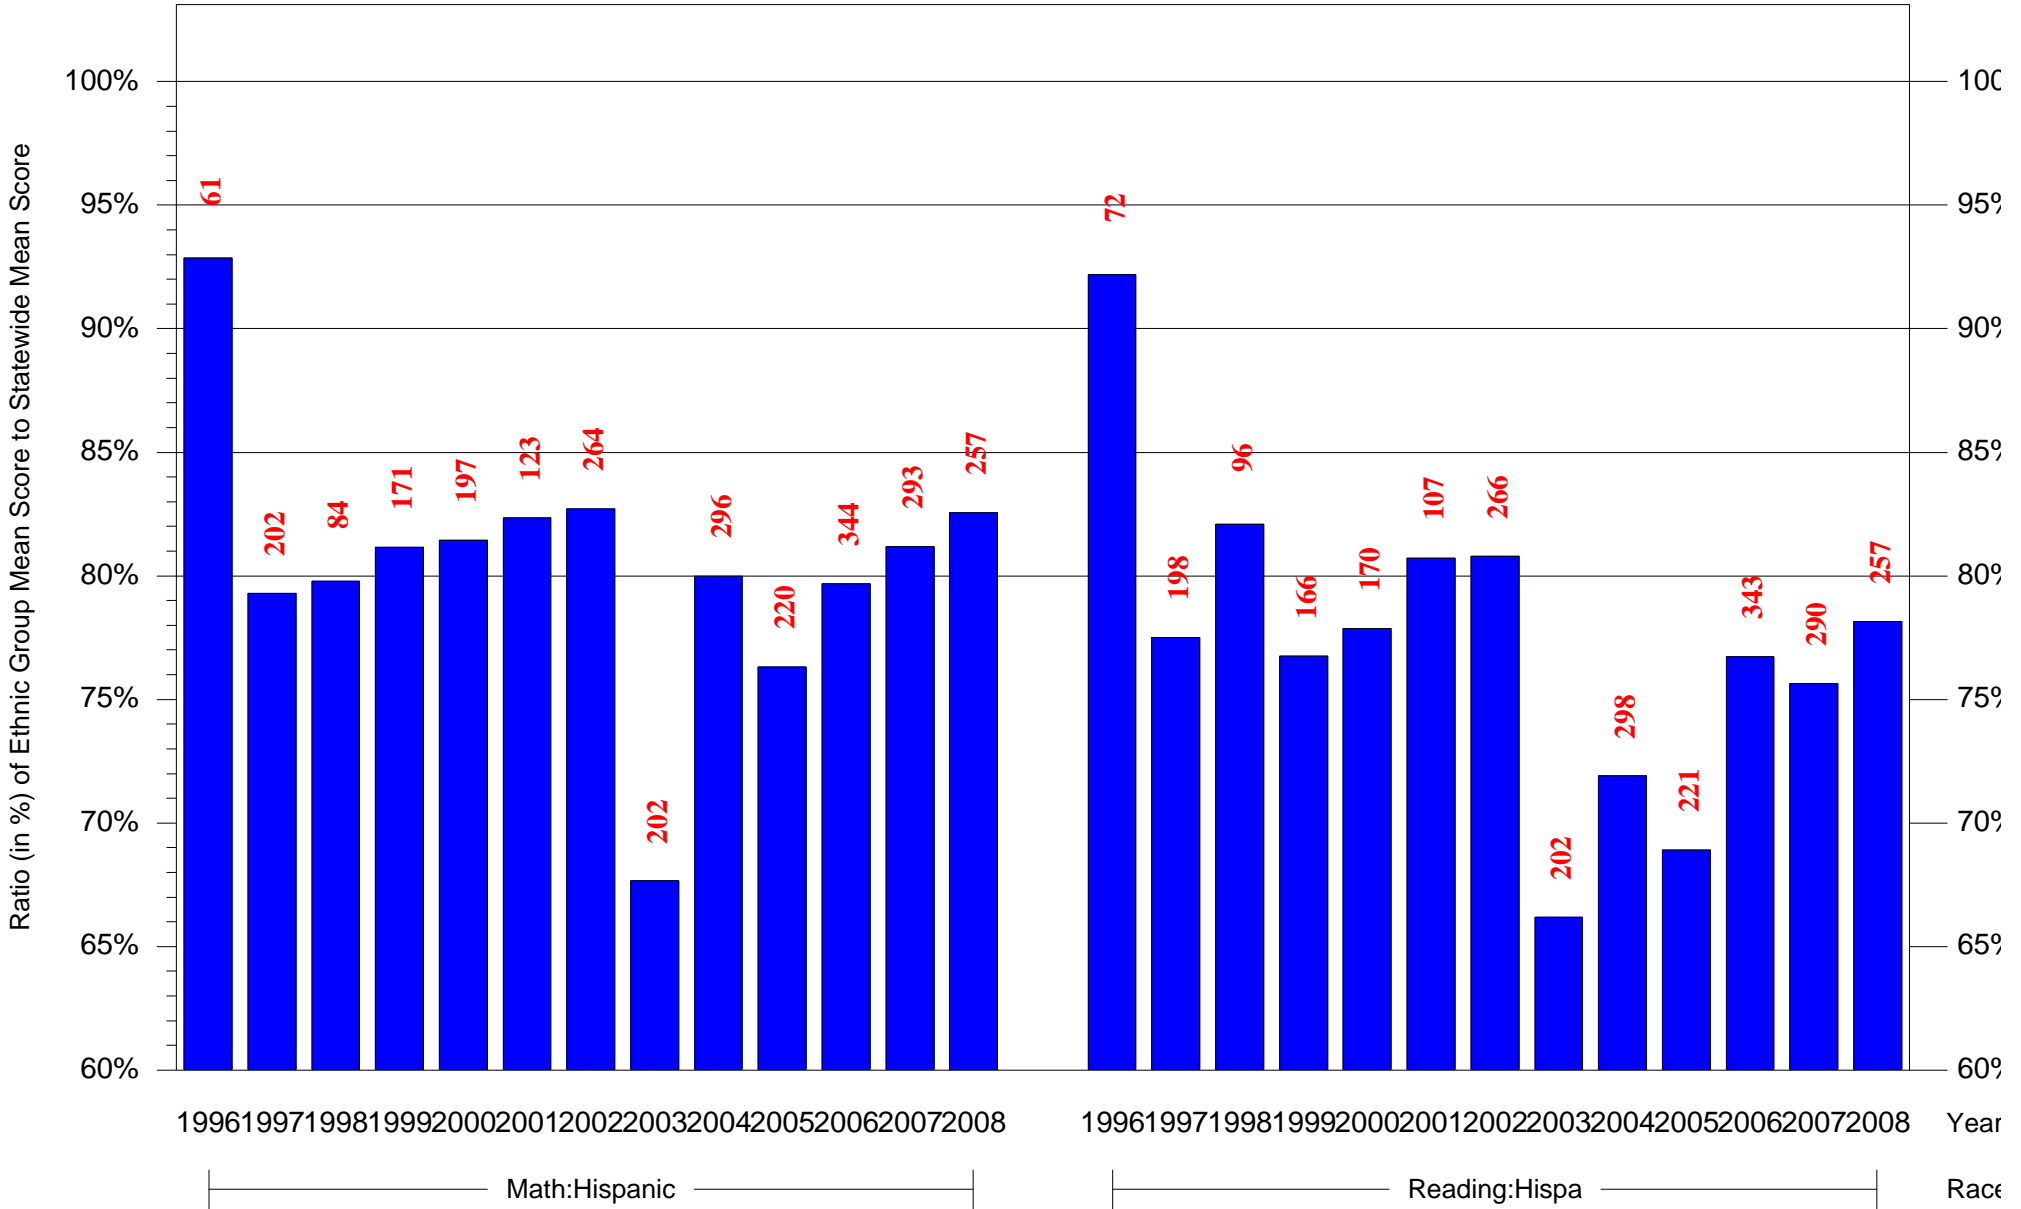

Mean Ethnic Group Building PSSA Test Score to Statewide Mean Score

Building = Edison HS/Fareira Skills(3849) and Grade = 11 and Ethnic Group = Asian or Hispanic

(Note: Number (in red) of Test Takers is above each bar in the chart.)