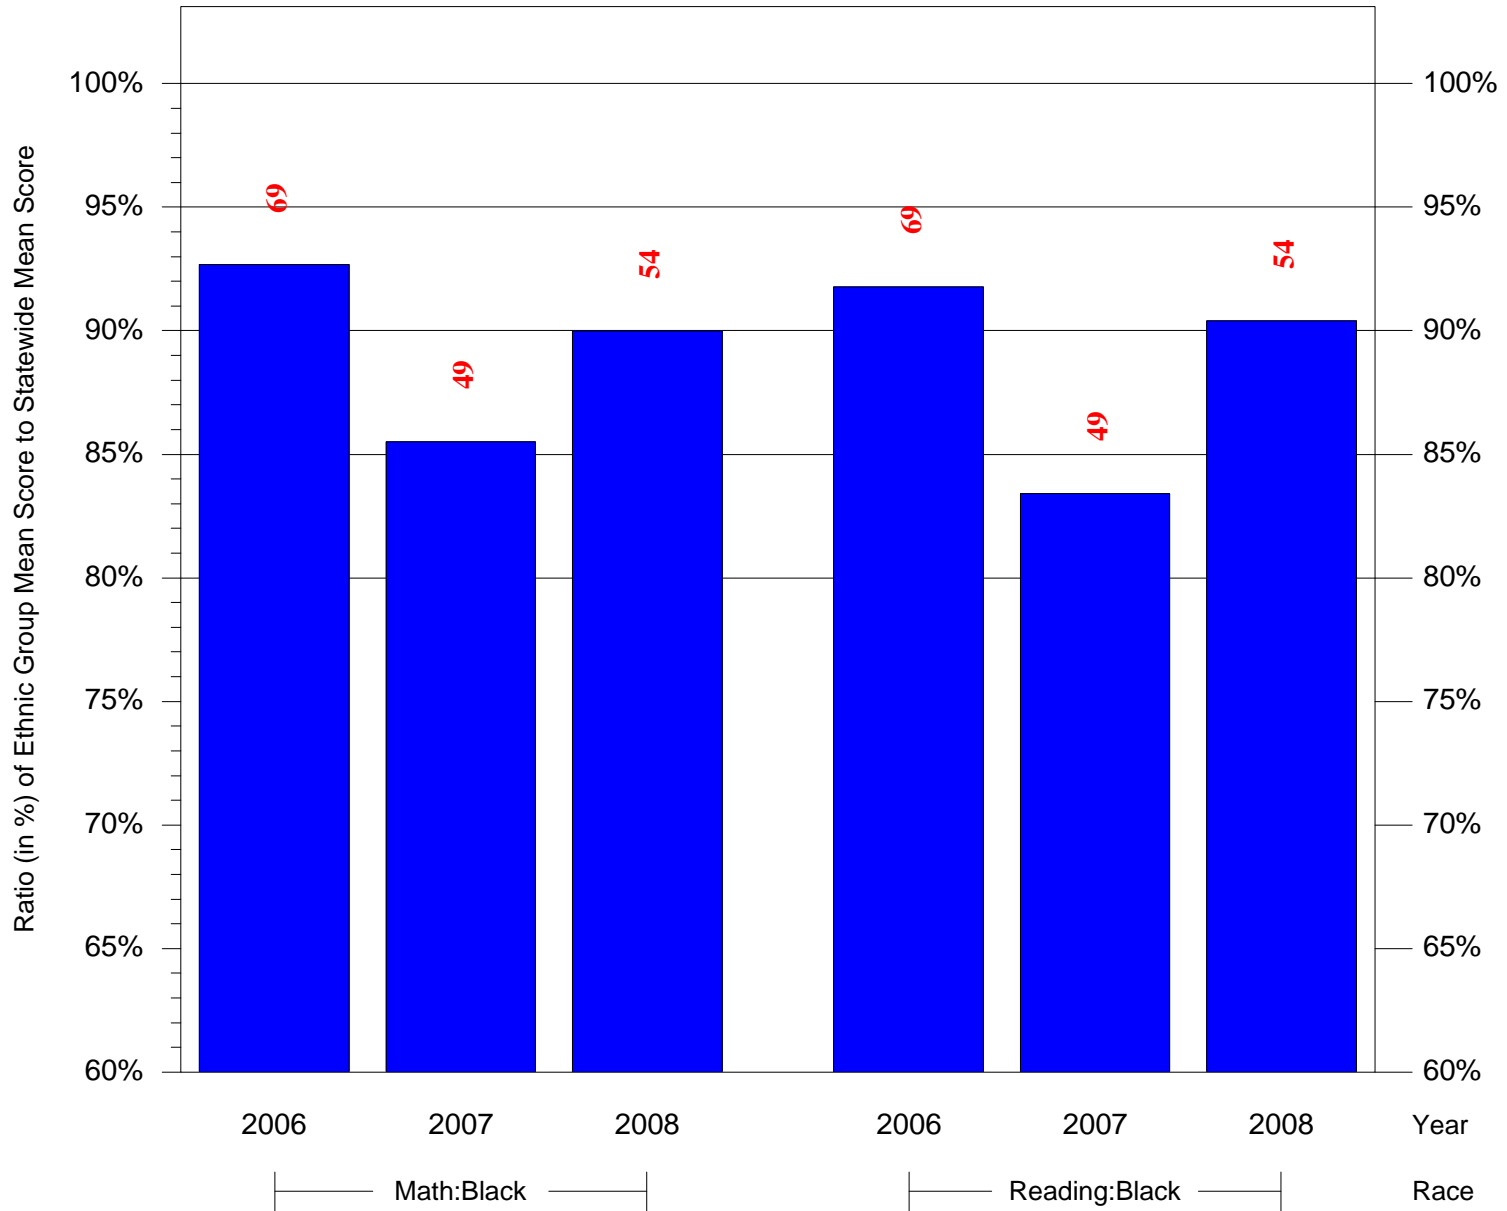

Mean Ethnic Group Building PSSA Test Score to Statewide Mean Score

Building = Harrington Avery D Sch(6528) and Grade = 4 and Ethnic Group = Black or White

(Note: Number (in red) of Test Takers is above each bar in the chart.)