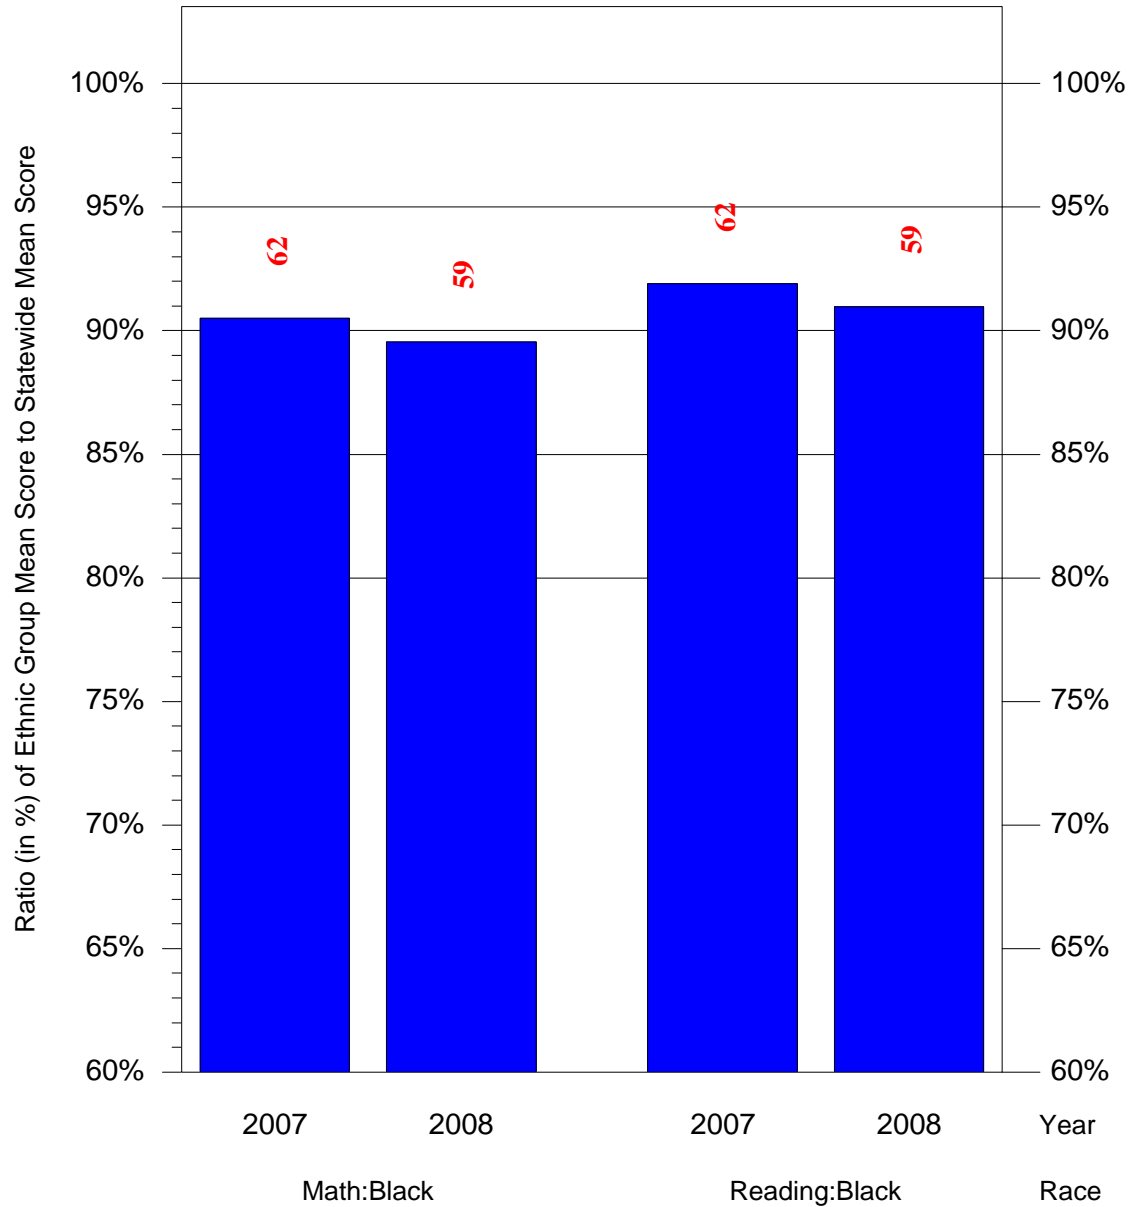

Mean Ethnic Group Building PSSA Test Score to Statewide Mean Score

Building = Pennell Joseph Sch(3722) and Grade = 3 and Ethnic Group = Black or White

(Note: Number (in red) of Test Takers is above each bar in the chart.)