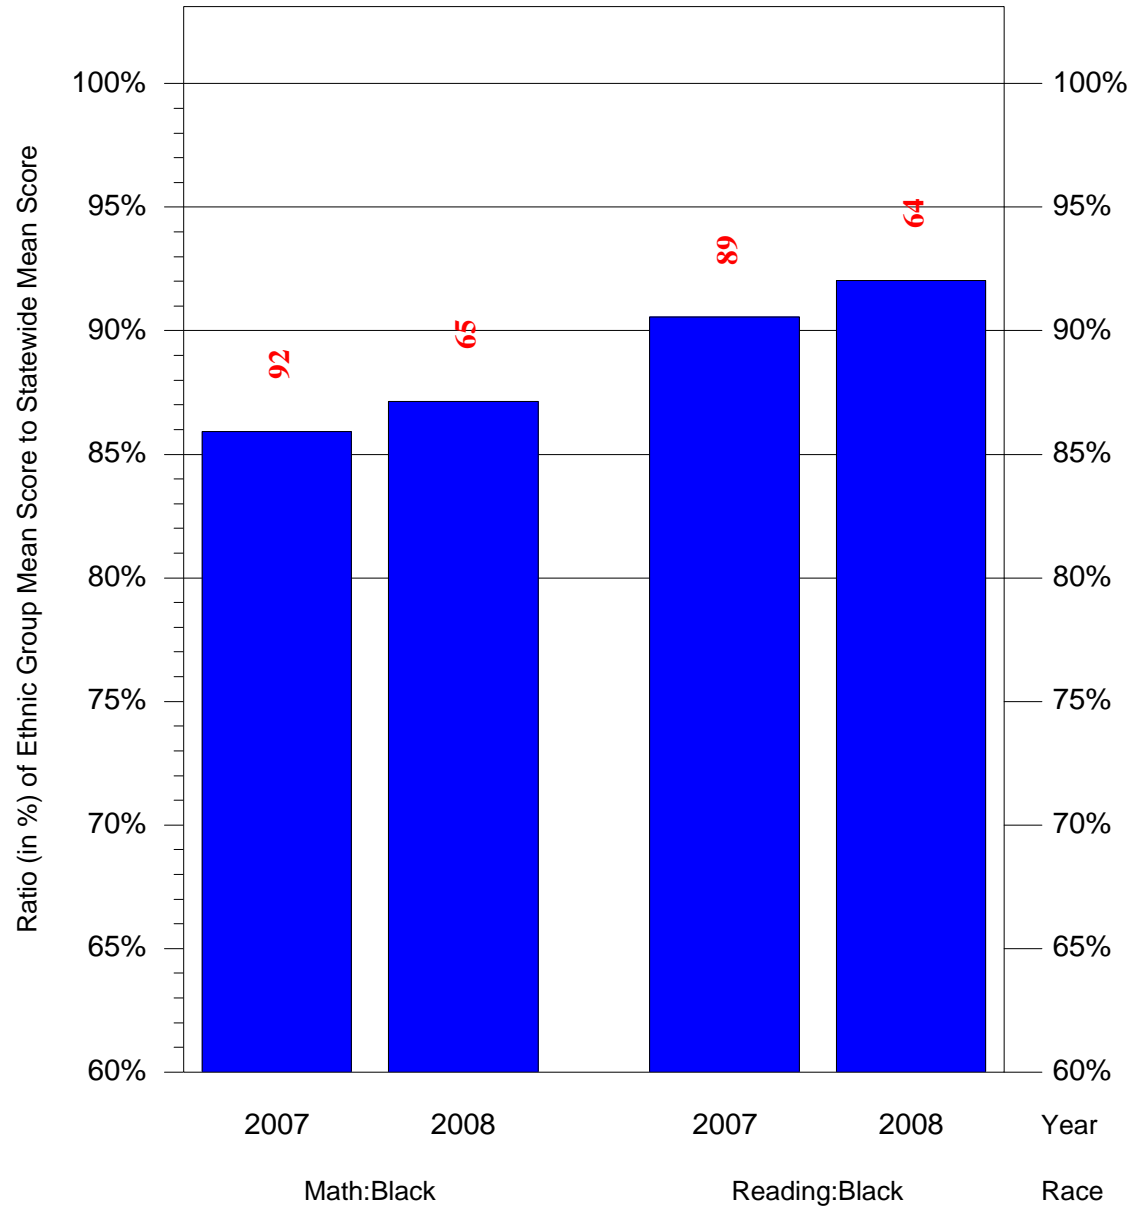

Mean Ethnic Group Building PSSA Test Score to Statewide Mean Score

Building = Finletter Thomas K Sch(3739) and Grade = 3 and Ethnic Group = Black or White

(Note: Number (in red) of Test Takers is above each bar in the chart.)