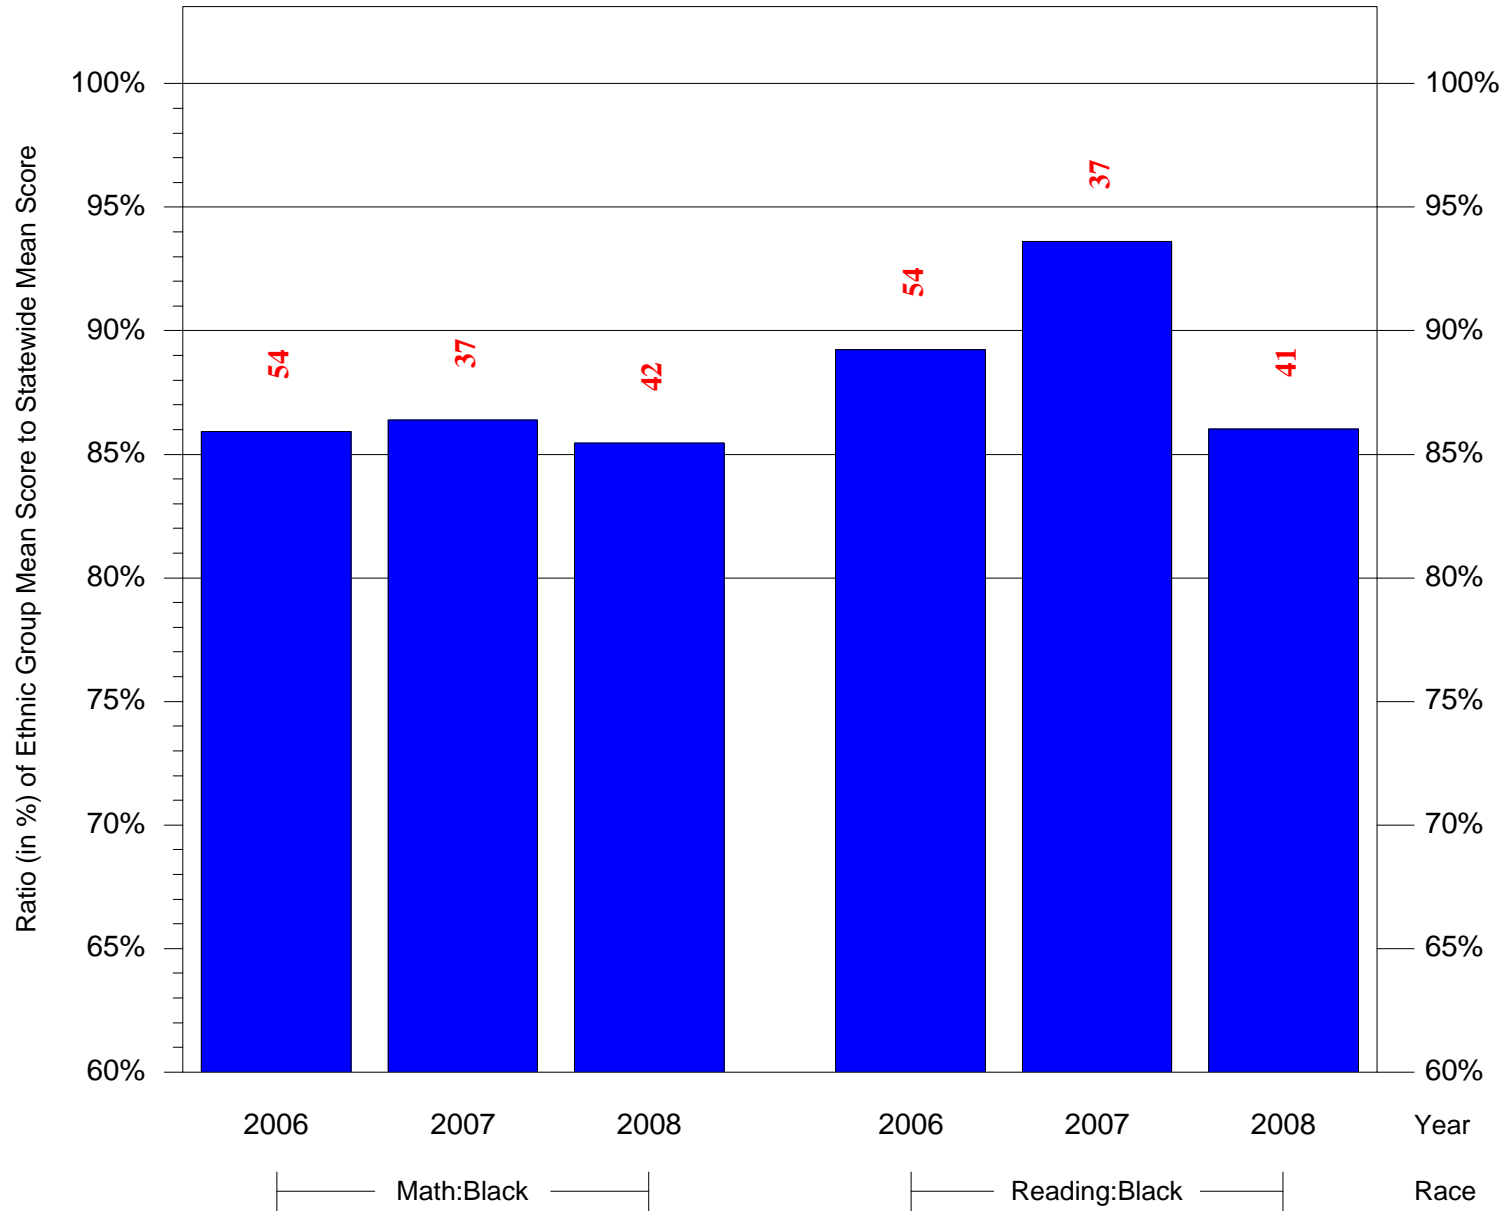

Mean Ethnic Group Building PSSA Test Score to Statewide Mean Score

Building = Reynolds Gen John F Sch(3632) and Grade = 7 and Ethnic Group = Black or White

(Note: Number (in red) of Test Takers is above each bar in the chart.)