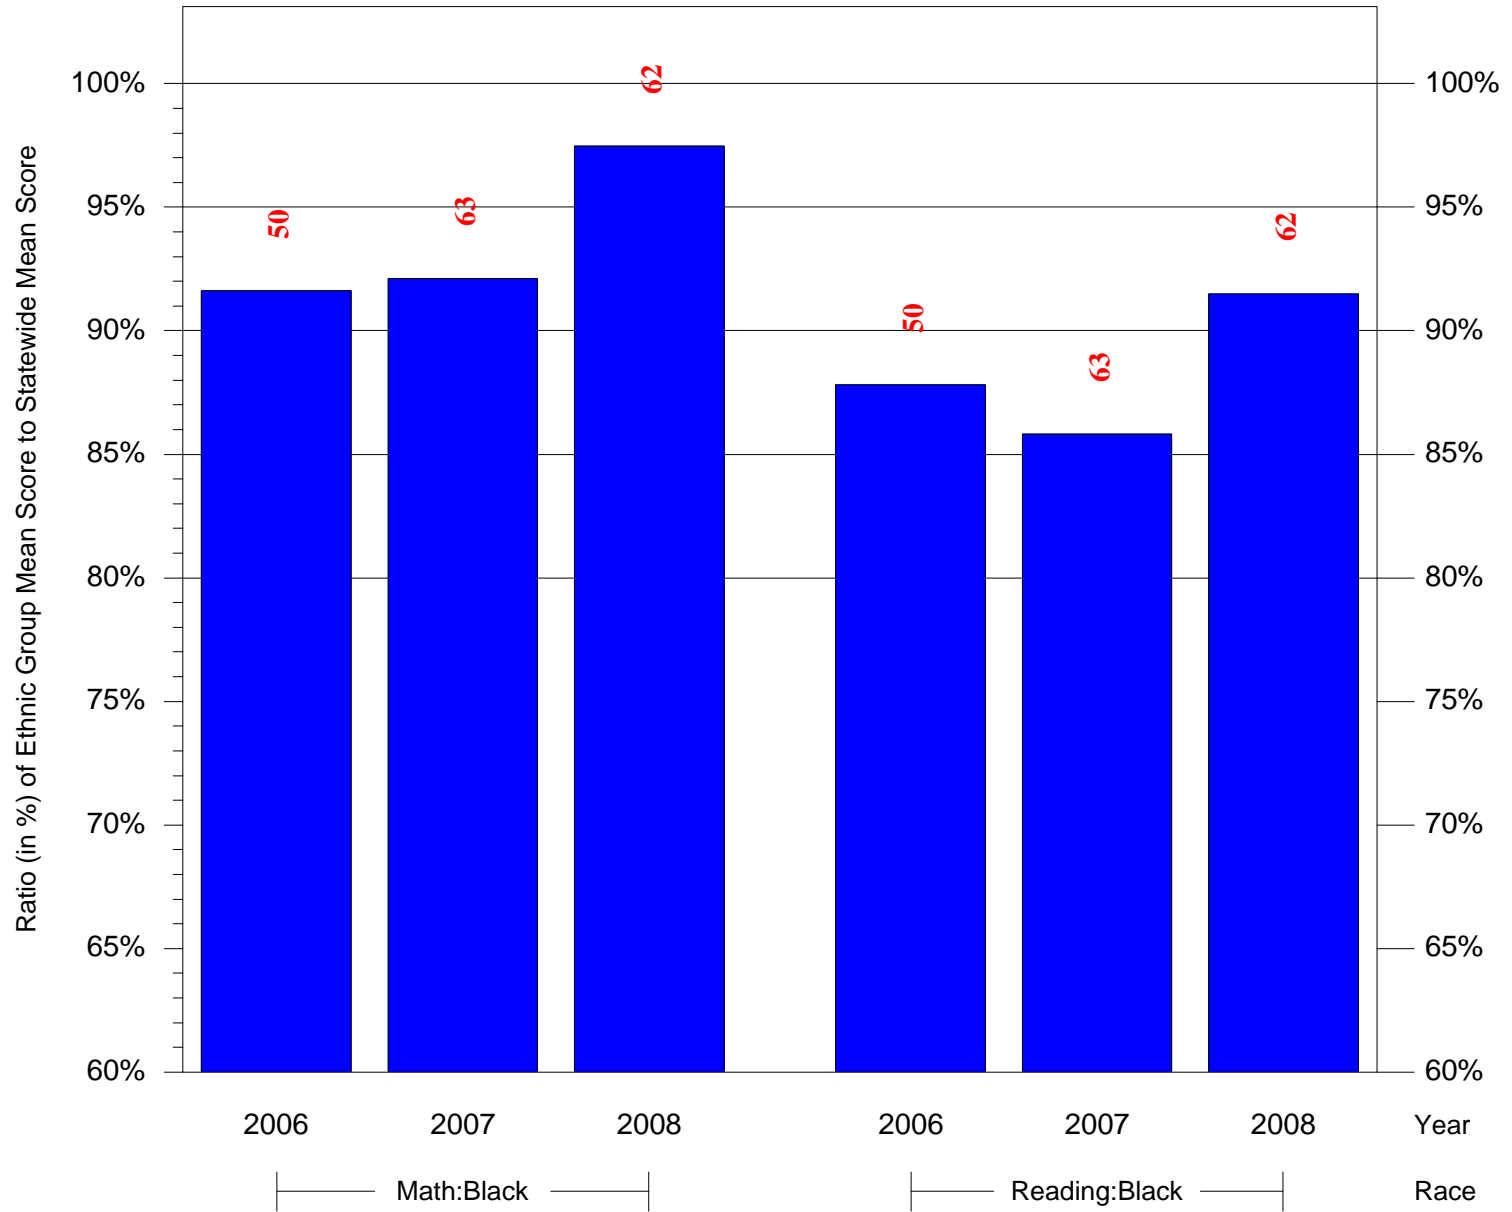

Mean Ethnic Group Building PSSA Test Score to Statewide Mean Score

Building = Logan James Sch(3718) and Grade = 6 and Ethnic Group = Black or White

(Note: Number (in red) of Test Takers is above each bar in the chart.)