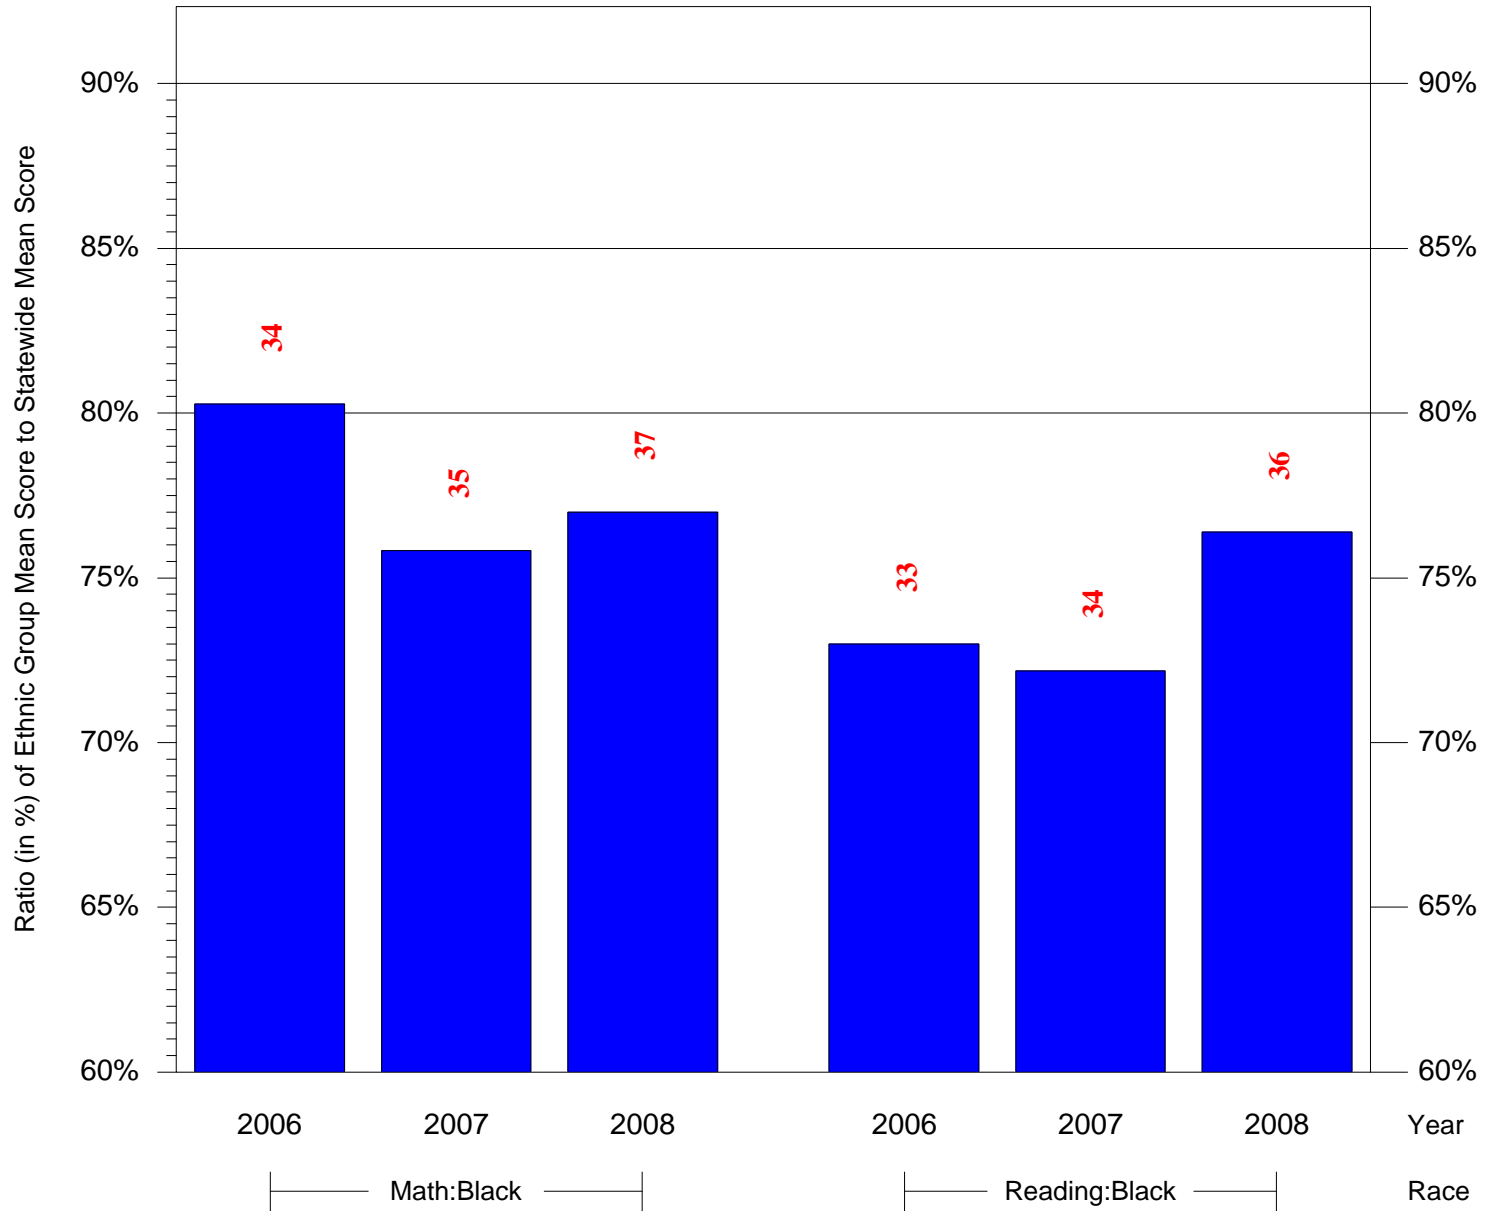

Mean Ethnic Group Building PSSA Test Score to Statewide Mean Score

Building = Shallcross Day Sch(3772) and Grade = 8 and Ethnic Group = Black or White

(Note: Number (in red) of Test Takers is above each bar in the chart.)