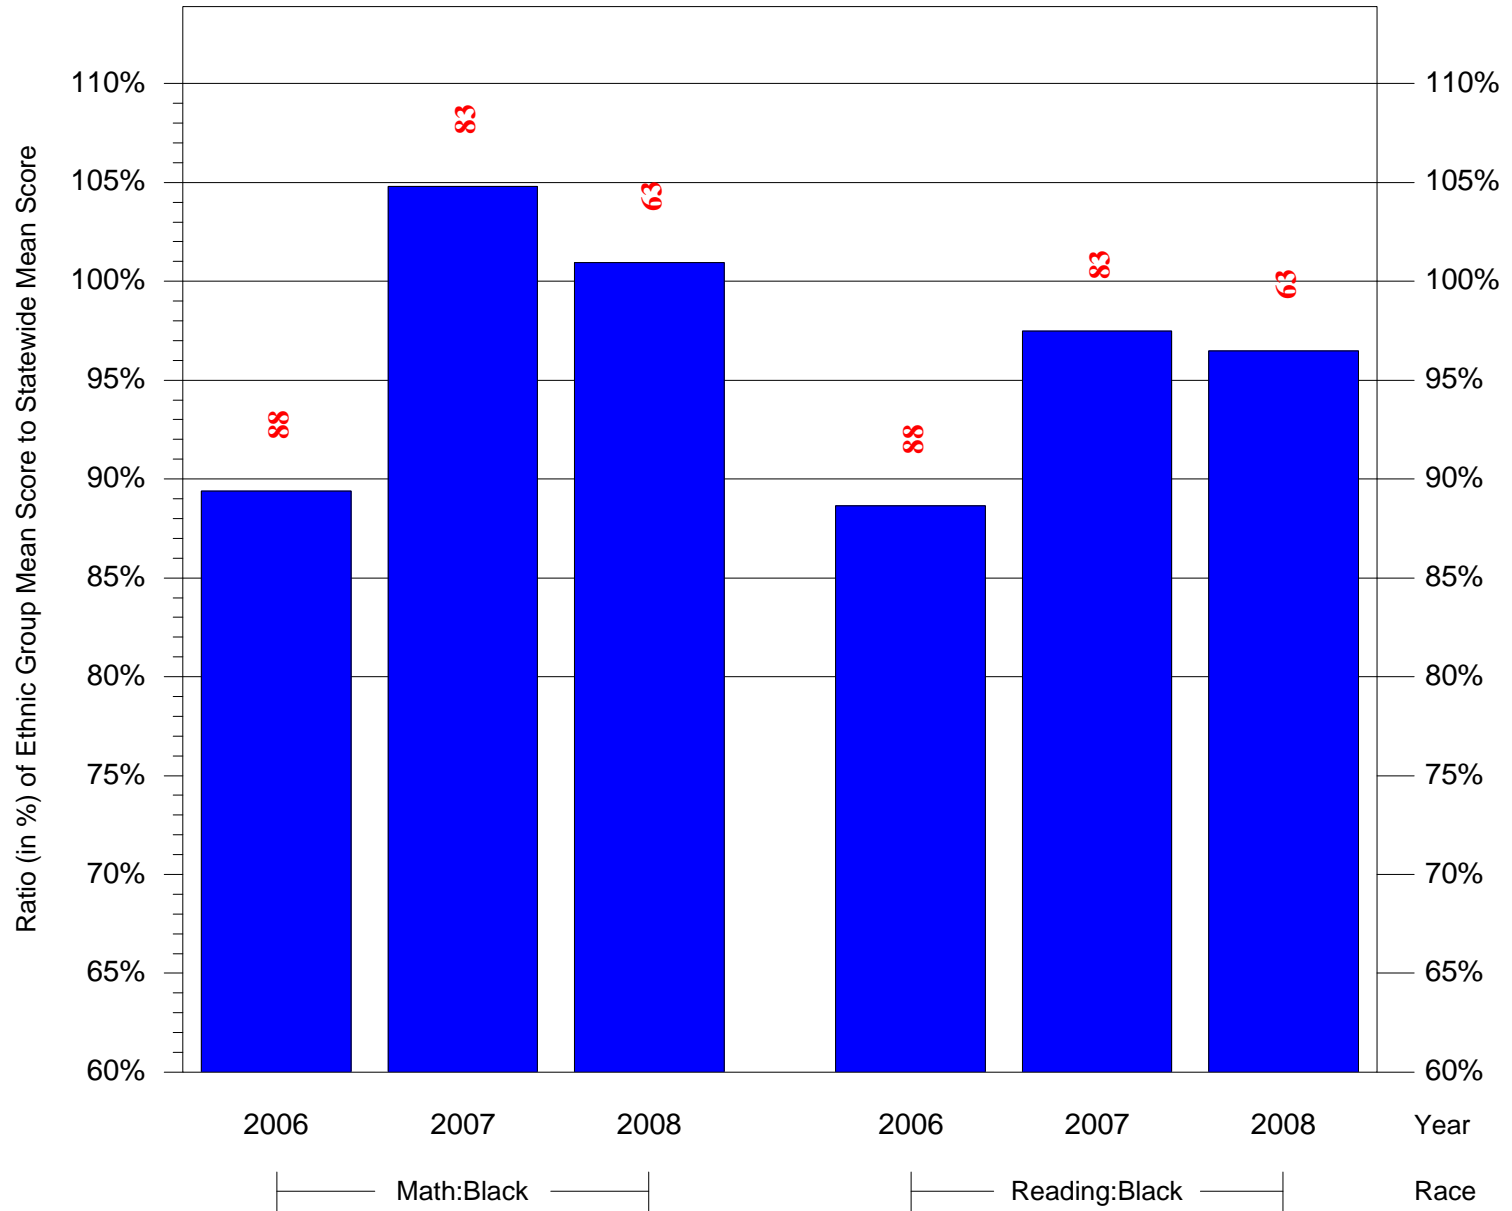

Mean Ethnic Group Building PSSA Test Score to Statewide Mean Score

Building = Penrose Sch(3616) and Grade = 3 and Ethnic Group = Black or White

(Note: Number (in red) of Test Takers is above each bar in the chart.)