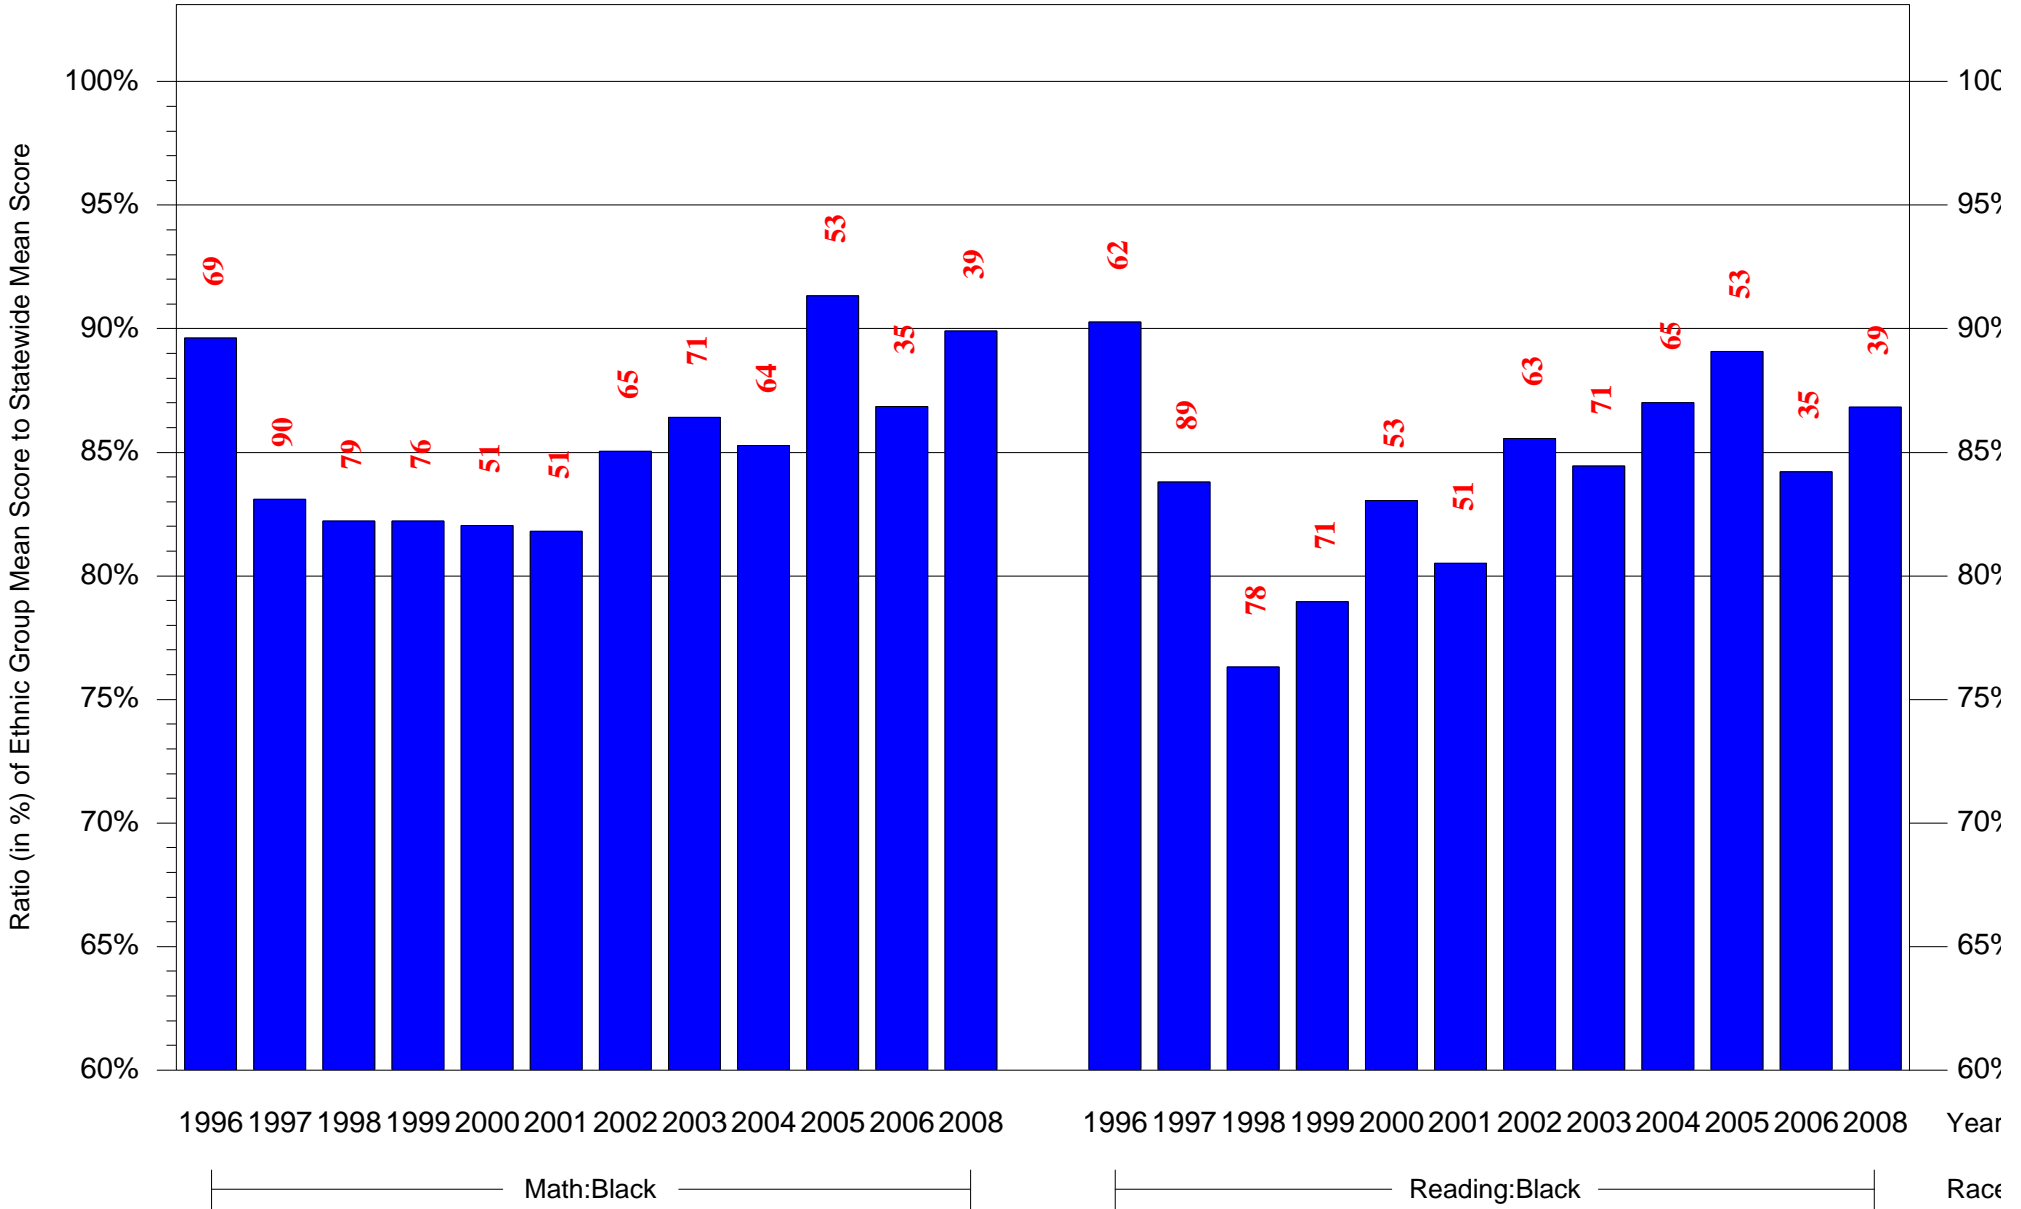

Mean Ethnic Group Building PSSA Test Score to Statewide Mean Score

Building = Lea Henry C Sch(6530) and Grade = 5 and Ethnic Group = Black or White

(Note: Number (in red) of Test Takers is above each bar in the chart.)