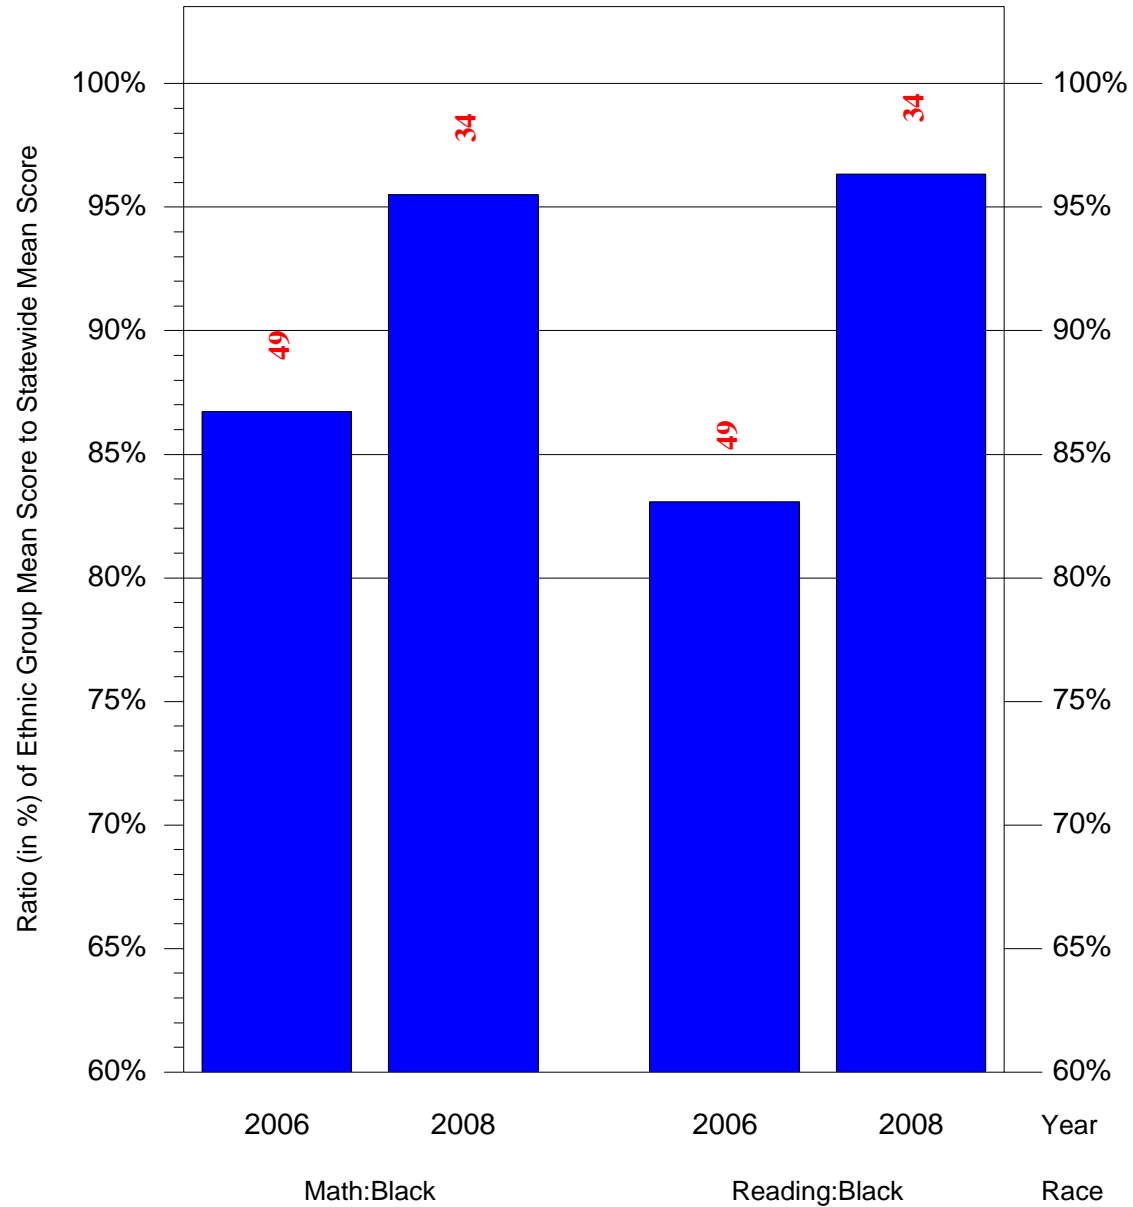

Mean Ethnic Group Building PSSA Test Score to Statewide Mean Score

Building = Hill Leslie P Sch(3806) and Grade = 7 and Ethnic Group = Black or White

(Note: Number (in red) of Test Takers is above each bar in the chart.)