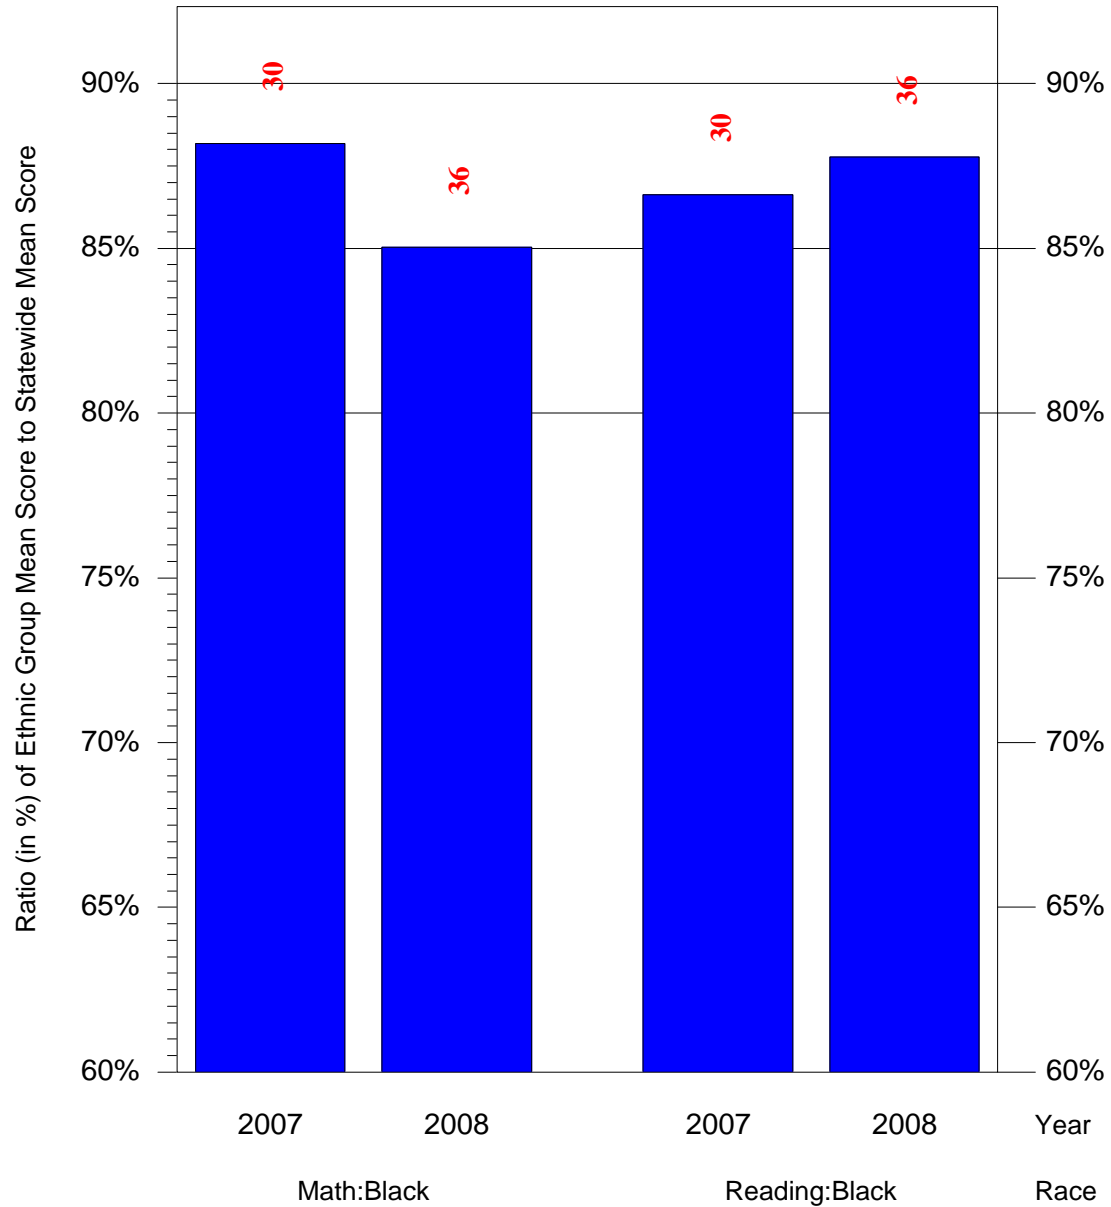

Mean Ethnic Group Building PSSA Test Score to Statewide Mean Score

Building = Washington Martha Sch(3615) and Grade = 6 and Ethnic Group = Black or White

(Note: Number (in red) of Test Takers is above each bar in the chart.)