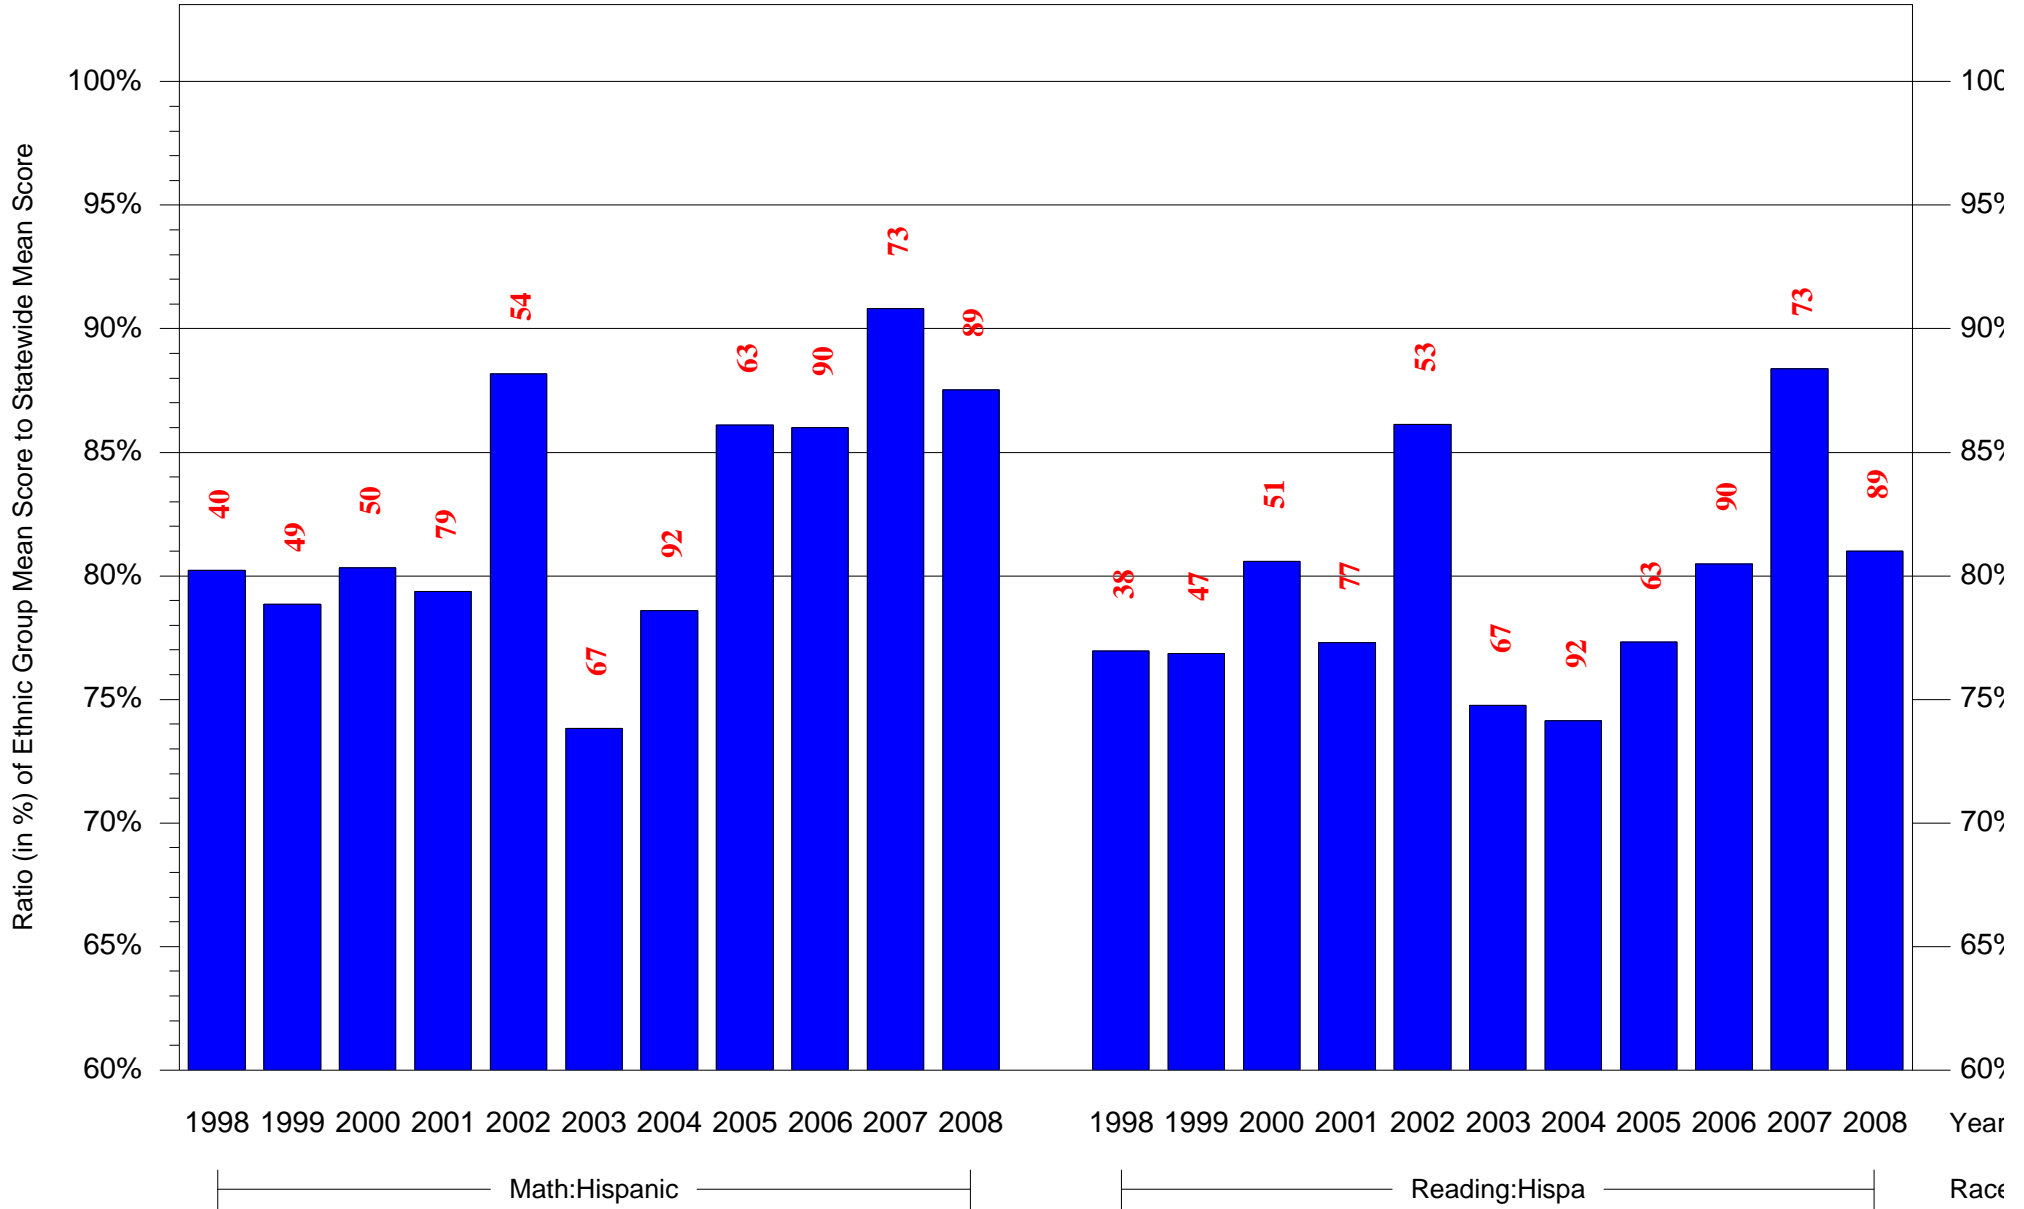

Mean Ethnic Group Building PSSA Test Score to Statewide Mean Score
Building = MunozMarin Luis(7522) and Grade = 5 and Ethnic Group = Asian or Hispanic
(Note: Number (in red) of Test Takers is above each bar in the chart.)