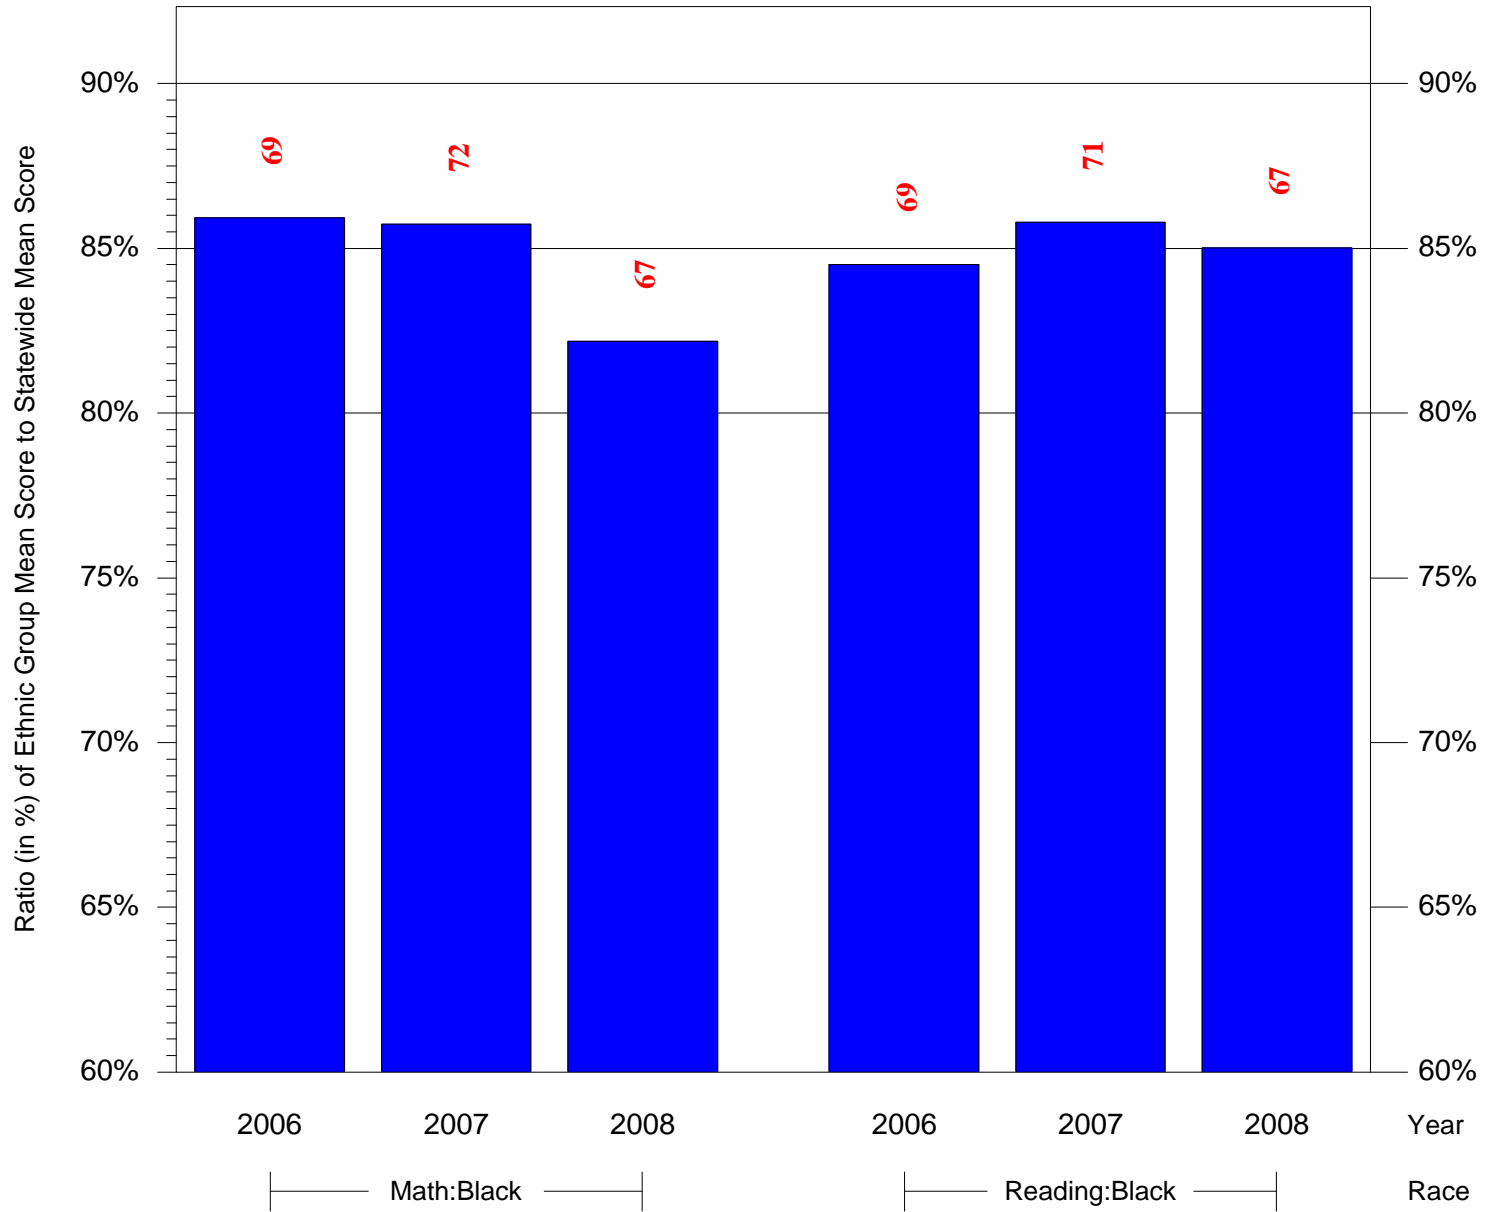

Mean Ethnic Group Building PSSA Test Score to Statewide Mean Score

Building = Birney Gen Davis B Sch(3733) and Grade = 4 and Ethnic Group = Black or White

(Note: Number (in red) of Test Takers is above each bar in the chart.)