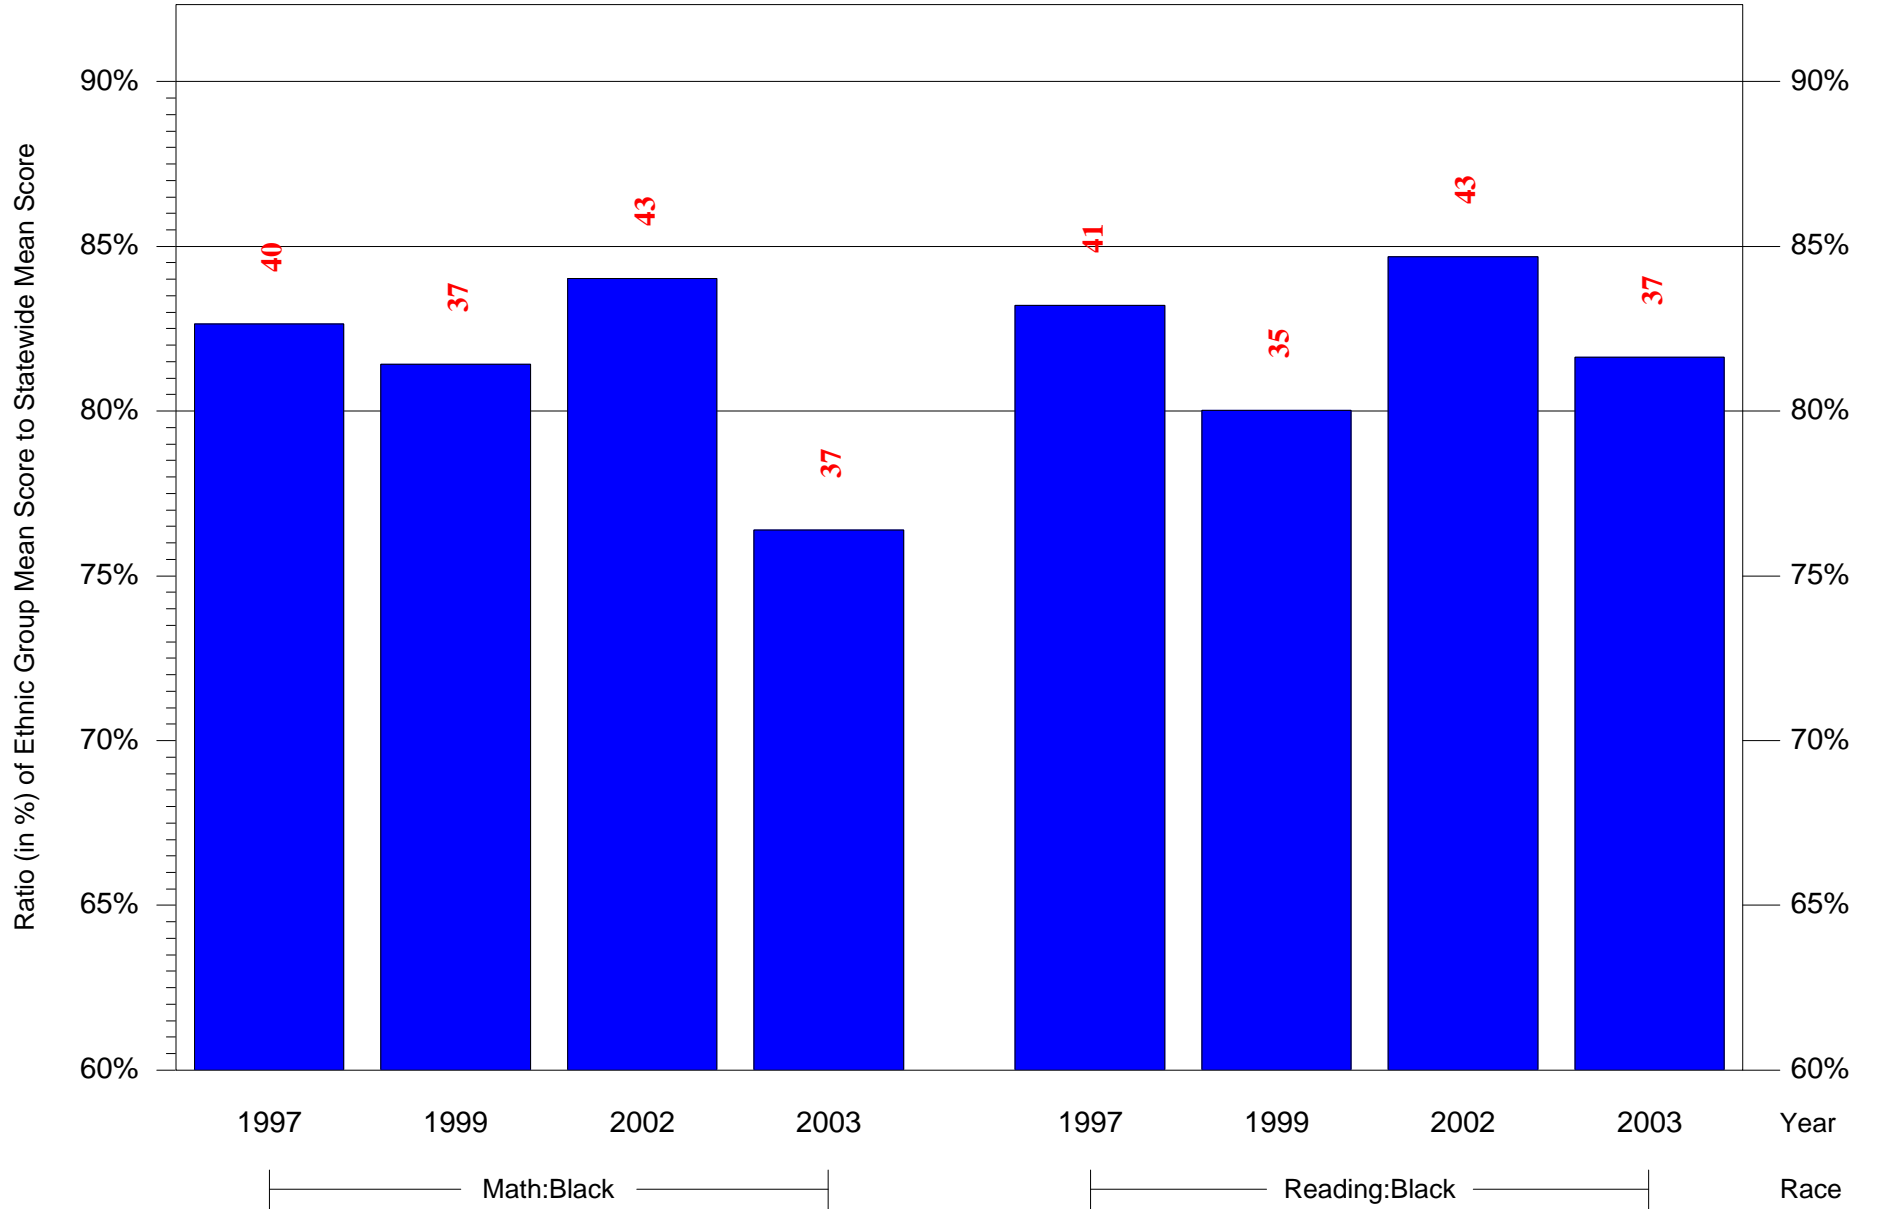

Mean Ethnic Group Building PSSA Test Score to Statewide Mean Score

Building = Stanton M Hall Sch(6541) and Grade = 3 and Ethnic Group = Black or White

(Note: Number (in red) of Test Takers is above each bar in the chart.)