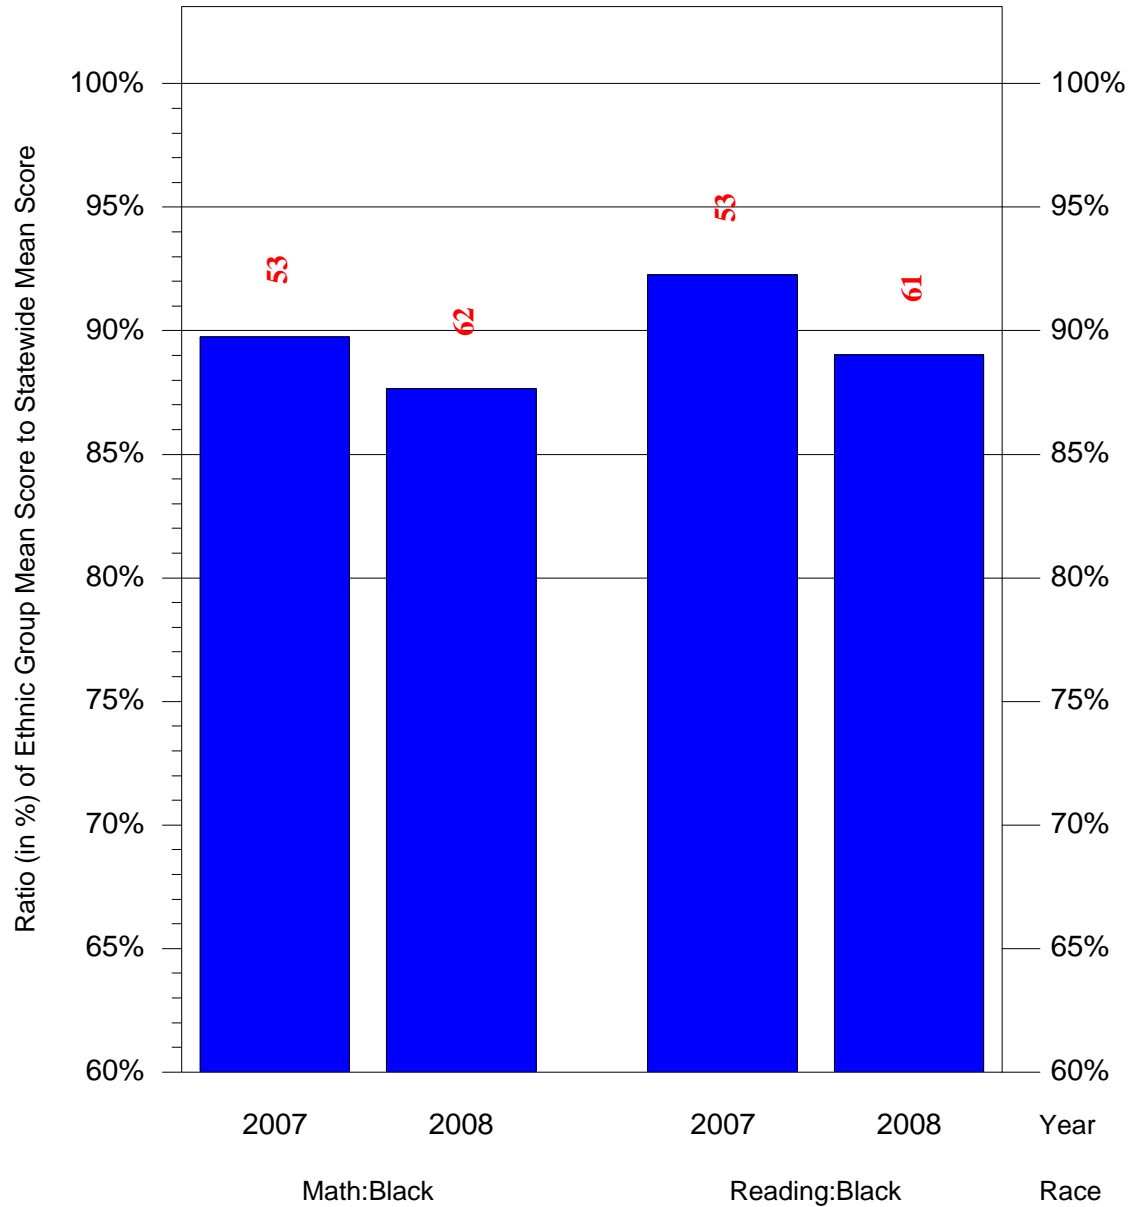

Mean Ethnic Group Building PSSA Test Score to Statewide Mean Score

Building = Fulton Robert Sch(3791) and Grade = 3 and Ethnic Group = Black or White

(Note: Number (in red) of Test Takers is above each bar in the chart.)