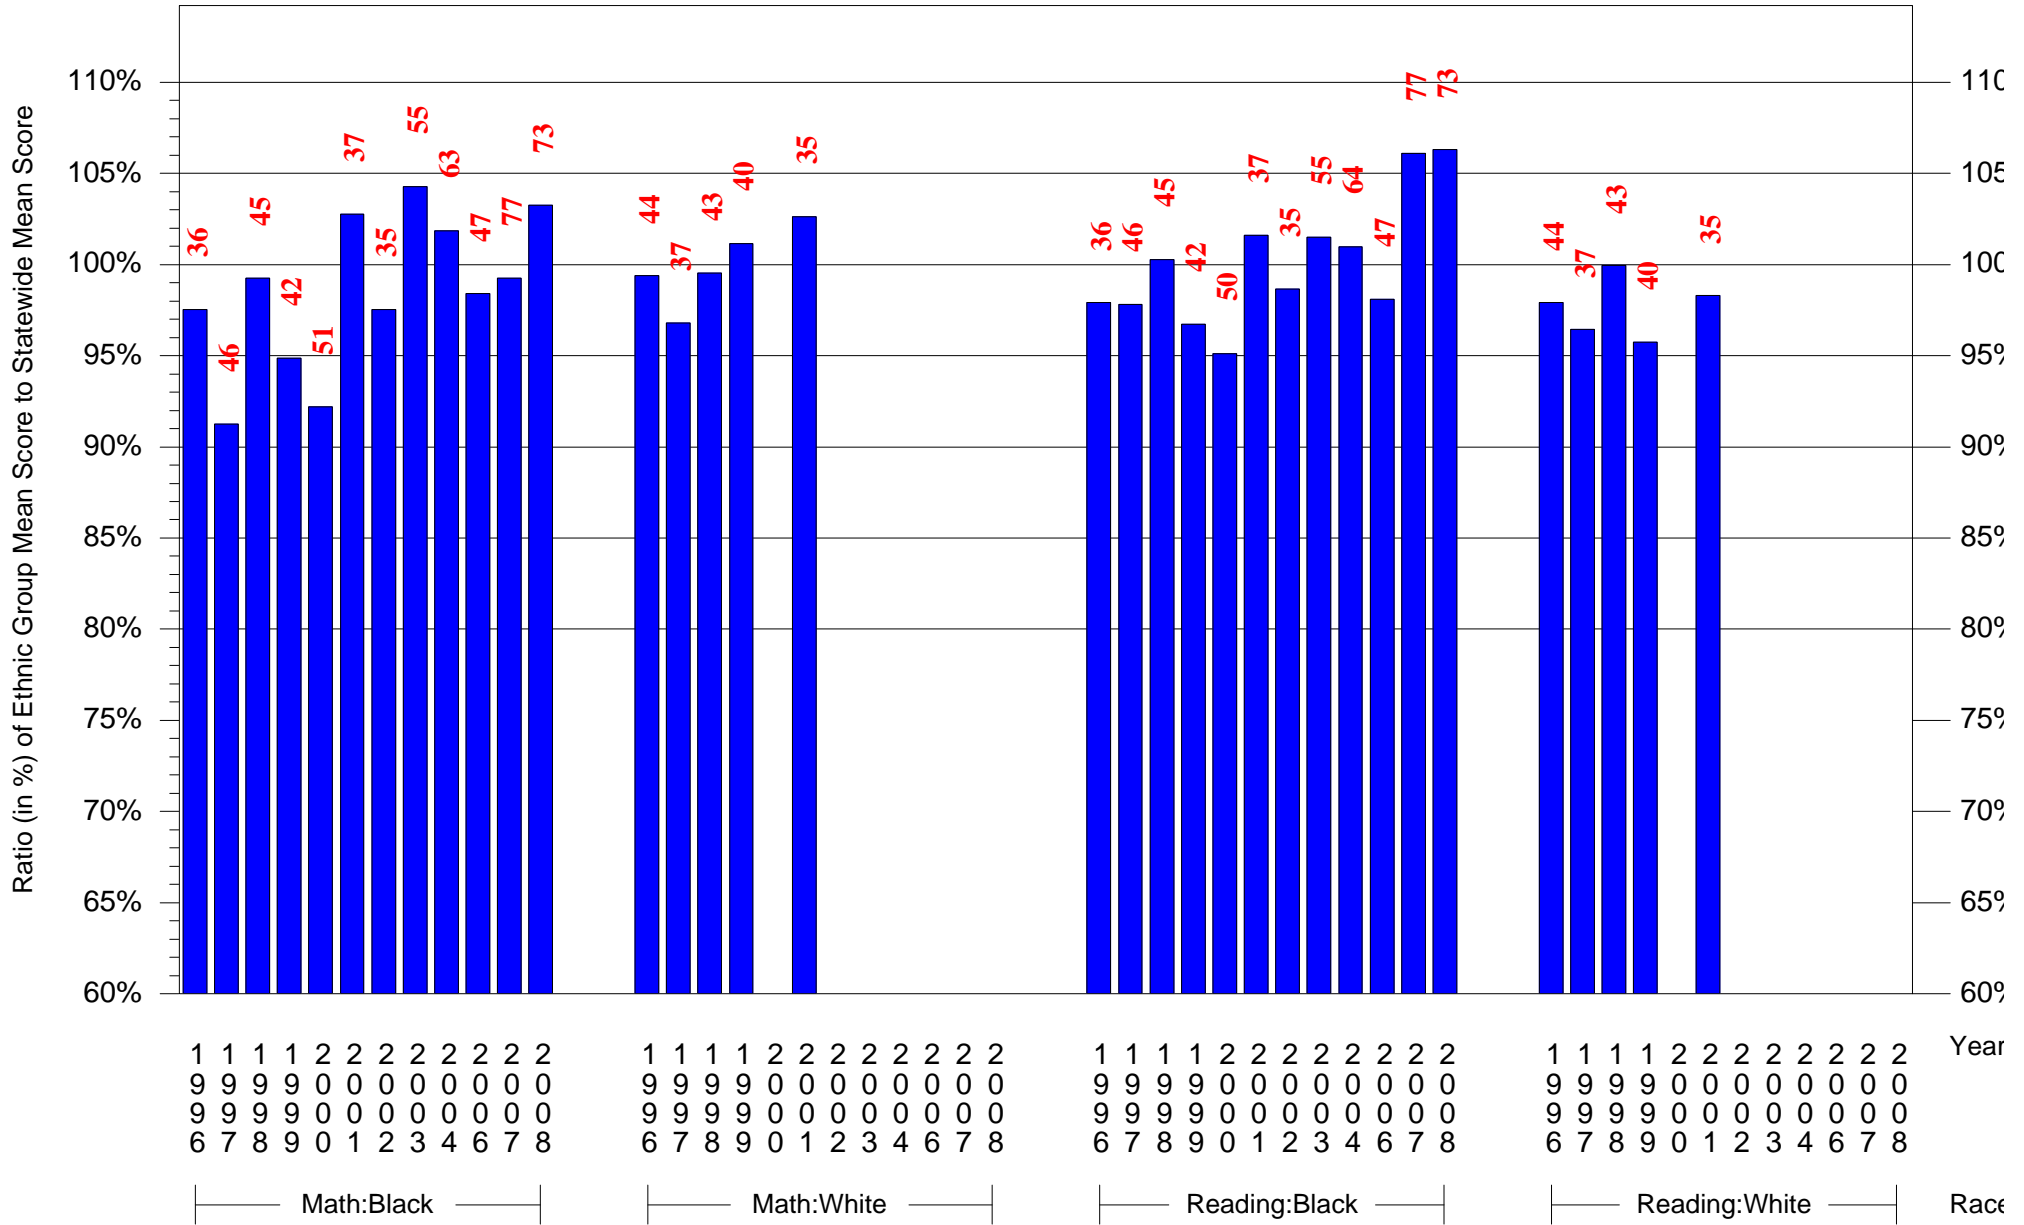

Mean Ethnic Group Building PSSA Test Score to Statewide Mean Score

Building = Conwell Russell MS(6525) and Grade = 5 and Ethnic Group = Black or White

(Note: Number (in red) of Test Takers is above each bar in the chart.)