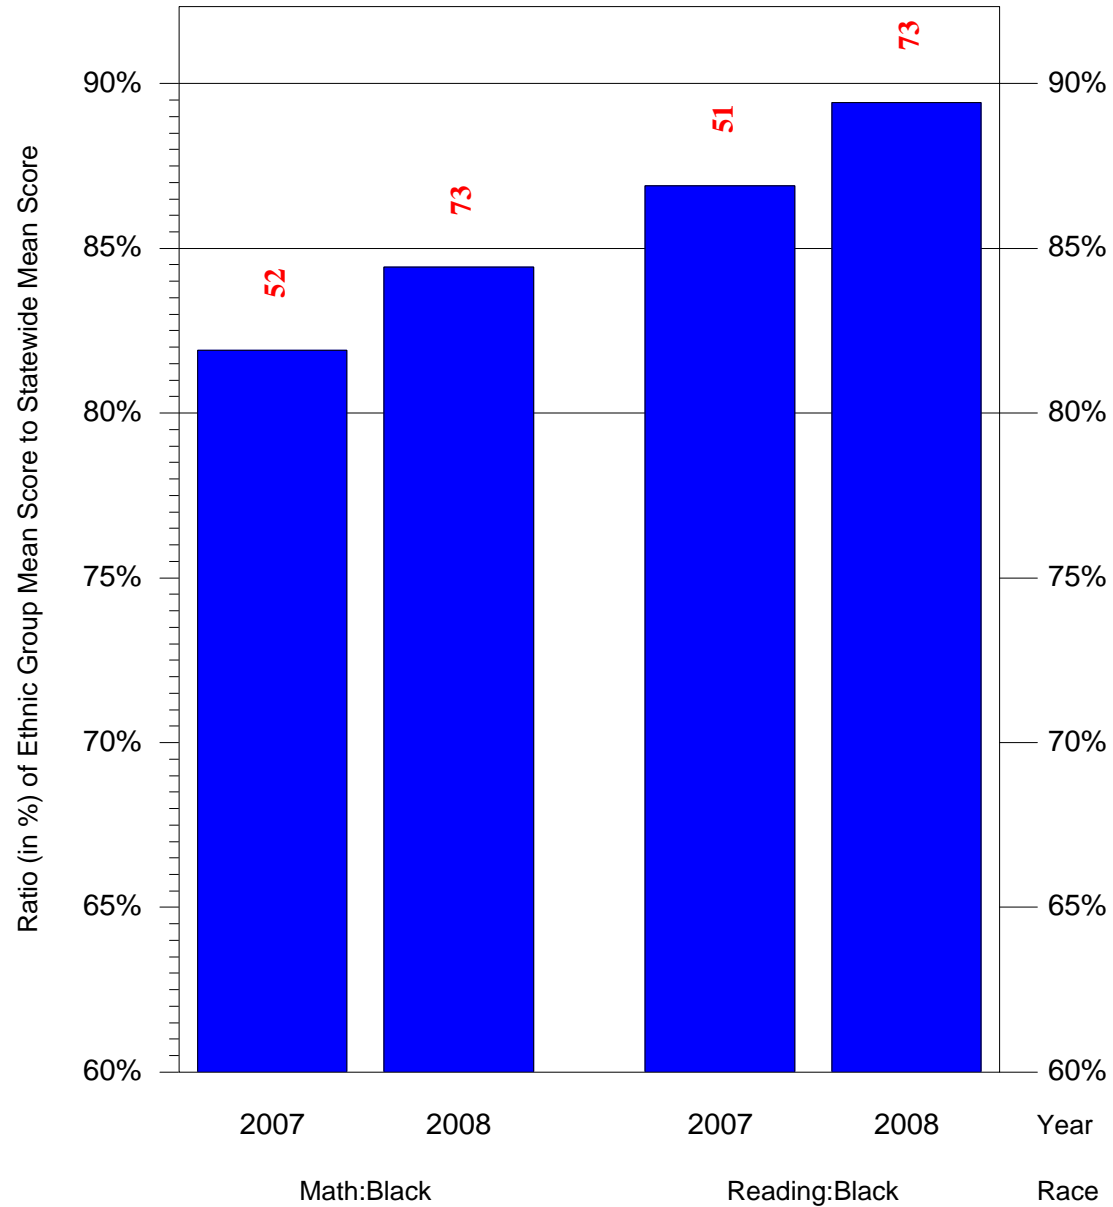

Mean Ethnic Group Building PSSA Test Score to Statewide Mean Score

Building = Feltonville Intermediate School(3751) and Grade = 3 and Ethnic Group = Black or White

(Note: Number (in red) of Test Takers is above each bar in the chart.)