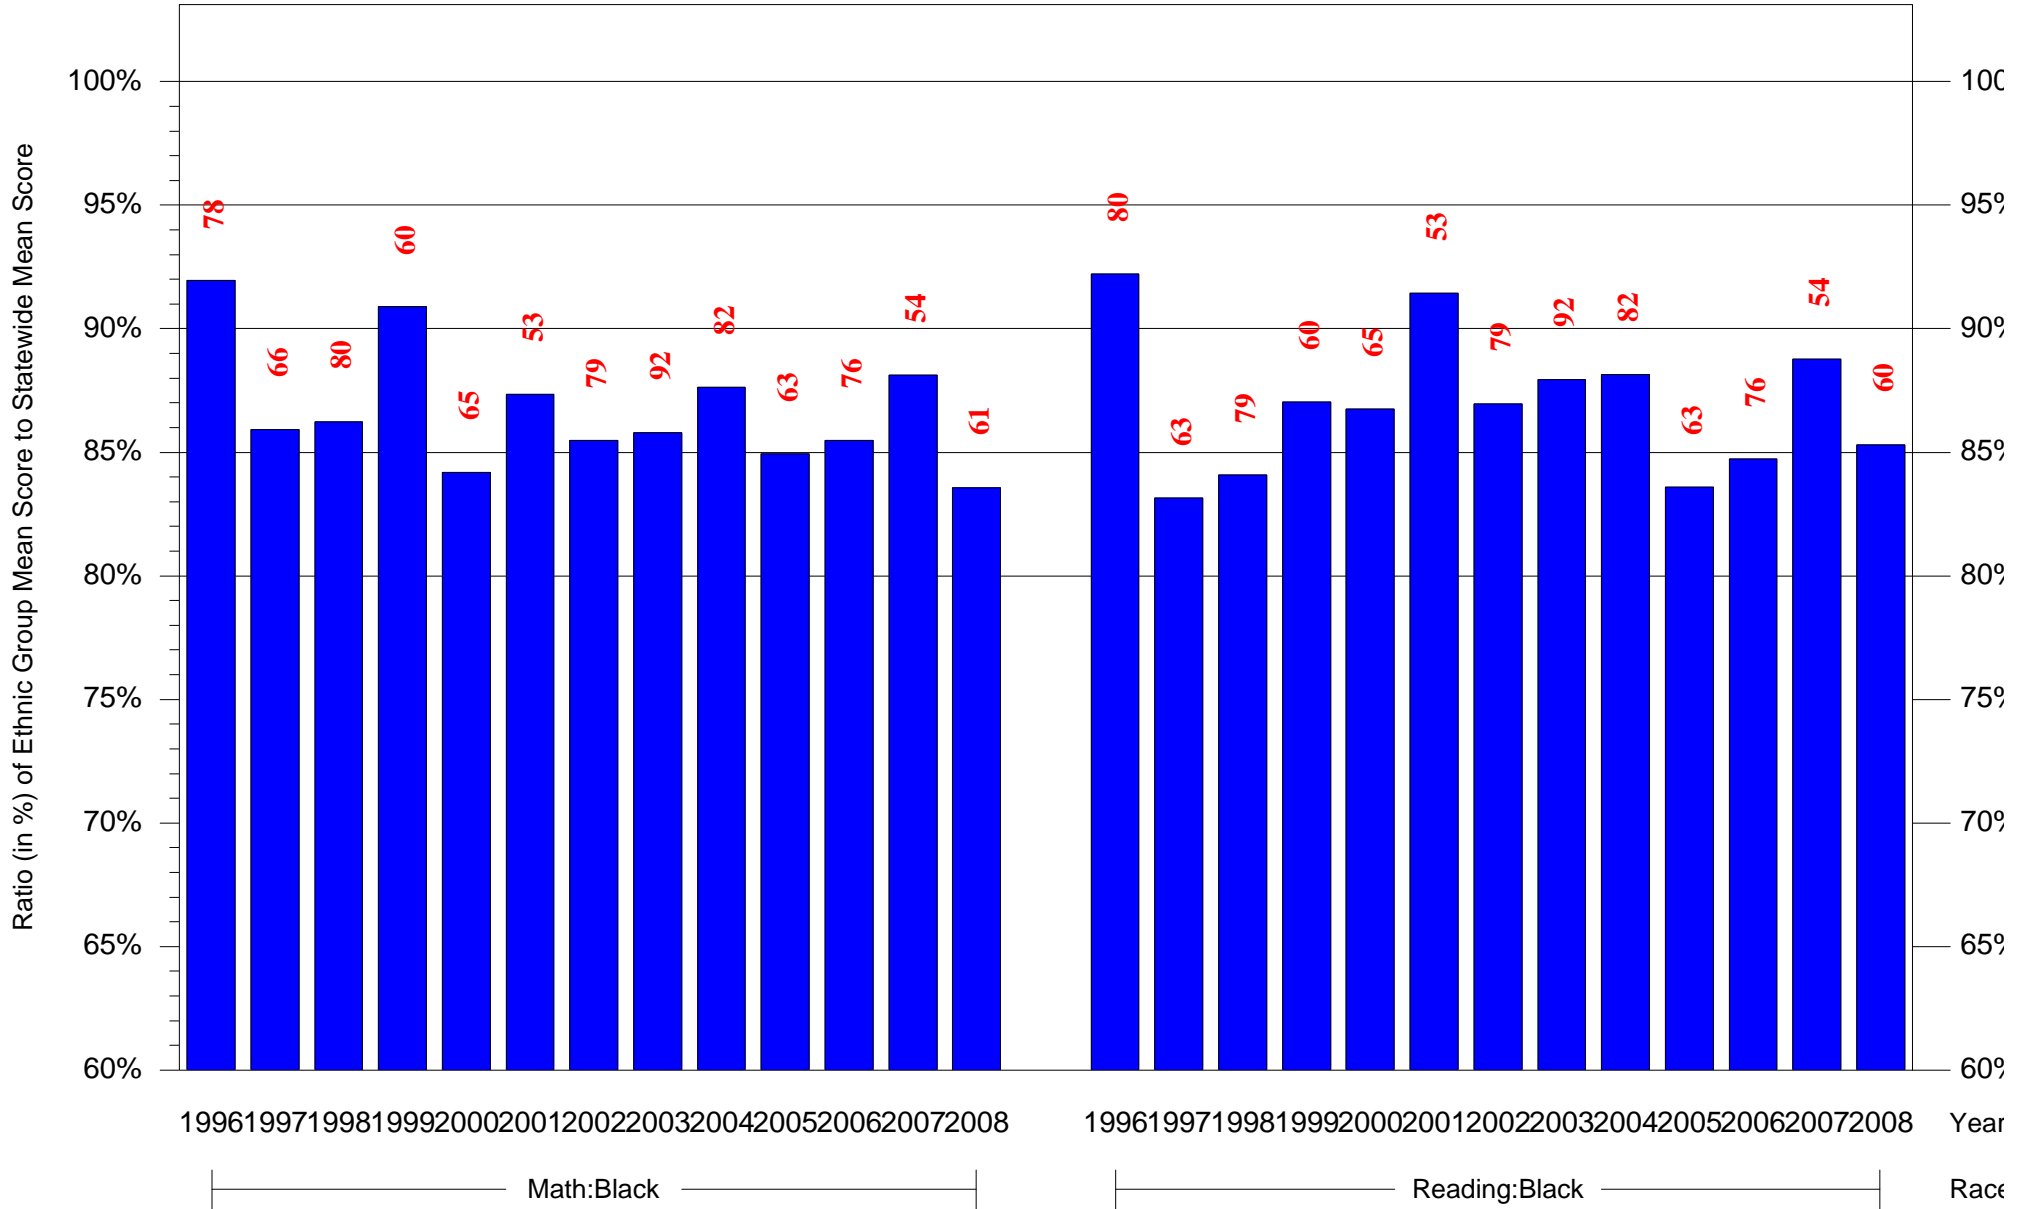

Mean Ethnic Group Building PSSA Test Score to Statewide Mean Score

Building = Pennell Joseph Sch(3722) and Grade = 5 and Ethnic Group = Black or White

(Note: Number (in red) of Test Takers is above each bar in the chart.)