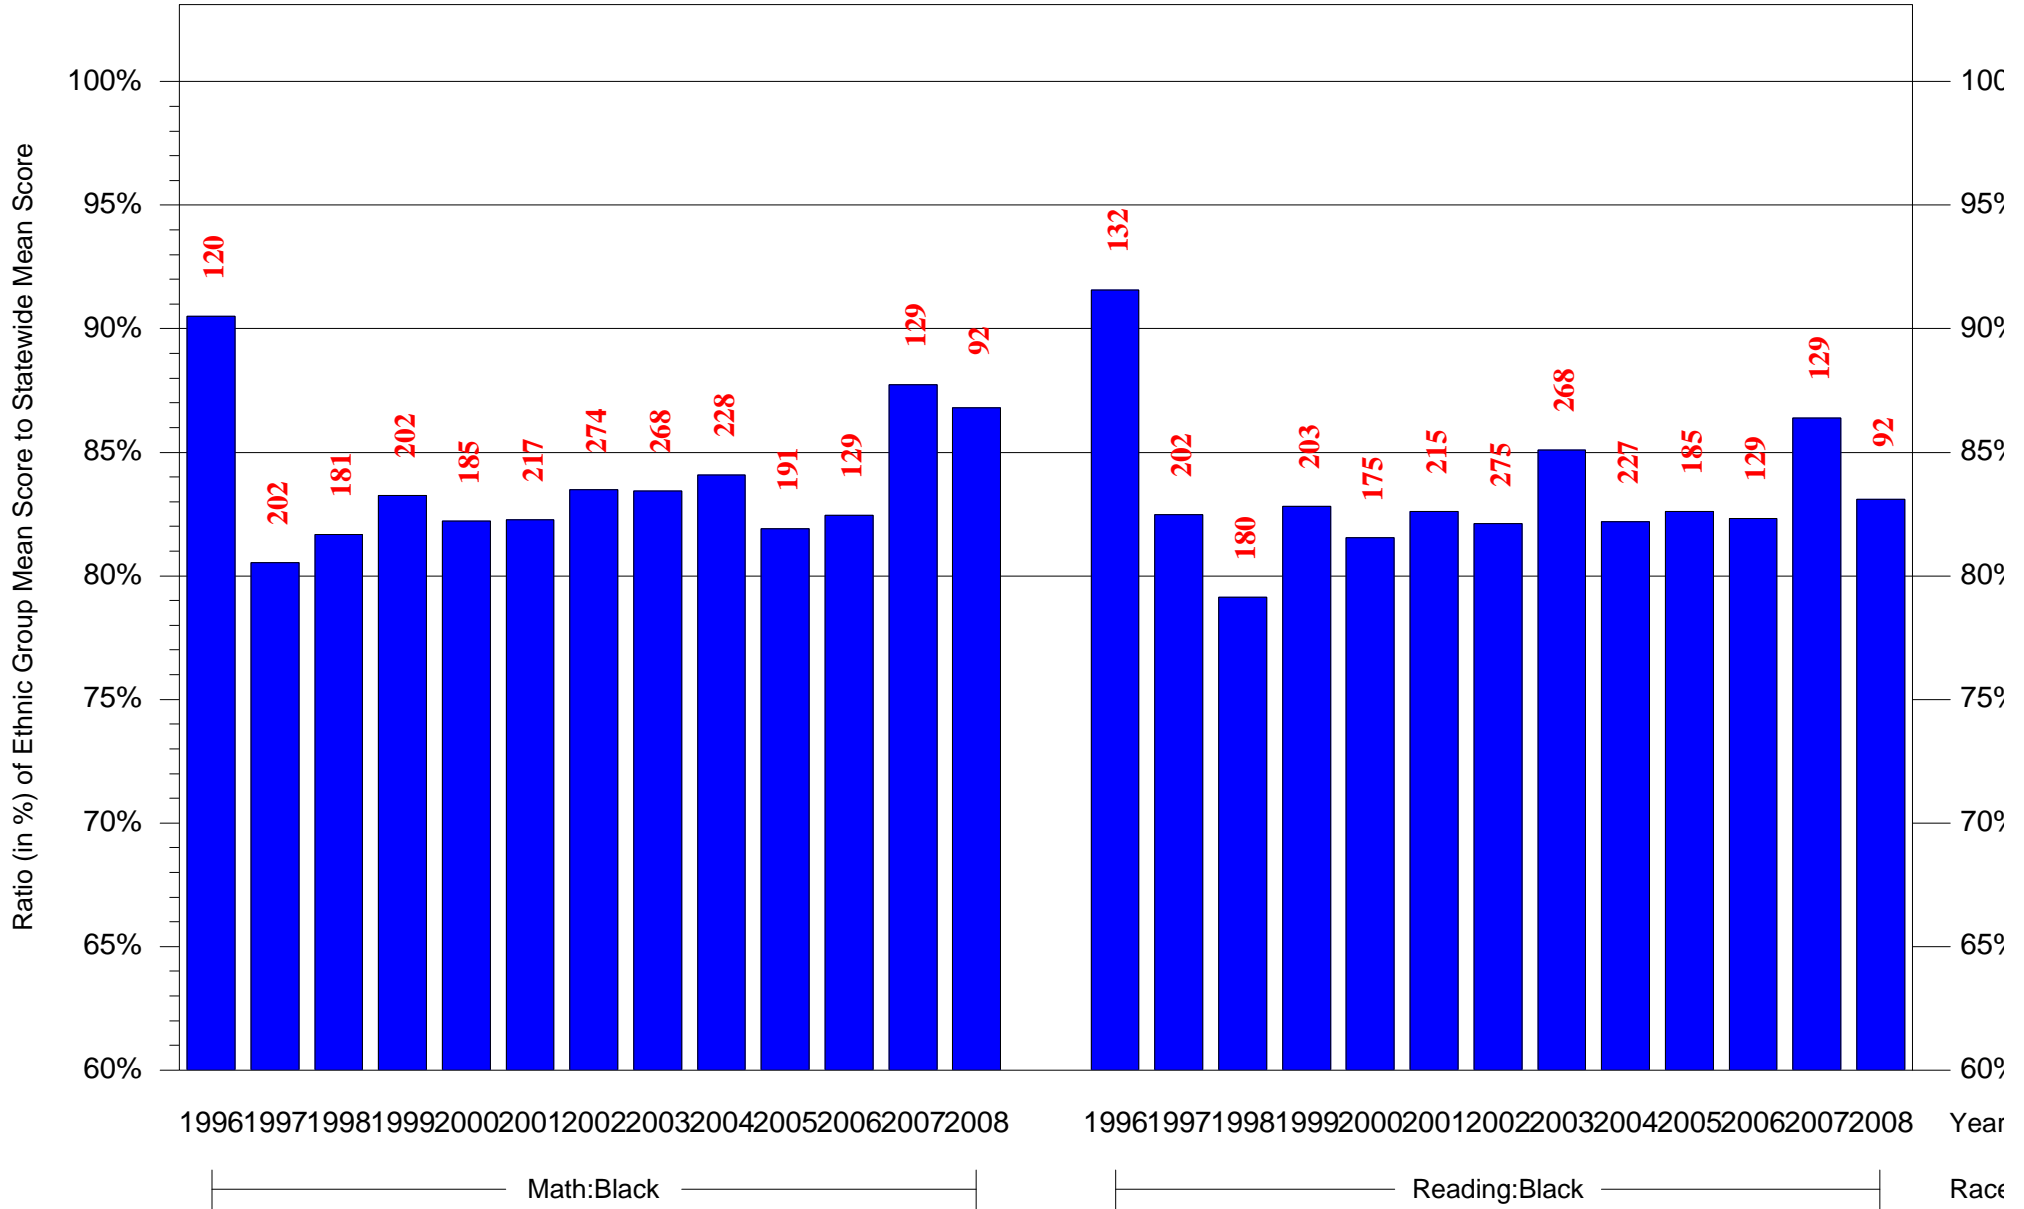

Mean Ethnic Group Building PSSA Test Score to Statewide Mean Score

Building = Rhodes E Washington MS(6522) and Grade = 8 and Ethnic Group = Black or White

(Note: Number (in red) of Test Takers is above each bar in the chart.)