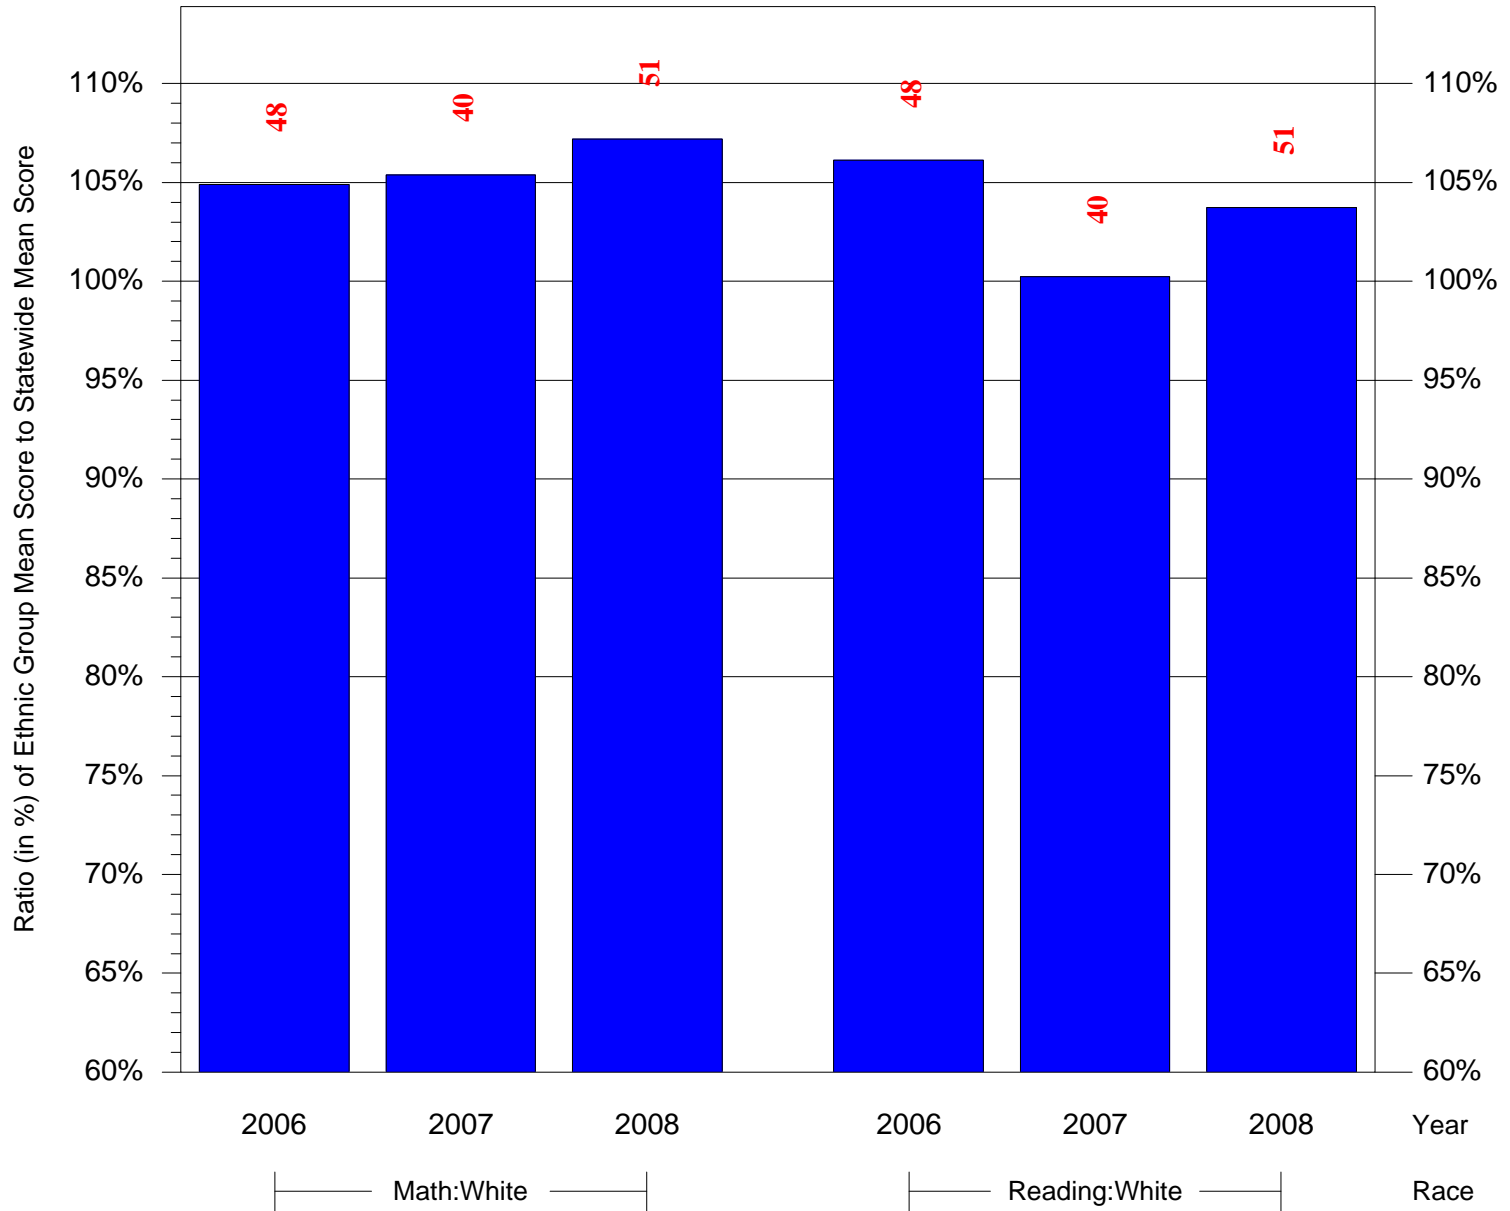

Mean Ethnic Group Building PSSA Test Score to Statewide Mean Score

Building = Hancock John Sch(5041) and Grade = 4 and Ethnic Group = Black or White

(Note: Number (in red) of Test Takers is above each bar in the chart.)