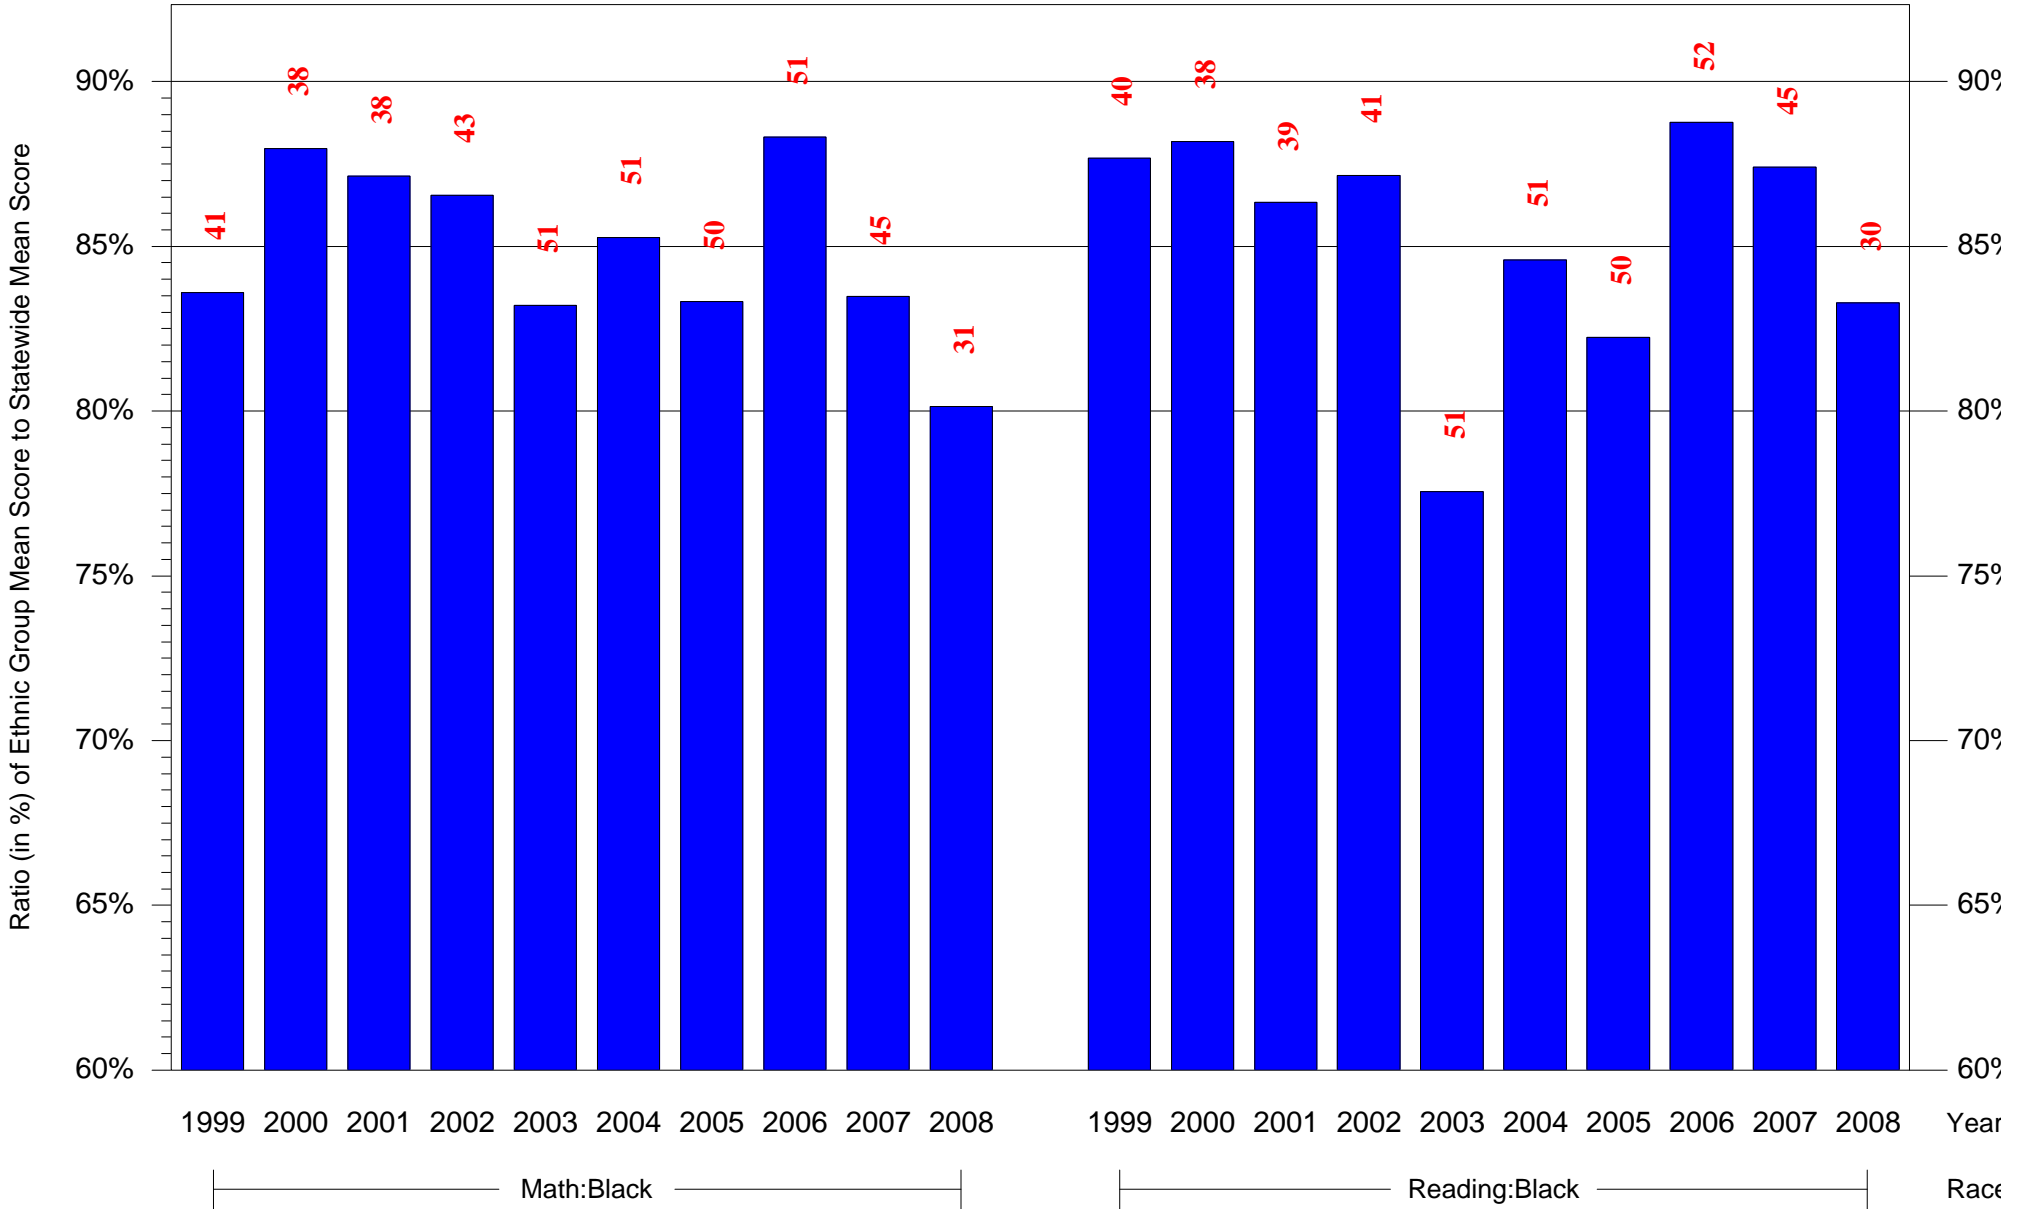

Mean Ethnic Group Building PSSA Test Score to Statewide Mean Score

Building = Creighton Thomas Sch(3736) and Grade = 8 and Ethnic Group = Black or White

(Note: Number (in red) of Test Takers is above each bar in the chart.)