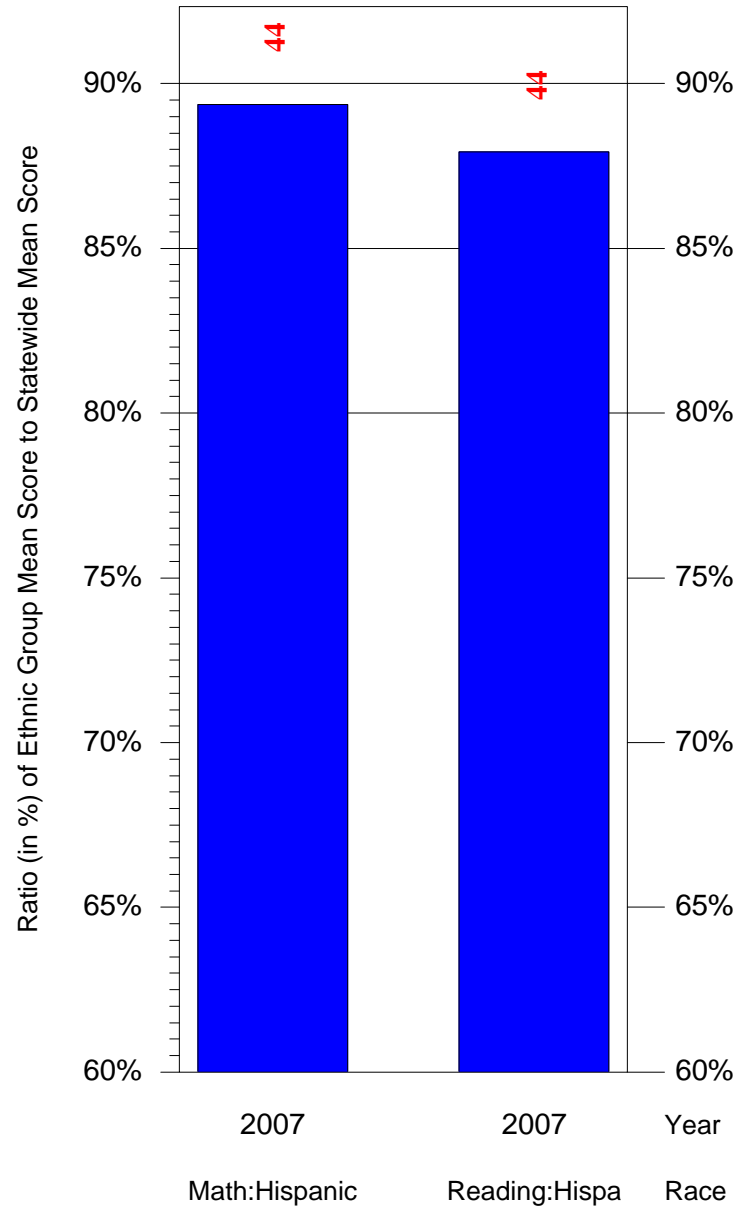

Mean Ethnic Group Building PSSA Test Score to Statewide Mean Score

Building = Sullivan James J Sch(3753) and Grade = 4 and Ethnic Group = Asian or Hispanic

(Note: Number (in red) of Test Takers is above each bar in the chart.)