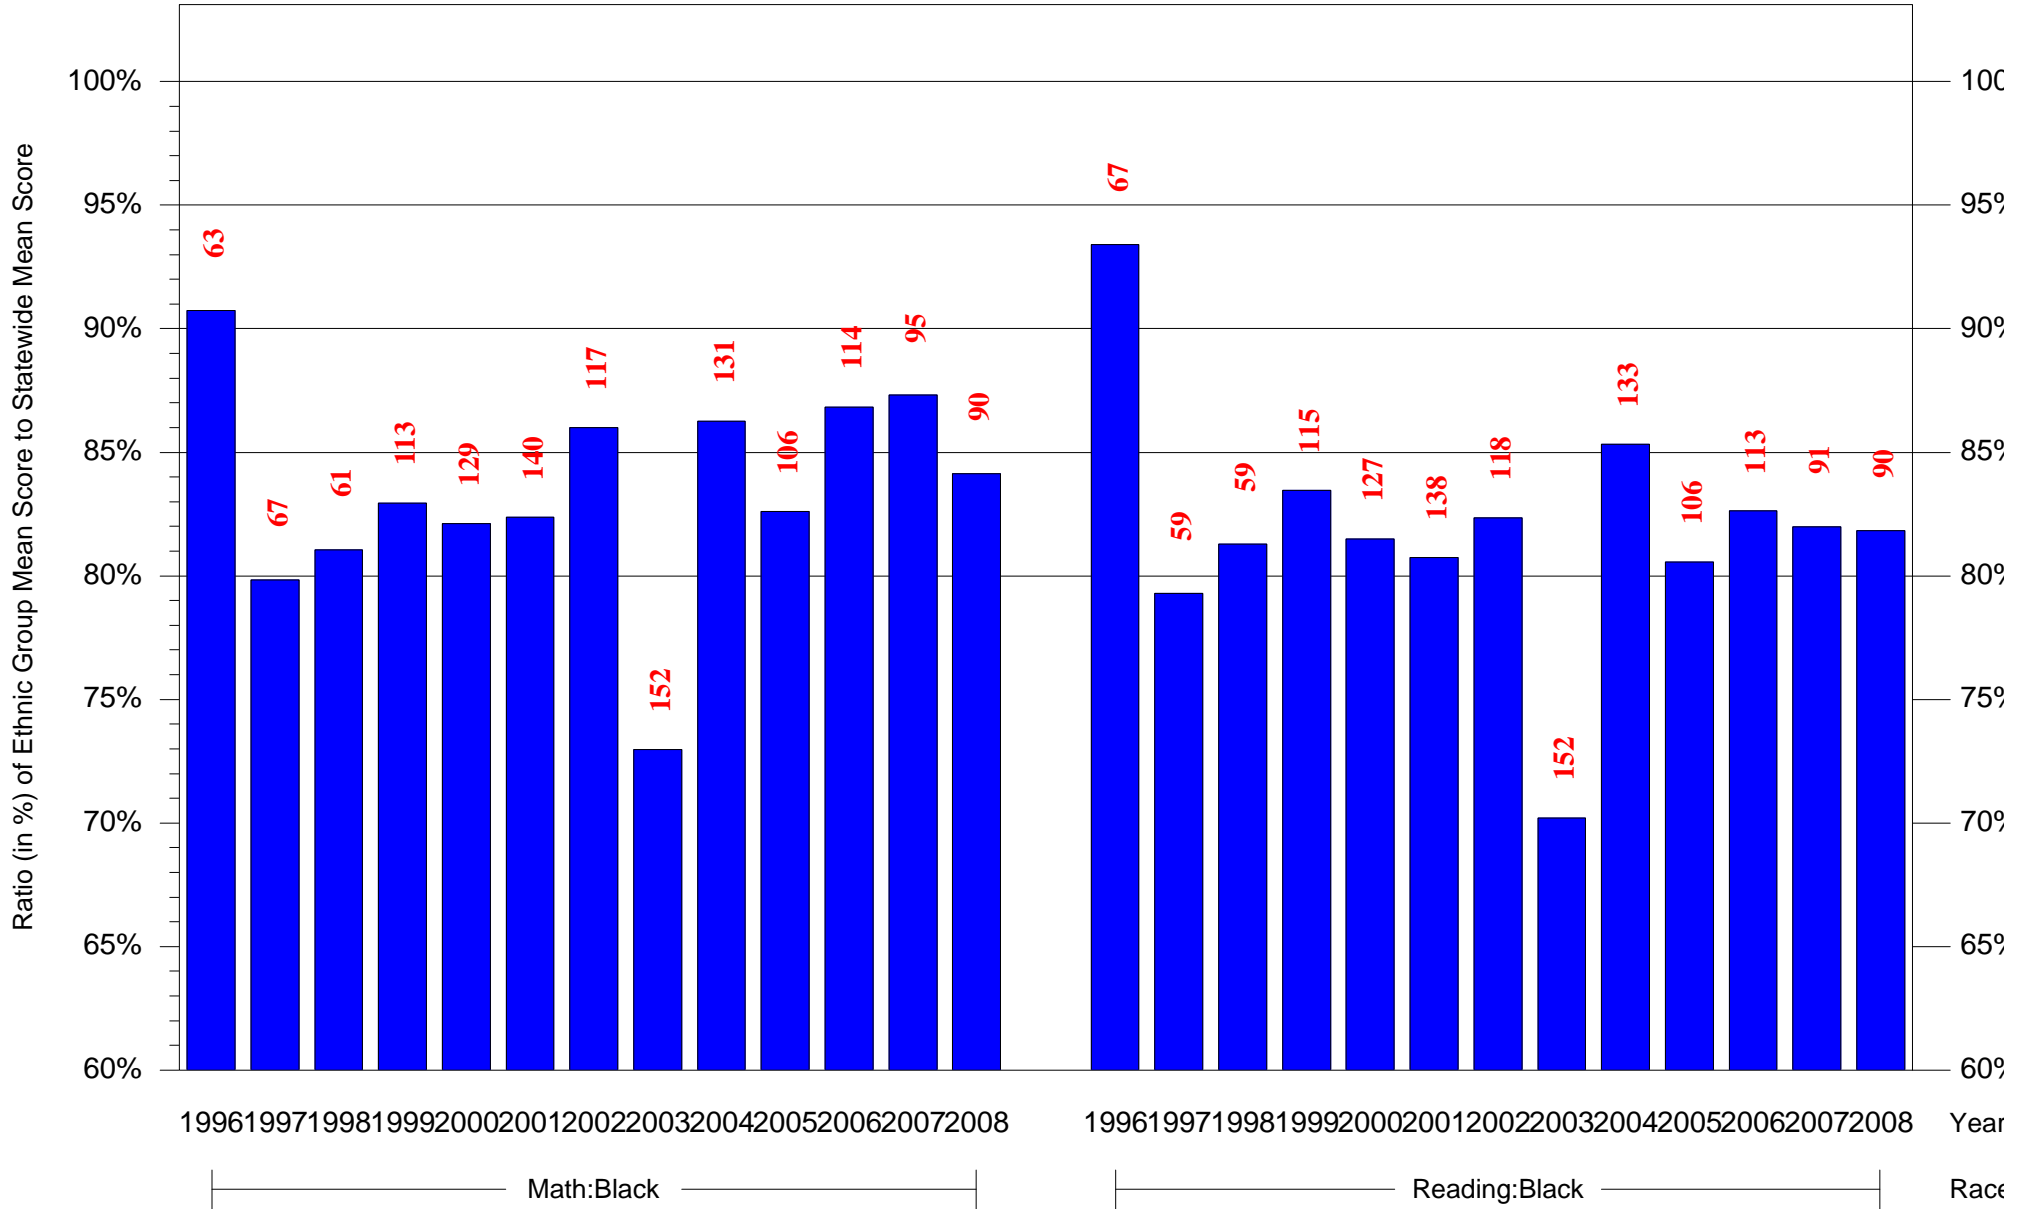

Mean Ethnic Group Building PSSA Test Score to Statewide Mean Score

Building = Vare Edwin H MS(7251) and Grade = 8 and Ethnic Group = Black or White

(Note: Number (in red) of Test Takers is above each bar in the chart.)