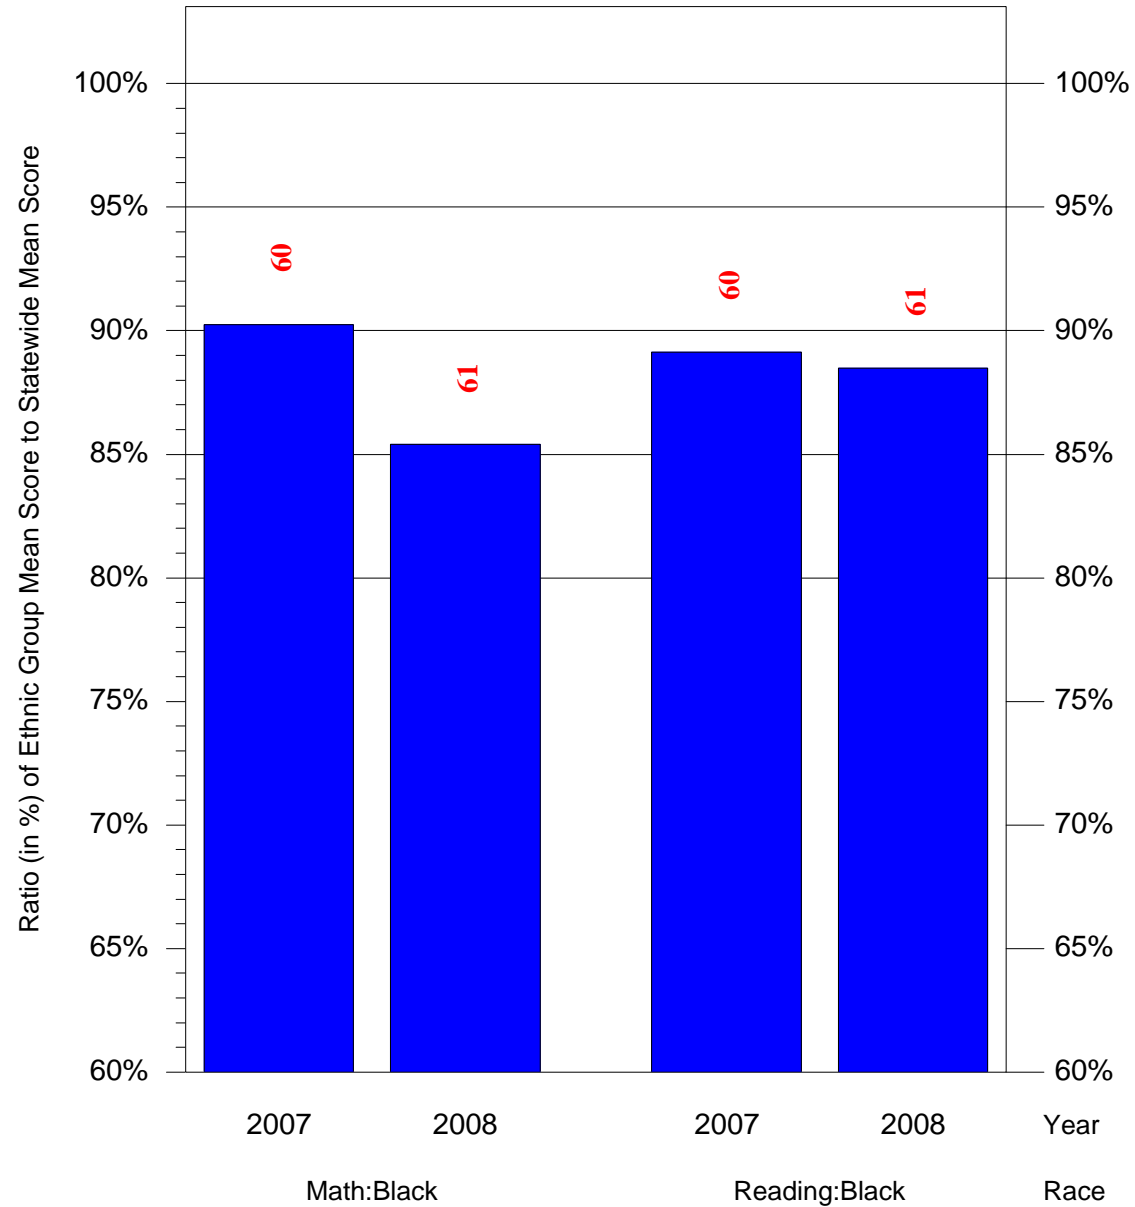

Mean Ethnic Group Building PSSA Test Score to Statewide Mean Score

Building = Sheridan Sch(3800) and Grade = 3 and Ethnic Group = Black or White

(Note: Number (in red) of Test Takers is above each bar in the chart.)