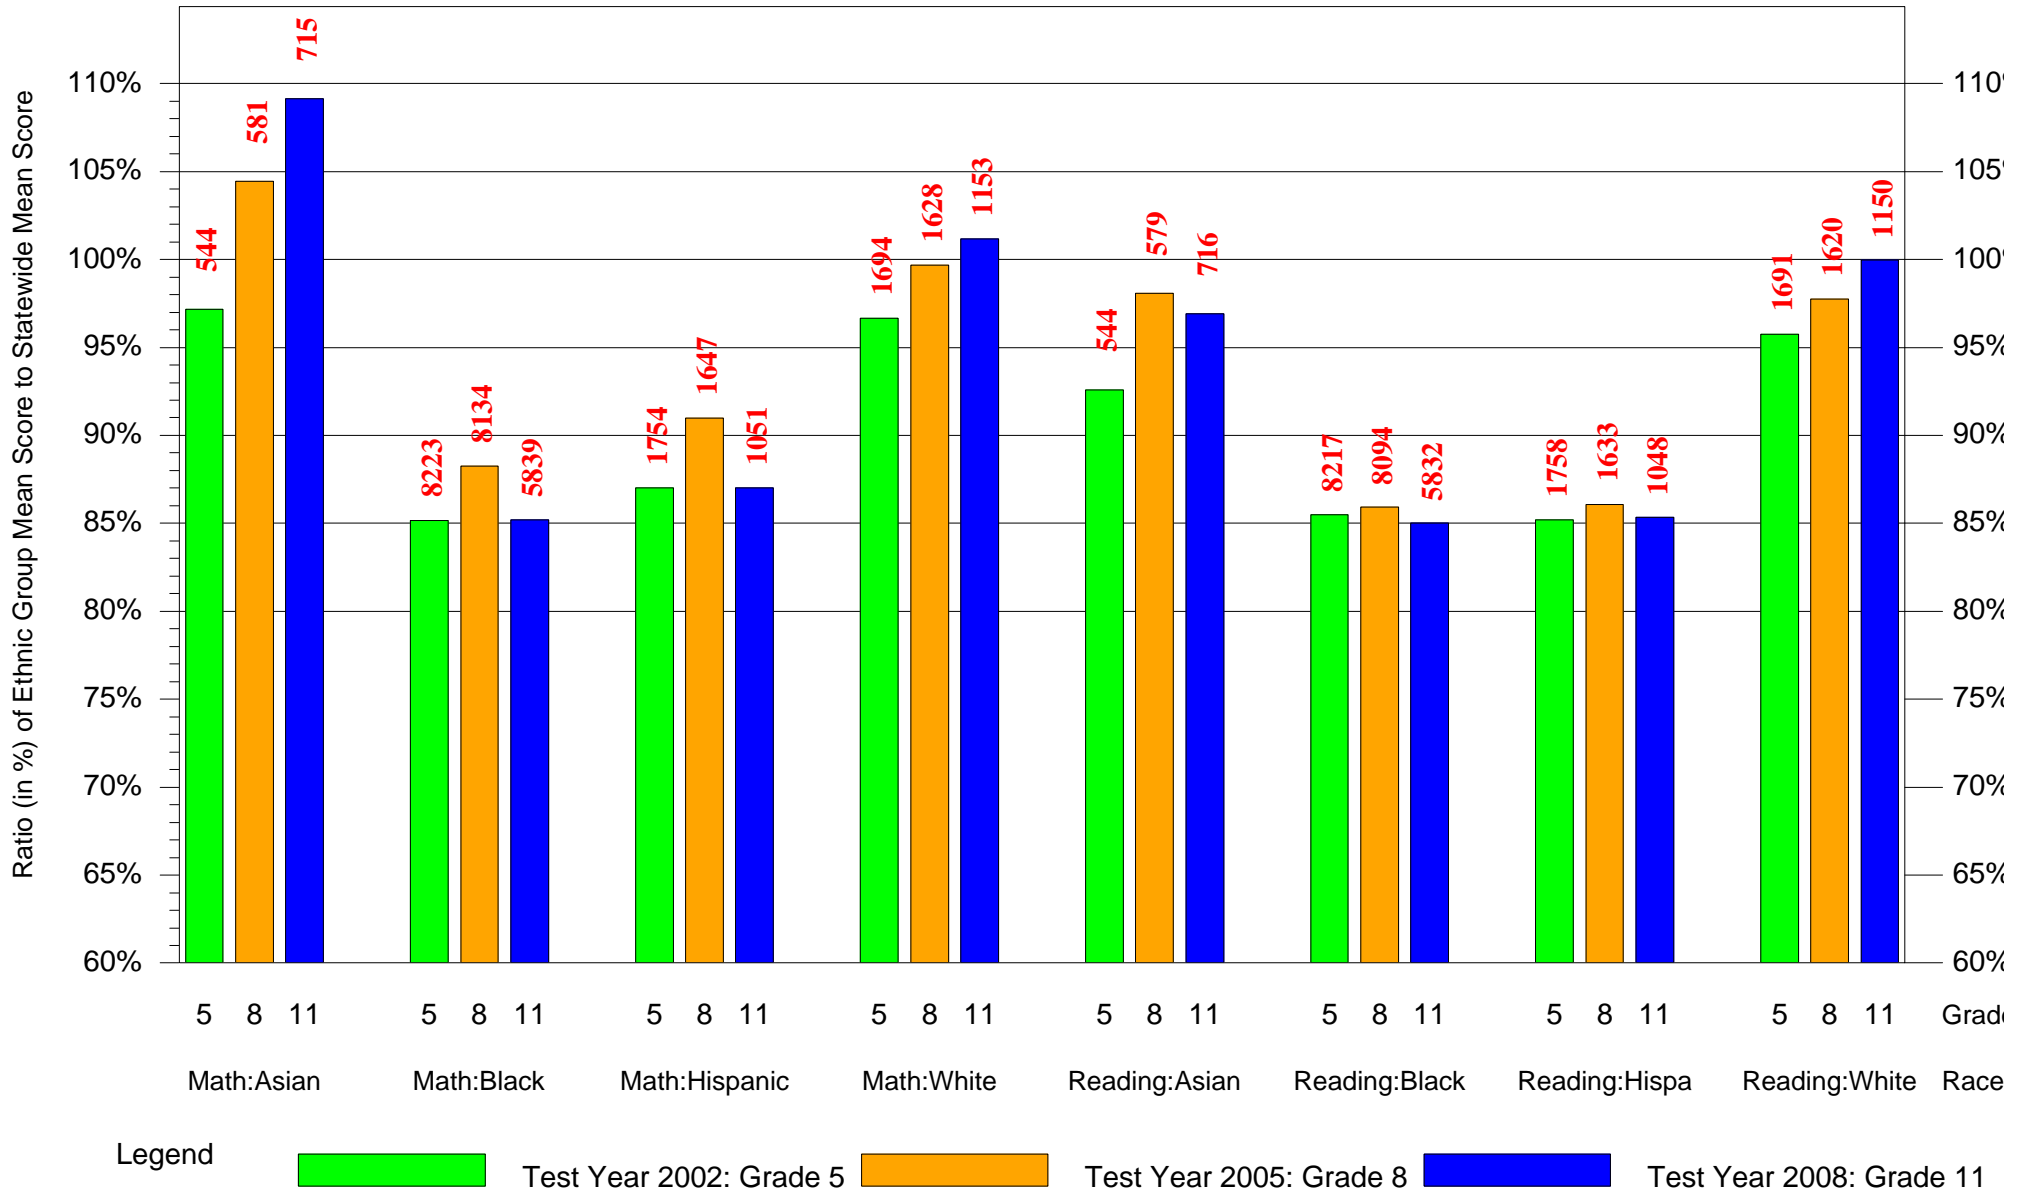

Mean Ethnic Group AUN PSSA Test Score to Statewide Mean Score

AUN = Philadelphia City SD(126515001) and Cohort = 2002 and Ethnic Group = Black or White or Asian or Hispanic

(Note: Number (in red) of Test Takers is above each bar in the chart.)