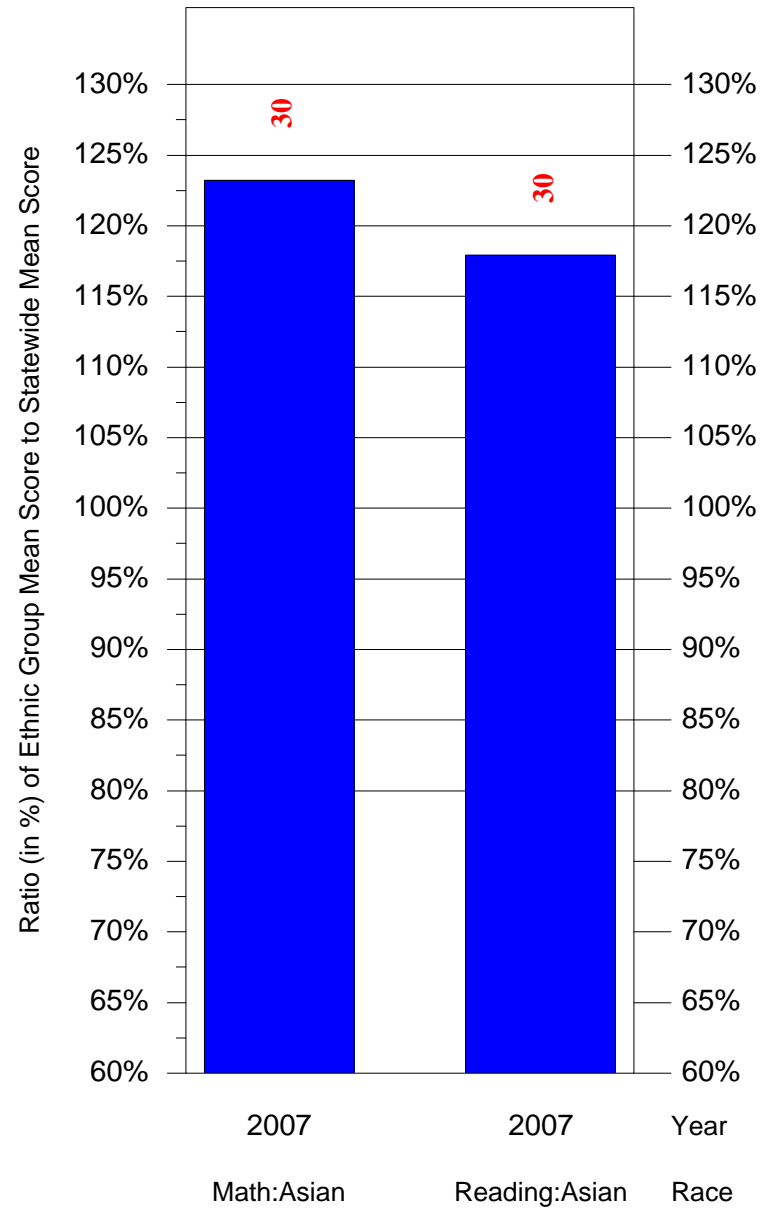

Mean Ethnic Group Building PSSA Test Score to Statewide Mean Score

Building = Masterman Julia R Sec Sch(3808) and Grade = 7 and Ethnic Group = Asian or Hispanic

(Note: Number (in red) of Test Takers is above each bar in the chart.)