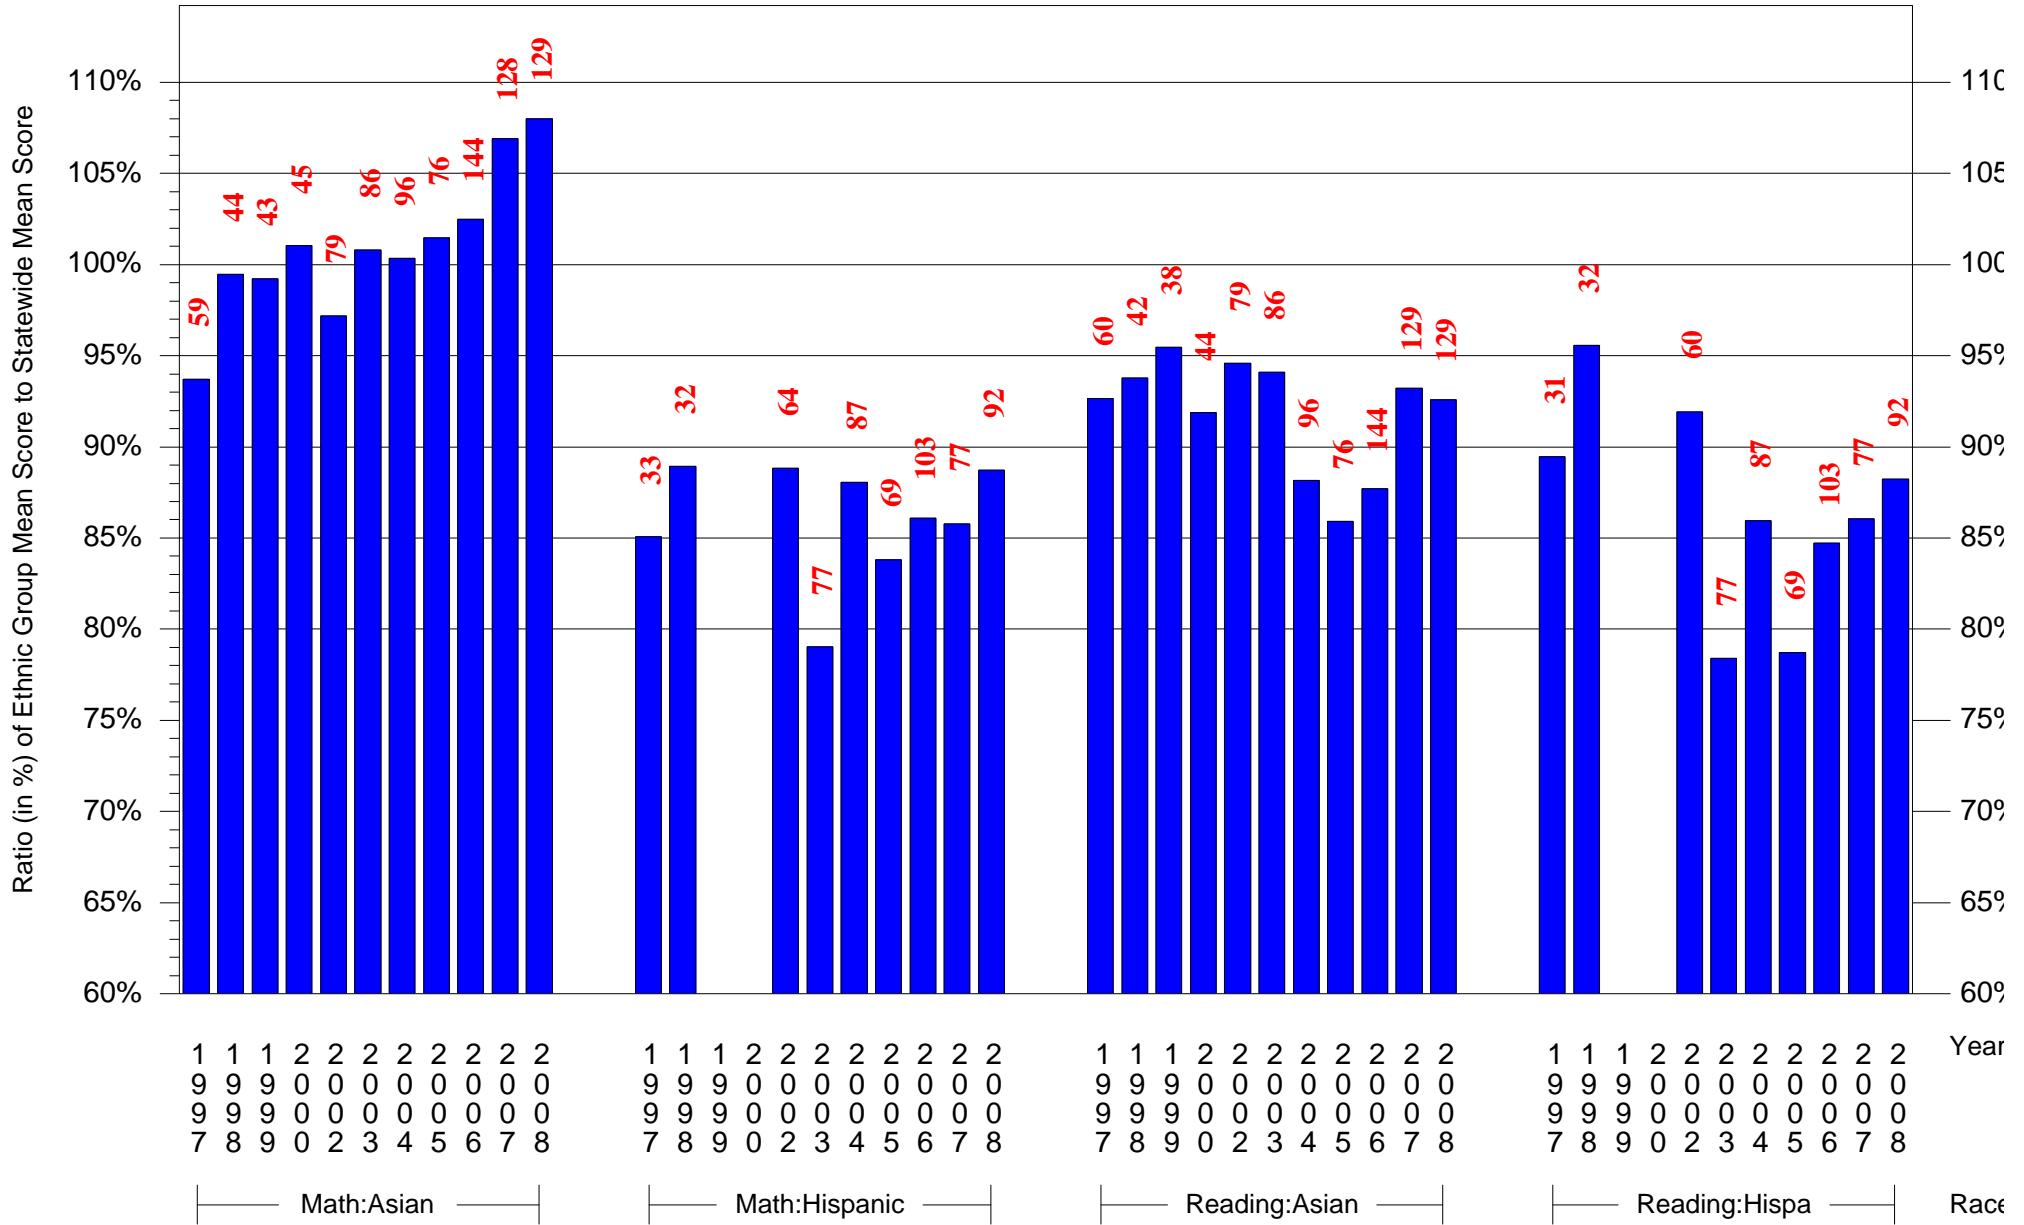

Mean Ethnic Group Building PSSA Test Score to Statewide Mean Score

Building = Northeast HS(3855) and Grade = 11 and Ethnic Group = Asian or Hispanic

(Note: Number (in red) of Test Takers is above each bar in the chart.)