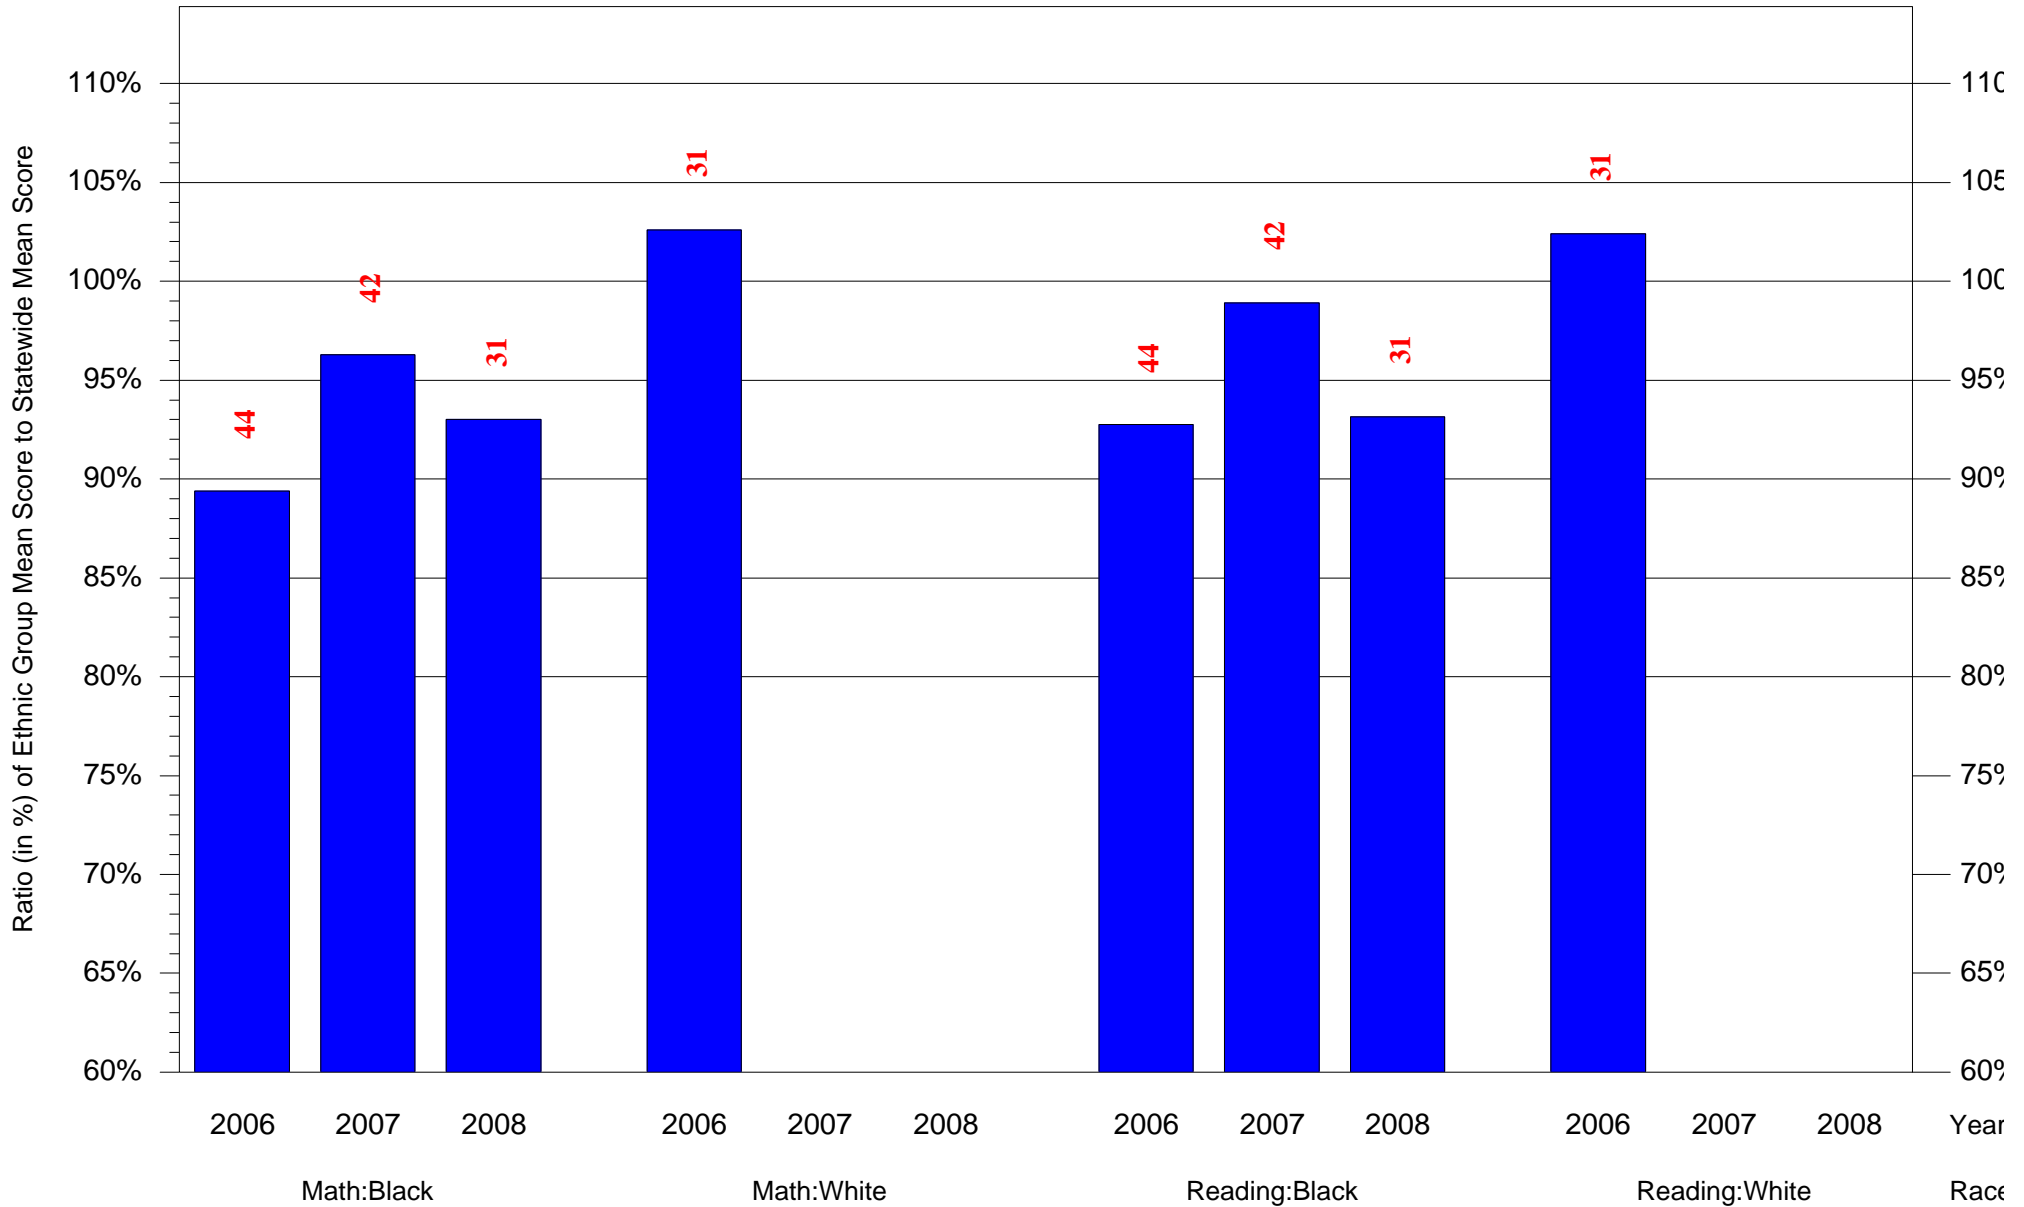

Mean Ethnic Group Building PSSA Test Score to Statewide Mean Score

Building = SolisCohen Solomon Sch(3773) and Grade = 6 and Ethnic Group = Black or White

(Note: Number (in red) of Test Takers is above each bar in the chart.)