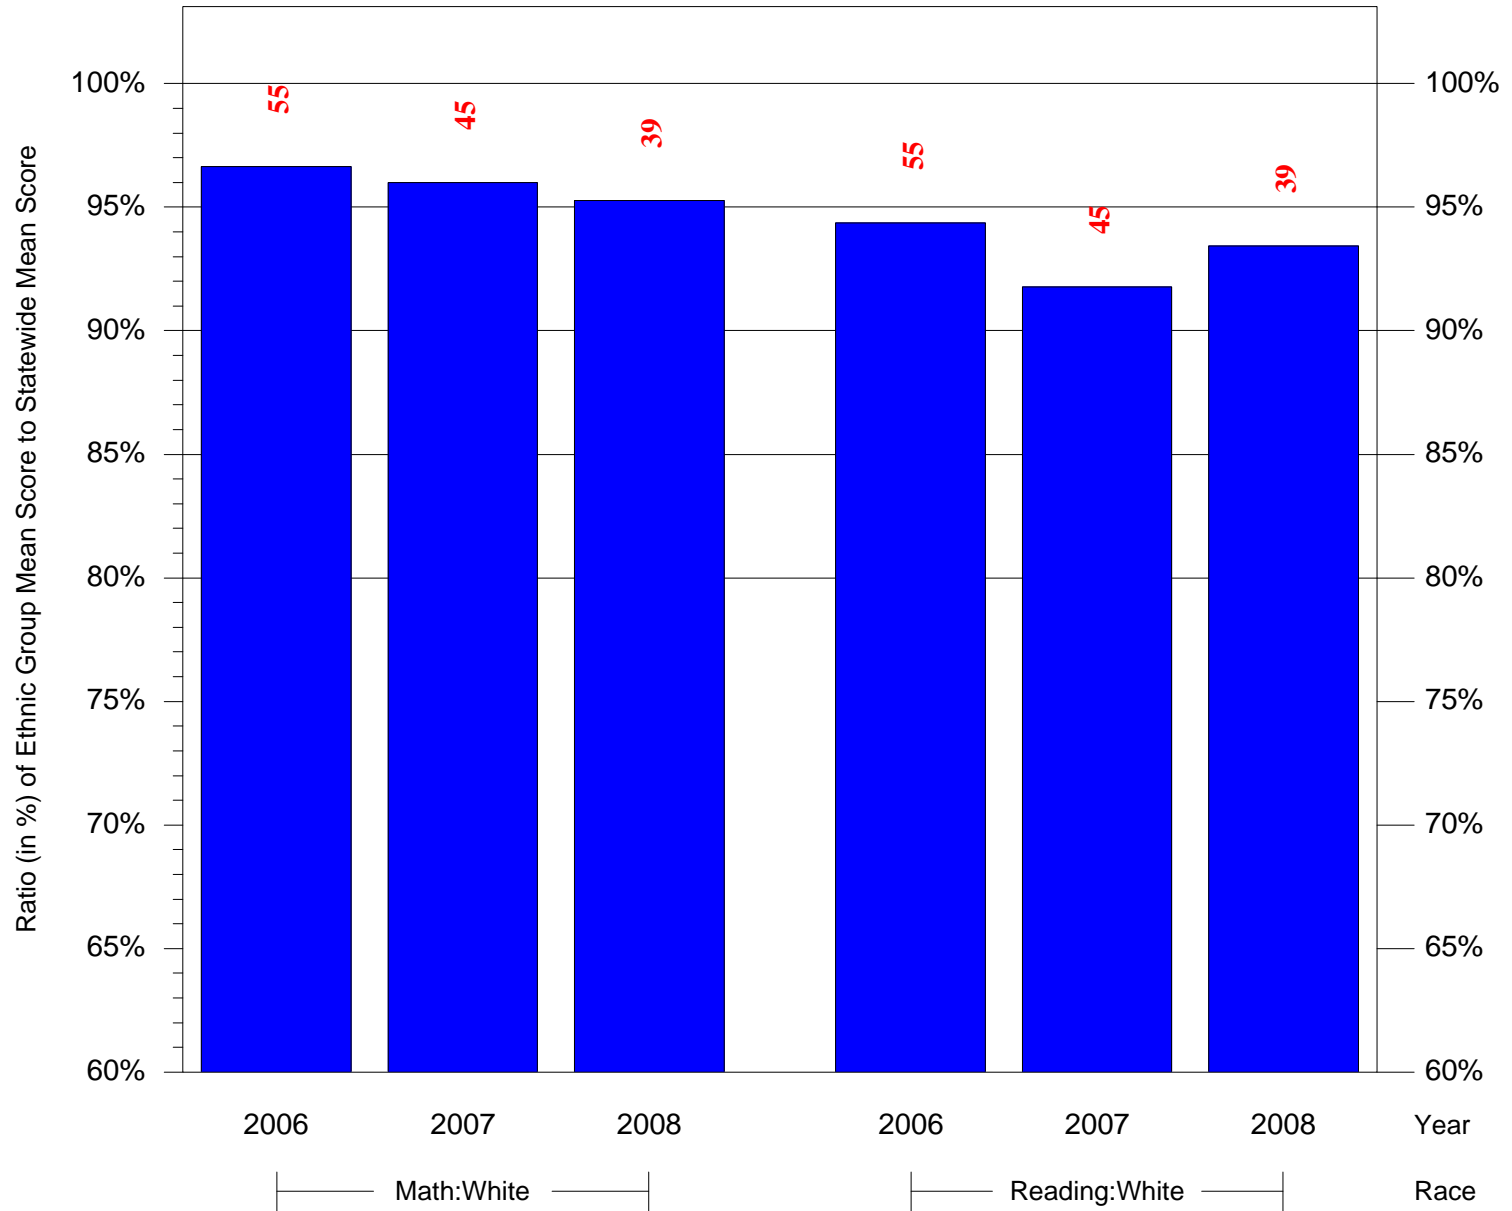

Mean Ethnic Group Building PSSA Test Score to Statewide Mean Score

Building = Disston Hamilton Sch(3763) and Grade = 4 and Ethnic Group = Black or White

(Note: Number (in red) of Test Takers is above each bar in the chart.)