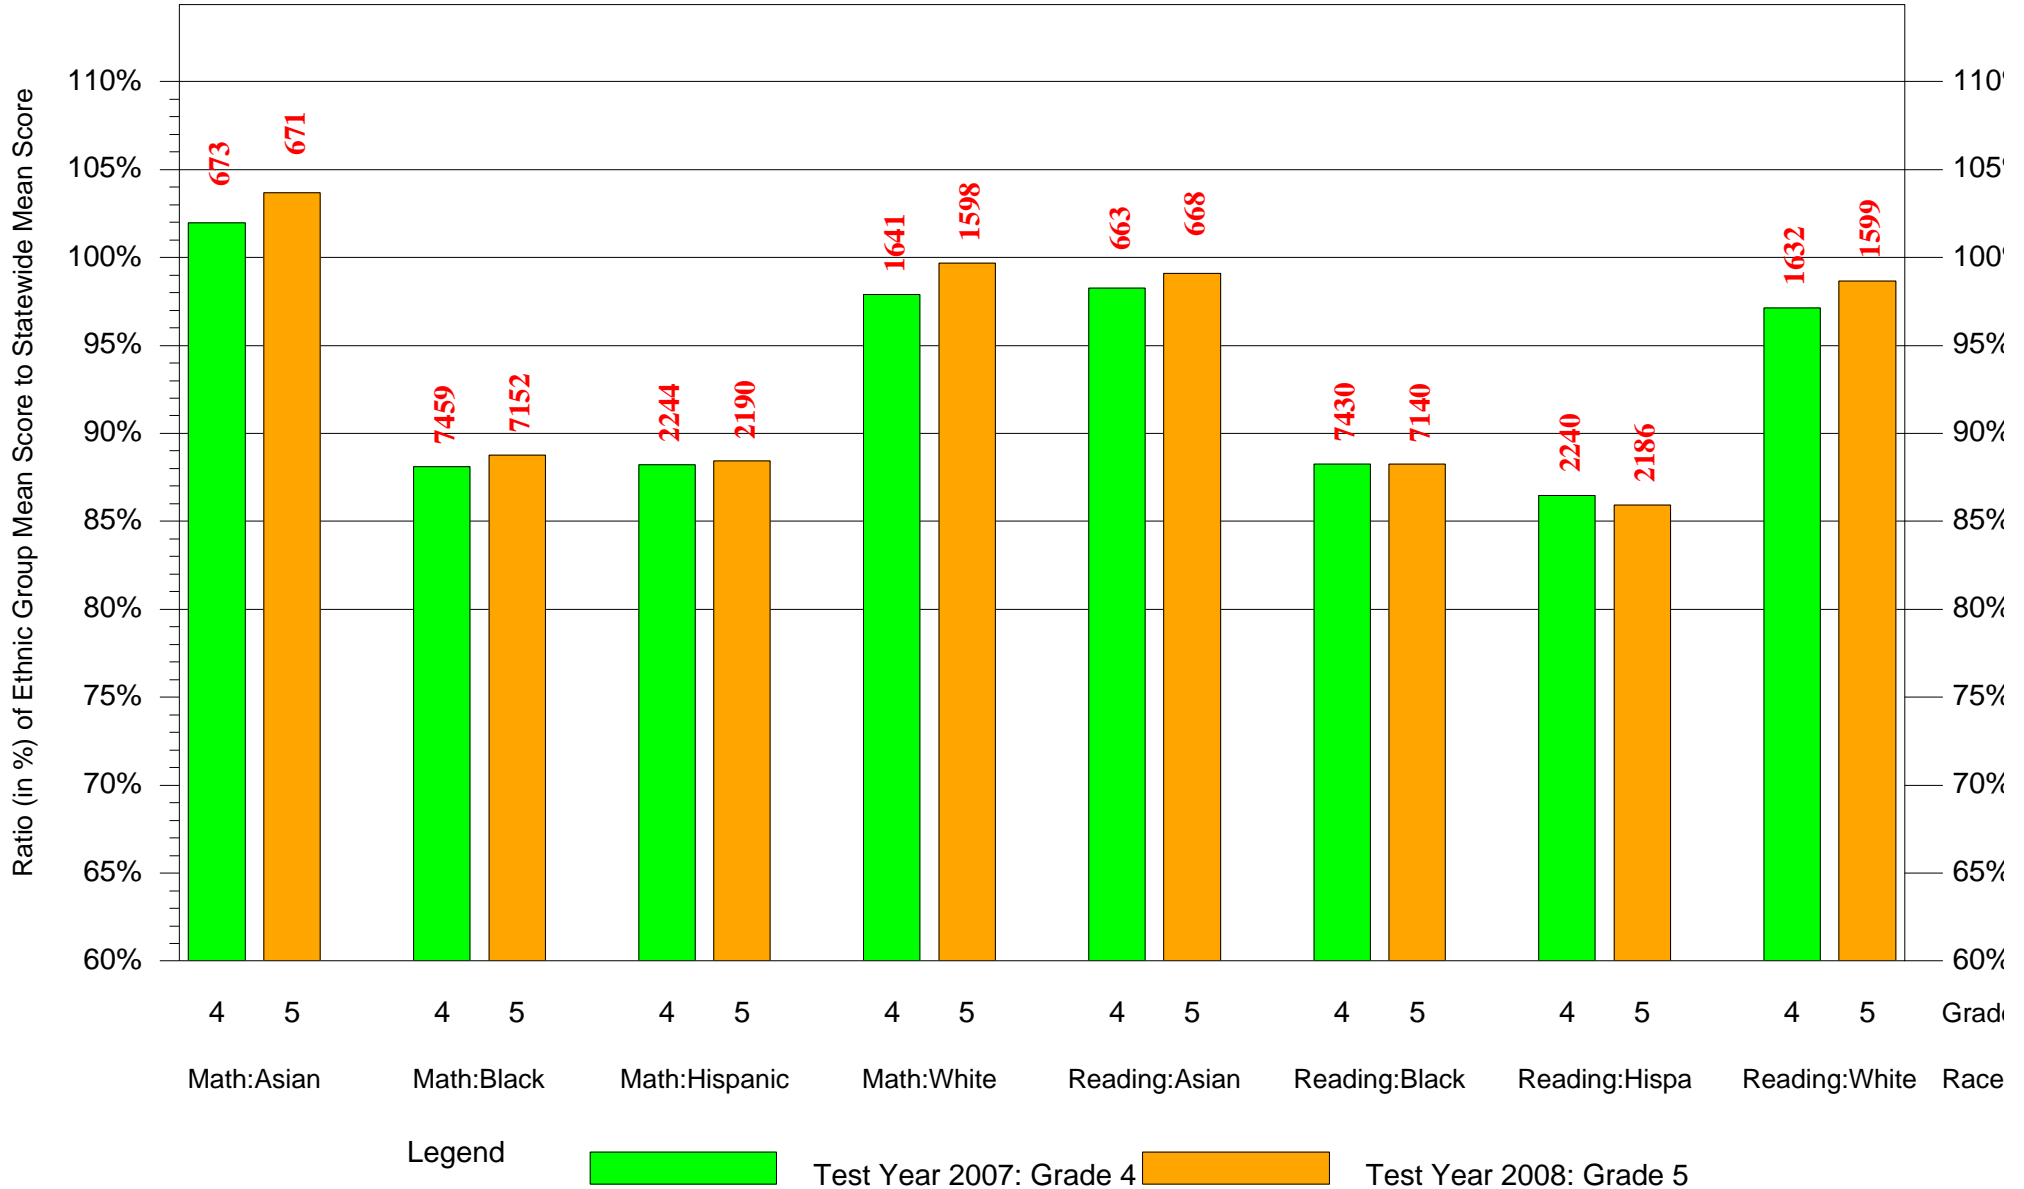

Mean Ethnic Group AUN PSSA Test Score to Statewide Mean Score

AUN = Philadelphia City SD(126515001) and Cohort = 2007 and Ethnic Group = Black or White or Asian or Hispanic

(Note: Number (in red) of Test Takers is above each bar in the chart.)