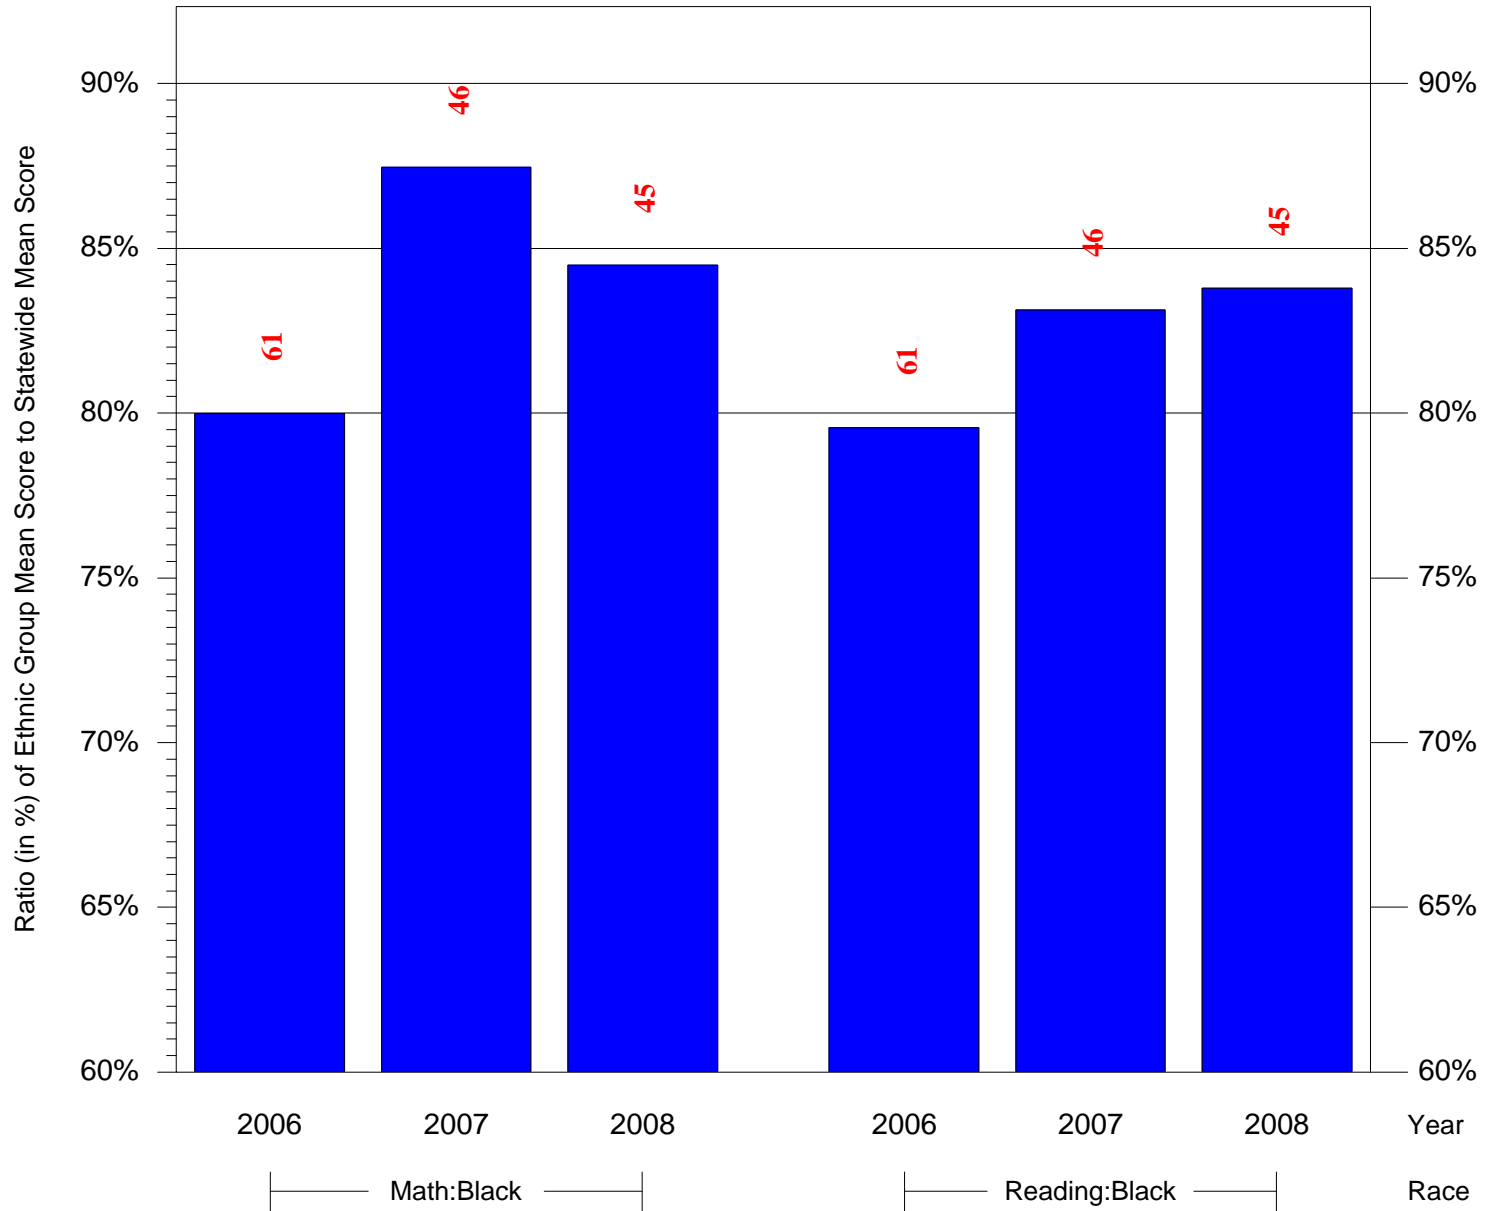

Mean Ethnic Group Building PSSA Test Score to Statewide Mean Score

Building = Fulton Robert Sch(3791) and Grade = 6 and Ethnic Group = Black or White

(Note: Number (in red) of Test Takers is above each bar in the chart.)