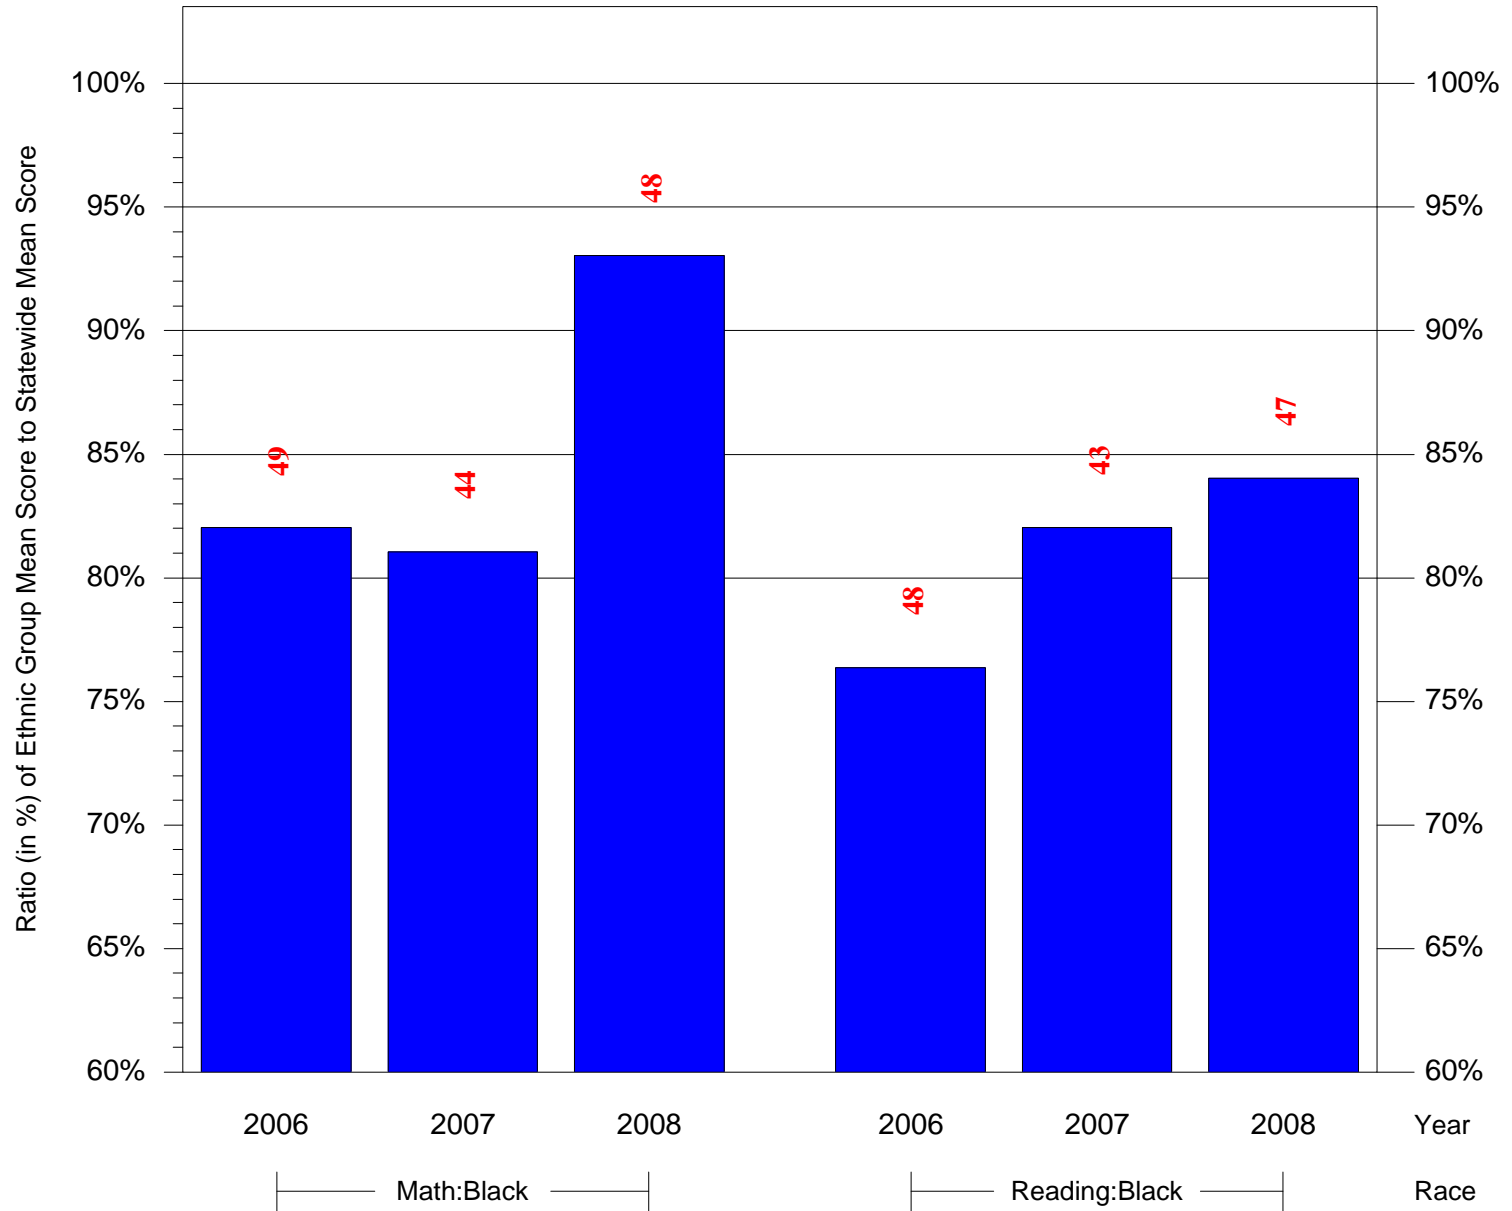

Mean Ethnic Group Building PSSA Test Score to Statewide Mean Score

Building = Duckrey Tanner Sch(5040) and Grade = 8 and Ethnic Group = Black or White

(Note: Number (in red) of Test Takers is above each bar in the chart.)