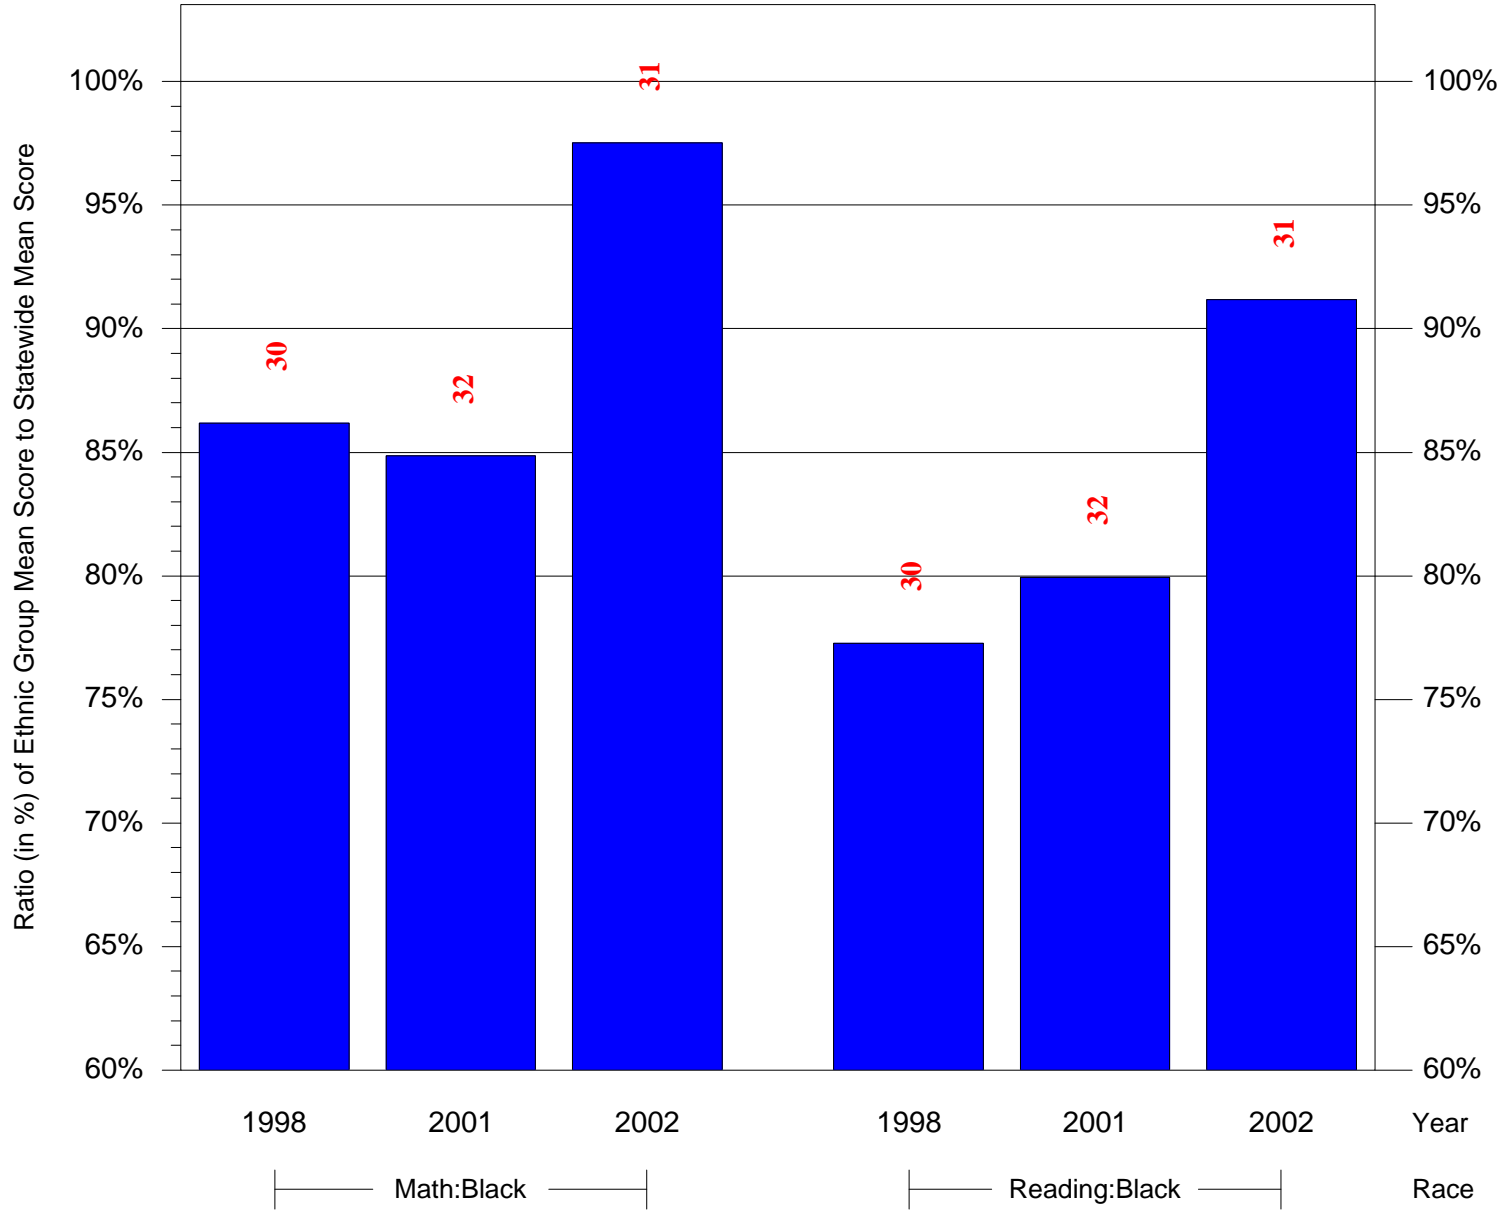

Mean Ethnic Group Building PSSA Test Score to Statewide Mean Score

Building = Welsh John Sch(3703) and Grade = 5 and Ethnic Group = Black or White

(Note: Number (in red) of Test Takers is above each bar in the chart.)