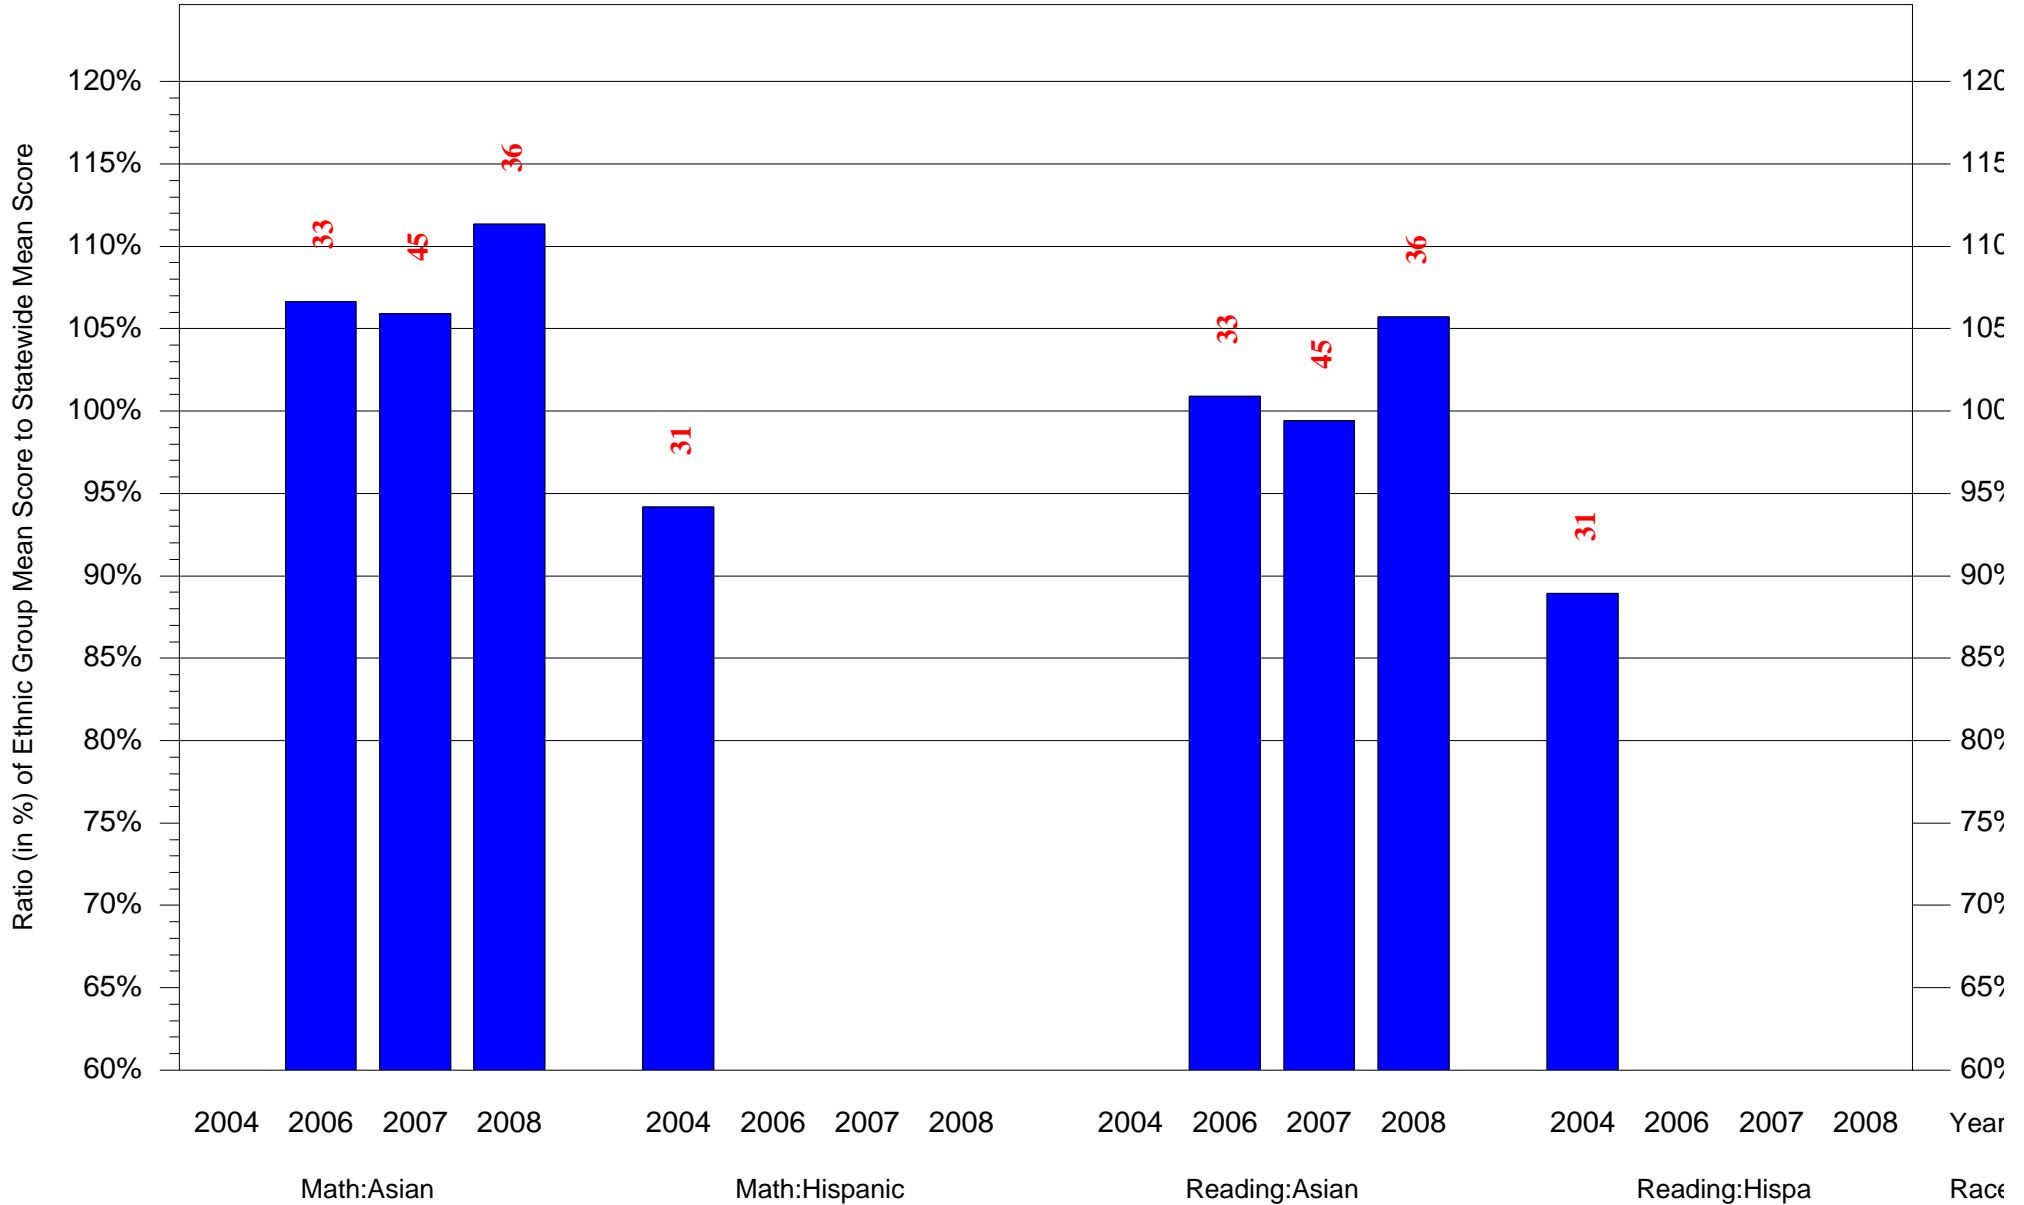

Mean Ethnic Group Building PSSA Test Score to Statewide Mean Score

Building = SolisCohen Solomon Sch(3773) and Grade = 5 and Ethnic Group = Asian or Hispanic

(Note: Number (in red) of Test Takers is above each bar in the chart.)