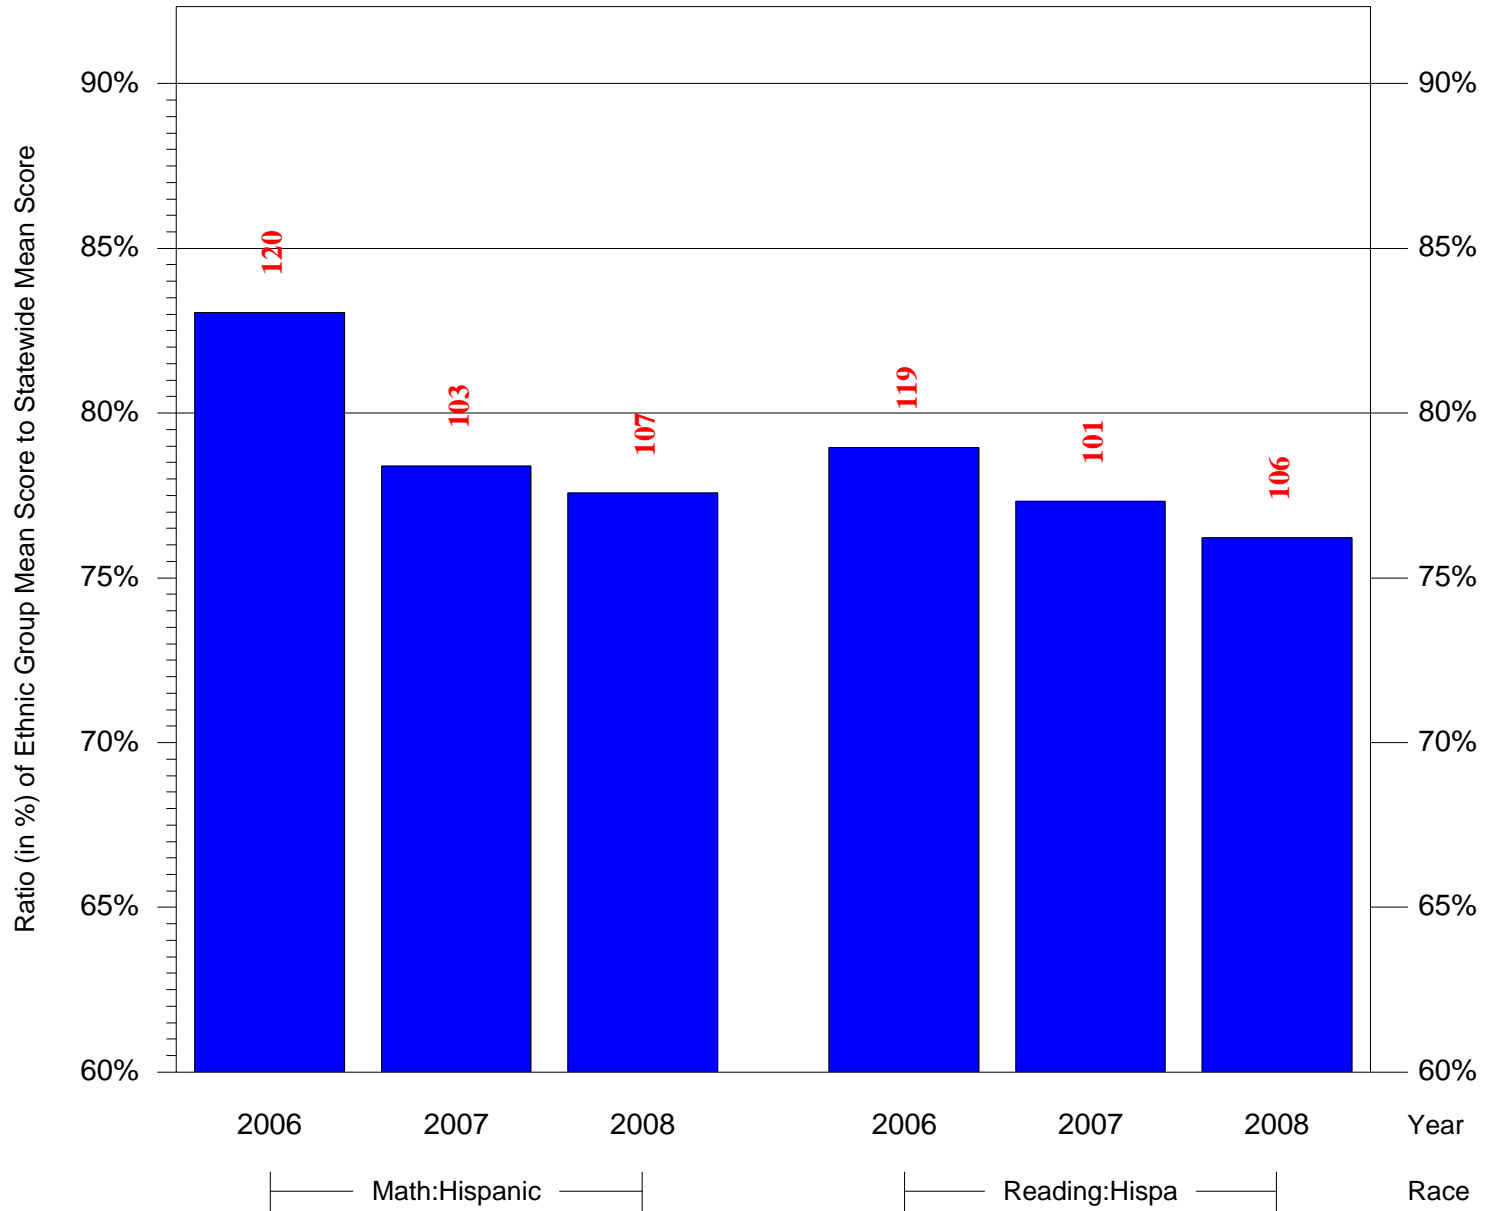

Mean Ethnic Group Building PSSA Test Score to Statewide Mean Score

Building = Stetson John B MS(7248) and Grade = 6 and Ethnic Group = Asian or Hispanic

(Note: Number (in red) of Test Takers is above each bar in the chart.)