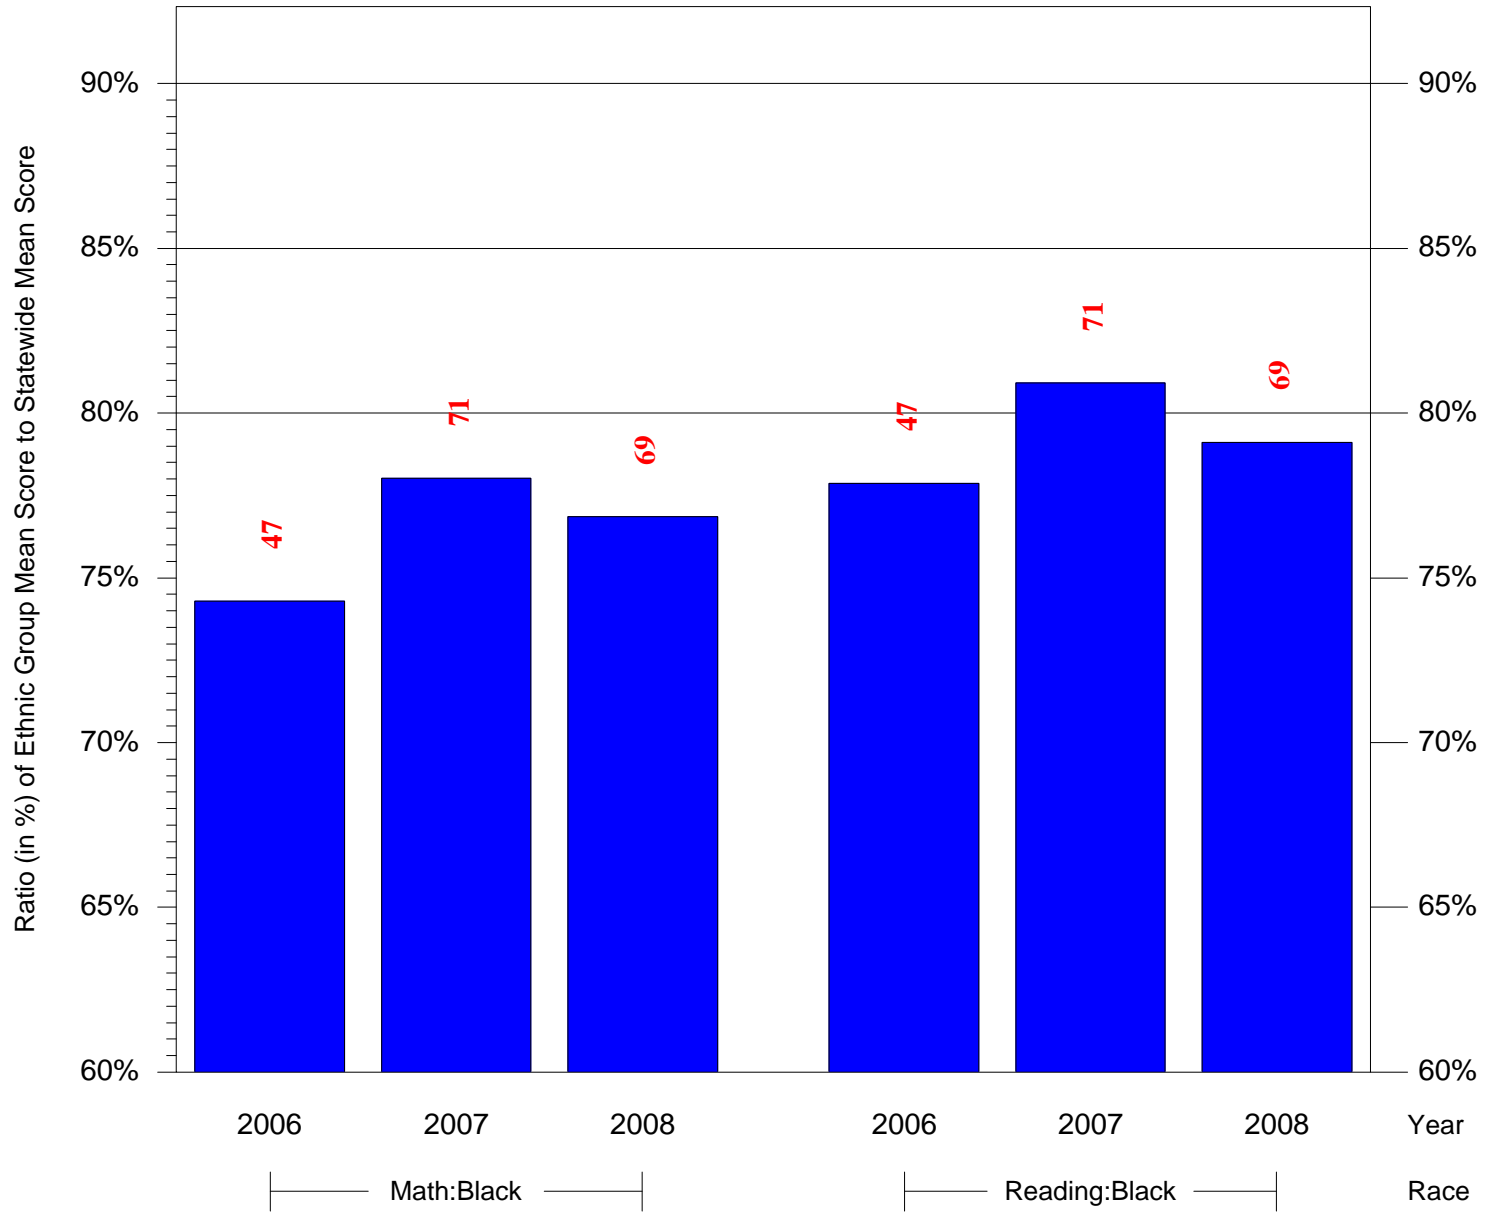

Mean Ethnic Group Building PSSA Test Score to Statewide Mean Score

Building = Rhodes E Washington MS(6522) and Grade = 11 and Ethnic Group = Black or White

(Note: Number (in red) of Test Takers is above each bar in the chart.)