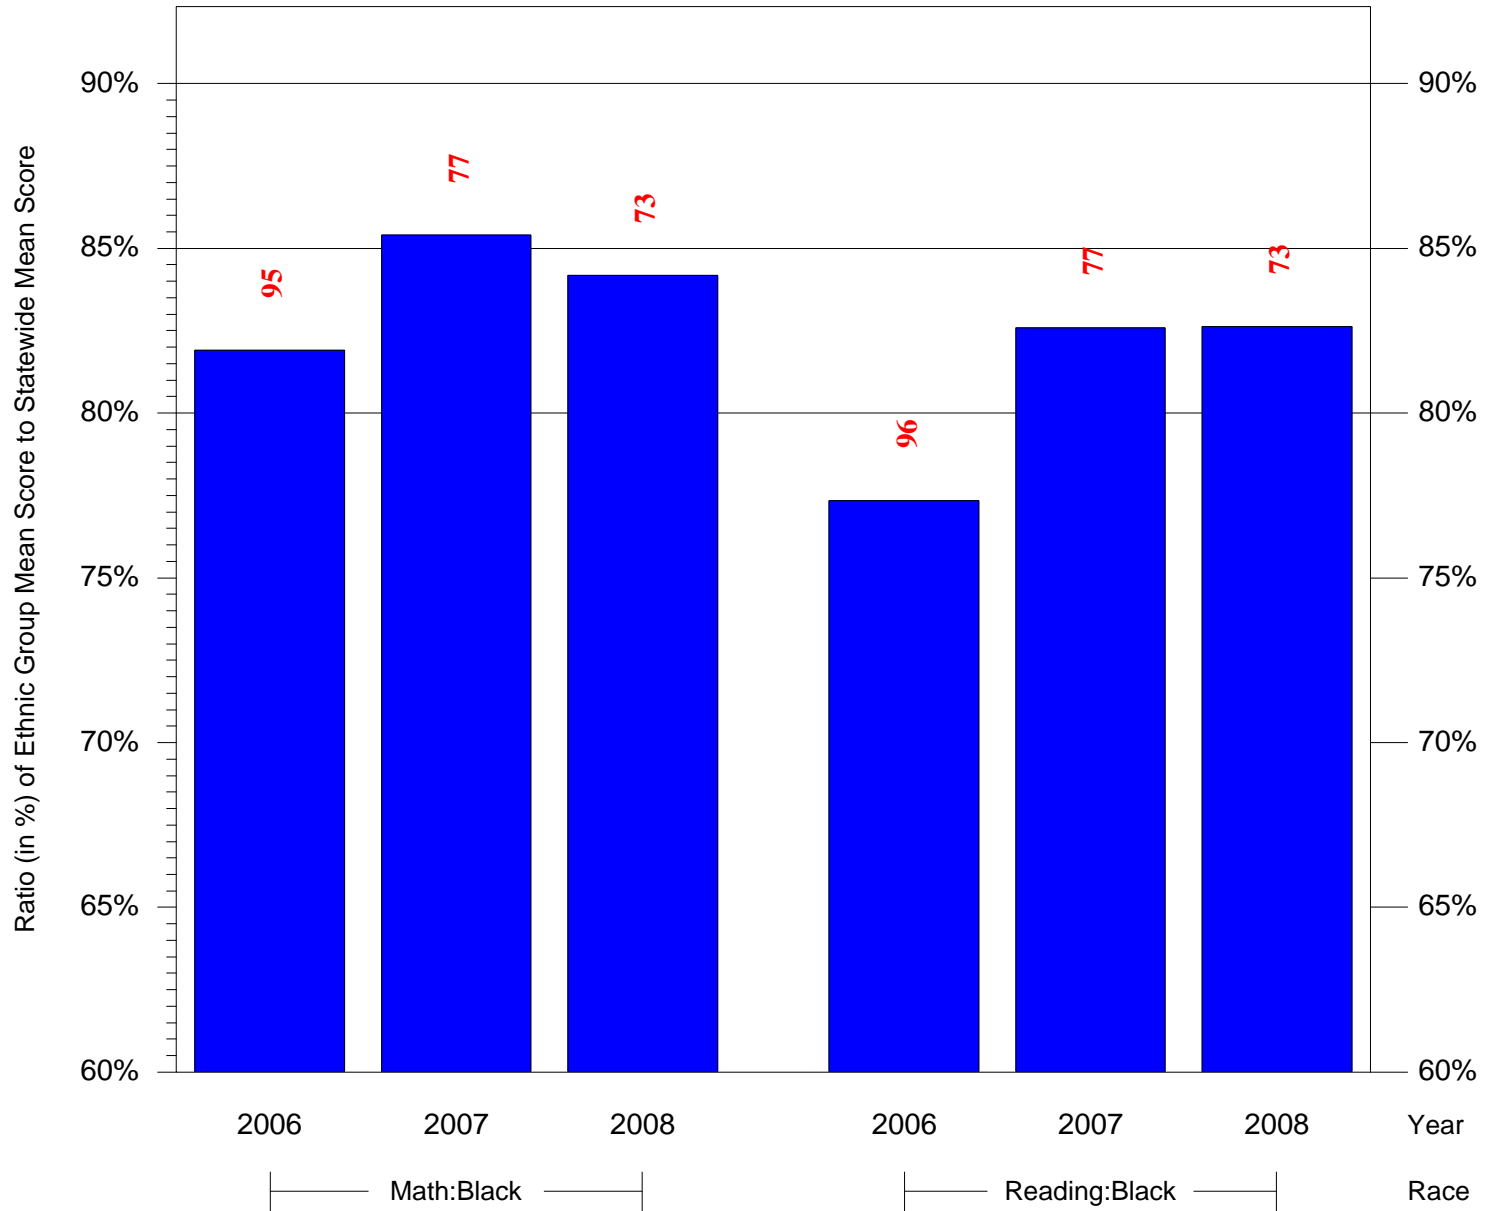

Mean Ethnic Group Building PSSA Test Score to Statewide Mean Score

Building = Bryant William C Sch(3601) and Grade = 8 and Ethnic Group = Black or White

(Note: Number (in red) of Test Takers is above each bar in the chart.)