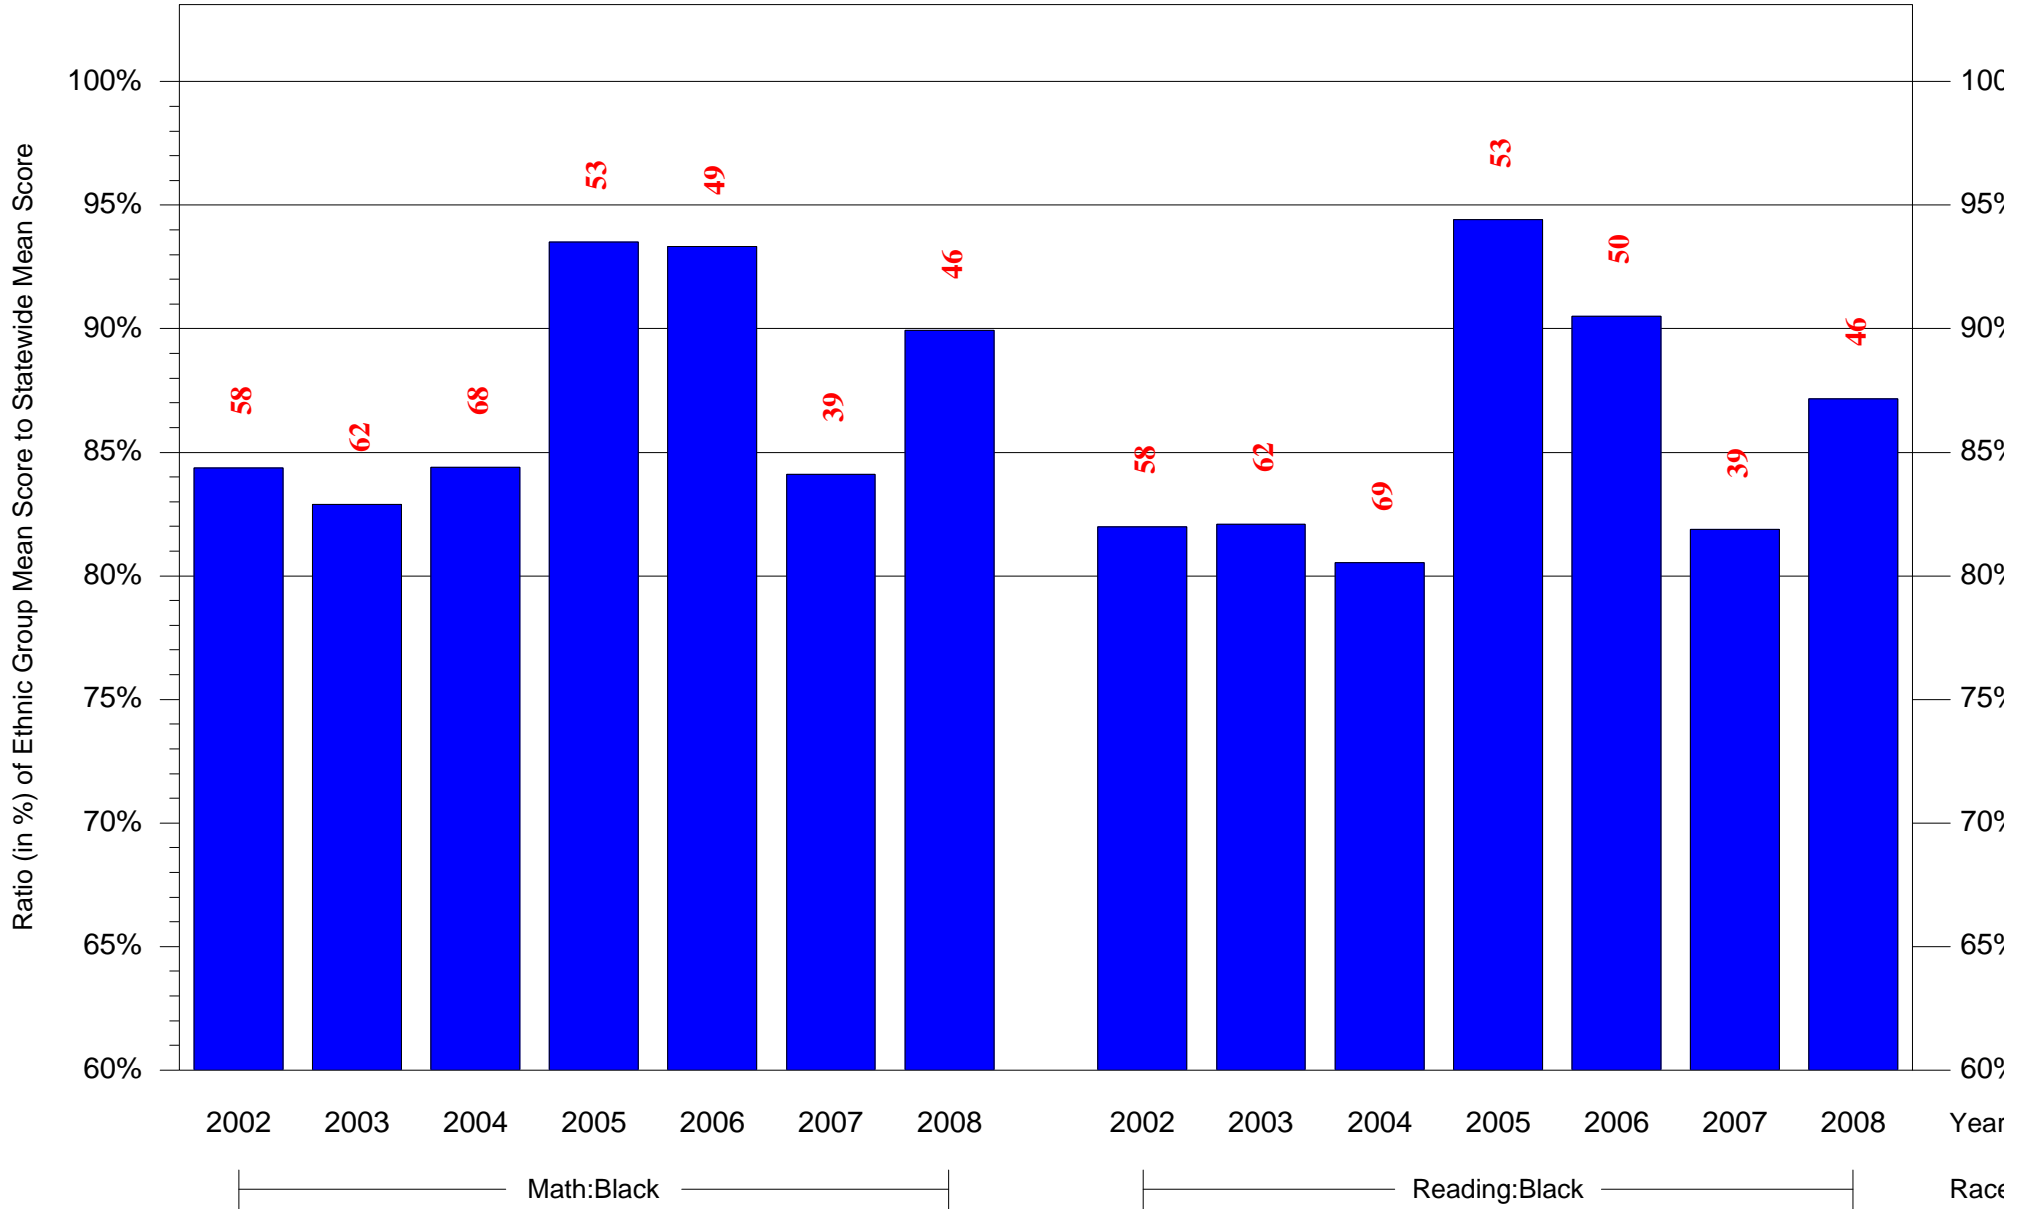

Mean Ethnic Group Building PSSA Test Score to Statewide Mean Score

Building = Smith Walter G Sch(3634) and Grade = 5 and Ethnic Group = Black or White

(Note: Number (in red) of Test Takers is above each bar in the chart.)