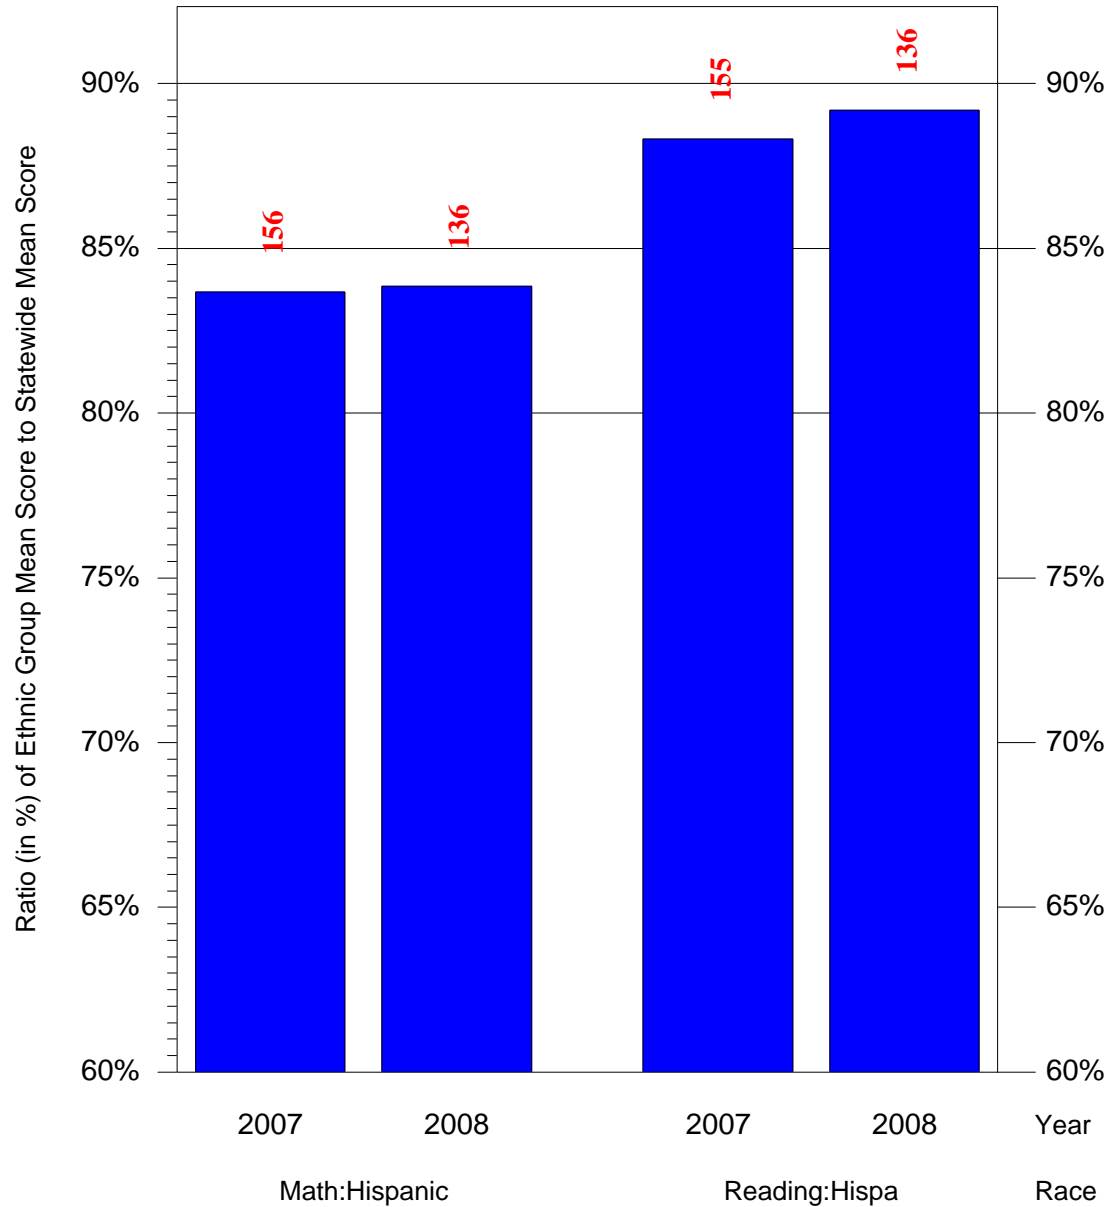

Mean Ethnic Group Building PSSA Test Score to Statewide Mean Score

Building = Feltonville Intermediate School(3751) and Grade = 3 and Ethnic Group = Asian or Hispanic

(Note: Number (in red) of Test Takers is above each bar in the chart.)