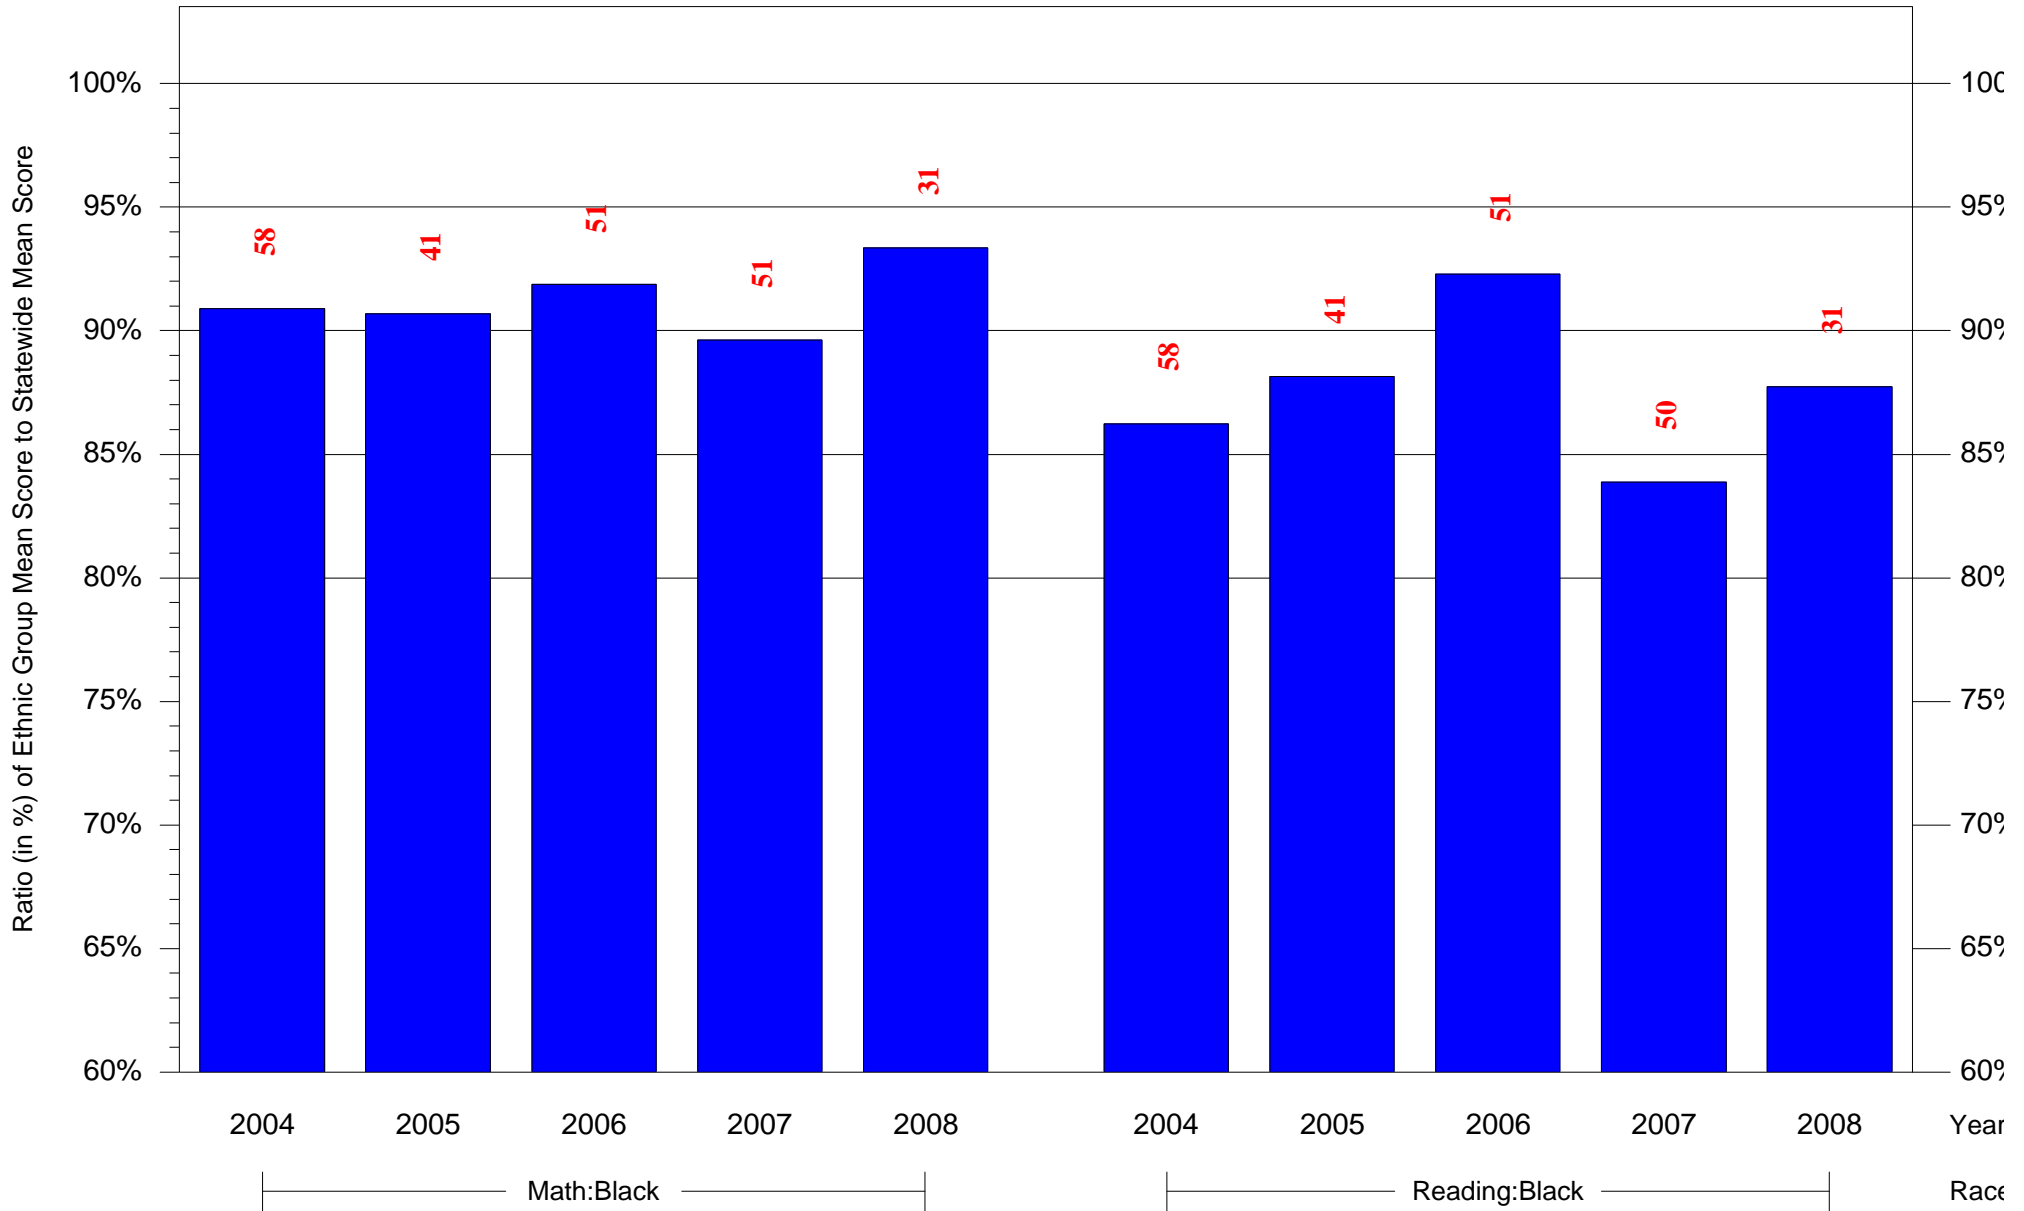

Mean Ethnic Group Building PSSA Test Score to Statewide Mean Score
Building = Hill Leslie P Sch(3806) and Grade = 8 and Ethnic Group = Black or White
(Note: Number (in red) of Test Takers is above each bar in the chart.)