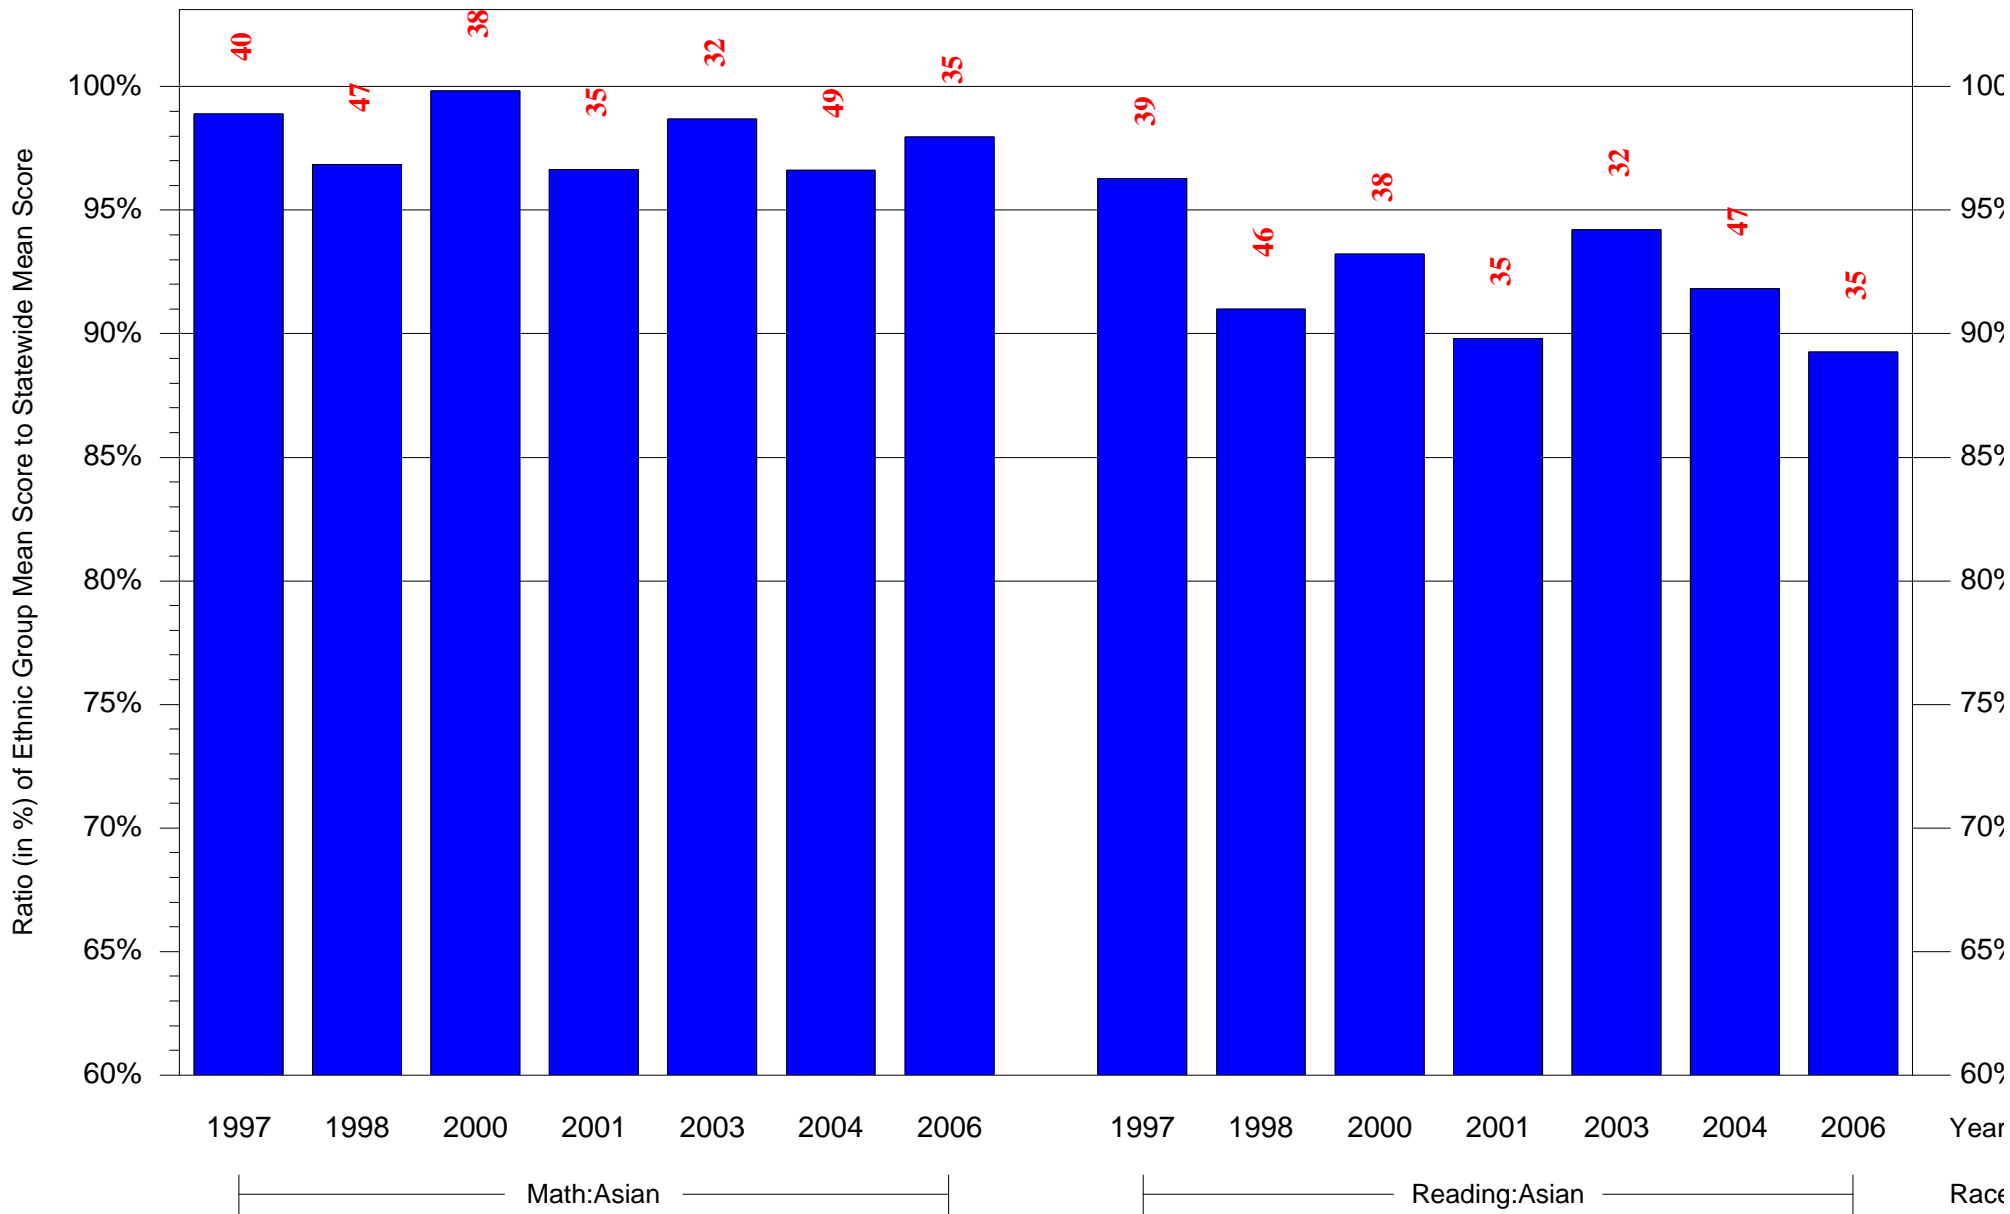

Mean Ethnic Group Building PSSA Test Score to Statewide Mean Score

Building = Kirkbride Eliza B Sch(3647) and Grade = 8 and Ethnic Group = Asian or Hispanic

(Note: Number (in red) of Test Takers is above each bar in the chart.)