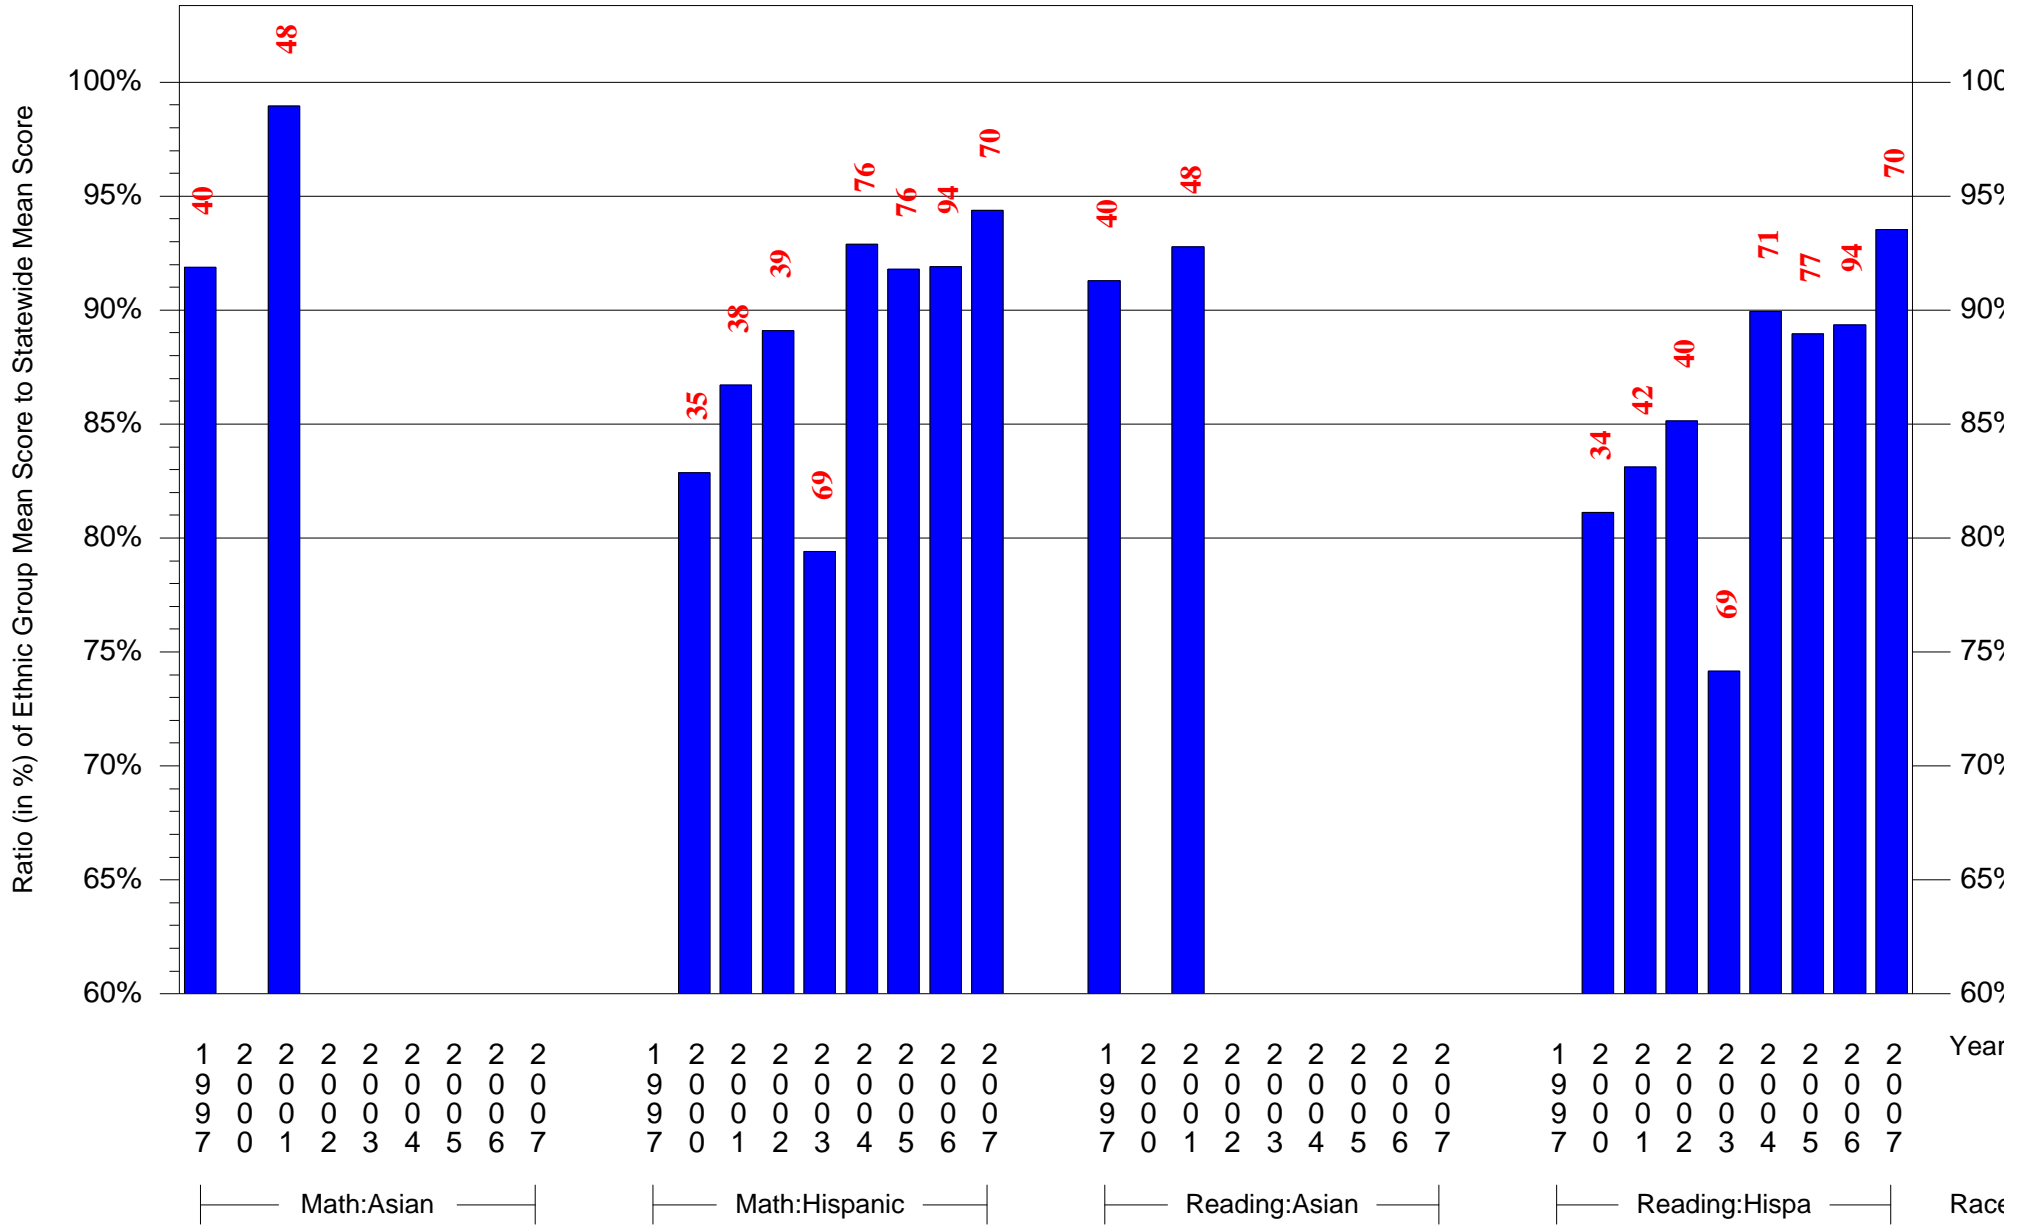

Mean Ethnic Group Building PSSA Test Score to Statewide Mean Score

Building = Rush Benjamin MS(5042) and Grade = 8 and Ethnic Group = Asian or Hispanic

(Note: Number (in red) of Test Takers is above each bar in the chart.)