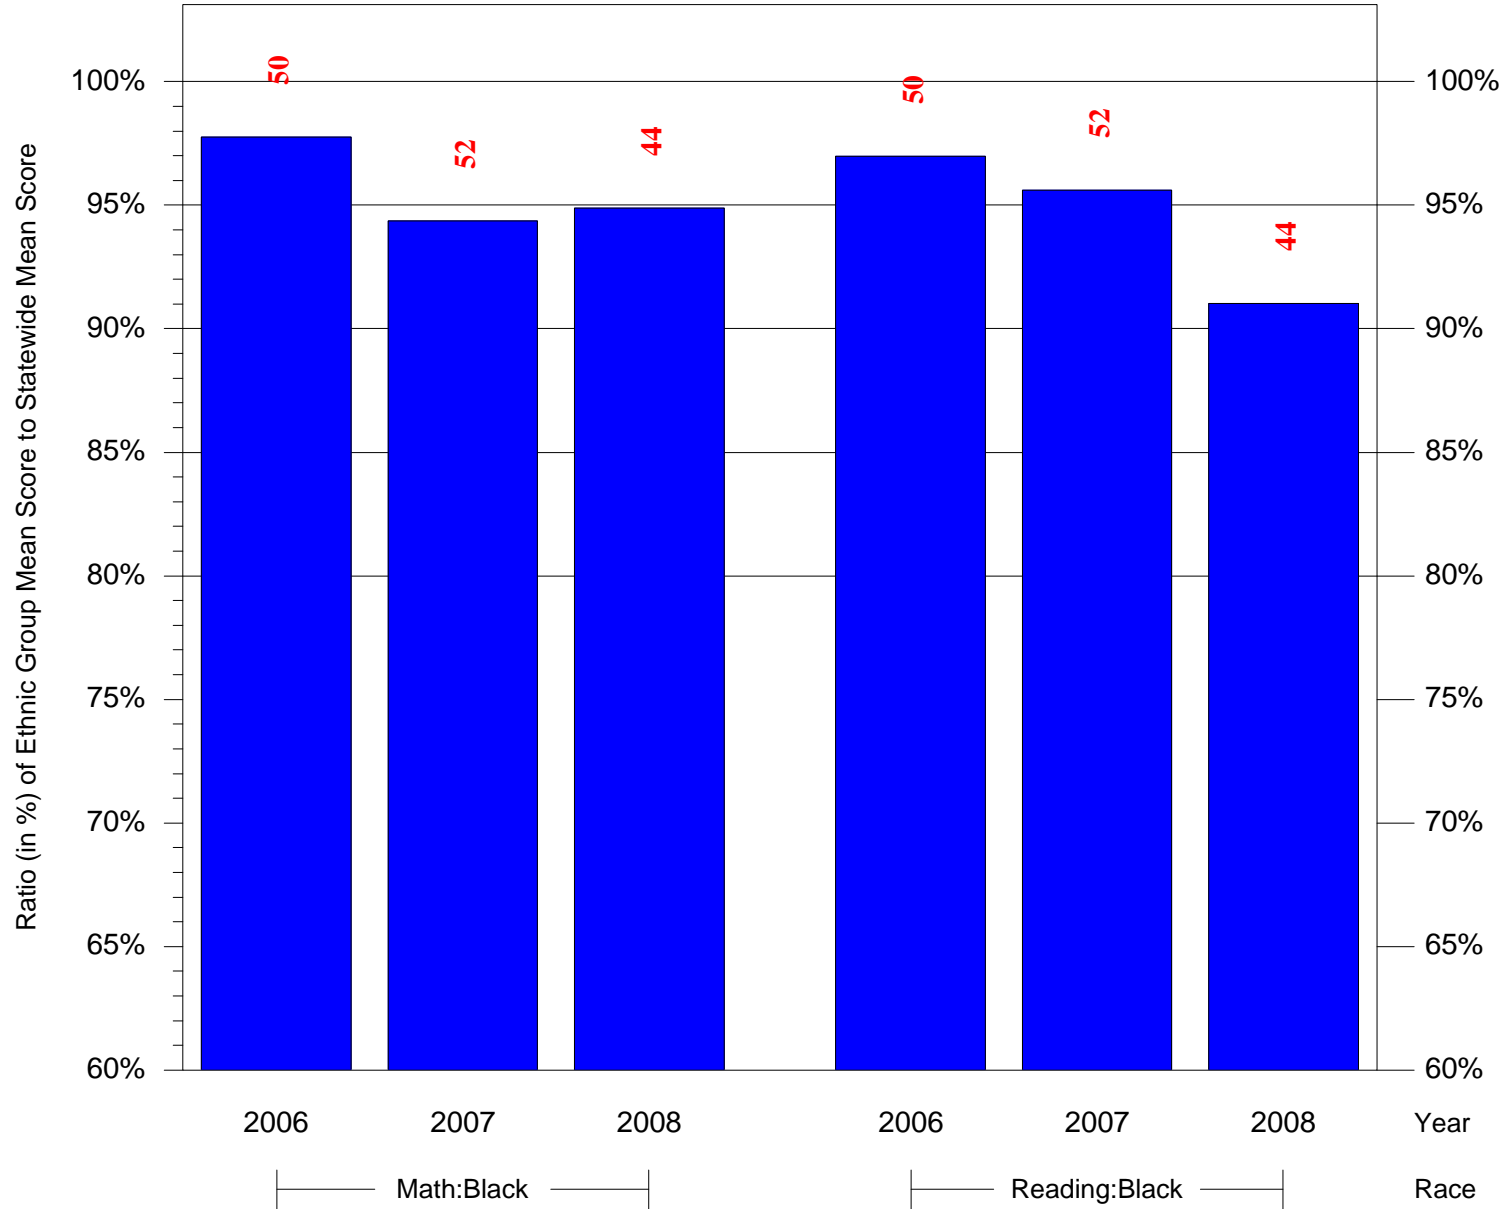

Mean Ethnic Group Building PSSA Test Score to Statewide Mean Score

Building = Fittler Academics Plus(6913) and Grade = 6 and Ethnic Group = Black or White

(Note: Number (in red) of Test Takers is above each bar in the chart.)