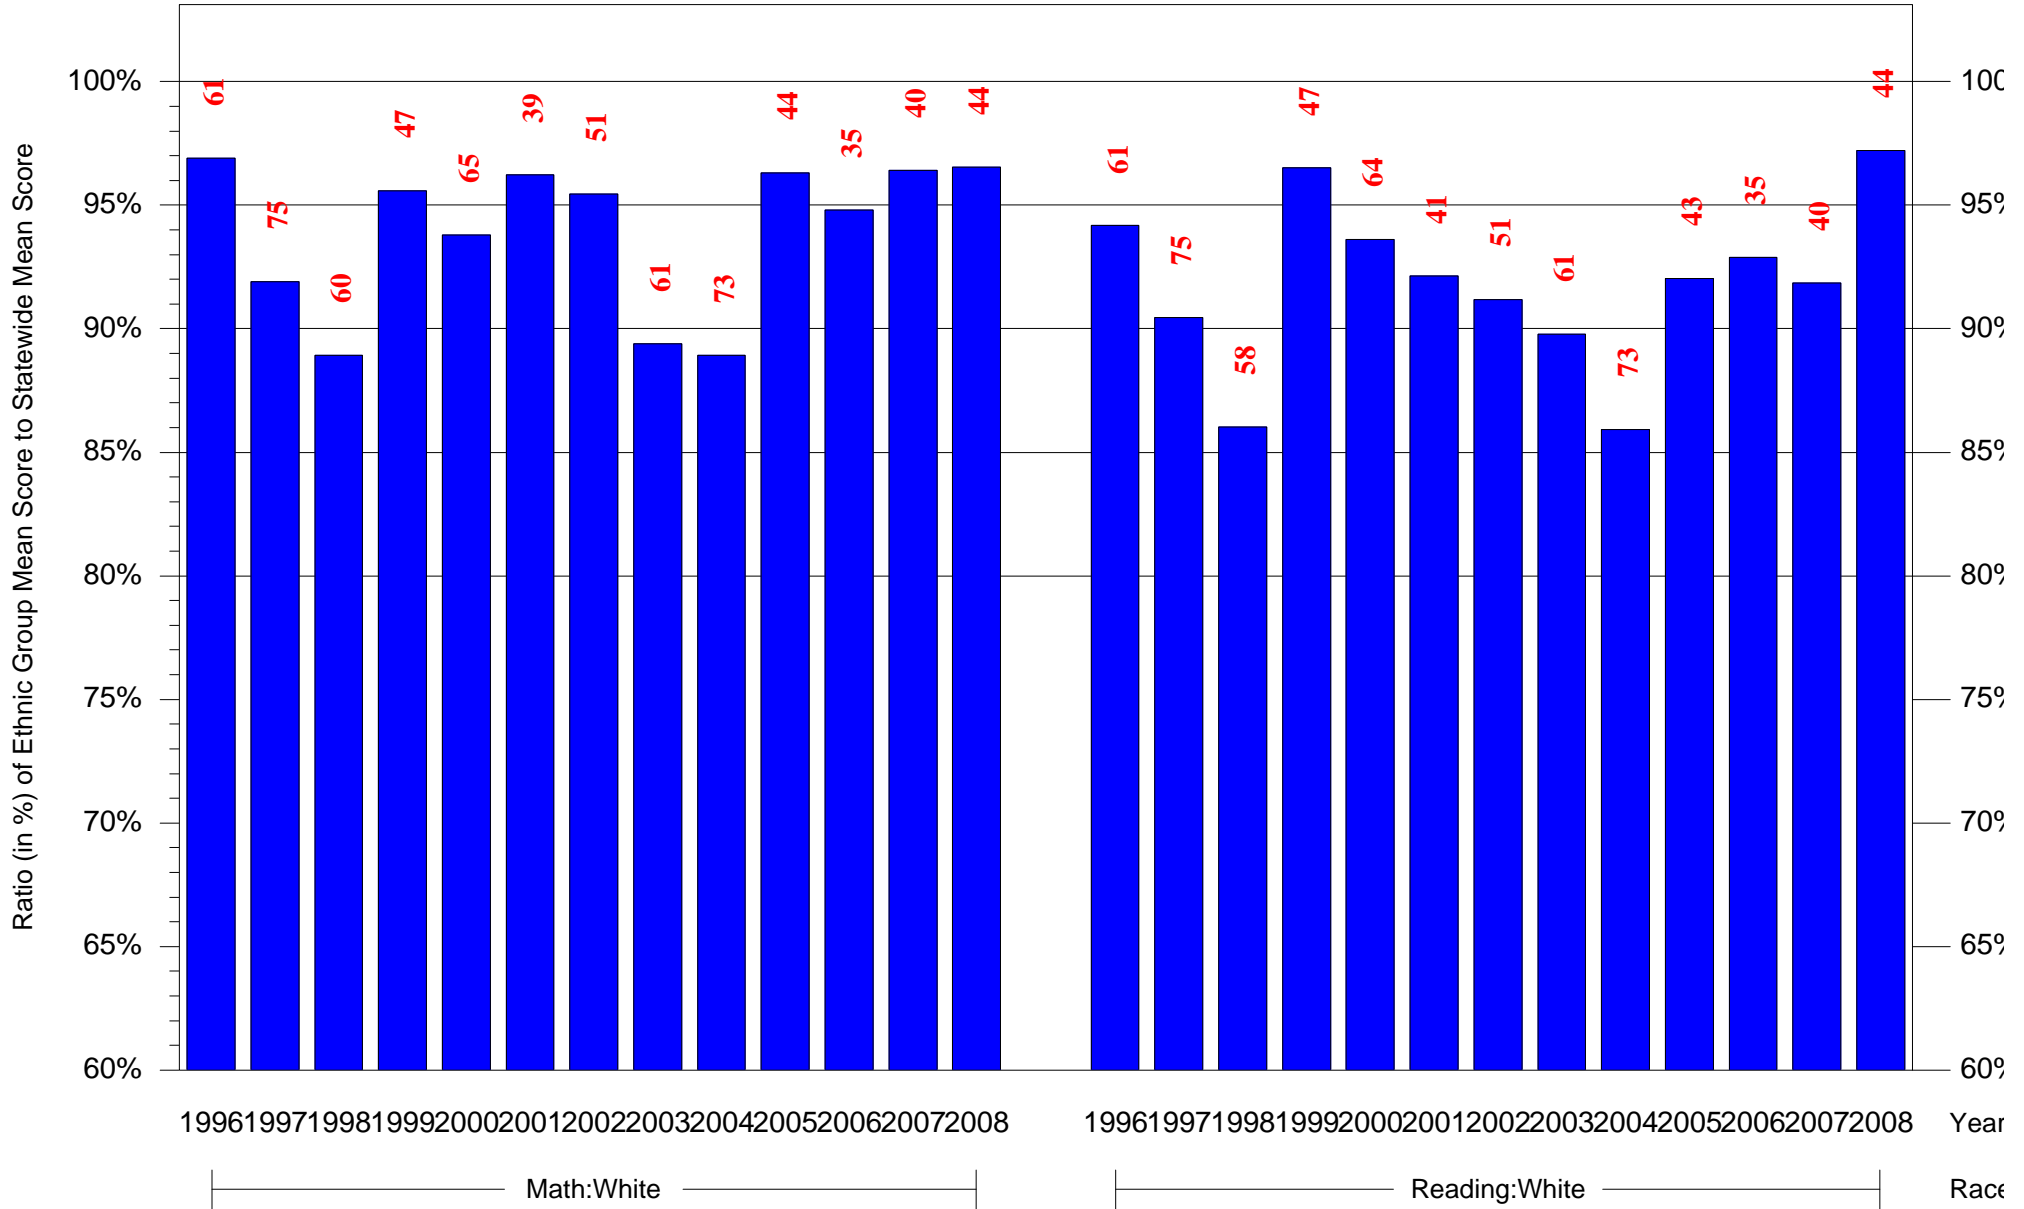

Mean Ethnic Group Building PSSA Test Score to Statewide Mean Score

Building = Hackett Horatio B Sch(5120) and Grade = 5 and Ethnic Group = Black or White

(Note: Number (in red) of Test Takers is above each bar in the chart.)