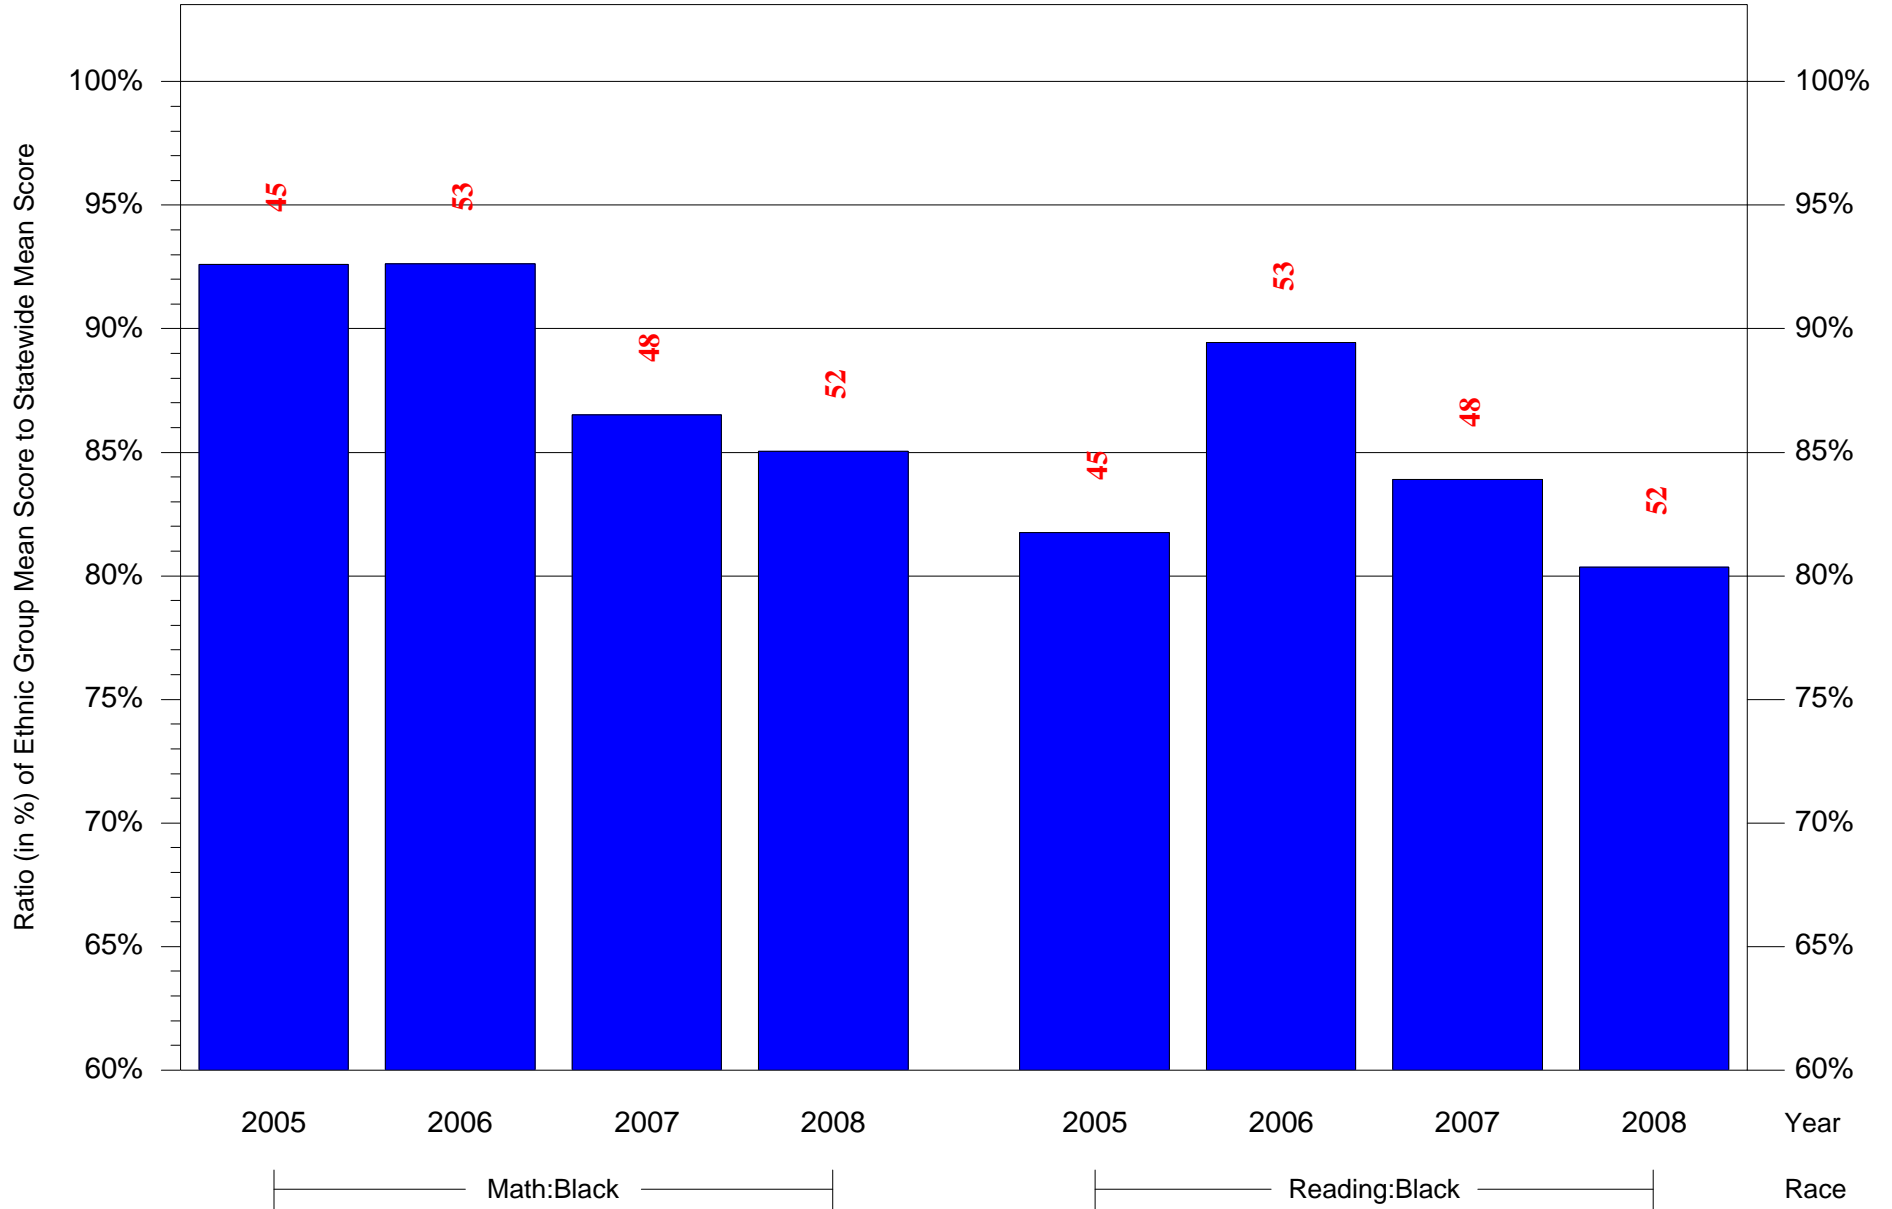

Mean Ethnic Group Building PSSA Test Score to Statewide Mean Score

Building = Meehan Austin MS(6768) and Grade = 6 and Ethnic Group = Black or White

(Note: Number (in red) of Test Takers is above each bar in the chart.)