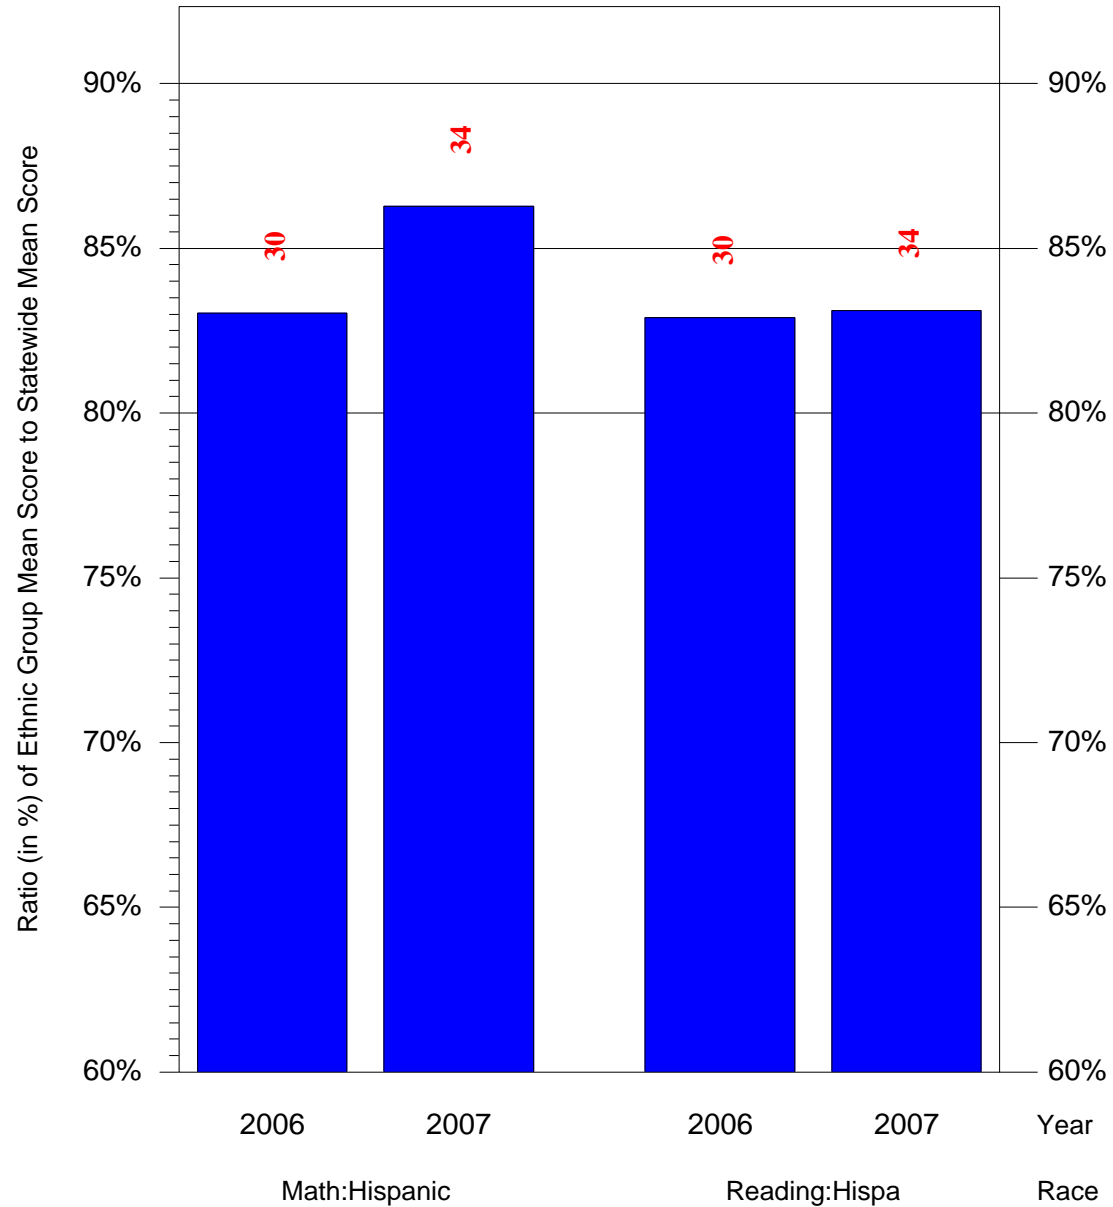

Mean Ethnic Group Building PSSA Test Score to Statewide Mean Score

Building = Swenson Arts Technology HS(7072) and Grade = 11 and Ethnic Group = Asian or Hispanic

(Note: Number (in red) of Test Takers is above each bar in the chart.)