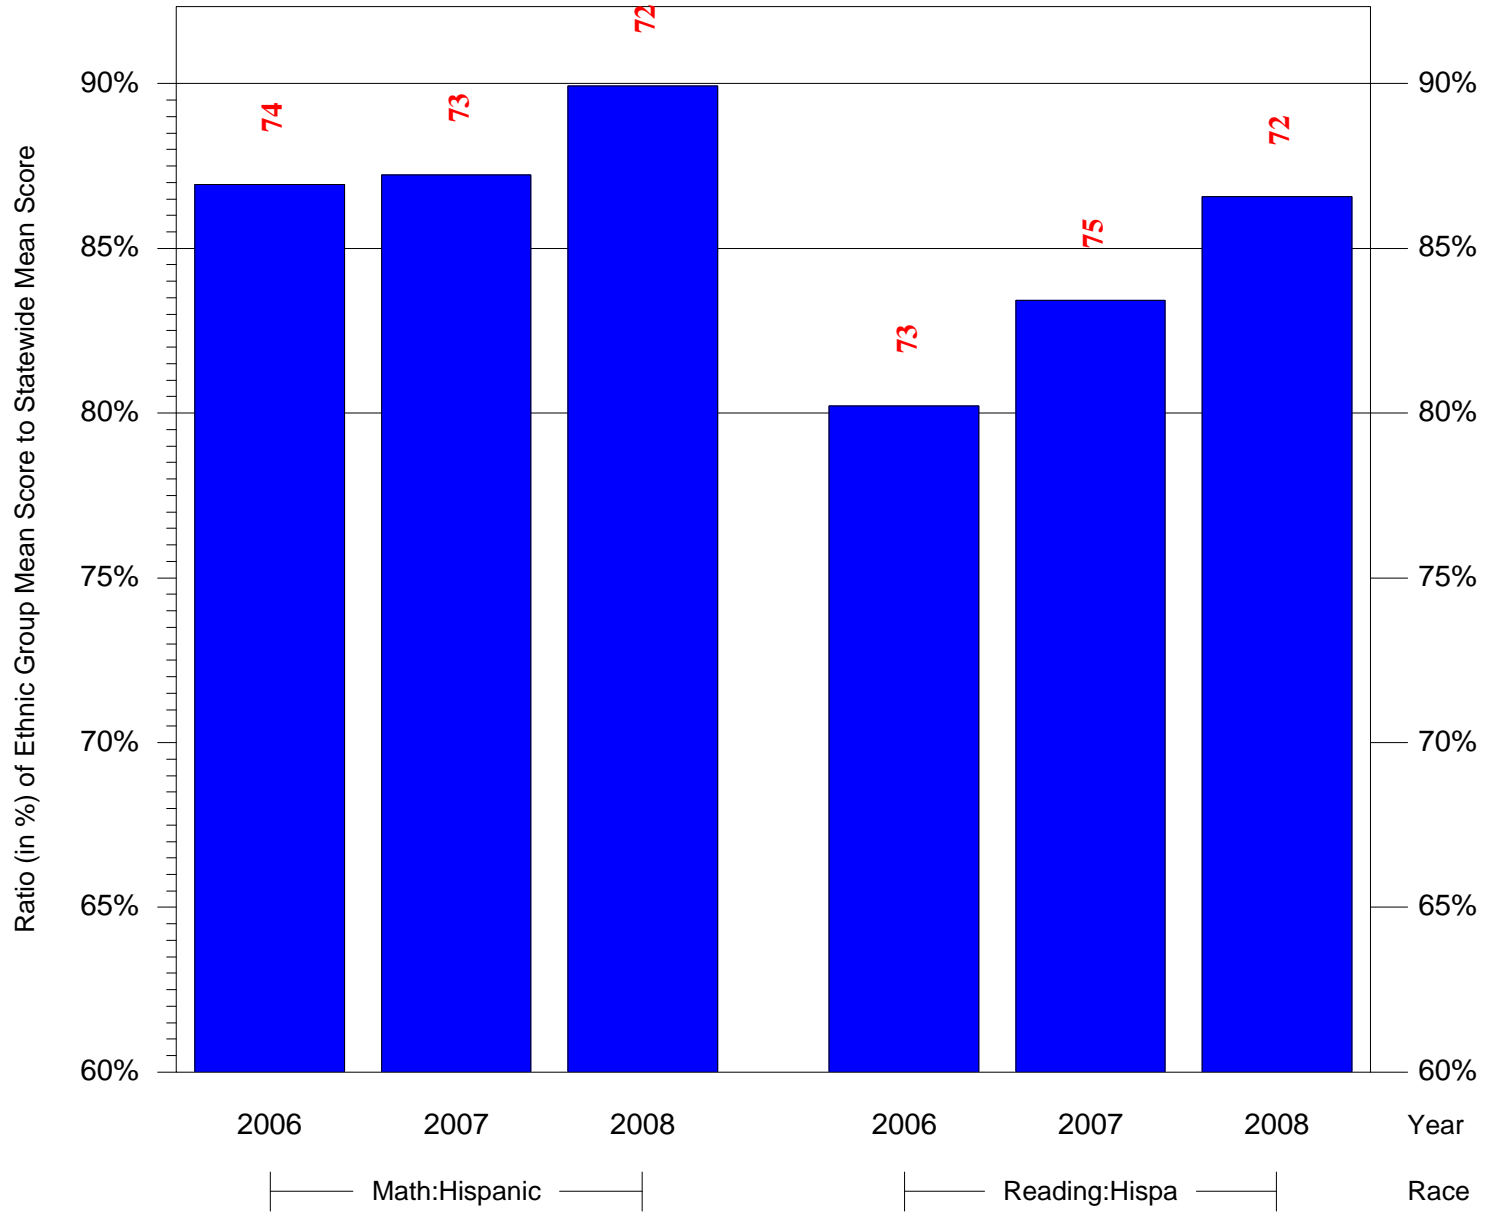

Mean Ethnic Group Building PSSA Test Score to Statewide Mean Score

Building = MunozMarin Luis(7522) and Grade = 7 and Ethnic Group = Asian or Hispanic

(Note: Number (in red) of Test Takers is above each bar in the chart.)