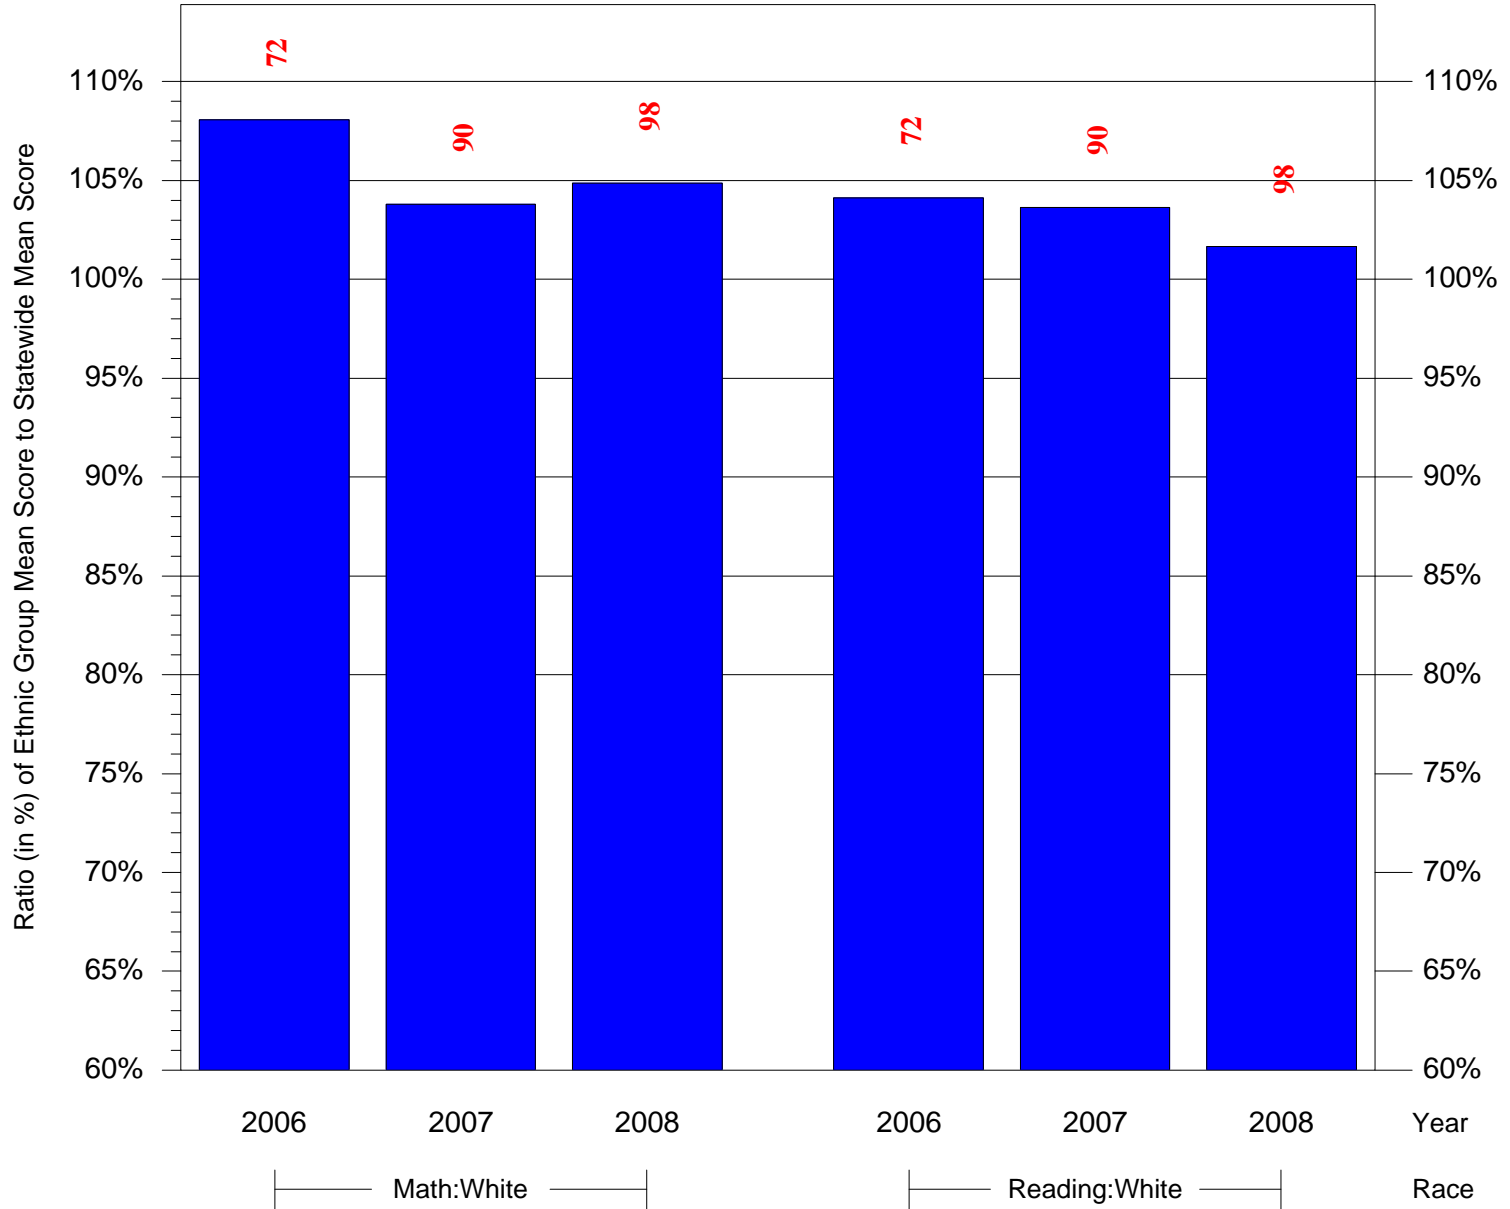

Mean Ethnic Group Building PSSA Test Score to Statewide Mean Score

Building = Frank Anne Sch(3803) and Grade = 4 and Ethnic Group = Black or White

(Note: Number (in red) of Test Takers is above each bar in the chart.)