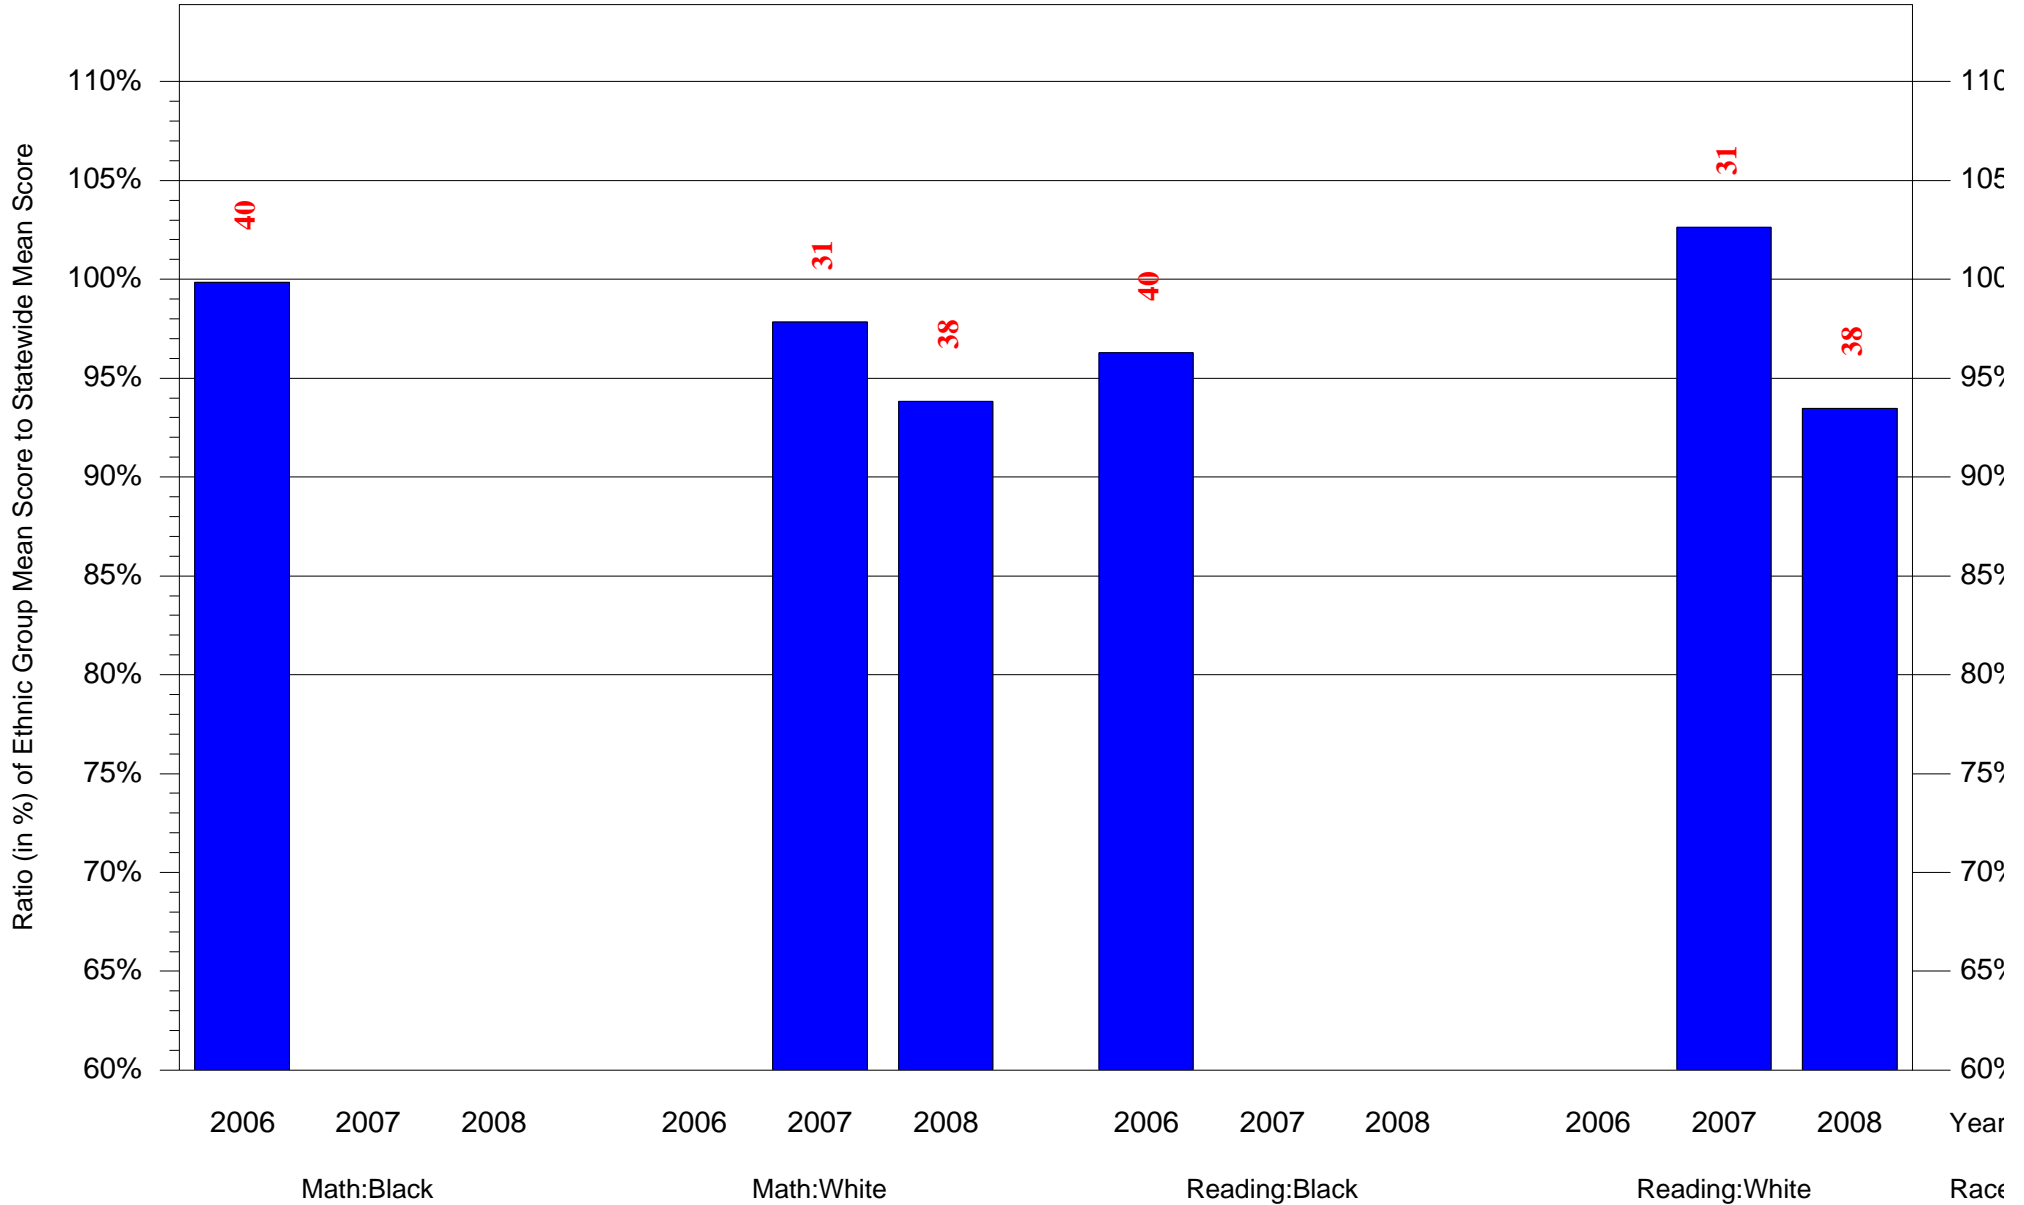

Mean Ethnic Group Building PSSA Test Score to Statewide Mean Score

Building = Shawmont Sch(3725) and Grade = 7 and Ethnic Group = Black or White

(Note: Number (in red) of Test Takers is above each bar in the chart.)