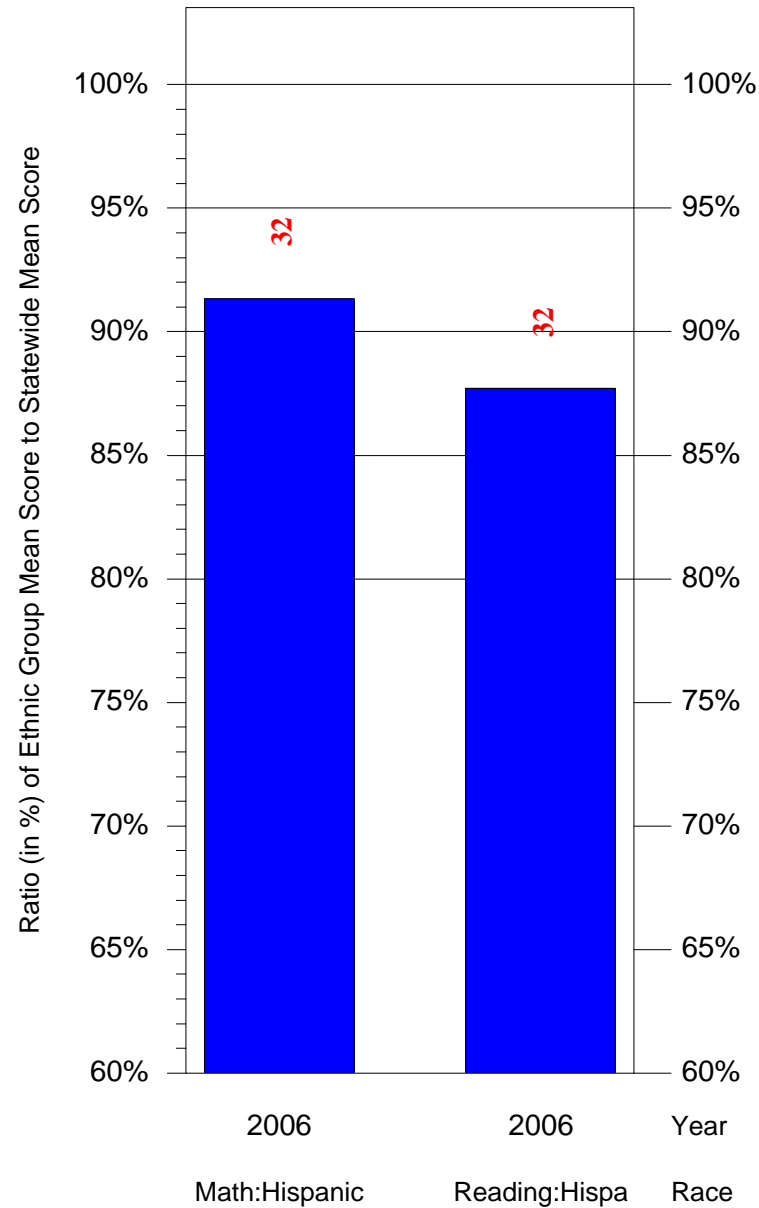

Mean Ethnic Group Building PSSA Test Score to Statewide Mean Score

Building = Fitzpatrick Aloysius L Sch(3781) and Grade = 4 and Ethnic Group = Asian or Hispanic

(Note: Number (in red) of Test Takers is above each bar in the chart.)