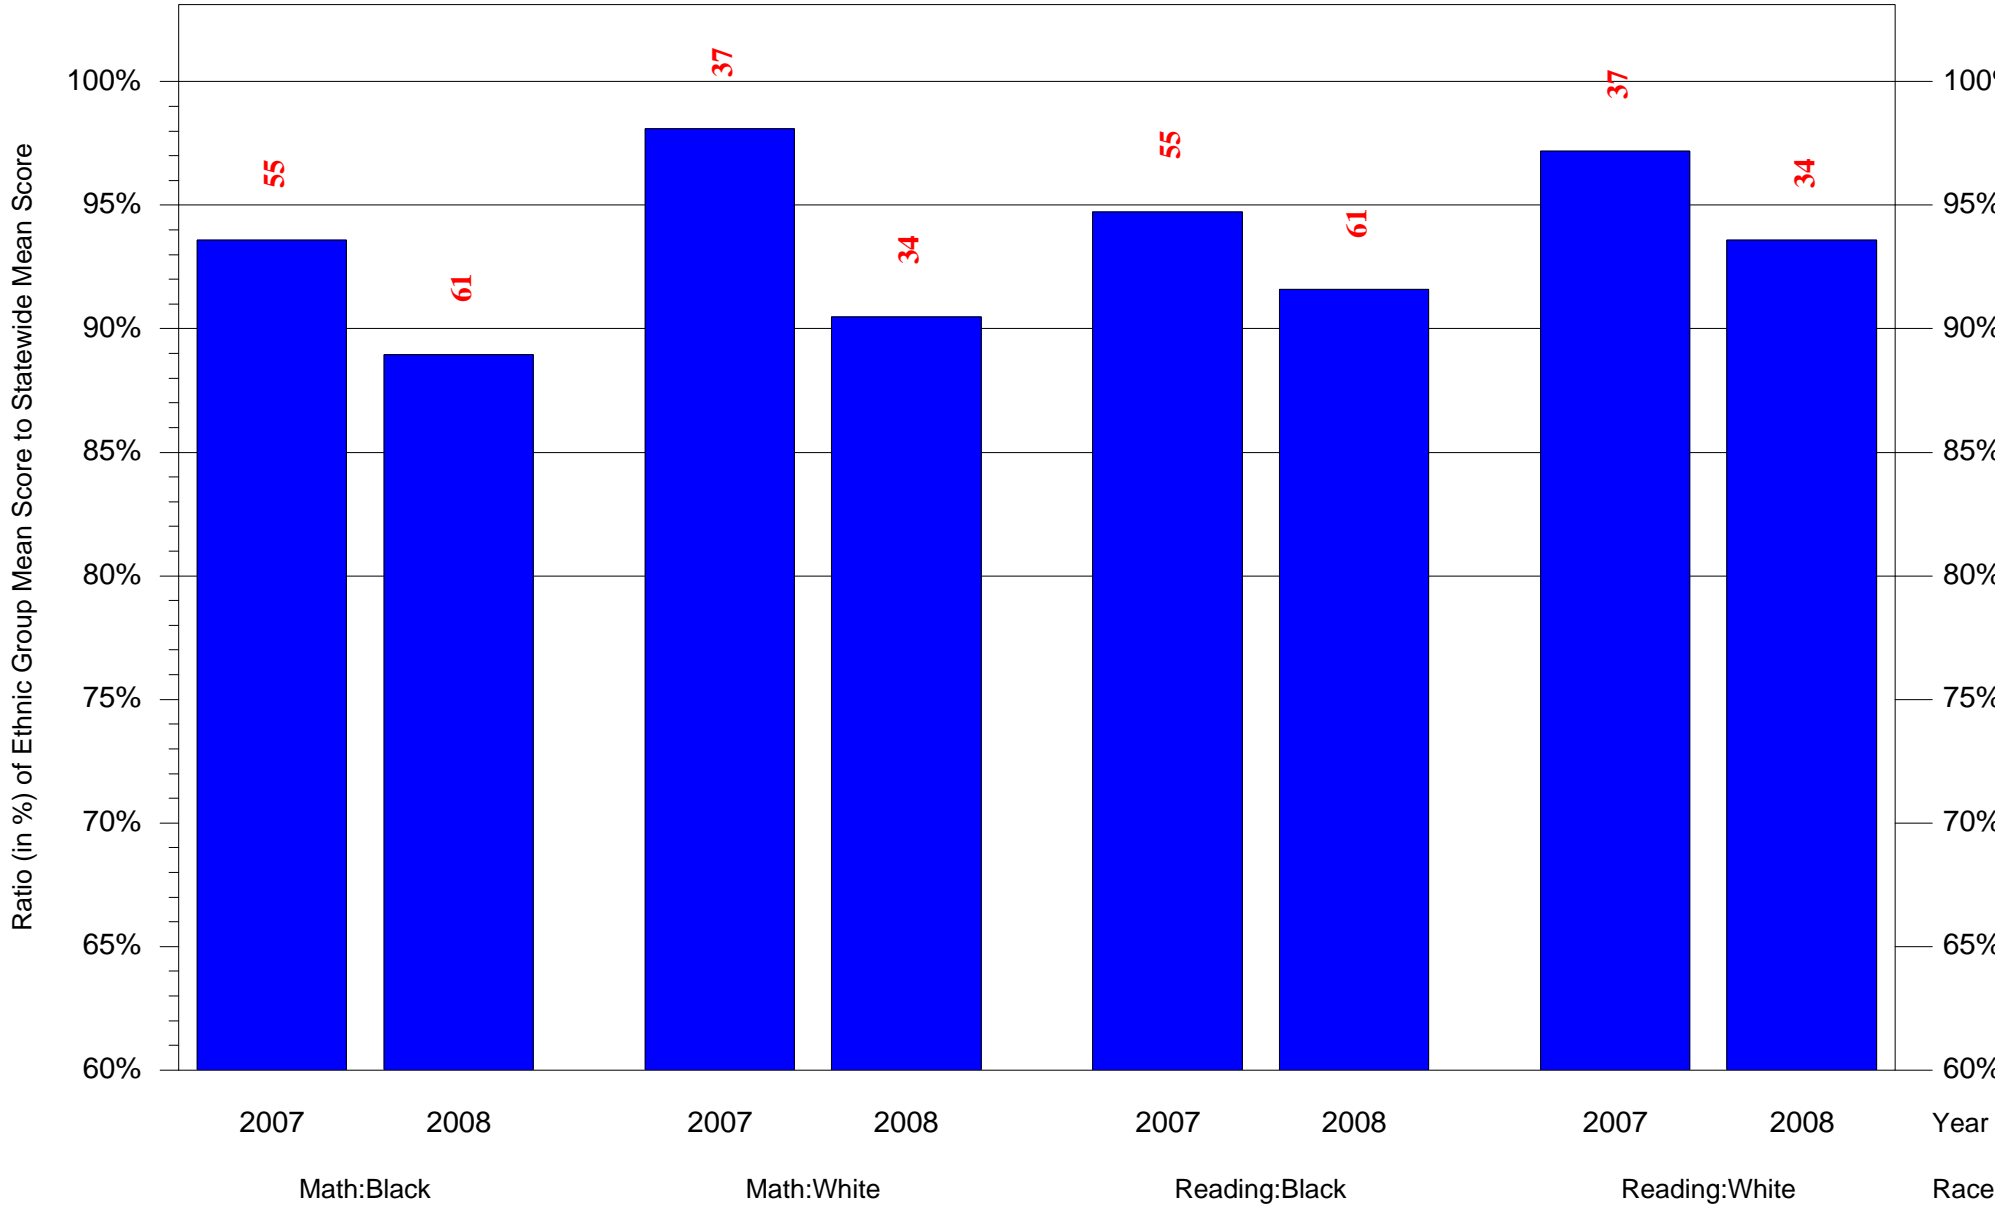

Mean Ethnic Group Building PSSA Test Score to Statewide Mean Score

Building = Moore J Hampton Sch(3770) and Grade = 3 and Ethnic Group = Black or White

(Note: Number (in red) of Test Takers is above each bar in the chart.)