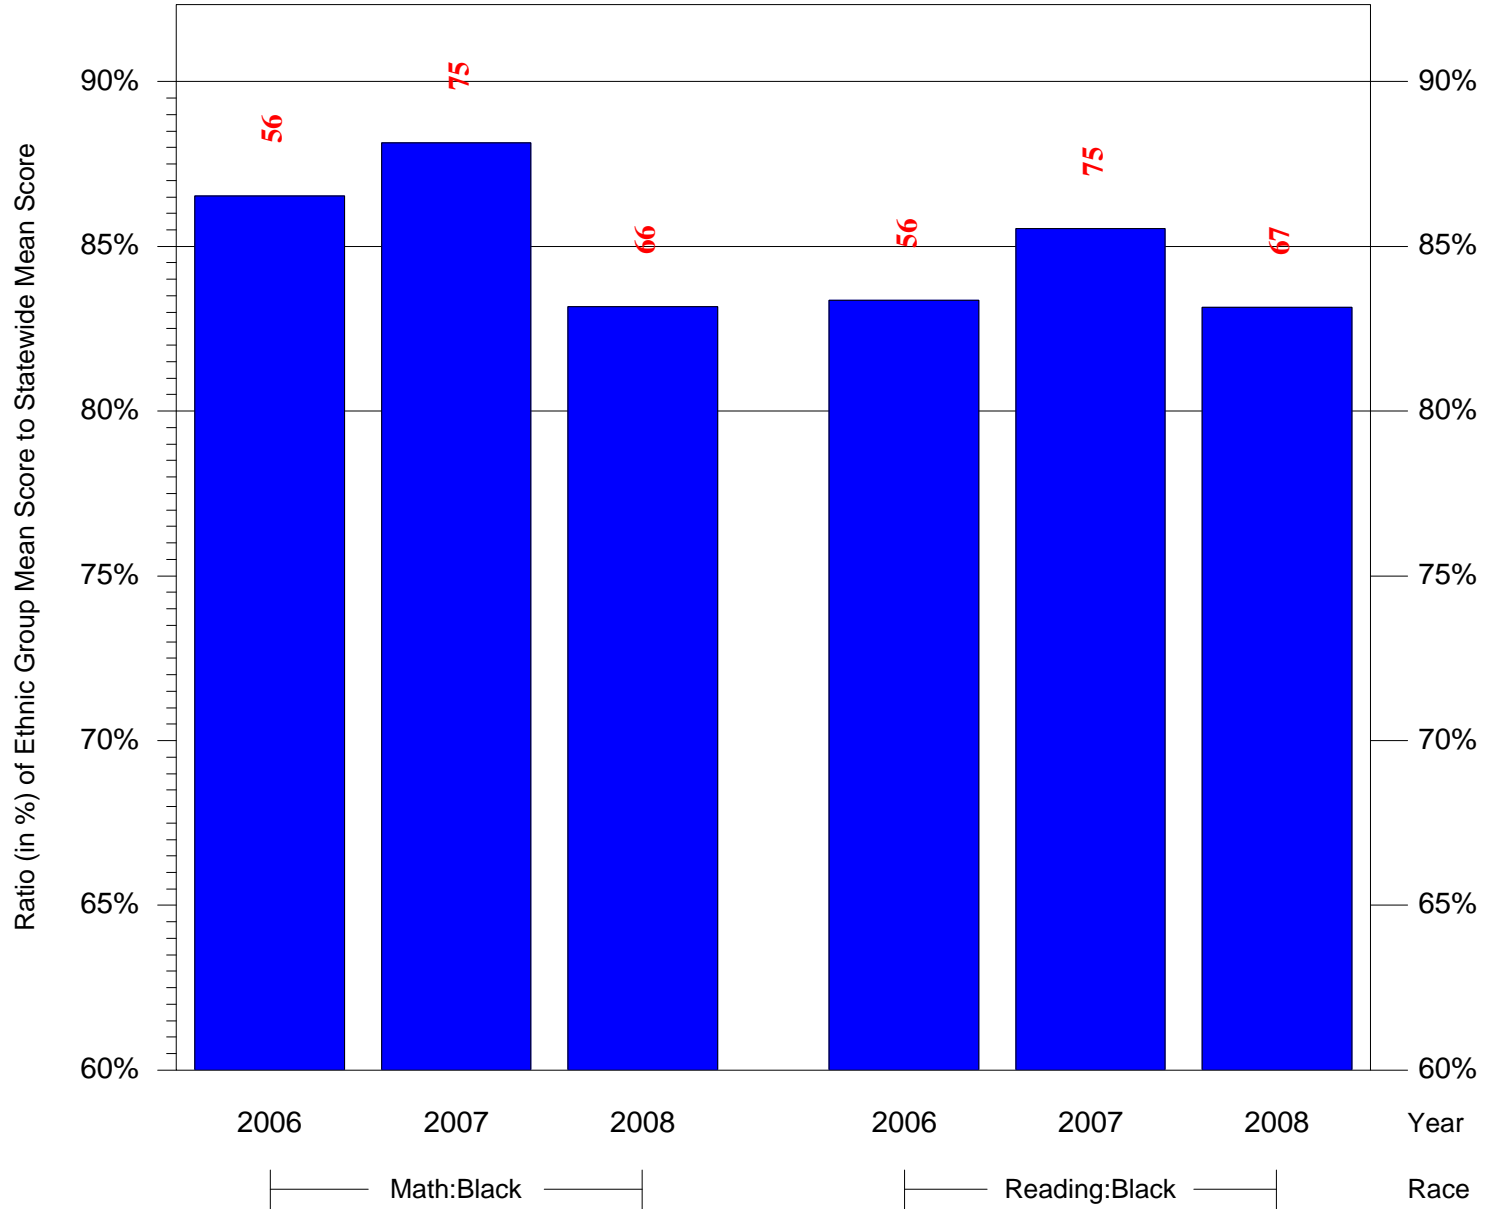

Mean Ethnic Group Building PSSA Test Score to Statewide Mean Score

Building = Comegys Benjamin B Sch(3782) and Grade = 4 and Ethnic Group = Black or White

(Note: Number (in red) of Test Takers is above each bar in the chart.)