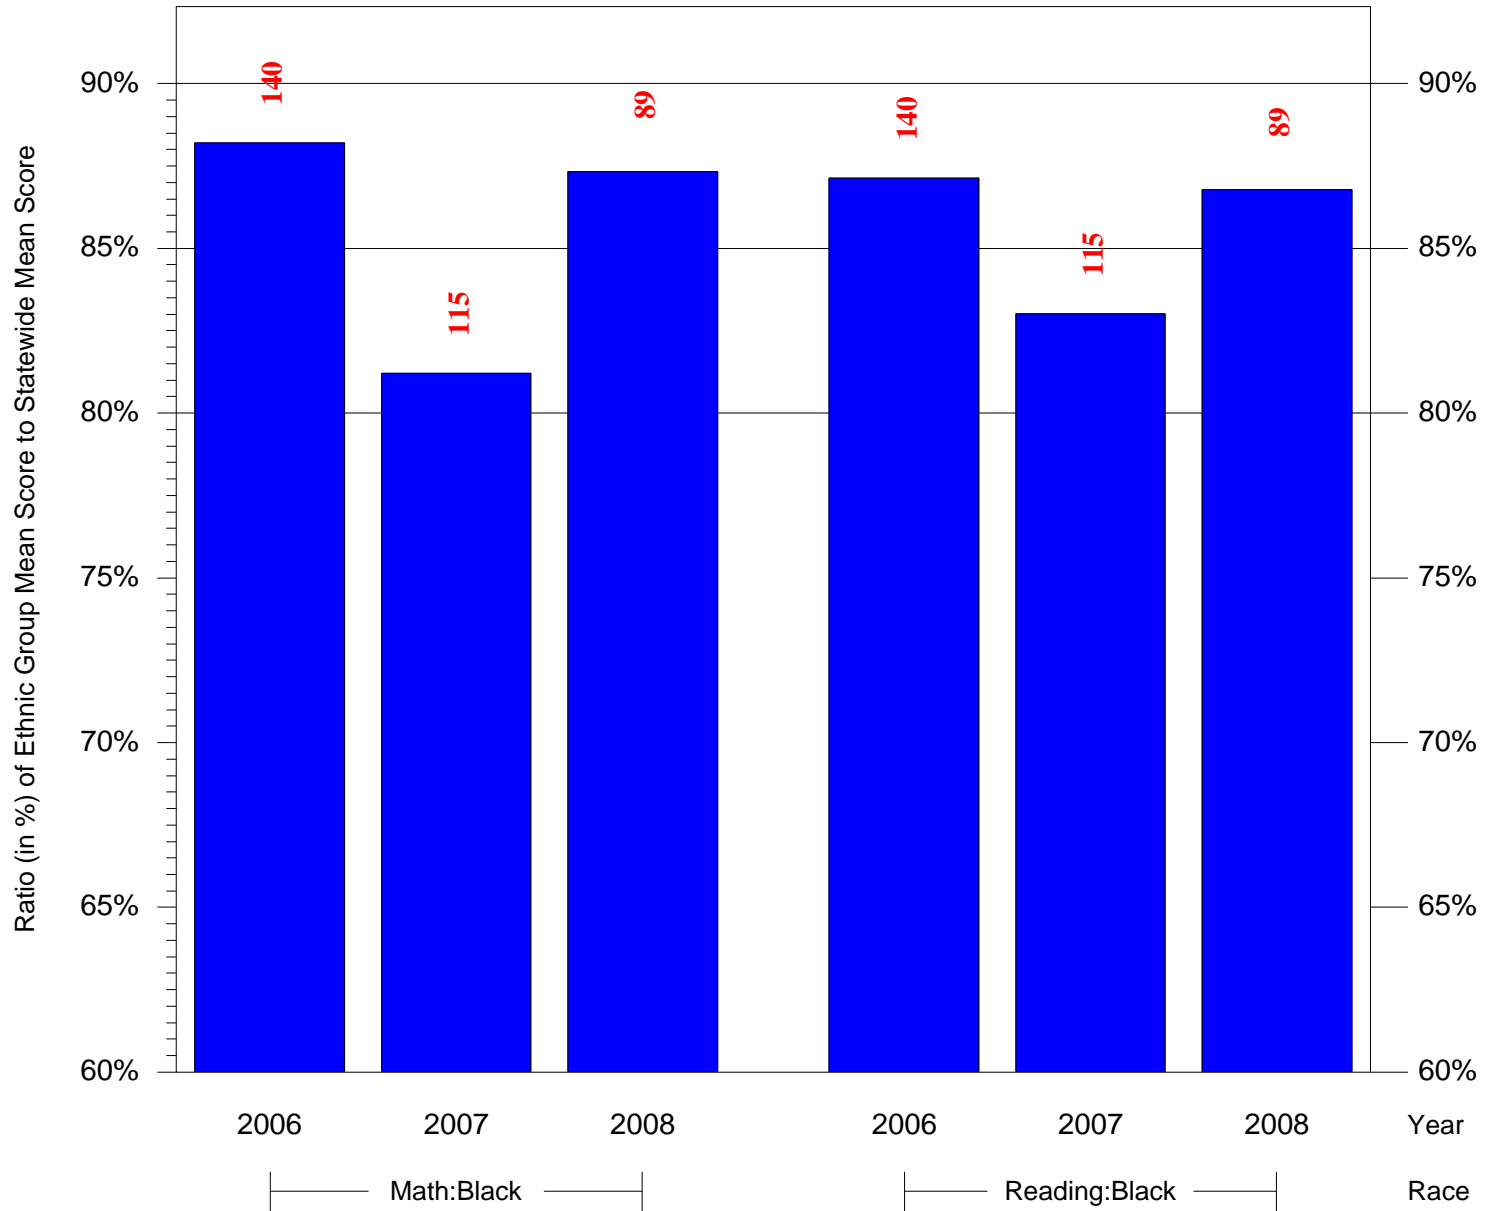

Mean Ethnic Group Building PSSA Test Score to Statewide Mean Score

Building = Rhodes E Washington MS(6522) and Grade = 7 and Ethnic Group = Black or White

(Note: Number (in red) of Test Takers is above each bar in the chart.)