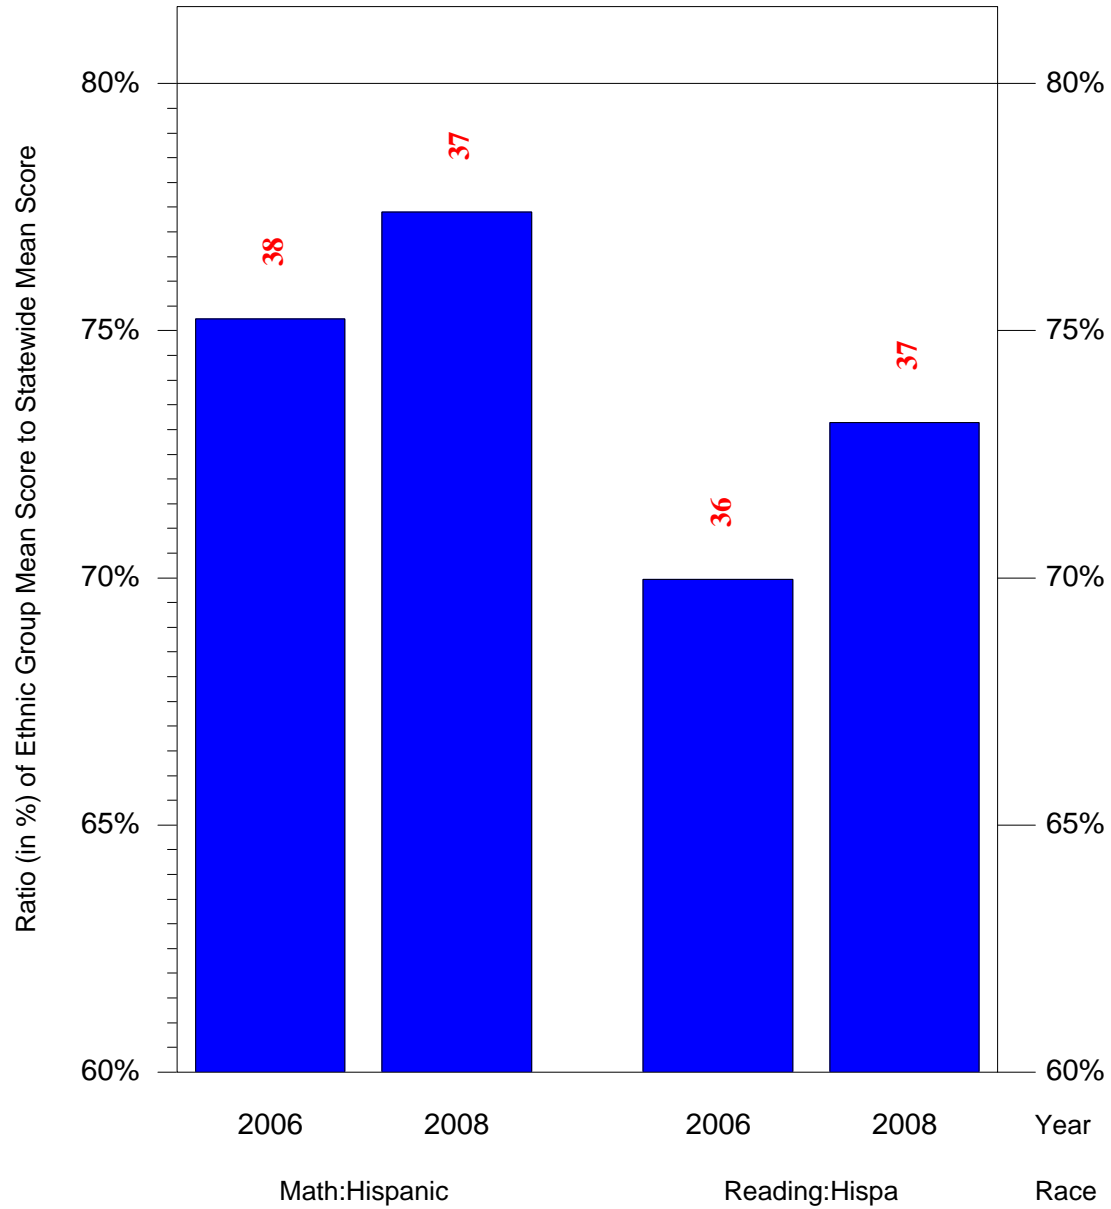

Mean Ethnic Group Building PSSA Test Score to Statewide Mean Score

Building = Olney HS West(7854) and Grade = 11 and Ethnic Group = Asian or Hispanic

(Note: Number (in red) of Test Takers is above each bar in the chart.)