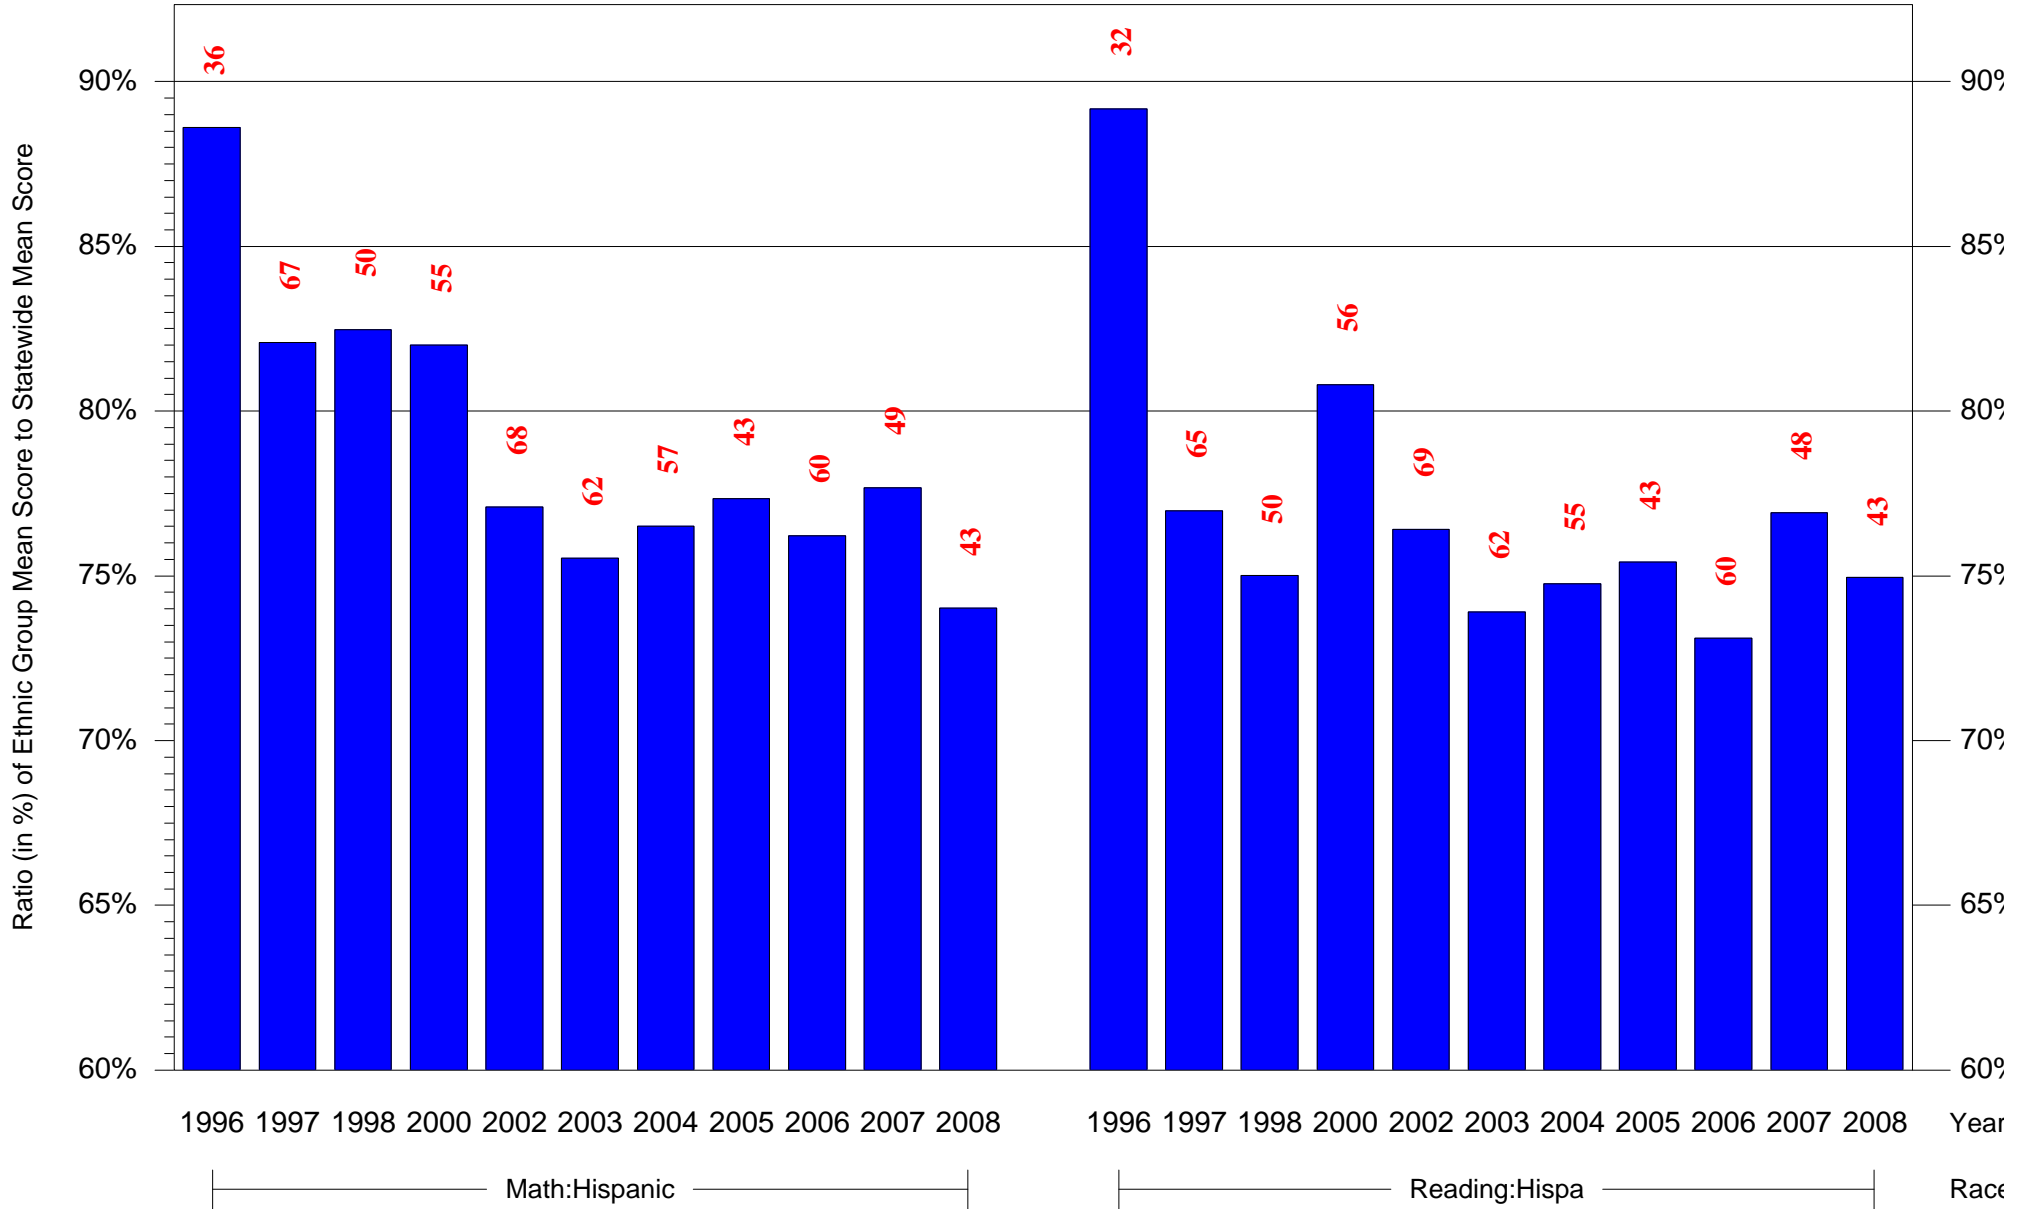

Mean Ethnic Group Building PSSA Test Score to Statewide Mean Score

Building = PotterThomas Sch(5121) and Grade = 5 and Ethnic Group = Asian or Hispanic

(Note: Number (in red) of Test Takers is above each bar in the chart.)