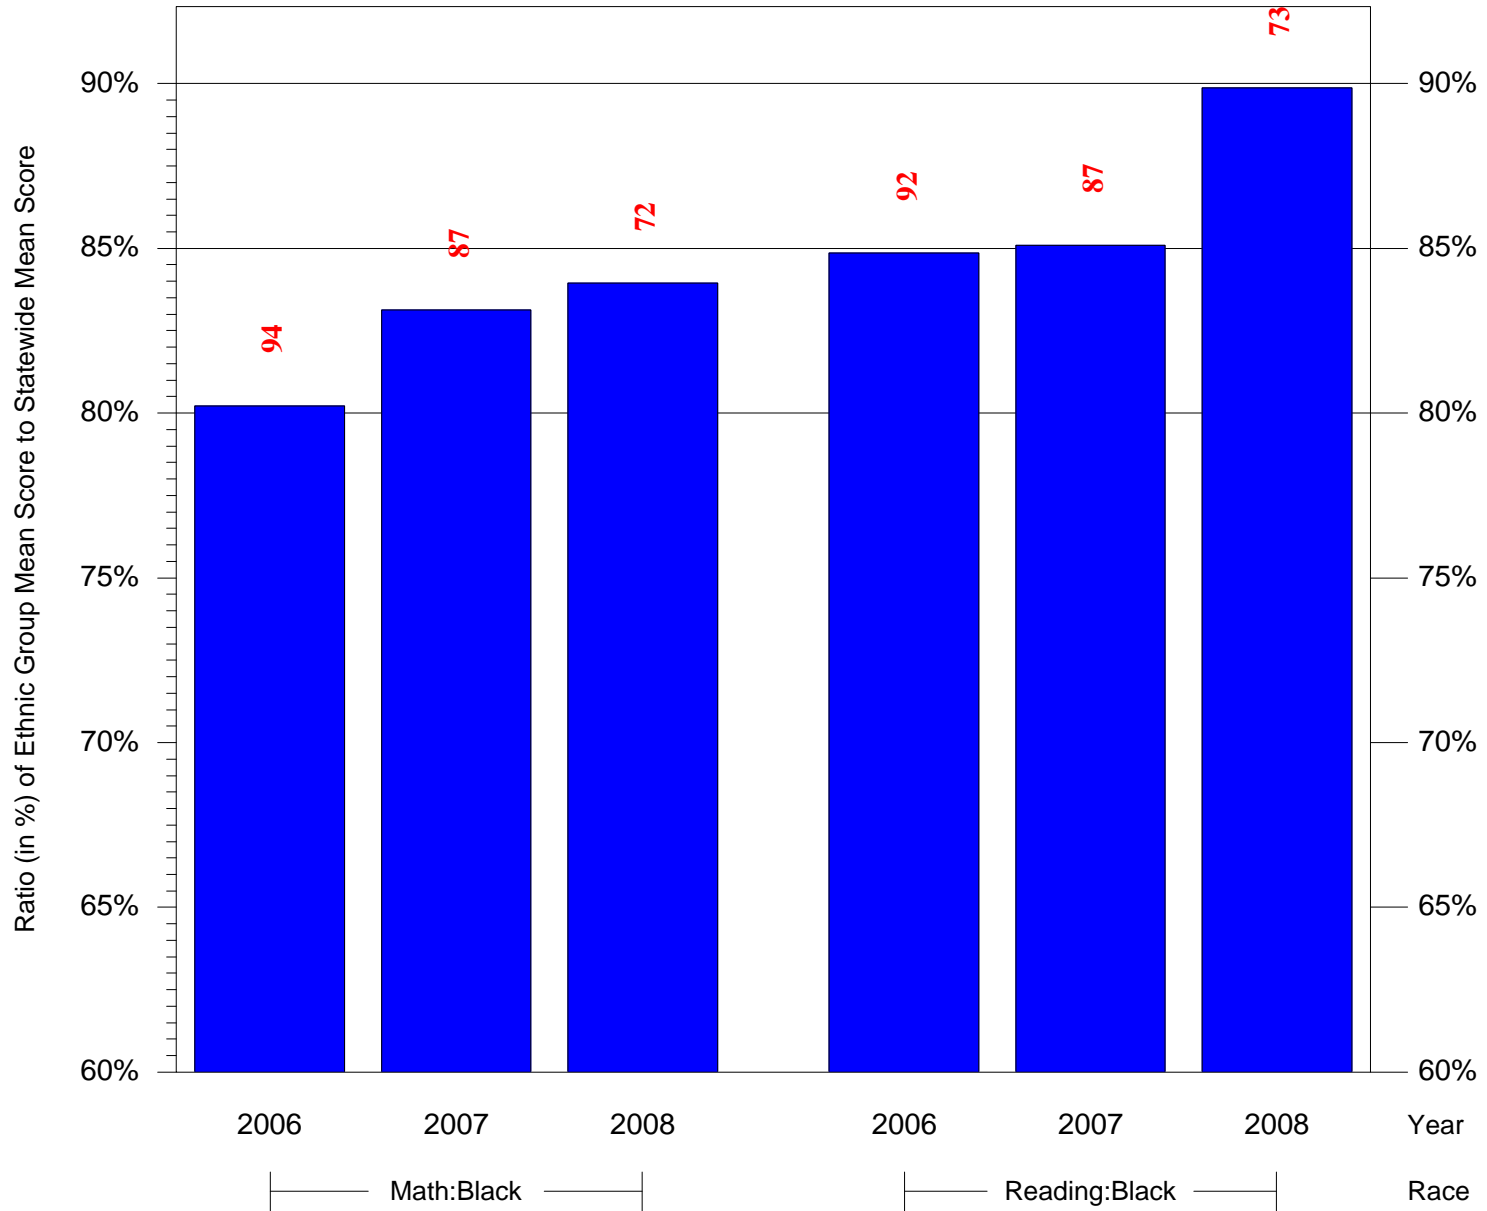

Mean Ethnic Group Building PSSA Test Score to Statewide Mean Score

Building = Bluford Guion El Sch(3792) and Grade = 6 and Ethnic Group = Black or White

(Note: Number (in red) of Test Takers is above each bar in the chart.)