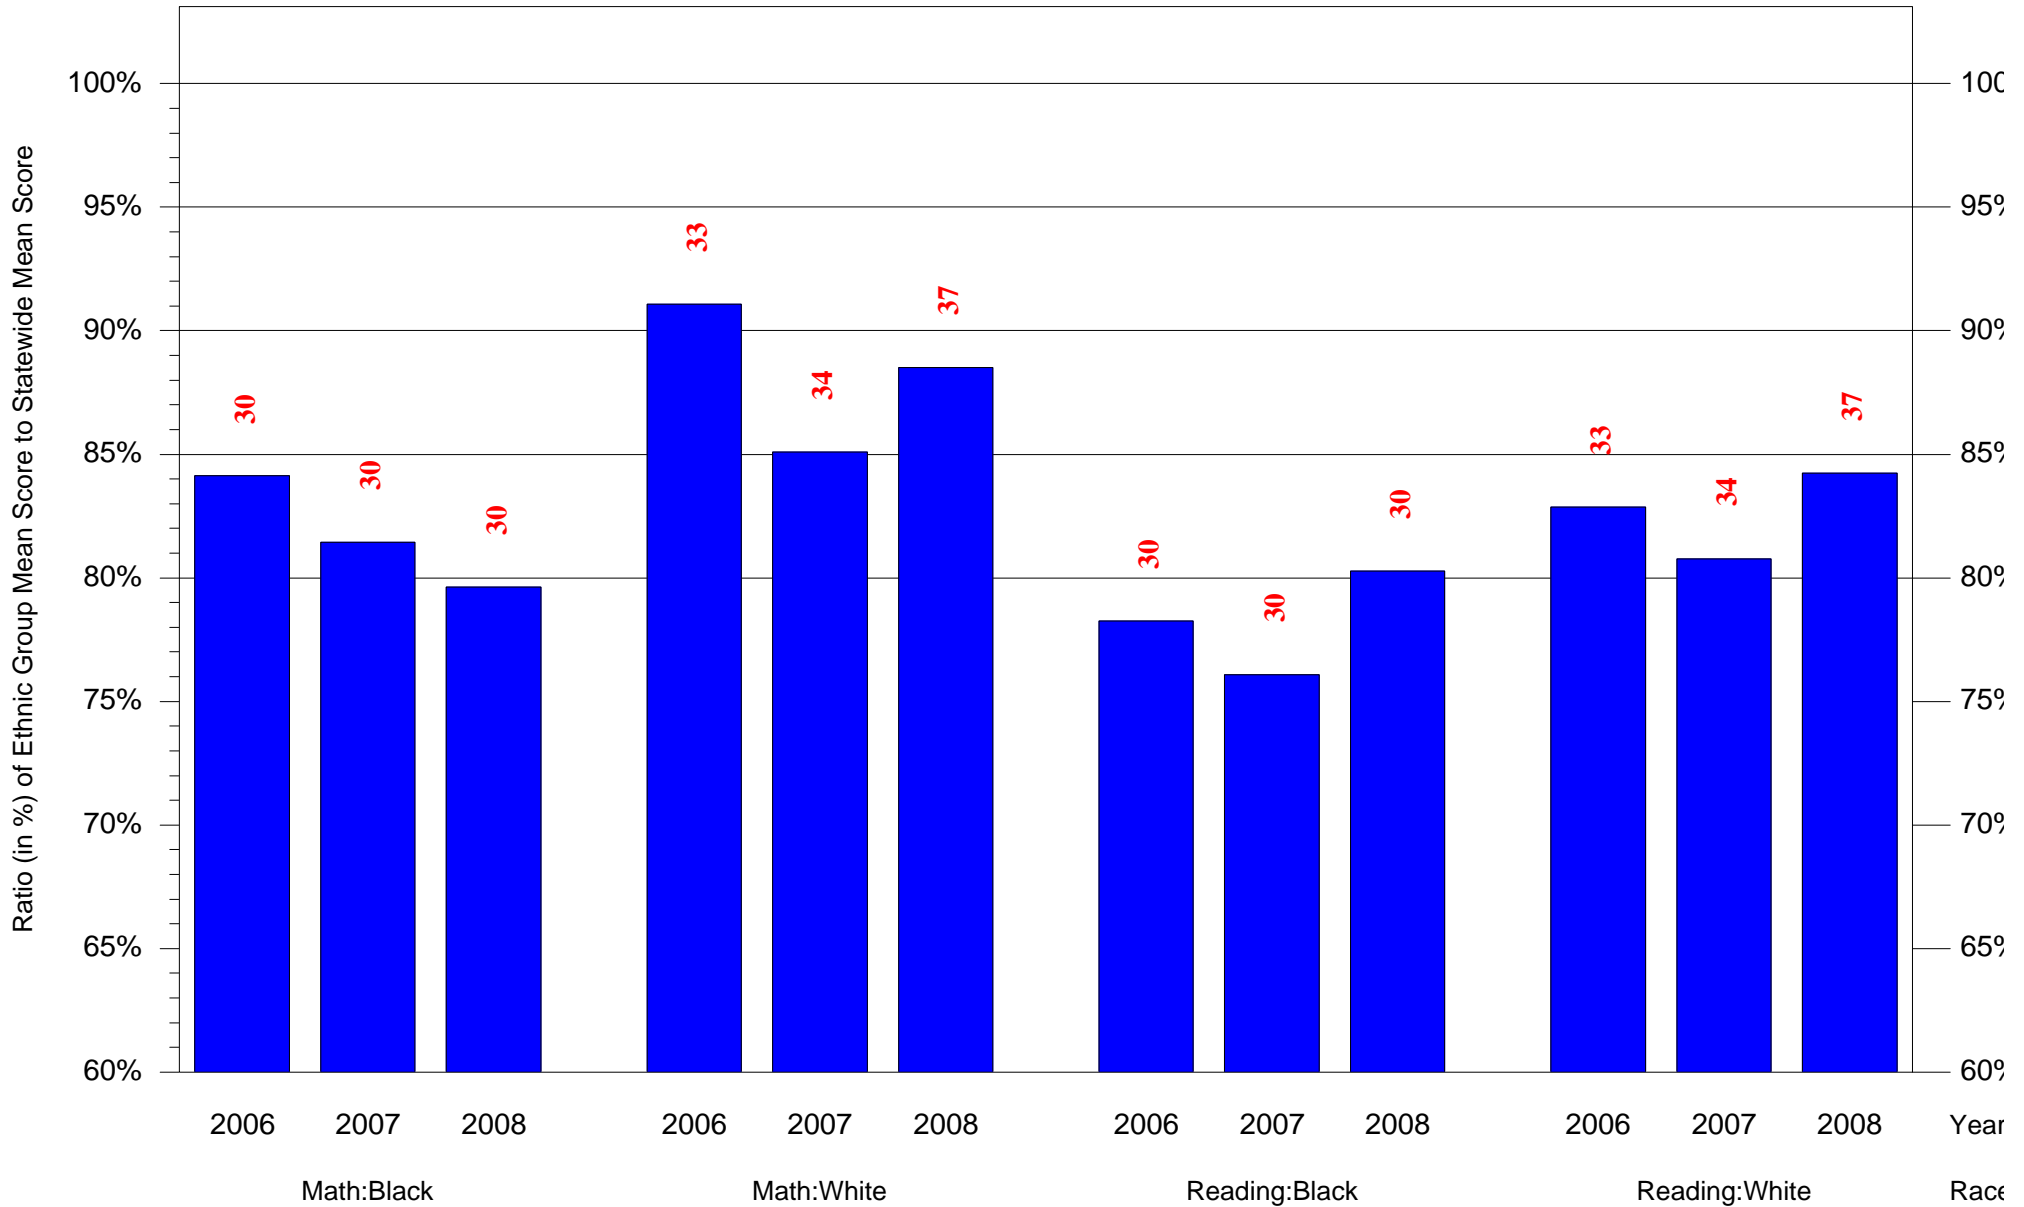

Mean Ethnic Group Building PSSA Test Score to Statewide Mean Score
Building = Penn Treaty MS(7244) and Grade = 6 and Ethnic Group = Black or White
(Note: Number (in red) of Test Takers is above each bar in the chart.)