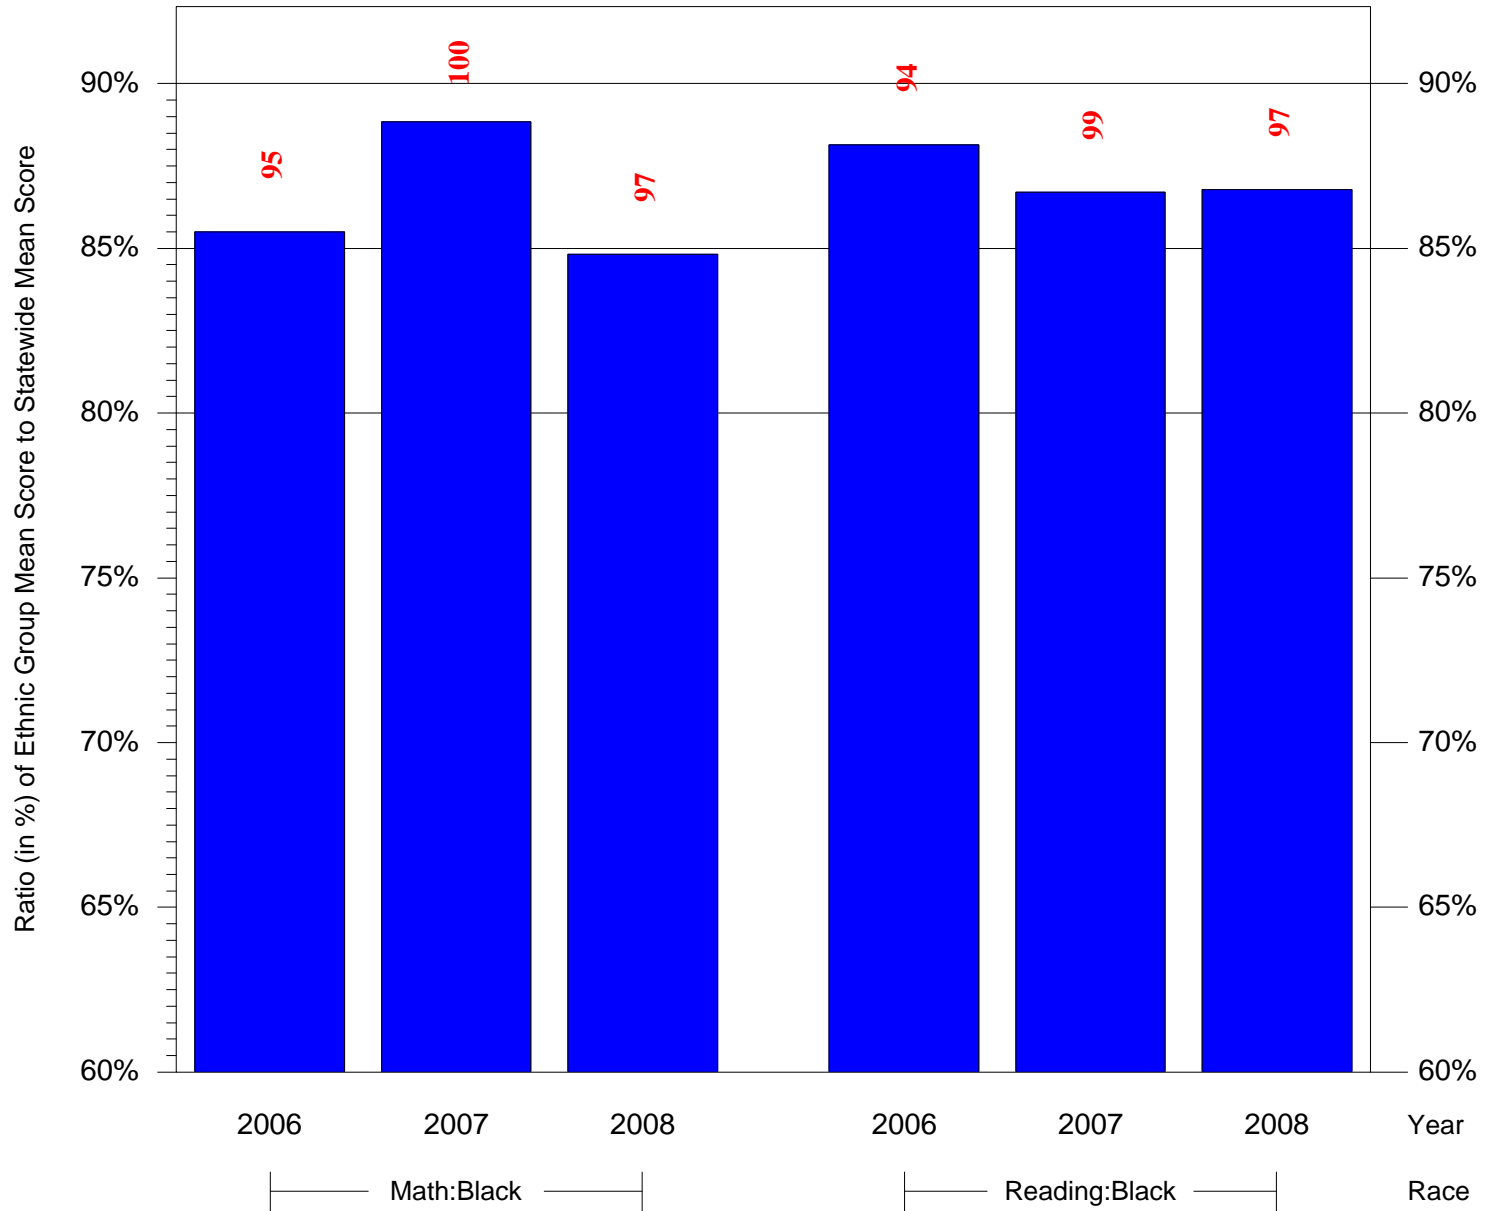

Mean Ethnic Group Building PSSA Test Score to Statewide Mean Score

Building = Franklin Benjamin Sch(7231) and Grade = 6 and Ethnic Group = Black or White

(Note: Number (in red) of Test Takers is above each bar in the chart.)