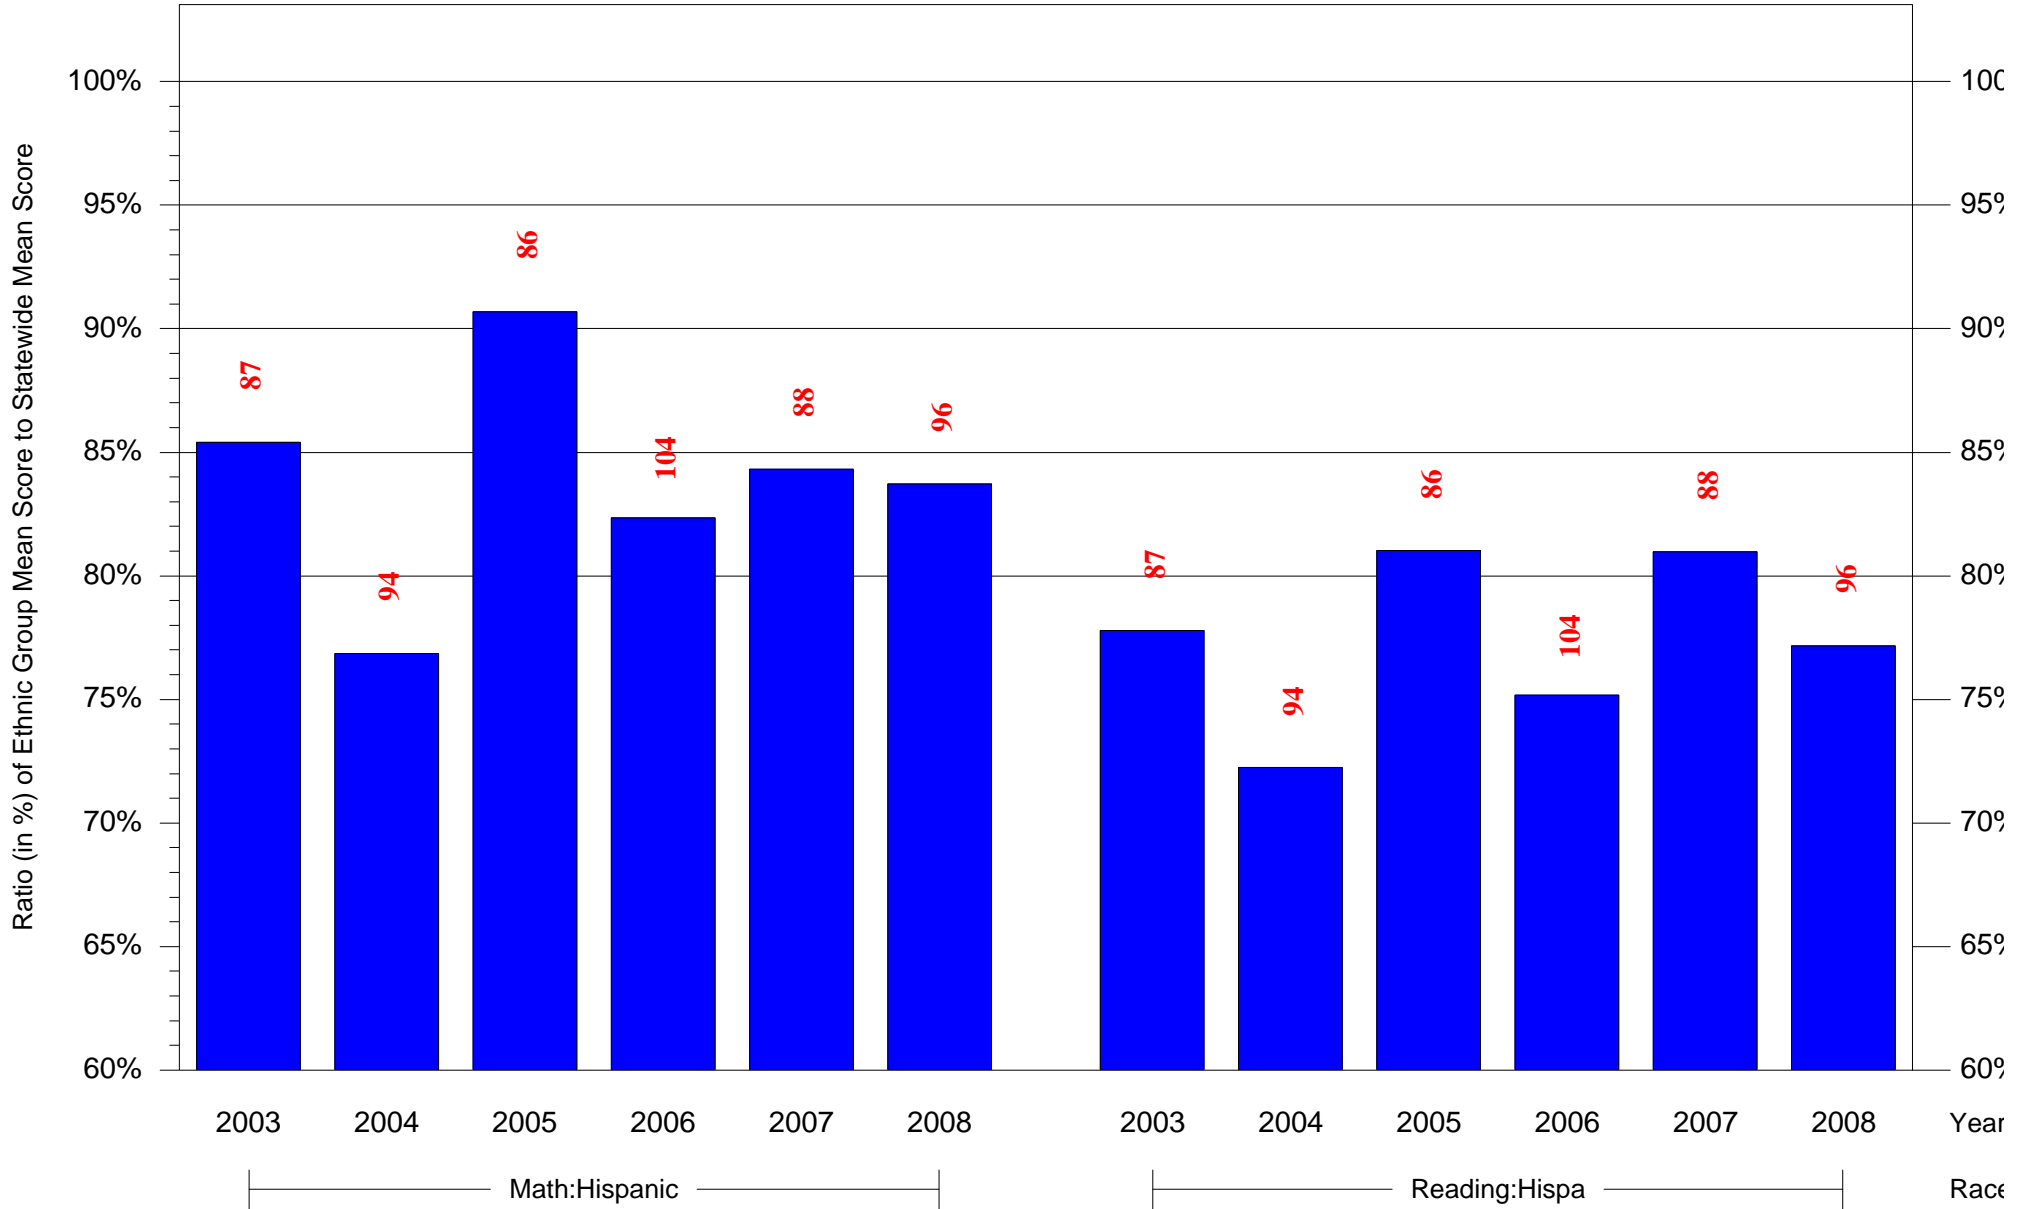

Mean Ethnic Group Building PSSA Test Score to Statewide Mean Score

Building = DeBurgos Bilingual Magnet MS(7175) and Grade = 5 and Ethnic Group = Asian or Hispanic

(Note: Number (in red) of Test Takers is above each bar in the chart.)