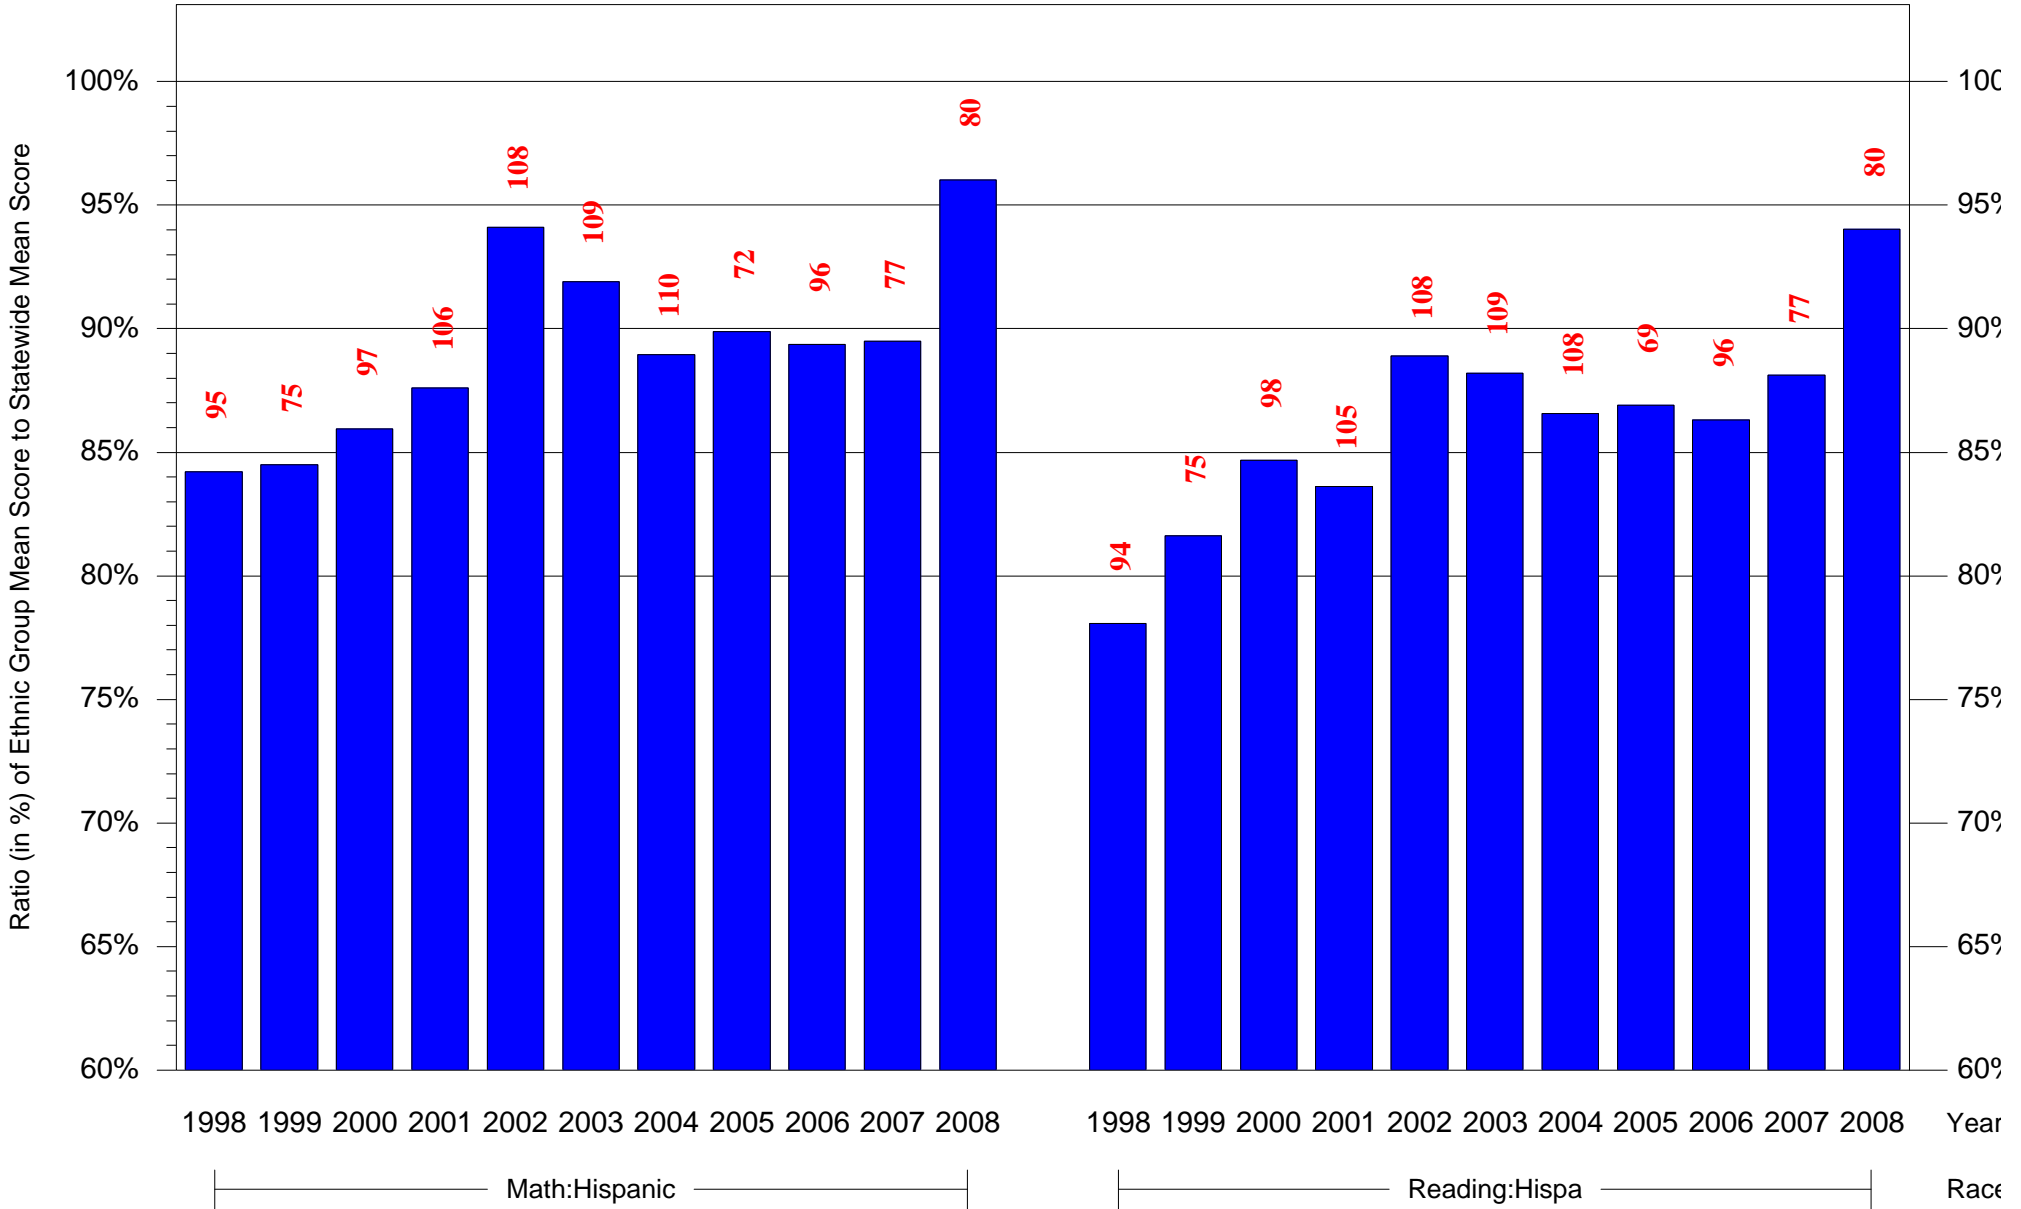

Mean Ethnic Group Building PSSA Test Score to Statewide Mean Score

Building = Cramp William Sch(5123) and Grade = 5 and Ethnic Group = Asian or Hispanic

(Note: Number (in red) of Test Takers is above each bar in the chart.)