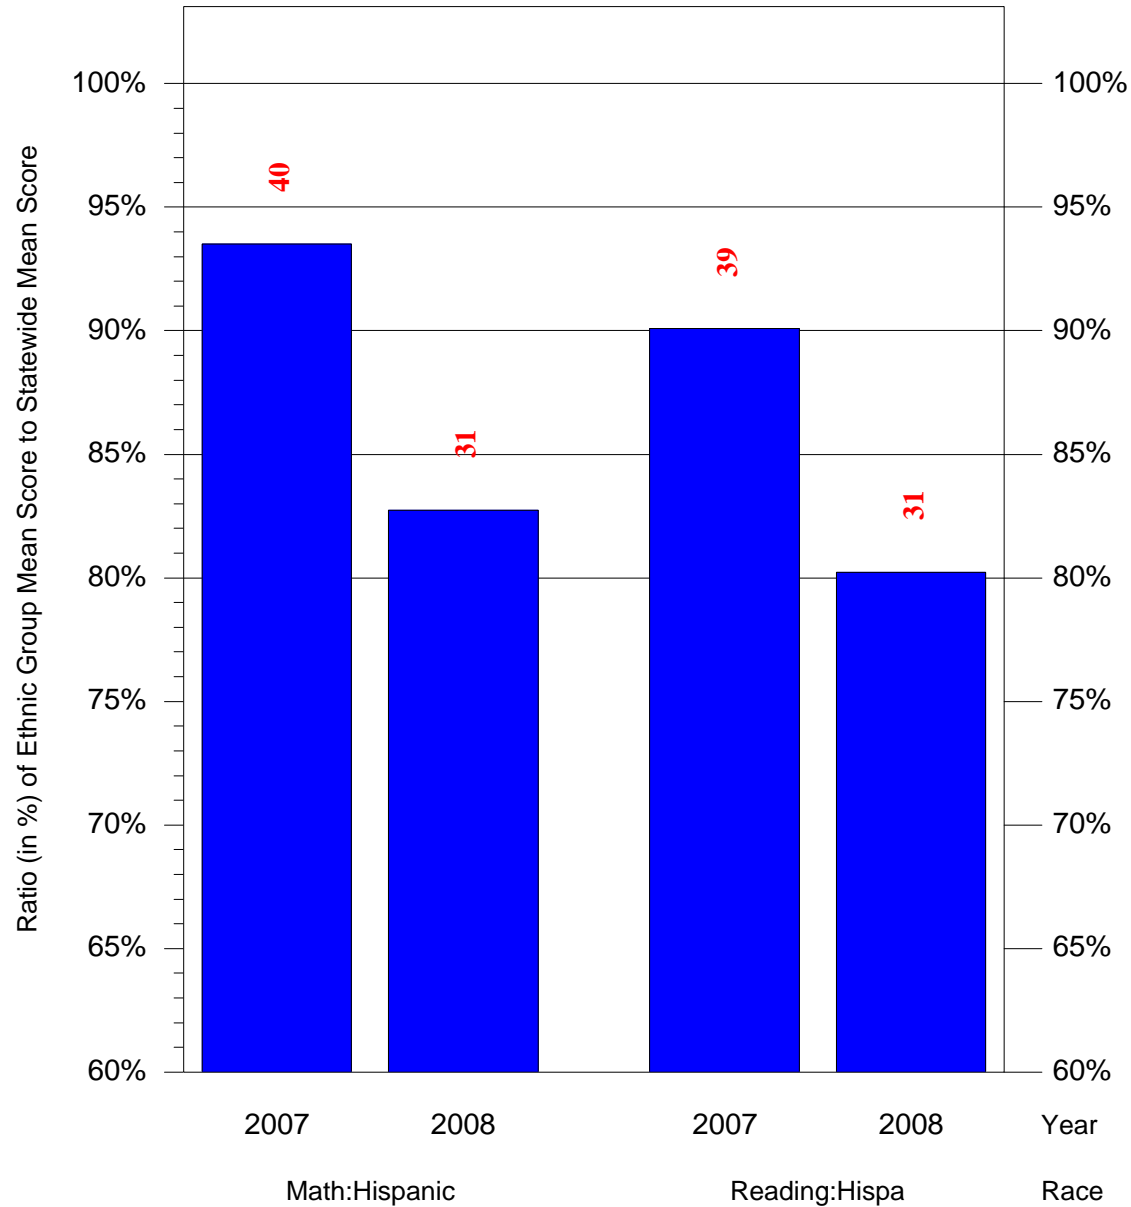

Mean Ethnic Group Building PSSA Test Score to Statewide Mean Score

Building = McKinley William Sch(5293) and Grade = 4 and Ethnic Group = Asian or Hispanic

(Note: Number (in red) of Test Takers is above each bar in the chart.)