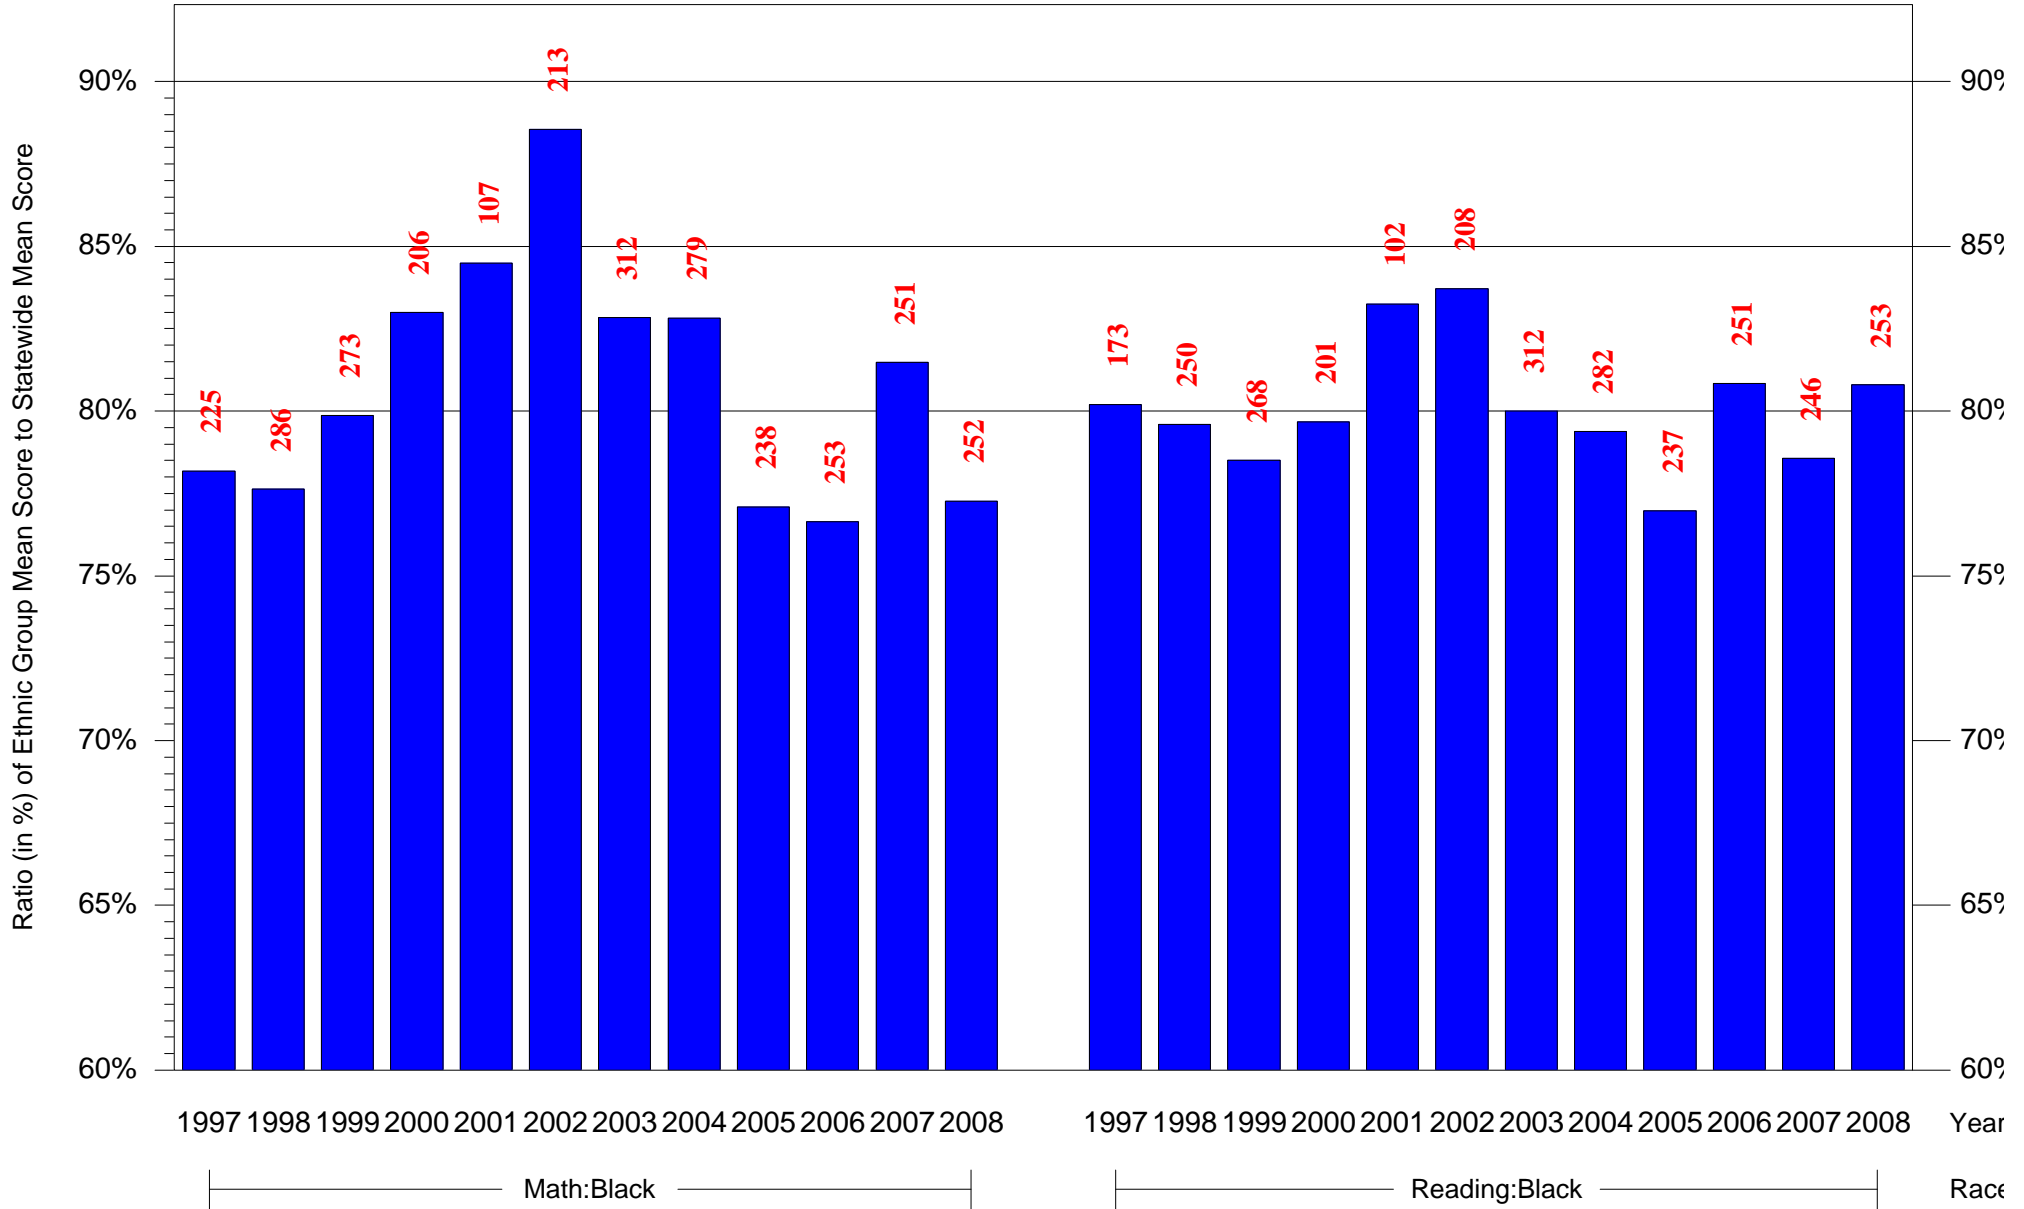

Mean Ethnic Group Building PSSA Test Score to Statewide Mean Score

Building = King Martin Luther HS(6675) and Grade = 11 and Ethnic Group = Black or White

(Note: Number (in red) of Test Takers is above each bar in the chart.)