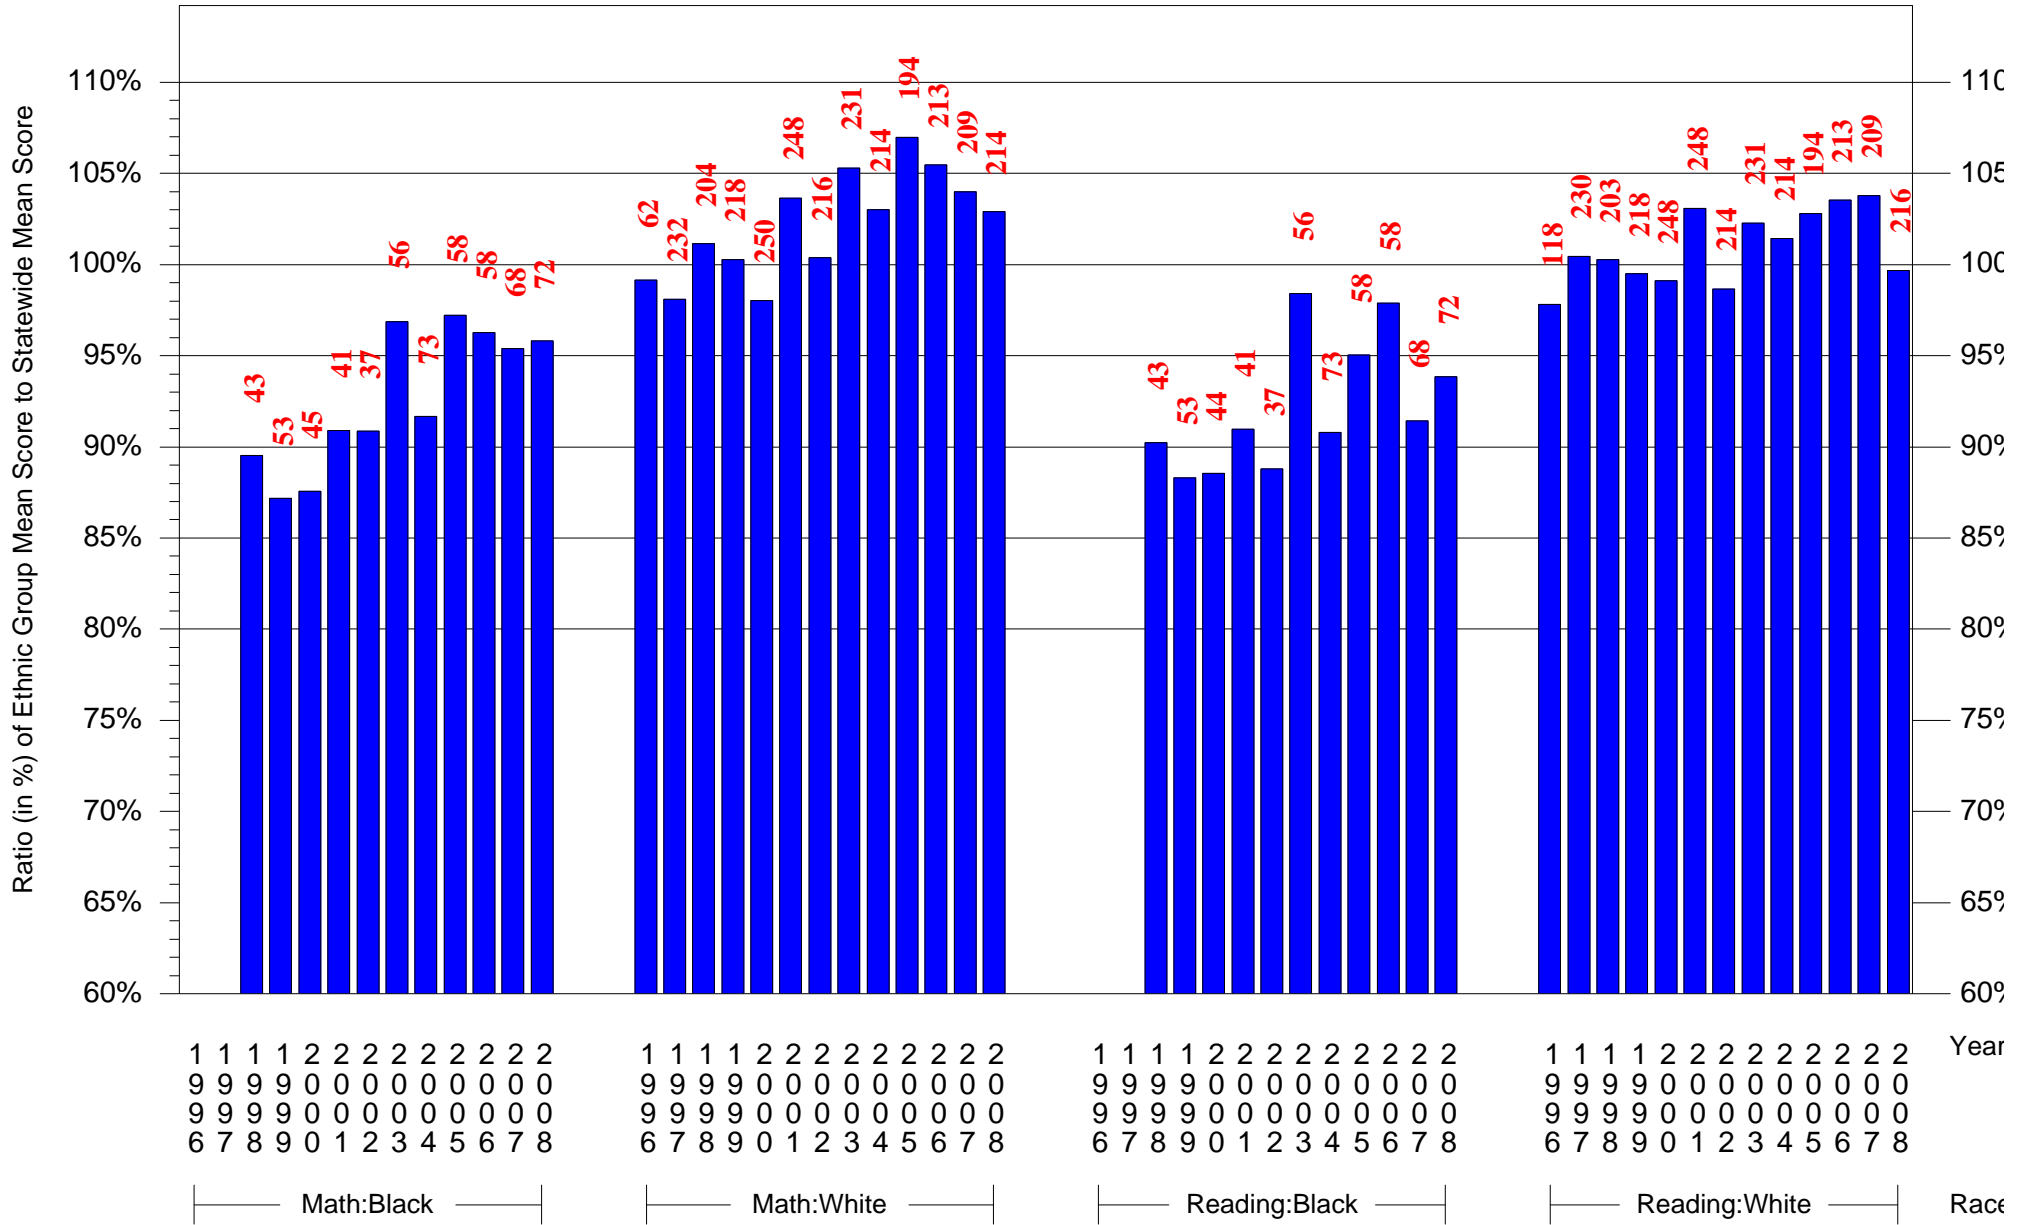

Mean Ethnic Group Building PSSA Test Score to Statewide Mean Score

Building = Baldi C C A MS(6824) and Grade = 8 and Ethnic Group = Black or White

(Note: Number (in red) of Test Takers is above each bar in the chart.)