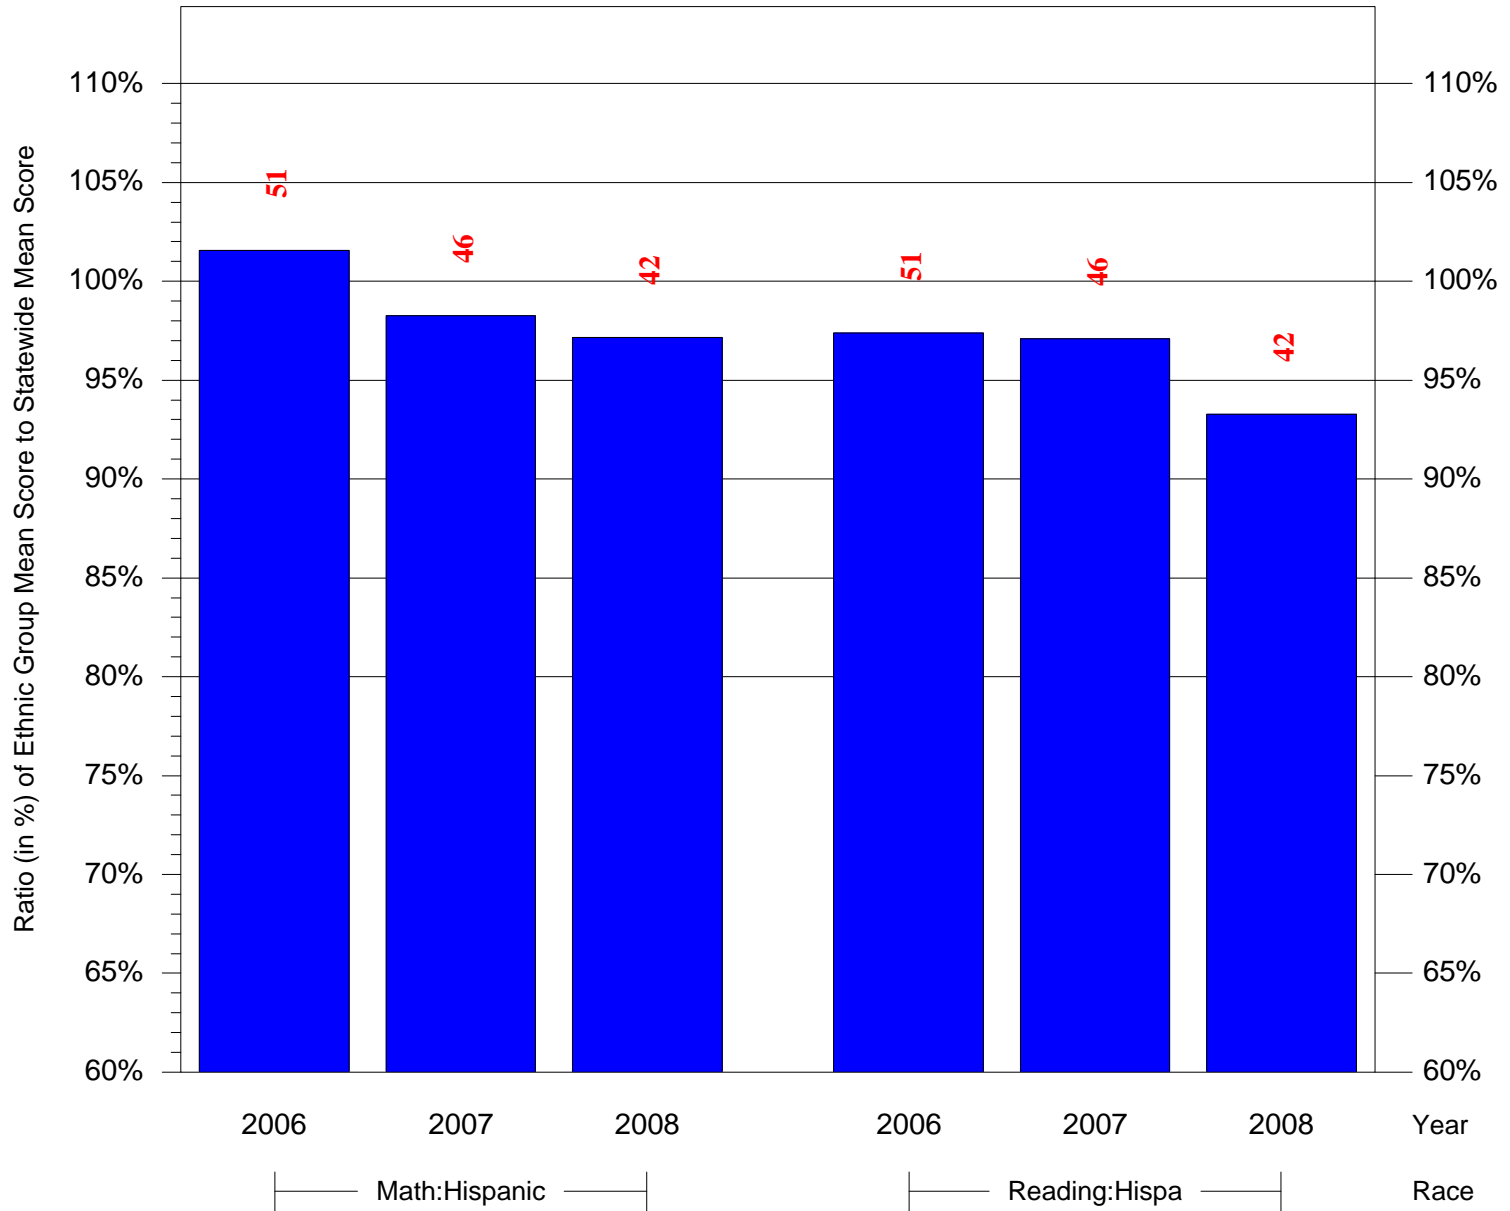

Mean Ethnic Group Building PSSA Test Score to Statewide Mean Score

Building = Moffet John Sch(3697) and Grade = 4 and Ethnic Group = Asian or Hispanic

(Note: Number (in red) of Test Takers is above each bar in the chart.)