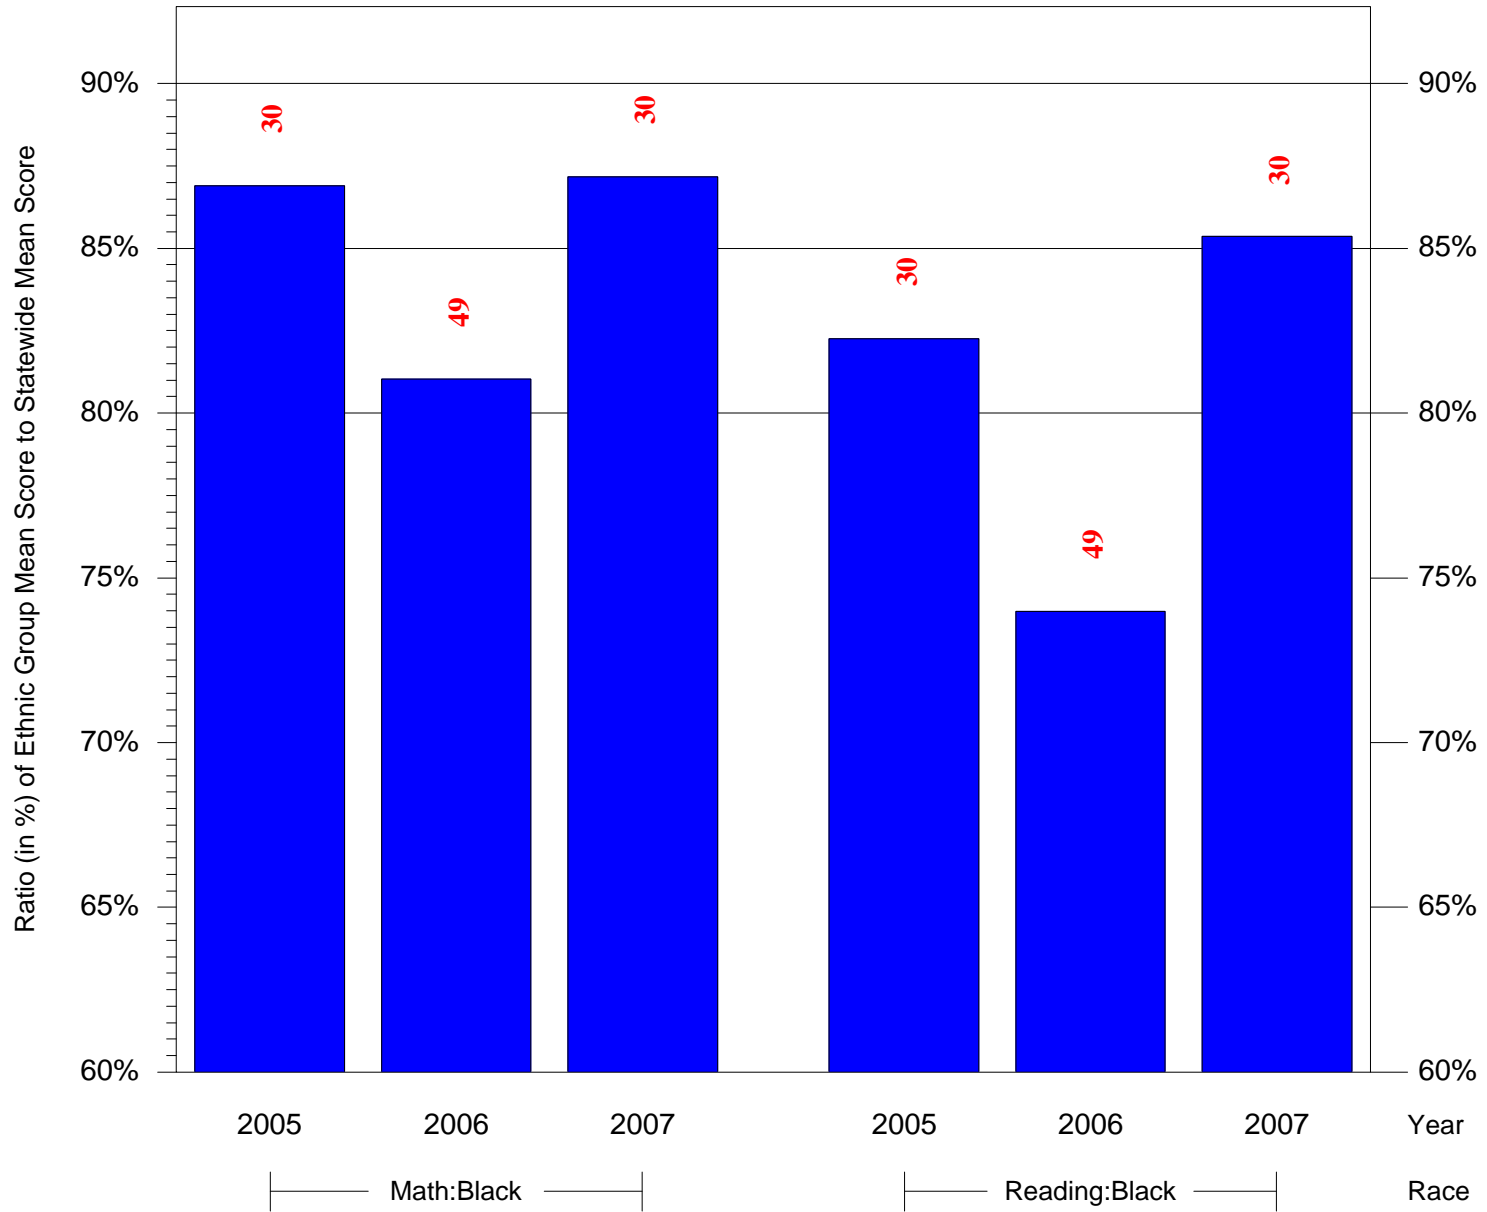

Mean Ethnic Group Building PSSA Test Score to Statewide Mean Score

Building = Bregy F Amedee Sch(3620) and Grade = 5 and Ethnic Group = Black or White

(Note: Number (in red) of Test Takers is above each bar in the chart.)