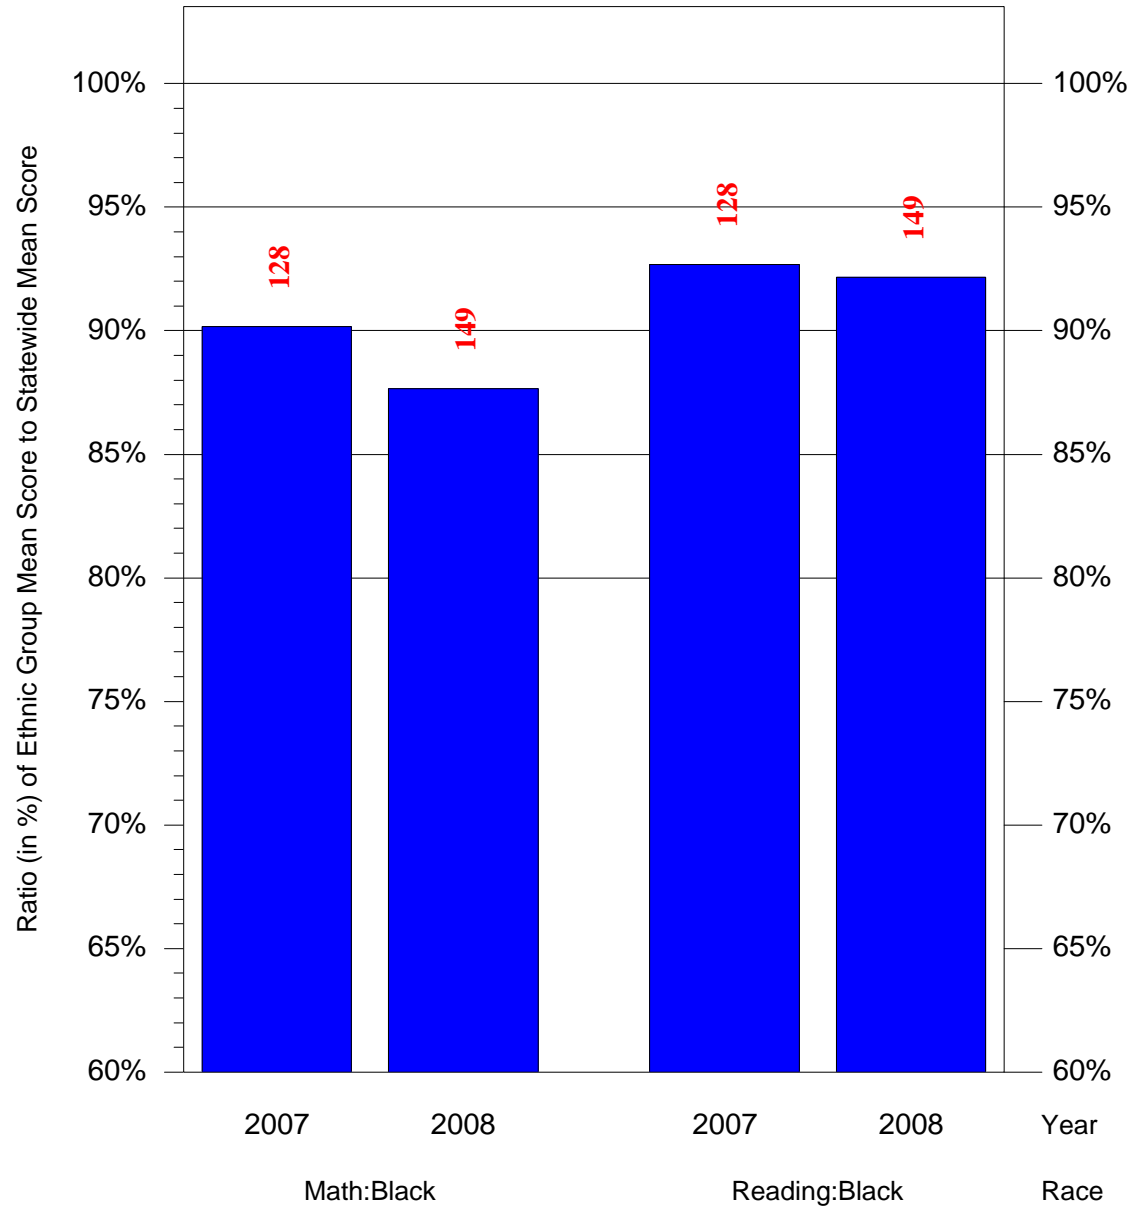

Mean Ethnic Group Building PSSA Test Score to Statewide Mean Score

Building = Lowell James R Sch(7232) and Grade = 3 and Ethnic Group = Black or White

(Note: Number (in red) of Test Takers is above each bar in the chart.)