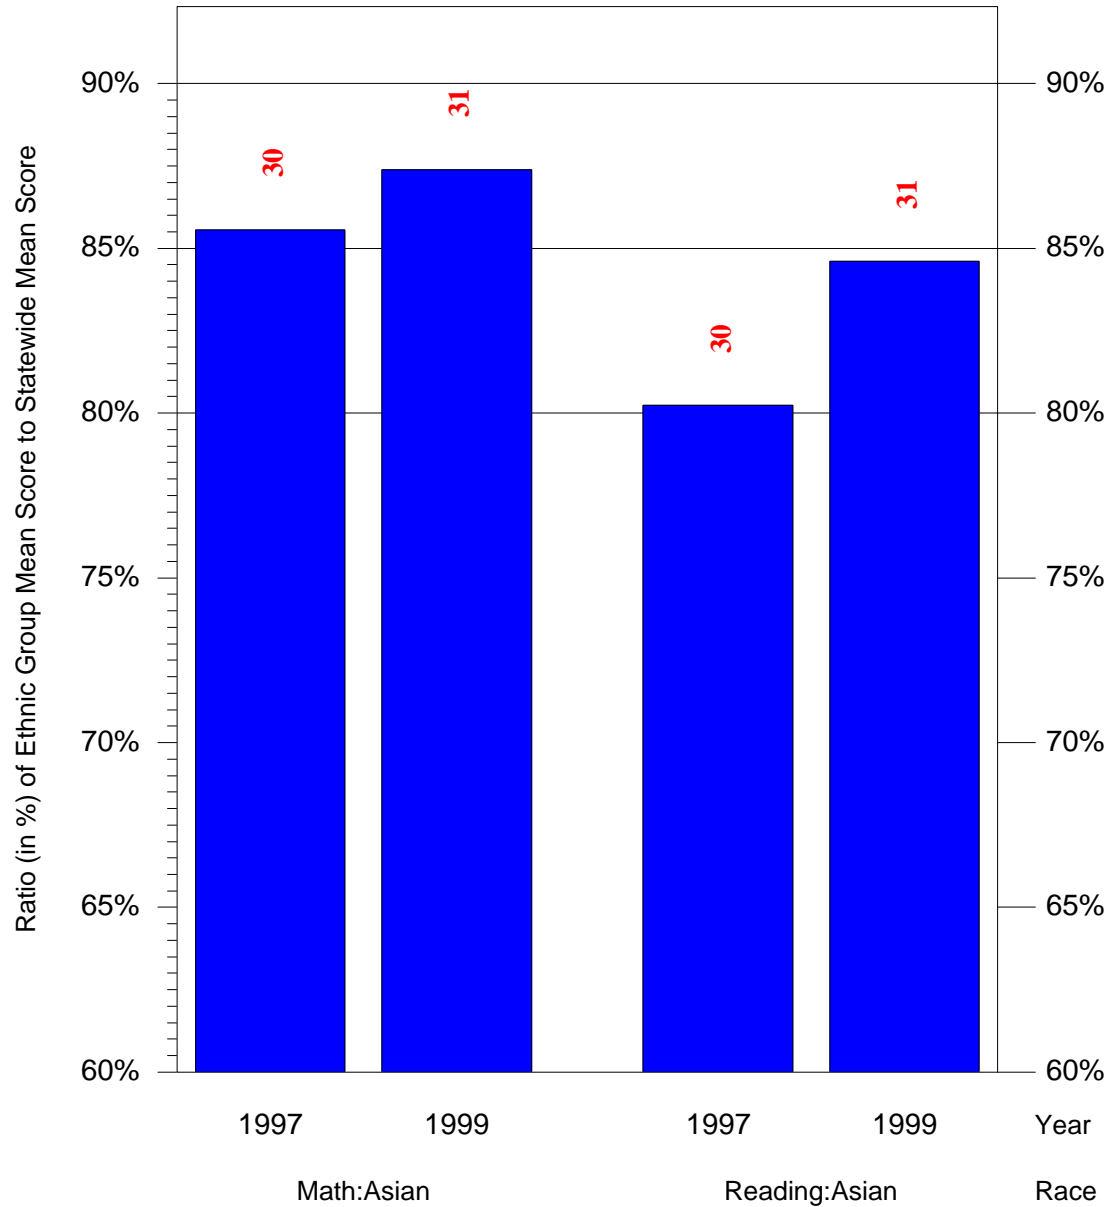

Mean Ethnic Group Building PSSA Test Score to Statewide Mean Score

Building = Cooke Jay MS(7239) and Grade = 5 and Ethnic Group = Asian or Hispanic

(Note: Number (in red) of Test Takers is above each bar in the chart.)