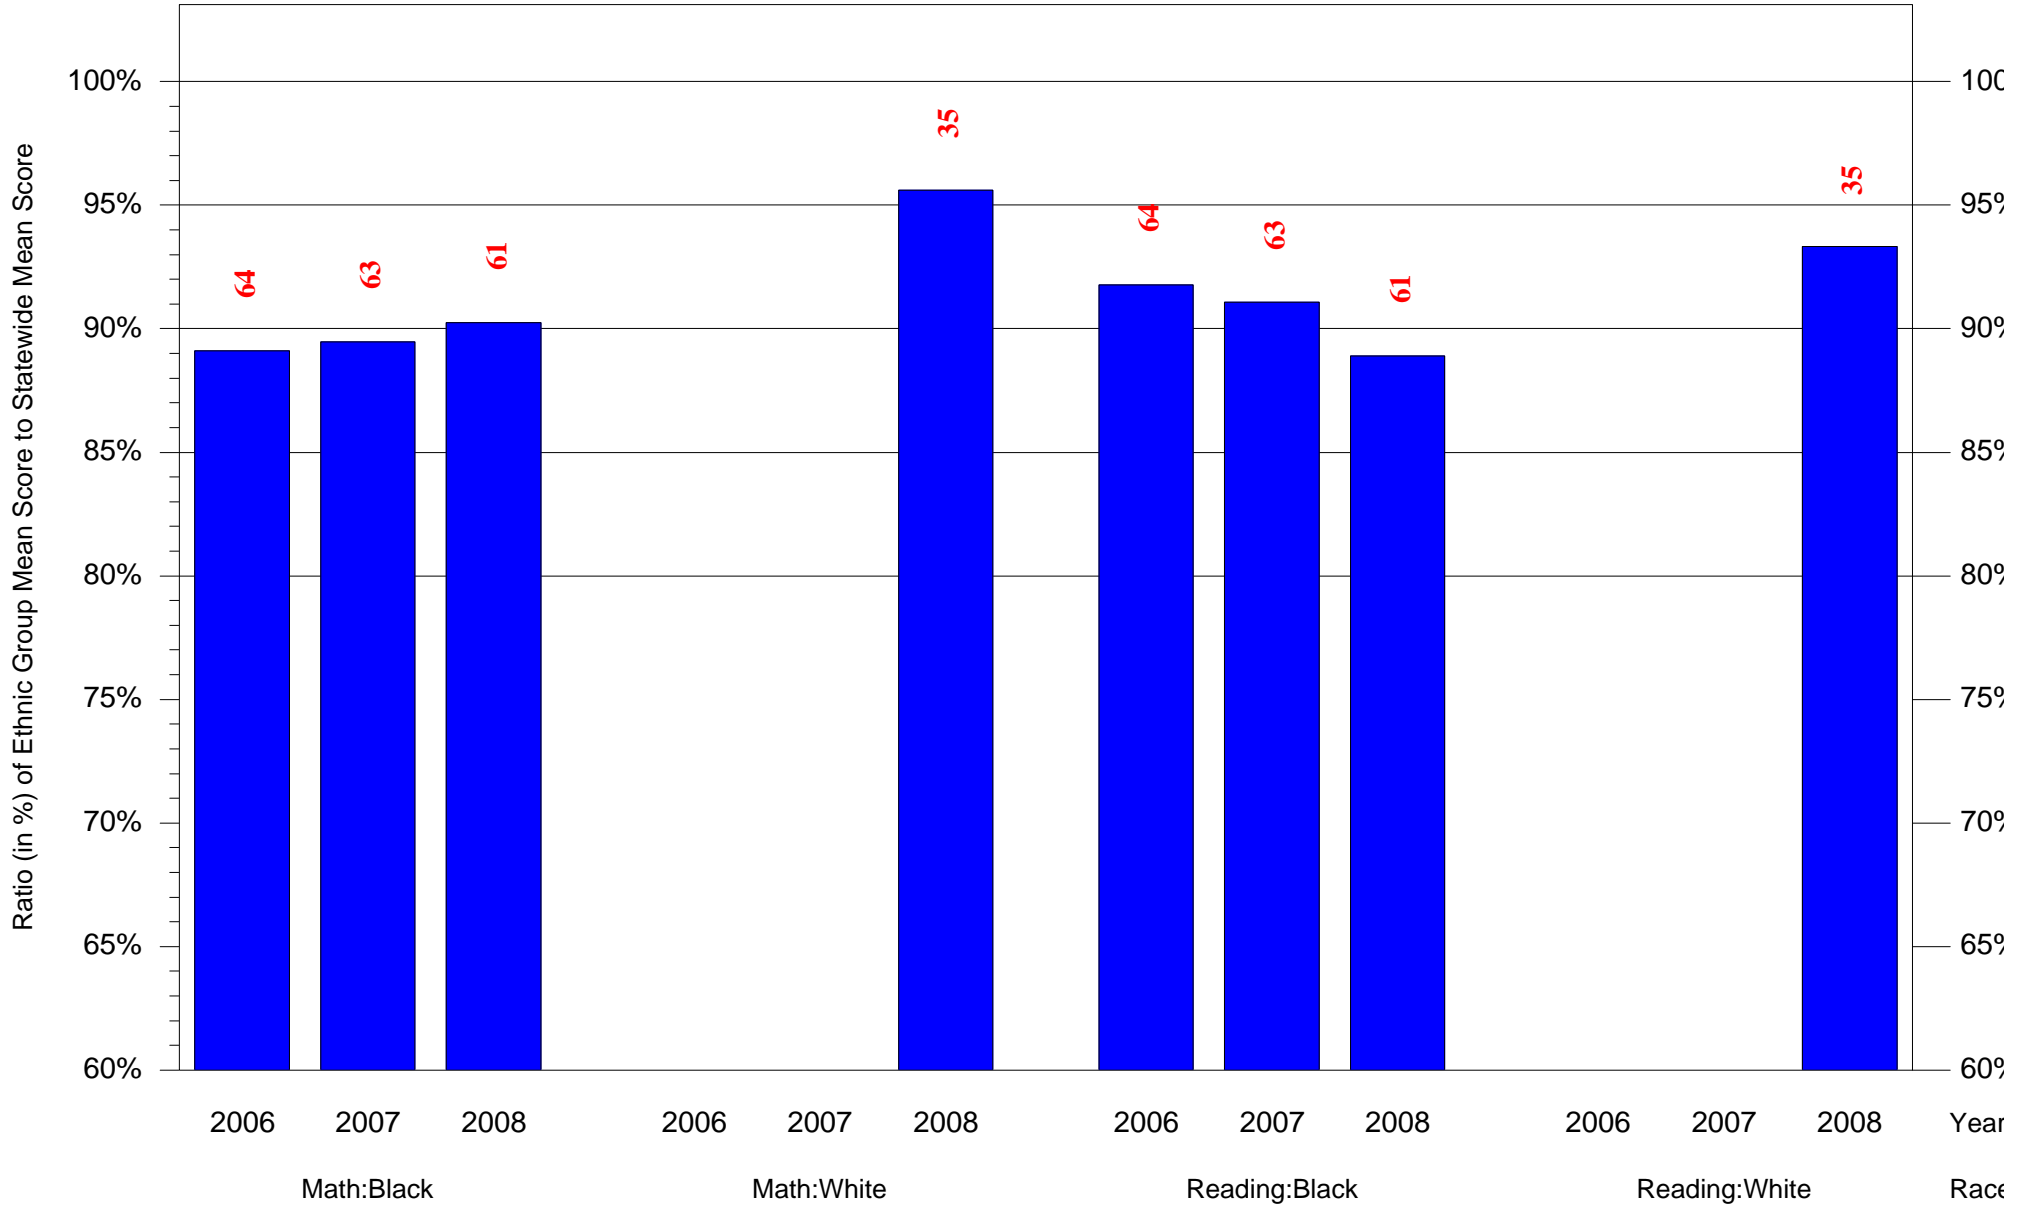

Mean Ethnic Group Building PSSA Test Score to Statewide Mean Score

Building = Spruance Gilbert Sch(7234) and Grade = 6 and Ethnic Group = Black or White

(Note: Number (in red) of Test Takers is above each bar in the chart.)