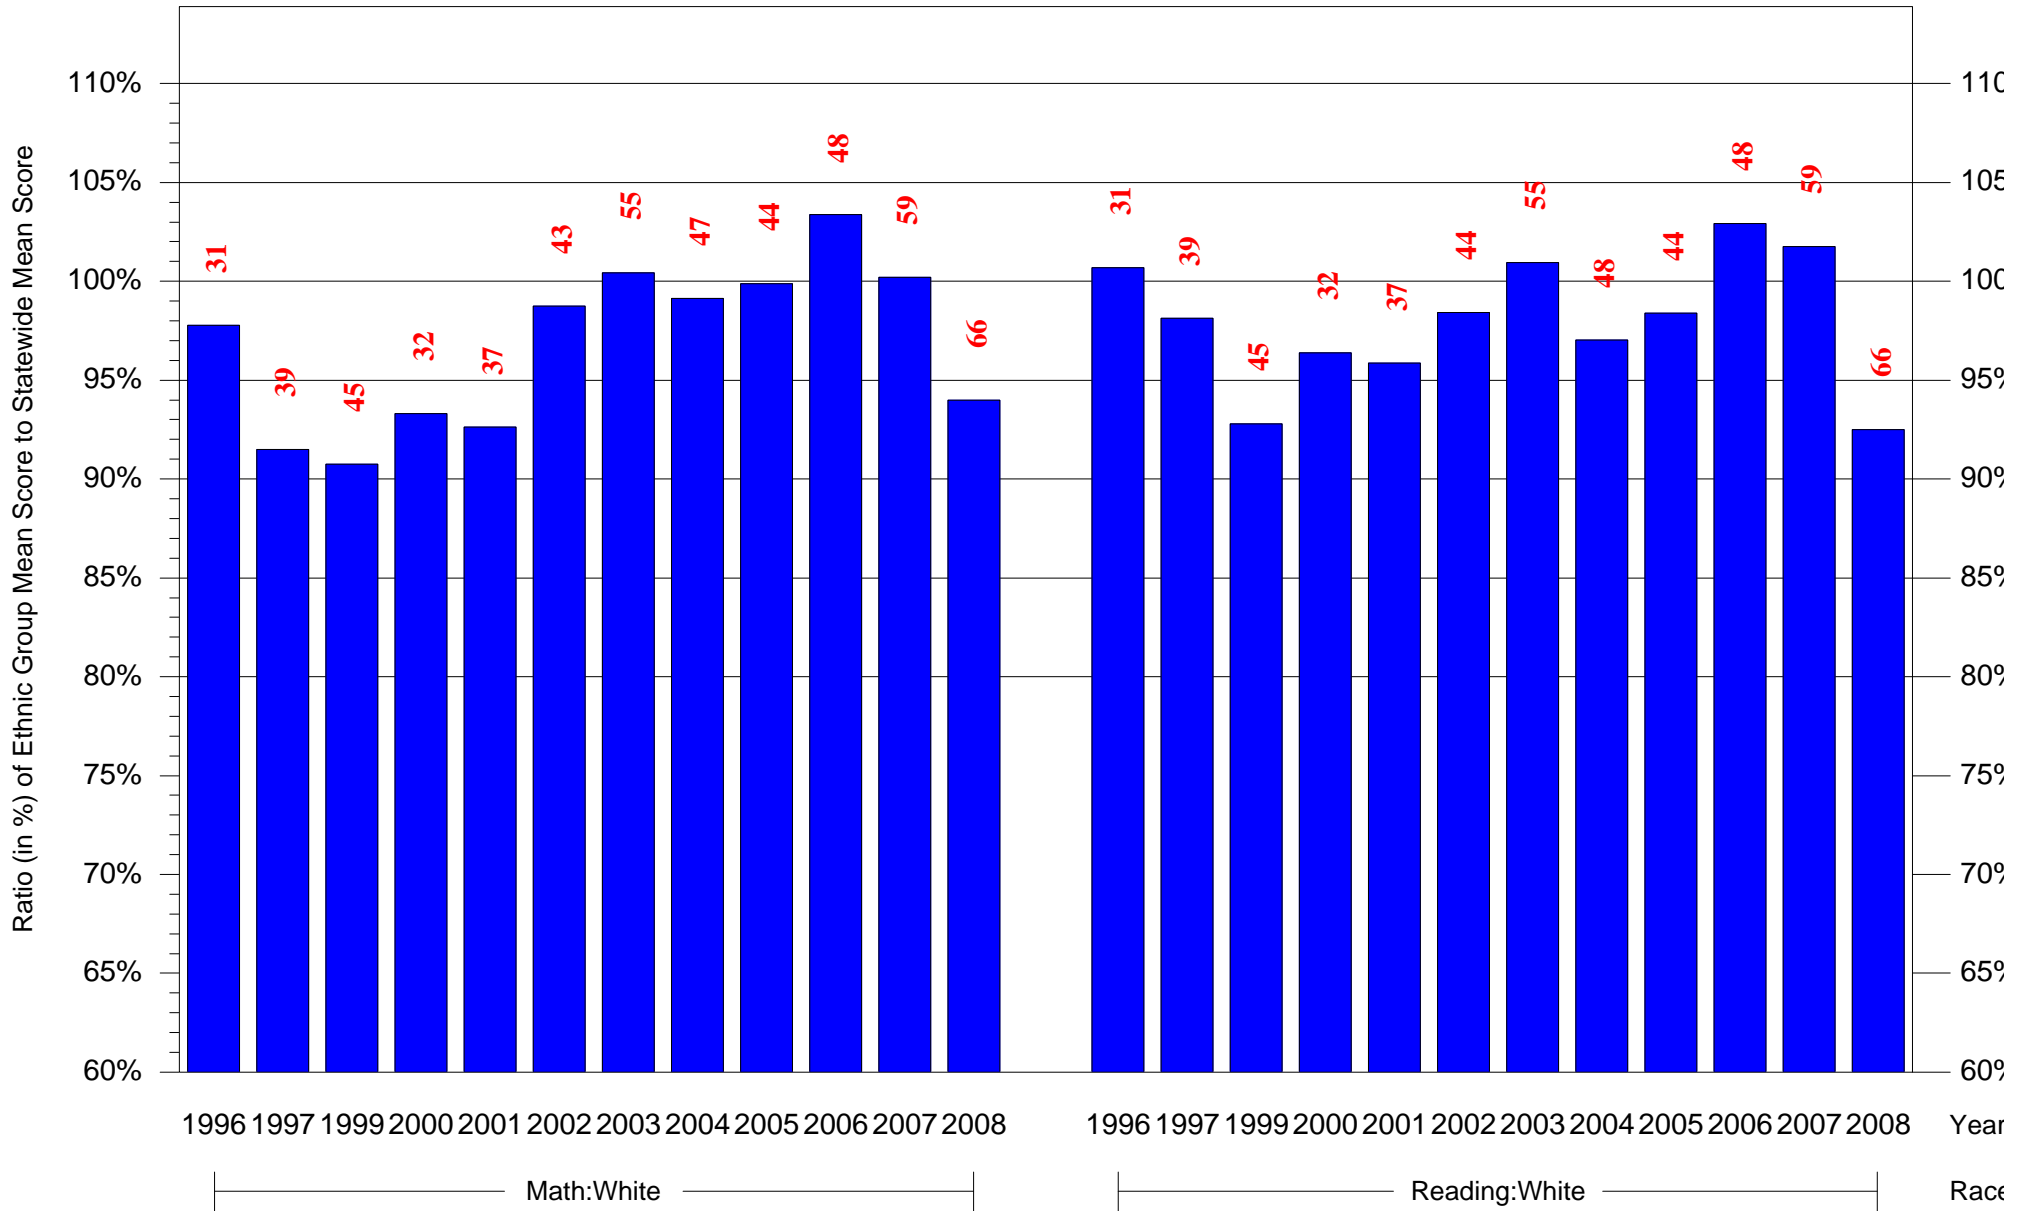

Mean Ethnic Group Building PSSA Test Score to Statewide Mean Score

Building = Mayfair Sch(3769) and Grade = 8 and Ethnic Group = Black or White

(Note: Number (in red) of Test Takers is above each bar in the chart.)