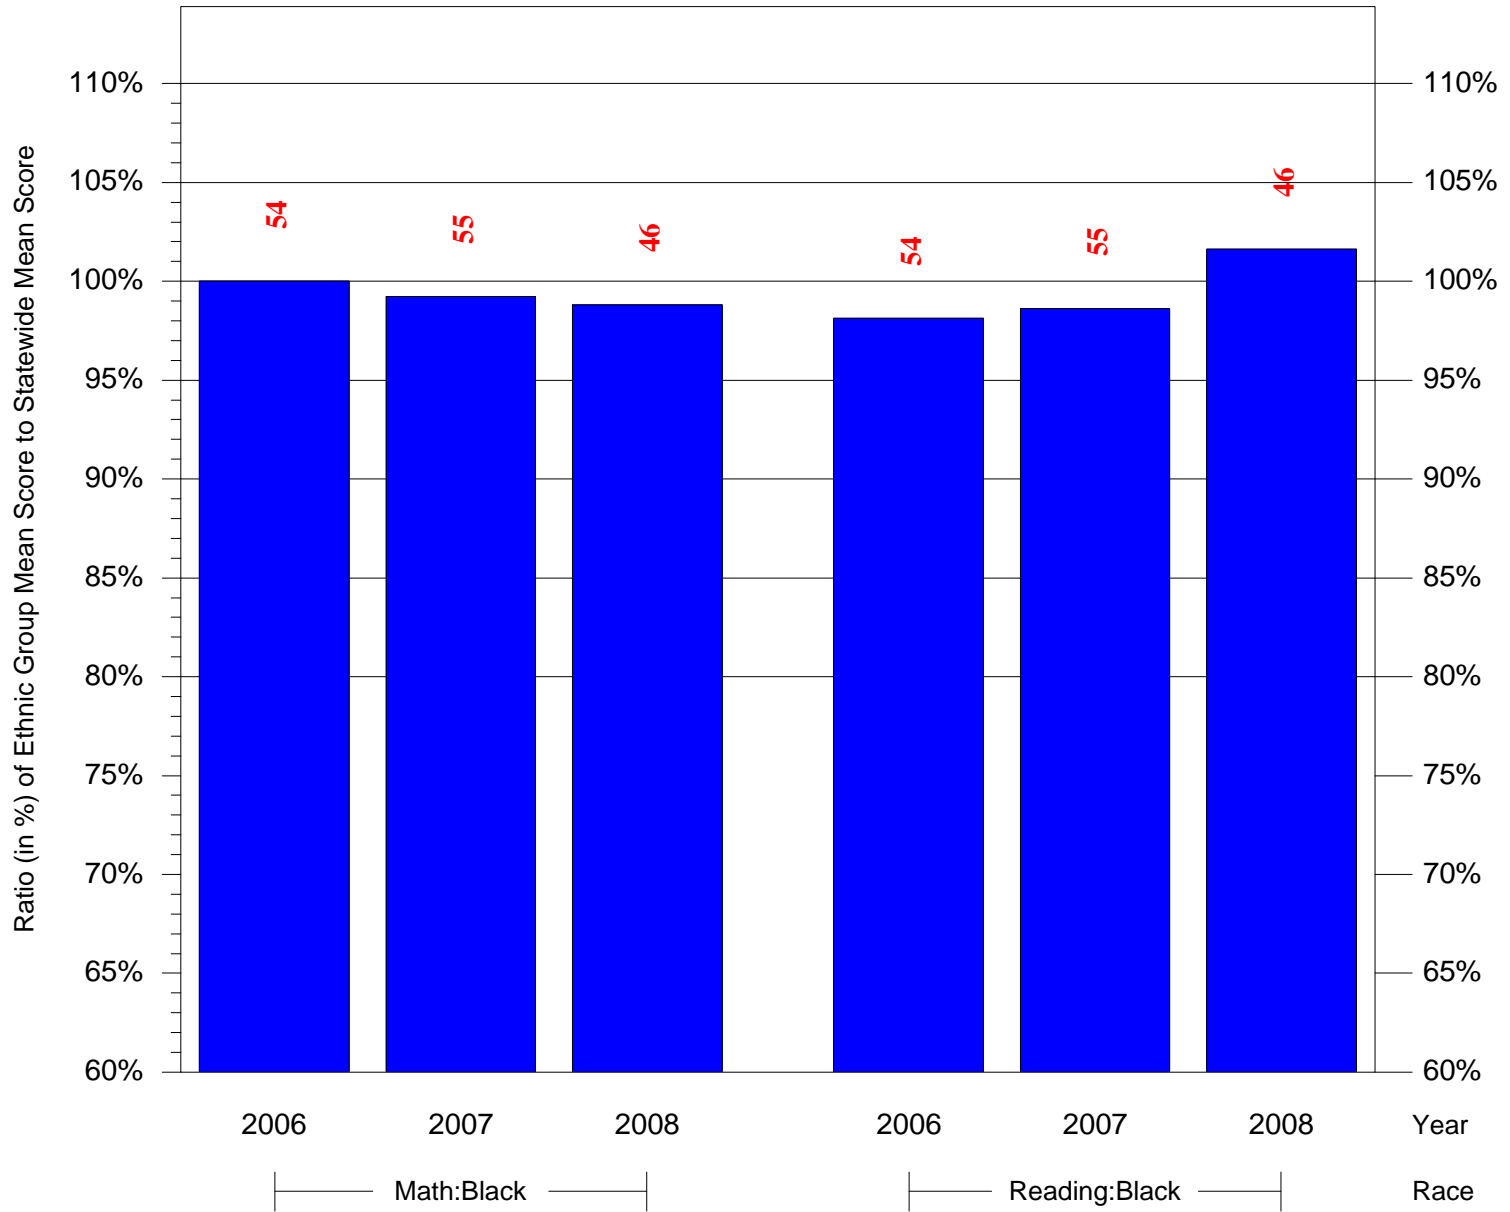

Mean Ethnic Group Building PSSA Test Score to Statewide Mean Score

Building = Jenks John S Sch(3714) and Grade = 7 and Ethnic Group = Black or White

(Note: Number (in red) of Test Takers is above each bar in the chart.)