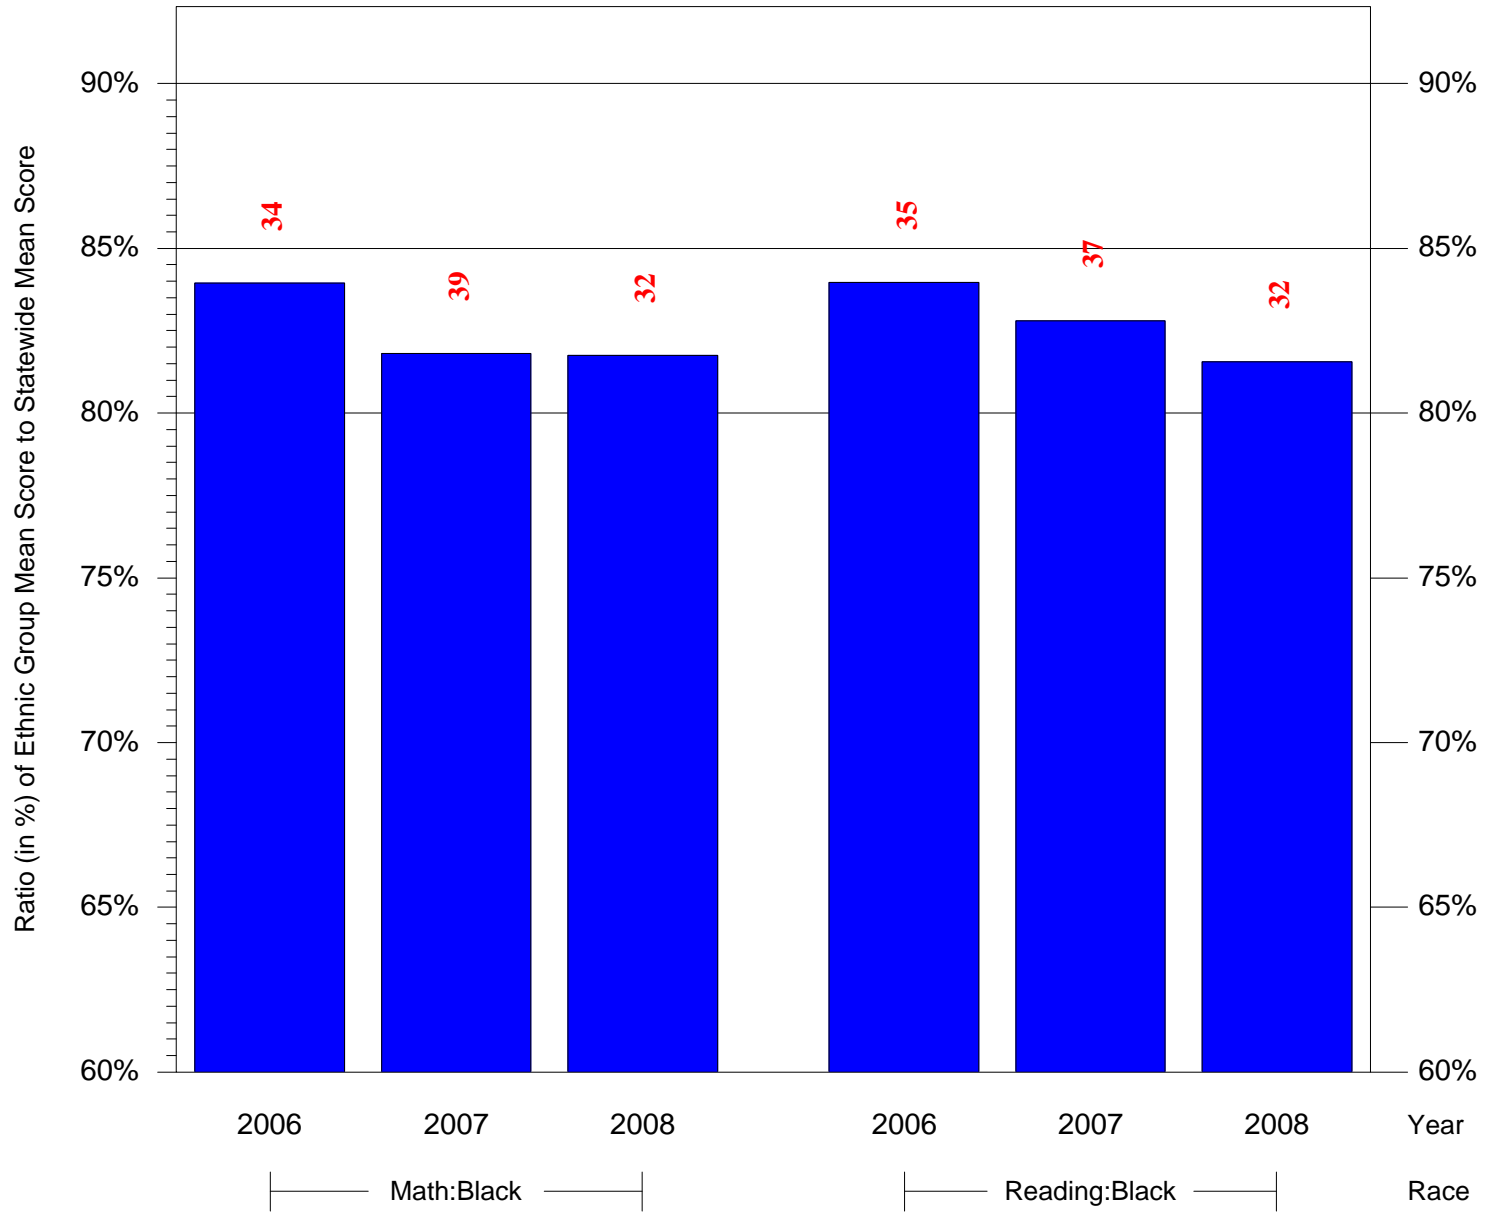

Mean Ethnic Group Building PSSA Test Score to Statewide Mean Score

Building = Creighton Thomas Sch(3736) and Grade = 6 and Ethnic Group = Black or White

(Note: Number (in red) of Test Takers is above each bar in the chart.)