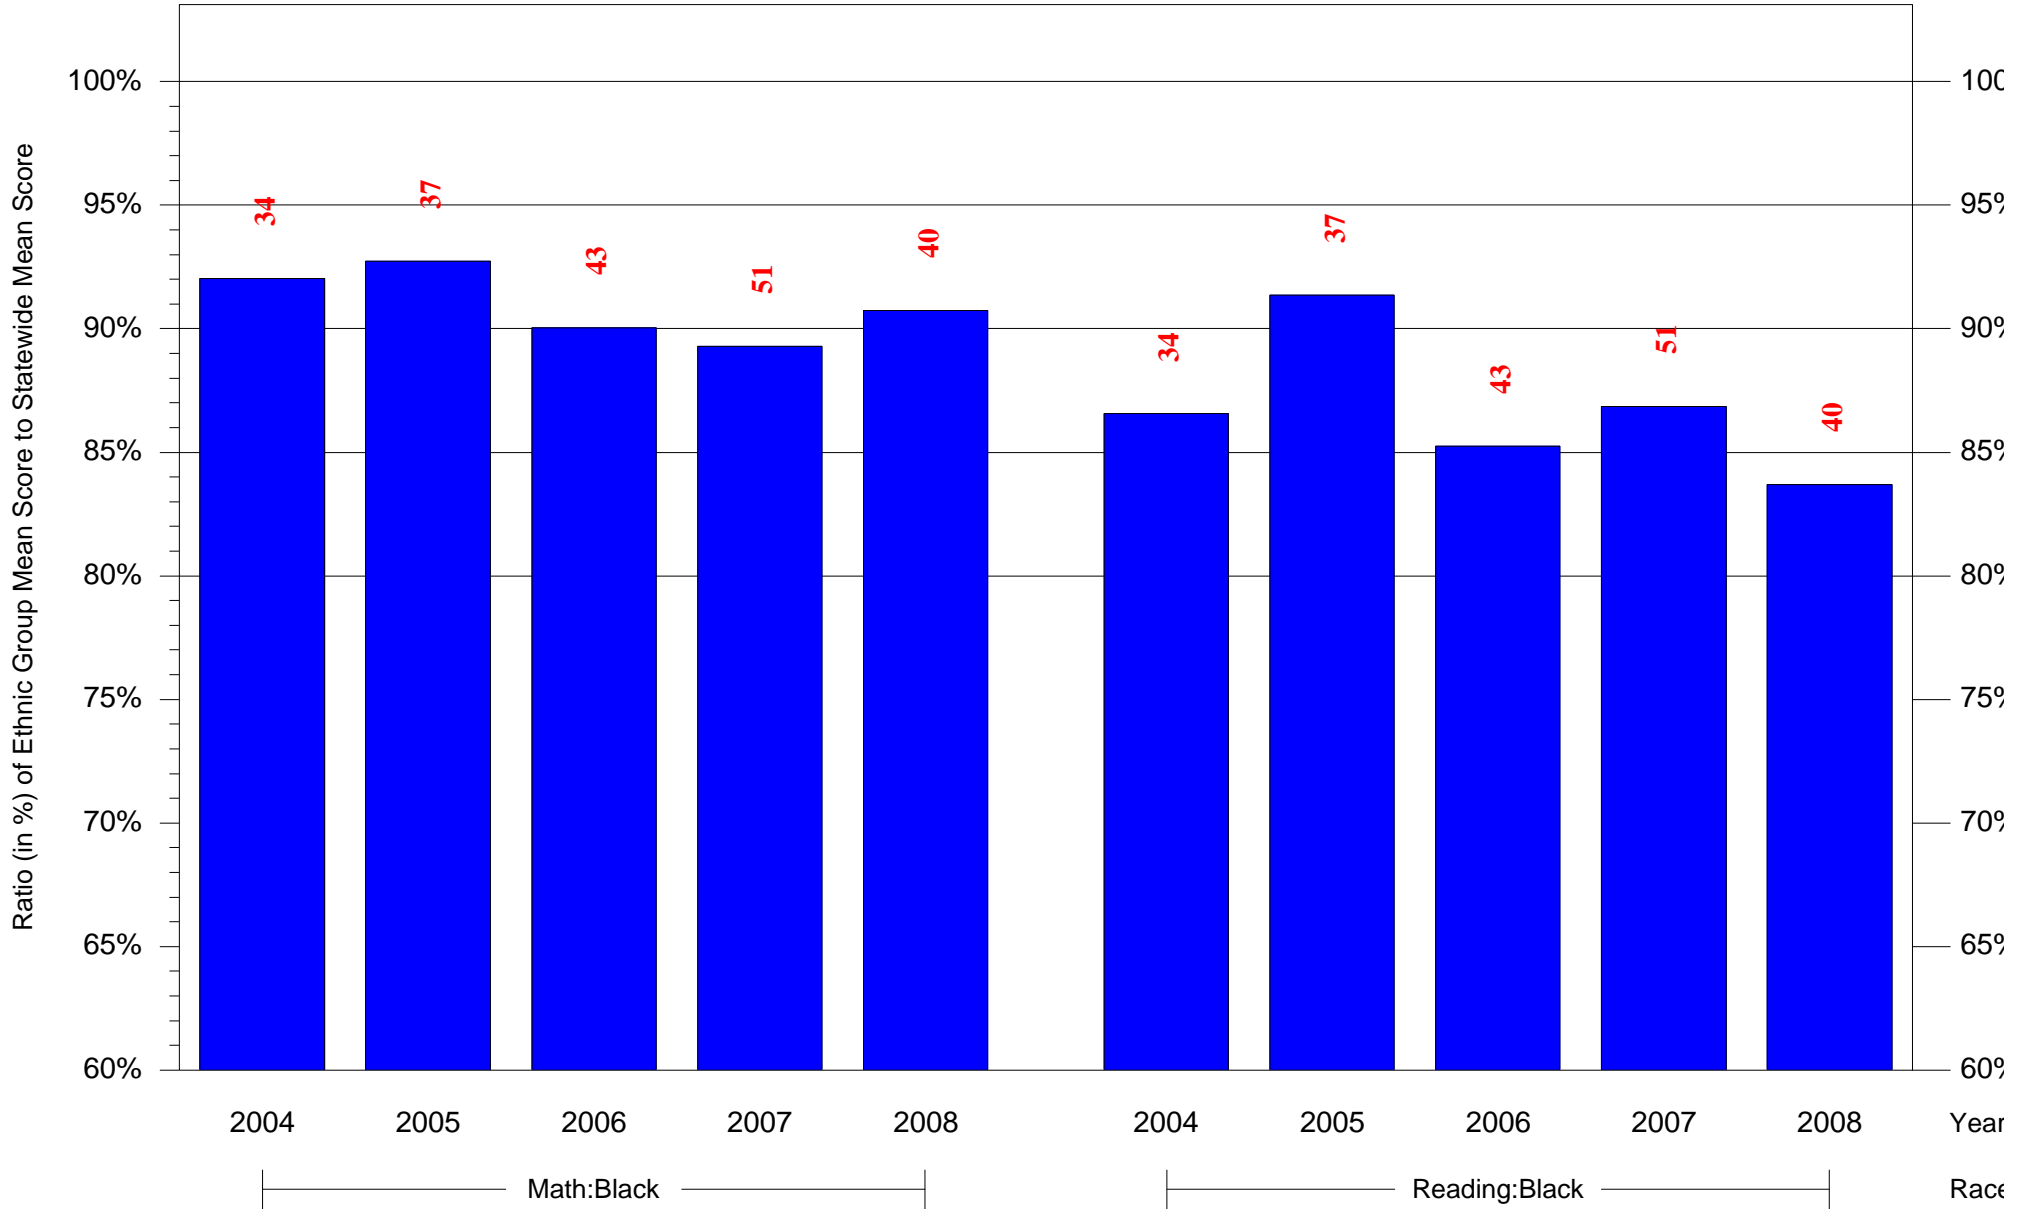

Mean Ethnic Group Building PSSA Test Score to Statewide Mean Score

Building = Reynolds Gen John F Sch(3632) and Grade = 8 and Ethnic Group = Black or White

(Note: Number (in red) of Test Takers is above each bar in the chart.)