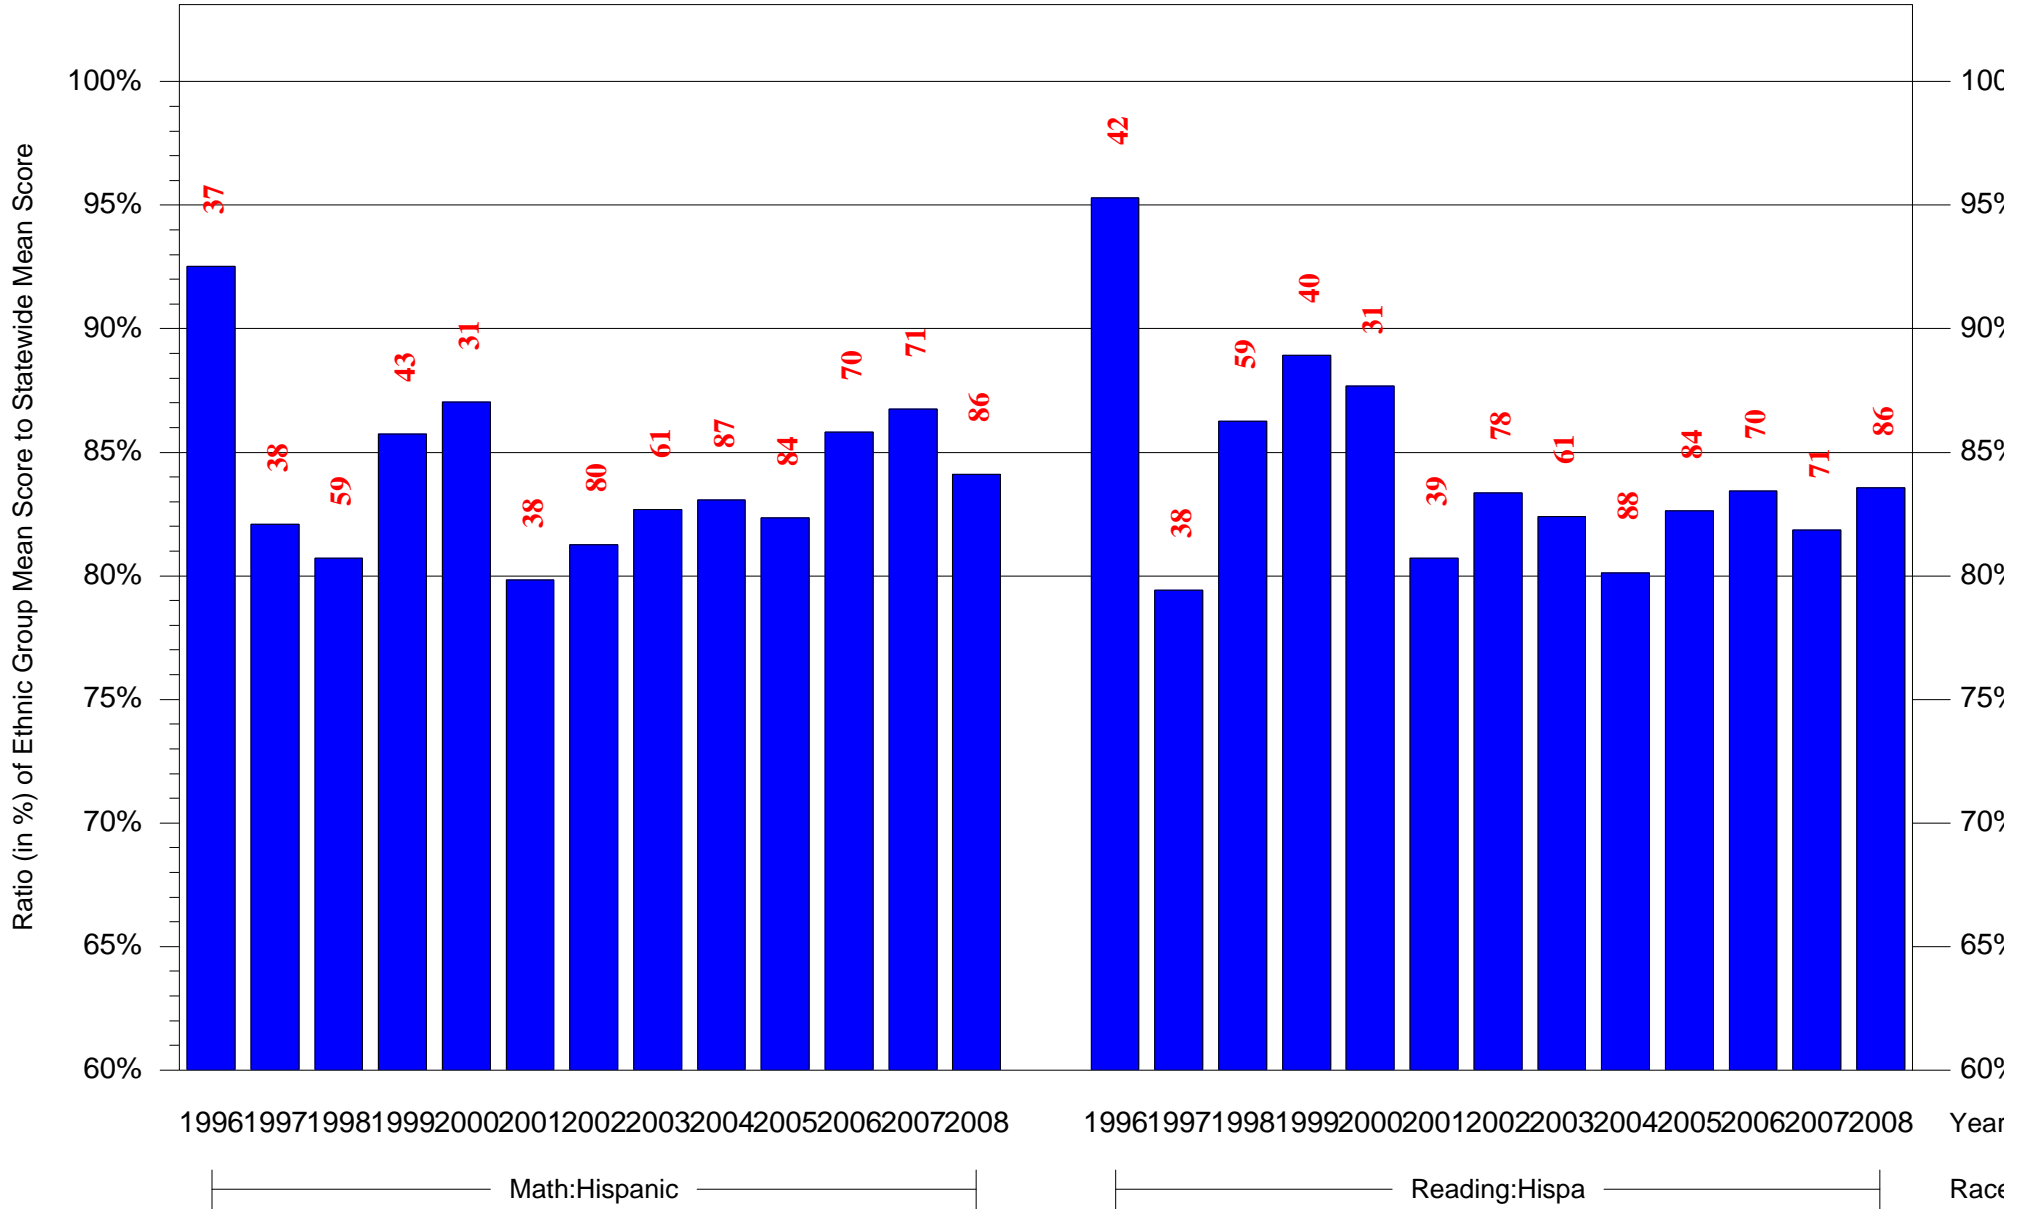

Mean Ethnic Group Building PSSA Test Score to Statewide Mean Score

Building = Mastbaum Jules E AVTS(3842) and Grade = 11 and Ethnic Group = Asian or Hispanic

(Note: Number (in red) of Test Takers is above each bar in the chart.)