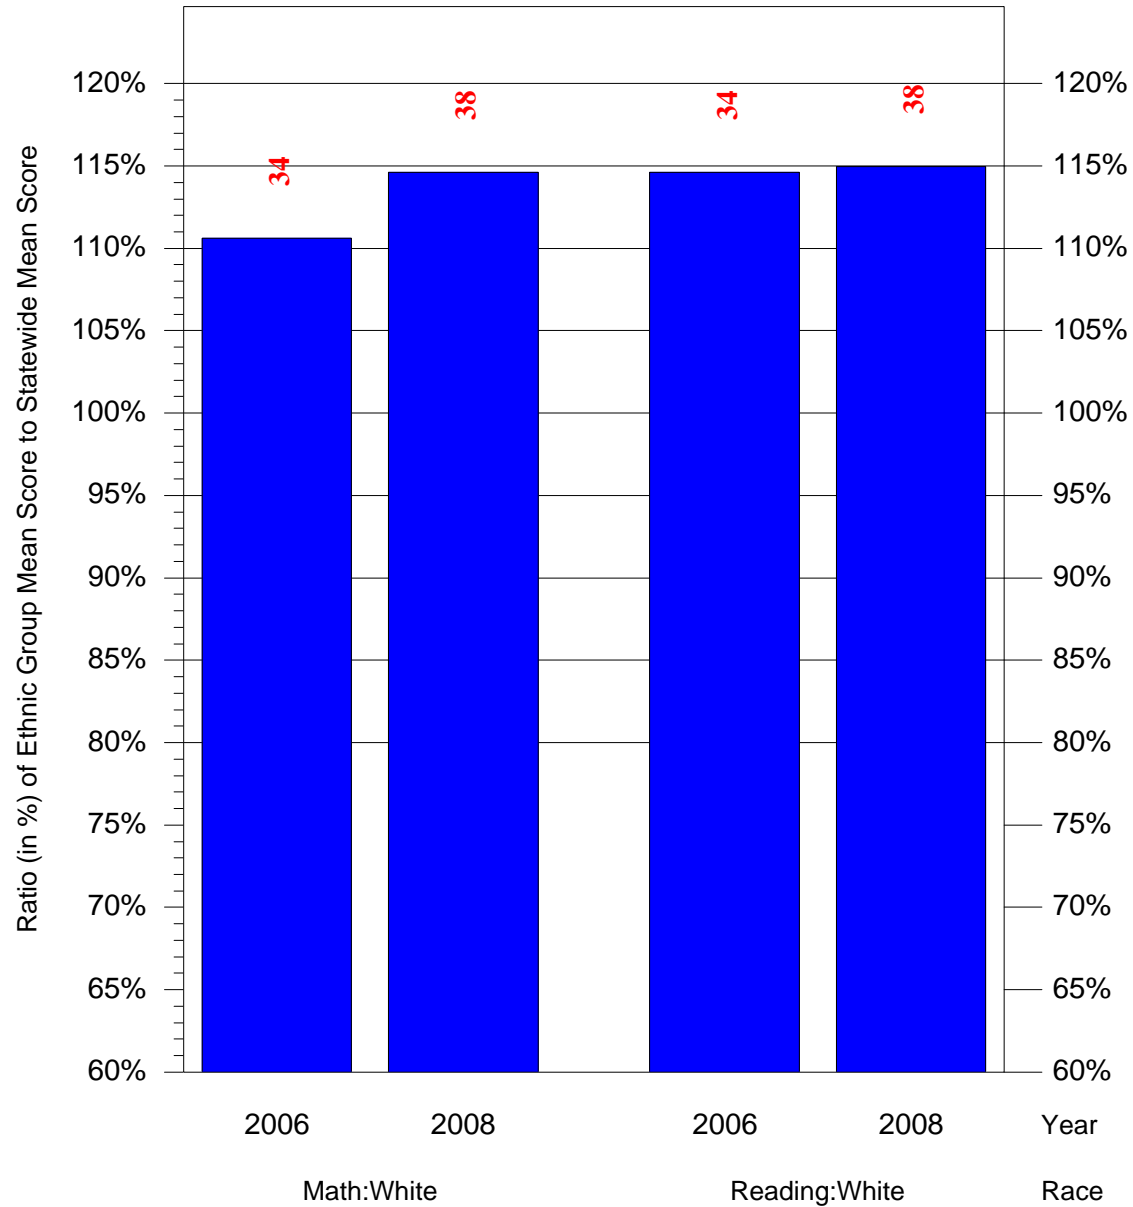

Mean Ethnic Group Building PSSA Test Score to Statewide Mean Score

Building = Gamp(7664) and Grade = 7 and Ethnic Group = Black or White

(Note: Number (in red) of Test Takers is above each bar in the chart.)