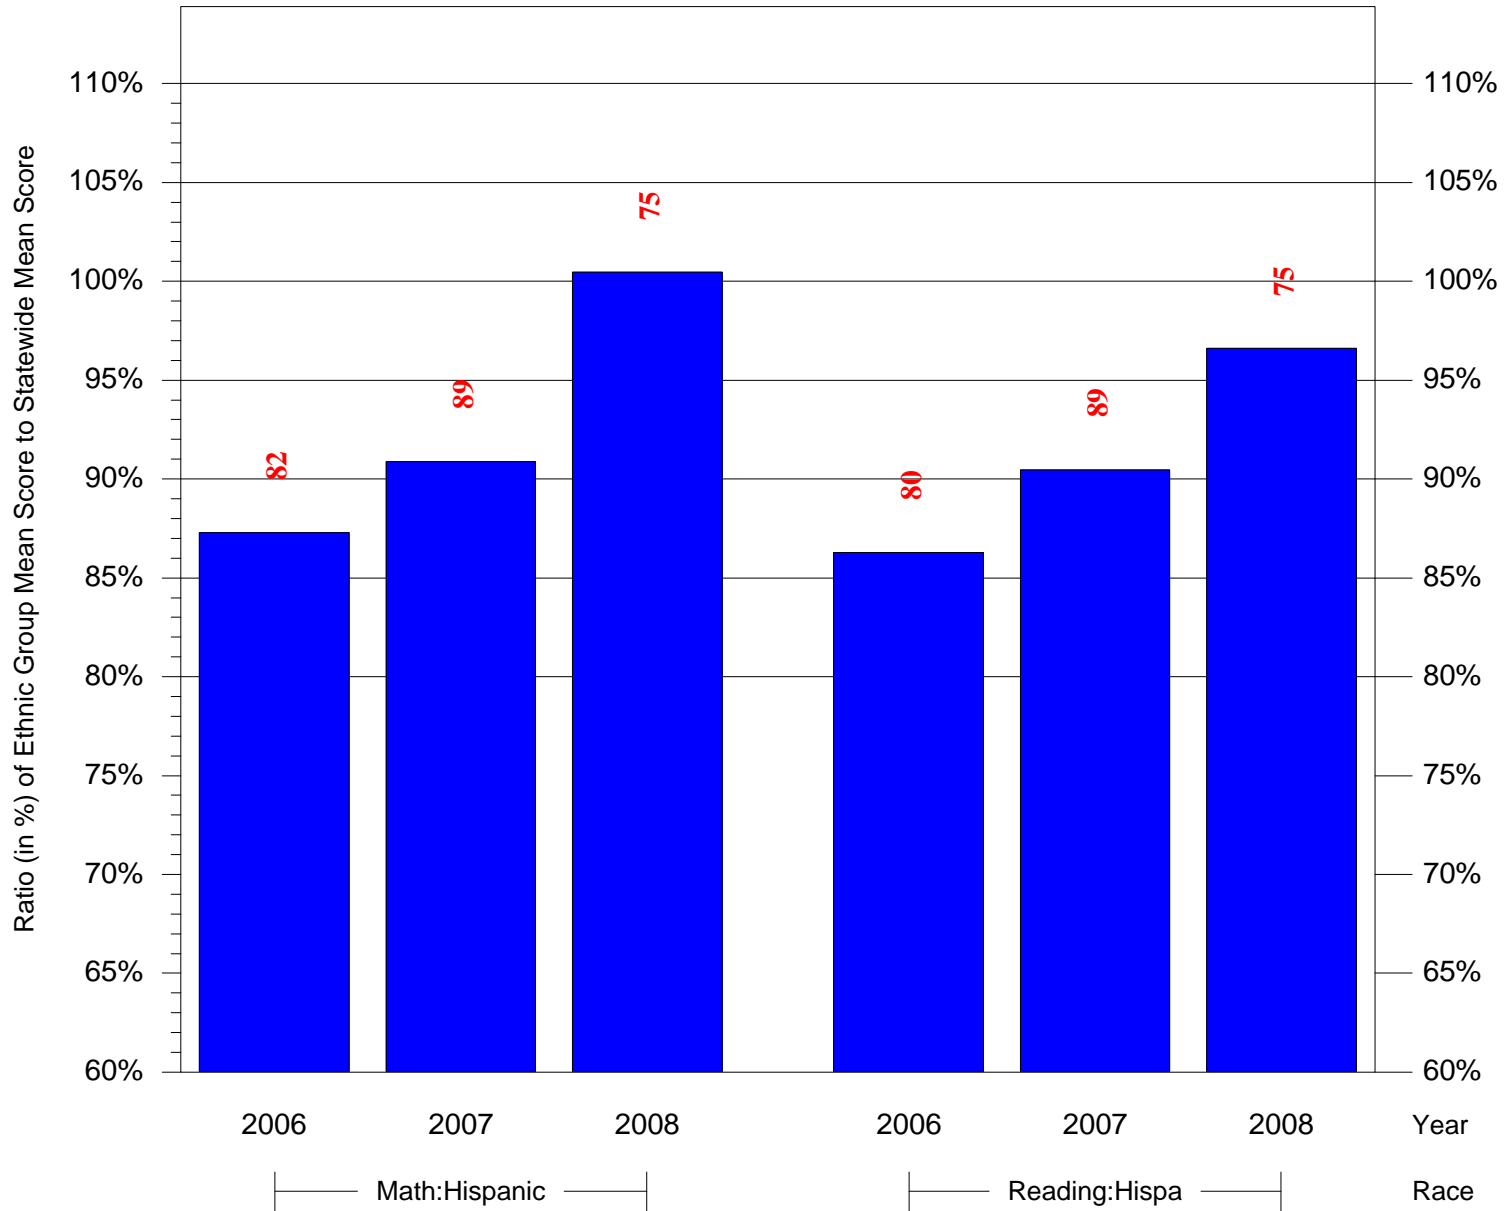

Mean Ethnic Group Building PSSA Test Score to Statewide Mean Score

Building = Cramp William Sch(5123) and Grade = 4 and Ethnic Group = Asian or Hispanic

(Note: Number (in red) of Test Takers is above each bar in the chart.)