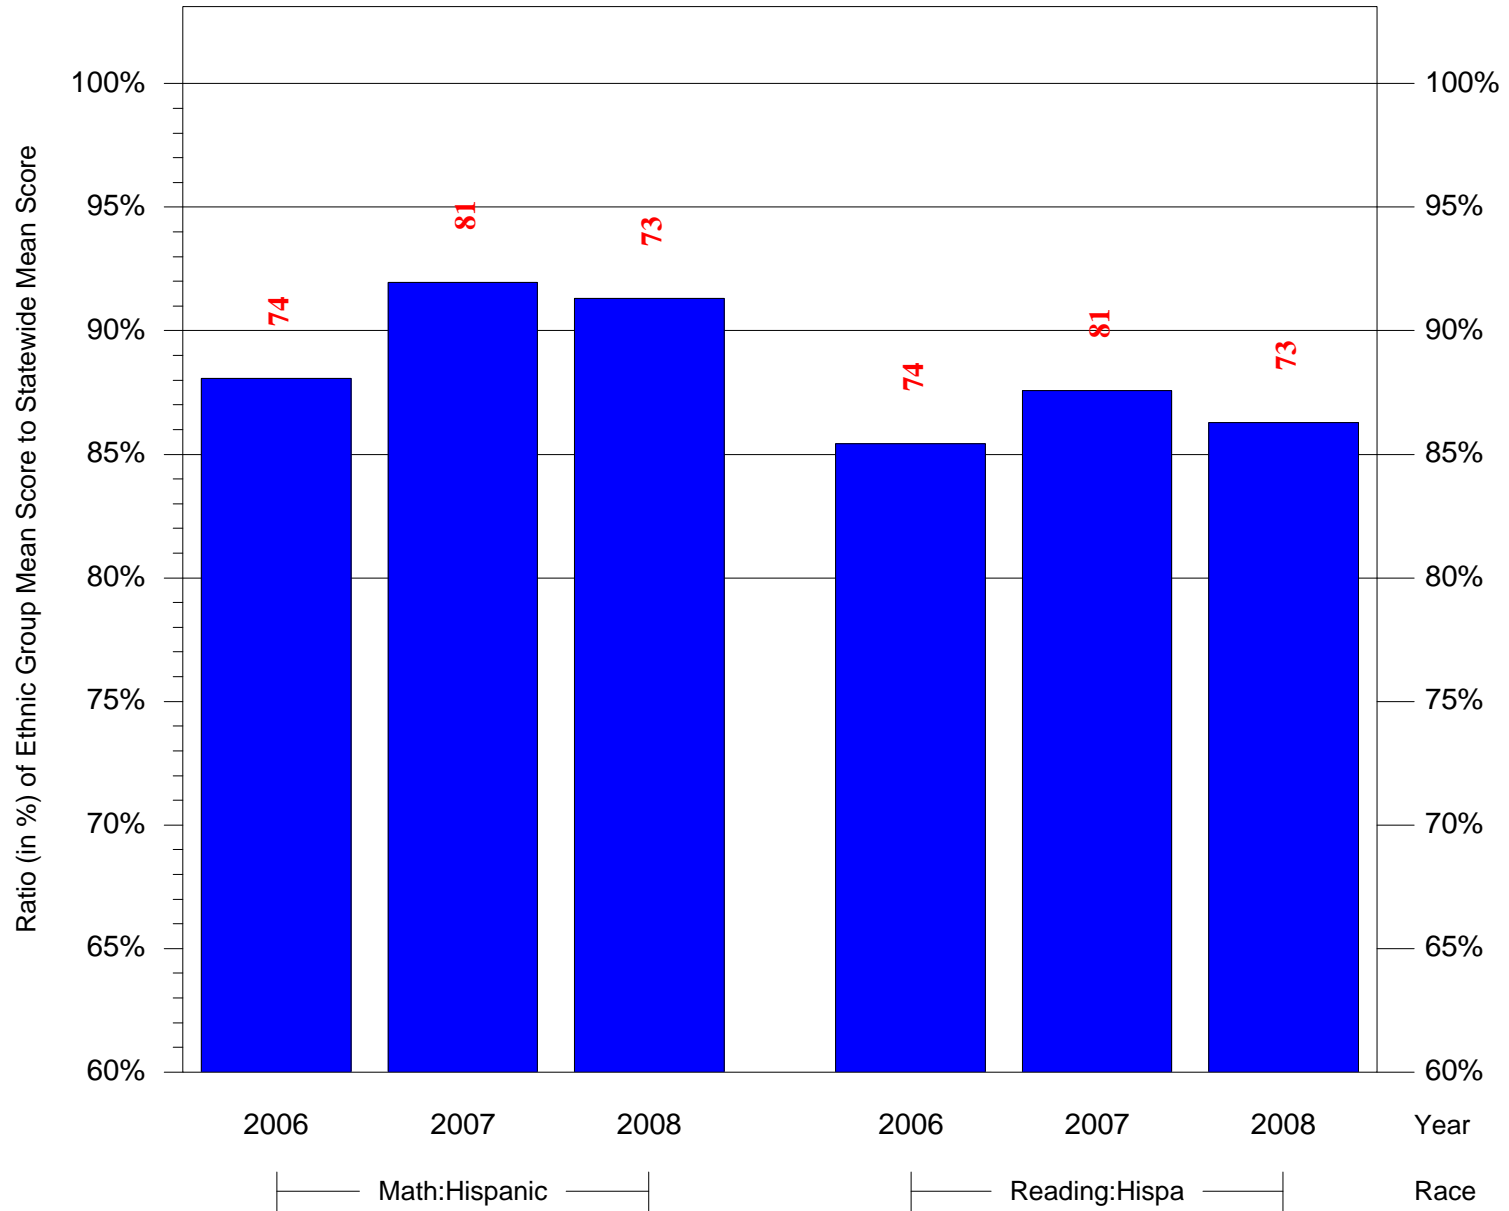

Mean Ethnic Group Building PSSA Test Score to Statewide Mean Score

Building = MunozMarin Luis(7522) and Grade = 6 and Ethnic Group = Asian or Hispanic

(Note: Number (in red) of Test Takers is above each bar in the chart.)