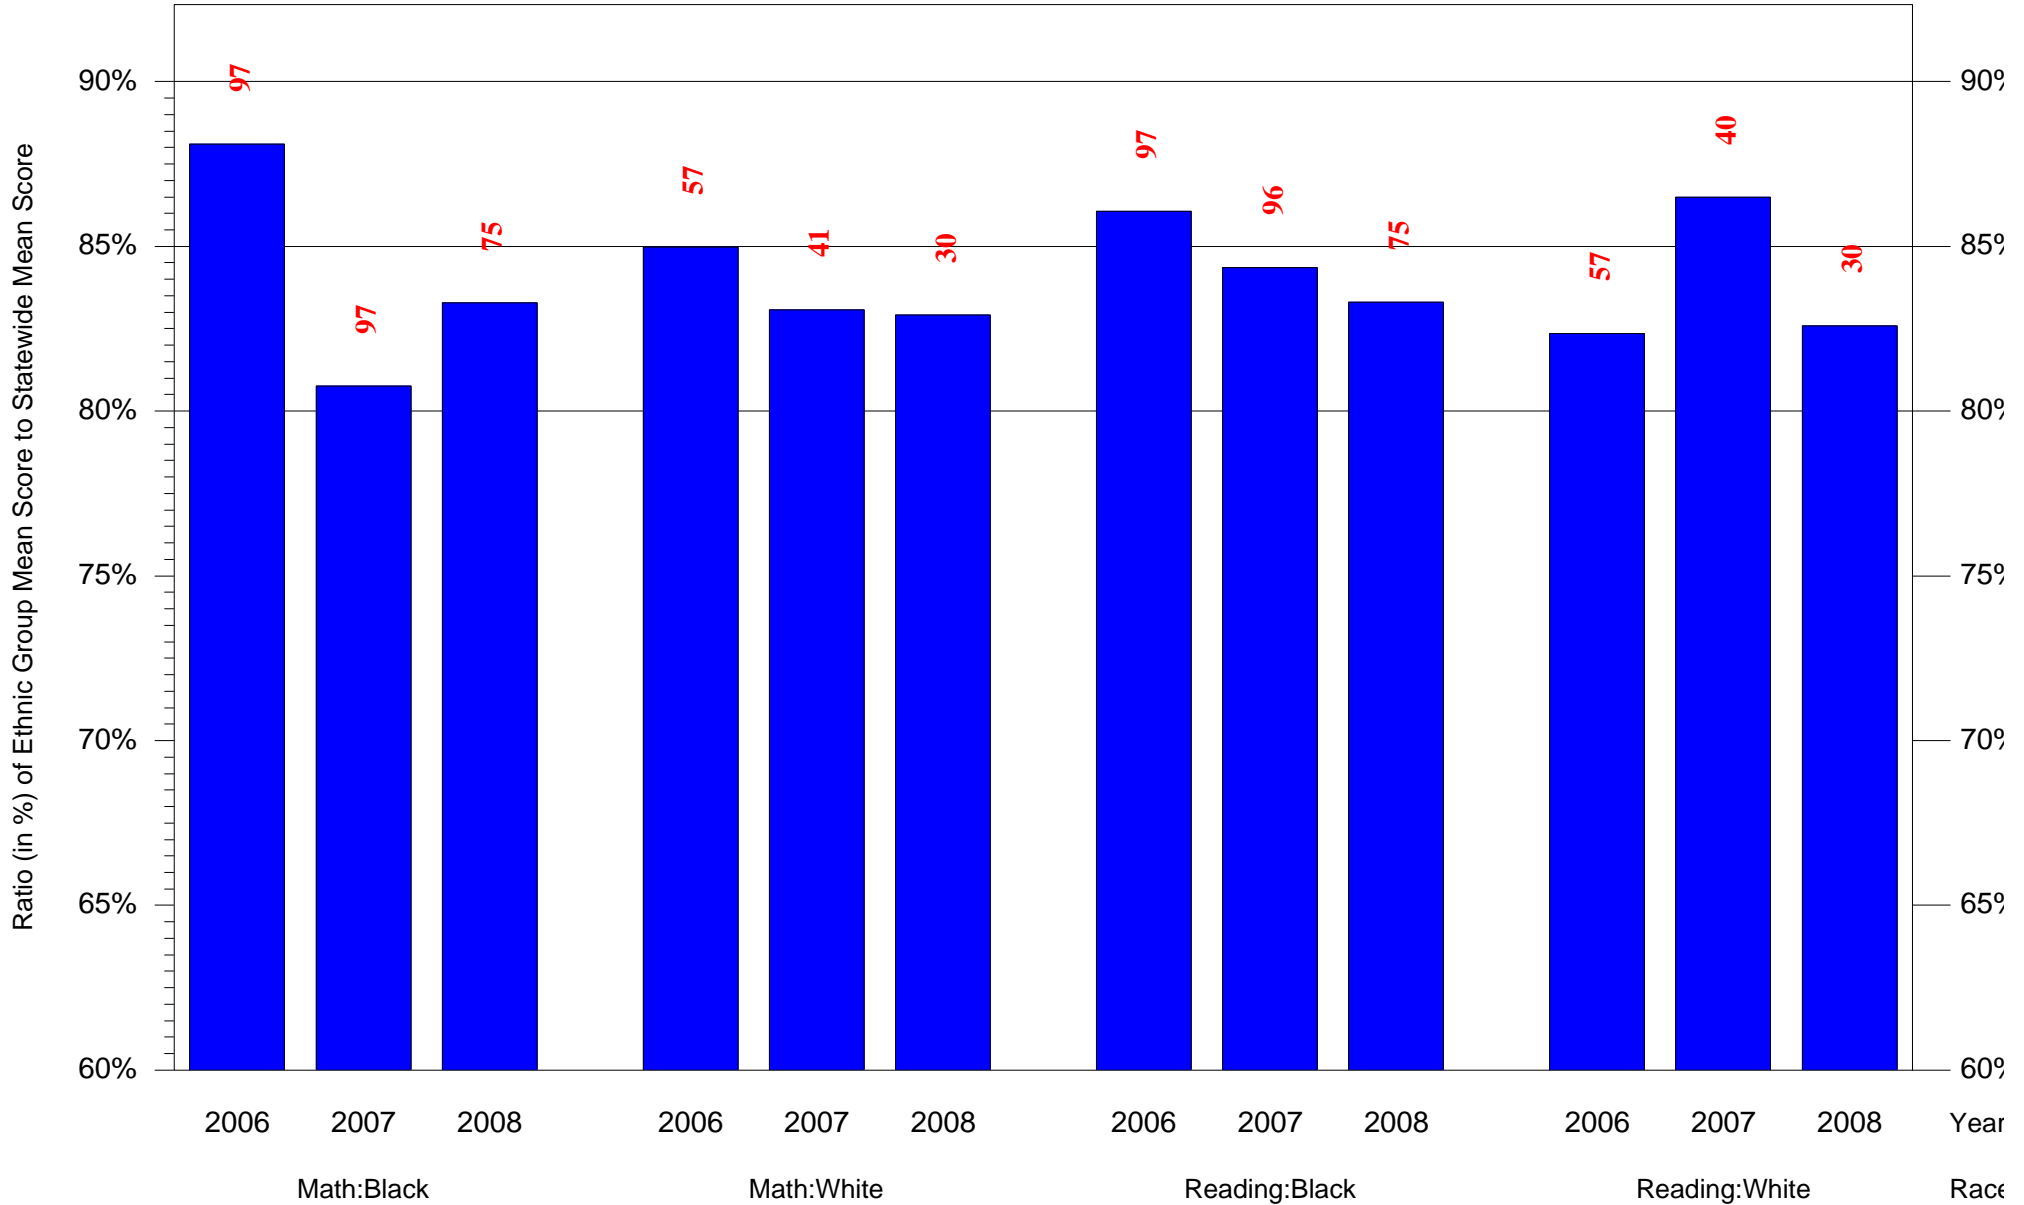

Mean Ethnic Group Building PSSA Test Score to Statewide Mean Score

Building = Jones John Paul MS(7243) and Grade = 7 and Ethnic Group = Black or White

(Note: Number (in red) of Test Takers is above each bar in the chart.)