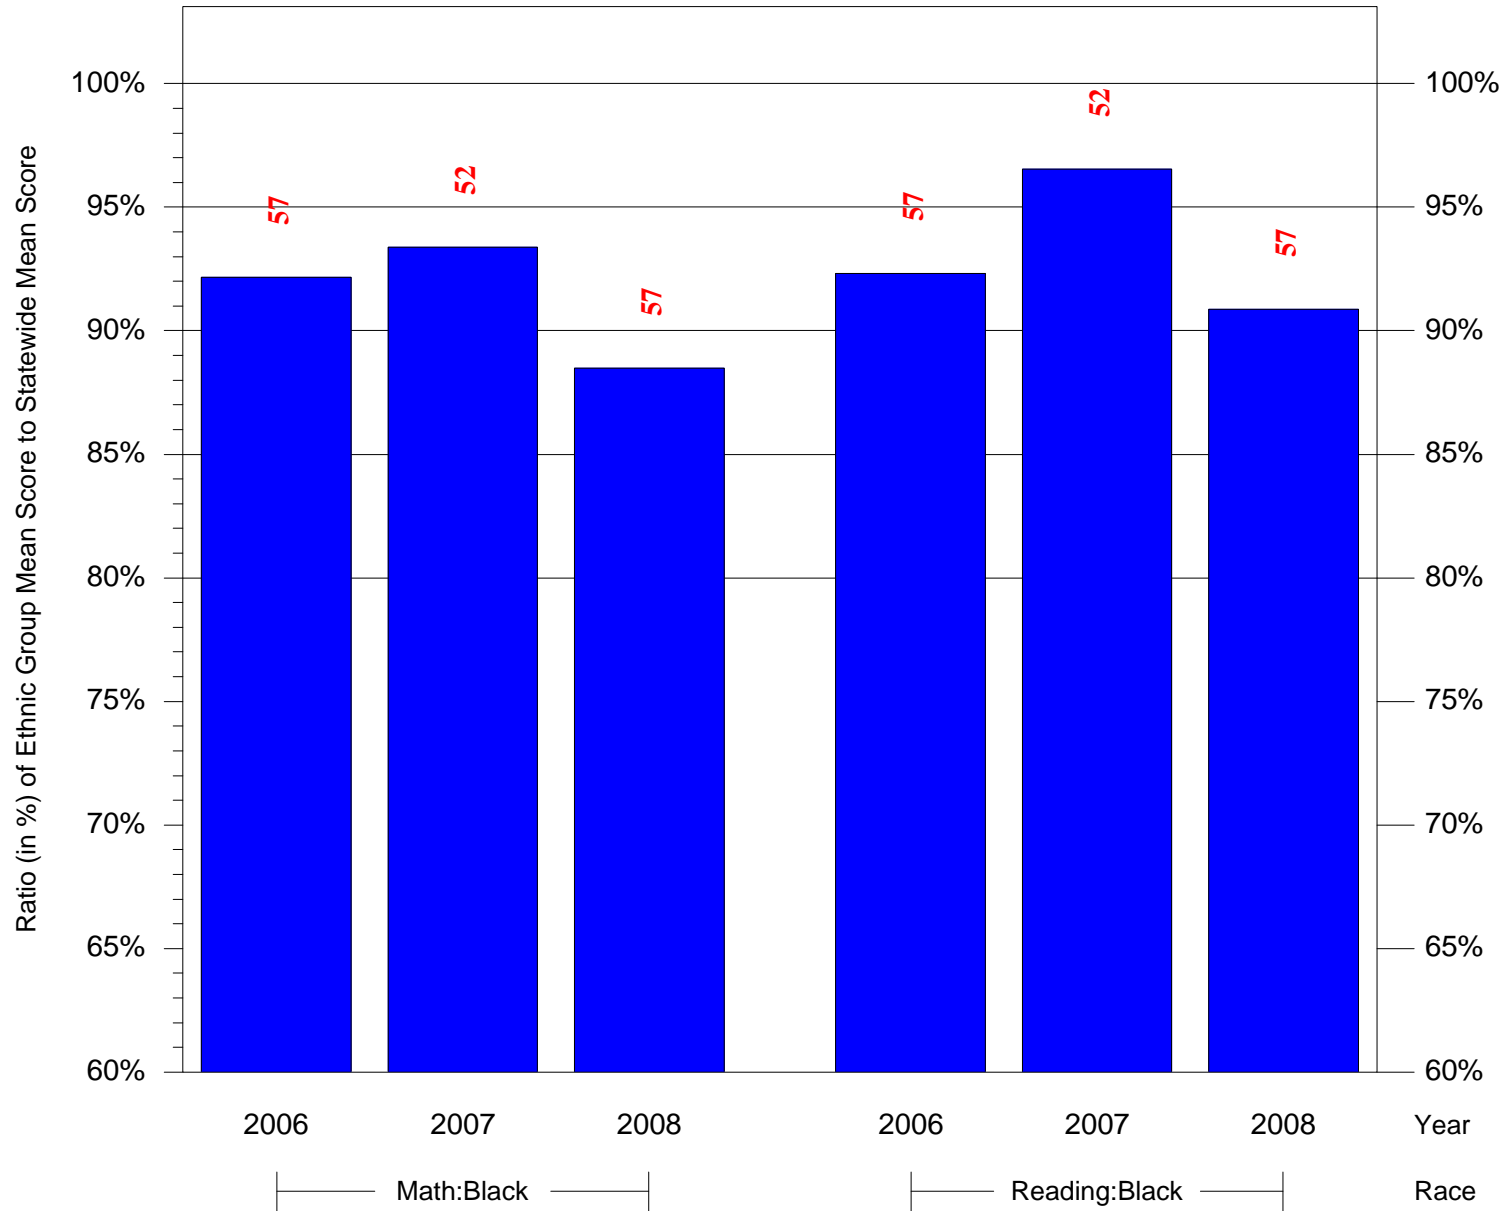

Mean Ethnic Group Building PSSA Test Score to Statewide Mean Score

Building = Overbrook Elementary School(7472) and Grade = 4 and Ethnic Group = Black or White

(Note: Number (in red) of Test Takers is above each bar in the chart.)