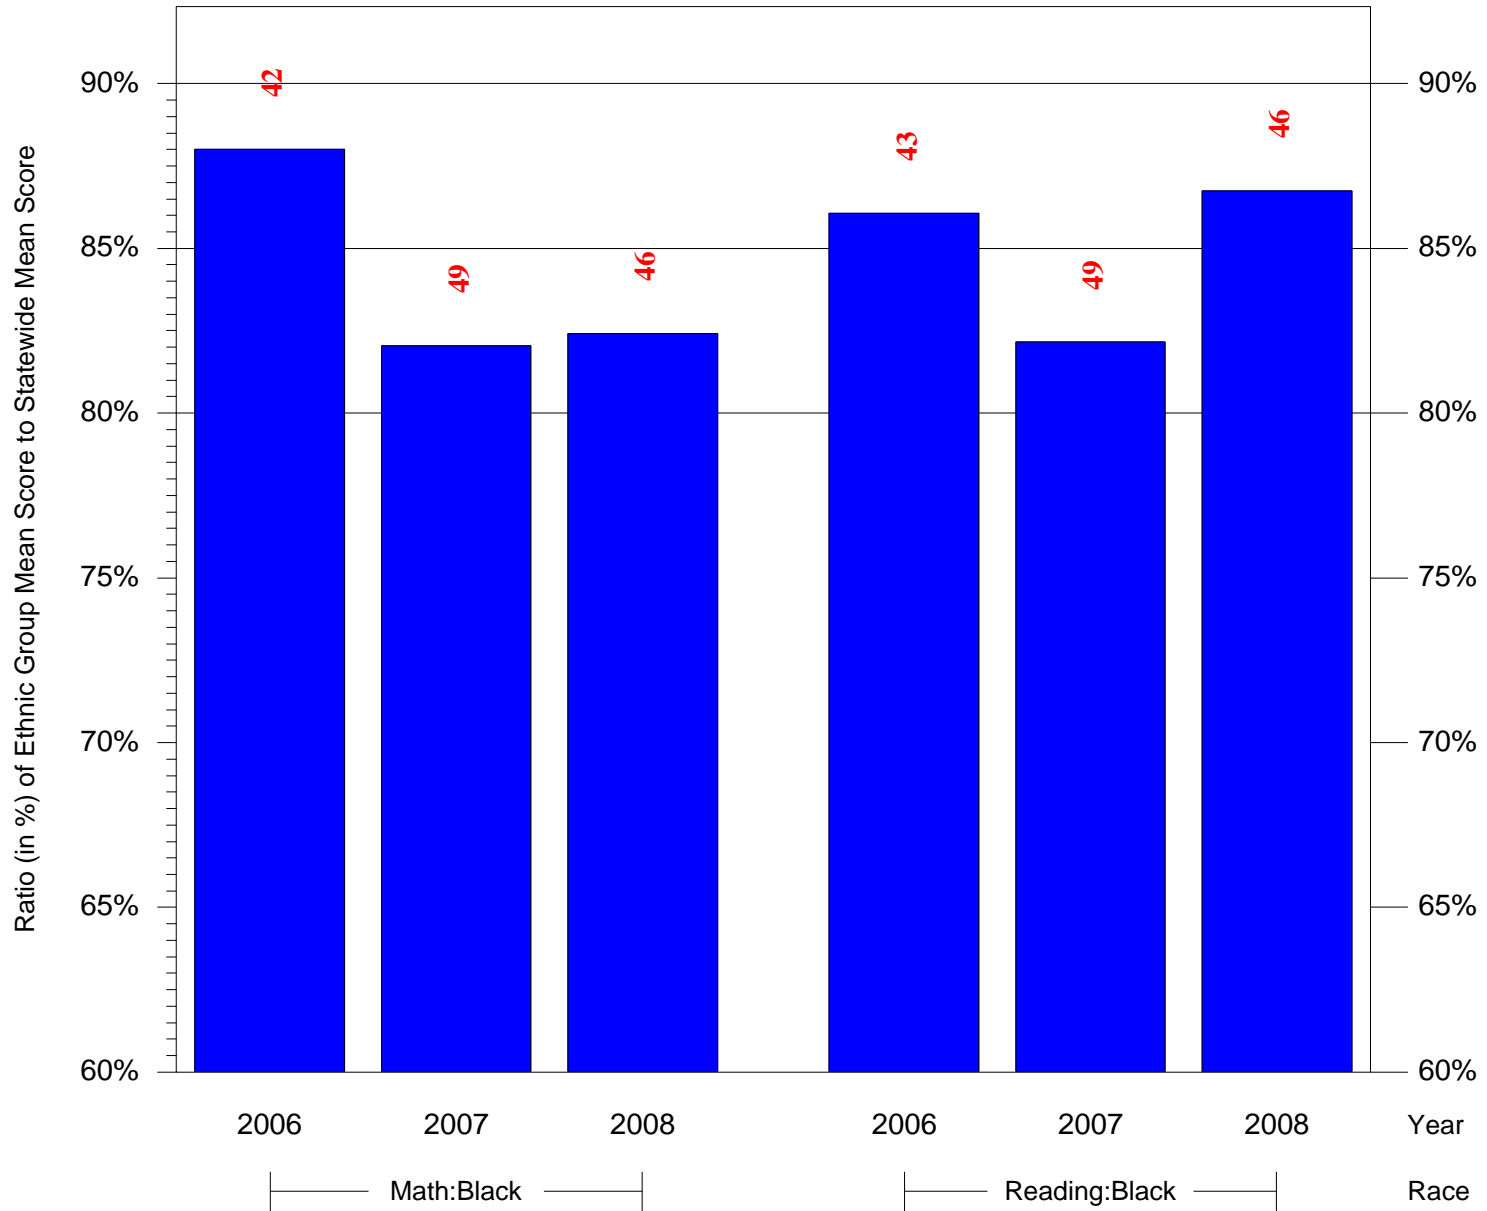

Mean Ethnic Group Building PSSA Test Score to Statewide Mean Score

Building = Birney Gen Davis B Sch(3733) and Grade = 6 and Ethnic Group = Black or White

(Note: Number (in red) of Test Takers is above each bar in the chart.)