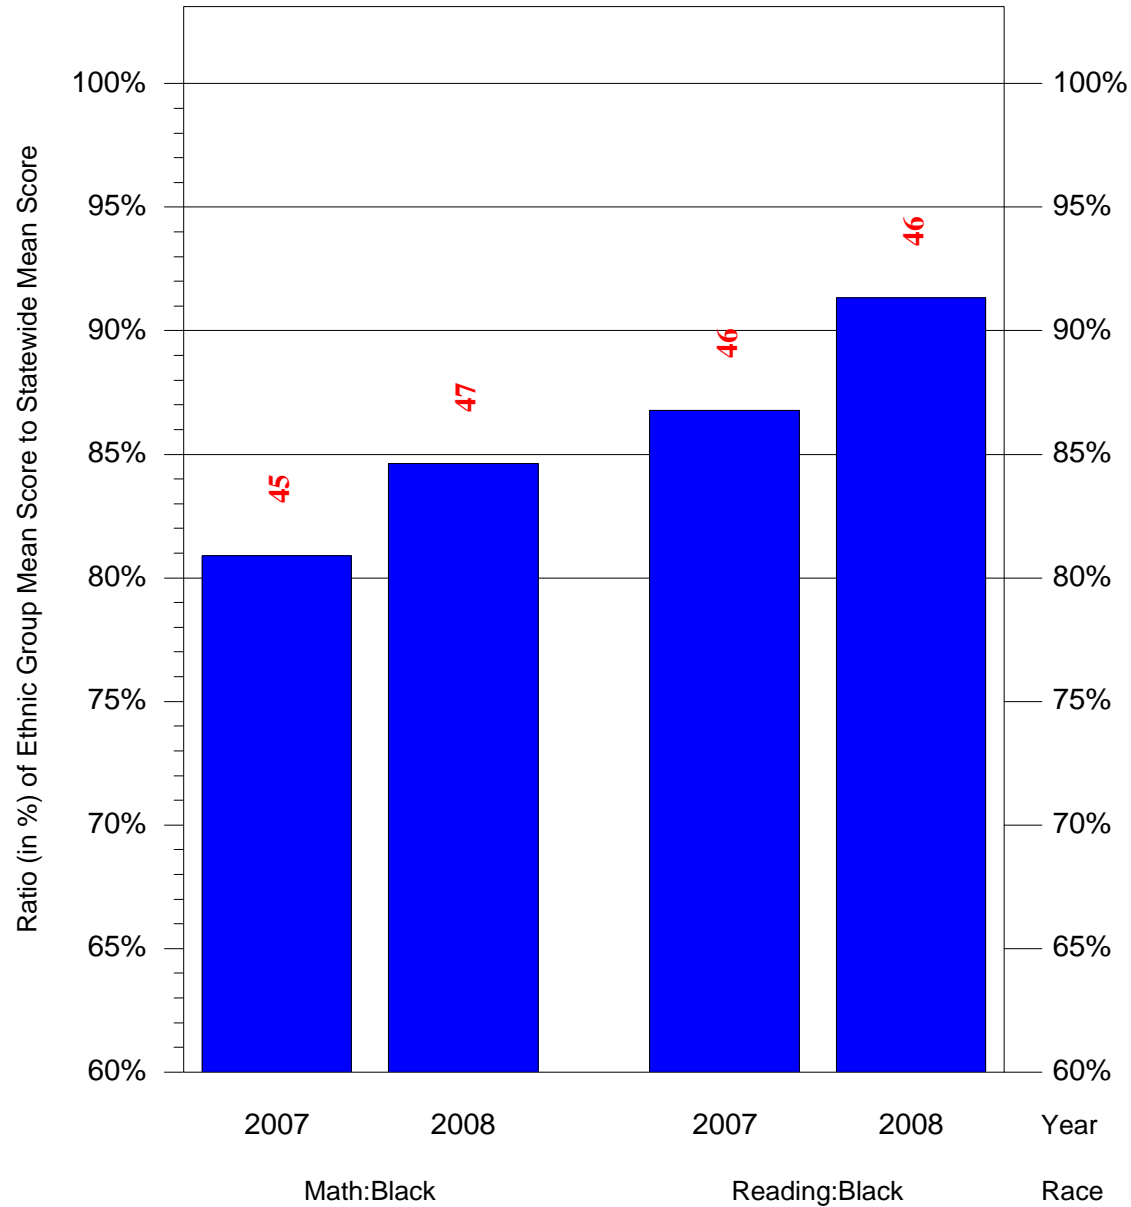

Mean Ethnic Group Building PSSA Test Score to Statewide Mean Score

Building = Wright Richard R Sch(5188) and Grade = 3 and Ethnic Group = Black or White

(Note: Number (in red) of Test Takers is above each bar in the chart.)