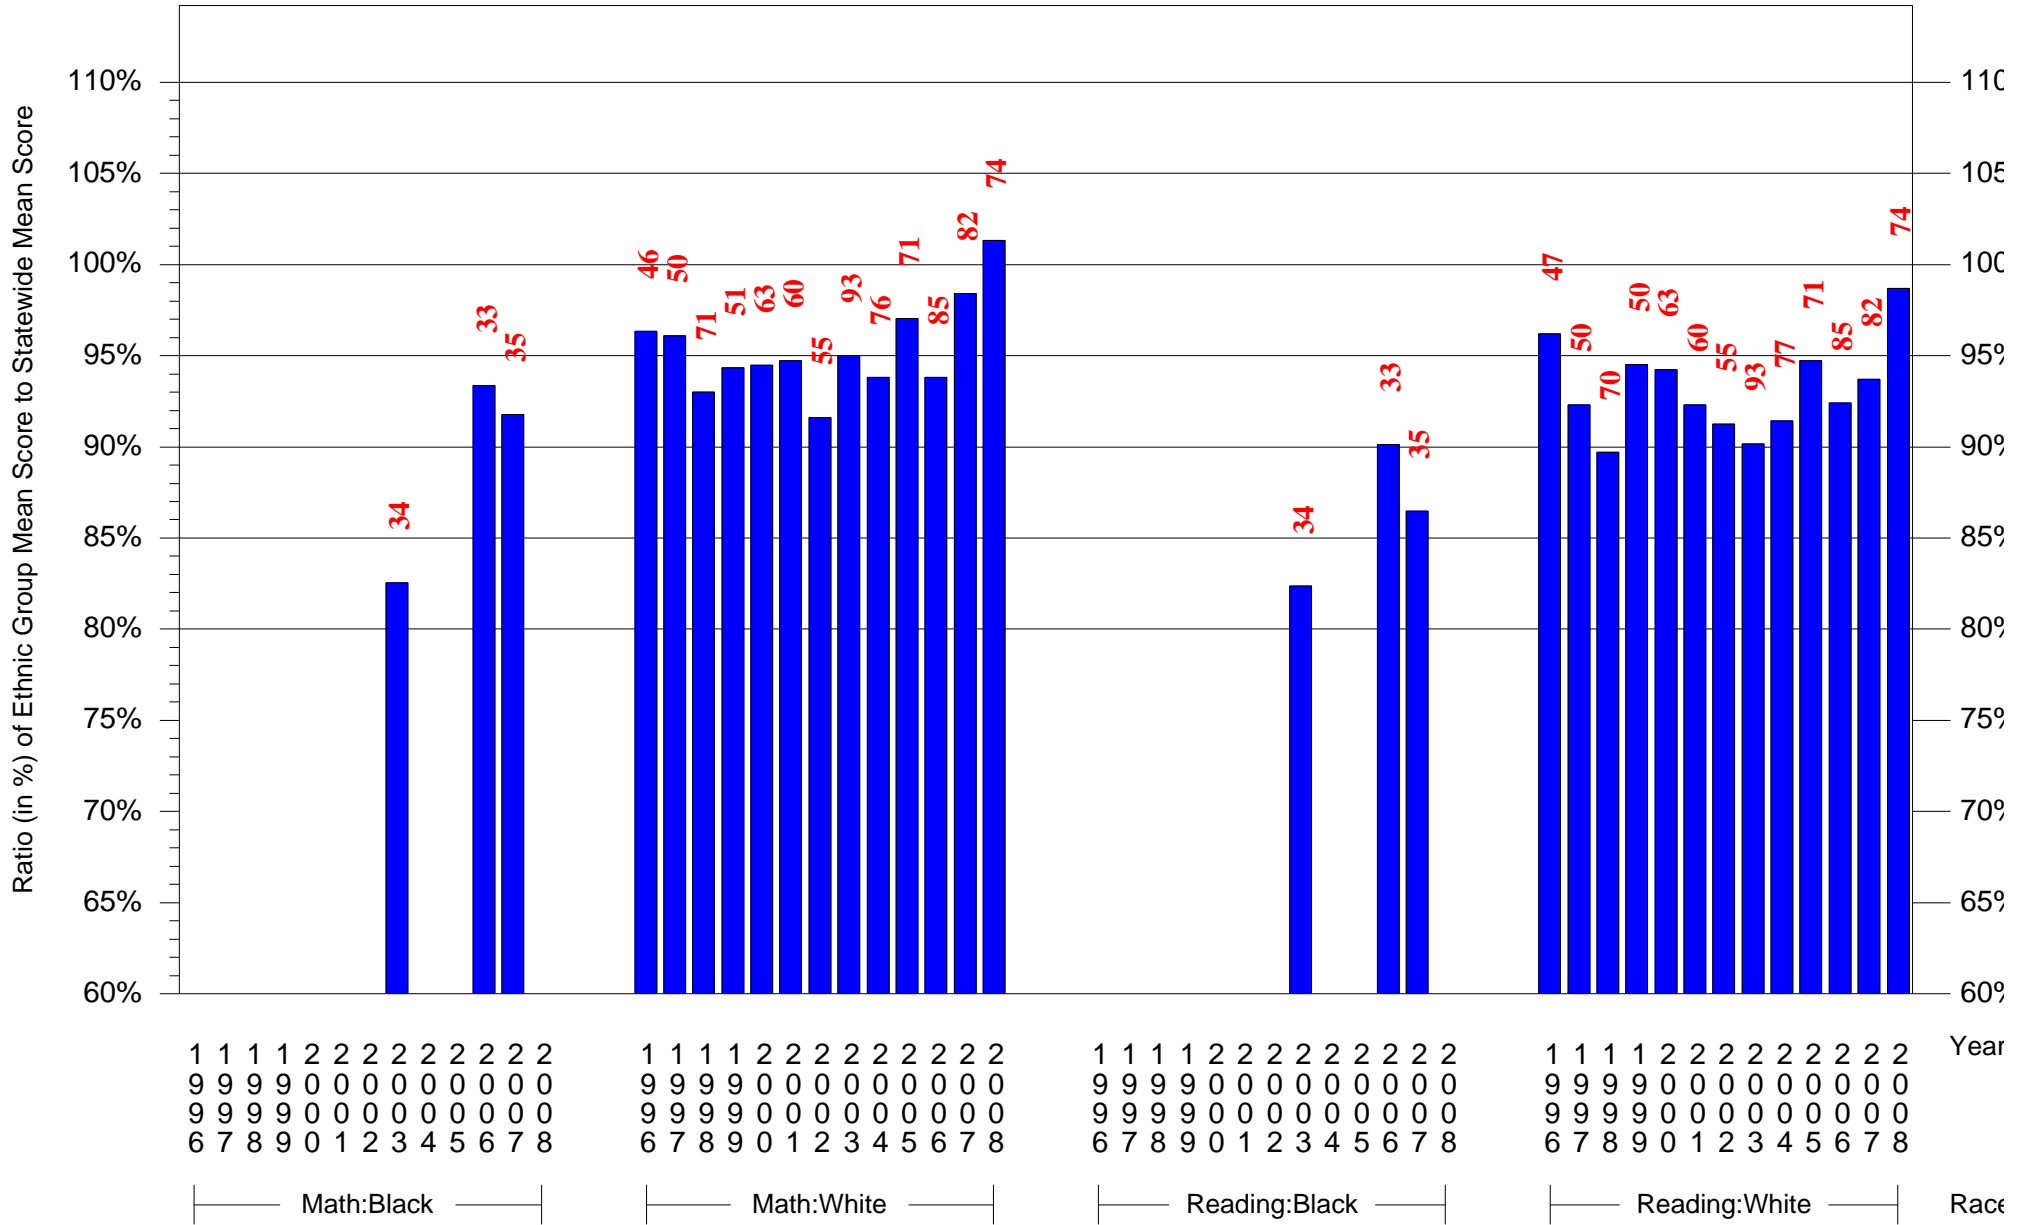

Mean Ethnic Group Building PSSA Test Score to Statewide Mean Score

Building = Forrest Edwin Sch(3764) and Grade = 5 and Ethnic Group = Black or White

(Note: Number (in red) of Test Takers is above each bar in the chart.)