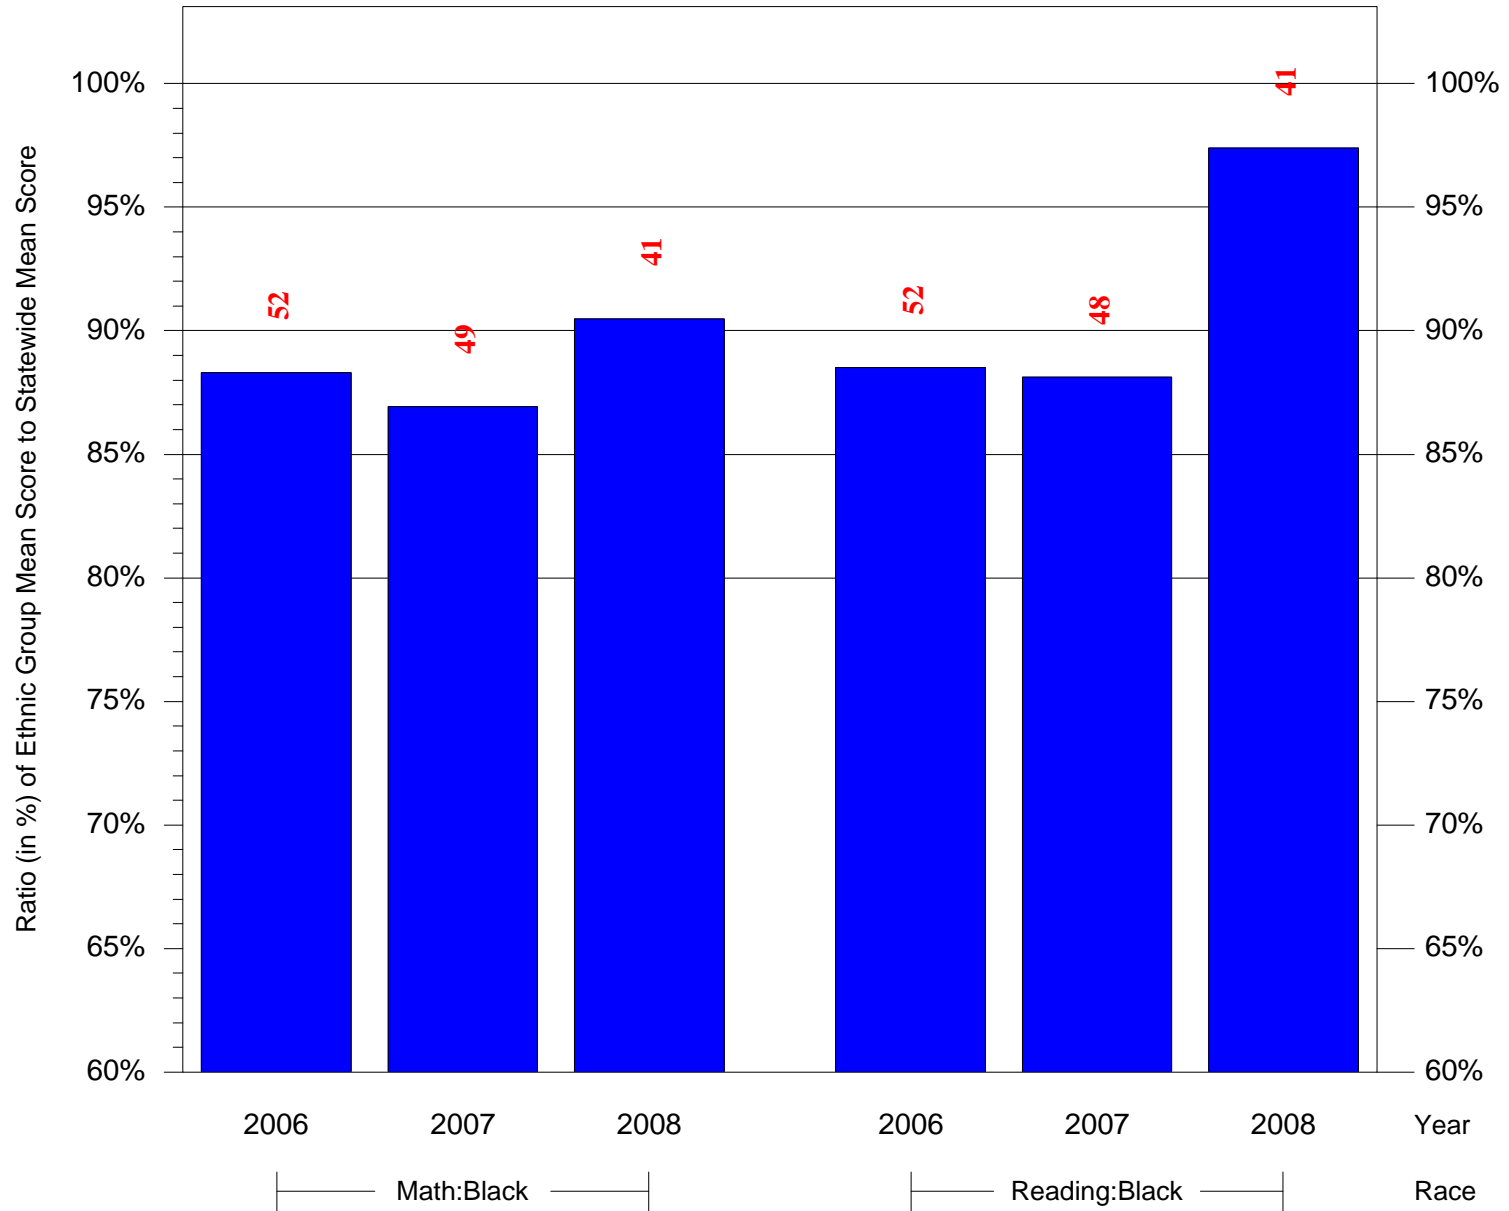

Mean Ethnic Group Building PSSA Test Score to Statewide Mean Score

Building = Olney EI Sch(3750) and Grade = 6 and Ethnic Group = Black or White

(Note: Number (in red) of Test Takers is above each bar in the chart.)