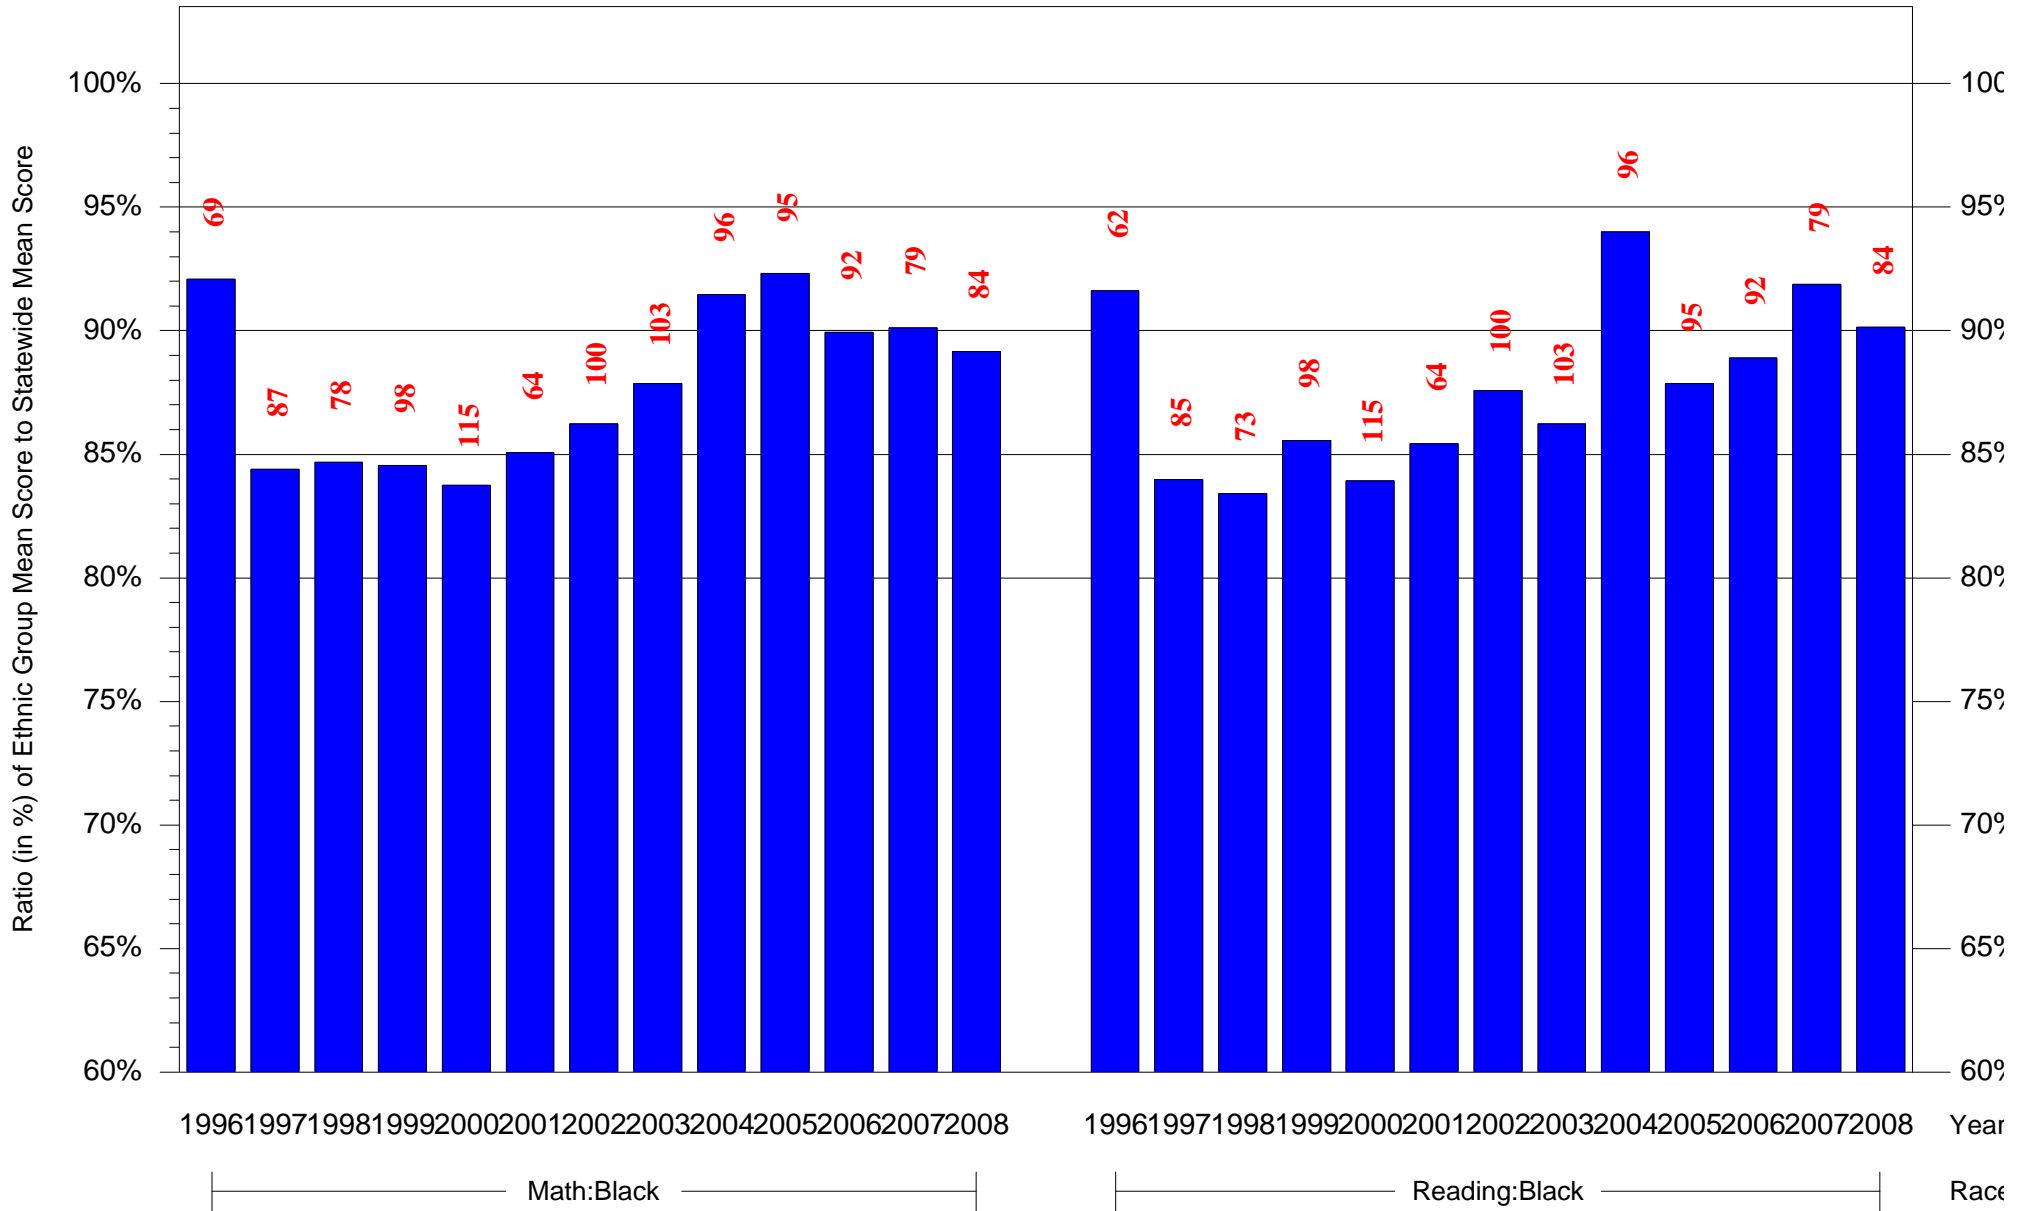

Mean Ethnic Group Building PSSA Test Score to Statewide Mean Score

Building = Prince Hall(6765) and Grade = 5 and Ethnic Group = Black or White

(Note: Number (in red) of Test Takers is above each bar in the chart.)