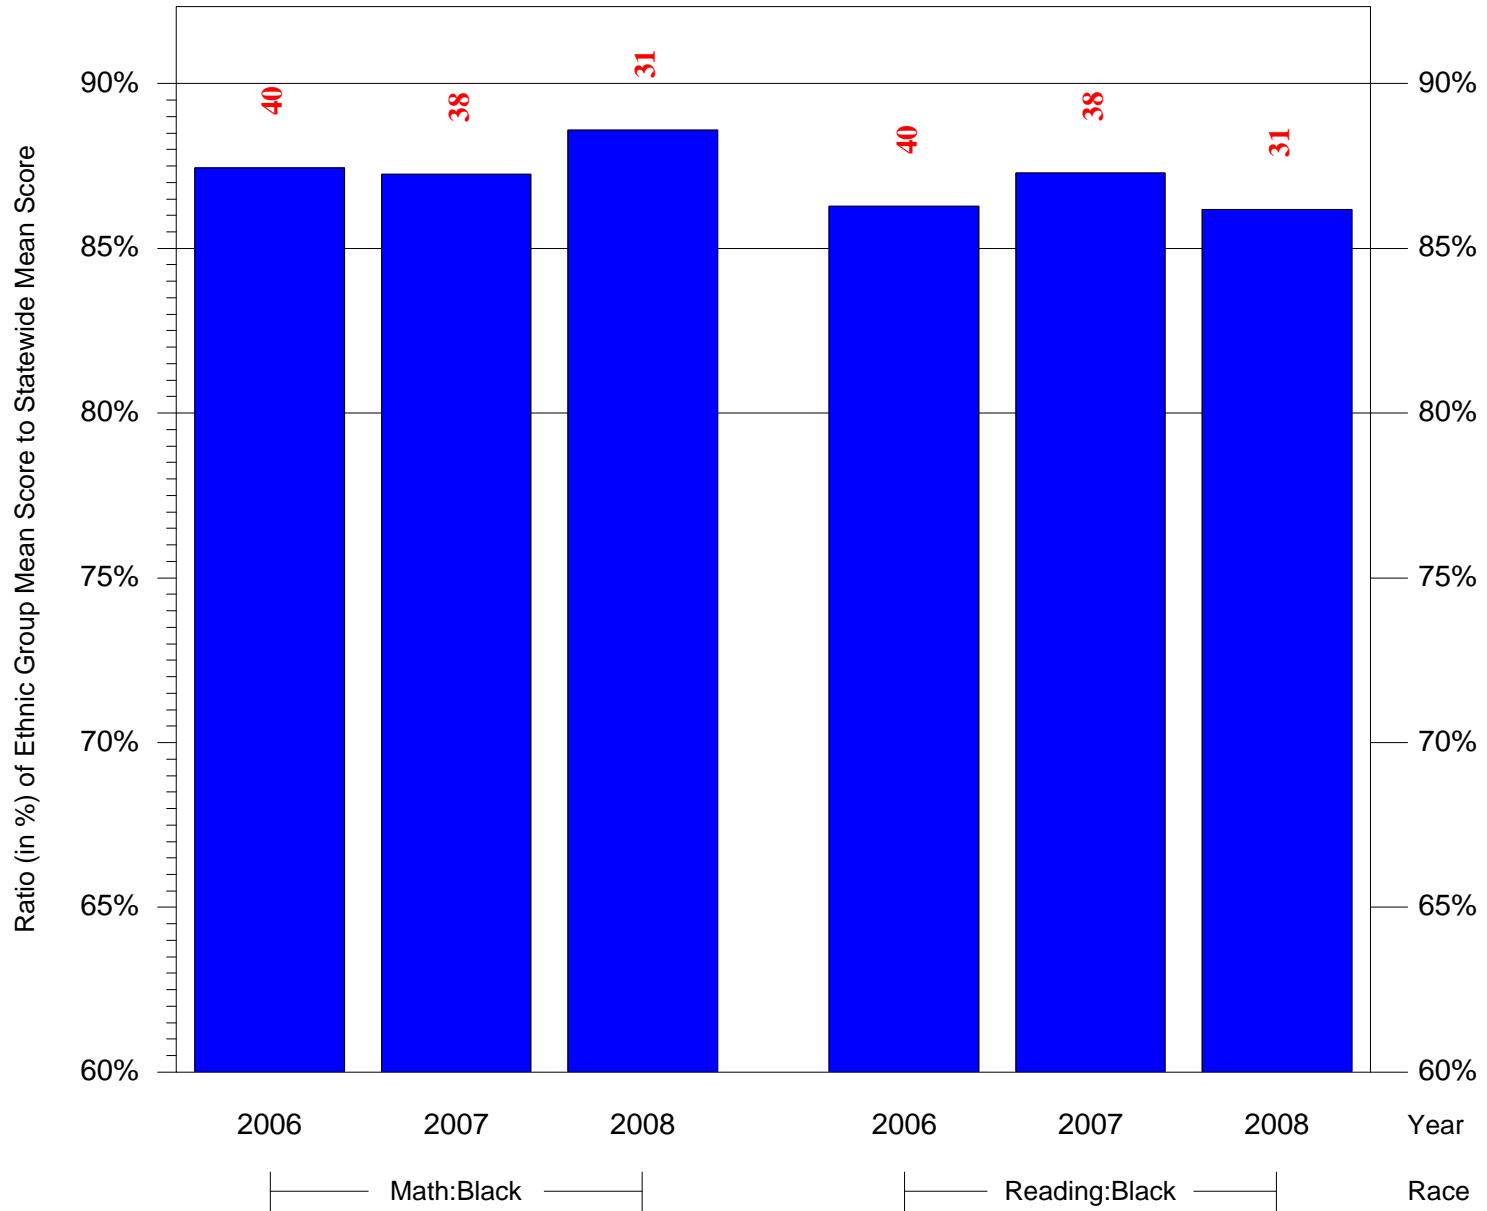

Mean Ethnic Group Building PSSA Test Score to Statewide Mean Score

Building = Blankenburg Rudolph Sch(3663) and Grade = 7 and Ethnic Group = Black or White

(Note: Number (in red) of Test Takers is above each bar in the chart.)