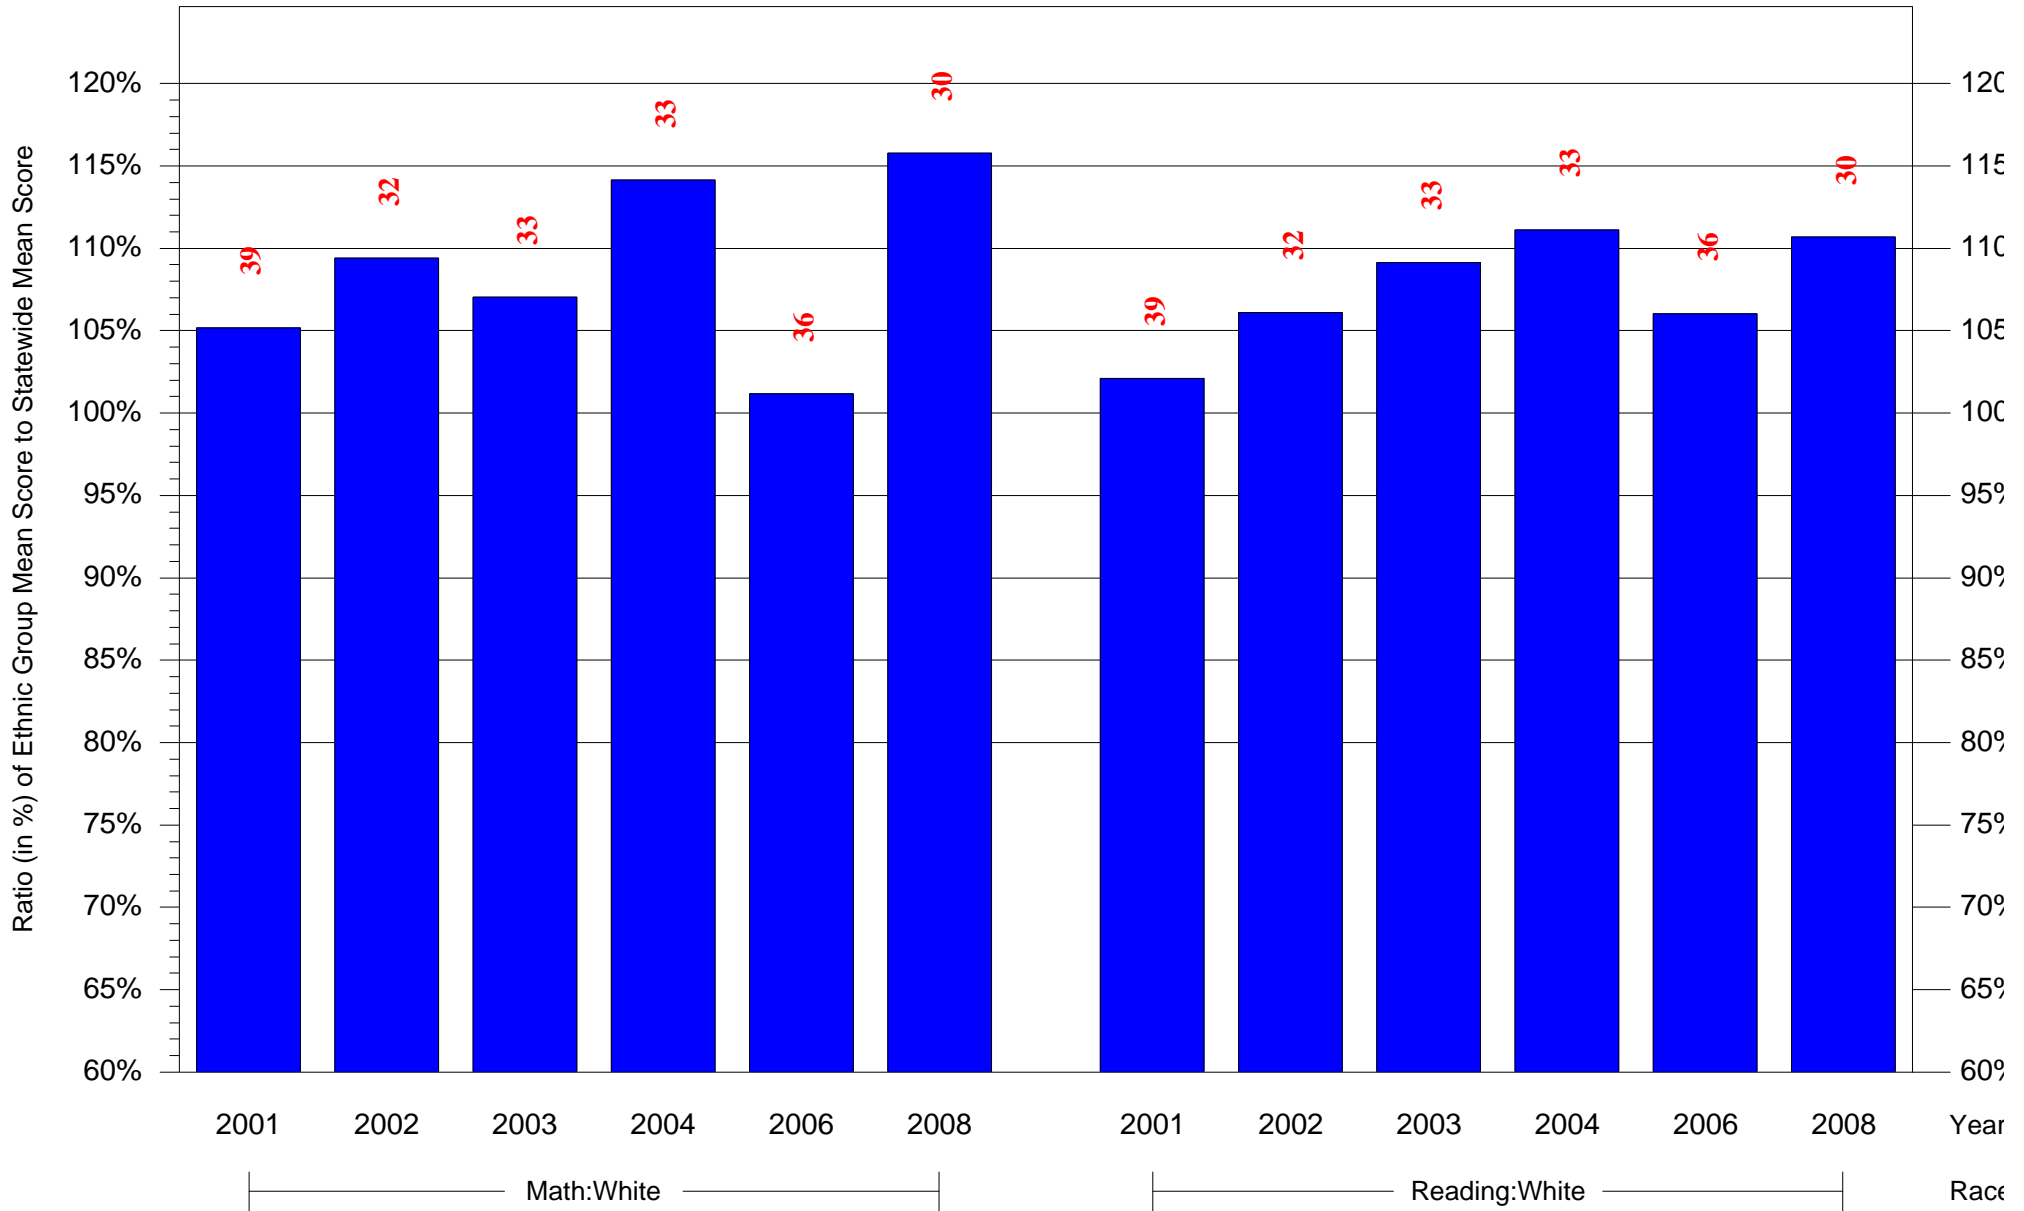

Mean Ethnic Group Building PSSA Test Score to Statewide Mean Score

Building = Gamp(7664) and Grade = 5 and Ethnic Group = Black or White

(Note: Number (in red) of Test Takers is above each bar in the chart.)