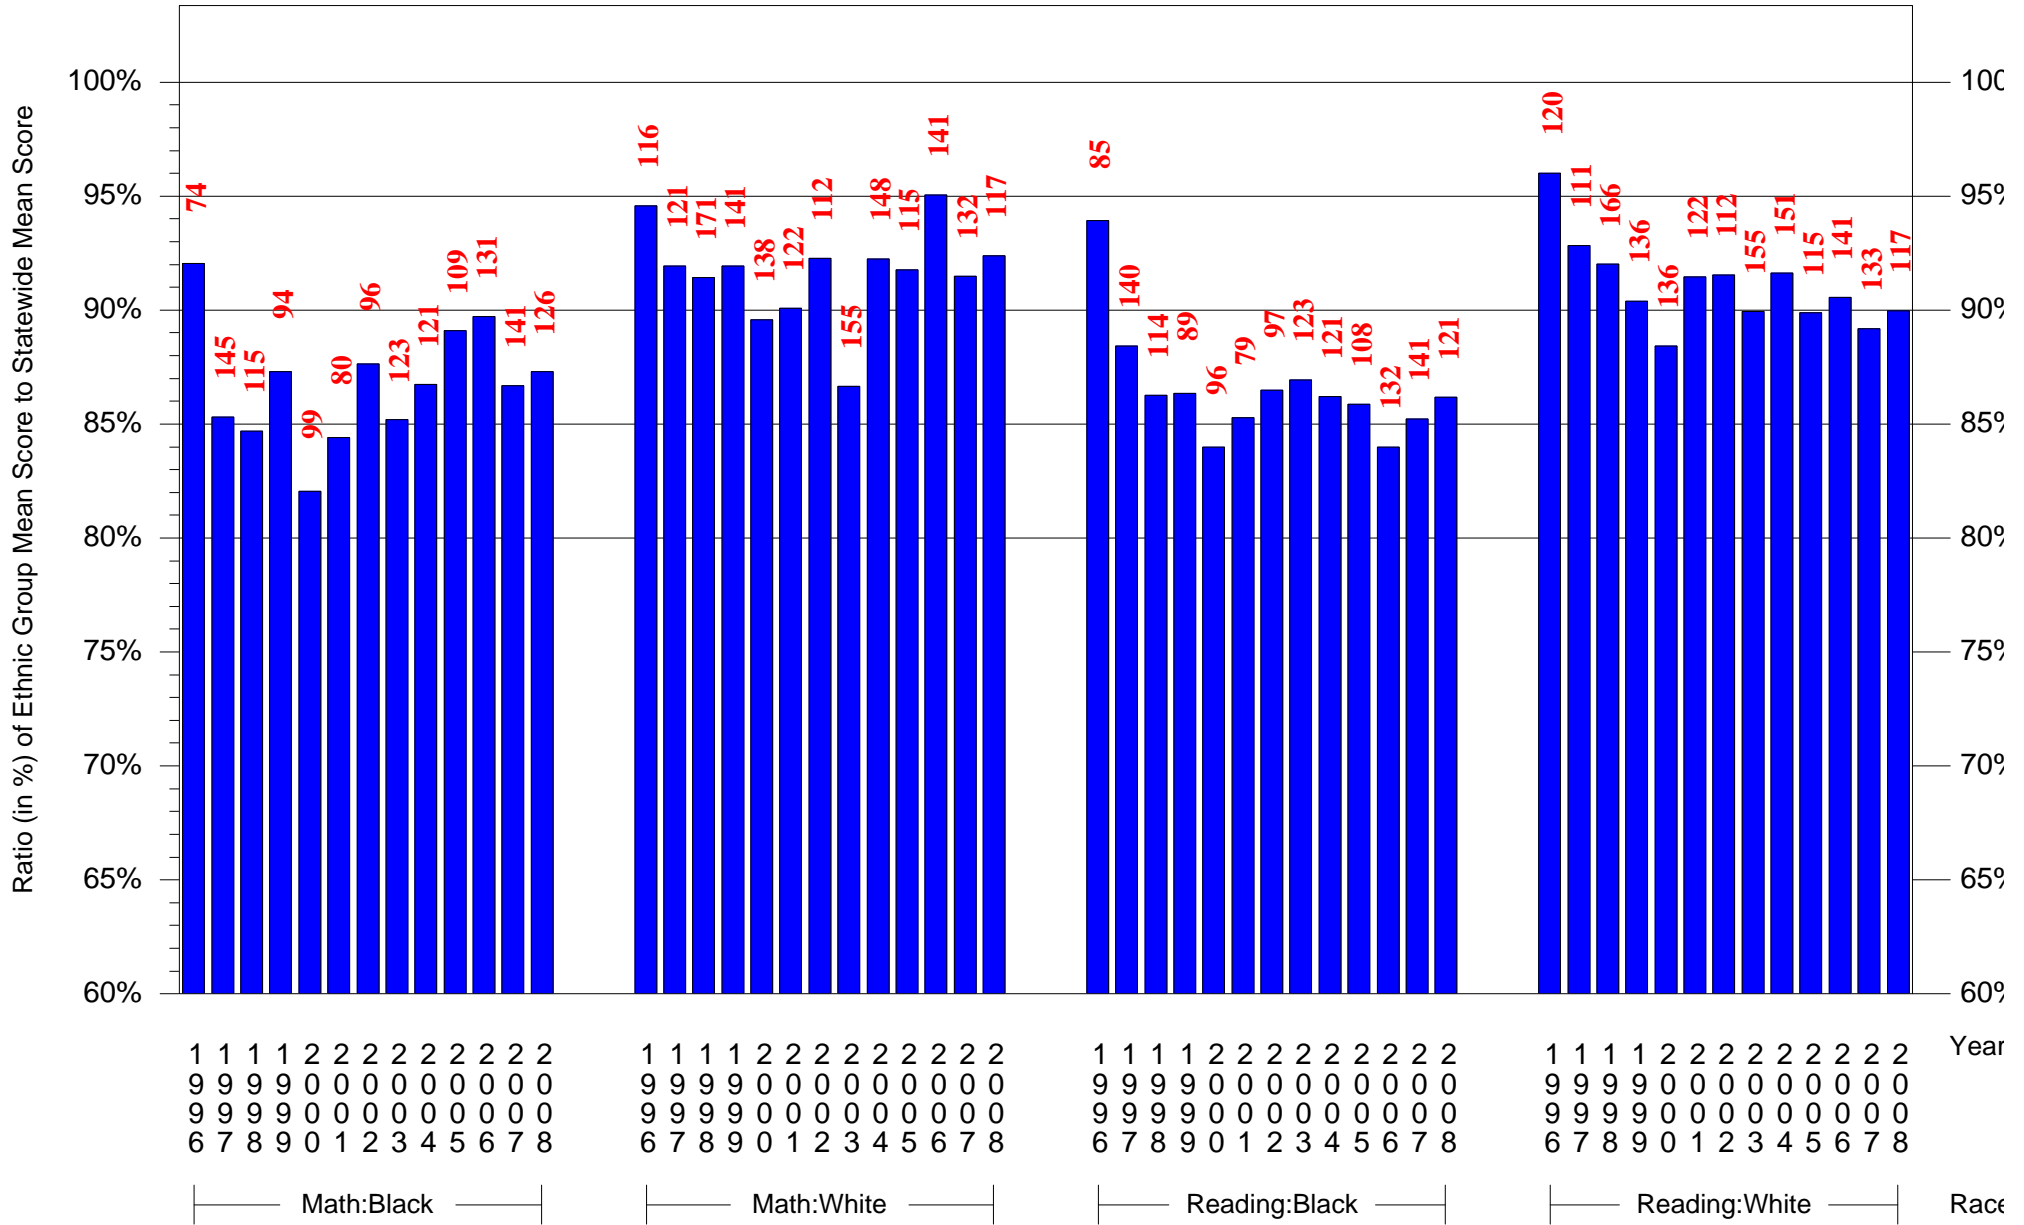

Mean Ethnic Group Building PSSA Test Score to Statewide Mean Score

Building = Meehan Austin MS(6768) and Grade = 8 and Ethnic Group = Black or White

(Note: Number (in red) of Test Takers is above each bar in the chart.)