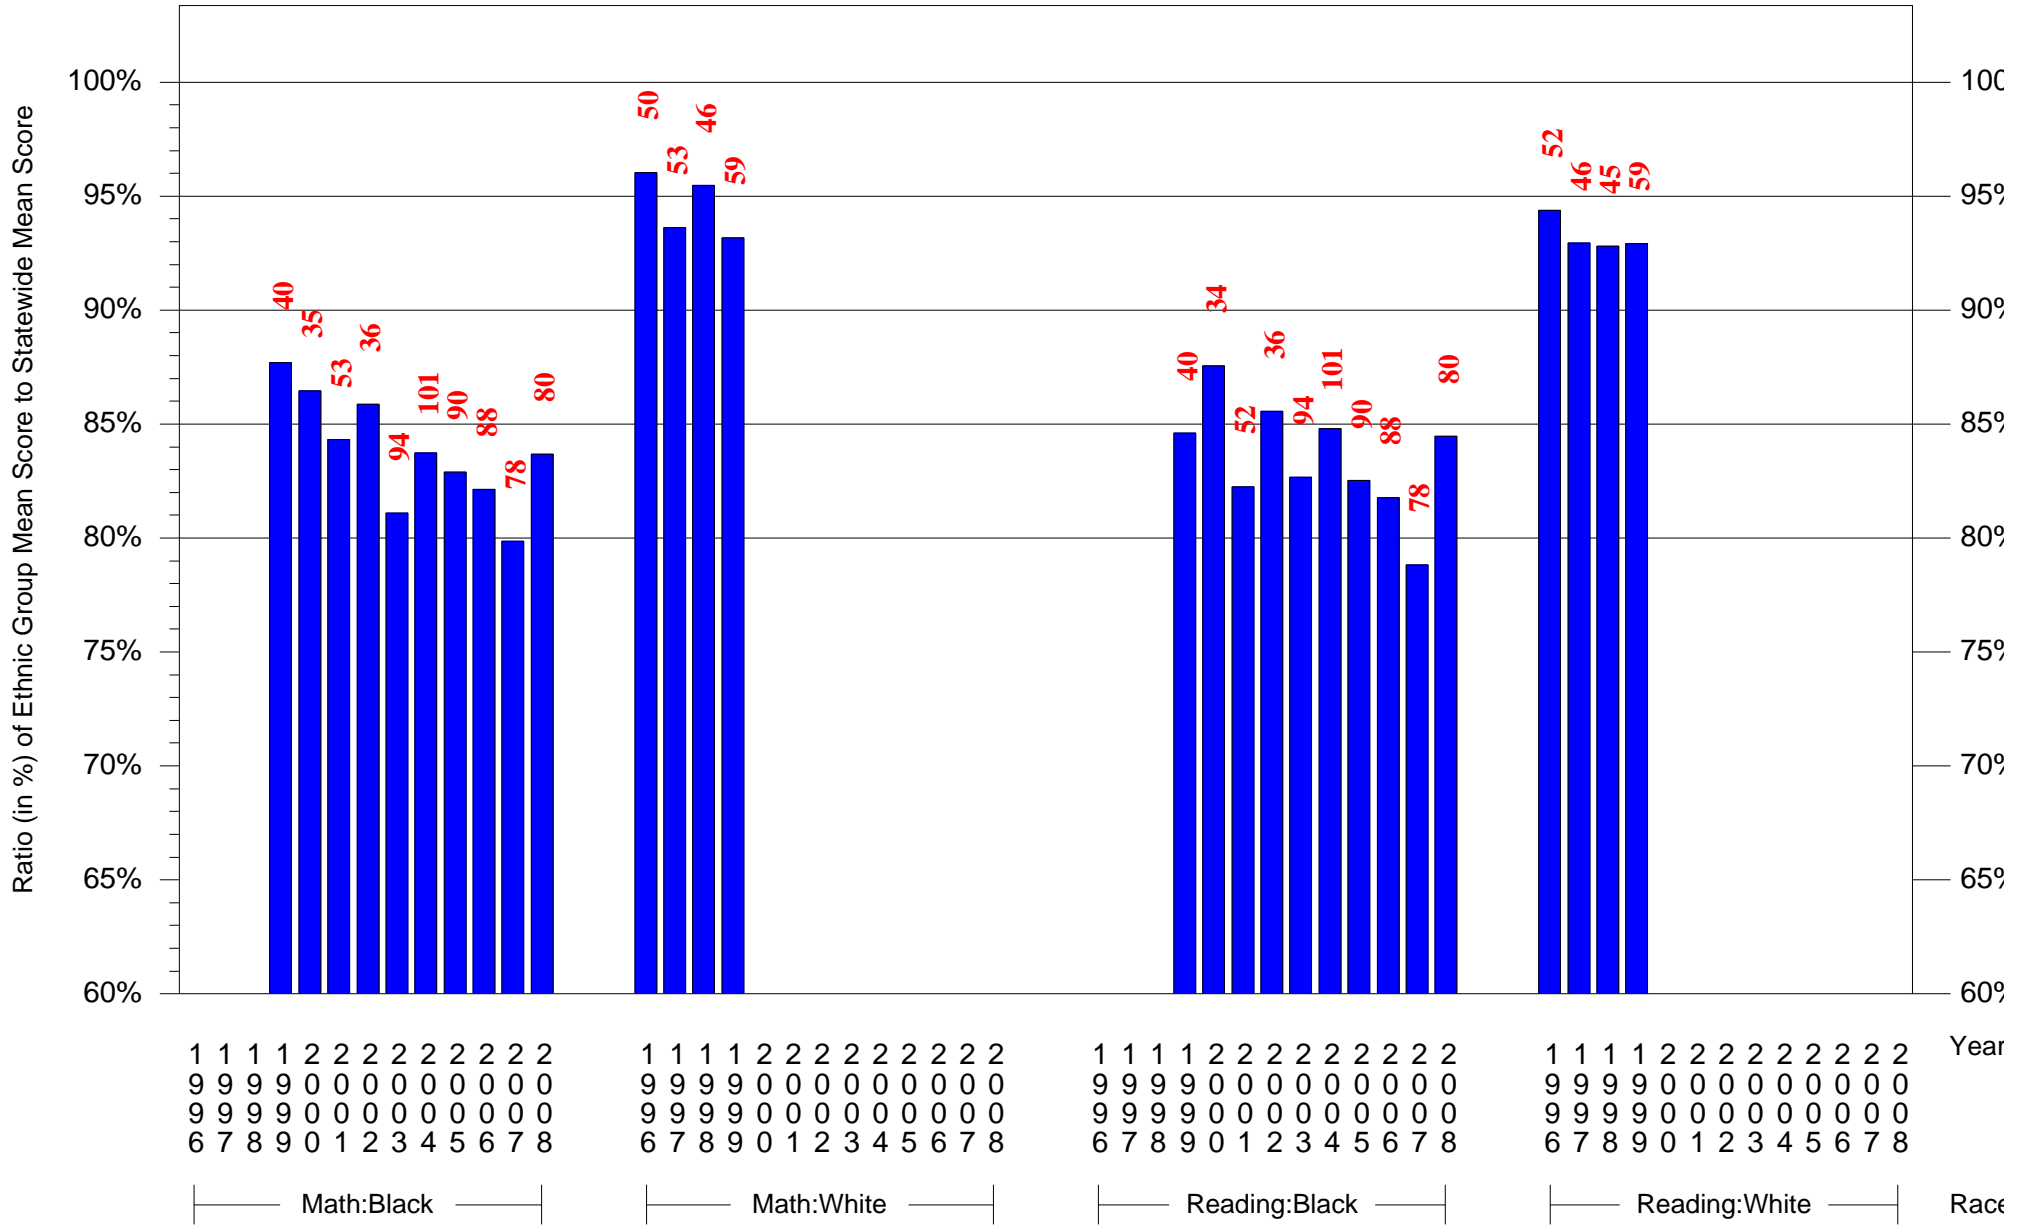

Mean Ethnic Group Building PSSA Test Score to Statewide Mean Score

Building = Edmunds Henry R Sch(3737) and Grade = 5 and Ethnic Group = Black or White

(Note: Number (in red) of Test Takers is above each bar in the chart.)