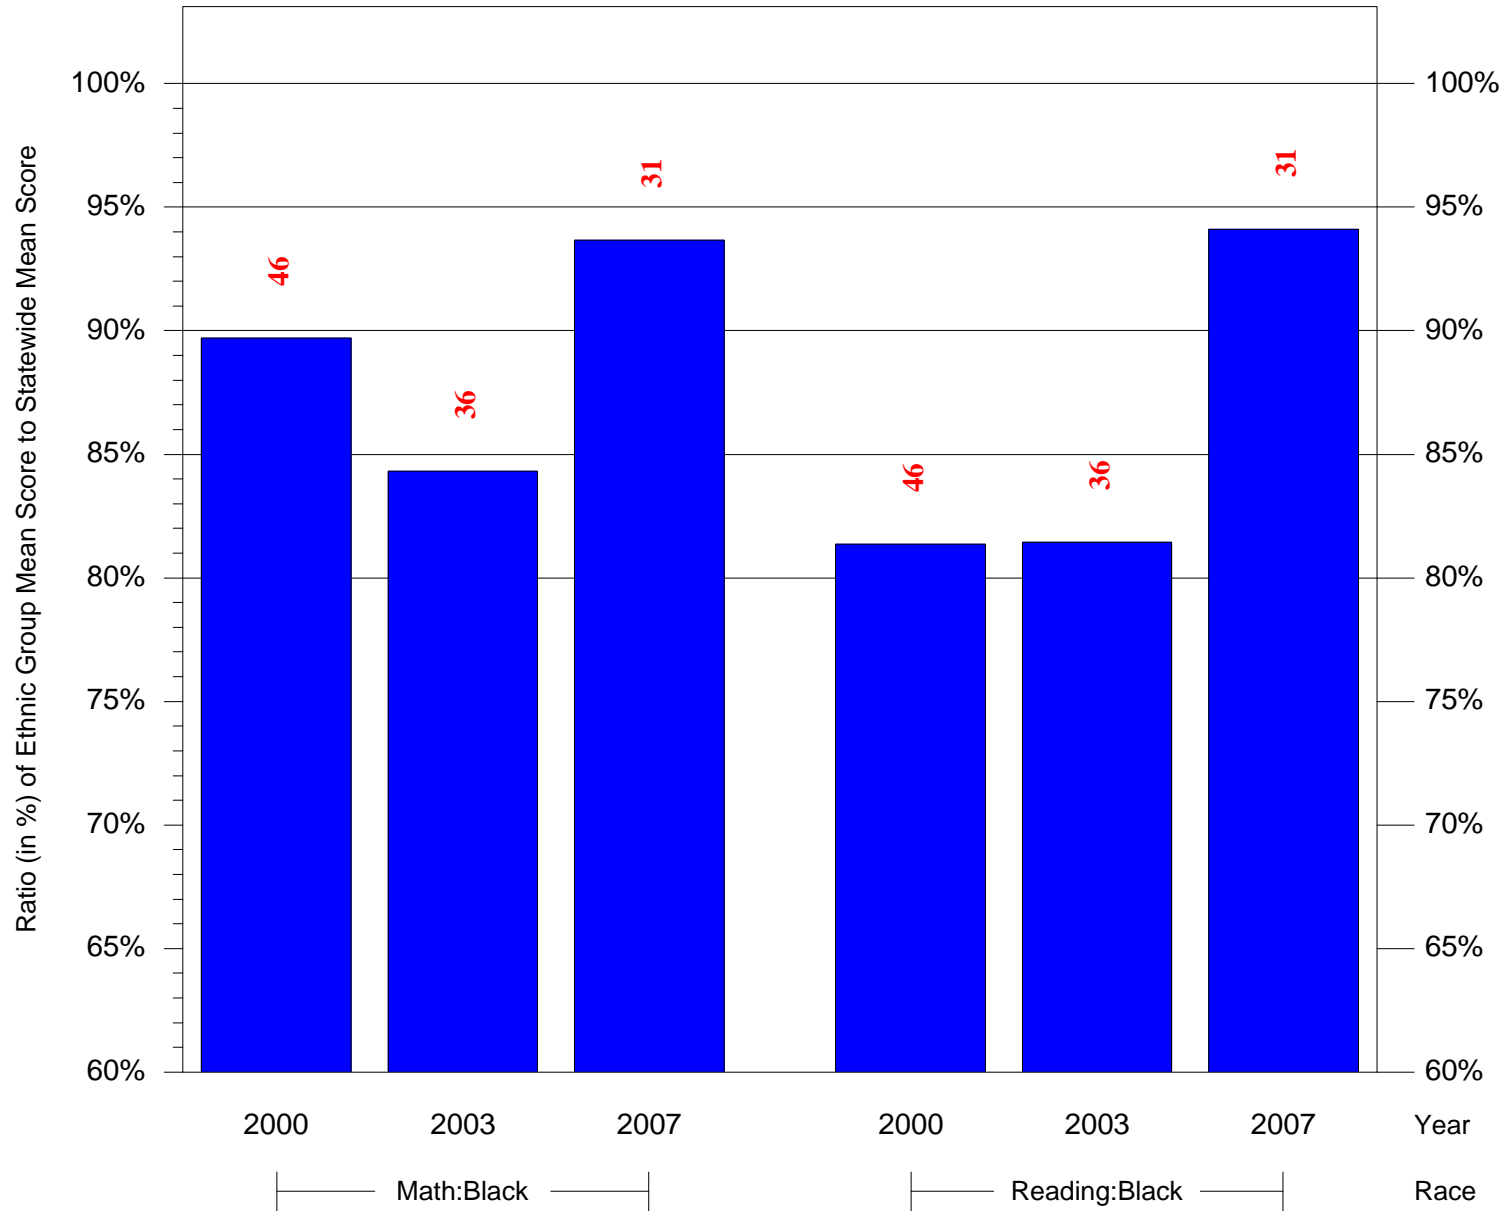

Mean Ethnic Group Building PSSA Test Score to Statewide Mean Score

Building = Washington Grover Jr Sch(7663) and Grade = 5 and Ethnic Group = Black or White

(Note: Number (in red) of Test Takers is above each bar in the chart.)