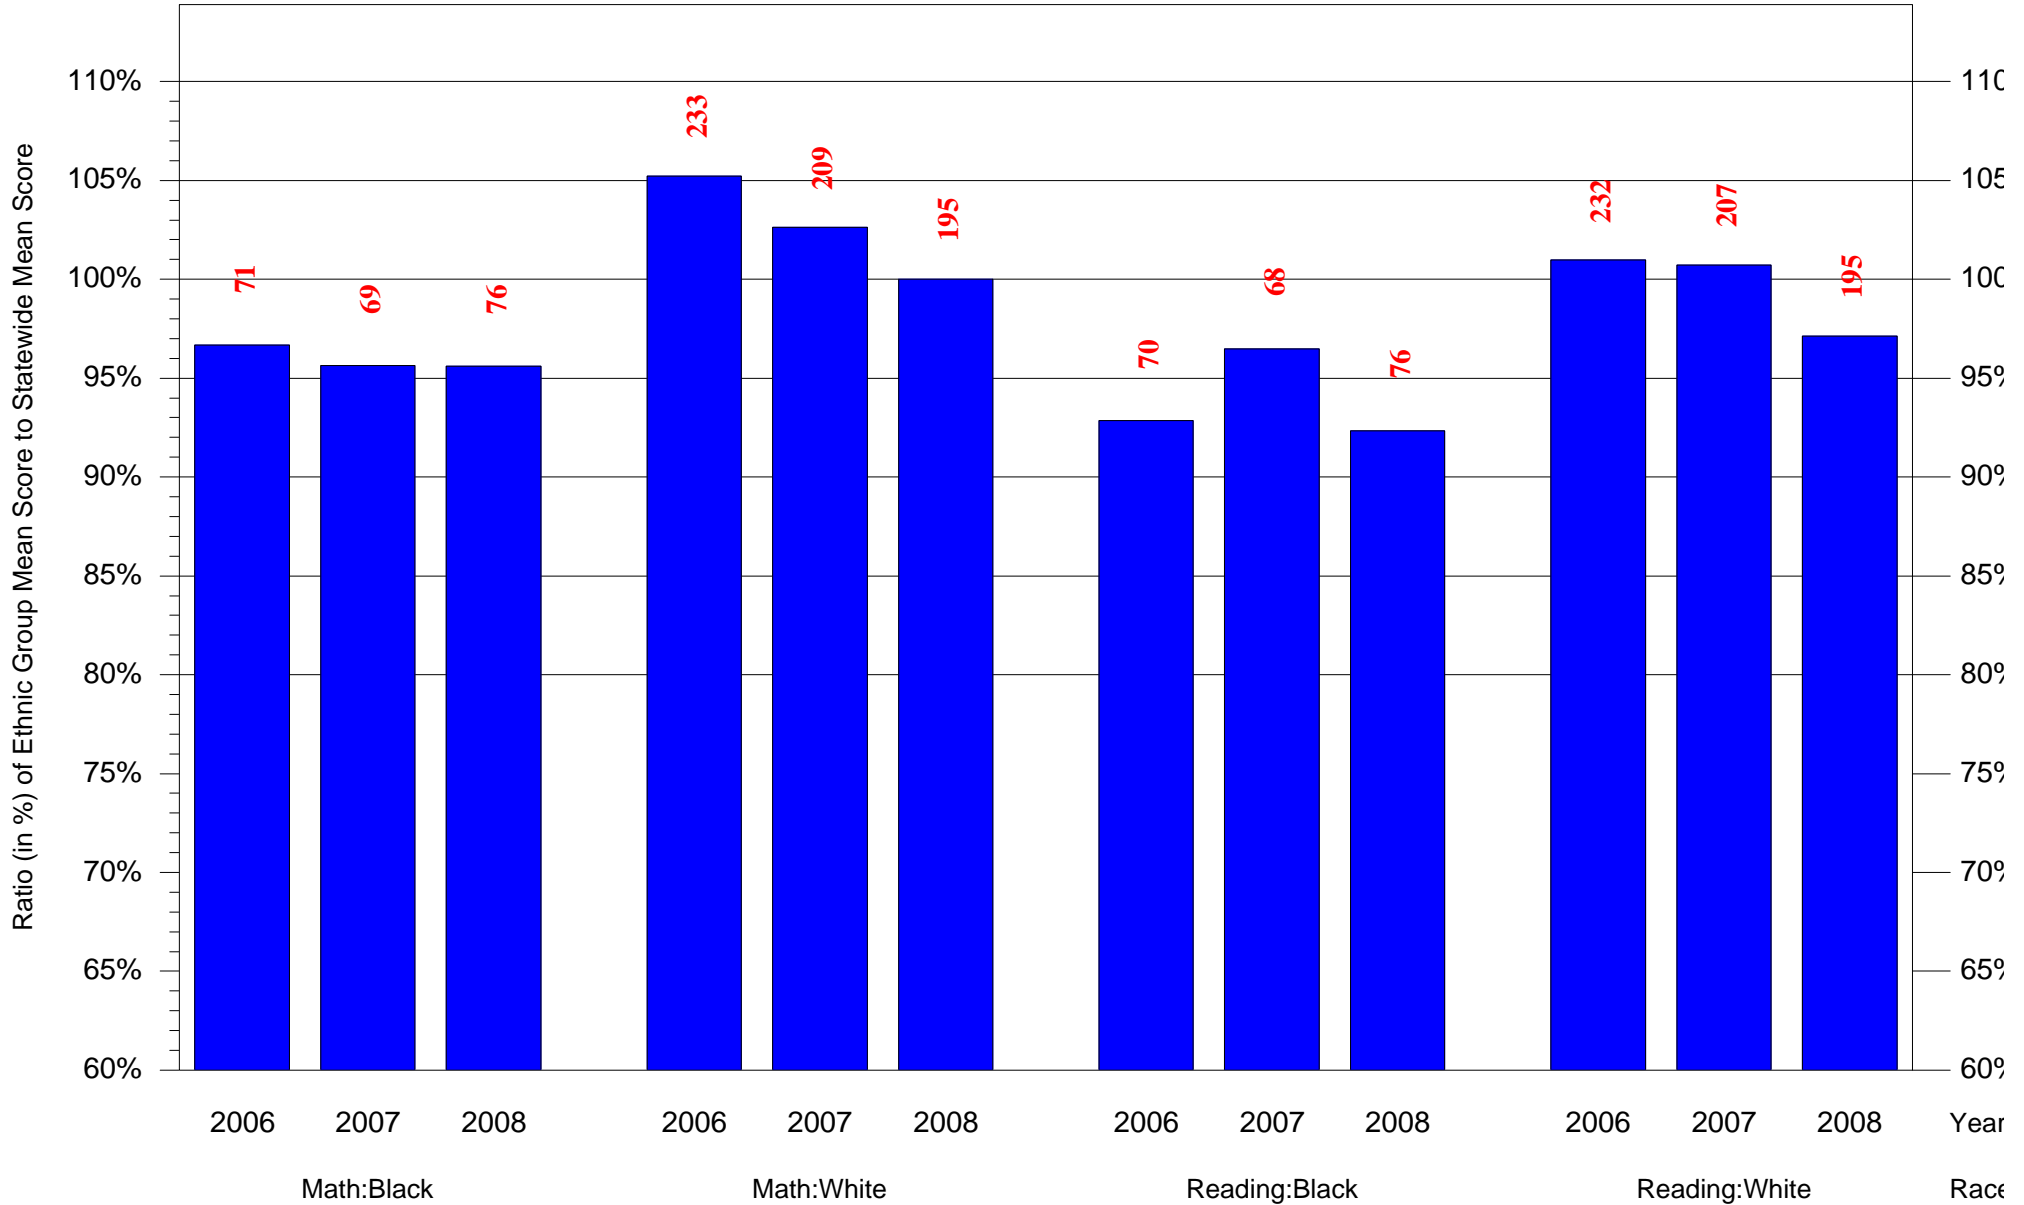

Mean Ethnic Group Building PSSA Test Score to Statewide Mean Score

Building = Baldi C C A MS(6824) and Grade = 7 and Ethnic Group = Black or White

(Note: Number (in red) of Test Takers is above each bar in the chart.)