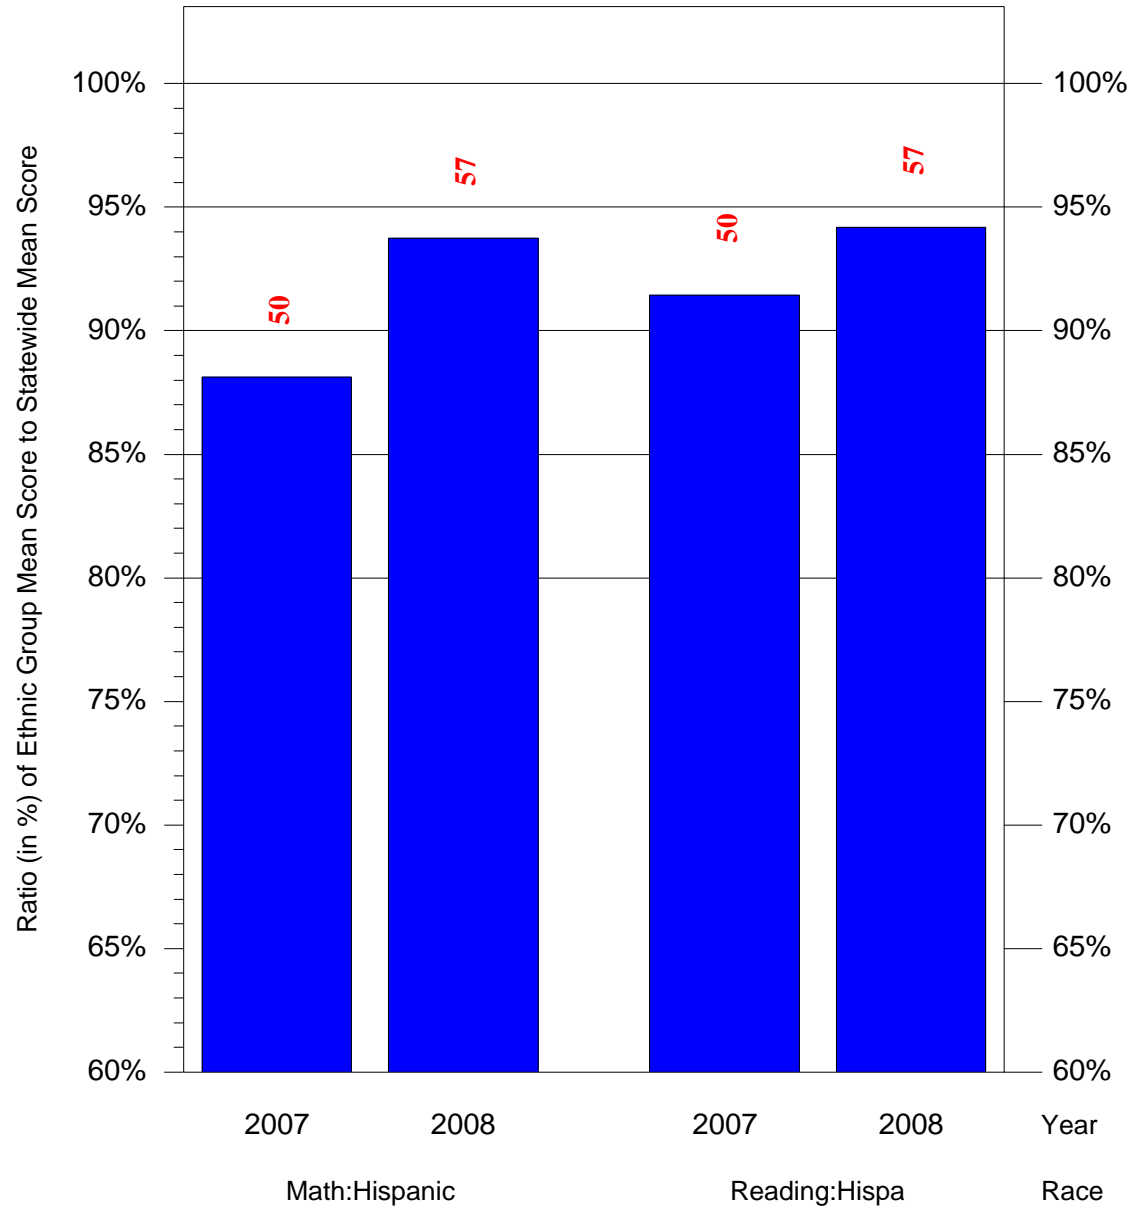

Mean Ethnic Group Building PSSA Test Score to Statewide Mean Score

Building = Cayuga School(7404) and Grade = 3 and Ethnic Group = Asian or Hispanic

(Note: Number (in red) of Test Takers is above each bar in the chart.)