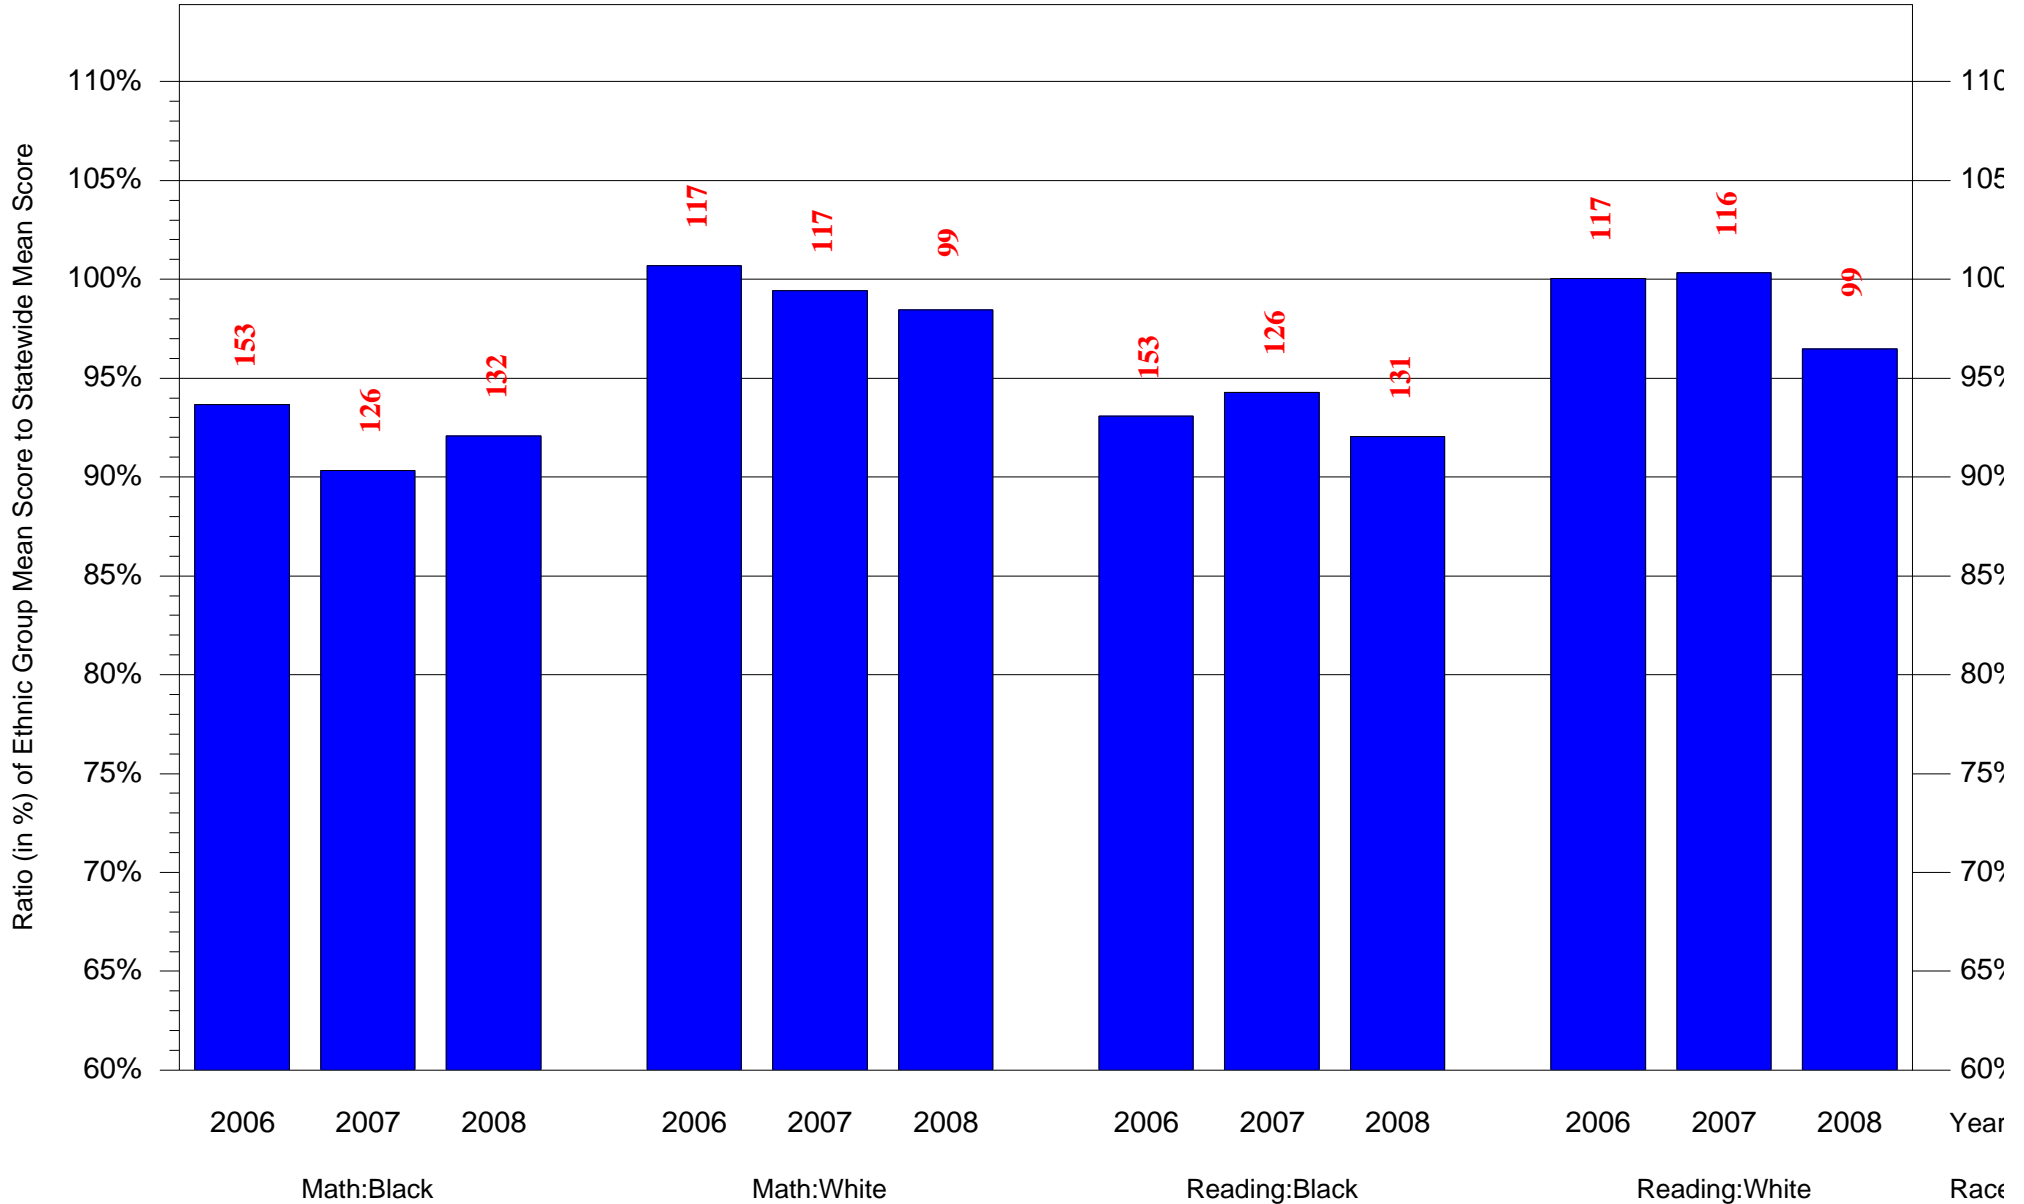

Mean Ethnic Group Building PSSA Test Score to Statewide Mean Score

Building = Wilson Woodrow MS(7253) and Grade = 7 and Ethnic Group = Black or White

(Note: Number (in red) of Test Takers is above each bar in the chart.)