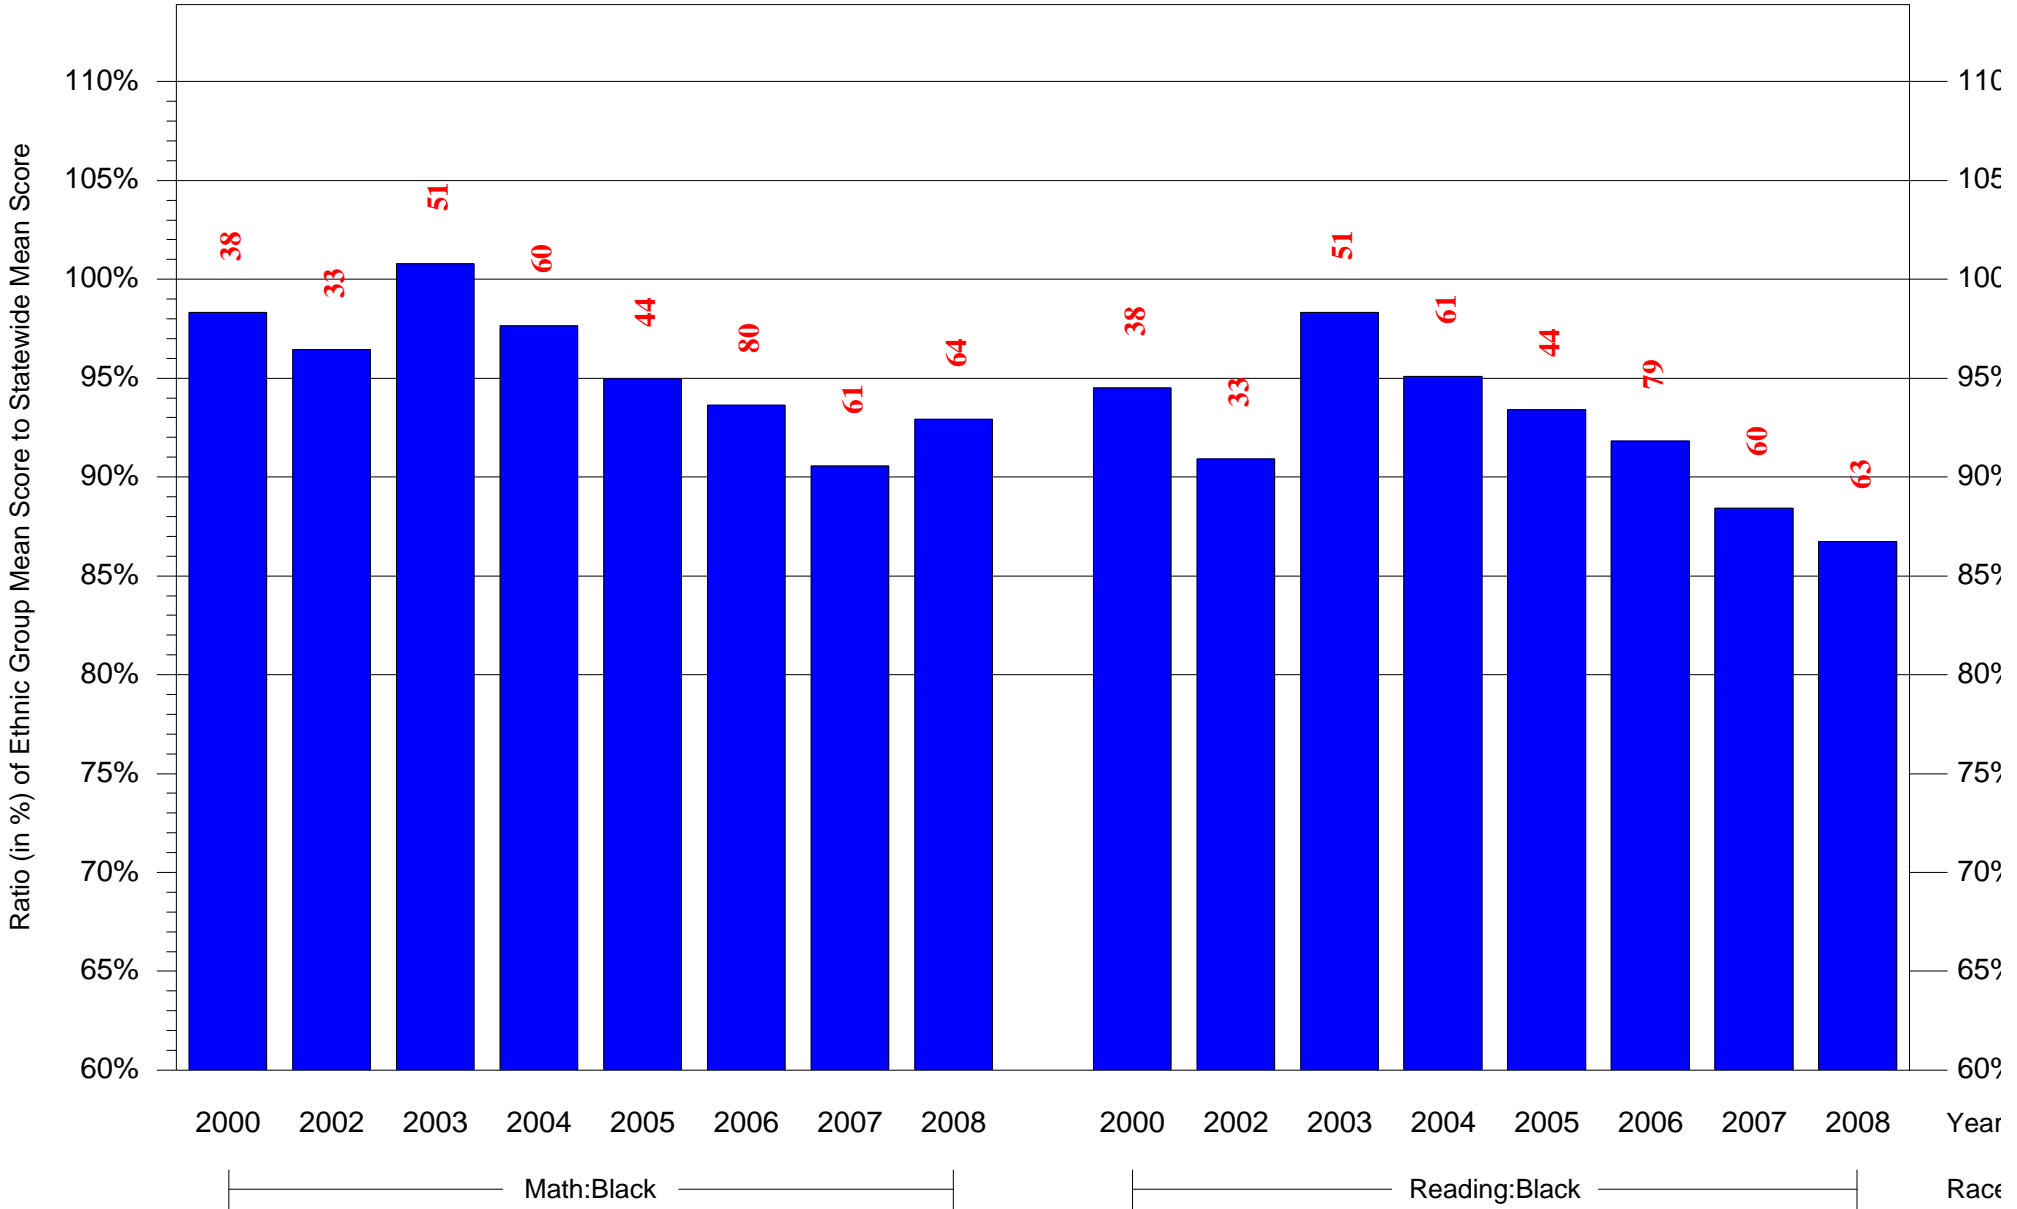

Mean Ethnic Group Building PSSA Test Score to Statewide Mean Score

Building = Morrison Andrew J Sch(3749) and Grade = 8 and Ethnic Group = Black or White

(Note: Number (in red) of Test Takers is above each bar in the chart.)