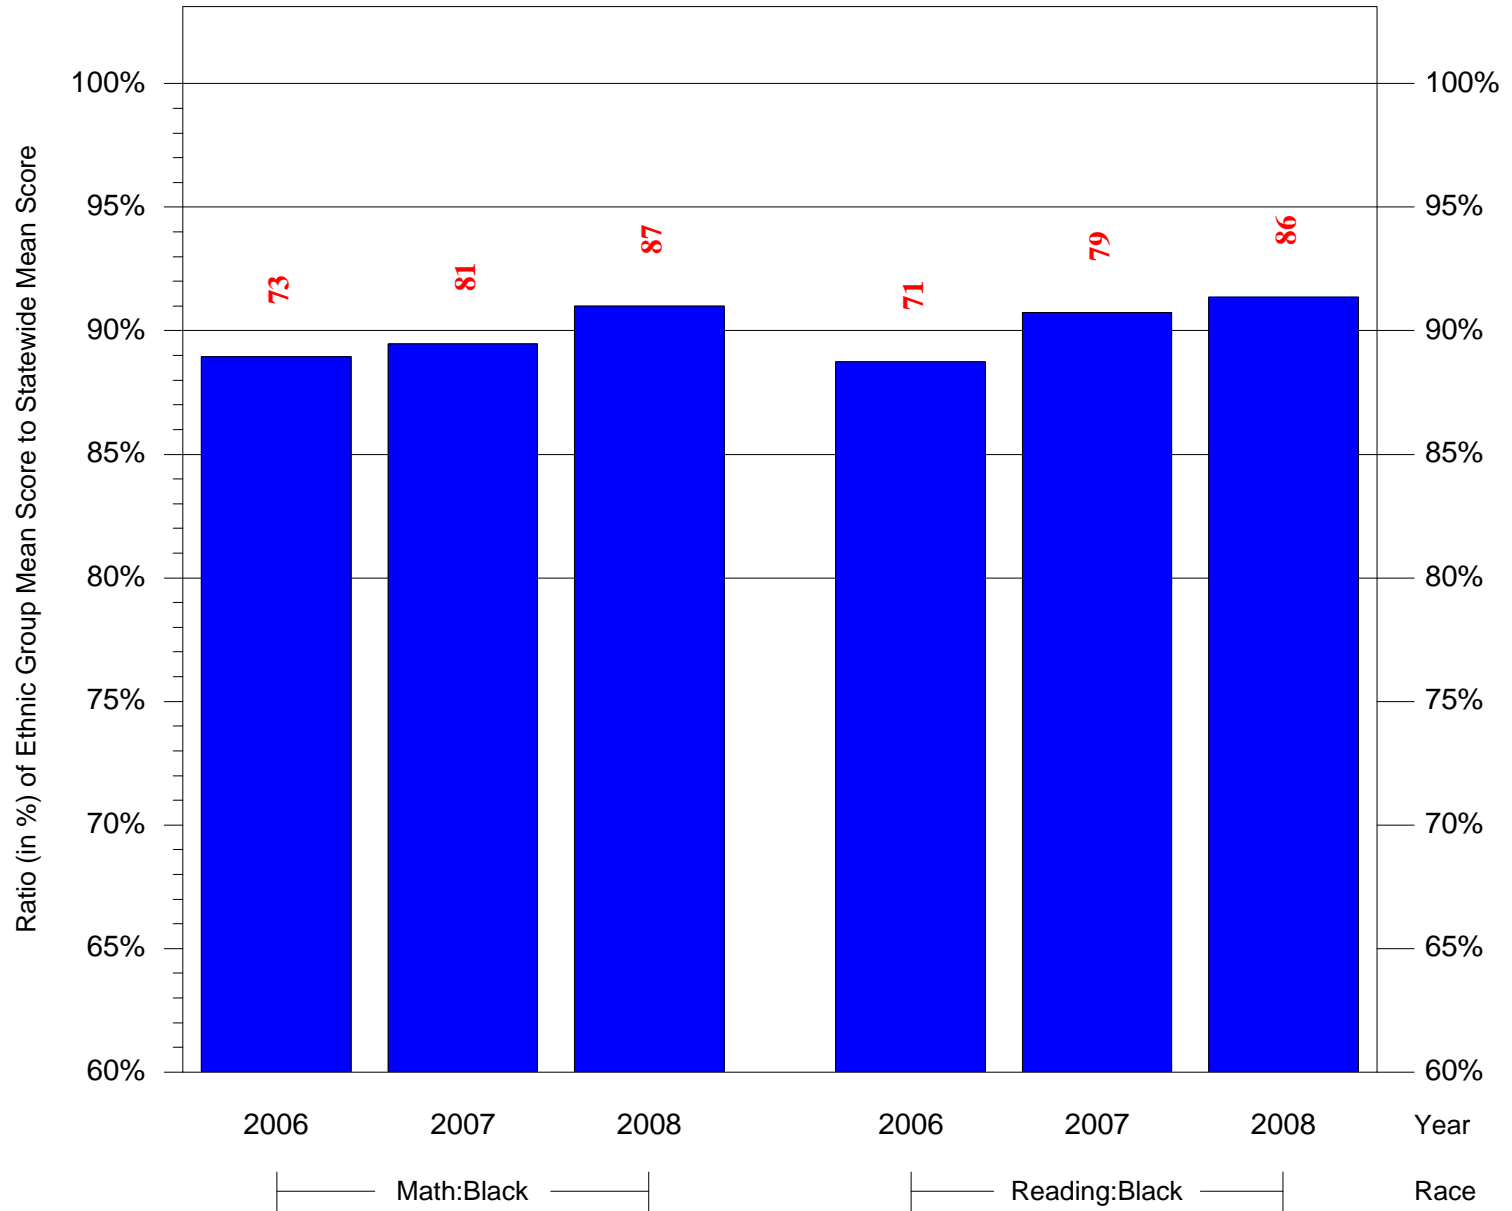

Mean Ethnic Group Building PSSA Test Score to Statewide Mean Score

Building = Finletter Thomas K Sch(3739) and Grade = 4 and Ethnic Group = Black or White

(Note: Number (in red) of Test Takers is above each bar in the chart.)