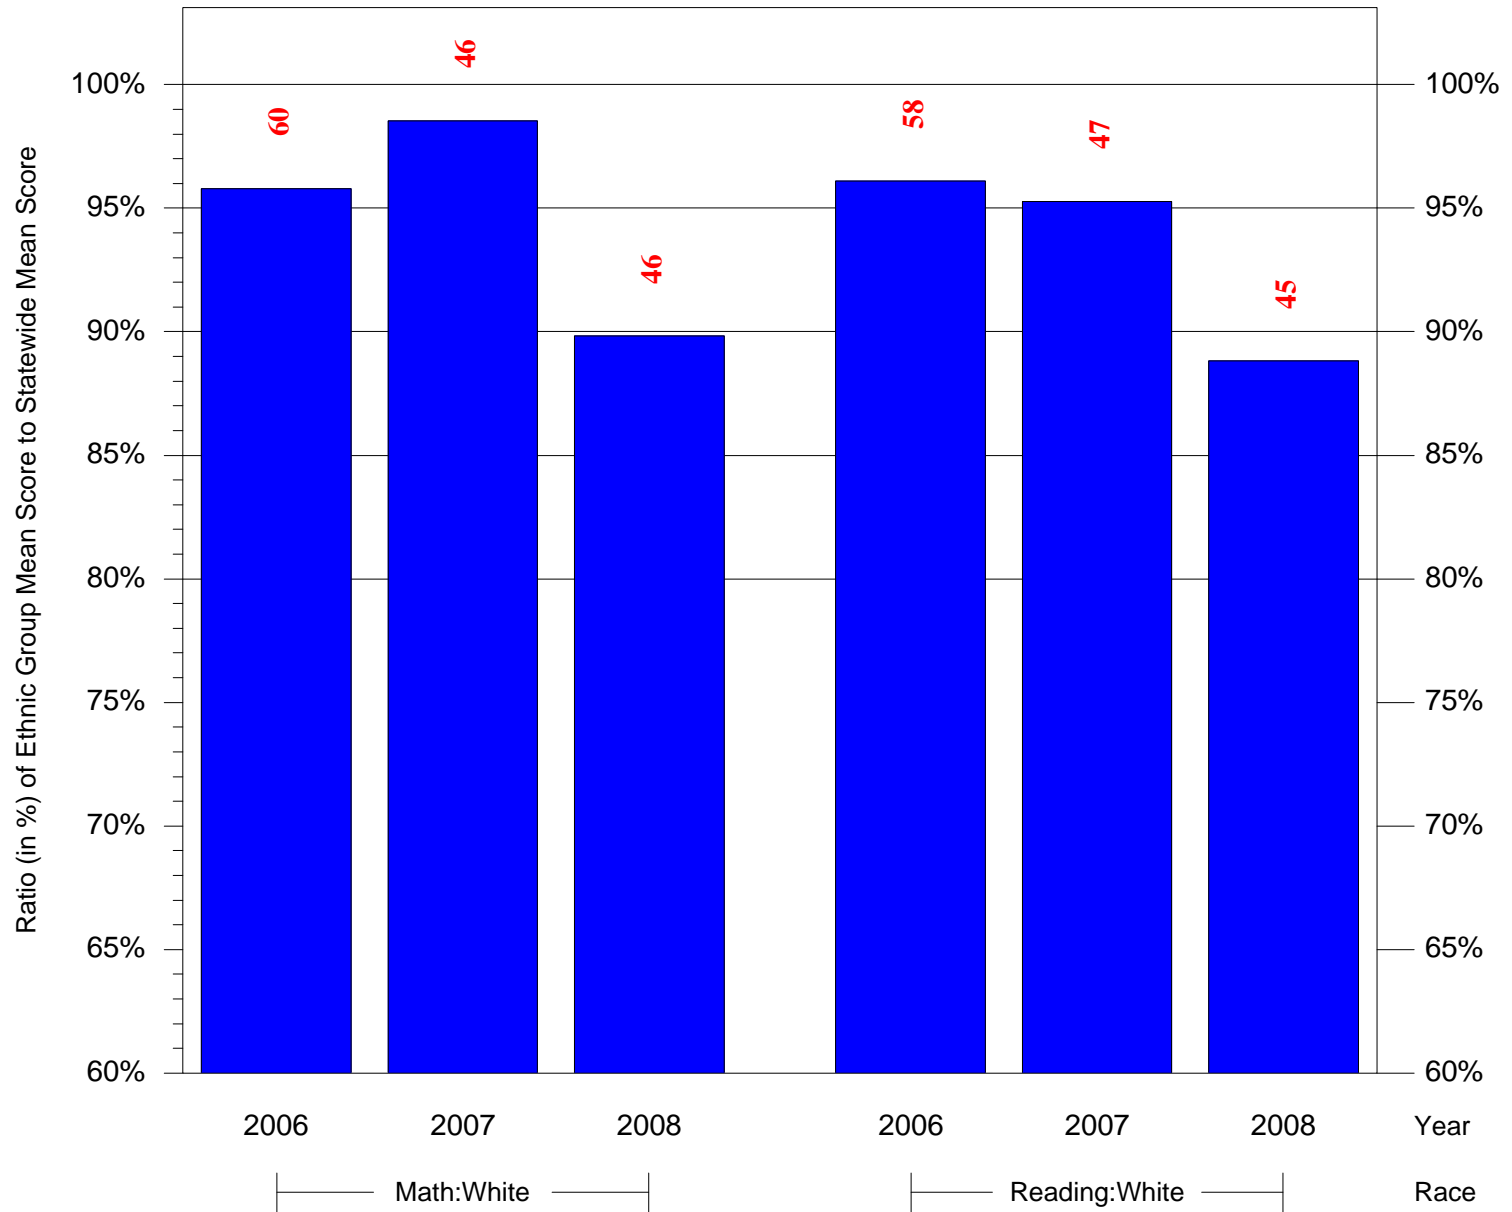

Mean Ethnic Group Building PSSA Test Score to Statewide Mean Score

Building = Mayfair Sch(3769) and Grade = 6 and Ethnic Group = Black or White

(Note: Number (in red) of Test Takers is above each bar in the chart.)