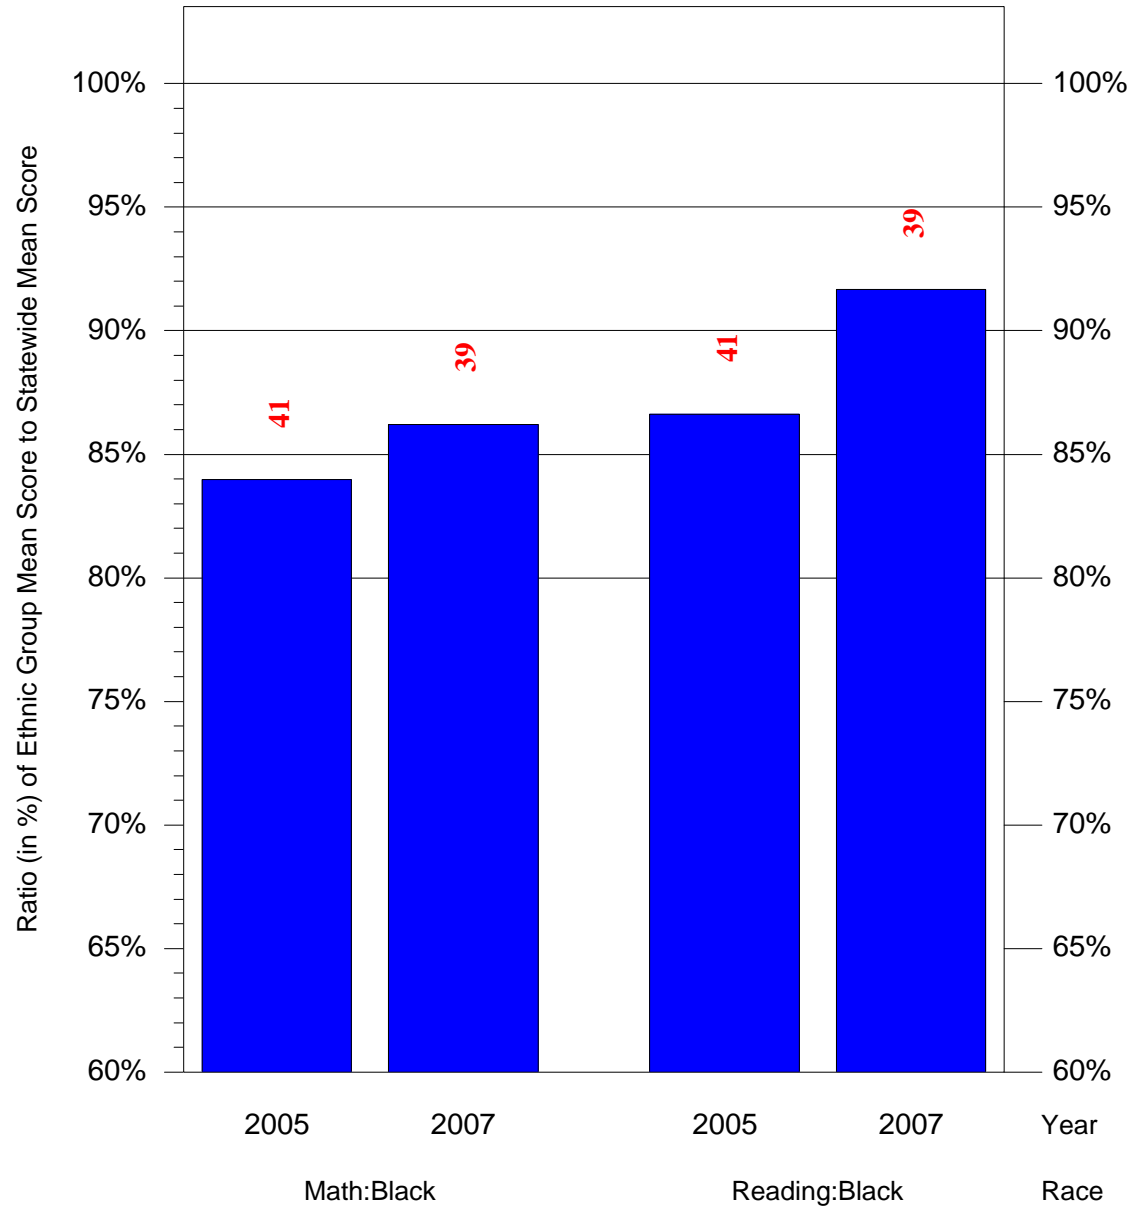

Mean Ethnic Group Building PSSA Test Score to Statewide Mean Score

Building = Philadelphia HS for Business Tech(7814) and Grade = 11 and Ethnic Group = Black or White

(Note: Number (in red) of Test Takers is above each bar in the chart.)