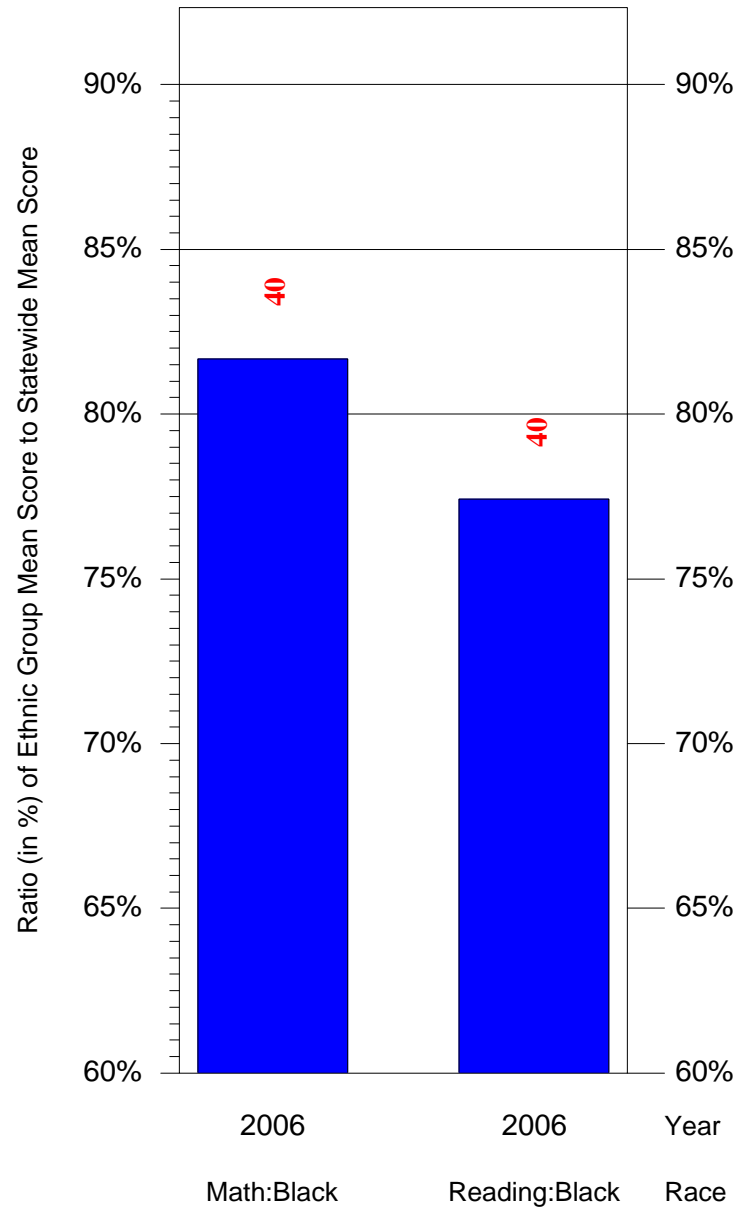

Mean Ethnic Group Building PSSA Test Score to Statewide Mean Score

Building = Drew Charles R Sch(3604) and Grade = 4 and Ethnic Group = Black or White

(Note: Number (in red) of Test Takers is above each bar in the chart.)