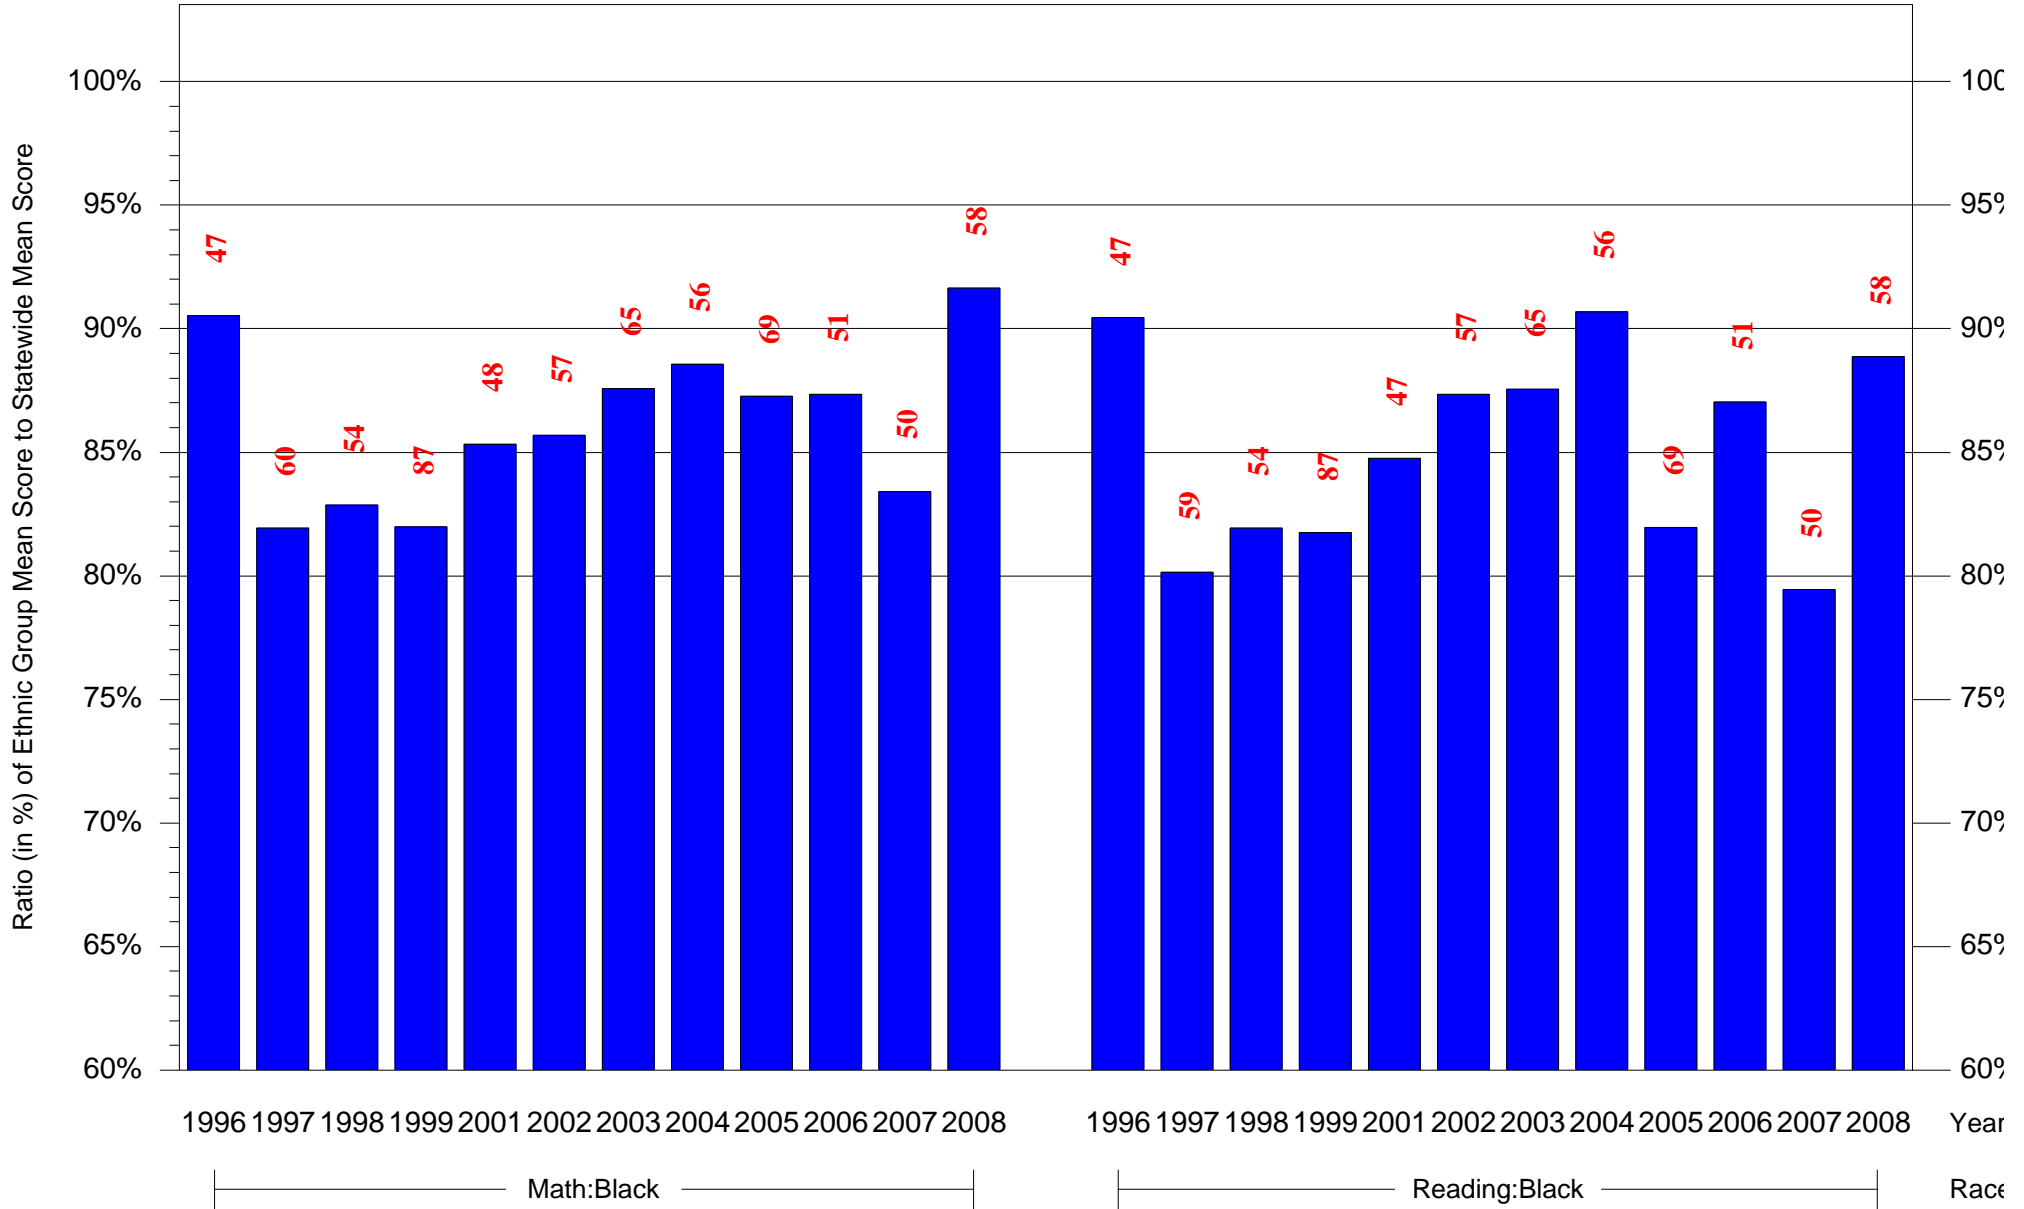

Mean Ethnic Group Building PSSA Test Score to Statewide Mean Score

Building = Fulton Robert Sch(3791) and Grade = 5 and Ethnic Group = Black or White

(Note: Number (in red) of Test Takers is above each bar in the chart.)