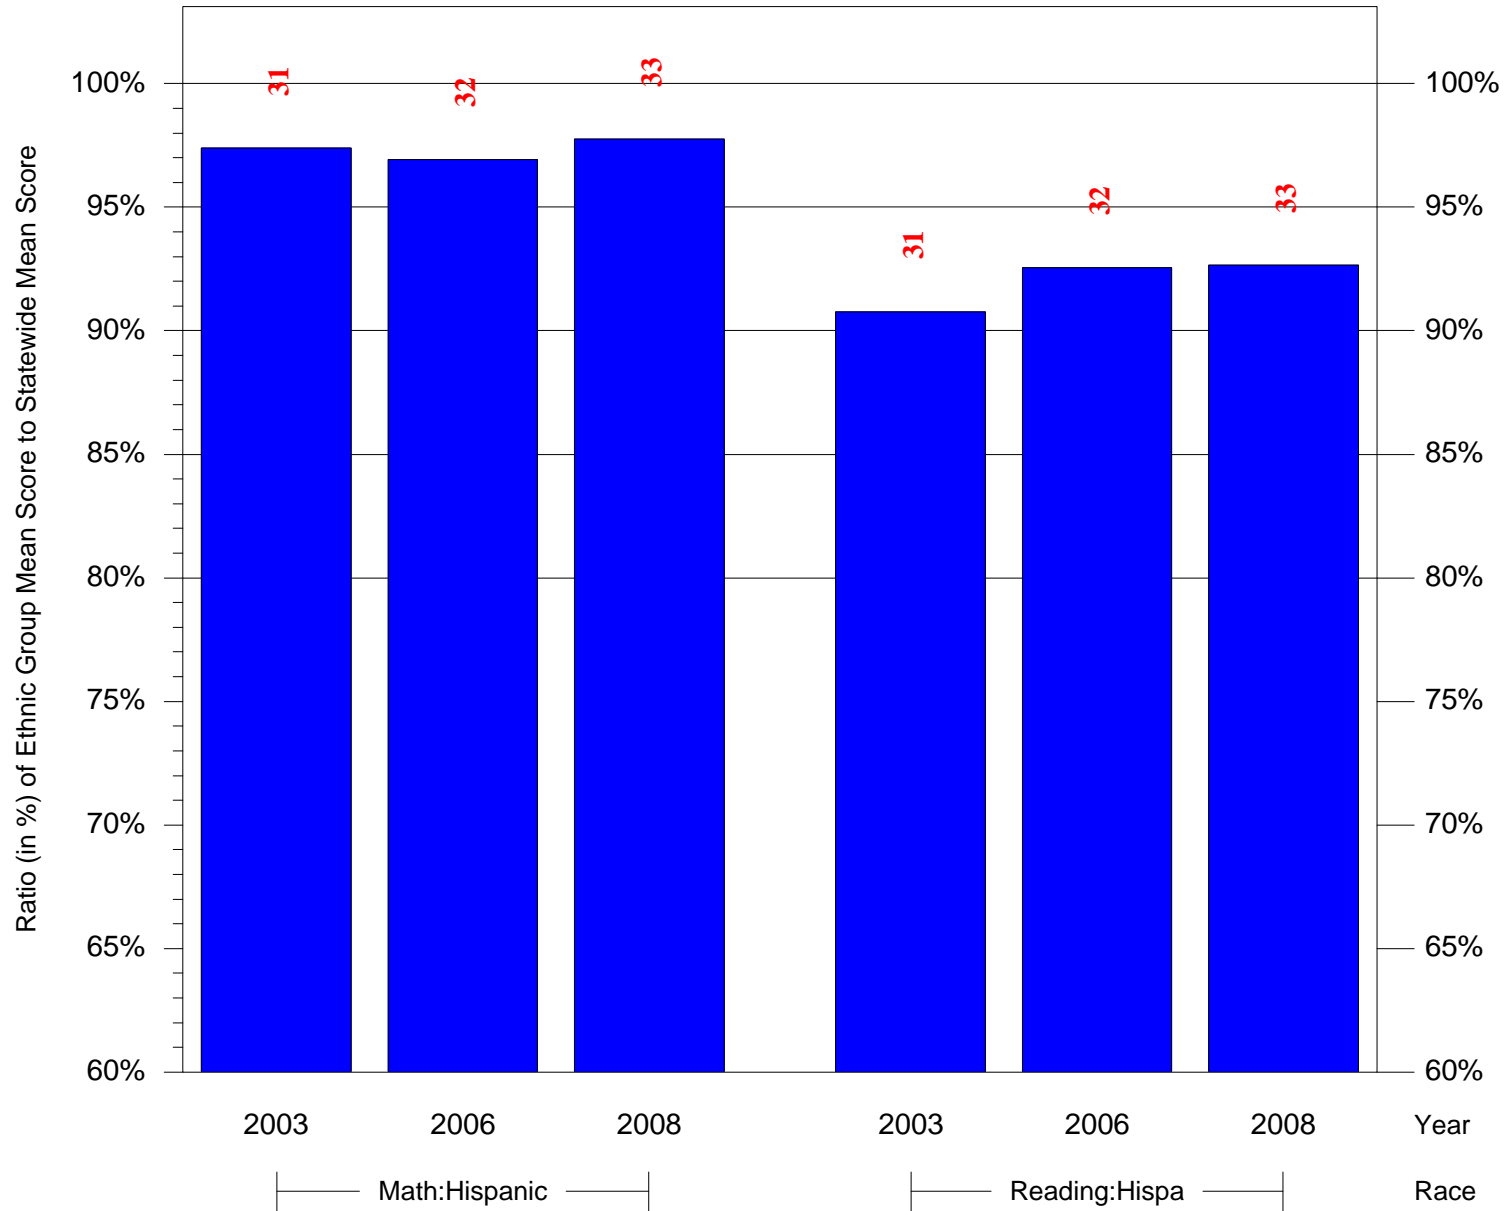

Mean Ethnic Group Building PSSA Test Score to Statewide Mean Score

Building = Morrison Andrew J Sch(3749) and Grade = 8 and Ethnic Group = Asian or Hispanic

(Note: Number (in red) of Test Takers is above each bar in the chart.)