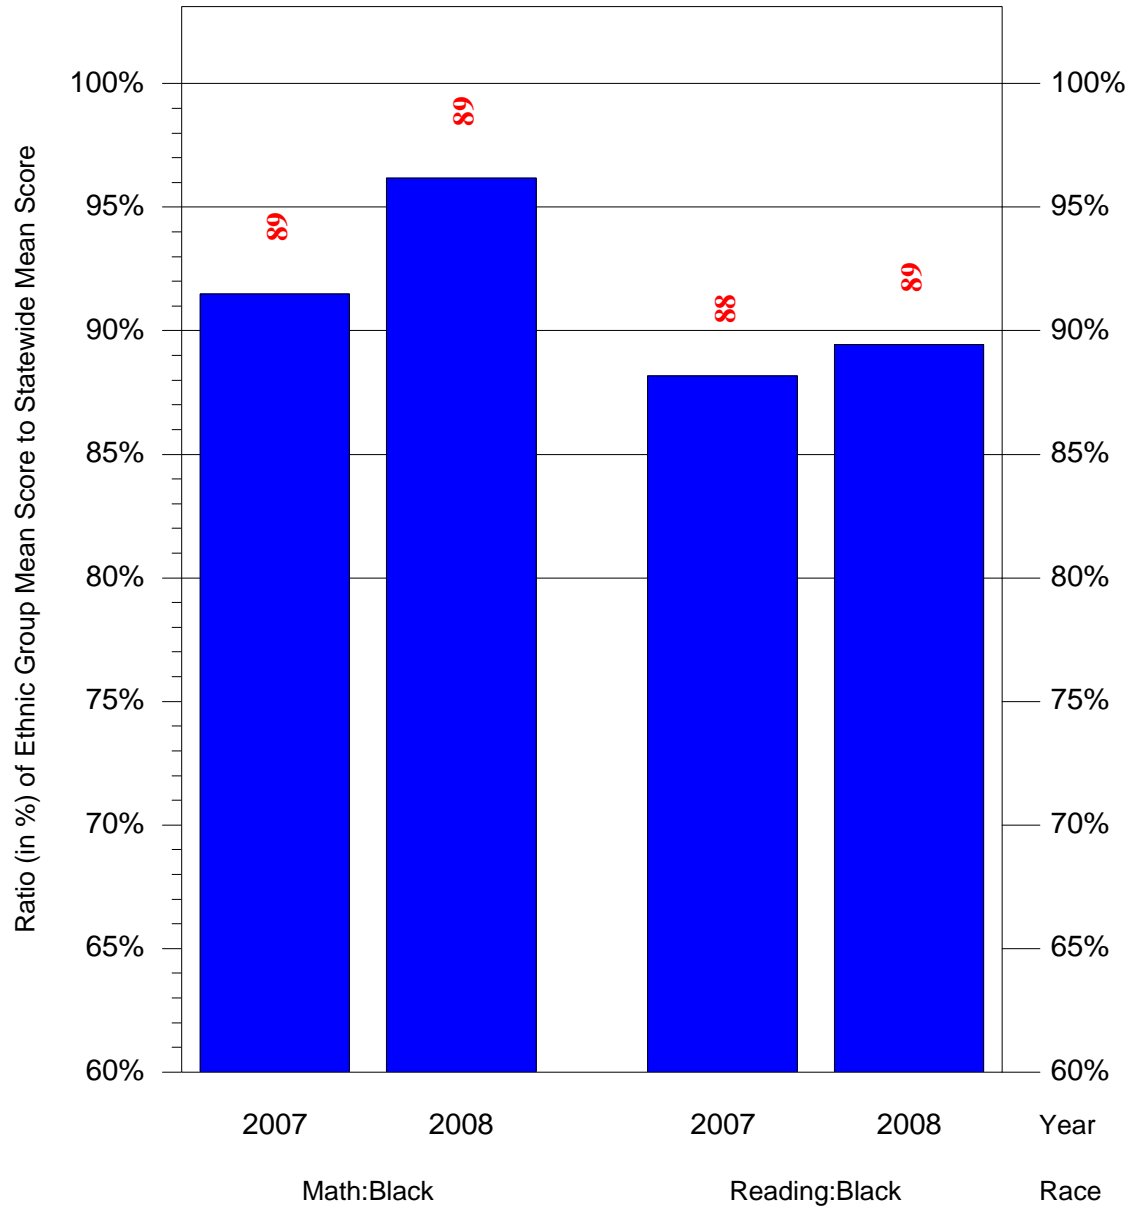

Mean Ethnic Group Building PSSA Test Score to Statewide Mean Score

Building = Kelly John B Sch(5294) and Grade = 6 and Ethnic Group = Black or White

(Note: Number (in red) of Test Takers is above each bar in the chart.)