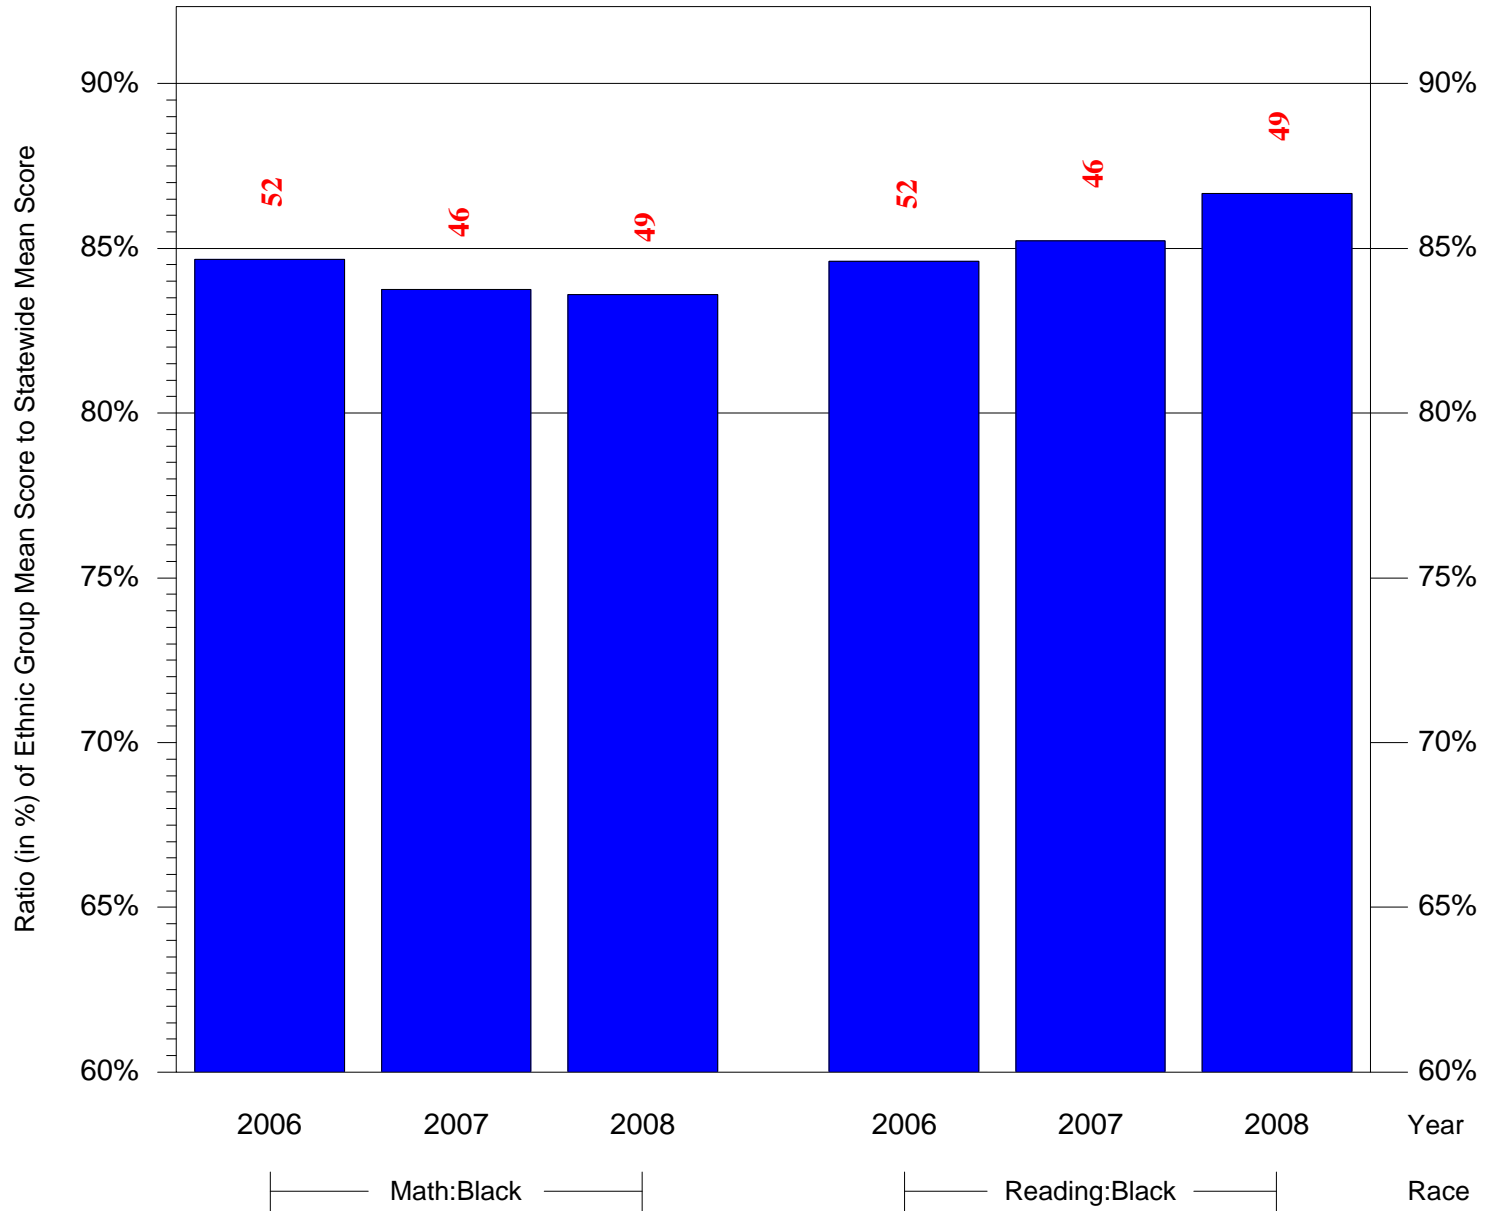

Mean Ethnic Group Building PSSA Test Score to Statewide Mean Score

Building = Blankenburg Rudolph Sch(3663) and Grade = 4 and Ethnic Group = Black or White

(Note: Number (in red) of Test Takers is above each bar in the chart.)