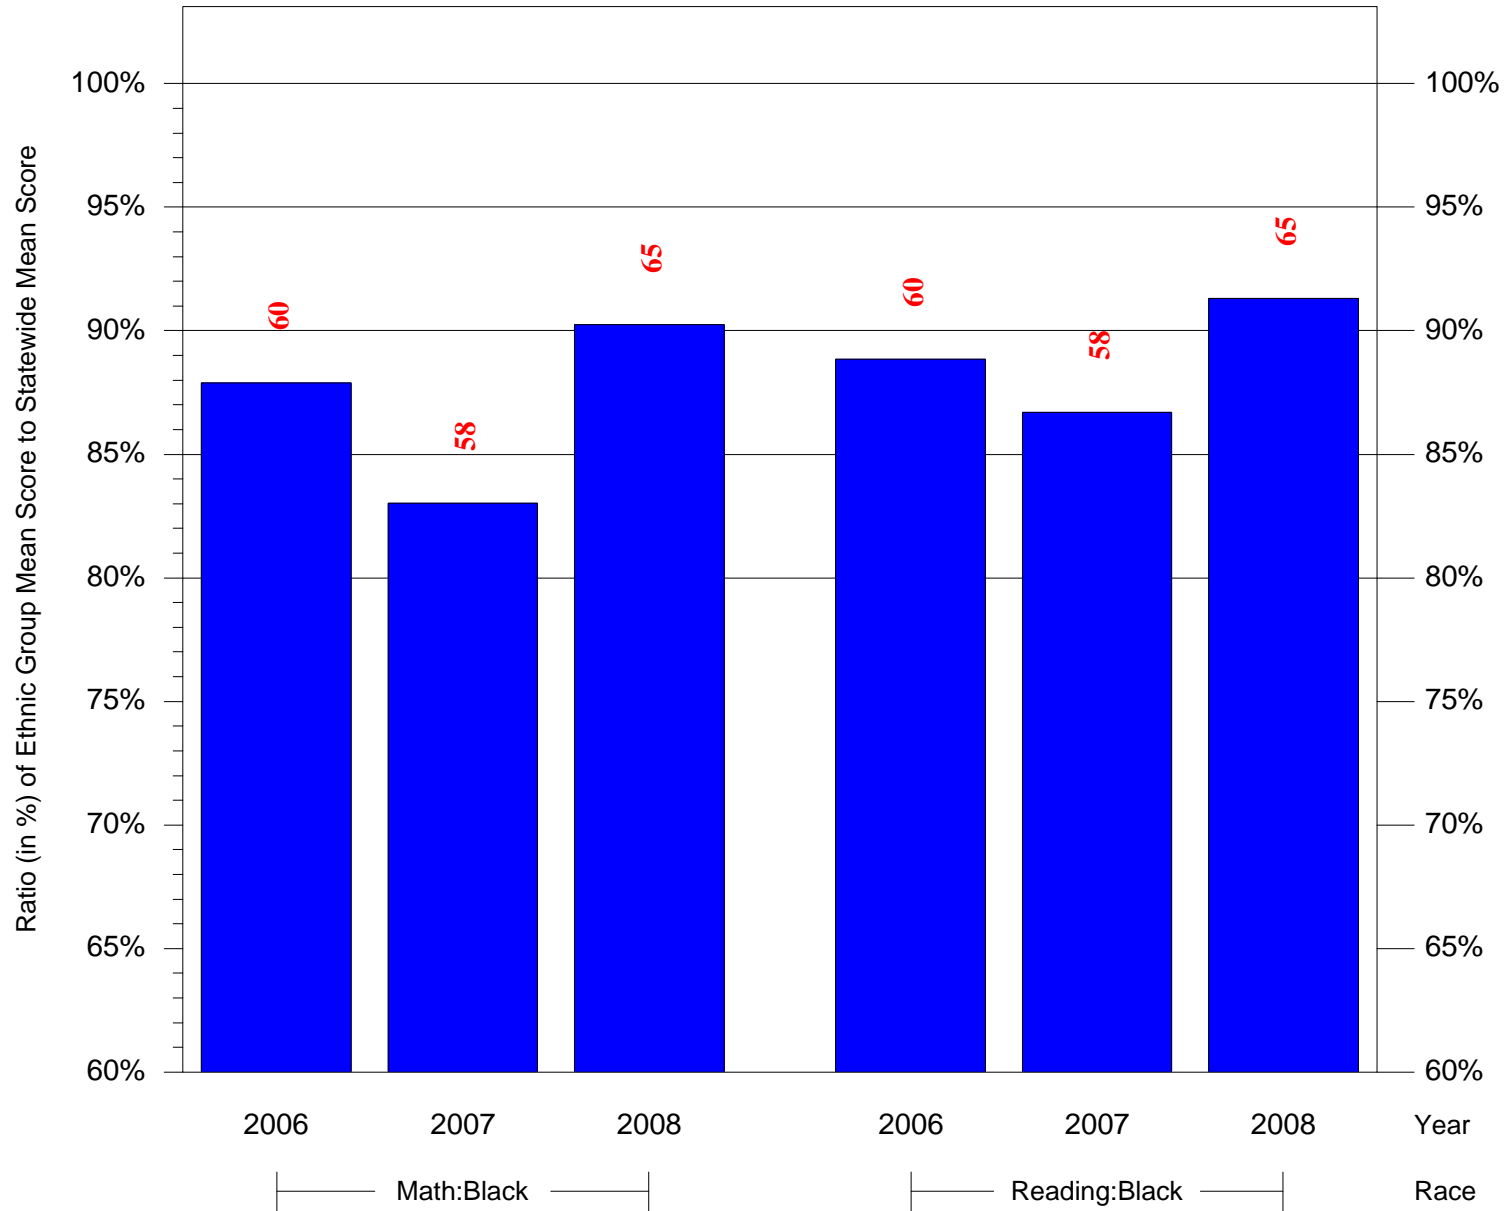

Mean Ethnic Group Building PSSA Test Score to Statewide Mean Score

Building = Gompers Samuel Sch(3668) and Grade = 4 and Ethnic Group = Black or White

(Note: Number (in red) of Test Takers is above each bar in the chart.)