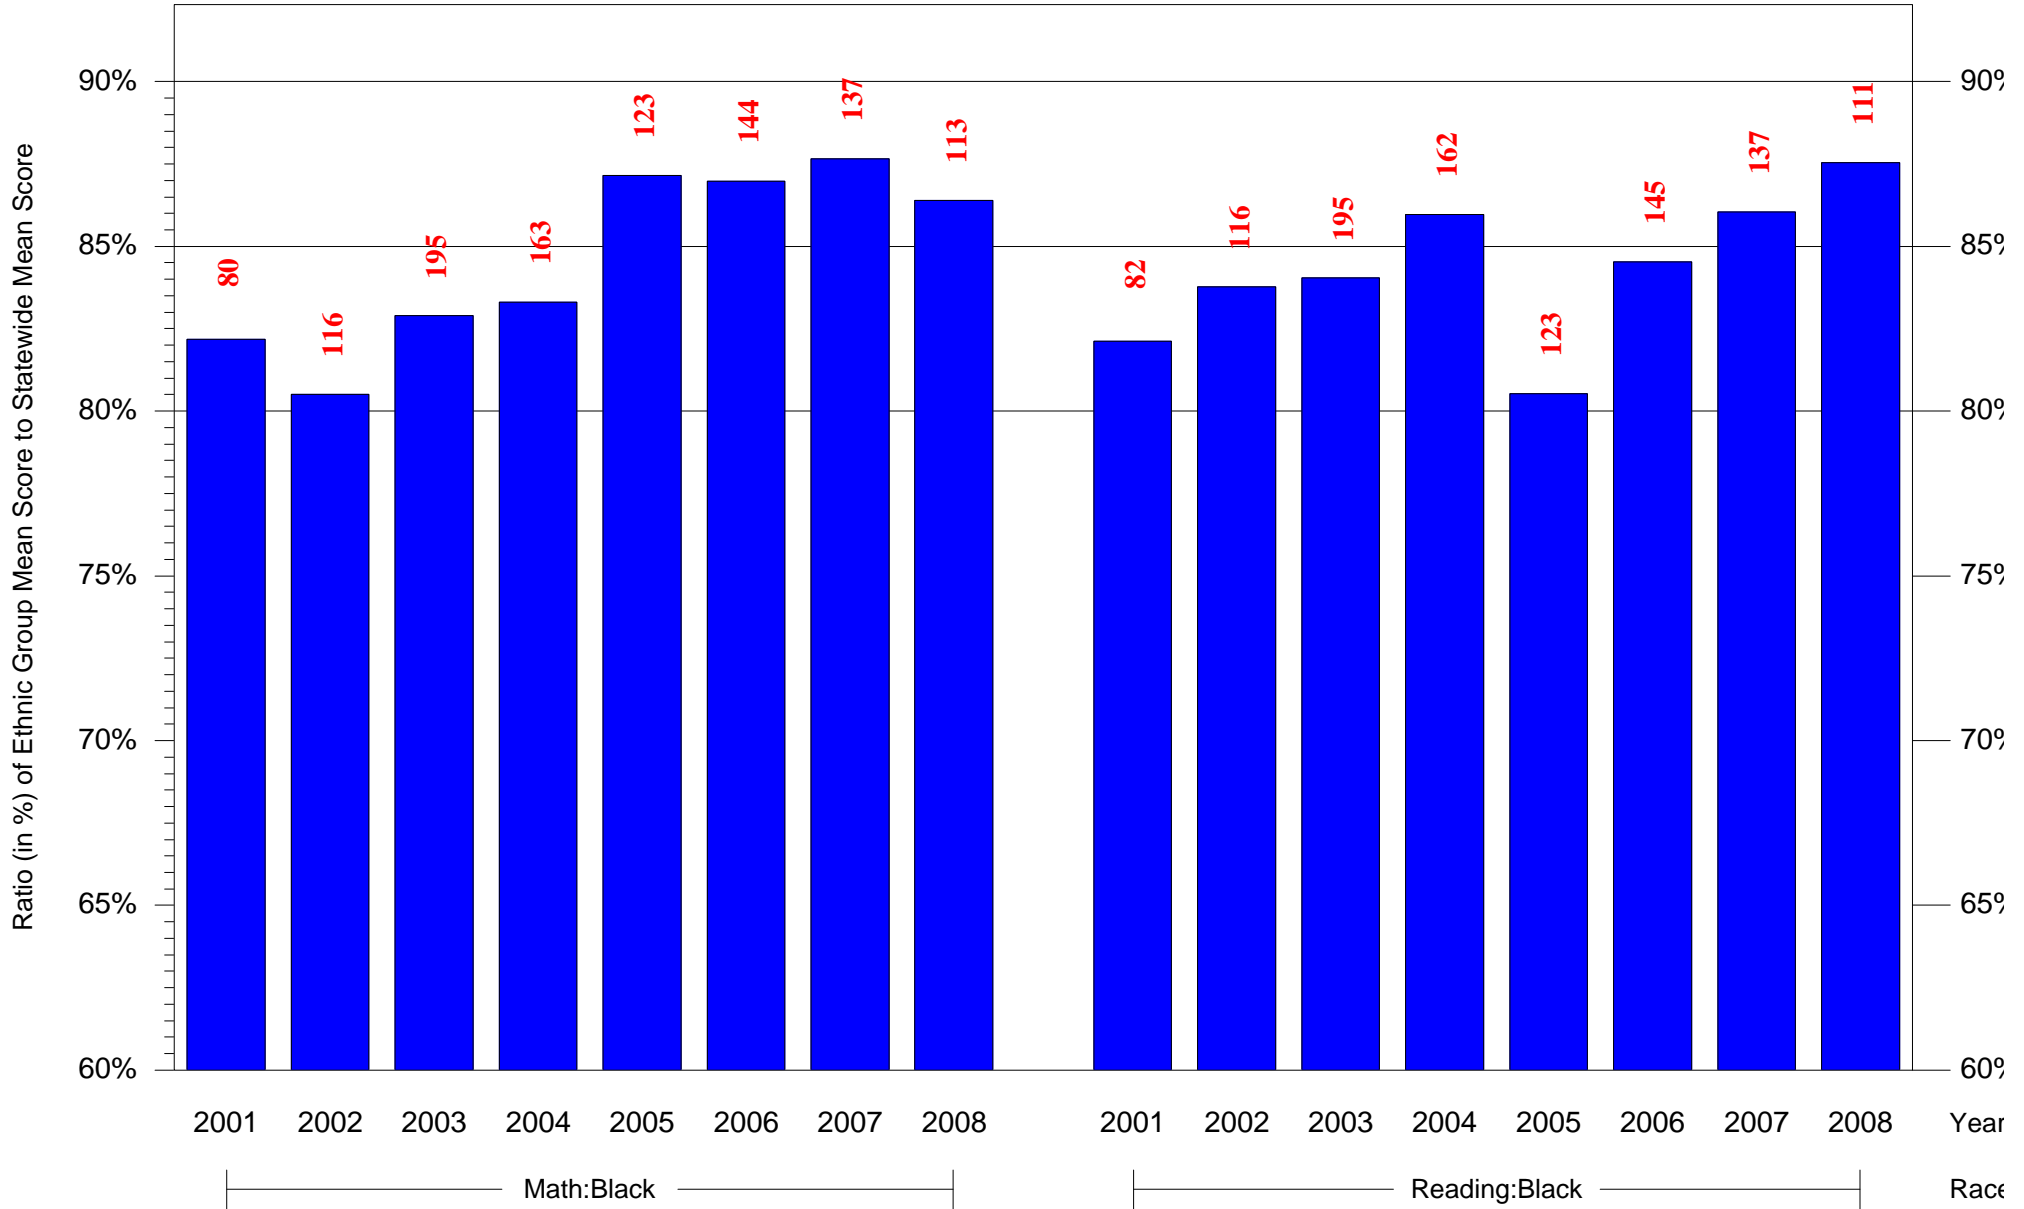

Mean Ethnic Group Building PSSA Test Score to Statewide Mean Score

Building = Washington Grover Jr Sch(7663) and Grade = 5 and Ethnic Group = Black or White

(Note: Number (in red) of Test Takers is above each bar in the chart.)