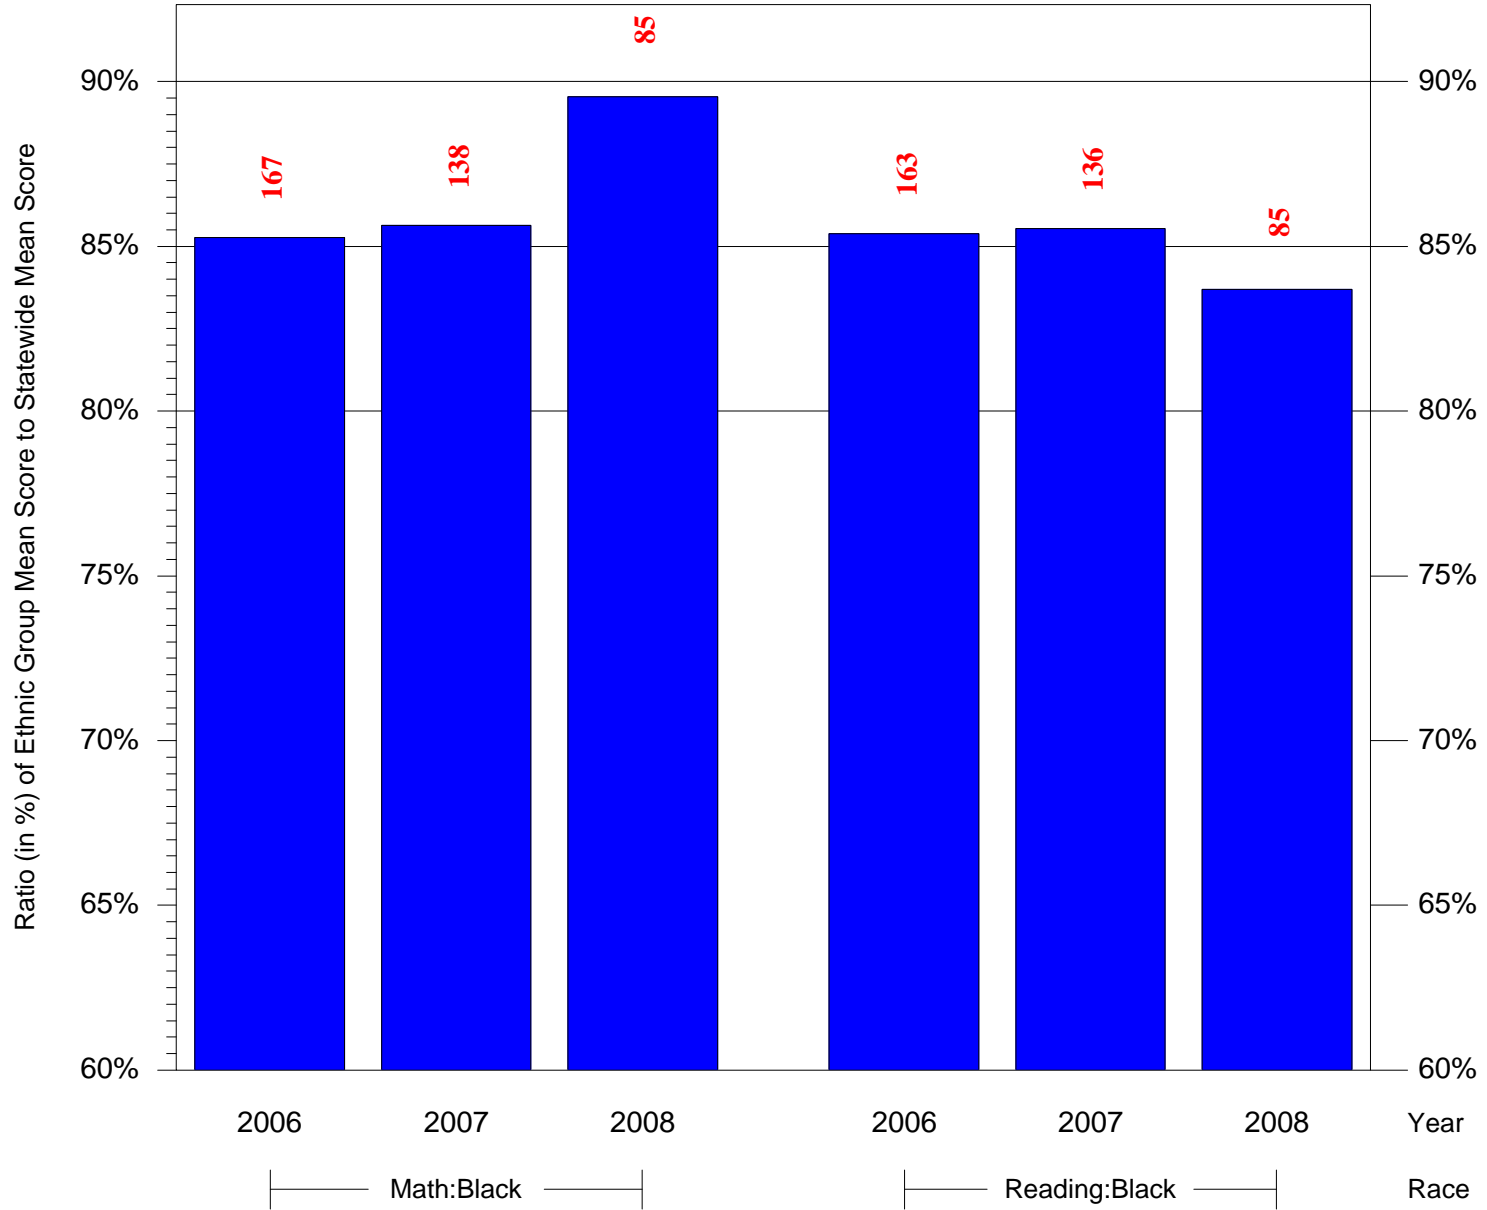

Mean Ethnic Group Building PSSA Test Score to Statewide Mean Score

Building = Beeber Dimner MS(7238) and Grade = 6 and Ethnic Group = Black or White

(Note: Number (in red) of Test Takers is above each bar in the chart.)