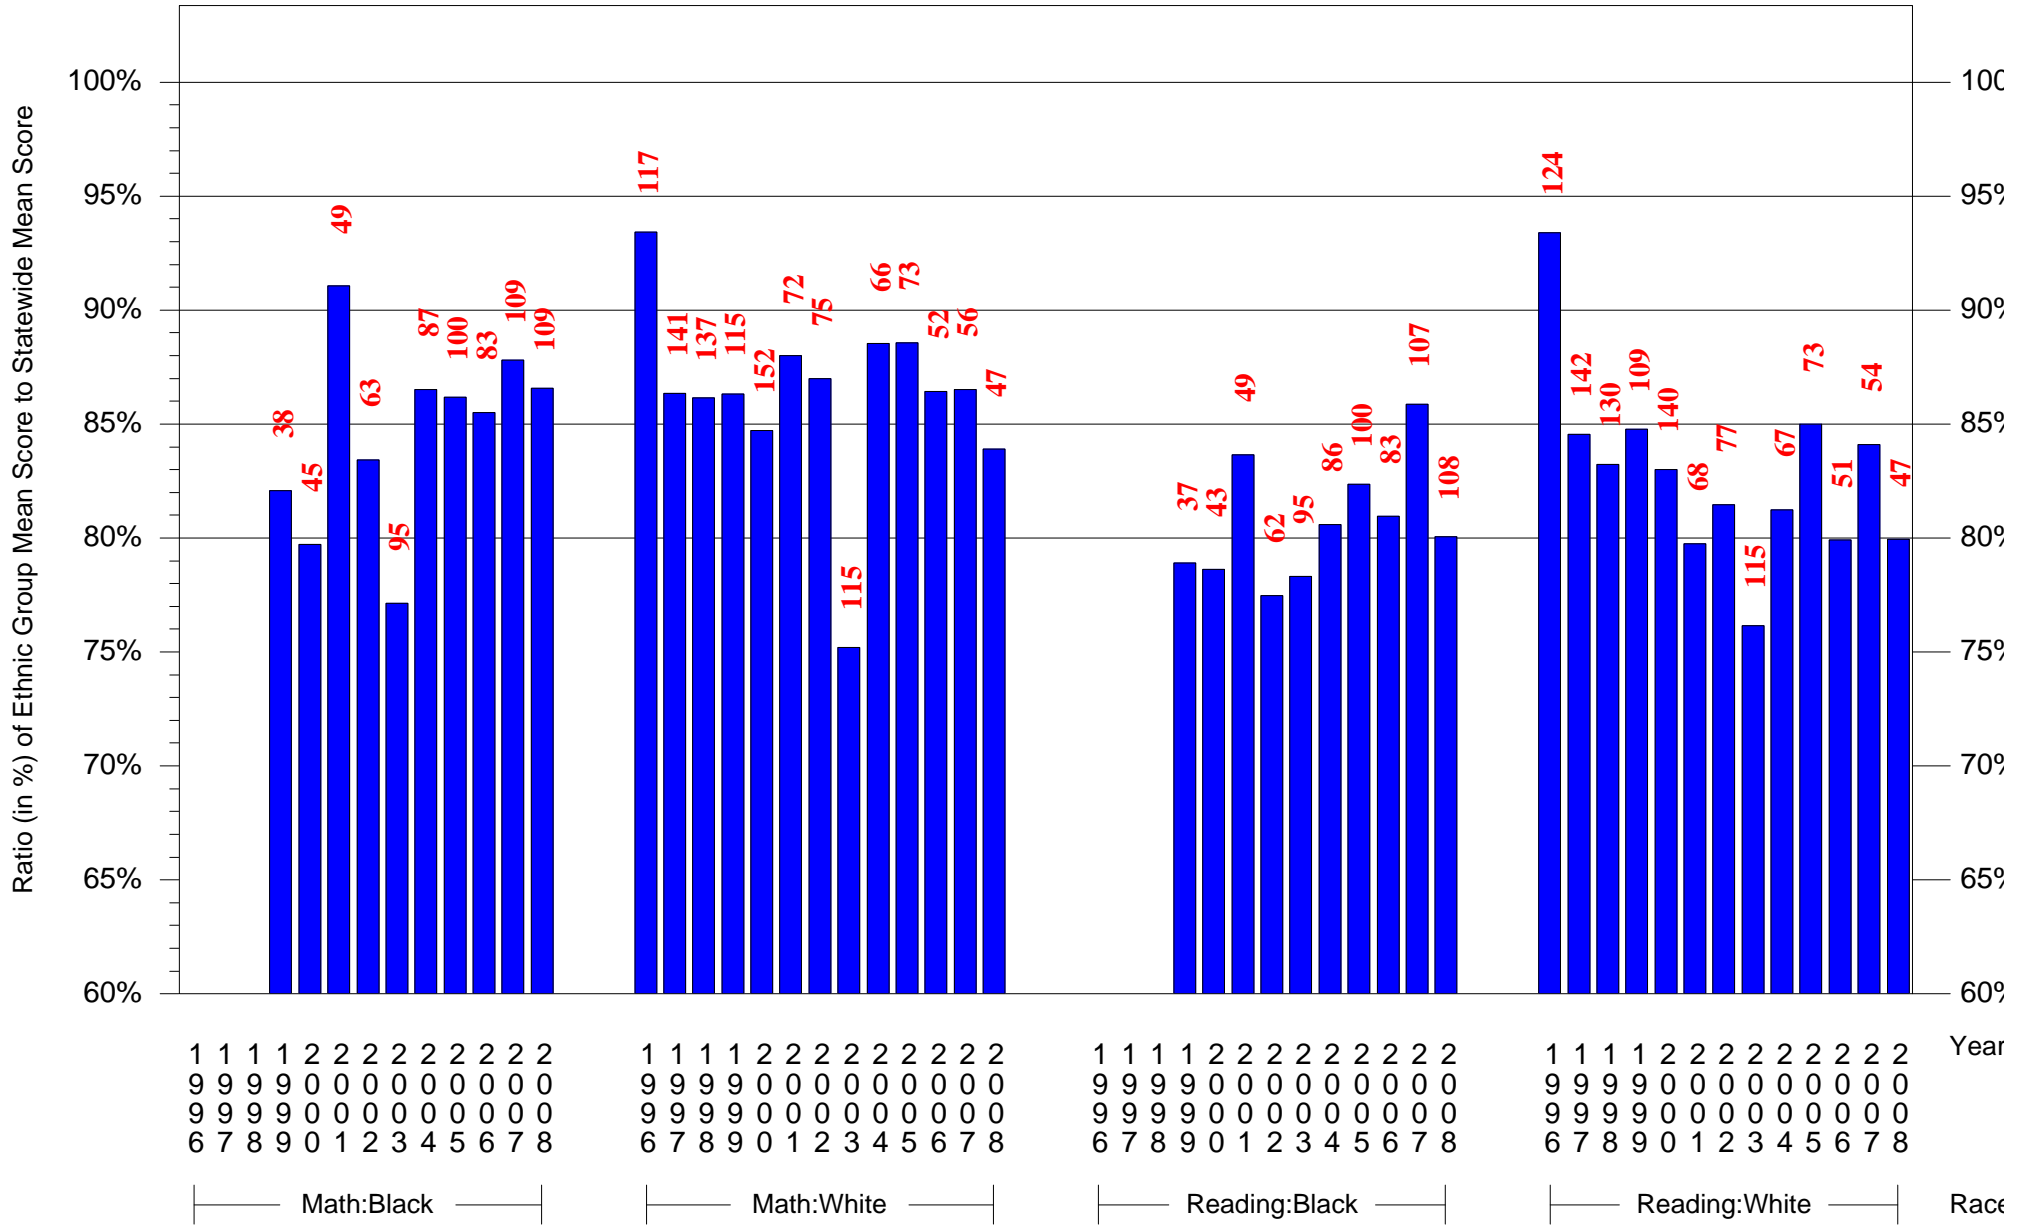

Mean Ethnic Group Building PSSA Test Score to Statewide Mean Score

Building = Jones John Paul MS(7243) and Grade = 8 and Ethnic Group = Black or White

(Note: Number (in red) of Test Takers is above each bar in the chart.)