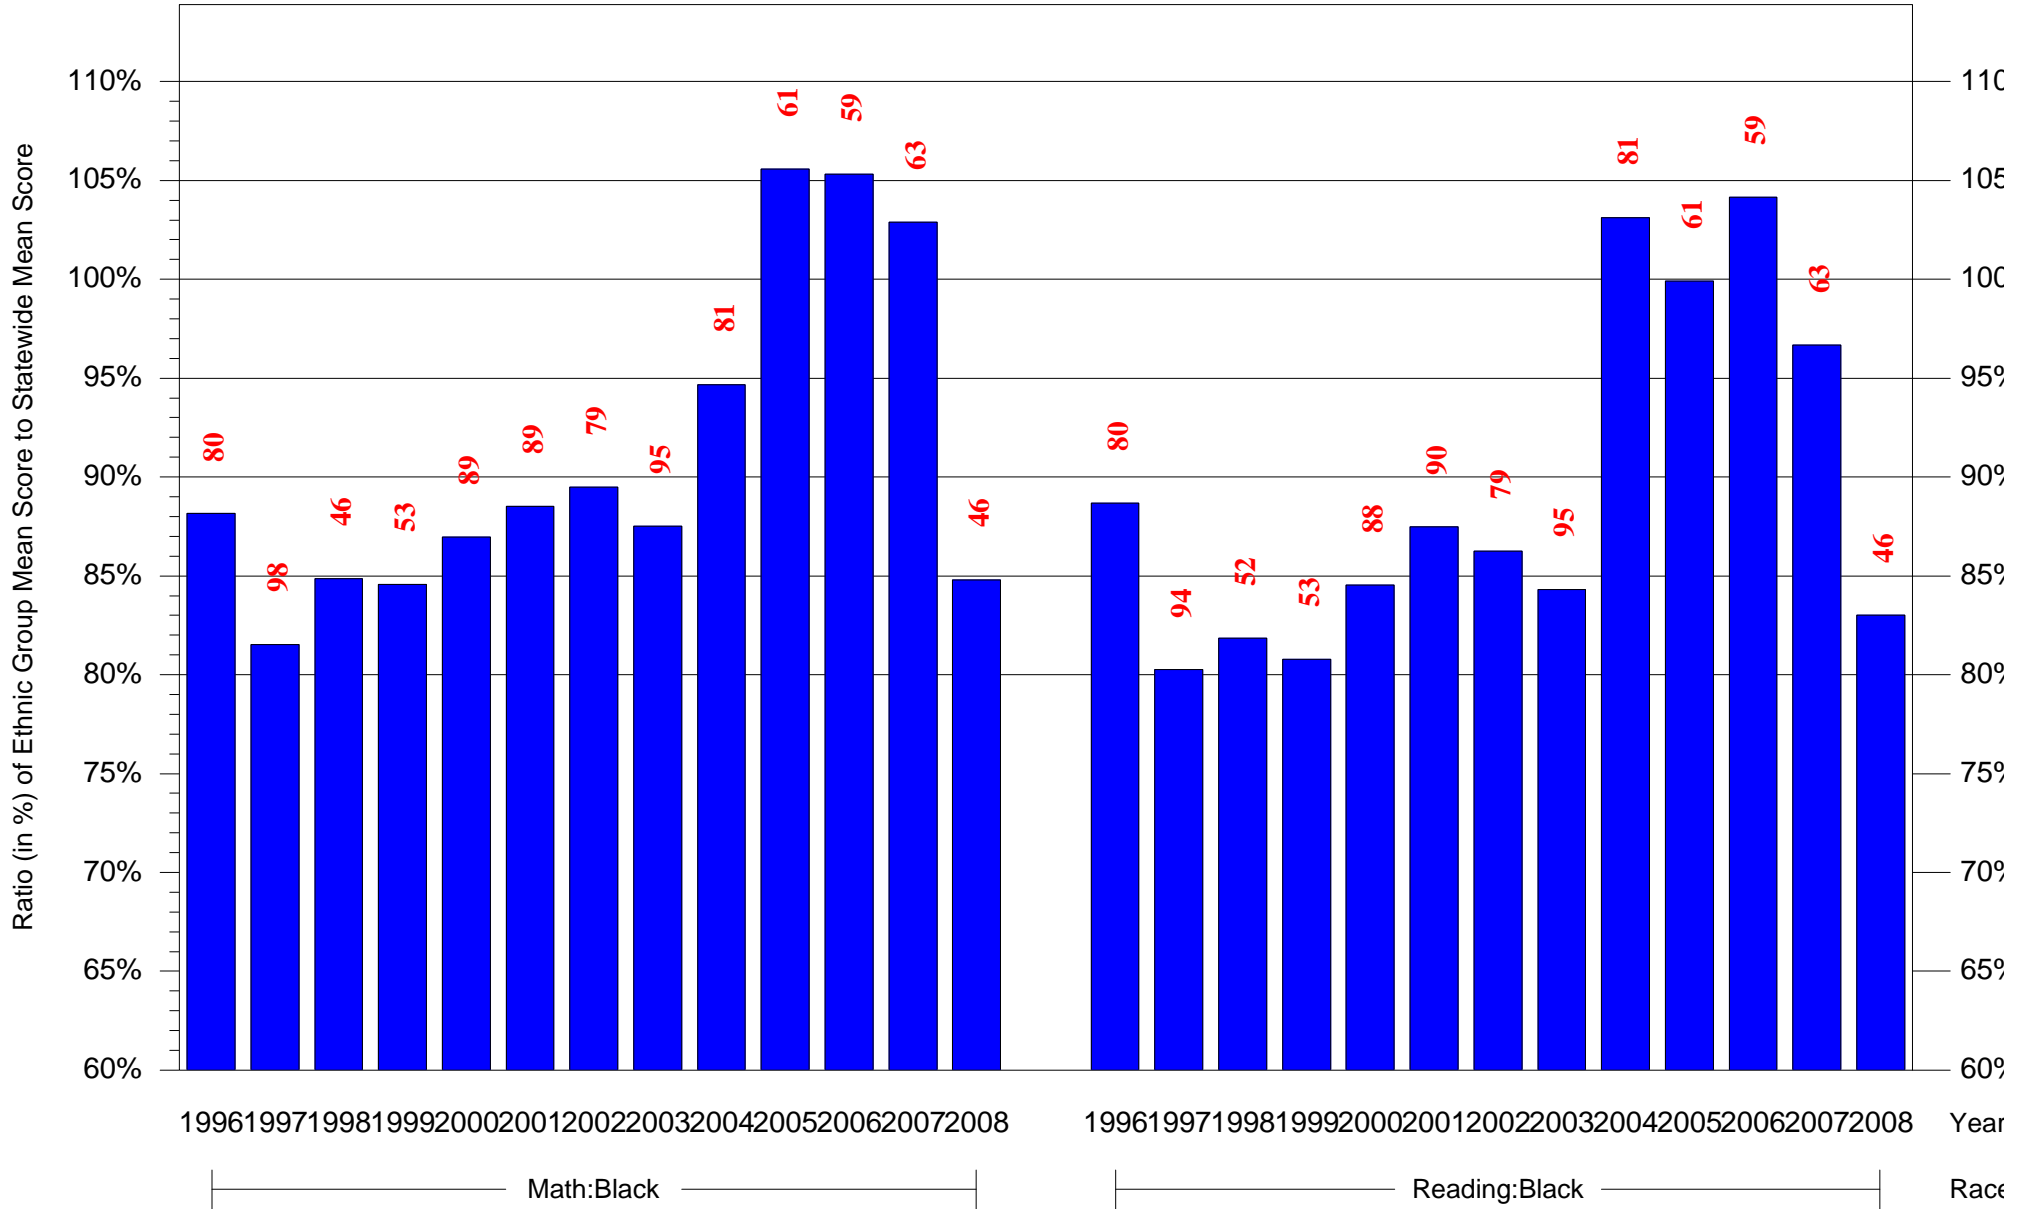

Mean Ethnic Group Building PSSA Test Score to Statewide Mean Score

Building = Stanton M Hall Sch(6541) and Grade = 5 and Ethnic Group = Black or White

(Note: Number (in red) of Test Takers is above each bar in the chart.)