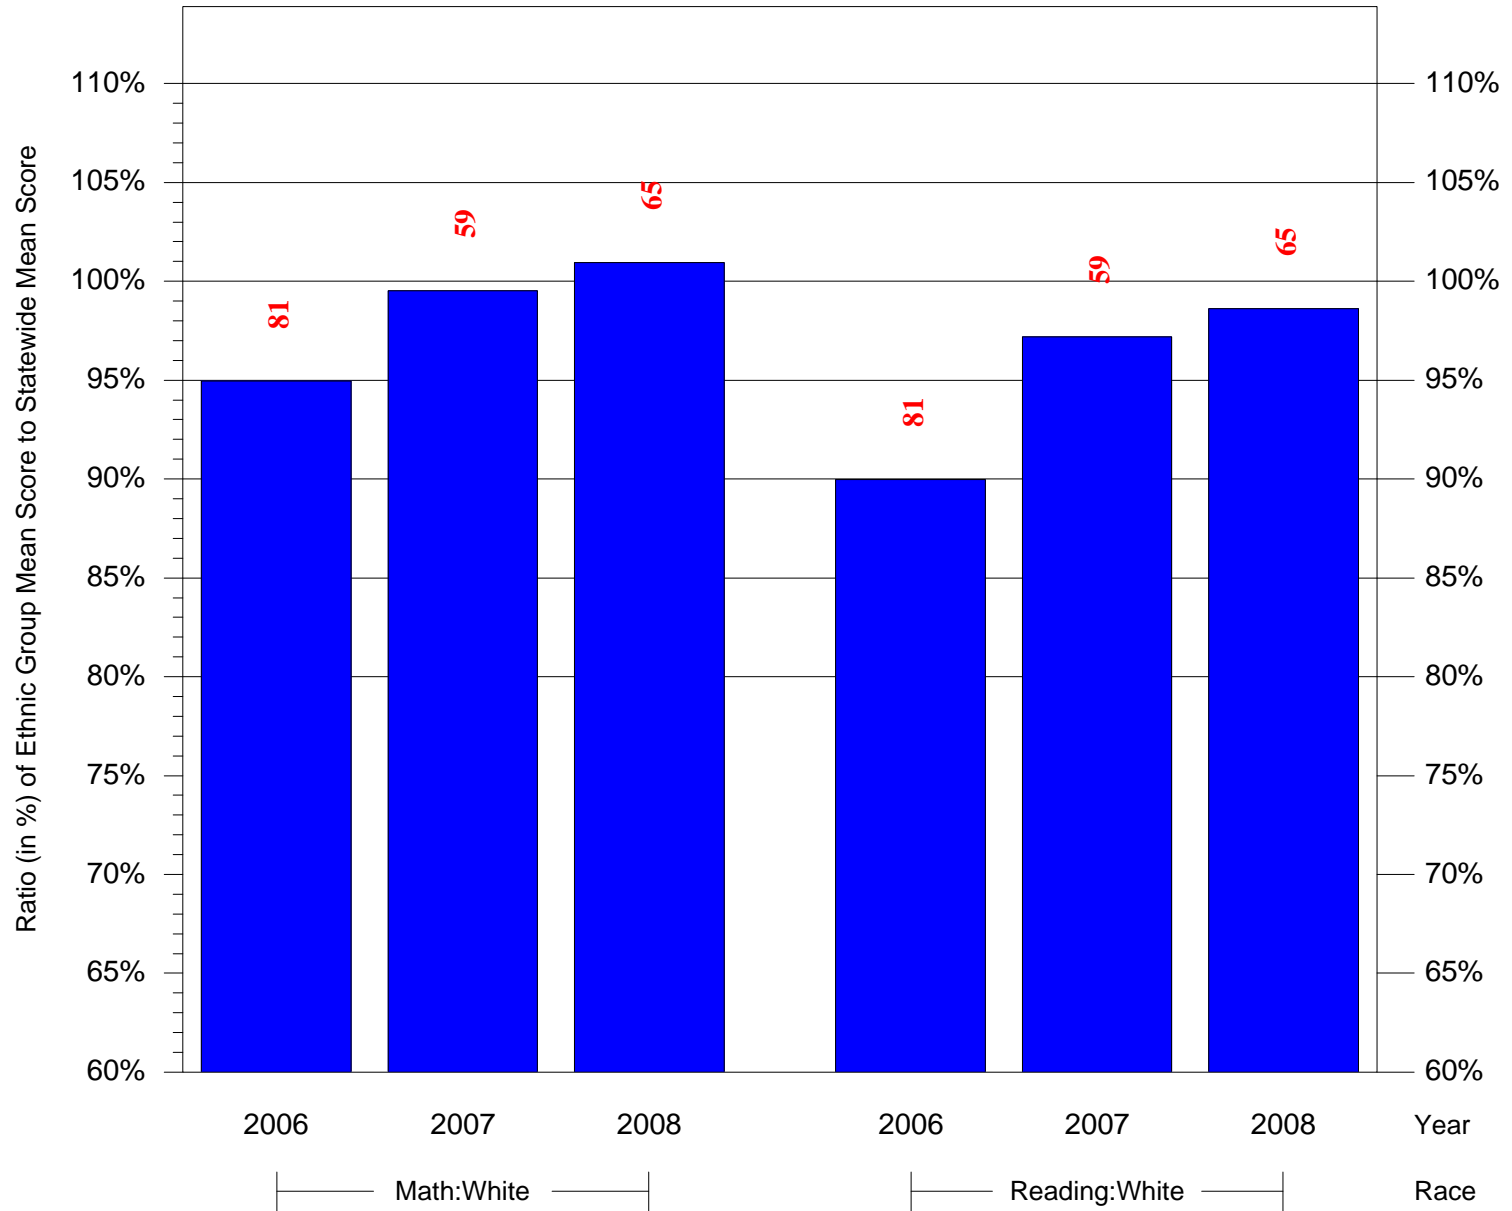

Mean Ethnic Group Building PSSA Test Score to Statewide Mean Score

Building = Richmond Sch(3701) and Grade = 4 and Ethnic Group = Black or White

(Note: Number (in red) of Test Takers is above each bar in the chart.)