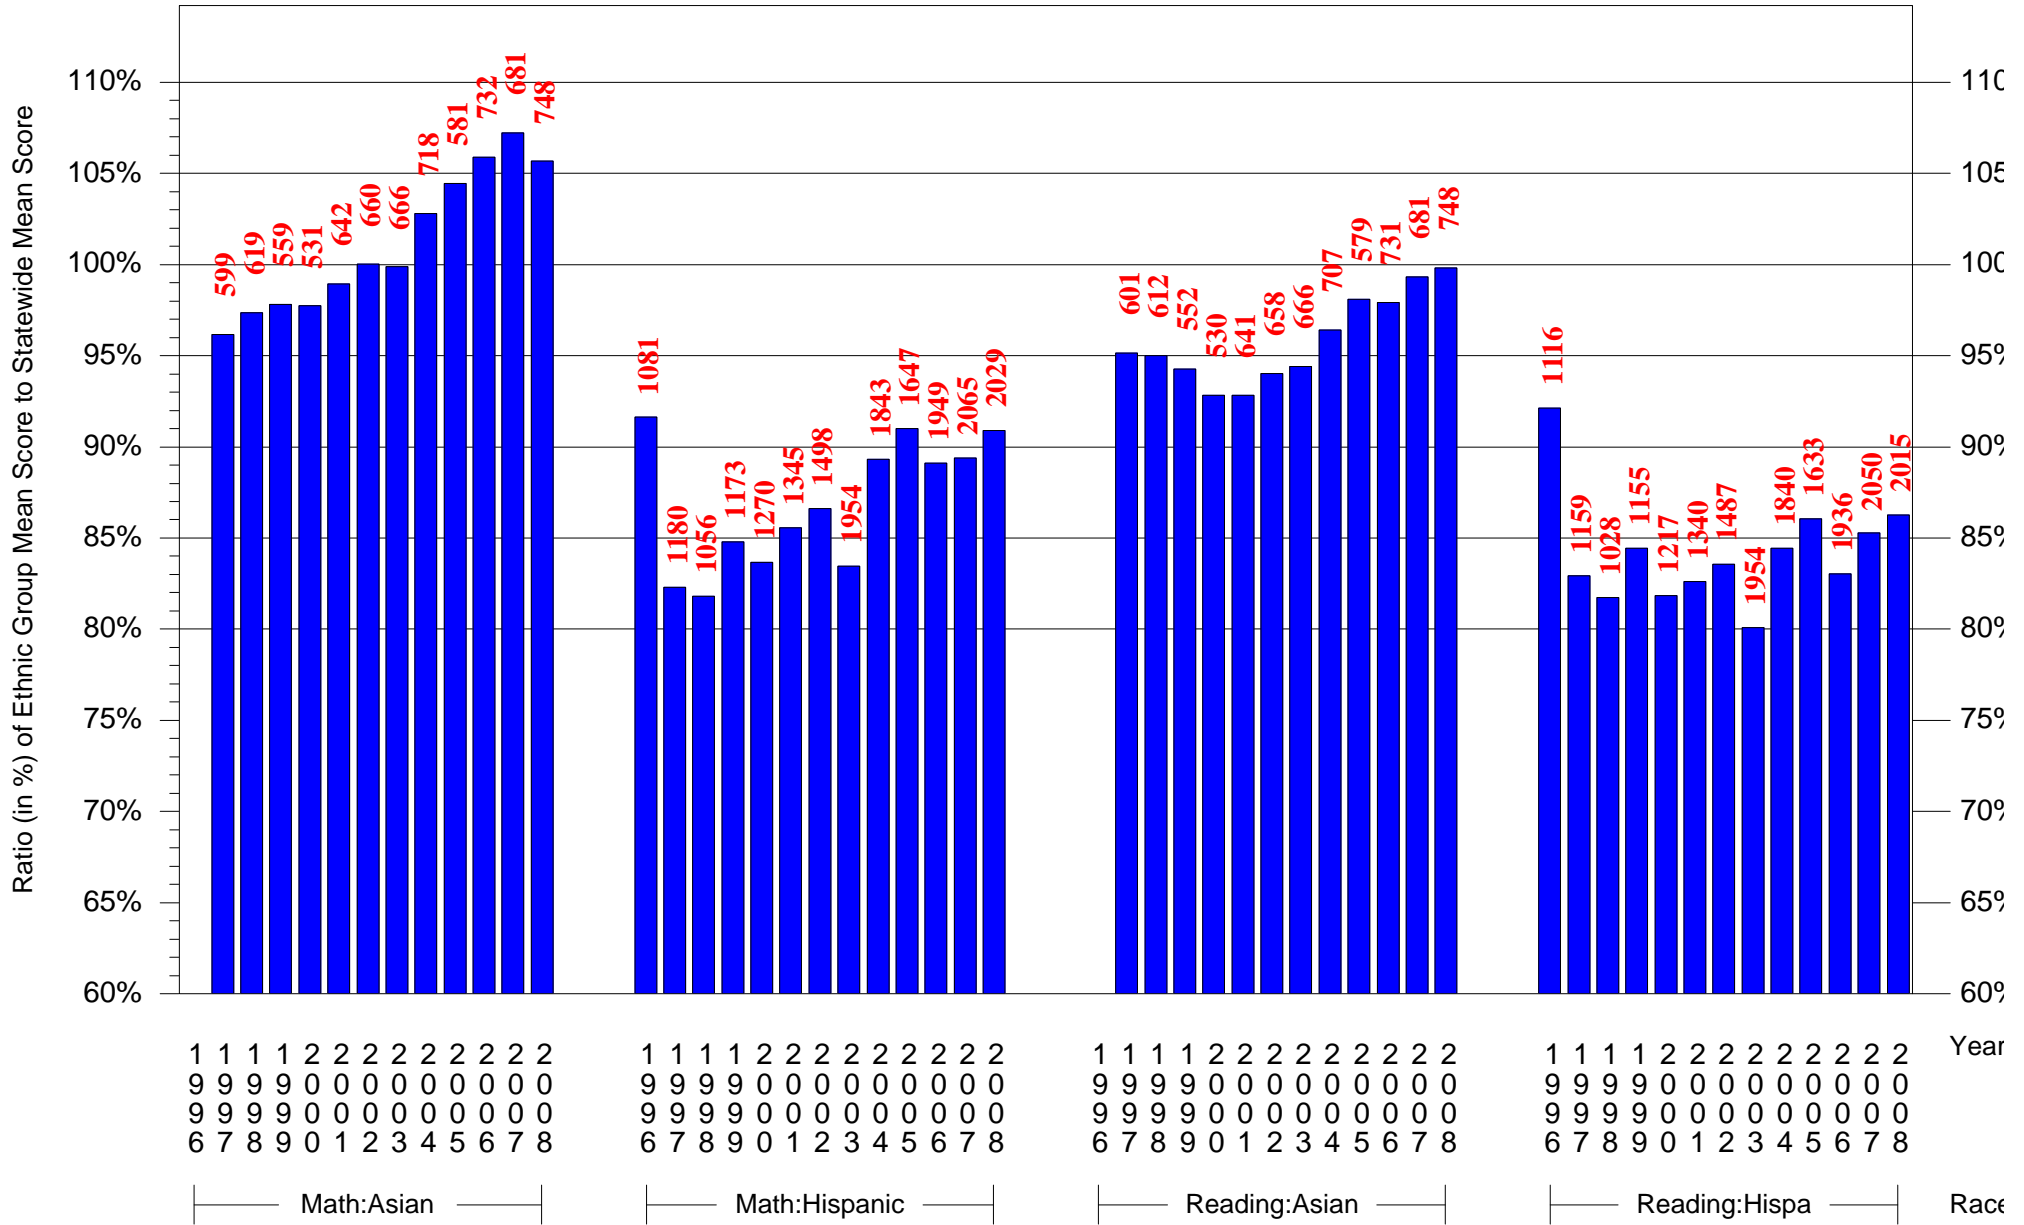

Mean Ethnic Group AUN PSSA Test Score to Statewide Mean Score

AUN = Philadelphia City SD(126515001) and Grade = 8 and Ethnic Group = Asian or Hispanic

(Note: Number (in red) of Test Takers is above each bar in the chart.)