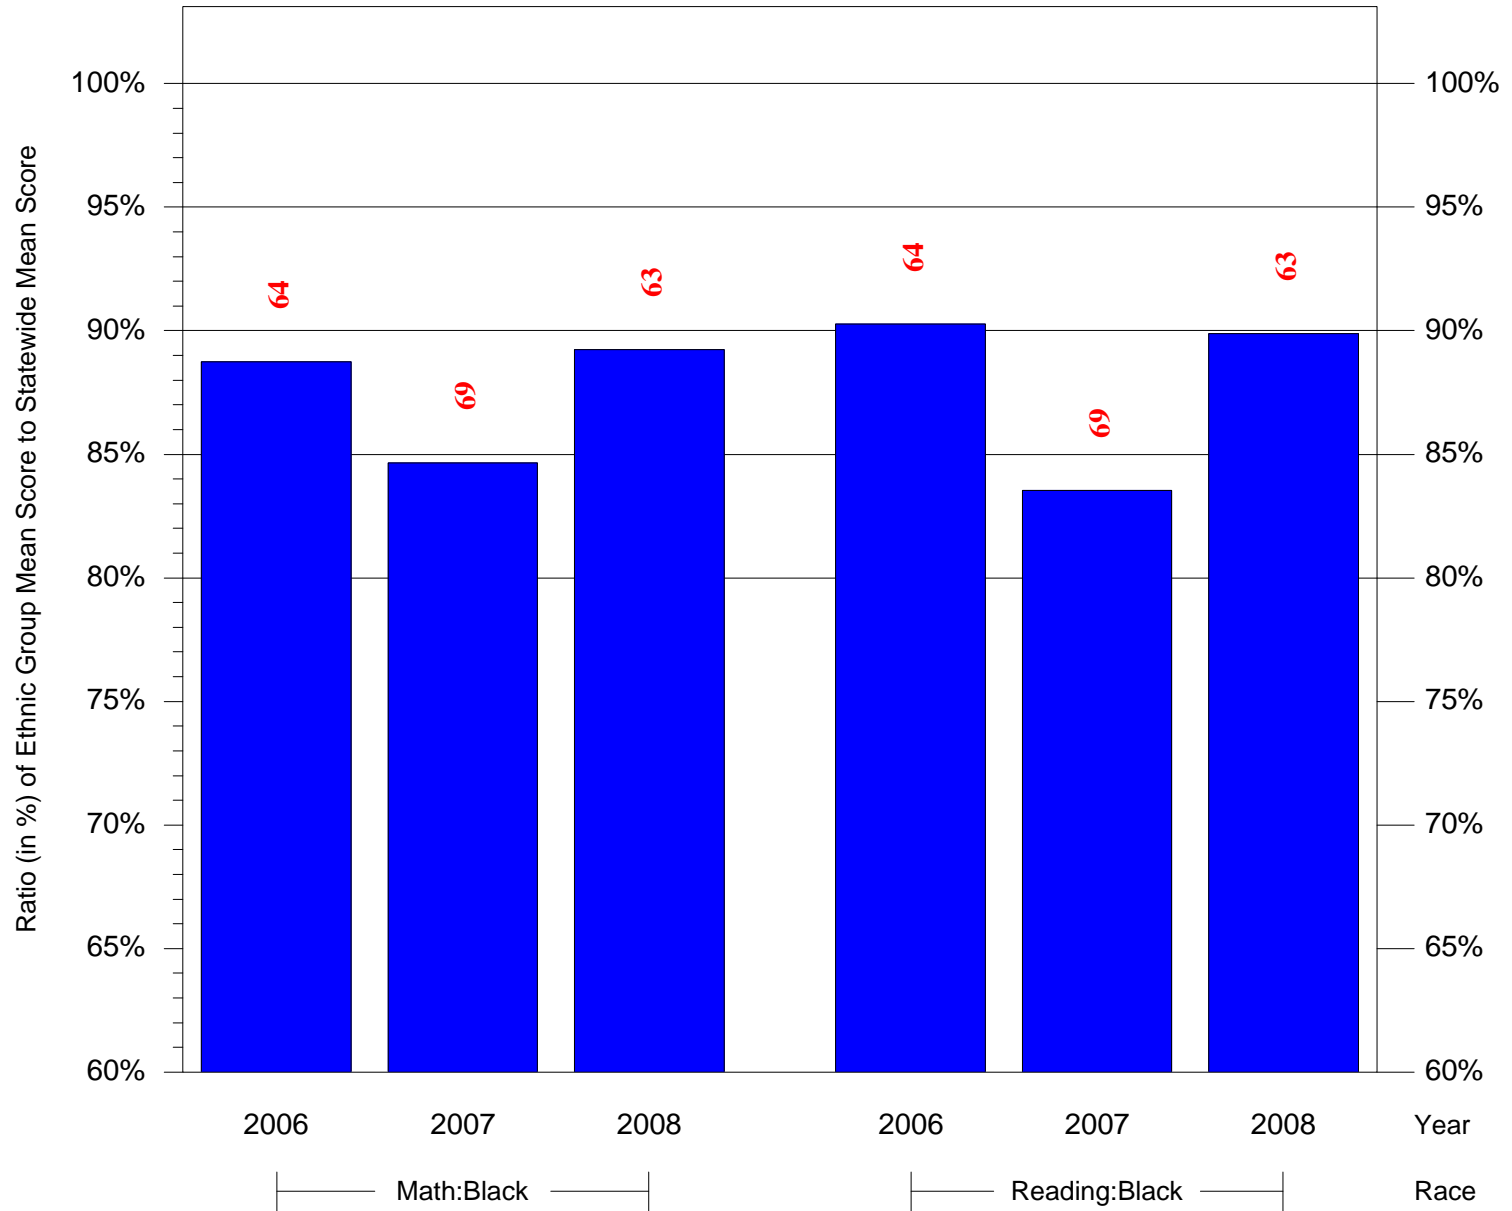

Mean Ethnic Group Building PSSA Test Score to Statewide Mean Score

Building = Morrison Andrew J Sch(3749) and Grade = 7 and Ethnic Group = Black or White

(Note: Number (in red) of Test Takers is above each bar in the chart.)