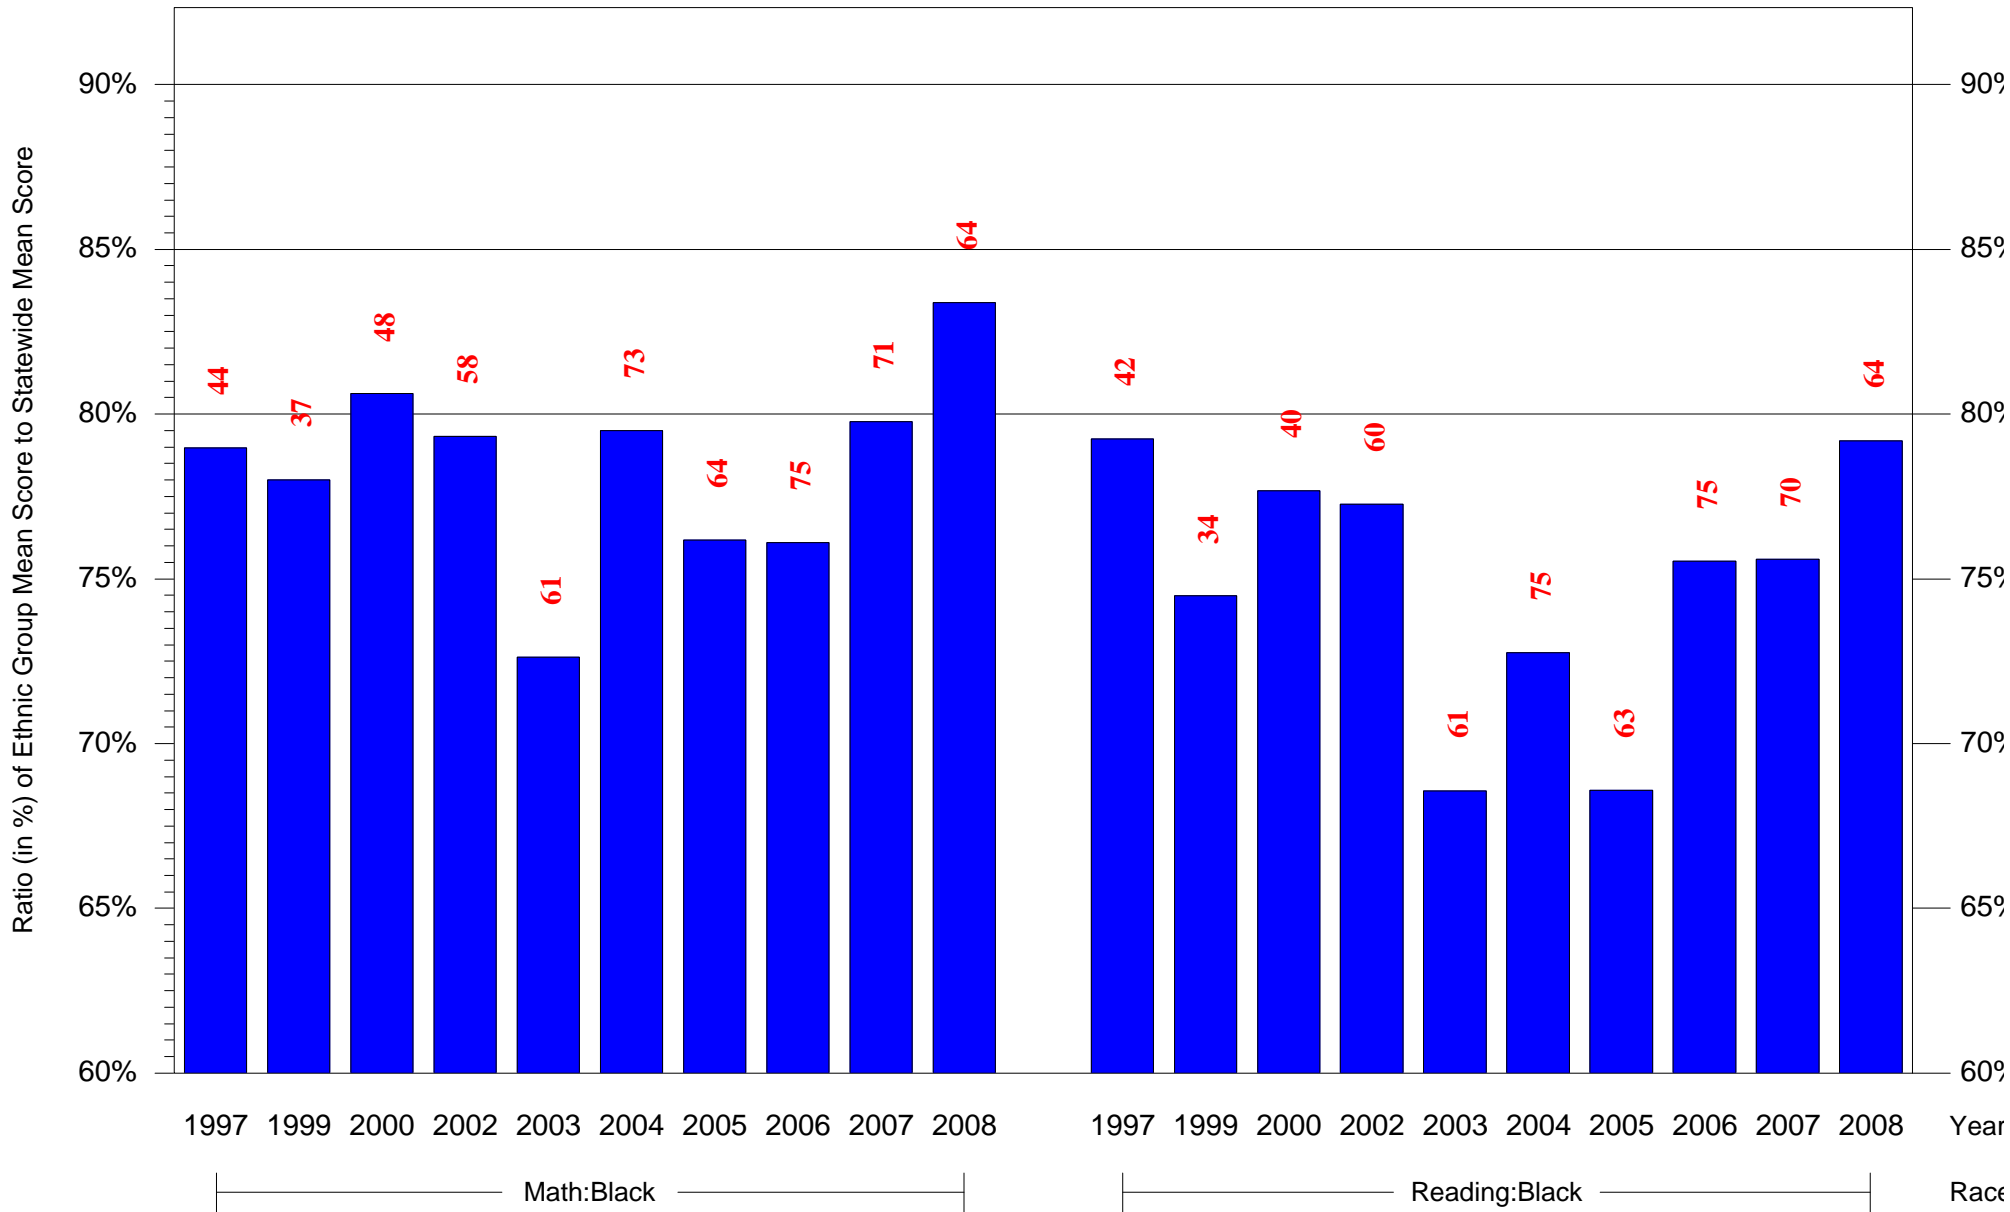

Mean Ethnic Group Building PSSA Test Score to Statewide Mean Score

Building = Edison HS/Fareira Skills(3849) and Grade = 11 and Ethnic Group = Black or White

(Note: Number (in red) of Test Takers is above each bar in the chart.)