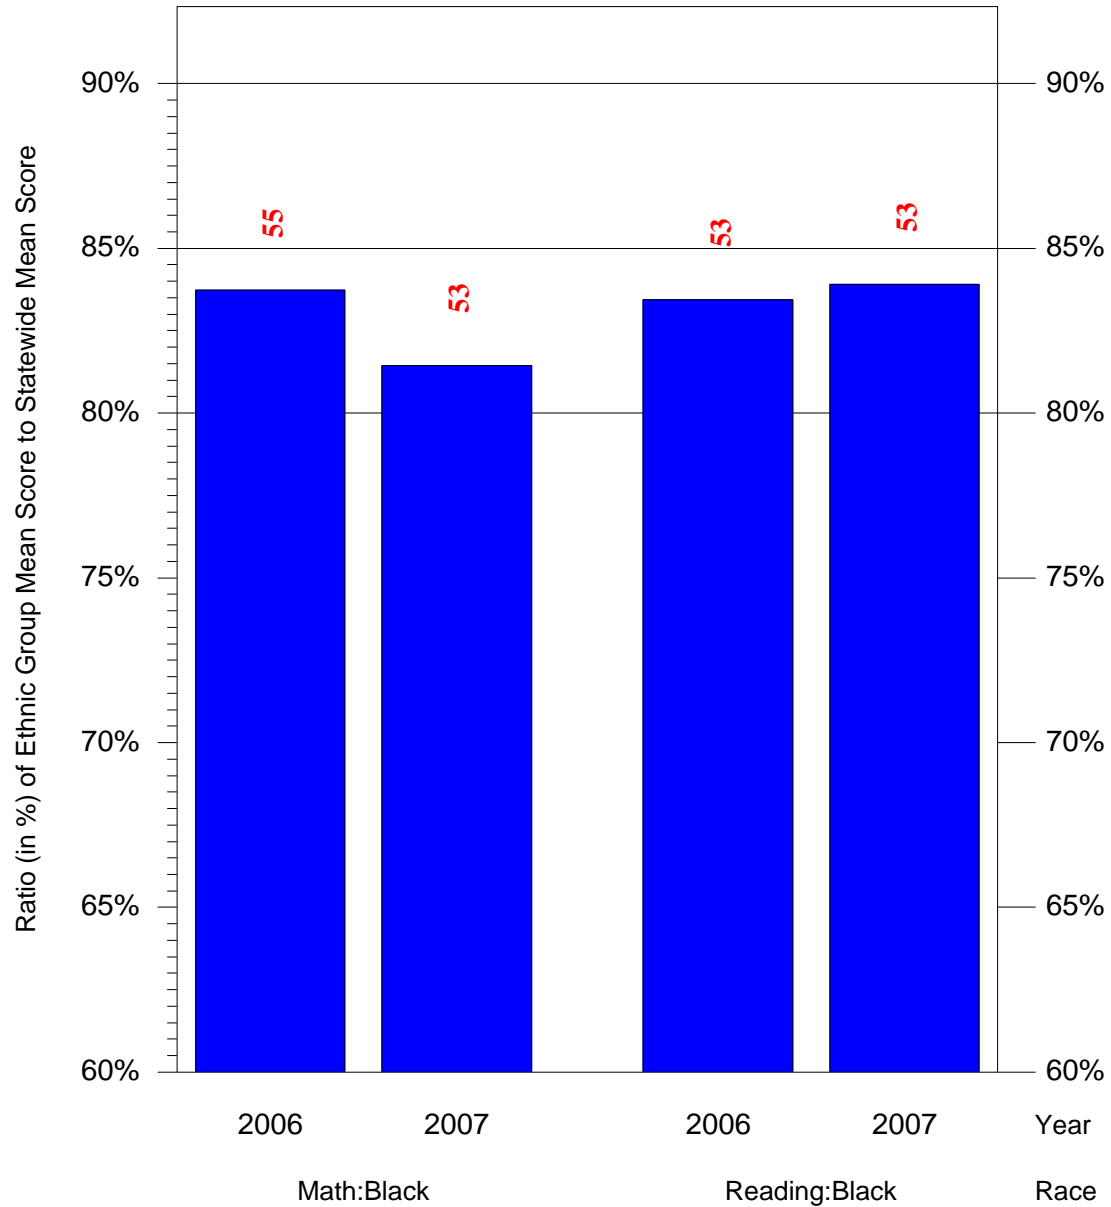

Mean Ethnic Group Building PSSA Test Score to Statewide Mean Score

Building = McMichael Morton Sch(3611) and Grade = 7 and Ethnic Group = Black or White

(Note: Number (in red) of Test Takers is above each bar in the chart.)