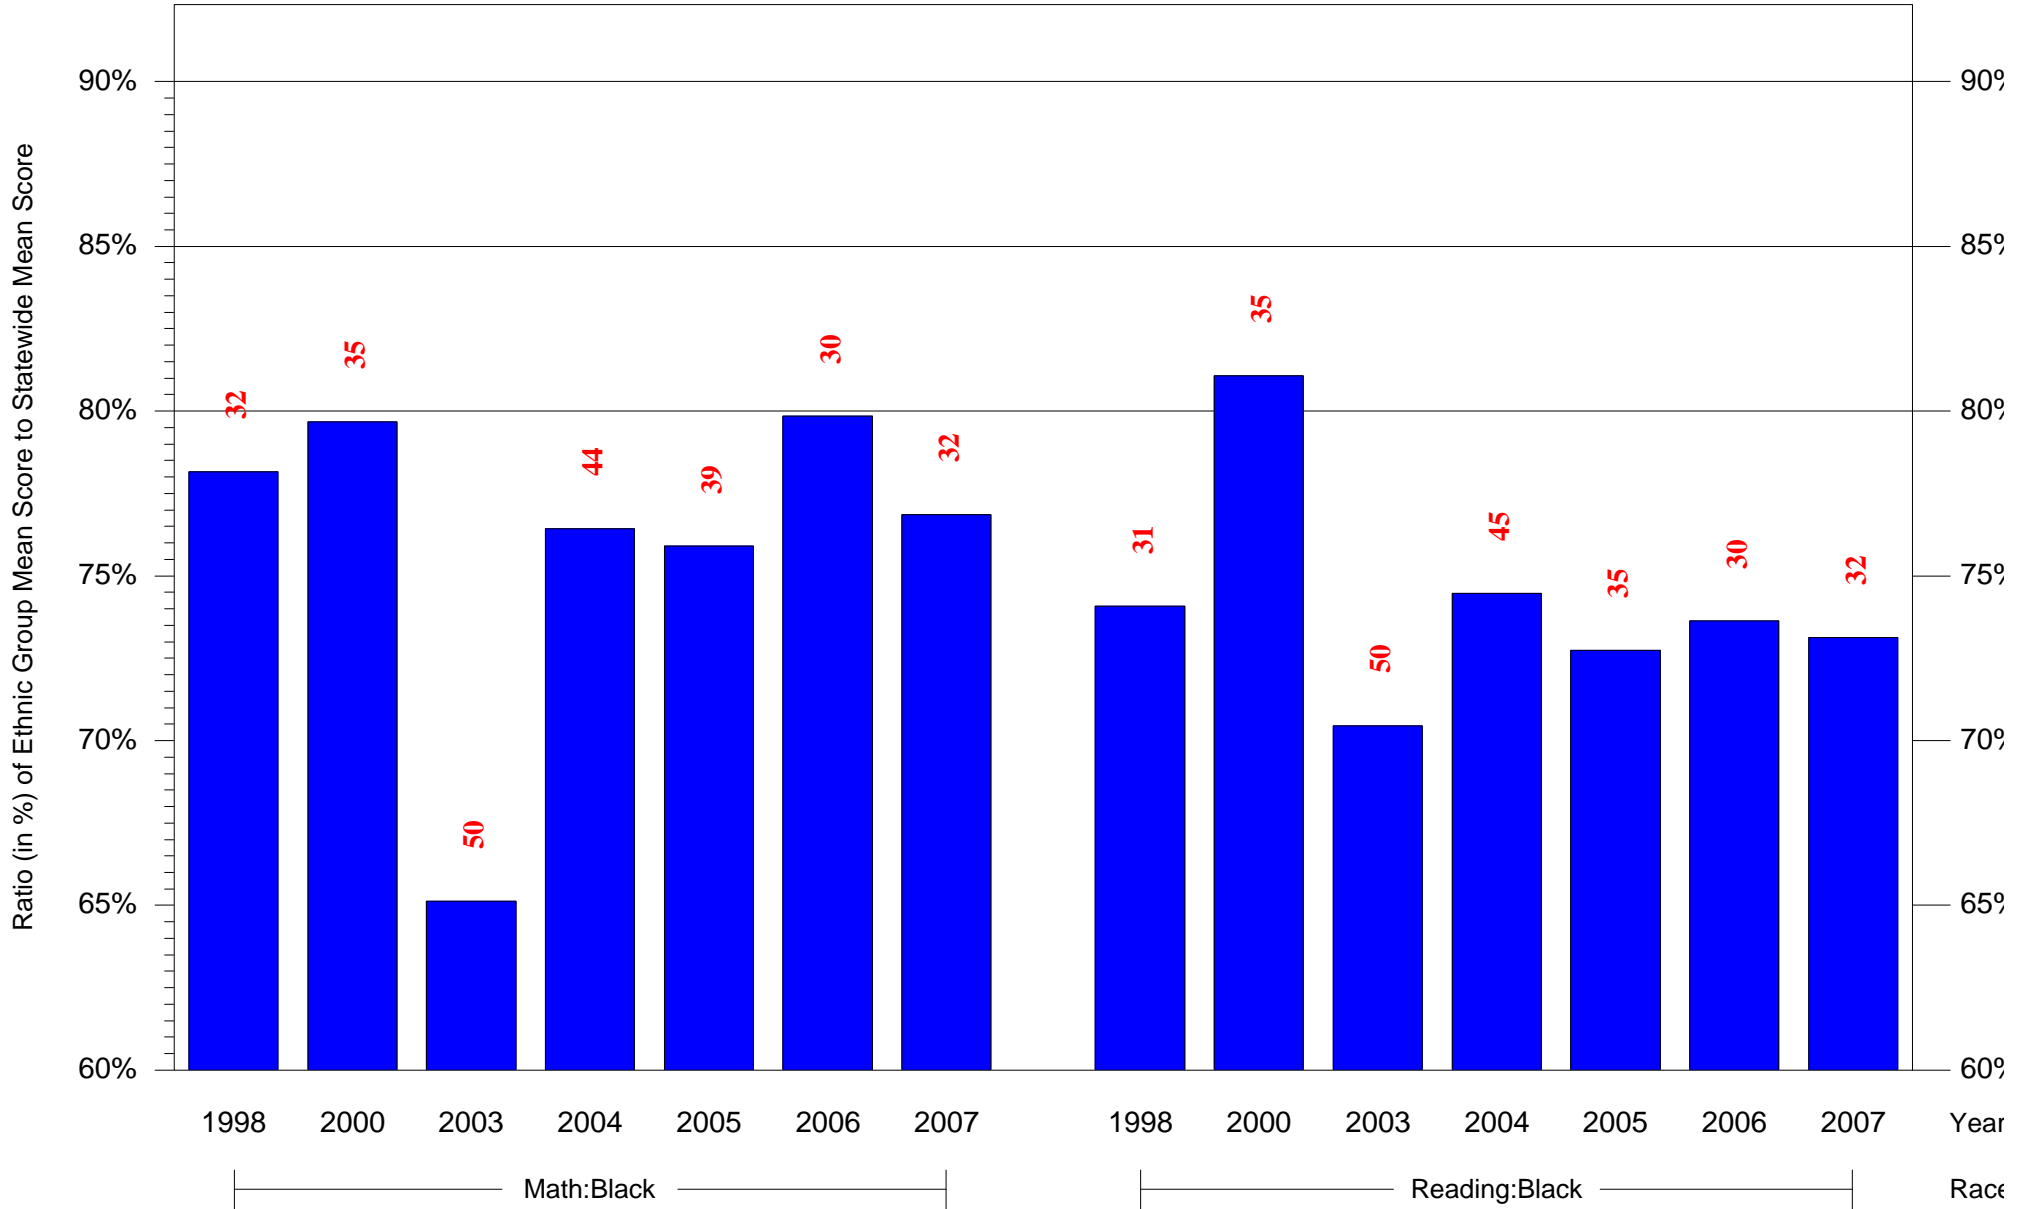

Mean Ethnic Group Building PSSA Test Score to Statewide Mean Score
Building = Stetson John B MS(7248) and Grade = 5 and Ethnic Group = Black or White
(Note: Number (in red) of Test Takers is above each bar in the chart.)