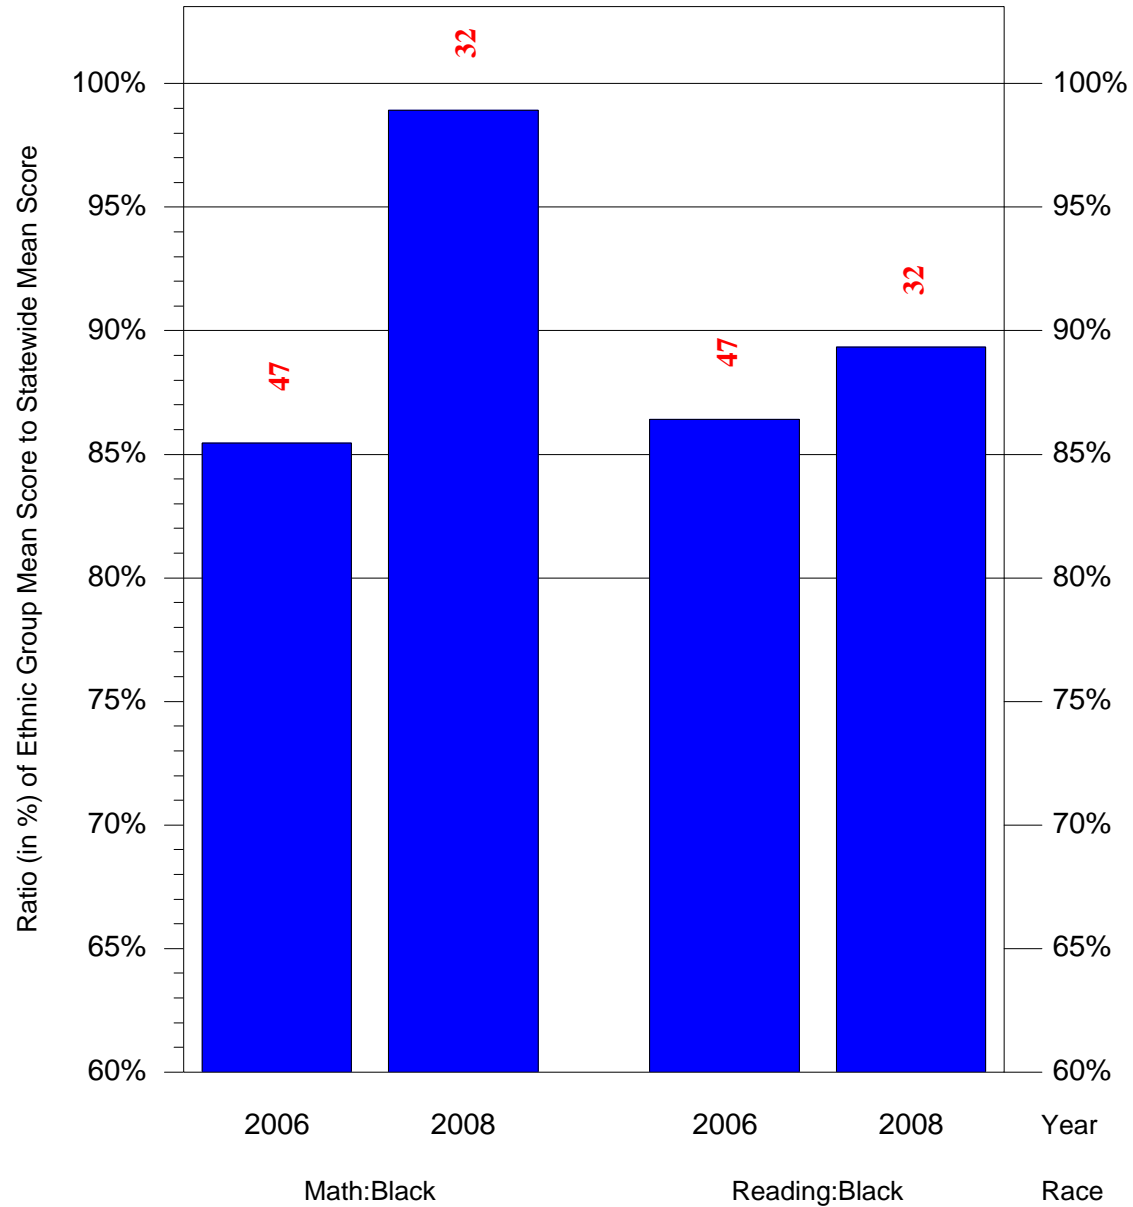

Mean Ethnic Group Building PSSA Test Score to Statewide Mean Score

Building = McClure Alexander K Sch(6534) and Grade = 4 and Ethnic Group = Black or White

(Note: Number (in red) of Test Takers is above each bar in the chart.)