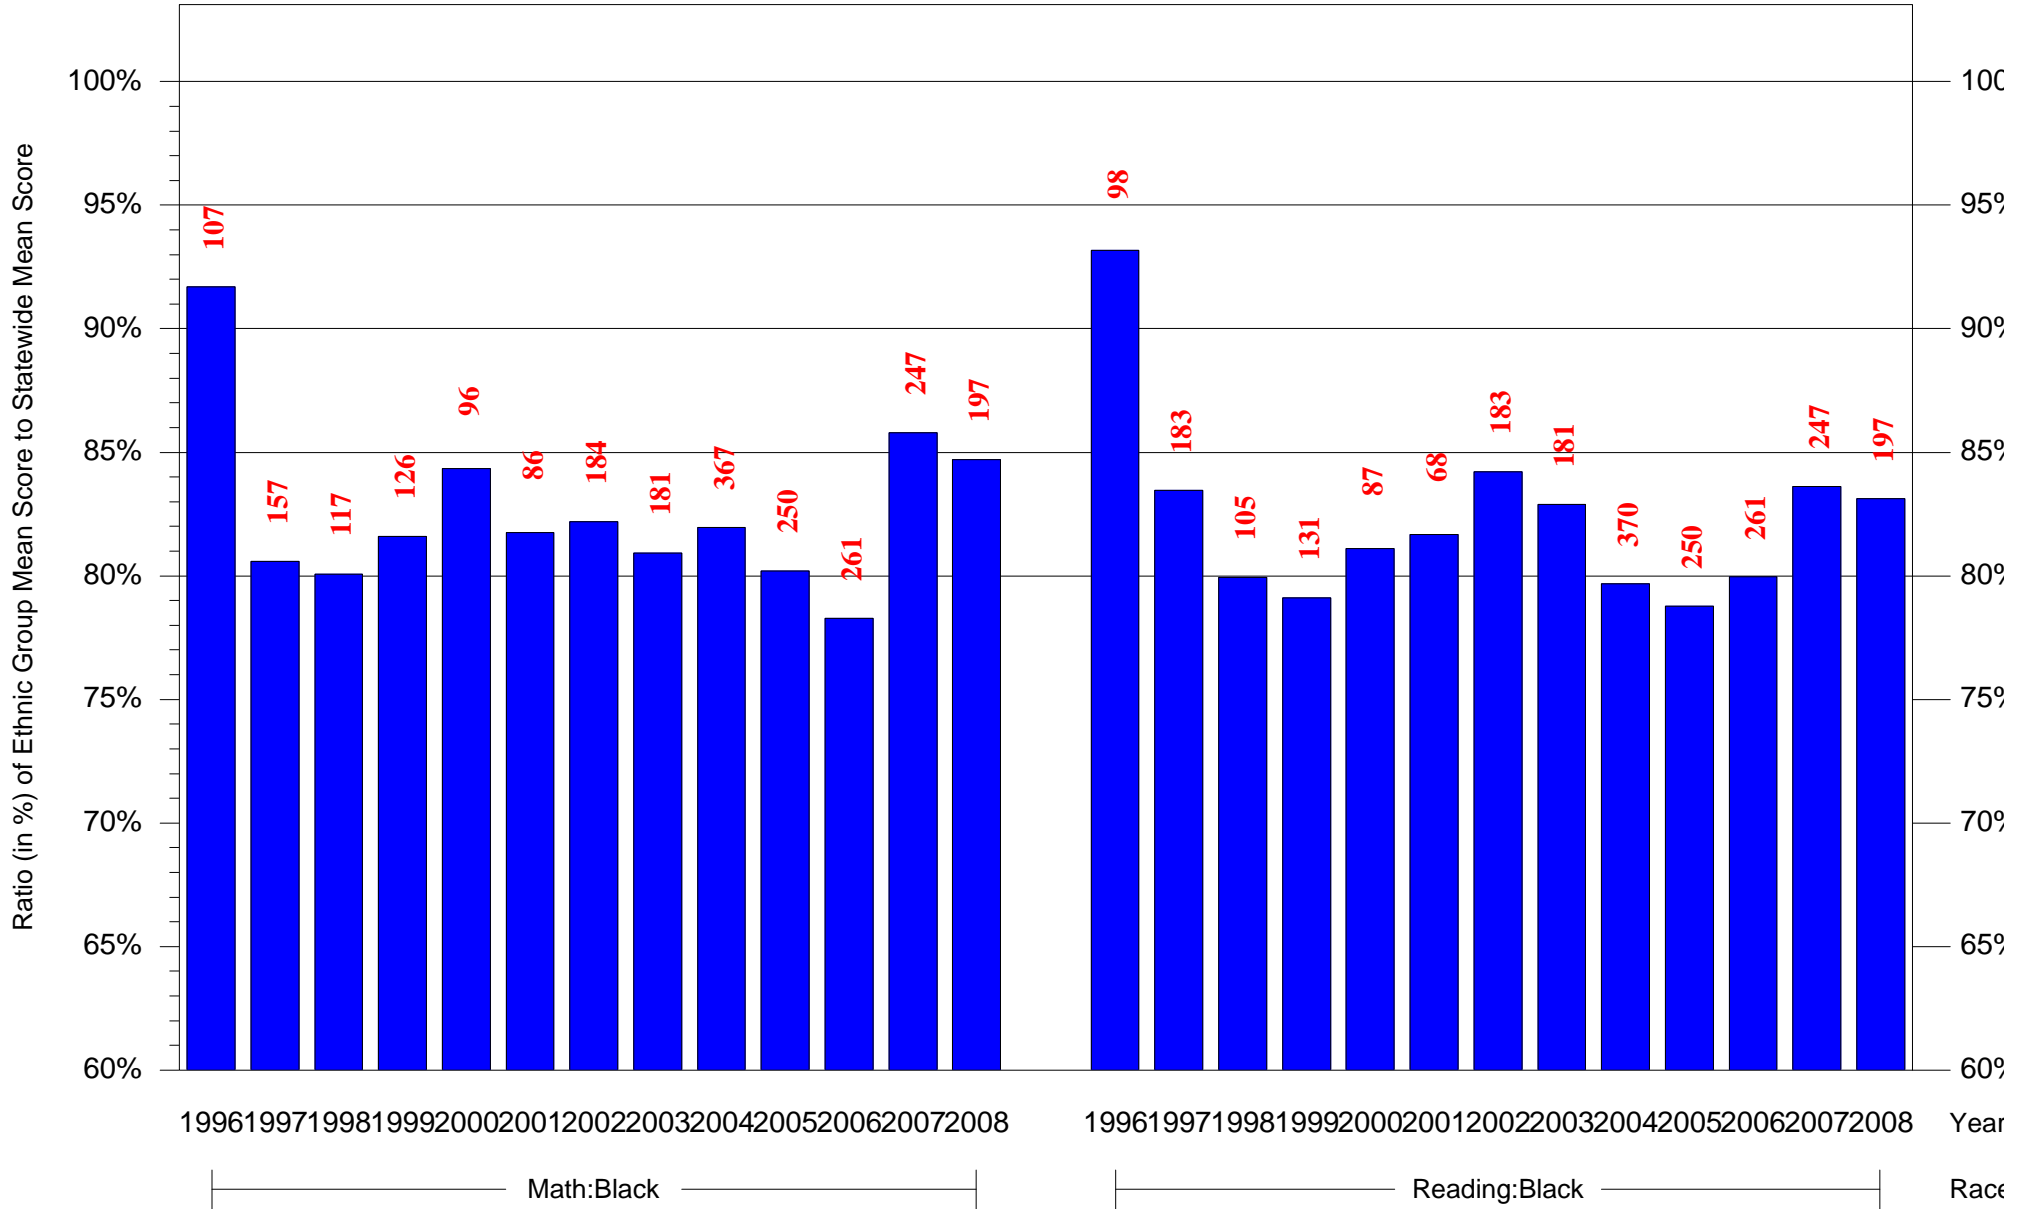

Mean Ethnic Group Building PSSA Test Score to Statewide Mean Score

Building = Dobbins AVT HS(3841) and Grade = 11 and Ethnic Group = Black or White

(Note: Number (in red) of Test Takers is above each bar in the chart.)