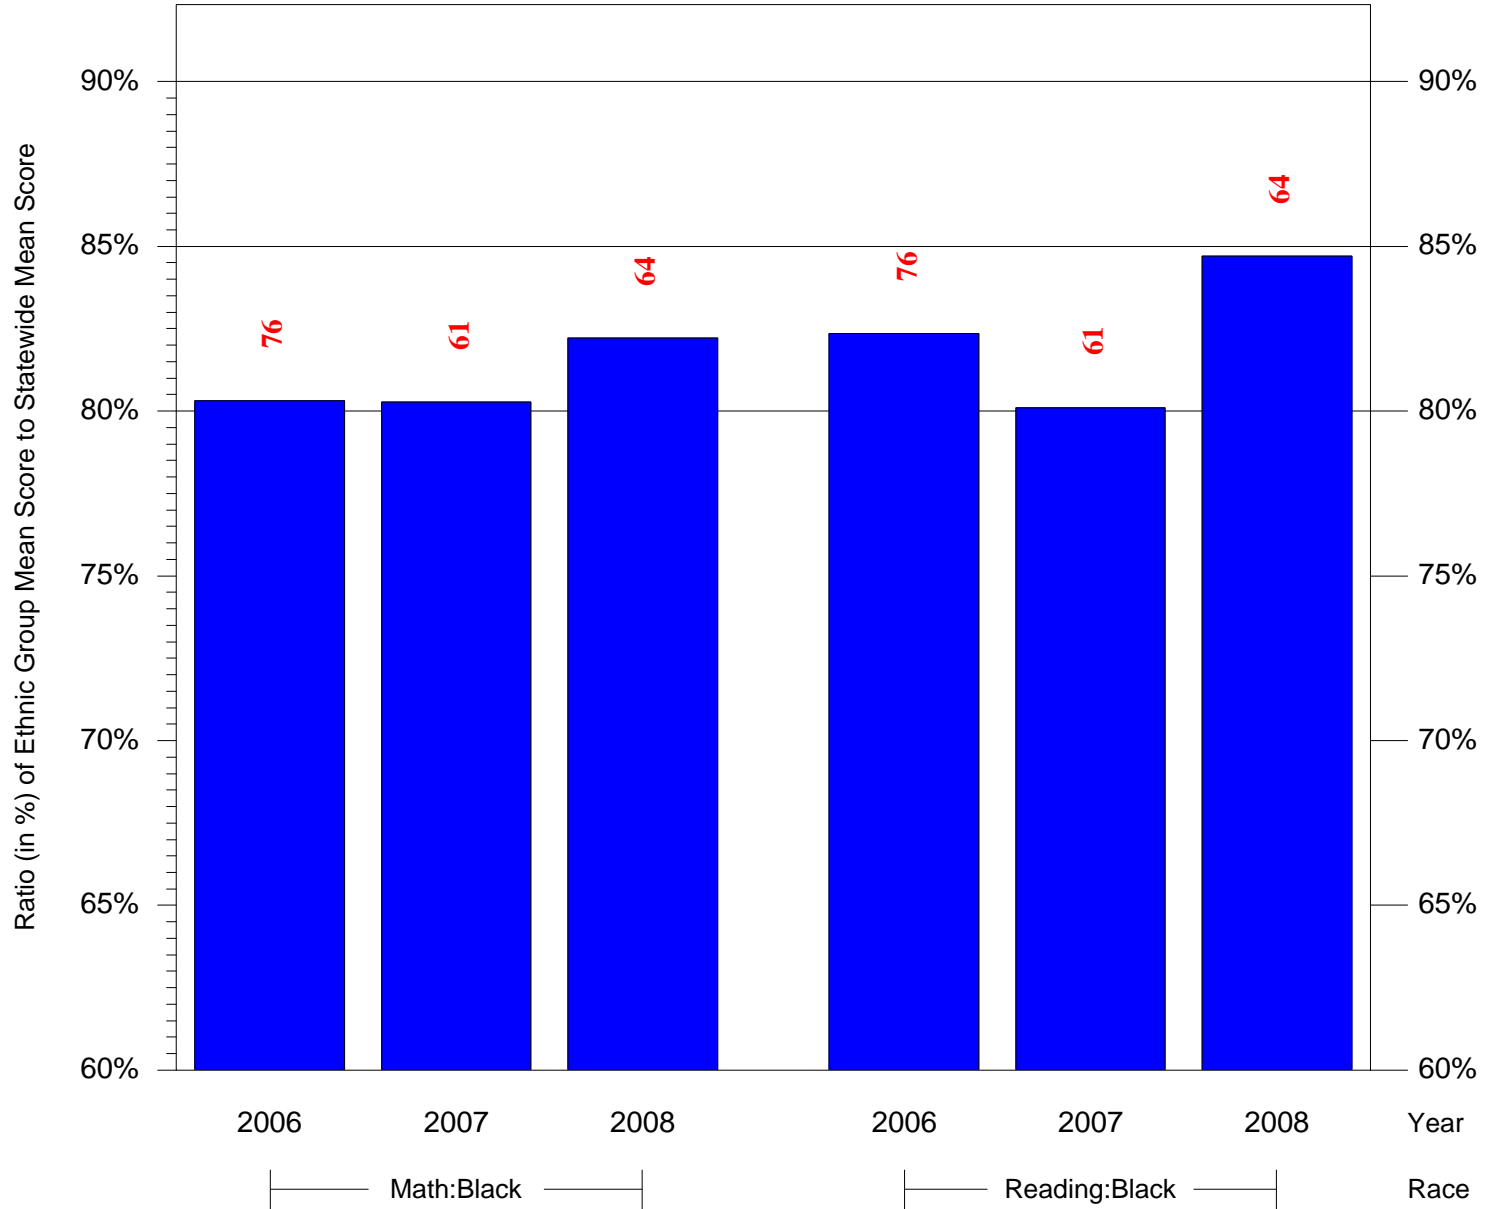

Mean Ethnic Group Building PSSA Test Score to Statewide Mean Score

Building = Bethune Mary McLeod Sch(5183) and Grade = 4 and Ethnic Group = Black or White

(Note: Number (in red) of Test Takers is above each bar in the chart.)