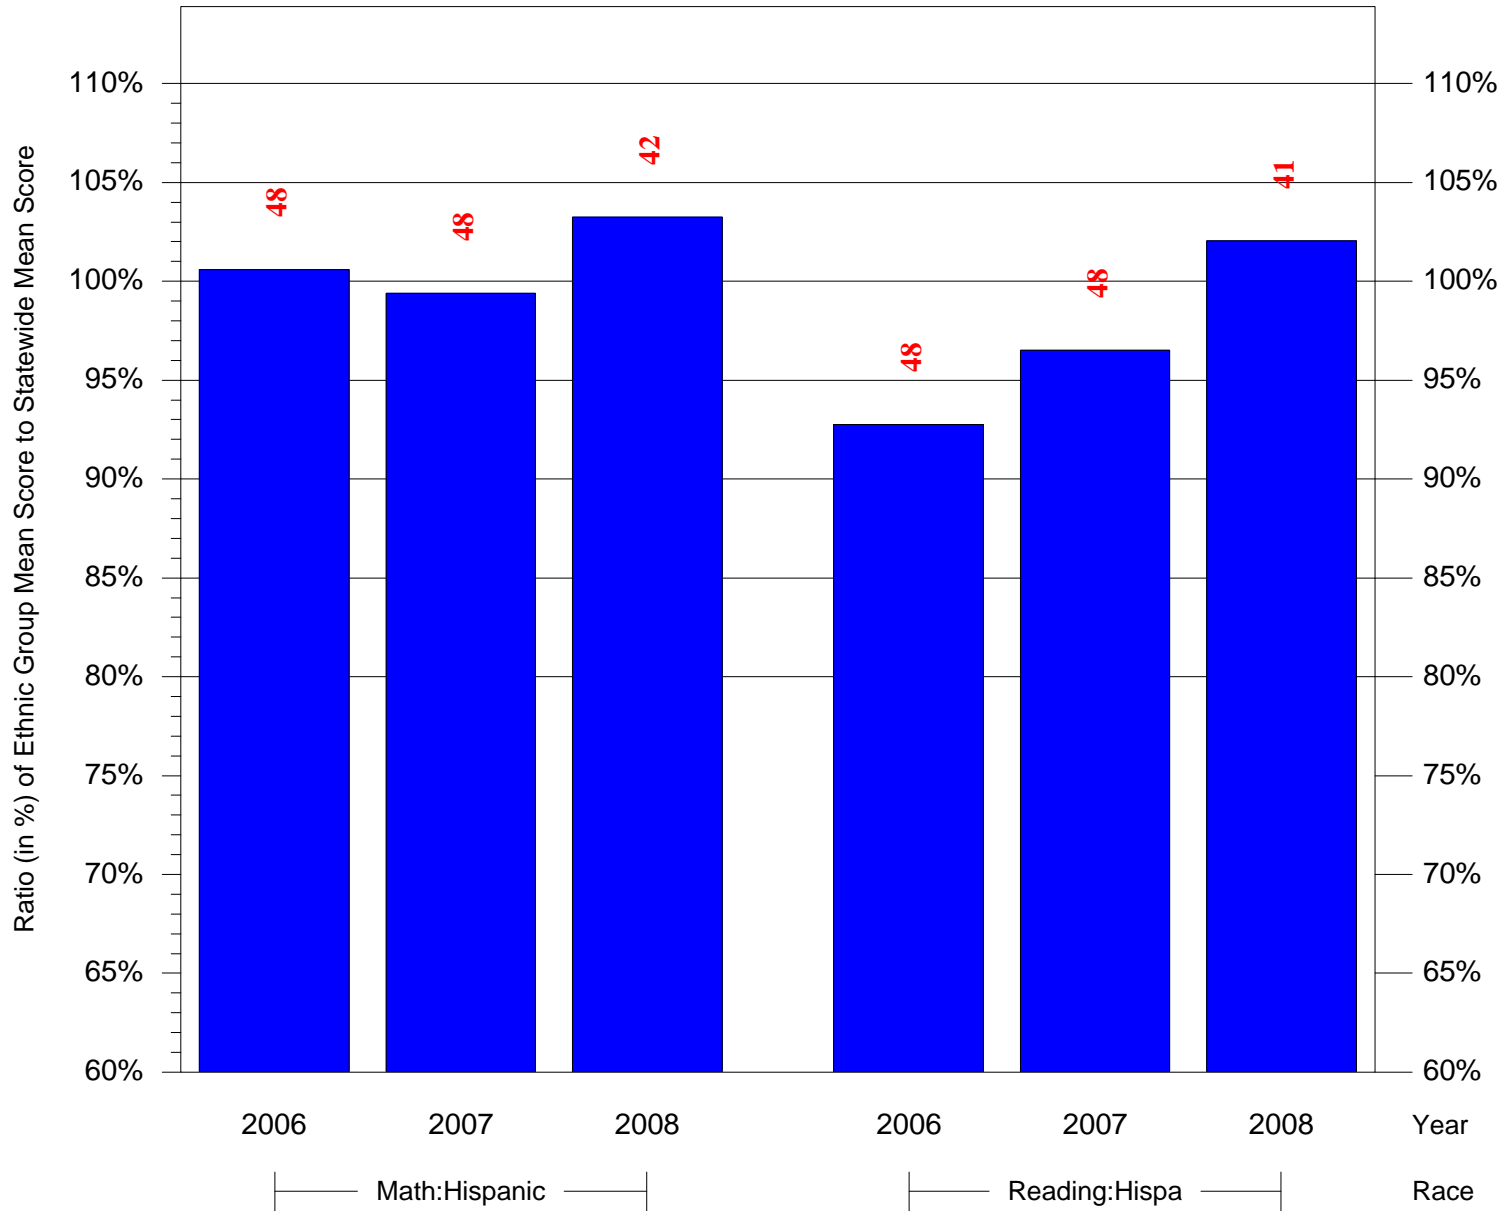

Mean Ethnic Group Building PSSA Test Score to Statewide Mean Score

Building = Welsh John Sch(3703) and Grade = 7 and Ethnic Group = Asian or Hispanic

(Note: Number (in red) of Test Takers is above each bar in the chart.)