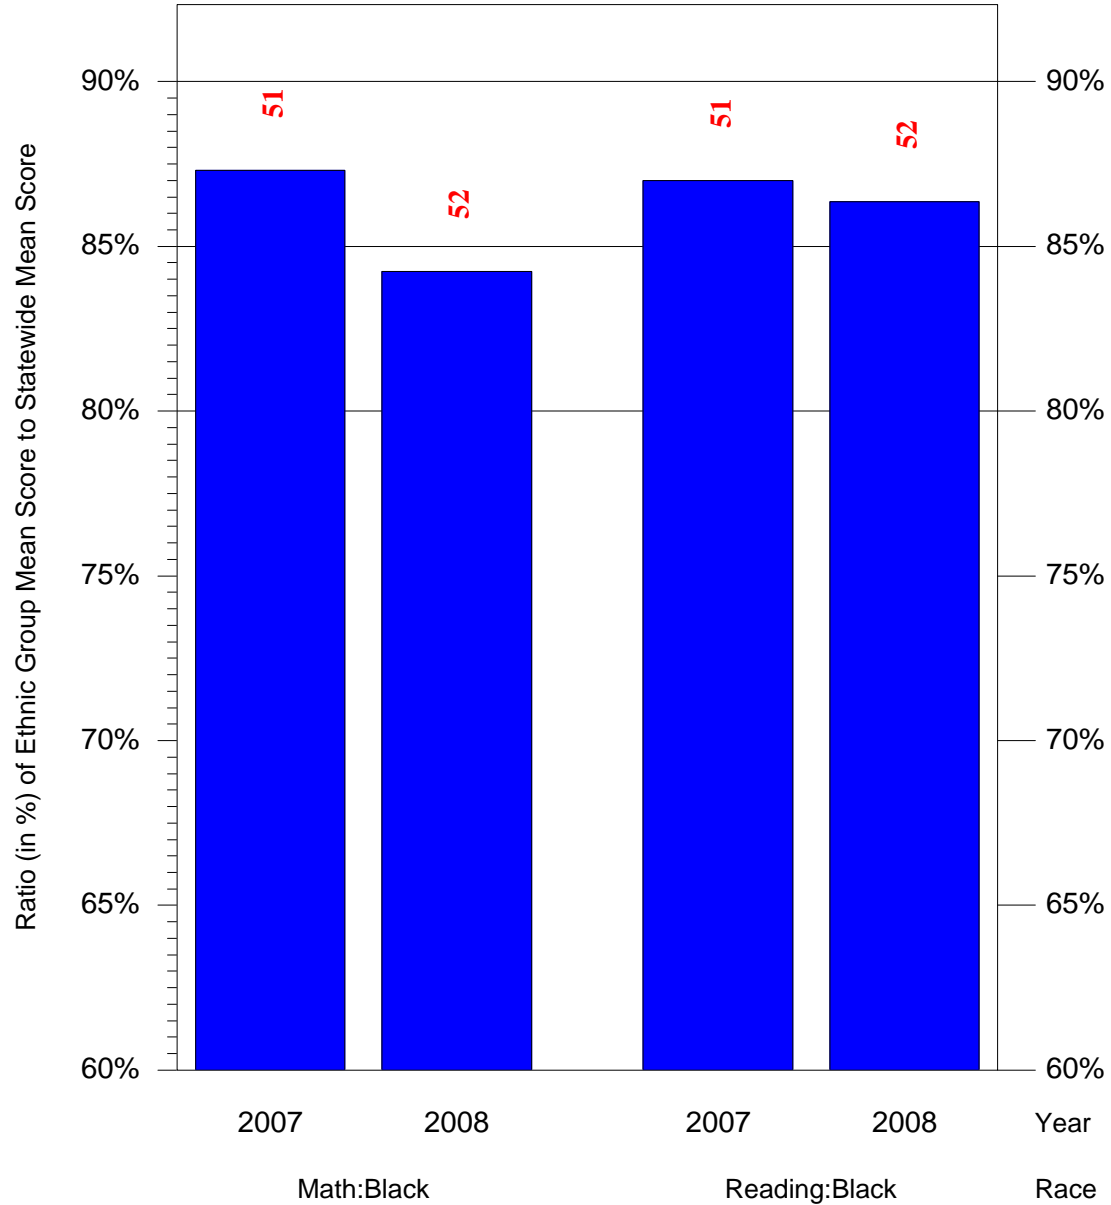

Mean Ethnic Group Building PSSA Test Score to Statewide Mean Score

Building = Kinsey John L Sch(3715) and Grade = 7 and Ethnic Group = Black or White

(Note: Number (in red) of Test Takers is above each bar in the chart.)