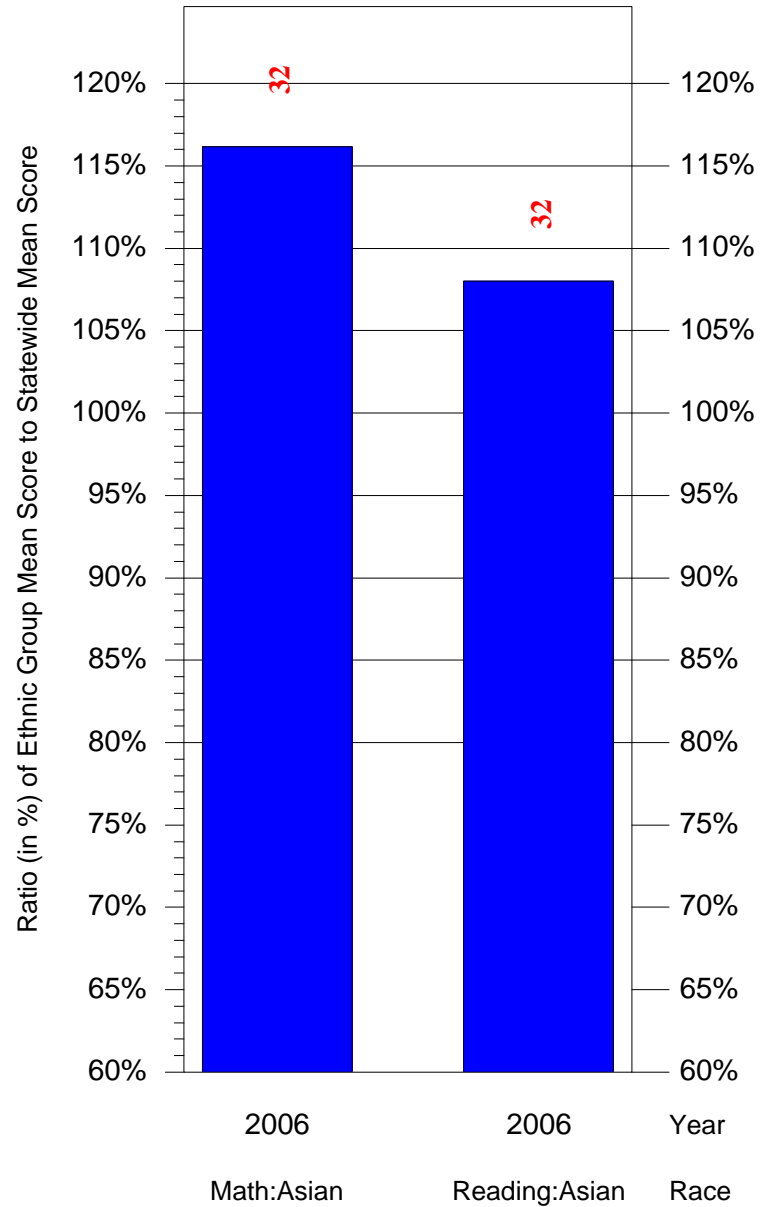

Mean Ethnic Group Building PSSA Test Score to Statewide Mean Score

Building = Loesche William H Sch(4961) and Grade = 5 and Ethnic Group = Asian or Hispanic

(Note: Number (in red) of Test Takers is above each bar in the chart.)