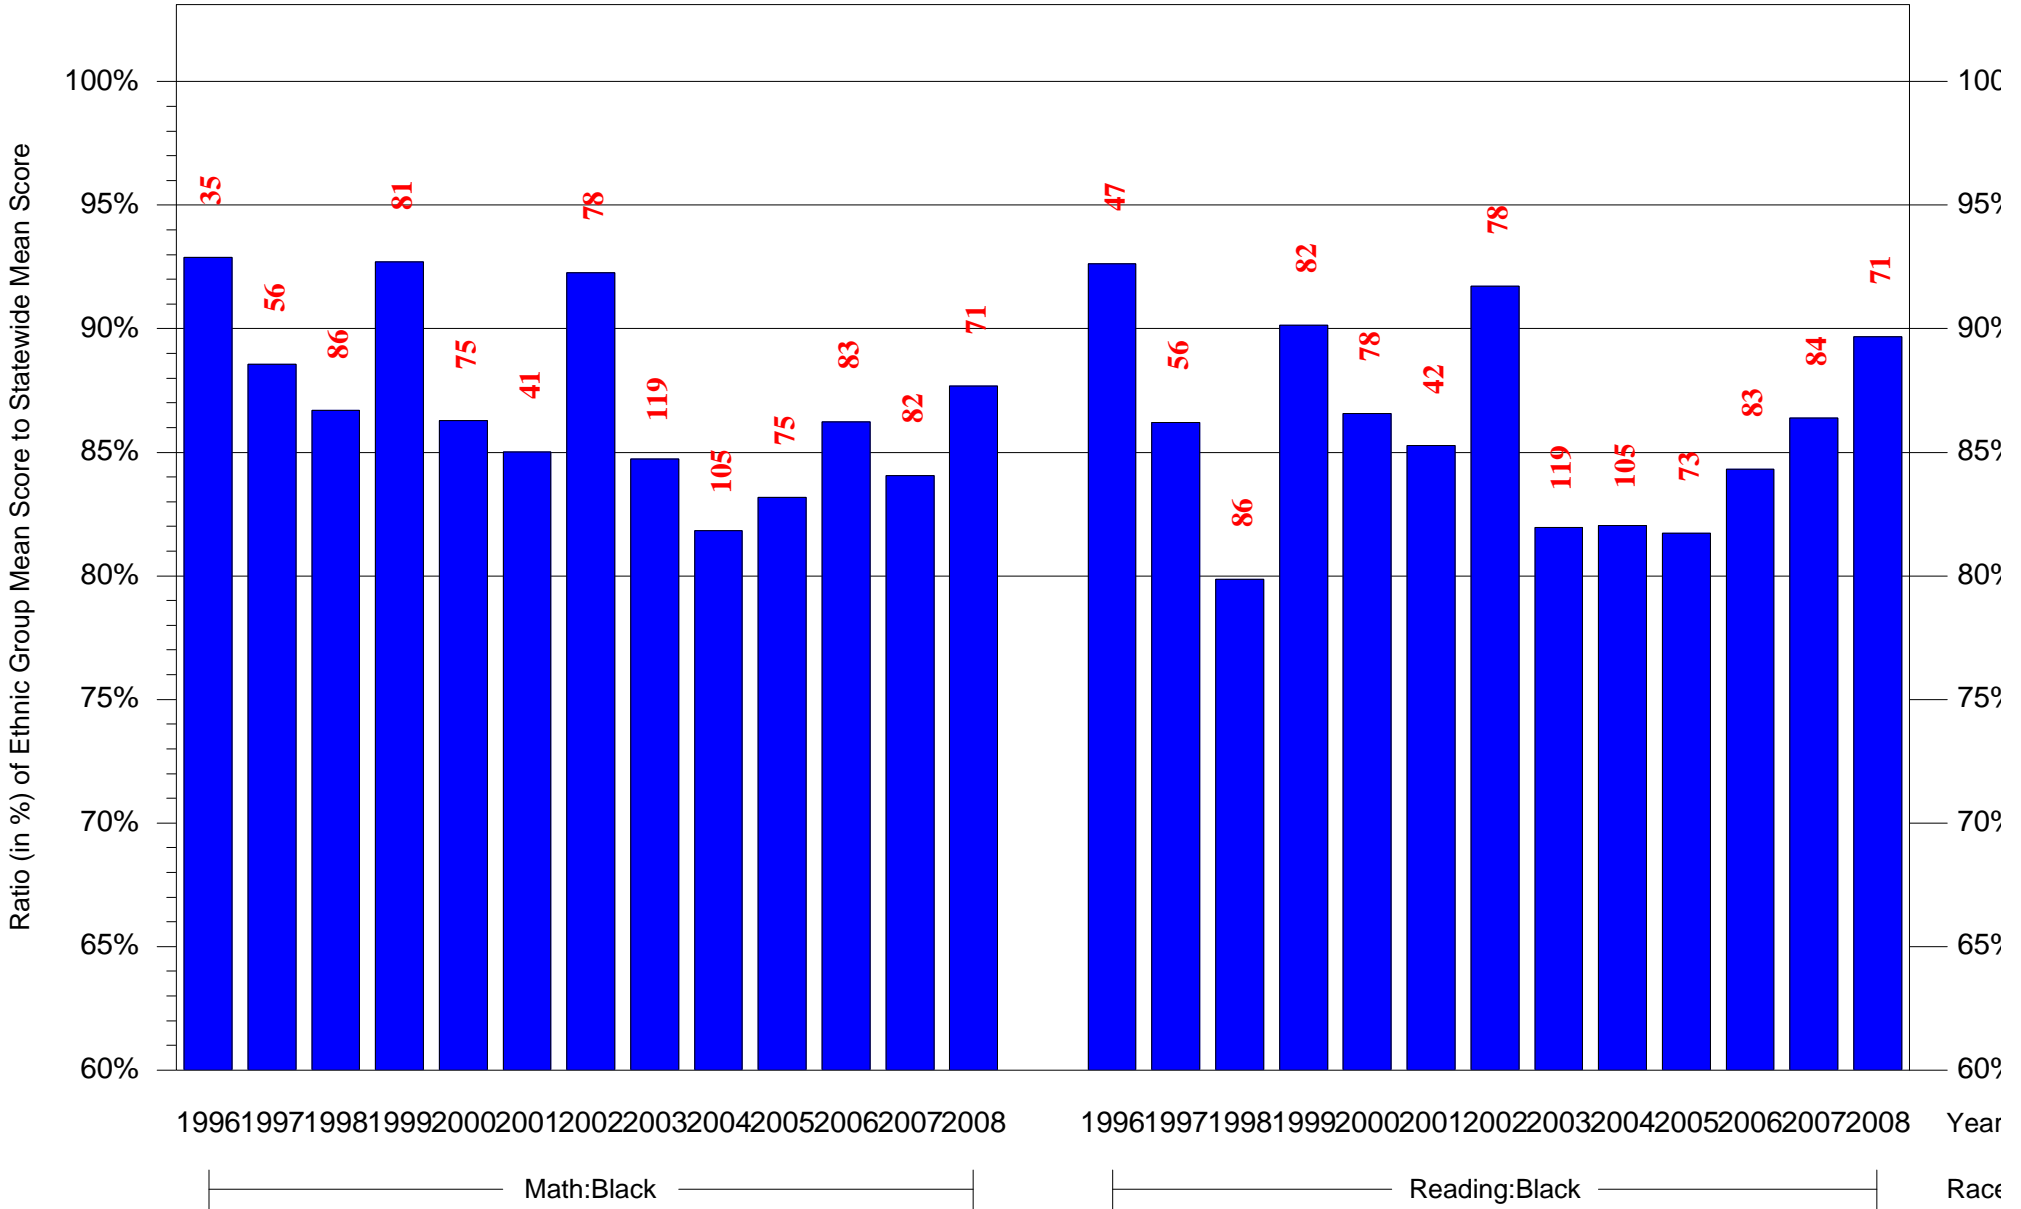

Mean Ethnic Group Building PSSA Test Score to Statewide Mean Score

Building = Finletter Thomas K Sch(3739) and Grade = 5 and Ethnic Group = Black or White

(Note: Number (in red) of Test Takers is above each bar in the chart.)