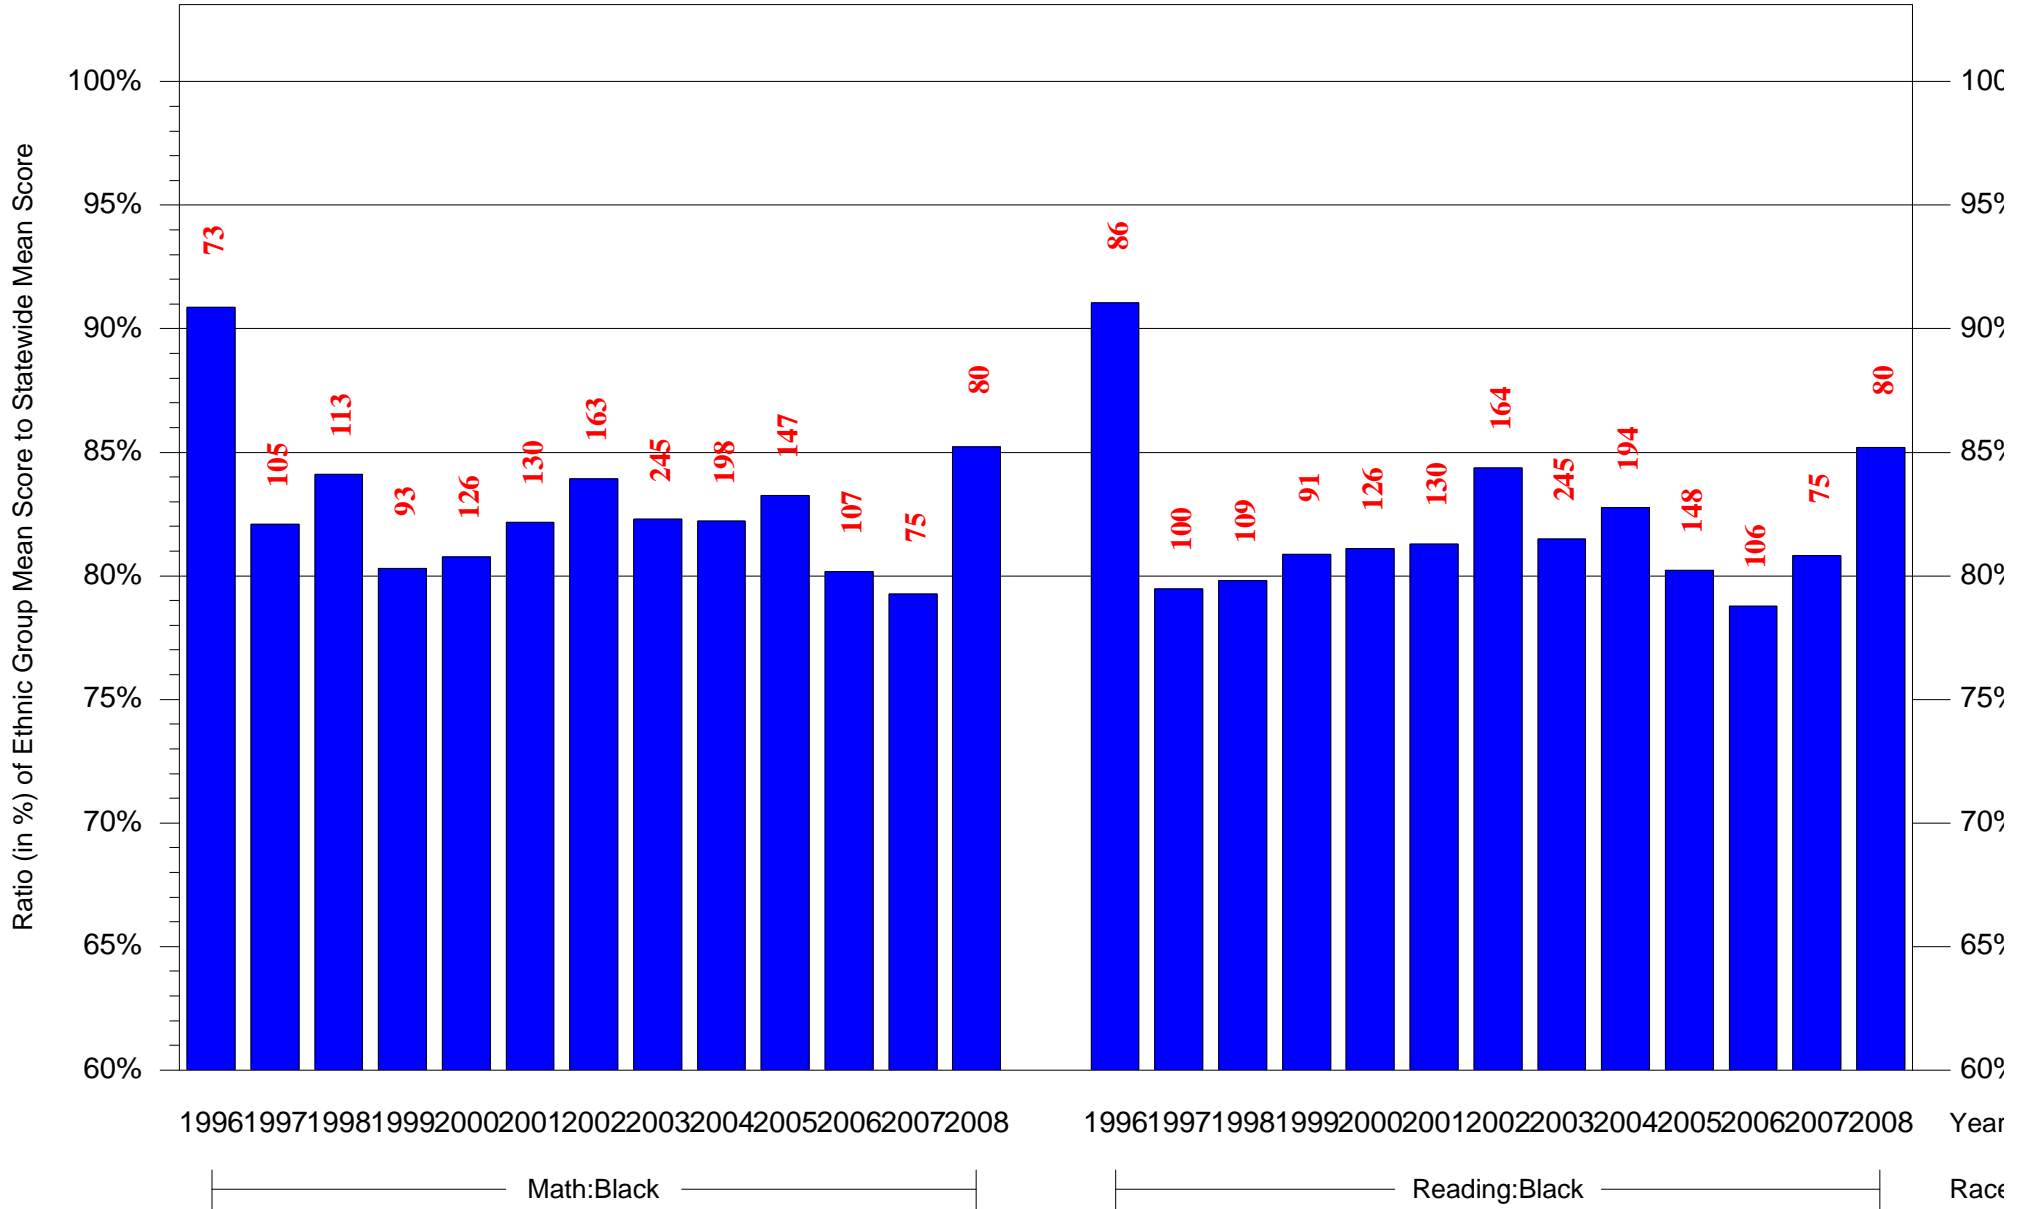

Mean Ethnic Group Building PSSA Test Score to Statewide Mean Score

Building = Pepper George MS(6821) and Grade = 5 and Ethnic Group = Black or White

(Note: Number (in red) of Test Takers is above each bar in the chart.)