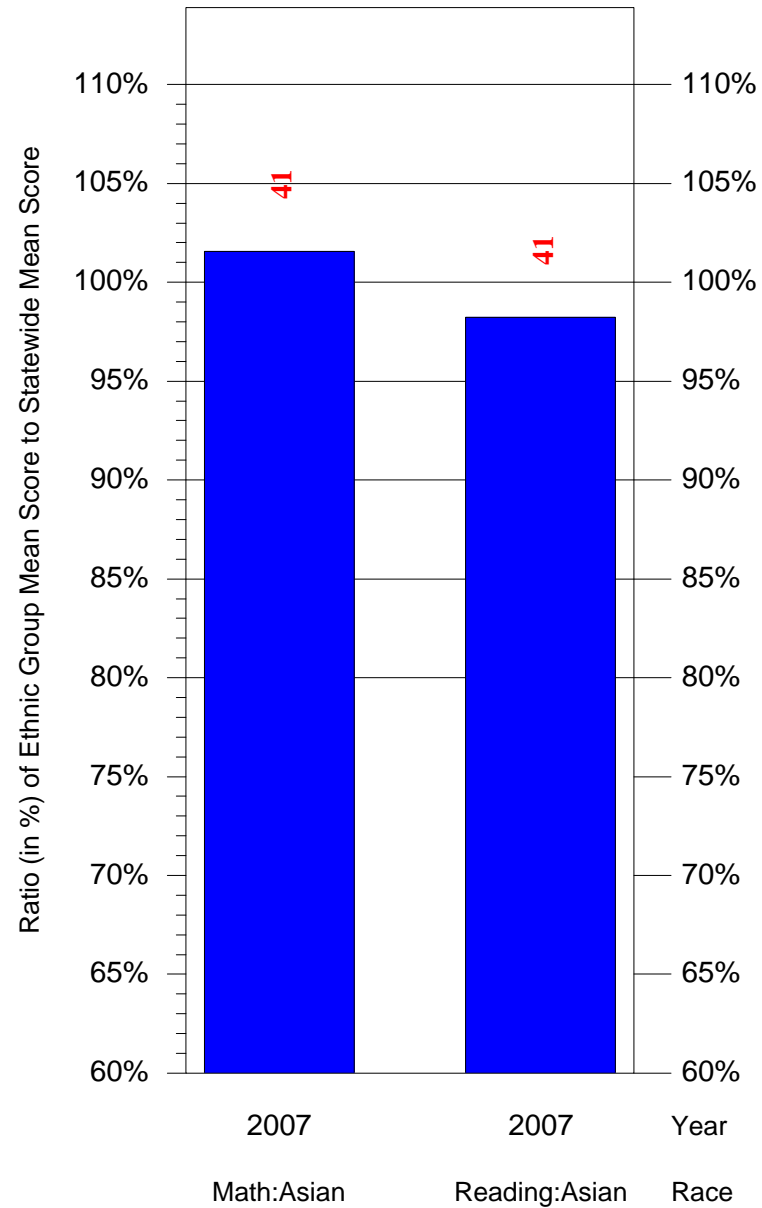

Mean Ethnic Group Building PSSA Test Score to Statewide Mean Score

Building = Key Francis Scott Sch(7228) and Grade = 4 and Ethnic Group = Asian or Hispanic

(Note: Number (in red) of Test Takers is above each bar in the chart.)