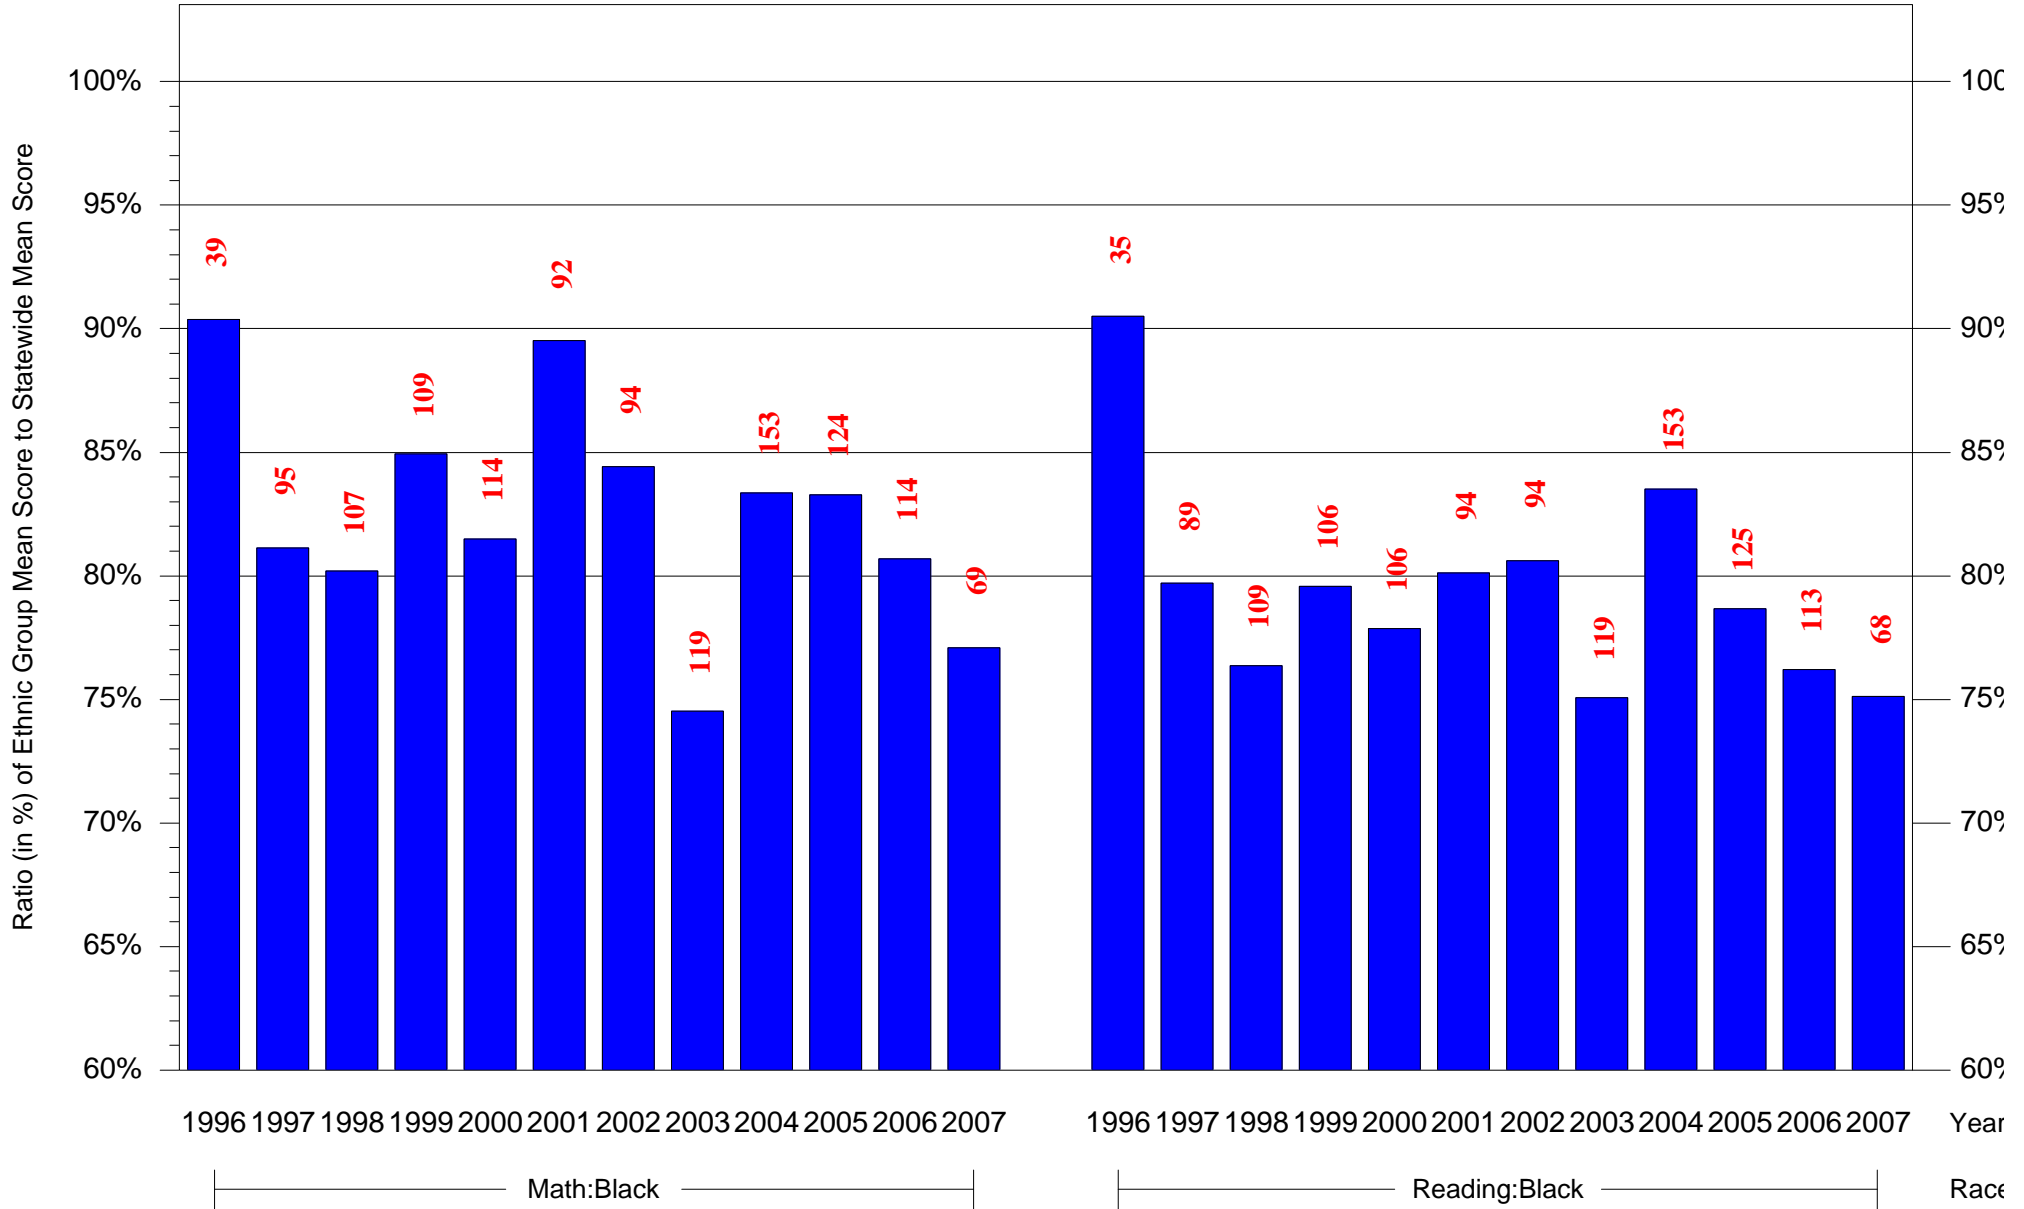

Mean Ethnic Group Building PSSA Test Score to Statewide Mean Score

Building = Peirce William S MS(3799) and Grade = 8 and Ethnic Group = Black or White

(Note: Number (in red) of Test Takers is above each bar in the chart.)