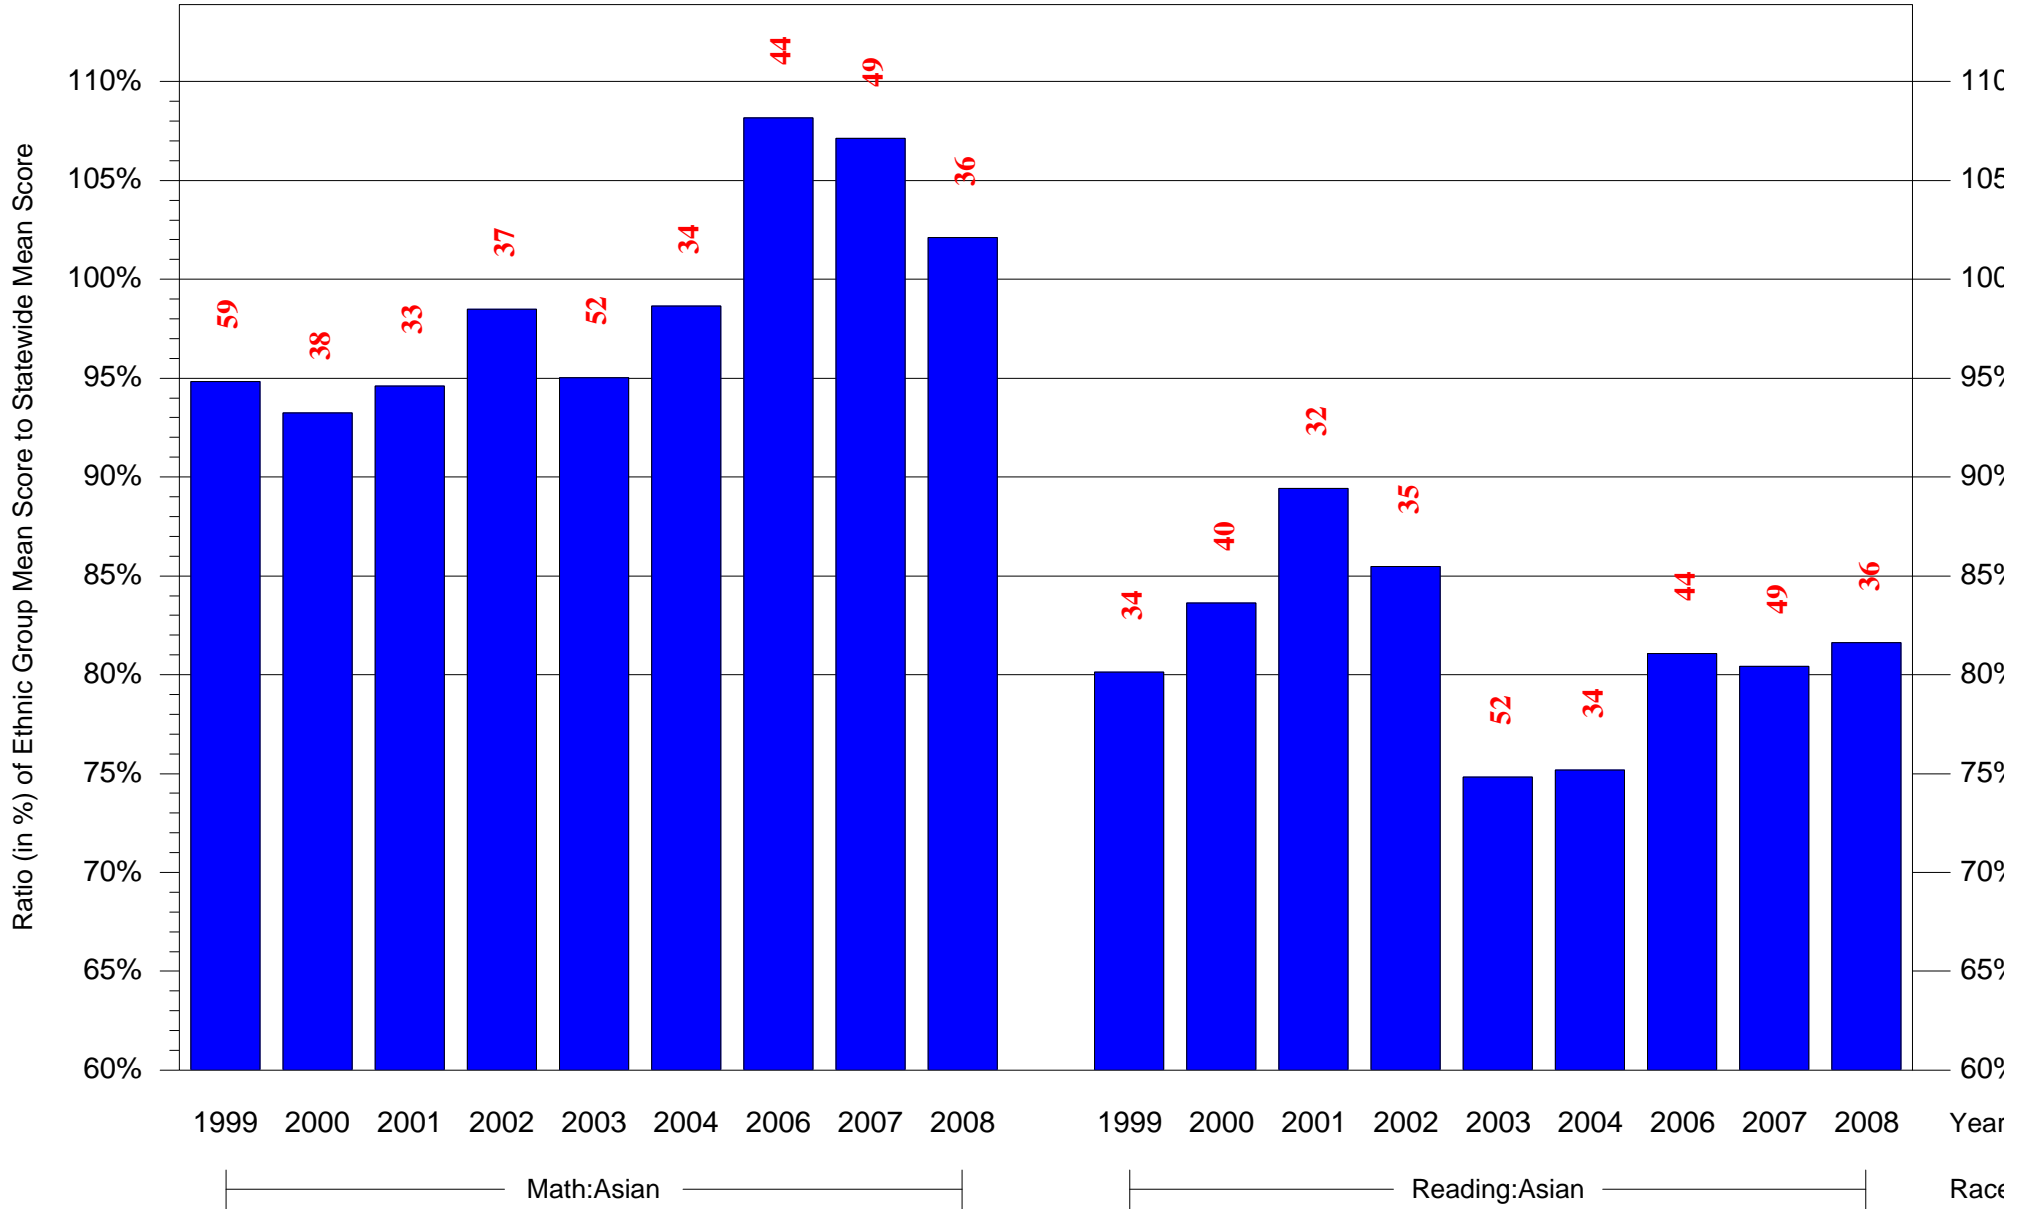

Mean Ethnic Group Building PSSA Test Score to Statewide Mean Score

Building = South Philadelphia HS(3859) and Grade = 11 and Ethnic Group = Asian or Hispanic

(Note: Number (in red) of Test Takers is above each bar in the chart.)