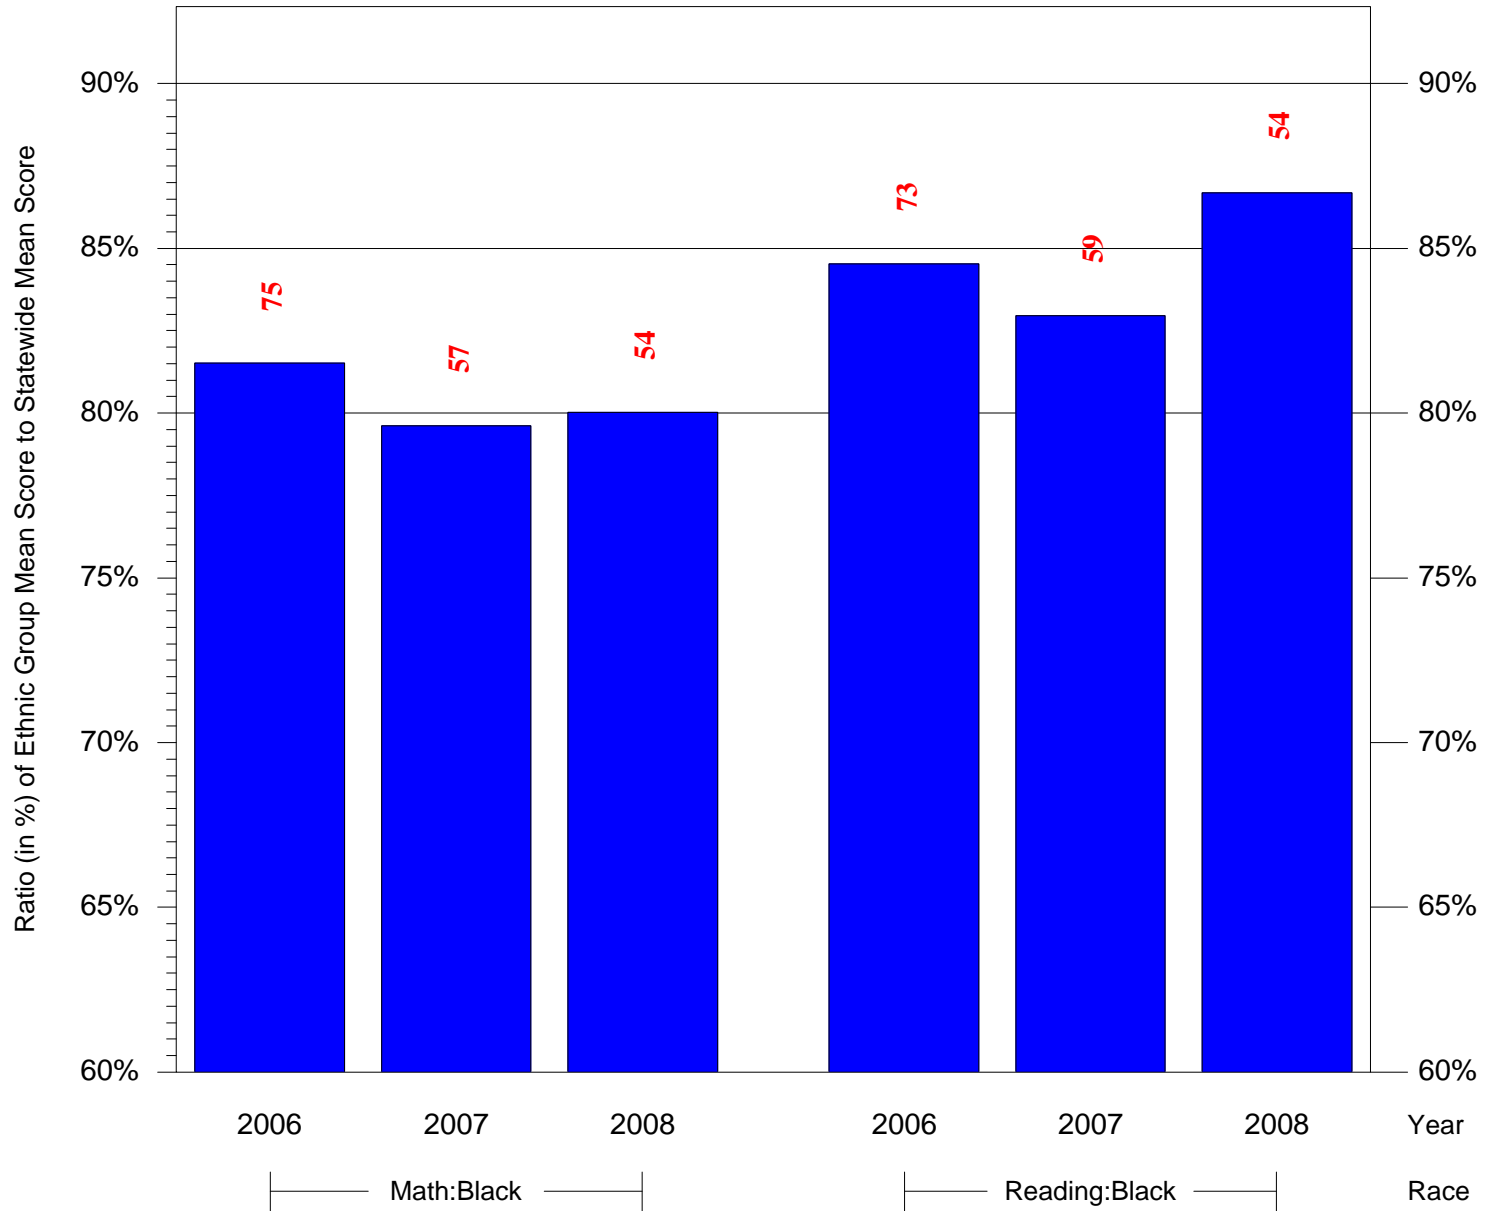

Mean Ethnic Group Building PSSA Test Score to Statewide Mean Score

Building = Bryant William C Sch(3601) and Grade = 6 and Ethnic Group = Black or White

(Note: Number (in red) of Test Takers is above each bar in the chart.)