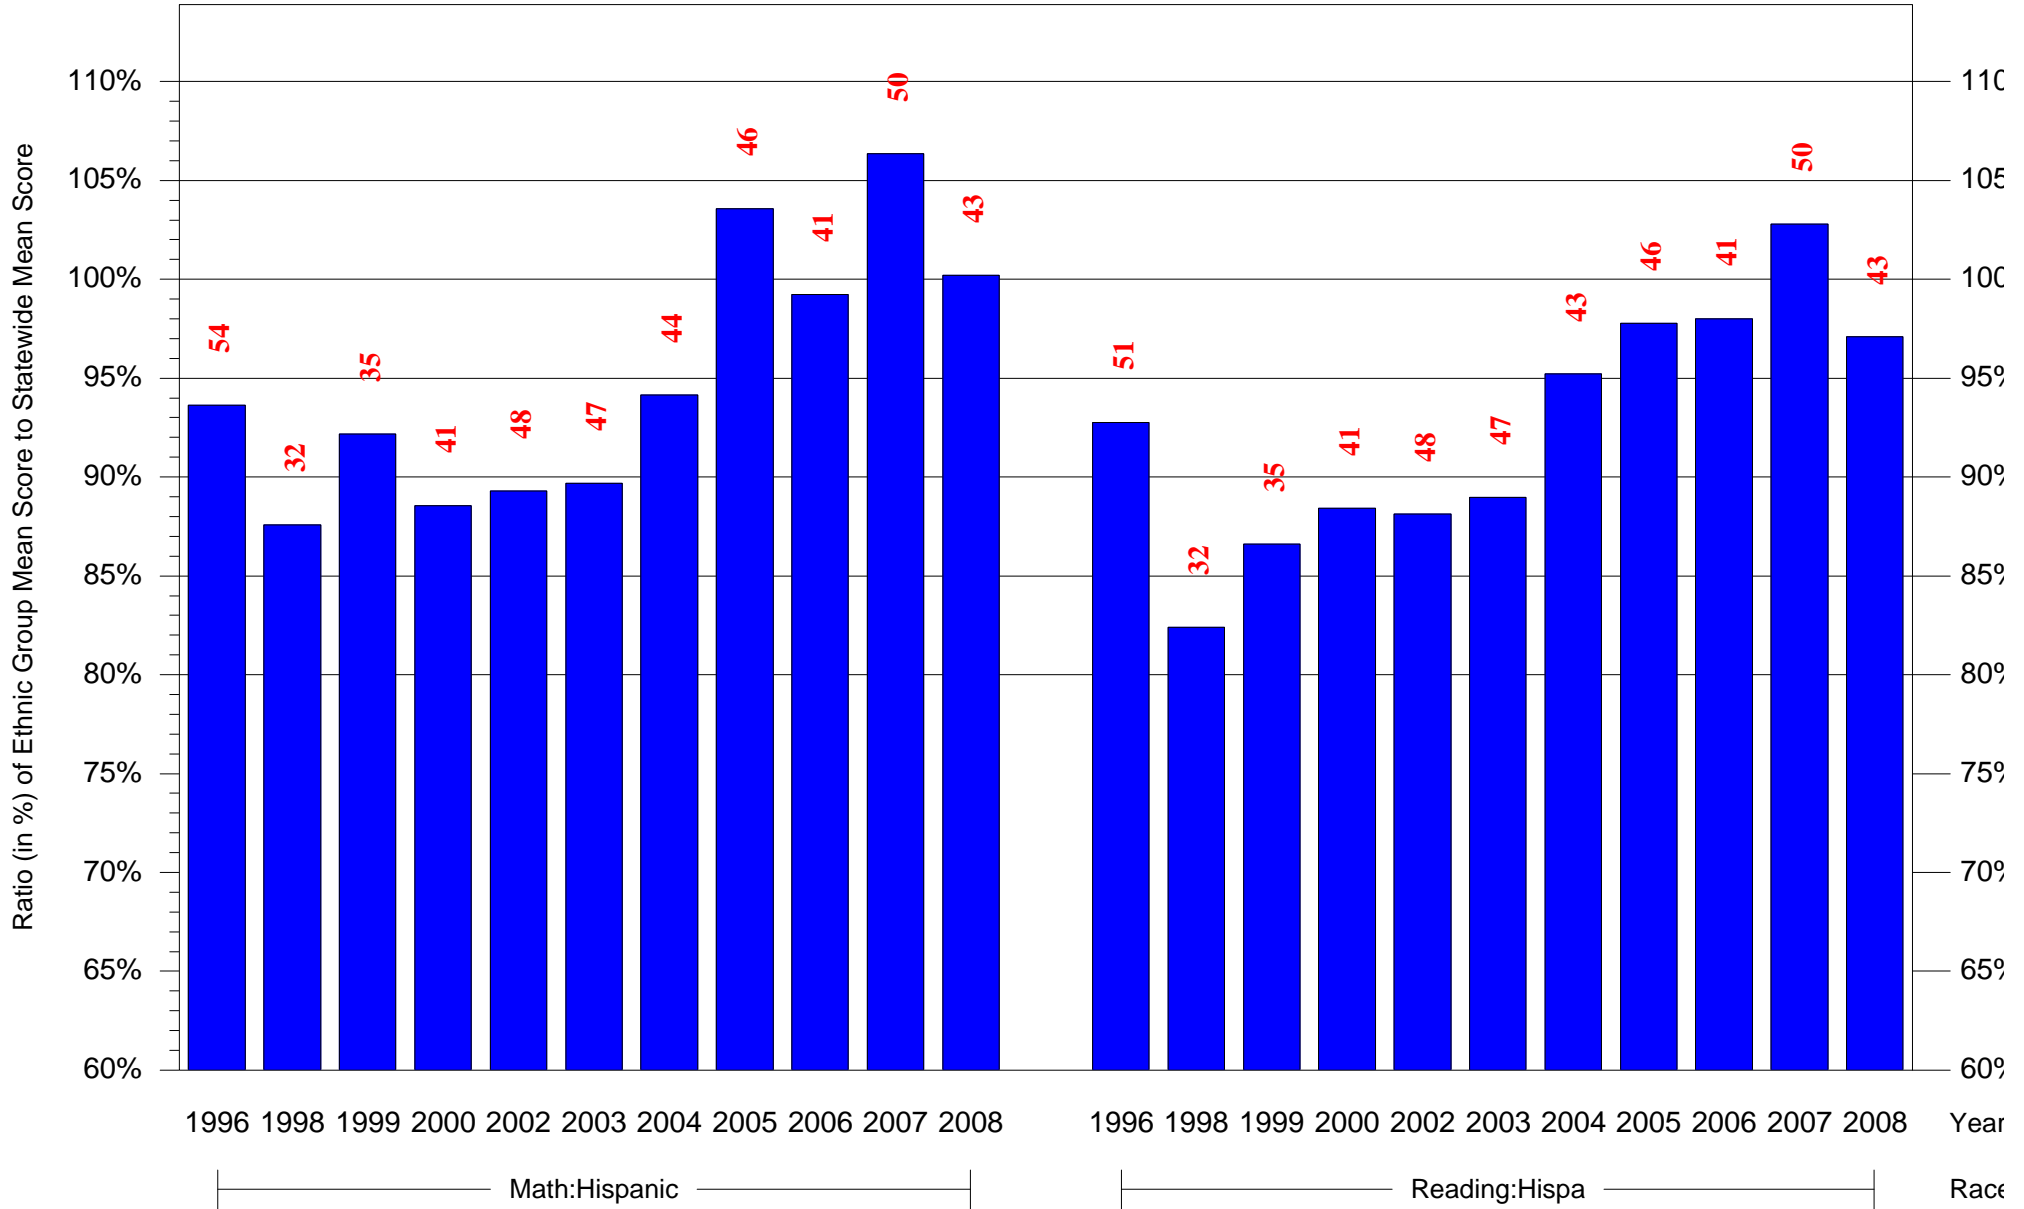

Mean Ethnic Group Building PSSA Test Score to Statewide Mean Score

Building = Moffet John Sch(3697) and Grade = 5 and Ethnic Group = Asian or Hispanic

(Note: Number (in red) of Test Takers is above each bar in the chart.)