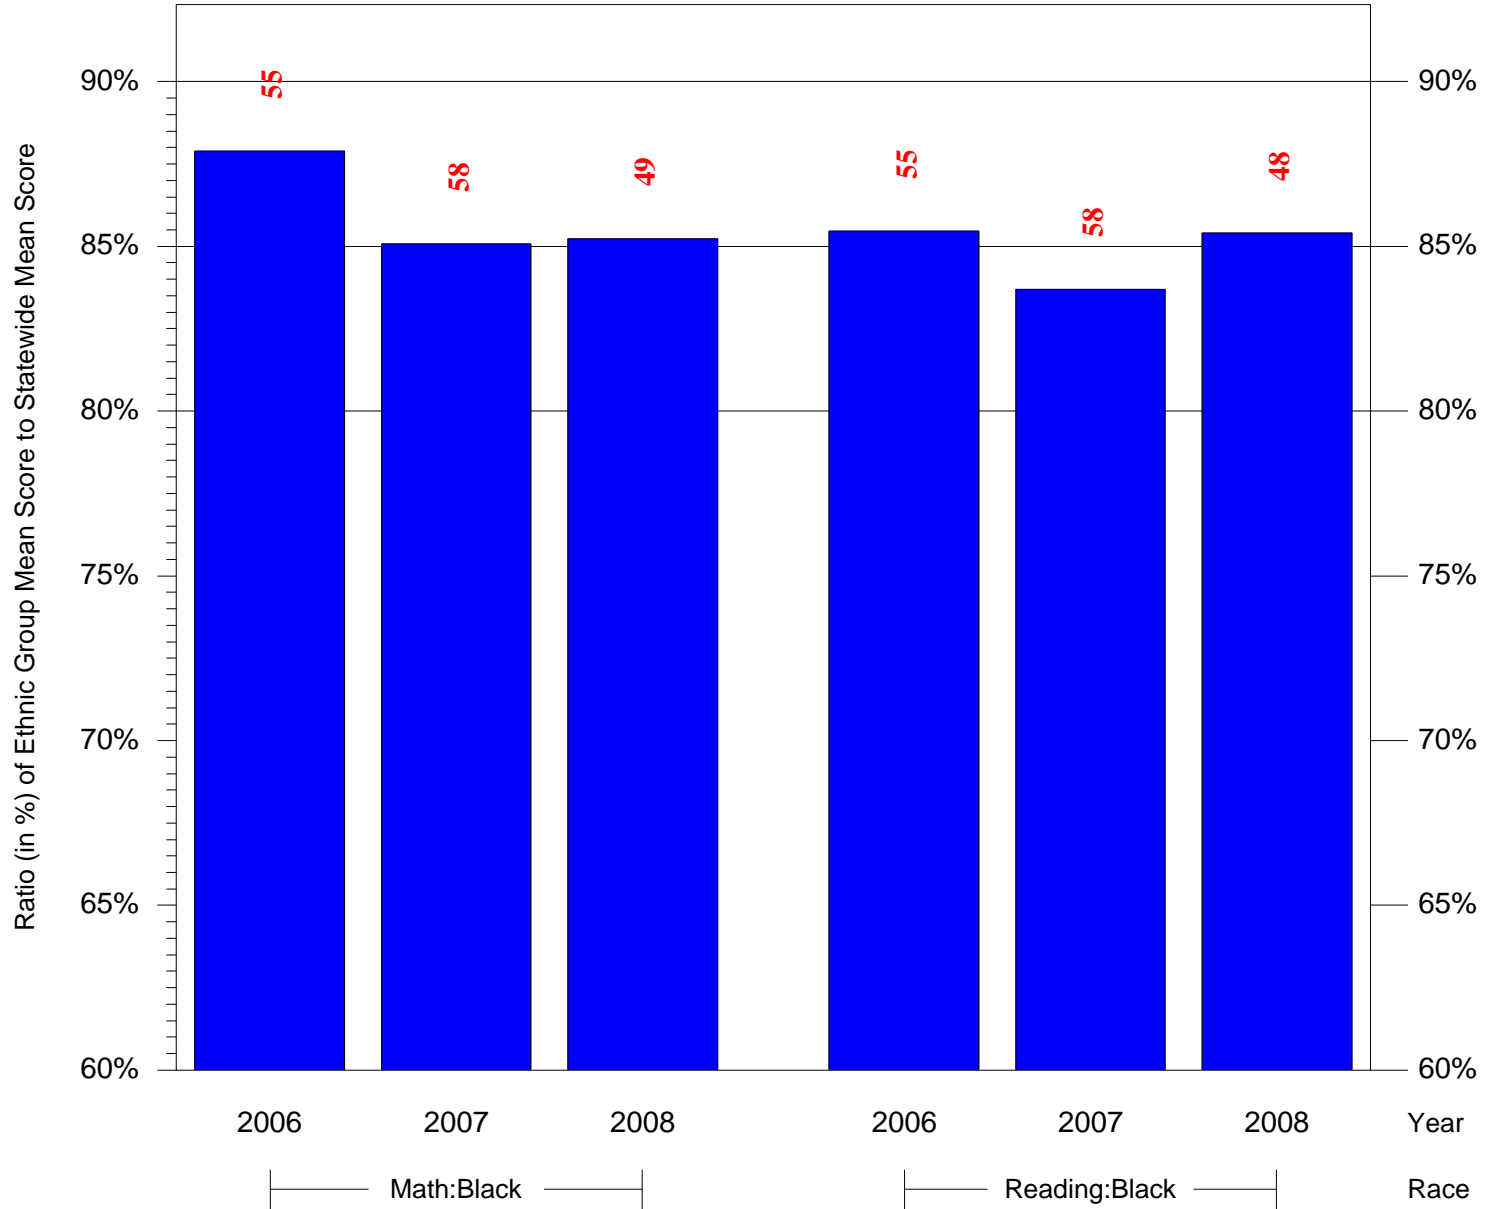

Mean Ethnic Group Building PSSA Test Score to Statewide Mean Score

Building = Houston Henry E Sch(3713) and Grade = 4 and Ethnic Group = Black or White

(Note: Number (in red) of Test Takers is above each bar in the chart.)