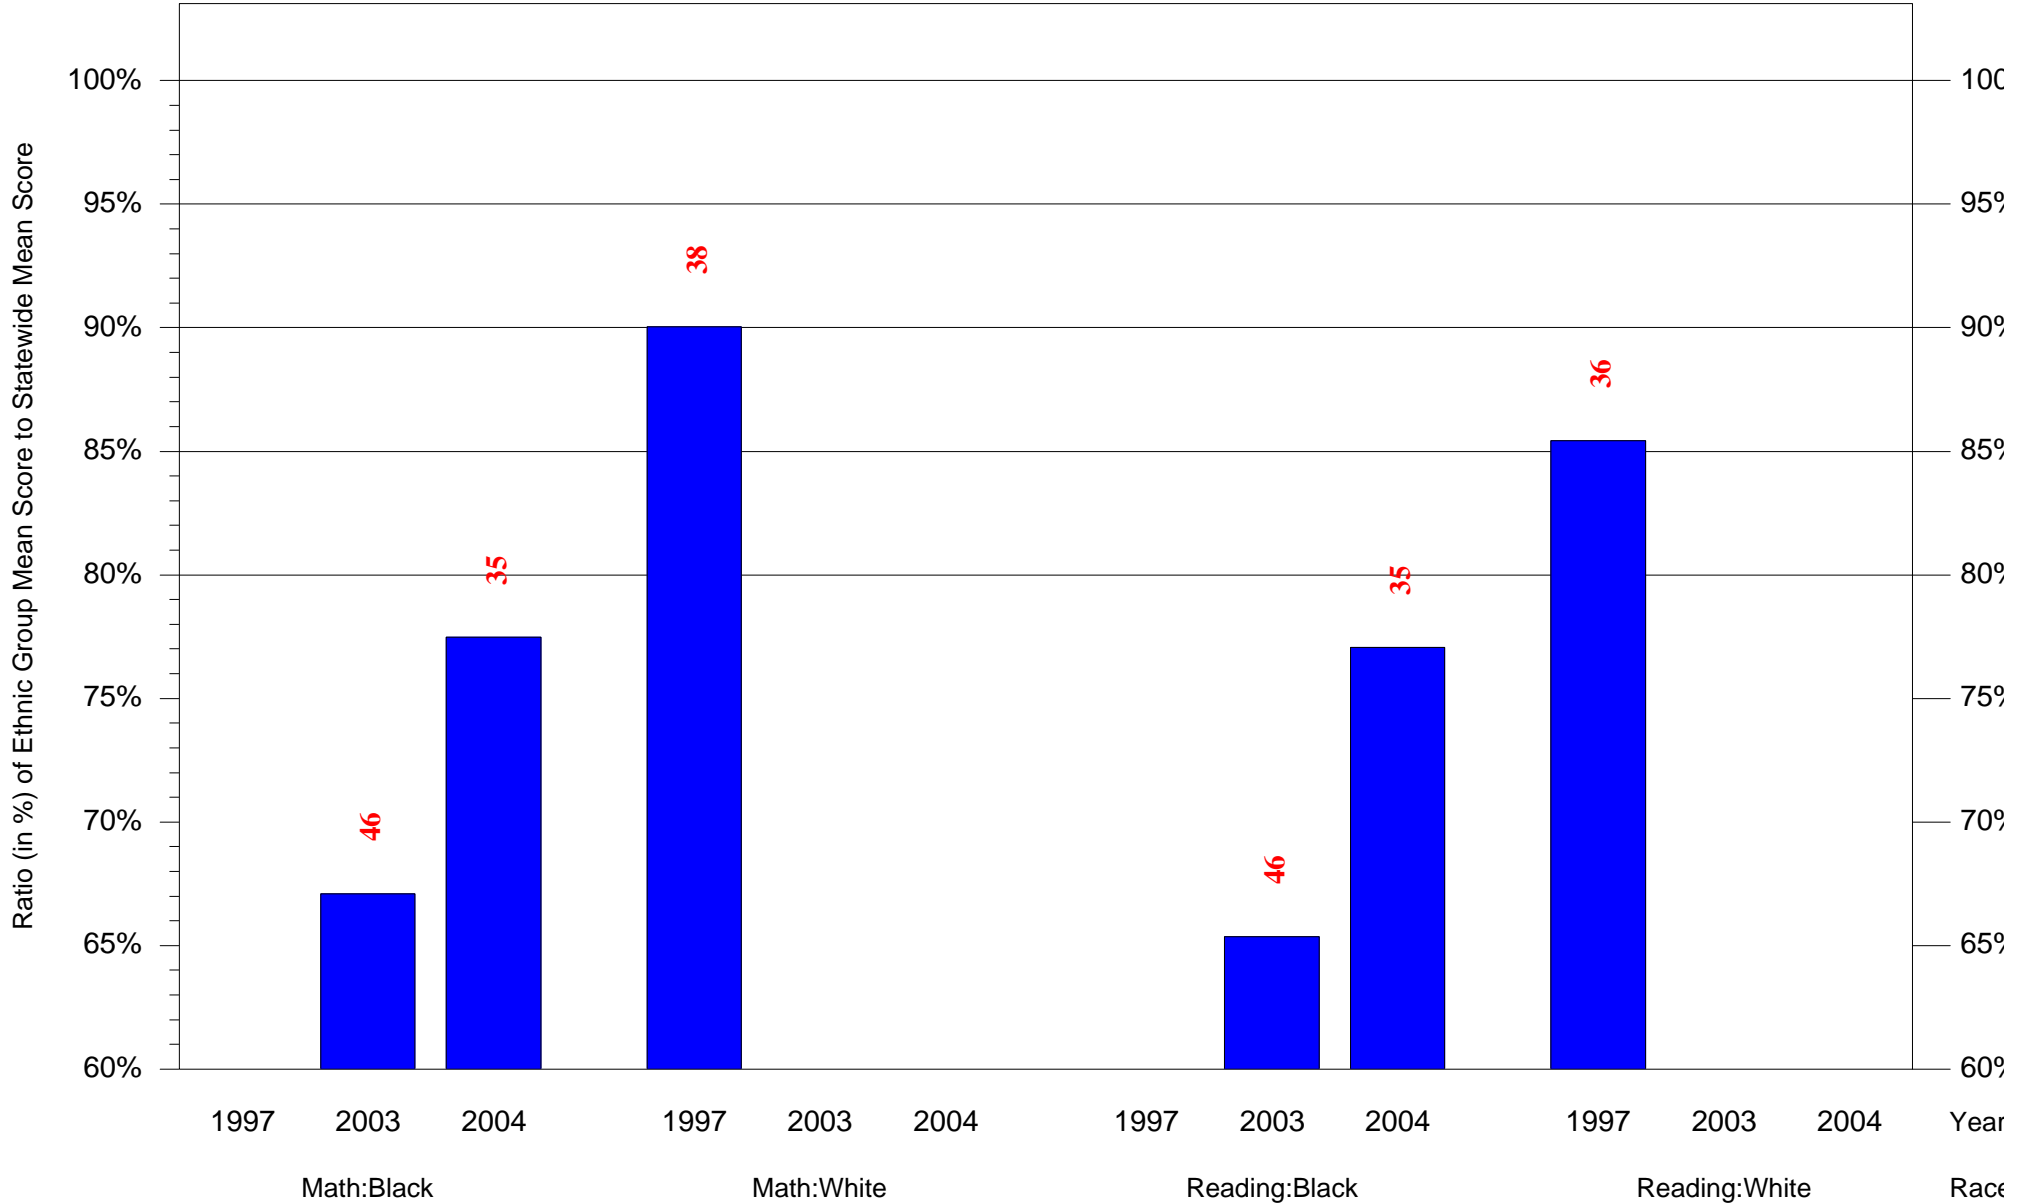

Mean Ethnic Group Building PSSA Test Score to Statewide Mean Score
Building = Sheridan Sch(3800) and Grade = 5 and Ethnic Group = Black or White
(Note: Number (in red) of Test Takers is above each bar in the chart.)