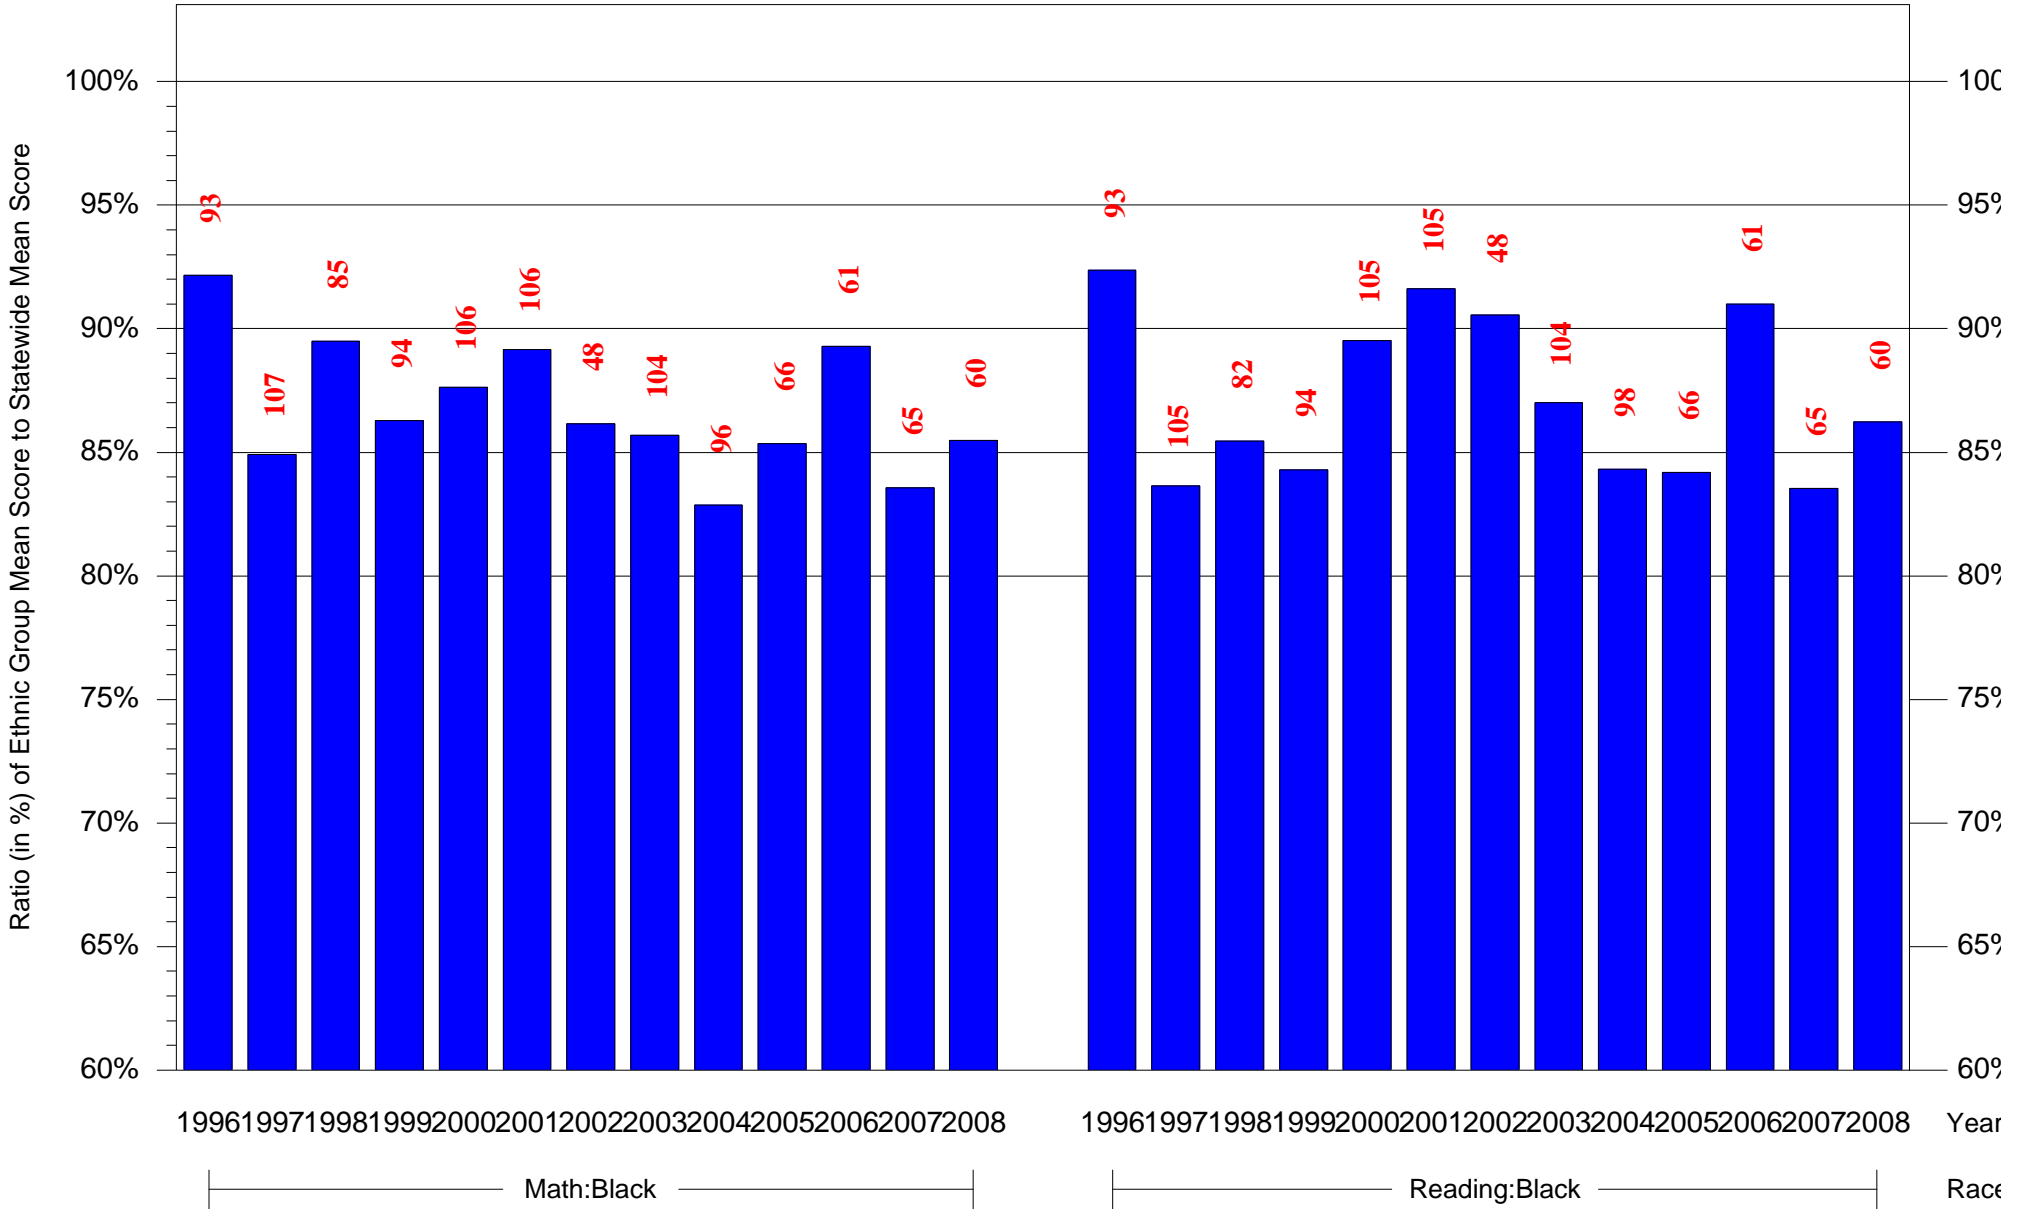

Mean Ethnic Group Building PSSA Test Score to Statewide Mean Score

Building = Marshall John Sch(3797) and Grade = 3 and Ethnic Group = Black or White

(Note: Number (in red) of Test Takers is above each bar in the chart.)