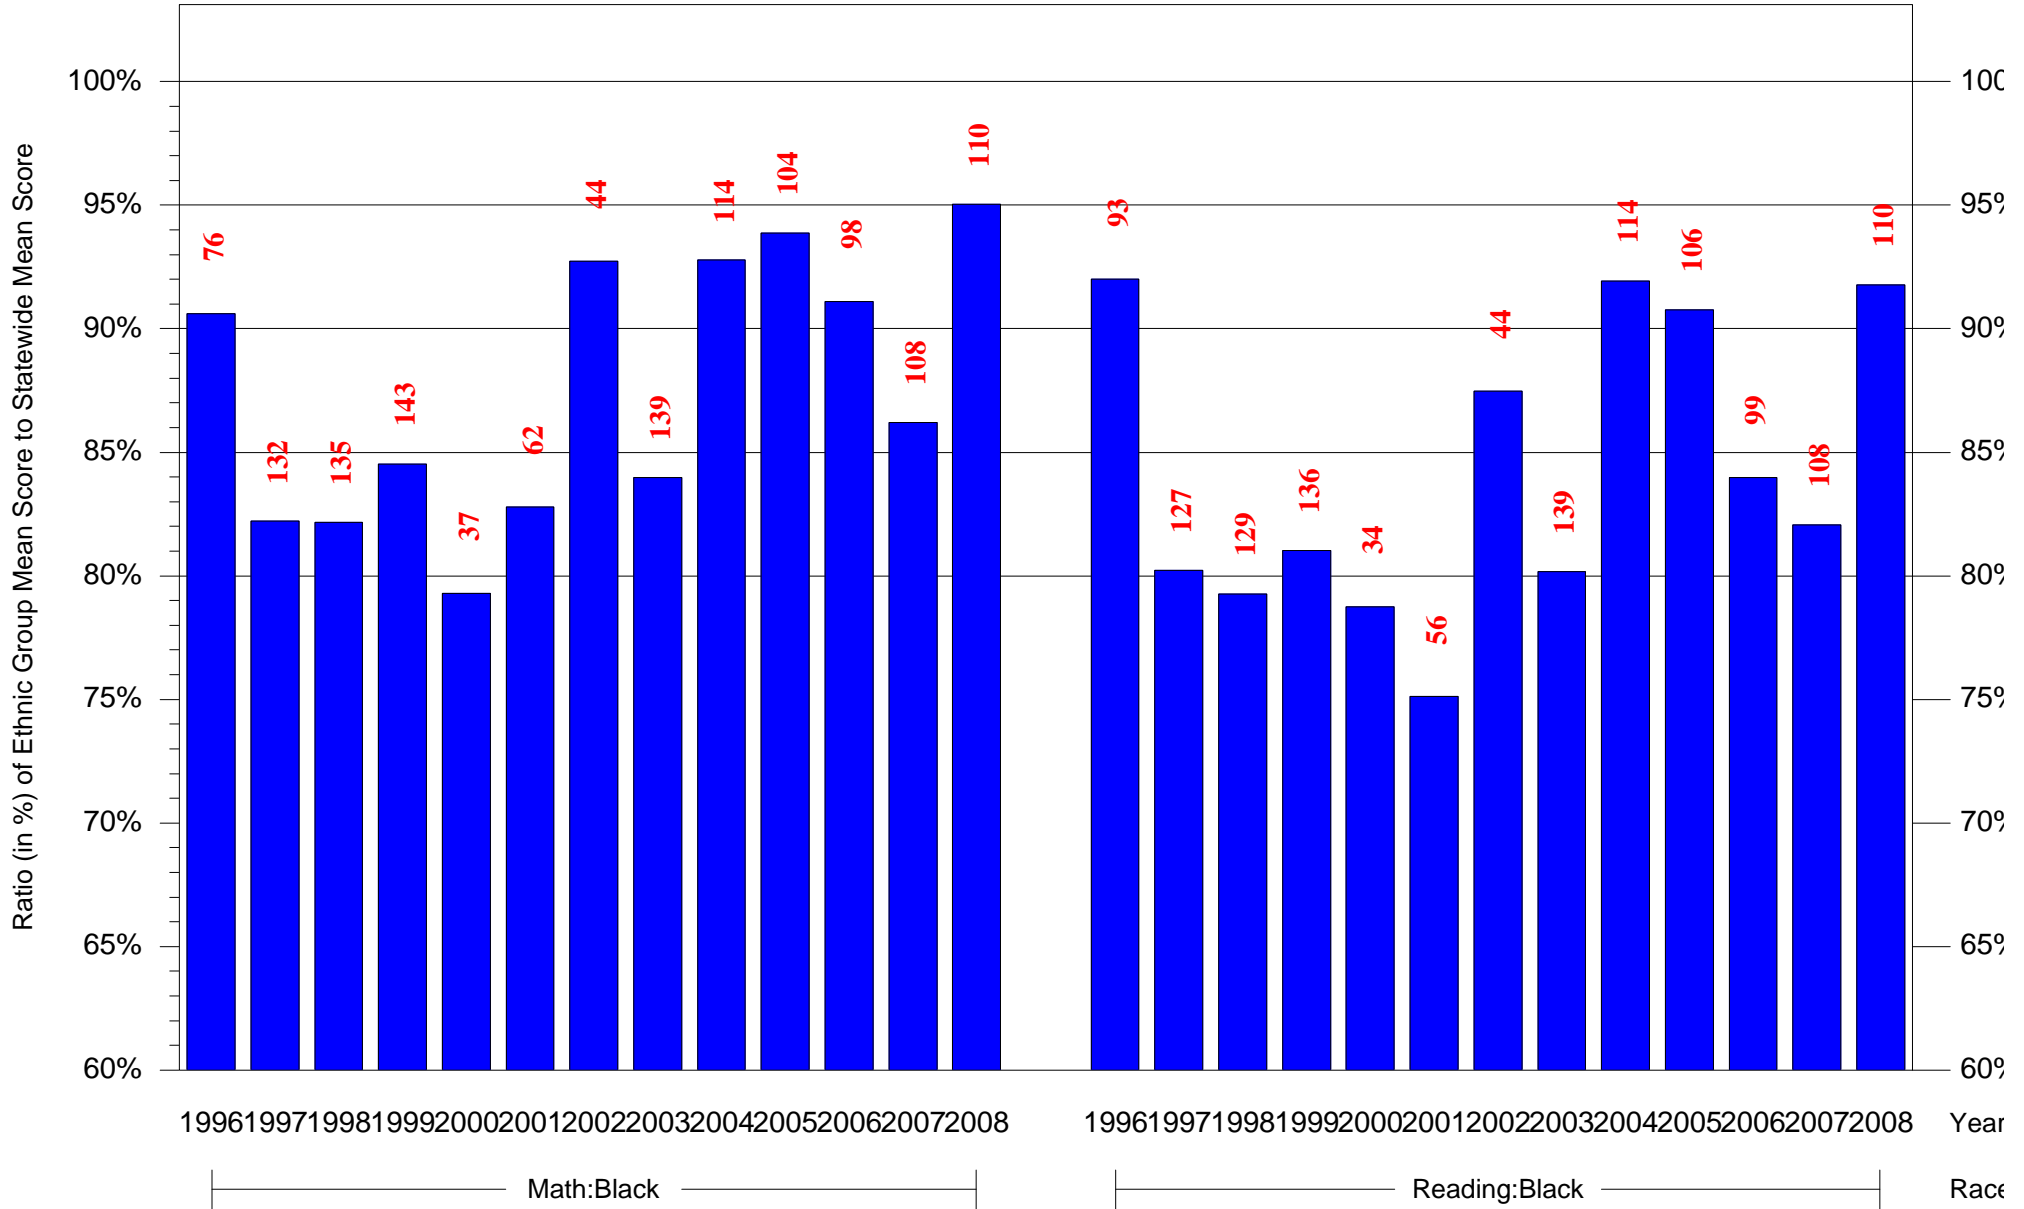

Mean Ethnic Group Building PSSA Test Score to Statewide Mean Score

Building = Barratt Norris S MS(7237) and Grade = 8 and Ethnic Group = Black or White

(Note: Number (in red) of Test Takers is above each bar in the chart.)