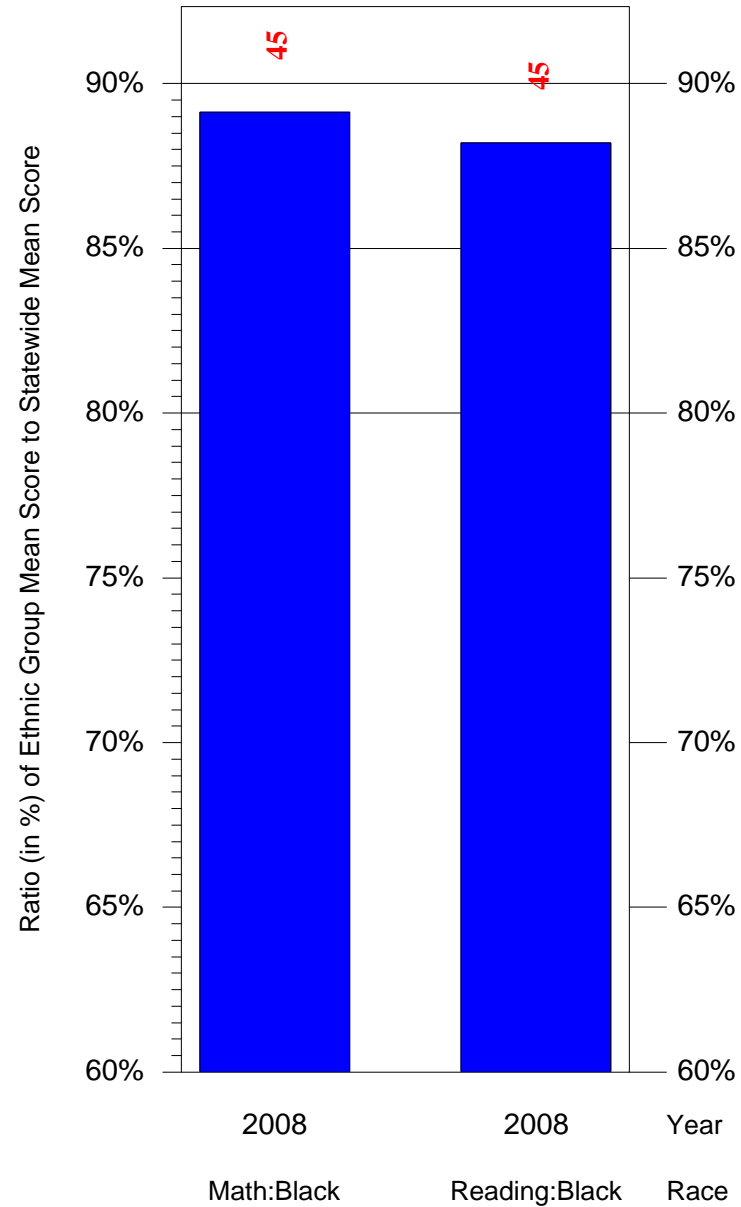

Mean Ethnic Group Building PSSA Test Score to Statewide Mean Score

Building = Ferguson Joseph C Sch(3690) and Grade = 3 and Ethnic Group = Black or White

(Note: Number (in red) of Test Takers is above each bar in the chart.)