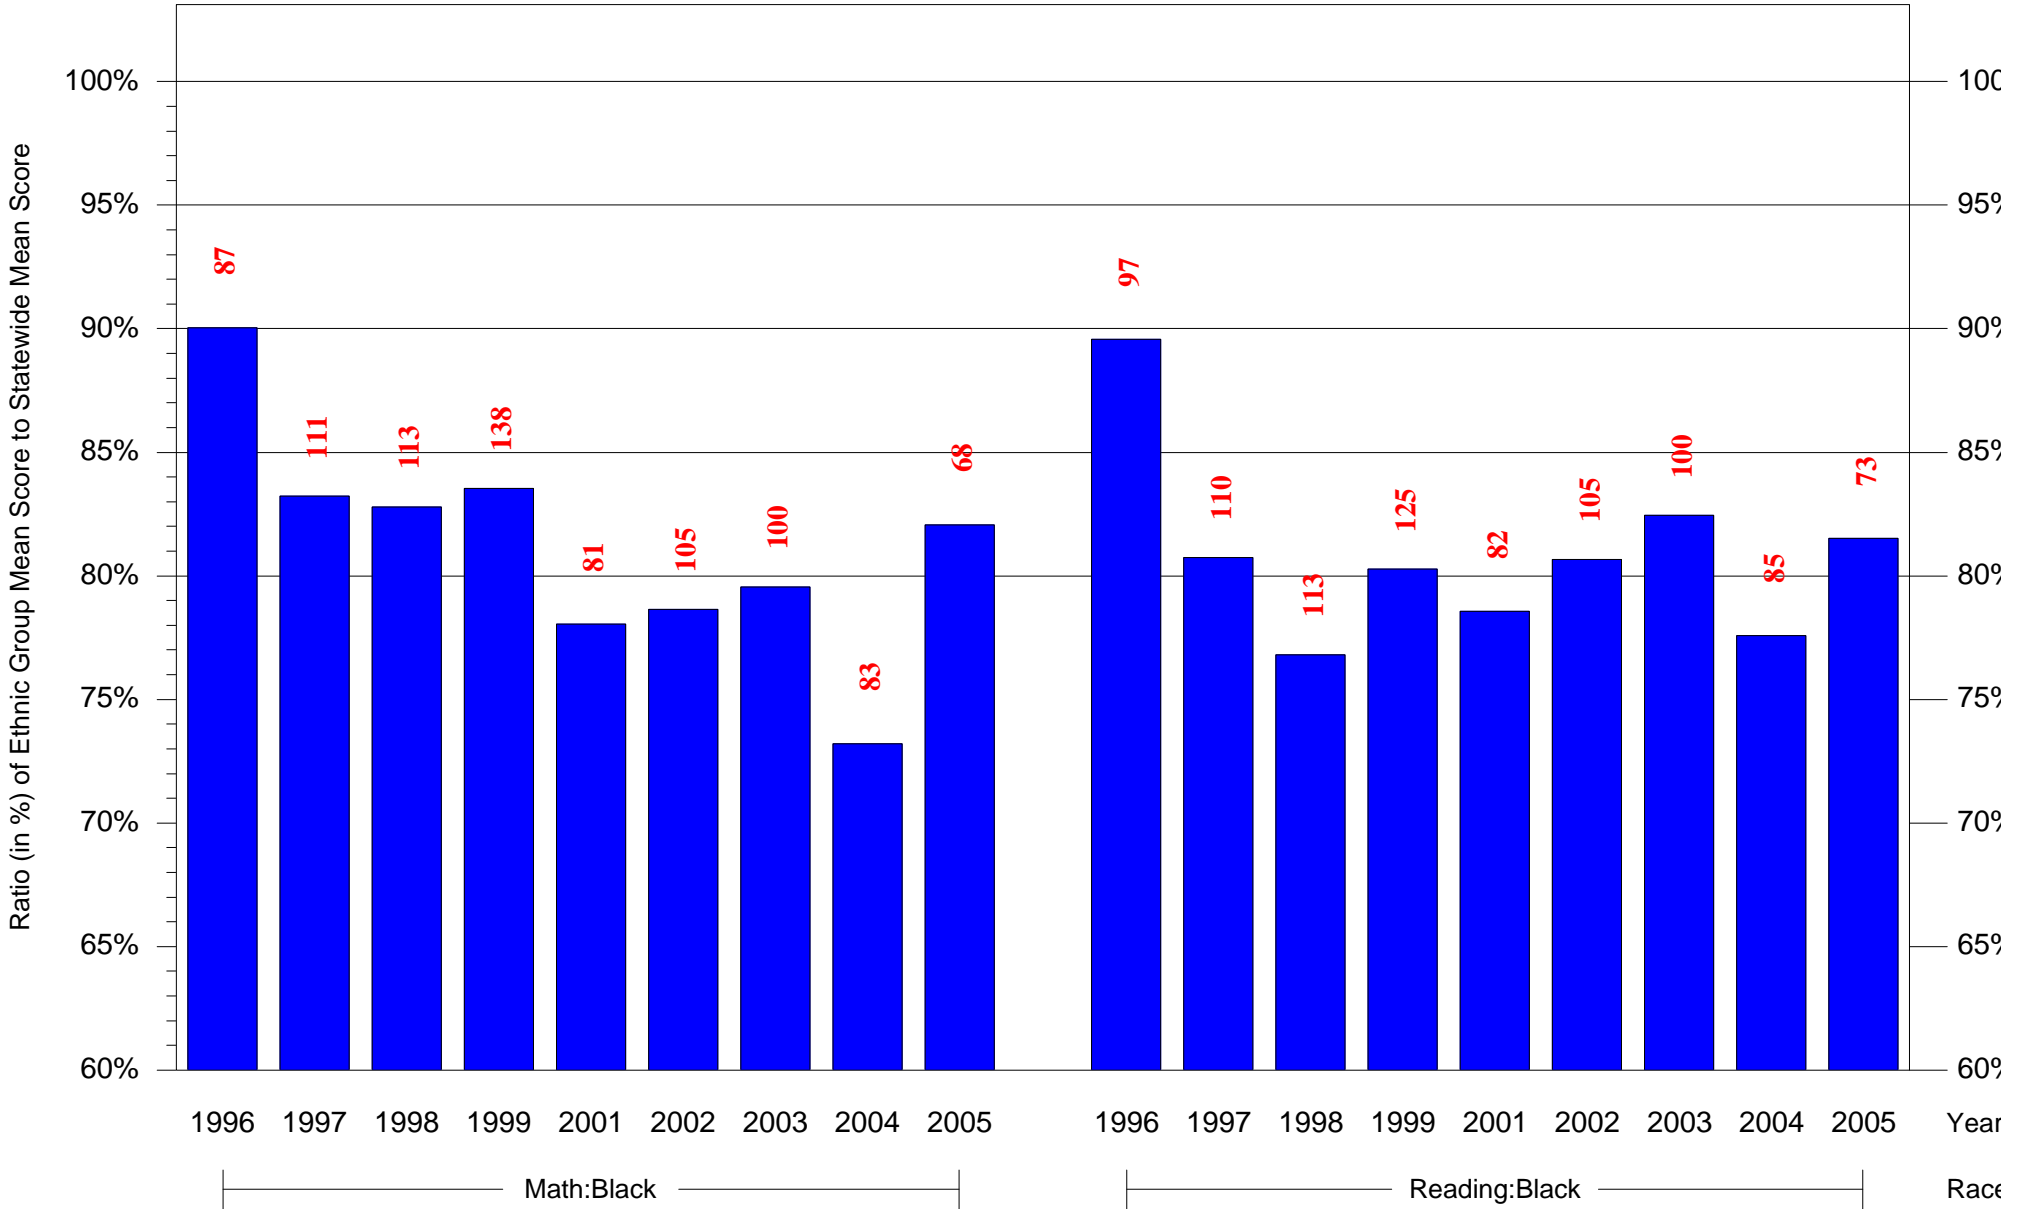

Mean Ethnic Group Building PSSA Test Score to Statewide Mean Score

Building = Pickett Clarence E MS(5184) and Grade = 5 and Ethnic Group = Black or White

(Note: Number (in red) of Test Takers is above each bar in the chart.)