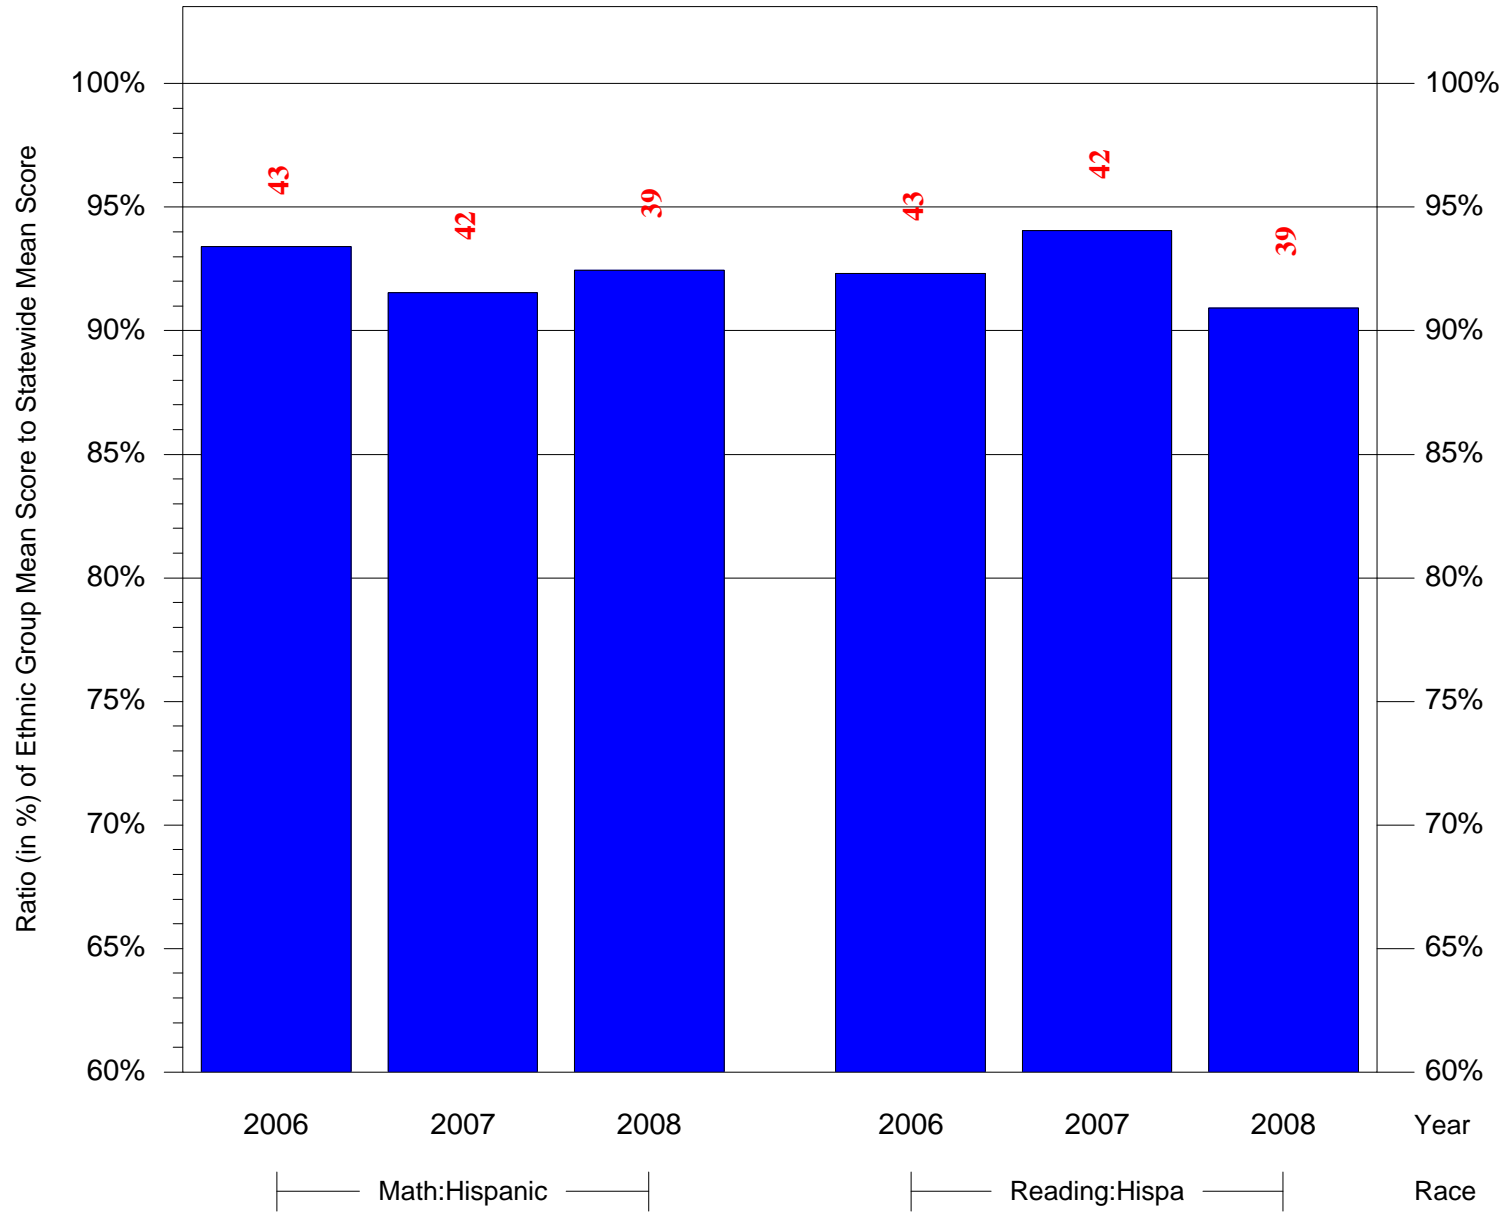

Mean Ethnic Group Building PSSA Test Score to Statewide Mean Score

Building = Meehan Austin MS(6768) and Grade = 7 and Ethnic Group = Asian or Hispanic

(Note: Number (in red) of Test Takers is above each bar in the chart.)