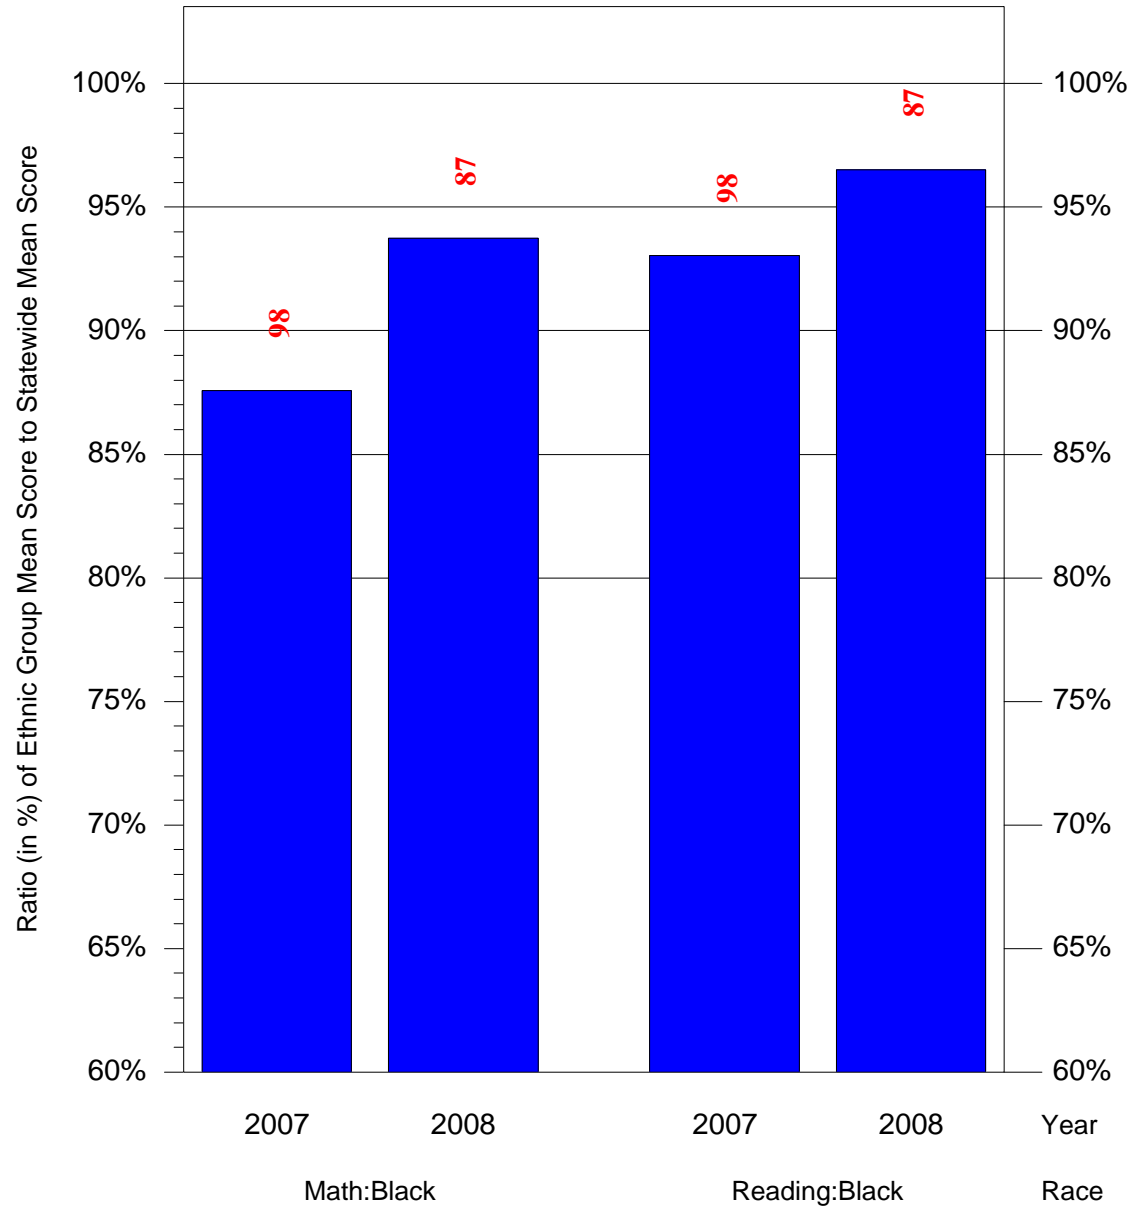

Mean Ethnic Group Building PSSA Test Score to Statewide Mean Score

Building = Mitchell El Sch(3798) and Grade = 3 and Ethnic Group = Black or White

(Note: Number (in red) of Test Takers is above each bar in the chart.)