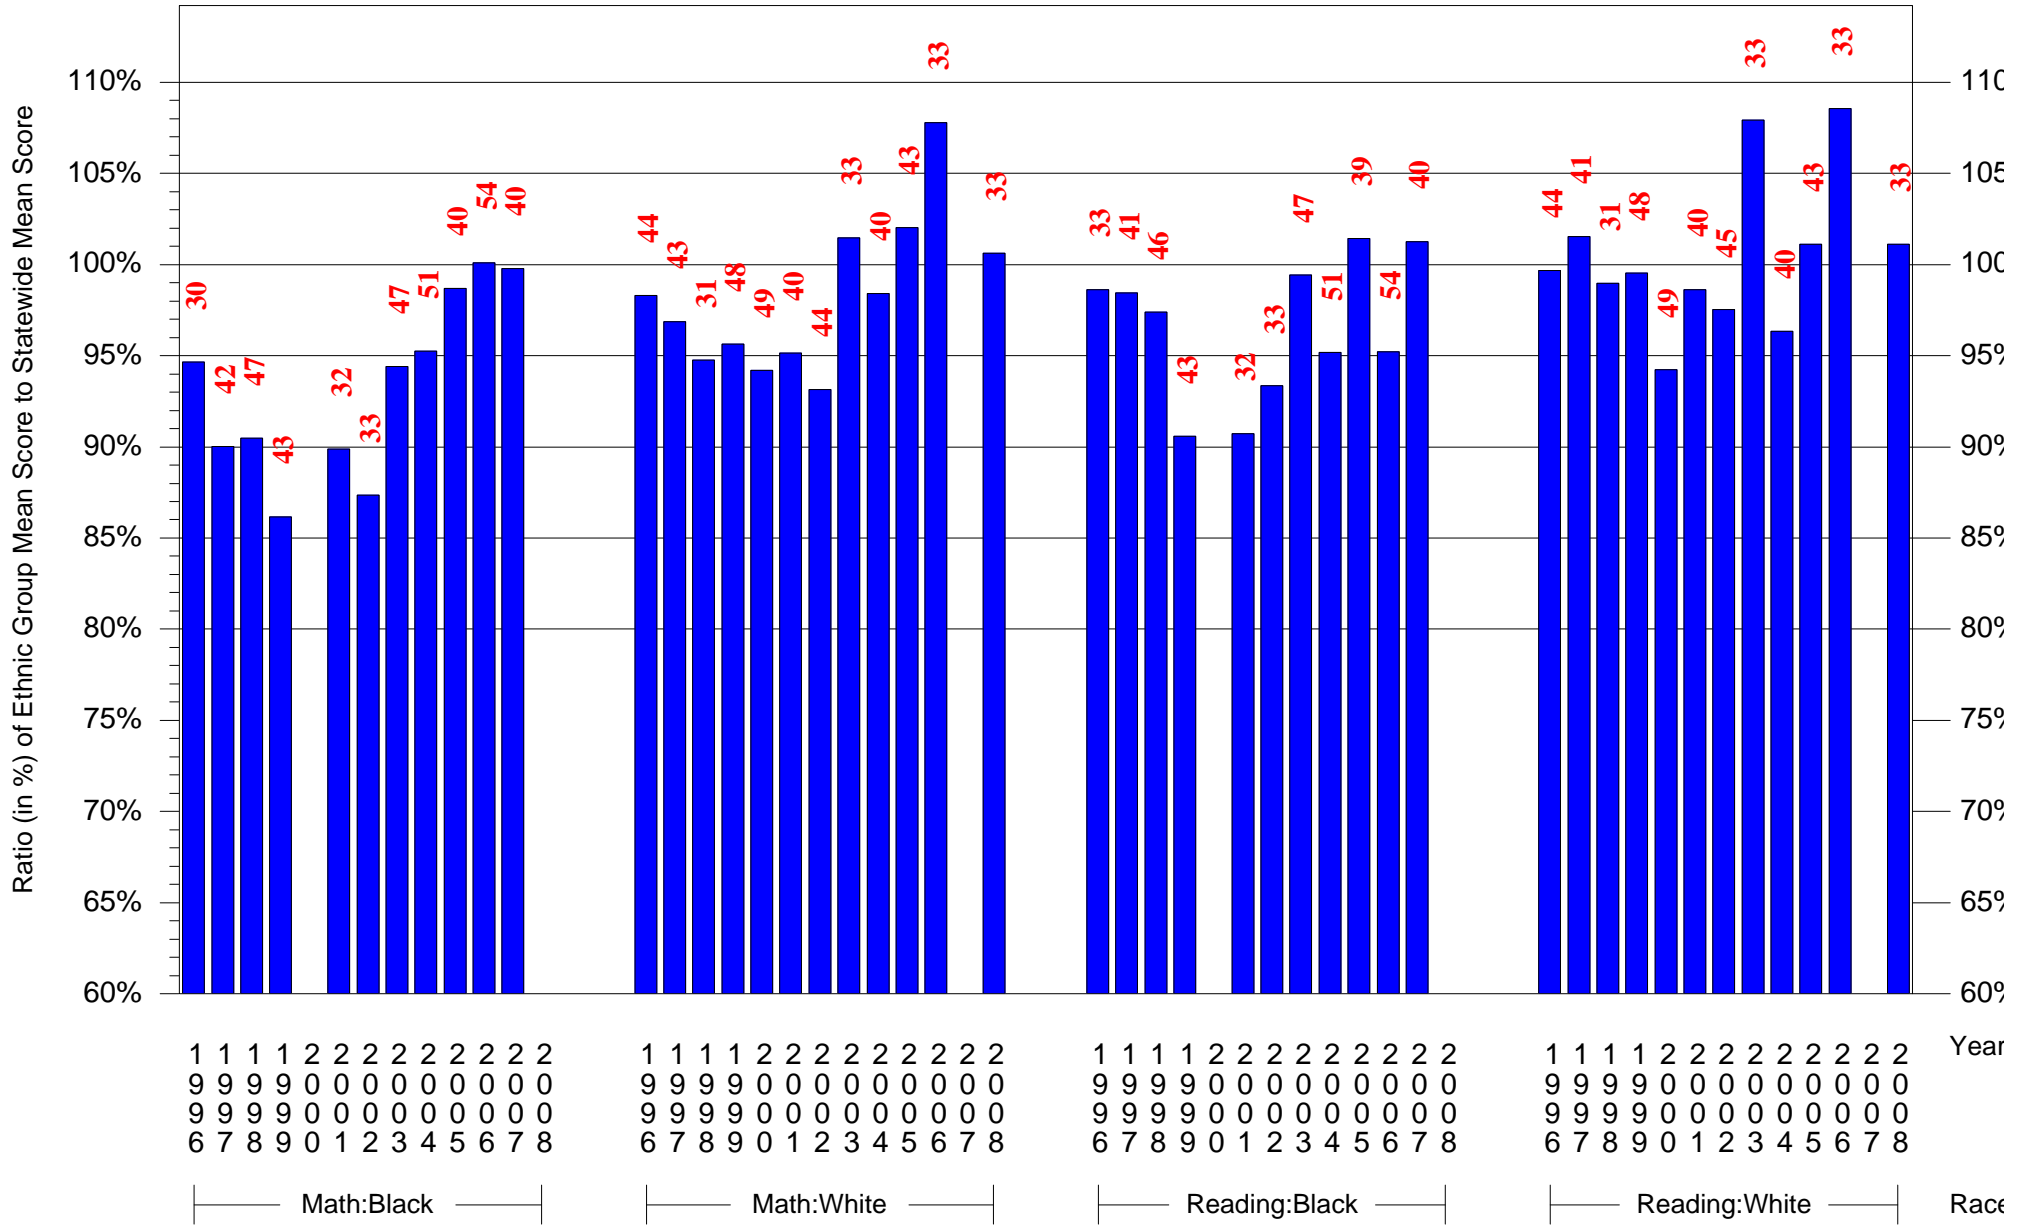

Mean Ethnic Group Building PSSA Test Score to Statewide Mean Score

Building = Sheppard Isaac Sch(3702) and Grade = 3 and Ethnic Group = Asian or Hispanic

(Note: Number (in red) of Test Takers is above each bar in the chart.)