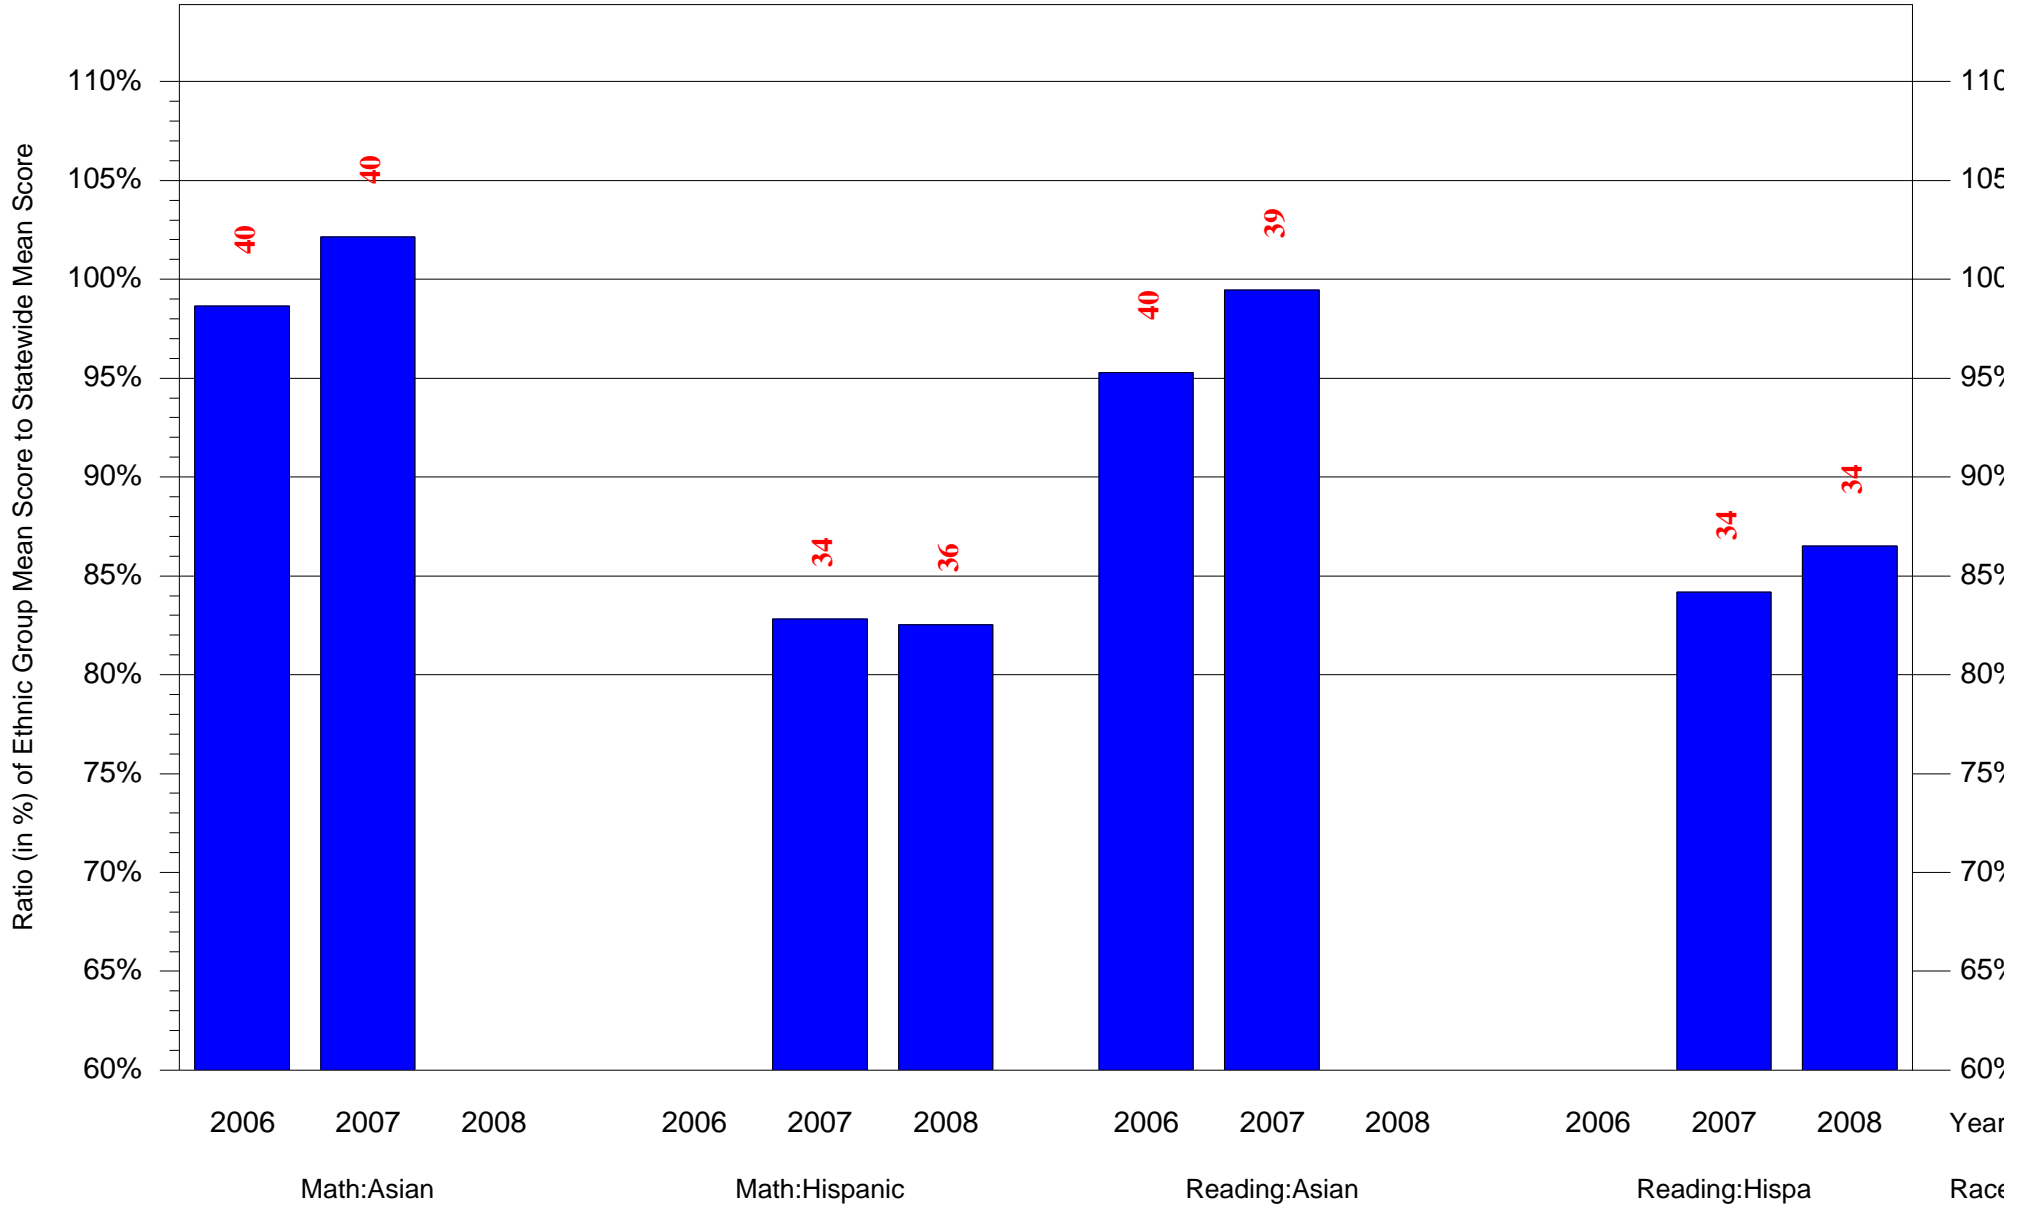

Mean Ethnic Group Building PSSA Test Score to Statewide Mean Score

Building = Lowell James R Sch(7232) and Grade = 4 and Ethnic Group = Asian or Hispanic

(Note: Number (in red) of Test Takers is above each bar in the chart.)