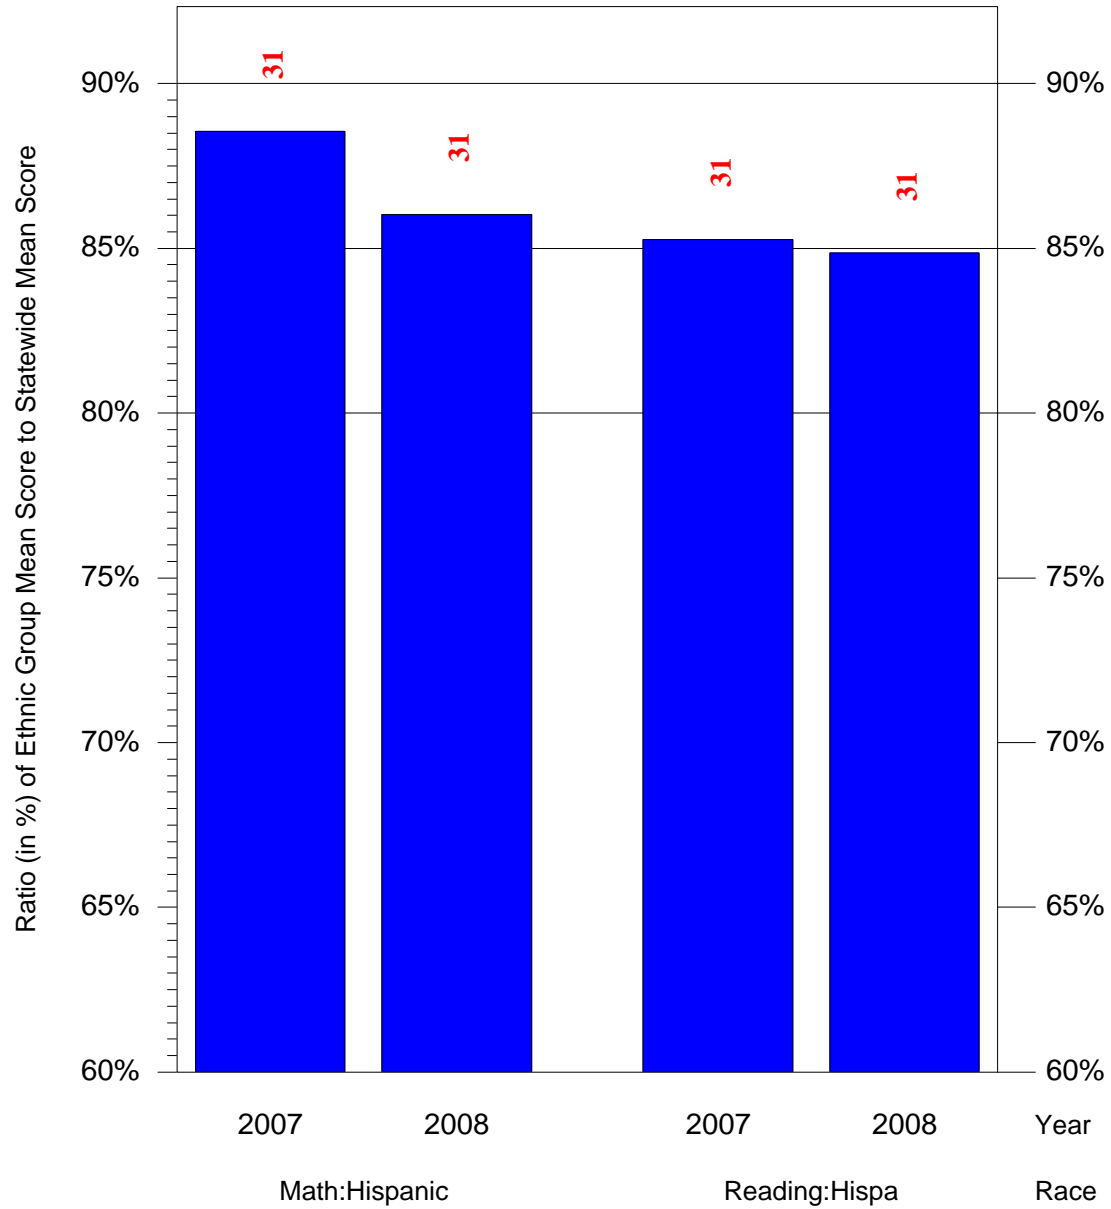

Mean Ethnic Group Building PSSA Test Score to Statewide Mean Score

Building = Brown Henry A Sch(3684) and Grade = 4 and Ethnic Group = Asian or Hispanic

(Note: Number (in red) of Test Takers is above each bar in the chart.)