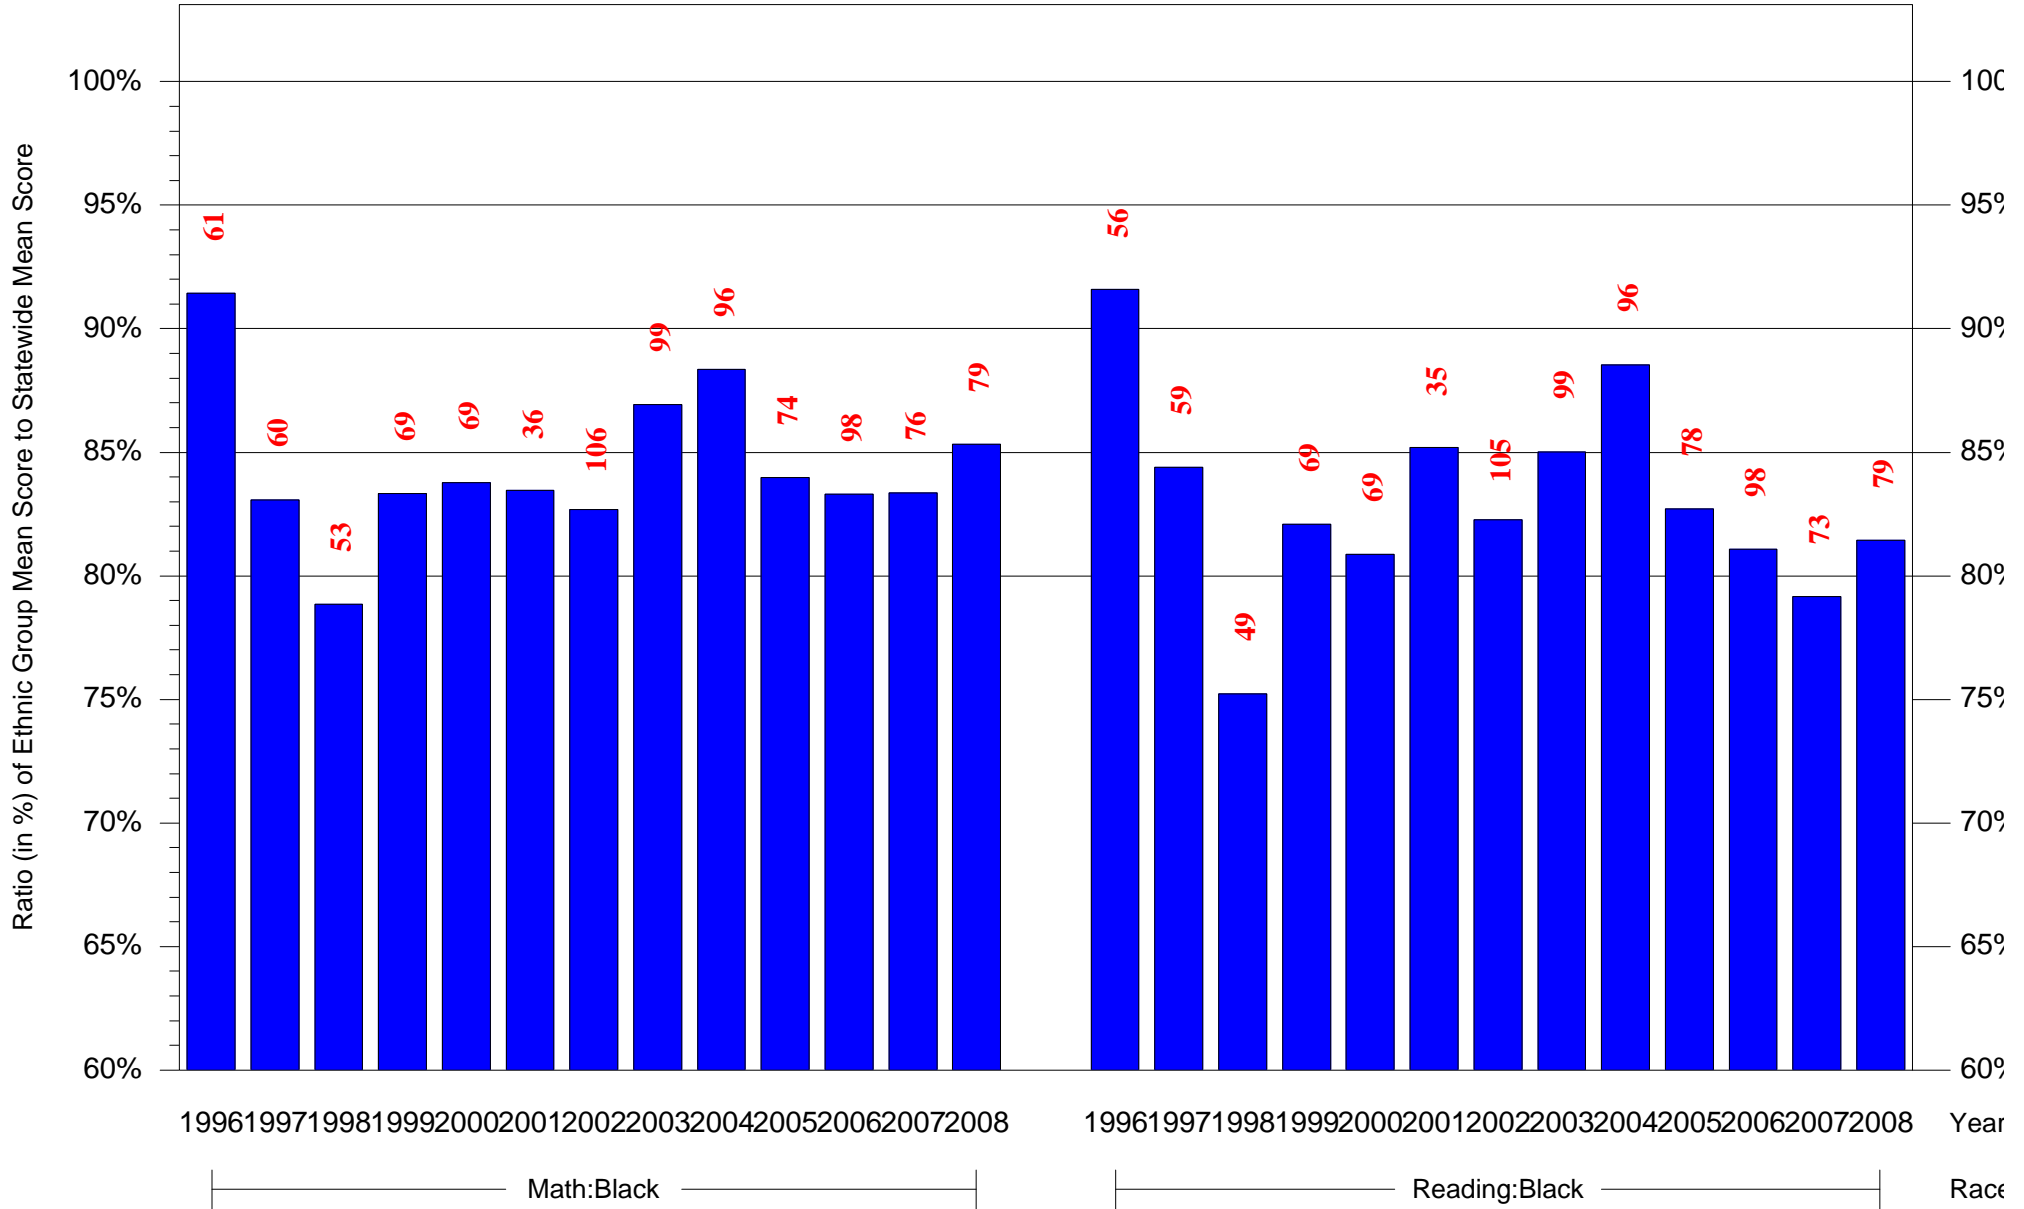

Mean Ethnic Group Building PSSA Test Score to Statewide Mean Score

Building = Harrity William F Sch(3608) and Grade = 5 and Ethnic Group = Black or White

(Note: Number (in red) of Test Takers is above each bar in the chart.)