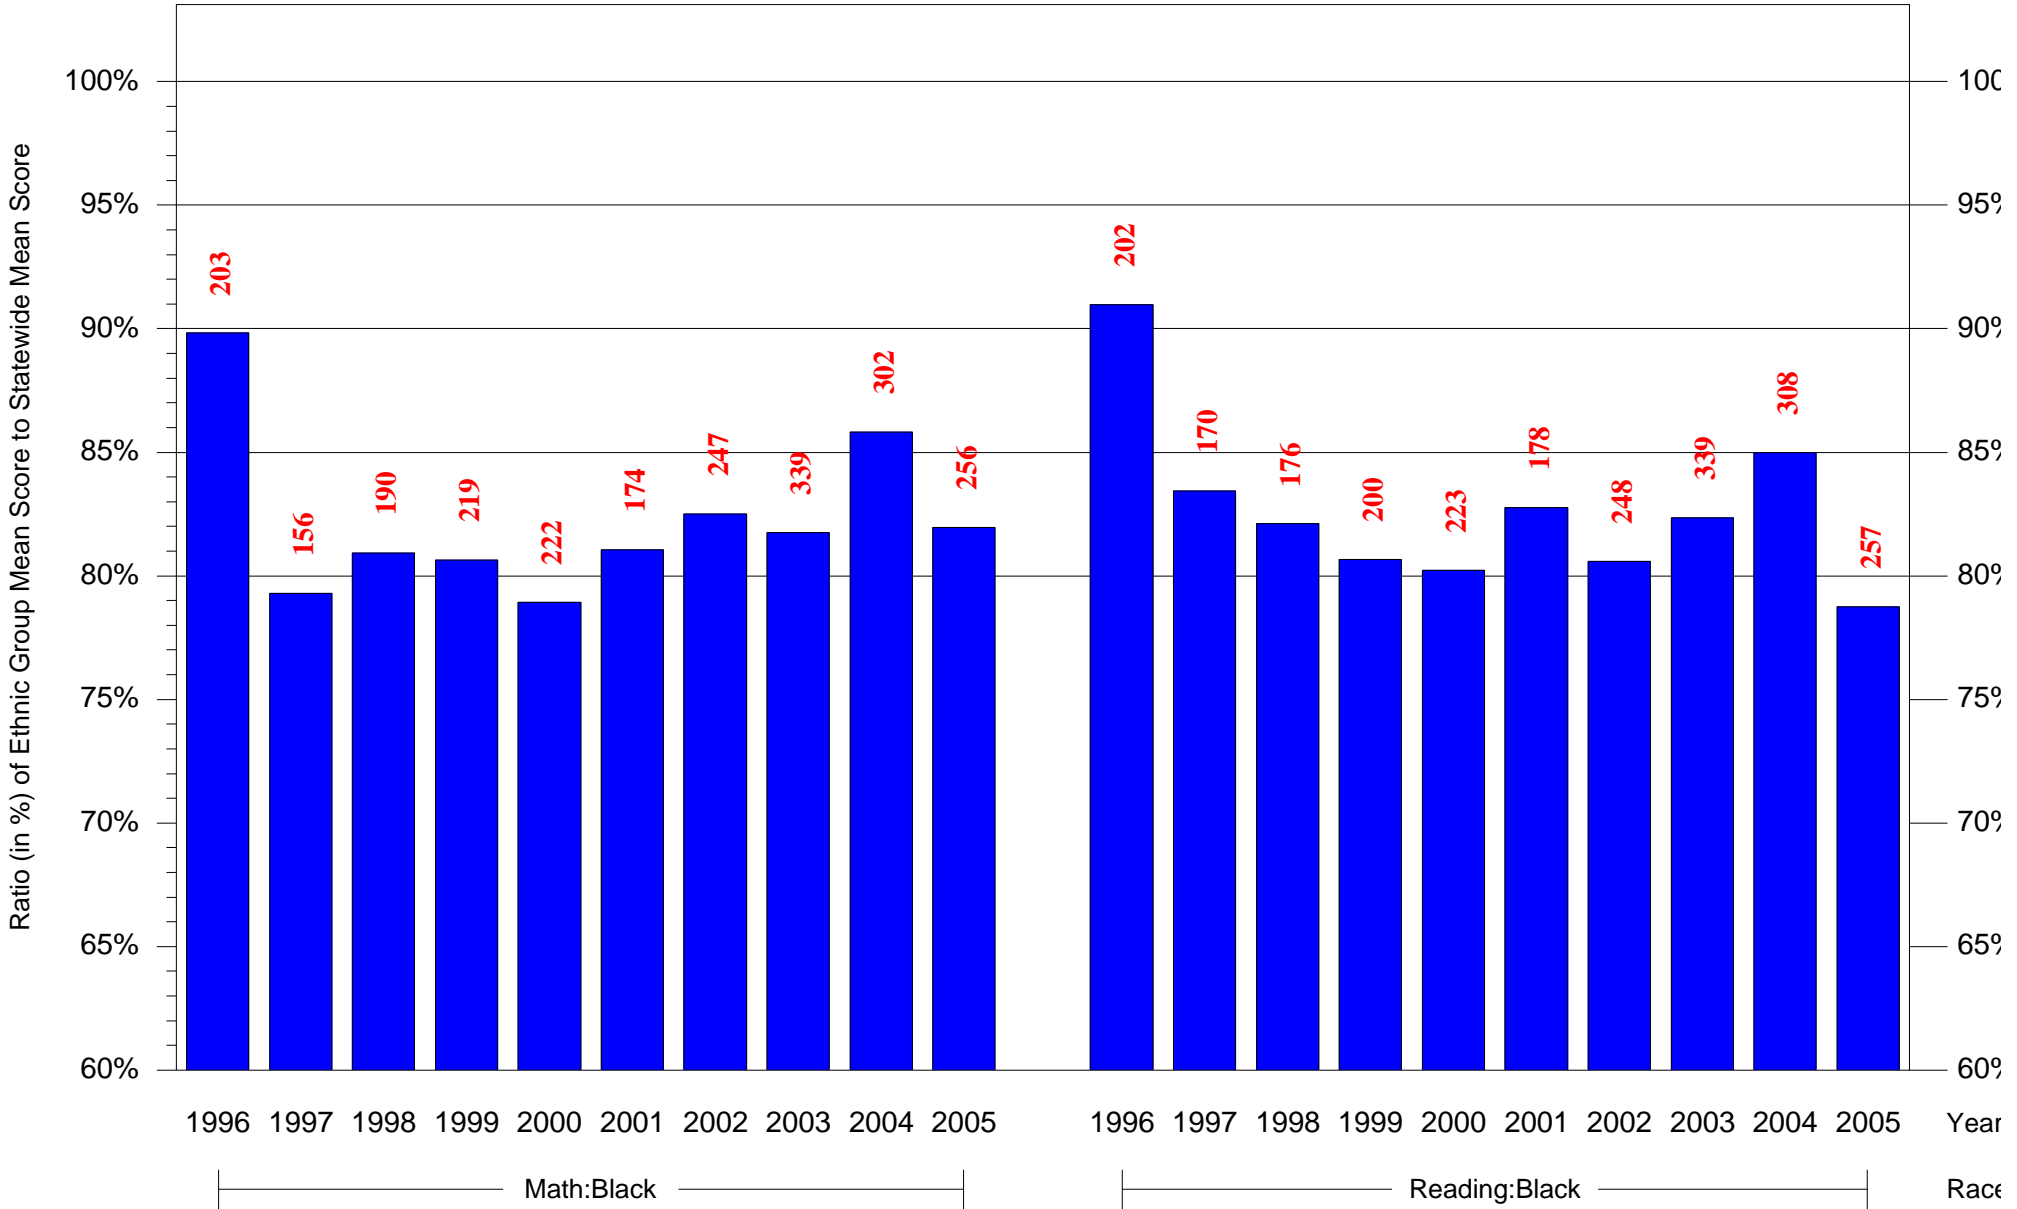

Mean Ethnic Group Building PSSA Test Score to Statewide Mean Score

Building = Sayre William L MS(7245) and Grade = 8 and Ethnic Group = Black or White

(Note: Number (in red) of Test Takers is above each bar in the chart.)