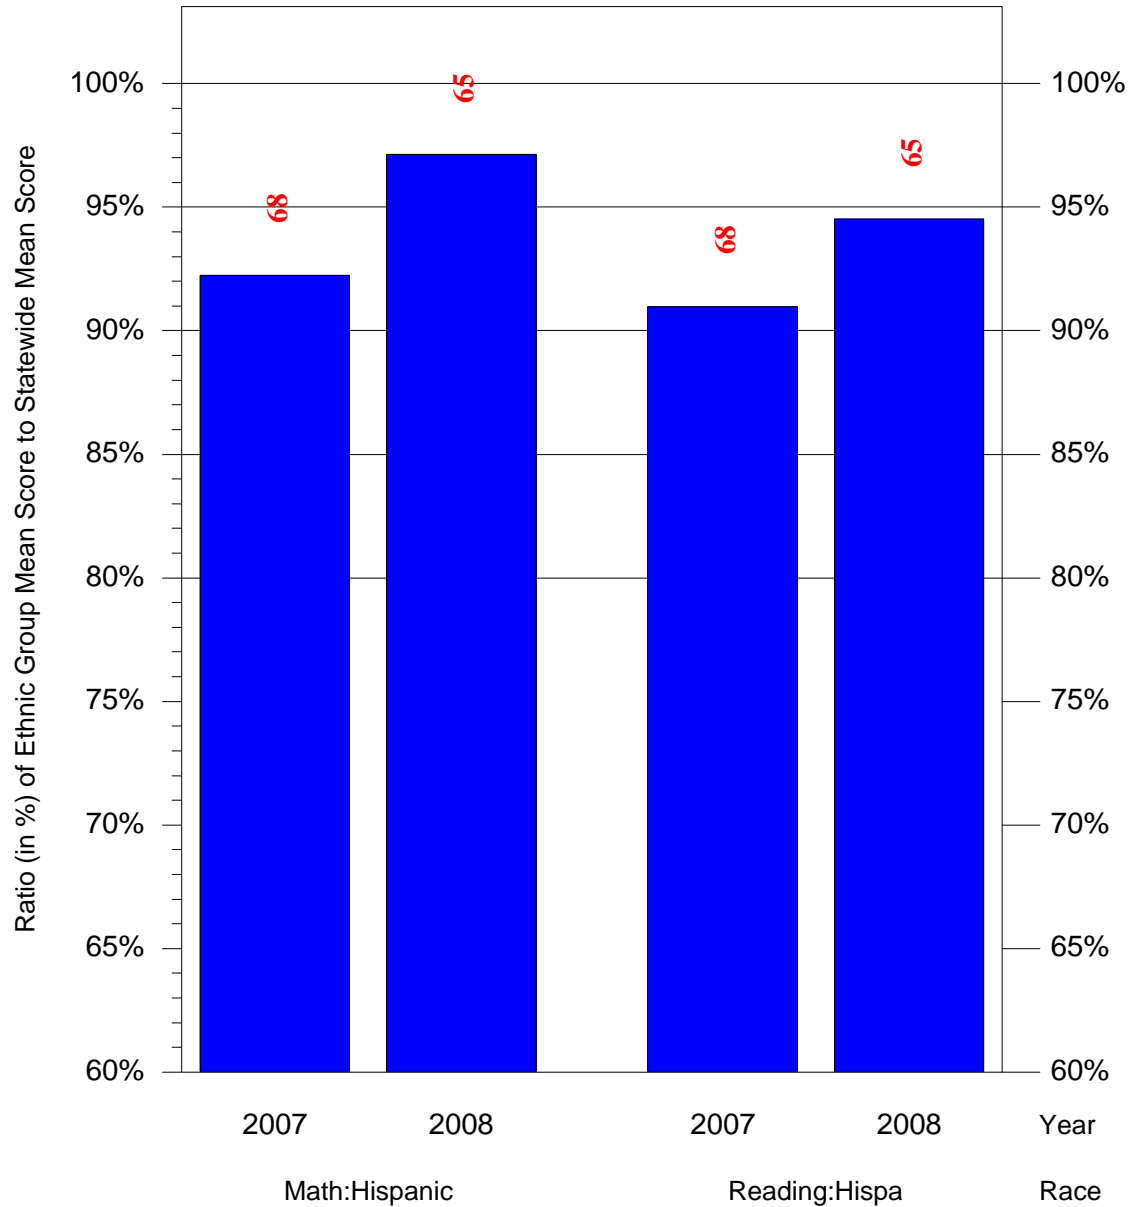

Mean Ethnic Group Building PSSA Test Score to Statewide Mean Score

Building = Willard Frances E Sch(6544) and Grade = 3 and Ethnic Group = Asian or Hispanic

(Note: Number (in red) of Test Takers is above each bar in the chart.)