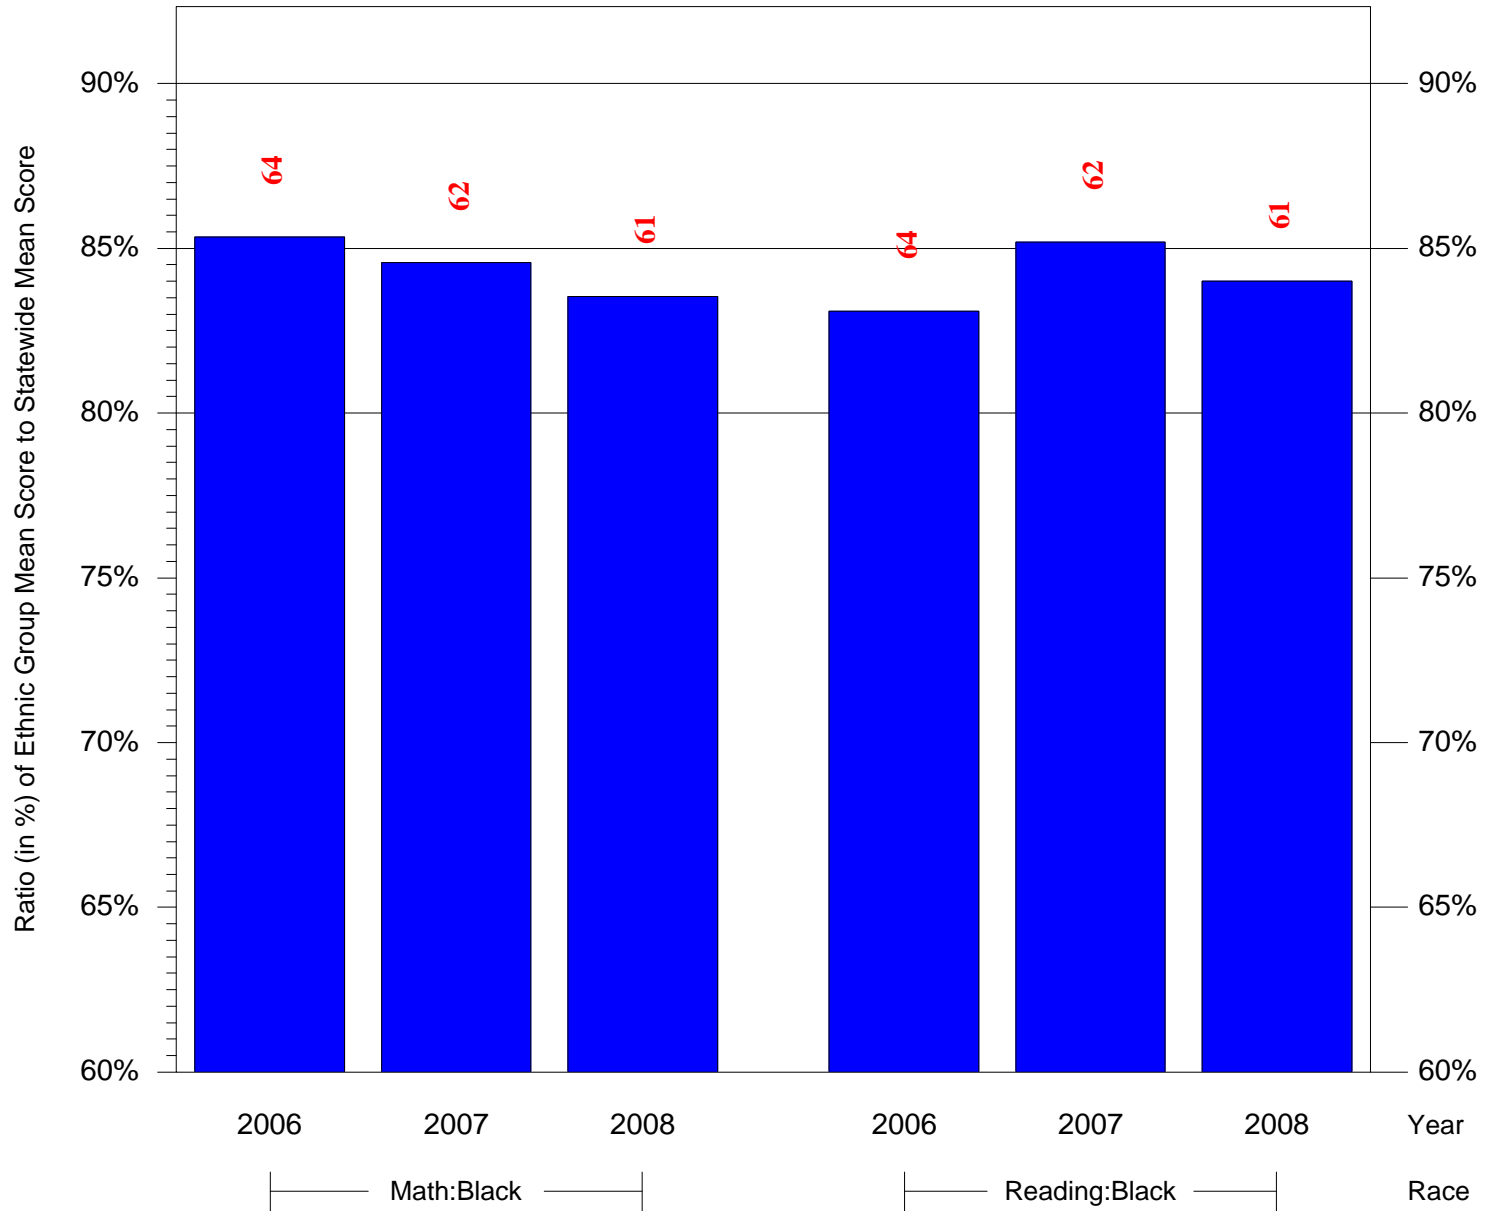

Mean Ethnic Group Building PSSA Test Score to Statewide Mean Score

Building = Pennell Joseph Sch(3722) and Grade = 4 and Ethnic Group = Black or White

(Note: Number (in red) of Test Takers is above each bar in the chart.)