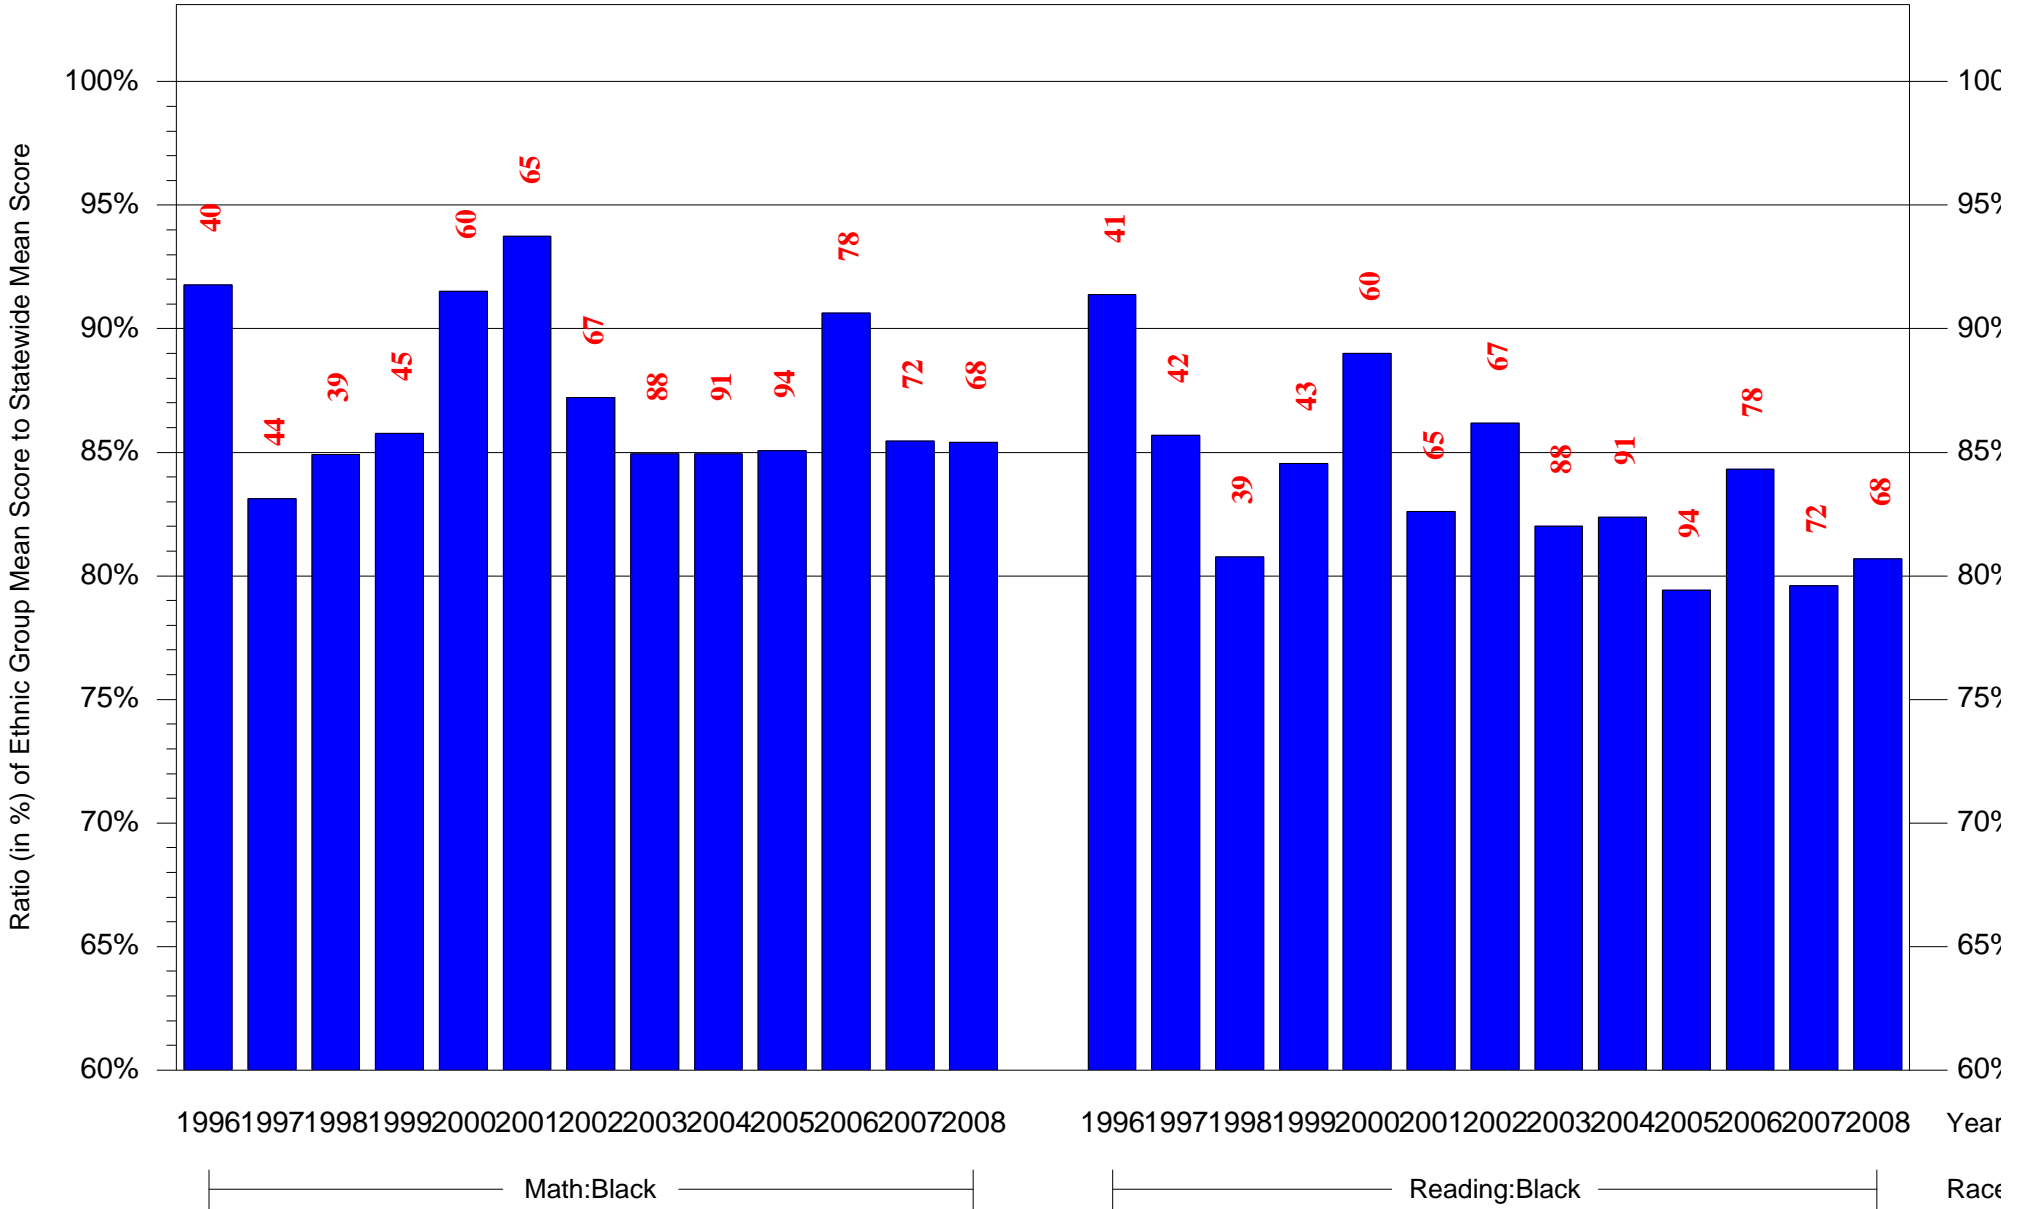

Mean Ethnic Group Building PSSA Test Score to Statewide Mean Score

Building = Smedley Franklin Sch(3752) and Grade = 5 and Ethnic Group = Black or White

(Note: Number (in red) of Test Takers is above each bar in the chart.)