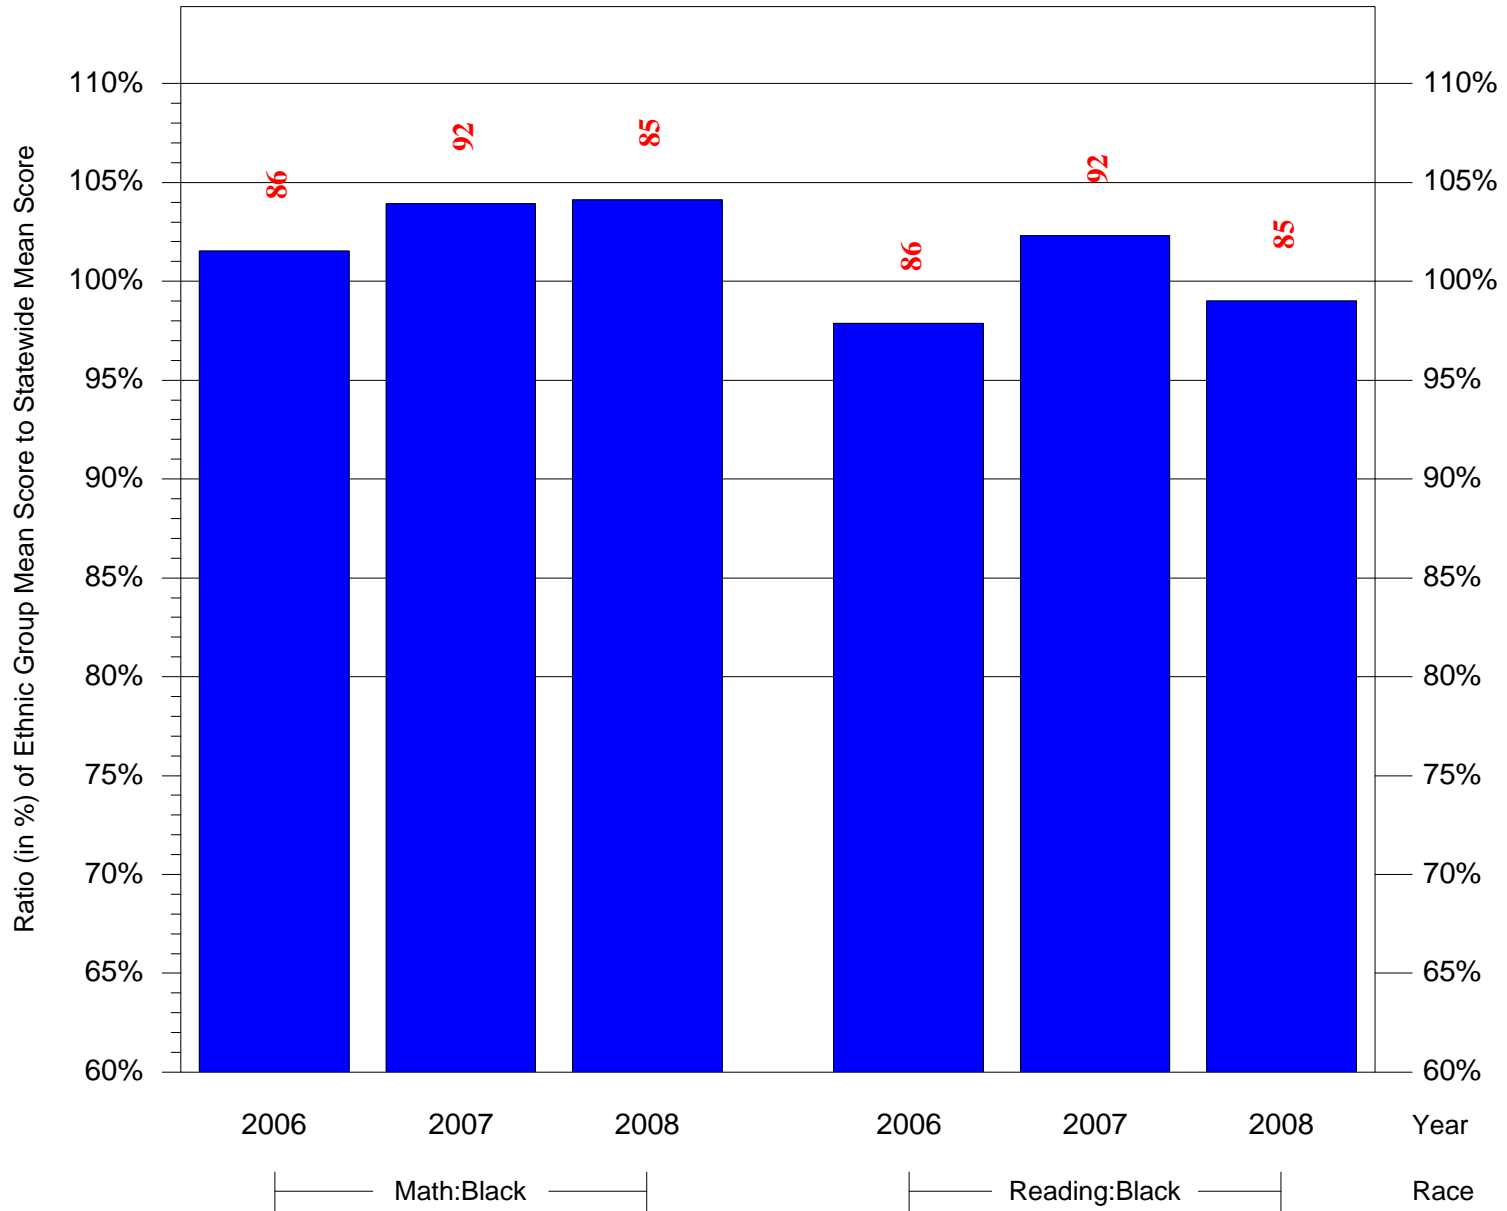

Mean Ethnic Group Building PSSA Test Score to Statewide Mean Score

Building = Edmonds Franklin S Sch(3708) and Grade = 4 and Ethnic Group = Black or White

(Note: Number (in red) of Test Takers is above each bar in the chart.)