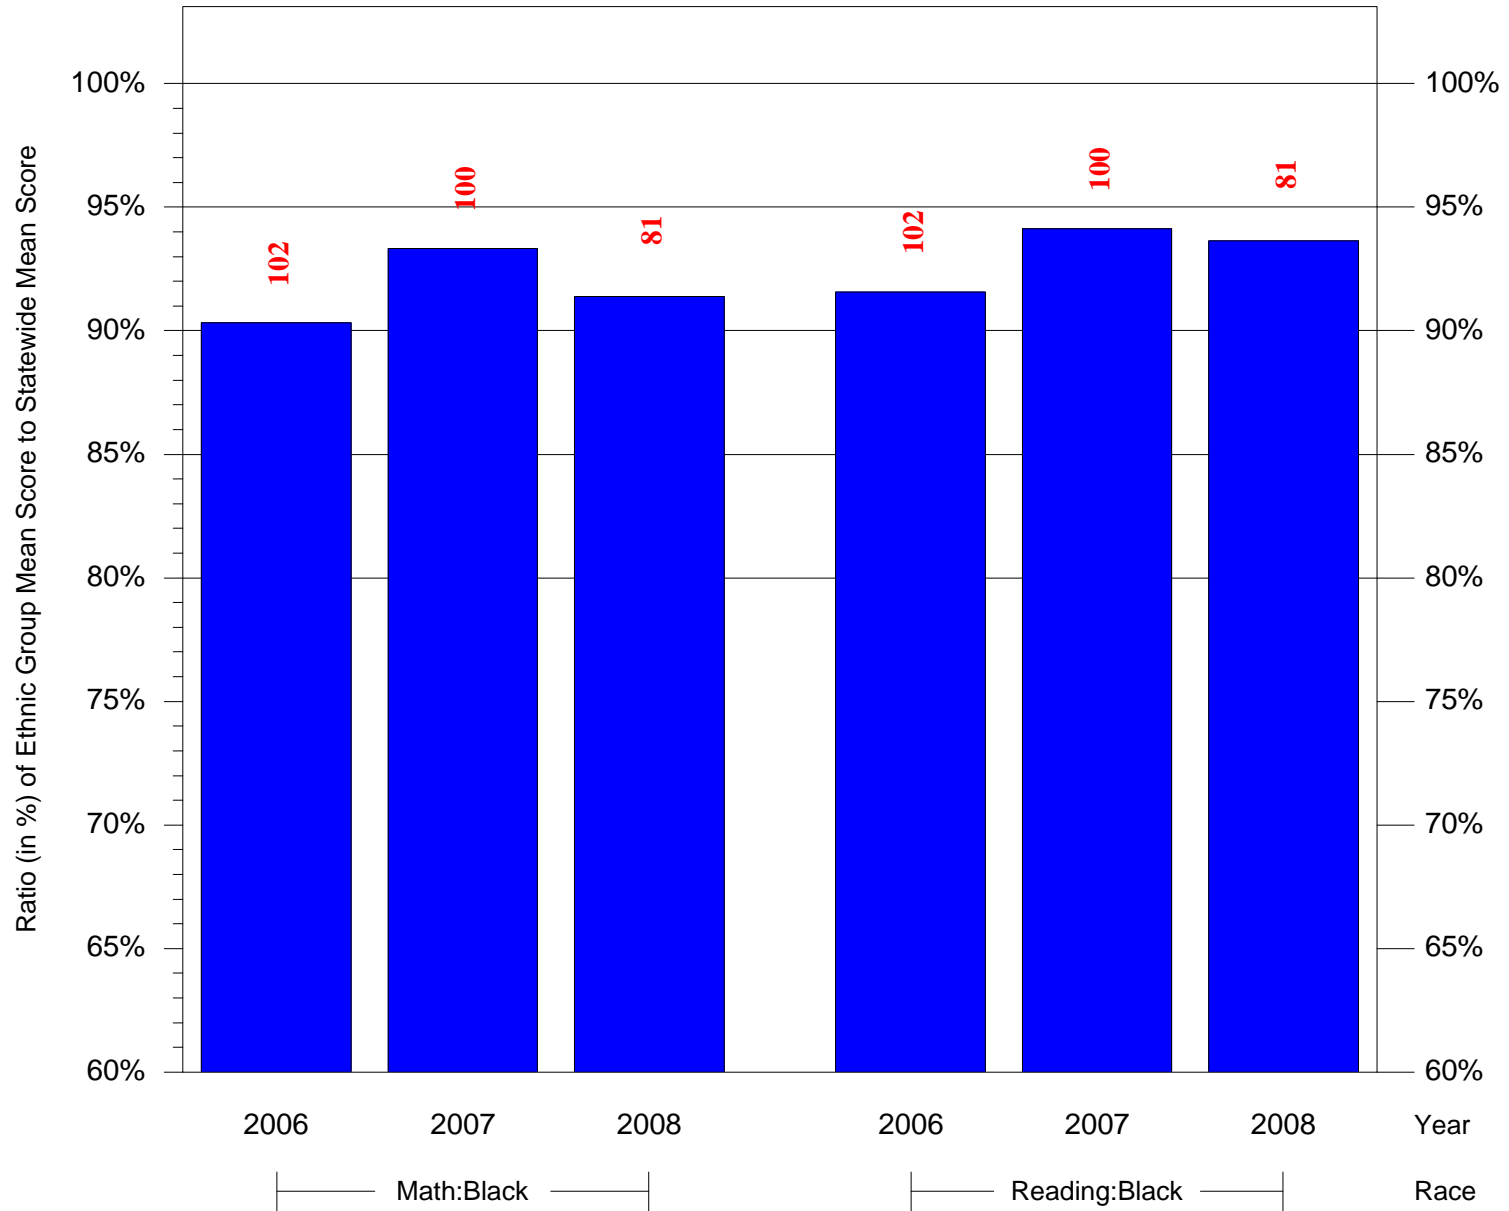

Mean Ethnic Group Building PSSA Test Score to Statewide Mean Score

Building = Cassidy Lewis C AC Plus Sch(3664) and Grade = 4 and Ethnic Group = Black or White

(Note: Number (in red) of Test Takers is above each bar in the chart.)