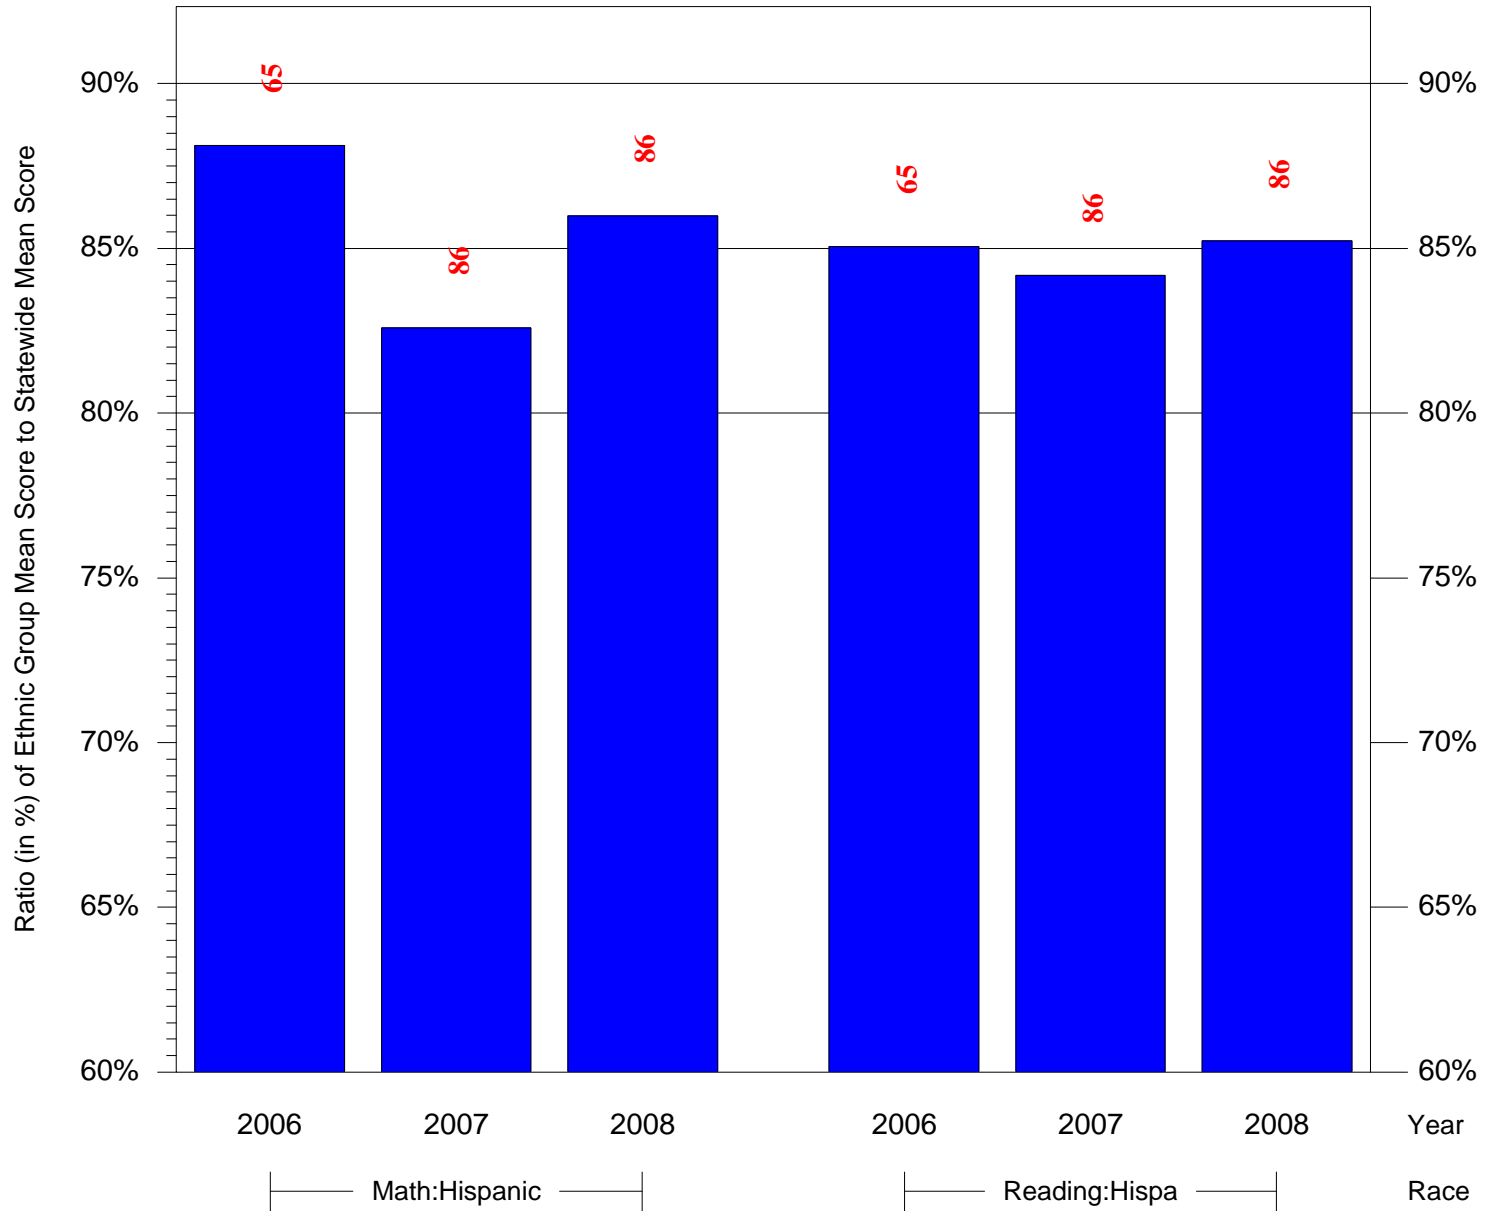

Mean Ethnic Group Building PSSA Test Score to Statewide Mean Score

Building = Harding Warren G MS(7242) and Grade = 7 and Ethnic Group = Asian or Hispanic

(Note: Number (in red) of Test Takers is above each bar in the chart.)