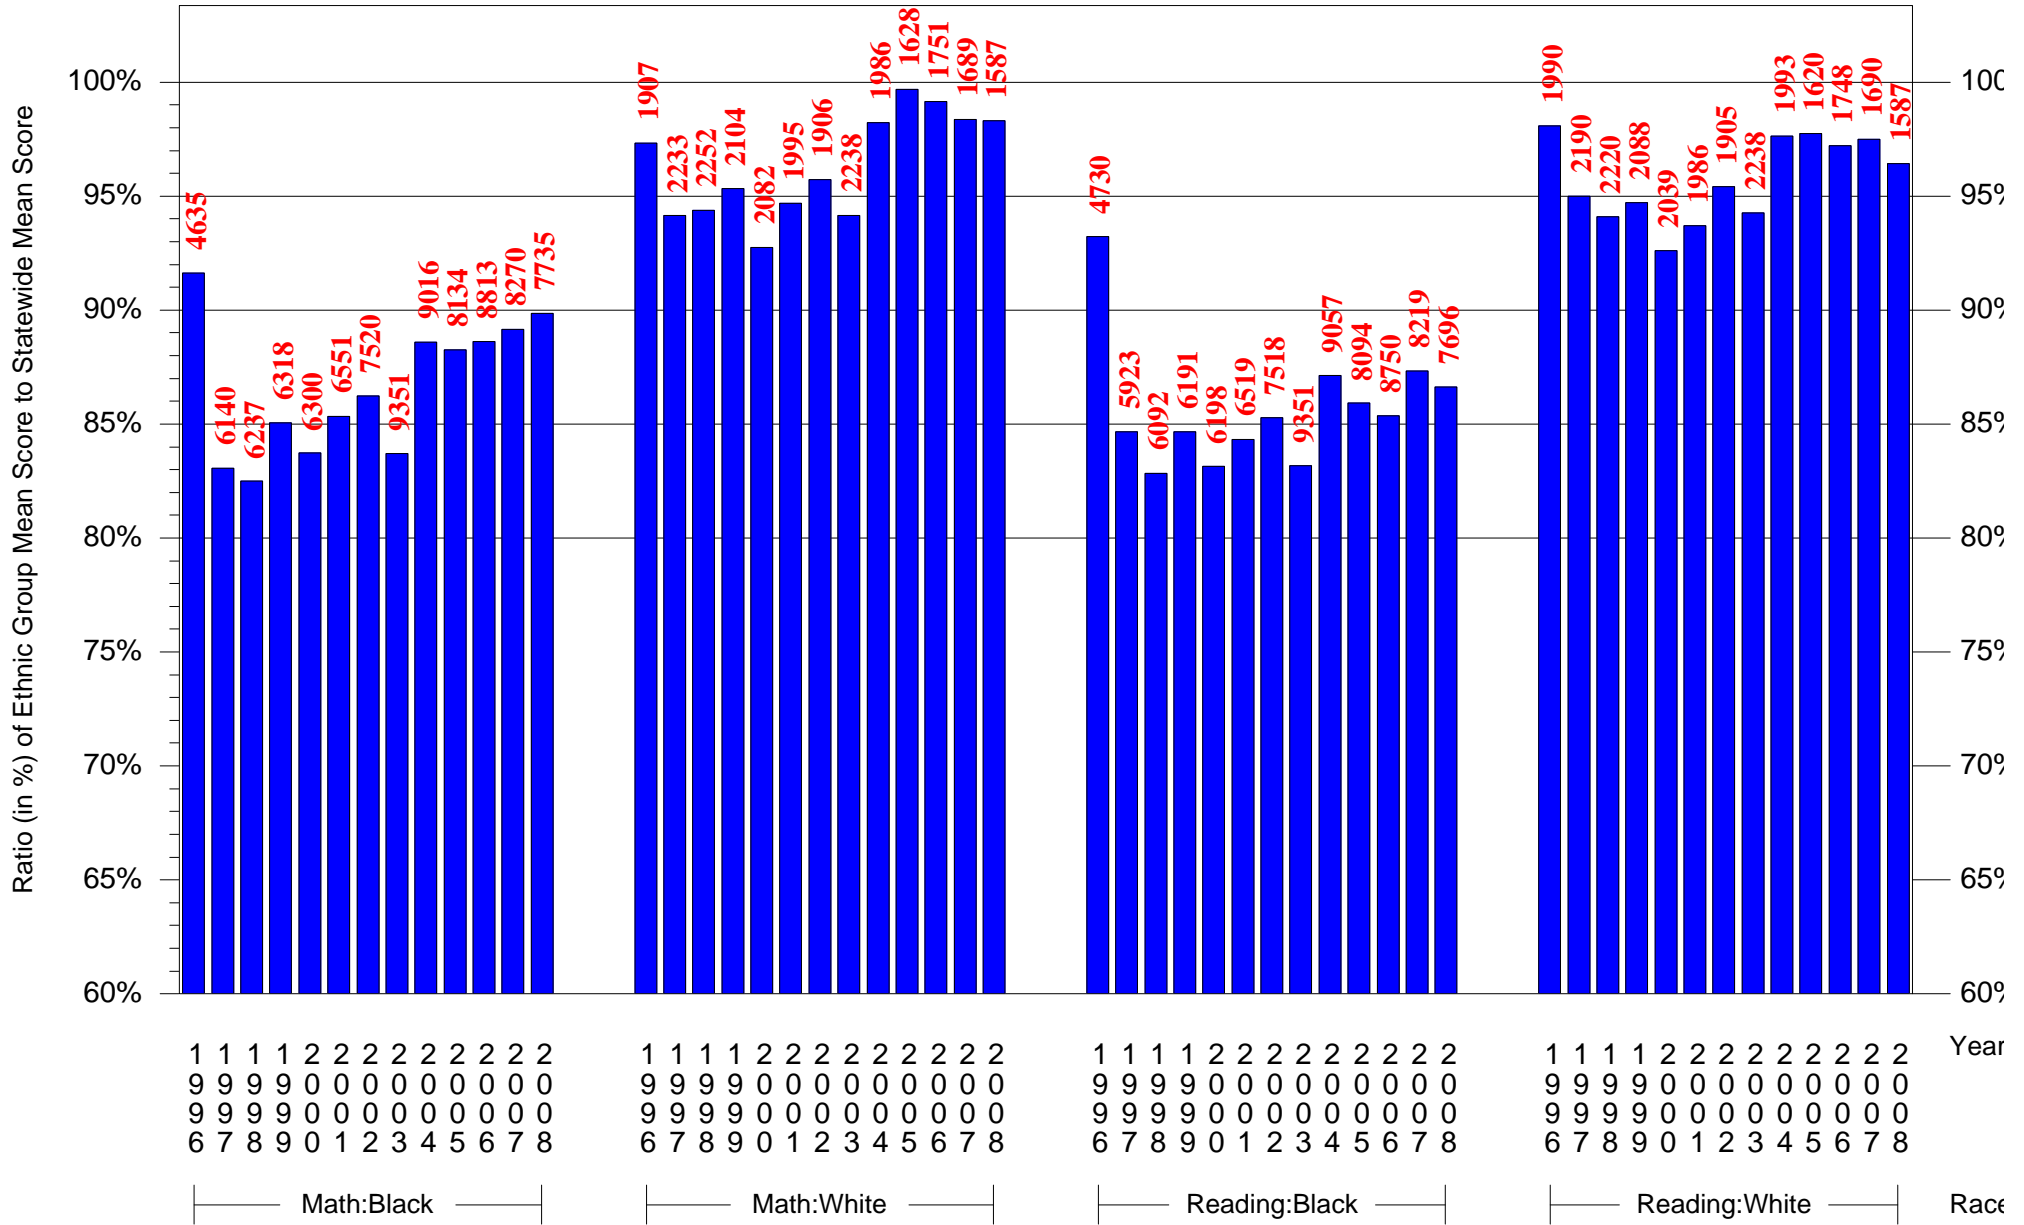

Mean Ethnic Group AUN PSSA Test Score to Statewide Mean Score

AUN = Philadelphia City SD(126515001) and Grade = 8 and Ethnic Group = Black or White

(Note: Number (in red) of Test Takers is above each bar in the chart.)