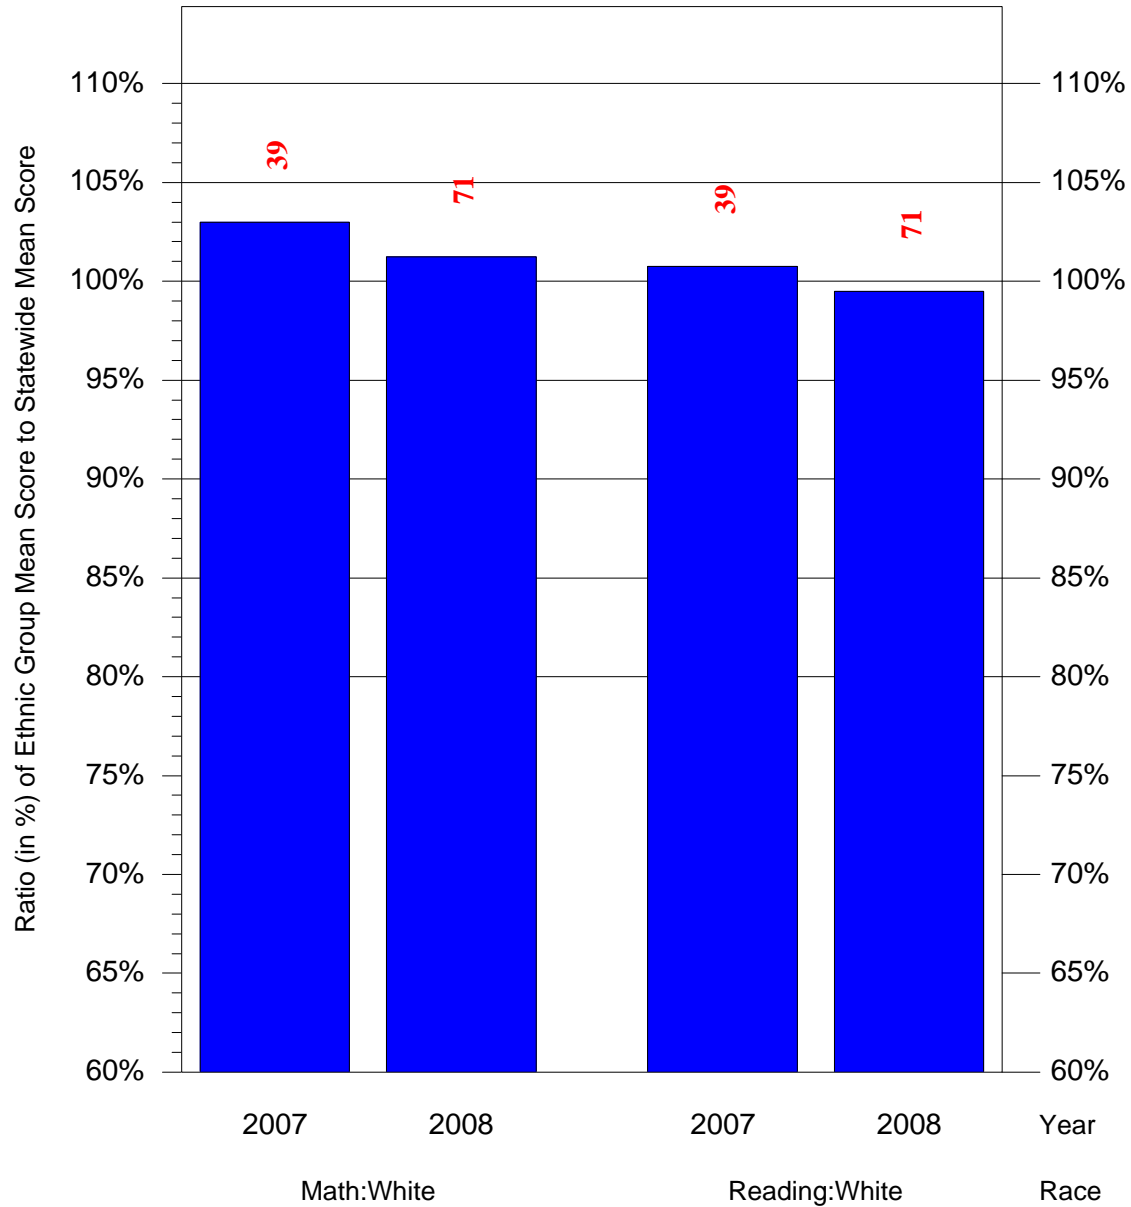

Mean Ethnic Group Building PSSA Test Score to Statewide Mean Score

Building = Decatur Stephen Sch(4727) and Grade = 3 and Ethnic Group = Black or White

(Note: Number (in red) of Test Takers is above each bar in the chart.)