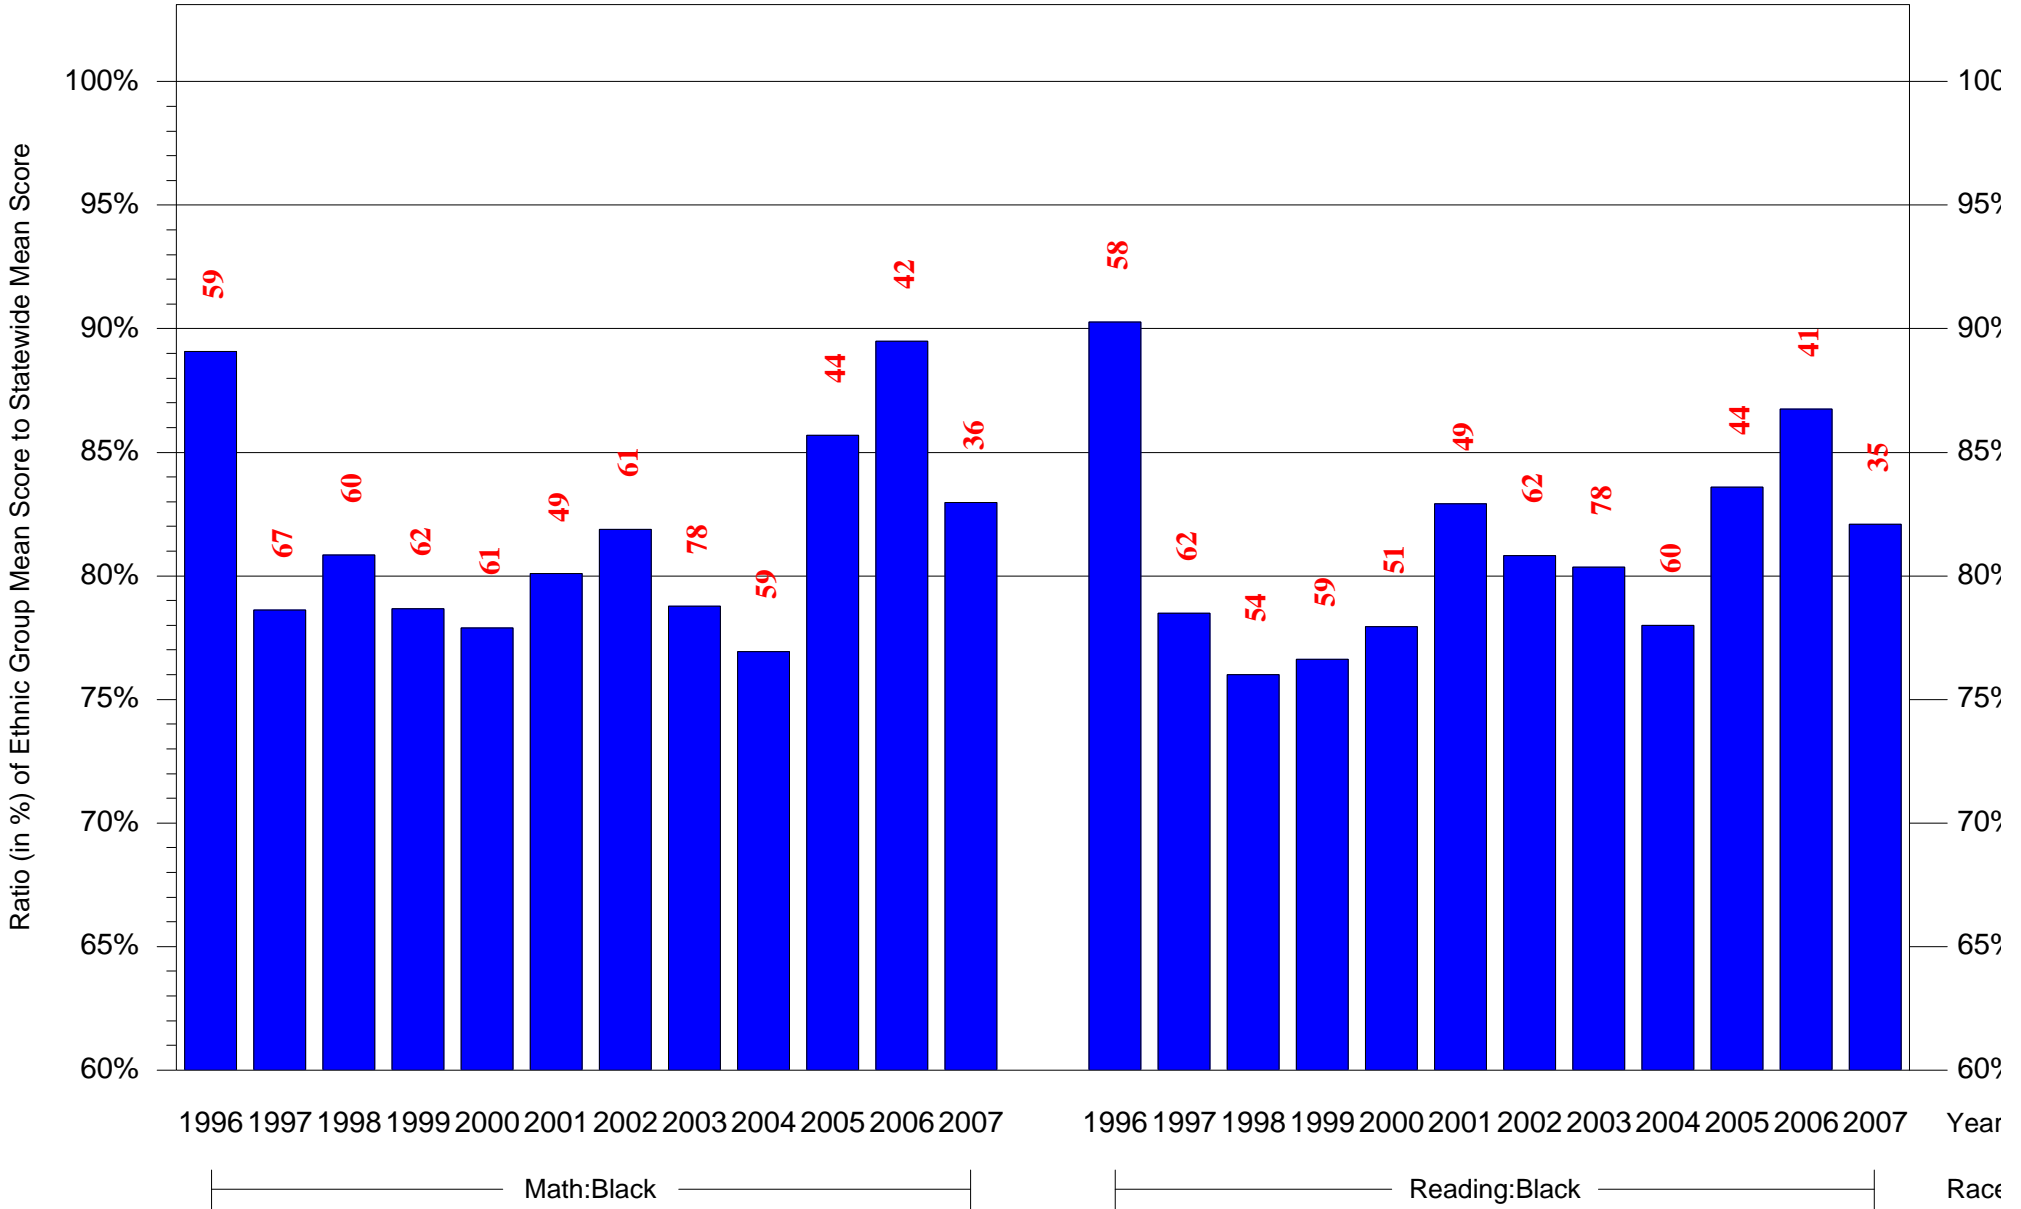

Mean Ethnic Group Building PSSA Test Score to Statewide Mean Score

Building = McMichael Morton Sch(3611) and Grade = 5 and Ethnic Group = Black or White

(Note: Number (in red) of Test Takers is above each bar in the chart.)