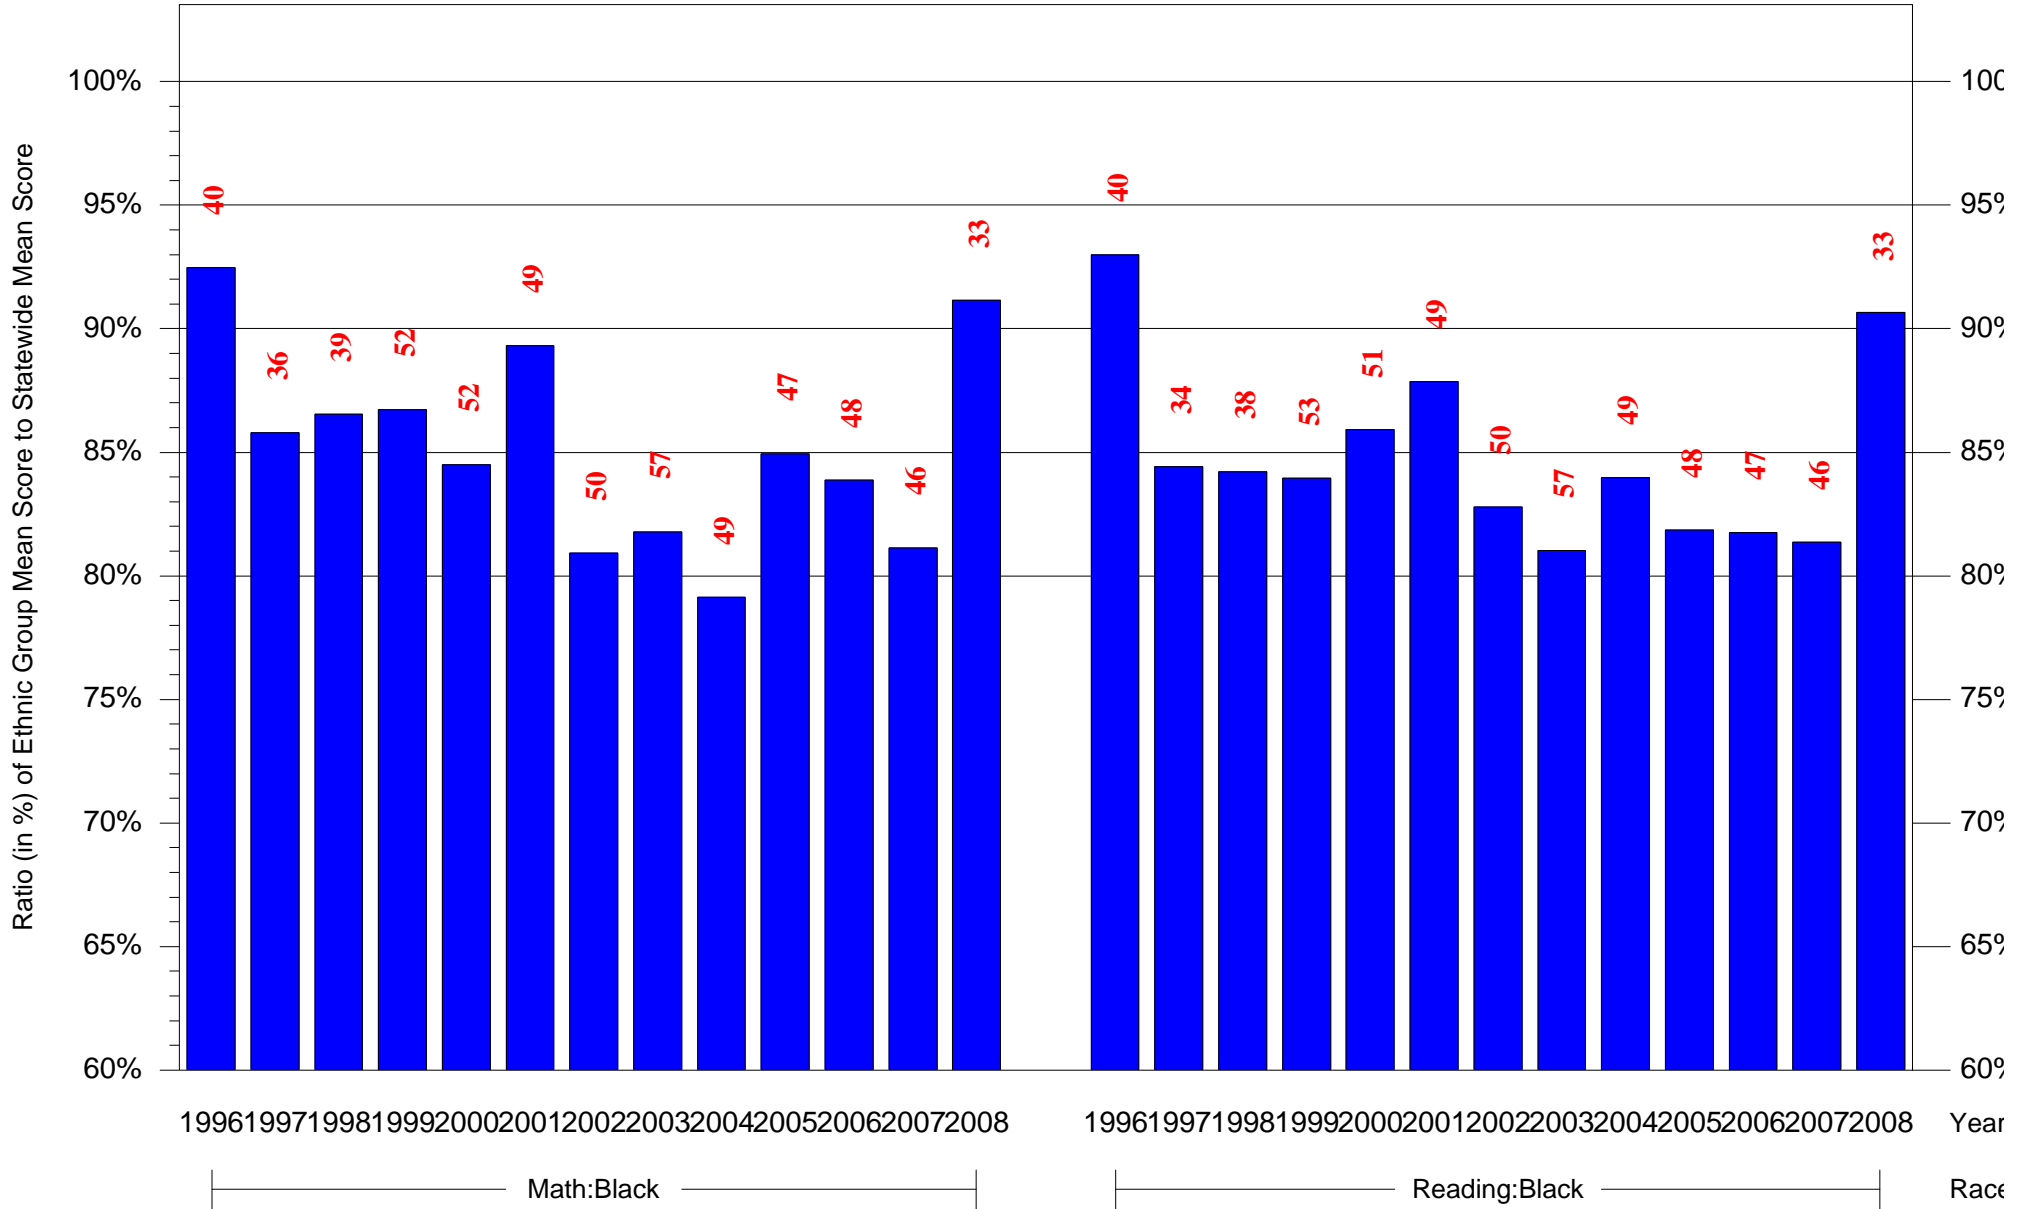

Mean Ethnic Group Building PSSA Test Score to Statewide Mean Score

Building = Stearne Allen M Sch(4963) and Grade = 5 and Ethnic Group = Black or White

(Note: Number (in red) of Test Takers is above each bar in the chart.)