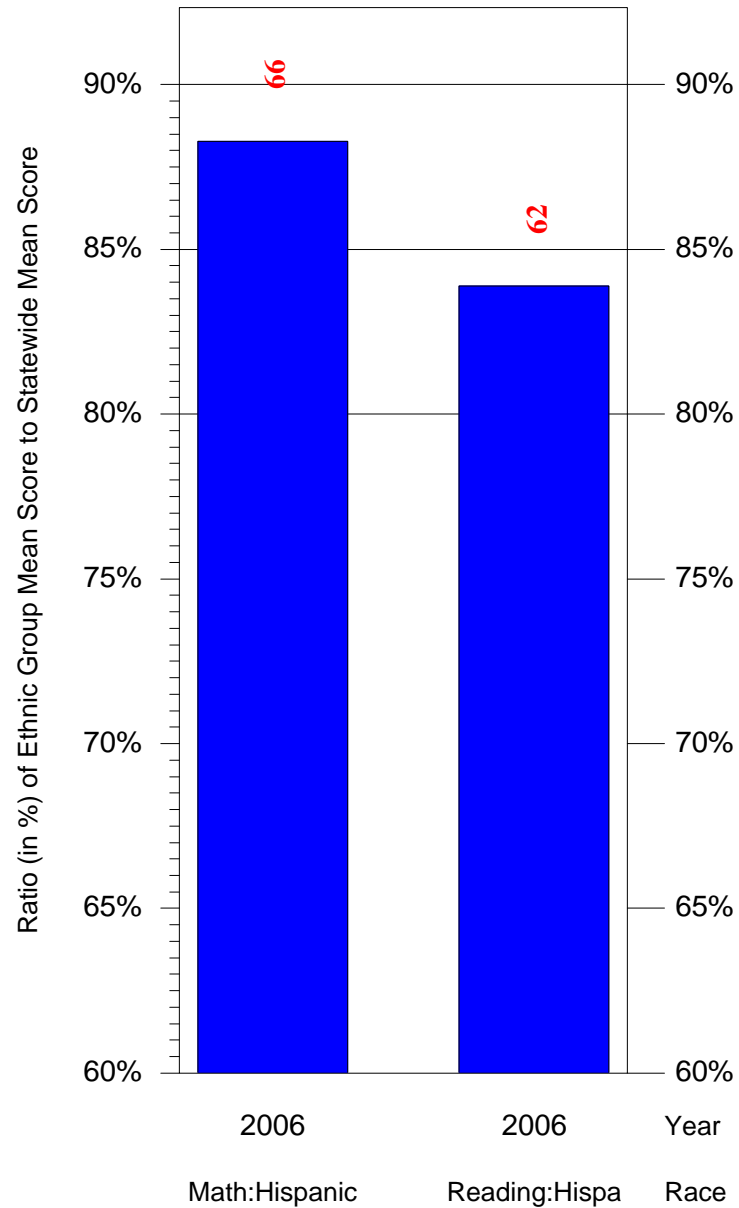

Mean Ethnic Group Building PSSA Test Score to Statewide Mean Score

Building = Barton Clara Sch(3732) and Grade = 4 and Ethnic Group = Asian or Hispanic

(Note: Number (in red) of Test Takers is above each bar in the chart.)