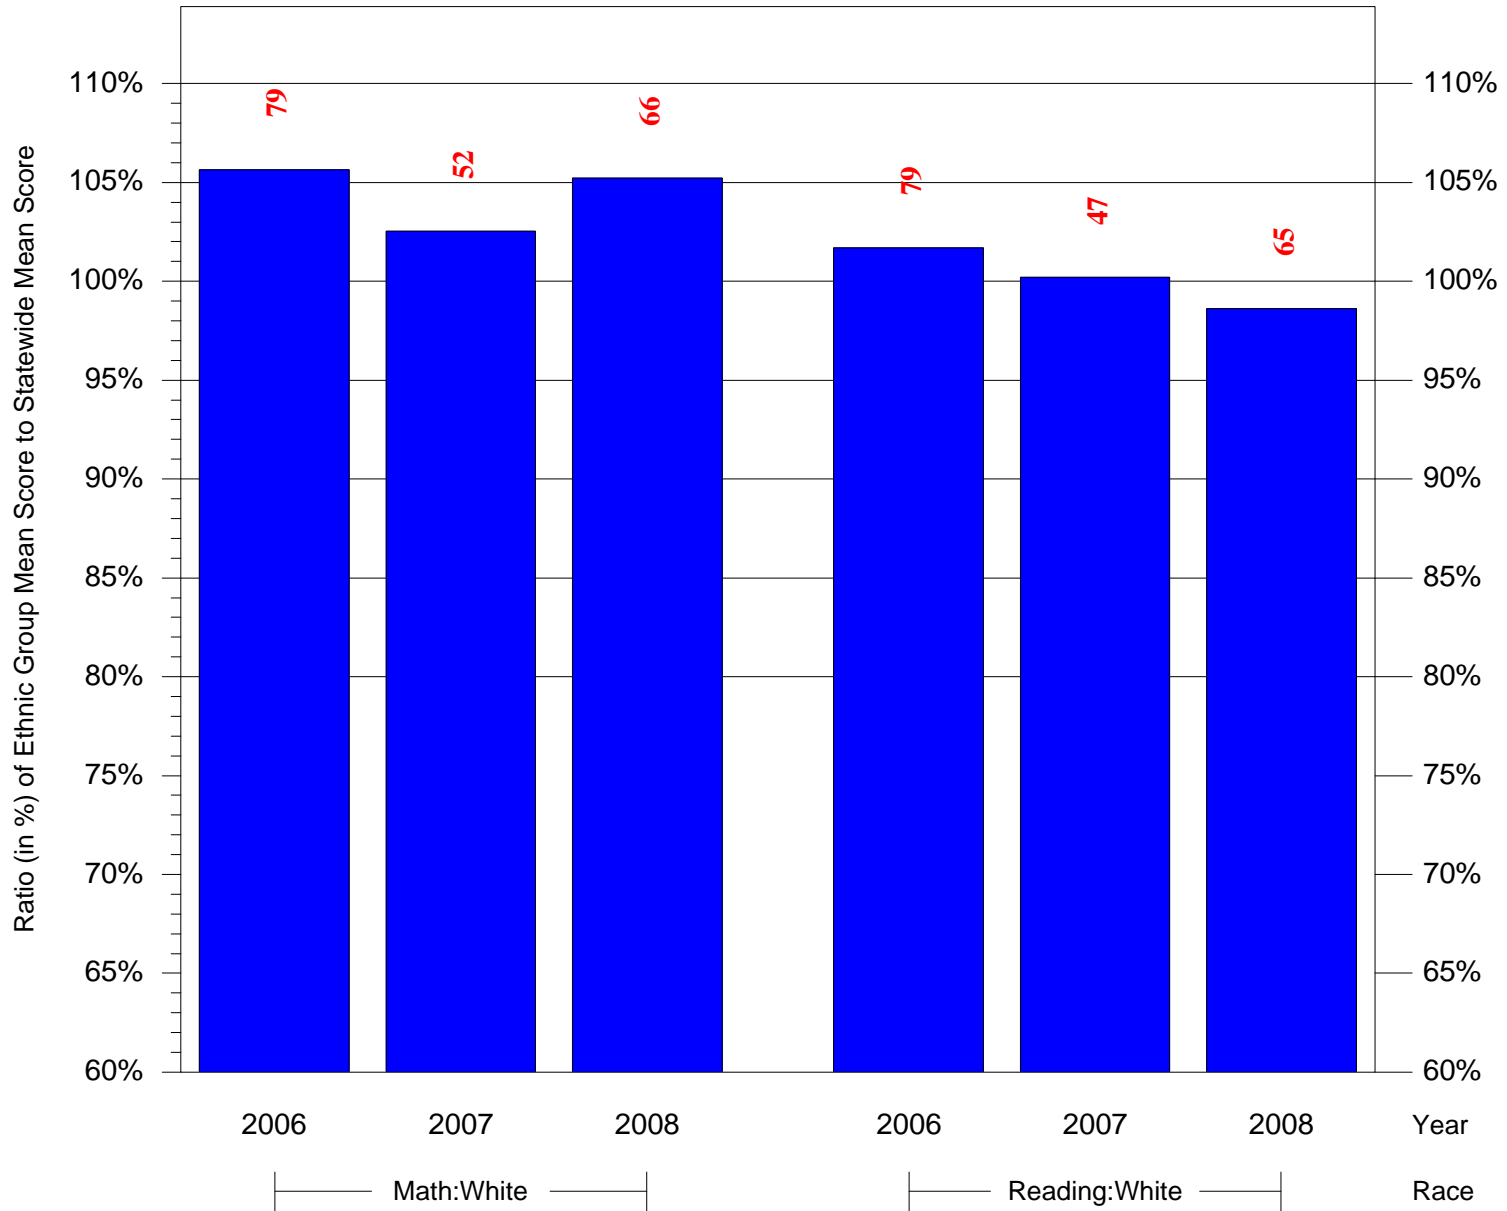

Mean Ethnic Group Building PSSA Test Score to Statewide Mean Score

Building = Loesche William H Sch(4961) and Grade = 4 and Ethnic Group = Black or White

(Note: Number (in red) of Test Takers is above each bar in the chart.)