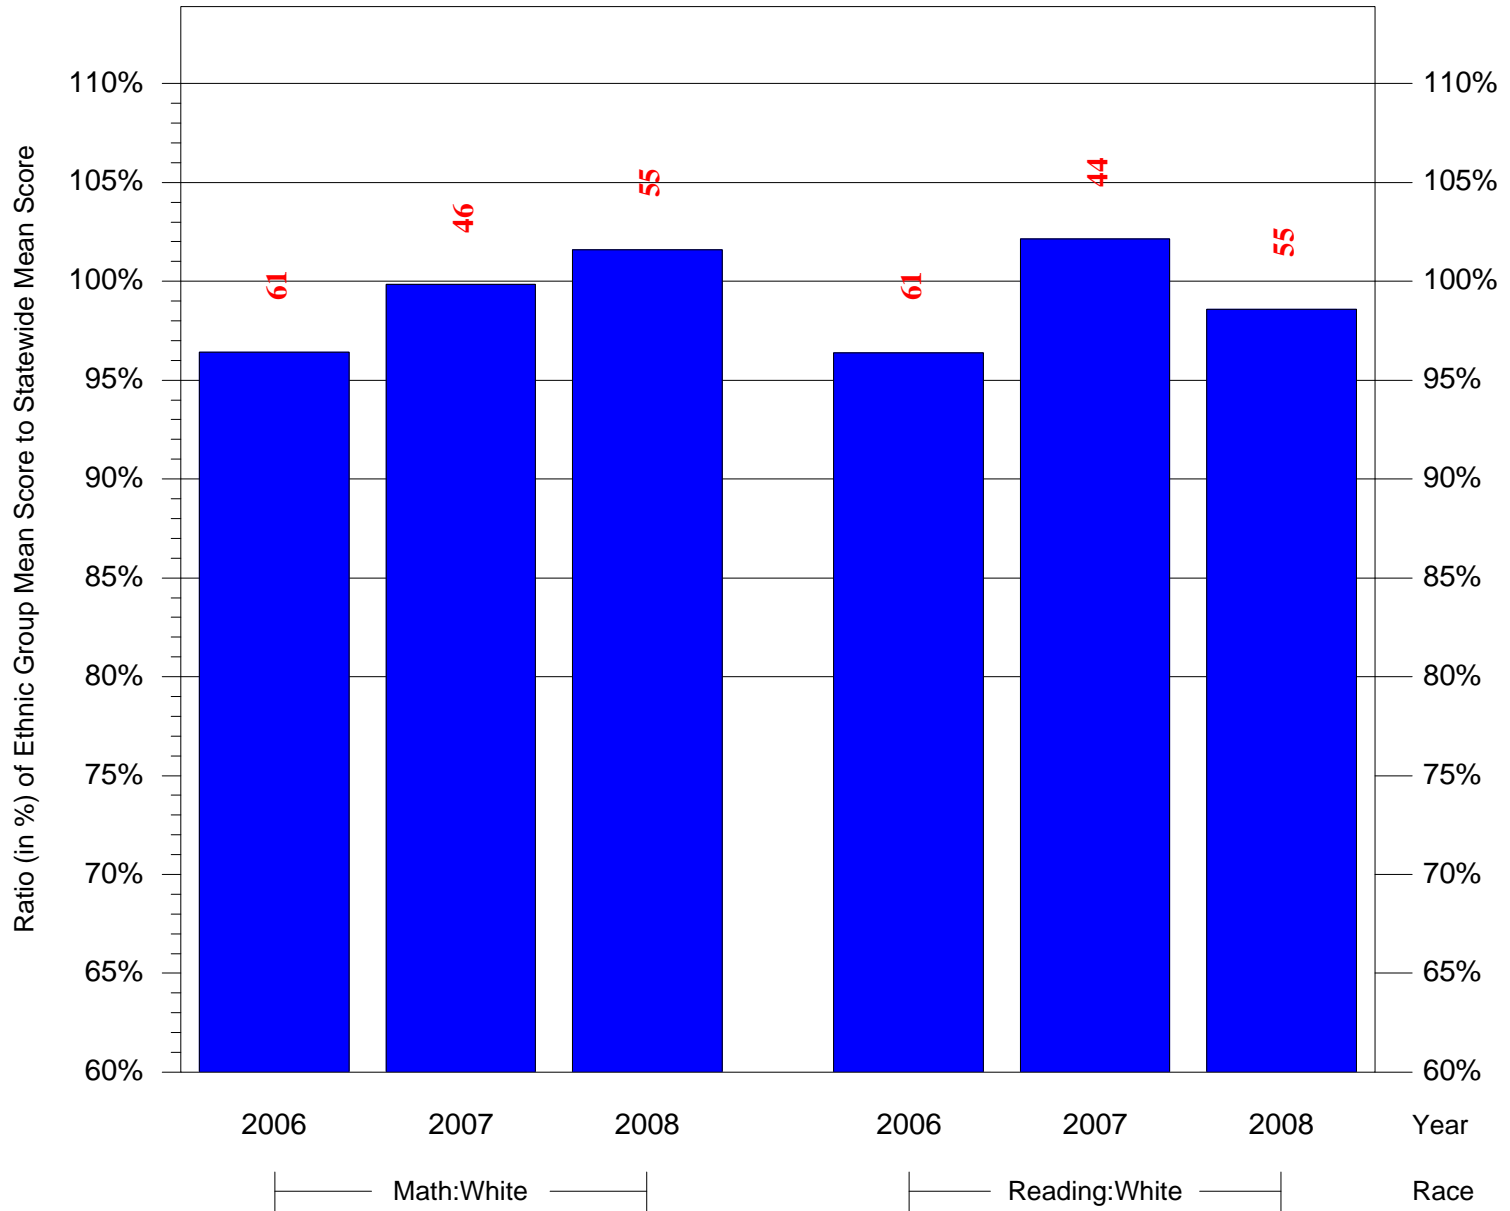

Mean Ethnic Group Building PSSA Test Score to Statewide Mean Score

Building = Farrell Louis H Sch(7235) and Grade = 7 and Ethnic Group = Black or White

(Note: Number (in red) of Test Takers is above each bar in the chart.)