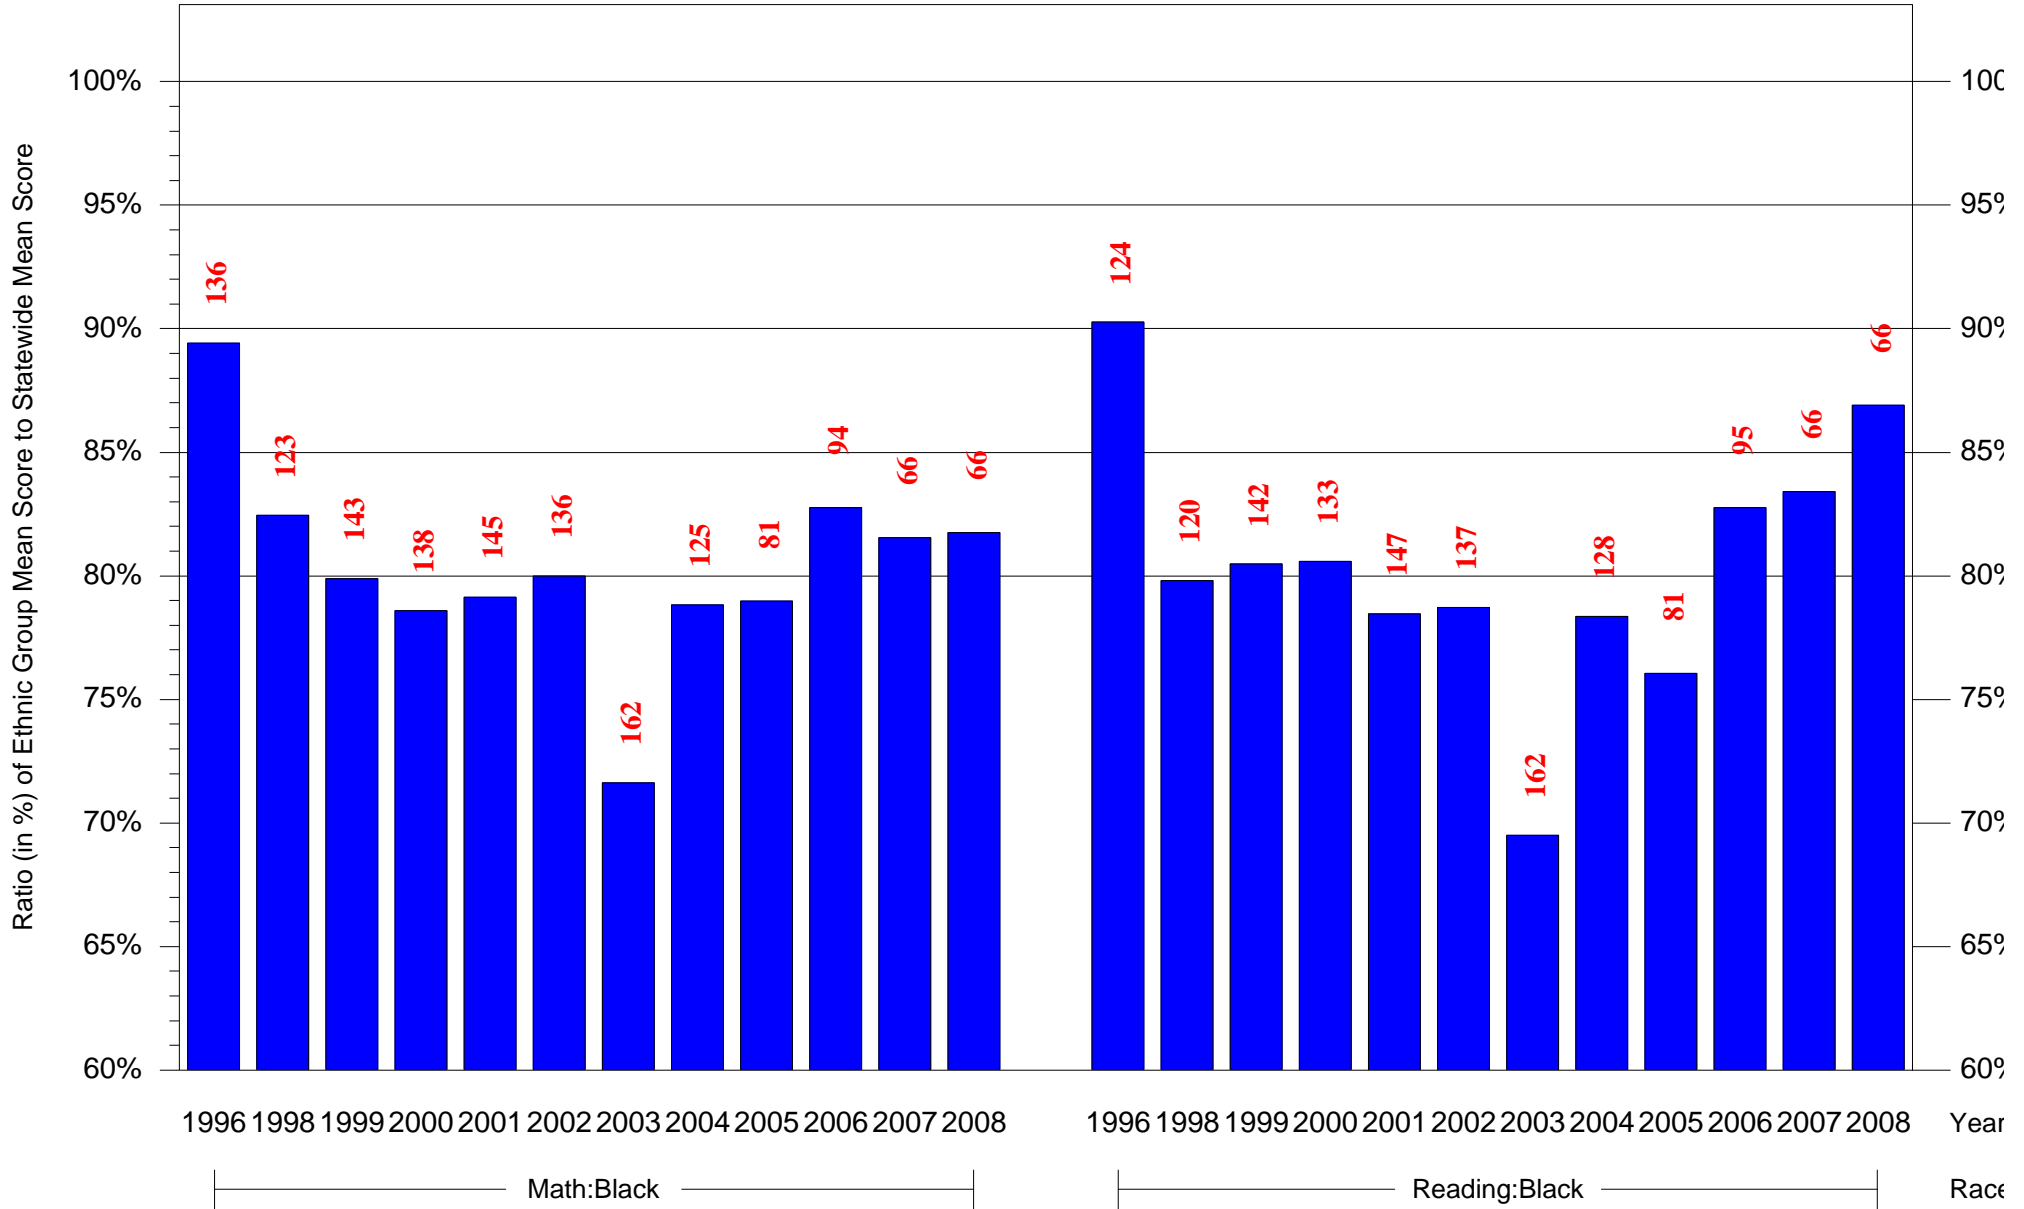

Mean Ethnic Group Building PSSA Test Score to Statewide Mean Score

Building = Vare Edwin H MS(7251) and Grade = 5 and Ethnic Group = Black or White

(Note: Number (in red) of Test Takers is above each bar in the chart.)