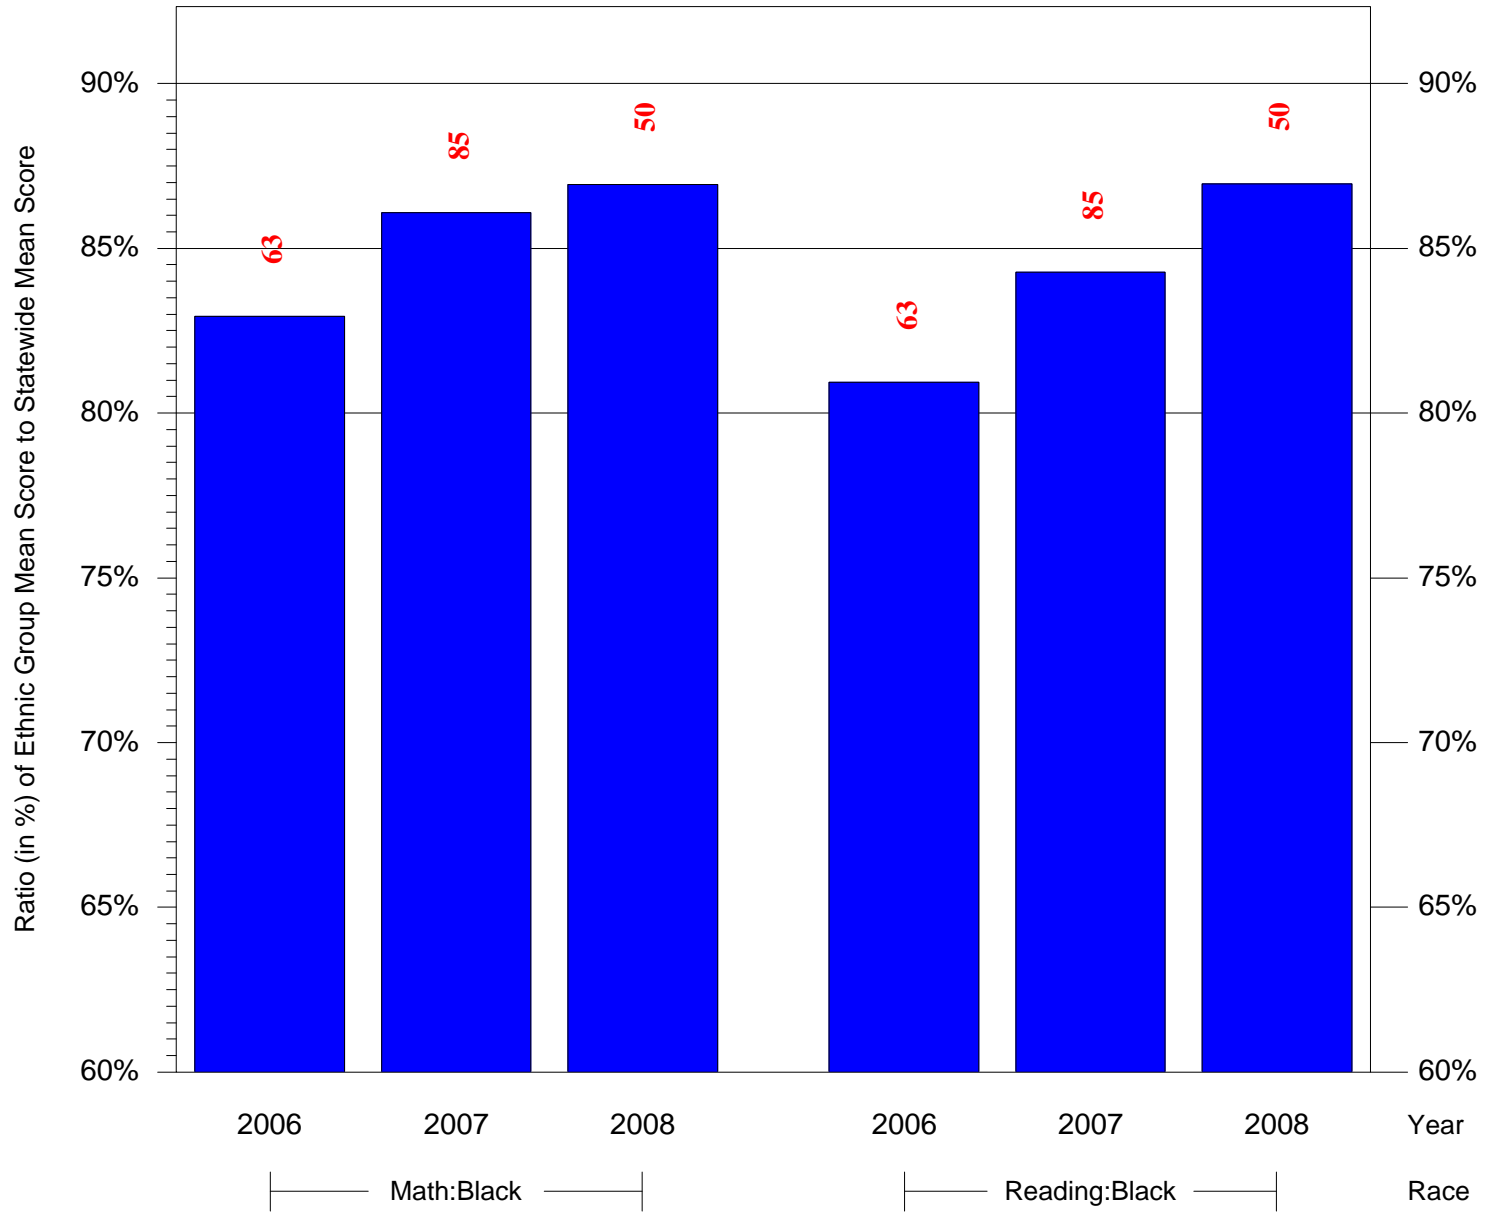

Mean Ethnic Group Building PSSA Test Score to Statewide Mean Score

Building = Sheridan Sch(3800) and Grade = 4 and Ethnic Group = Black or White

(Note: Number (in red) of Test Takers is above each bar in the chart.)