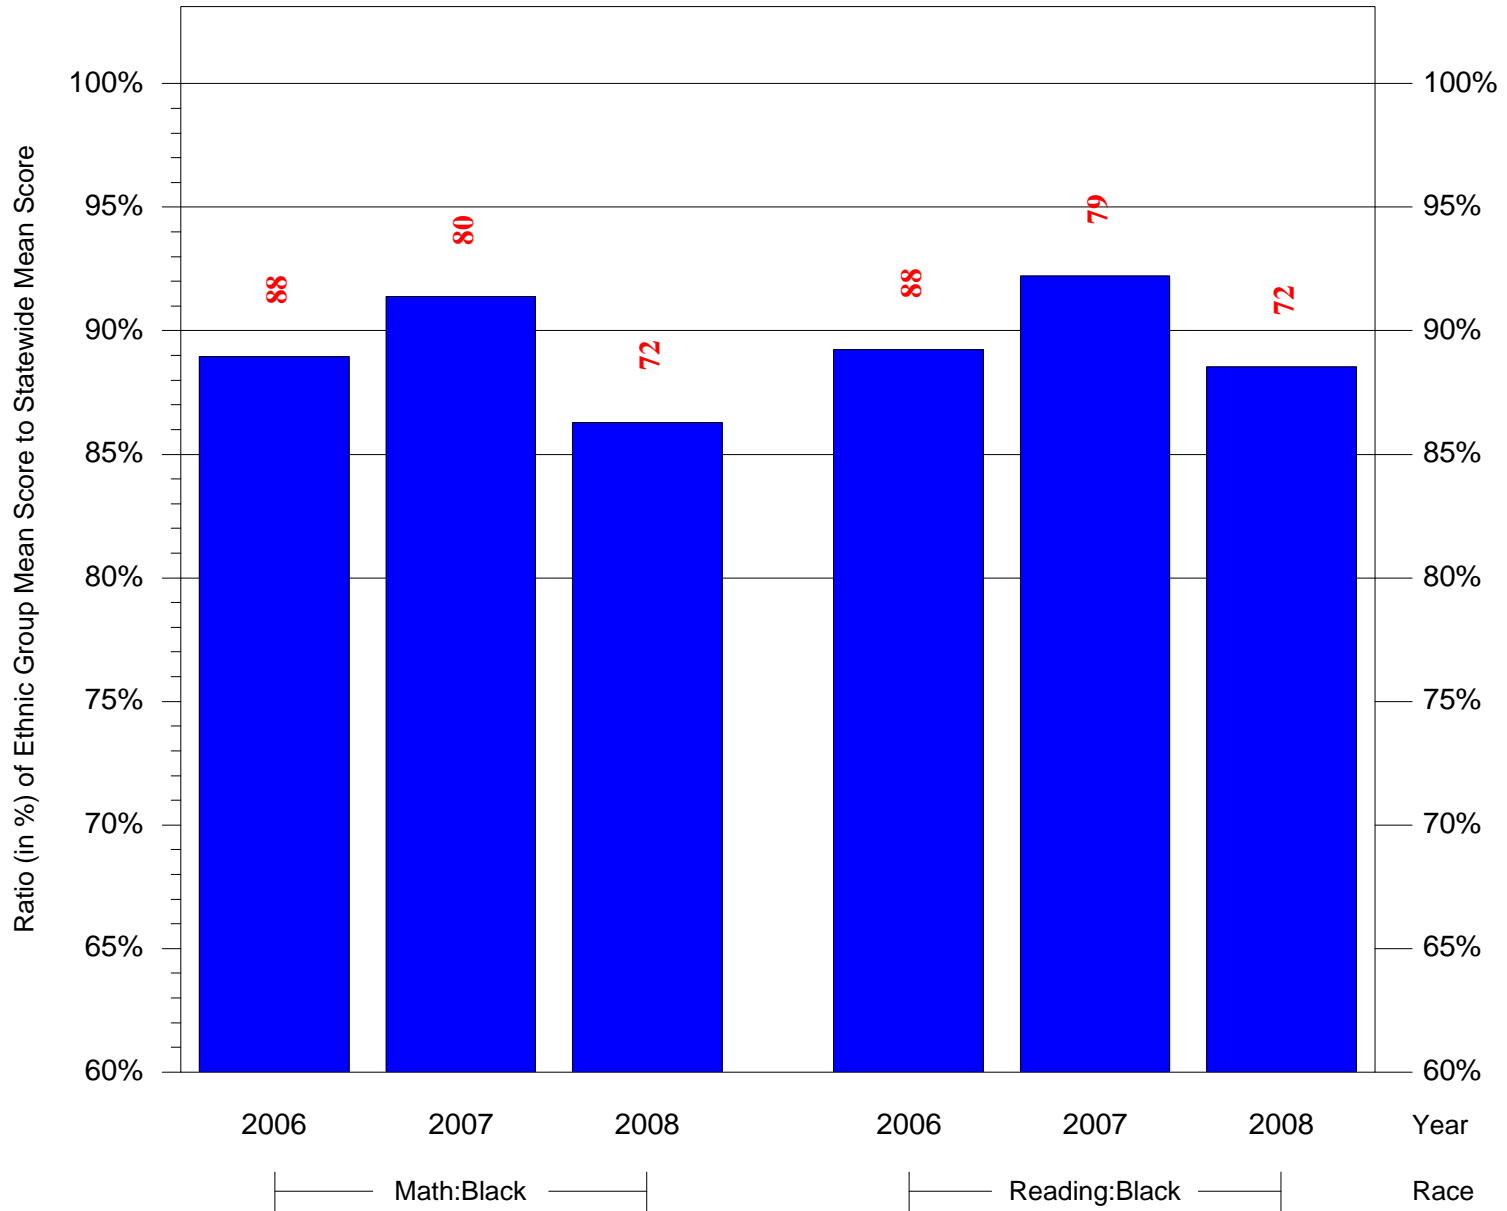

Mean Ethnic Group Building PSSA Test Score to Statewide Mean Score

Building = Feltonville Sch of Arts Sciences(7368) and Grade = 7 and Ethnic Group = Black or White

(Note: Number (in red) of Test Takers is above each bar in the chart.)