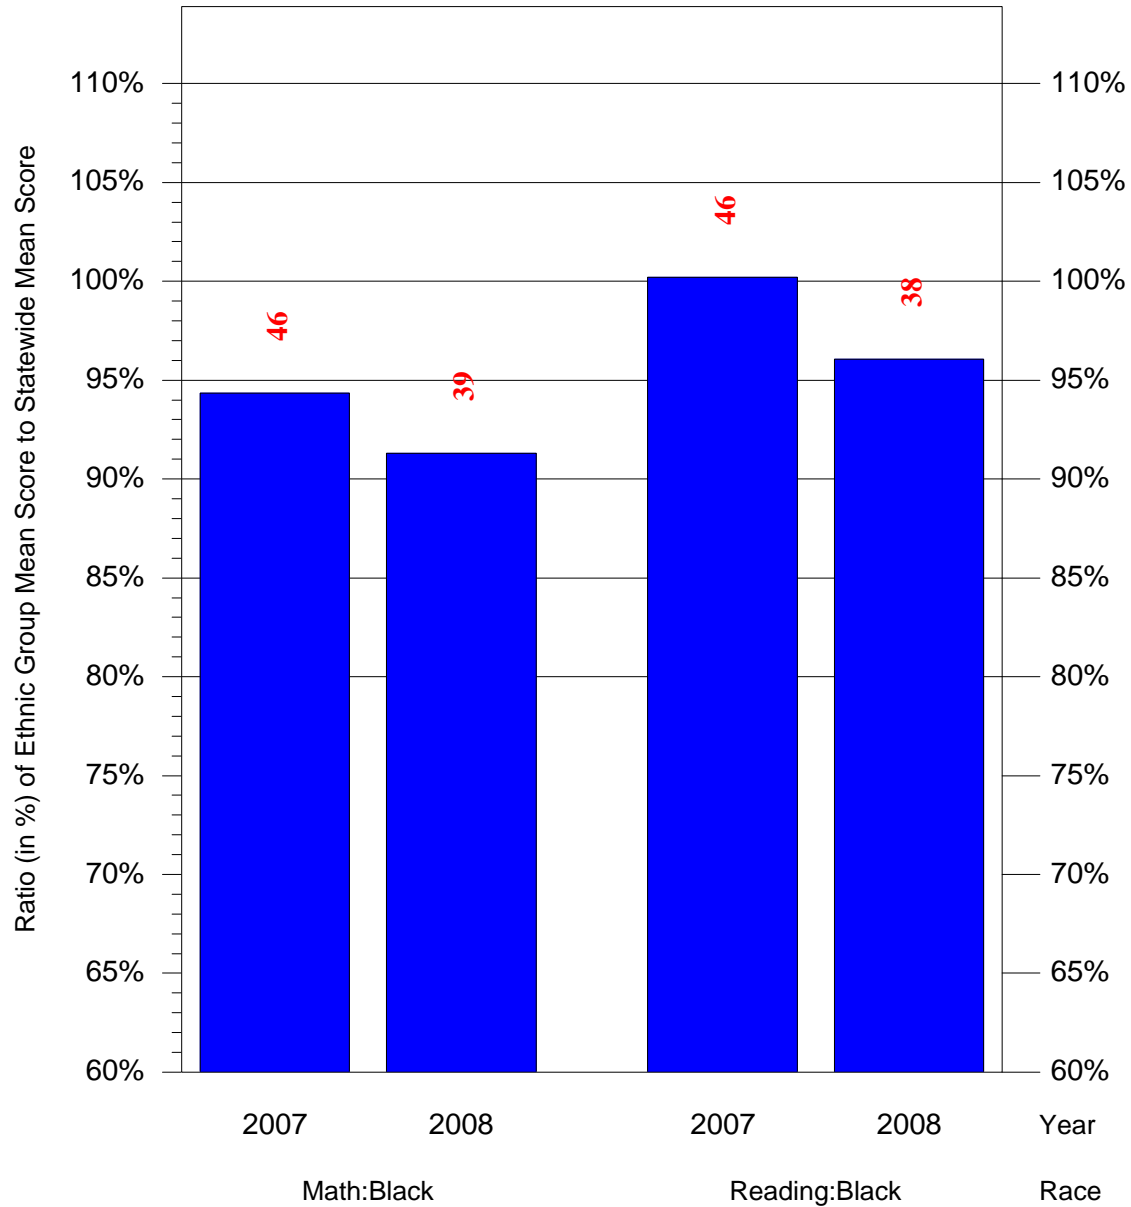

Mean Ethnic Group Building PSSA Test Score to Statewide Mean Score

Building = Powel Samuel Sch(3783) and Grade = 3 and Ethnic Group = Black or White

(Note: Number (in red) of Test Takers is above each bar in the chart.)