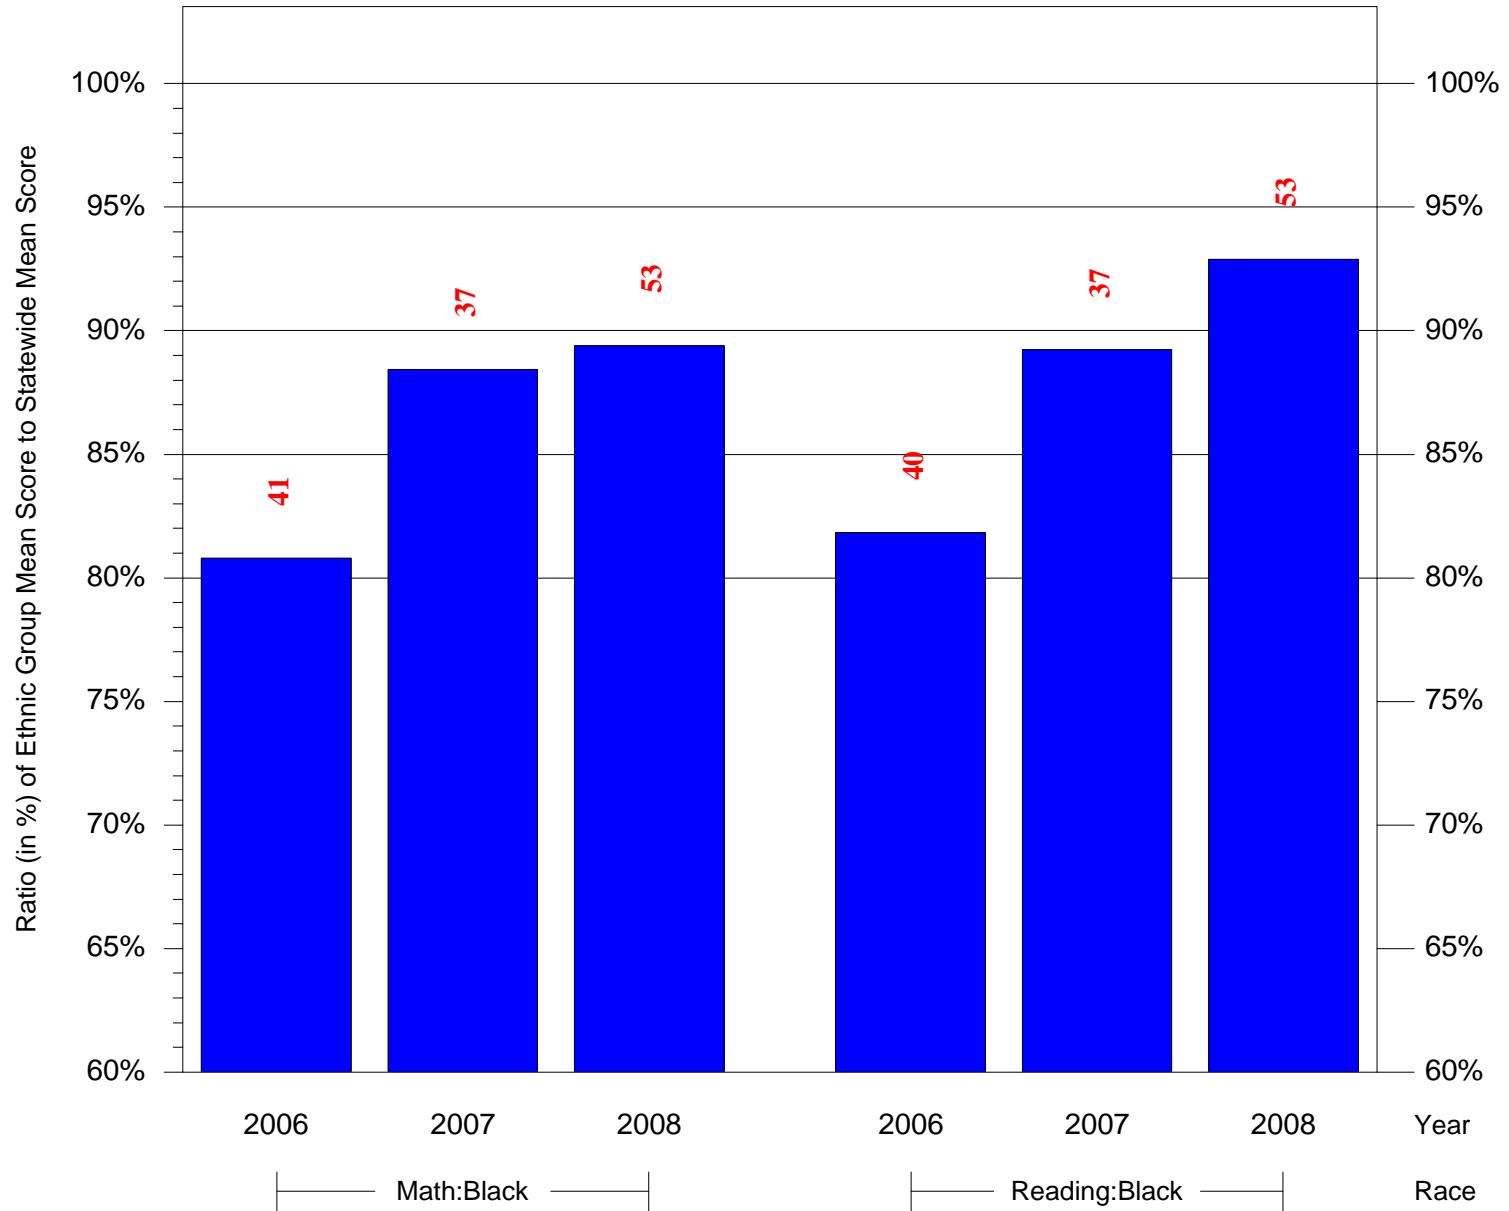

Mean Ethnic Group Building PSSA Test Score to Statewide Mean Score

Building = Olney EI Sch(3750) and Grade = 4 and Ethnic Group = Black or White

(Note: Number (in red) of Test Takers is above each bar in the chart.)