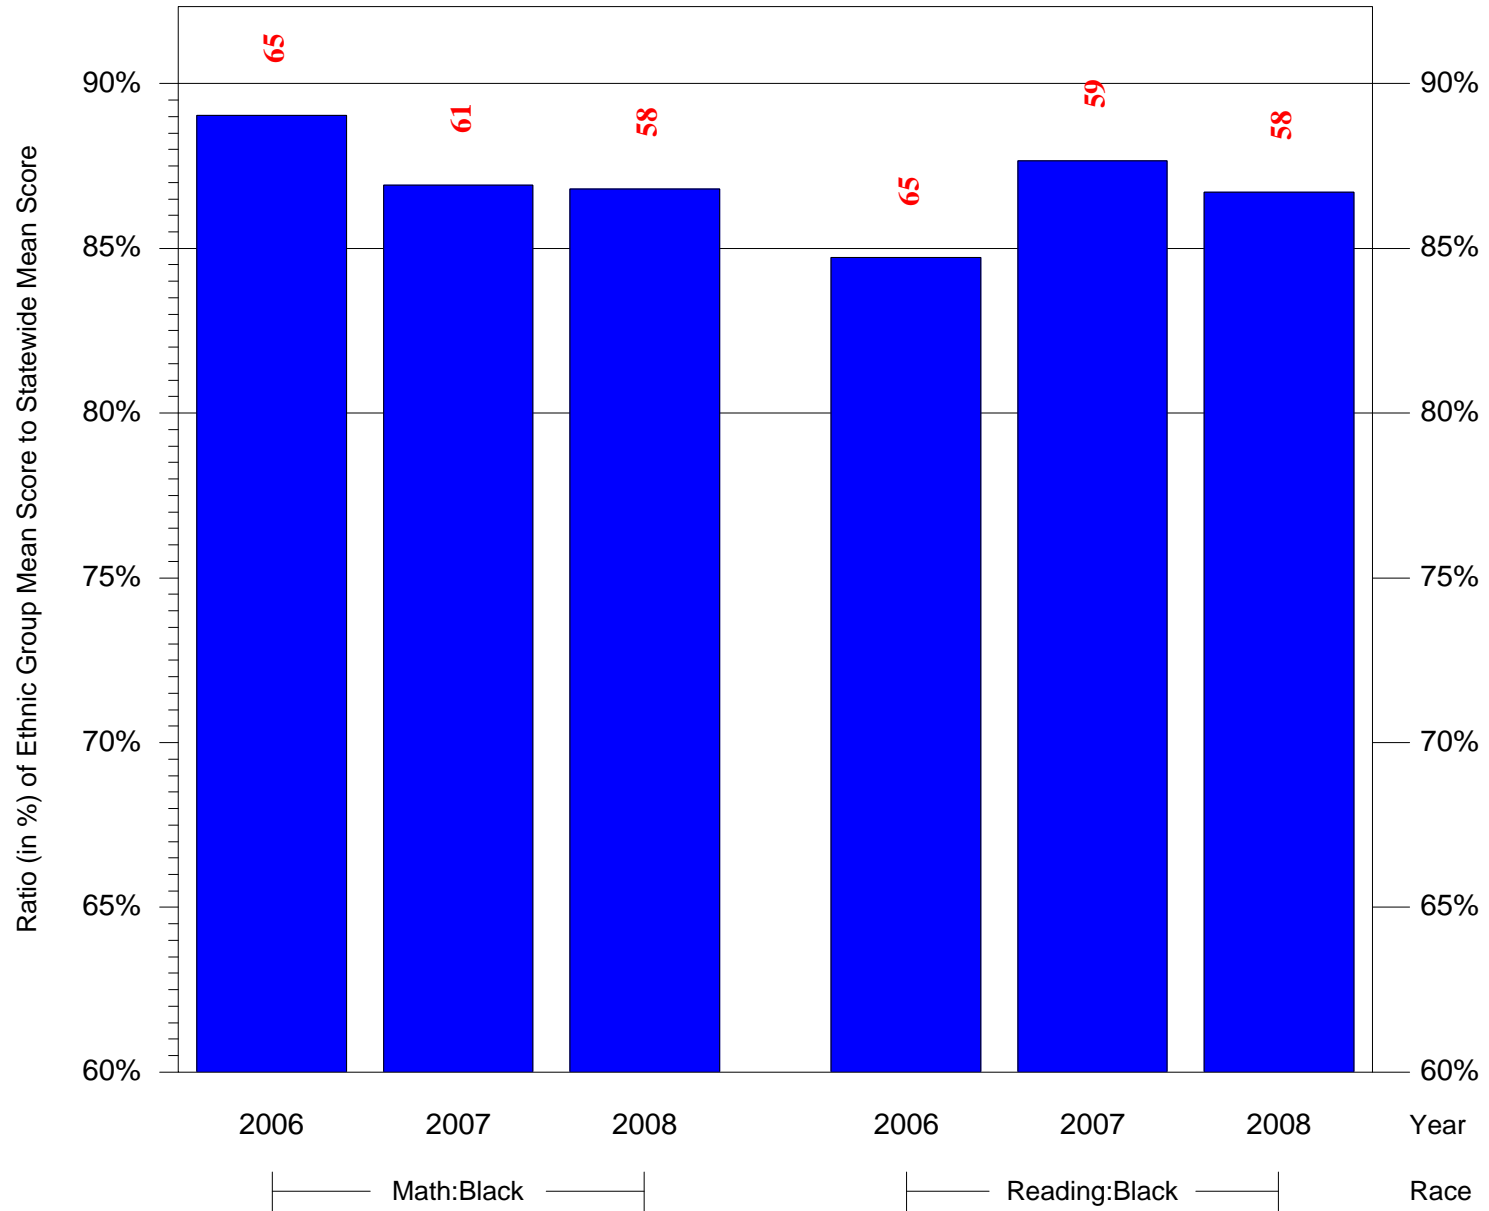

Mean Ethnic Group Building PSSA Test Score to Statewide Mean Score

Building = Ellwood Sch(3738) and Grade = 4 and Ethnic Group = Black or White

(Note: Number (in red) of Test Takers is above each bar in the chart.)