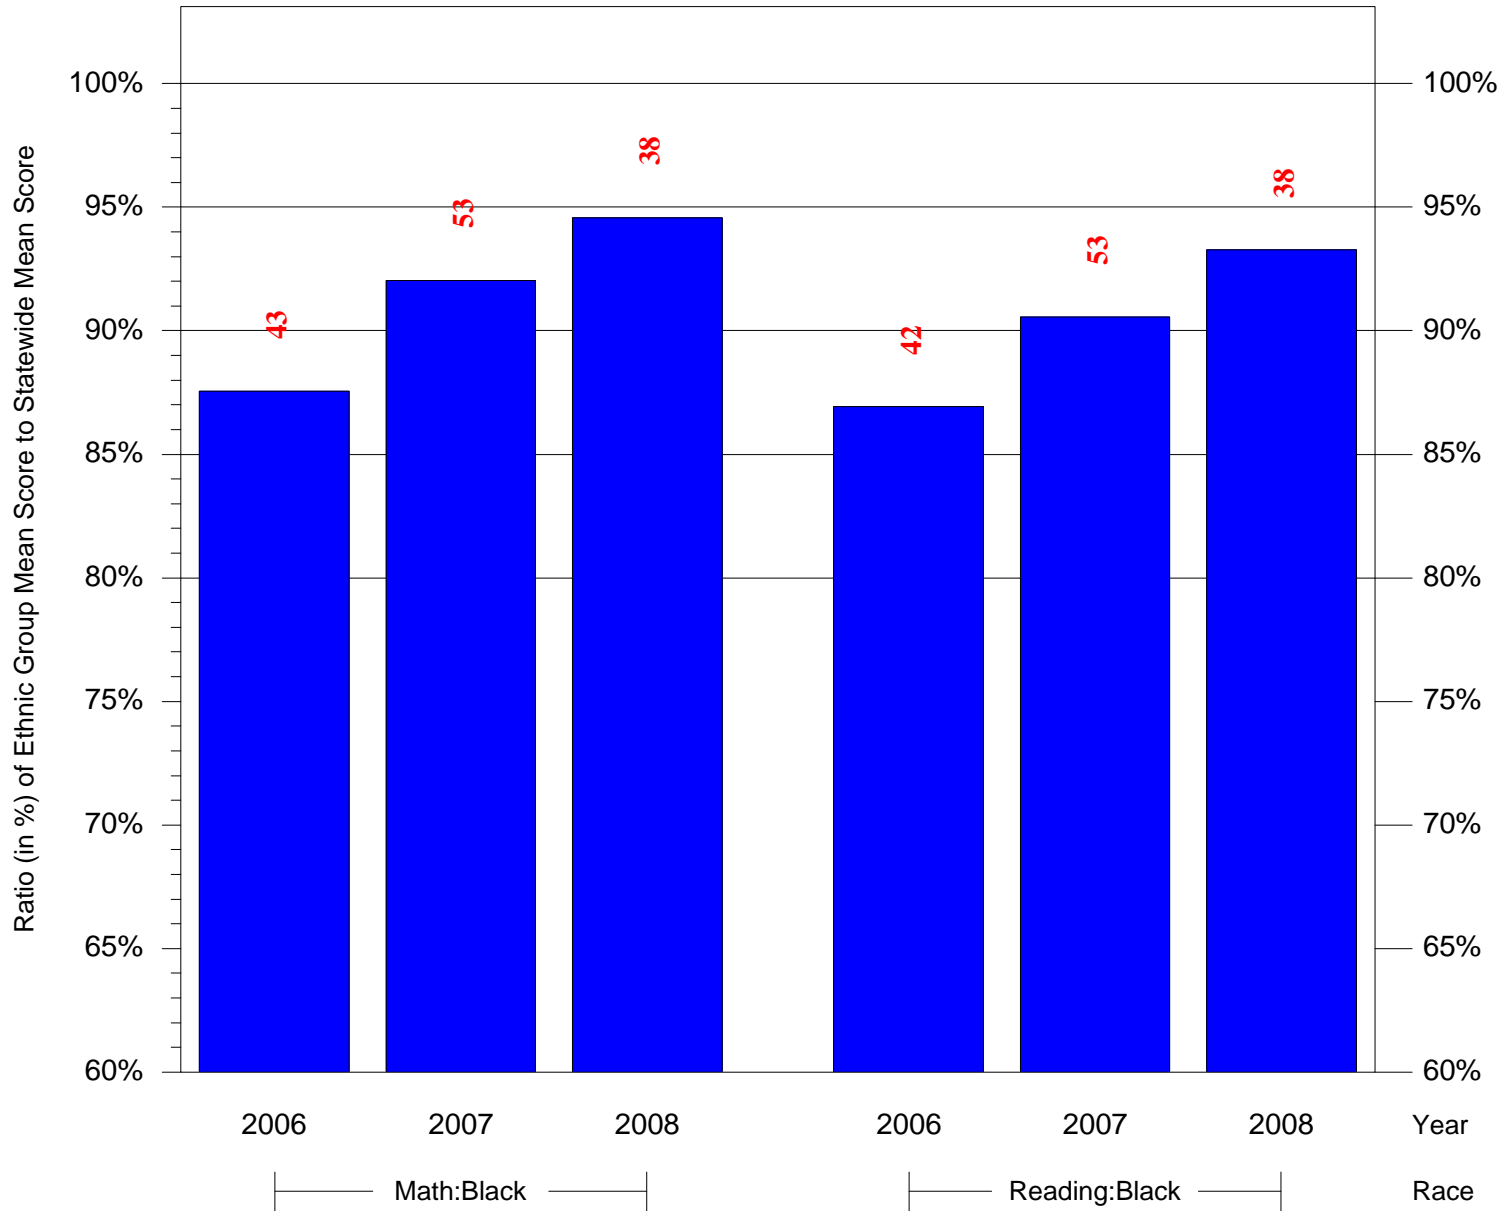

Mean Ethnic Group Building PSSA Test Score to Statewide Mean Score

Building = Heston Edward Sch(5187) and Grade = 6 and Ethnic Group = Black or White

(Note: Number (in red) of Test Takers is above each bar in the chart.)