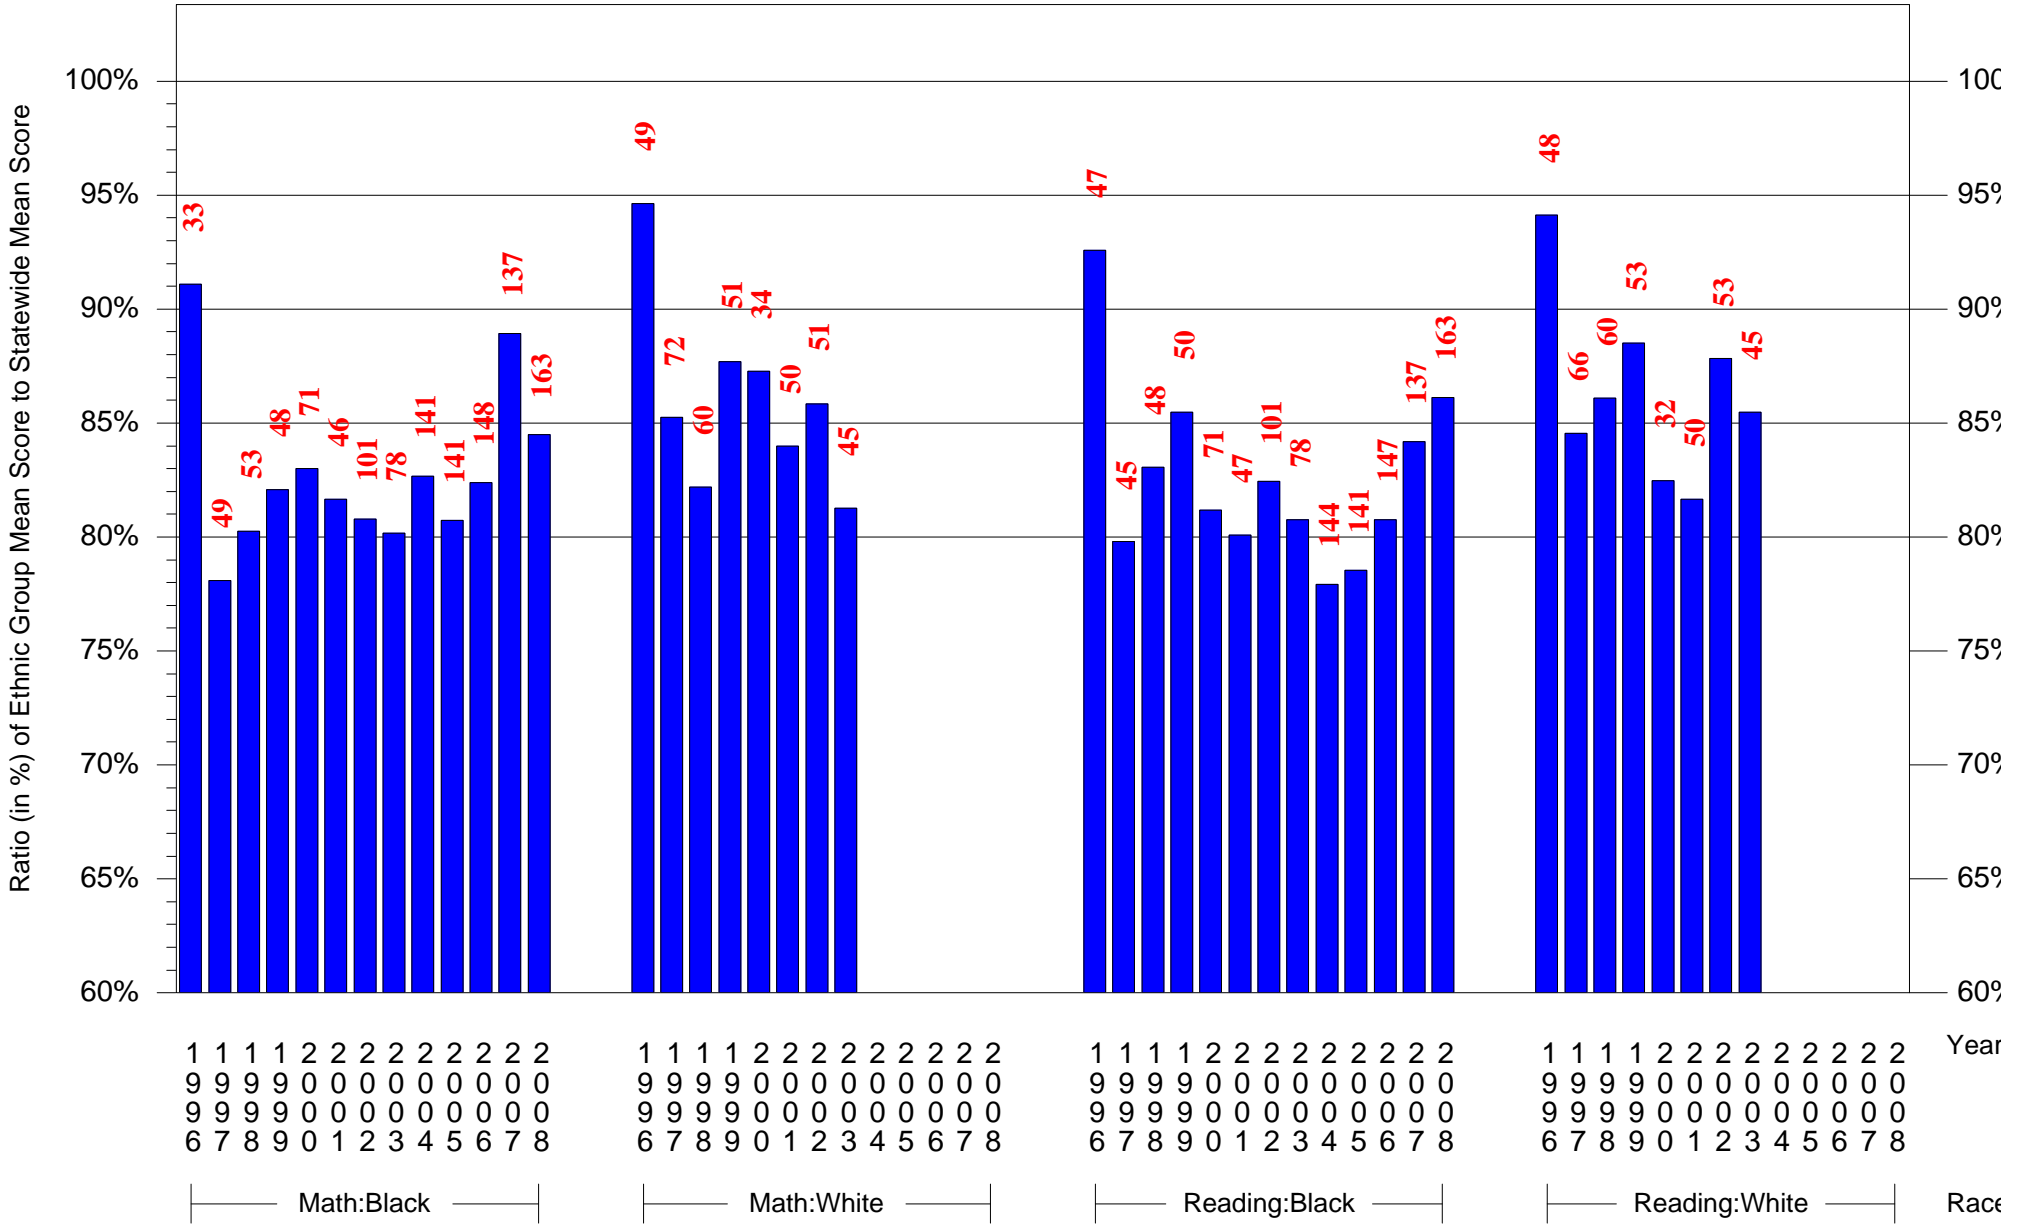

Mean Ethnic Group Building PSSA Test Score to Statewide Mean Score

Building = Mastbaum Jules E AVTS(3842) and Grade = 11 and Ethnic Group = Black or White

(Note: Number (in red) of Test Takers is above each bar in the chart.)