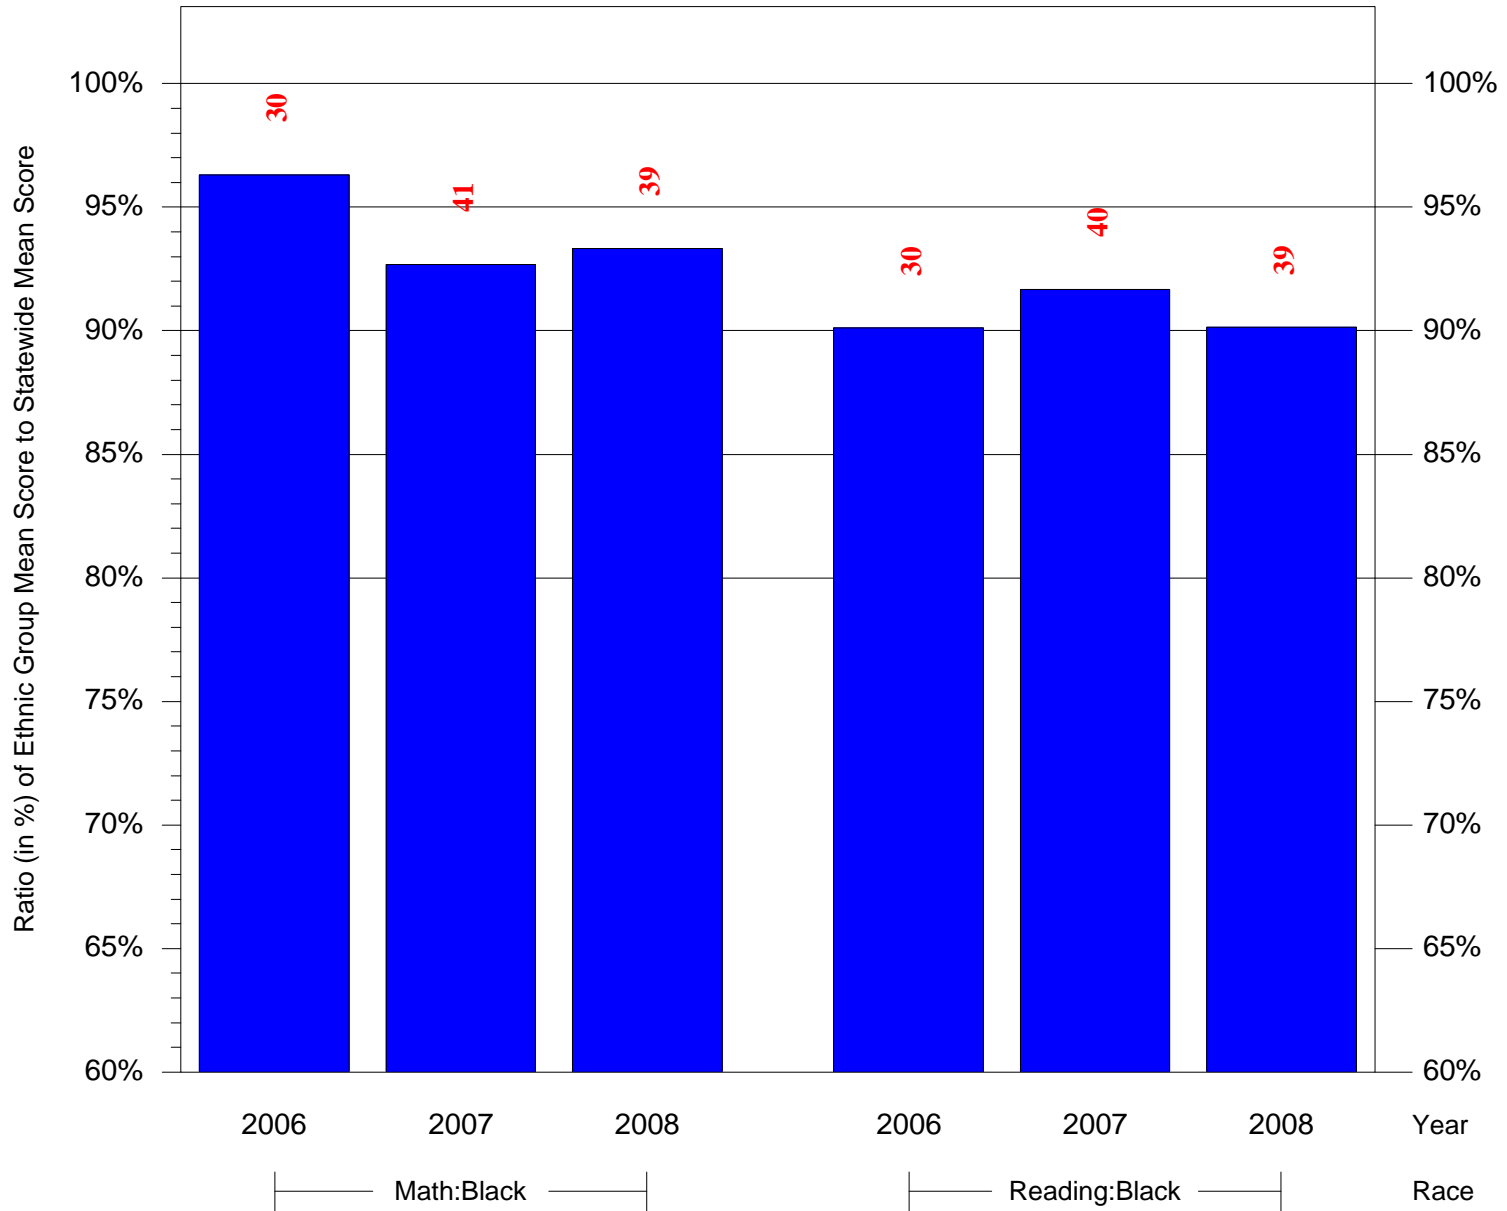

Mean Ethnic Group Building PSSA Test Score to Statewide Mean Score

Building = BacheMartin Sch(3618) and Grade = 4 and Ethnic Group = Black or White

(Note: Number (in red) of Test Takers is above each bar in the chart.)