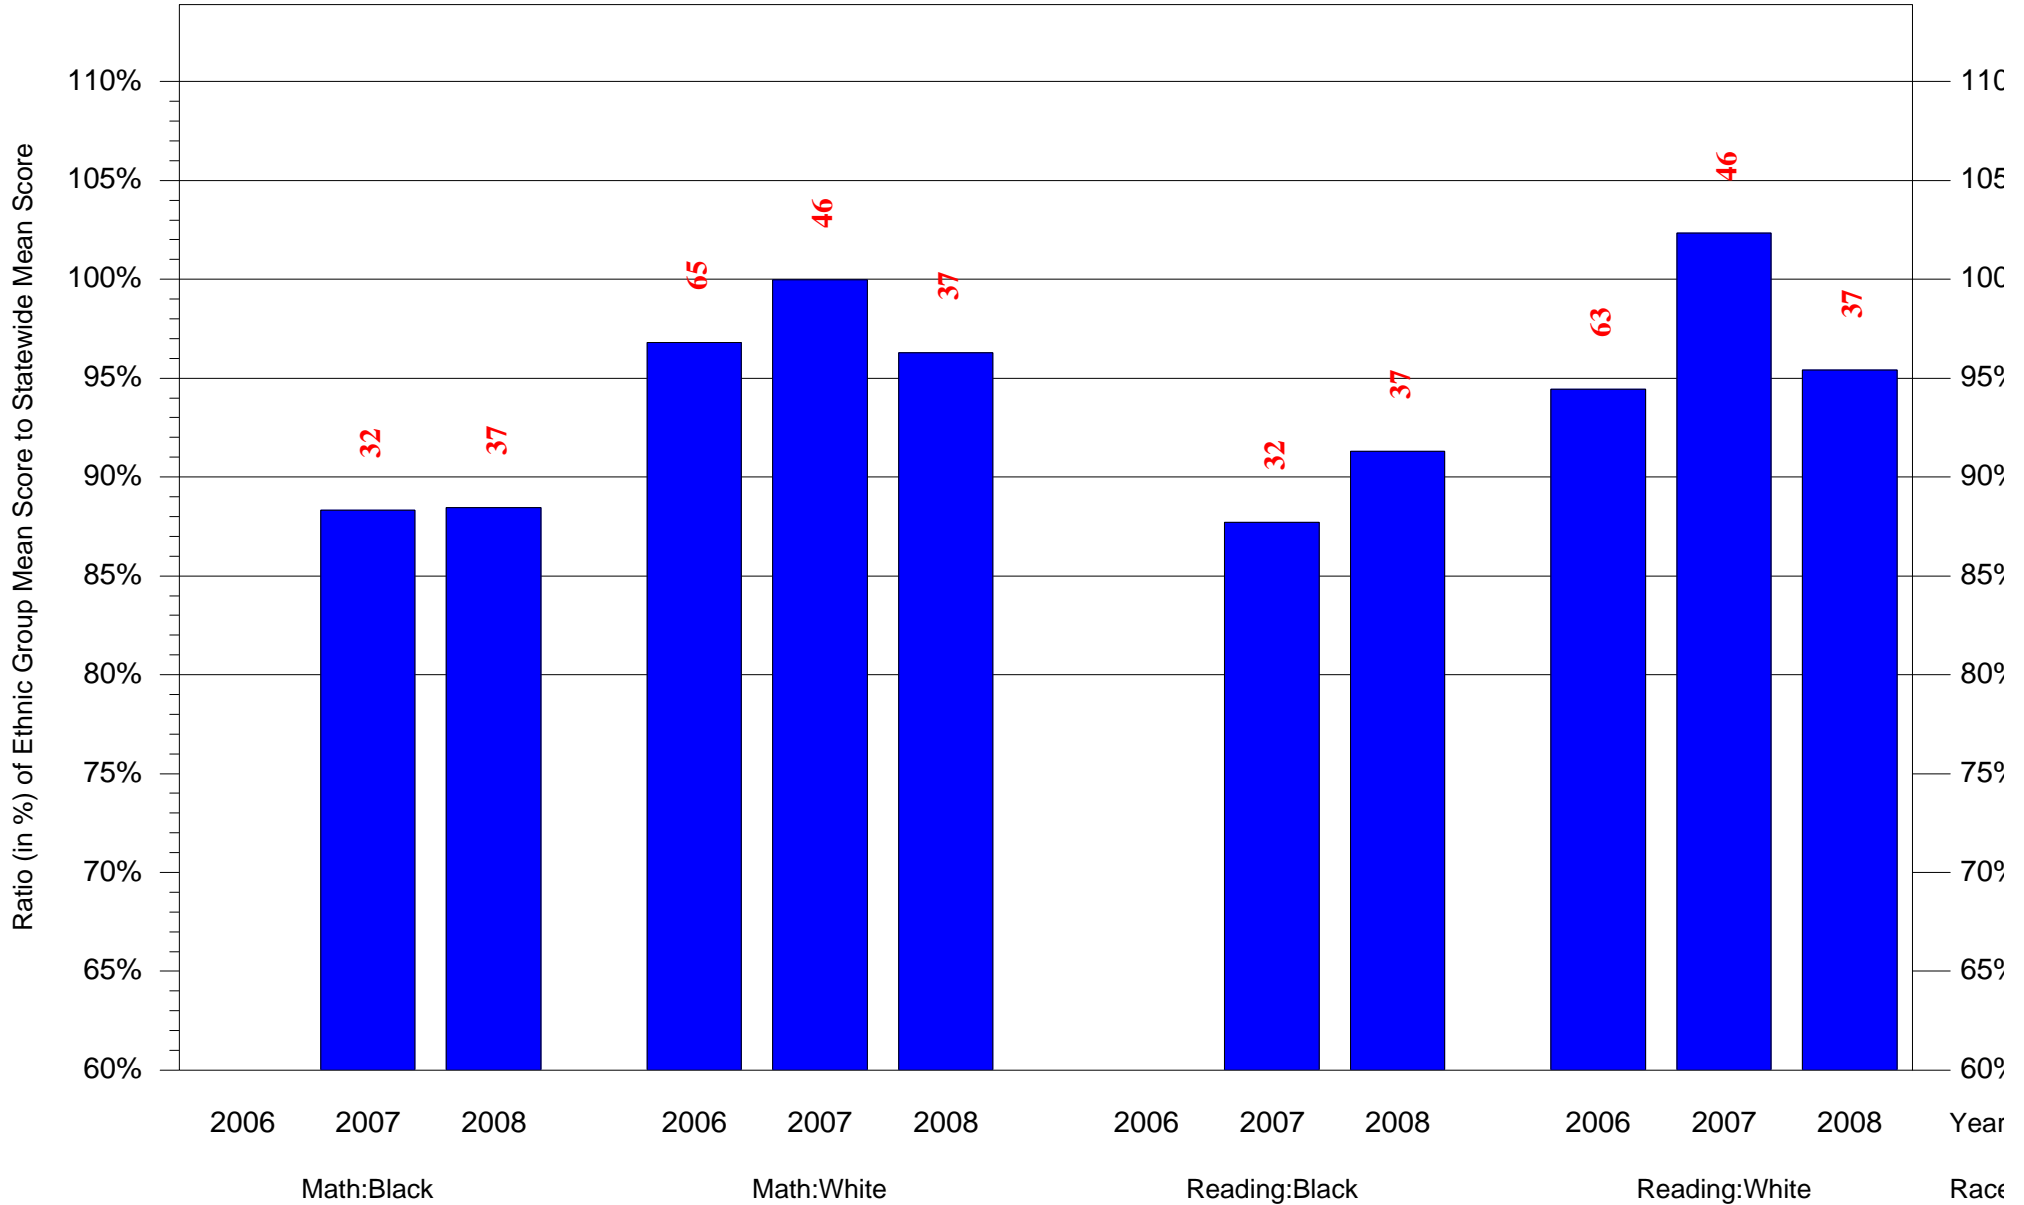

Mean Ethnic Group Building PSSA Test Score to Statewide Mean Score

Building = Lawton Henry W Sch(3744) and Grade = 4 and Ethnic Group = Black or White

(Note: Number (in red) of Test Takers is above each bar in the chart.)