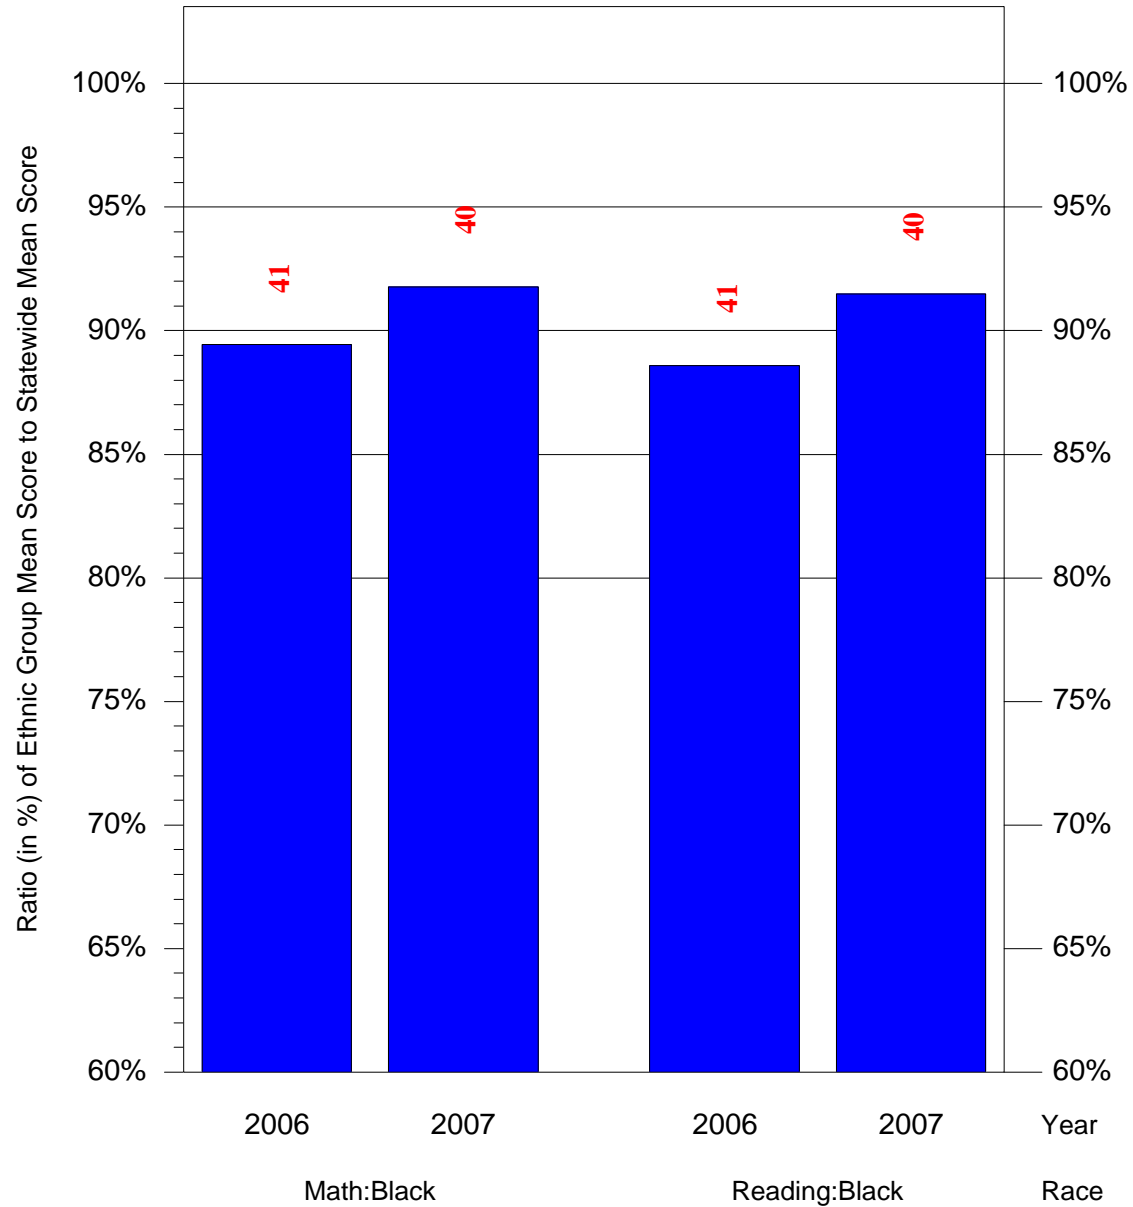

Mean Ethnic Group Building PSSA Test Score to Statewide Mean Score

Building = BacheMartin Sch(3618) and Grade = 6 and Ethnic Group = Black or White

(Note: Number (in red) of Test Takers is above each bar in the chart.)