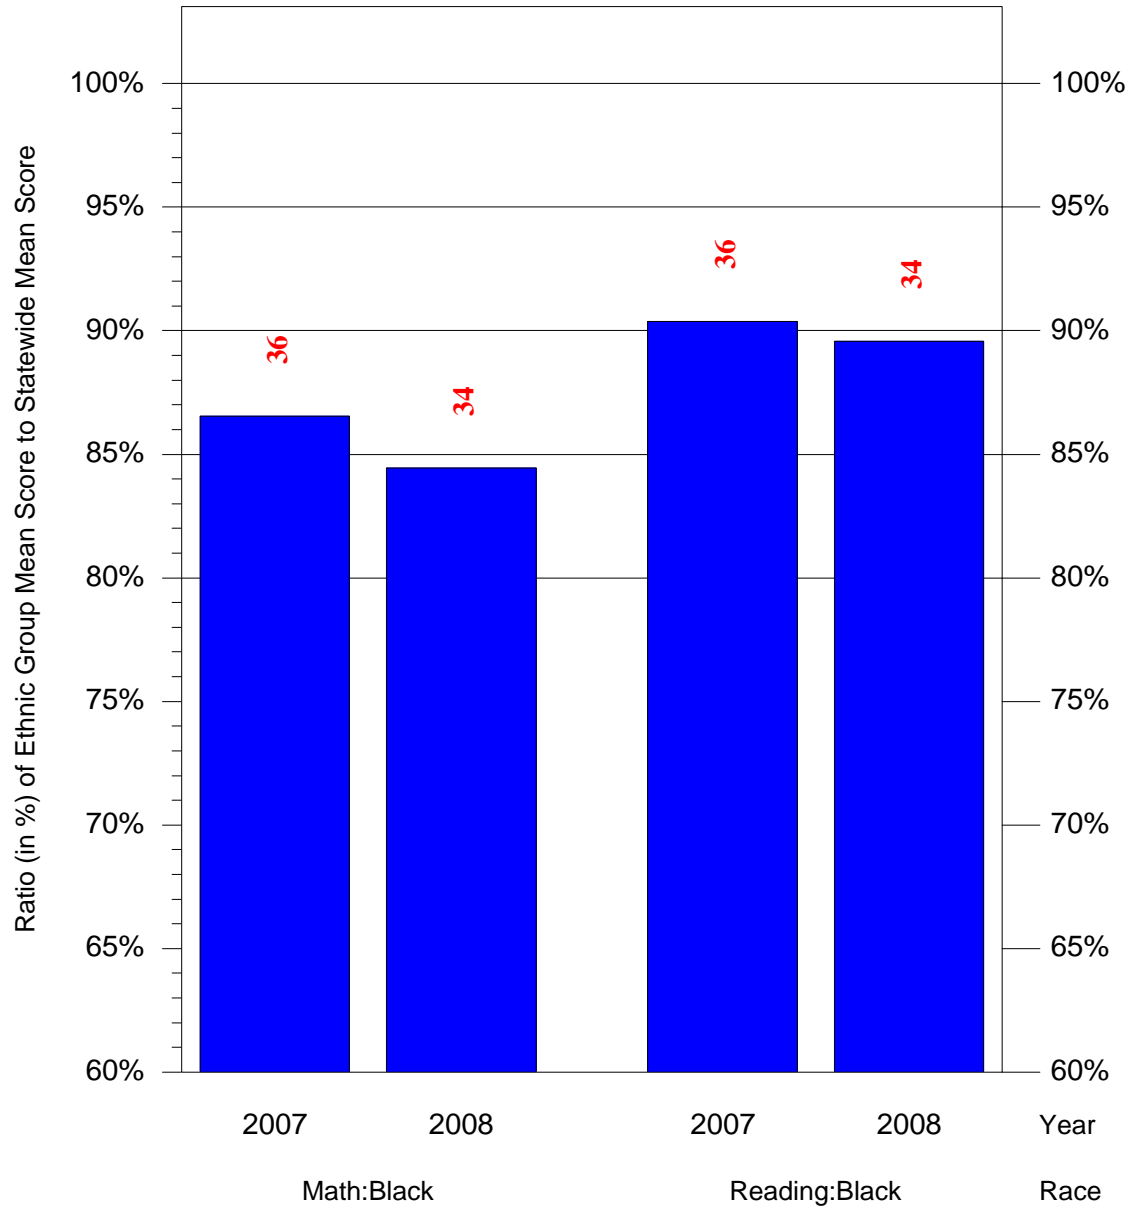

Mean Ethnic Group Building PSSA Test Score to Statewide Mean Score

Building = Hopkinson Francis Sch(3742) and Grade = 3 and Ethnic Group = Black or White

(Note: Number (in red) of Test Takers is above each bar in the chart.)