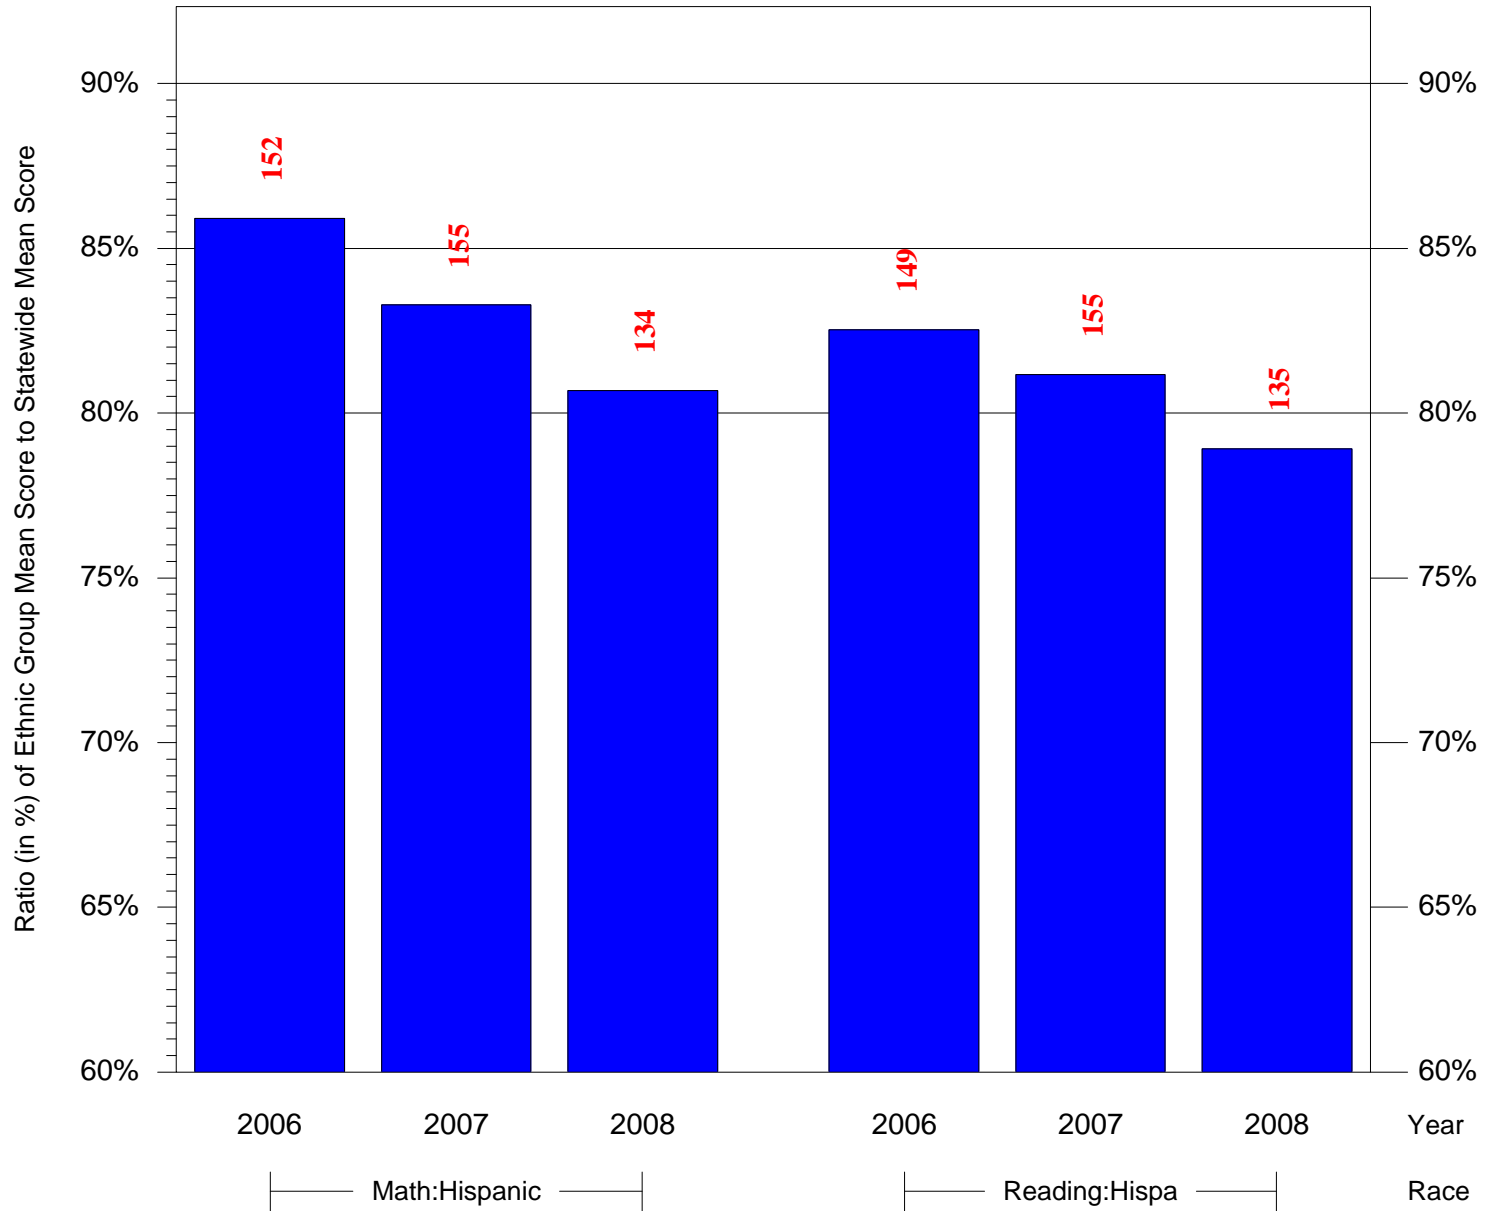

Mean Ethnic Group Building PSSA Test Score to Statewide Mean Score

Building = Elkin Lewis Sch(3688) and Grade = 4 and Ethnic Group = Asian or Hispanic

(Note: Number (in red) of Test Takers is above each bar in the chart.)