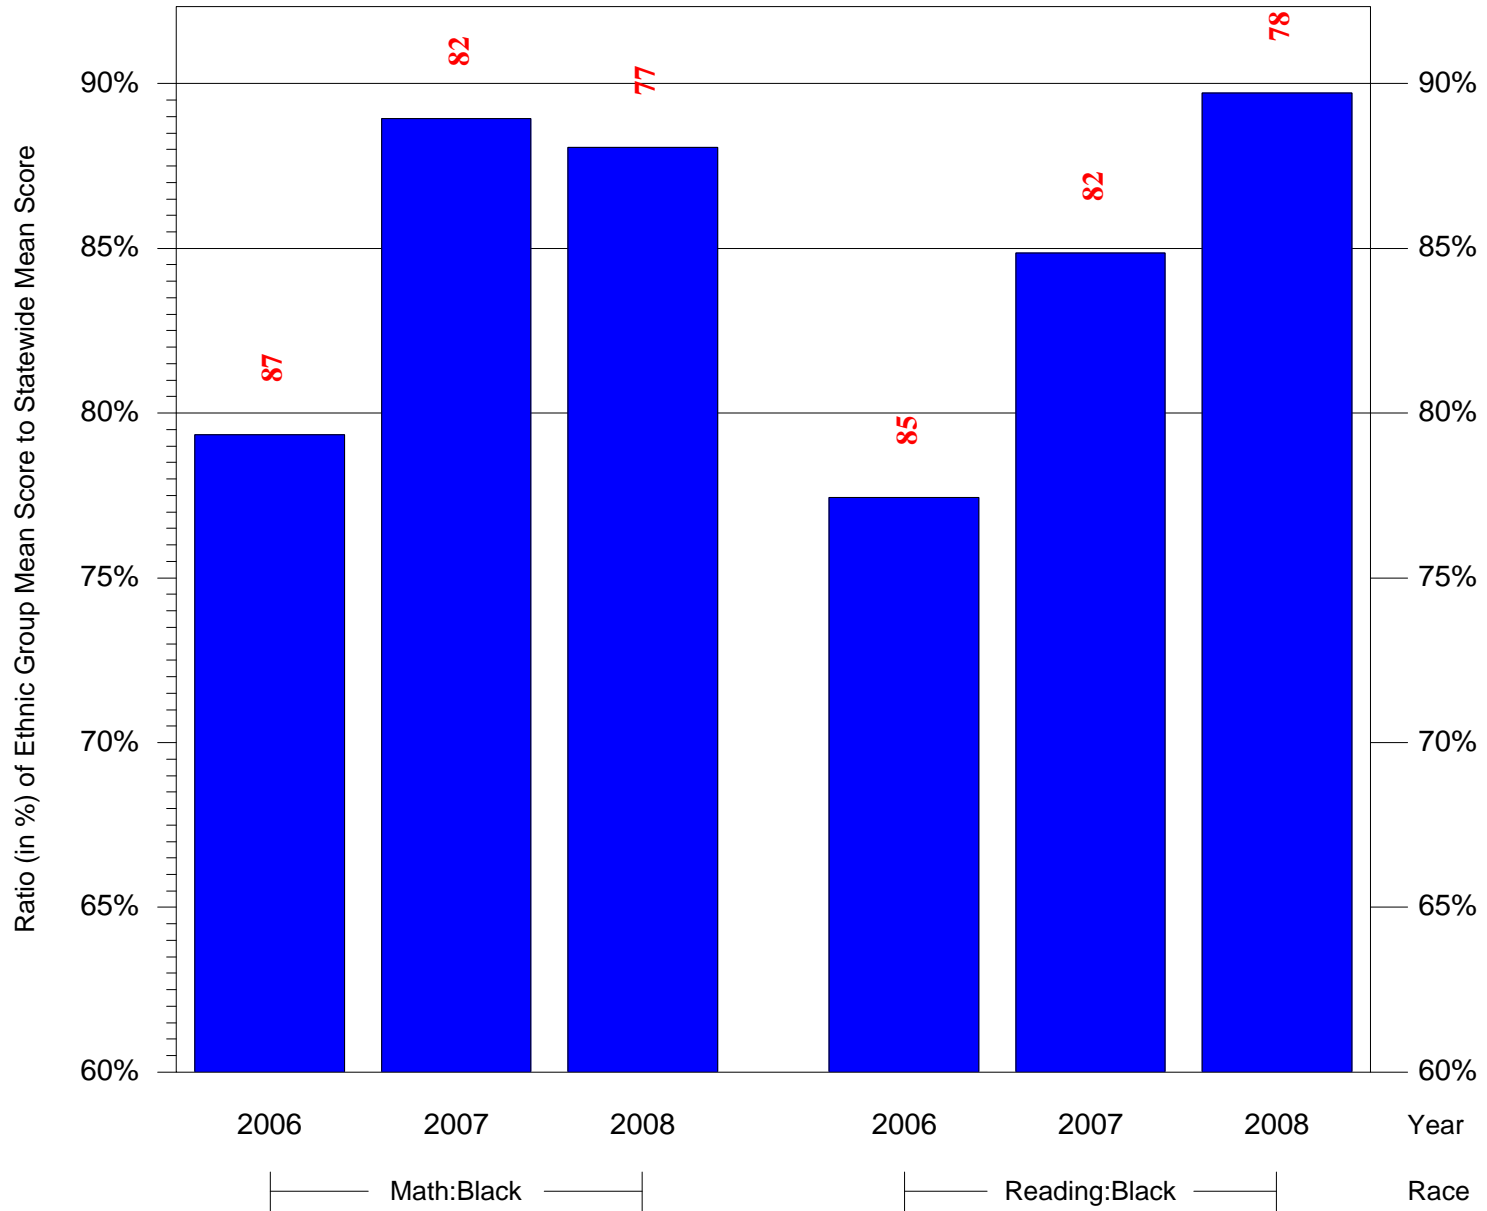

Mean Ethnic Group Building PSSA Test Score to Statewide Mean Score

Building = McDaniel Delaplaine Sch(3629) and Grade = 4 and Ethnic Group = Black or White

(Note: Number (in red) of Test Takers is above each bar in the chart.)