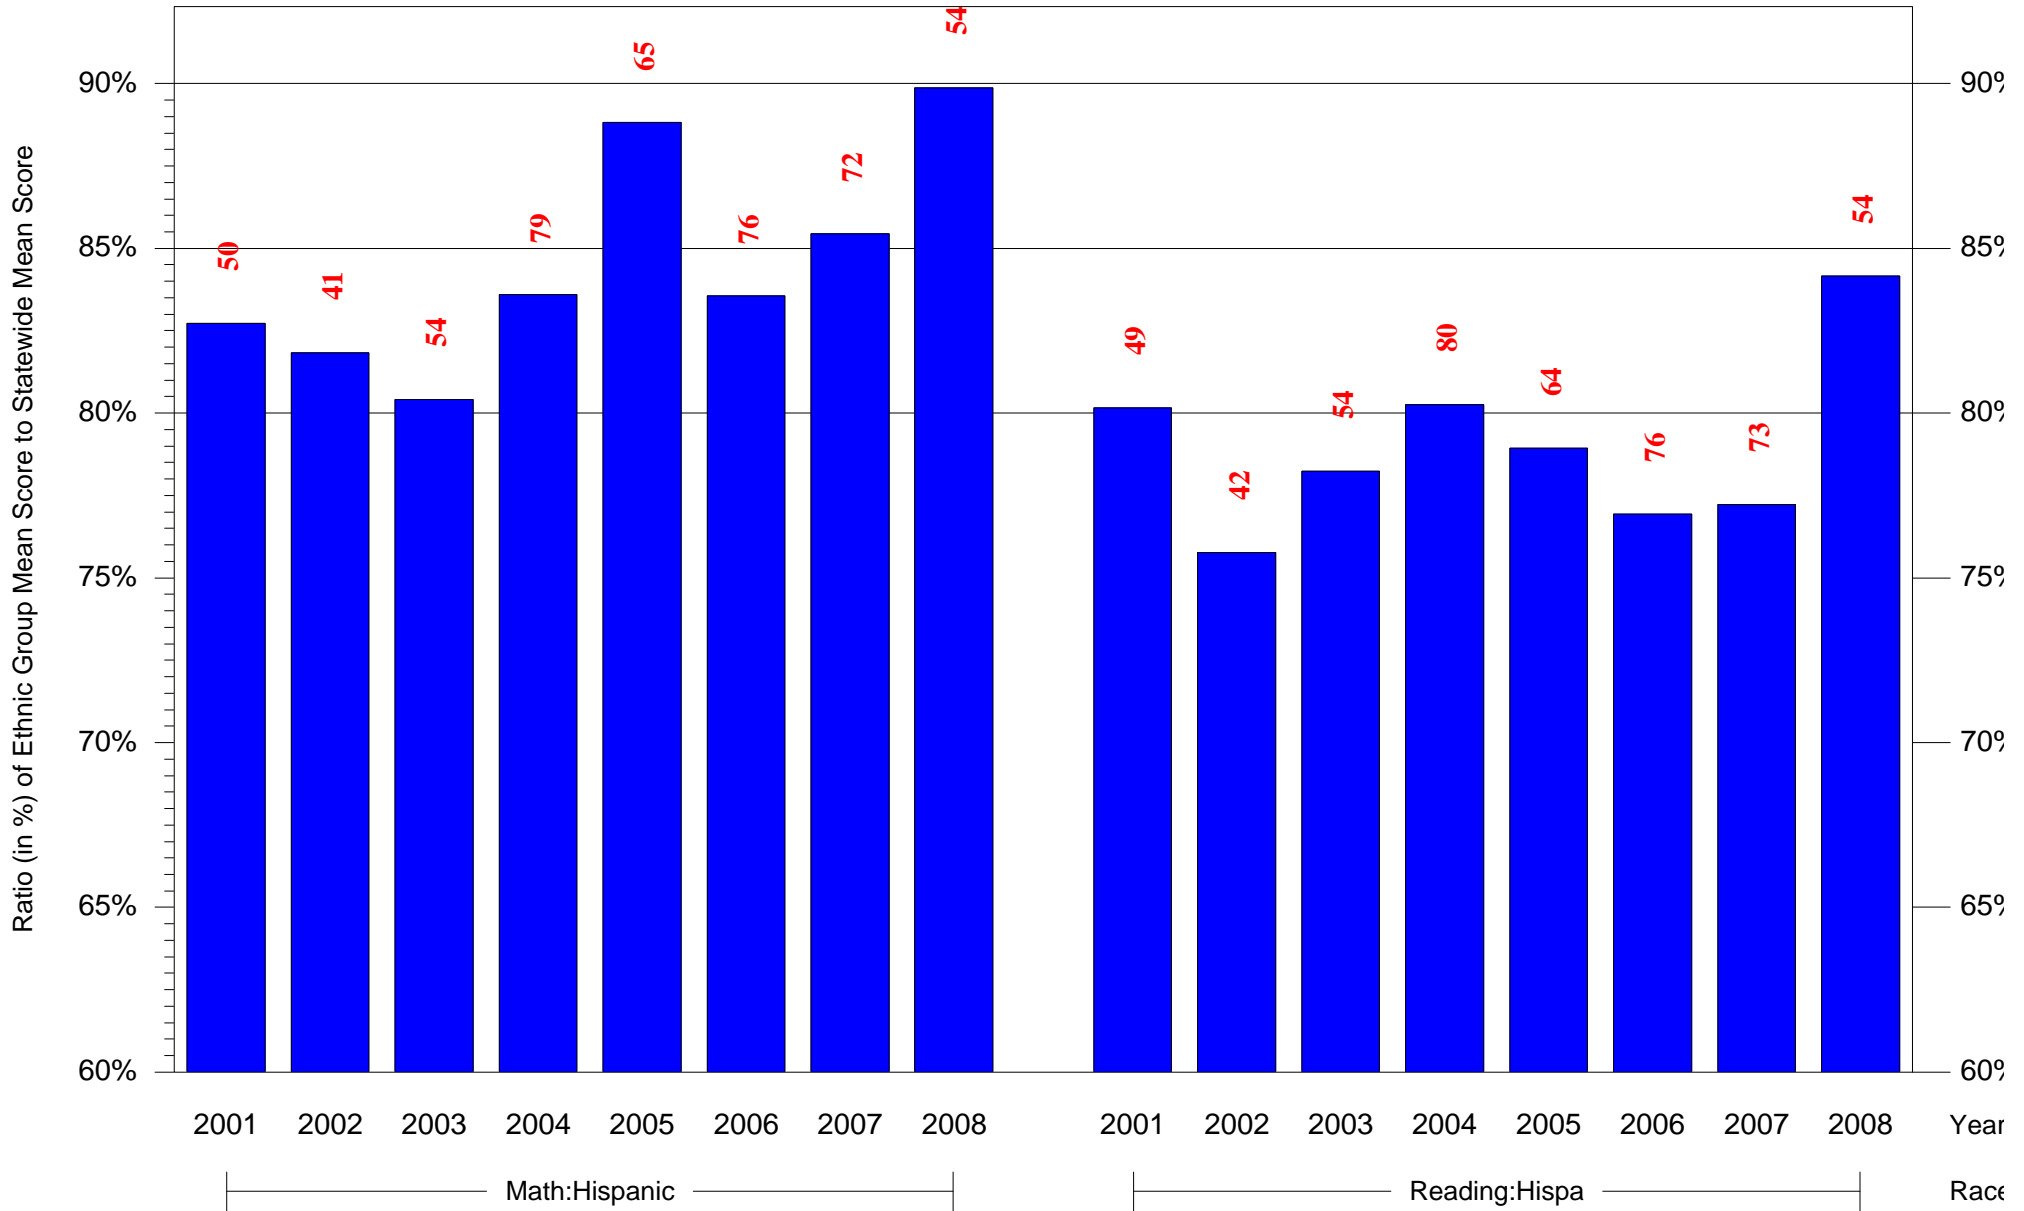

Mean Ethnic Group Building PSSA Test Score to Statewide Mean Score
Building = MunozMarin Luis(7522) and Grade = 8 and Ethnic Group = Asian or Hispanic
(Note: Number (in red) of Test Takers is above each bar in the chart.)