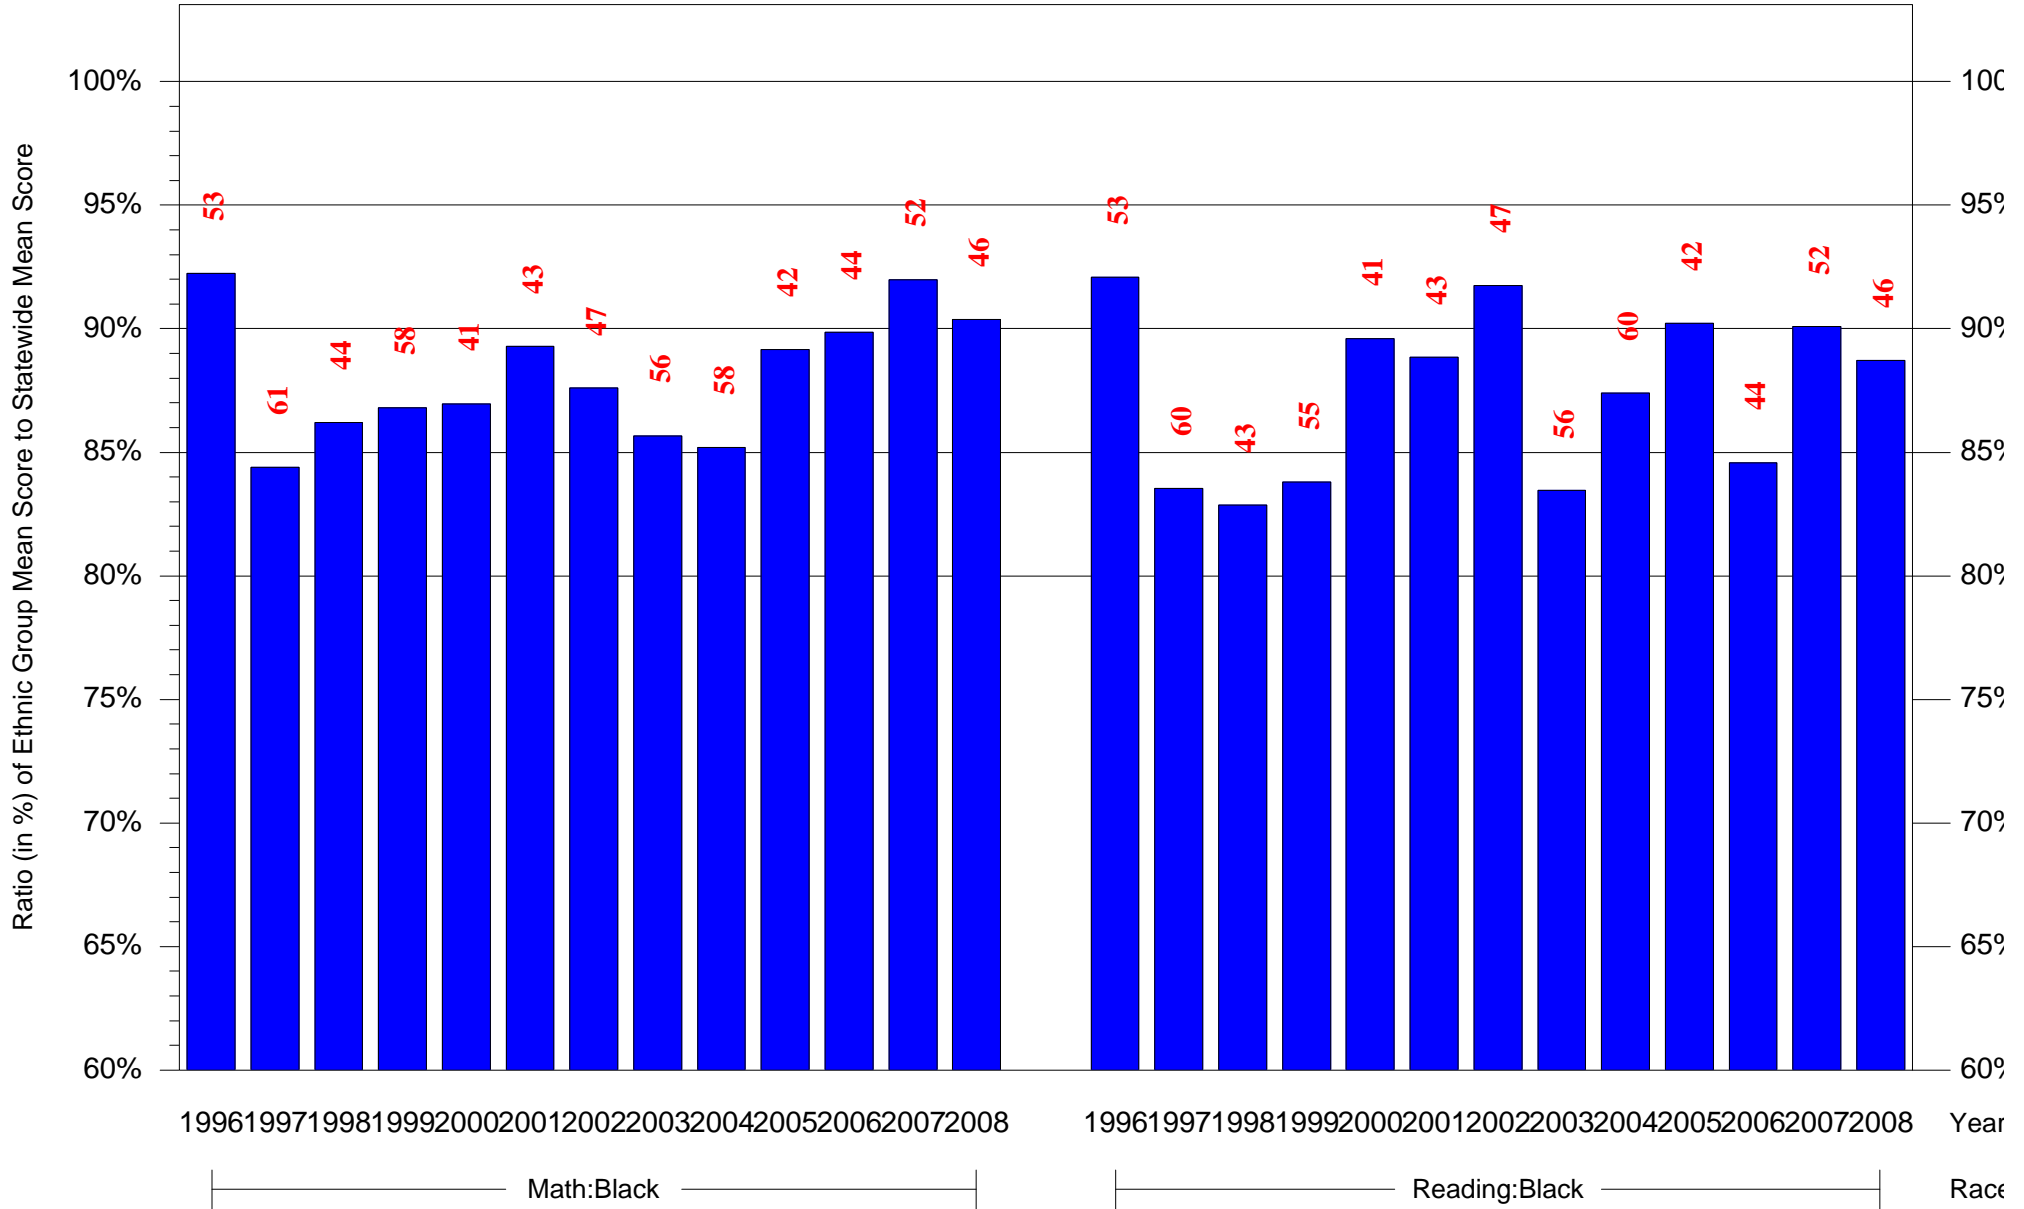

Mean Ethnic Group Building PSSA Test Score to Statewide Mean Score

Building = McCloskey John F Sch(3719) and Grade = 5 and Ethnic Group = Black or White

(Note: Number (in red) of Test Takers is above each bar in the chart.)