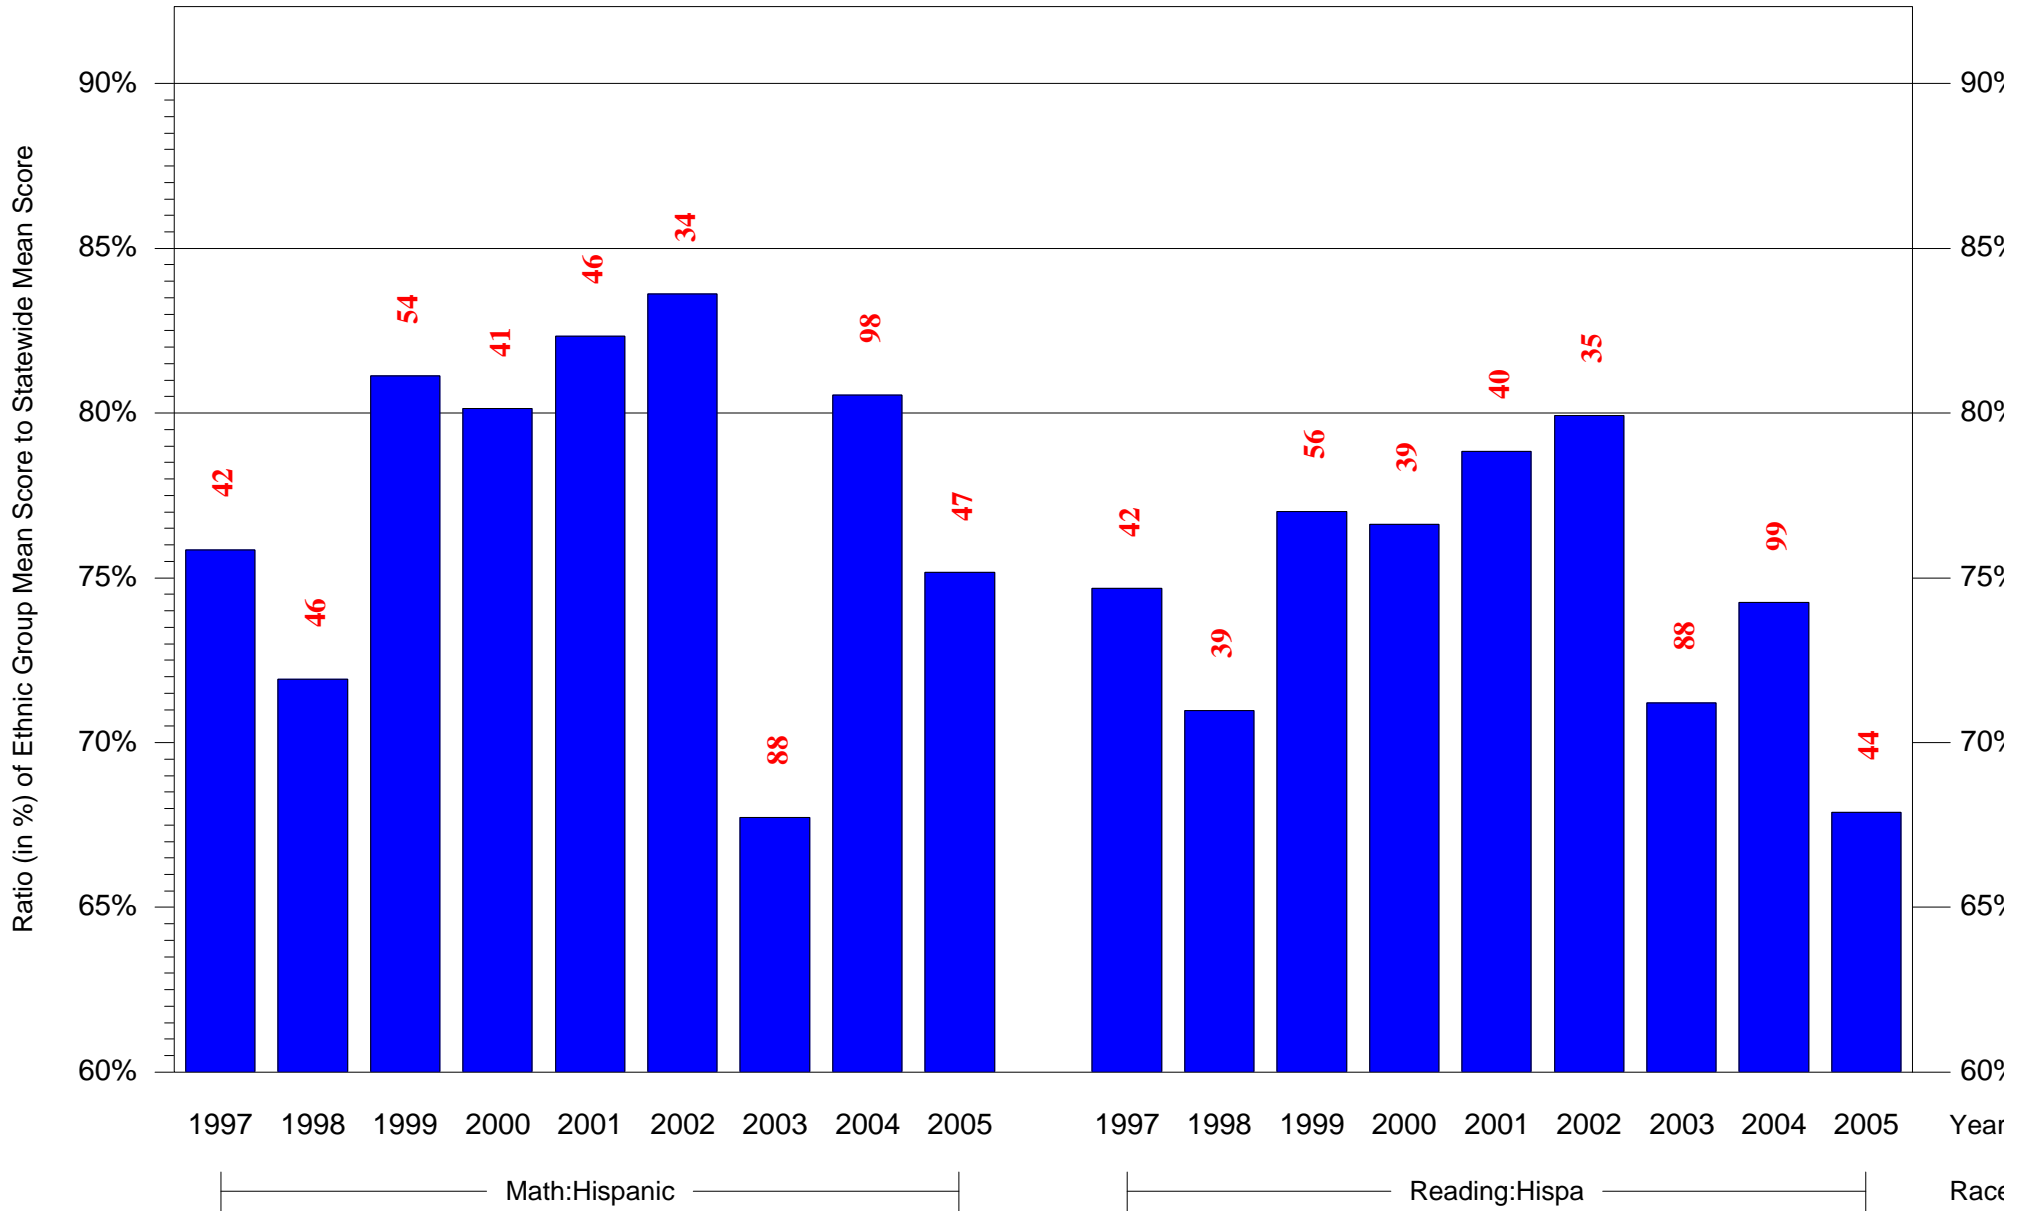

Mean Ethnic Group Building PSSA Test Score to Statewide Mean Score
Building = Kensington HS(3854) and Grade = 11 and Ethnic Group = Asian or Hispanic
(Note: Number (in red) of Test Takers is above each bar in the chart.)