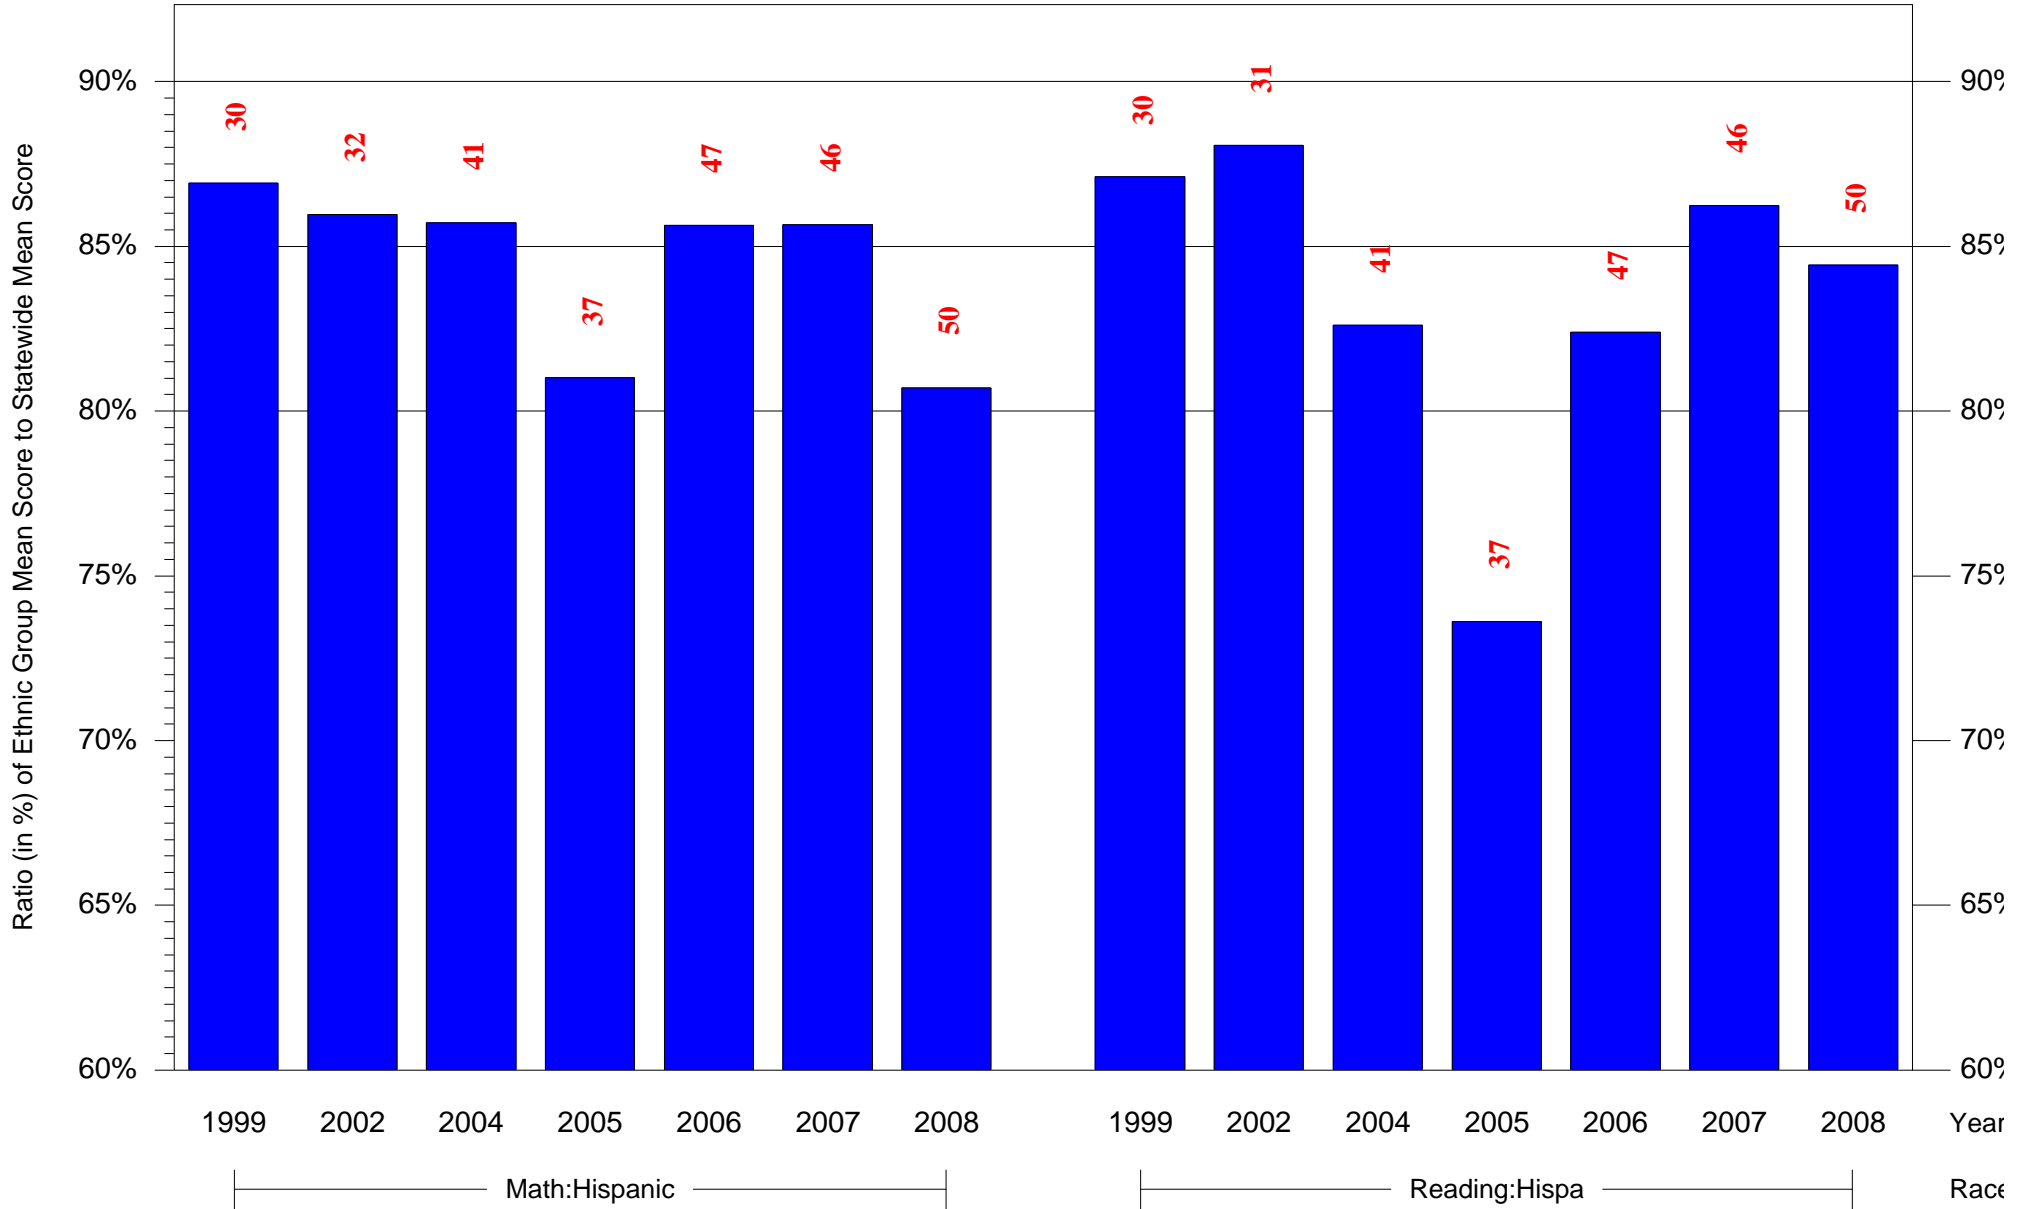

Mean Ethnic Group Building PSSA Test Score to Statewide Mean Score

Building = Lincoln HS(3845) and Grade = 11 and Ethnic Group = Asian or Hispanic

(Note: Number (in red) of Test Takers is above each bar in the chart.)