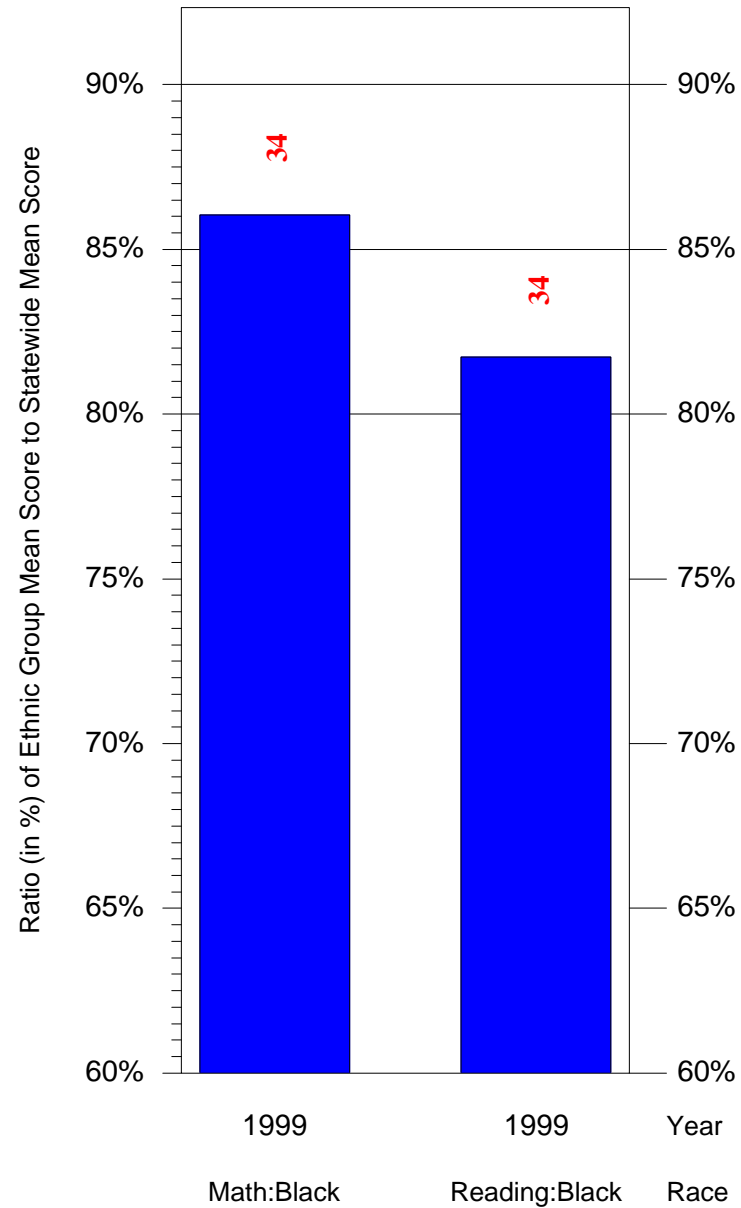

Mean Ethnic Group Building PSSA Test Score to Statewide Mean Score

Building = Southwark Sch(3654) and Grade = 5 and Ethnic Group = Black or White

(Note: Number (in red) of Test Takers is above each bar in the chart.)