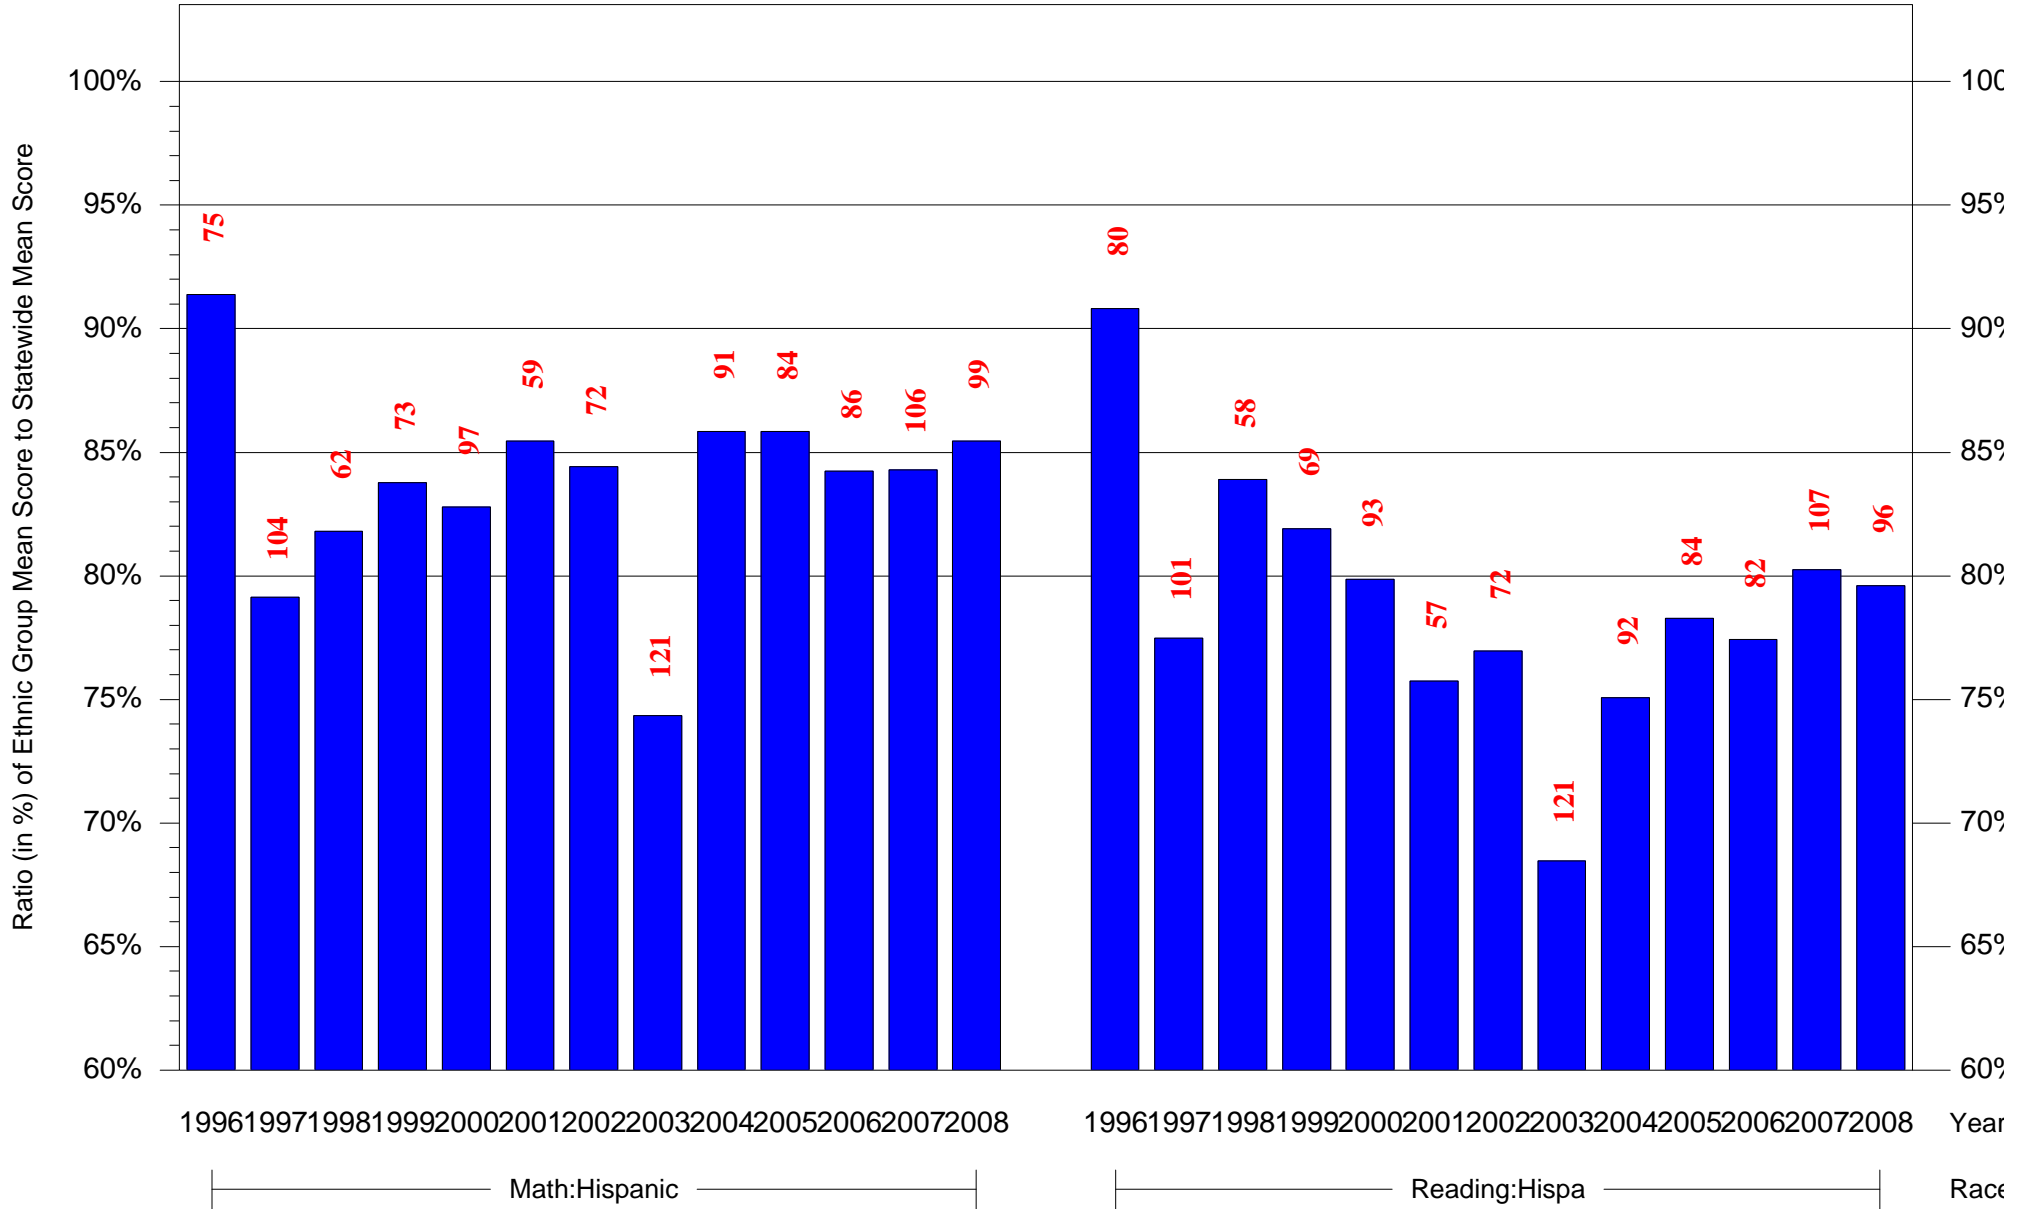

Mean Ethnic Group Building PSSA Test Score to Statewide Mean Score

Building = Jones John Paul MS(7243) and Grade = 8 and Ethnic Group = Asian or Hispanic

(Note: Number (in red) of Test Takers is above each bar in the chart.)