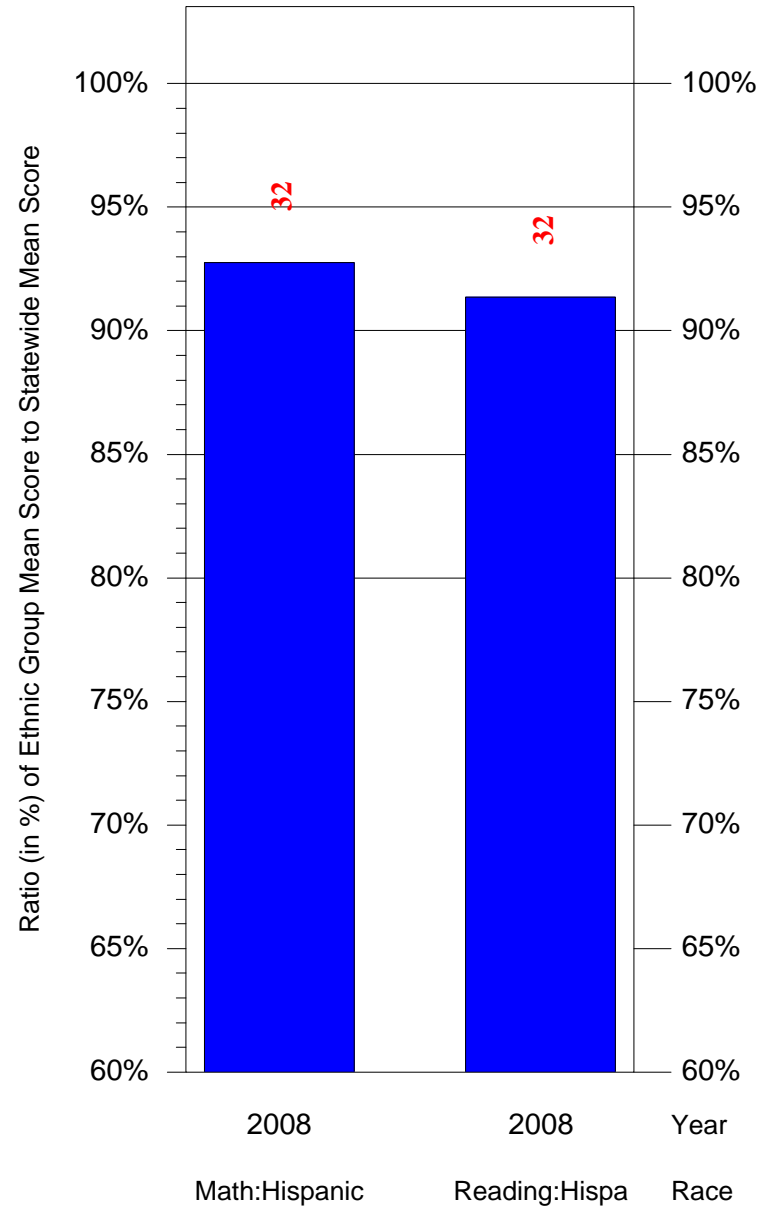

Mean Ethnic Group Building PSSA Test Score to Statewide Mean Score

Building = Disston Hamilton Sch(3763) and Grade = 7 and Ethnic Group = Asian or Hispanic

(Note: Number (in red) of Test Takers is above each bar in the chart.)