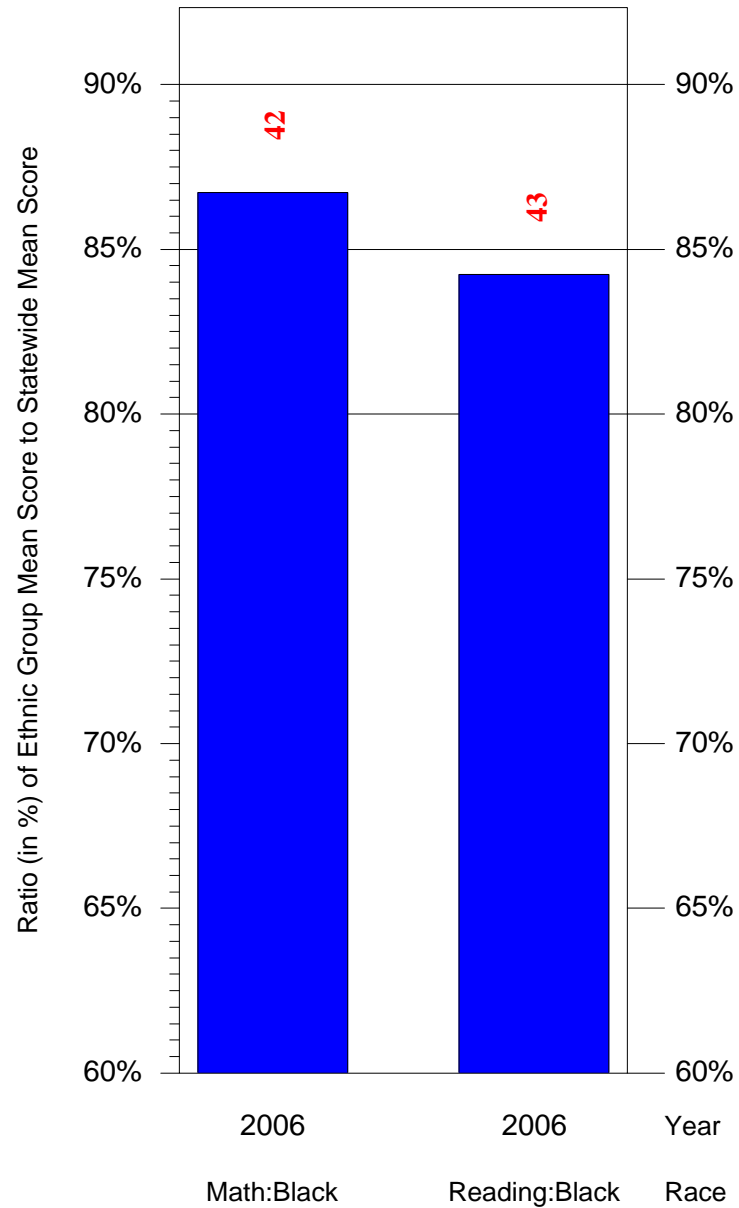

Mean Ethnic Group Building PSSA Test Score to Statewide Mean Score

Building = StoddartFleisher MS(7257) and Grade = 7 and Ethnic Group = Black or White

(Note: Number (in red) of Test Takers is above each bar in the chart.)