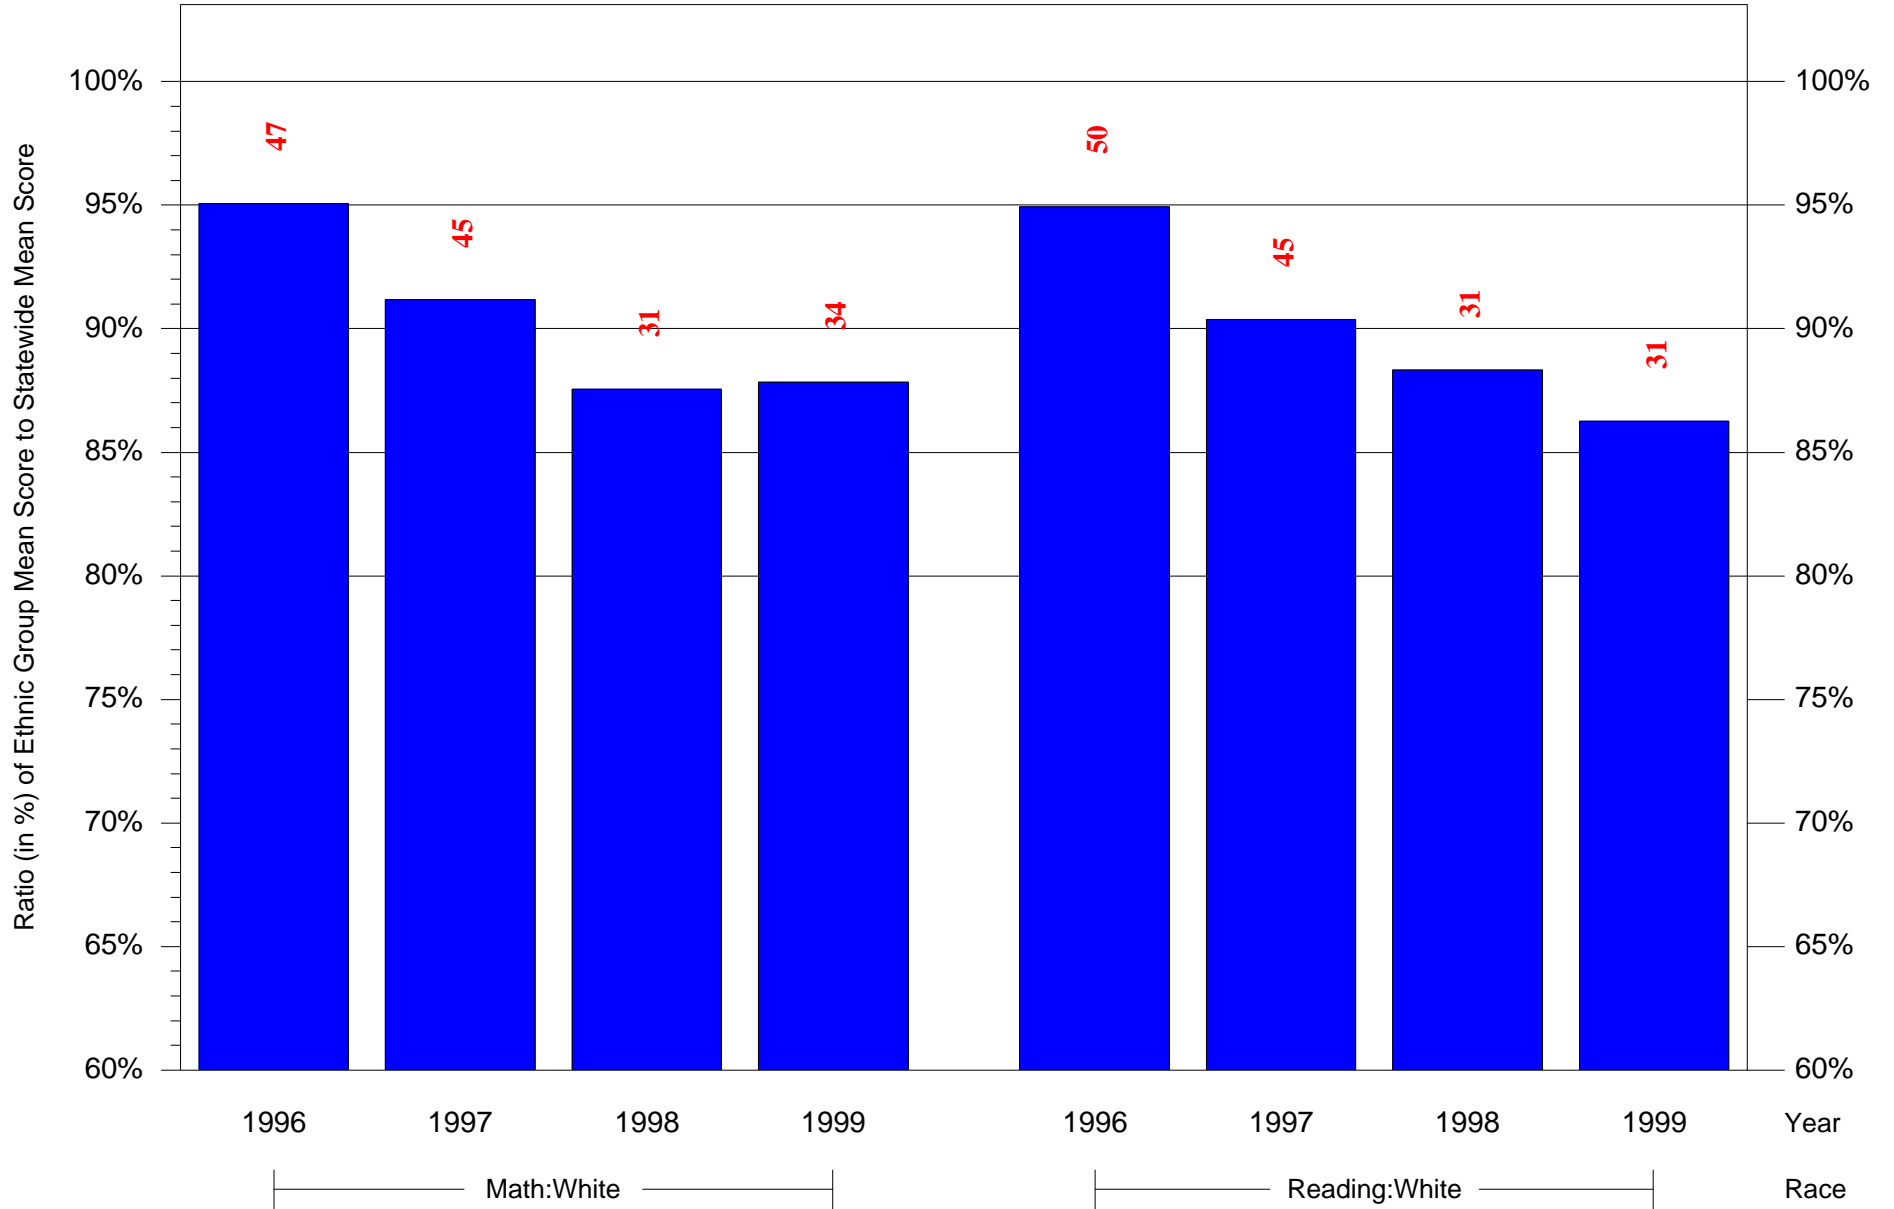

Mean Ethnic Group Building PSSA Test Score to Statewide Mean Score

Building = Hopkinson Francis Sch(3742) and Grade = 8 and Ethnic Group = Black or White

(Note: Number (in red) of Test Takers is above each bar in the chart.)