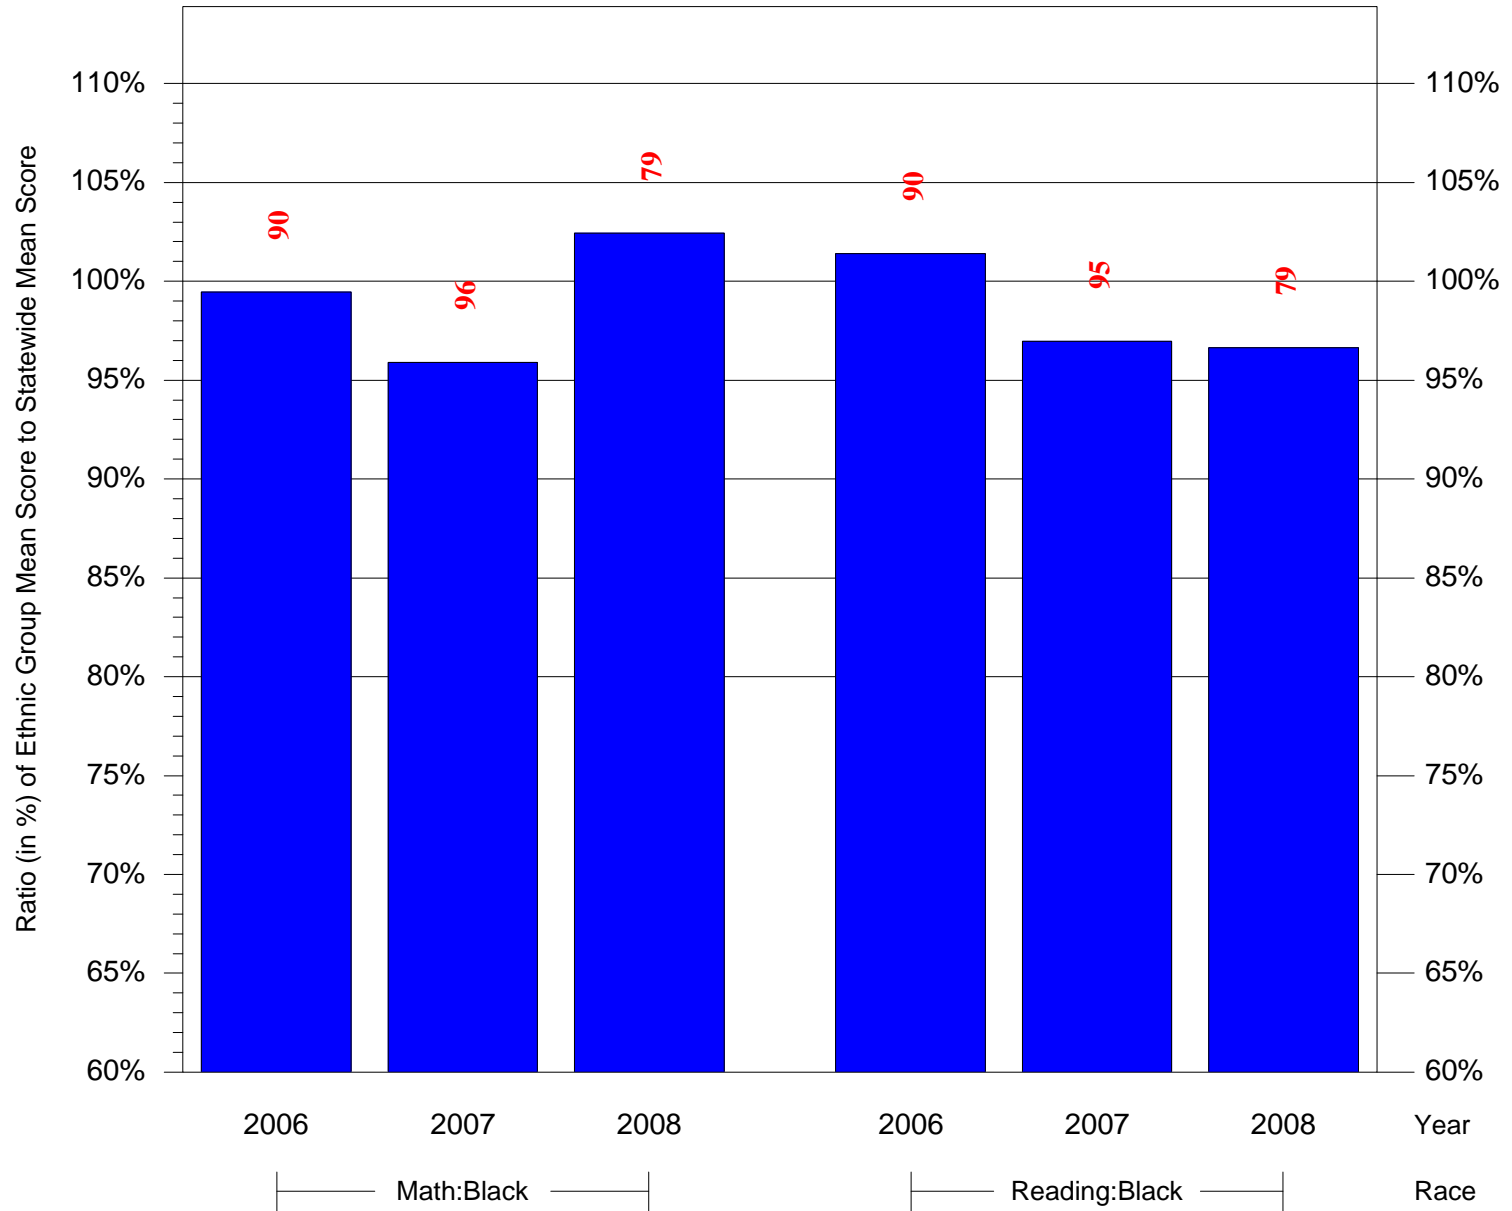

Mean Ethnic Group Building PSSA Test Score to Statewide Mean Score

Building = Rowen William Sch(3724) and Grade = 4 and Ethnic Group = Black or White

(Note: Number (in red) of Test Takers is above each bar in the chart.)