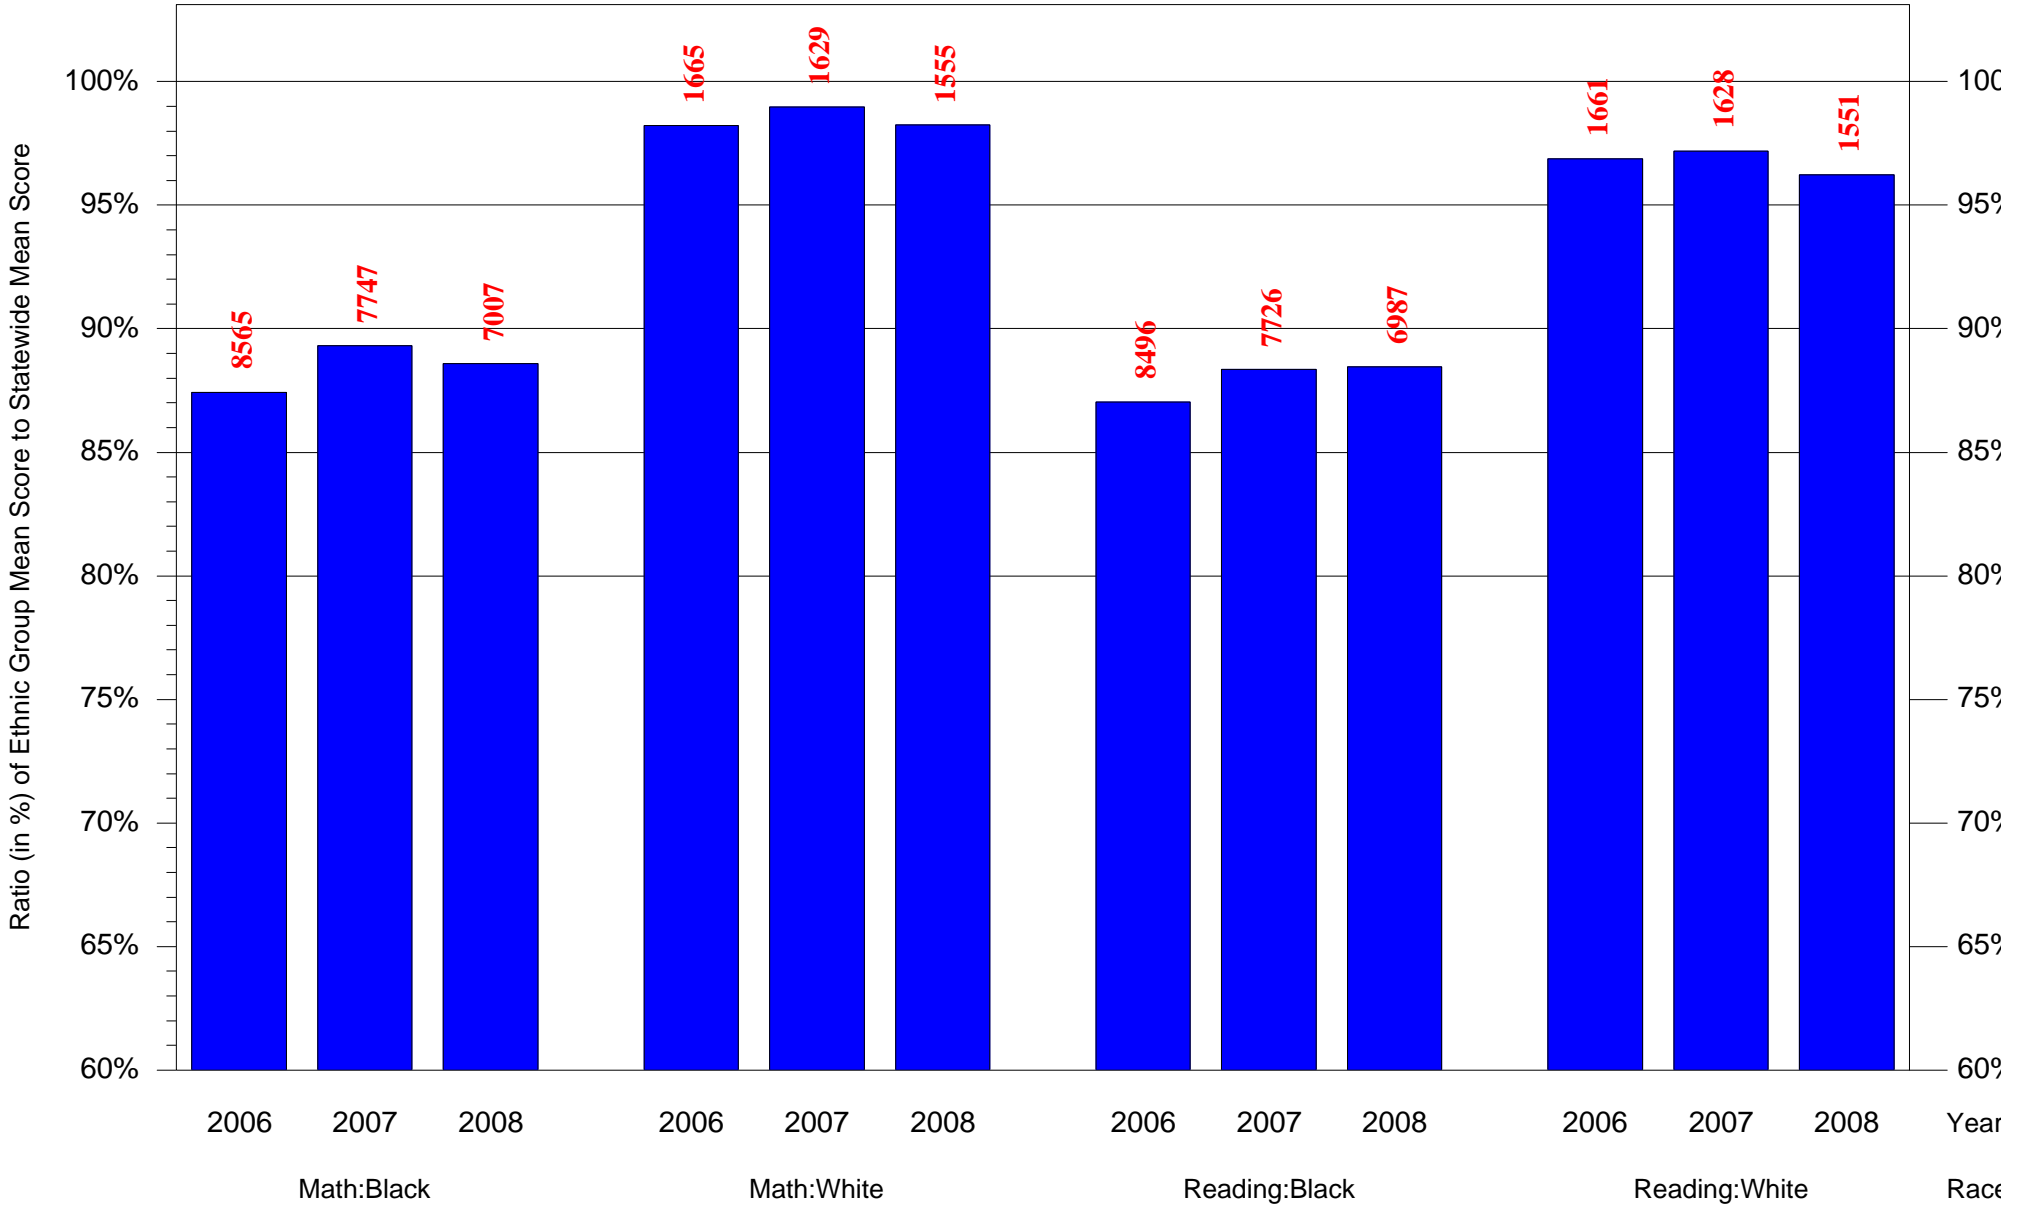

Mean Ethnic Group AUN PSSA Test Score to Statewide Mean Score

AUN = Philadelphia City SD(126515001) and Grade = 6 and Ethnic Group = Black or White

(Note: Number (in red) of Test Takers is above each bar in the chart.)