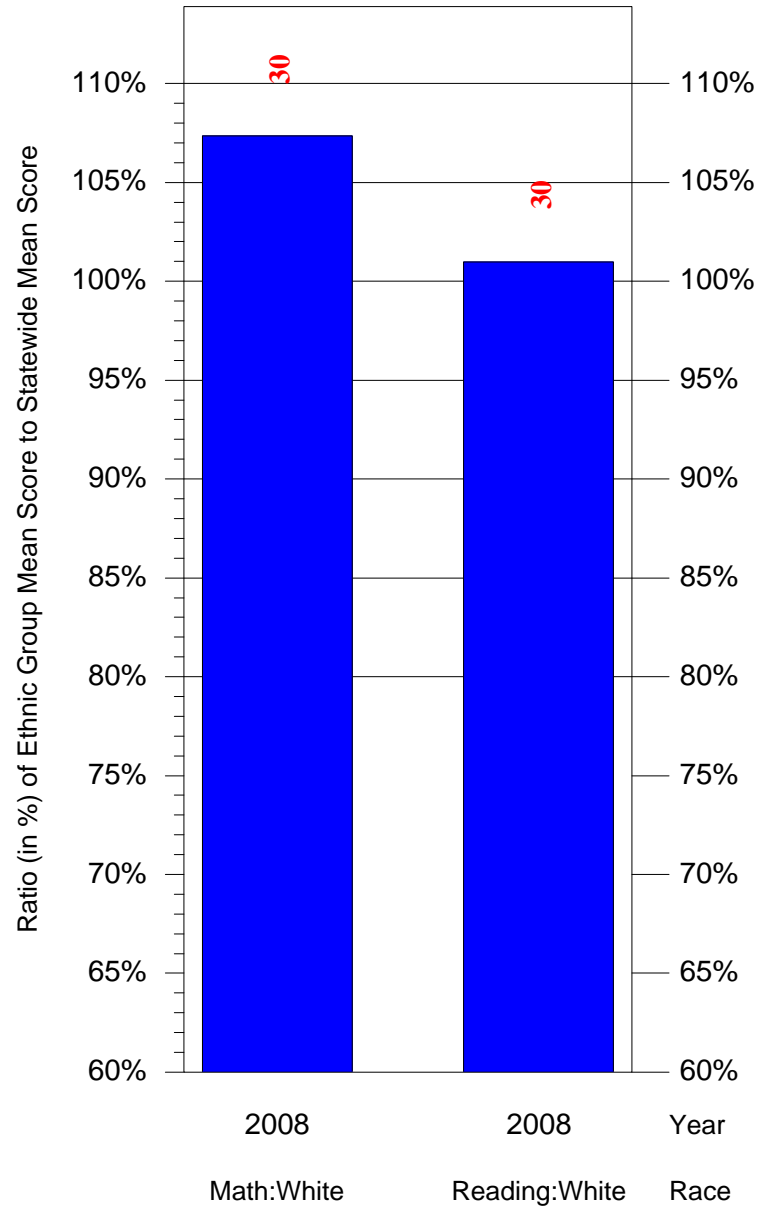

Mean Ethnic Group Building PSSA Test Score to Statewide Mean Score

Building = Meredith William M Sch(3649) and Grade = 4 and Ethnic Group = Black or White

(Note: Number (in red) of Test Takers is above each bar in the chart.)