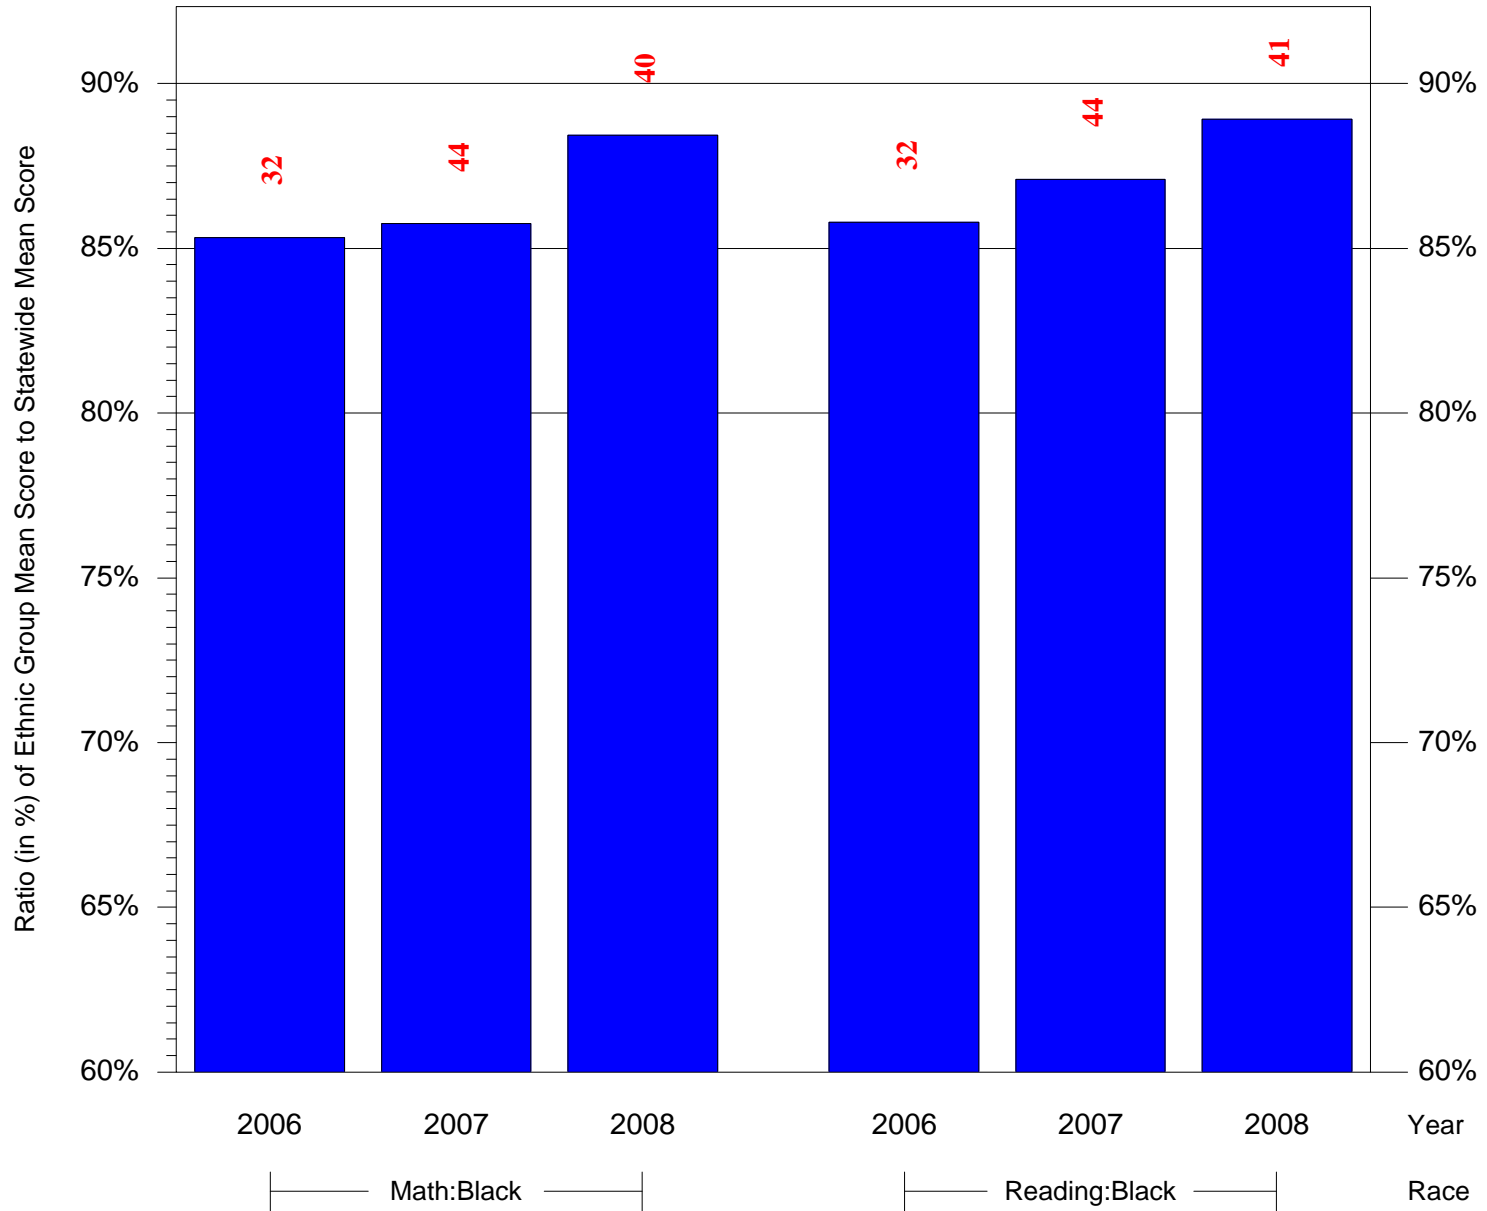

Mean Ethnic Group Building PSSA Test Score to Statewide Mean Score

Building = Gideon Edward Sch(3625) and Grade = 7 and Ethnic Group = Black or White

(Note: Number (in red) of Test Takers is above each bar in the chart.)