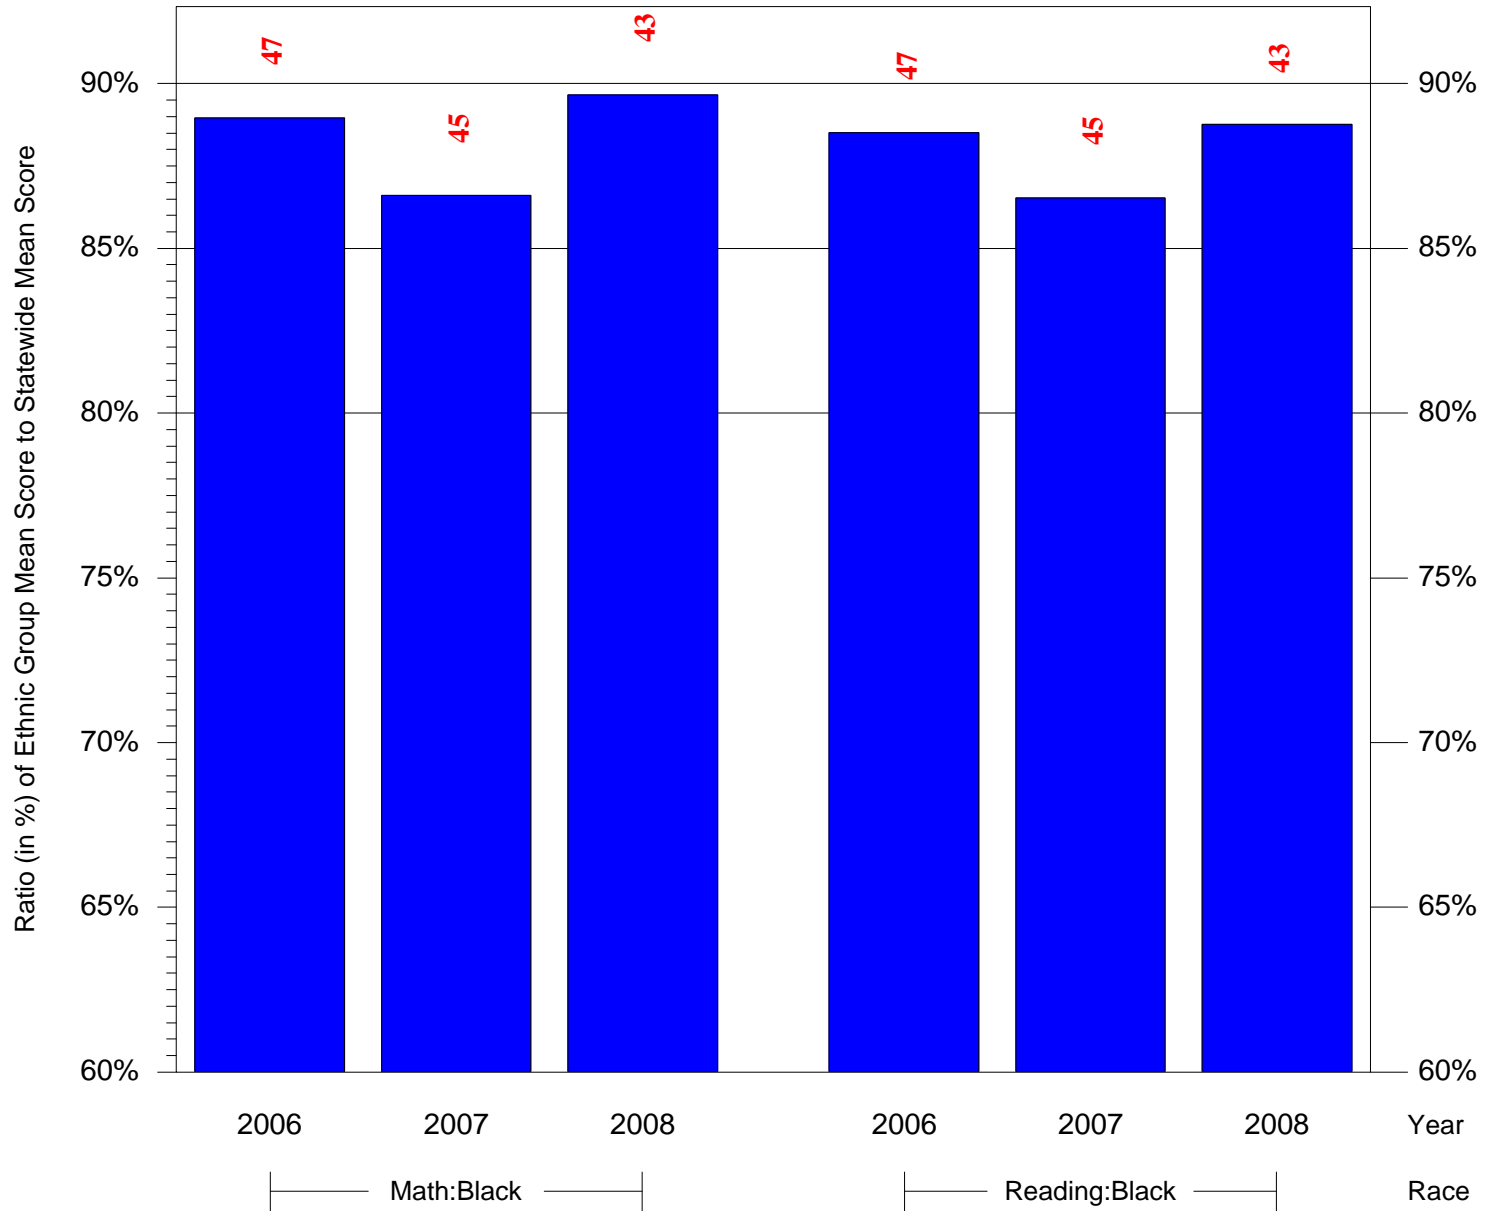

Mean Ethnic Group Building PSSA Test Score to Statewide Mean Score

Building = Marshall Thurgood(7521) and Grade = 7 and Ethnic Group = Black or White

(Note: Number (in red) of Test Takers is above each bar in the chart.)