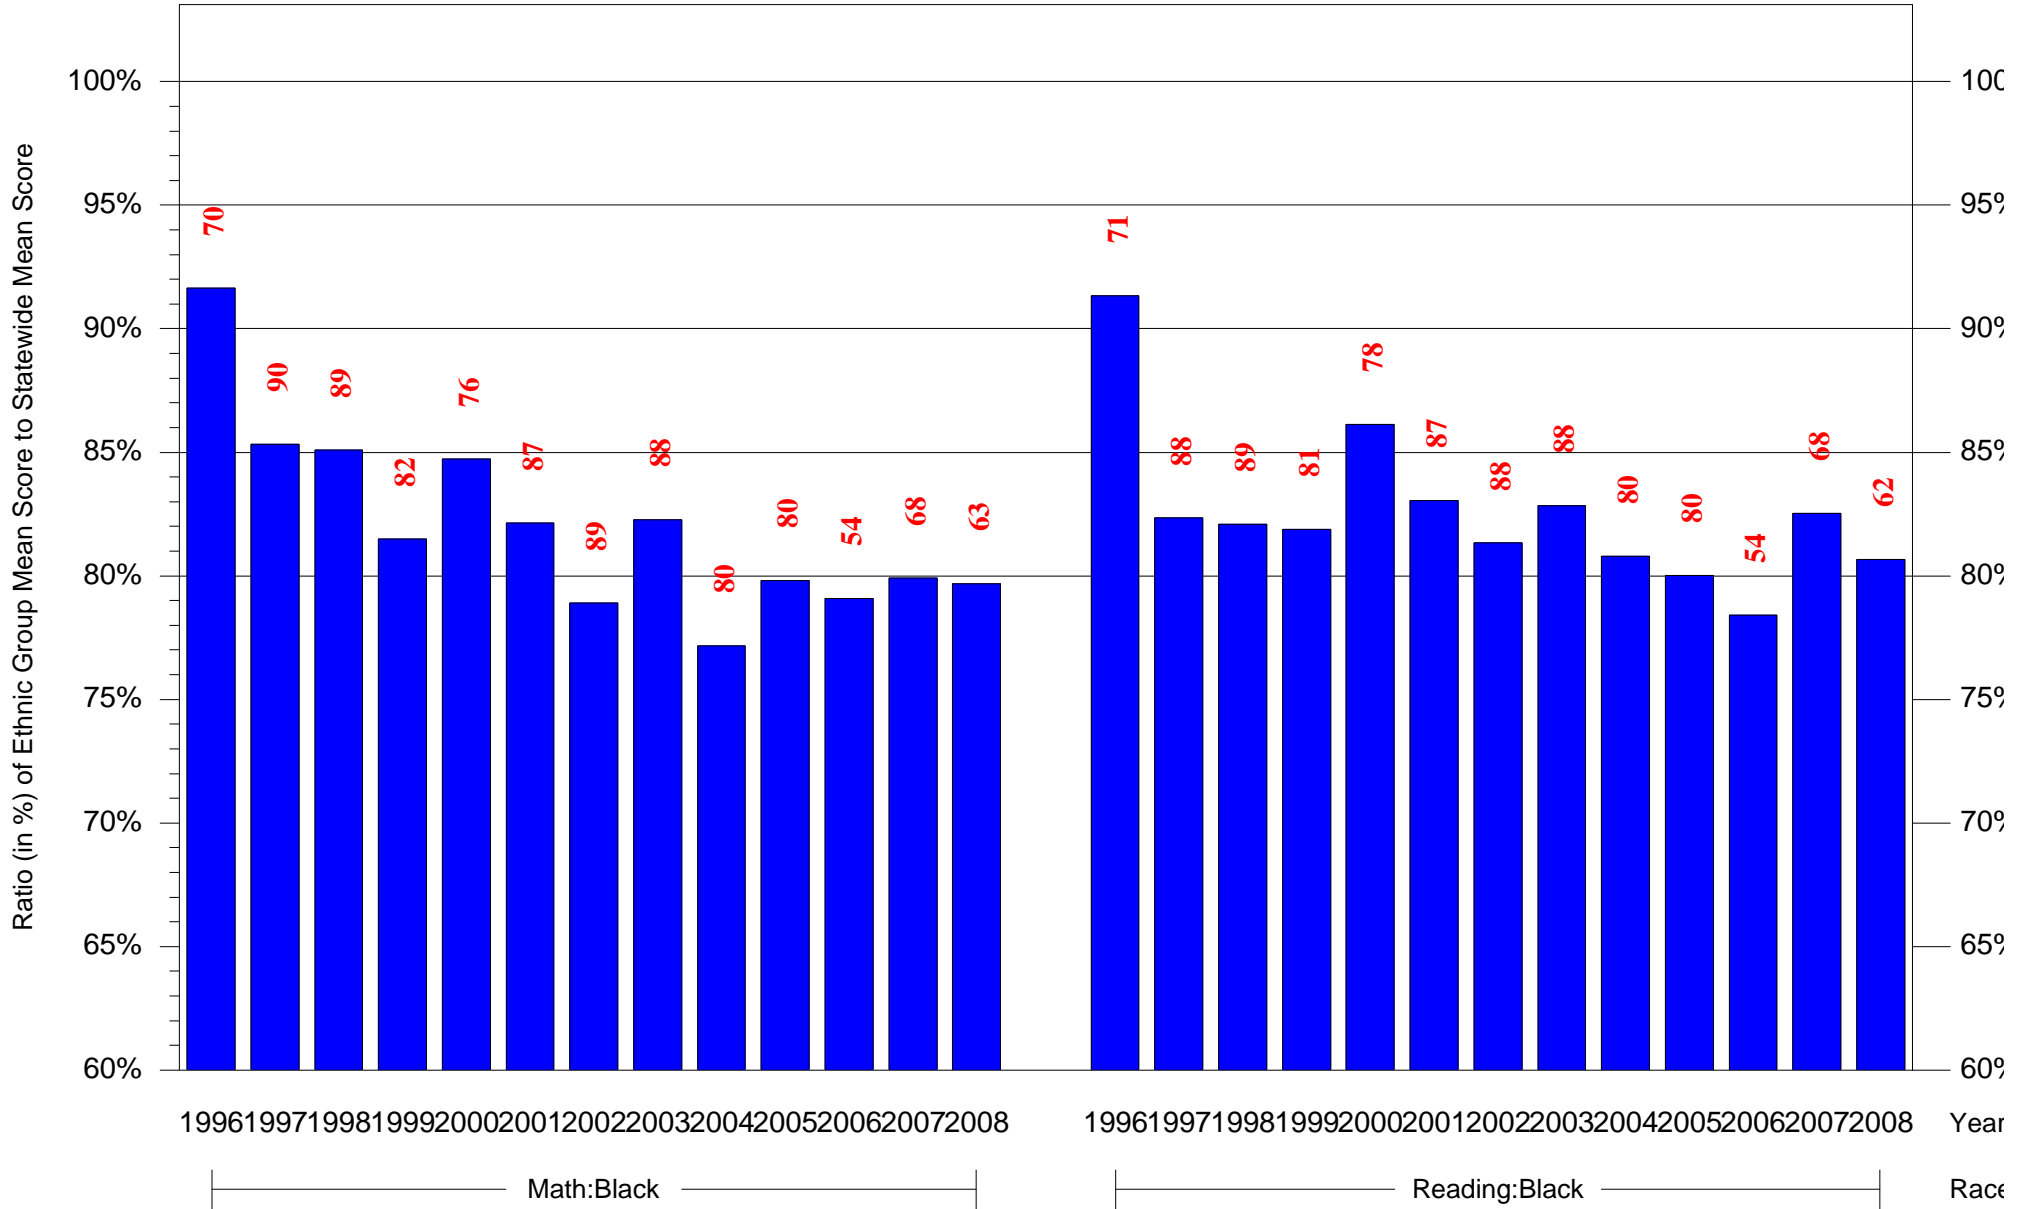

Mean Ethnic Group Building PSSA Test Score to Statewide Mean Score

Building = Bethune Mary McLeod Sch(5183) and Grade = 5 and Ethnic Group = Black or White

(Note: Number (in red) of Test Takers is above each bar in the chart.)