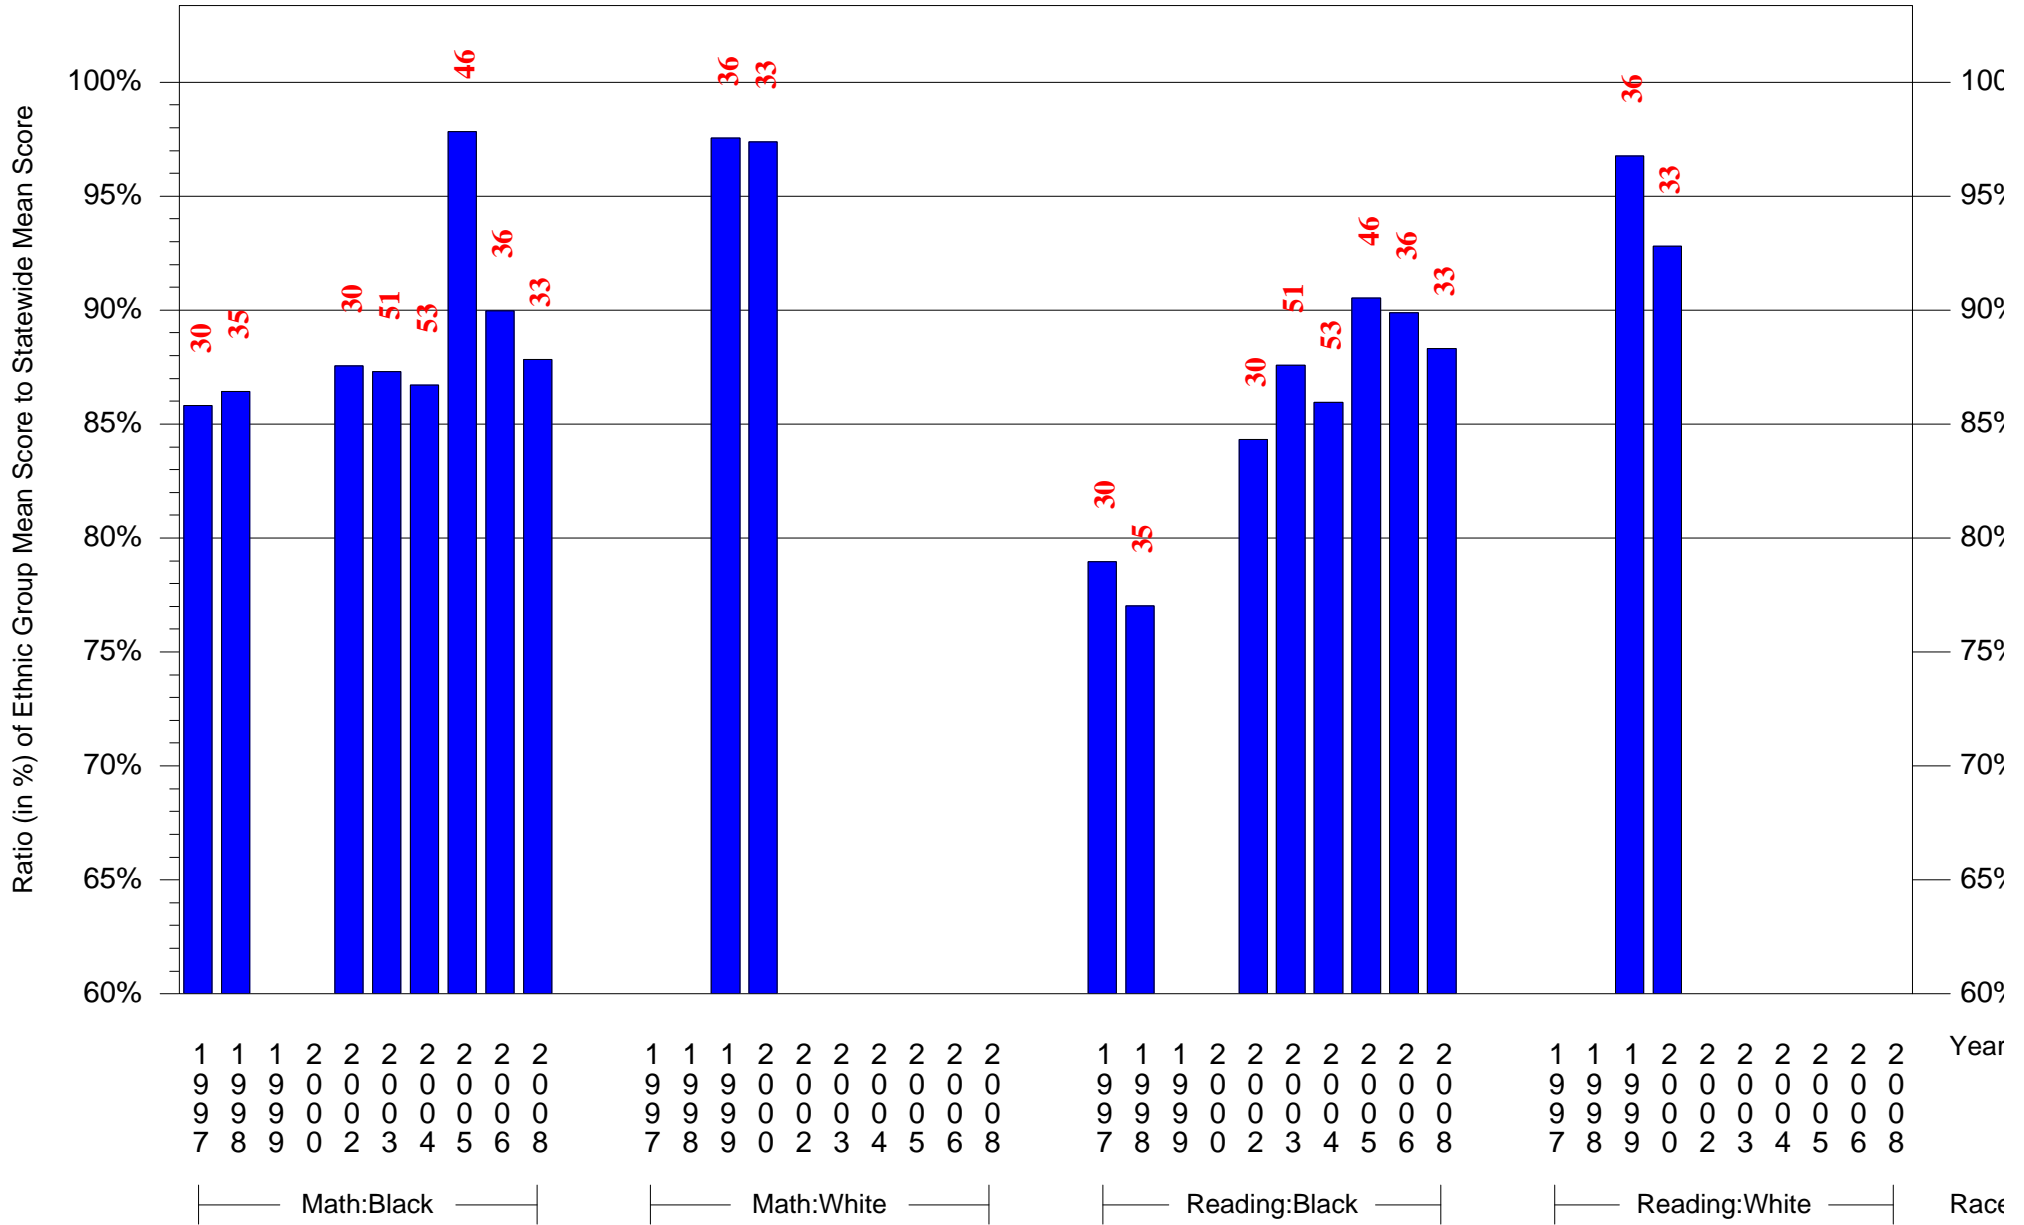

Mean Ethnic Group Building PSSA Test Score to Statewide Mean Score

Building = Holme Thomas Sch(3766) and Grade = 5 and Ethnic Group = Black or White

(Note: Number (in red) of Test Takers is above each bar in the chart.)