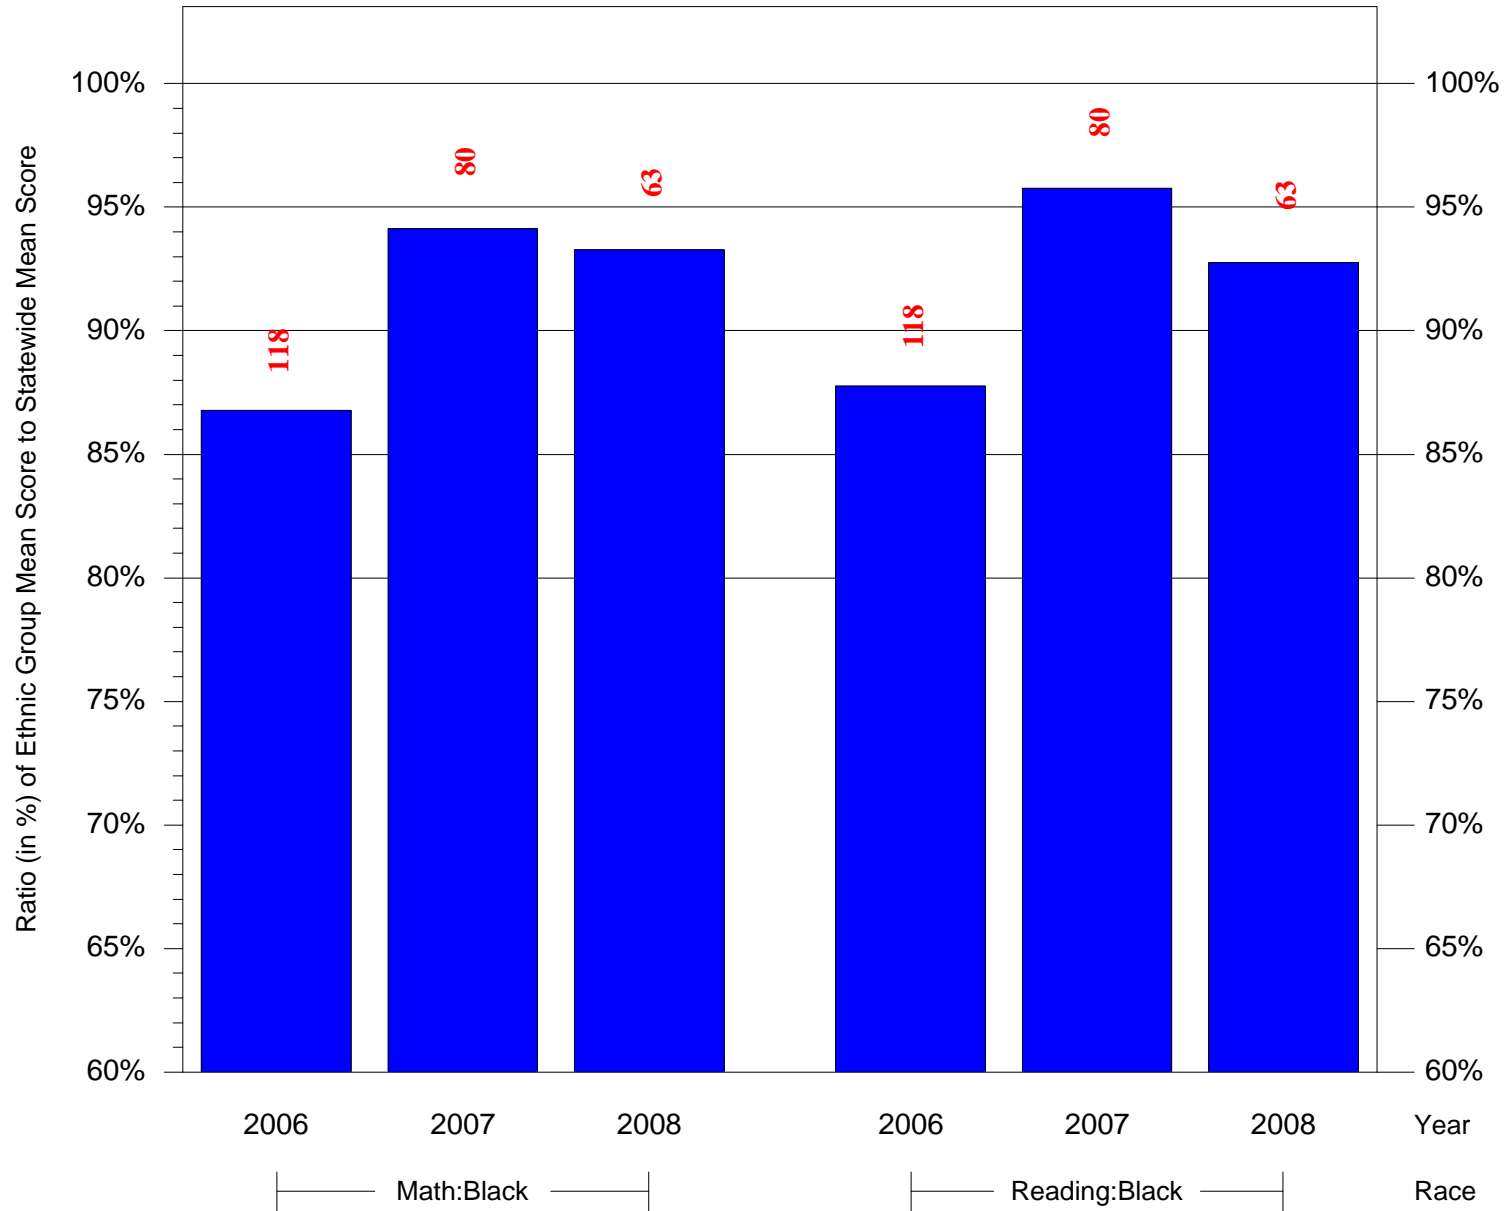

Mean Ethnic Group Building PSSA Test Score to Statewide Mean Score

Building = Lambertson Robert E Sch(3670) and Grade = 7 and Ethnic Group = Black or White

(Note: Number (in red) of Test Takers is above each bar in the chart.)