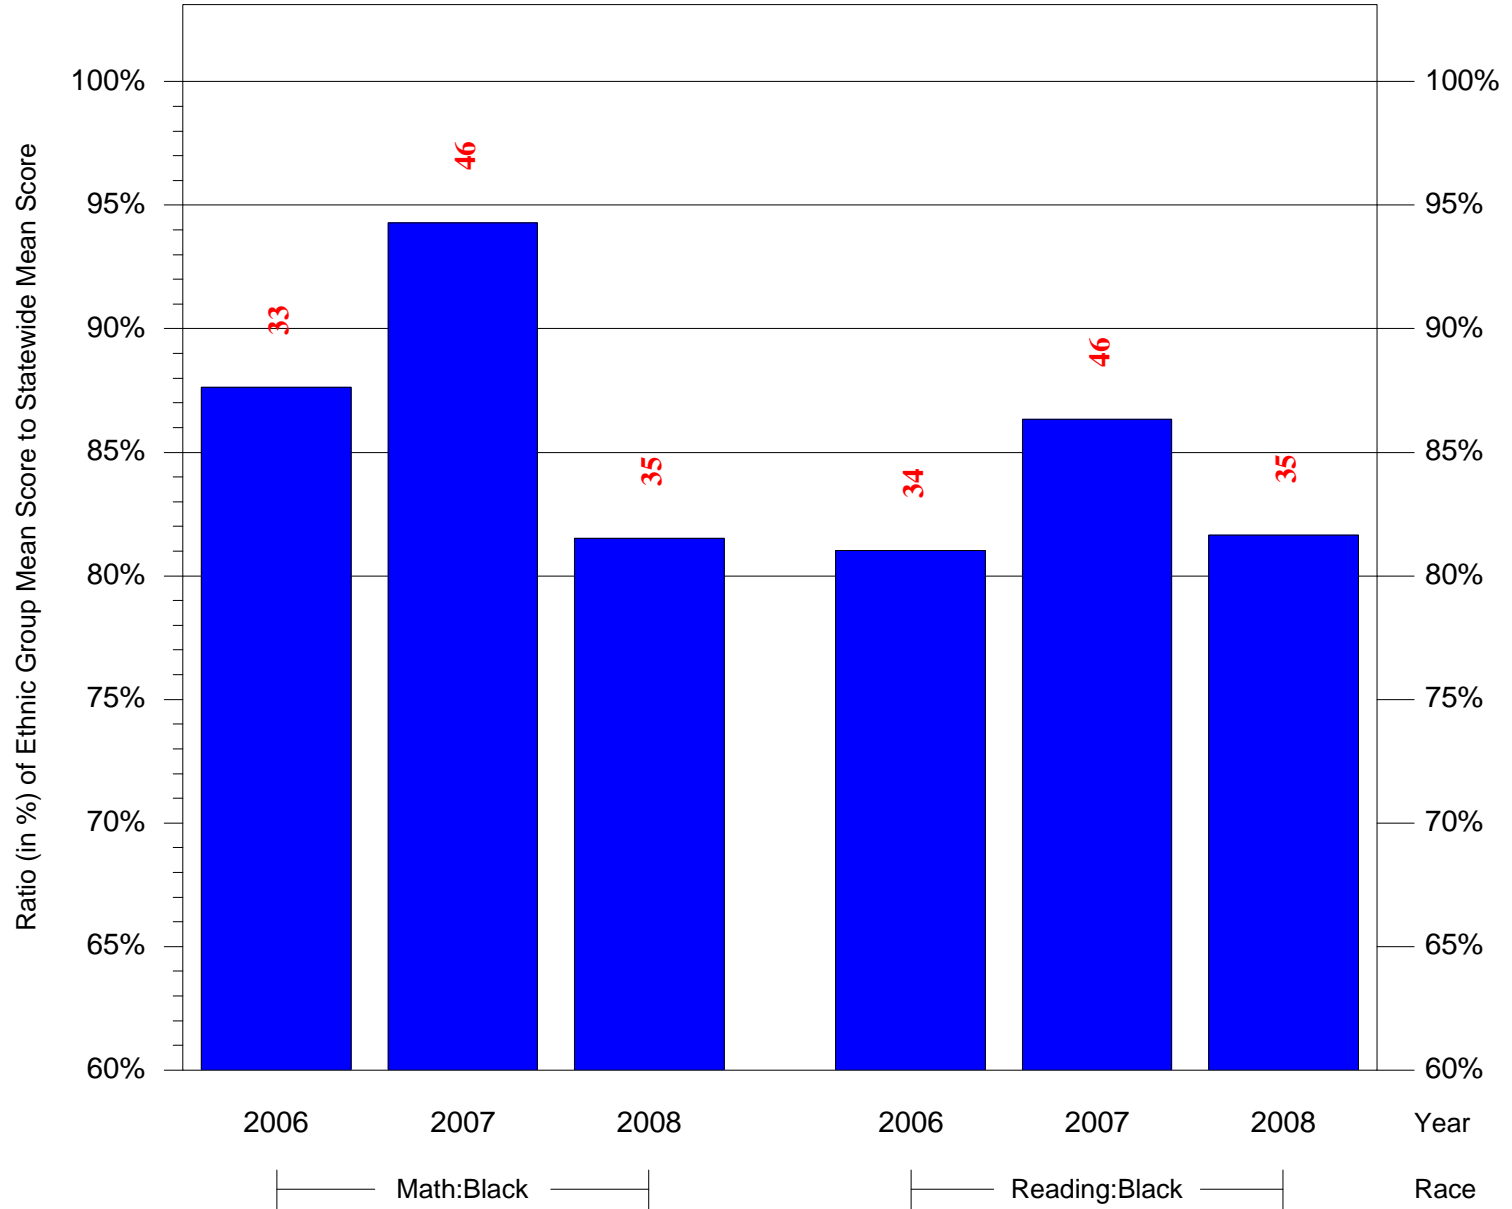

Mean Ethnic Group Building PSSA Test Score to Statewide Mean Score

Building = Kelley William D Sch(3626) and Grade = 6 and Ethnic Group = Black or White

(Note: Number (in red) of Test Takers is above each bar in the chart.)