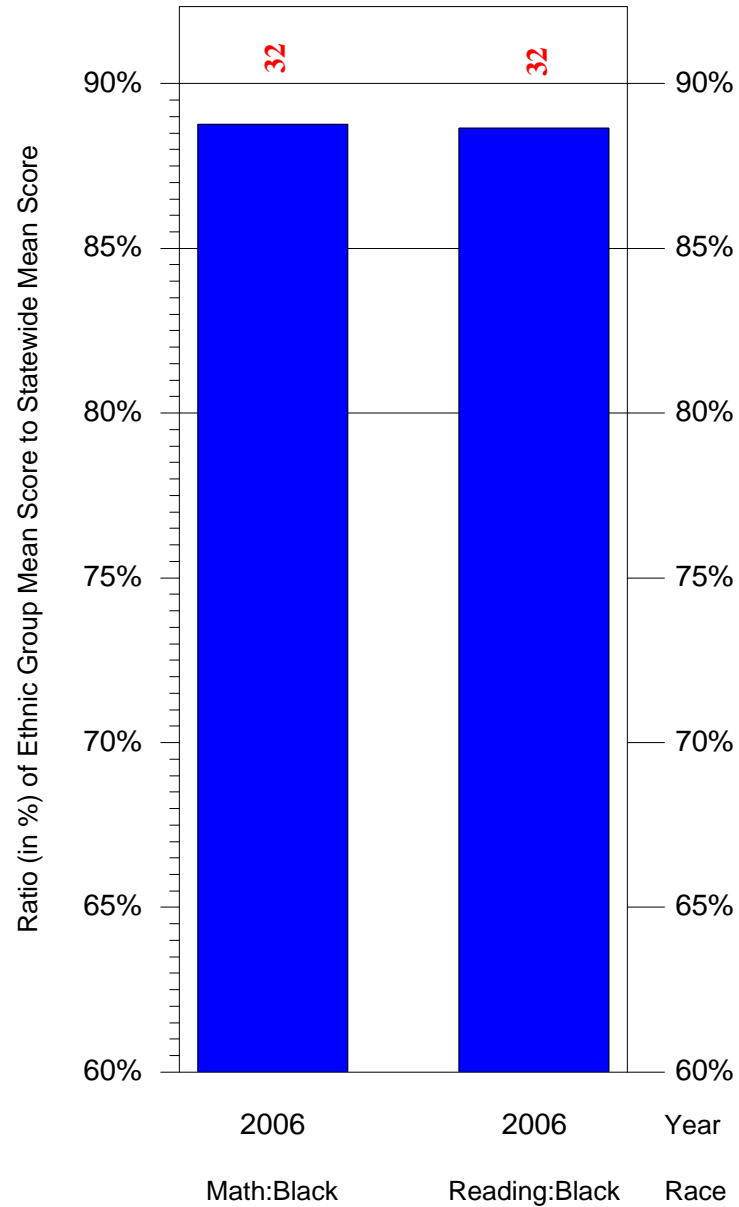

Mean Ethnic Group Building PSSA Test Score to Statewide Mean Score

Building = Ludlow James R Sch(3694) and Grade = 7 and Ethnic Group = Black or White

(Note: Number (in red) of Test Takers is above each bar in the chart.)