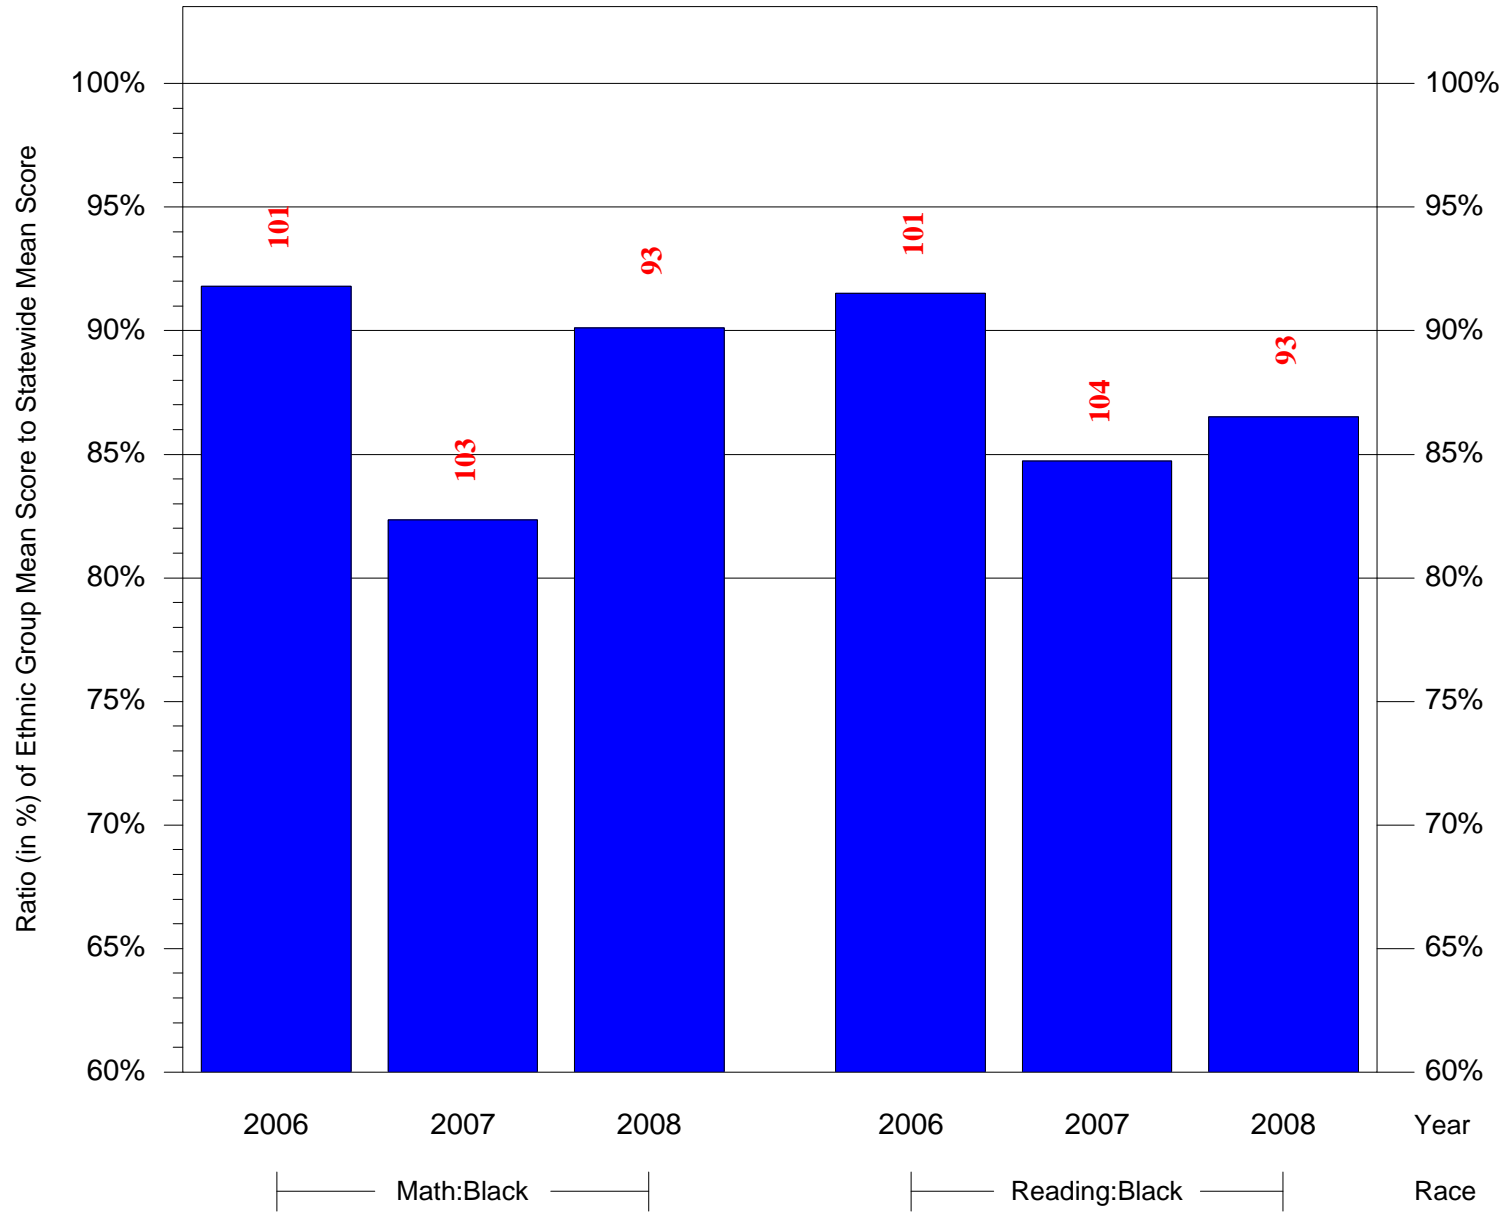

Mean Ethnic Group Building PSSA Test Score to Statewide Mean Score

Building = Franklin Benjamin Sch(7231) and Grade = 7 and Ethnic Group = Black or White

(Note: Number (in red) of Test Takers is above each bar in the chart.)