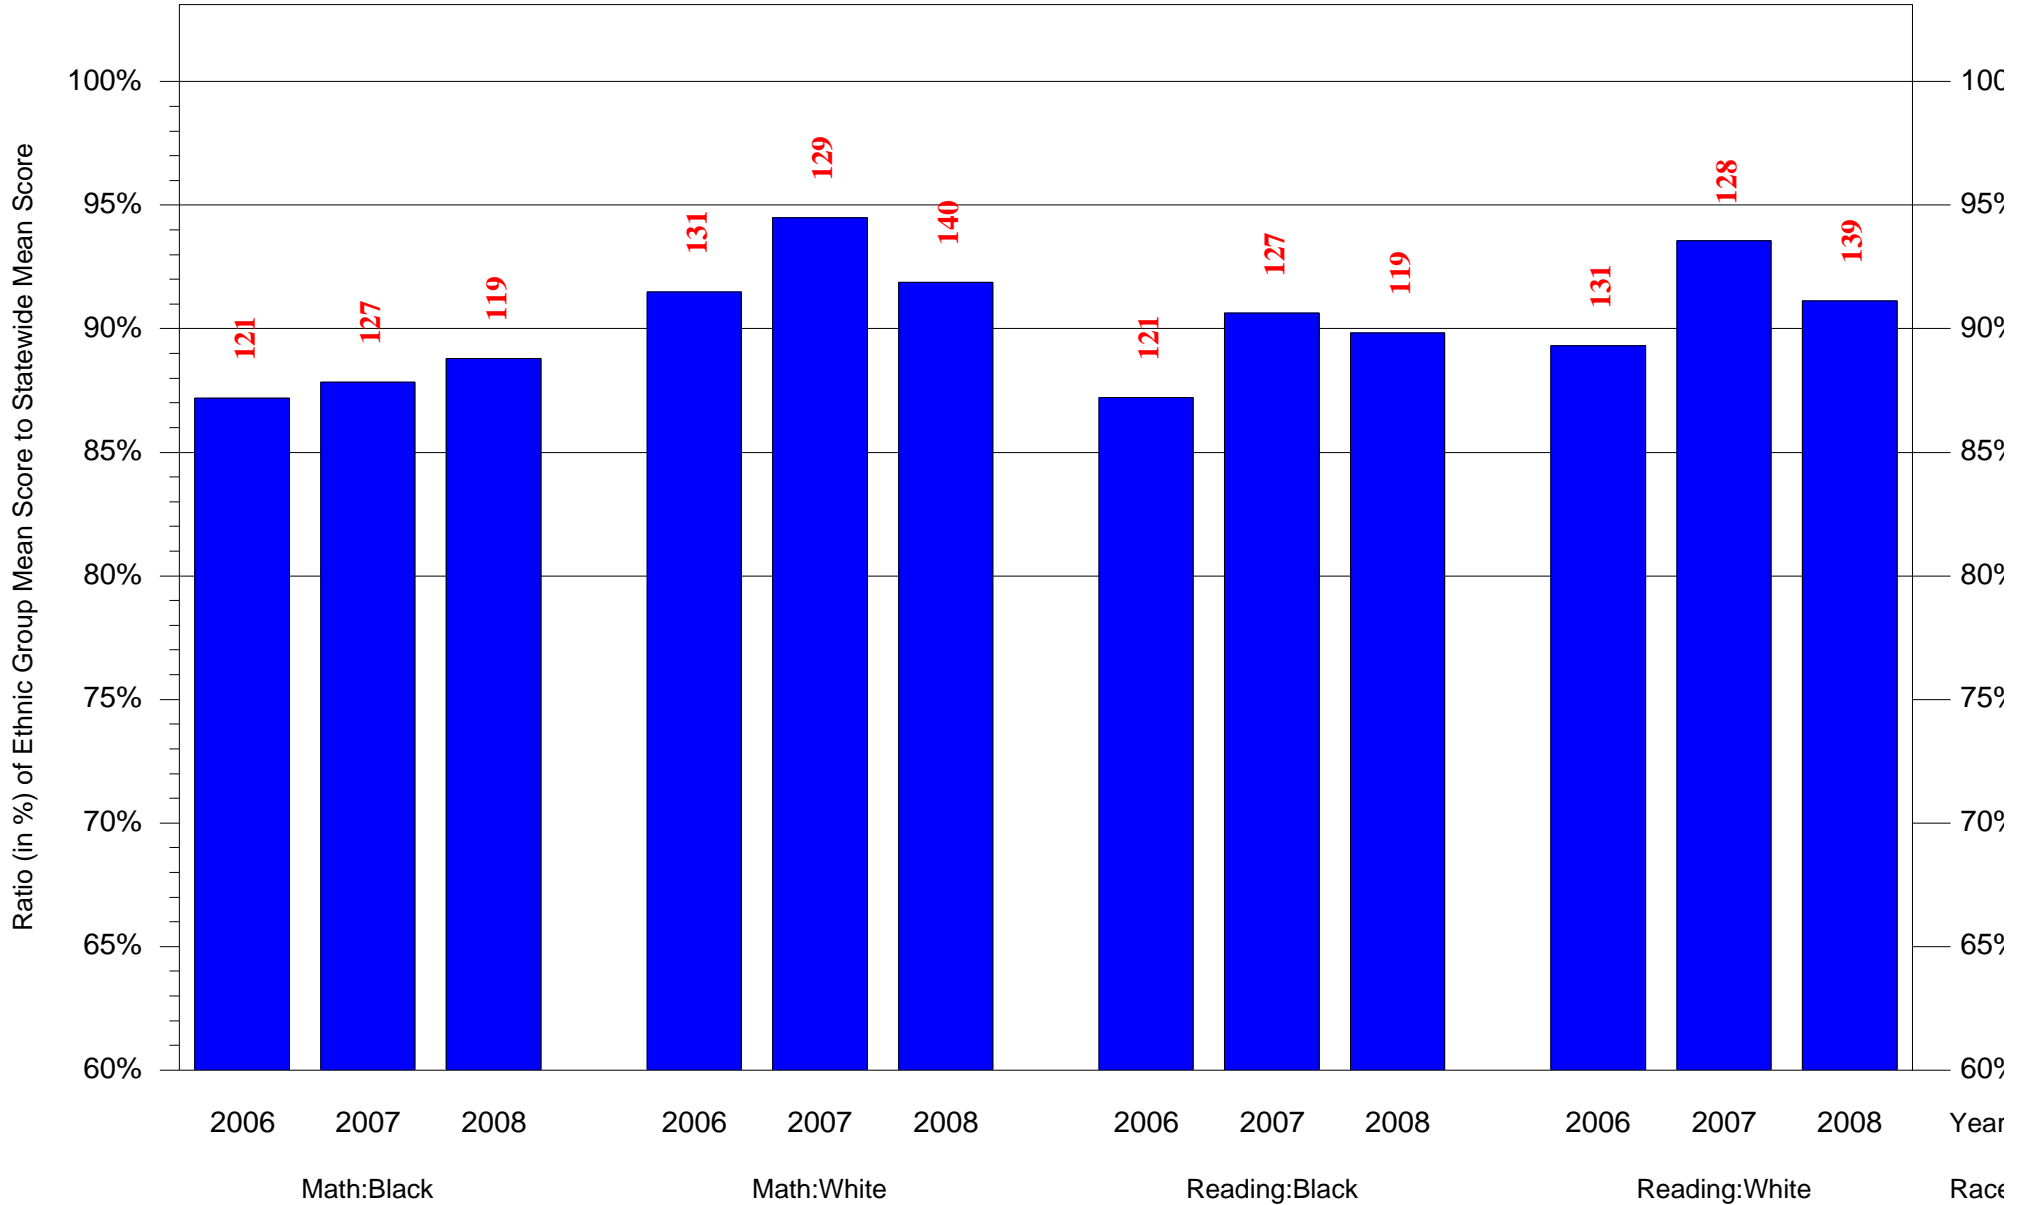

Mean Ethnic Group Building PSSA Test Score to Statewide Mean Score

Building = Meehan Austin MS(6768) and Grade = 7 and Ethnic Group = Black or White

(Note: Number (in red) of Test Takers is above each bar in the chart.)