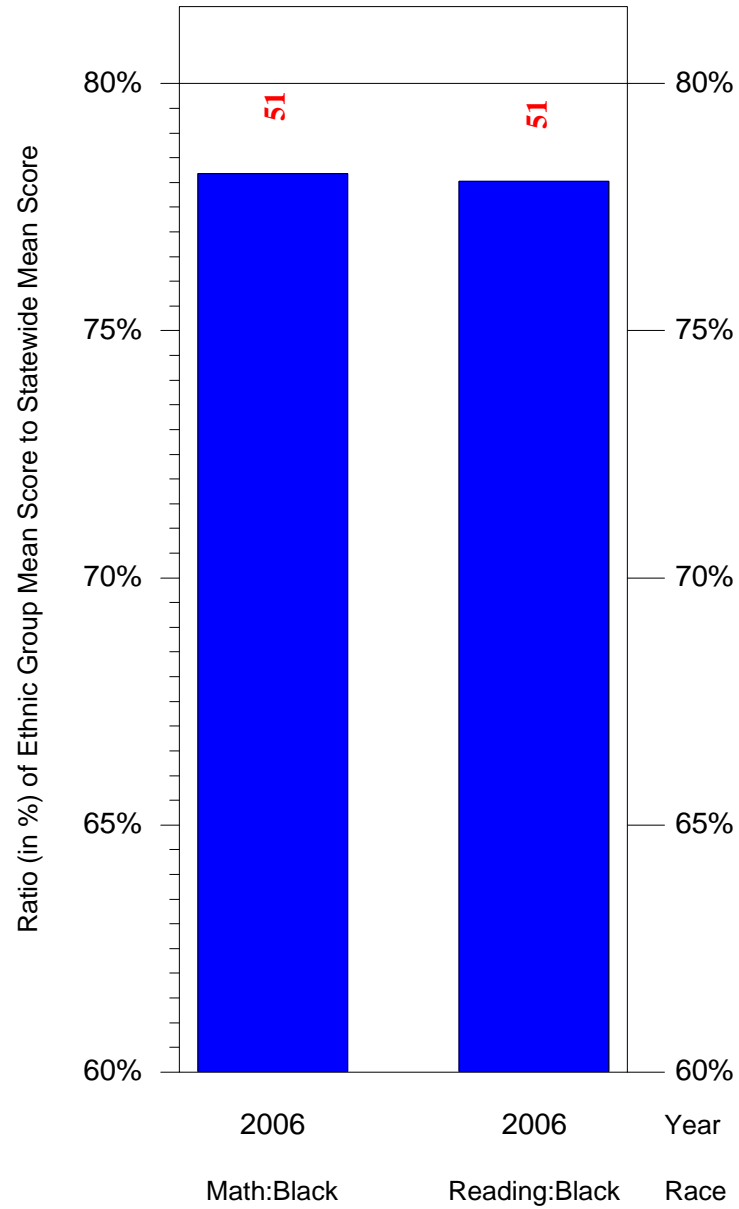

Mean Ethnic Group Building PSSA Test Score to Statewide Mean Score

Building = Barry Comm John Sch(3598) and Grade = 4 and Ethnic Group = Black or White

(Note: Number (in red) of Test Takers is above each bar in the chart.)