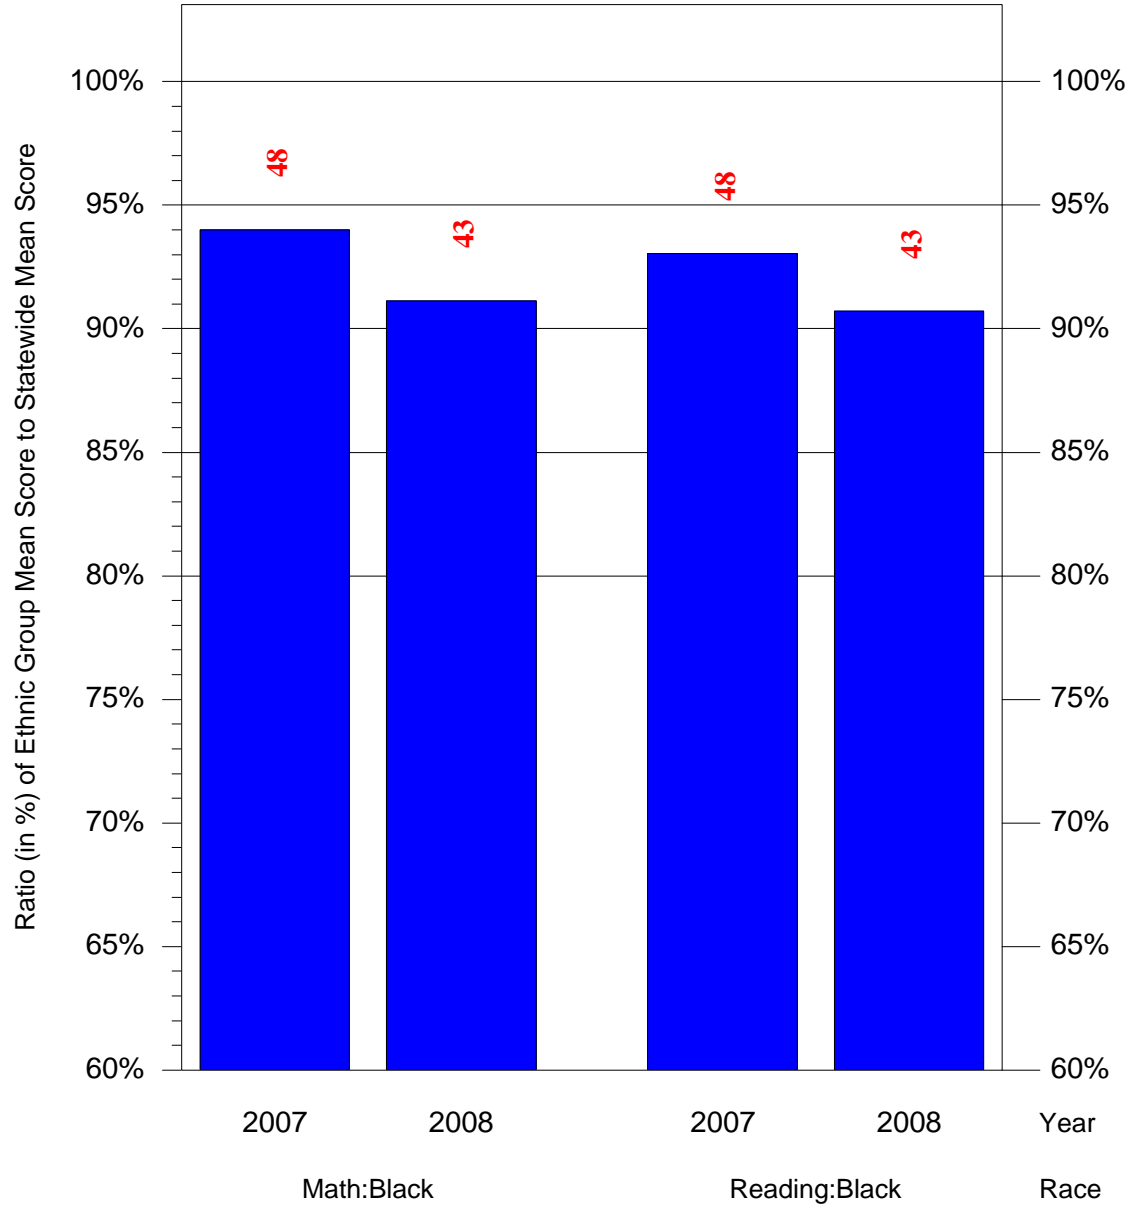

Mean Ethnic Group Building PSSA Test Score to Statewide Mean Score

Building = Sullivan James J Sch(3753) and Grade = 3 and Ethnic Group = Black or White

(Note: Number (in red) of Test Takers is above each bar in the chart.)