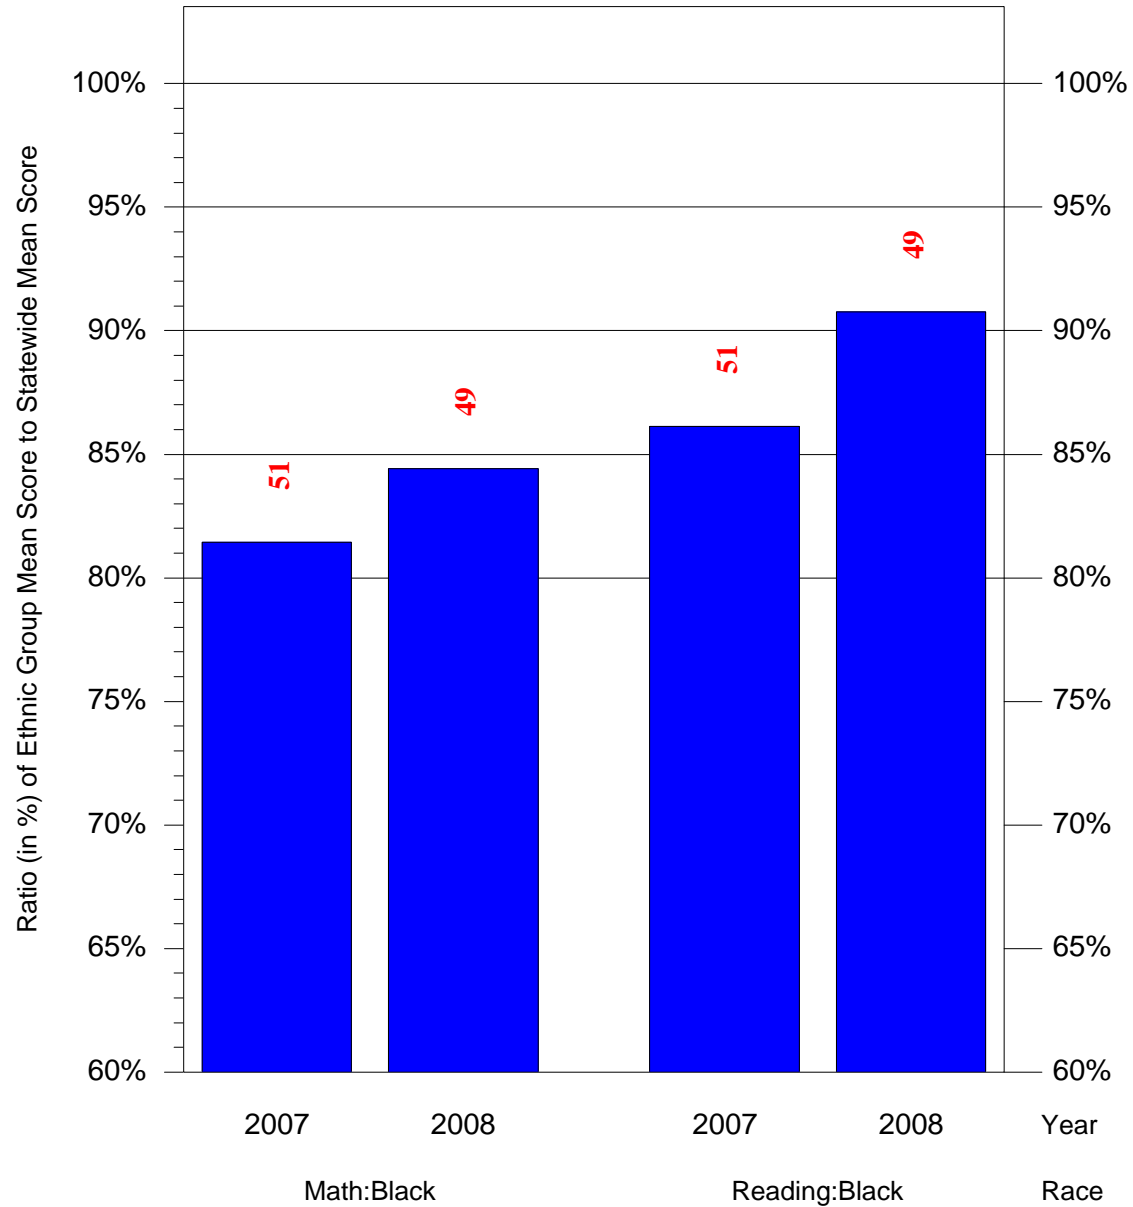

Mean Ethnic Group Building PSSA Test Score to Statewide Mean Score

Building = Creighton Thomas Sch(3736) and Grade = 3 and Ethnic Group = Black or White

(Note: Number (in red) of Test Takers is above each bar in the chart.)