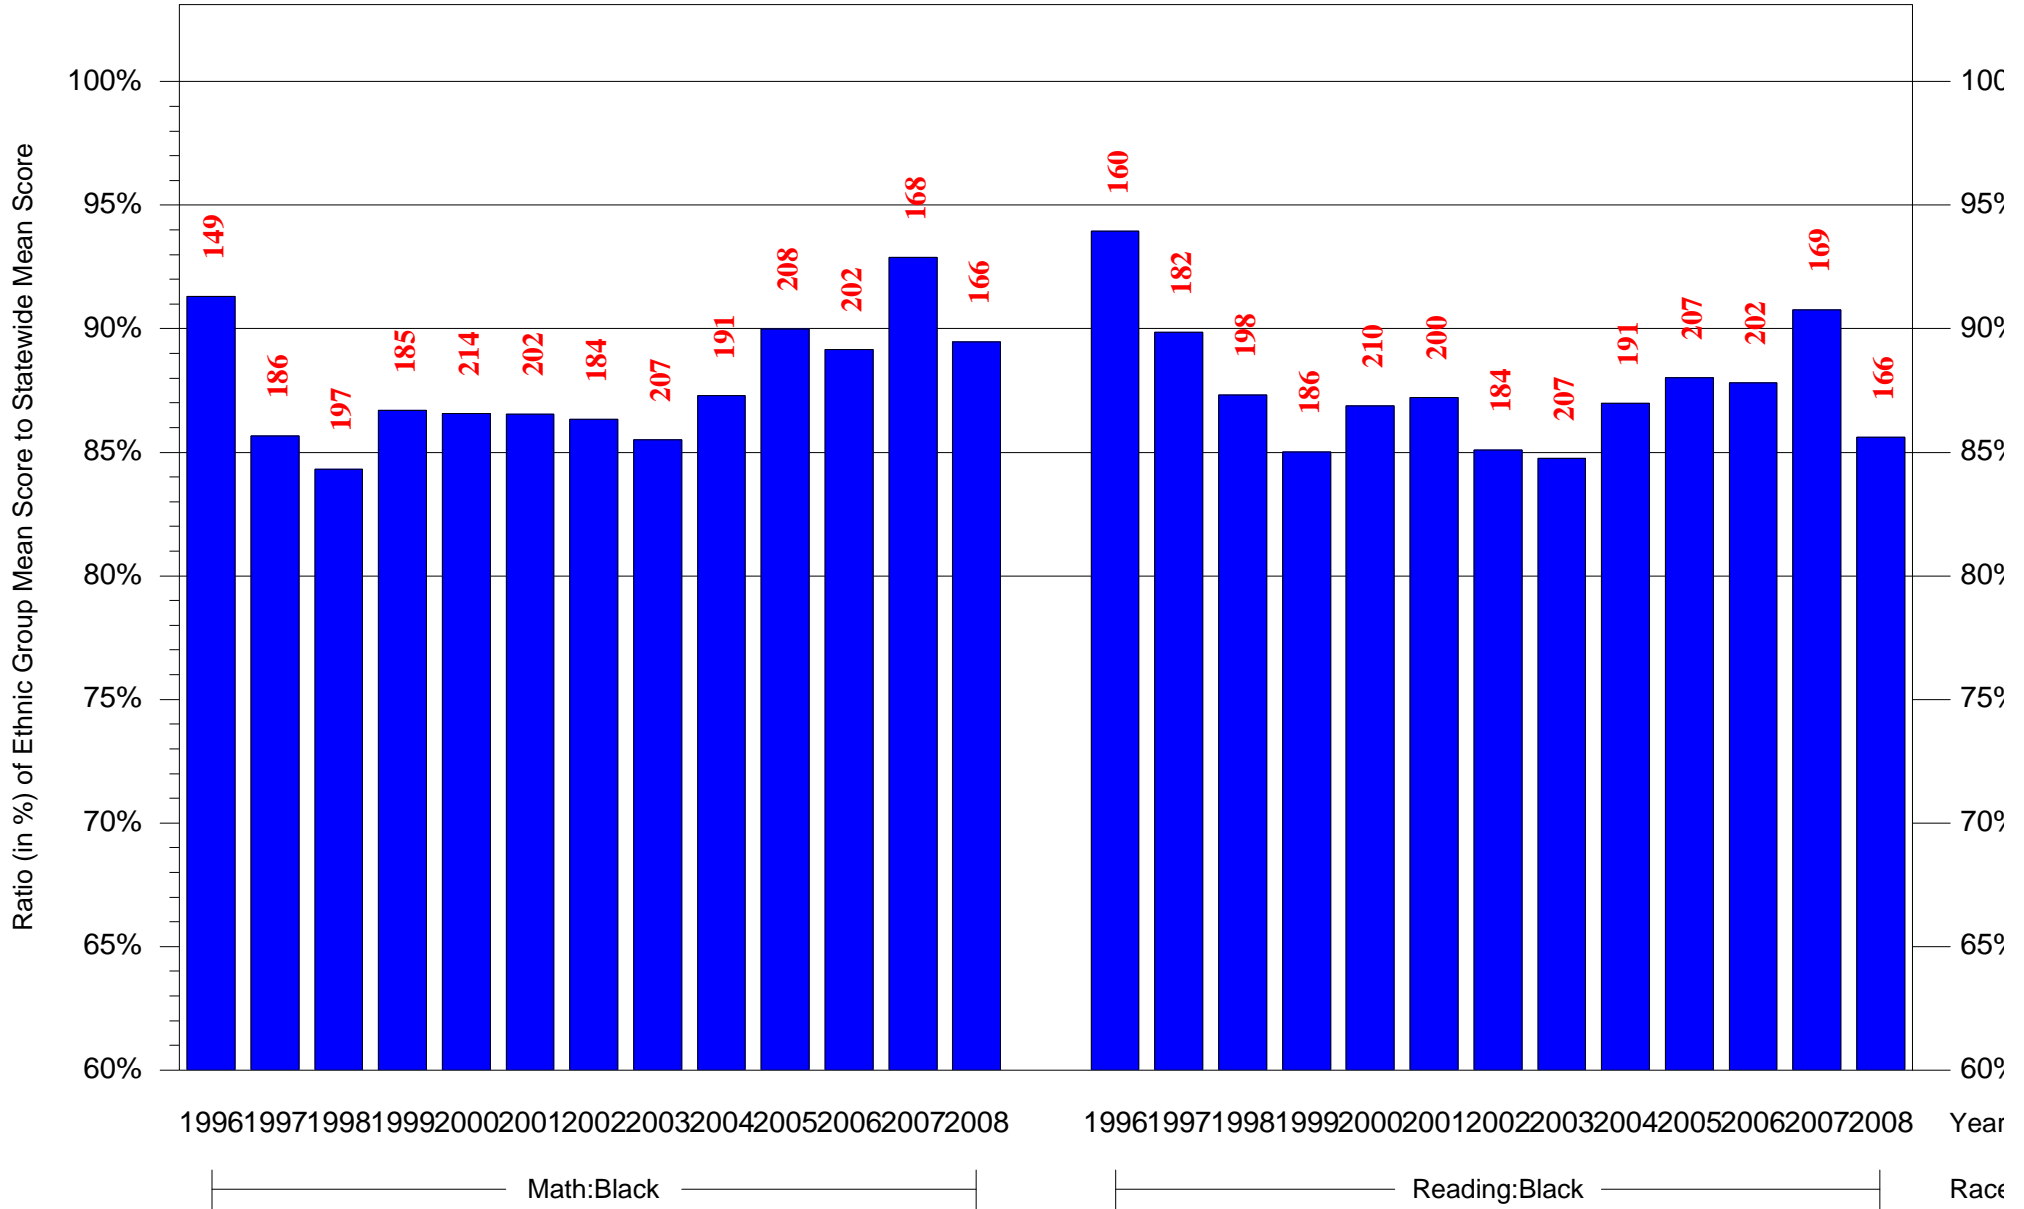

Mean Ethnic Group Building PSSA Test Score to Statewide Mean Score

Building = Leeds Morris E MS(3822) and Grade = 8 and Ethnic Group = Black or White

(Note: Number (in red) of Test Takers is above each bar in the chart.)