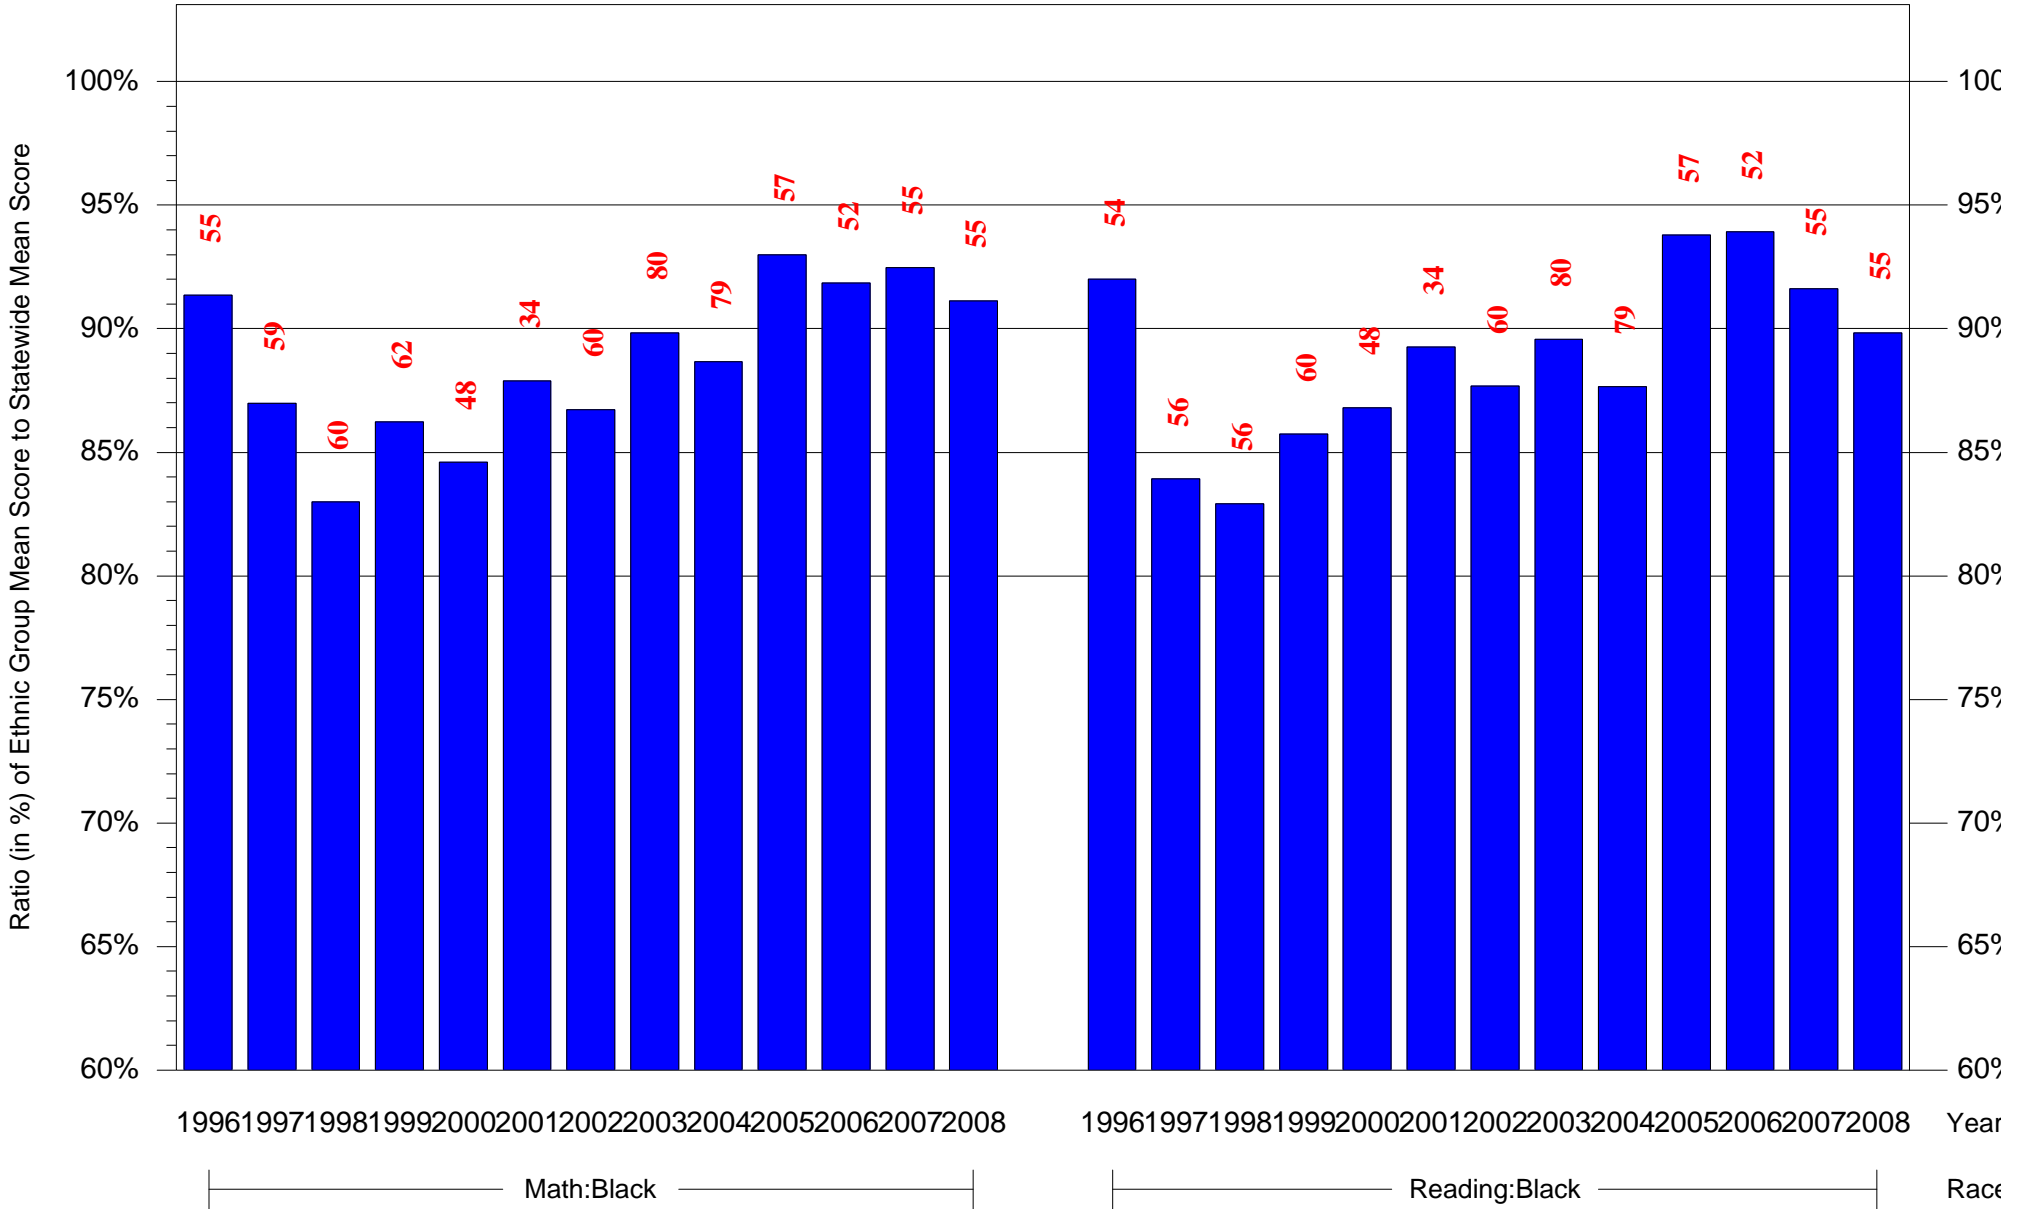

Mean Ethnic Group Building PSSA Test Score to Statewide Mean Score

Building = Houston Henry E Sch(3713) and Grade = 5 and Ethnic Group = Black or White

(Note: Number (in red) of Test Takers is above each bar in the chart.)