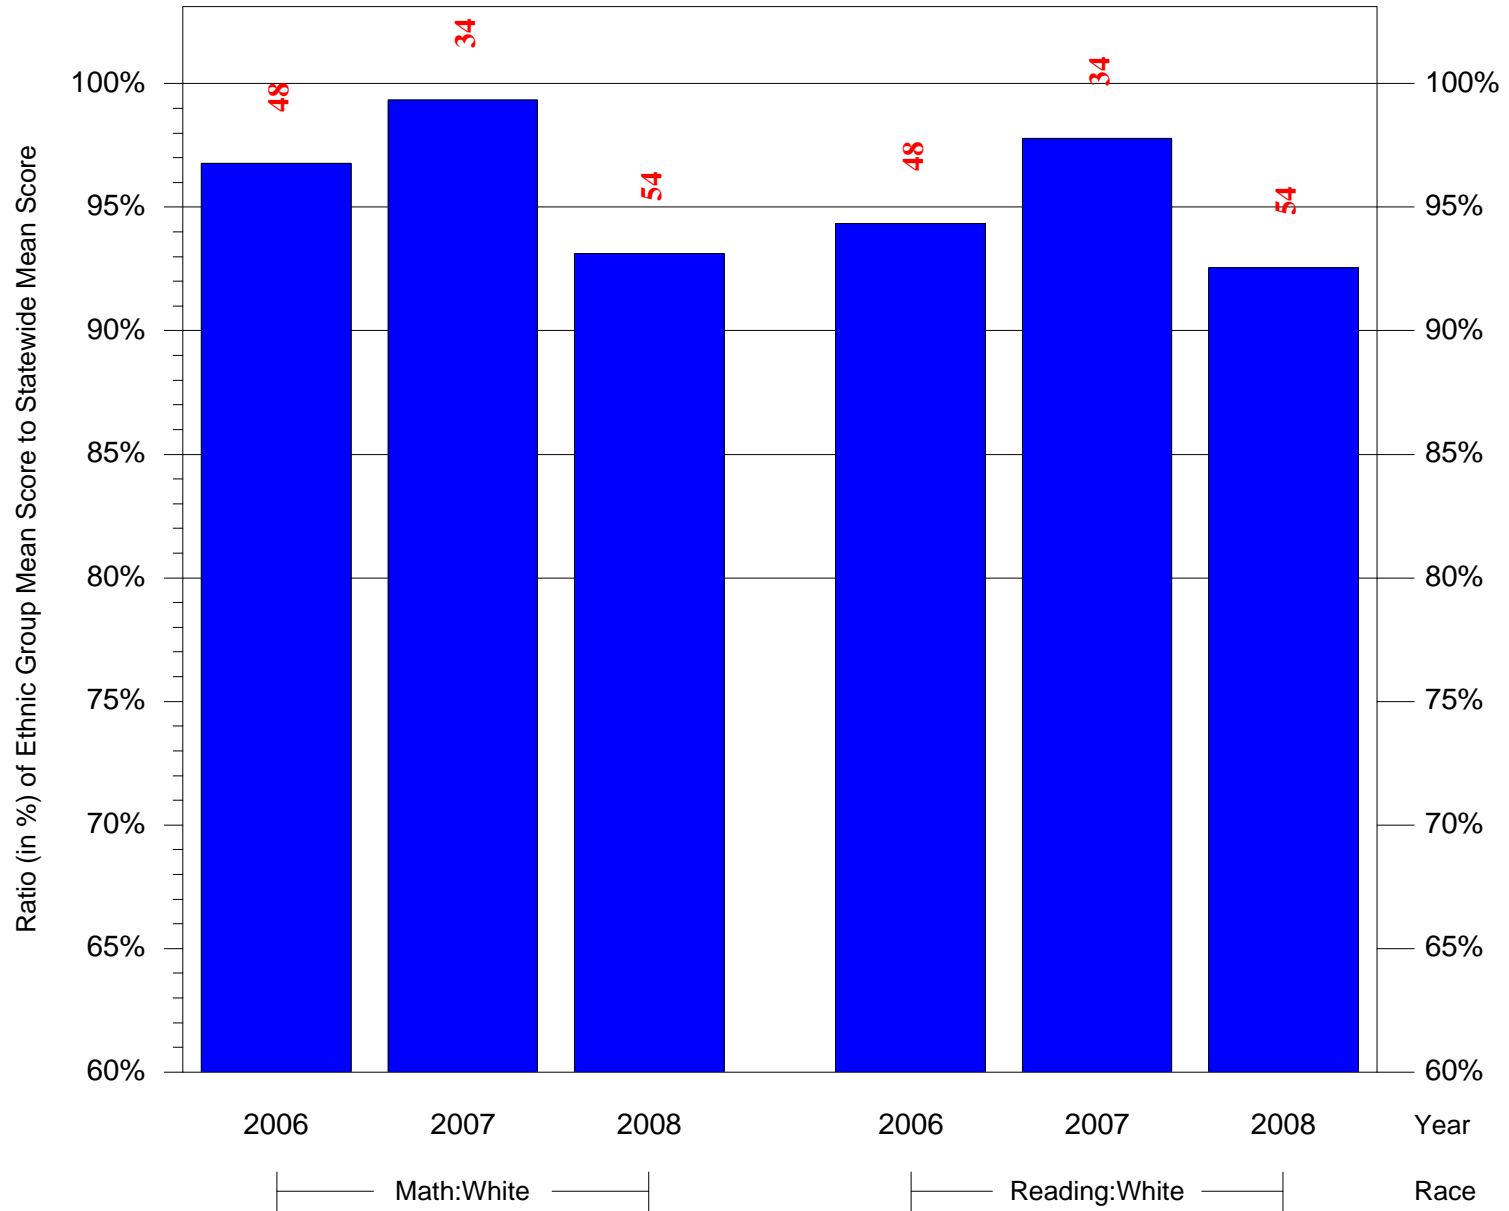

Mean Ethnic Group Building PSSA Test Score to Statewide Mean Score

Building = Brown Joseph H Sch(6529) and Grade = 4 and Ethnic Group = Black or White

(Note: Number (in red) of Test Takers is above each bar in the chart.)