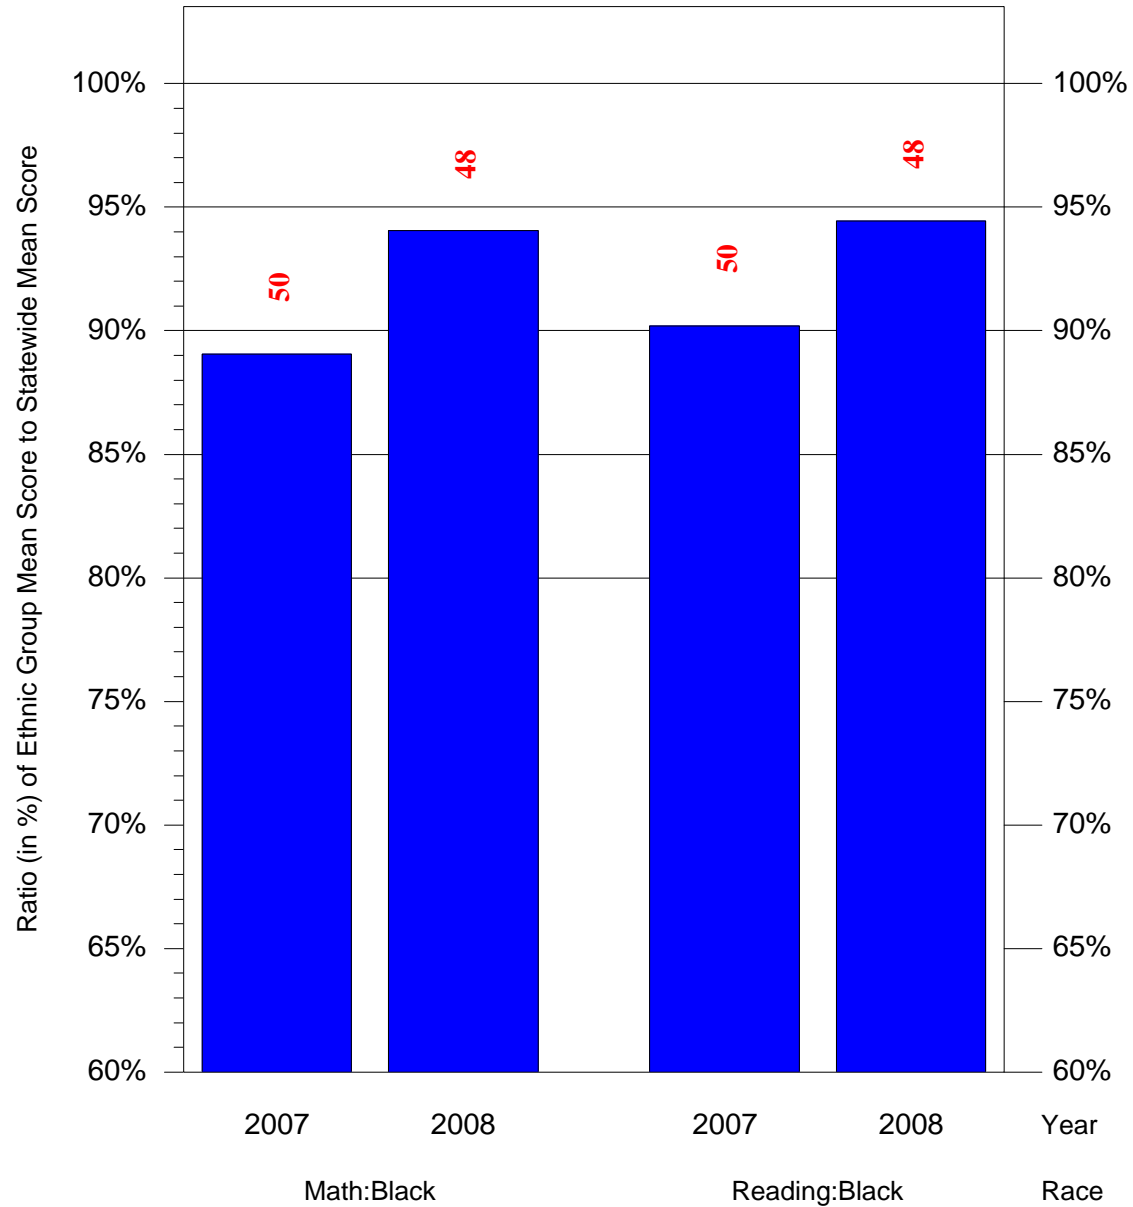

Mean Ethnic Group Building PSSA Test Score to Statewide Mean Score

Building = Childs George W Sch(3622) and Grade = 5 and Ethnic Group = Black or White

(Note: Number (in red) of Test Takers is above each bar in the chart.)