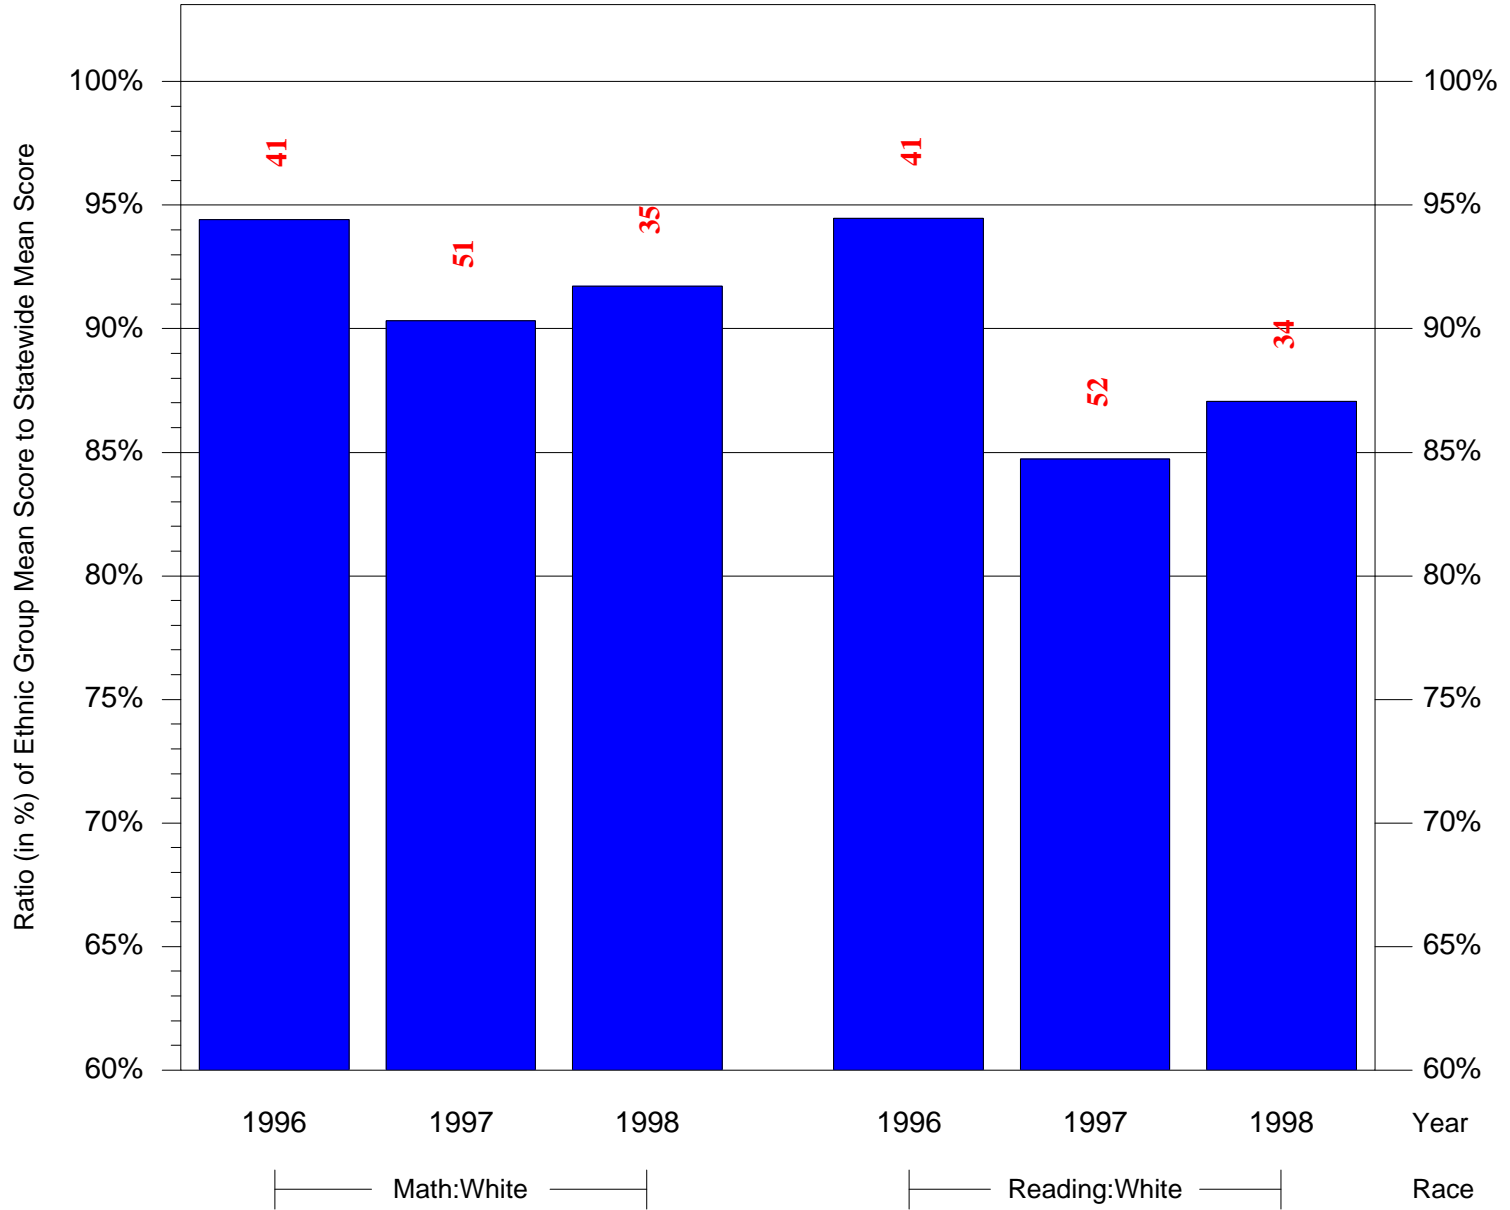

Mean Ethnic Group Building PSSA Test Score to Statewide Mean Score

Building = Hopkinson Francis Sch(3742) and Grade = 5 and Ethnic Group = Black or White

(Note: Number (in red) of Test Takers is above each bar in the chart.)