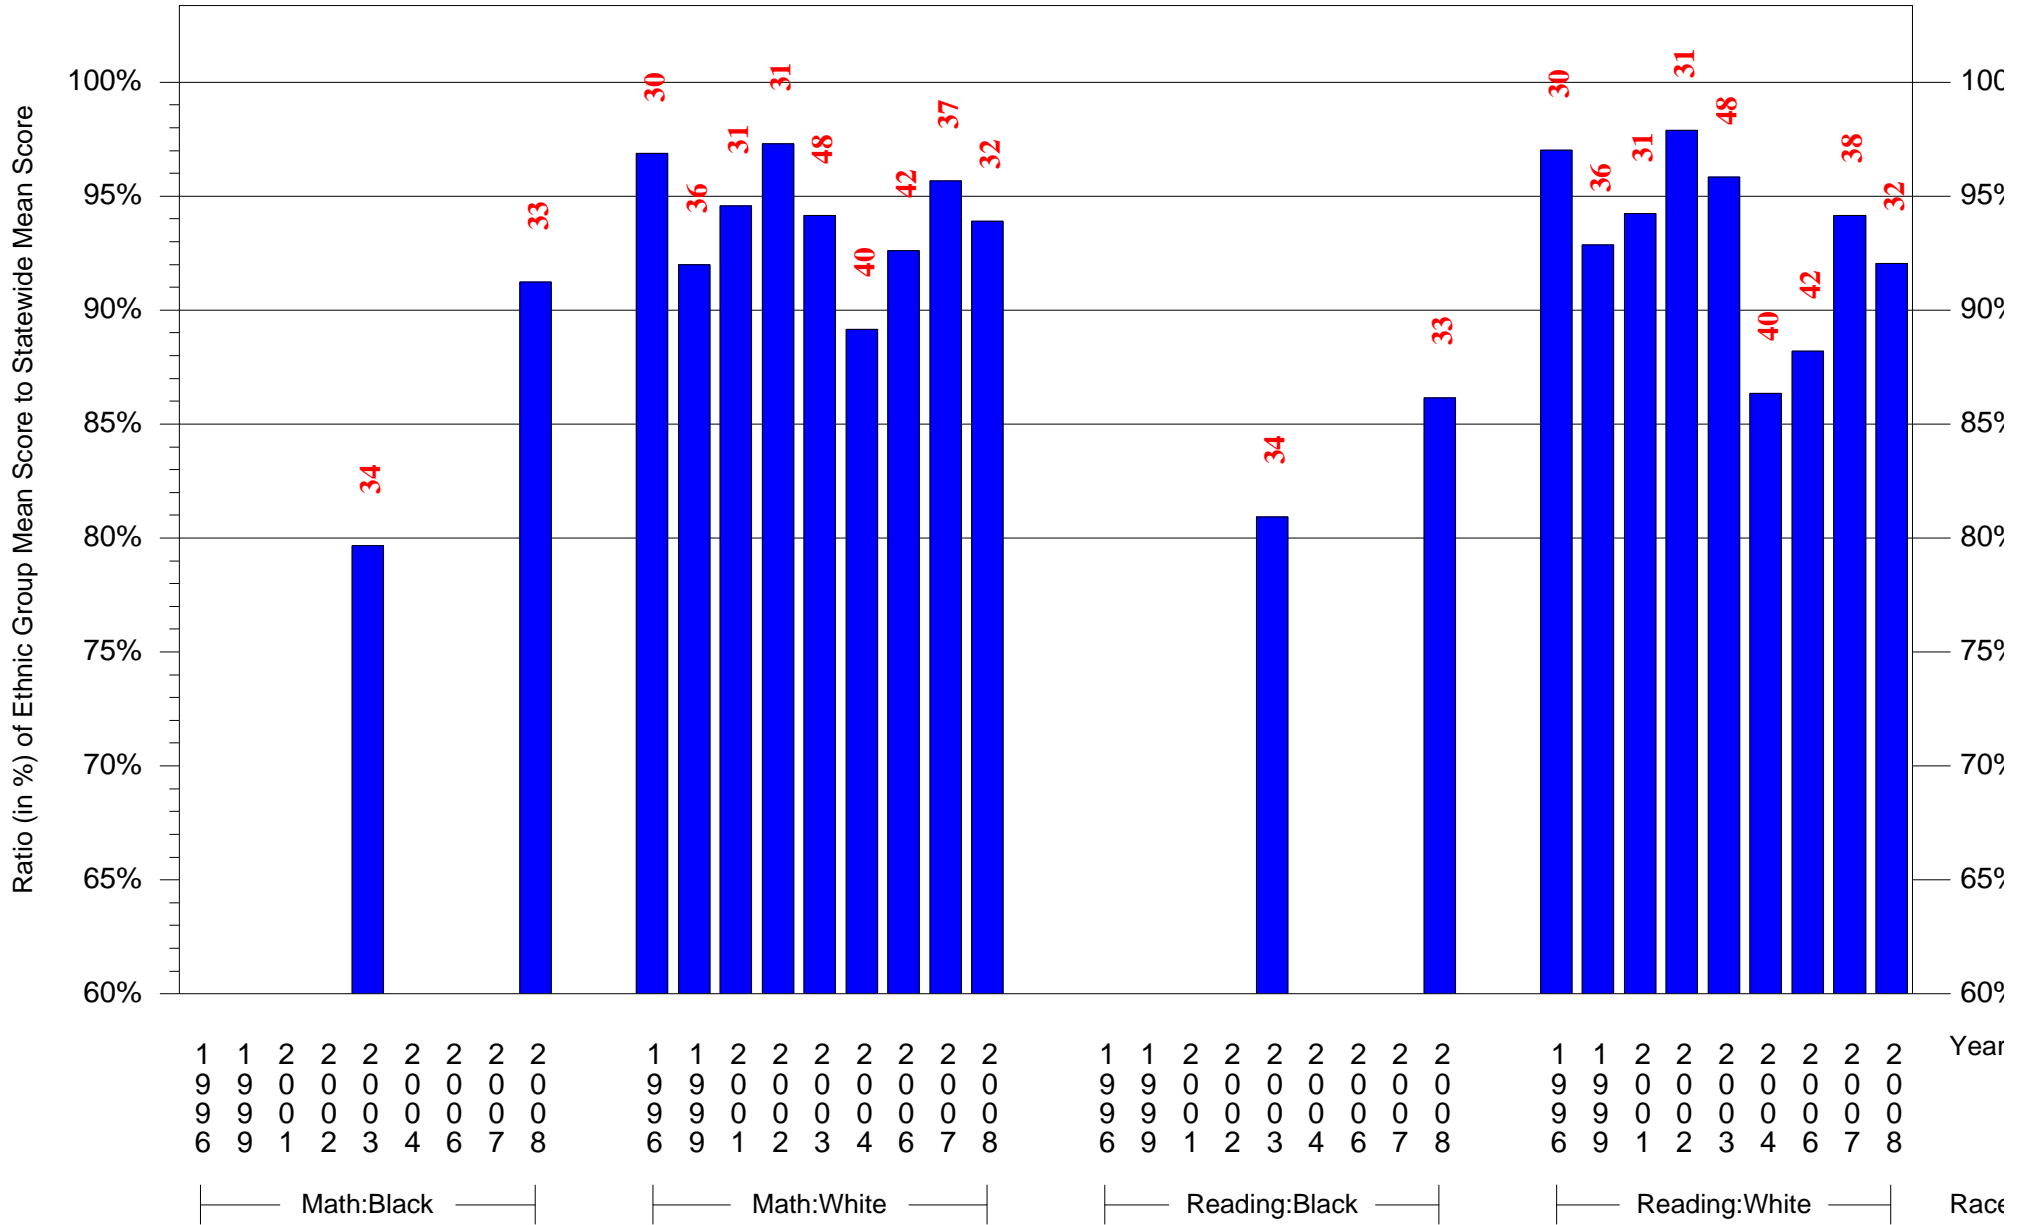

Mean Ethnic Group Building PSSA Test Score to Statewide Mean Score

Building = Allen Ethan Sch(3758) and Grade = 5 and Ethnic Group = Black or White

(Note: Number (in red) of Test Takers is above each bar in the chart.)