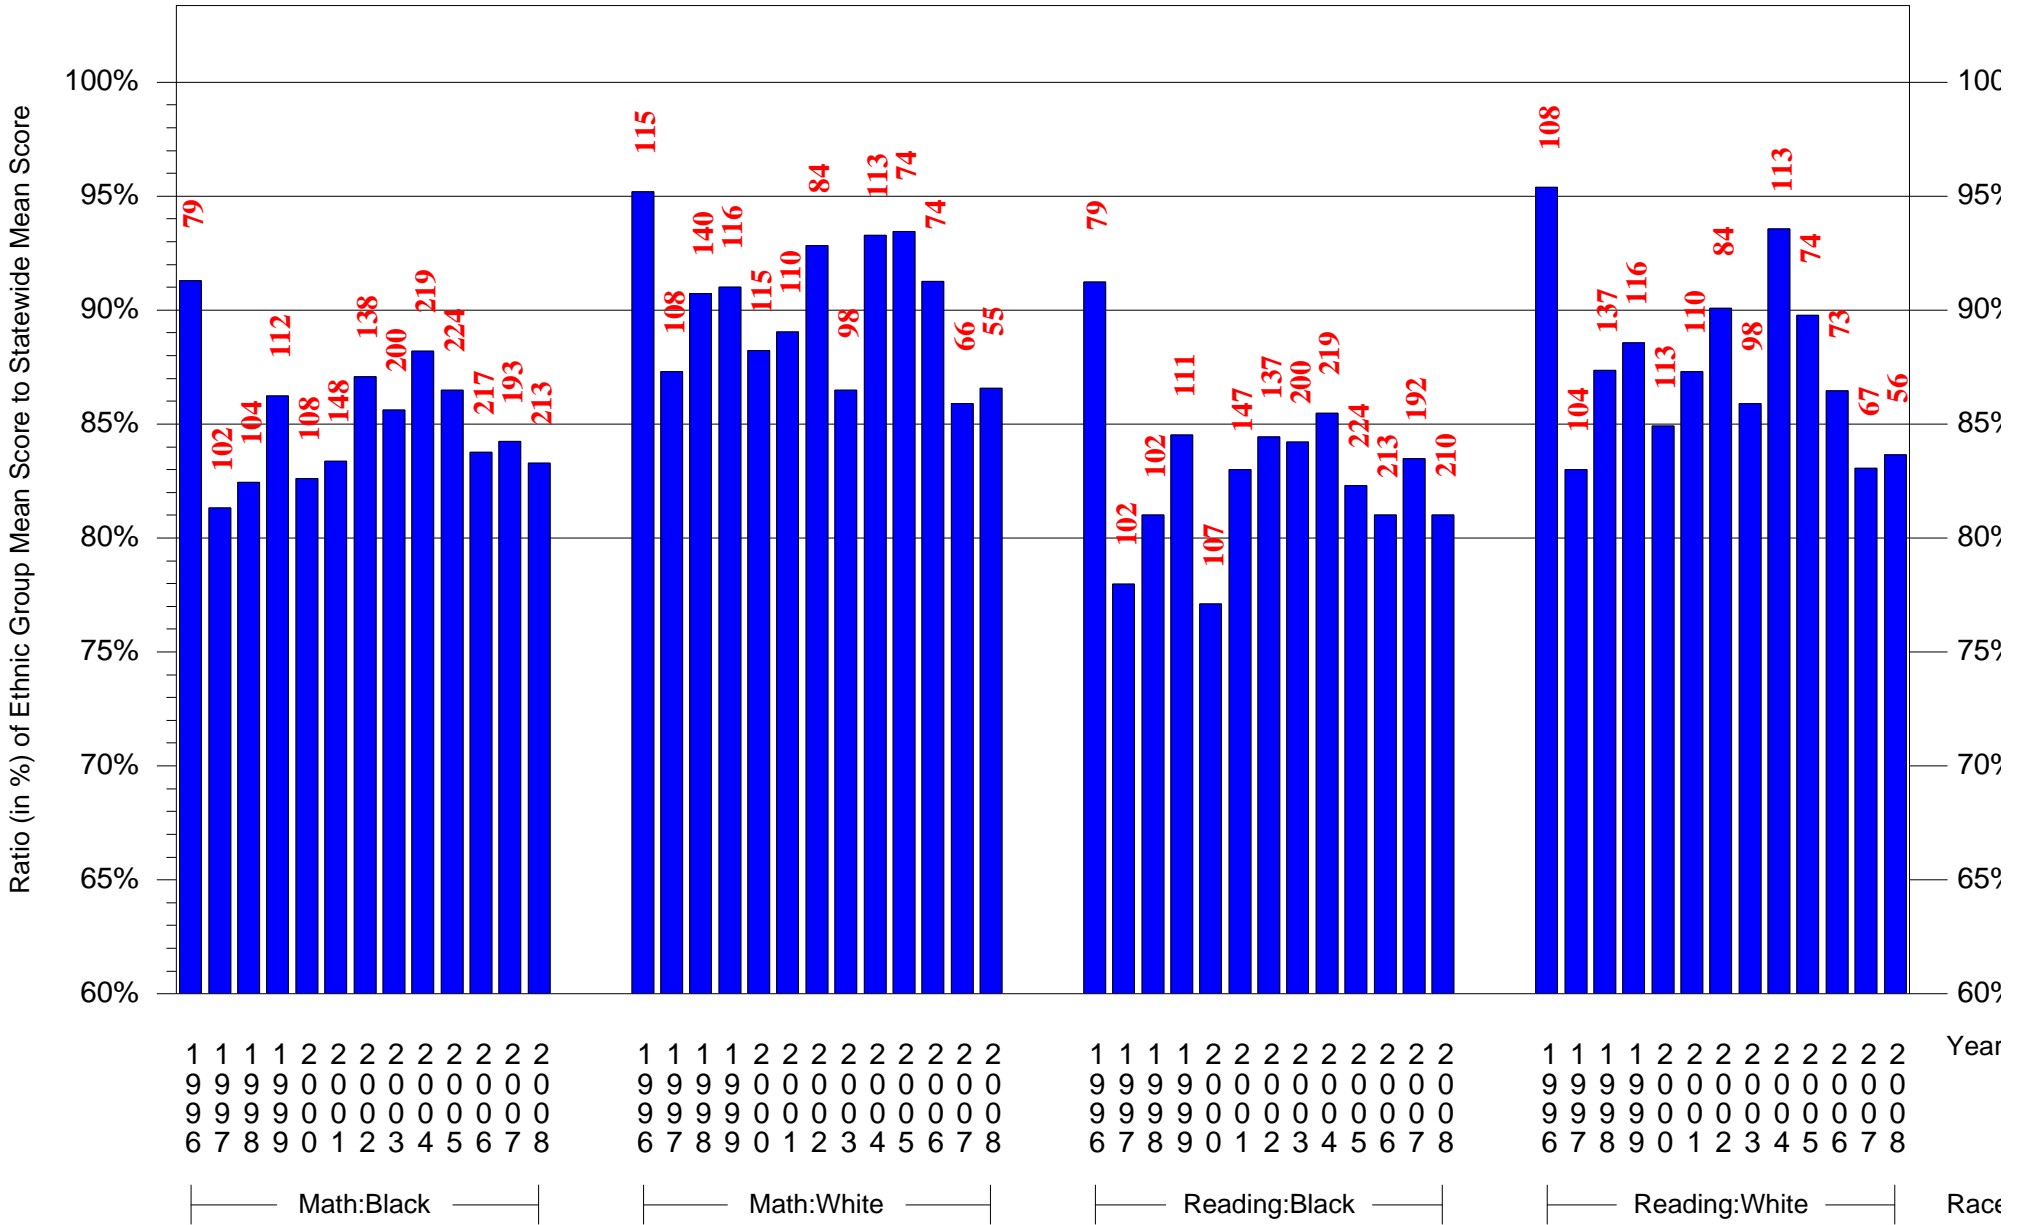

Mean Ethnic Group Building PSSA Test Score to Statewide Mean Score

Building = Harding Warren G MS(7242) and Grade = 8 and Ethnic Group = Black or White

(Note: Number (in red) of Test Takers is above each bar in the chart.)