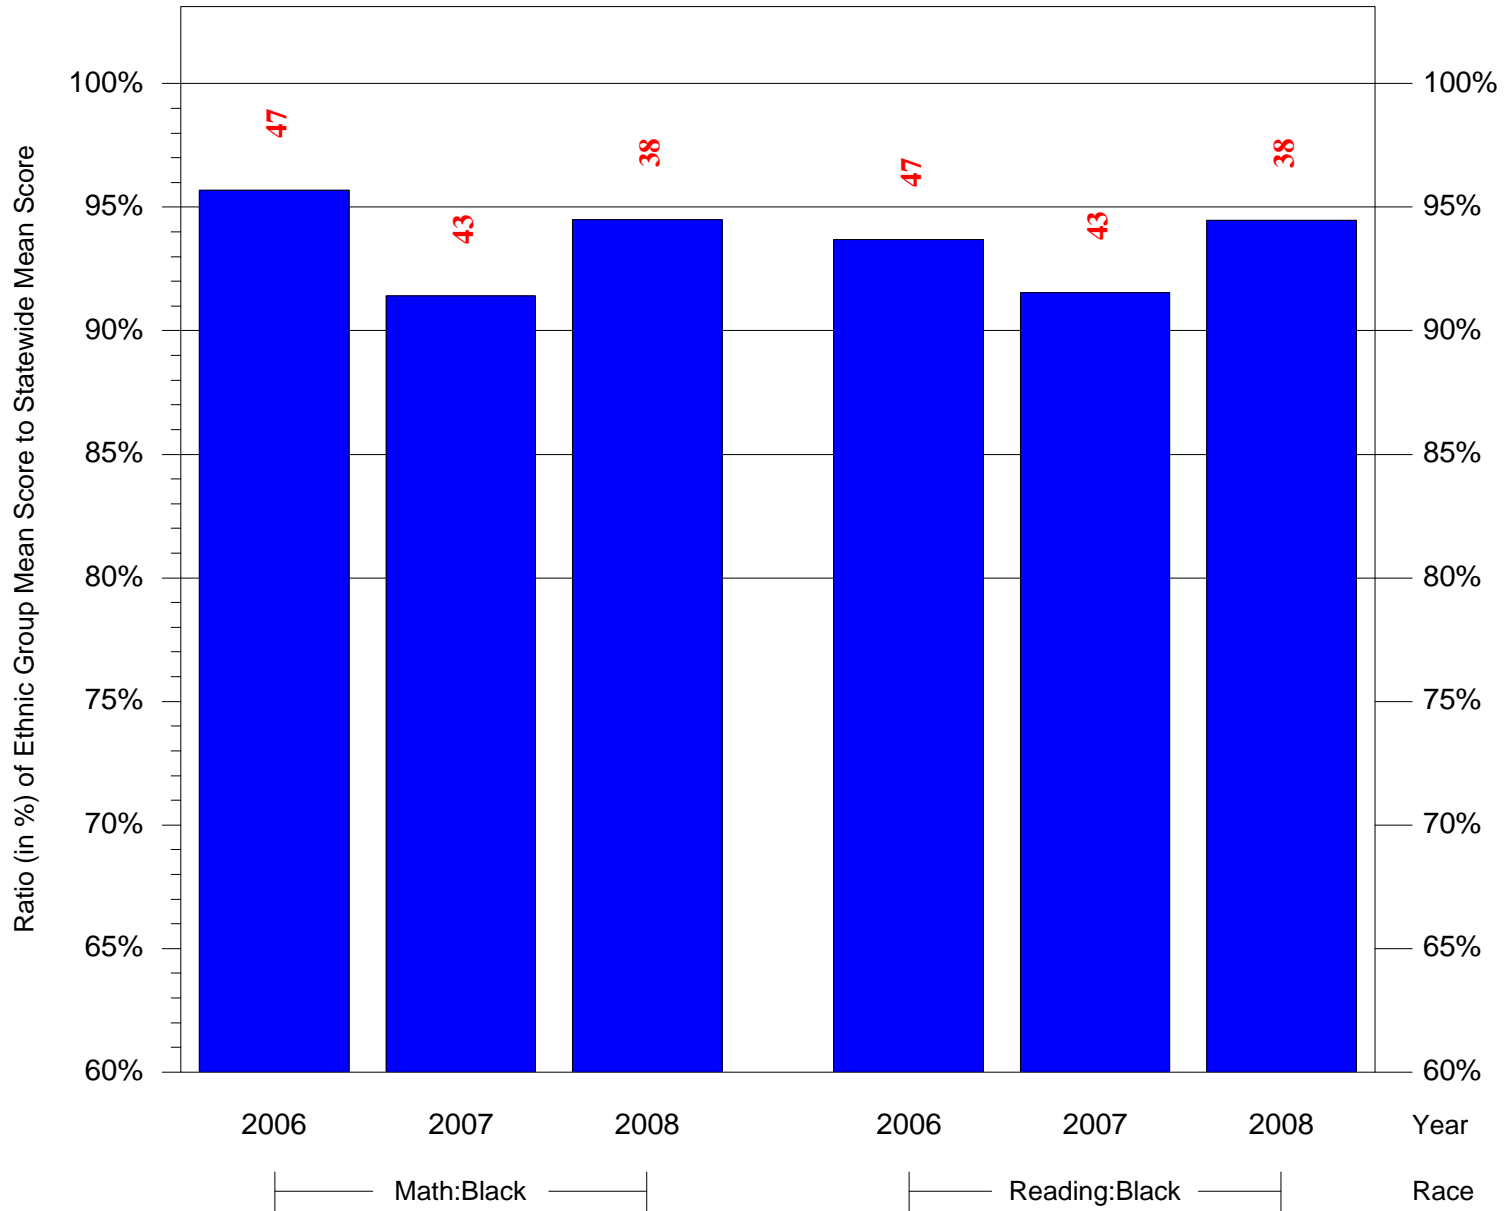

Mean Ethnic Group Building PSSA Test Score to Statewide Mean Score

Building = Jenks John S Sch(3714) and Grade = 4 and Ethnic Group = Black or White

(Note: Number (in red) of Test Takers is above each bar in the chart.)