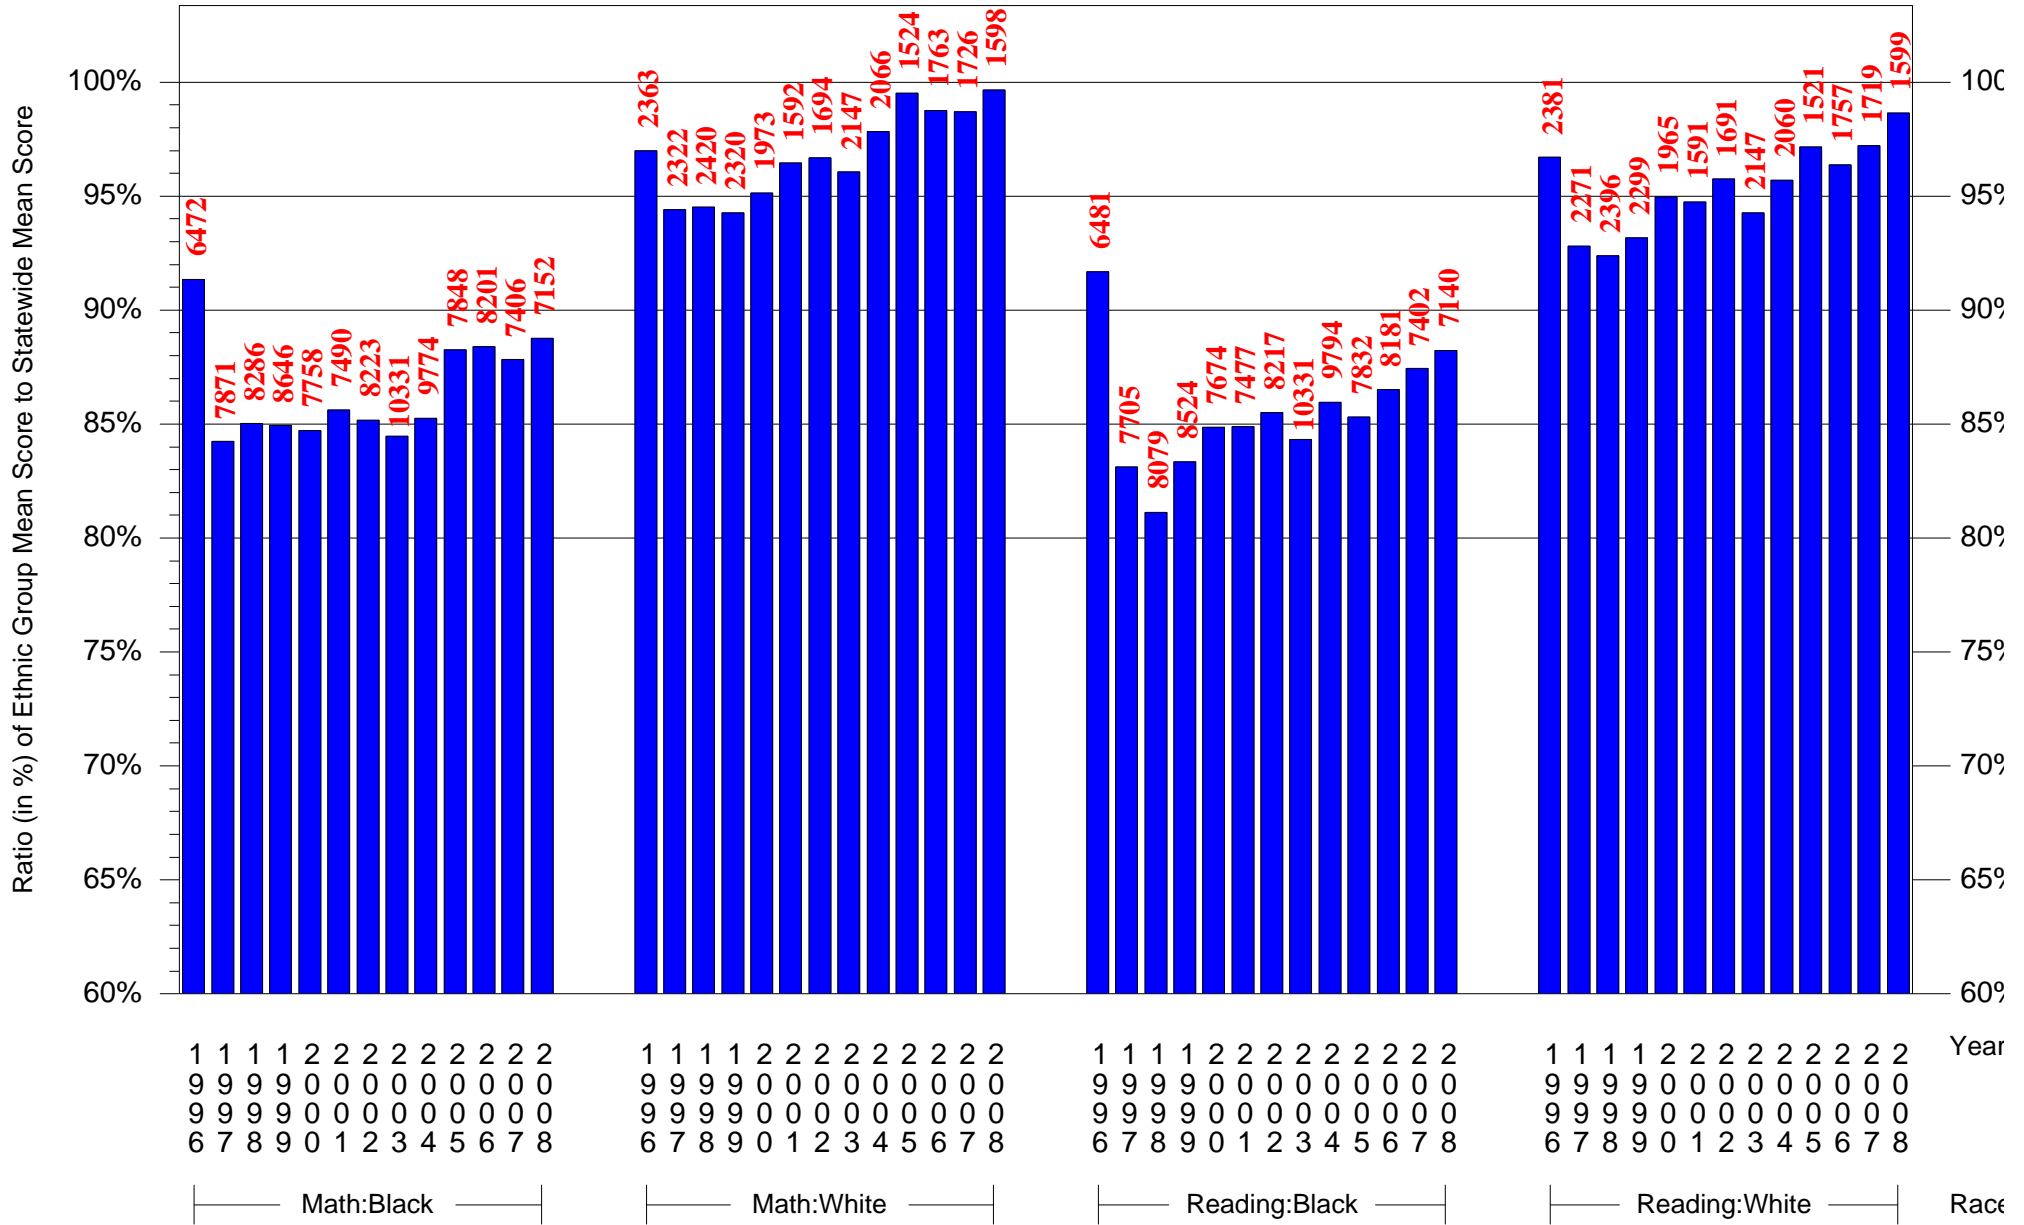

Mean Ethnic Group AUN PSSA Test Score to Statewide Mean Score

AUN = Philadelphia City SD(126515001) and Grade = 5 and Ethnic Group = Black or White

(Note: Number (in red) of Test Takers is above each bar in the chart.)