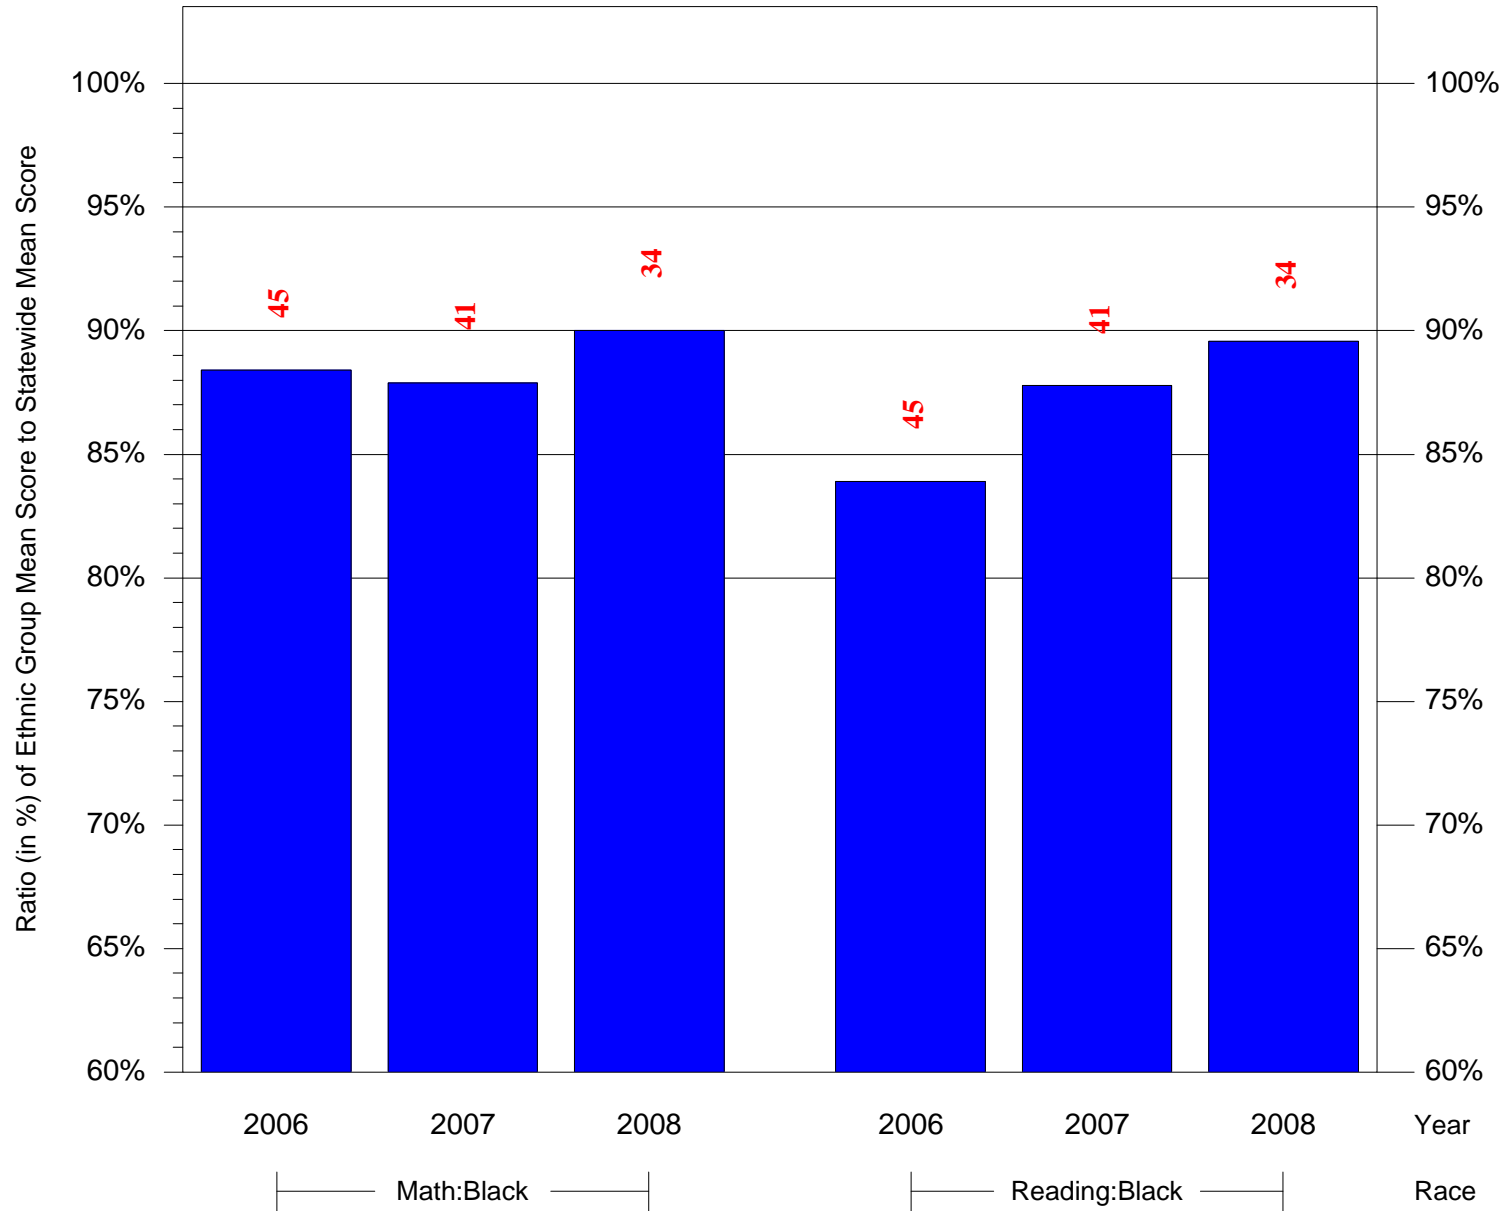

Mean Ethnic Group Building PSSA Test Score to Statewide Mean Score

Building = Gideon Edward Sch(3625) and Grade = 6 and Ethnic Group = Black or White

(Note: Number (in red) of Test Takers is above each bar in the chart.)