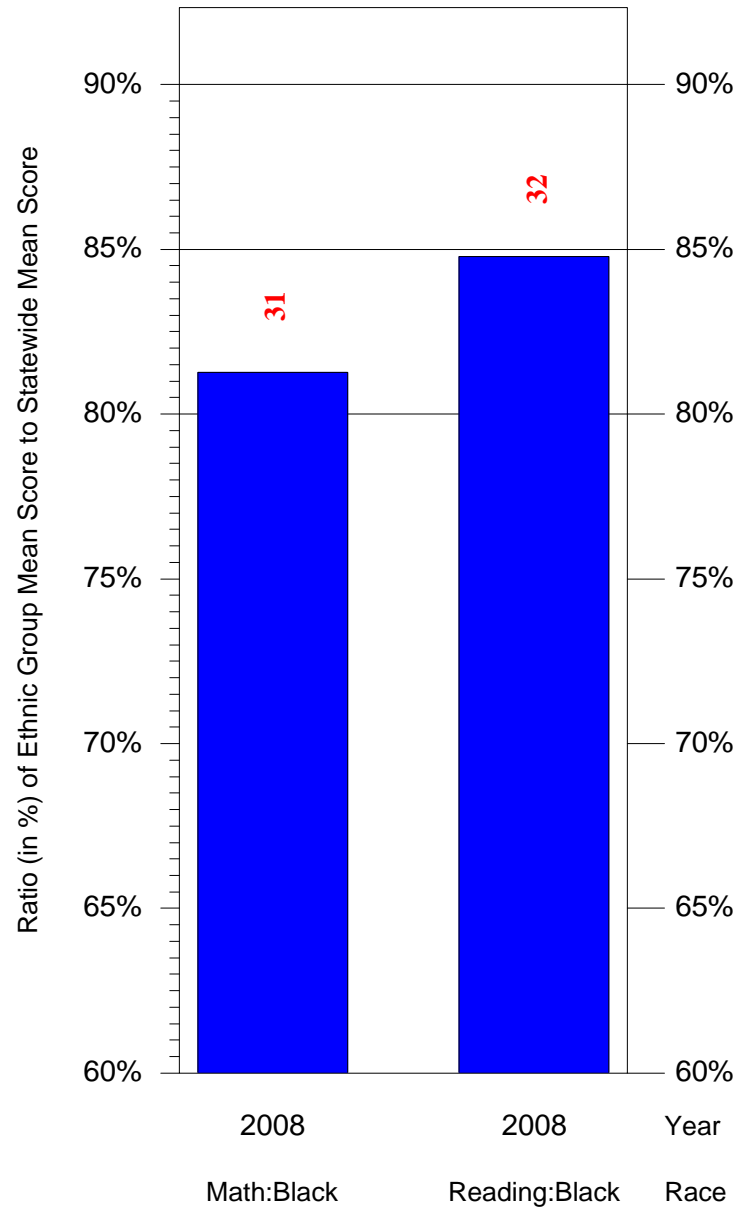

Mean Ethnic Group Building PSSA Test Score to Statewide Mean Score

Building = Dunbar Paul L Sch(3687) and Grade = 3 and Ethnic Group = Black or White

(Note: Number (in red) of Test Takers is above each bar in the chart.)