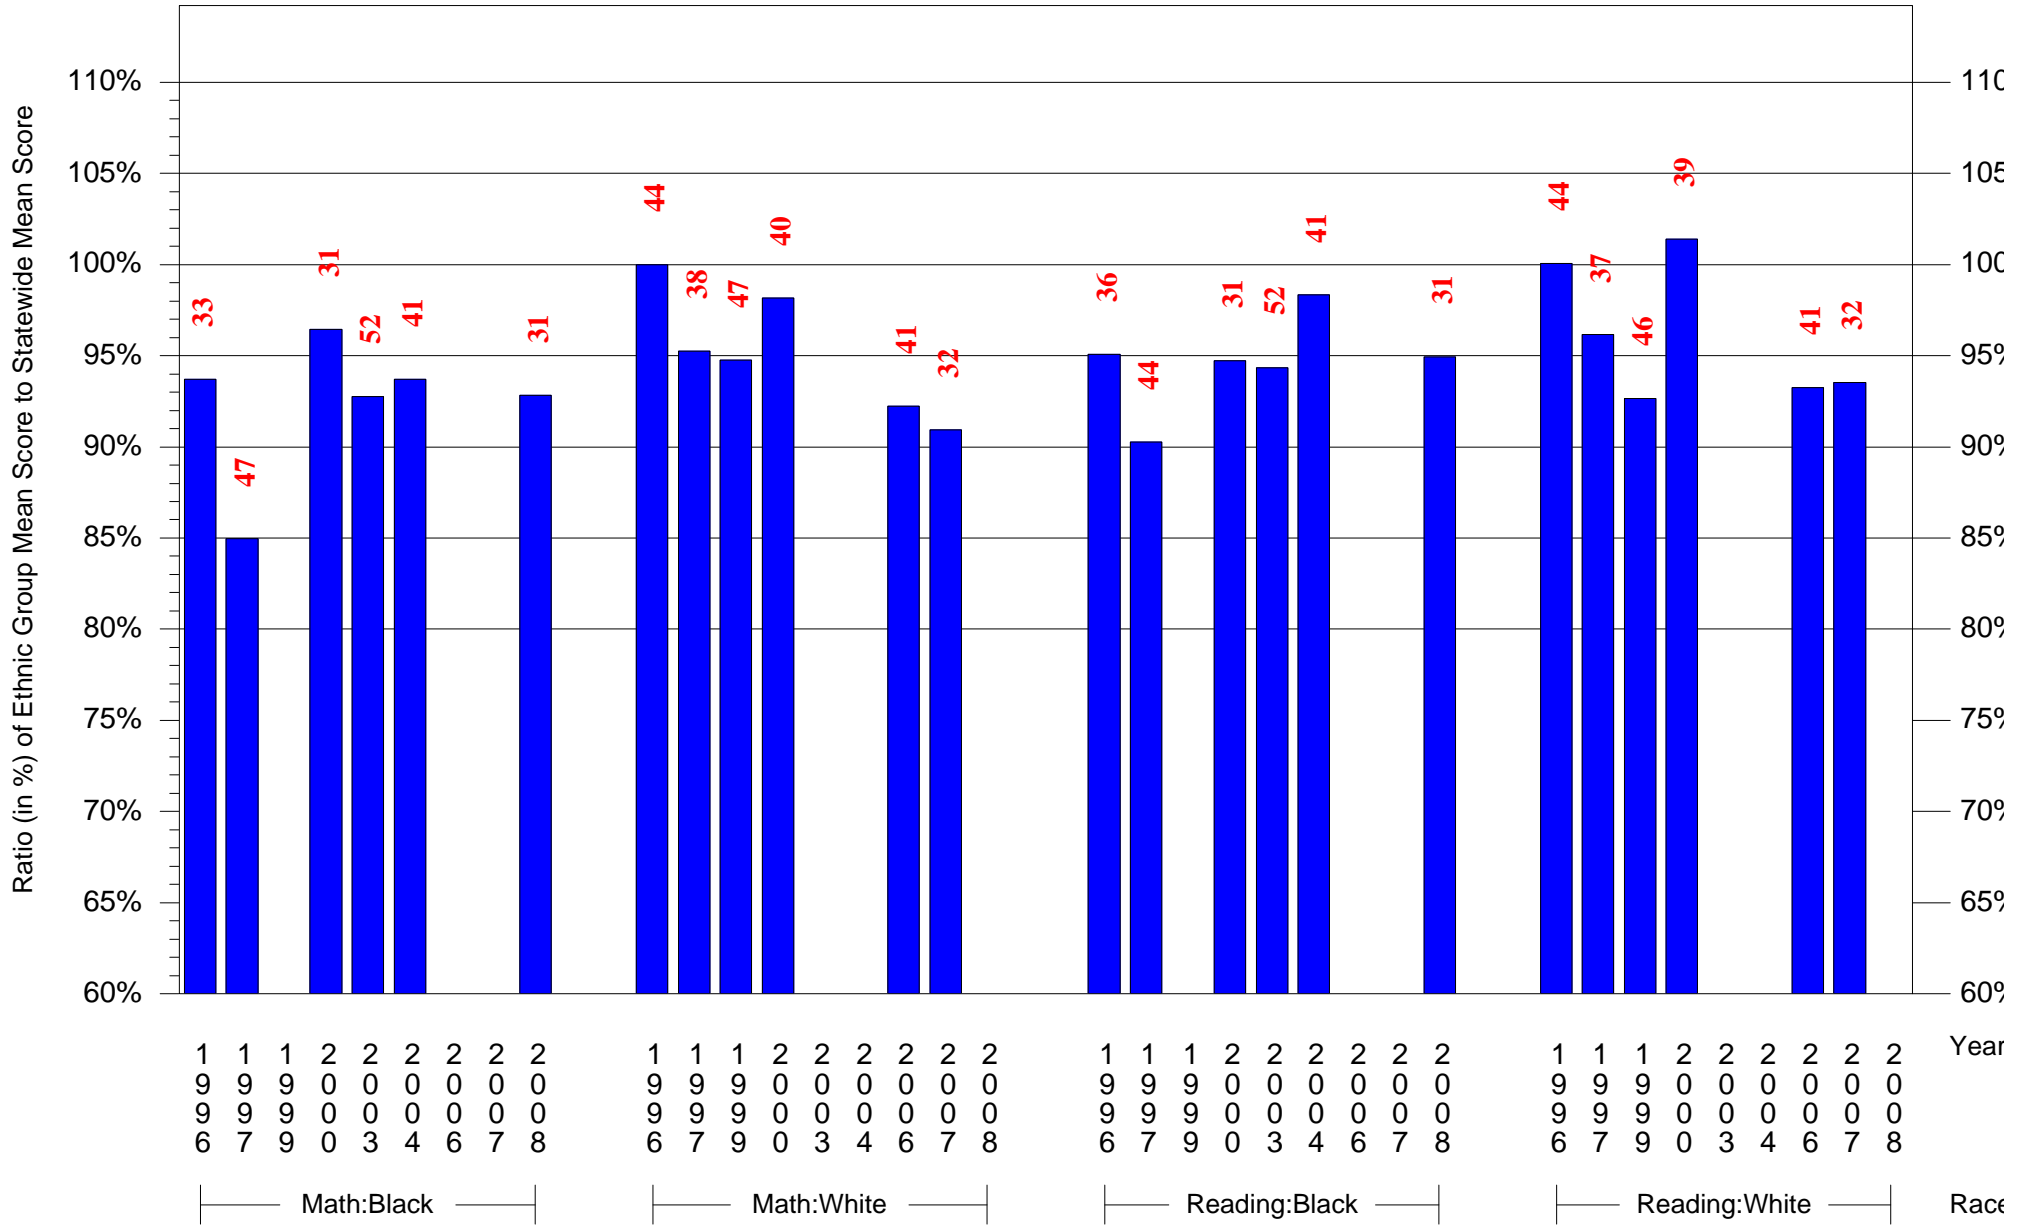

Mean Ethnic Group Building PSSA Test Score to Statewide Mean Score

Building = Shawmont Sch(3725) and Grade = 5 and Ethnic Group = Black or White

(Note: Number (in red) of Test Takers is above each bar in the chart.)