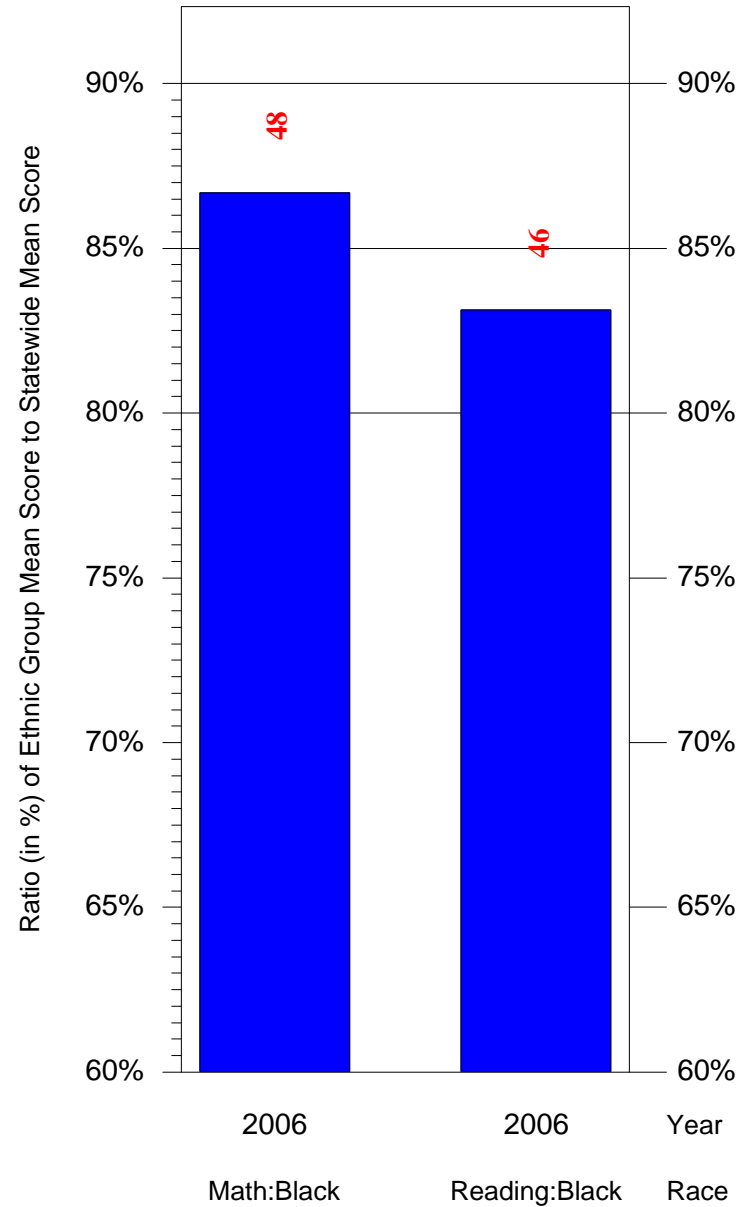

Mean Ethnic Group Building PSSA Test Score to Statewide Mean Score

Building = McMichael Morton Sch(3611) and Grade = 6 and Ethnic Group = Black or White

(Note: Number (in red) of Test Takers is above each bar in the chart.)