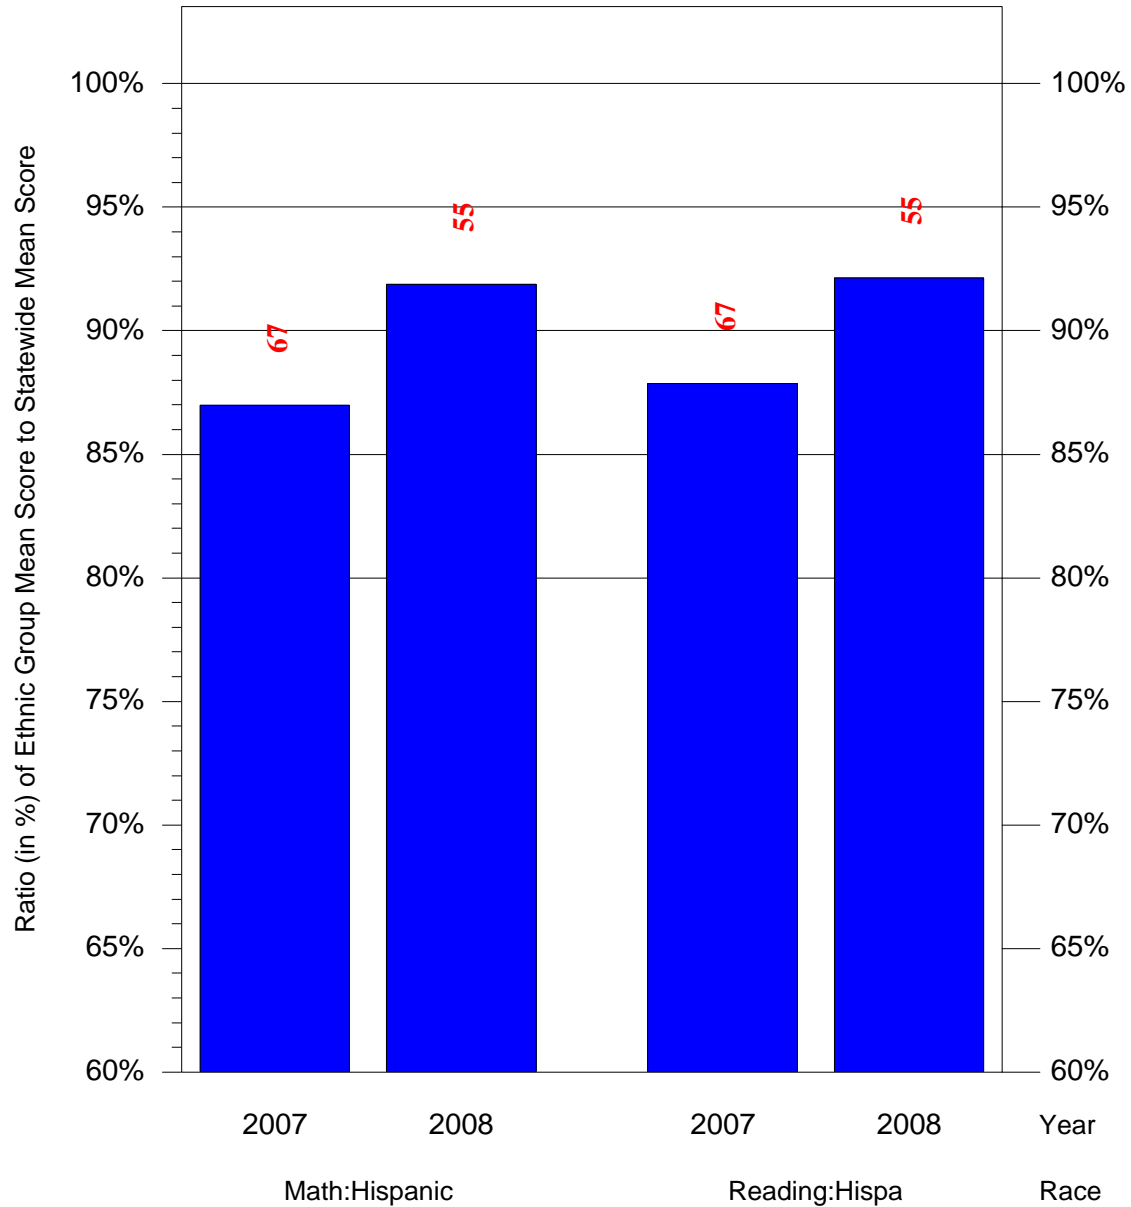

Mean Ethnic Group Building PSSA Test Score to Statewide Mean Score

Building = McClure Alexander K Sch(6534) and Grade = 3 and Ethnic Group = Asian or Hispanic

(Note: Number (in red) of Test Takers is above each bar in the chart.)