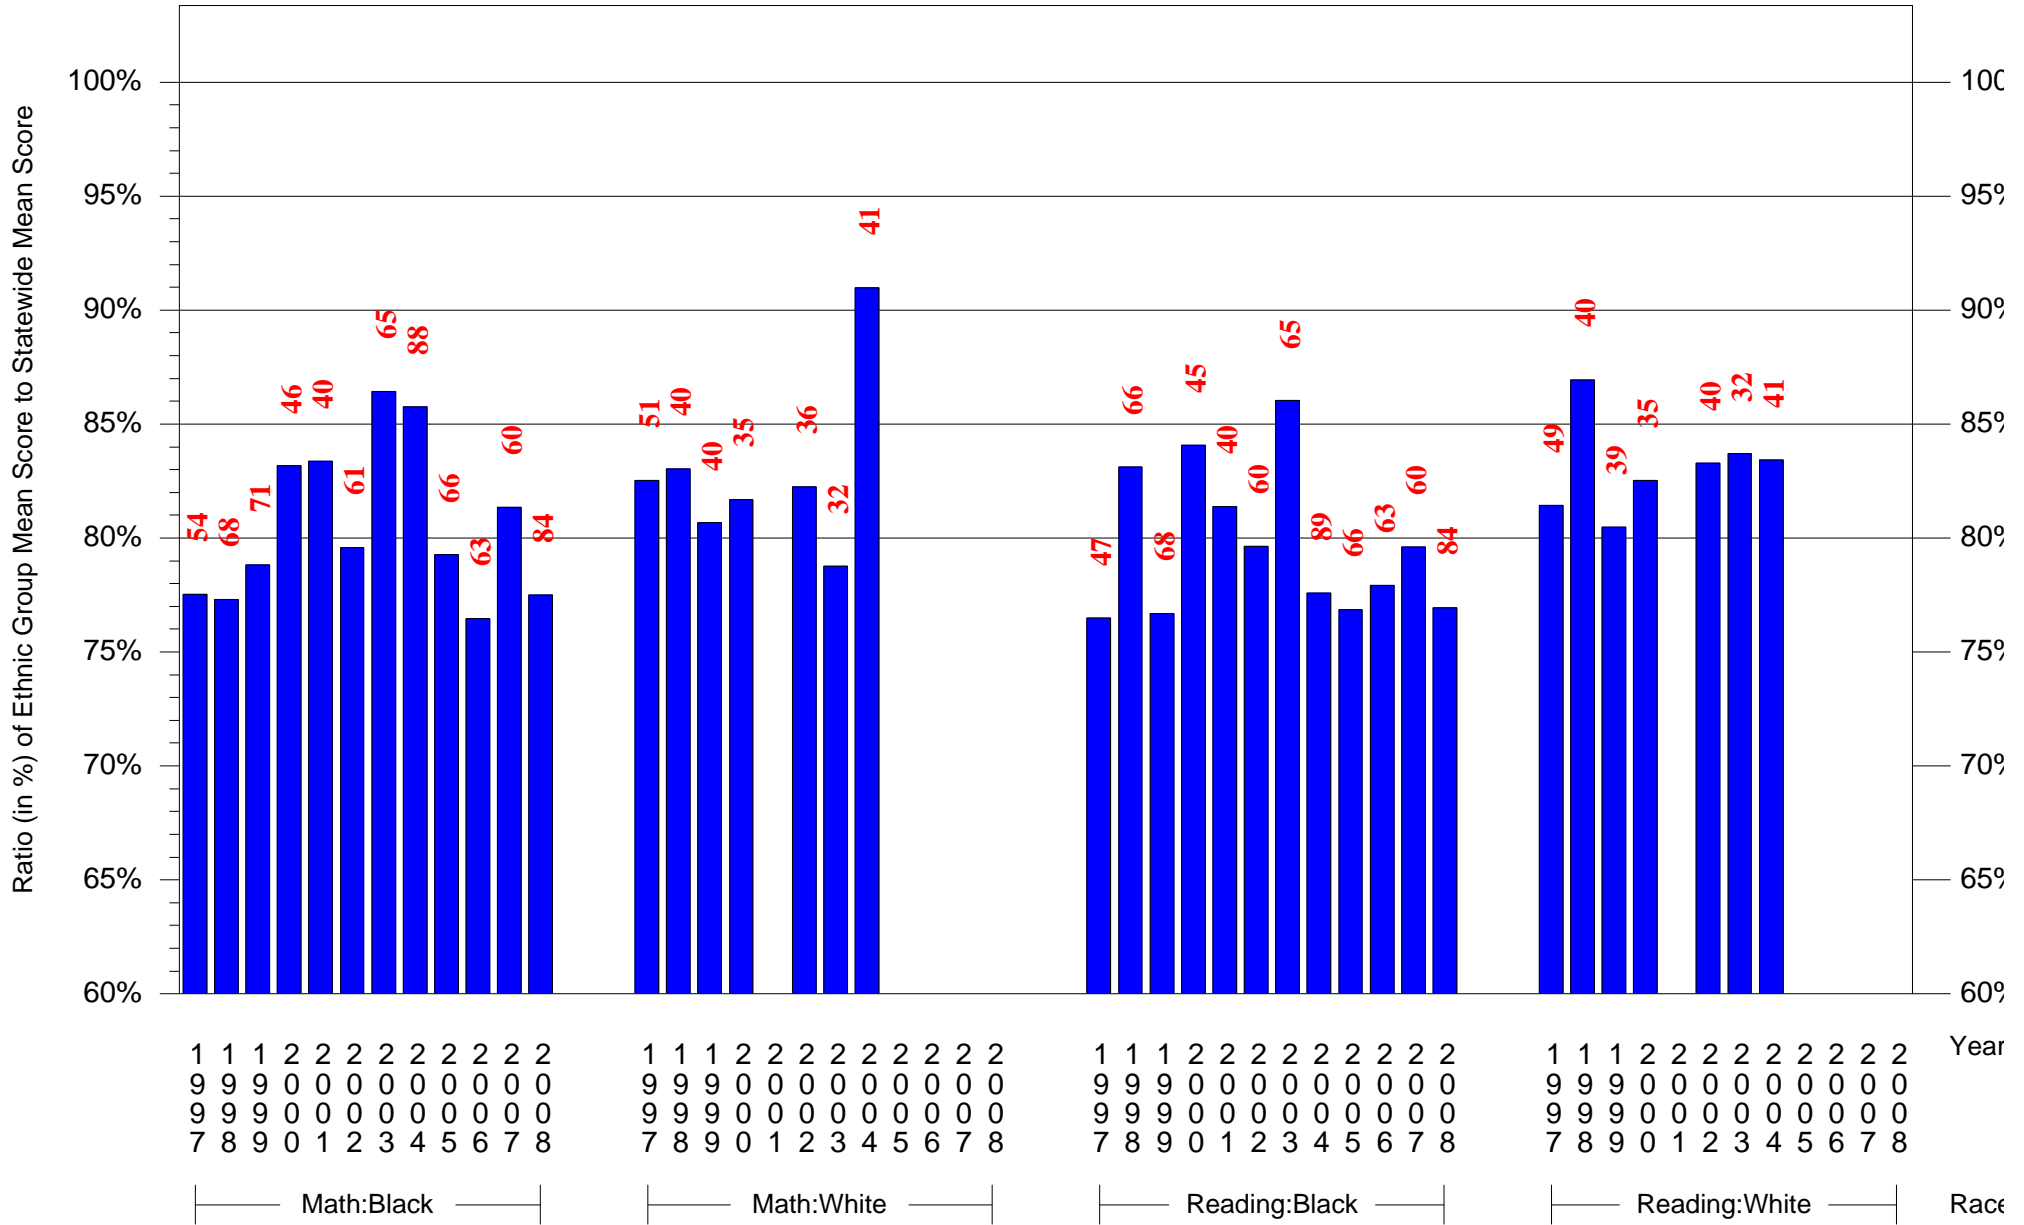

Mean Ethnic Group Building PSSA Test Score to Statewide Mean Score

Building = Furness Horace HS(3818) and Grade = 11 and Ethnic Group = Black or White

(Note: Number (in red) of Test Takers is above each bar in the chart.)