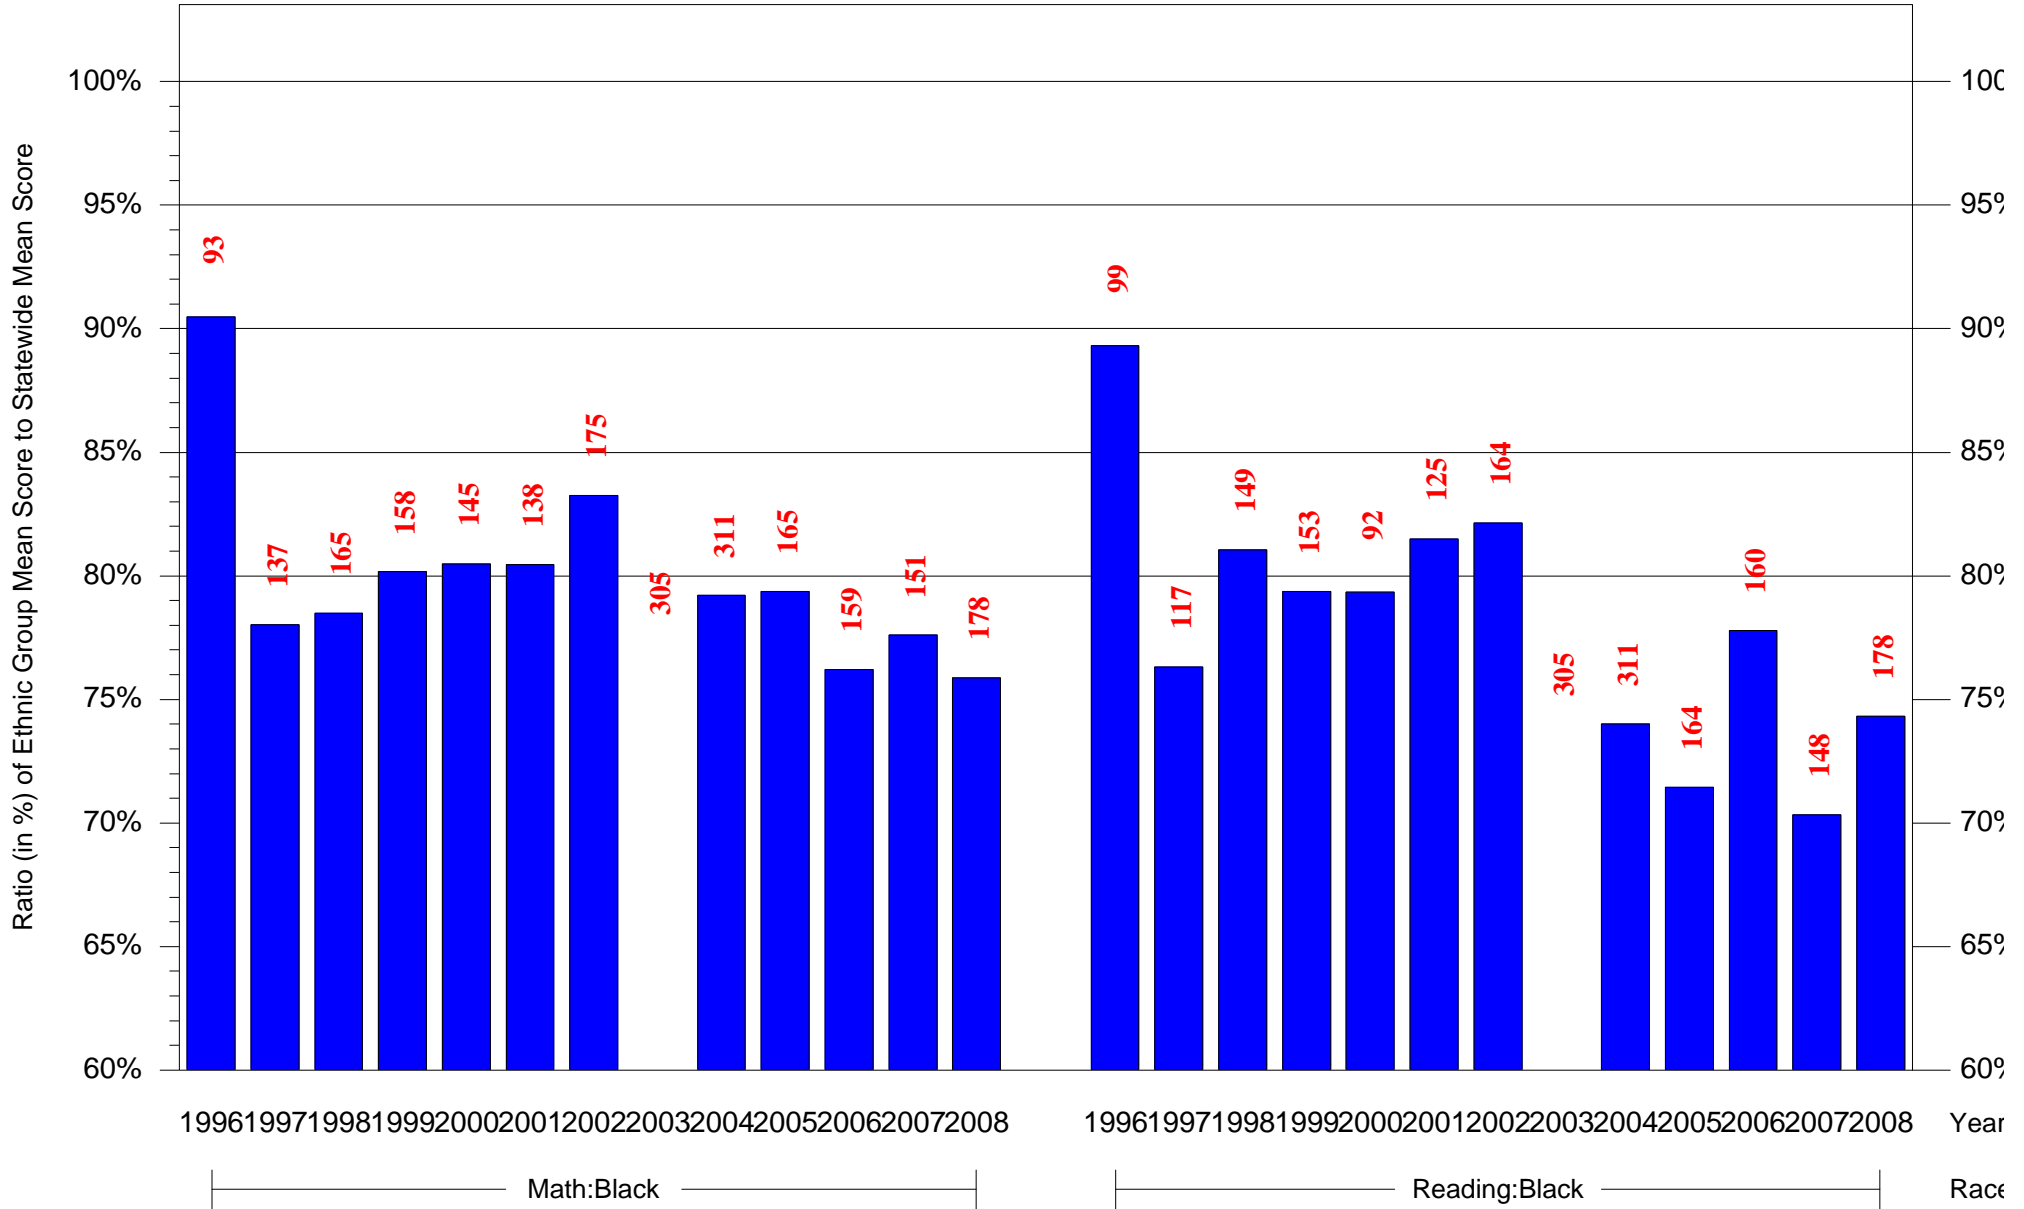

Mean Ethnic Group Building PSSA Test Score to Statewide Mean Score

Building = West Philadelphia HS(3860) and Grade = 11 and Ethnic Group = Black or White

(Note: Number (in red) of Test Takers is above each bar in the chart.)