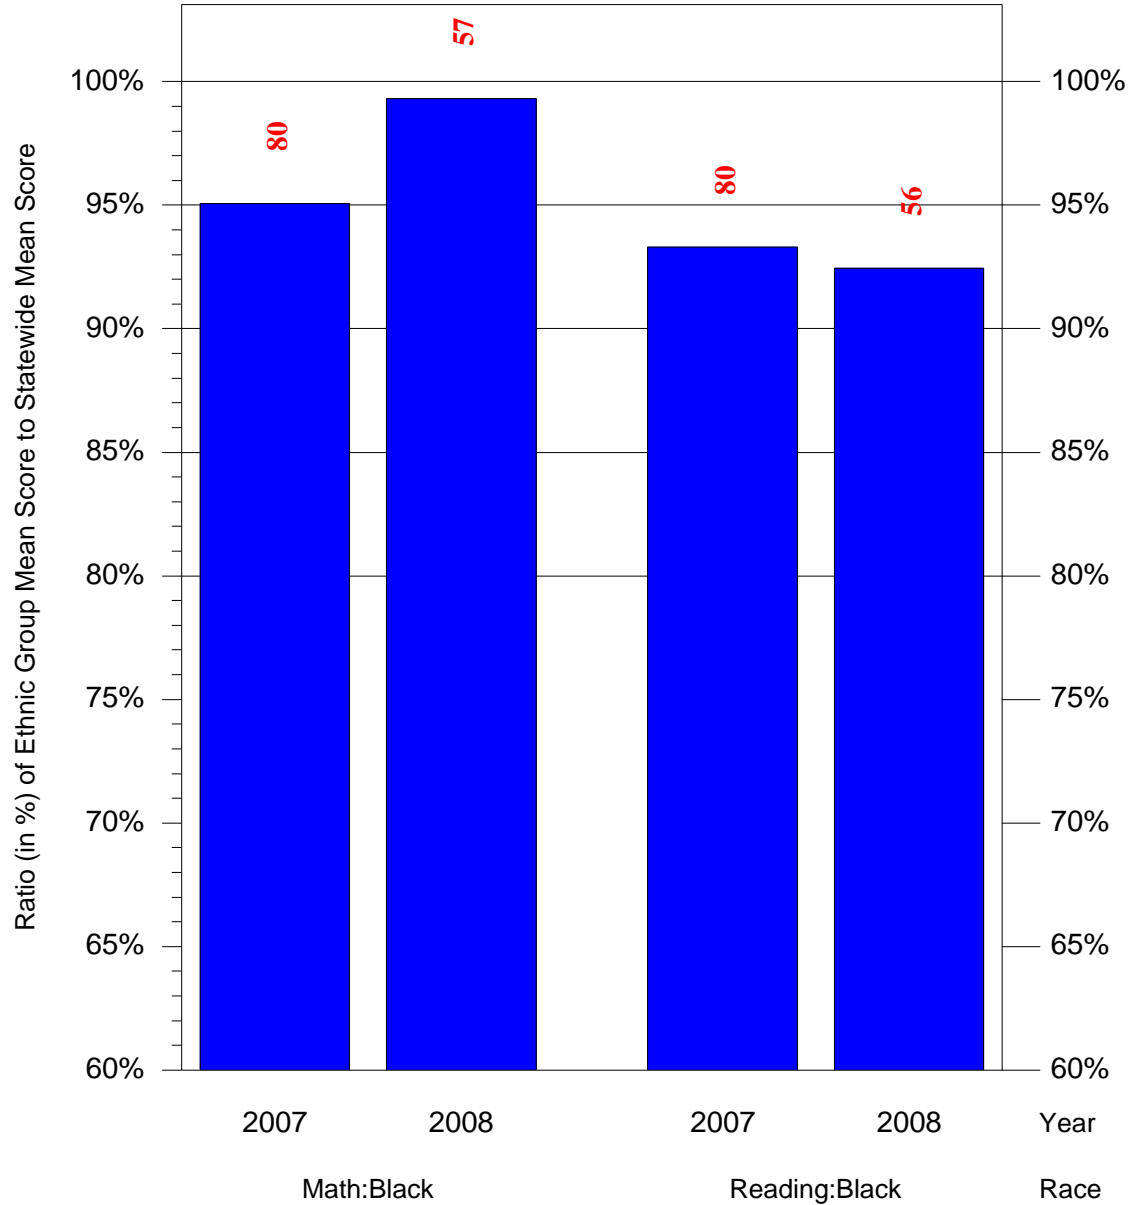

Mean Ethnic Group Building PSSA Test Score to Statewide Mean Score

Building = Rhoads James Sch(3614) and Grade = 6 and Ethnic Group = Black or White

(Note: Number (in red) of Test Takers is above each bar in the chart.)