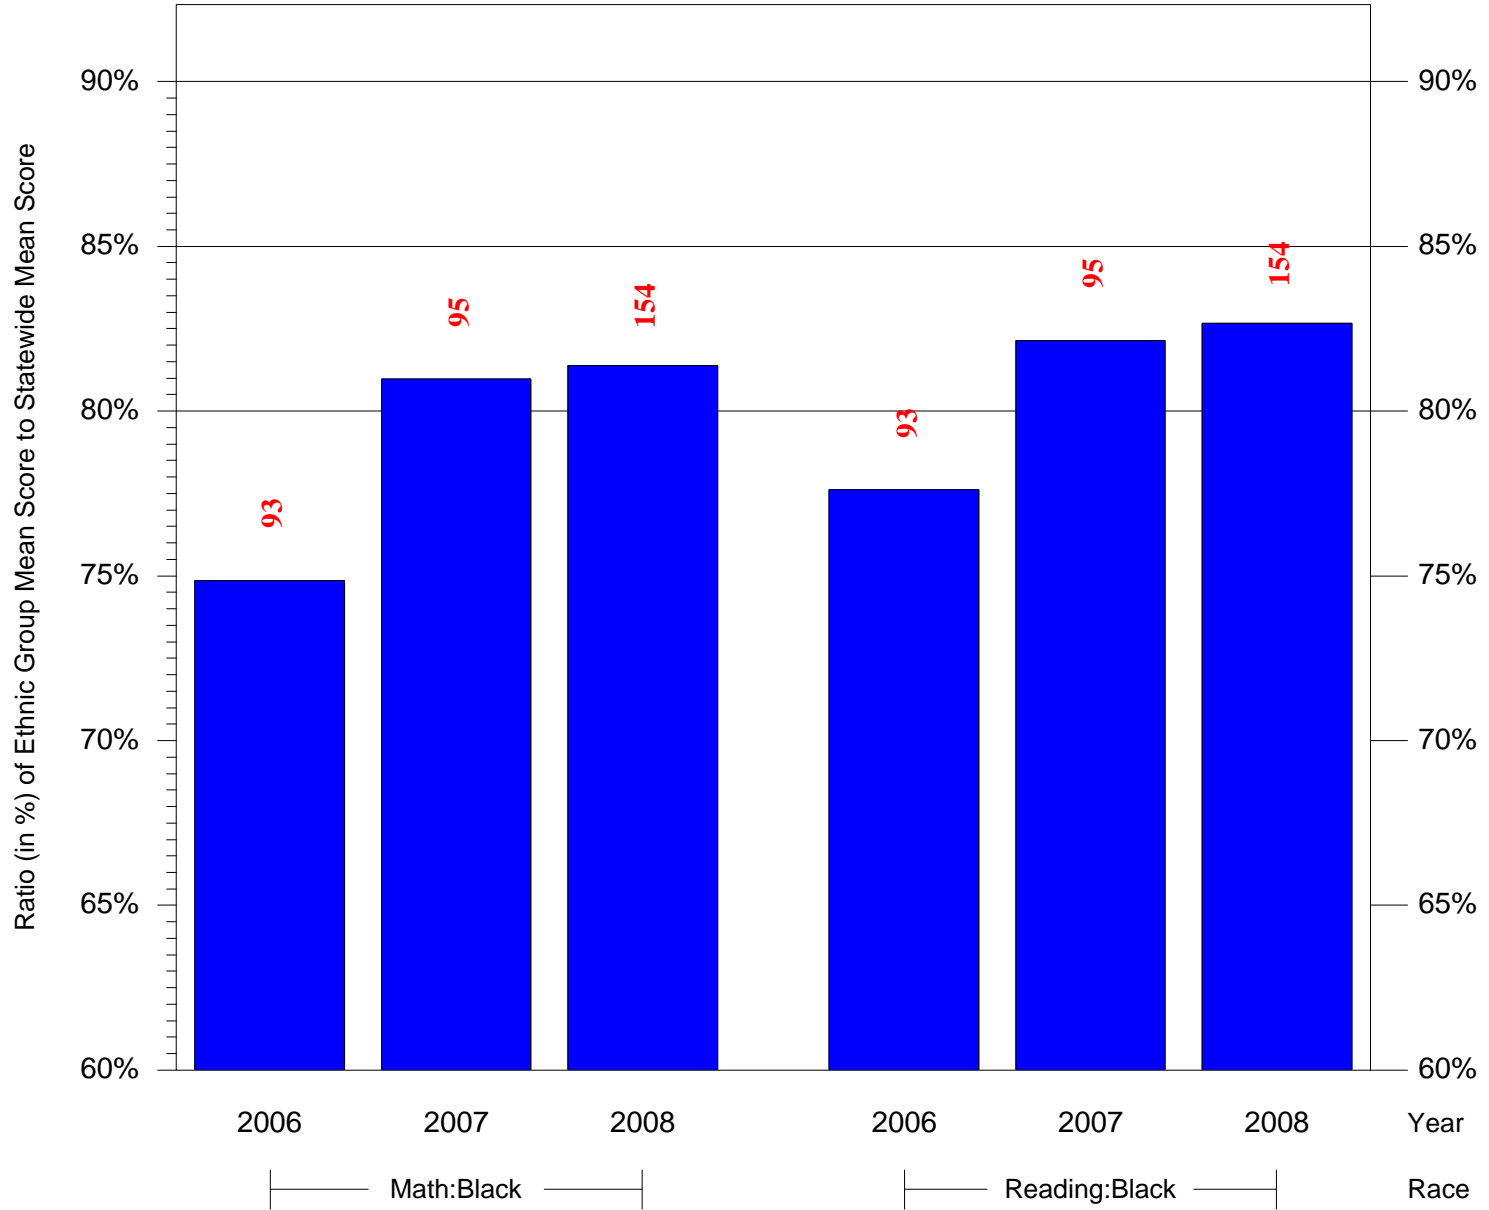

Mean Ethnic Group Building PSSA Test Score to Statewide Mean Score

Building = Sayre William L MS(7245) and Grade = 11 and Ethnic Group = Black or White

(Note: Number (in red) of Test Takers is above each bar in the chart.)