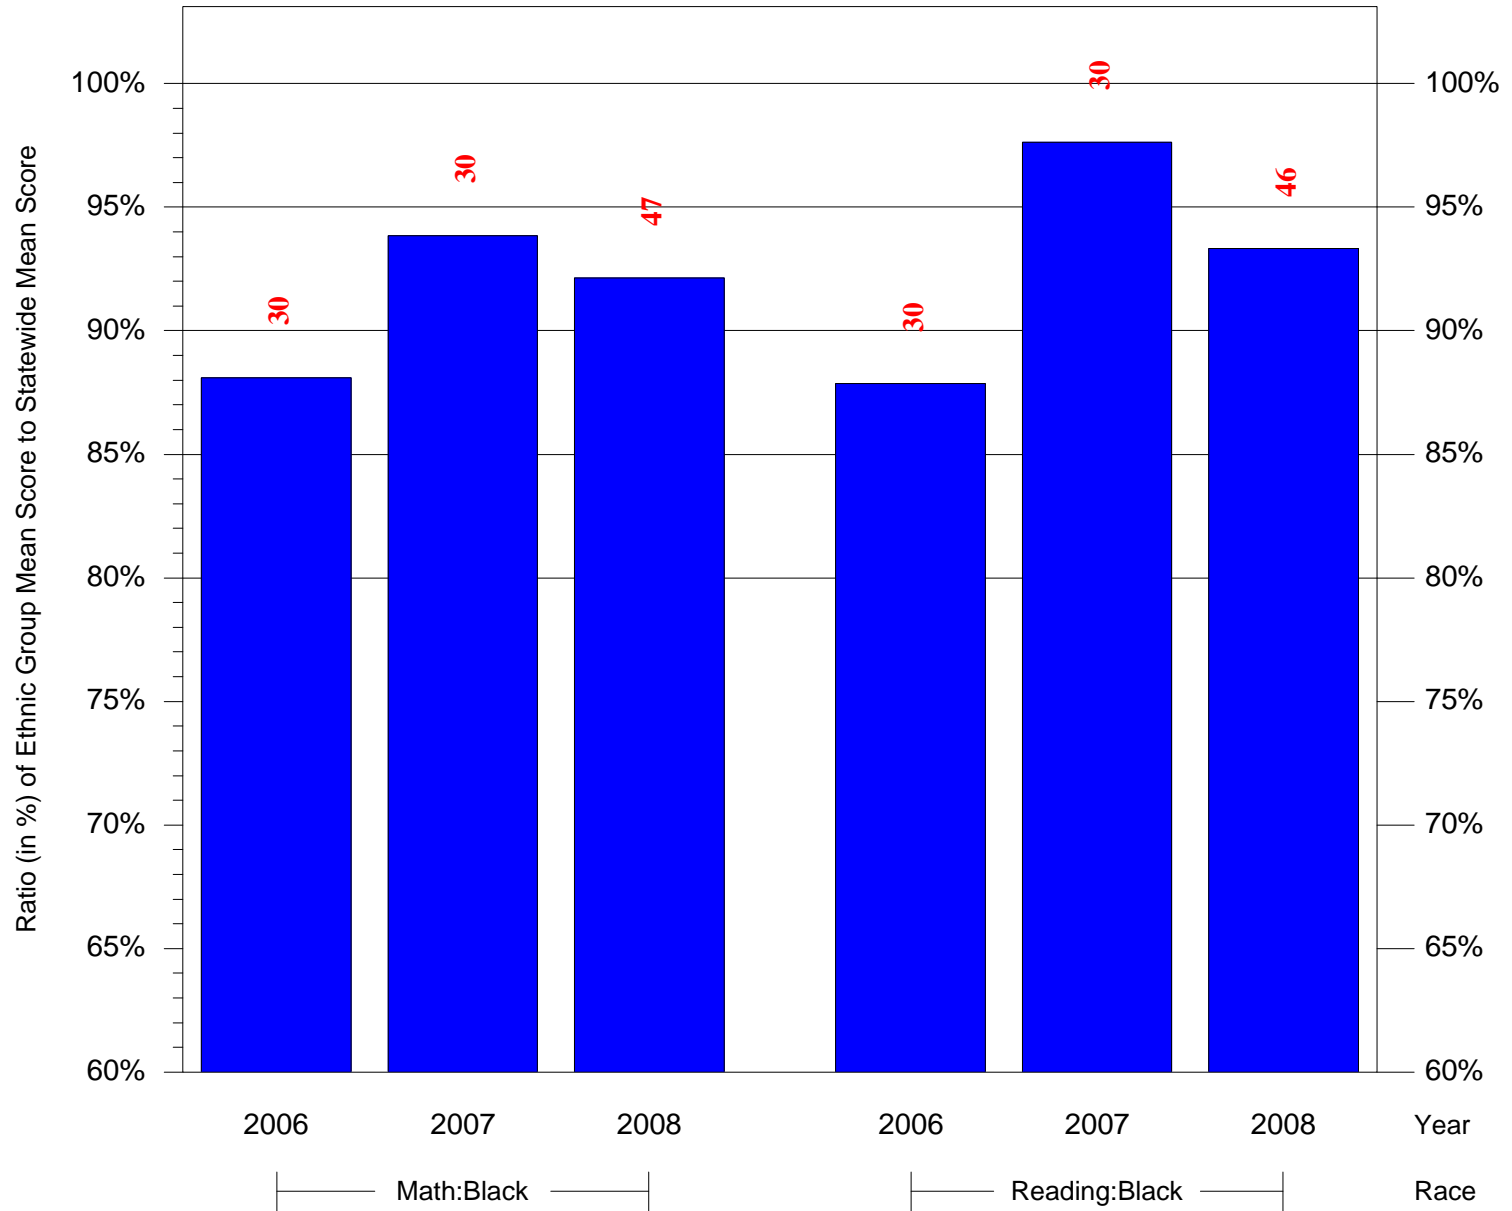

Mean Ethnic Group Building PSSA Test Score to Statewide Mean Score

Building = Spring Garden Sch(3655) and Grade = 4 and Ethnic Group = Black or White

(Note: Number (in red) of Test Takers is above each bar in the chart.)