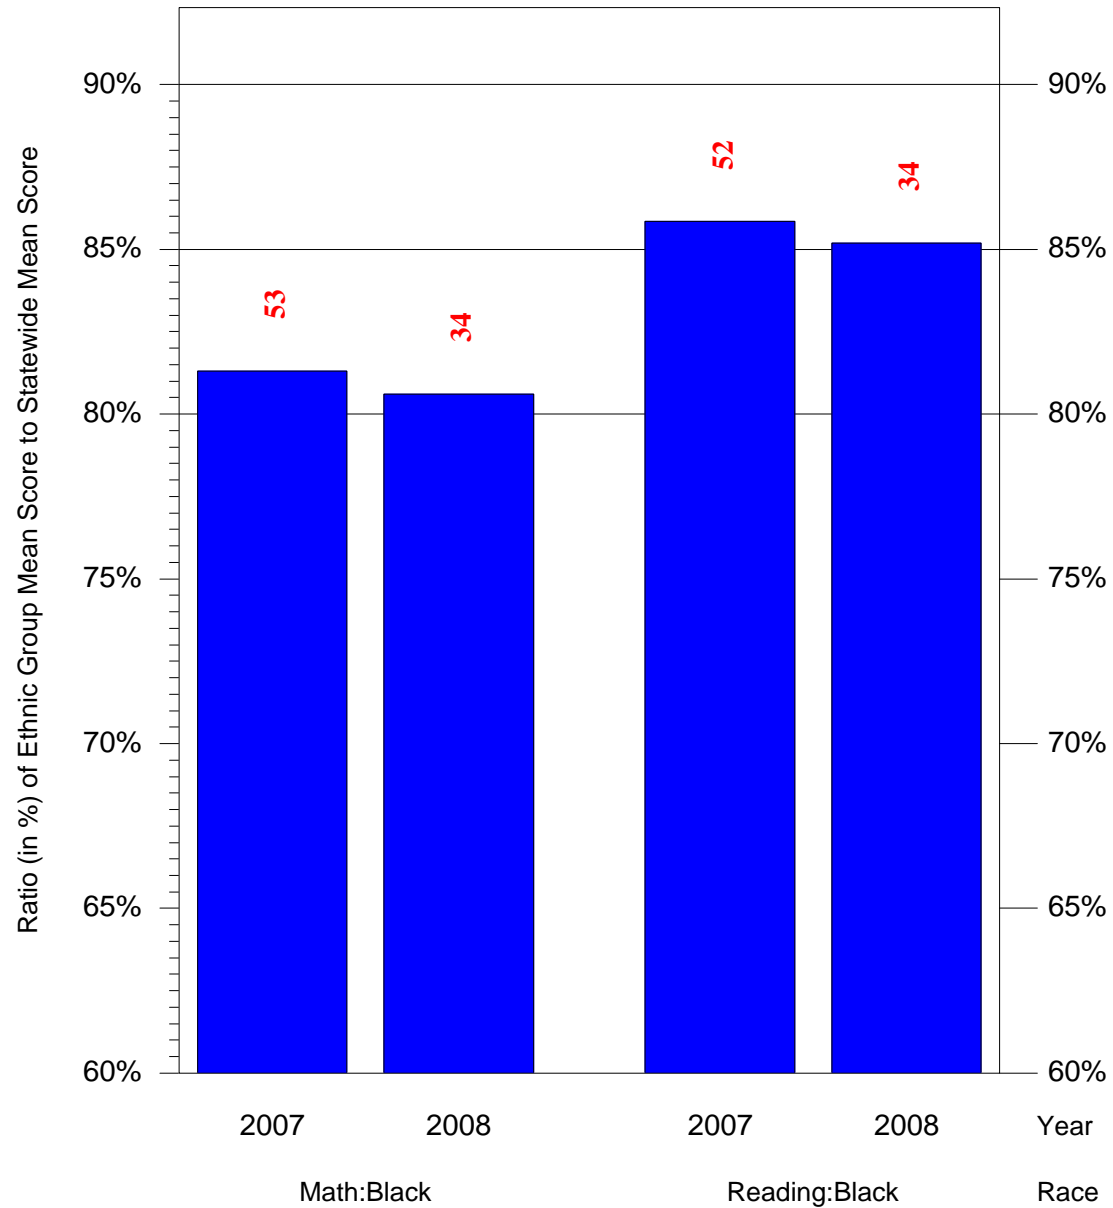

Mean Ethnic Group Building PSSA Test Score to Statewide Mean Score

Building = Elkin Lewis Sch(3688) and Grade = 3 and Ethnic Group = Black or White

(Note: Number (in red) of Test Takers is above each bar in the chart.)