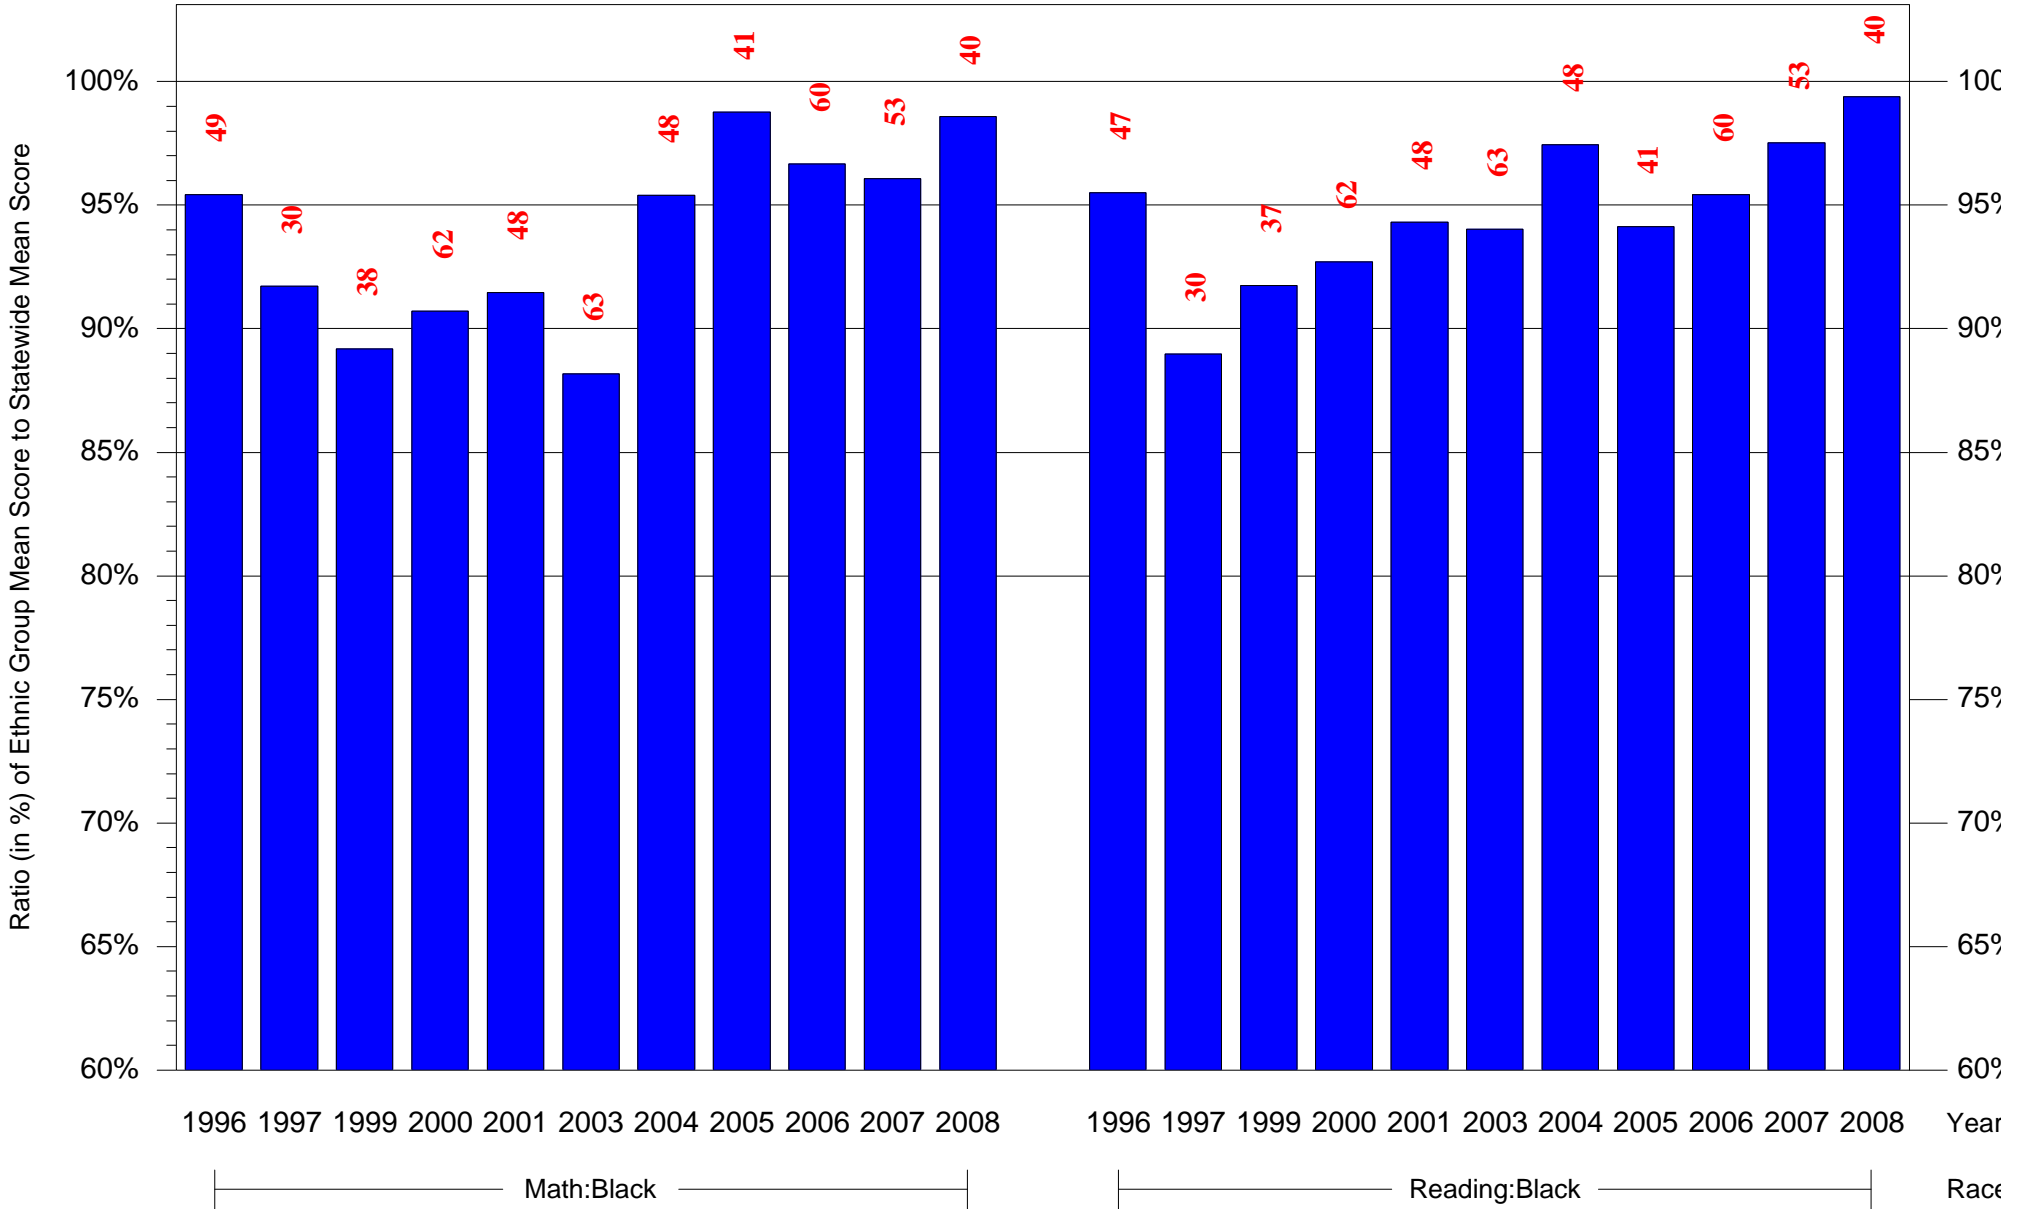

Mean Ethnic Group Building PSSA Test Score to Statewide Mean Score

Building = Henry Charles W Sch(3712) and Grade = 5 and Ethnic Group = Black or White

(Note: Number (in red) of Test Takers is above each bar in the chart.)