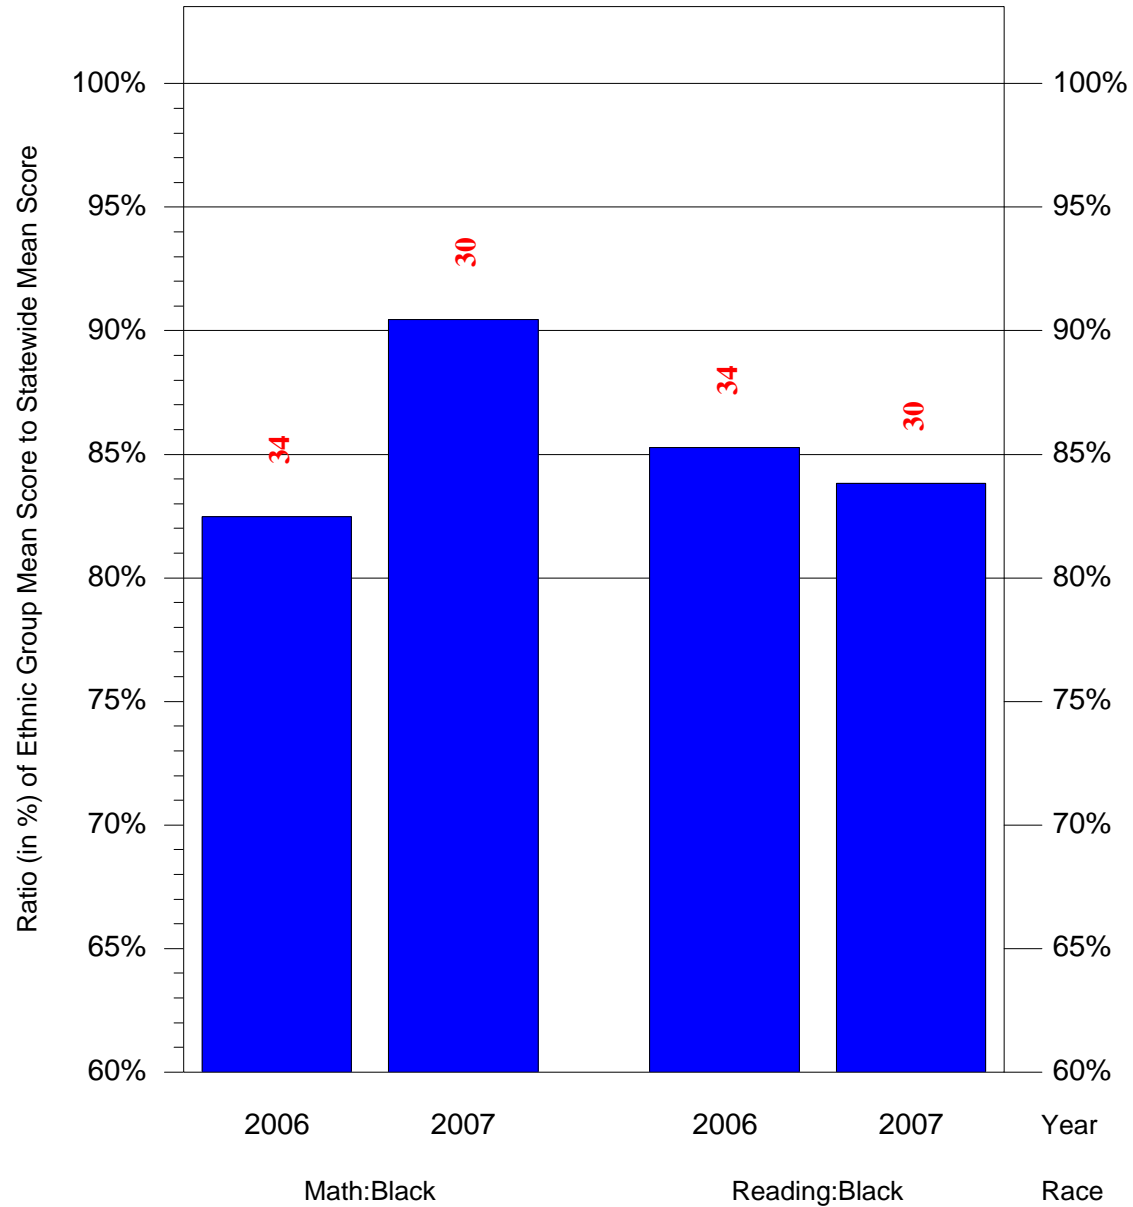

Mean Ethnic Group Building PSSA Test Score to Statewide Mean Score

Building = Levering William Sch(3716) and Grade = 6 and Ethnic Group = Black or White

(Note: Number (in red) of Test Takers is above each bar in the chart.)