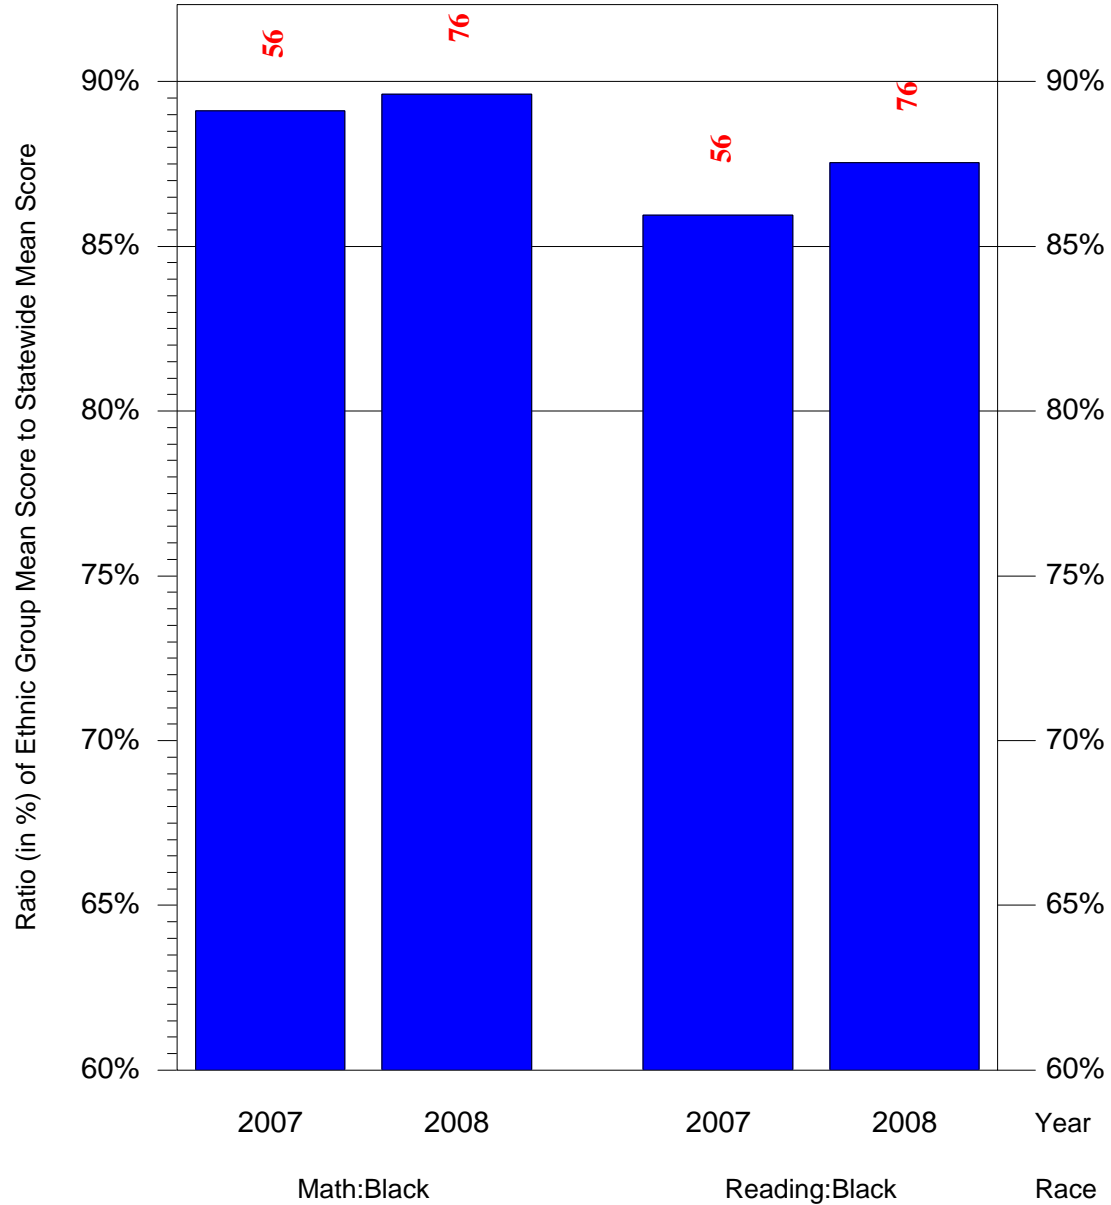

Mean Ethnic Group Building PSSA Test Score to Statewide Mean Score

Building = Moffet John Sch(3697) and Grade = 3 and Ethnic Group = Asian or Hispanic

(Note: Number (in red) of Test Takers is above each bar in the chart.)