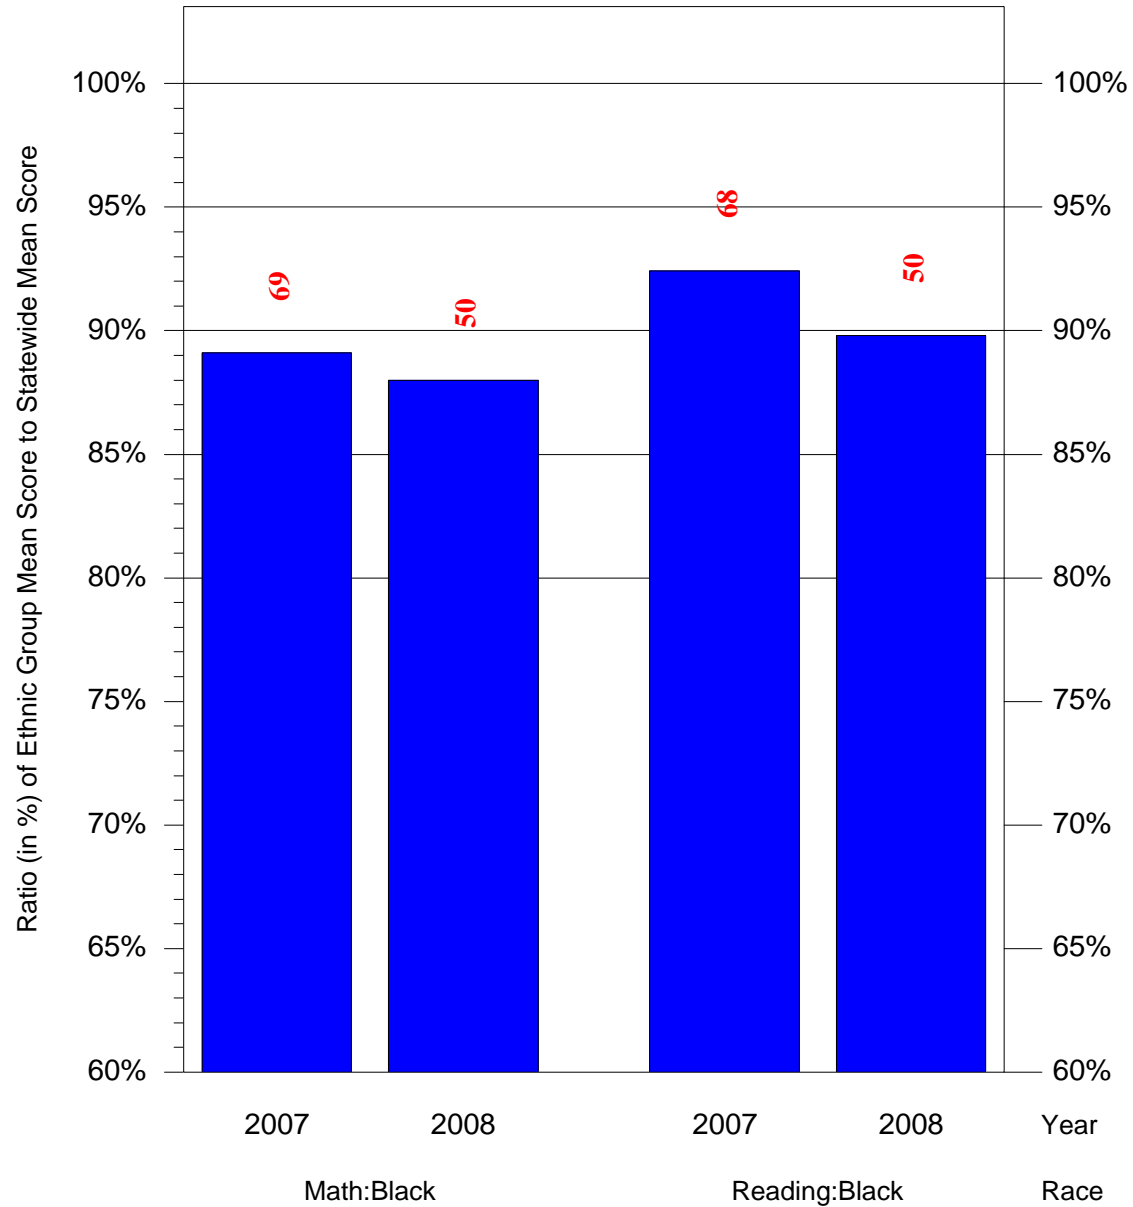

Mean Ethnic Group Building PSSA Test Score to Statewide Mean Score

Building = Anderson Add B Sch(3804) and Grade = 6 and Ethnic Group = Black or White

(Note: Number (in red) of Test Takers is above each bar in the chart.)