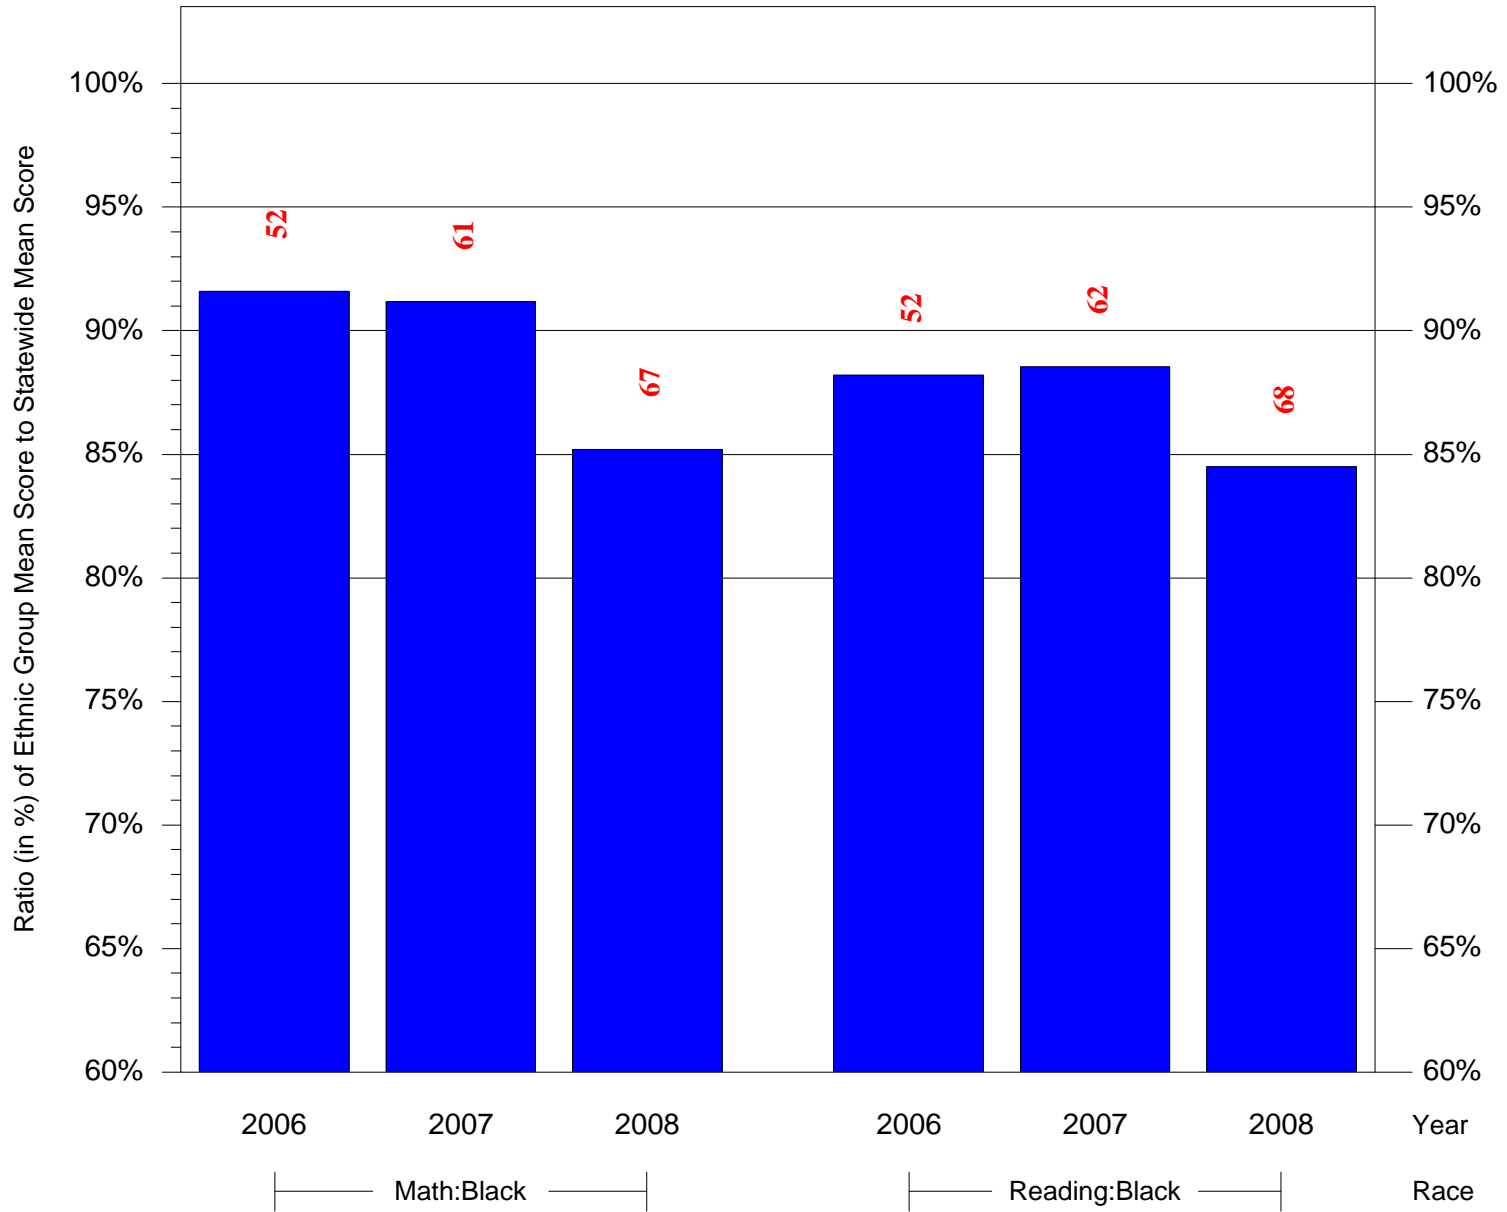

Mean Ethnic Group Building PSSA Test Score to Statewide Mean Score

Building = Peirce Thomas M Sch(3675) and Grade = 6 and Ethnic Group = Black or White

(Note: Number (in red) of Test Takers is above each bar in the chart.)