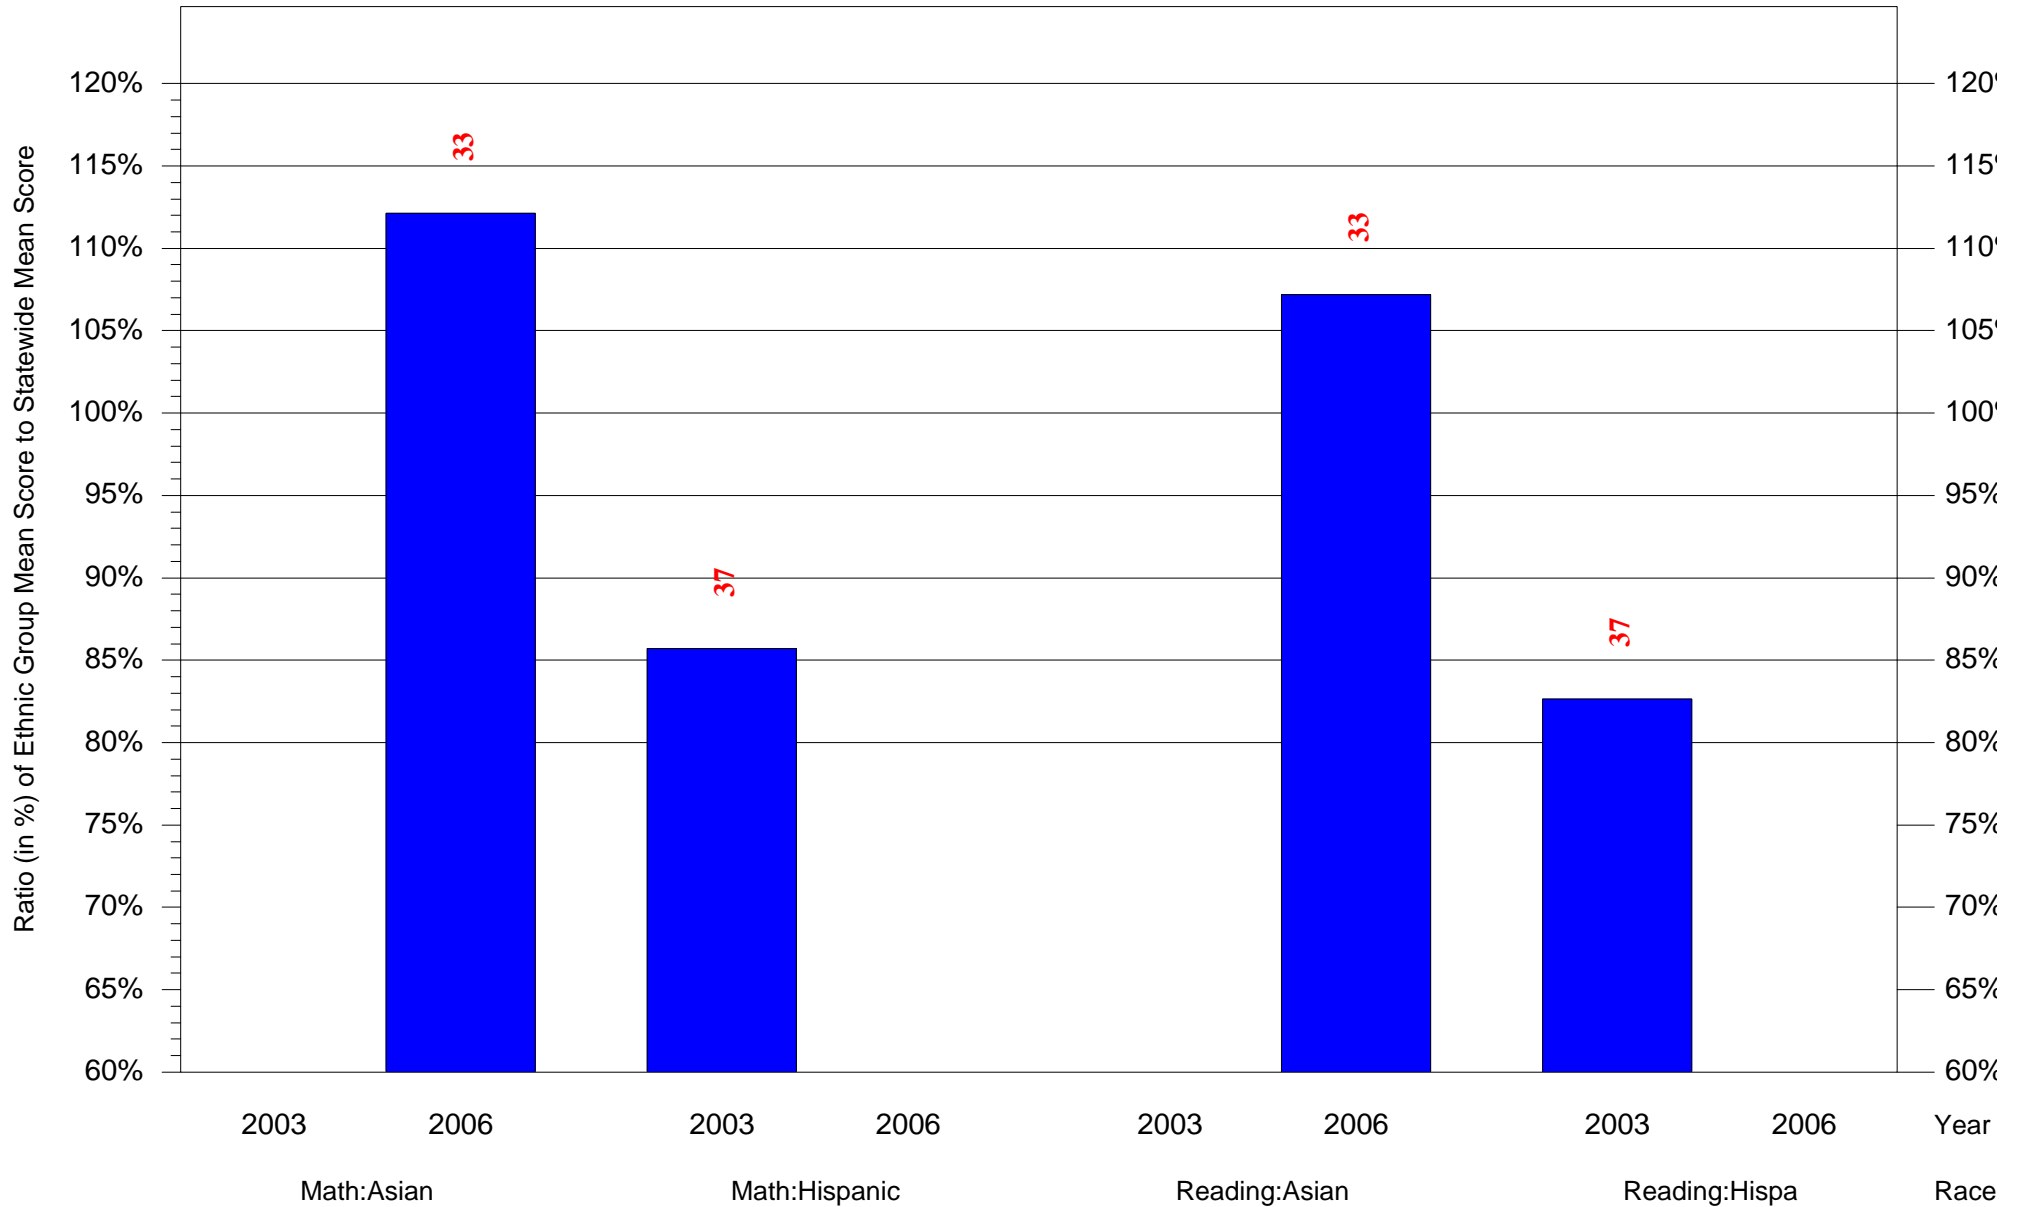

Mean Ethnic Group Building PSSA Test Score to Statewide Mean Score

Building = Spruance Gilbert Sch(7234) and Grade = 5 and Ethnic Group = Asian or Hispanic

(Note: Number (in red) of Test Takers is above each bar in the chart.)