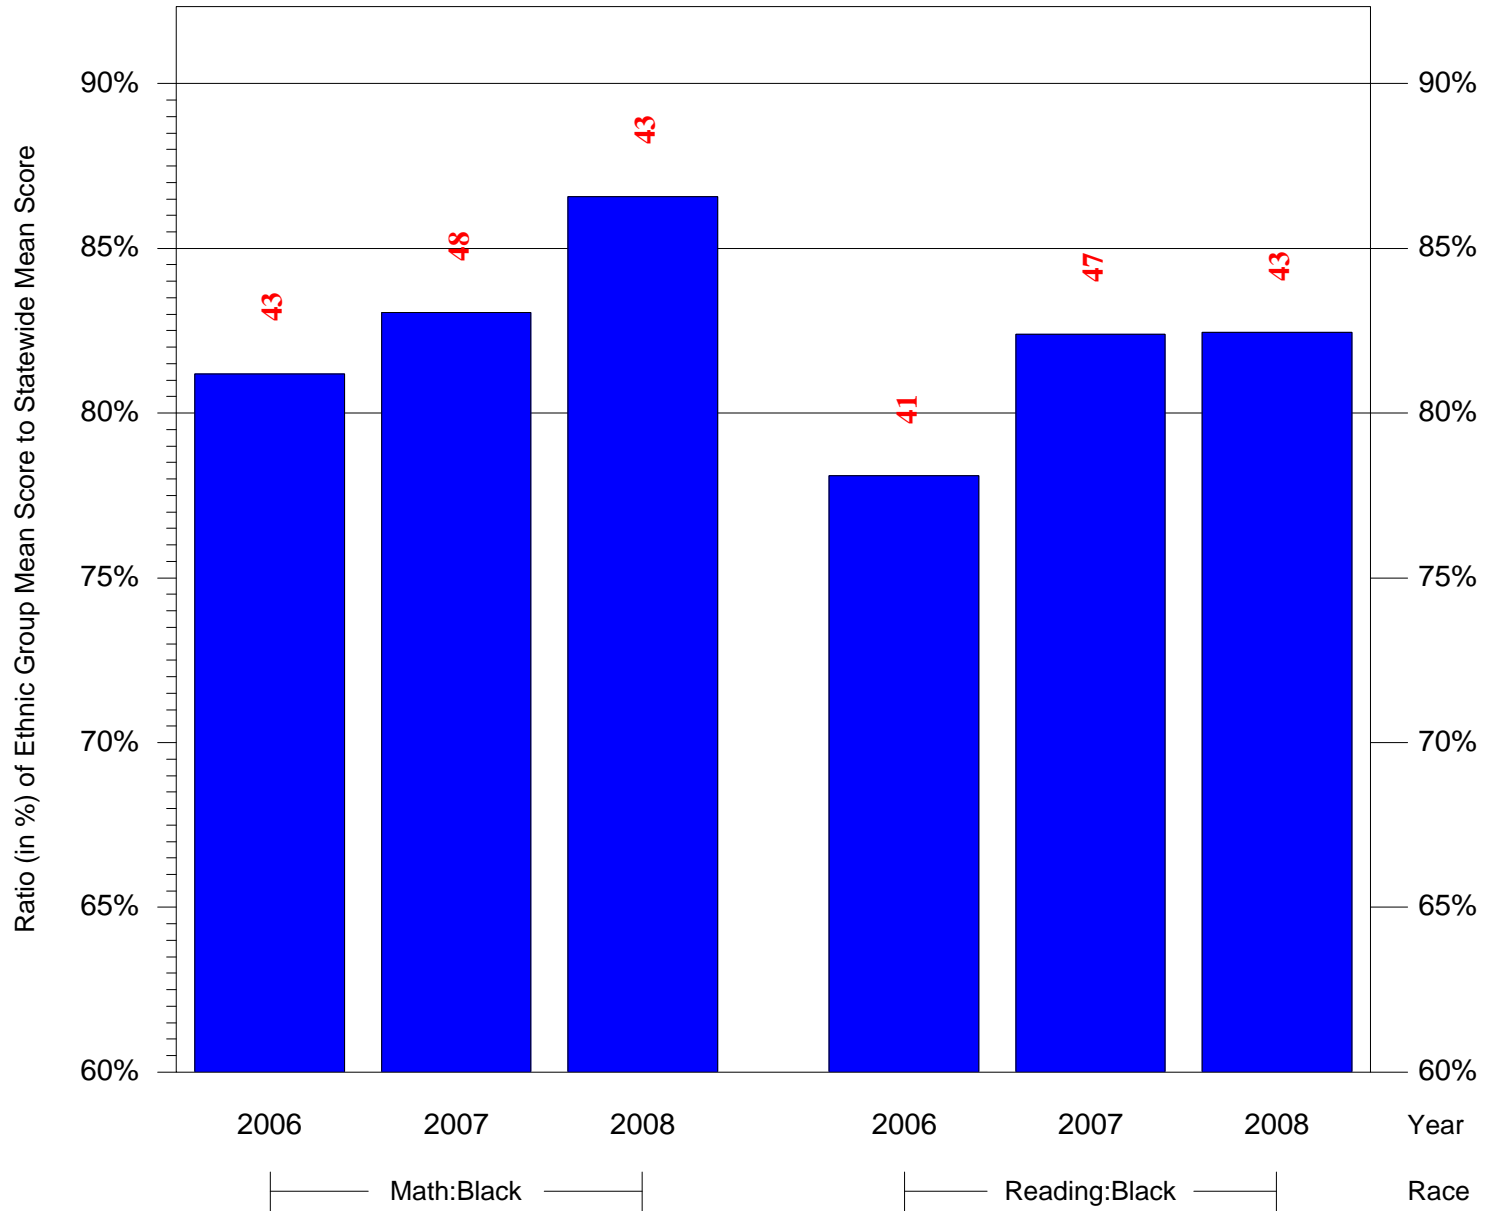

Mean Ethnic Group Building PSSA Test Score to Statewide Mean Score

Building = Duckrey Tanner Sch(5040) and Grade = 4 and Ethnic Group = Black or White

(Note: Number (in red) of Test Takers is above each bar in the chart.)