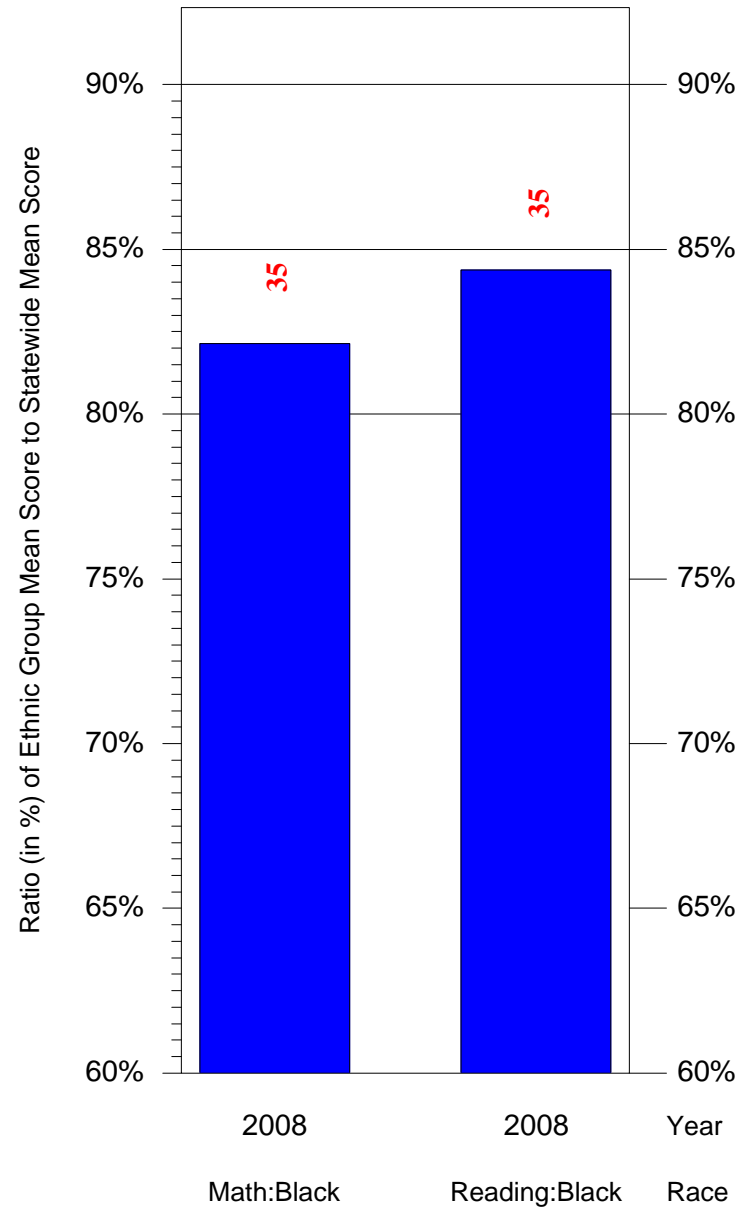

Mean Ethnic Group Building PSSA Test Score to Statewide Mean Score

Building = Hopkinson Francis Sch(3742) and Grade = 6 and Ethnic Group = Black or White

(Note: Number (in red) of Test Takers is above each bar in the chart.)