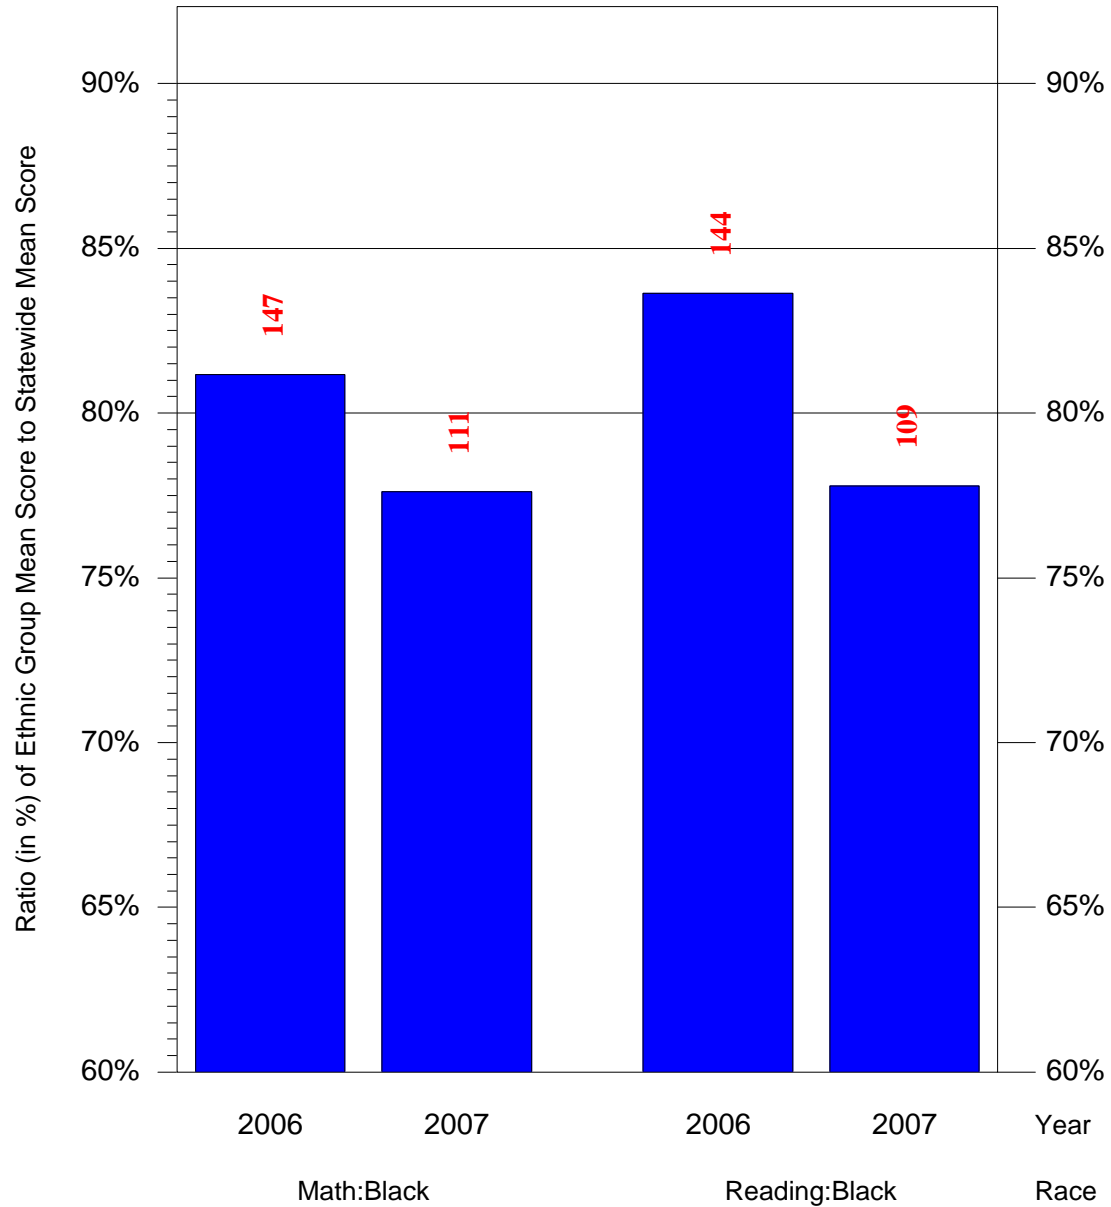

Mean Ethnic Group Building PSSA Test Score to Statewide Mean Score

Building = Pickett Clarence E MS(5184) and Grade = 7 and Ethnic Group = Black or White

(Note: Number (in red) of Test Takers is above each bar in the chart.)