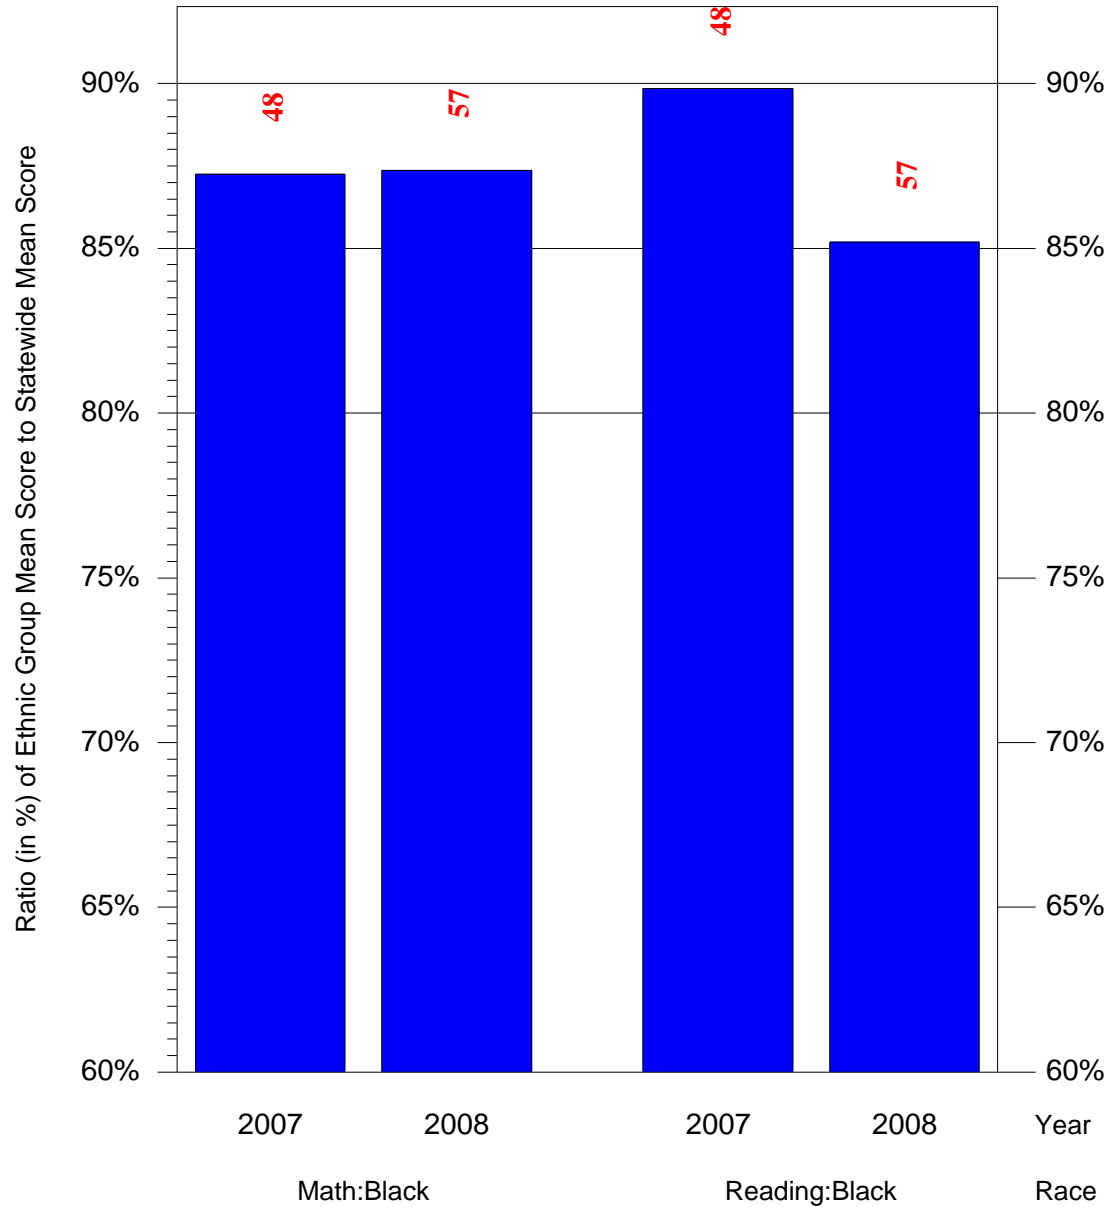

Mean Ethnic Group Building PSSA Test Score to Statewide Mean Score

Building = Longstreth William C Sch(6533) and Grade = 7 and Ethnic Group = Black or White

(Note: Number (in red) of Test Takers is above each bar in the chart.)