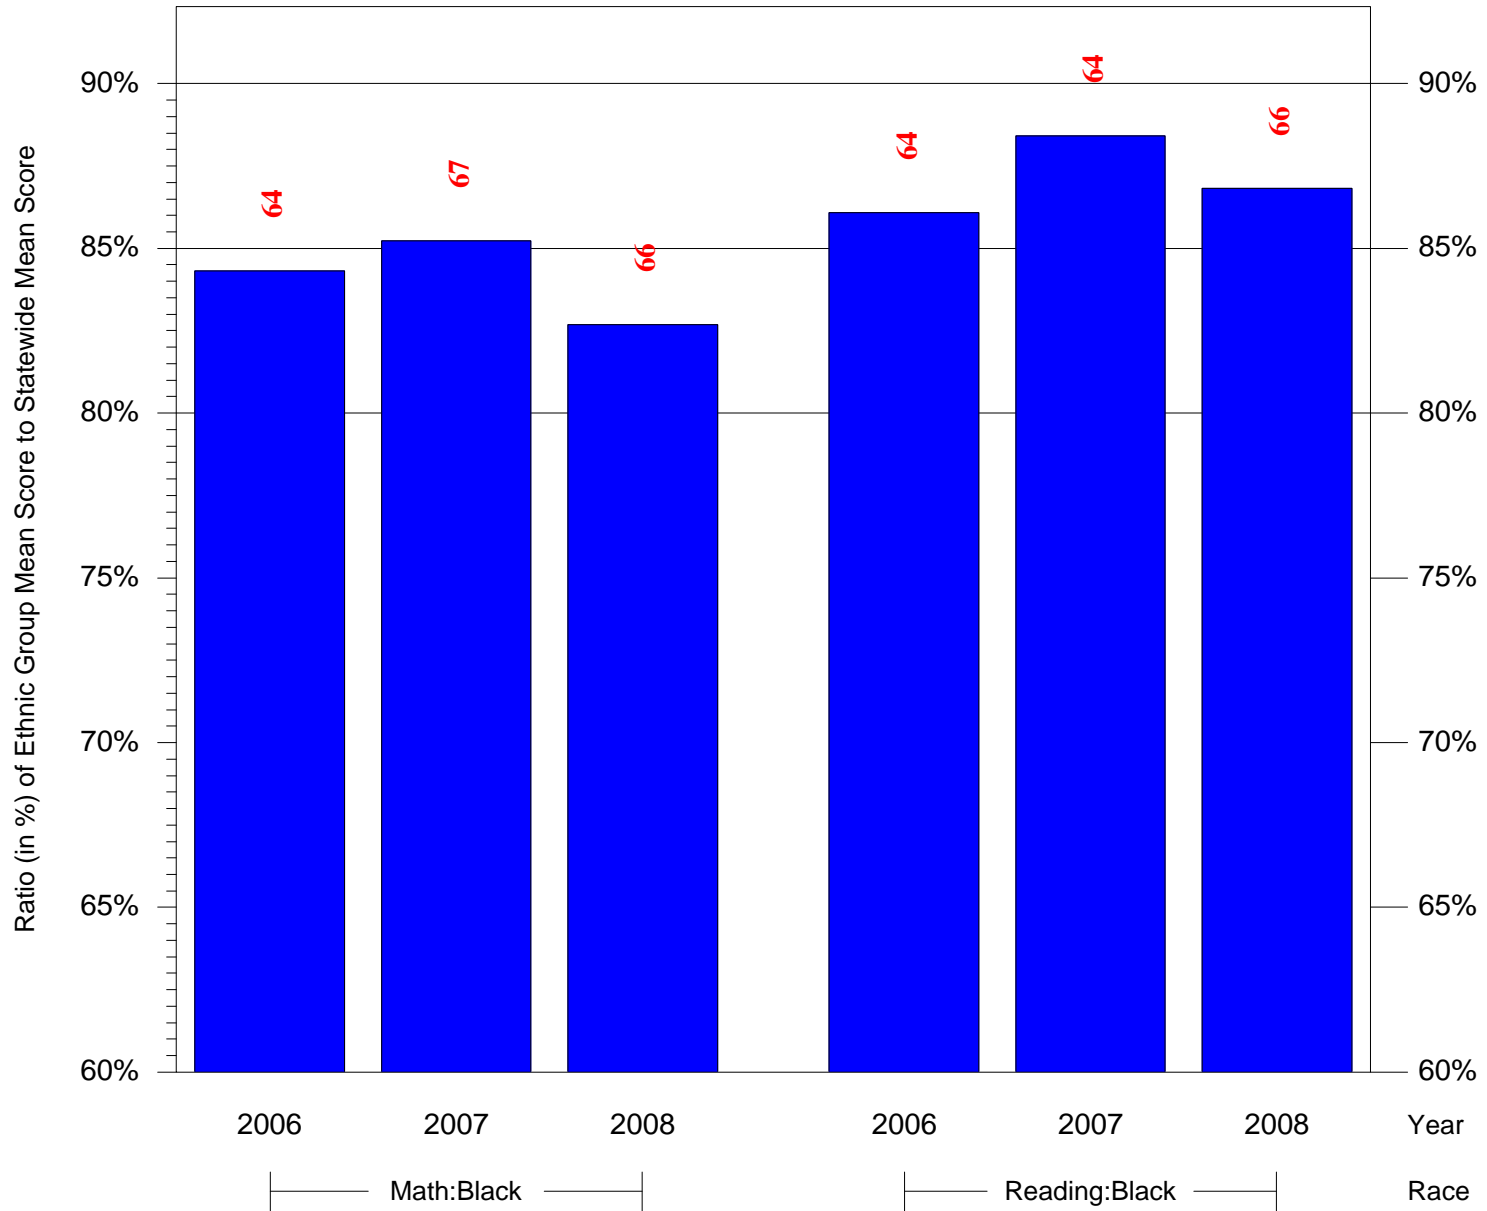

Mean Ethnic Group Building PSSA Test Score to Statewide Mean Score

Building = Cleveland Grover Sch(3666) and Grade = 4 and Ethnic Group = Black or White

(Note: Number (in red) of Test Takers is above each bar in the chart.)