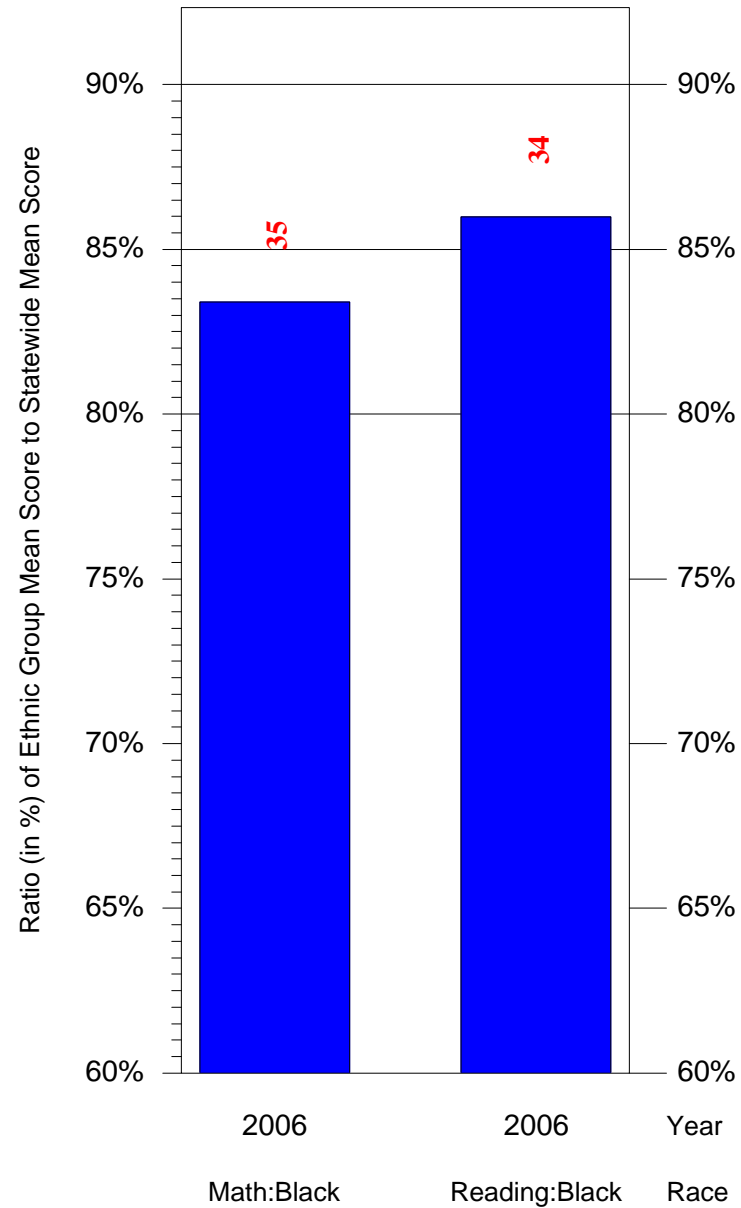

Mean Ethnic Group Building PSSA Test Score to Statewide Mean Score

Building = Southwark Sch(3654) and Grade = 6 and Ethnic Group = Black or White

(Note: Number (in red) of Test Takers is above each bar in the chart.)