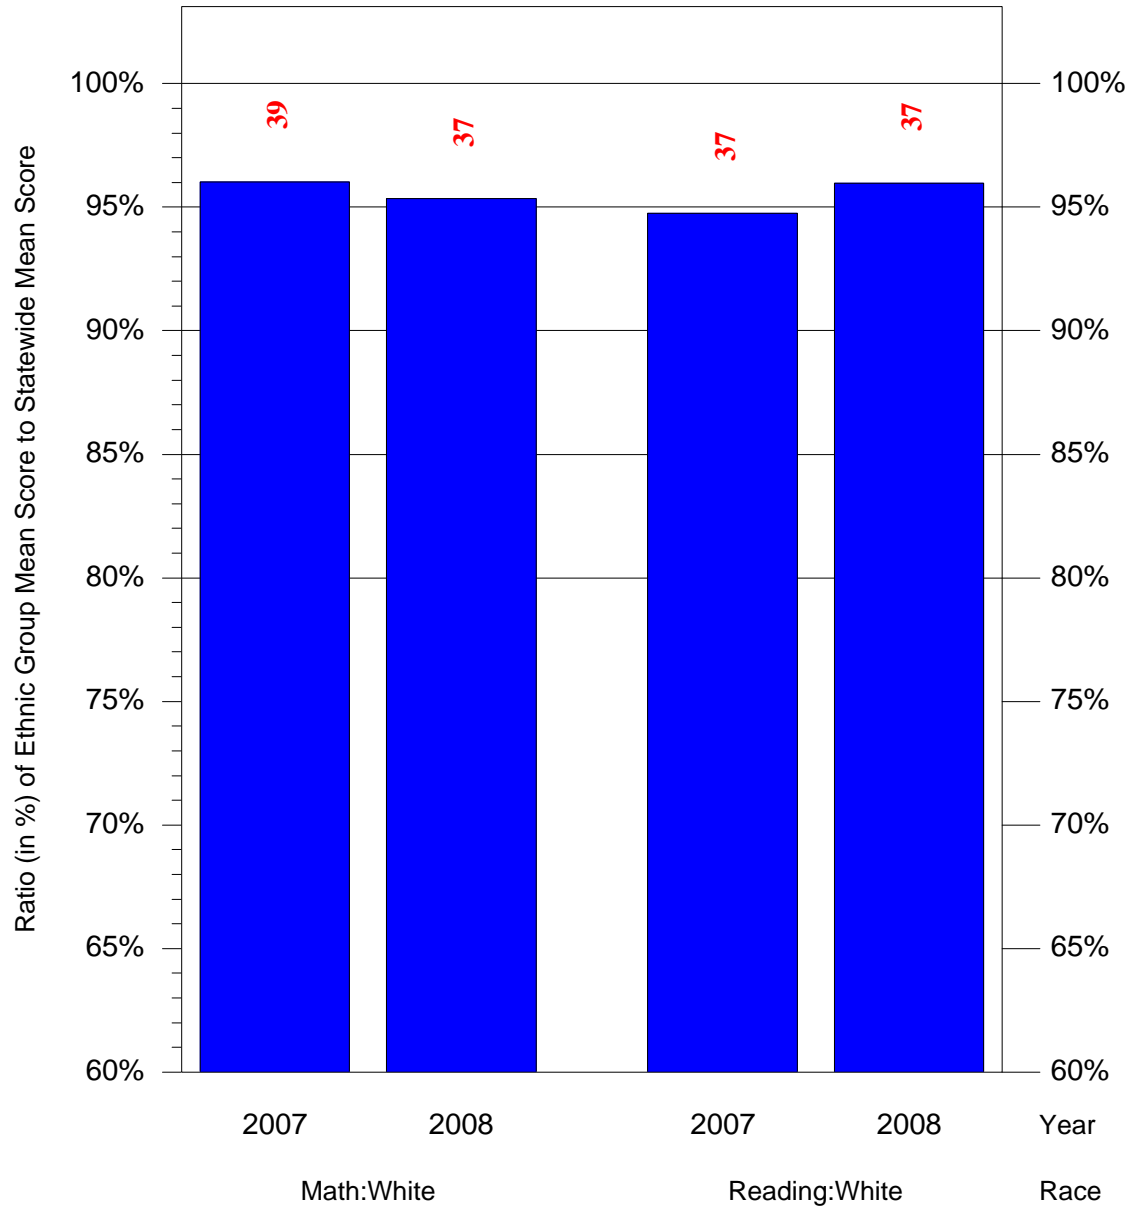

Mean Ethnic Group Building PSSA Test Score to Statewide Mean Score

Building = Disston Hamilton Sch(3763) and Grade = 3 and Ethnic Group = Black or White

(Note: Number (in red) of Test Takers is above each bar in the chart.)