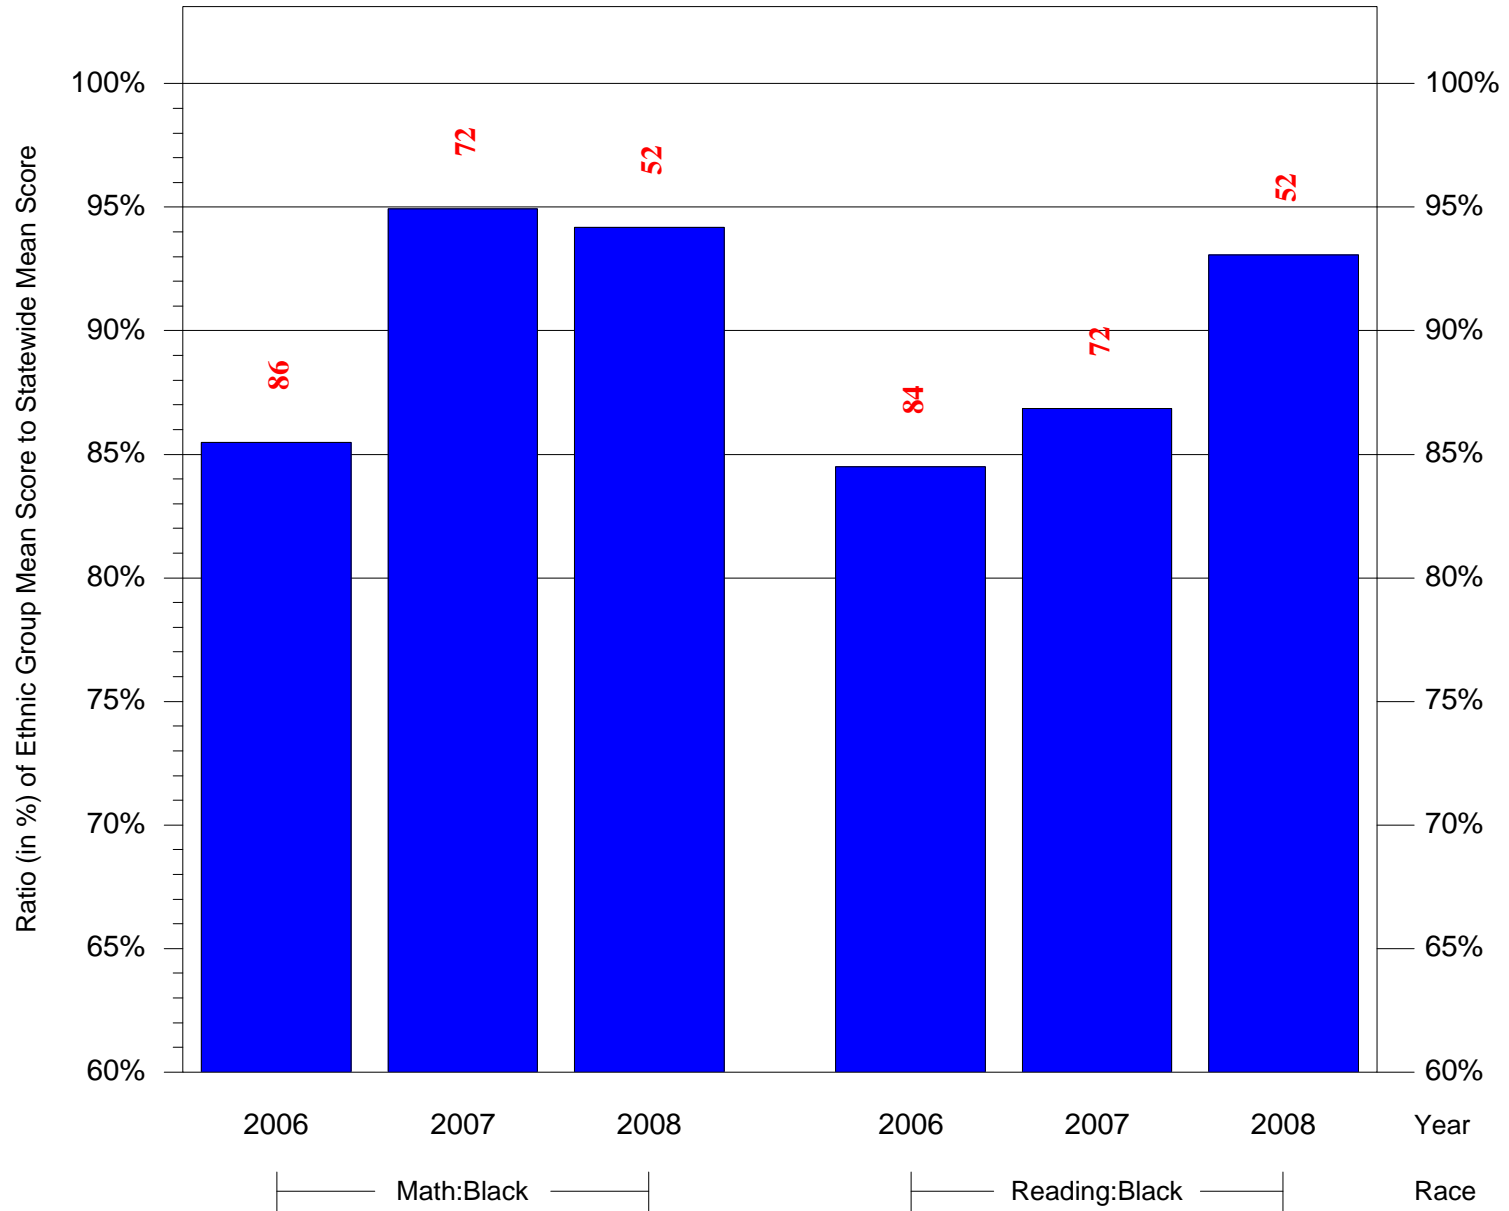

Mean Ethnic Group Building PSSA Test Score to Statewide Mean Score

Building = Whittier John G Sch(3681) and Grade = 6 and Ethnic Group = Black or White

(Note: Number (in red) of Test Takers is above each bar in the chart.)