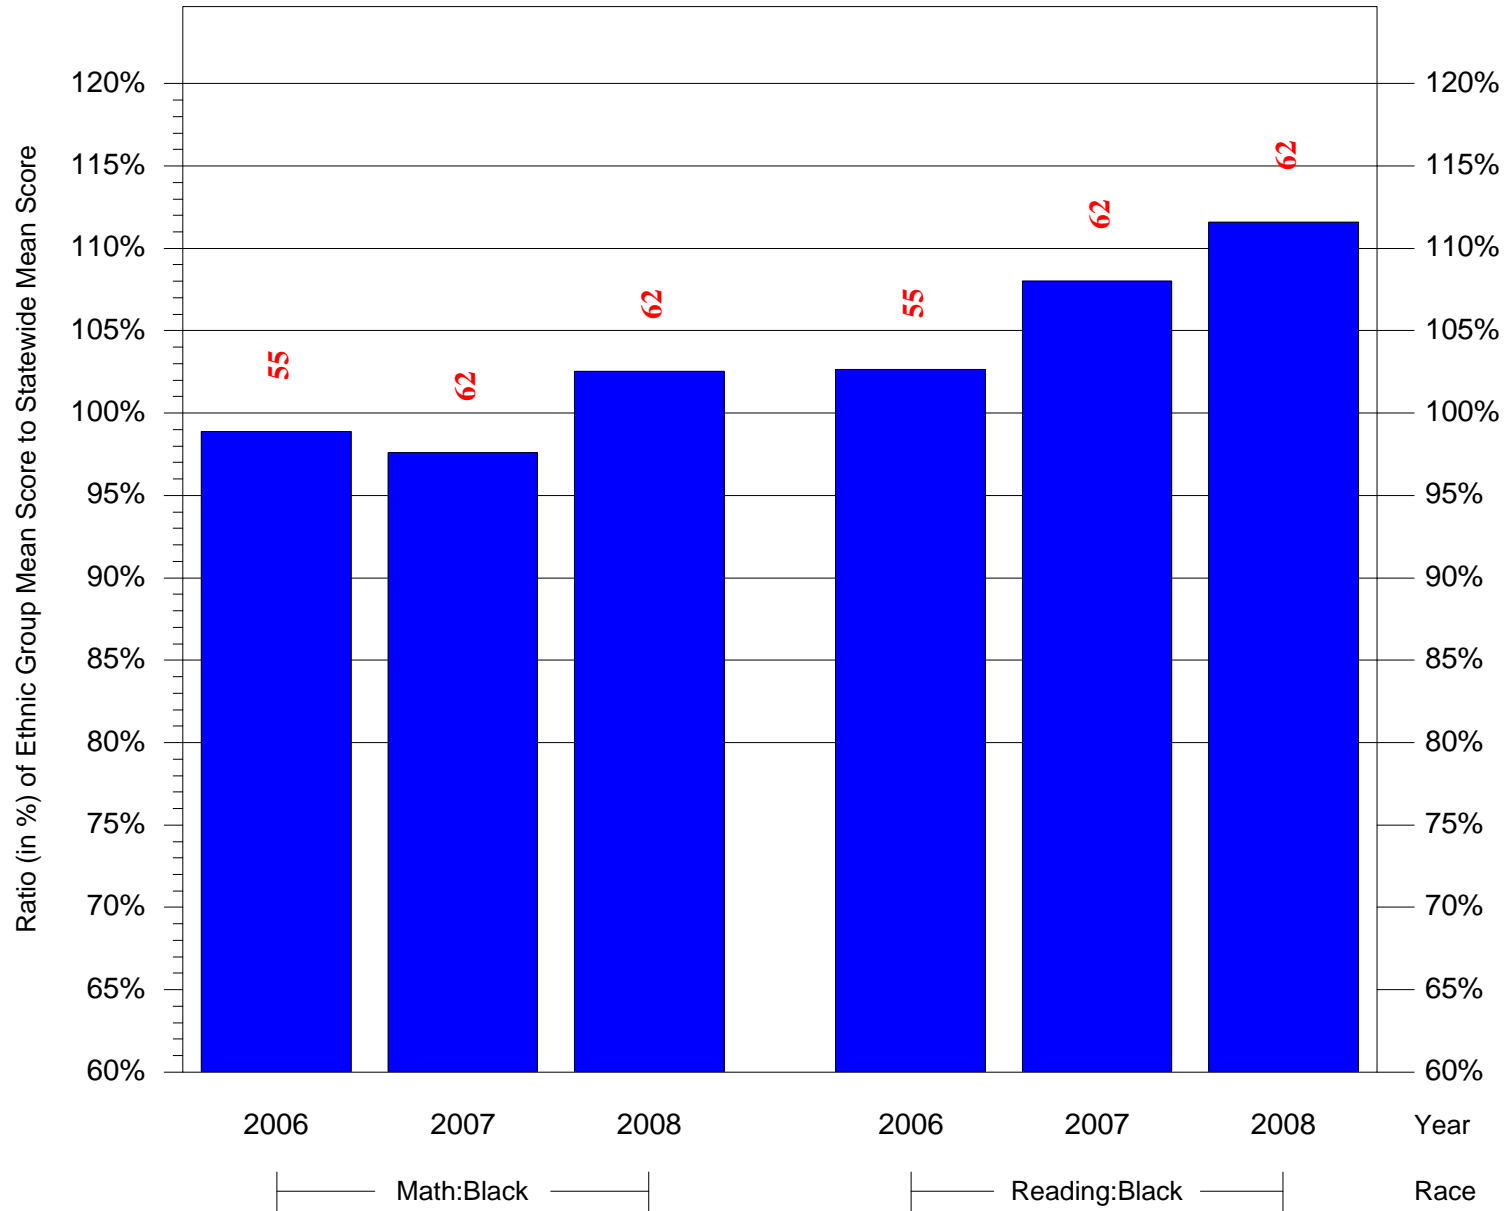

Mean Ethnic Group Building PSSA Test Score to Statewide Mean Score

Building = Middle Years Alternative(7022) and Grade = 7 and Ethnic Group = Black or White

(Note: Number (in red) of Test Takers is above each bar in the chart.)