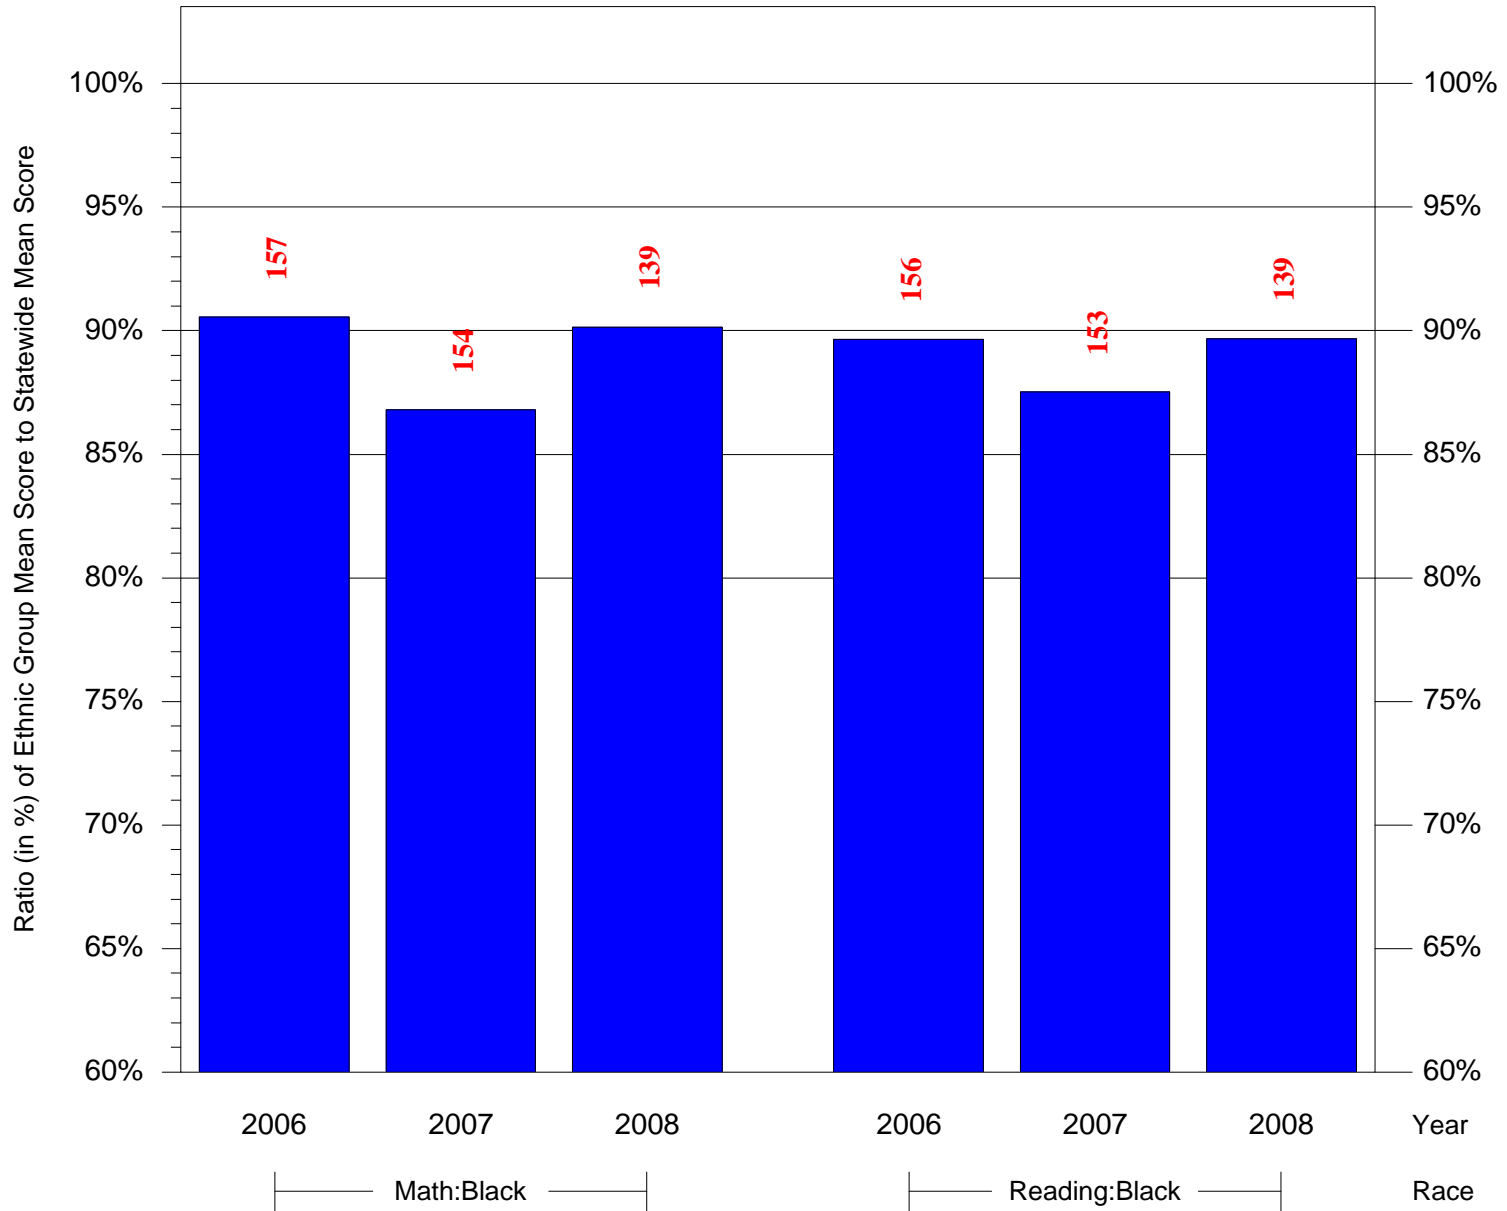

Mean Ethnic Group Building PSSA Test Score to Statewide Mean Score

Building = Leeds Morris E MS(3822) and Grade = 7 and Ethnic Group = Black or White

(Note: Number (in red) of Test Takers is above each bar in the chart.)