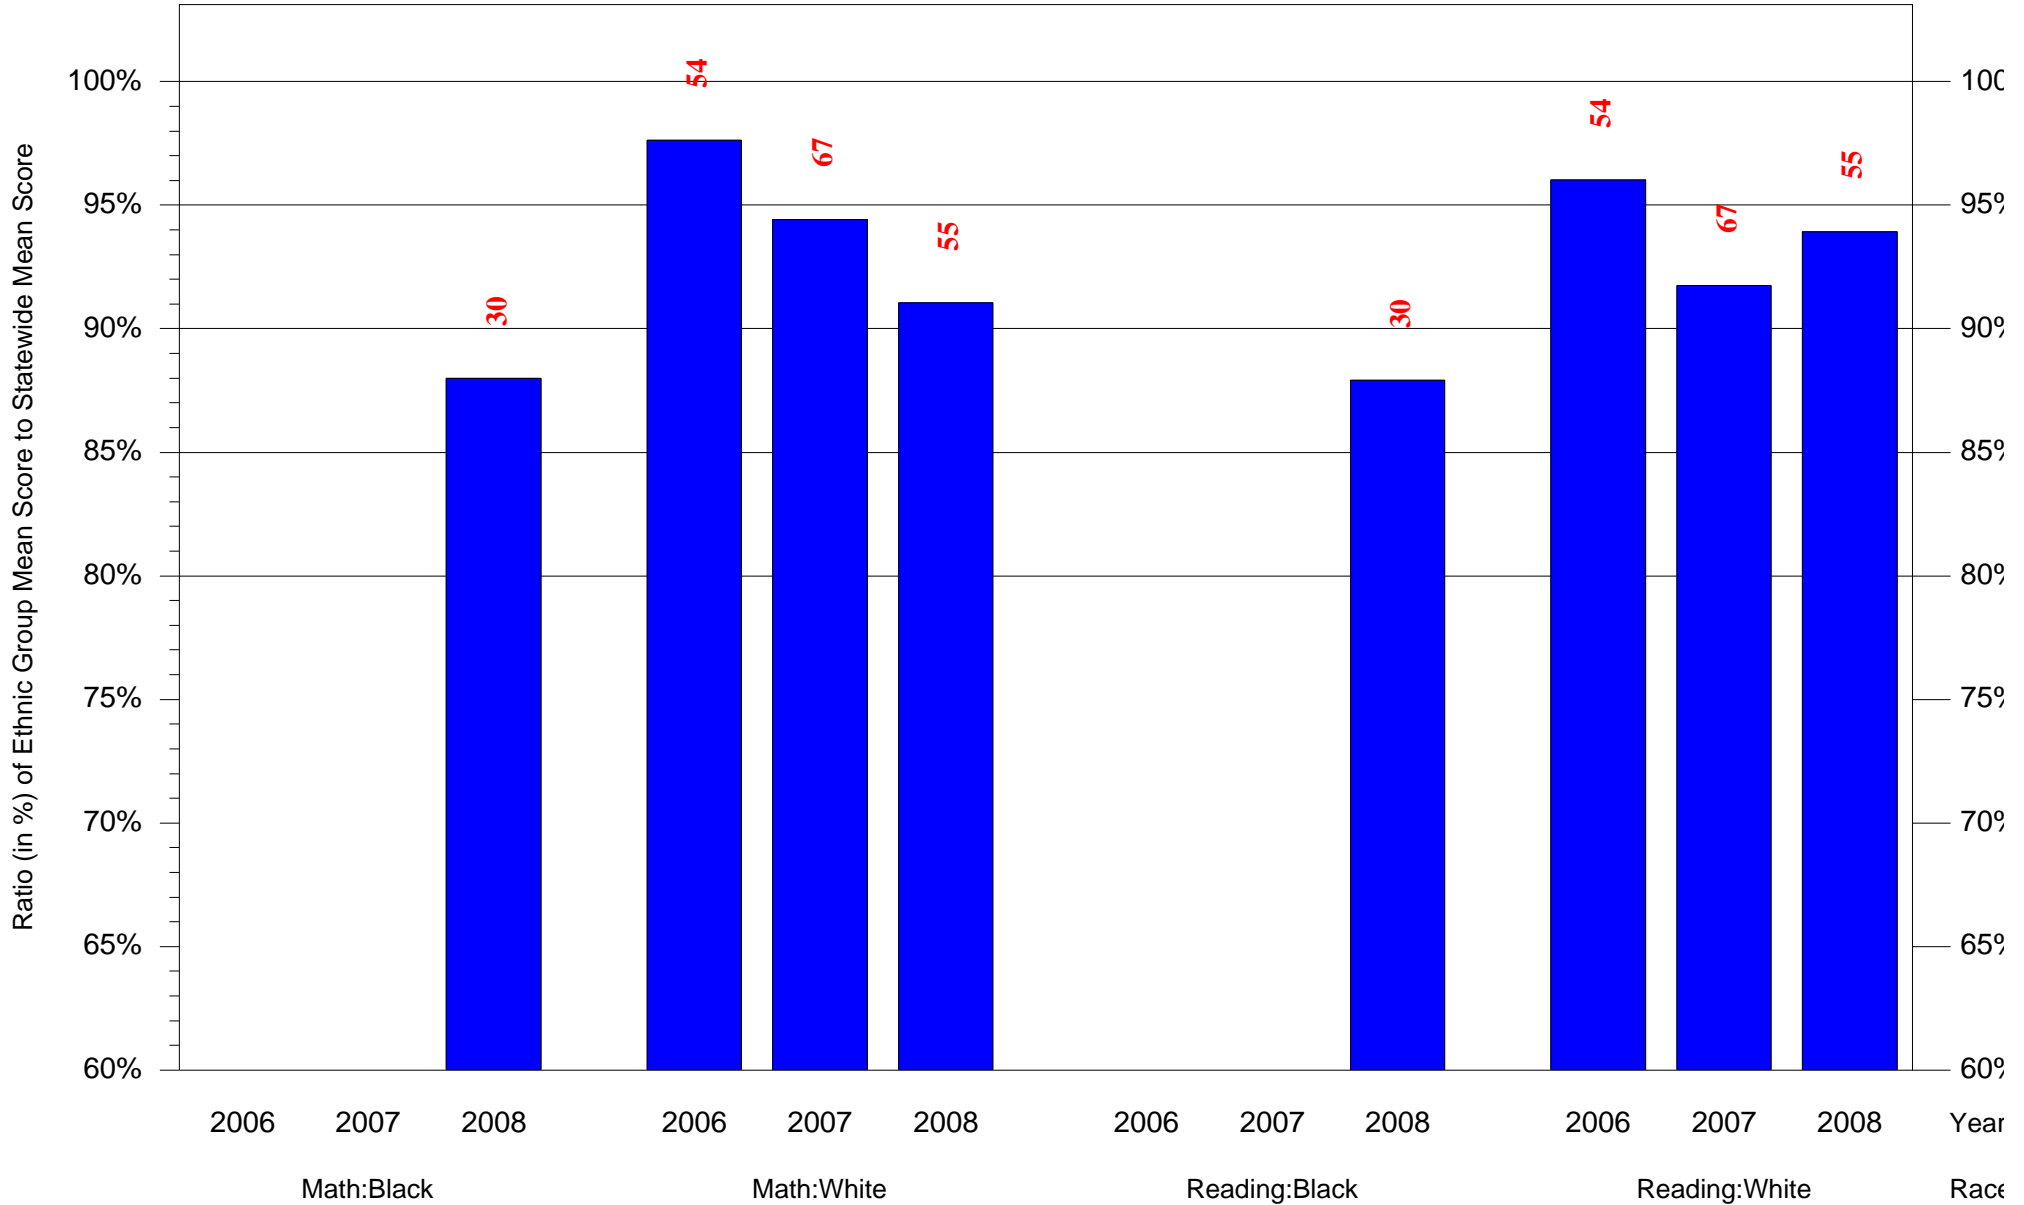

Mean Ethnic Group Building PSSA Test Score to Statewide Mean Score

Building = Disston Hamilton Sch(3763) and Grade = 6 and Ethnic Group = Black or White

(Note: Number (in red) of Test Takers is above each bar in the chart.)