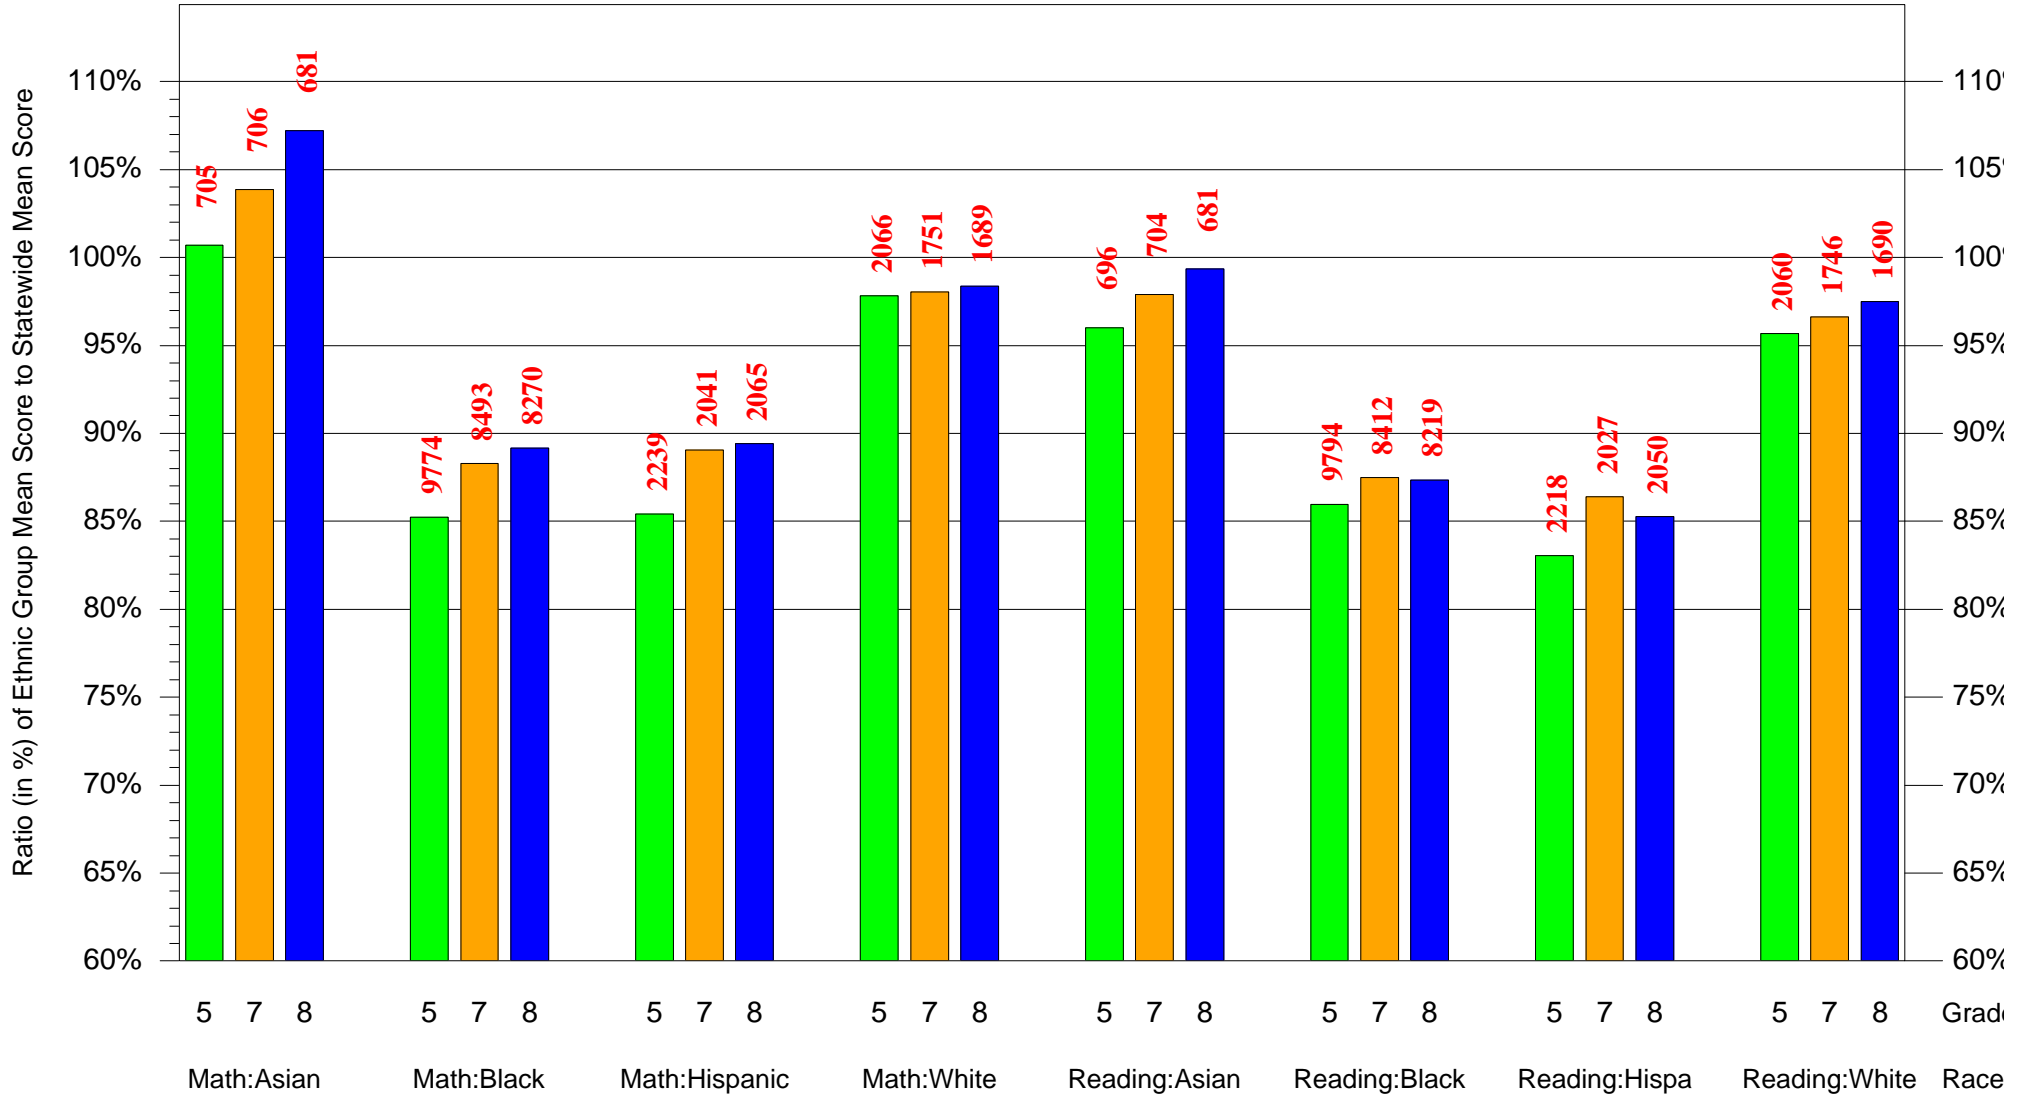

Mean Ethnic Group AUN PSSA Test Score to Statewide Mean Score

AUN = Philadelphia City SD(126515001) and Cohort = 2004 and Ethnic Group = Black or White or Asian or Hispanic

(Note: Number (in red) of Test Takers is above each bar in the chart.)

Legend

Test Year 2004: Grade 5

Test Year 2006: Grade 7

Test Year 2007: Grade 8