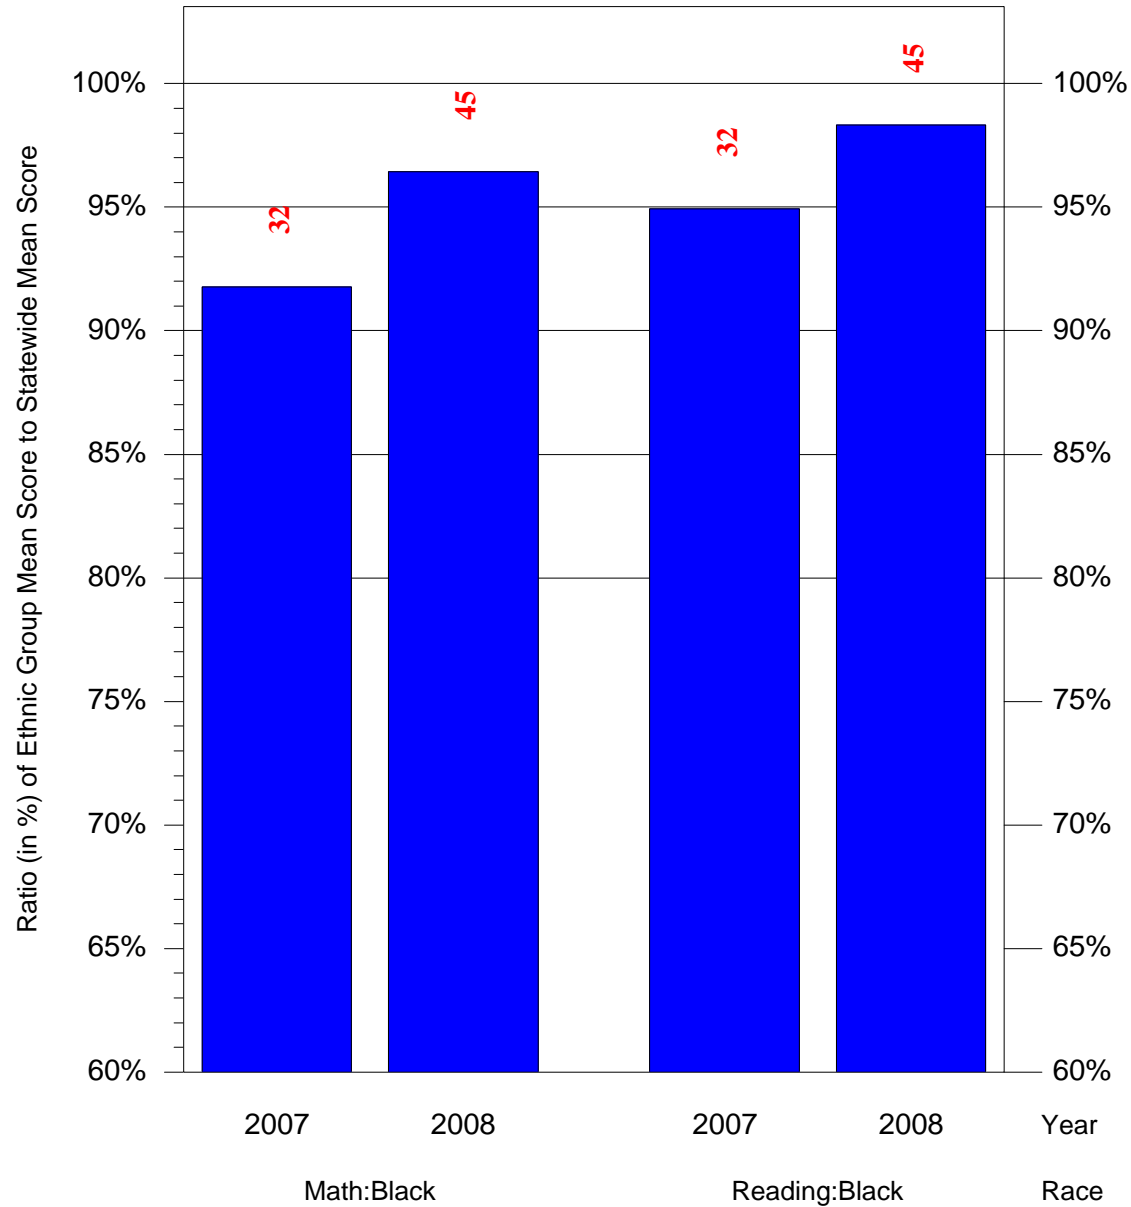

Mean Ethnic Group Building PSSA Test Score to Statewide Mean Score

Building = Henry Charles W Sch(3712) and Grade = 3 and Ethnic Group = Black or White

(Note: Number (in red) of Test Takers is above each bar in the chart.)