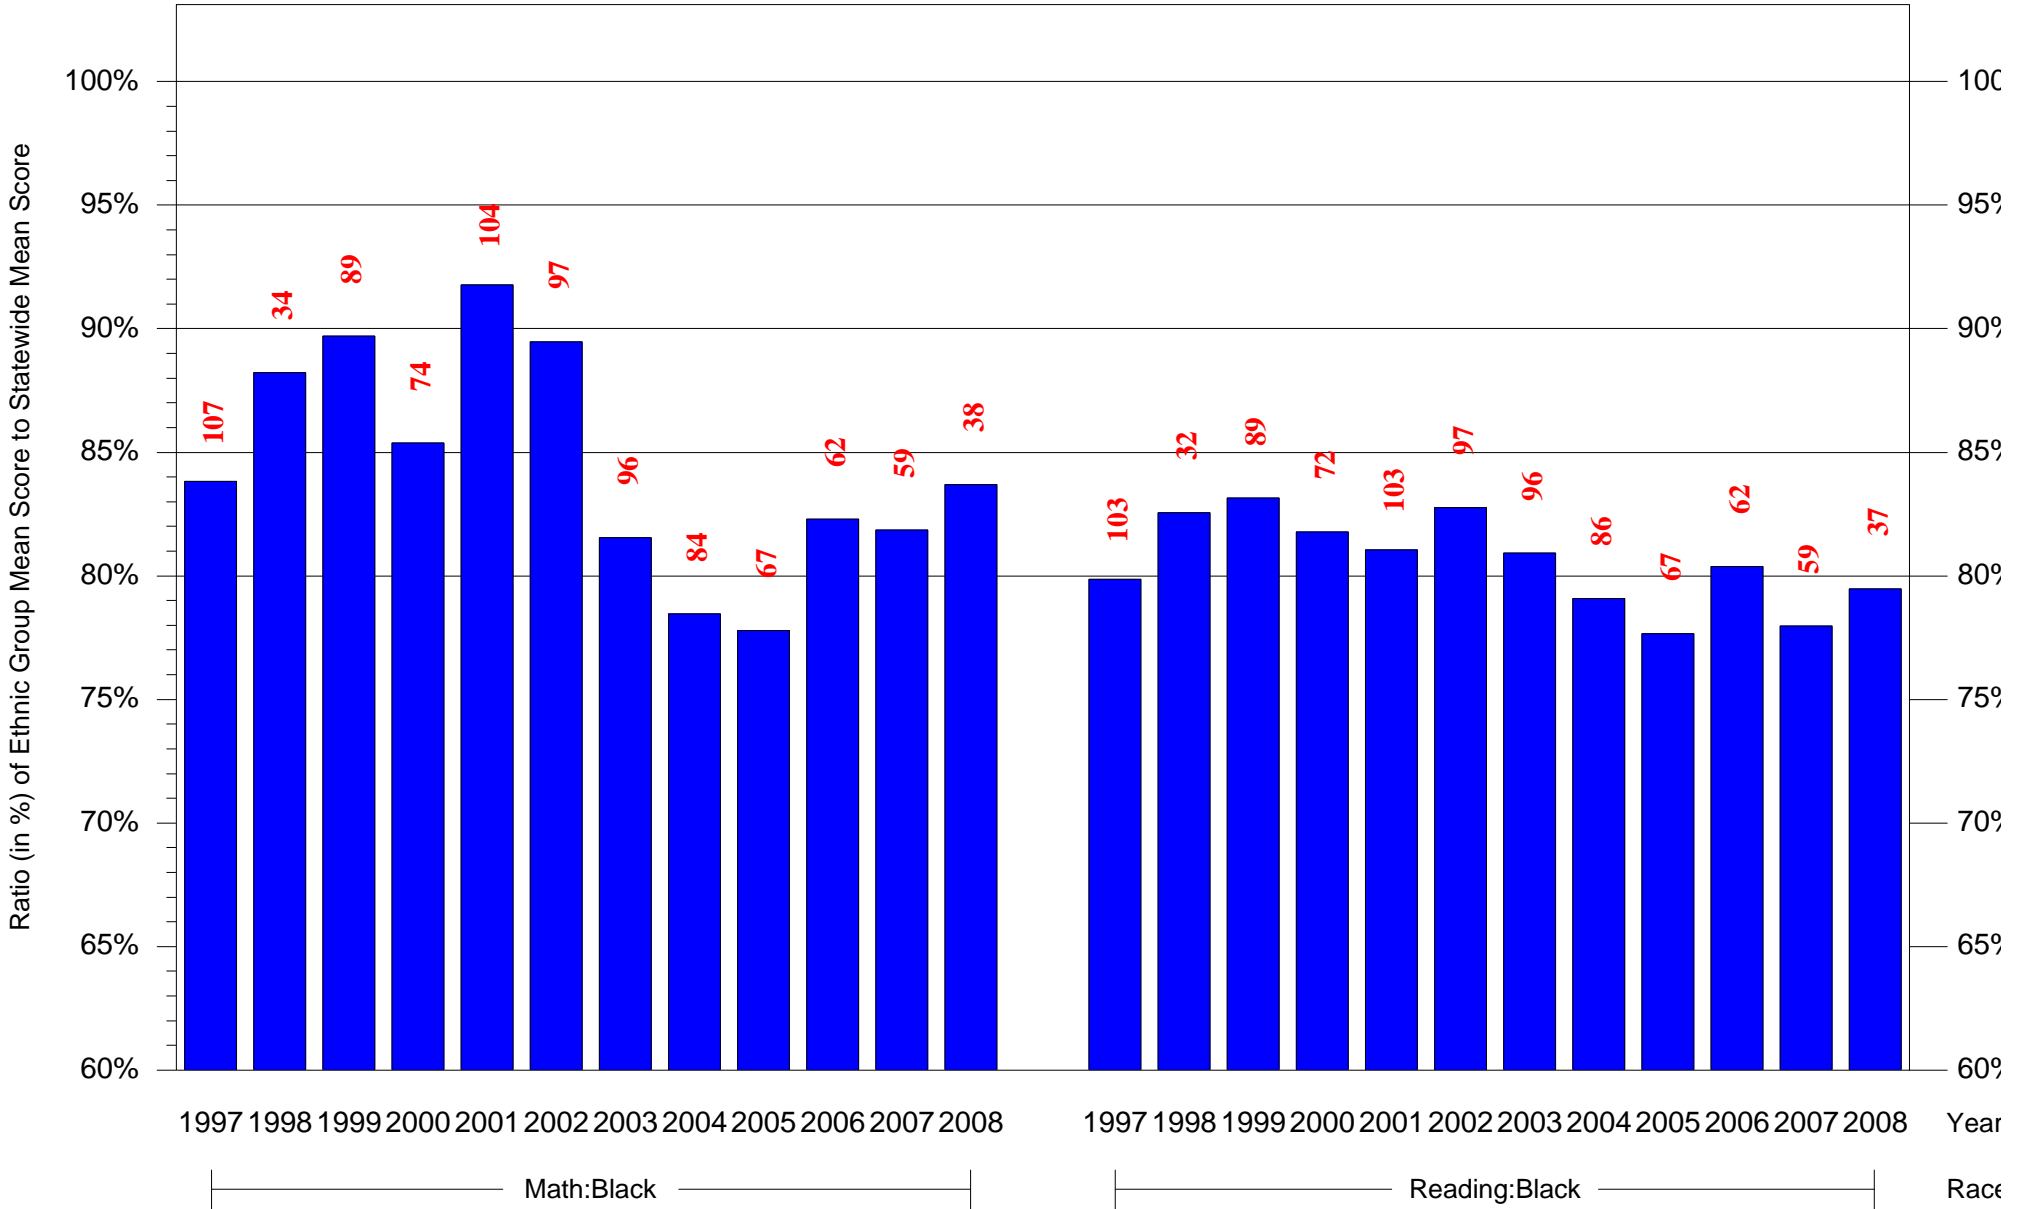

Mean Ethnic Group Building PSSA Test Score to Statewide Mean Score

Building = Douglass Frederick Sch(3624) and Grade = 5 and Ethnic Group = Black or White

(Note: Number (in red) of Test Takers is above each bar in the chart.)