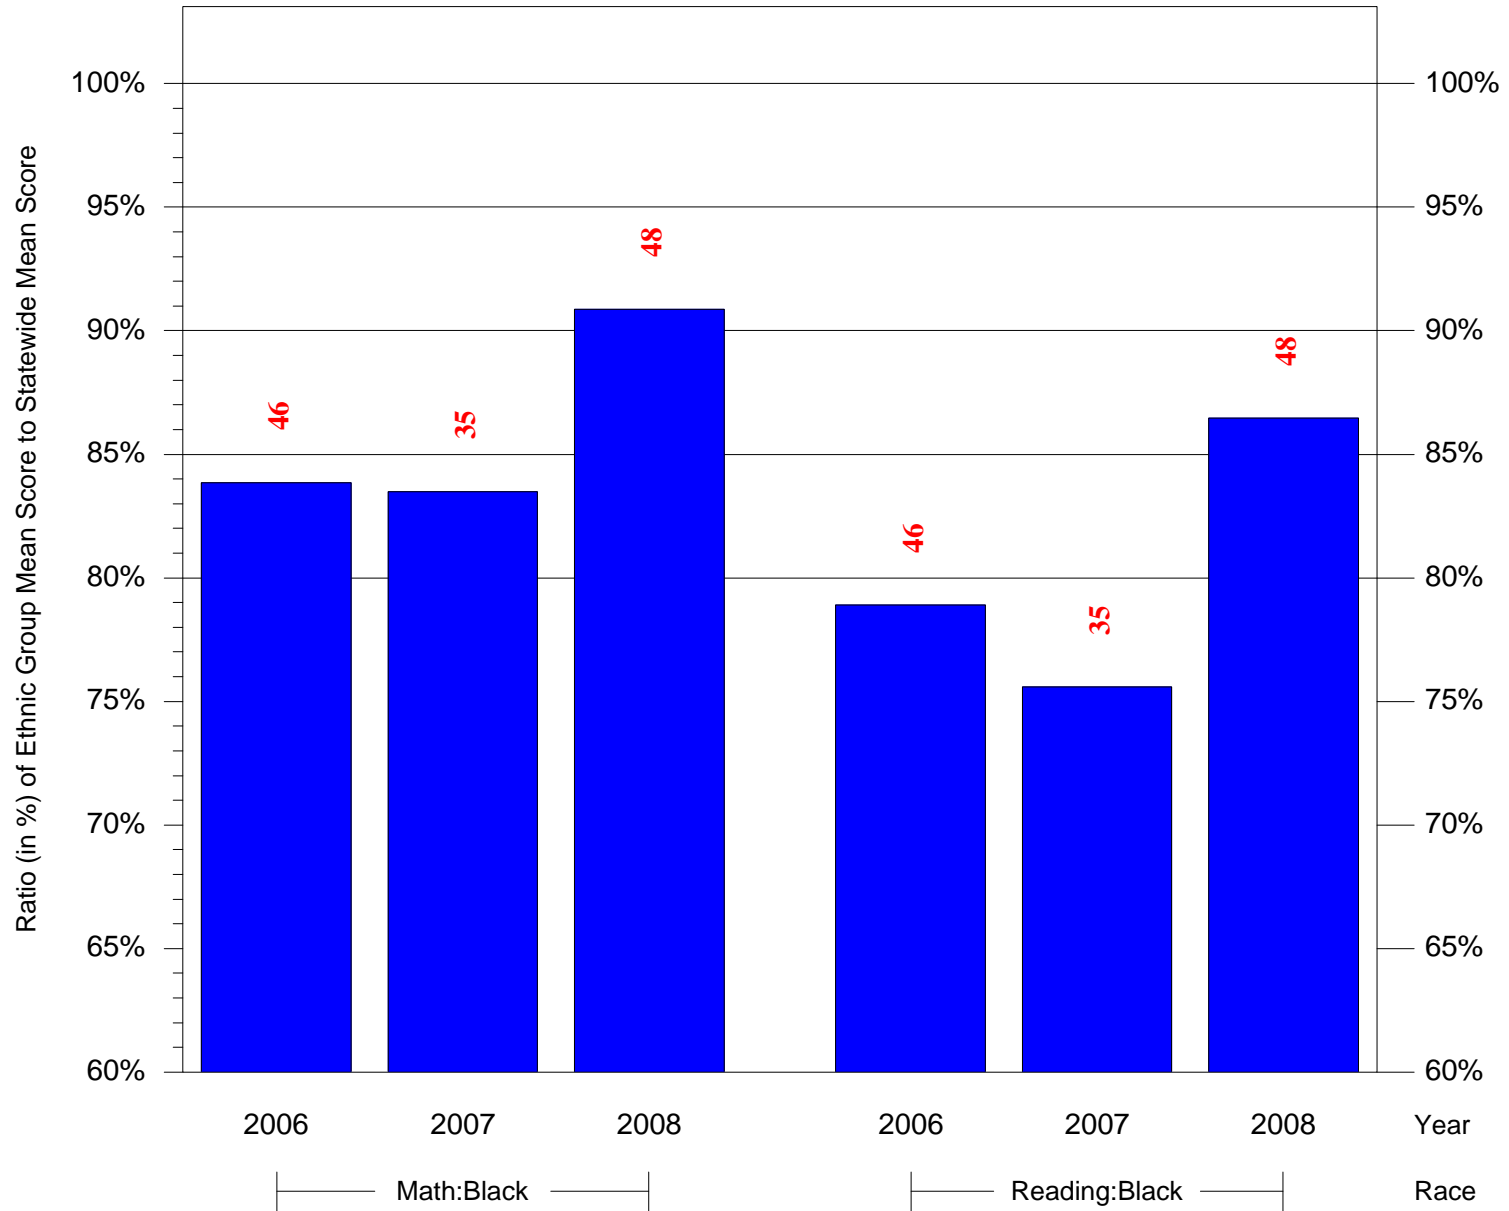

Mean Ethnic Group Building PSSA Test Score to Statewide Mean Score

Building = Kelley William D Sch(3626) and Grade = 7 and Ethnic Group = Black or White

(Note: Number (in red) of Test Takers is above each bar in the chart.)