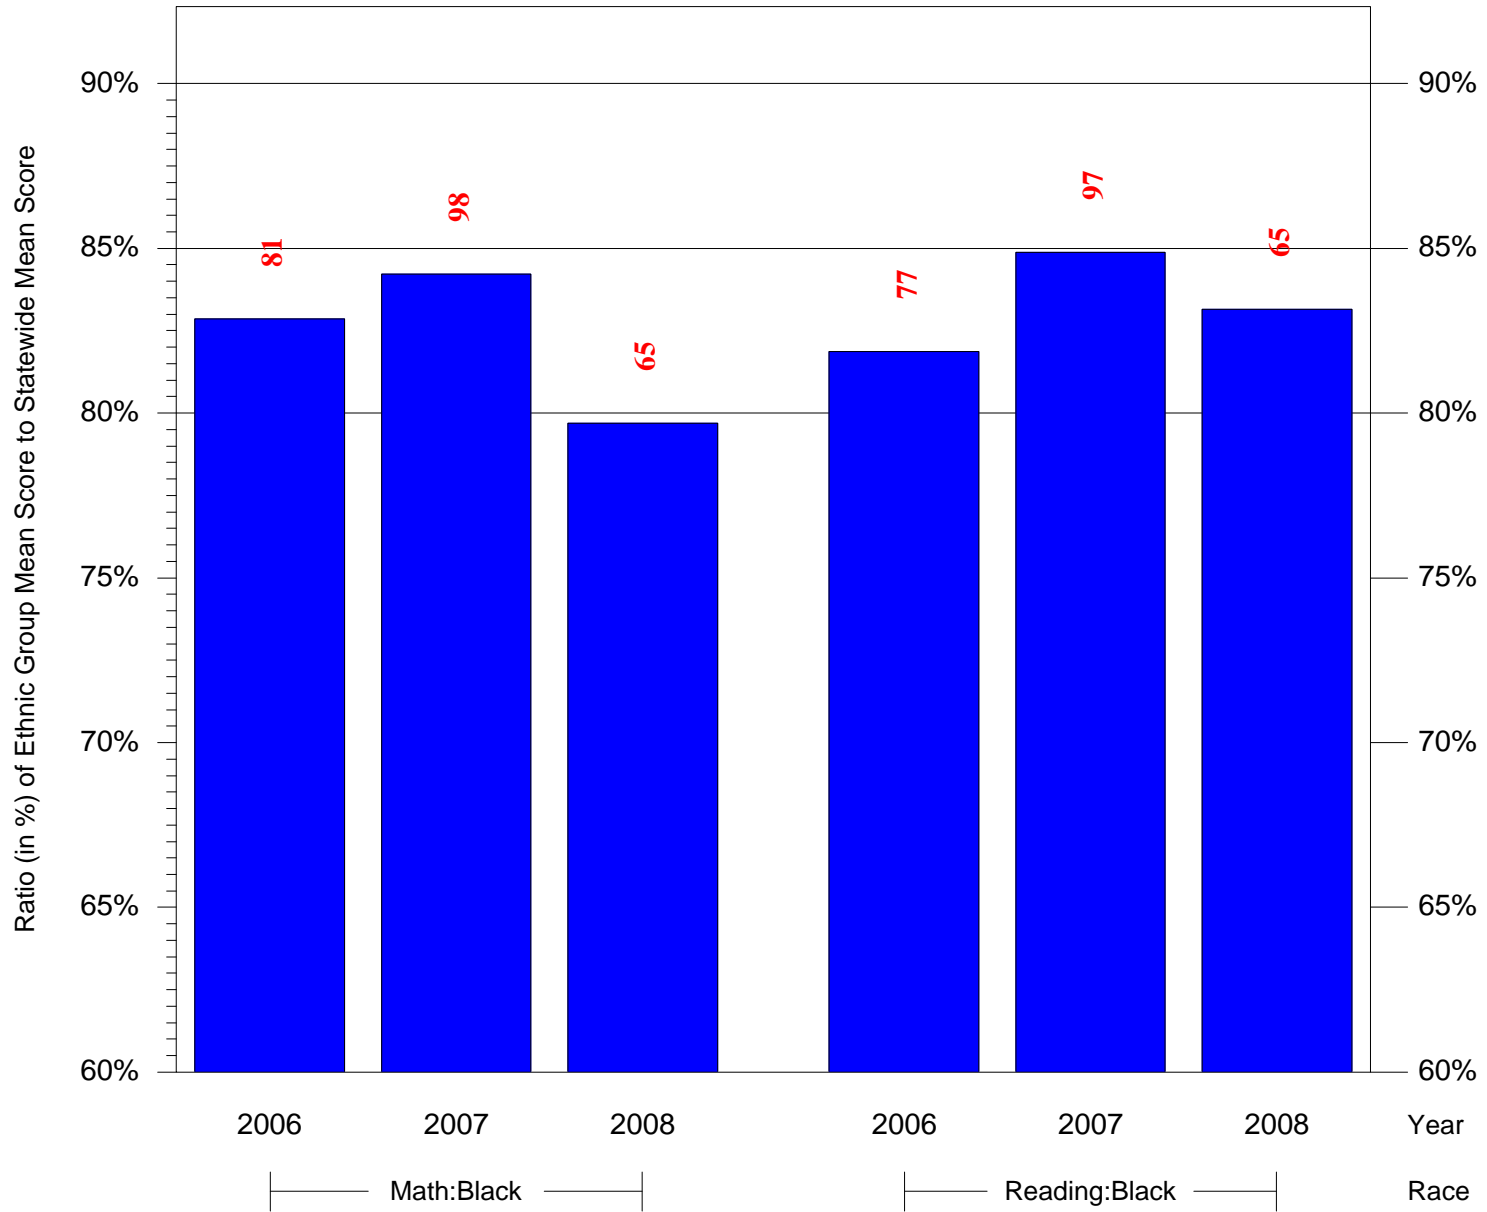

Mean Ethnic Group Building PSSA Test Score to Statewide Mean Score

Building = Edmunds Henry R Sch(3737) and Grade = 4 and Ethnic Group = Black or White

(Note: Number (in red) of Test Takers is above each bar in the chart.)