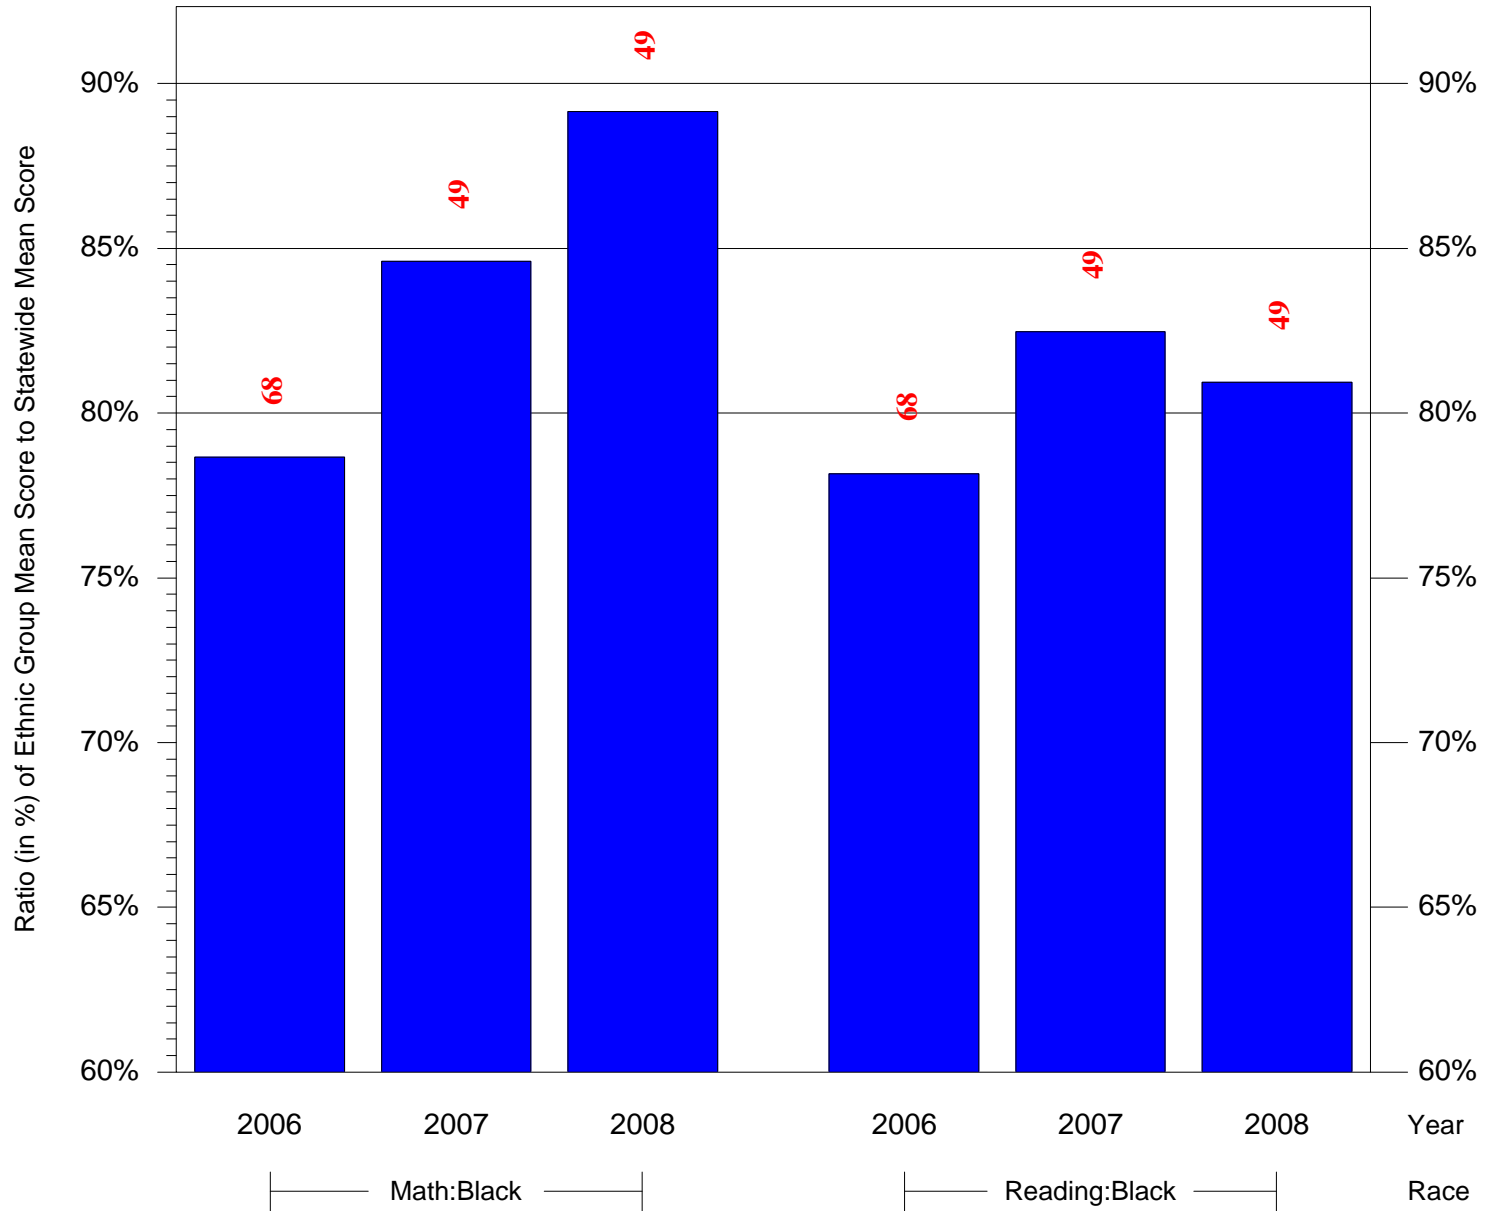

Mean Ethnic Group Building PSSA Test Score to Statewide Mean Score

Building = Douglass Frederick Sch(3624) and Grade = 6 and Ethnic Group = Black or White

(Note: Number (in red) of Test Takers is above each bar in the chart.)