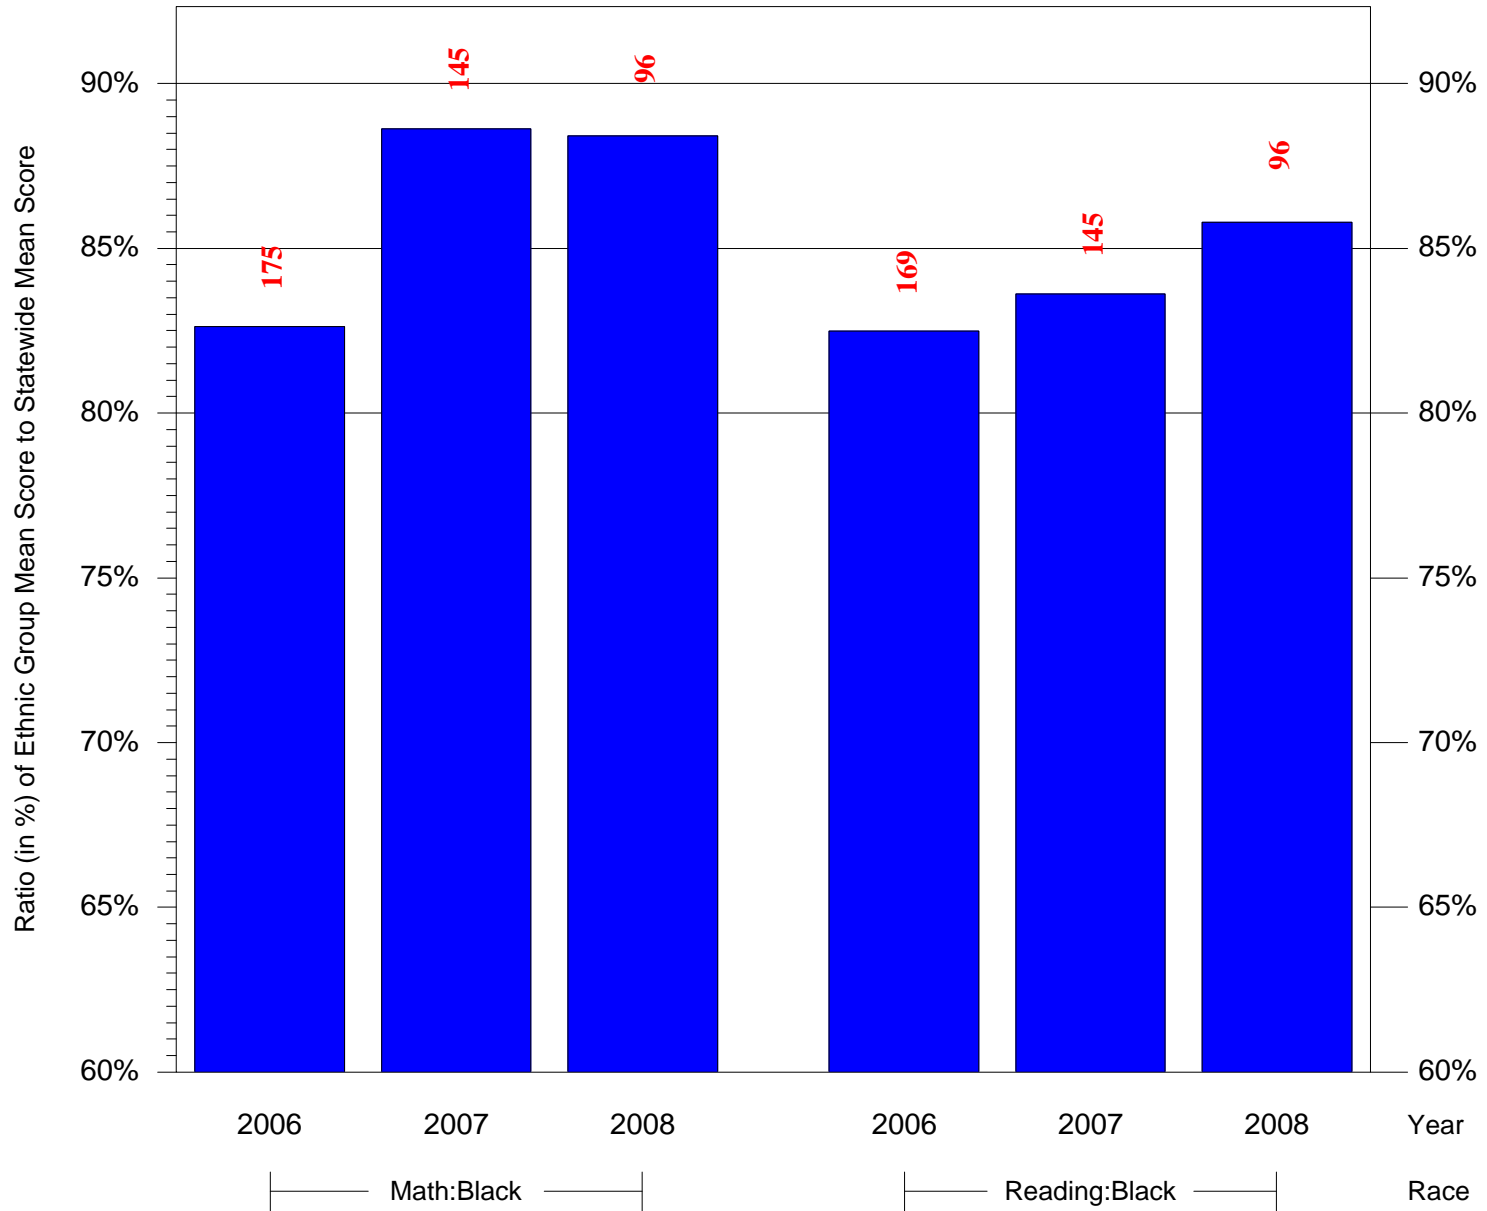

Mean Ethnic Group Building PSSA Test Score to Statewide Mean Score

Building = Tilden William T MS(3832) and Grade = 6 and Ethnic Group = Black or White

(Note: Number (in red) of Test Takers is above each bar in the chart.)