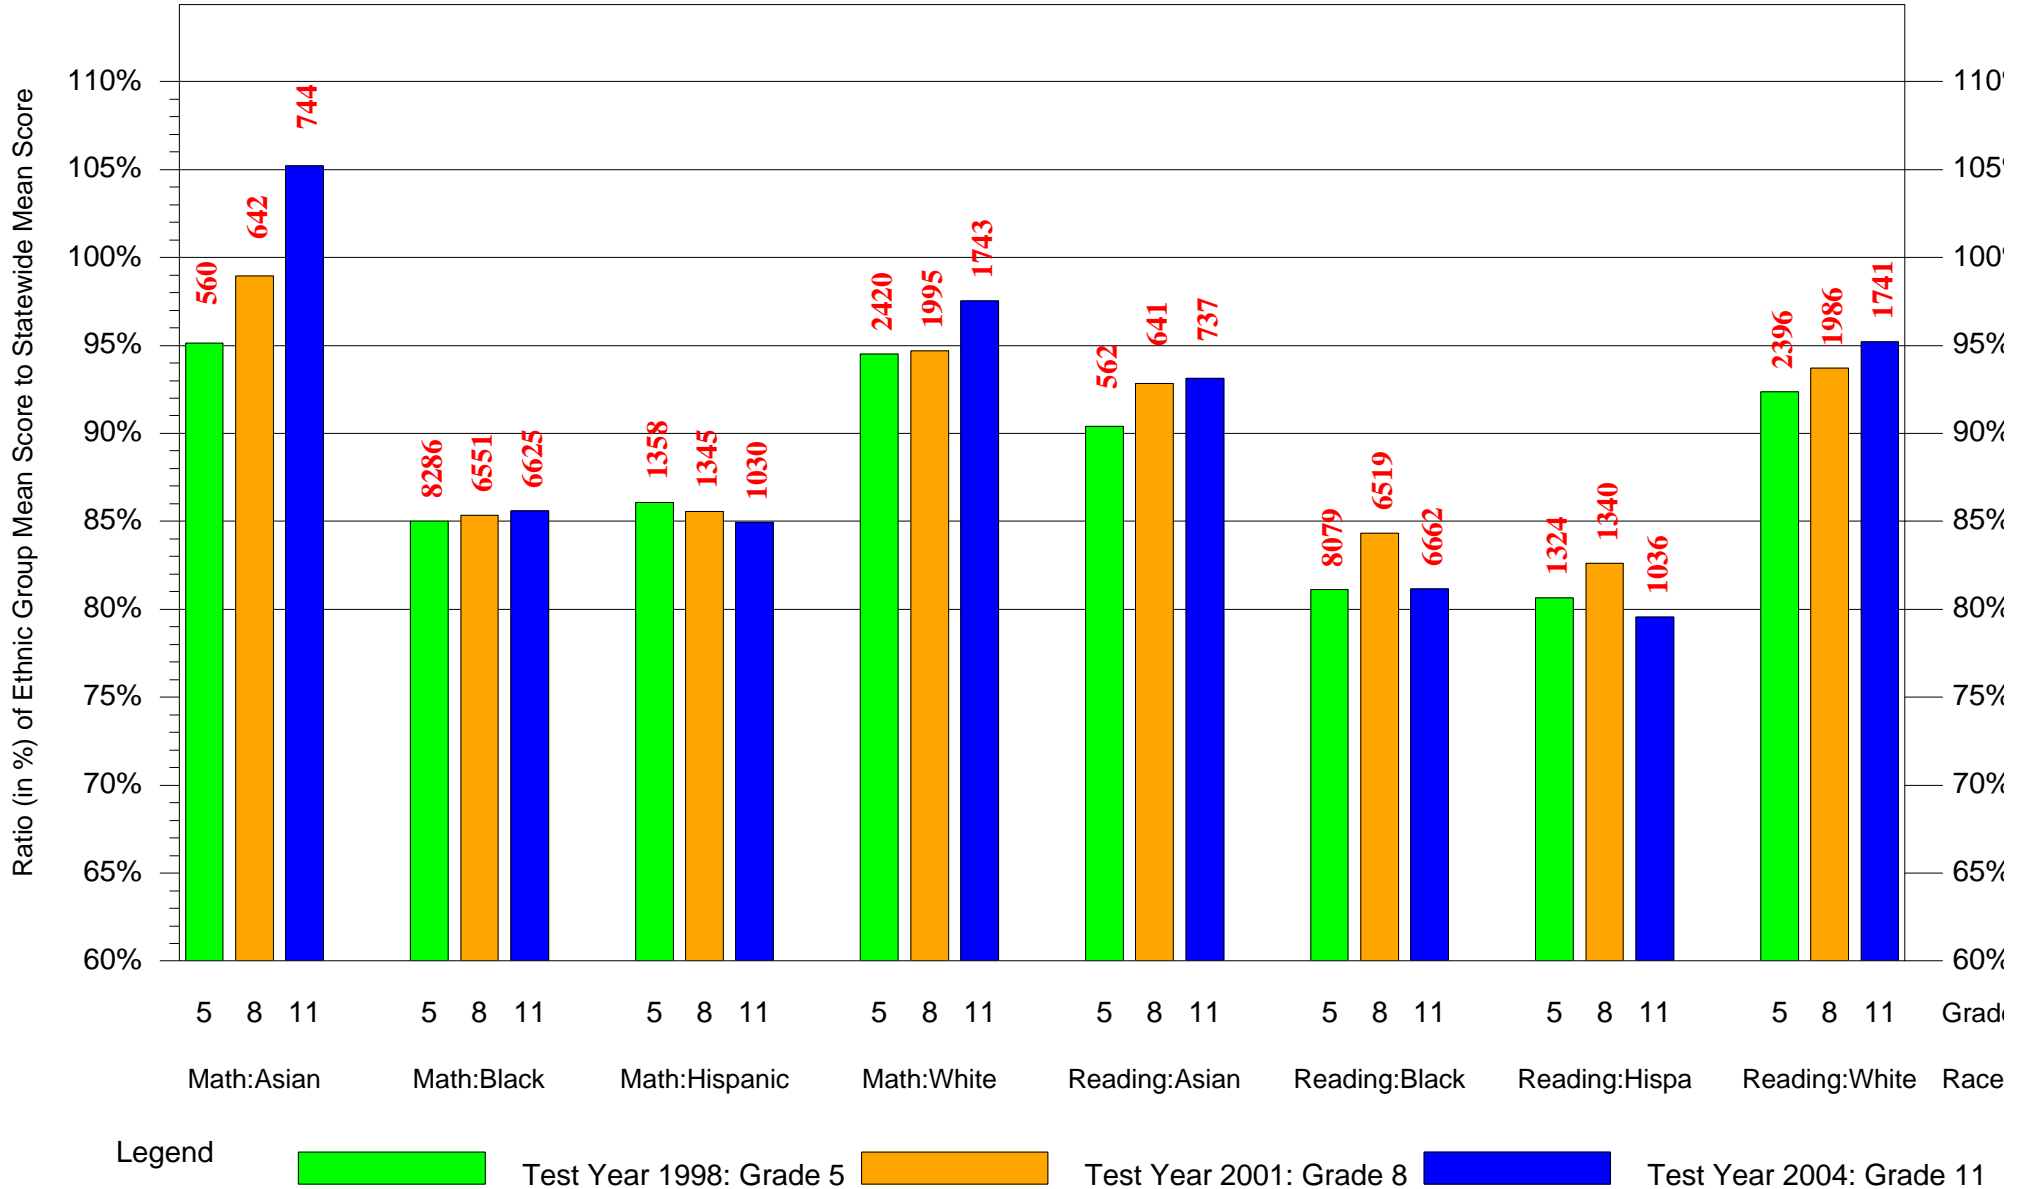

Mean Ethnic Group AUN PSSA Test Score to Statewide Mean Score

AUN = Philadelphia City SD(126515001) and Cohort = 1998 and Ethnic Group = Black or White or Asian or Hispanic

(Note: Number (in red) of Test Takers is above each bar in the chart.)