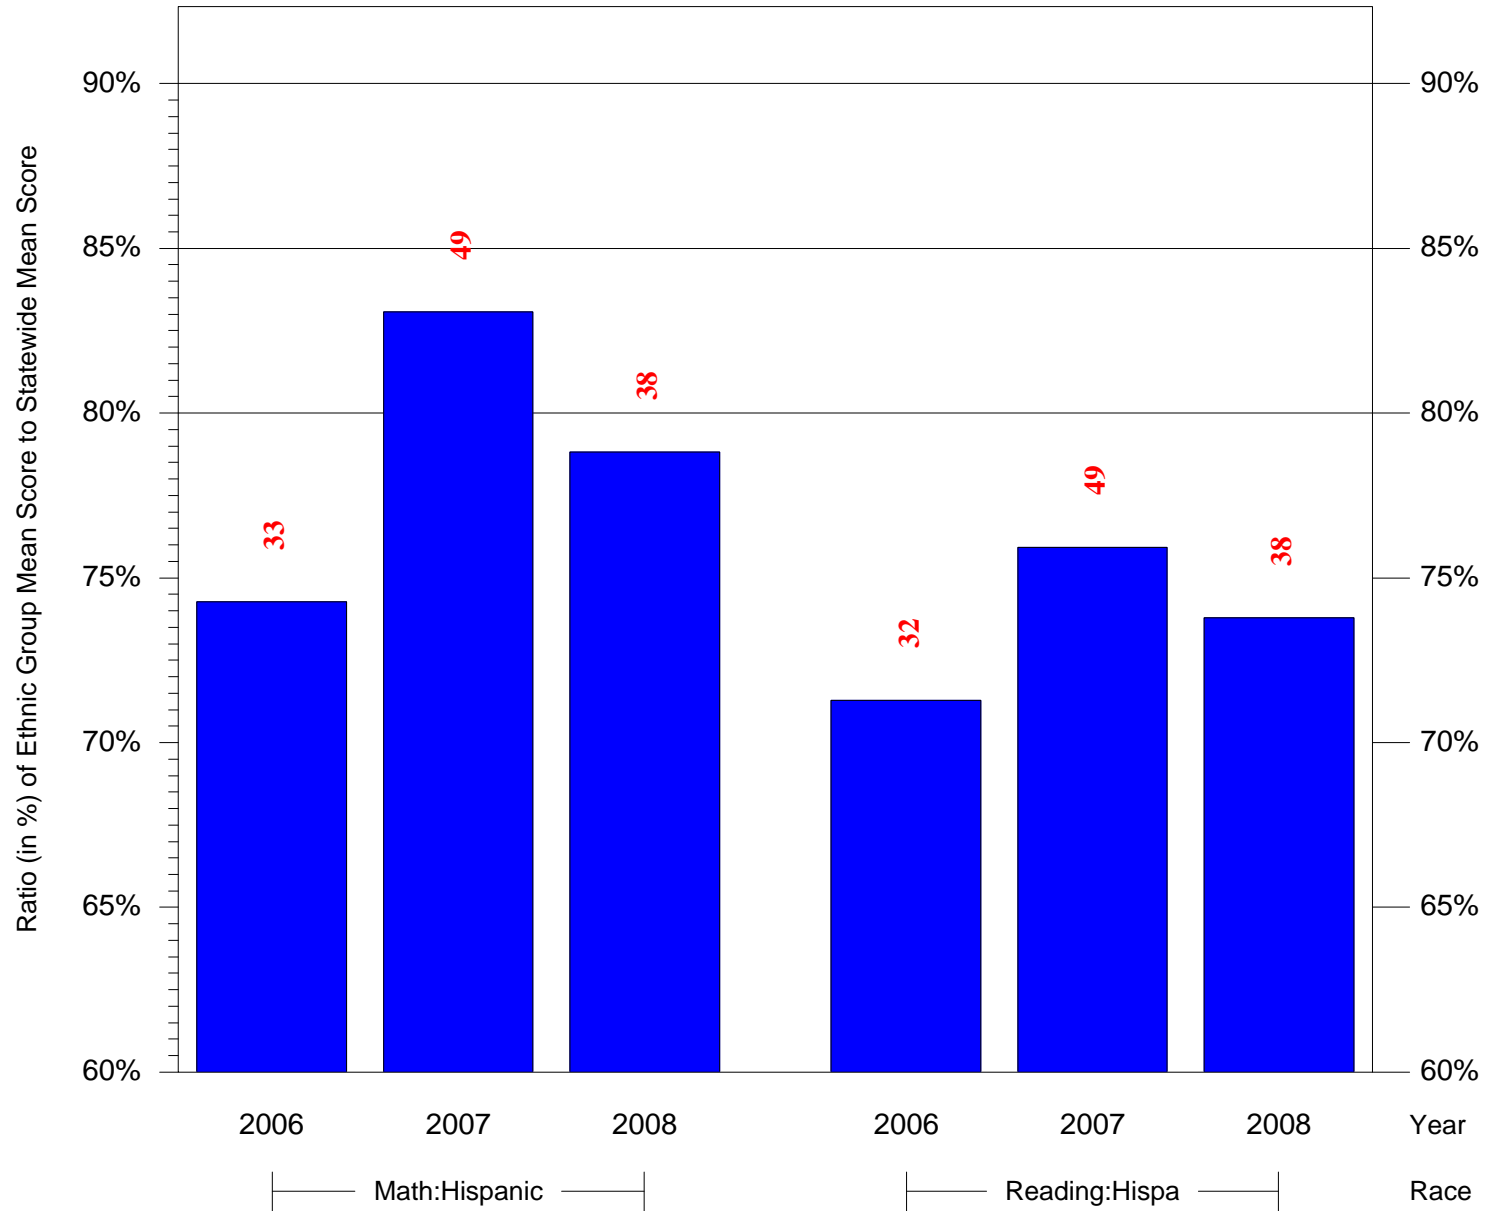

Mean Ethnic Group Building PSSA Test Score to Statewide Mean Score

Building = Kensington Intern Business, Finance Entrep(7851) and Grade = 11 and Ethnic Group = Asian or Hispanic

(Note: Number (in red) of Test Takers is above each bar in the chart.)