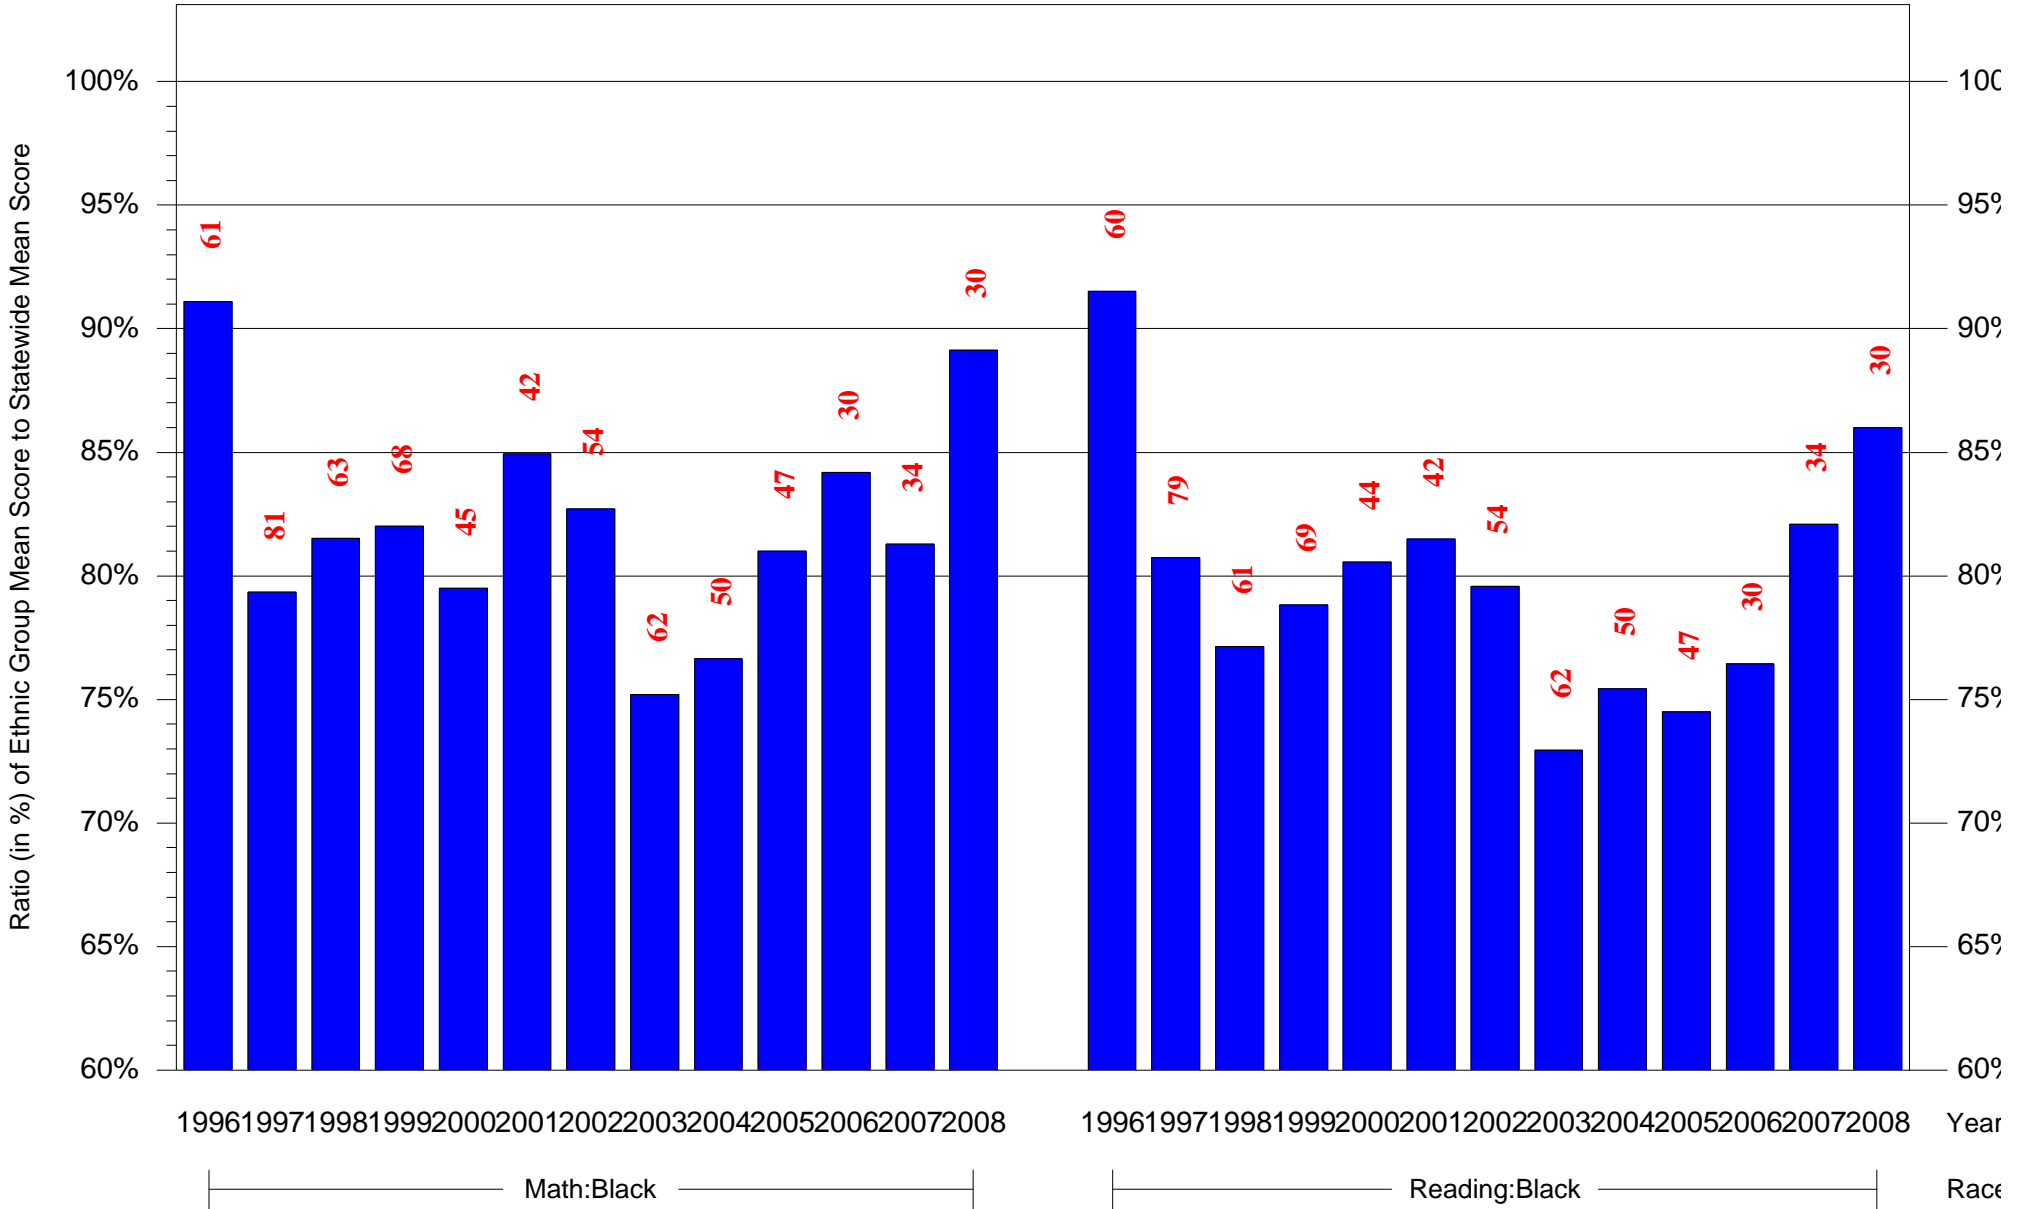

Mean Ethnic Group Building PSSA Test Score to Statewide Mean Score

Building = Blaine James G Sch(3662) and Grade = 5 and Ethnic Group = Black or White

(Note: Number (in red) of Test Takers is above each bar in the chart.)