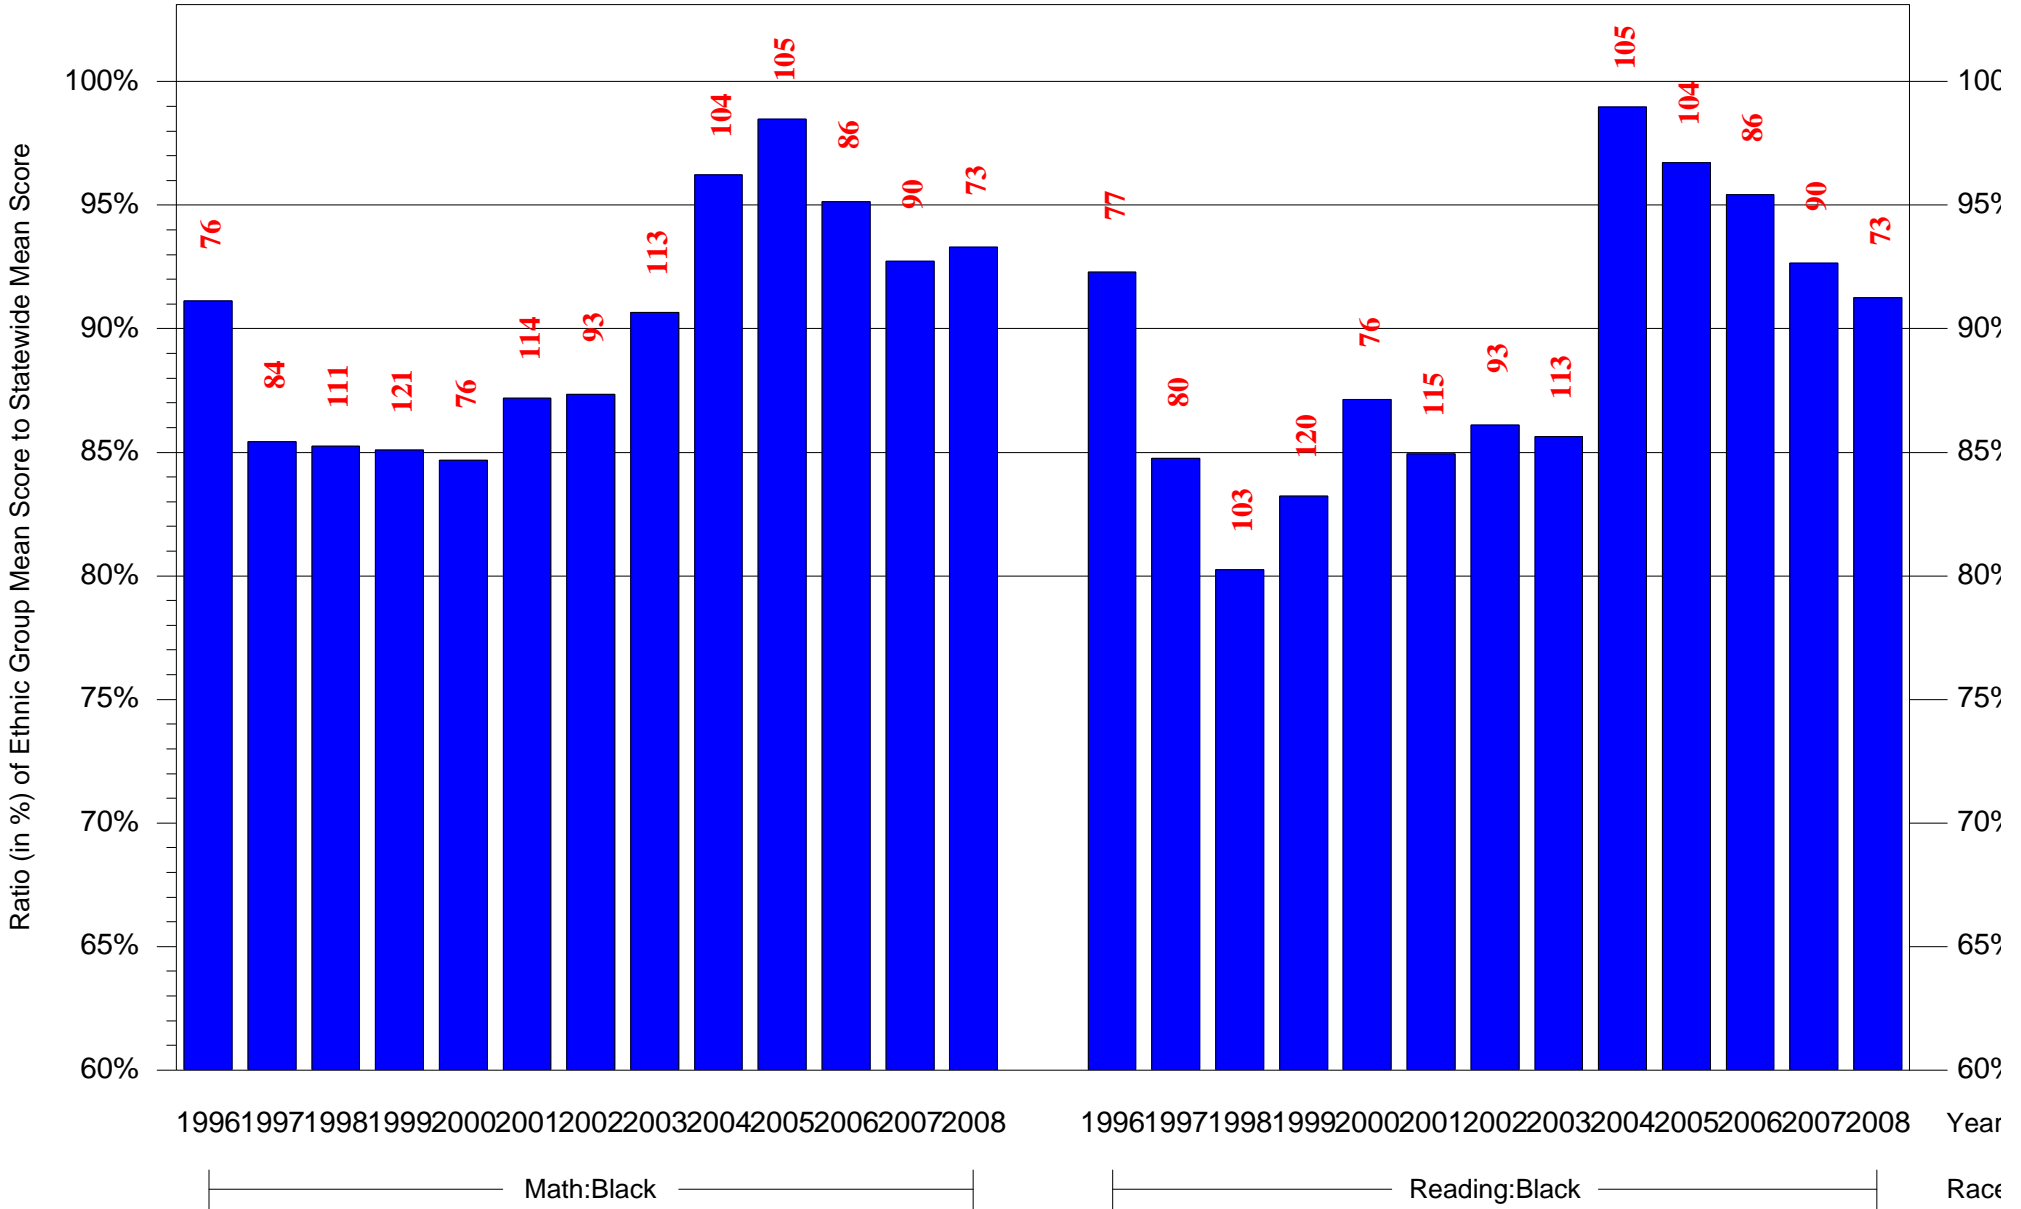

Mean Ethnic Group Building PSSA Test Score to Statewide Mean Score

Building = Emlen Eleanor C Sch(3709) and Grade = 5 and Ethnic Group = Black or White

(Note: Number (in red) of Test Takers is above each bar in the chart.)