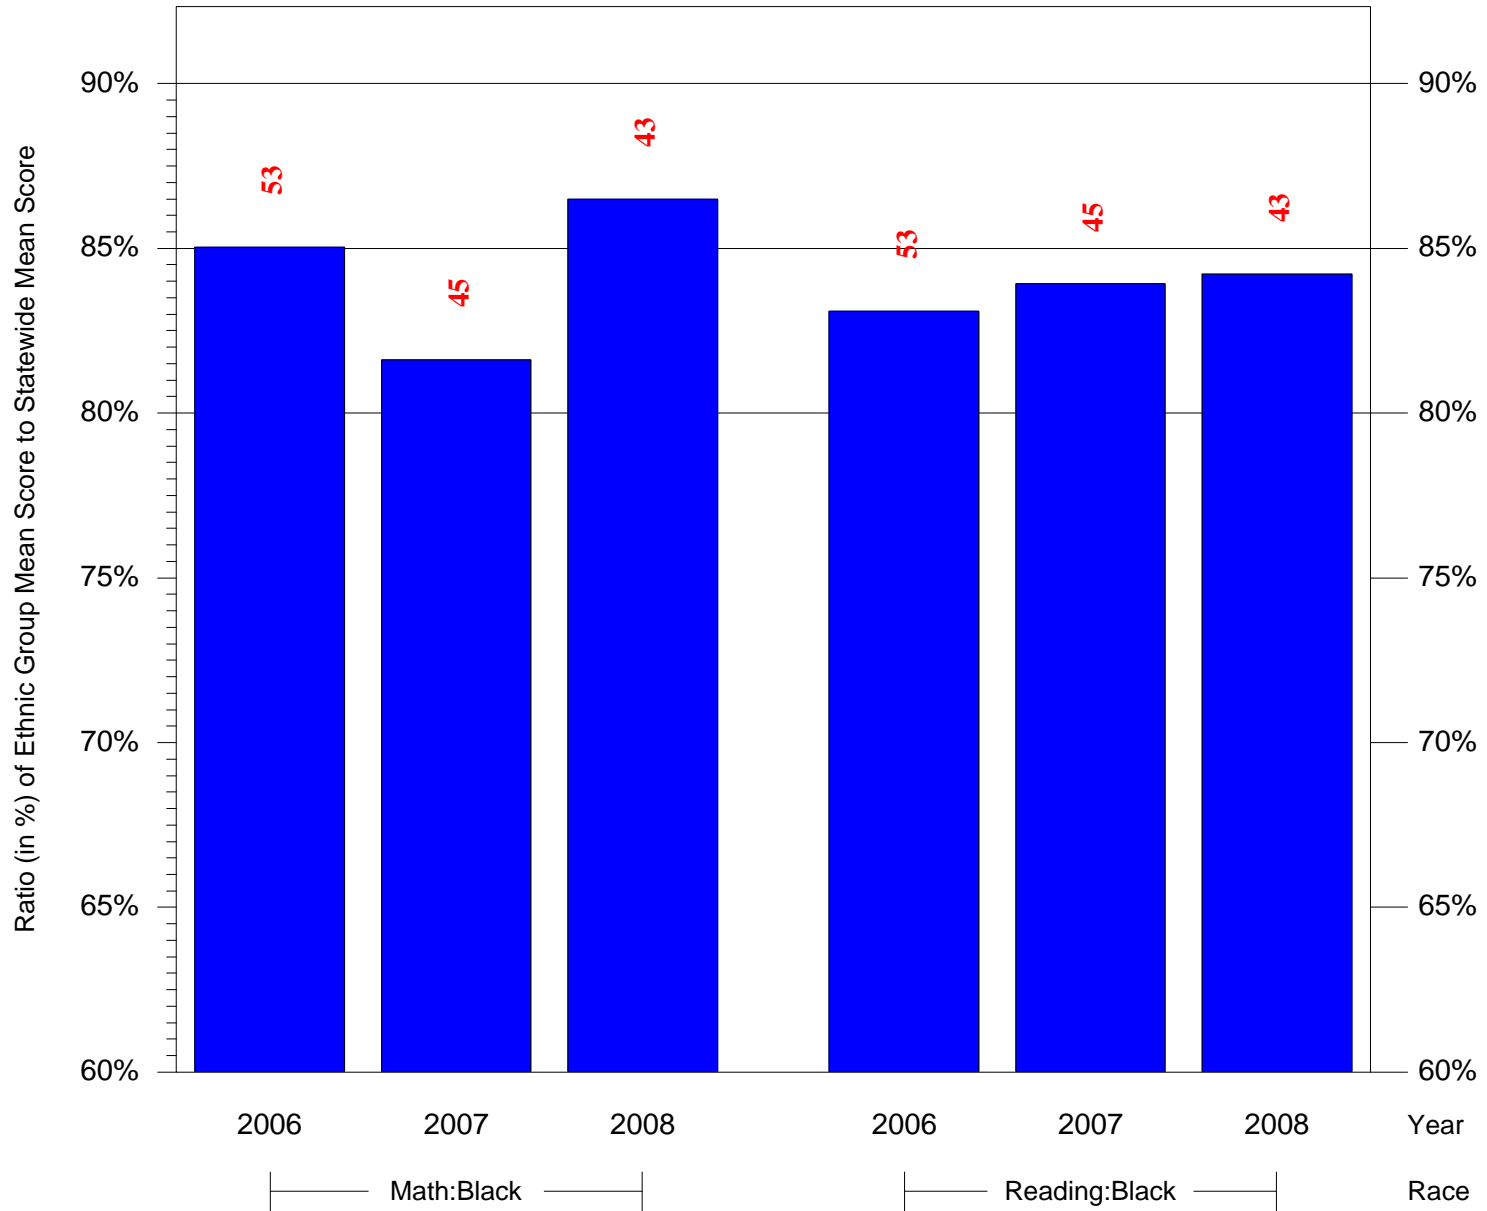

Mean Ethnic Group Building PSSA Test Score to Statewide Mean Score

Building = Meade Gen George C Sch(3630) and Grade = 7 and Ethnic Group = Black or White

(Note: Number (in red) of Test Takers is above each bar in the chart.)