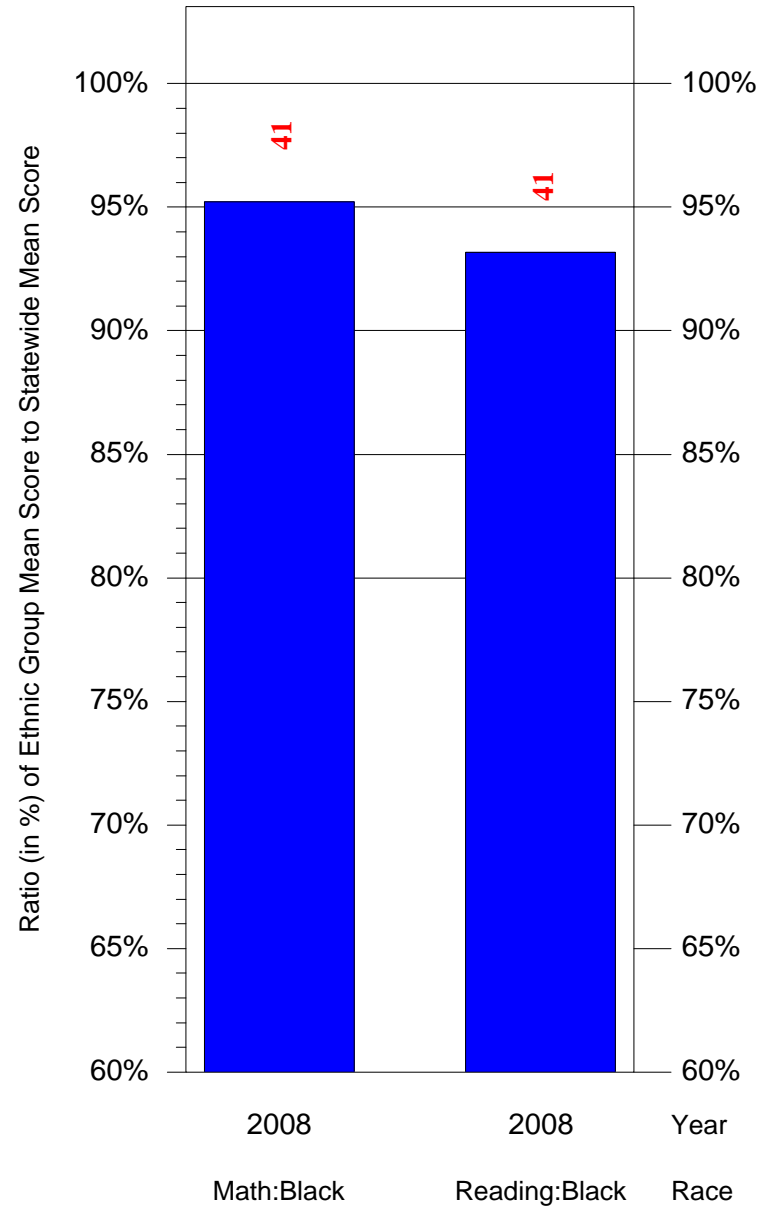

Mean Ethnic Group Building PSSA Test Score to Statewide Mean Score

Building = Day Anna B Sch(3706) and Grade = 8 and Ethnic Group = Black or White

(Note: Number (in red) of Test Takers is above each bar in the chart.)