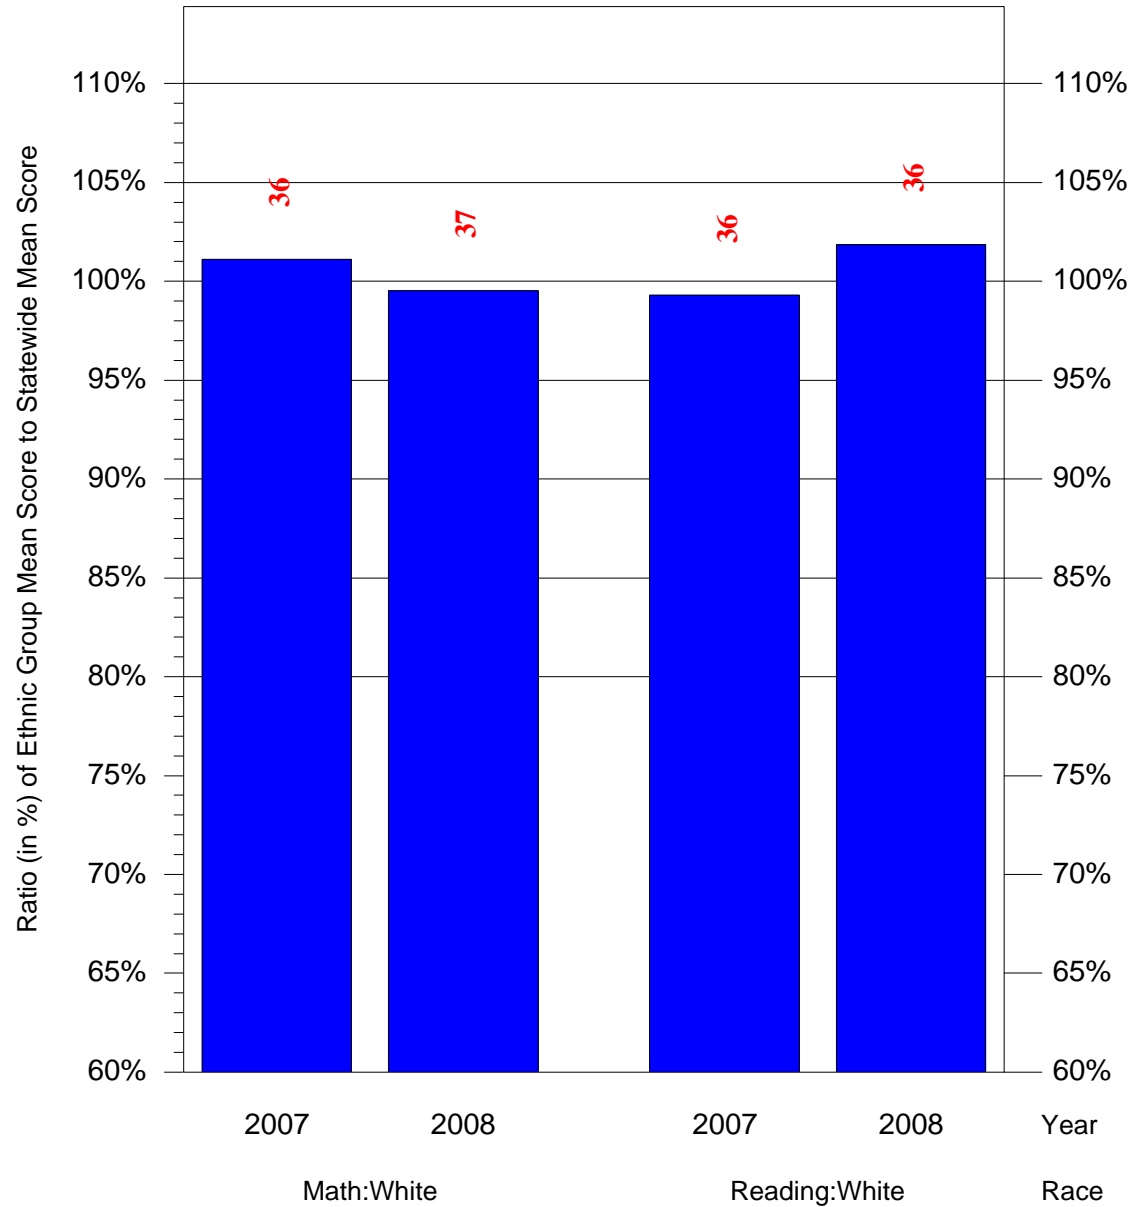

Mean Ethnic Group Building PSSA Test Score to Statewide Mean Score

Building = Comly Watson Sch(3760) and Grade = 3 and Ethnic Group = Black or White

(Note: Number (in red) of Test Takers is above each bar in the chart.)