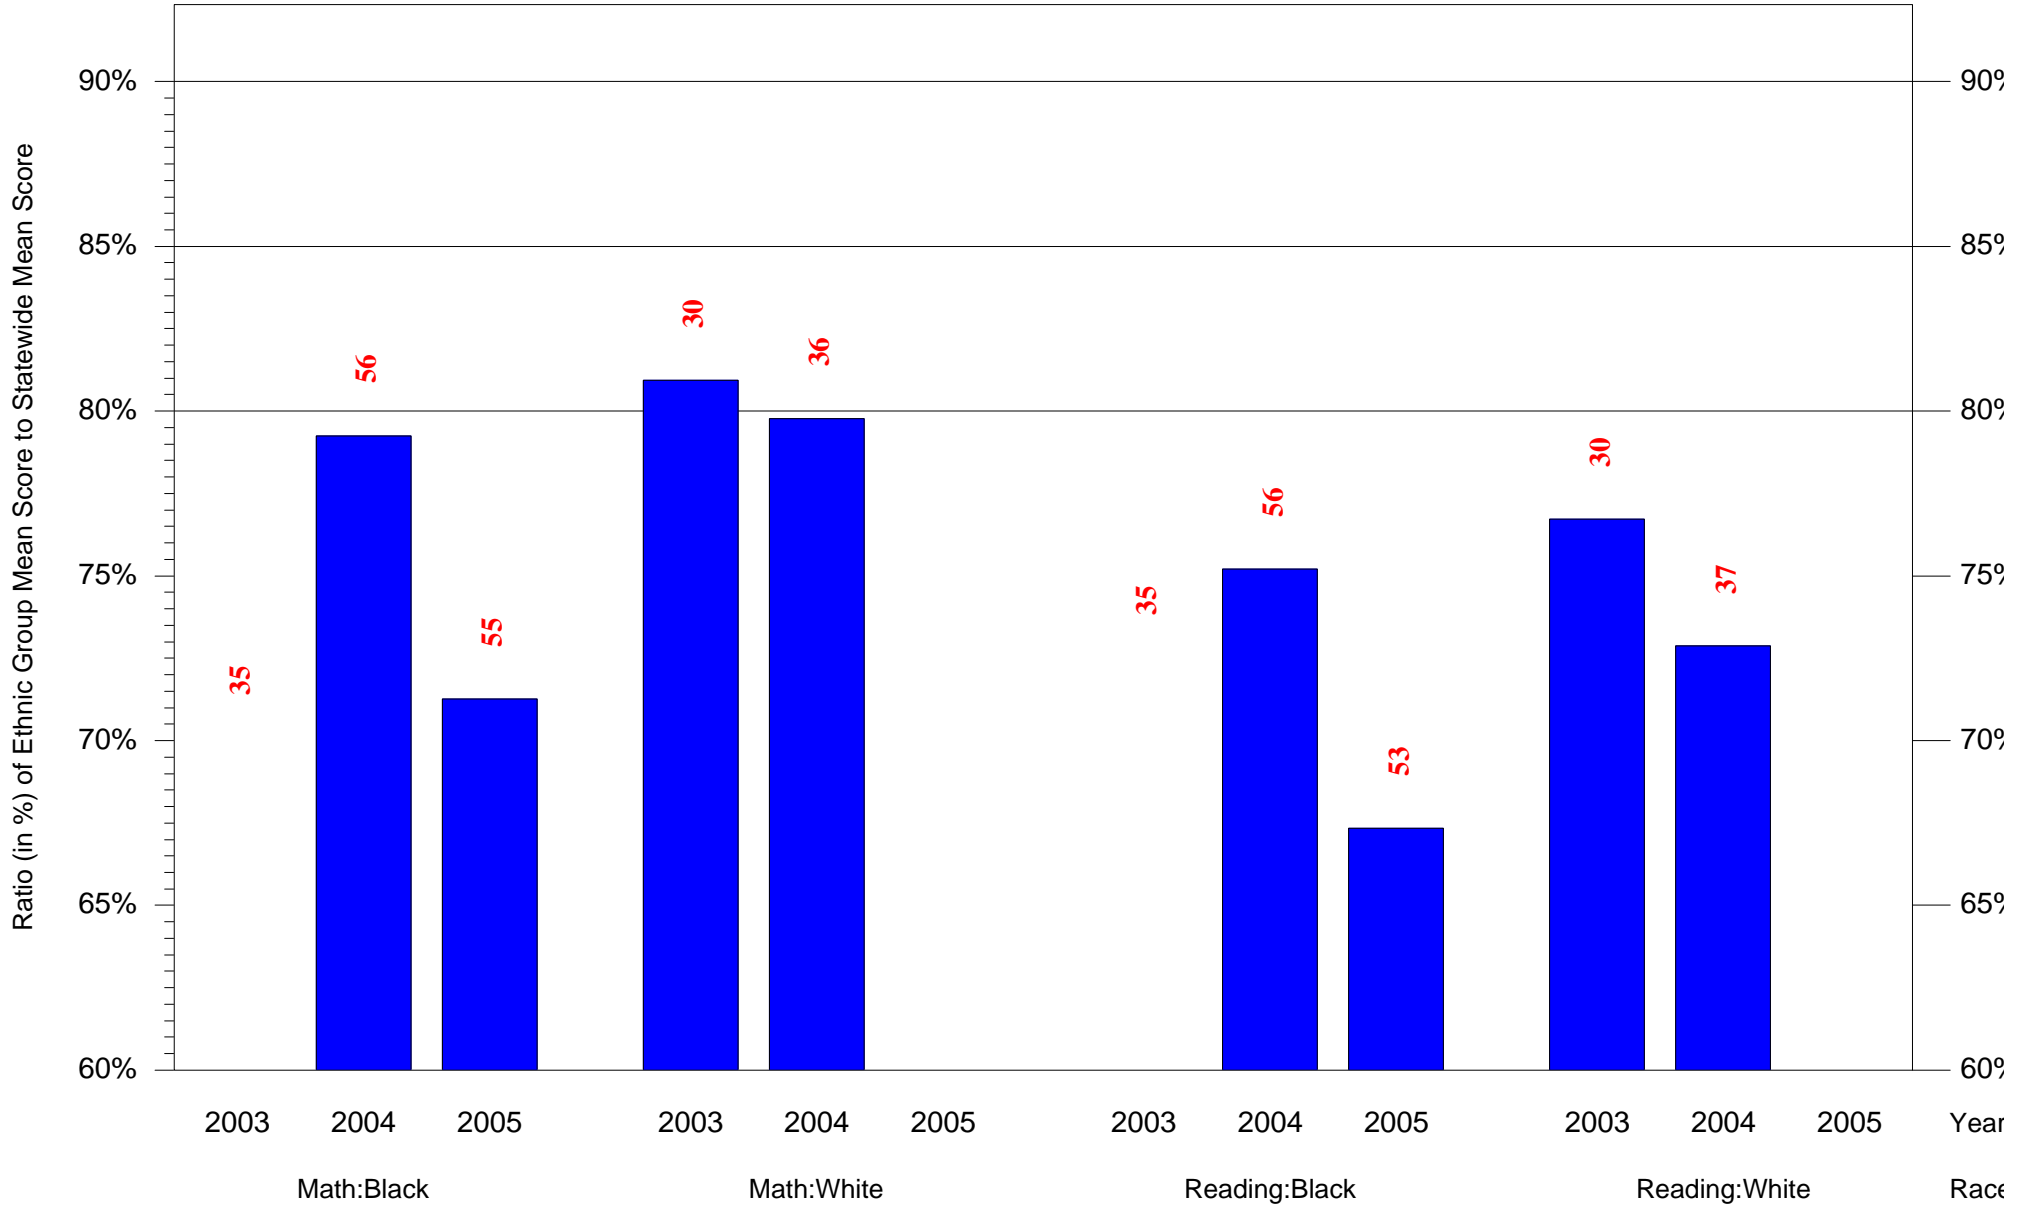

Mean Ethnic Group Building PSSA Test Score to Statewide Mean Score
Building = Kensington HS(3854) and Grade = 11 and Ethnic Group = Black or White
(Note: Number (in red) of Test Takers is above each bar in the chart.)