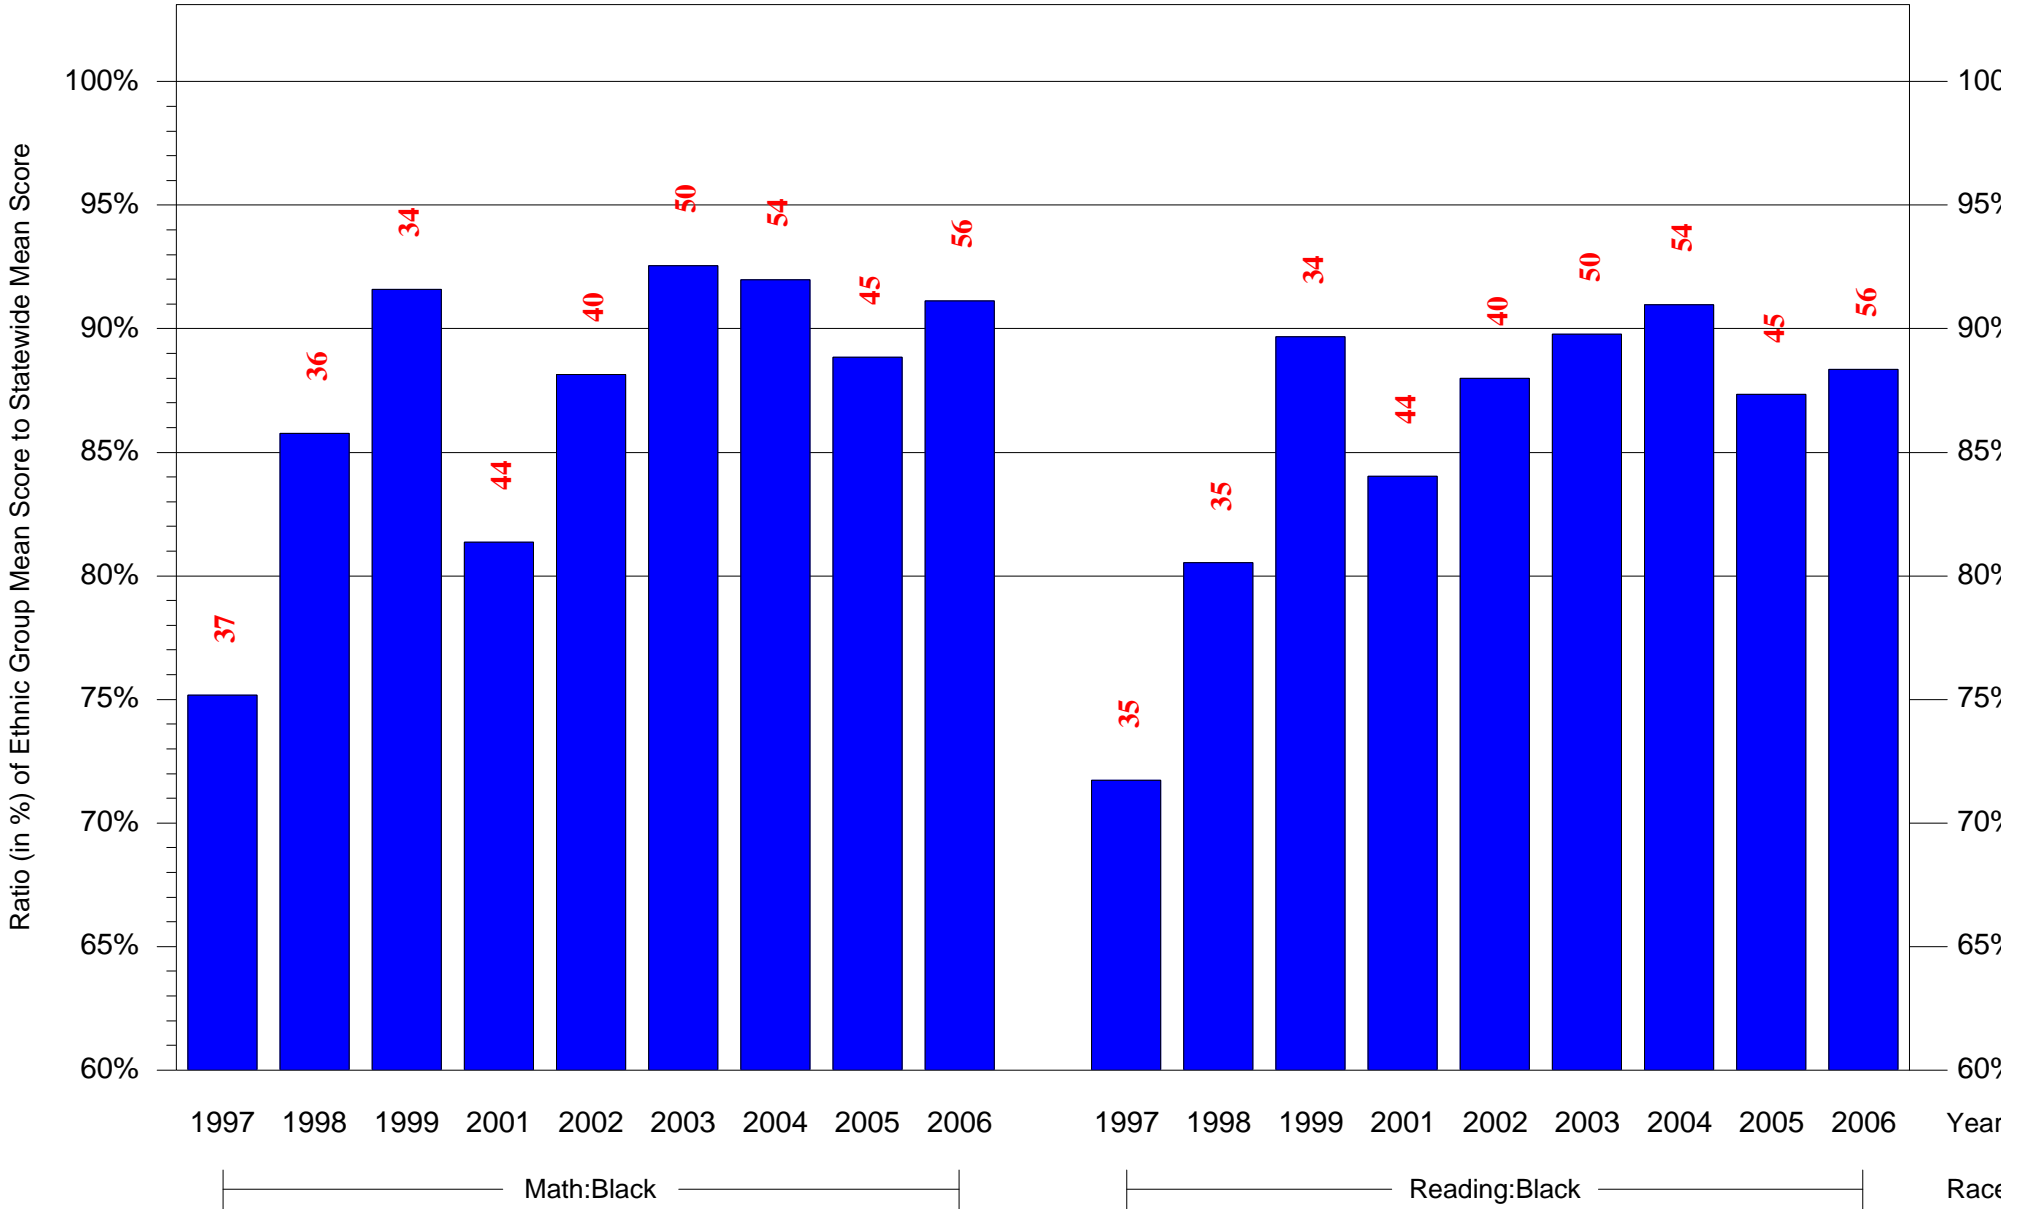

Mean Ethnic Group Building PSSA Test Score to Statewide Mean Score

Building = Duckrey Tanner Sch(5040) and Grade = 3 and Ethnic Group = Black or White

(Note: Number (in red) of Test Takers is above each bar in the chart.)