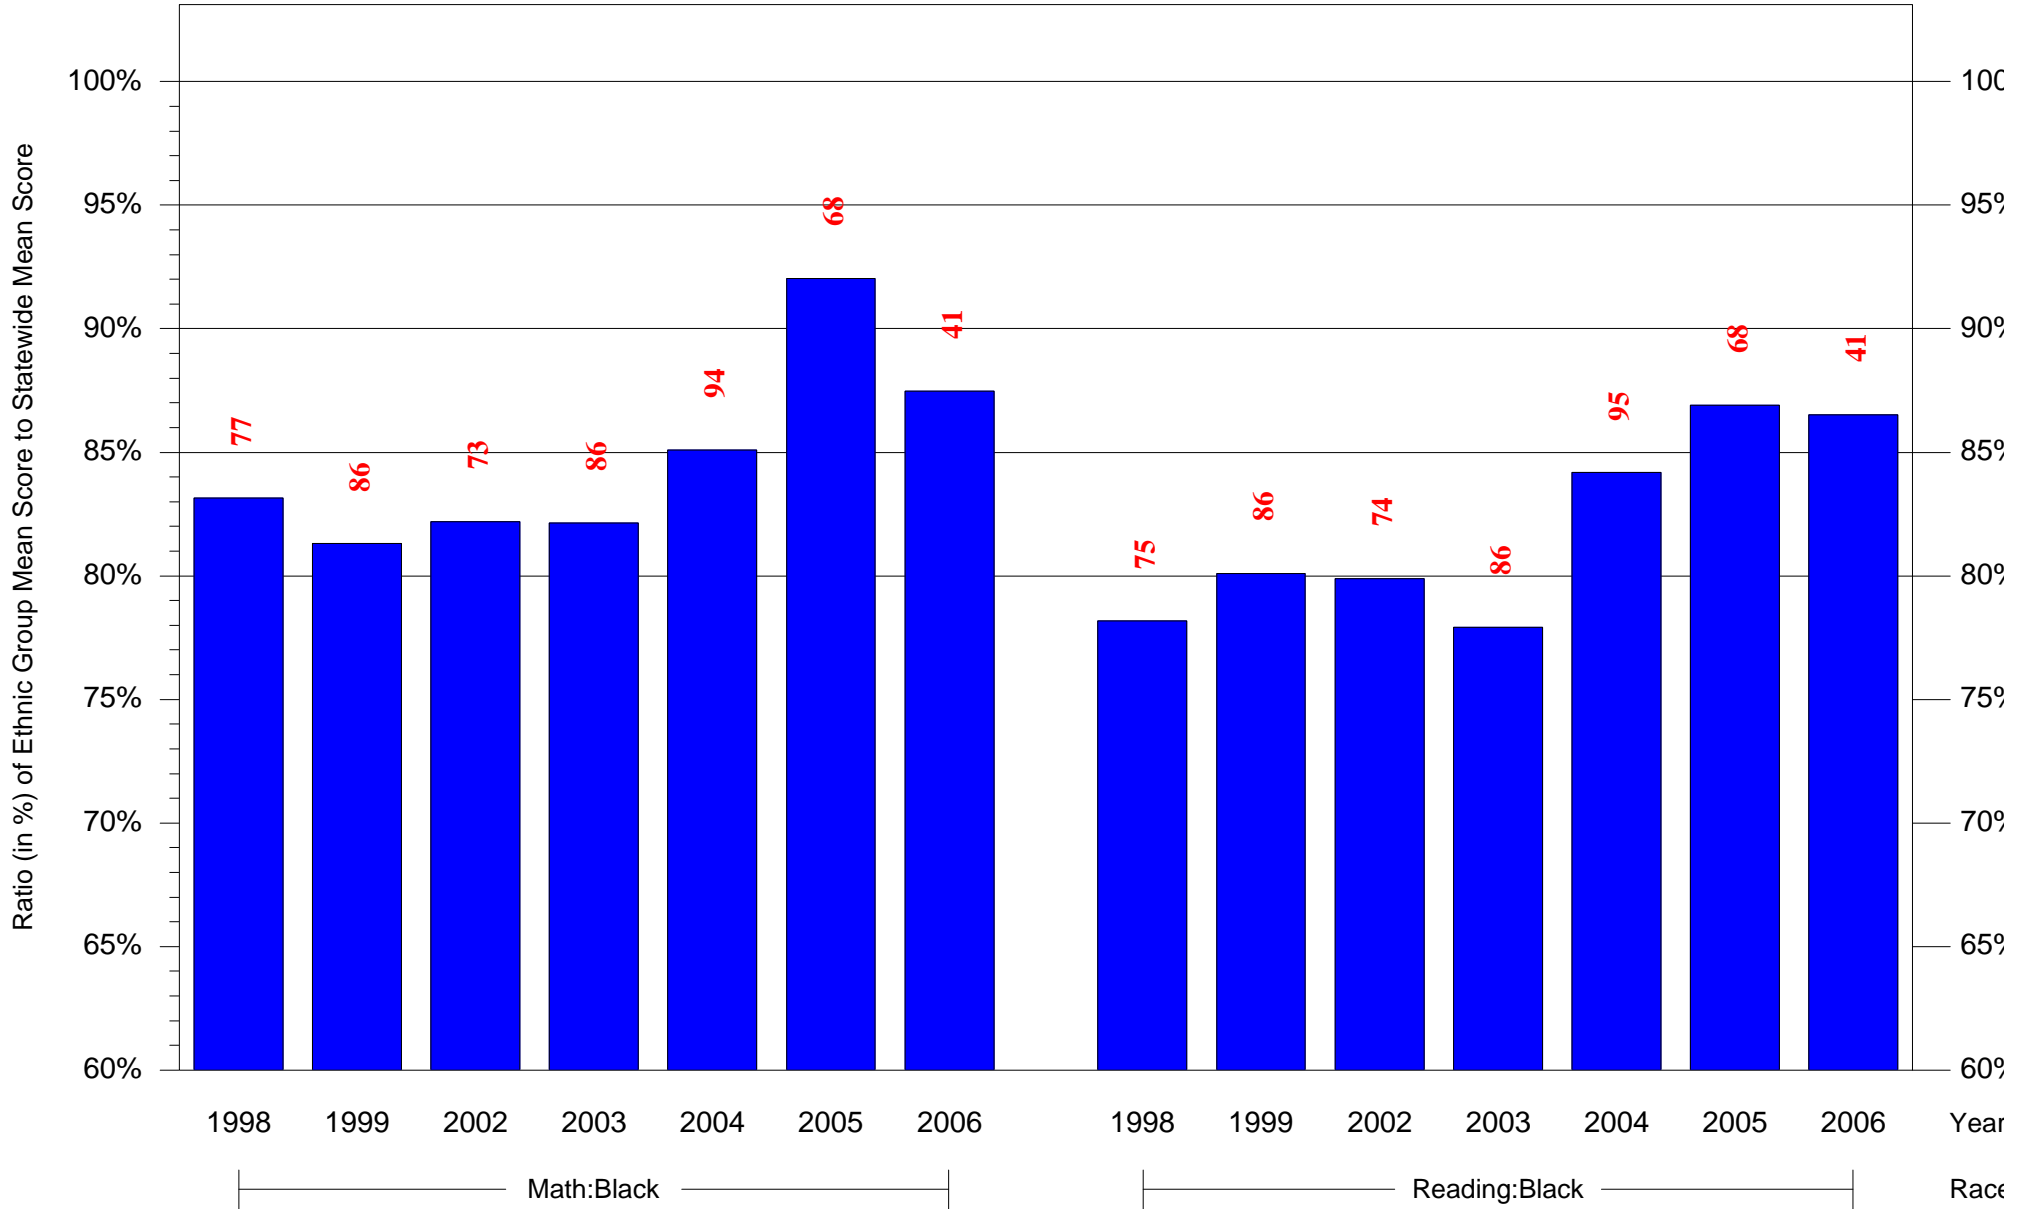

Mean Ethnic Group Building PSSA Test Score to Statewide Mean Score

Building = Feltonville Sch of Arts Sciences(7368) and Grade = 5 and Ethnic Group = Black or White

(Note: Number (in red) of Test Takers is above each bar in the chart.)