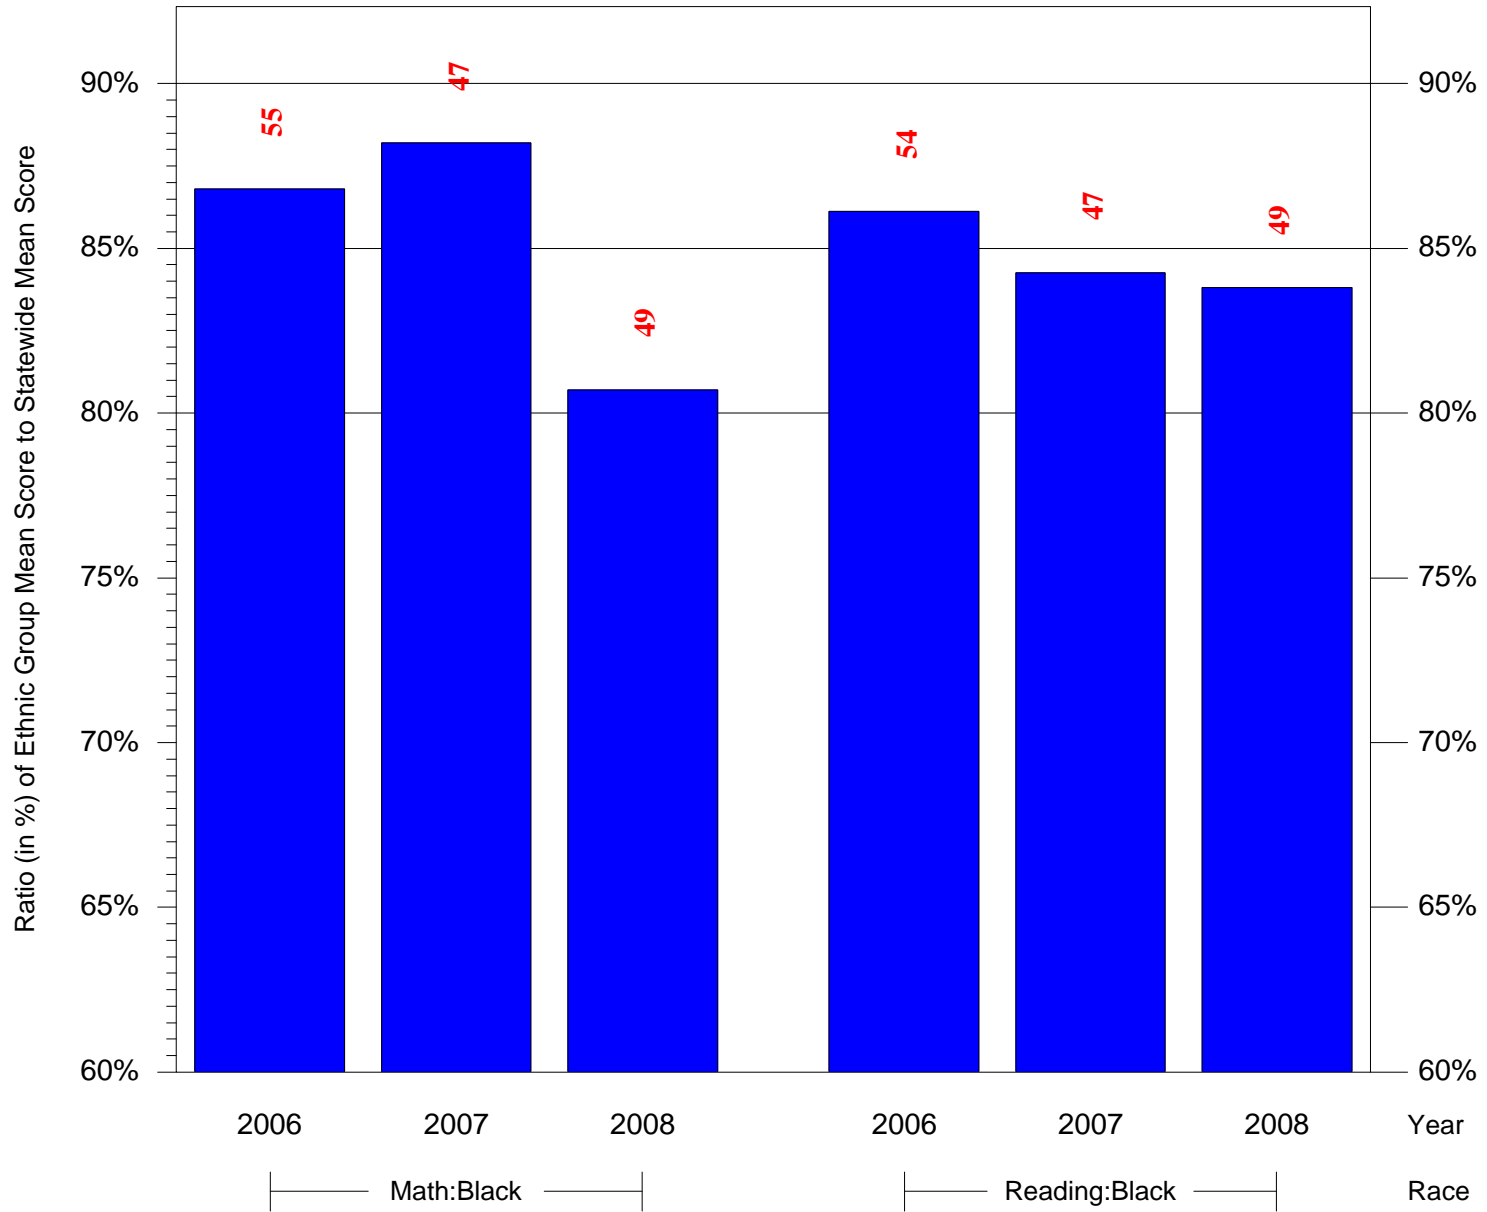

Mean Ethnic Group Building PSSA Test Score to Statewide Mean Score

Building = Pratt Anna B Sch(6540) and Grade = 6 and Ethnic Group = Black or White

(Note: Number (in red) of Test Takers is above each bar in the chart.)