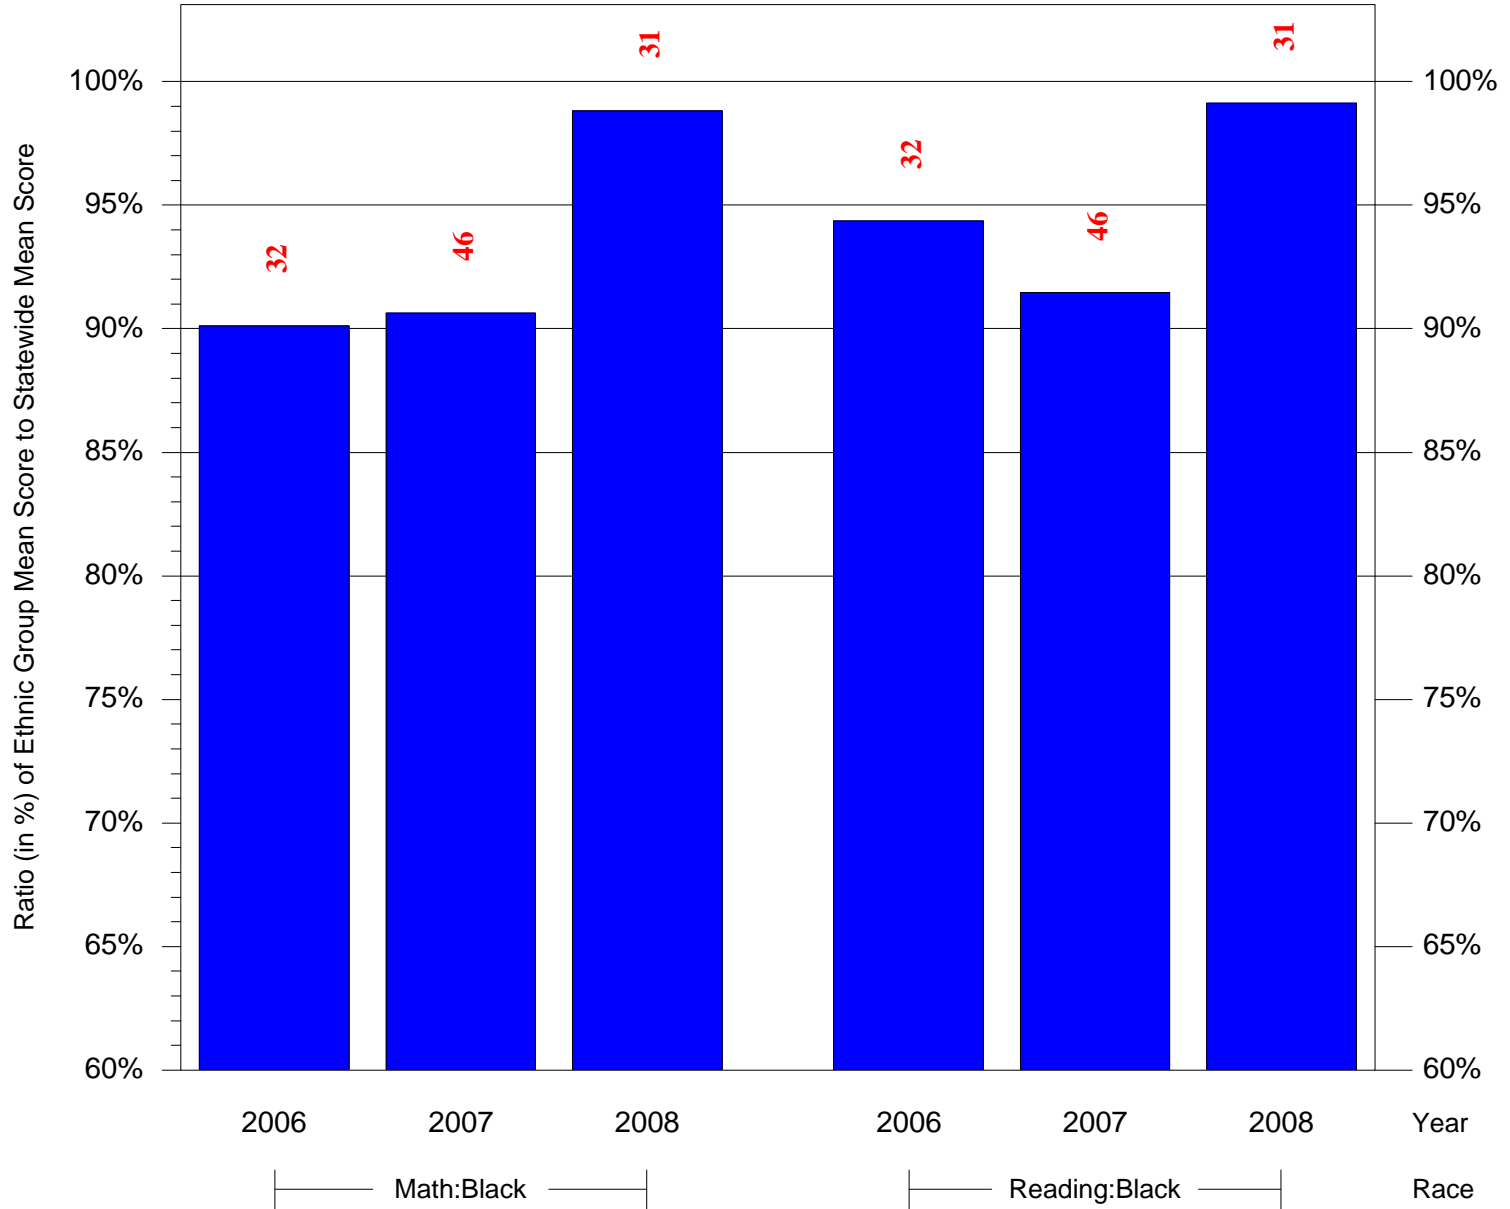

Mean Ethnic Group Building PSSA Test Score to Statewide Mean Score

Building = Lingelbach Anna L Sch(3717) and Grade = 6 and Ethnic Group = Black or White

(Note: Number (in red) of Test Takers is above each bar in the chart.)