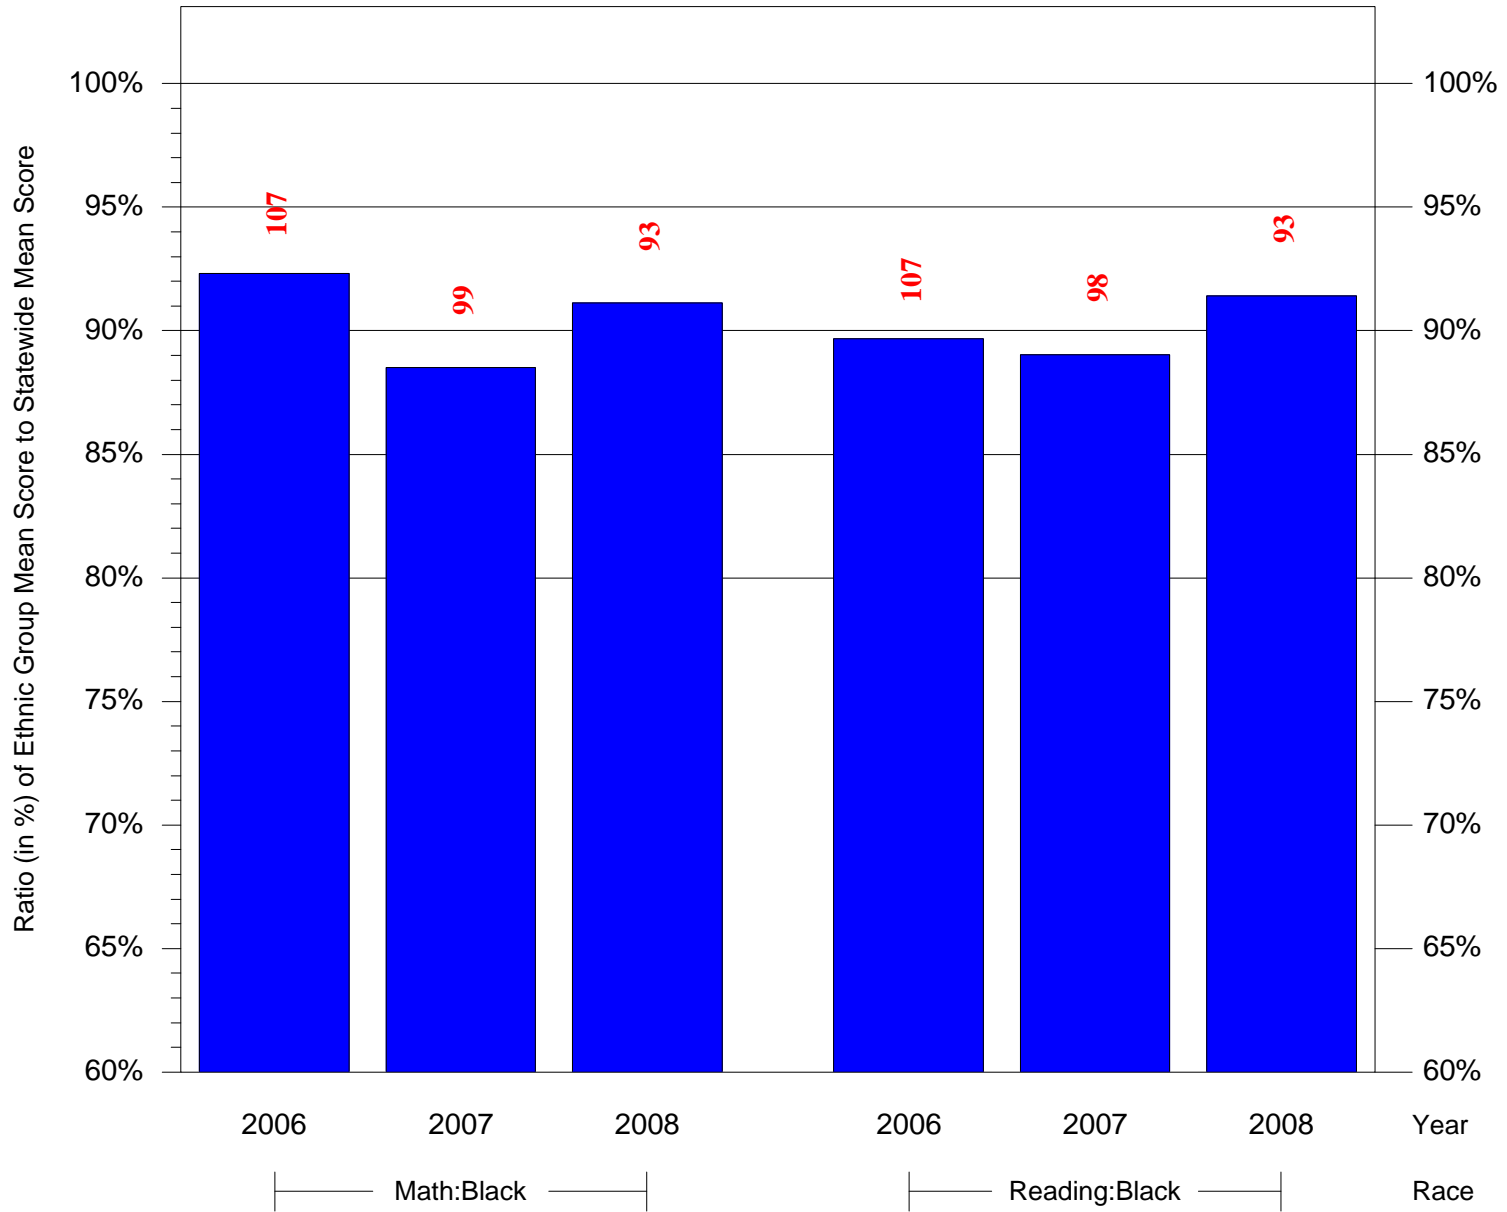

Mean Ethnic Group Building PSSA Test Score to Statewide Mean Score

Building = Huey Samuel B Sch(3807) and Grade = 8 and Ethnic Group = Black or White

(Note: Number (in red) of Test Takers is above each bar in the chart.)