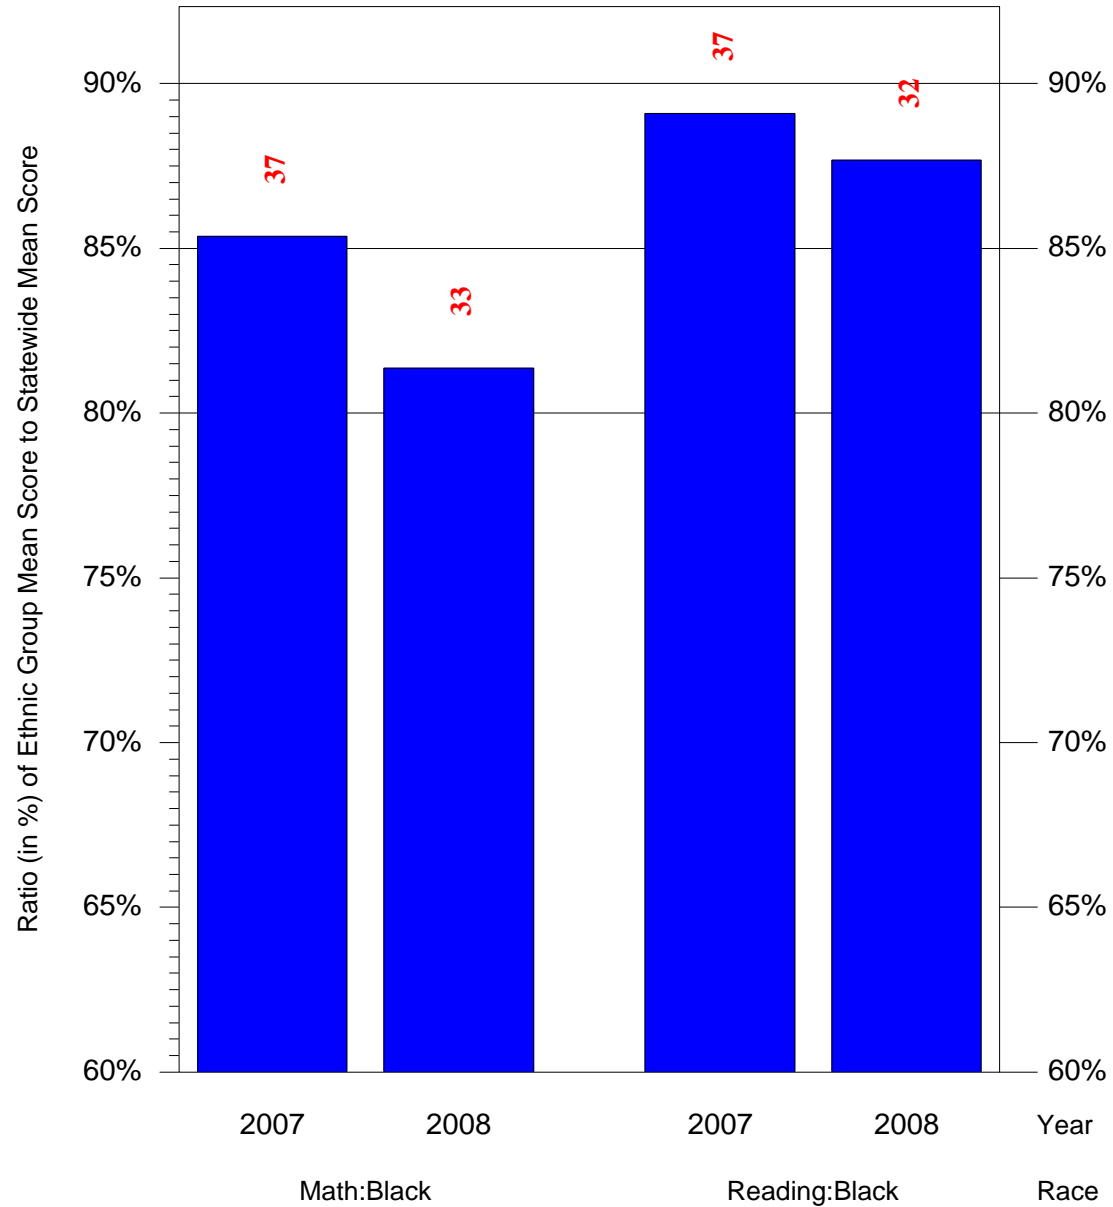

Mean Ethnic Group Building PSSA Test Score to Statewide Mean Score

Building = McMichael Morton Sch(3611) and Grade = 3 and Ethnic Group = Black or White

(Note: Number (in red) of Test Takers is above each bar in the chart.)