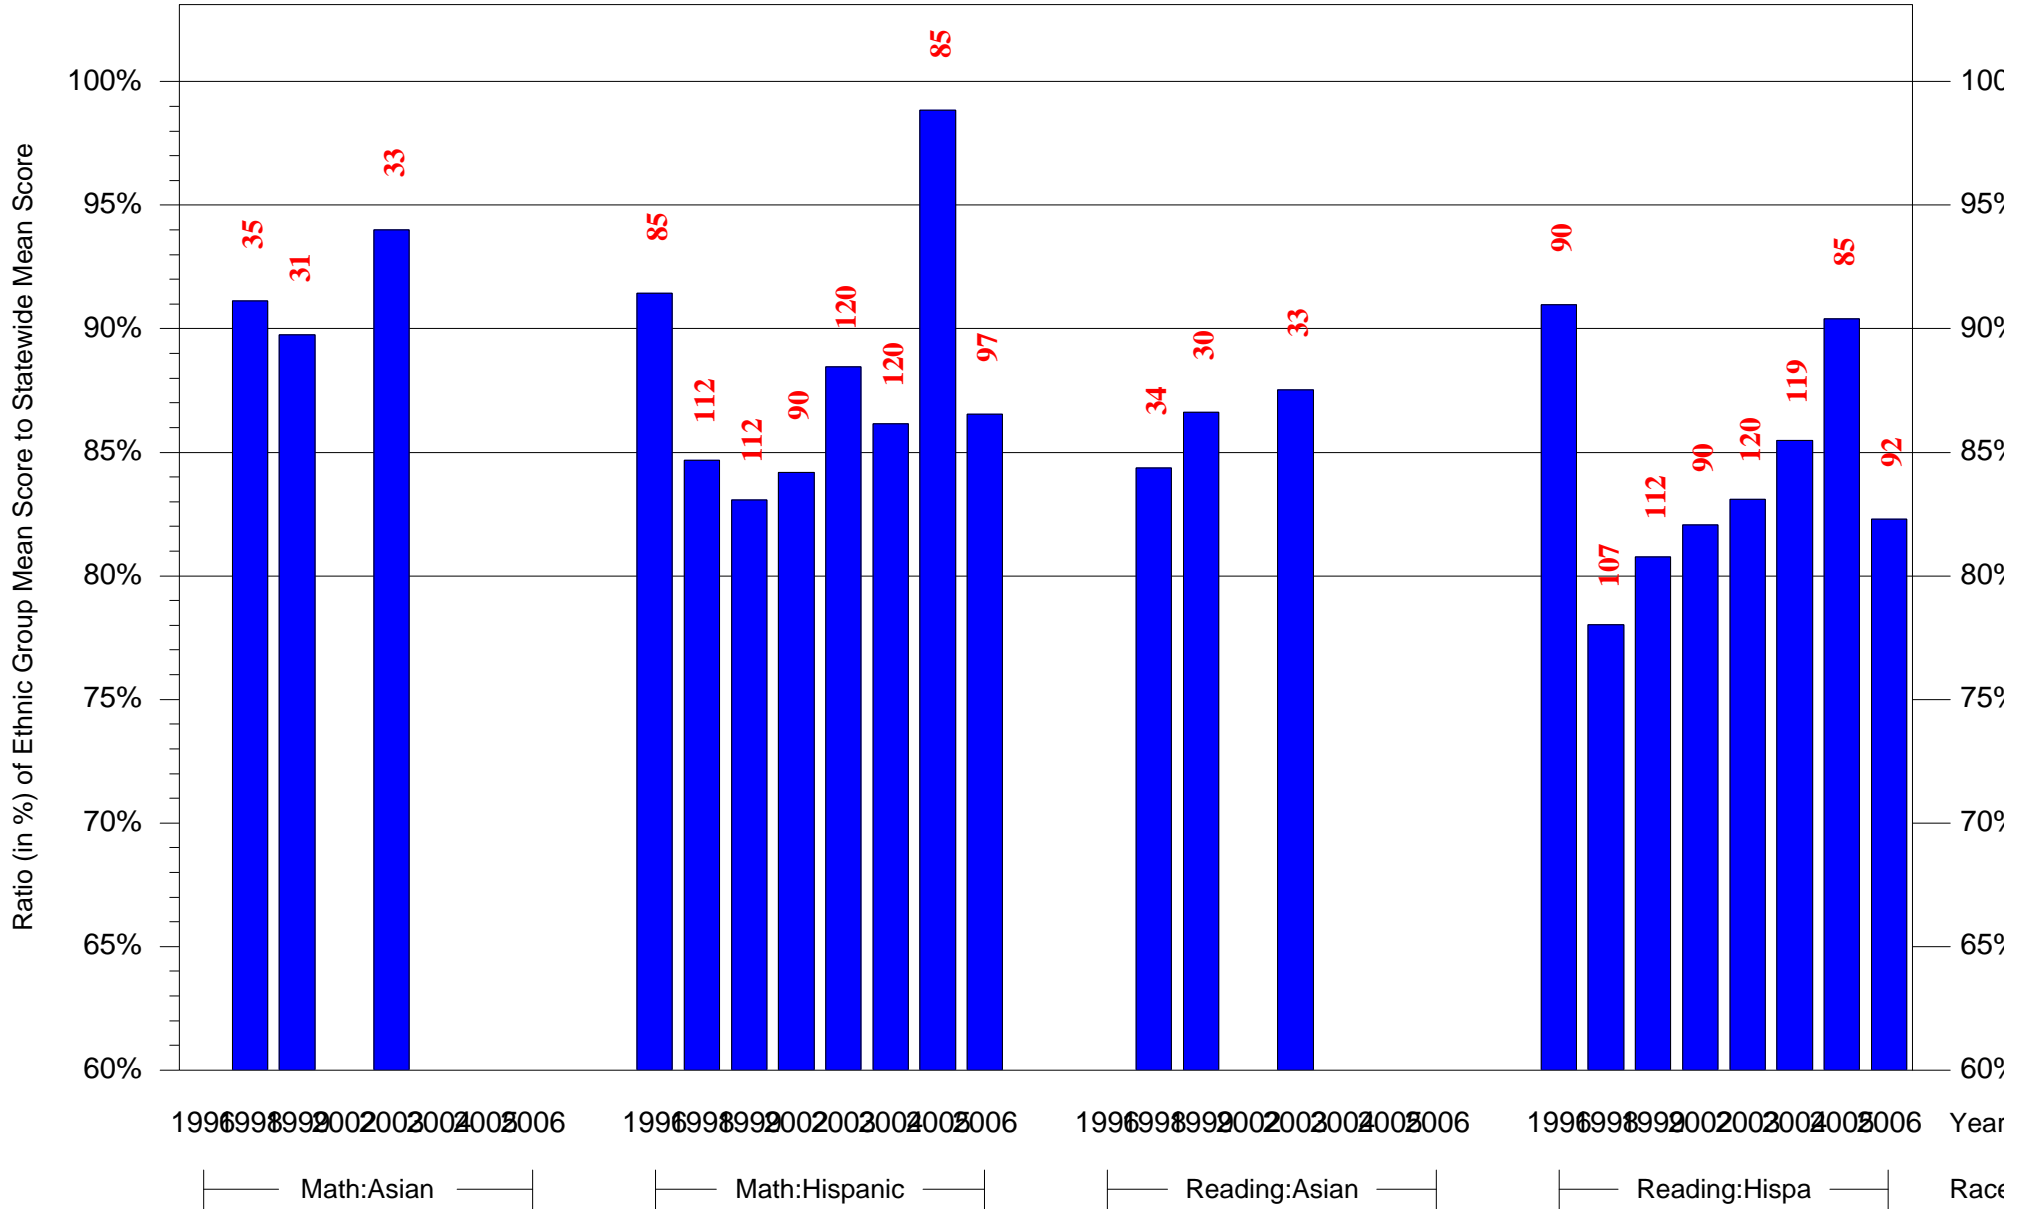

Mean Ethnic Group Building PSSA Test Score to Statewide Mean Score

Building = Feltonville Sch of Arts Sciences(7368) and Grade = 5 and Ethnic Group = Asian or Hispanic

(Note: Number (in red) of Test Takers is above each bar in the chart.)