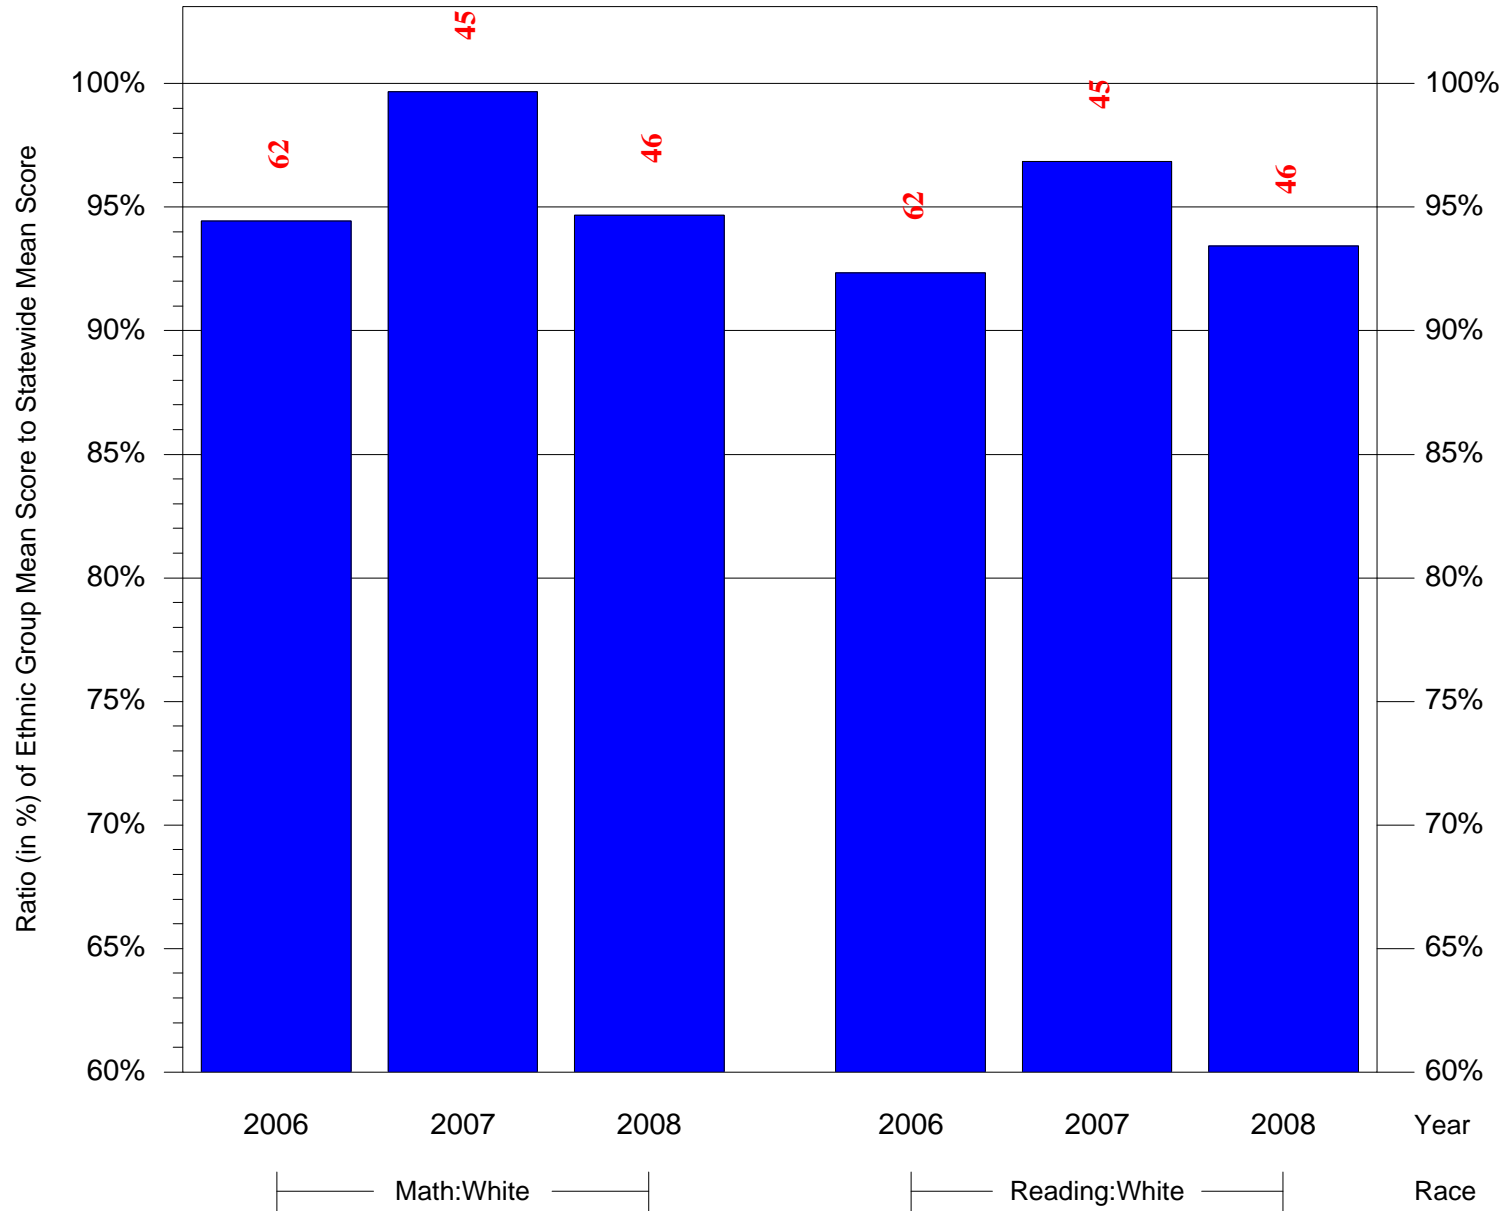

Mean Ethnic Group Building PSSA Test Score to Statewide Mean Score

Building = Adaire Alexander Sch(7256) and Grade = 6 and Ethnic Group = Black or White

(Note: Number (in red) of Test Takers is above each bar in the chart.)