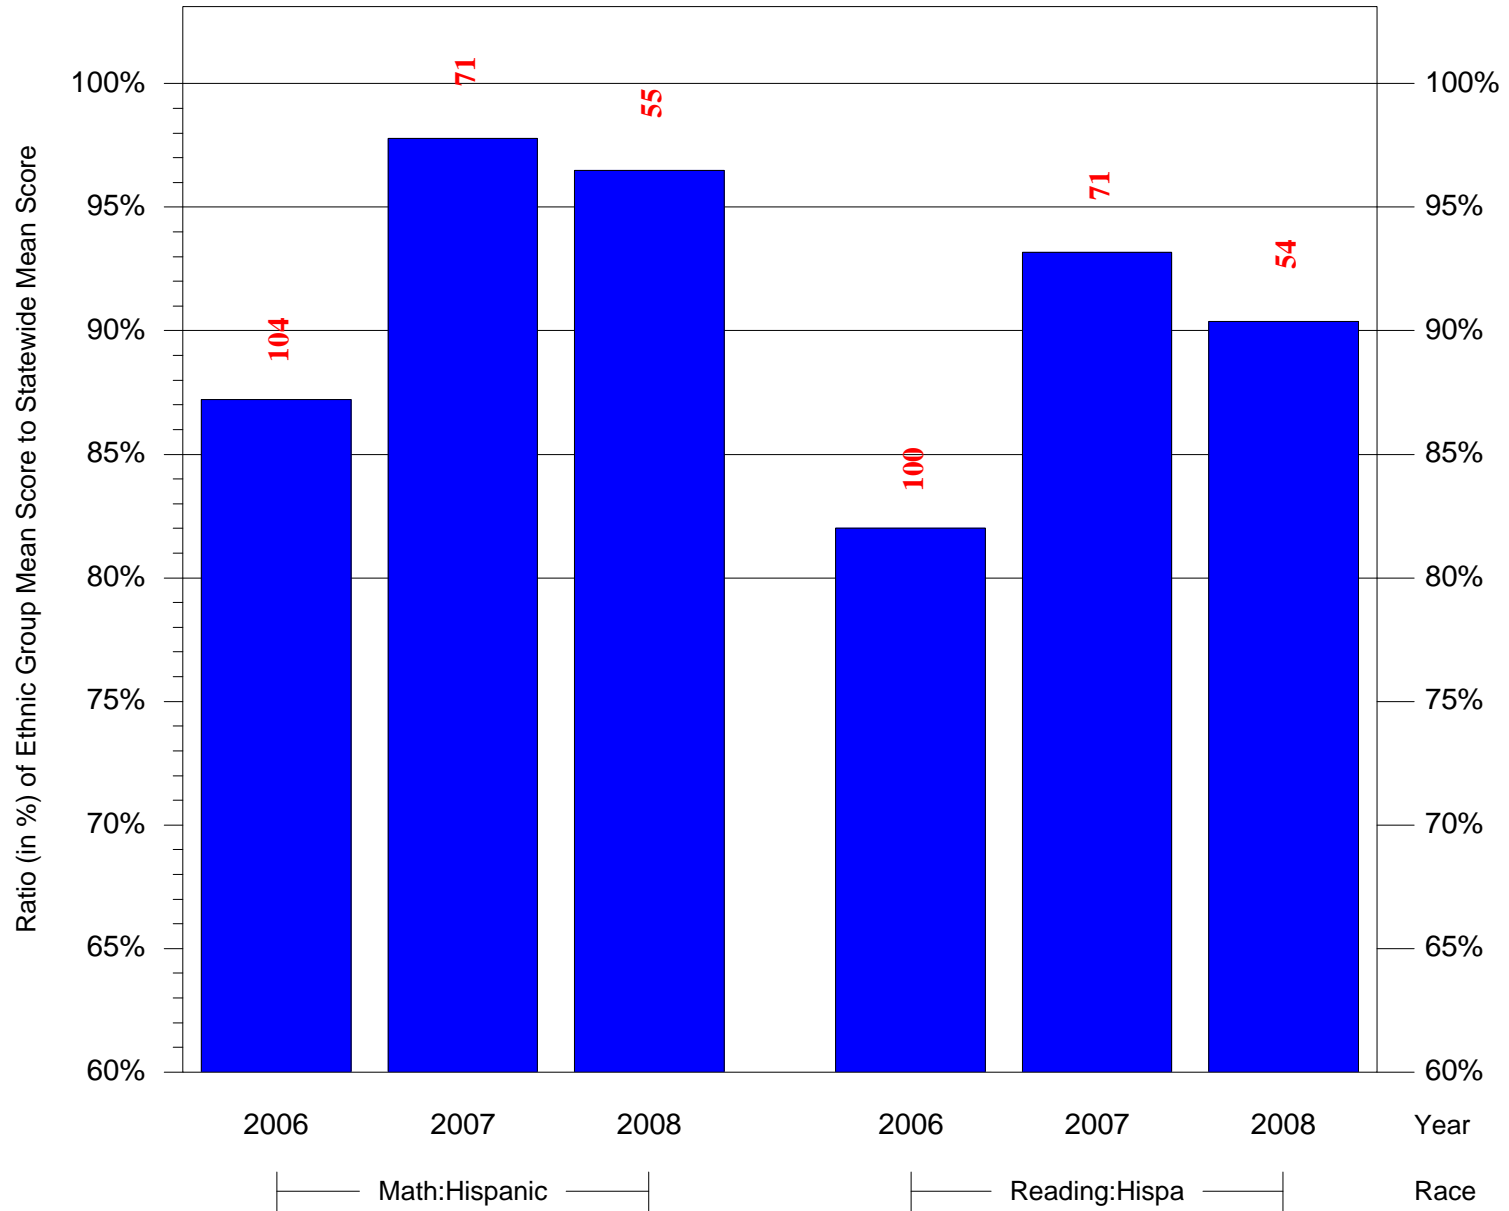

Mean Ethnic Group Building PSSA Test Score to Statewide Mean Score

Building = McClure Alexander K Sch(6534) and Grade = 4 and Ethnic Group = Asian or Hispanic

(Note: Number (in red) of Test Takers is above each bar in the chart.)