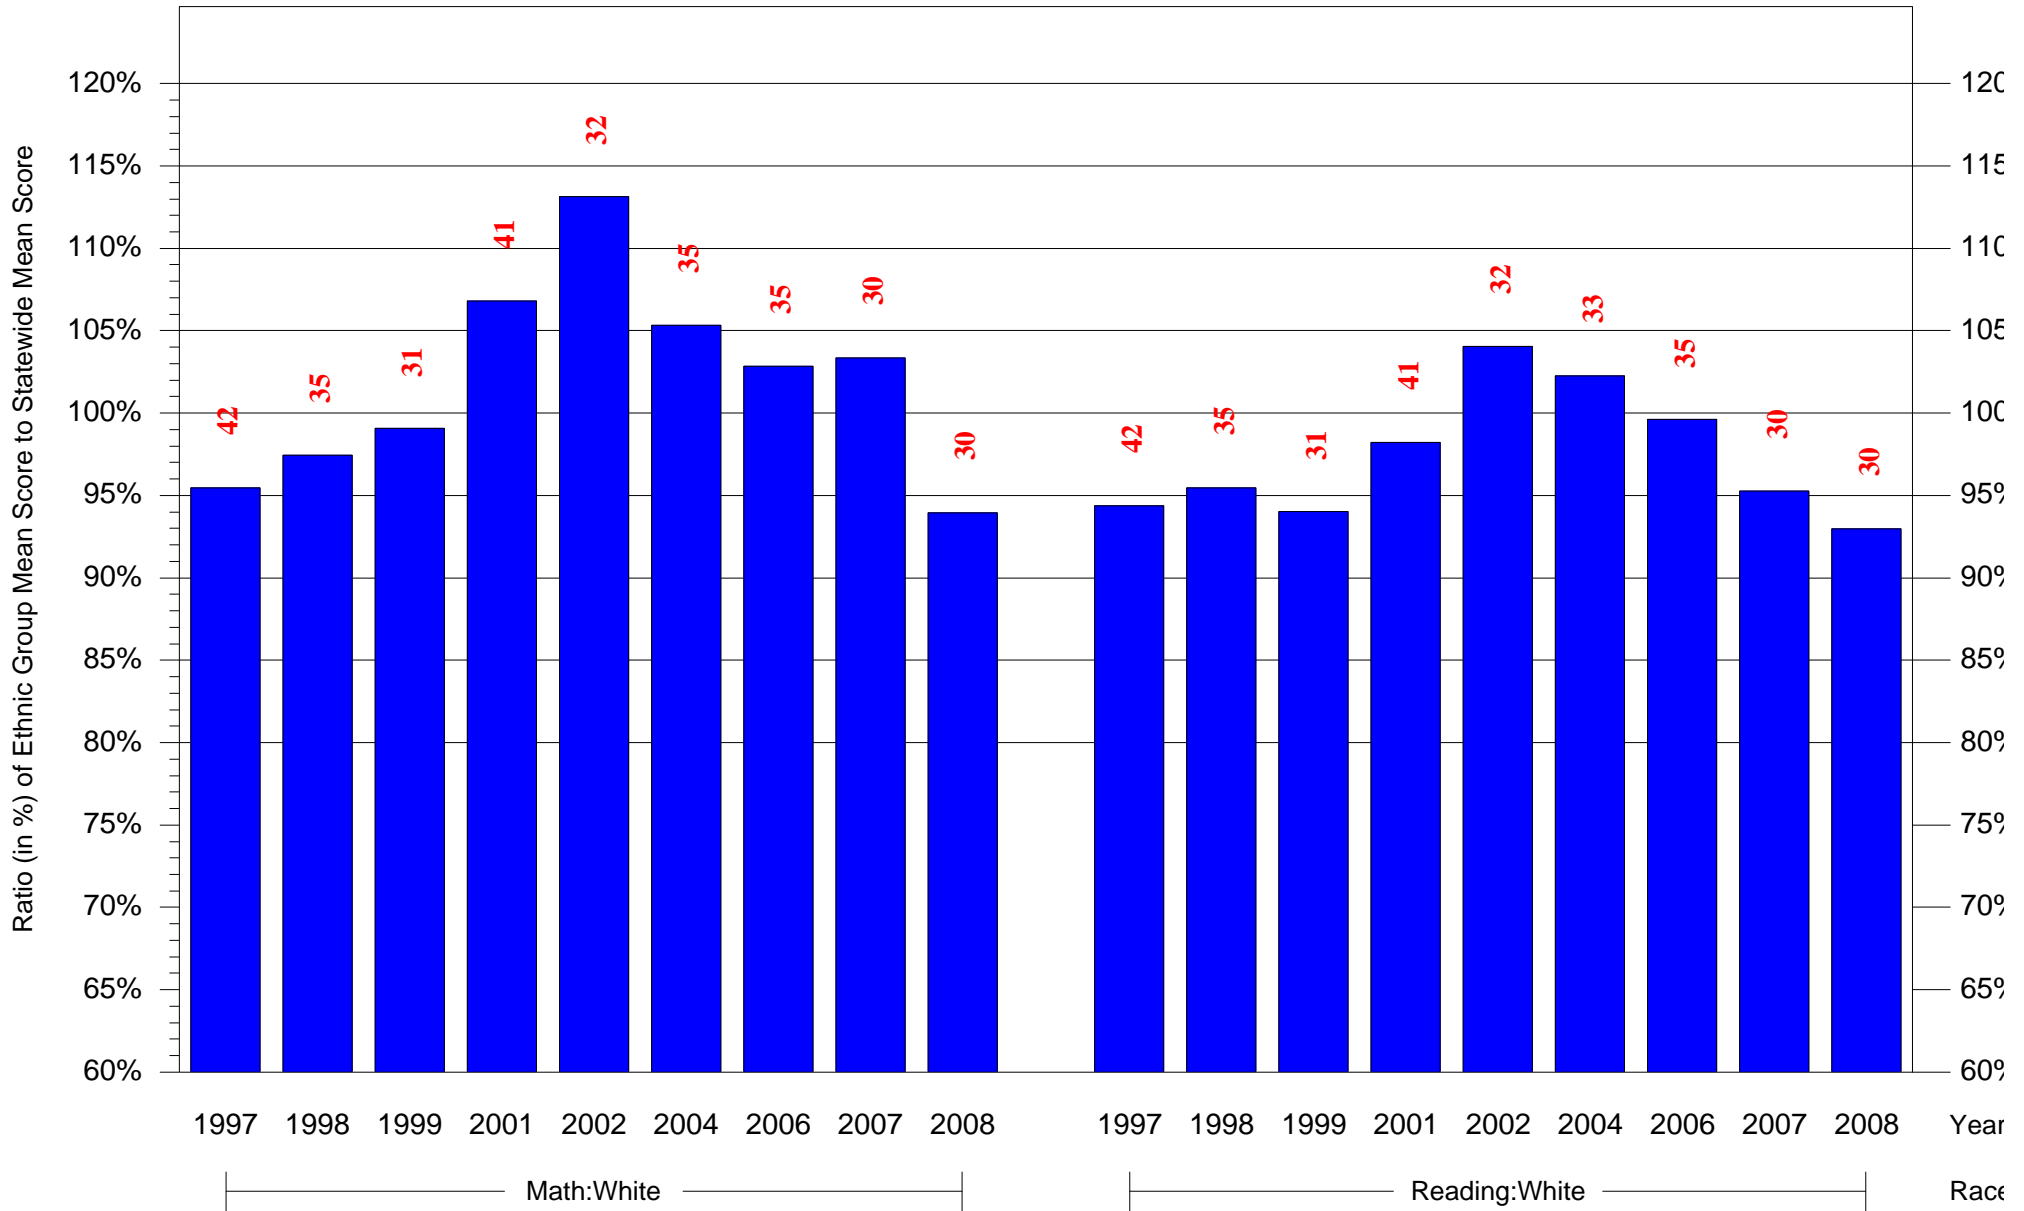

Mean Ethnic Group Building PSSA Test Score to Statewide Mean Score
Building = Rhawnhurst Sch(3771) and Grade = 5 and Ethnic Group = Black or White
(Note: Number (in red) of Test Takers is above each bar in the chart.)