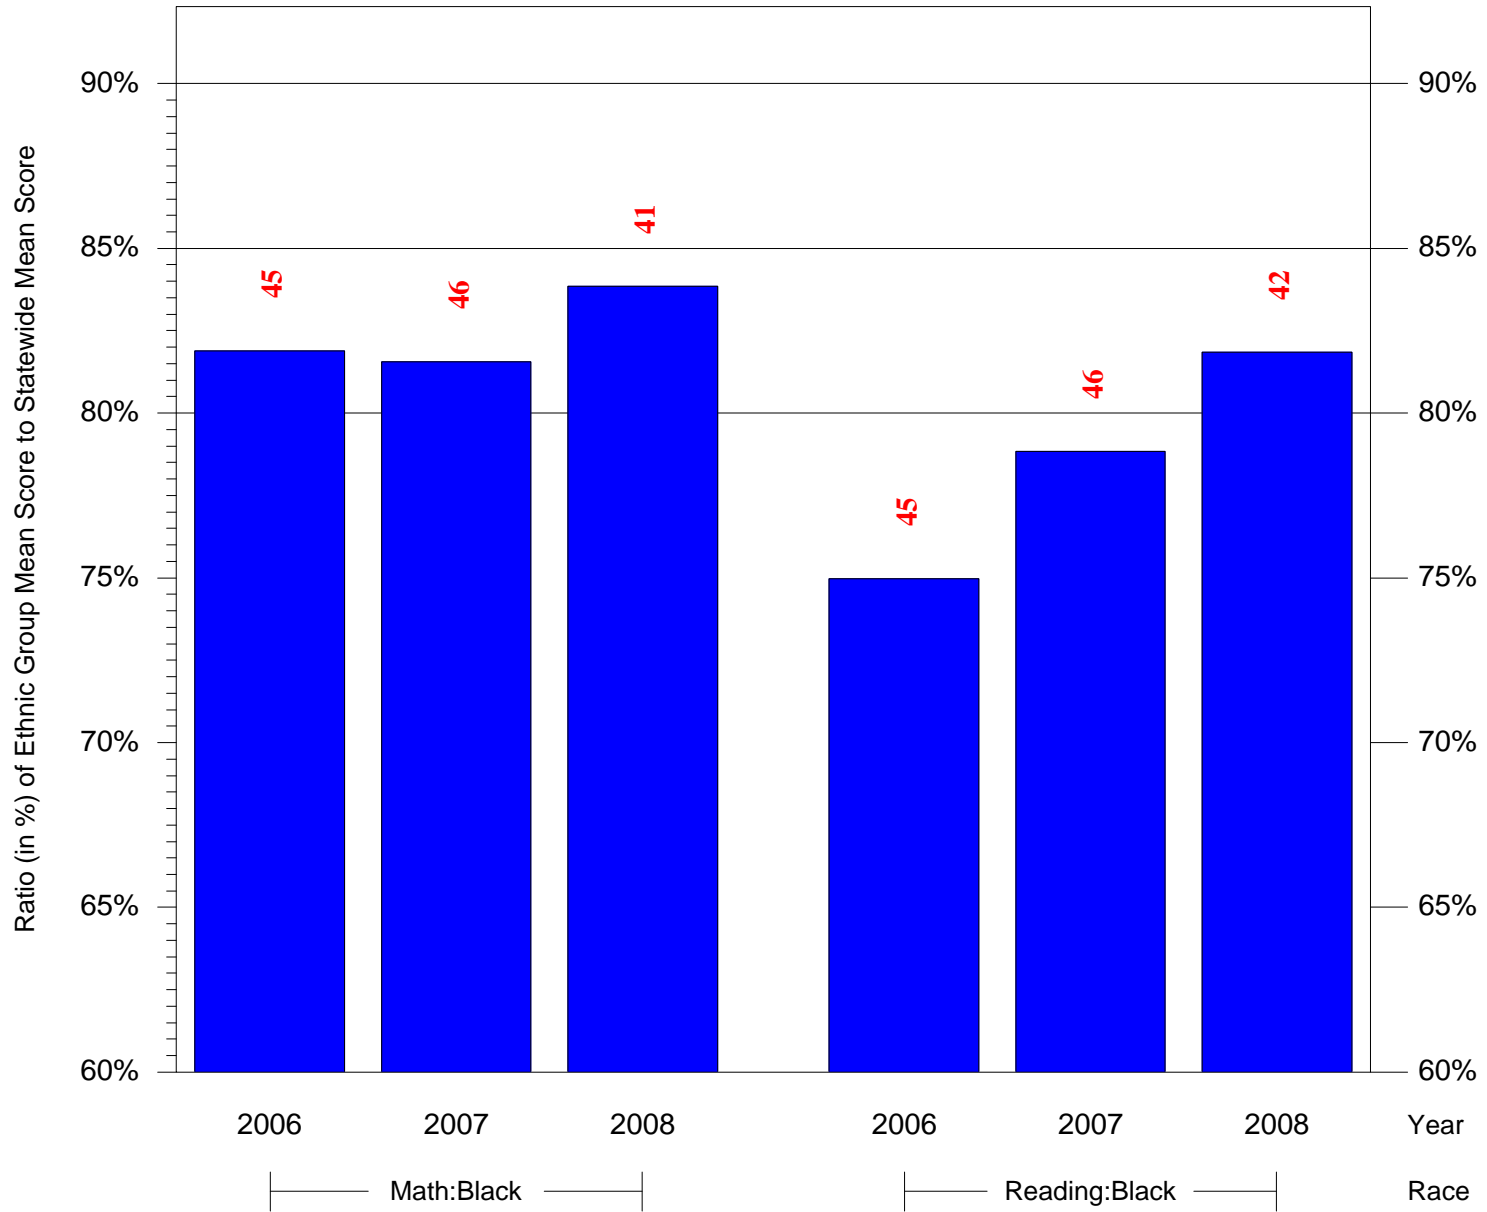

Mean Ethnic Group Building PSSA Test Score to Statewide Mean Score

Building = Stetson John B MS(7248) and Grade = 7 and Ethnic Group = Black or White

(Note: Number (in red) of Test Takers is above each bar in the chart.)