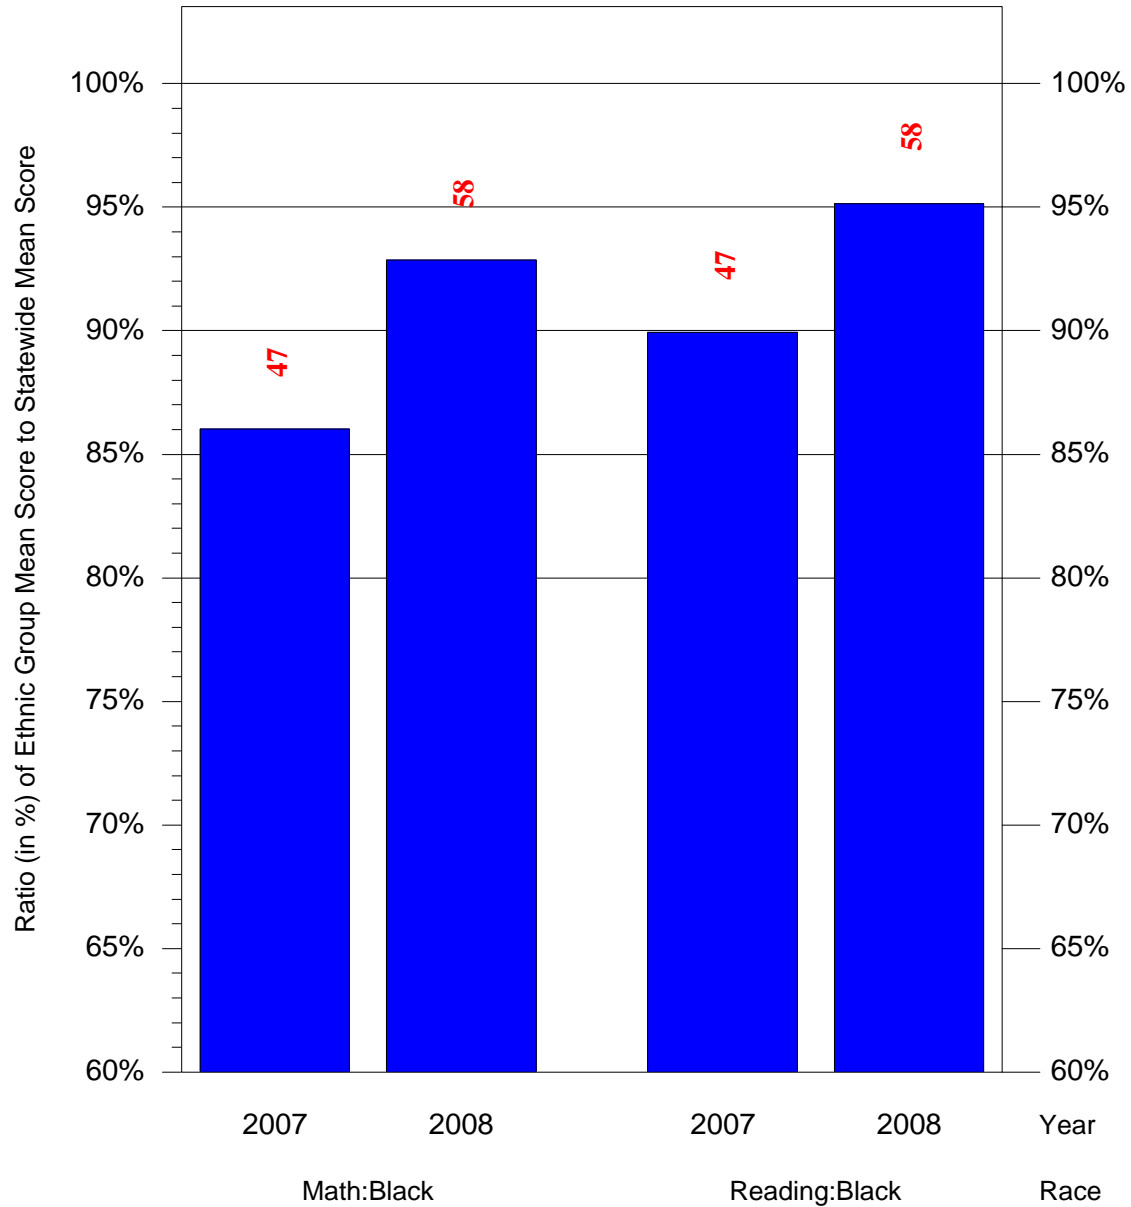

Mean Ethnic Group Building PSSA Test Score to Statewide Mean Score

Building = Spruance Gilbert Sch(7234) and Grade = 3 and Ethnic Group = Black or White

(Note: Number (in red) of Test Takers is above each bar in the chart.)