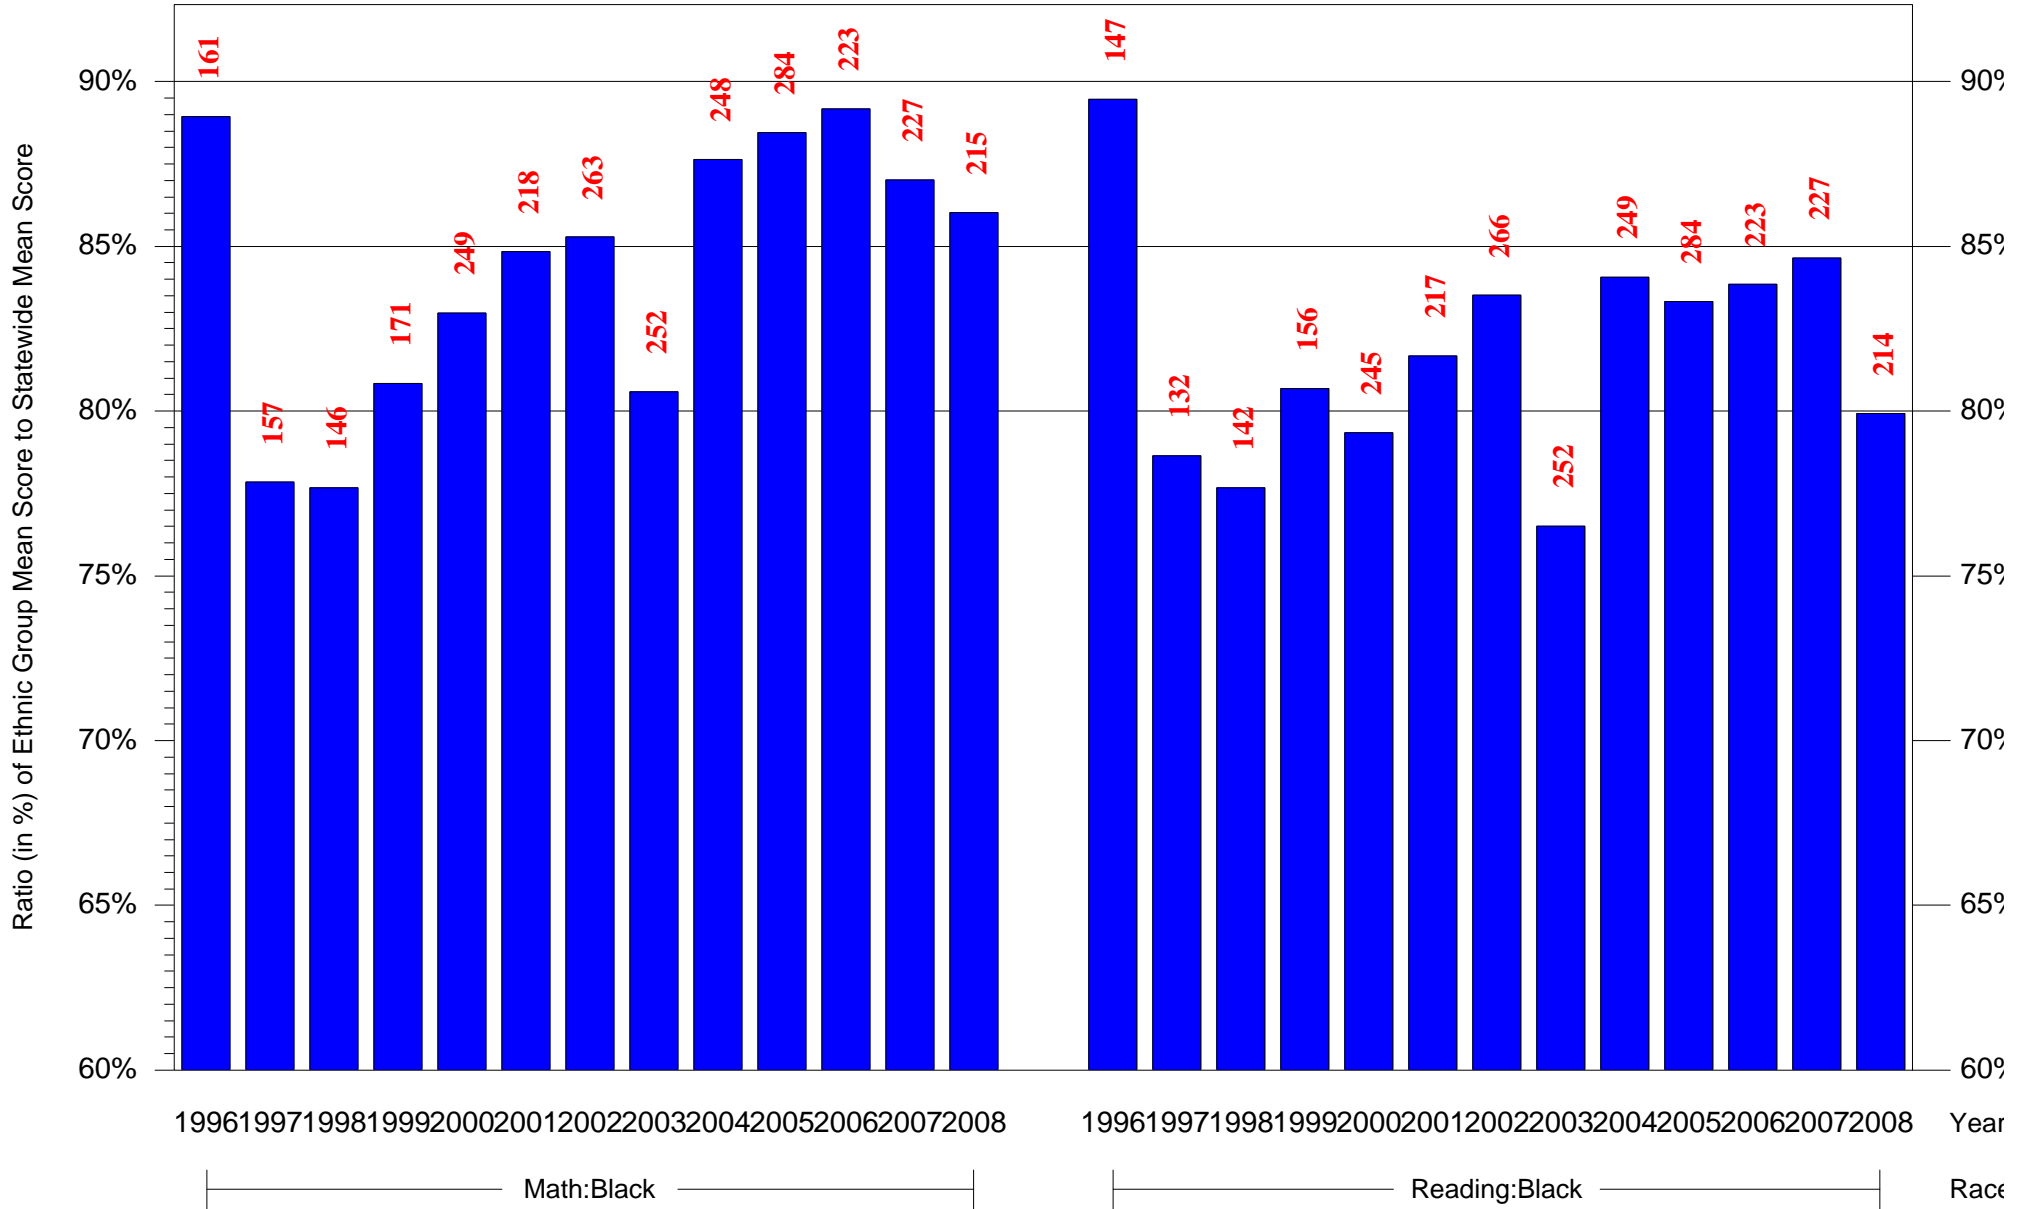

Mean Ethnic Group Building PSSA Test Score to Statewide Mean Score

Building = Sulzberger Mayer MS(7249) and Grade = 8 and Ethnic Group = Black or White

(Note: Number (in red) of Test Takers is above each bar in the chart.)