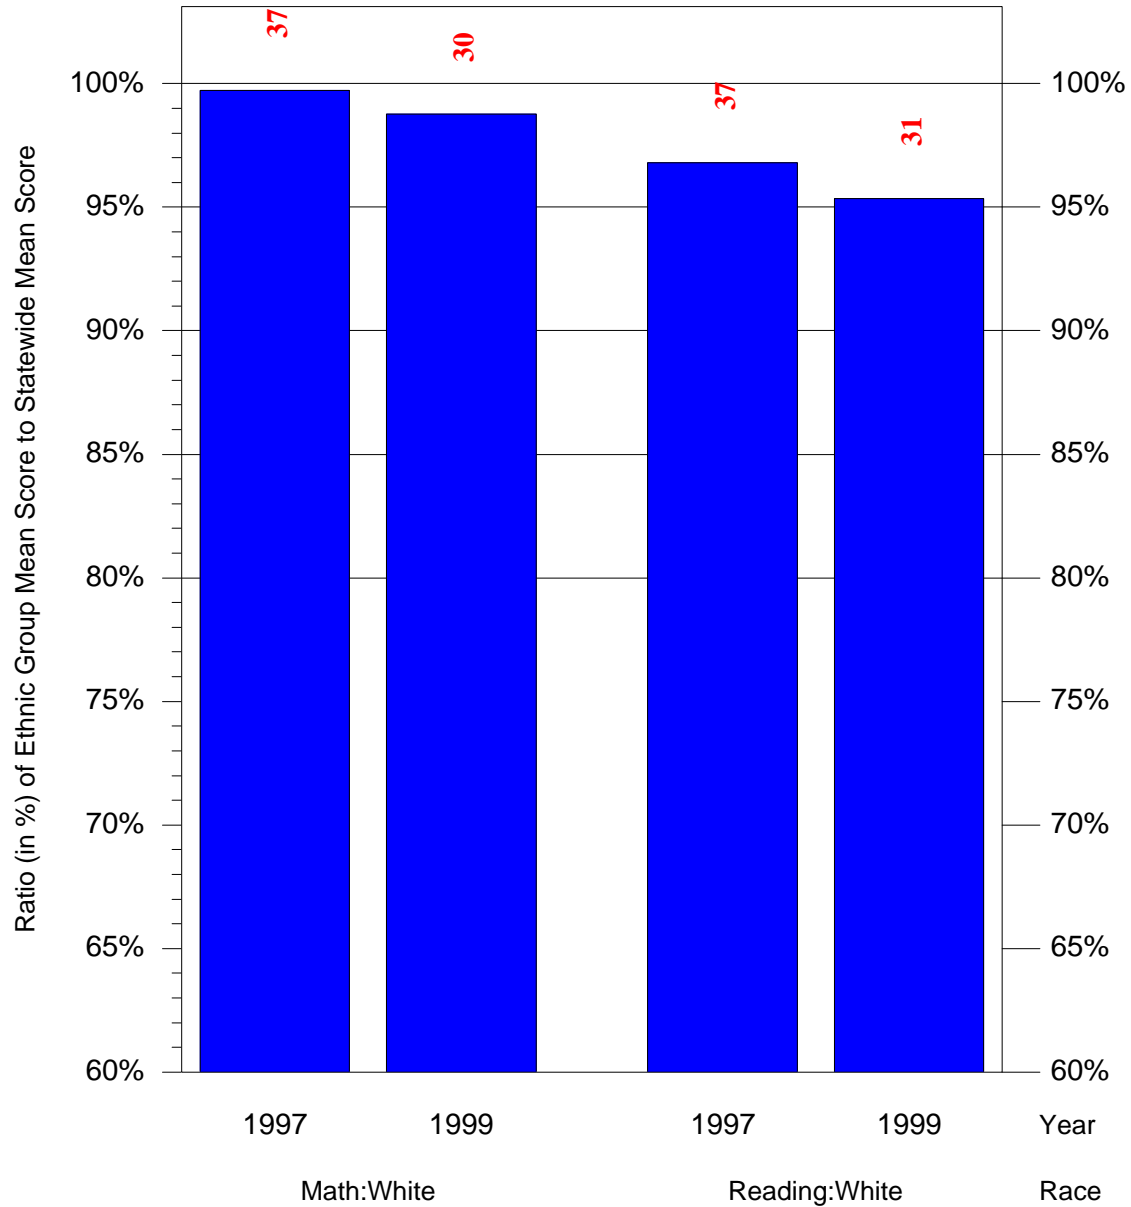

Mean Ethnic Group Building PSSA Test Score to Statewide Mean Score

Building = Crossan Kennedy C Sch(3762) and Grade = 5 and Ethnic Group = Black or White

(Note: Number (in red) of Test Takers is above each bar in the chart.)