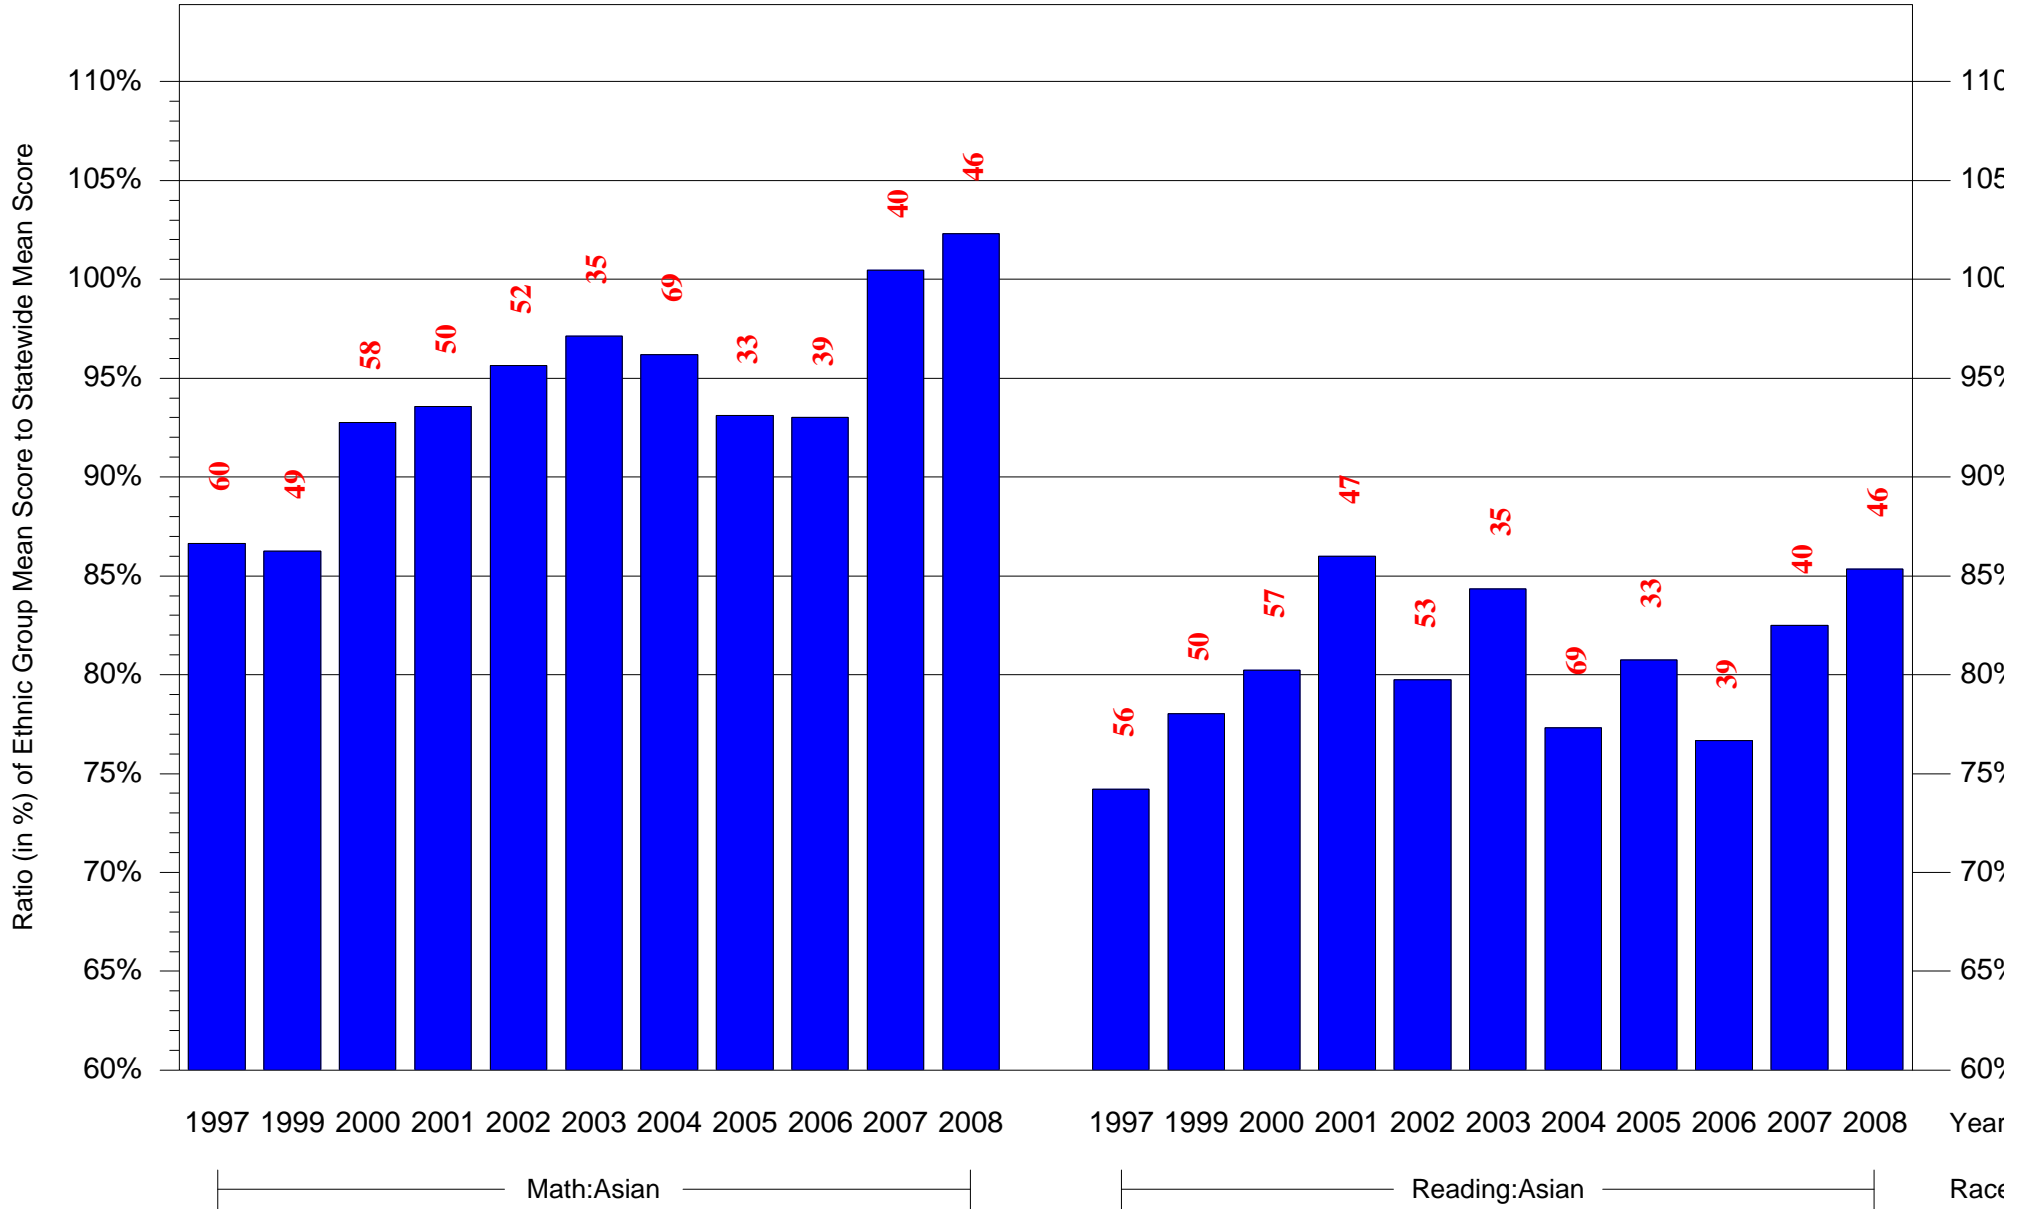

Mean Ethnic Group Building PSSA Test Score to Statewide Mean Score

Building = Furness Horace HS(3818) and Grade = 11 and Ethnic Group = Asian or Hispanic

(Note: Number (in red) of Test Takers is above each bar in the chart.)