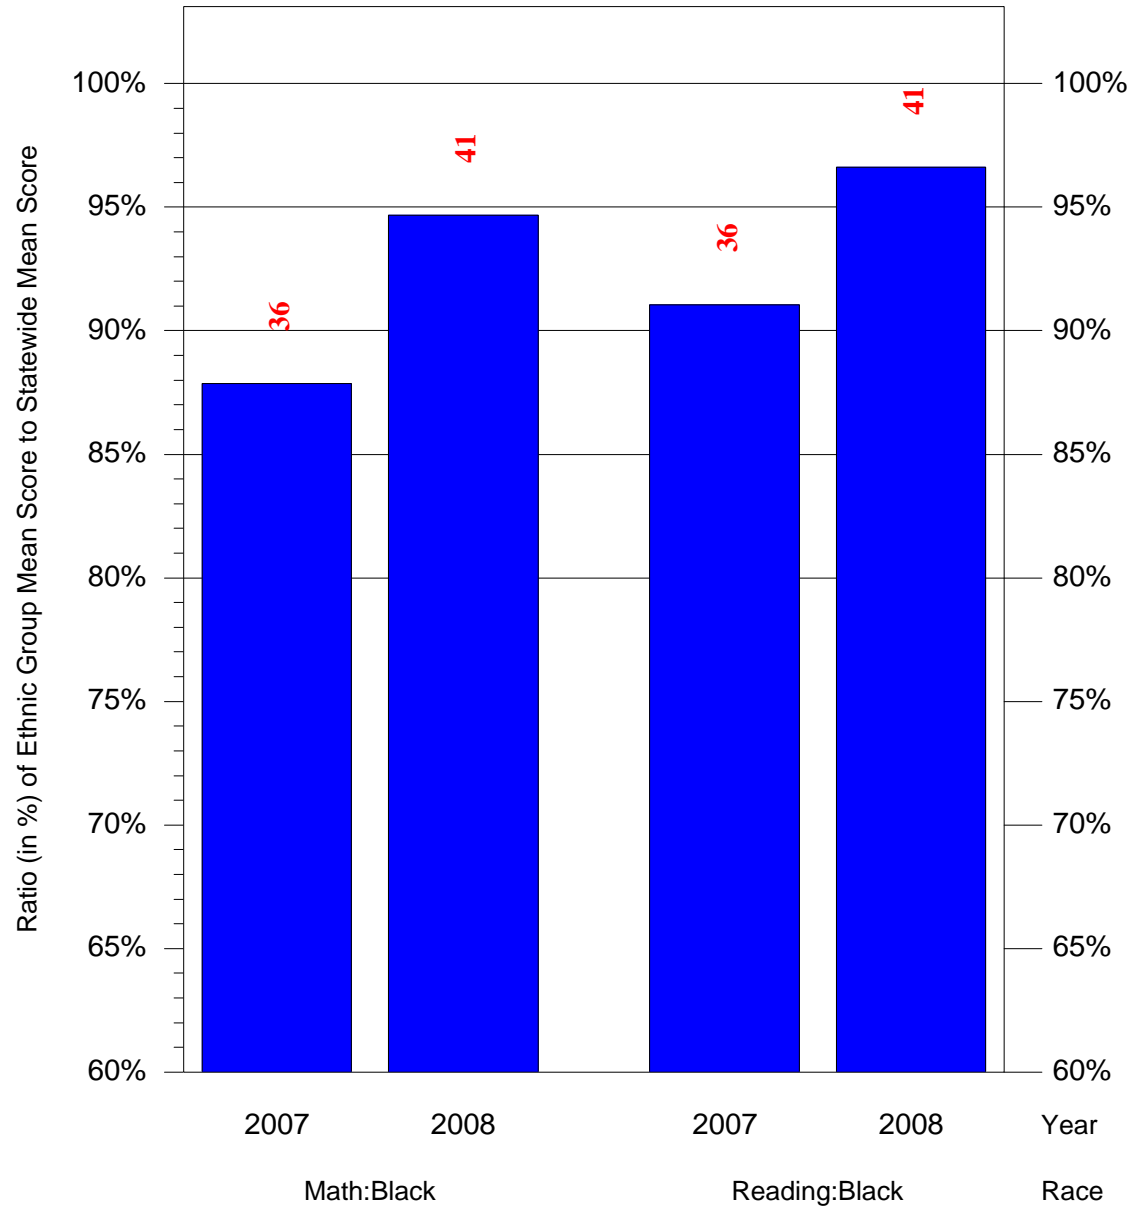

Mean Ethnic Group Building PSSA Test Score to Statewide Mean Score

Building = Marshall Thurgood(7521) and Grade = 3 and Ethnic Group = Black or White

(Note: Number (in red) of Test Takers is above each bar in the chart.)