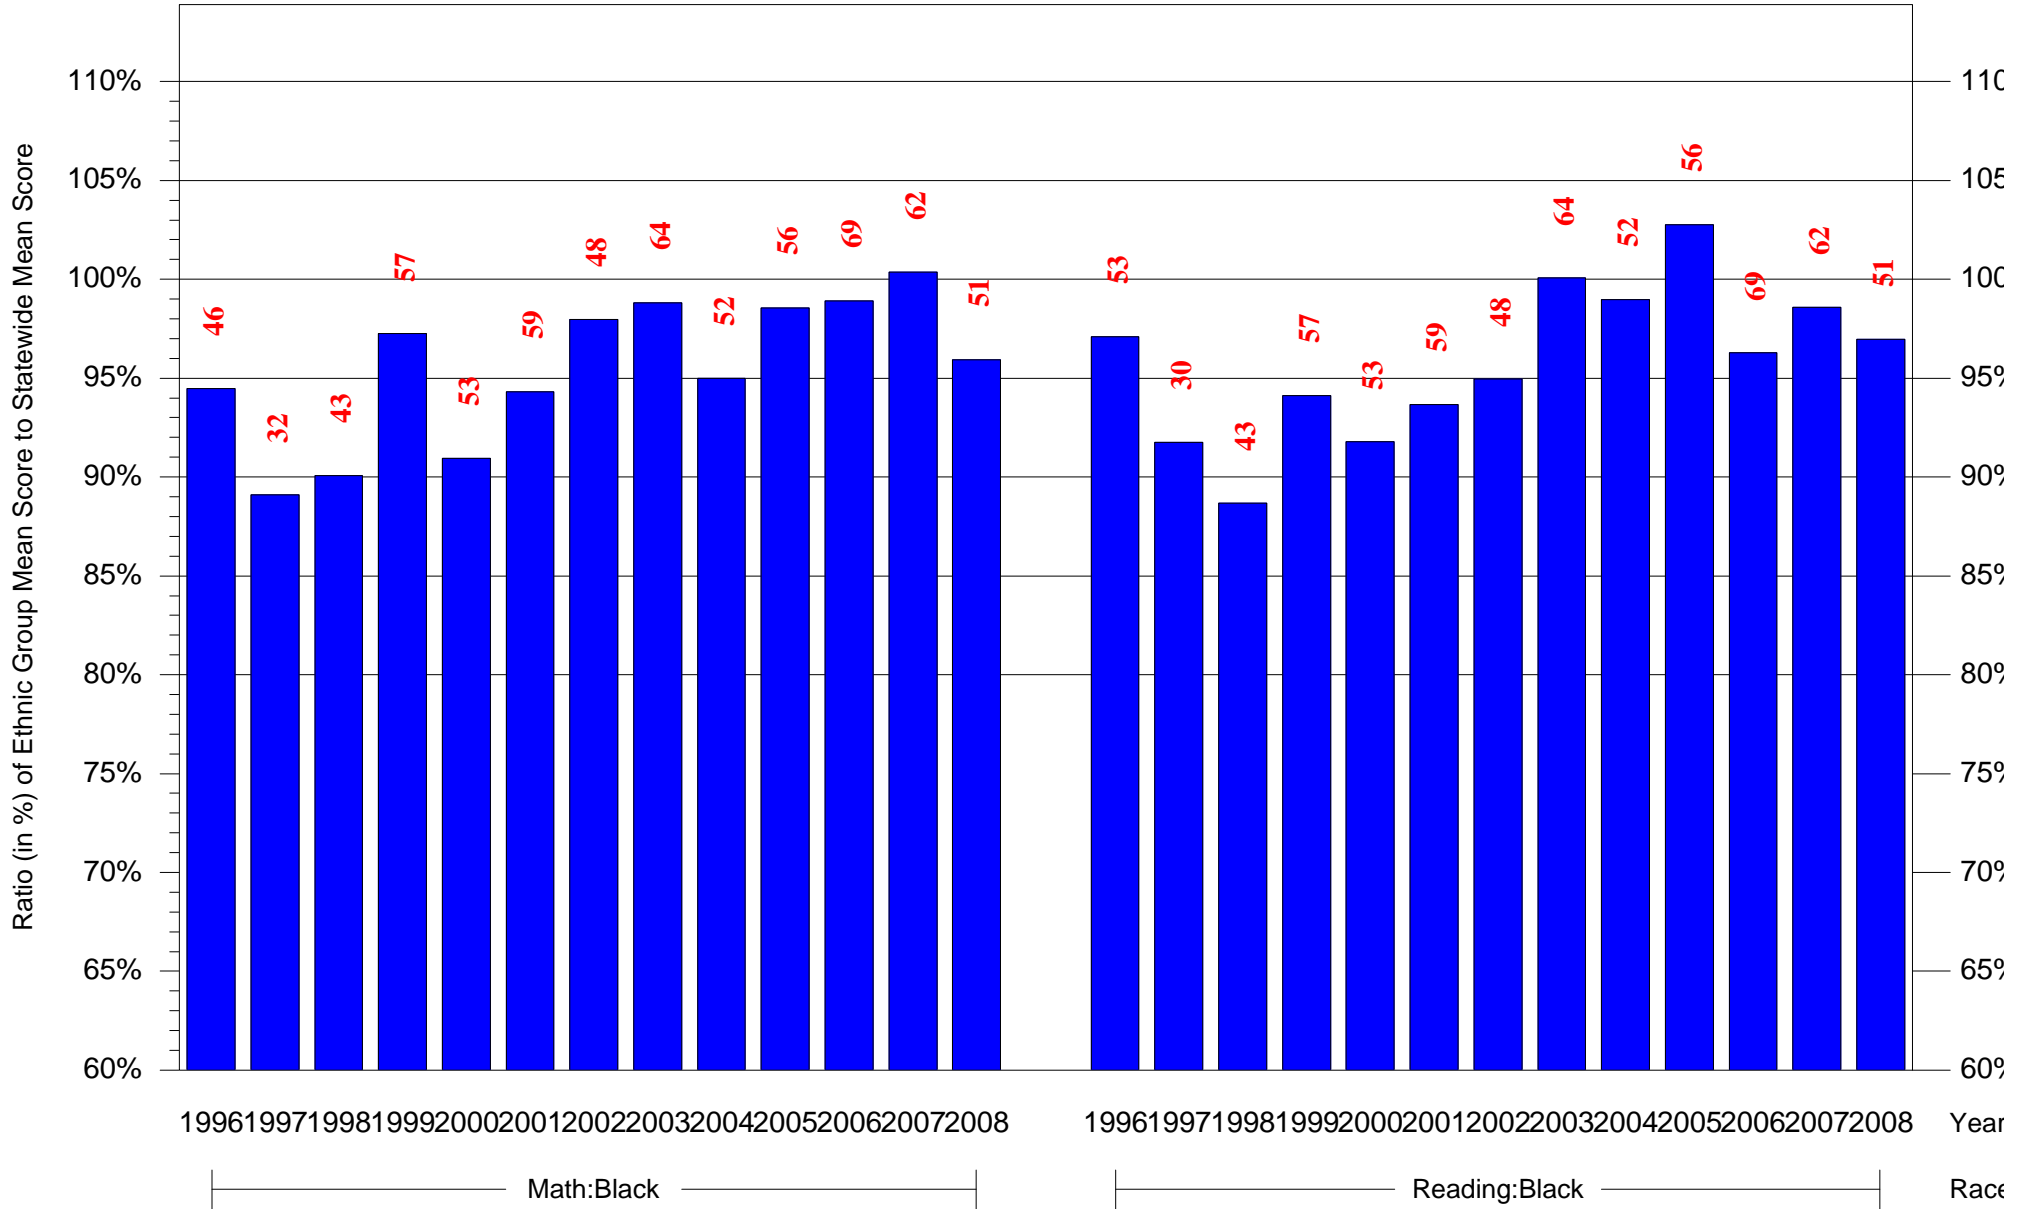

Mean Ethnic Group Building PSSA Test Score to Statewide Mean Score

Building = Heston Edward Sch(5187) and Grade = 3 and Ethnic Group = Black or White

(Note: Number (in red) of Test Takers is above each bar in the chart.)