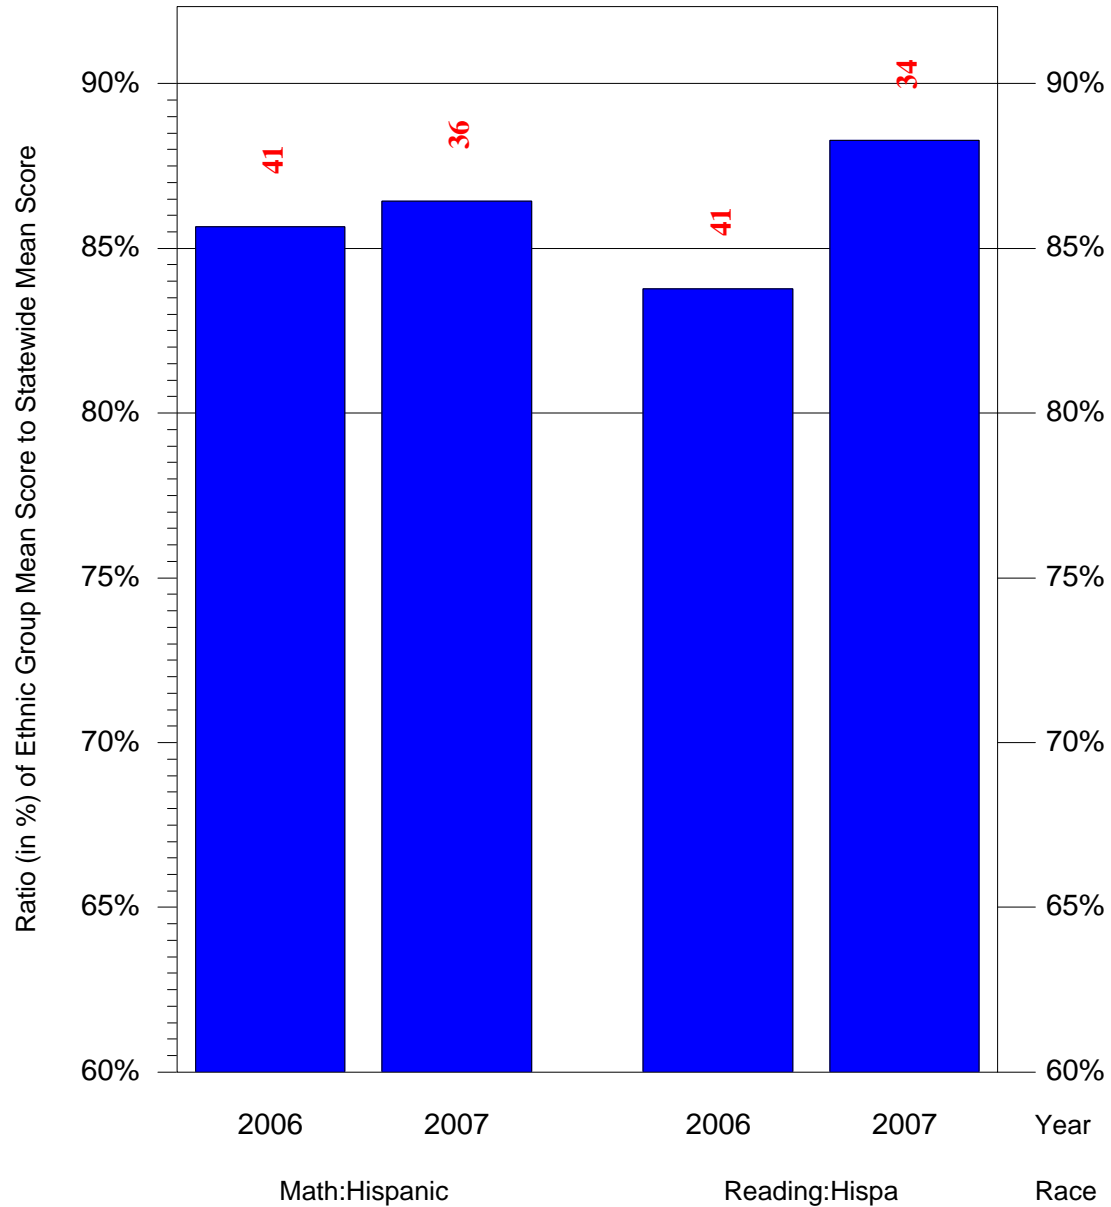

Mean Ethnic Group Building PSSA Test Score to Statewide Mean Score

Building = Sheridan West(7809) and Grade = 6 and Ethnic Group = Asian or Hispanic

(Note: Number (in red) of Test Takers is above each bar in the chart.)