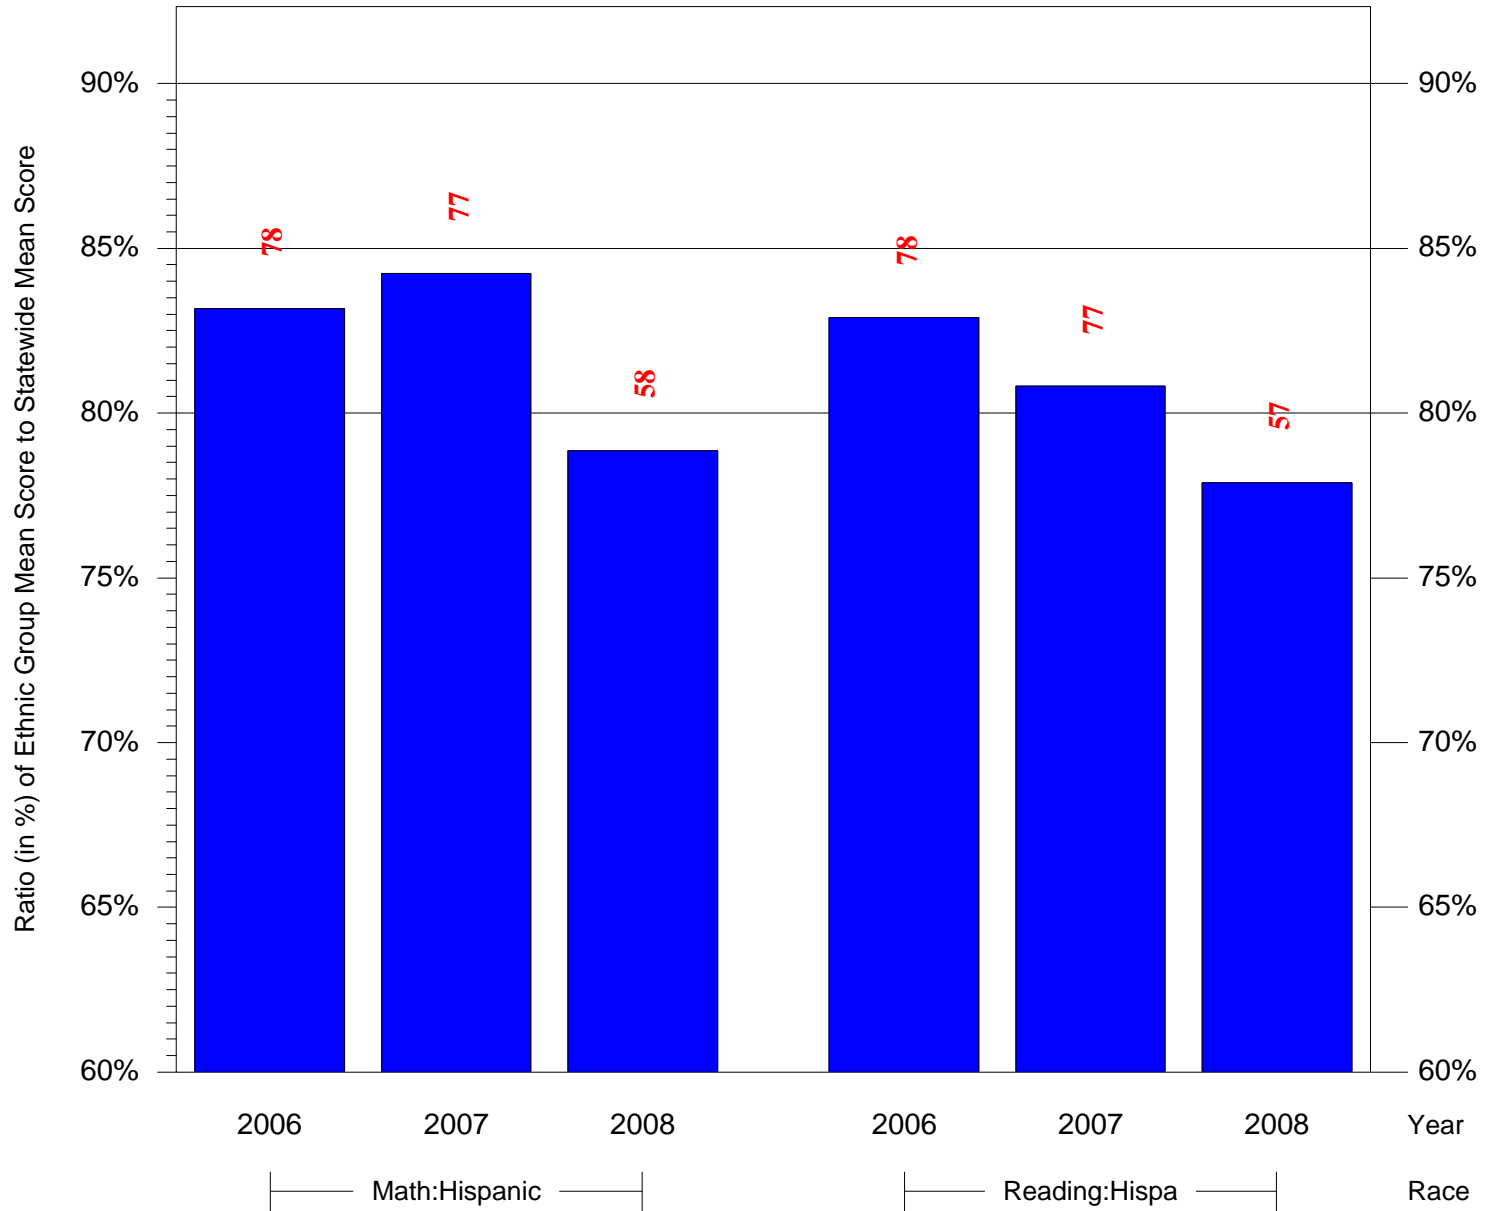

Mean Ethnic Group Building PSSA Test Score to Statewide Mean Score

Building = Harding Warren G MS(7242) and Grade = 6 and Ethnic Group = Asian or Hispanic

(Note: Number (in red) of Test Takers is above each bar in the chart.)