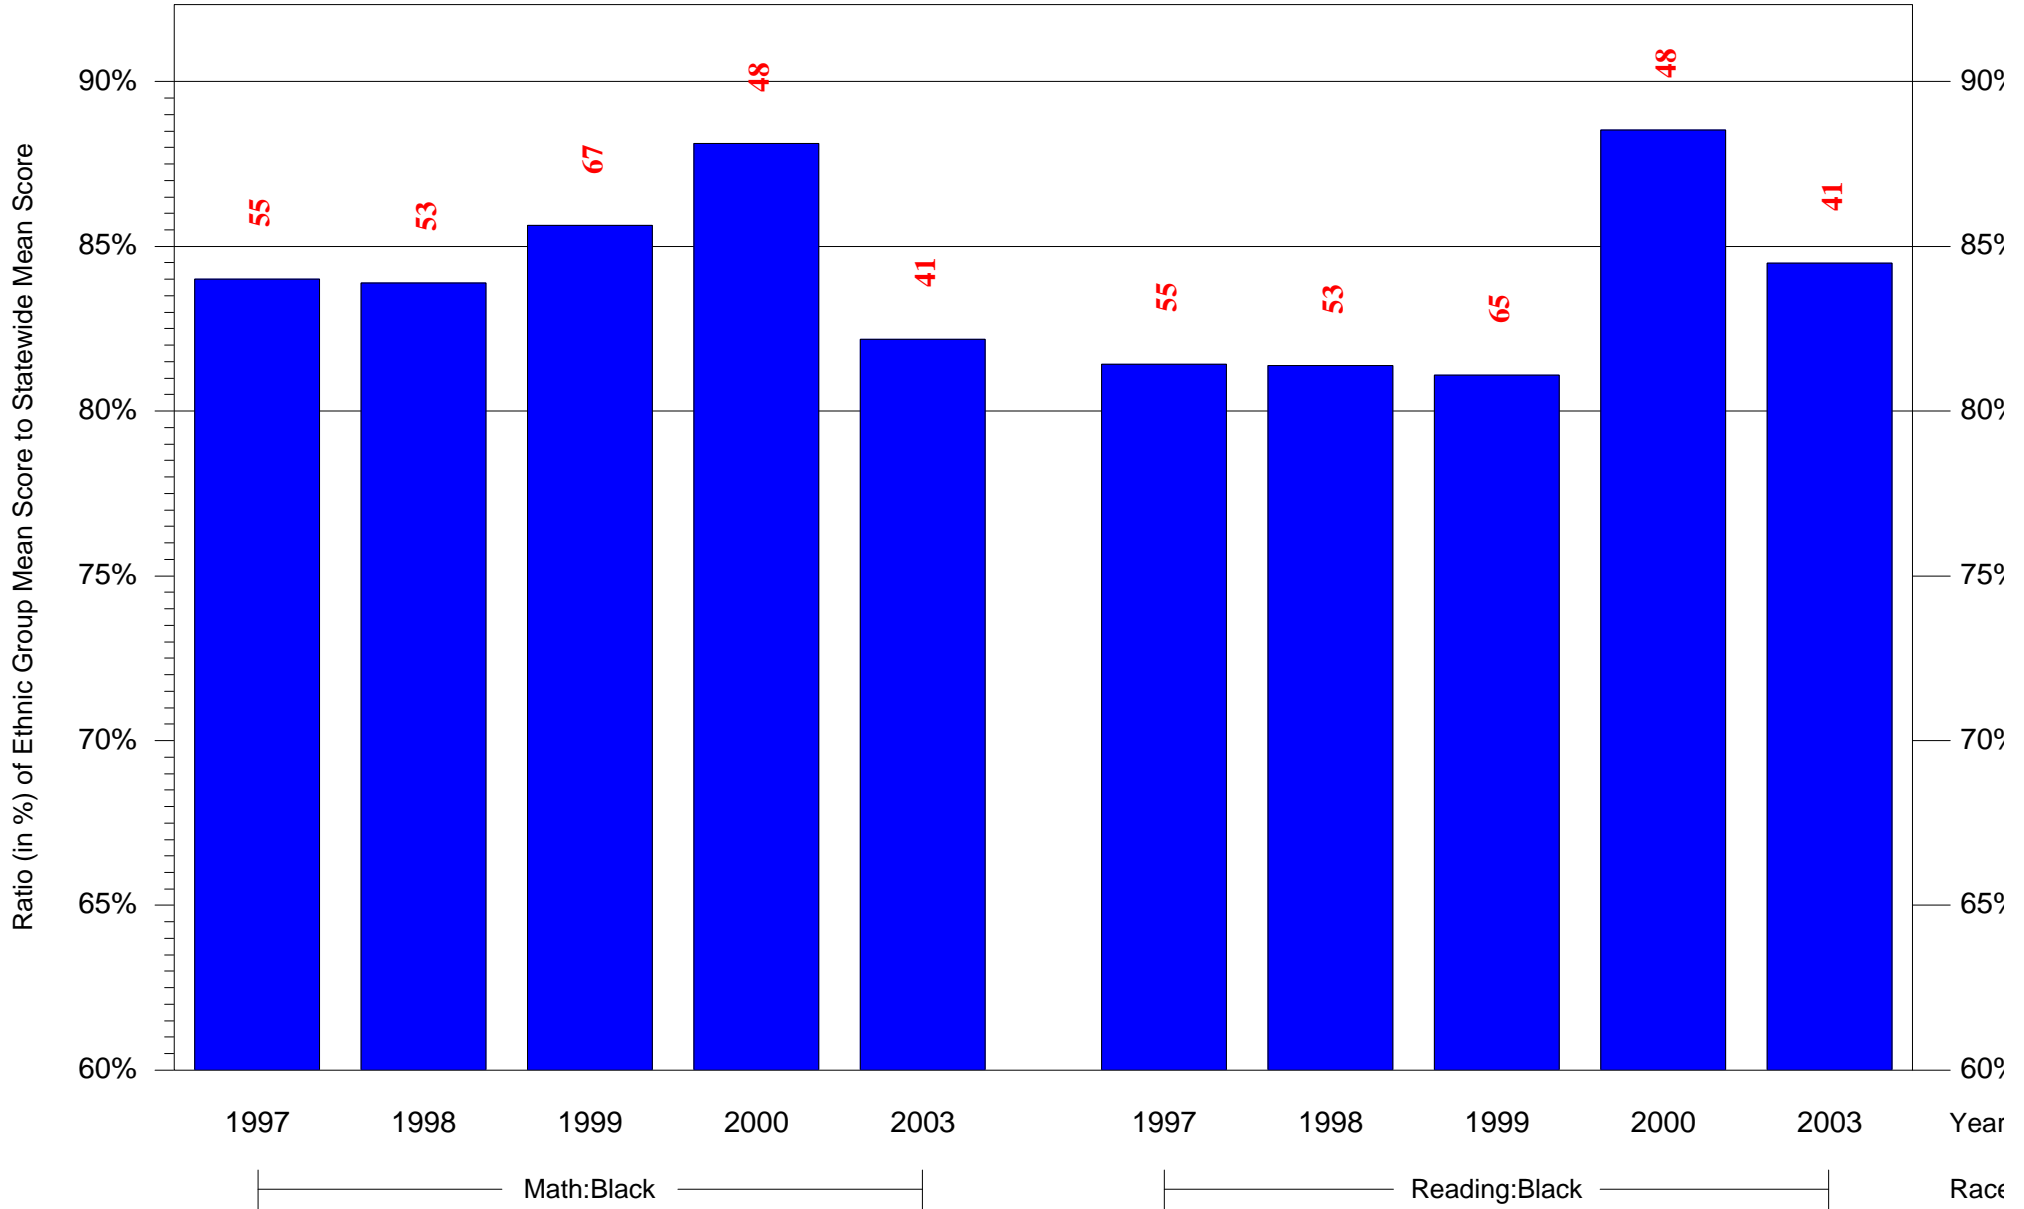

Mean Ethnic Group Building PSSA Test Score to Statewide Mean Score

Building = Walton Rudolph S Sch(3680) and Grade = 5 and Ethnic Group = Black or White

(Note: Number (in red) of Test Takers is above each bar in the chart.)