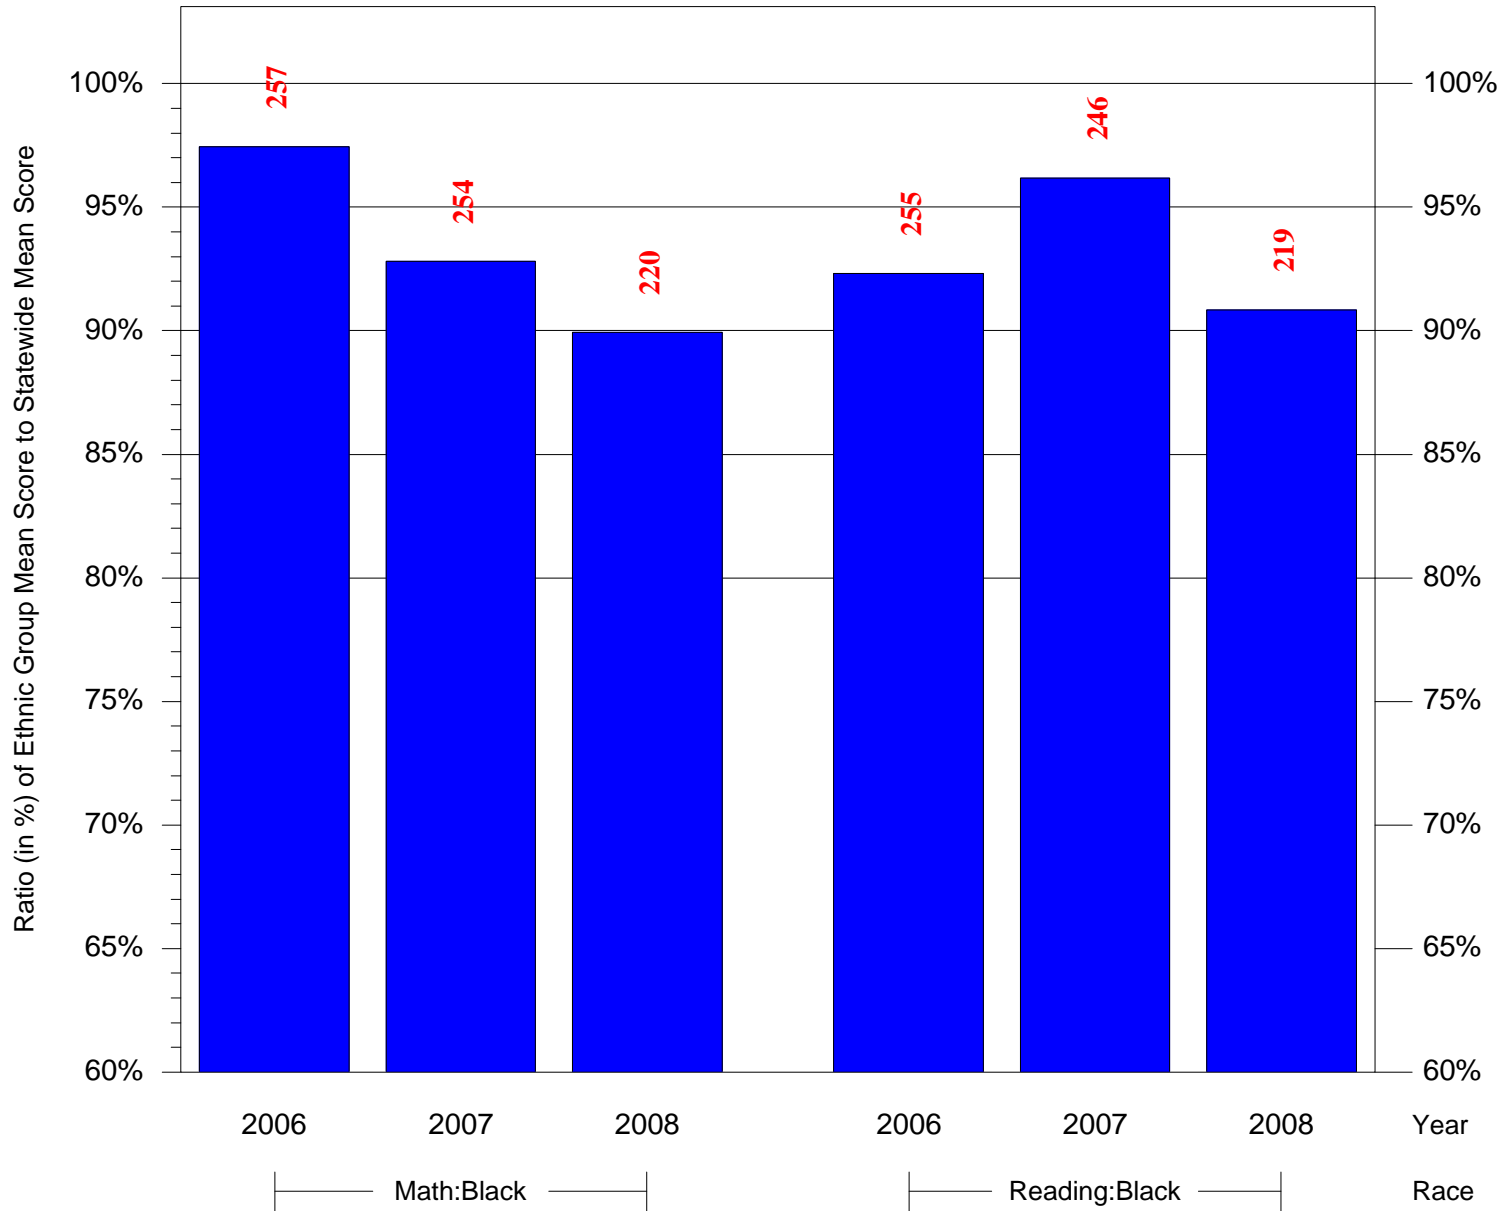

Mean Ethnic Group Building PSSA Test Score to Statewide Mean Score

Building = Wagner Gen Louis MS(3835) and Grade = 7 and Ethnic Group = Black or White

(Note: Number (in red) of Test Takers is above each bar in the chart.)