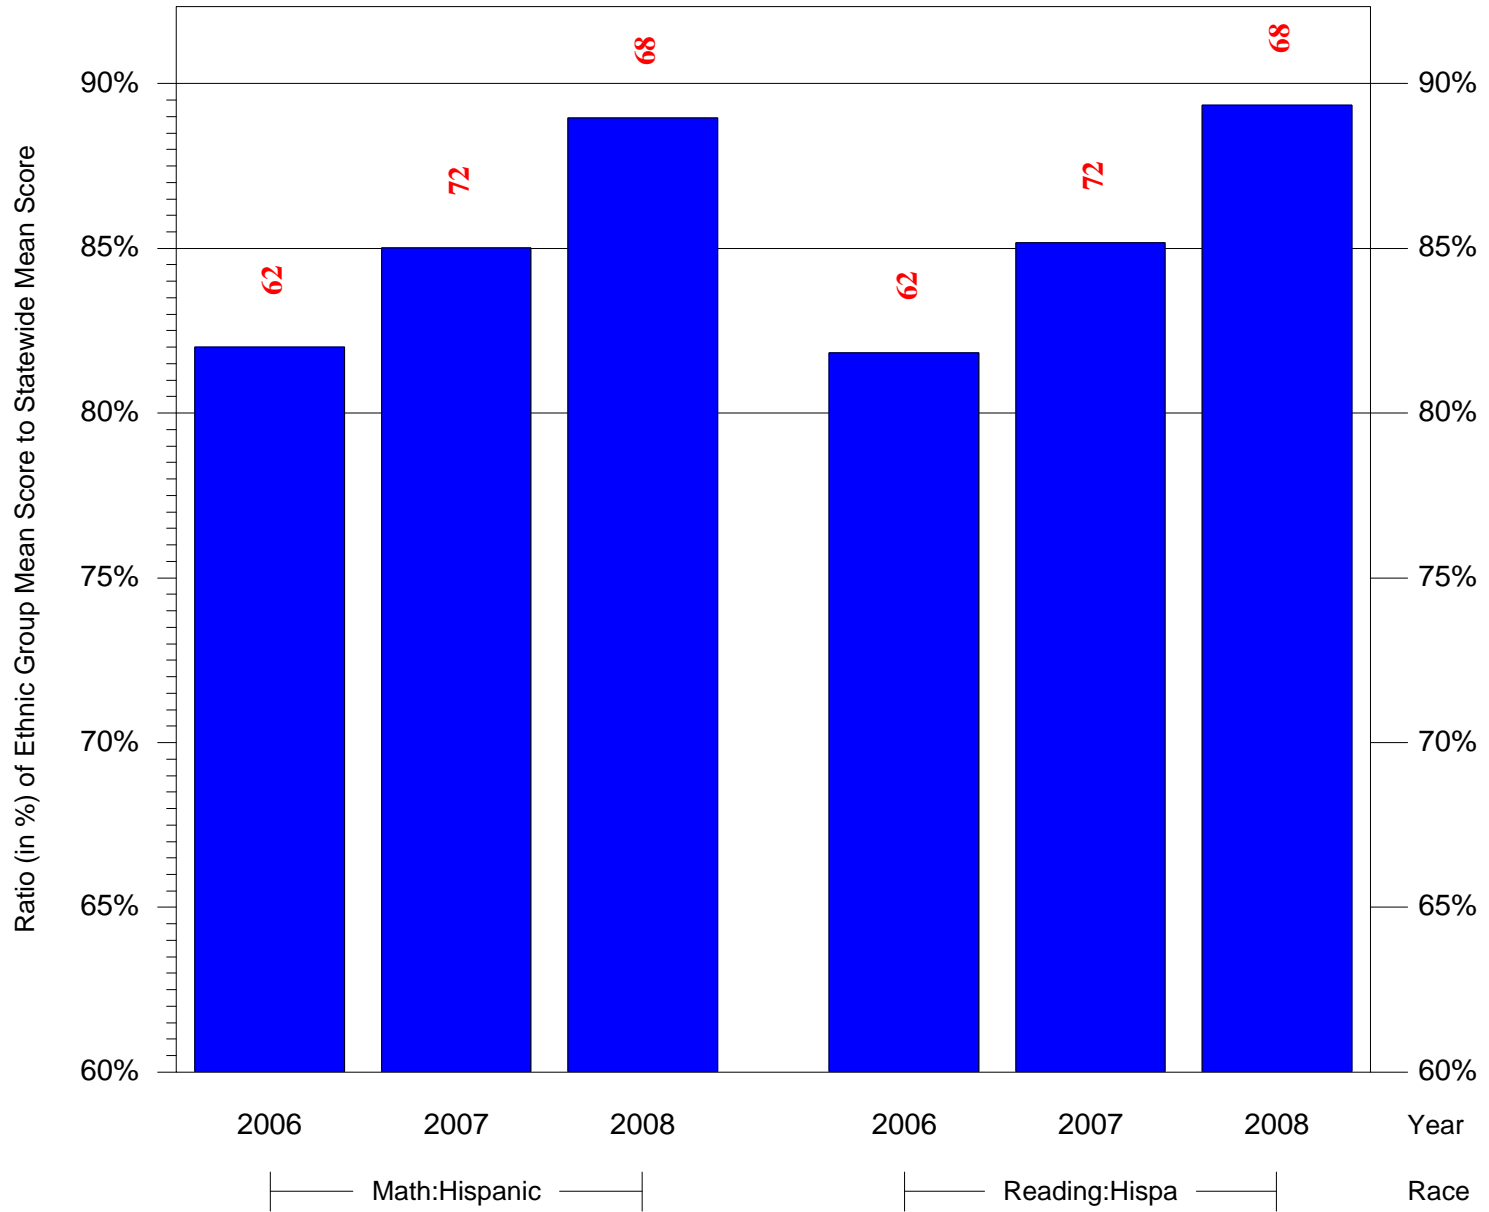

Mean Ethnic Group Building PSSA Test Score to Statewide Mean Score

Building = Webster Sch(5124) and Grade = 4 and Ethnic Group = Asian or Hispanic

(Note: Number (in red) of Test Takers is above each bar in the chart.)