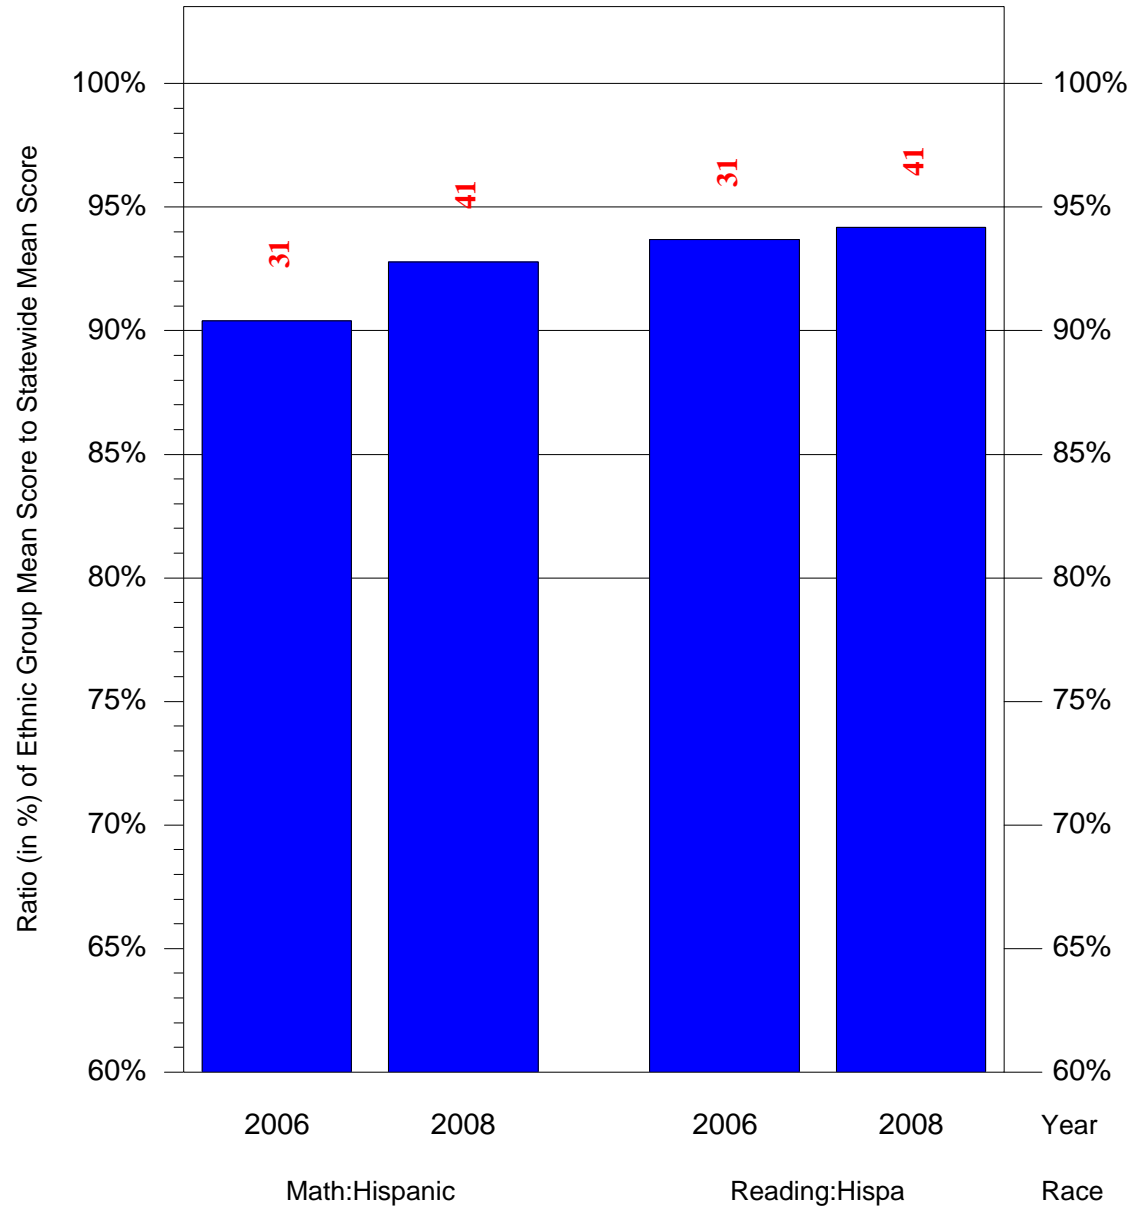

Mean Ethnic Group Building PSSA Test Score to Statewide Mean Score

Building = Amy At Martin(6823) and Grade = 6 and Ethnic Group = Asian or Hispanic

(Note: Number (in red) of Test Takers is above each bar in the chart.)