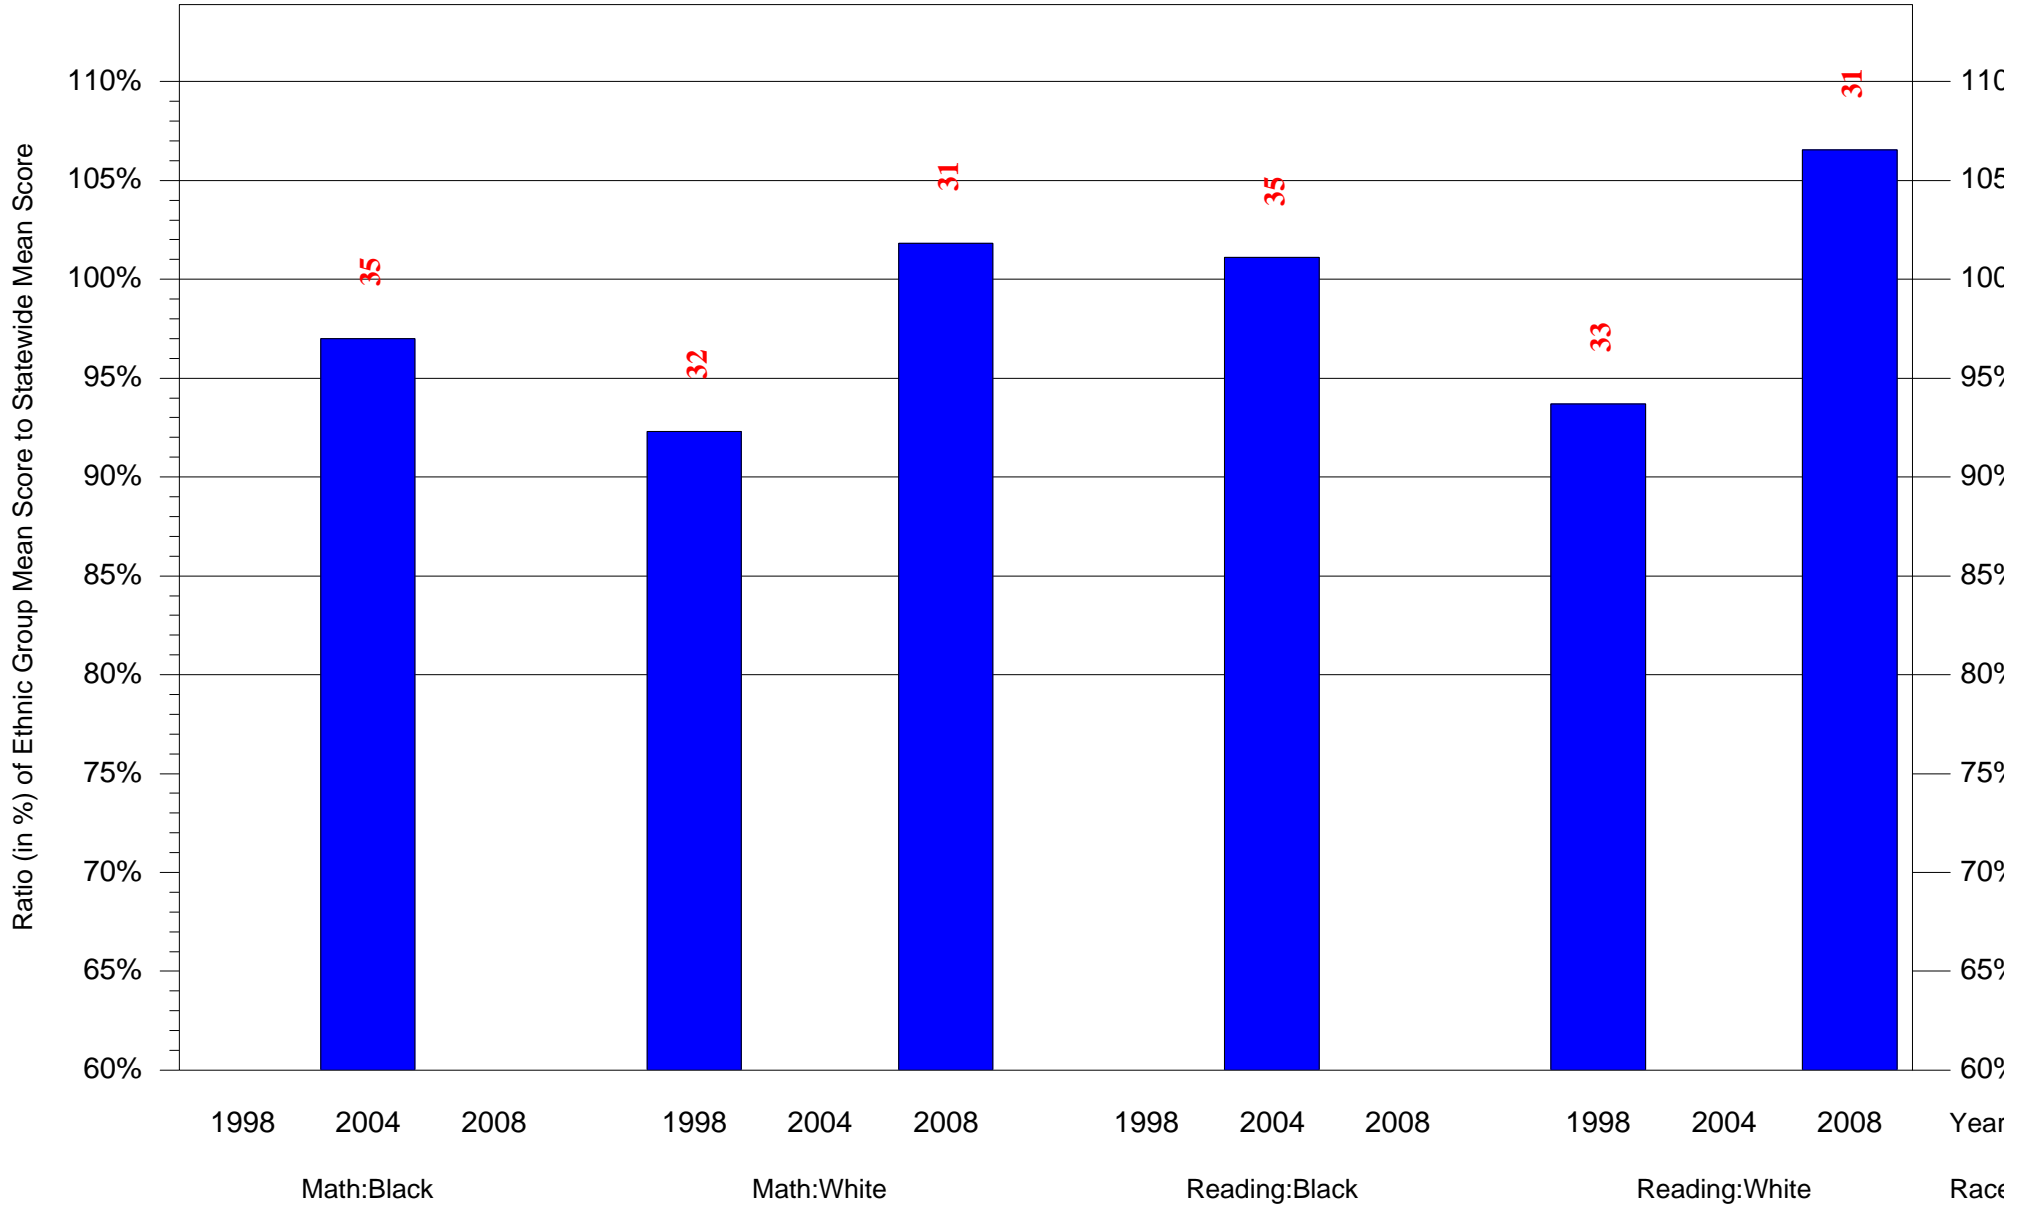

Mean Ethnic Group Building PSSA Test Score to Statewide Mean Score

Building = Meredith William M Sch(3649) and Grade = 5 and Ethnic Group = Black or White

(Note: Number (in red) of Test Takers is above each bar in the chart.)