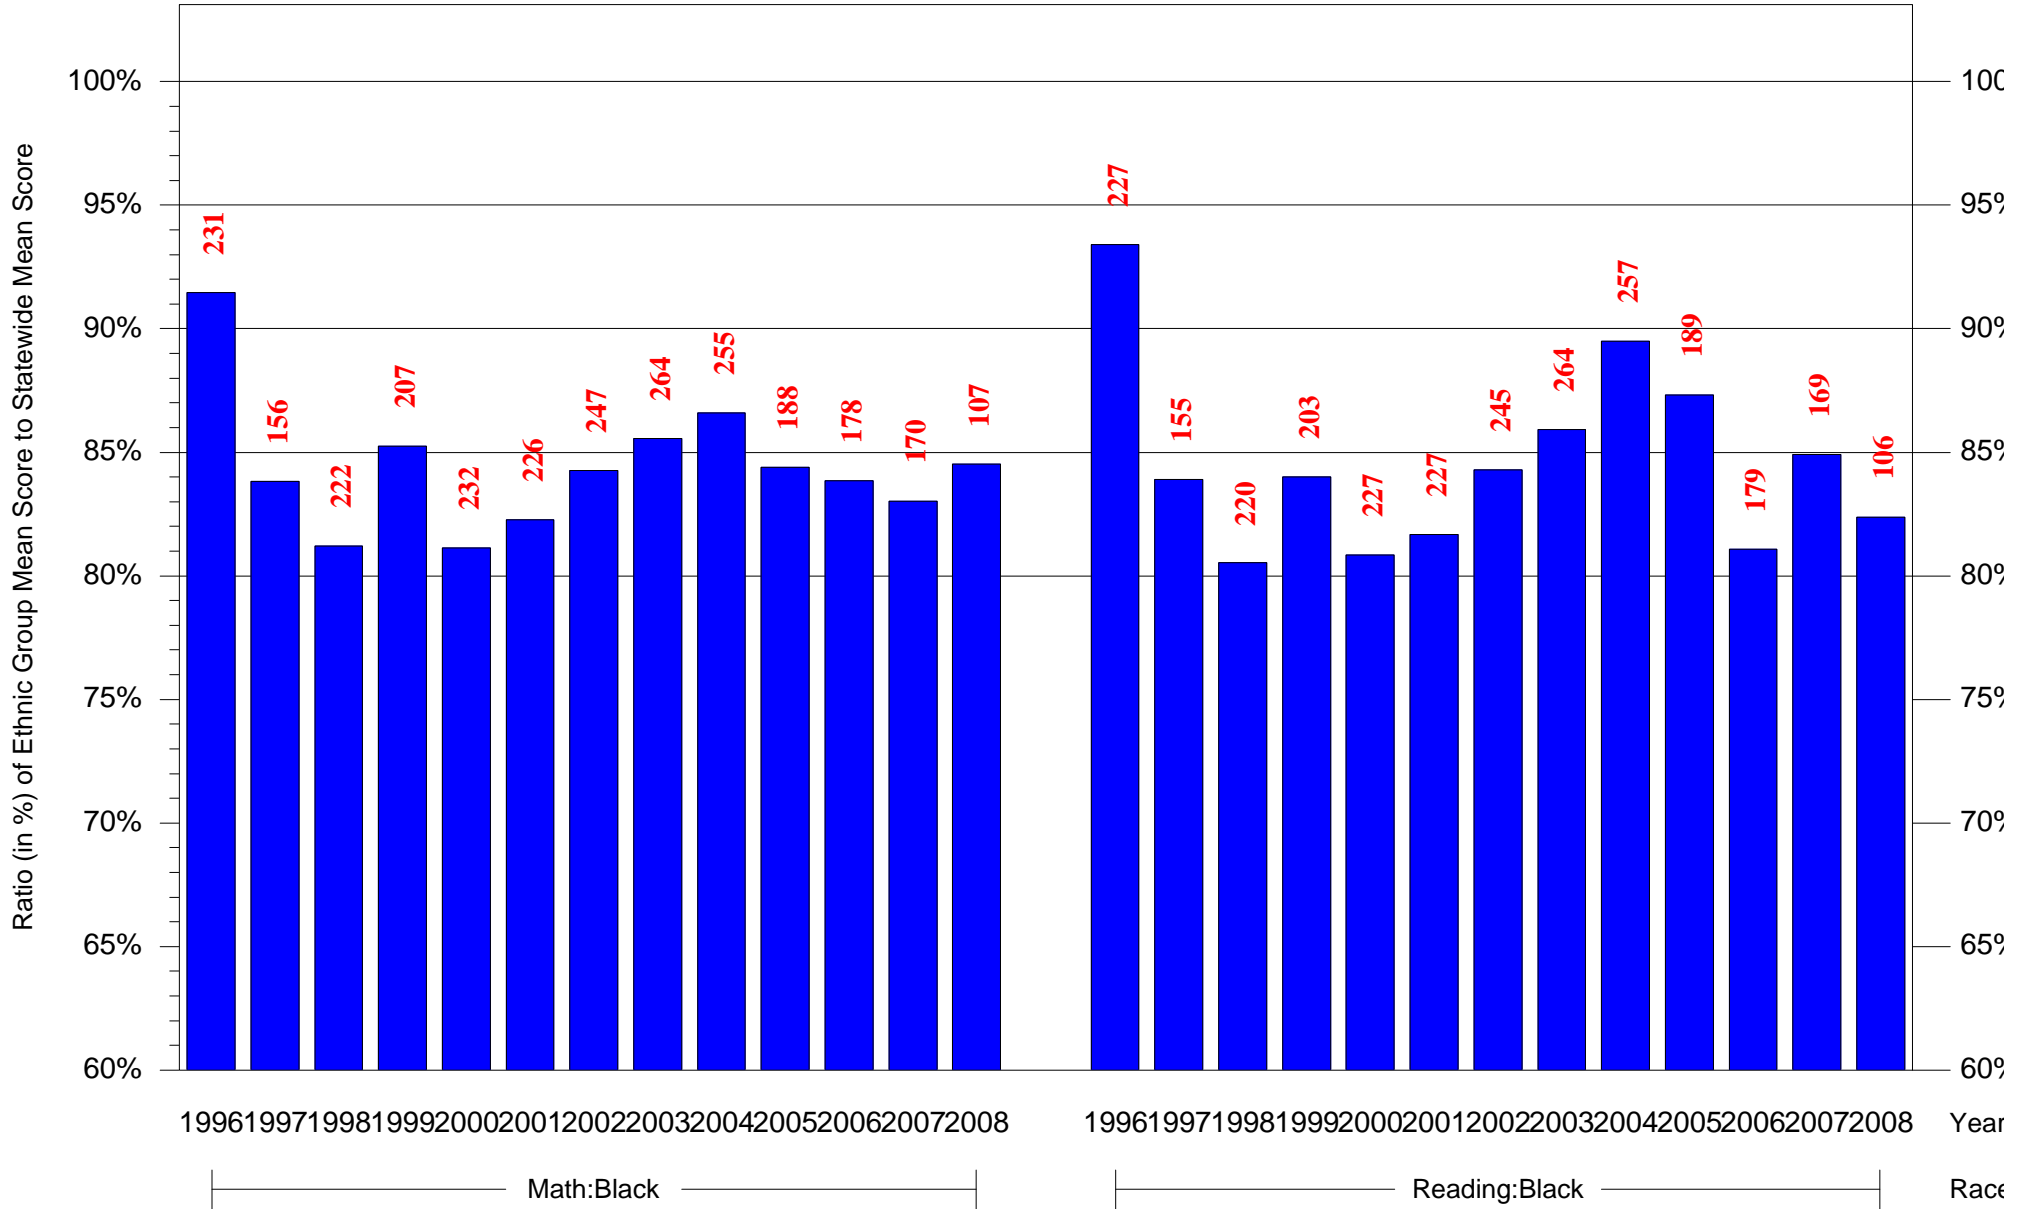

Mean Ethnic Group Building PSSA Test Score to Statewide Mean Score

Building = Turner John P MS(6521) and Grade = 8 and Ethnic Group = Black or White

(Note: Number (in red) of Test Takers is above each bar in the chart.)