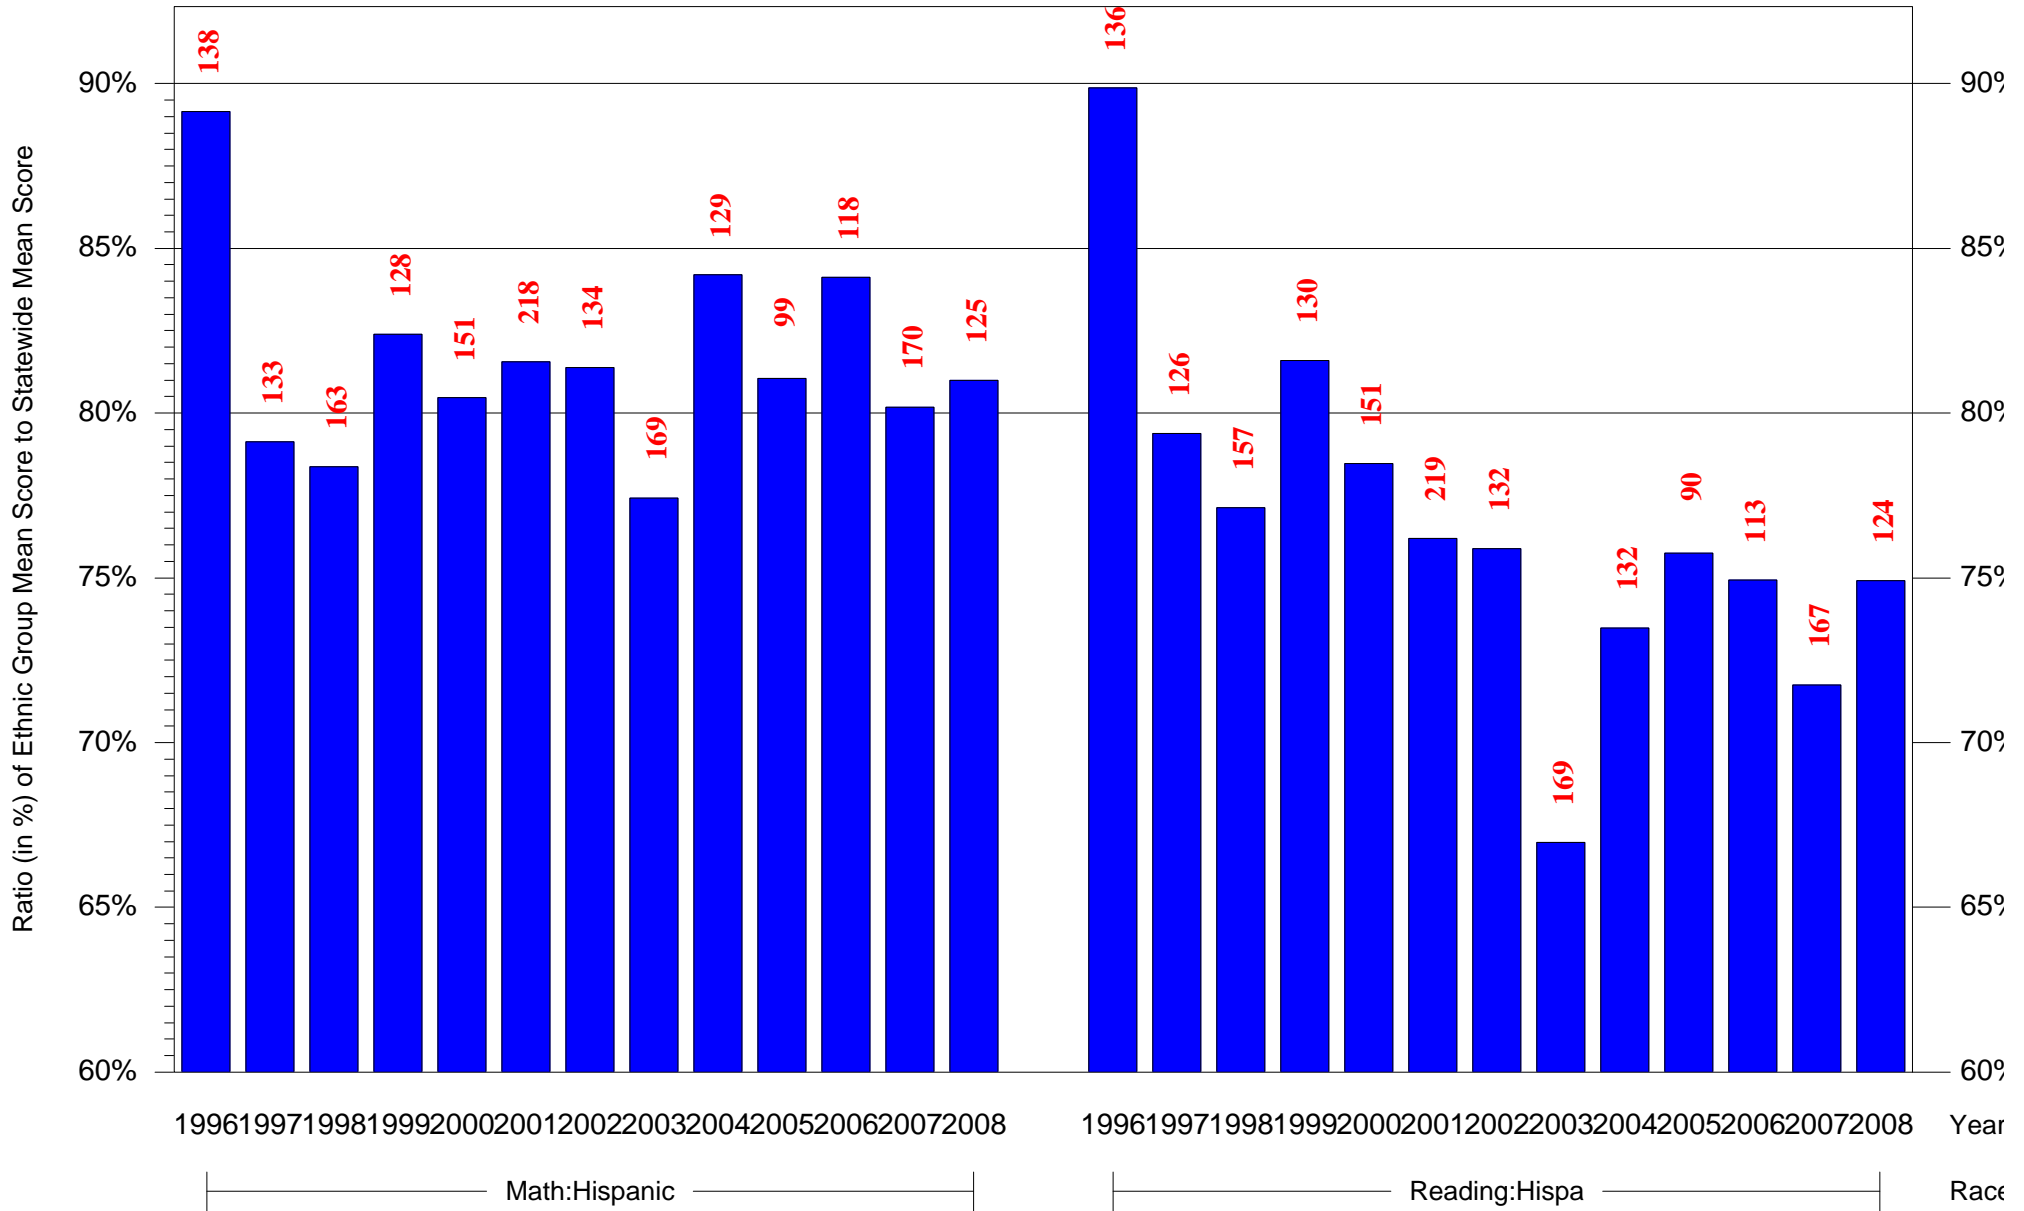

Mean Ethnic Group Building PSSA Test Score to Statewide Mean Score

Building = Stetson John B MS(7248) and Grade = 8 and Ethnic Group = Asian or Hispanic

(Note: Number (in red) of Test Takers is above each bar in the chart.)