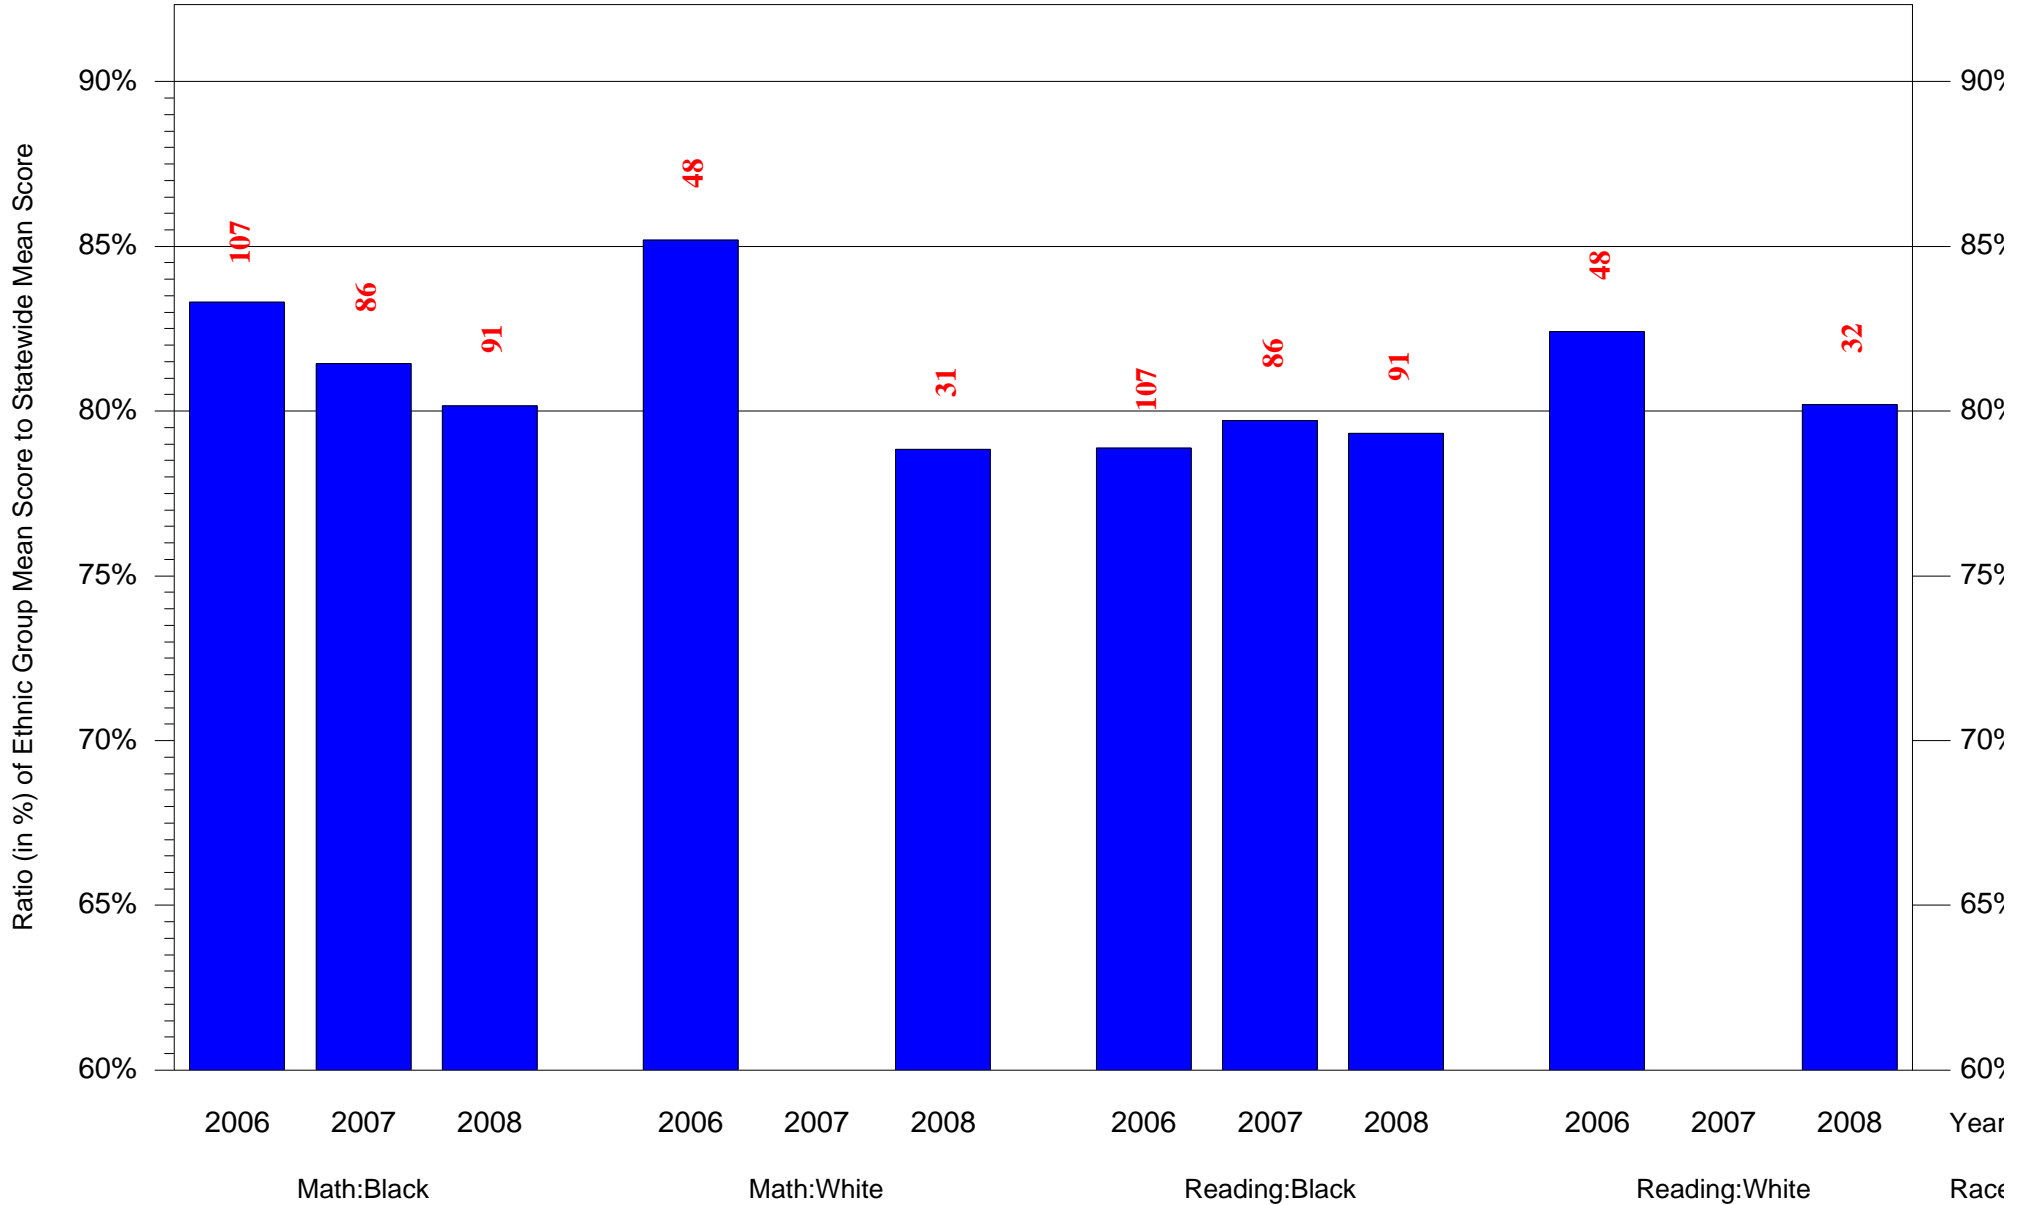

Mean Ethnic Group Building PSSA Test Score to Statewide Mean Score

Building = Jones John Paul MS(7243) and Grade = 6 and Ethnic Group = Black or White

(Note: Number (in red) of Test Takers is above each bar in the chart.)