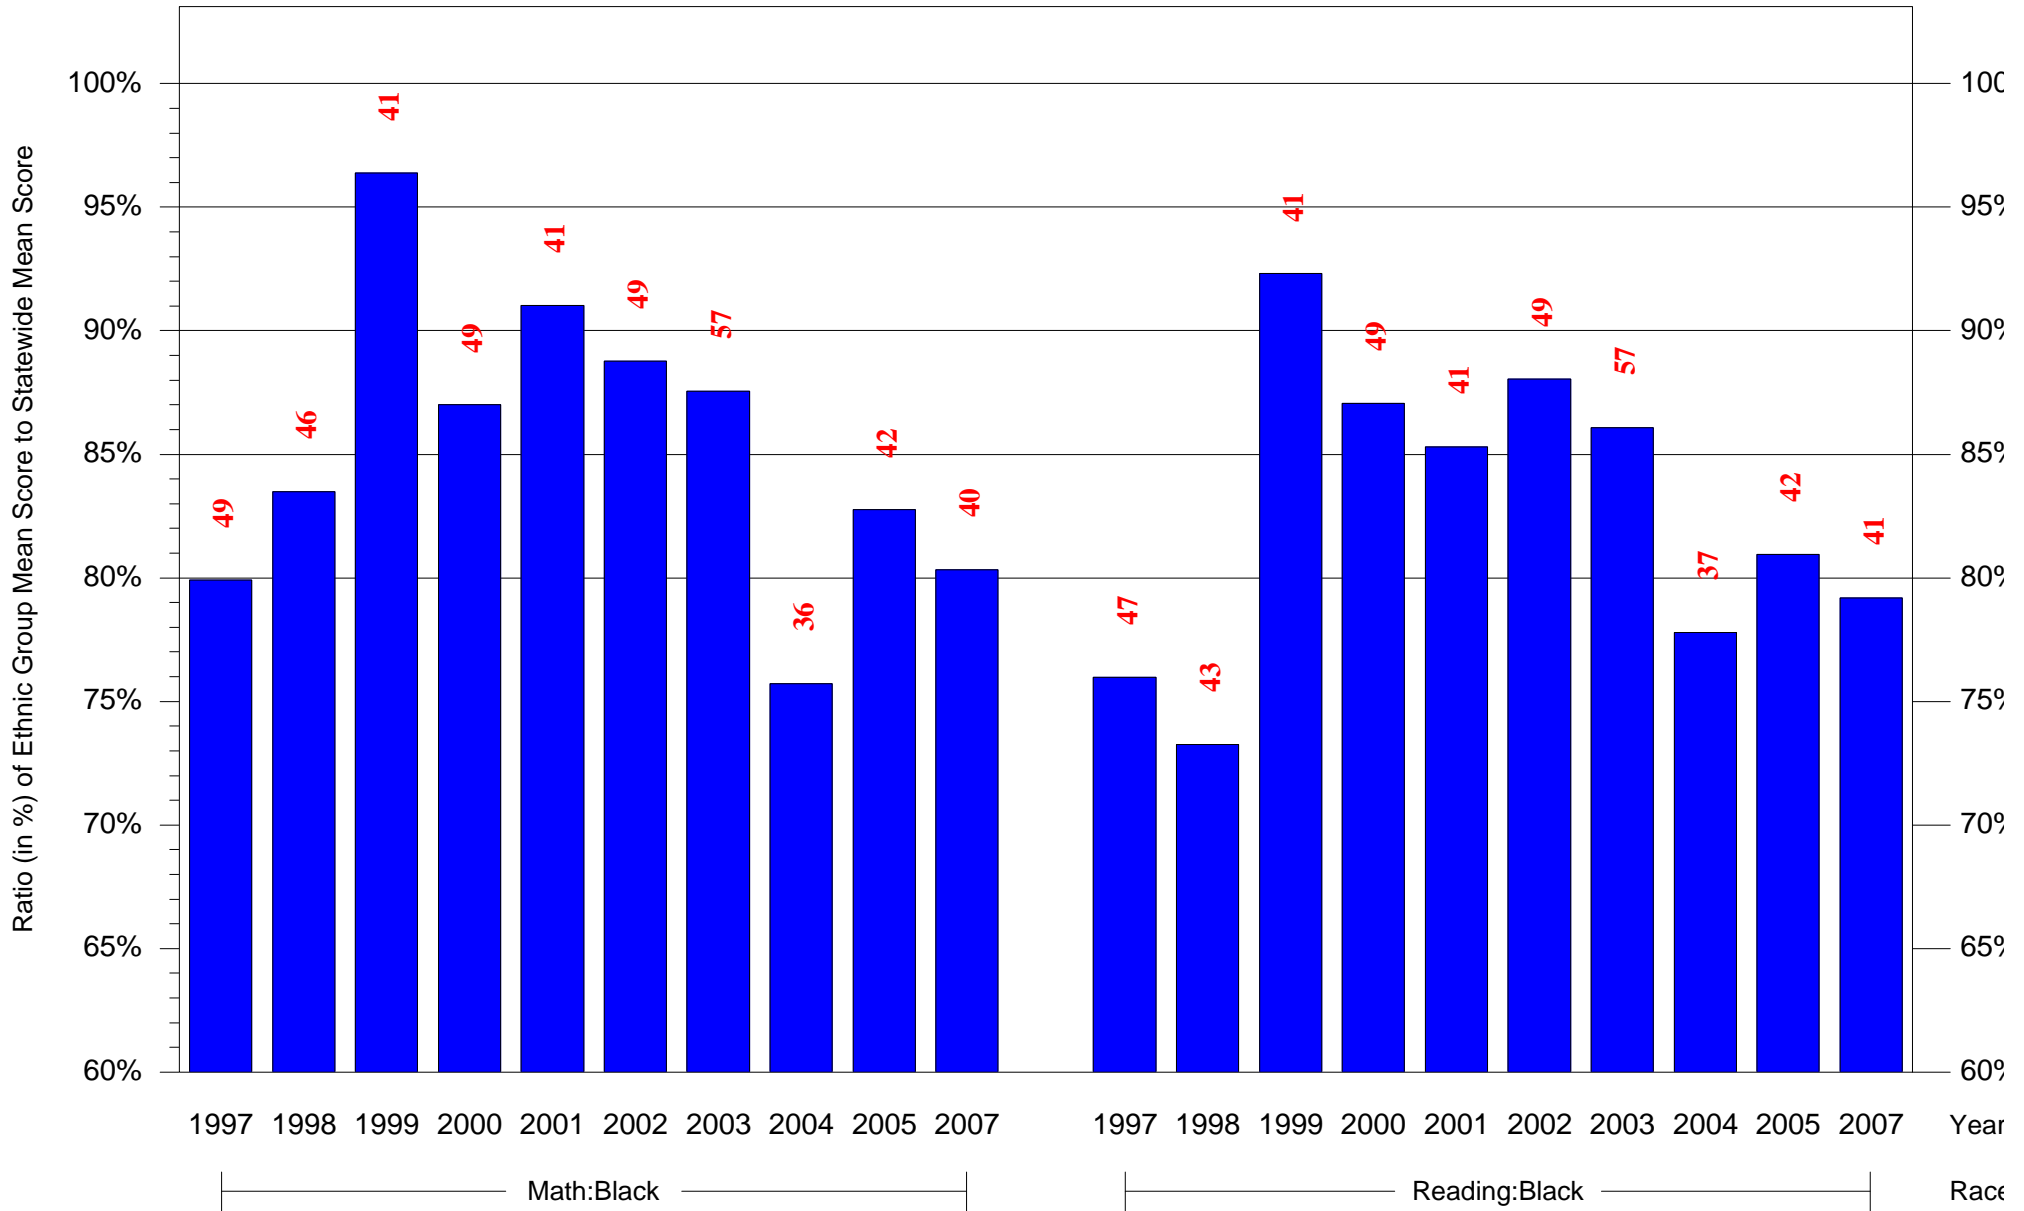

Mean Ethnic Group Building PSSA Test Score to Statewide Mean Score
Building = Drew Charles R Sch(3604) and Grade = 5 and Ethnic Group = Black or White
(Note: Number (in red) of Test Takers is above each bar in the chart.)