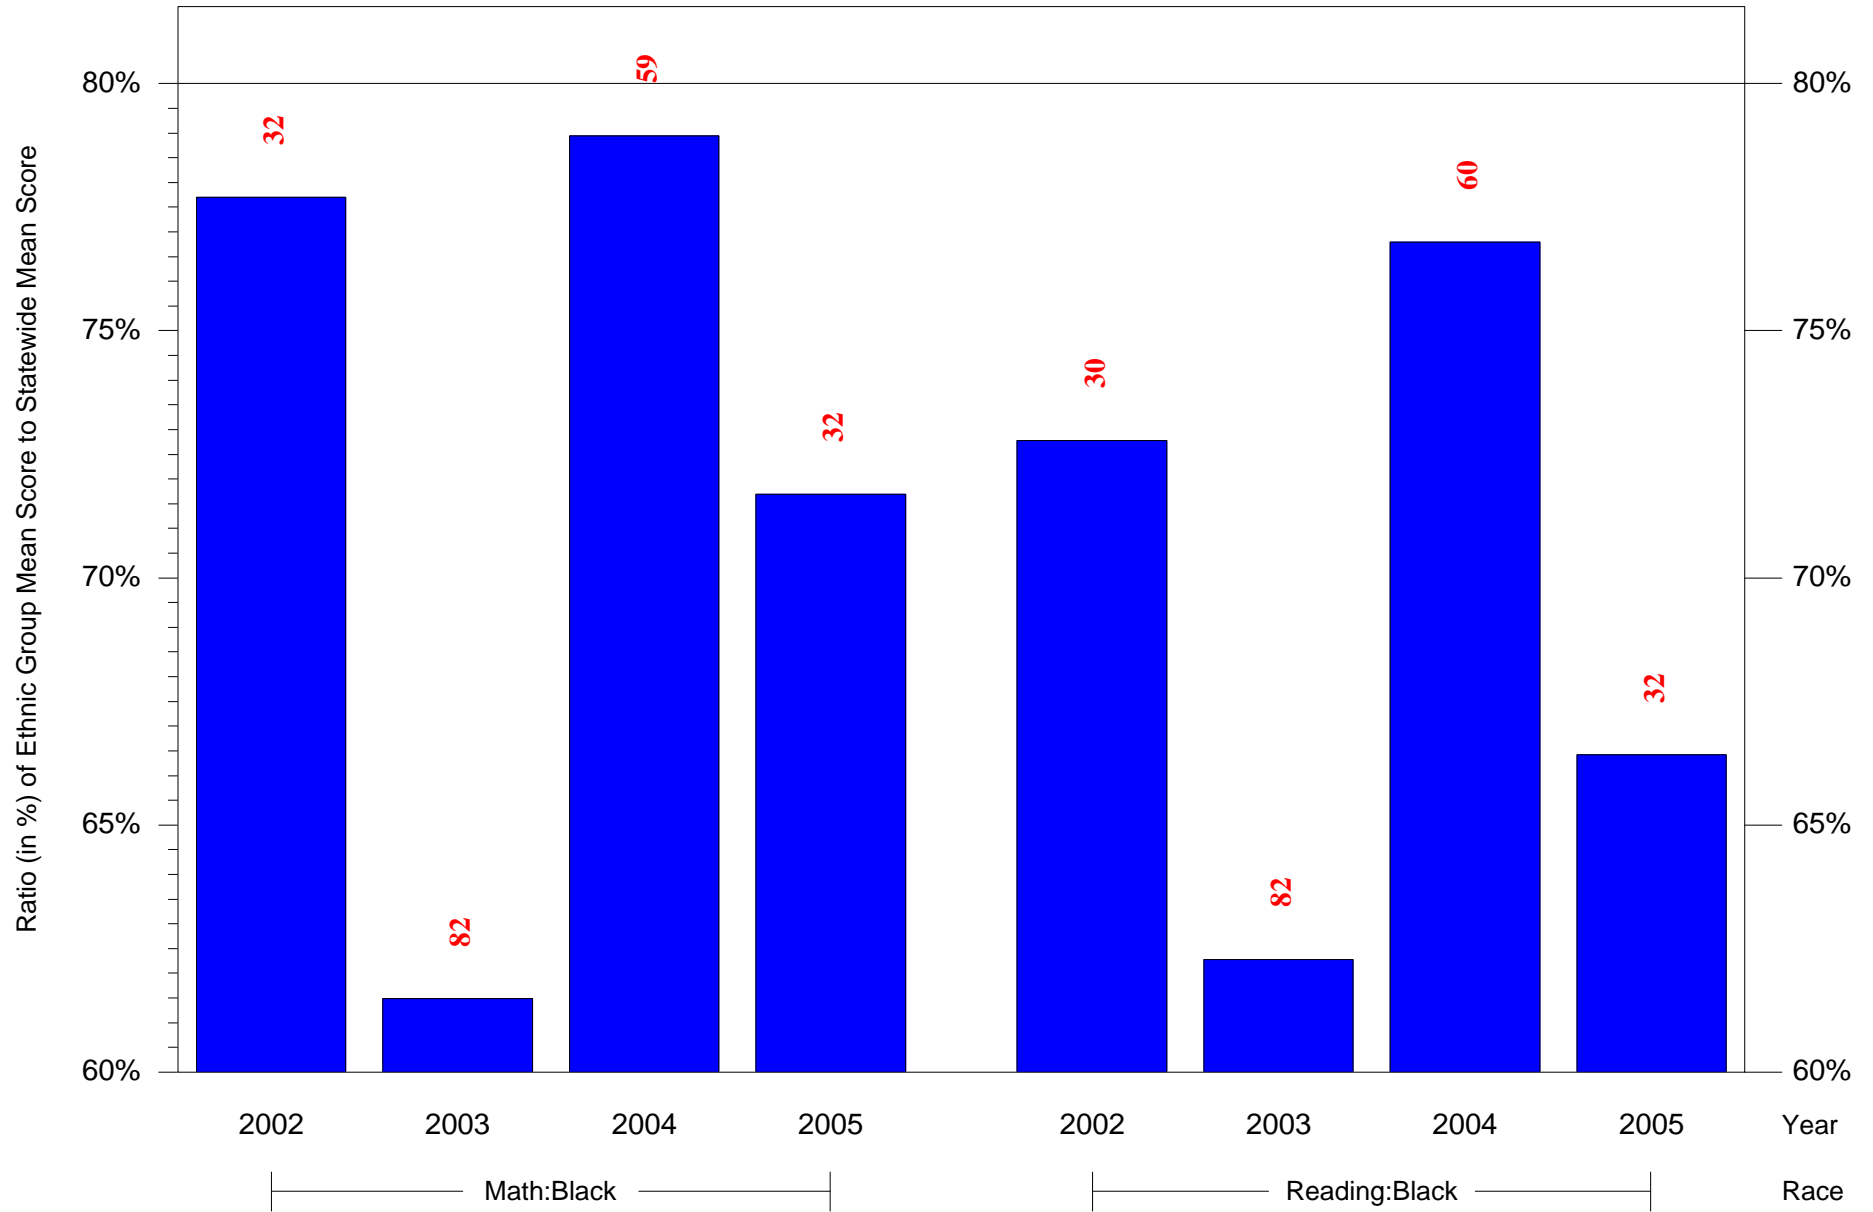

Mean Ethnic Group Building PSSA Test Score to Statewide Mean Score
Building = Phila Regional HS(7325) and Grade = 11 and Ethnic Group = Black or White
(Note: Number (in red) of Test Takers is above each bar in the chart.)