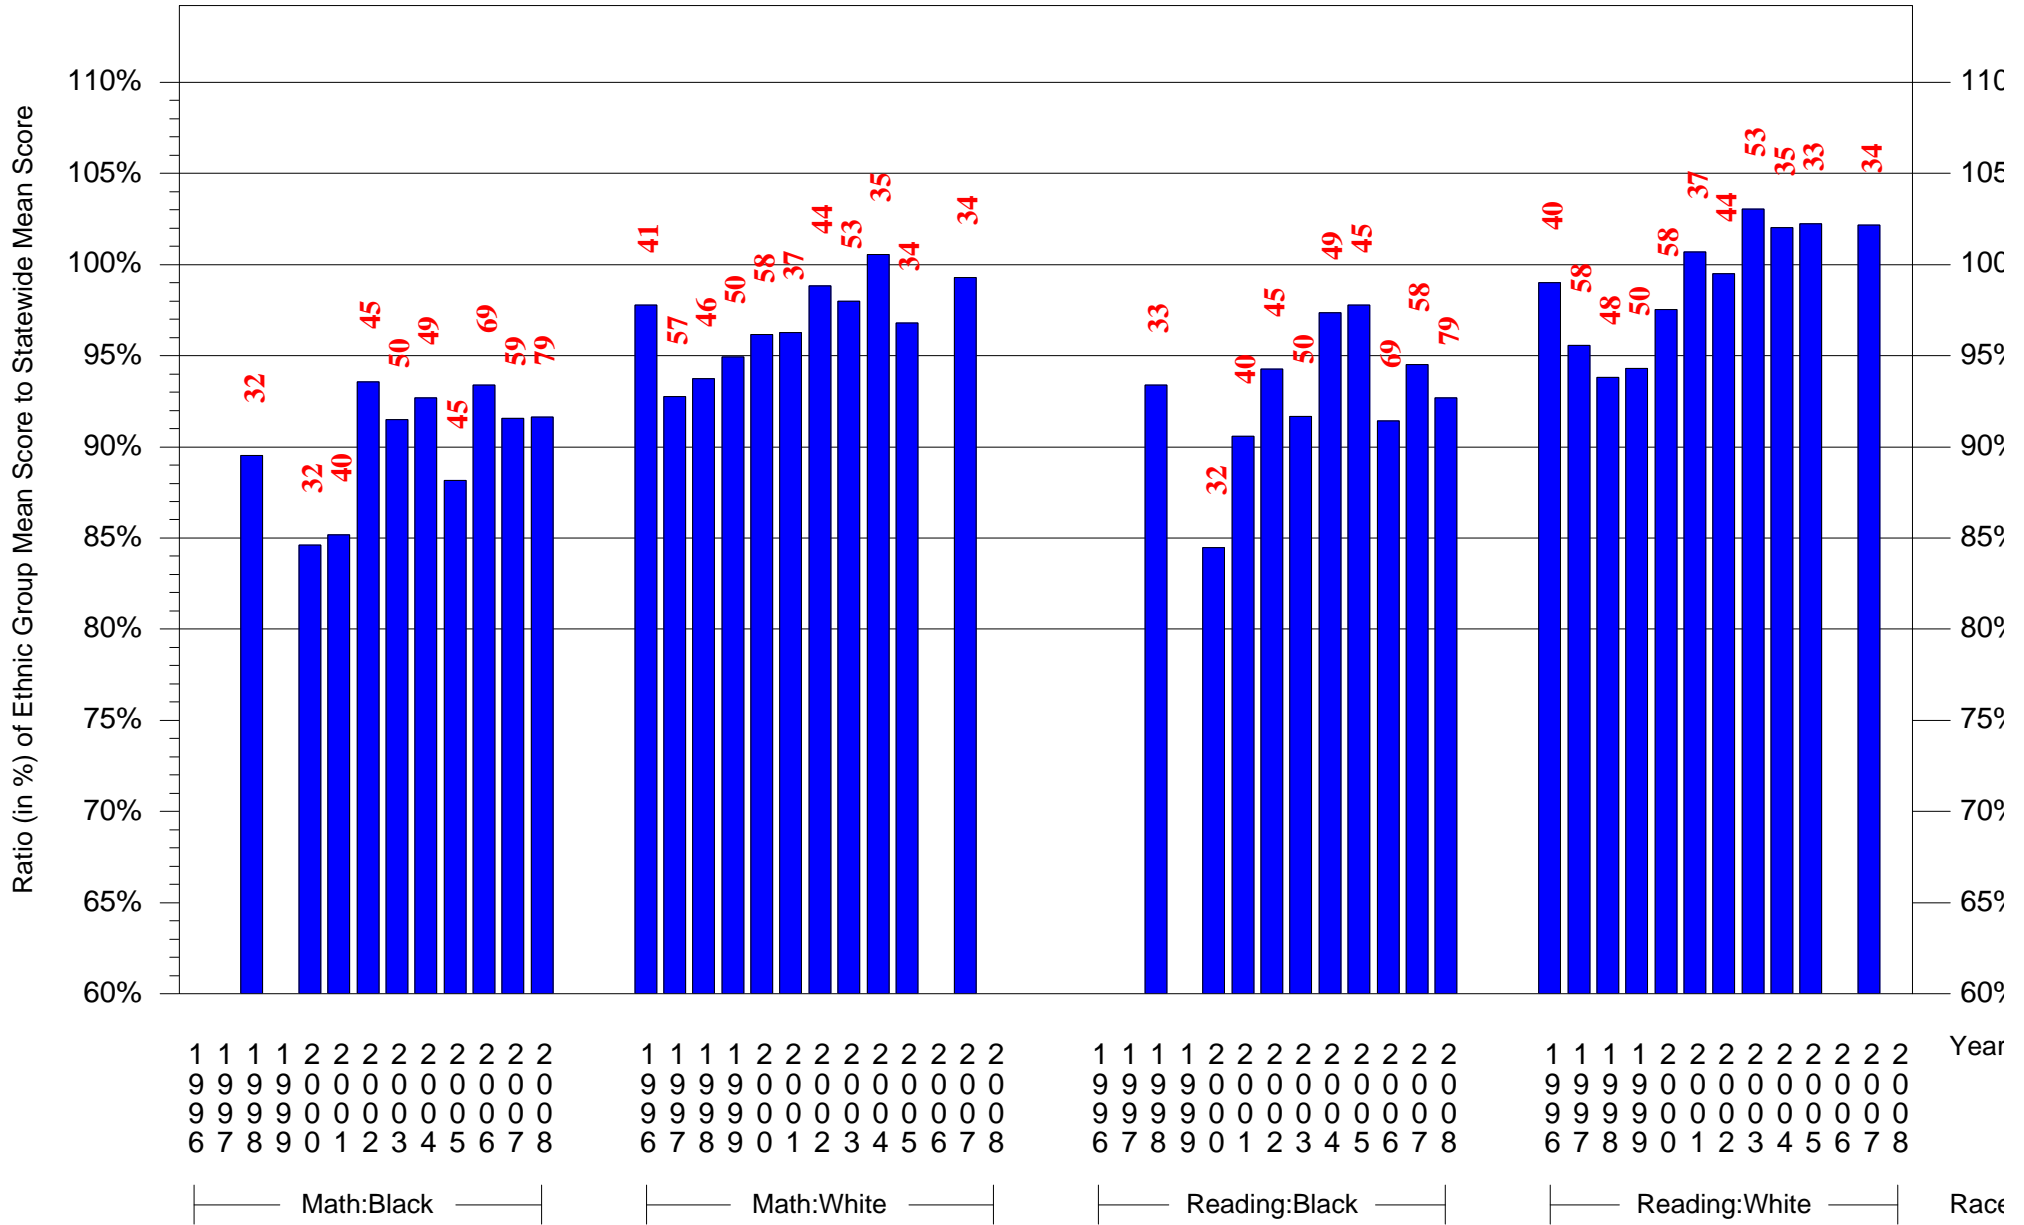

Mean Ethnic Group Building PSSA Test Score to Statewide Mean Score

Building = Spruance Gilbert Sch(7234) and Grade = 8 and Ethnic Group = Black or White

(Note: Number (in red) of Test Takers is above each bar in the chart.)