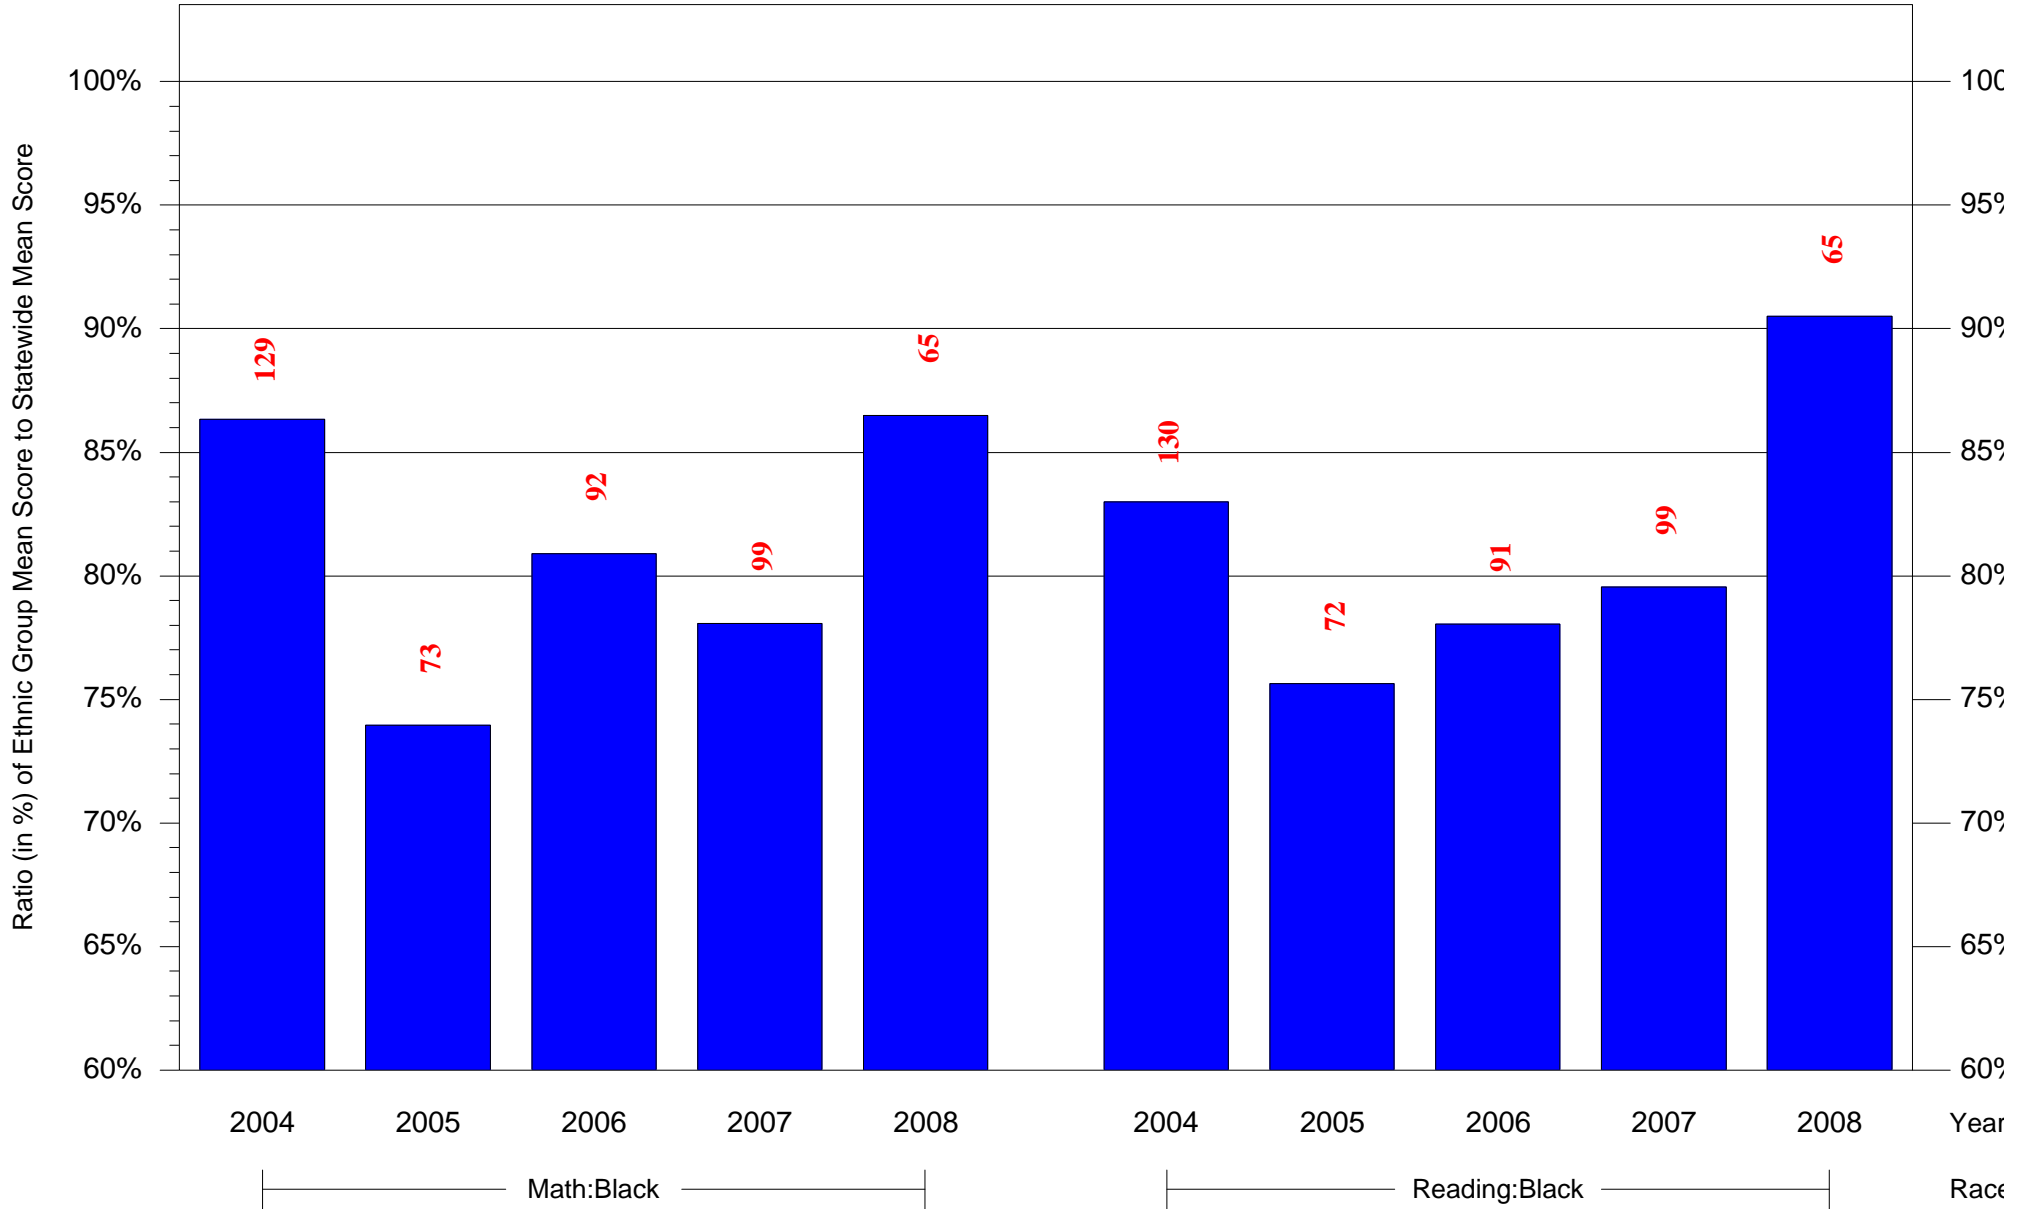

Mean Ethnic Group Building PSSA Test Score to Statewide Mean Score

Building = Communications Technology HS(7781) and Grade = 11 and Ethnic Group = Black or White

(Note: Number (in red) of Test Takers is above each bar in the chart.)