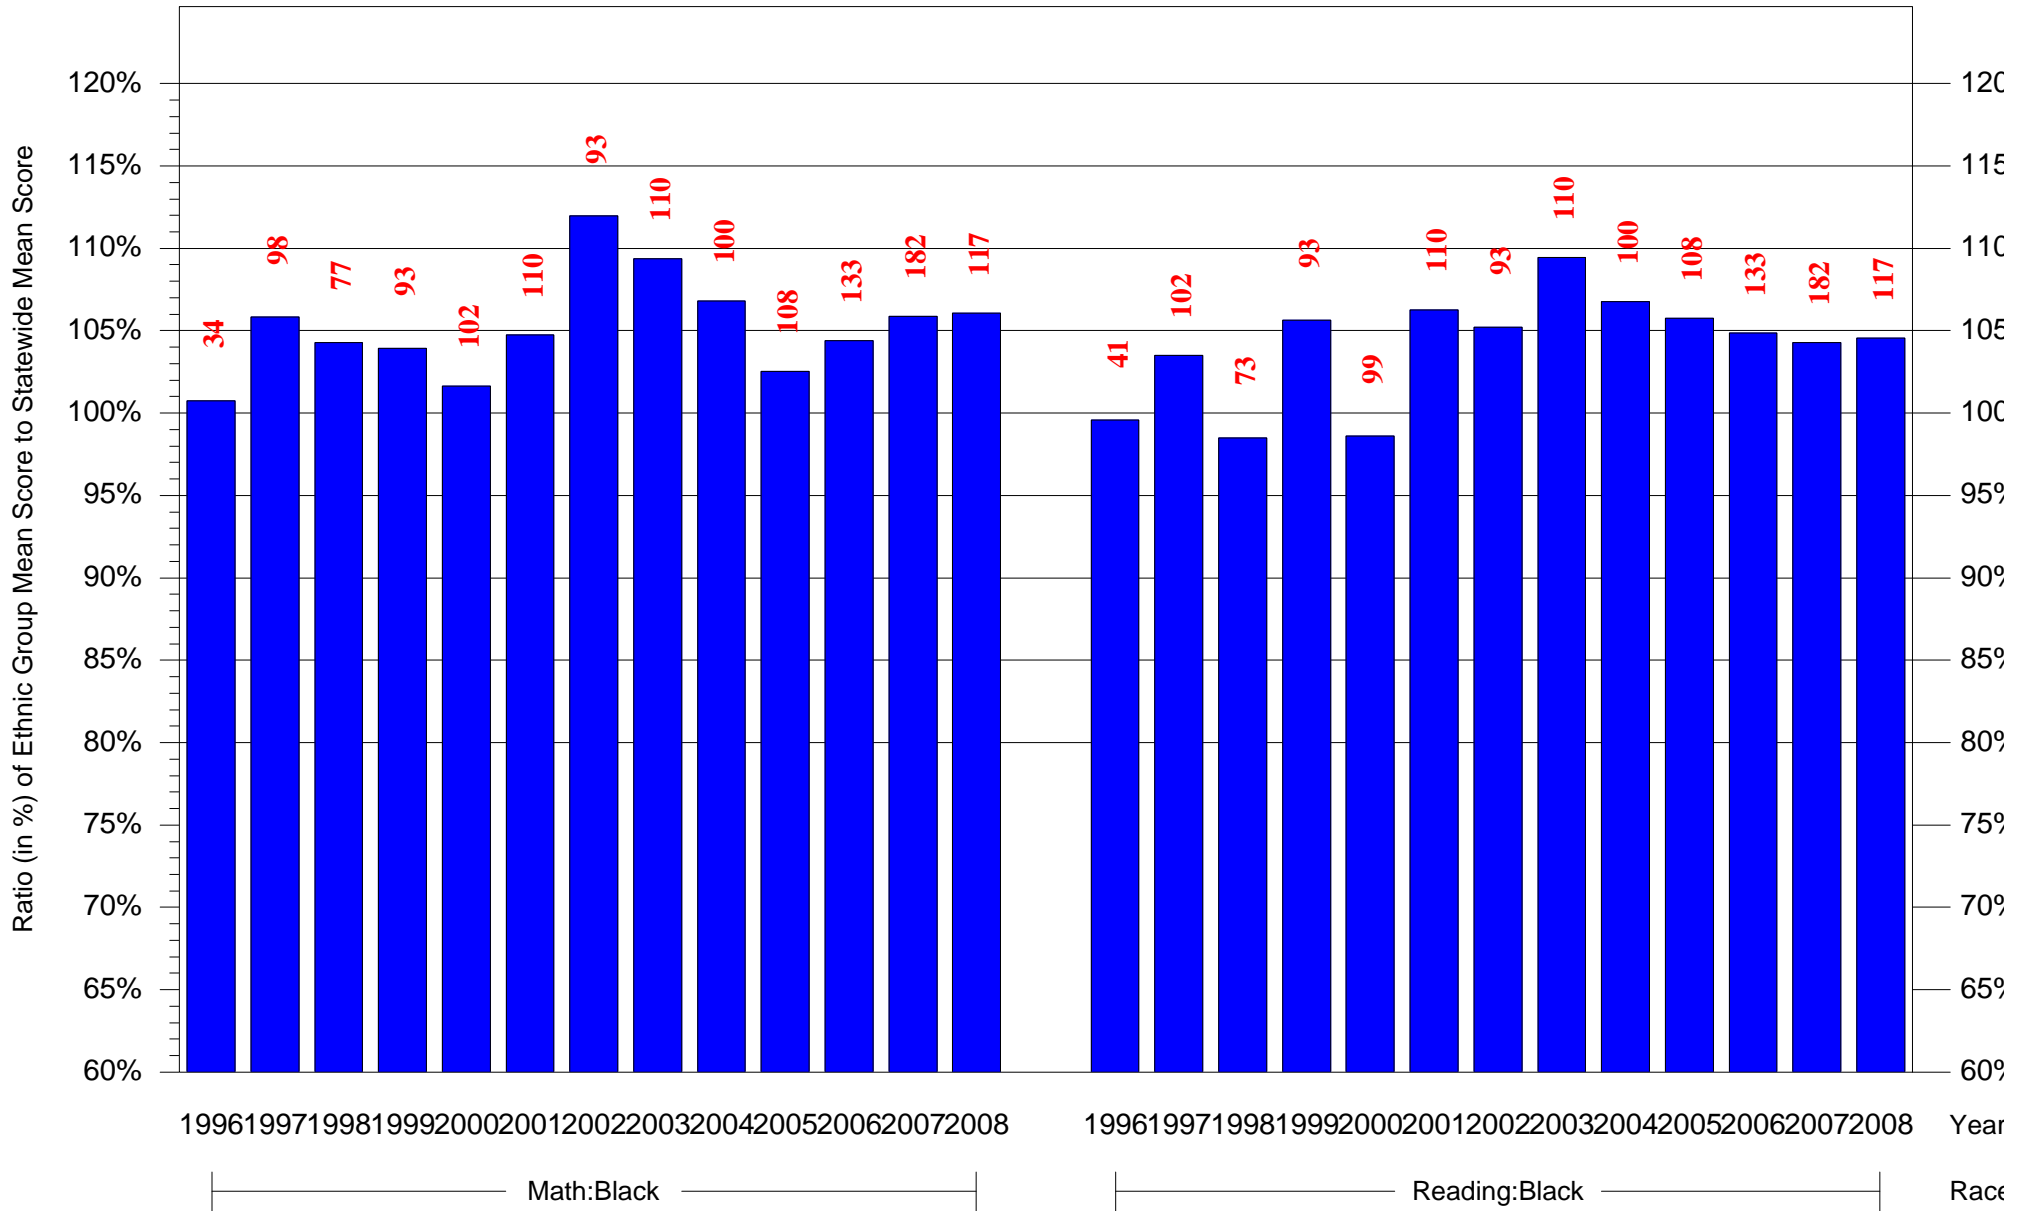

Mean Ethnic Group Building PSSA Test Score to Statewide Mean Score

Building = Carver HS(7023) and Grade = 11 and Ethnic Group = Black or White

(Note: Number (in red) of Test Takers is above each bar in the chart.)