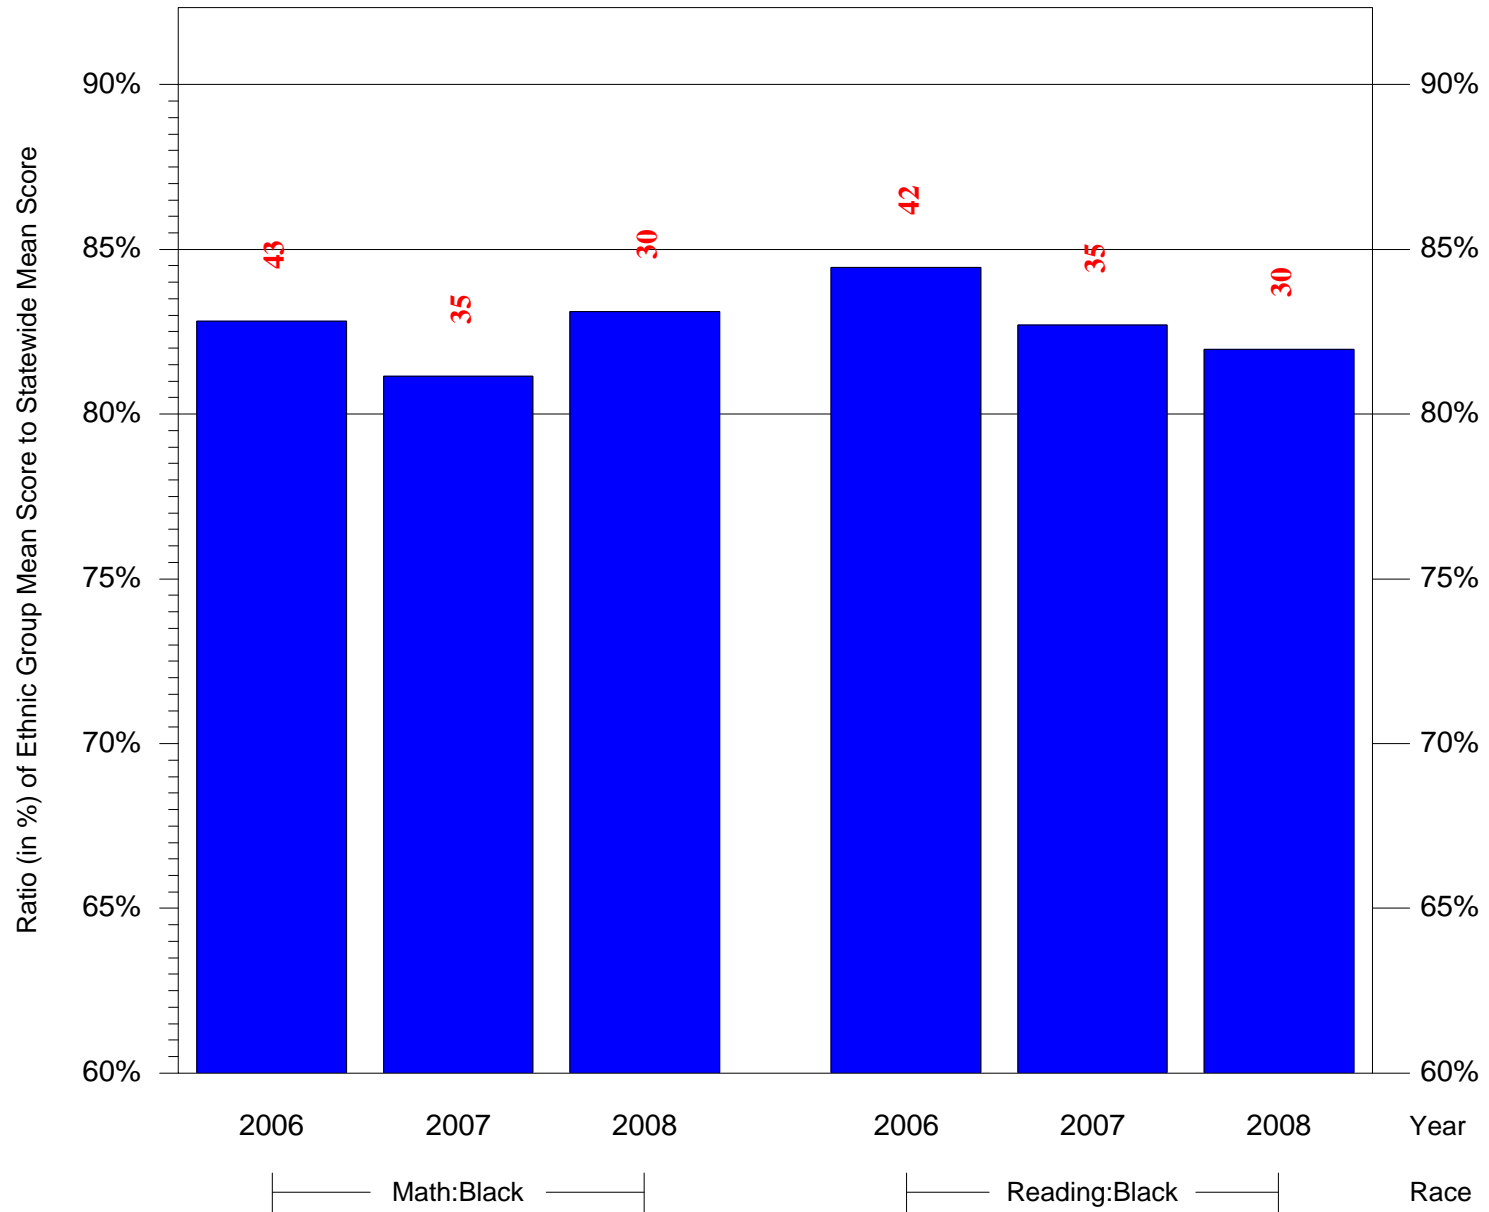

Mean Ethnic Group Building PSSA Test Score to Statewide Mean Score

Building = Ferguson Joseph C Sch(3690) and Grade = 7 and Ethnic Group = Black or White

(Note: Number (in red) of Test Takers is above each bar in the chart.)