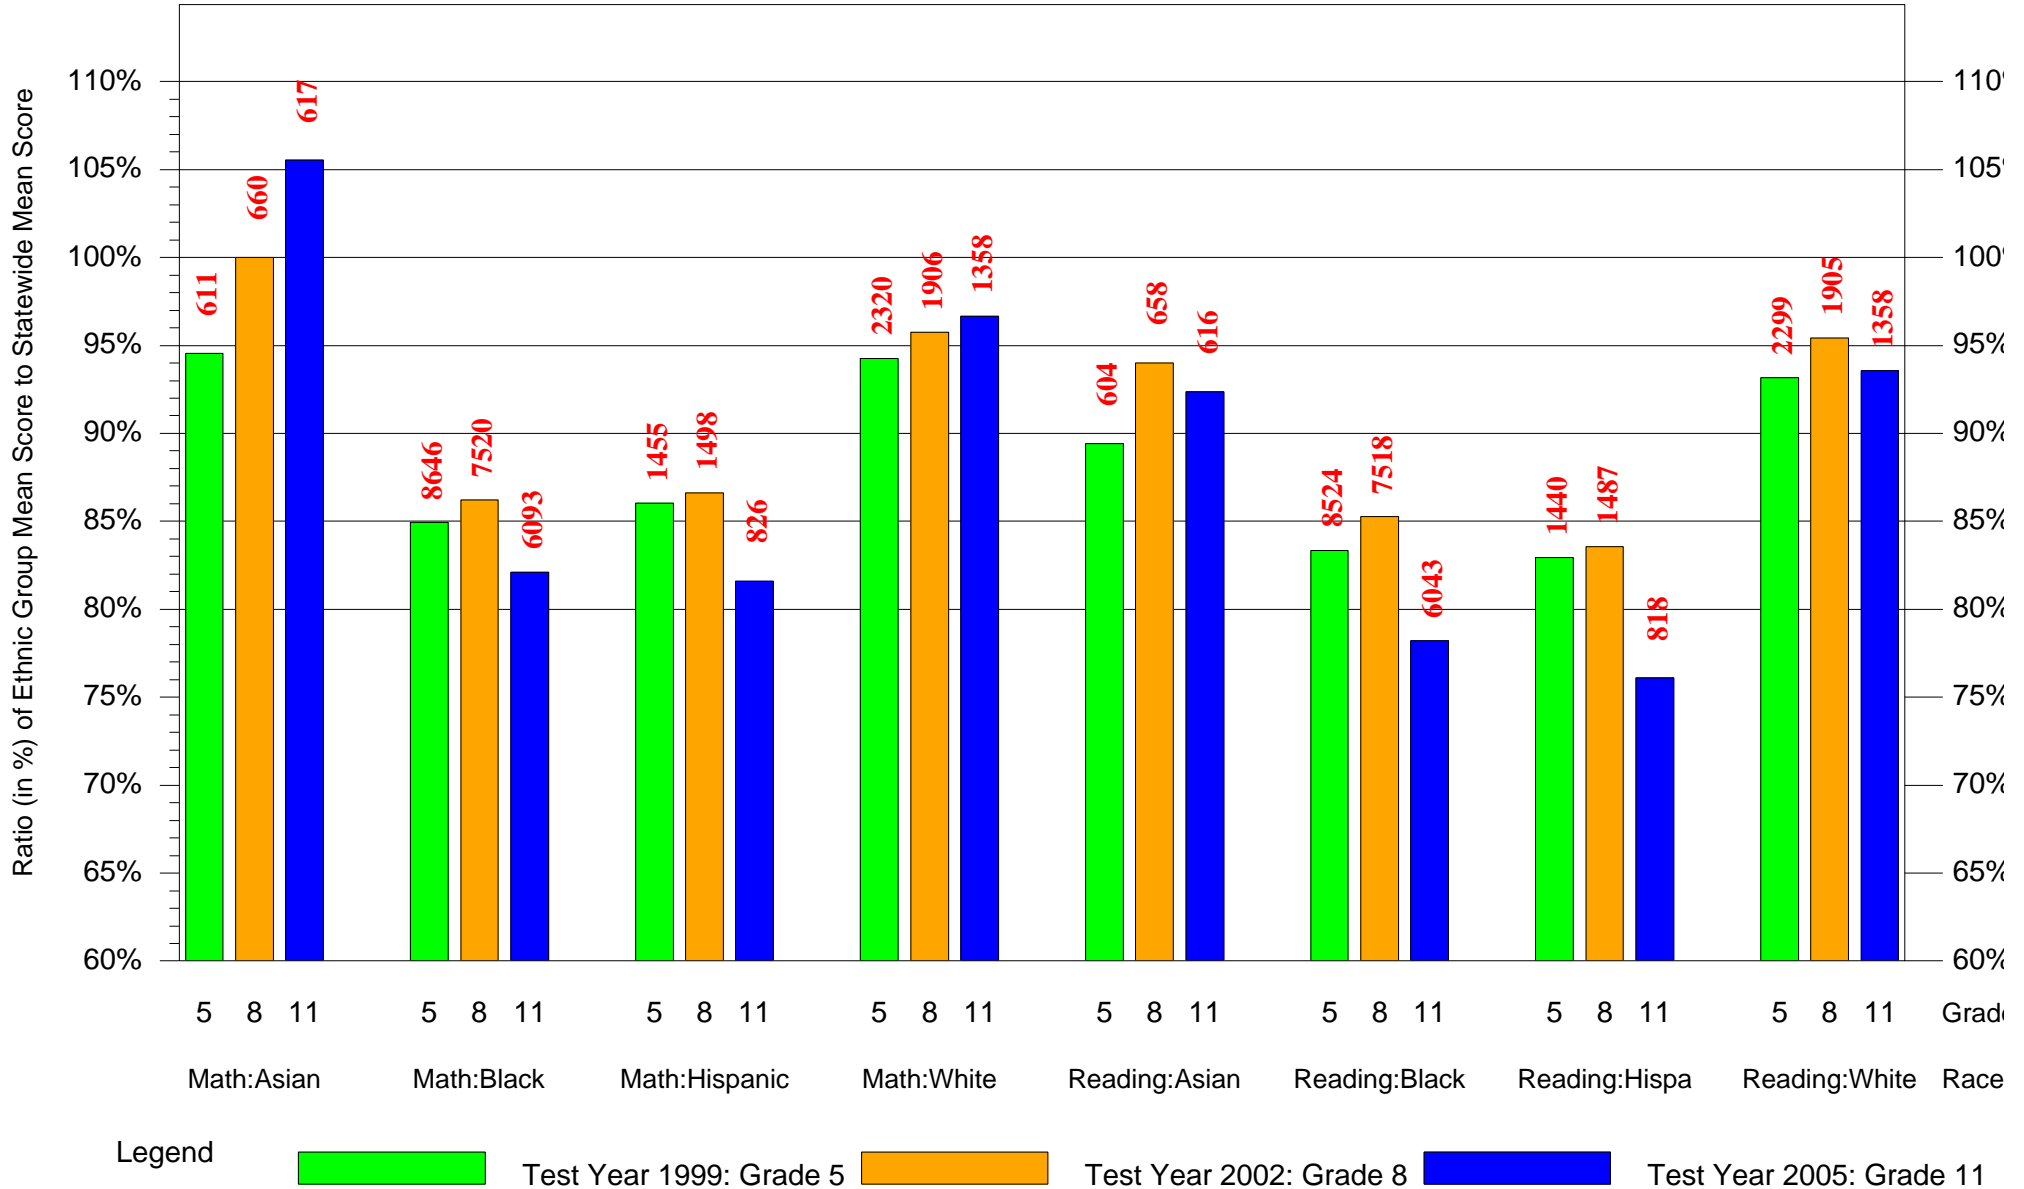

Mean Ethnic Group AUN PSSA Test Score to Statewide Mean Score

AUN = Philadelphia City SD(126515001) and Cohort = 1999 and Ethnic Group = Black or White or Asian or Hispanic

(Note: Number (in red) of Test Takers is above each bar in the chart.)