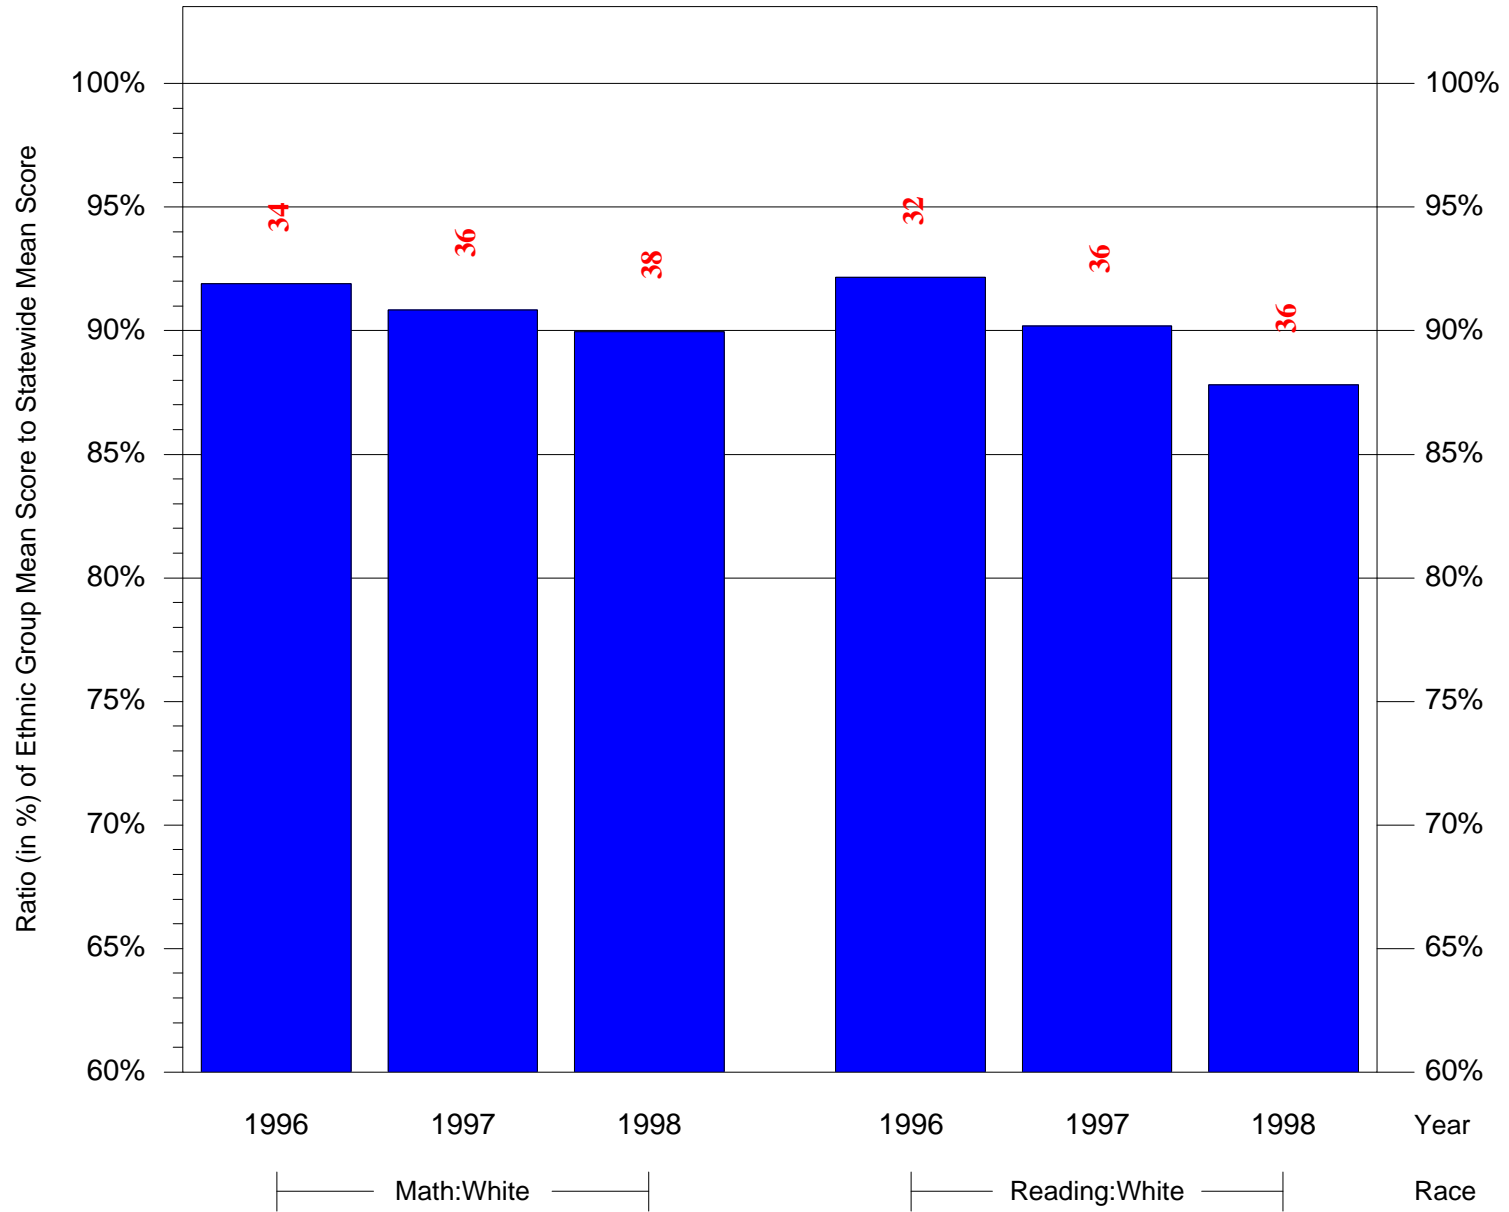

Mean Ethnic Group Building PSSA Test Score to Statewide Mean Score

Building = Willard Frances E Sch(6544) and Grade = 5 and Ethnic Group = Black or White

(Note: Number (in red) of Test Takers is above each bar in the chart.)