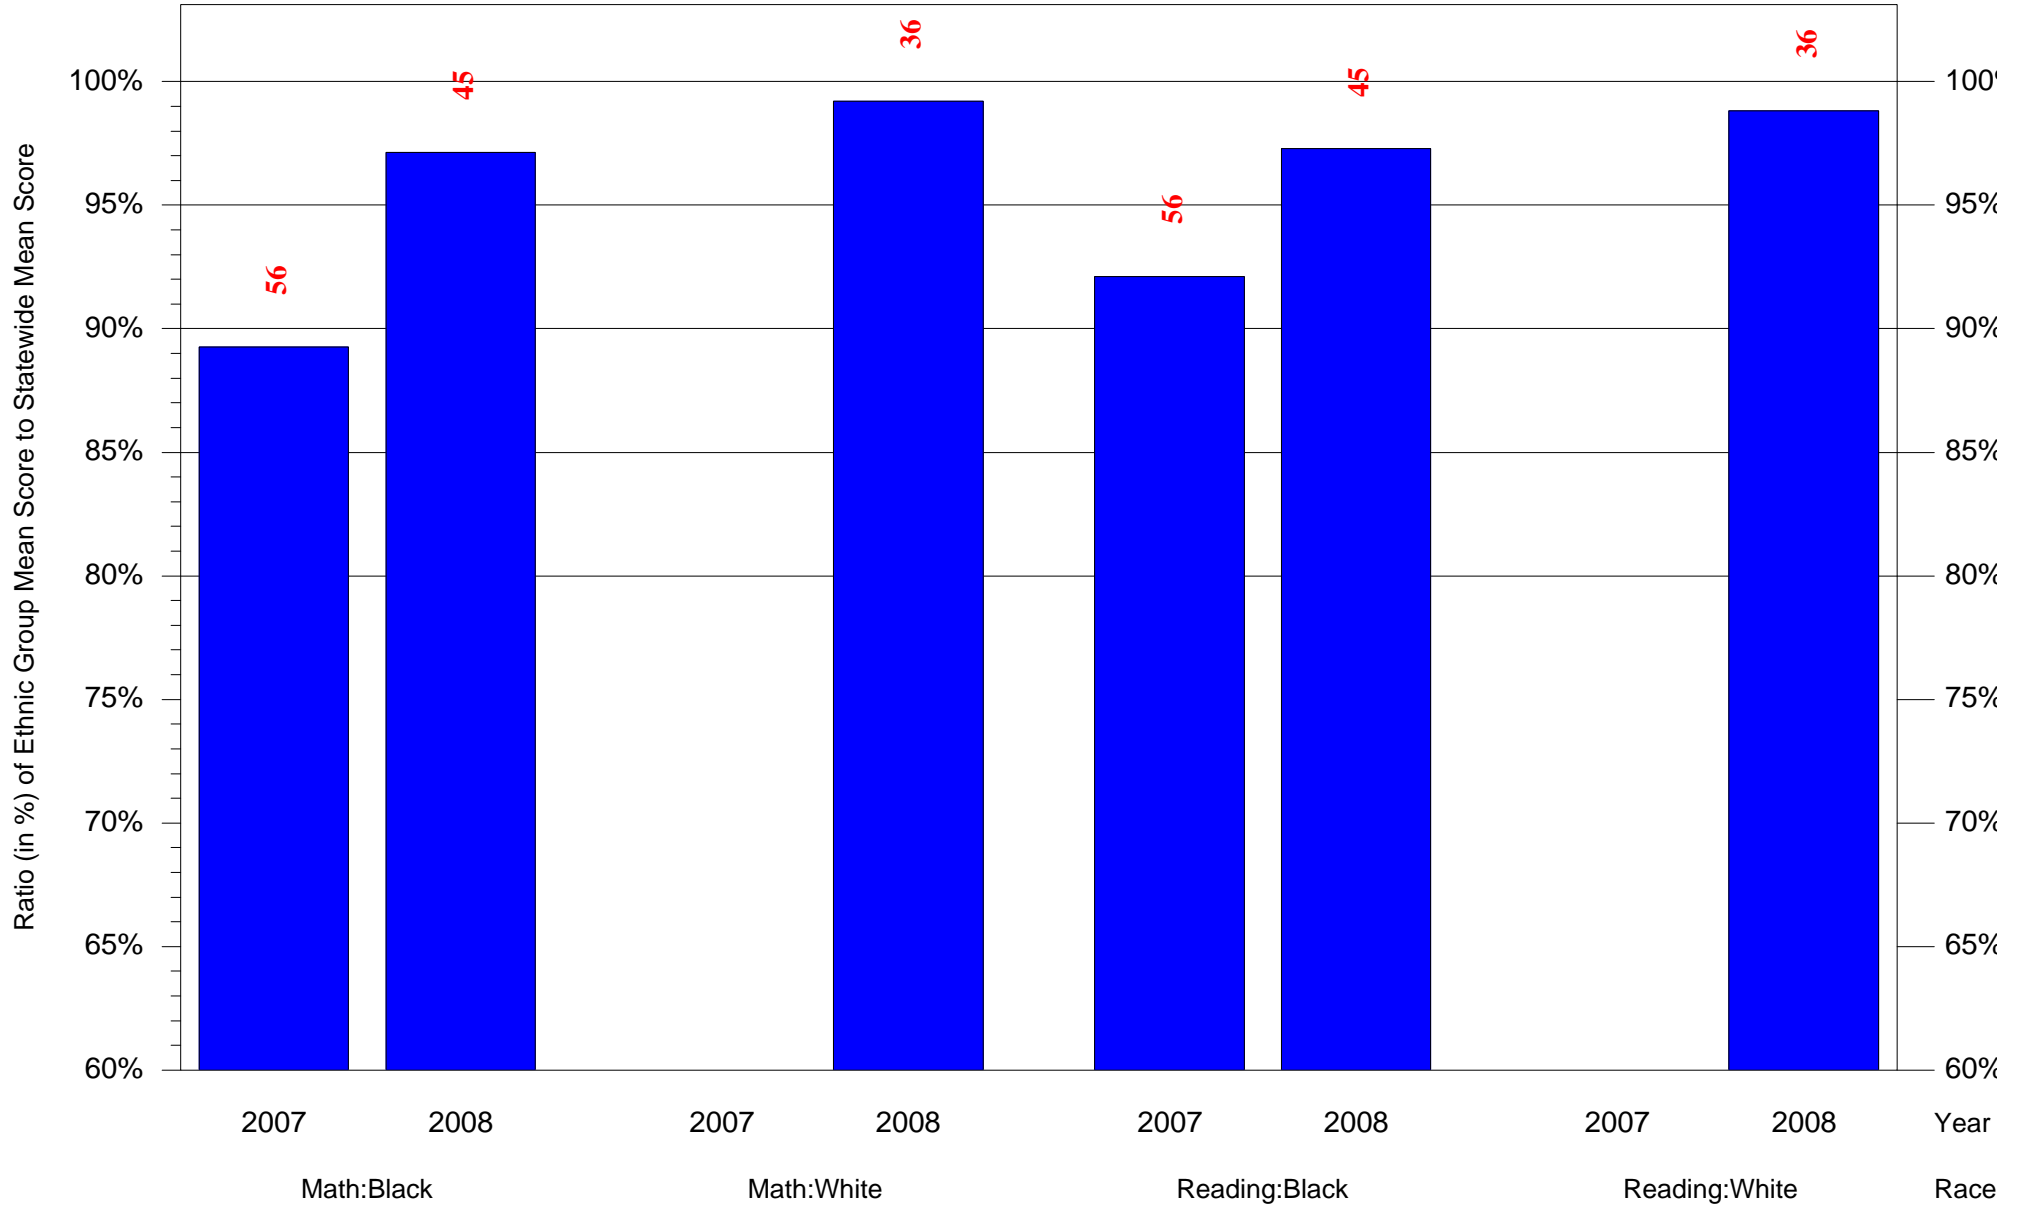

Mean Ethnic Group Building PSSA Test Score to Statewide Mean Score

Building = SolisCohen Solomon Sch(3773) and Grade = 3 and Ethnic Group = Black or White

(Note: Number (in red) of Test Takers is above each bar in the chart.)