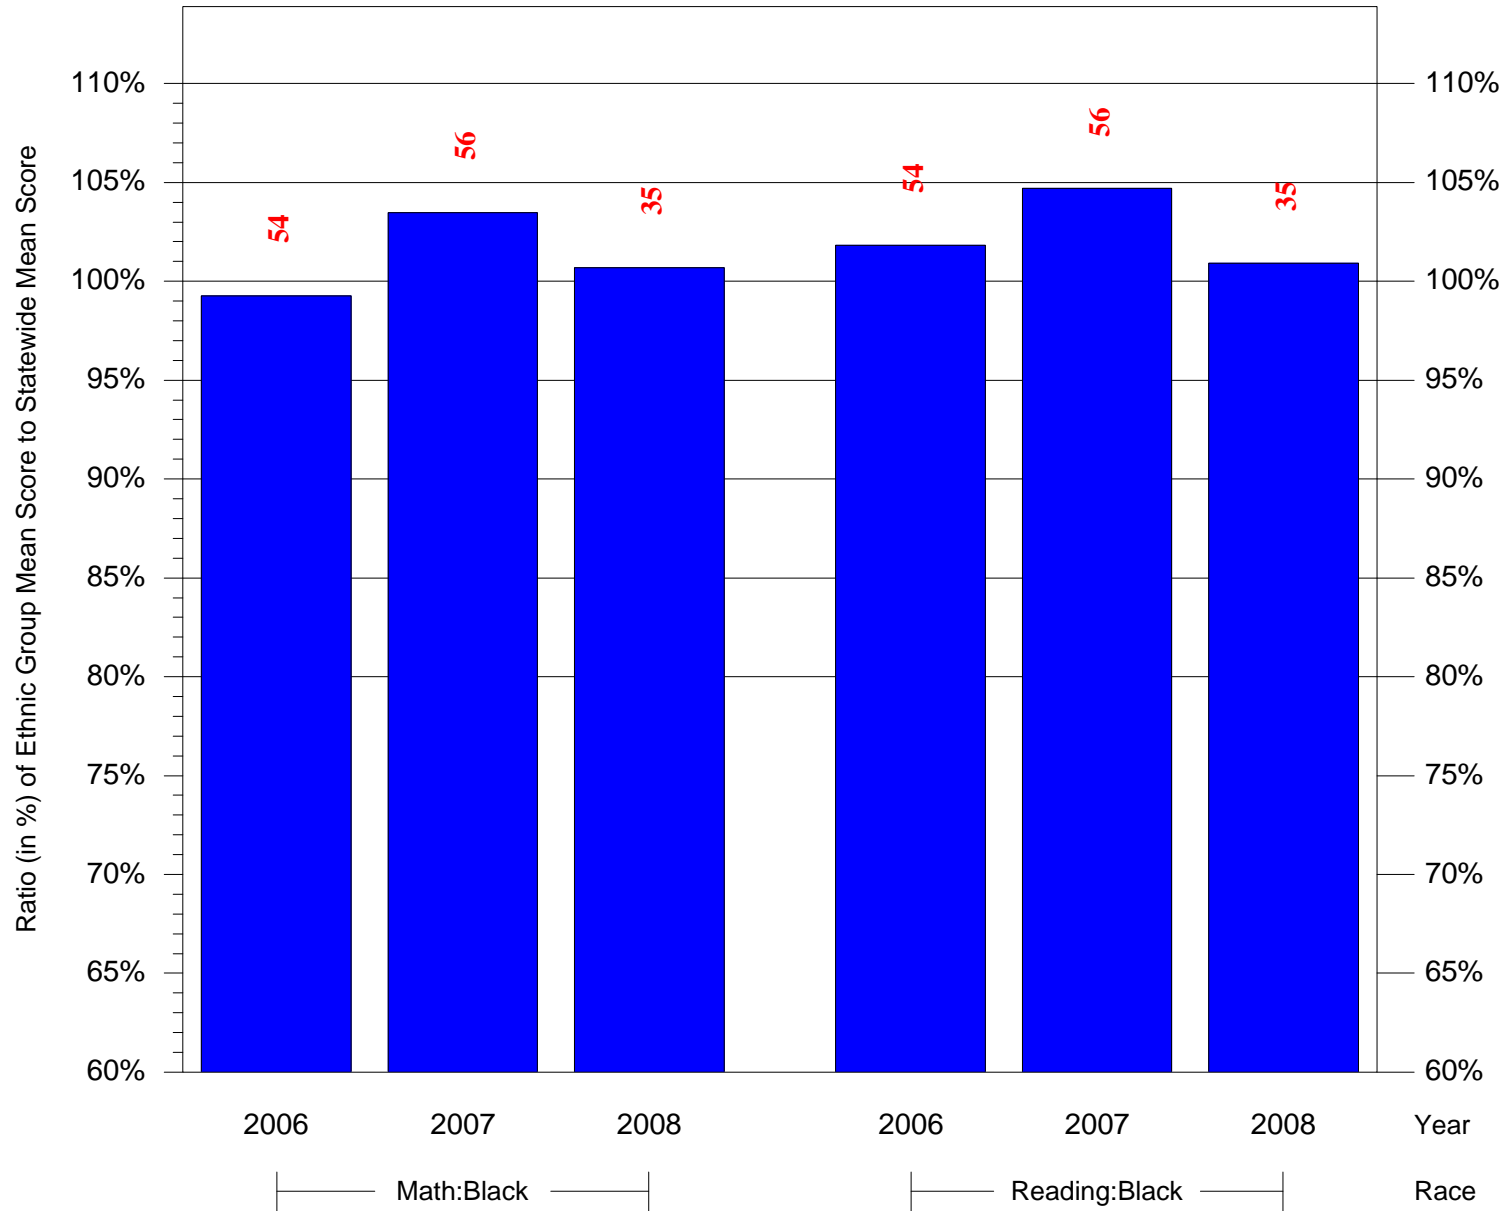

Mean Ethnic Group Building PSSA Test Score to Statewide Mean Score

Building = Amy NW(7024) and Grade = 6 and Ethnic Group = Black or White

(Note: Number (in red) of Test Takers is above each bar in the chart.)