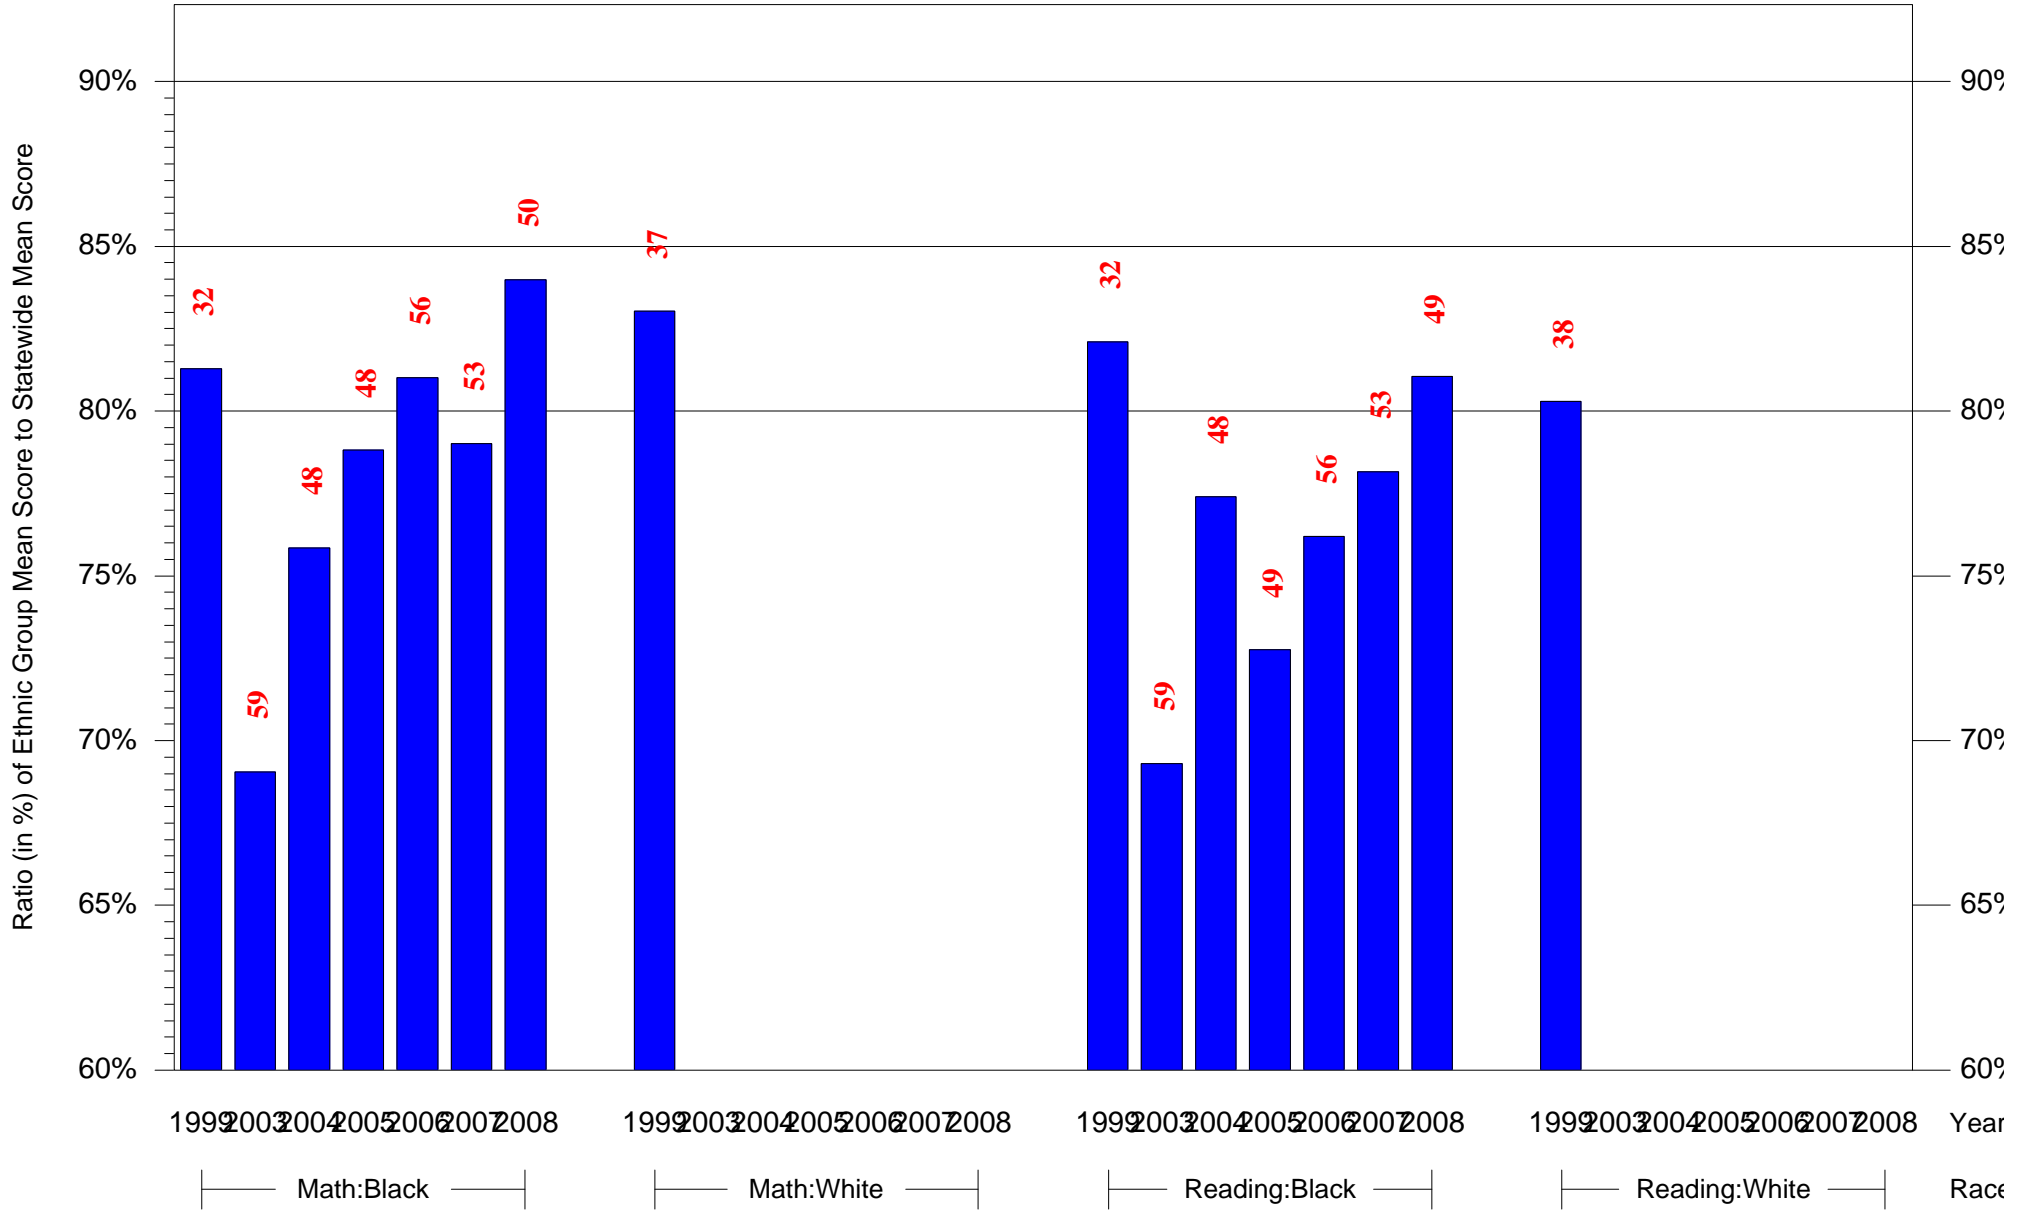

Mean Ethnic Group Building PSSA Test Score to Statewide Mean Score

Building = Jones John Paul MS(7243) and Grade = 5 and Ethnic Group = Black or White

(Note: Number (in red) of Test Takers is above each bar in the chart.)