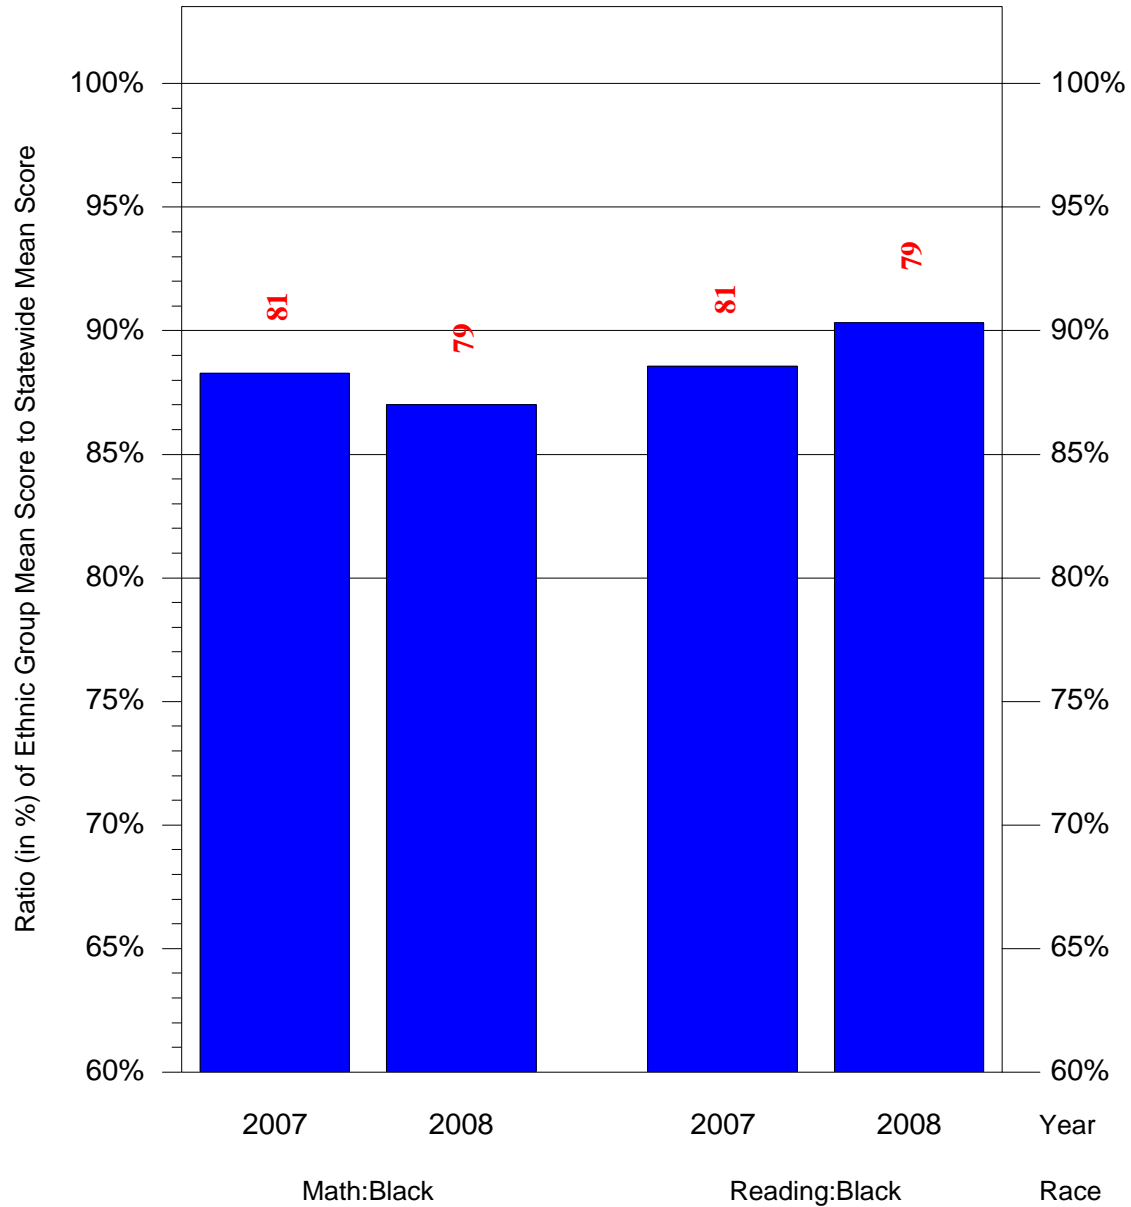

Mean Ethnic Group Building PSSA Test Score to Statewide Mean Score

Building = Pastorius Francis P Sch(3721) and Grade = 3 and Ethnic Group = Black or White

(Note: Number (in red) of Test Takers is above each bar in the chart.)