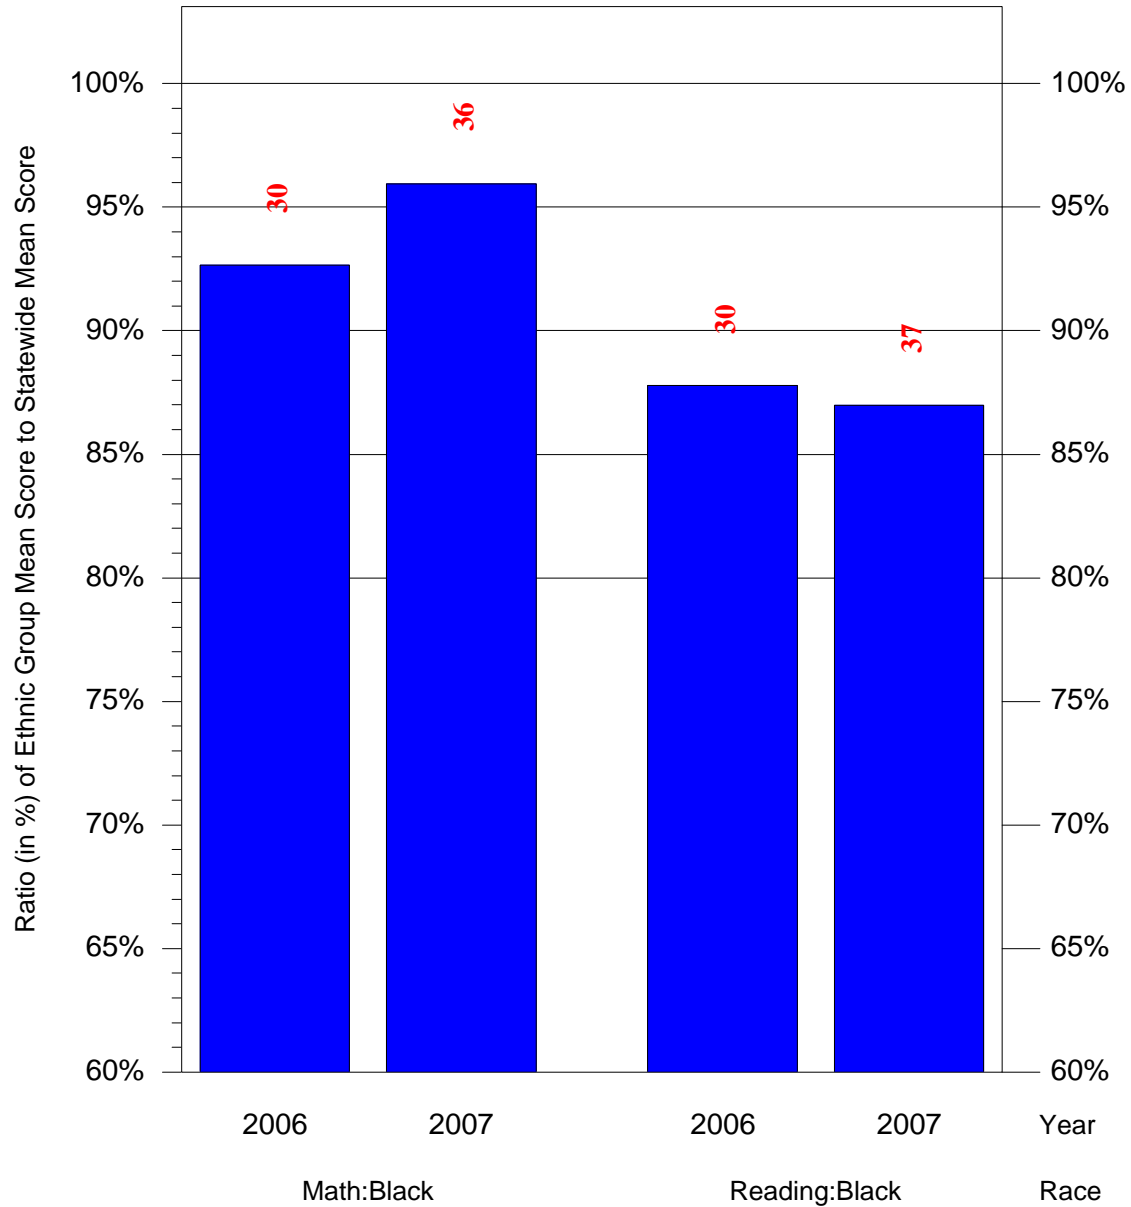

Mean Ethnic Group Building PSSA Test Score to Statewide Mean Score

Building = Bregy F Amedee Sch(3620) and Grade = 6 and Ethnic Group = Black or White

(Note: Number (in red) of Test Takers is above each bar in the chart.)