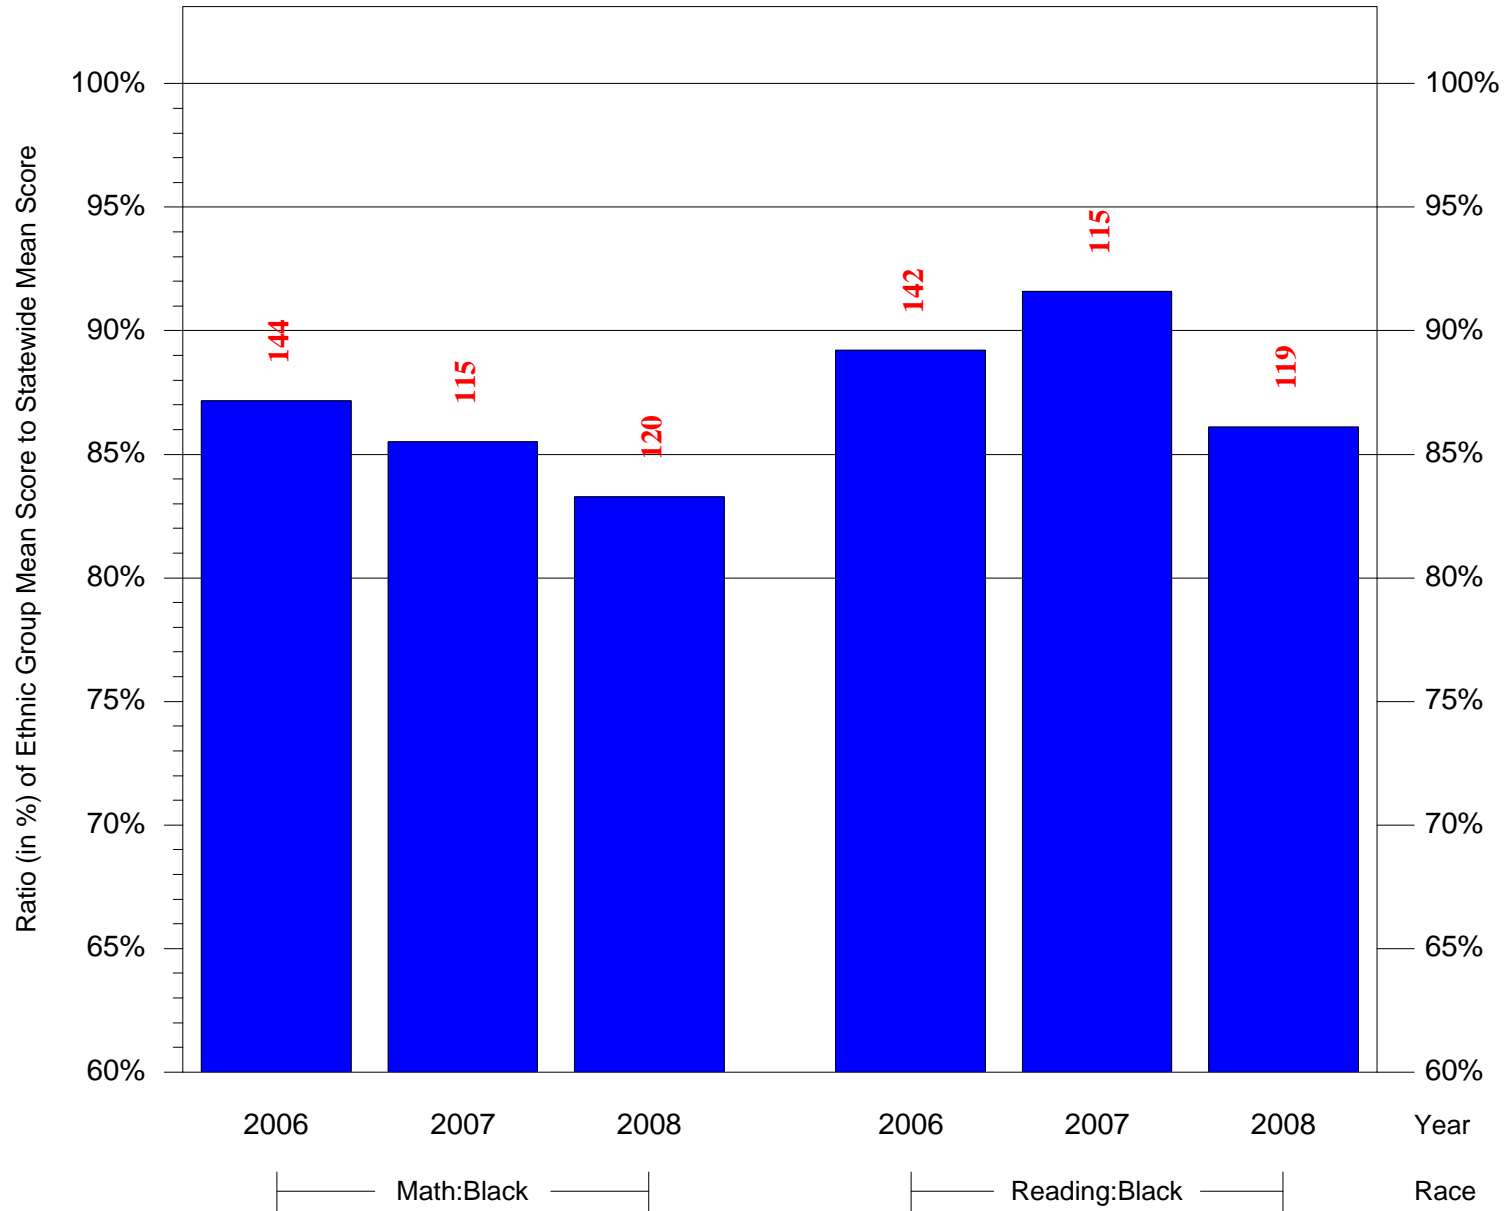

Mean Ethnic Group Building PSSA Test Score to Statewide Mean Score

Building = Lowell James R Sch(7232) and Grade = 4 and Ethnic Group = Black or White

(Note: Number (in red) of Test Takers is above each bar in the chart.)