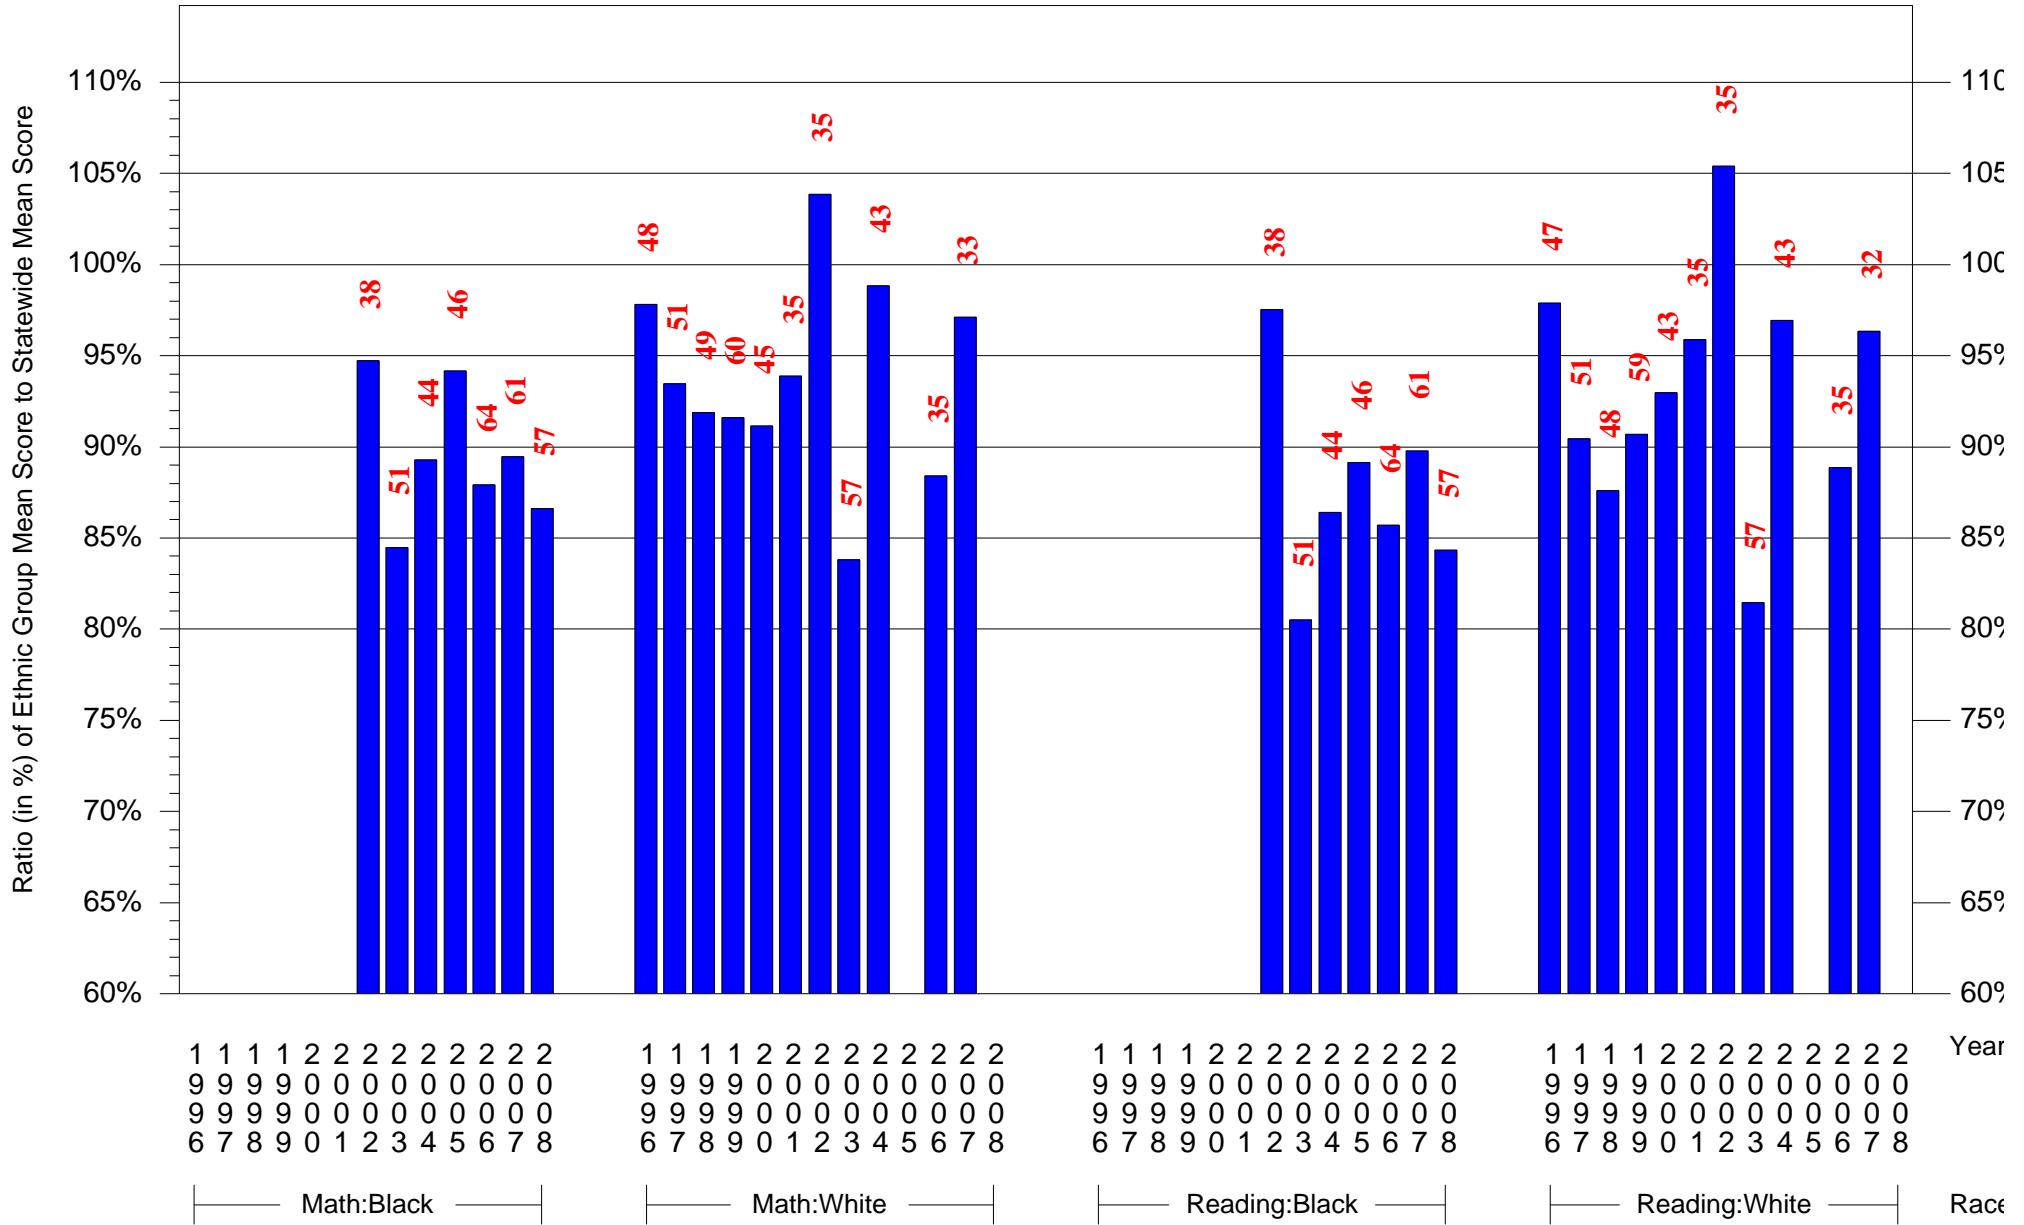

Mean Ethnic Group Building PSSA Test Score to Statewide Mean Score

Building = Spruance Gilbert Sch(7234) and Grade = 5 and Ethnic Group = Black or White

(Note: Number (in red) of Test Takers is above each bar in the chart.)