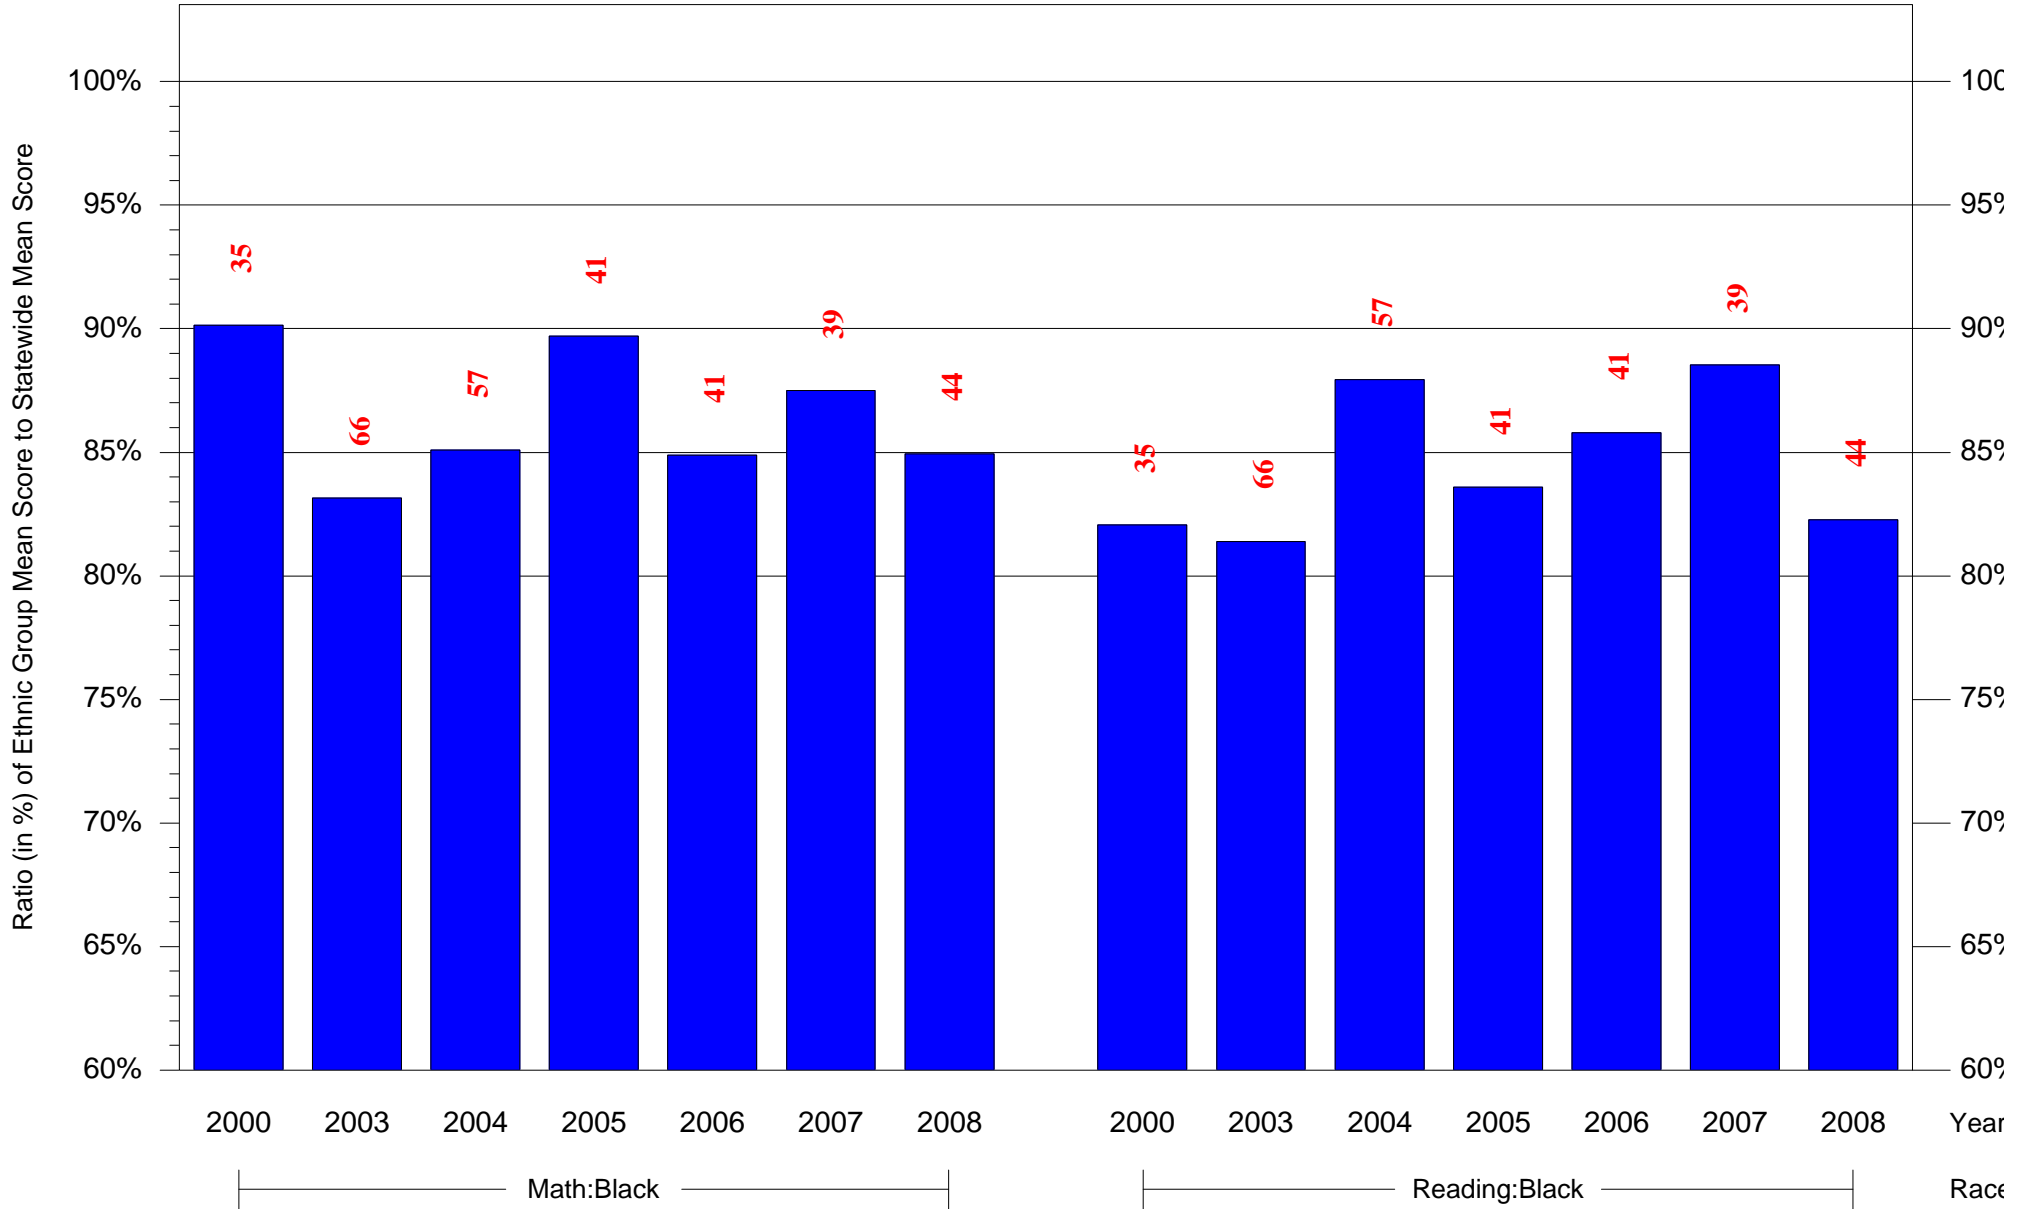

Mean Ethnic Group Building PSSA Test Score to Statewide Mean Score

Building = Marshall John Sch(3797) and Grade = 5 and Ethnic Group = Black or White

(Note: Number (in red) of Test Takers is above each bar in the chart.)