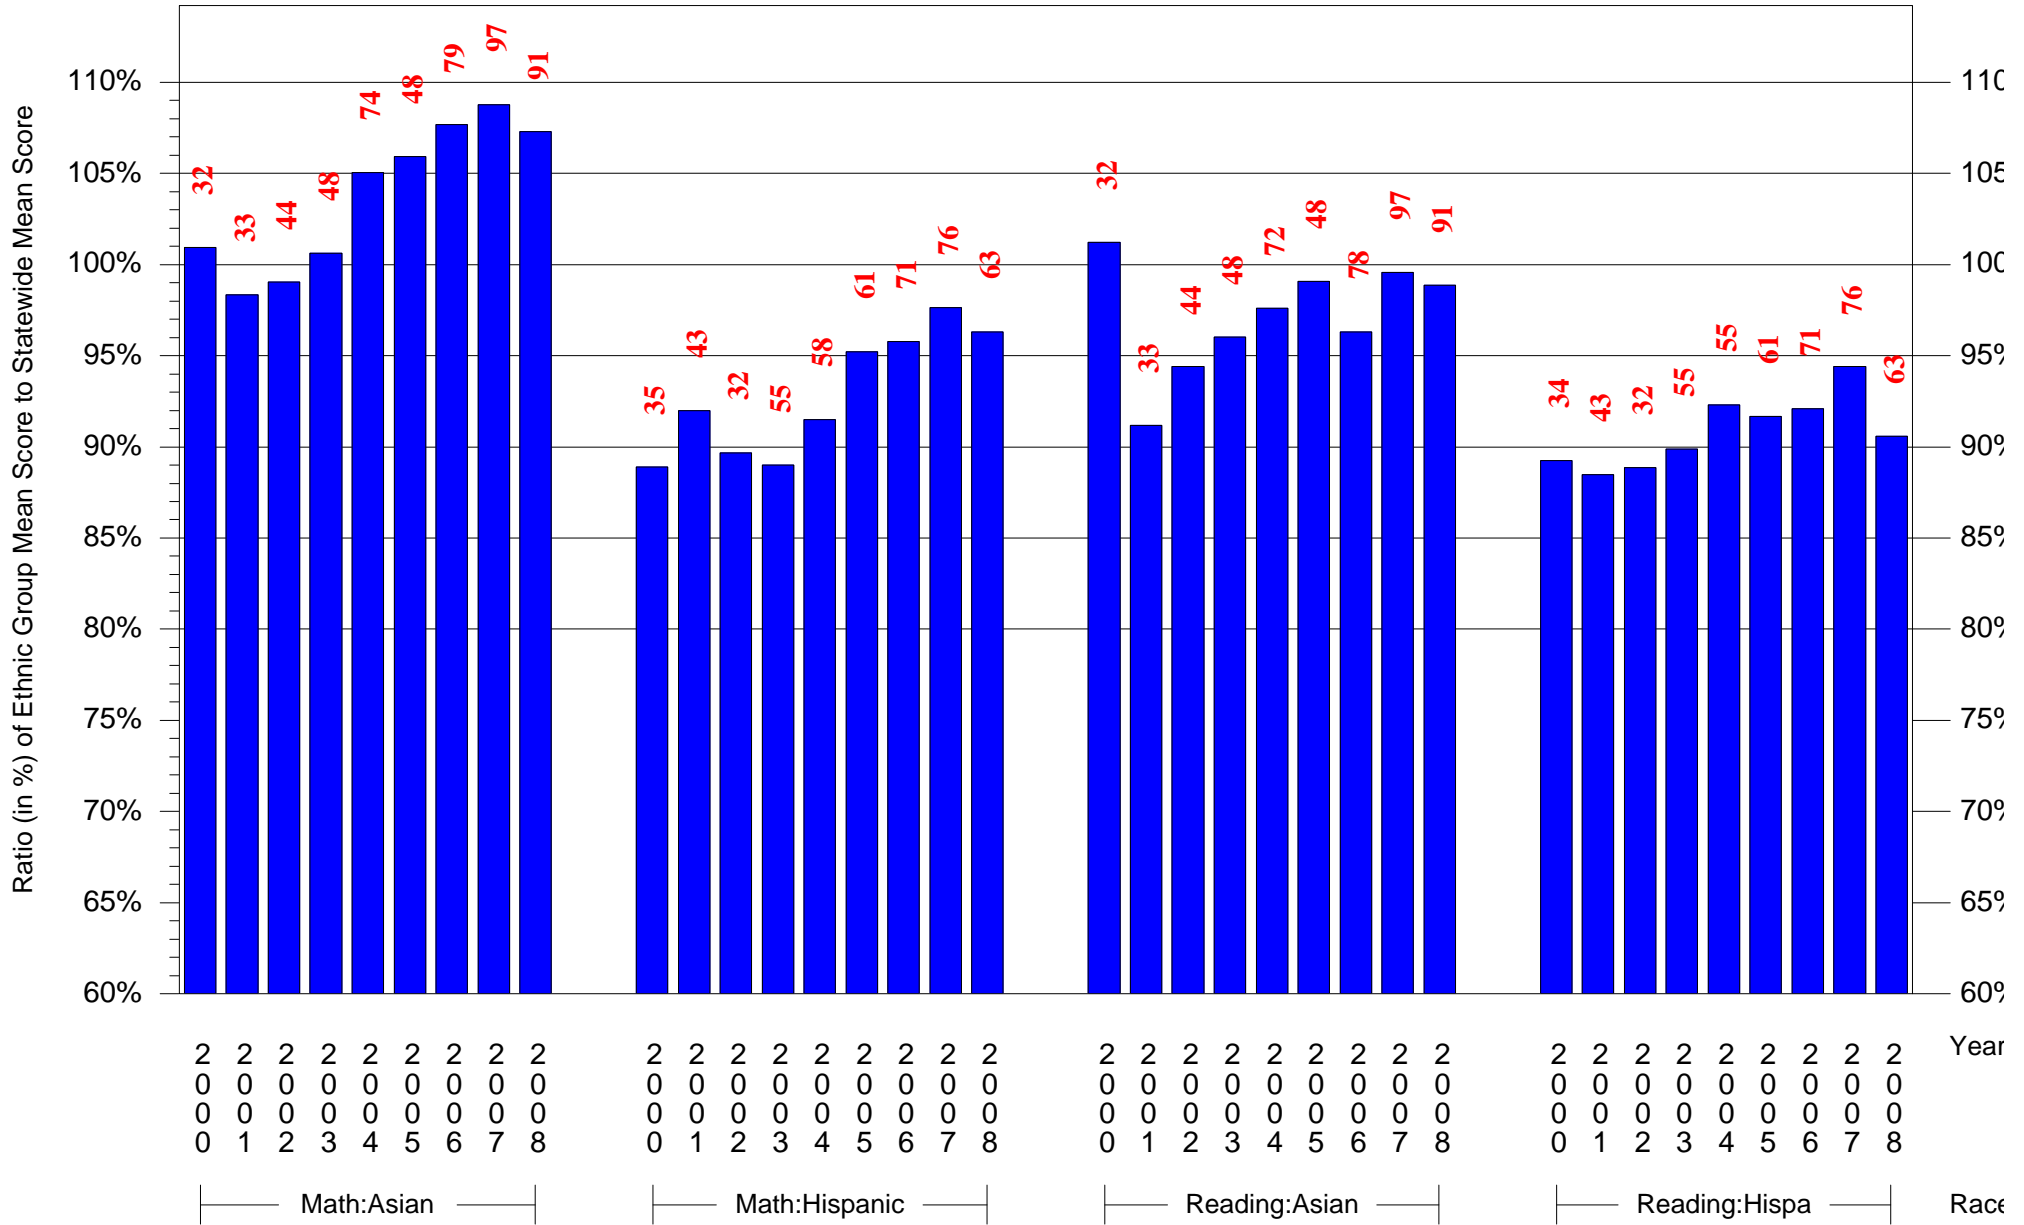

Mean Ethnic Group Building PSSA Test Score to Statewide Mean Score

Building = Wilson Woodrow MS(7253) and Grade = 8 and Ethnic Group = Asian or Hispanic

(Note: Number (in red) of Test Takers is above each bar in the chart.)