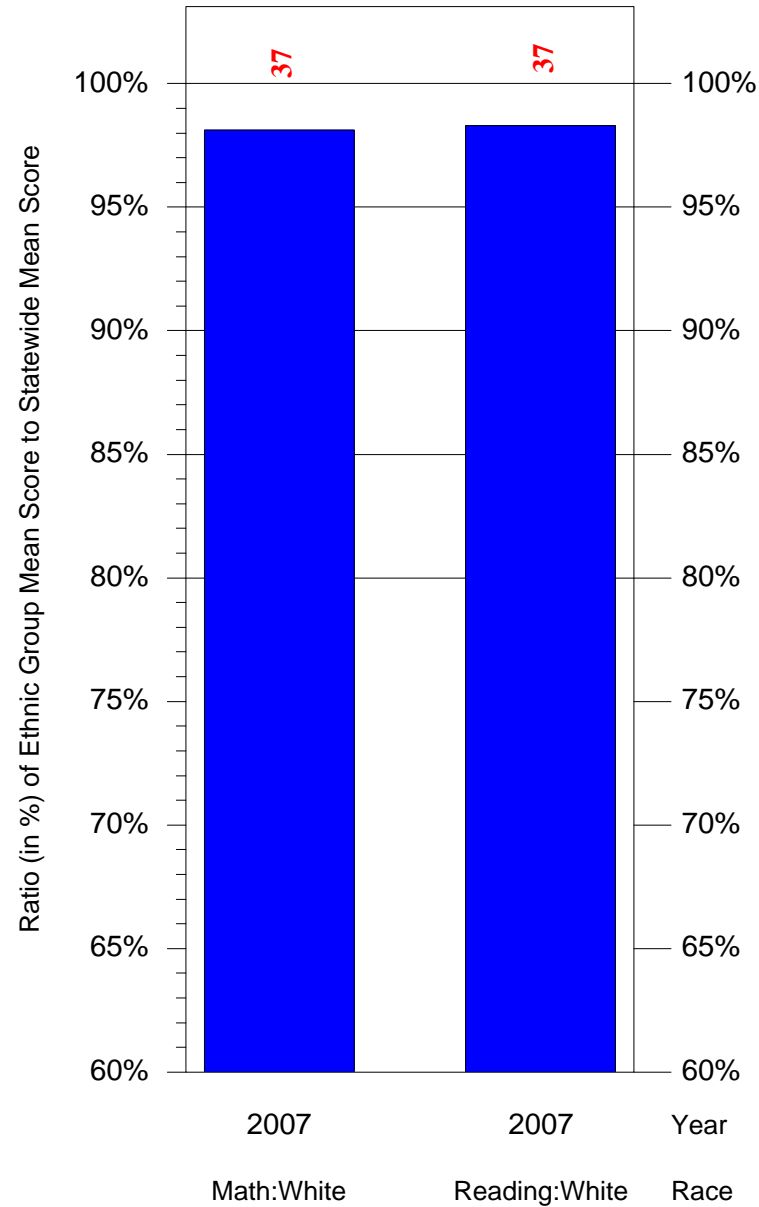

Mean Ethnic Group Building PSSA Test Score to Statewide Mean Score

Building = Fitzpatrick Aloysius L Sch(3781) and Grade = 3 and Ethnic Group = Black or White

(Note: Number (in red) of Test Takers is above each bar in the chart.)