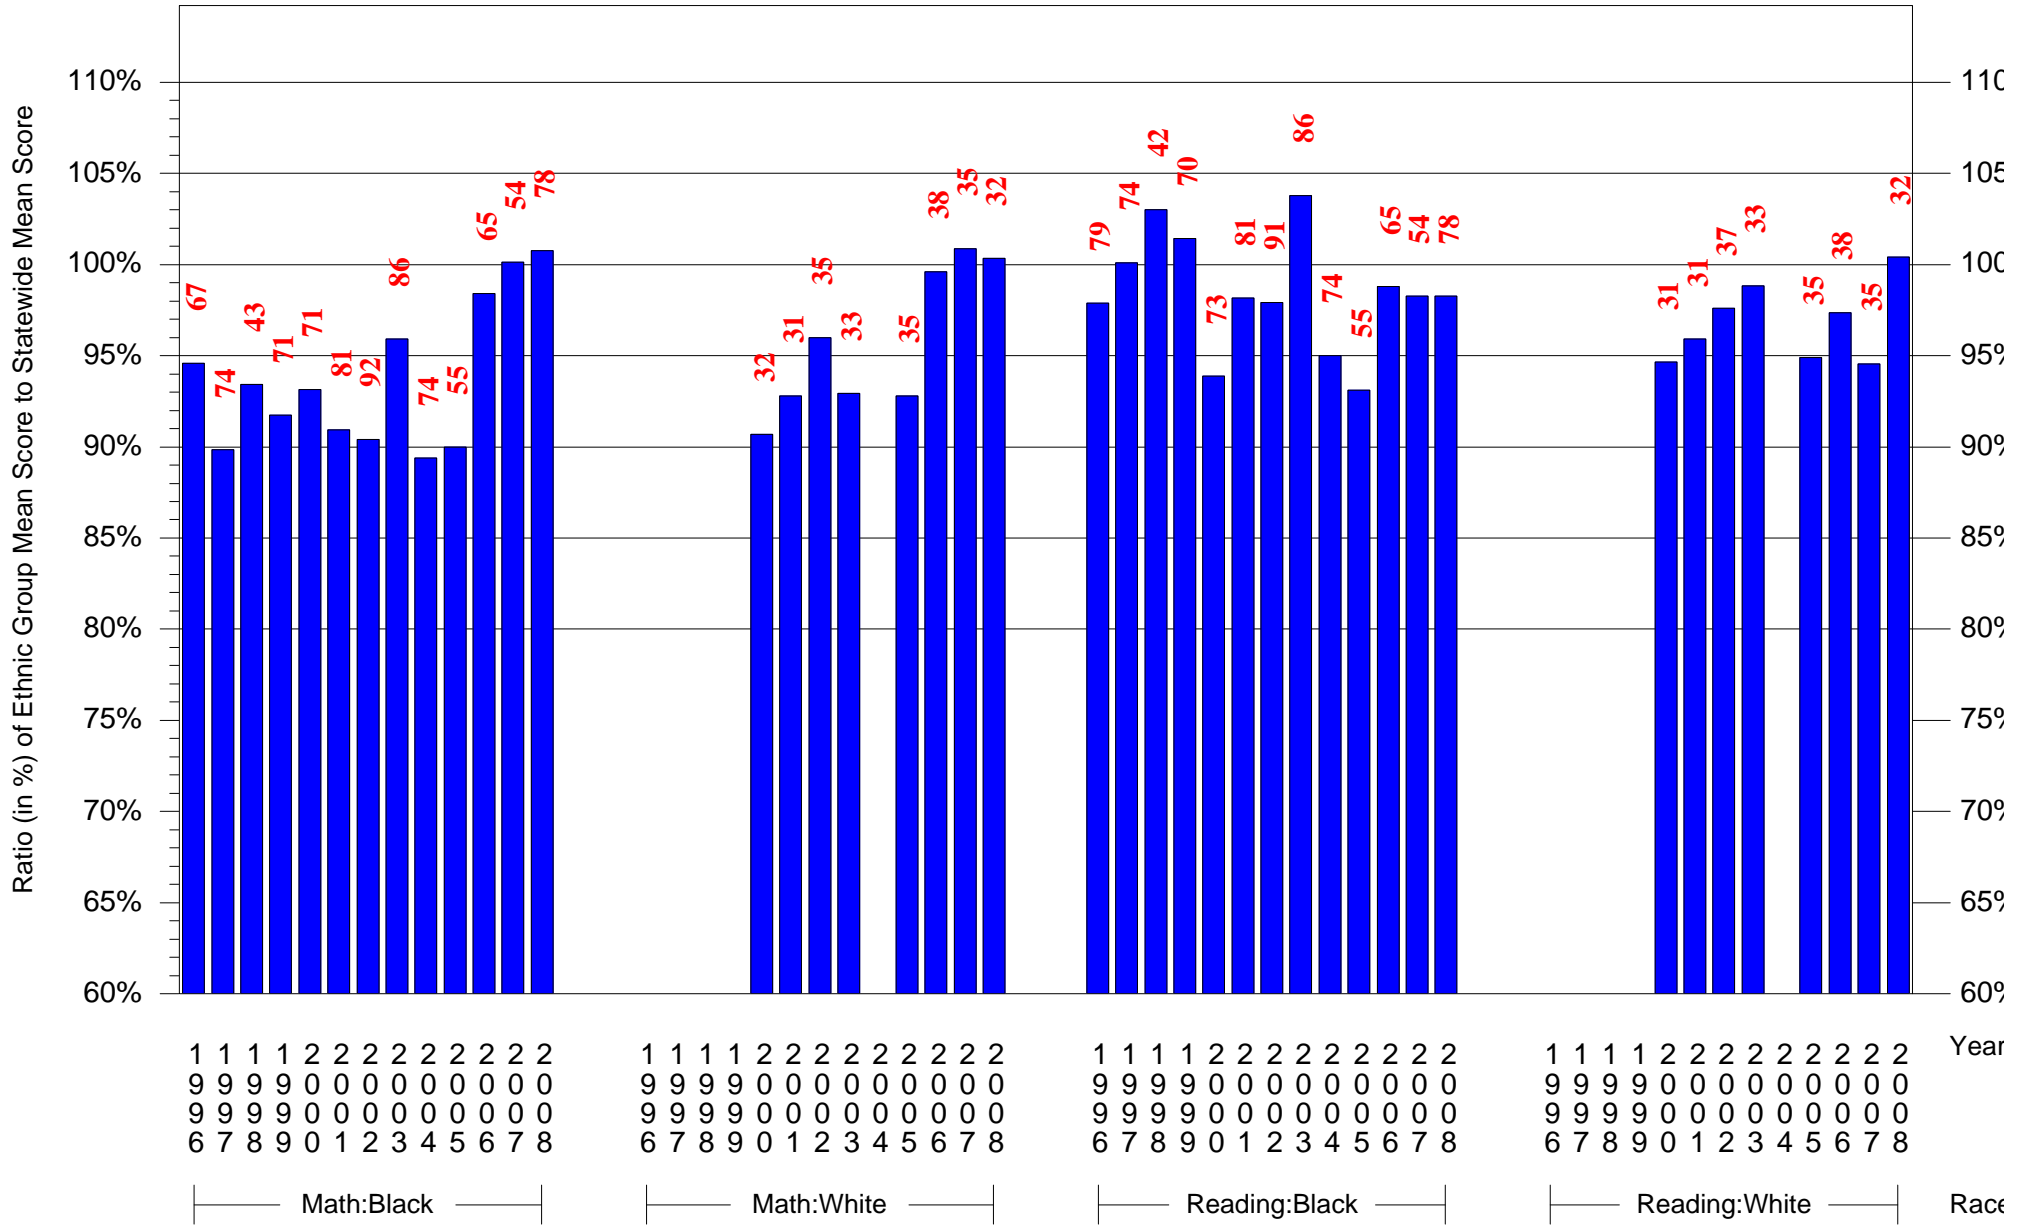

Mean Ethnic Group Building PSSA Test Score to Statewide Mean Score

Building = Franklin LC(6822) and Grade = 11 and Ethnic Group = Black or White

(Note: Number (in red) of Test Takers is above each bar in the chart.)