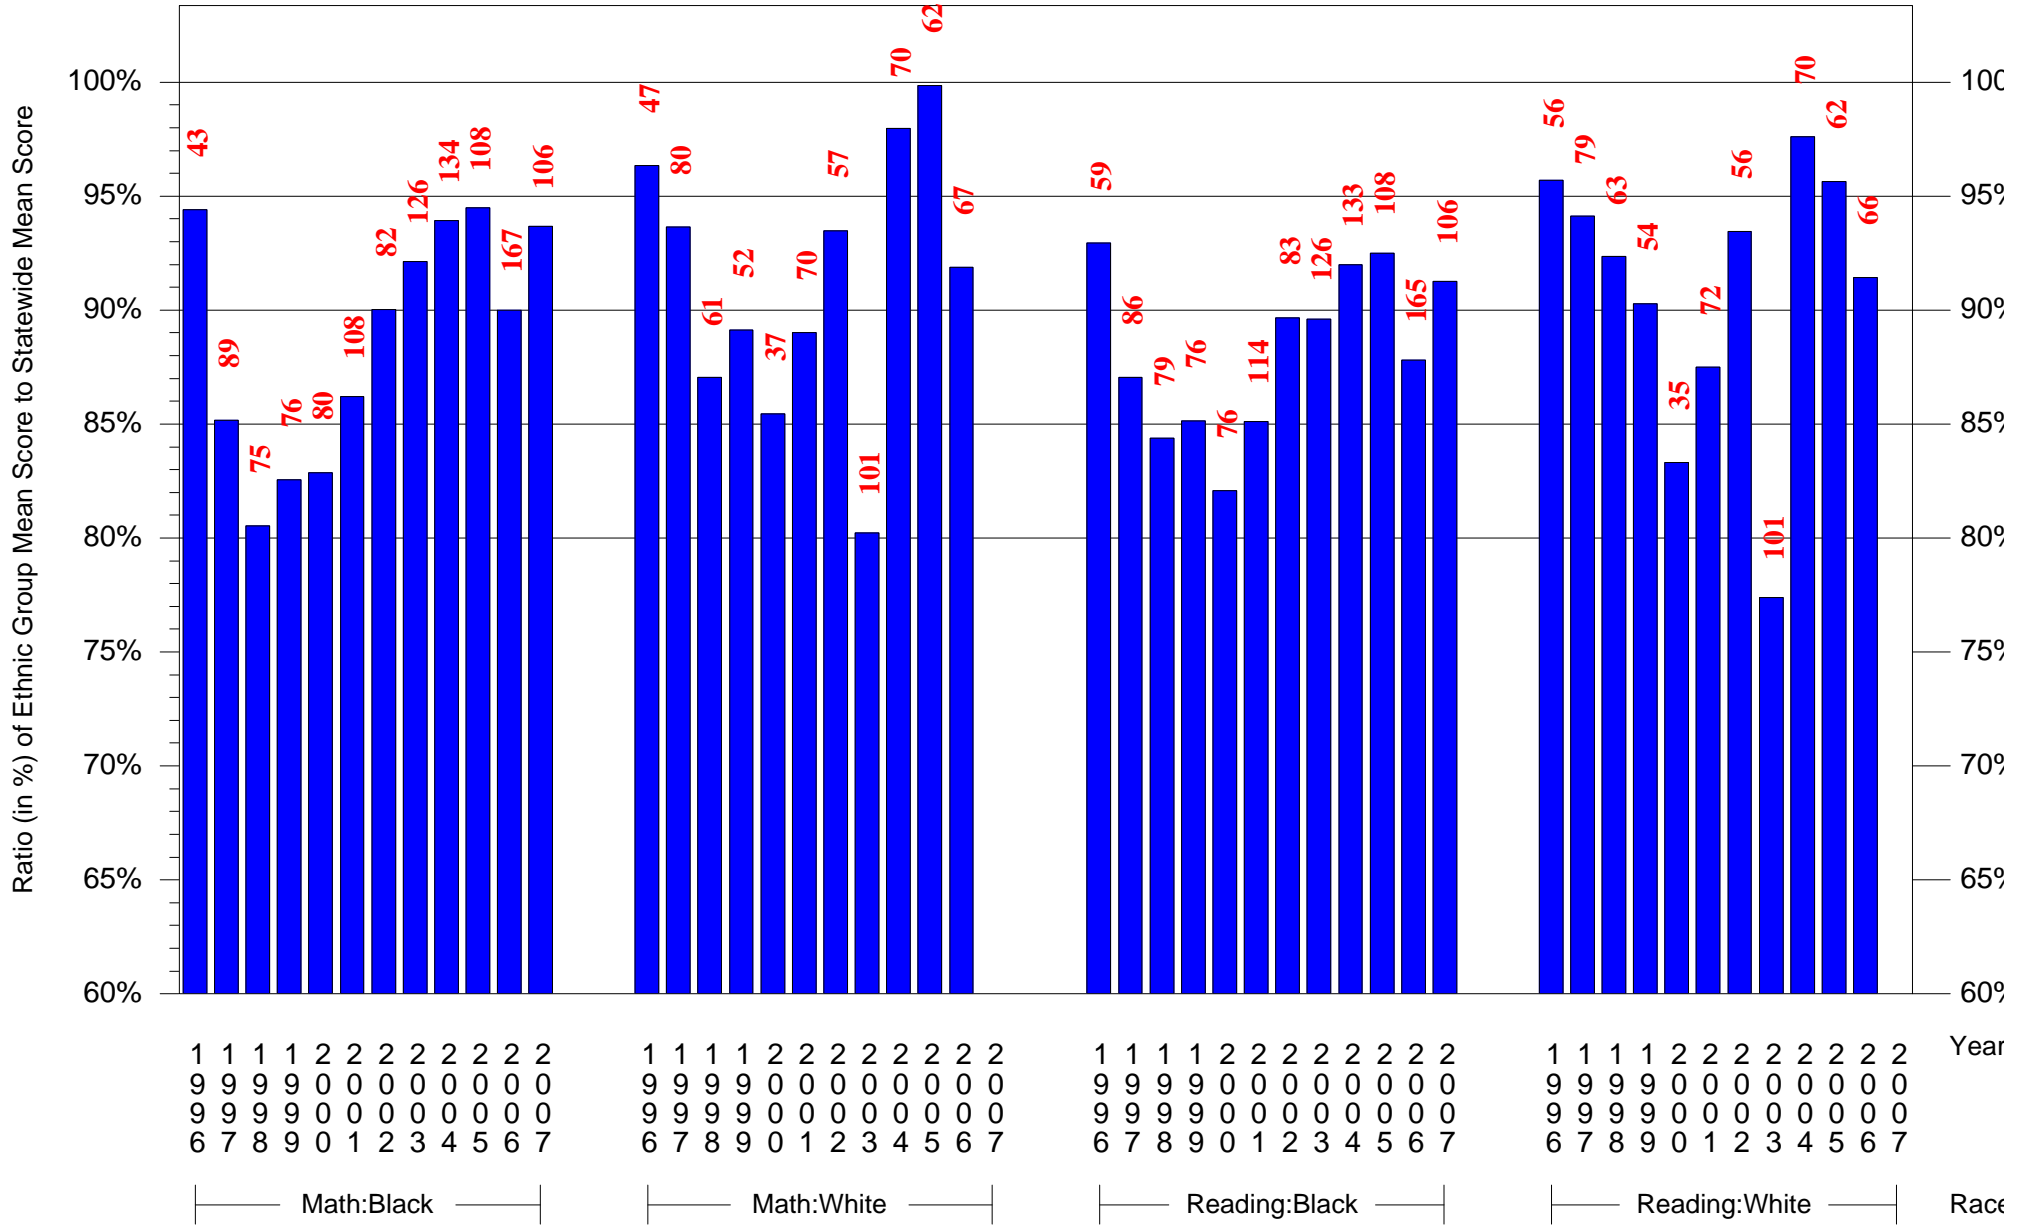

Mean Ethnic Group Building PSSA Test Score to Statewide Mean Score

Building = Rush Benjamin MS(5042) and Grade = 8 and Ethnic Group = Black or White

(Note: Number (in red) of Test Takers is above each bar in the chart.)