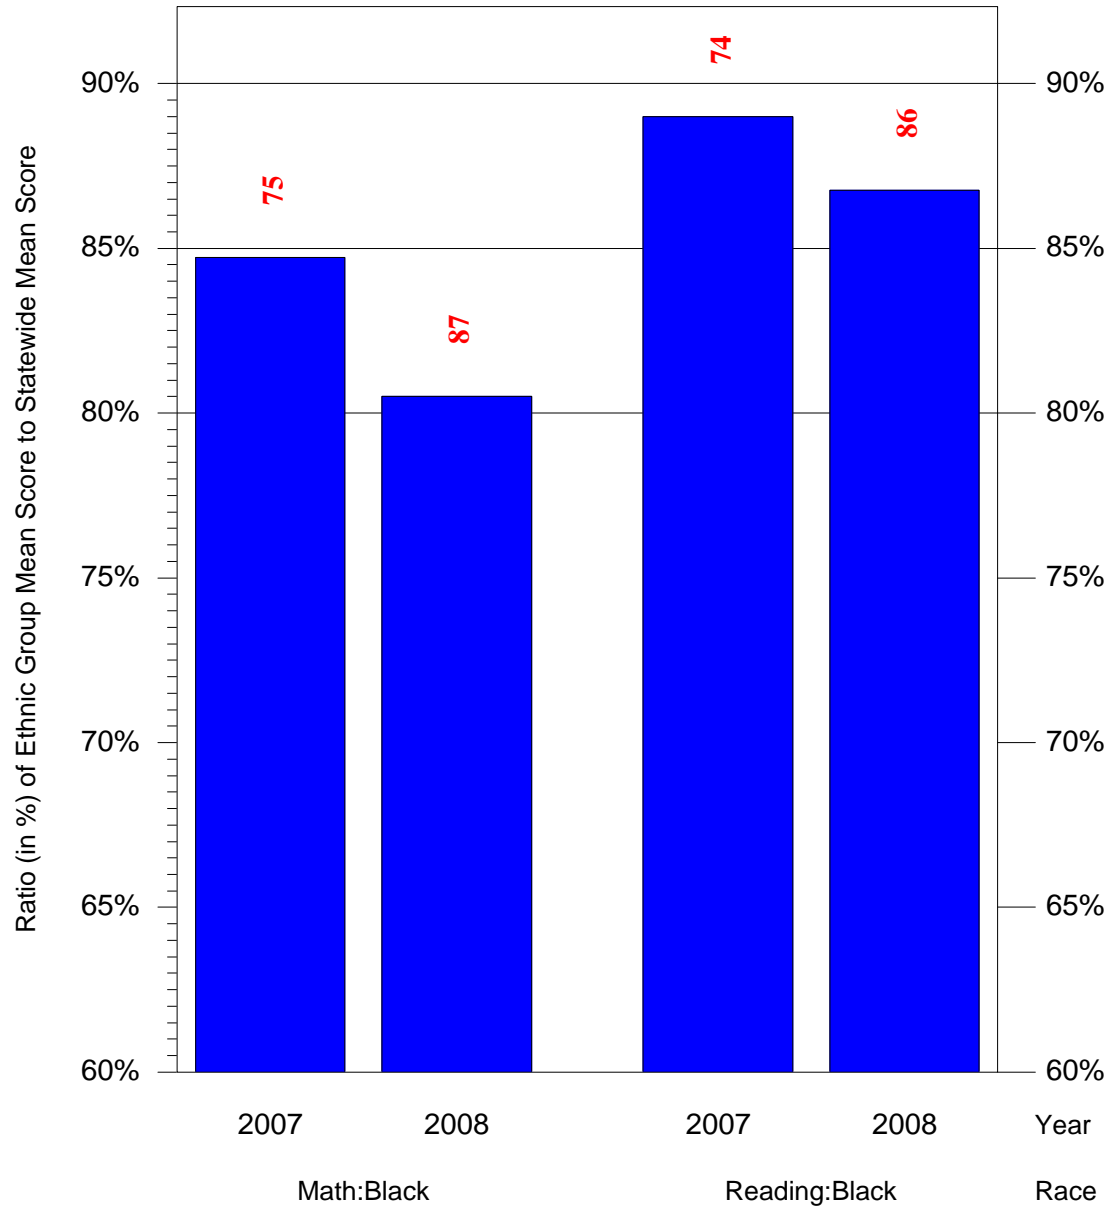

Mean Ethnic Group Building PSSA Test Score to Statewide Mean Score

Building = Daroff Samuel Sch(6763) and Grade = 3 and Ethnic Group = Black or White

(Note: Number (in red) of Test Takers is above each bar in the chart.)