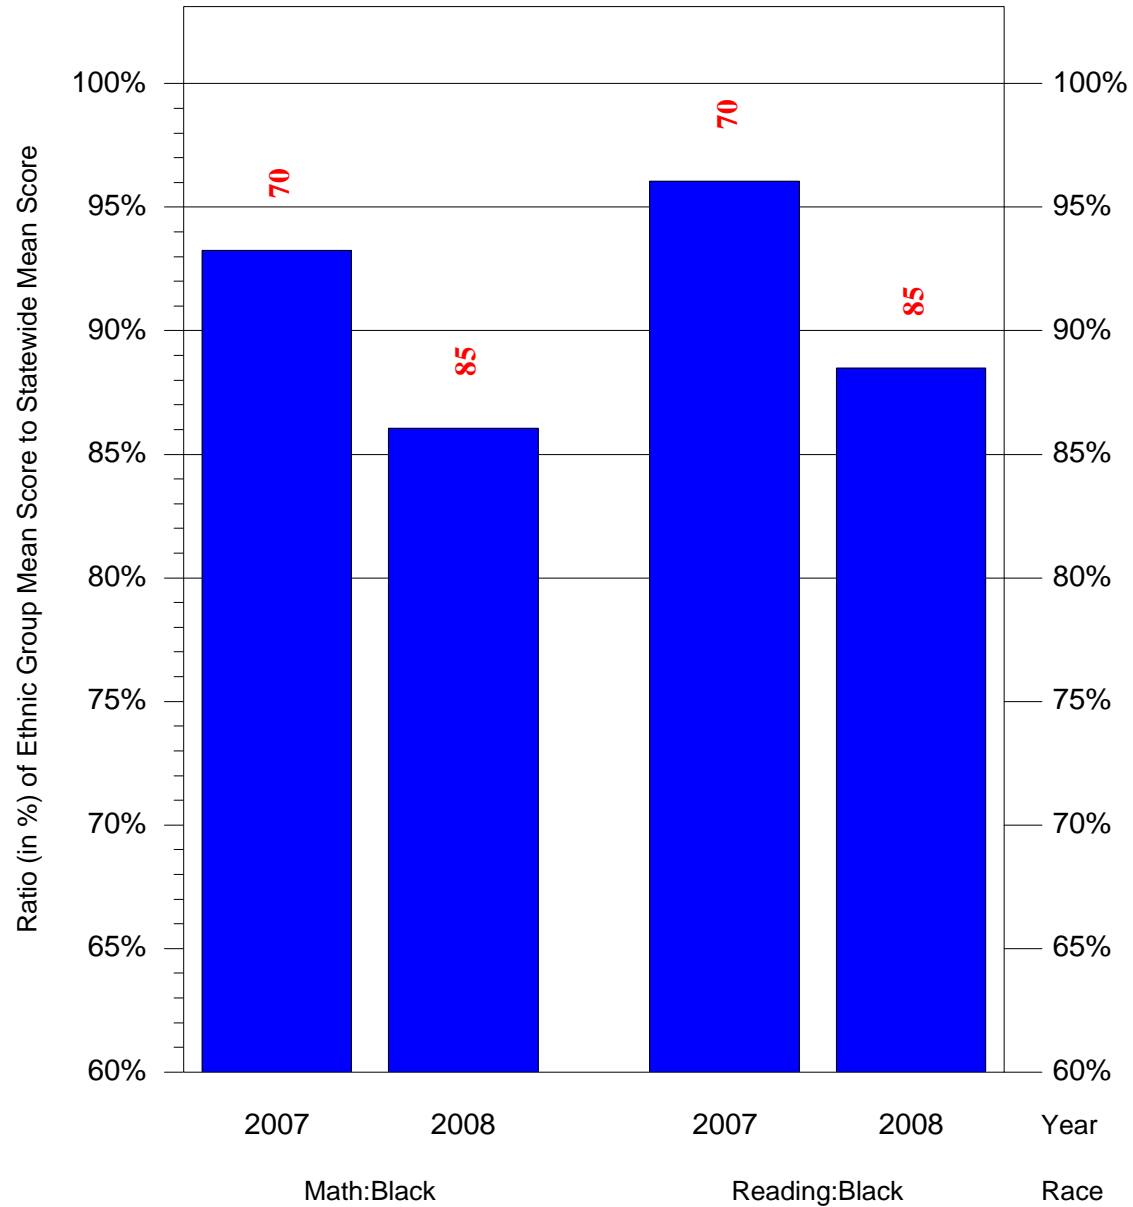

Mean Ethnic Group Building PSSA Test Score to Statewide Mean Score

Building = Whittier John G Sch(3681) and Grade = 3 and Ethnic Group = Black or White

(Note: Number (in red) of Test Takers is above each bar in the chart.)