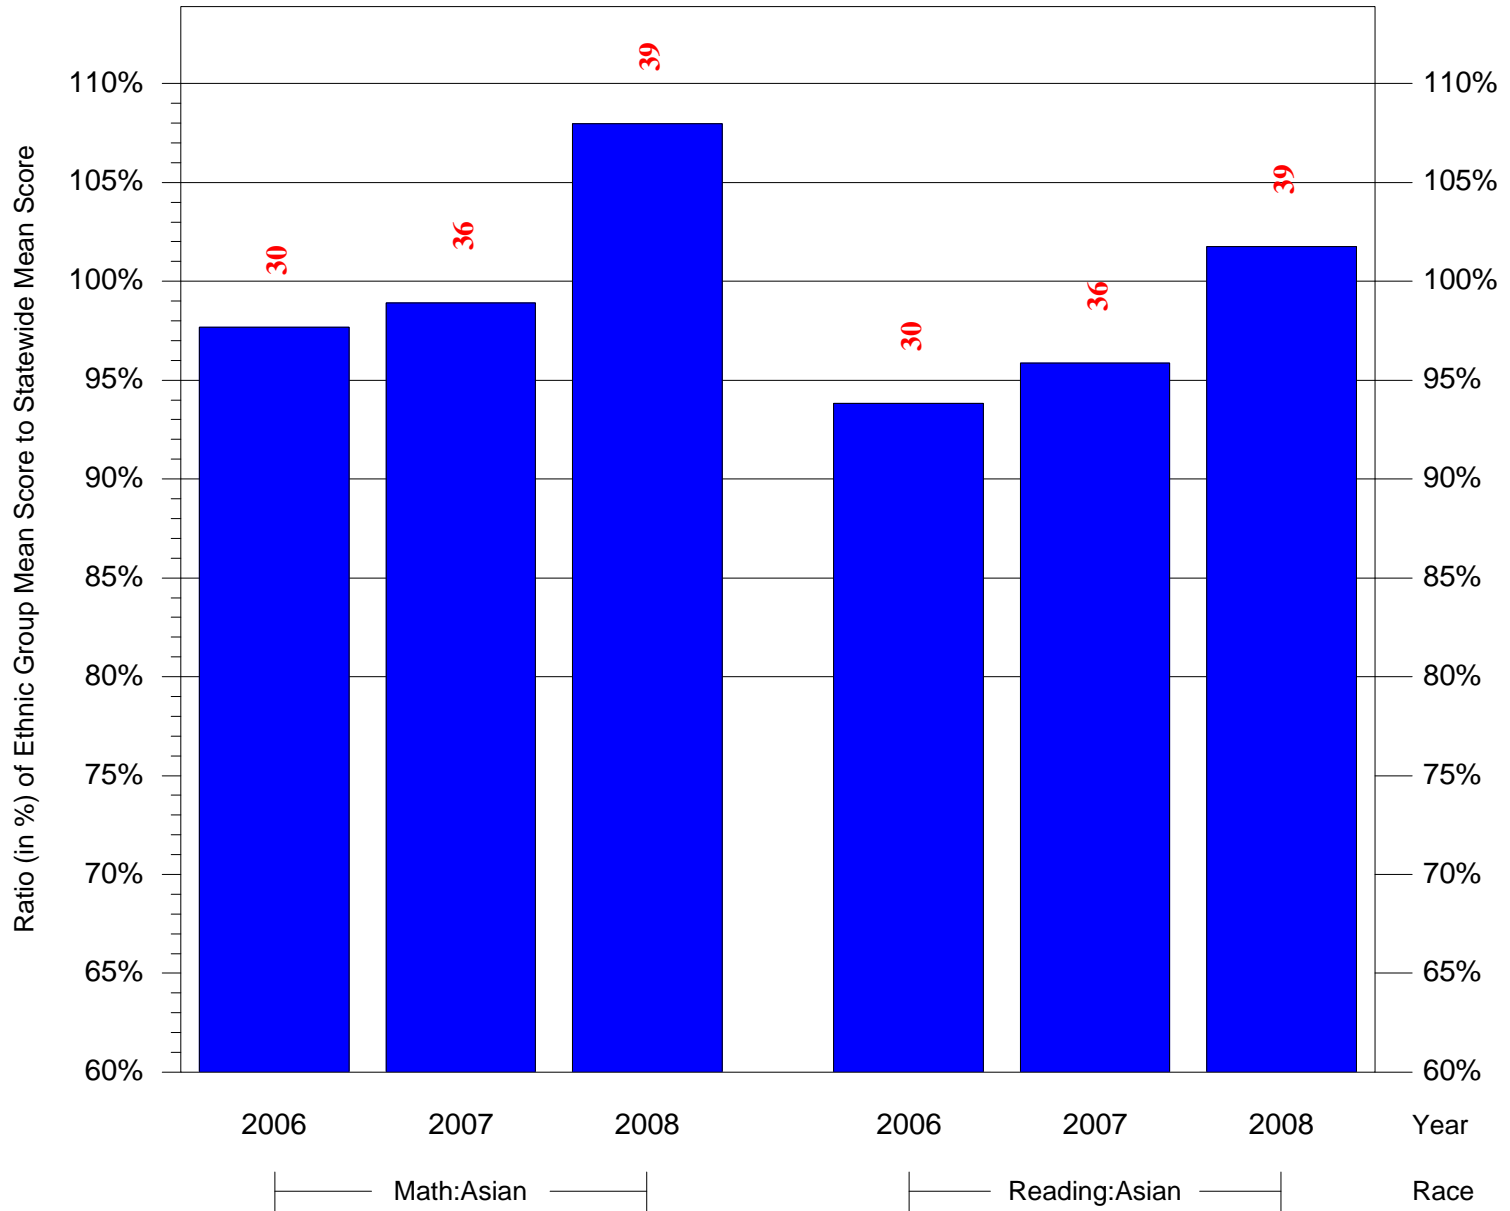

Mean Ethnic Group Building PSSA Test Score to Statewide Mean Score

Building = Southwark Sch(3654) and Grade = 7 and Ethnic Group = Asian or Hispanic

(Note: Number (in red) of Test Takers is above each bar in the chart.)