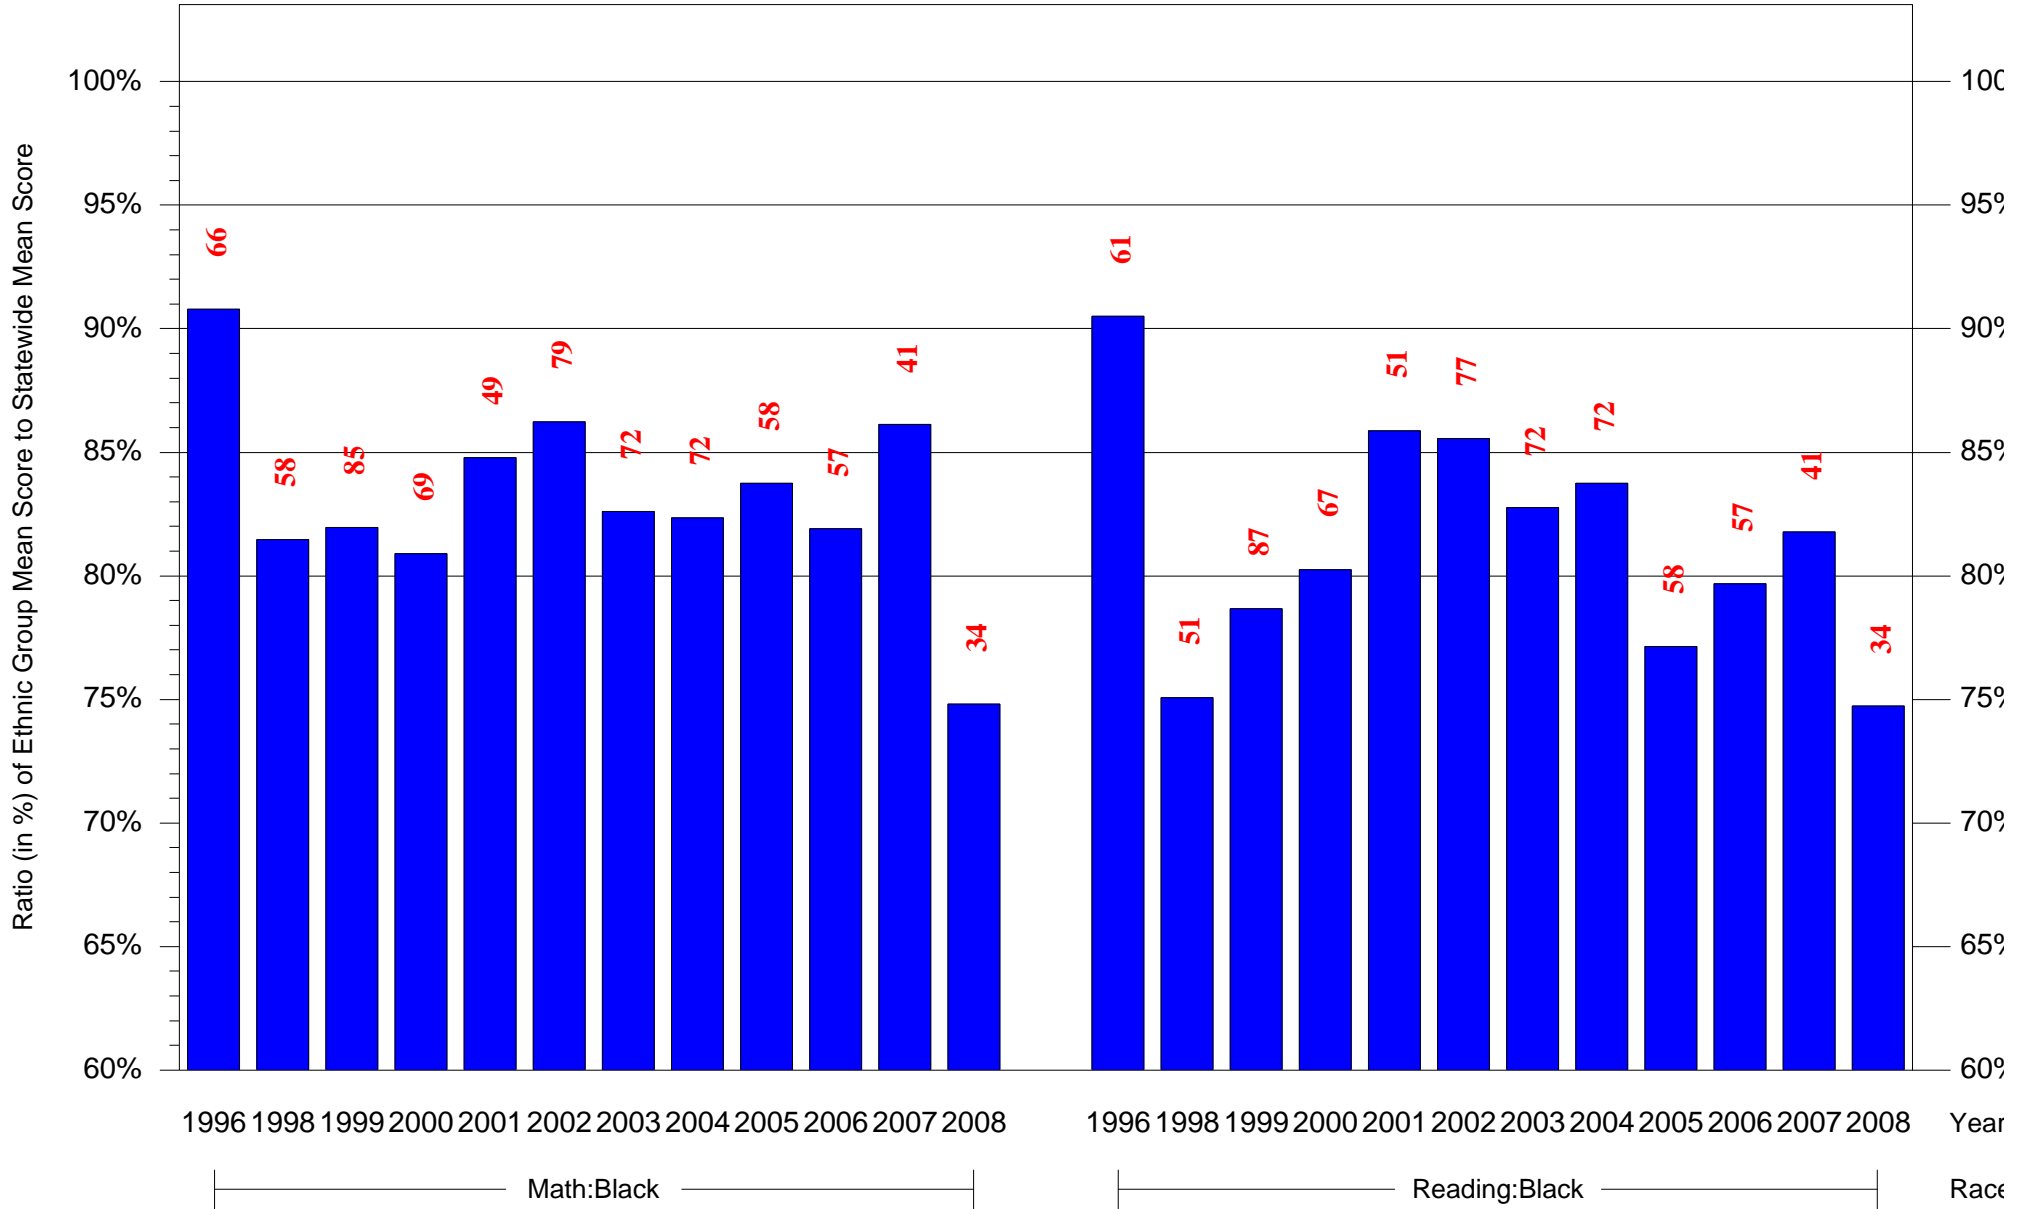

Mean Ethnic Group Building PSSA Test Score to Statewide Mean Score

Building = Kenderton Sch(3795) and Grade = 5 and Ethnic Group = Black or White

(Note: Number (in red) of Test Takers is above each bar in the chart.)