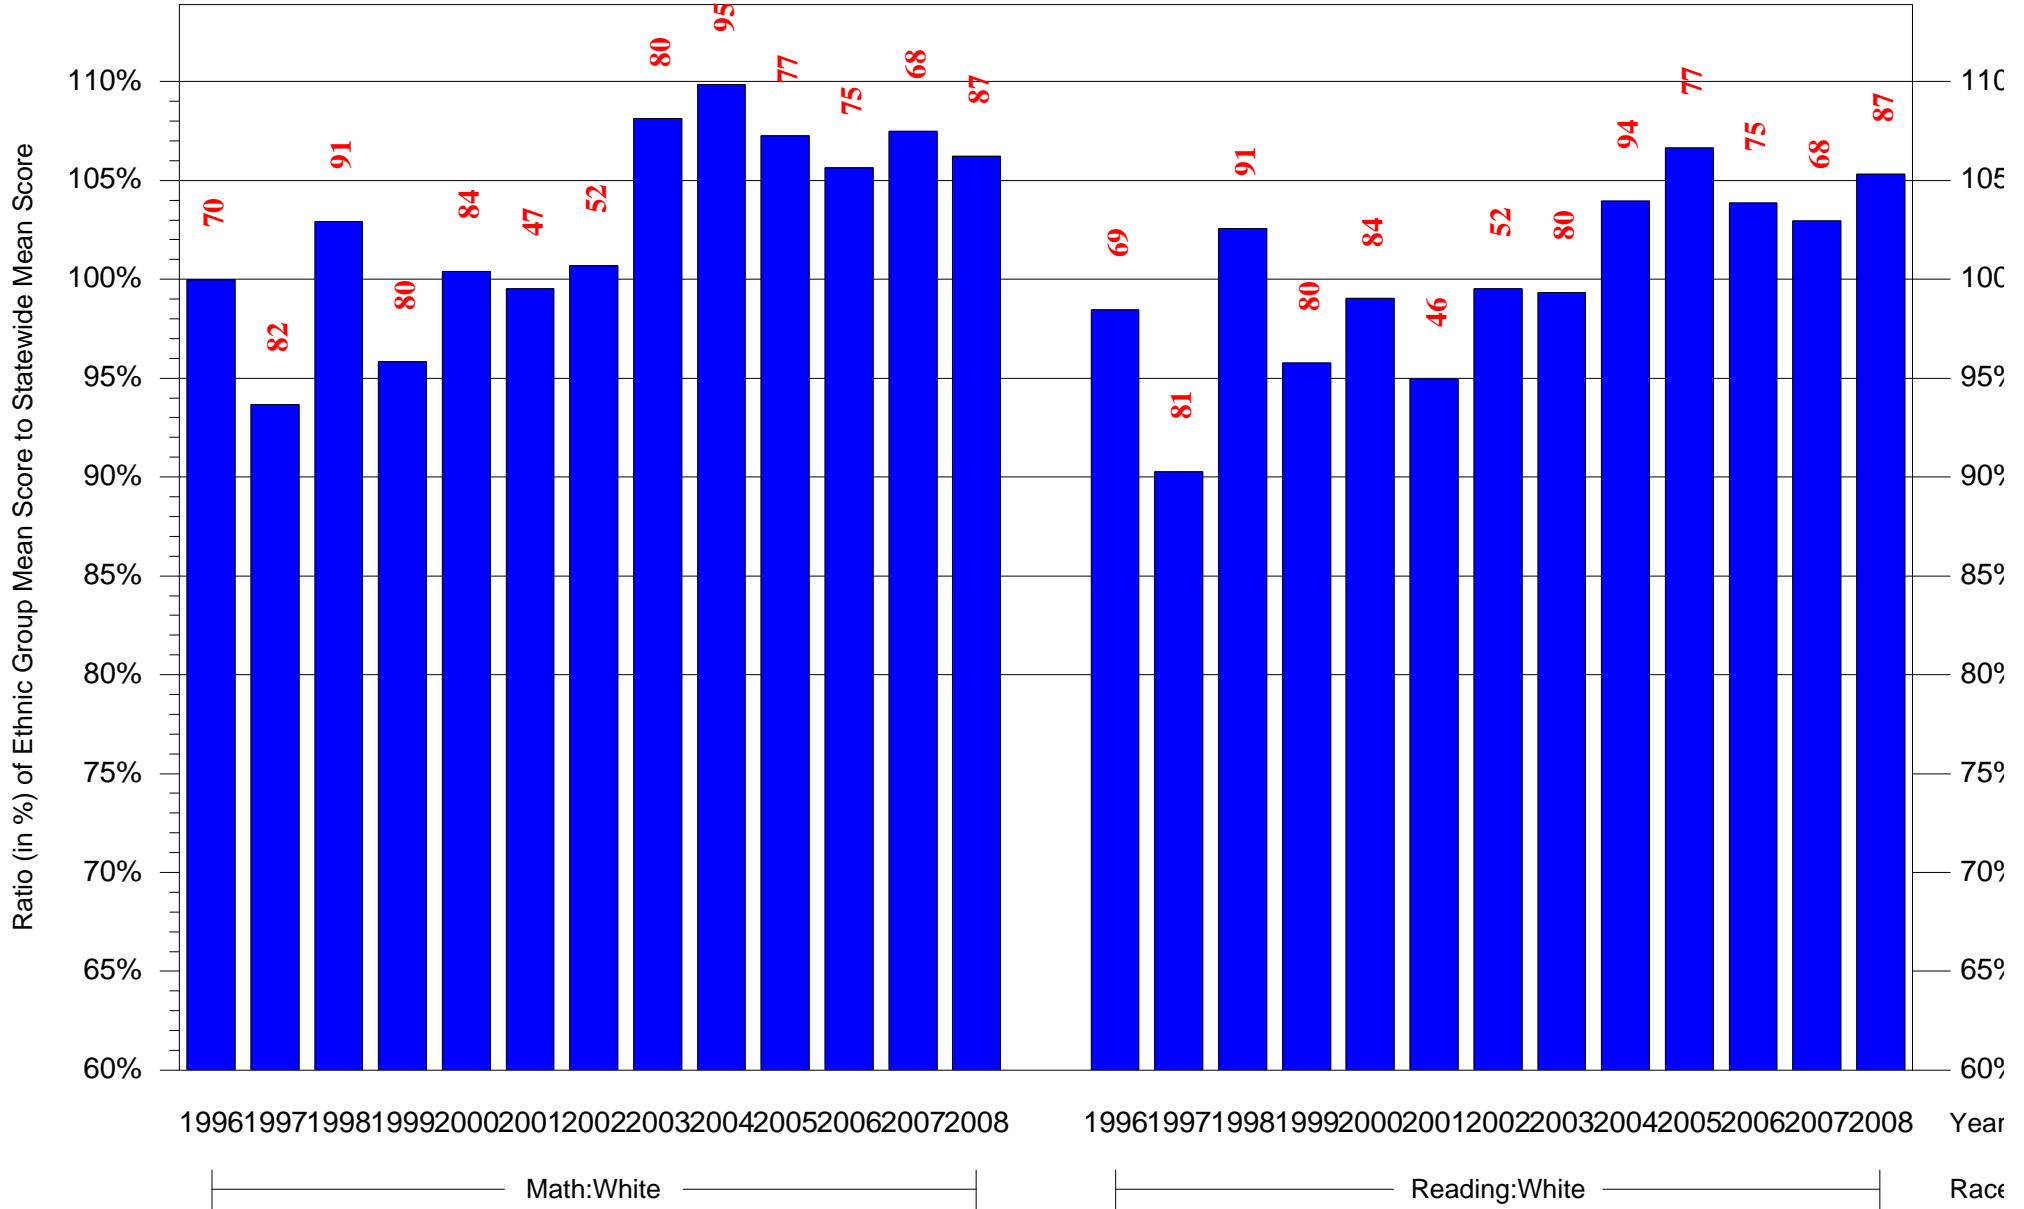

Mean Ethnic Group Building PSSA Test Score to Statewide Mean Score

Building = Frank Anne Sch(3803) and Grade = 5 and Ethnic Group = Black or White

(Note: Number (in red) of Test Takers is above each bar in the chart.)