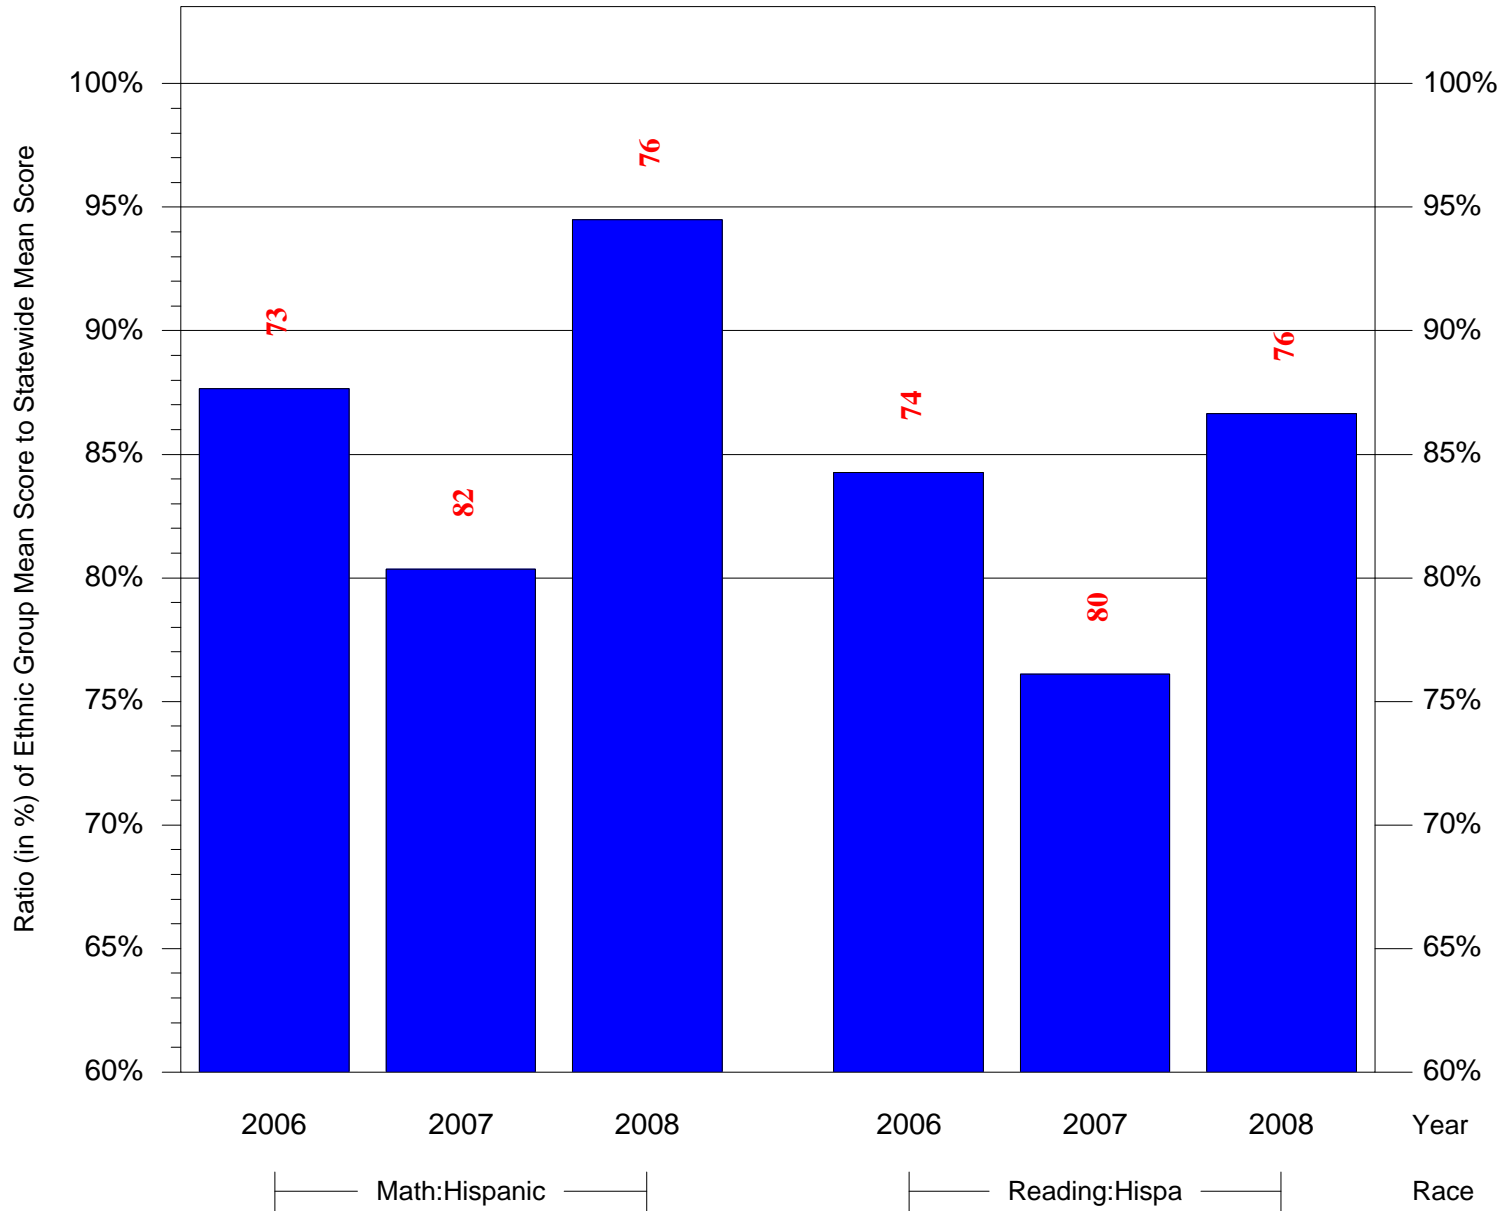

Mean Ethnic Group Building PSSA Test Score to Statewide Mean Score

Building = MunozMarin Luis(7522) and Grade = 4 and Ethnic Group = Asian or Hispanic

(Note: Number (in red) of Test Takers is above each bar in the chart.)