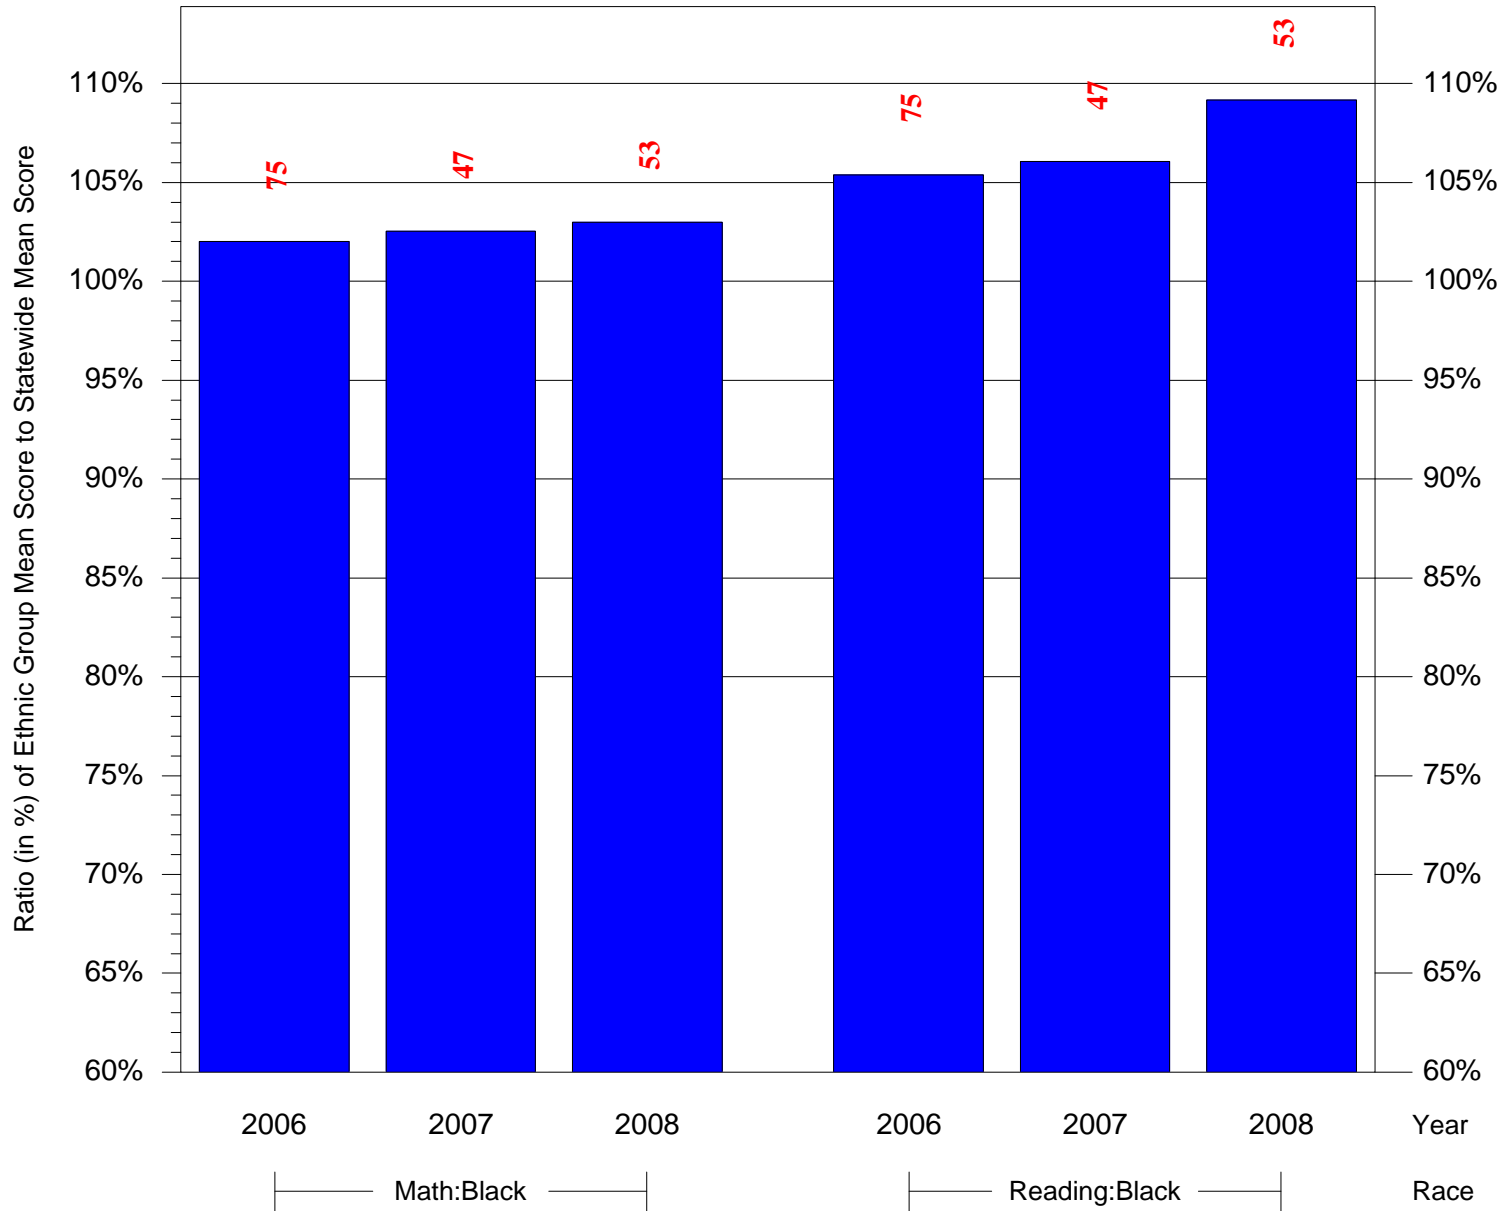

Mean Ethnic Group Building PSSA Test Score to Statewide Mean Score

Building = Hill J E/Freedman Samson(7229) and Grade = 6 and Ethnic Group = Black or White

(Note: Number (in red) of Test Takers is above each bar in the chart.)