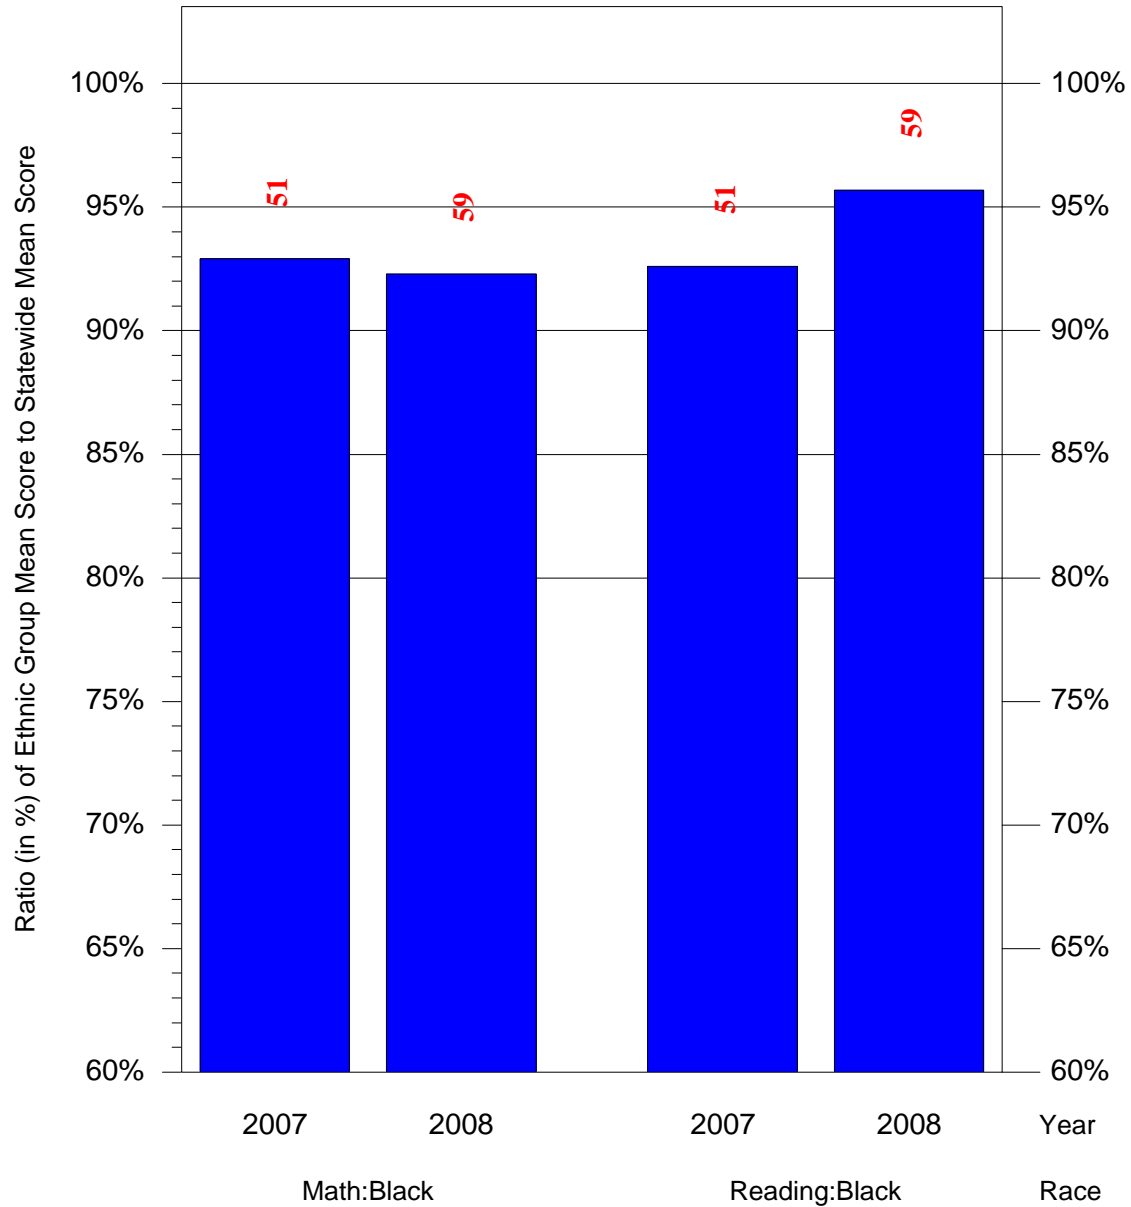

Mean Ethnic Group Building PSSA Test Score to Statewide Mean Score

Building = Harrington Avery D Sch(6528) and Grade = 3 and Ethnic Group = Black or White

(Note: Number (in red) of Test Takers is above each bar in the chart.)