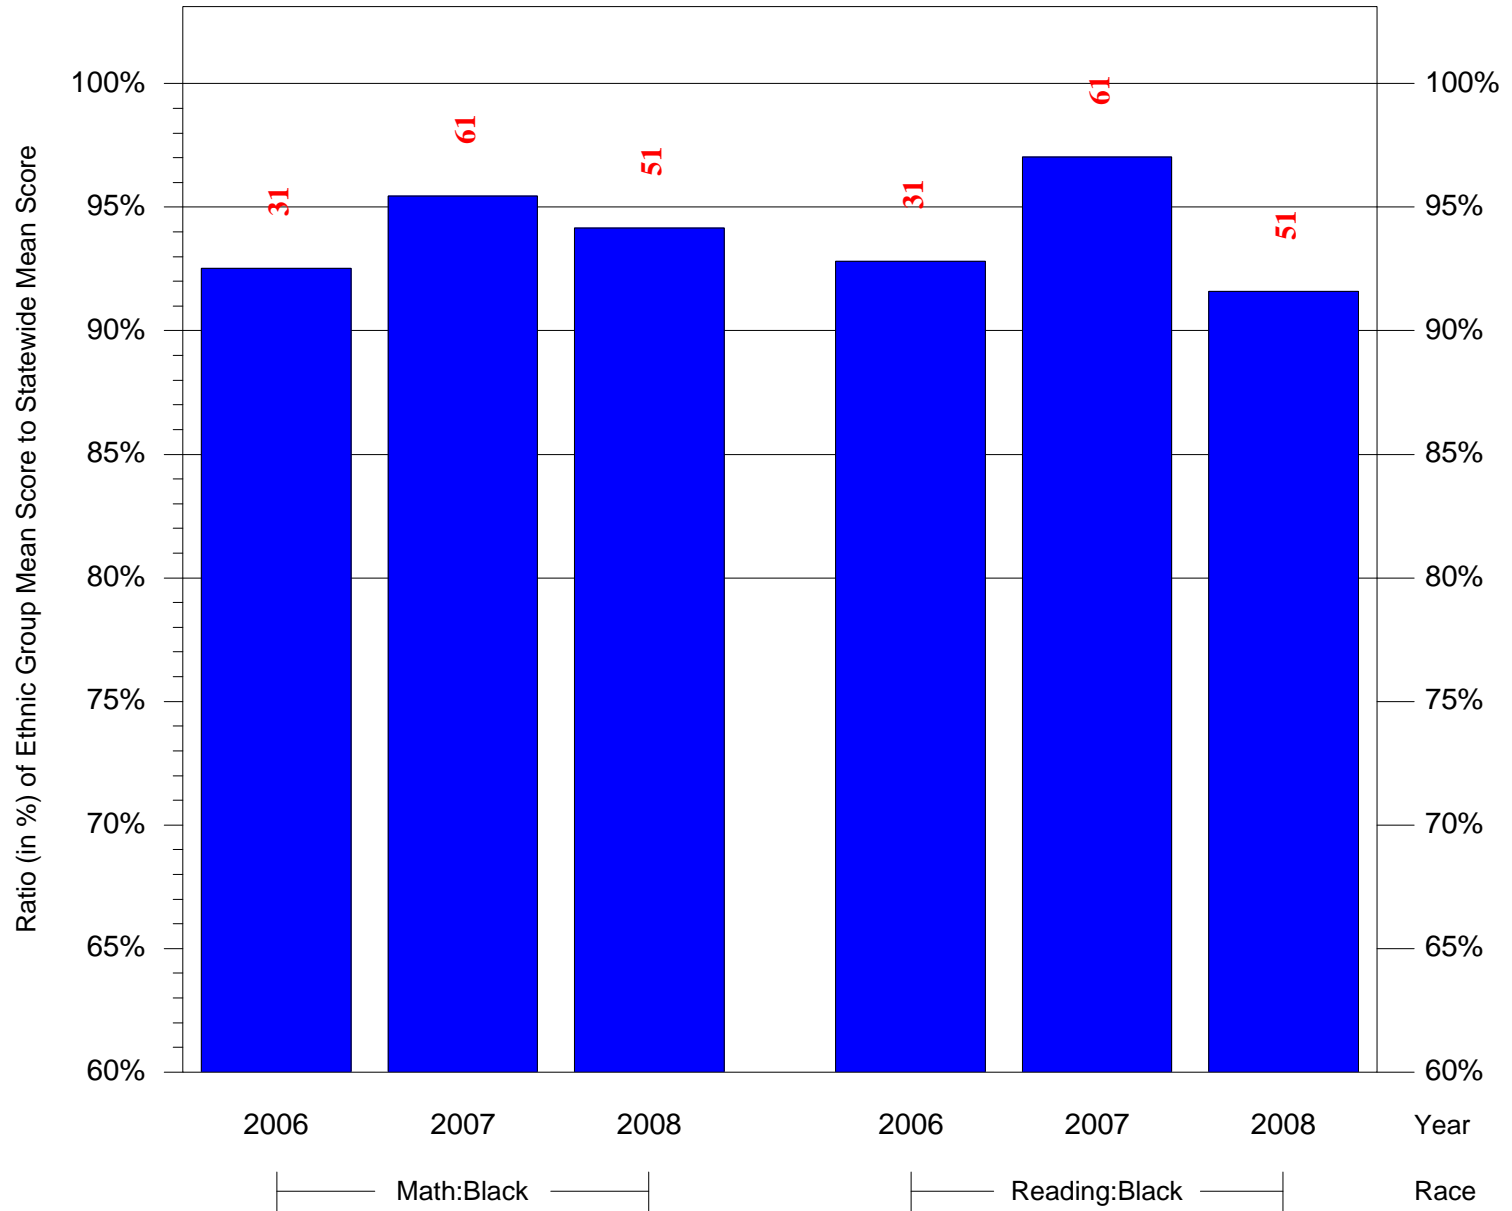

Mean Ethnic Group Building PSSA Test Score to Statewide Mean Score

Building = Olney EI Sch(3750) and Grade = 7 and Ethnic Group = Black or White

(Note: Number (in red) of Test Takers is above each bar in the chart.)