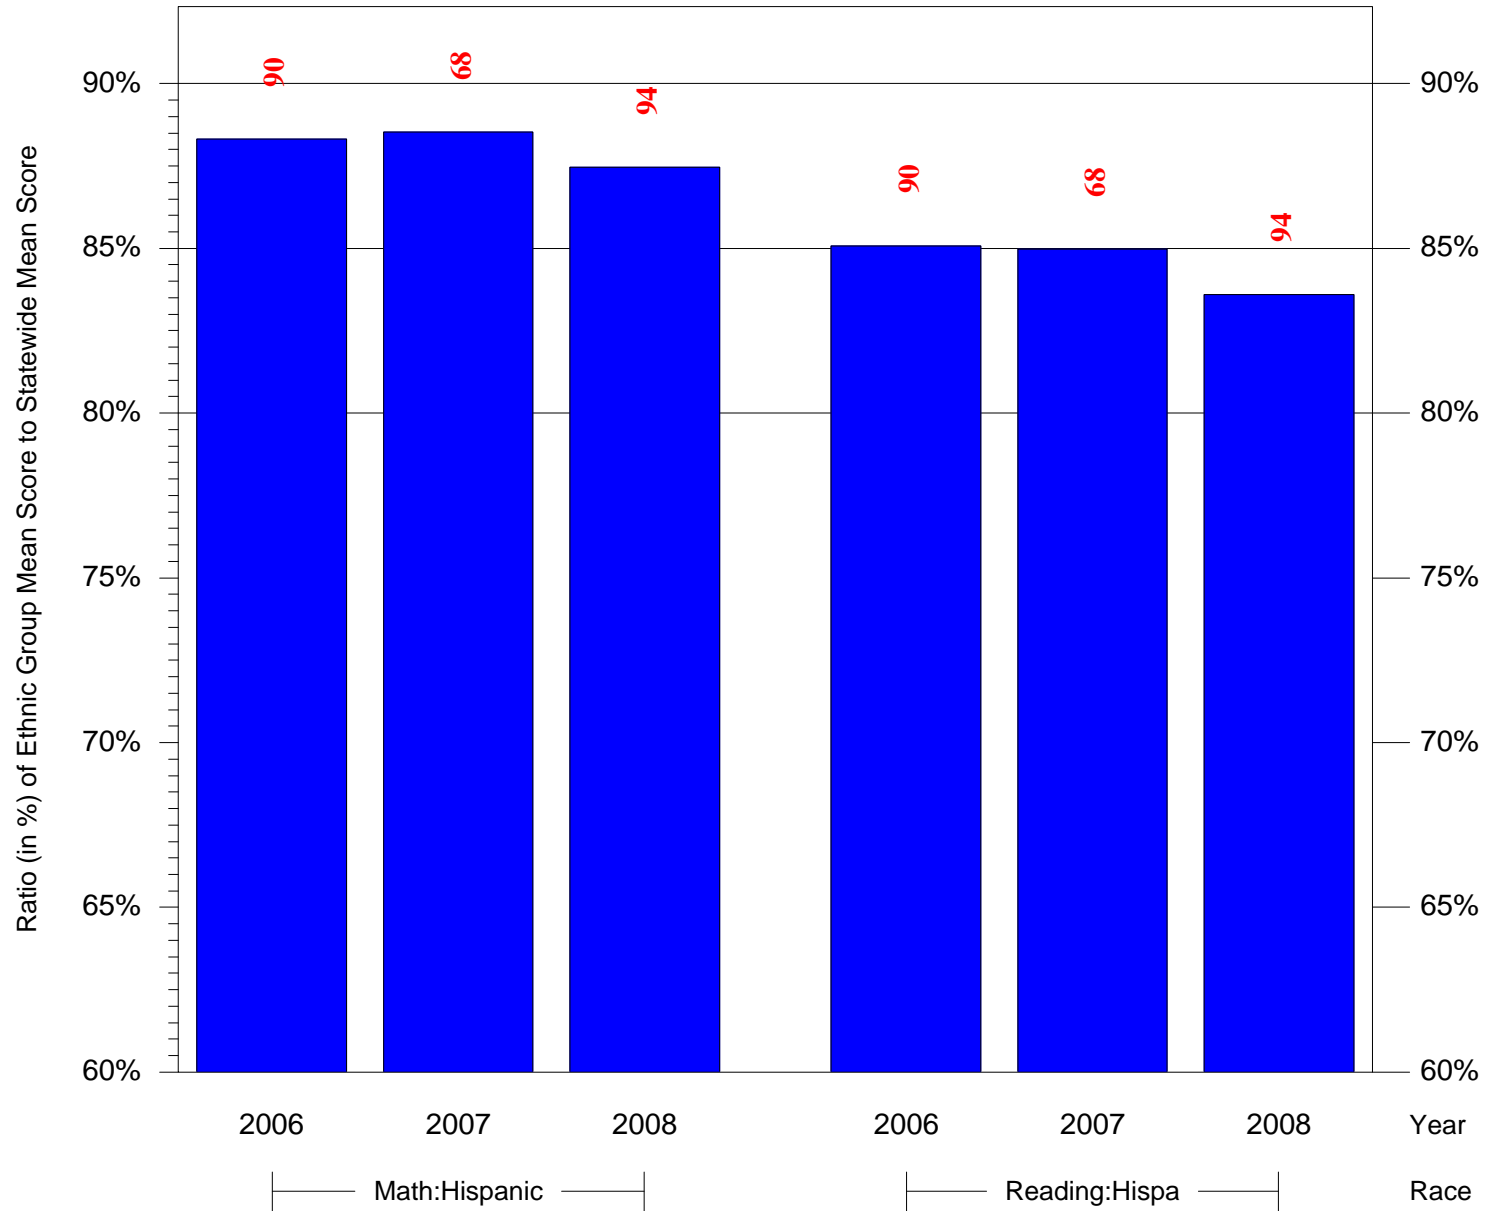

Mean Ethnic Group Building PSSA Test Score to Statewide Mean Score

Building = Penn Treaty MS(7244) and Grade = 7 and Ethnic Group = Asian or Hispanic

(Note: Number (in red) of Test Takers is above each bar in the chart.)