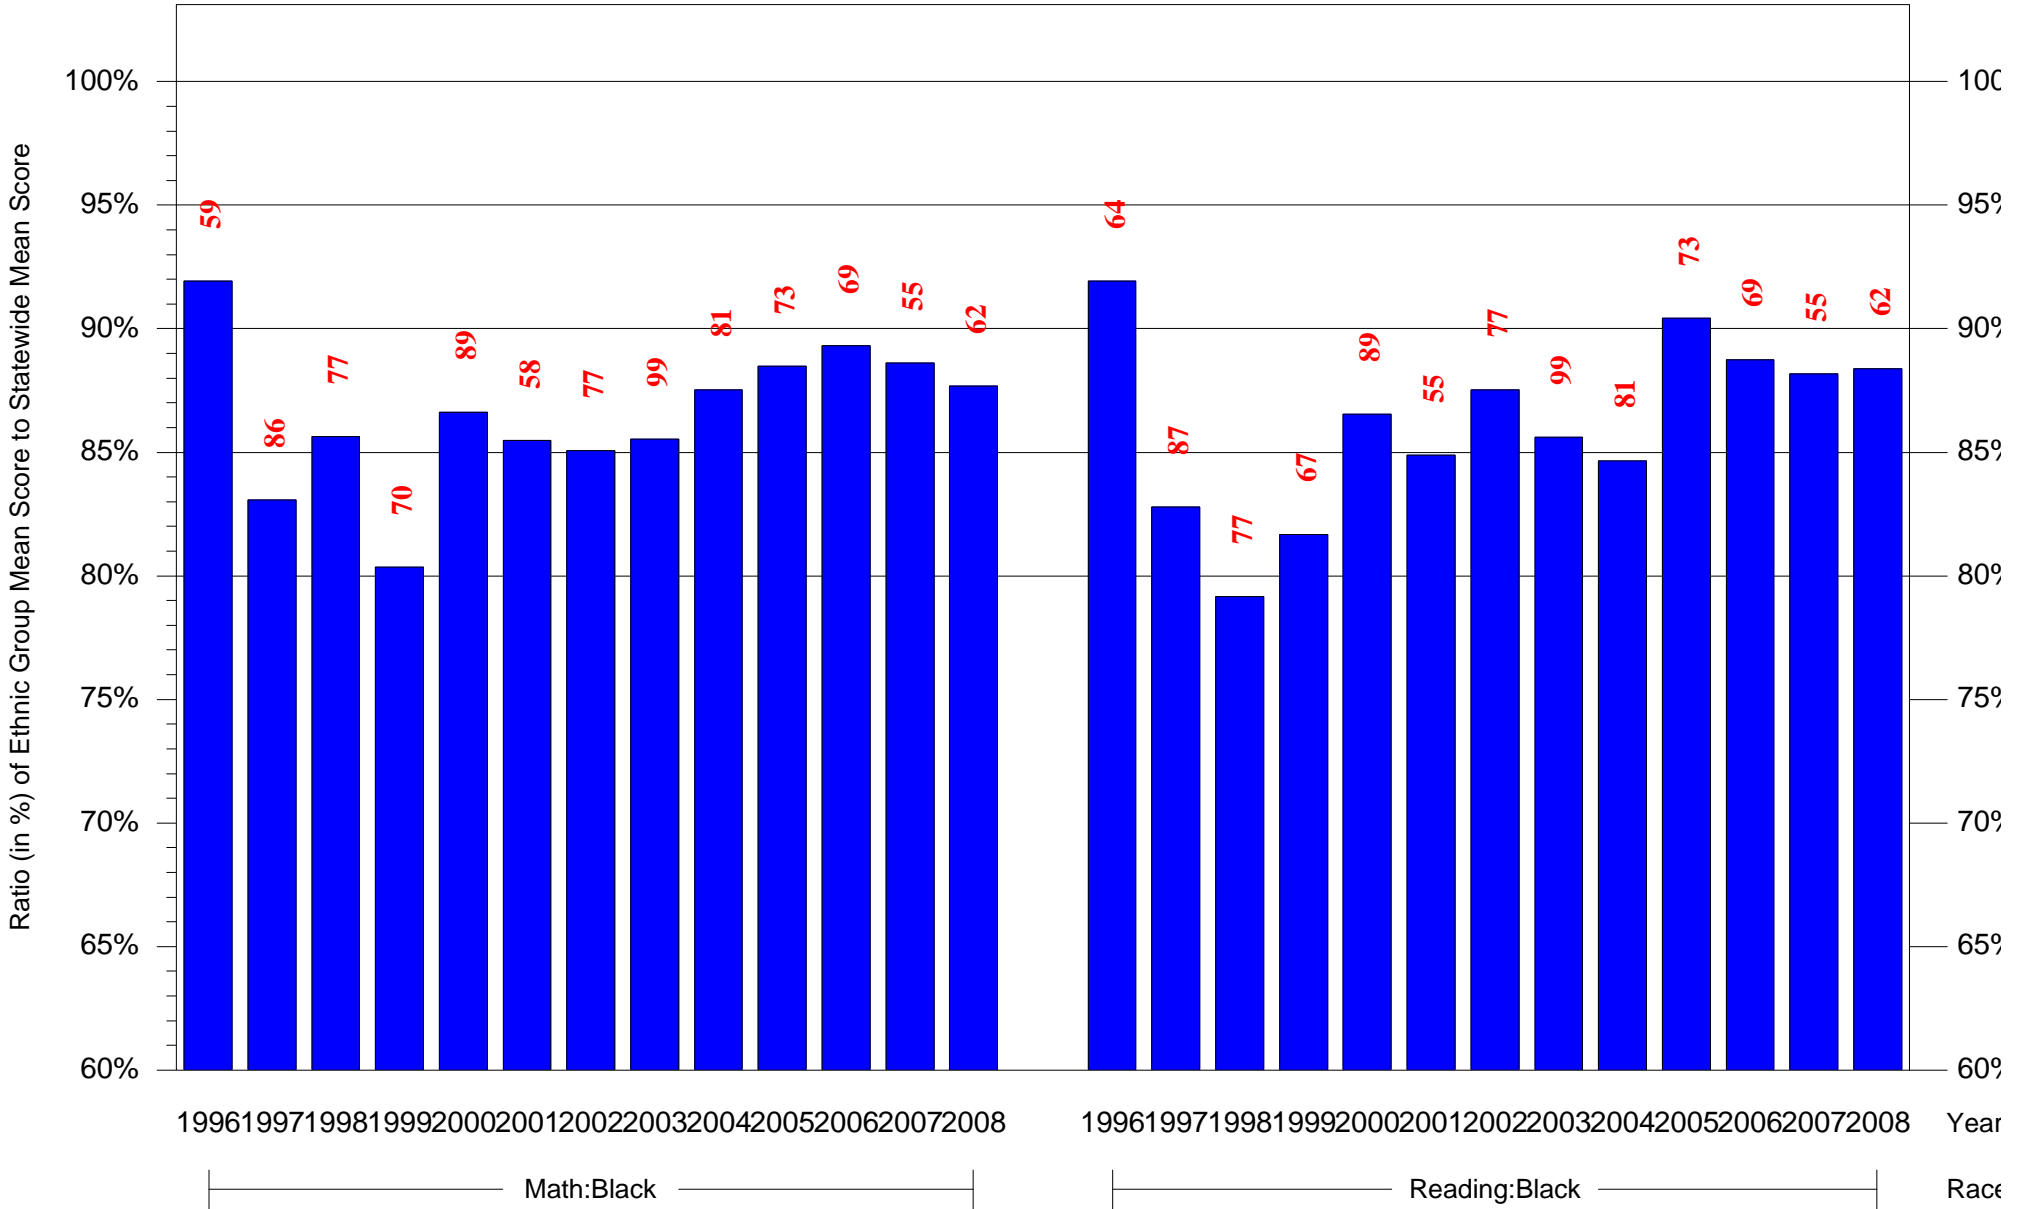

Mean Ethnic Group Building PSSA Test Score to Statewide Mean Score

Building = Anderson Add B Sch(3804) and Grade = 5 and Ethnic Group = Black or White

(Note: Number (in red) of Test Takers is above each bar in the chart.)