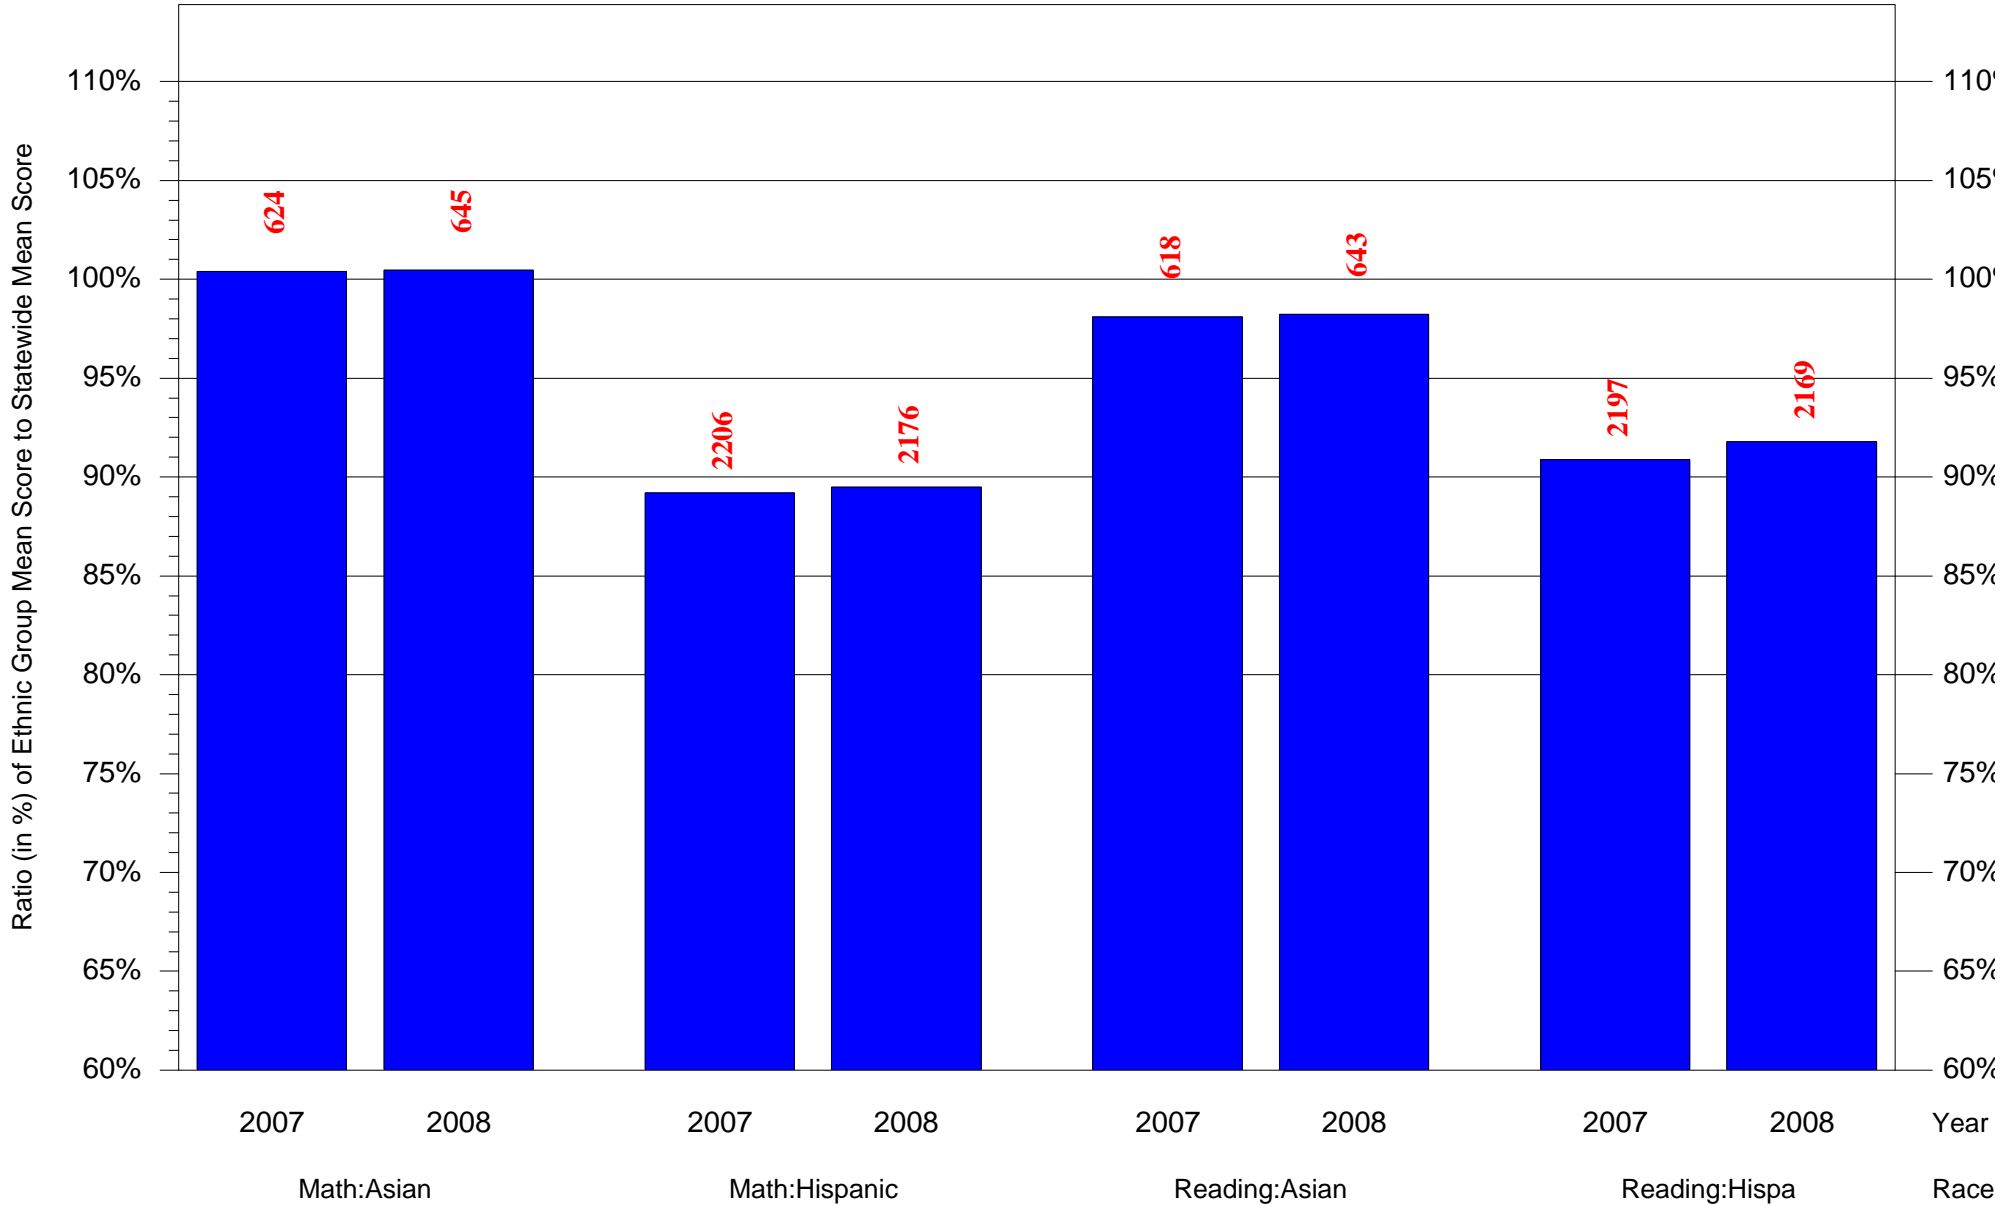

Mean Ethnic Group AUN PSSA Test Score to Statewide Mean Score

AUN = Philadelphia City SD(126515001) and Grade = 3 and Ethnic Group = Asian or Hispanic

(Note: Number (in red) of Test Takers is above each bar in the chart.)