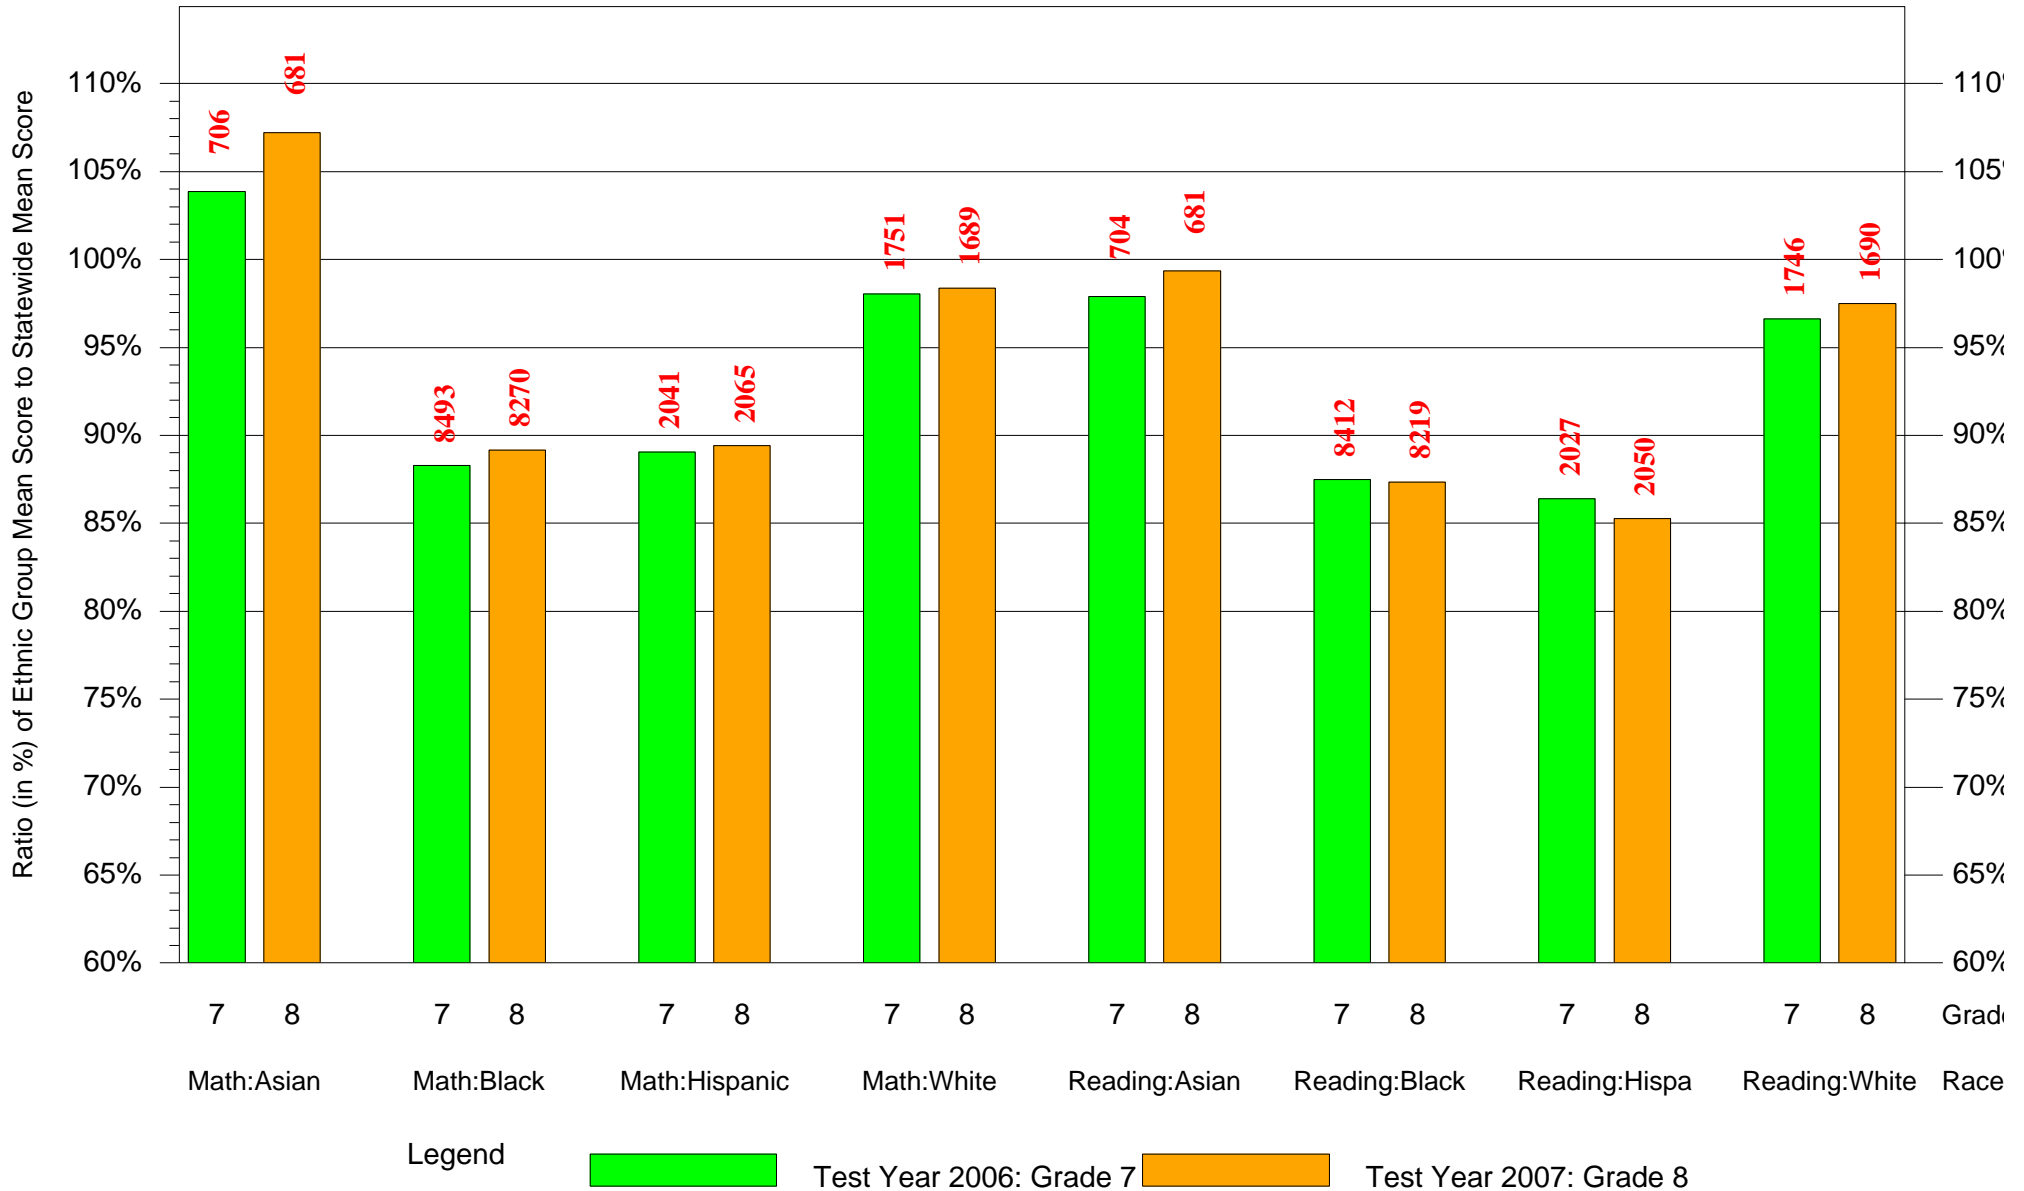

Mean Ethnic Group AUN PSSA Test Score to Statewide Mean Score

AUN = Philadelphia City SD(126515001) and Cohort = 2006 and Ethnic Group = Black or White or Asian or Hispanic

(Note: Number (in red) of Test Takers is above each bar in the chart.)