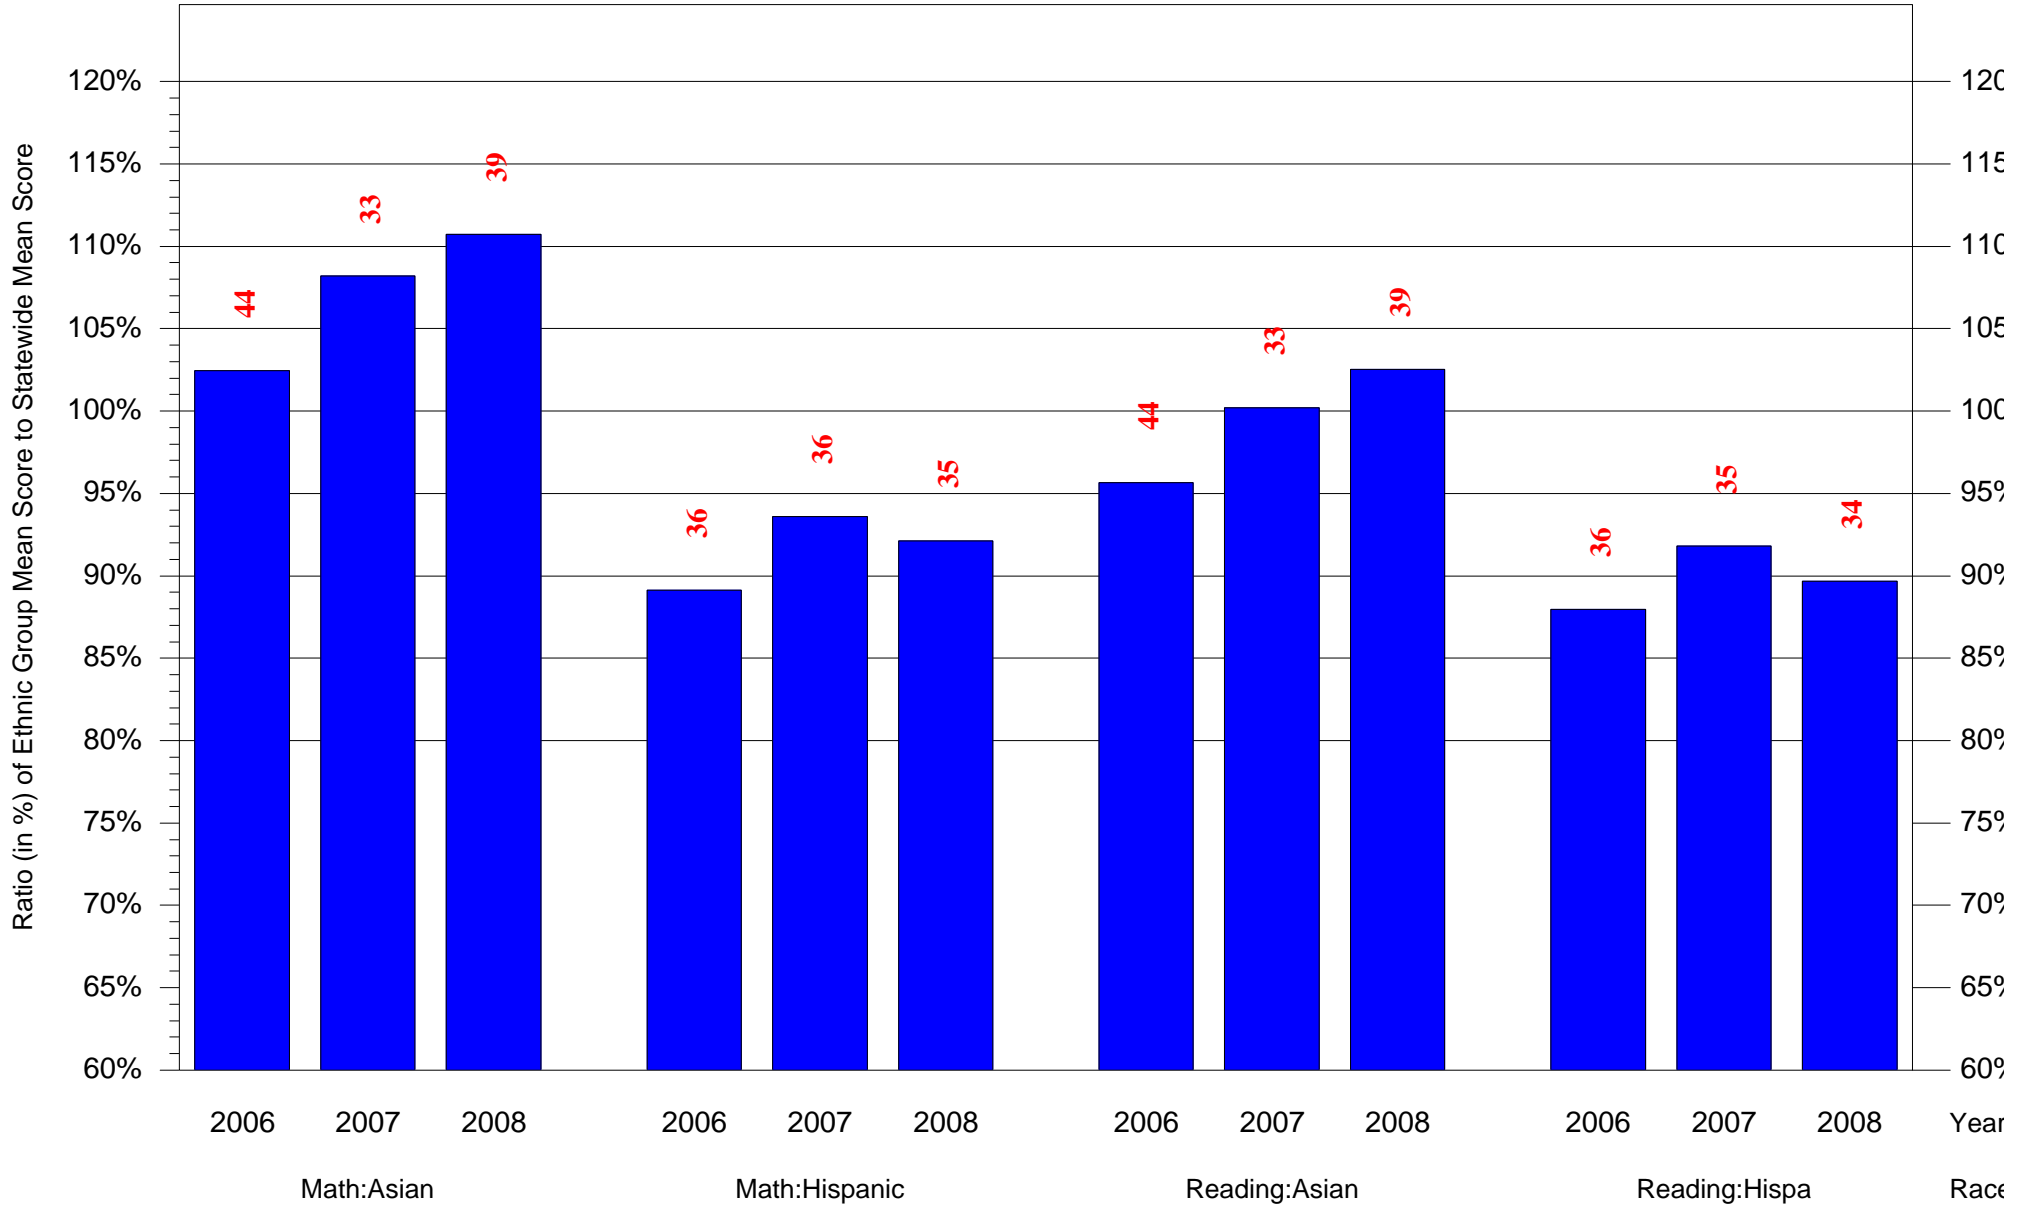

Mean Ethnic Group Building PSSA Test Score to Statewide Mean Score

Building = Washington Grover Jr Sch(7663) and Grade = 7 and Ethnic Group = Asian or Hispanic

(Note: Number (in red) of Test Takers is above each bar in the chart.)