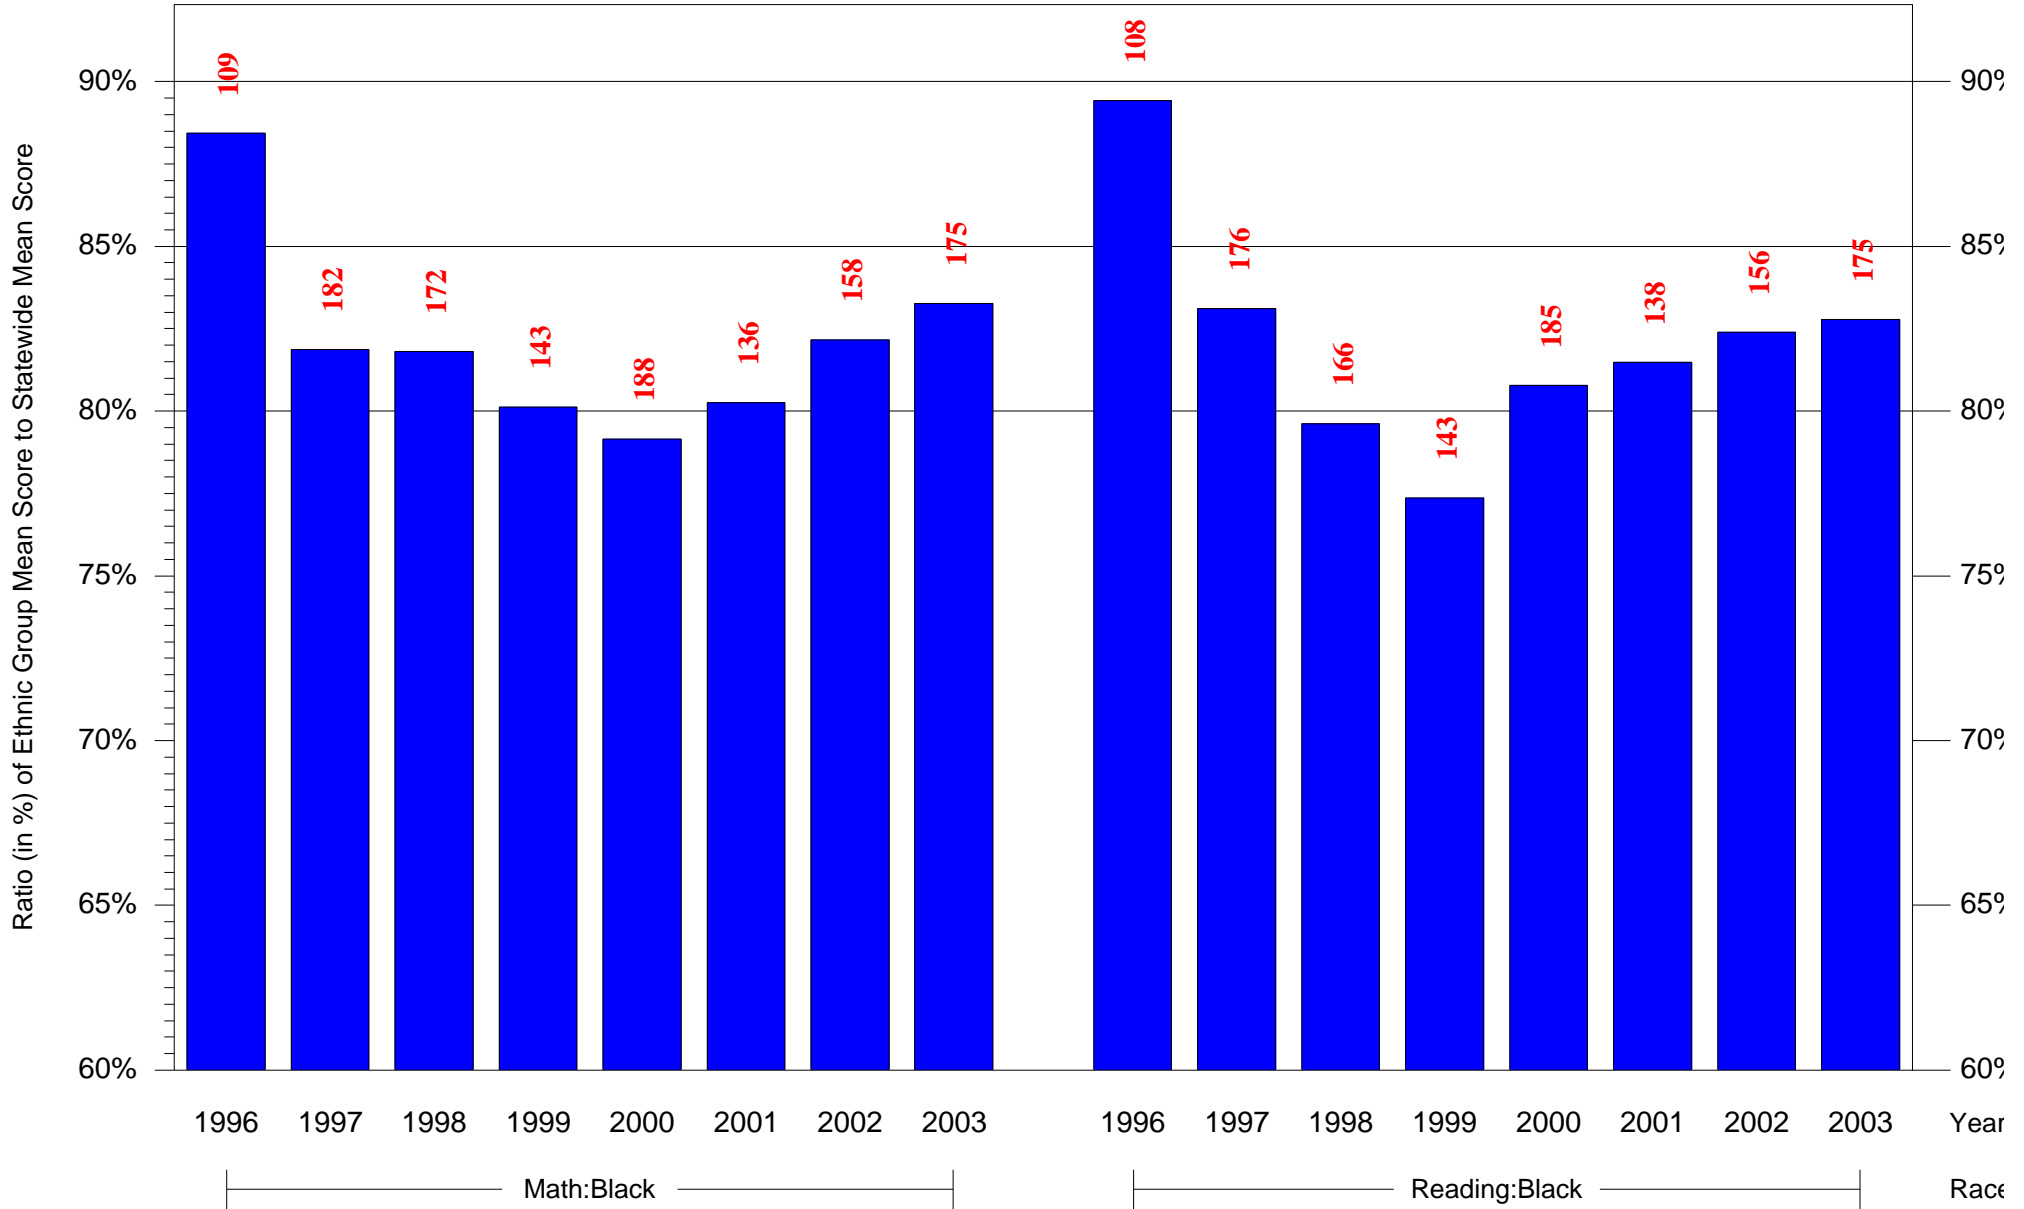

Mean Ethnic Group Building PSSA Test Score to Statewide Mean Score

Building = Rhodes E Washington MS(6522) and Grade = 5 and Ethnic Group = Black or White

(Note: Number (in red) of Test Takers is above each bar in the chart.)