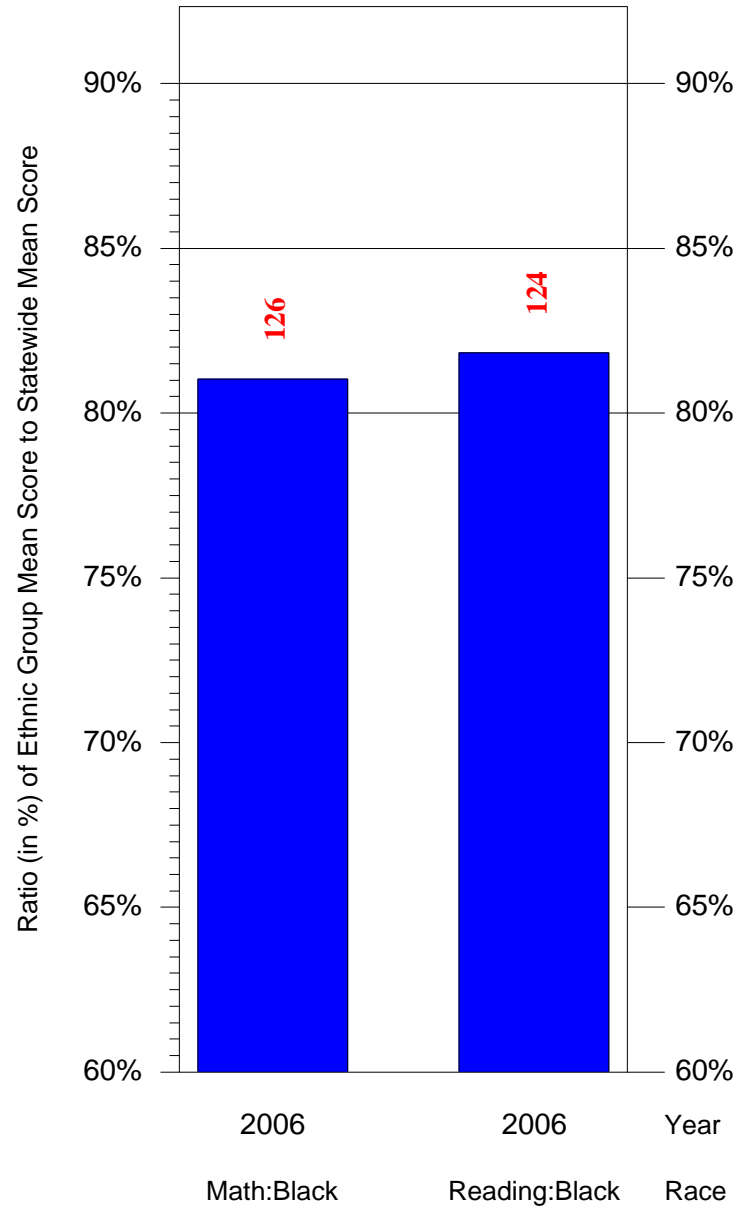

Mean Ethnic Group Building PSSA Test Score to Statewide Mean Score

Building = Turner John P MS(6521) and Grade = 6 and Ethnic Group = Black or White

(Note: Number (in red) of Test Takers is above each bar in the chart.)