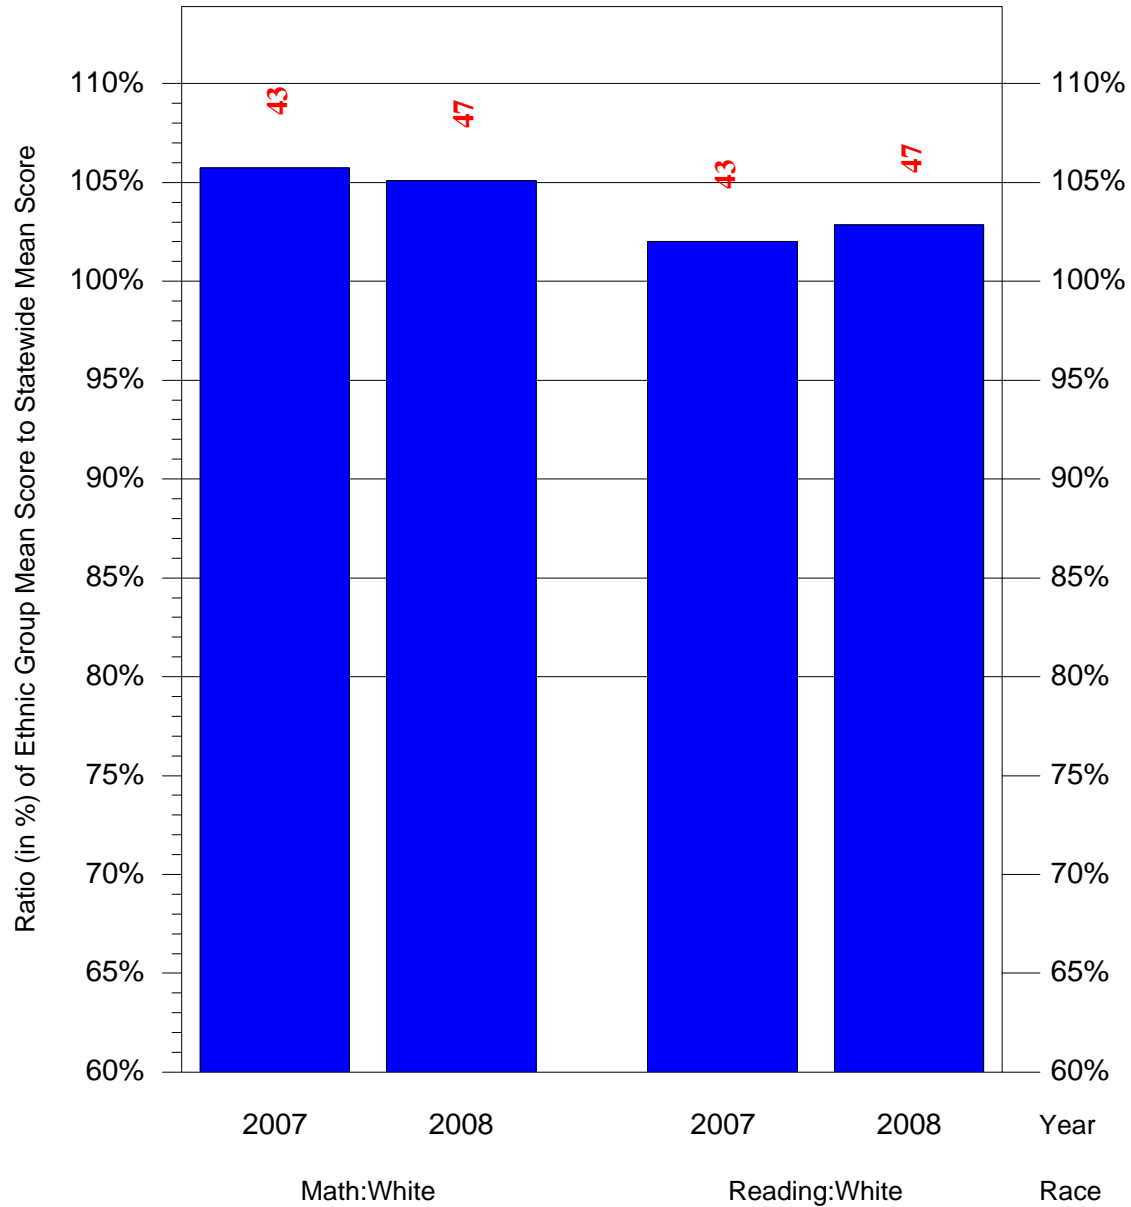

Mean Ethnic Group Building PSSA Test Score to Statewide Mean Score

Building = Greenberg Joseph Sch(4726) and Grade = 3 and Ethnic Group = Black or White

(Note: Number (in red) of Test Takers is above each bar in the chart.)