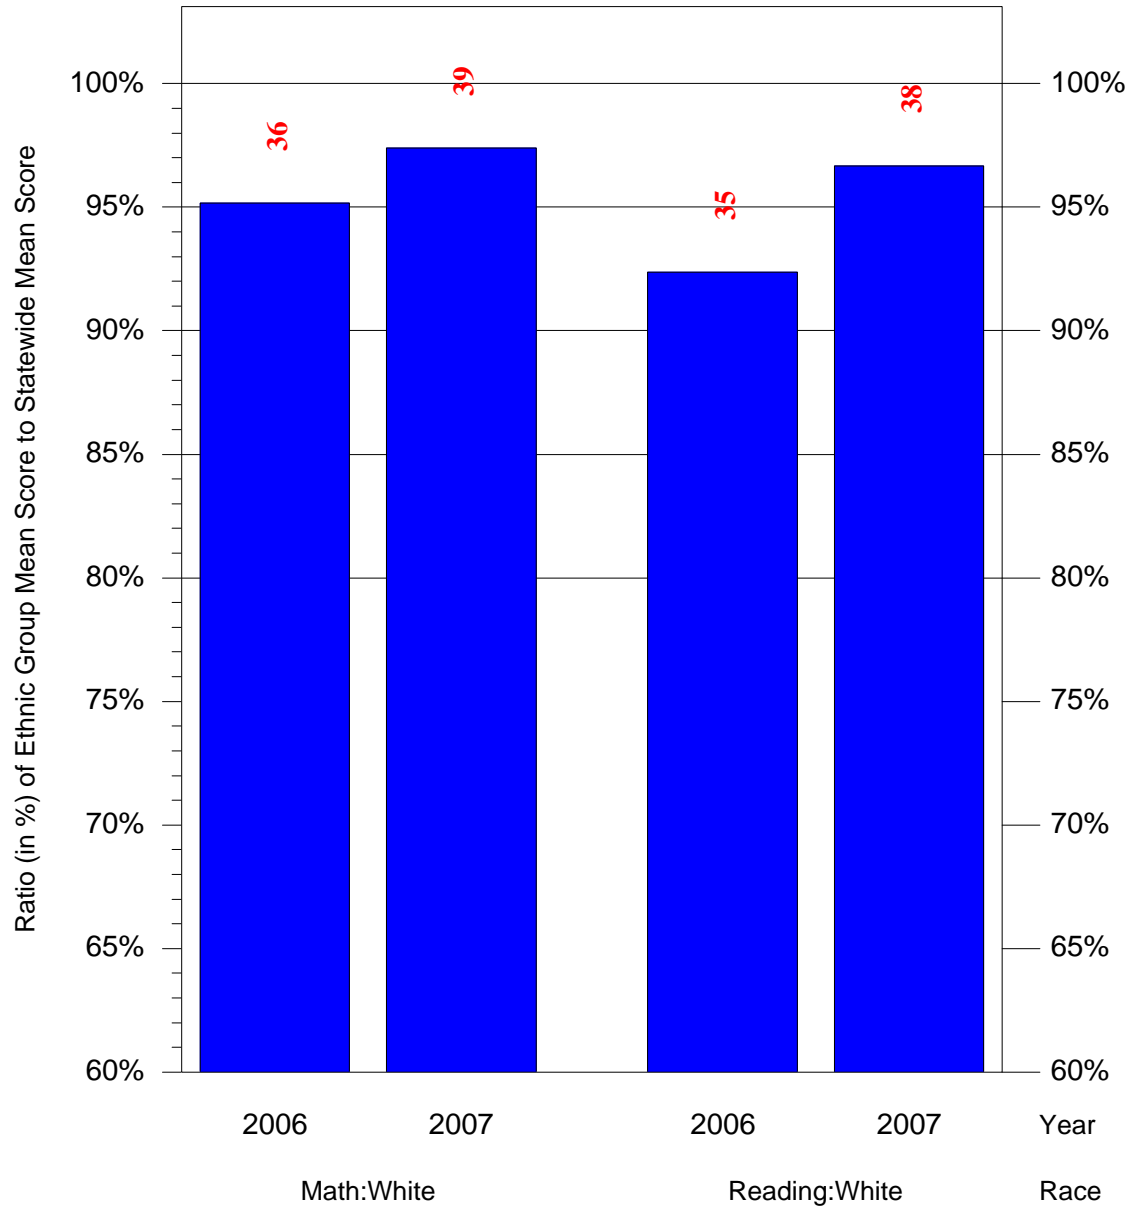

Mean Ethnic Group Building PSSA Test Score to Statewide Mean Score

Building = Adaire Alexander Sch(7256) and Grade = 4 and Ethnic Group = Black or White

(Note: Number (in red) of Test Takers is above each bar in the chart.)