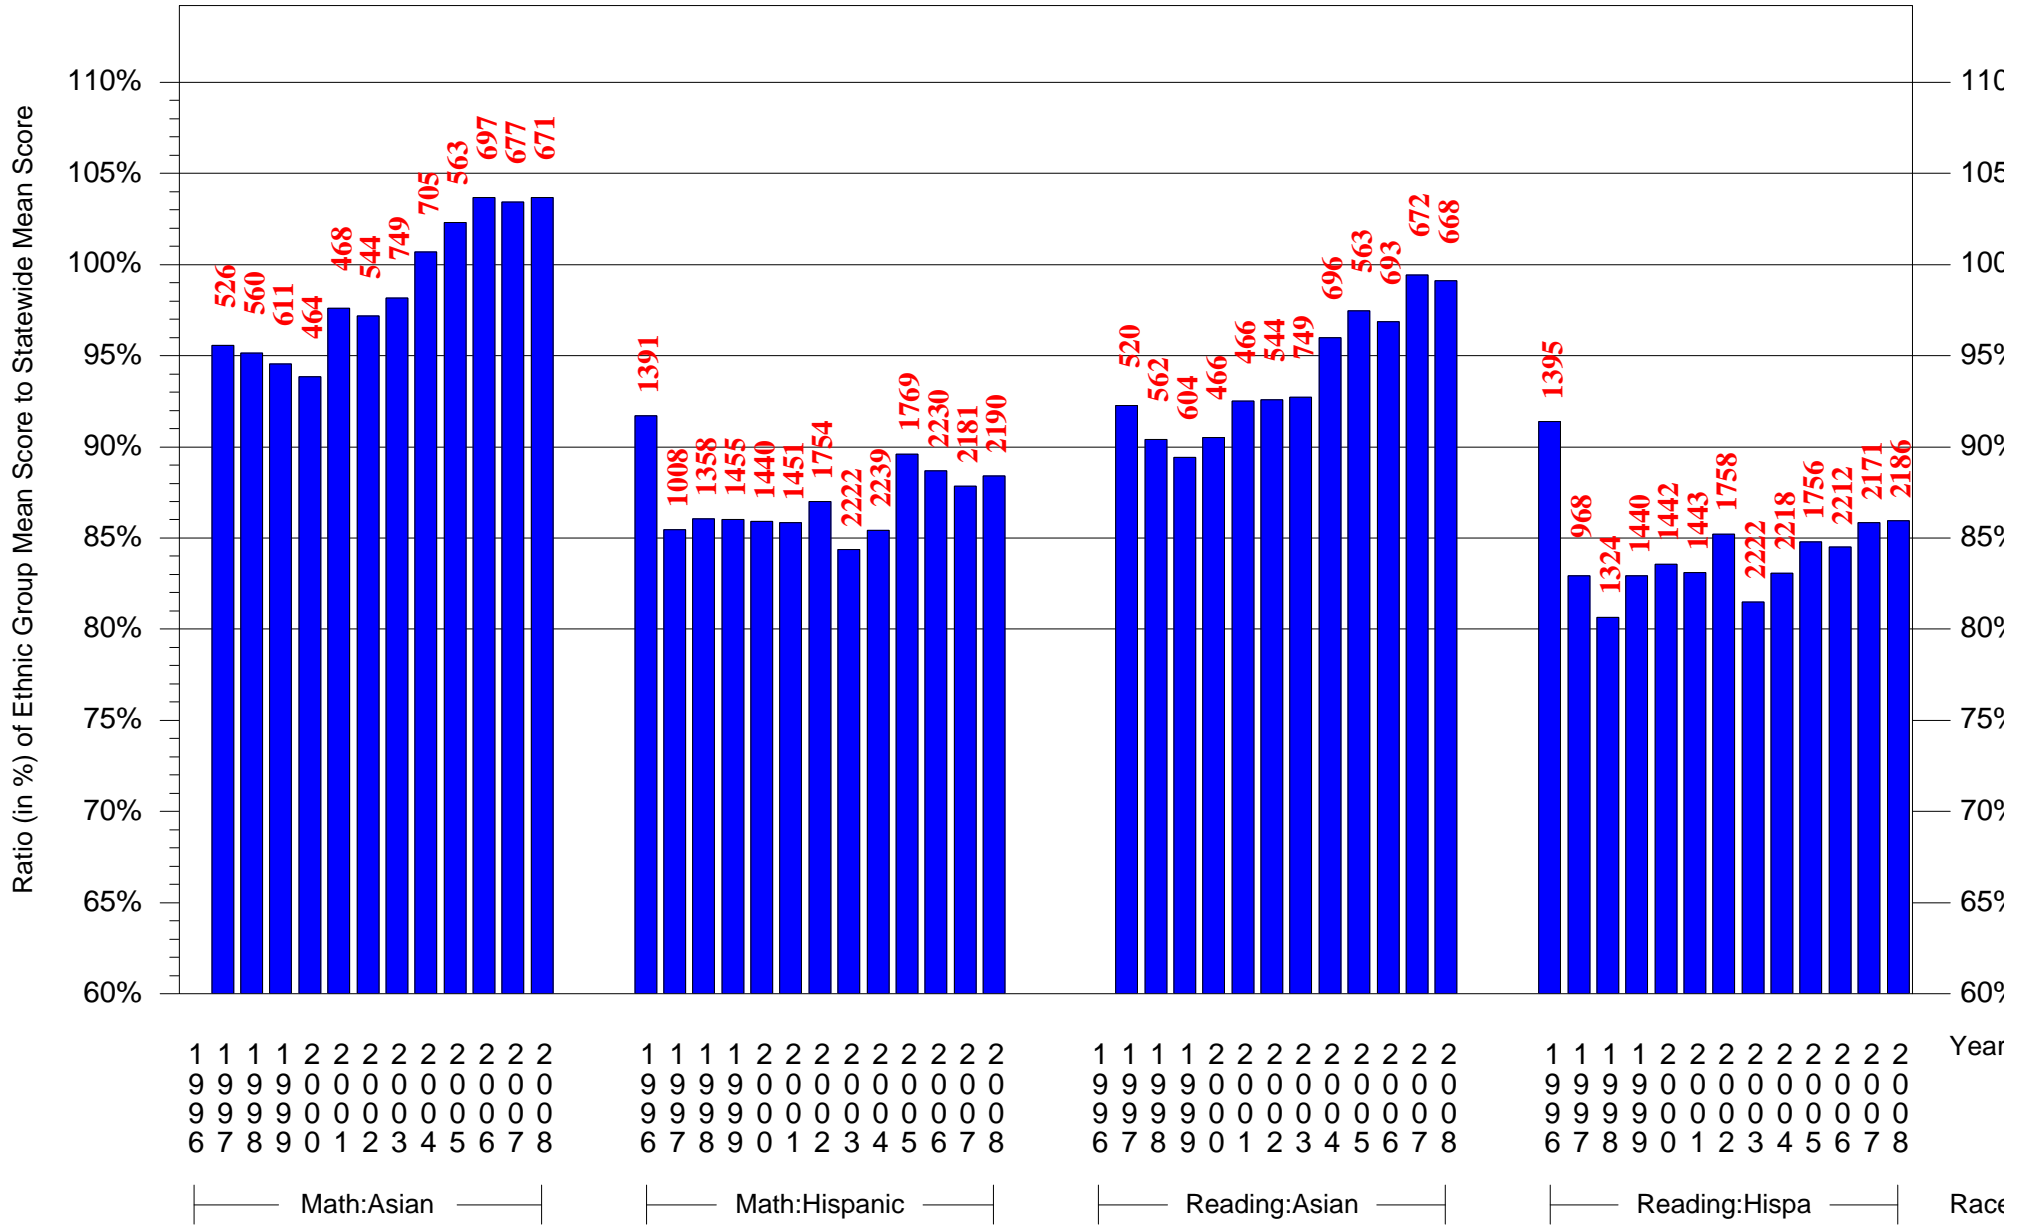

Mean Ethnic Group AUN PSSA Test Score to Statewide Mean Score

AUN = Philadelphia City SD(126515001) and Grade = 5 and Ethnic Group = Asian or Hispanic

(Note: Number (in red) of Test Takers is above each bar in the chart.)