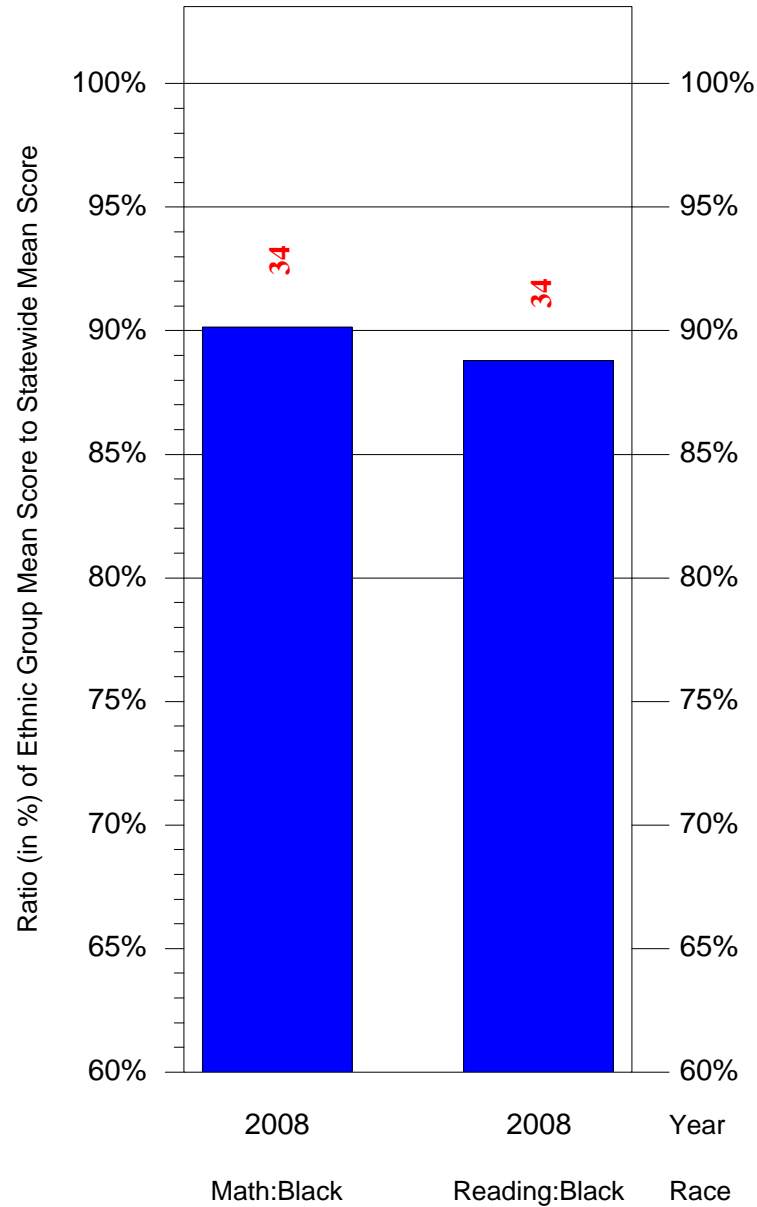

Mean Ethnic Group Building PSSA Test Score to Statewide Mean Score

Building = Gideon Edward Sch(3625) and Grade = 8 and Ethnic Group = Black or White

(Note: Number (in red) of Test Takers is above each bar in the chart.)