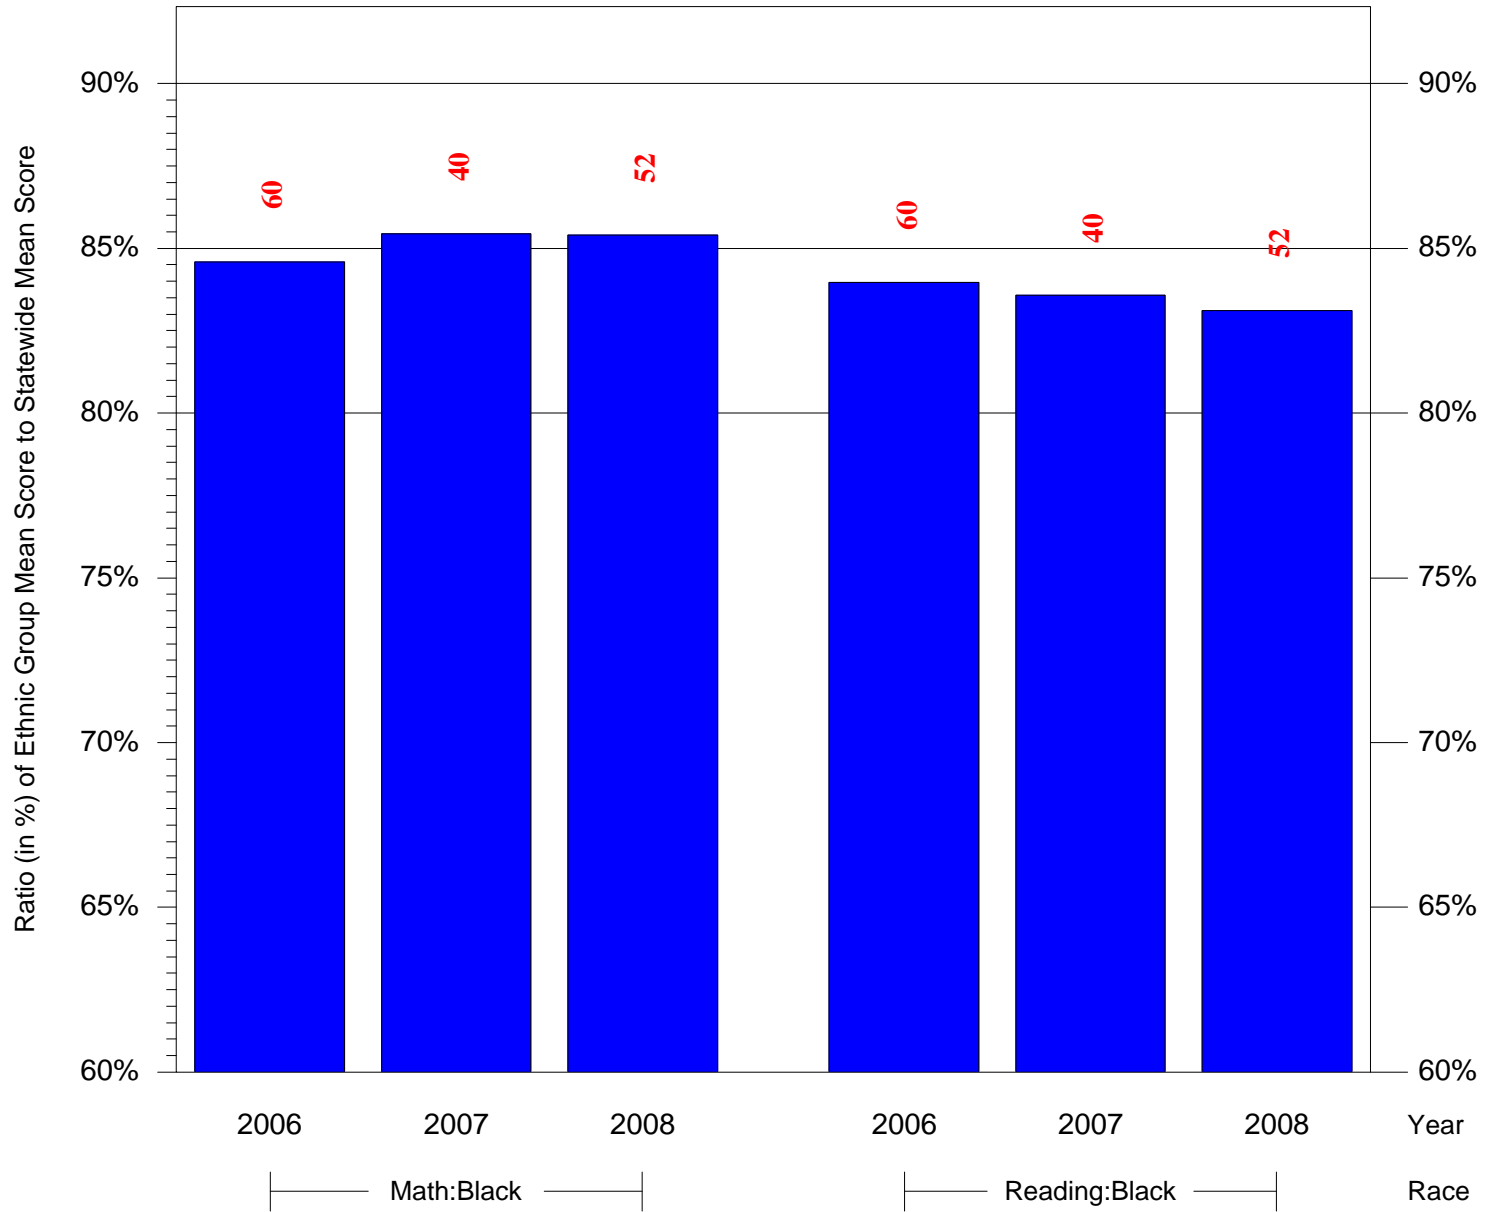

Mean Ethnic Group Building PSSA Test Score to Statewide Mean Score

Building = Clymer George Sch(4733) and Grade = 7 and Ethnic Group = Black or White

(Note: Number (in red) of Test Takers is above each bar in the chart.)