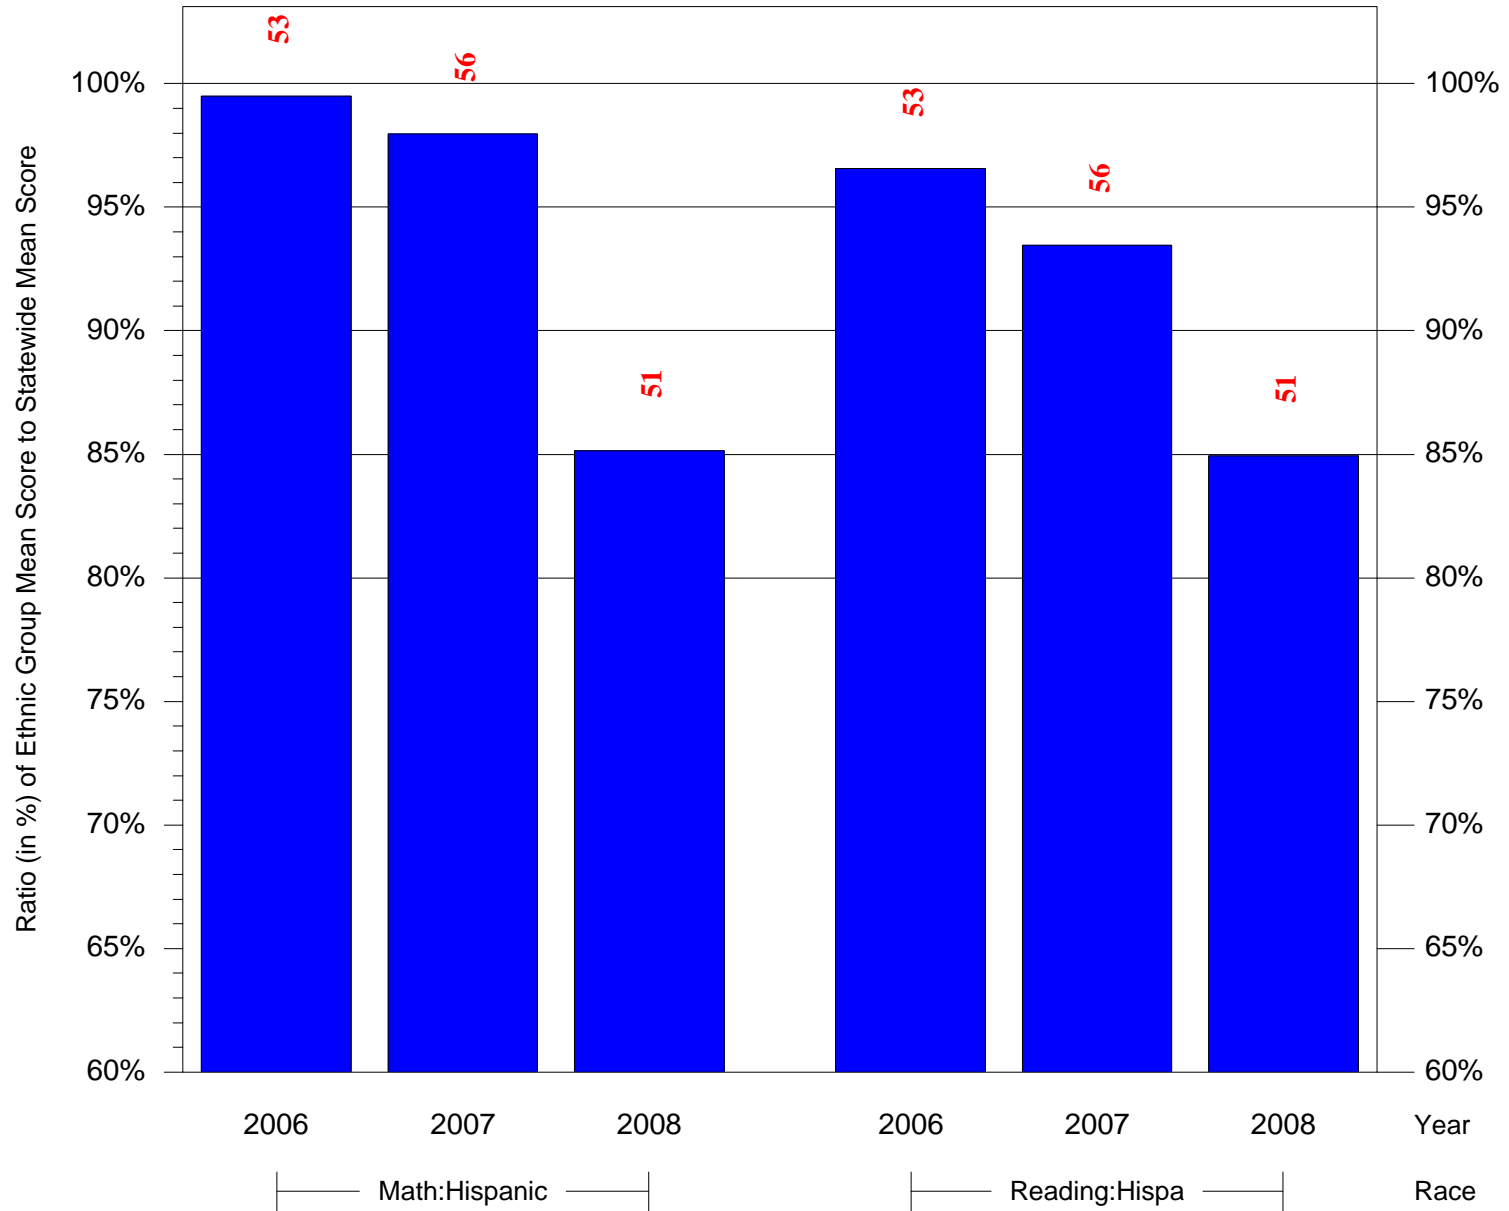

Mean Ethnic Group Building PSSA Test Score to Statewide Mean Score

Building = Cayuga School(7404) and Grade = 4 and Ethnic Group = Asian or Hispanic

(Note: Number (in red) of Test Takers is above each bar in the chart.)