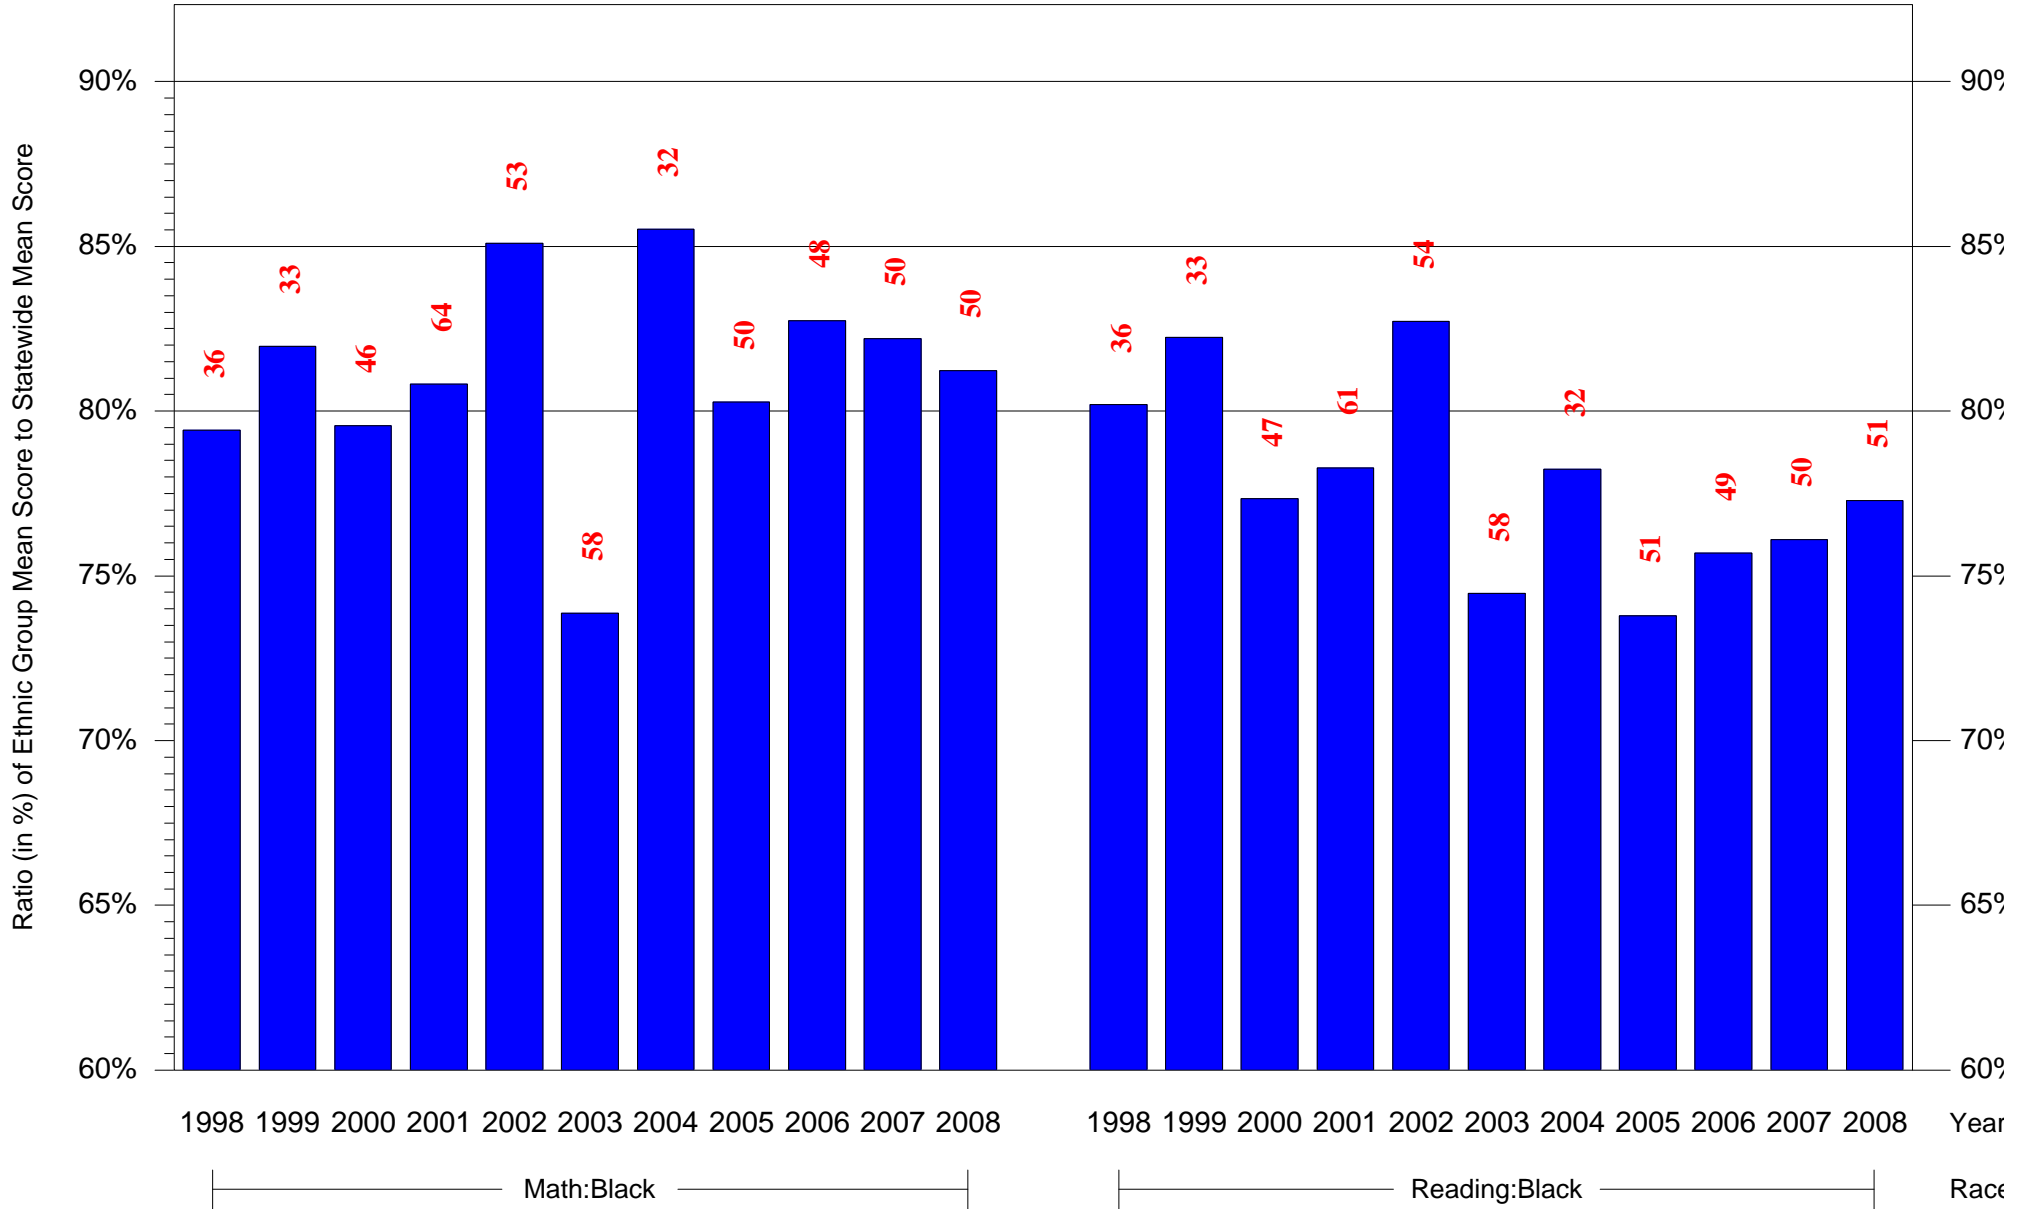

Mean Ethnic Group Building PSSA Test Score to Statewide Mean Score

Building = Stetson John B MS(7248) and Grade = 8 and Ethnic Group = Black or White

(Note: Number (in red) of Test Takers is above each bar in the chart.)