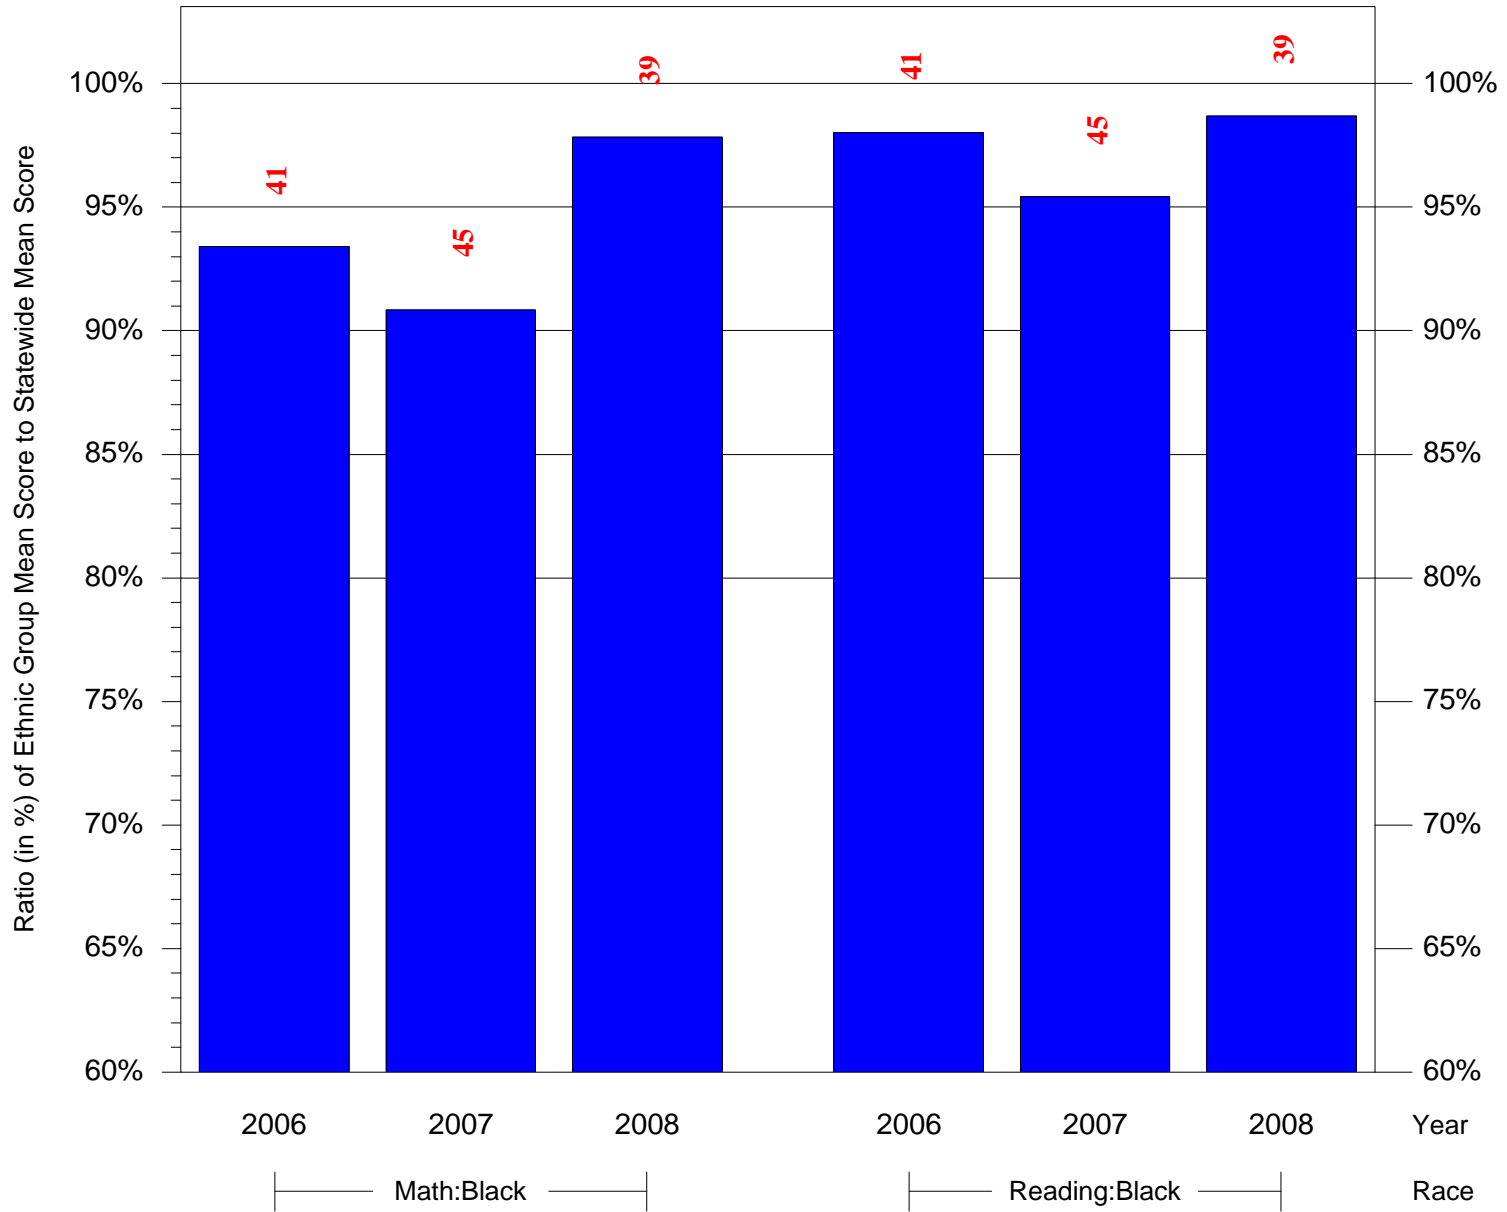

Mean Ethnic Group Building PSSA Test Score to Statewide Mean Score

Building = Lingelbach Anna L Sch(3717) and Grade = 7 and Ethnic Group = Black or White

(Note: Number (in red) of Test Takers is above each bar in the chart.)