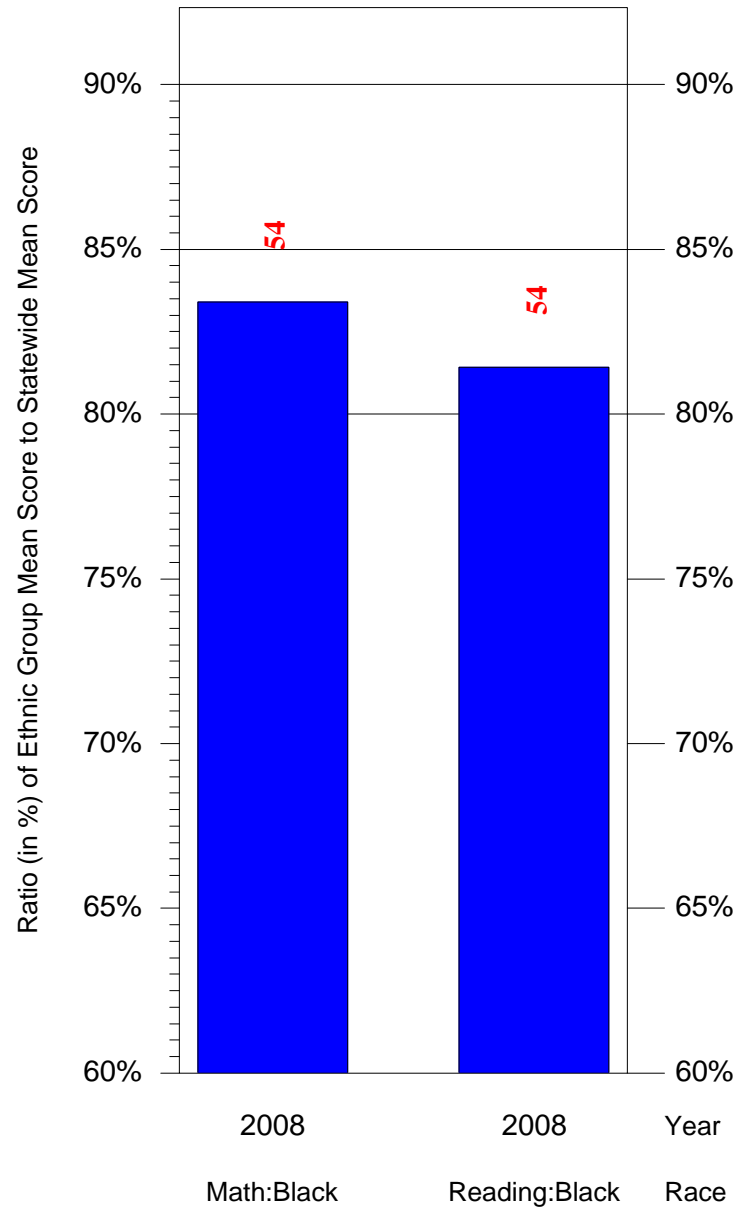

Mean Ethnic Group Building PSSA Test Score to Statewide Mean Score

Building = Smith Walter G Sch(3634) and Grade = 8 and Ethnic Group = Black or White

(Note: Number (in red) of Test Takers is above each bar in the chart.)