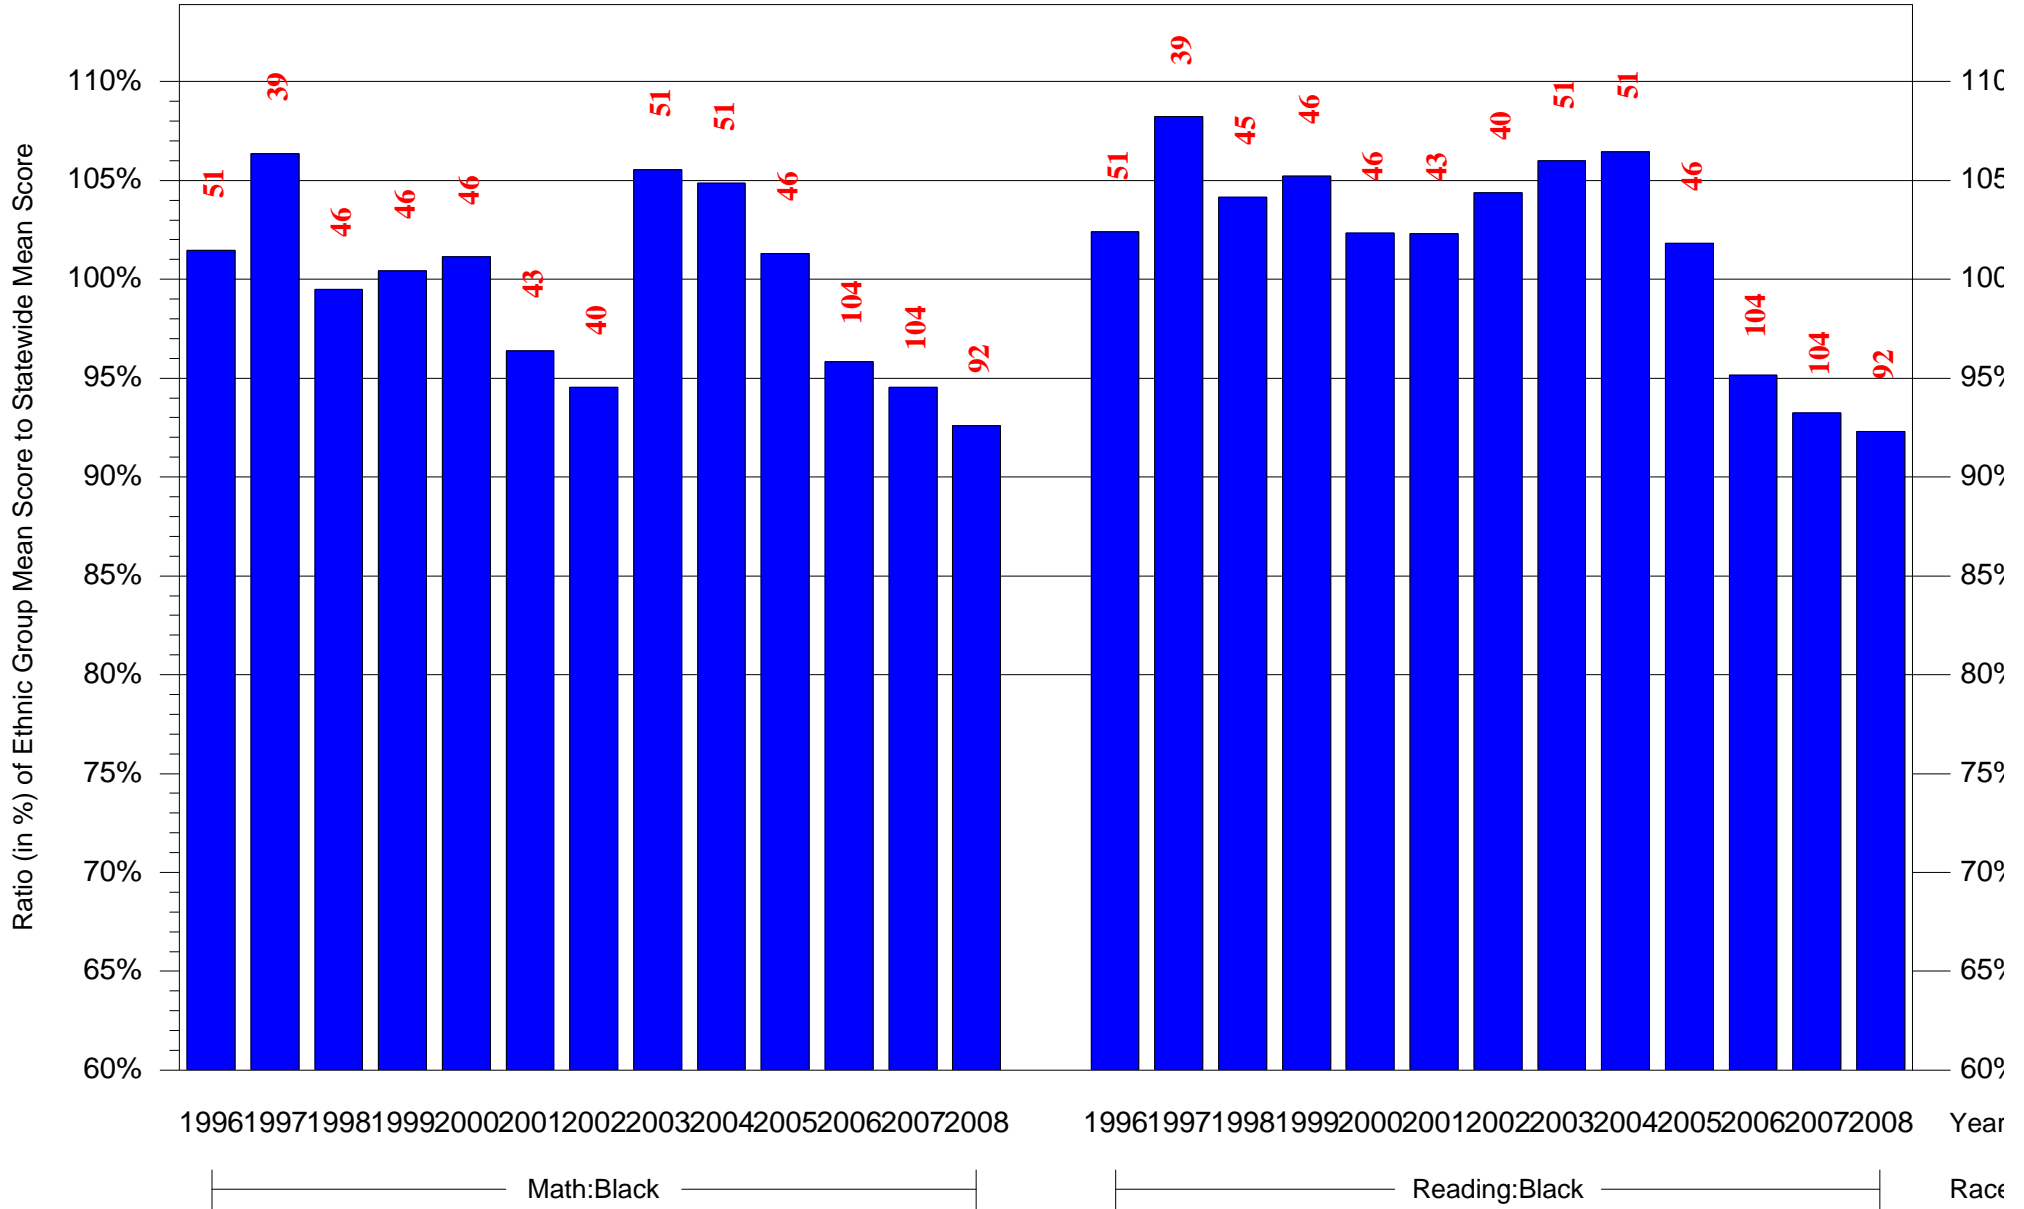

Mean Ethnic Group Building PSSA Test Score to Statewide Mean Score

Building = Hamilton Andrew Sch(5185) and Grade = 8 and Ethnic Group = Black or White

(Note: Number (in red) of Test Takers is above each bar in the chart.)