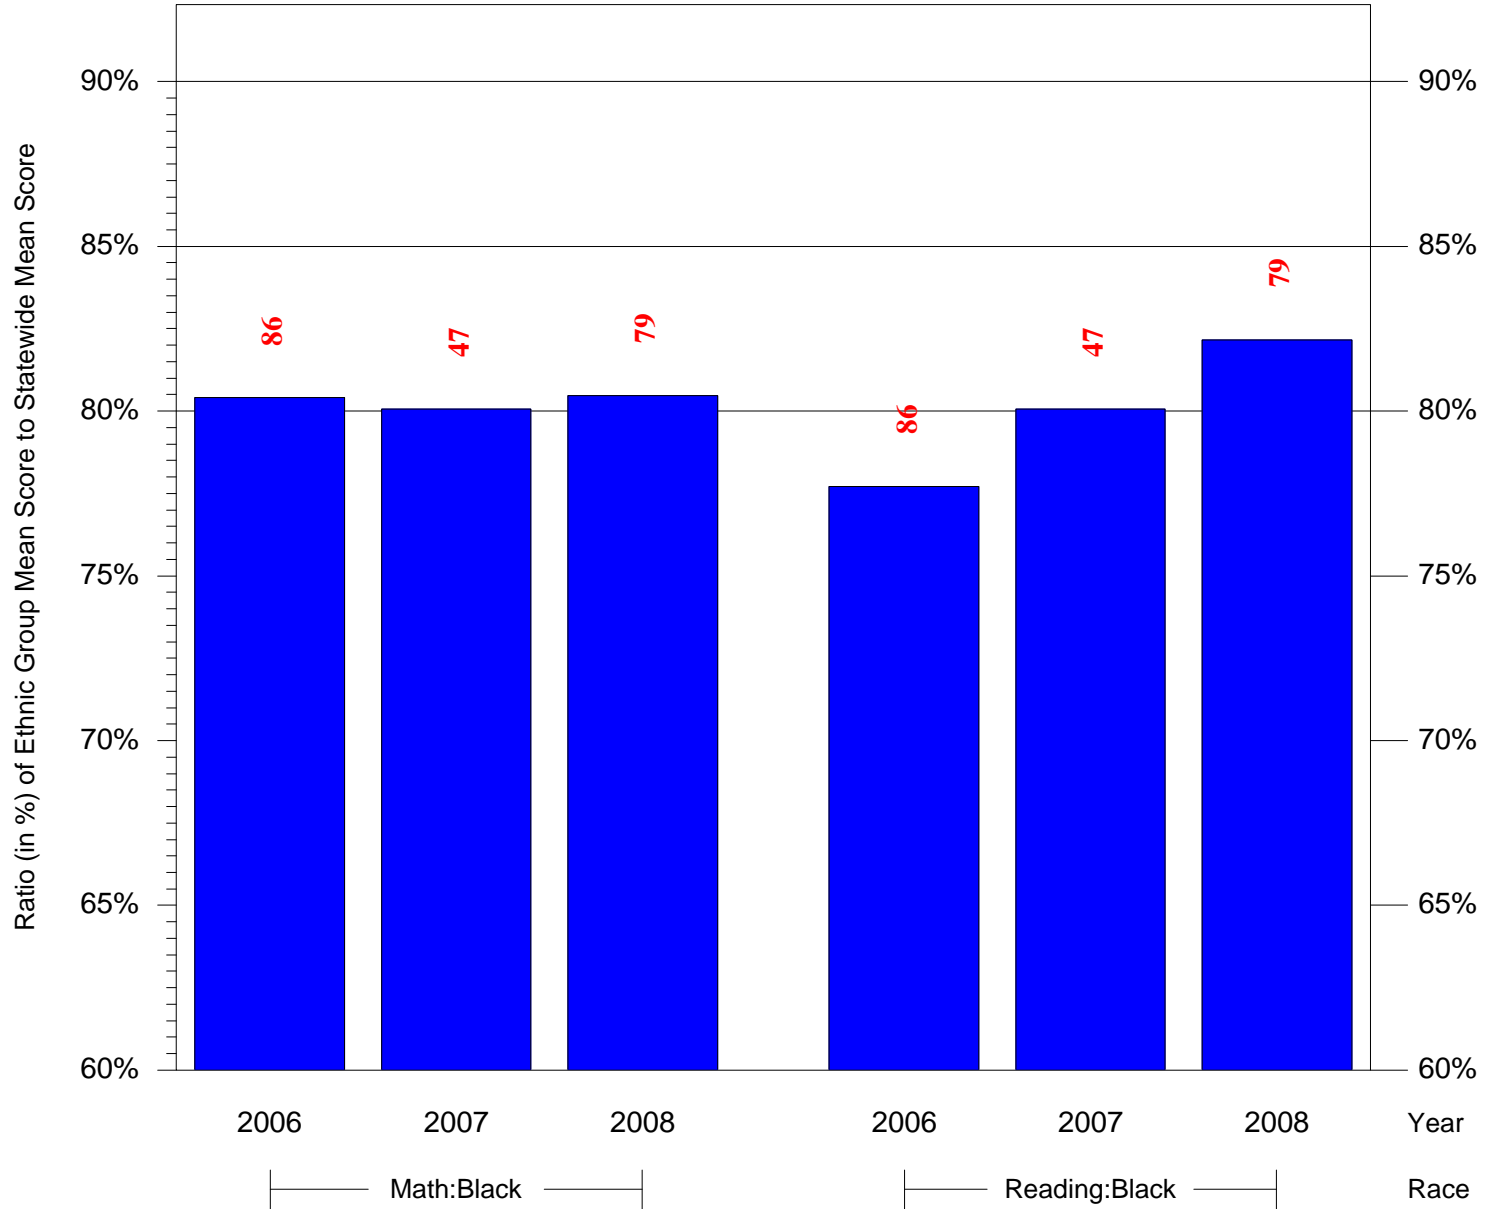

Mean Ethnic Group Building PSSA Test Score to Statewide Mean Score

Building = Daroff Samuel Sch(6763) and Grade = 4 and Ethnic Group = Black or White

(Note: Number (in red) of Test Takers is above each bar in the chart.)