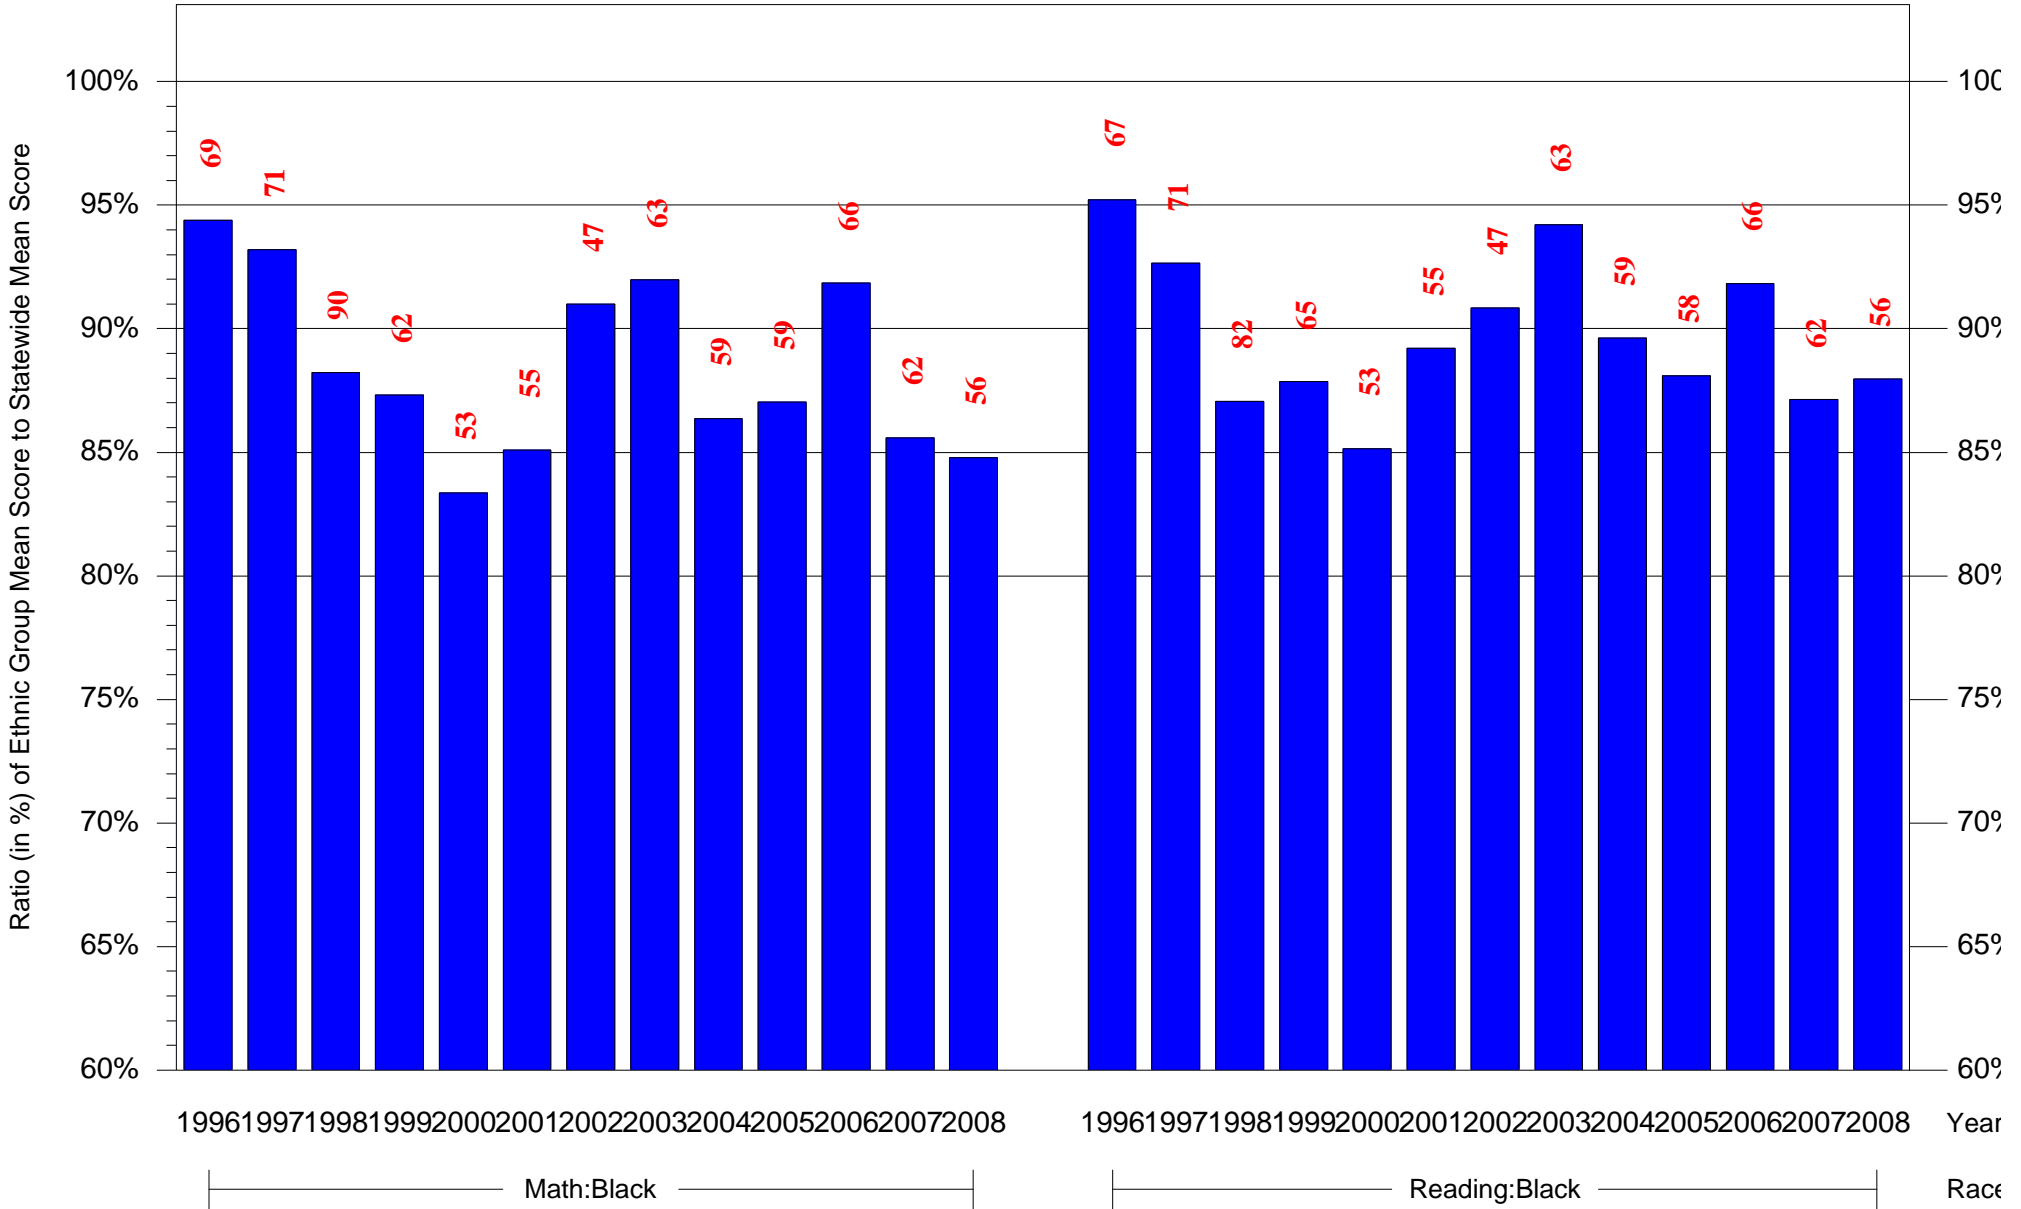

Mean Ethnic Group Building PSSA Test Score to Statewide Mean Score

Building = Gompers Samuel Sch(3668) and Grade = 5 and Ethnic Group = Black or White

(Note: Number (in red) of Test Takers is above each bar in the chart.)