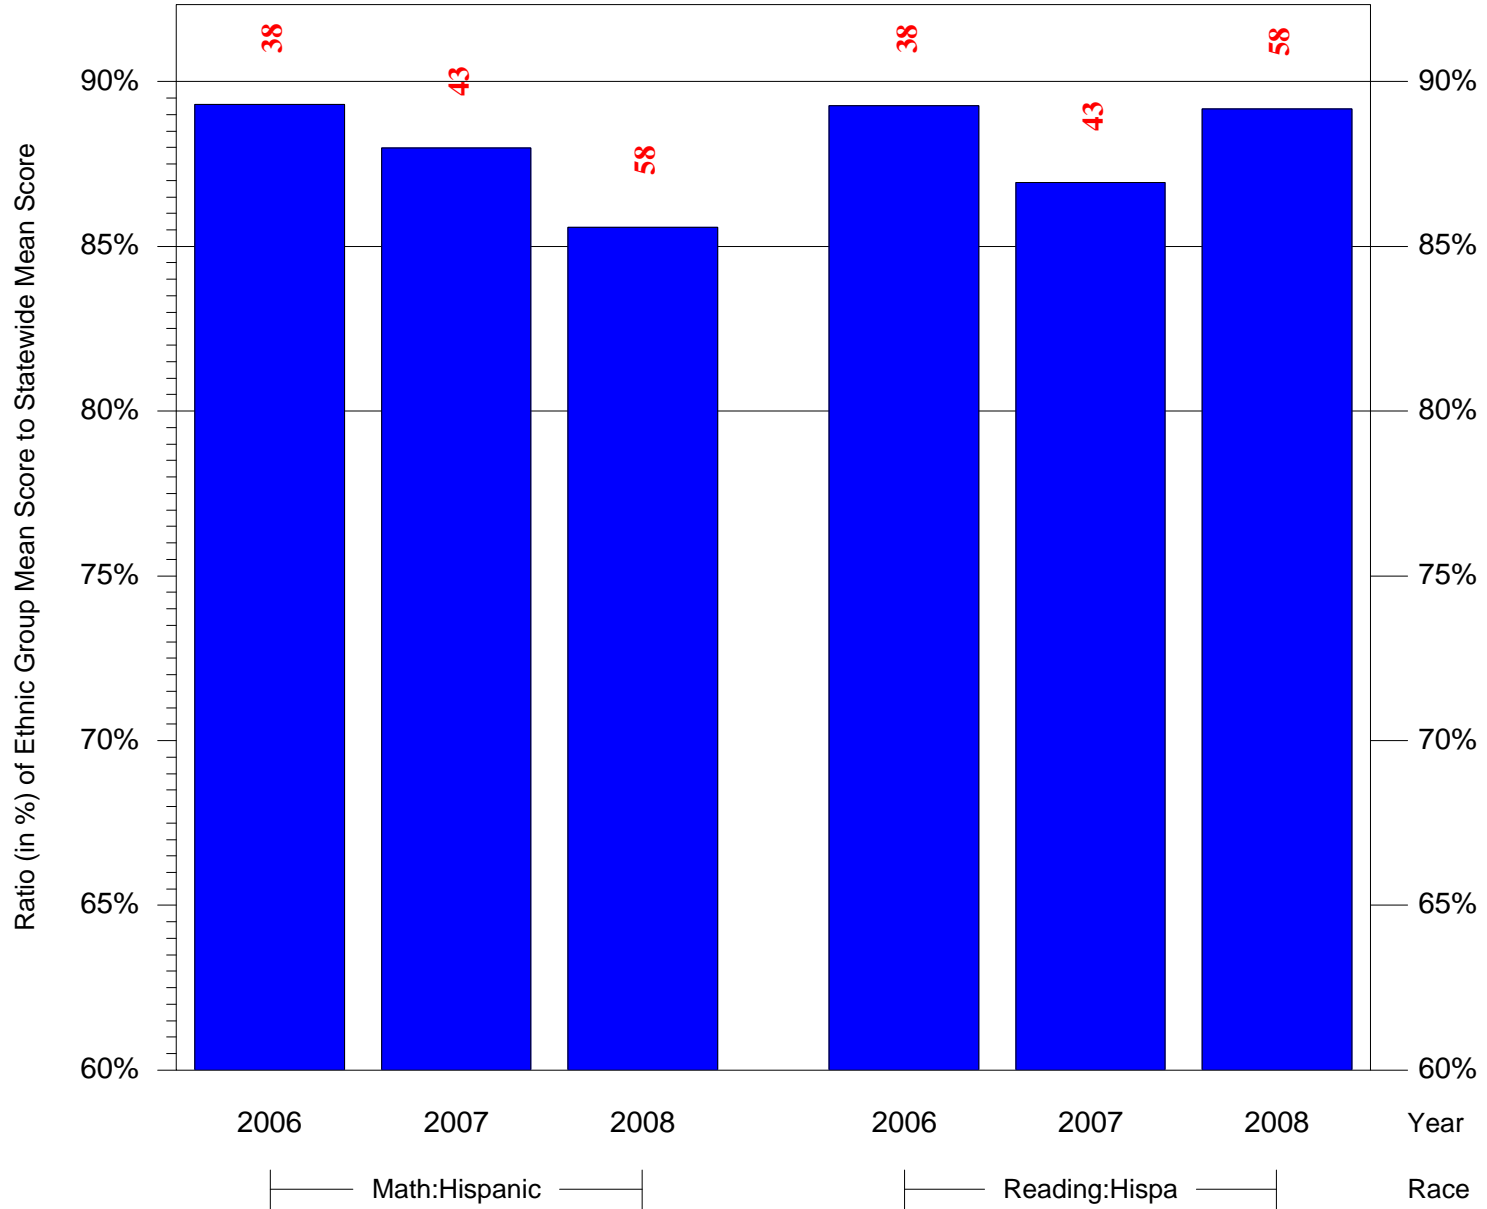

Mean Ethnic Group Building PSSA Test Score to Statewide Mean Score

Building = Hopkinson Francis Sch(3742) and Grade = 7 and Ethnic Group = Asian or Hispanic

(Note: Number (in red) of Test Takers is above each bar in the chart.)