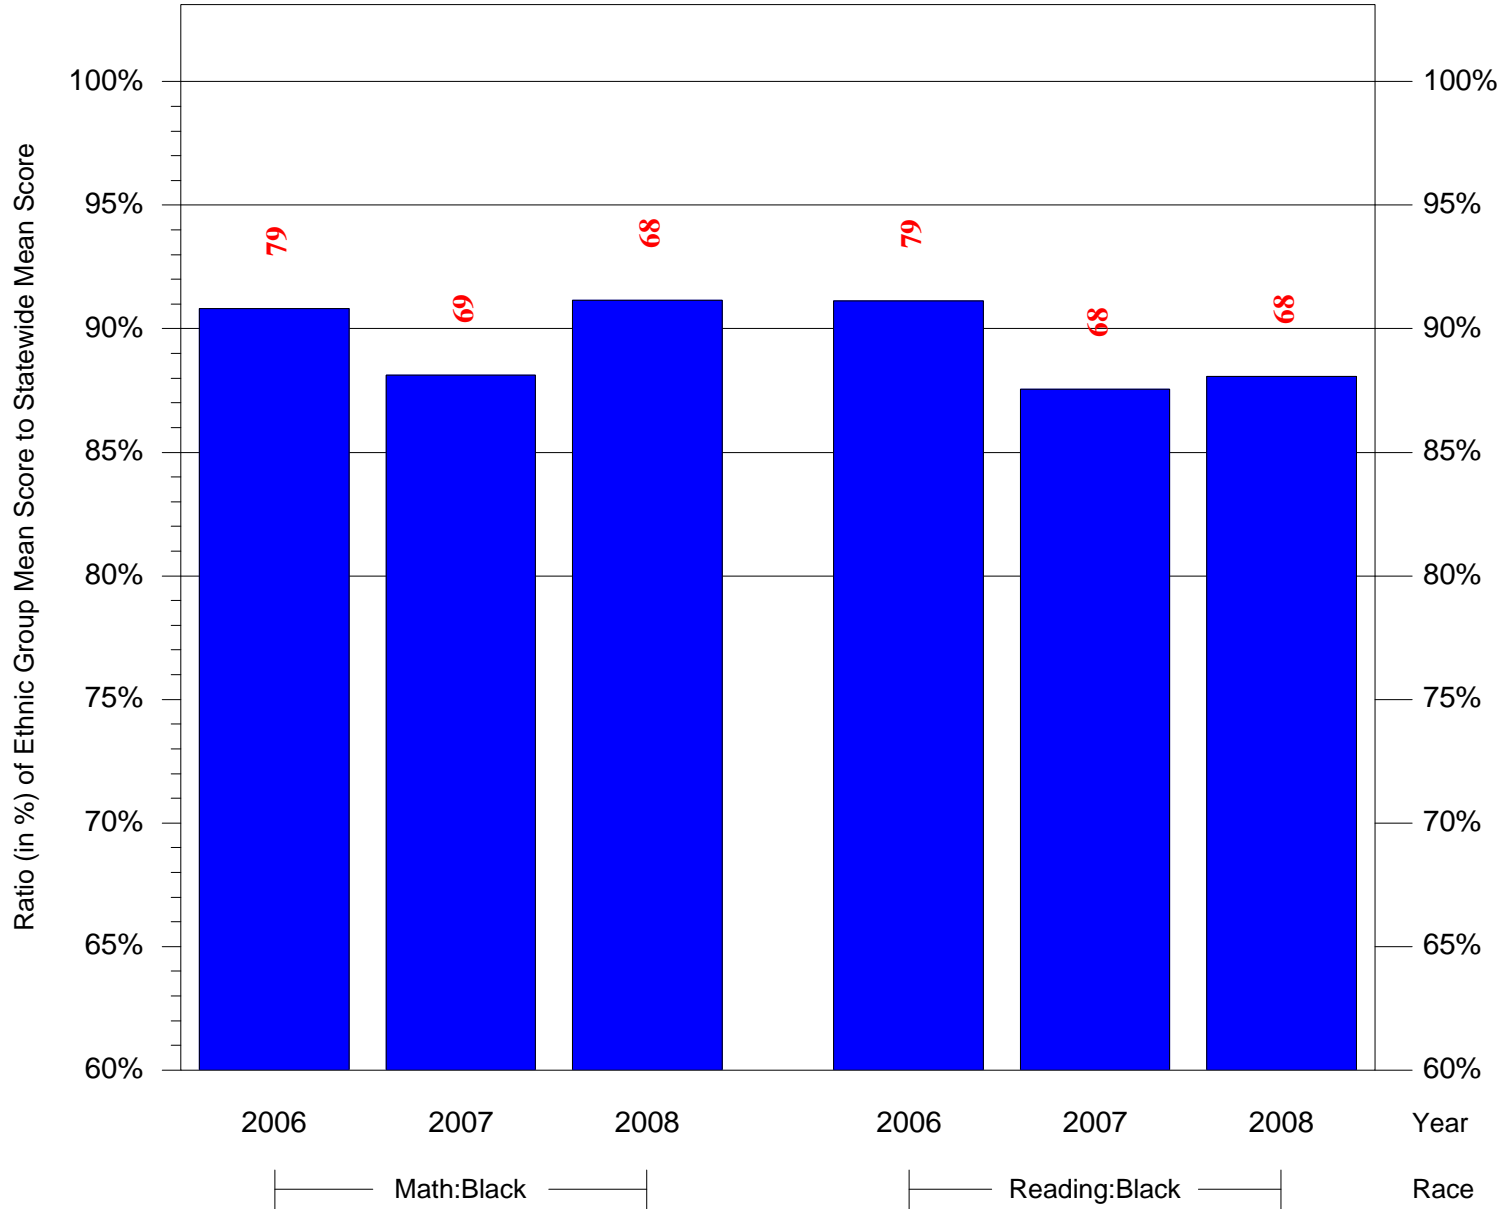

Mean Ethnic Group Building PSSA Test Score to Statewide Mean Score

Building = Feltonville Sch of Arts Sciences(7368) and Grade = 6 and Ethnic Group = Black or White

(Note: Number (in red) of Test Takers is above each bar in the chart.)