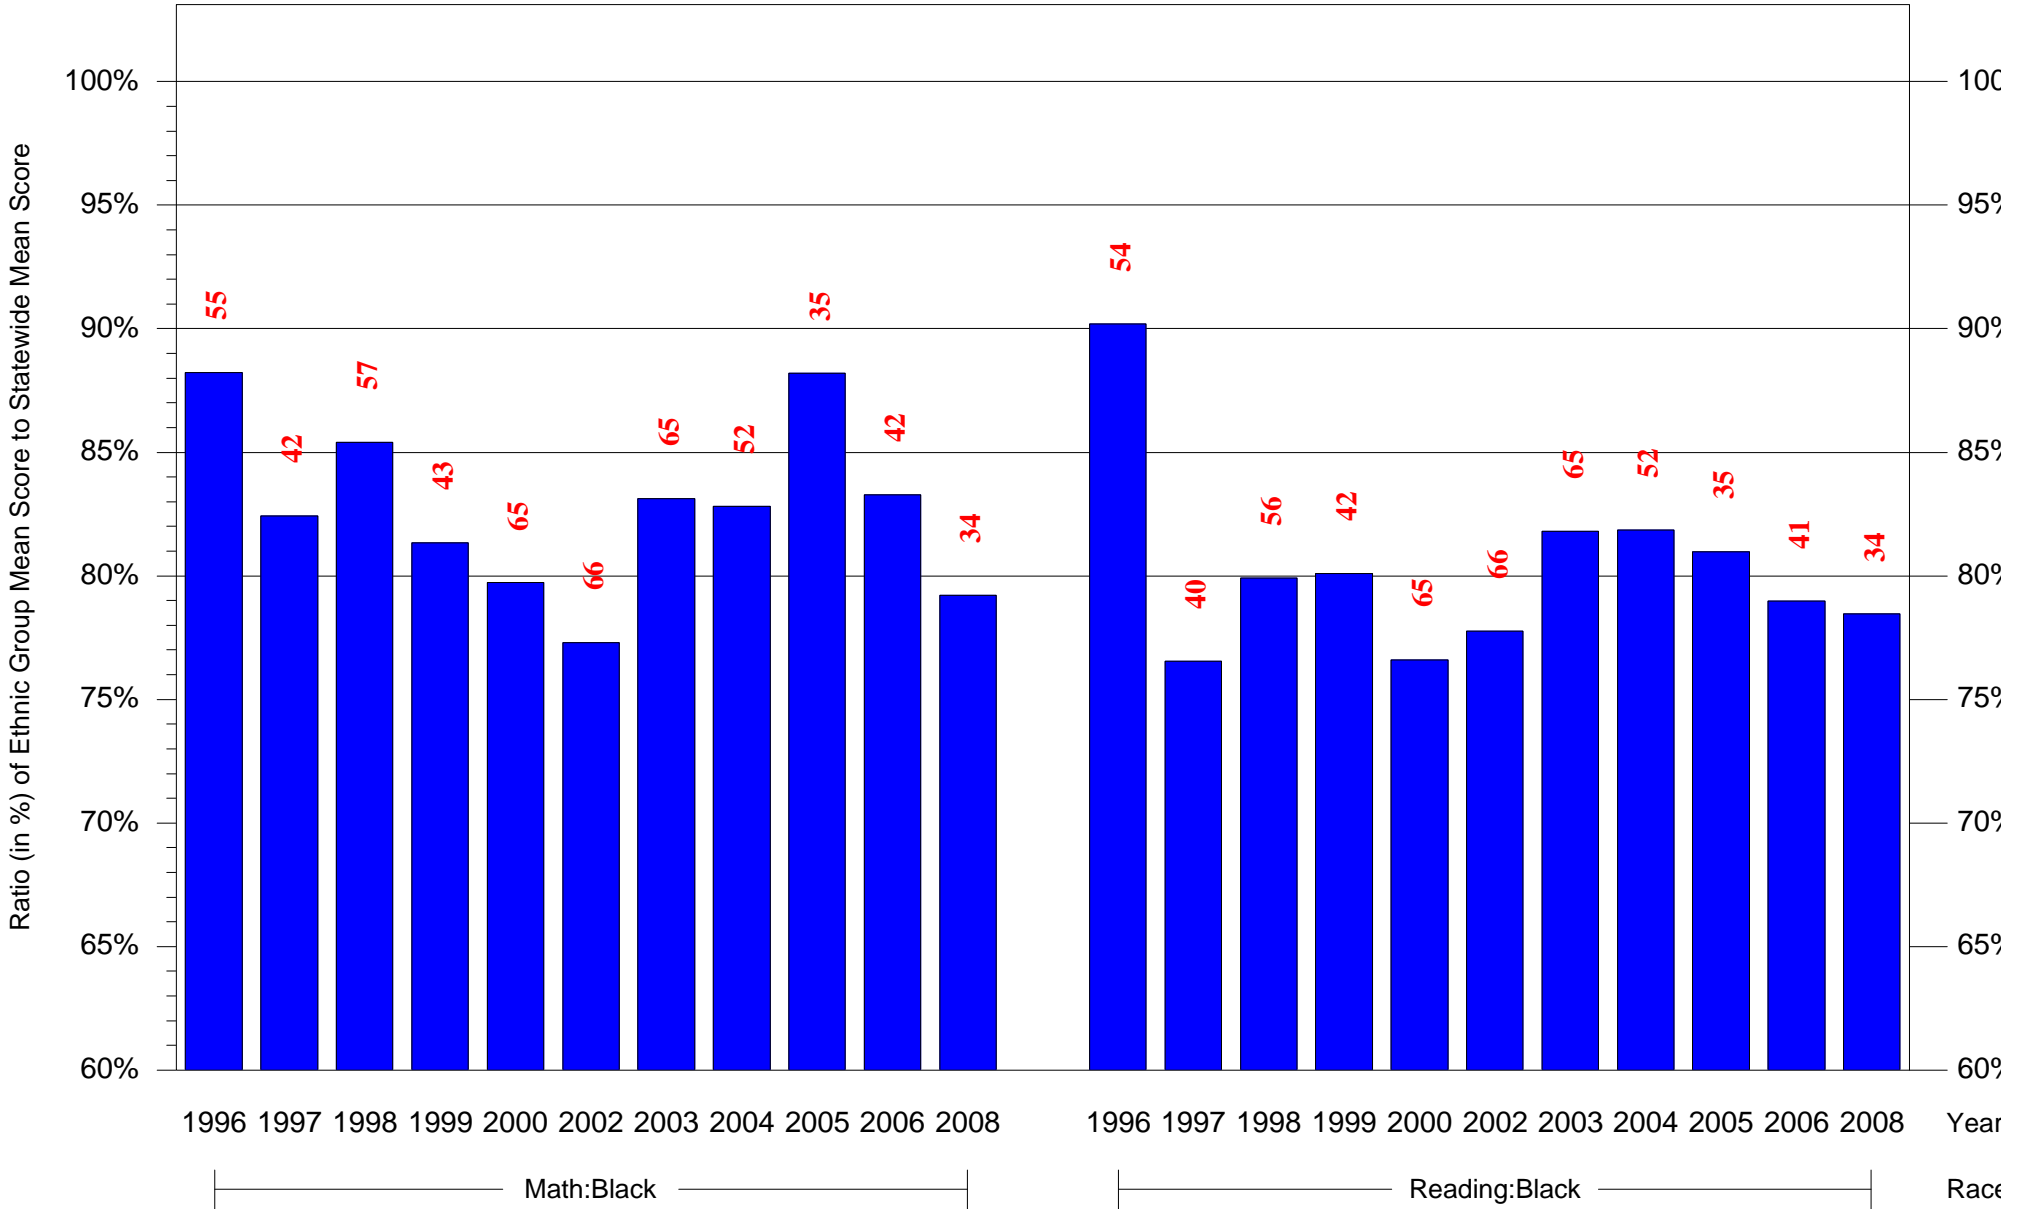

Mean Ethnic Group Building PSSA Test Score to Statewide Mean Score

Building = Hartranft John F Sch(5125) and Grade = 5 and Ethnic Group = Black or White

(Note: Number (in red) of Test Takers is above each bar in the chart.)