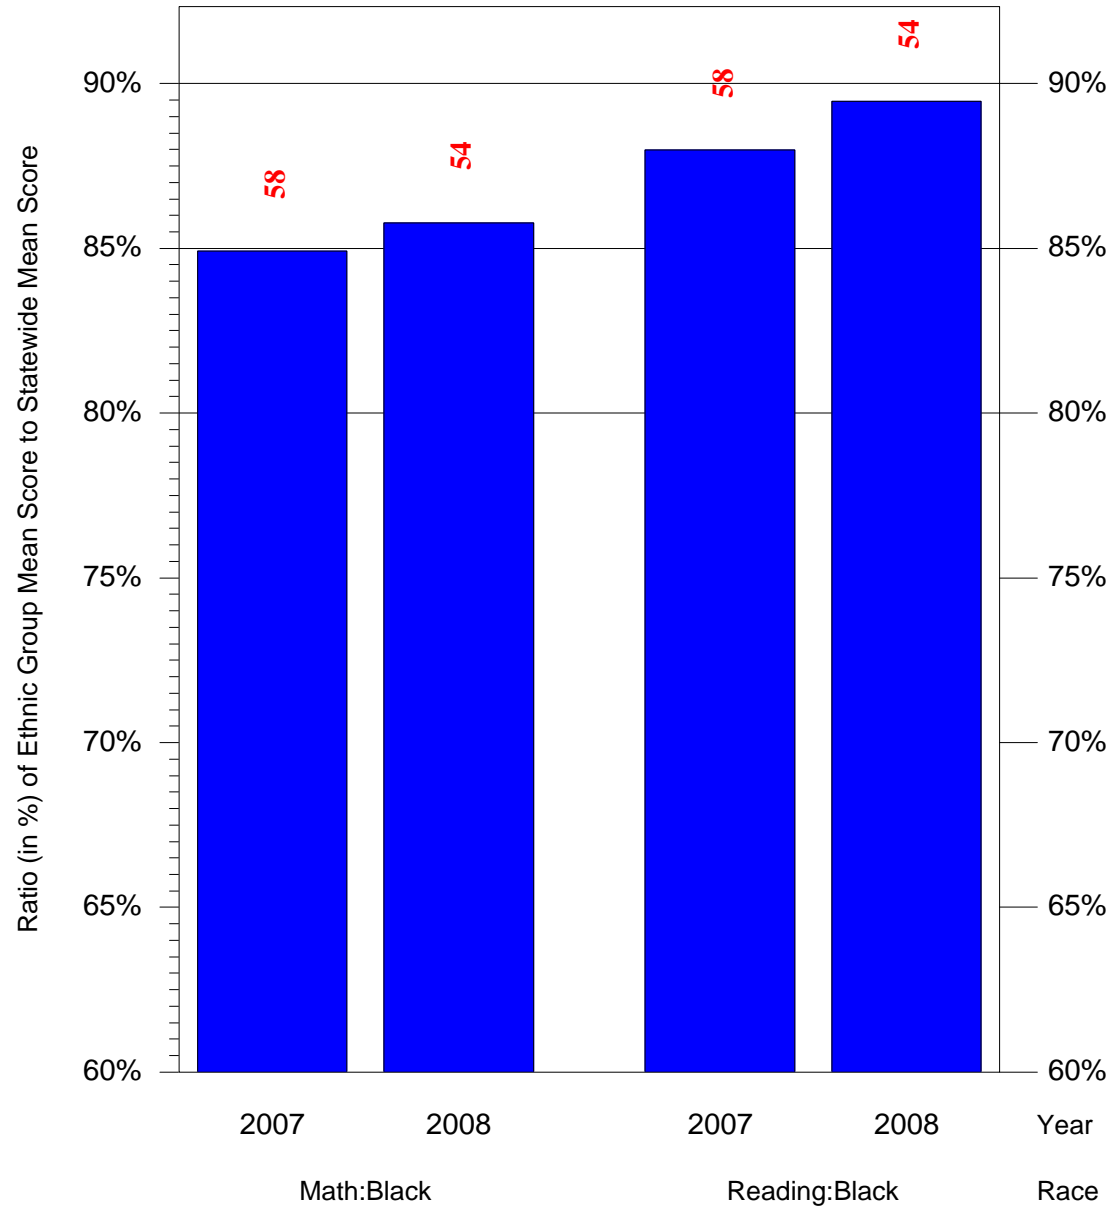

Mean Ethnic Group Building PSSA Test Score to Statewide Mean Score

Building = Kinsey John L Sch(3715) and Grade = 3 and Ethnic Group = Black or White

(Note: Number (in red) of Test Takers is above each bar in the chart.)