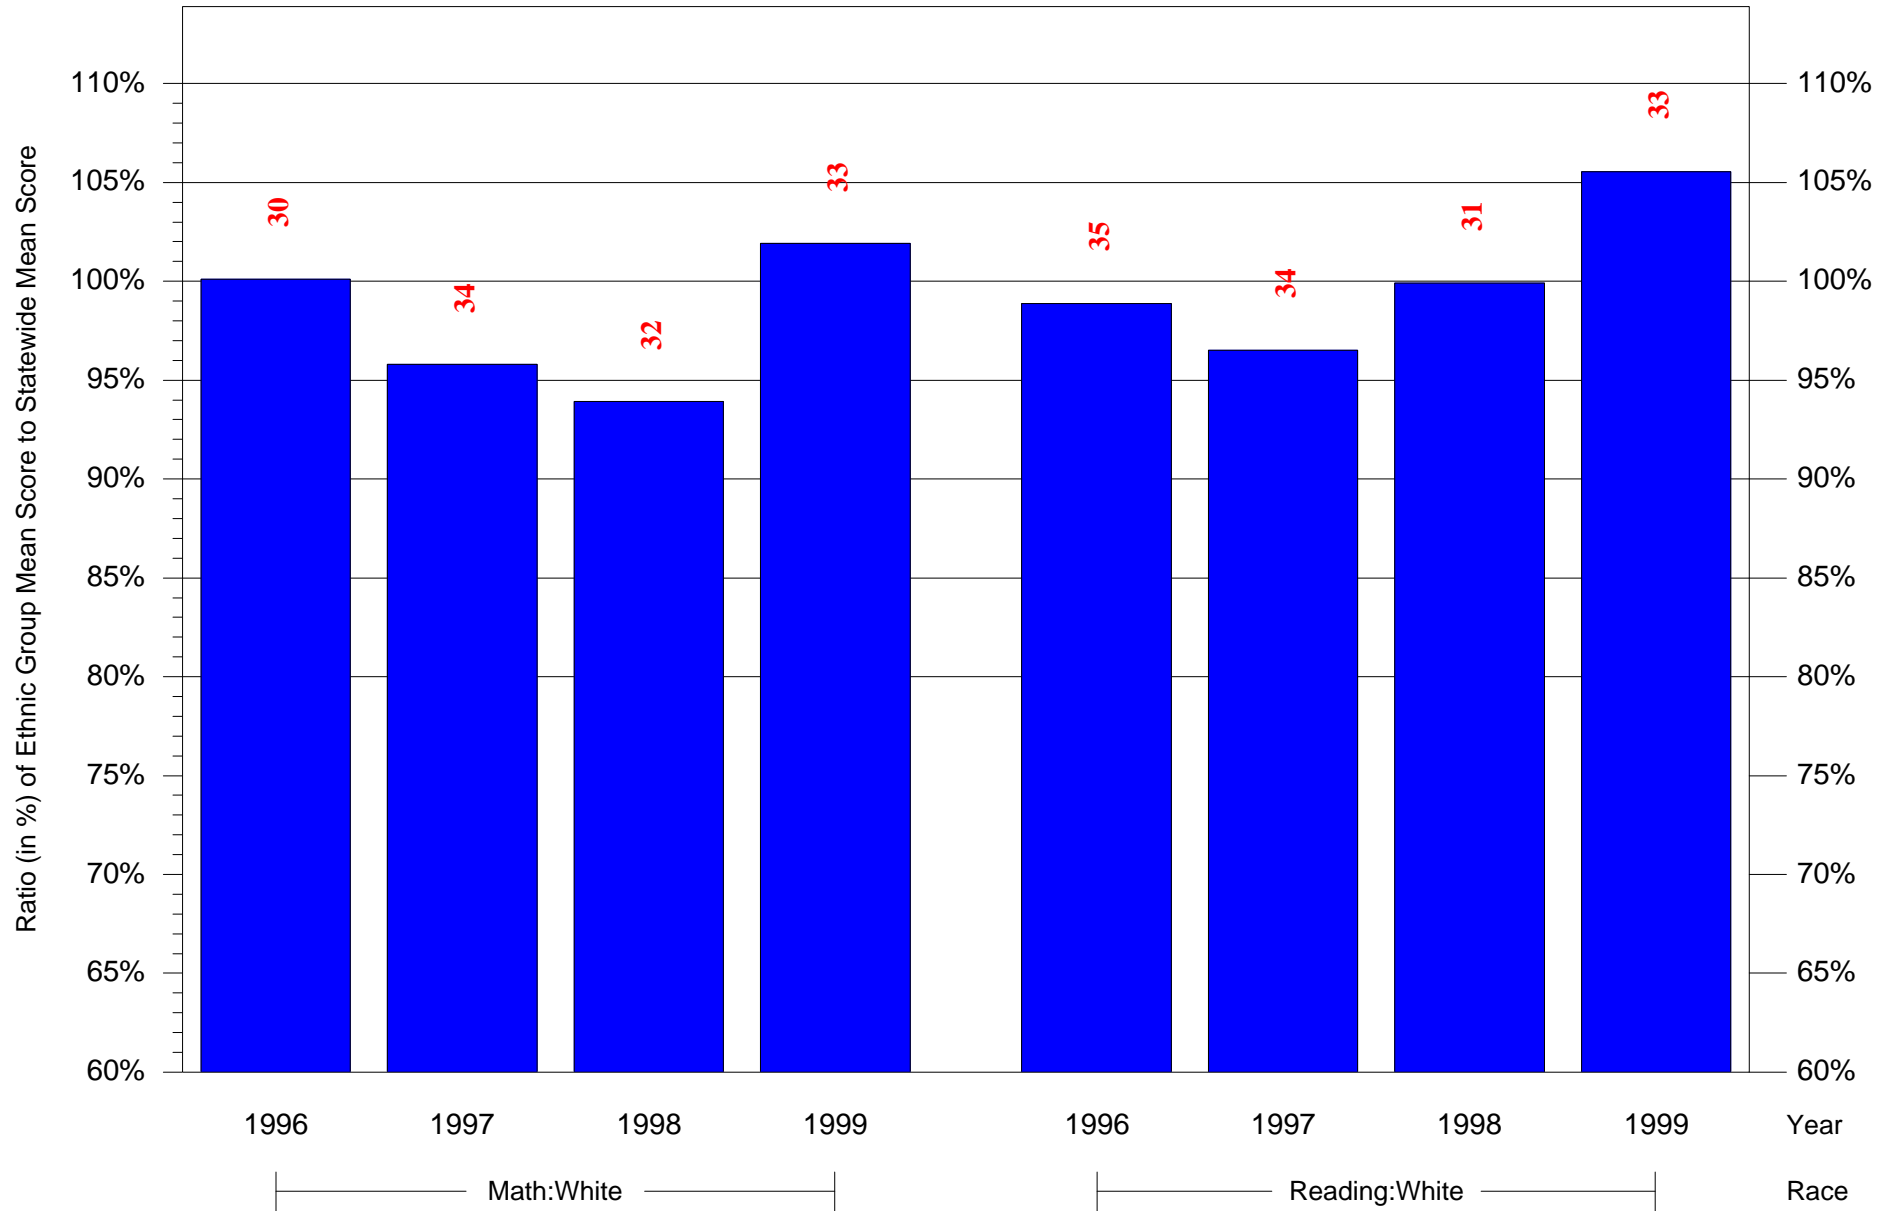

Mean Ethnic Group Building PSSA Test Score to Statewide Mean Score

Building = Girard Stephen Sch(3776) and Grade = 5 and Ethnic Group = Black or White

(Note: Number (in red) of Test Takers is above each bar in the chart.)