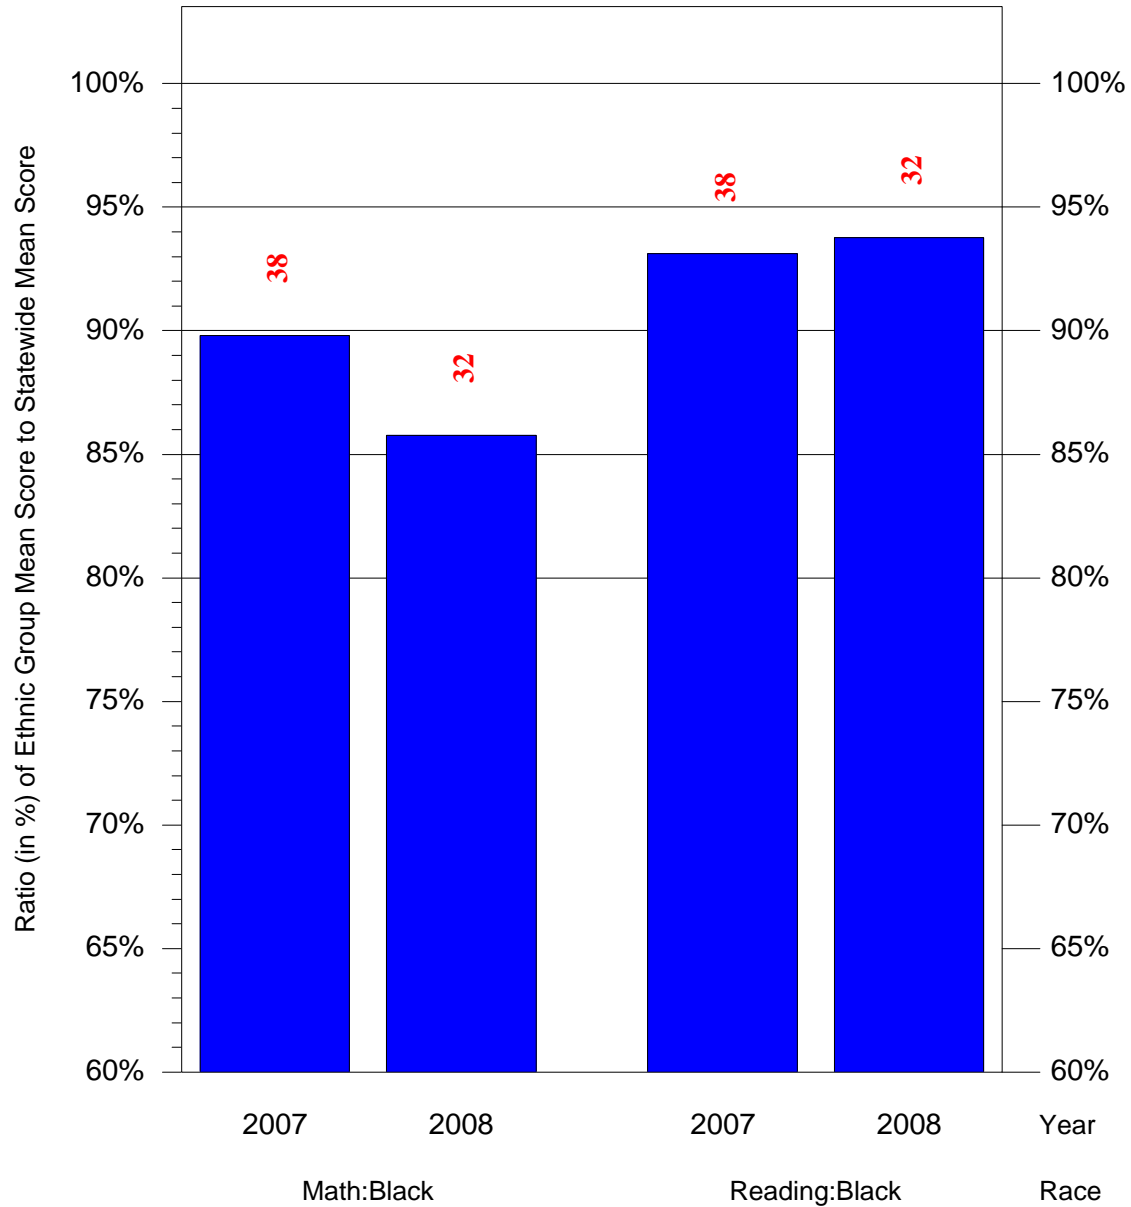

Mean Ethnic Group Building PSSA Test Score to Statewide Mean Score

Building = Wilson Alexander Sch(3775) and Grade = 3 and Ethnic Group = Black or White

(Note: Number (in red) of Test Takers is above each bar in the chart.)