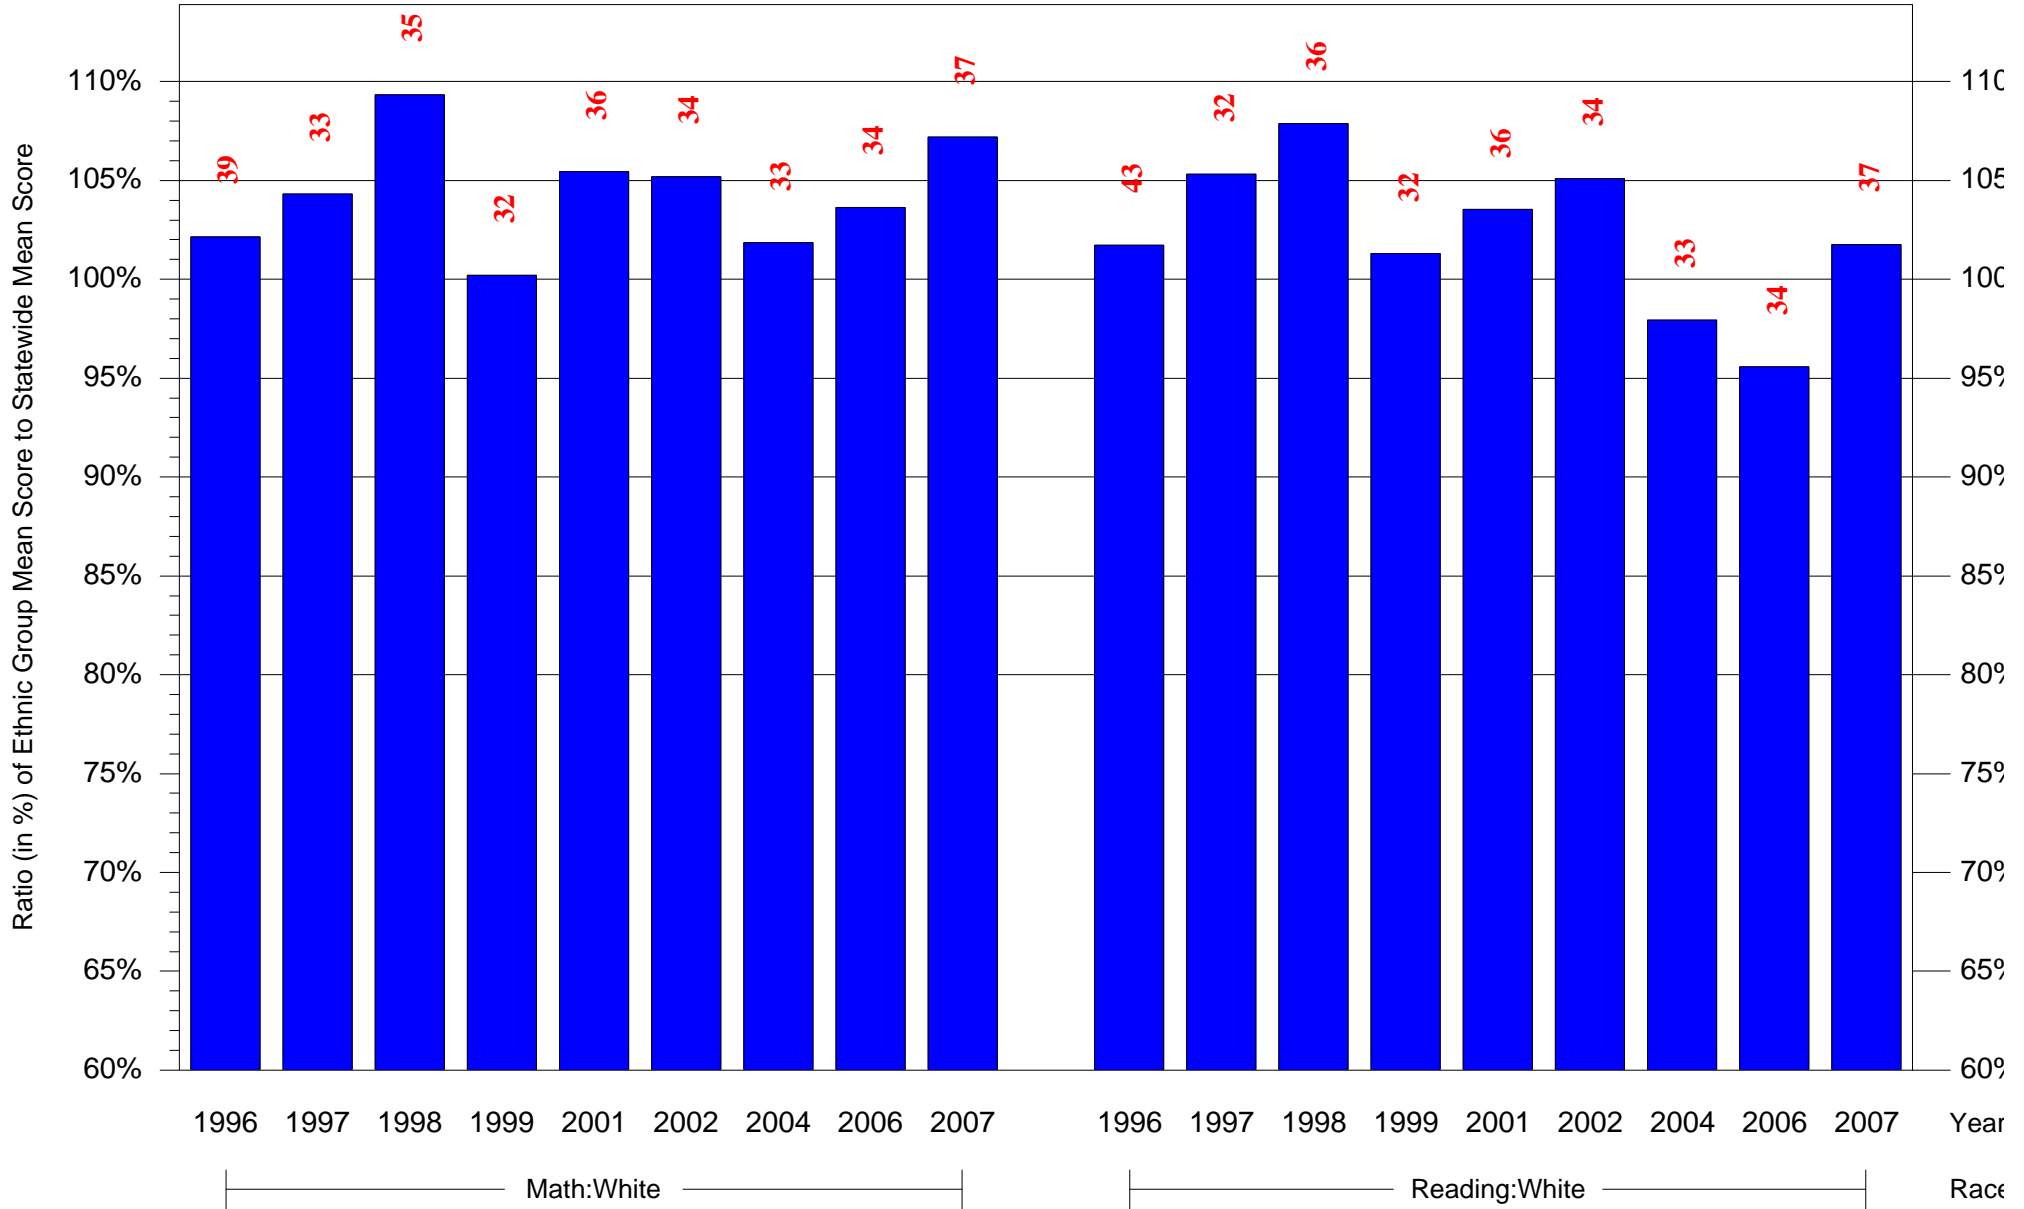

Mean Ethnic Group Building PSSA Test Score to Statewide Mean Score

Building = Greenberg Joseph Sch(4726) and Grade = 5 and Ethnic Group = Black or White

(Note: Number (in red) of Test Takers is above each bar in the chart.)