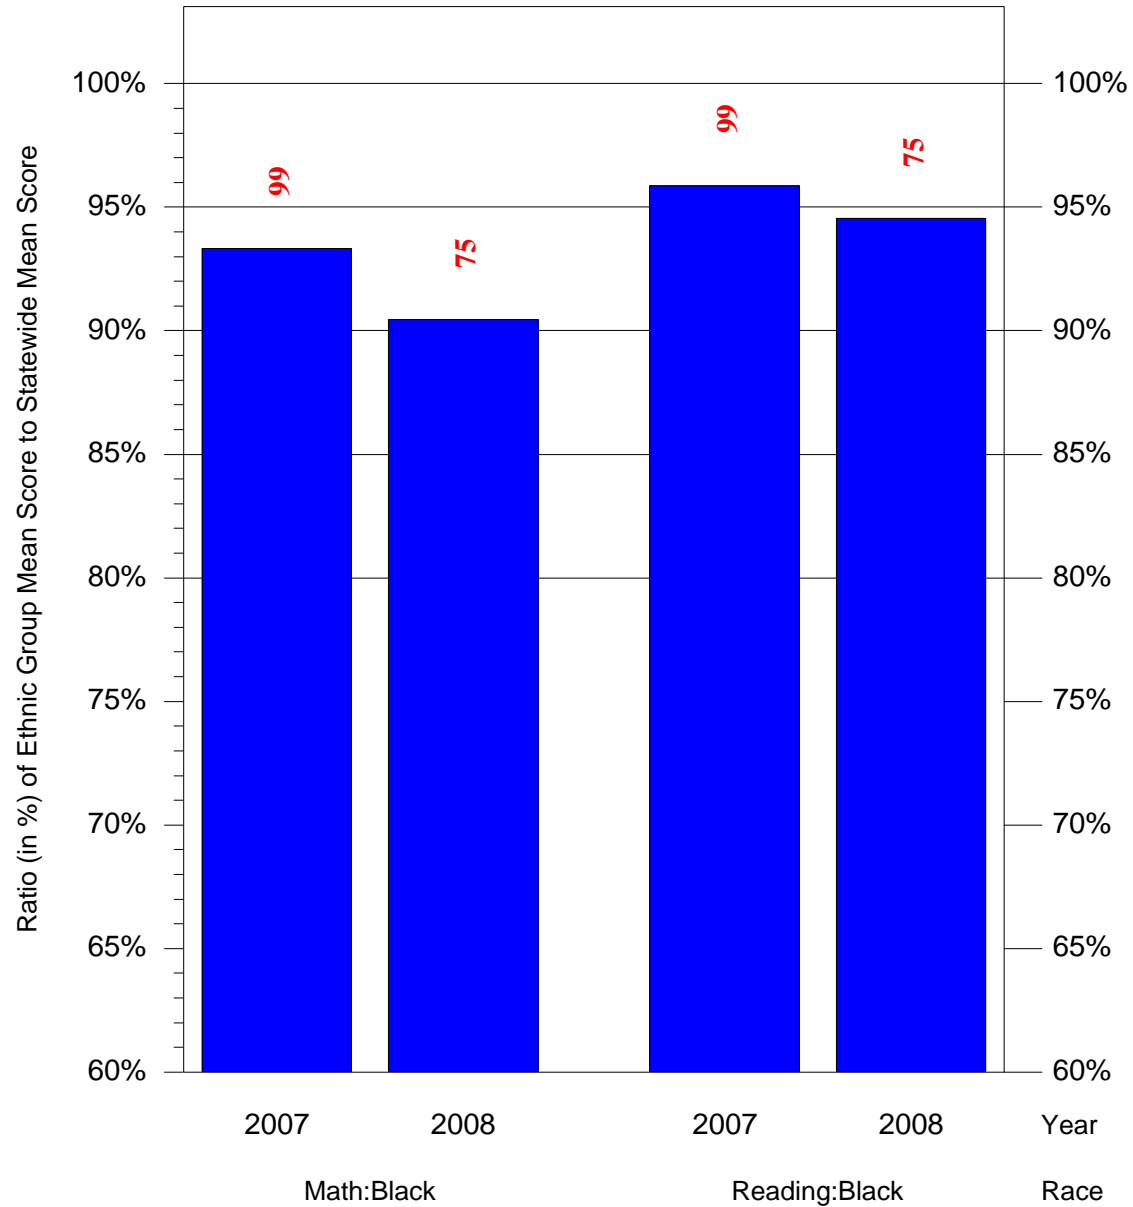

Mean Ethnic Group Building PSSA Test Score to Statewide Mean Score

Building = Huey Samuel B Sch(3807) and Grade = 3 and Ethnic Group = Black or White

(Note: Number (in red) of Test Takers is above each bar in the chart.)