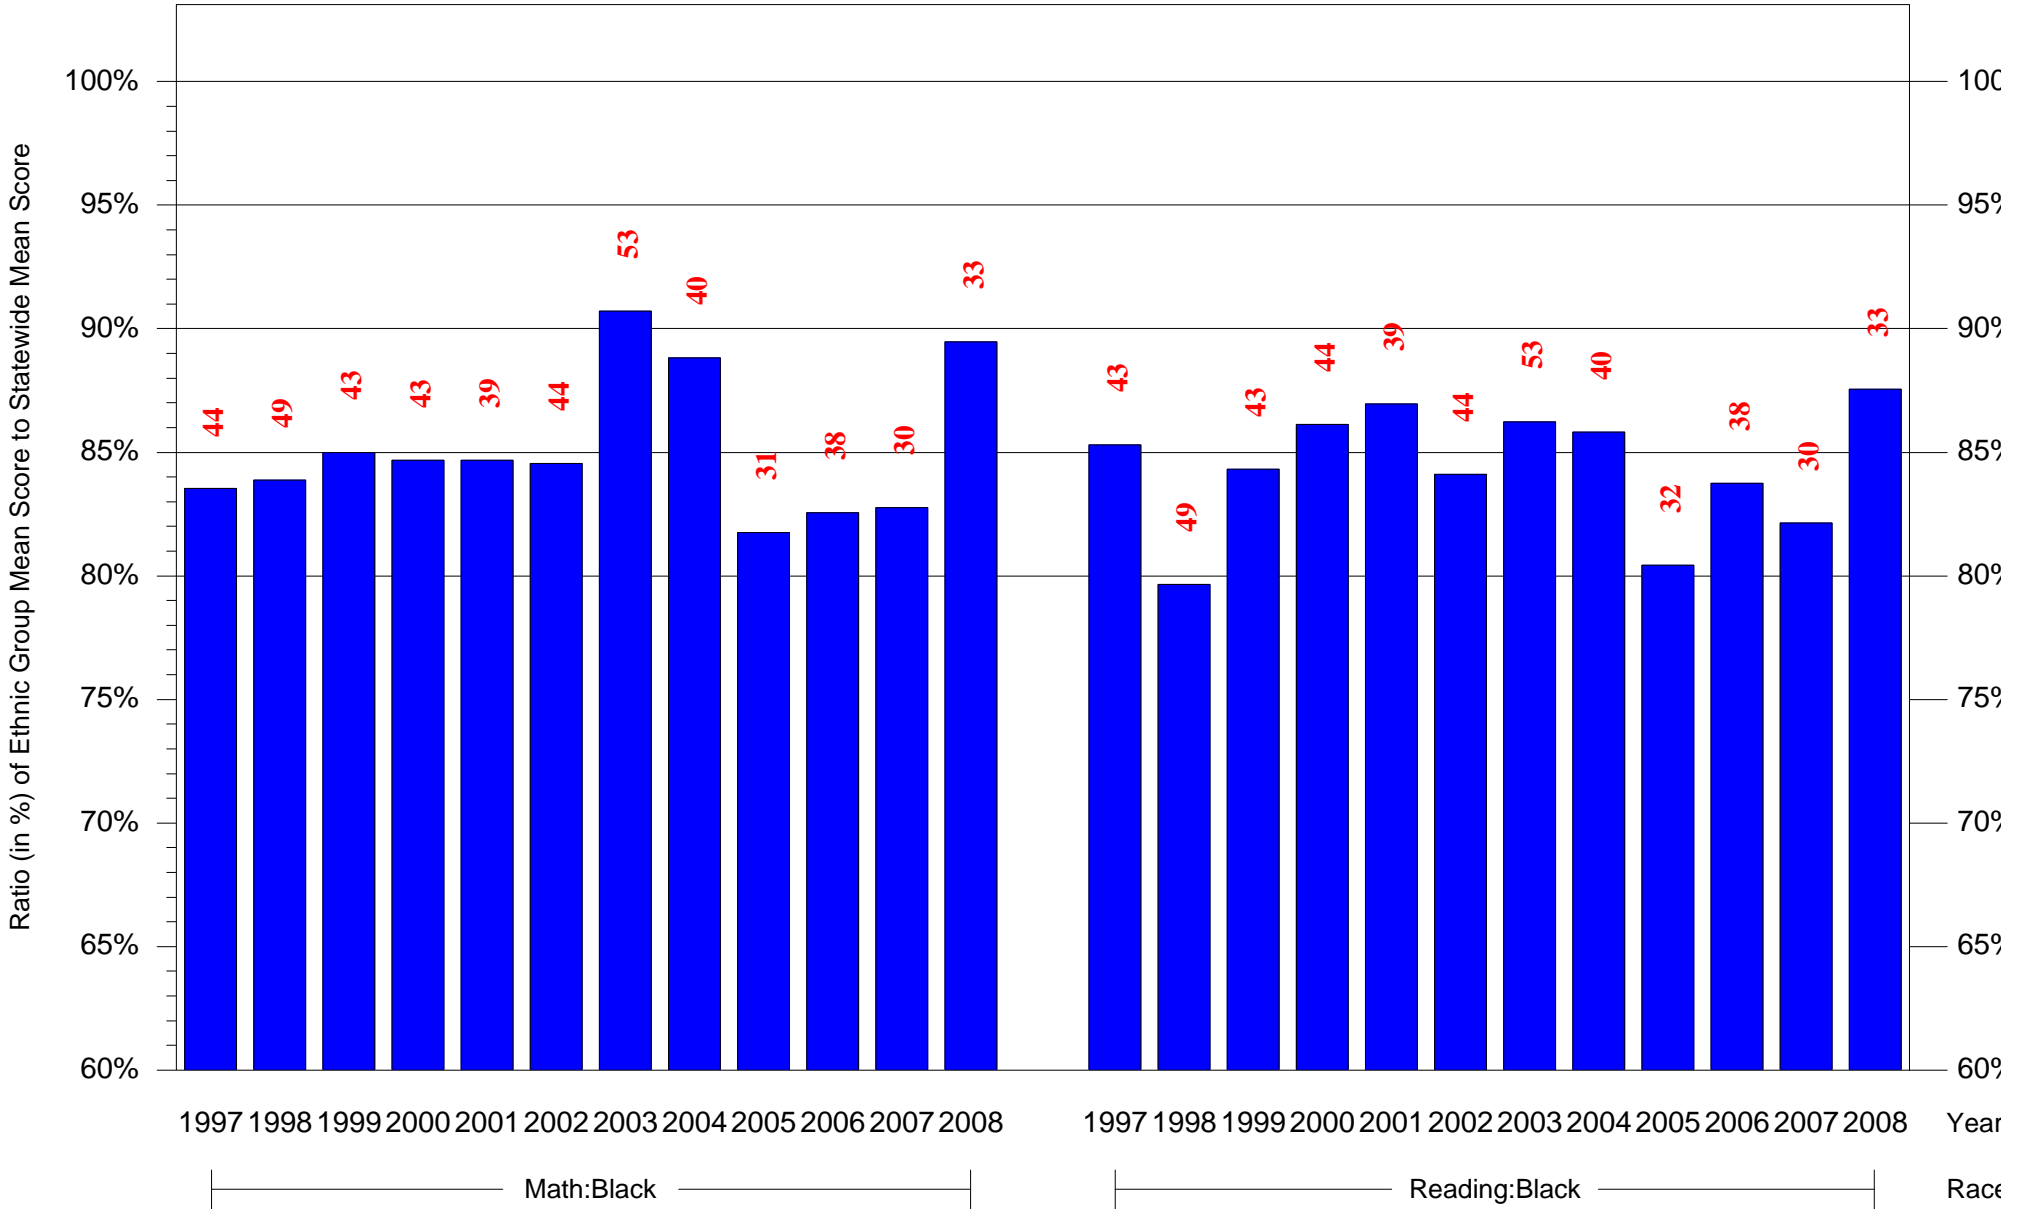

Mean Ethnic Group Building PSSA Test Score to Statewide Mean Score

Building = Wilson Alexander Sch(3775) and Grade = 5 and Ethnic Group = Black or White

(Note: Number (in red) of Test Takers is above each bar in the chart.)