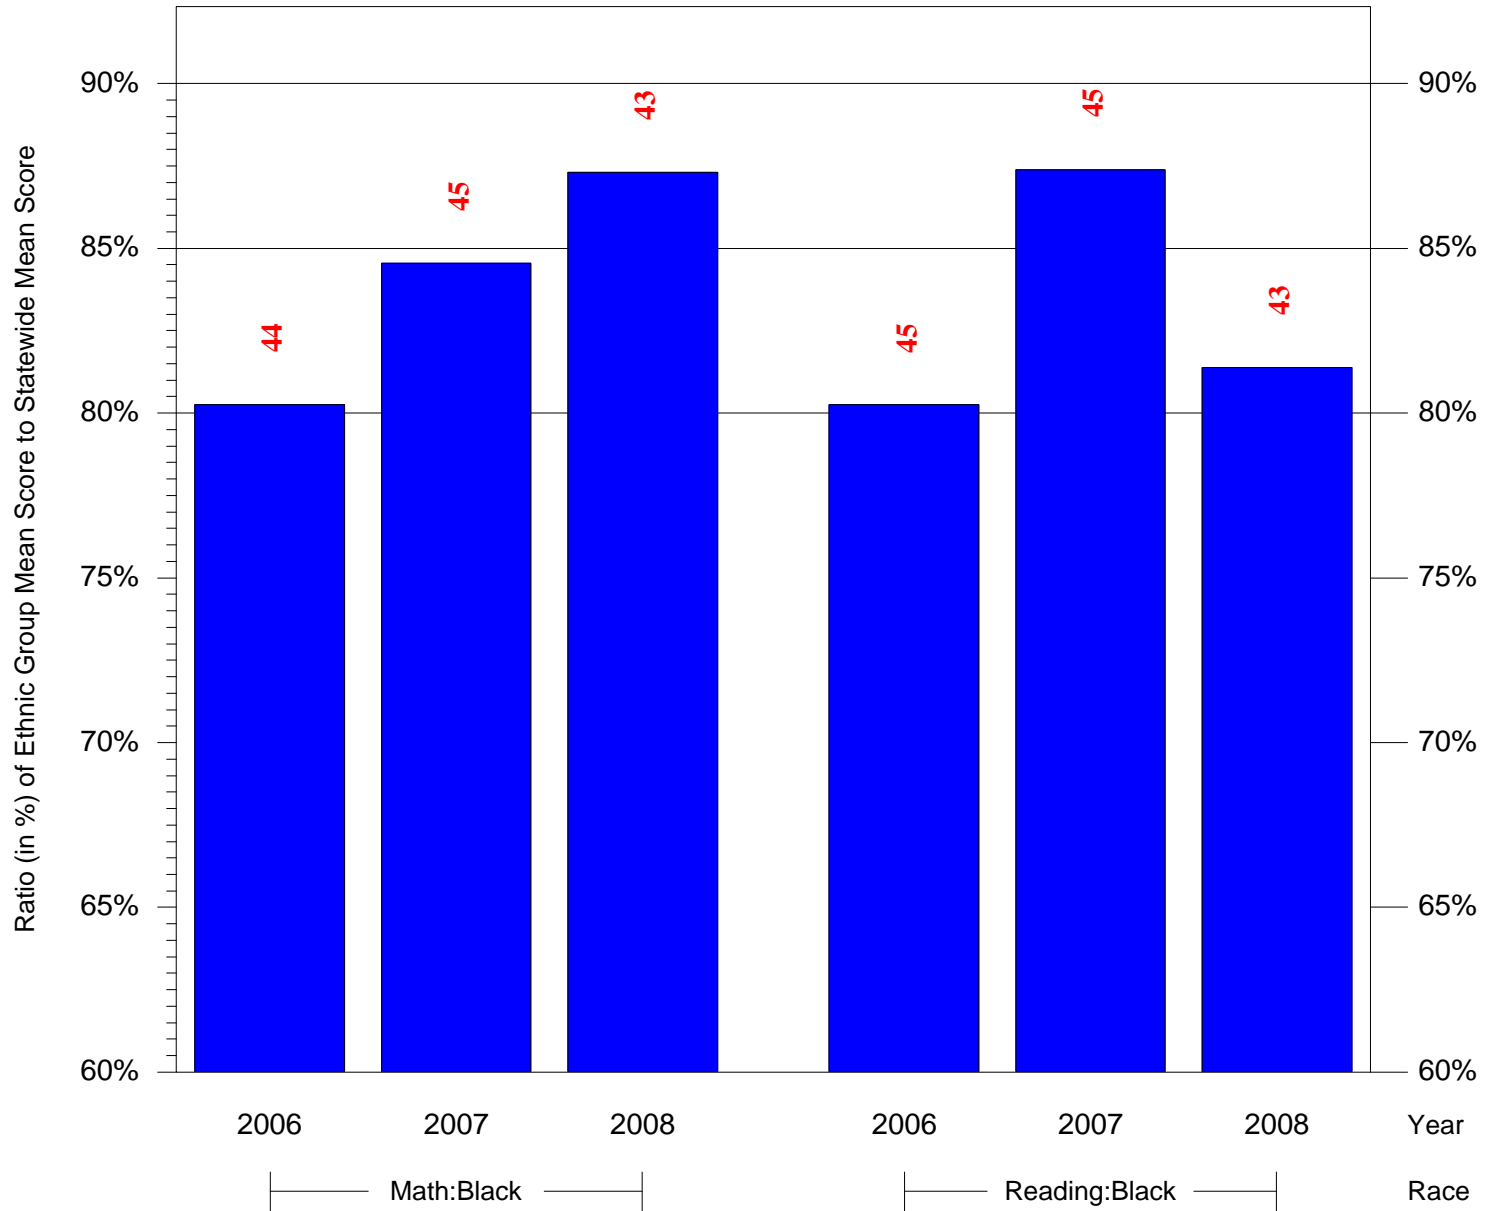

Mean Ethnic Group Building PSSA Test Score to Statewide Mean Score

Building = Duckrey Tanner Sch(5040) and Grade = 7 and Ethnic Group = Black or White

(Note: Number (in red) of Test Takers is above each bar in the chart.)