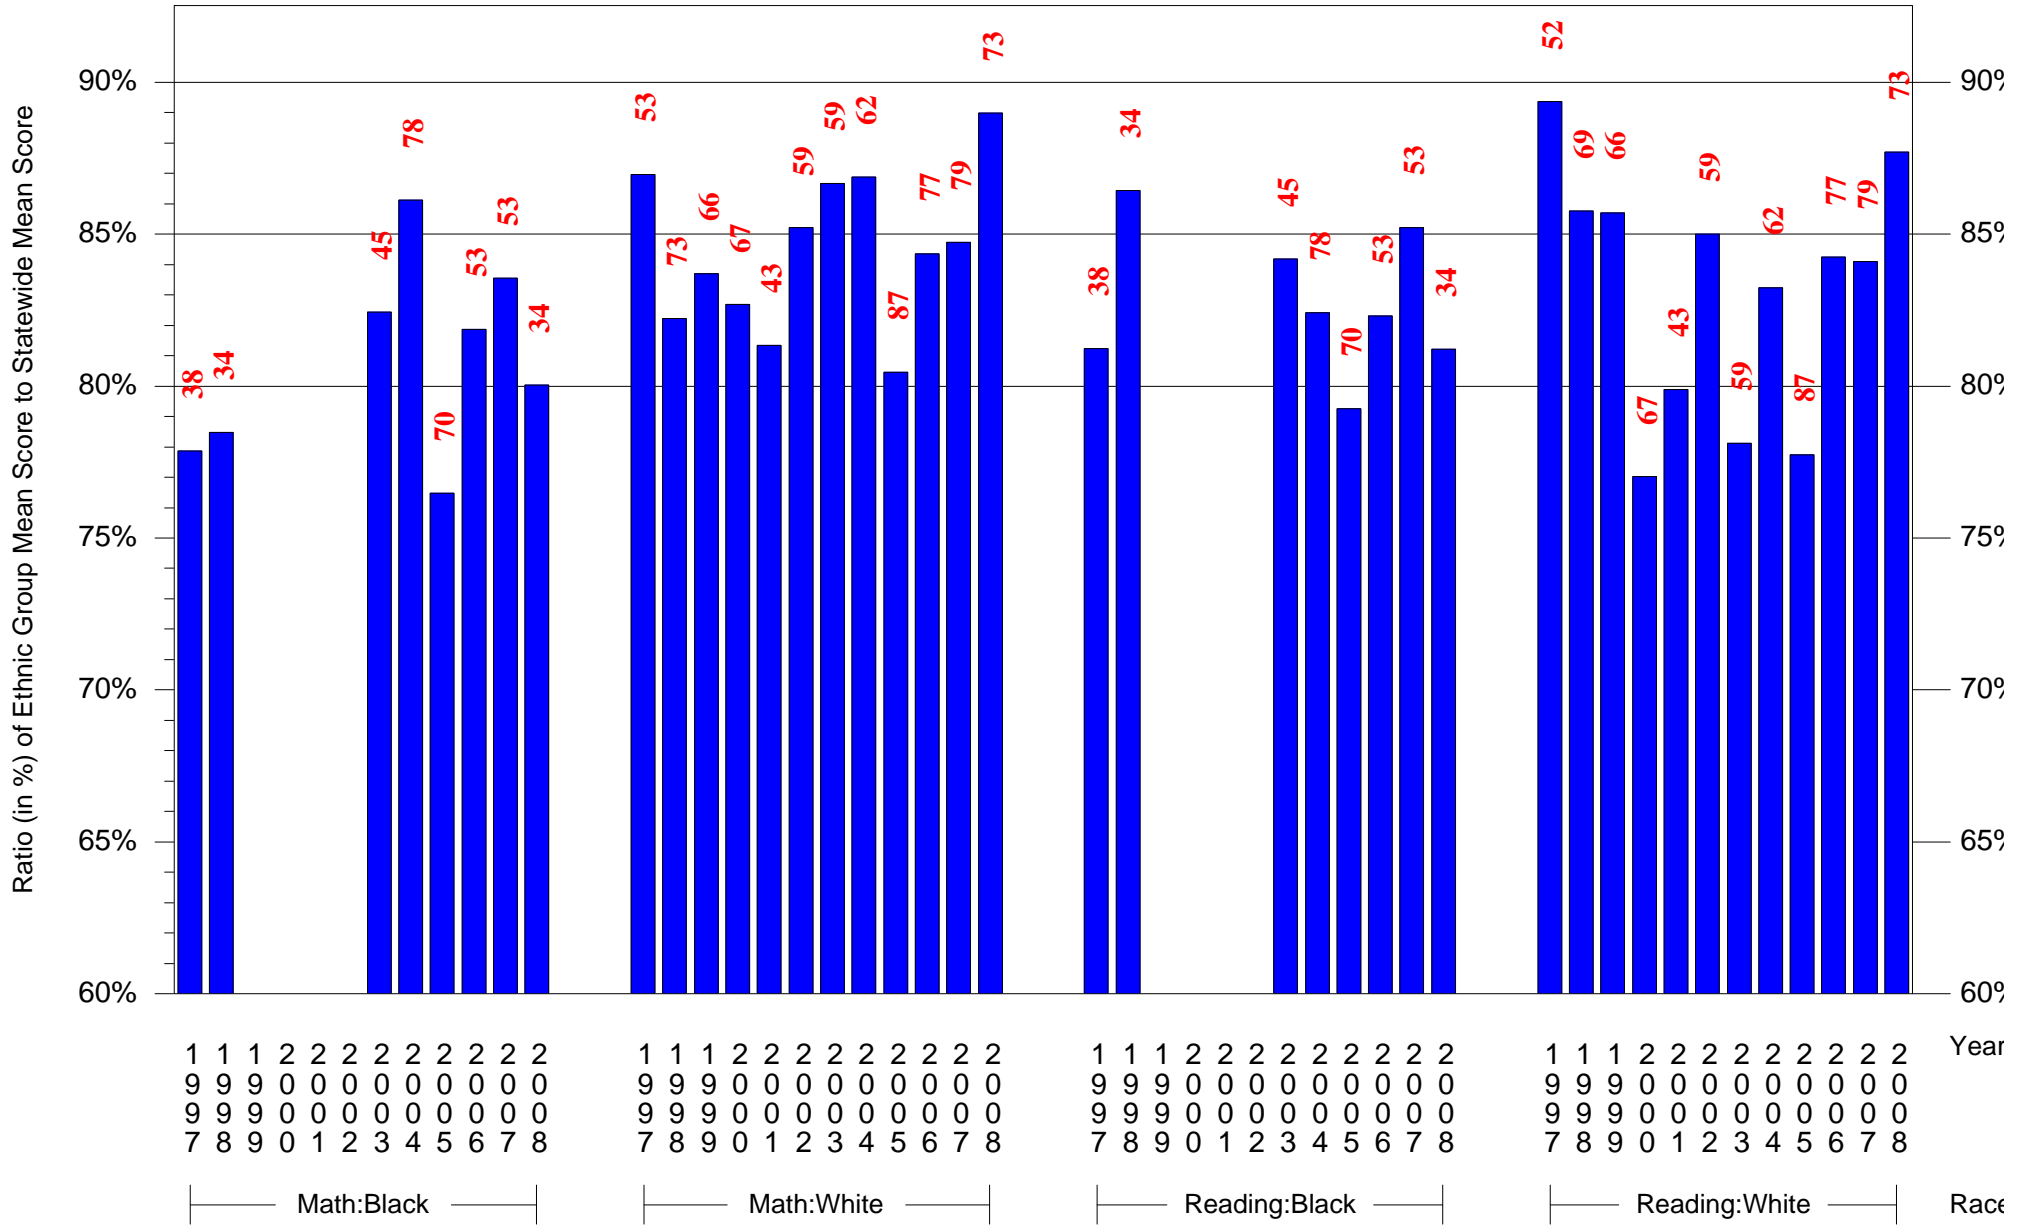

Mean Ethnic Group Building PSSA Test Score to Statewide Mean Score

Building = Swenson Arts Technology HS(7072) and Grade = 11 and Ethnic Group = Black or White

(Note: Number (in red) of Test Takers is above each bar in the chart.)