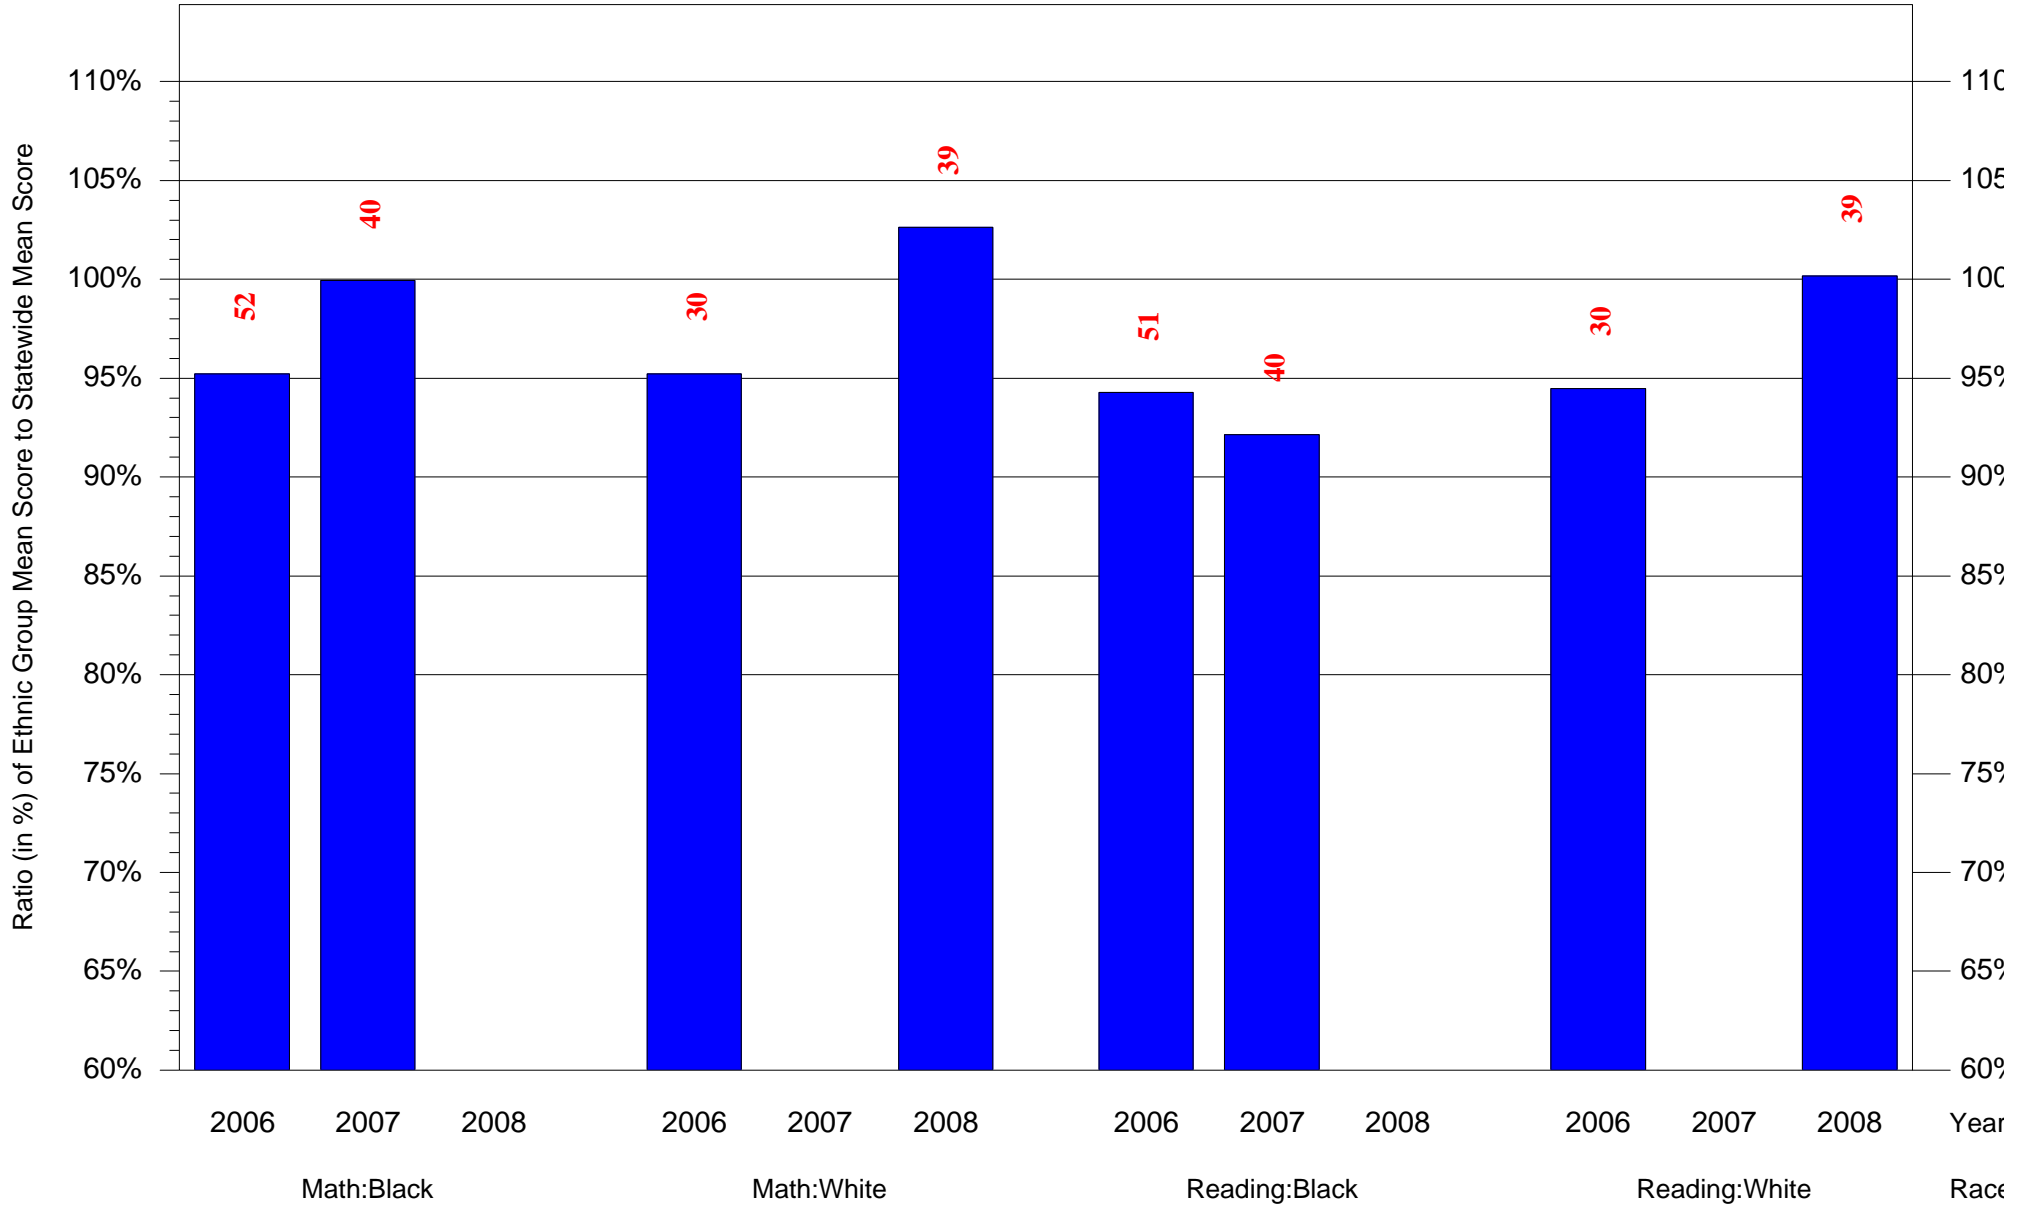

Mean Ethnic Group Building PSSA Test Score to Statewide Mean Score

Building = Fitzpatrick Aloysius L Sch(3781) and Grade = 6 and Ethnic Group = Black or White

(Note: Number (in red) of Test Takers is above each bar in the chart.)