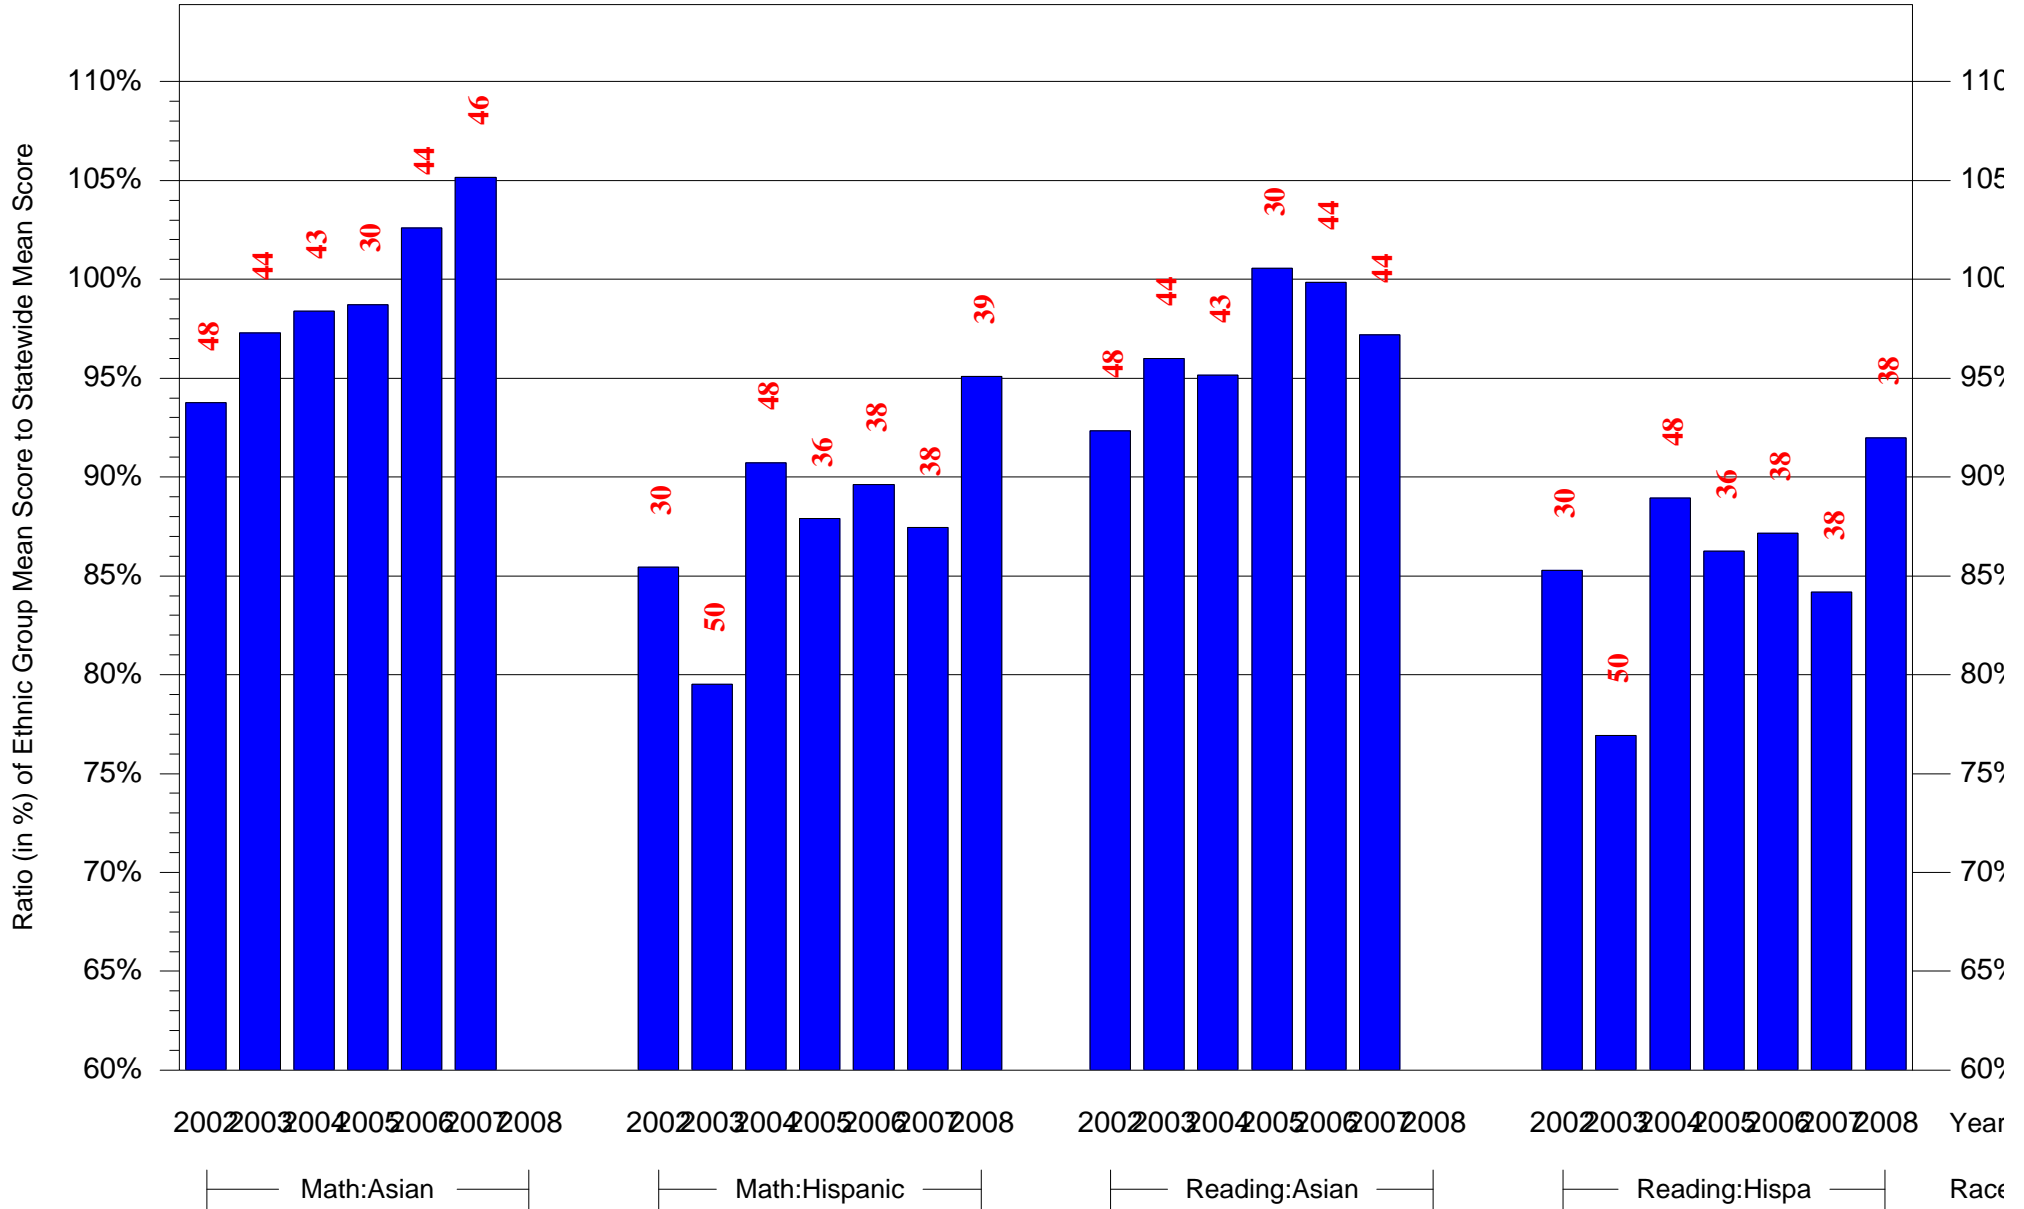

Mean Ethnic Group Building PSSA Test Score to Statewide Mean Score

Building = Washington Grover Jr Sch(7663) and Grade = 8 and Ethnic Group = Asian or Hispanic

(Note: Number (in red) of Test Takers is above each bar in the chart.)