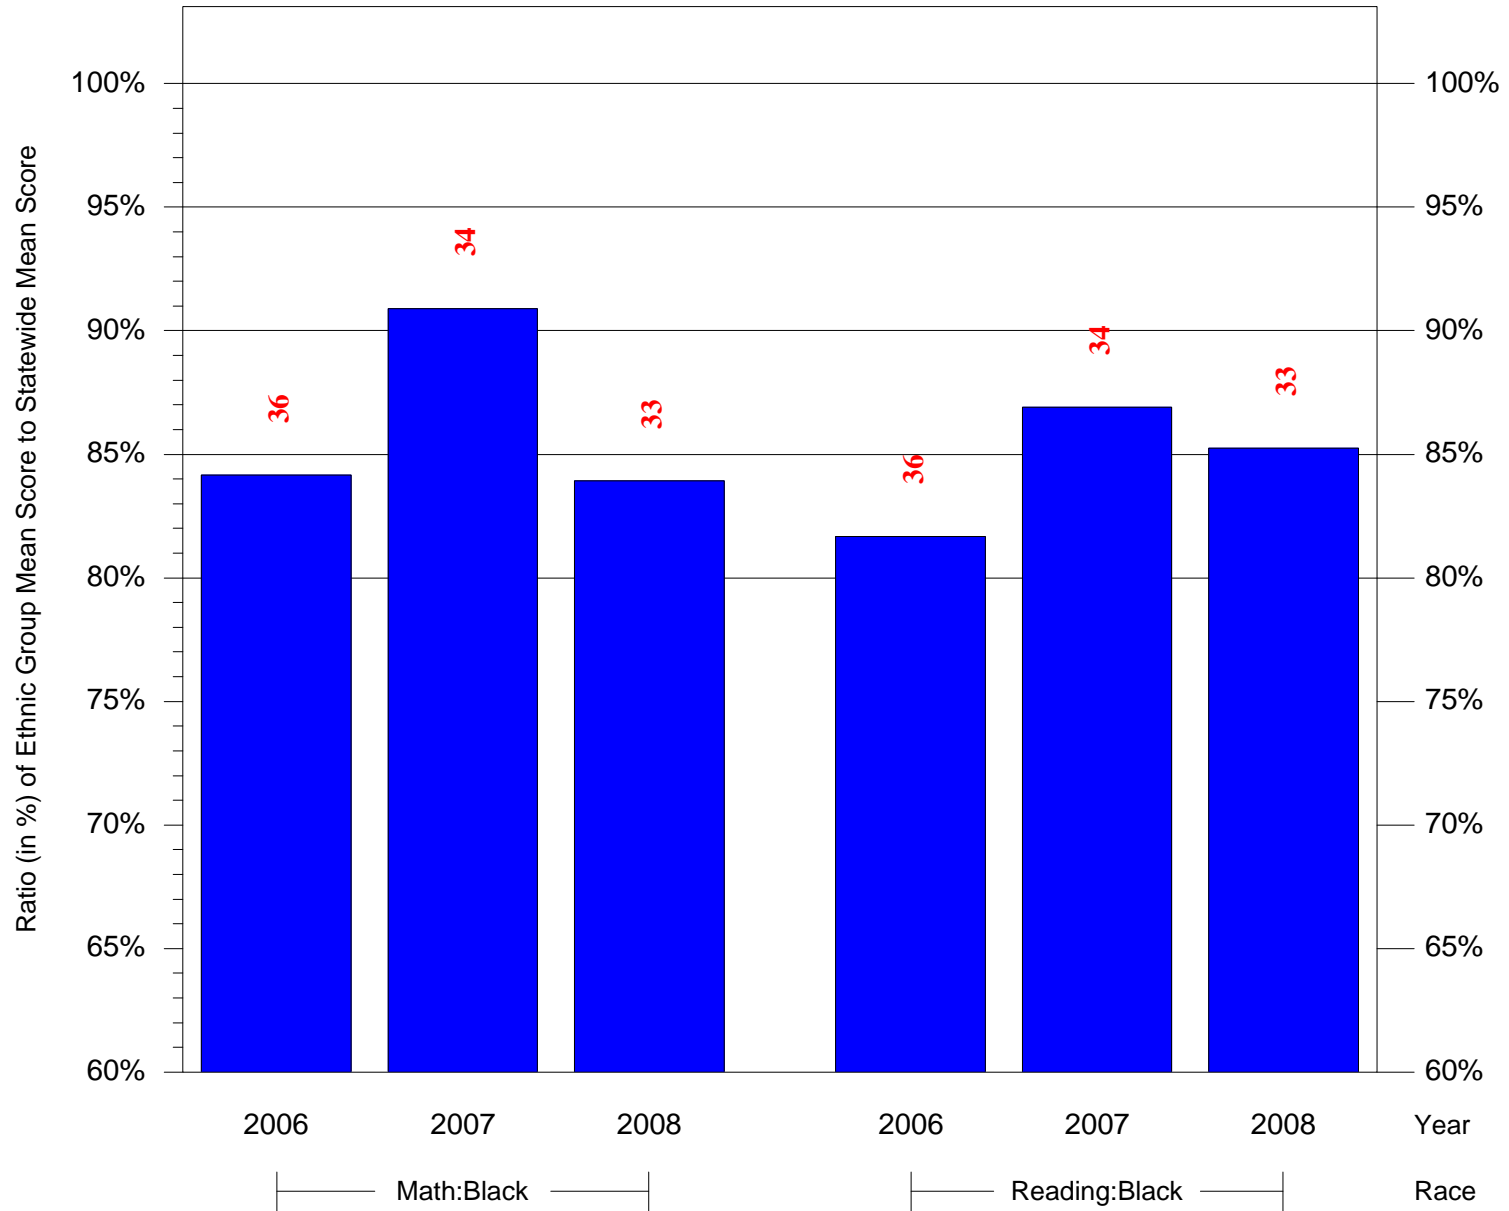

Mean Ethnic Group Building PSSA Test Score to Statewide Mean Score

Building = Washington Martha Sch(3615) and Grade = 4 and Ethnic Group = Black or White

(Note: Number (in red) of Test Takers is above each bar in the chart.)