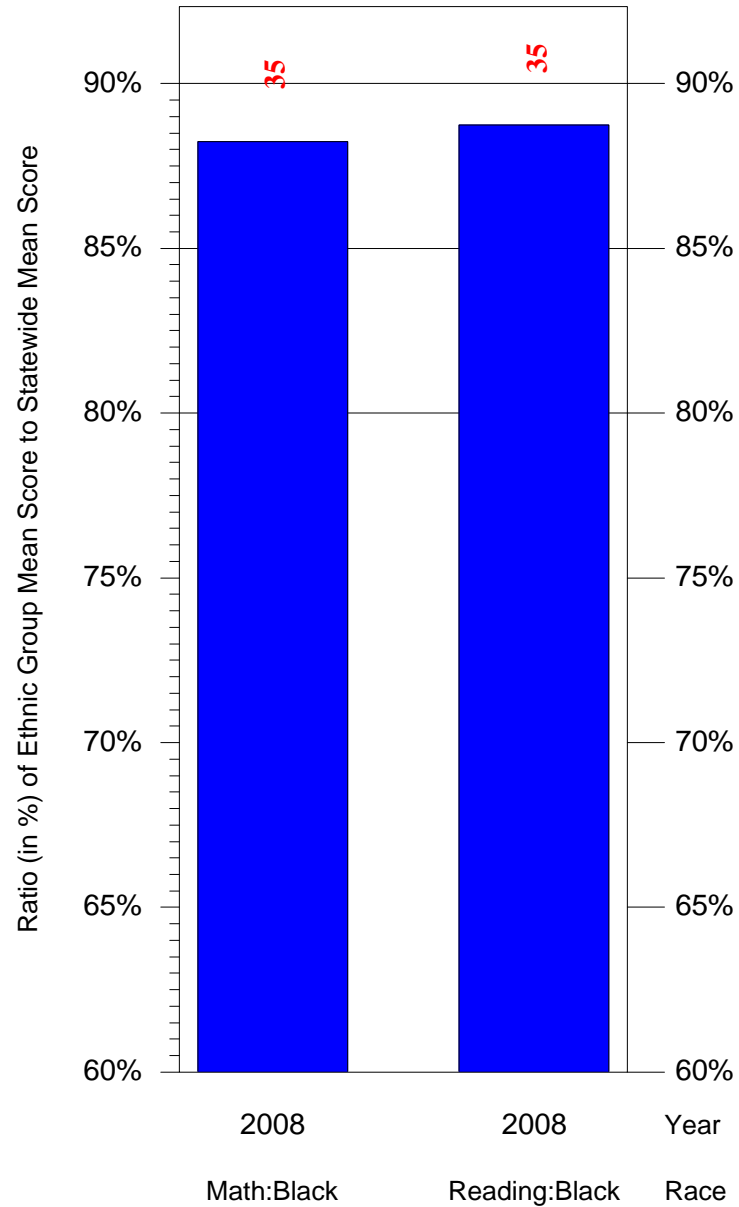

Mean Ethnic Group Building PSSA Test Score to Statewide Mean Score

Building = Bregy F Amedee Sch(3620) and Grade = 7 and Ethnic Group = Black or White

(Note: Number (in red) of Test Takers is above each bar in the chart.)