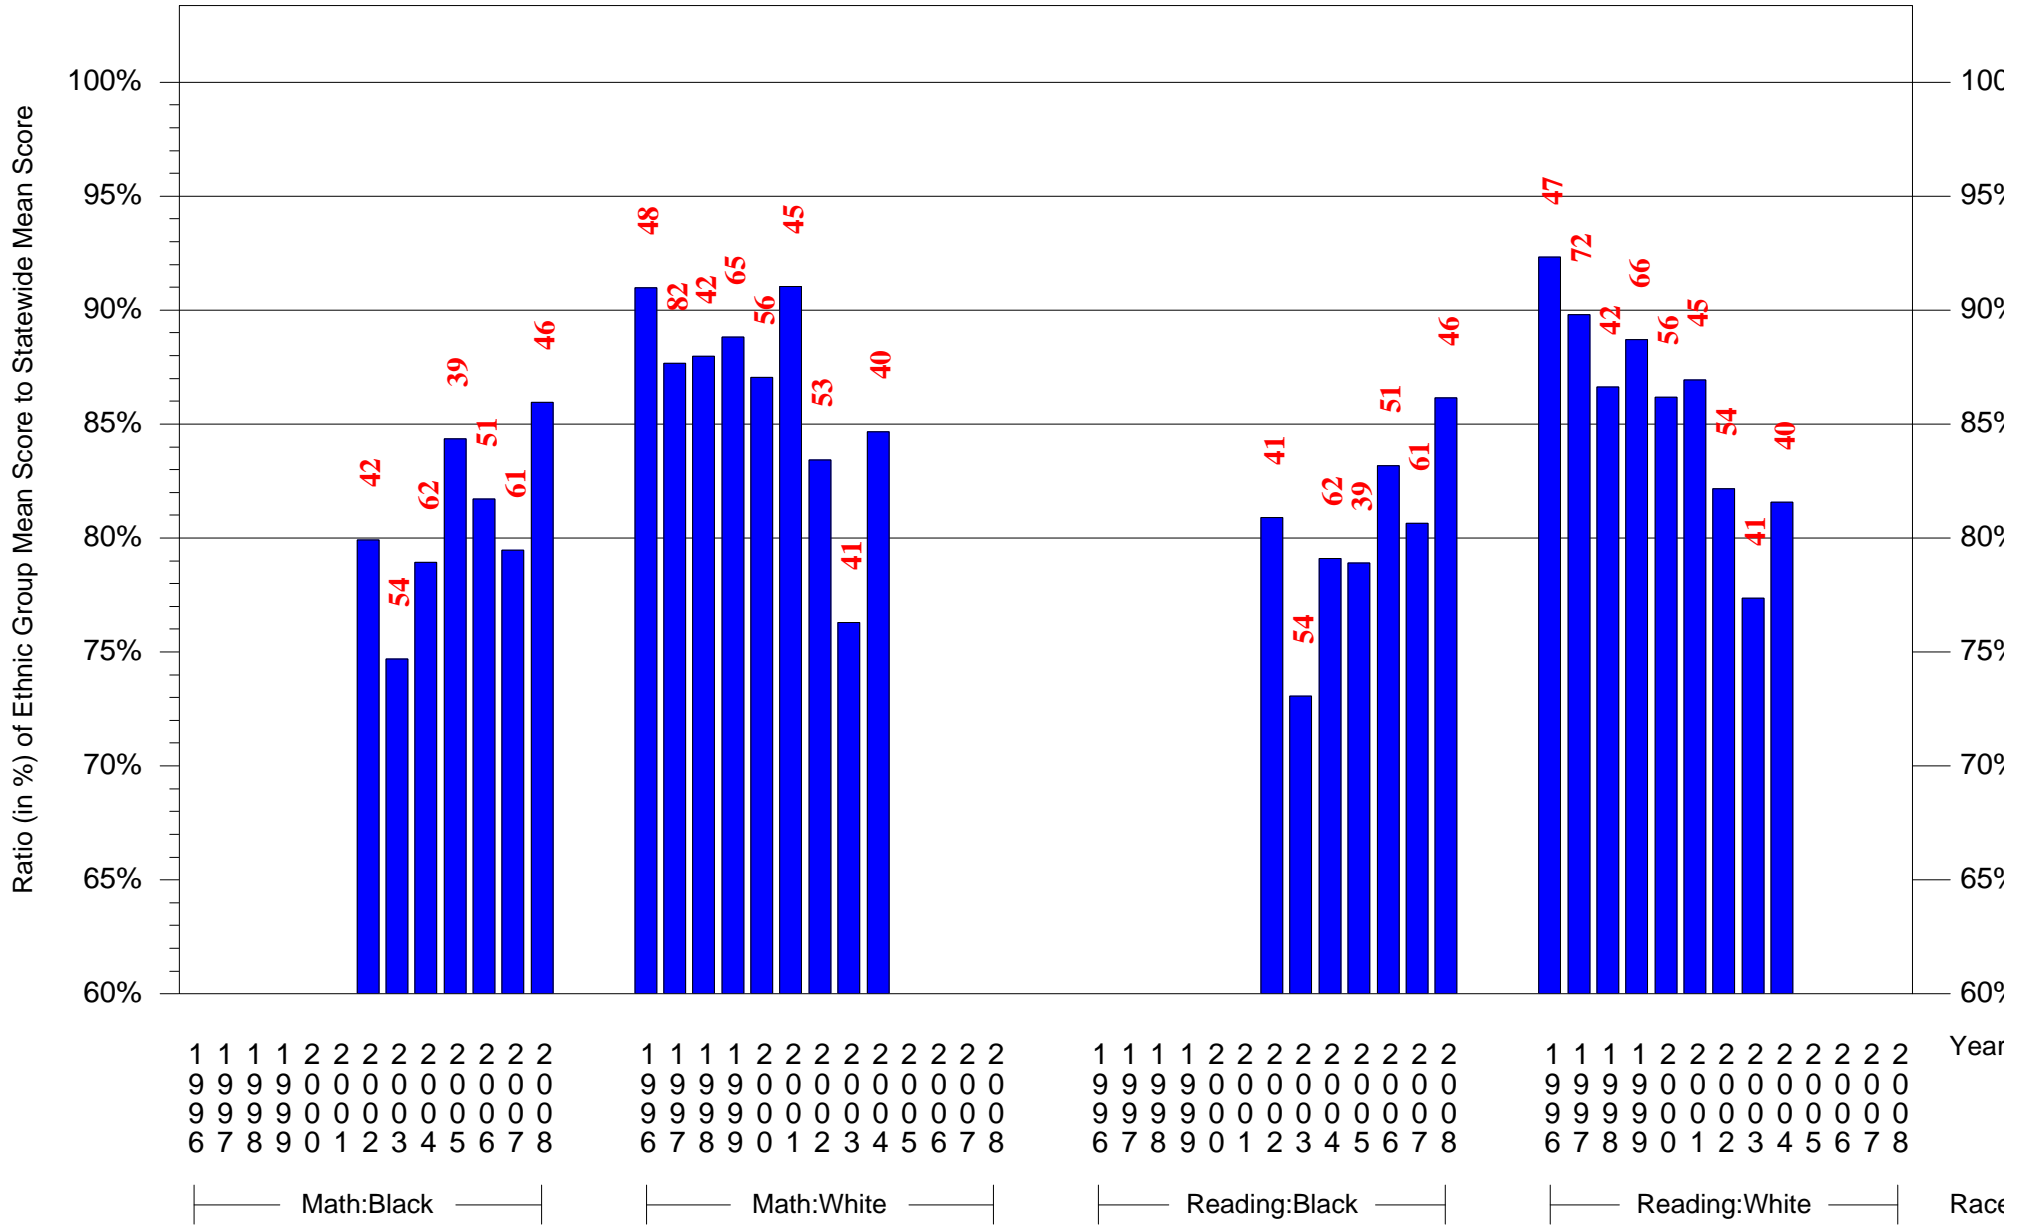

Mean Ethnic Group Building PSSA Test Score to Statewide Mean Score

Building = Webster Sch(5124) and Grade = 5 and Ethnic Group = Black or White

(Note: Number (in red) of Test Takers is above each bar in the chart.)