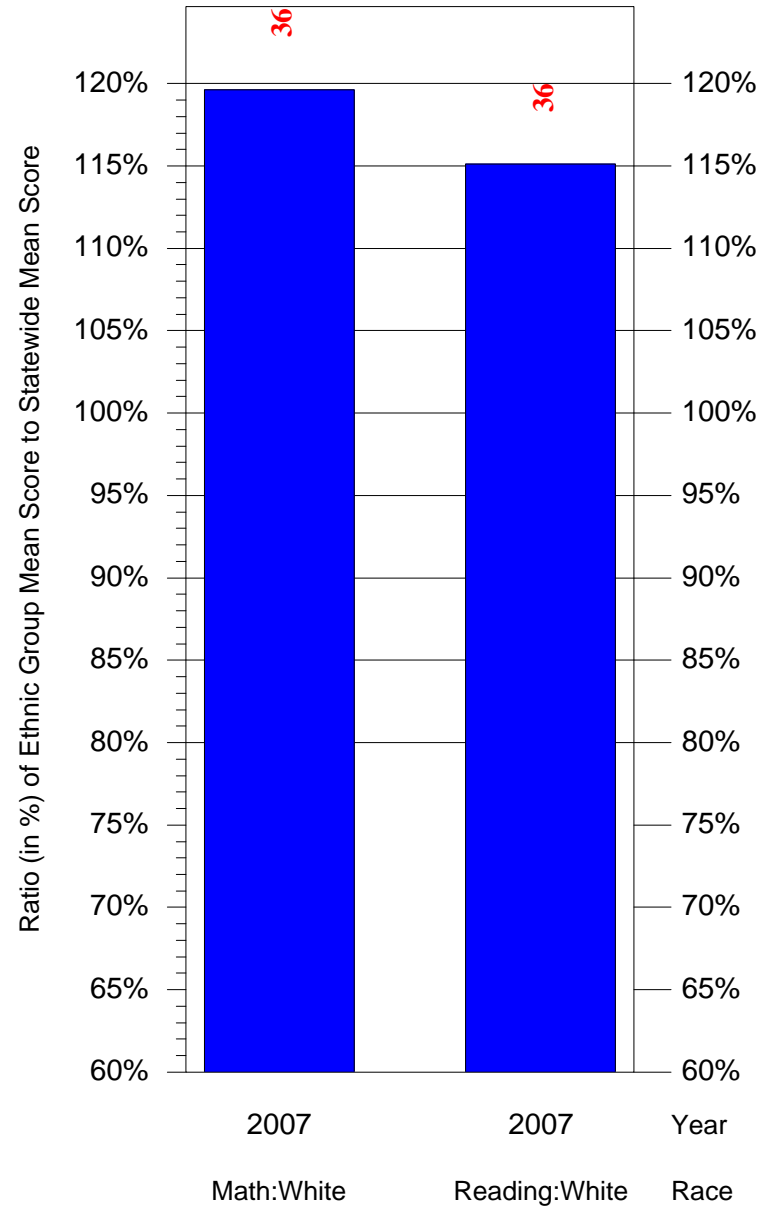

Mean Ethnic Group Building PSSA Test Score to Statewide Mean Score

Building = Gamp(7664) and Grade = 6 and Ethnic Group = Black or White

(Note: Number (in red) of Test Takers is above each bar in the chart.)