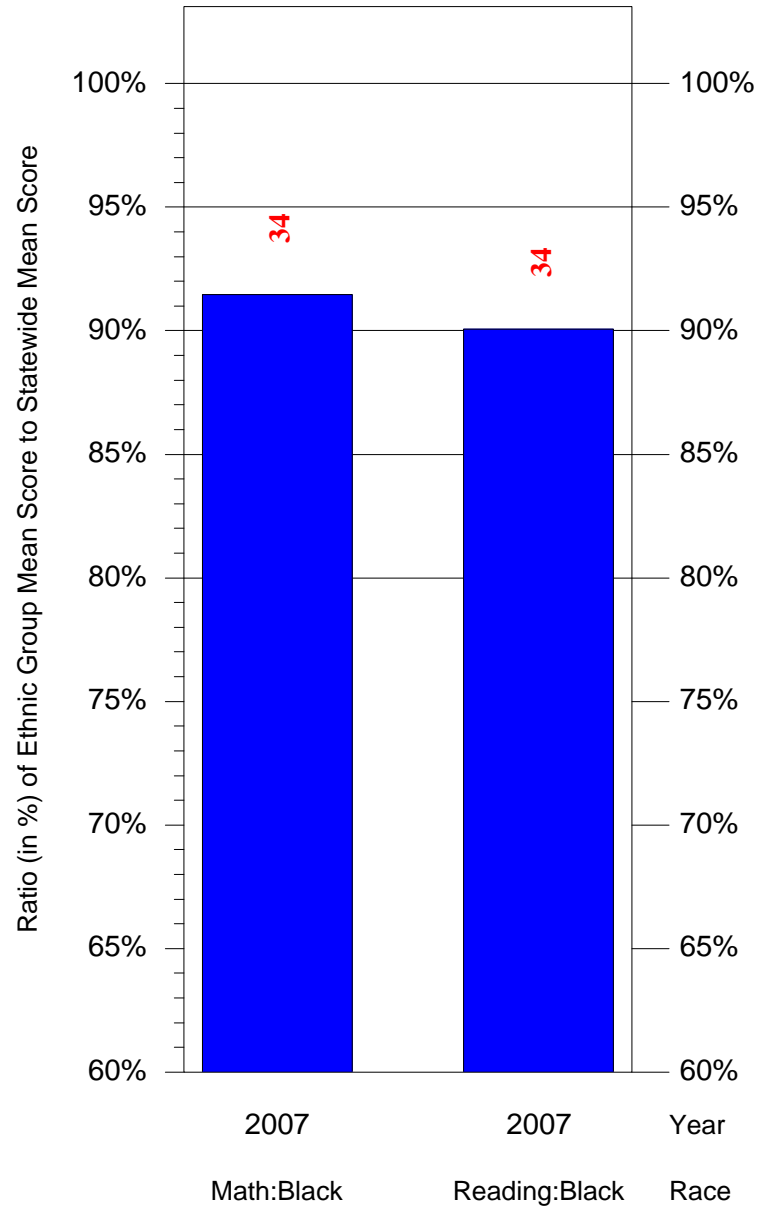

Mean Ethnic Group Building PSSA Test Score to Statewide Mean Score
Building = Cayuga School(7404) and Grade = 3 and Ethnic Group = Black or White
(Note: Number (in red) of Test Takers is above each bar in the chart.)