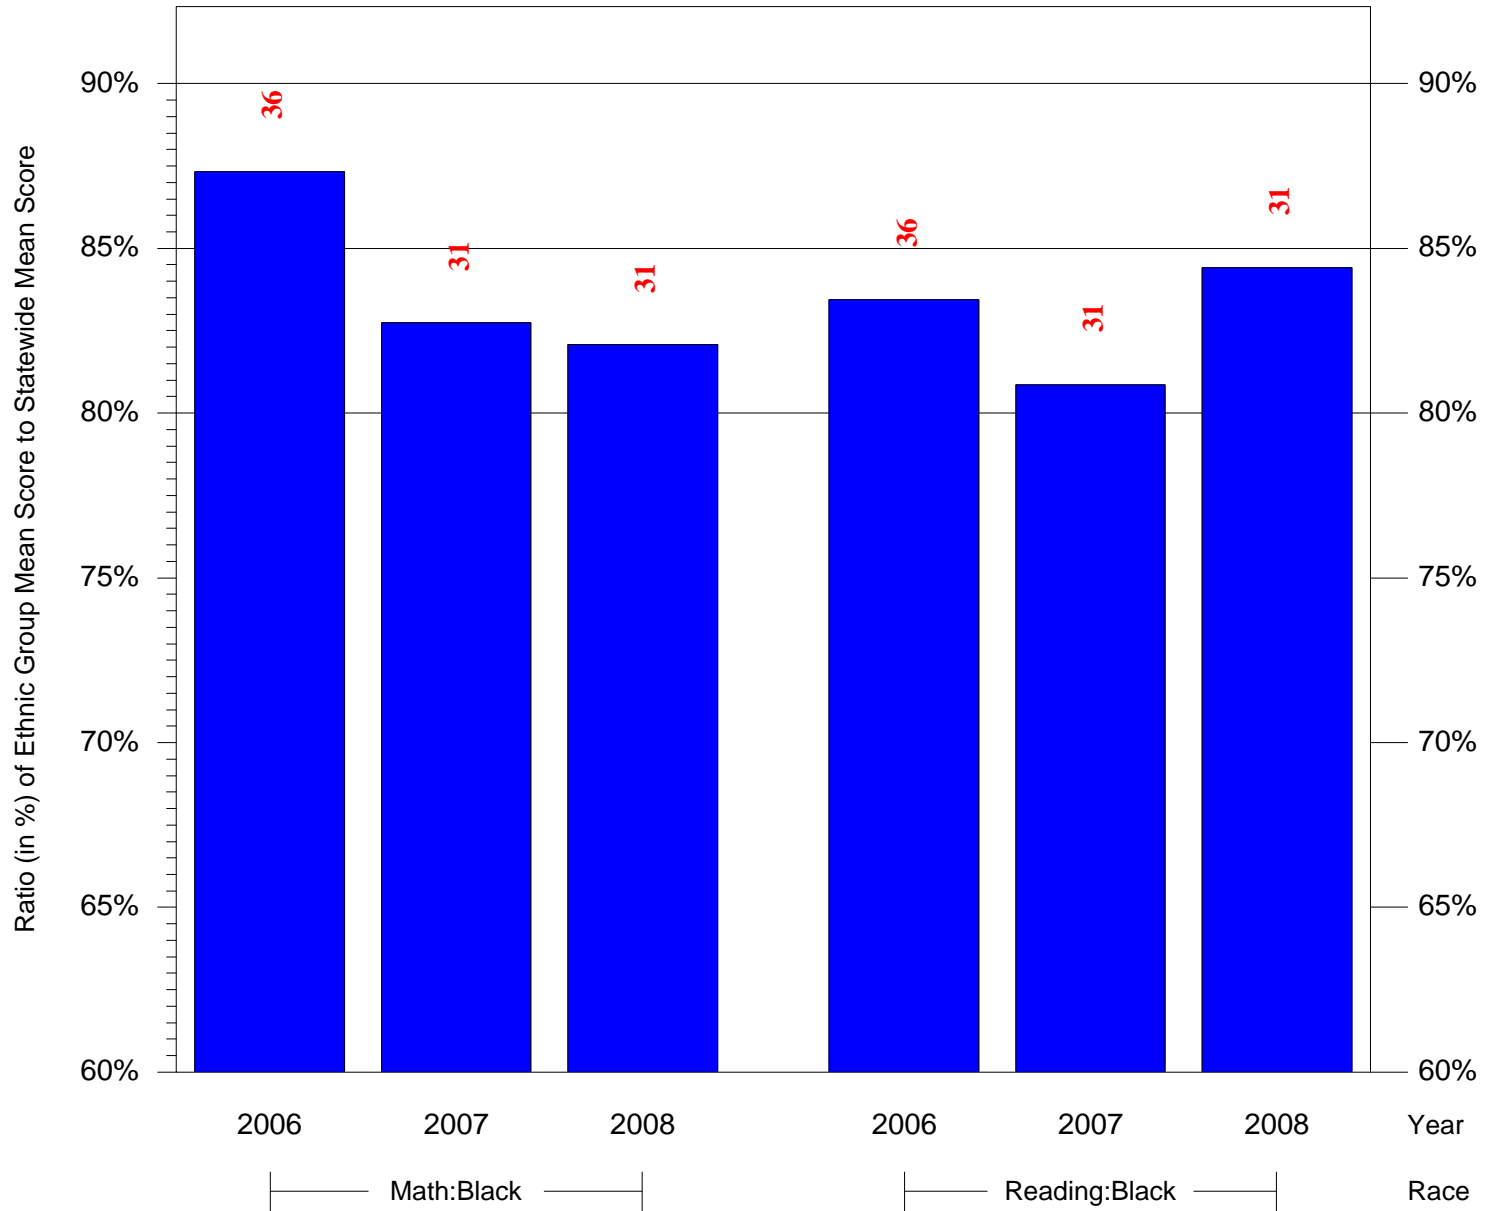

Mean Ethnic Group Building PSSA Test Score to Statewide Mean Score

Building = Ferguson Joseph C Sch(3690) and Grade = 6 and Ethnic Group = Black or White

(Note: Number (in red) of Test Takers is above each bar in the chart.)