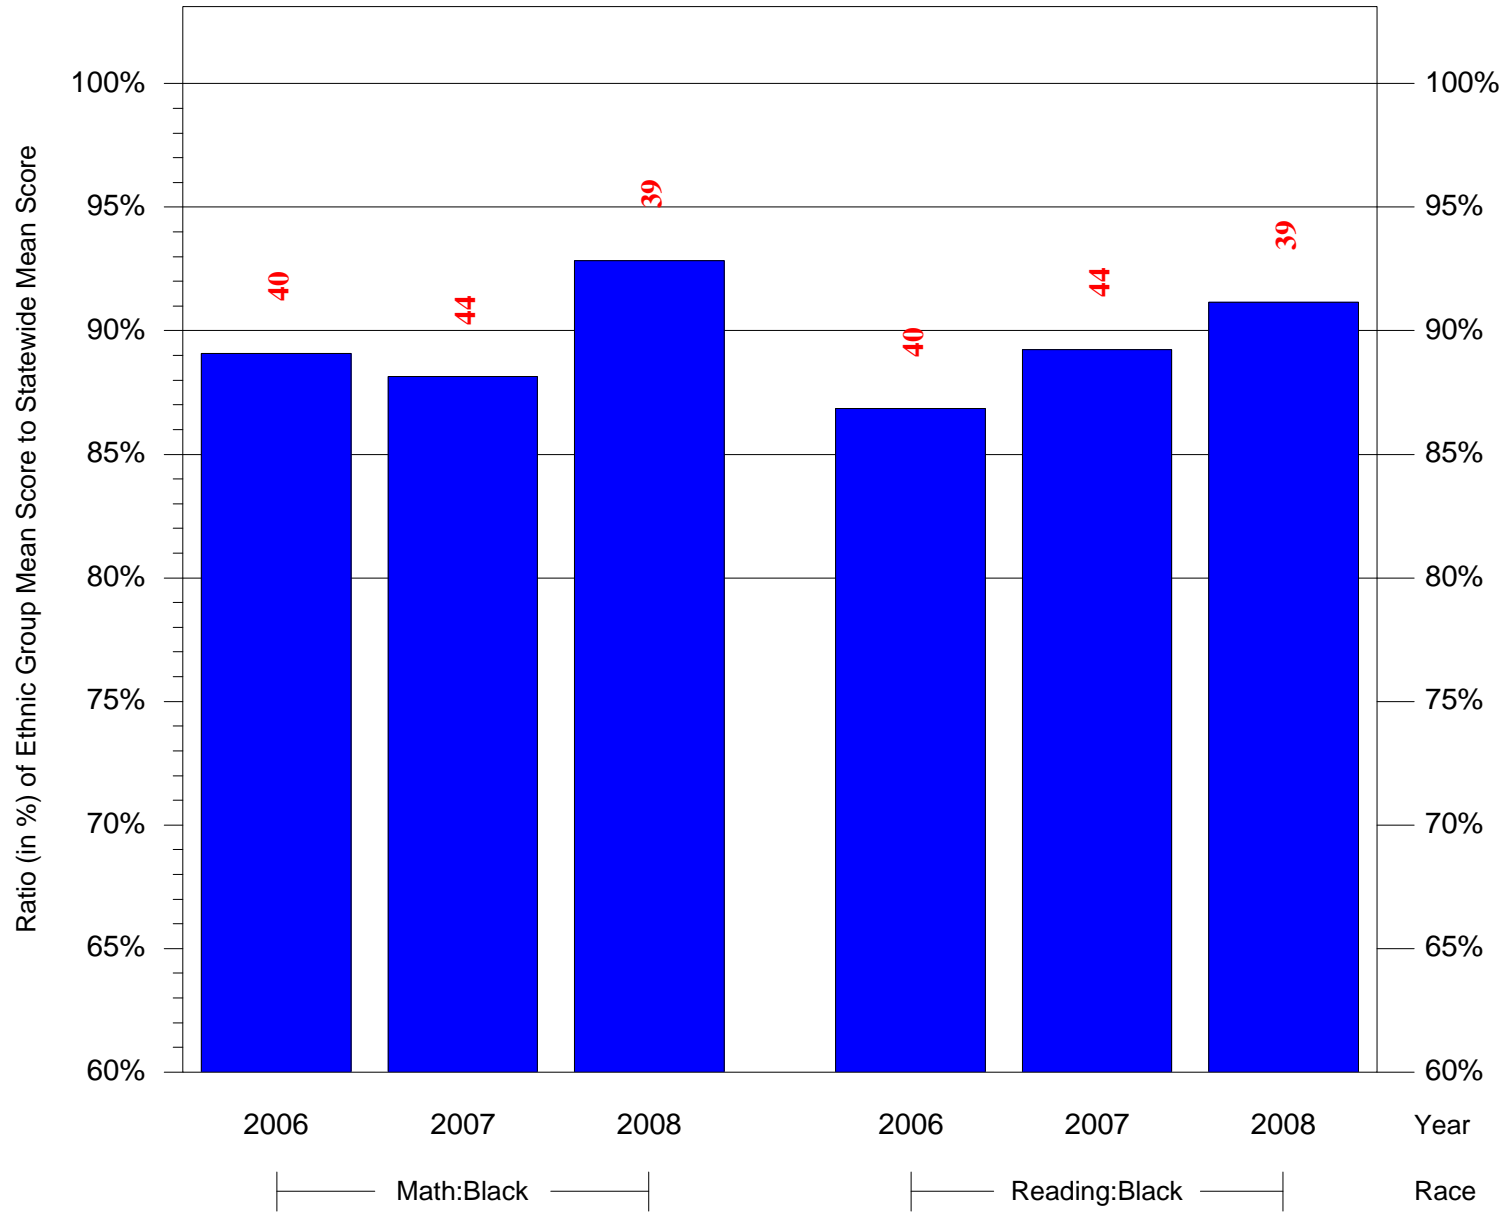

Mean Ethnic Group Building PSSA Test Score to Statewide Mean Score

Building = Levering William Sch(3716) and Grade = 7 and Ethnic Group = Black or White

(Note: Number (in red) of Test Takers is above each bar in the chart.)