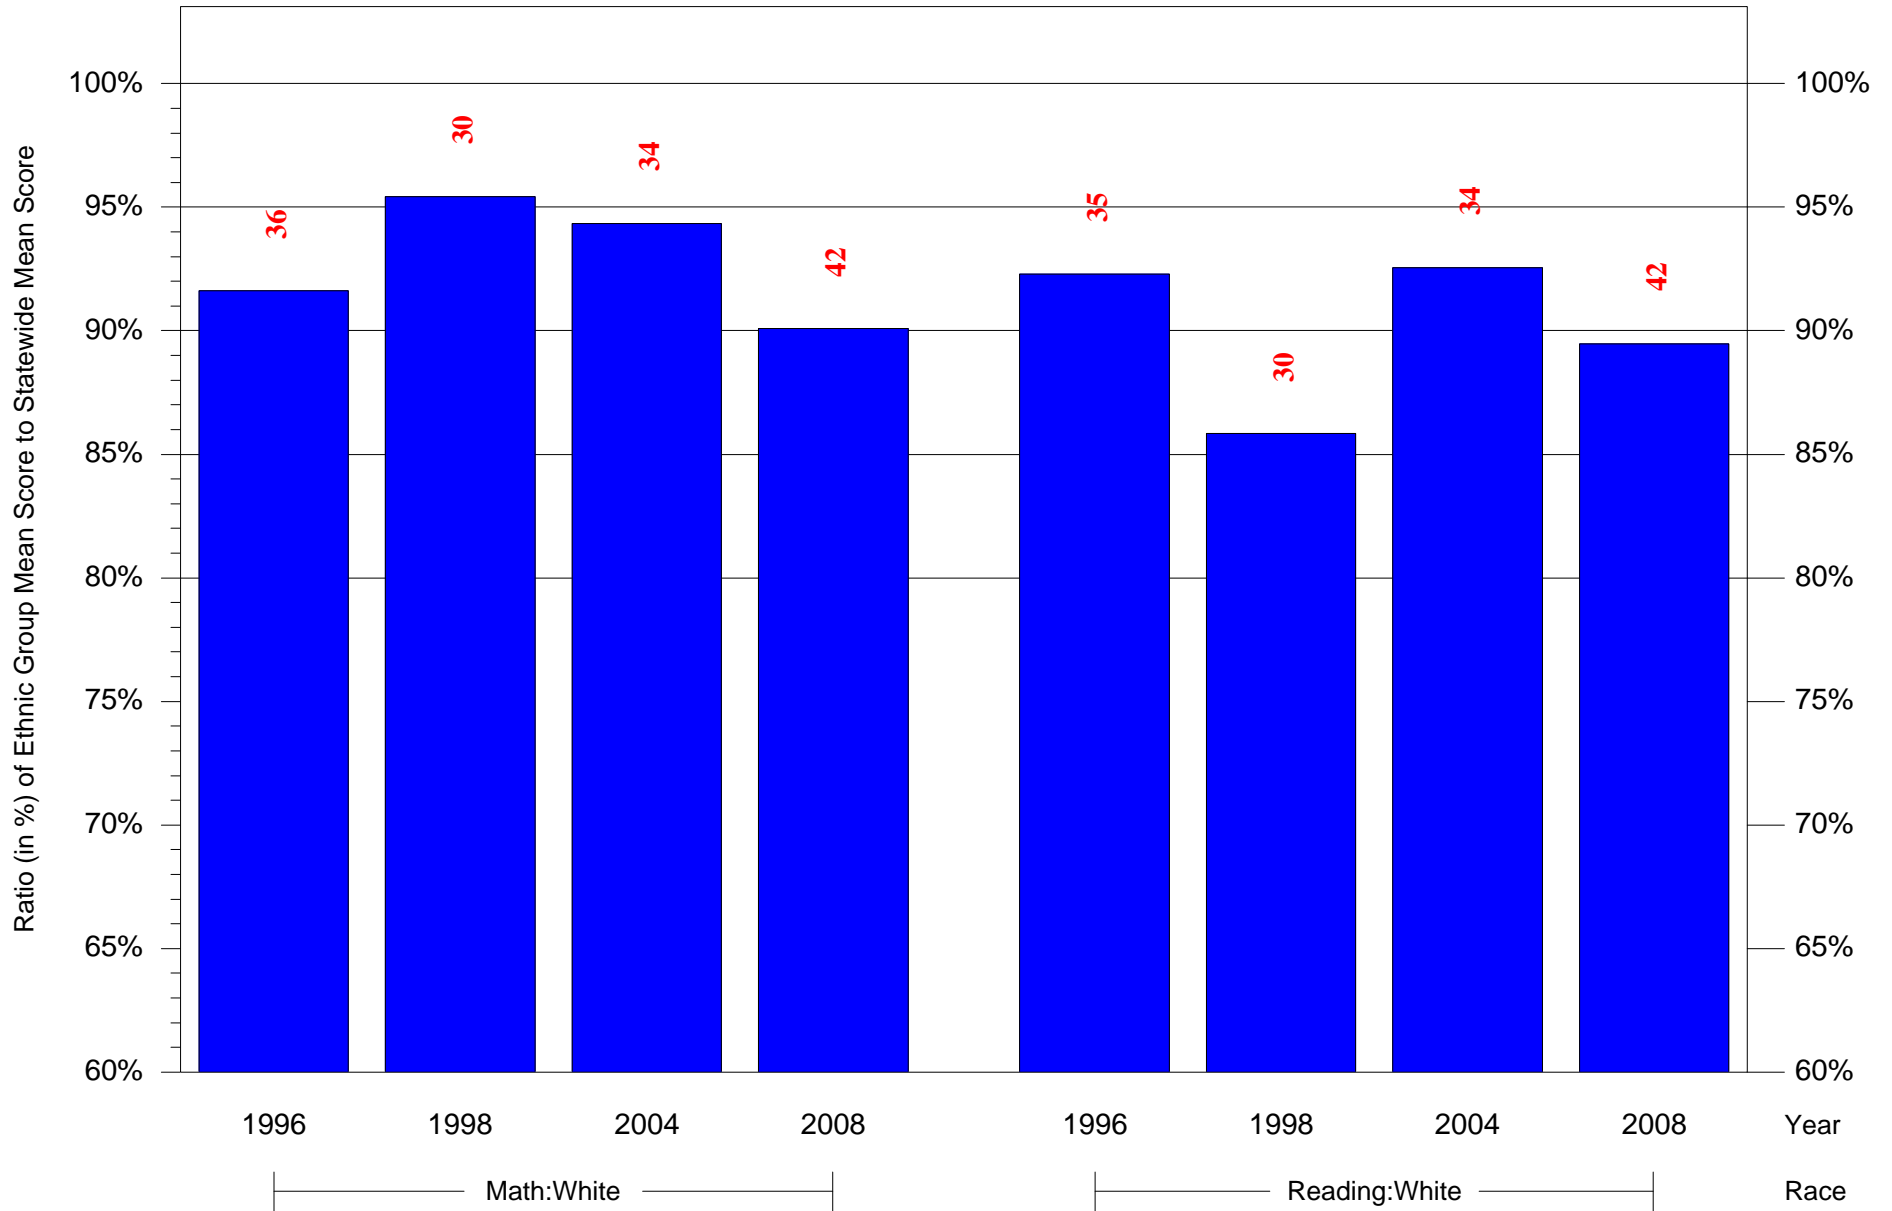

Mean Ethnic Group Building PSSA Test Score to Statewide Mean Score

Building = Sharswood George Sch(3653) and Grade = 5 and Ethnic Group = Black or White

(Note: Number (in red) of Test Takers is above each bar in the chart.)