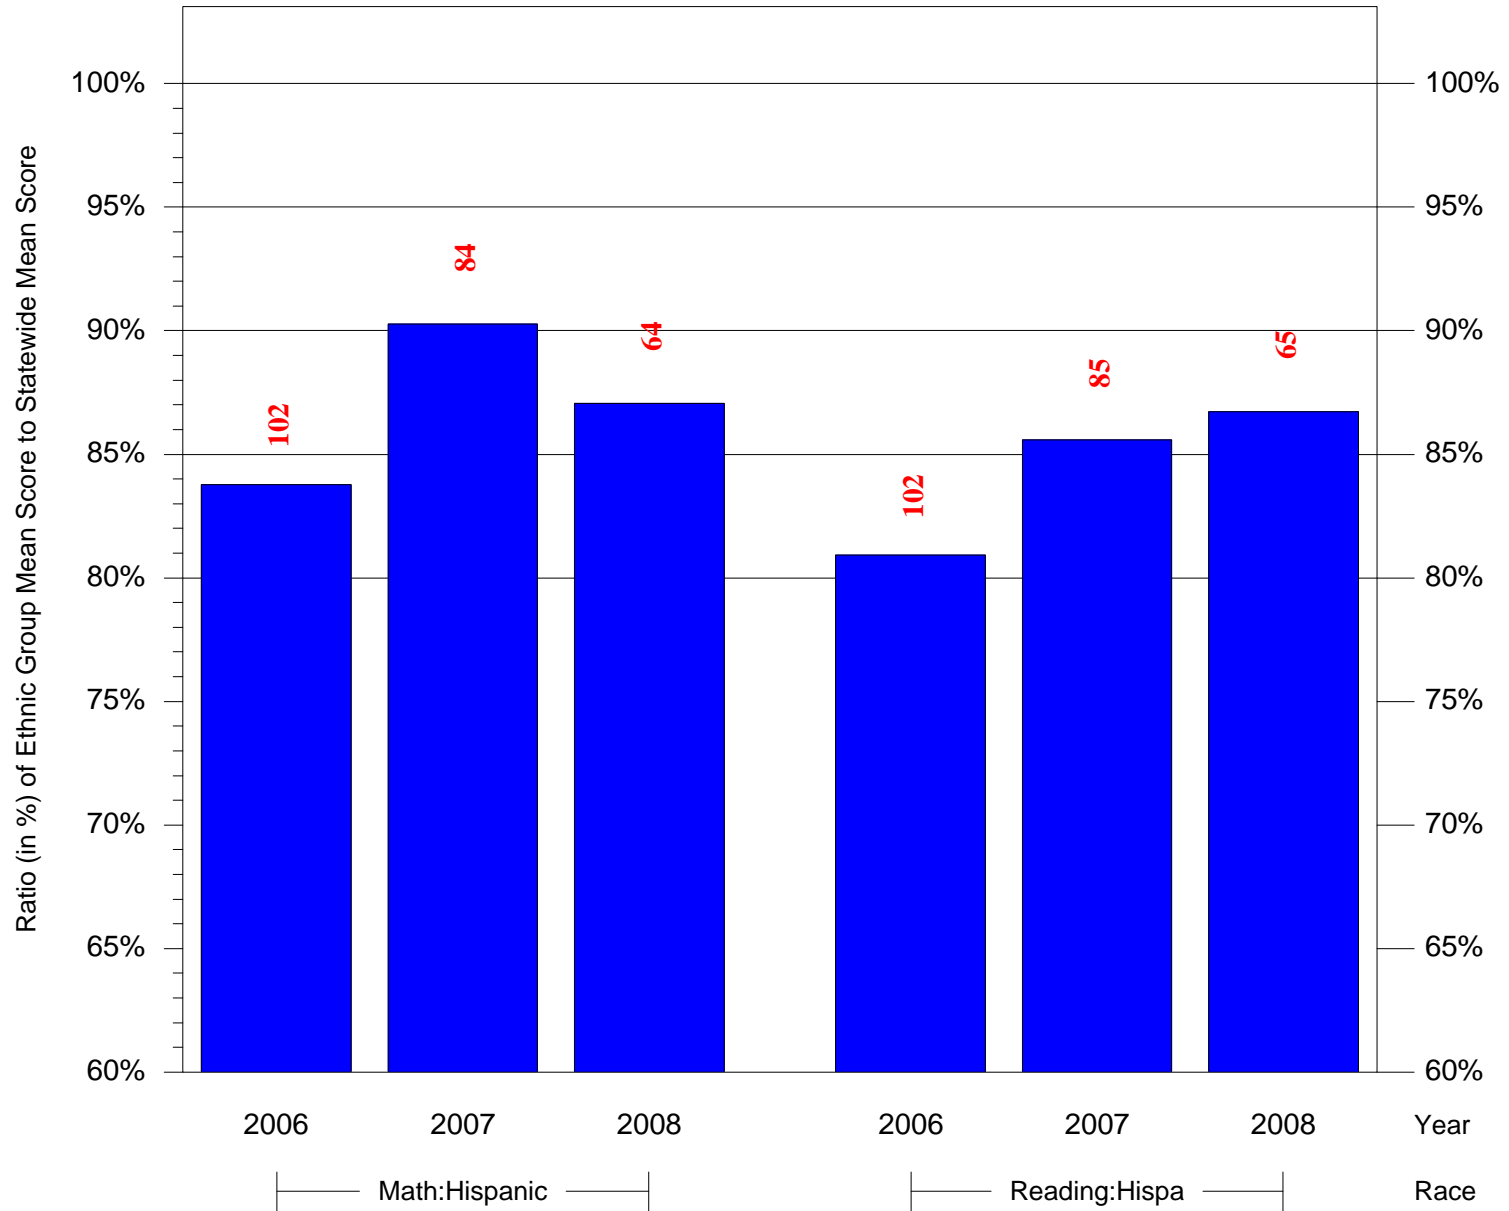

Mean Ethnic Group Building PSSA Test Score to Statewide Mean Score

Building = Sheridan Sch(3800) and Grade = 4 and Ethnic Group = Asian or Hispanic

(Note: Number (in red) of Test Takers is above each bar in the chart.)