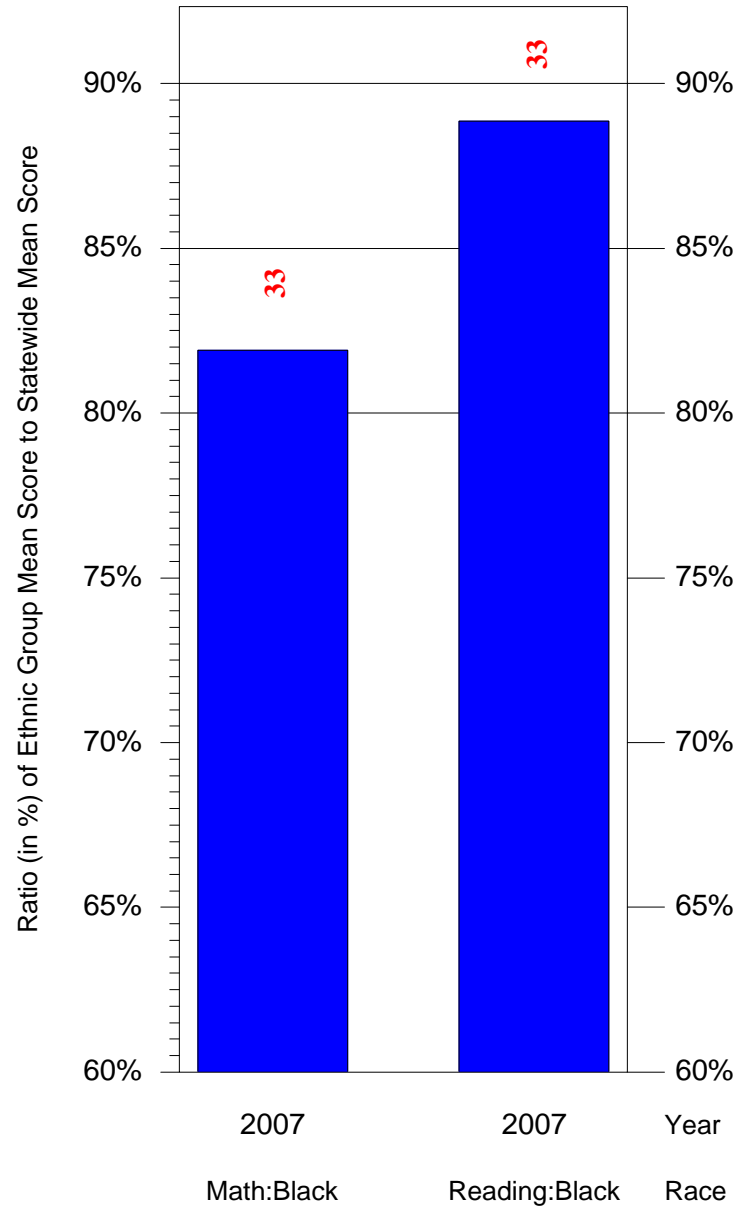

Mean Ethnic Group Building PSSA Test Score to Statewide Mean Score

Building = Drew Charles R Sch(3604) and Grade = 3 and Ethnic Group = Black or White

(Note: Number (in red) of Test Takers is above each bar in the chart.)