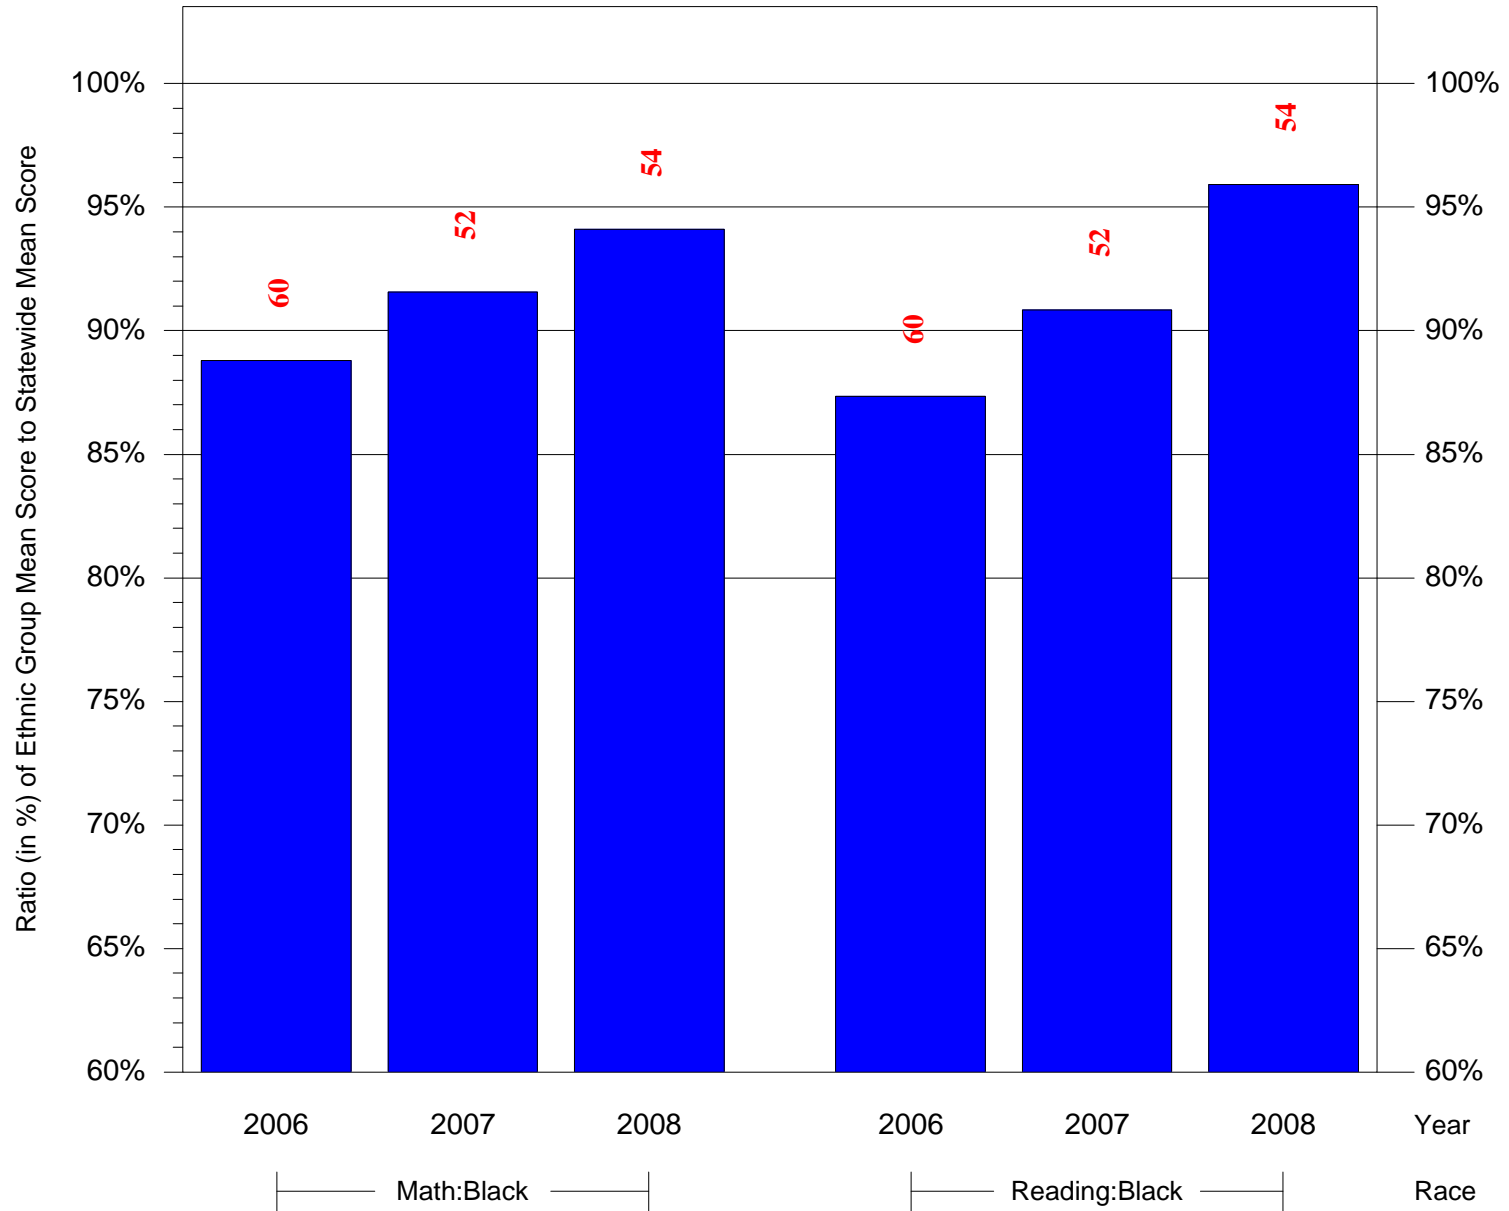

Mean Ethnic Group Building PSSA Test Score to Statewide Mean Score

Building = Logan James Sch(3718) and Grade = 4 and Ethnic Group = Black or White

(Note: Number (in red) of Test Takers is above each bar in the chart.)