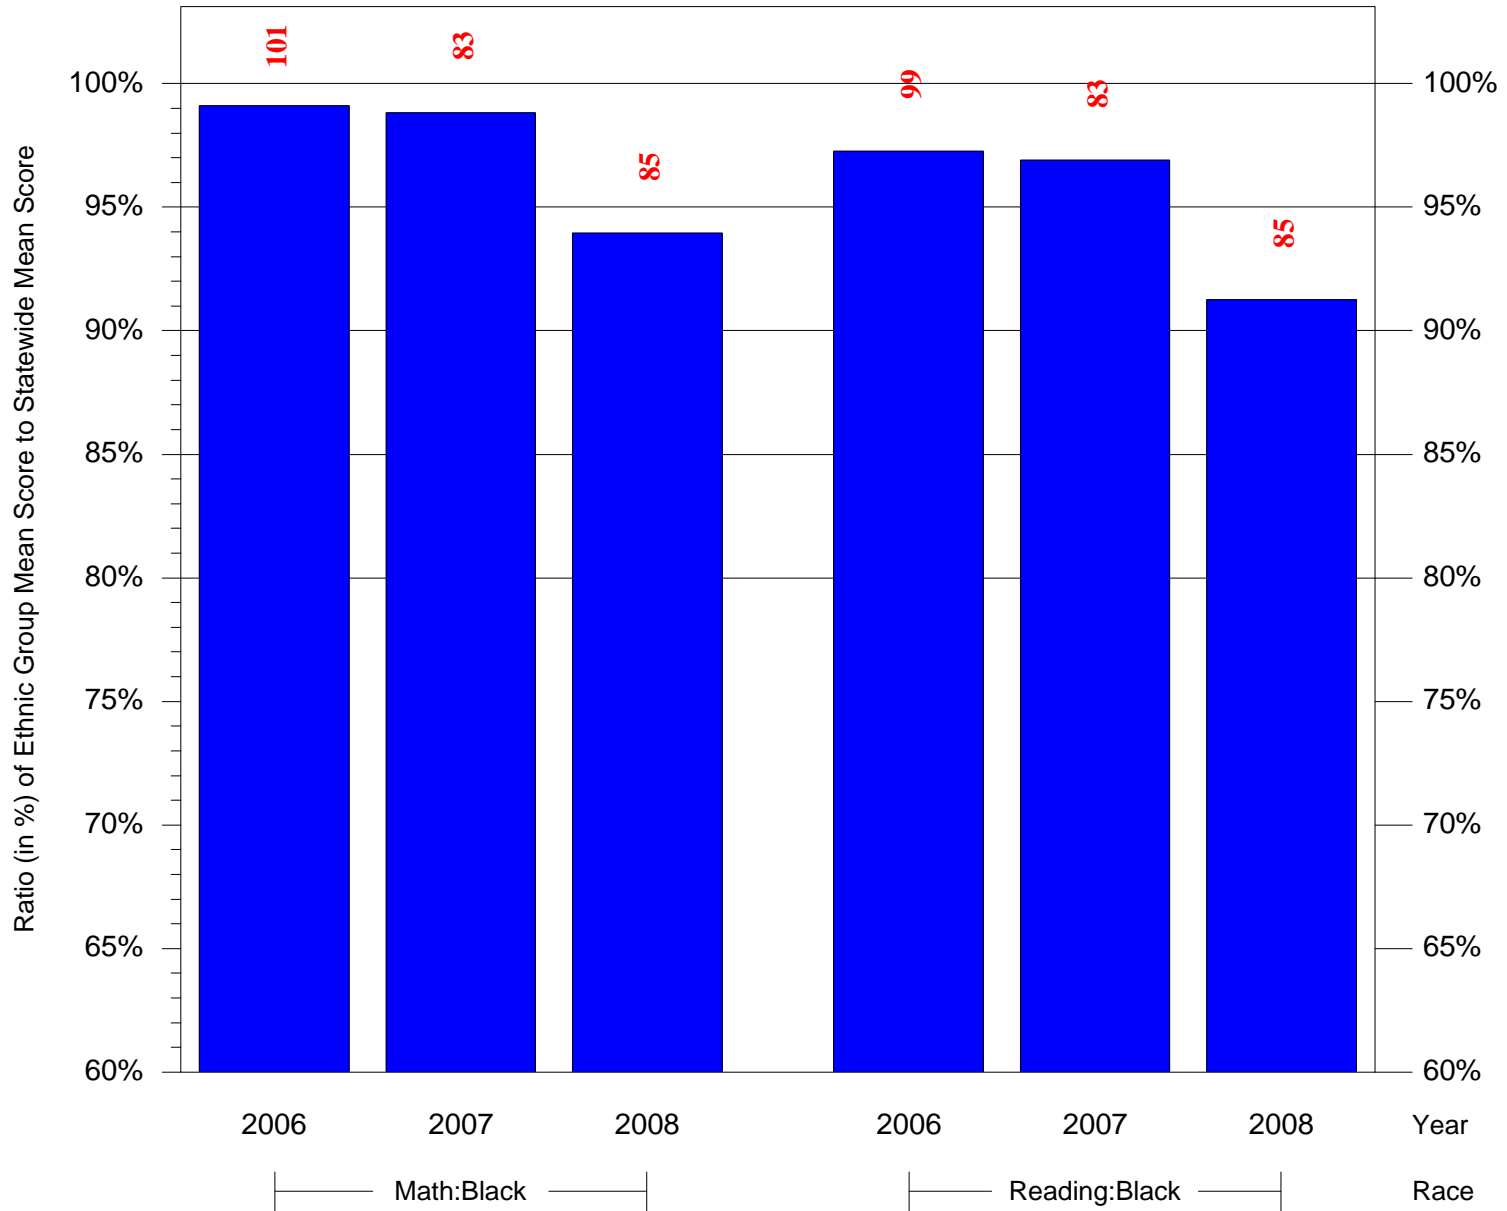

Mean Ethnic Group Building PSSA Test Score to Statewide Mean Score

Building = Emlen Eleanor C Sch(3709) and Grade = 6 and Ethnic Group = Black or White

(Note: Number (in red) of Test Takers is above each bar in the chart.)