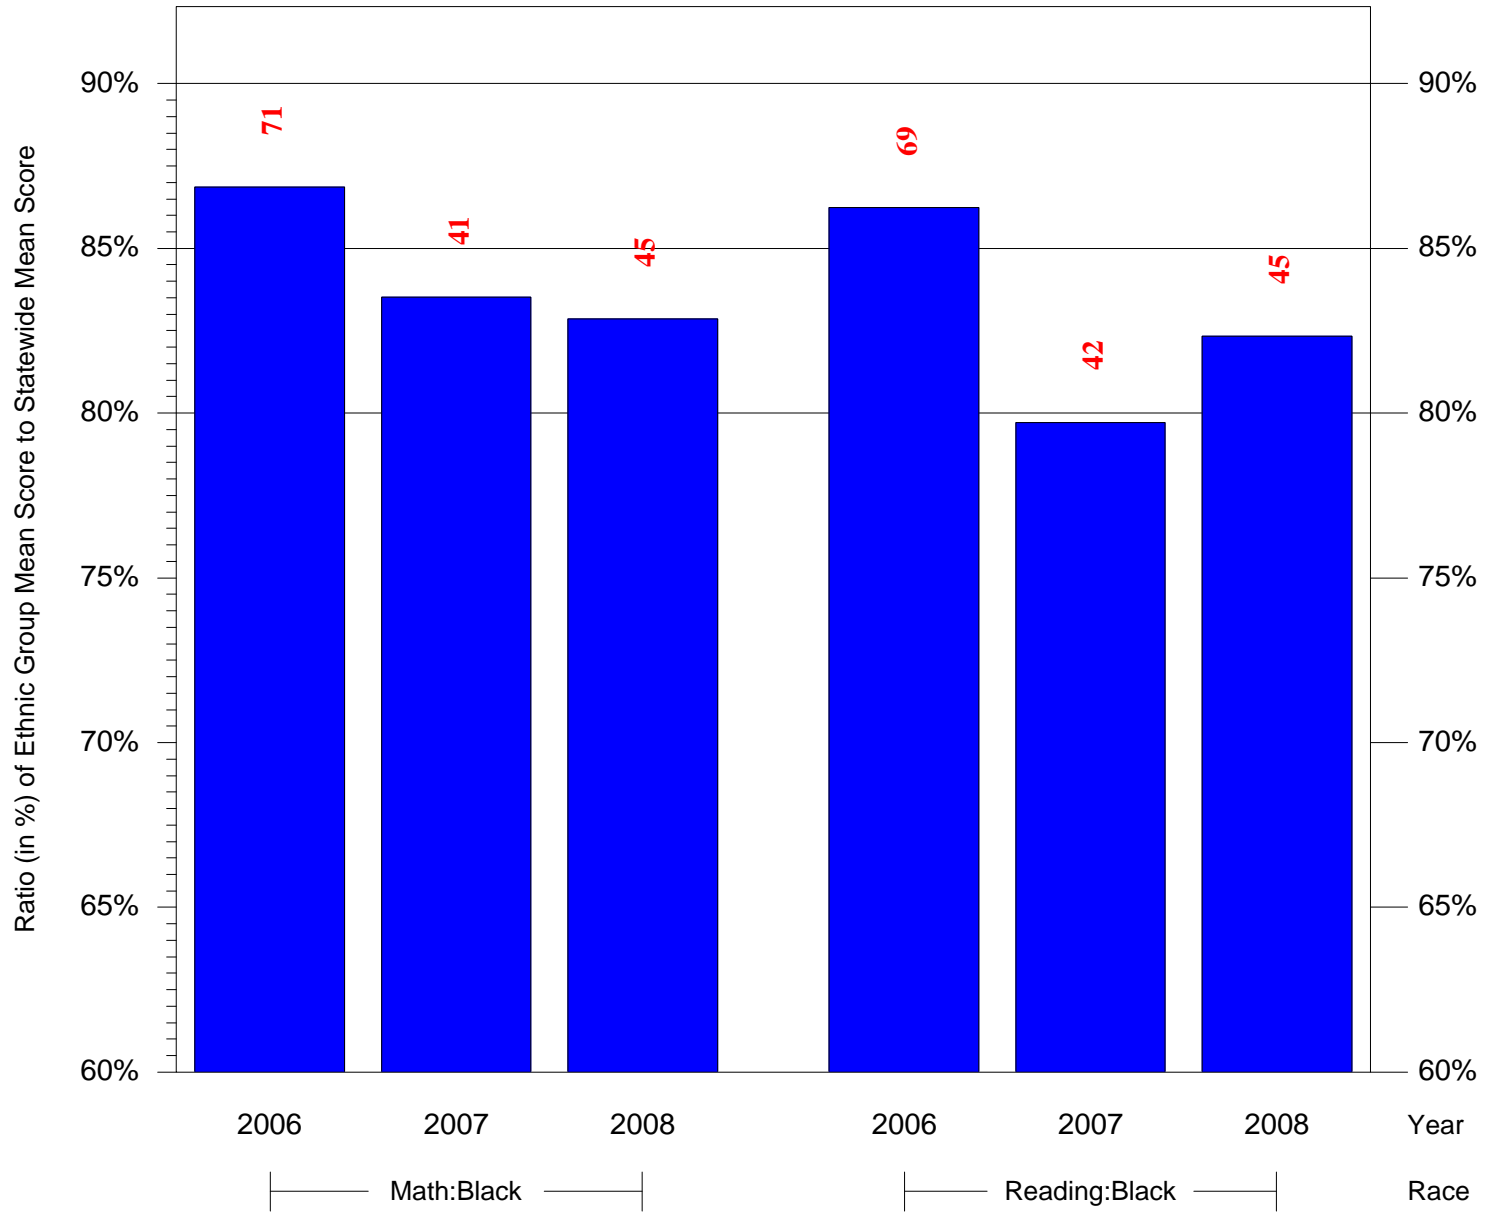

Mean Ethnic Group Building PSSA Test Score to Statewide Mean Score

Building = Kenderton Sch(3795) and Grade = 7 and Ethnic Group = Black or White

(Note: Number (in red) of Test Takers is above each bar in the chart.)