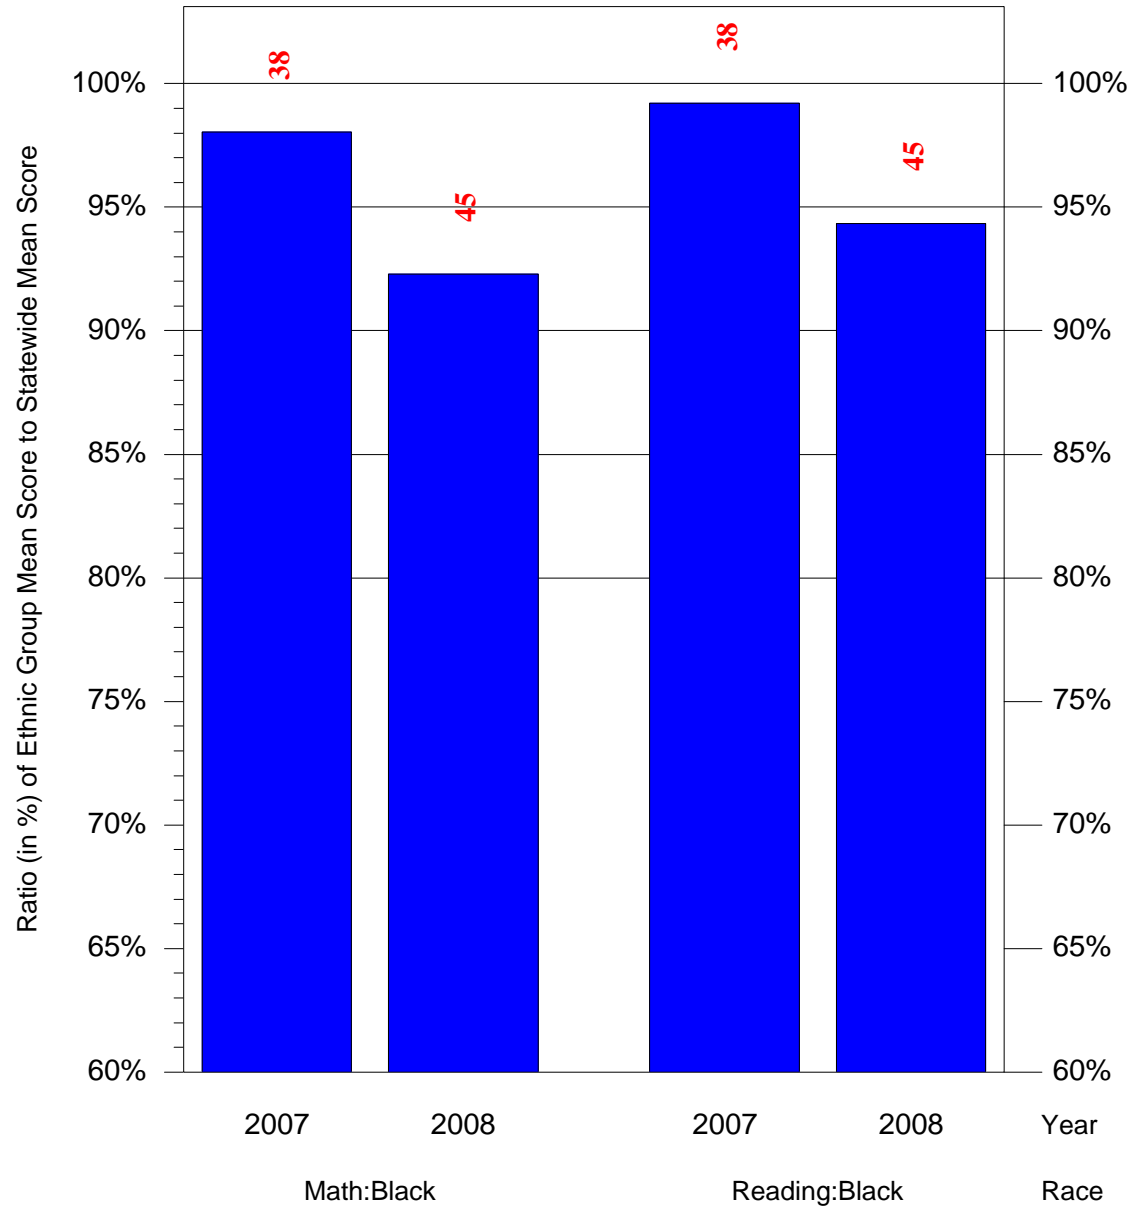

Mean Ethnic Group Building PSSA Test Score to Statewide Mean Score

Building = BacheMartin Sch(3618) and Grade = 3 and Ethnic Group = Black or White

(Note: Number (in red) of Test Takers is above each bar in the chart.)