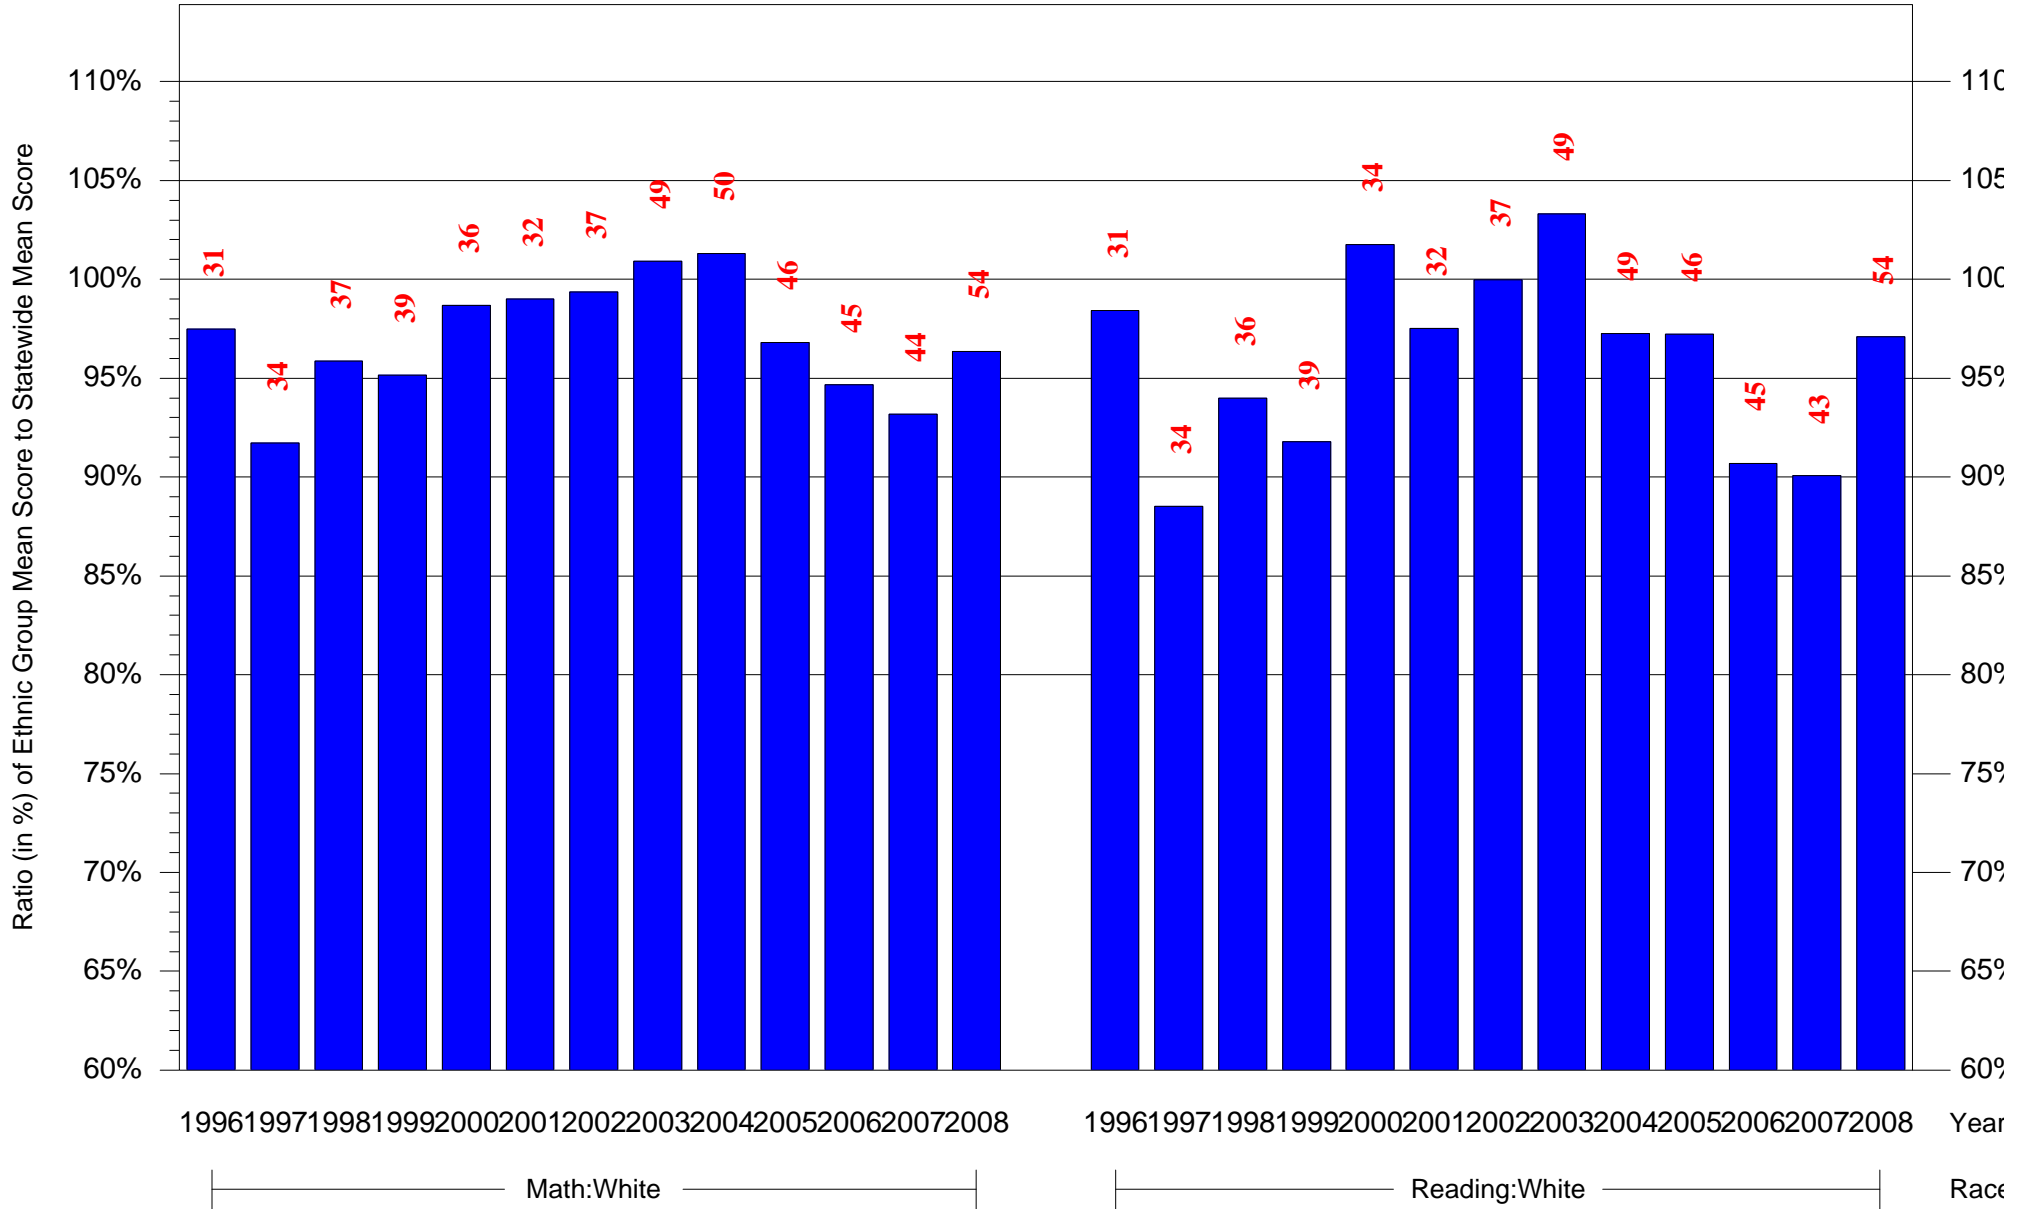

Mean Ethnic Group Building PSSA Test Score to Statewide Mean Score

Building = Mayfair Sch(3769) and Grade = 5 and Ethnic Group = Black or White

(Note: Number (in red) of Test Takers is above each bar in the chart.)