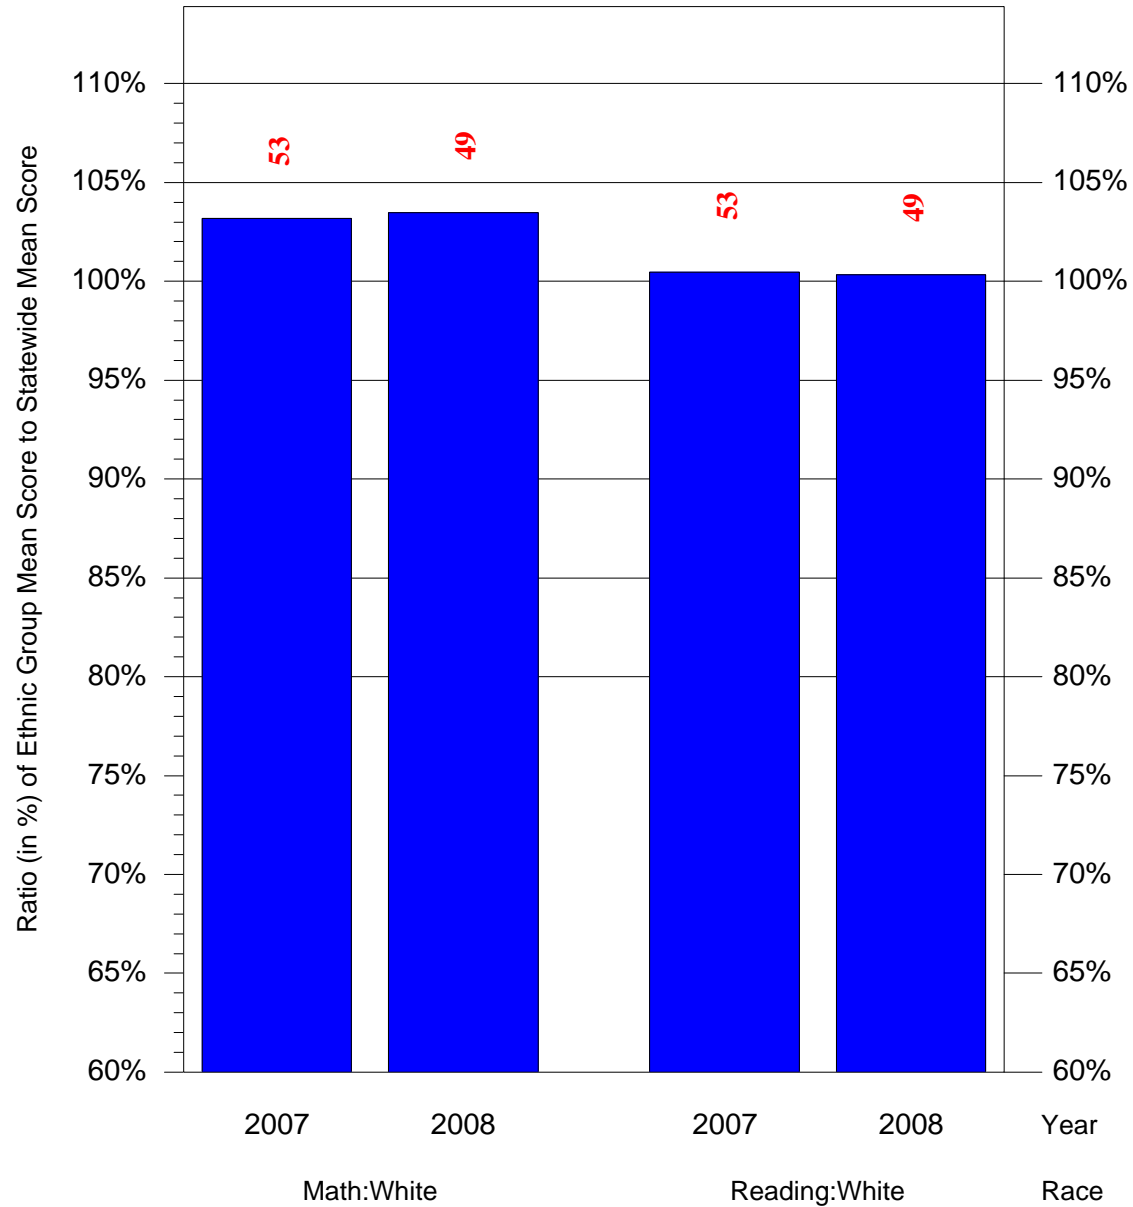

Mean Ethnic Group Building PSSA Test Score to Statewide Mean Score

Building = Hancock John Sch(5041) and Grade = 3 and Ethnic Group = Black or White

(Note: Number (in red) of Test Takers is above each bar in the chart.)