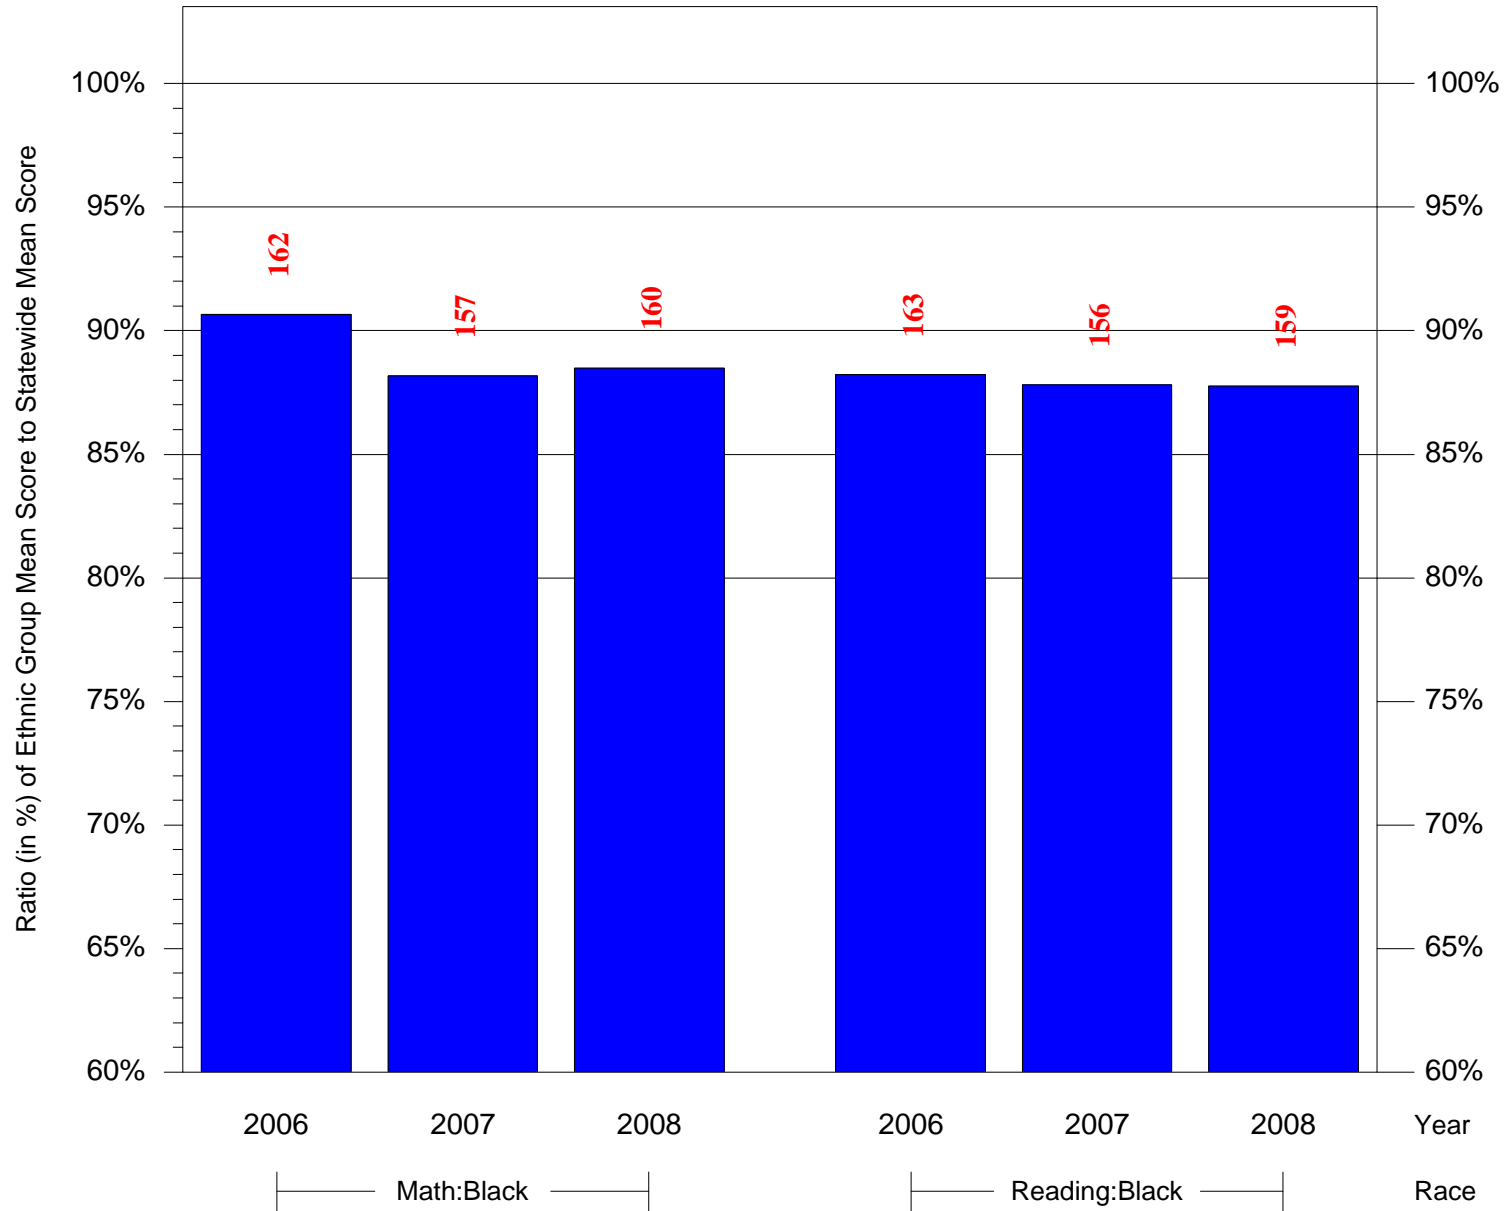

Mean Ethnic Group Building PSSA Test Score to Statewide Mean Score

Building = Washington Grover Jr Sch(7663) and Grade = 6 and Ethnic Group = Black or White

(Note: Number (in red) of Test Takers is above each bar in the chart.)