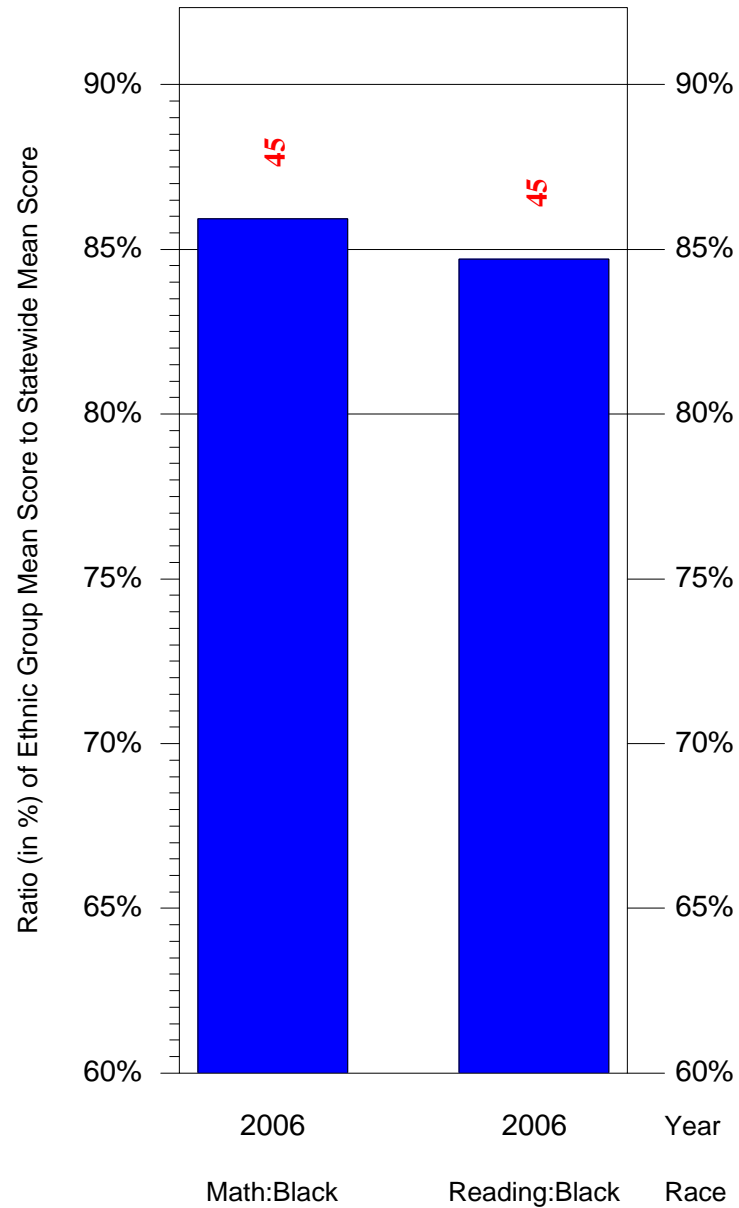

Mean Ethnic Group Building PSSA Test Score to Statewide Mean Score

Building = Drew Charles R Sch(3604) and Grade = 6 and Ethnic Group = Black or White

(Note: Number (in red) of Test Takers is above each bar in the chart.)