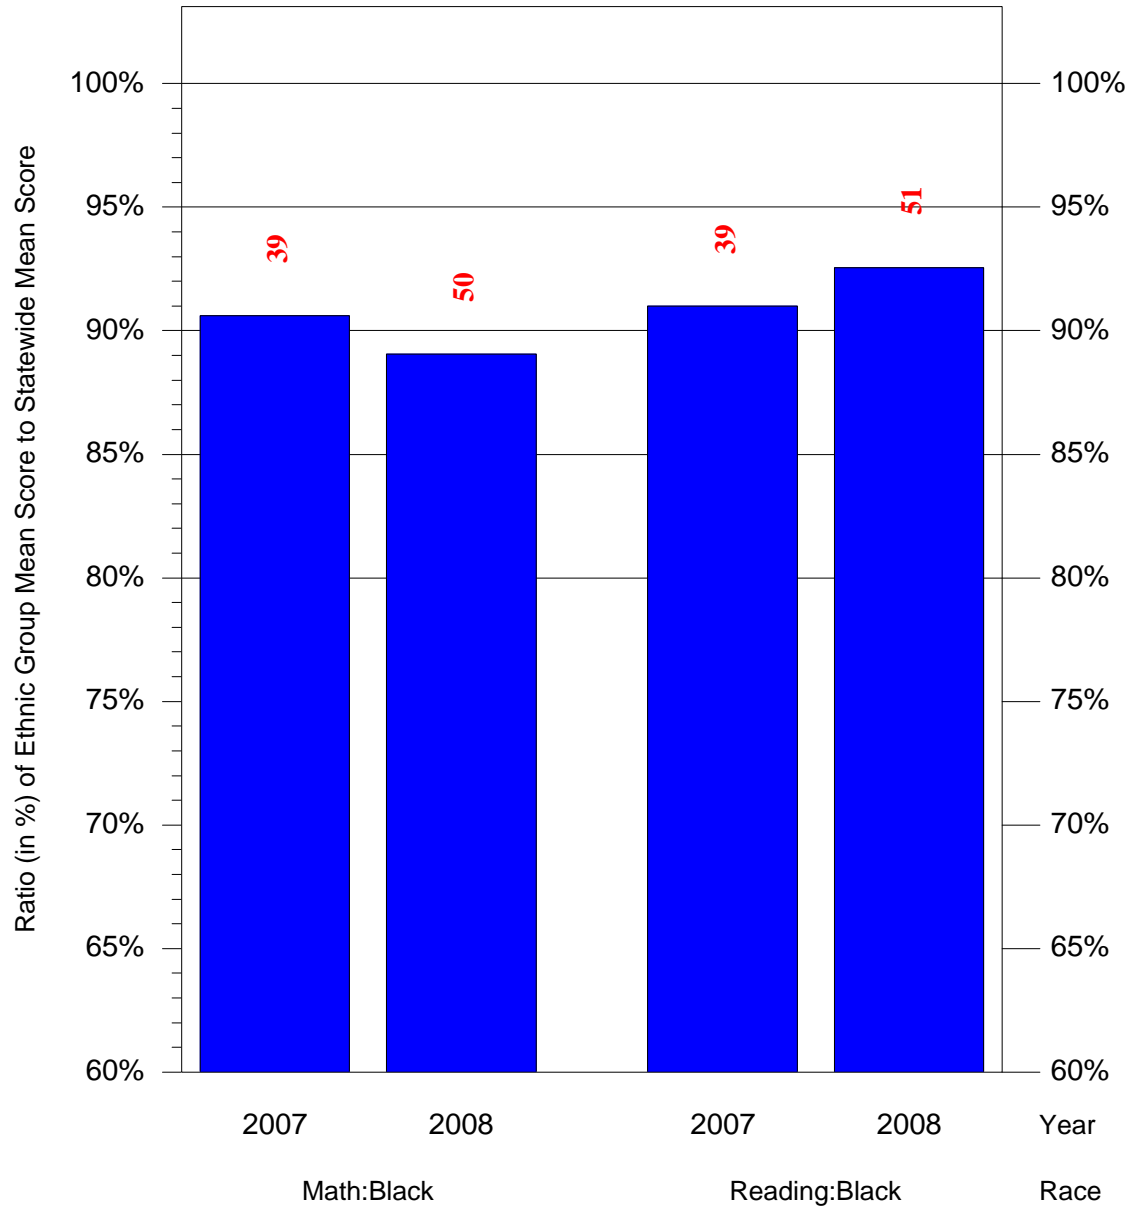

Mean Ethnic Group Building PSSA Test Score to Statewide Mean Score

Building = McCloskey John F Sch(3719) and Grade = 3 and Ethnic Group = Black or White

(Note: Number (in red) of Test Takers is above each bar in the chart.)