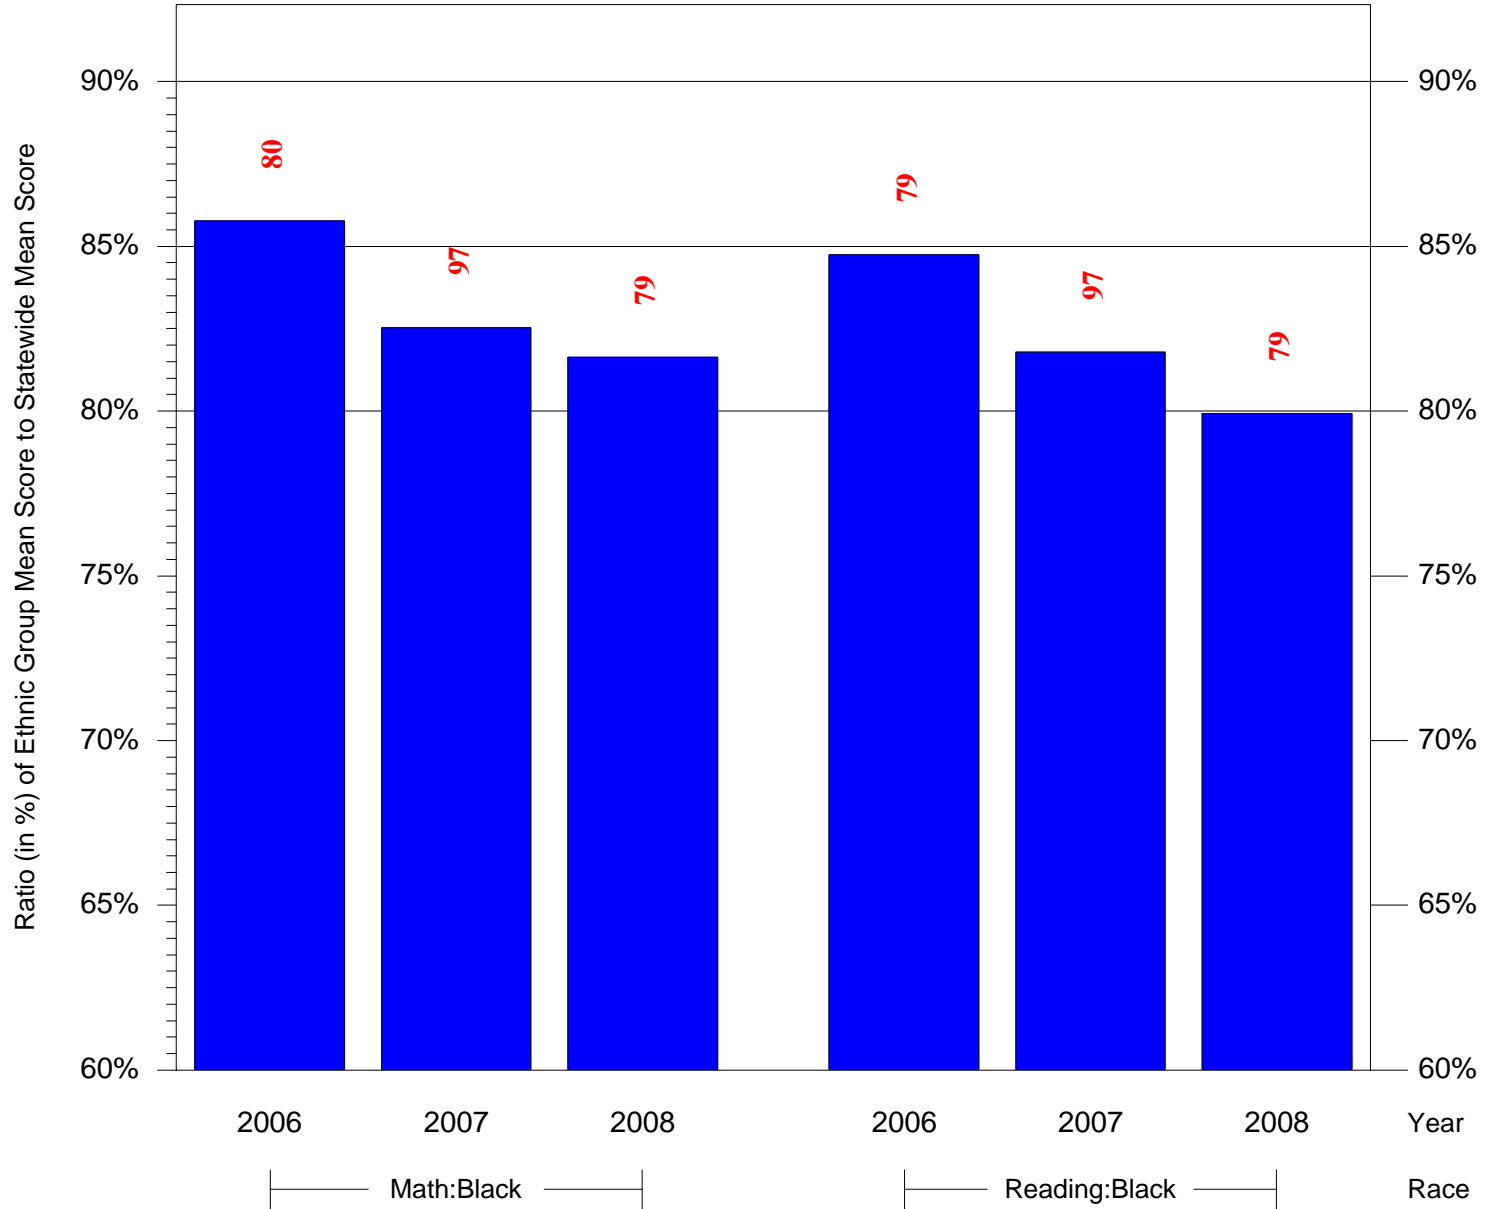

Mean Ethnic Group Building PSSA Test Score to Statewide Mean Score

Building = Pastorius Francis P Sch(3721) and Grade = 4 and Ethnic Group = Black or White

(Note: Number (in red) of Test Takers is above each bar in the chart.)