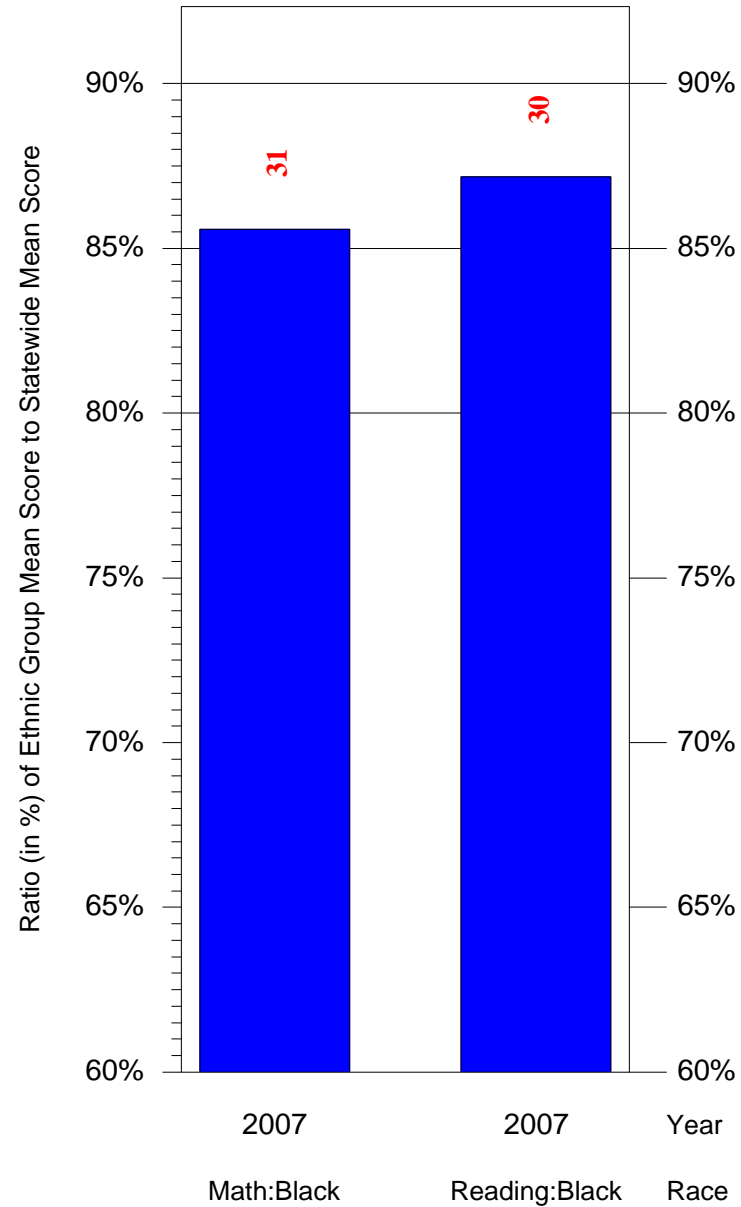

Mean Ethnic Group Building PSSA Test Score to Statewide Mean Score

Building = Hopkinson Francis Sch(3742) and Grade = 4 and Ethnic Group = Black or White

(Note: Number (in red) of Test Takers is above each bar in the chart.)