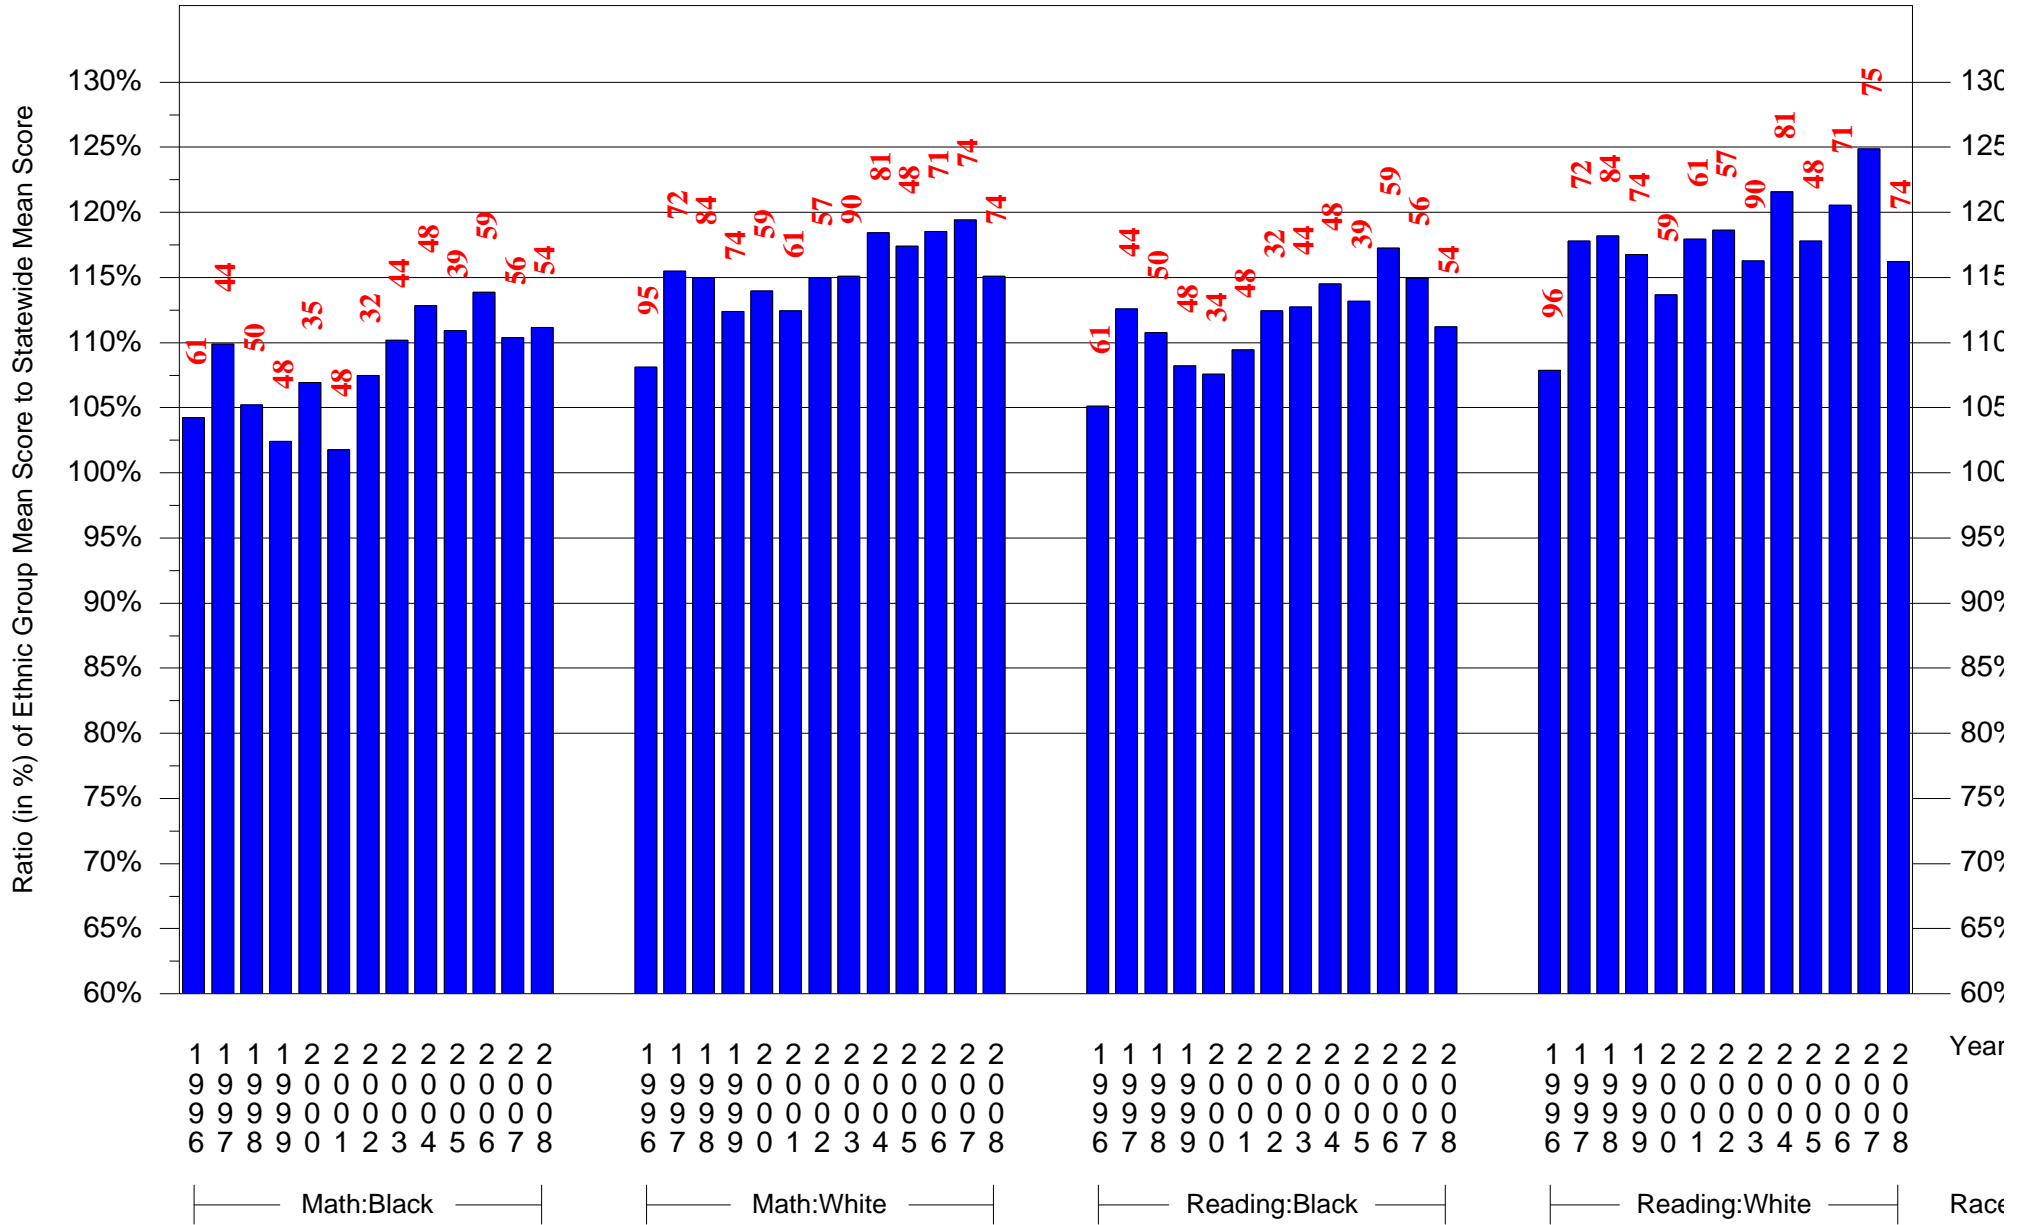

Mean Ethnic Group Building PSSA Test Score to Statewide Mean Score

Building = Masterman Julia R Sec Sch(3808) and Grade = 5 and Ethnic Group = Black or White

(Note: Number (in red) of Test Takers is above each bar in the chart.)