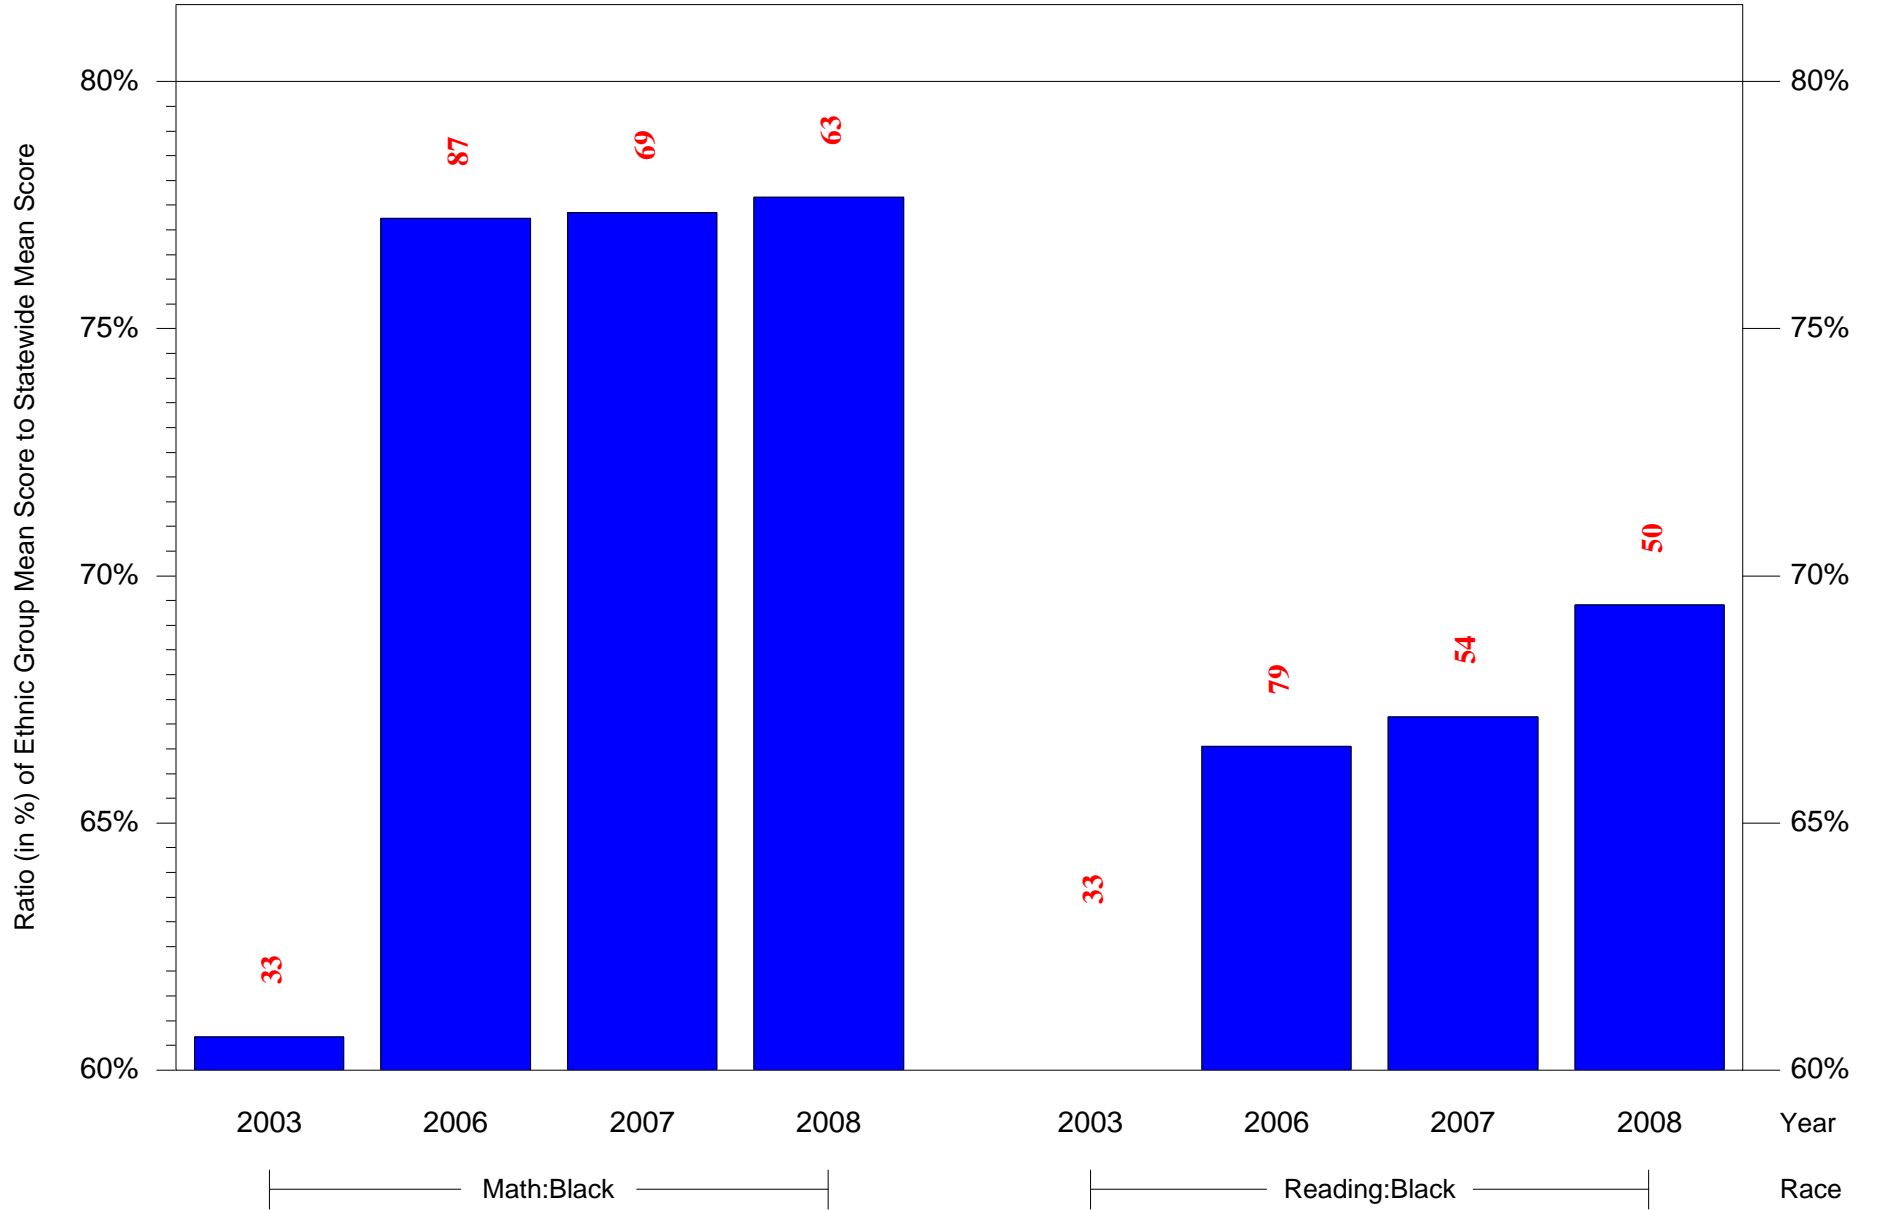

Mean Ethnic Group Building PSSA Test Score to Statewide Mean Score
Building = Miller E S Sch(3809) and Grade = 8 and Ethnic Group = Black or White
(Note: Number (in red) of Test Takers is above each bar in the chart.)