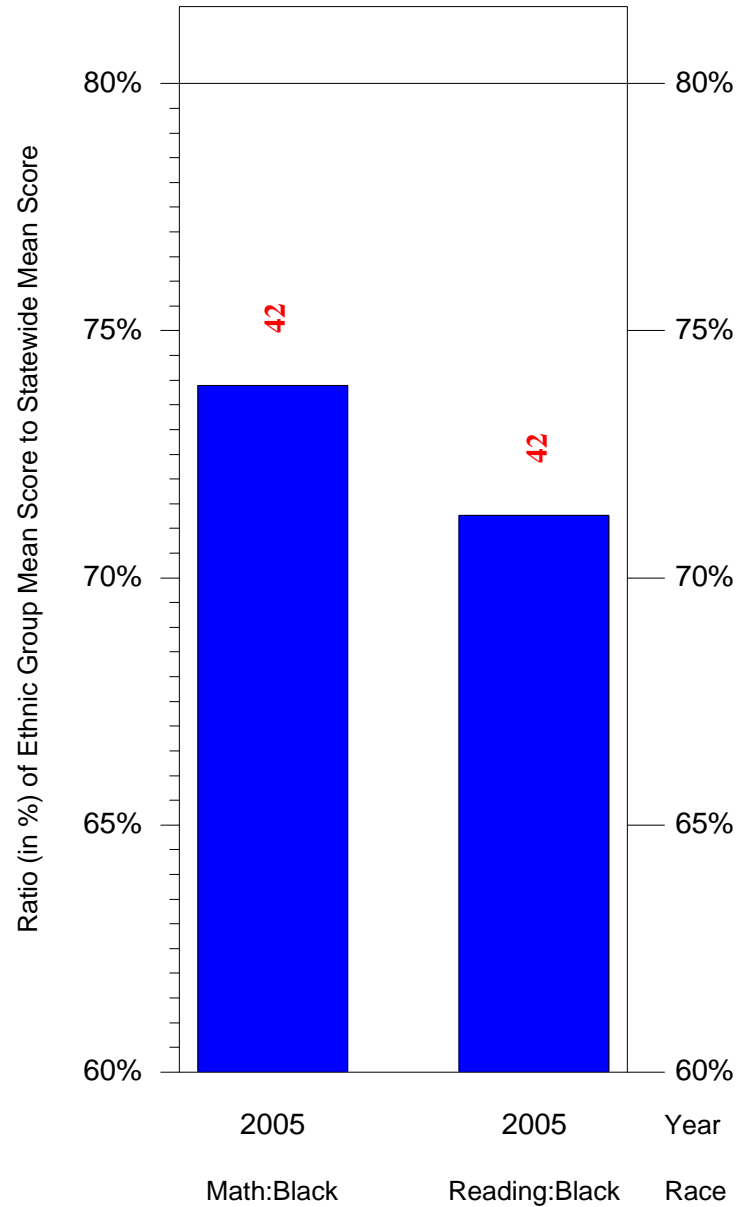

Mean Ethnic Group Building PSSA Test Score to Statewide Mean Score
Building = CEP/Allegheny(7783) and Grade = 5 and Ethnic Group = Black or White
(Note: Number (in red) of Test Takers is above each bar in the chart.)