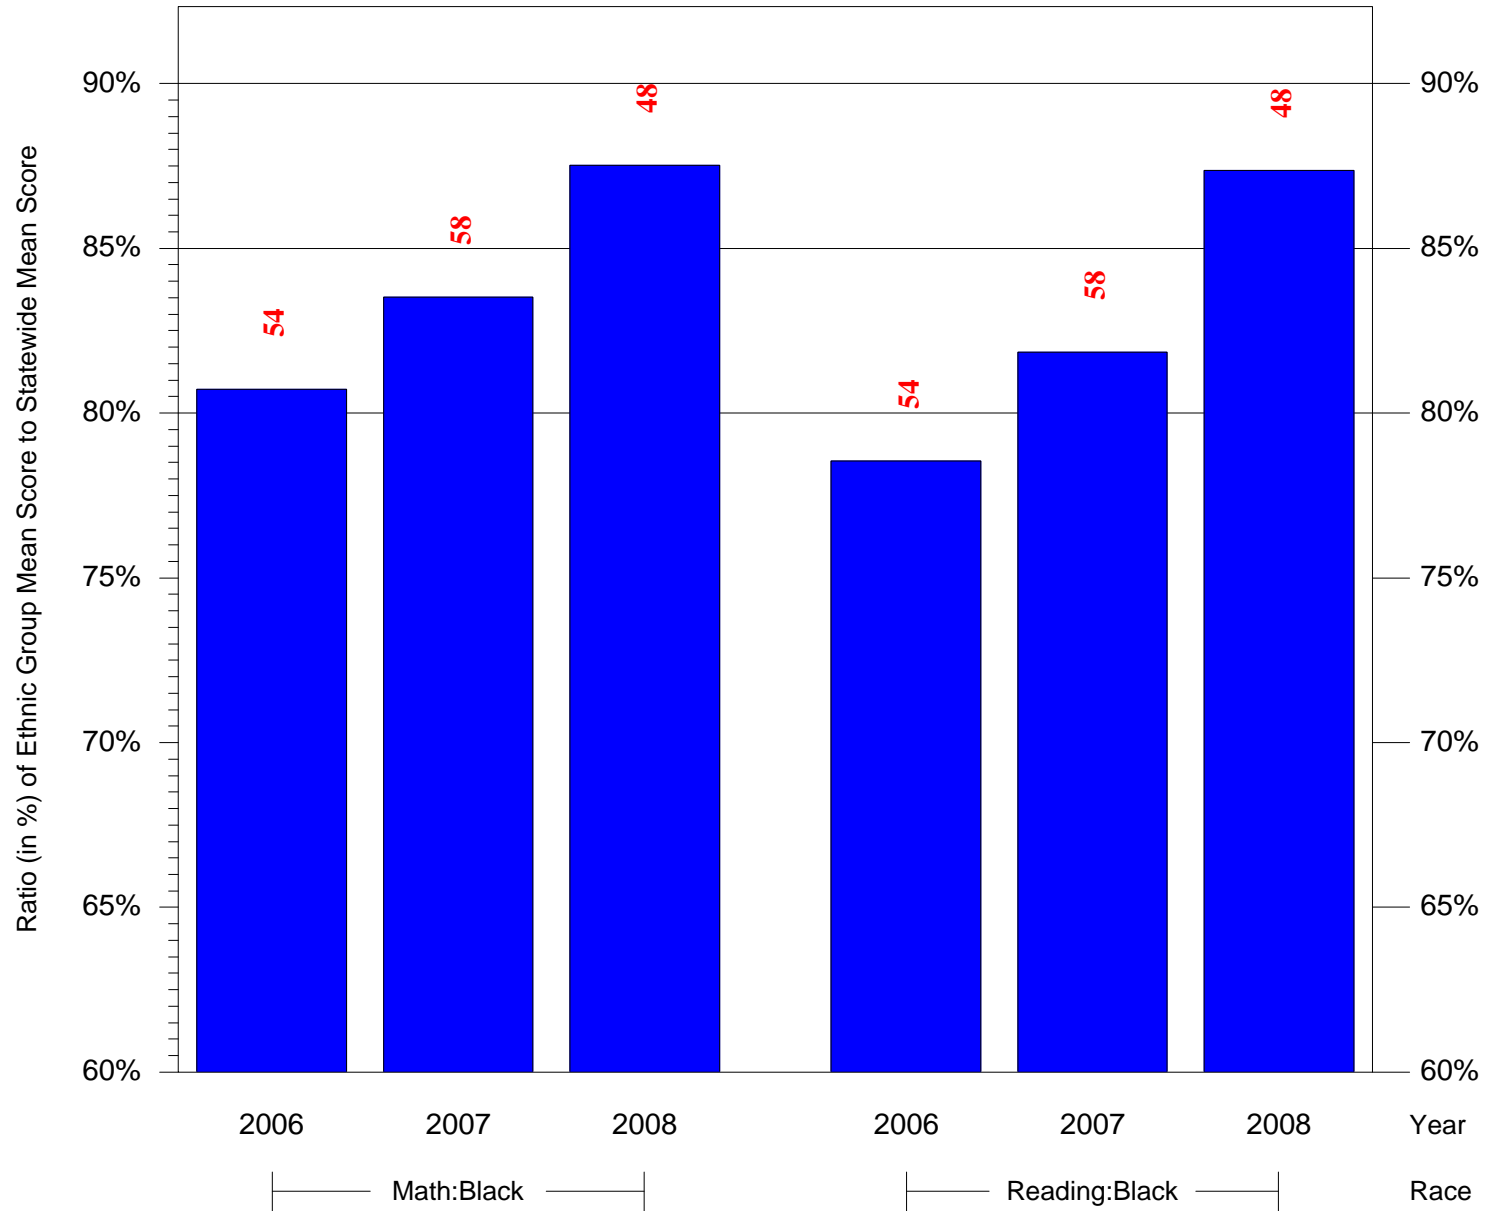

Mean Ethnic Group Building PSSA Test Score to Statewide Mean Score

Building = Birney Gen Davis B Sch(3733) and Grade = 5 and Ethnic Group = Black or White

(Note: Number (in red) of Test Takers is above each bar in the chart.)