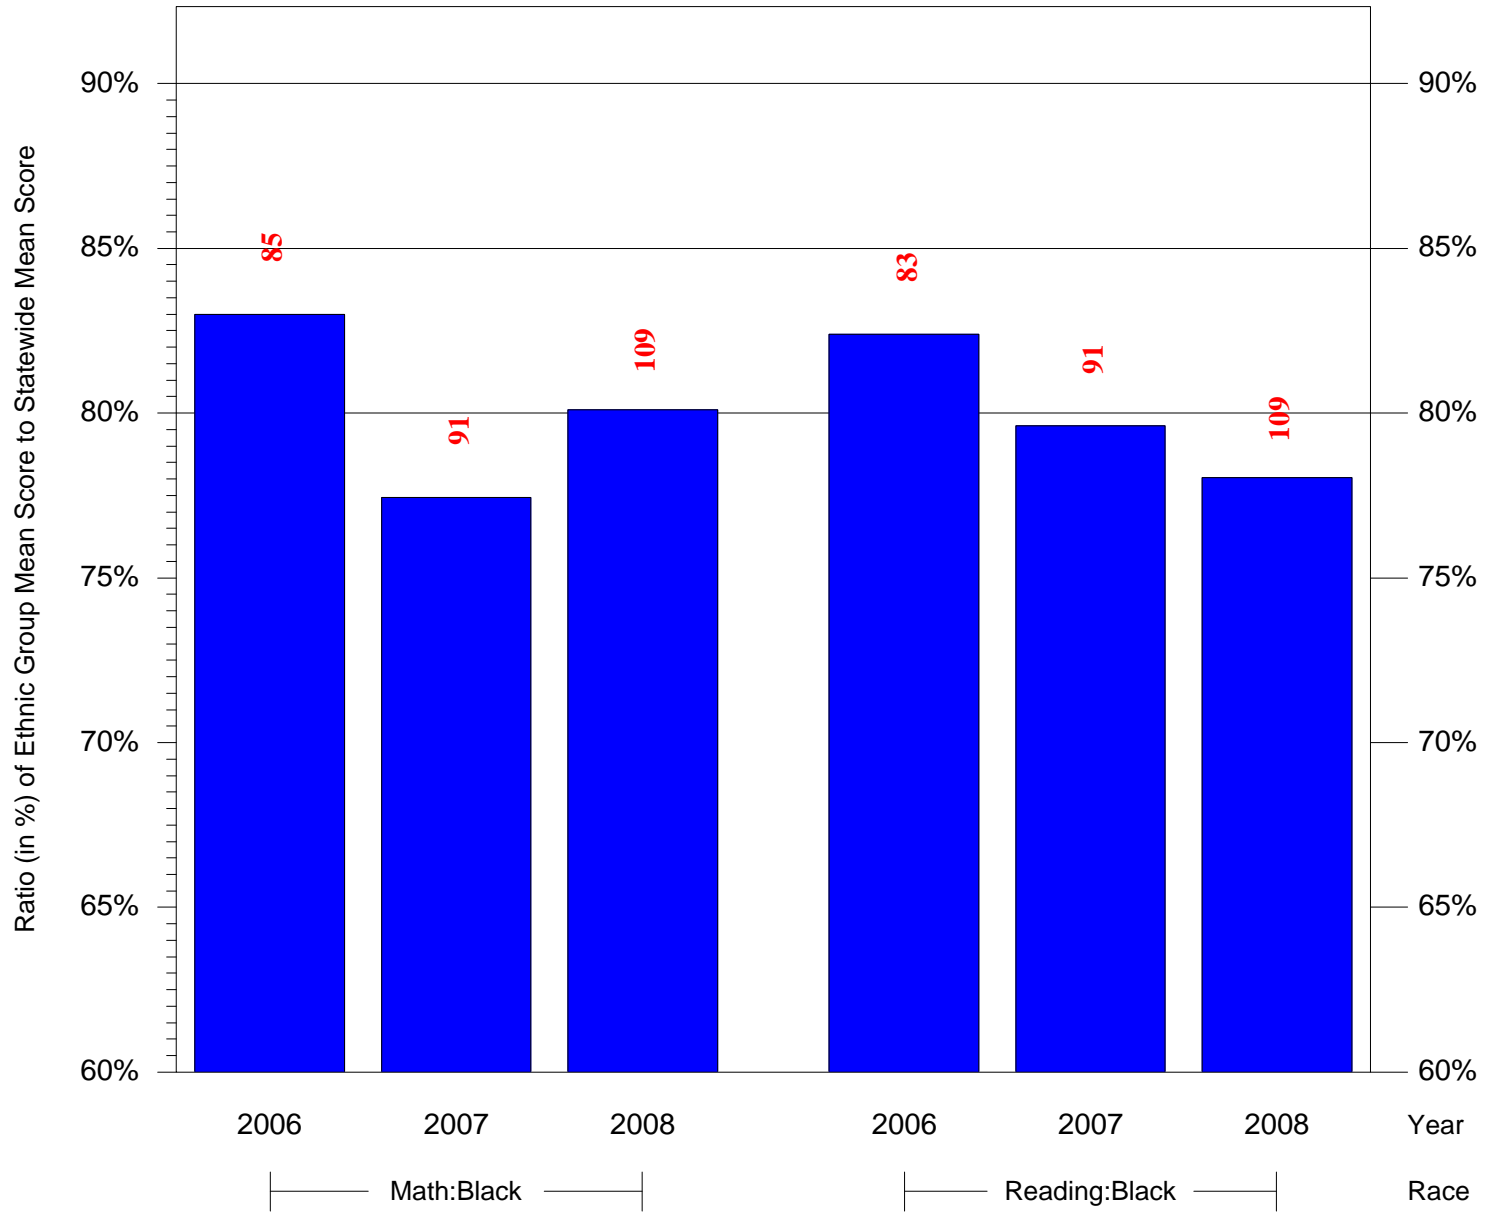

Mean Ethnic Group Building PSSA Test Score to Statewide Mean Score

Building = Daroff Samuel Sch(6763) and Grade = 7 and Ethnic Group = Black or White

(Note: Number (in red) of Test Takers is above each bar in the chart.)