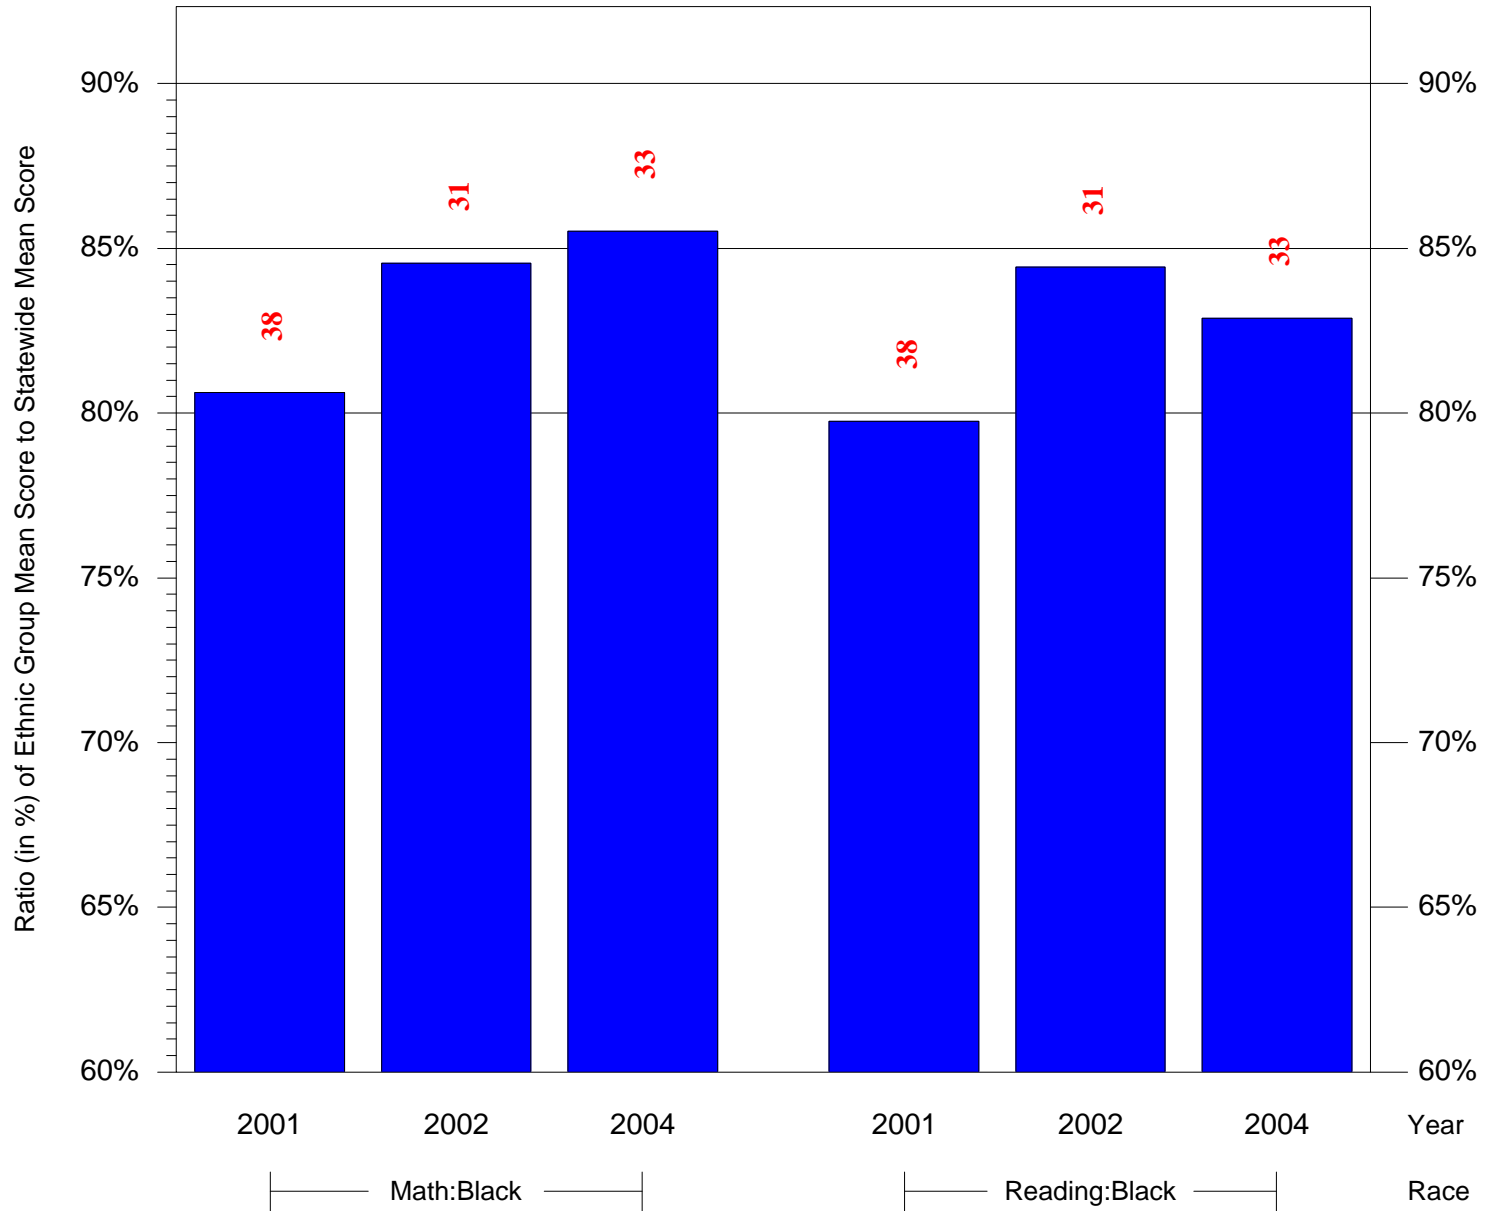

Mean Ethnic Group Building PSSA Test Score to Statewide Mean Score

Building = Waring Laura W Sch(7225) and Grade = 5 and Ethnic Group = Black or White

(Note: Number (in red) of Test Takers is above each bar in the chart.)