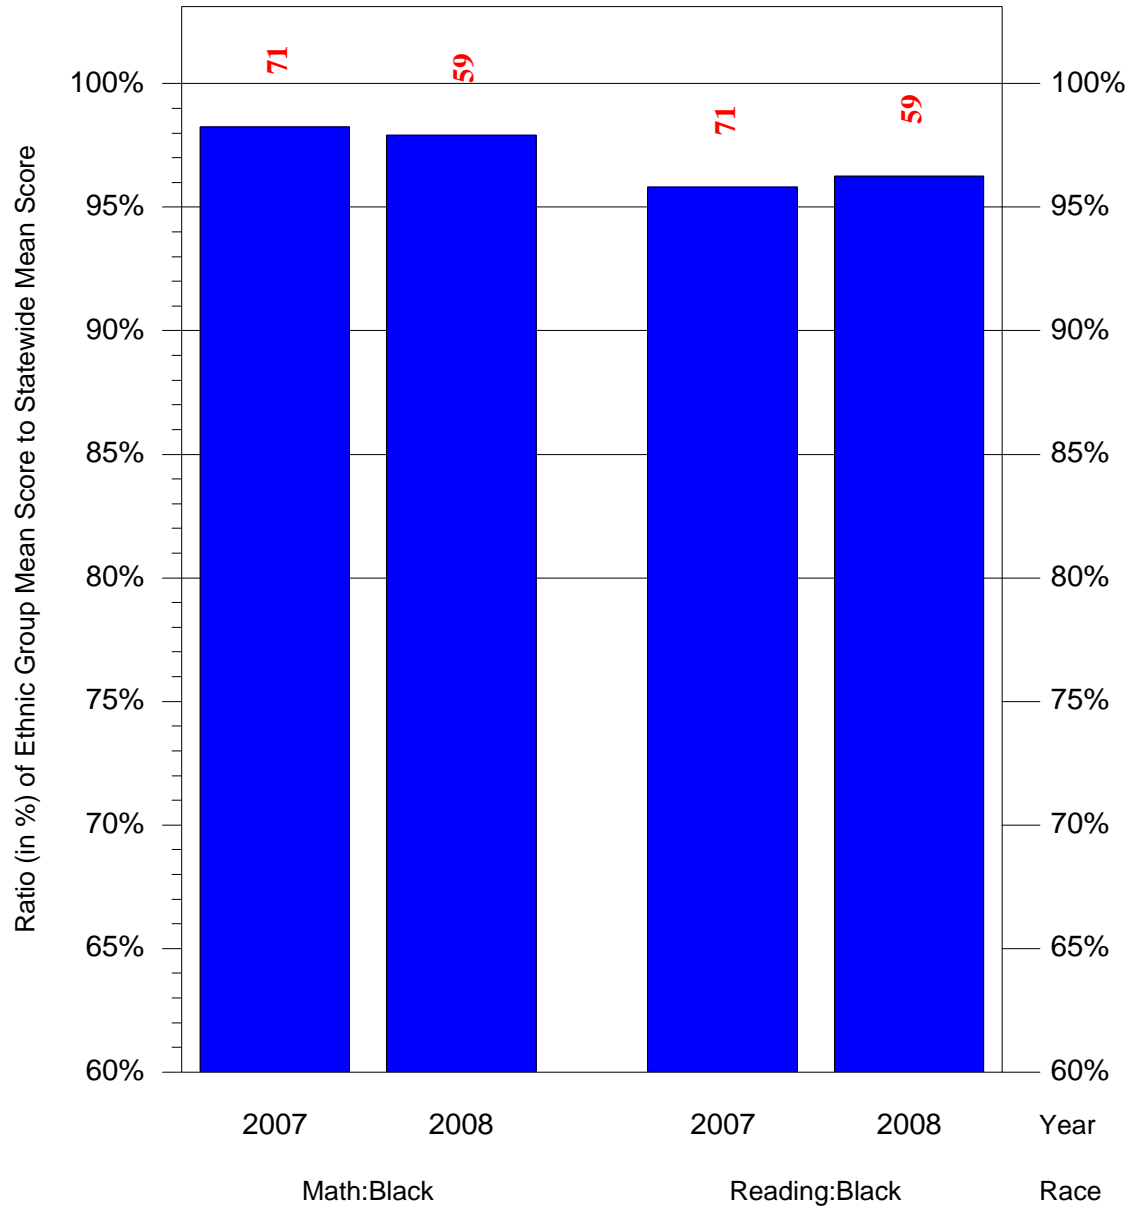

Mean Ethnic Group Building PSSA Test Score to Statewide Mean Score

Building = Pennypacker Samuel Sch(6539) and Grade = 3 and Ethnic Group = Black or White

(Note: Number (in red) of Test Takers is above each bar in the chart.)