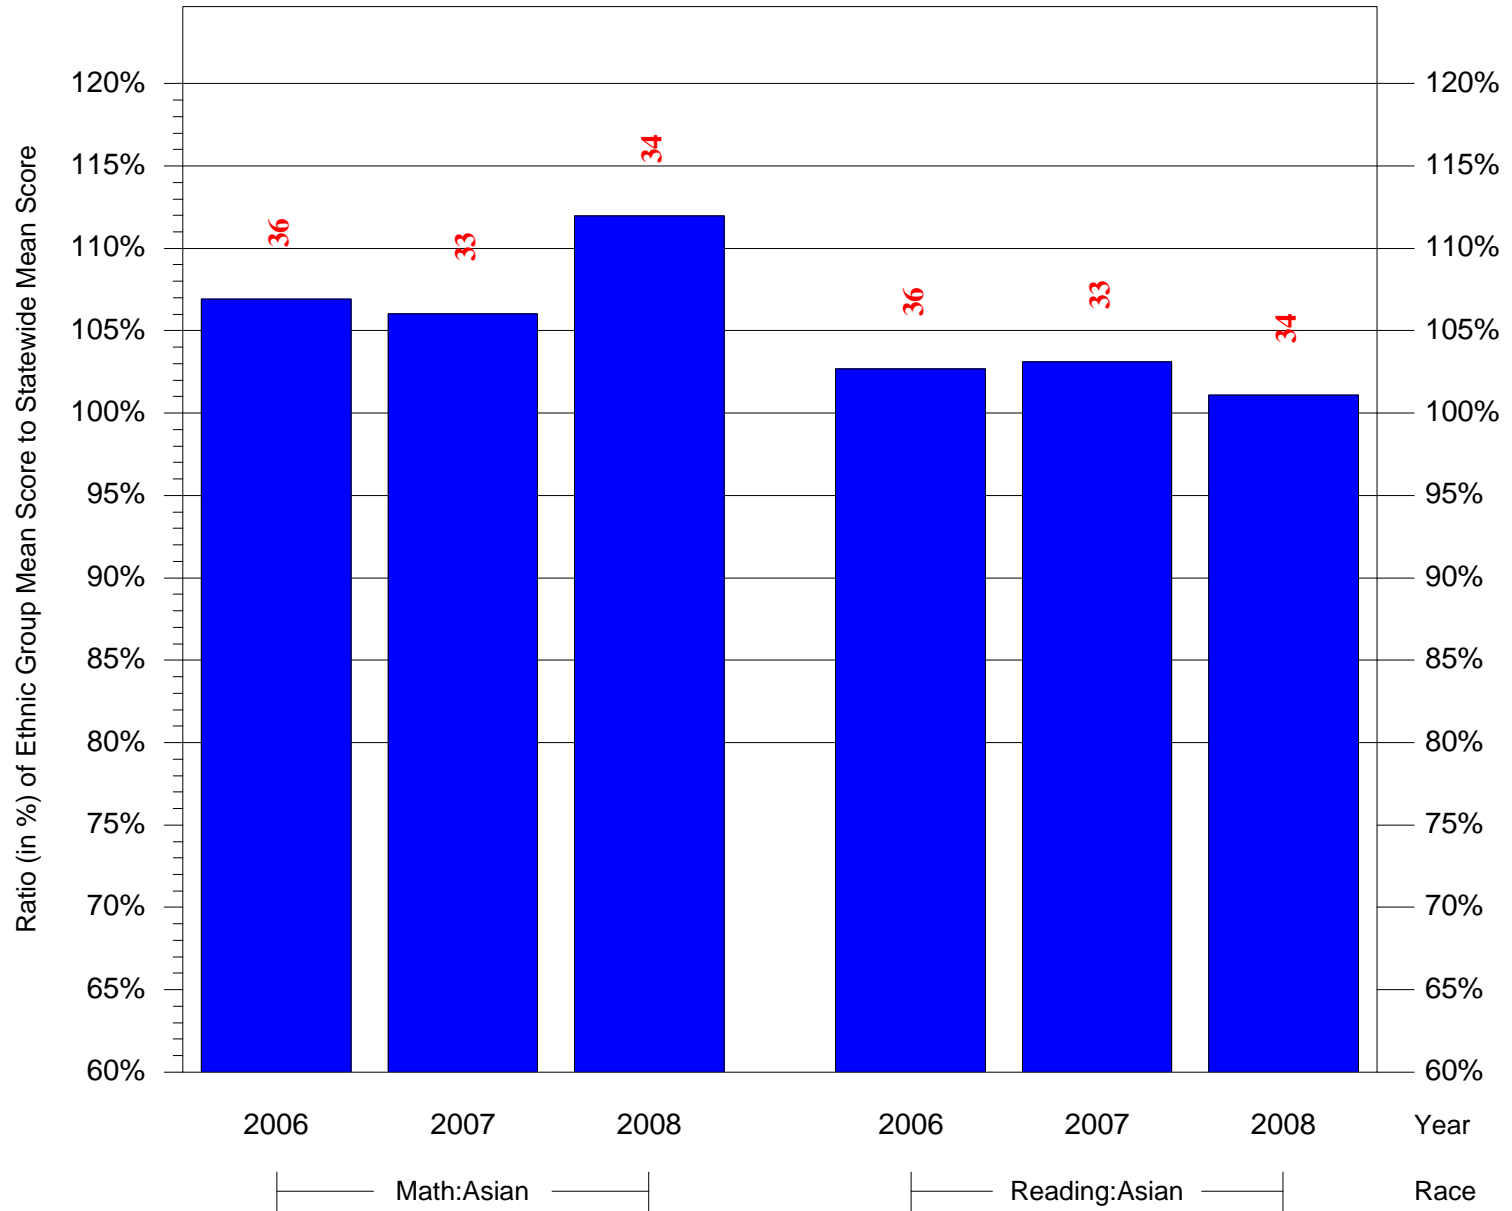

Mean Ethnic Group Building PSSA Test Score to Statewide Mean Score

Building = SolisCohen Solomon Sch(3773) and Grade = 6 and Ethnic Group = Asian or Hispanic

(Note: Number (in red) of Test Takers is above each bar in the chart.)