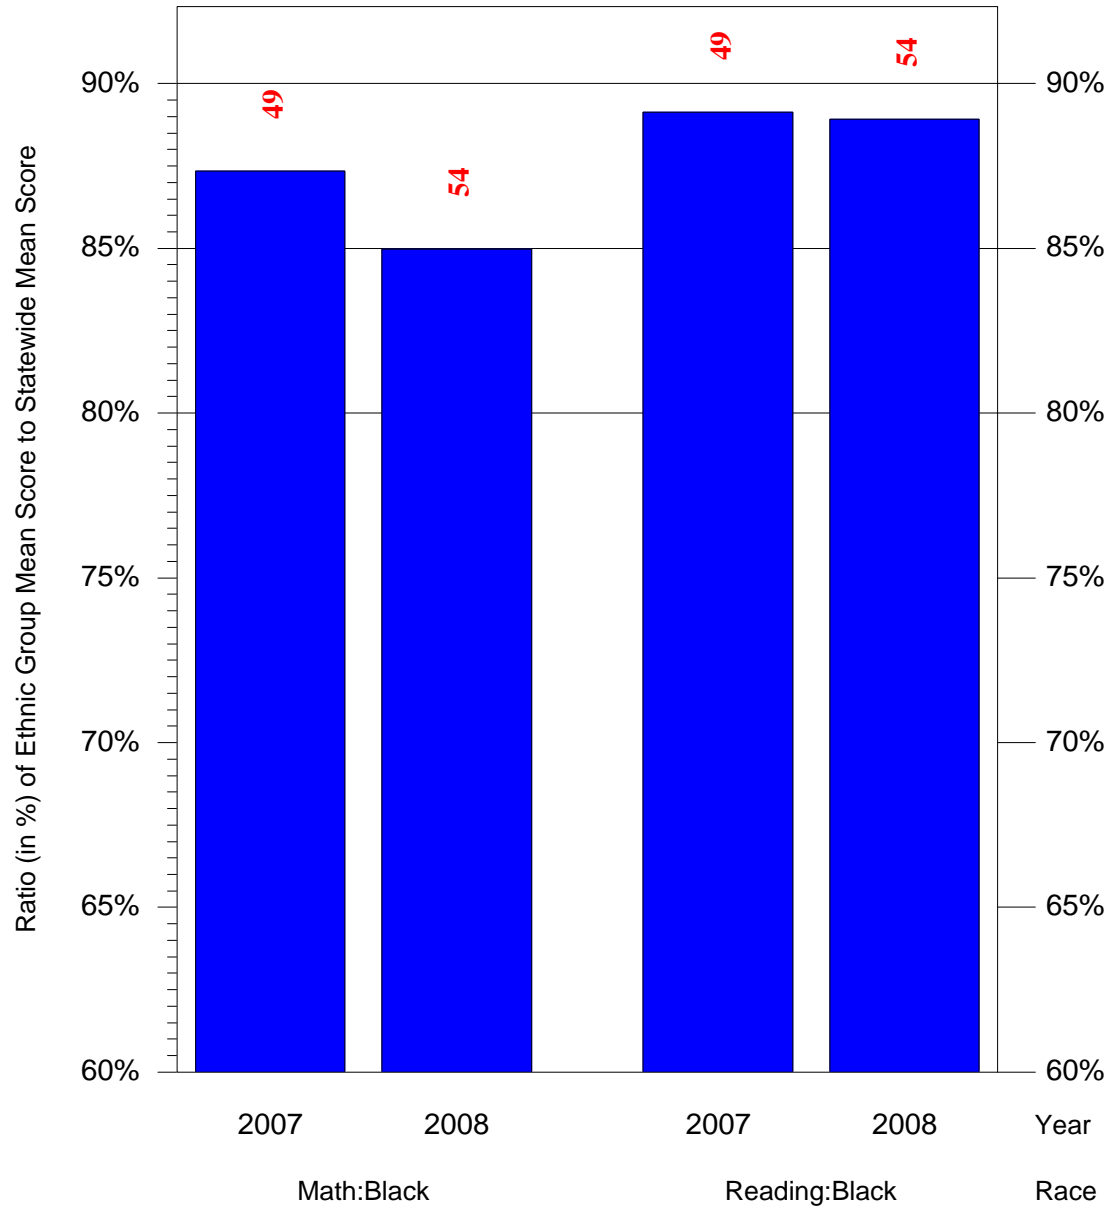

Mean Ethnic Group Building PSSA Test Score to Statewide Mean Score

Building = Locke Alain Sch(4732) and Grade = 3 and Ethnic Group = Black or White

(Note: Number (in red) of Test Takers is above each bar in the chart.)