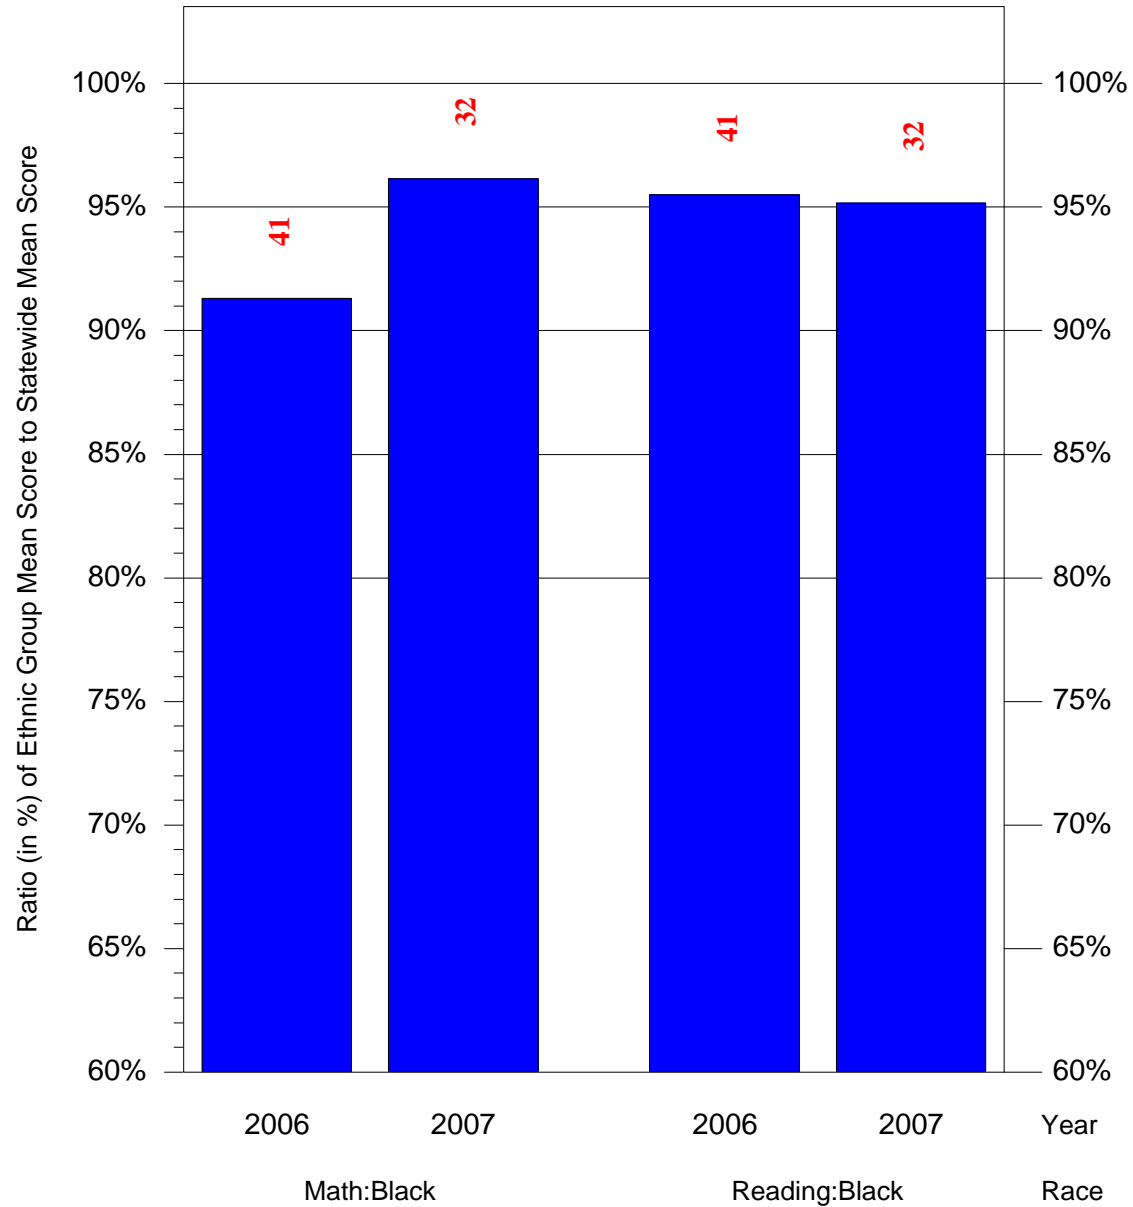

Mean Ethnic Group Building PSSA Test Score to Statewide Mean Score

Building = Spring Garden Sch(3655) and Grade = 6 and Ethnic Group = Black or White

(Note: Number (in red) of Test Takers is above each bar in the chart.)