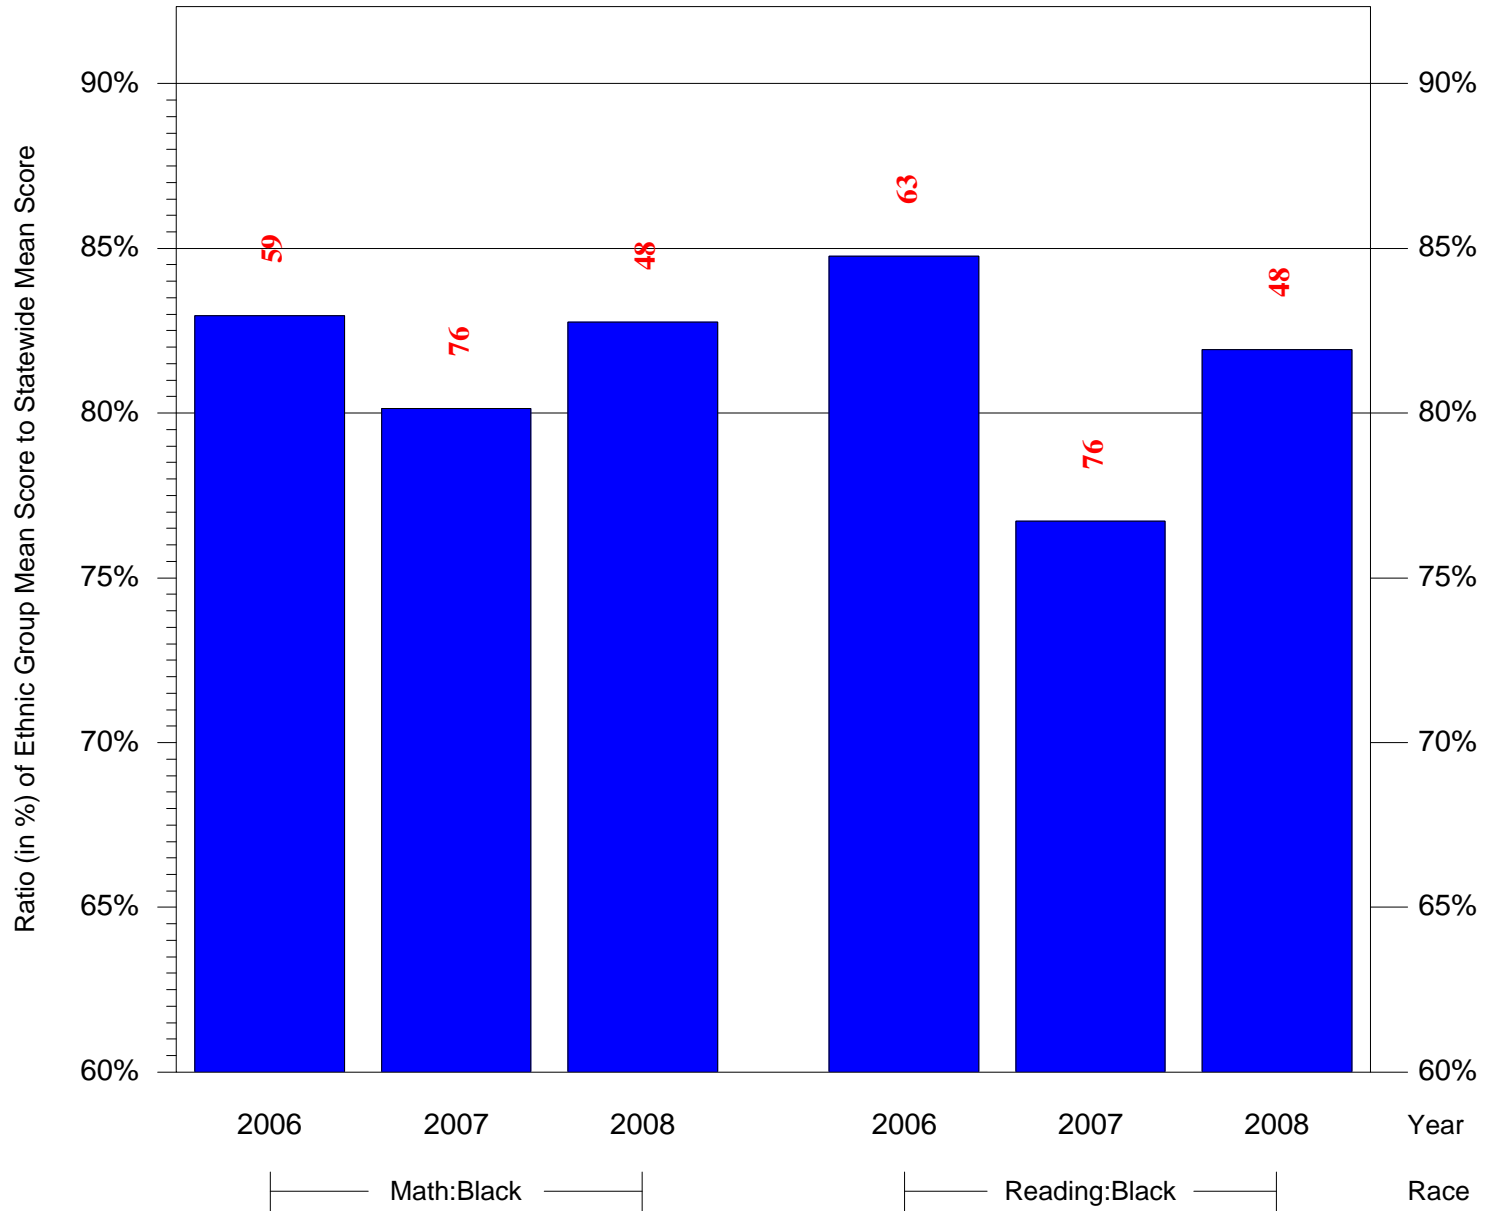

Mean Ethnic Group Building PSSA Test Score to Statewide Mean Score

Building = Alcorn James Sch(3617) and Grade = 6 and Ethnic Group = Black or White

(Note: Number (in red) of Test Takers is above each bar in the chart.)