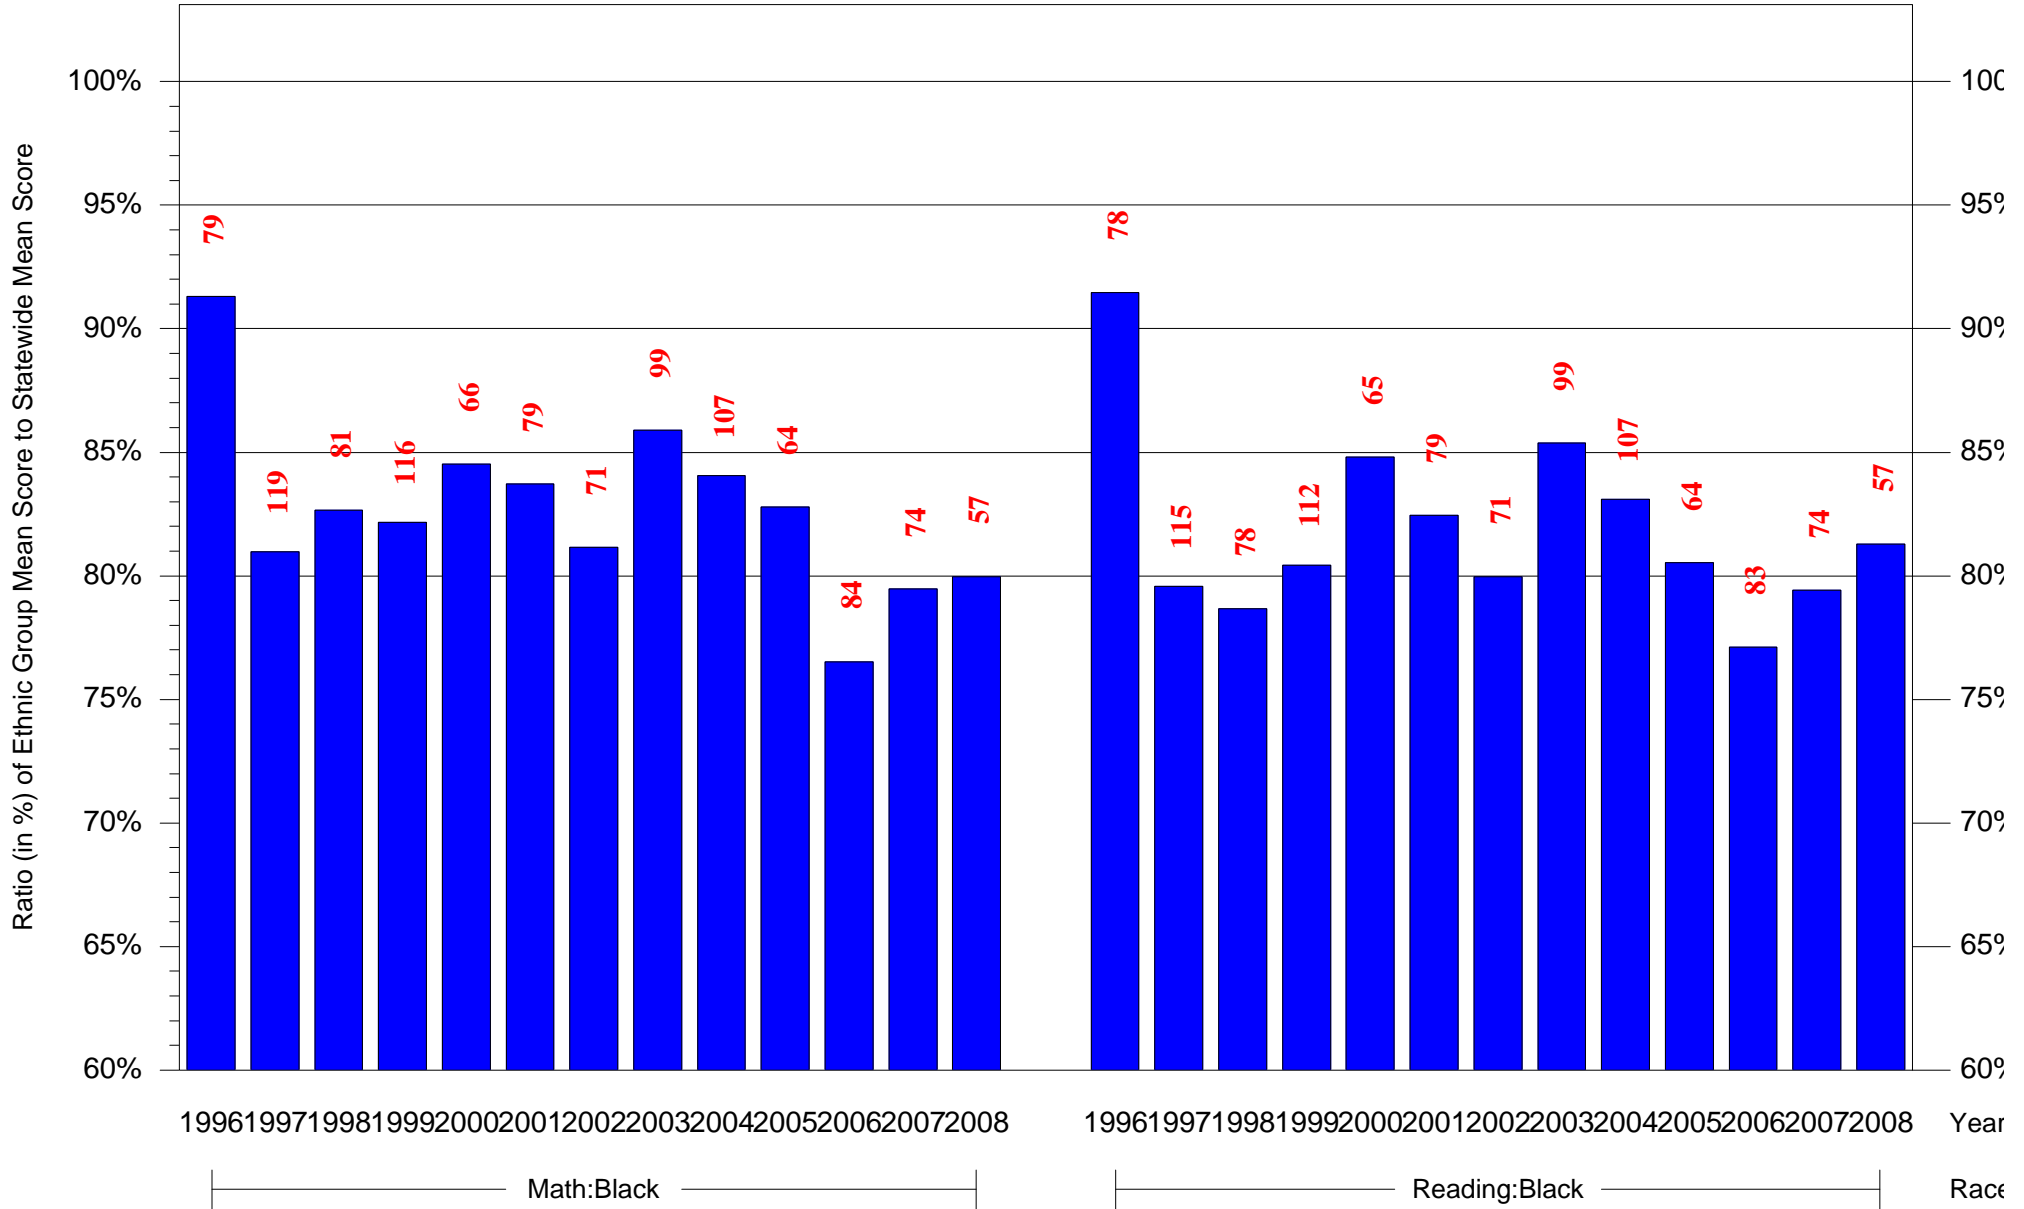

Mean Ethnic Group Building PSSA Test Score to Statewide Mean Score

Building = Daroff Samuel Sch(6763) and Grade = 5 and Ethnic Group = Black or White

(Note: Number (in red) of Test Takers is above each bar in the chart.)