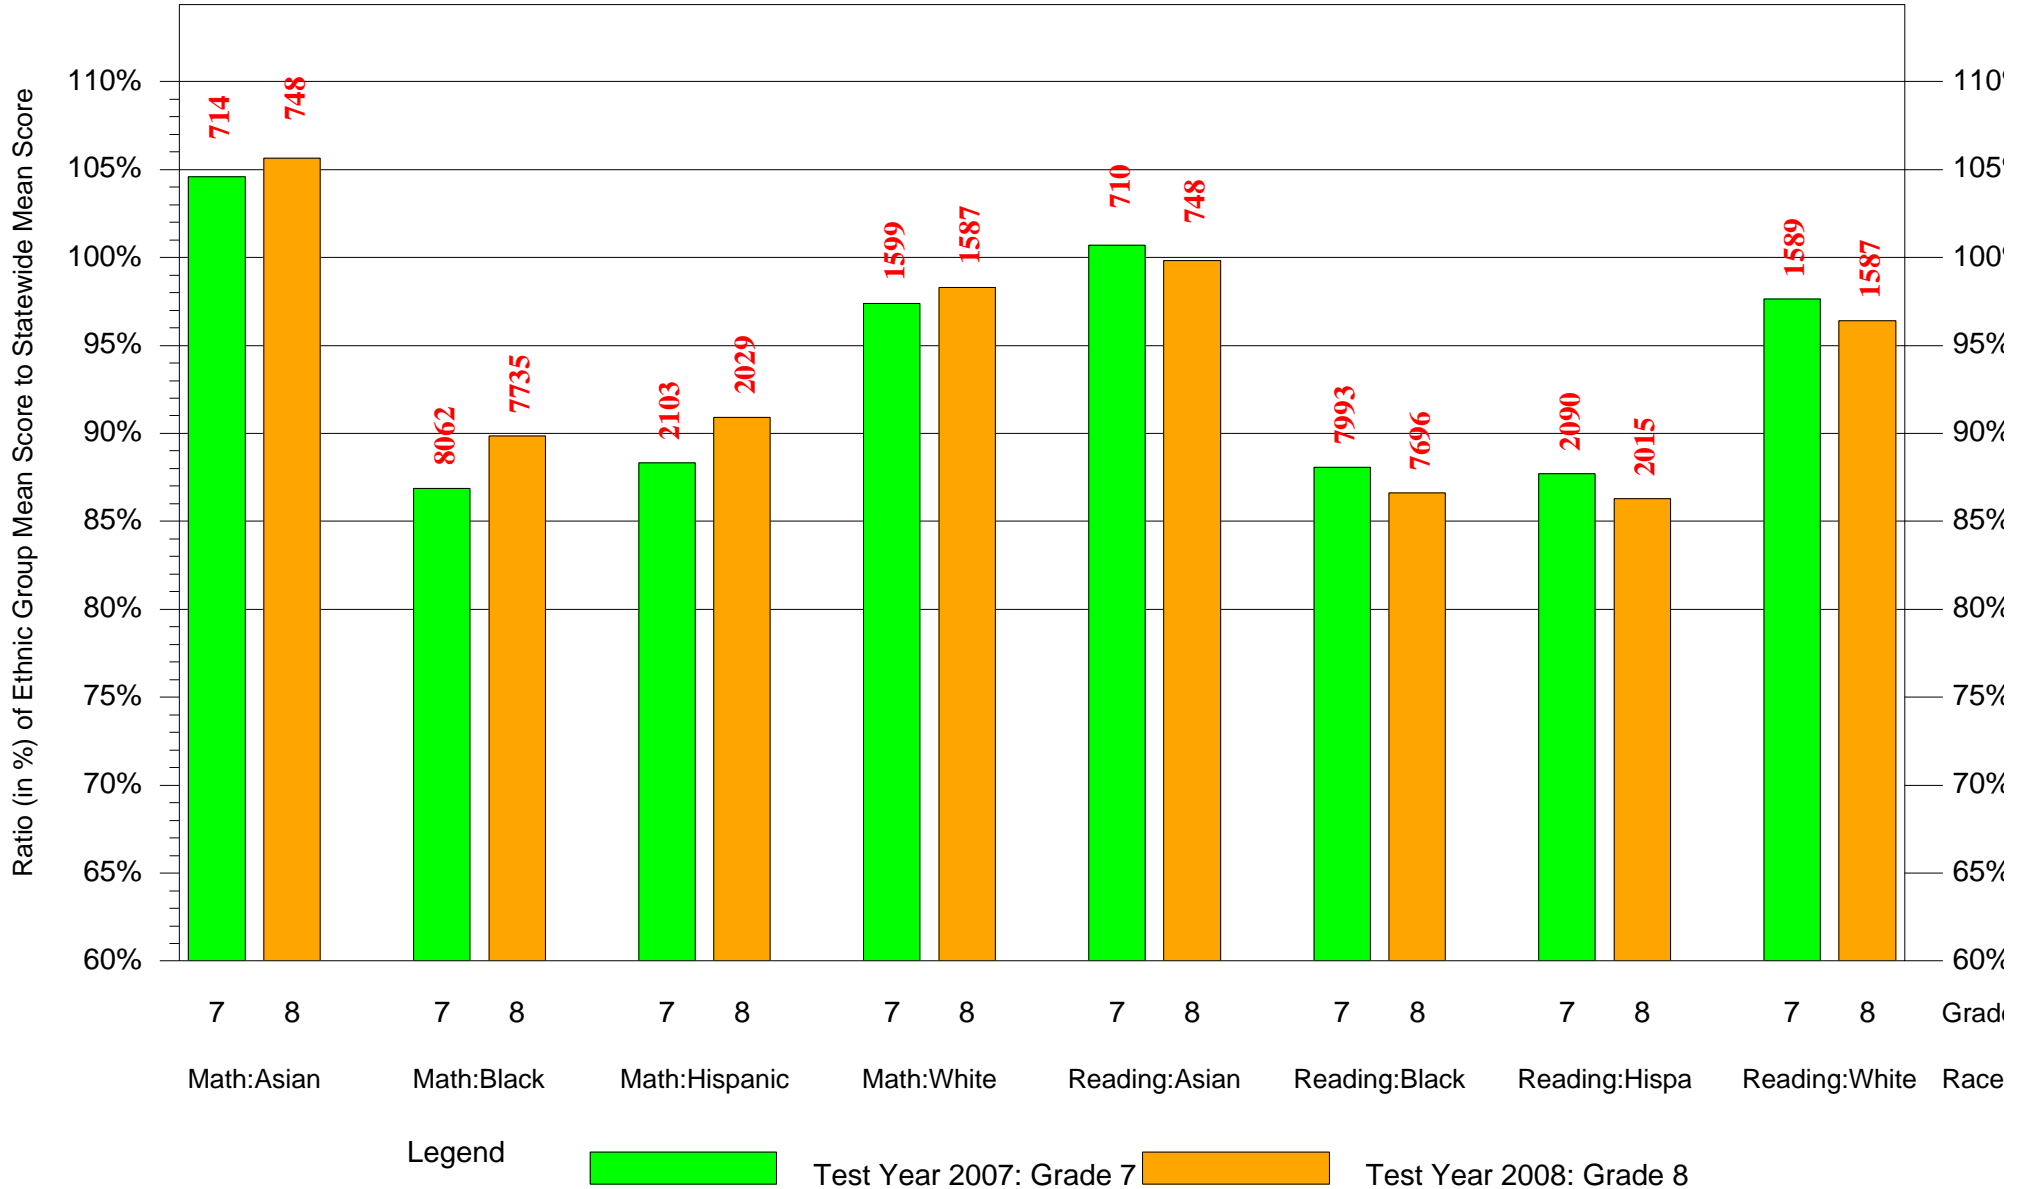

Mean Ethnic Group AUN PSSA Test Score to Statewide Mean Score

AUN = Philadelphia City SD(126515001) and Cohort = 2007 and Ethnic Group = Black or White or Asian or Hispanic

(Note: Number (in red) of Test Takers is above each bar in the chart.)