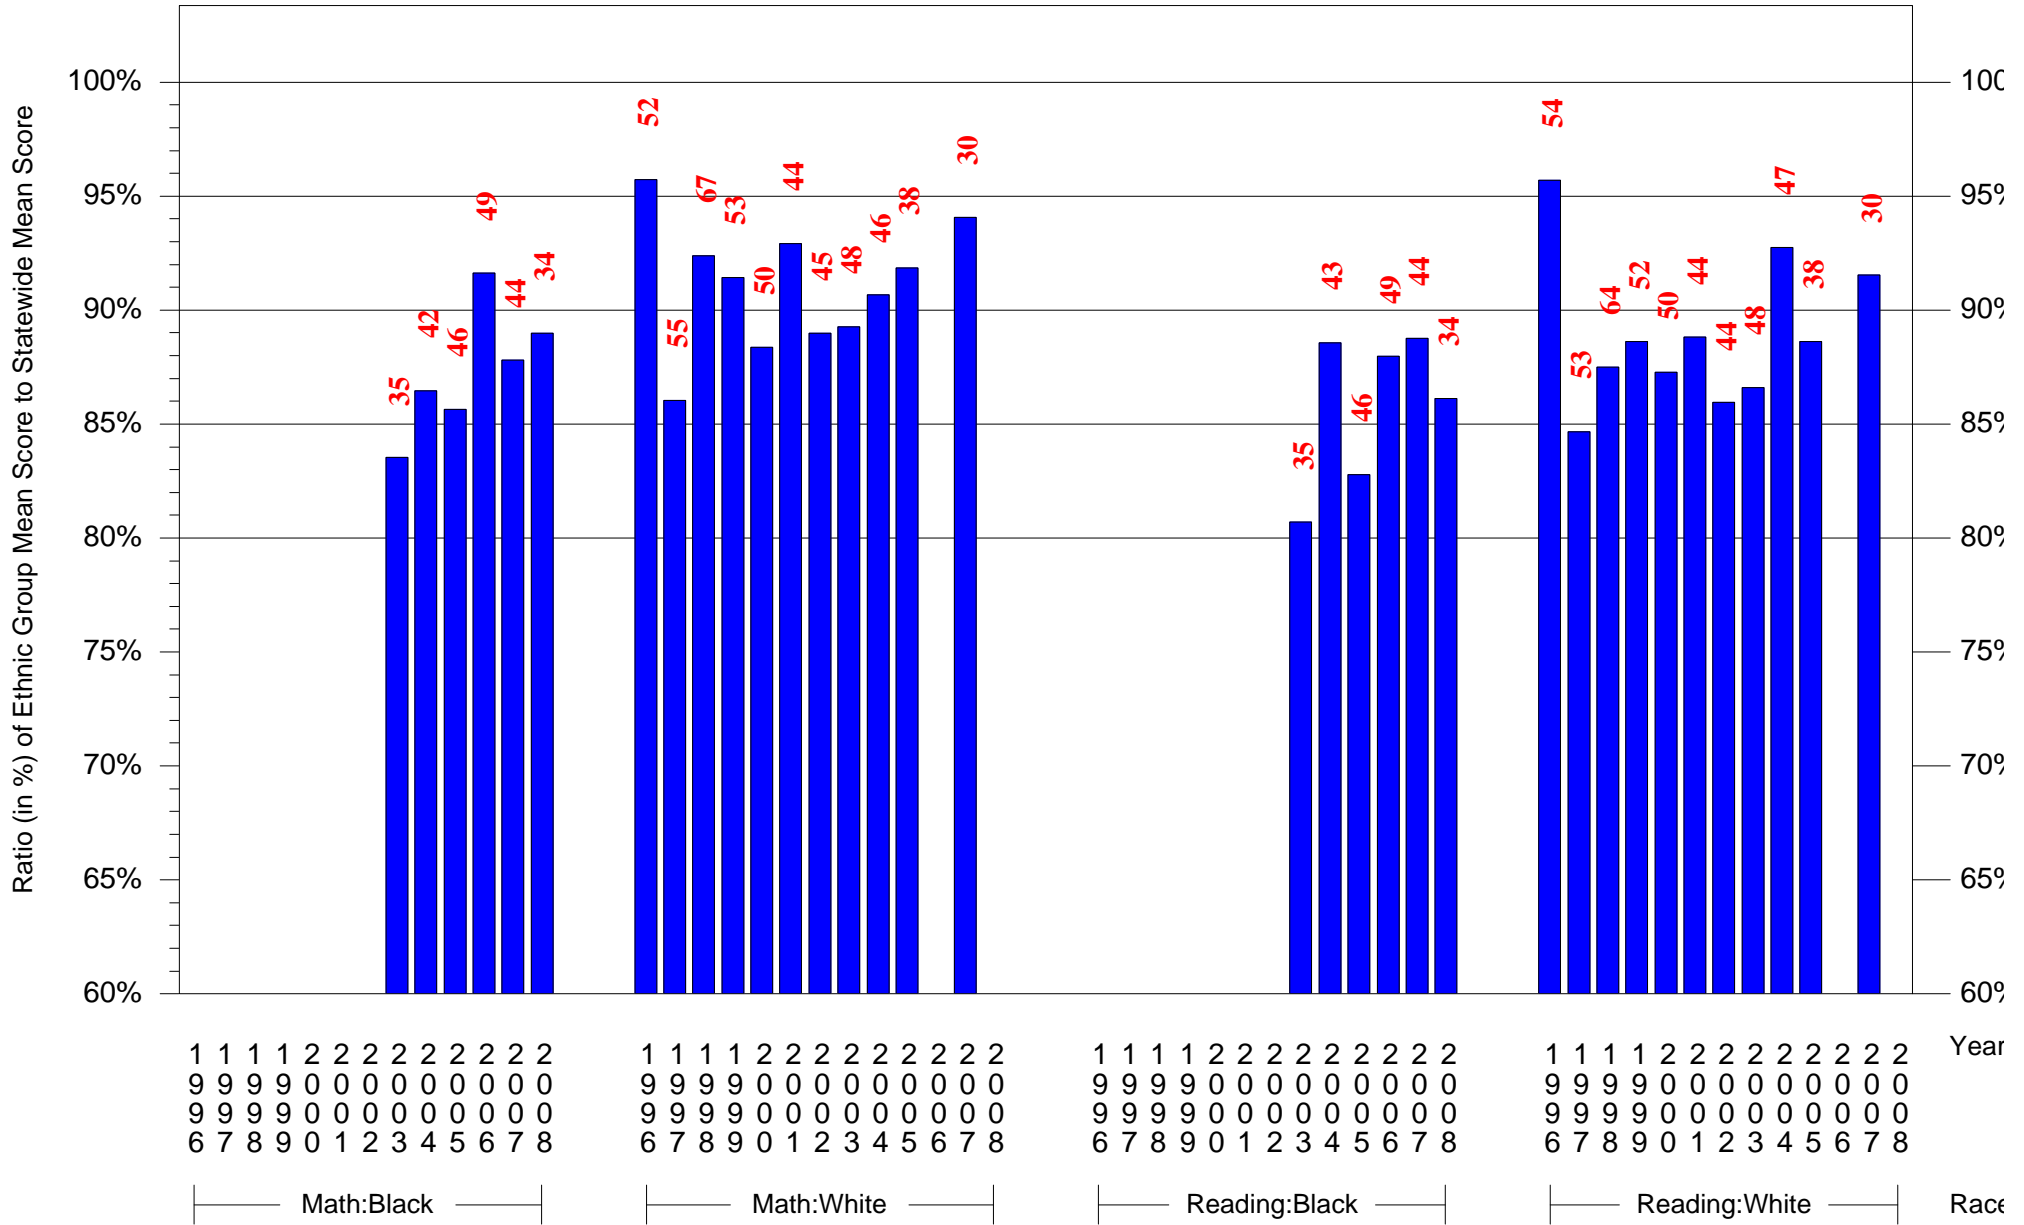

Mean Ethnic Group Building PSSA Test Score to Statewide Mean Score

Building = Sullivan James J Sch(3753) and Grade = 5 and Ethnic Group = Black or White

(Note: Number (in red) of Test Takers is above each bar in the chart.)