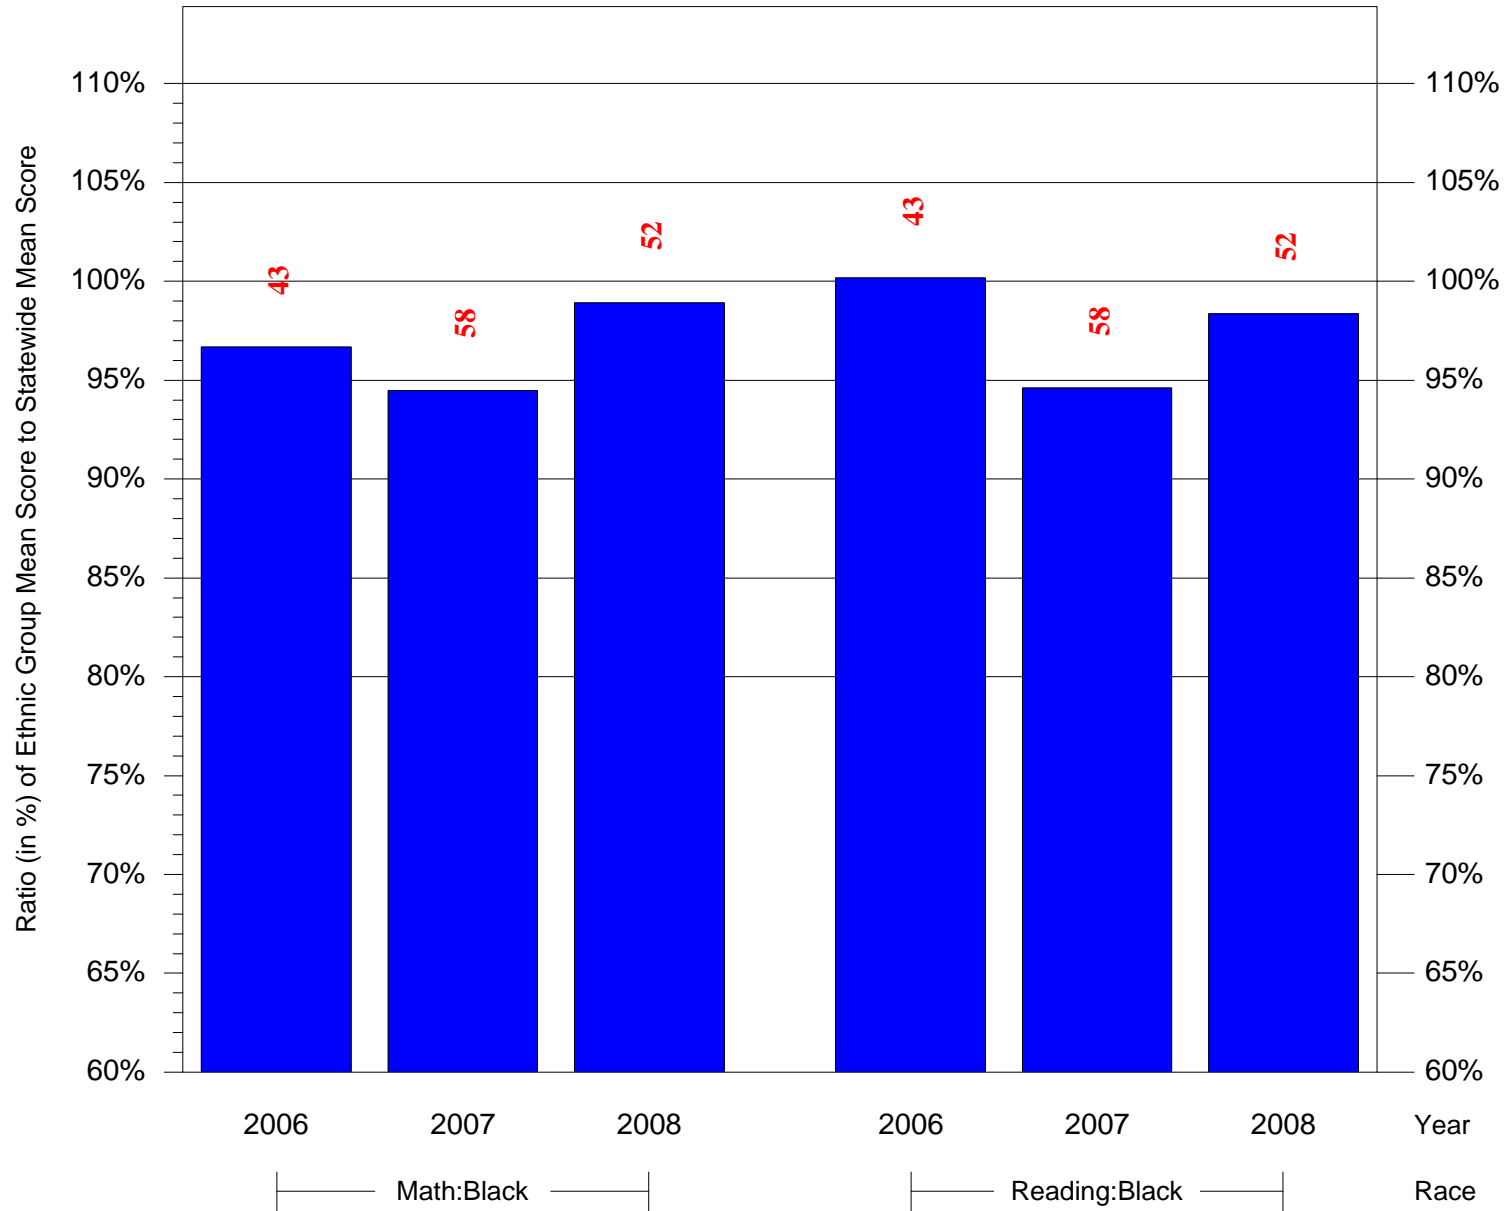

Mean Ethnic Group Building PSSA Test Score to Statewide Mean Score

Building = Henry Charles W Sch(3712) and Grade = 6 and Ethnic Group = Black or White

(Note: Number (in red) of Test Takers is above each bar in the chart.)