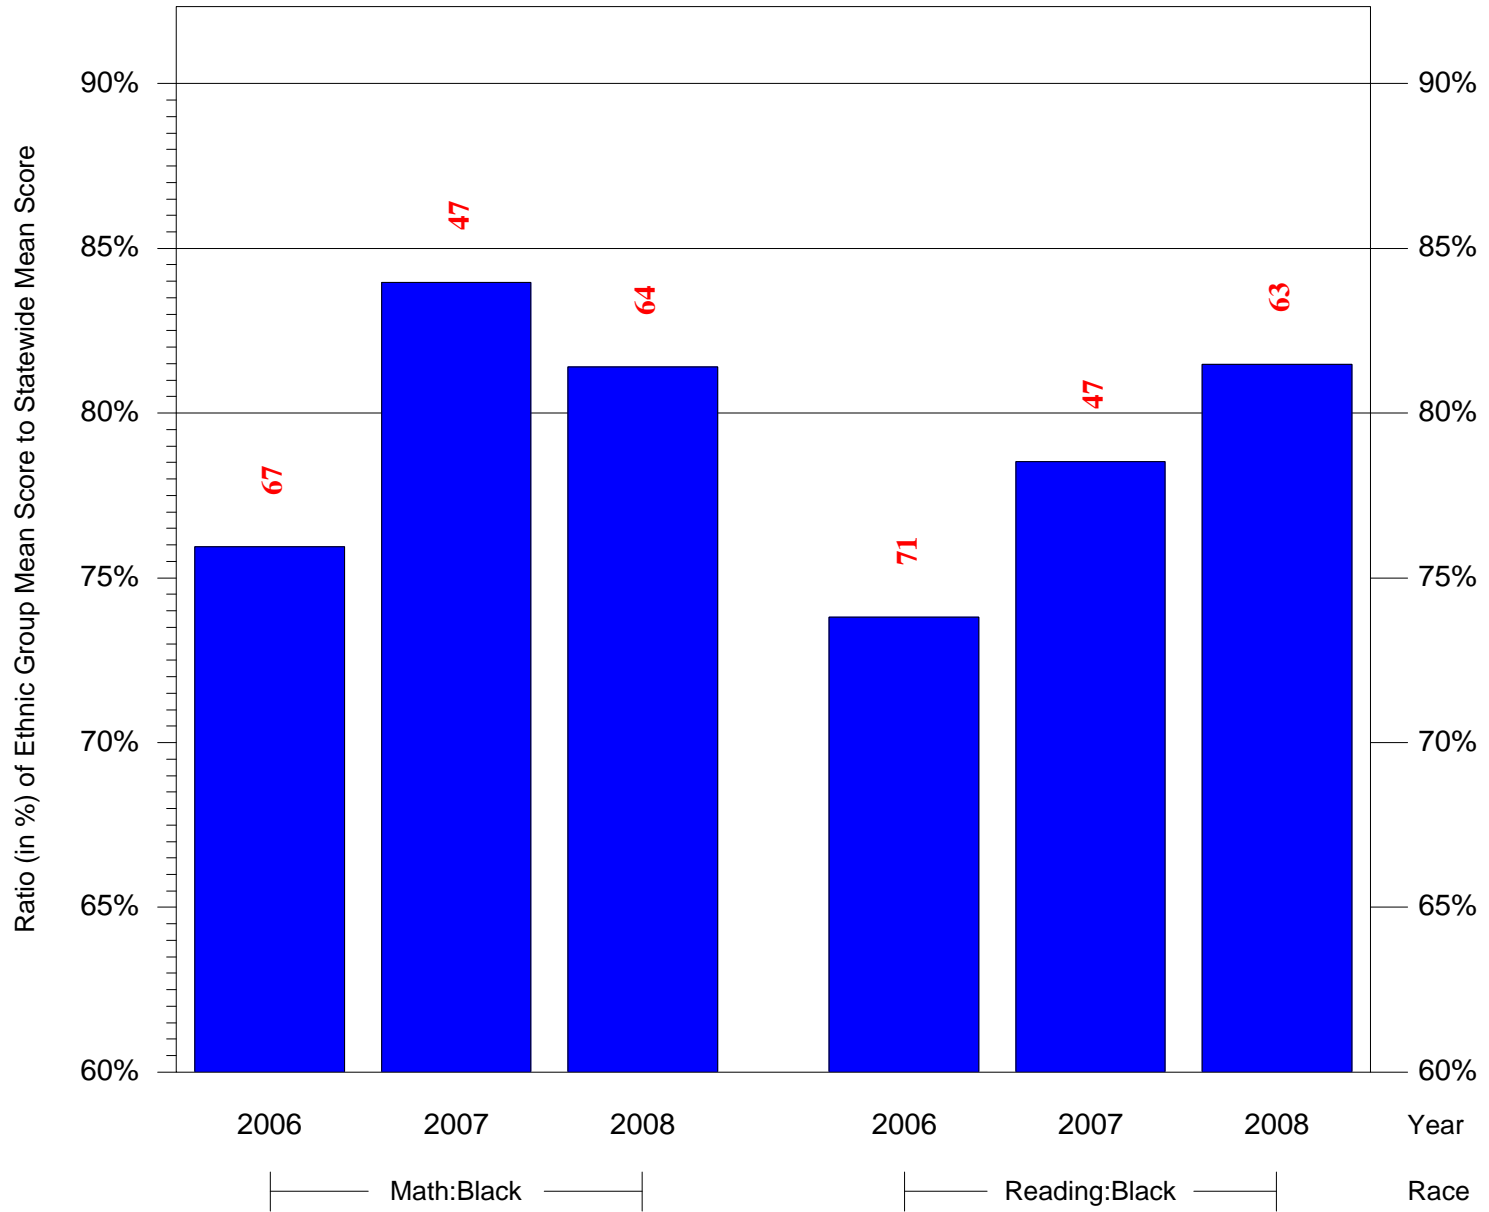

Mean Ethnic Group Building PSSA Test Score to Statewide Mean Score

Building = Olney HS East(7853) and Grade = 11 and Ethnic Group = Black or White

(Note: Number (in red) of Test Takers is above each bar in the chart.)