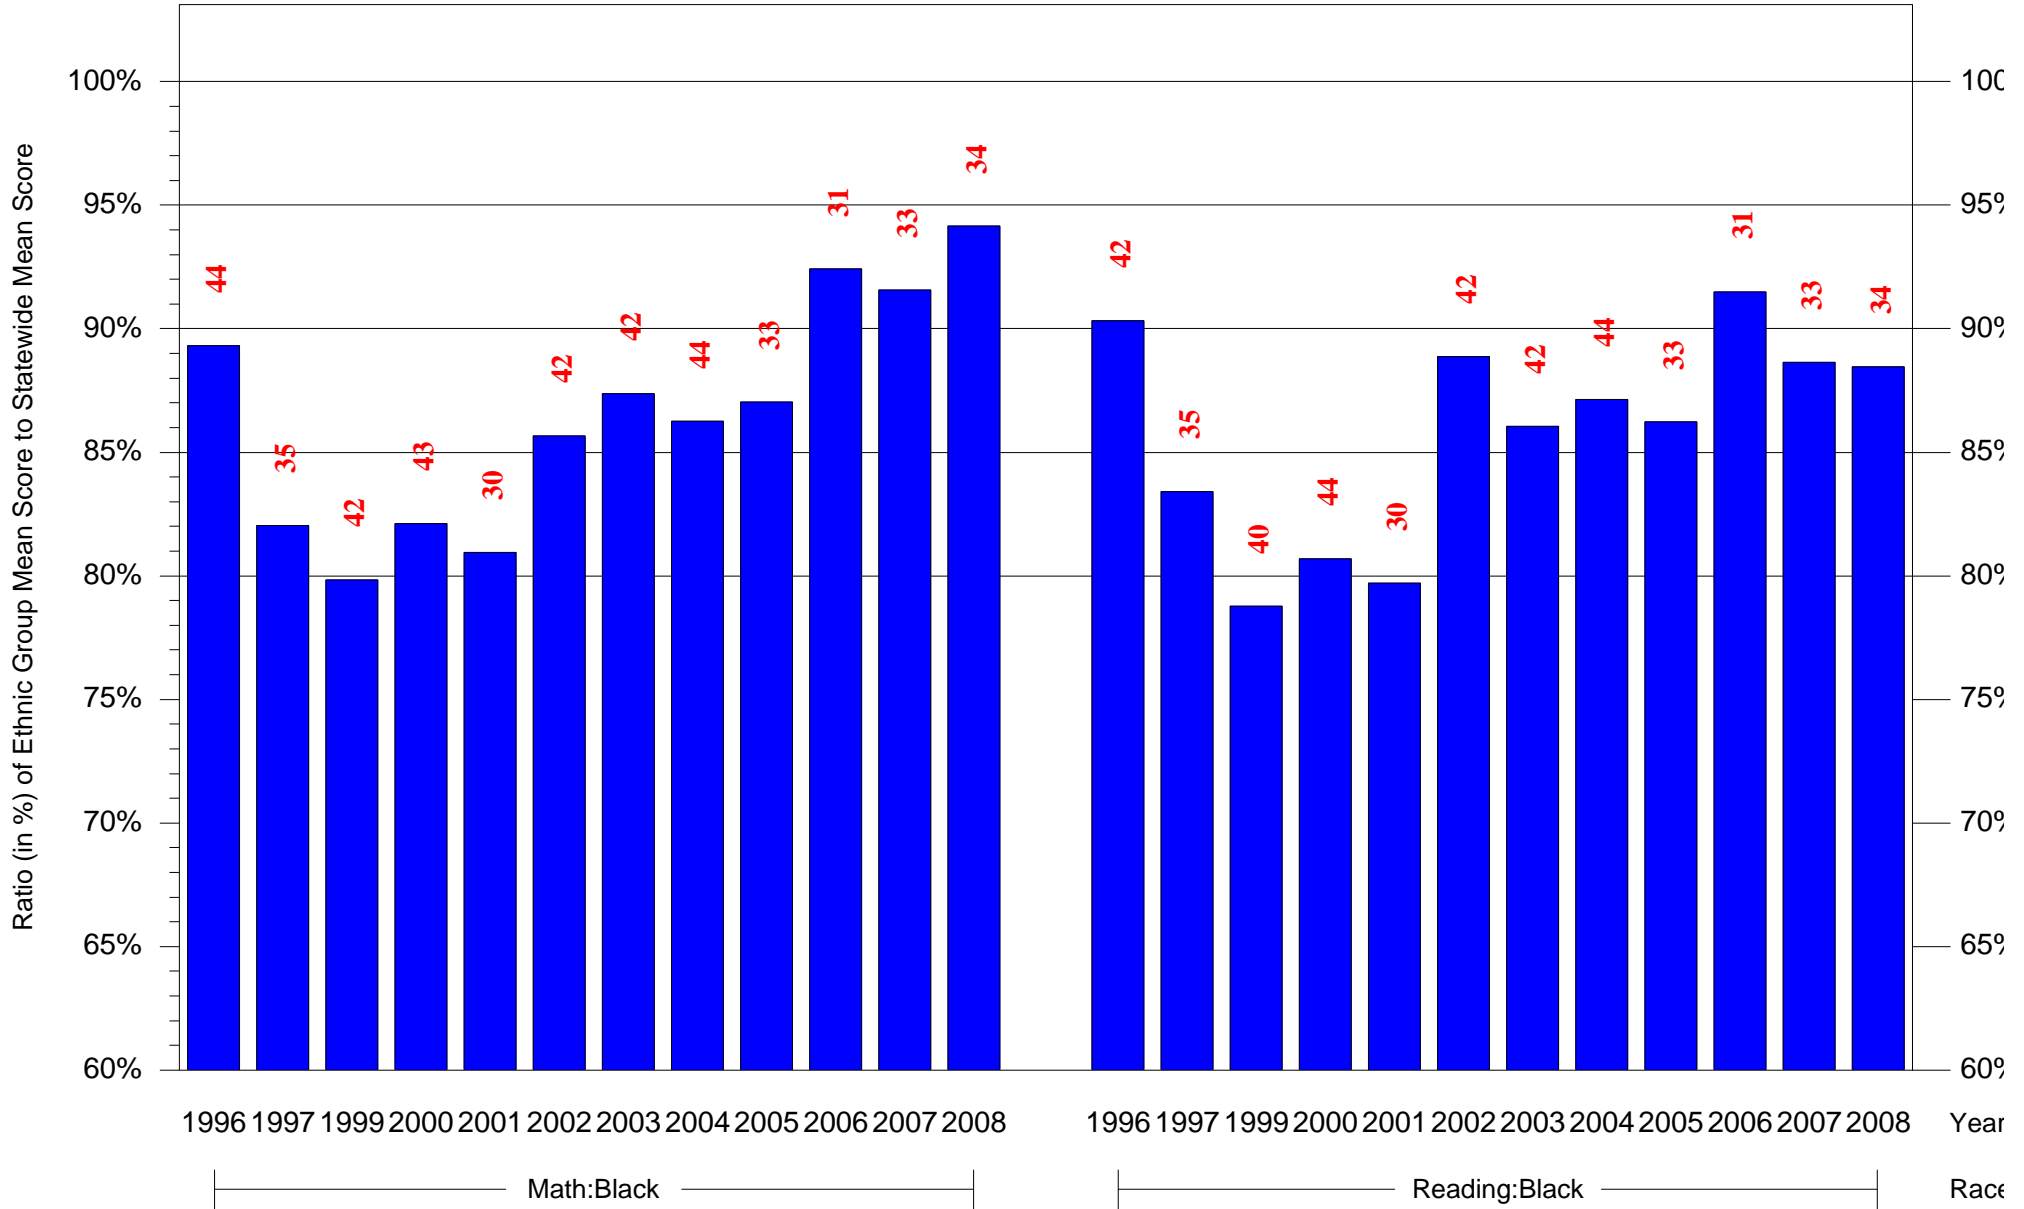

Mean Ethnic Group Building PSSA Test Score to Statewide Mean Score

Building = Washington Martha Sch(3615) and Grade = 5 and Ethnic Group = Black or White

(Note: Number (in red) of Test Takers is above each bar in the chart.)