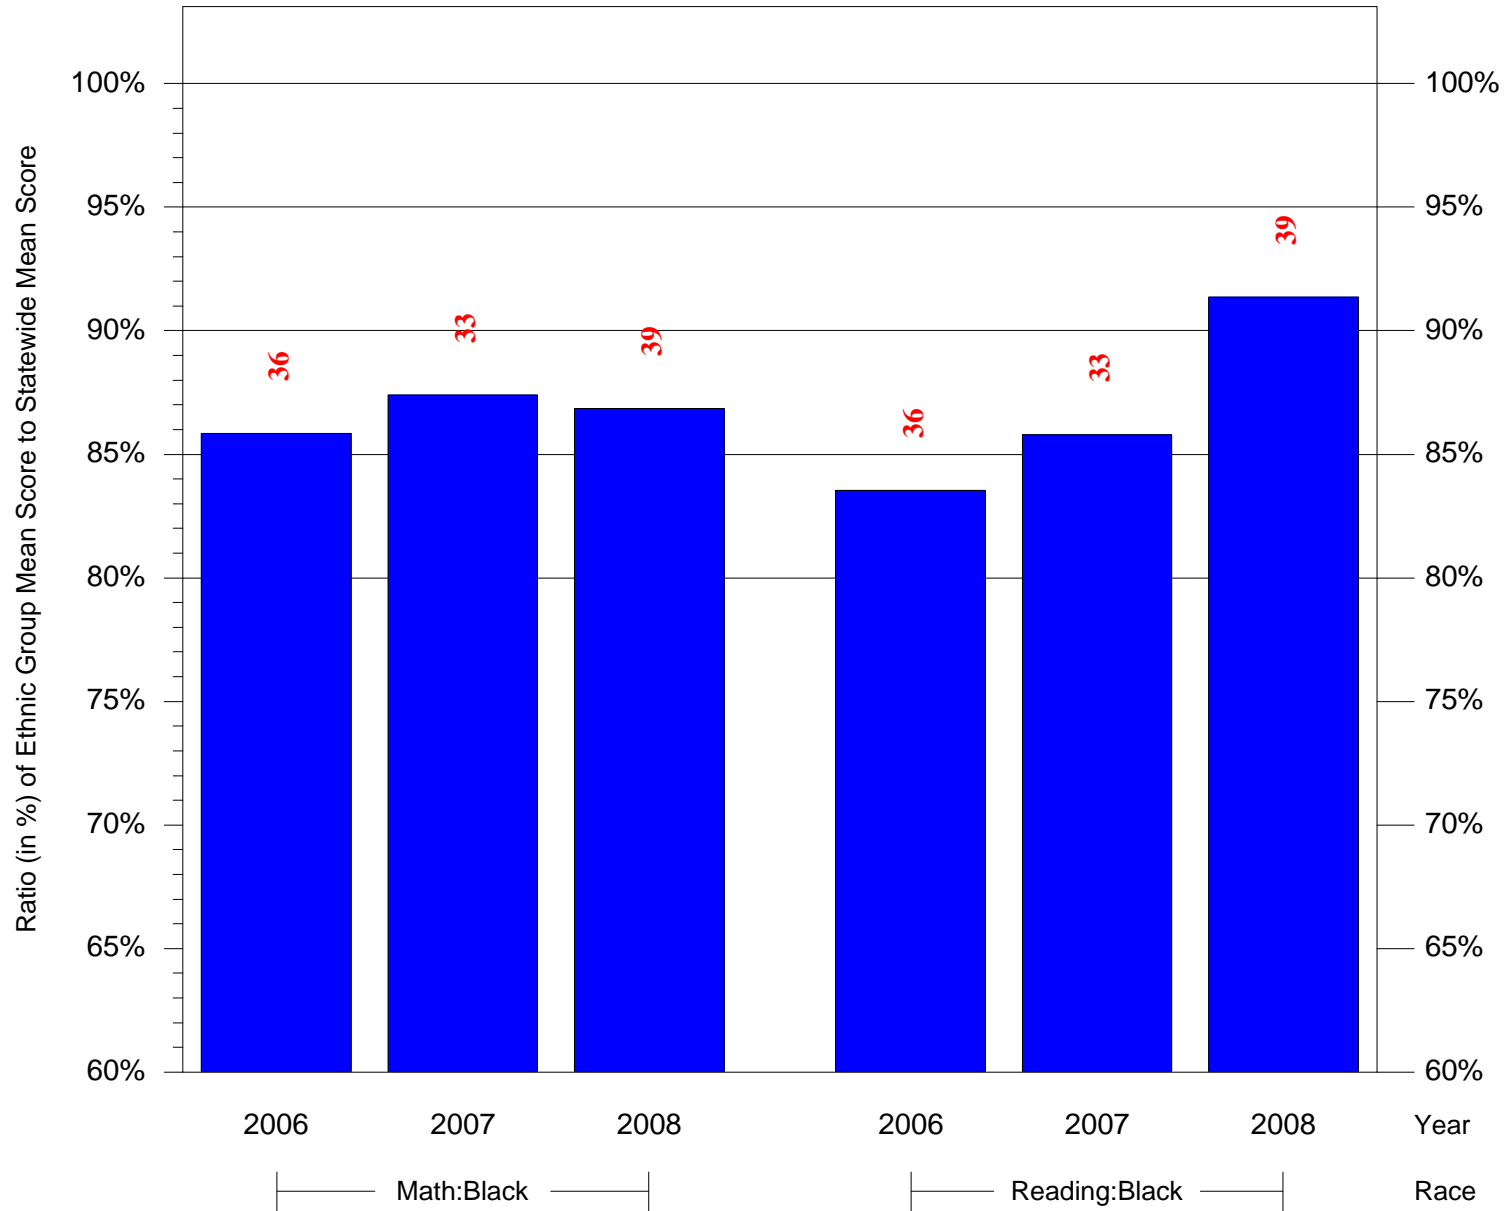

Mean Ethnic Group Building PSSA Test Score to Statewide Mean Score

Building = Lea Henry C Sch(6530) and Grade = 4 and Ethnic Group = Black or White

(Note: Number (in red) of Test Takers is above each bar in the chart.)