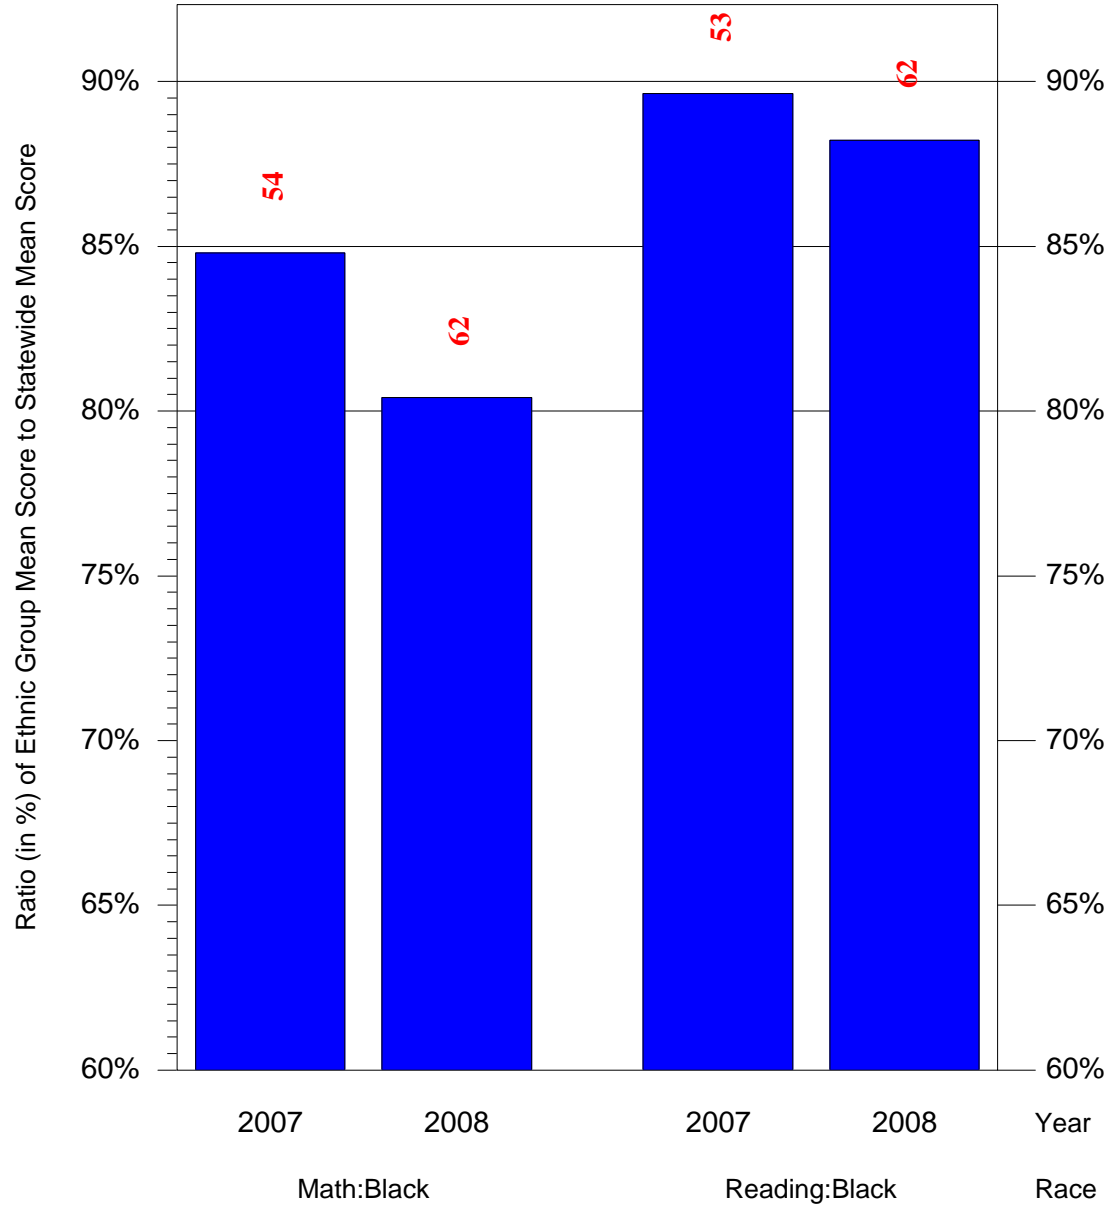

Mean Ethnic Group Building PSSA Test Score to Statewide Mean Score

Building = Peirce Thomas M Sch(3675) and Grade = 3 and Ethnic Group = Black or White

(Note: Number (in red) of Test Takers is above each bar in the chart.)