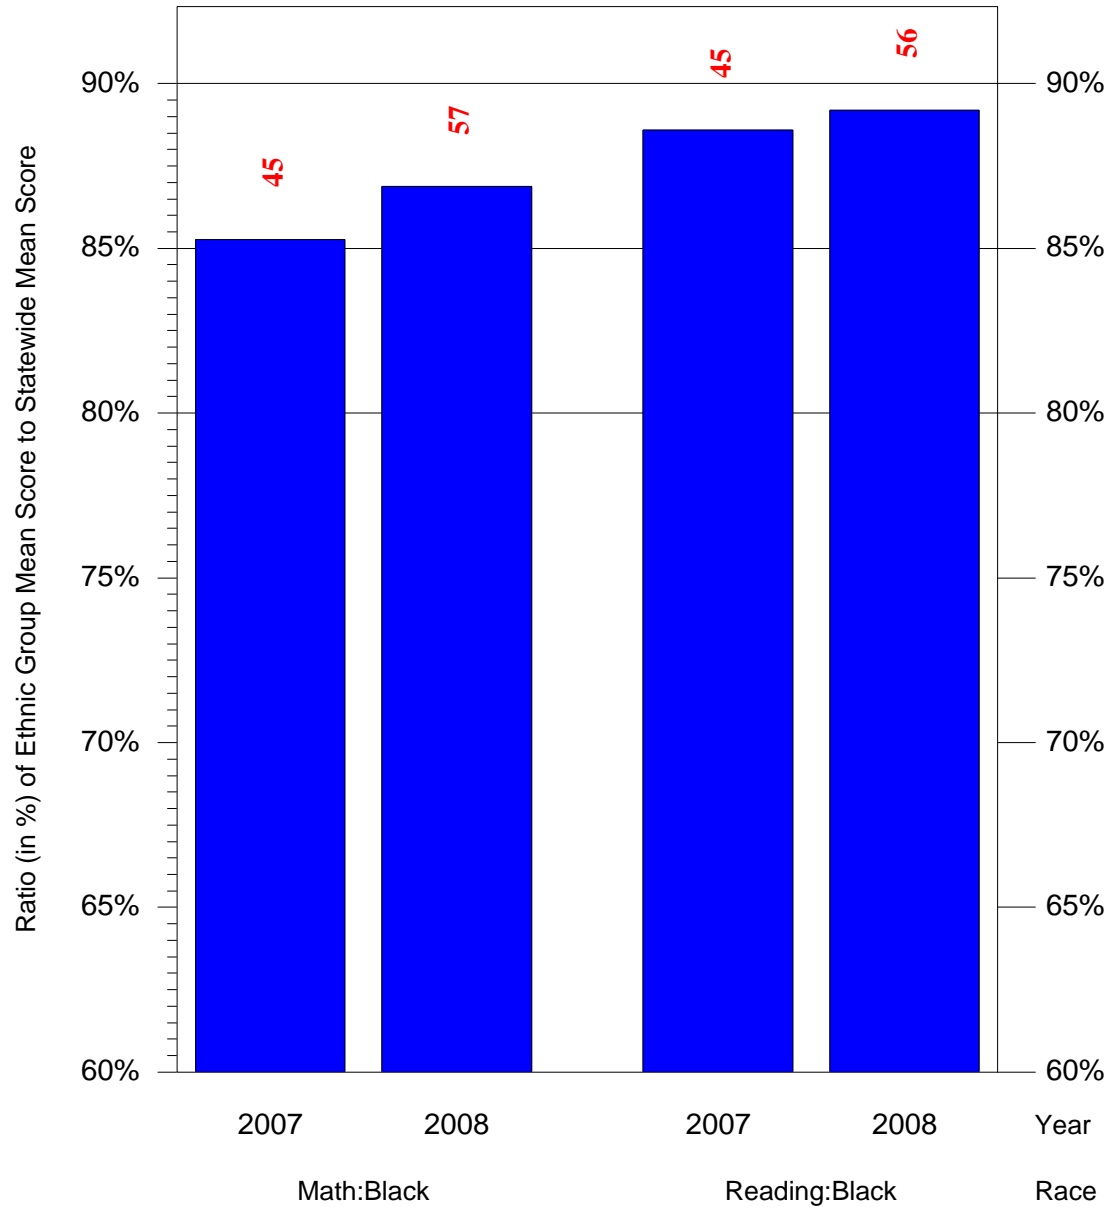

Mean Ethnic Group Building PSSA Test Score to Statewide Mean Score

Building = Douglass Frederick Sch(3624) and Grade = 3 and Ethnic Group = Black or White

(Note: Number (in red) of Test Takers is above each bar in the chart.)