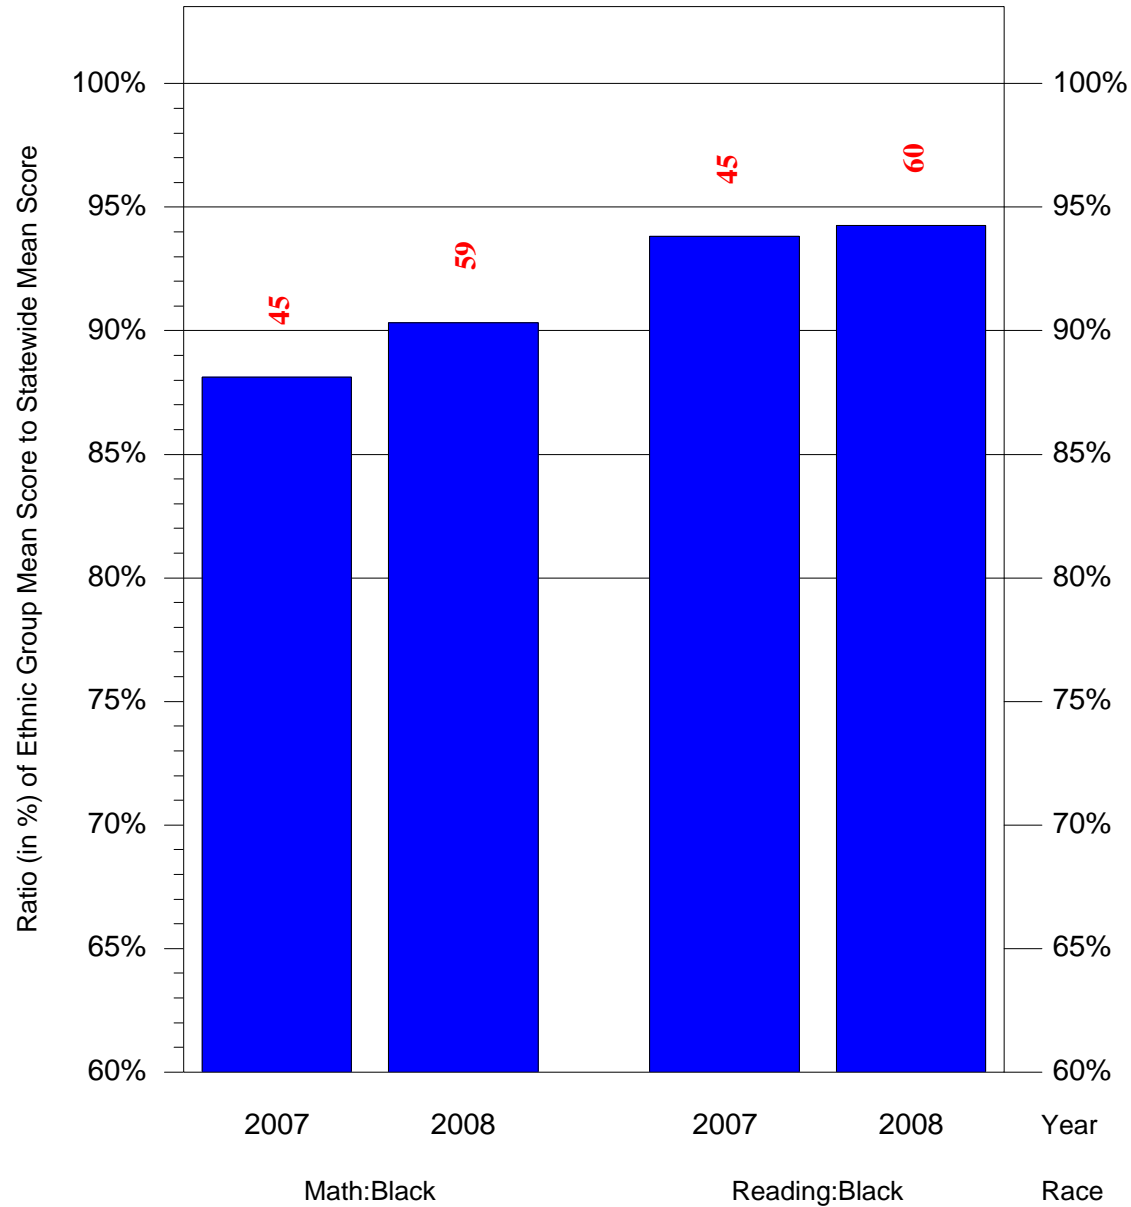

Mean Ethnic Group Building PSSA Test Score to Statewide Mean Score

Building = Houston Henry E Sch(3713) and Grade = 3 and Ethnic Group = Black or White

(Note: Number (in red) of Test Takers is above each bar in the chart.)