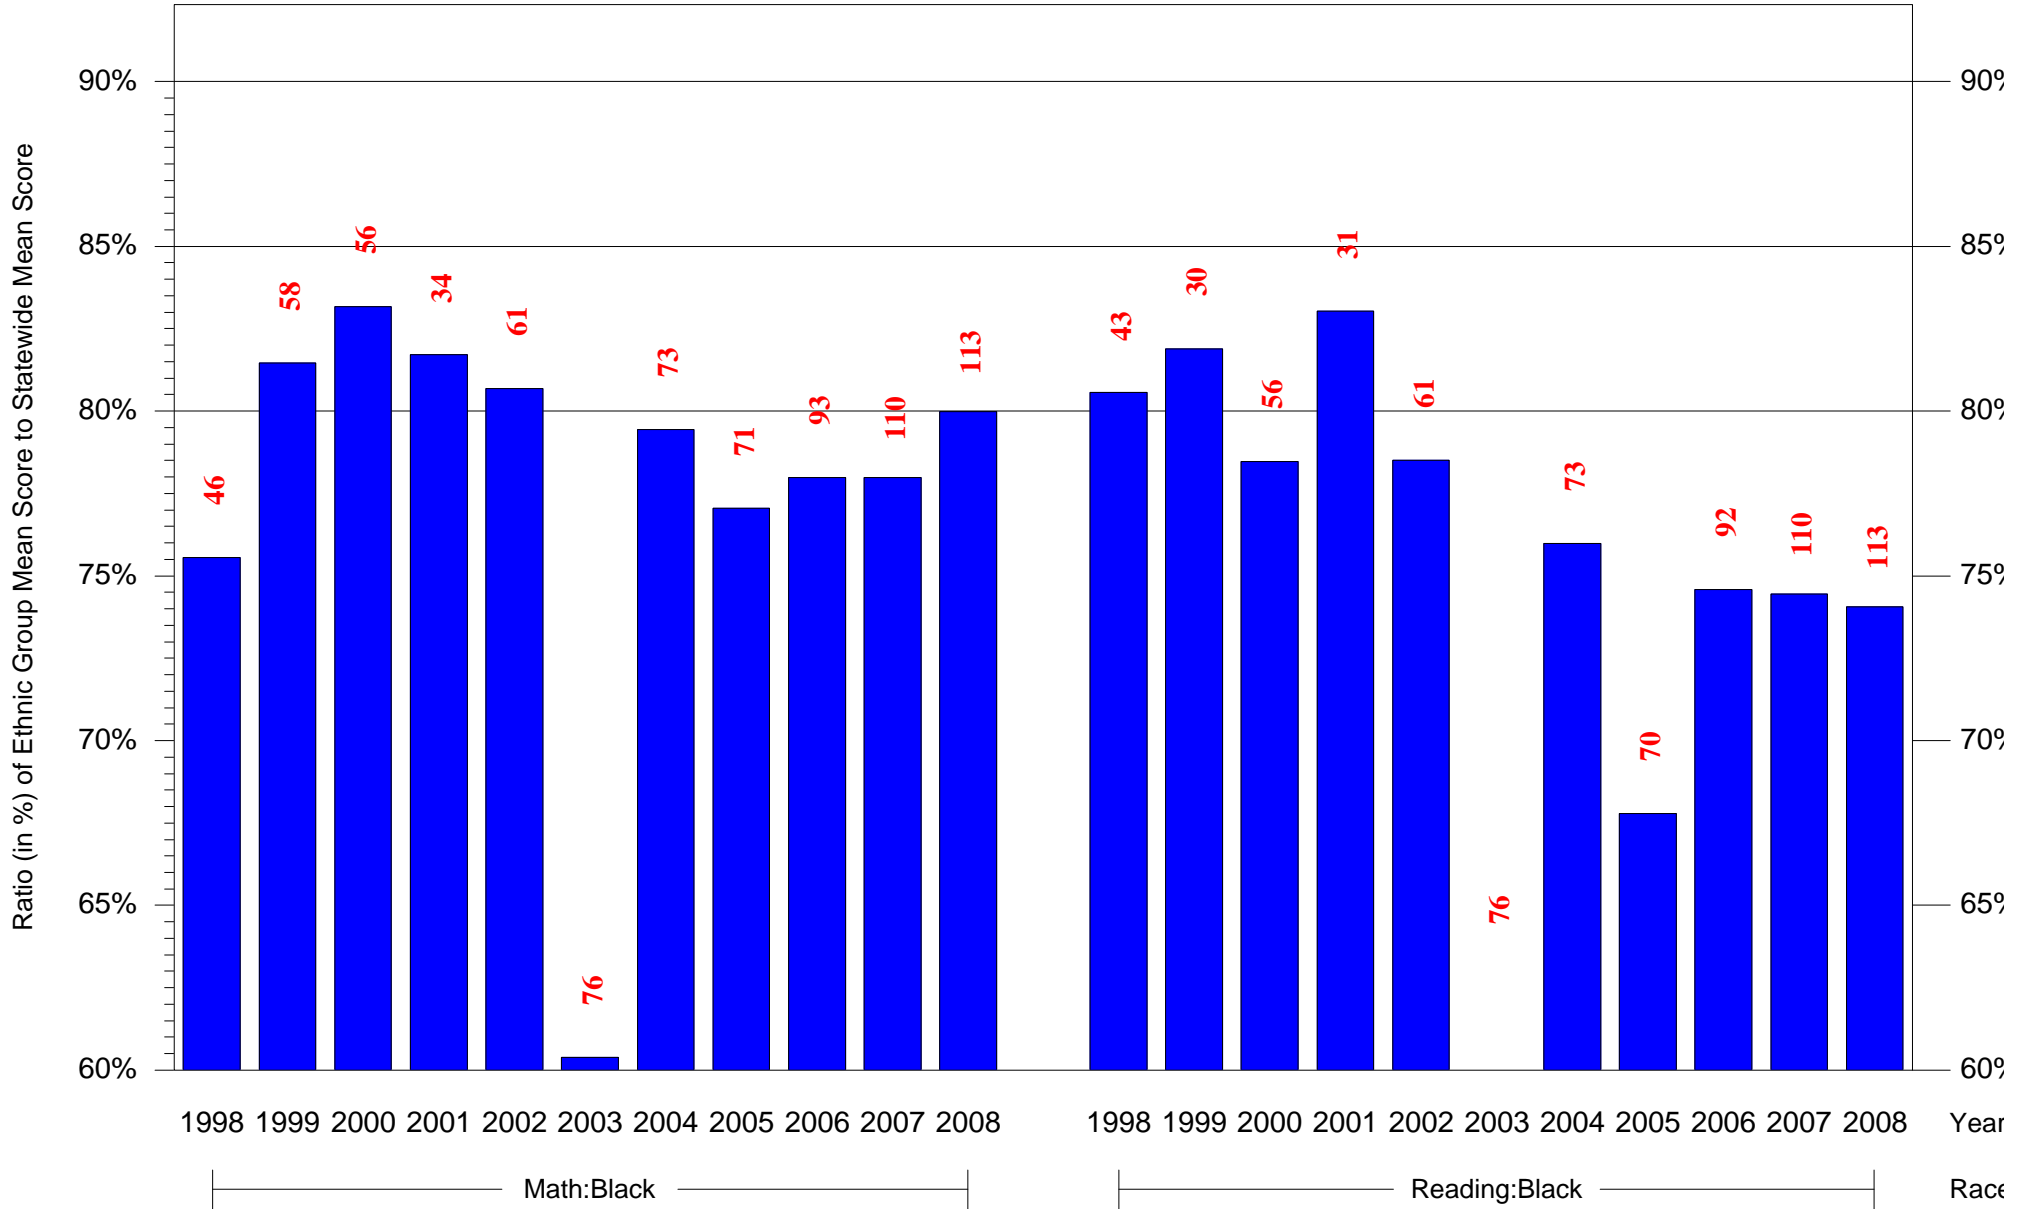

Mean Ethnic Group Building PSSA Test Score to Statewide Mean Score

Building = South Philadelphia HS(3859) and Grade = 11 and Ethnic Group = Black or White

(Note: Number (in red) of Test Takers is above each bar in the chart.)