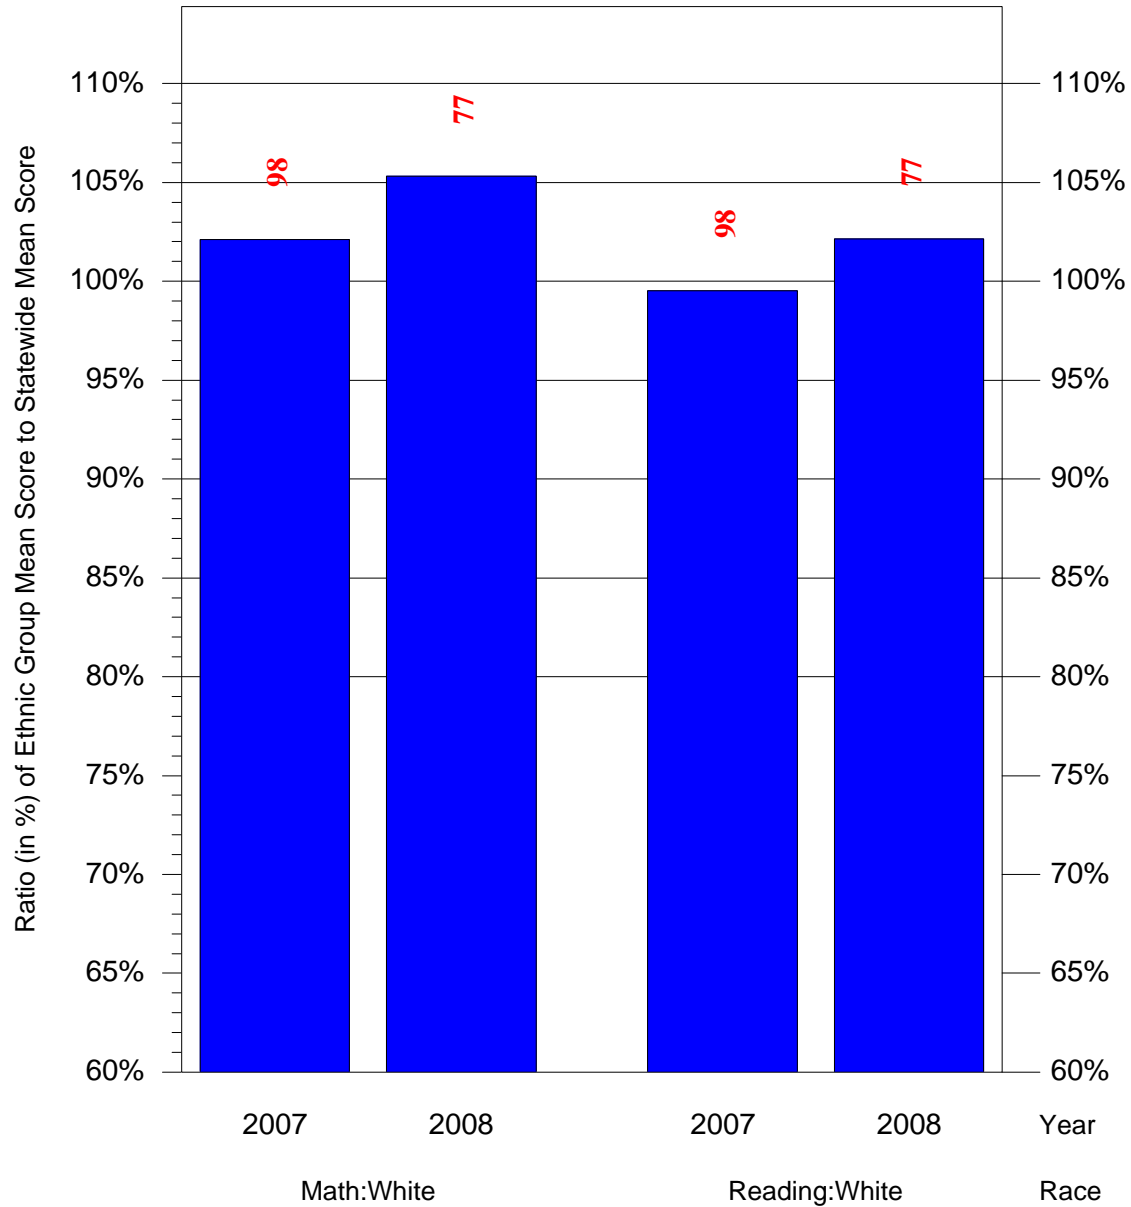

Mean Ethnic Group Building PSSA Test Score to Statewide Mean Score

Building = Frank Anne Sch(3803) and Grade = 3 and Ethnic Group = Black or White

(Note: Number (in red) of Test Takers is above each bar in the chart.)