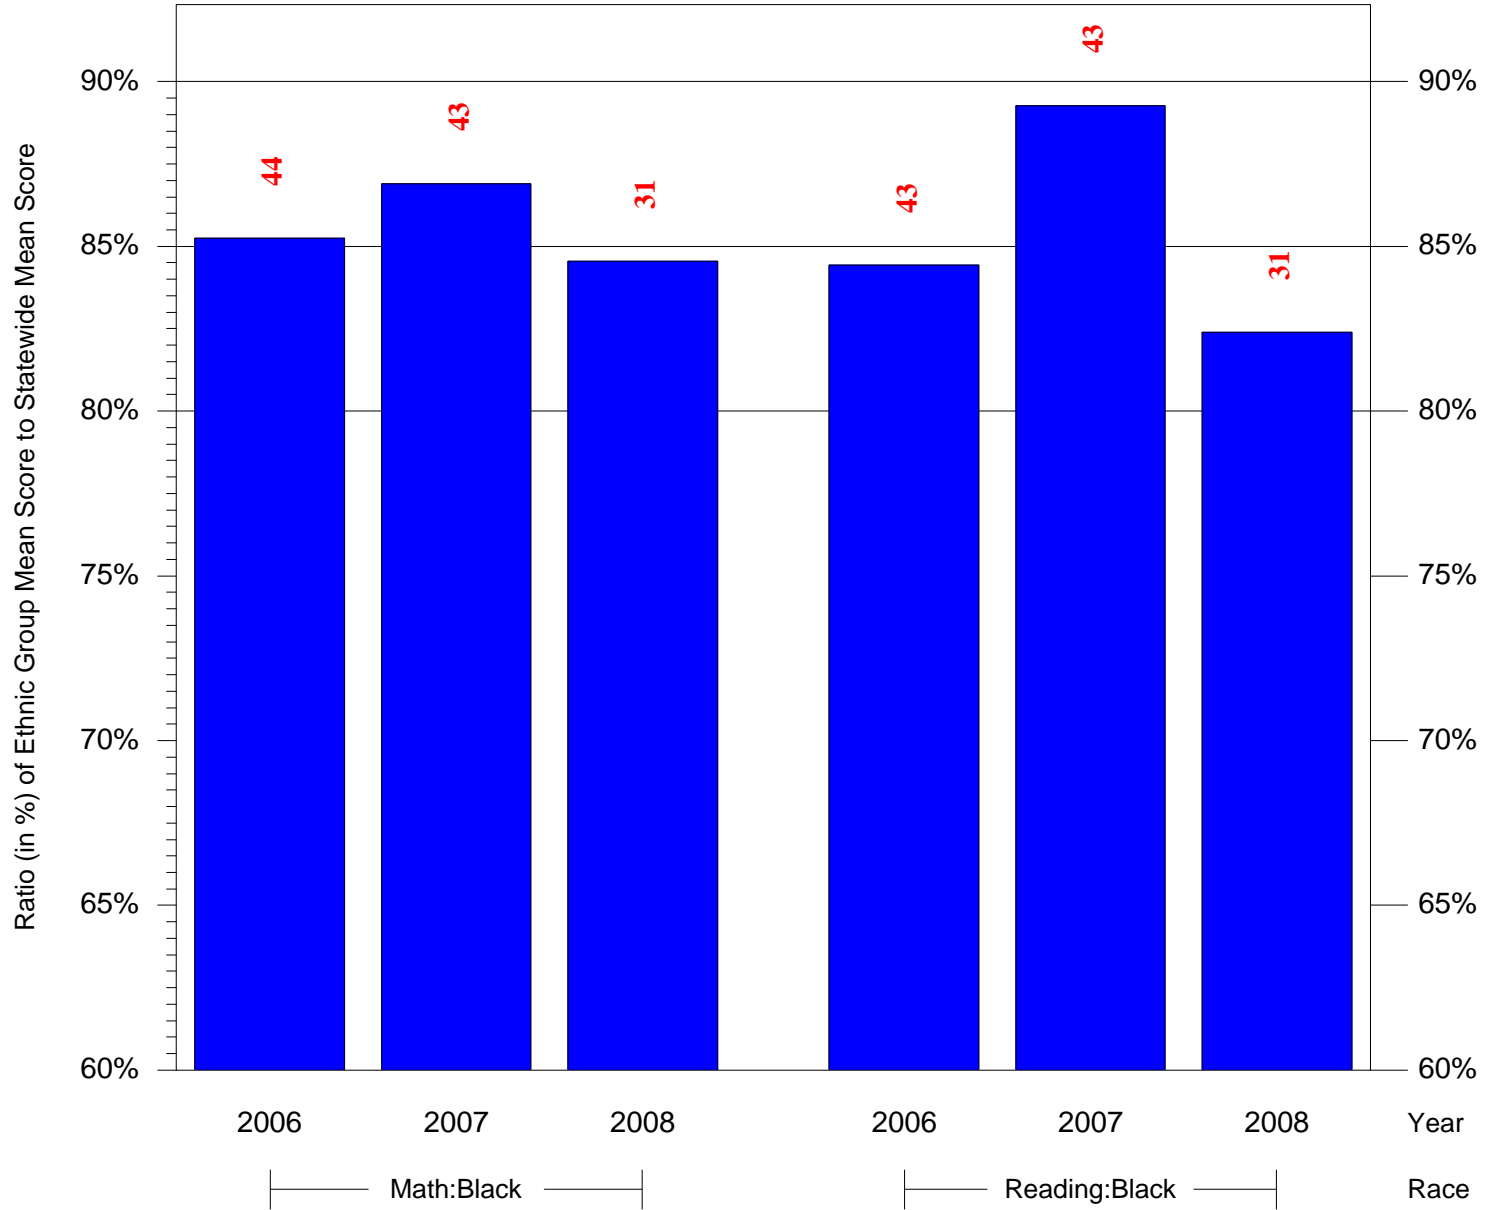

Mean Ethnic Group Building PSSA Test Score to Statewide Mean Score

Building = Morris Robert Sch(4868) and Grade = 8 and Ethnic Group = Black or White

(Note: Number (in red) of Test Takers is above each bar in the chart.)