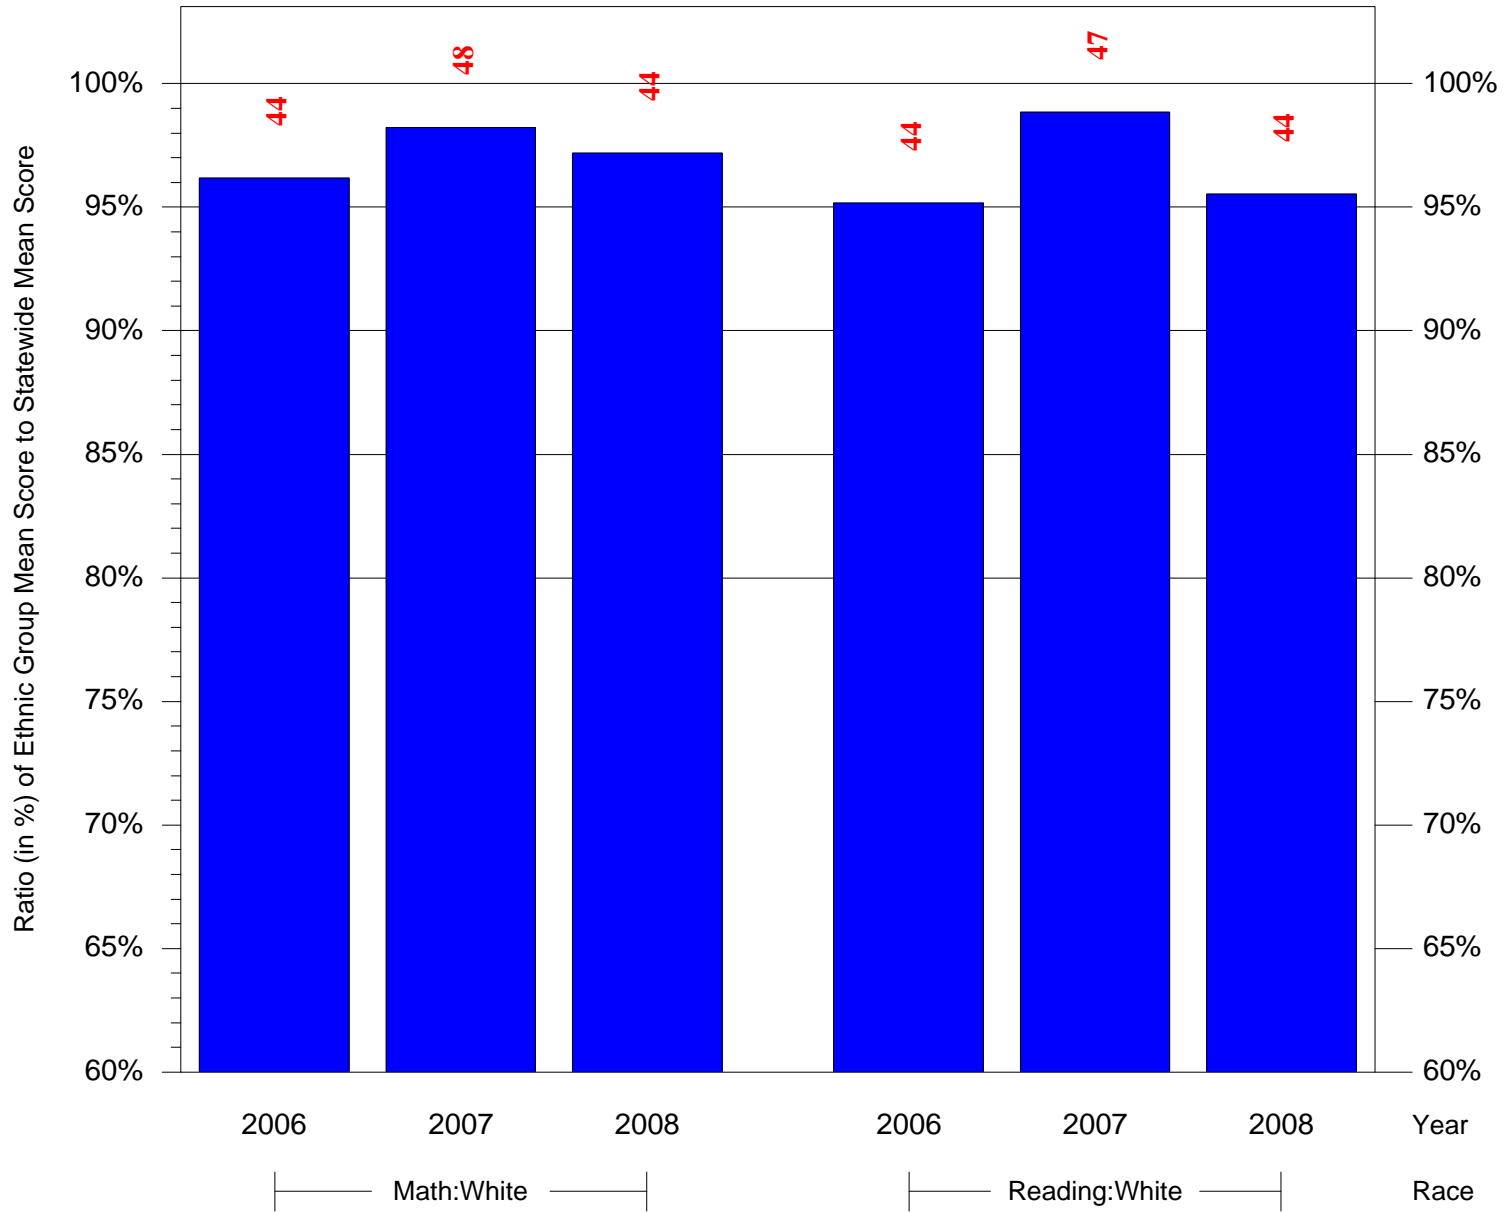

Mean Ethnic Group Building PSSA Test Score to Statewide Mean Score

Building = Farrell Louis H Sch(7235) and Grade = 4 and Ethnic Group = Black or White

(Note: Number (in red) of Test Takers is above each bar in the chart.)