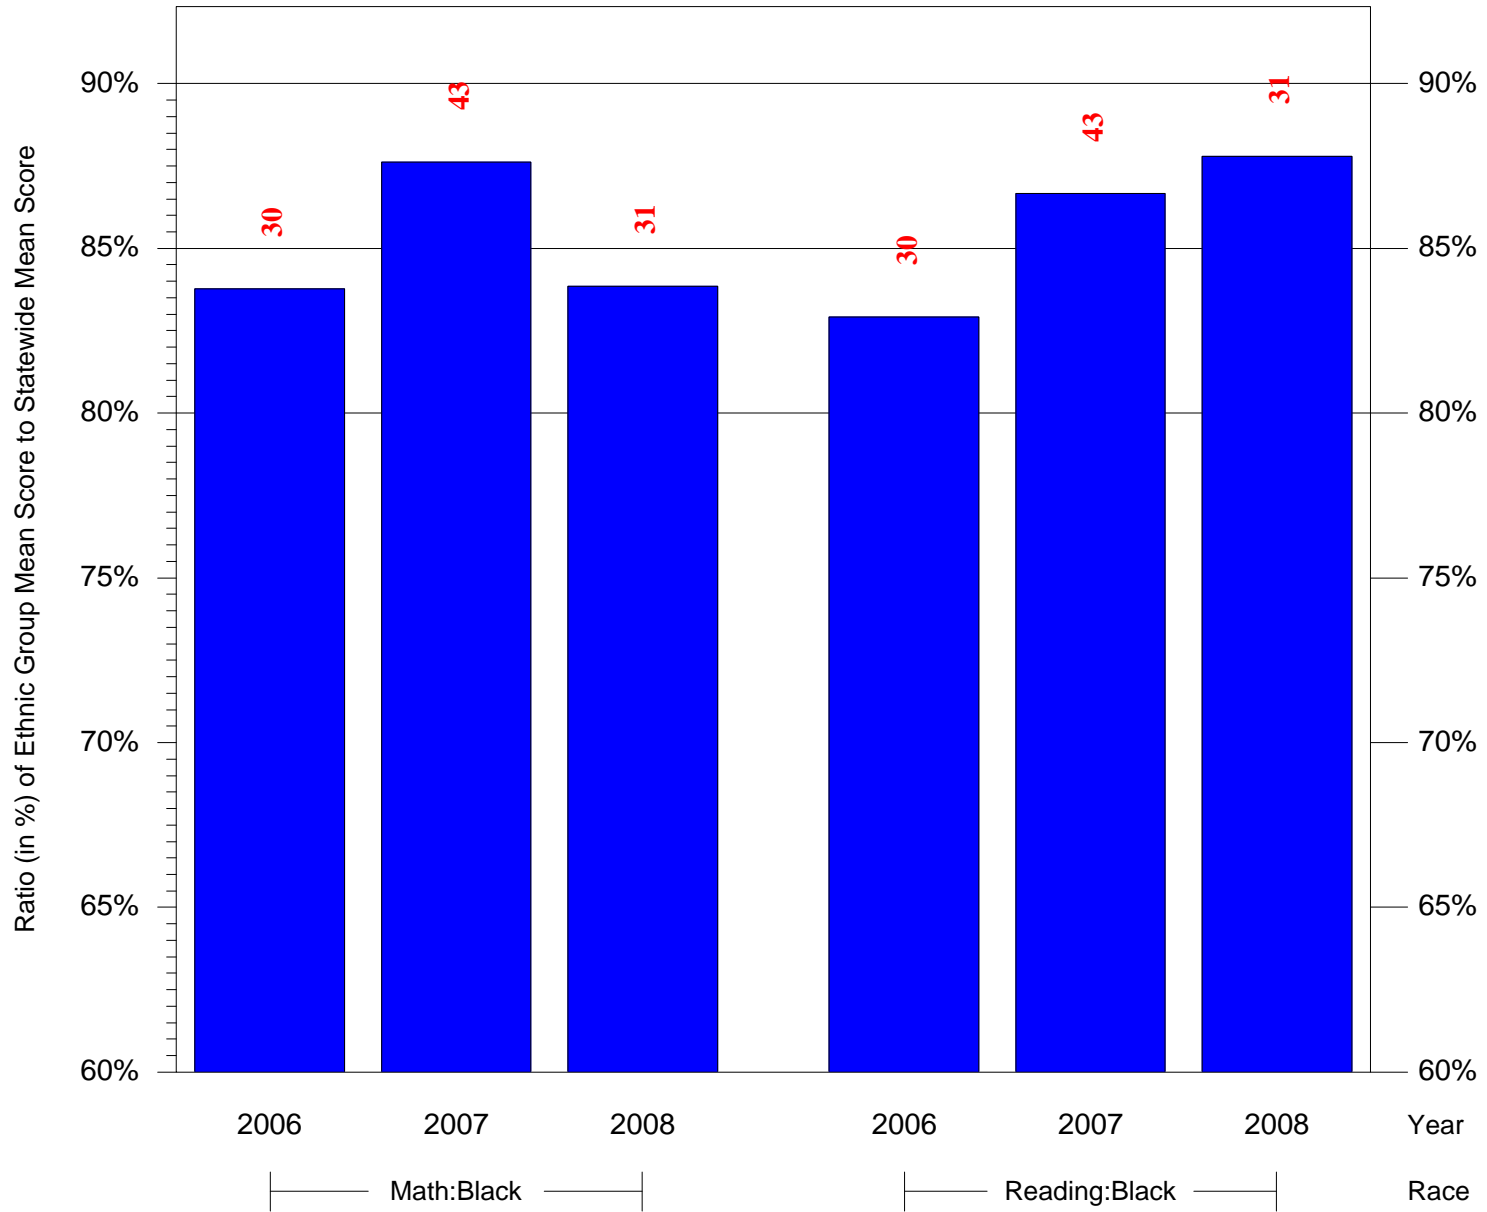

Mean Ethnic Group Building PSSA Test Score to Statewide Mean Score

Building = Wilson Alexander Sch(3775) and Grade = 4 and Ethnic Group = Black or White

(Note: Number (in red) of Test Takers is above each bar in the chart.)