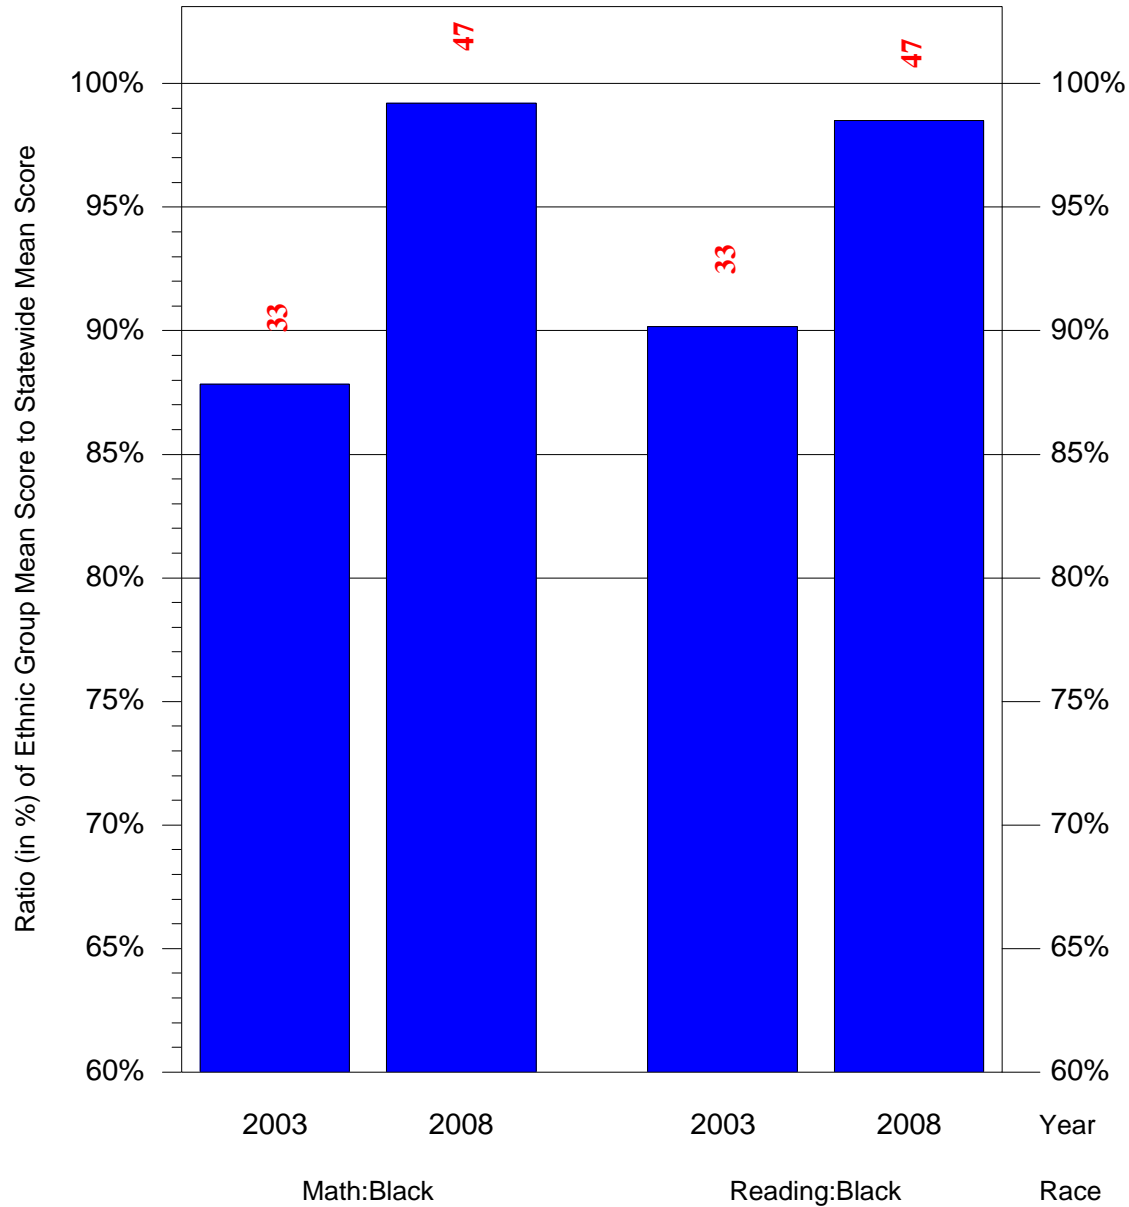

Mean Ethnic Group Building PSSA Test Score to Statewide Mean Score

Building = Olney EI Sch(3750) and Grade = 8 and Ethnic Group = Black or White

(Note: Number (in red) of Test Takers is above each bar in the chart.)