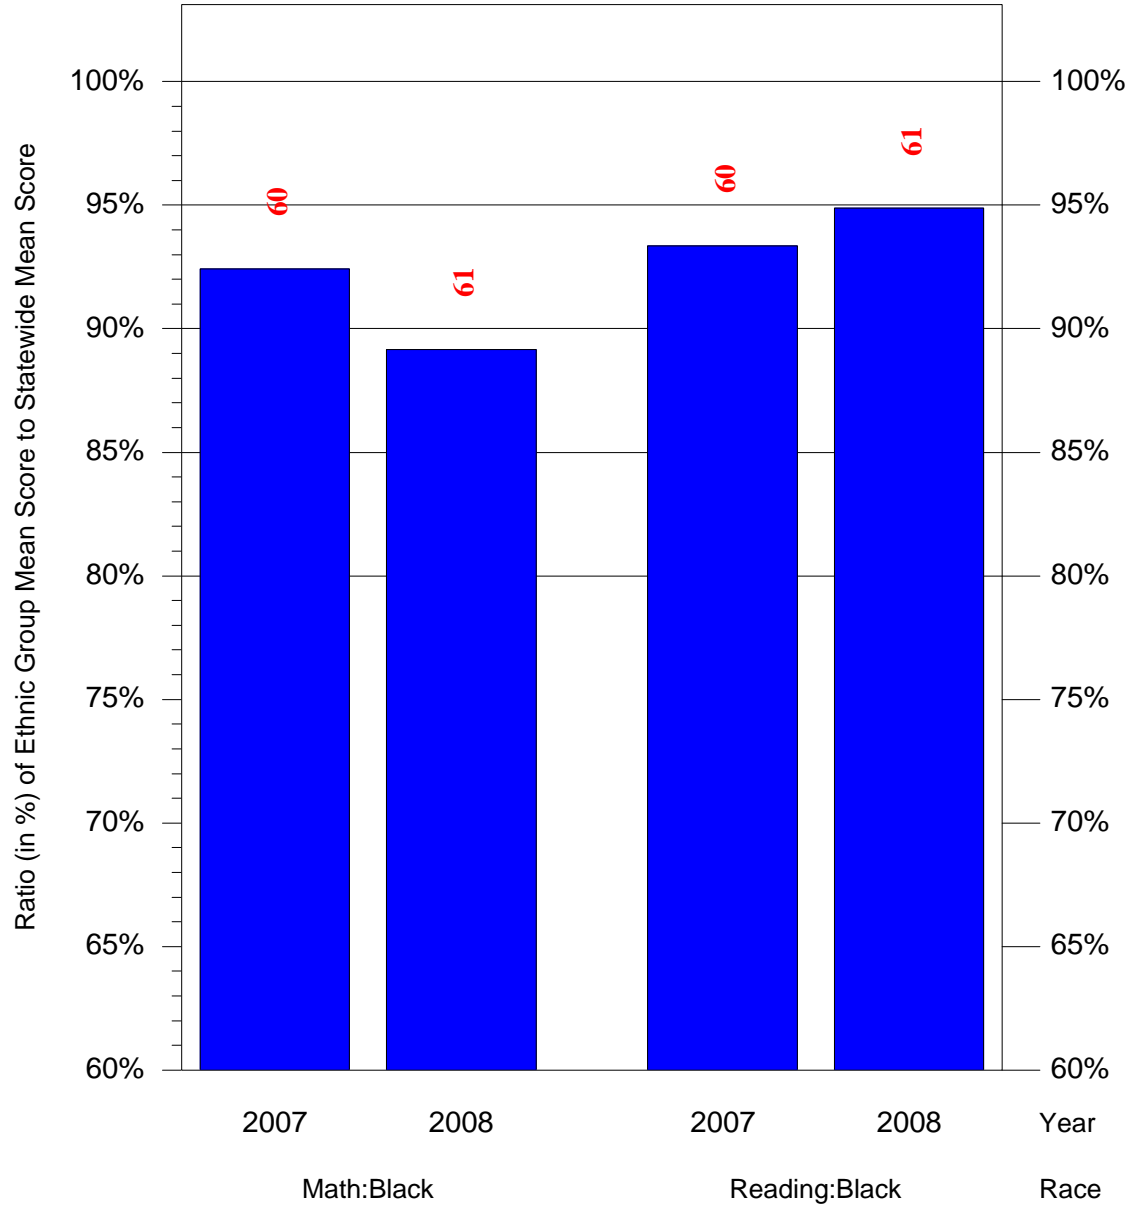

Mean Ethnic Group Building PSSA Test Score to Statewide Mean Score

Building = Lambertson Robert E Sch(3670) and Grade = 3 and Ethnic Group = Black or White

(Note: Number (in red) of Test Takers is above each bar in the chart.)