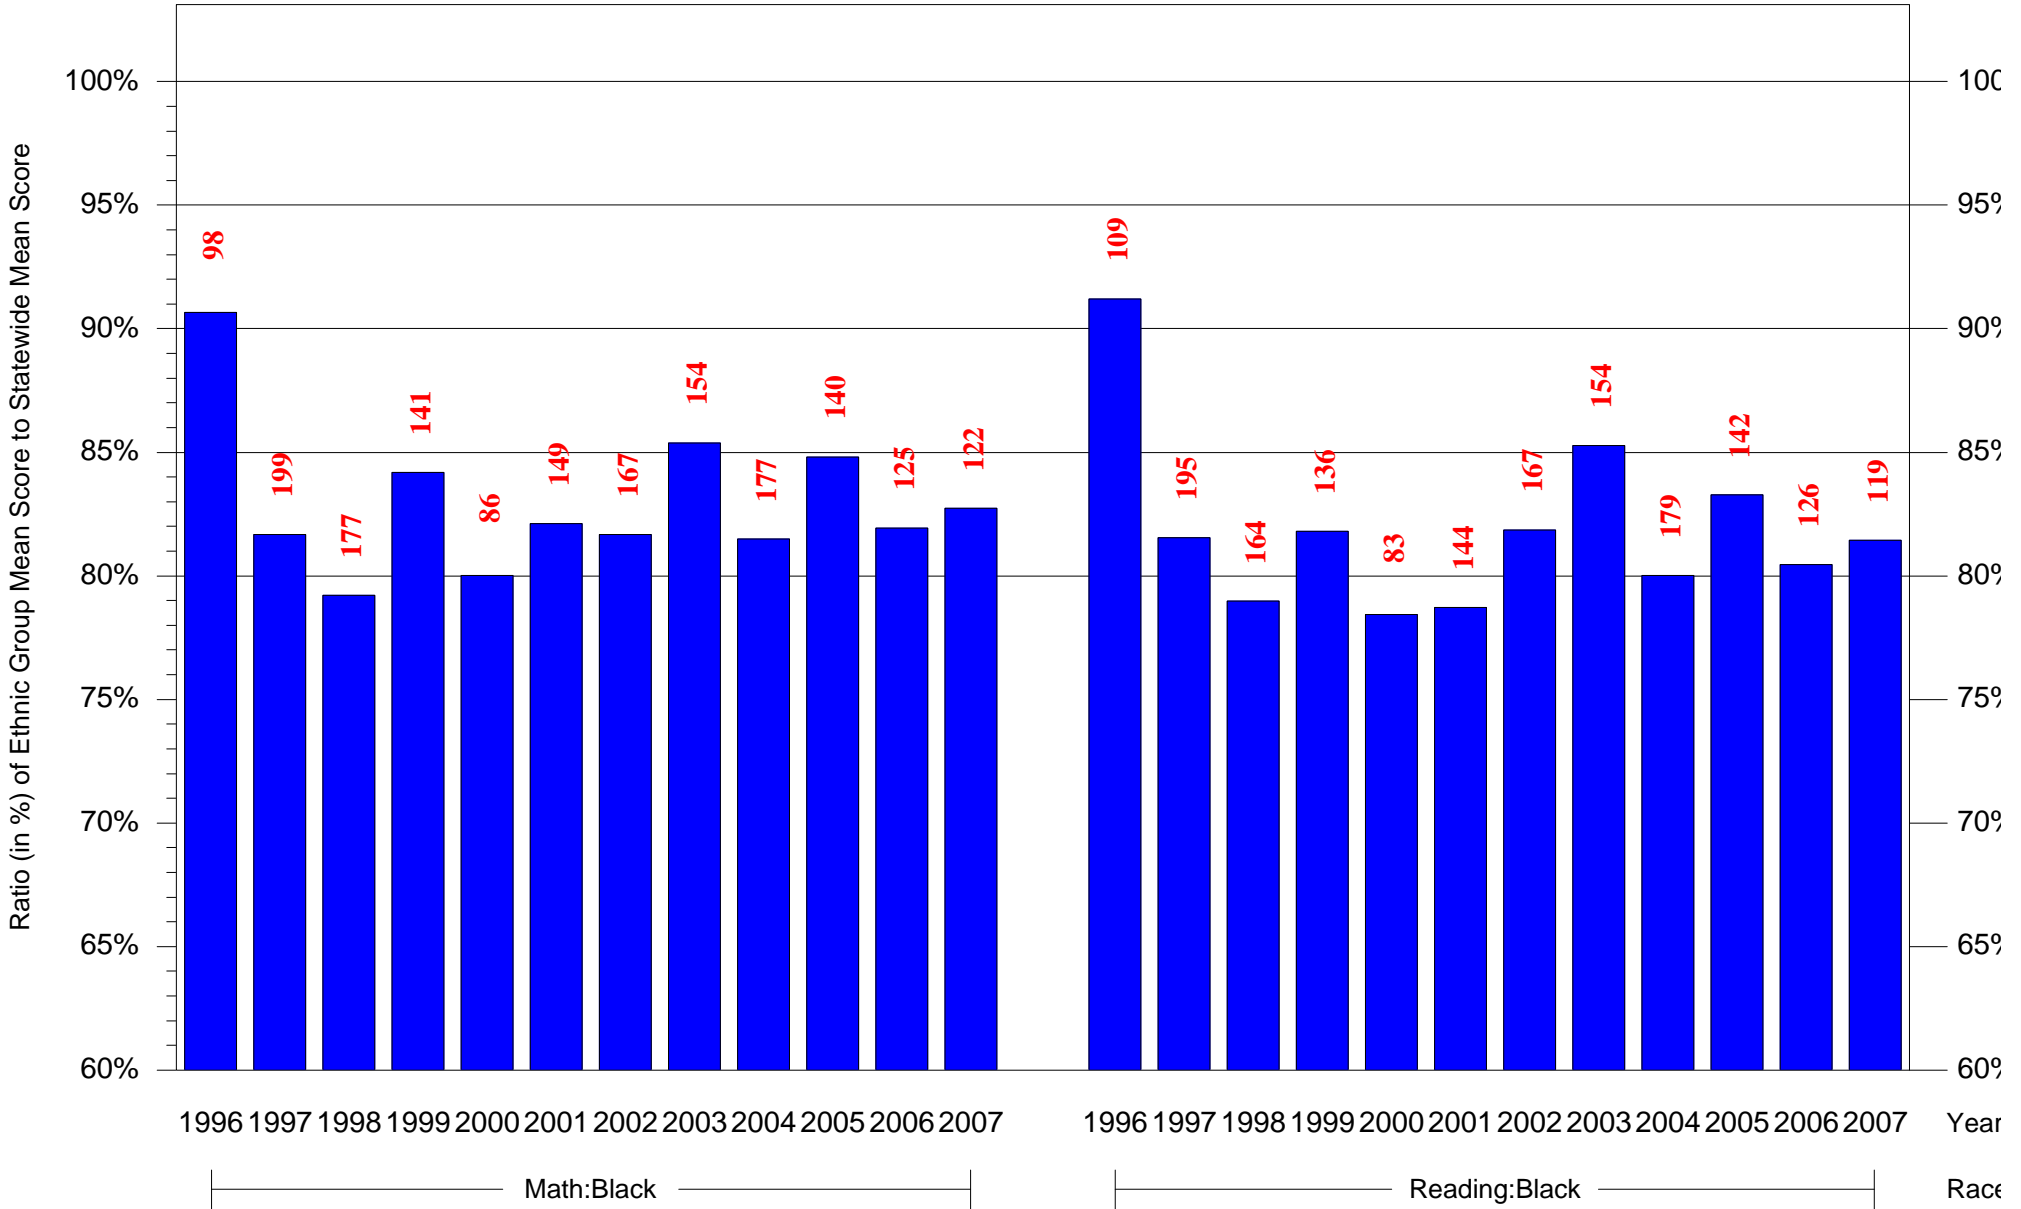

Mean Ethnic Group Building PSSA Test Score to Statewide Mean Score

Building = Pickett Clarence E MS(5184) and Grade = 8 and Ethnic Group = Black or White

(Note: Number (in red) of Test Takers is above each bar in the chart.)