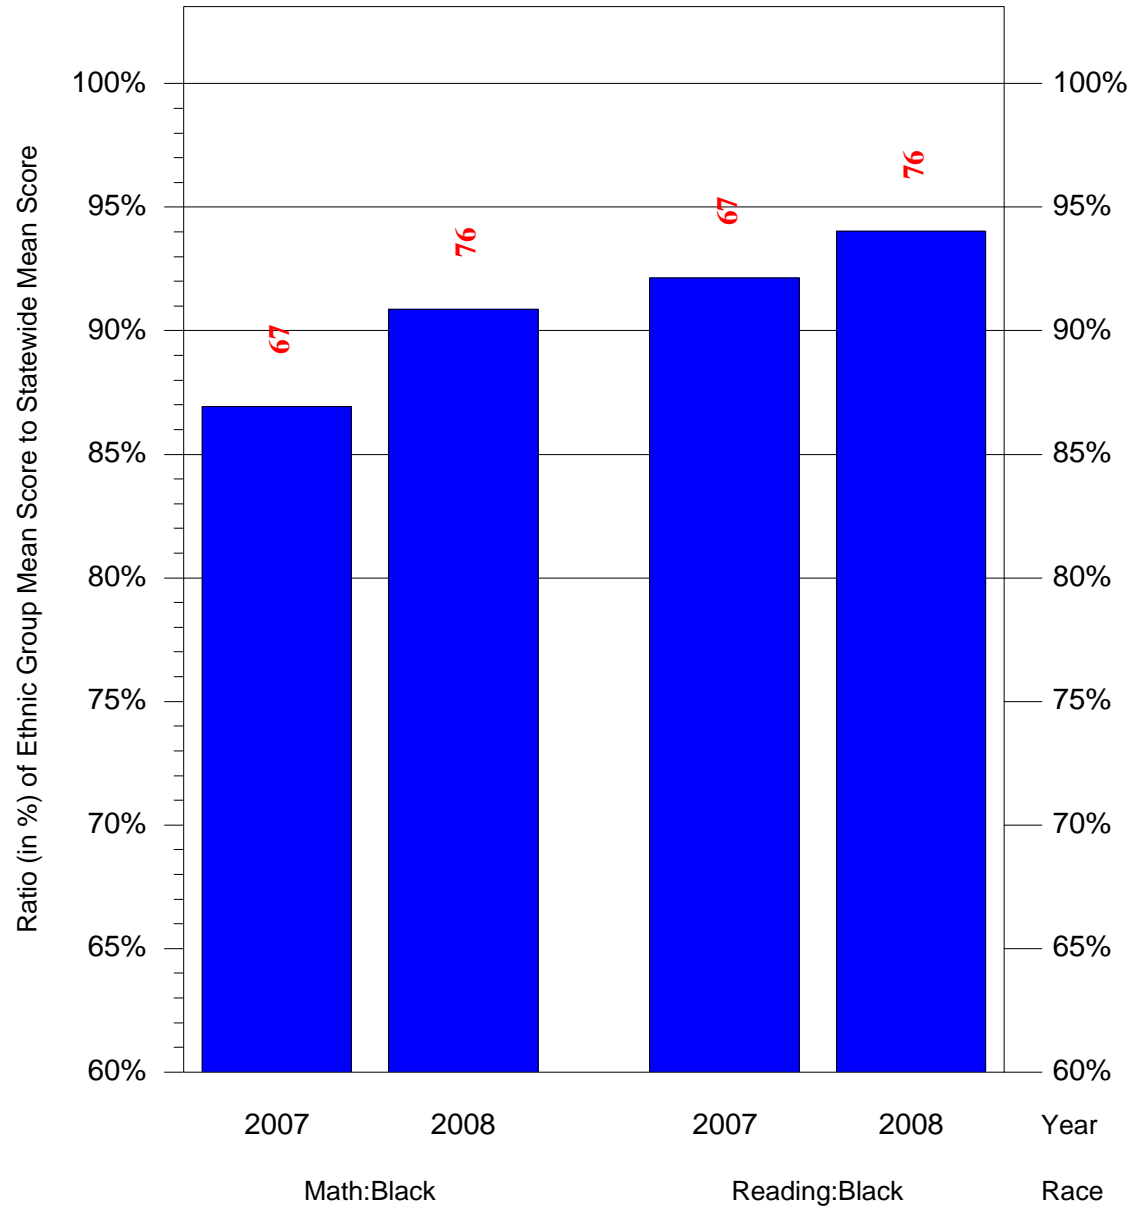

Mean Ethnic Group Building PSSA Test Score to Statewide Mean Score

Building = Penrose Sch(3616) and Grade = 3 and Ethnic Group = Black or White

(Note: Number (in red) of Test Takers is above each bar in the chart.)