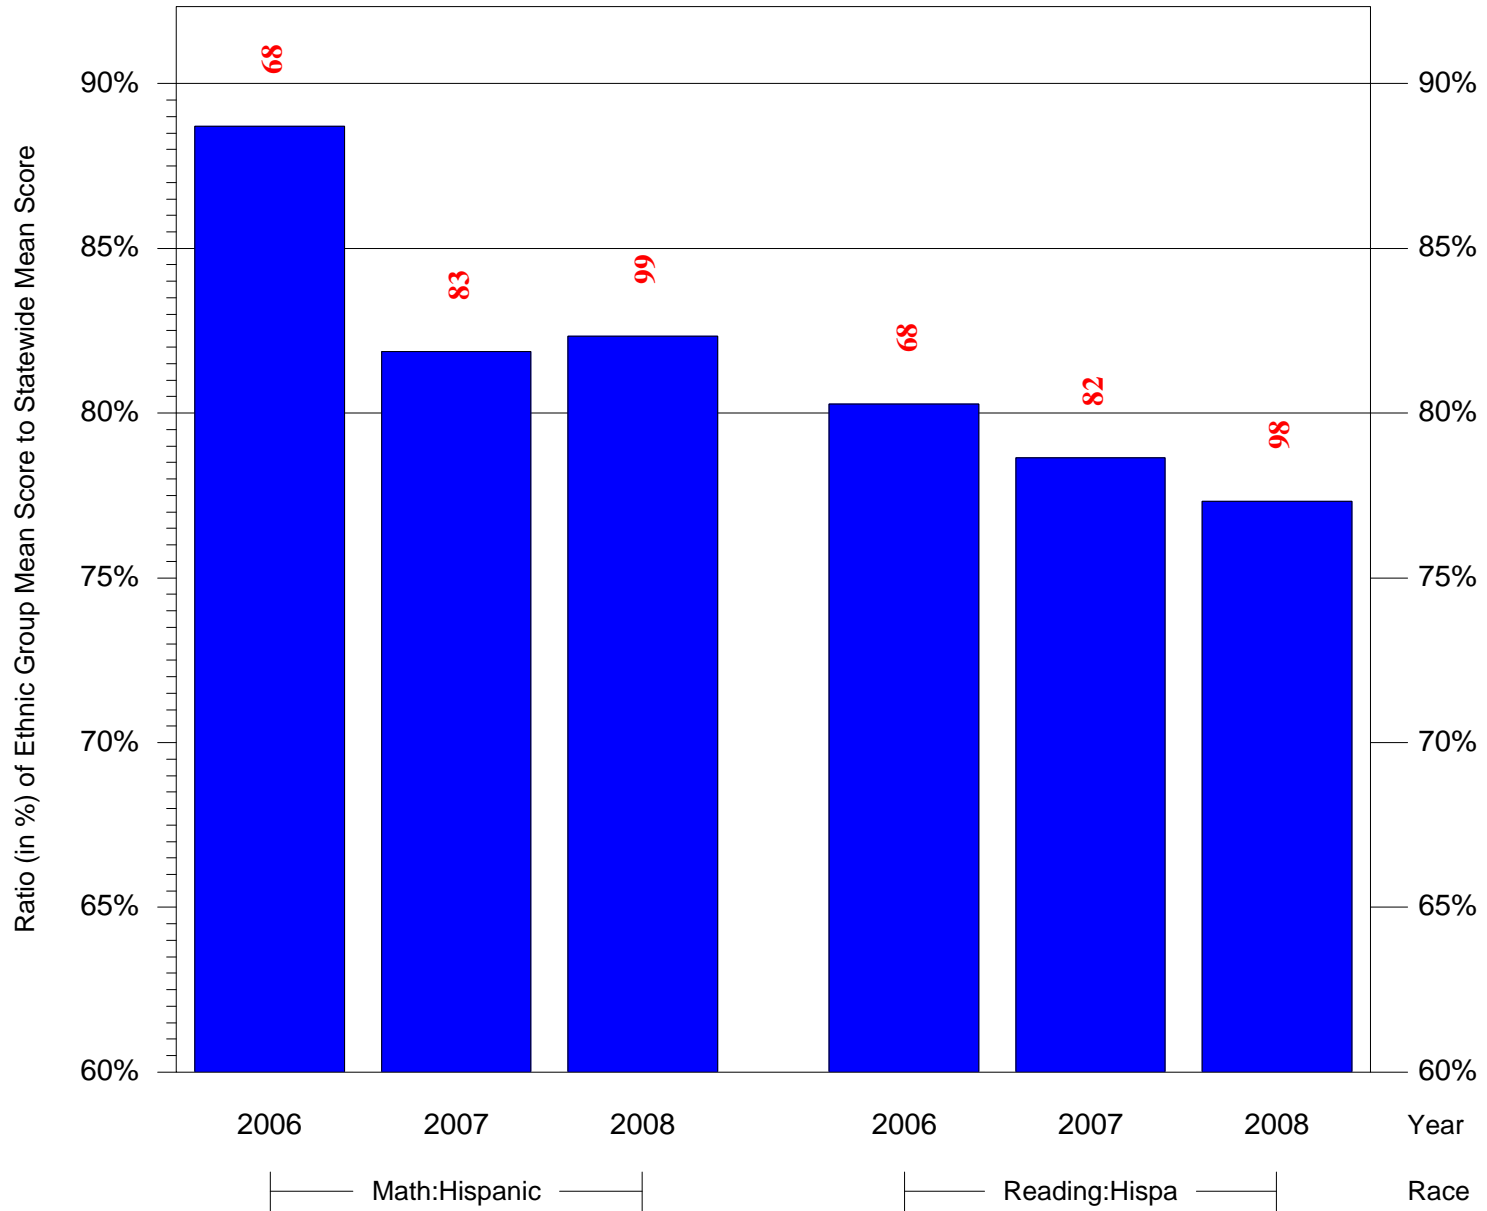

Mean Ethnic Group Building PSSA Test Score to Statewide Mean Score

Building = Penn Treaty MS(7244) and Grade = 6 and Ethnic Group = Asian or Hispanic

(Note: Number (in red) of Test Takers is above each bar in the chart.)