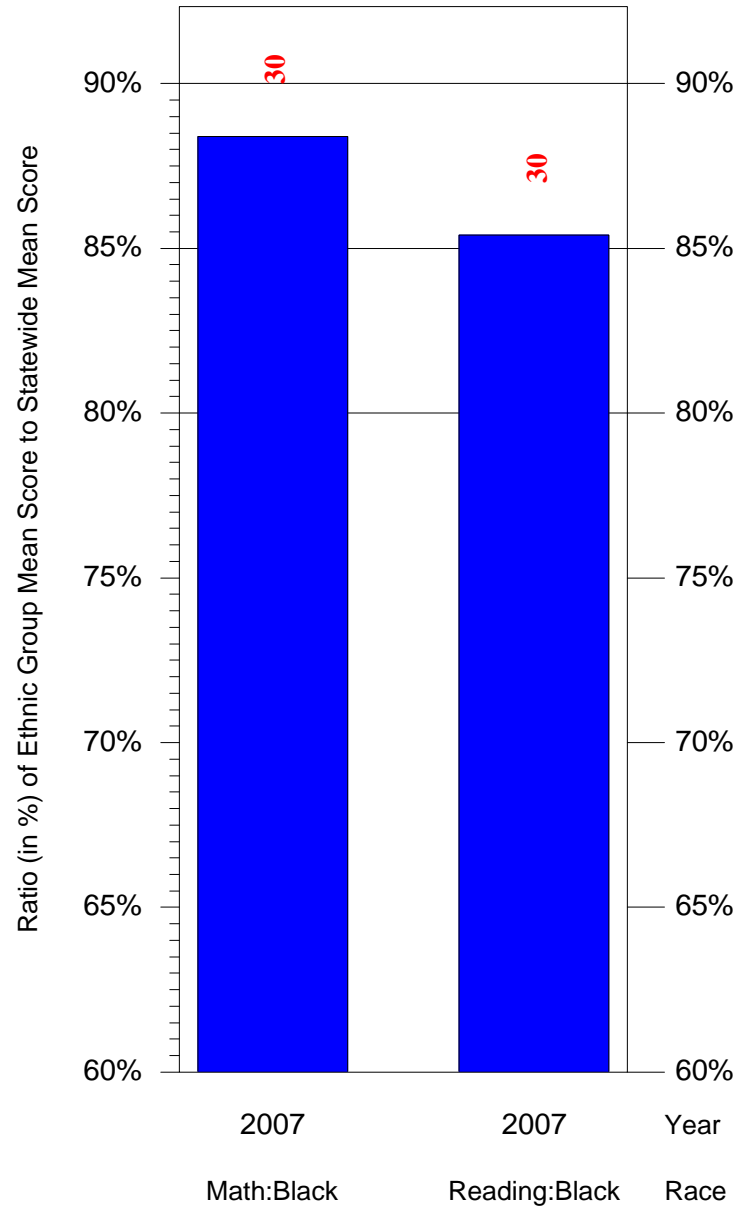

Mean Ethnic Group Building PSSA Test Score to Statewide Mean Score

Building = Leidy Joseph Sch(3671) and Grade = 6 and Ethnic Group = Black or White

(Note: Number (in red) of Test Takers is above each bar in the chart.)