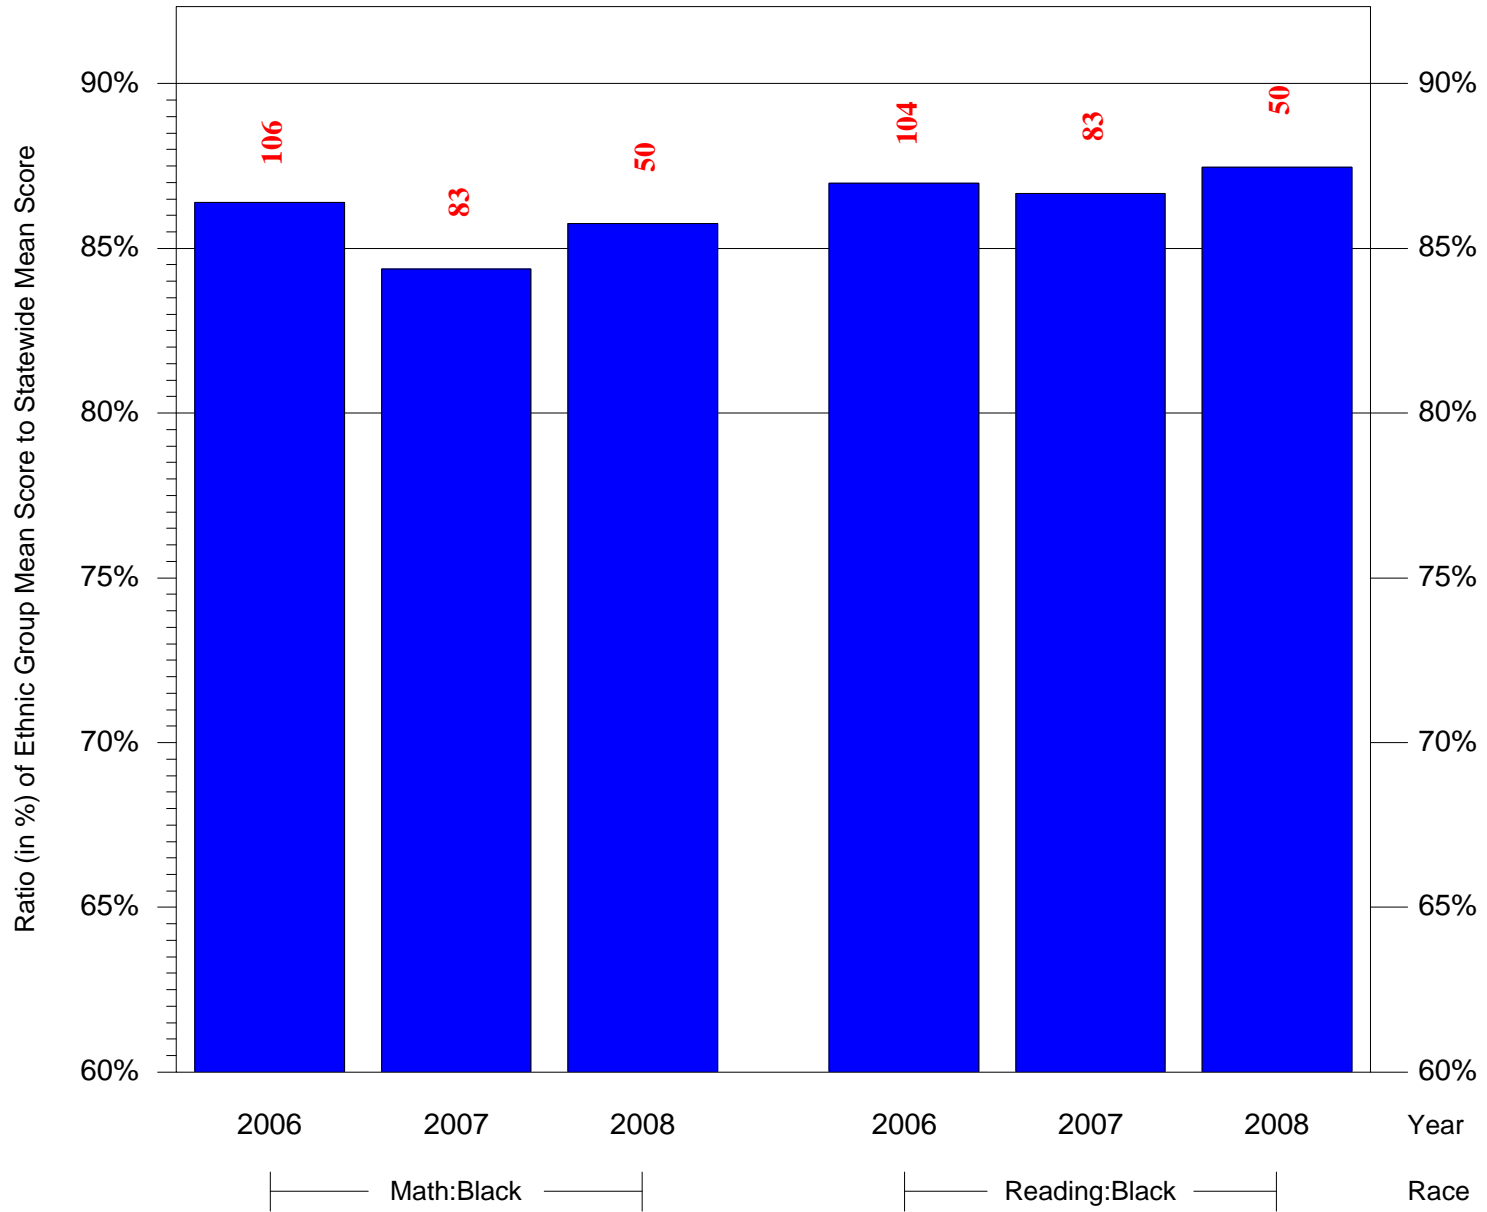

Mean Ethnic Group Building PSSA Test Score to Statewide Mean Score

Building = Cooke Jay MS(7239) and Grade = 7 and Ethnic Group = Black or White

(Note: Number (in red) of Test Takers is above each bar in the chart.)