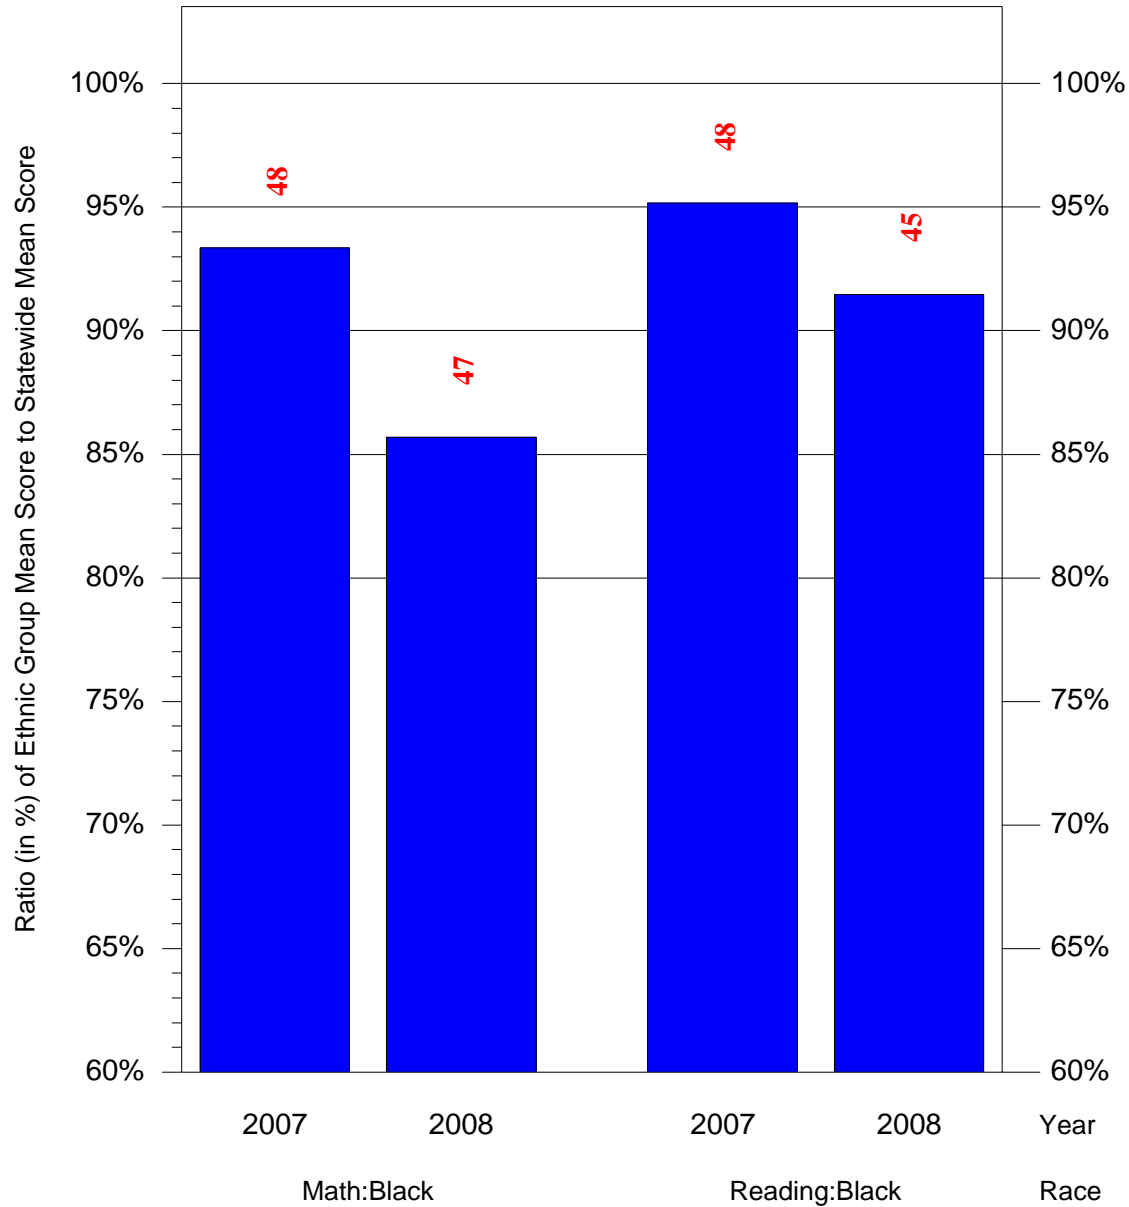

Mean Ethnic Group Building PSSA Test Score to Statewide Mean Score

Building = Olney EI Sch(3750) and Grade = 3 and Ethnic Group = Black or White

(Note: Number (in red) of Test Takers is above each bar in the chart.)