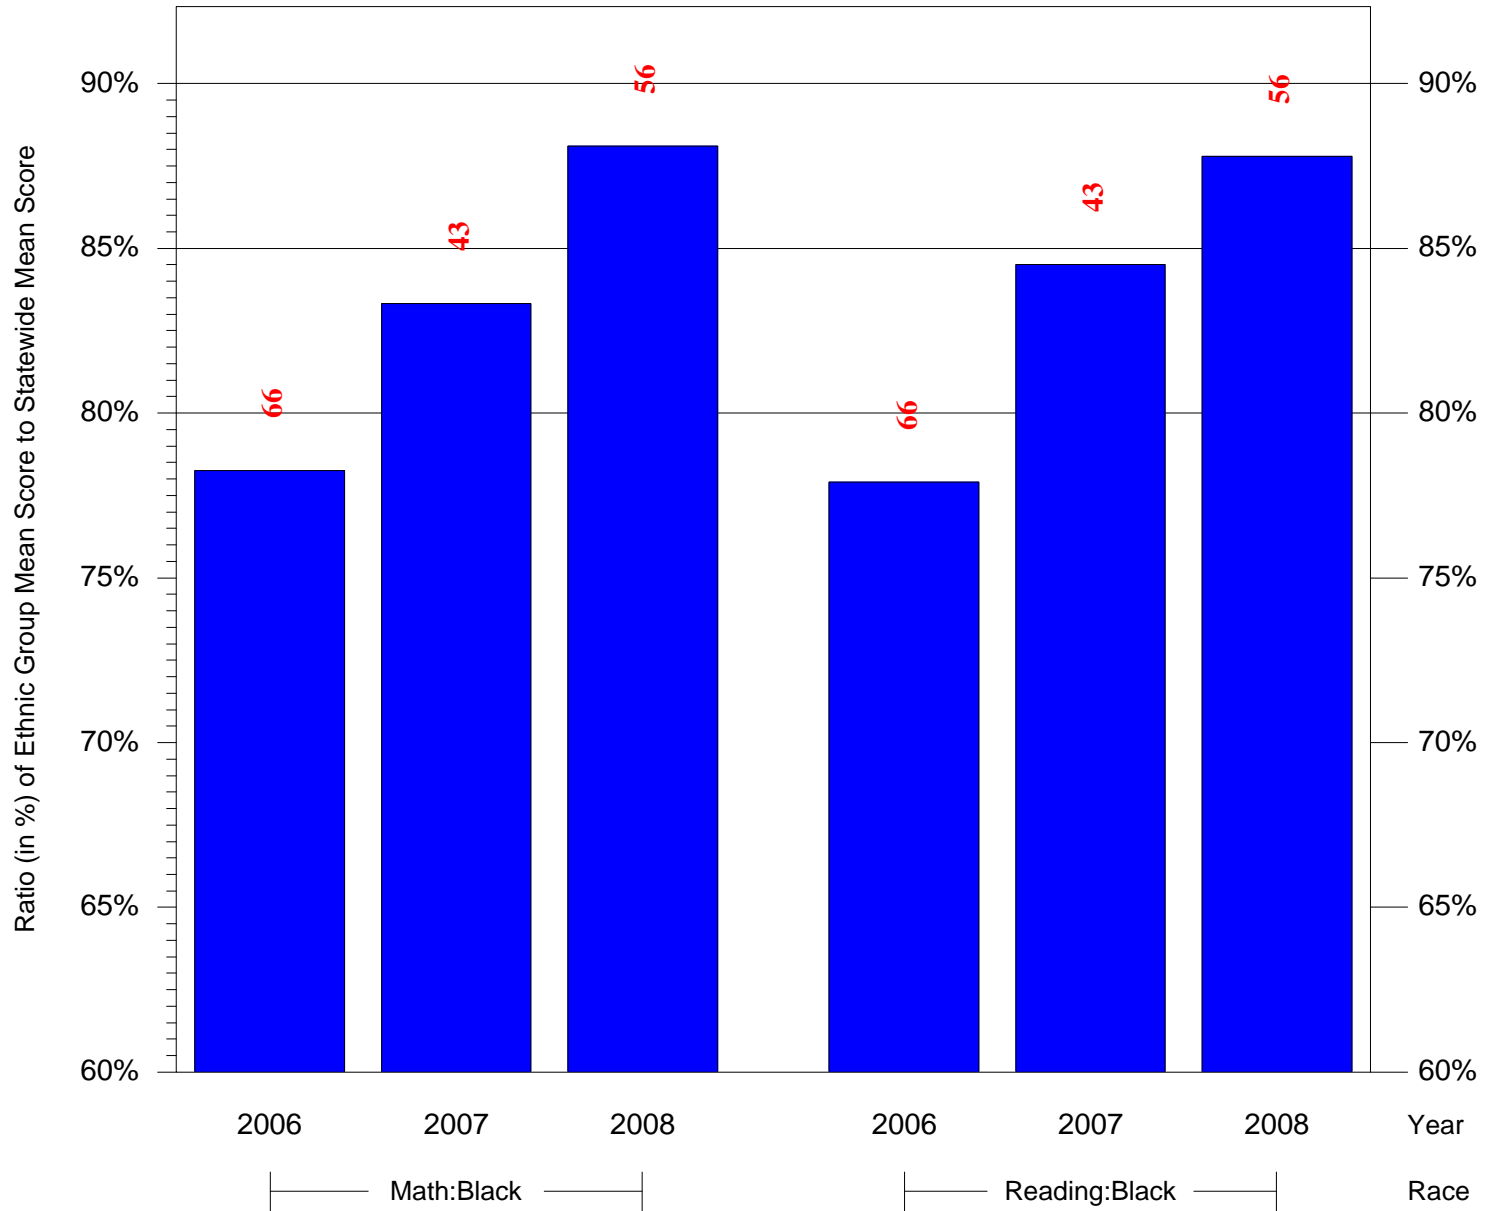

Mean Ethnic Group Building PSSA Test Score to Statewide Mean Score

Building = Webster Sch(5124) and Grade = 4 and Ethnic Group = Black or White

(Note: Number (in red) of Test Takers is above each bar in the chart.)