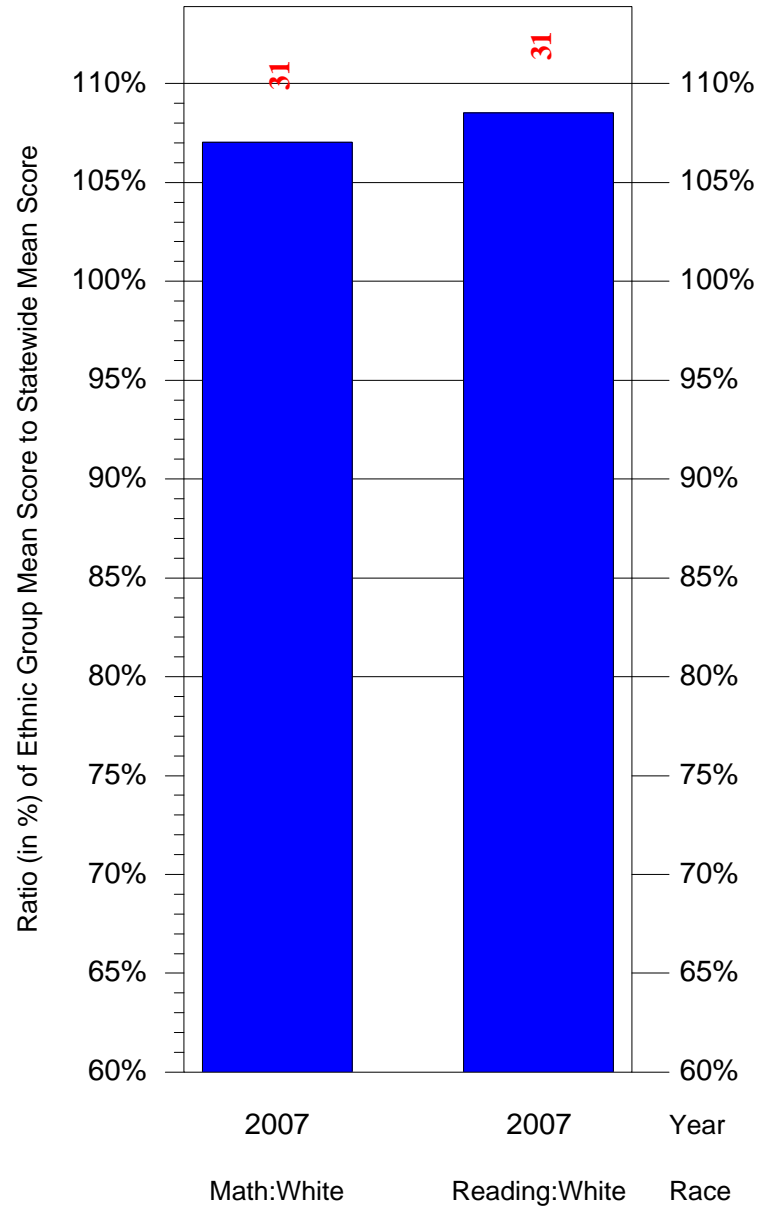

Mean Ethnic Group Building PSSA Test Score to Statewide Mean Score

Building = Meredith William M Sch(3649) and Grade = 3 and Ethnic Group = Black or White

(Note: Number (in red) of Test Takers is above each bar in the chart.)