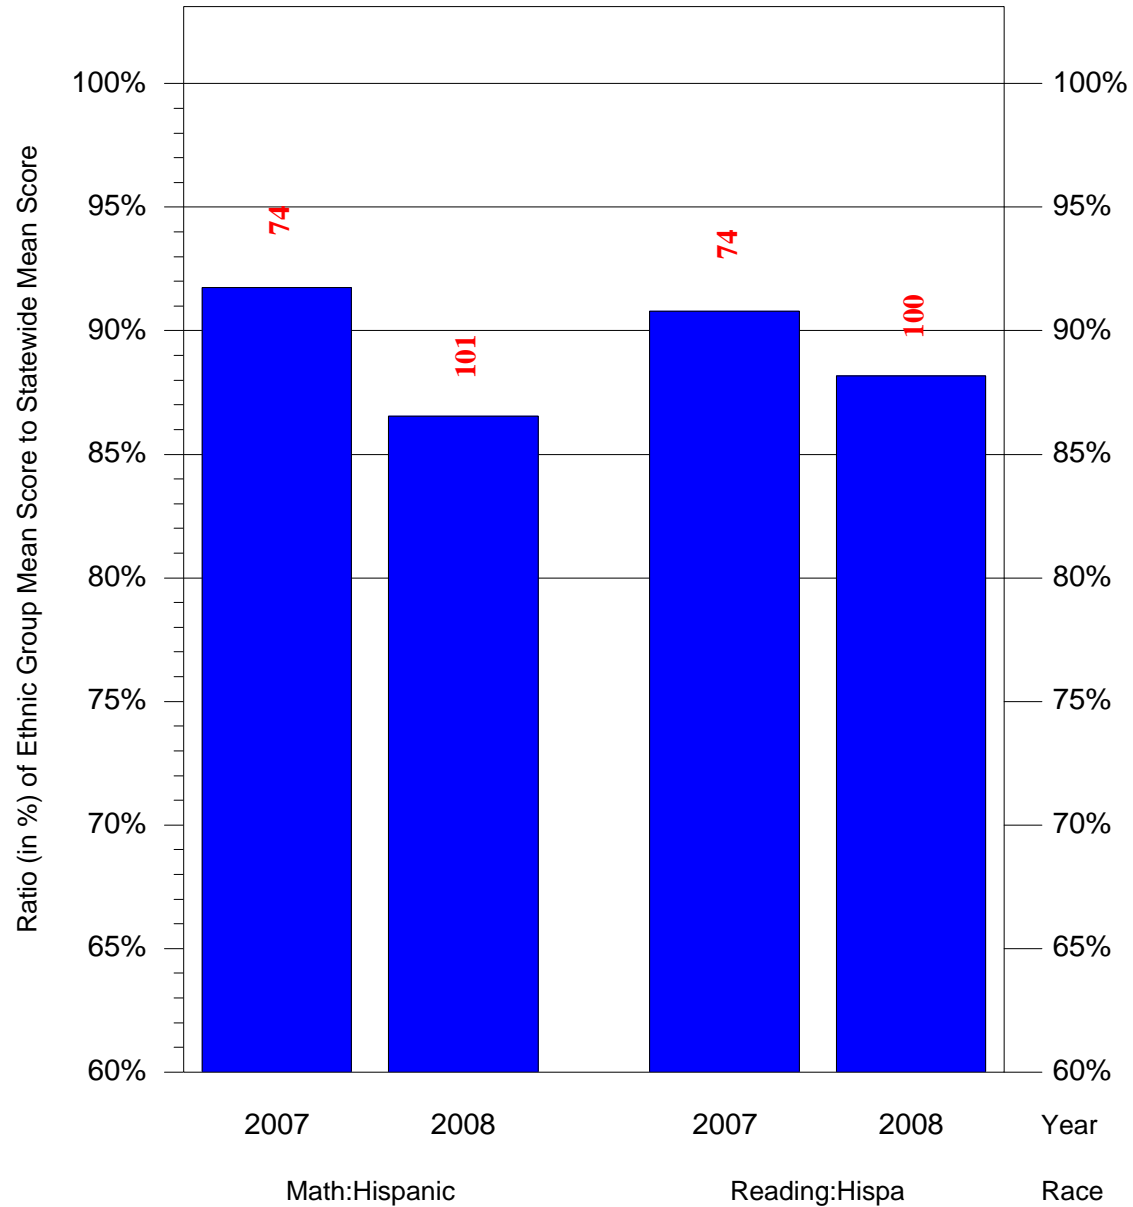

Mean Ethnic Group Building PSSA Test Score to Statewide Mean Score

Building = Sheridan Sch(3800) and Grade = 3 and Ethnic Group = Asian or Hispanic

(Note: Number (in red) of Test Takers is above each bar in the chart.)