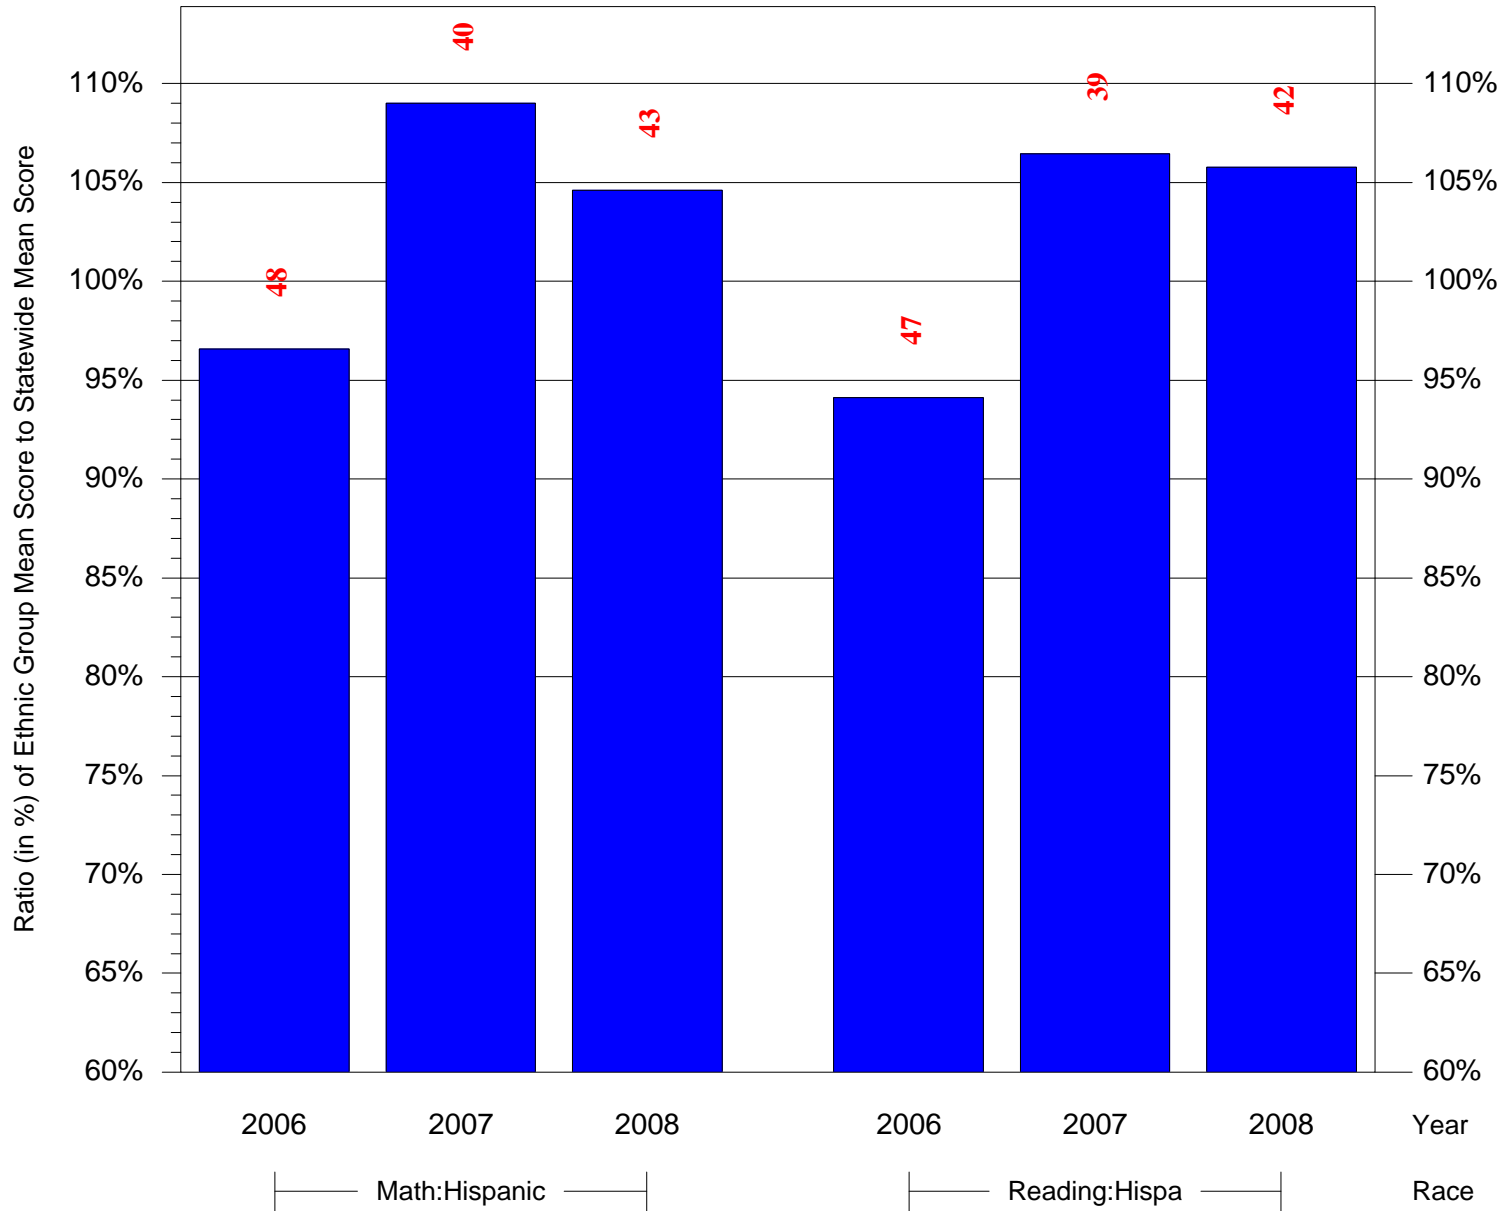

Mean Ethnic Group Building PSSA Test Score to Statewide Mean Score

Building = Welsh John Sch(3703) and Grade = 6 and Ethnic Group = Asian or Hispanic

(Note: Number (in red) of Test Takers is above each bar in the chart.)