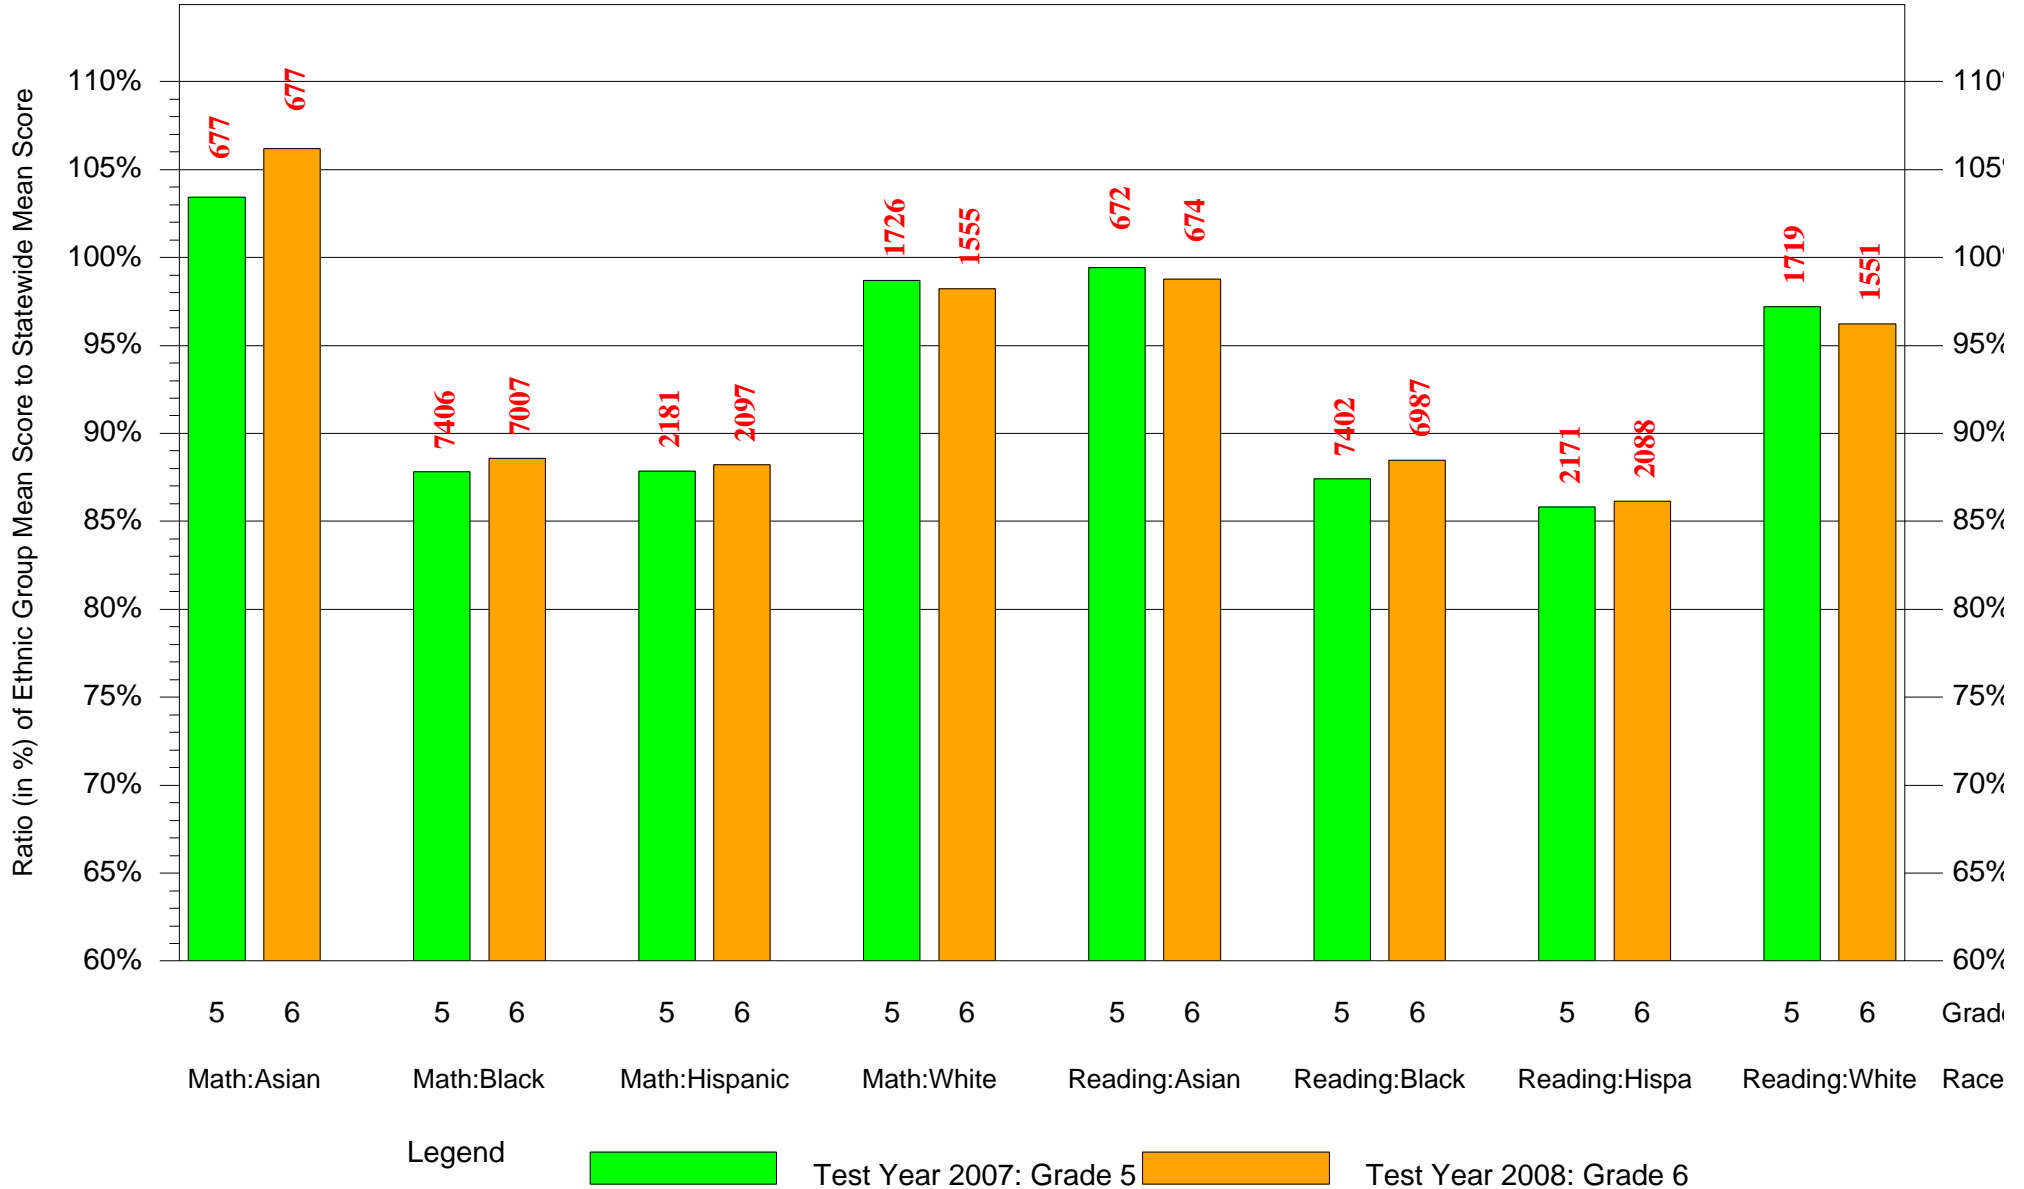

Mean Ethnic Group AUN PSSA Test Score to Statewide Mean Score

AUN = Philadelphia City SD(126515001) and Cohort = 2007 and Ethnic Group = Black or White or Asian or Hispanic

(Note: Number (in red) of Test Takers is above each bar in the chart.)