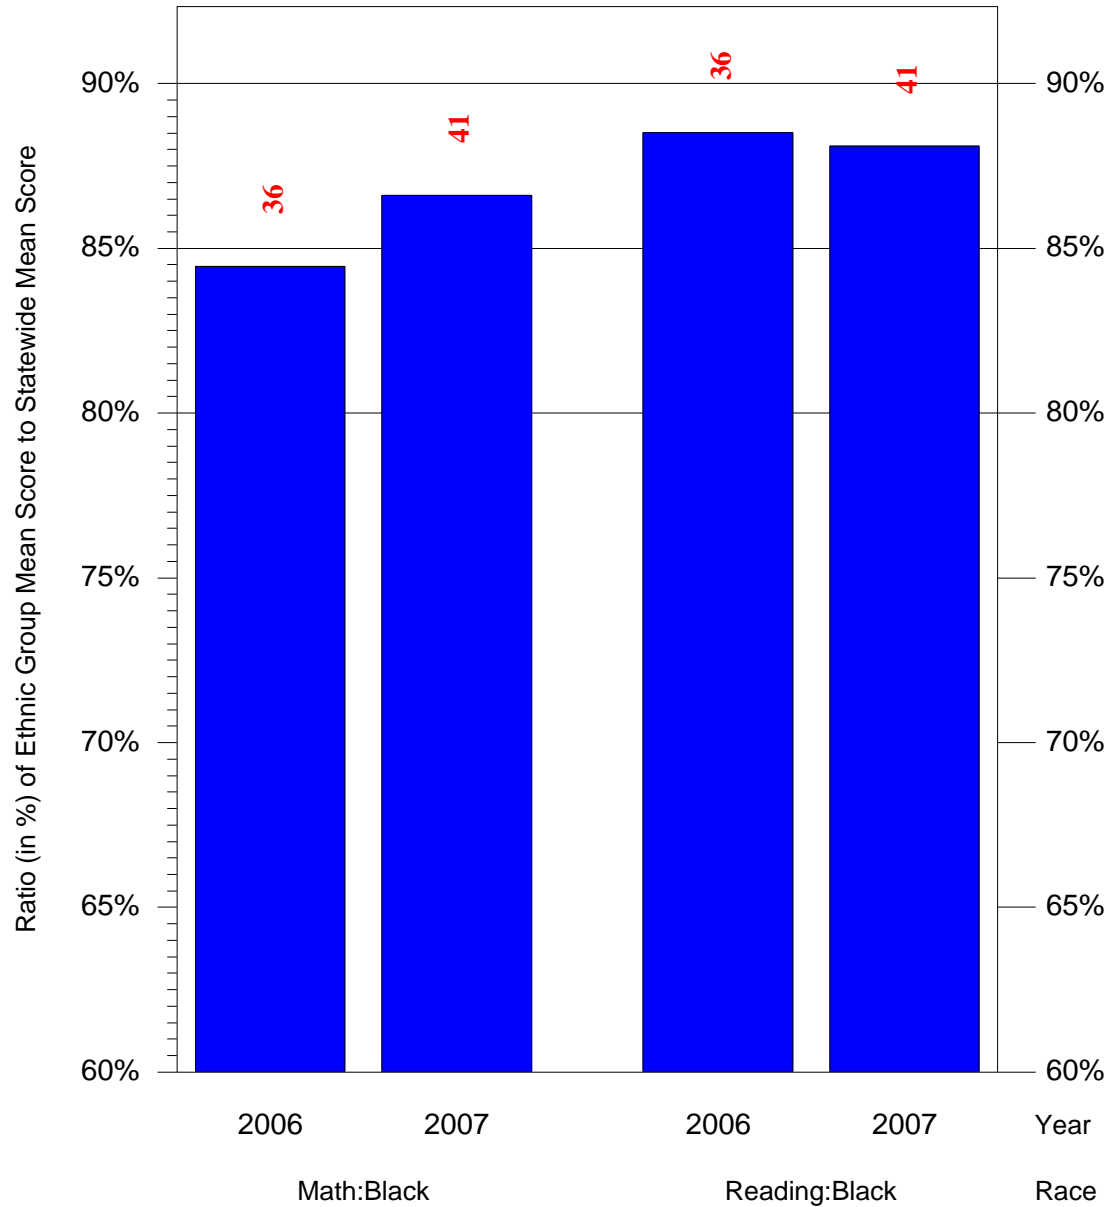

Mean Ethnic Group Building PSSA Test Score to Statewide Mean Score

Building = Hill Leslie P Sch(3806) and Grade = 4 and Ethnic Group = Black or White

(Note: Number (in red) of Test Takers is above each bar in the chart.)