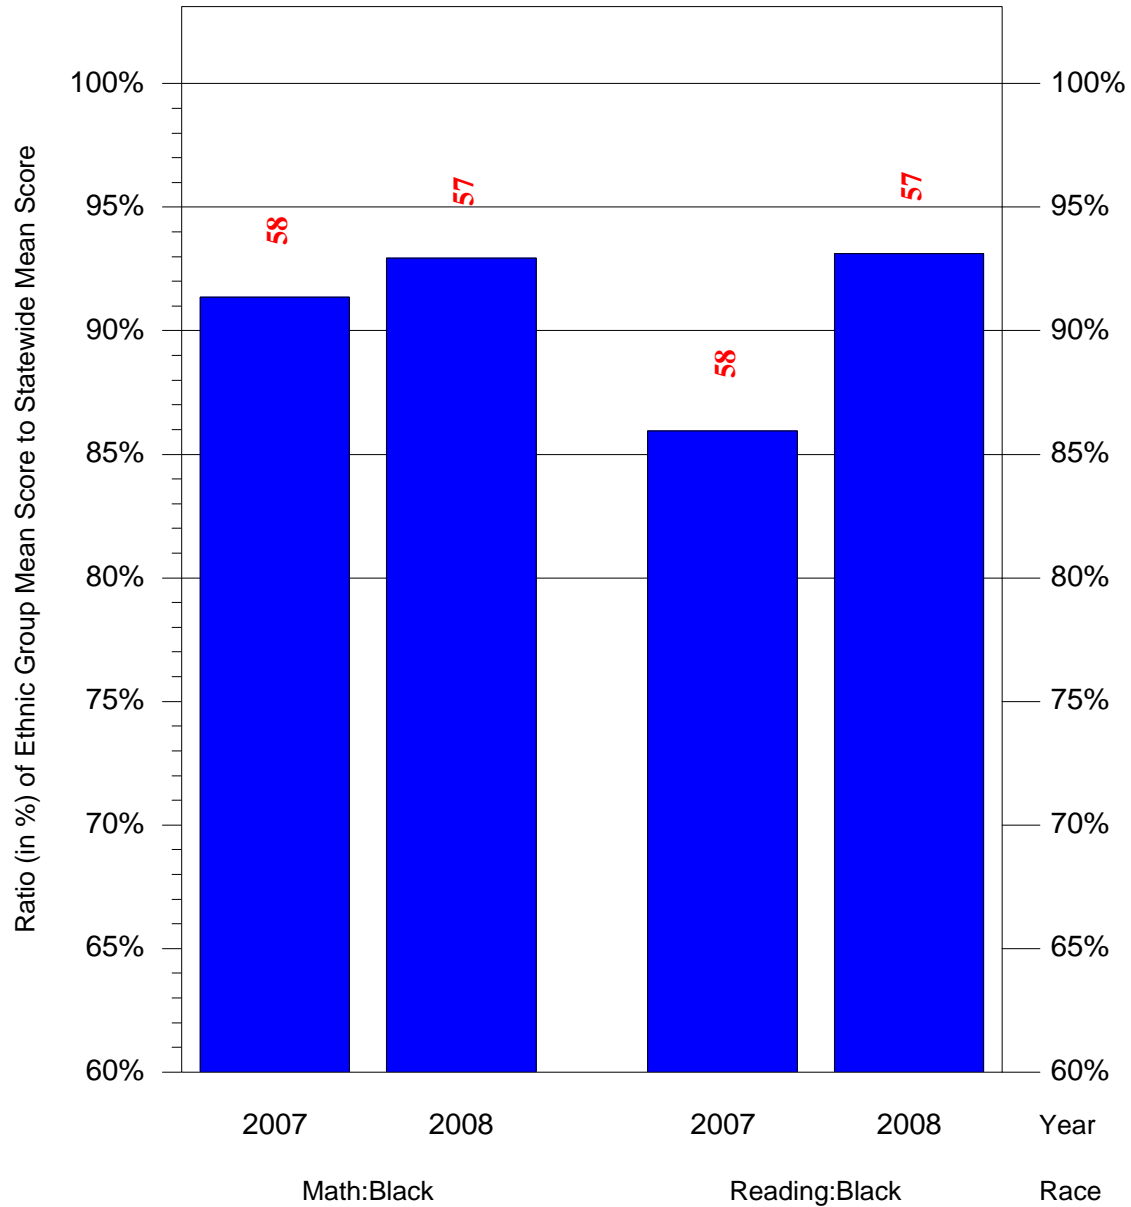

Mean Ethnic Group Building PSSA Test Score to Statewide Mean Score

Building = Harrington Avery D Sch(6528) and Grade = 6 and Ethnic Group = Black or White

(Note: Number (in red) of Test Takers is above each bar in the chart.)