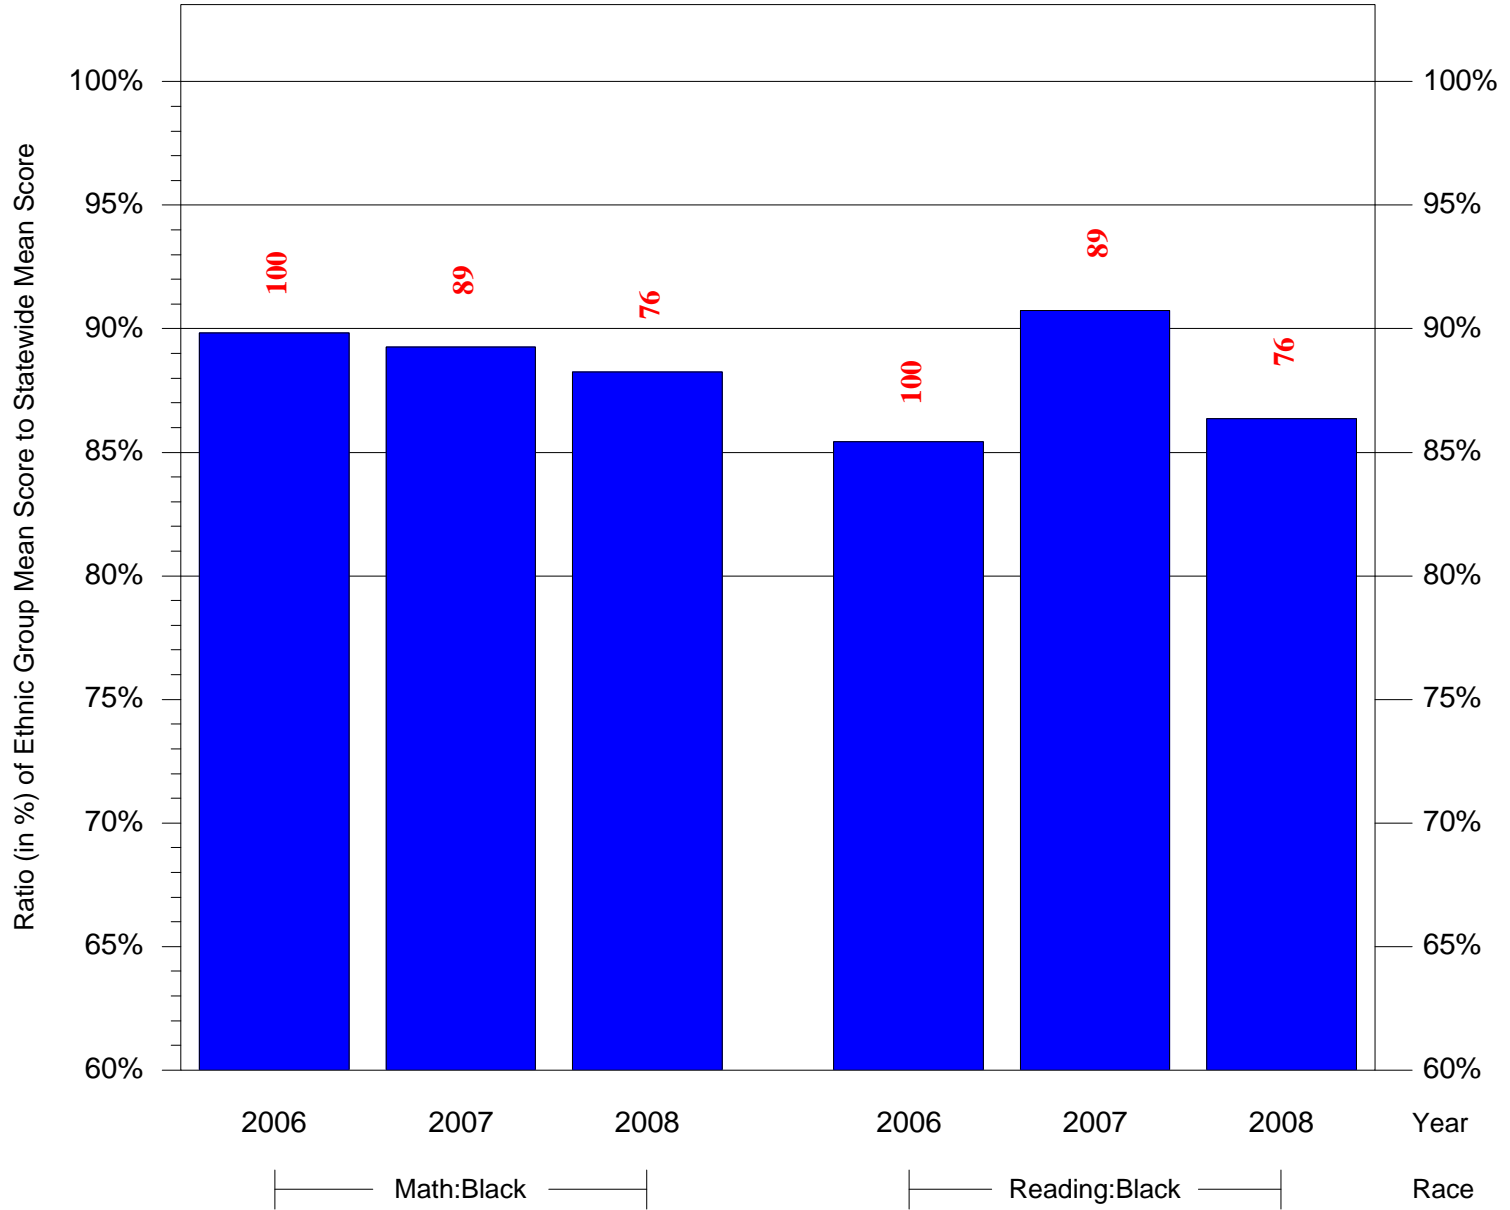

Mean Ethnic Group Building PSSA Test Score to Statewide Mean Score

Building = Kelly John B Sch(5294) and Grade = 5 and Ethnic Group = Black or White

(Note: Number (in red) of Test Takers is above each bar in the chart.)