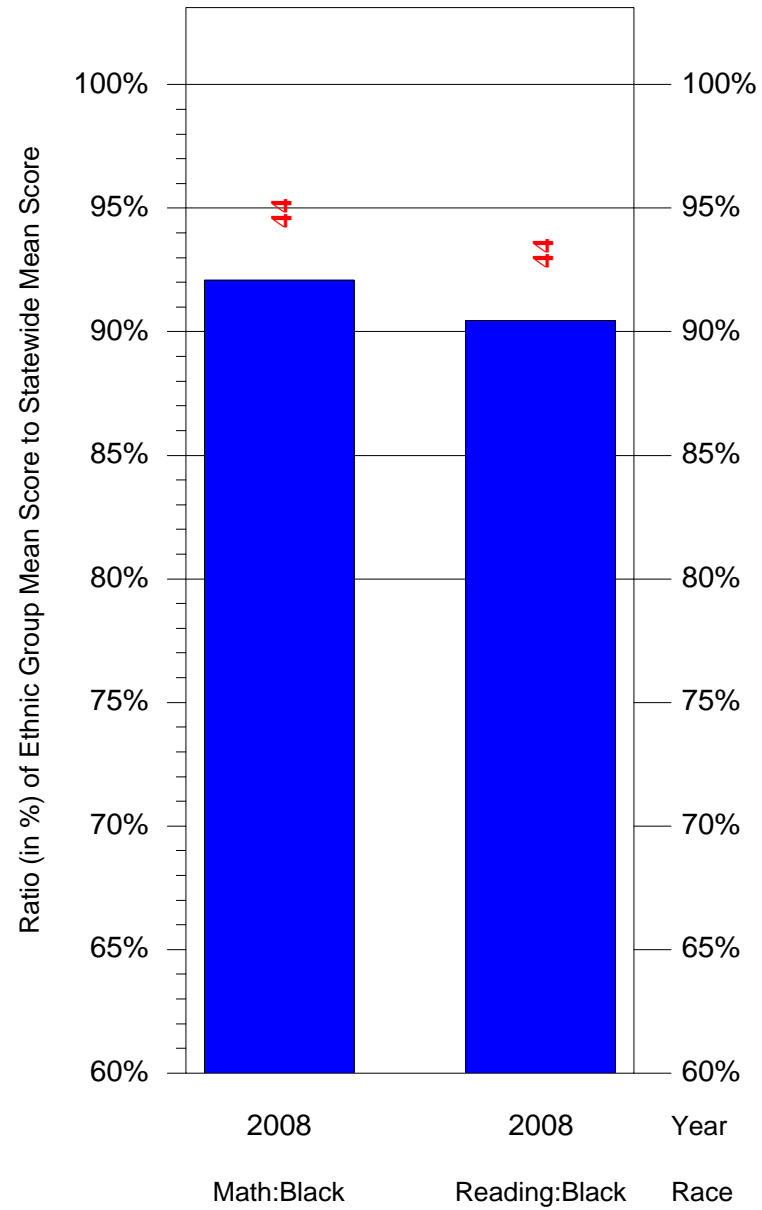

Mean Ethnic Group Building PSSA Test Score to Statewide Mean Score
Building = Penrose Sch(3616) and Grade = 8 and Ethnic Group = Black or White
(Note: Number (in red) of Test Takers is above each bar in the chart.)