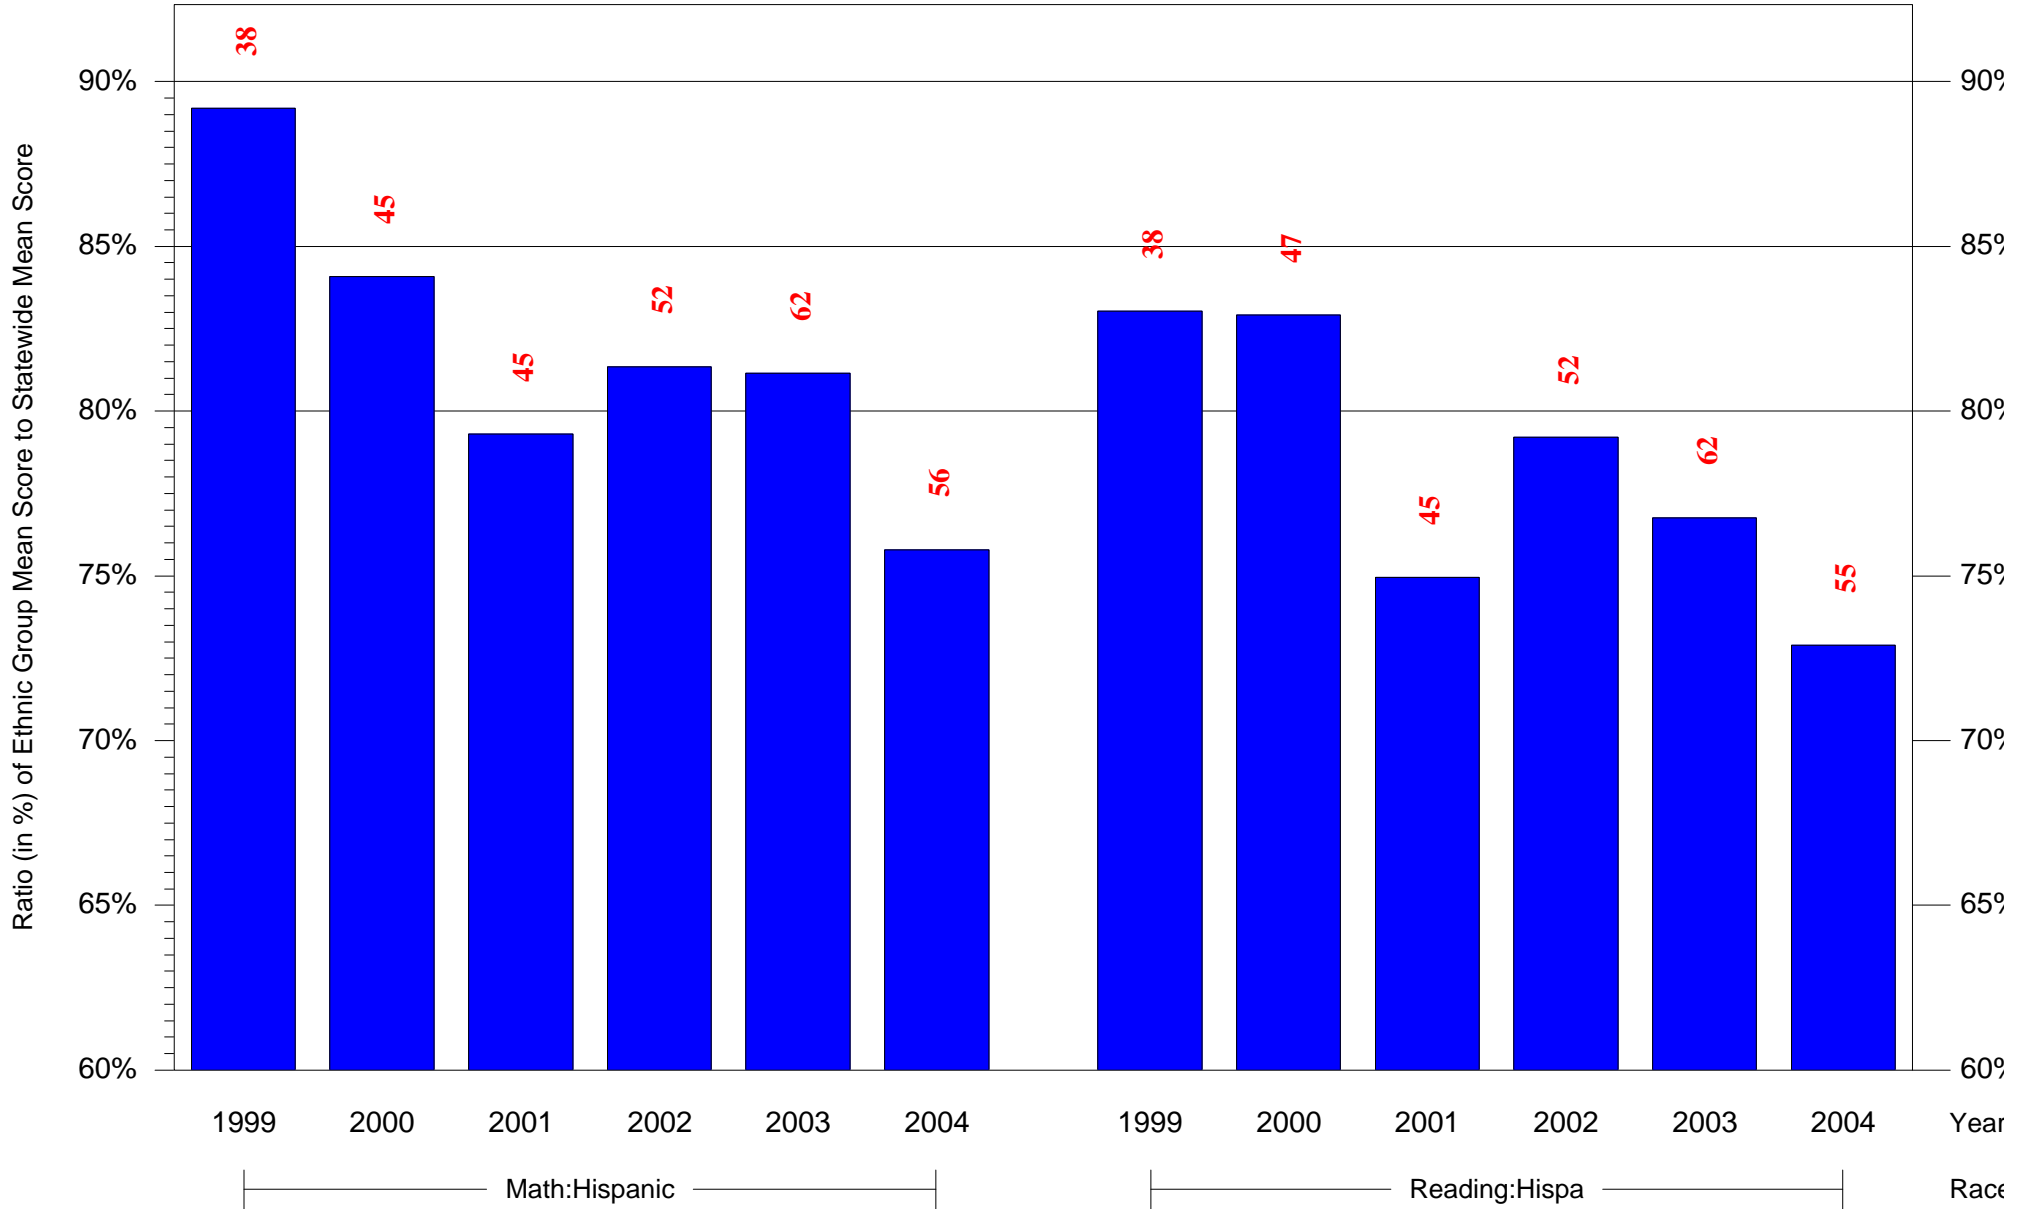

Mean Ethnic Group Building PSSA Test Score to Statewide Mean Score
Building = Sheridan Sch(3800) and Grade = 5 and Ethnic Group = Asian or Hispanic
(Note: Number (in red) of Test Takers is above each bar in the chart.)