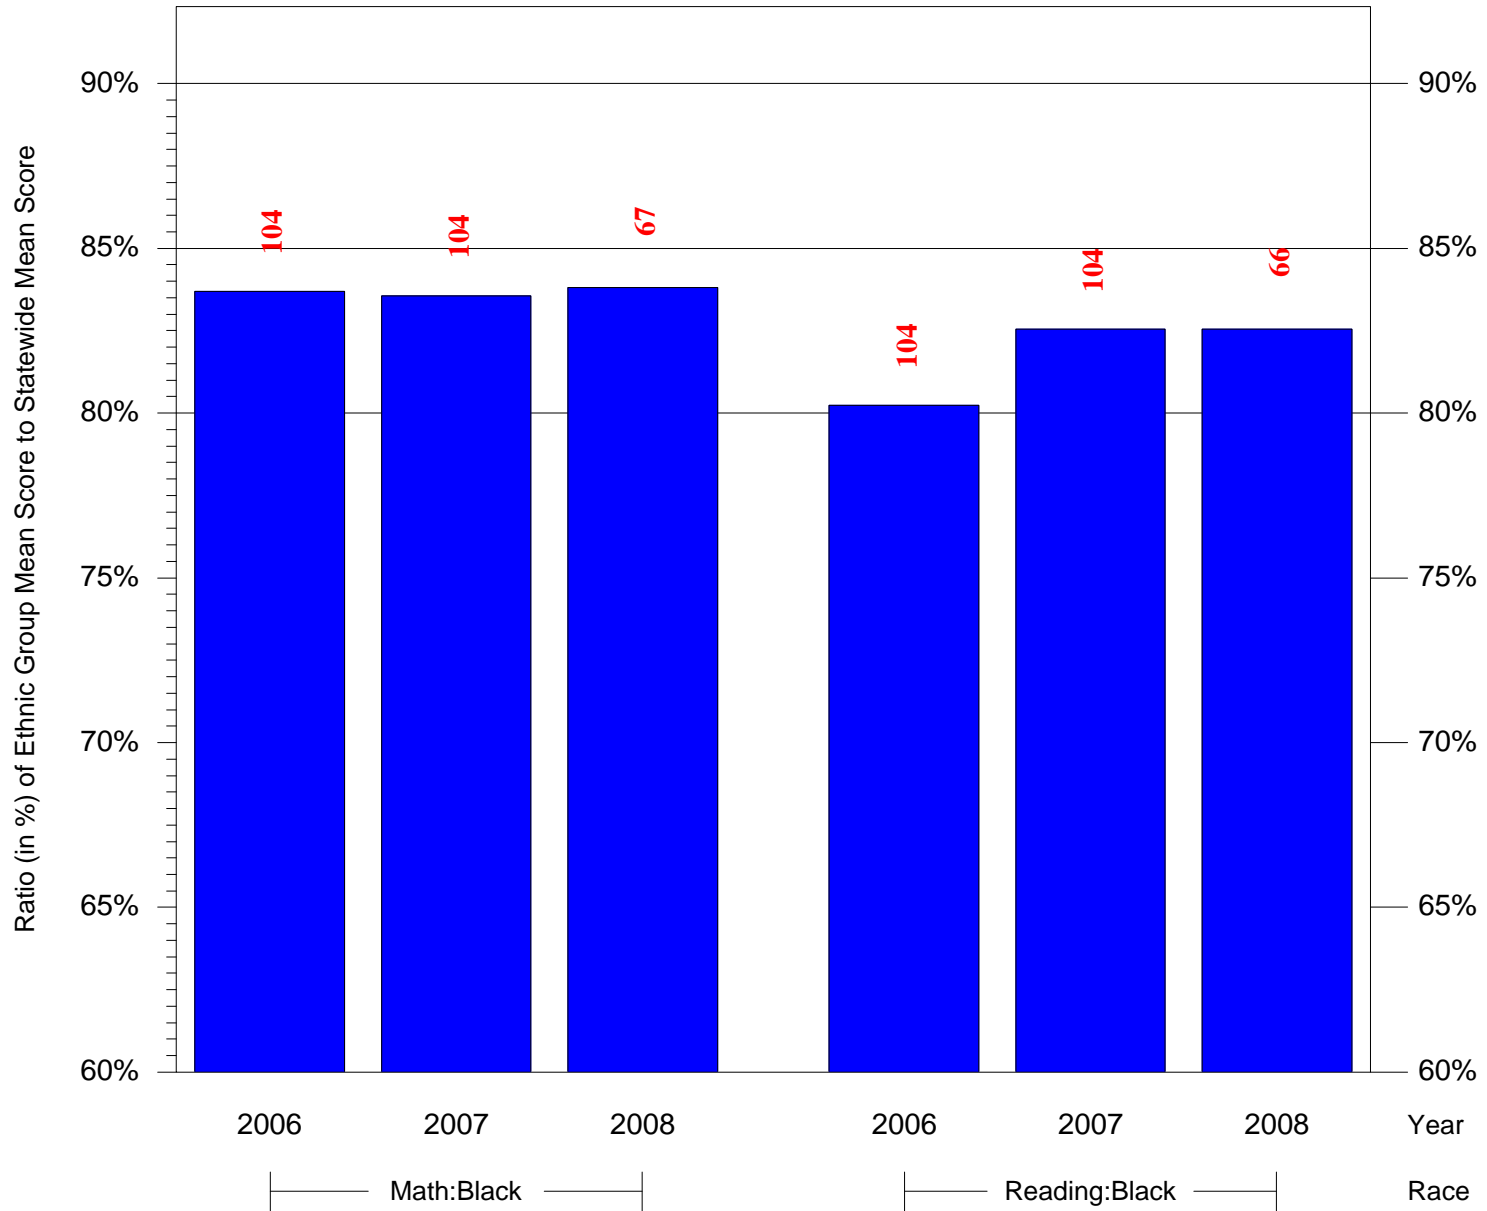

Mean Ethnic Group Building PSSA Test Score to Statewide Mean Score

Building = Barratt Norris S MS(7237) and Grade = 6 and Ethnic Group = Black or White

(Note: Number (in red) of Test Takers is above each bar in the chart.)