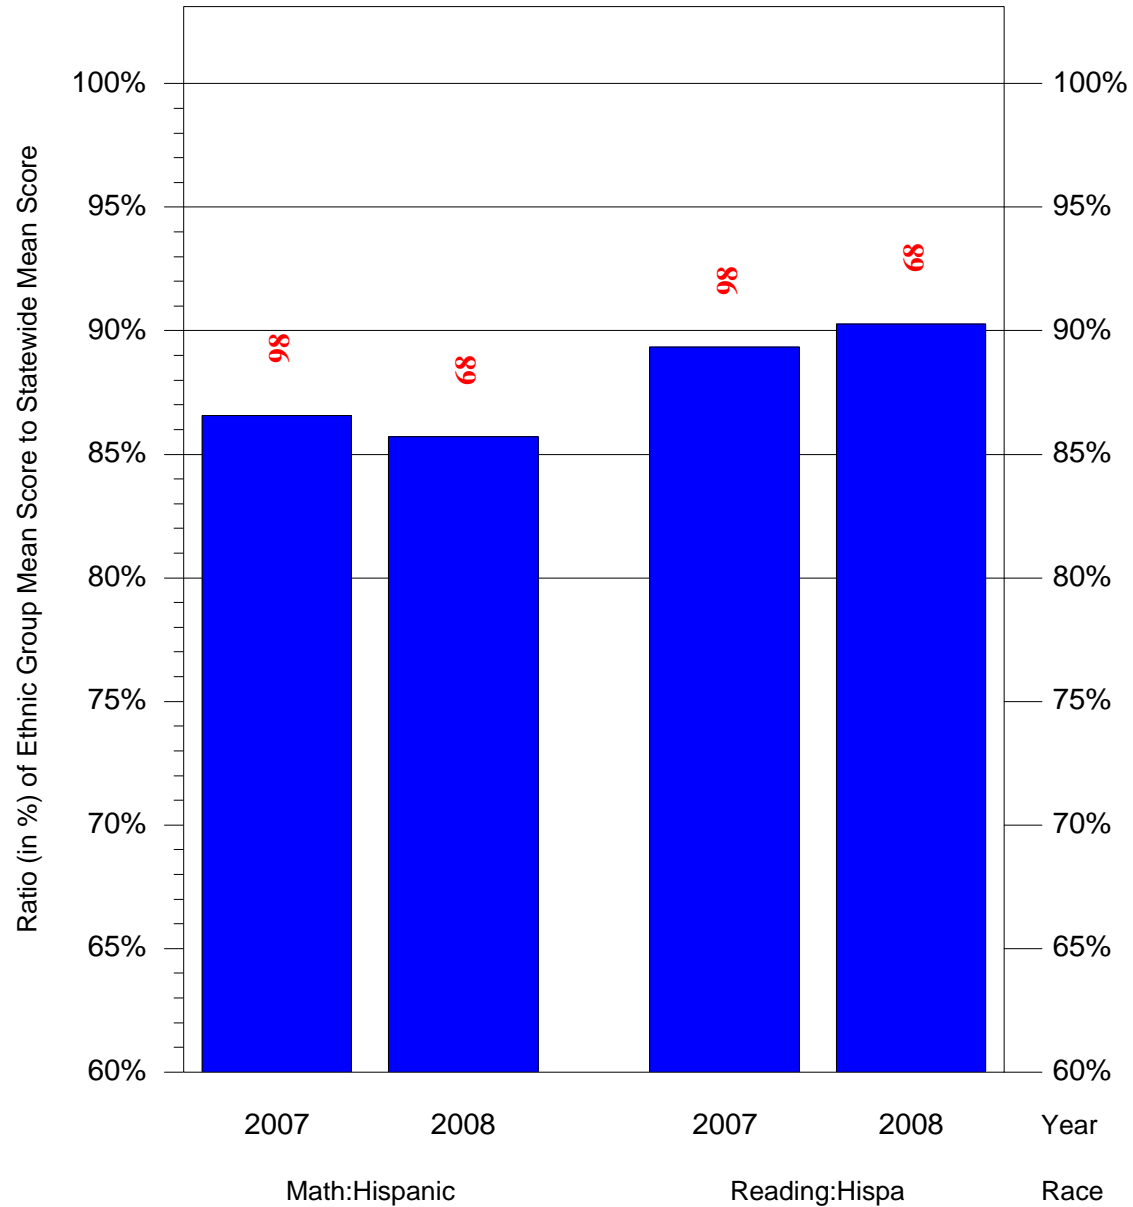

Mean Ethnic Group Building PSSA Test Score to Statewide Mean Score

Building = Taylor Bayard Sch(3755) and Grade = 3 and Ethnic Group = Asian or Hispanic

(Note: Number (in red) of Test Takers is above each bar in the chart.)