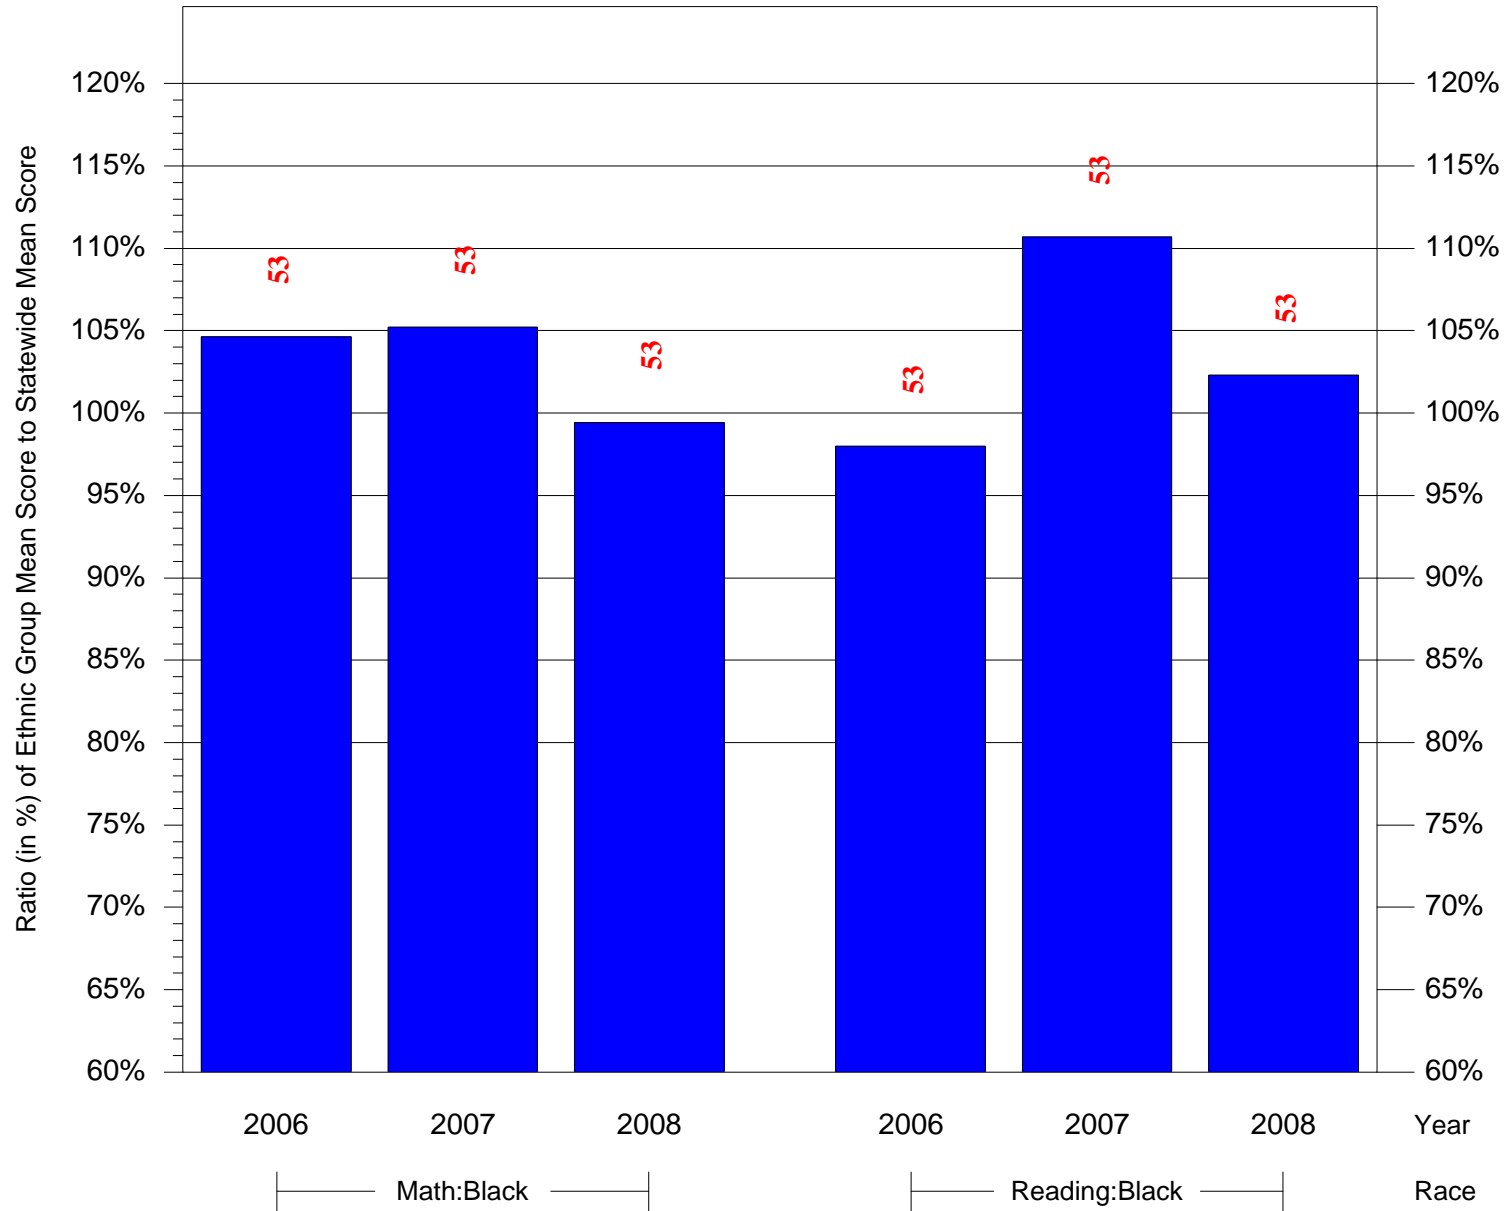

Mean Ethnic Group Building PSSA Test Score to Statewide Mean Score

Building = Fittler Academics Plus(6913) and Grade = 7 and Ethnic Group = Black or White

(Note: Number (in red) of Test Takers is above each bar in the chart.)