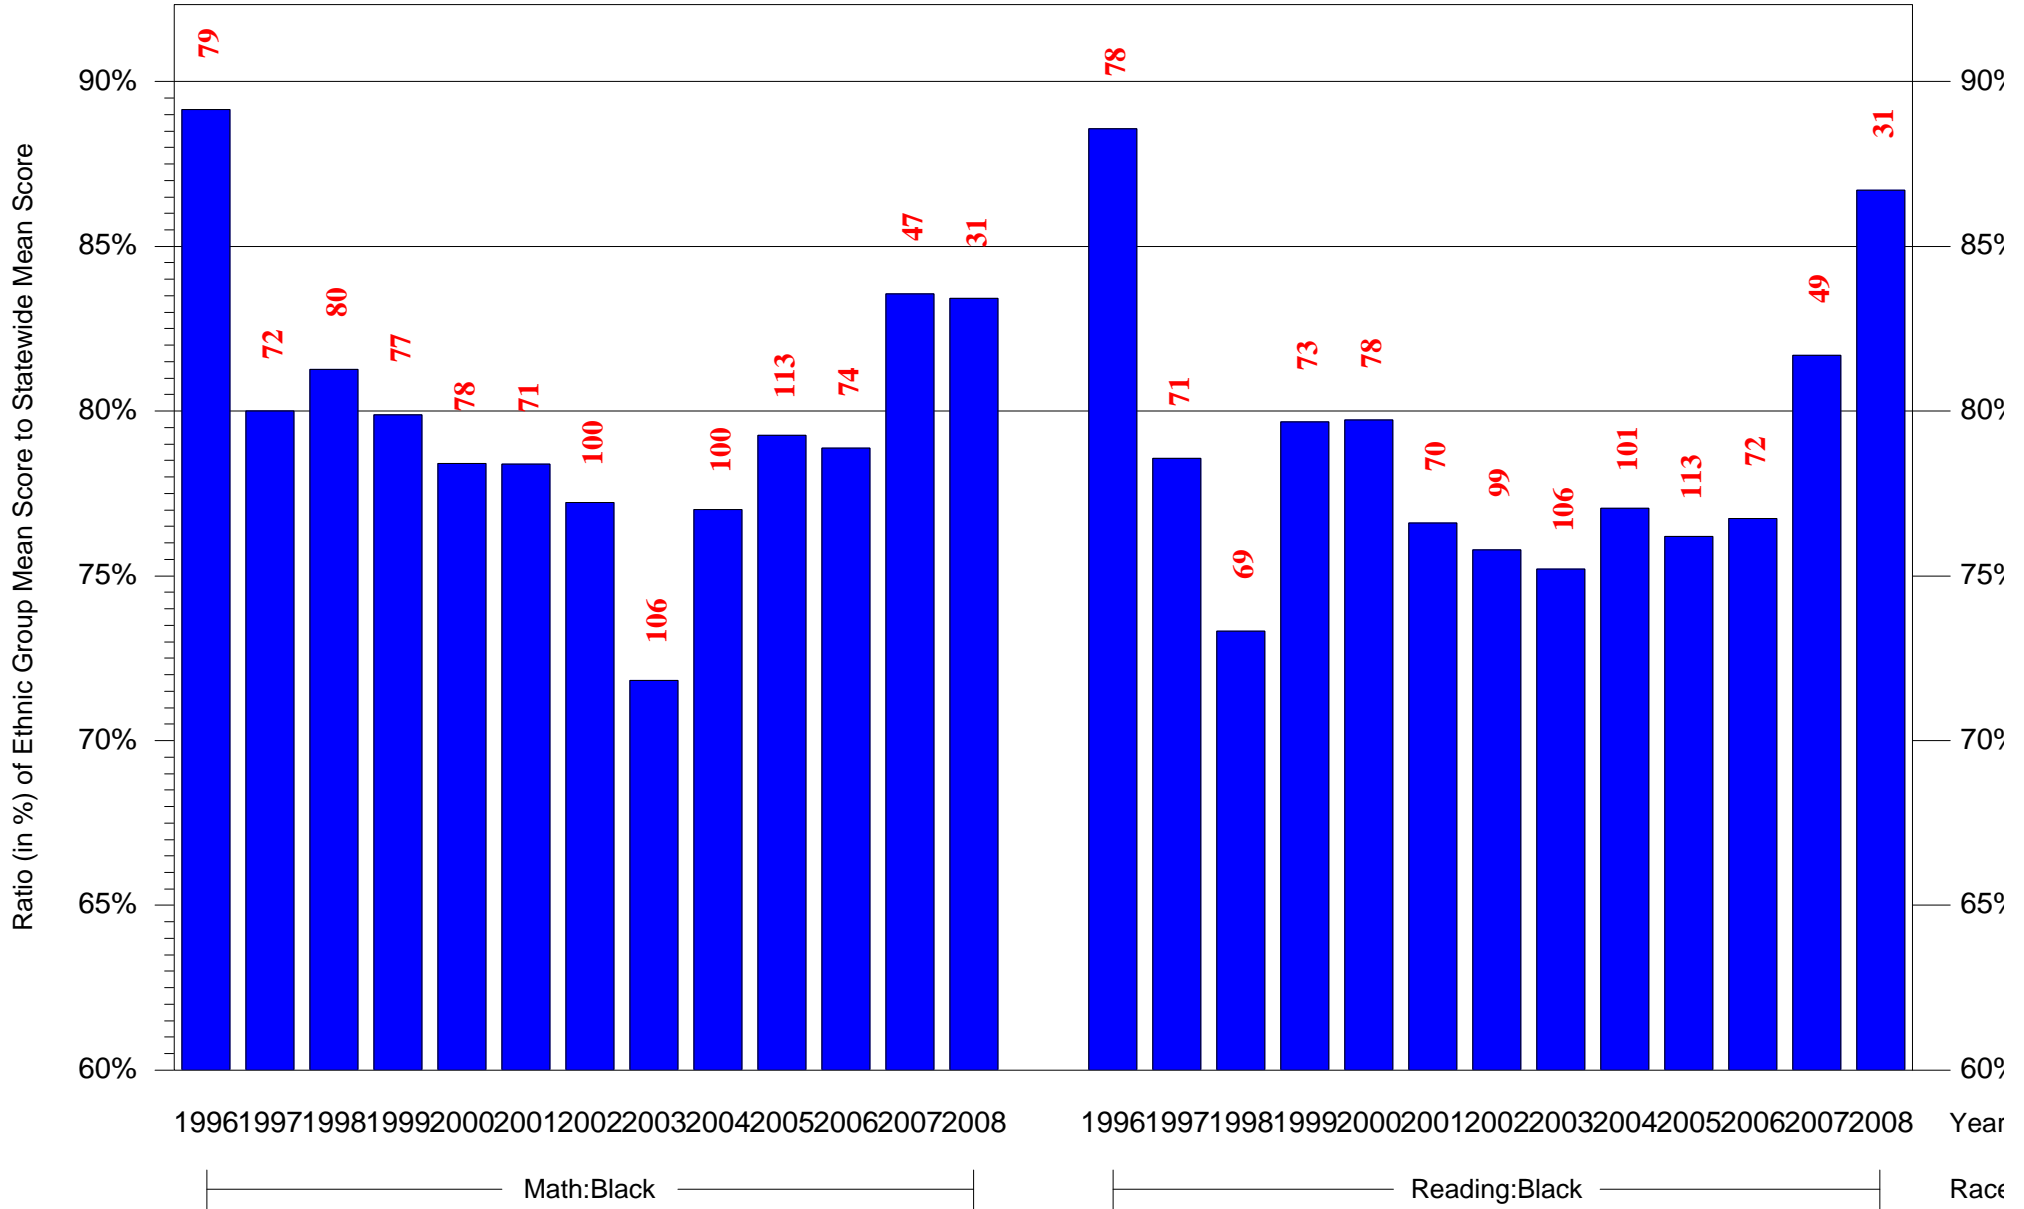

Mean Ethnic Group Building PSSA Test Score to Statewide Mean Score

Building = Clemente Roberto MS(6767) and Grade = 5 and Ethnic Group = Black or White

(Note: Number (in red) of Test Takers is above each bar in the chart.)