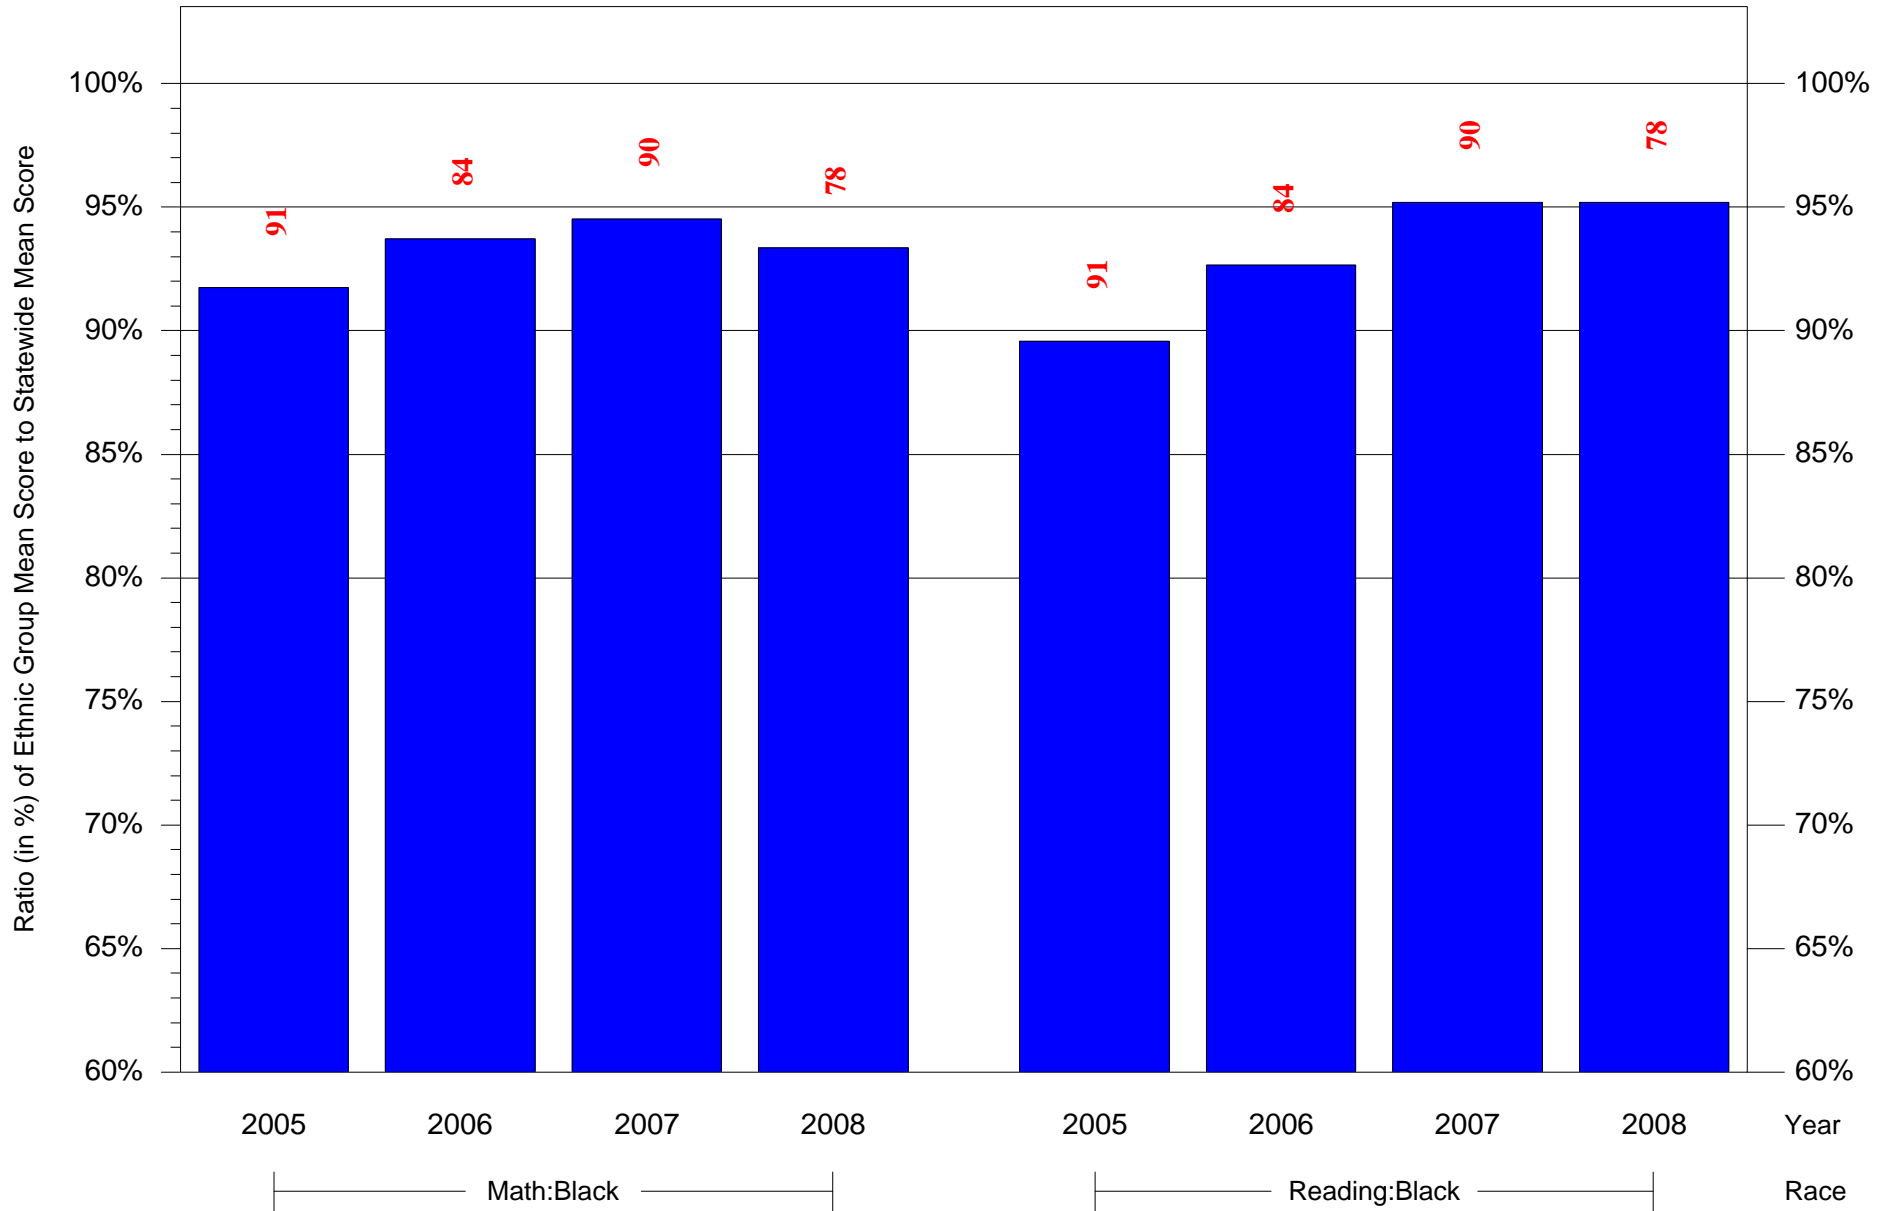

Mean Ethnic Group Building PSSA Test Score to Statewide Mean Score
Building = Parkway West(7808) and Grade = 11 and Ethnic Group = Black or White
(Note: Number (in red) of Test Takers is above each bar in the chart.)