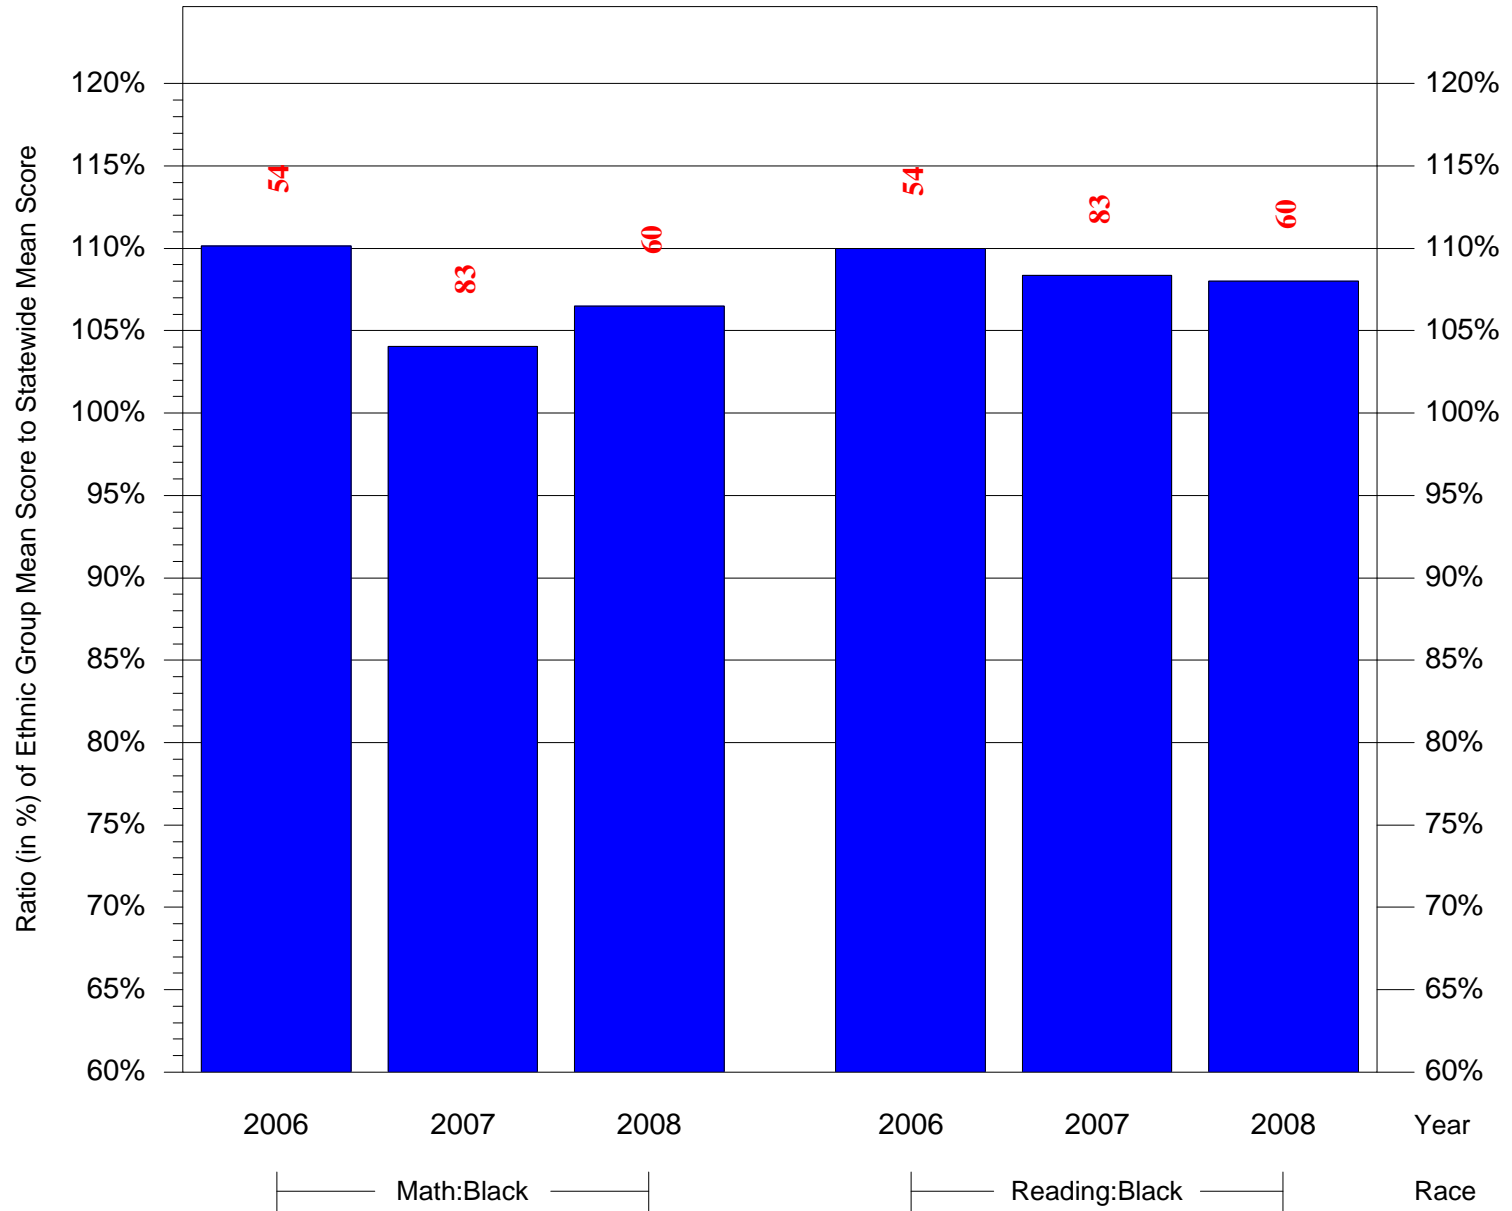

Mean Ethnic Group Building PSSA Test Score to Statewide Mean Score

Building = Hill J E/Freedman Samson(7229) and Grade = 7 and Ethnic Group = Black or White

(Note: Number (in red) of Test Takers is above each bar in the chart.)