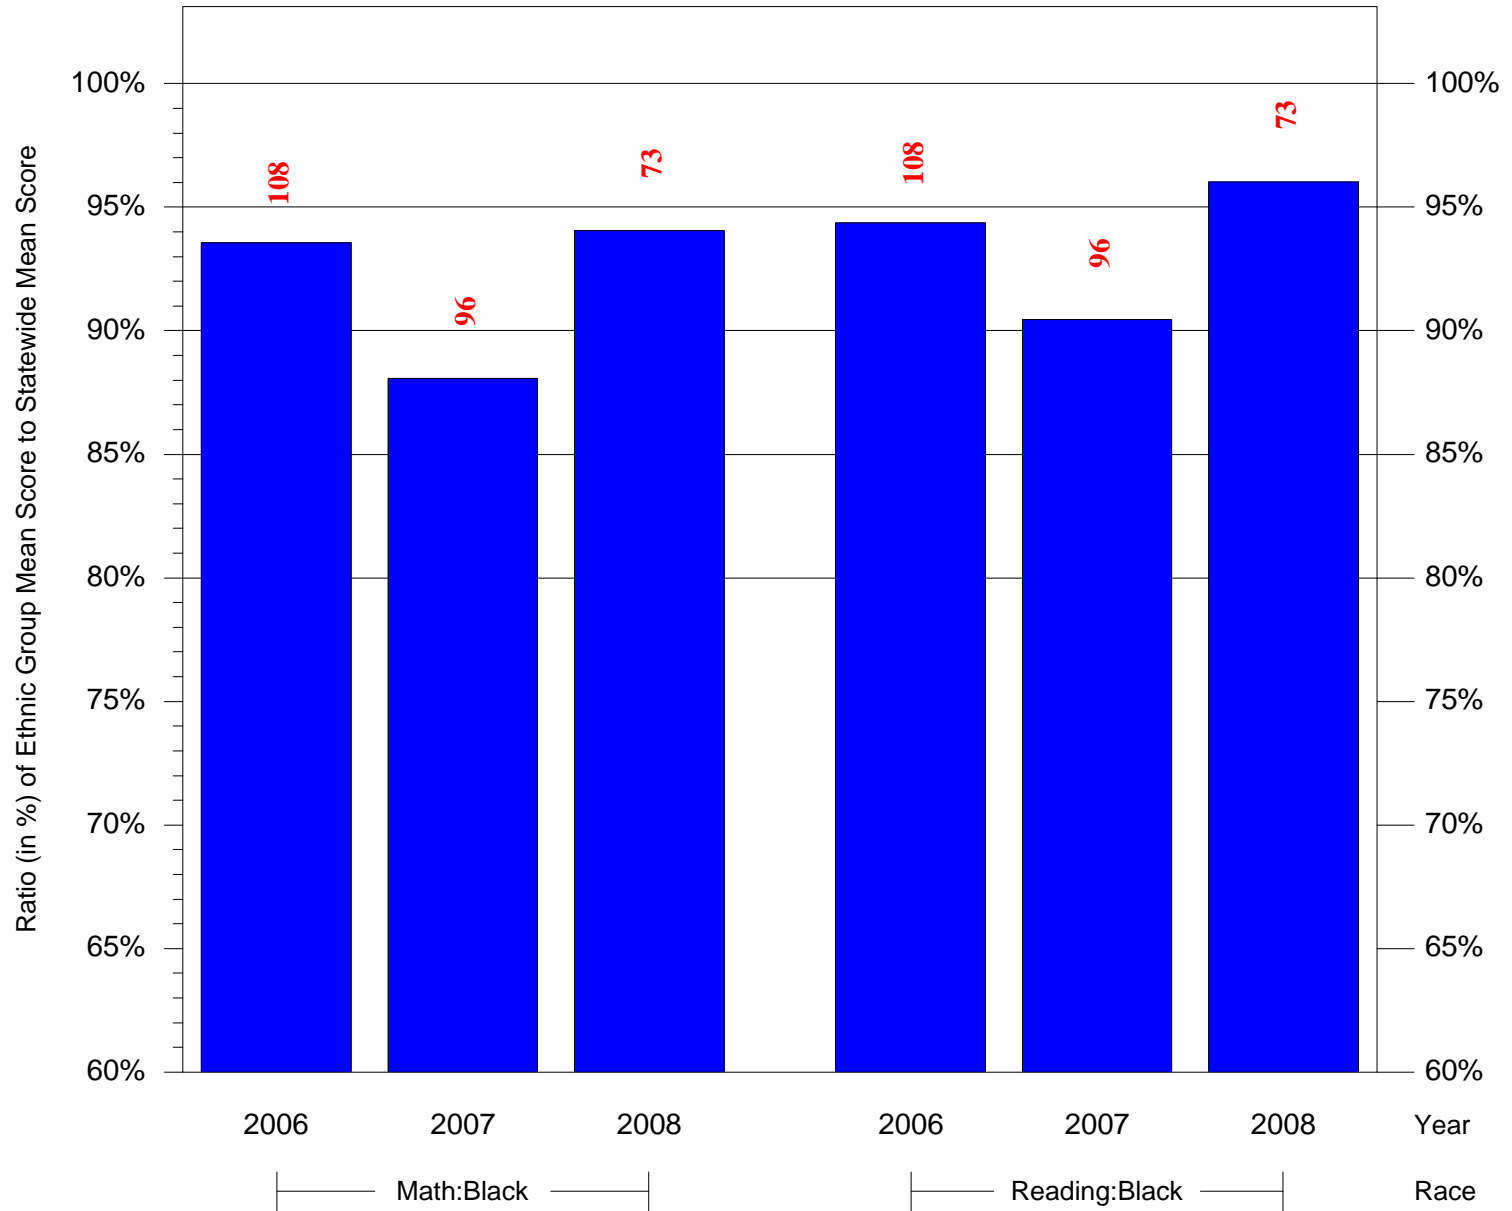

Mean Ethnic Group Building PSSA Test Score to Statewide Mean Score

Building = Hamilton Andrew Sch(5185) and Grade = 6 and Ethnic Group = Black or White

(Note: Number (in red) of Test Takers is above each bar in the chart.)