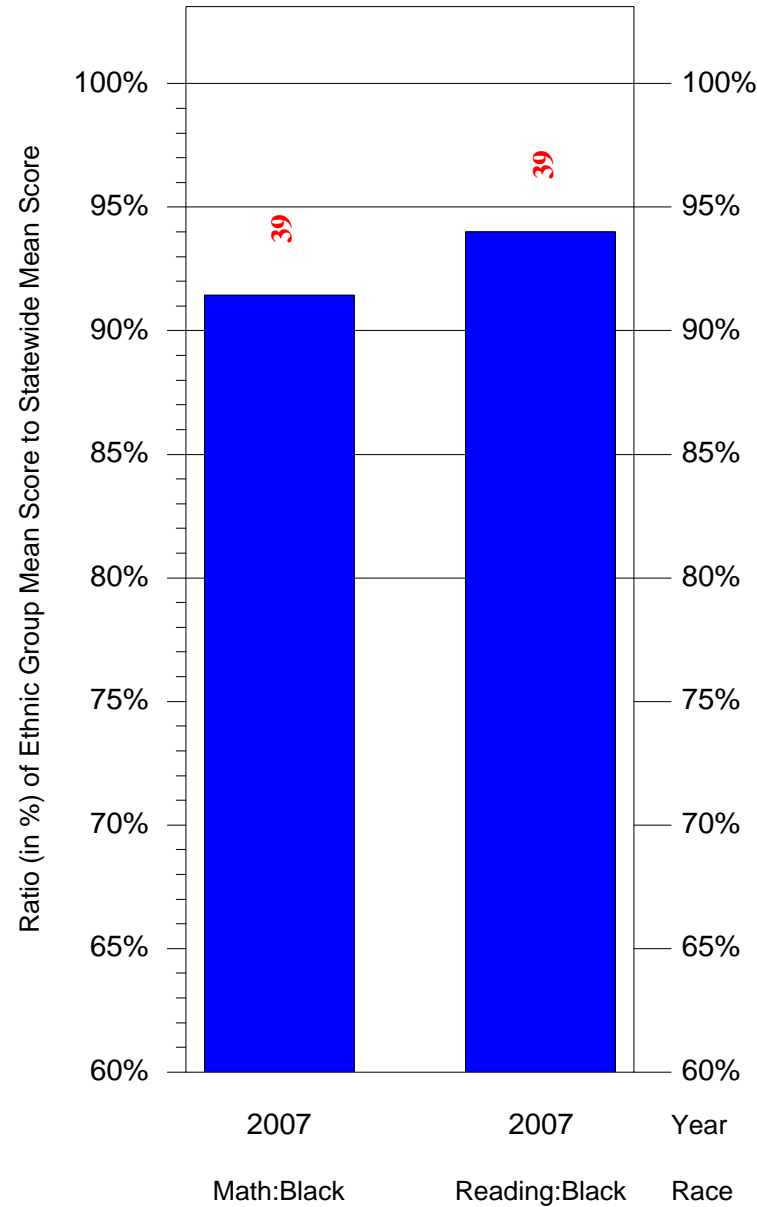

Mean Ethnic Group Building PSSA Test Score to Statewide Mean Score

Building = Spring Garden Sch(3655) and Grade = 7 and Ethnic Group = Black or White

(Note: Number (in red) of Test Takers is above each bar in the chart.)