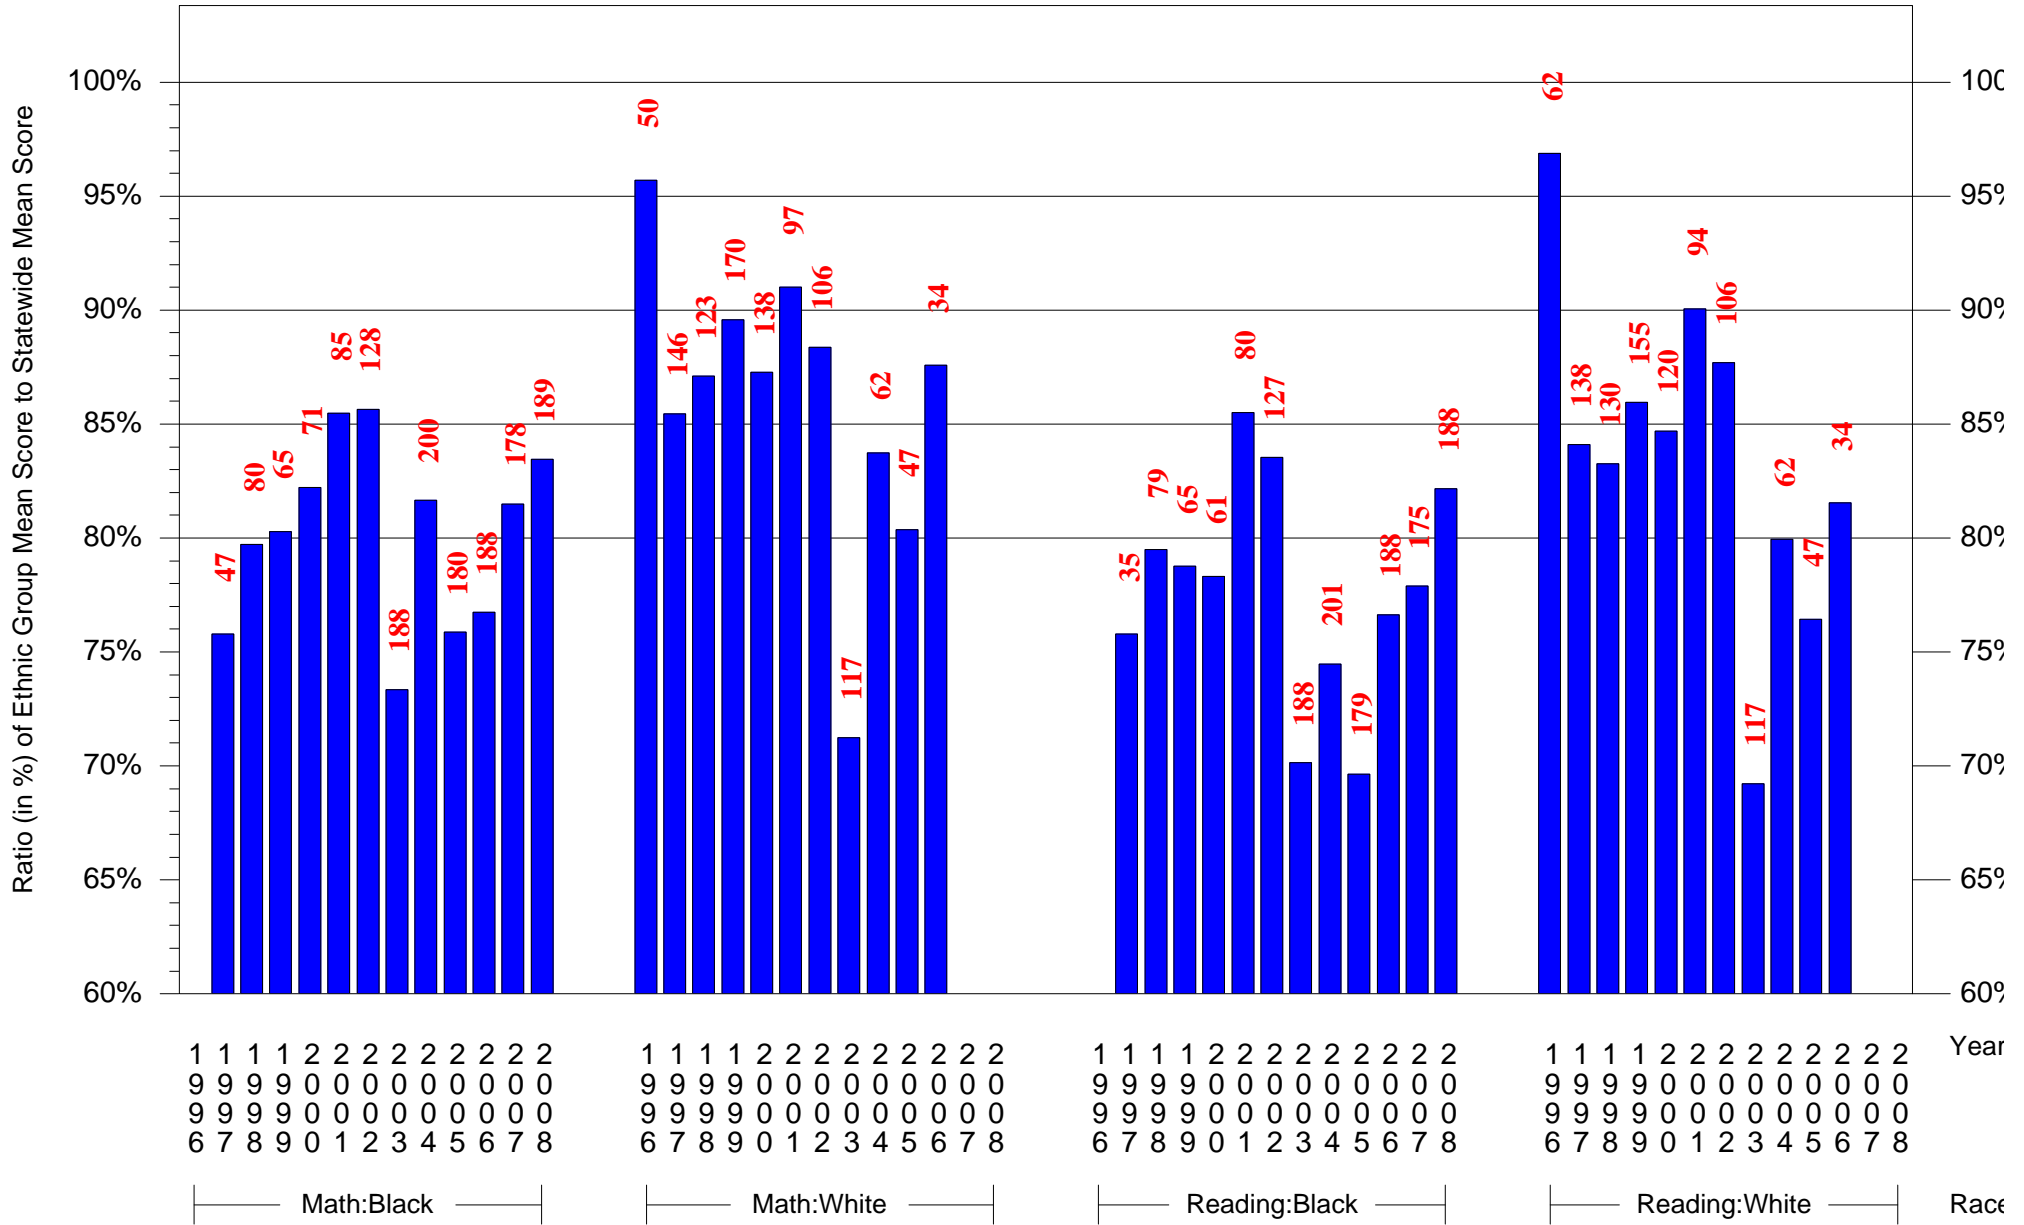

Mean Ethnic Group Building PSSA Test Score to Statewide Mean Score

Building = Frankford HS(3850) and Grade = 11 and Ethnic Group = Black or White

(Note: Number (in red) of Test Takers is above each bar in the chart.)