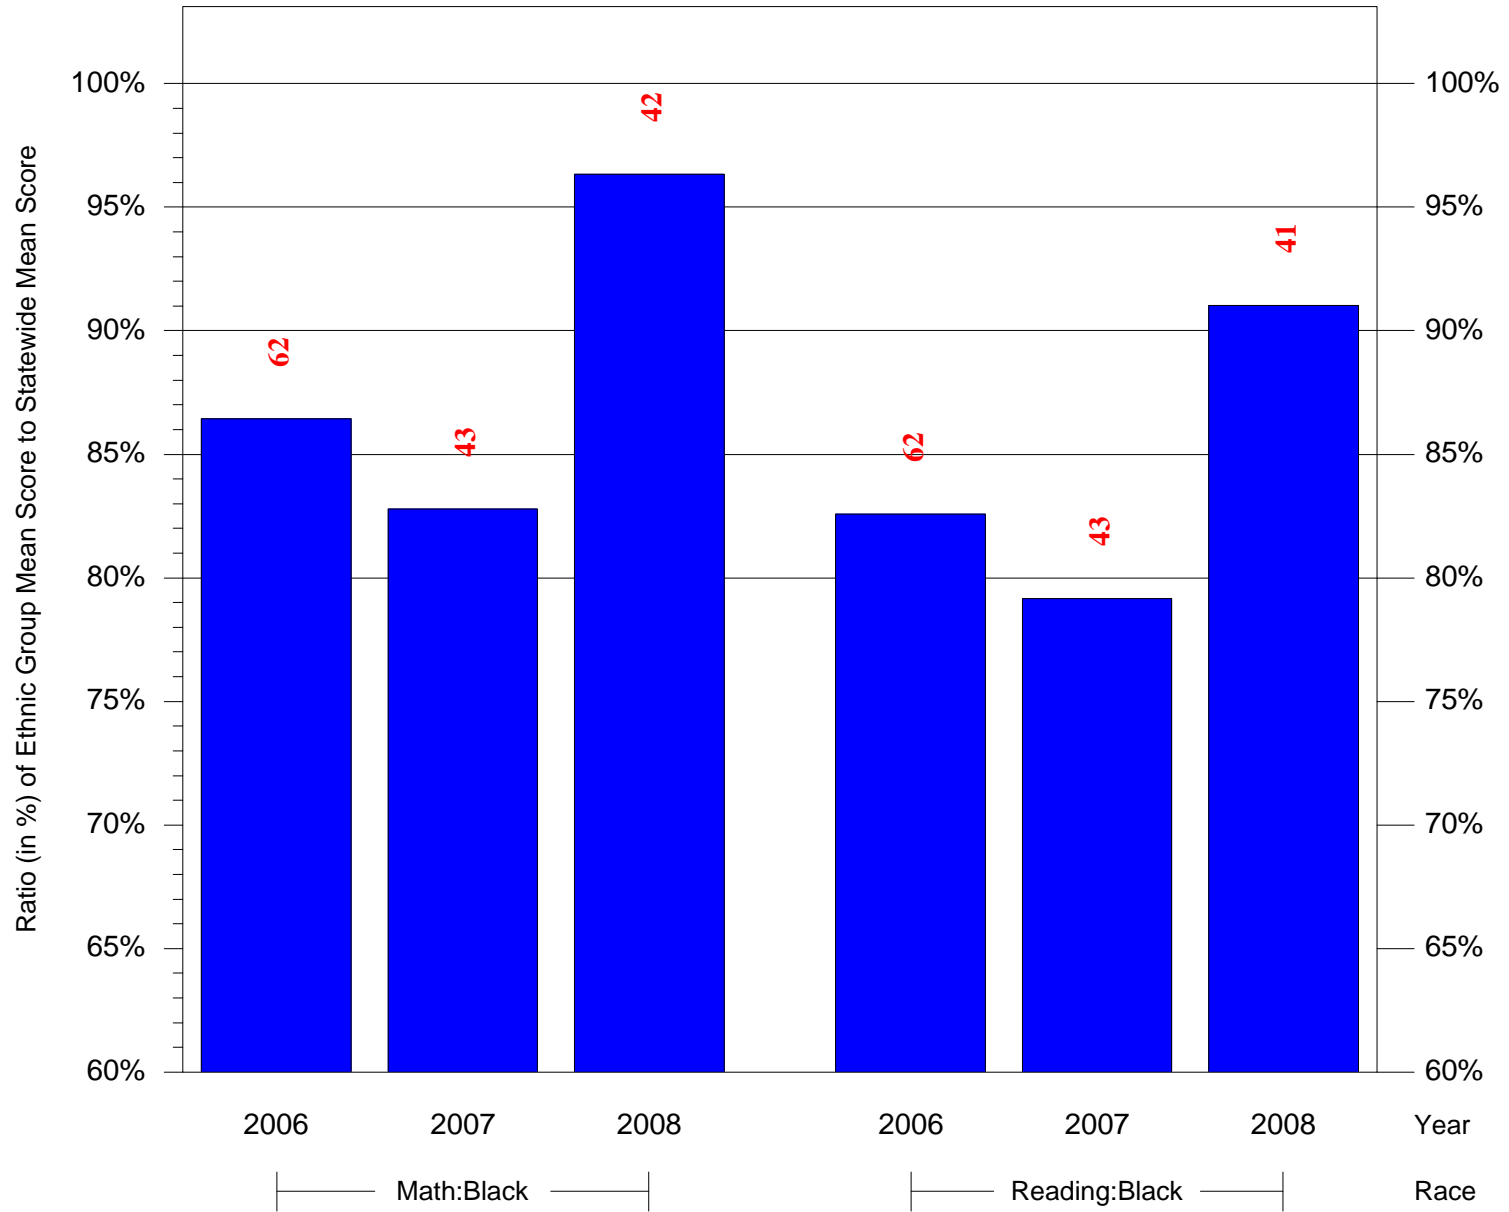

Mean Ethnic Group Building PSSA Test Score to Statewide Mean Score

Building = Douglass Frederick Sch(3624) and Grade = 4 and Ethnic Group = Black or White

(Note: Number (in red) of Test Takers is above each bar in the chart.)