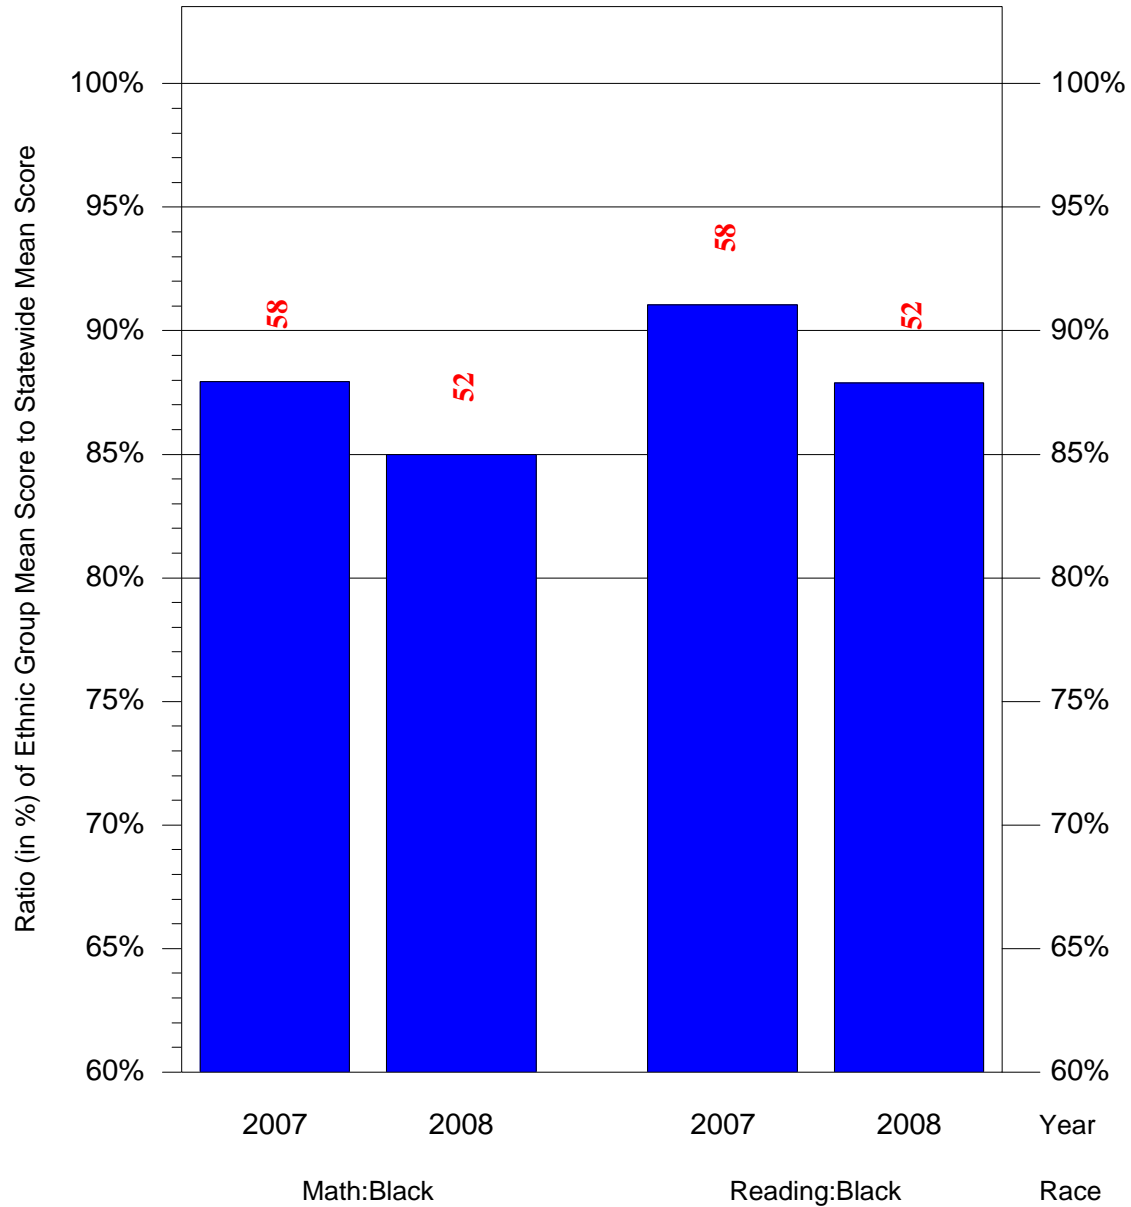

Mean Ethnic Group Building PSSA Test Score to Statewide Mean Score

Building = Morrison Andrew J Sch(3749) and Grade = 3 and Ethnic Group = Black or White

(Note: Number (in red) of Test Takers is above each bar in the chart.)