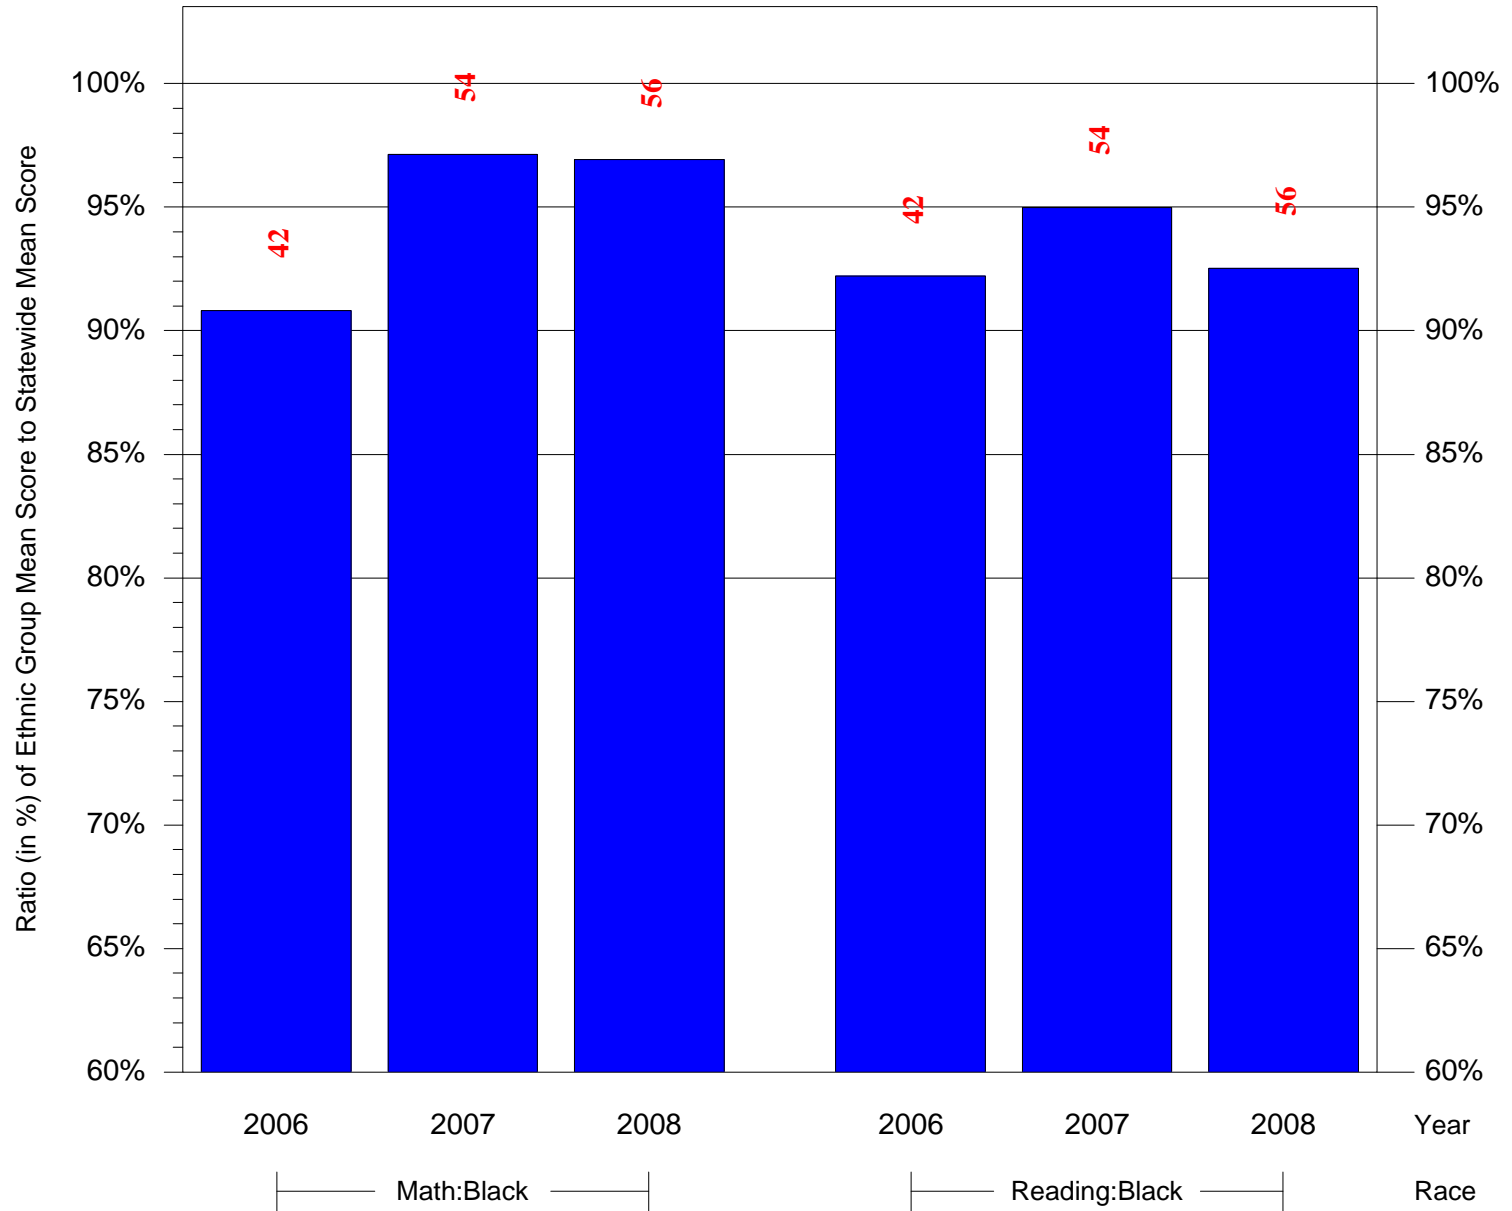

Mean Ethnic Group Building PSSA Test Score to Statewide Mean Score

Building = Day Anna B Sch(3706) and Grade = 6 and Ethnic Group = Black or White

(Note: Number (in red) of Test Takers is above each bar in the chart.)