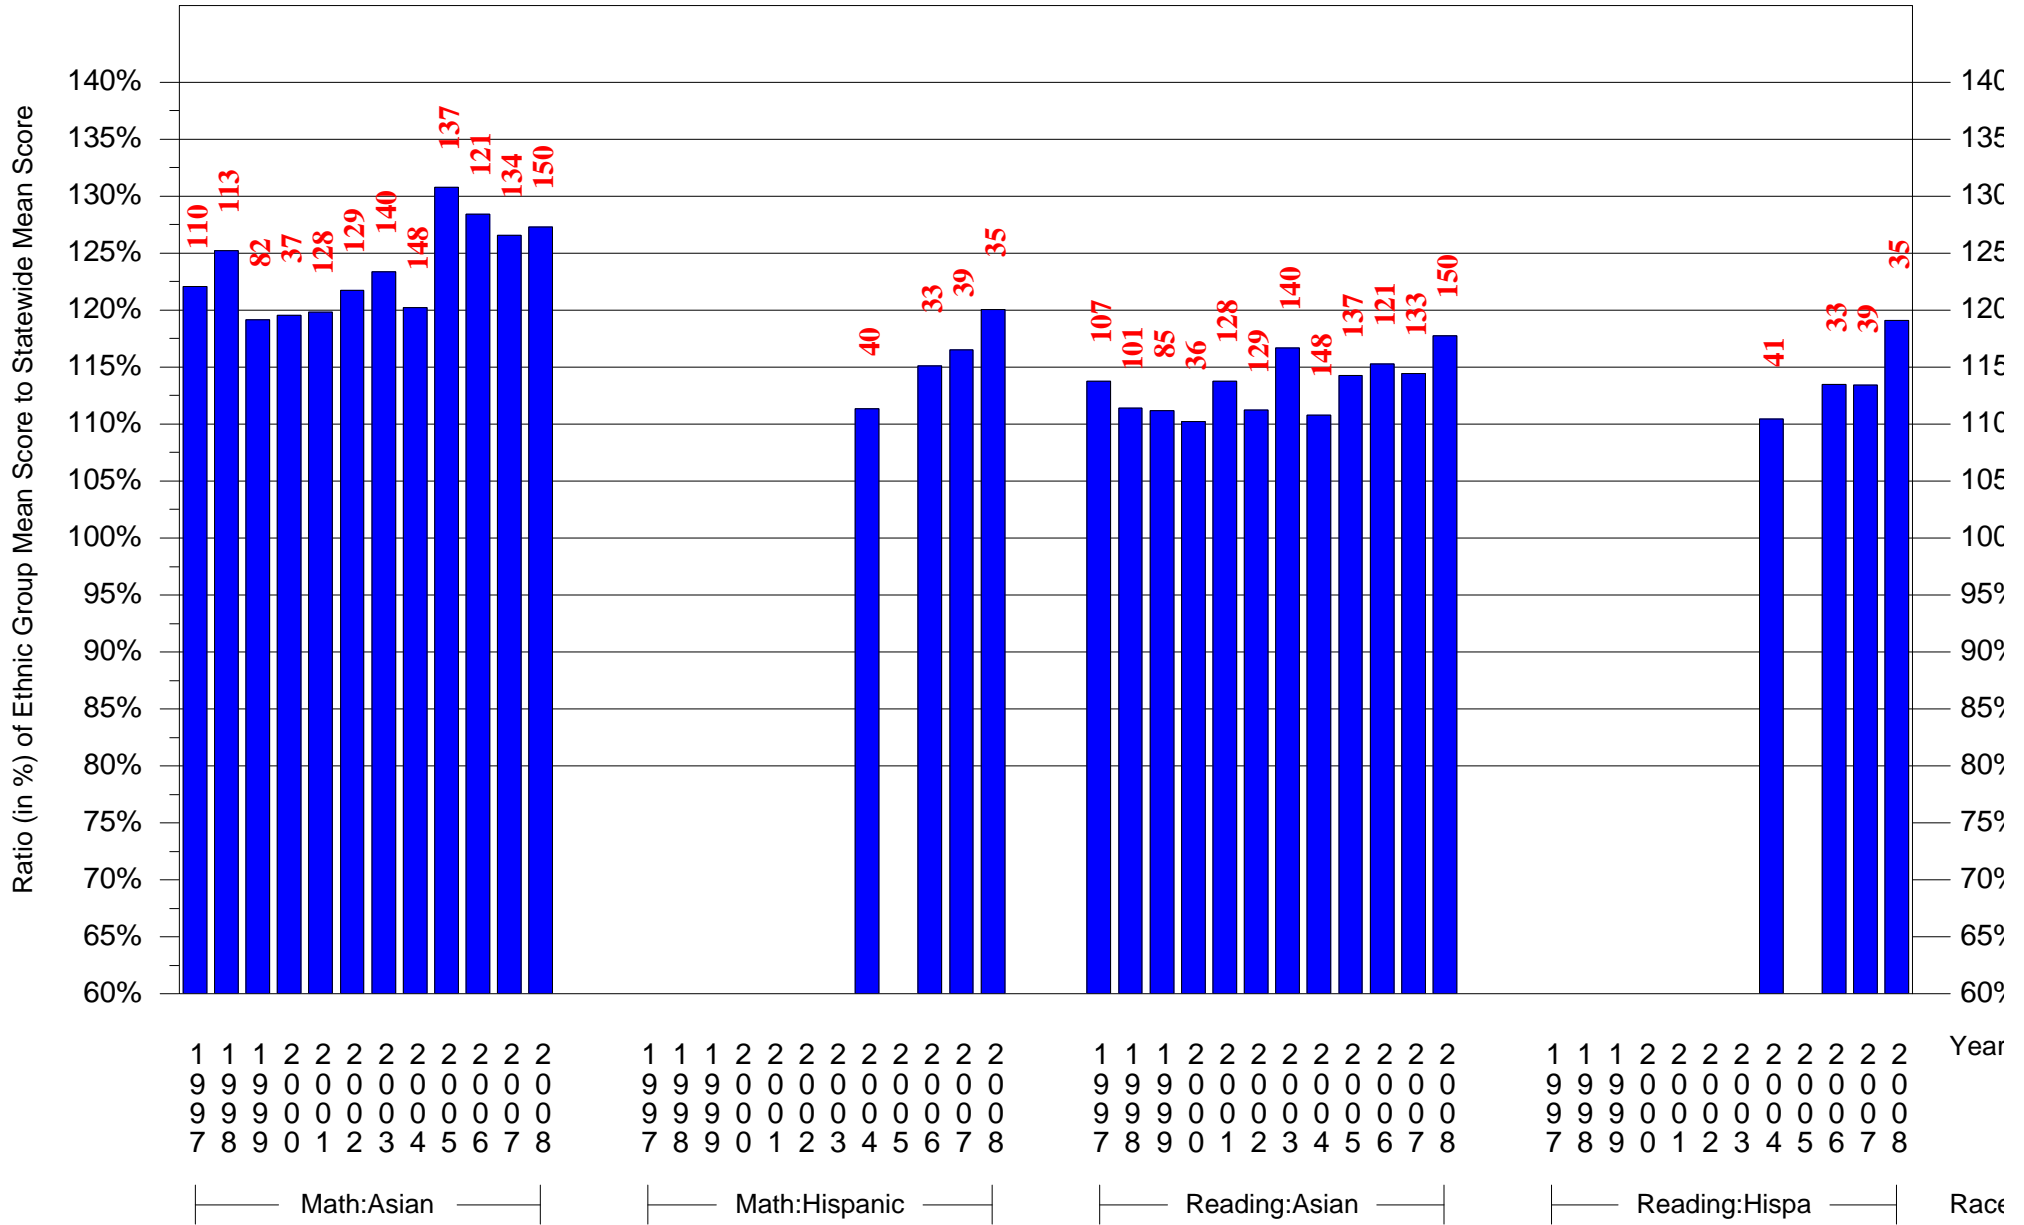

Mean Ethnic Group Building PSSA Test Score to Statewide Mean Score

Building = Central HS(3848) and Grade = 11 and Ethnic Group = Asian or Hispanic

(Note: Number (in red) of Test Takers is above each bar in the chart.)