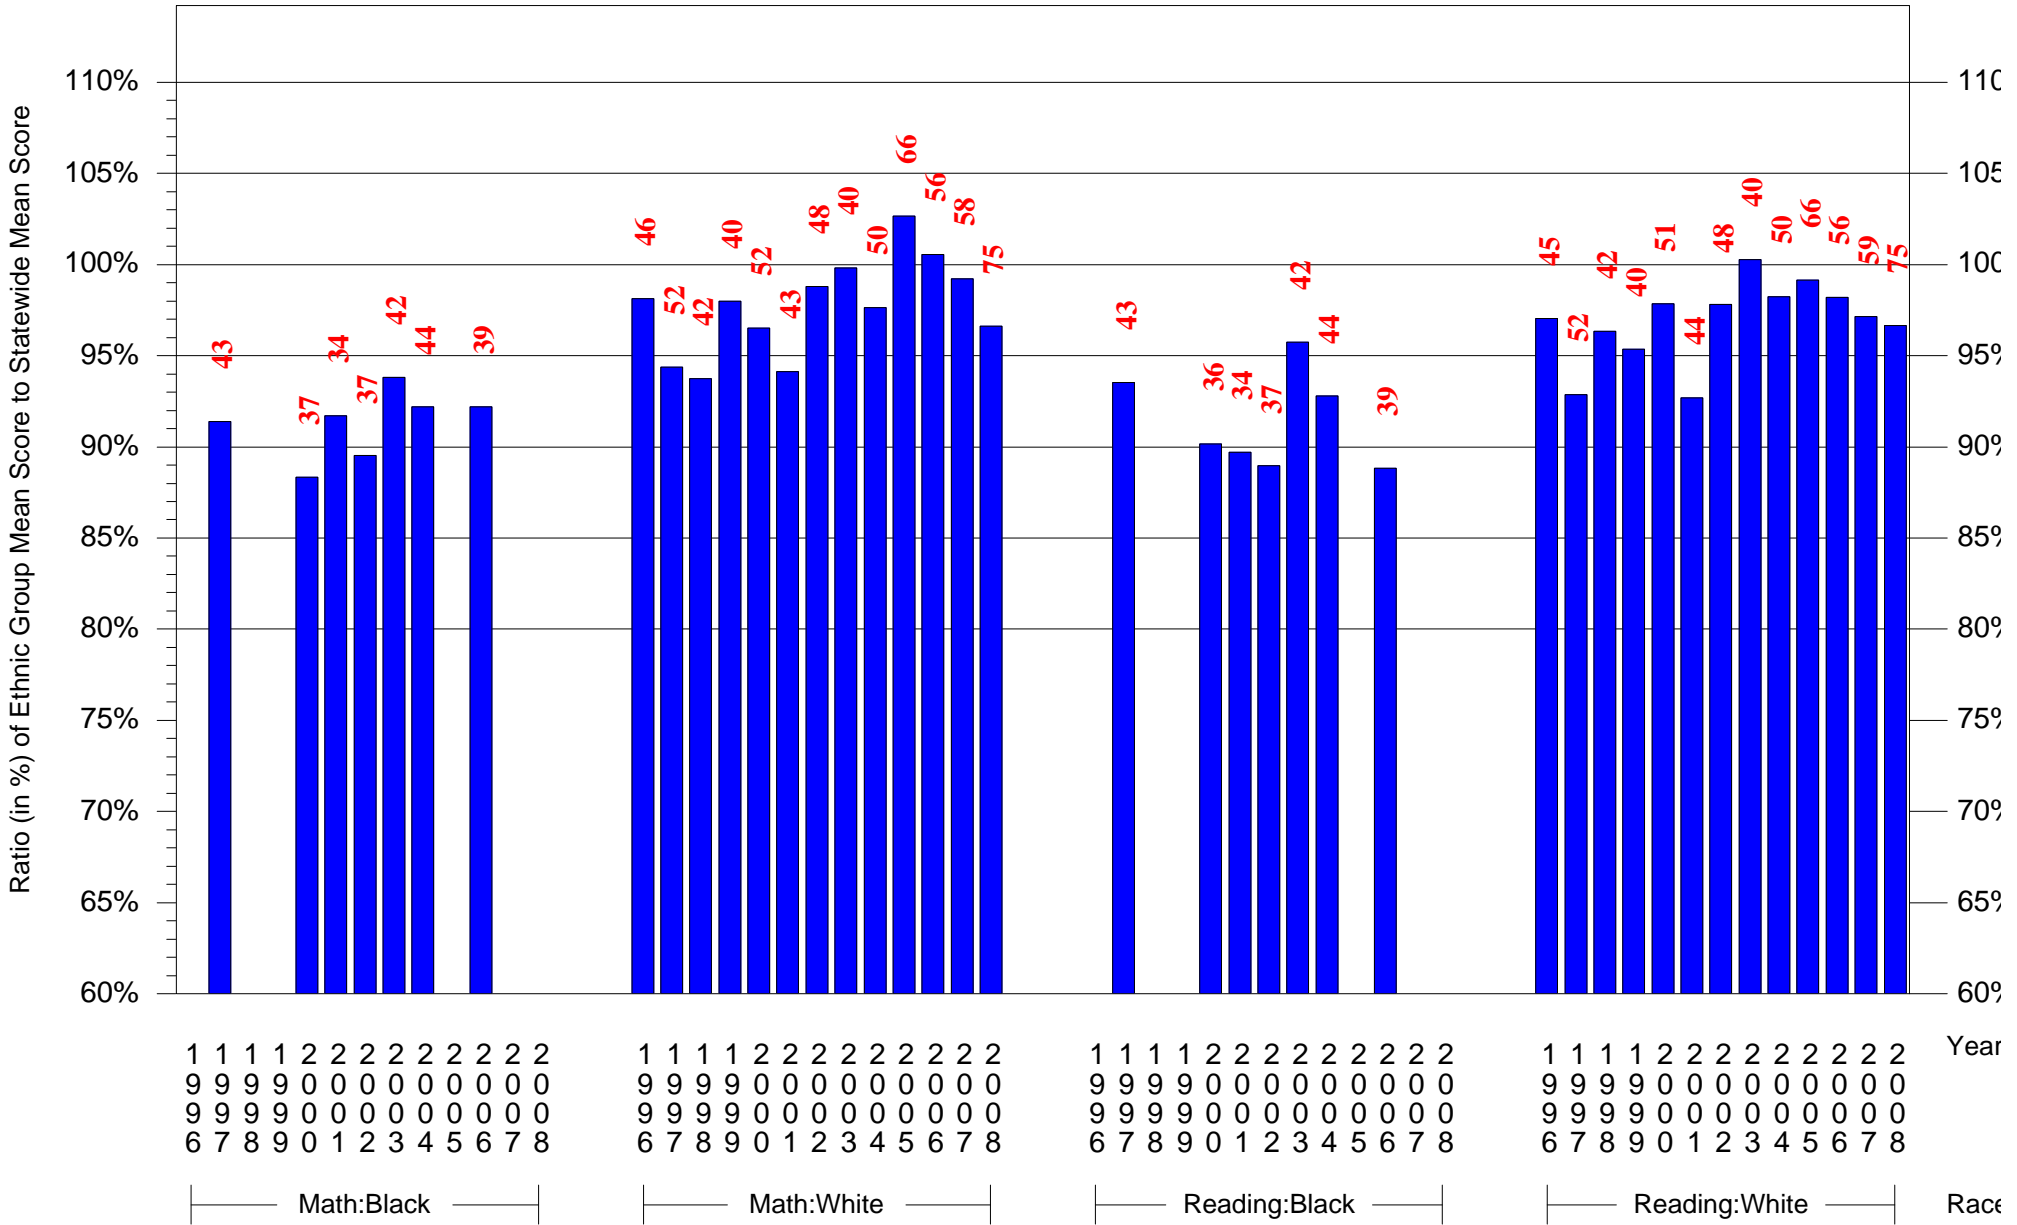

Mean Ethnic Group Building PSSA Test Score to Statewide Mean Score
Building = Amy At Martin(6823) and Grade = 8 and Ethnic Group = Black or White
(Note: Number (in red) of Test Takers is above each bar in the chart.)