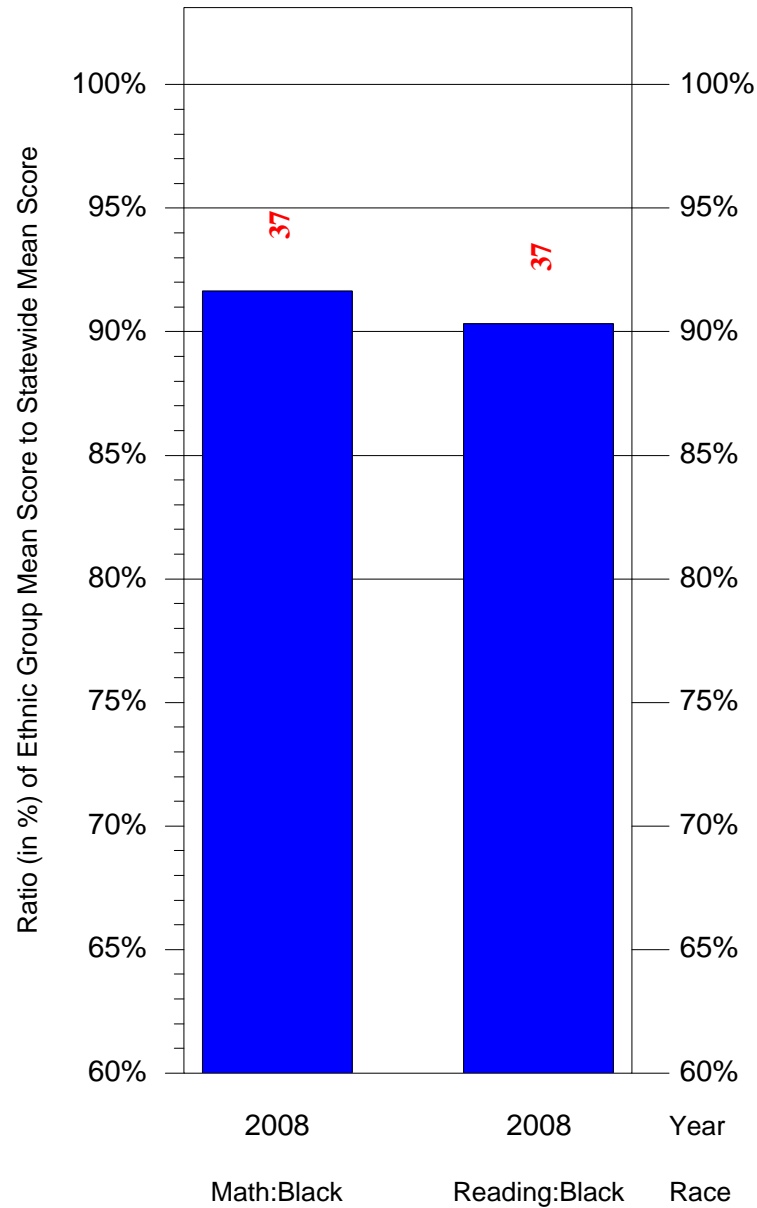

Mean Ethnic Group Building PSSA Test Score to Statewide Mean Score

Building = Kearny Gen Philip Sch(3645) and Grade = 8 and Ethnic Group = Black or White

(Note: Number (in red) of Test Takers is above each bar in the chart.)