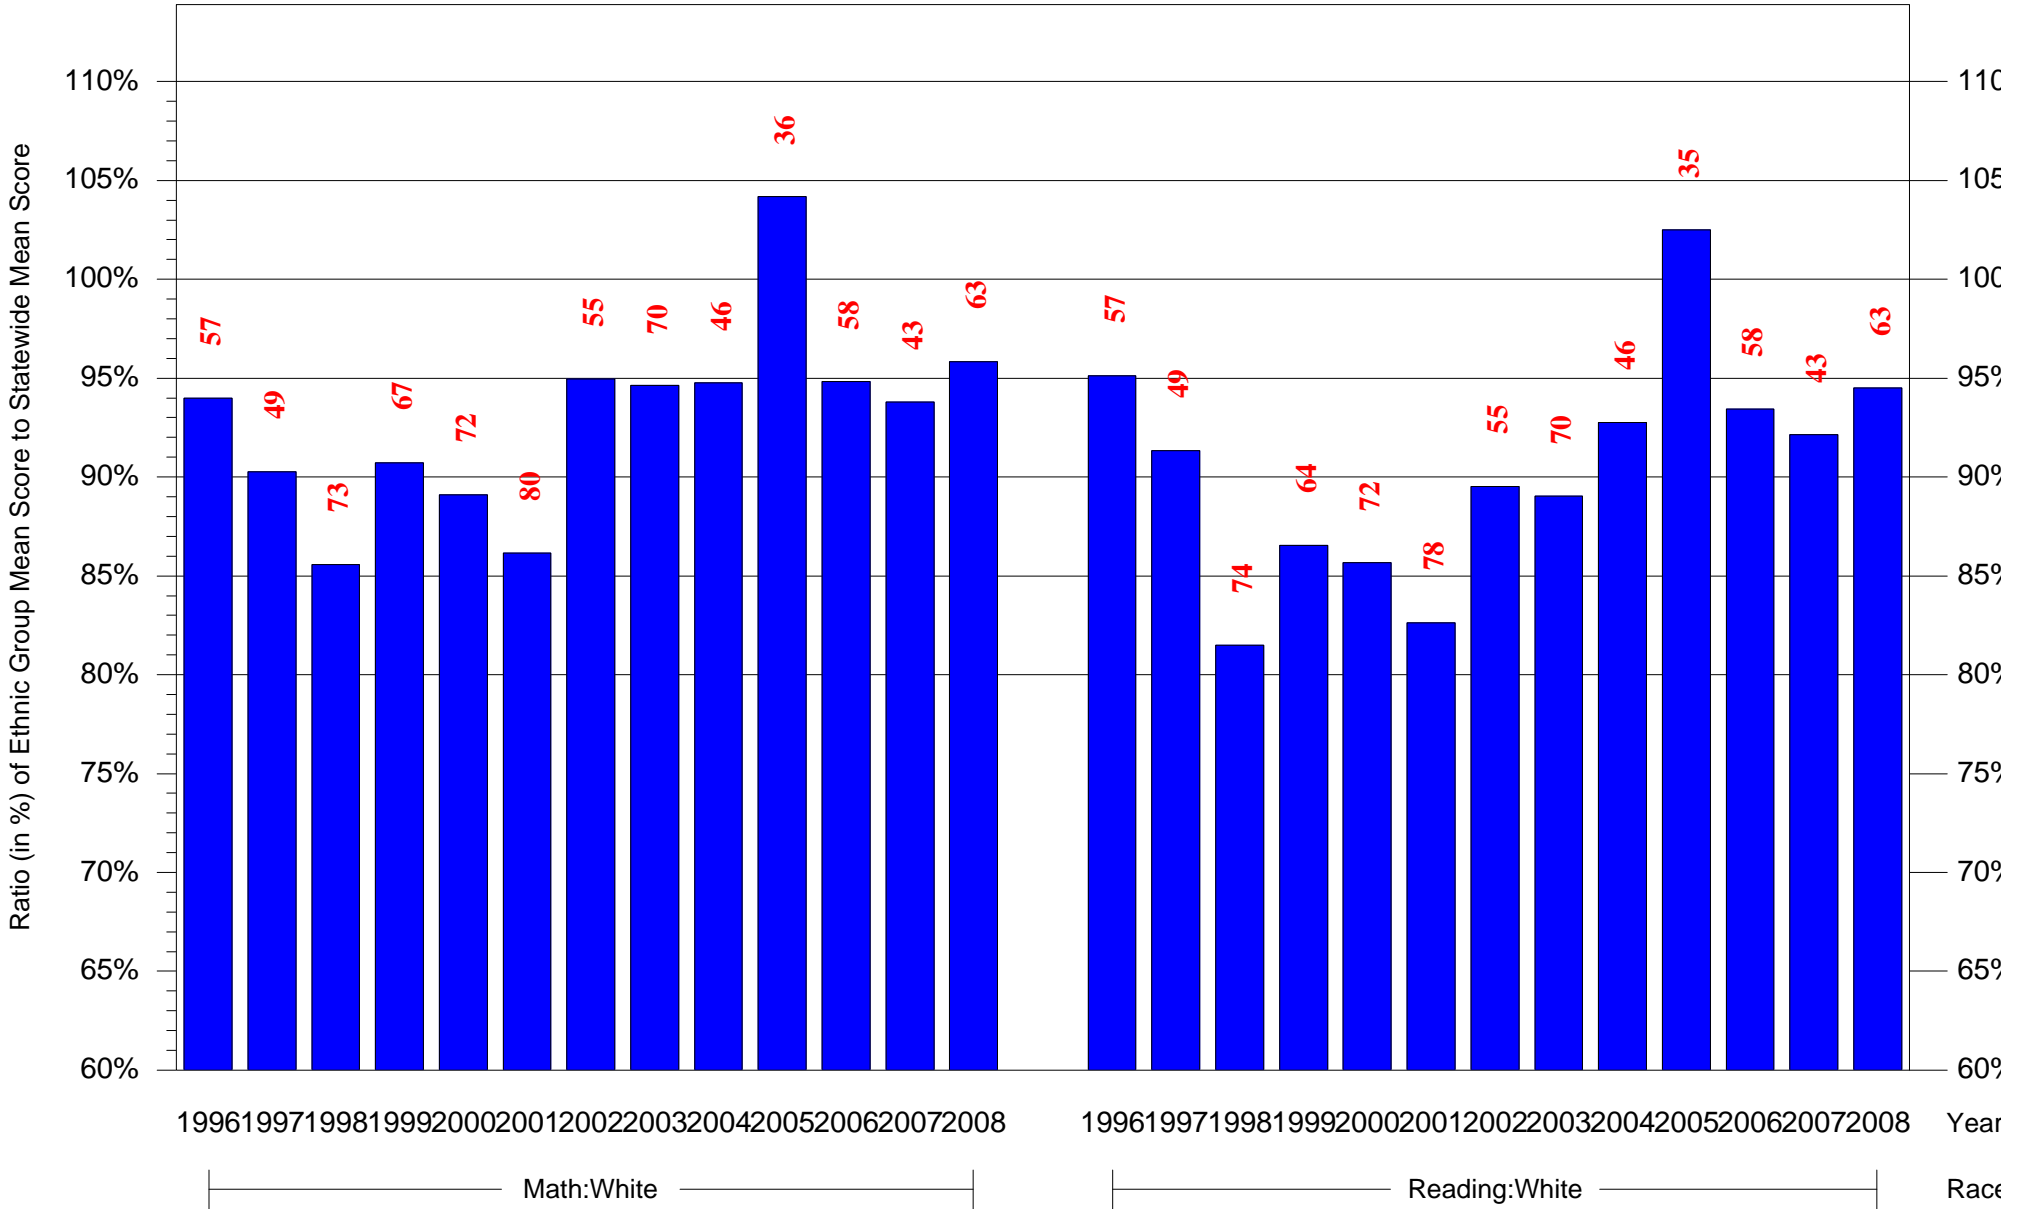

Mean Ethnic Group Building PSSA Test Score to Statewide Mean Score

Building = Adaire Alexander Sch(7256) and Grade = 8 and Ethnic Group = Black or White

(Note: Number (in red) of Test Takers is above each bar in the chart.)