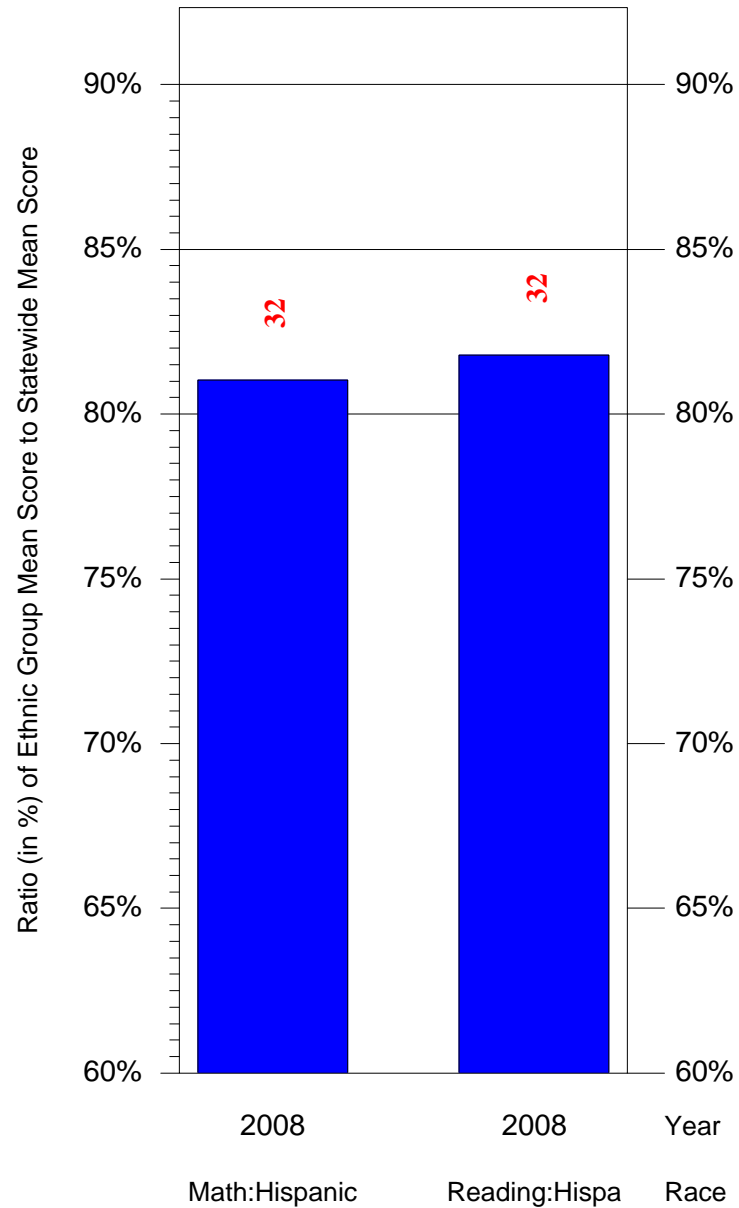

Mean Ethnic Group Building PSSA Test Score to Statewide Mean Score

Building = Olney HS East(7853) and Grade = 11 and Ethnic Group = Asian or Hispanic

(Note: Number (in red) of Test Takers is above each bar in the chart.)