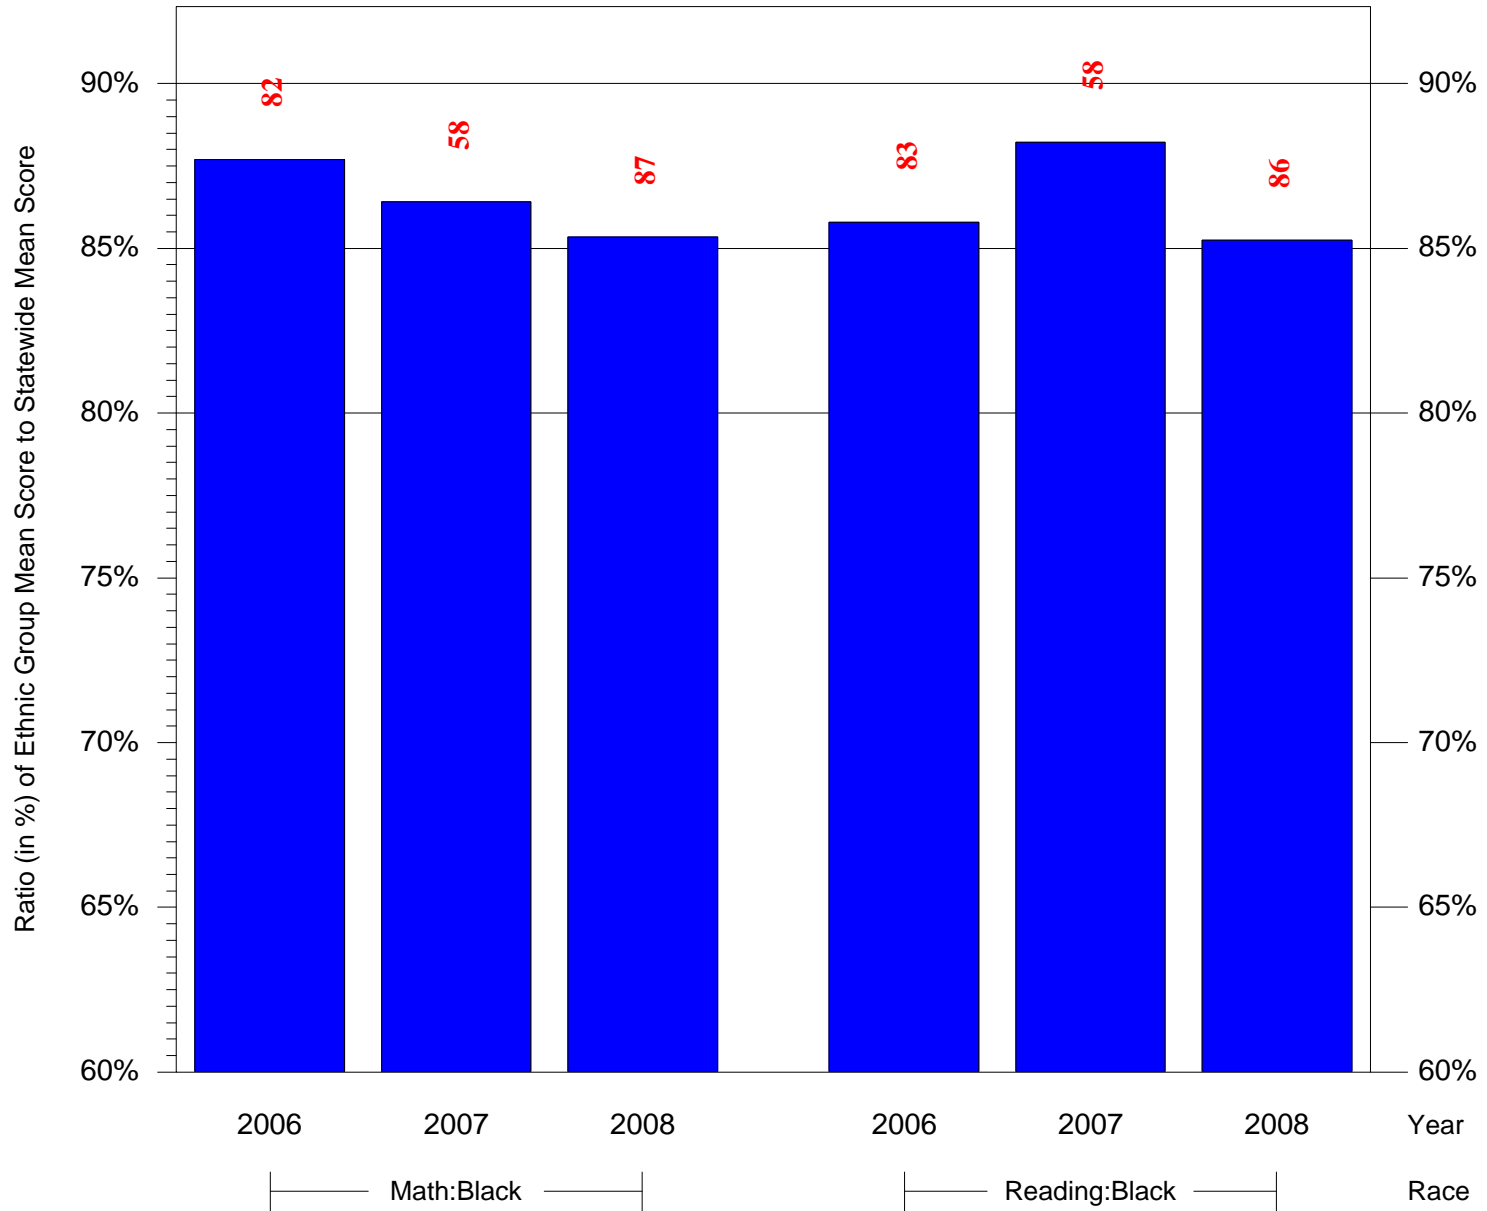

Mean Ethnic Group Building PSSA Test Score to Statewide Mean Score

Building = Lambertson Robert E Sch(3670) and Grade = 6 and Ethnic Group = Black or White

(Note: Number (in red) of Test Takers is above each bar in the chart.)