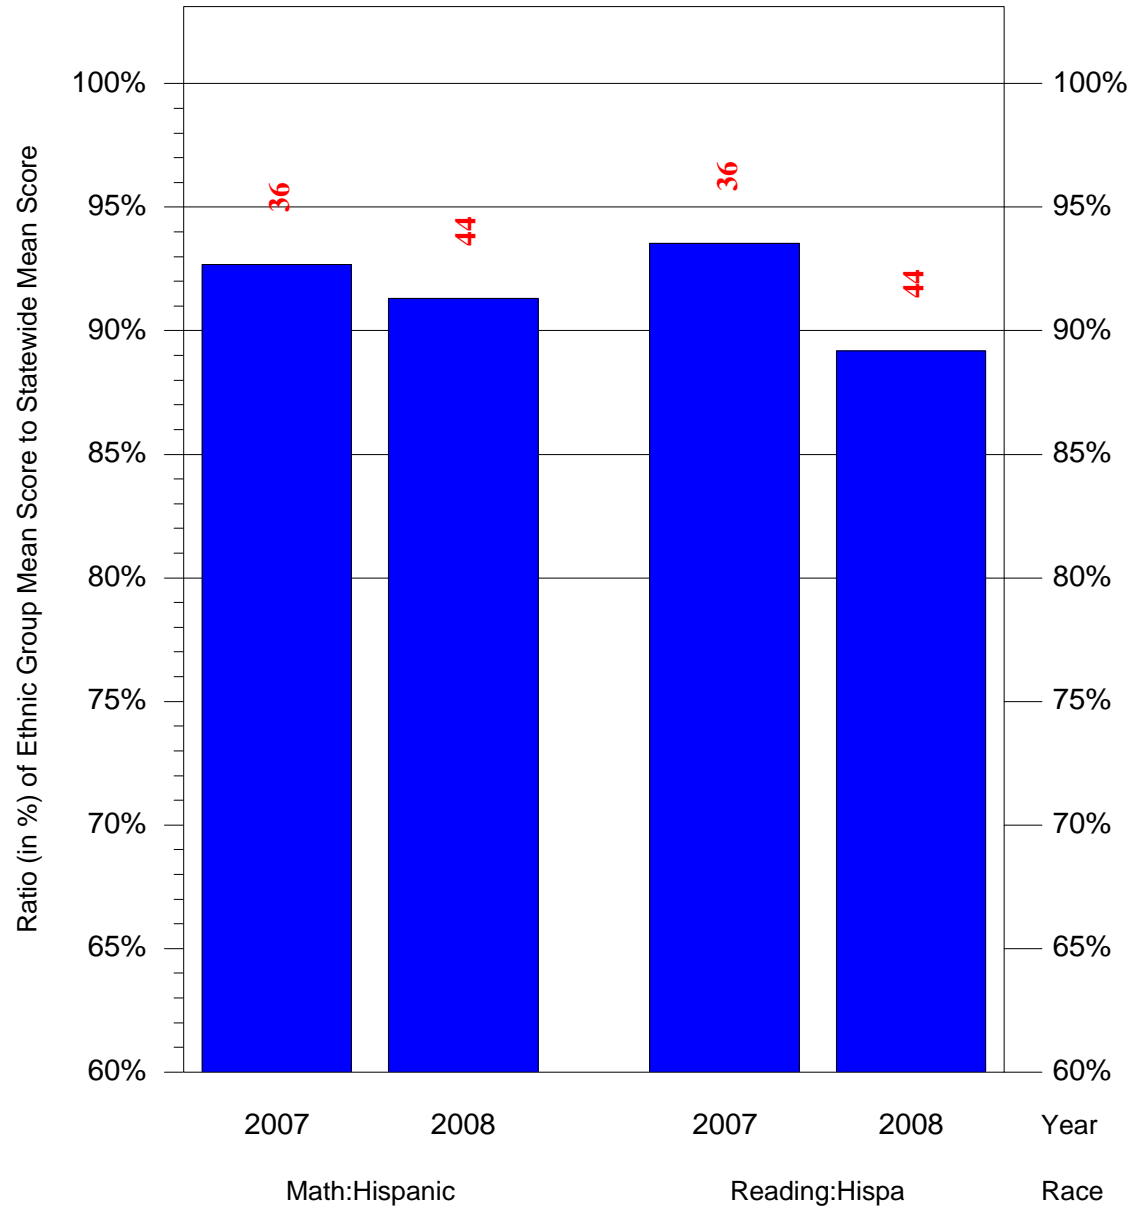

Mean Ethnic Group Building PSSA Test Score to Statewide Mean Score

Building = McMichael Morton Sch(3611) and Grade = 3 and Ethnic Group = Black or White

(Note: Number (in red) of Test Takers is above each bar in the chart.)