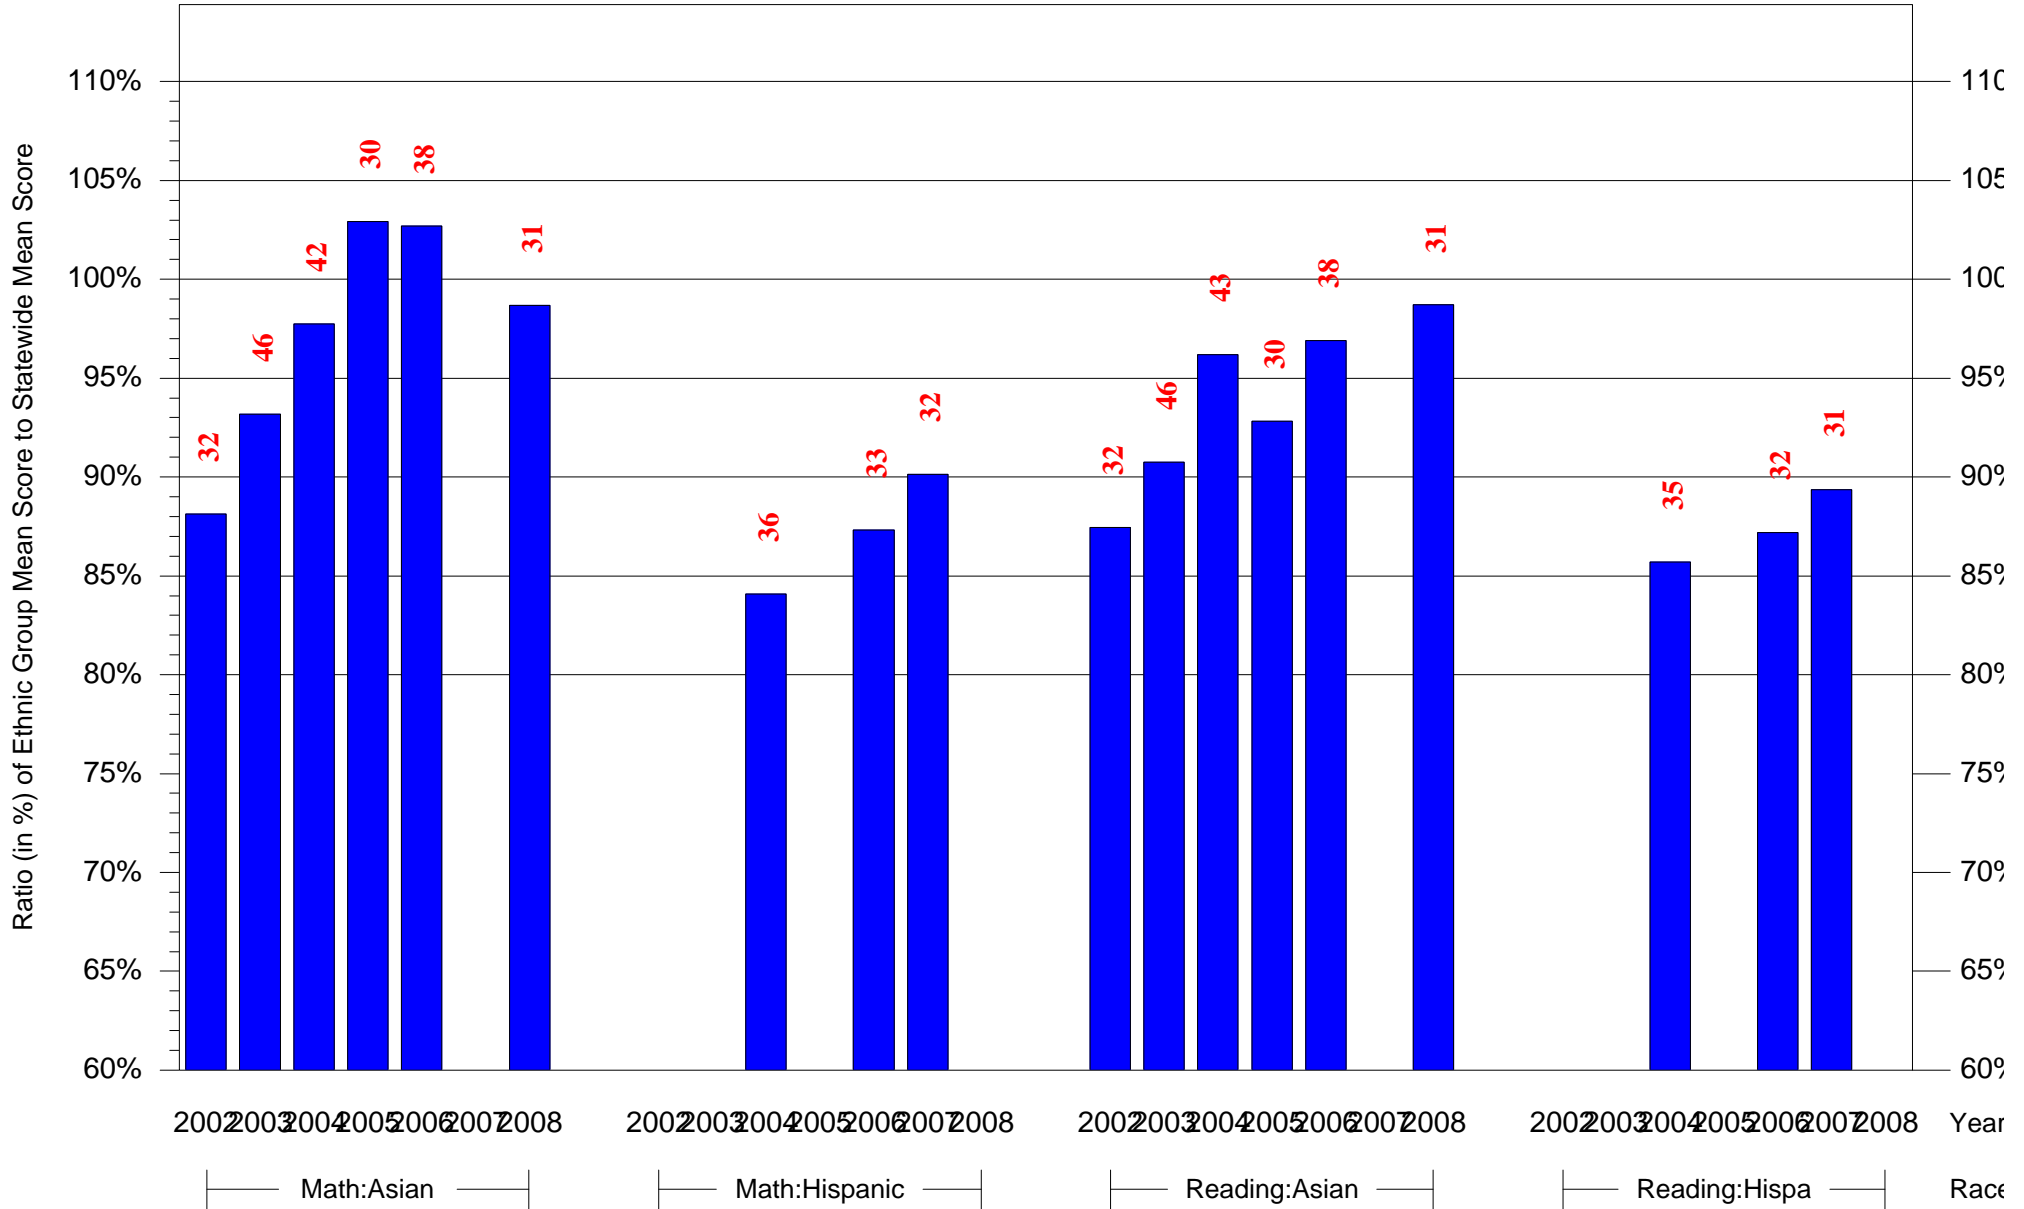

Mean Ethnic Group Building PSSA Test Score to Statewide Mean Score

Building = Washington Grover Jr Sch(7663) and Grade = 5 and Ethnic Group = Asian or Hispanic

(Note: Number (in red) of Test Takers is above each bar in the chart.)