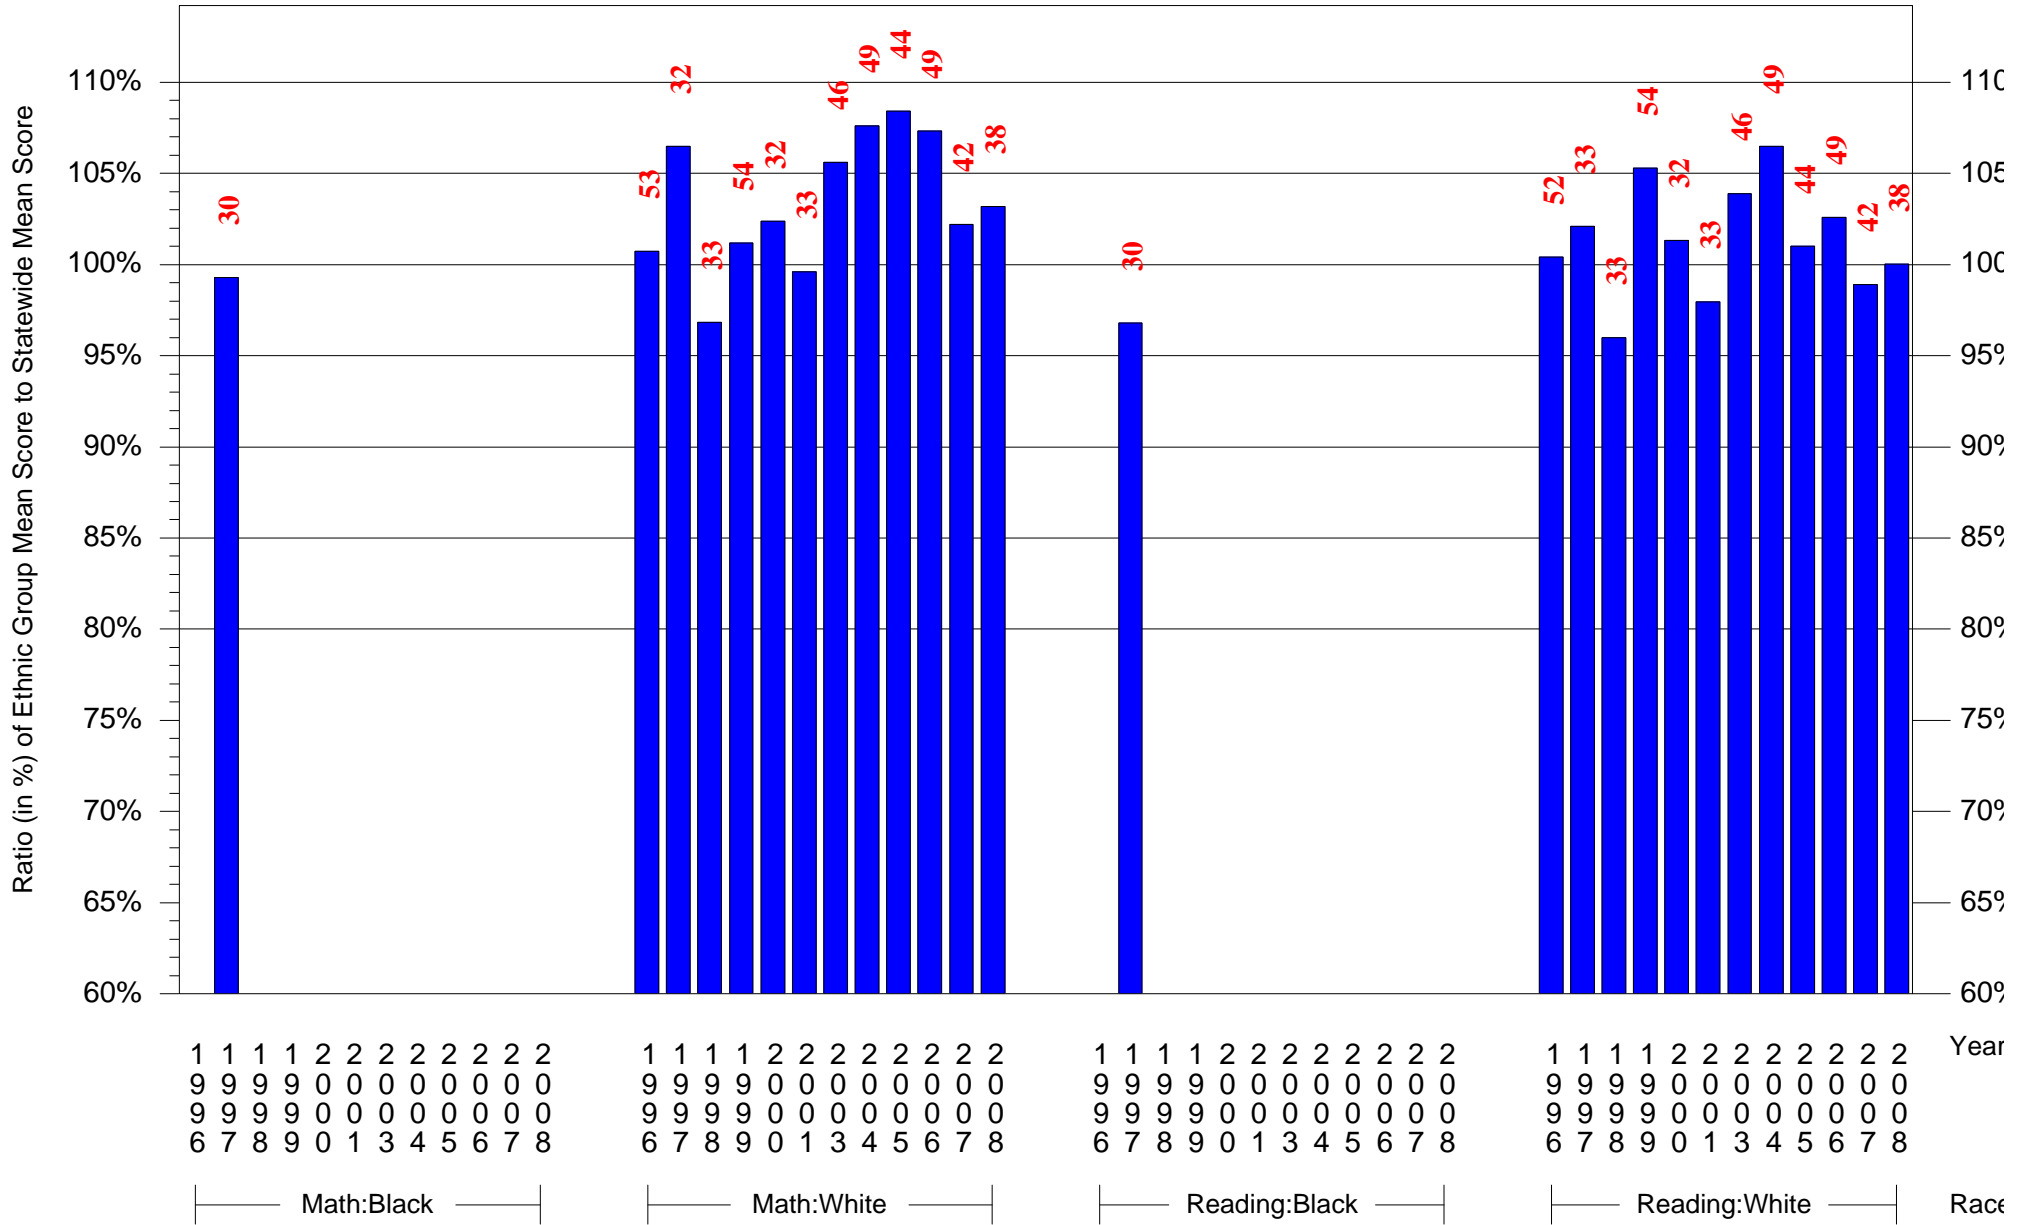

Mean Ethnic Group Building PSSA Test Score to Statewide Mean Score

Building = Hancock John Sch(5041) and Grade = 5 and Ethnic Group = Black or White

(Note: Number (in red) of Test Takers is above each bar in the chart.)