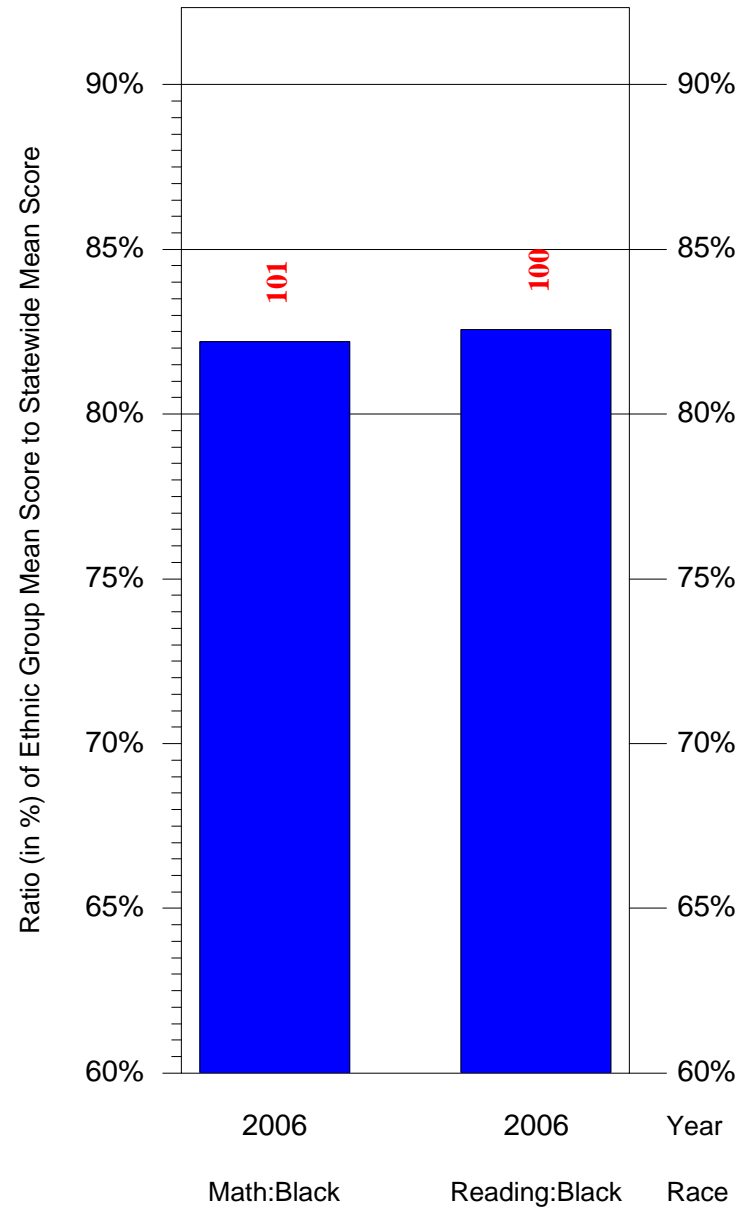

Mean Ethnic Group Building PSSA Test Score to Statewide Mean Score

Building = Shoemaker Wm H MS(7247) and Grade = 7 and Ethnic Group = Black or White

(Note: Number (in red) of Test Takers is above each bar in the chart.)