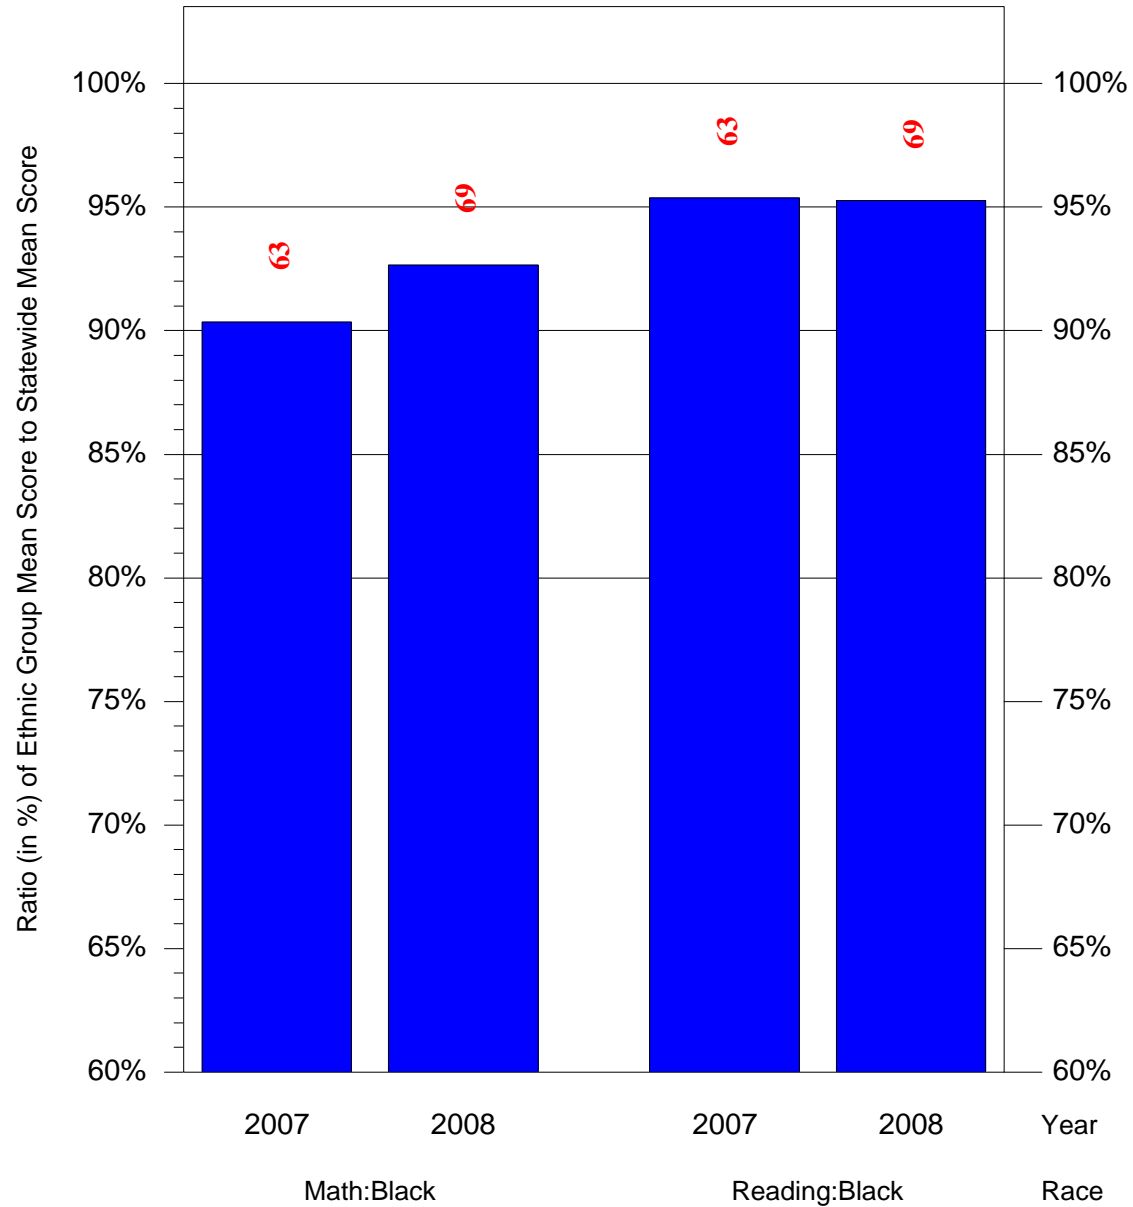

Mean Ethnic Group Building PSSA Test Score to Statewide Mean Score

Building = Hamilton Andrew Sch(5185) and Grade = 3 and Ethnic Group = Black or White

(Note: Number (in red) of Test Takers is above each bar in the chart.)