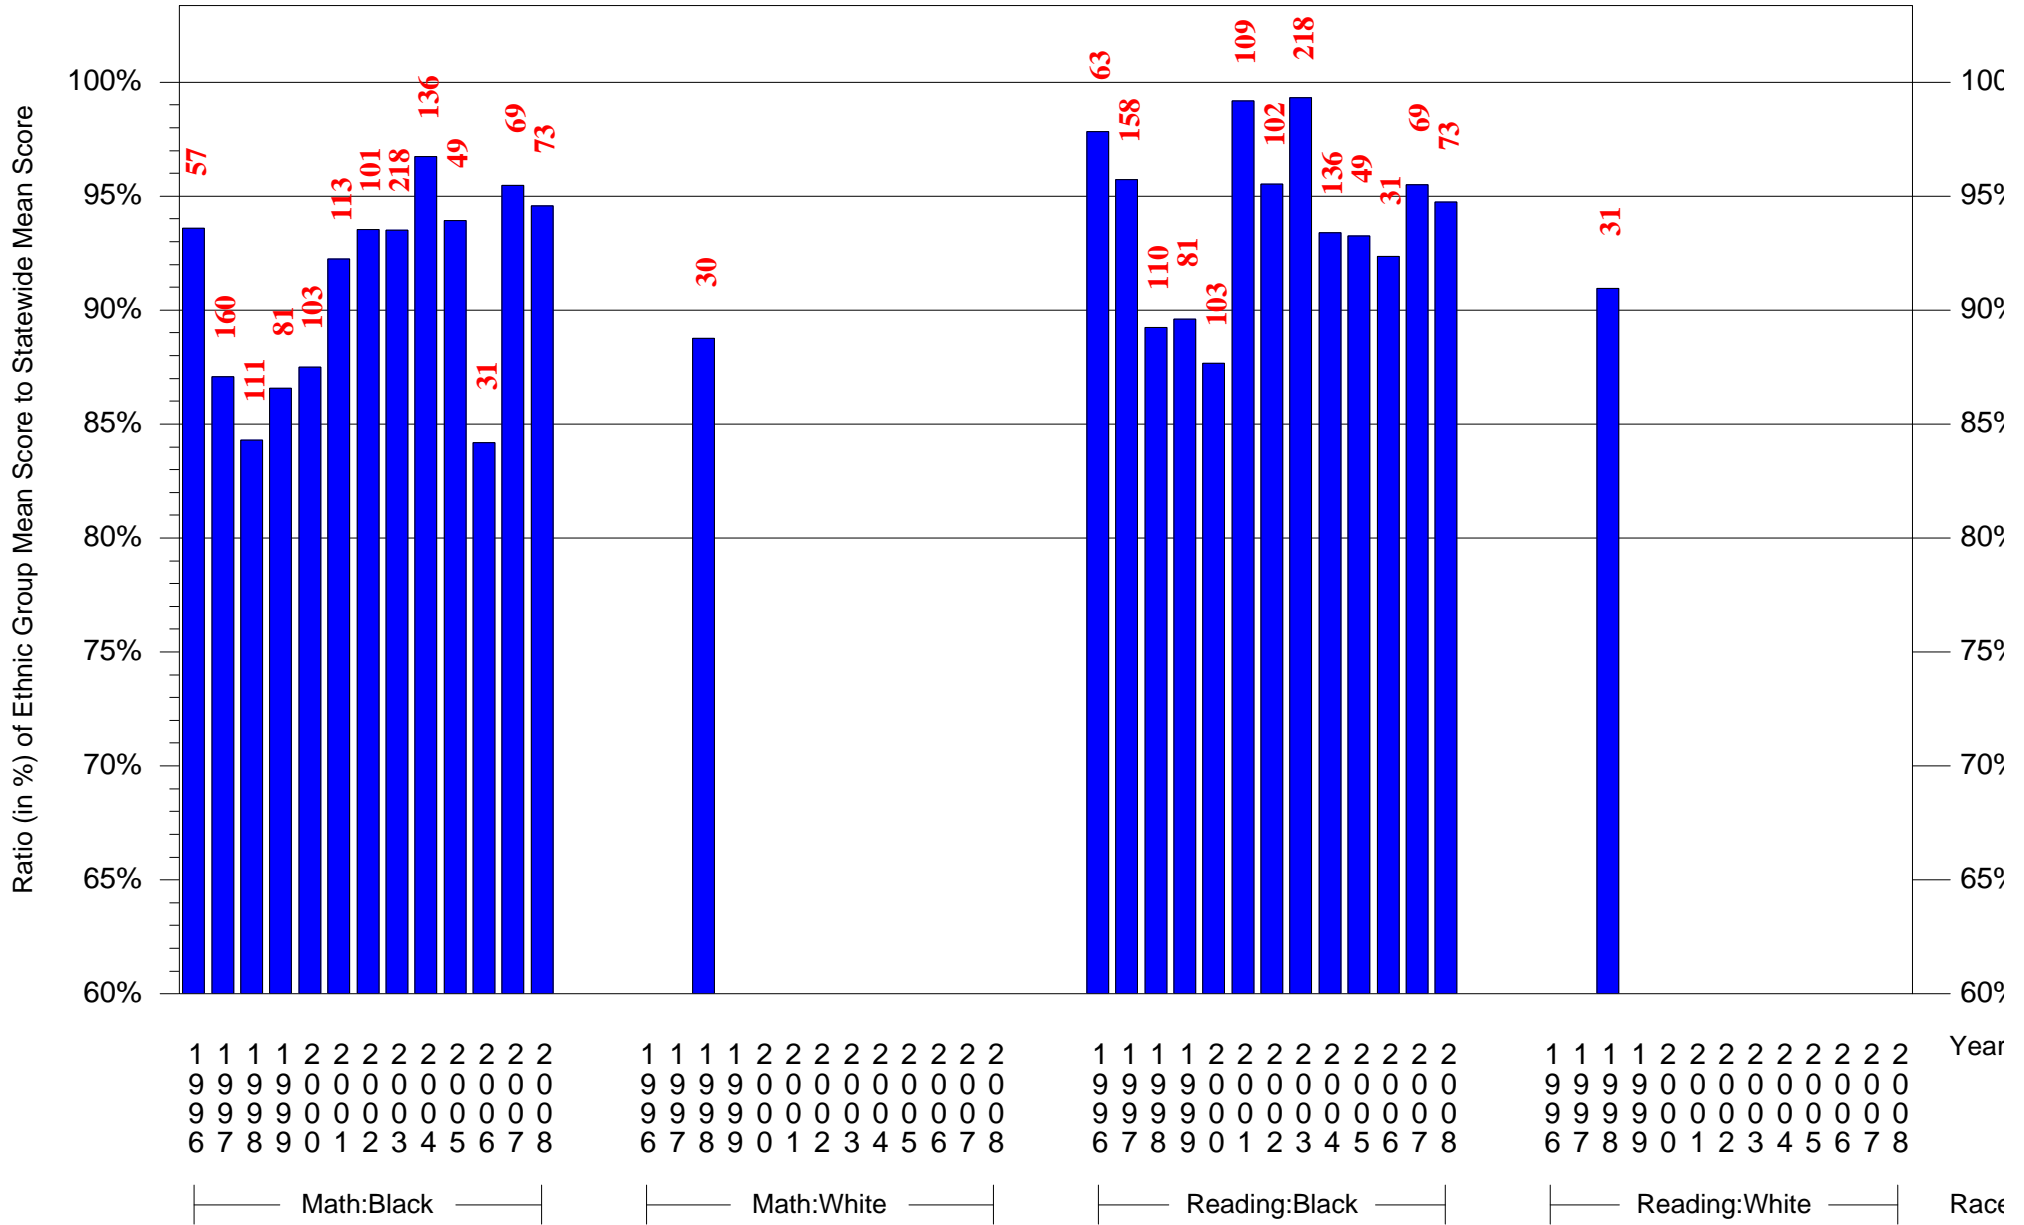

Mean Ethnic Group Building PSSA Test Score to Statewide Mean Score

Building = Parkway Northwest(6548) and Grade = 11 and Ethnic Group = Black or White

(Note: Number (in red) of Test Takers is above each bar in the chart.)