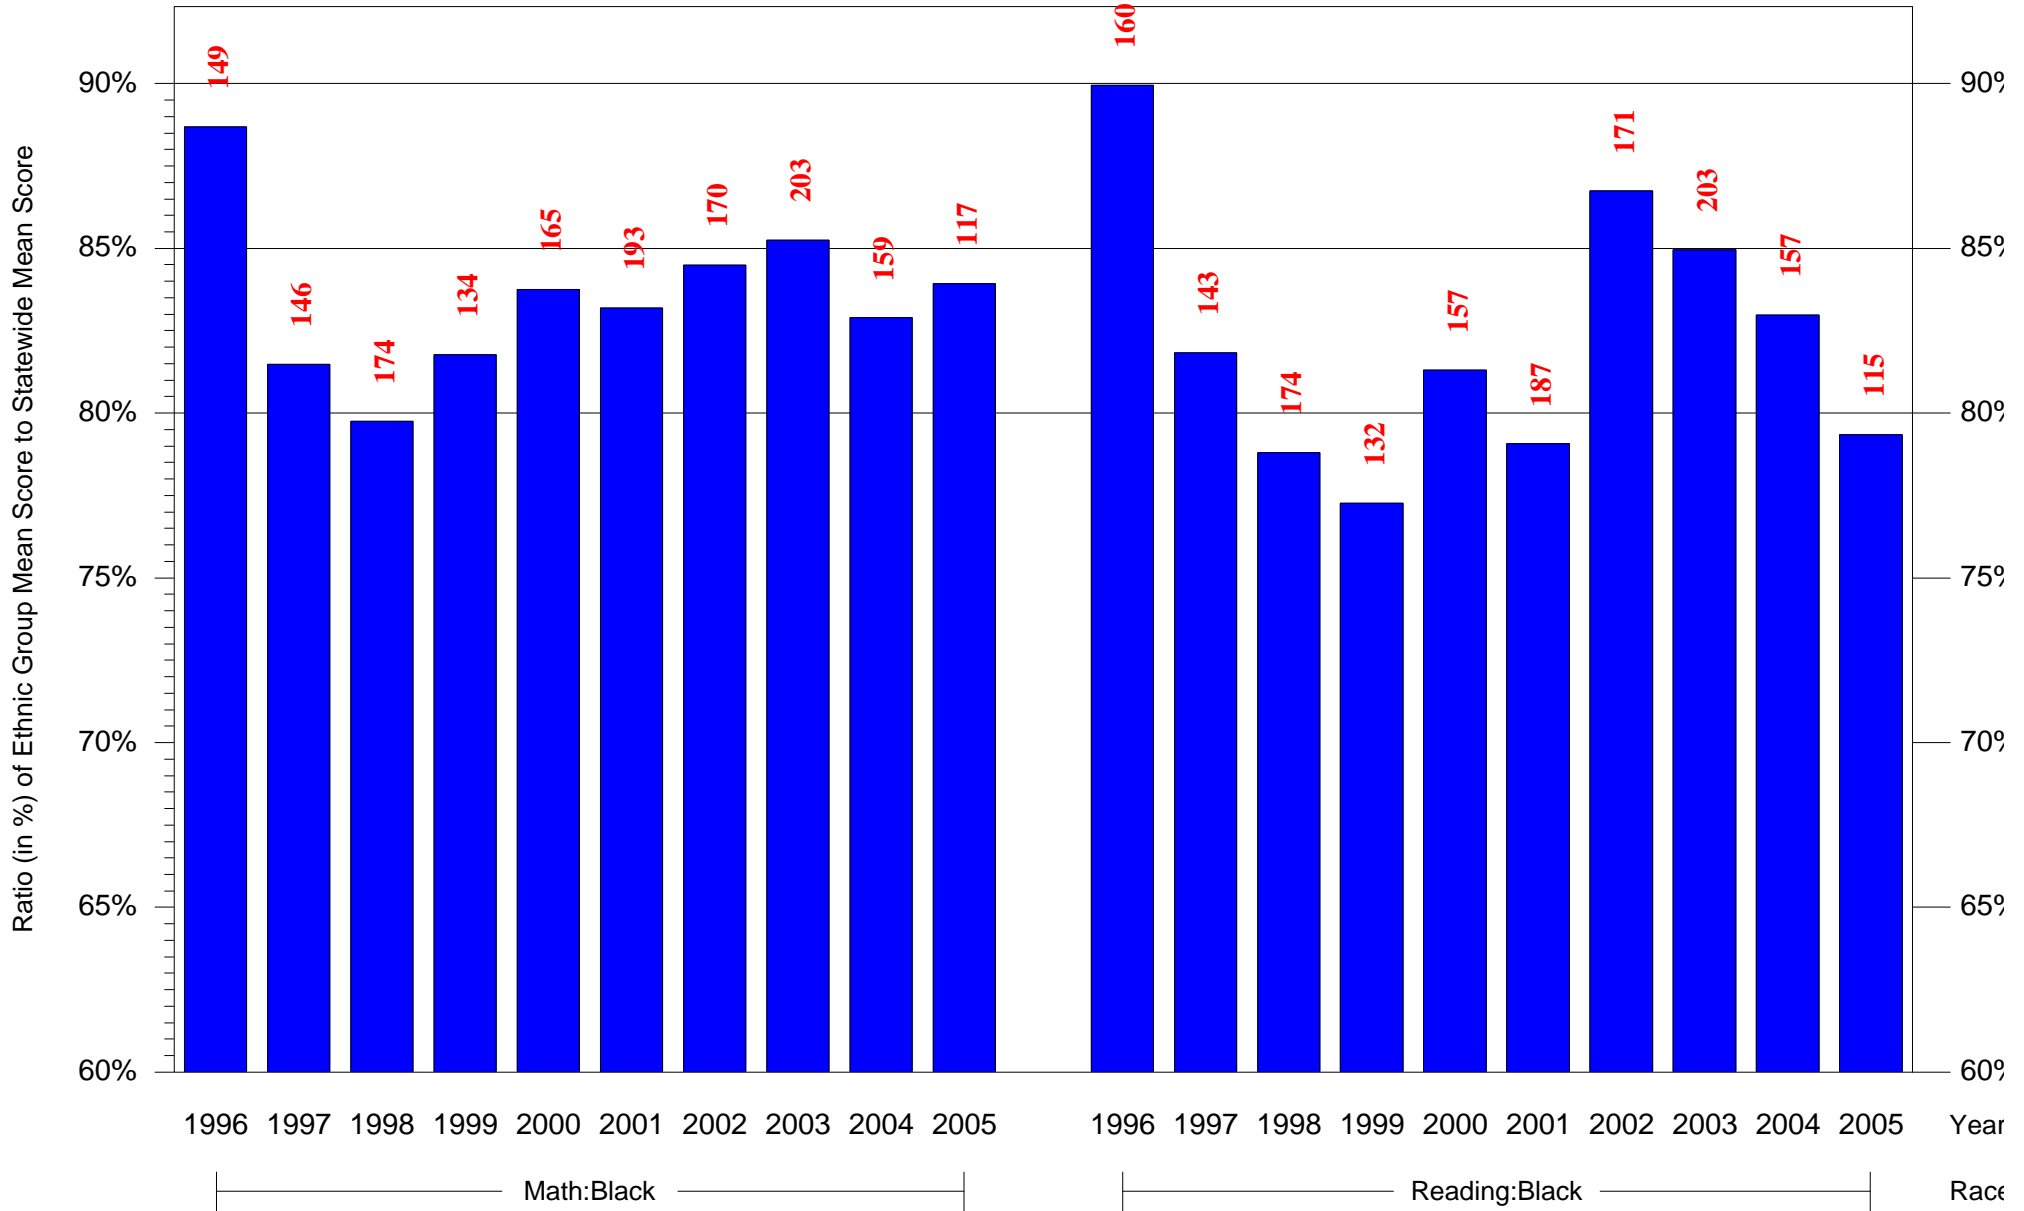

Mean Ethnic Group Building PSSA Test Score to Statewide Mean Score

Building = Vaux Roberts HS(7252) and Grade = 8 and Ethnic Group = Black or White

(Note: Number (in red) of Test Takers is above each bar in the chart.)