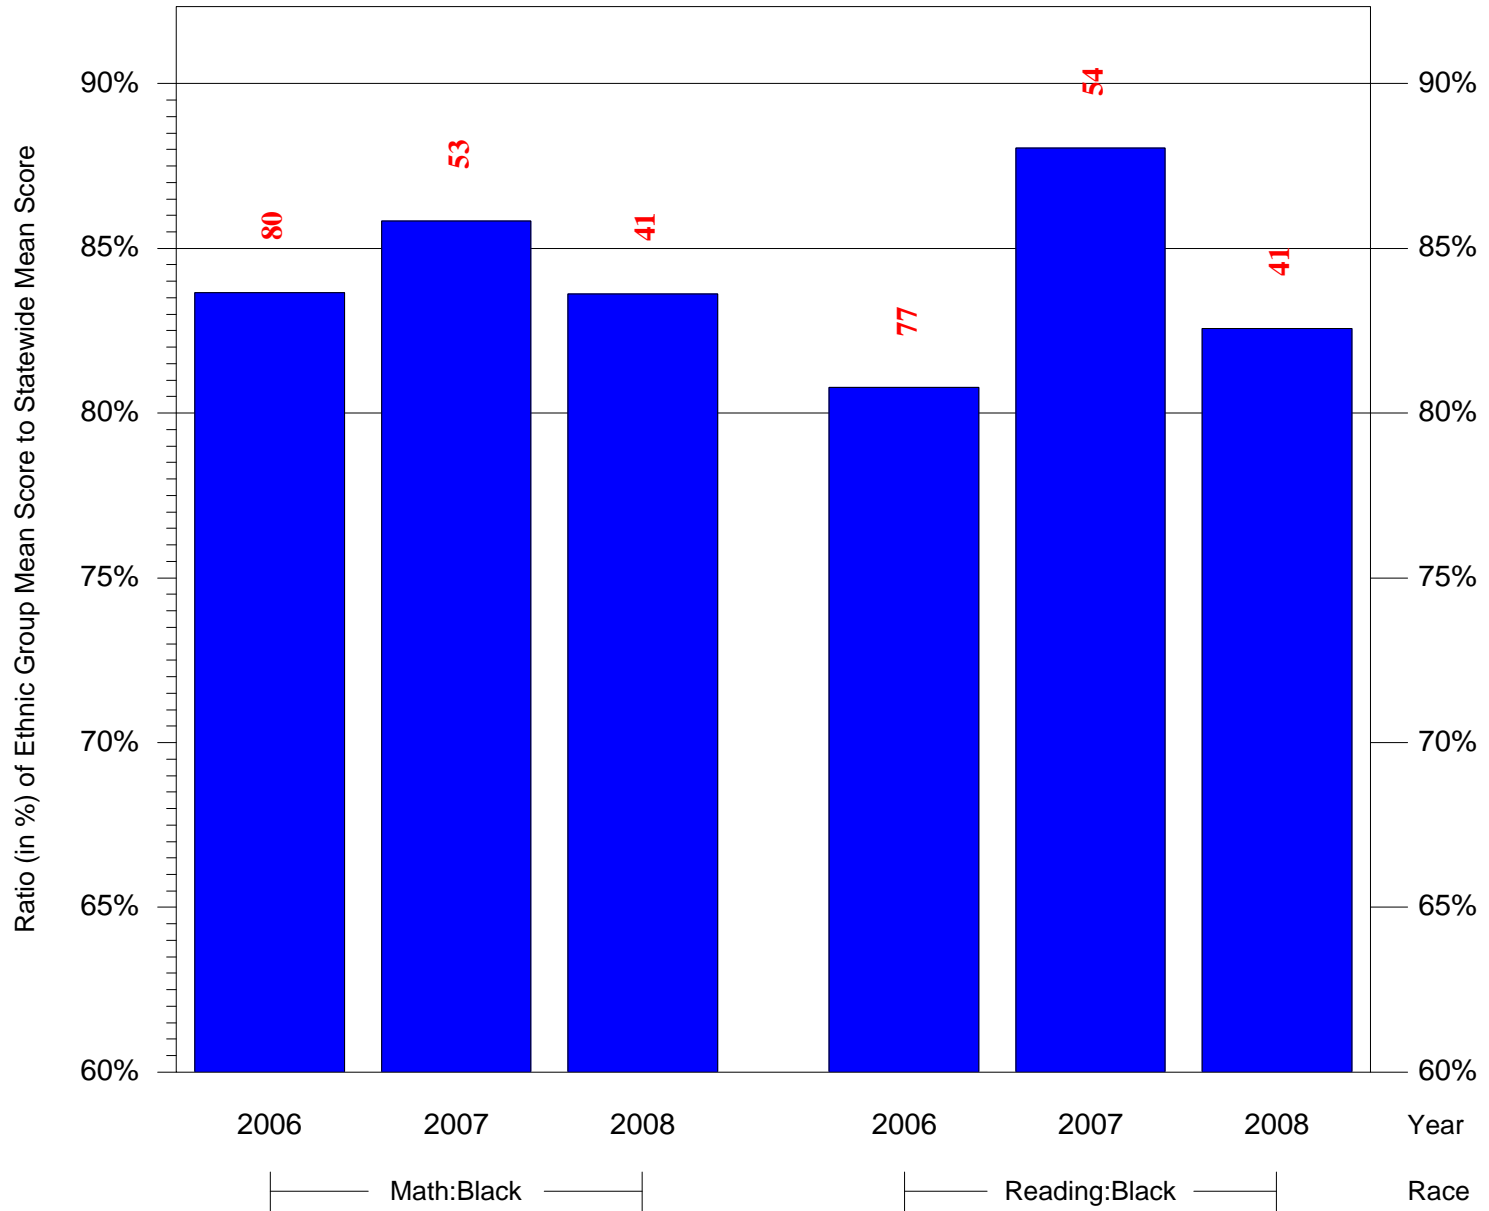

Mean Ethnic Group Building PSSA Test Score to Statewide Mean Score

Building = Cooke Jay MS(7239) and Grade = 6 and Ethnic Group = Black or White

(Note: Number (in red) of Test Takers is above each bar in the chart.)