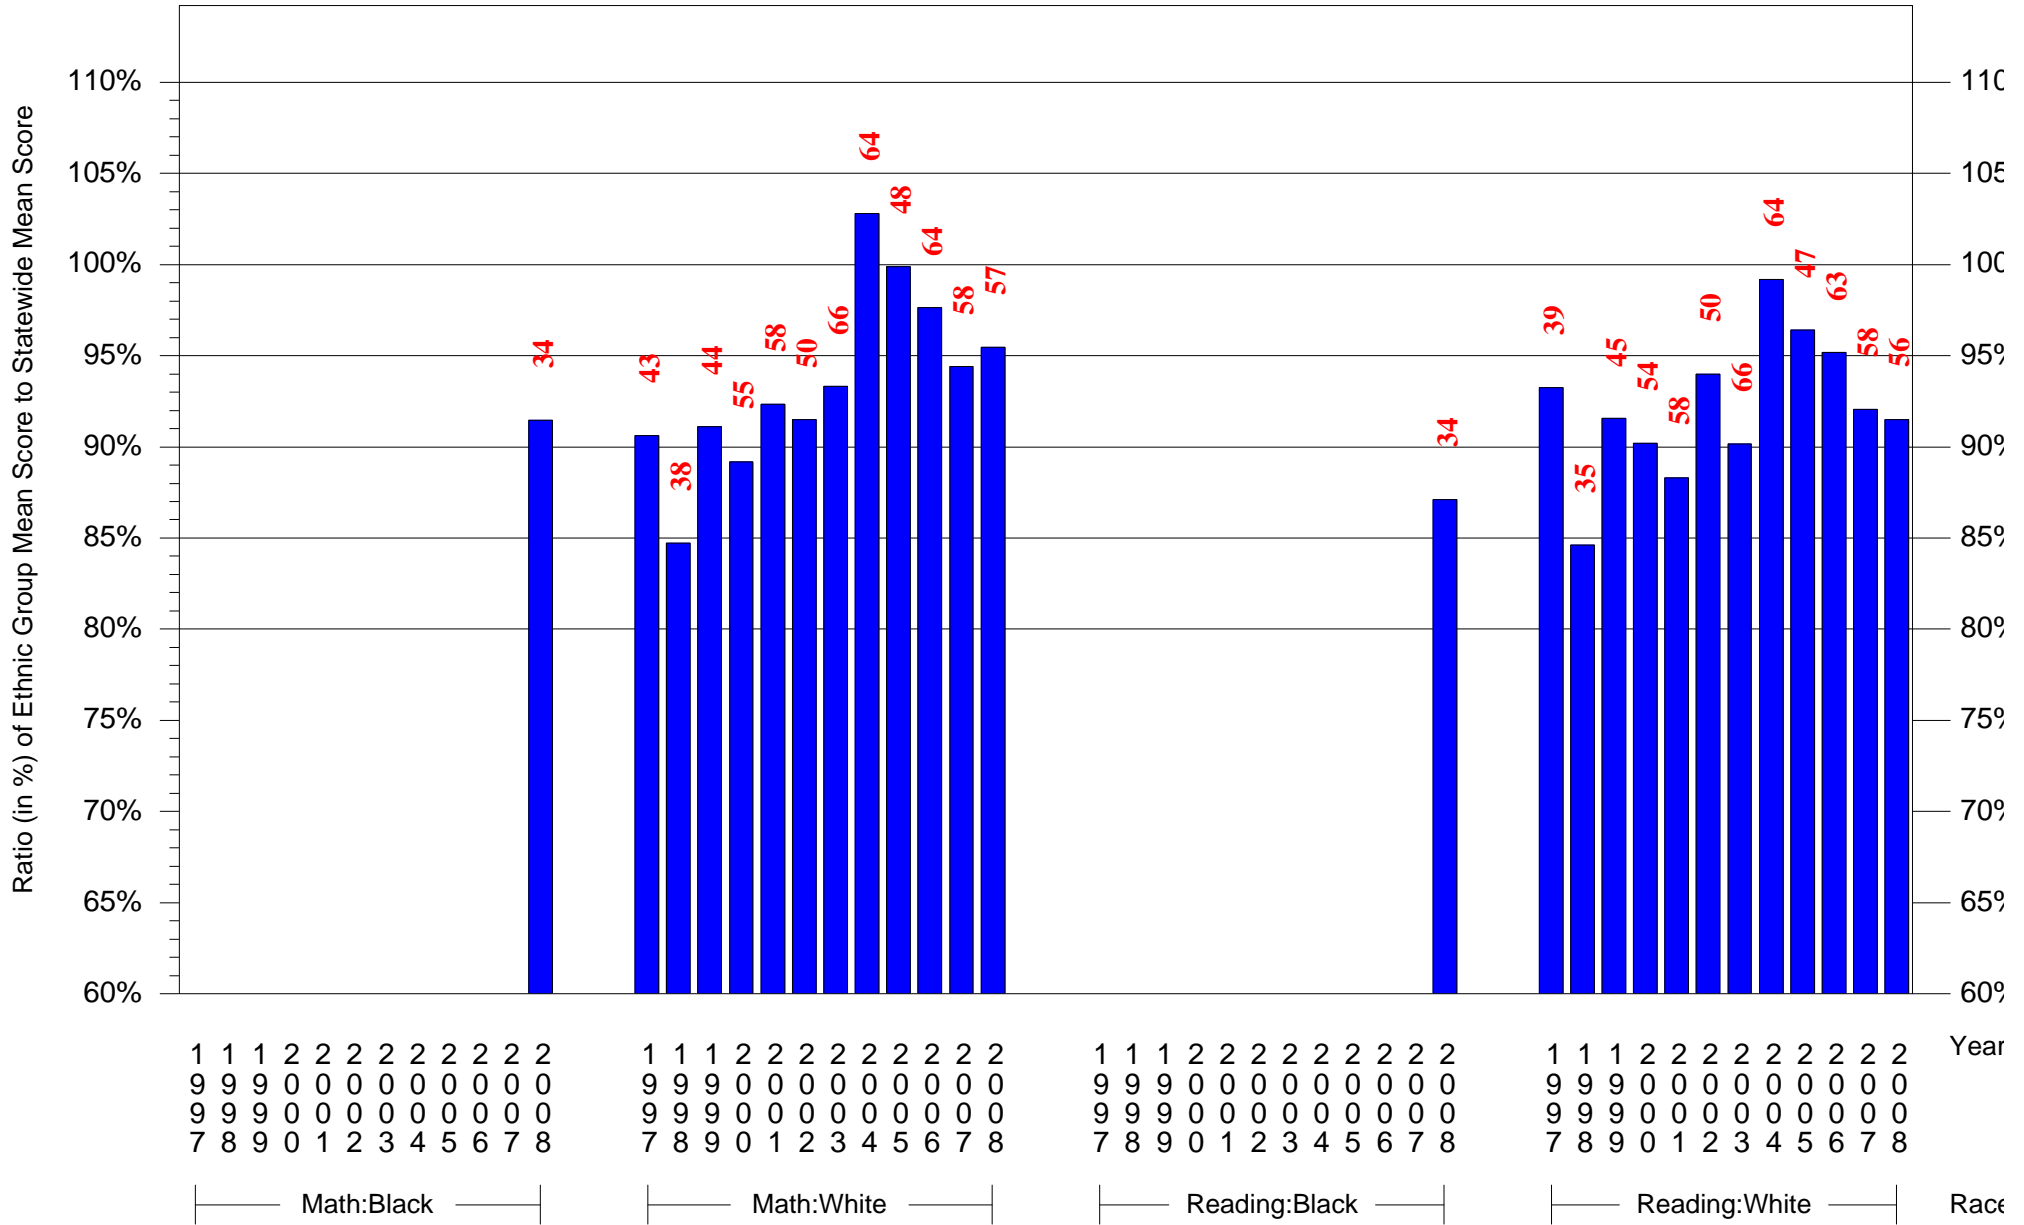

Mean Ethnic Group Building PSSA Test Score to Statewide Mean Score

Building = Disston Hamilton Sch(3763) and Grade = 8 and Ethnic Group = Black or White

(Note: Number (in red) of Test Takers is above each bar in the chart.)