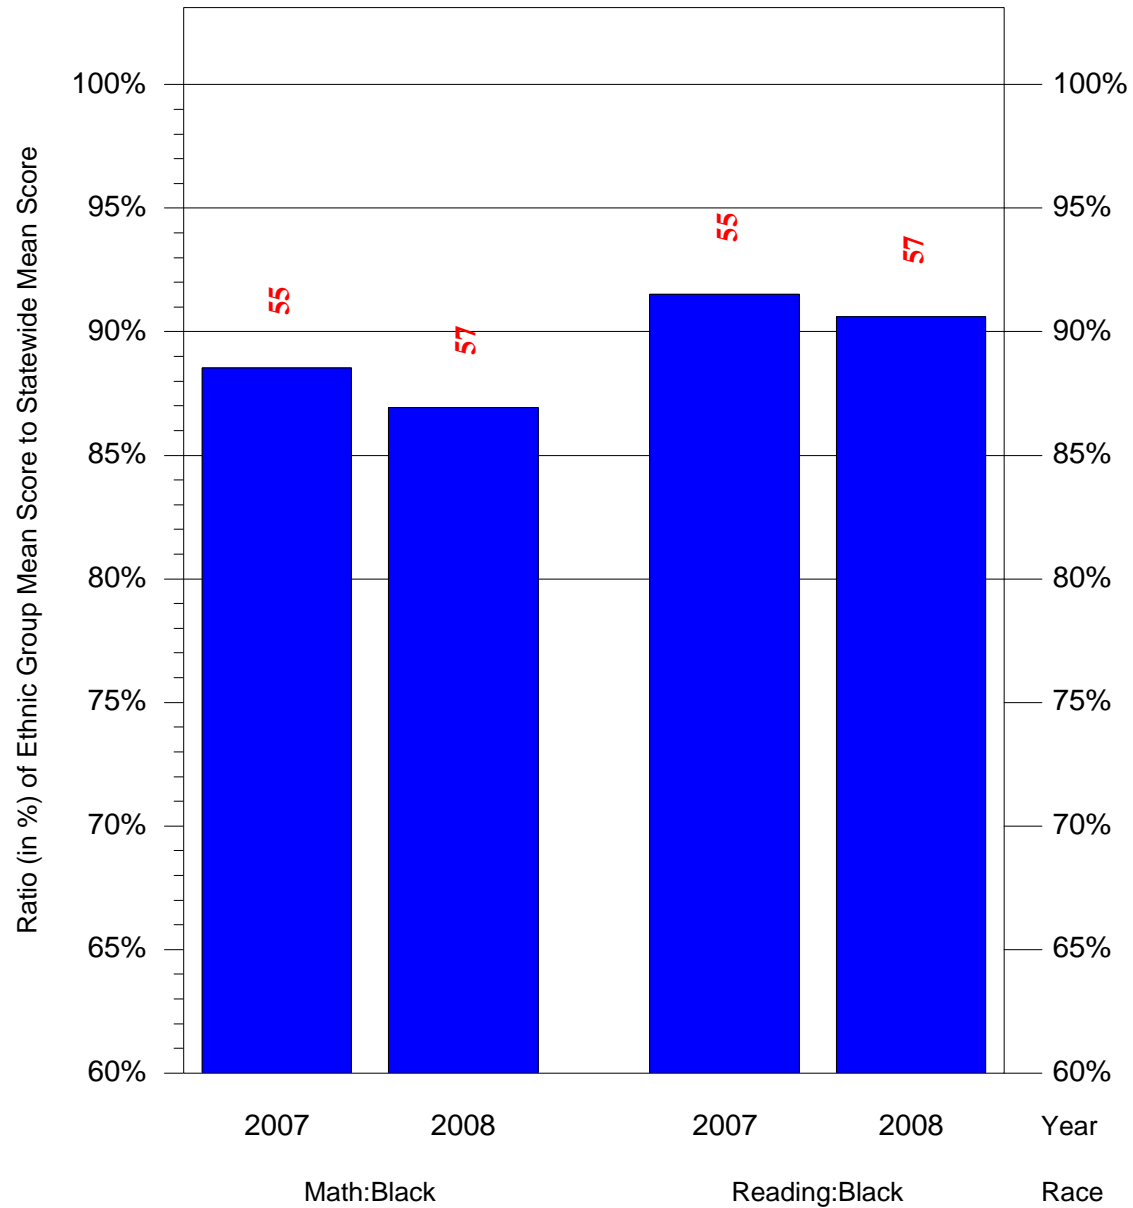

Mean Ethnic Group Building PSSA Test Score to Statewide Mean Score

Building = Wister John Sch(3731) and Grade = 3 and Ethnic Group = Black or White

(Note: Number (in red) of Test Takers is above each bar in the chart.)