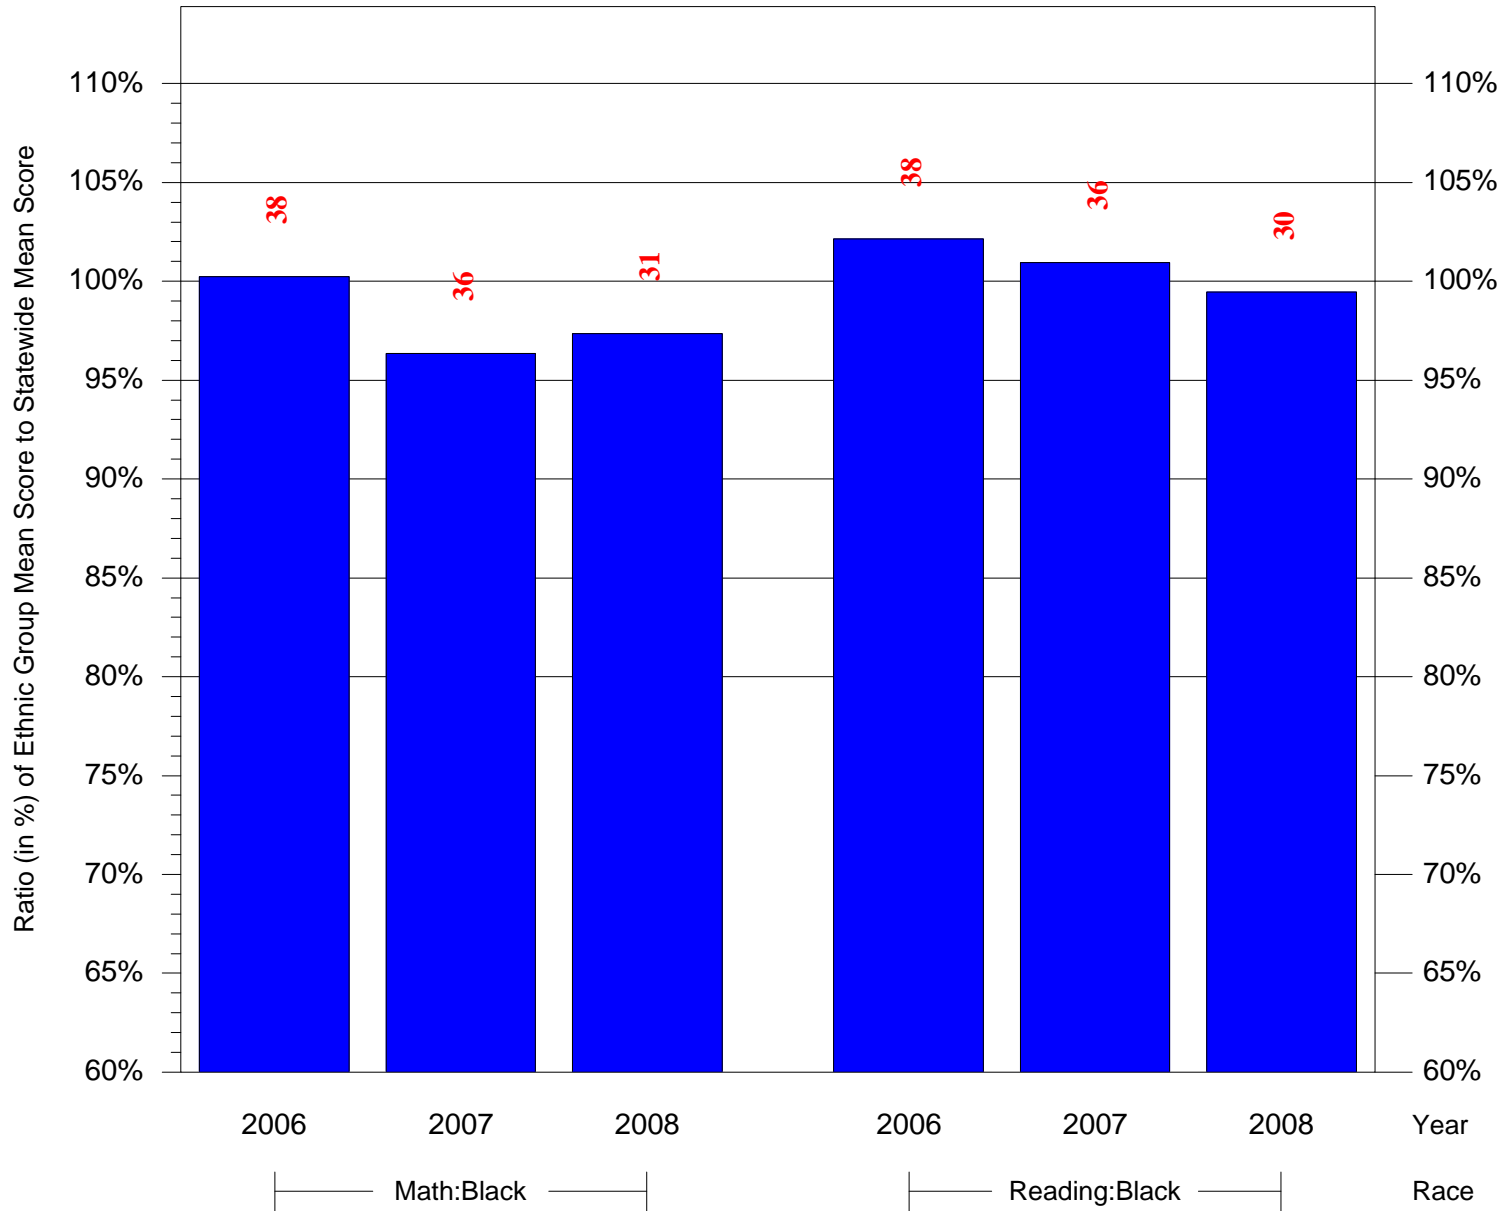

Mean Ethnic Group Building PSSA Test Score to Statewide Mean Score

Building = Overbrook Edu Ctr(6960) and Grade = 7 and Ethnic Group = Black or White

(Note: Number (in red) of Test Takers is above each bar in the chart.)