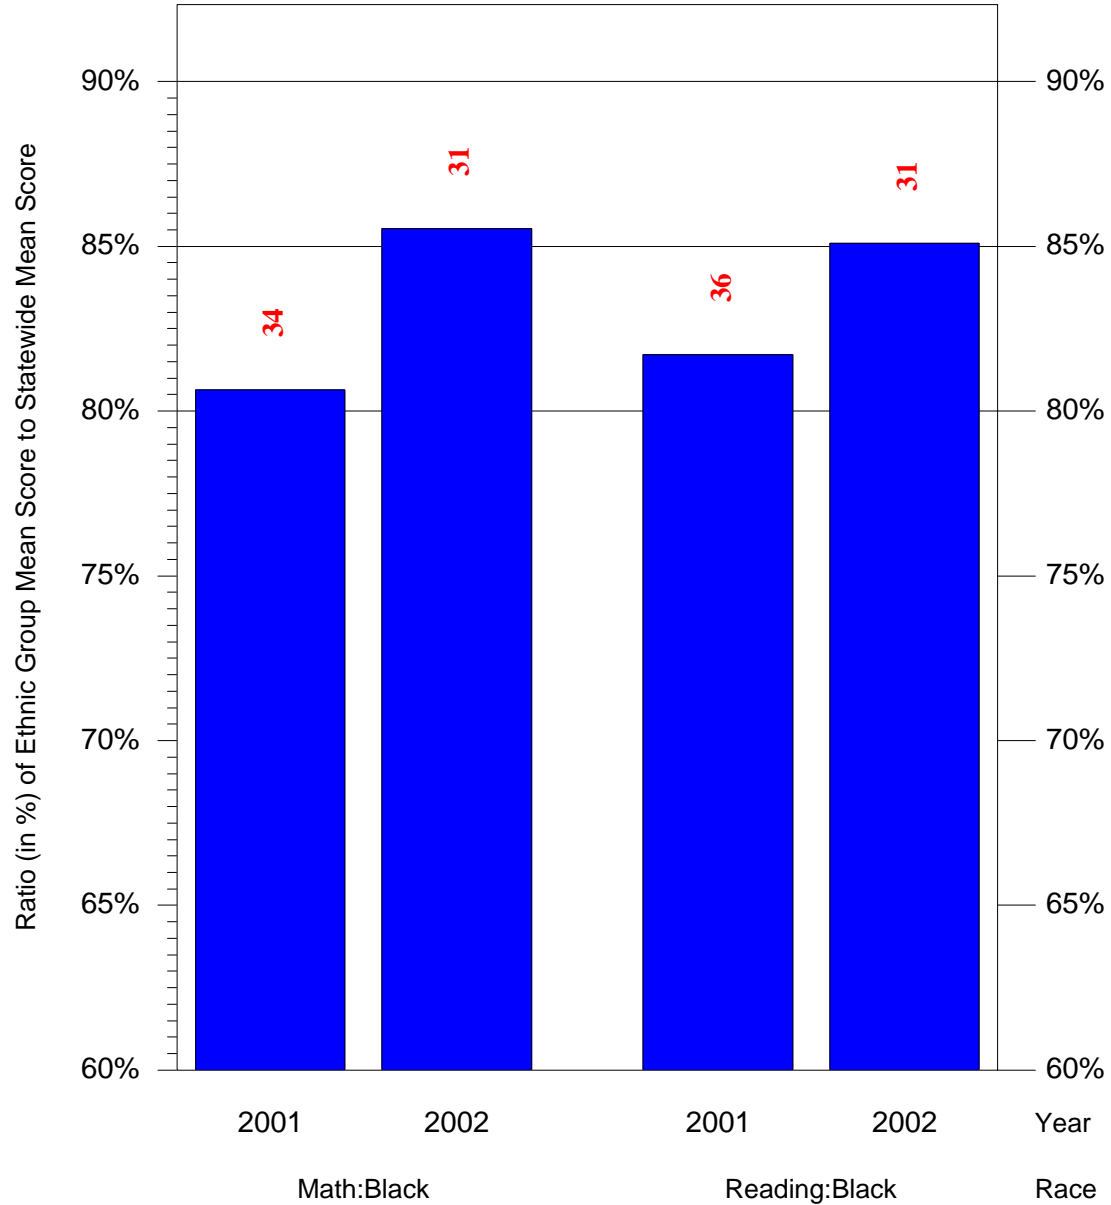

Mean Ethnic Group Building PSSA Test Score to Statewide Mean Score

Building = Ludlow James R Sch(3694) and Grade = 5 and Ethnic Group = Black or White

(Note: Number (in red) of Test Takers is above each bar in the chart.)