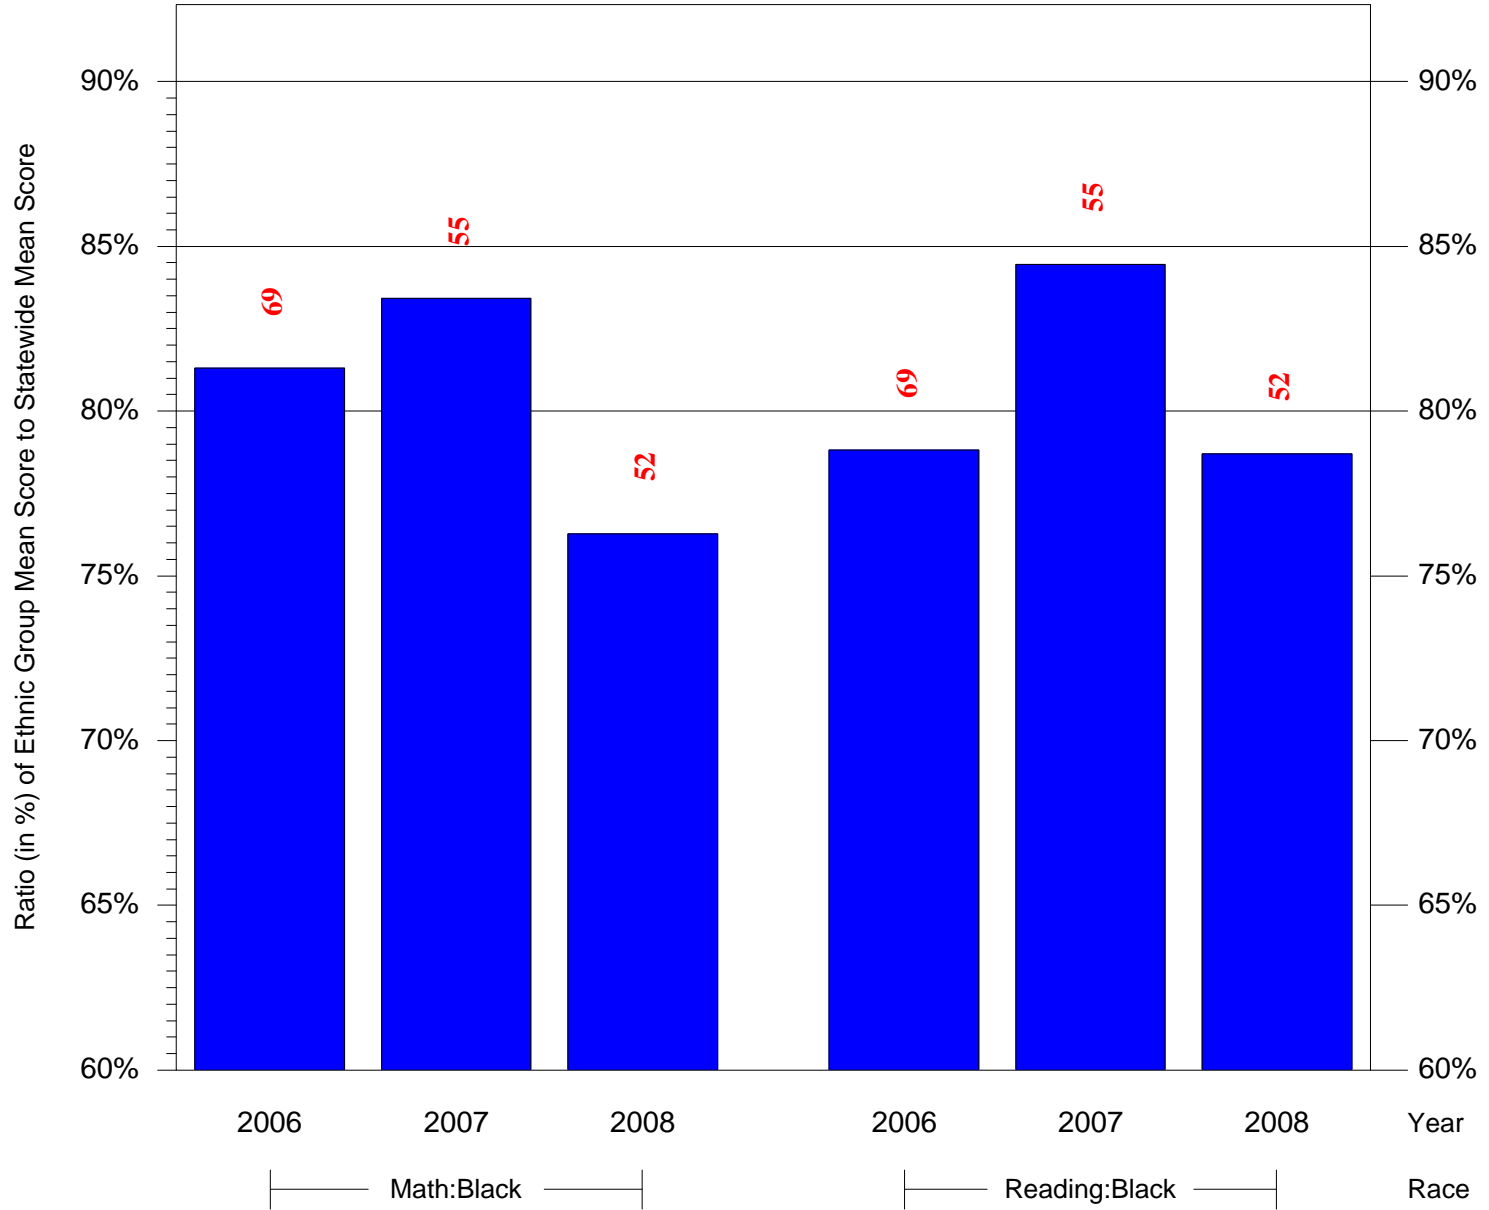

Mean Ethnic Group Building PSSA Test Score to Statewide Mean Score

Building = Alcorn James Sch(3617) and Grade = 4 and Ethnic Group = Black or White

(Note: Number (in red) of Test Takers is above each bar in the chart.)