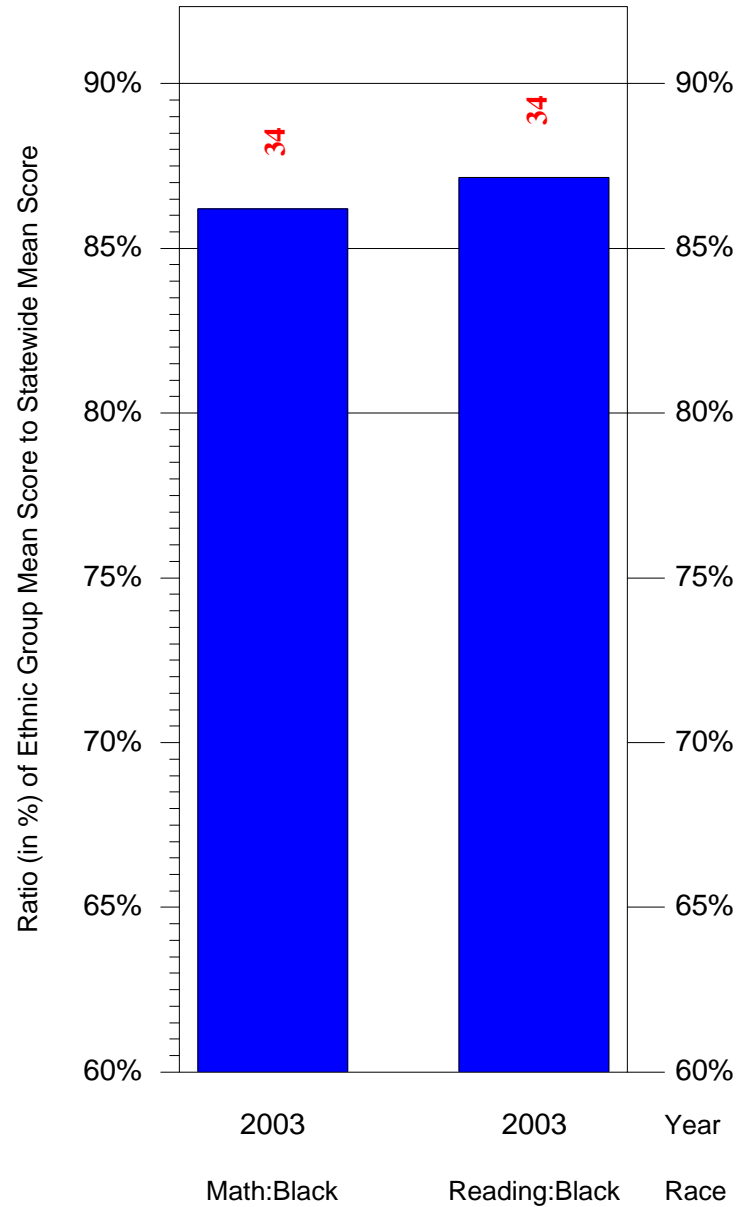

Mean Ethnic Group Building PSSA Test Score to Statewide Mean Score

Building = Taggart John H Sch(3657) and Grade = 5 and Ethnic Group = Black or White

(Note: Number (in red) of Test Takers is above each bar in the chart.)