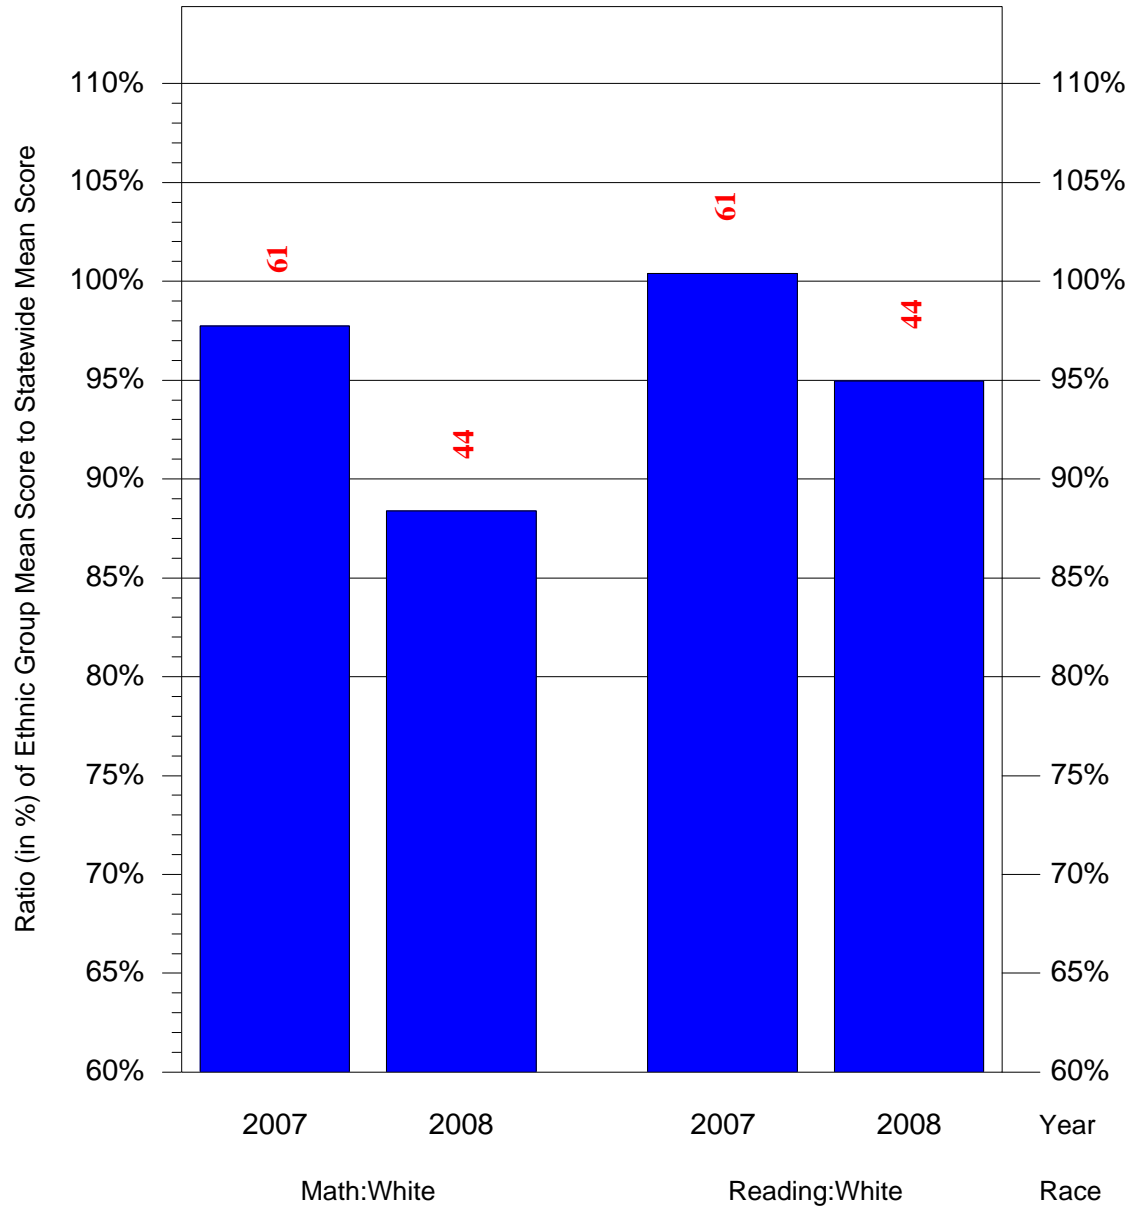

Mean Ethnic Group Building PSSA Test Score to Statewide Mean Score

Building = Jenks Abram Sch(7227) and Grade = 3 and Ethnic Group = Black or White

(Note: Number (in red) of Test Takers is above each bar in the chart.)