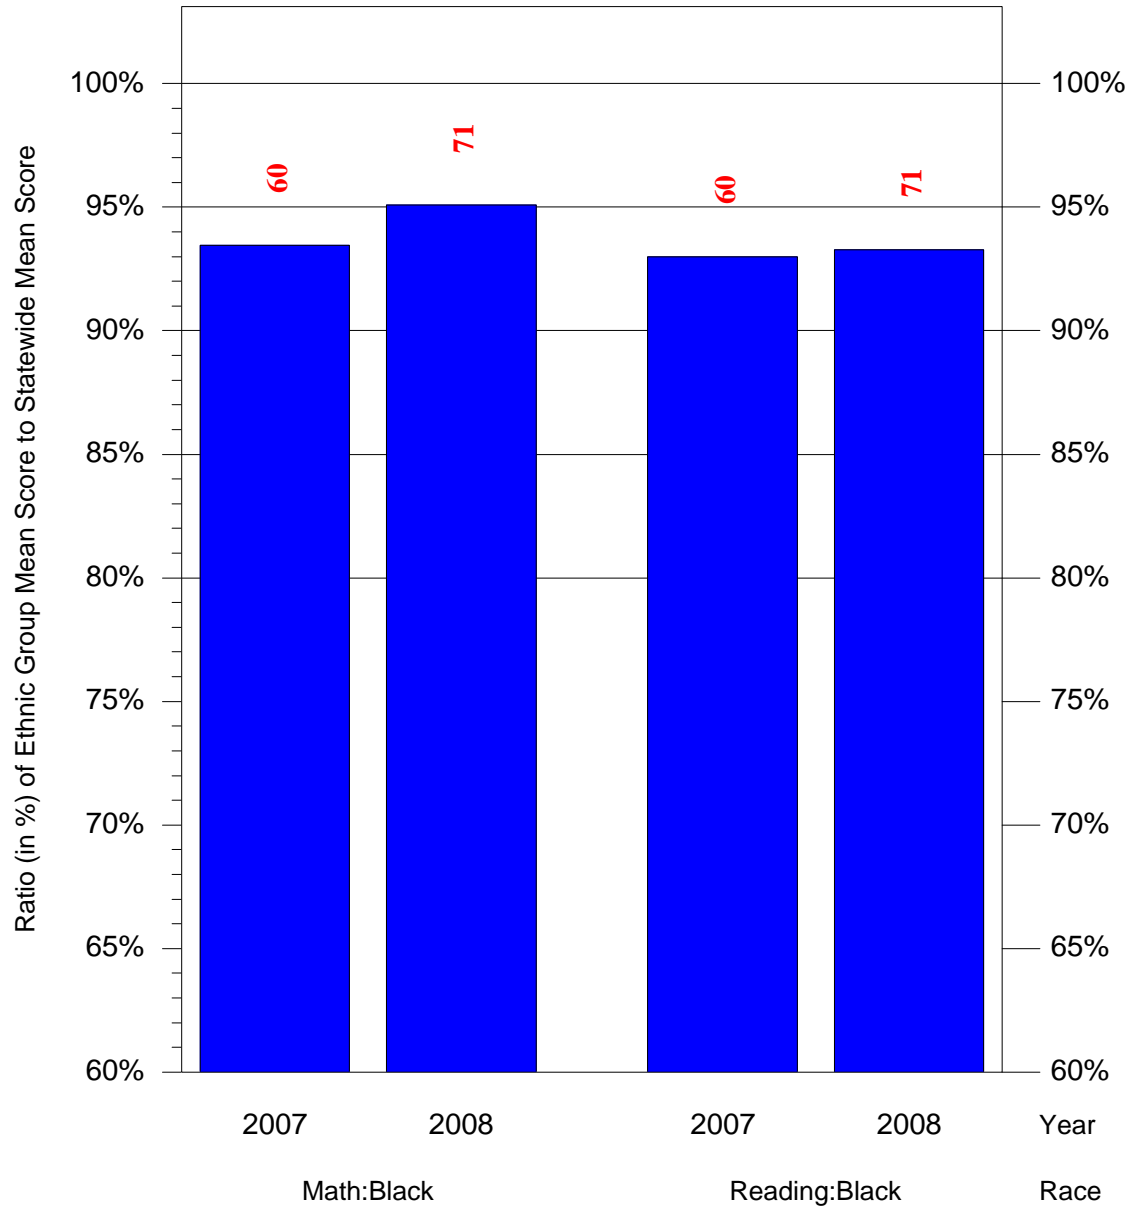

Mean Ethnic Group Building PSSA Test Score to Statewide Mean Score

Building = Rhoads James Sch(3614) and Grade = 3 and Ethnic Group = Black or White

(Note: Number (in red) of Test Takers is above each bar in the chart.)