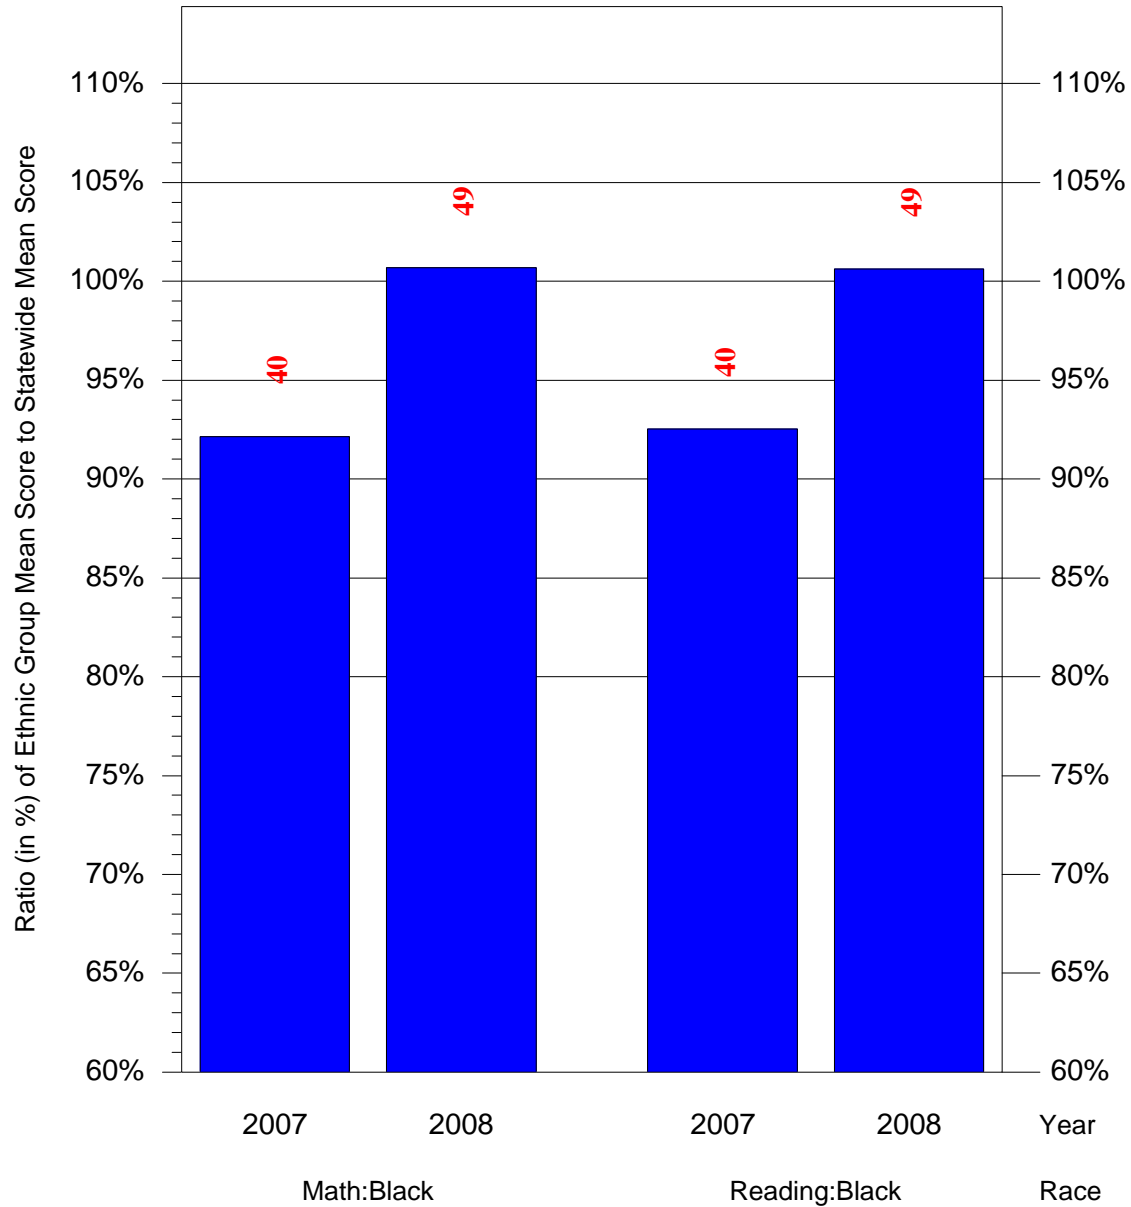

Mean Ethnic Group Building PSSA Test Score to Statewide Mean Score

Building = Lingelbach Anna L Sch(3717) and Grade = 3 and Ethnic Group = Black or White

(Note: Number (in red) of Test Takers is above each bar in the chart.)