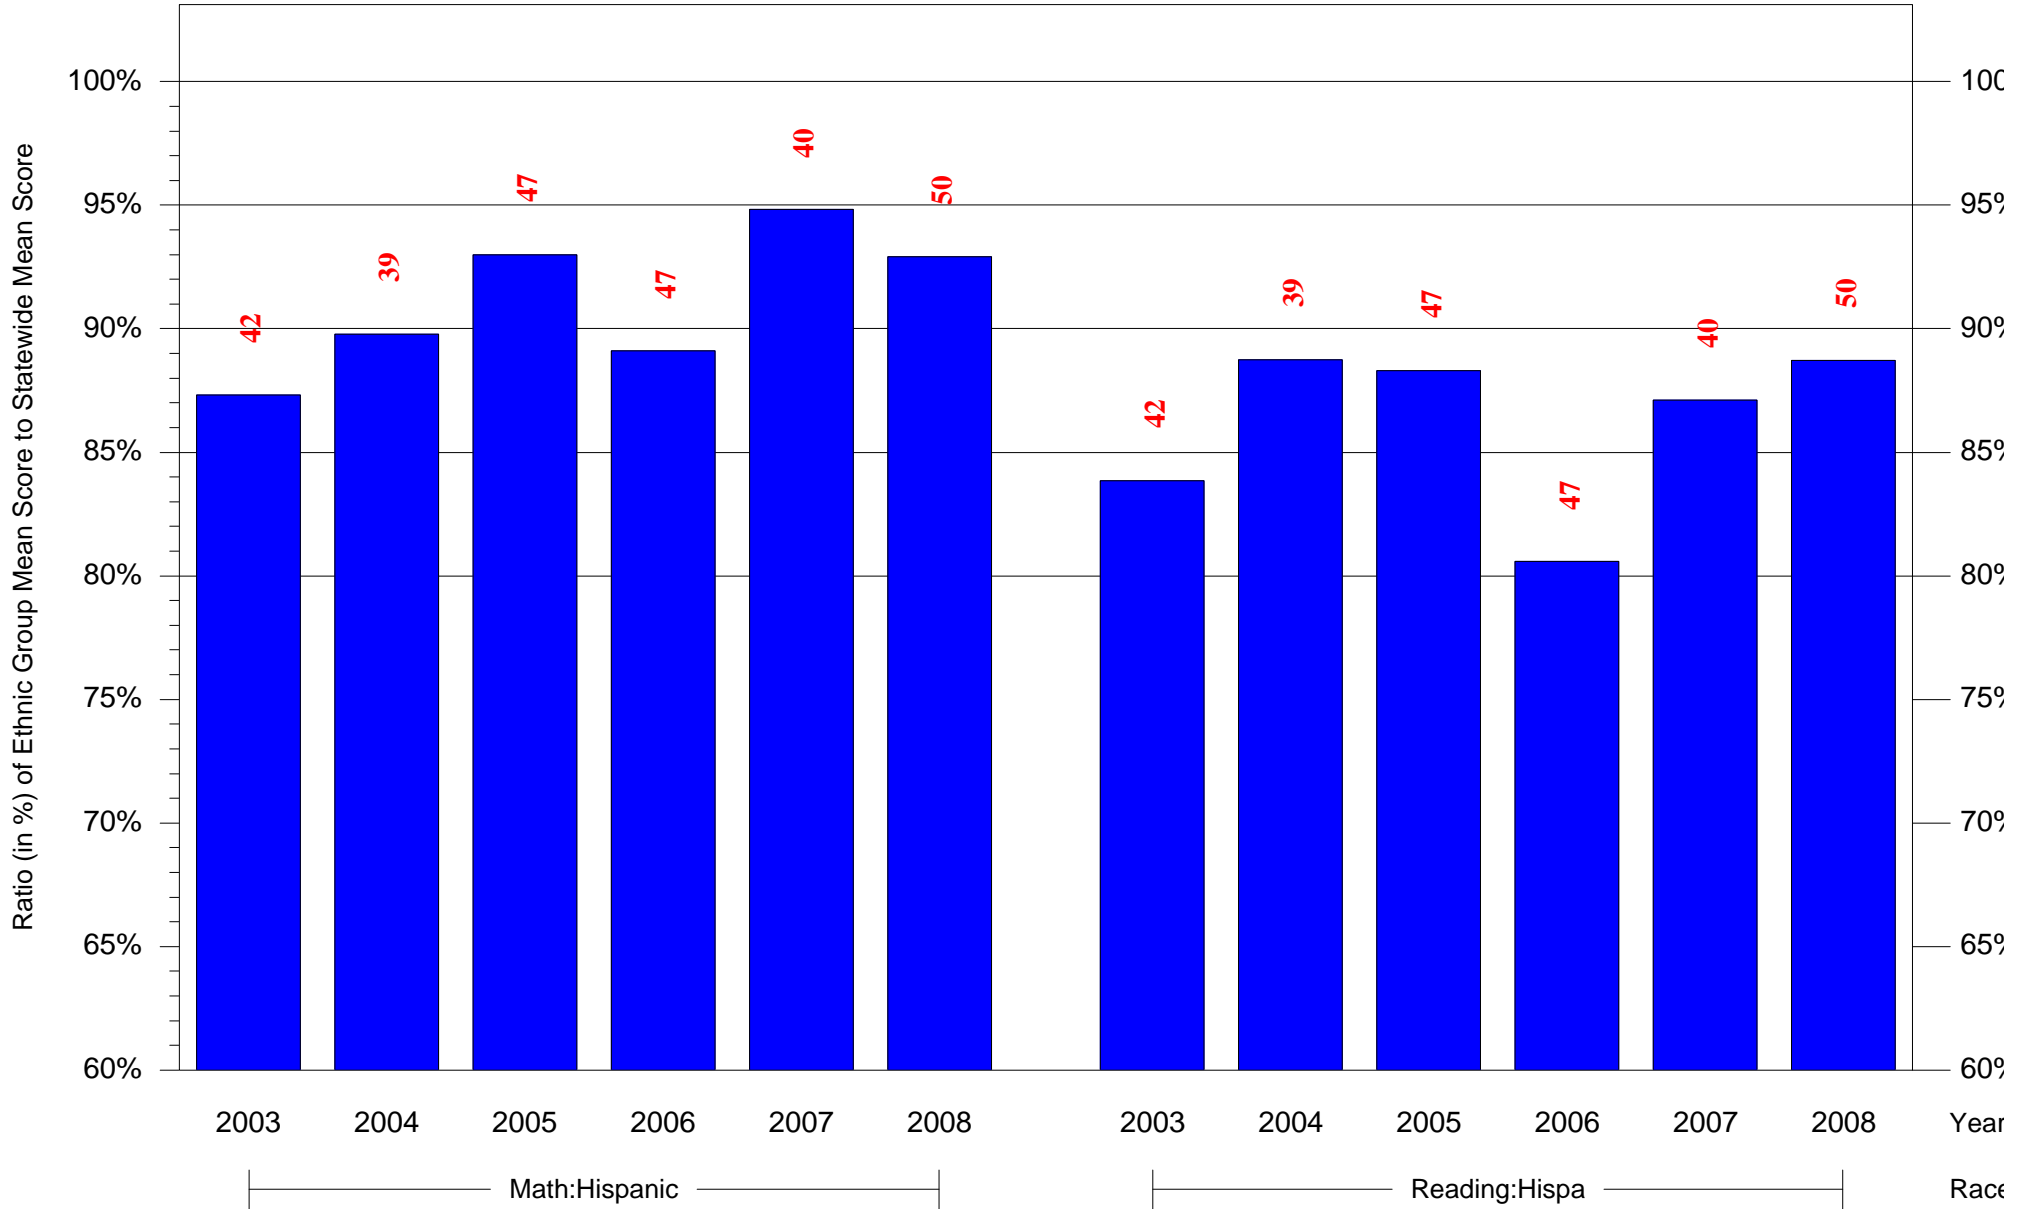

Mean Ethnic Group Building PSSA Test Score to Statewide Mean Score
Building = Fairhill Sch(5039) and Grade = 8 and Ethnic Group = Asian or Hispanic
(Note: Number (in red) of Test Takers is above each bar in the chart.)