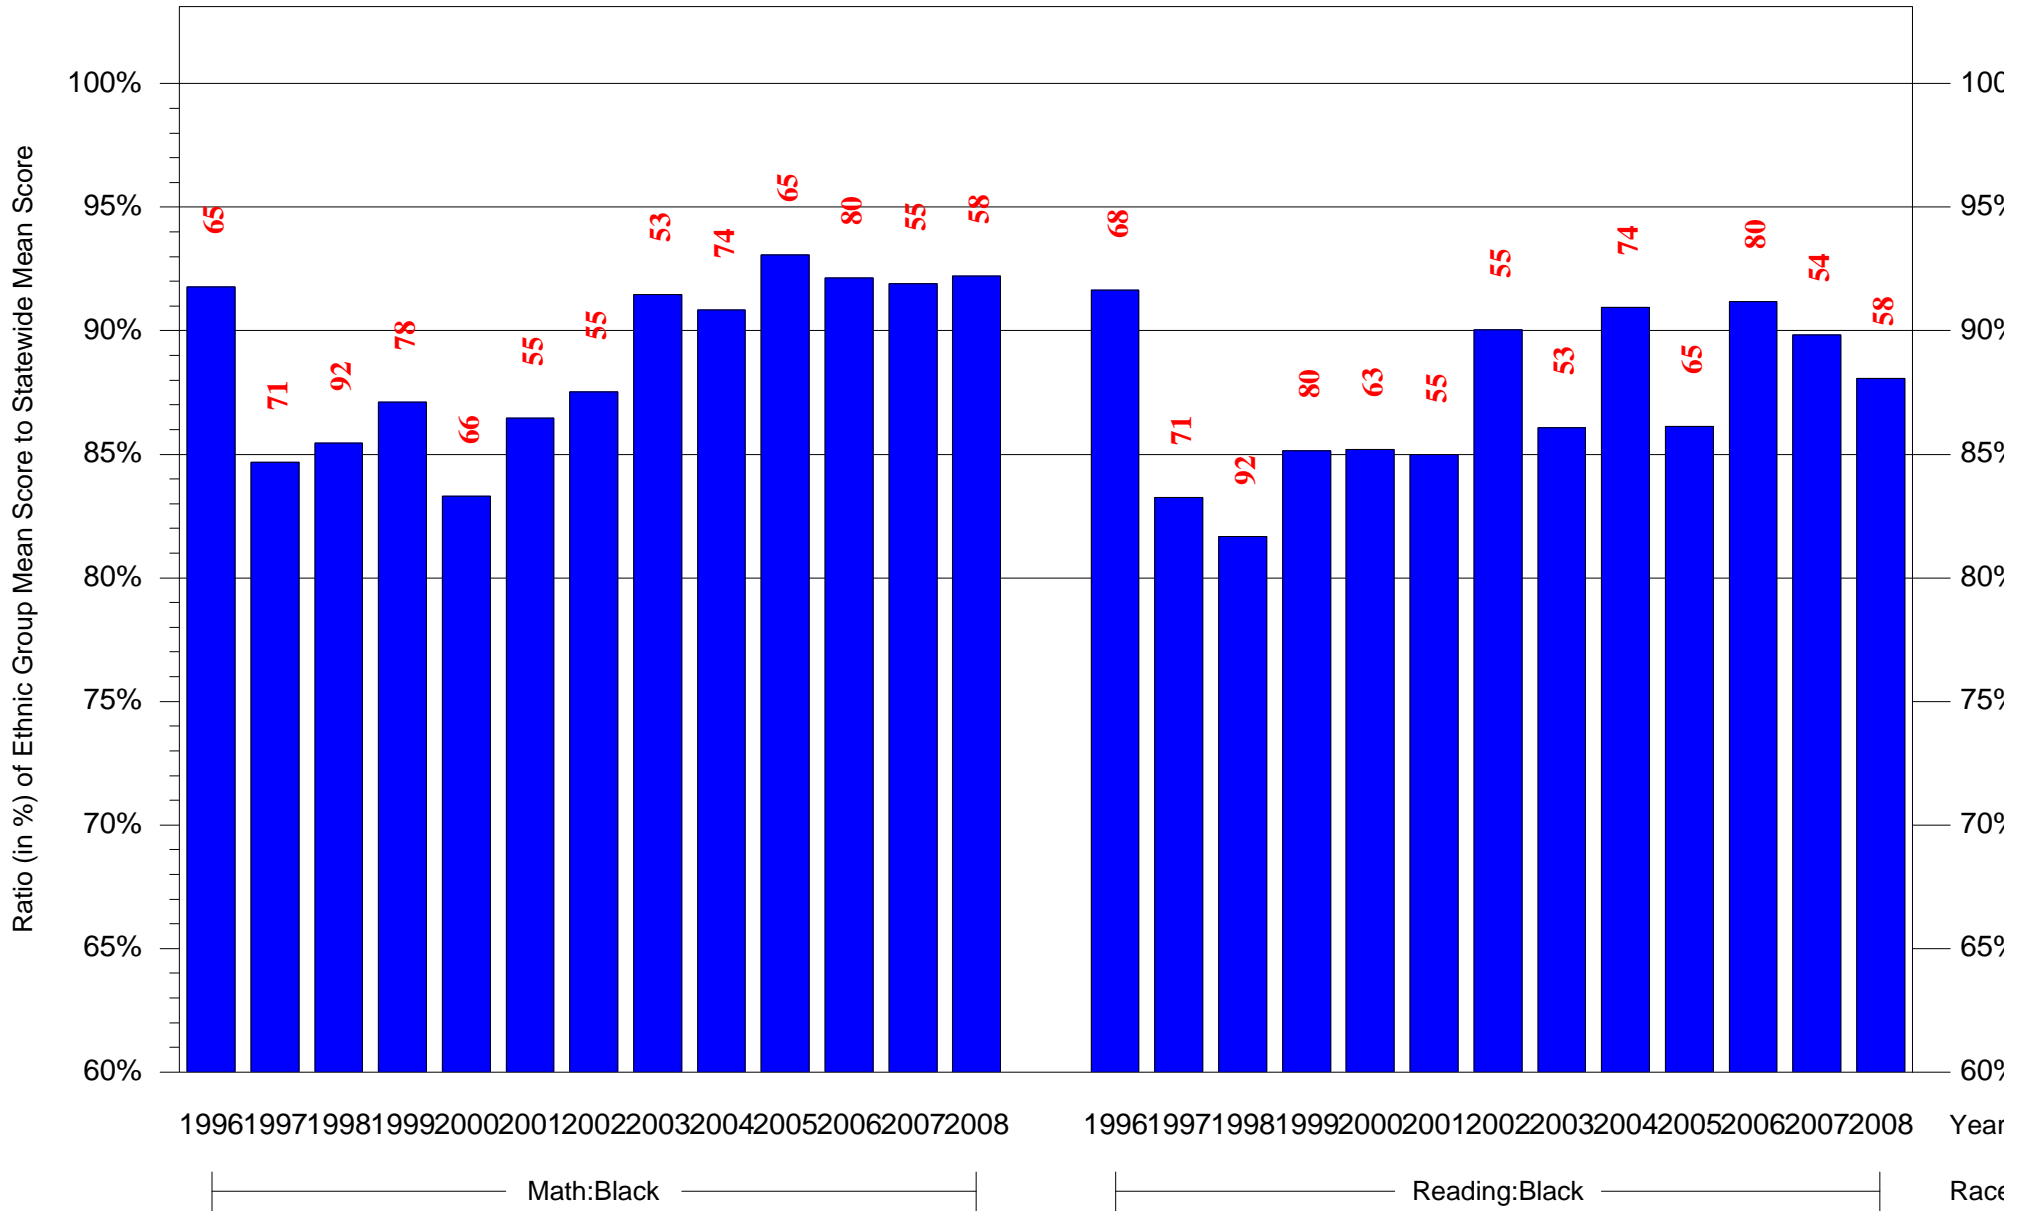

Mean Ethnic Group Building PSSA Test Score to Statewide Mean Score

Building = Ellwood Sch(3738) and Grade = 5 and Ethnic Group = Black or White

(Note: Number (in red) of Test Takers is above each bar in the chart.)