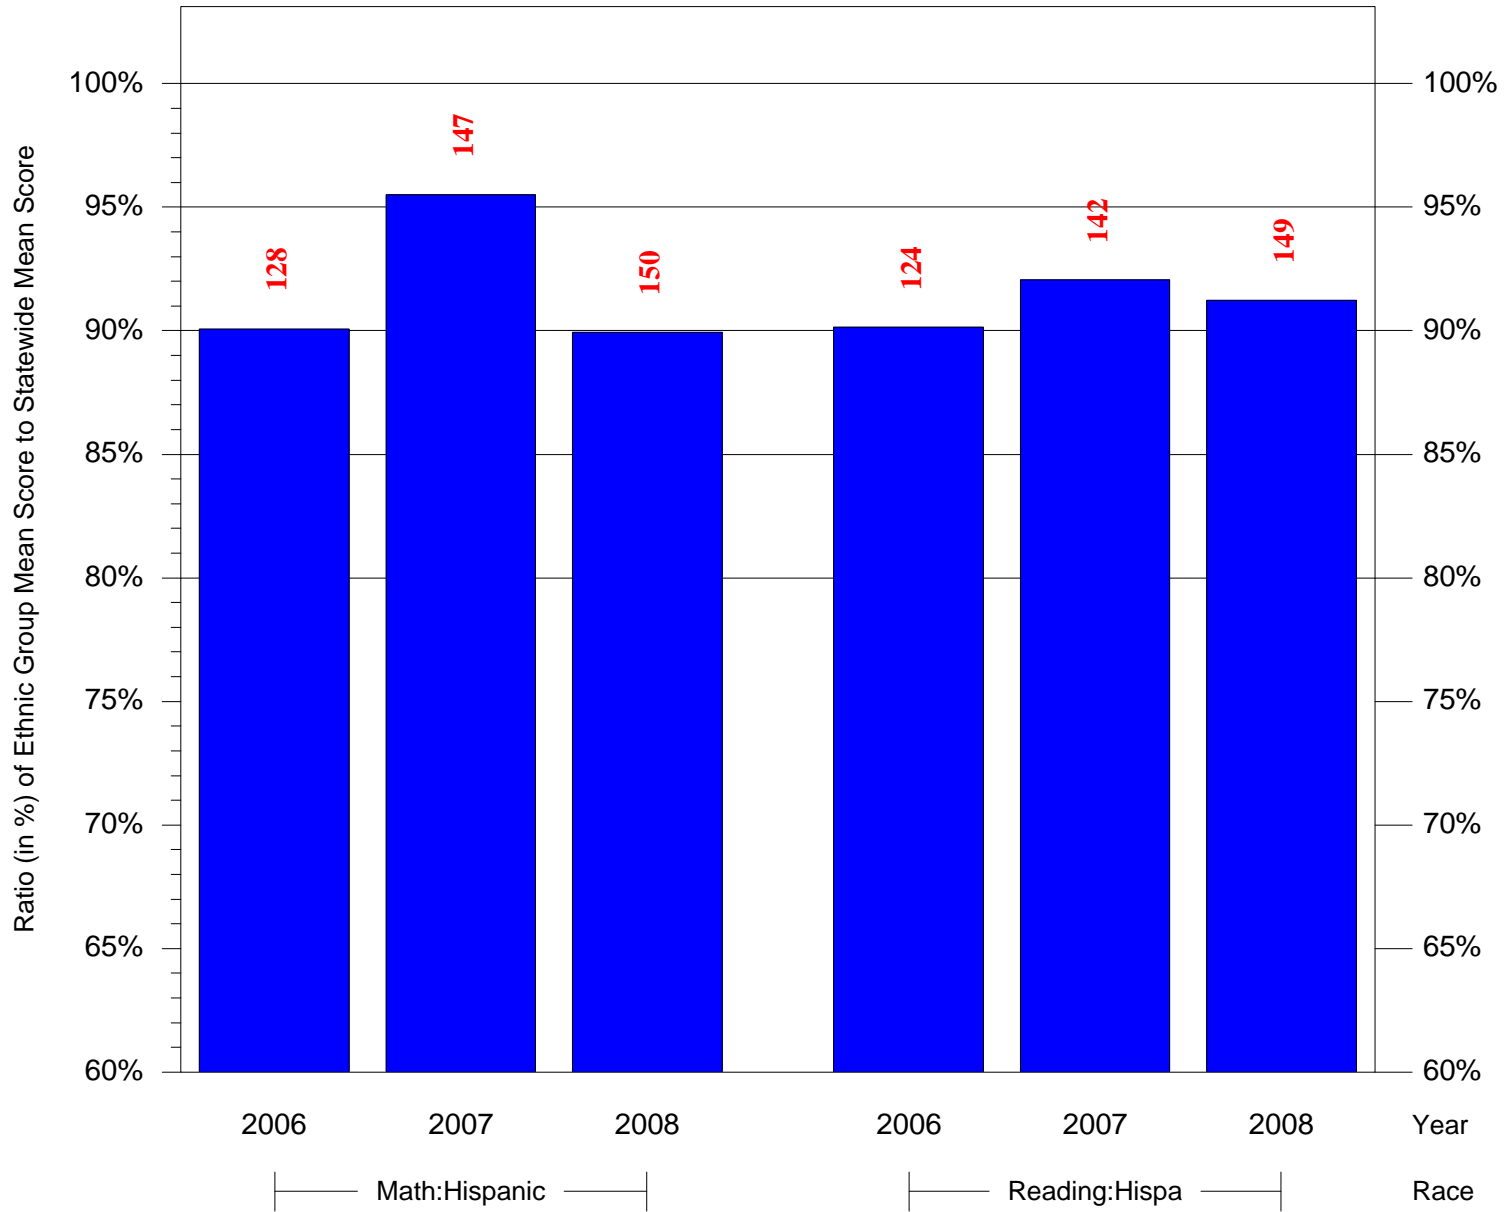

Mean Ethnic Group Building PSSA Test Score to Statewide Mean Score

Building = Feltonville Sch of Arts Sciences(7368) and Grade = 7 and Ethnic Group = Asian or Hispanic

(Note: Number (in red) of Test Takers is above each bar in the chart.)