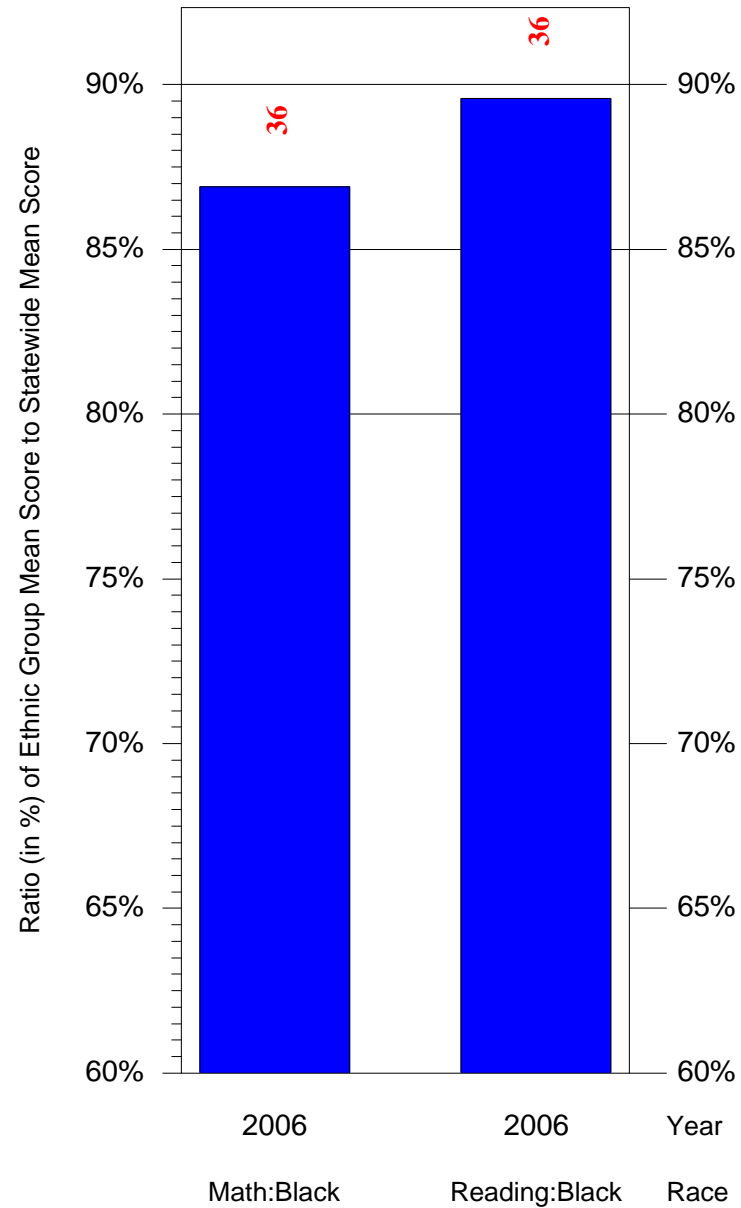

Mean Ethnic Group Building PSSA Test Score to Statewide Mean Score

Building = Washington Martha Sch(3615) and Grade = 7 and Ethnic Group = Black or White

(Note: Number (in red) of Test Takers is above each bar in the chart.)