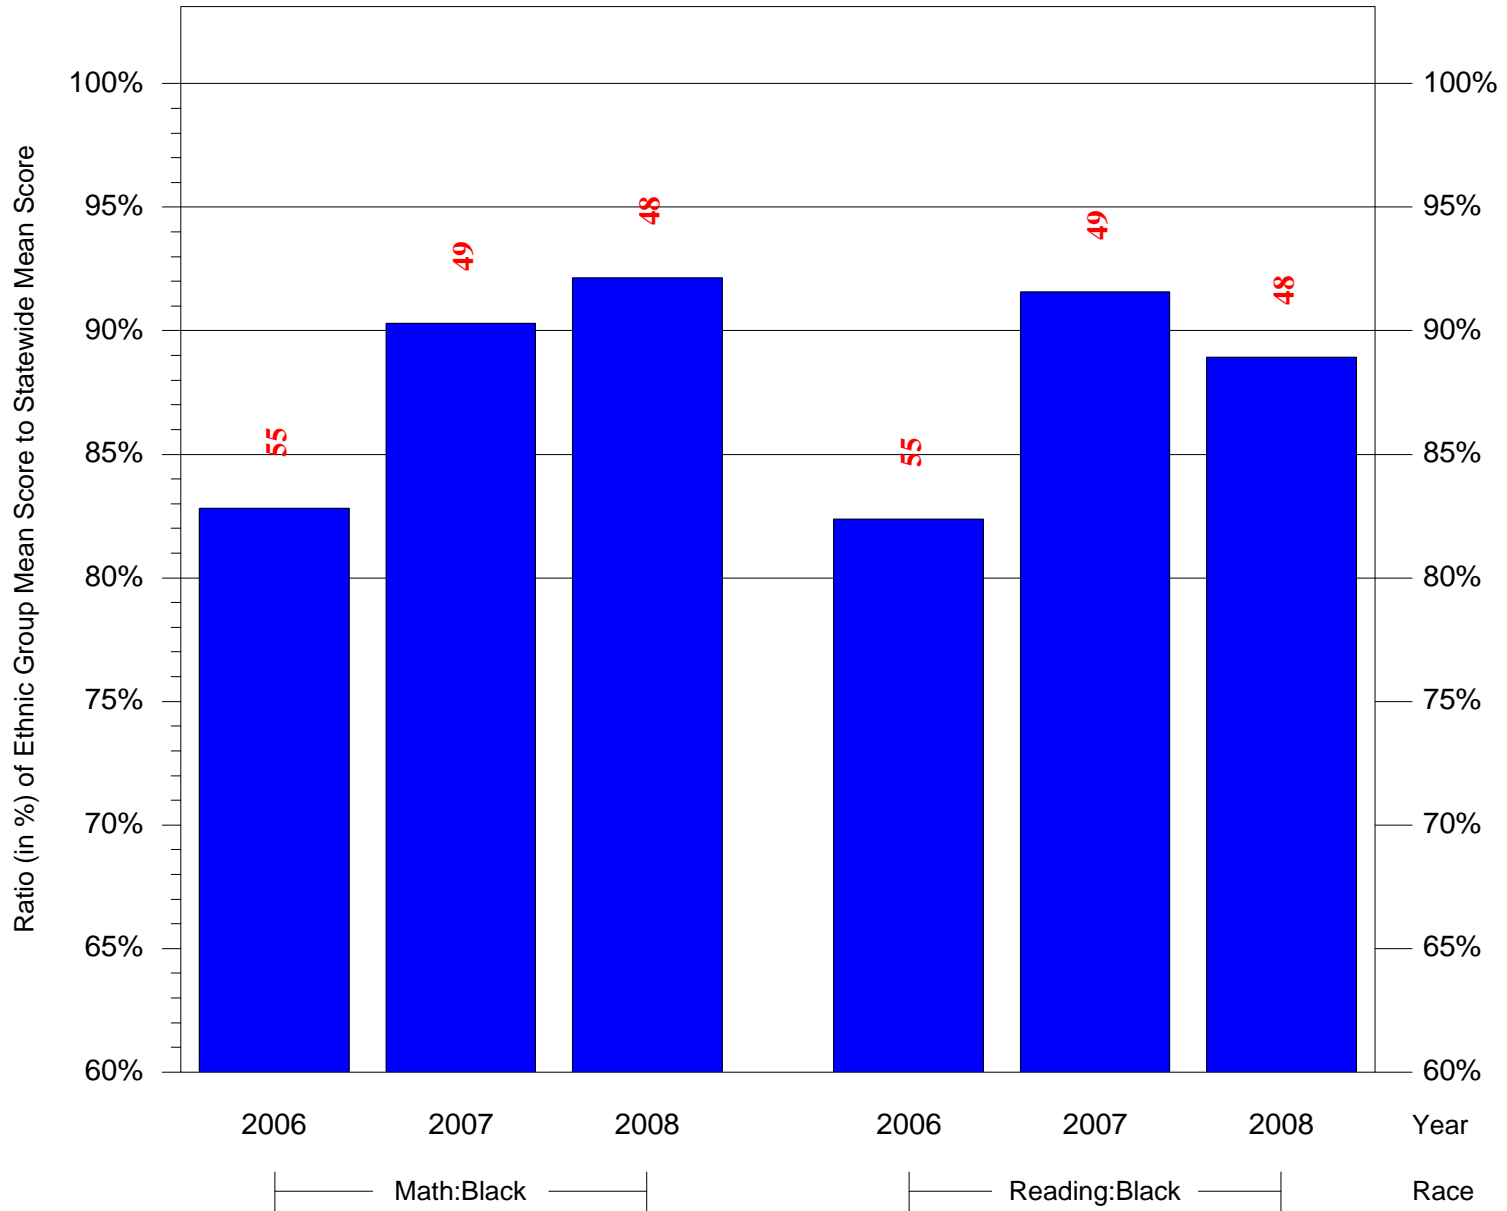

Mean Ethnic Group Building PSSA Test Score to Statewide Mean Score

Building = Fulton Robert Sch(3791) and Grade = 4 and Ethnic Group = Black or White

(Note: Number (in red) of Test Takers is above each bar in the chart.)