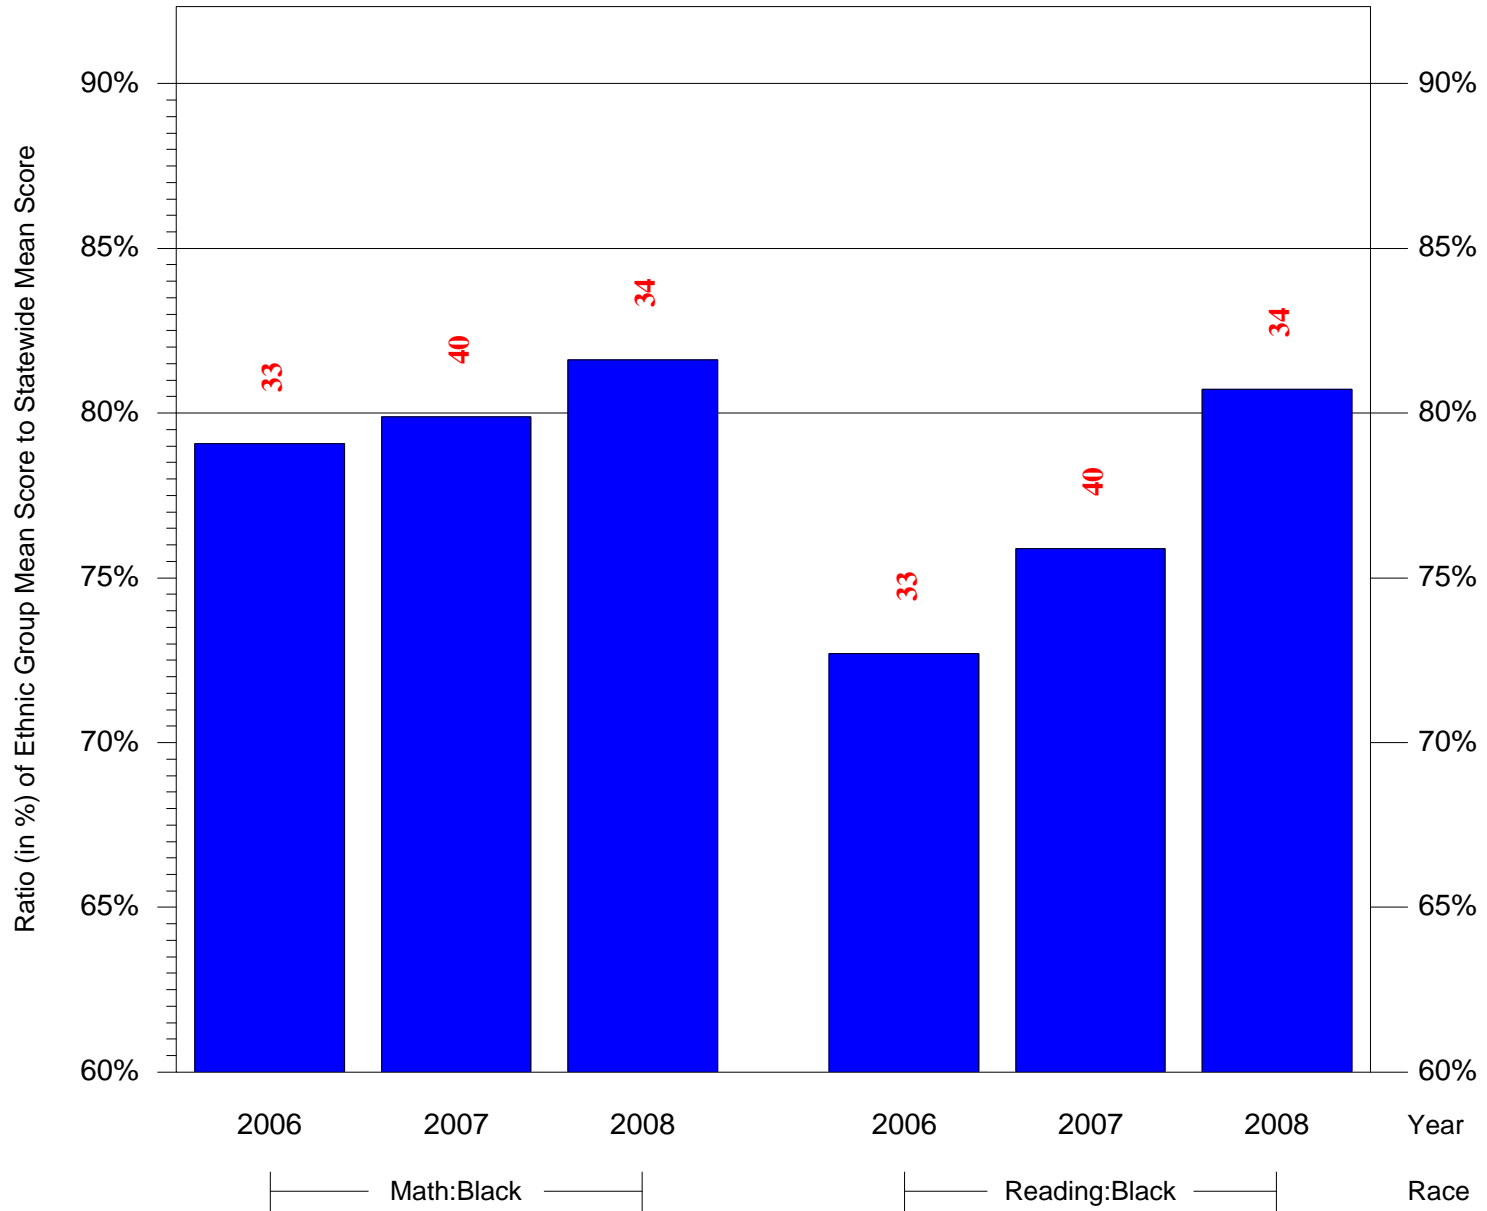

Mean Ethnic Group Building PSSA Test Score to Statewide Mean Score

Building = Penn Treaty MS(7244) and Grade = 5 and Ethnic Group = Black or White

(Note: Number (in red) of Test Takers is above each bar in the chart.)