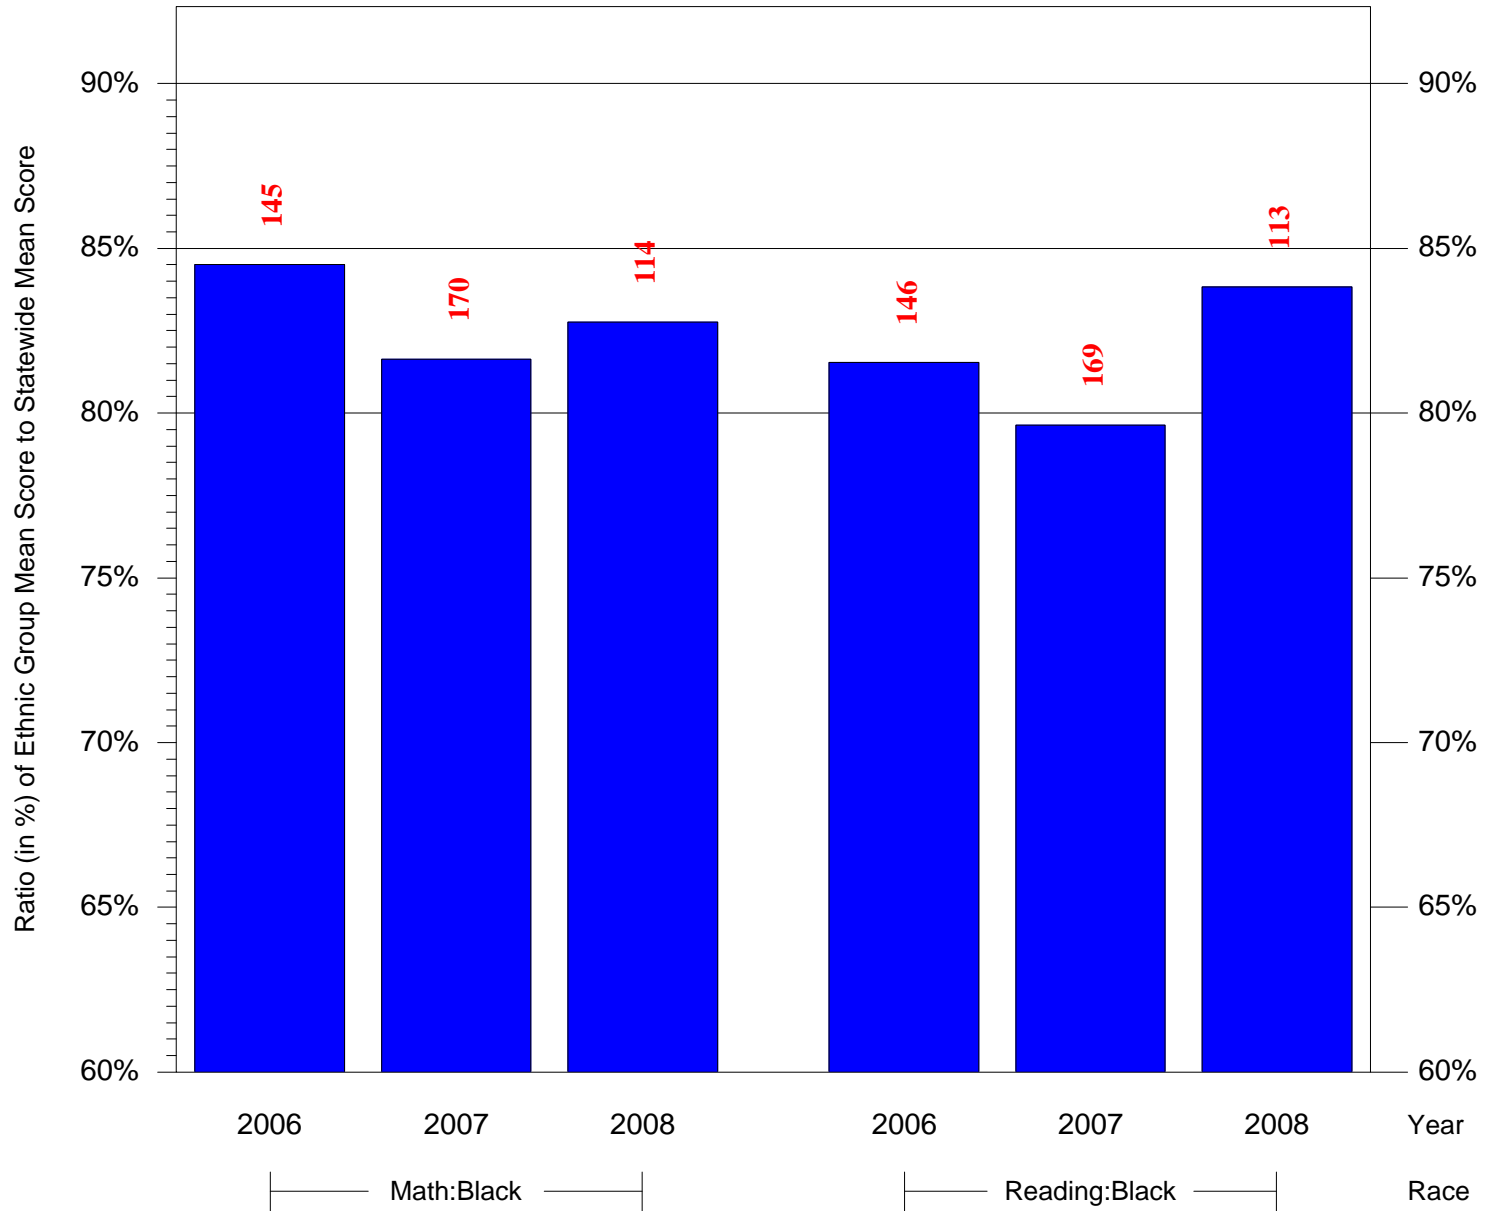

Mean Ethnic Group Building PSSA Test Score to Statewide Mean Score

Building = Gillespie Eliz D MS(7241) and Grade = 7 and Ethnic Group = Black or White

(Note: Number (in red) of Test Takers is above each bar in the chart.)