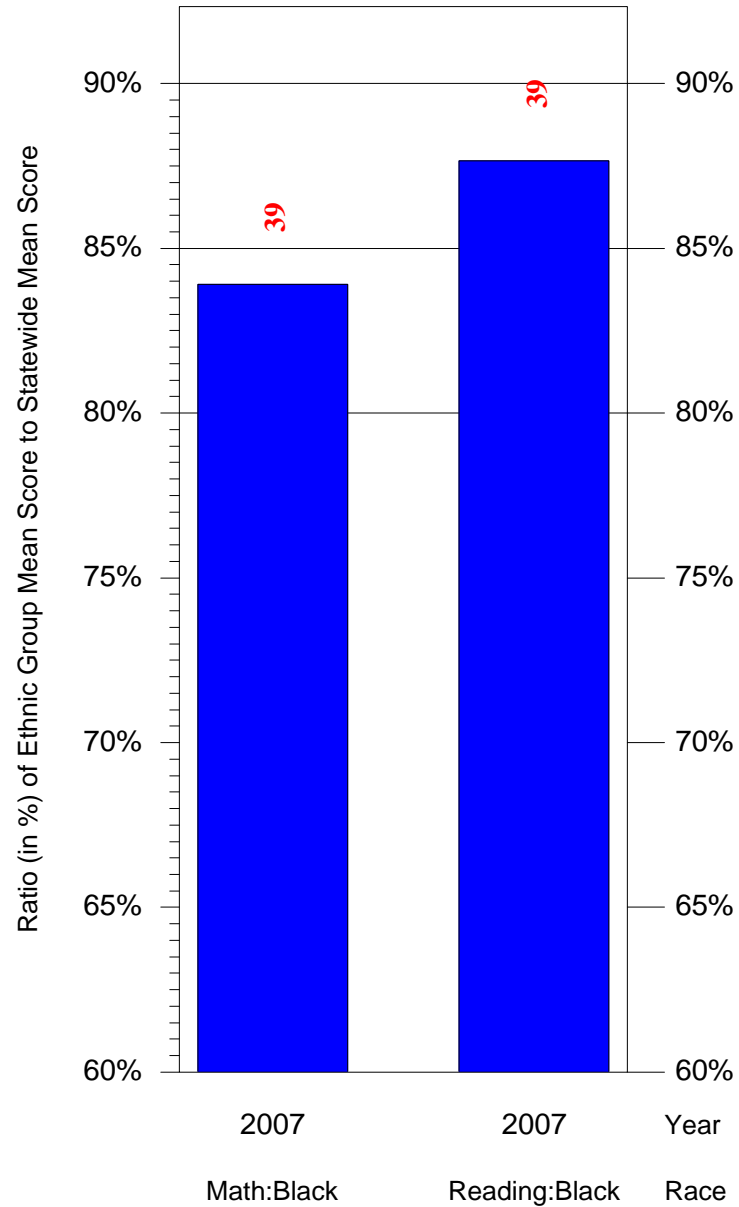

Mean Ethnic Group Building PSSA Test Score to Statewide Mean Score

Building = Blaine James G Sch(3662) and Grade = 3 and Ethnic Group = Black or White

(Note: Number (in red) of Test Takers is above each bar in the chart.)