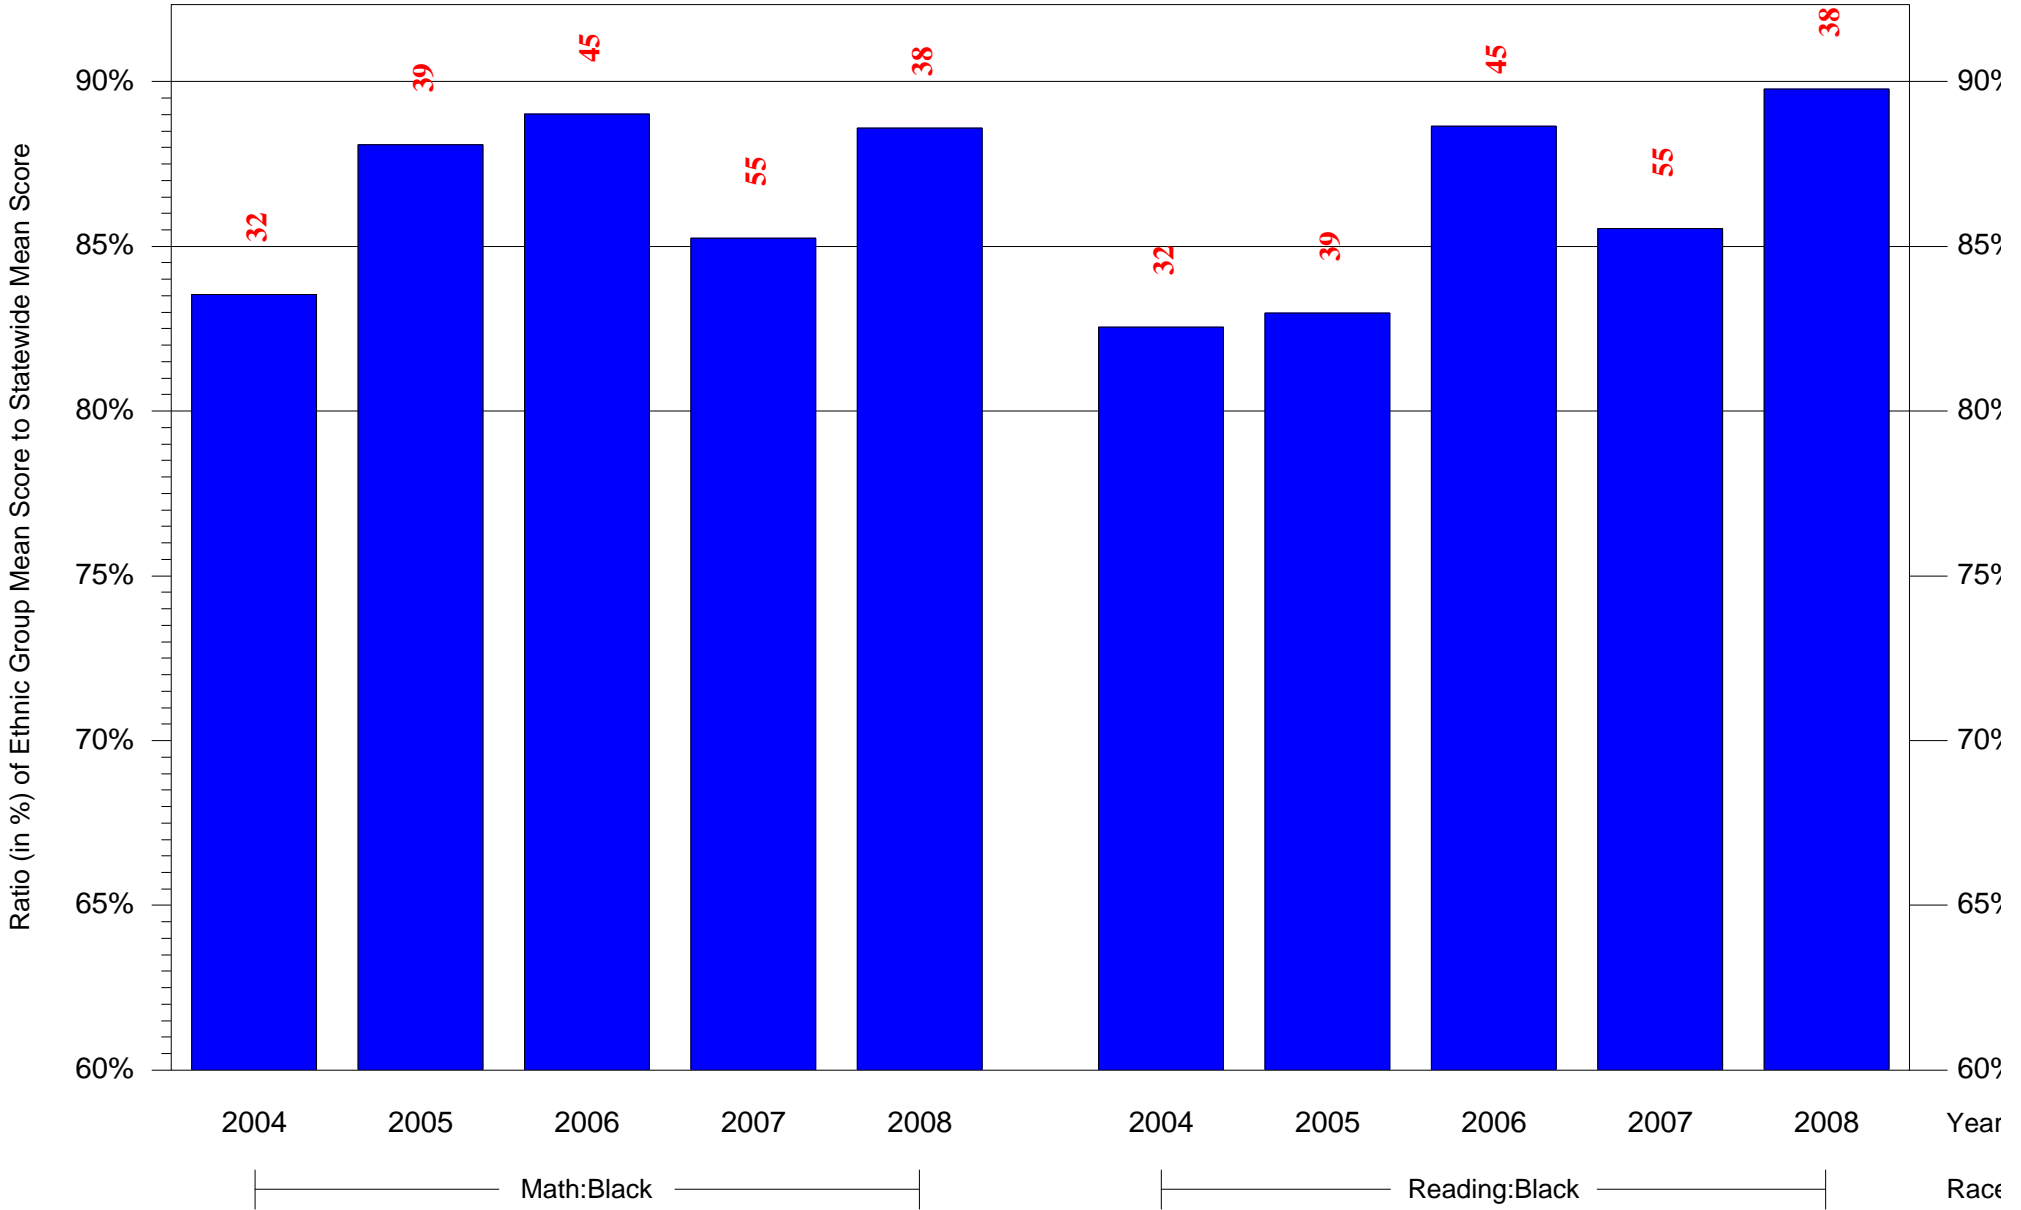

Mean Ethnic Group Building PSSA Test Score to Statewide Mean Score

Building = Blaine James G Sch(3662) and Grade = 8 and Ethnic Group = Black or White

(Note: Number (in red) of Test Takers is above each bar in the chart.)