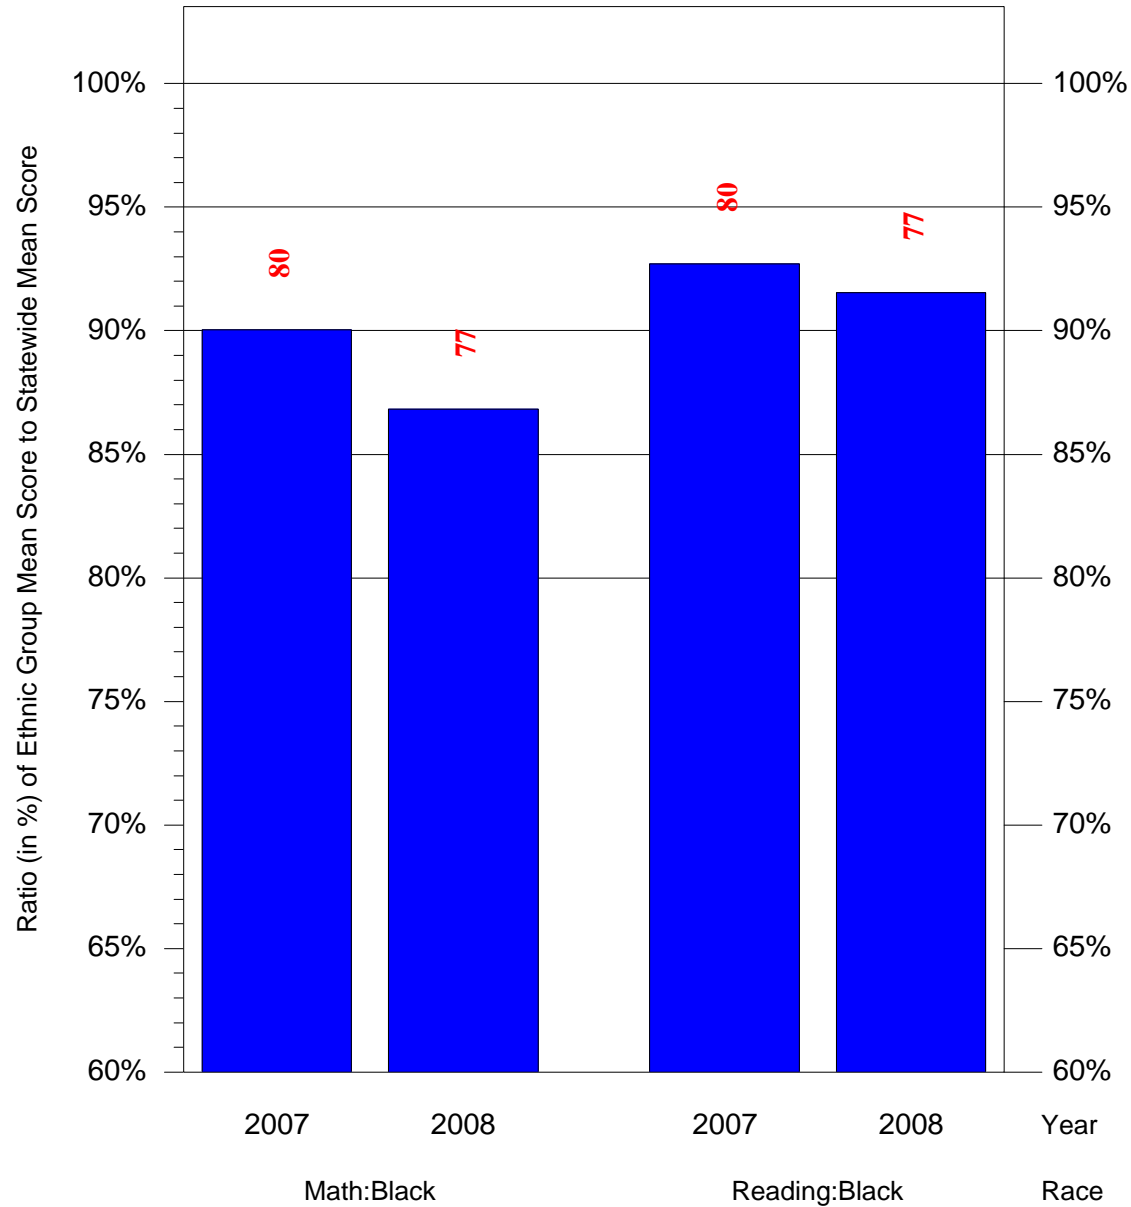

Mean Ethnic Group Building PSSA Test Score to Statewide Mean Score

Building = Franklin Benjamin Sch(7231) and Grade = 3 and Ethnic Group = Black or White

(Note: Number (in red) of Test Takers is above each bar in the chart.)