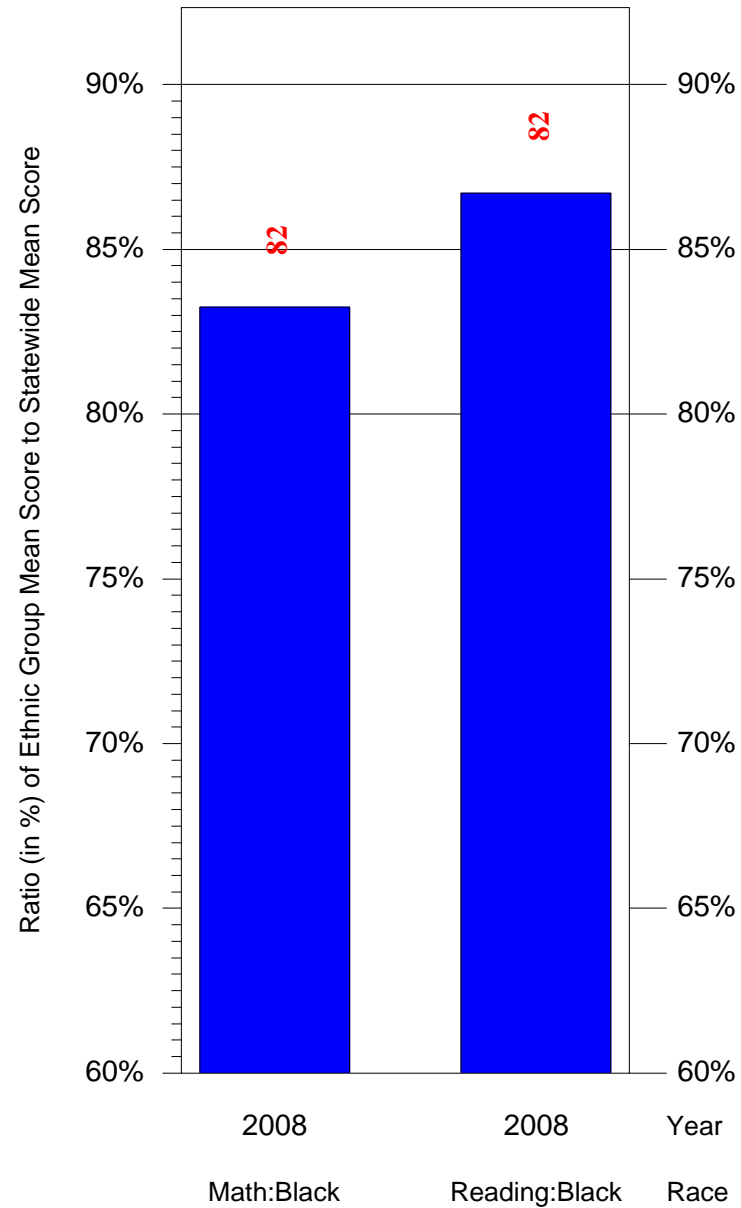

Mean Ethnic Group Building PSSA Test Score to Statewide Mean Score

Building = Pastorius Francis P Sch(3721) and Grade = 7 and Ethnic Group = Black or White

(Note: Number (in red) of Test Takers is above each bar in the chart.)