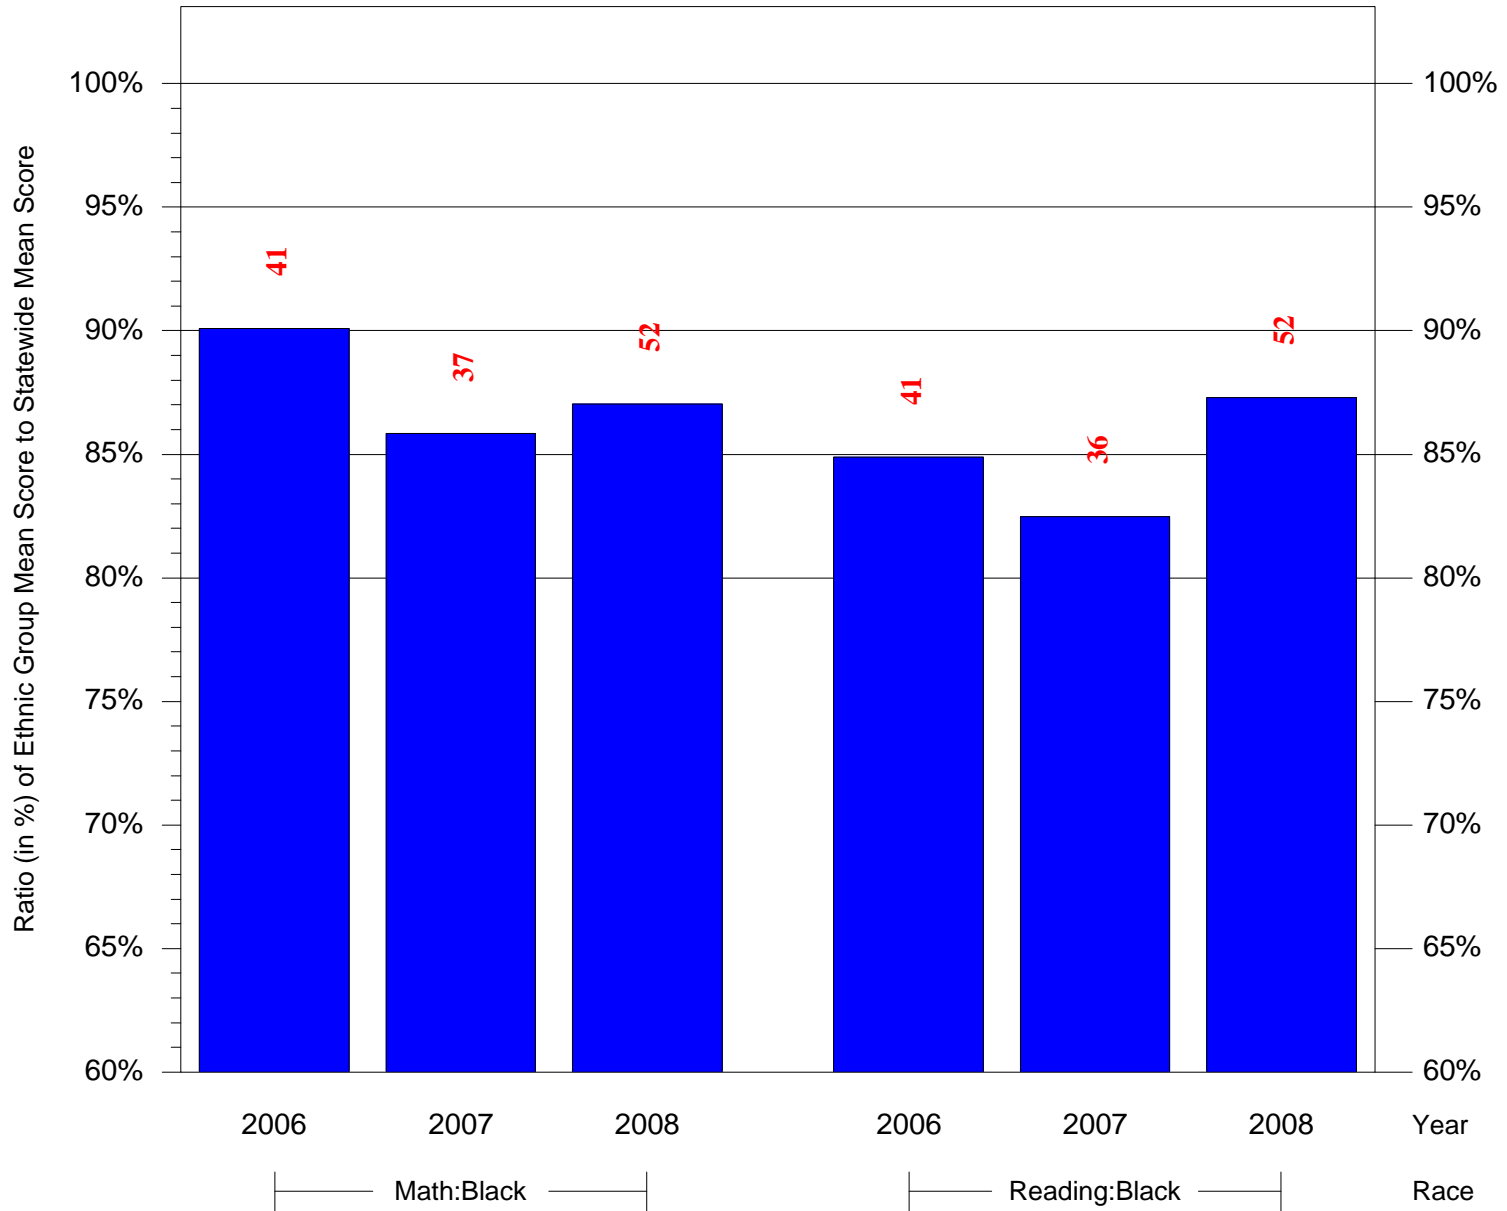

Mean Ethnic Group Building PSSA Test Score to Statewide Mean Score

Building = Marshall John Sch(3797) and Grade = 4 and Ethnic Group = Black or White

(Note: Number (in red) of Test Takers is above each bar in the chart.)