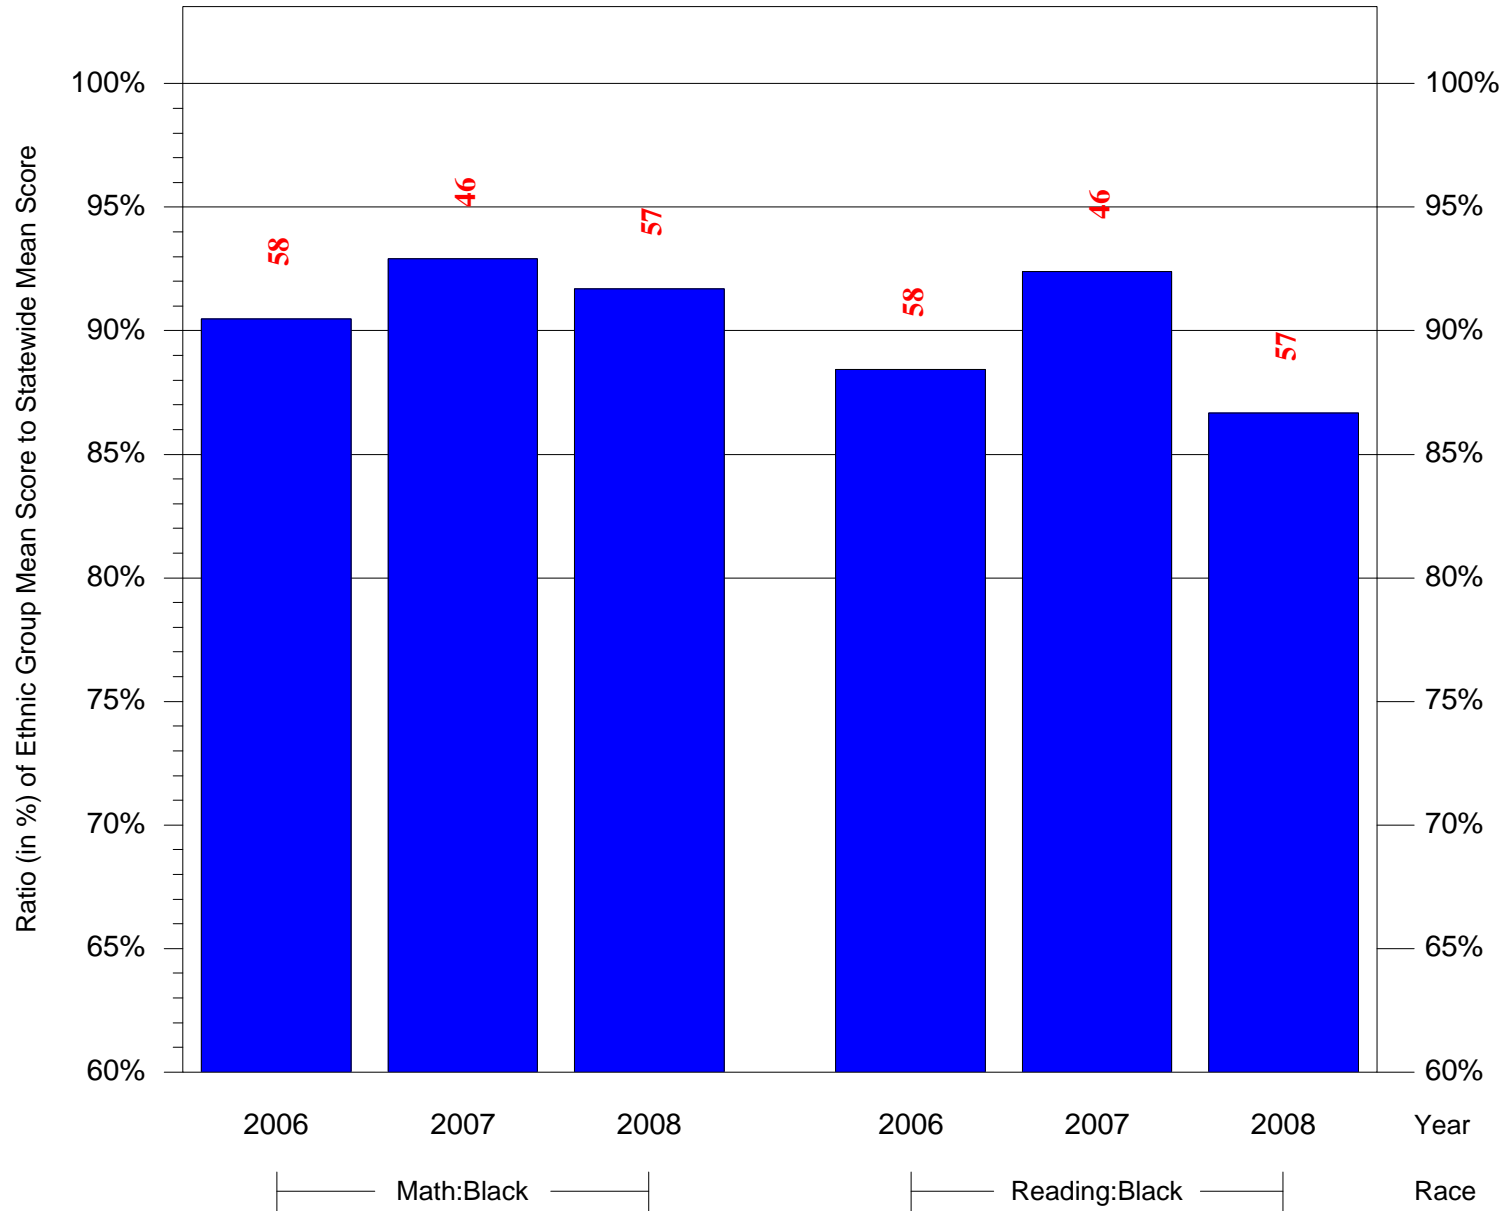

Mean Ethnic Group Building PSSA Test Score to Statewide Mean Score

Building = Childs George W Sch(3622) and Grade = 4 and Ethnic Group = Black or White

(Note: Number (in red) of Test Takers is above each bar in the chart.)