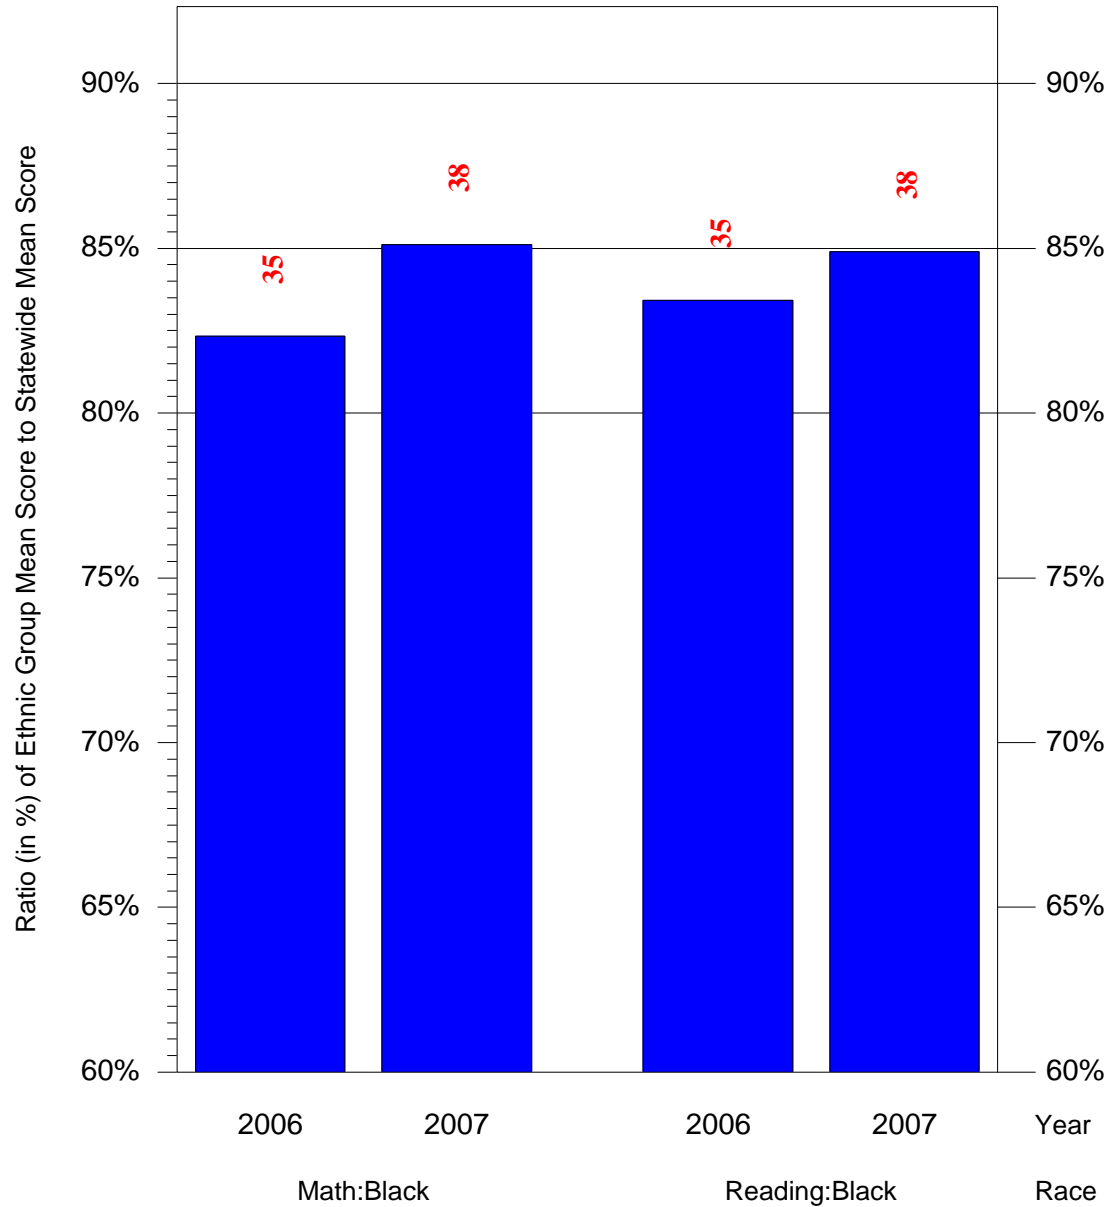

Mean Ethnic Group Building PSSA Test Score to Statewide Mean Score

Building = Holme Thomas Sch(3766) and Grade = 4 and Ethnic Group = Black or White

(Note: Number (in red) of Test Takers is above each bar in the chart.)