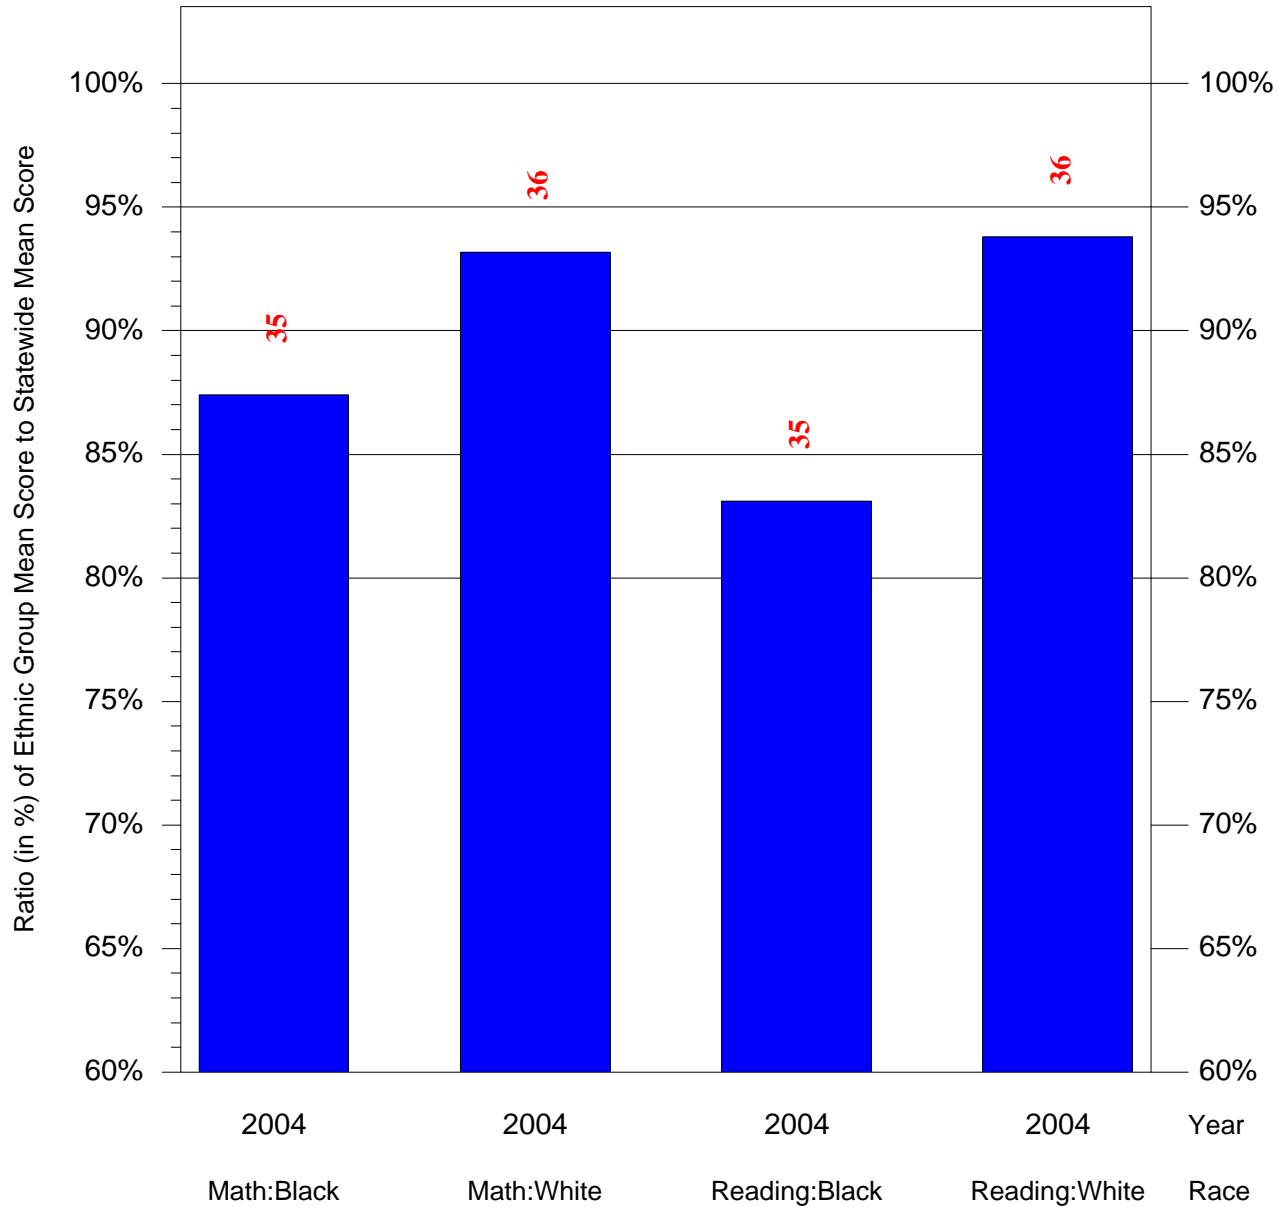

Mean Ethnic Group Building PSSA Test Score to Statewide Mean Score

Building = Fell D Newlin Sch(7226) and Grade = 5 and Ethnic Group = Black or White

(Note: Number (in red) of Test Takers is above each bar in the chart.)