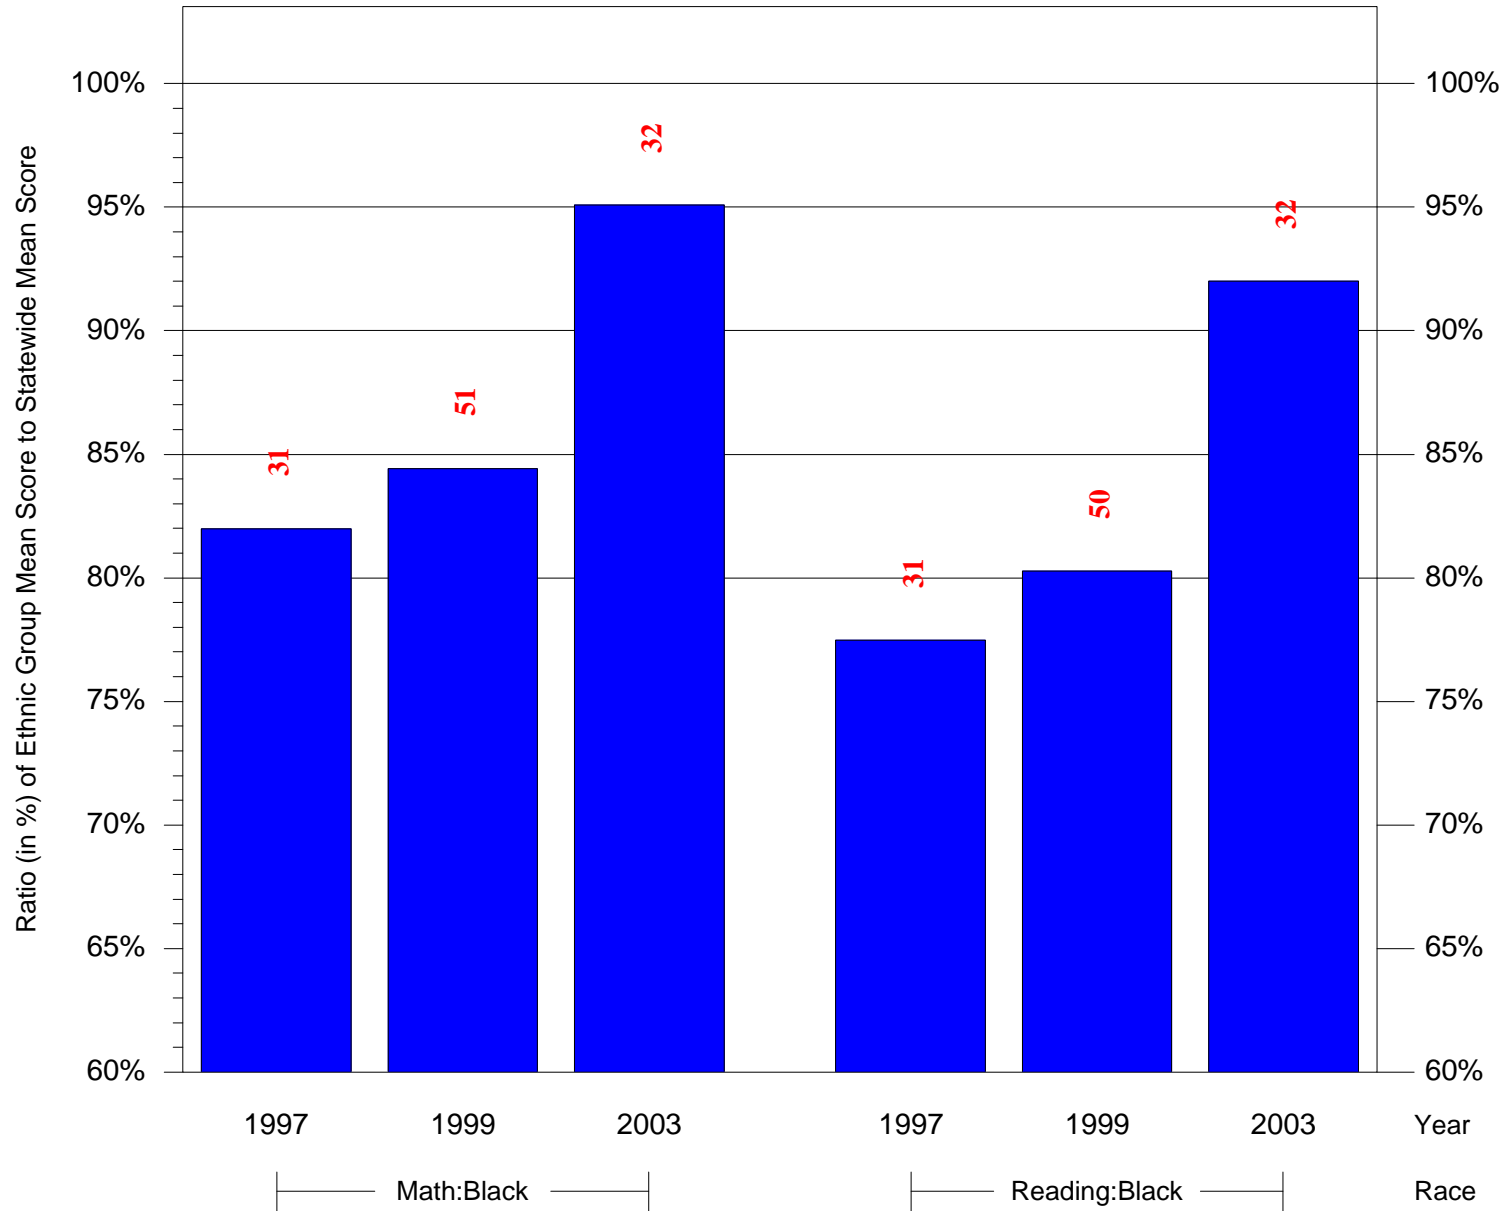

Mean Ethnic Group Building PSSA Test Score to Statewide Mean Score

Building = Mifflin Thomas Sch(3720) and Grade = 5 and Ethnic Group = Black or White

(Note: Number (in red) of Test Takers is above each bar in the chart.)