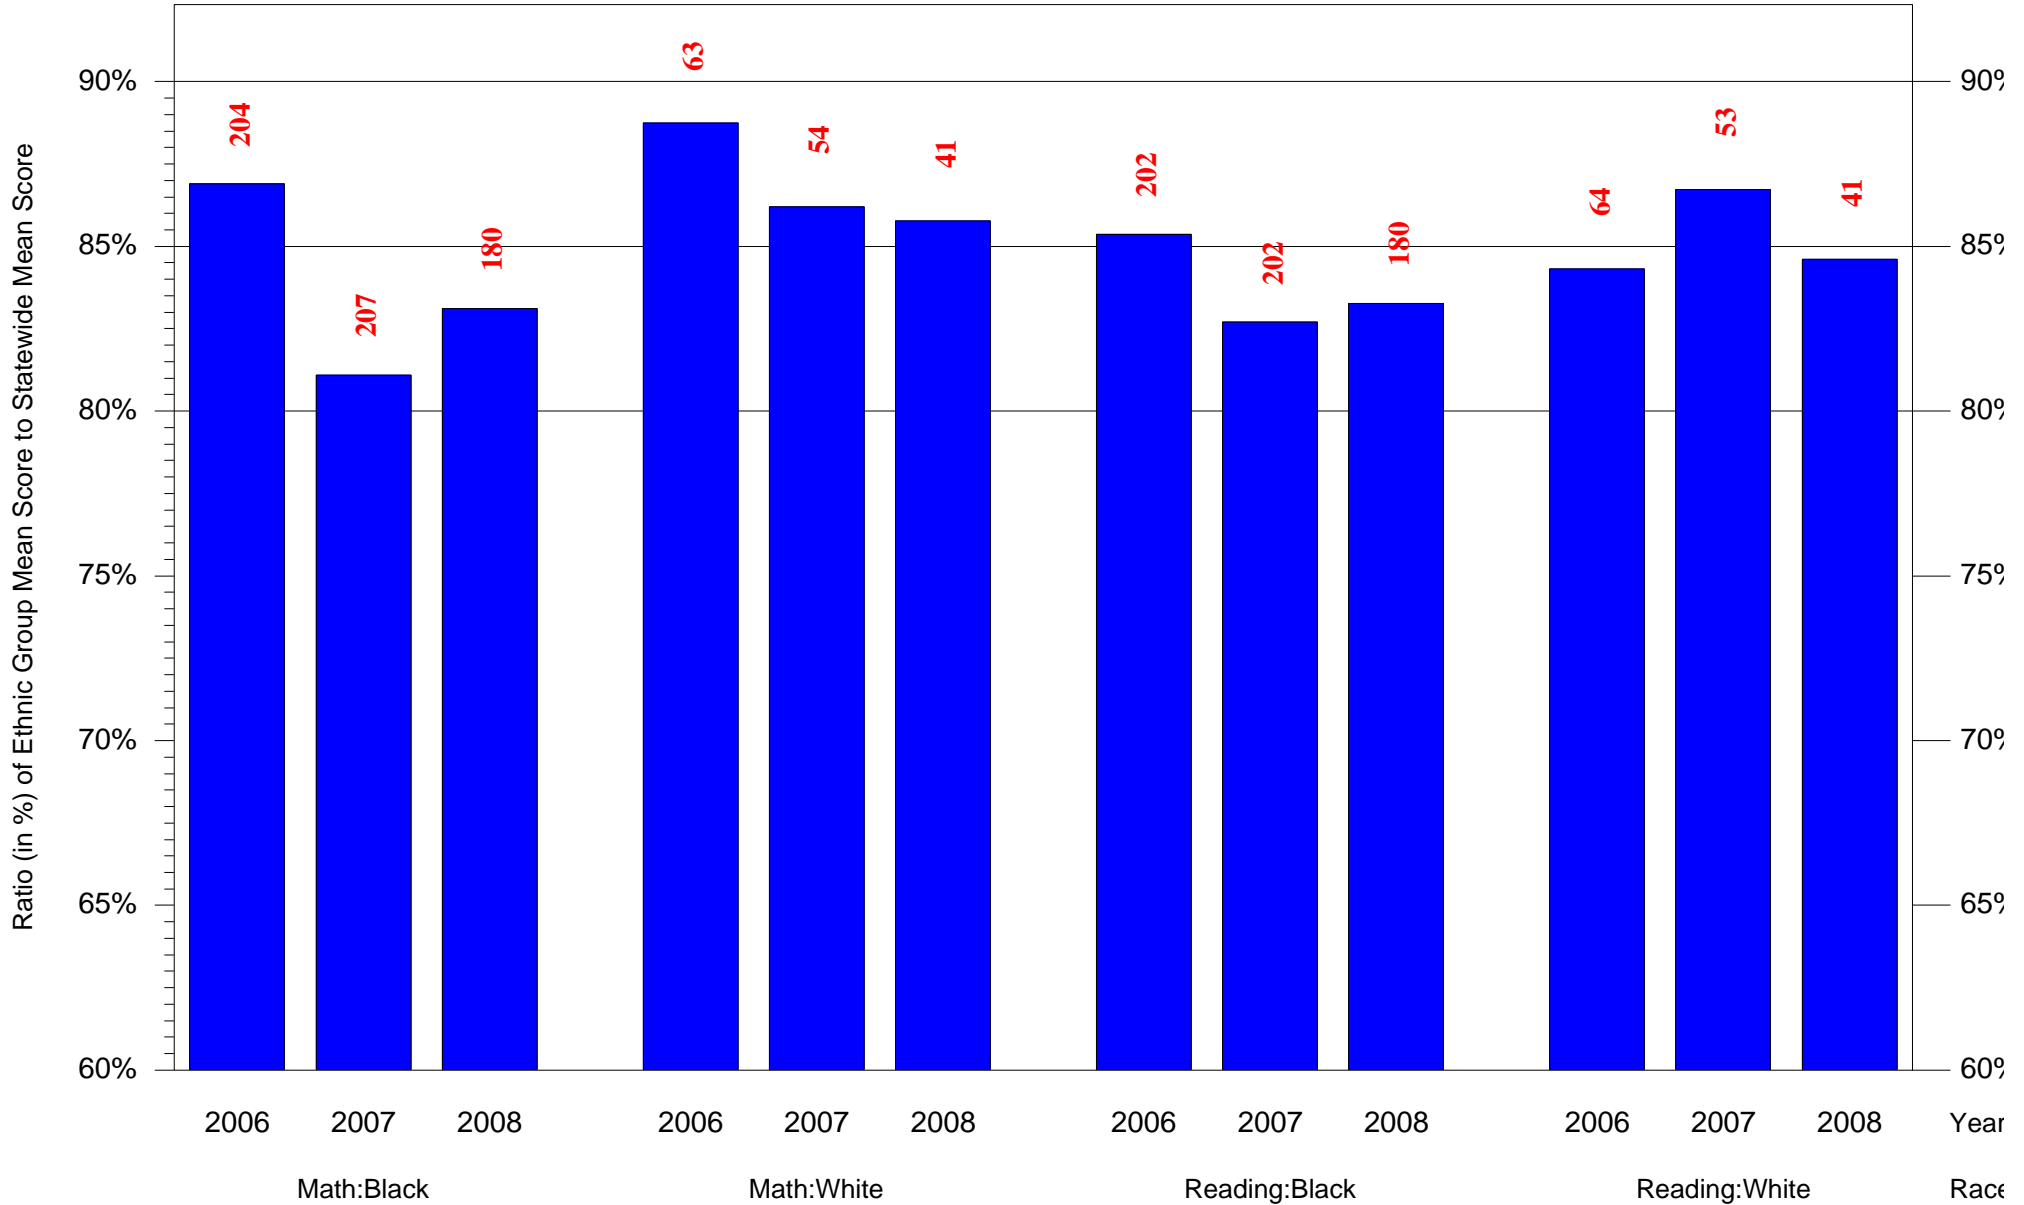

Mean Ethnic Group Building PSSA Test Score to Statewide Mean Score

Building = Harding Warren G MS(7242) and Grade = 7 and Ethnic Group = Black or White

(Note: Number (in red) of Test Takers is above each bar in the chart.)