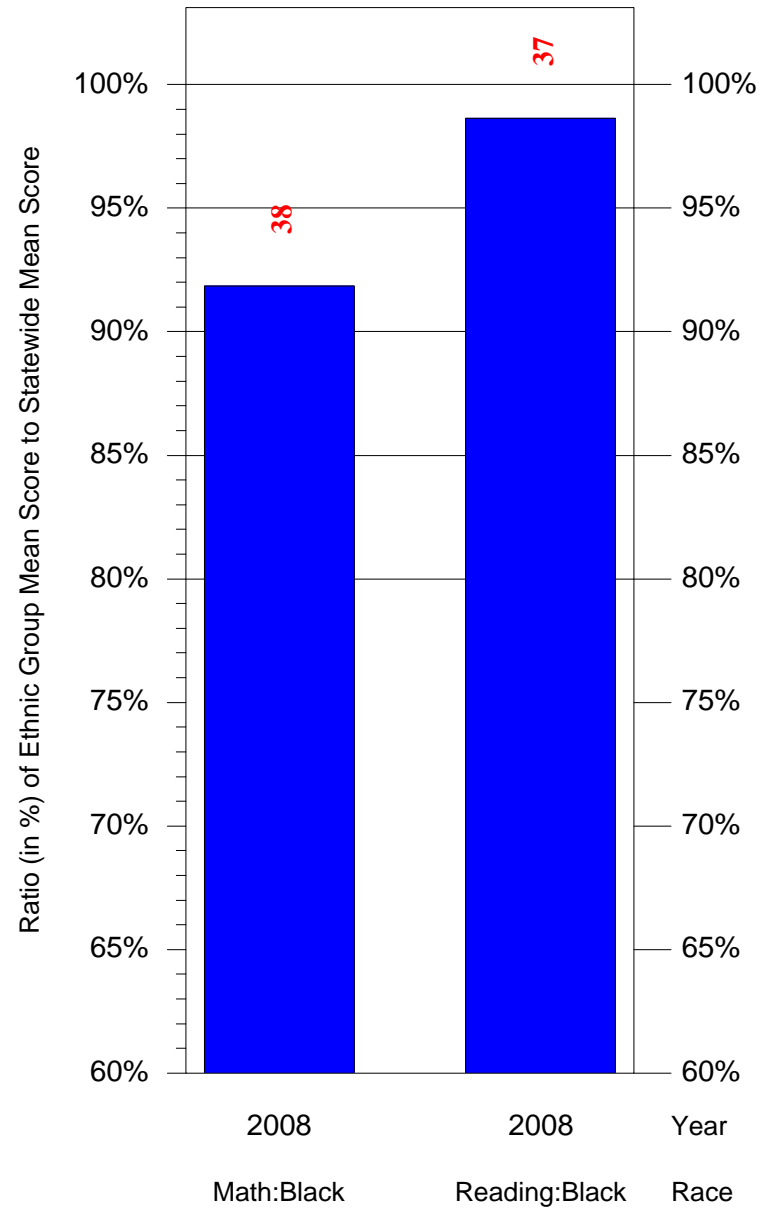

Mean Ethnic Group Building PSSA Test Score to Statewide Mean Score

Building = Penn Treaty MS(7244) and Grade = 5 and Ethnic Group = Black or White

(Note: Number (in red) of Test Takers is above each bar in the chart.)