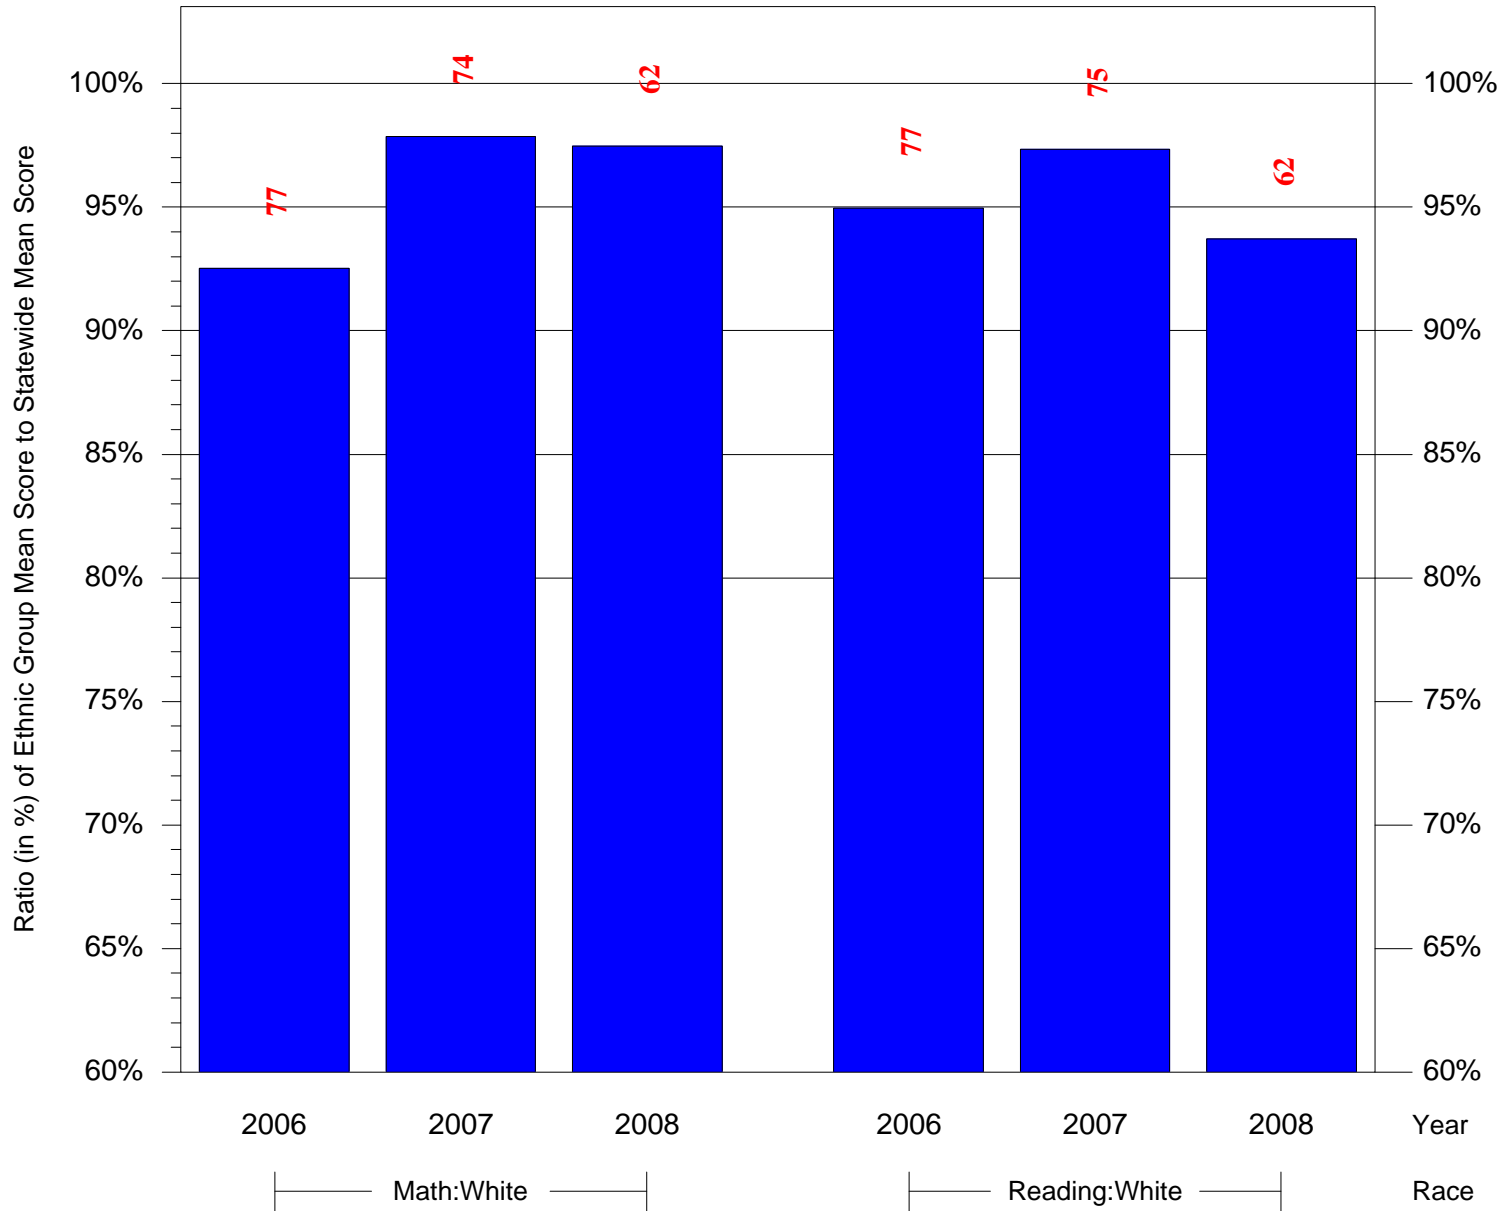

Mean Ethnic Group Building PSSA Test Score to Statewide Mean Score

Building = Amy At Martin(6823) and Grade = 6 and Ethnic Group = Black or White

(Note: Number (in red) of Test Takers is above each bar in the chart.)