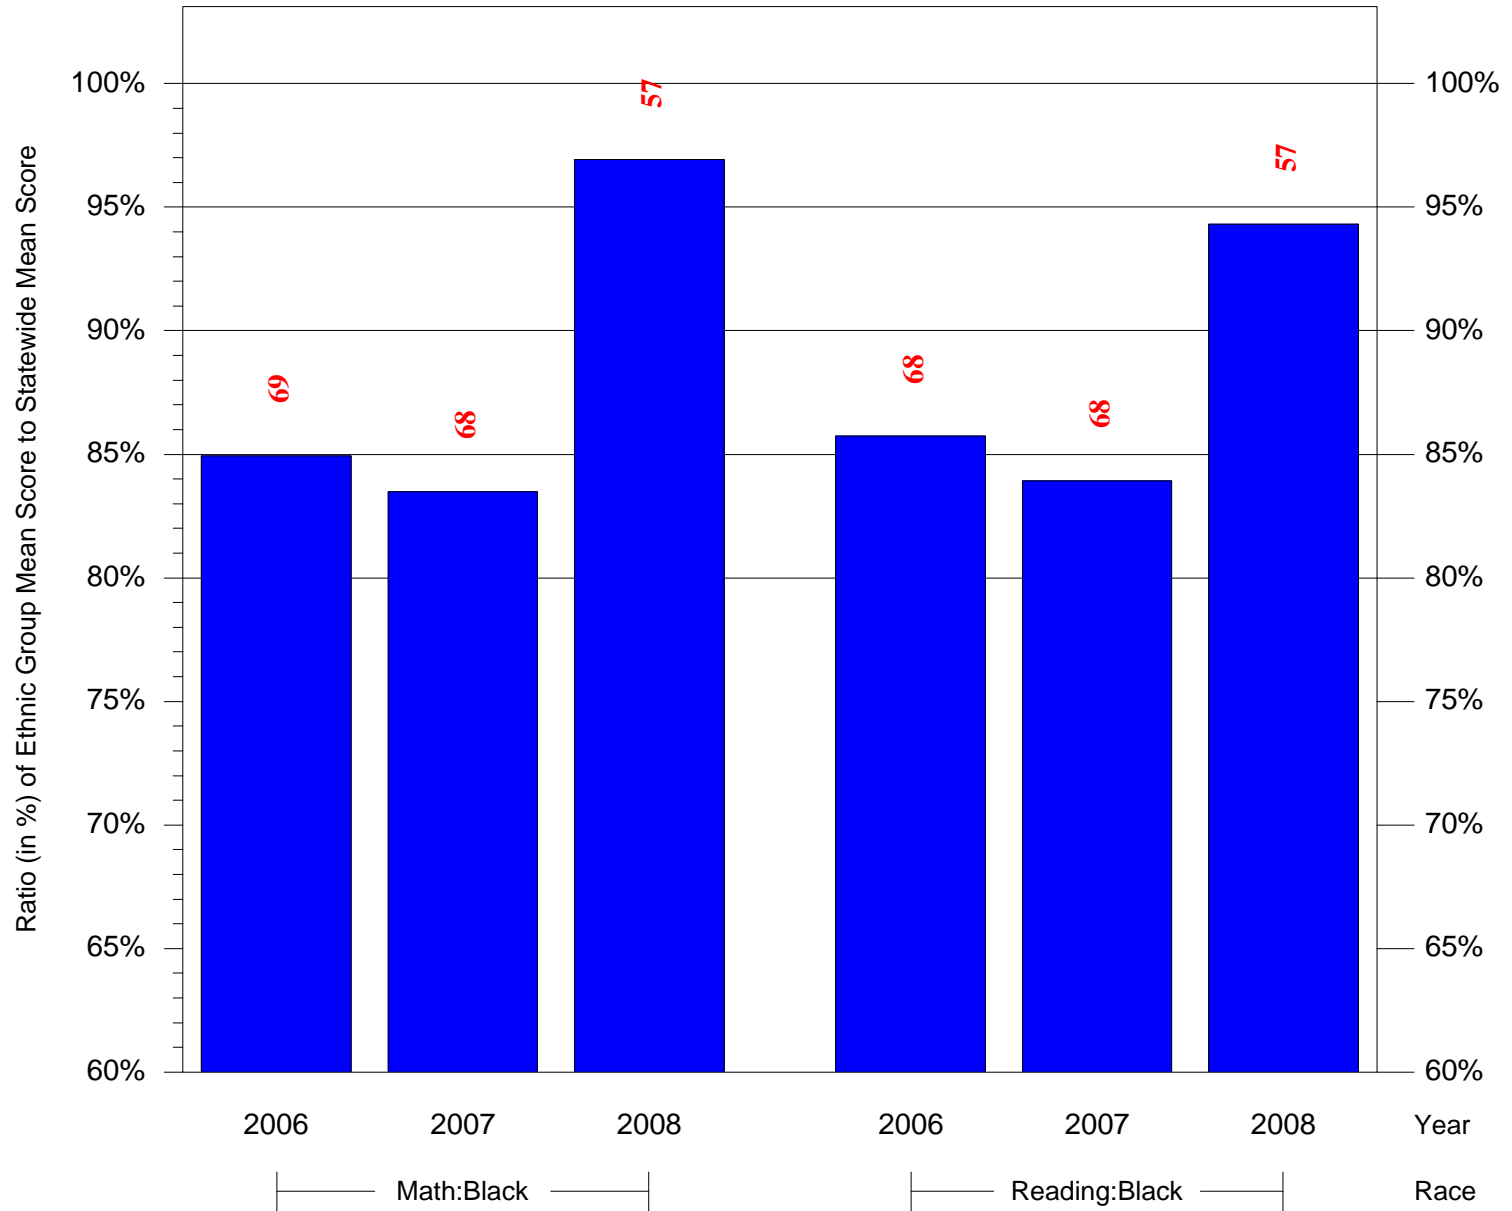

Mean Ethnic Group Building PSSA Test Score to Statewide Mean Score

Building = Whittier John G Sch(3681) and Grade = 4 and Ethnic Group = Black or White

(Note: Number (in red) of Test Takers is above each bar in the chart.)