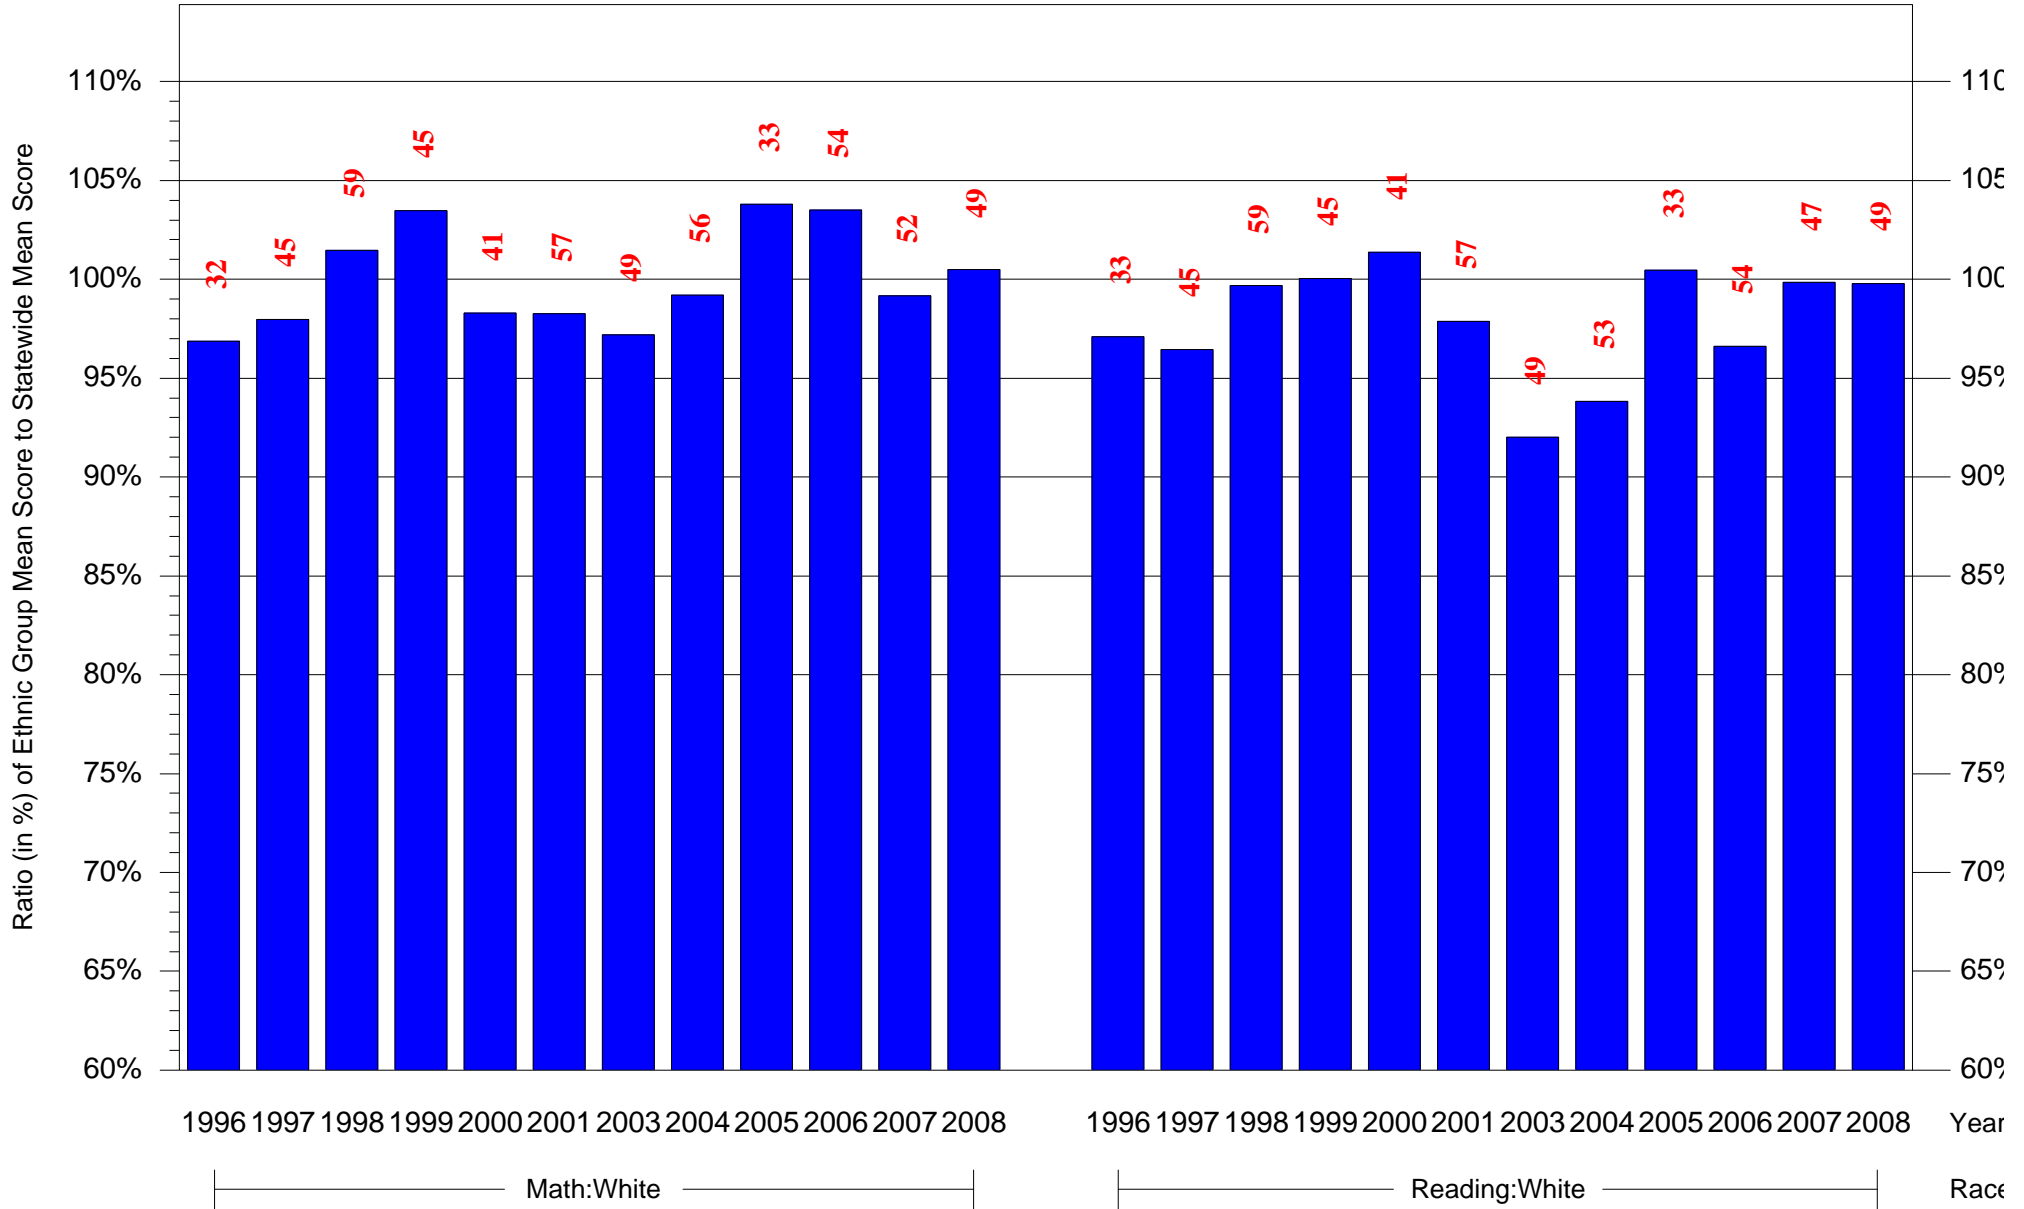

Mean Ethnic Group Building PSSA Test Score to Statewide Mean Score

Building = Farrell Louis H Sch(7235) and Grade = 5 and Ethnic Group = Black or White

(Note: Number (in red) of Test Takers is above each bar in the chart.)