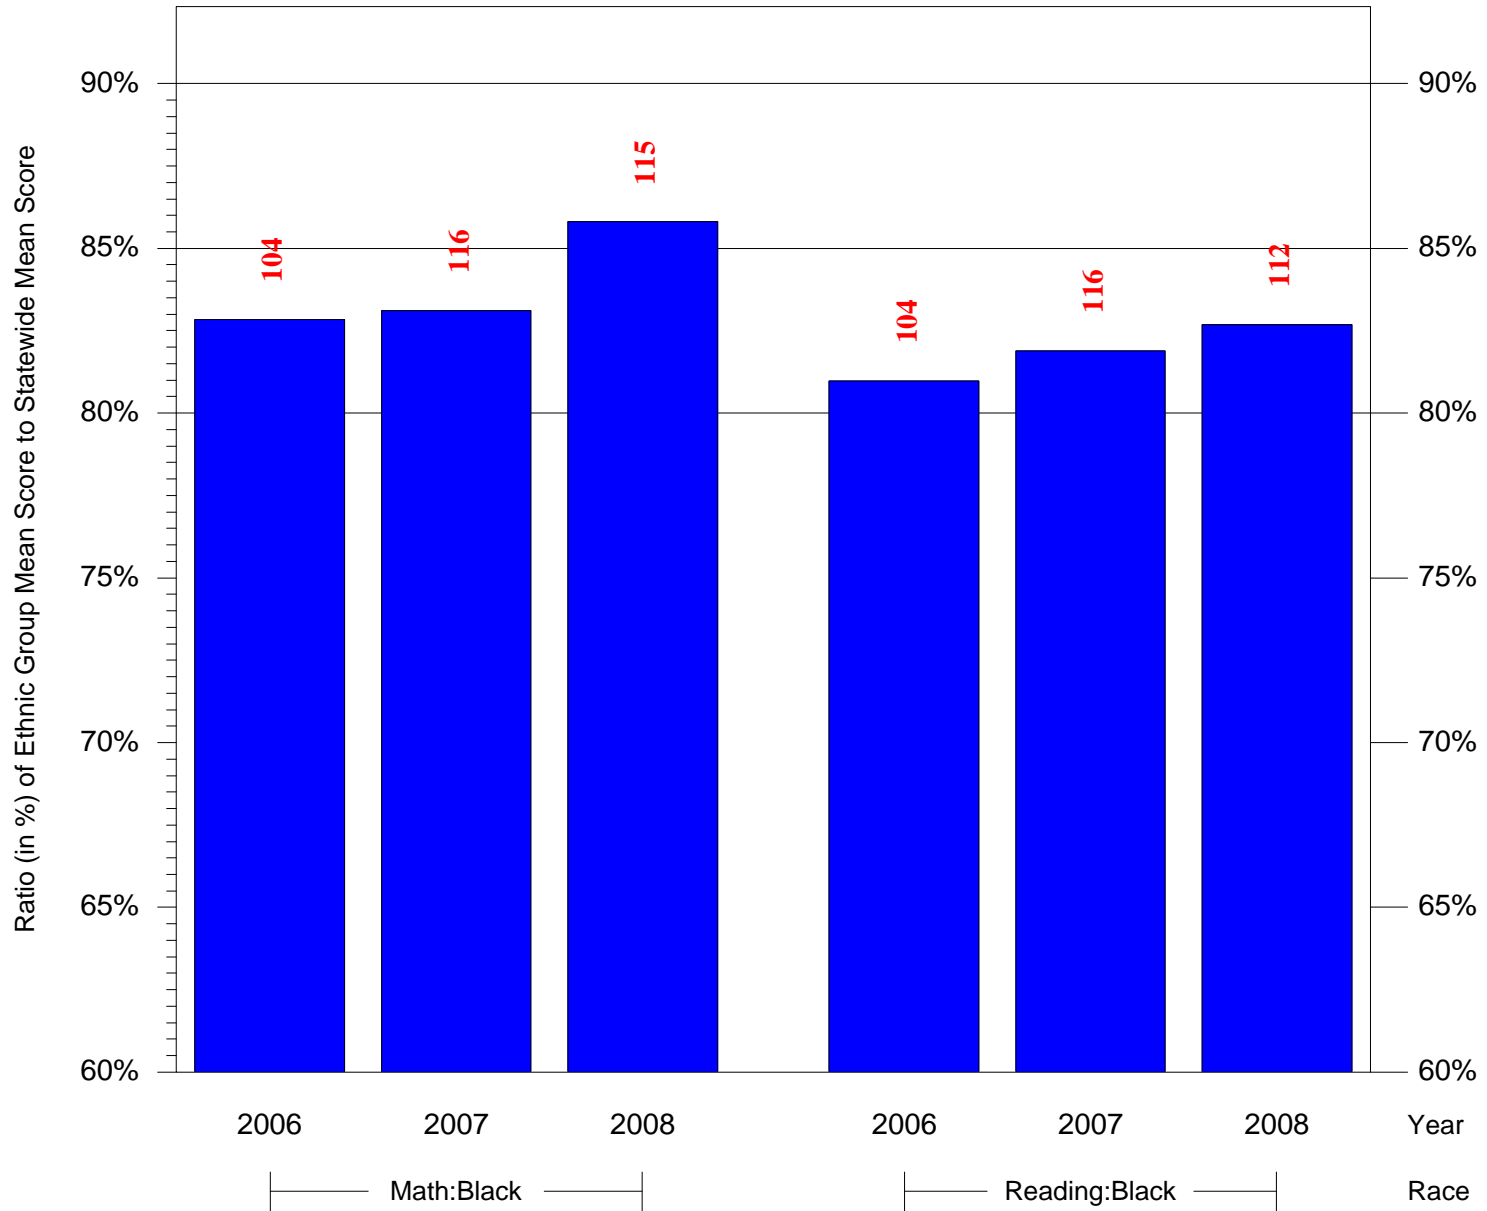

Mean Ethnic Group Building PSSA Test Score to Statewide Mean Score

Building = Barratt Norris S MS(7237) and Grade = 7 and Ethnic Group = Black or White

(Note: Number (in red) of Test Takers is above each bar in the chart.)