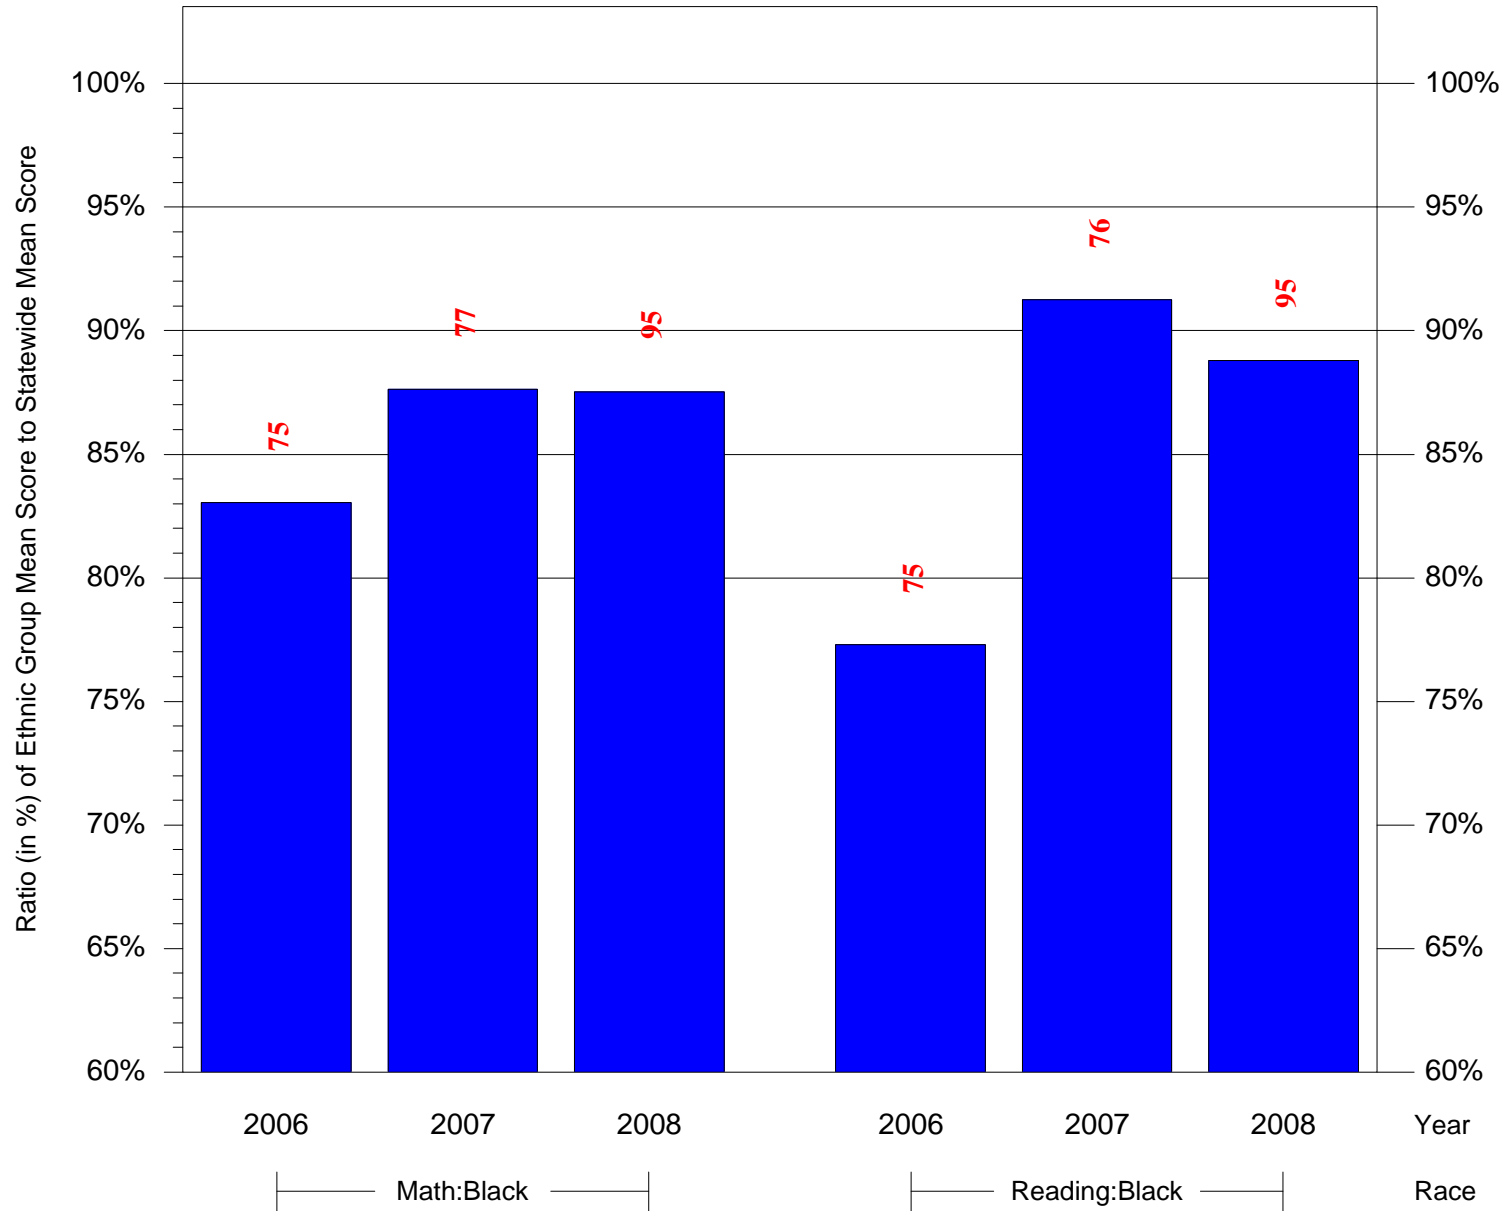

Mean Ethnic Group Building PSSA Test Score to Statewide Mean Score

Building = Huey Samuel B Sch(3807) and Grade = 4 and Ethnic Group = Black or White

(Note: Number (in red) of Test Takers is above each bar in the chart.)