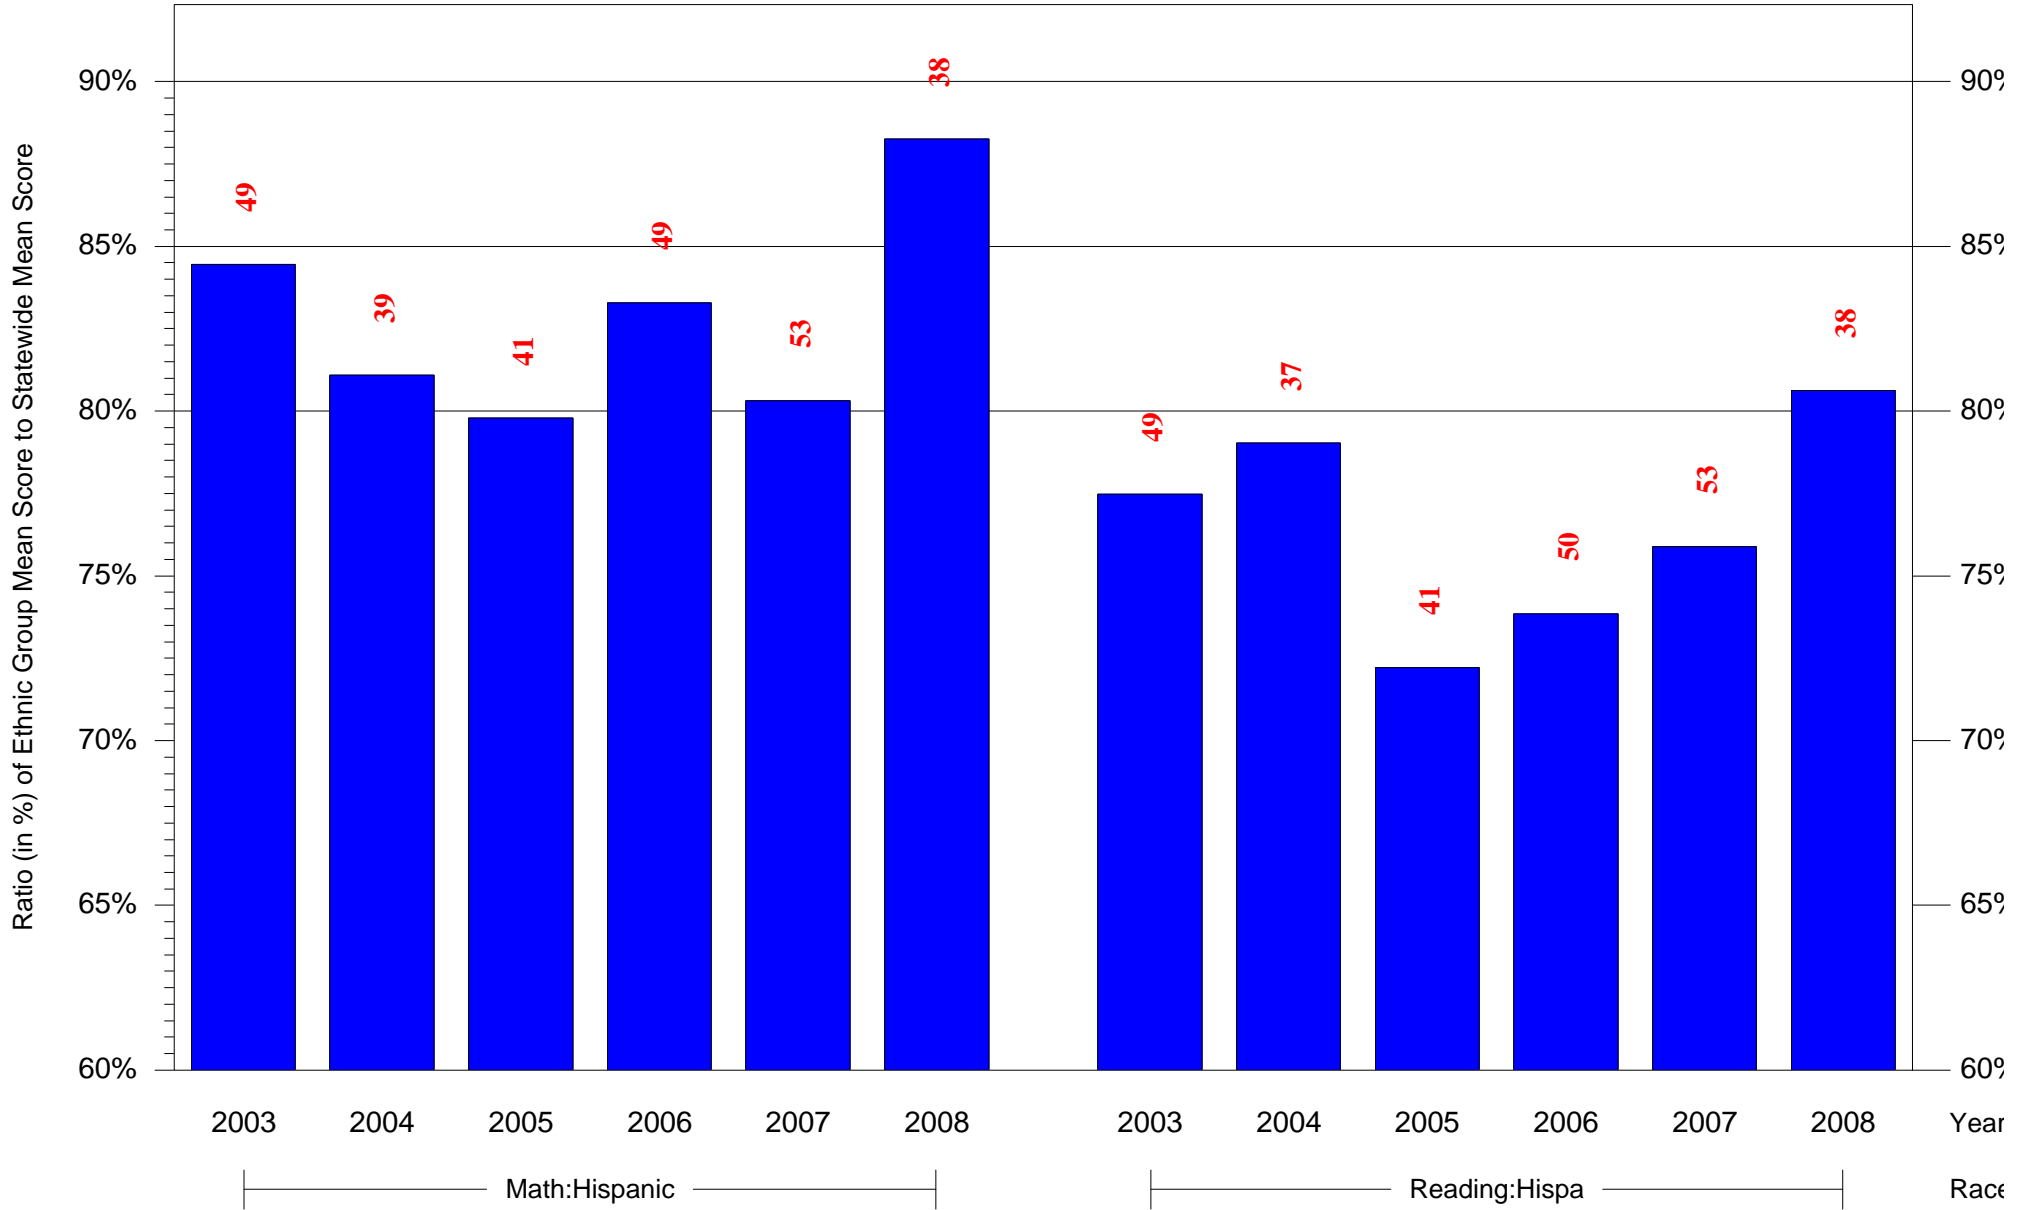

Mean Ethnic Group Building PSSA Test Score to Statewide Mean Score

Building = PotterThomas Sch(5121) and Grade = 8 and Ethnic Group = Asian or Hispanic

(Note: Number (in red) of Test Takers is above each bar in the chart.)