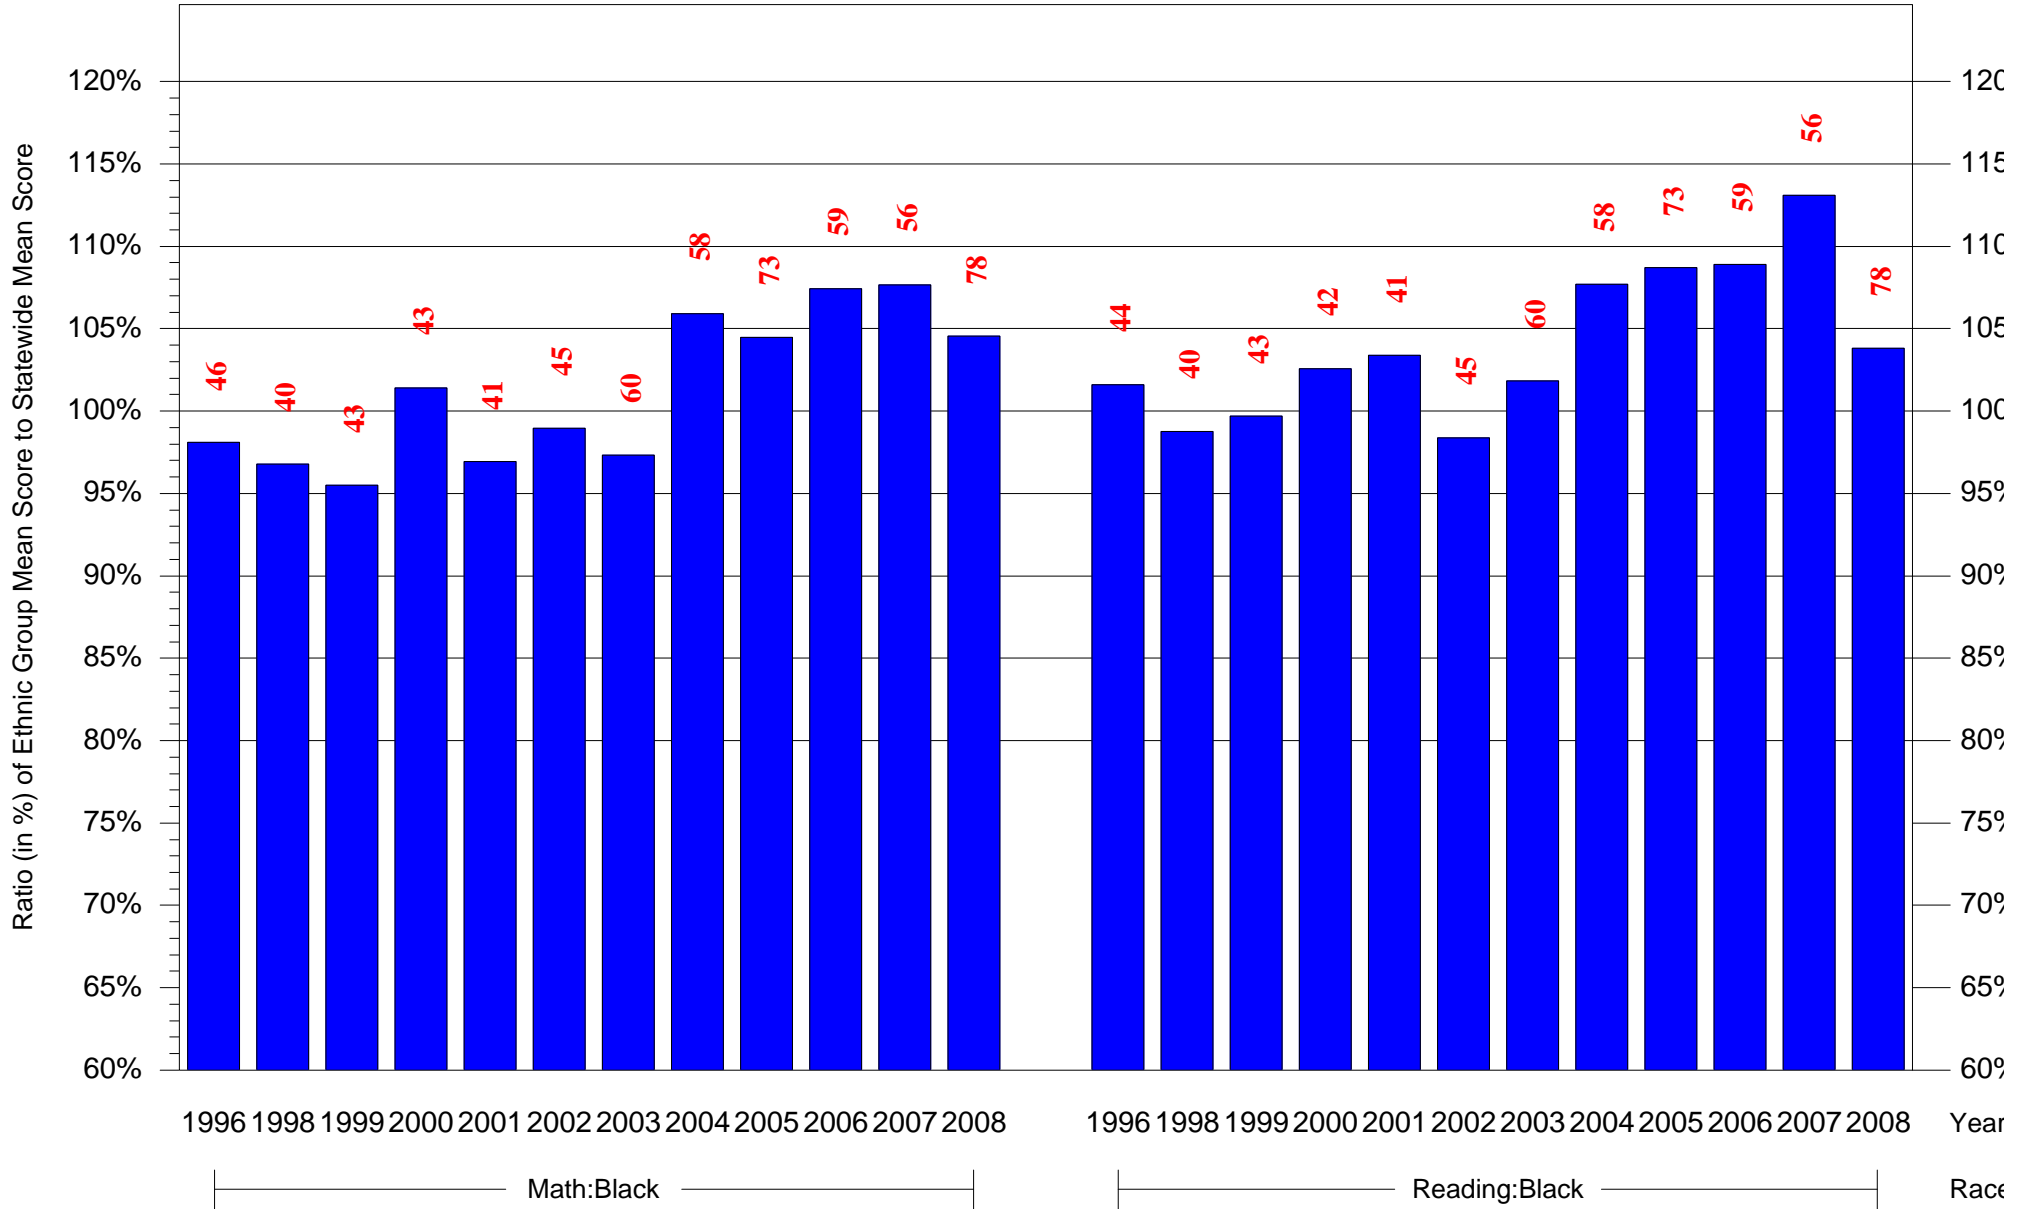

Mean Ethnic Group Building PSSA Test Score to Statewide Mean Score

Building = Hill J E/Freedman Samson(7229) and Grade = 8 and Ethnic Group = Black or White

(Note: Number (in red) of Test Takers is above each bar in the chart.)