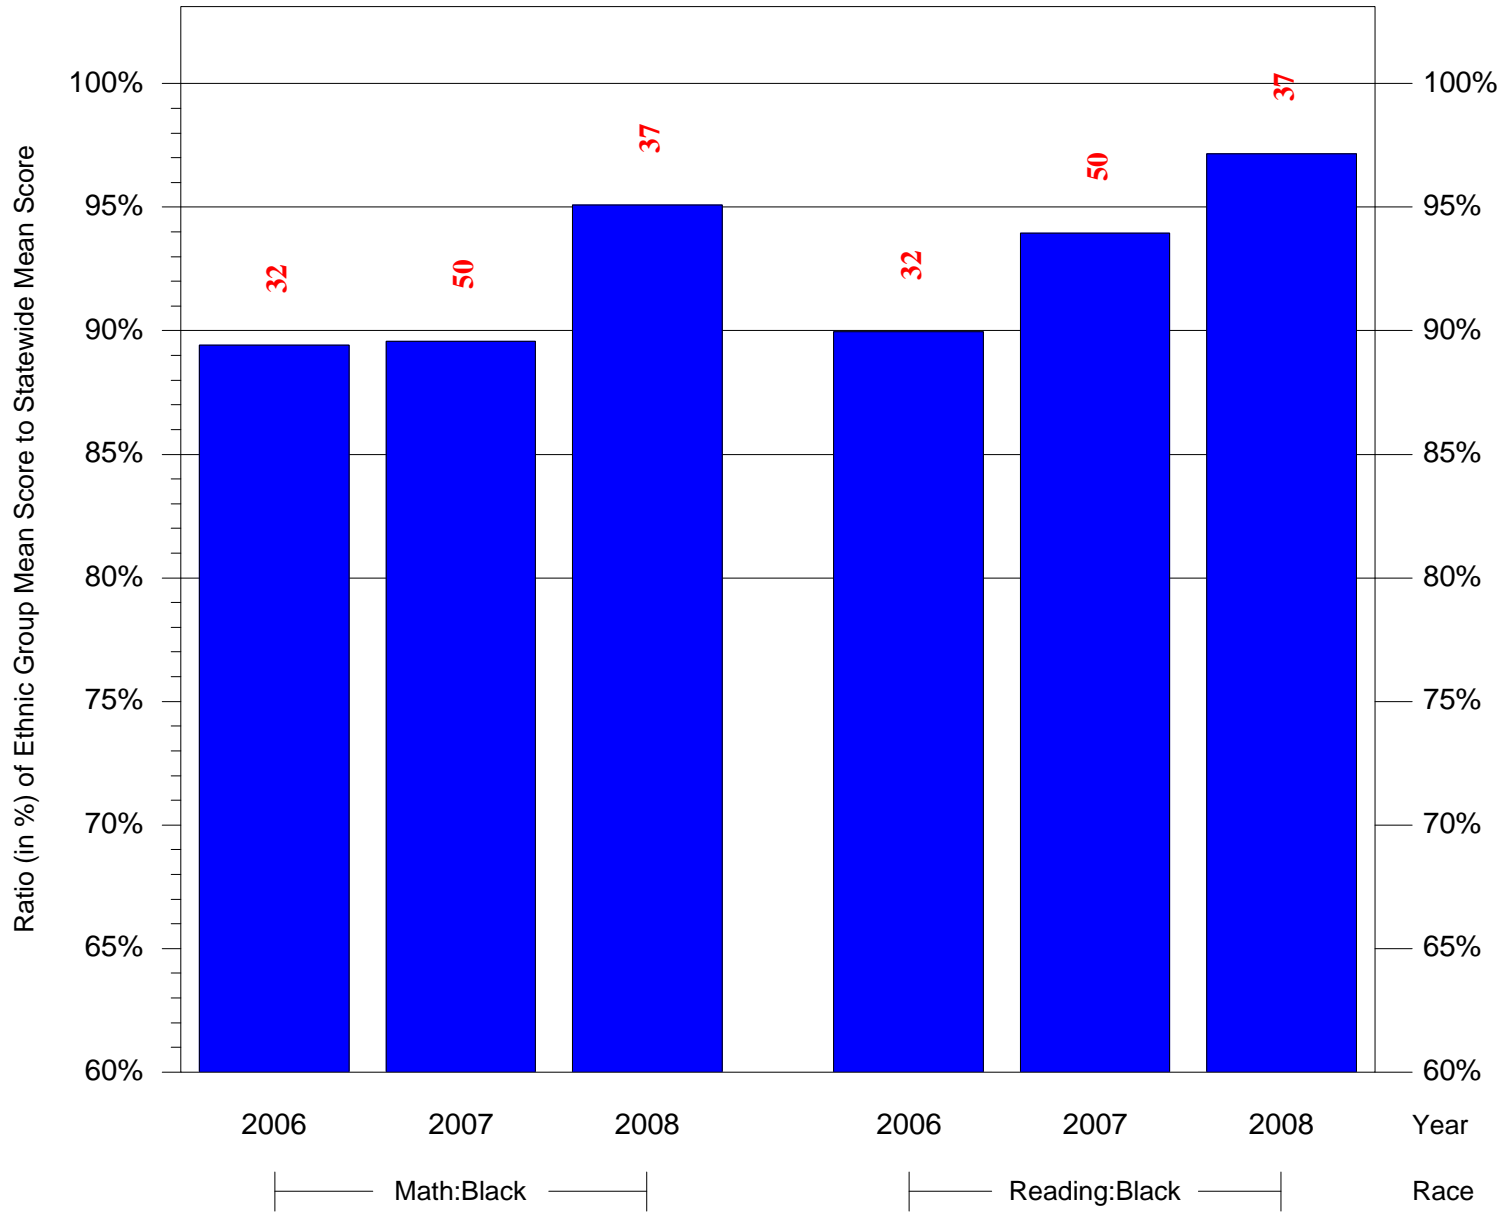

Mean Ethnic Group Building PSSA Test Score to Statewide Mean Score

Building = Lingelbach Anna L Sch(3717) and Grade = 4 and Ethnic Group = Black or White

(Note: Number (in red) of Test Takers is above each bar in the chart.)