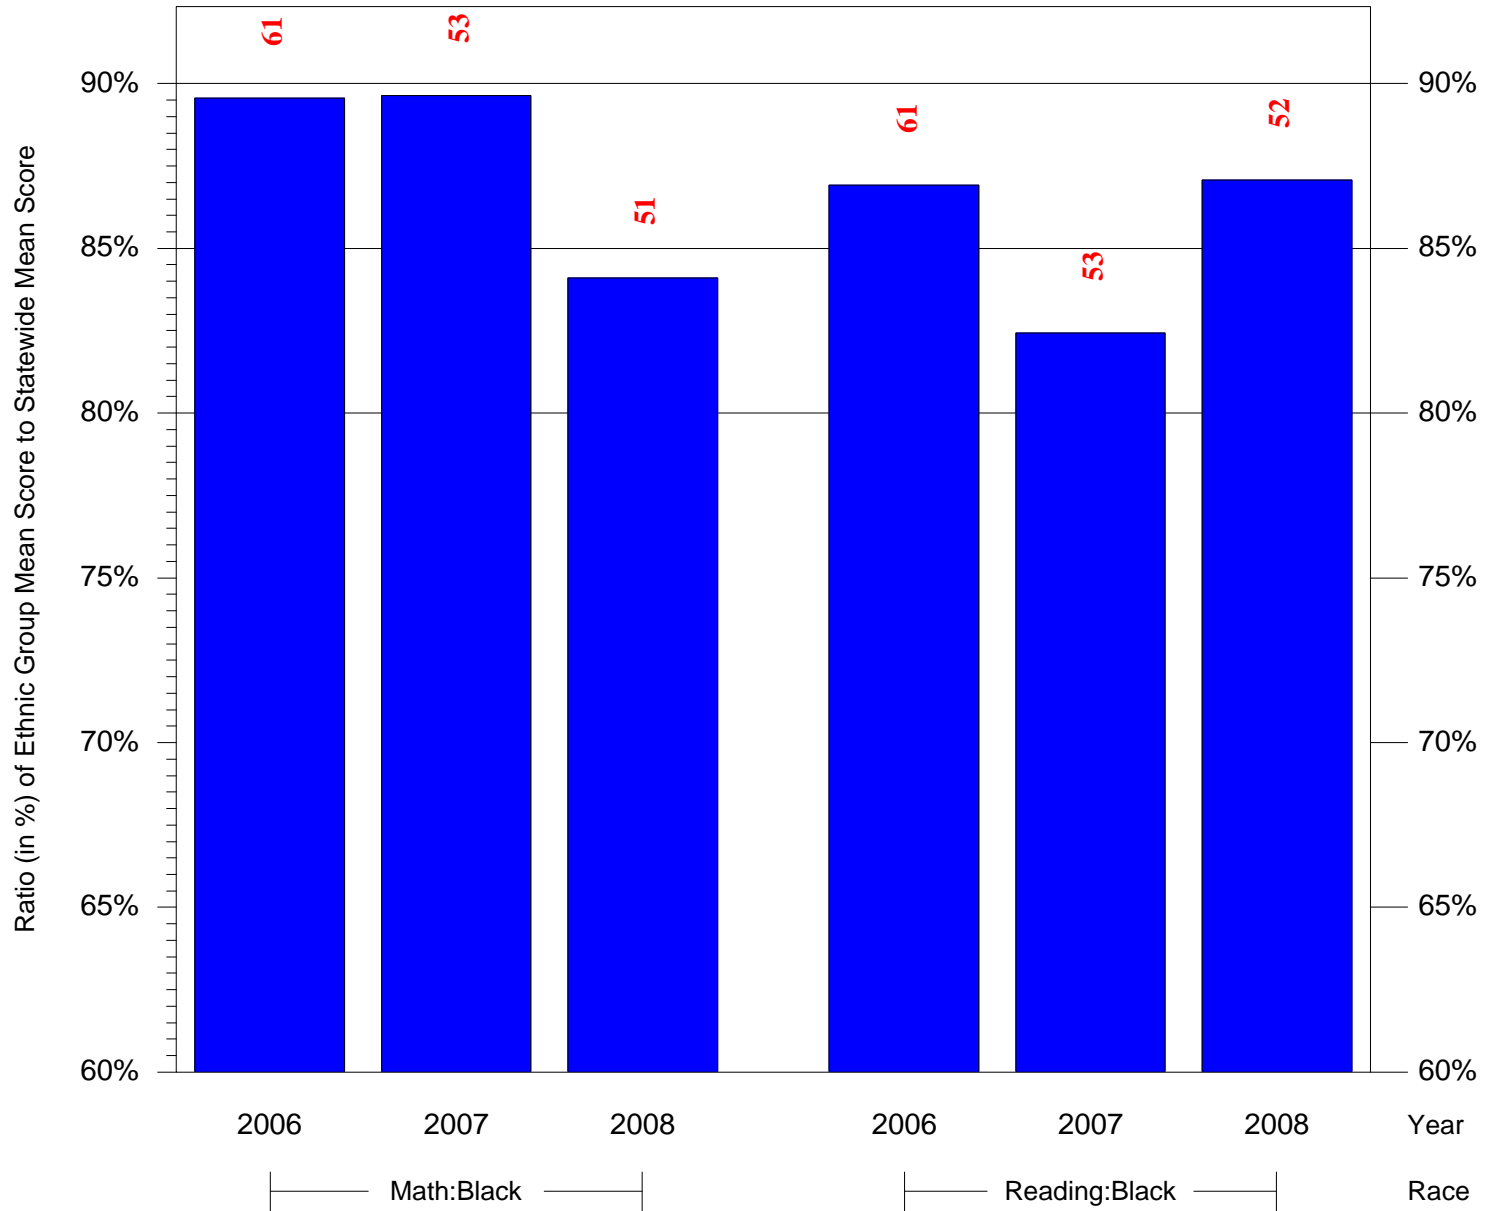

Mean Ethnic Group Building PSSA Test Score to Statewide Mean Score

Building = Kinsey John L Sch(3715) and Grade = 6 and Ethnic Group = Black or White

(Note: Number (in red) of Test Takers is above each bar in the chart.)