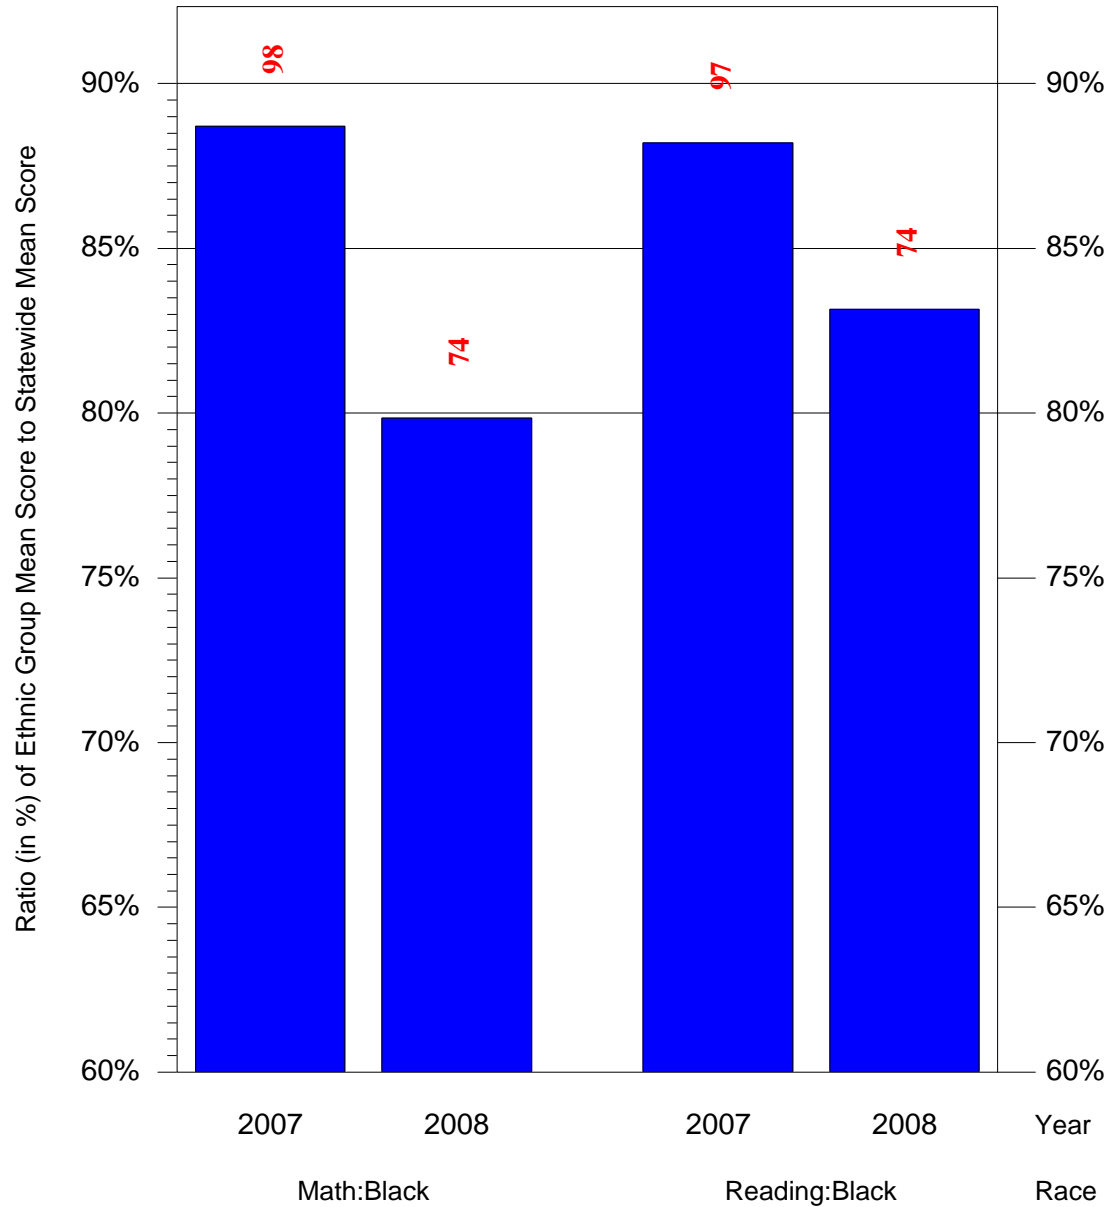

Mean Ethnic Group Building PSSA Test Score to Statewide Mean Score

Building = Pastorius Francis P Sch(3721) and Grade = 6 and Ethnic Group = Black or White

(Note: Number (in red) of Test Takers is above each bar in the chart.)