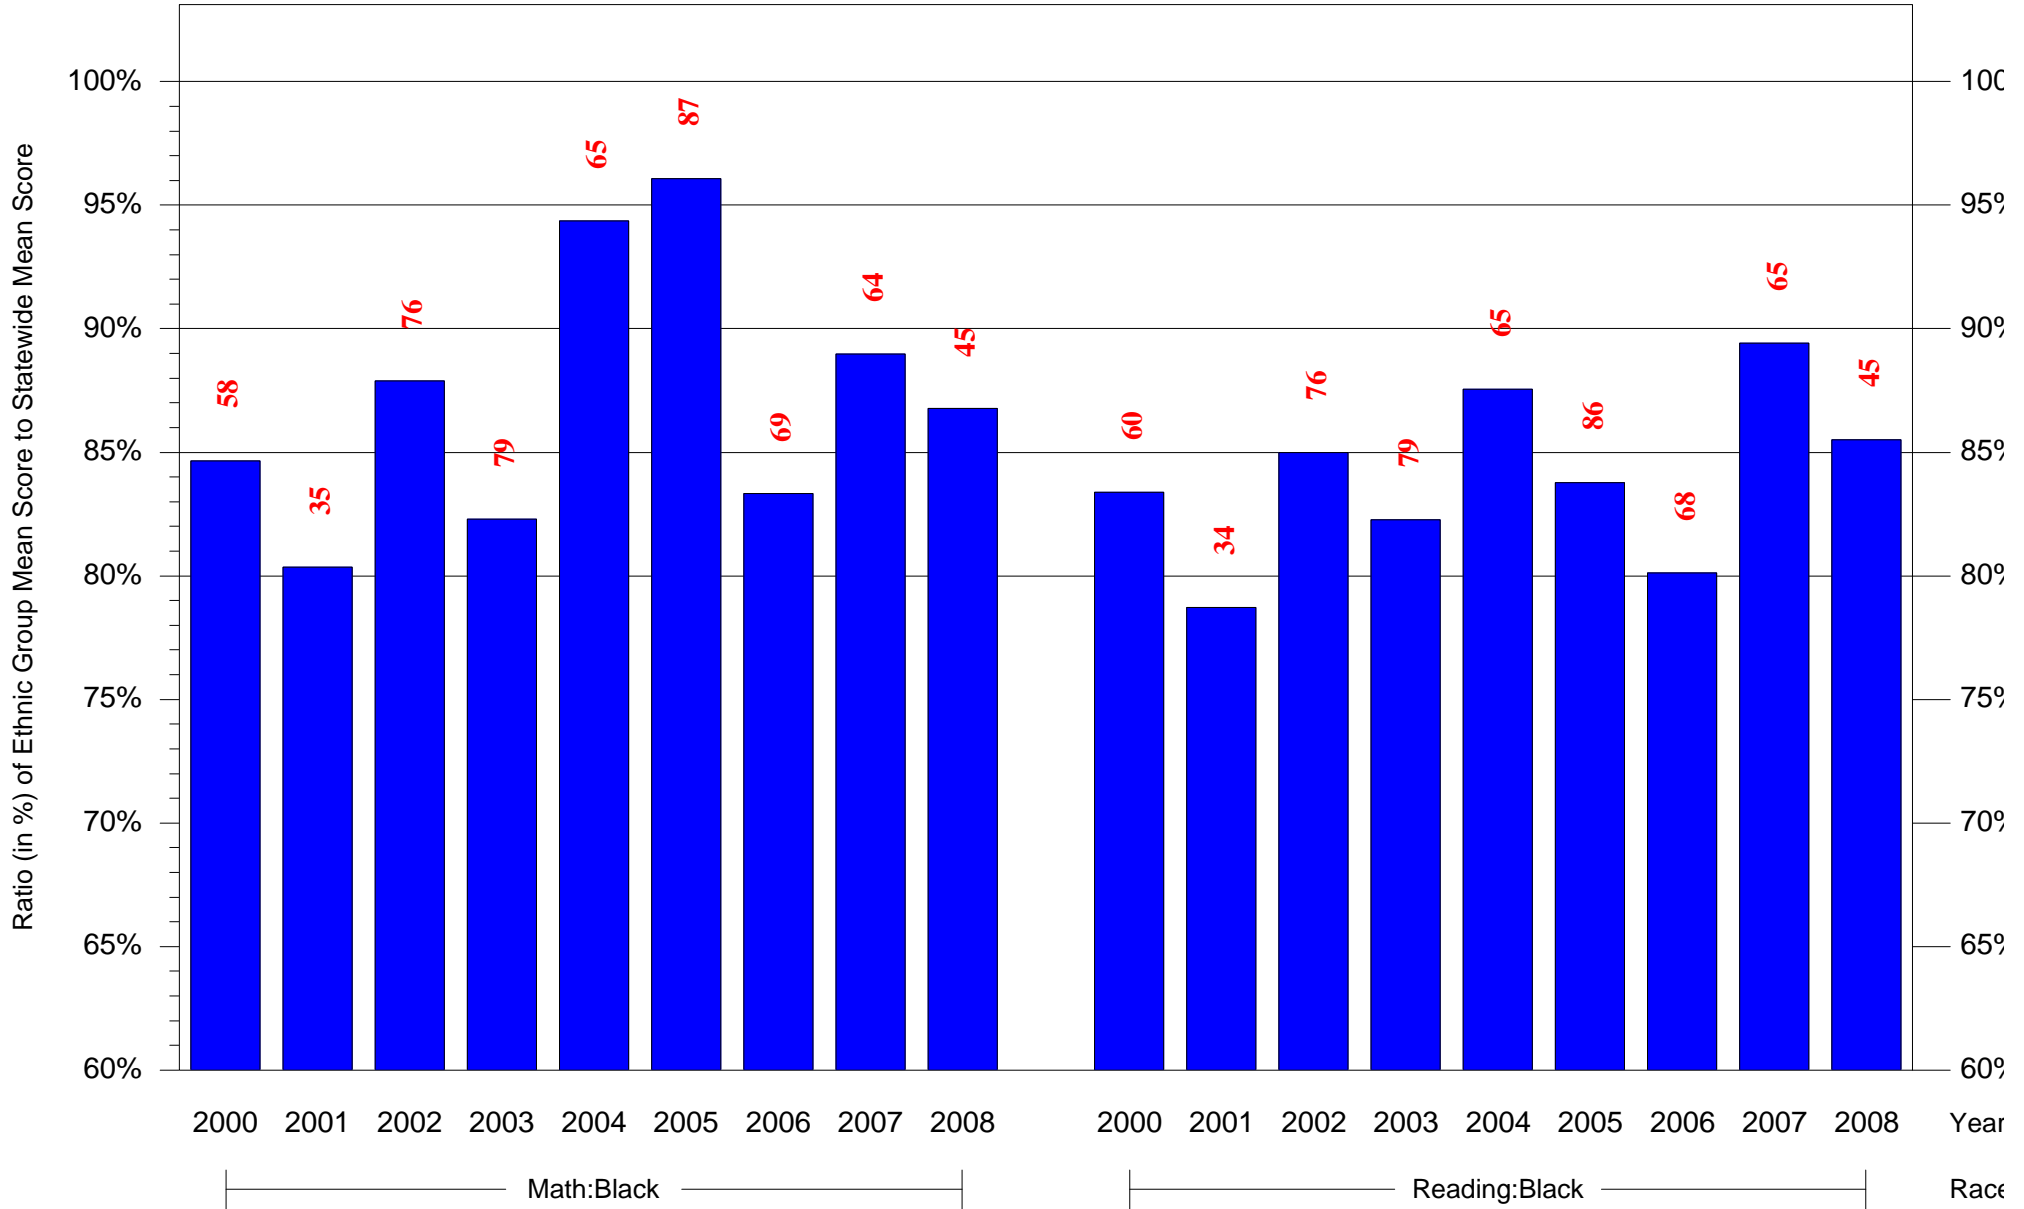

Mean Ethnic Group Building PSSA Test Score to Statewide Mean Score

Building = Kenderton Sch(3795) and Grade = 8 and Ethnic Group = Black or White

(Note: Number (in red) of Test Takers is above each bar in the chart.)