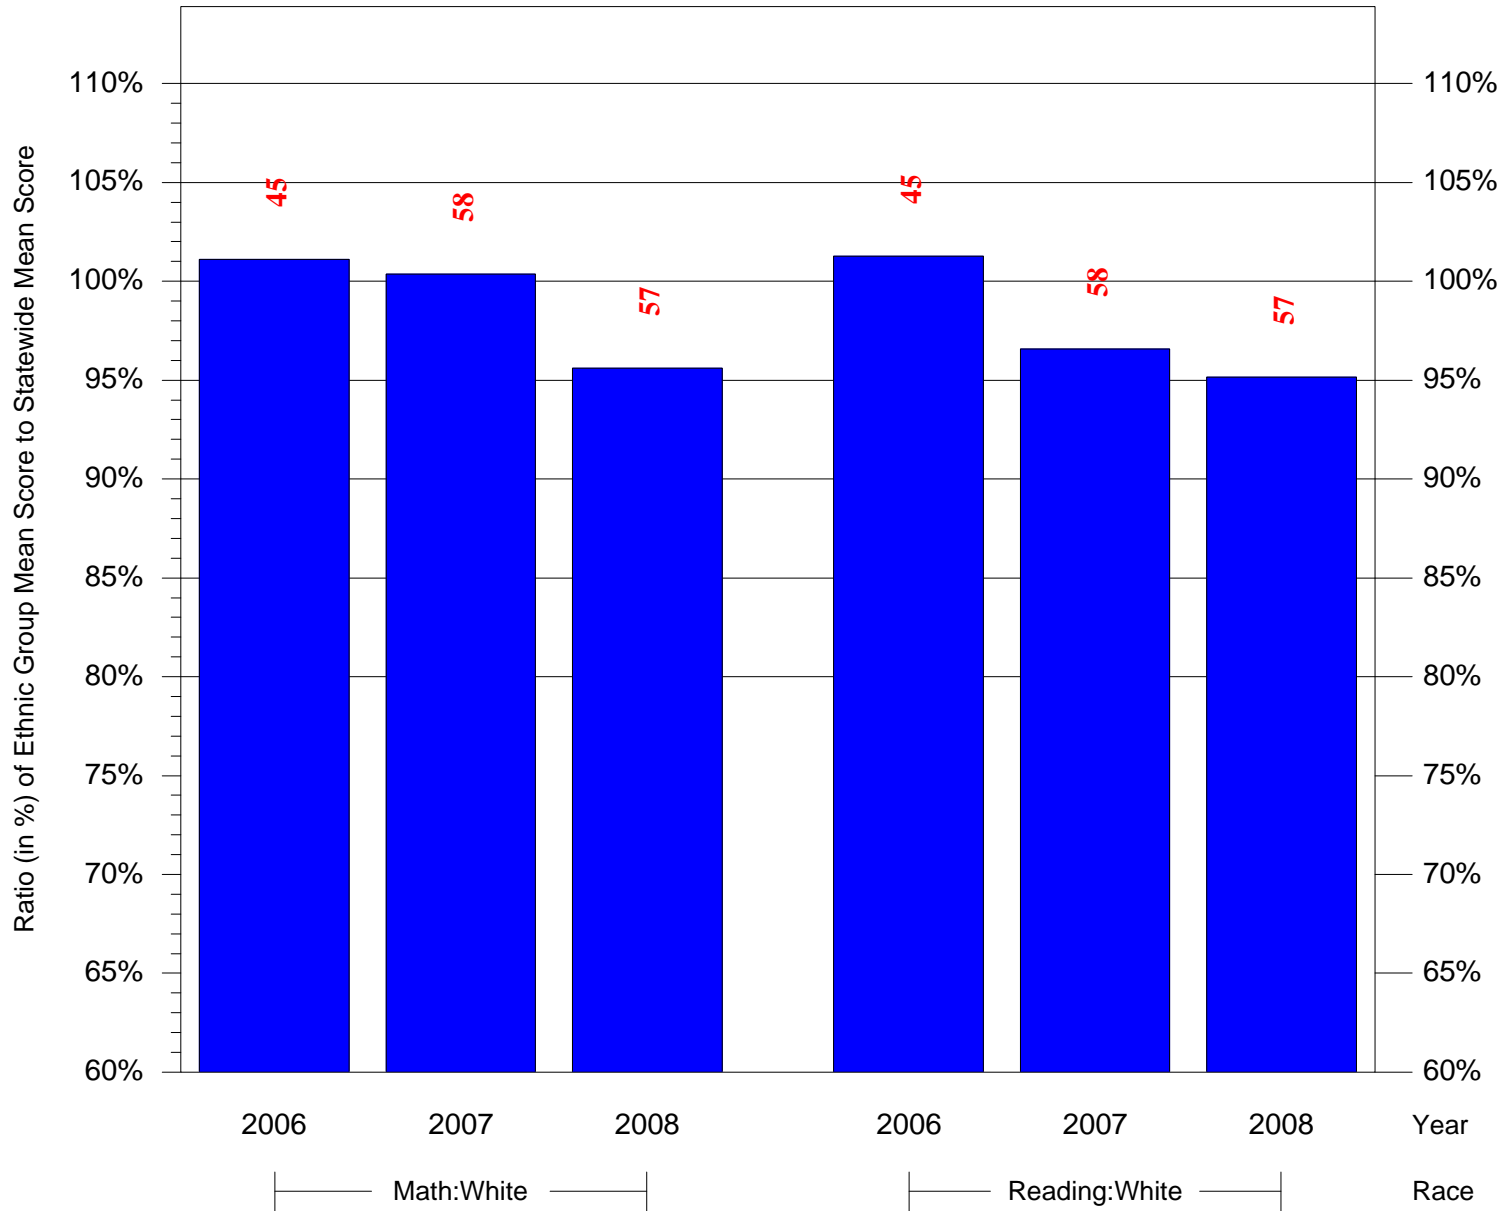

Mean Ethnic Group Building PSSA Test Score to Statewide Mean Score

Building = Farrell Louis H Sch(7235) and Grade = 6 and Ethnic Group = Black or White

(Note: Number (in red) of Test Takers is above each bar in the chart.)