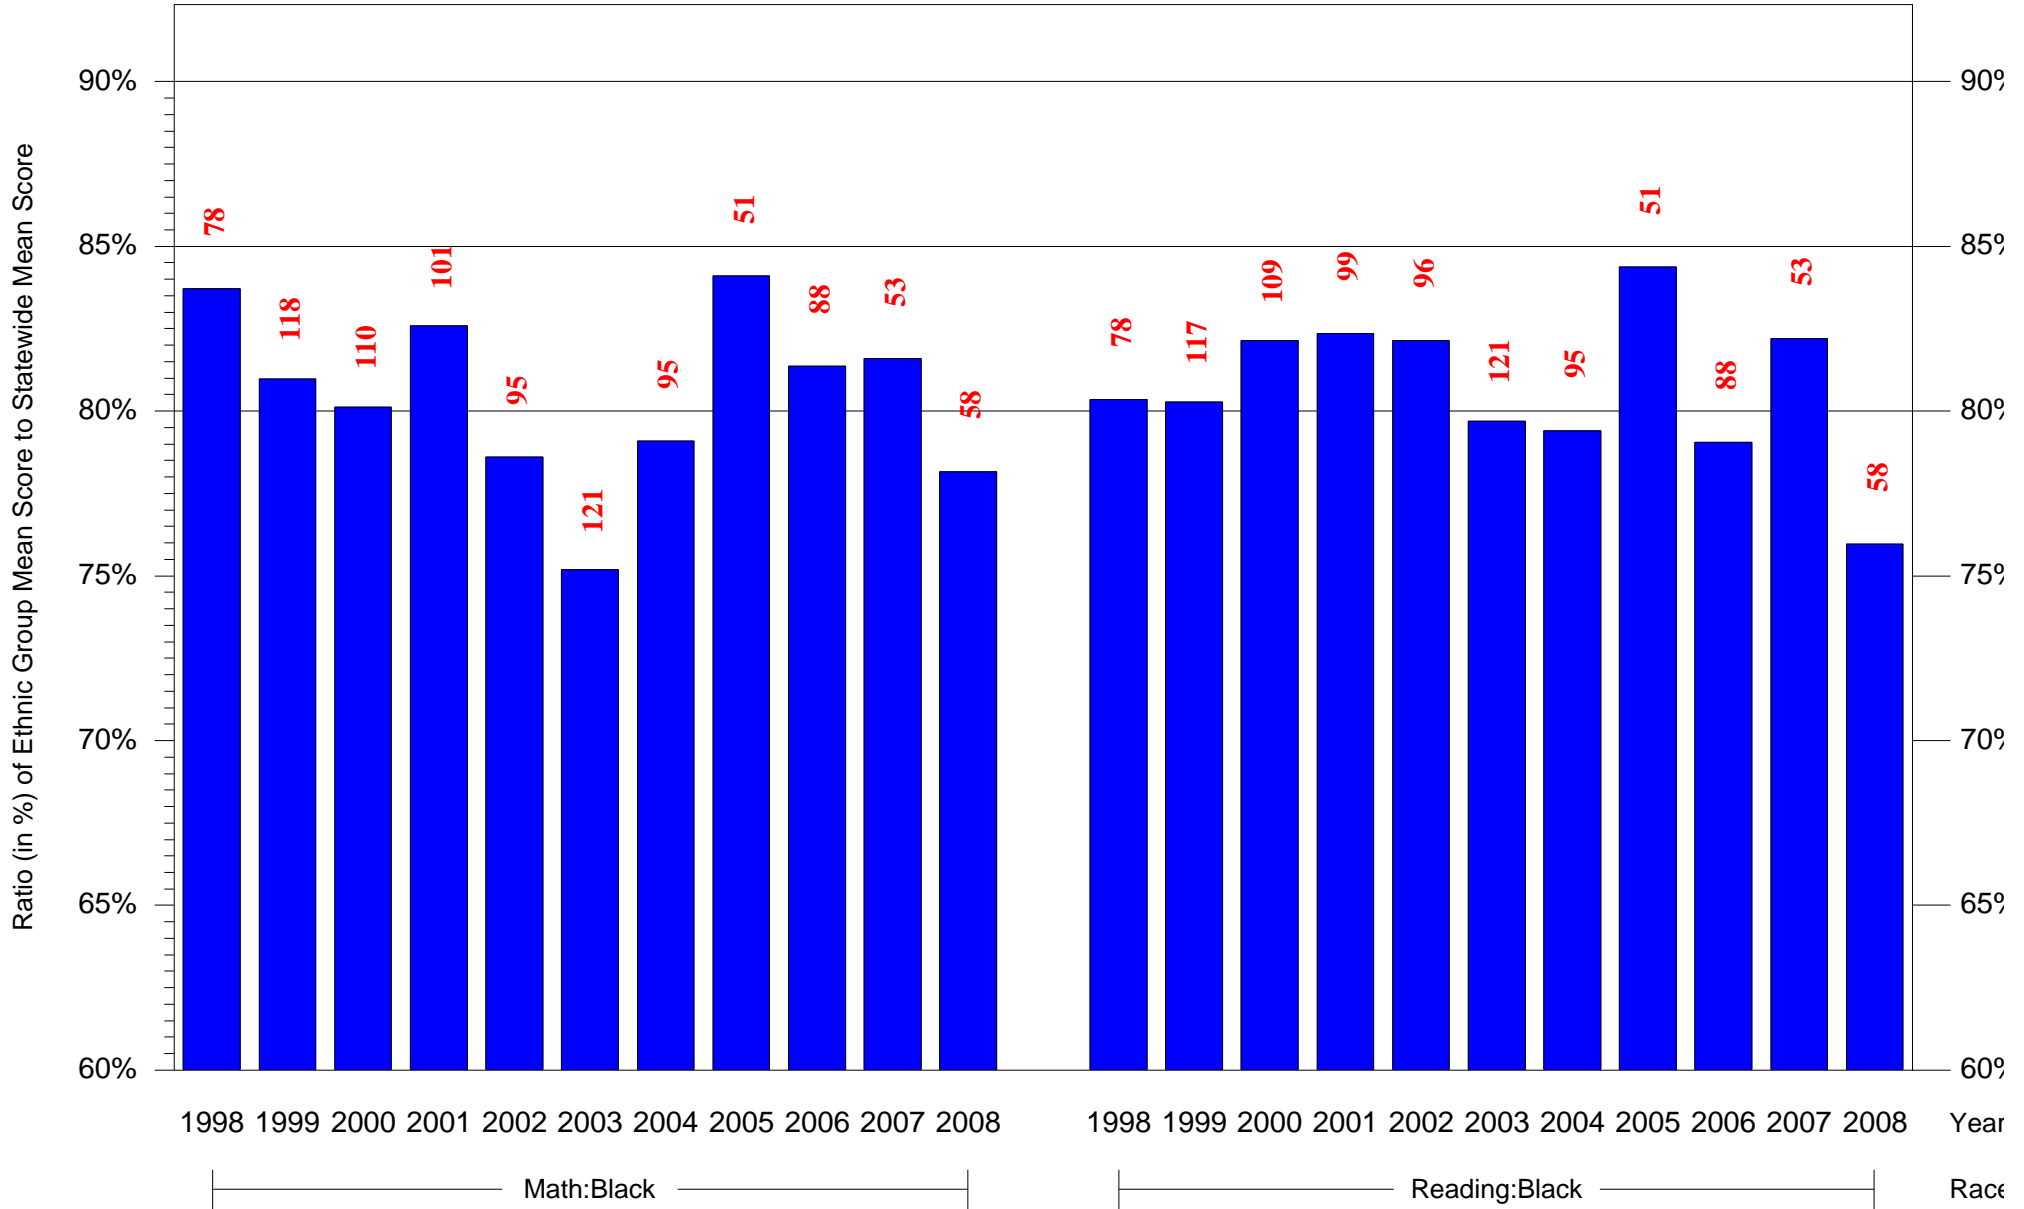

Mean Ethnic Group Building PSSA Test Score to Statewide Mean Score

Building = Alcorn James Sch(3617) and Grade = 5 and Ethnic Group = Black or White

(Note: Number (in red) of Test Takers is above each bar in the chart.)