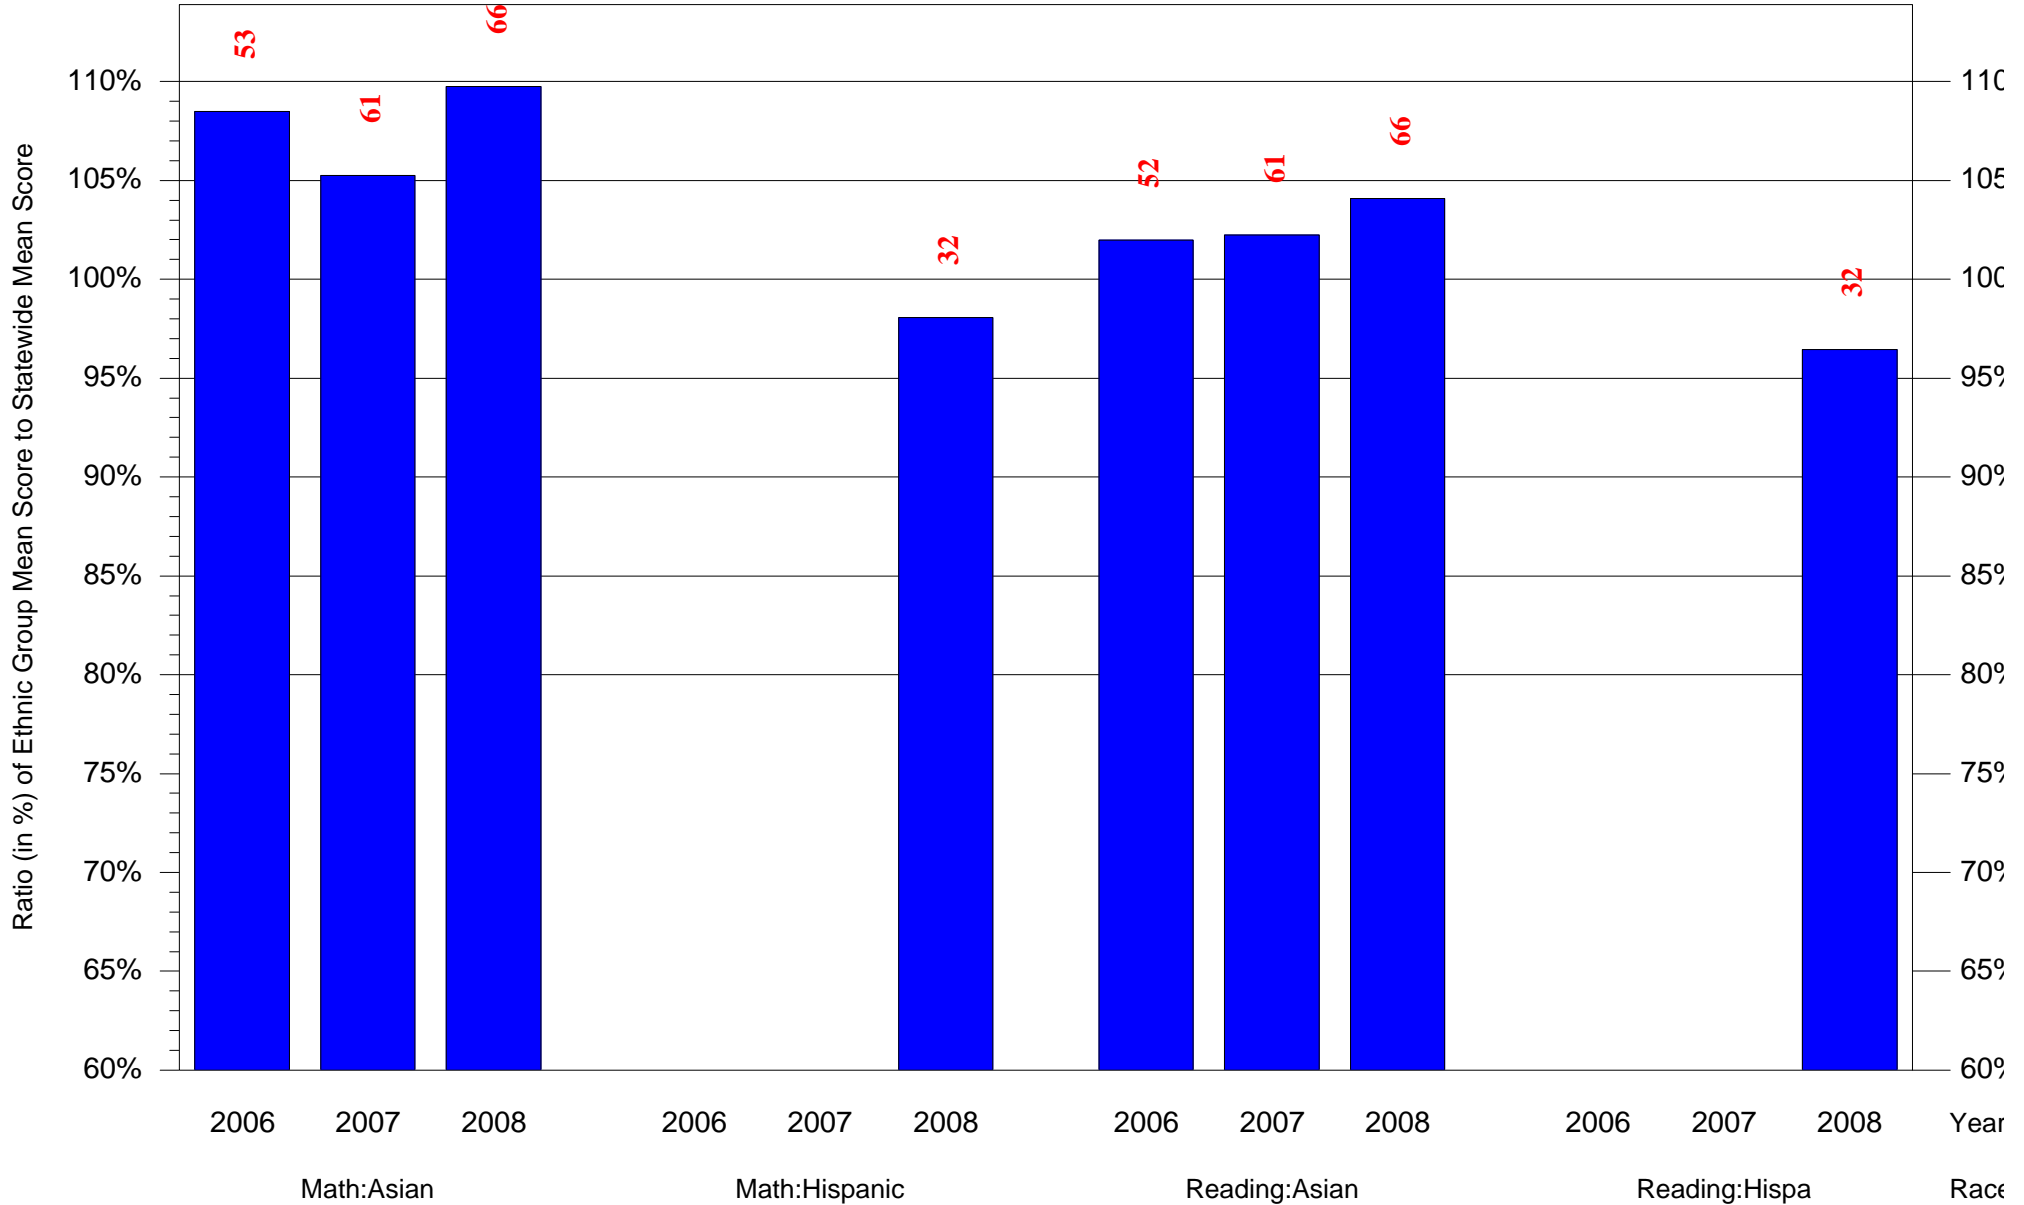

Mean Ethnic Group Building PSSA Test Score to Statewide Mean Score

Building = Baldi C C A MS(6824) and Grade = 7 and Ethnic Group = Asian or Hispanic

(Note: Number (in red) of Test Takers is above each bar in the chart.)