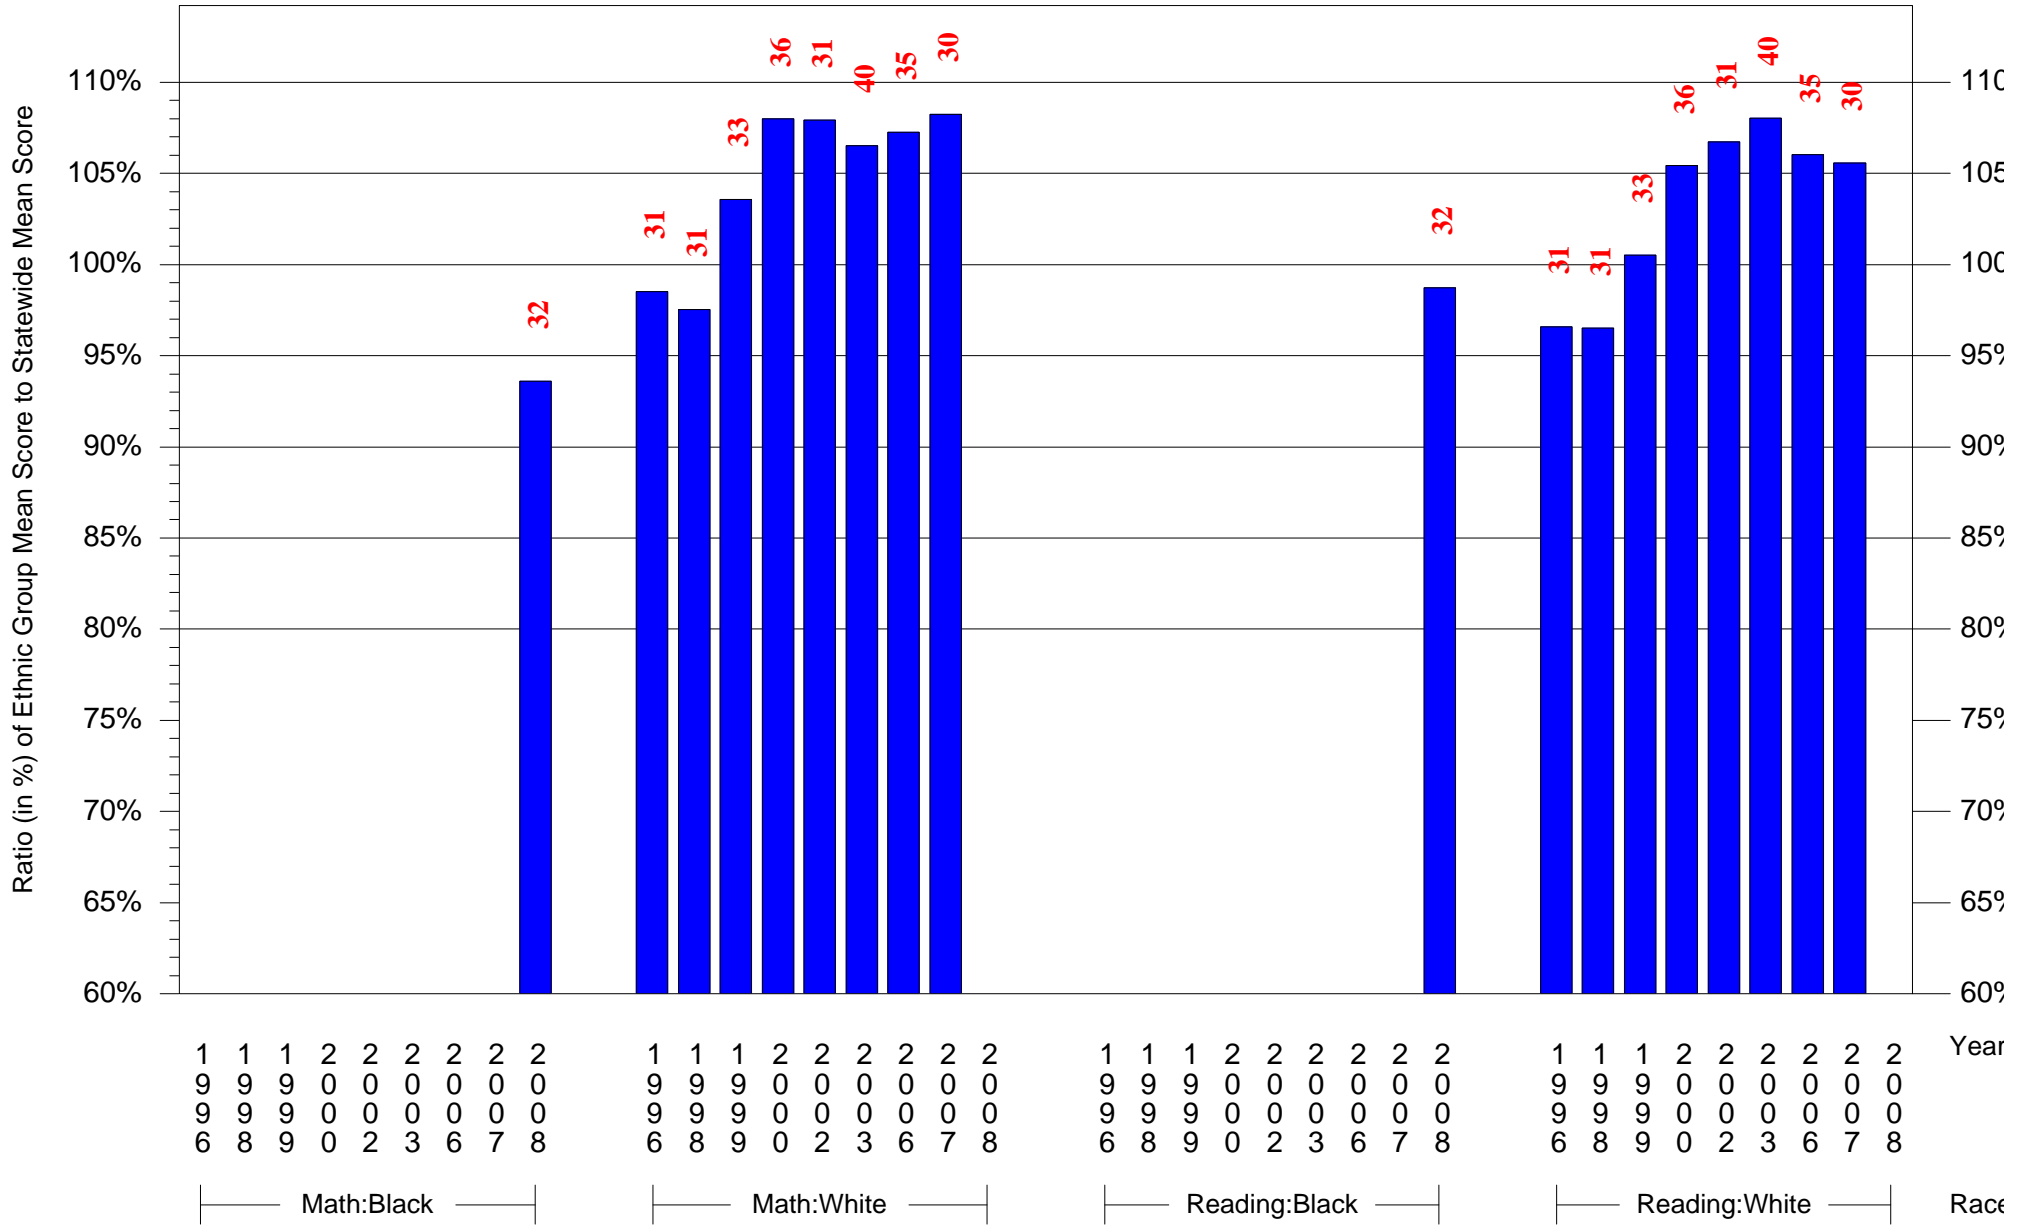

Mean Ethnic Group Building PSSA Test Score to Statewide Mean Score

Building = Pollock Robert B Sch(3801) and Grade = 5 and Ethnic Group = Black or White

(Note: Number (in red) of Test Takers is above each bar in the chart.)