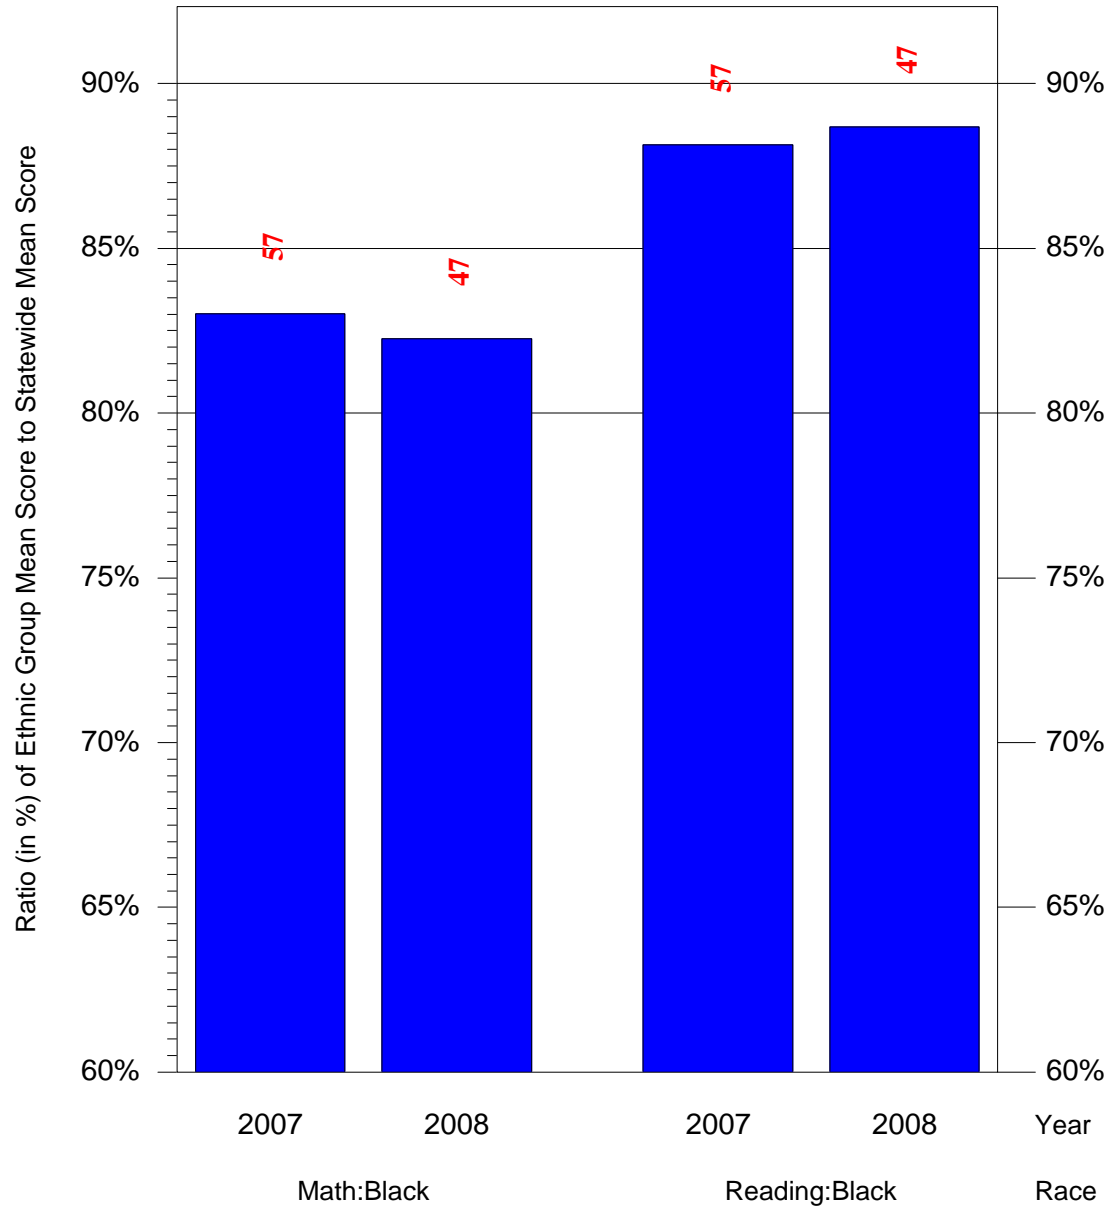

Mean Ethnic Group Building PSSA Test Score to Statewide Mean Score

Building = Allen Dr Ethel Sch(5292) and Grade = 3 and Ethnic Group = Black or White

(Note: Number (in red) of Test Takers is above each bar in the chart.)