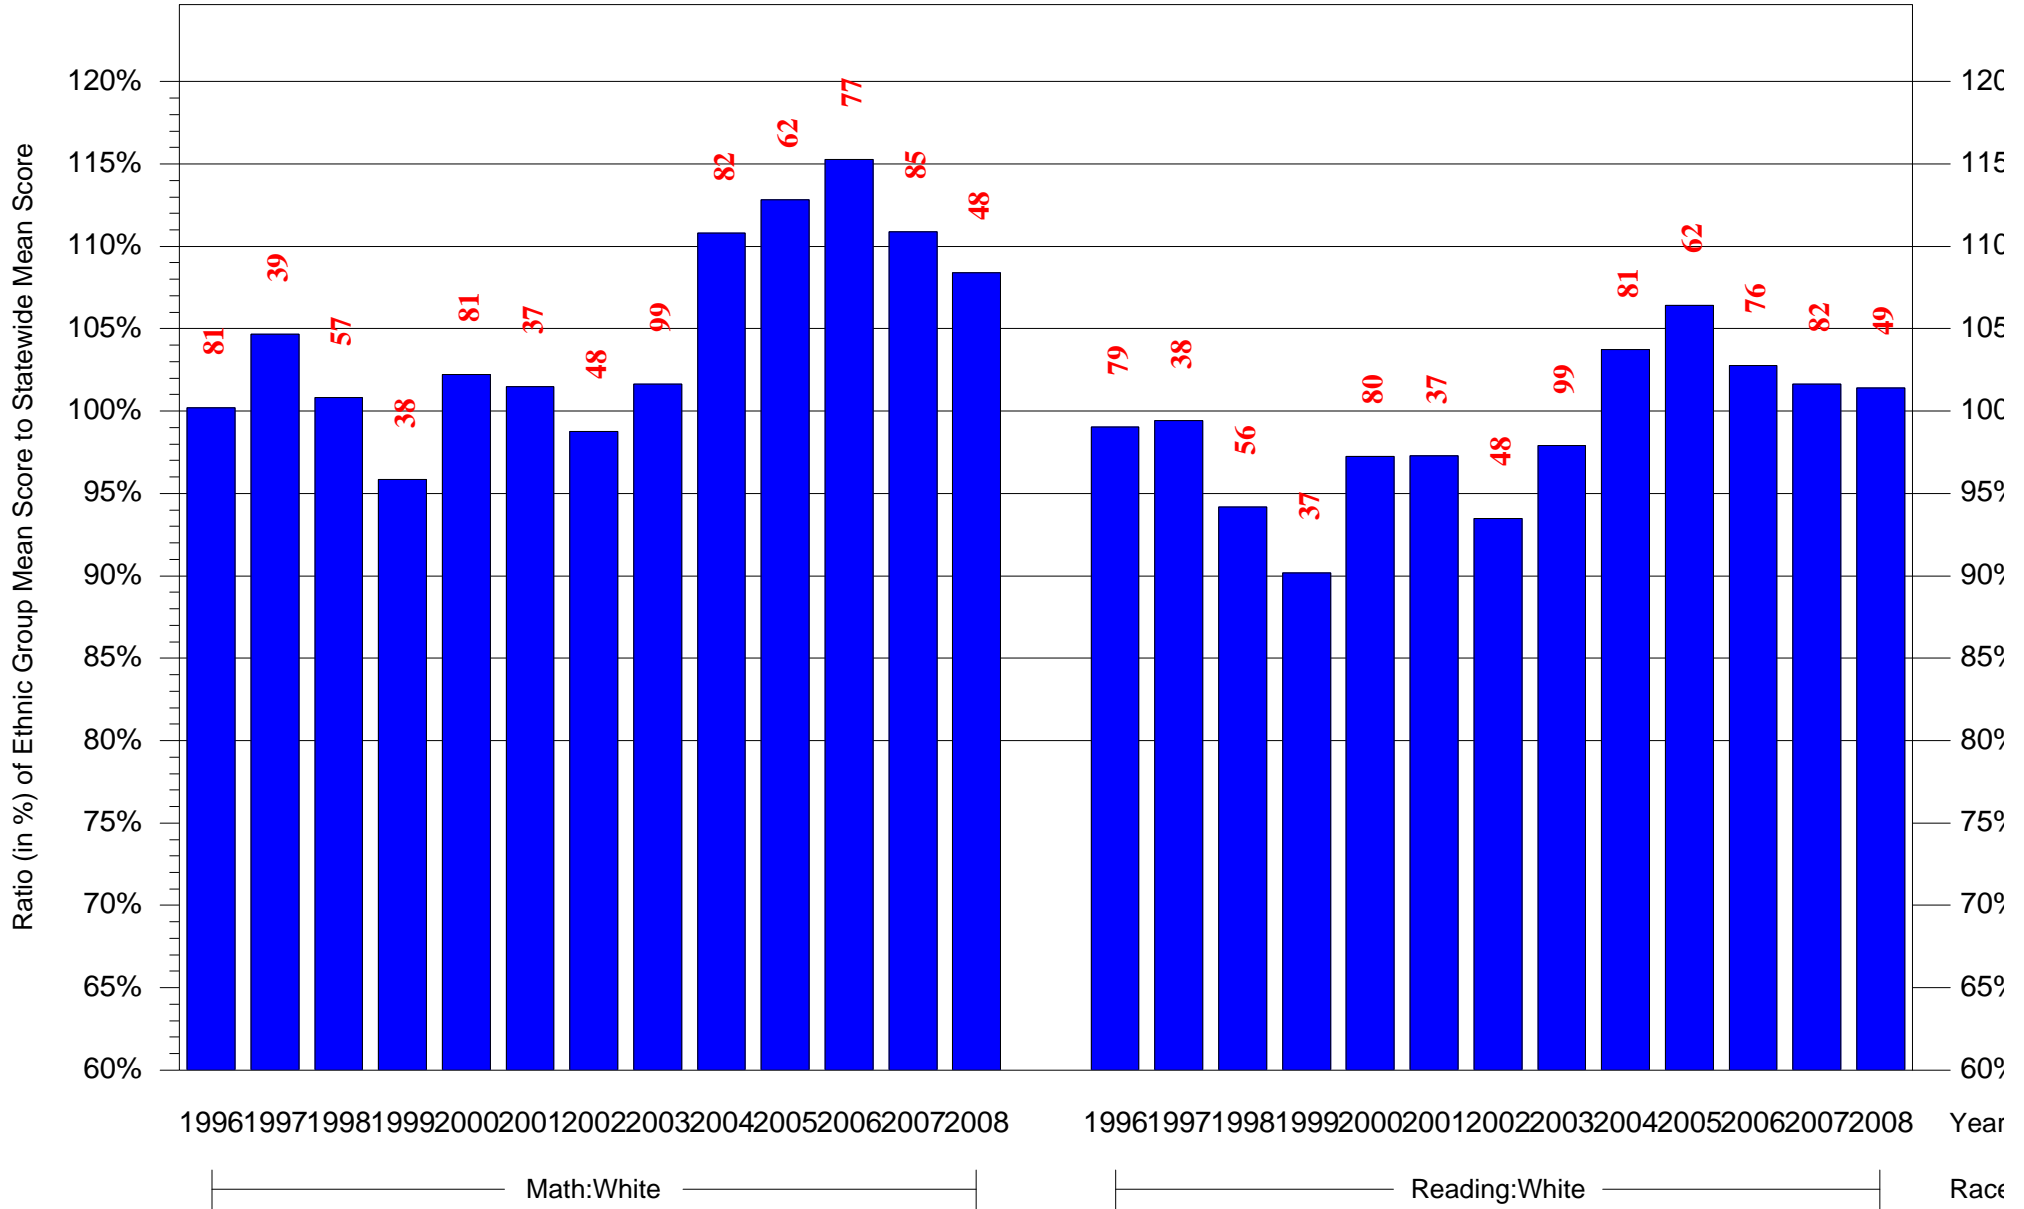

Mean Ethnic Group Building PSSA Test Score to Statewide Mean Score

Building = Loesche William H Sch(4961) and Grade = 5 and Ethnic Group = Black or White

(Note: Number (in red) of Test Takers is above each bar in the chart.)