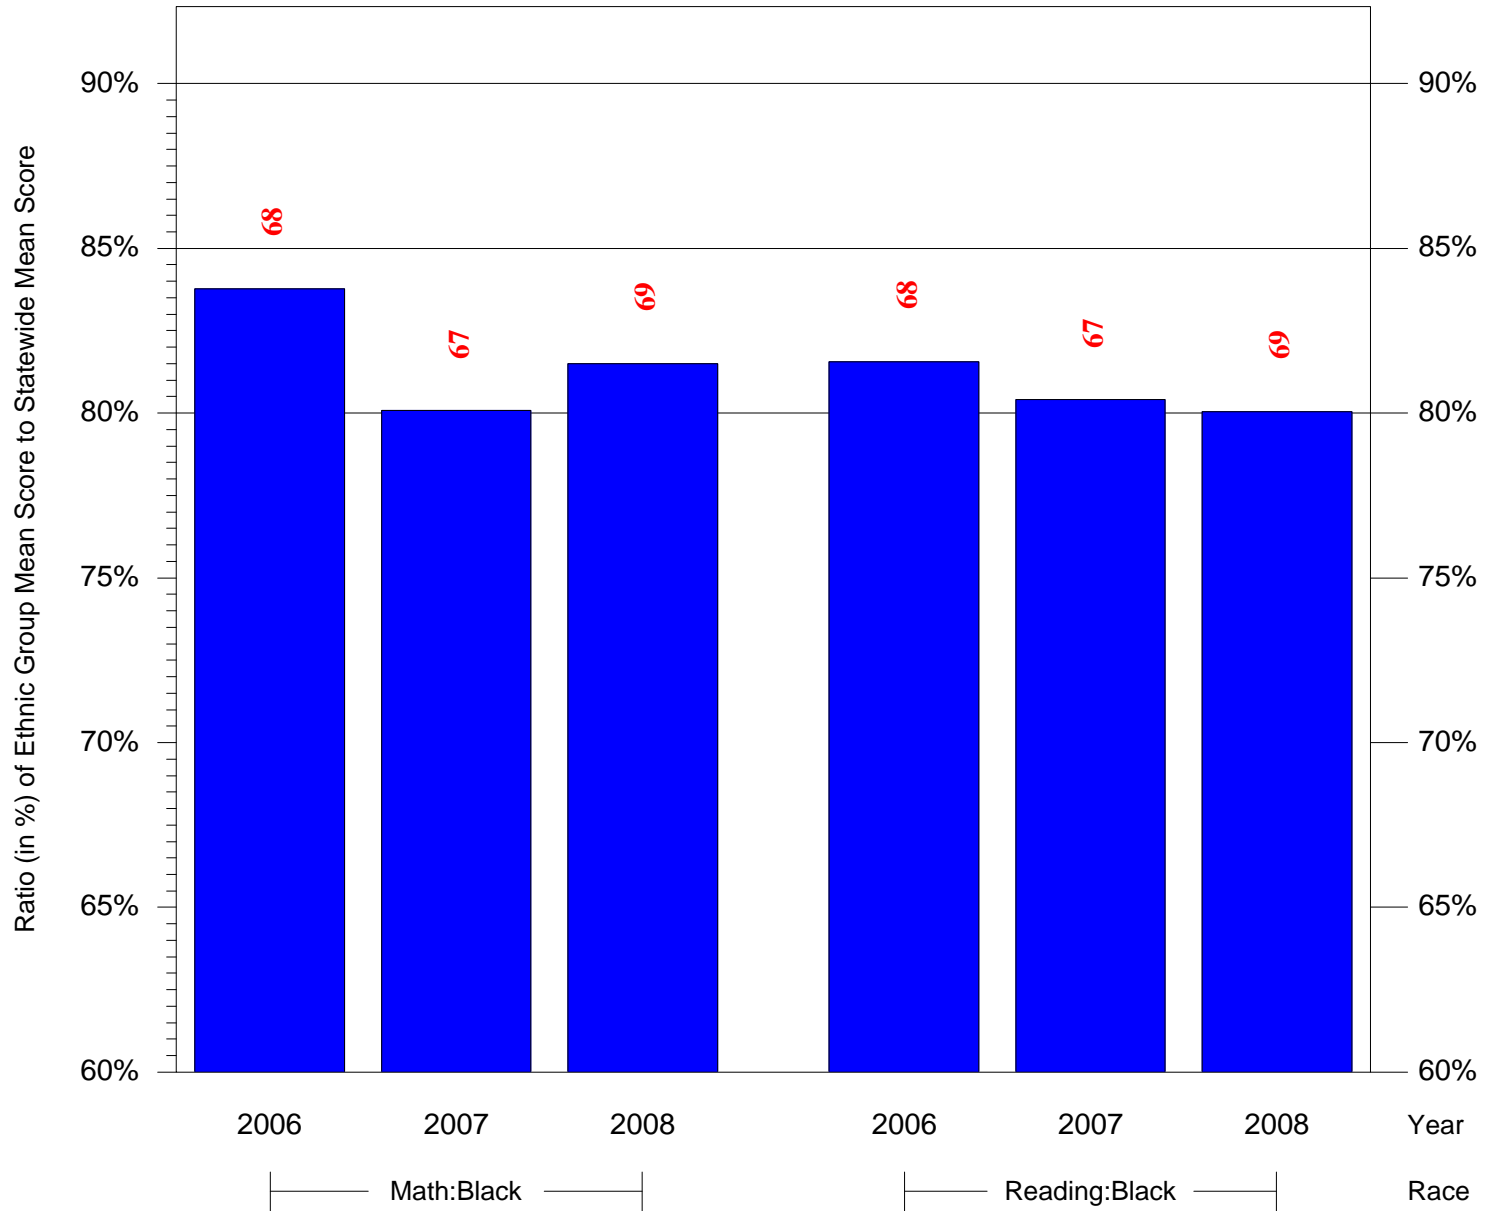

Mean Ethnic Group Building PSSA Test Score to Statewide Mean Score

Building = Longstreth William C Sch(6533) and Grade = 4 and Ethnic Group = Black or White

(Note: Number (in red) of Test Takers is above each bar in the chart.)