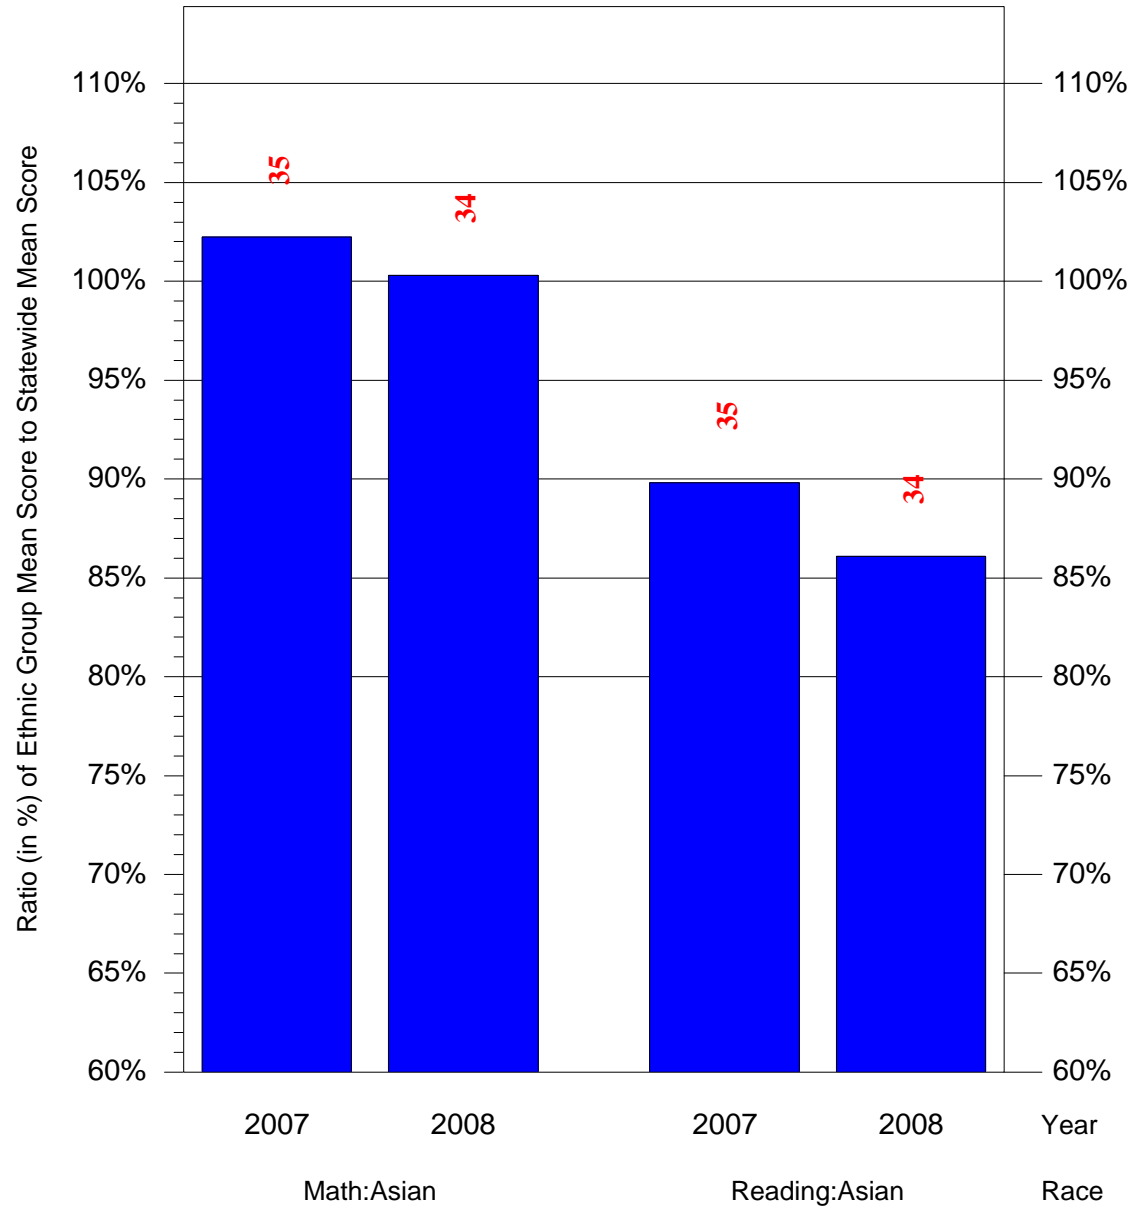

Mean Ethnic Group Building PSSA Test Score to Statewide Mean Score

Building = Bok Edw W Technical High School(3840) and Grade = 11 and Ethnic Group = Asian or Hispanic

(Note: Number (in red) of Test Takers is above each bar in the chart.)