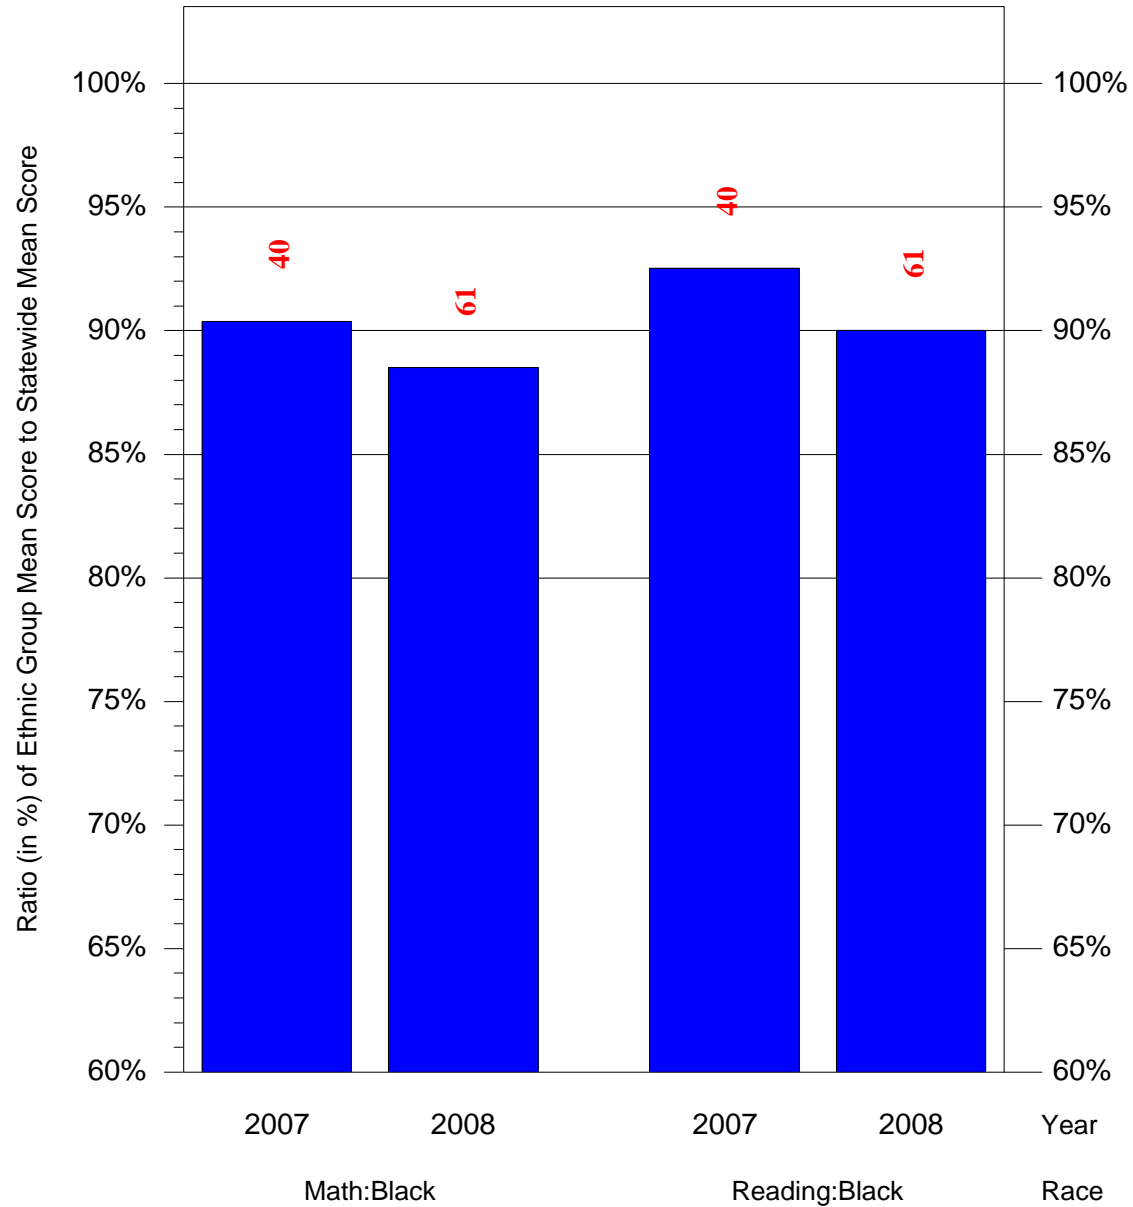

Mean Ethnic Group Building PSSA Test Score to Statewide Mean Score

Building = Penrose Sch(3616) and Grade = 7 and Ethnic Group = Black or White

(Note: Number (in red) of Test Takers is above each bar in the chart.)