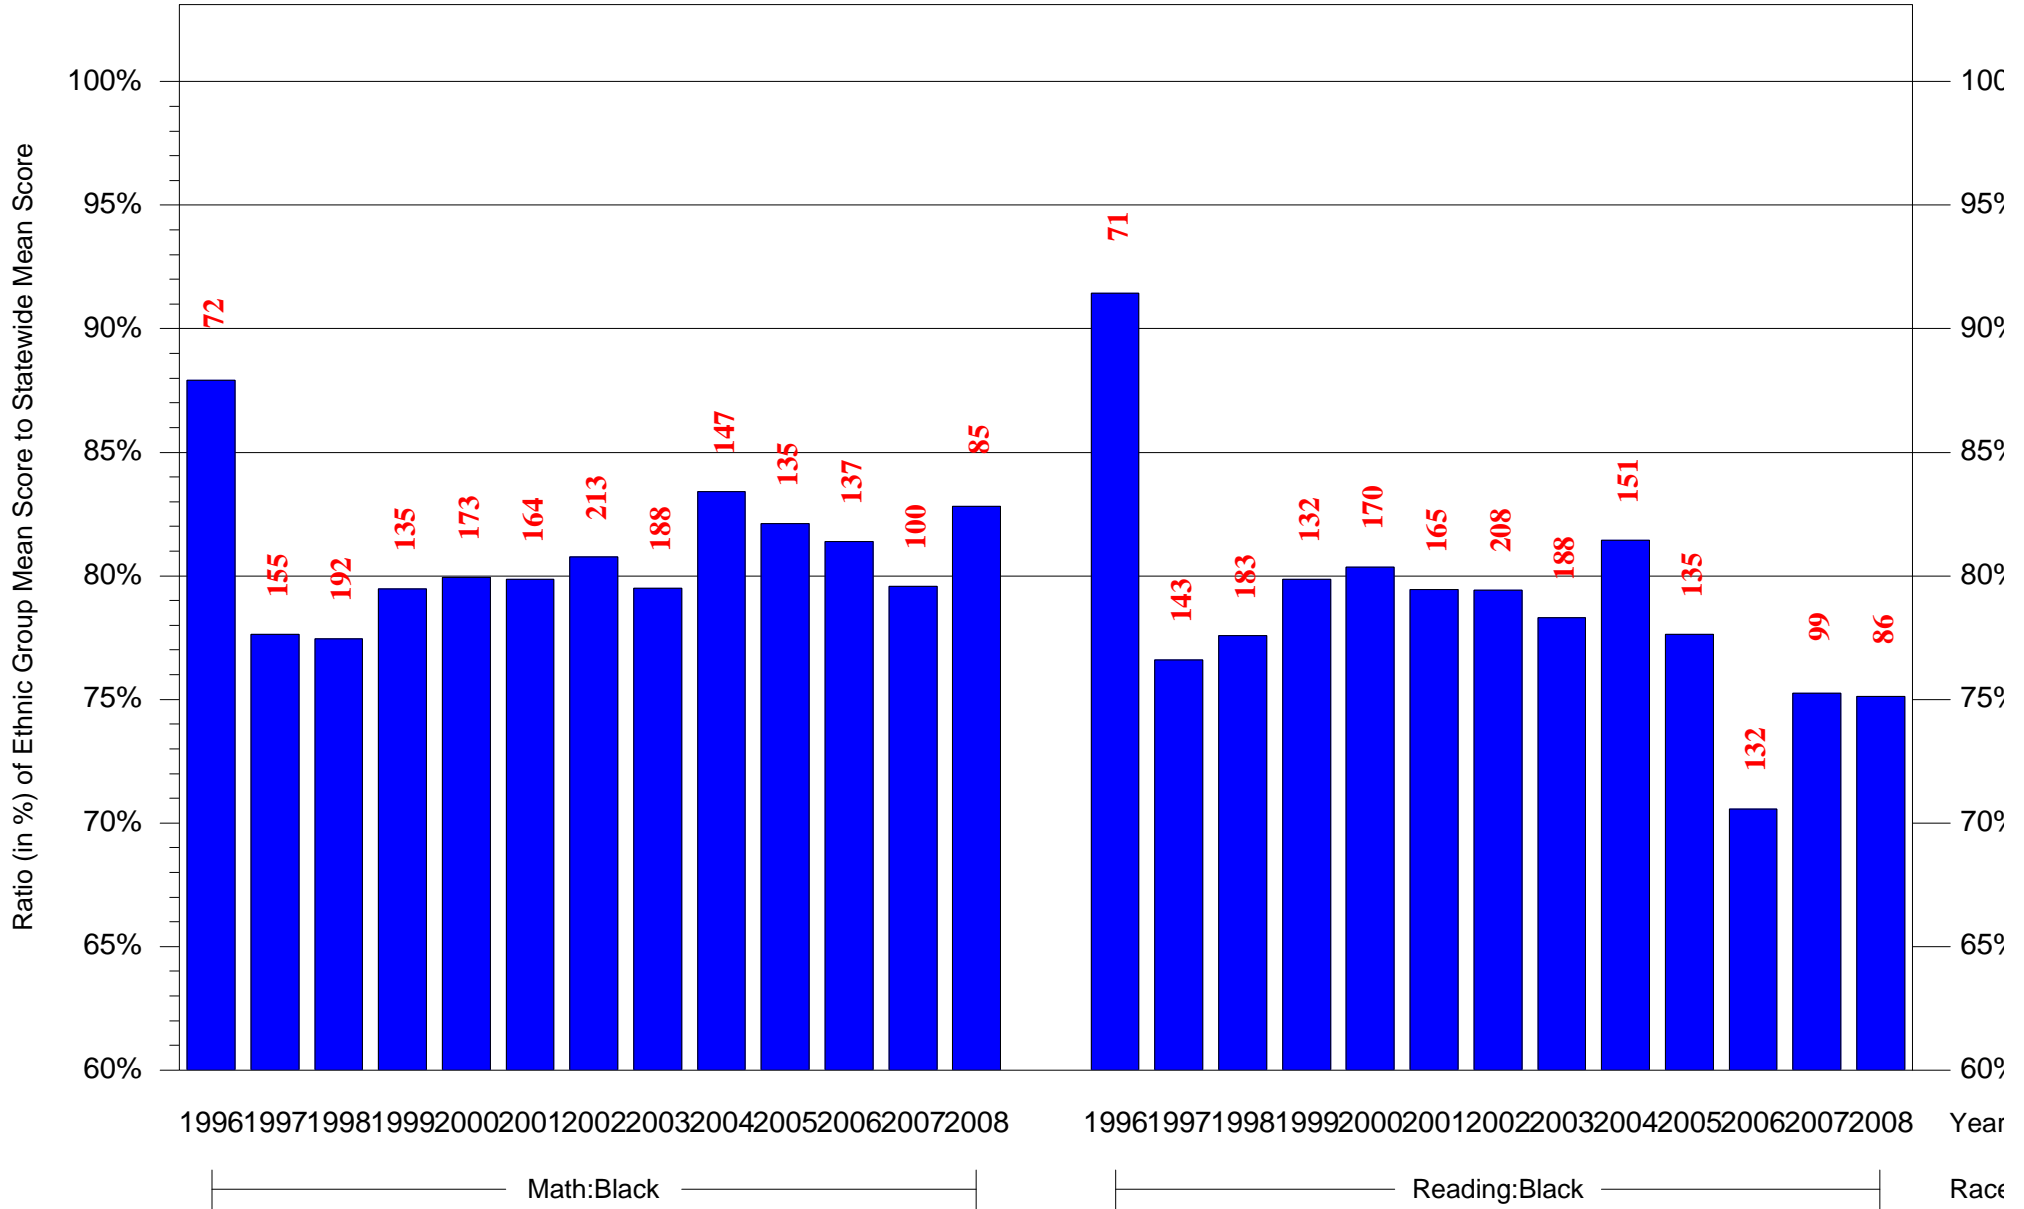

Mean Ethnic Group Building PSSA Test Score to Statewide Mean Score

Building = Fitzsimons Thomas HS(7240) and Grade = 8 and Ethnic Group = Black or White

(Note: Number (in red) of Test Takers is above each bar in the chart.)