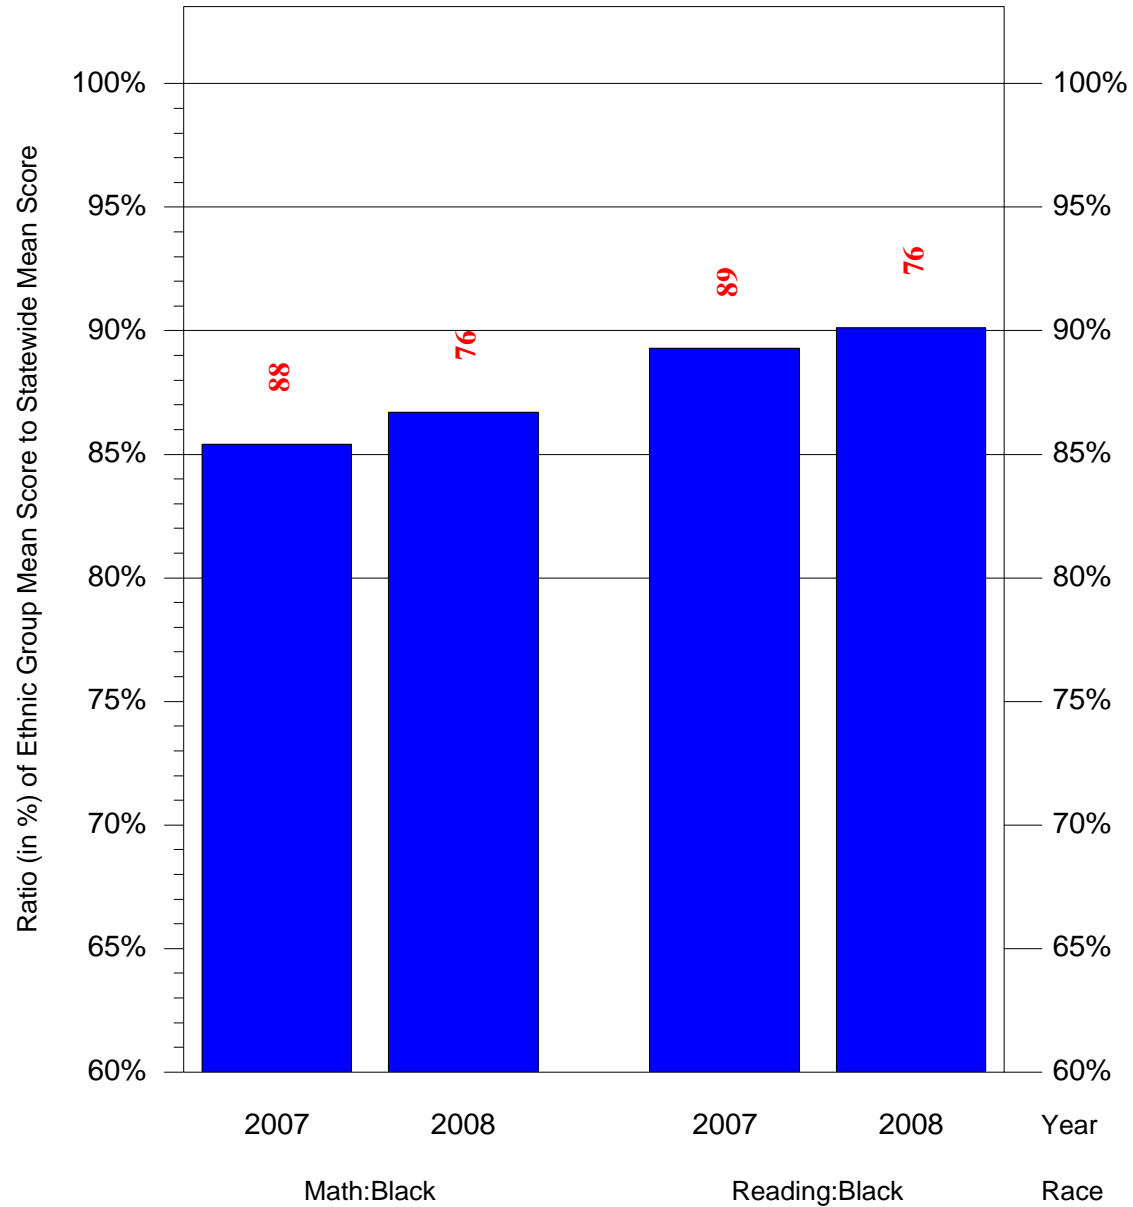

Mean Ethnic Group Building PSSA Test Score to Statewide Mean Score

Building = Bluford Guion El Sch(3792) and Grade = 3 and Ethnic Group = Black or White

(Note: Number (in red) of Test Takers is above each bar in the chart.)