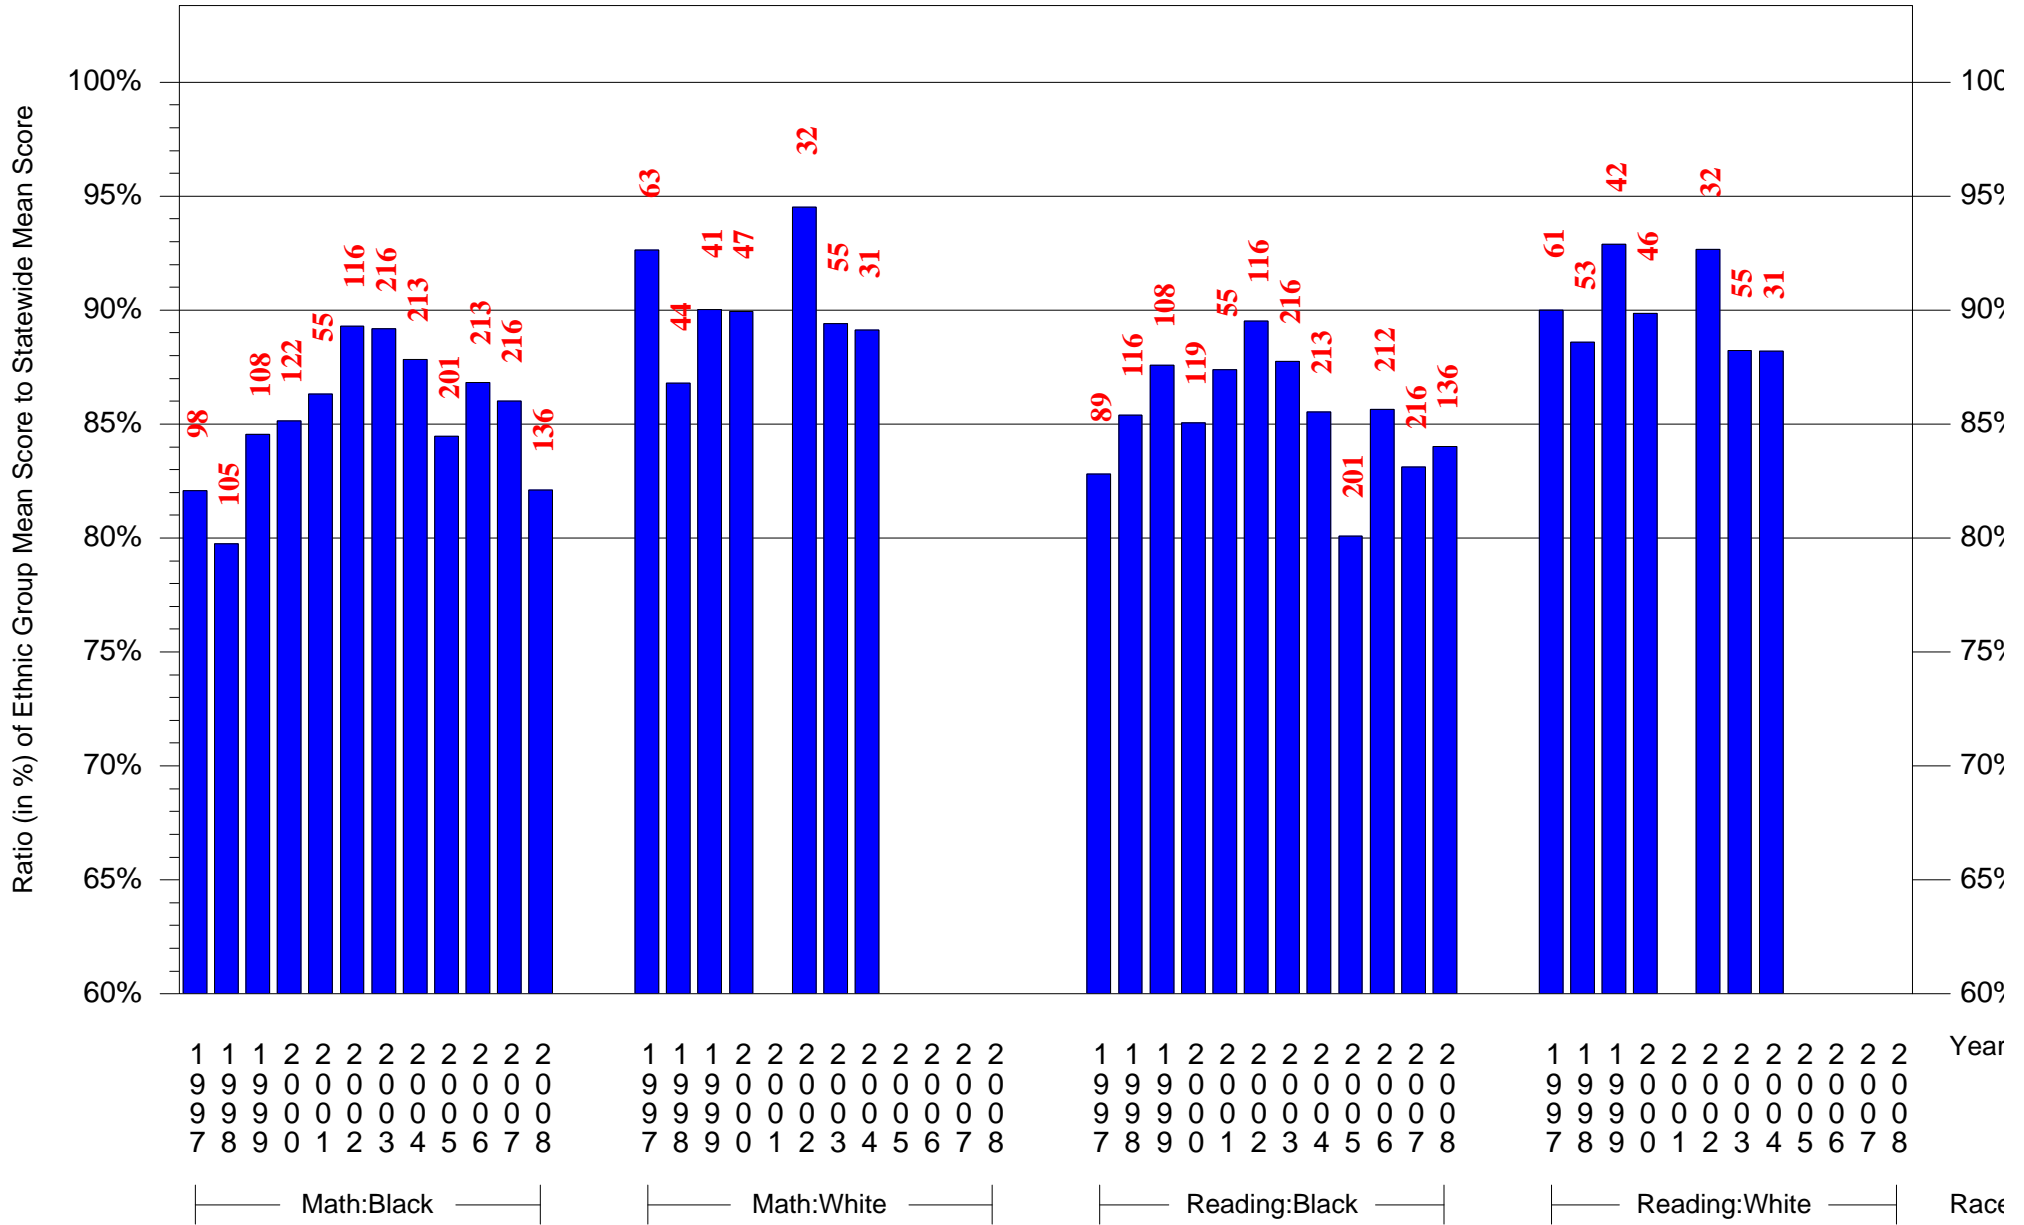

Mean Ethnic Group Building PSSA Test Score to Statewide Mean Score

Building = Roxborough HS(3844) and Grade = 11 and Ethnic Group = Black or White

(Note: Number (in red) of Test Takers is above each bar in the chart.)