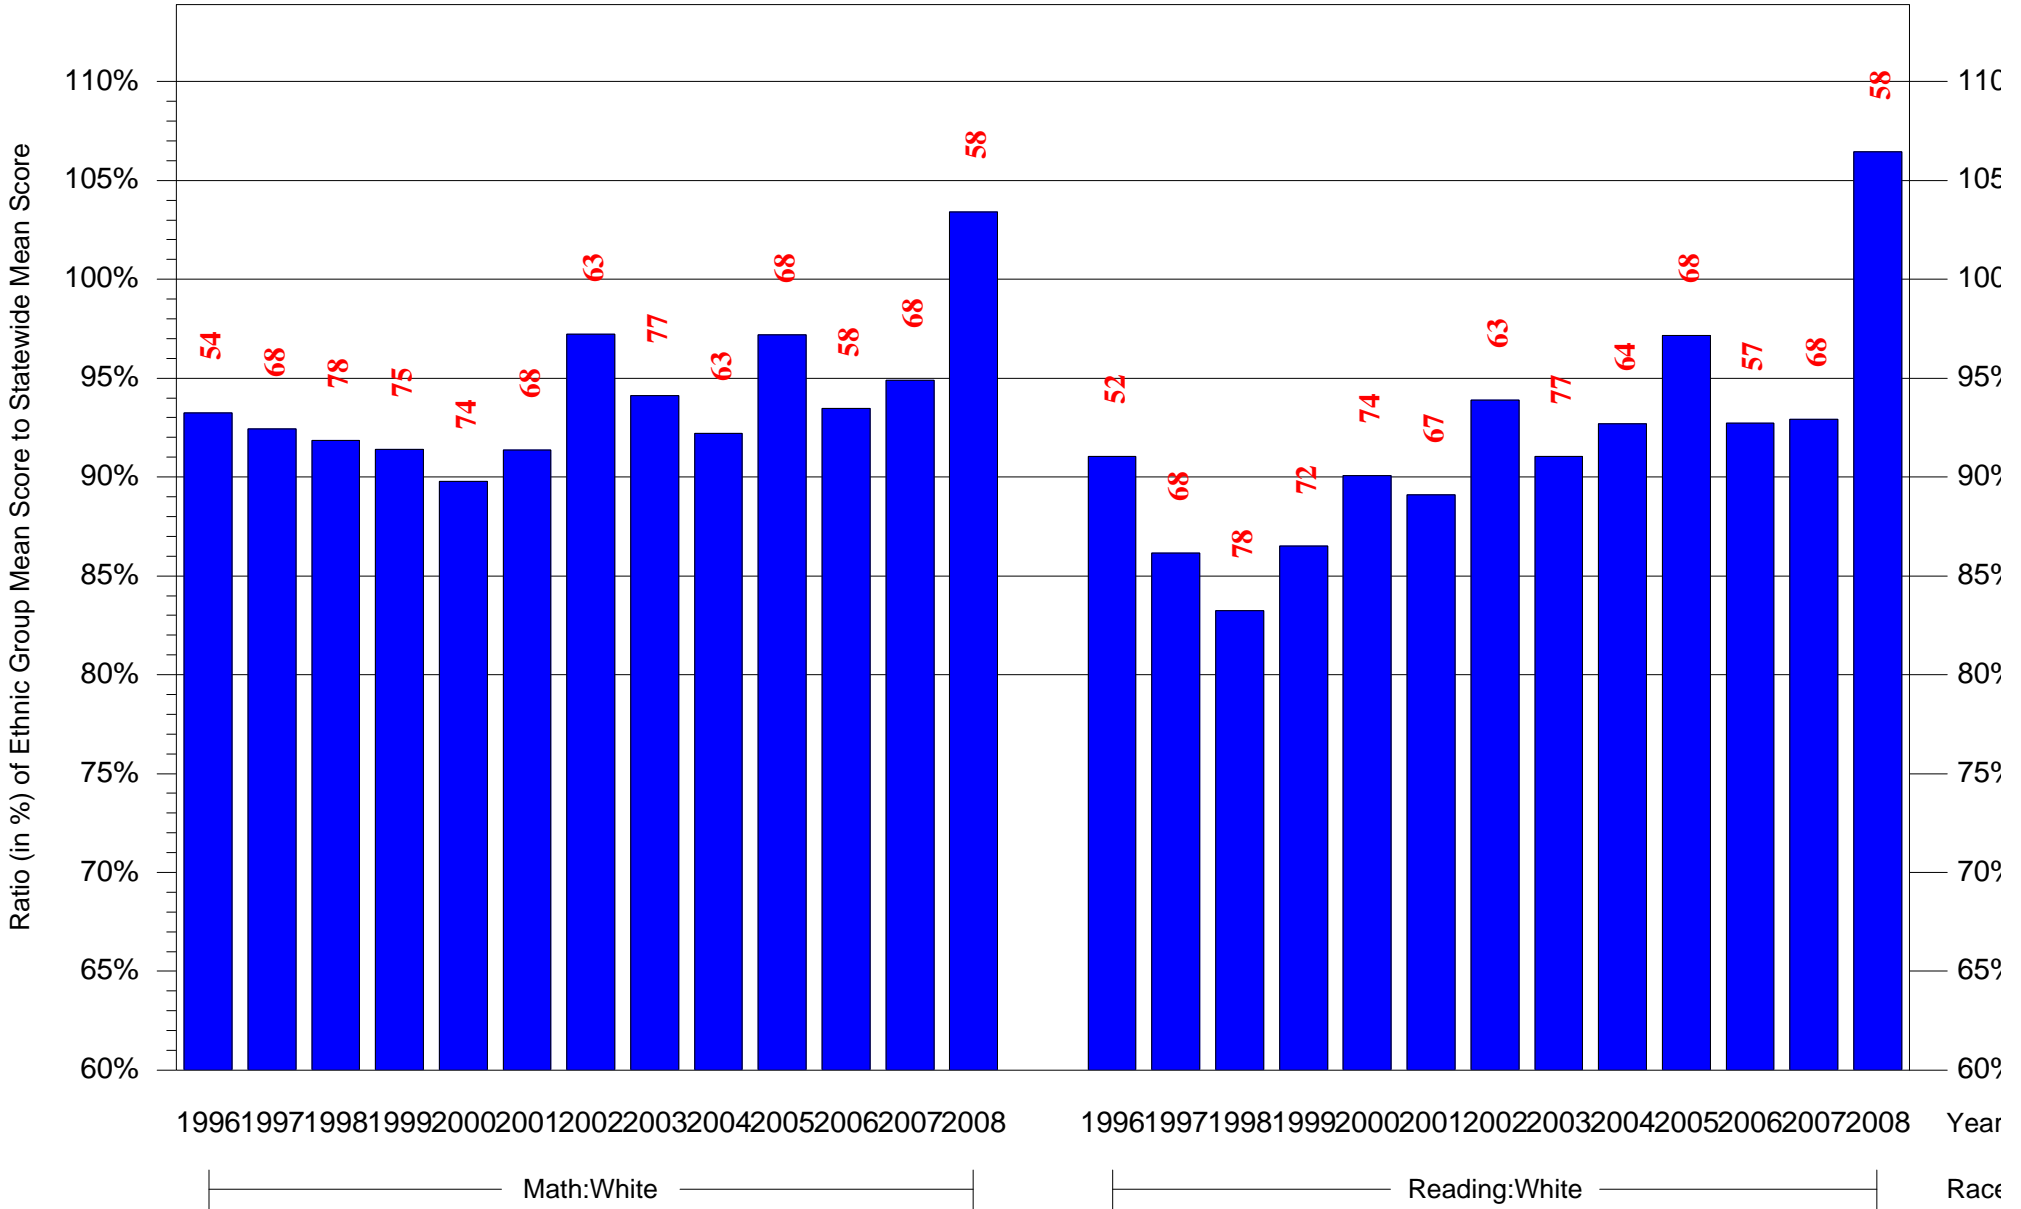

Mean Ethnic Group Building PSSA Test Score to Statewide Mean Score
Building = Richmond Sch(3701) and Grade = 5 and Ethnic Group = Black or White
(Note: Number (in red) of Test Takers is above each bar in the chart.)