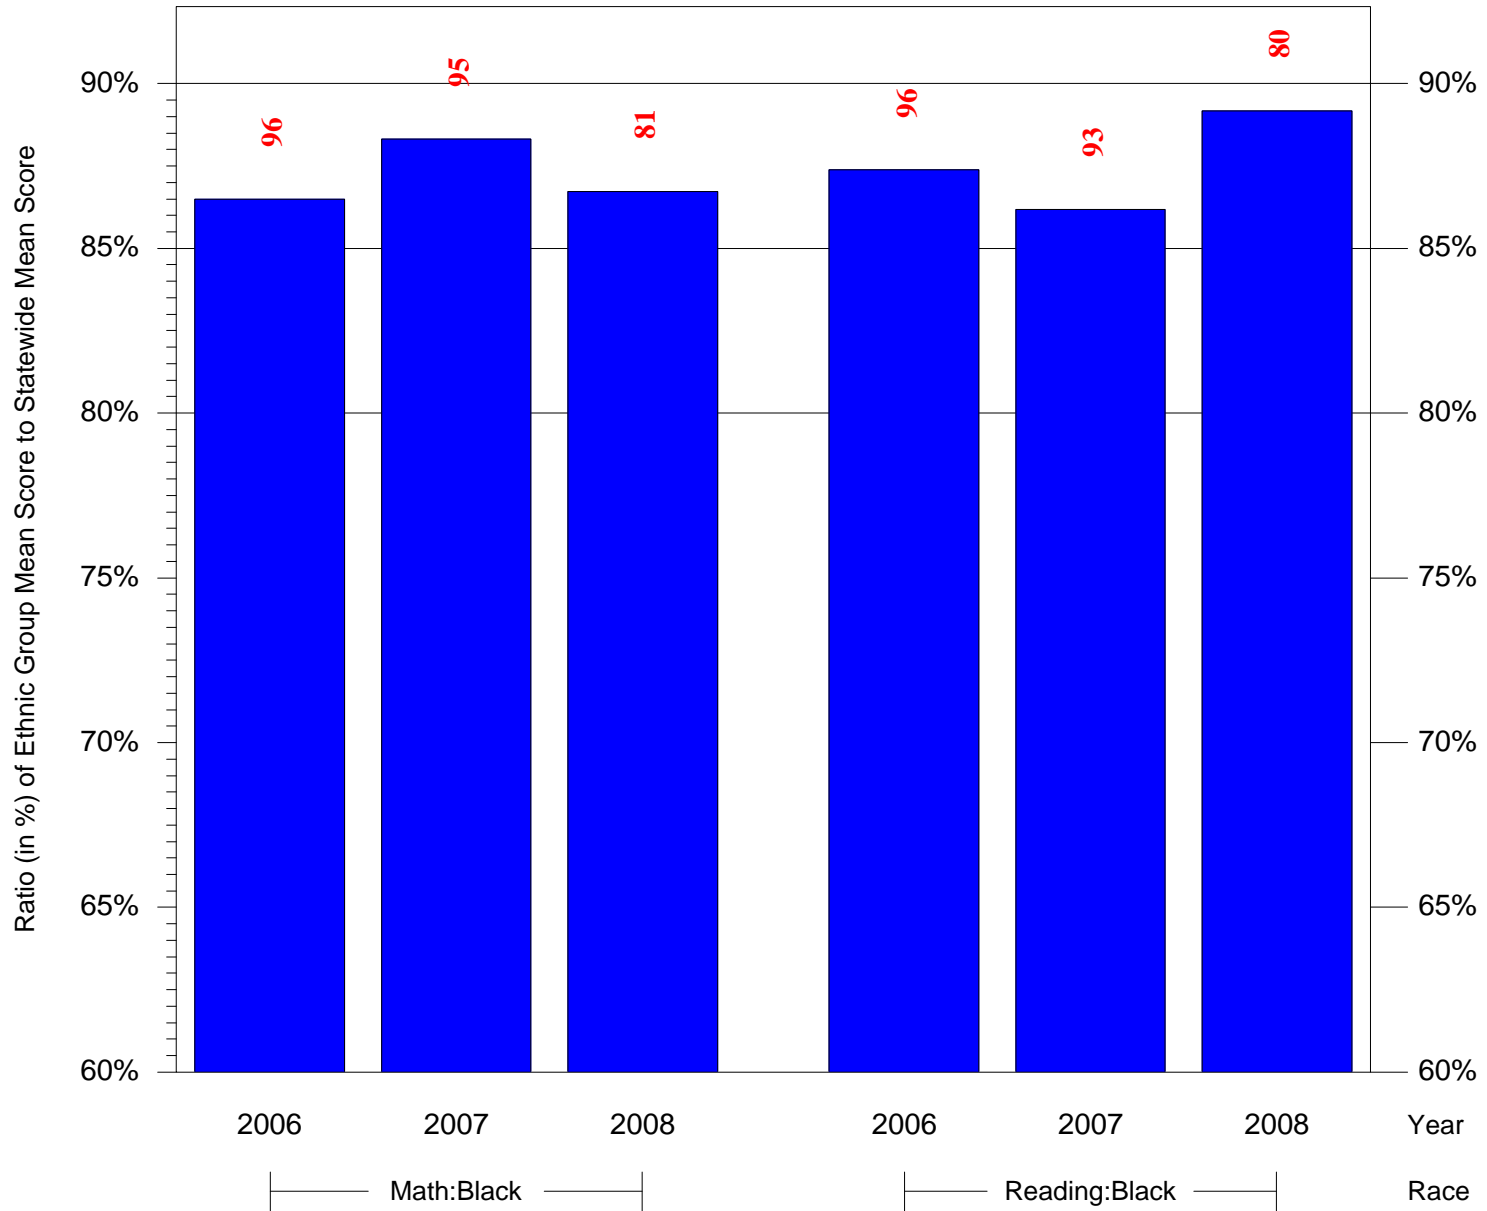

Mean Ethnic Group Building PSSA Test Score to Statewide Mean Score

Building = Finletter Thomas K Sch(3739) and Grade = 6 and Ethnic Group = Black or White

(Note: Number (in red) of Test Takers is above each bar in the chart.)