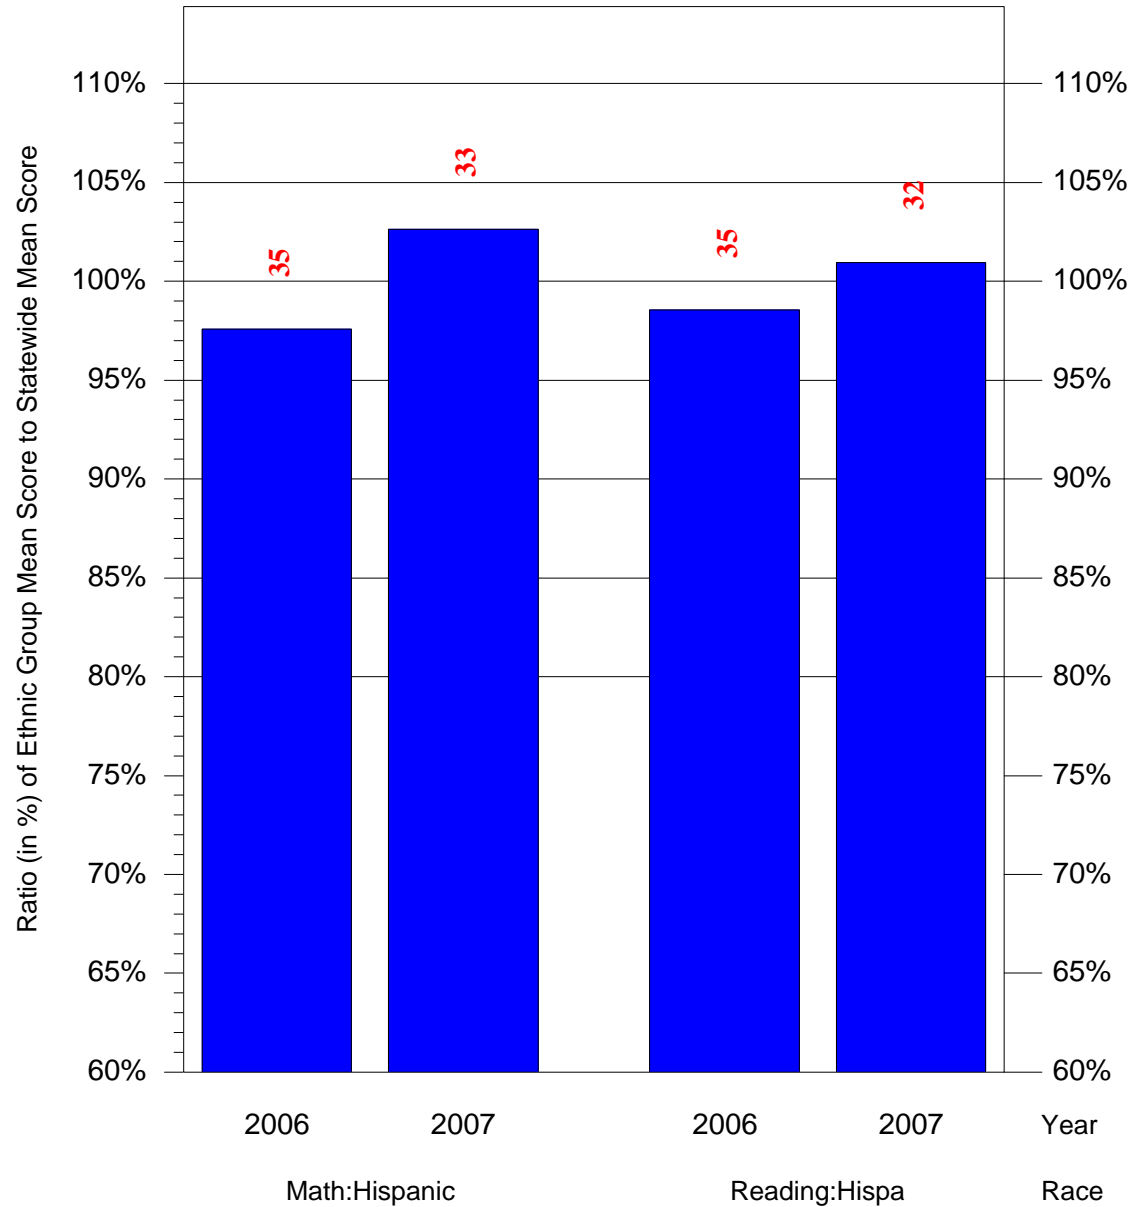

Mean Ethnic Group Building PSSA Test Score to Statewide Mean Score

Building = Fitzpatrick Aloysius L Sch(3781) and Grade = 6 and Ethnic Group = Asian or Hispanic

(Note: Number (in red) of Test Takers is above each bar in the chart.)