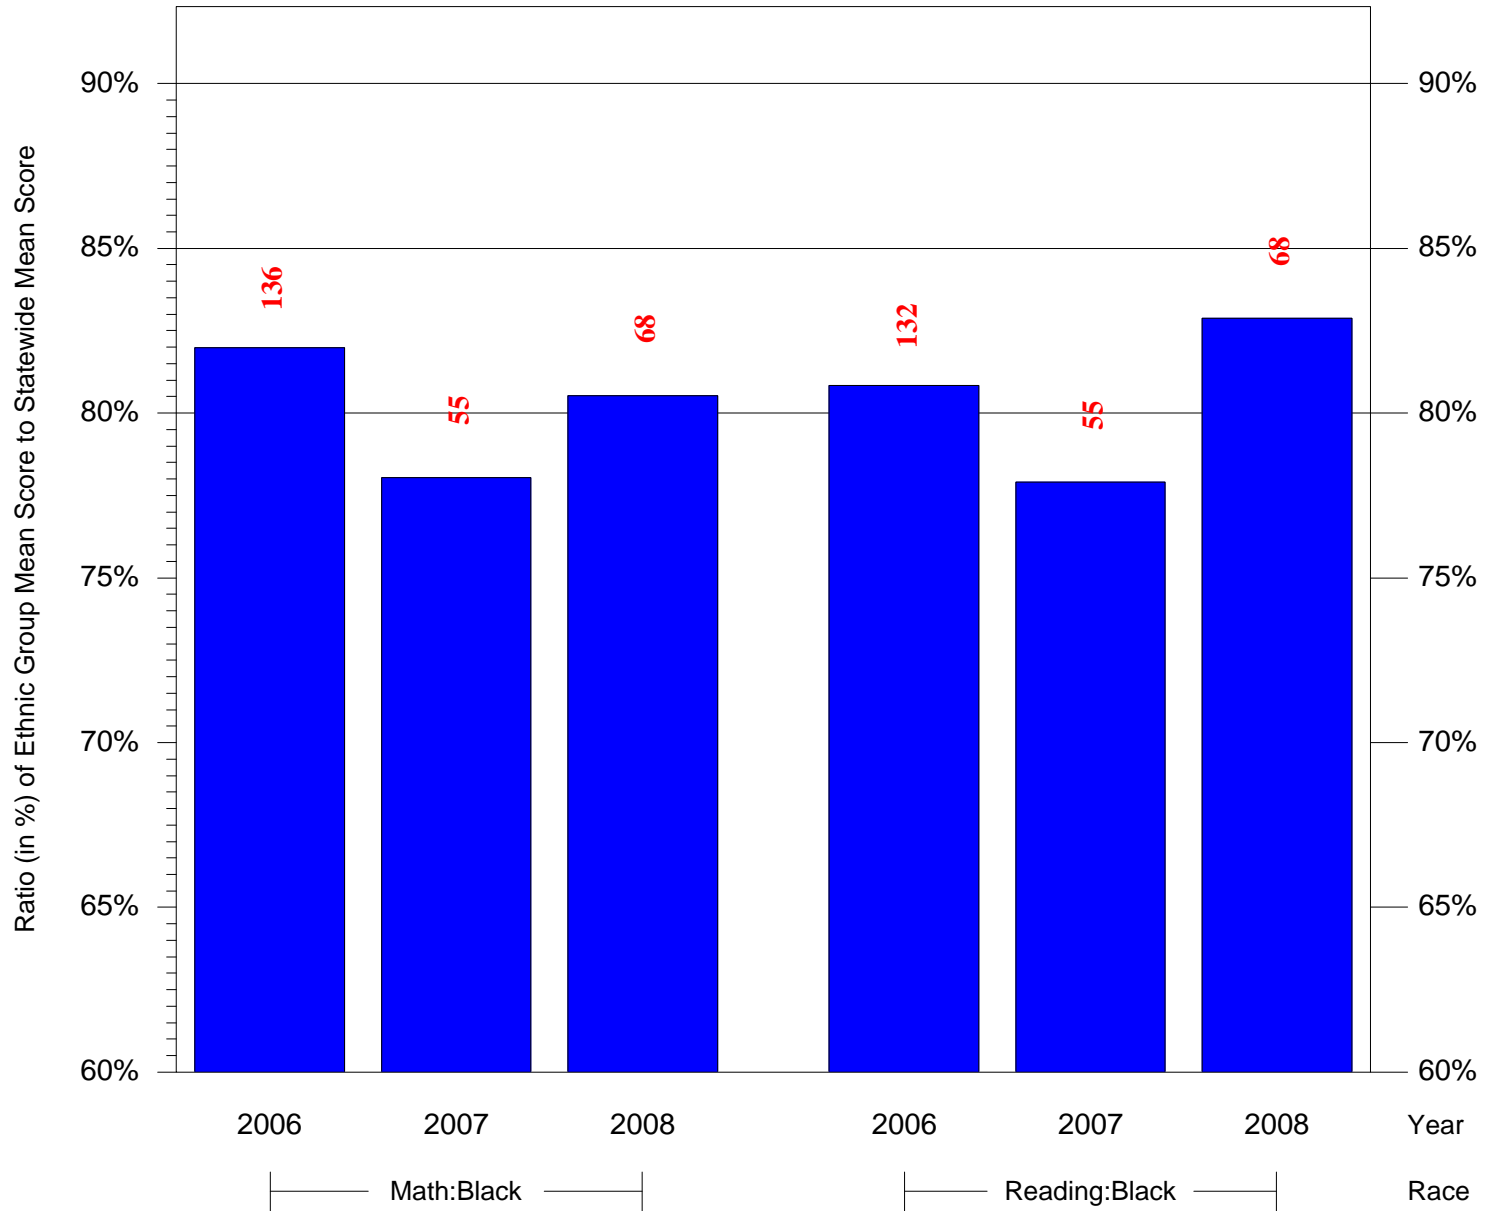

Mean Ethnic Group Building PSSA Test Score to Statewide Mean Score

Building = Sulzberger Mayer MS(7249) and Grade = 6 and Ethnic Group = Black or White

(Note: Number (in red) of Test Takers is above each bar in the chart.)