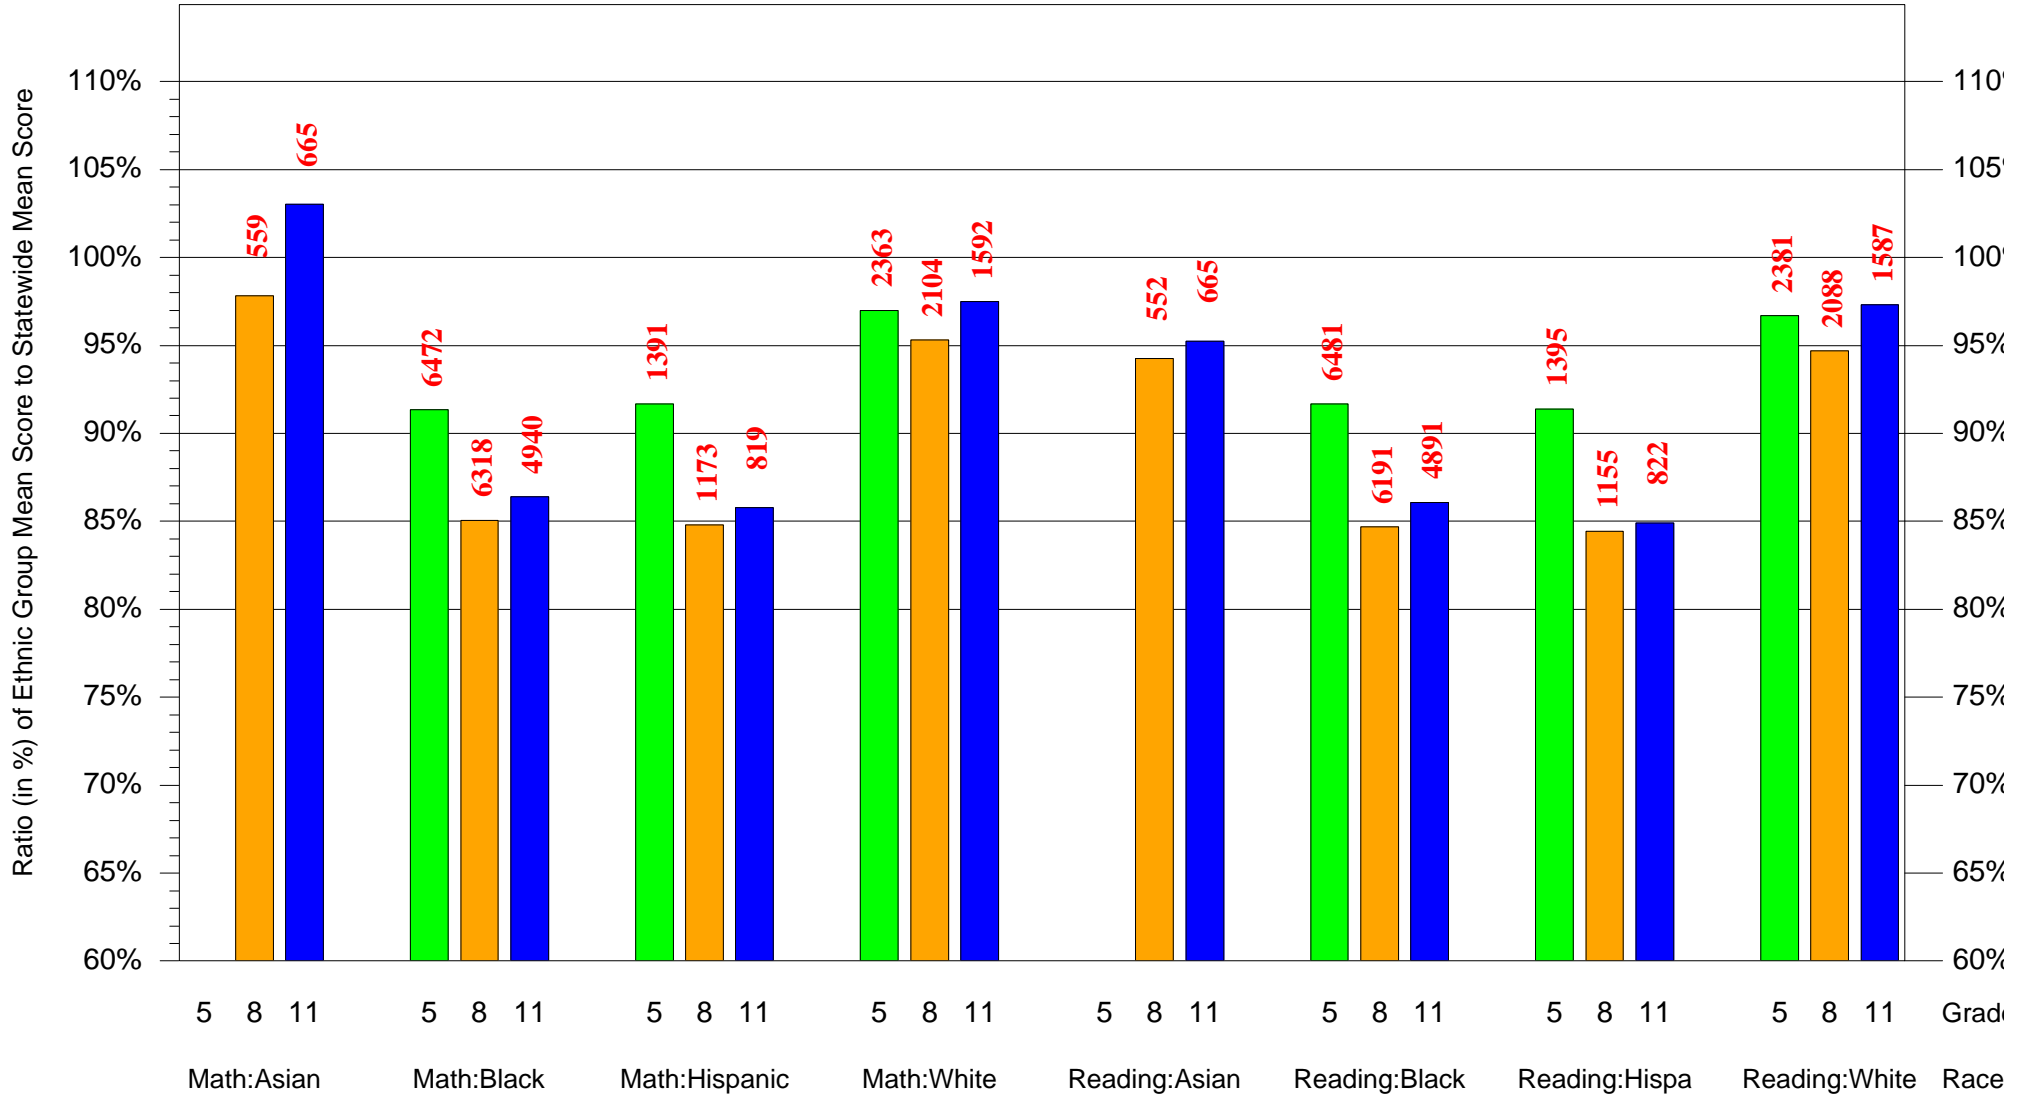

Mean Ethnic Group AUN PSSA Test Score to Statewide Mean Score

AUN = Philadelphia City SD(126515001) and Cohort = 1996 and Ethnic Group = Black or White or Asian or Hispanic

(Note: Number (in red) of Test Takers is above each bar in the chart.)

Legend

Test Year 1996: Grade 5

Test Year 1999: Grade 8

Test Year 2002: Grade 11