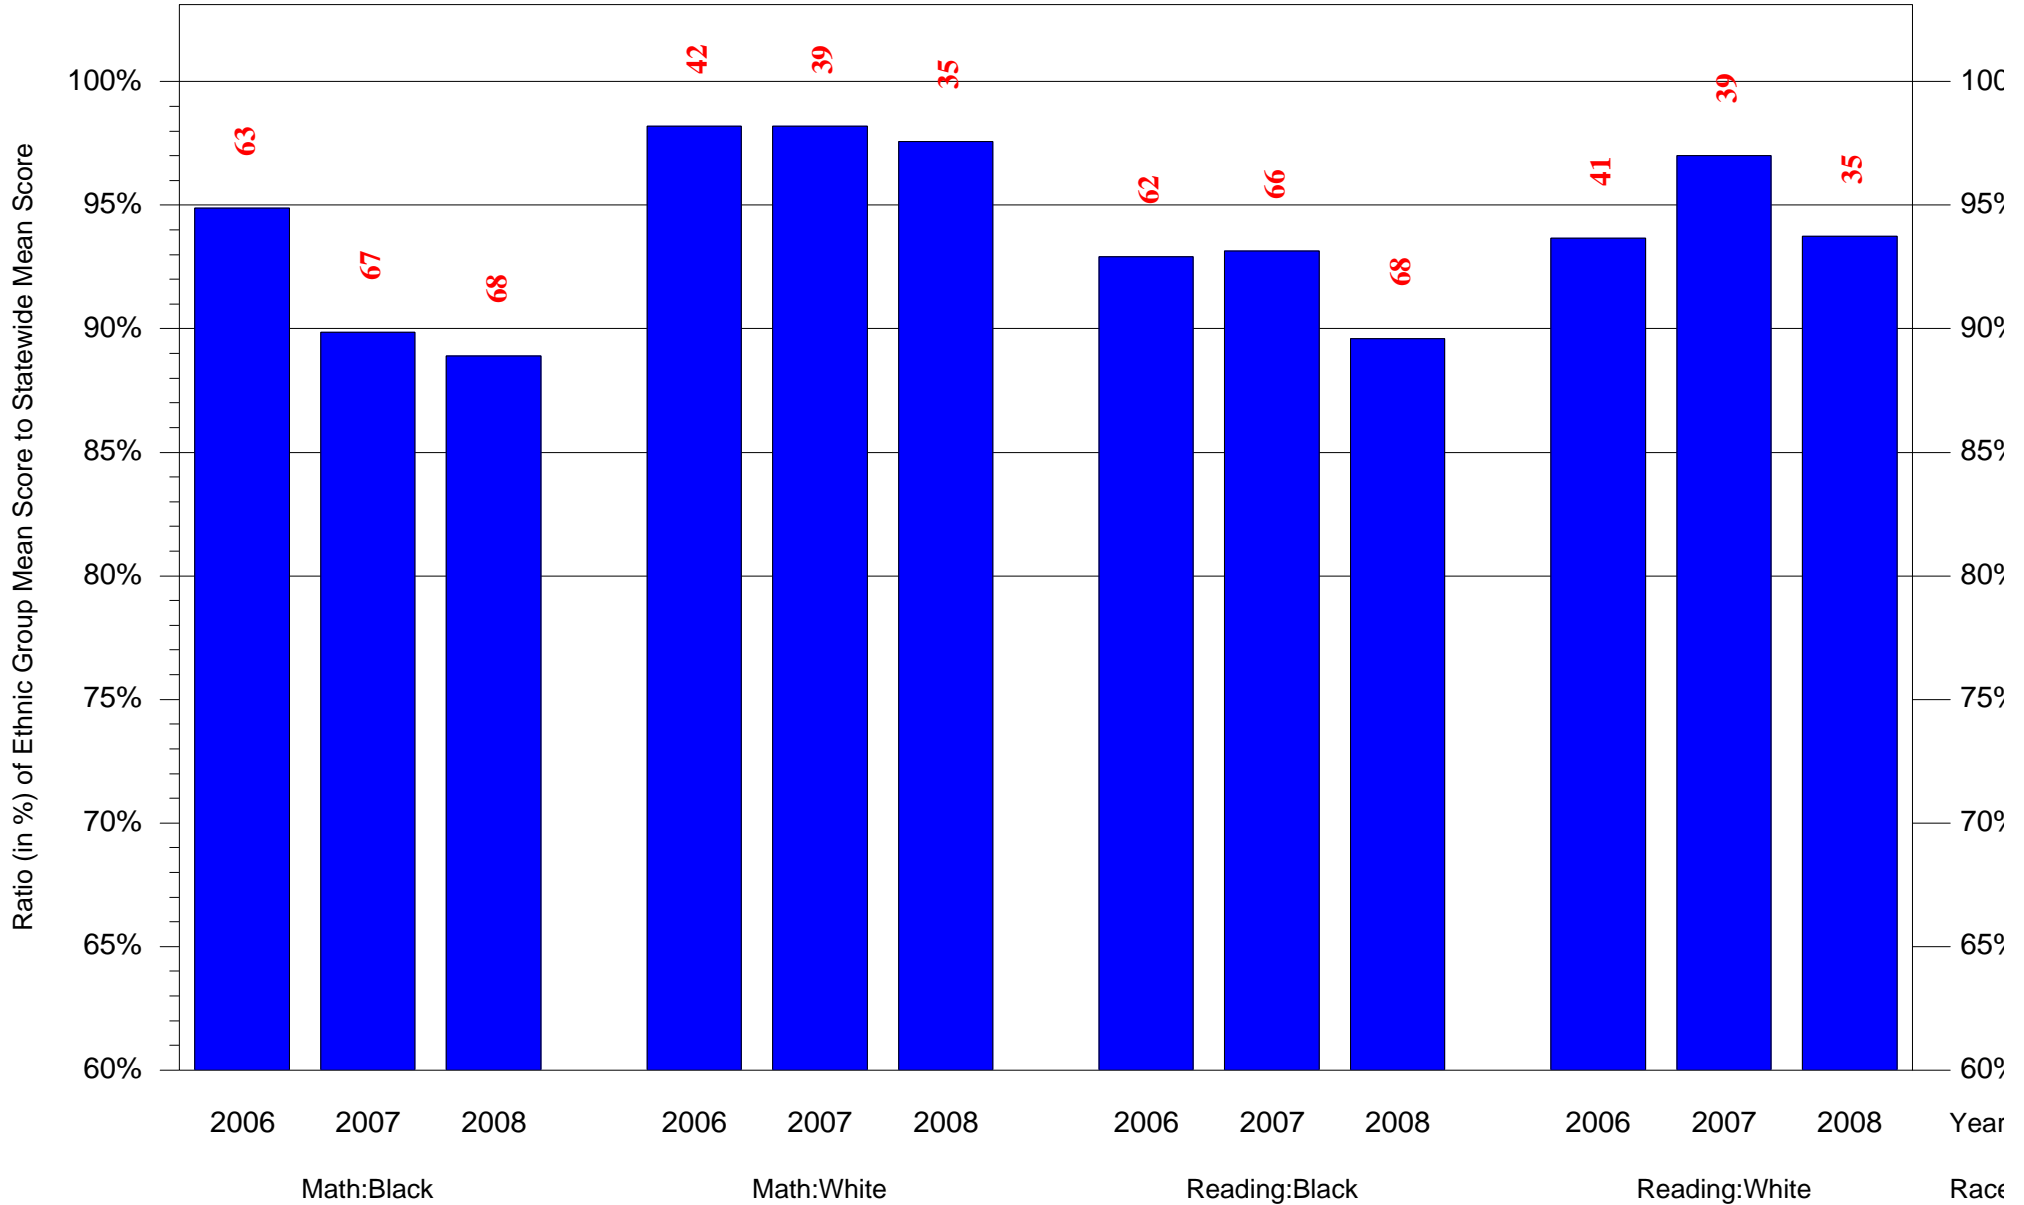

Mean Ethnic Group Building PSSA Test Score to Statewide Mean Score

Building = Moore J Hampton Sch(3770) and Grade = 4 and Ethnic Group = Black or White

(Note: Number (in red) of Test Takers is above each bar in the chart.)