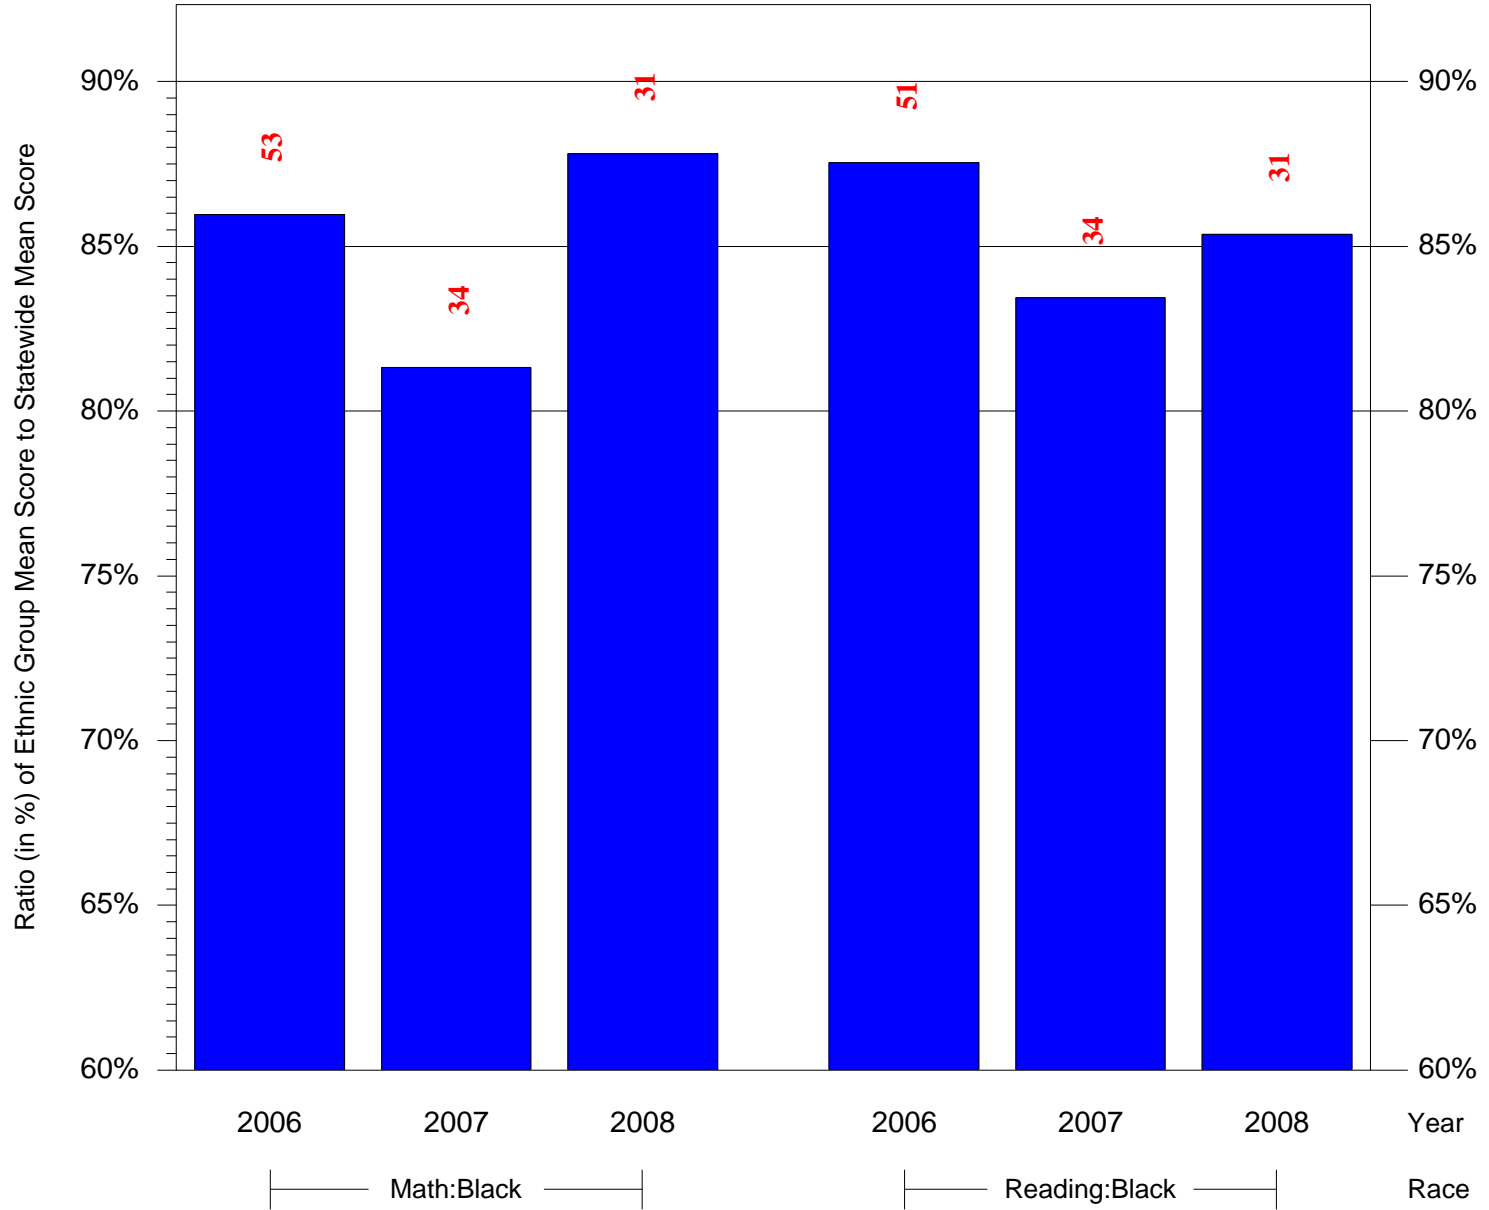

Mean Ethnic Group Building PSSA Test Score to Statewide Mean Score

Building = Morris Robert Sch(4868) and Grade = 7 and Ethnic Group = Black or White

(Note: Number (in red) of Test Takers is above each bar in the chart.)