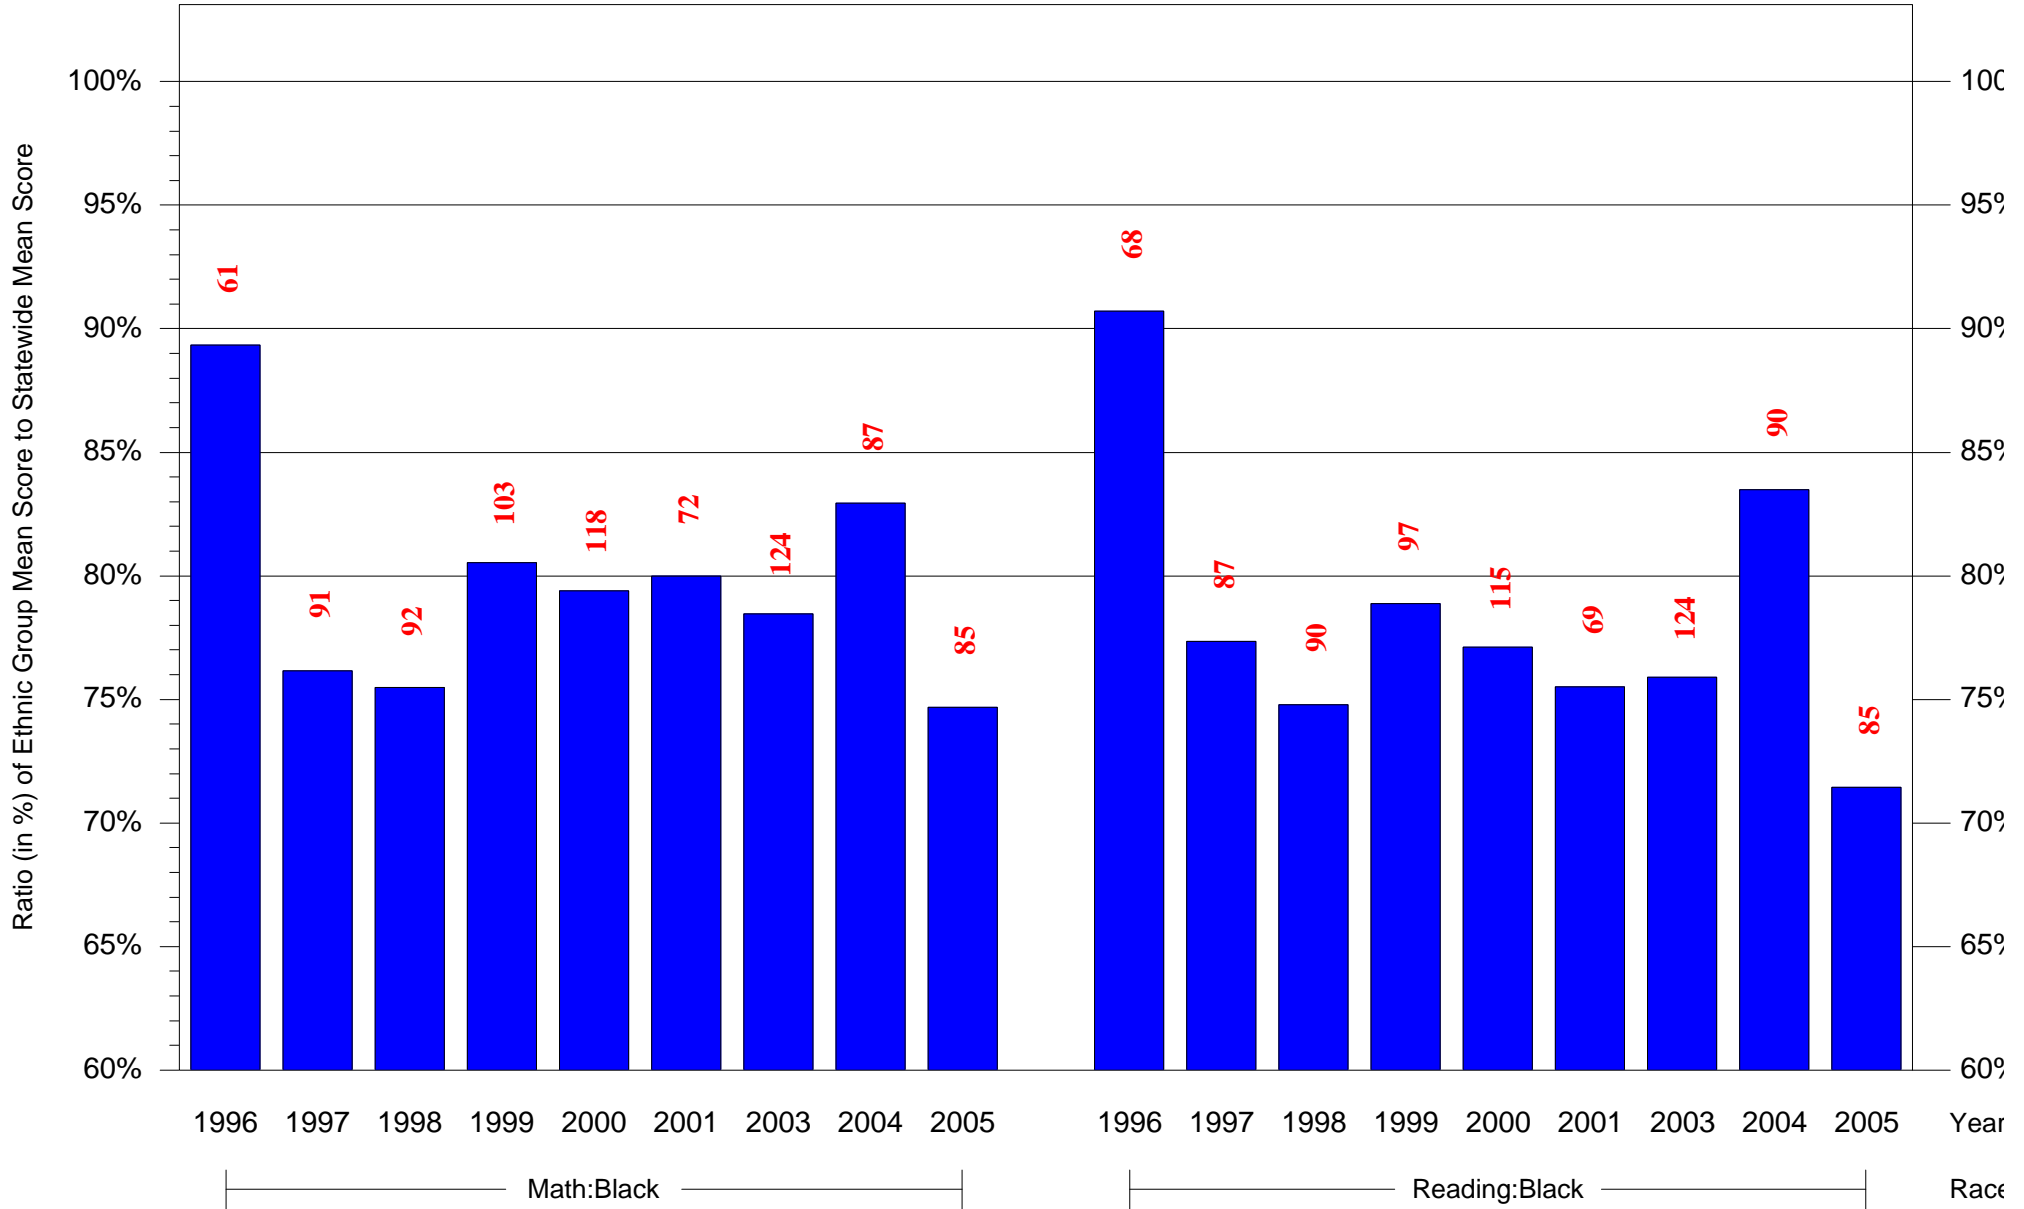

Mean Ethnic Group Building PSSA Test Score to Statewide Mean Score

Building = Elverson James MS(7200) and Grade = 8 and Ethnic Group = Black or White

(Note: Number (in red) of Test Takers is above each bar in the chart.)