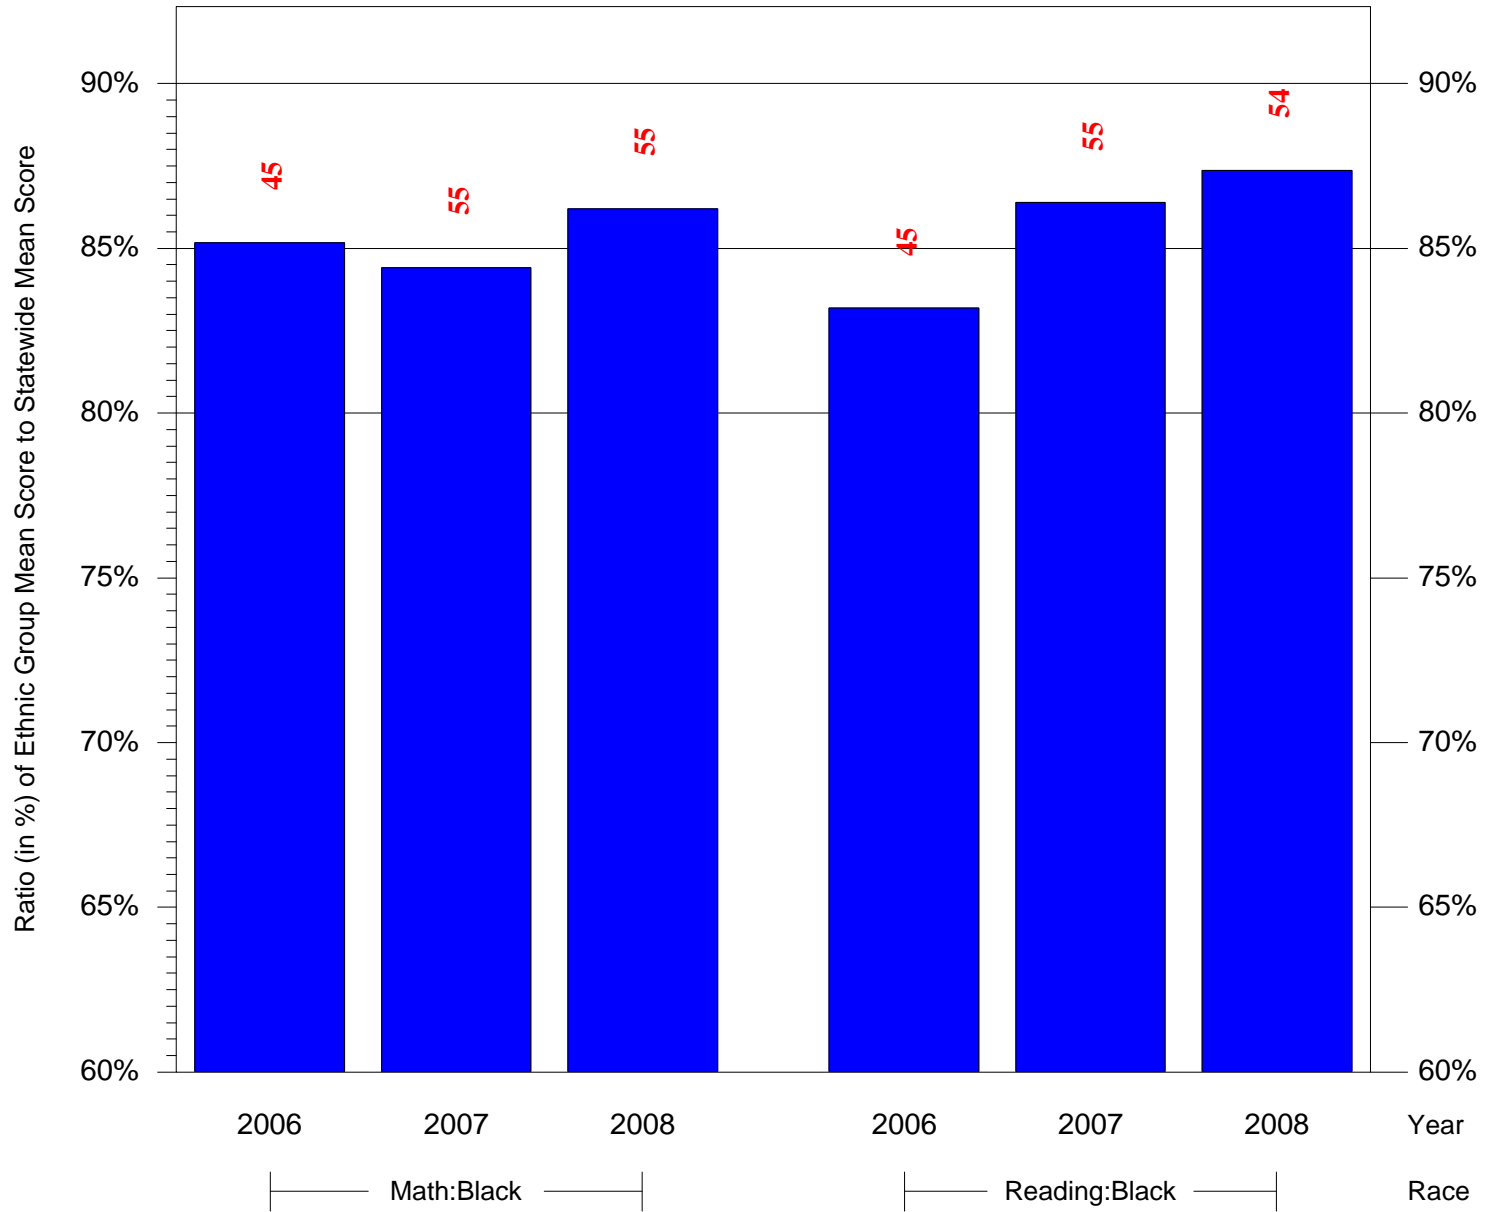

Mean Ethnic Group Building PSSA Test Score to Statewide Mean Score

Building = Kinsey John L Sch(3715) and Grade = 4 and Ethnic Group = Black or White

(Note: Number (in red) of Test Takers is above each bar in the chart.)