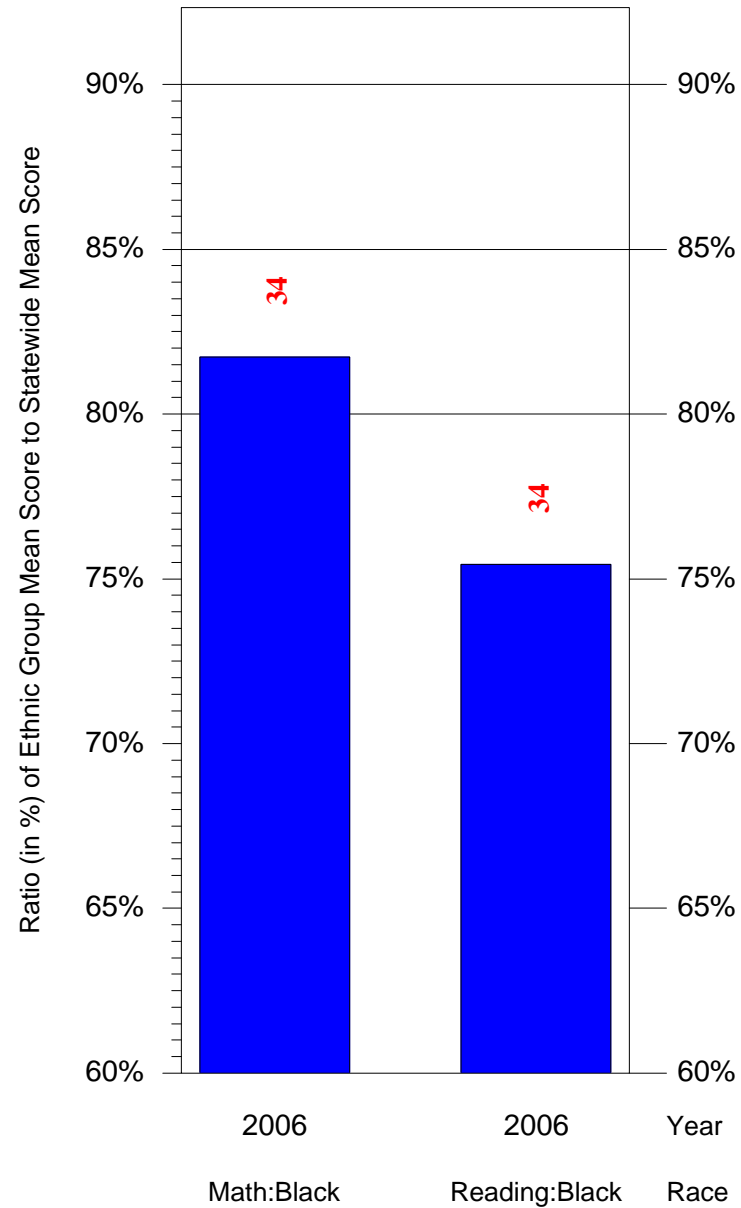

Mean Ethnic Group Building PSSA Test Score to Statewide Mean Score

Building = Fitzsimons Thomas HS(7240) and Grade = 6 and Ethnic Group = Black or White

(Note: Number (in red) of Test Takers is above each bar in the chart.)