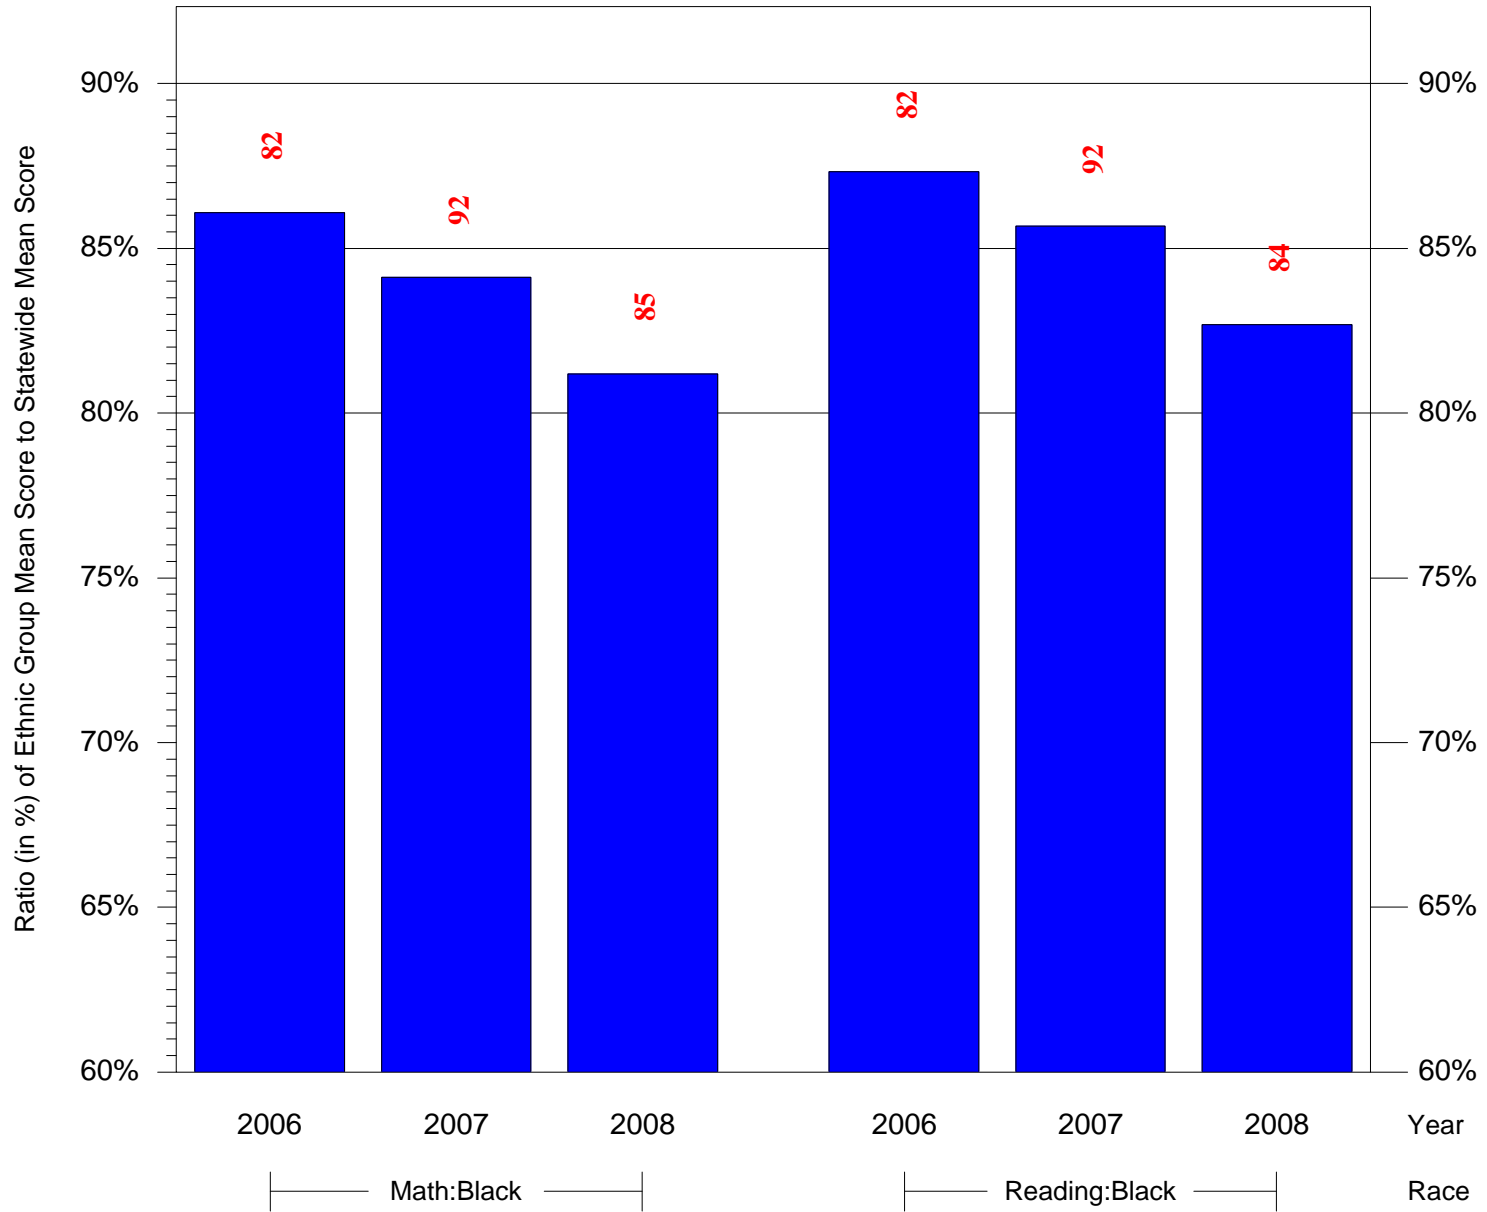

Mean Ethnic Group Building PSSA Test Score to Statewide Mean Score

Building = Franklin Benjamin Sch(7231) and Grade = 4 and Ethnic Group = Black or White

(Note: Number (in red) of Test Takers is above each bar in the chart.)