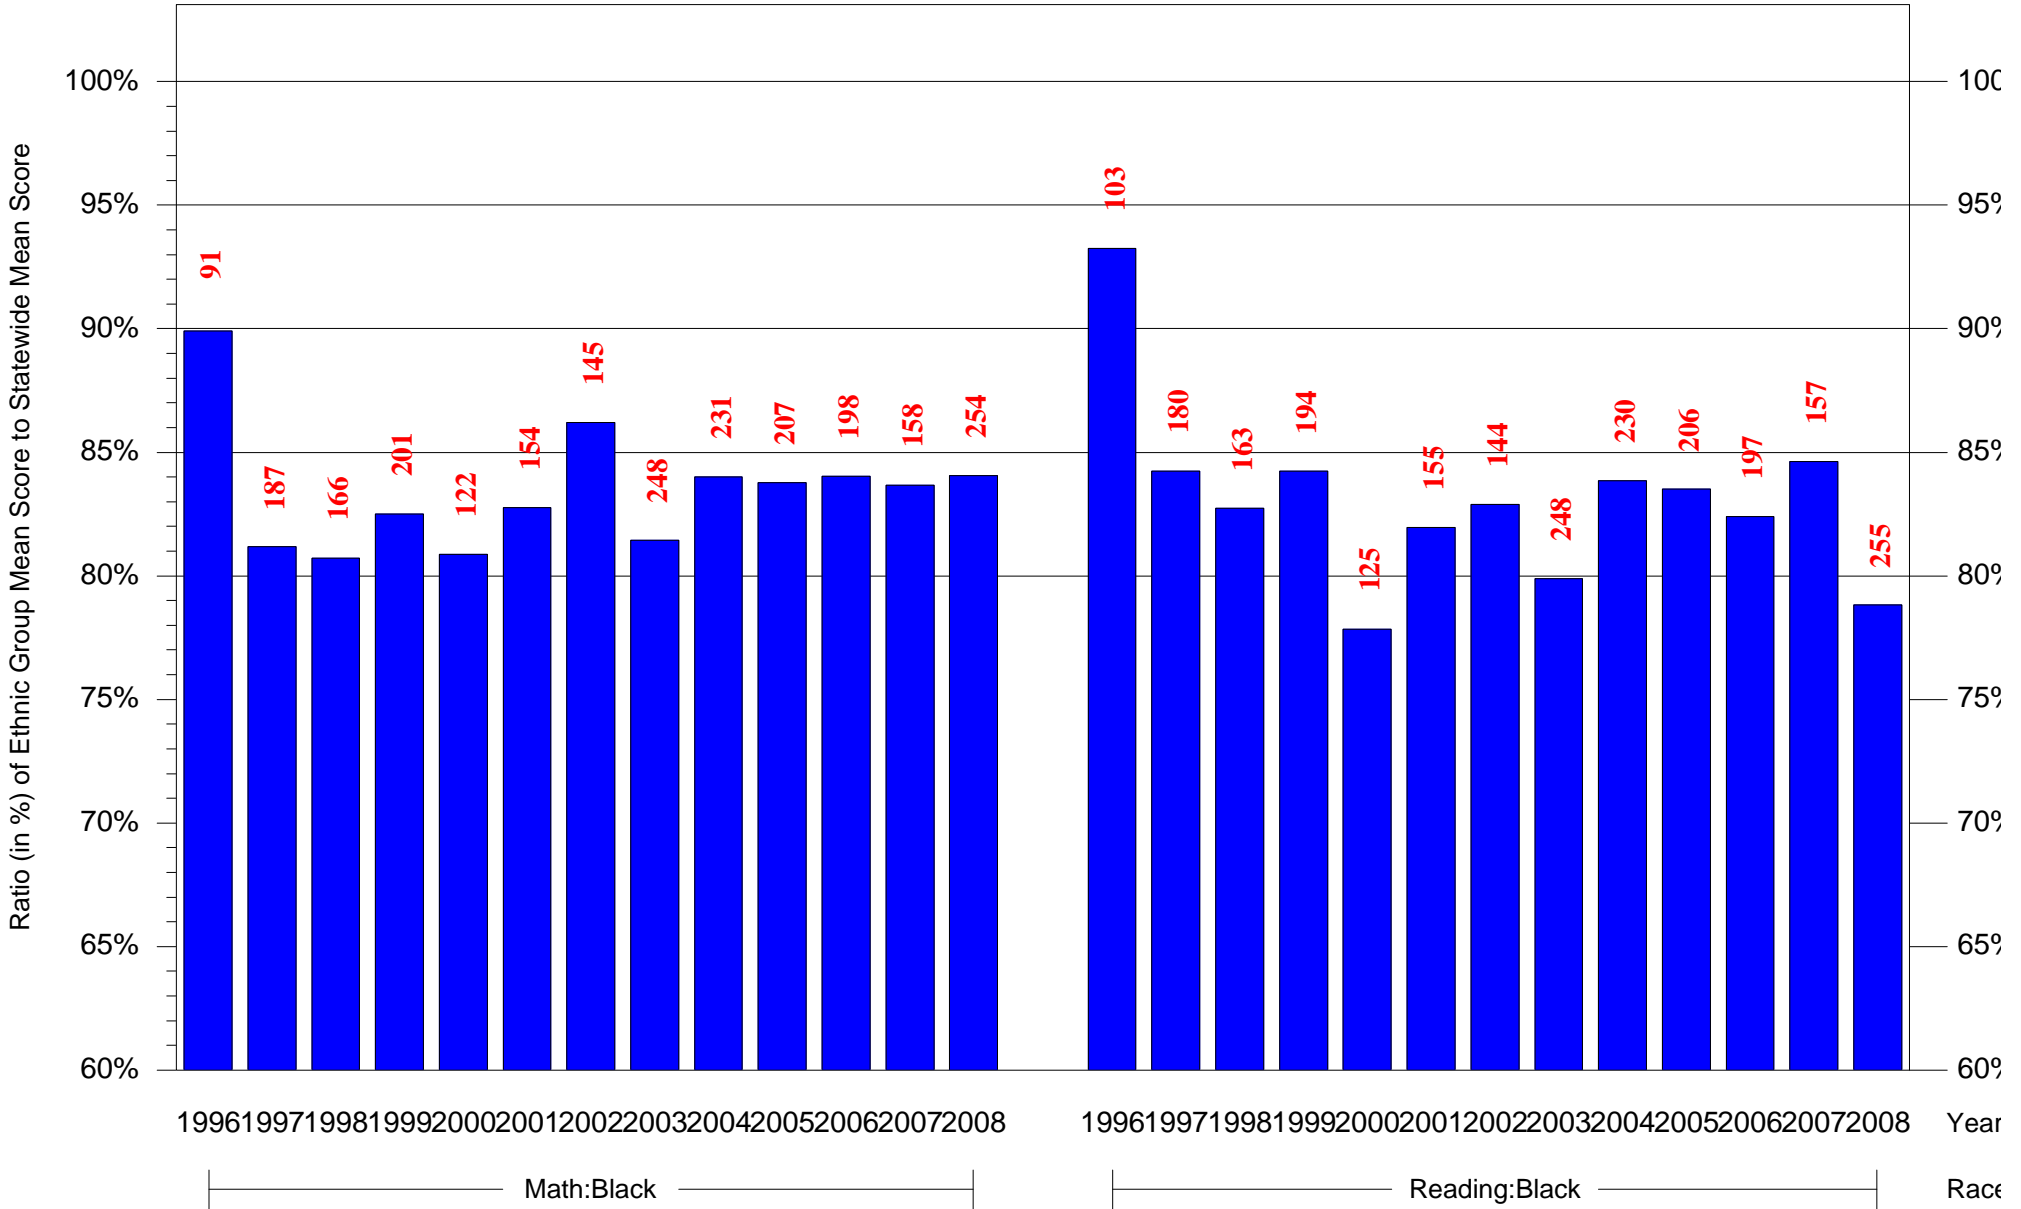

Mean Ethnic Group Building PSSA Test Score to Statewide Mean Score

Building = Roosevelt Theodore MS(3824) and Grade = 8 and Ethnic Group = Black or White

(Note: Number (in red) of Test Takers is above each bar in the chart.)