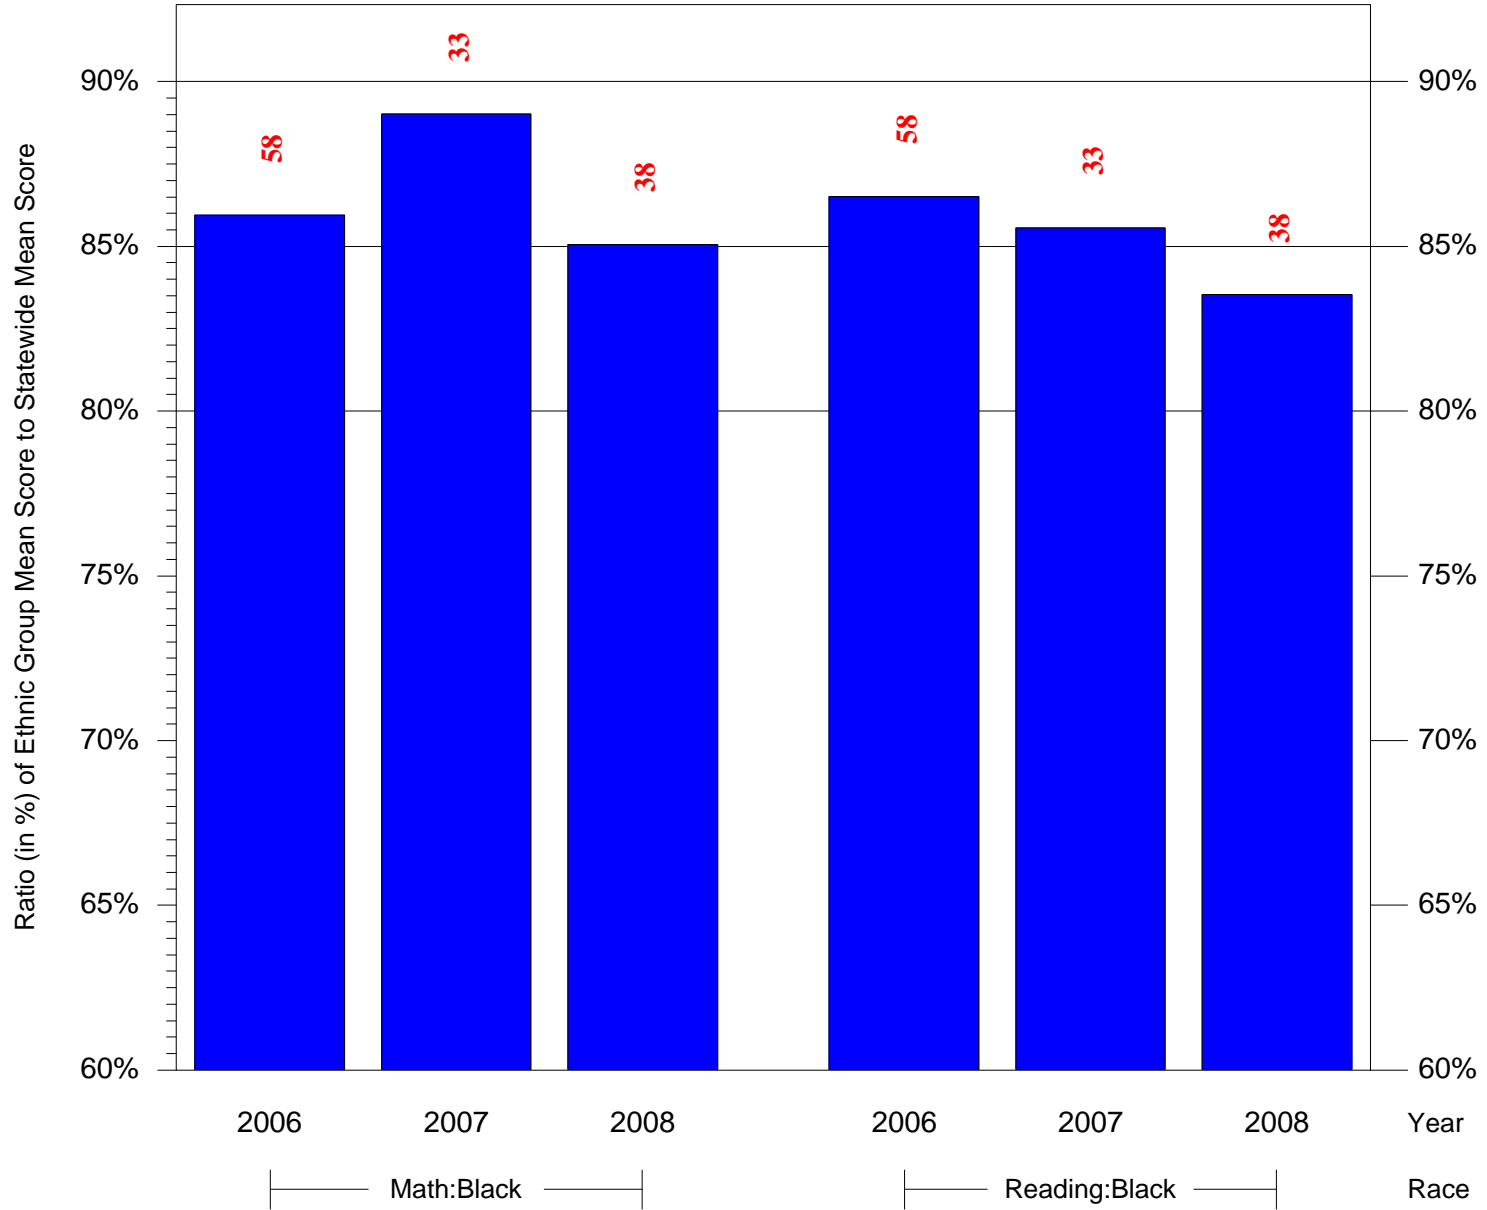

Mean Ethnic Group Building PSSA Test Score to Statewide Mean Score

Building = Lea Henry C Sch(6530) and Grade = 6 and Ethnic Group = Black or White

(Note: Number (in red) of Test Takers is above each bar in the chart.)