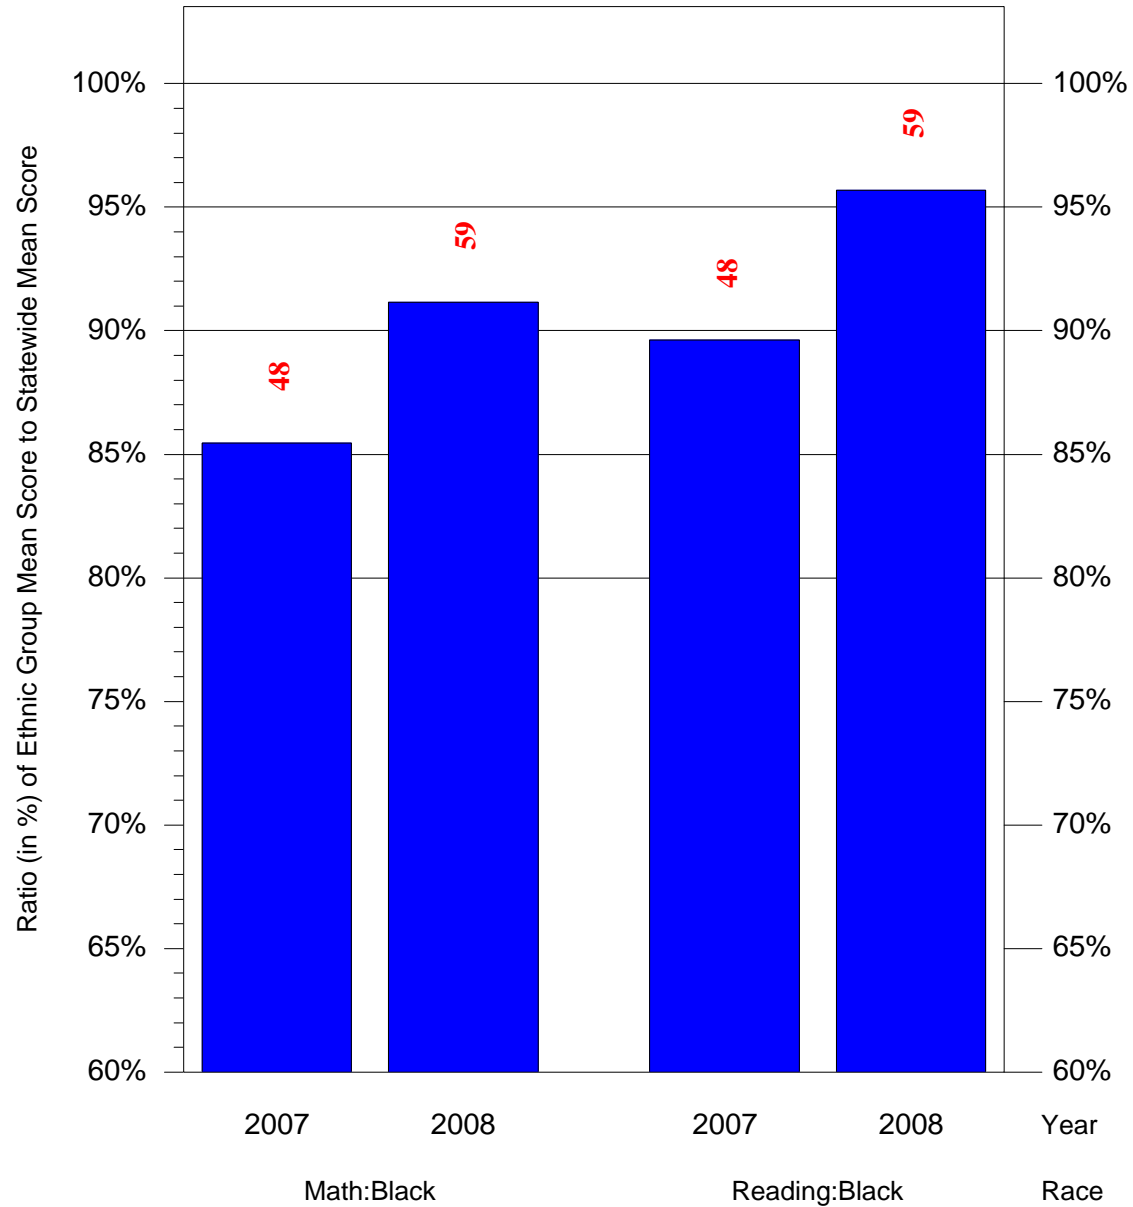

Mean Ethnic Group Building PSSA Test Score to Statewide Mean Score

Building = Kearny Gen Philip Sch(3645) and Grade = 3 and Ethnic Group = Black or White

(Note: Number (in red) of Test Takers is above each bar in the chart.)