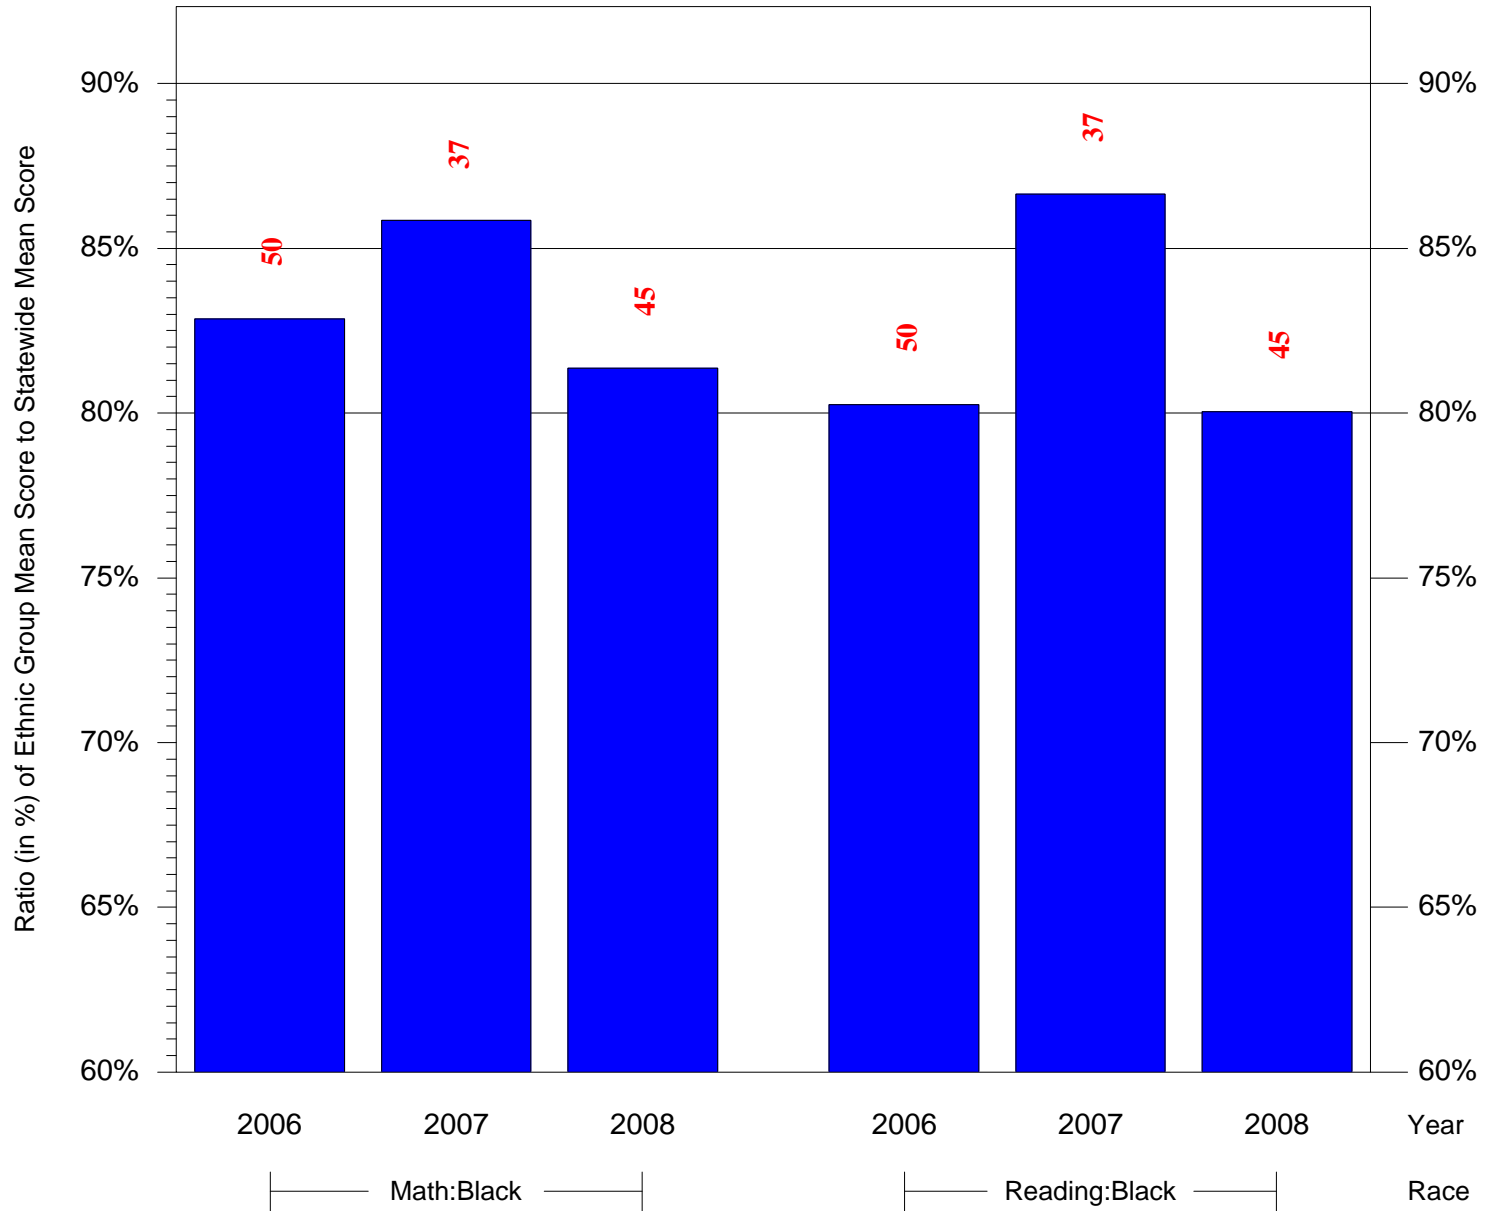

Mean Ethnic Group Building PSSA Test Score to Statewide Mean Score

Building = Locke Alain Sch(4732) and Grade = 4 and Ethnic Group = Black or White

(Note: Number (in red) of Test Takers is above each bar in the chart.)