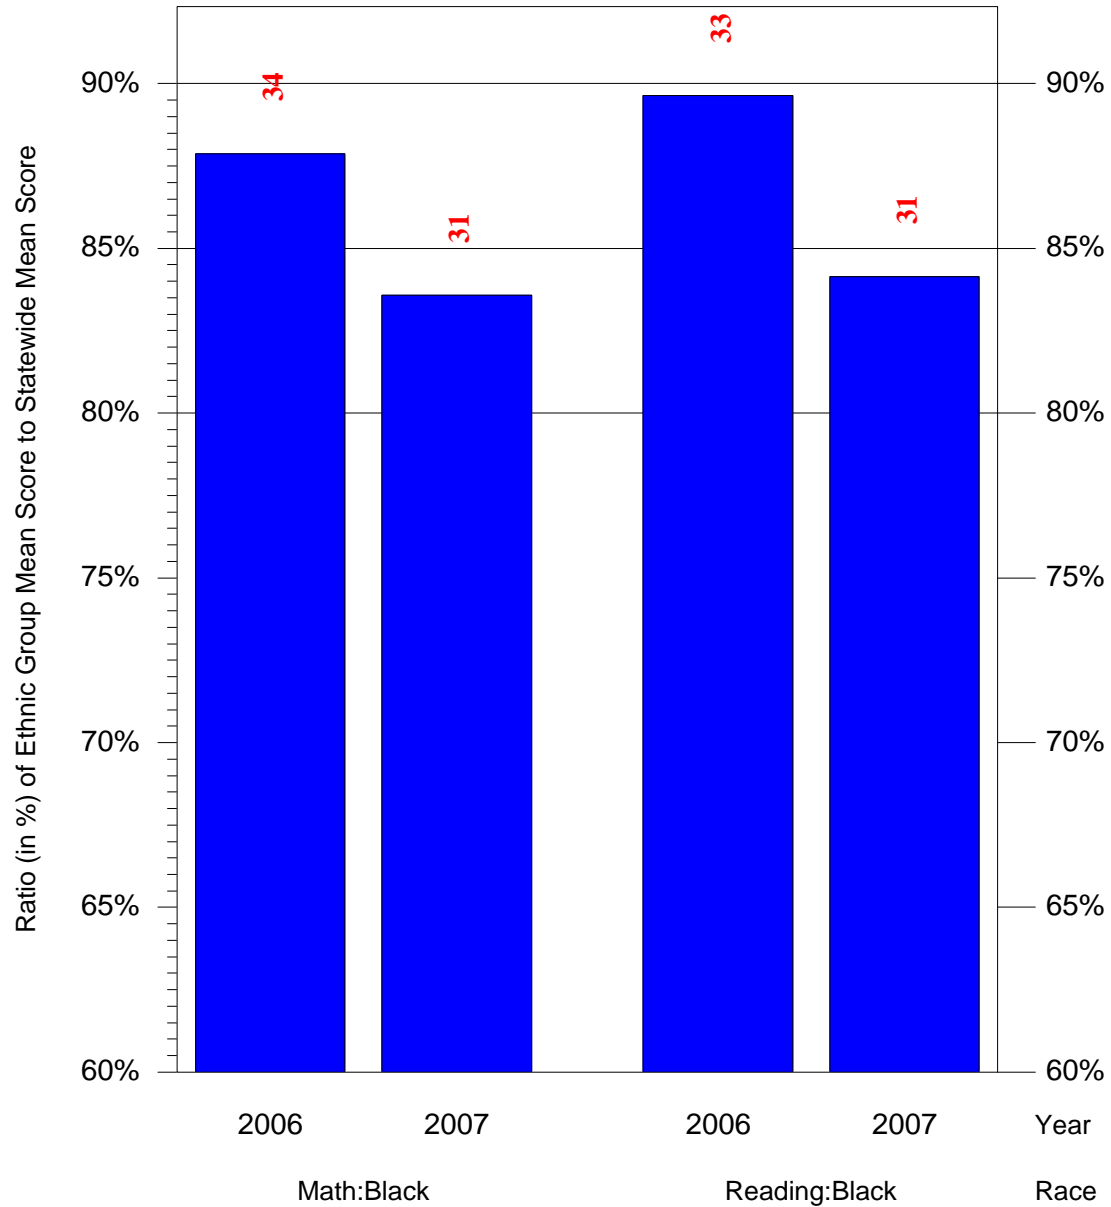

Mean Ethnic Group Building PSSA Test Score to Statewide Mean Score

Building = Drew Charles R Sch(3604) and Grade = 7 and Ethnic Group = Black or White

(Note: Number (in red) of Test Takers is above each bar in the chart.)