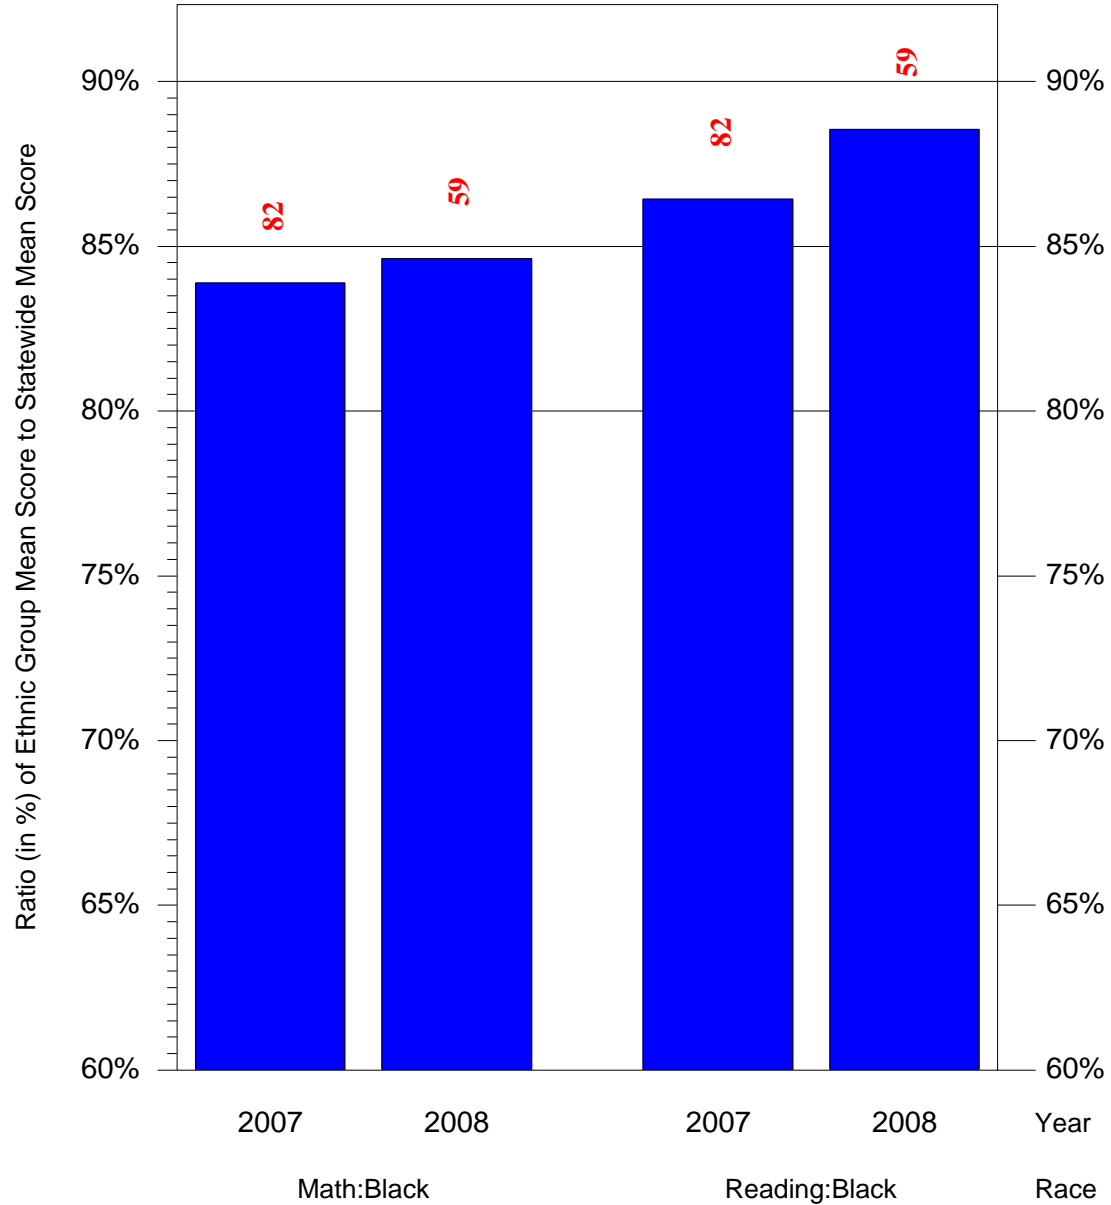

Mean Ethnic Group Building PSSA Test Score to Statewide Mean Score

Building = Bryant William C Sch(3601) and Grade = 3 and Ethnic Group = Black or White

(Note: Number (in red) of Test Takers is above each bar in the chart.)