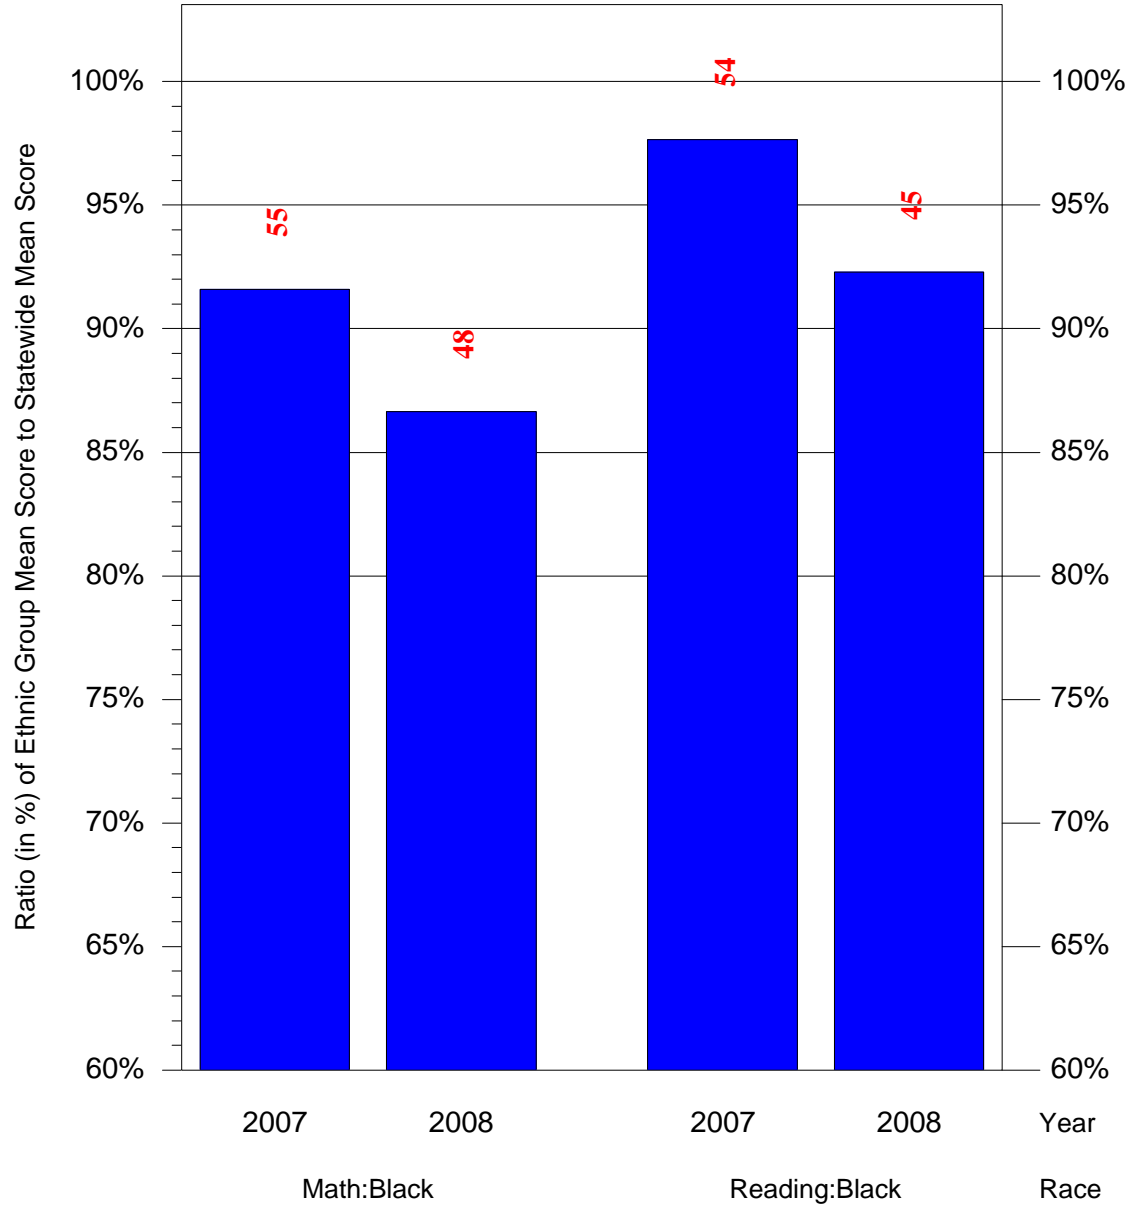

Mean Ethnic Group Building PSSA Test Score to Statewide Mean Score

Building = Gompers Samuel Sch(3668) and Grade = 3 and Ethnic Group = Black or White

(Note: Number (in red) of Test Takers is above each bar in the chart.)