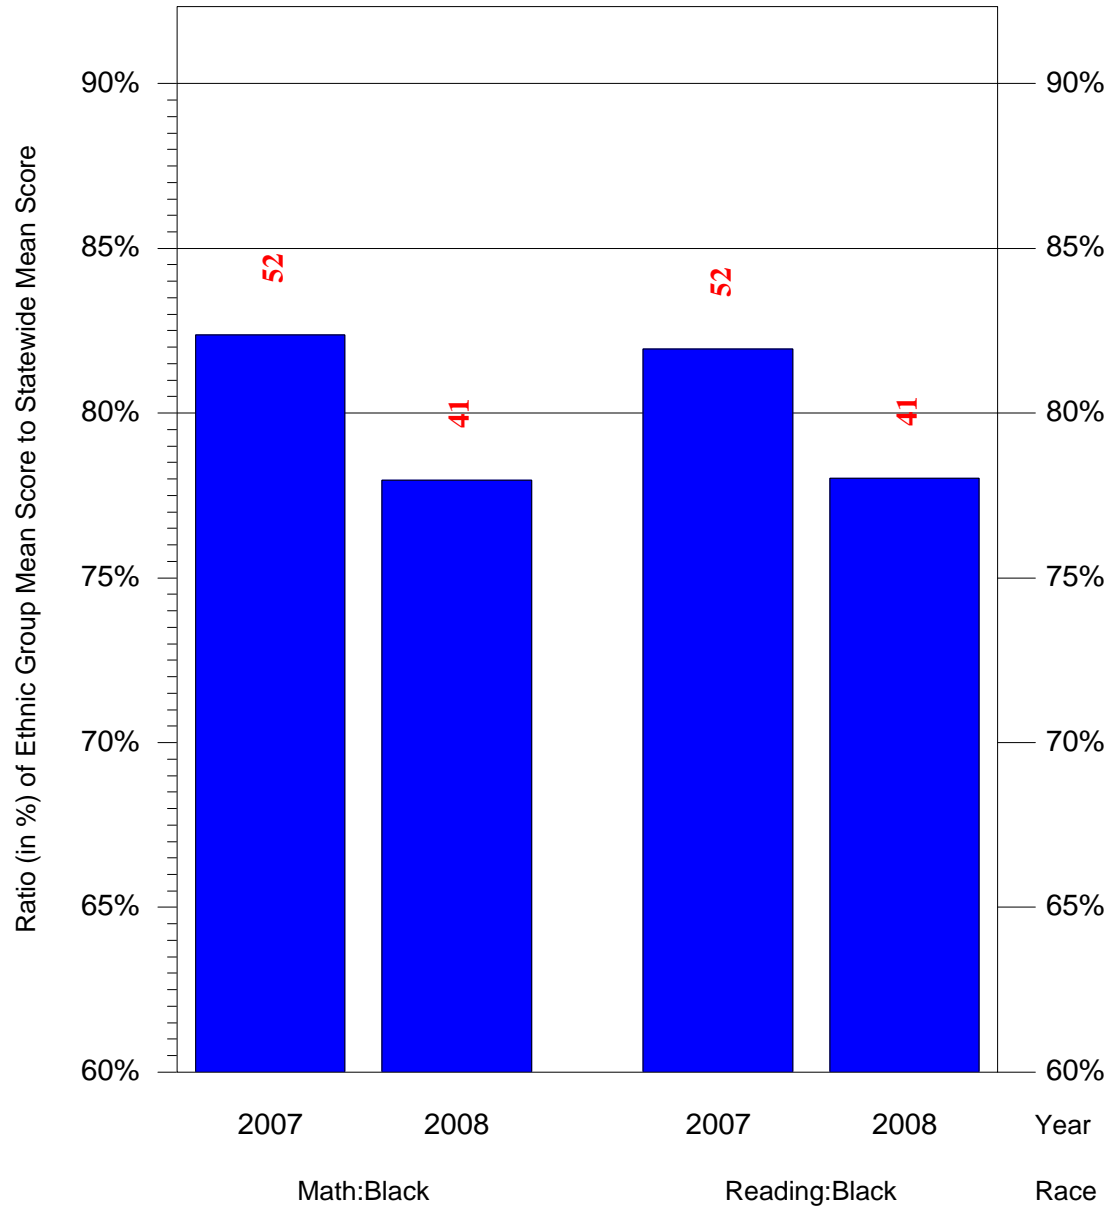

Mean Ethnic Group Building PSSA Test Score to Statewide Mean Score

Building = Allen Dr Ethel Sch(5292) and Grade = 6 and Ethnic Group = Black or White

(Note: Number (in red) of Test Takers is above each bar in the chart.)