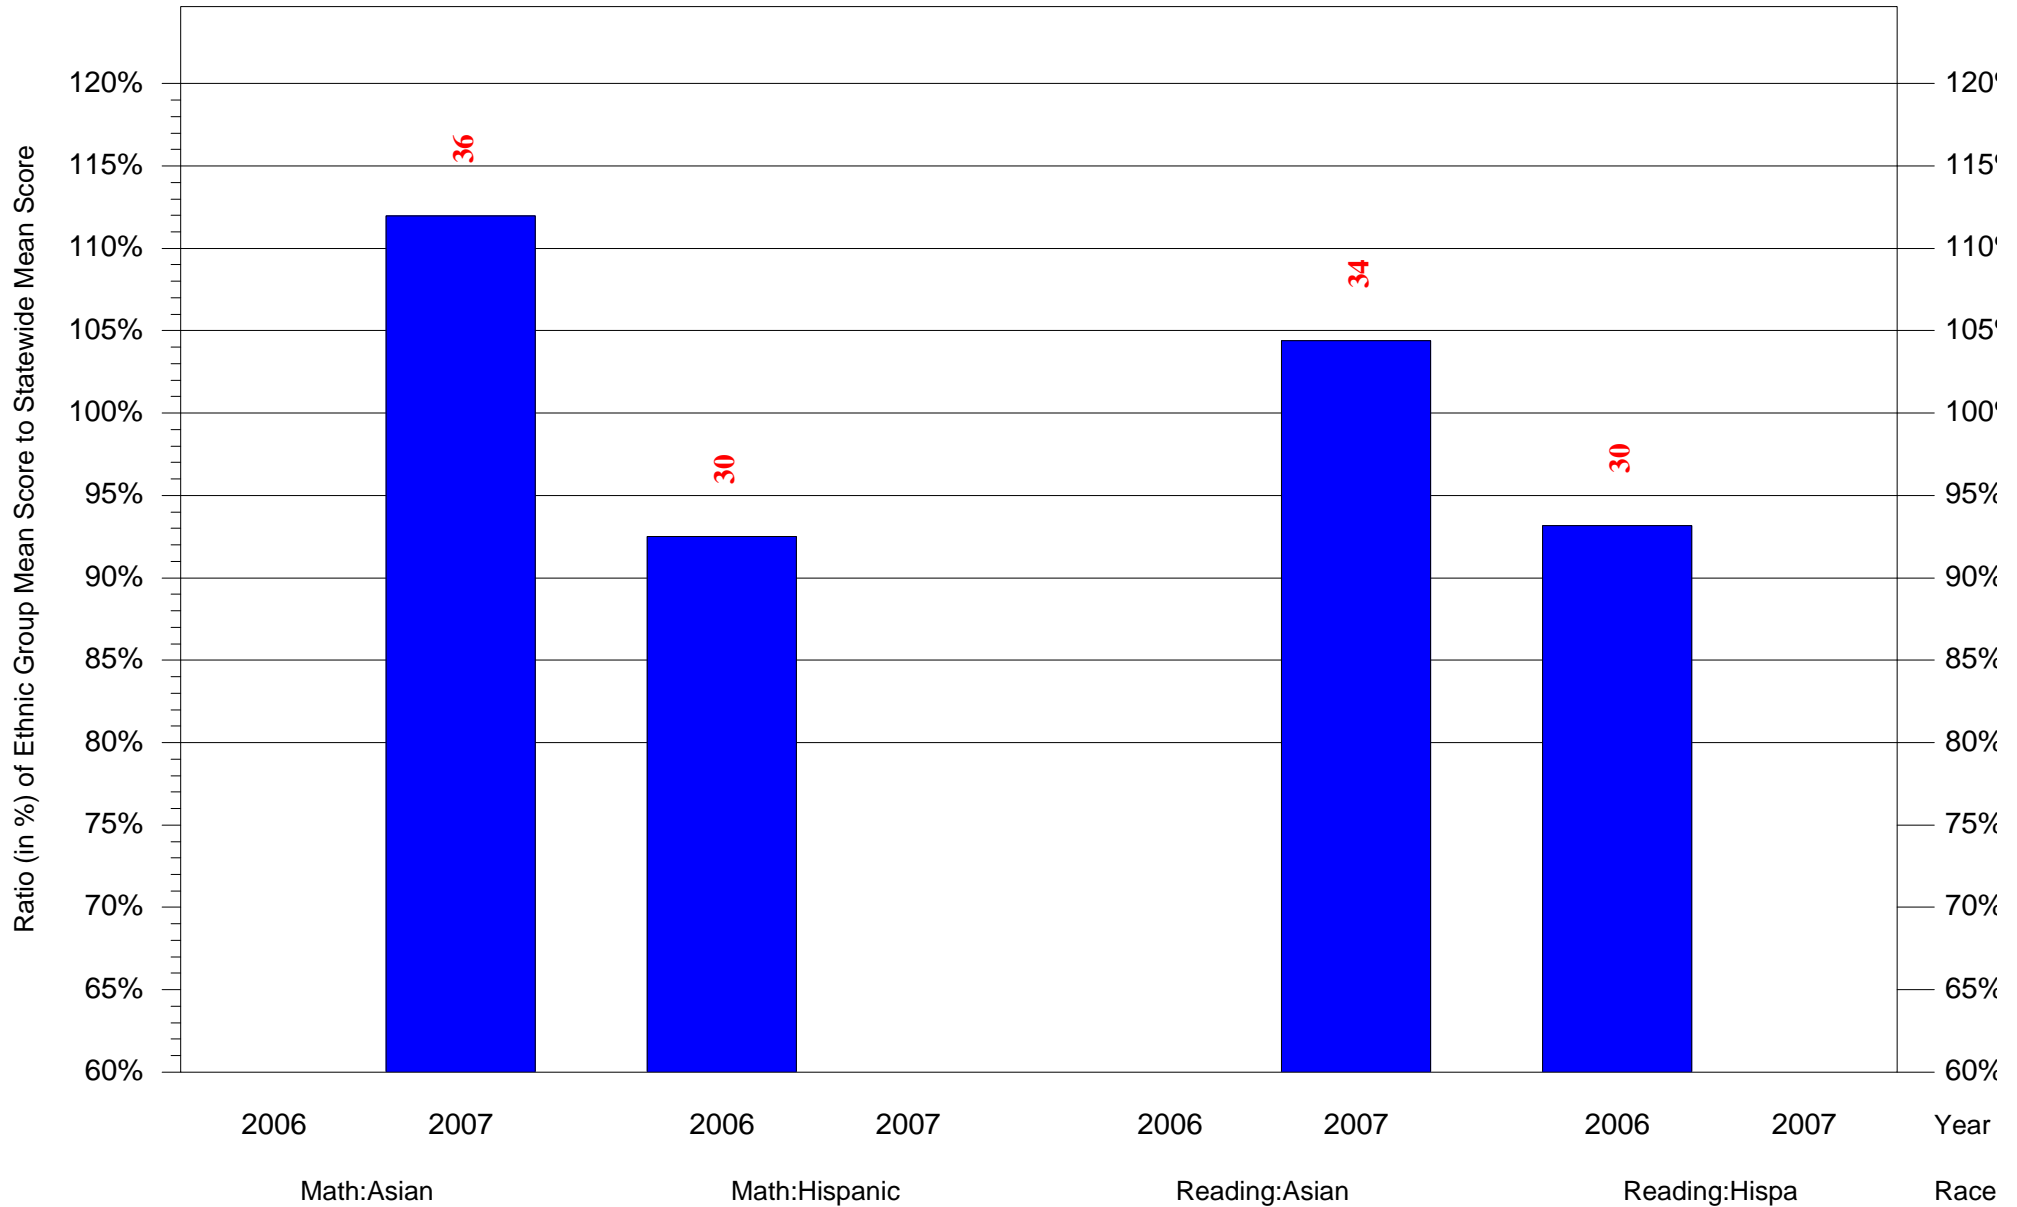

Mean Ethnic Group Building PSSA Test Score to Statewide Mean Score

Building = Spruance Gilbert Sch(7234) and Grade = 6 and Ethnic Group = Asian or Hispanic

(Note: Number (in red) of Test Takers is above each bar in the chart.)