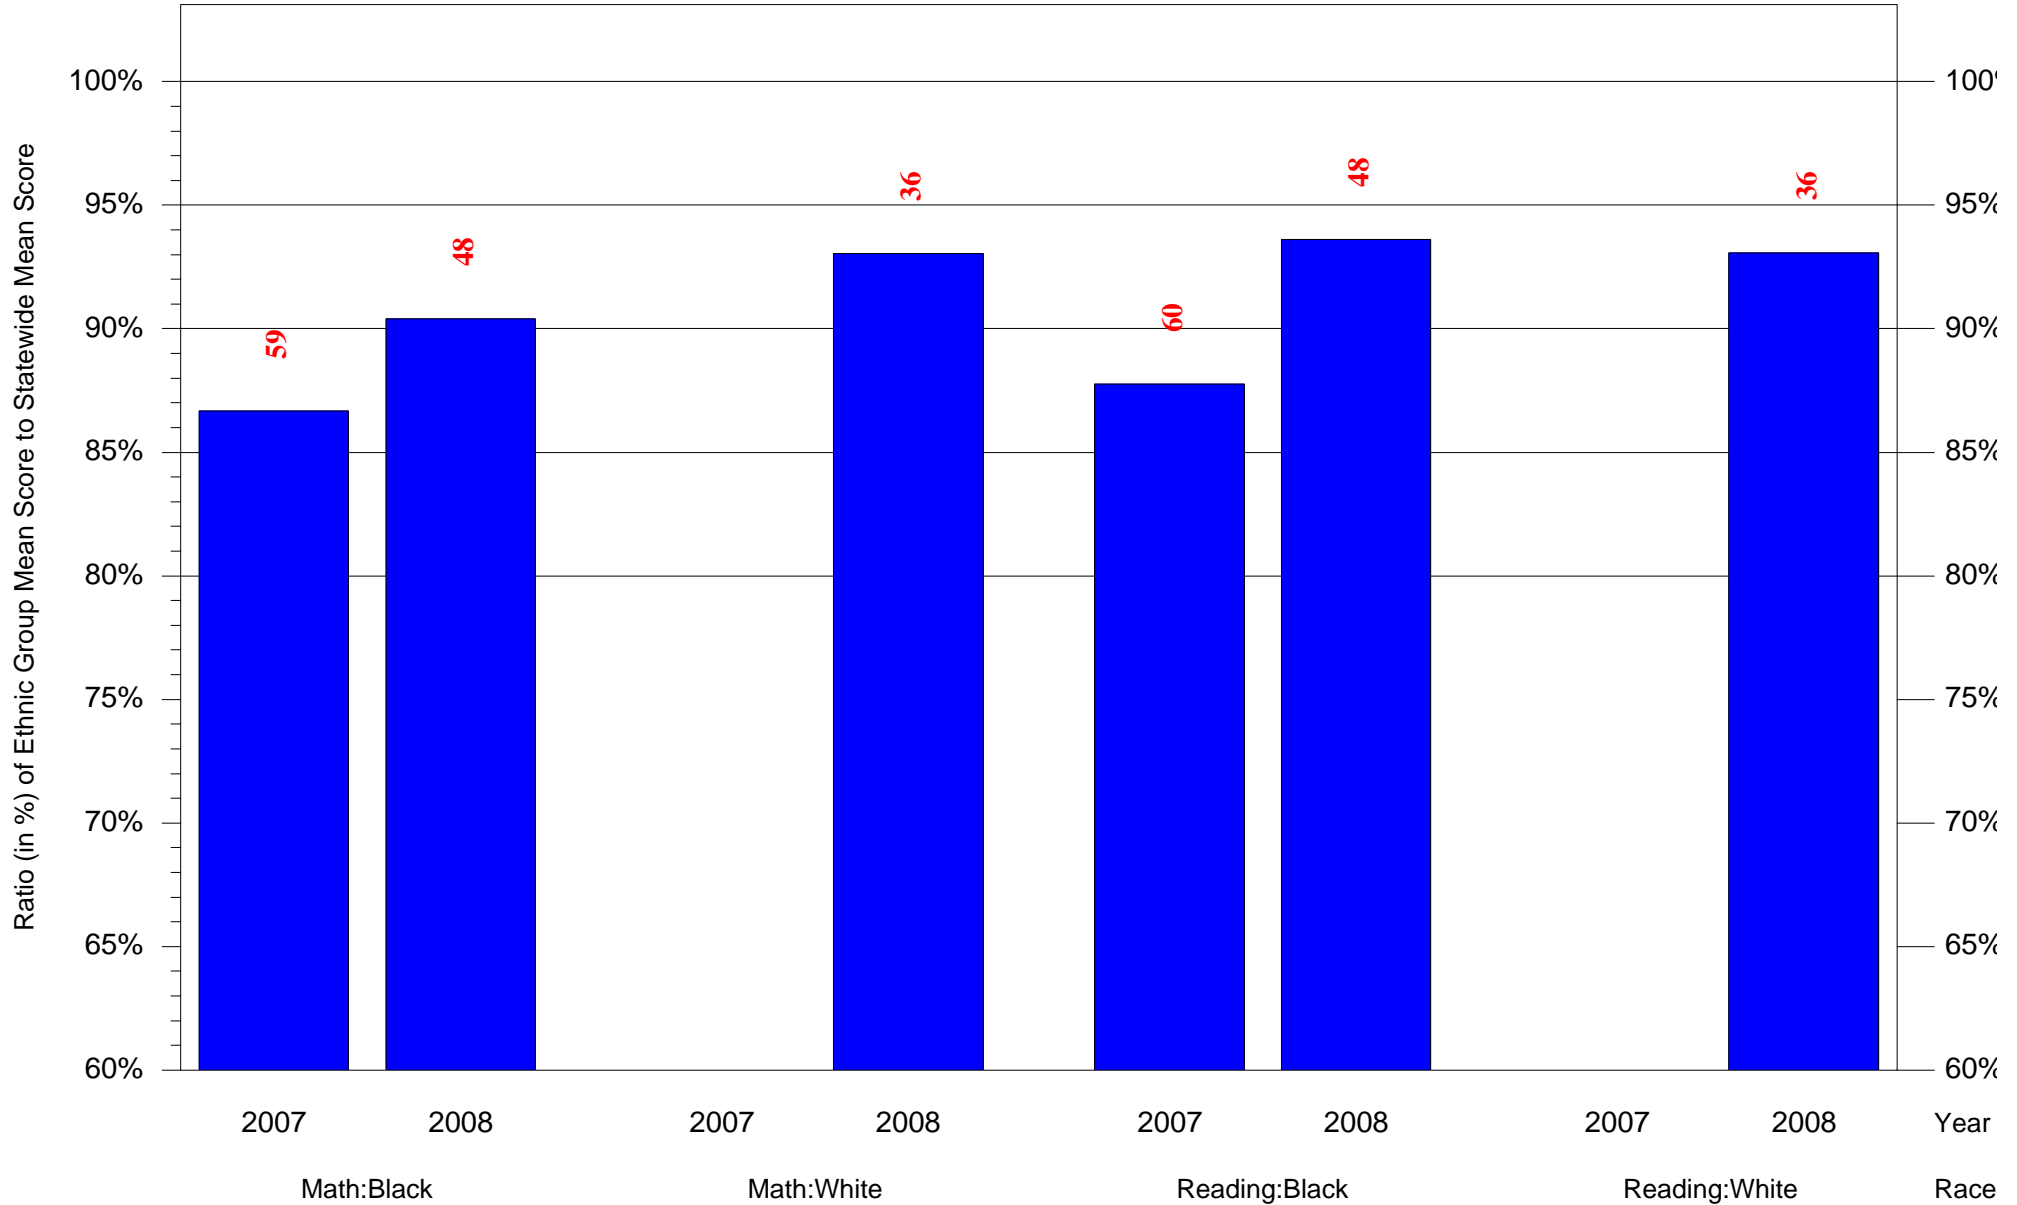

Mean Ethnic Group Building PSSA Test Score to Statewide Mean Score
Building = Webster Sch(5124) and Grade = 3 and Ethnic Group = Black or White
(Note: Number (in red) of Test Takers is above each bar in the chart.)