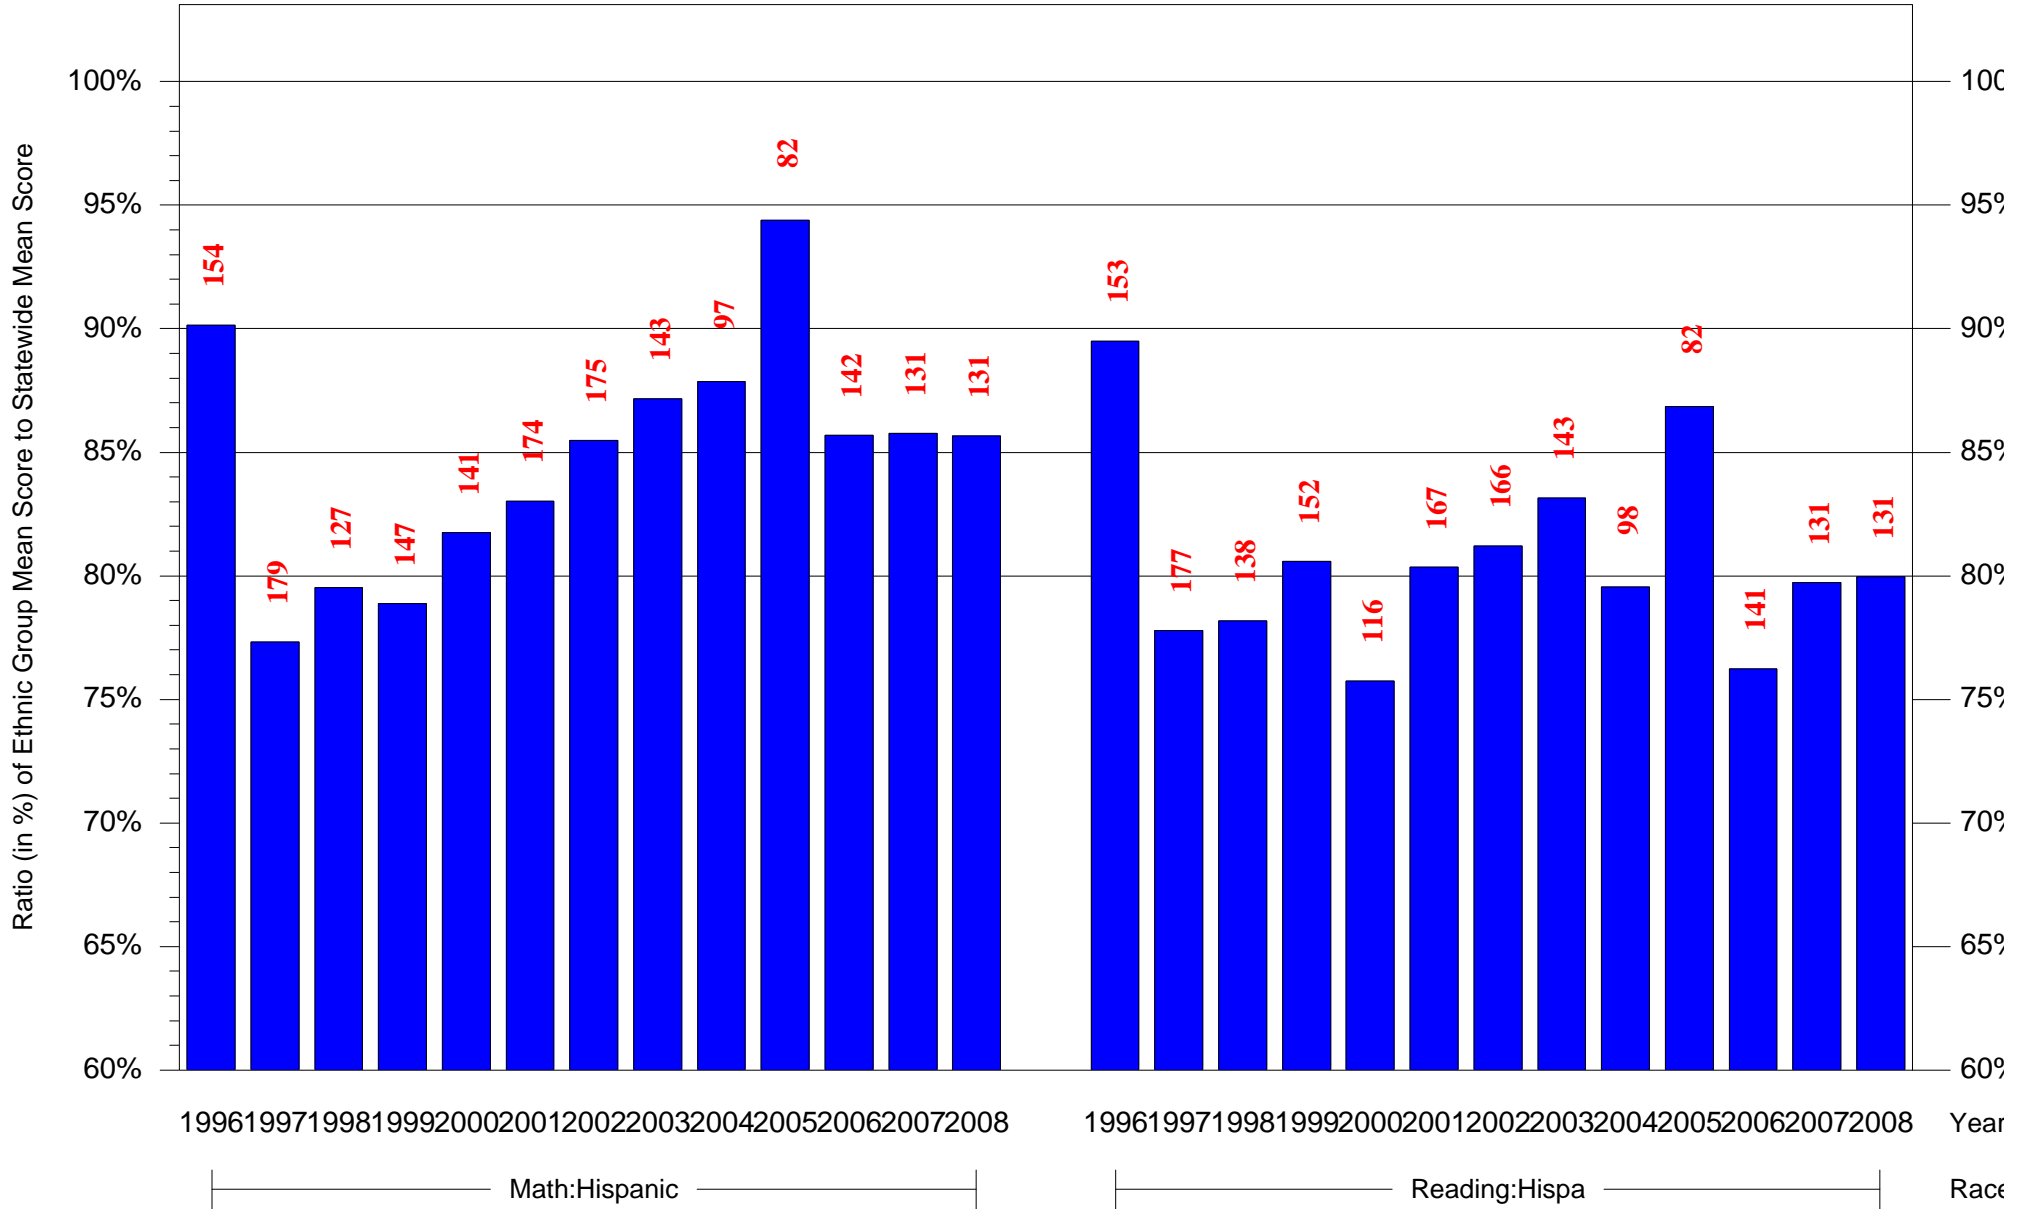

Mean Ethnic Group Building PSSA Test Score to Statewide Mean Score

Building = DeBurgos Bilingual Magnet MS(7175) and Grade = 8 and Ethnic Group = Asian or Hispanic

(Note: Number (in red) of Test Takers is above each bar in the chart.)