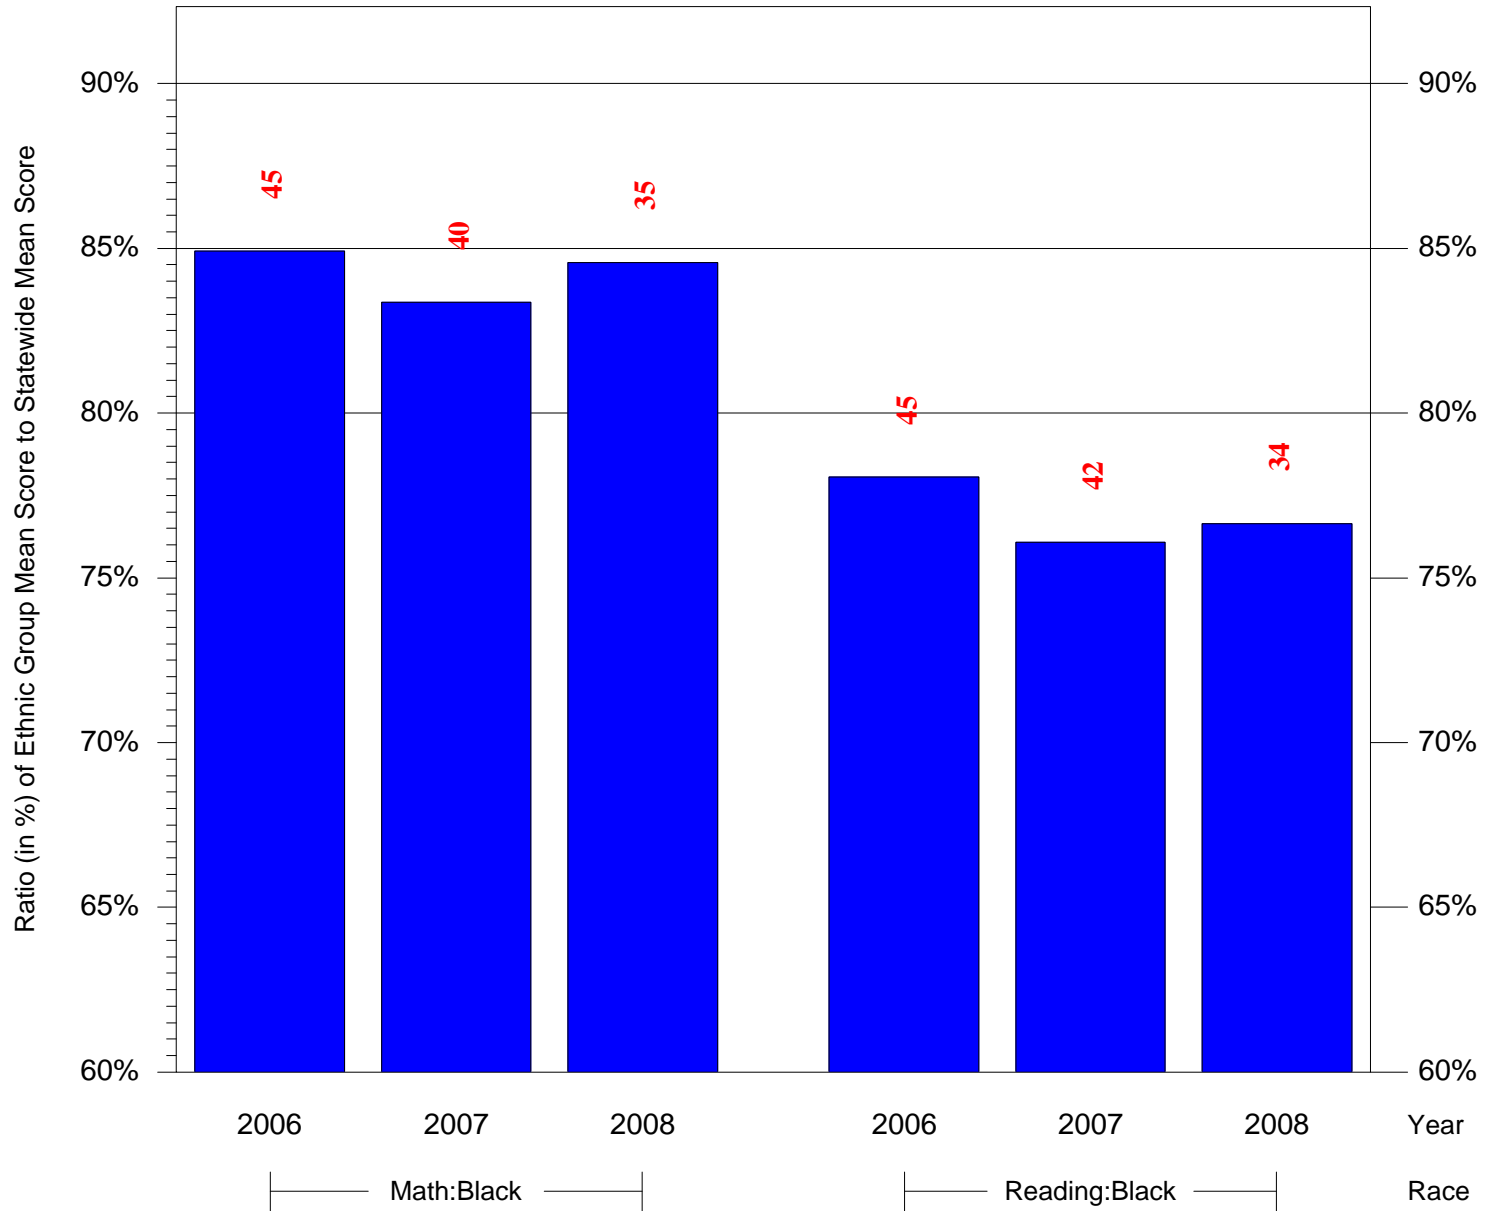

Mean Ethnic Group Building PSSA Test Score to Statewide Mean Score

Building = Kelley William D Sch(3626) and Grade = 8 and Ethnic Group = Black or White

(Note: Number (in red) of Test Takers is above each bar in the chart.)