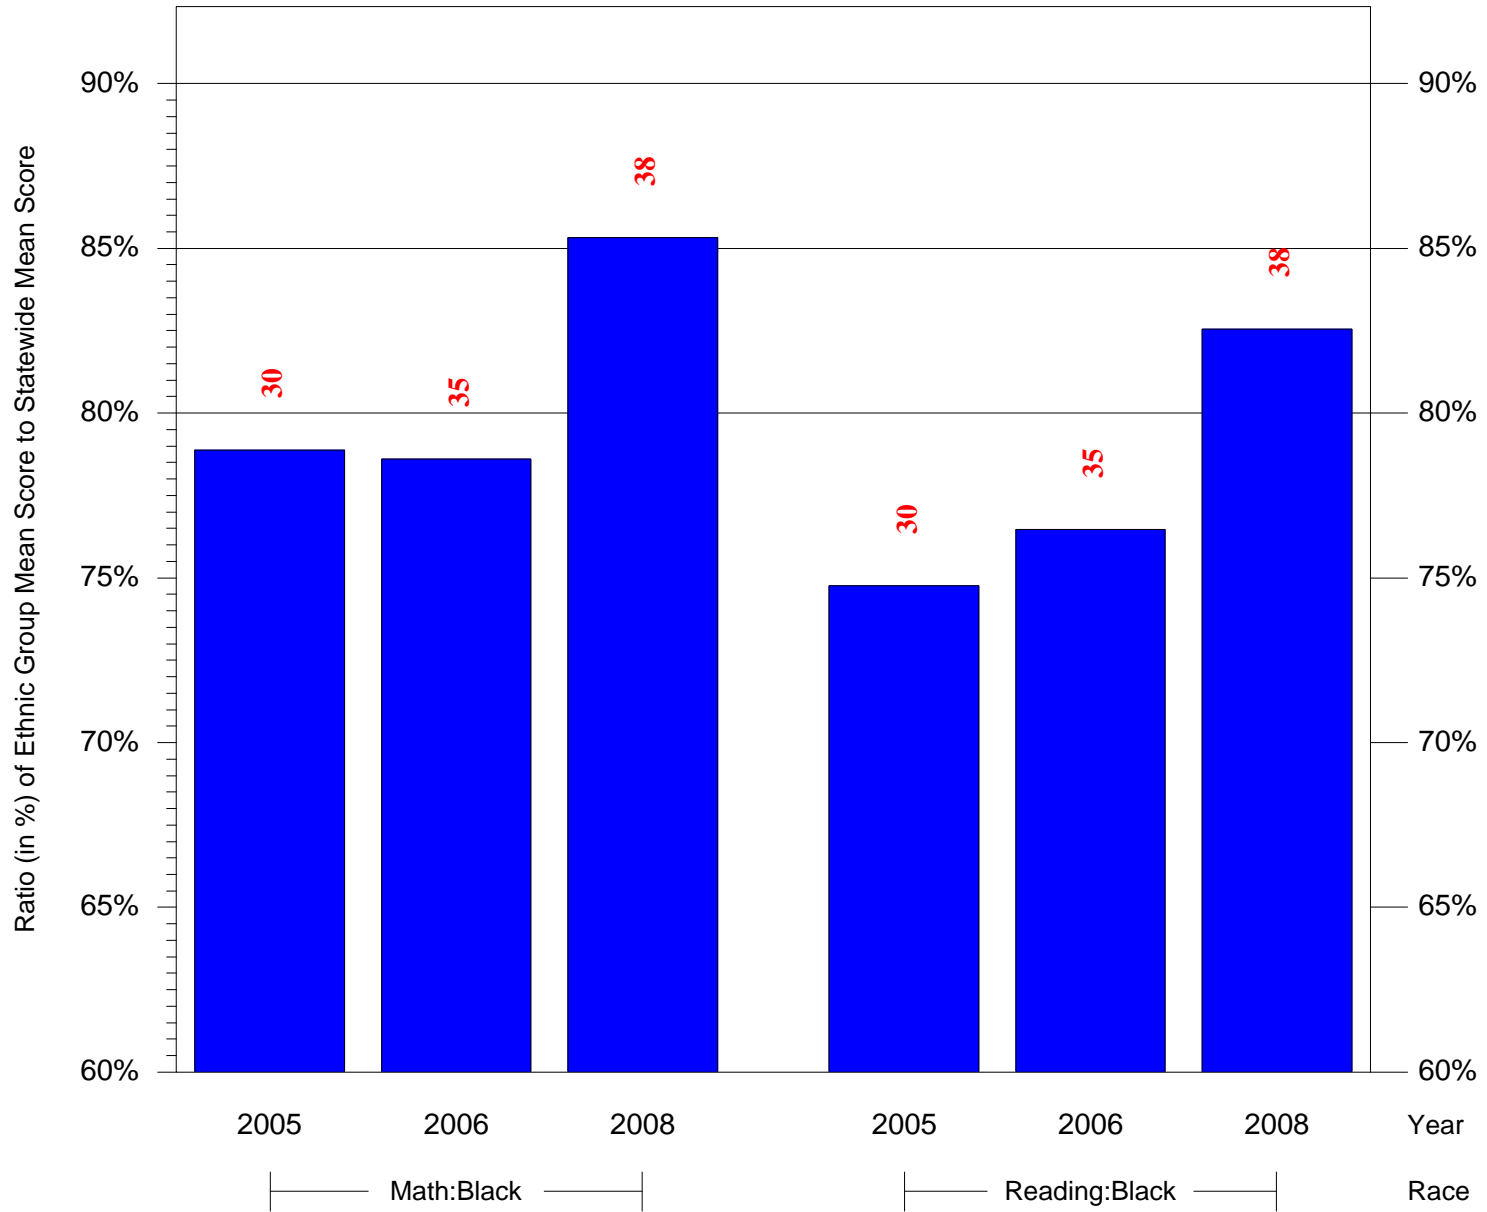

Mean Ethnic Group Building PSSA Test Score to Statewide Mean Score

Building = Sheridan West(7809) and Grade = 5 and Ethnic Group = Black or White

(Note: Number (in red) of Test Takers is above each bar in the chart.)