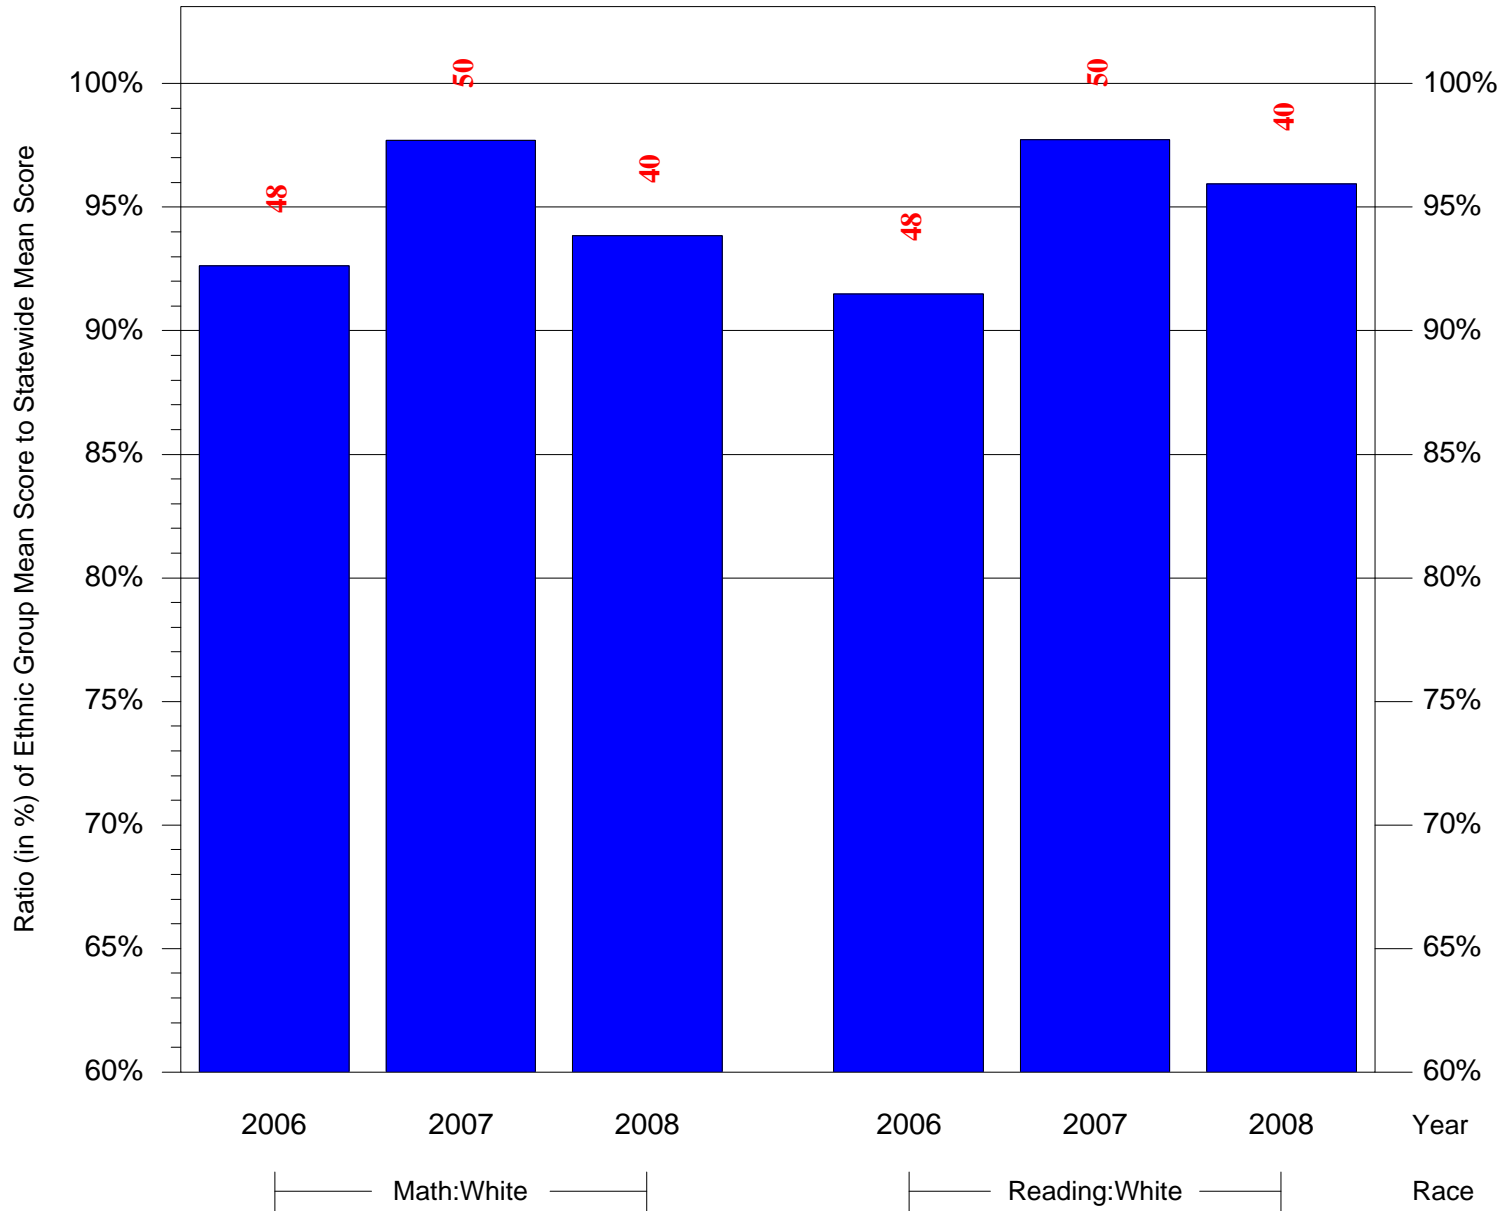

Mean Ethnic Group Building PSSA Test Score to Statewide Mean Score

Building = Hackett Horatio B Sch(5120) and Grade = 4 and Ethnic Group = Black or White

(Note: Number (in red) of Test Takers is above each bar in the chart.)