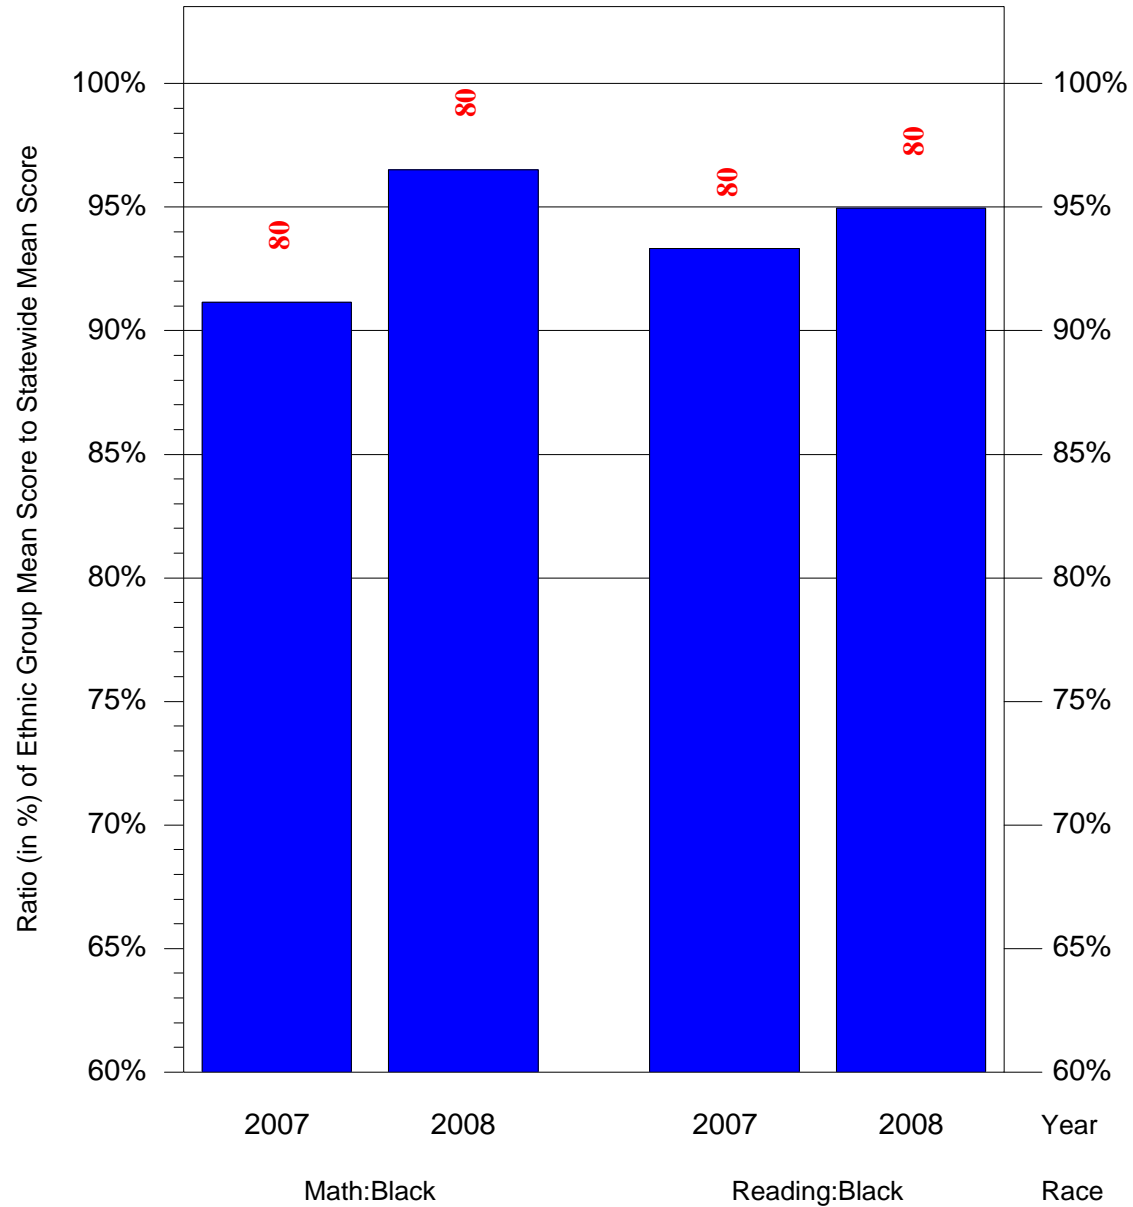

Mean Ethnic Group Building PSSA Test Score to Statewide Mean Score

Building = Catharine Joseph Sch(3602) and Grade = 3 and Ethnic Group = Black or White

(Note: Number (in red) of Test Takers is above each bar in the chart.)