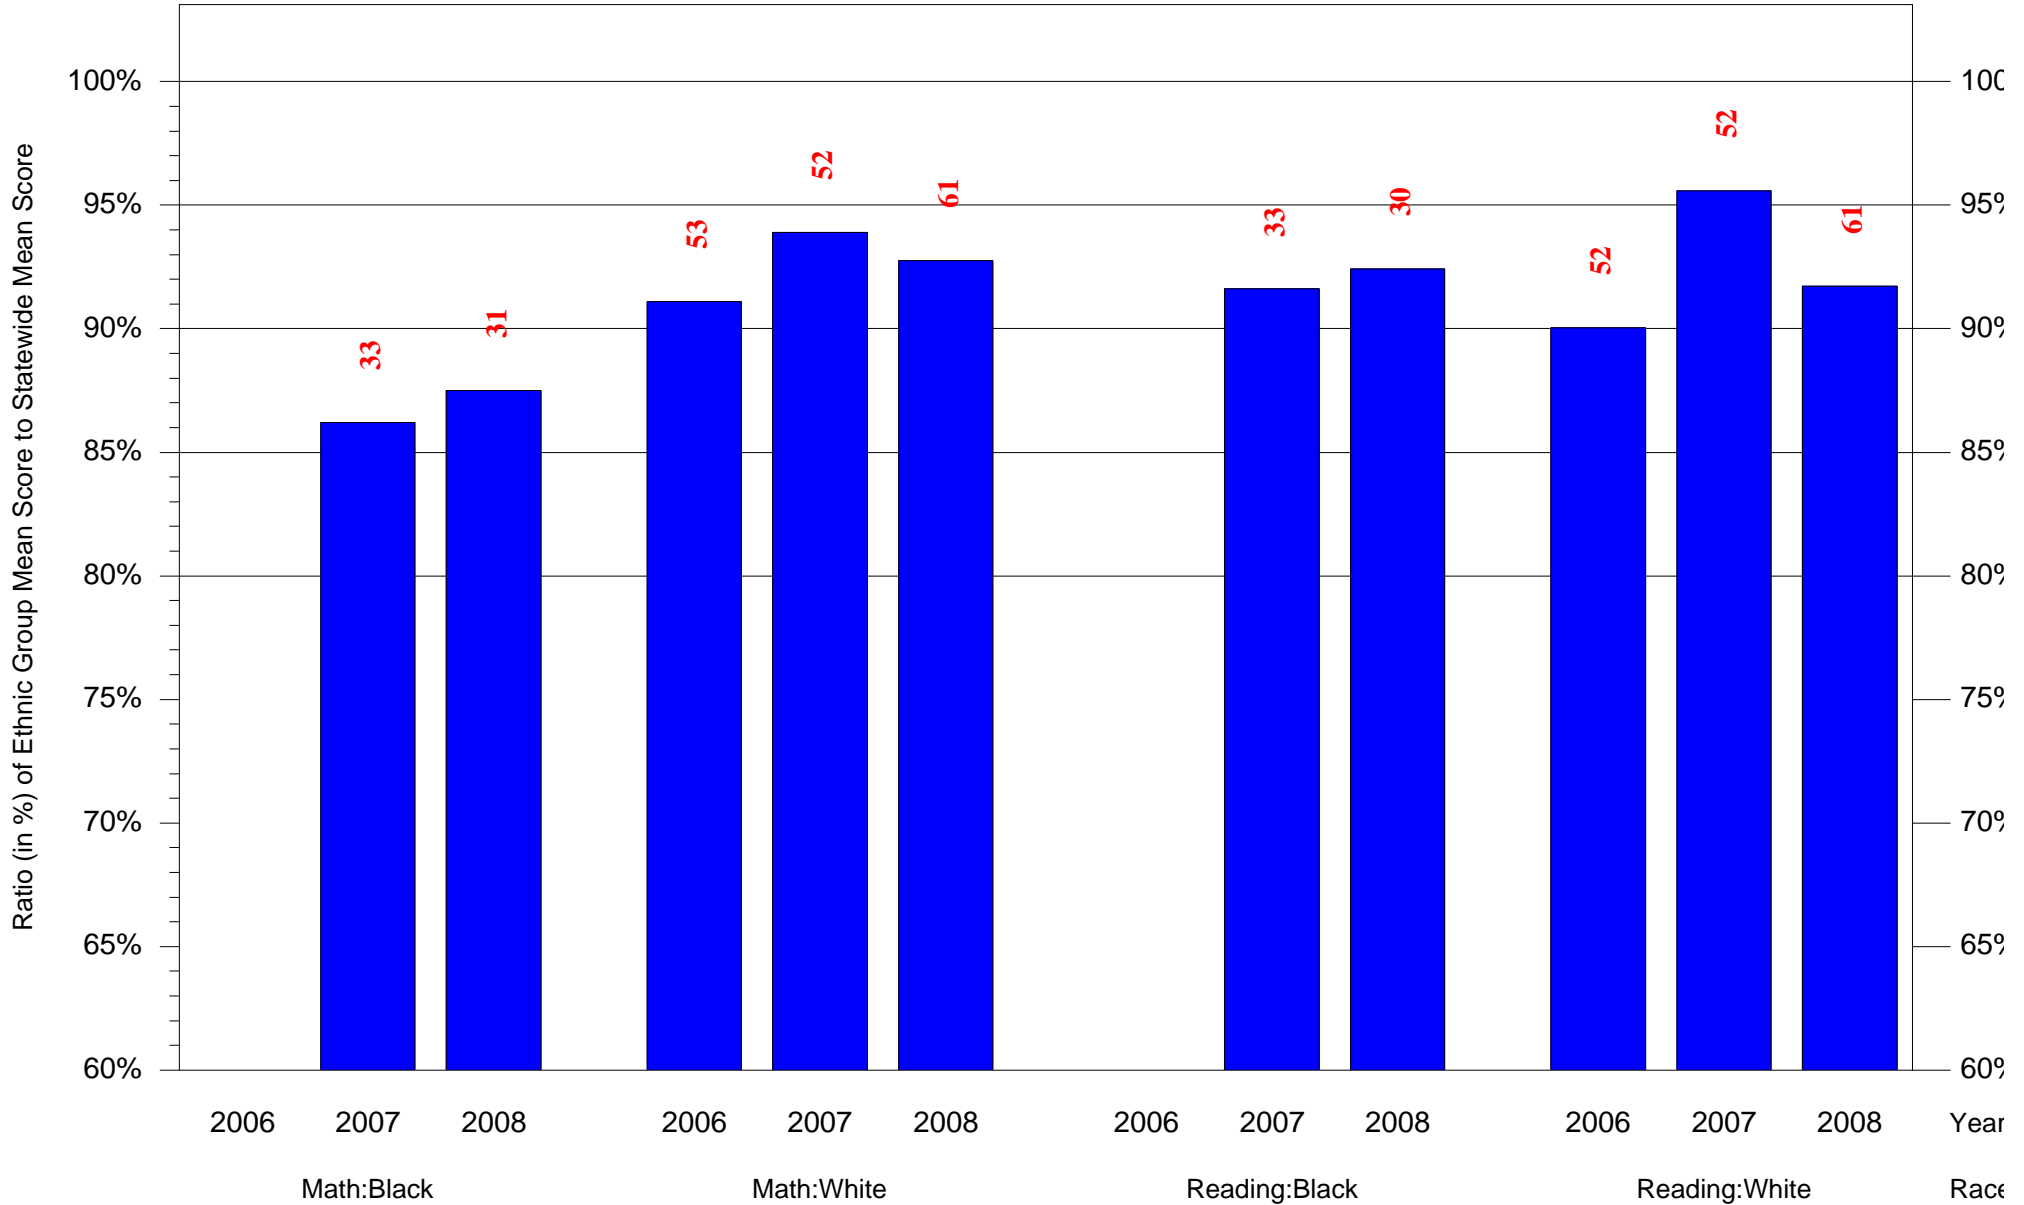

Mean Ethnic Group Building PSSA Test Score to Statewide Mean Score

Building = Disston Hamilton Sch(3763) and Grade = 7 and Ethnic Group = Black or White

(Note: Number (in red) of Test Takers is above each bar in the chart.)