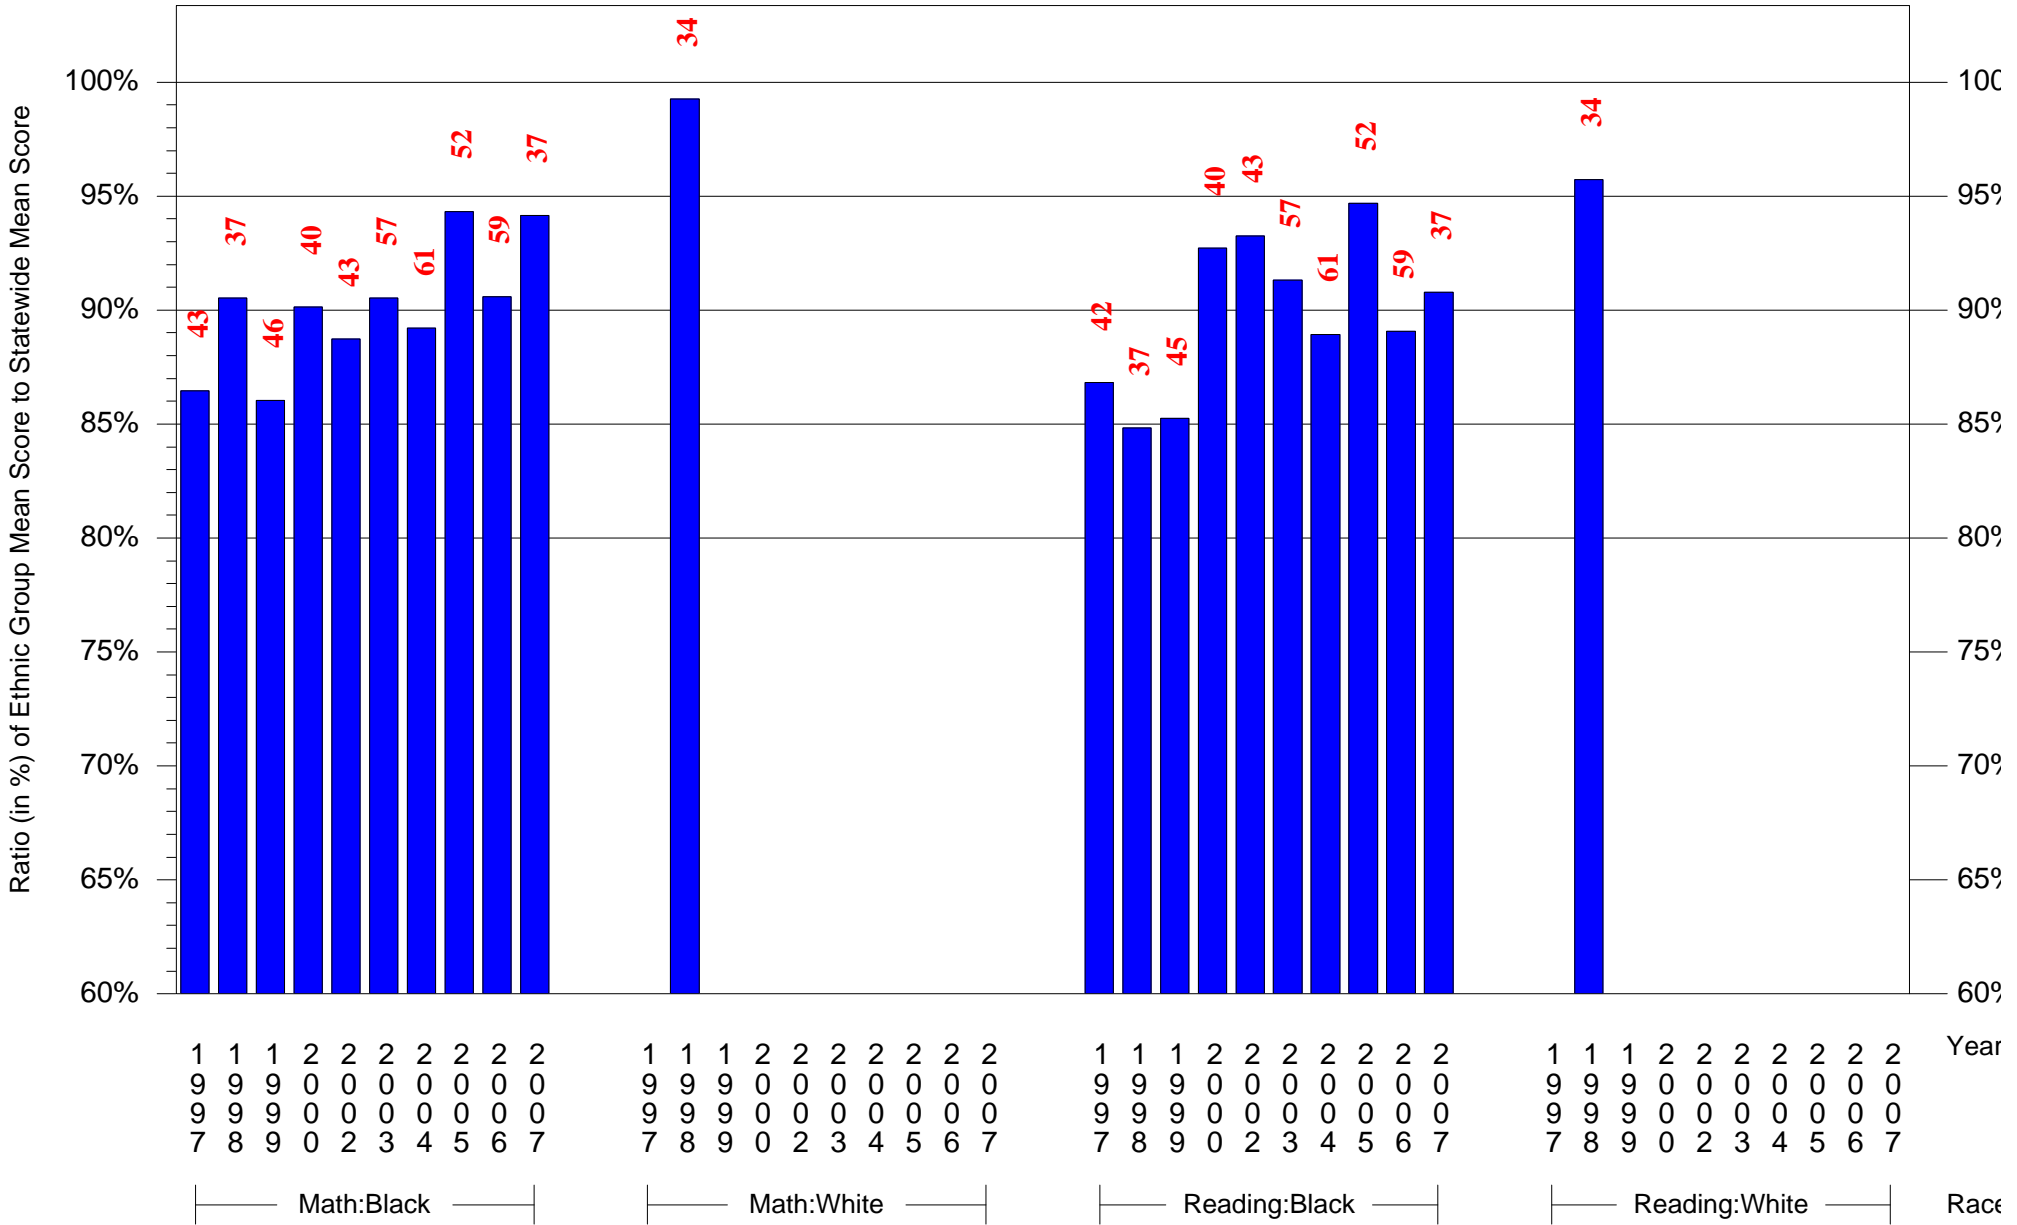

Mean Ethnic Group Building PSSA Test Score to Statewide Mean Score

Building = Greenfield Albert M Sch(5186) and Grade = 5 and Ethnic Group = Black or White

(Note: Number (in red) of Test Takers is above each bar in the chart.)