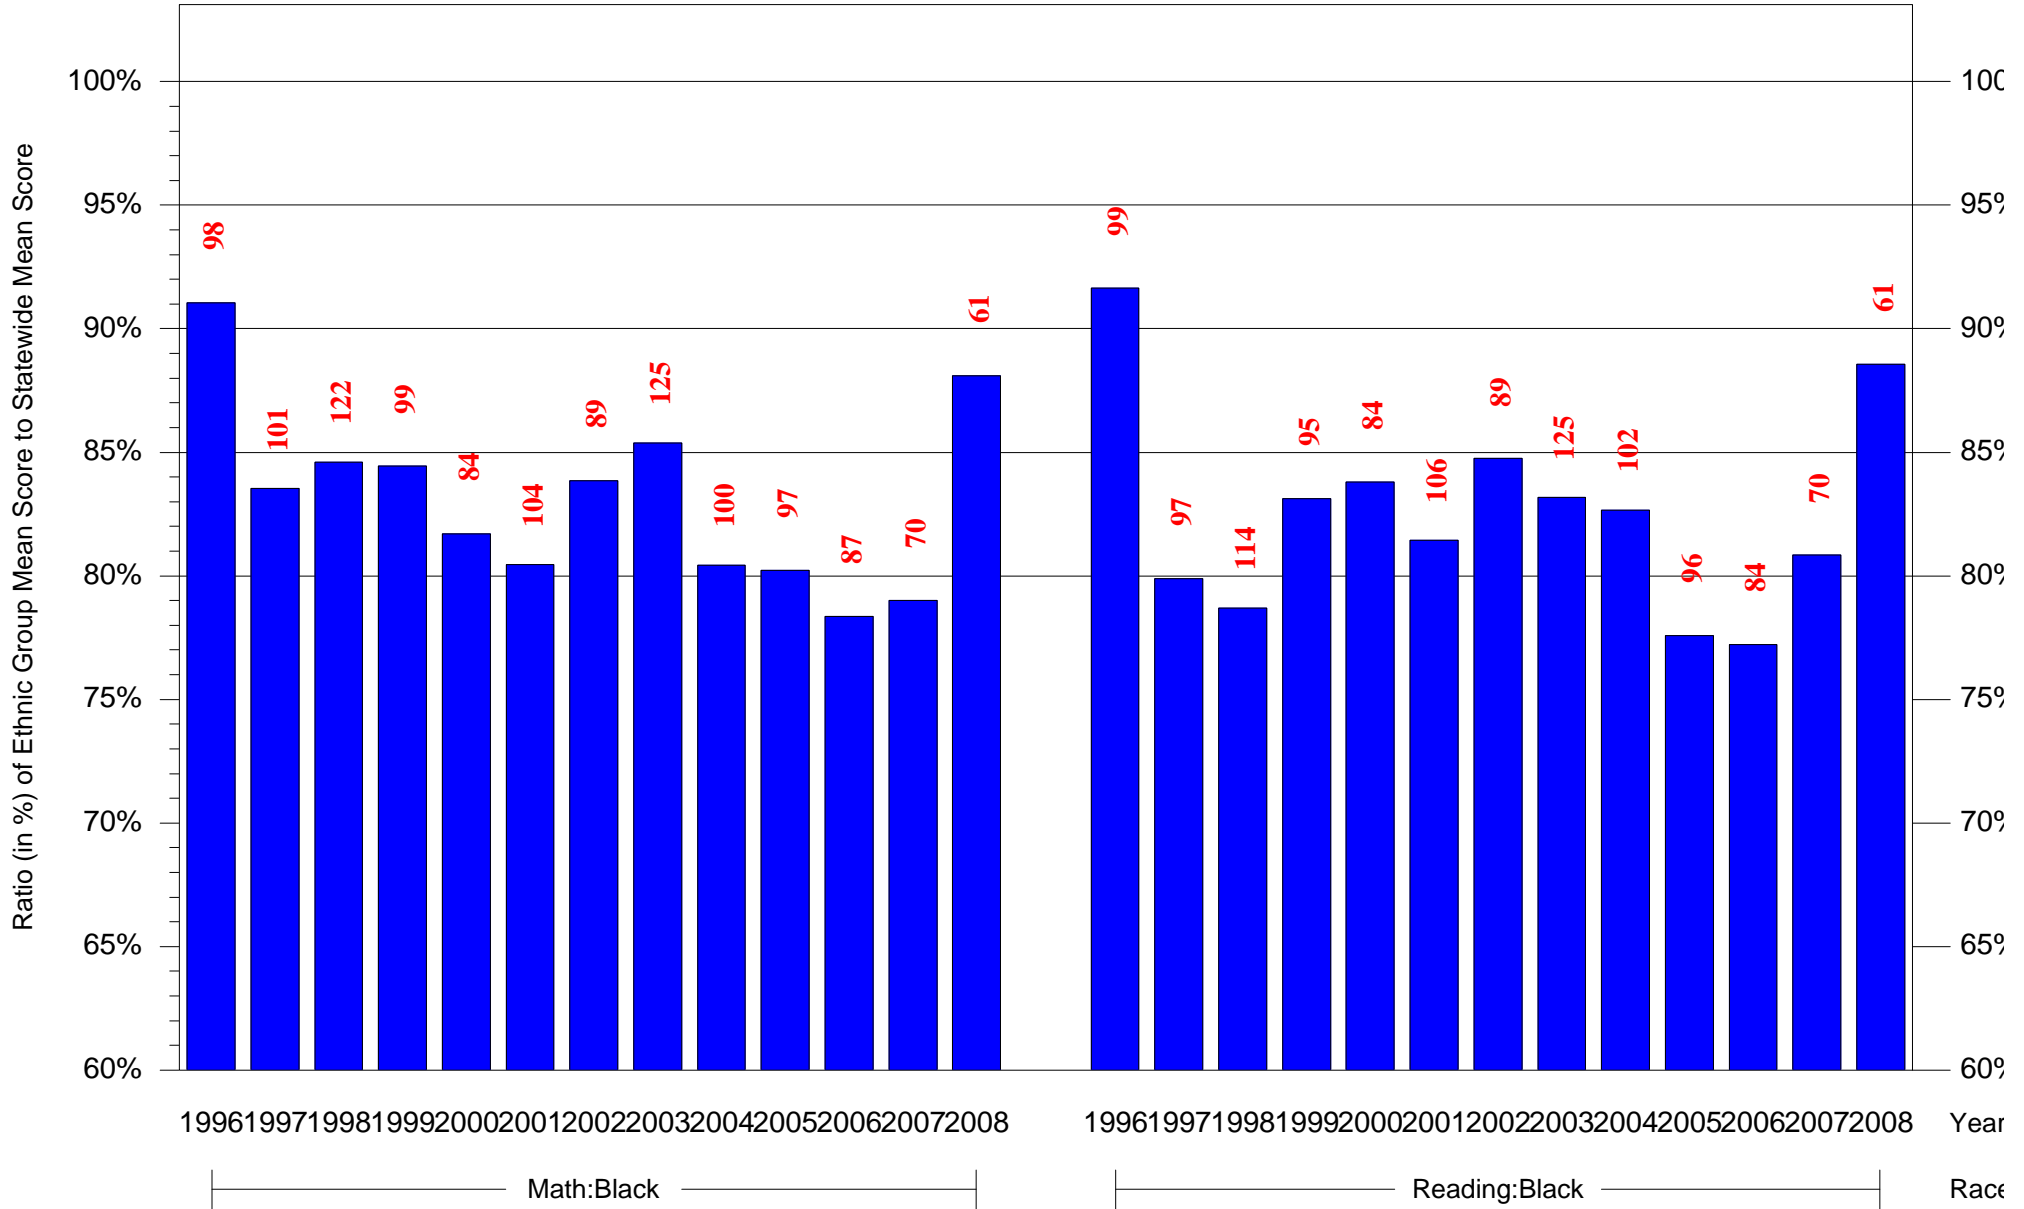

Mean Ethnic Group Building PSSA Test Score to Statewide Mean Score

Building = Steel Edward Sch(3727) and Grade = 5 and Ethnic Group = Black or White

(Note: Number (in red) of Test Takers is above each bar in the chart.)