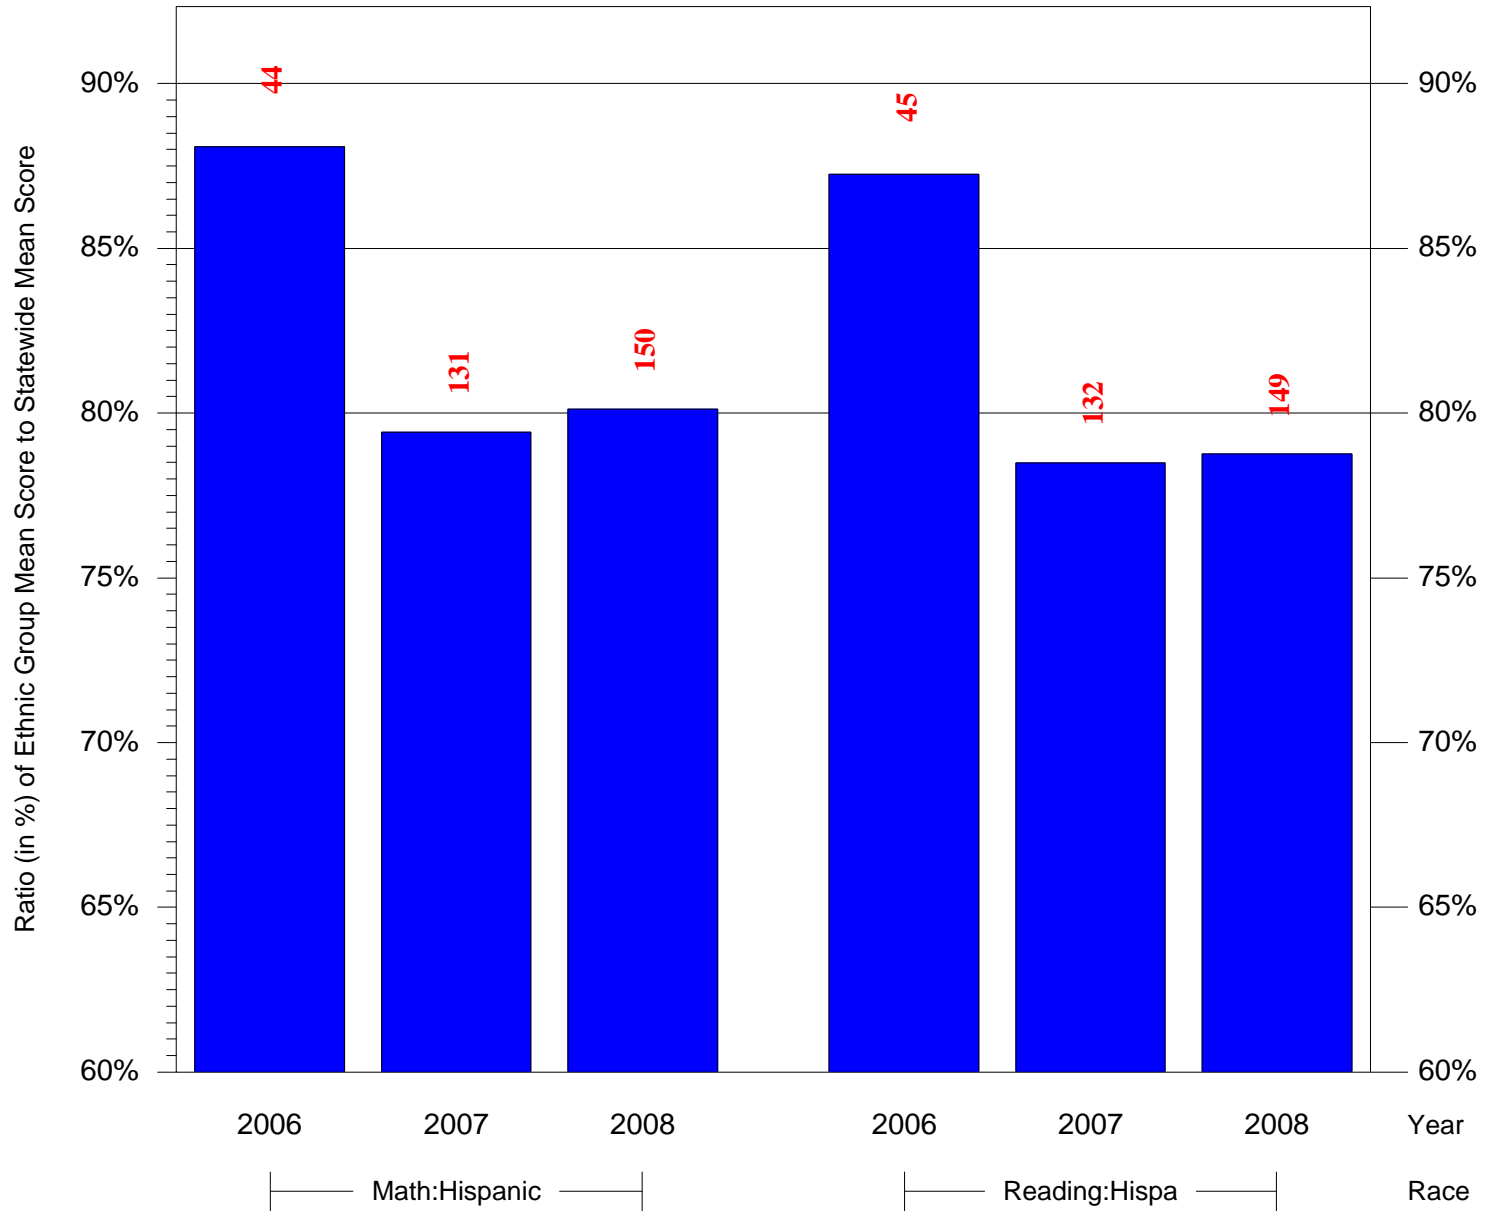

Mean Ethnic Group Building PSSA Test Score to Statewide Mean Score

Building = Feltonville Intermediate School(3751) and Grade = 4 and Ethnic Group = Asian or Hispanic

(Note: Number (in red) of Test Takers is above each bar in the chart.)