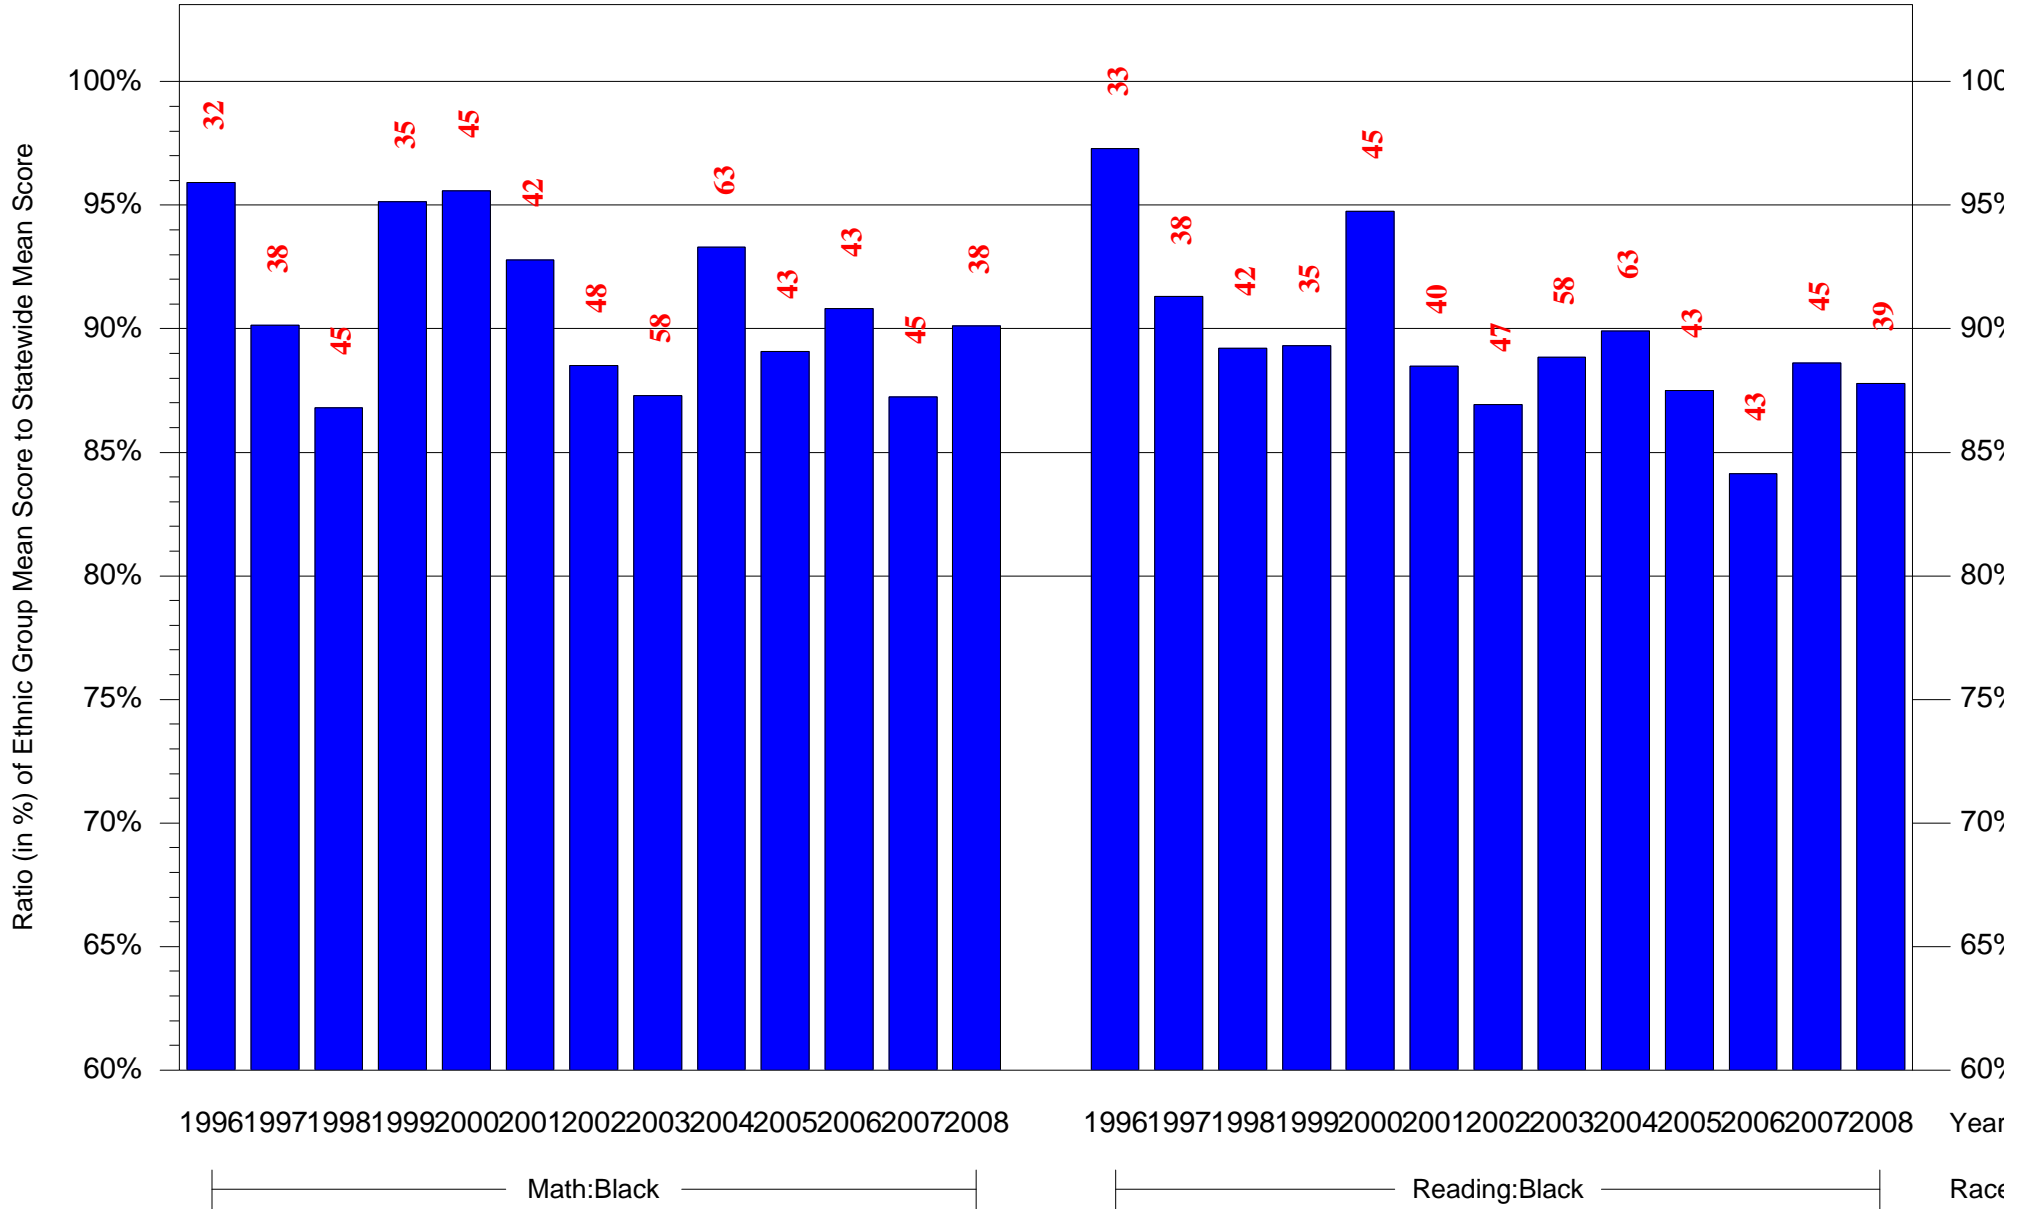

Mean Ethnic Group Building PSSA Test Score to Statewide Mean Score

Building = BacheMartin Sch(3618) and Grade = 8 and Ethnic Group = Black or White

(Note: Number (in red) of Test Takers is above each bar in the chart.)