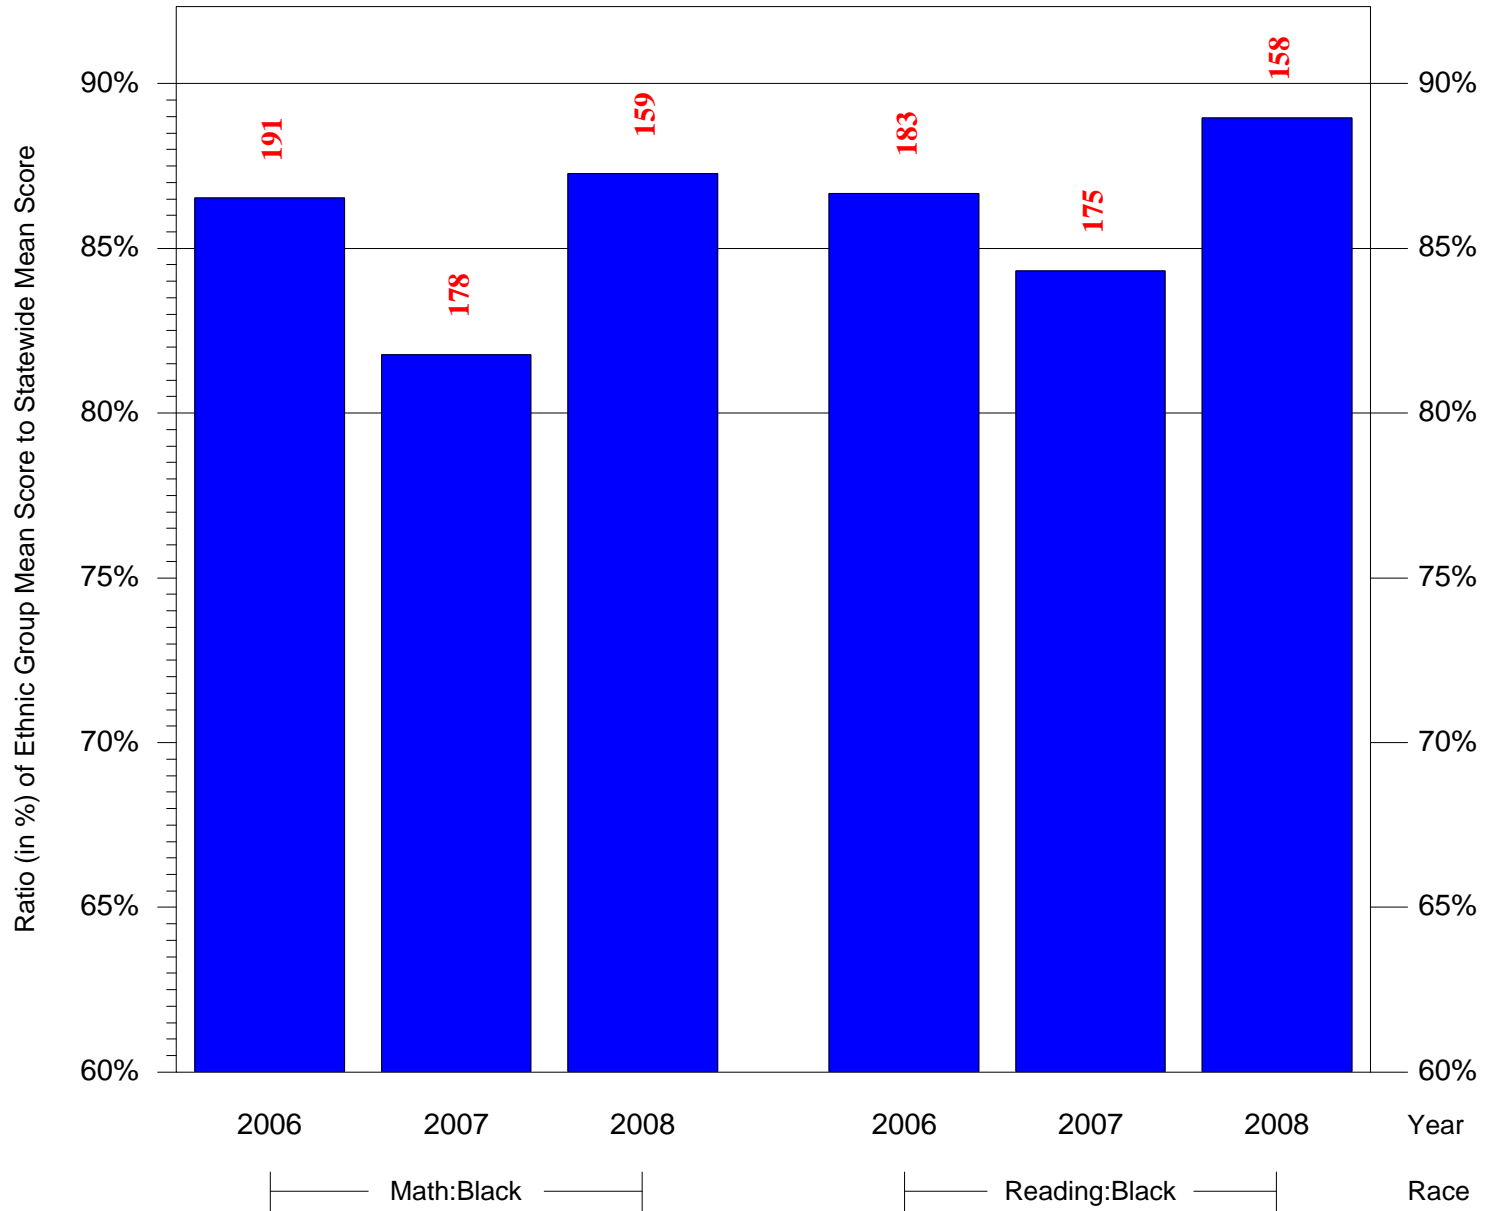

Mean Ethnic Group Building PSSA Test Score to Statewide Mean Score

Building = Pepper George MS(6821) and Grade = 7 and Ethnic Group = Black or White

(Note: Number (in red) of Test Takers is above each bar in the chart.)