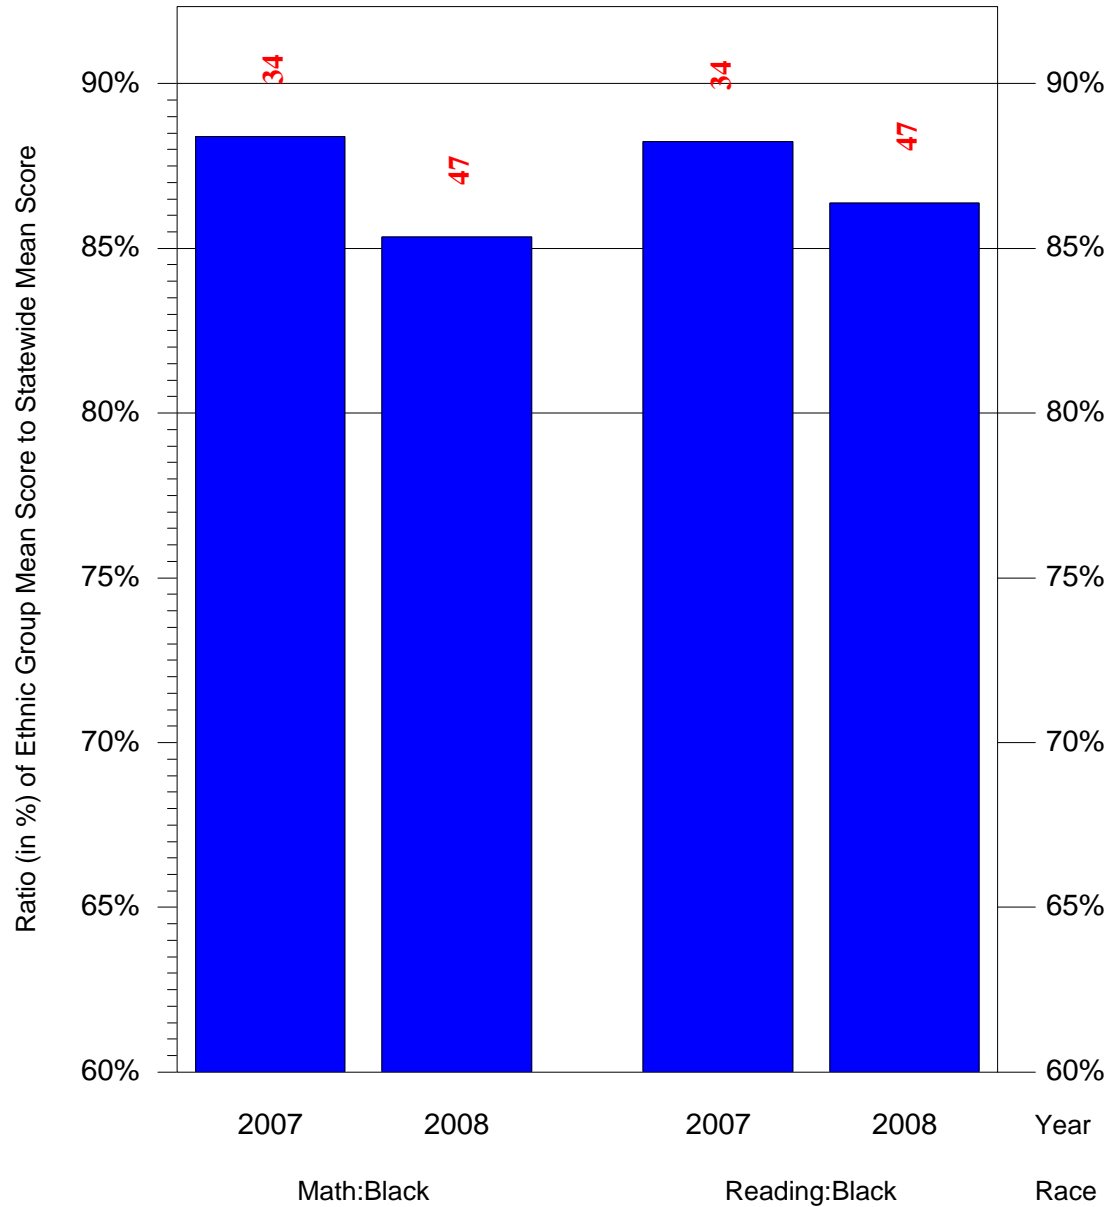

Mean Ethnic Group Building PSSA Test Score to Statewide Mean Score

Building = Hartranft John F Sch(5125) and Grade = 3 and Ethnic Group = Black or White

(Note: Number (in red) of Test Takers is above each bar in the chart.)