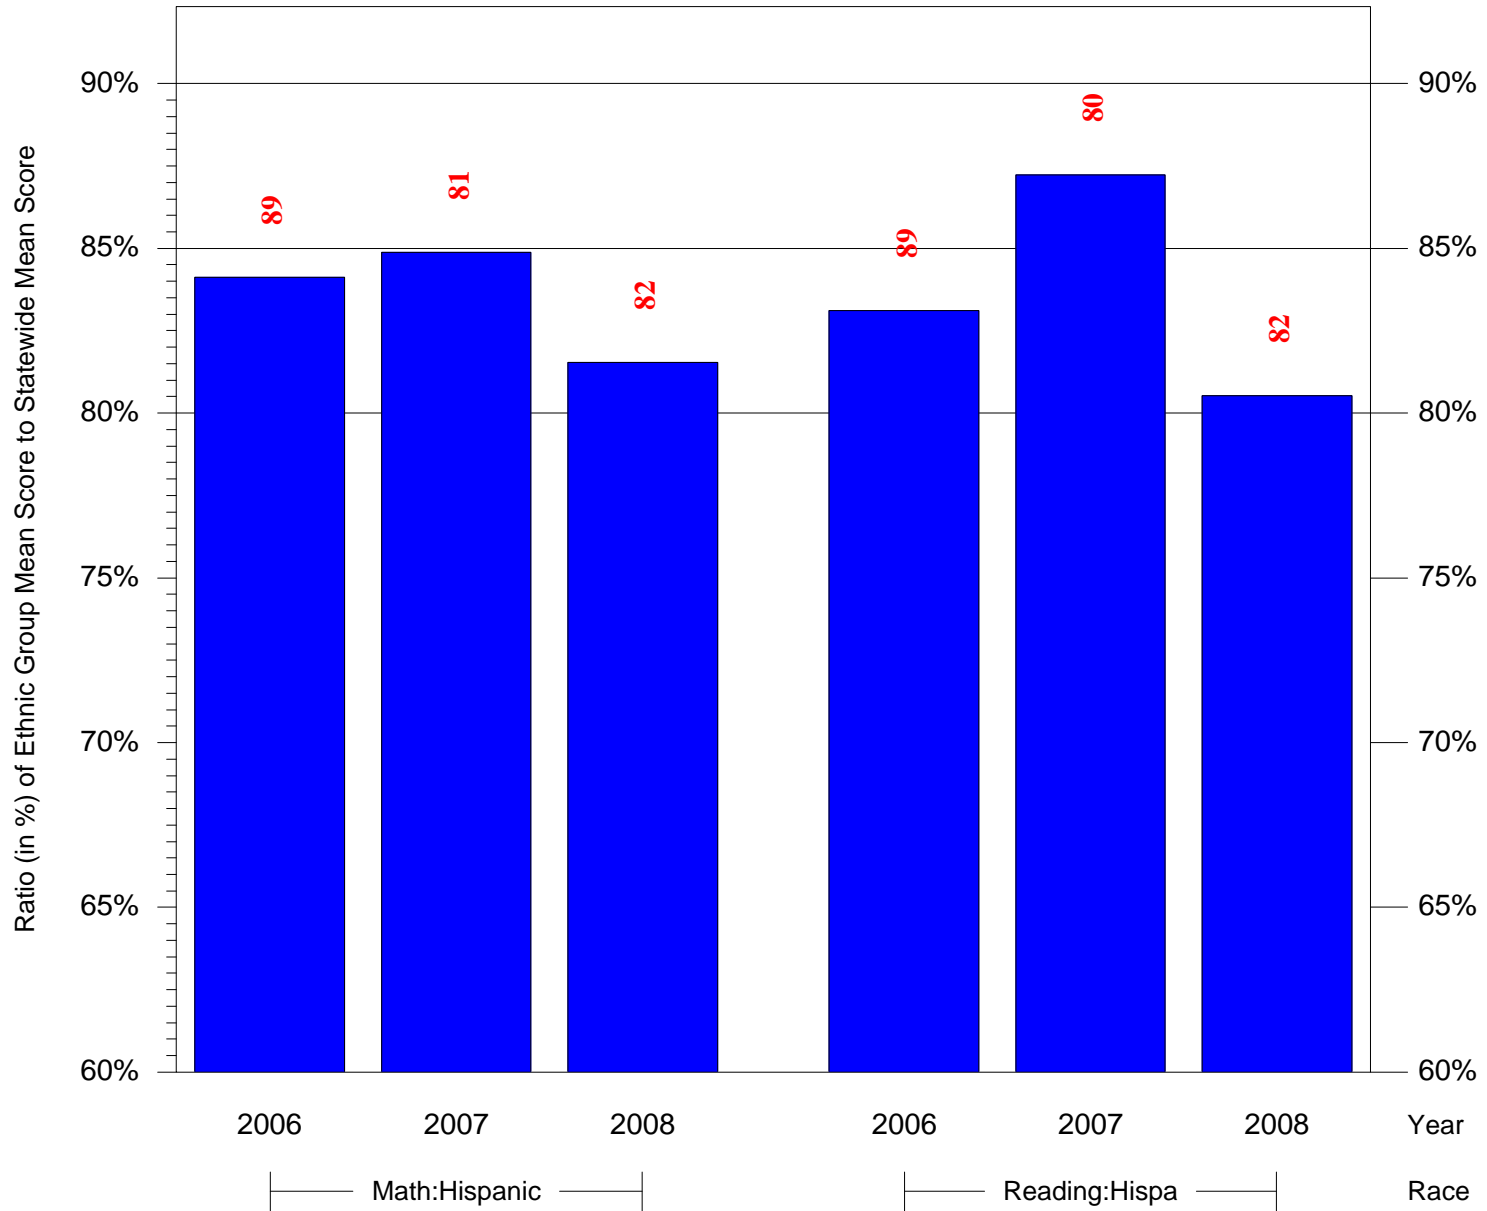

Mean Ethnic Group Building PSSA Test Score to Statewide Mean Score

Building = Jones John Paul MS(7243) and Grade = 7 and Ethnic Group = Asian or Hispanic

(Note: Number (in red) of Test Takers is above each bar in the chart.)