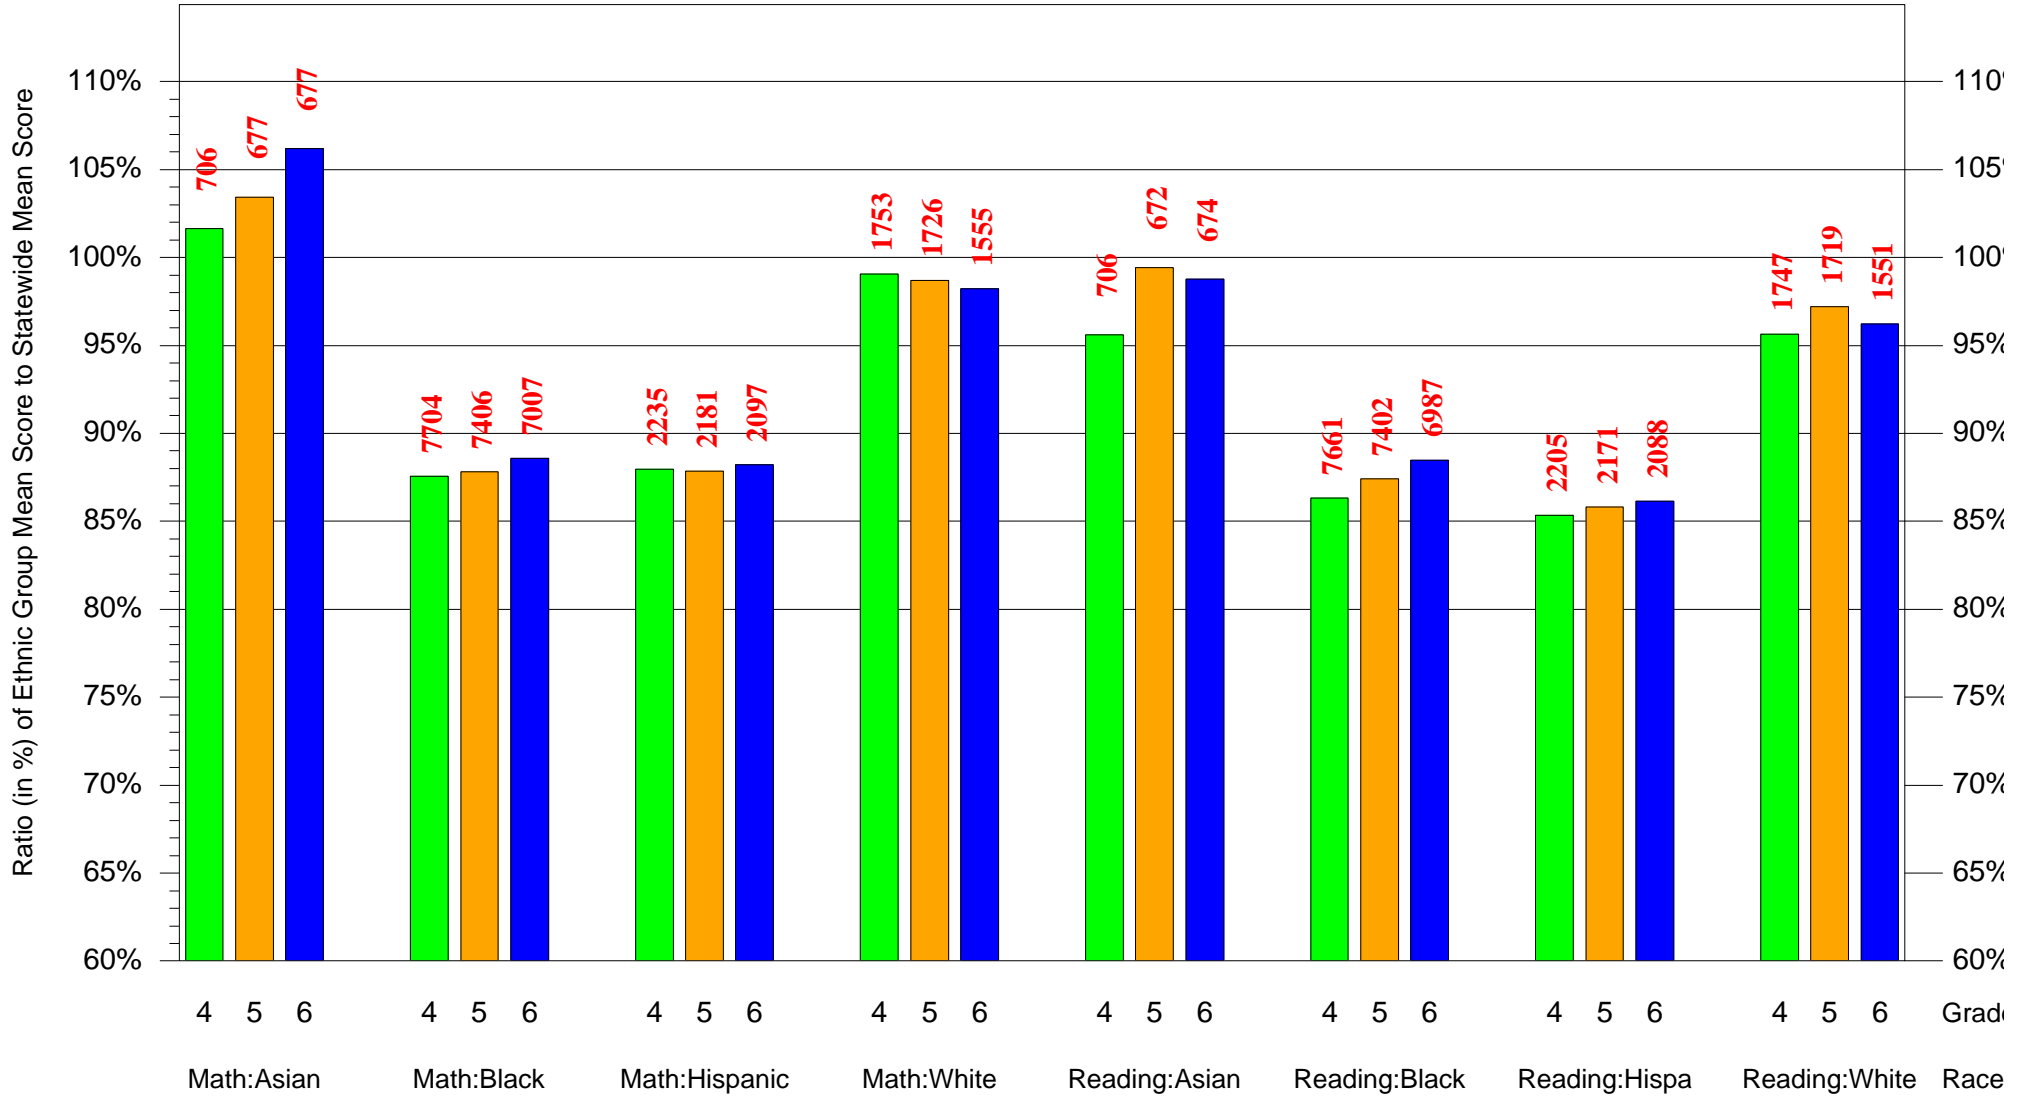

Mean Ethnic Group AUN PSSA Test Score to Statewide Mean Score

AUN = Philadelphia City SD(126515001) and Cohort = 2006 and Ethnic Group = Black or White or Asian or Hispanic

(Note: Number (in red) of Test Takers is above each bar in the chart.)