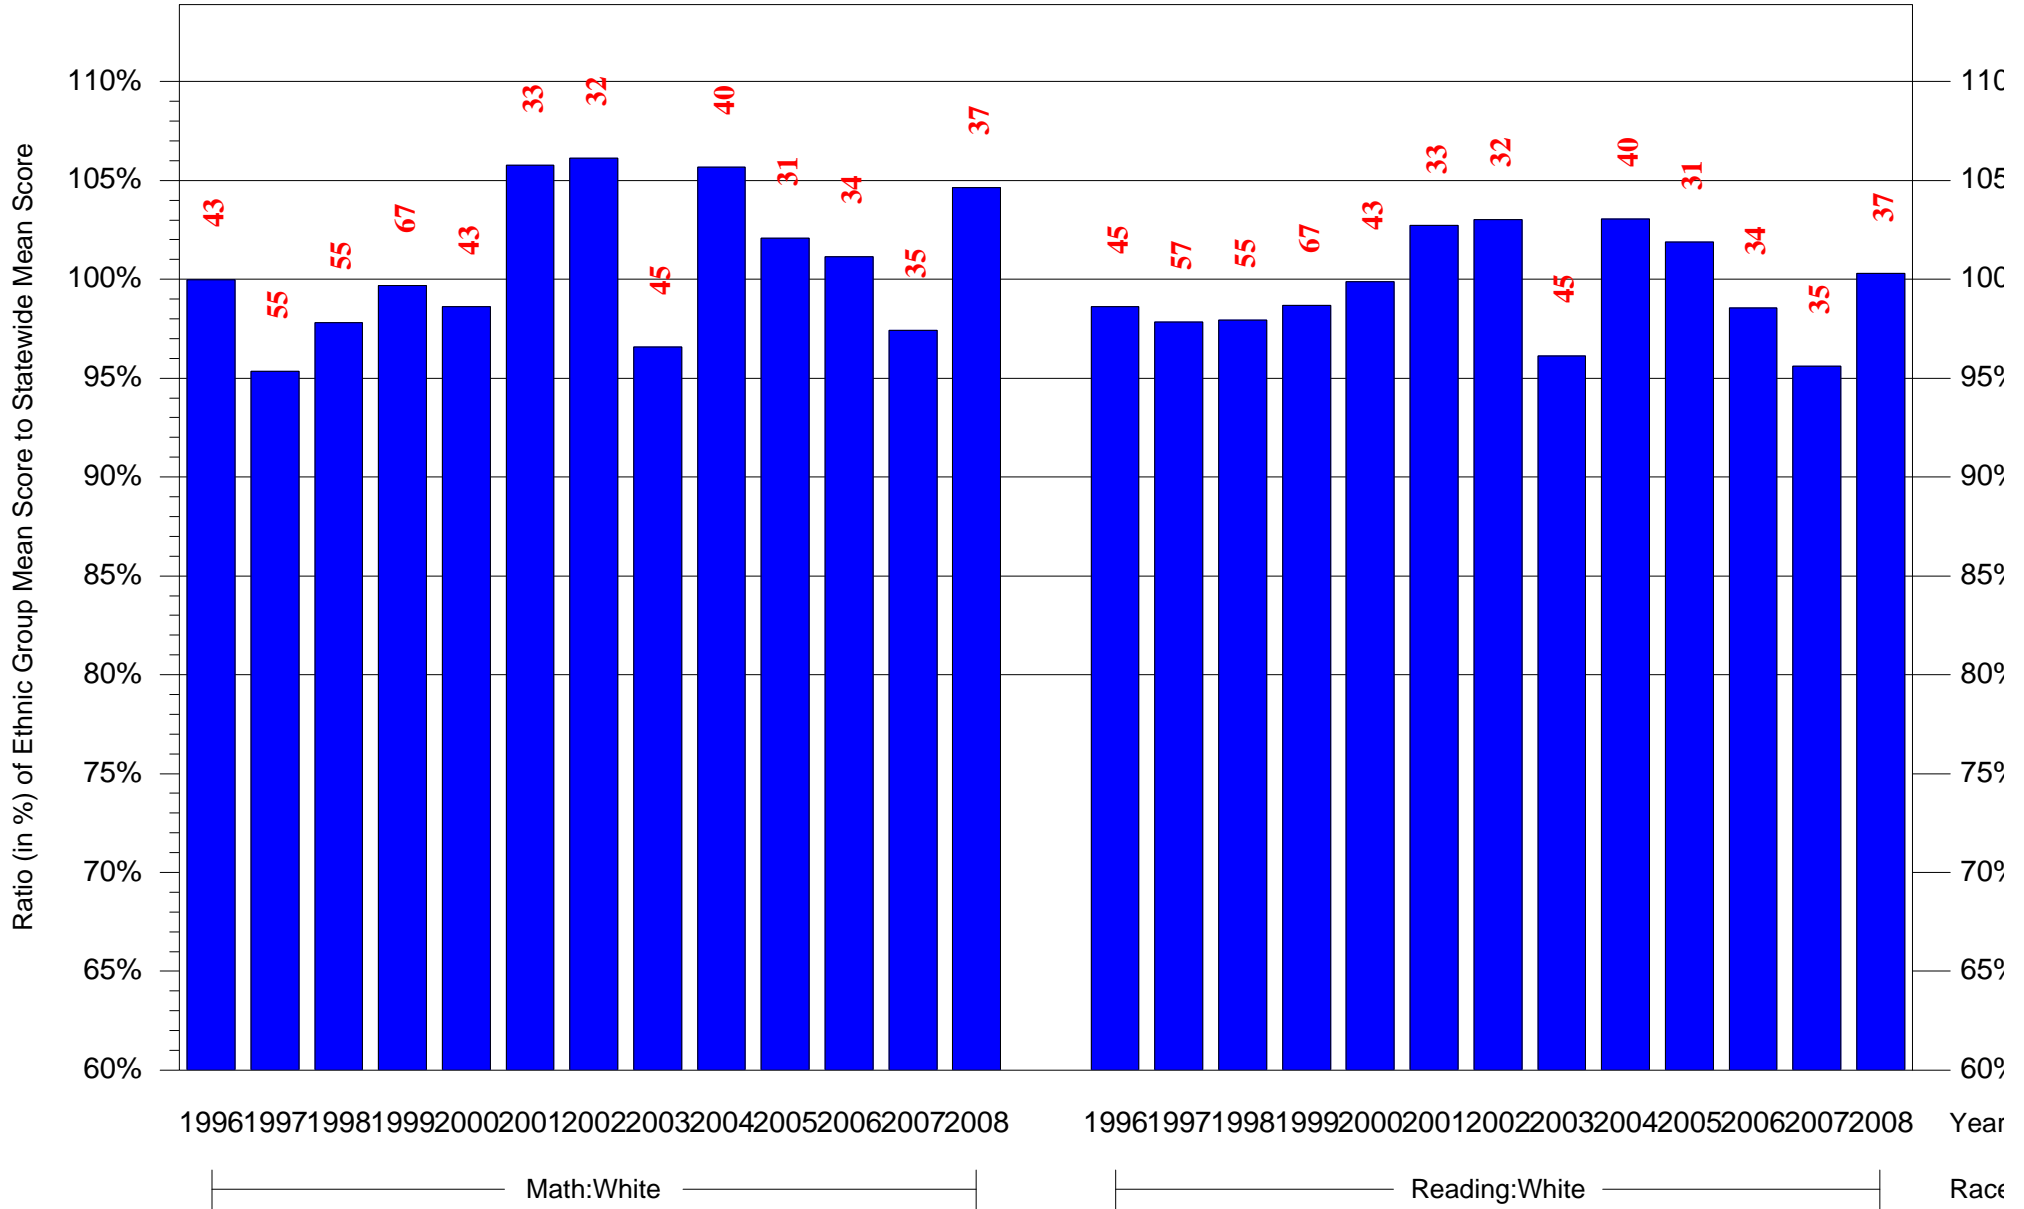

Mean Ethnic Group Building PSSA Test Score to Statewide Mean Score

Building = Comly Watson Sch(3760) and Grade = 5 and Ethnic Group = Black or White

(Note: Number (in red) of Test Takers is above each bar in the chart.)