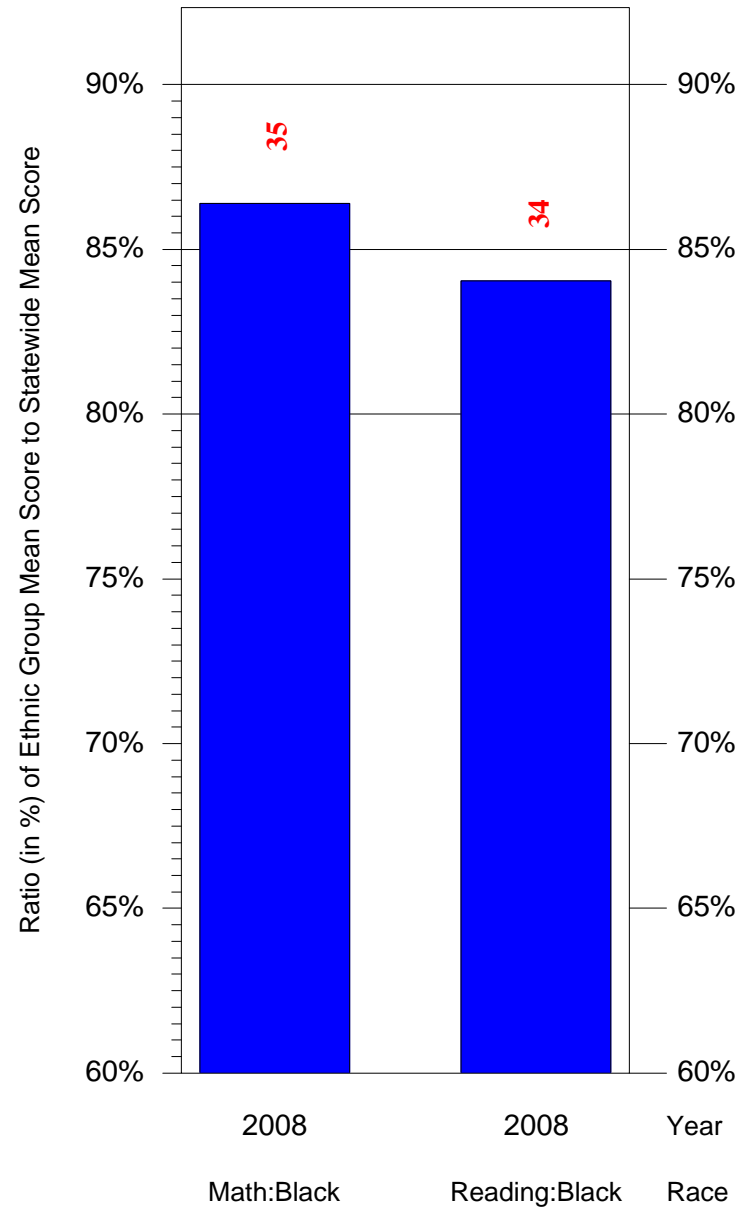

Mean Ethnic Group Building PSSA Test Score to Statewide Mean Score

Building = Blankenburg Rudolph Sch(3663) and Grade = 8 and Ethnic Group = Black or White

(Note: Number (in red) of Test Takers is above each bar in the chart.)