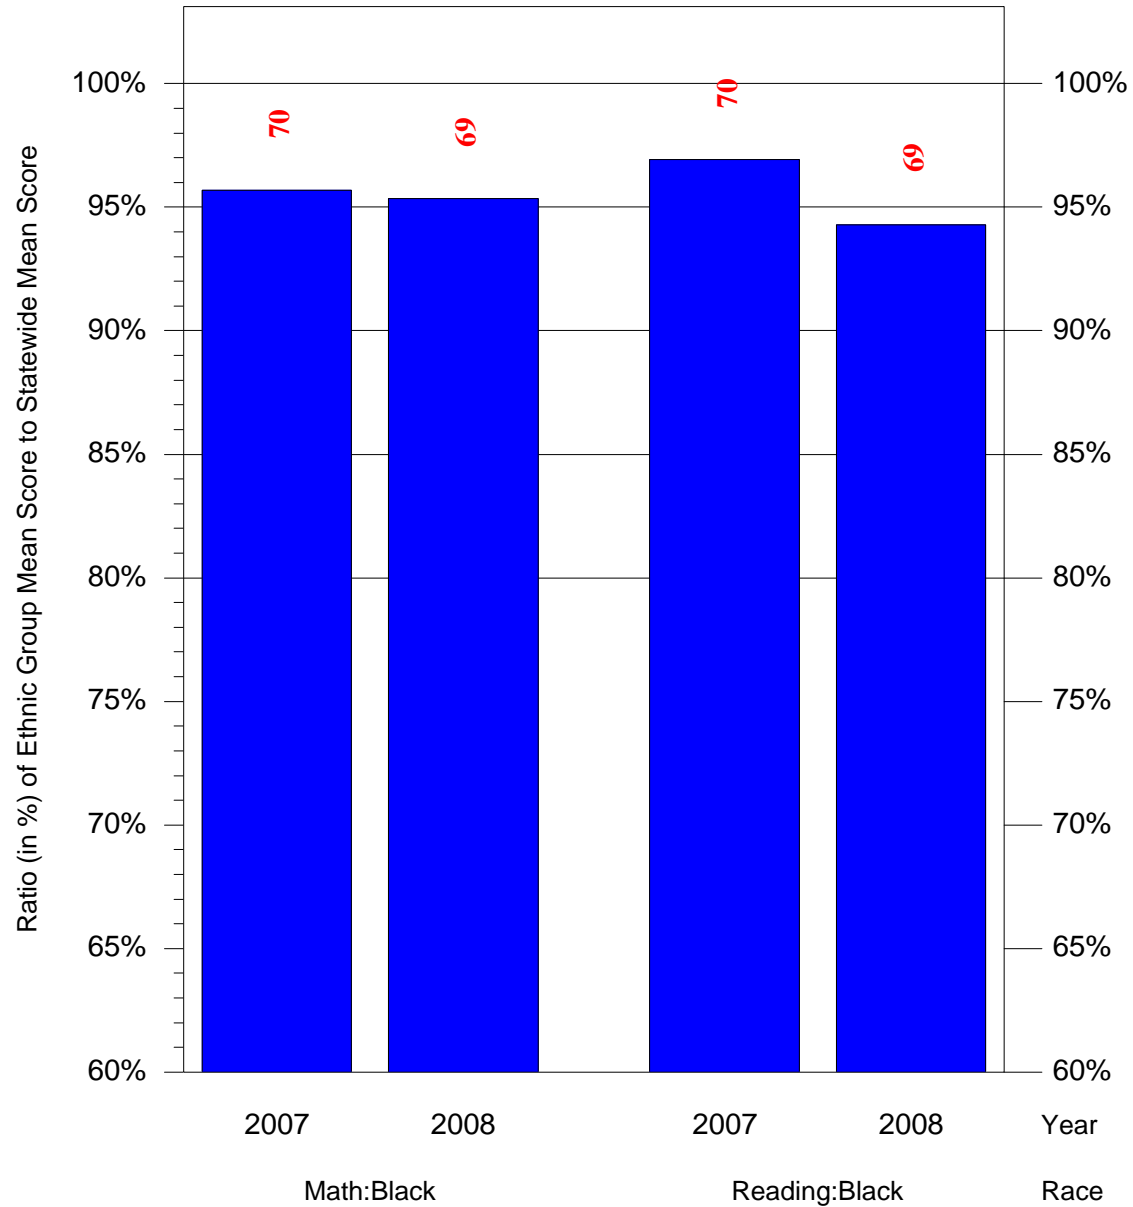

Mean Ethnic Group Building PSSA Test Score to Statewide Mean Score

Building = Emlen Eleanor C Sch(3709) and Grade = 3 and Ethnic Group = Black or White

(Note: Number (in red) of Test Takers is above each bar in the chart.)