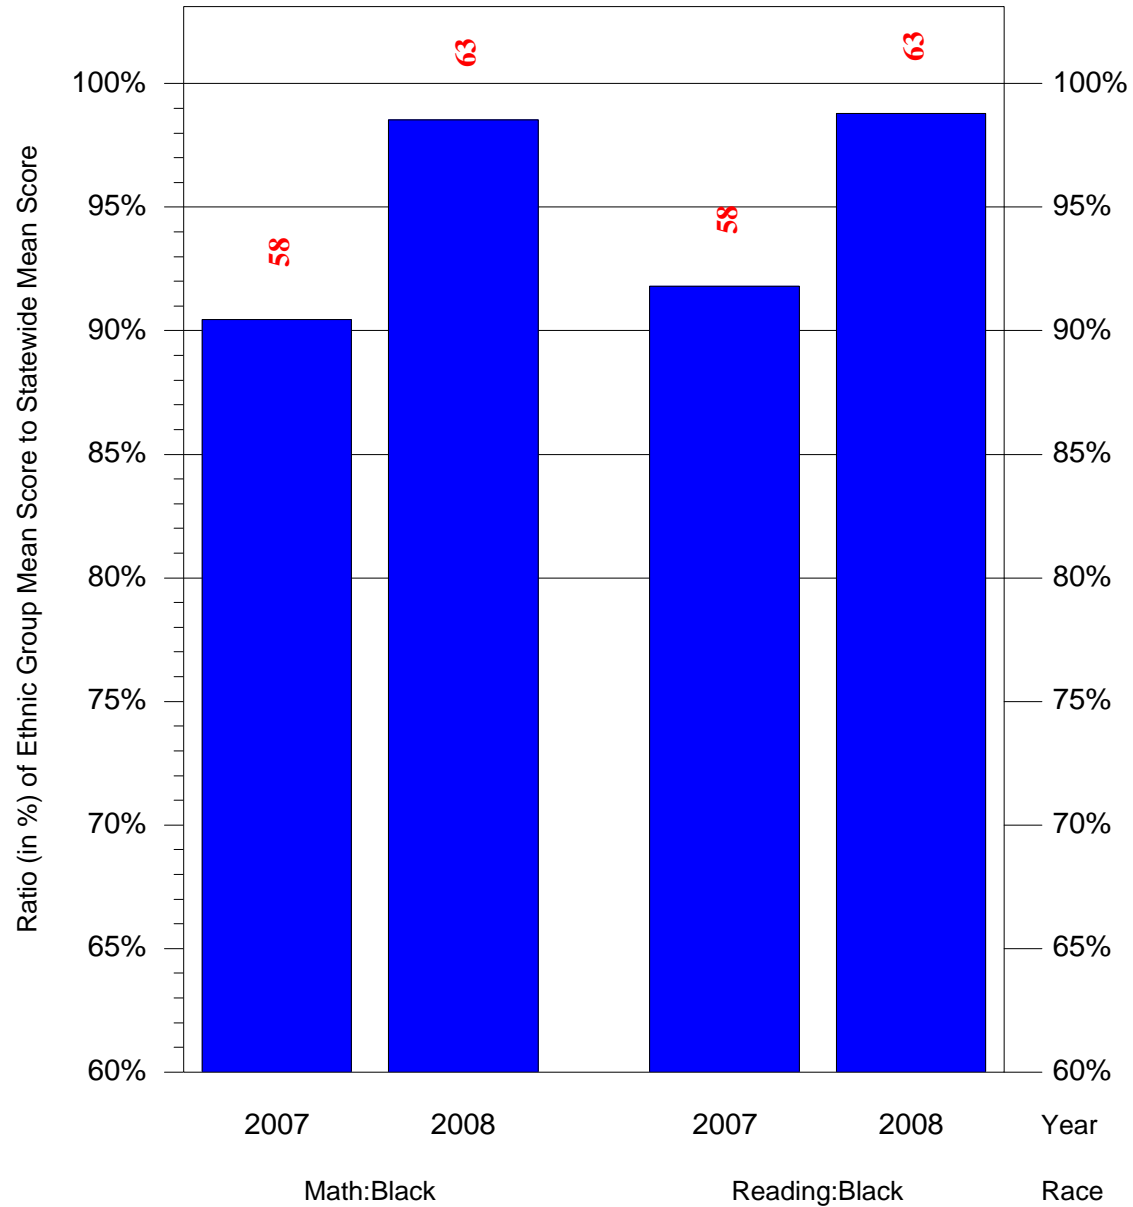

Mean Ethnic Group Building PSSA Test Score to Statewide Mean Score

Building = Logan James Sch(3718) and Grade = 3 and Ethnic Group = Black or White

(Note: Number (in red) of Test Takers is above each bar in the chart.)