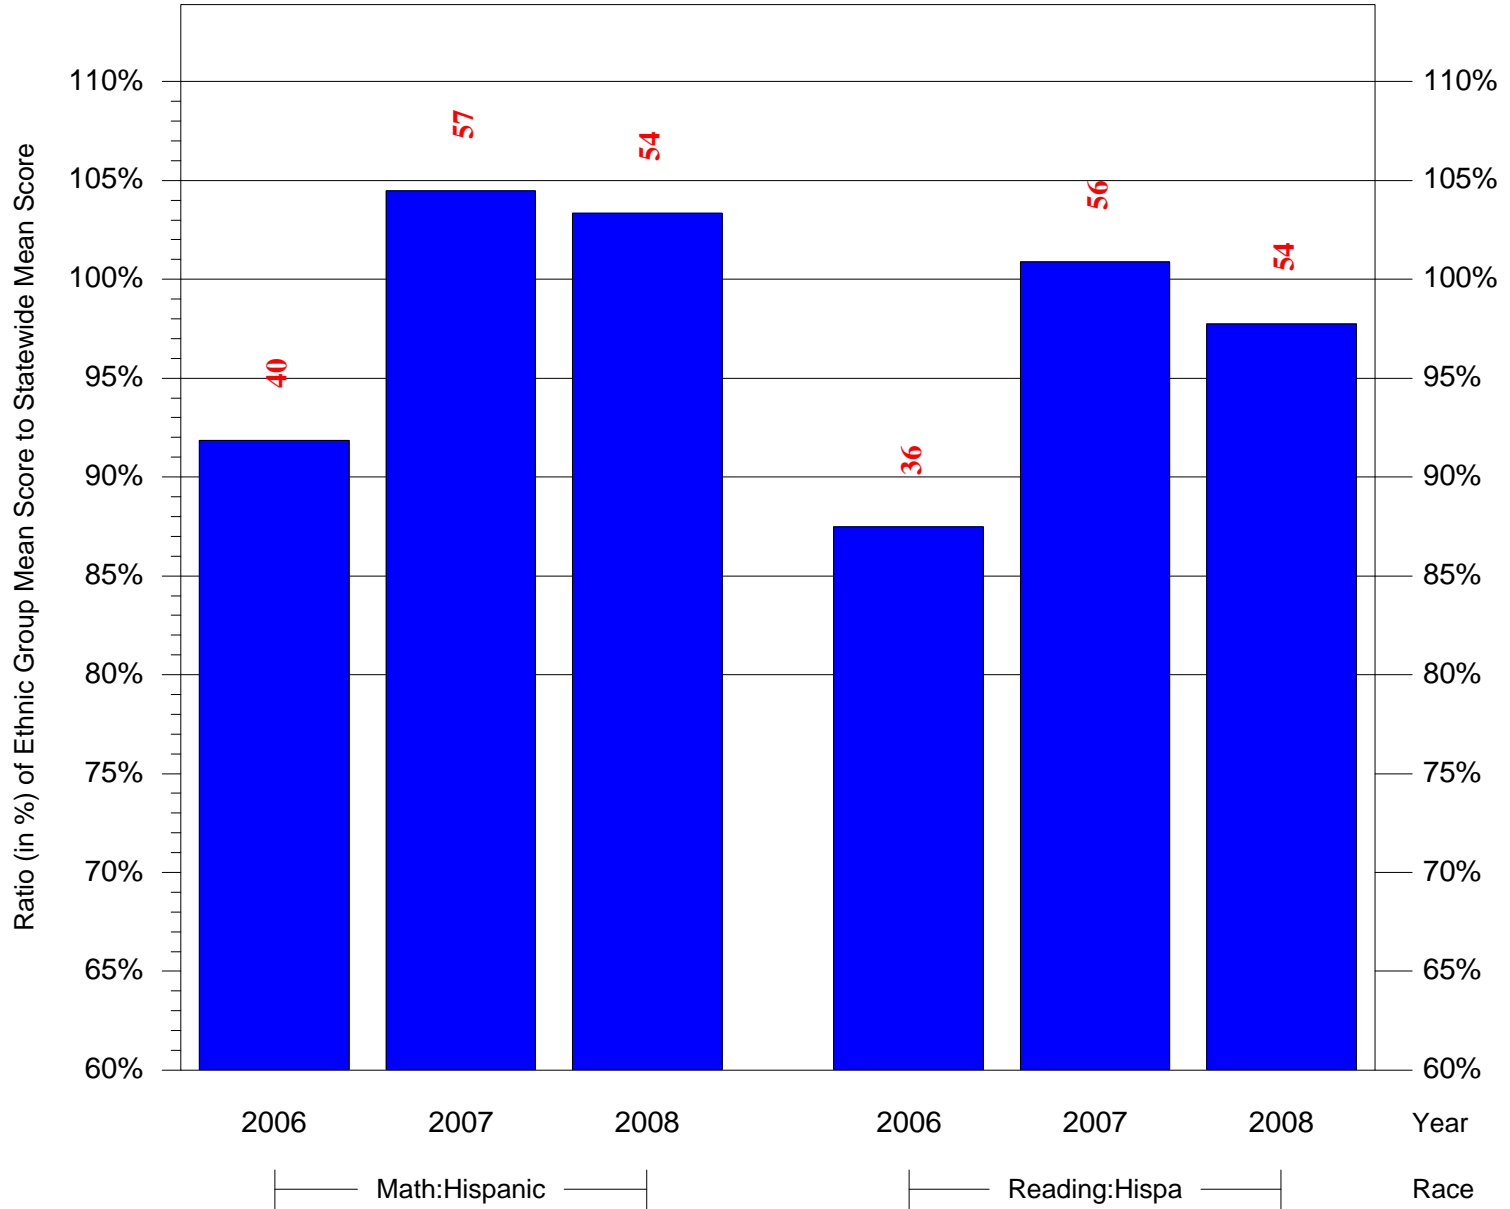

Mean Ethnic Group Building PSSA Test Score to Statewide Mean Score

Building = Welsh John Sch(3703) and Grade = 4 and Ethnic Group = Asian or Hispanic

(Note: Number (in red) of Test Takers is above each bar in the chart.)