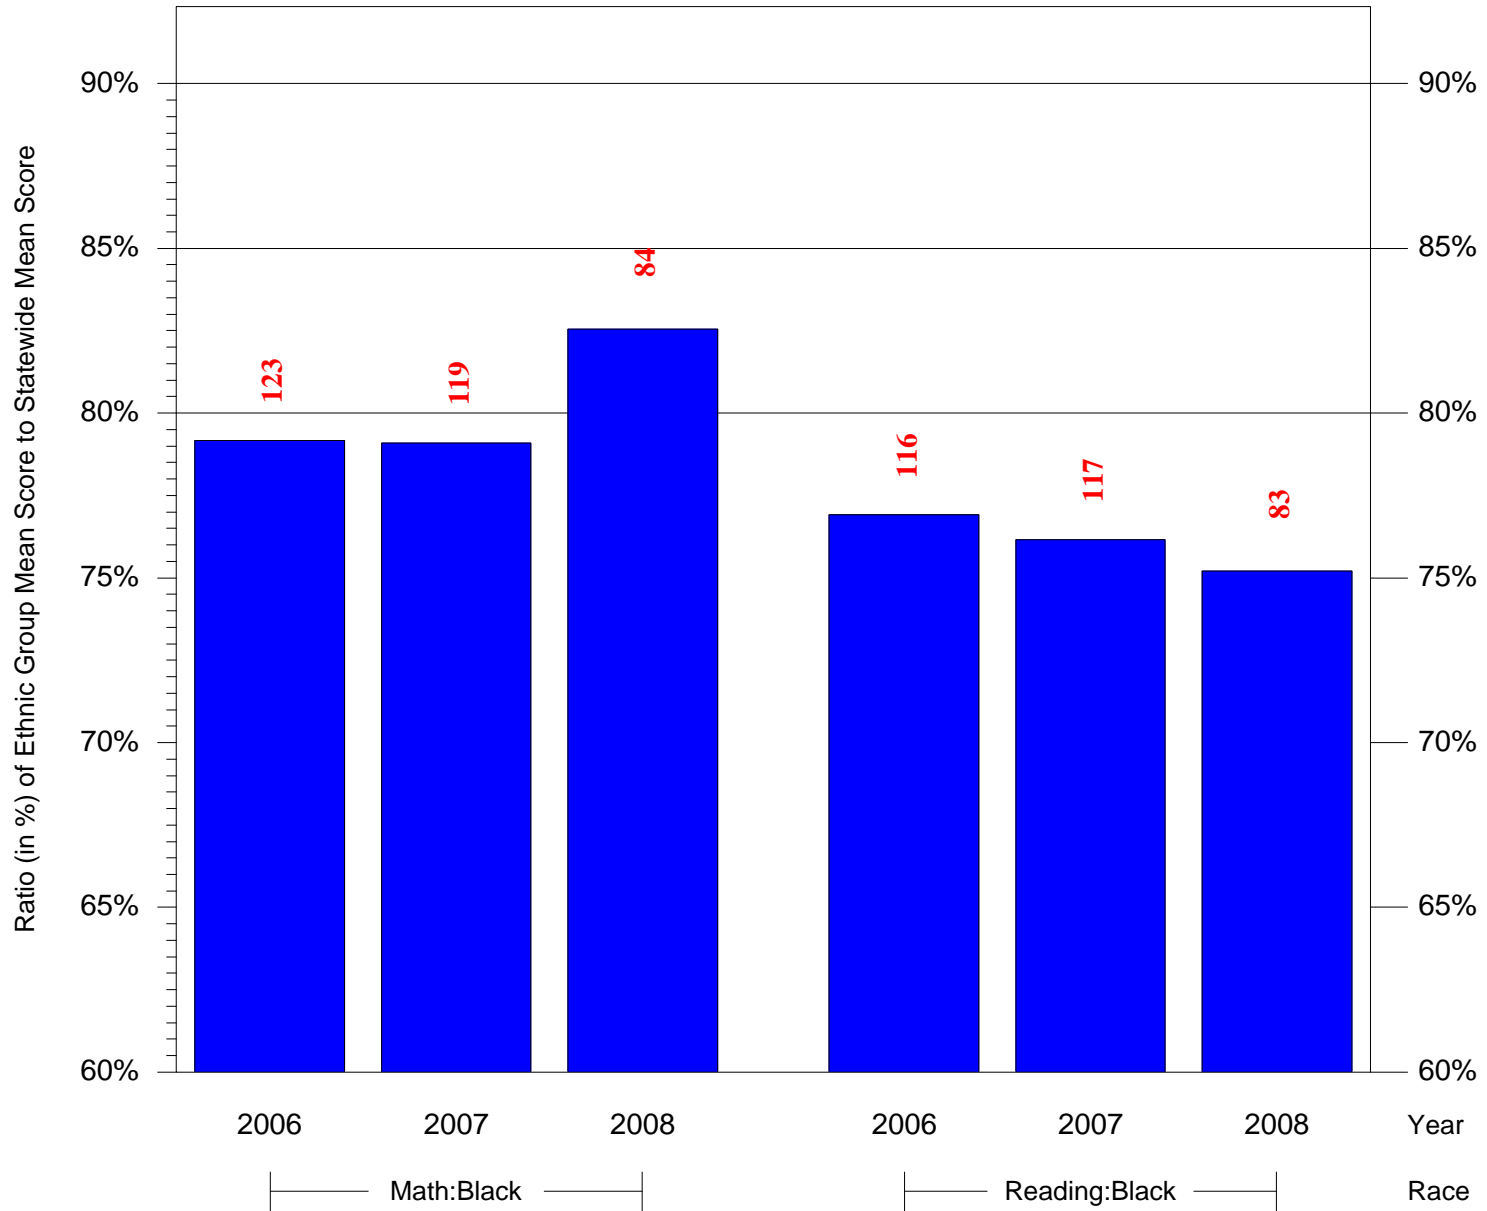

Mean Ethnic Group Building PSSA Test Score to Statewide Mean Score

Building = Fitzsimons Thomas HS(7240) and Grade = 7 and Ethnic Group = Black or White

(Note: Number (in red) of Test Takers is above each bar in the chart.)