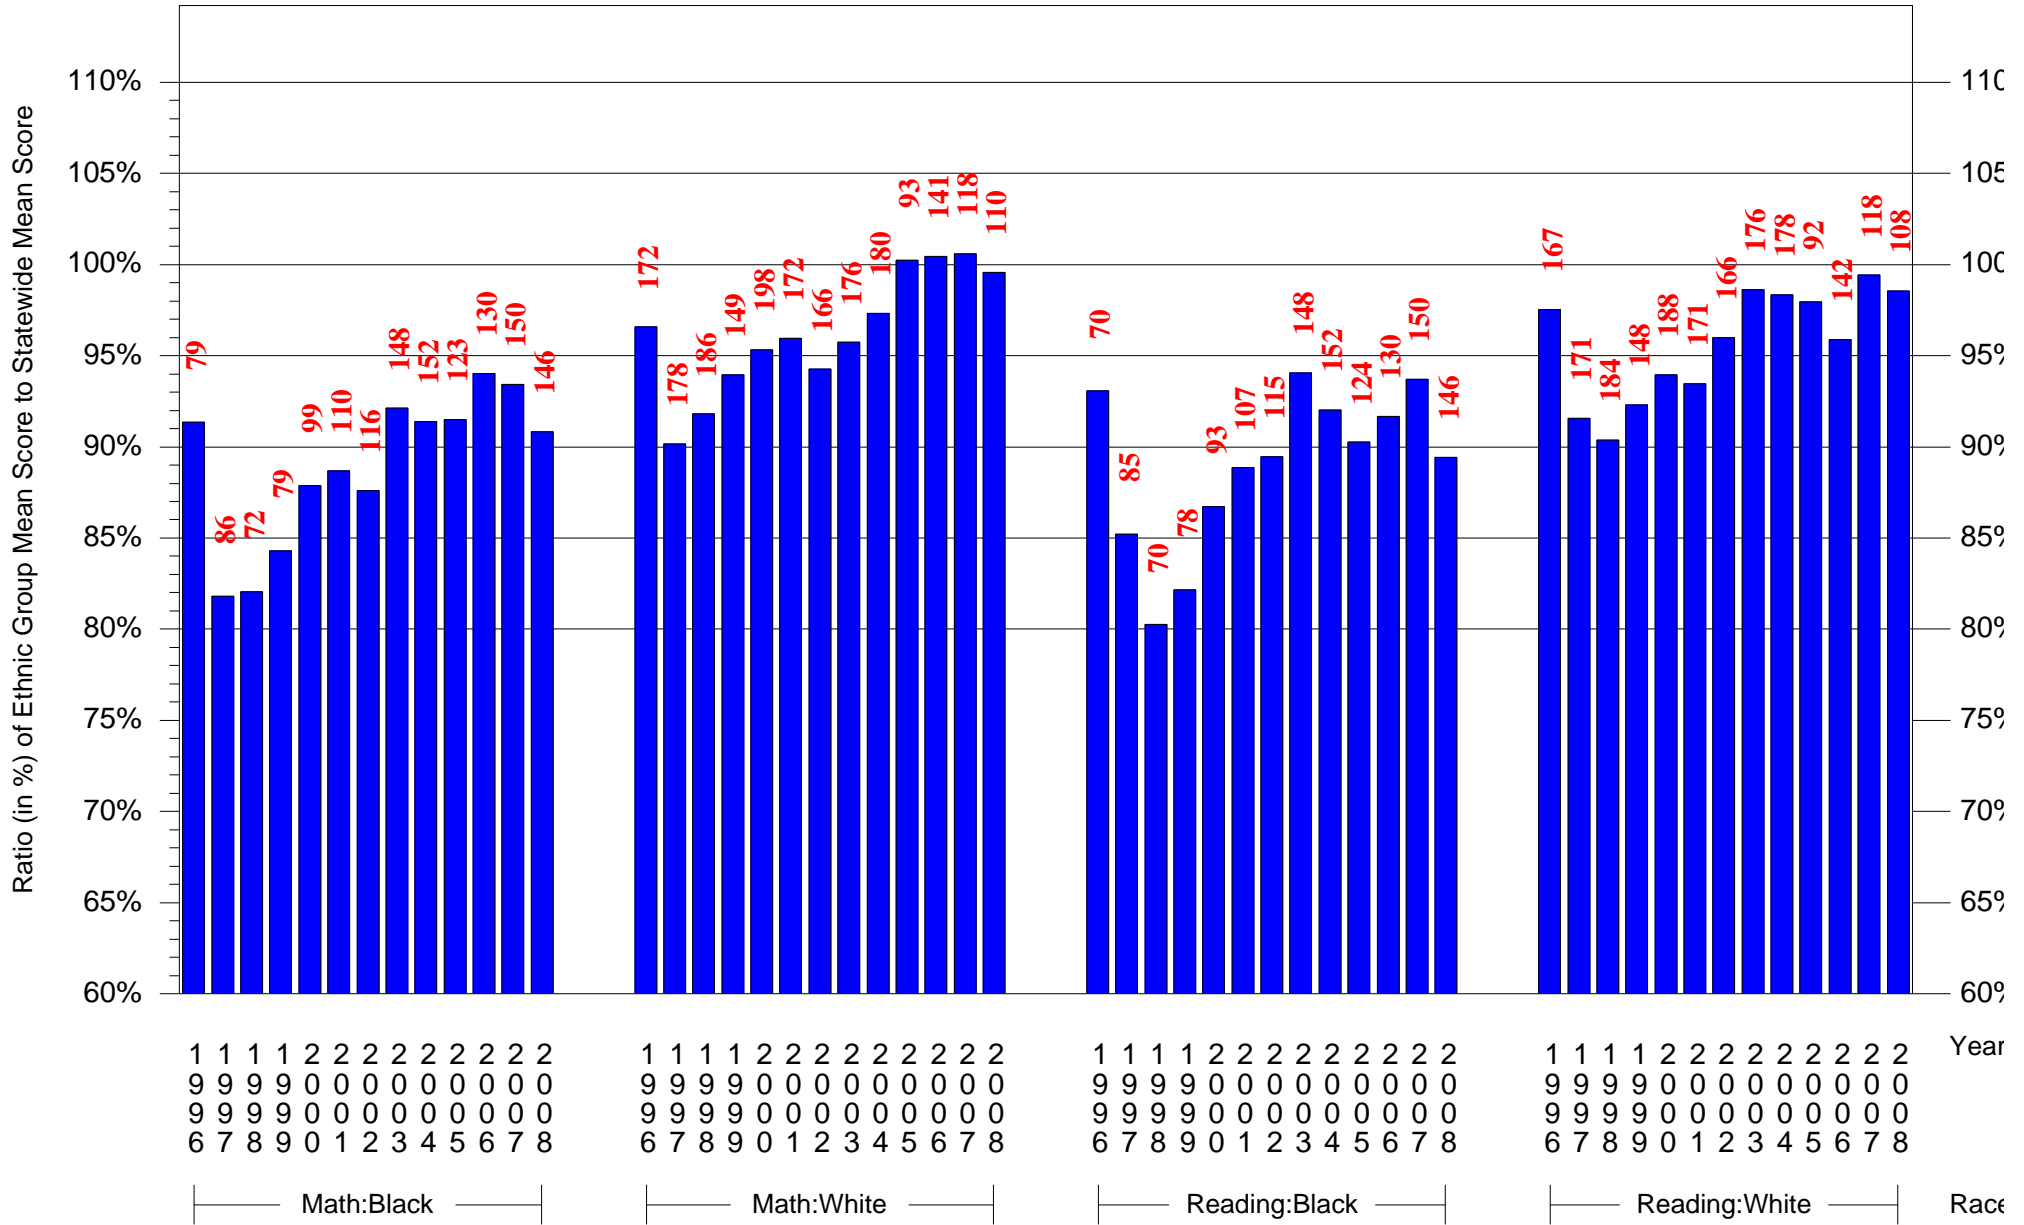

Mean Ethnic Group Building PSSA Test Score to Statewide Mean Score

Building = Wilson Woodrow MS(7253) and Grade = 8 and Ethnic Group = Black or White

(Note: Number (in red) of Test Takers is above each bar in the chart.)