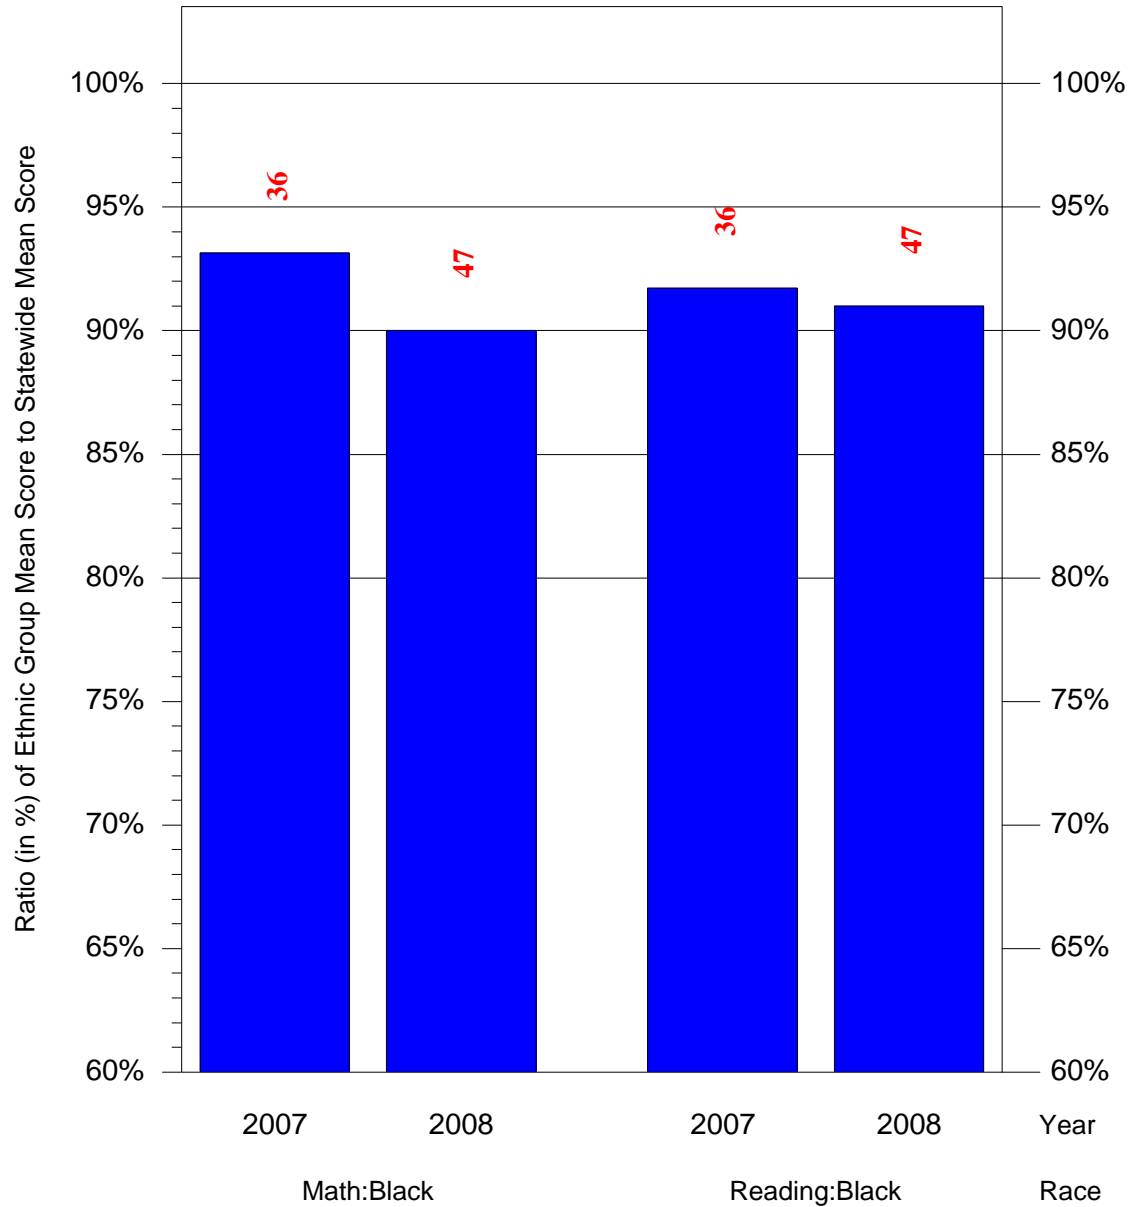

Mean Ethnic Group Building PSSA Test Score to Statewide Mean Score

Building = McClure Alexander K Sch(6534) and Grade = 3 and Ethnic Group = Black or White

(Note: Number (in red) of Test Takers is above each bar in the chart.)