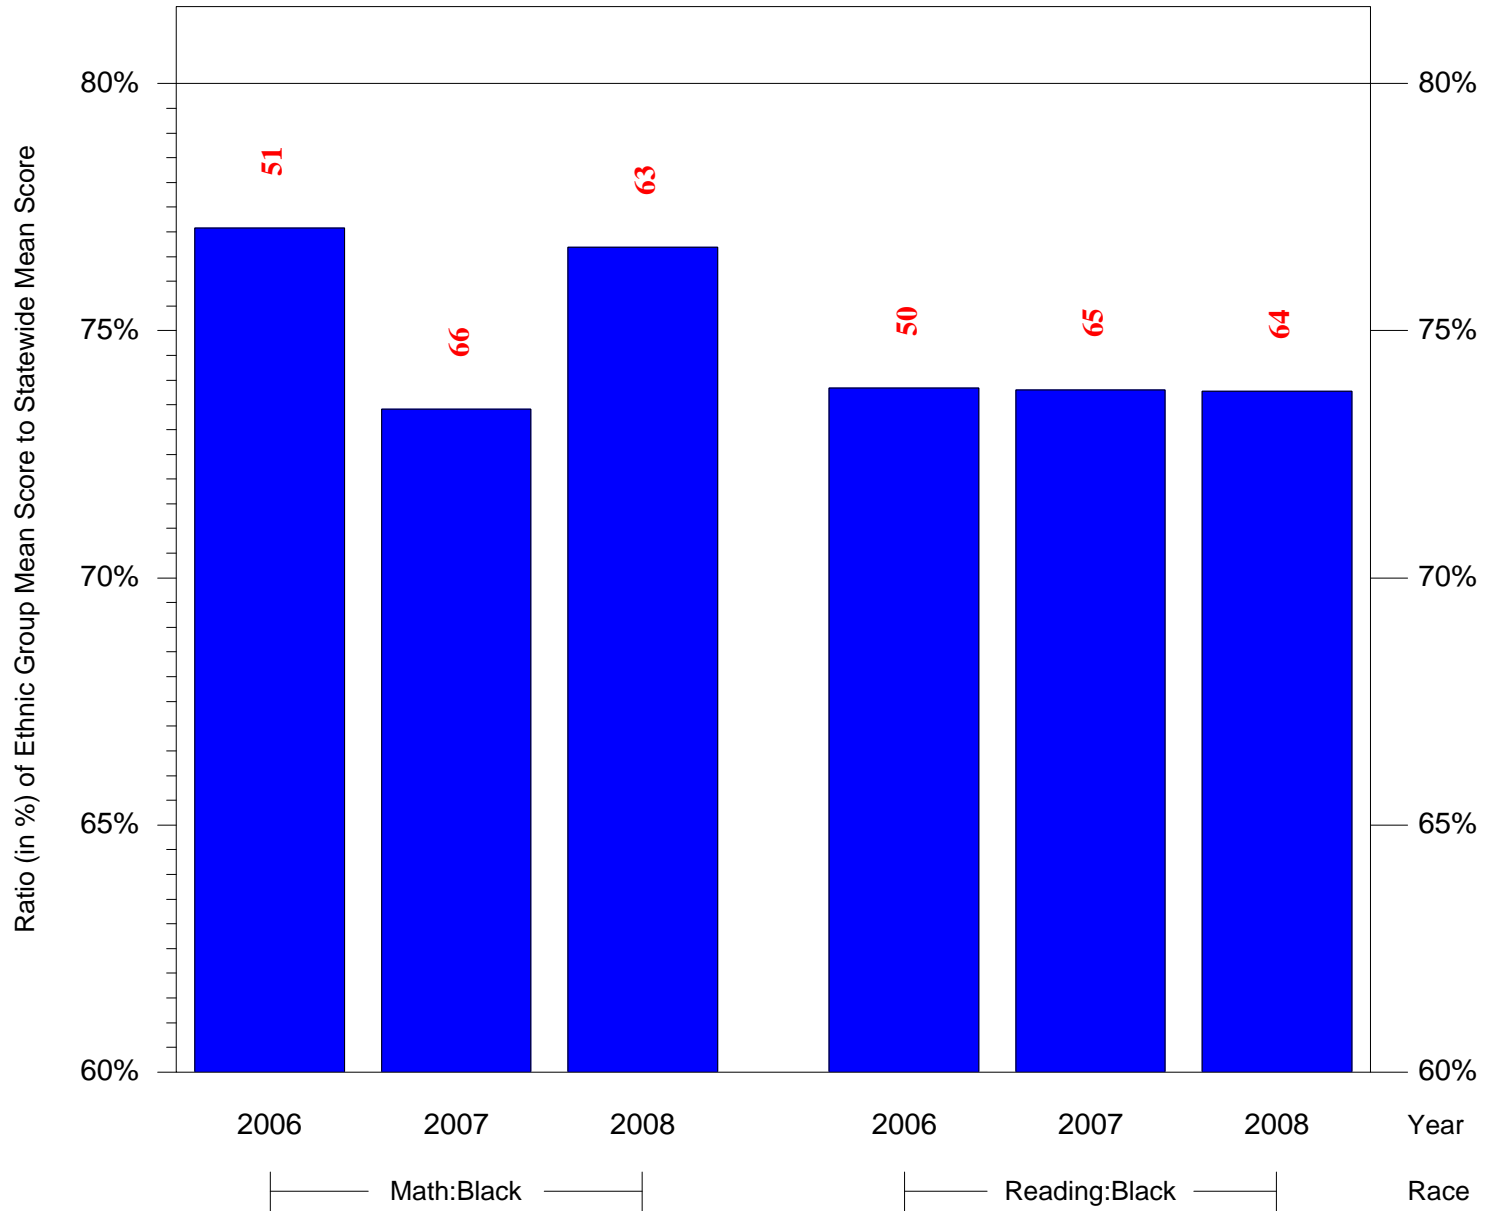

Mean Ethnic Group Building PSSA Test Score to Statewide Mean Score

Building = Boone Daniel Sch(3638) and Grade = 7 and Ethnic Group = Black or White

(Note: Number (in red) of Test Takers is above each bar in the chart.)