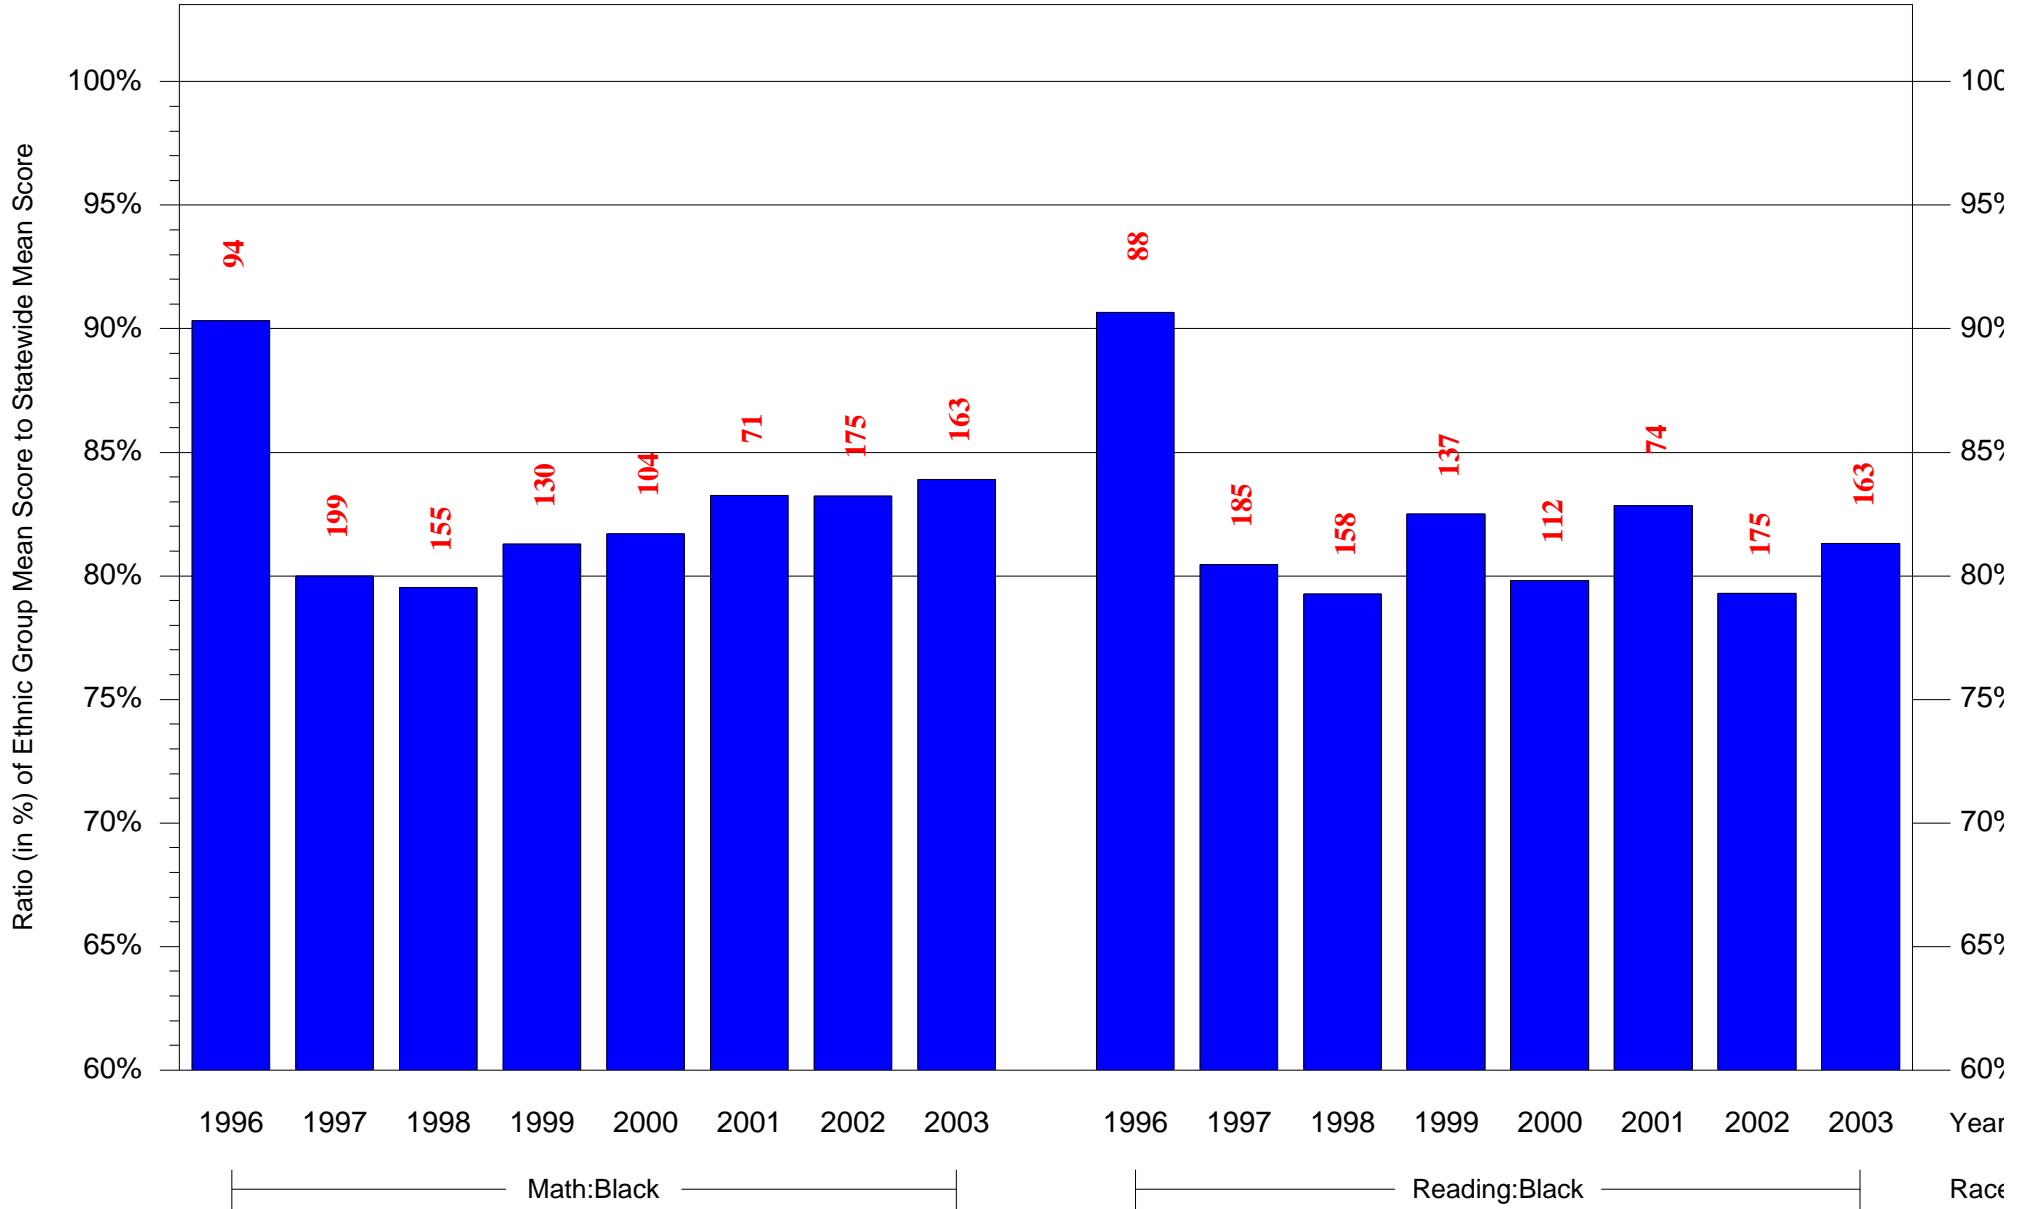

Mean Ethnic Group Building PSSA Test Score to Statewide Mean Score

Building = Strawberry Mansion HS(7255) and Grade = 8 and Ethnic Group = Black or White

(Note: Number (in red) of Test Takers is above each bar in the chart.)