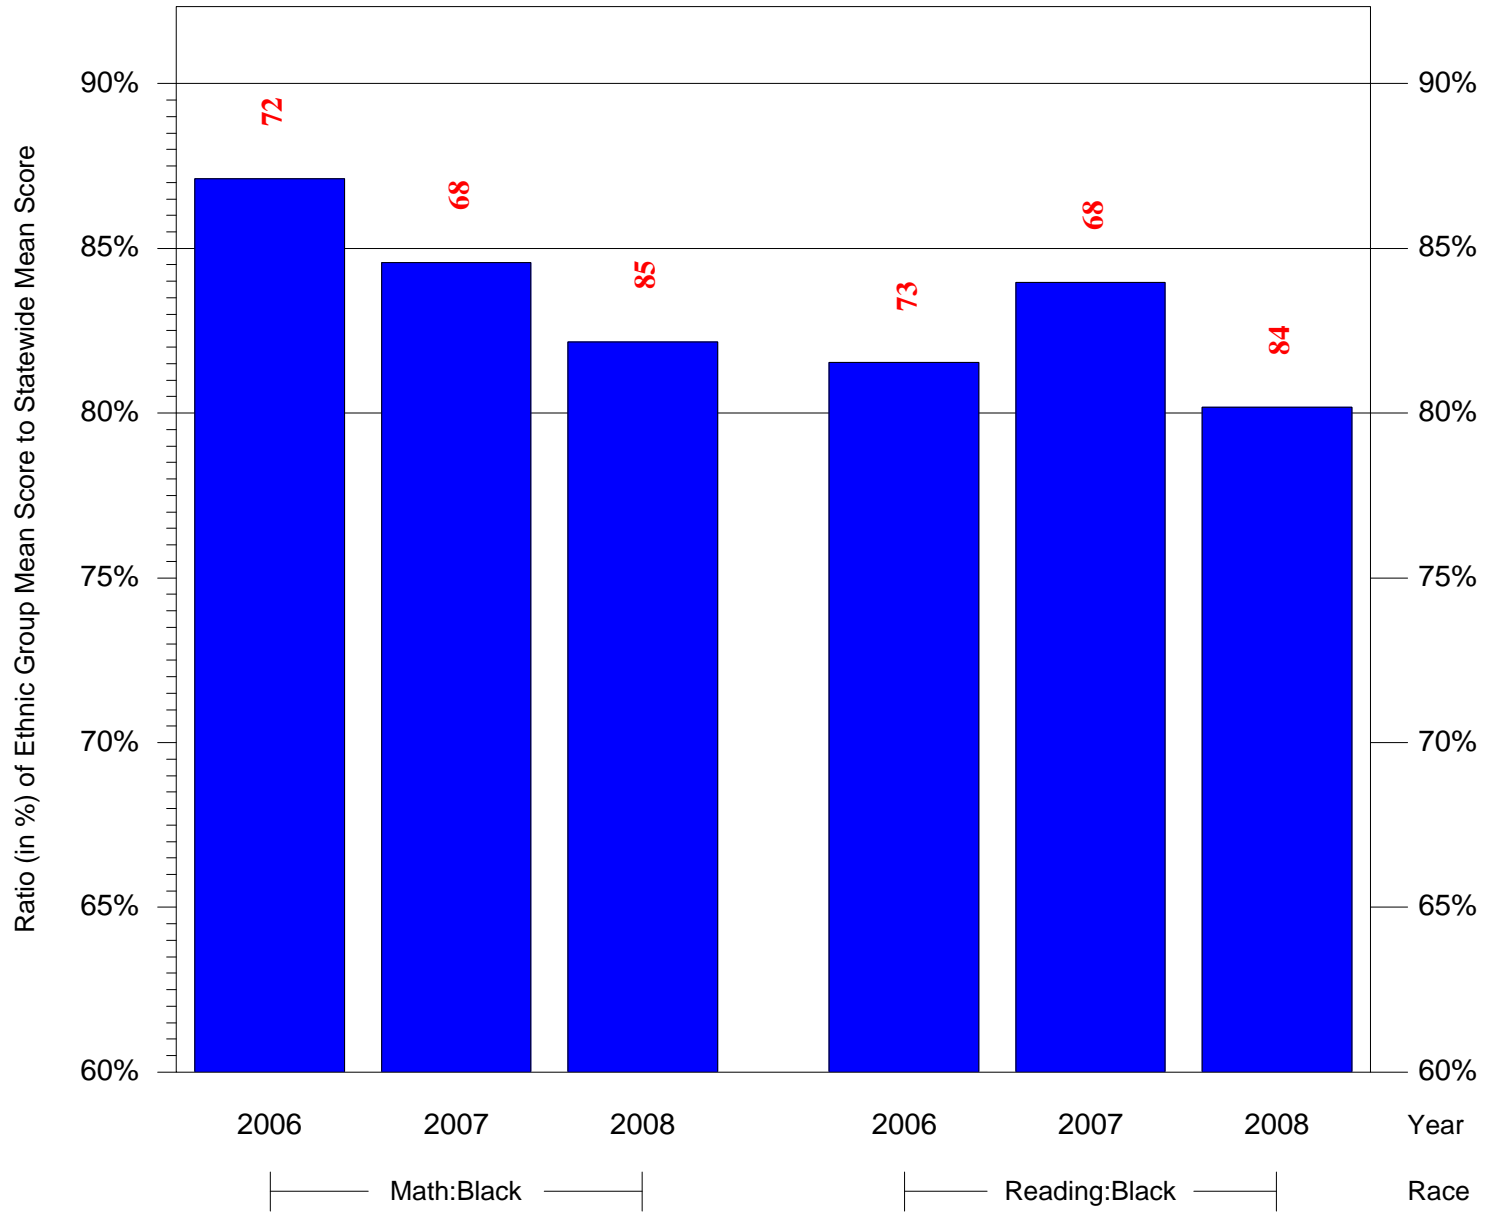

Mean Ethnic Group Building PSSA Test Score to Statewide Mean Score

Building = Smedley Franklin Sch(3752) and Grade = 4 and Ethnic Group = Black or White

(Note: Number (in red) of Test Takers is above each bar in the chart.)