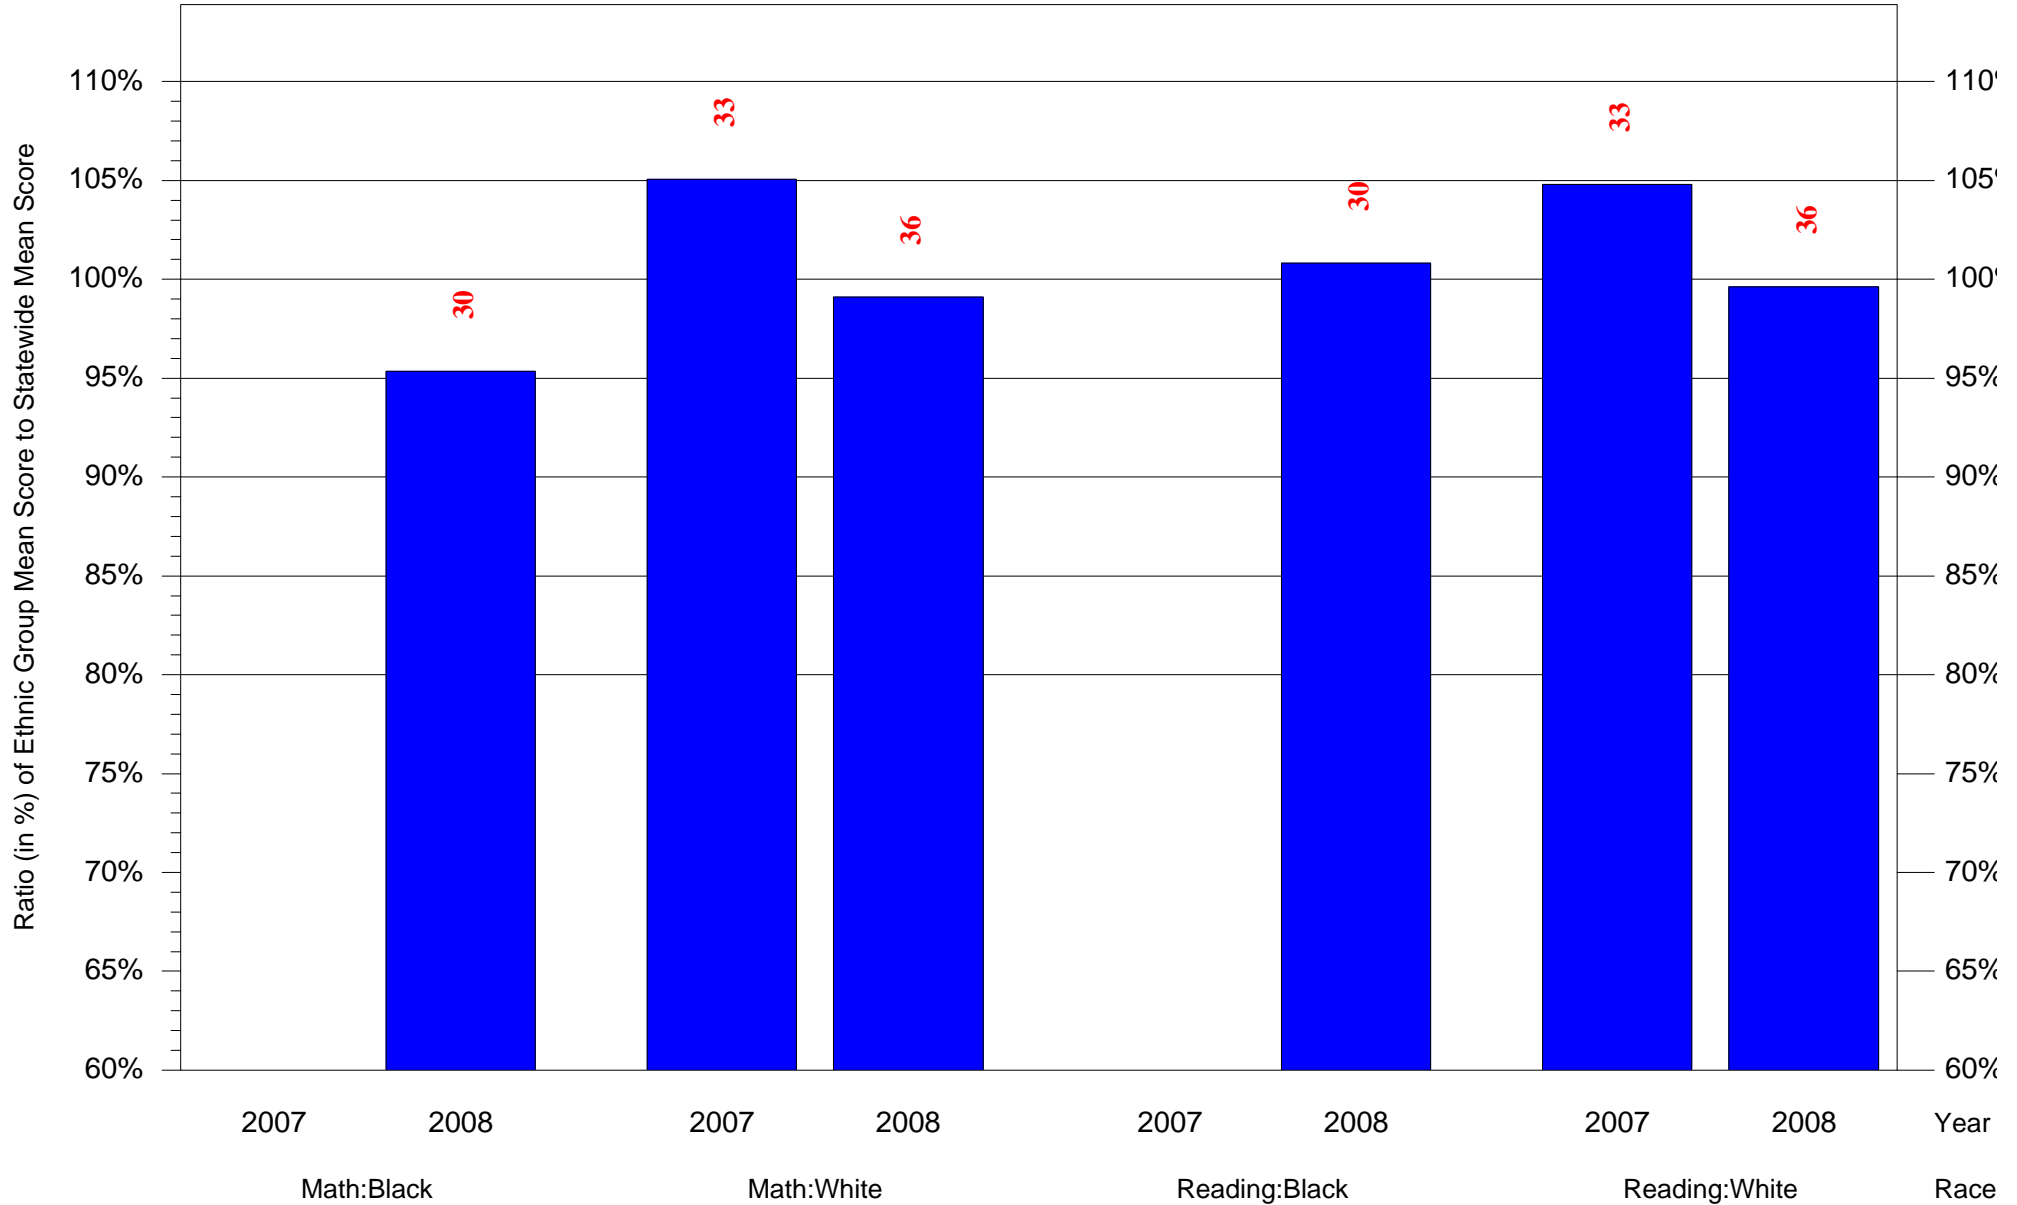

Mean Ethnic Group Building PSSA Test Score to Statewide Mean Score

Building = Pollock Robert B Sch(3801) and Grade = 3 and Ethnic Group = Black or White

(Note: Number (in red) of Test Takers is above each bar in the chart.)