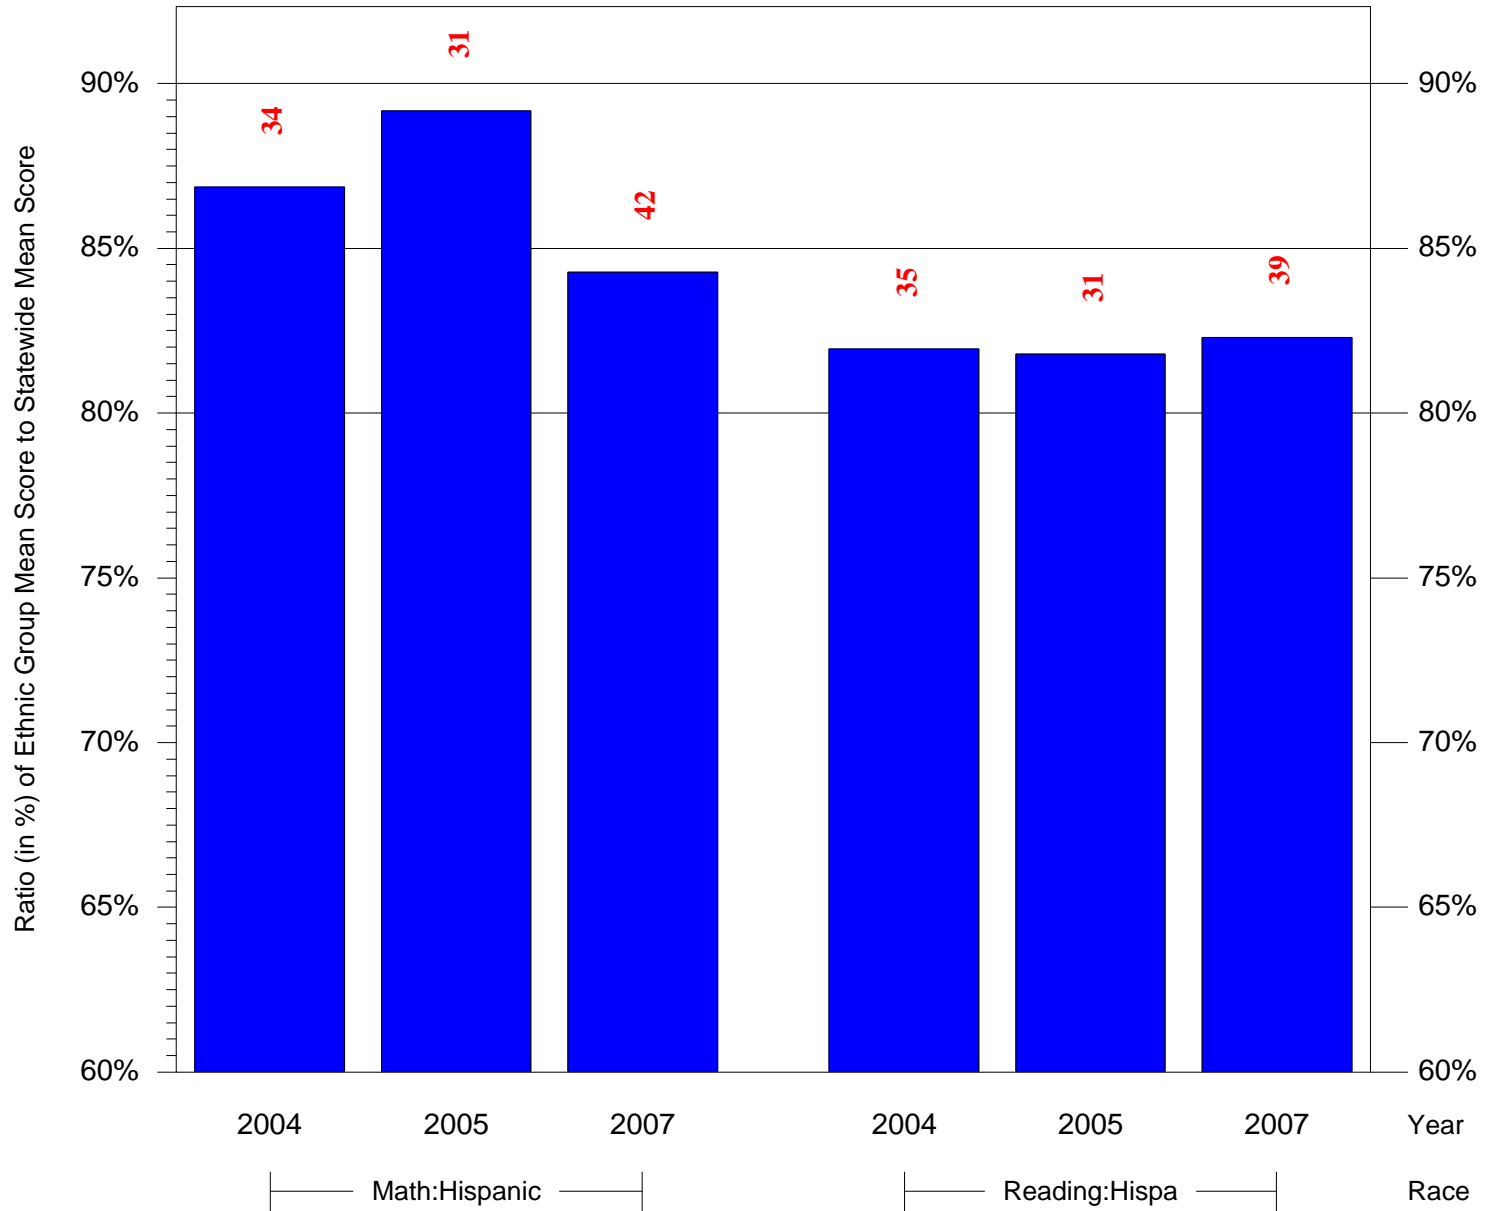

Mean Ethnic Group Building PSSA Test Score to Statewide Mean Score

Building = Edmunds Henry R Sch(3737) and Grade = 8 and Ethnic Group = Asian or Hispanic

(Note: Number (in red) of Test Takers is above each bar in the chart.)