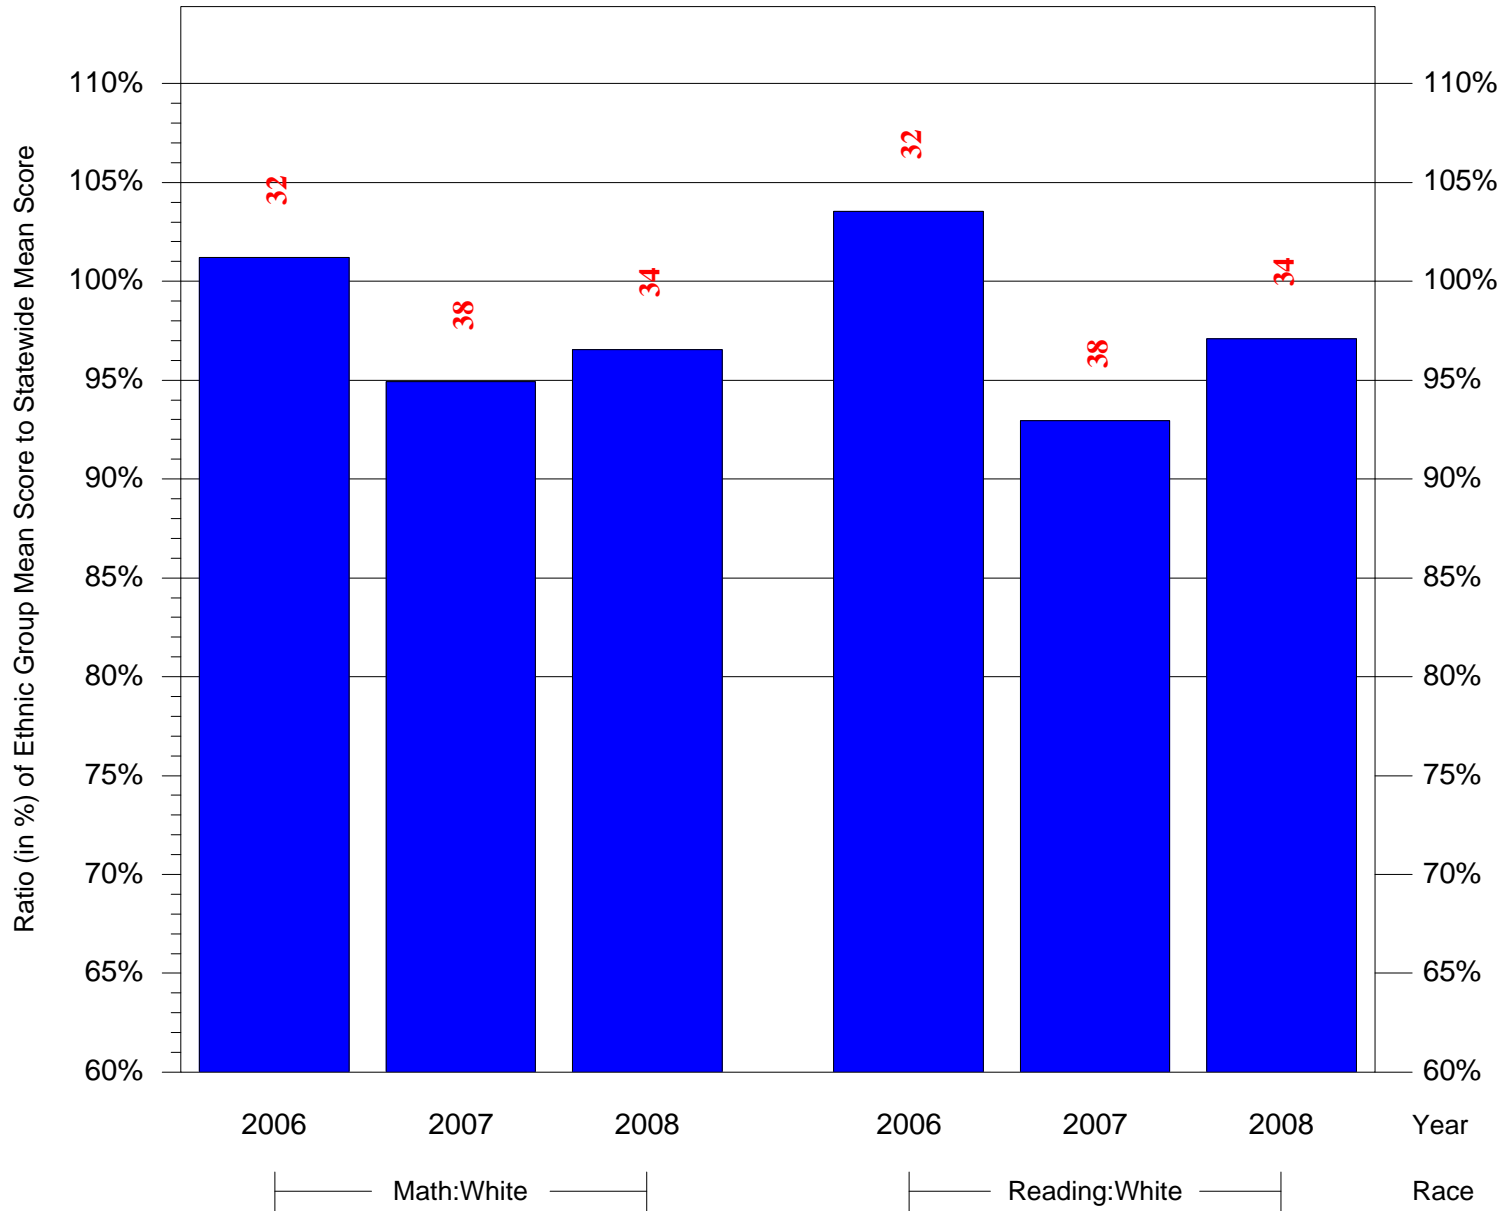

Mean Ethnic Group Building PSSA Test Score to Statewide Mean Score

Building = Shawmont Sch(3725) and Grade = 6 and Ethnic Group = Black or White

(Note: Number (in red) of Test Takers is above each bar in the chart.)