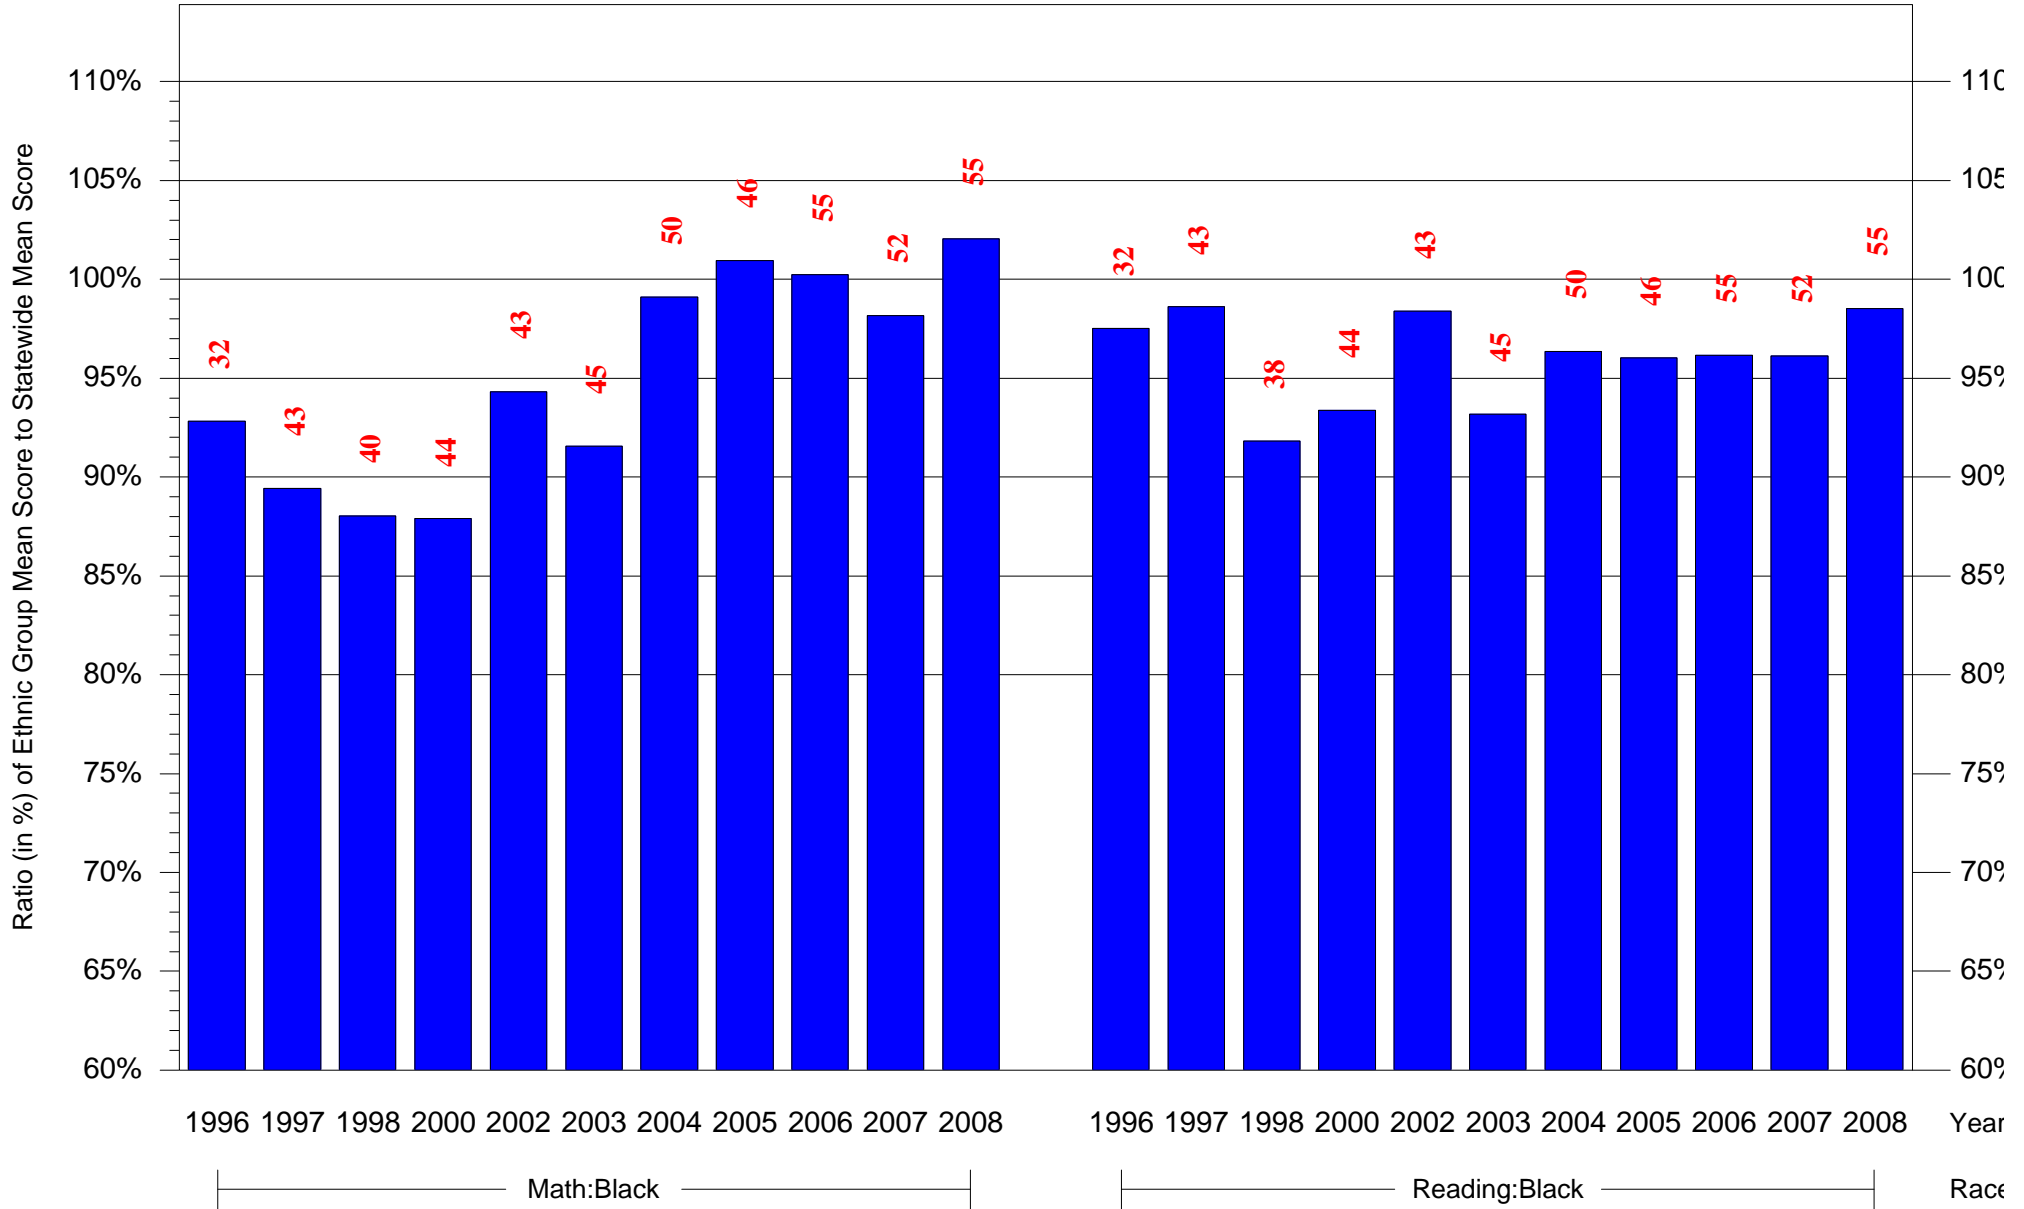

Mean Ethnic Group Building PSSA Test Score to Statewide Mean Score

Building = Jenks John S Sch(3714) and Grade = 8 and Ethnic Group = Black or White

(Note: Number (in red) of Test Takers is above each bar in the chart.)