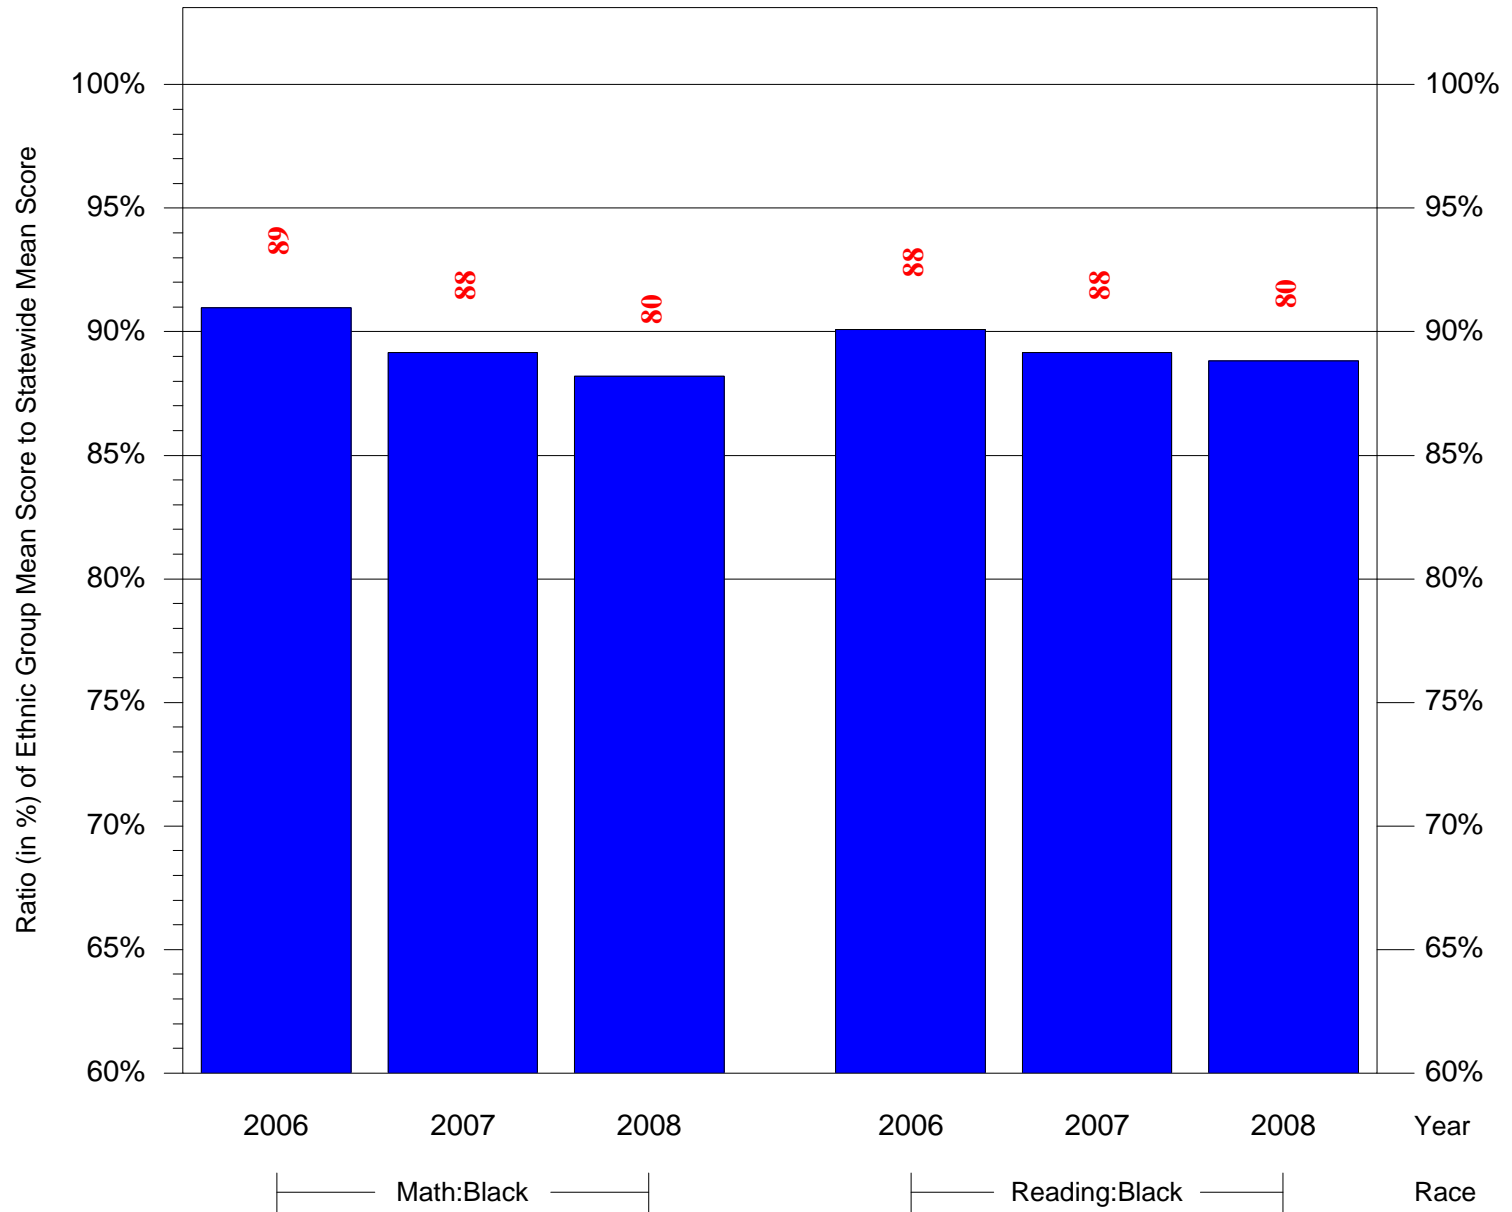

Mean Ethnic Group Building PSSA Test Score to Statewide Mean Score

Building = Prince Hall(6765) and Grade = 4 and Ethnic Group = Black or White

(Note: Number (in red) of Test Takers is above each bar in the chart.)