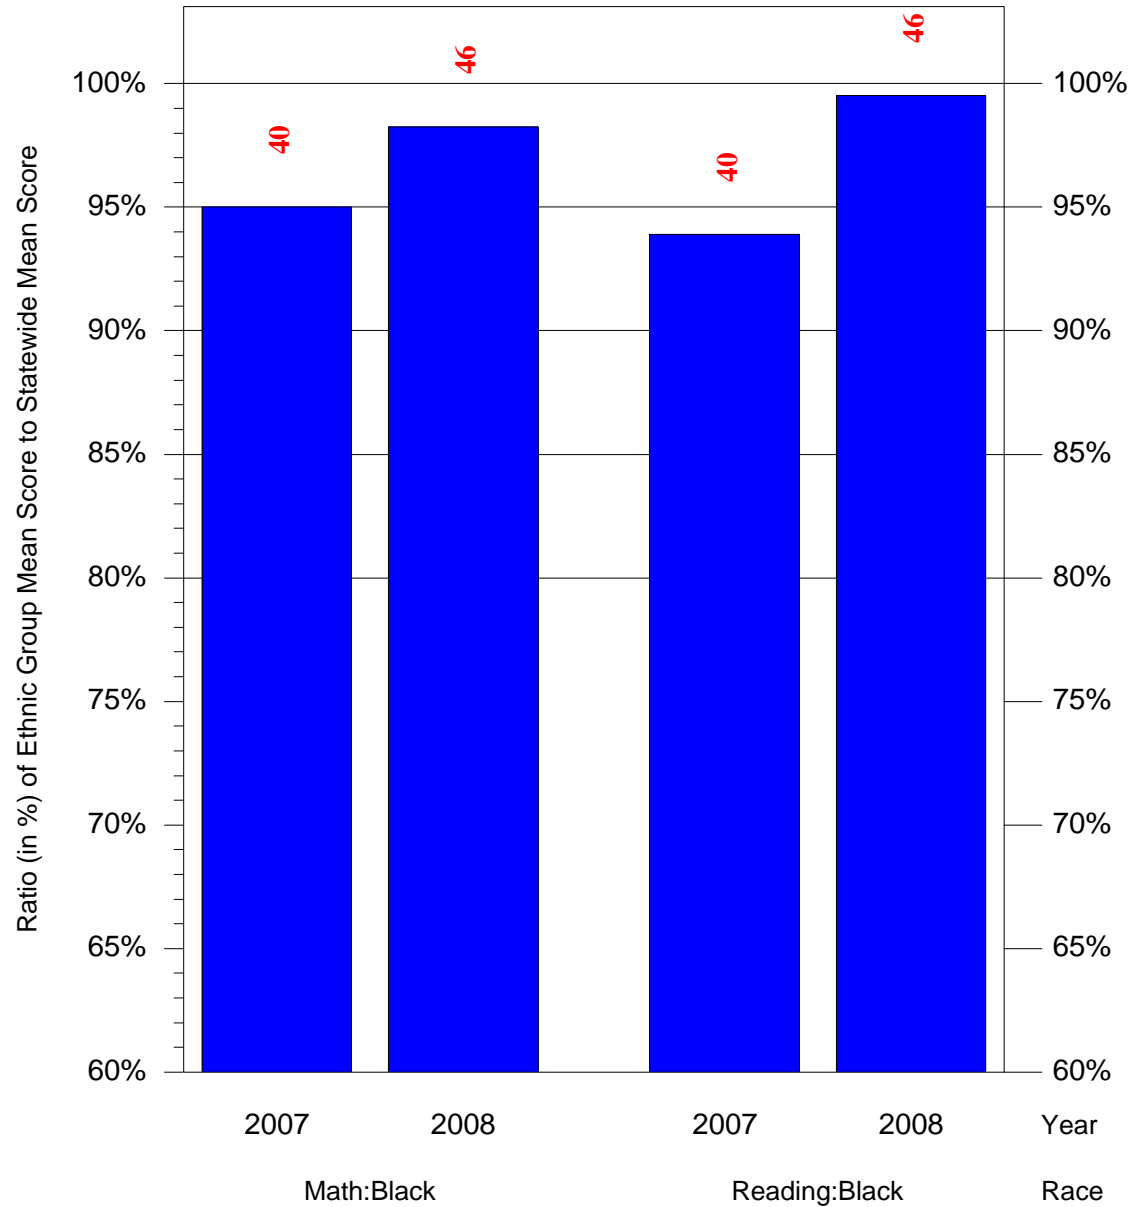

Mean Ethnic Group Building PSSA Test Score to Statewide Mean Score

Building = Barry Comm John Sch(7919) and Grade = 3 and Ethnic Group = Black or White

(Note: Number (in red) of Test Takers is above each bar in the chart.)