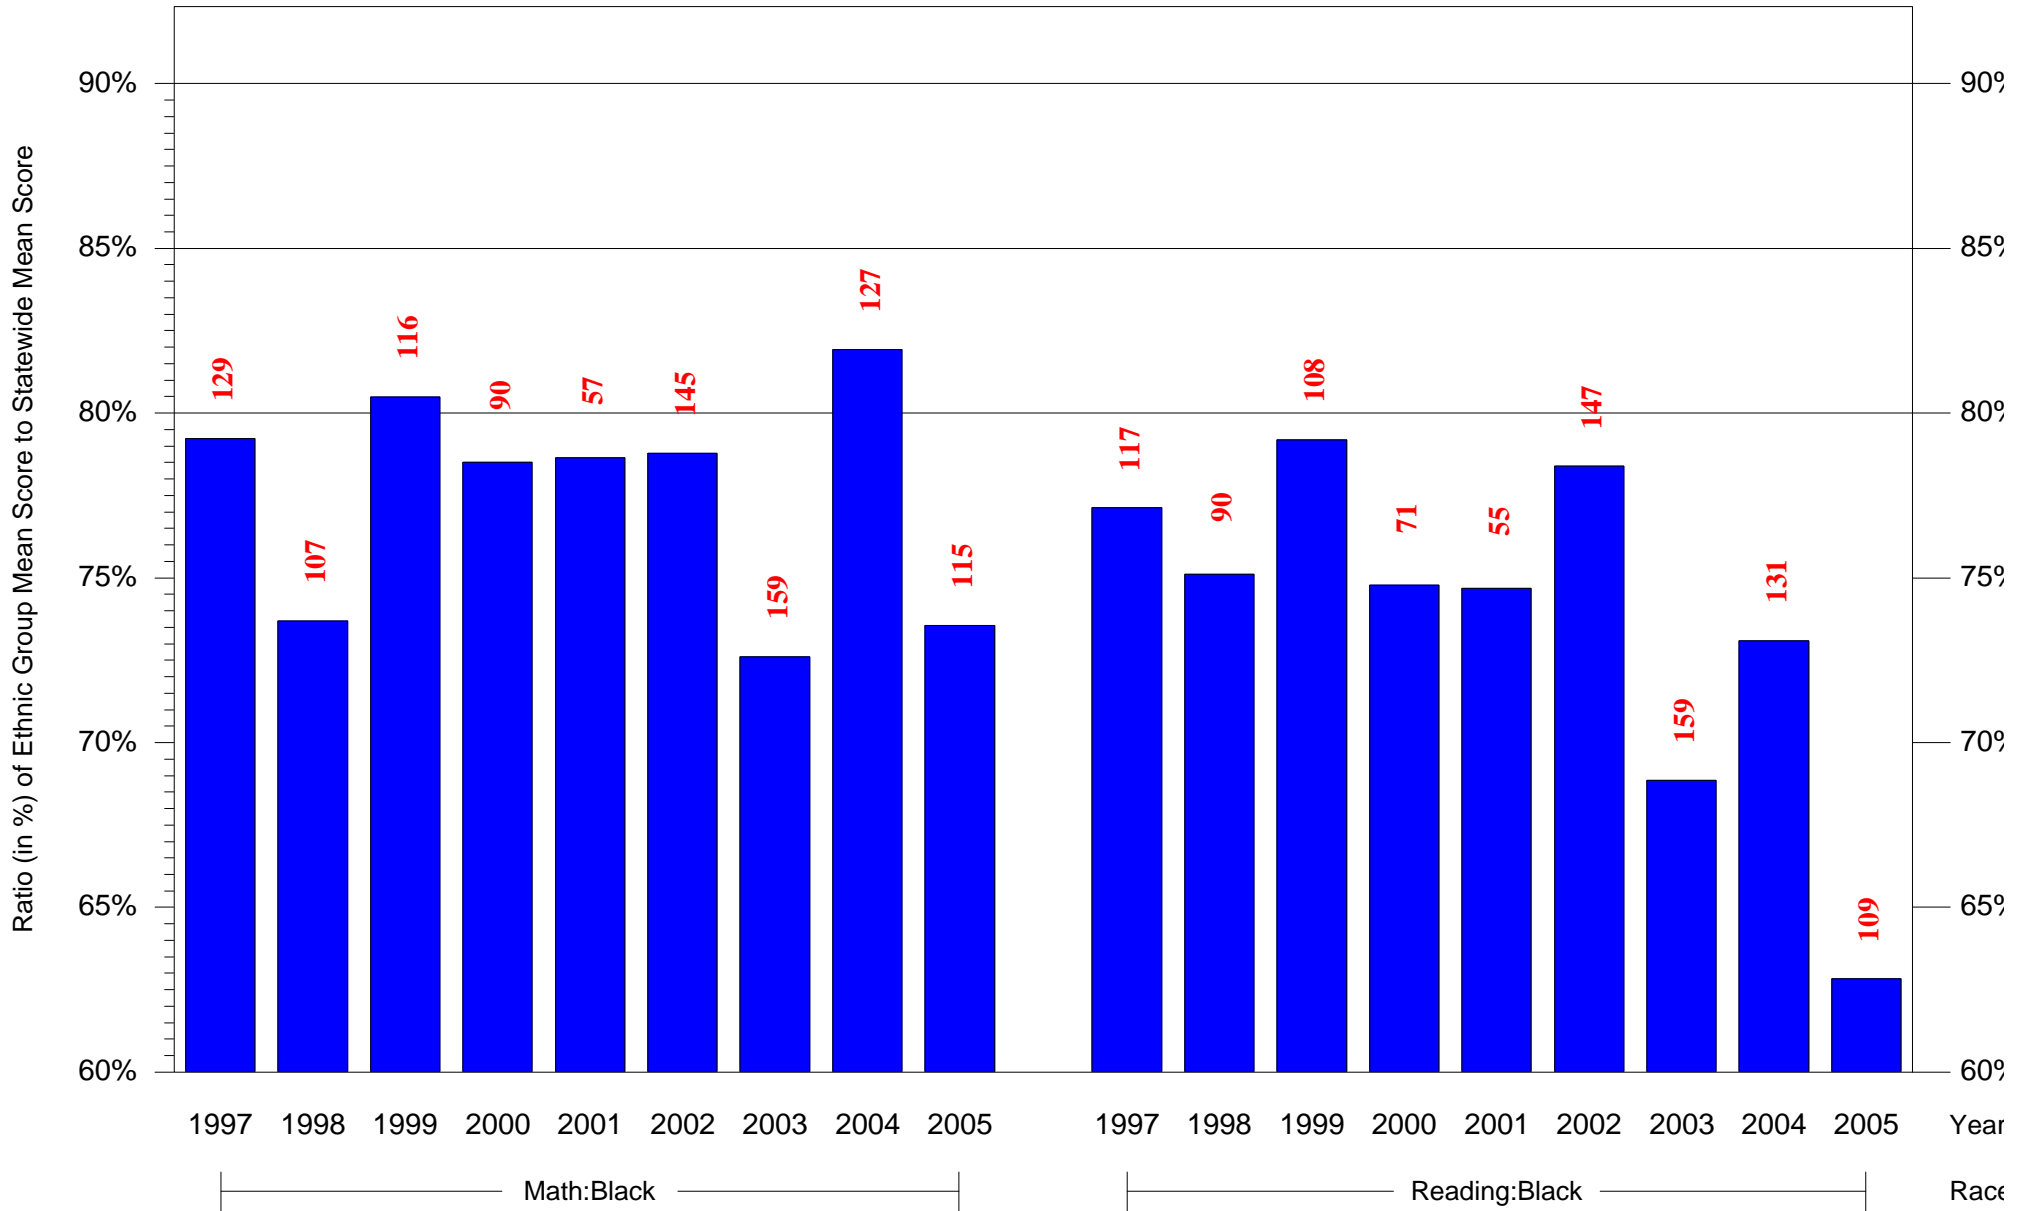

Mean Ethnic Group Building PSSA Test Score to Statewide Mean Score

Building = Olney HS(3856) and Grade = 11 and Ethnic Group = Black or White

(Note: Number (in red) of Test Takers is above each bar in the chart.)