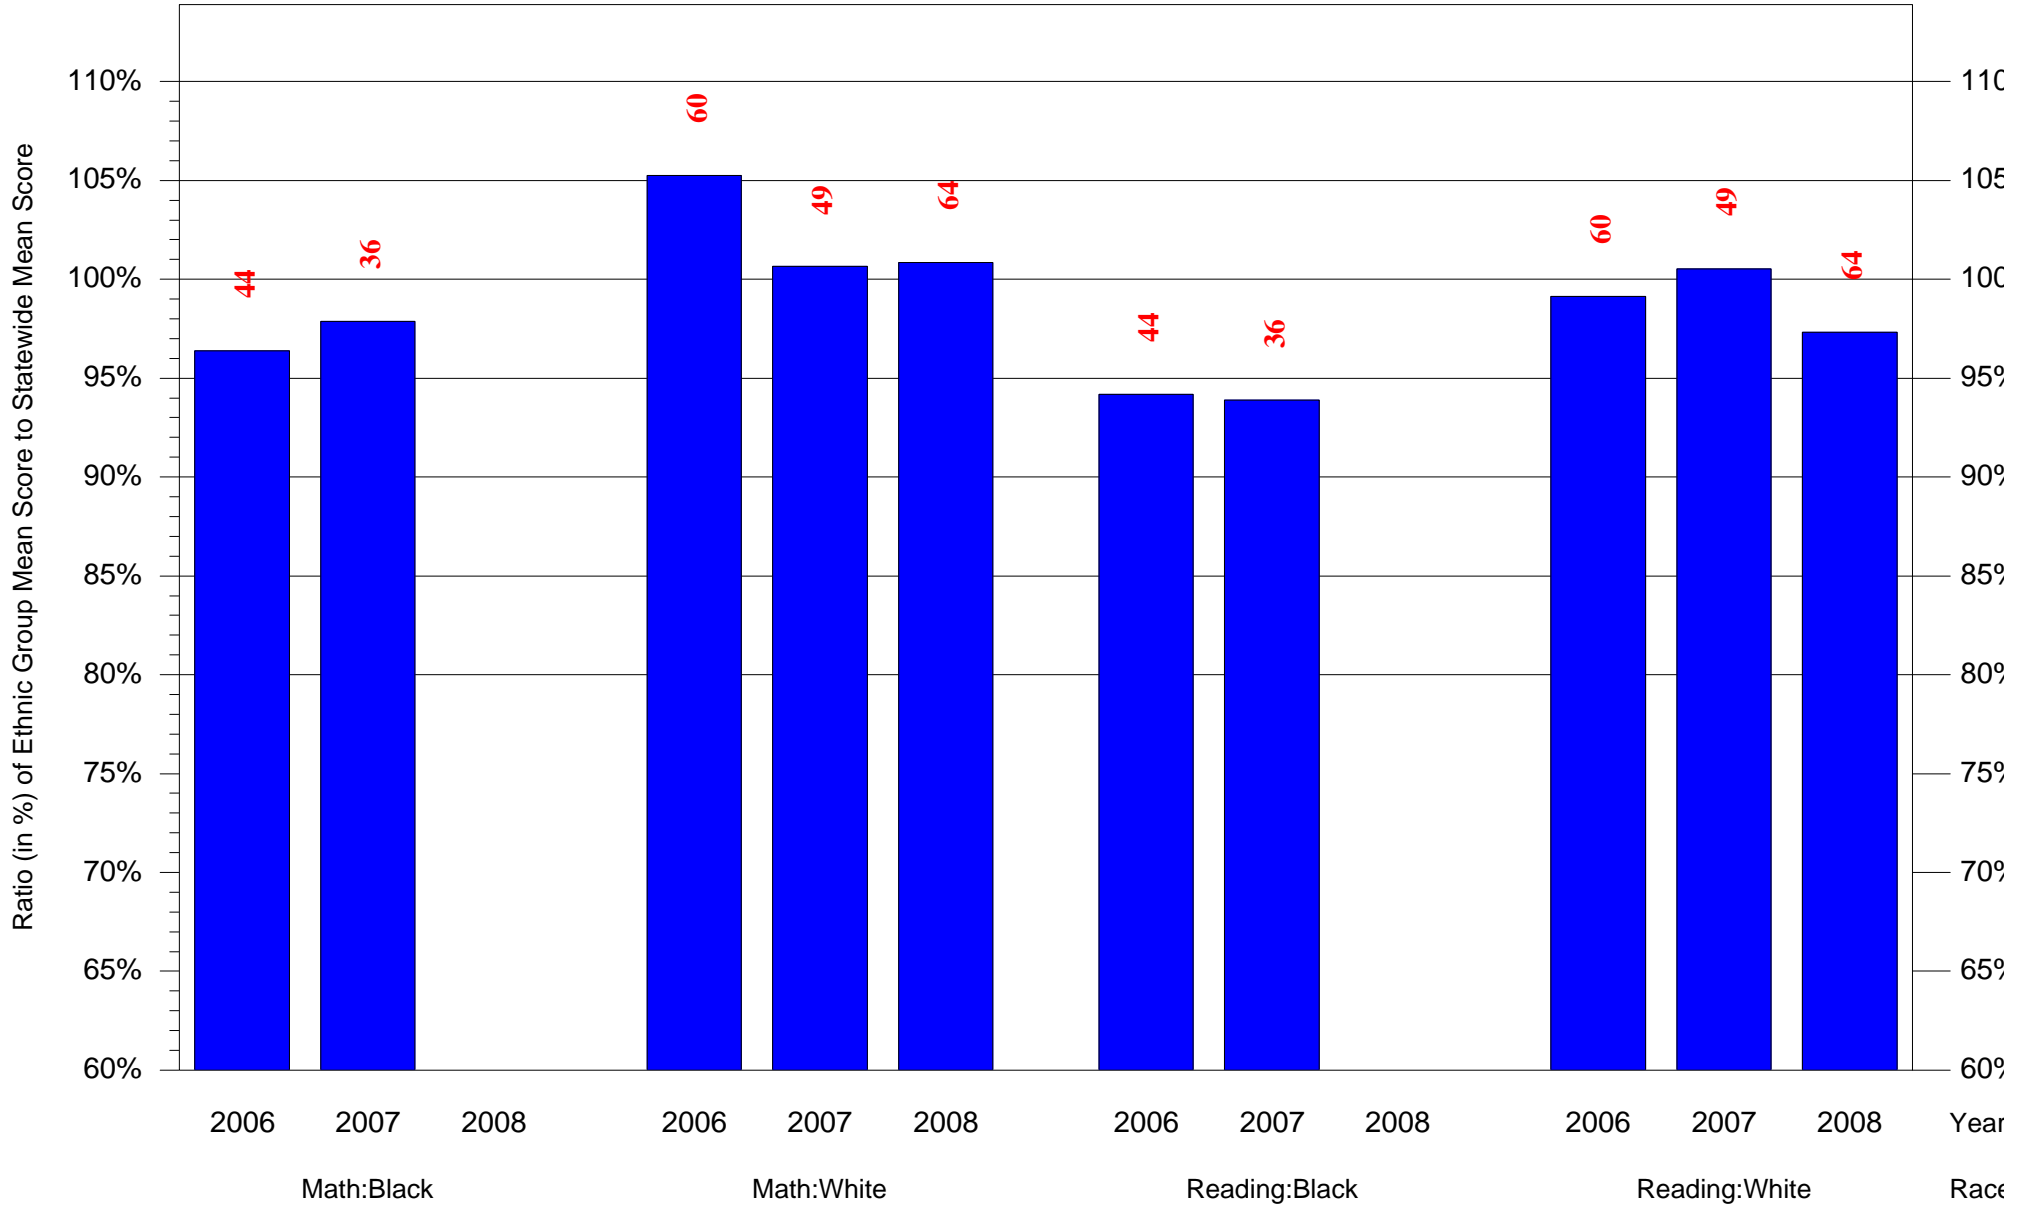

Mean Ethnic Group Building PSSA Test Score to Statewide Mean Score

Building = Decatur Stephen Sch(4727) and Grade = 6 and Ethnic Group = Black or White

(Note: Number (in red) of Test Takers is above each bar in the chart.)