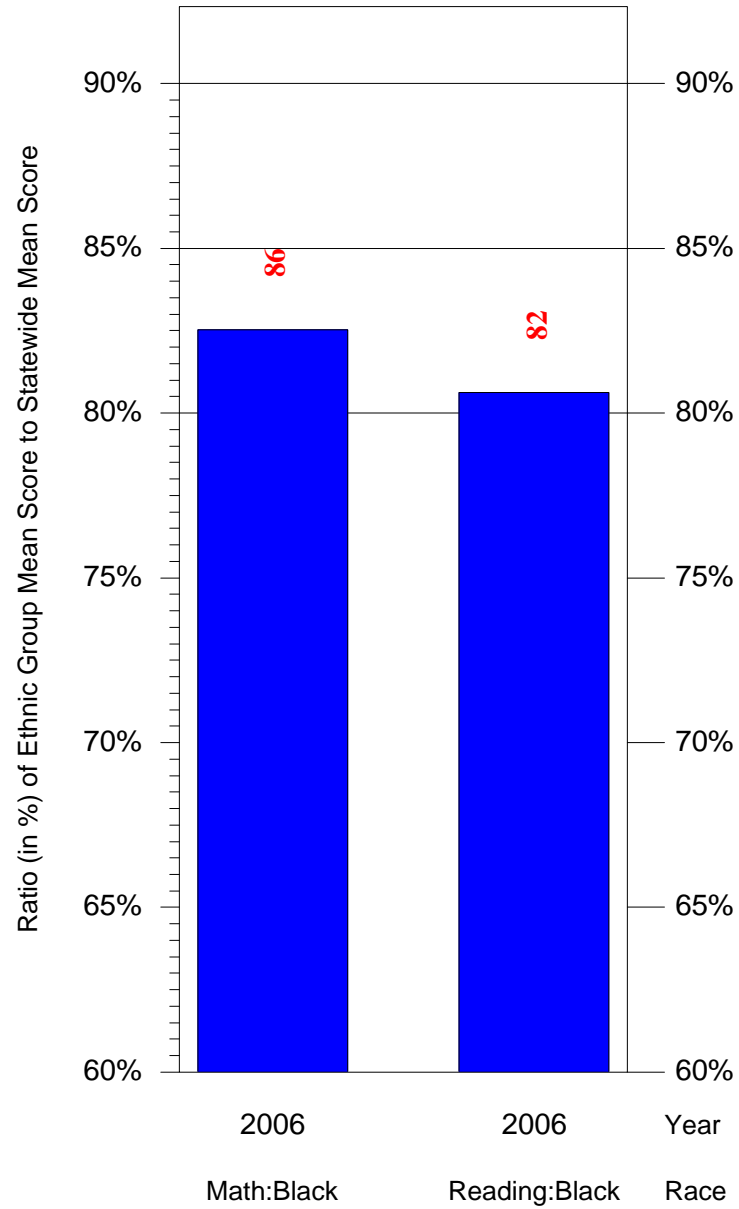

Mean Ethnic Group Building PSSA Test Score to Statewide Mean Score

Building = Lewis Ada H MS(6764) and Grade = 6 and Ethnic Group = Black or White

(Note: Number (in red) of Test Takers is above each bar in the chart.)