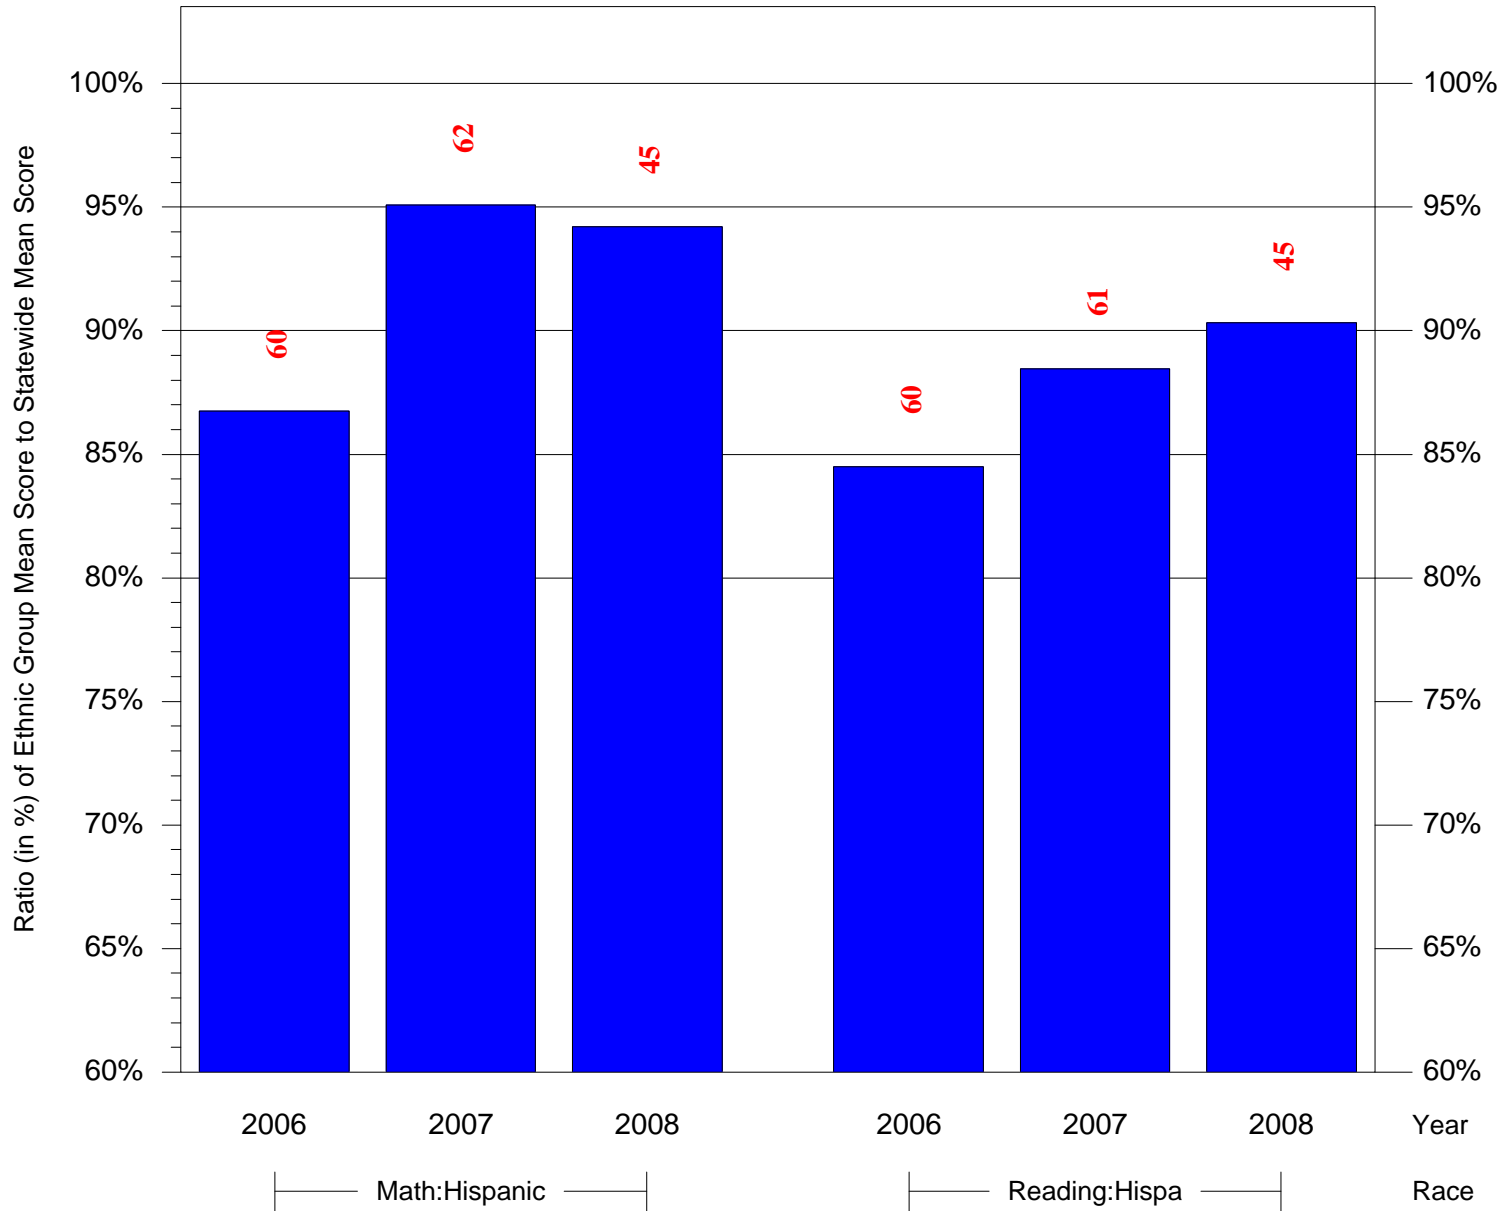

Mean Ethnic Group Building PSSA Test Score to Statewide Mean Score

Building = Fairhill Sch(5039) and Grade = 6 and Ethnic Group = Asian or Hispanic

(Note: Number (in red) of Test Takers is above each bar in the chart.)