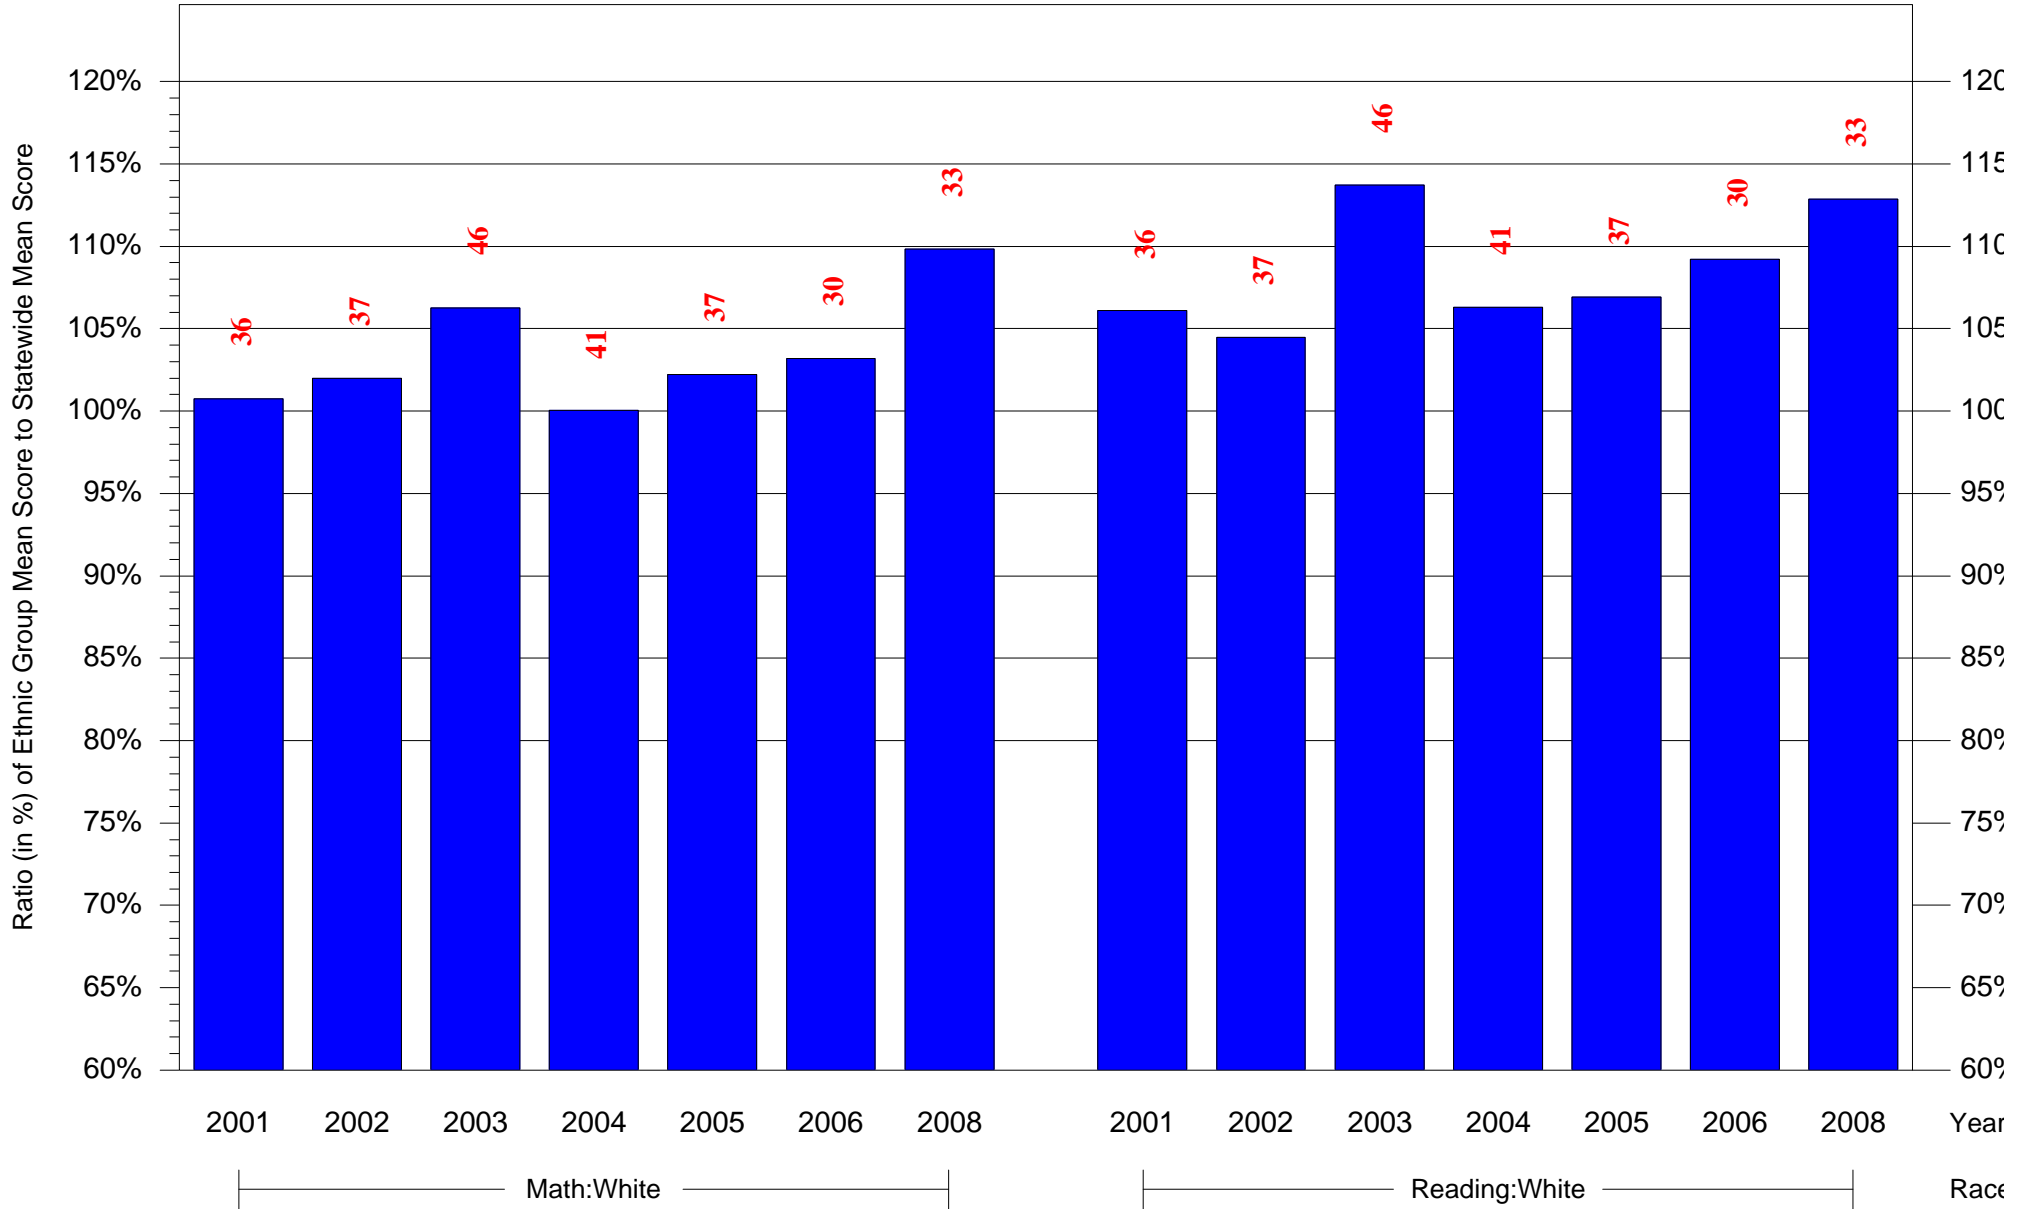

Mean Ethnic Group Building PSSA Test Score to Statewide Mean Score

Building = Gamp(7664) and Grade = 11 and Ethnic Group = Black or White

(Note: Number (in red) of Test Takers is above each bar in the chart.)