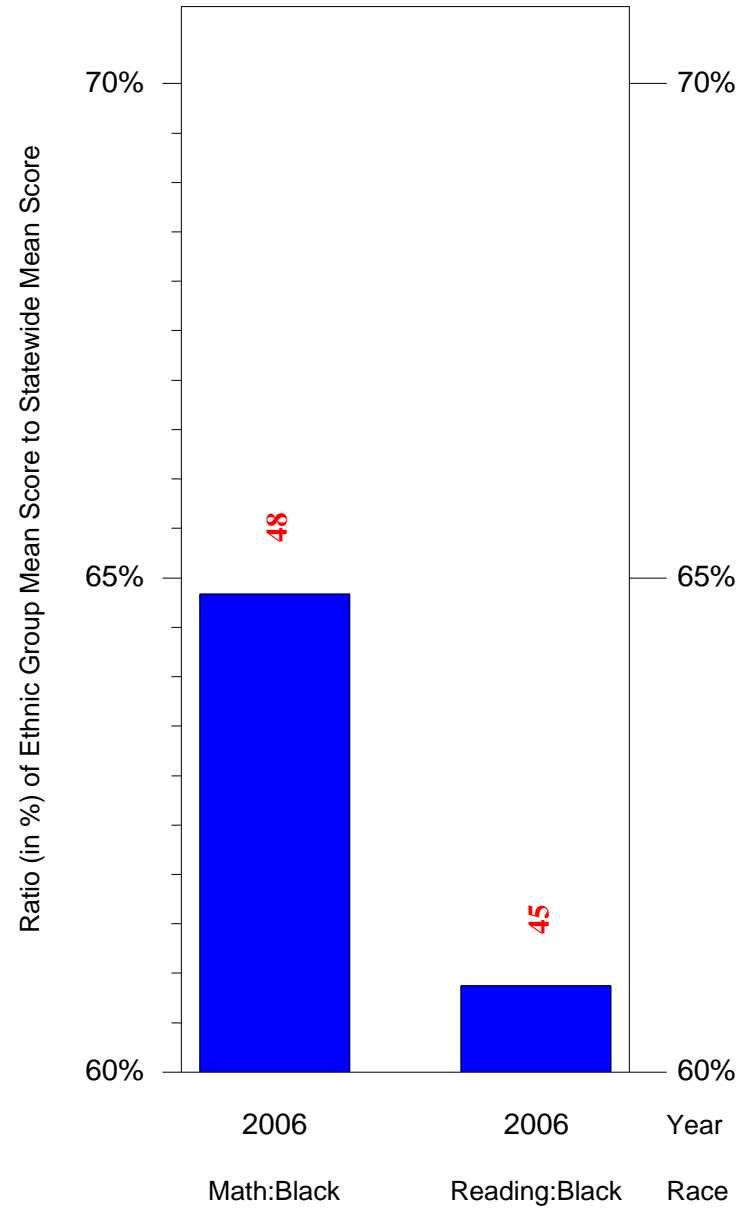

Mean Ethnic Group Building PSSA Test Score to Statewide Mean Score
Building = CEP/Allegheny(7783) and Grade = 11 and Ethnic Group = Black or White
(Note: Number (in red) of Test Takers is above each bar in the chart.)