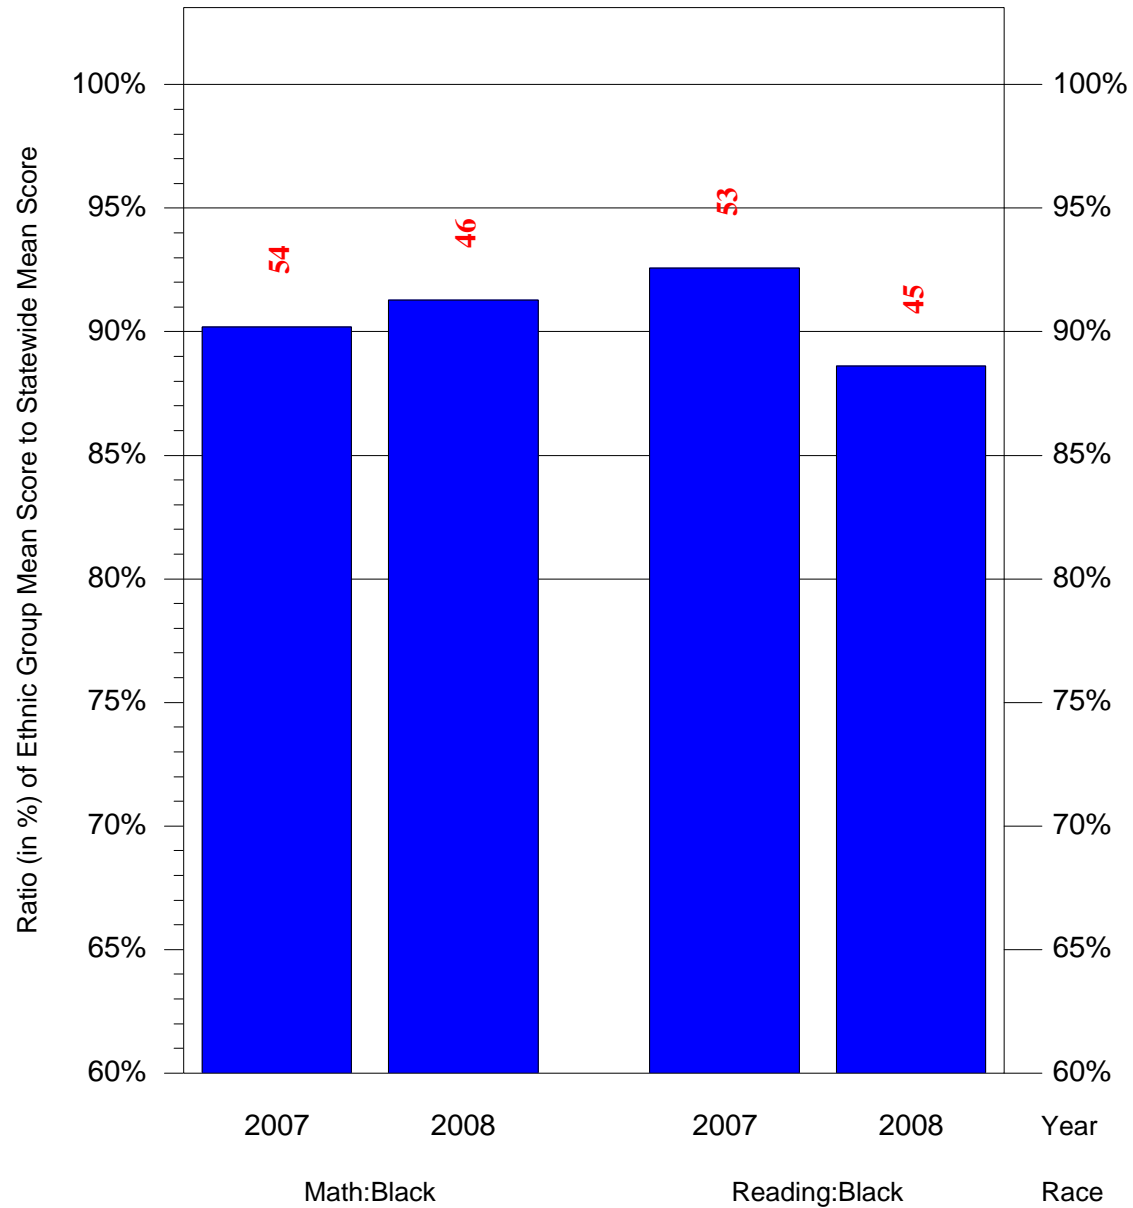

Mean Ethnic Group Building PSSA Test Score to Statewide Mean Score

Building = Barton Clara Sch(3732) and Grade = 4 and Ethnic Group = Black or White

(Note: Number (in red) of Test Takers is above each bar in the chart.)