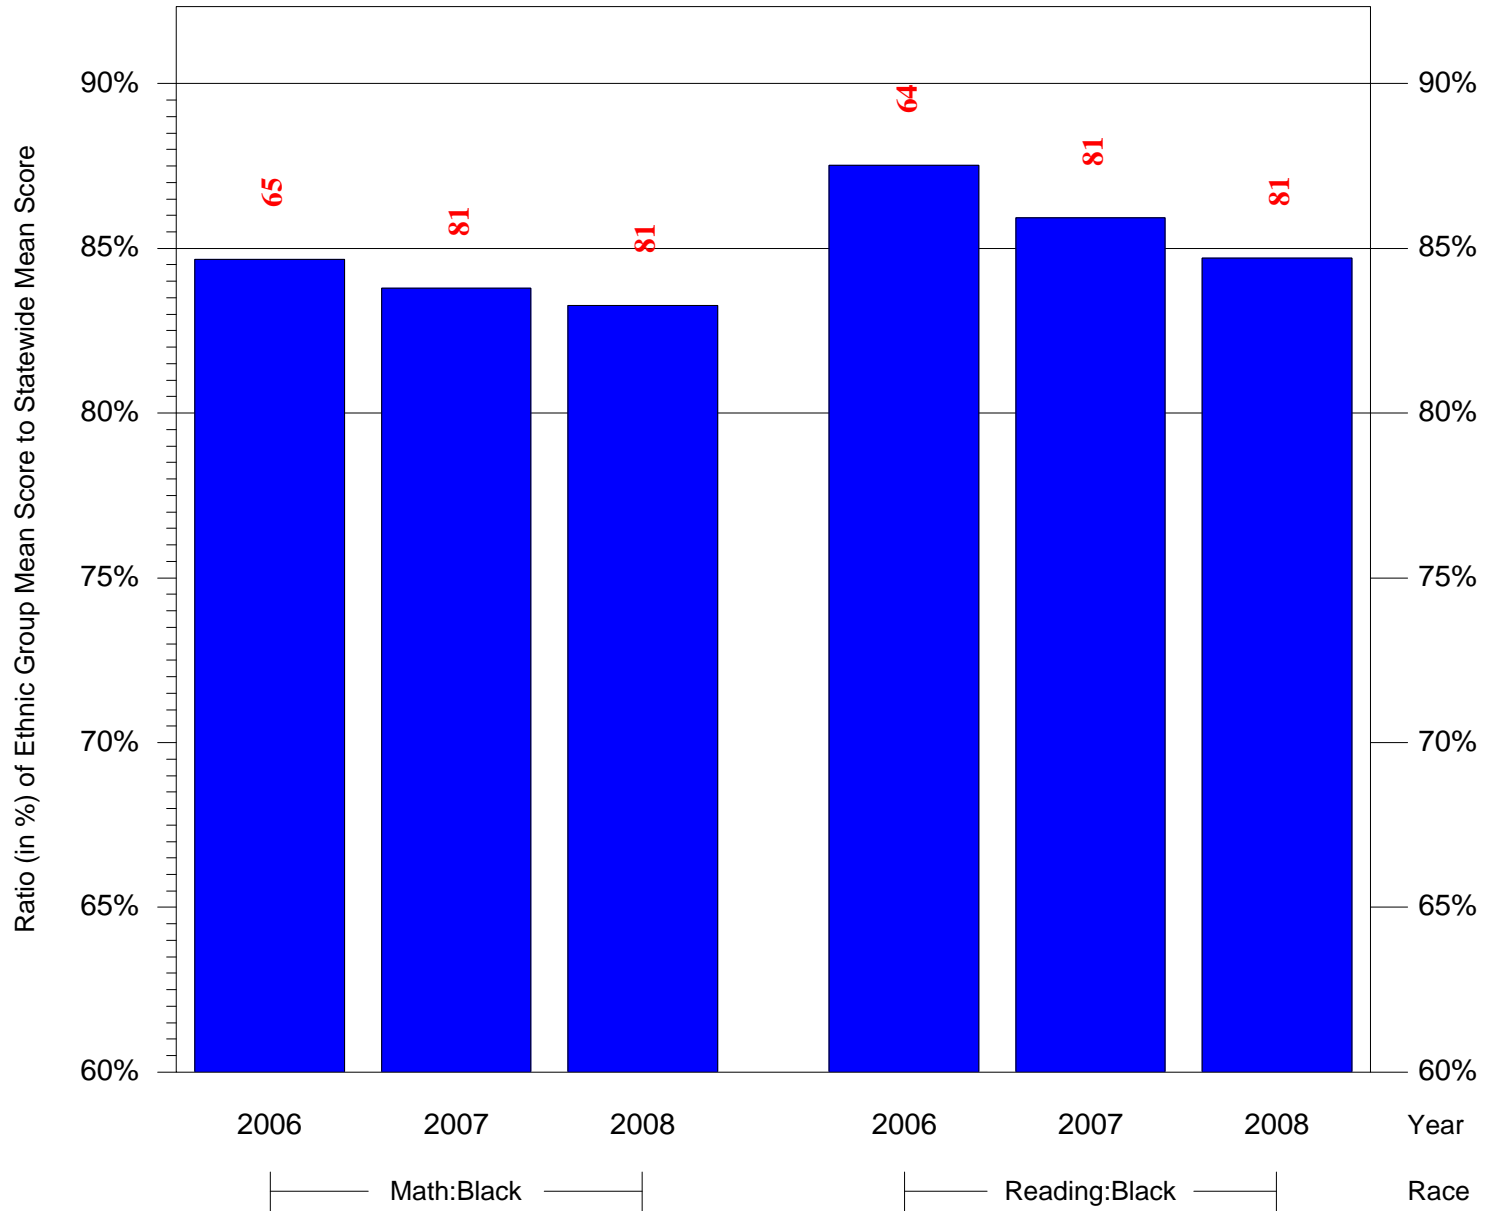

Mean Ethnic Group Building PSSA Test Score to Statewide Mean Score

Building = Carnell Laura H Sch(7230) and Grade = 4 and Ethnic Group = Black or White

(Note: Number (in red) of Test Takers is above each bar in the chart.)