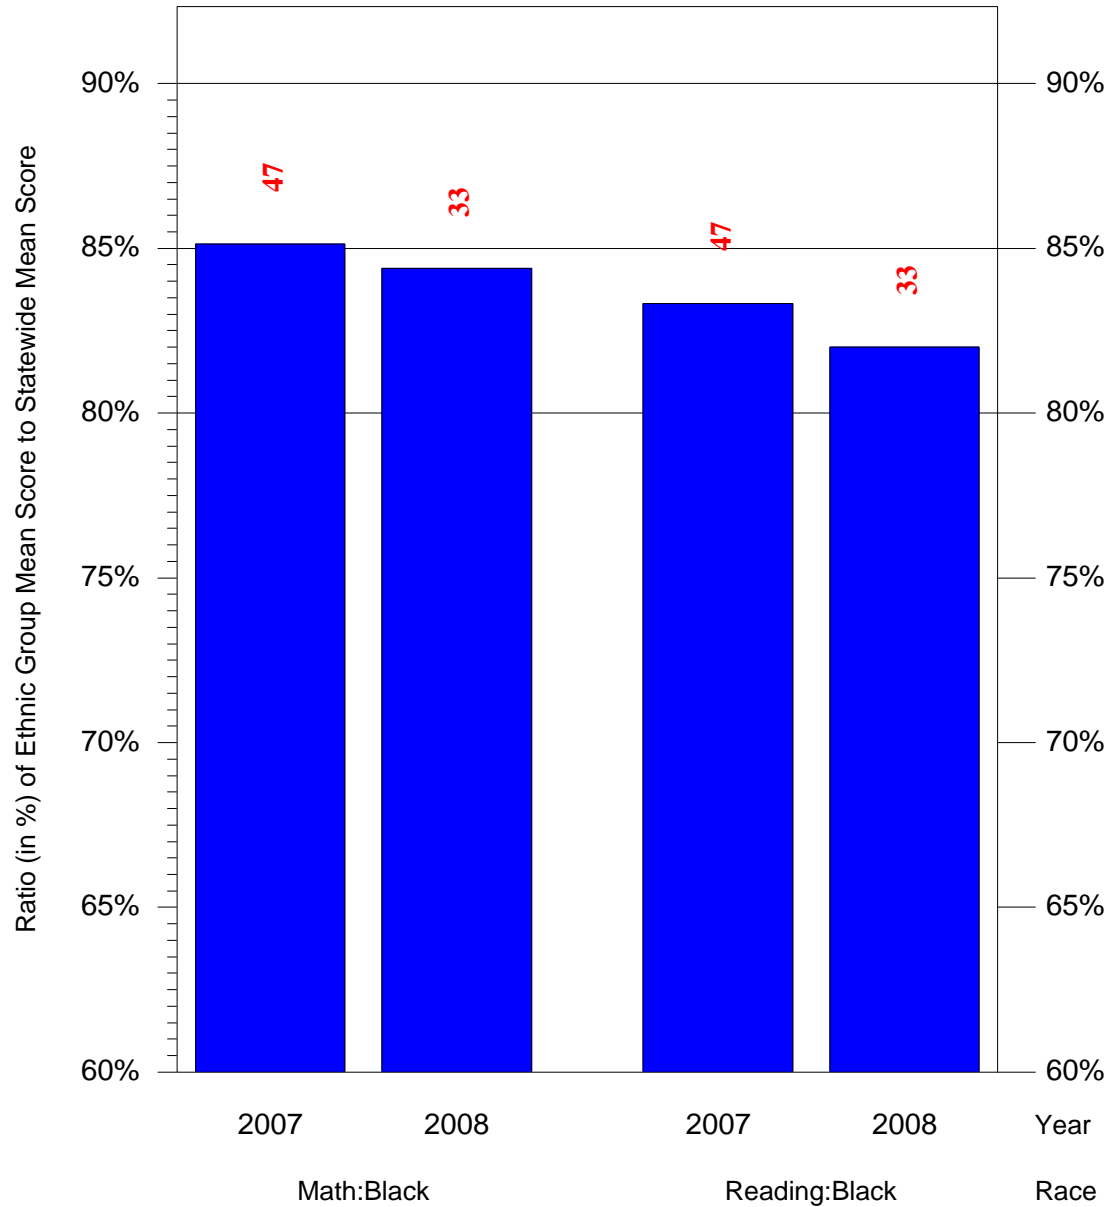

Mean Ethnic Group Building PSSA Test Score to Statewide Mean Score

Building = Ferguson Joseph C Sch(3690) and Grade = 8 and Ethnic Group = Black or White

(Note: Number (in red) of Test Takers is above each bar in the chart.)