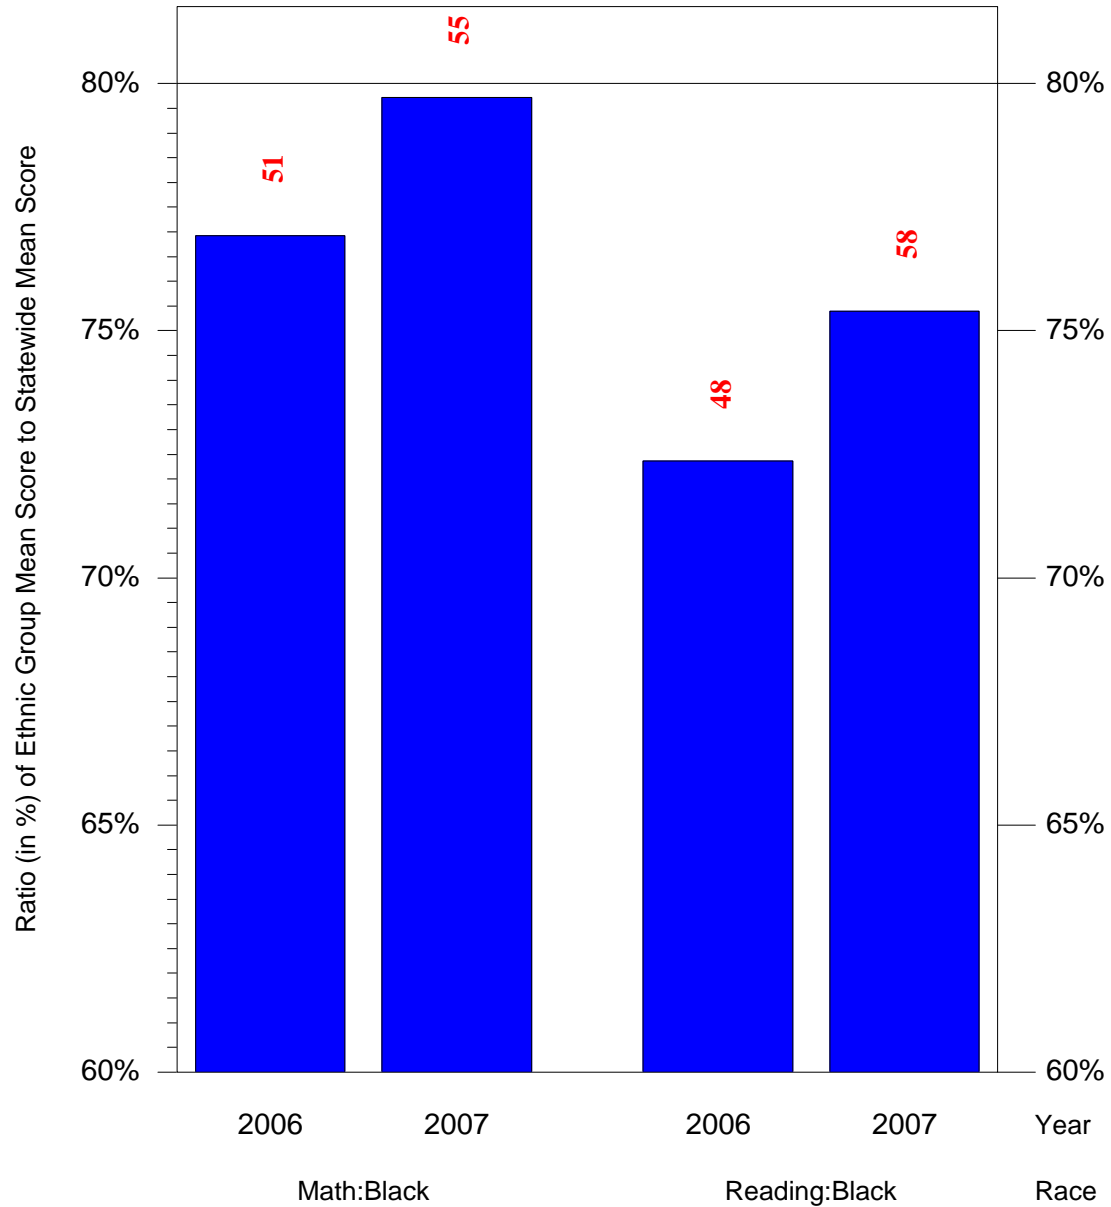

Mean Ethnic Group Building PSSA Test Score to Statewide Mean Score

Building = CEP/Hunting Park(7676) and Grade = 6 and Ethnic Group = Black or White

(Note: Number (in red) of Test Takers is above each bar in the chart.)