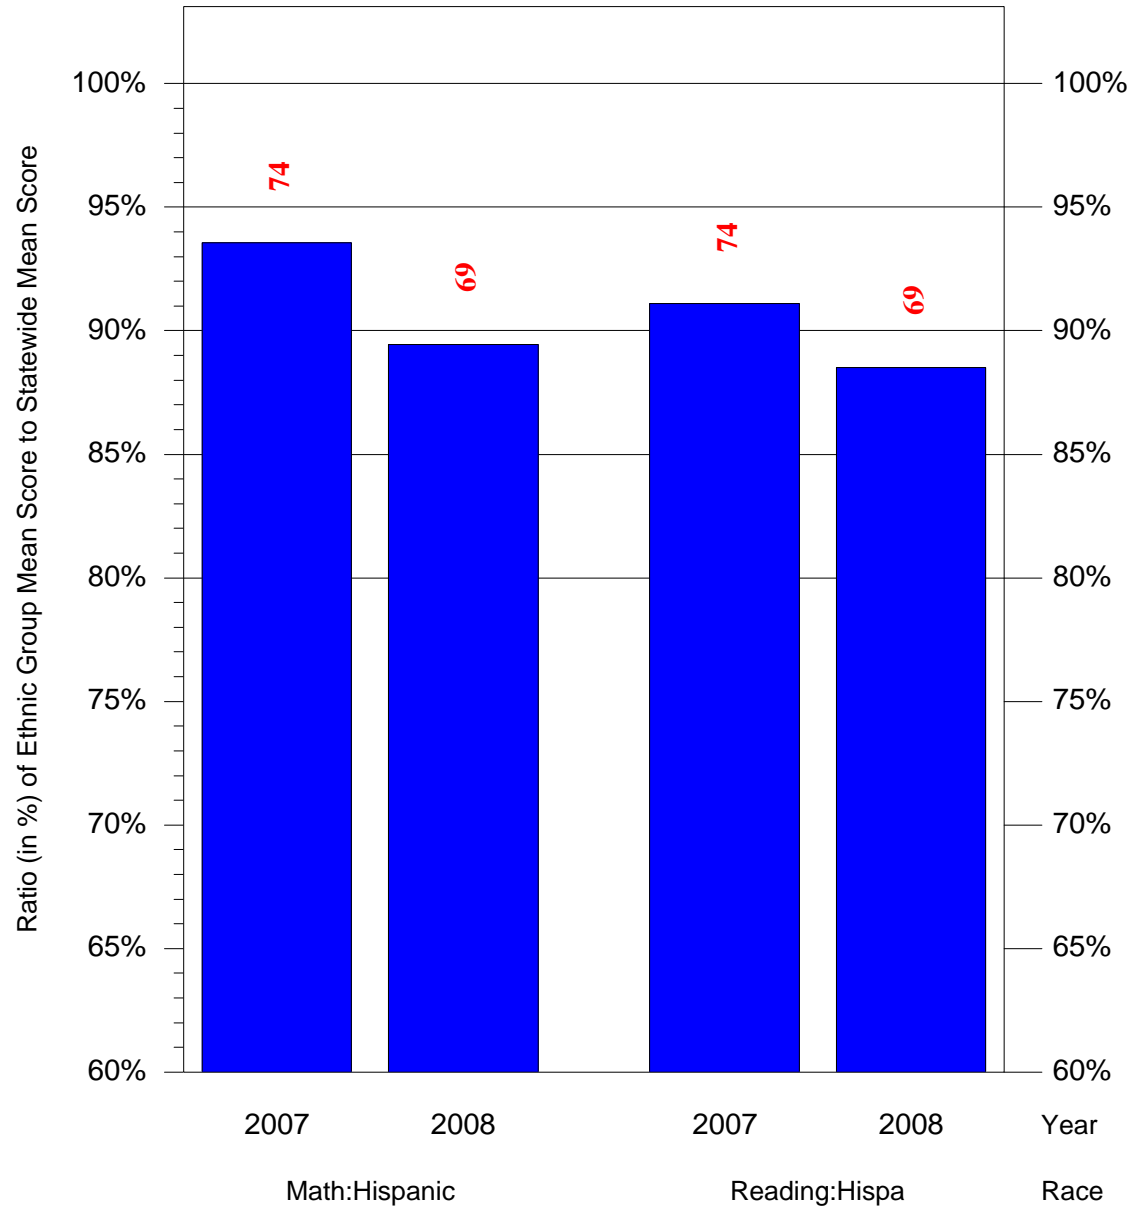

Mean Ethnic Group Building PSSA Test Score to Statewide Mean Score

Building = MunozMarin Luis(7522) and Grade = 3 and Ethnic Group = Asian or Hispanic

(Note: Number (in red) of Test Takers is above each bar in the chart.)