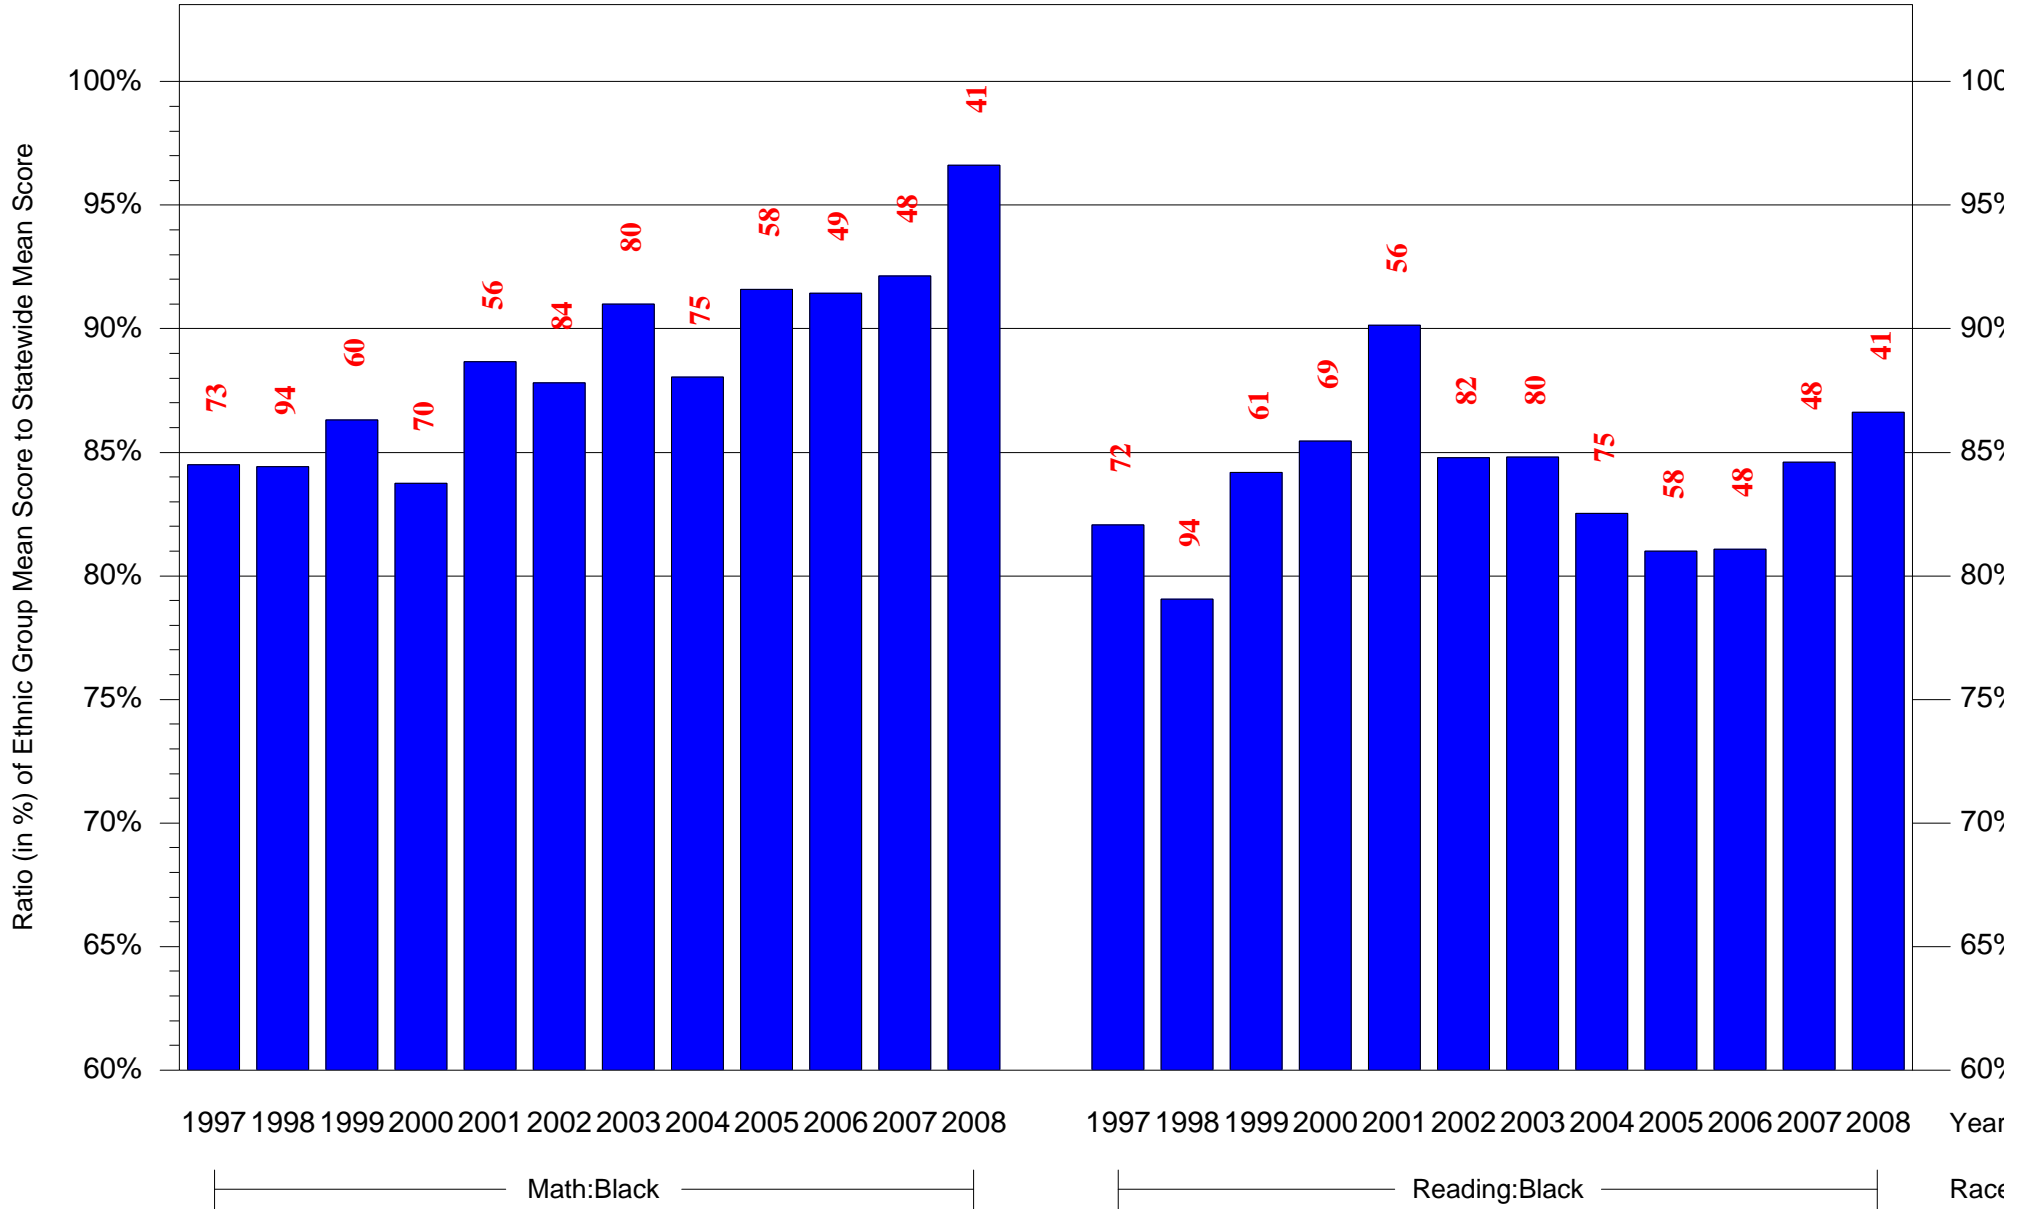

Mean Ethnic Group Building PSSA Test Score to Statewide Mean Score

Building = Morris Robert Sch(4868) and Grade = 5 and Ethnic Group = Black or White

(Note: Number (in red) of Test Takers is above each bar in the chart.)