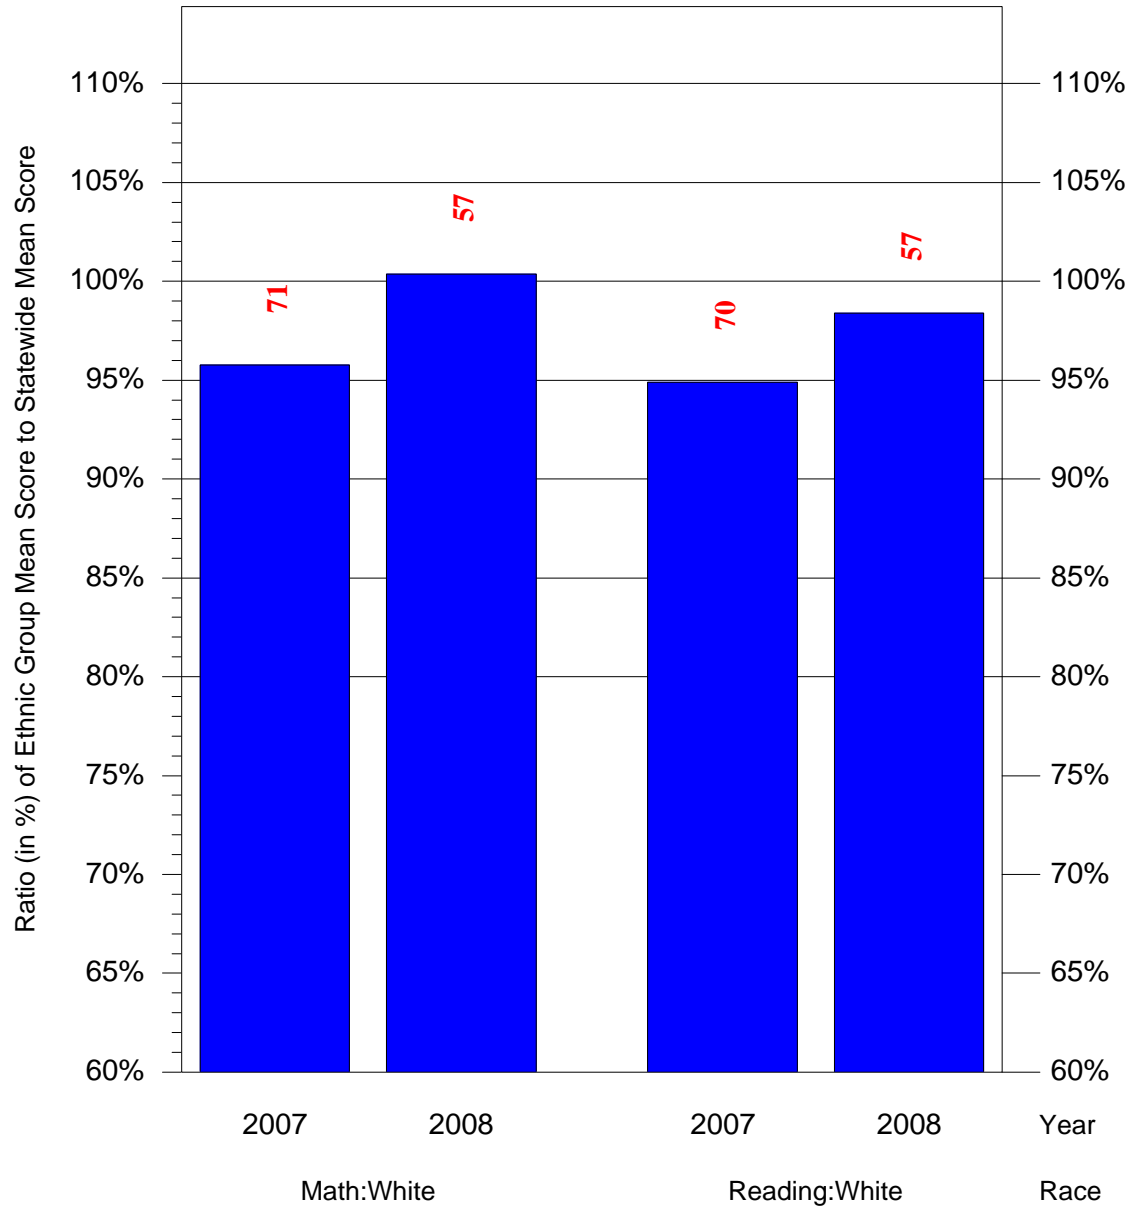

Mean Ethnic Group Building PSSA Test Score to Statewide Mean Score

Building = Loesche William H Sch(4961) and Grade = 3 and Ethnic Group = Black or White

(Note: Number (in red) of Test Takers is above each bar in the chart.)