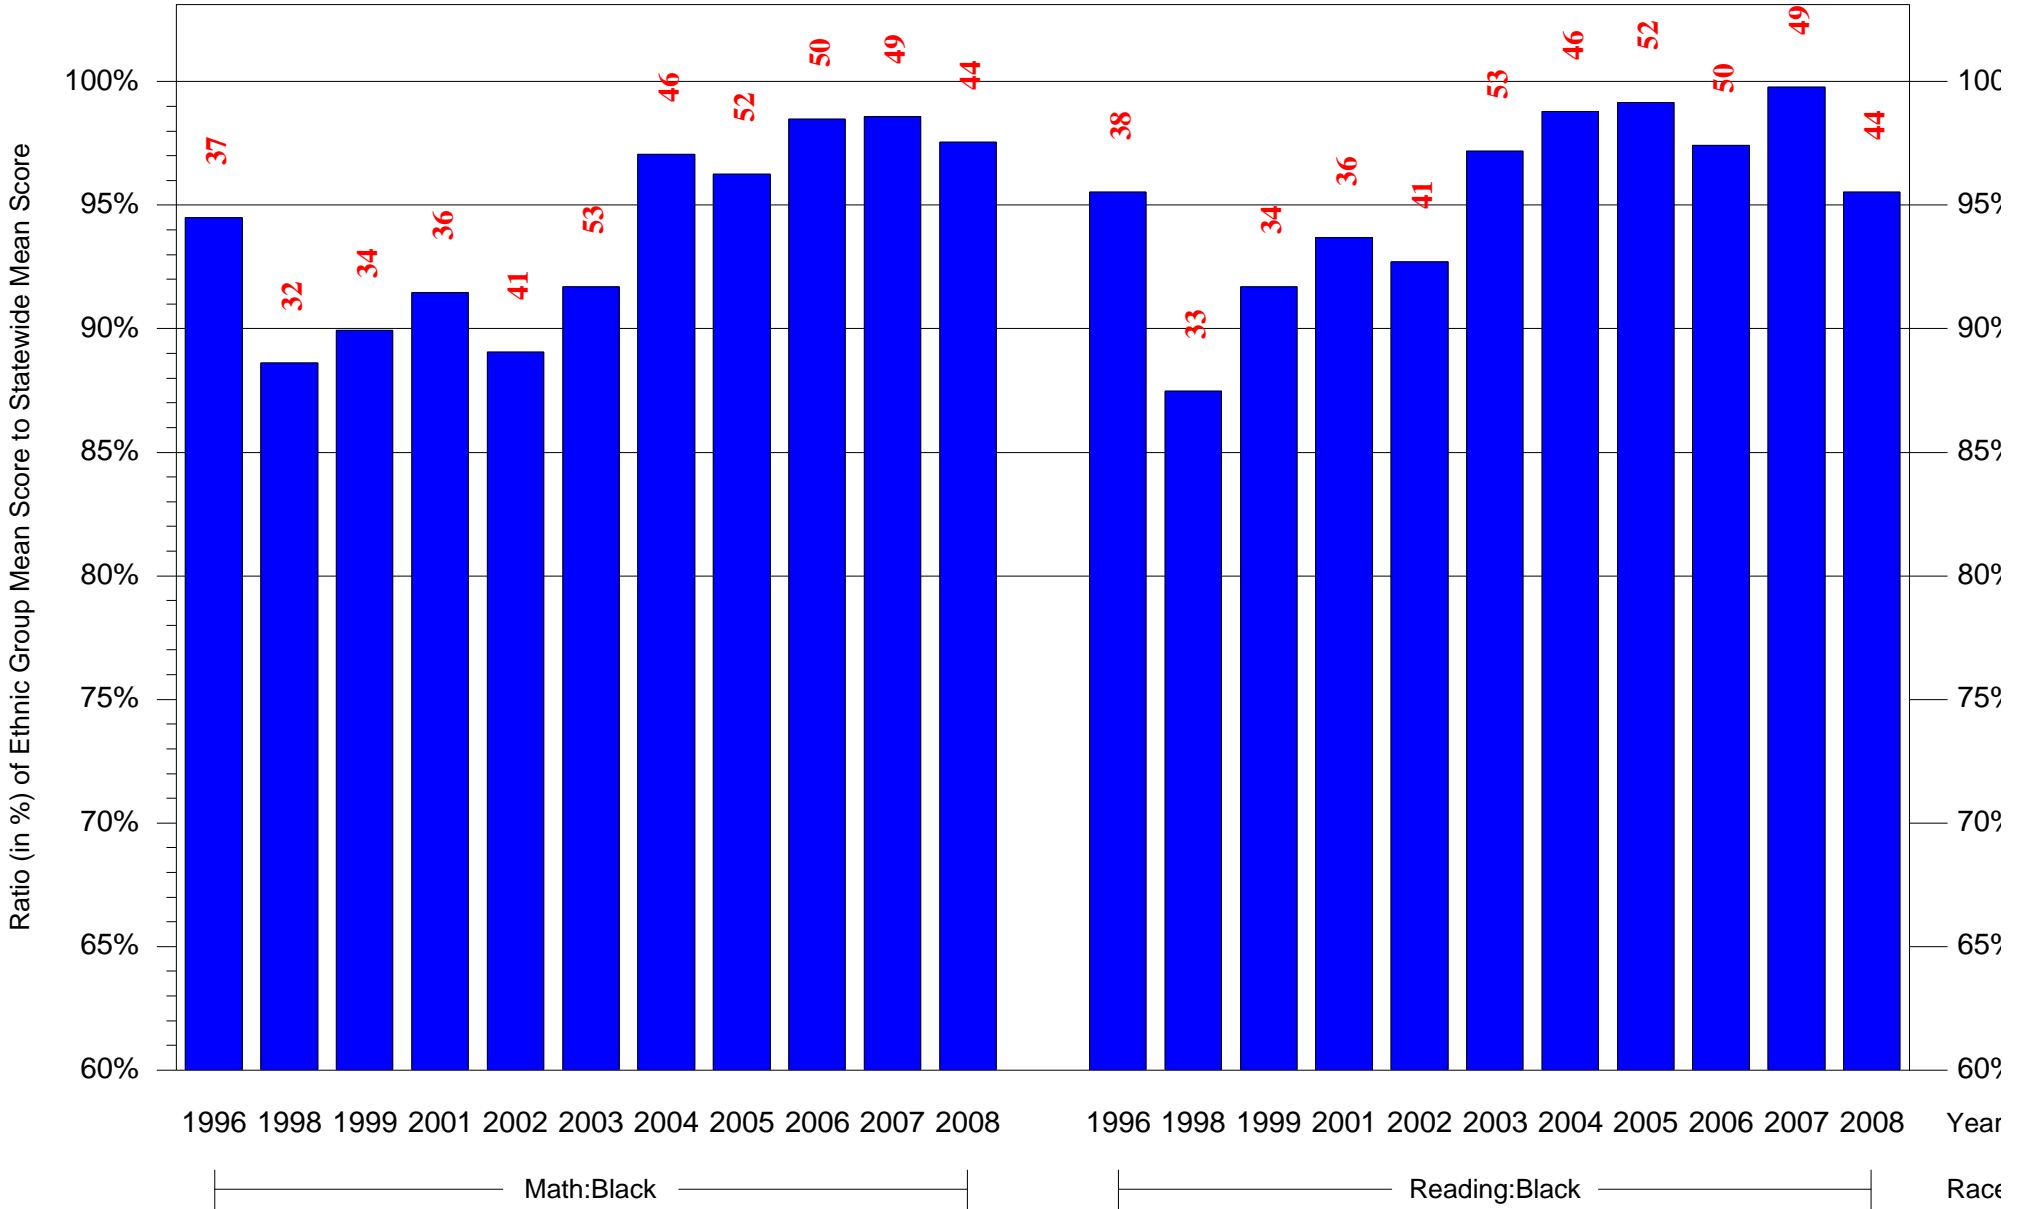

Mean Ethnic Group Building PSSA Test Score to Statewide Mean Score

Building = Fittler Academics Plus(6913) and Grade = 8 and Ethnic Group = Black or White

(Note: Number (in red) of Test Takers is above each bar in the chart.)