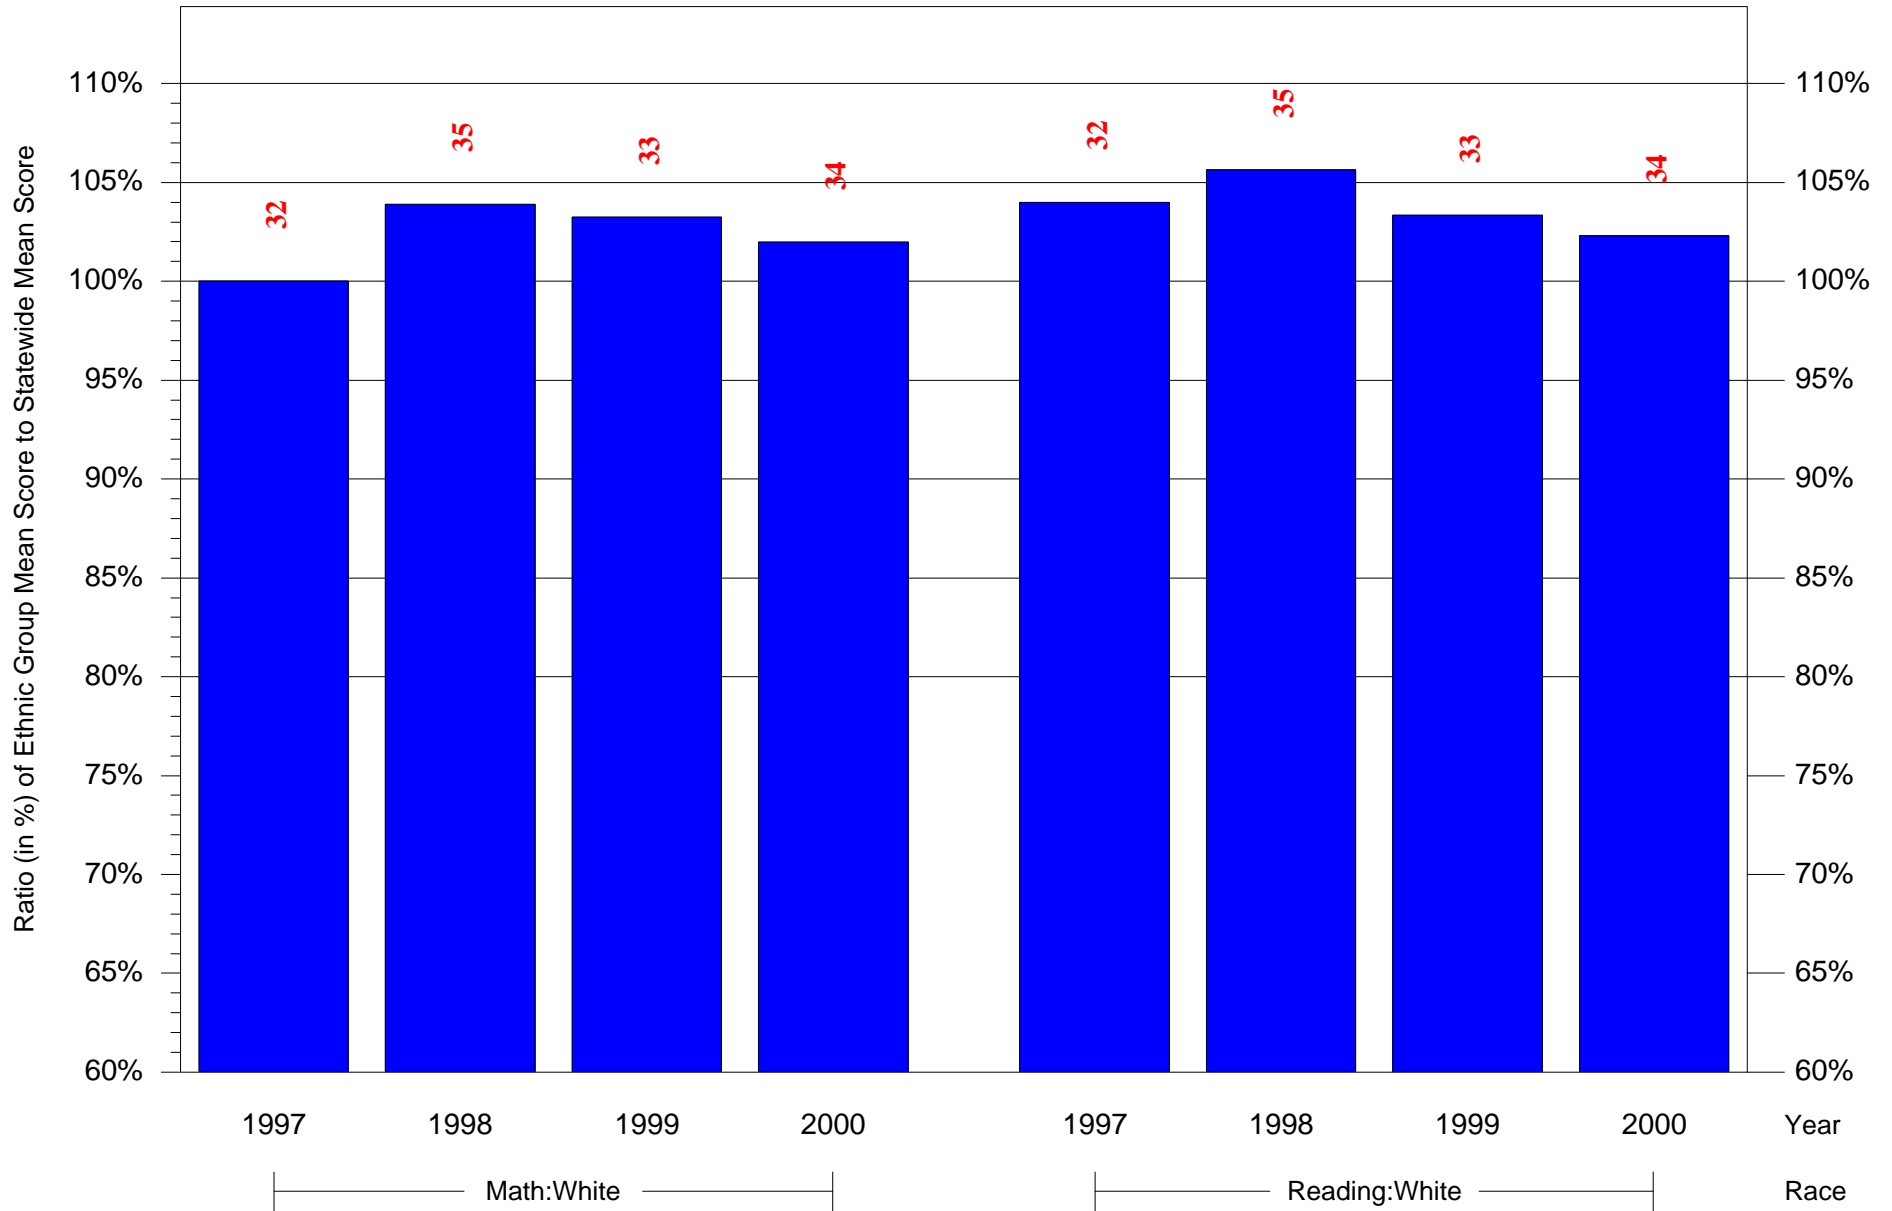

Mean Ethnic Group Building PSSA Test Score to Statewide Mean Score

Building = Girard Stephen Sch(3776) and Grade = 8 and Ethnic Group = Black or White

(Note: Number (in red) of Test Takers is above each bar in the chart.)