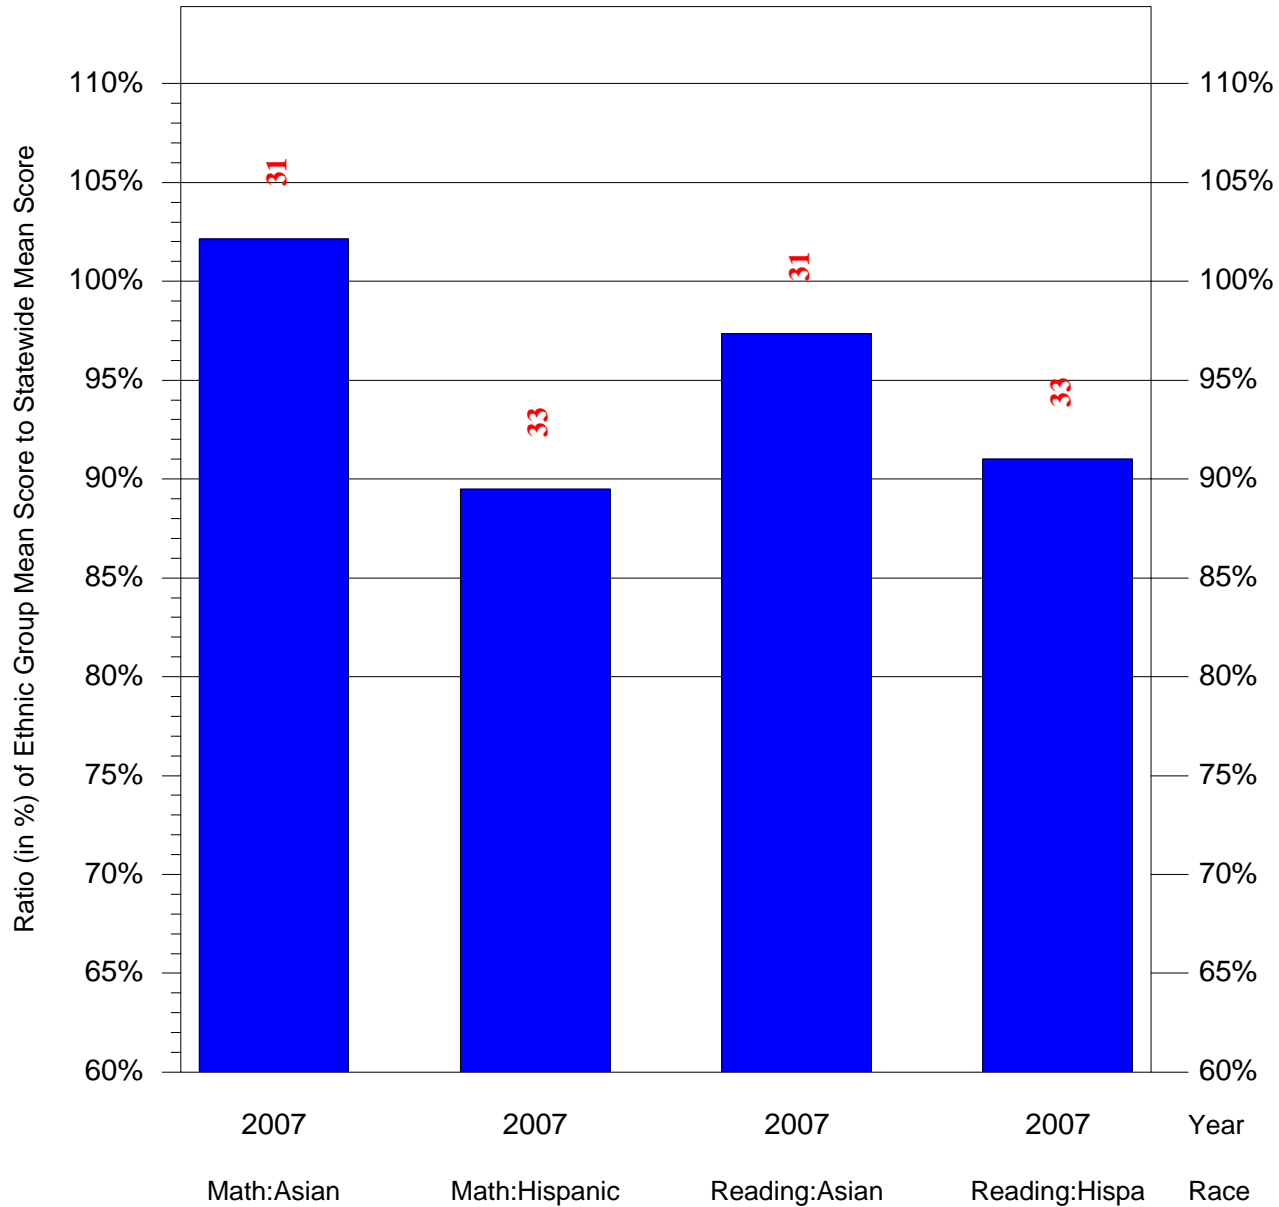

Mean Ethnic Group Building PSSA Test Score to Statewide Mean Score

Building = Spruance Gilbert Sch(7234) and Grade = 3 and Ethnic Group = Asian or Hispanic

(Note: Number (in red) of Test Takers is above each bar in the chart.)