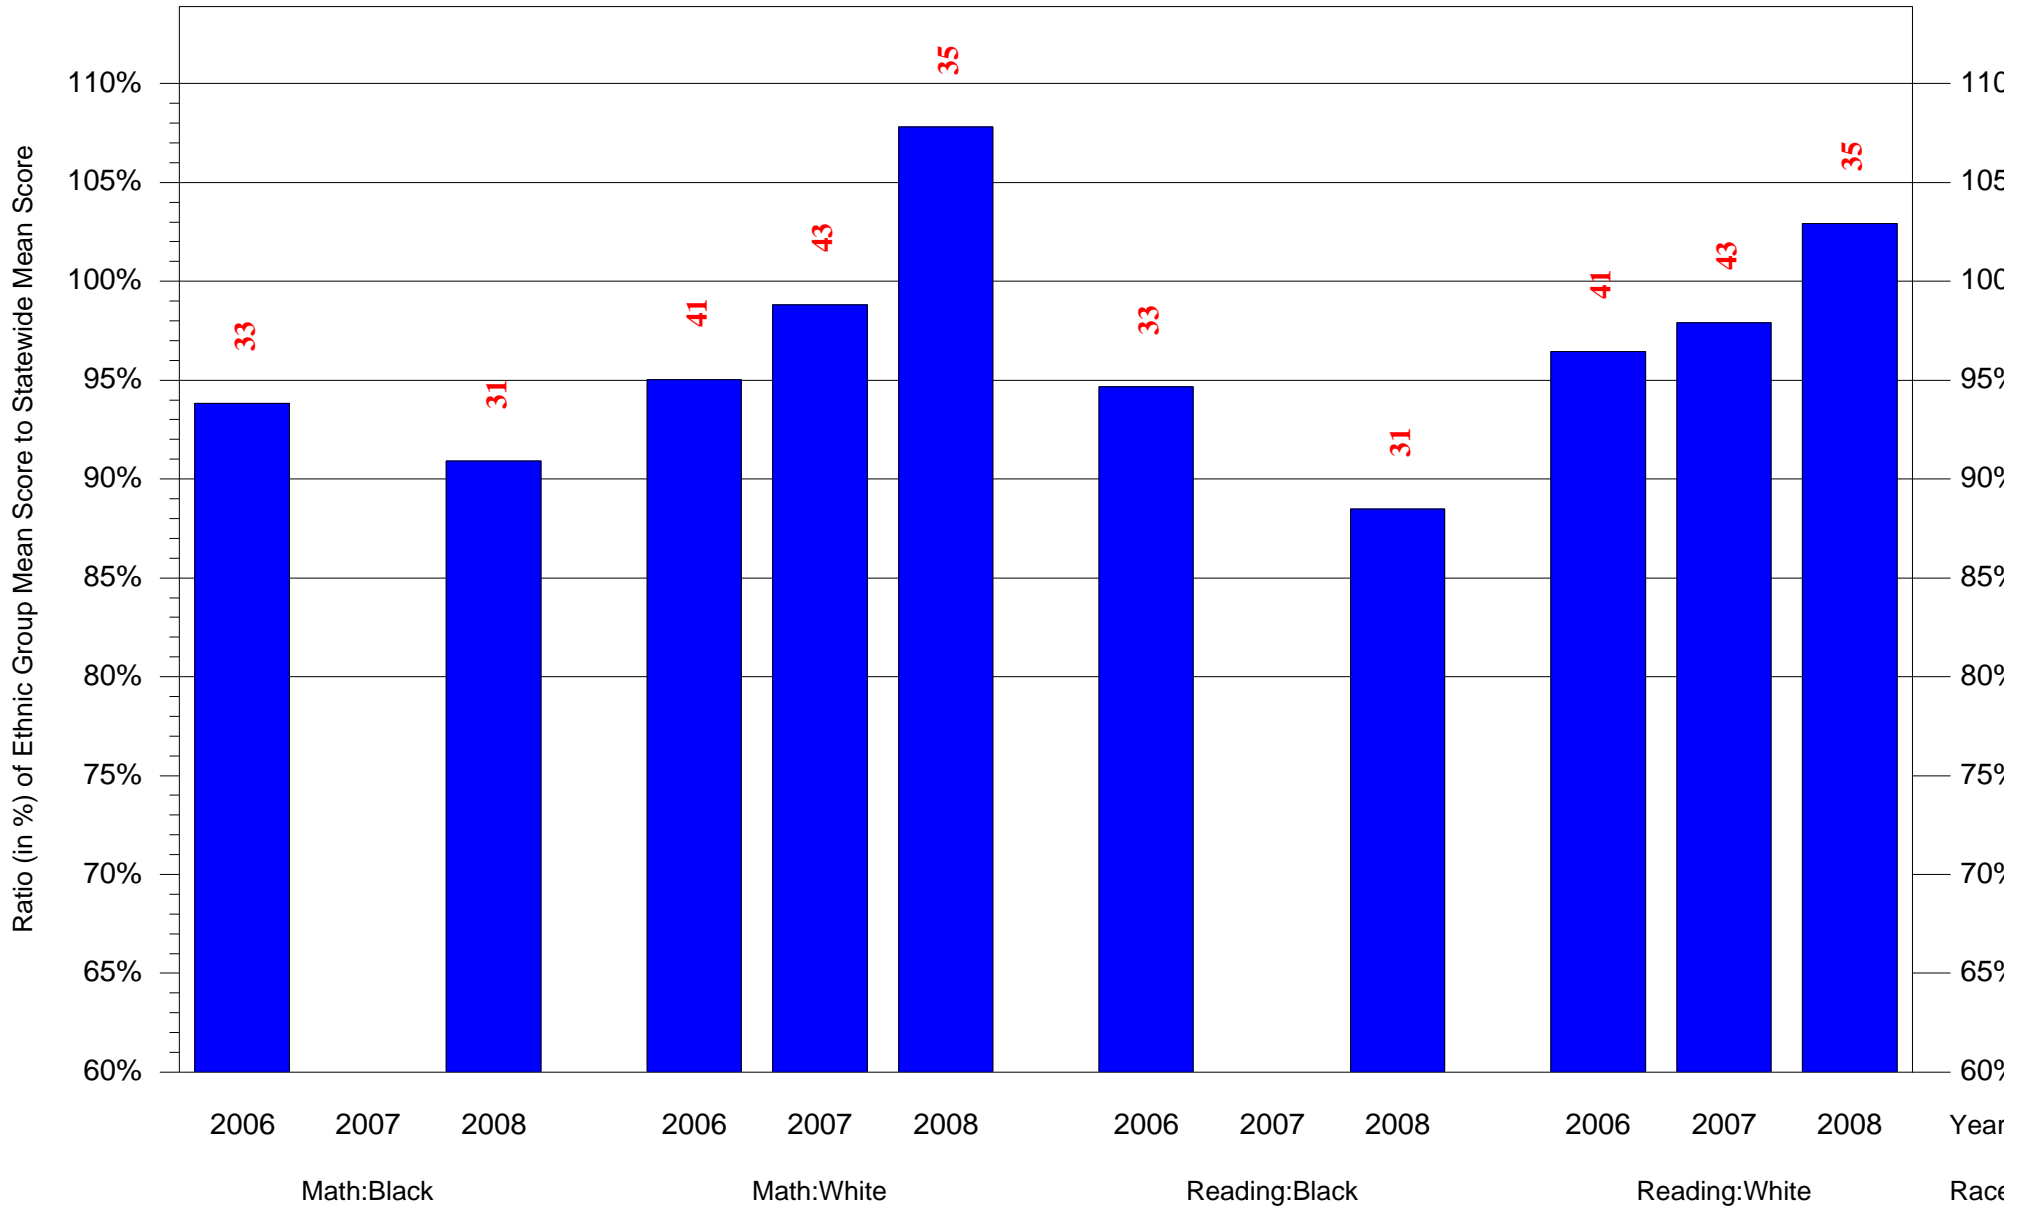

Mean Ethnic Group Building PSSA Test Score to Statewide Mean Score
Building = Allen Ethan Sch(3758) and Grade = 6 and Ethnic Group = Black or White
(Note: Number (in red) of Test Takers is above each bar in the chart.)