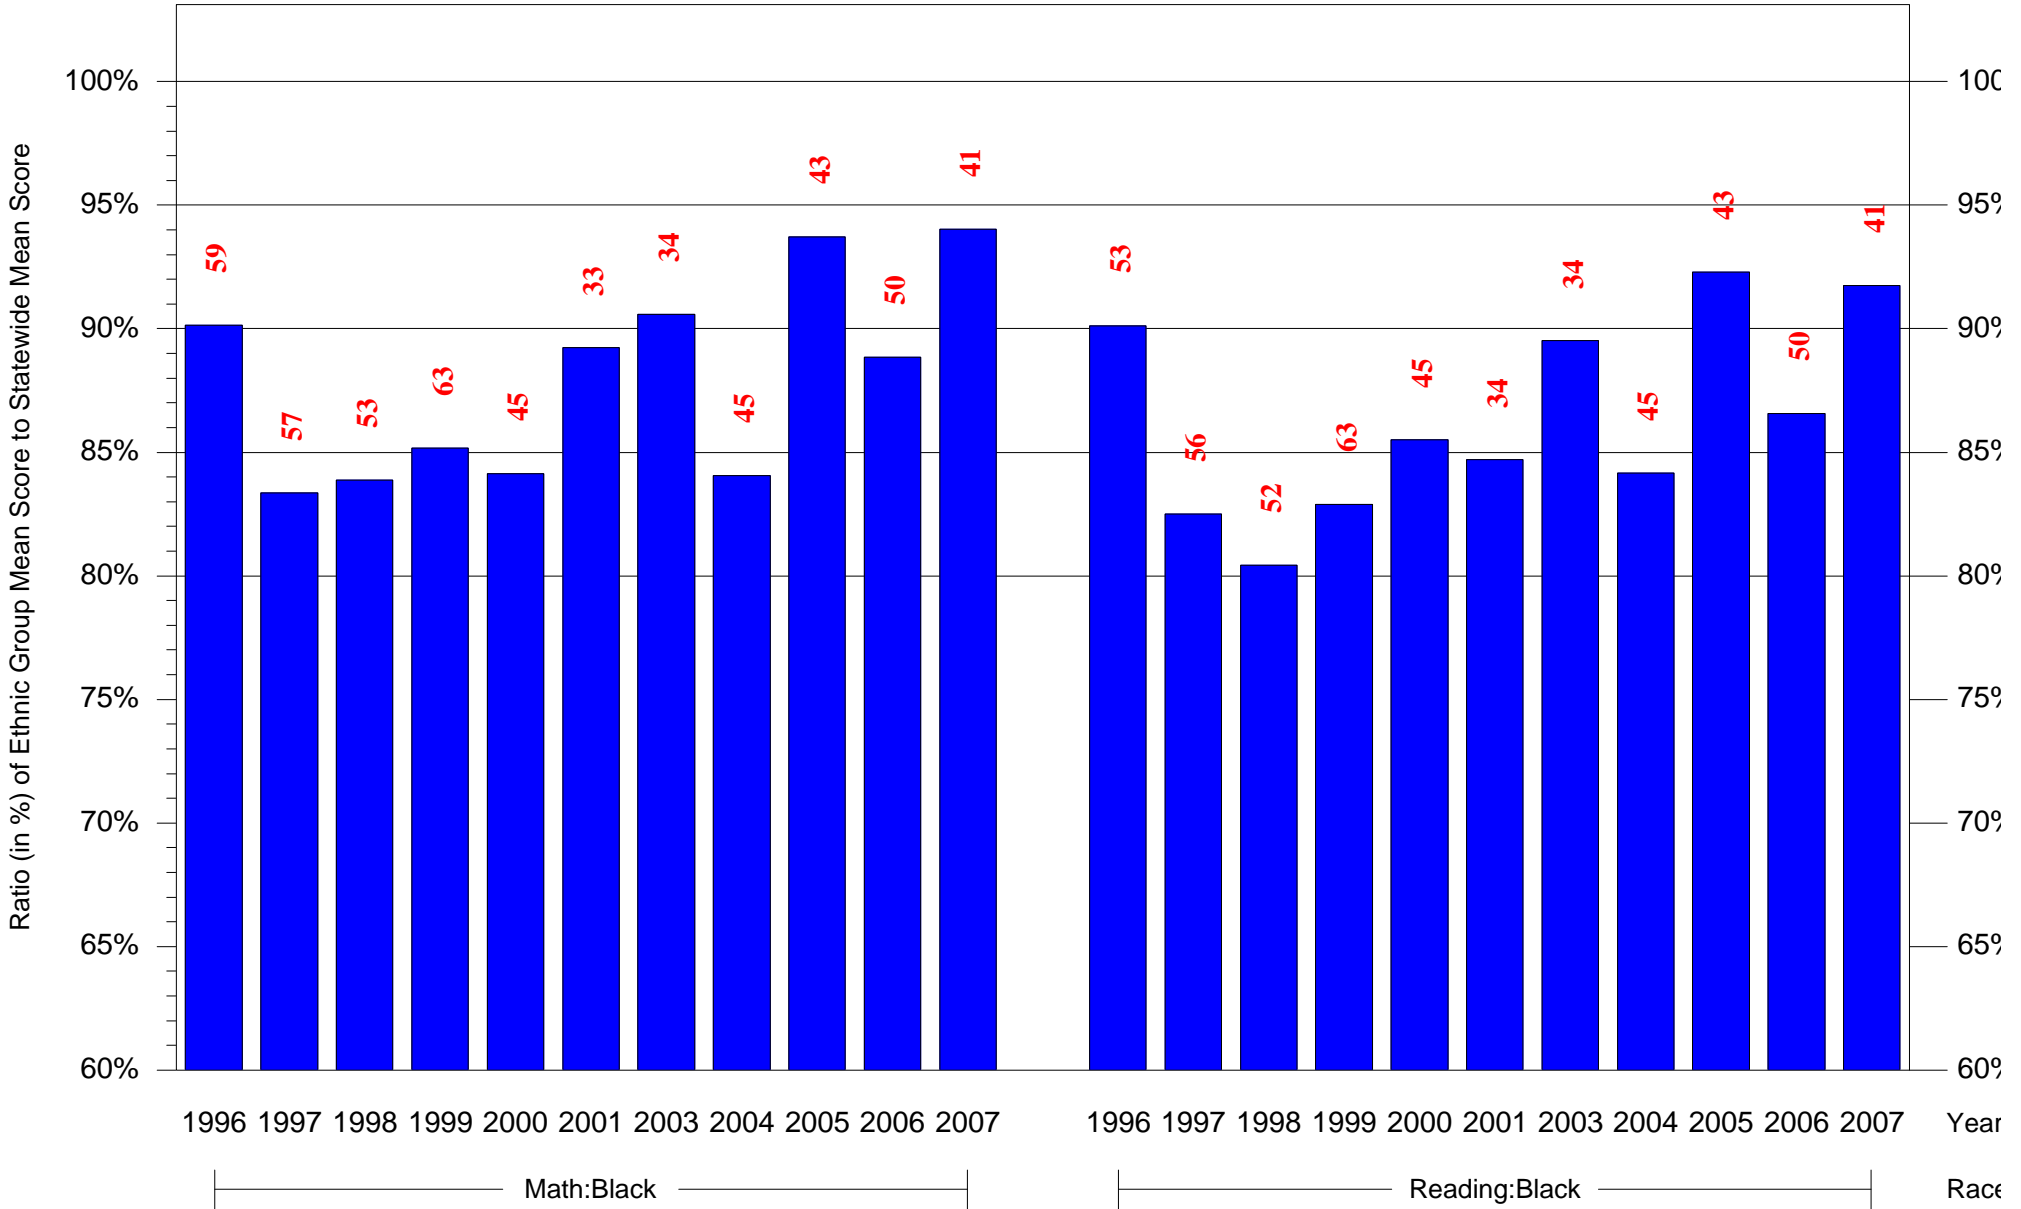

Mean Ethnic Group Building PSSA Test Score to Statewide Mean Score

Building = Gideon Edward Sch(3625) and Grade = 5 and Ethnic Group = Black or White

(Note: Number (in red) of Test Takers is above each bar in the chart.)