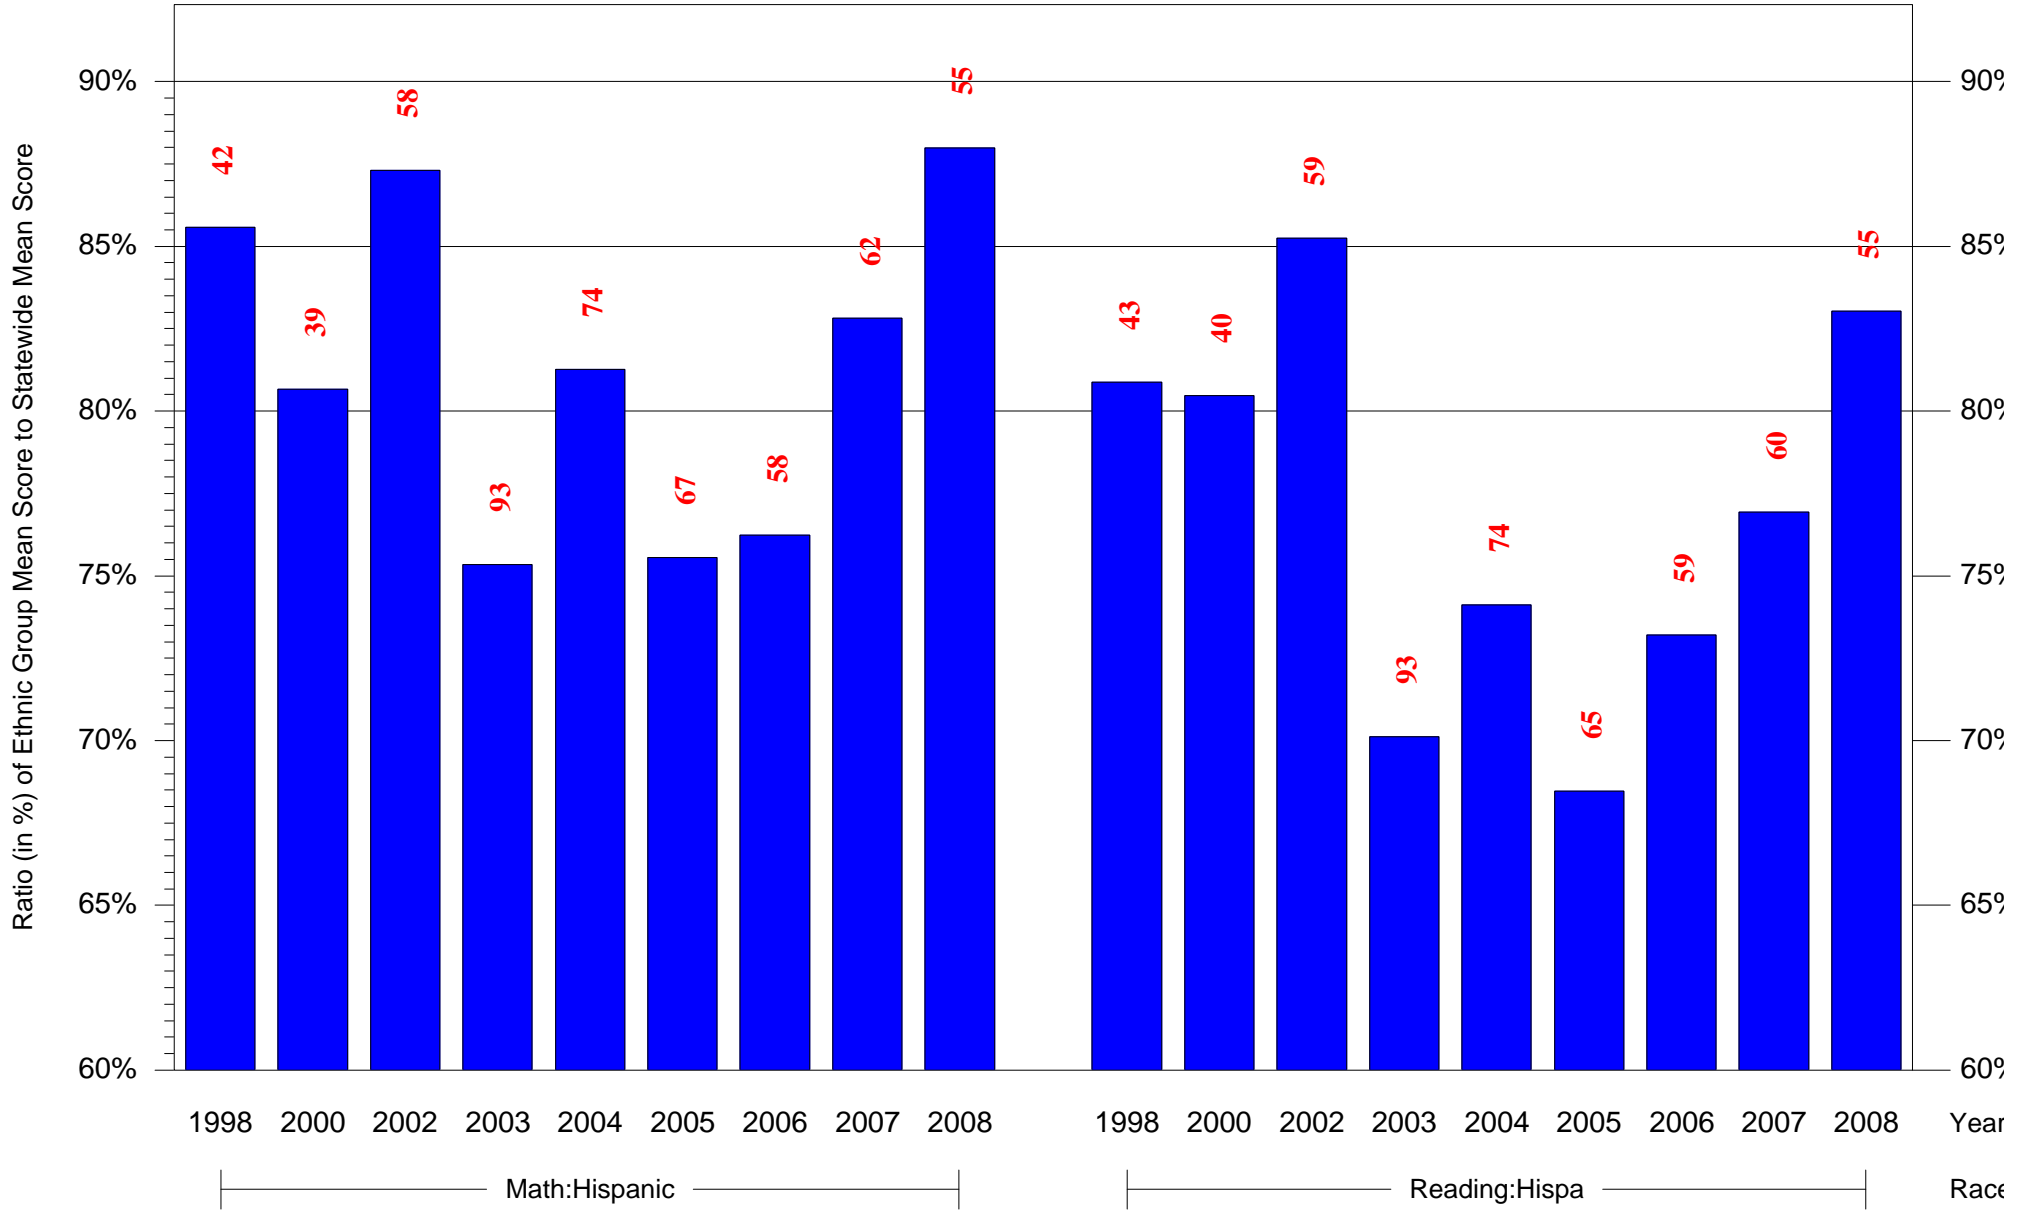

Mean Ethnic Group Building PSSA Test Score to Statewide Mean Score

Building = Frankford HS(3850) and Grade = 11 and Ethnic Group = Asian or Hispanic

(Note: Number (in red) of Test Takers is above each bar in the chart.)