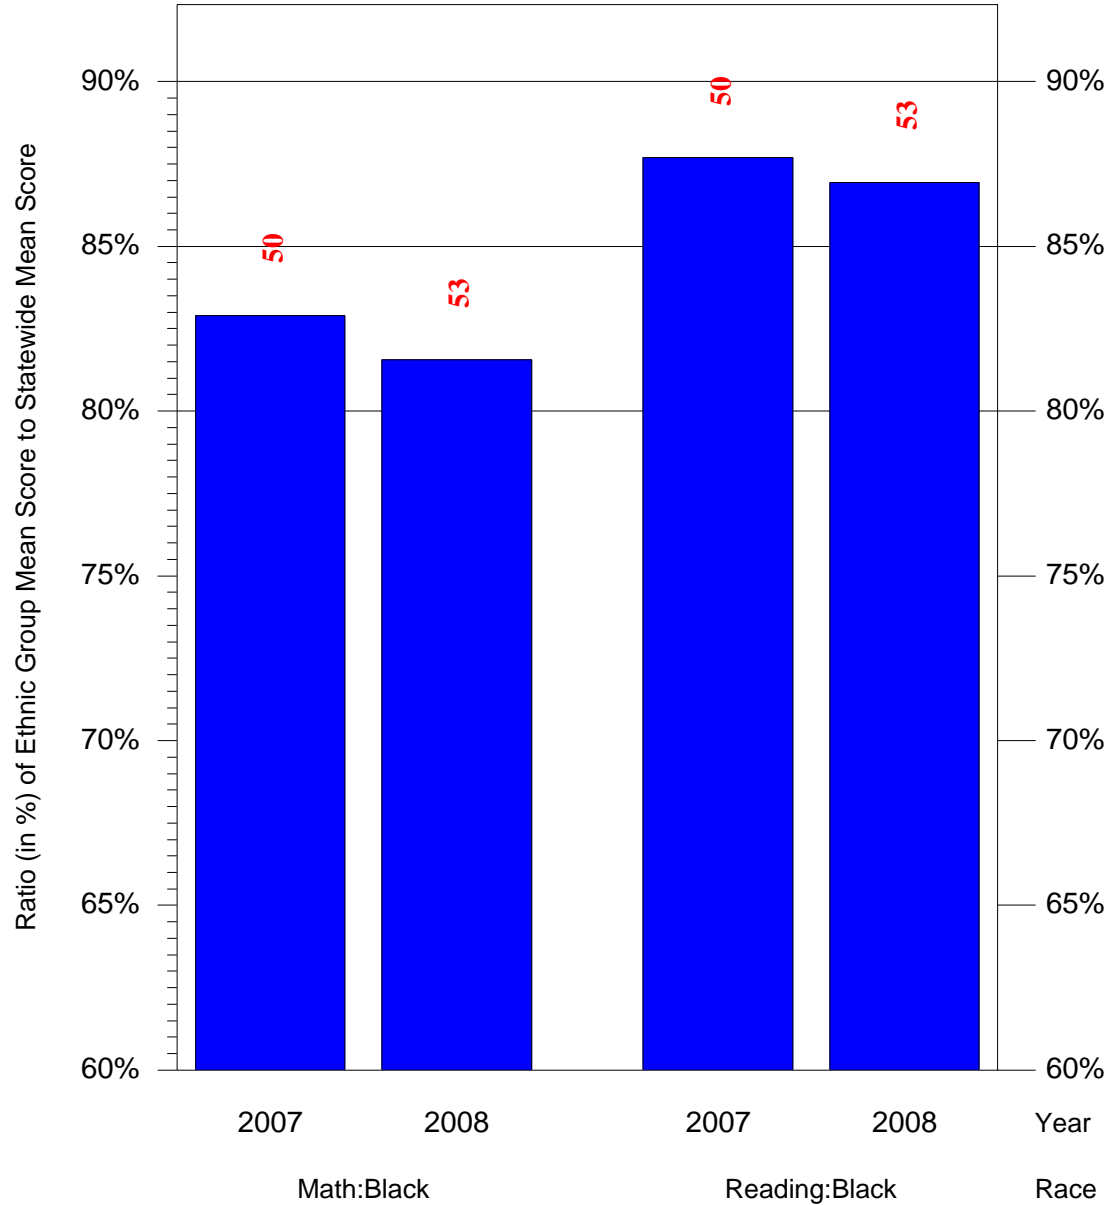

Mean Ethnic Group Building PSSA Test Score to Statewide Mean Score

Building = Clymer George Sch(4733) and Grade = 3 and Ethnic Group = Black or White

(Note: Number (in red) of Test Takers is above each bar in the chart.)