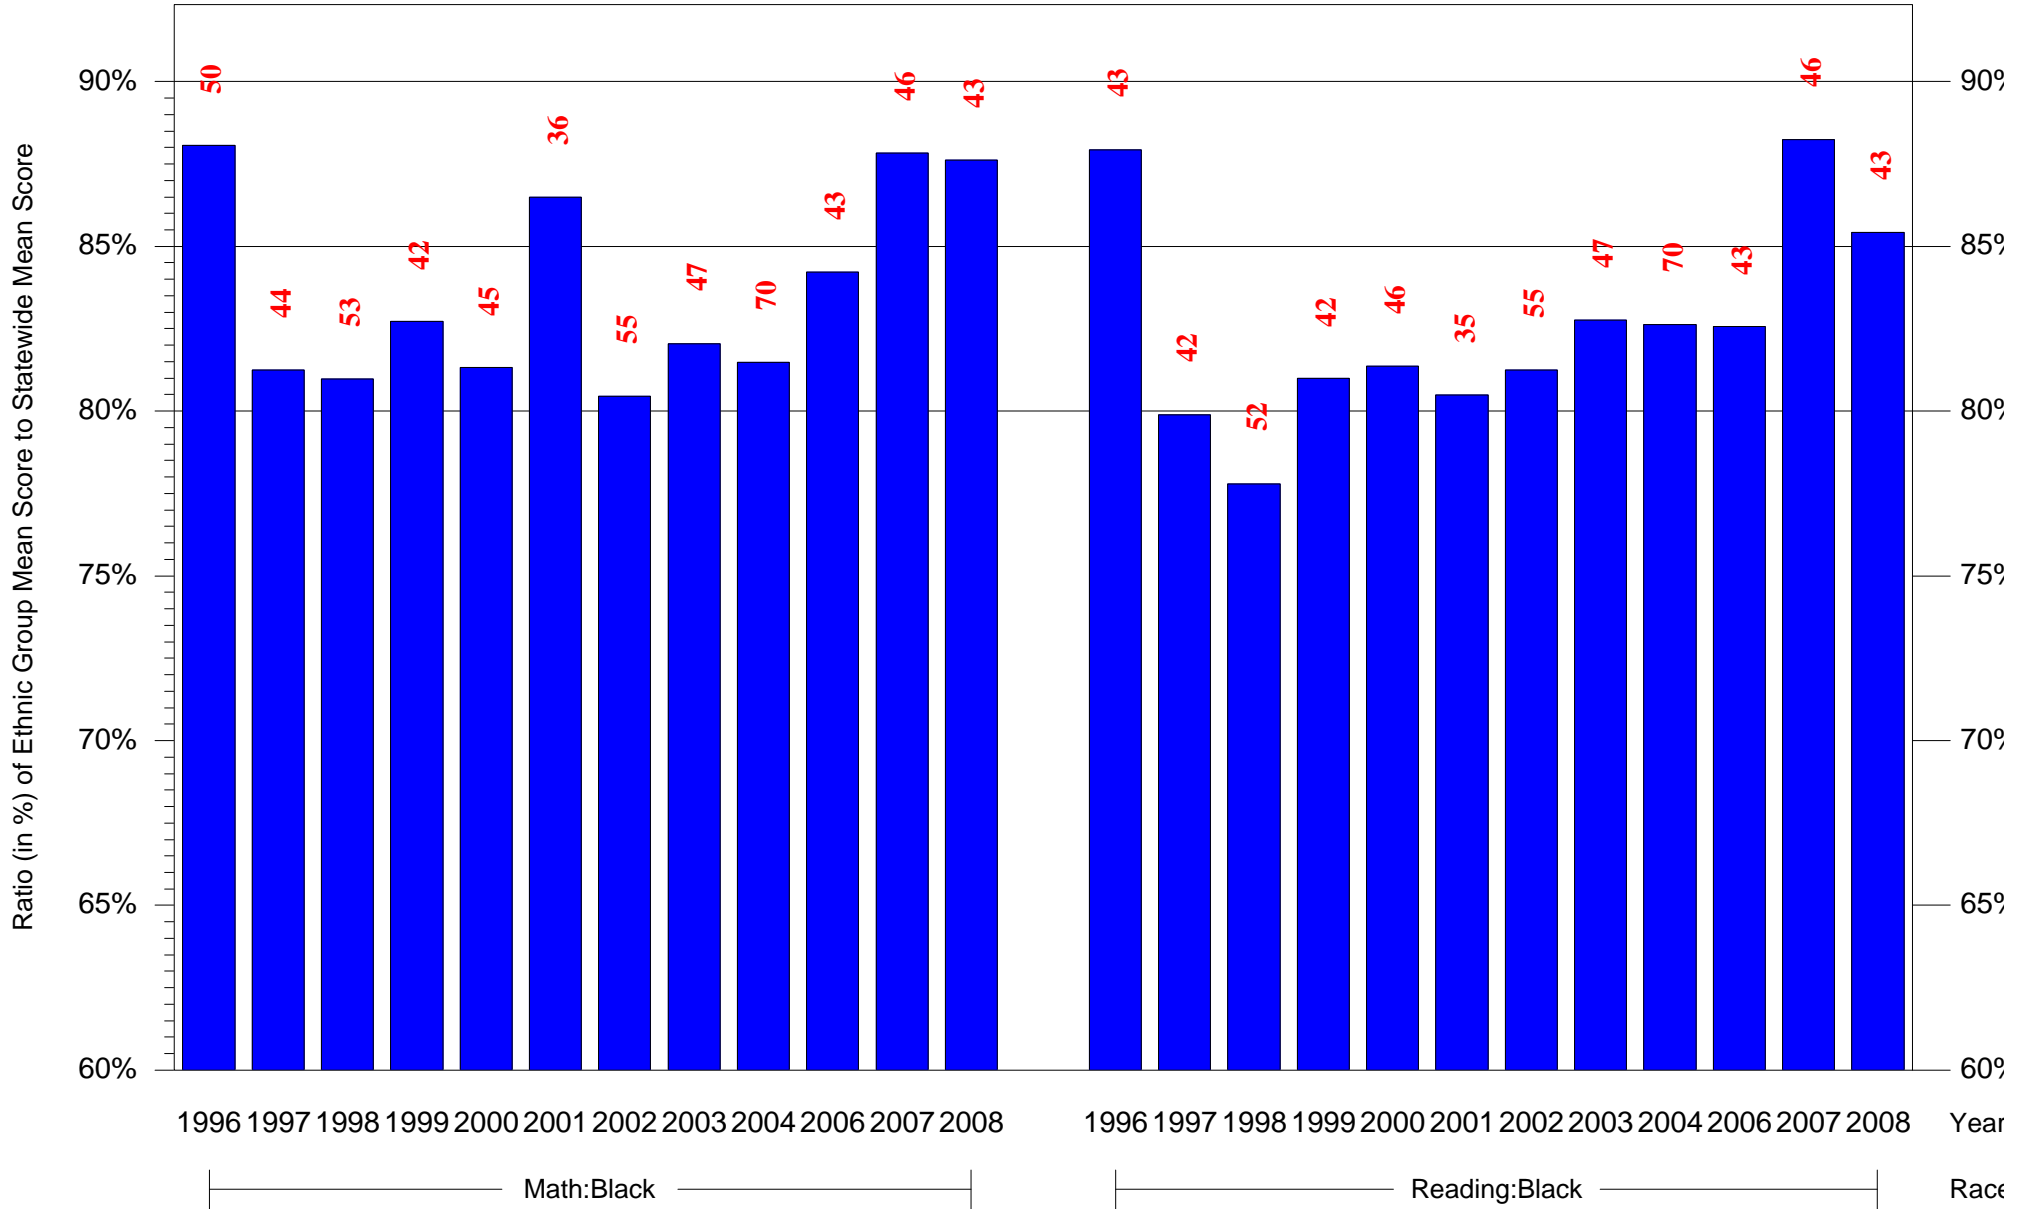

Mean Ethnic Group Building PSSA Test Score to Statewide Mean Score

Building = Reynolds Gen John F Sch(3632) and Grade = 5 and Ethnic Group = Black or White

(Note: Number (in red) of Test Takers is above each bar in the chart.)