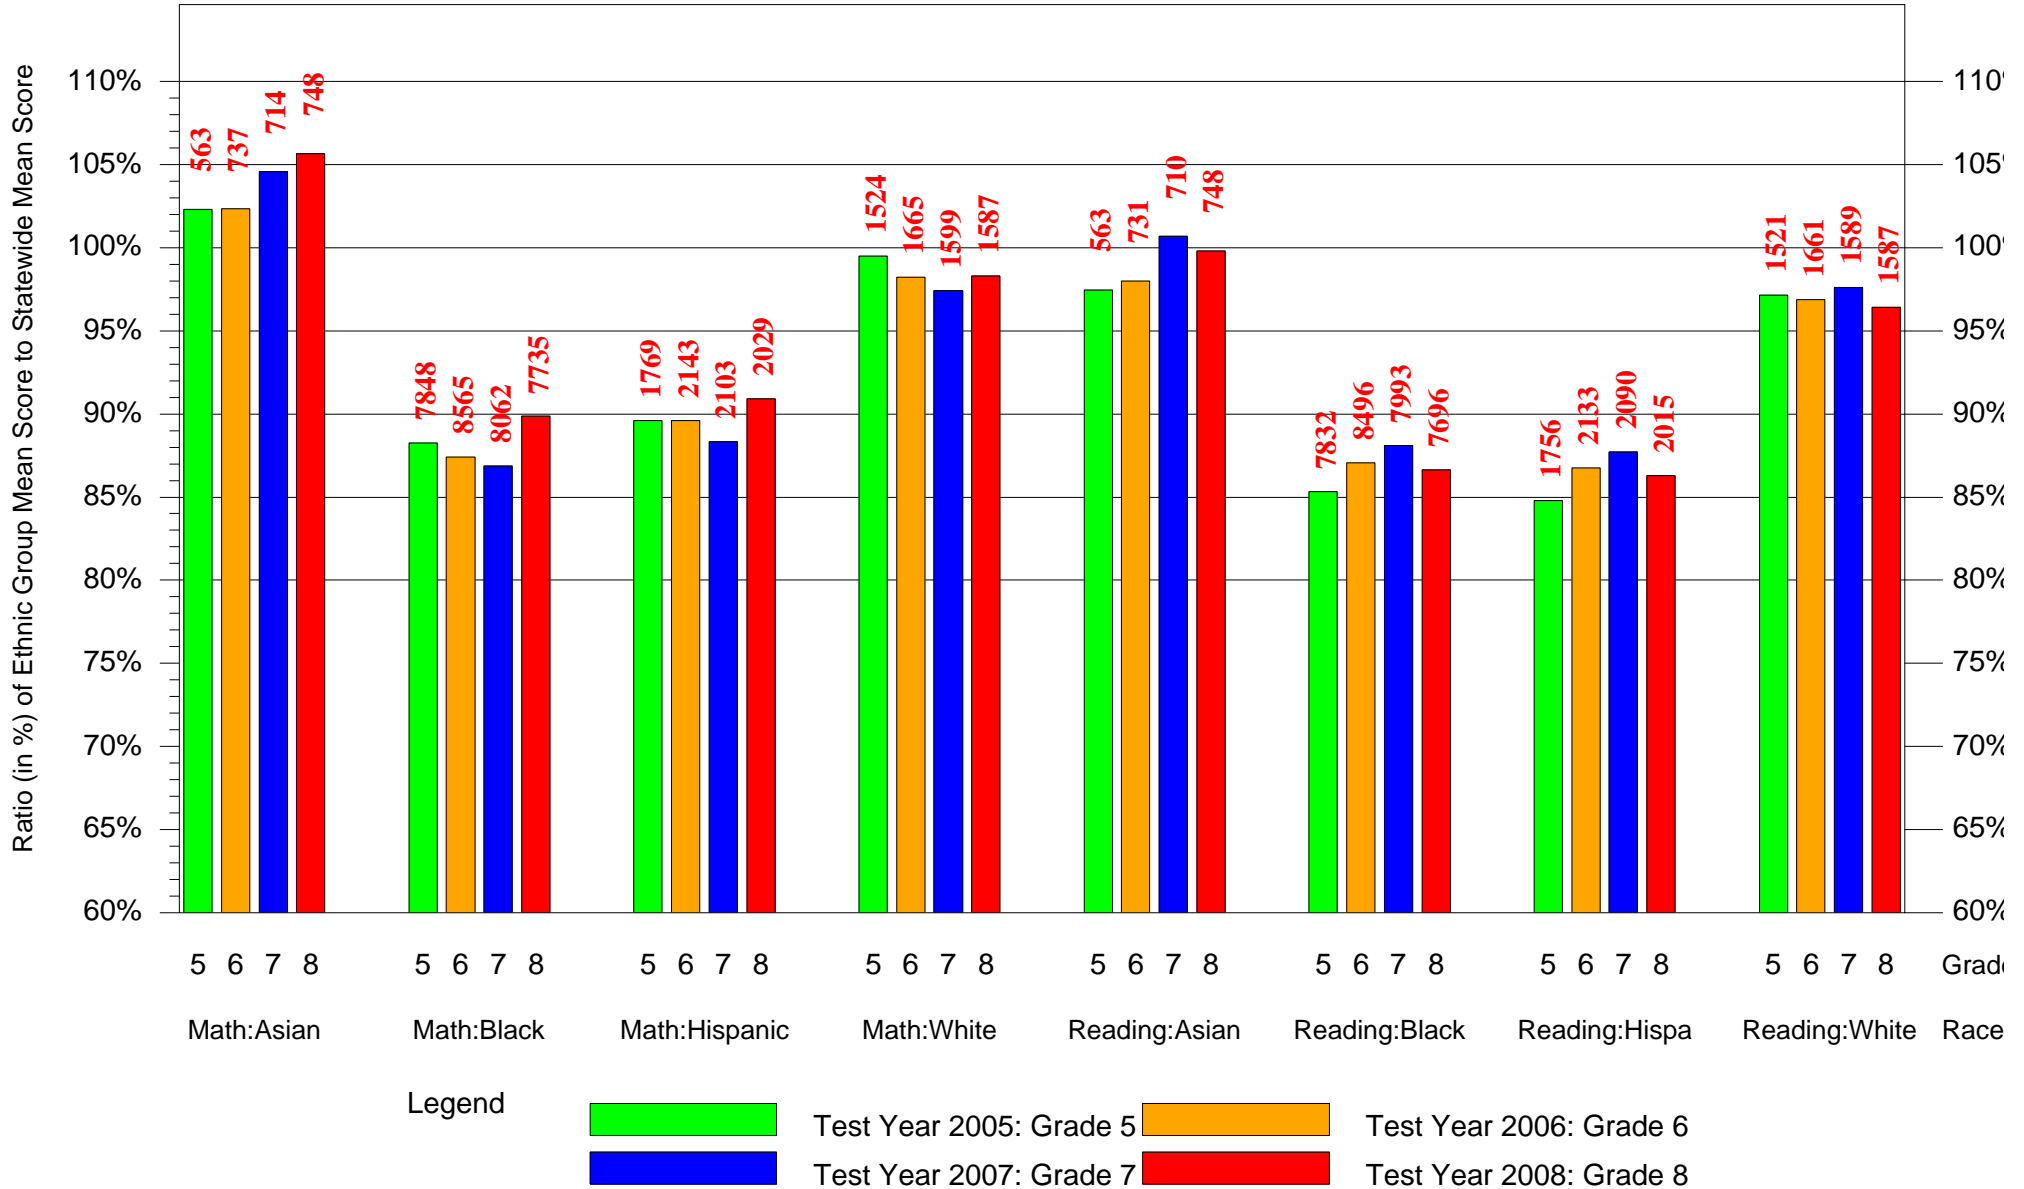

Mean Ethnic Group AUN PSSA Test Score to Statewide Mean Score

AUN = Philadelphia City SD(126515001) and Cohort = 2005 and Ethnic Group = Black or White or Asian or Hispanic

(Note: Number (in red) of Test Takers is above each bar in the chart.)