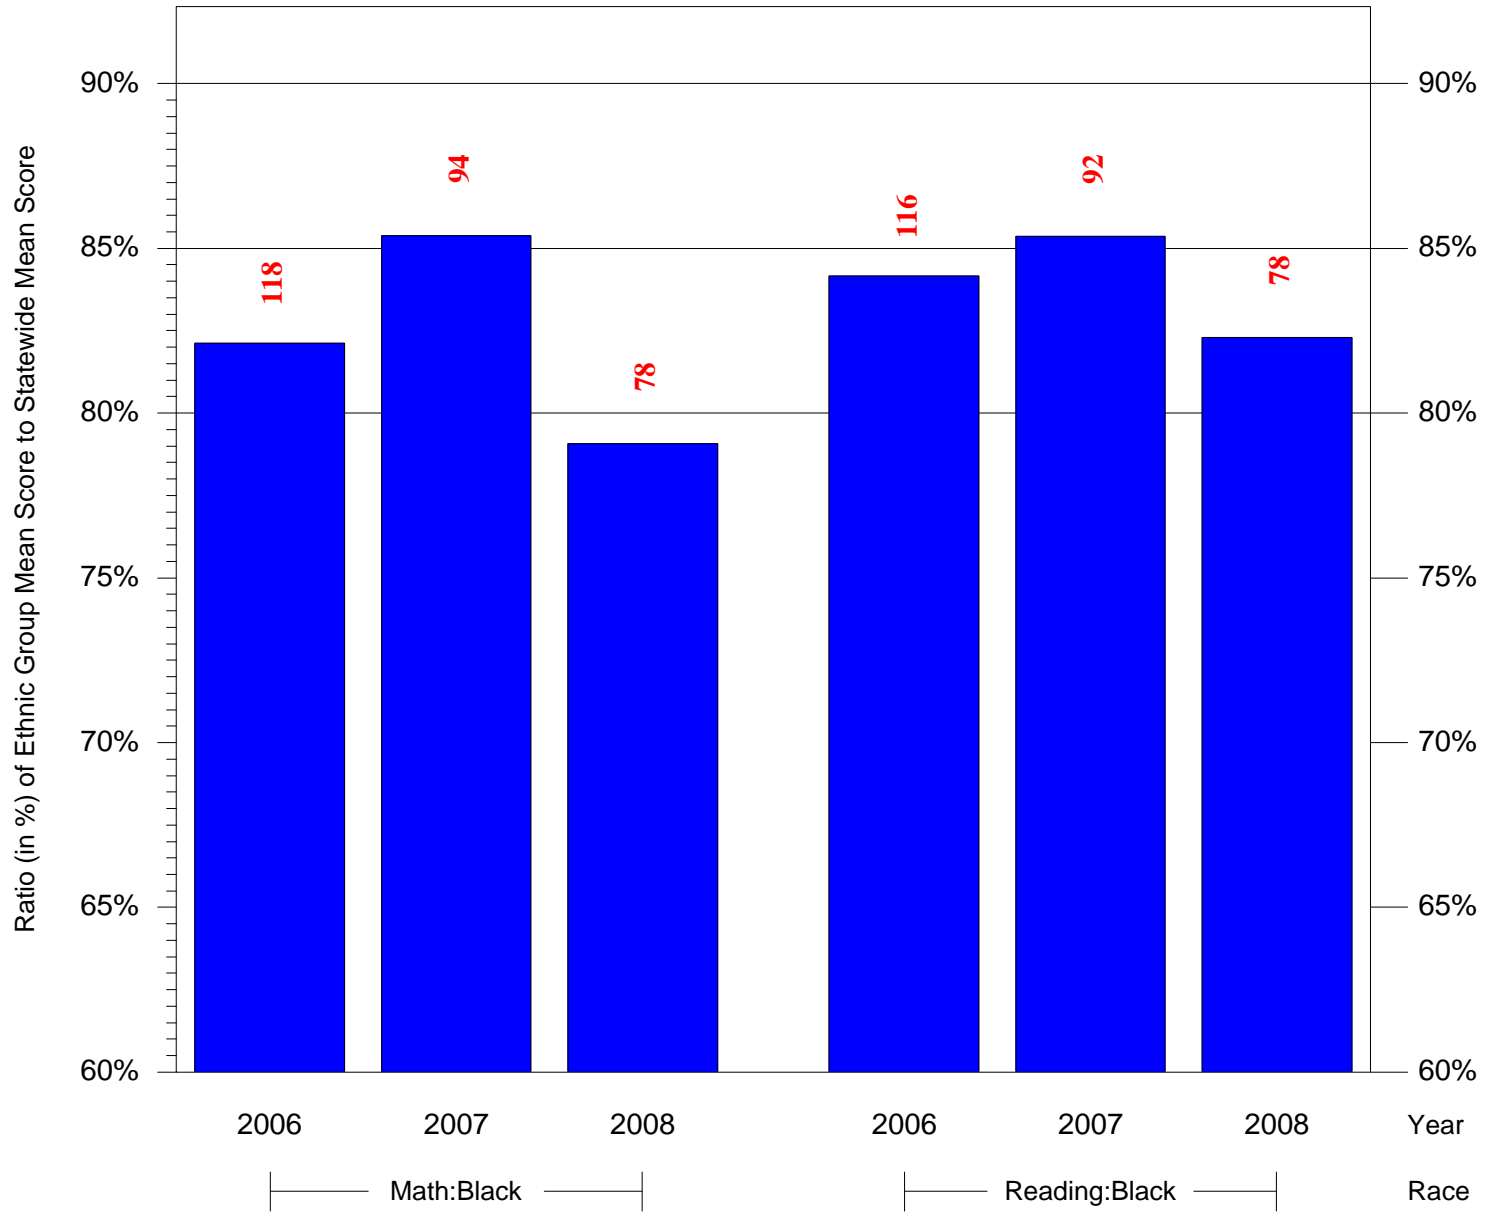

Mean Ethnic Group Building PSSA Test Score to Statewide Mean Score

Building = Edmunds Henry R Sch(3737) and Grade = 6 and Ethnic Group = Black or White

(Note: Number (in red) of Test Takers is above each bar in the chart.)