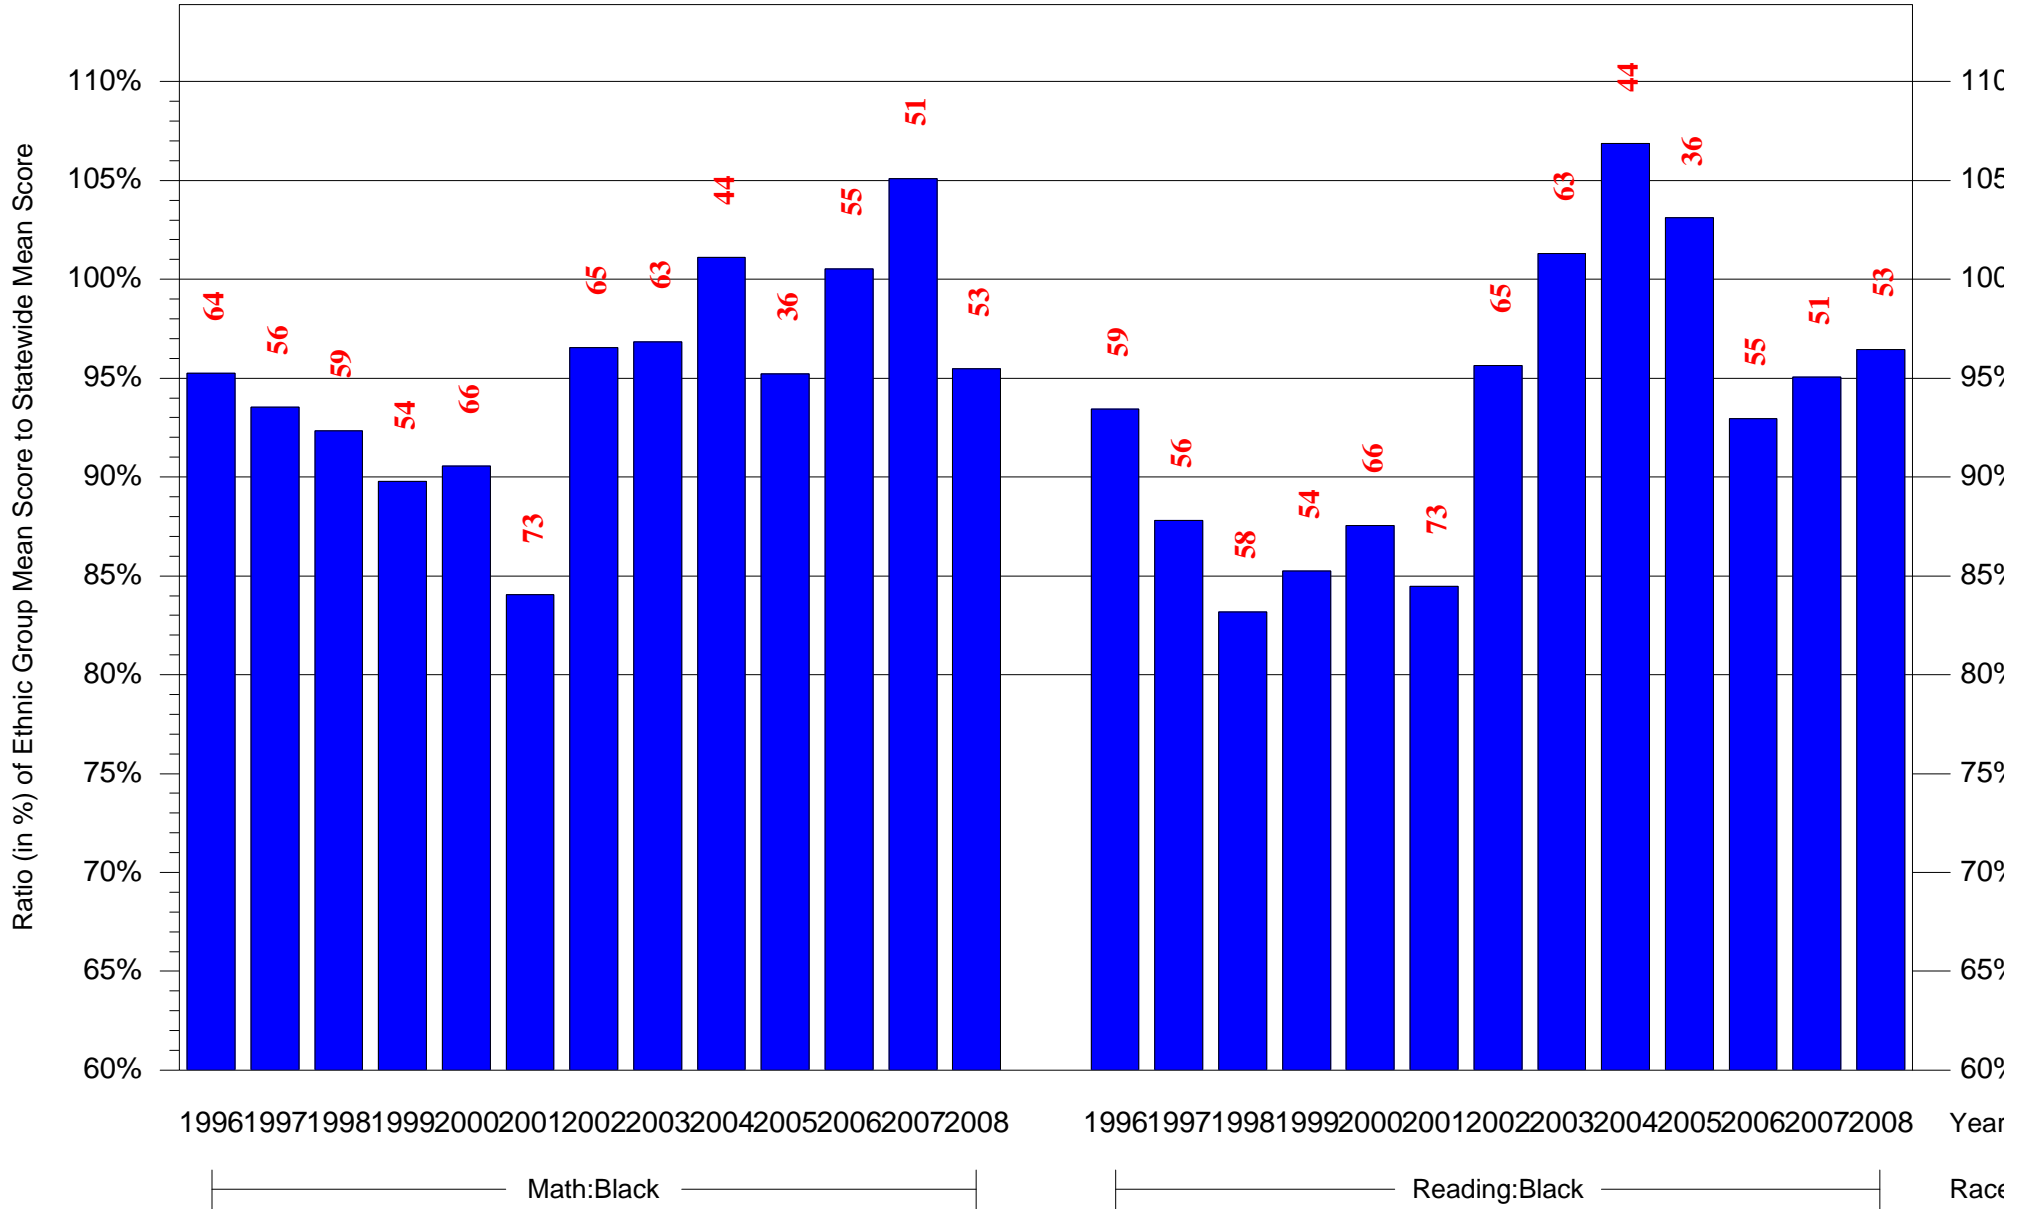

Mean Ethnic Group Building PSSA Test Score to Statewide Mean Score

Building = Howe Julia Ward Sch(3743) and Grade = 5 and Ethnic Group = Black or White

(Note: Number (in red) of Test Takers is above each bar in the chart.)