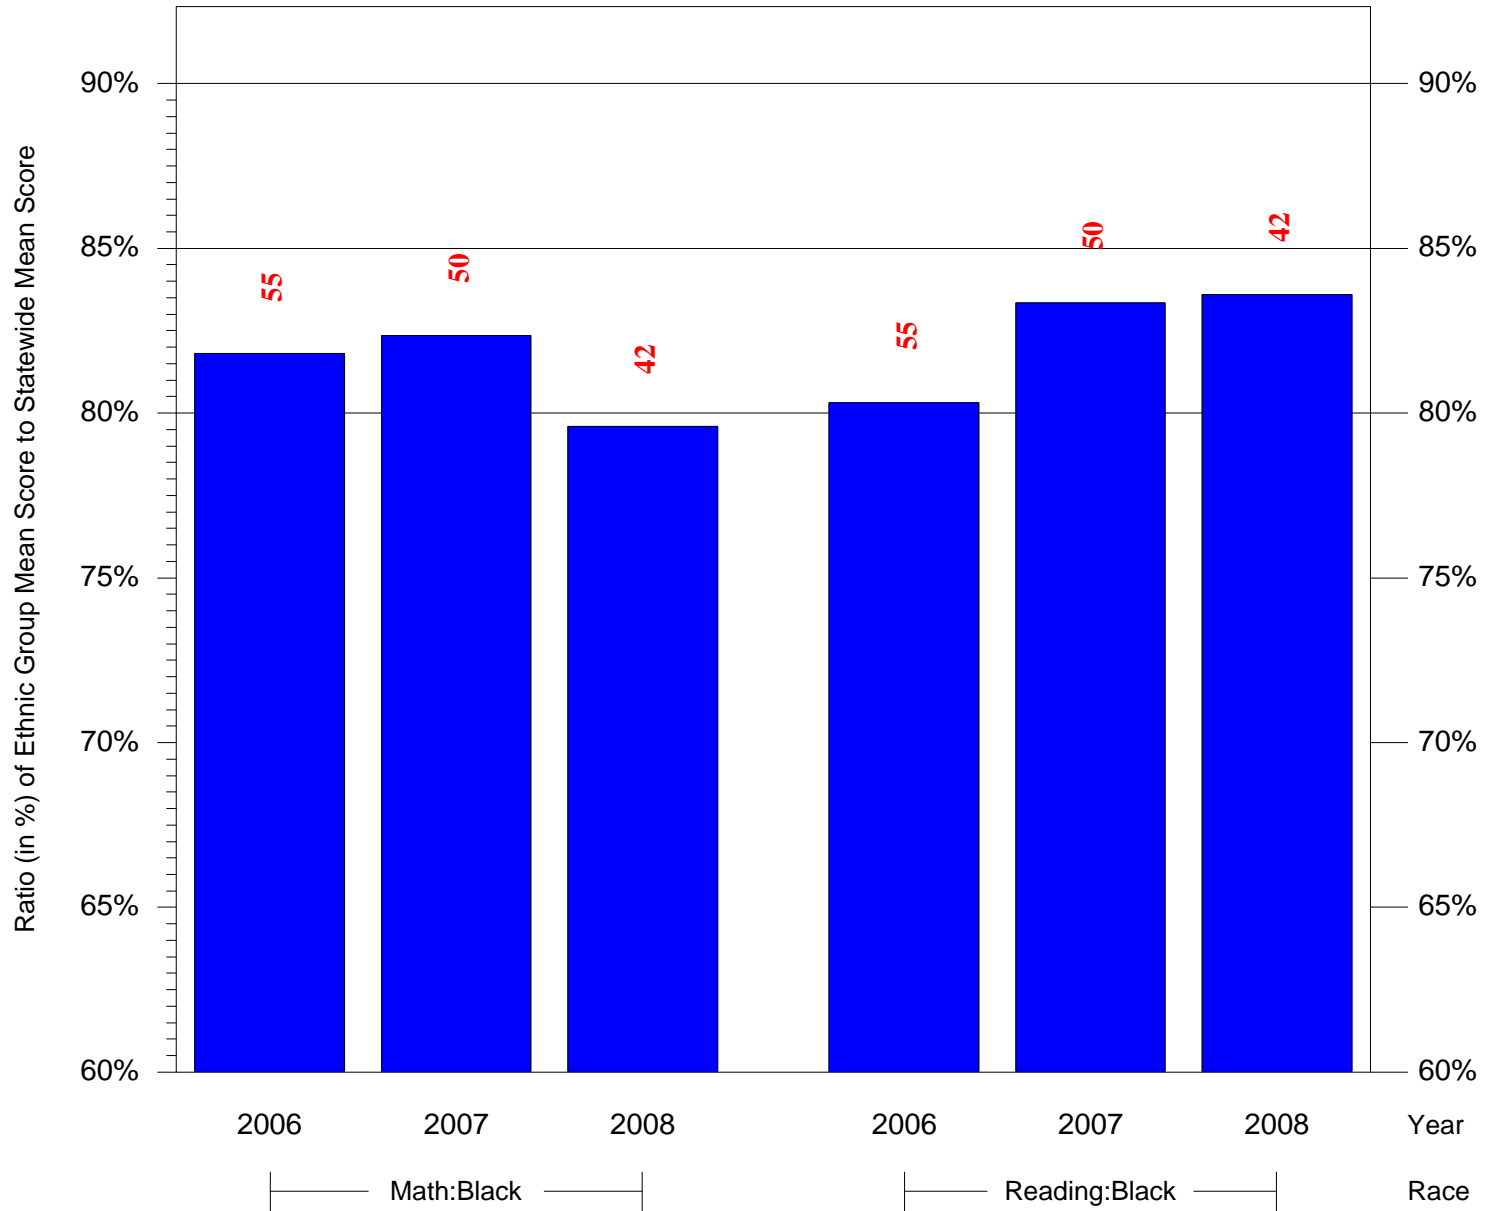

Mean Ethnic Group Building PSSA Test Score to Statewide Mean Score

Building = Clymer George Sch(4733) and Grade = 6 and Ethnic Group = Black or White

(Note: Number (in red) of Test Takers is above each bar in the chart.)