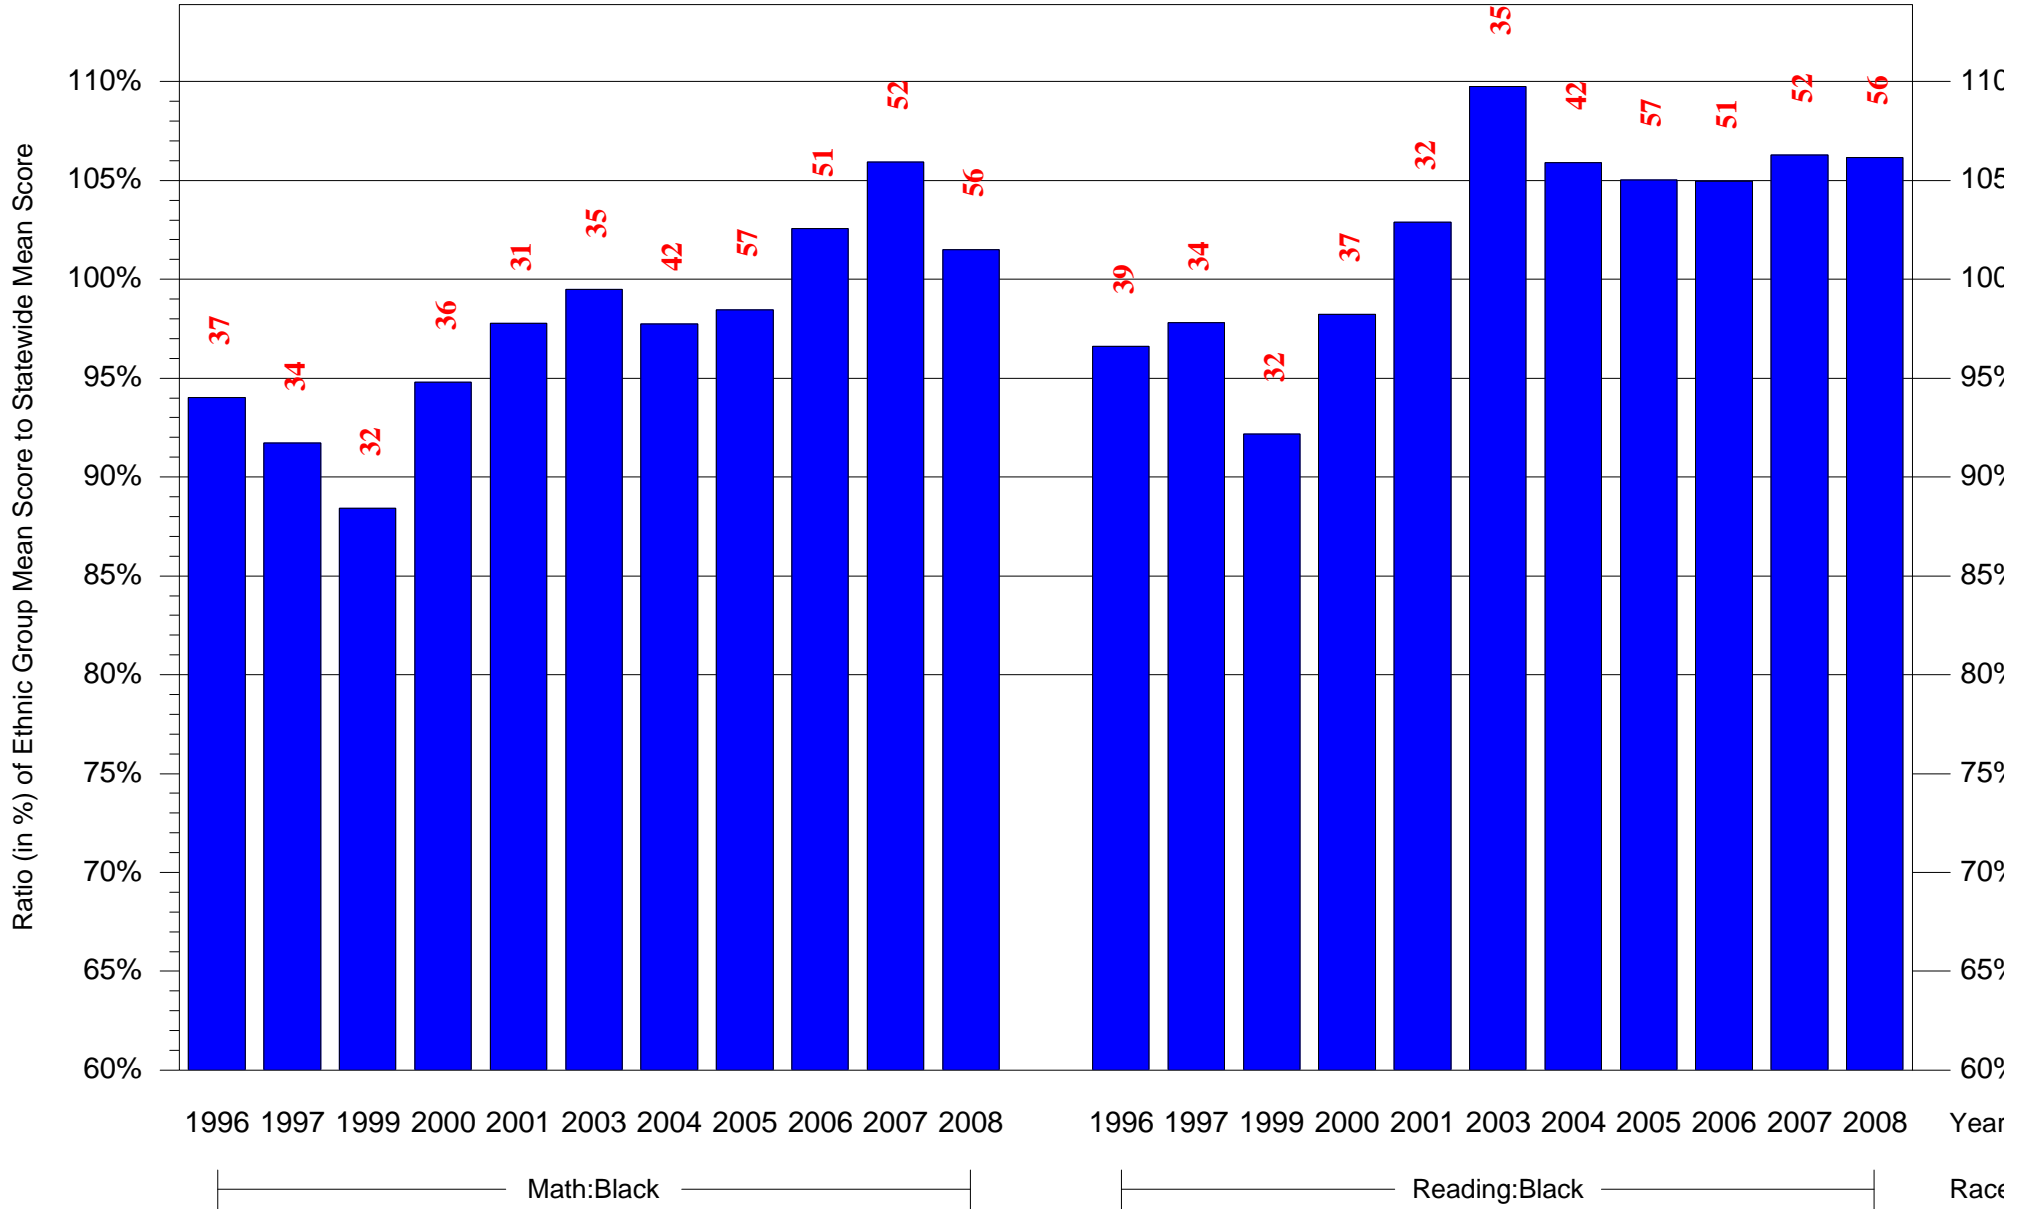

Mean Ethnic Group Building PSSA Test Score to Statewide Mean Score

Building = Middle Years Alternative(7022) and Grade = 8 and Ethnic Group = Black or White

(Note: Number (in red) of Test Takers is above each bar in the chart.)