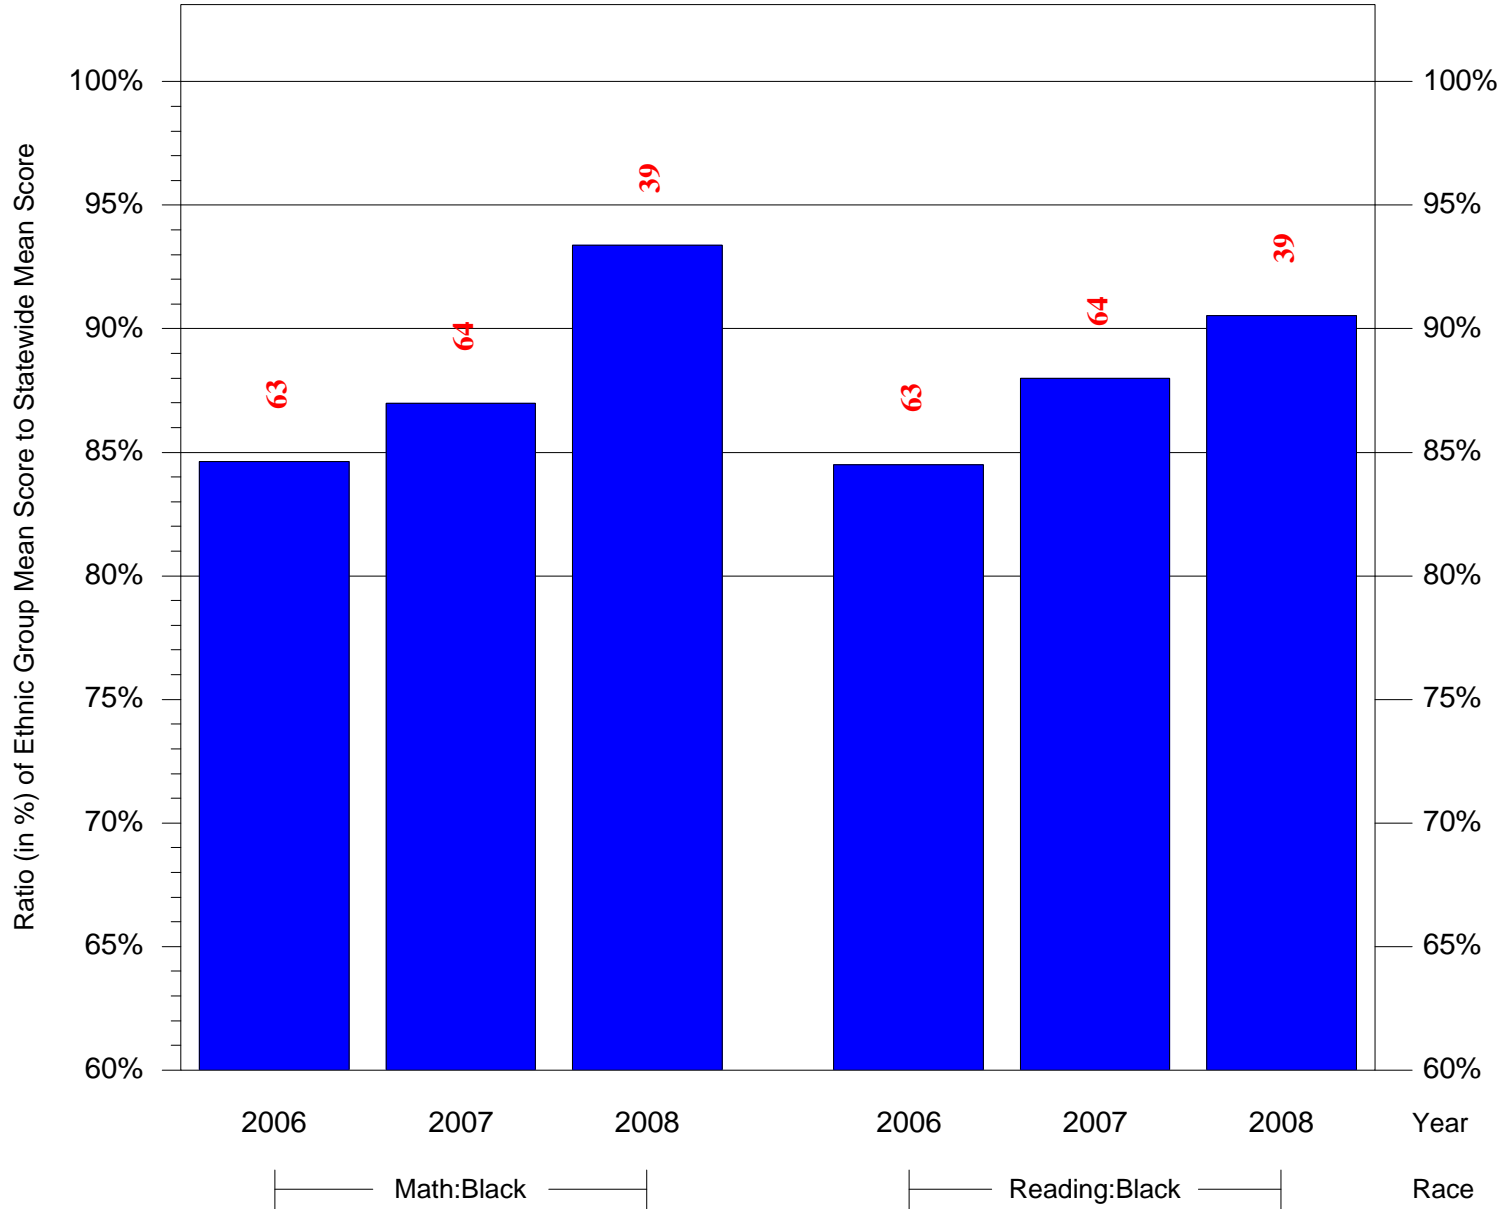

Mean Ethnic Group Building PSSA Test Score to Statewide Mean Score

Building = Harrington Avery D Sch(6528) and Grade = 5 and Ethnic Group = Black or White

(Note: Number (in red) of Test Takers is above each bar in the chart.)