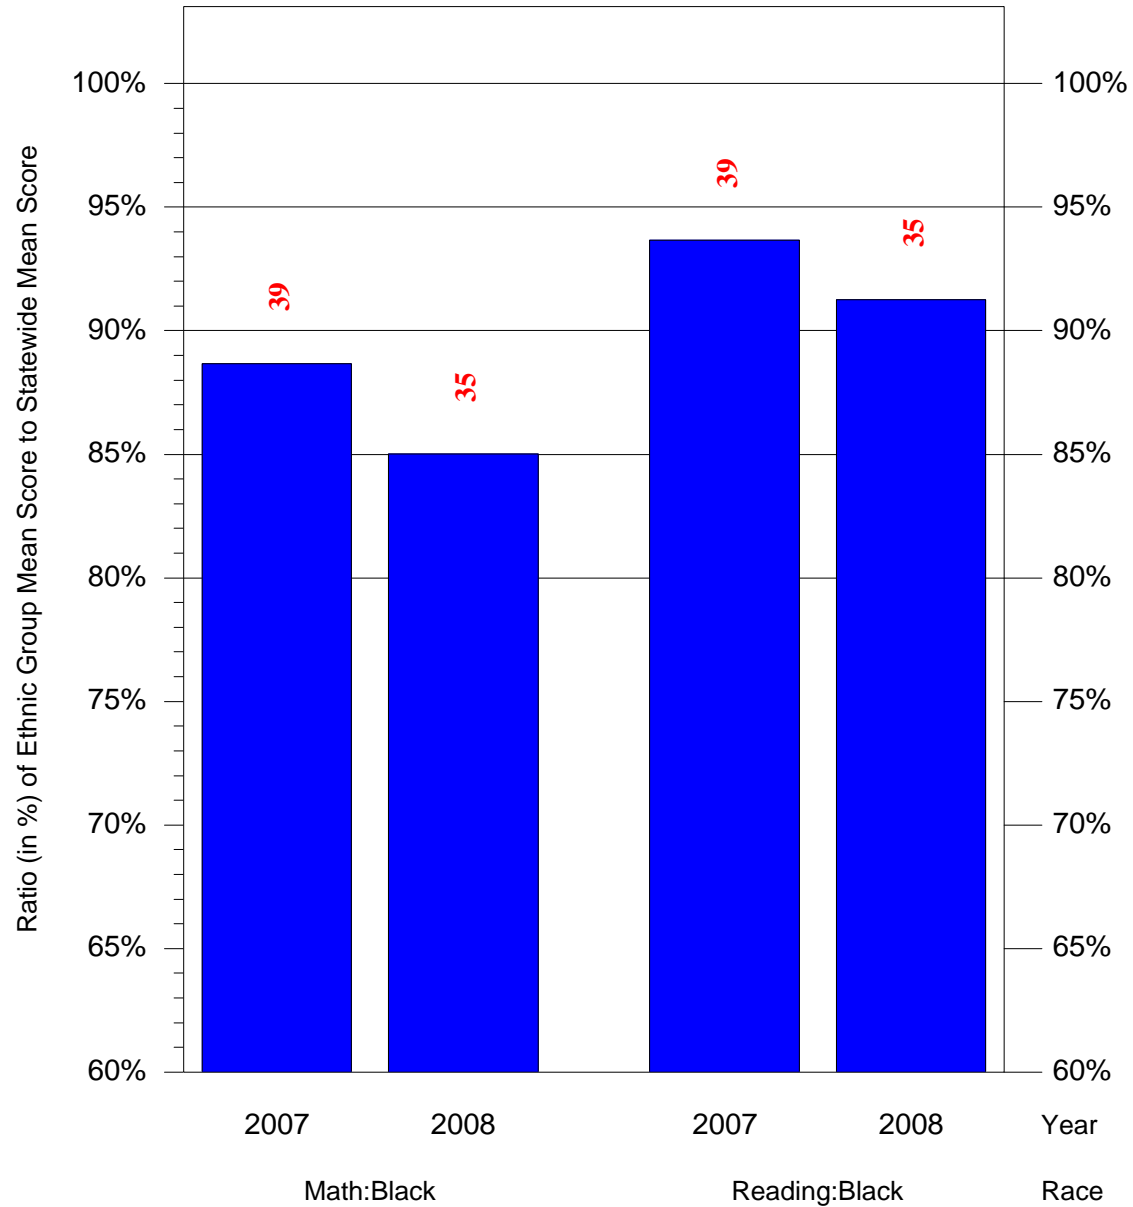

Mean Ethnic Group Building PSSA Test Score to Statewide Mean Score

Building = Lea Henry C Sch(6530) and Grade = 3 and Ethnic Group = Black or White

(Note: Number (in red) of Test Takers is above each bar in the chart.)