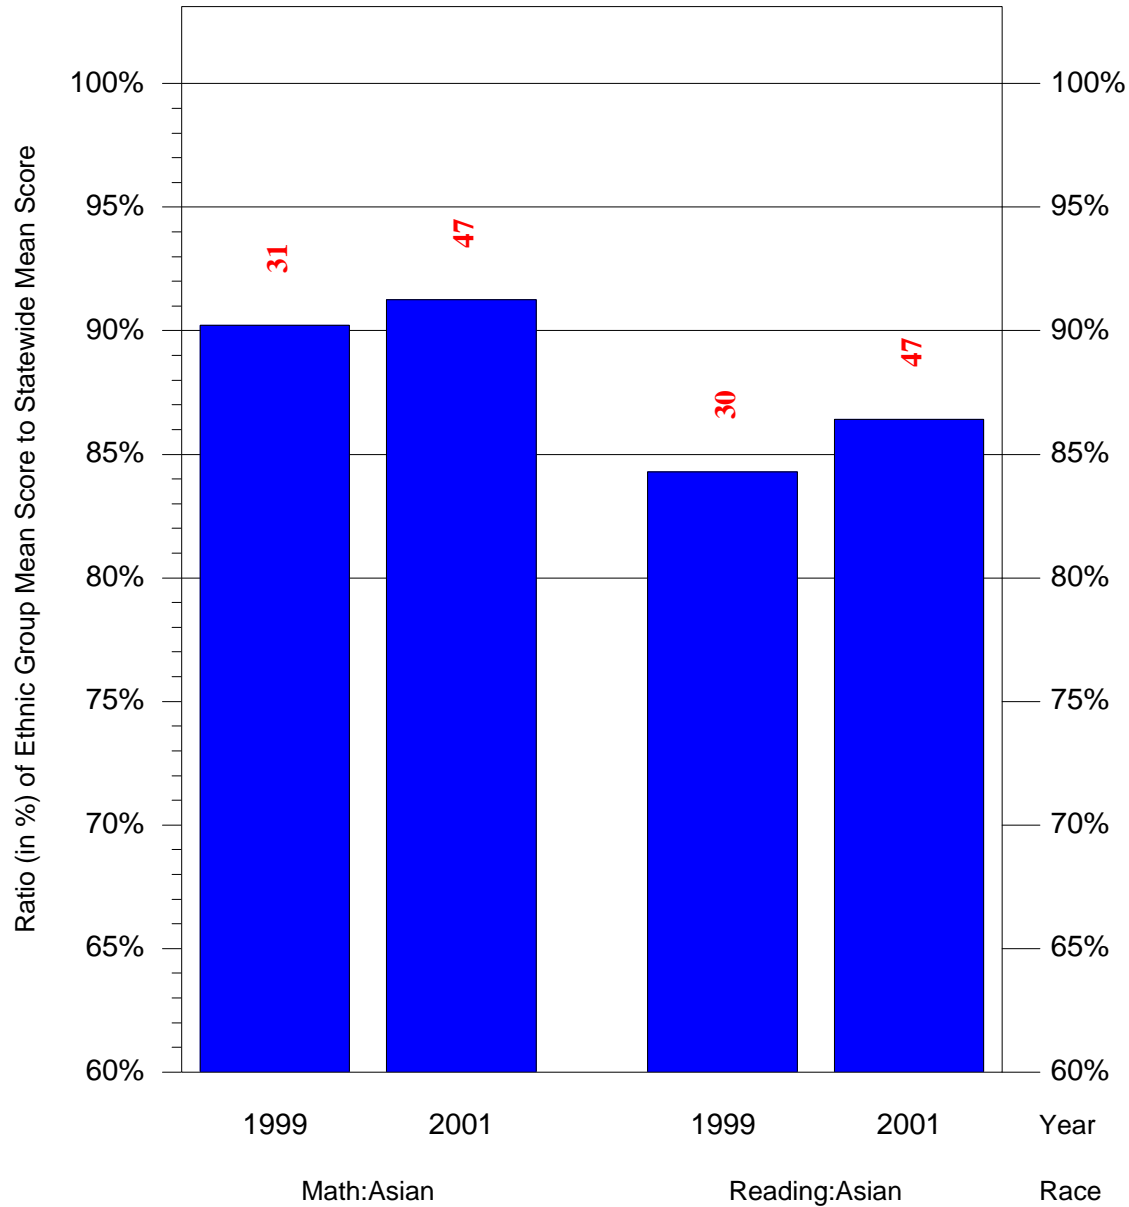

Mean Ethnic Group Building PSSA Test Score to Statewide Mean Score

Building = Vare Edwin H MS(7251) and Grade = 8 and Ethnic Group = Asian or Hispanic

(Note: Number (in red) of Test Takers is above each bar in the chart.)