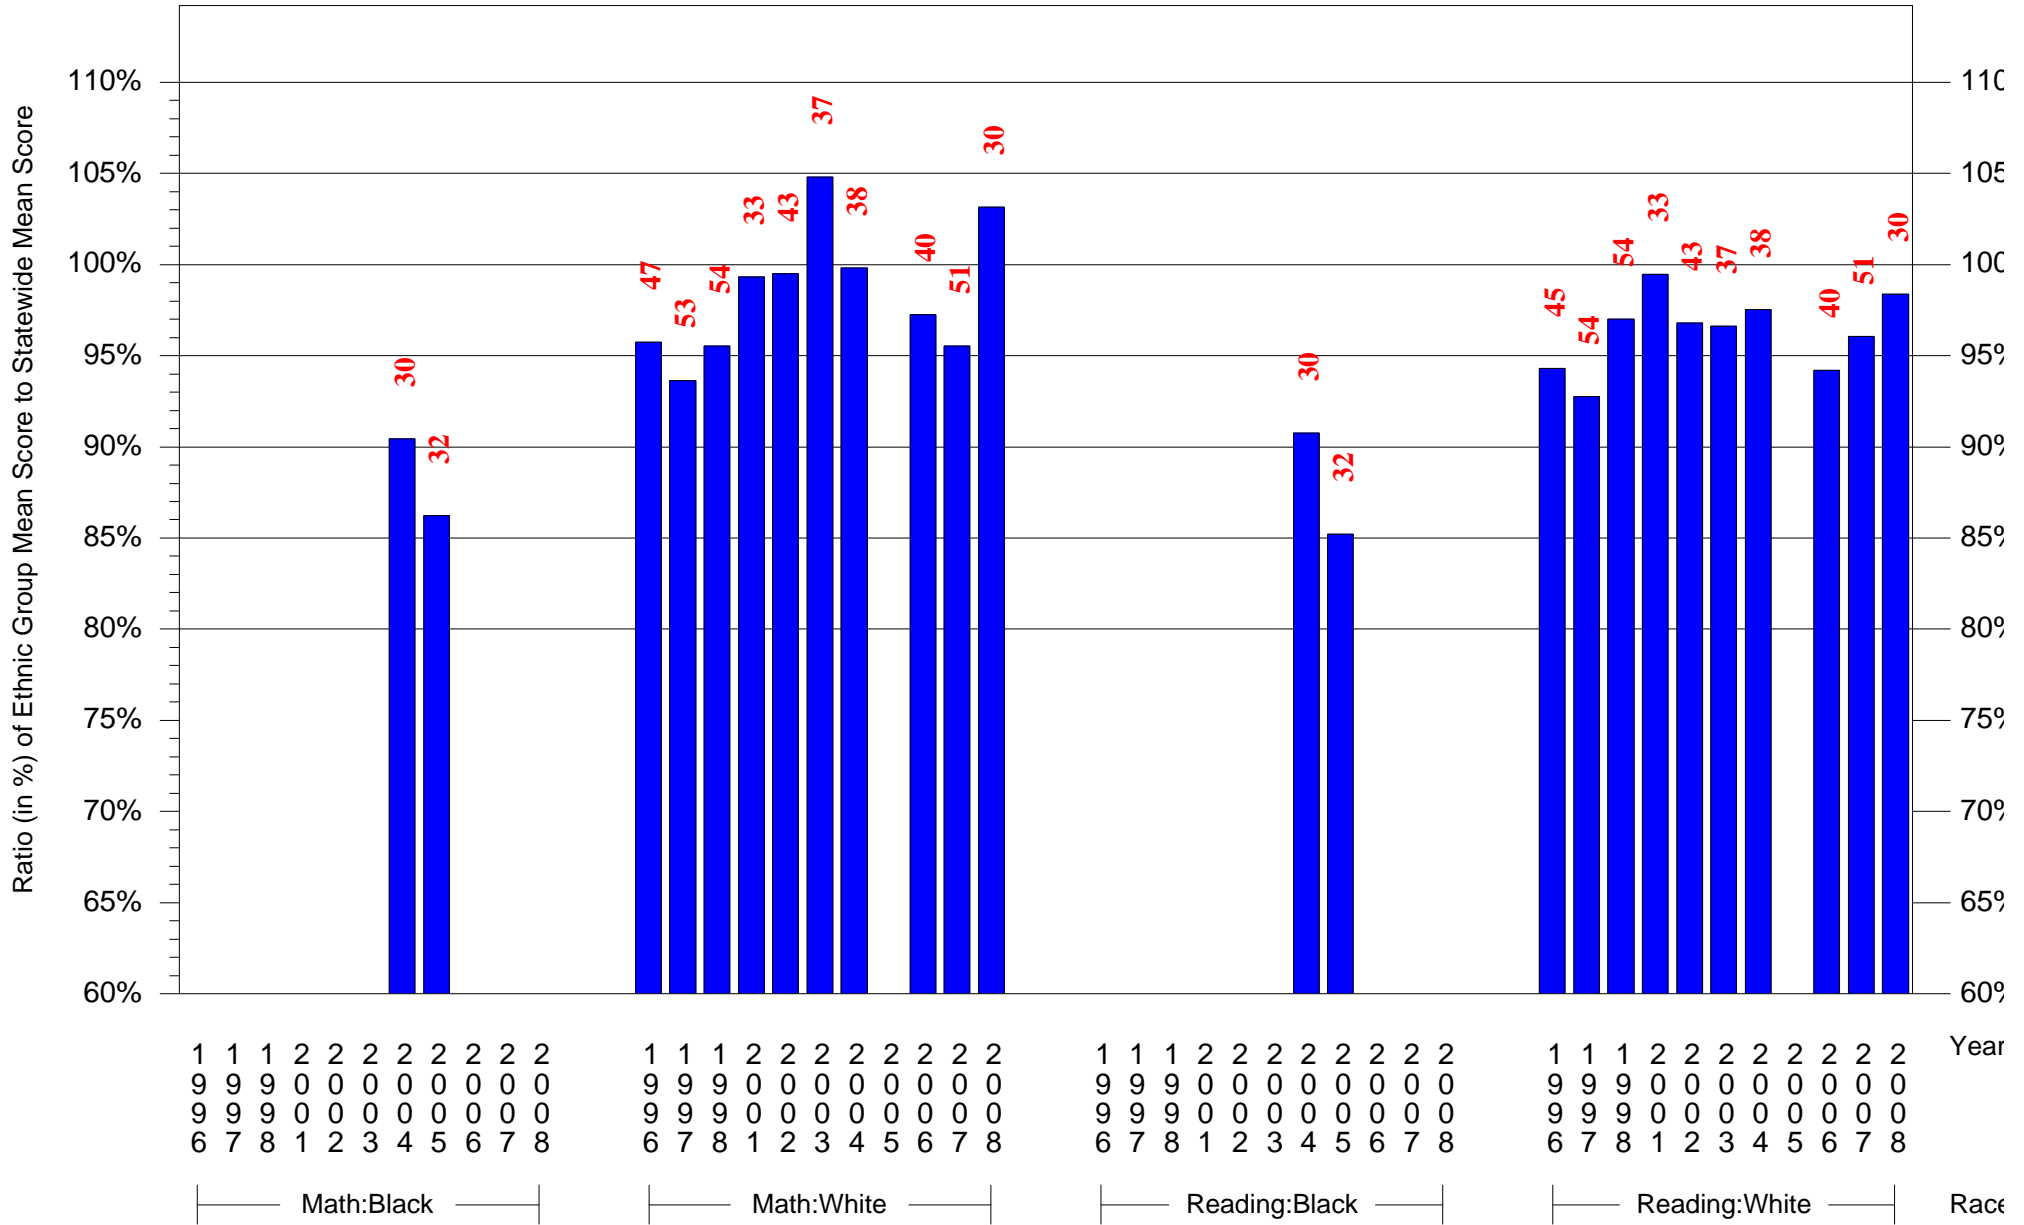

Mean Ethnic Group Building PSSA Test Score to Statewide Mean Score

Building = Brown Joseph H Sch(6529) and Grade = 5 and Ethnic Group = Black or White

(Note: Number (in red) of Test Takers is above each bar in the chart.)