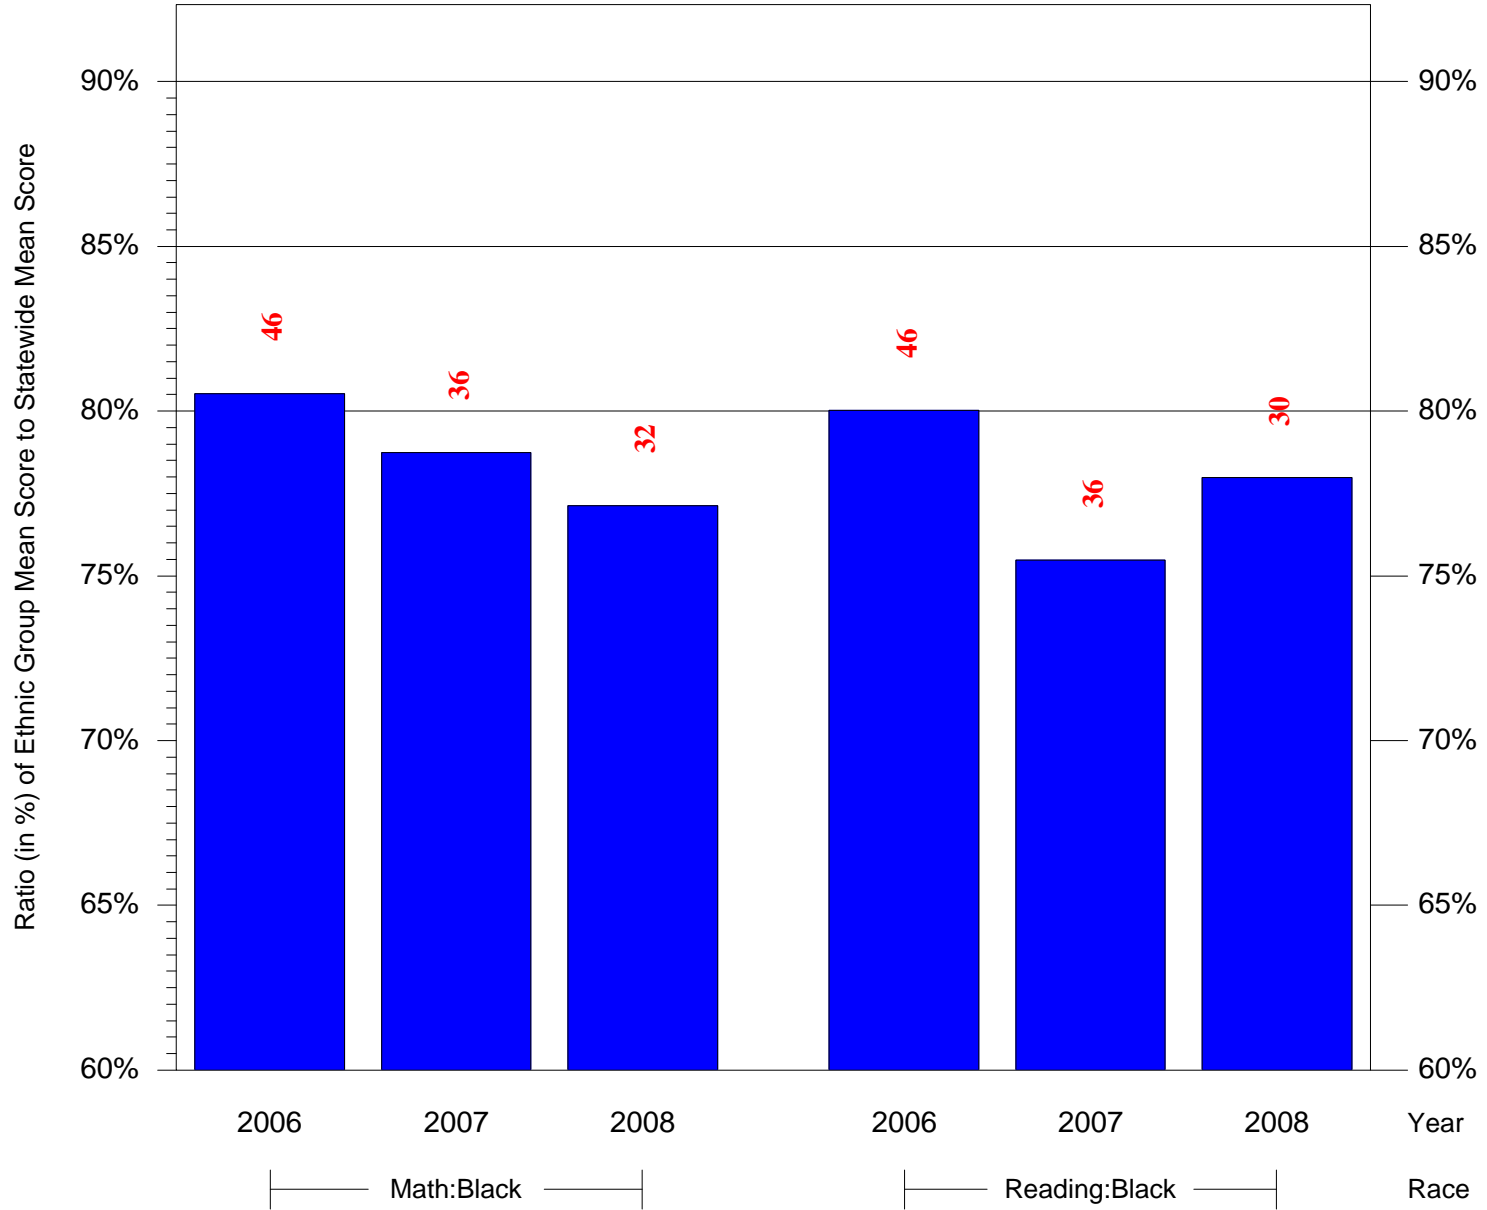

Mean Ethnic Group Building PSSA Test Score to Statewide Mean Score

Building = Stetson John B MS(7248) and Grade = 6 and Ethnic Group = Black or White

(Note: Number (in red) of Test Takers is above each bar in the chart.)