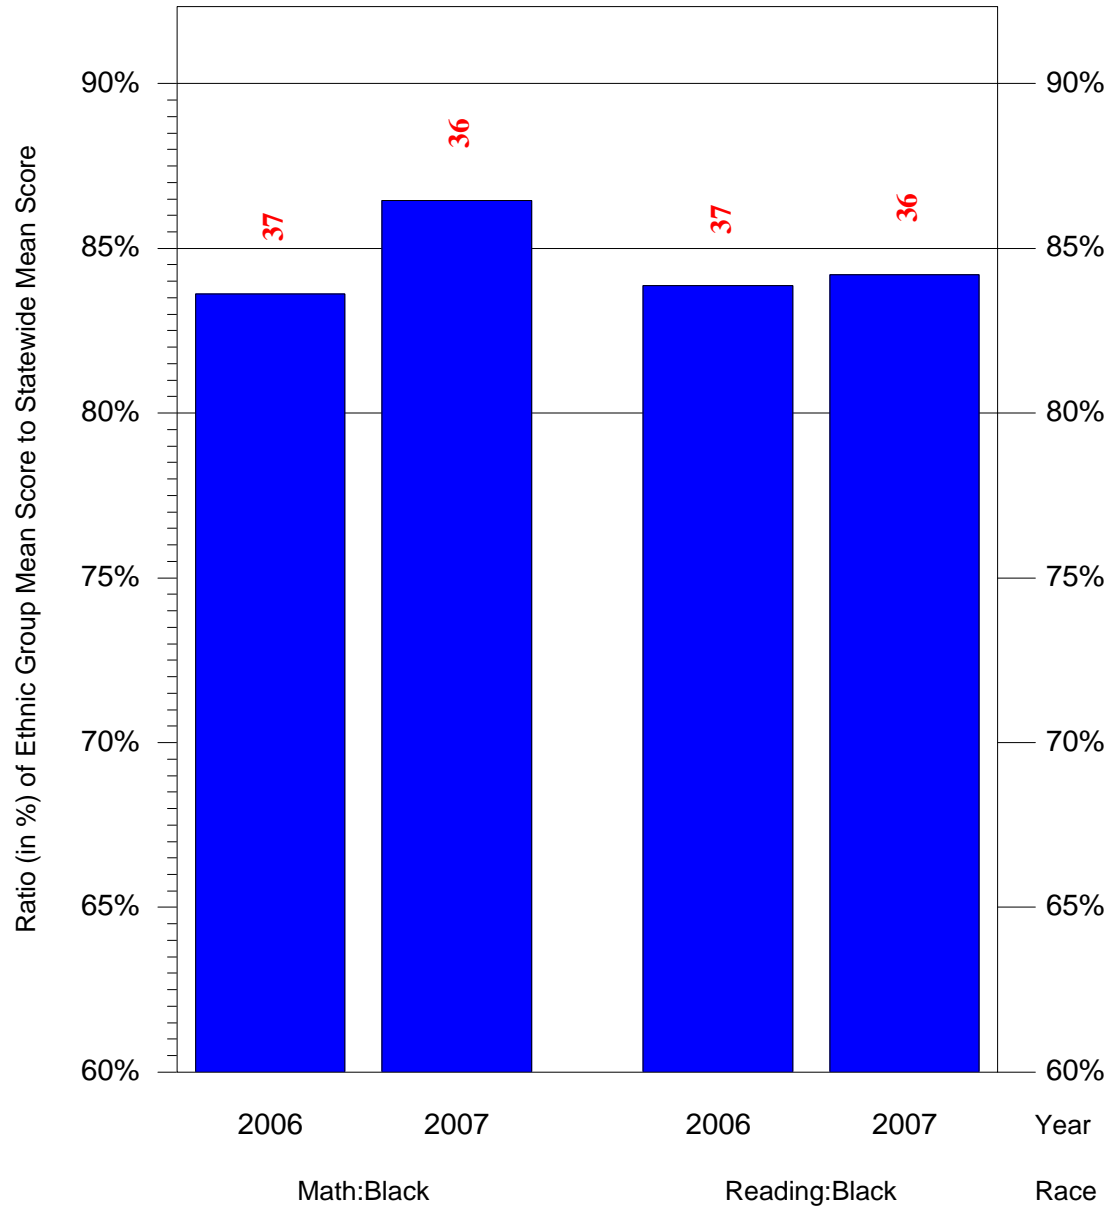

Mean Ethnic Group Building PSSA Test Score to Statewide Mean Score

Building = Hill Leslie P Sch(3806) and Grade = 6 and Ethnic Group = Black or White

(Note: Number (in red) of Test Takers is above each bar in the chart.)