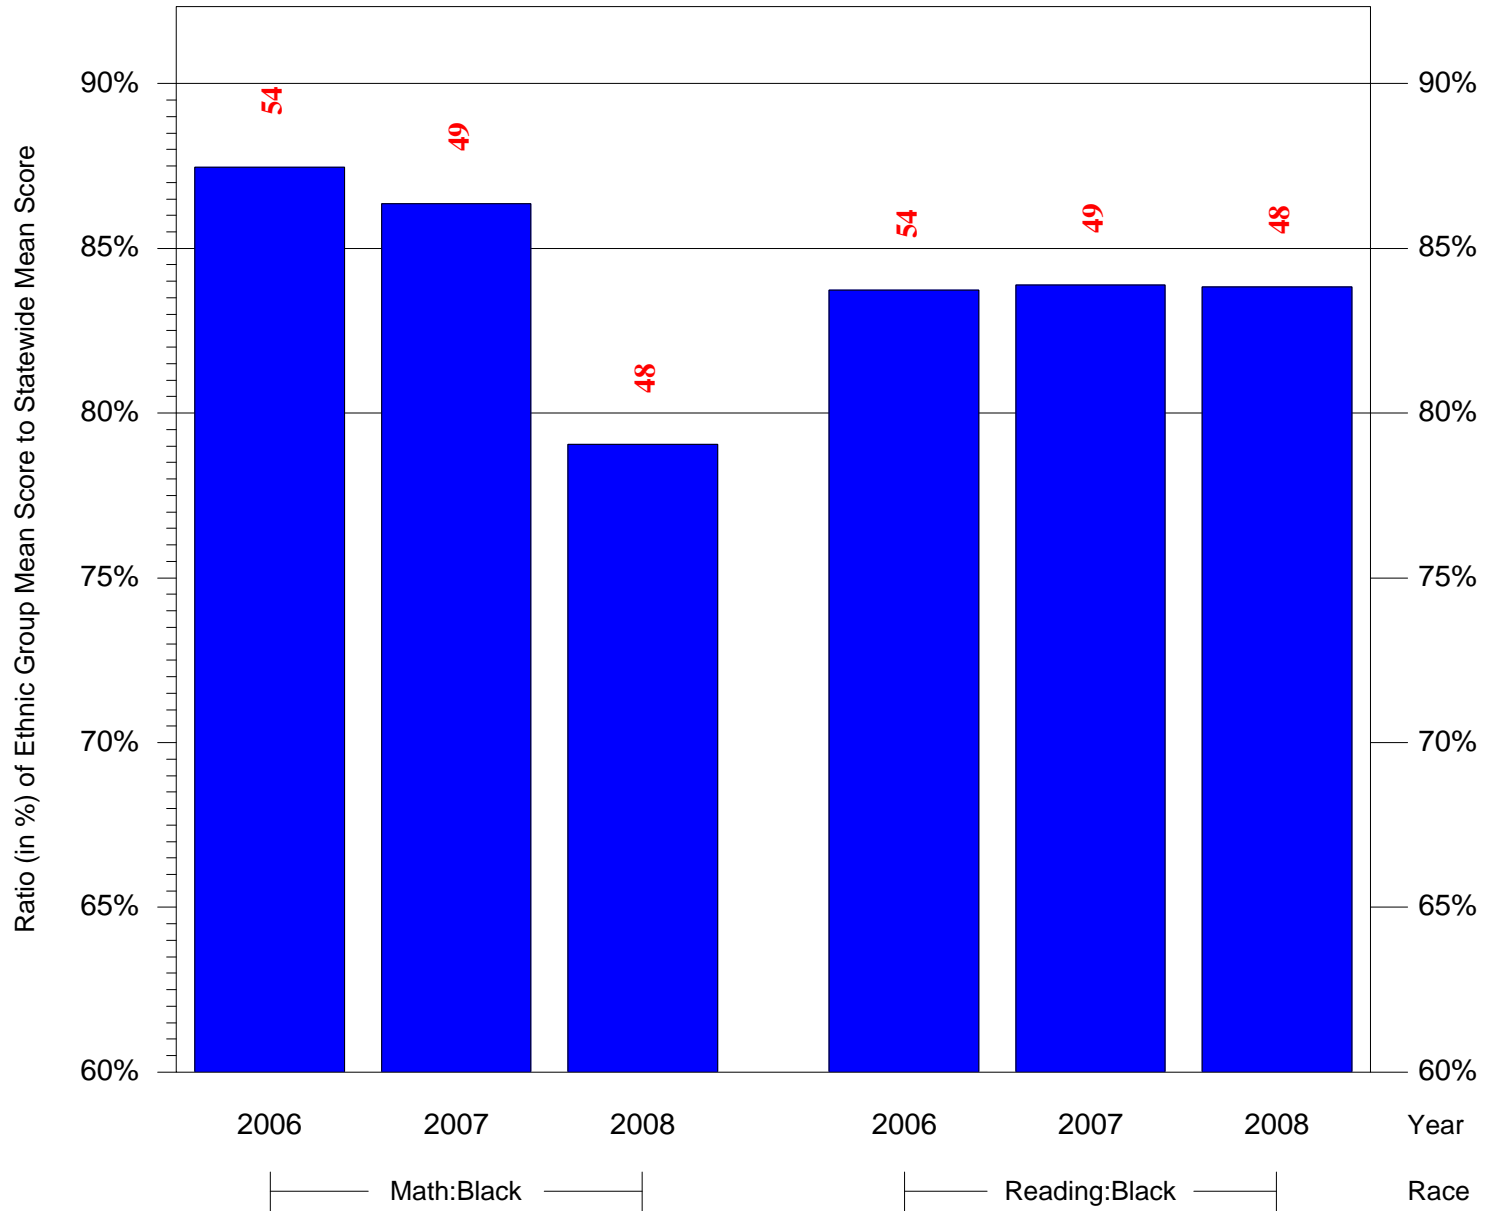

Mean Ethnic Group Building PSSA Test Score to Statewide Mean Score

Building = Morris Robert Sch(4868) and Grade = 4 and Ethnic Group = Black or White

(Note: Number (in red) of Test Takers is above each bar in the chart.)