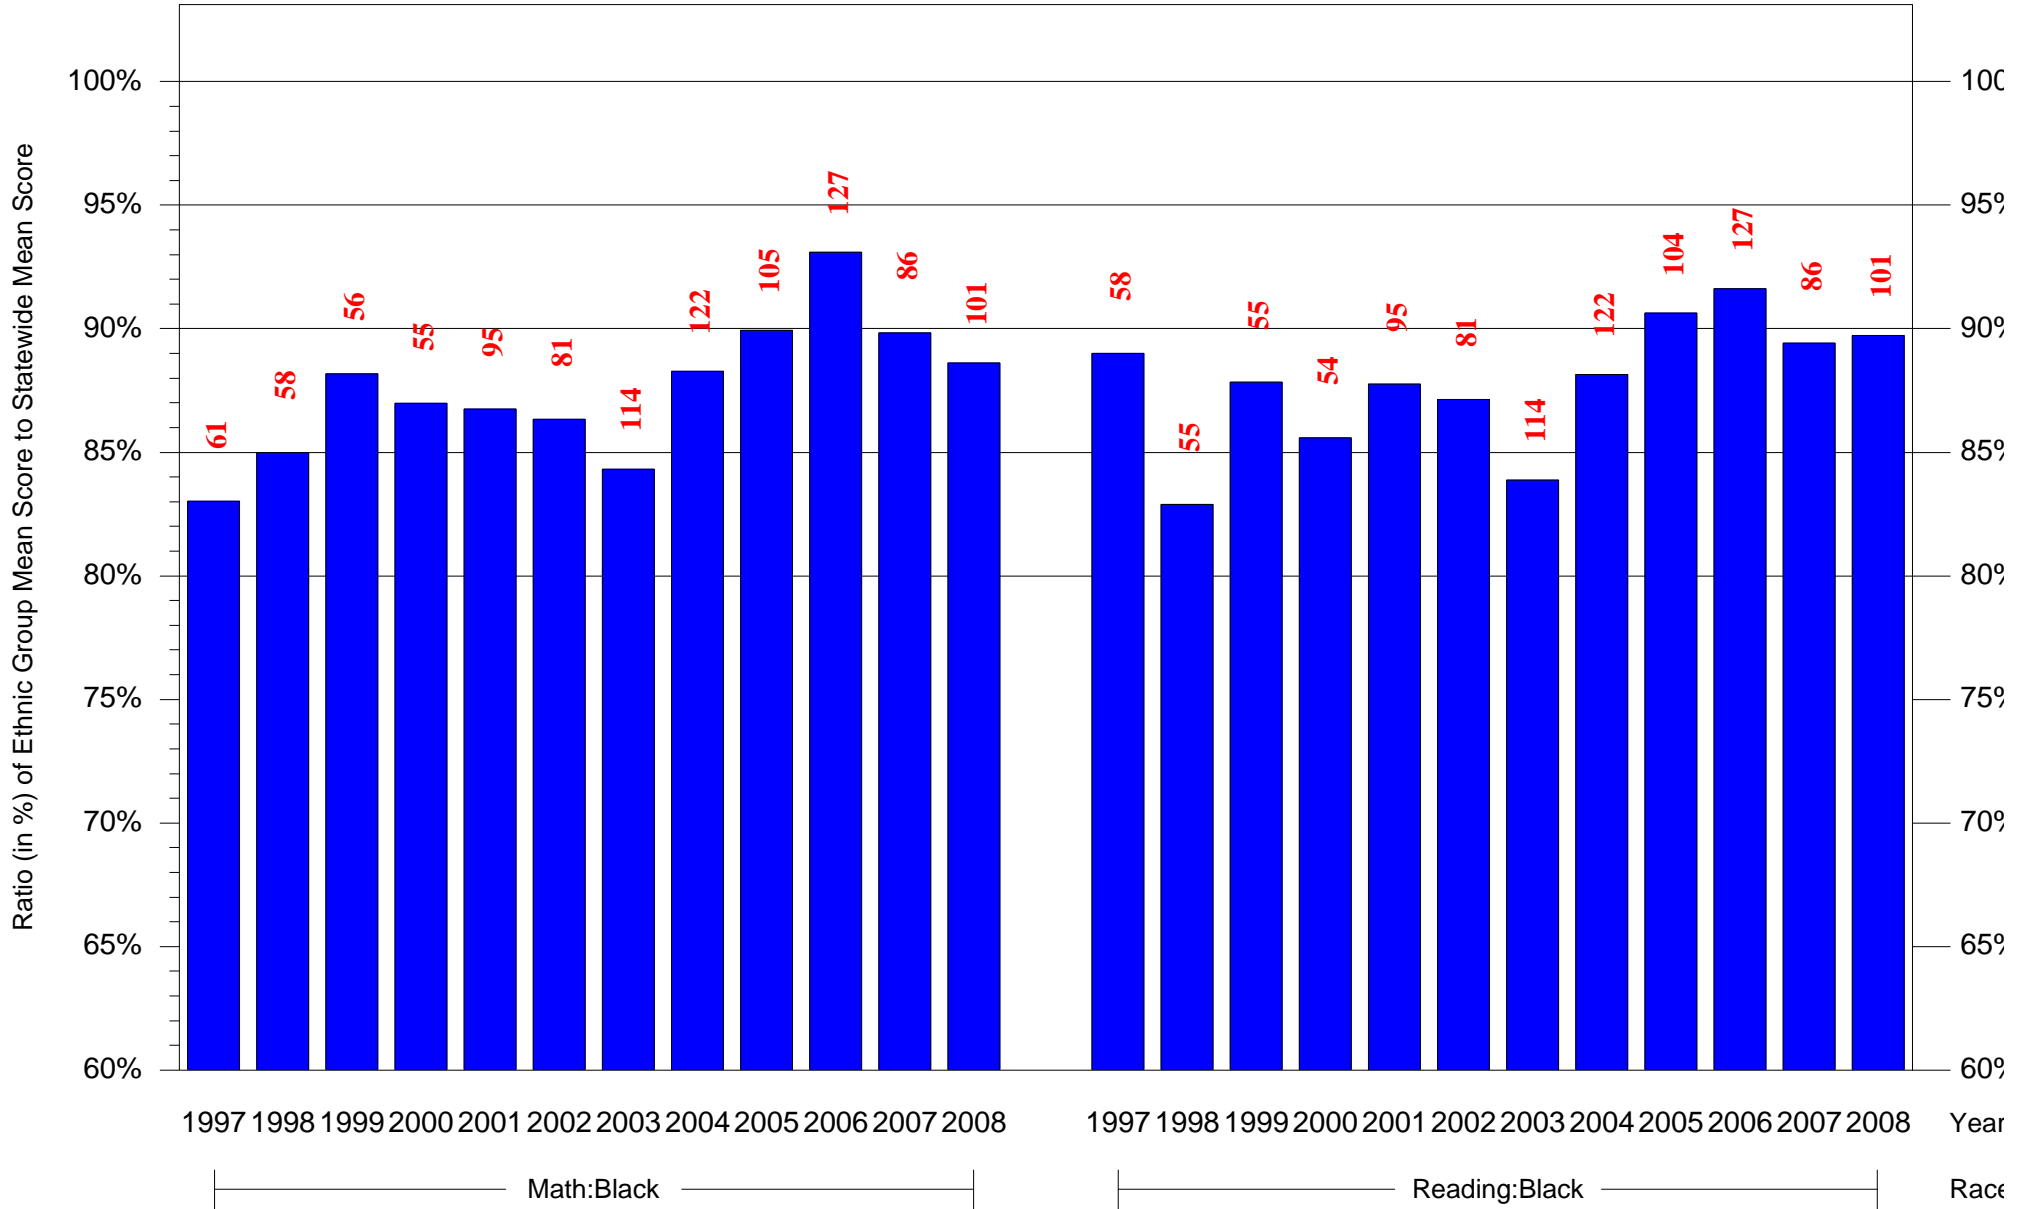

Mean Ethnic Group Building PSSA Test Score to Statewide Mean Score

Building = Fittler Academics Plus(6913) and Grade = 3 and Ethnic Group = Black or White

(Note: Number (in red) of Test Takers is above each bar in the chart.)