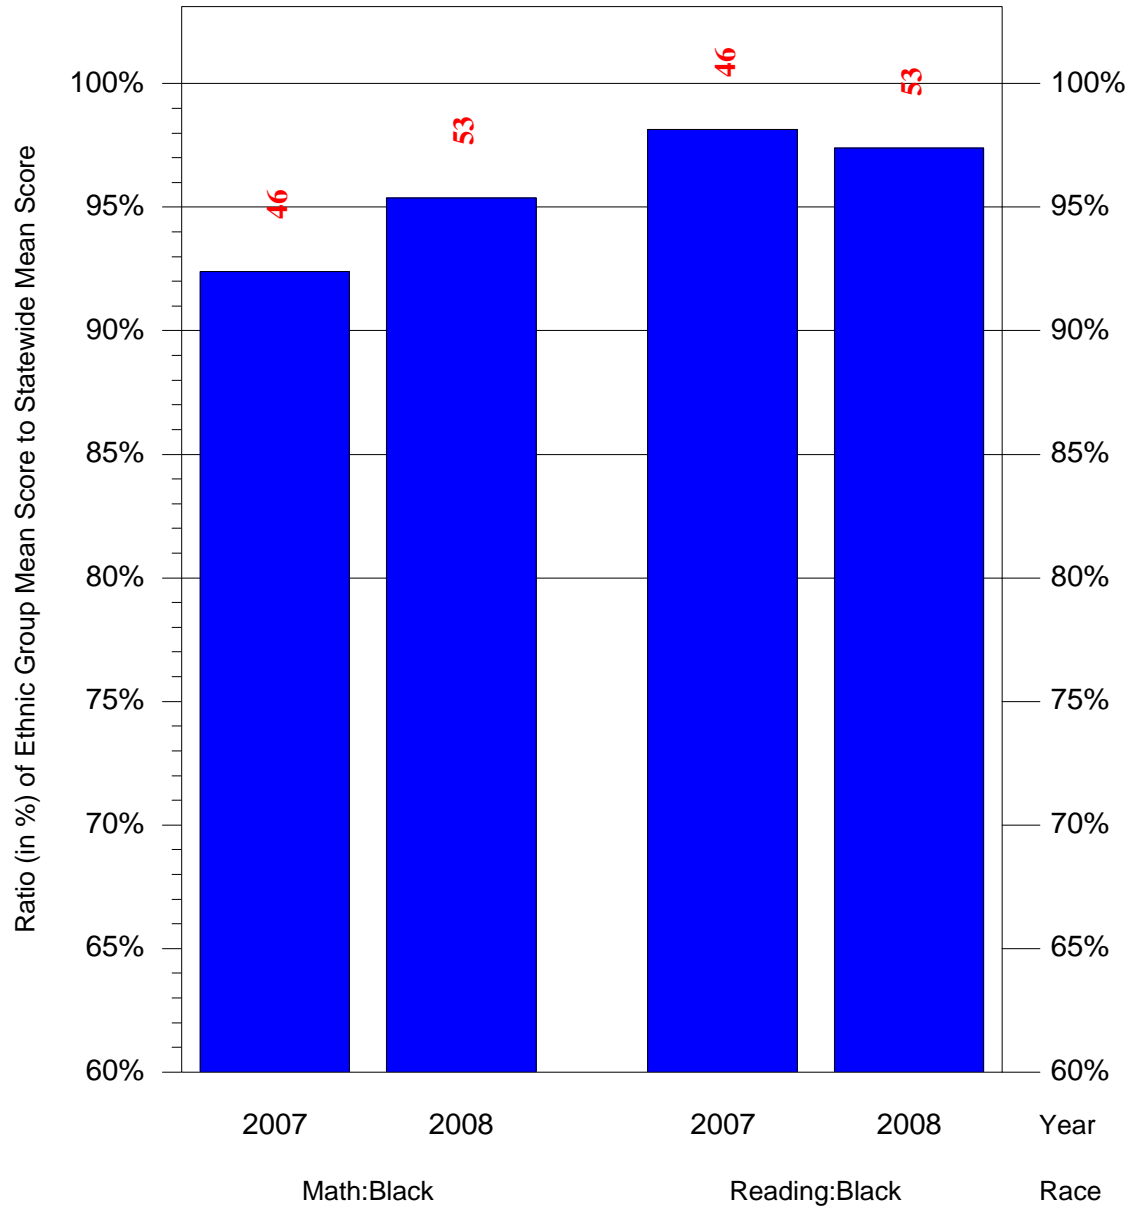

Mean Ethnic Group Building PSSA Test Score to Statewide Mean Score

Building = Heston Edward Sch(5187) and Grade = 3 and Ethnic Group = Black or White

(Note: Number (in red) of Test Takers is above each bar in the chart.)