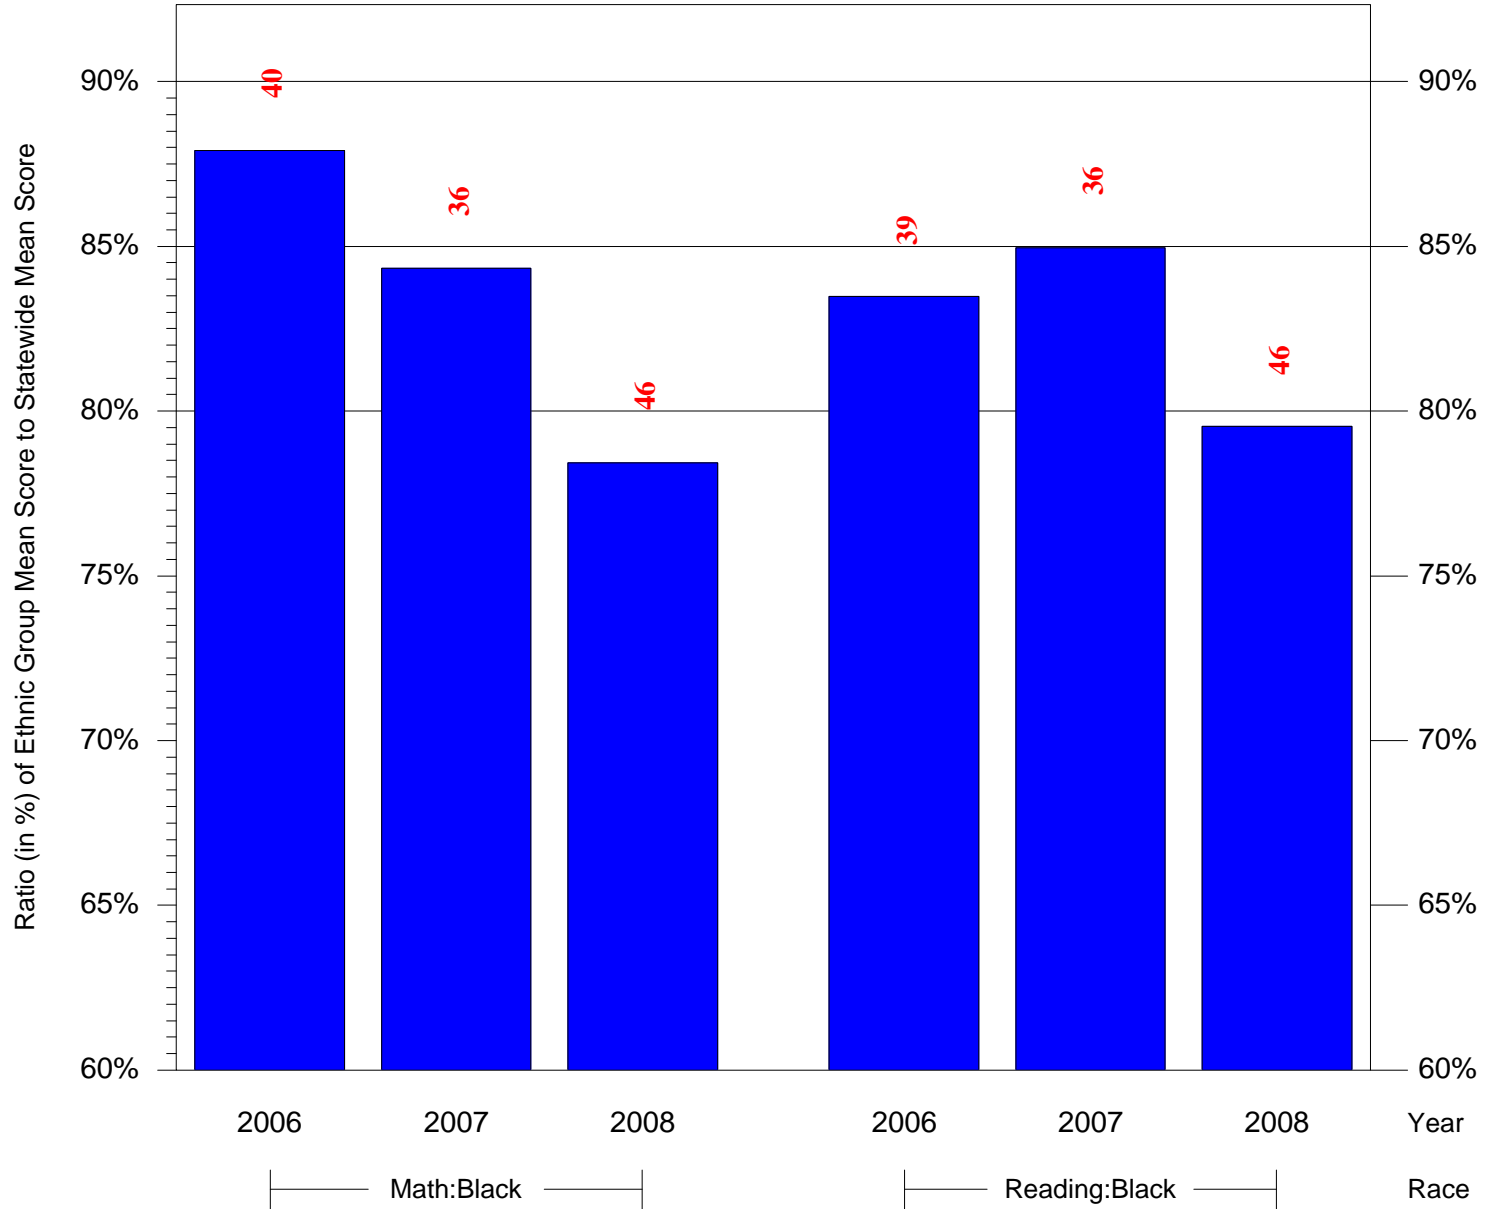

Mean Ethnic Group Building PSSA Test Score to Statewide Mean Score

Building = Reynolds Gen John F Sch(3632) and Grade = 4 and Ethnic Group = Black or White

(Note: Number (in red) of Test Takers is above each bar in the chart.)