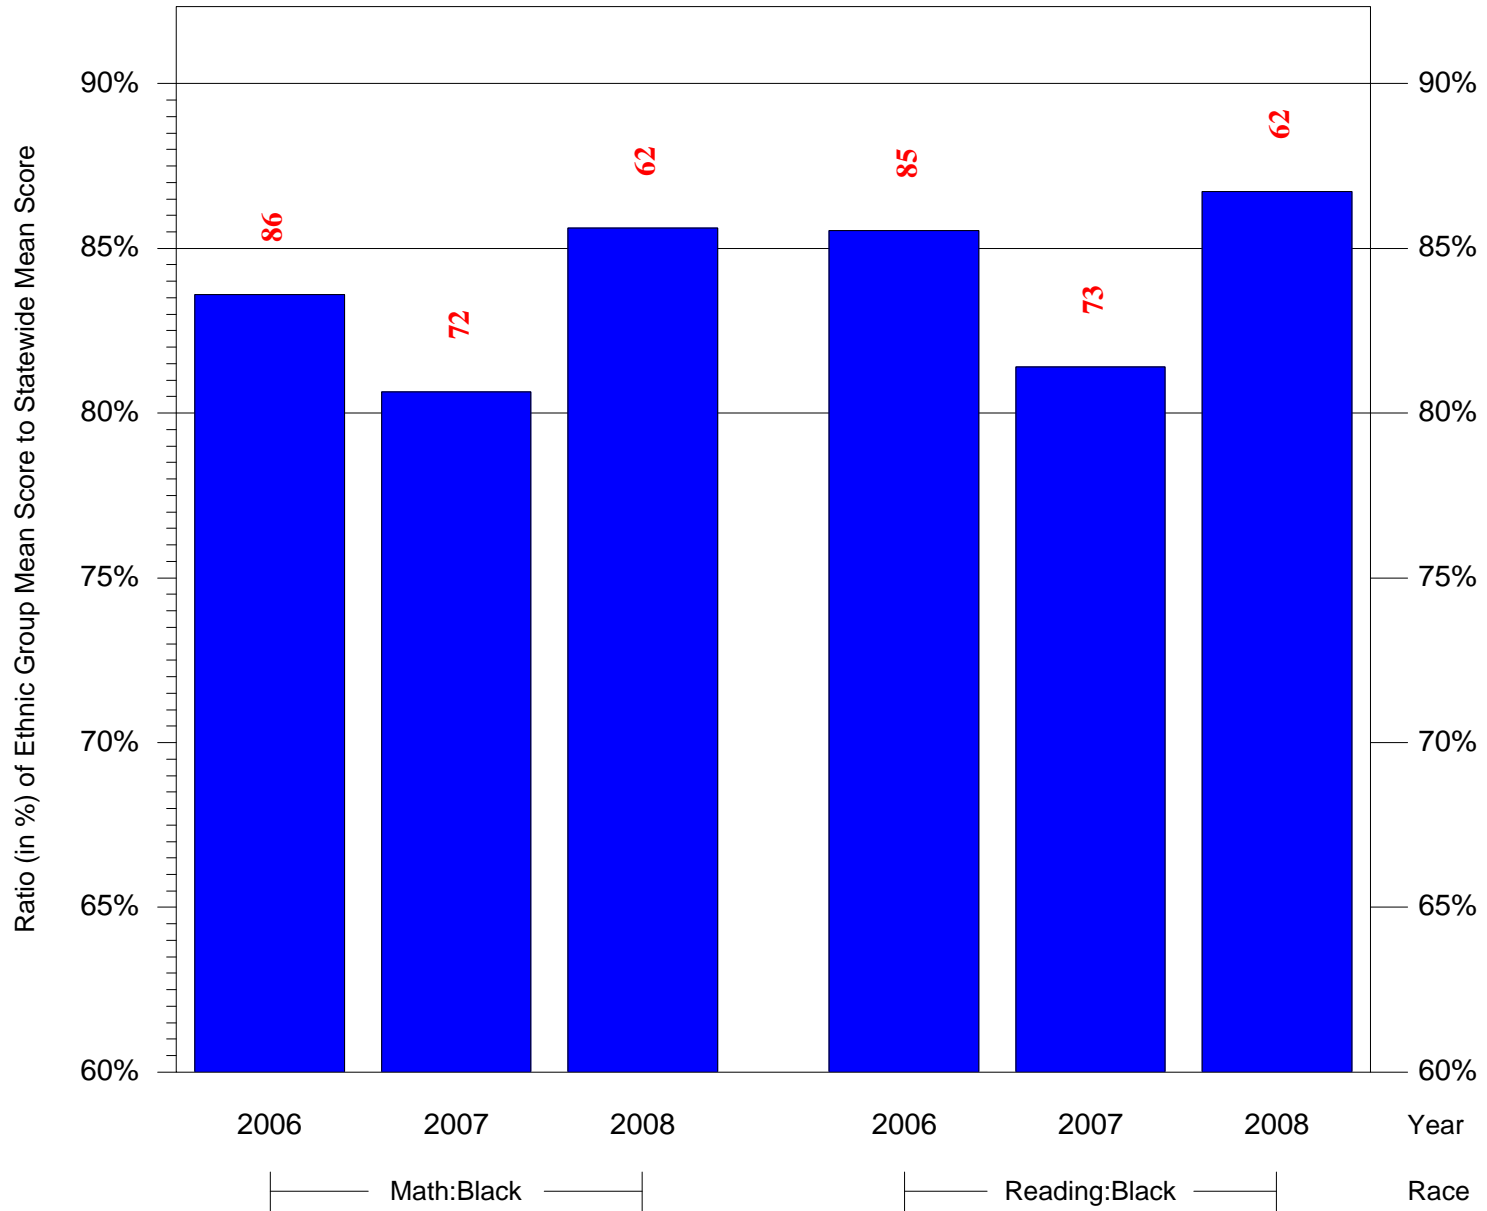

Mean Ethnic Group Building PSSA Test Score to Statewide Mean Score

Building = Bryant William C Sch(3601) and Grade = 7 and Ethnic Group = Black or White

(Note: Number (in red) of Test Takers is above each bar in the chart.)