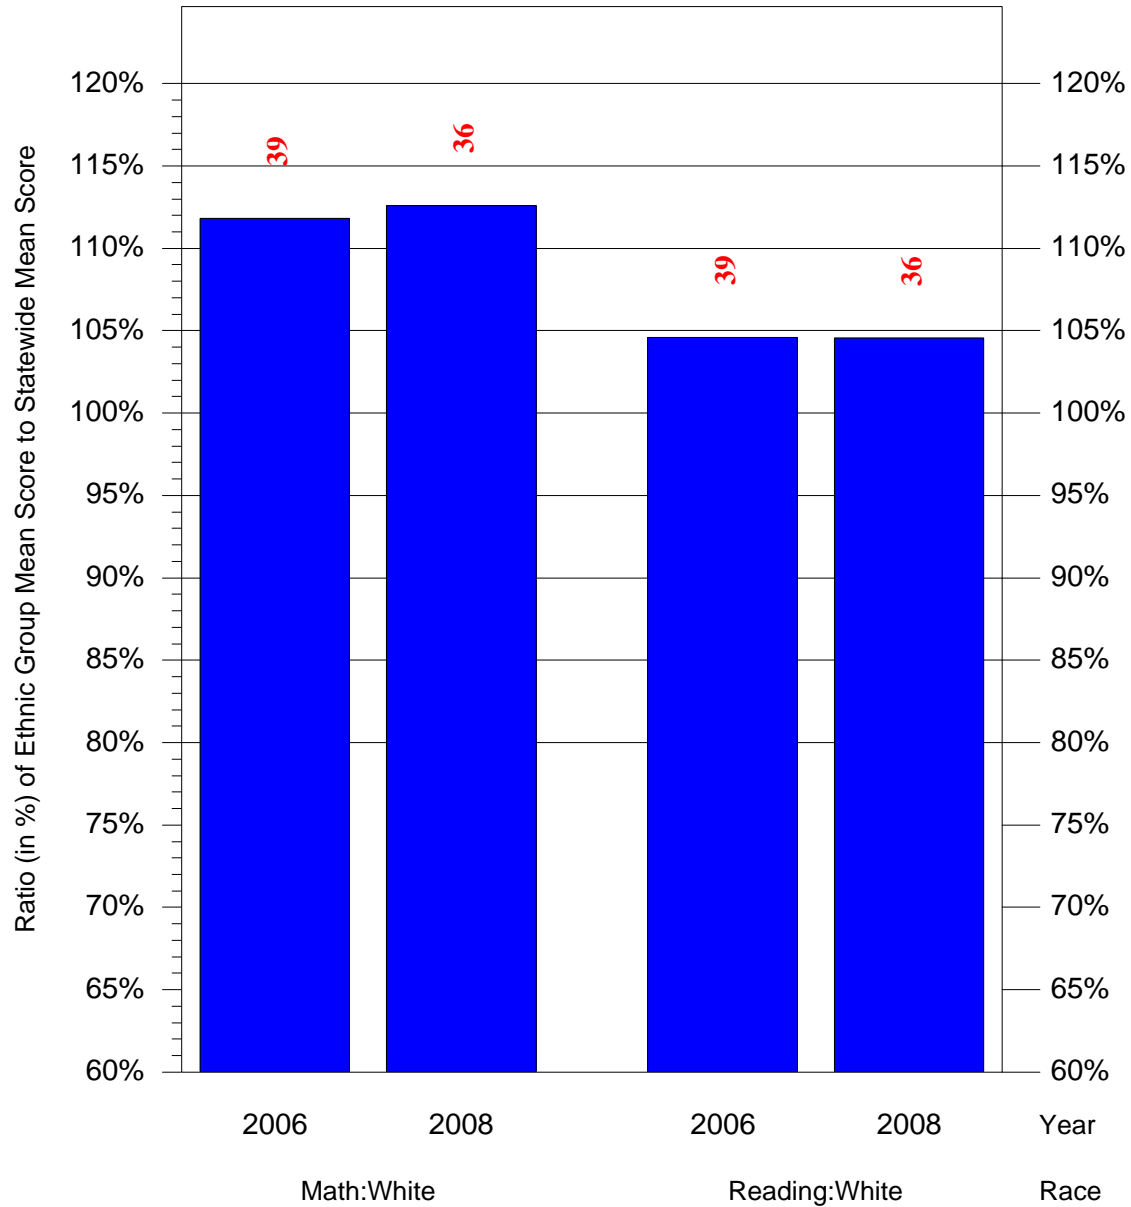

Mean Ethnic Group Building PSSA Test Score to Statewide Mean Score

Building = Greenberg Joseph Sch(4726) and Grade = 7 and Ethnic Group = Black or White

(Note: Number (in red) of Test Takers is above each bar in the chart.)