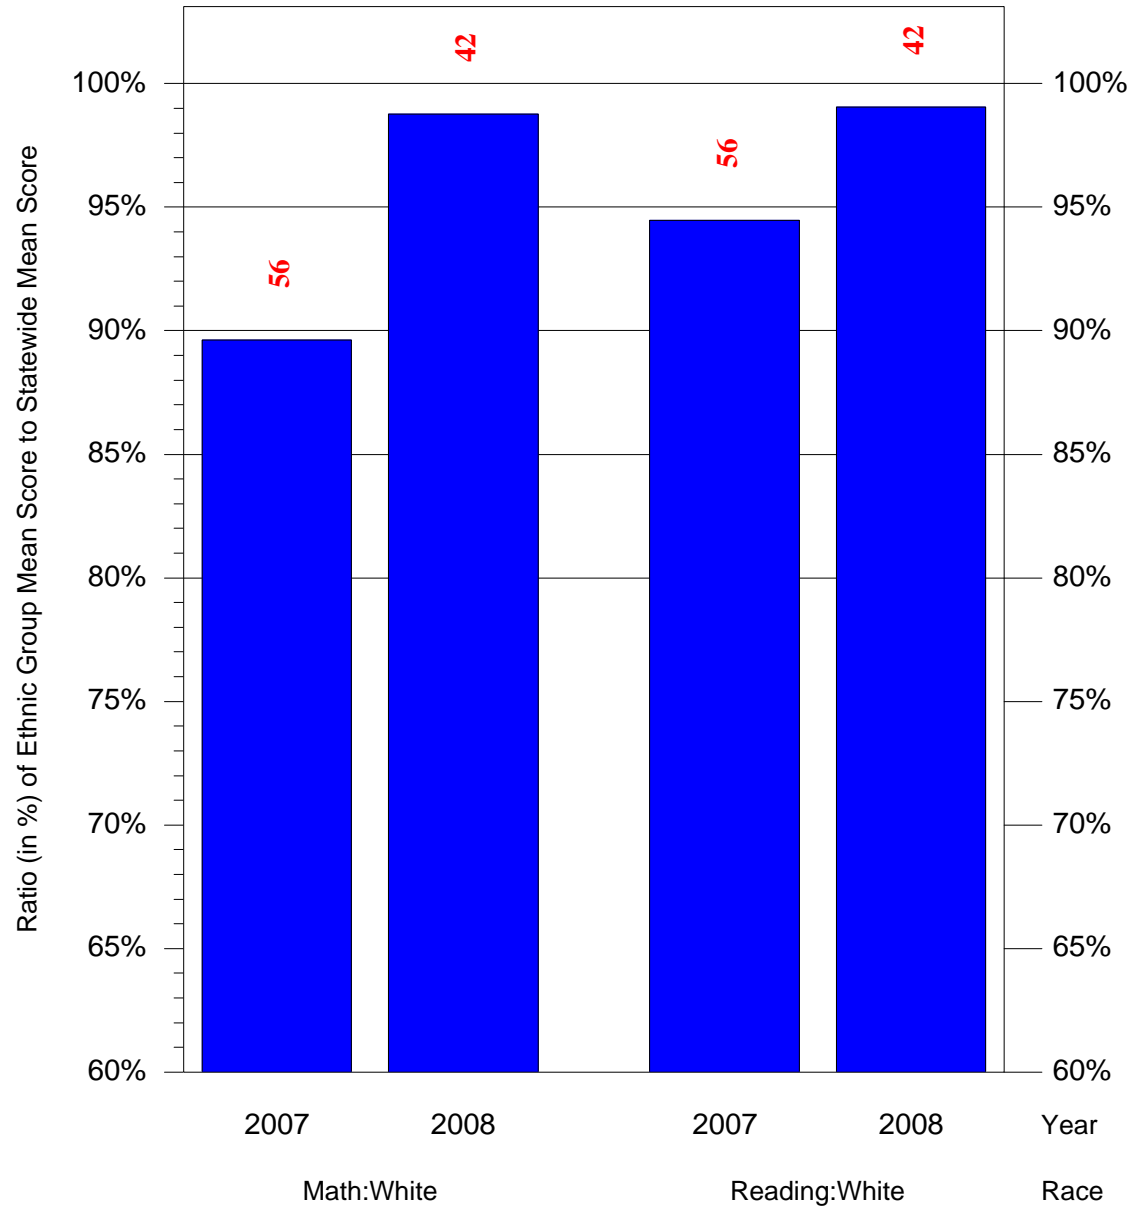

Mean Ethnic Group Building PSSA Test Score to Statewide Mean Score

Building = Brown Joseph H Sch(6529) and Grade = 3 and Ethnic Group = Black or White

(Note: Number (in red) of Test Takers is above each bar in the chart.)