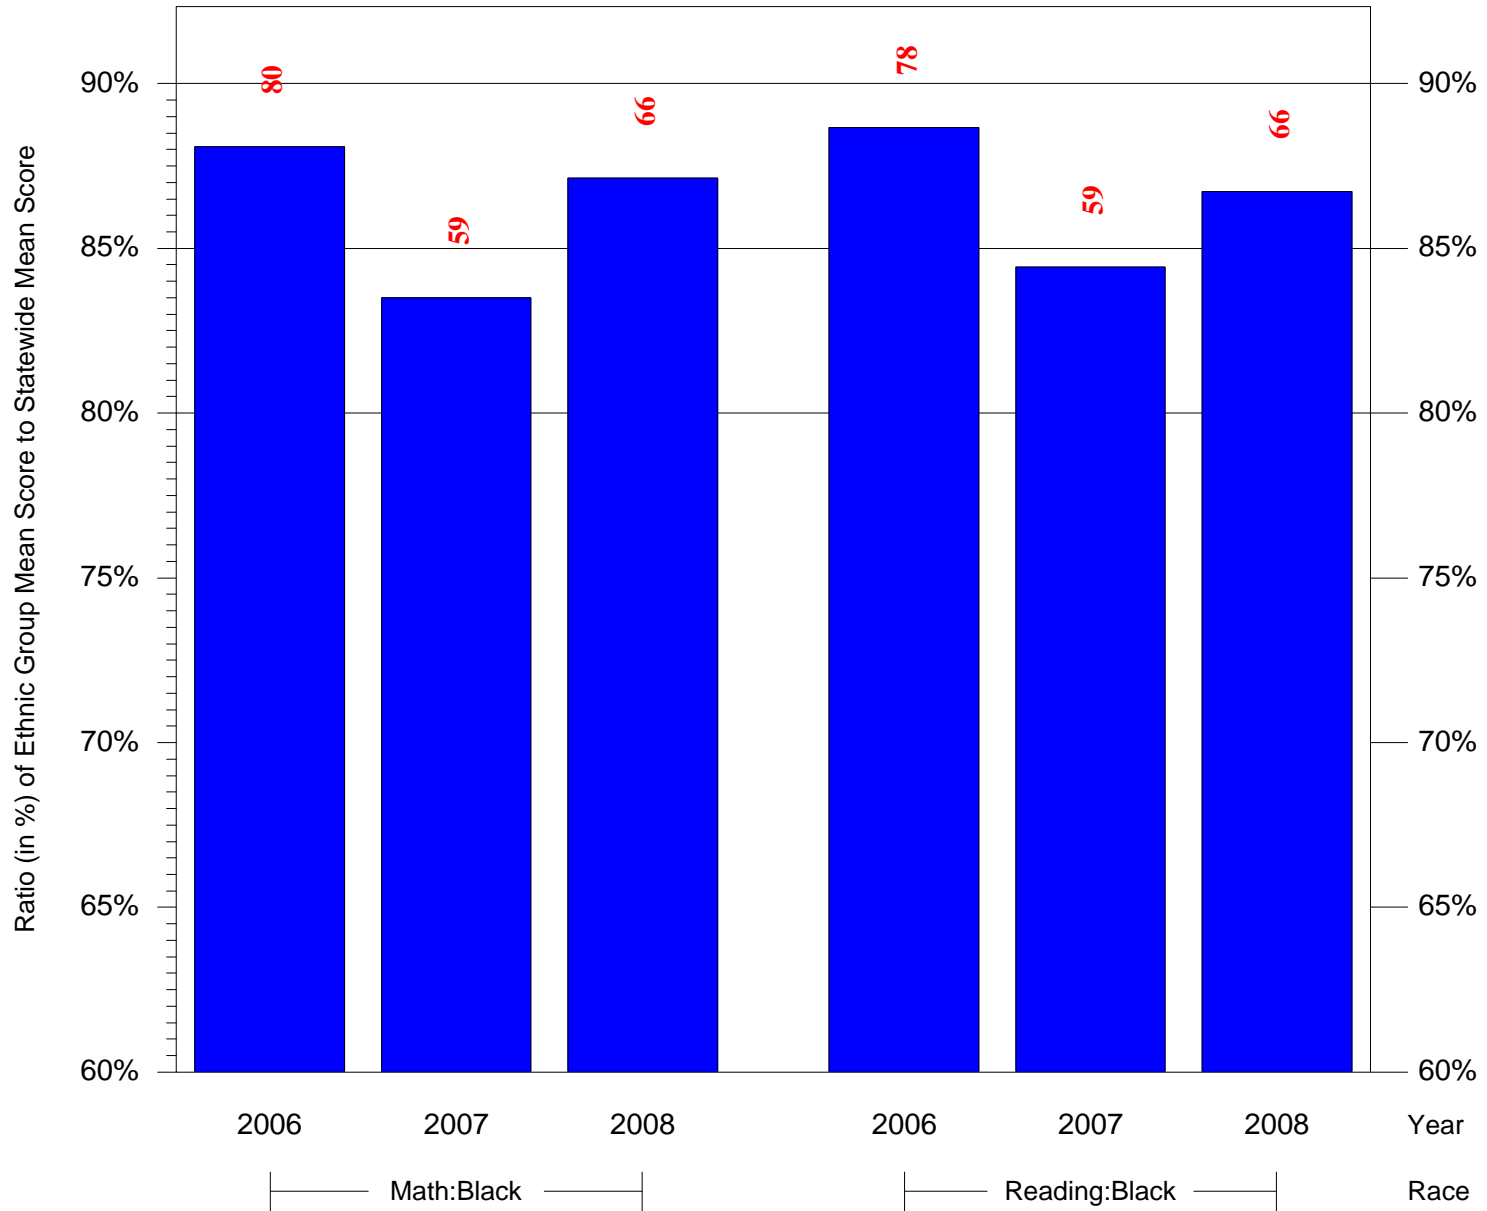

Mean Ethnic Group Building PSSA Test Score to Statewide Mean Score

Building = Mann William B Sch(3672) and Grade = 4 and Ethnic Group = Black or White

(Note: Number (in red) of Test Takers is above each bar in the chart.)