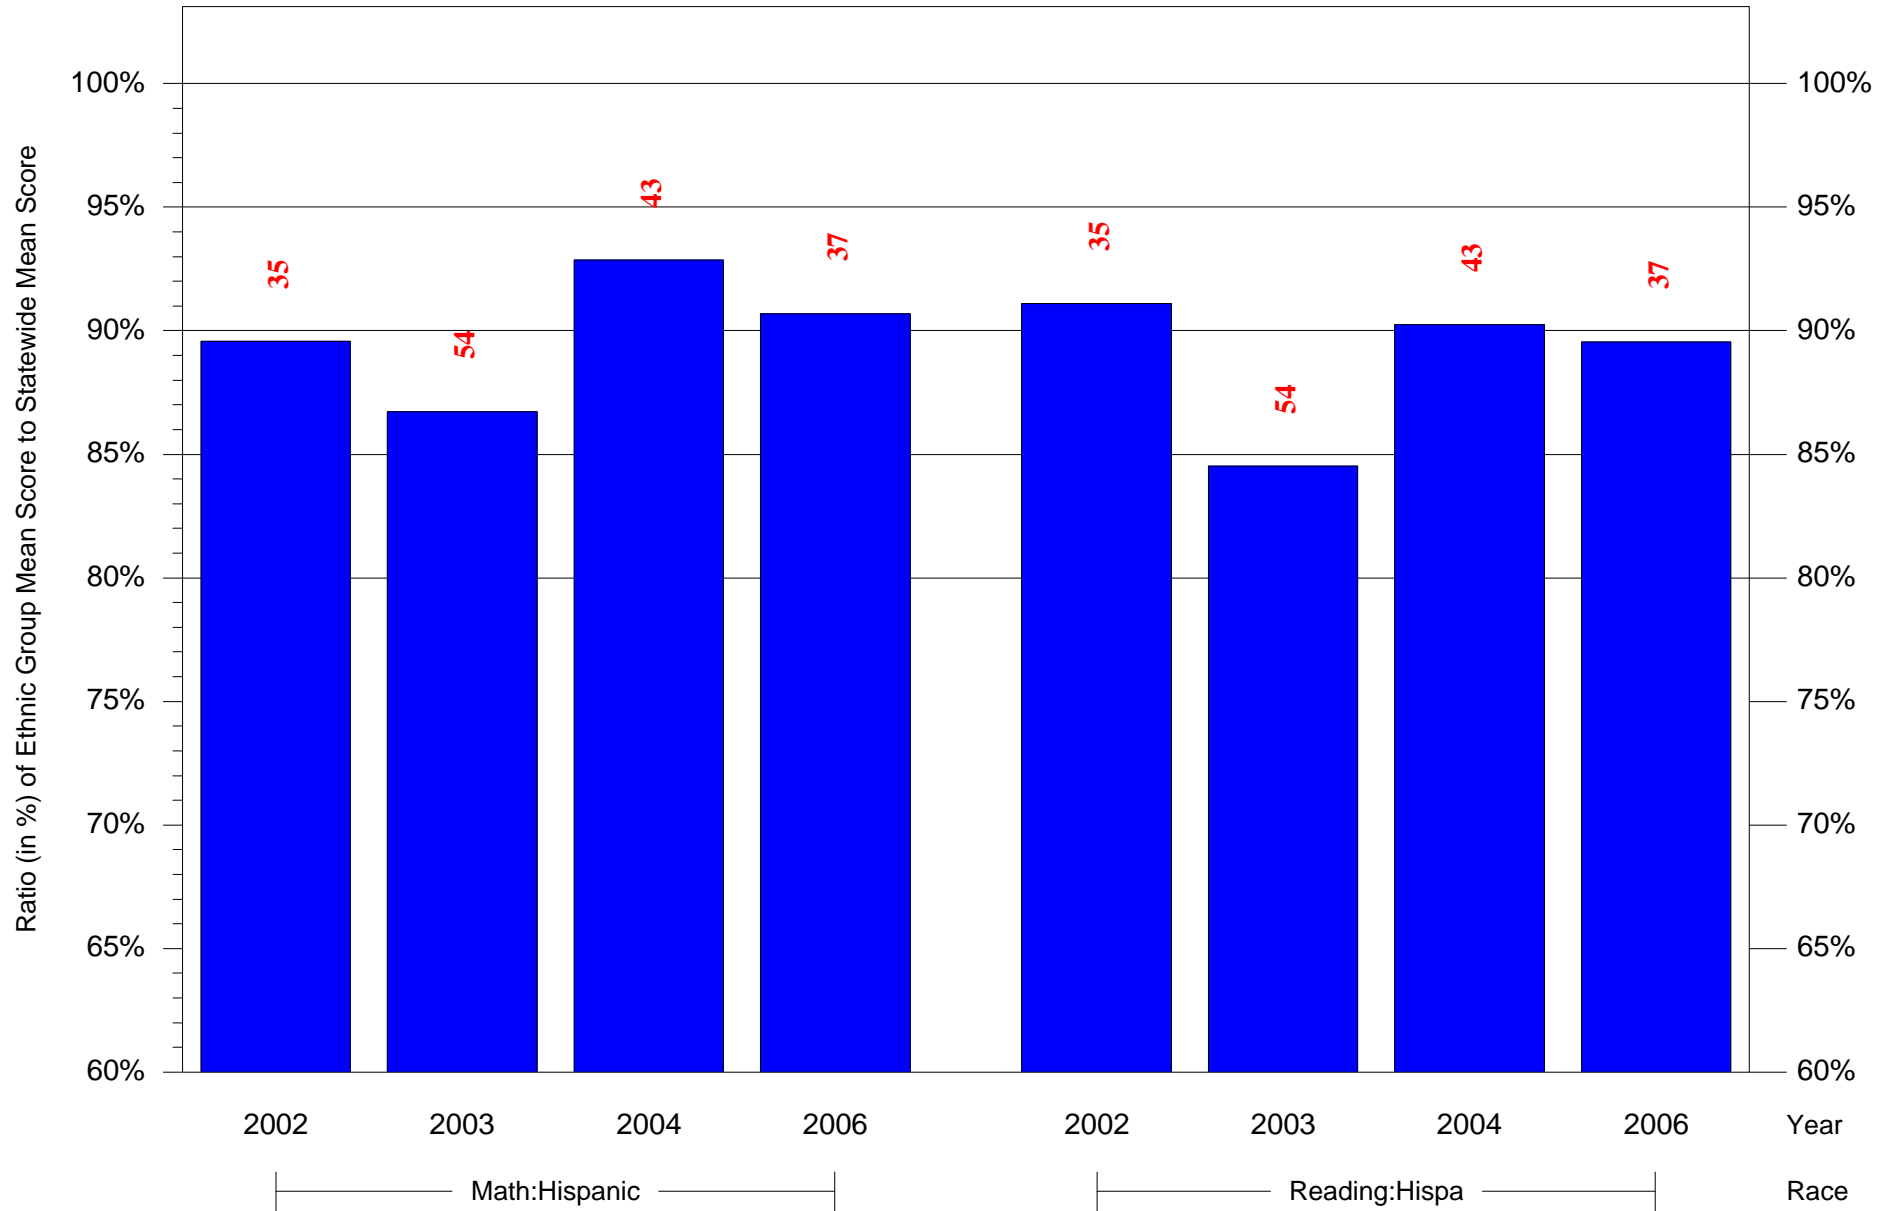

Mean Ethnic Group Building PSSA Test Score to Statewide Mean Score

Building = Decatur Stephen Sch(4727) and Grade = 5 and Ethnic Group = Asian or Hispanic

(Note: Number (in red) of Test Takers is above each bar in the chart.)