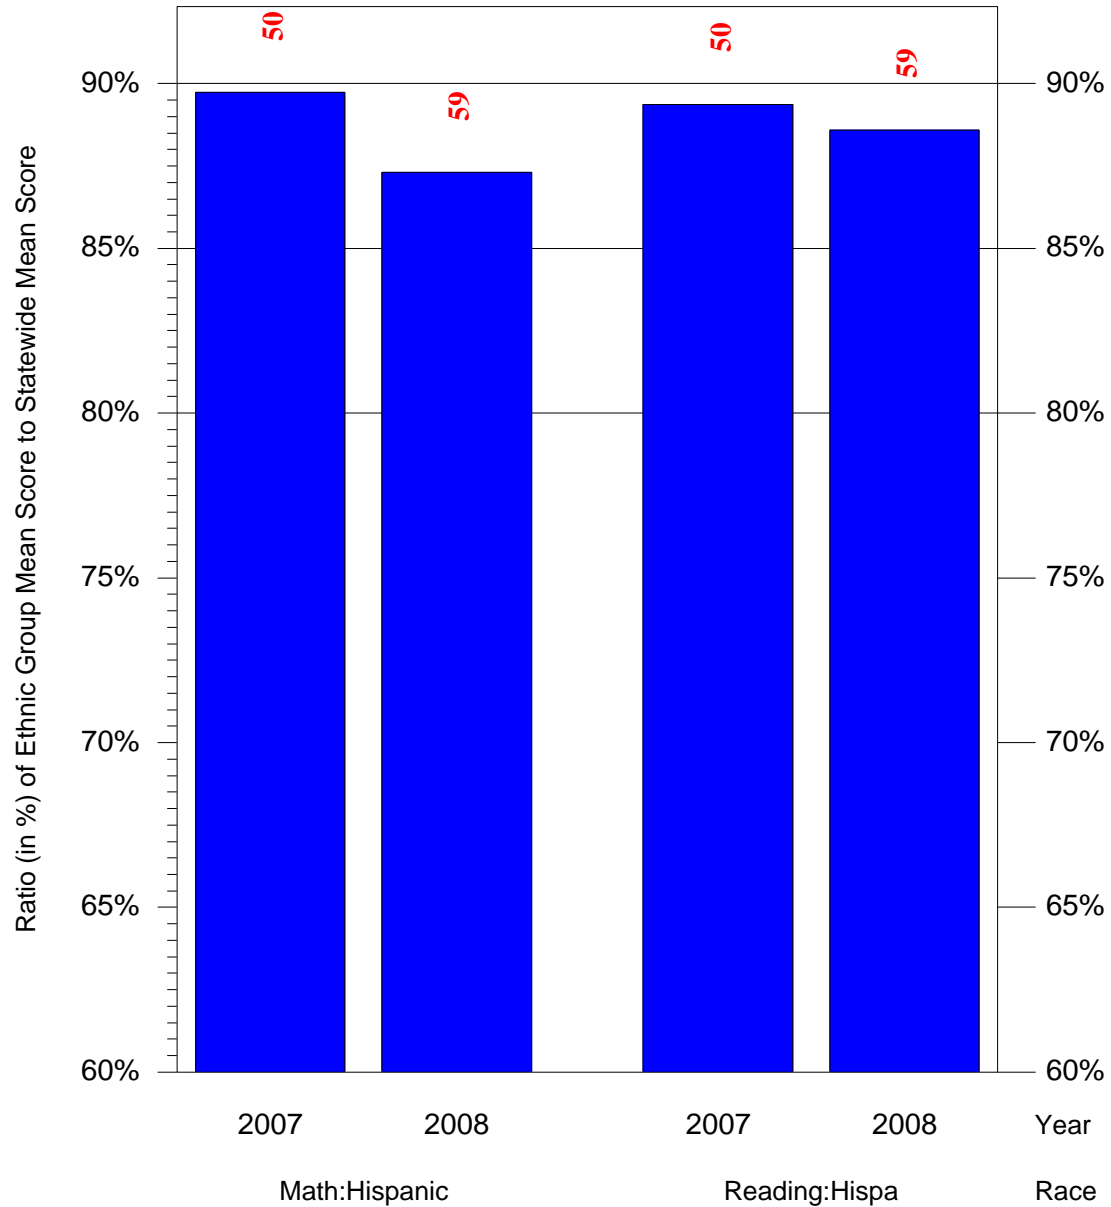

Mean Ethnic Group Building PSSA Test Score to Statewide Mean Score

Building = Hunter William H Sch(3693) and Grade = 3 and Ethnic Group = Asian or Hispanic

(Note: Number (in red) of Test Takers is above each bar in the chart.)