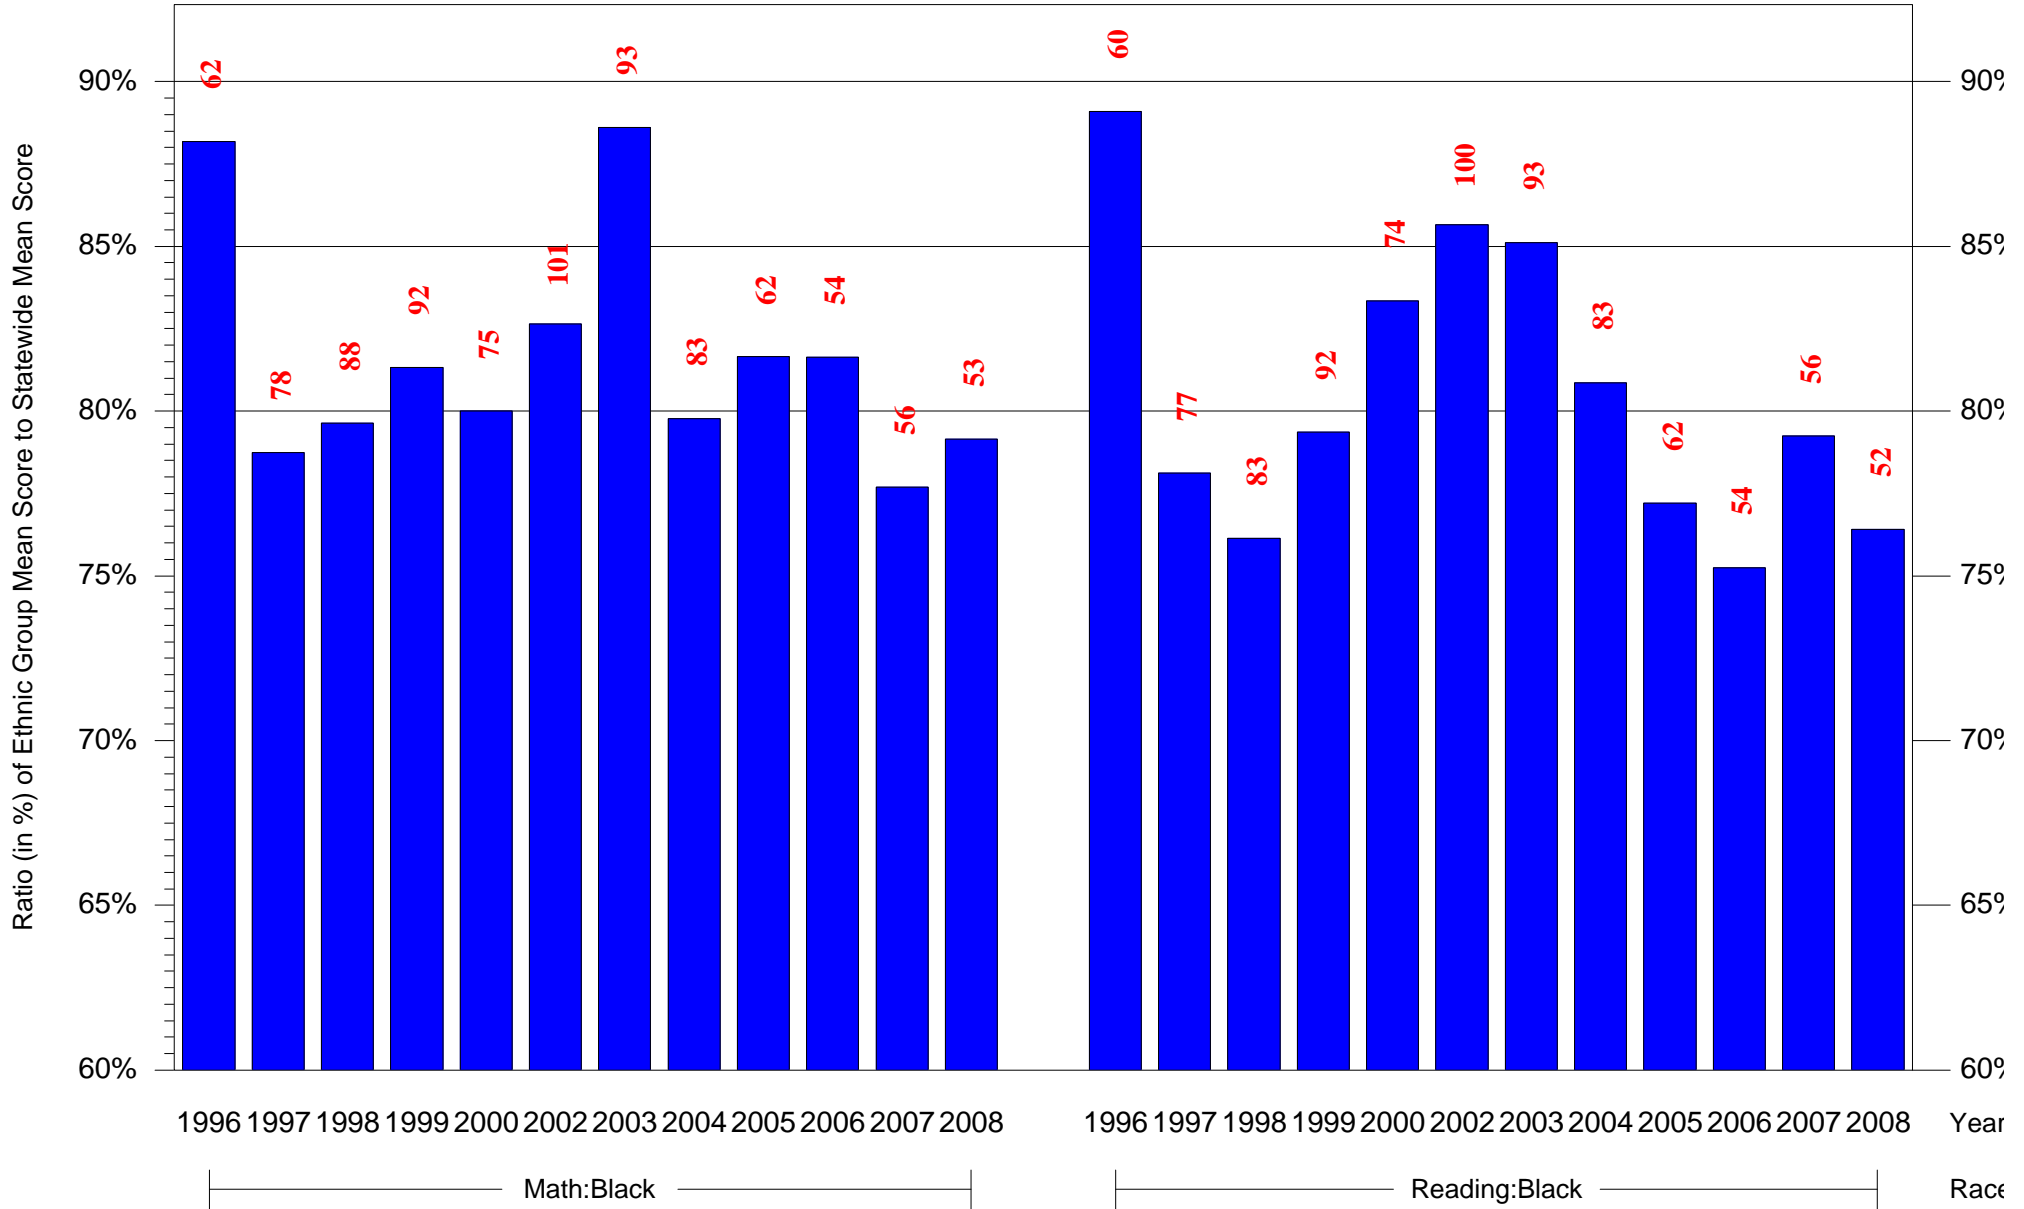

Mean Ethnic Group Building PSSA Test Score to Statewide Mean Score

Building = Clymer George Sch(4733) and Grade = 5 and Ethnic Group = Black or White

(Note: Number (in red) of Test Takers is above each bar in the chart.)