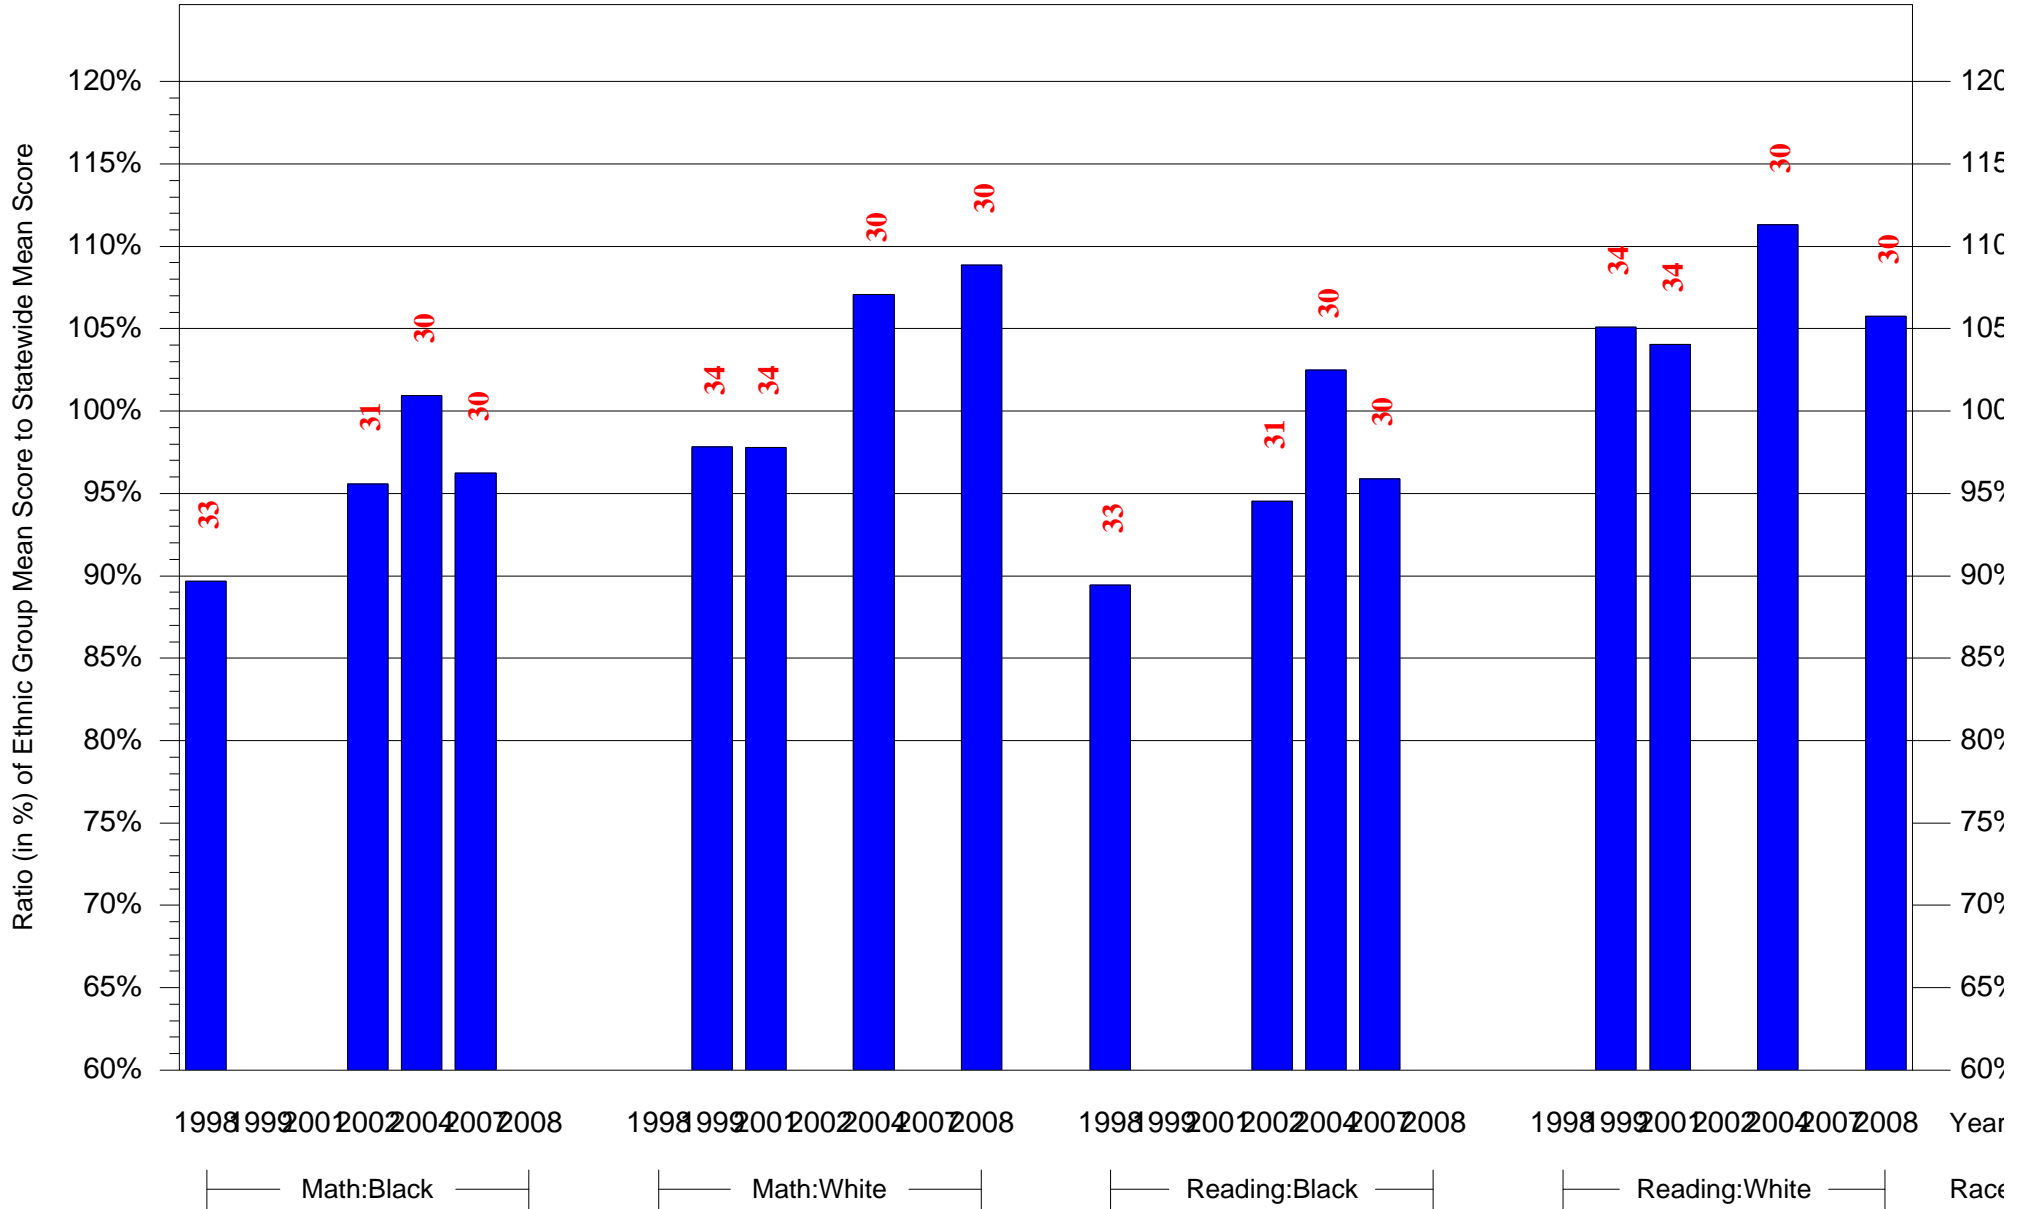

Mean Ethnic Group Building PSSA Test Score to Statewide Mean Score

Building = Meredith William M Sch(3649) and Grade = 8 and Ethnic Group = Black or White

(Note: Number (in red) of Test Takers is above each bar in the chart.)