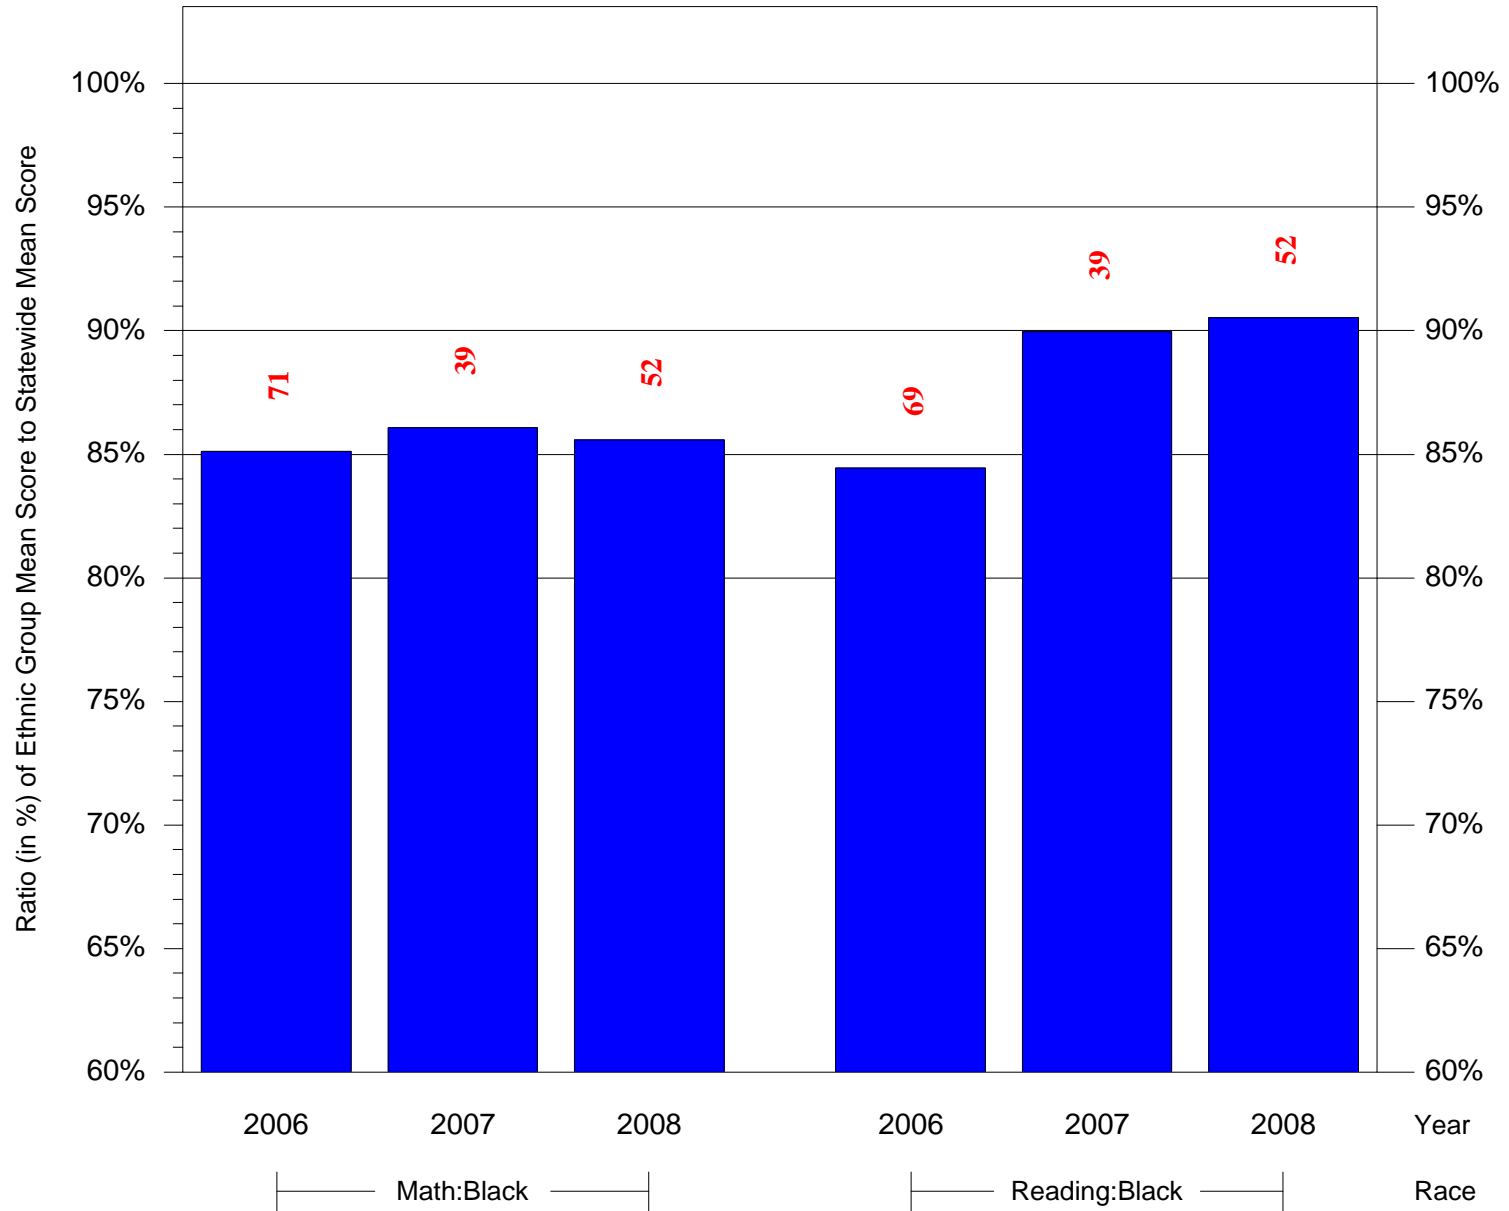

Mean Ethnic Group Building PSSA Test Score to Statewide Mean Score

Building = Peirce Thomas M Sch(3675) and Grade = 4 and Ethnic Group = Black or White

(Note: Number (in red) of Test Takers is above each bar in the chart.)