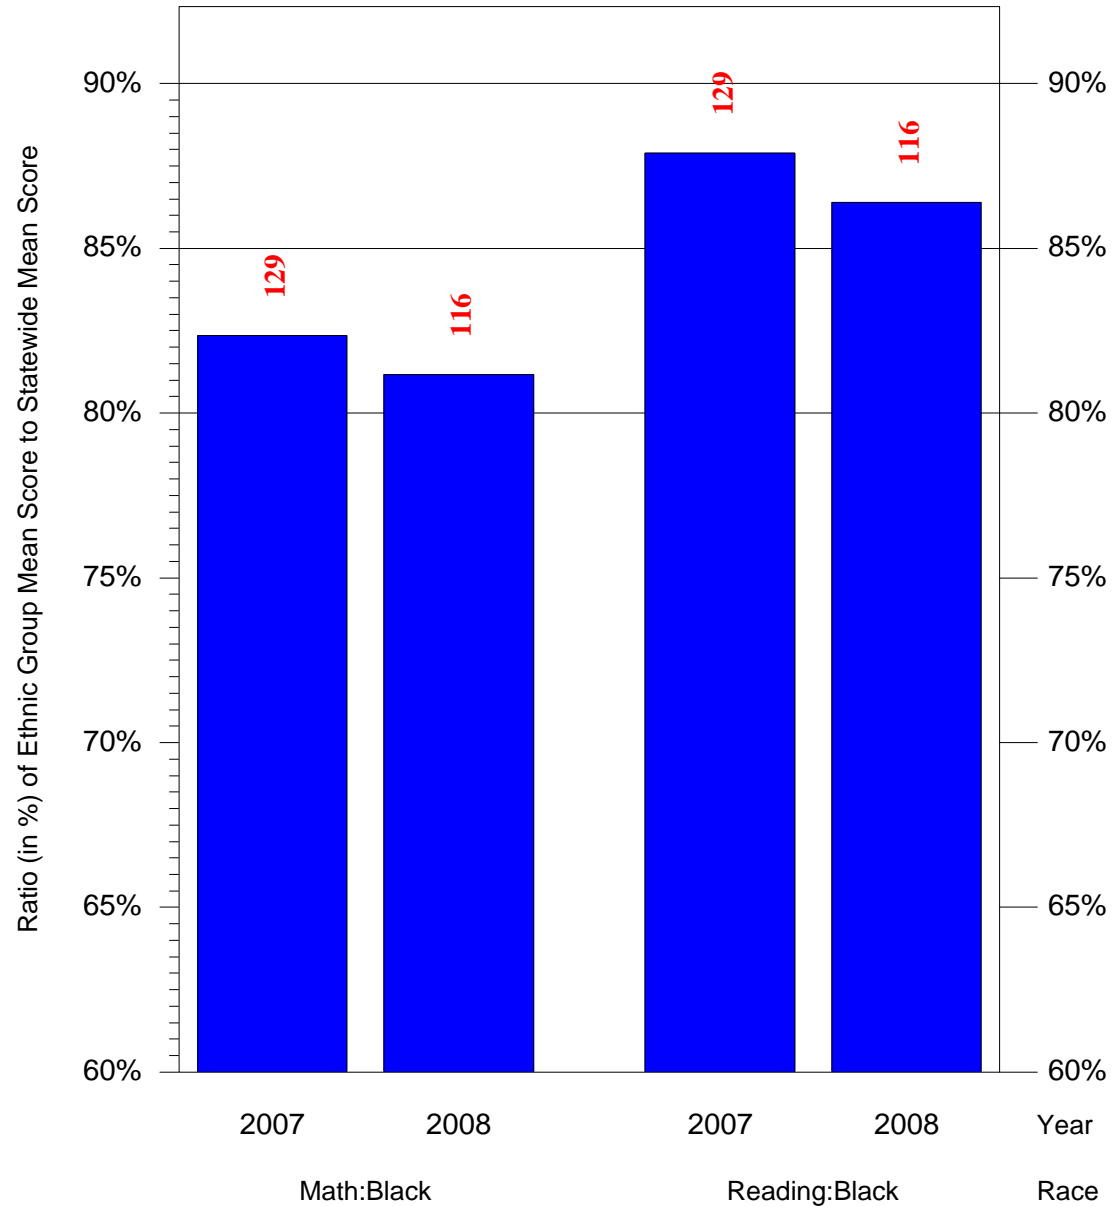

Mean Ethnic Group Building PSSA Test Score to Statewide Mean Score

Building = Morton Thomas G Sch(6535) and Grade = 3 and Ethnic Group = Black or White

(Note: Number (in red) of Test Takers is above each bar in the chart.)