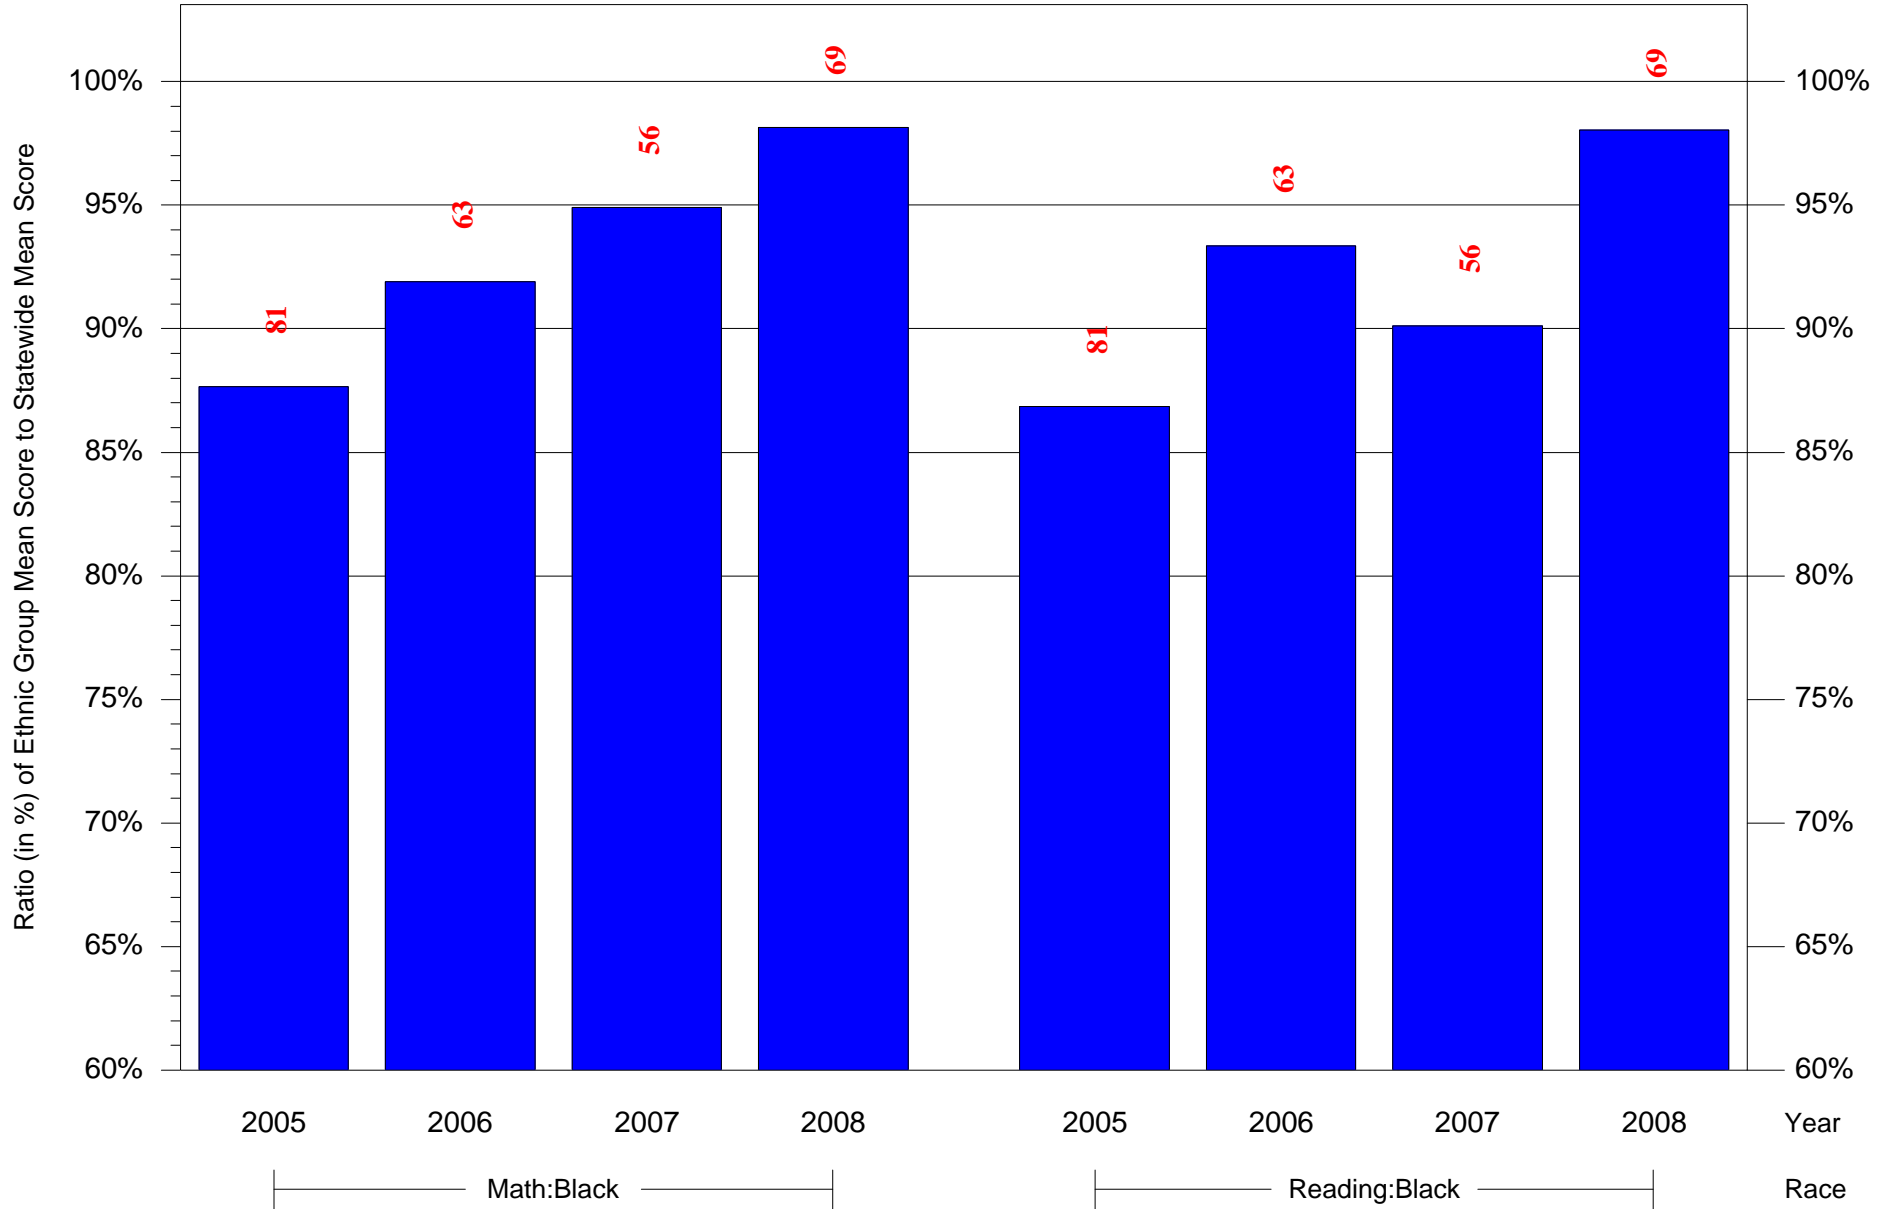

Mean Ethnic Group Building PSSA Test Score to Statewide Mean Score
Building = Lankenau HS(7811) and Grade = 11 and Ethnic Group = Black or White
(Note: Number (in red) of Test Takers is above each bar in the chart.)