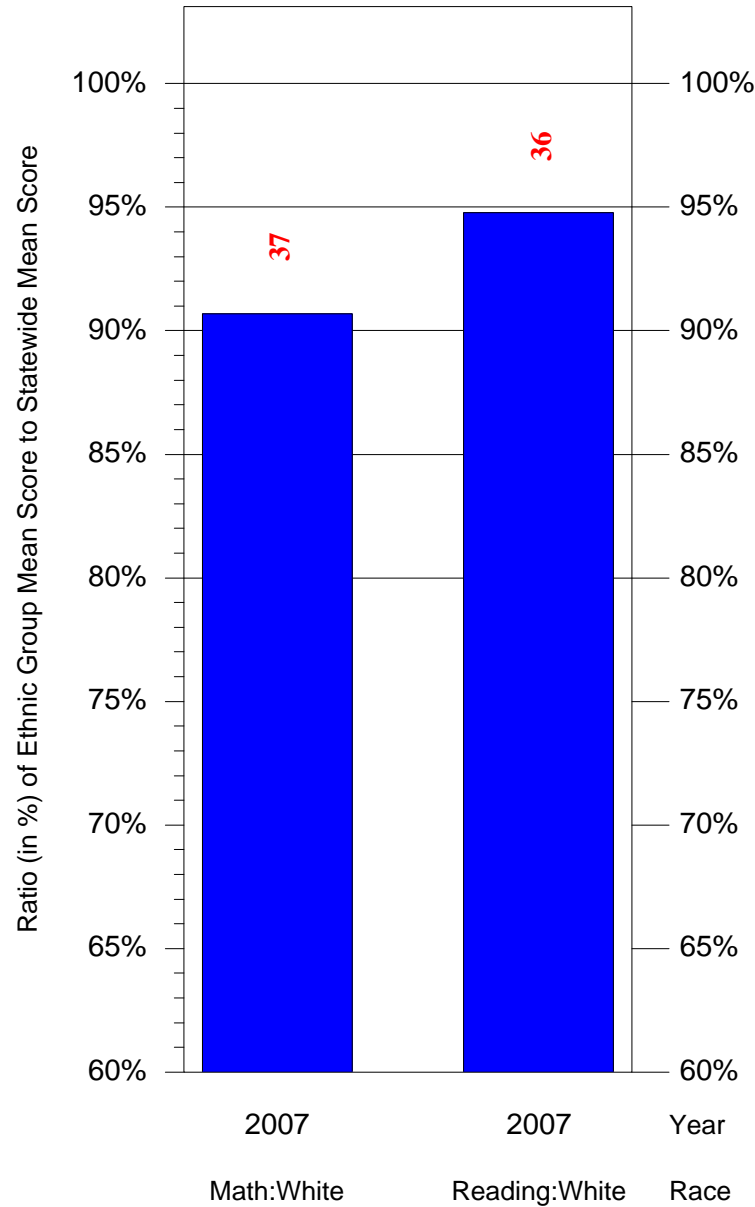

Mean Ethnic Group Building PSSA Test Score to Statewide Mean Score
Building = Rhawnhurst Sch(3771) and Grade = 3 and Ethnic Group = Black or White
(Note: Number (in red) of Test Takers is above each bar in the chart.)