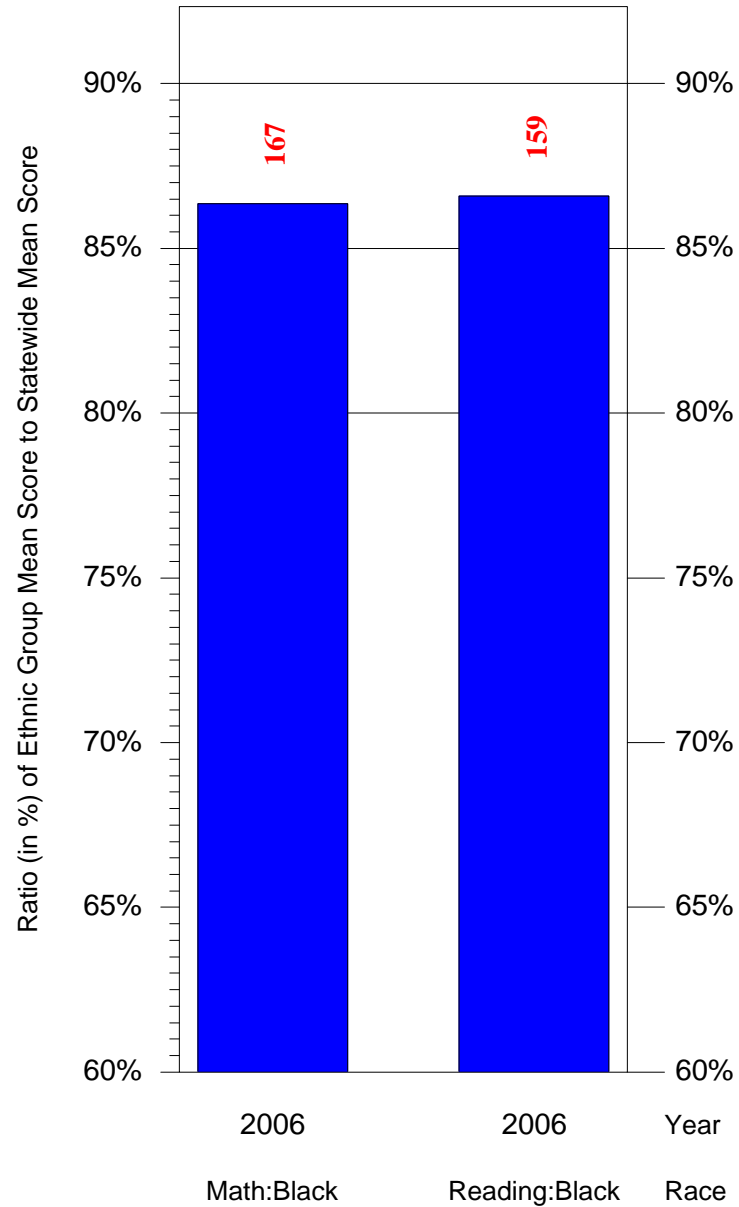

Mean Ethnic Group Building PSSA Test Score to Statewide Mean Score

Building = Shaw Anna H MS(7246) and Grade = 6 and Ethnic Group = Black or White

(Note: Number (in red) of Test Takers is above each bar in the chart.)