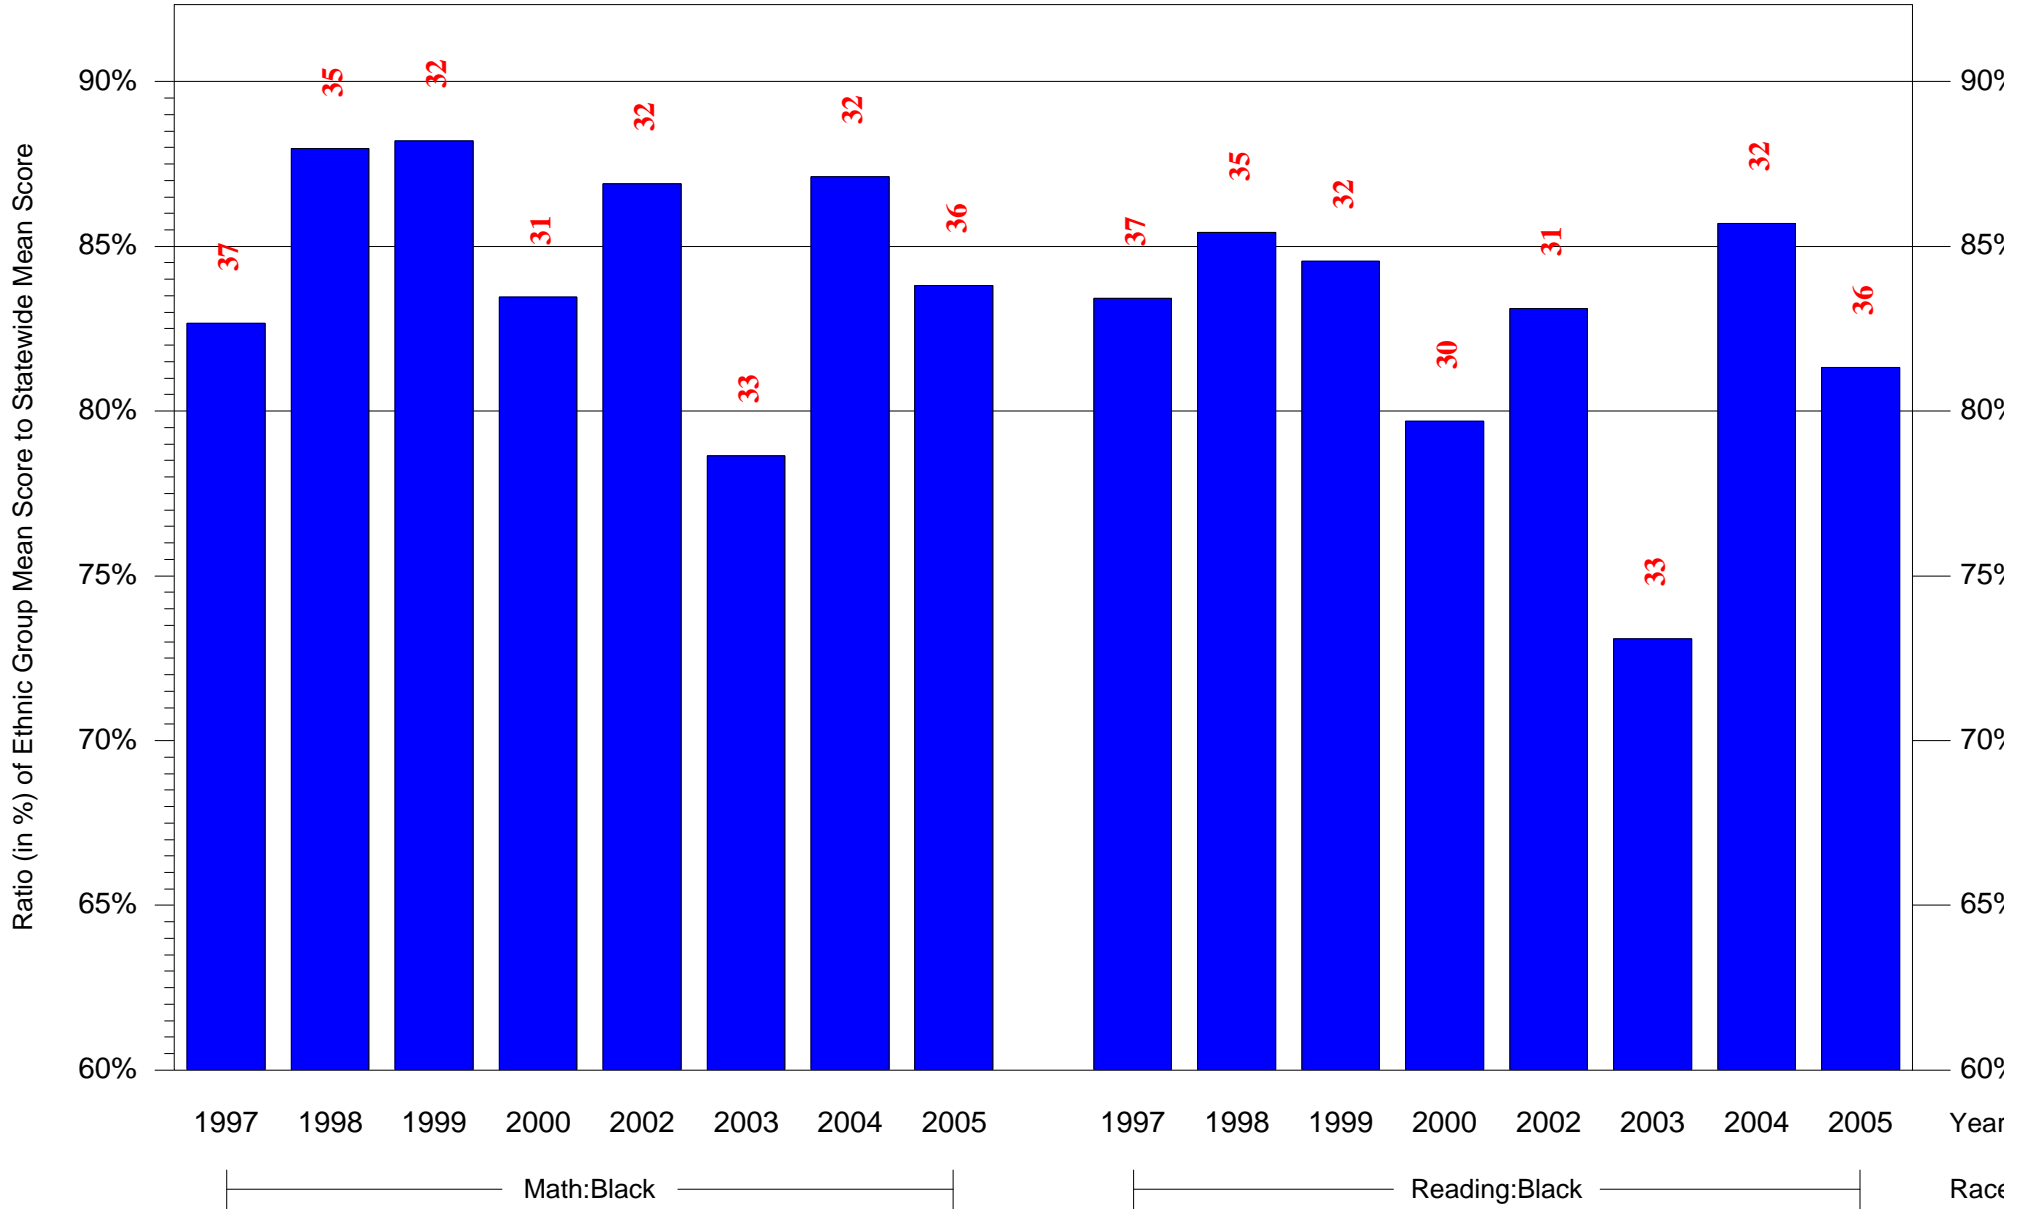

Mean Ethnic Group Building PSSA Test Score to Statewide Mean Score

Building = Southwark Sch(3654) and Grade = 8 and Ethnic Group = Black or White

(Note: Number (in red) of Test Takers is above each bar in the chart.)