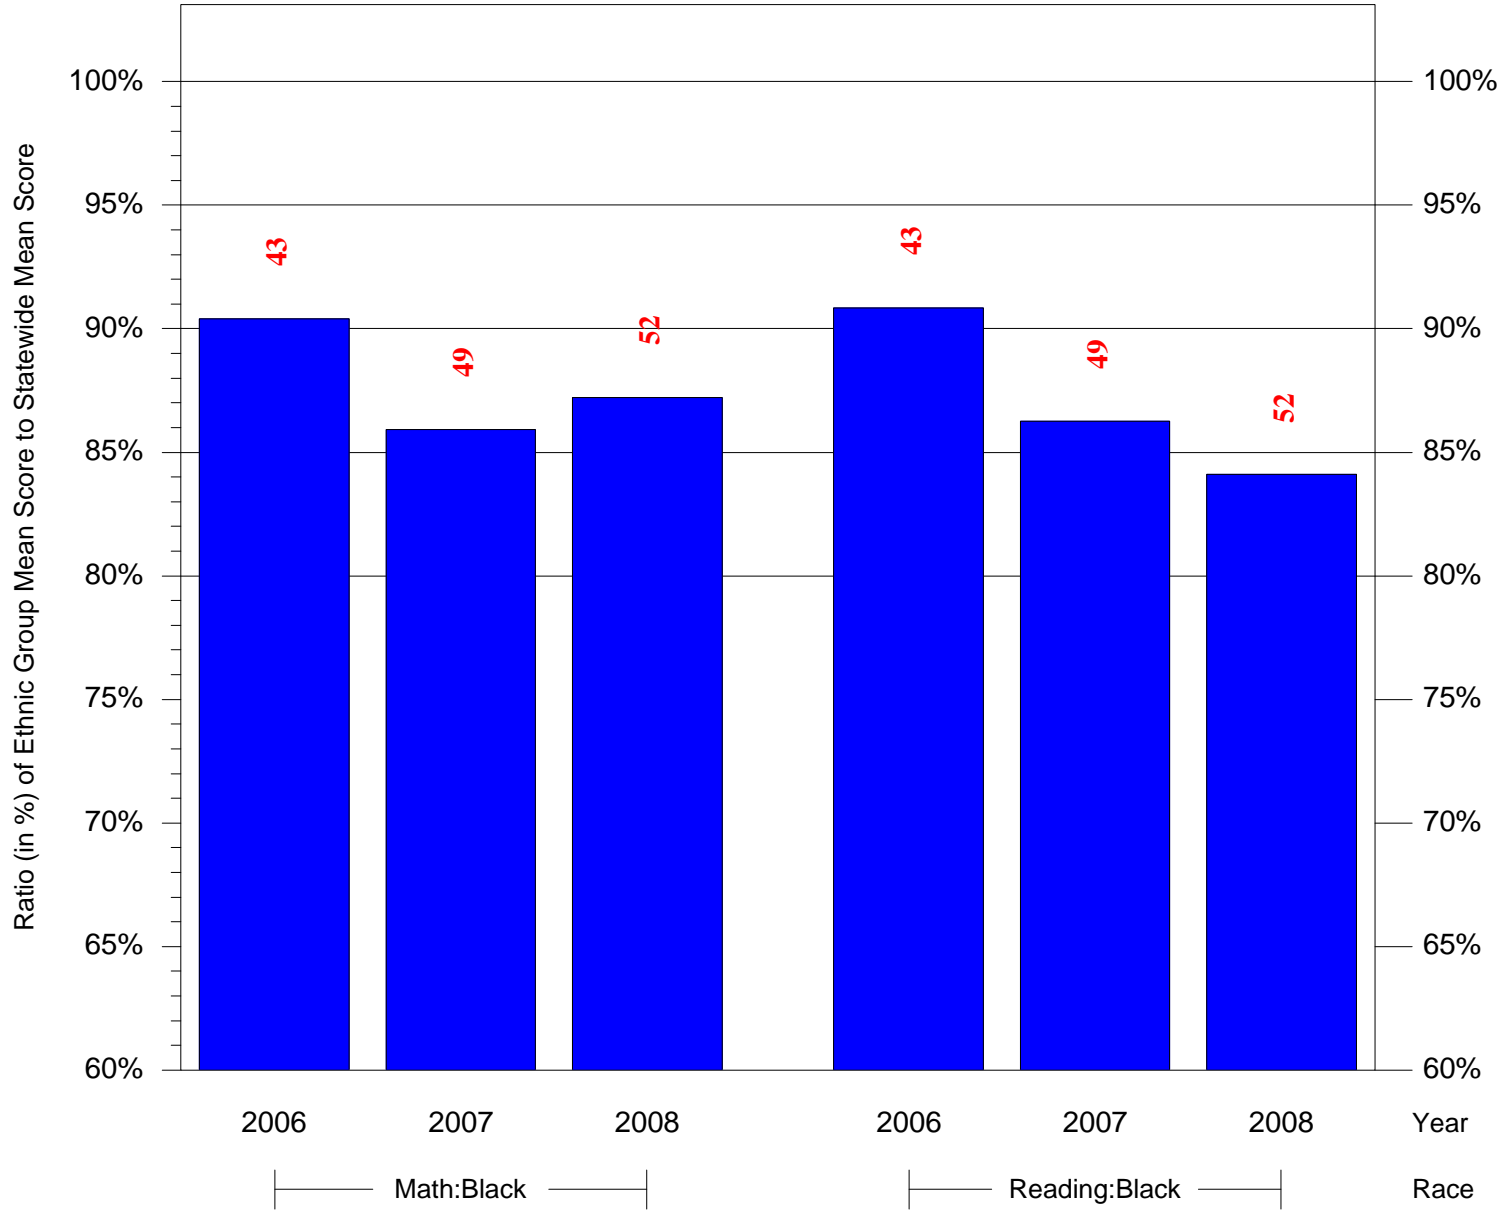

Mean Ethnic Group Building PSSA Test Score to Statewide Mean Score

Building = Blankenburg Rudolph Sch(3663) and Grade = 6 and Ethnic Group = Black or White

(Note: Number (in red) of Test Takers is above each bar in the chart.)