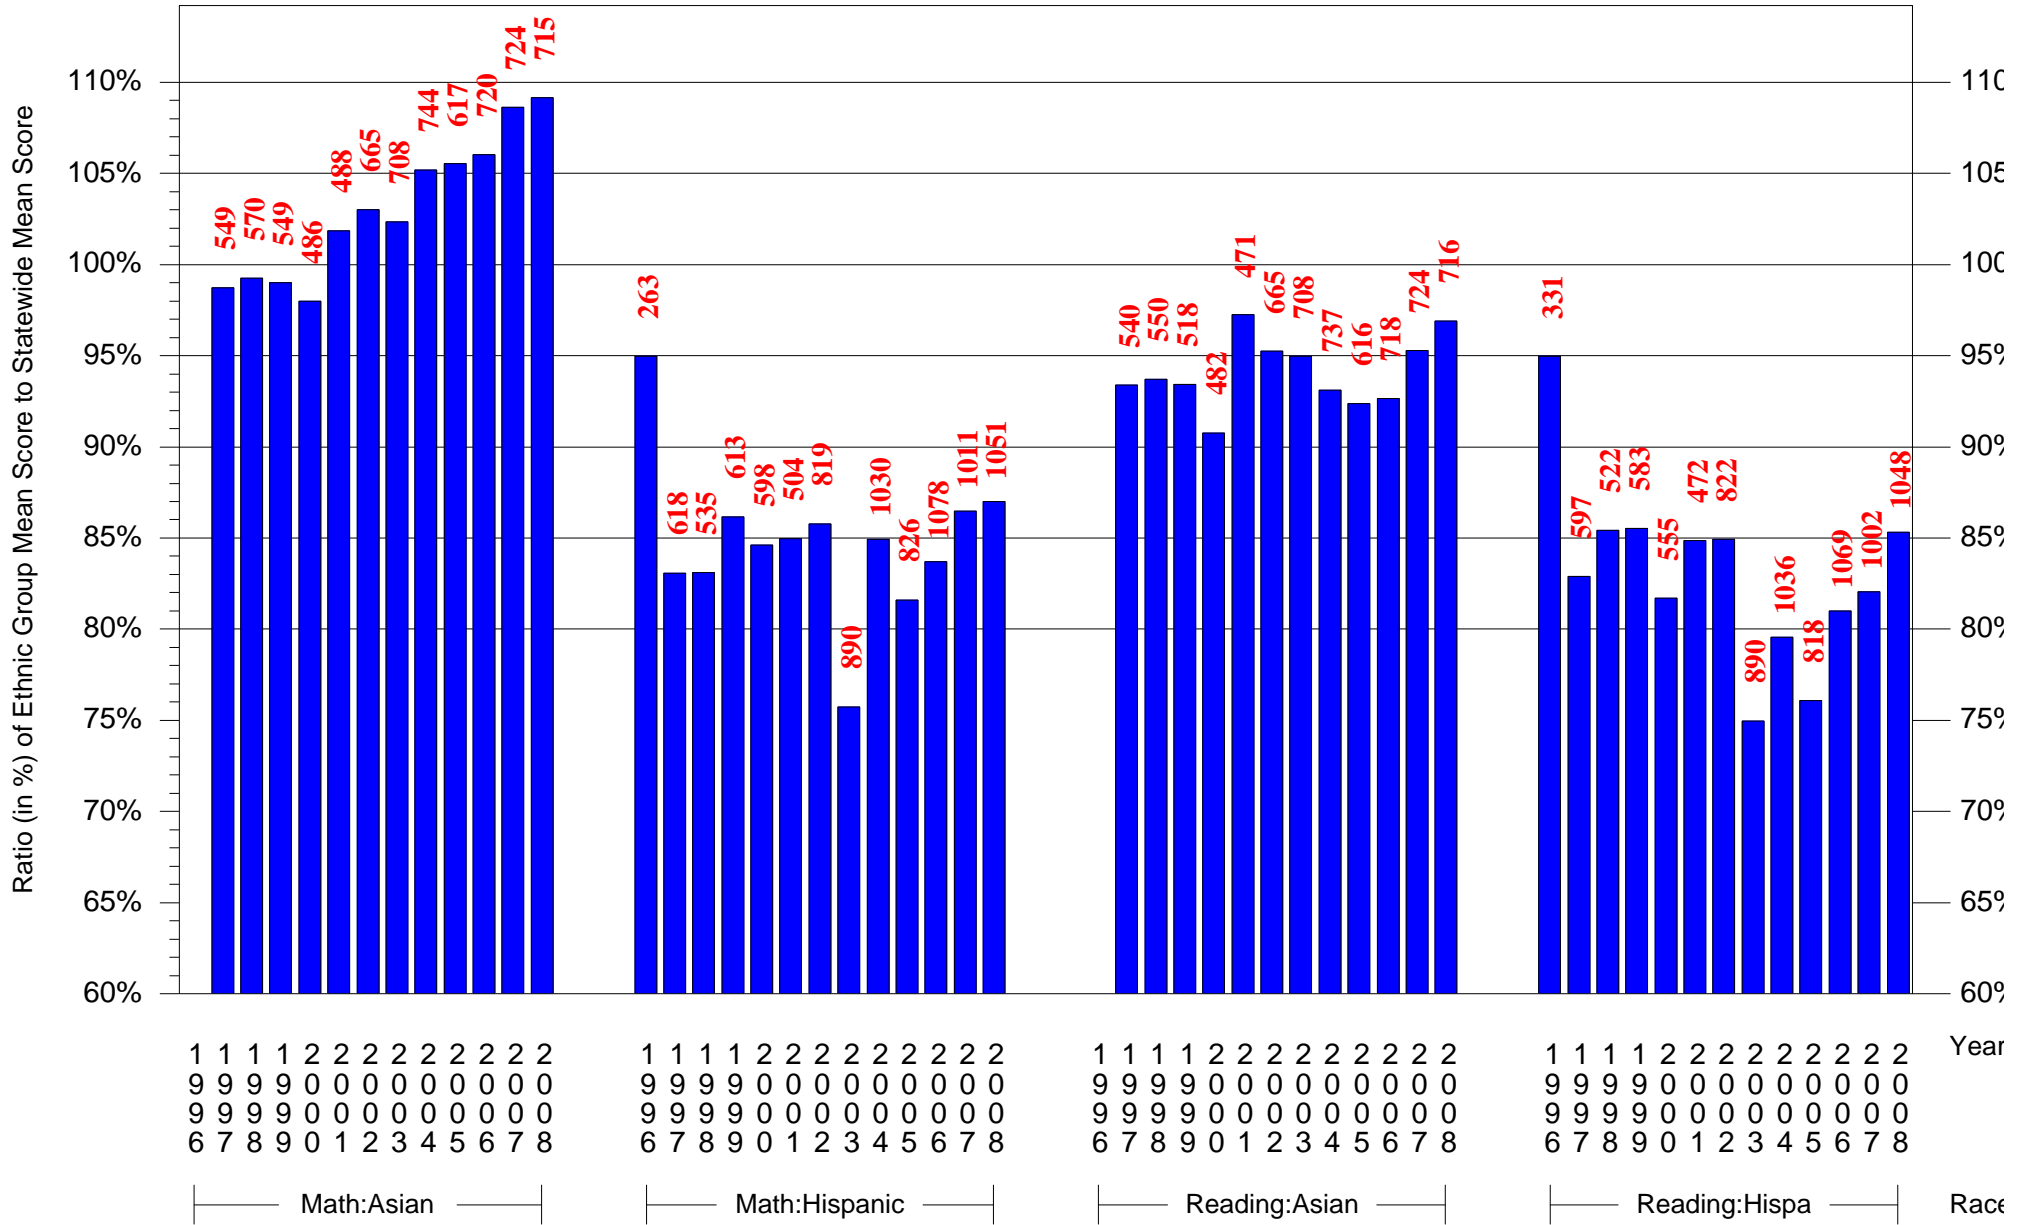

Mean Ethnic Group AUN PSSA Test Score to Statewide Mean Score

AUN = Philadelphia City SD(126515001) and Grade = 11 and Ethnic Group = Asian or Hispanic

(Note: Number (in red) of Test Takers is above each bar in the chart.)