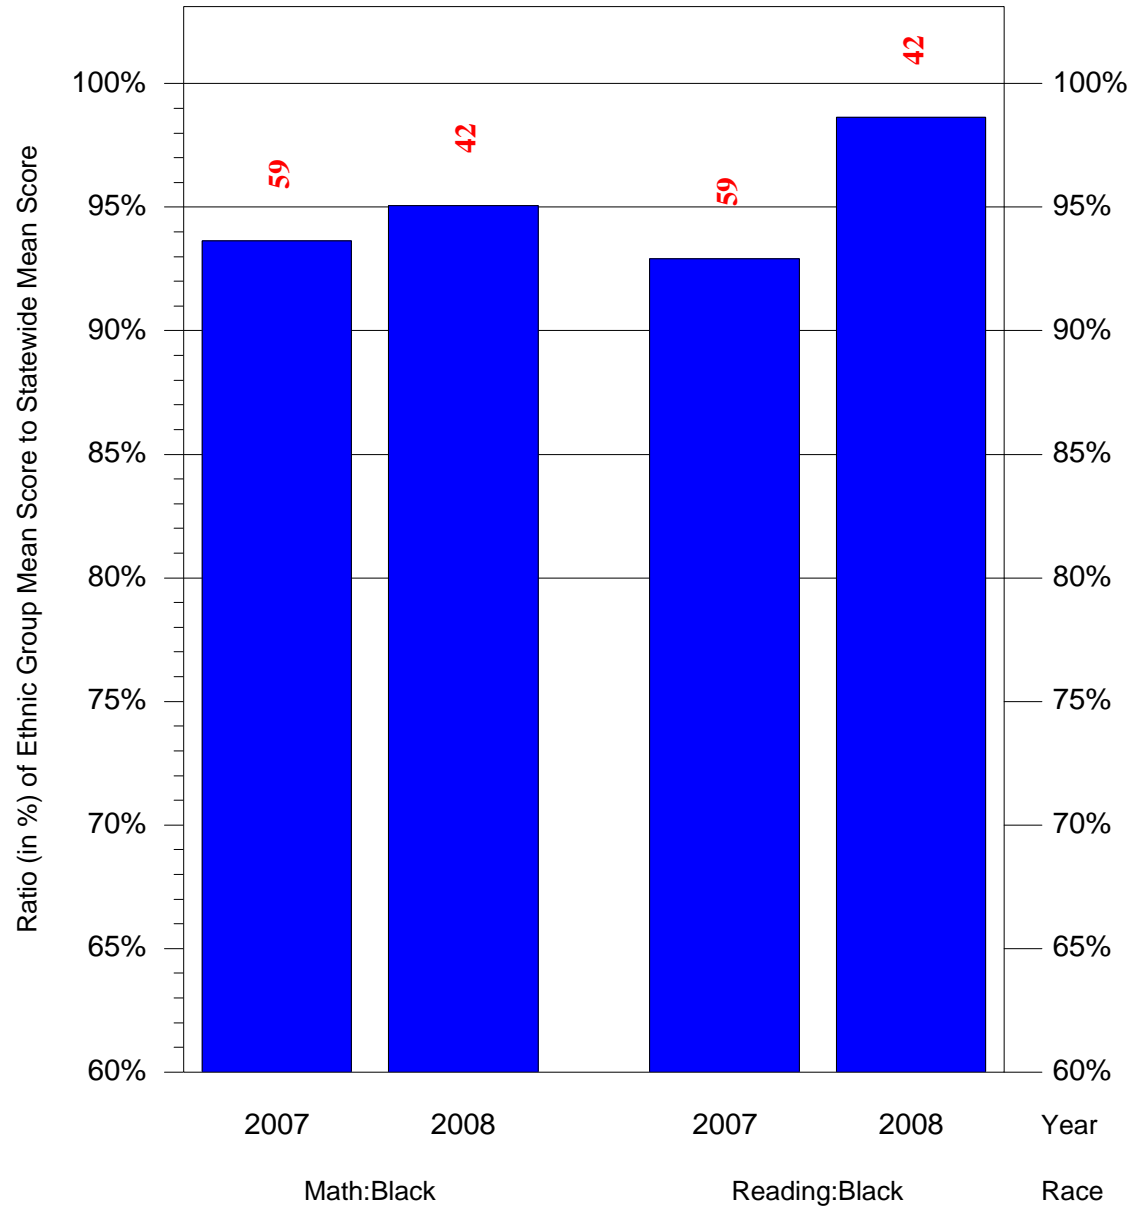

Mean Ethnic Group Building PSSA Test Score to Statewide Mean Score

Building = Childs George W Sch(3622) and Grade = 3 and Ethnic Group = Black or White

(Note: Number (in red) of Test Takers is above each bar in the chart.)