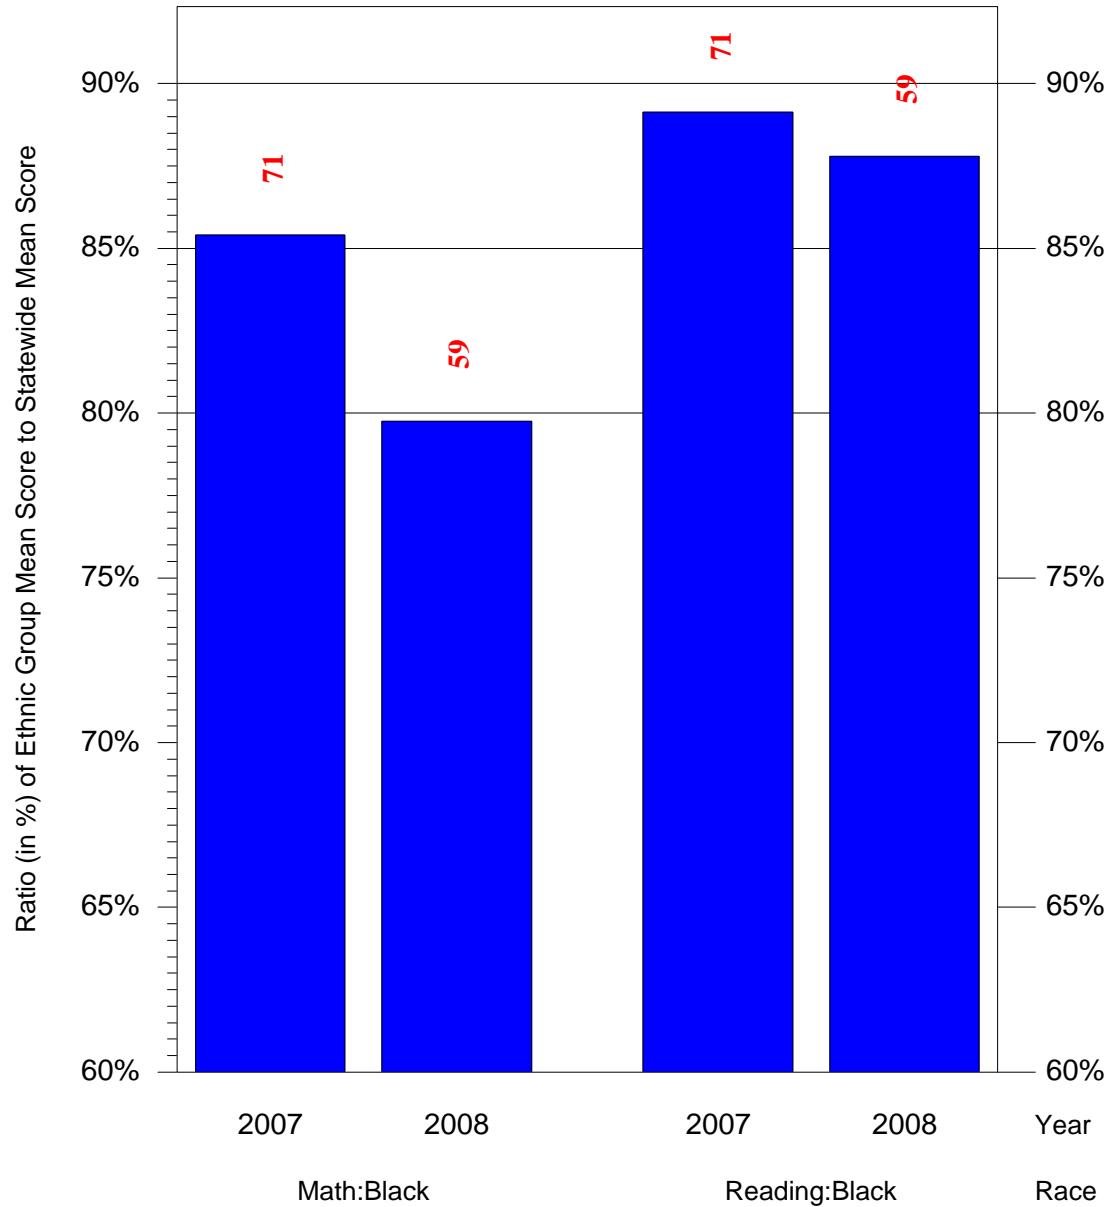

Mean Ethnic Group Building PSSA Test Score to Statewide Mean Score

Building = Edmunds Henry R Sch(3737) and Grade = 3 and Ethnic Group = Black or White

(Note: Number (in red) of Test Takers is above each bar in the chart.)