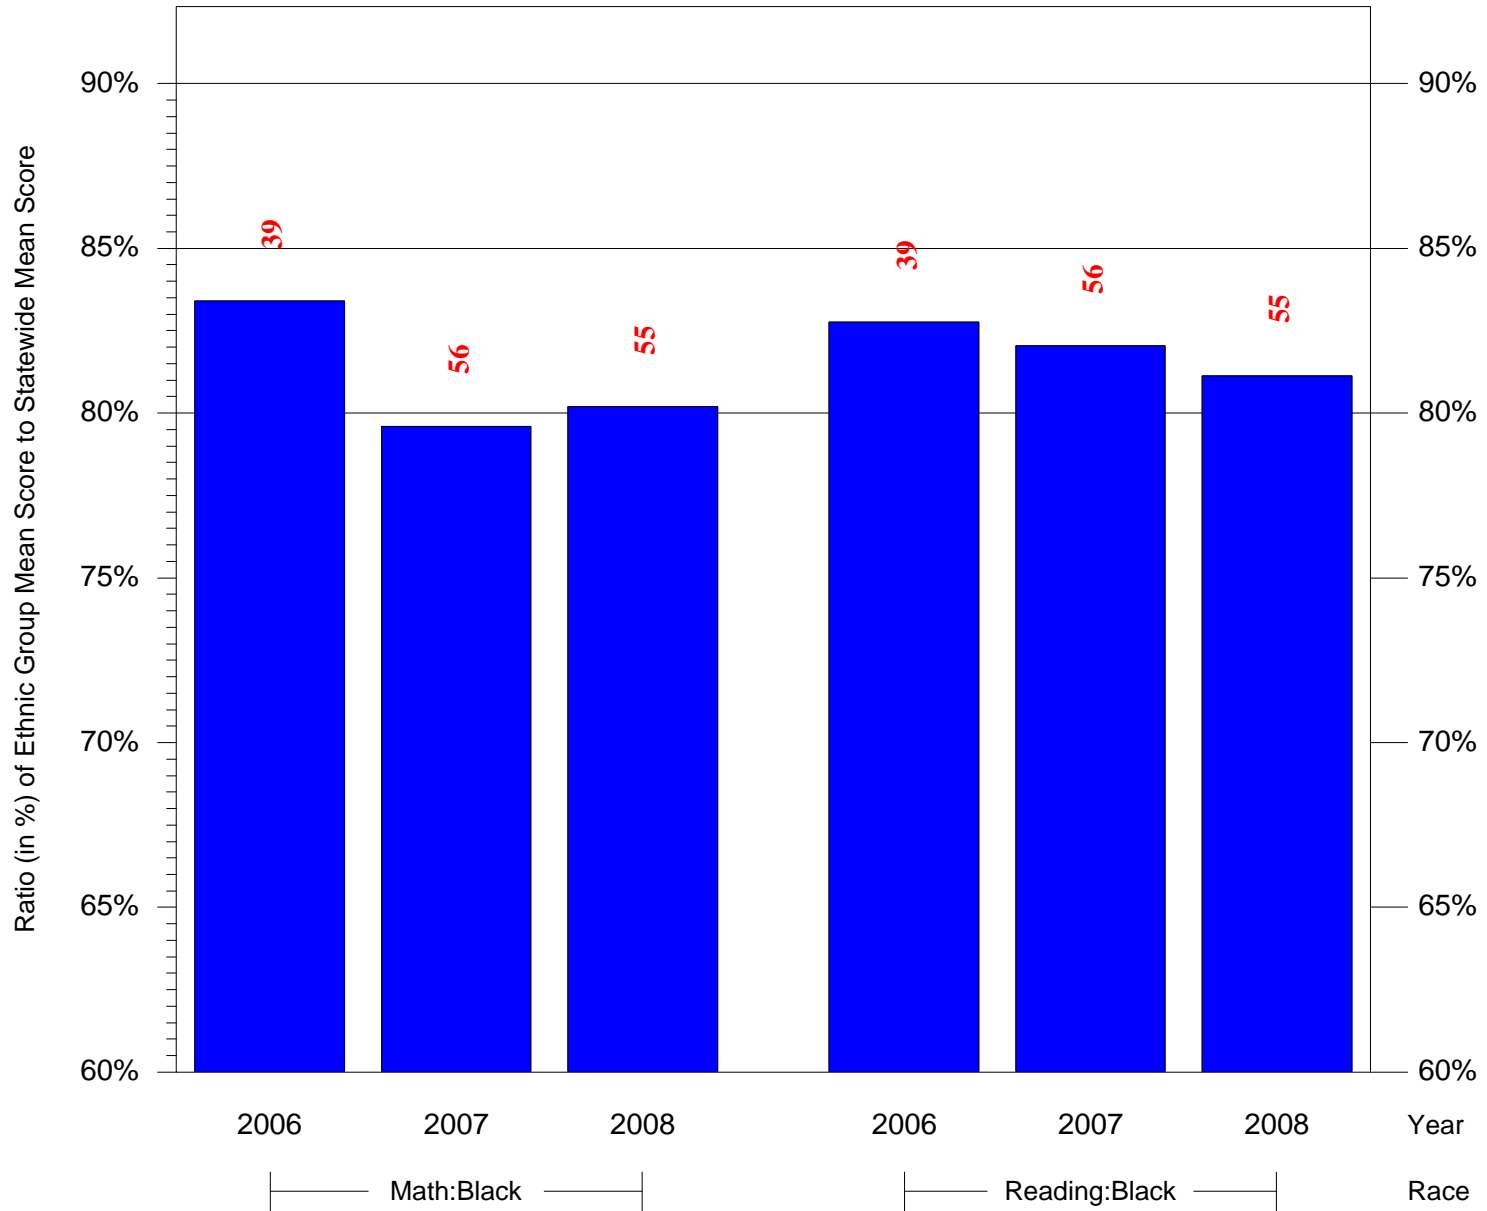

Mean Ethnic Group Building PSSA Test Score to Statewide Mean Score

Building = Carnell Laura H Sch(7230) and Grade = 7 and Ethnic Group = Black or White

(Note: Number (in red) of Test Takers is above each bar in the chart.)