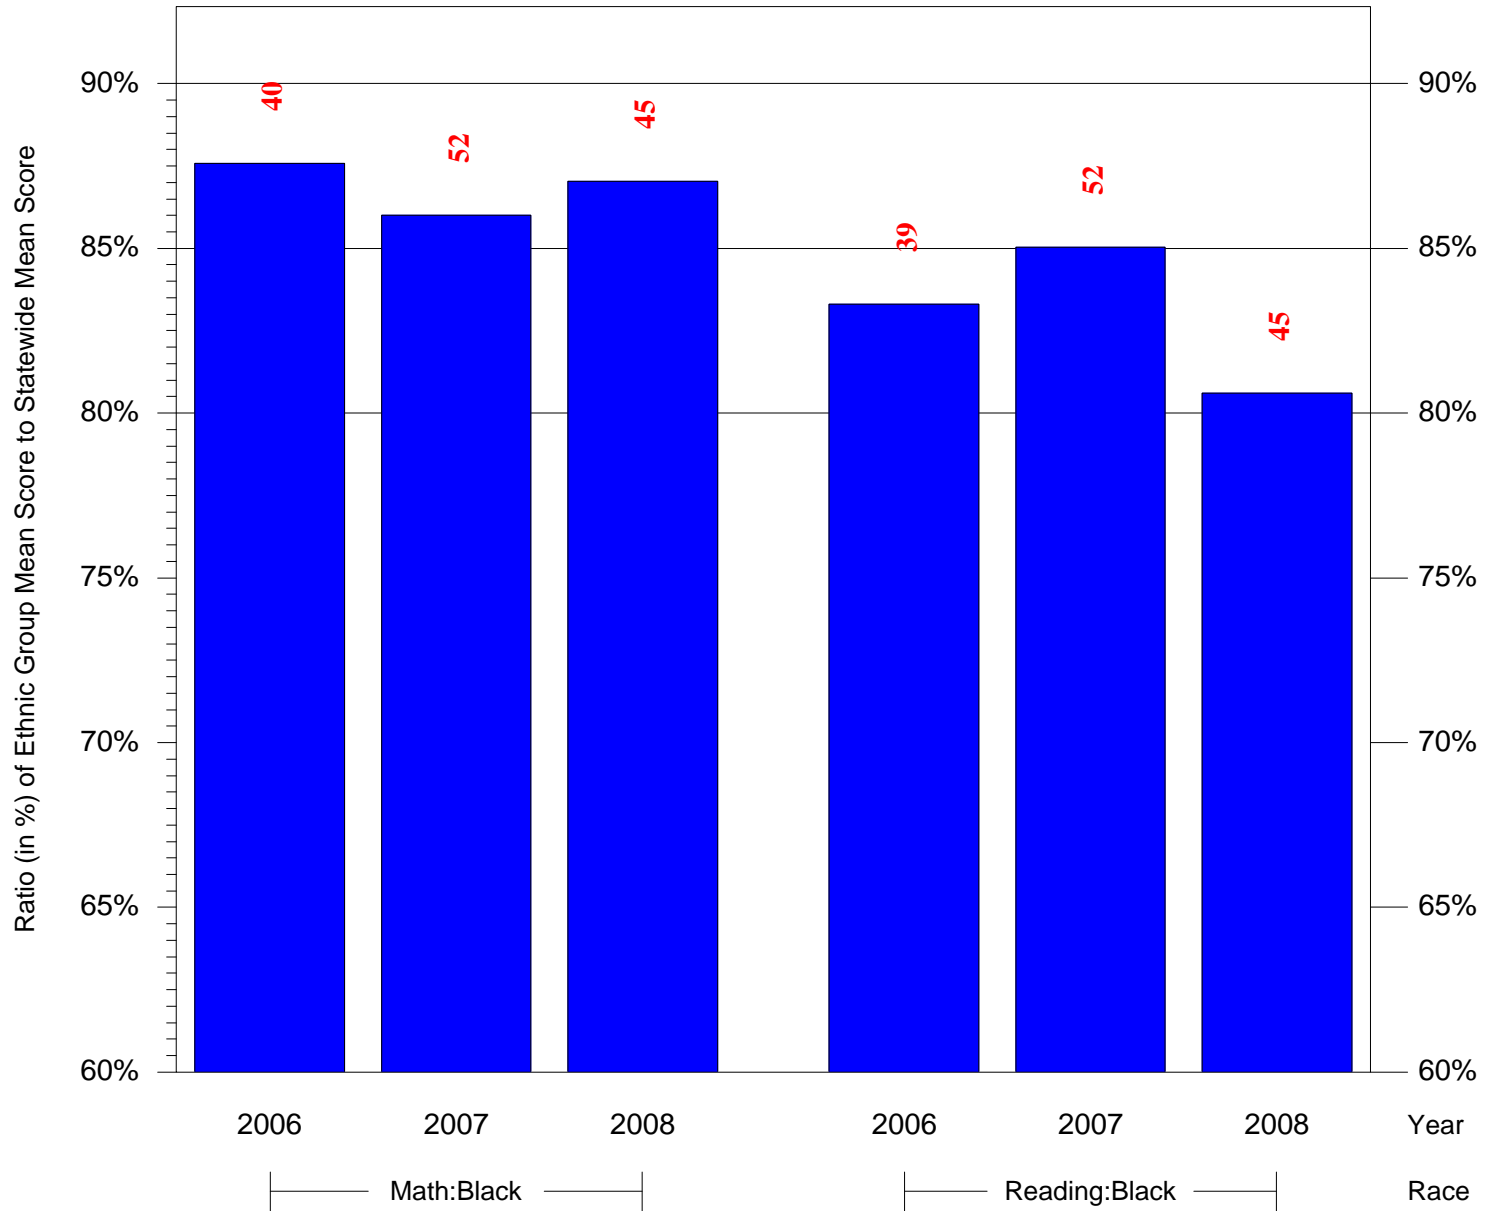

Mean Ethnic Group Building PSSA Test Score to Statewide Mean Score

Building = Clymer George Sch(4733) and Grade = 8 and Ethnic Group = Black or White

(Note: Number (in red) of Test Takers is above each bar in the chart.)