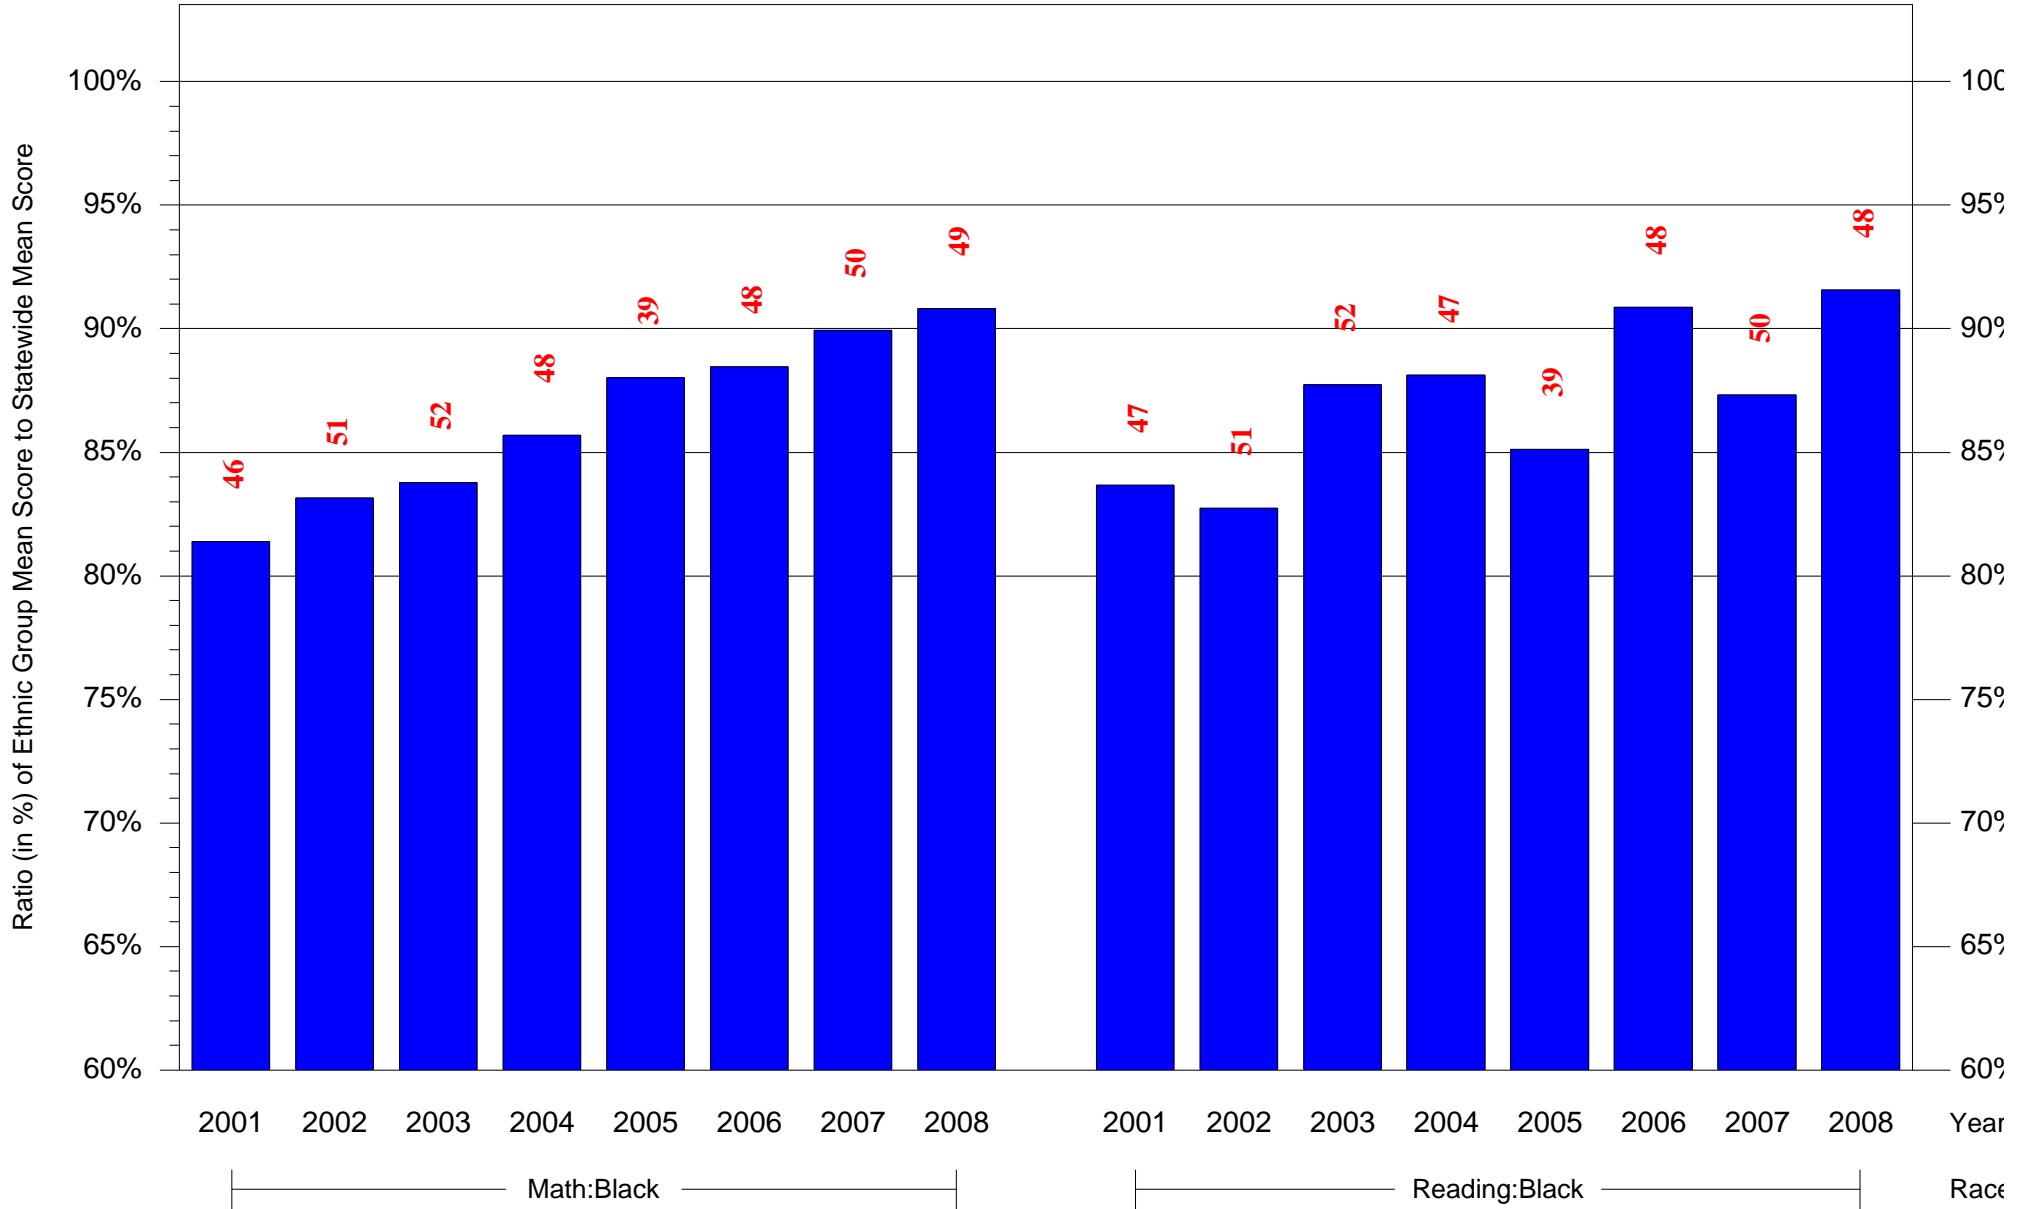

Mean Ethnic Group Building PSSA Test Score to Statewide Mean Score

Building = Marshall Thurgood(7521) and Grade = 8 and Ethnic Group = Black or White

(Note: Number (in red) of Test Takers is above each bar in the chart.)