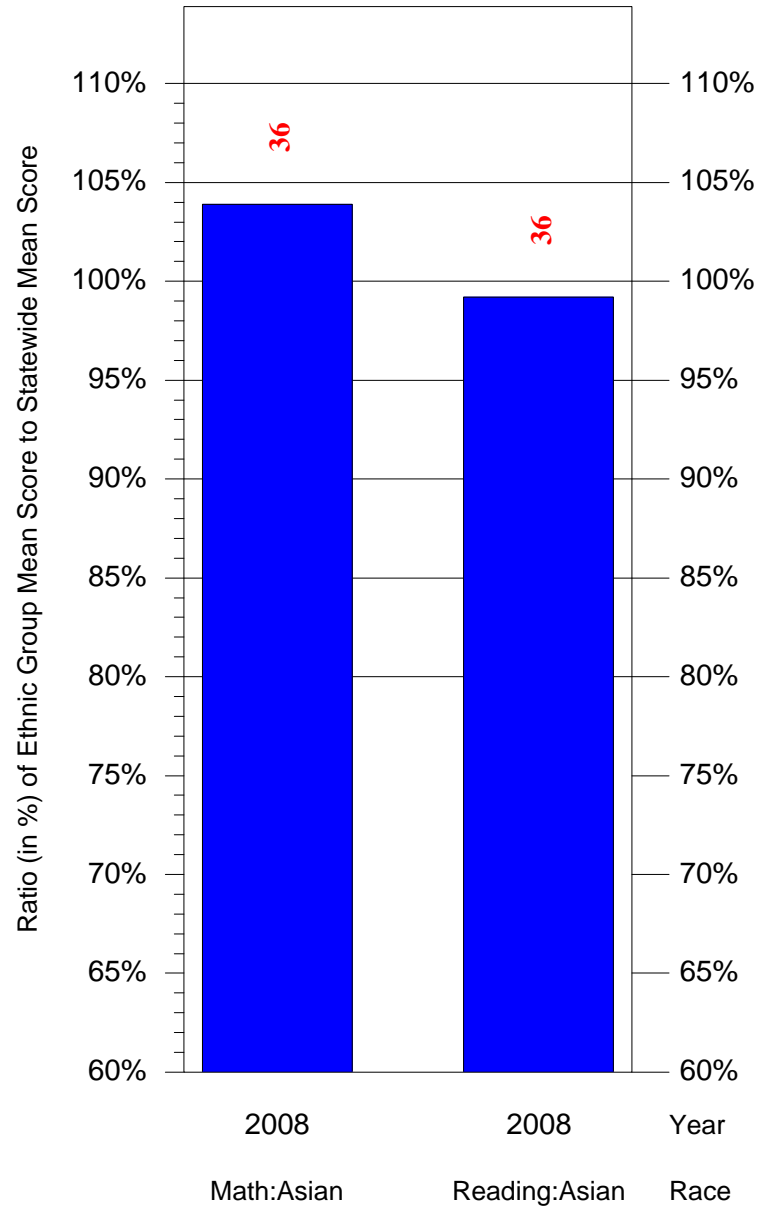

Mean Ethnic Group Building PSSA Test Score to Statewide Mean Score

Building = Frank Anne Sch(3803) and Grade = 3 and Ethnic Group = Asian or Hispanic

(Note: Number (in red) of Test Takers is above each bar in the chart.)