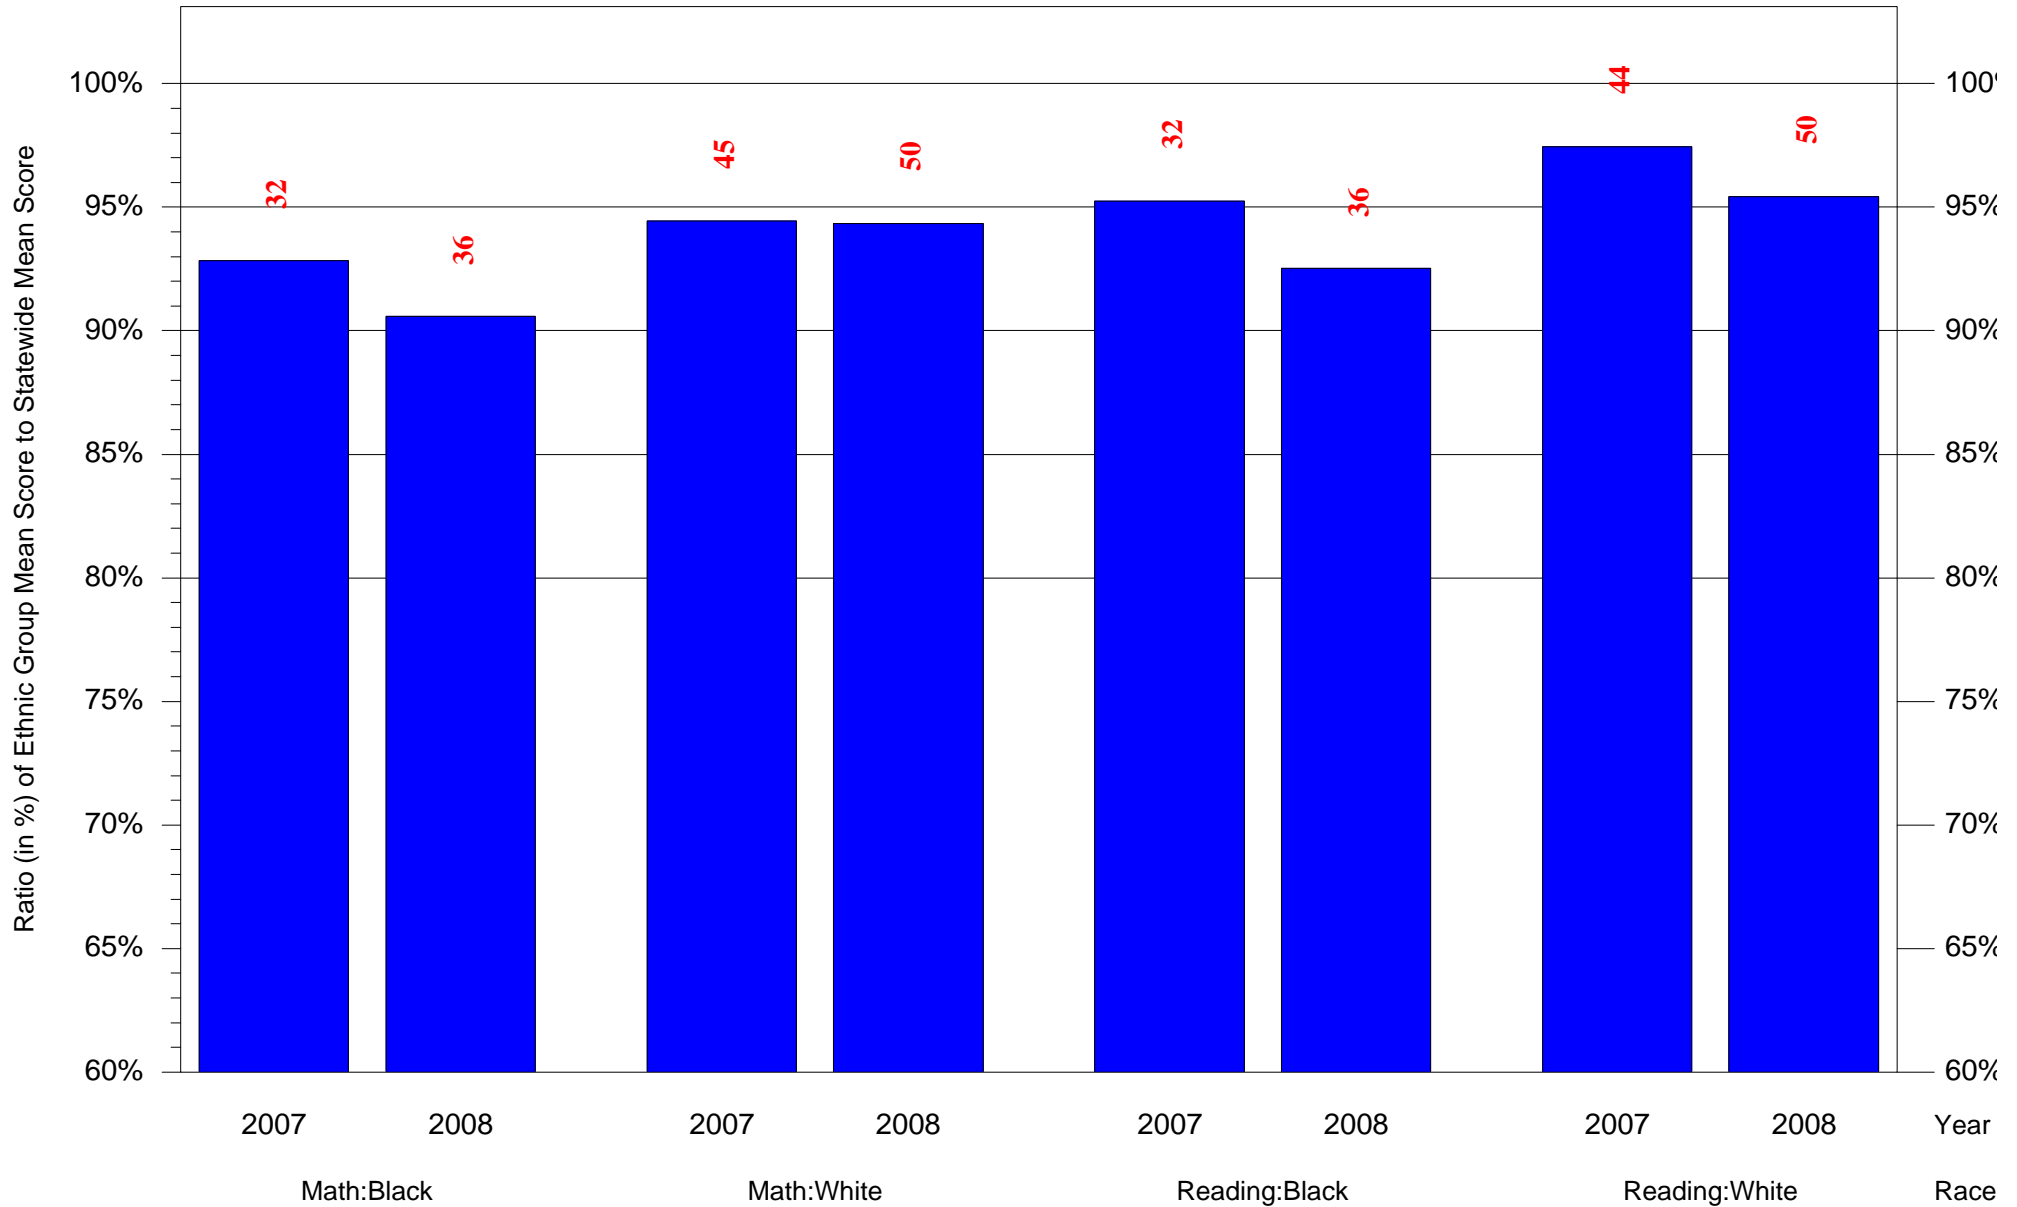

Mean Ethnic Group Building PSSA Test Score to Statewide Mean Score

Building = Lawton Henry W Sch(3744) and Grade = 3 and Ethnic Group = Black or White

(Note: Number (in red) of Test Takers is above each bar in the chart.)