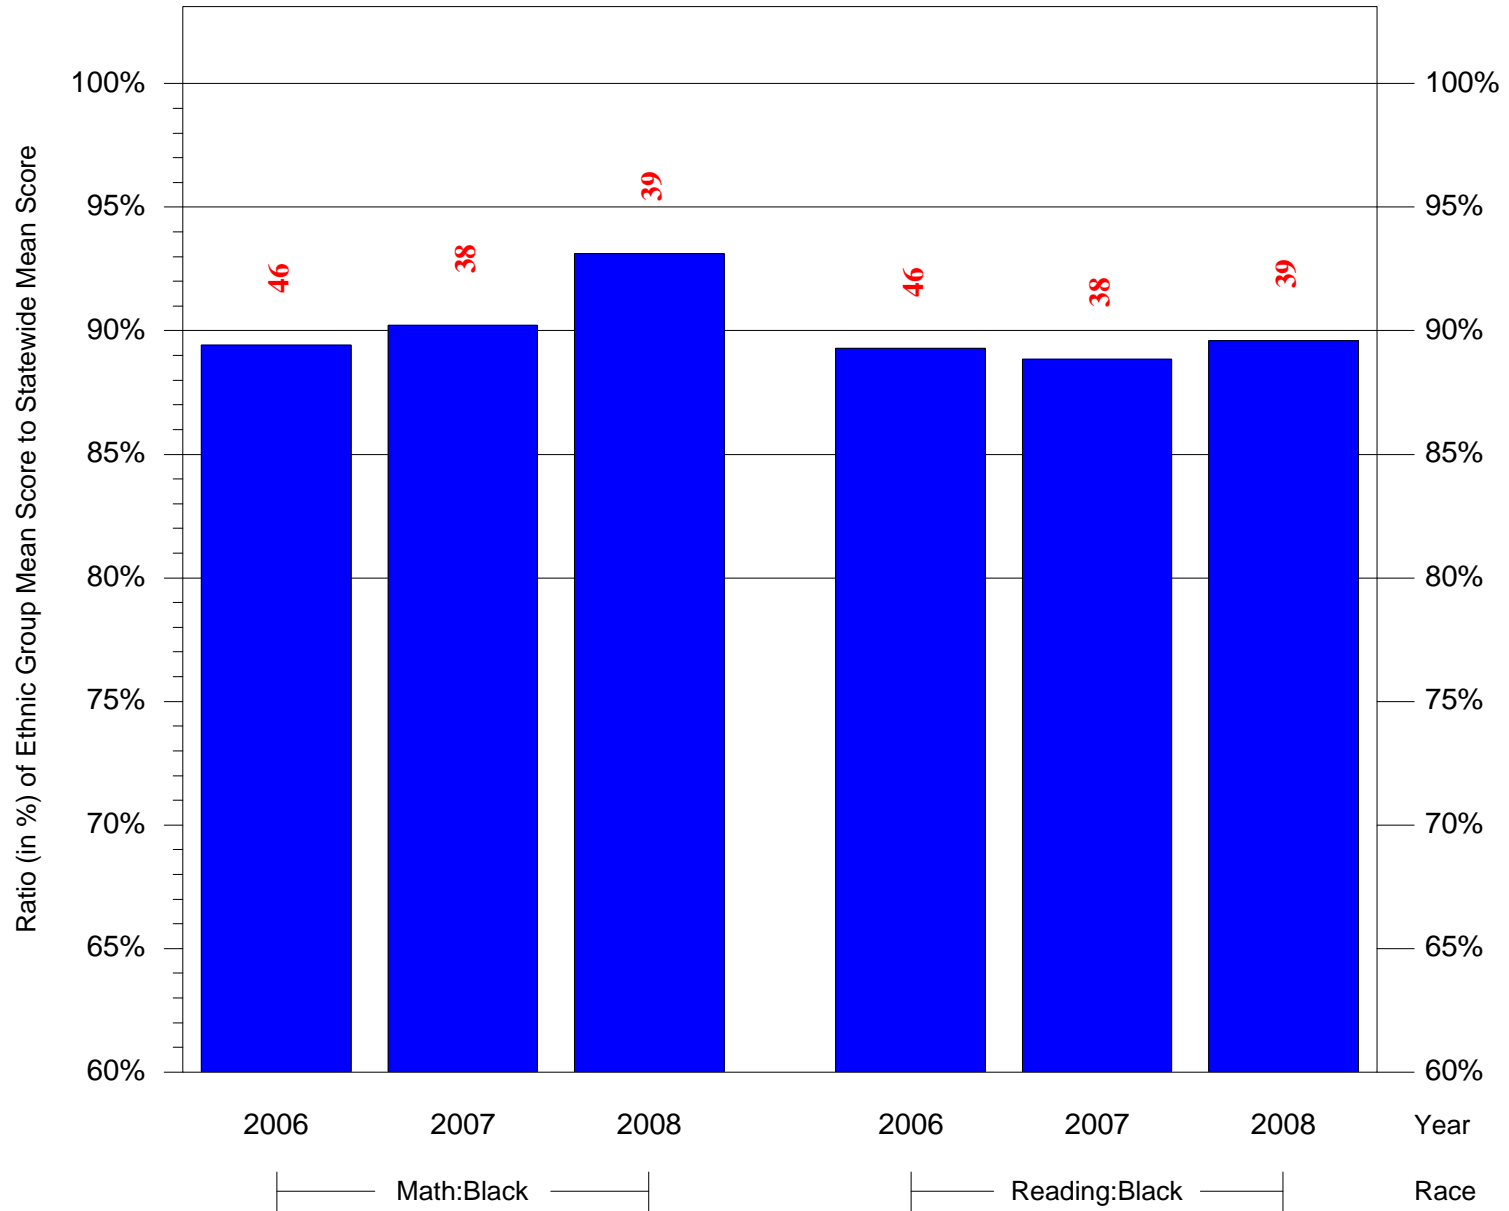

Mean Ethnic Group Building PSSA Test Score to Statewide Mean Score

Building = BacheMartin Sch(3618) and Grade = 7 and Ethnic Group = Black or White

(Note: Number (in red) of Test Takers is above each bar in the chart.)