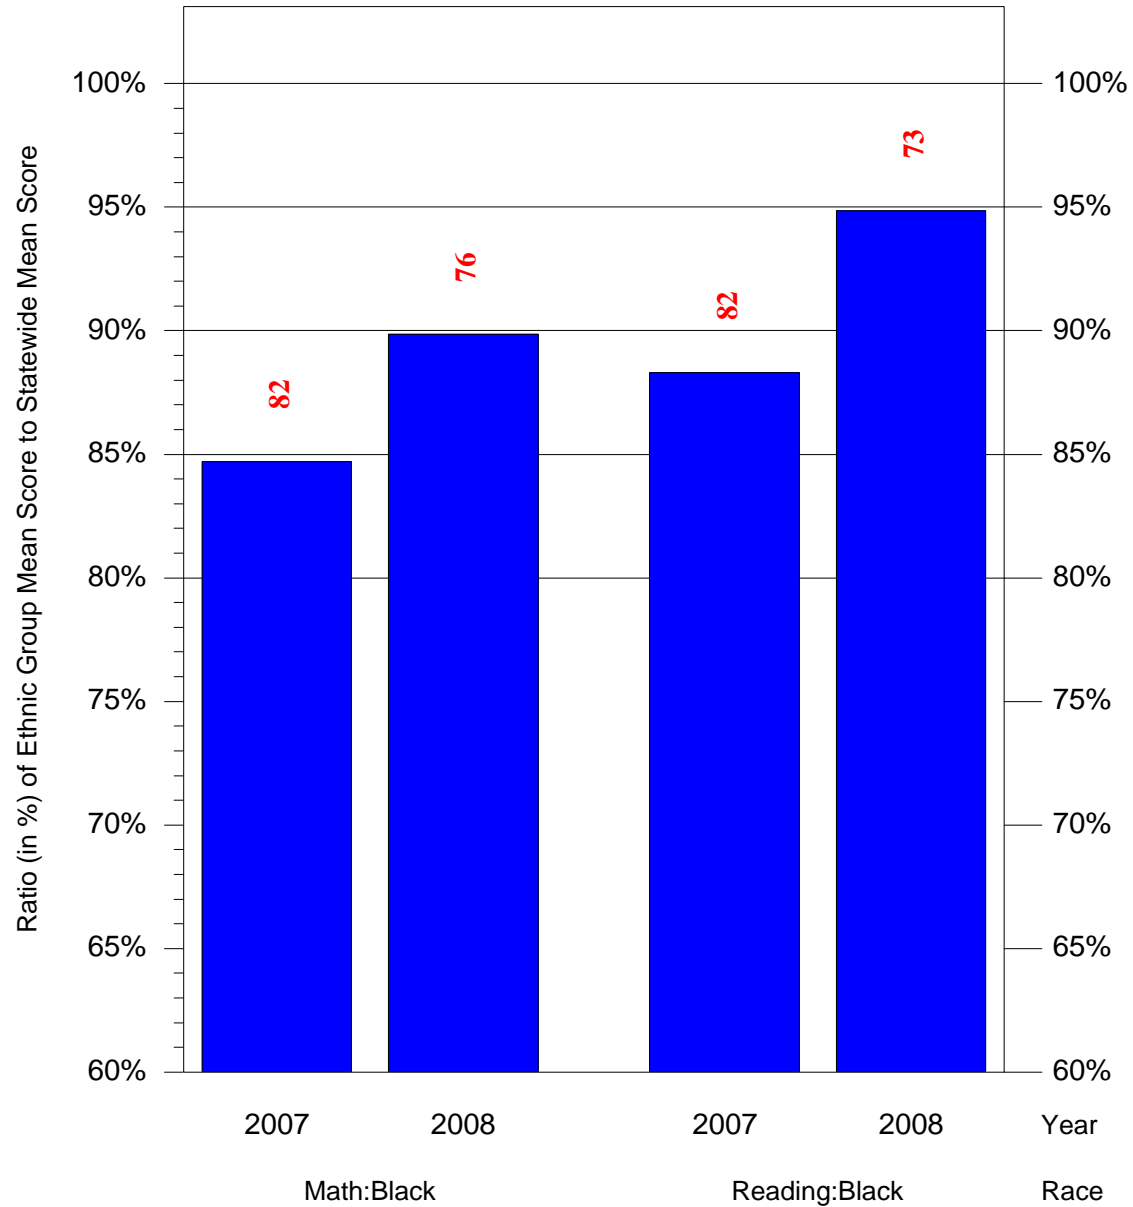

Mean Ethnic Group Building PSSA Test Score to Statewide Mean Score

Building = McDaniel Delaplaine Sch(3629) and Grade = 3 and Ethnic Group = Black or White

(Note: Number (in red) of Test Takers is above each bar in the chart.)