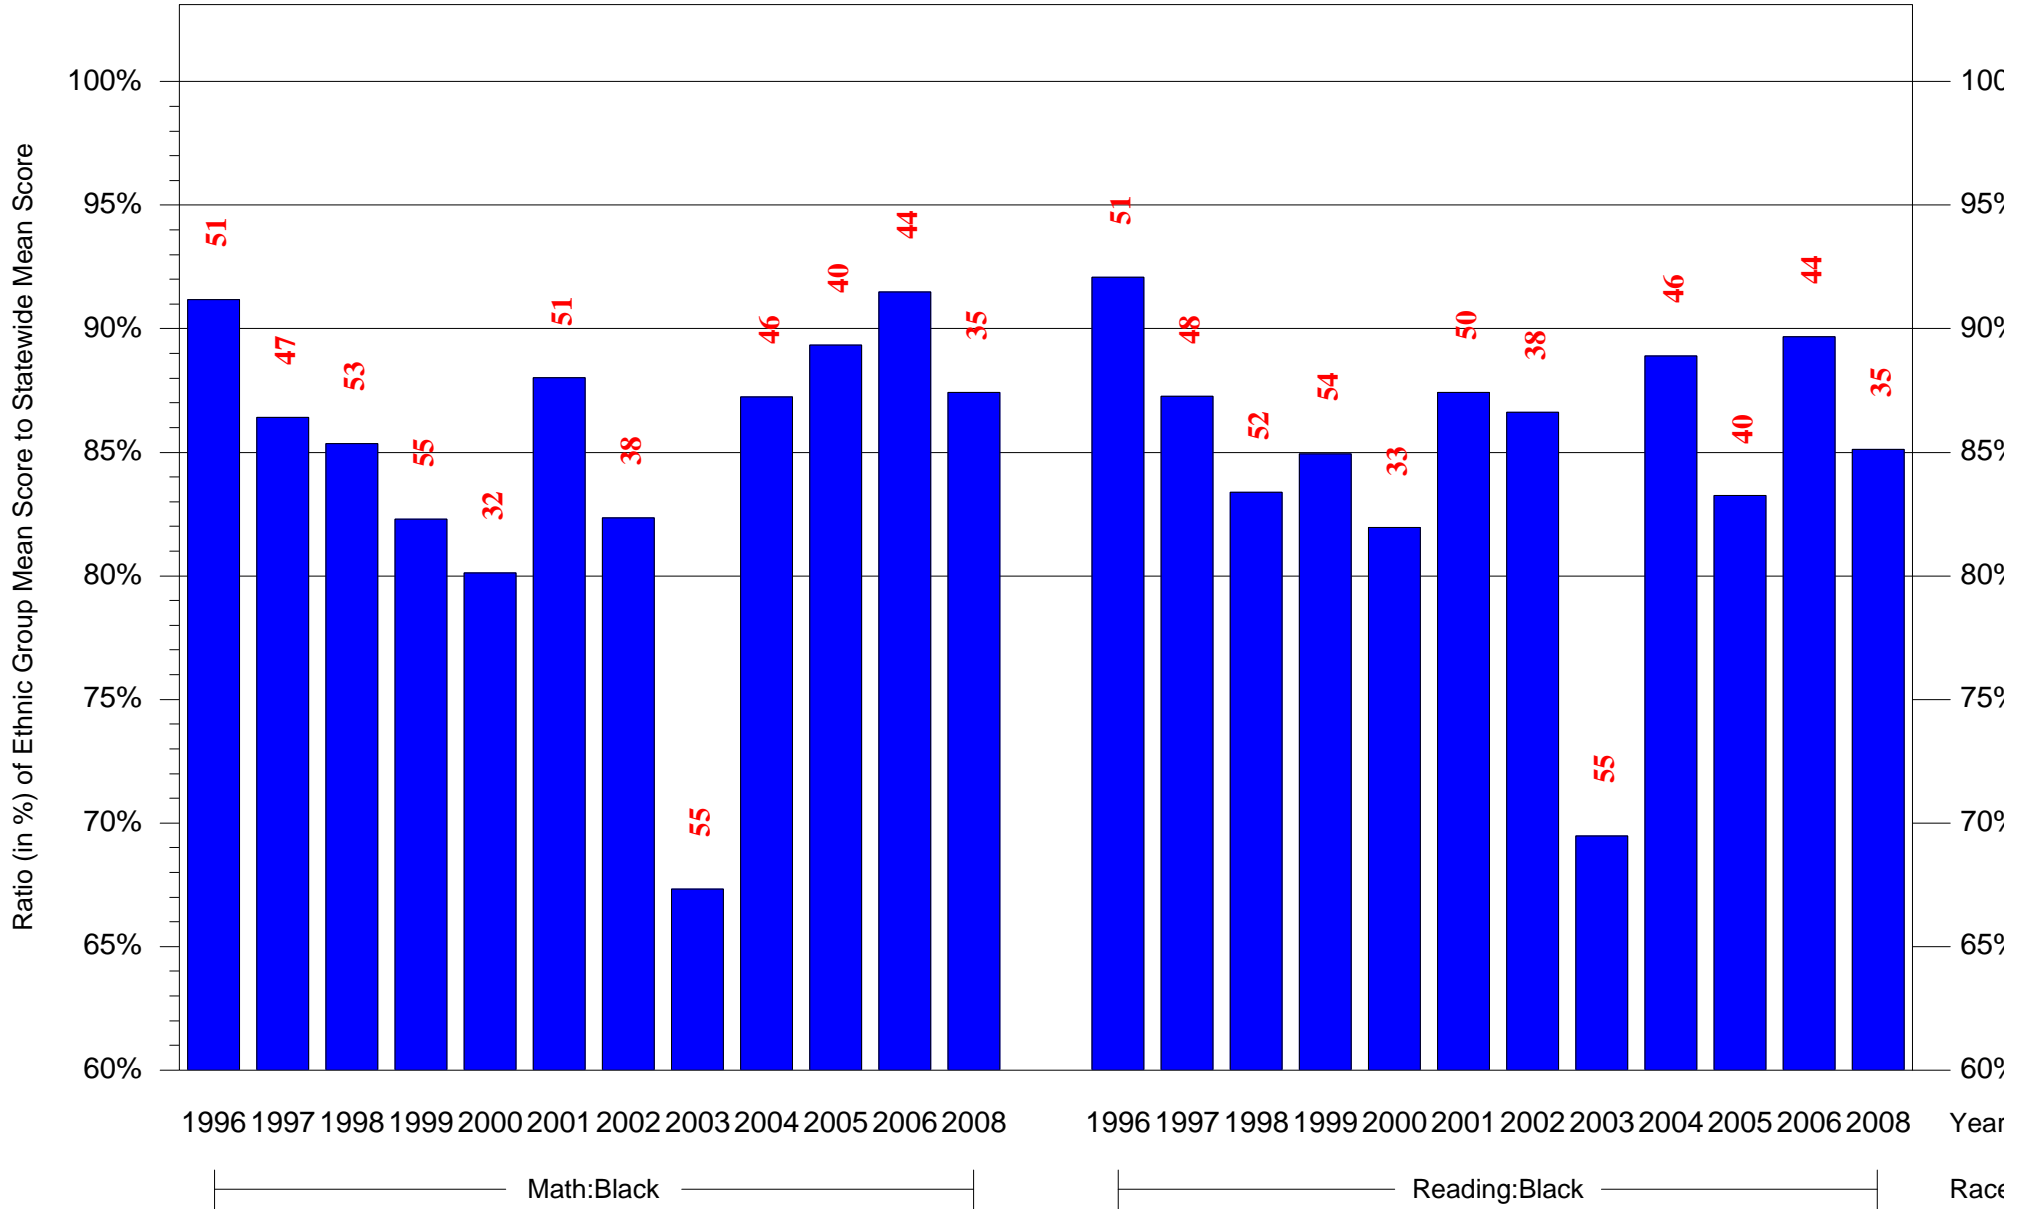

Mean Ethnic Group Building PSSA Test Score to Statewide Mean Score

Building = BacheMartin Sch(3618) and Grade = 5 and Ethnic Group = Black or White

(Note: Number (in red) of Test Takers is above each bar in the chart.)