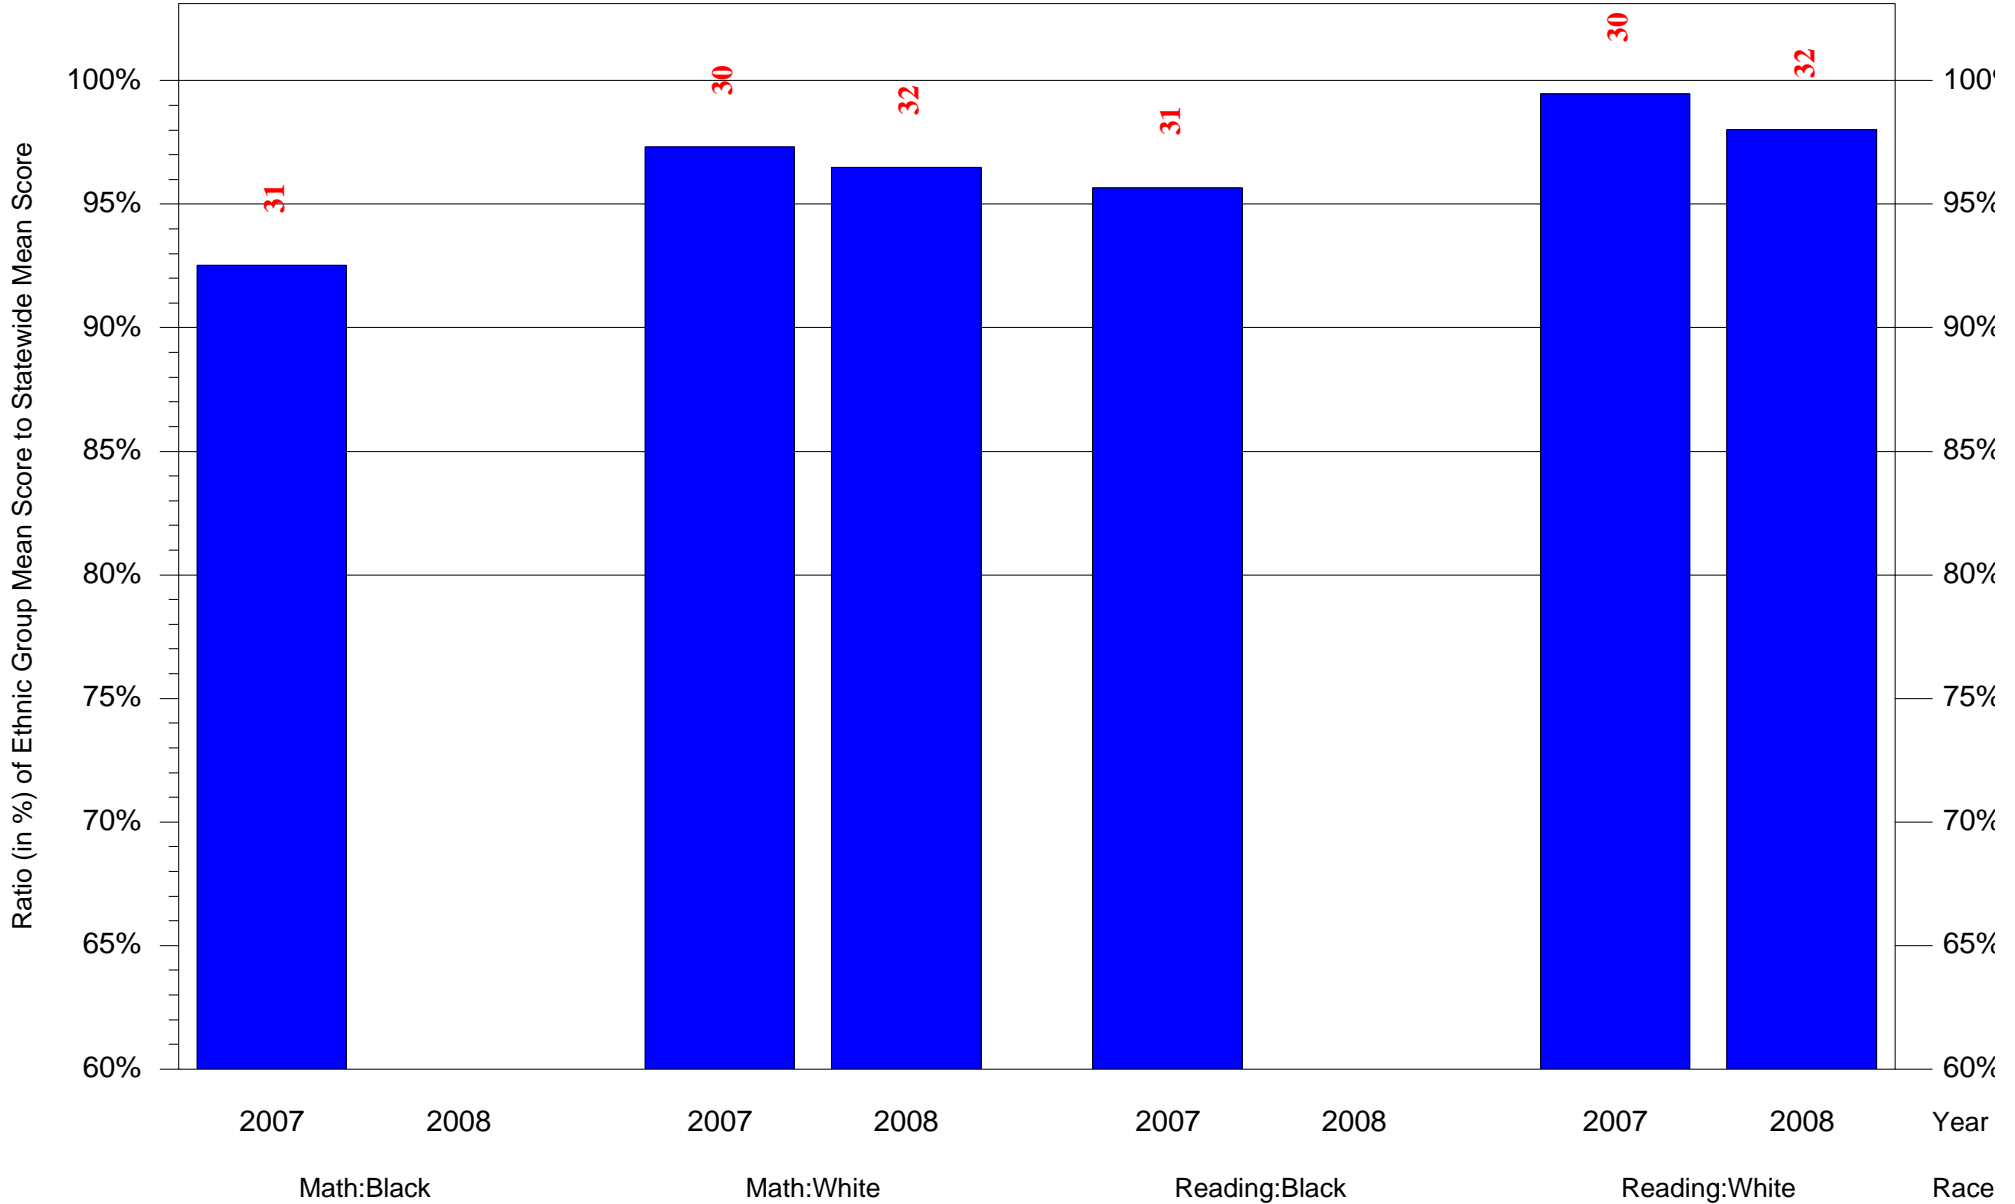

Mean Ethnic Group Building PSSA Test Score to Statewide Mean Score
Building = Shawmont Sch(3725) and Grade = 4 and Ethnic Group = Black or White
(Note: Number (in red) of Test Takers is above each bar in the chart.)