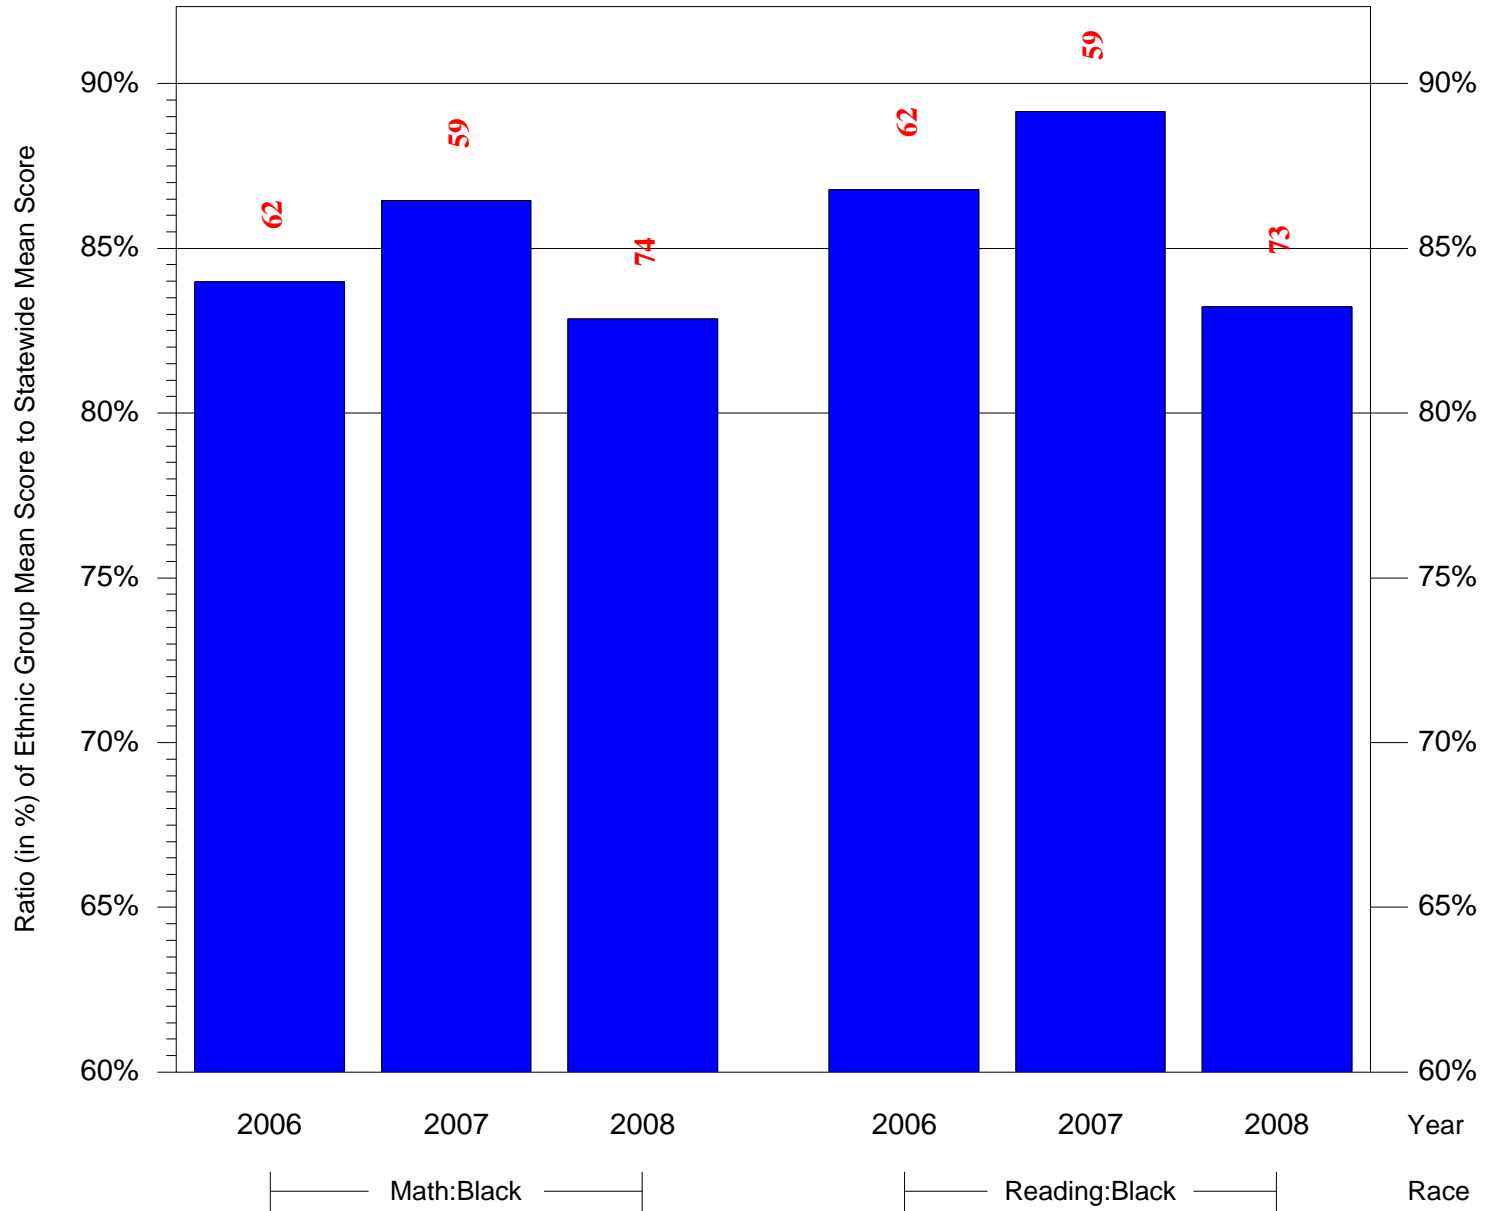

Mean Ethnic Group Building PSSA Test Score to Statewide Mean Score

Building = Girard Stephen Sch(3776) and Grade = 4 and Ethnic Group = Black or White

(Note: Number (in red) of Test Takers is above each bar in the chart.)