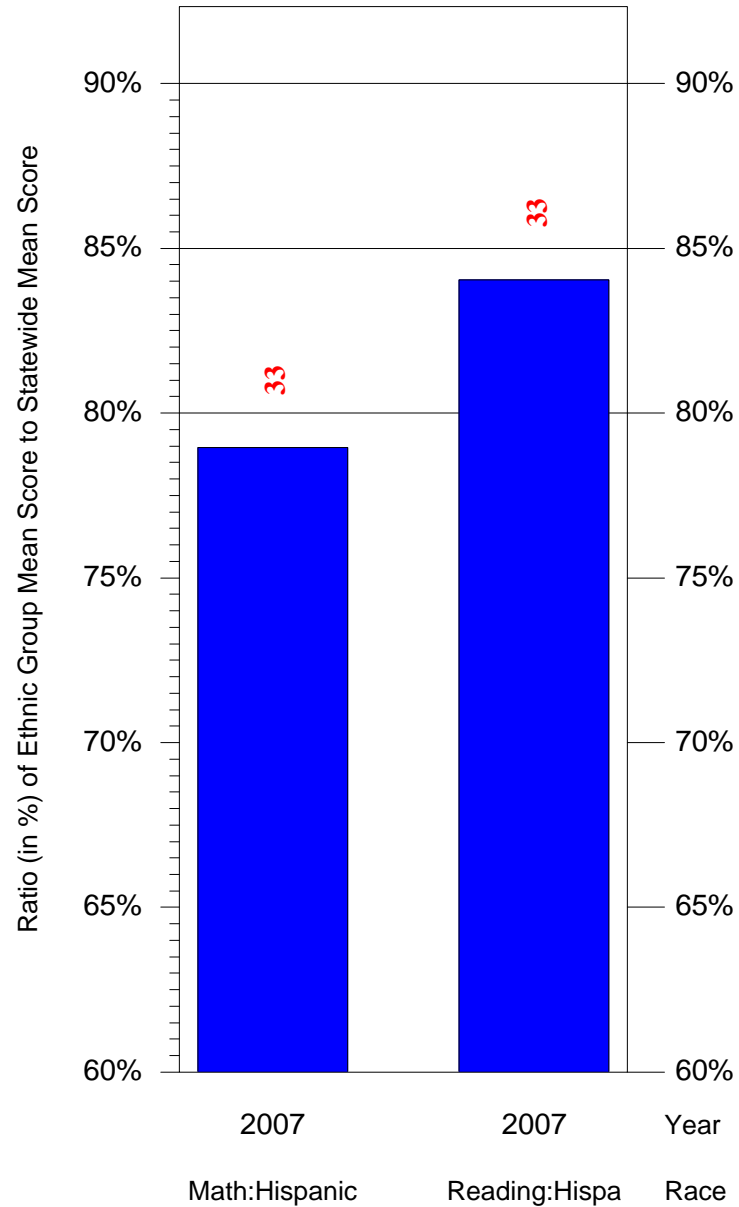

Mean Ethnic Group Building PSSA Test Score to Statewide Mean Score

Building = Edmunds Henry R Sch(3737) and Grade = 5 and Ethnic Group = Asian or Hispanic

(Note: Number (in red) of Test Takers is above each bar in the chart.)