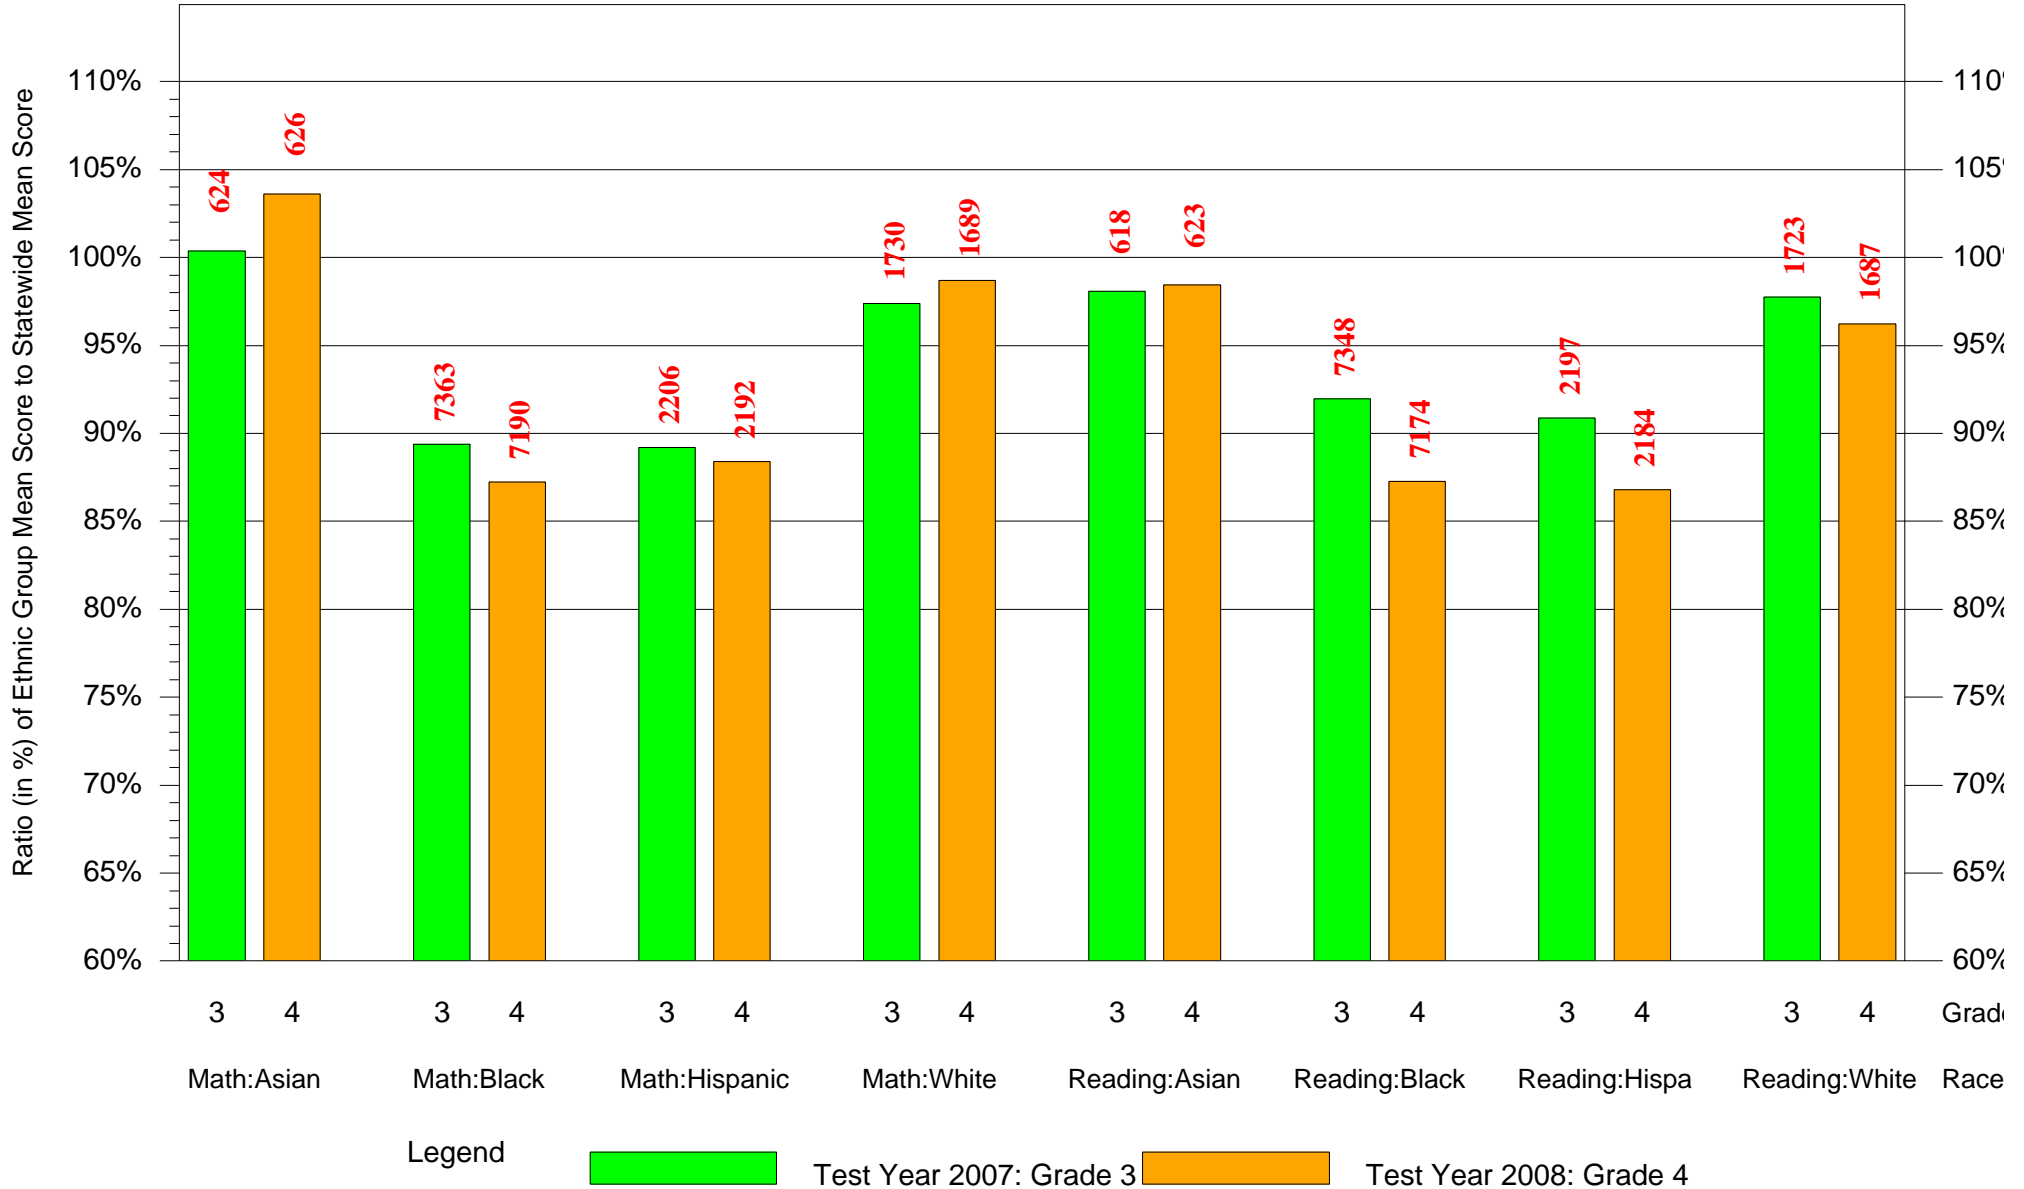

Mean Ethnic Group AUN PSSA Test Score to Statewide Mean Score

AUN = Philadelphia City SD(126515001) and Cohort = 2007 and Ethnic Group = Black or White or Asian or Hispanic

(Note: Number (in red) of Test Takers is above each bar in the chart.)