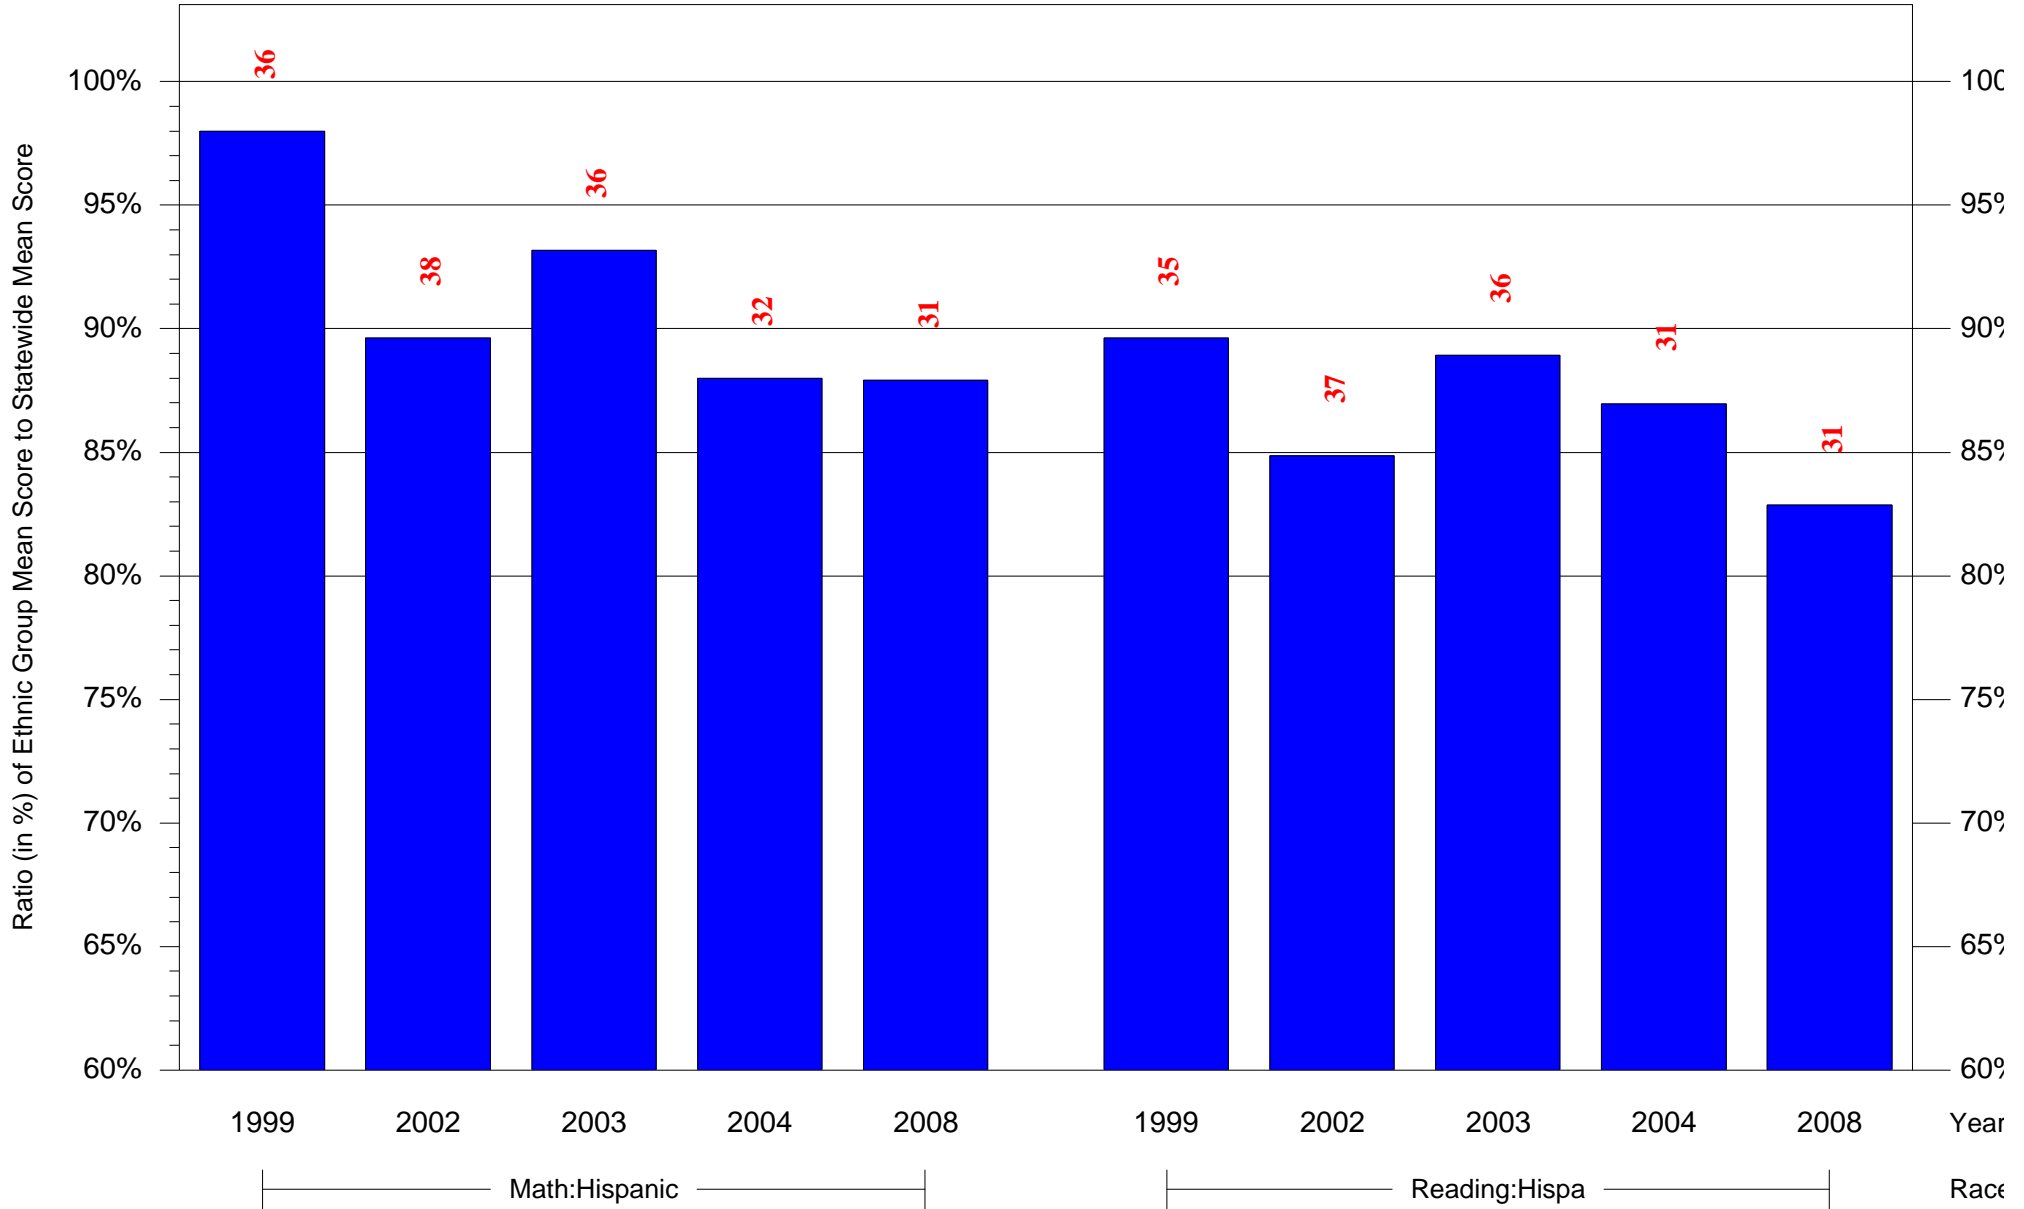

Mean Ethnic Group Building PSSA Test Score to Statewide Mean Score

Building = Morrison Andrew J Sch(3749) and Grade = 5 and Ethnic Group = Asian or Hispanic

(Note: Number (in red) of Test Takers is above each bar in the chart.)