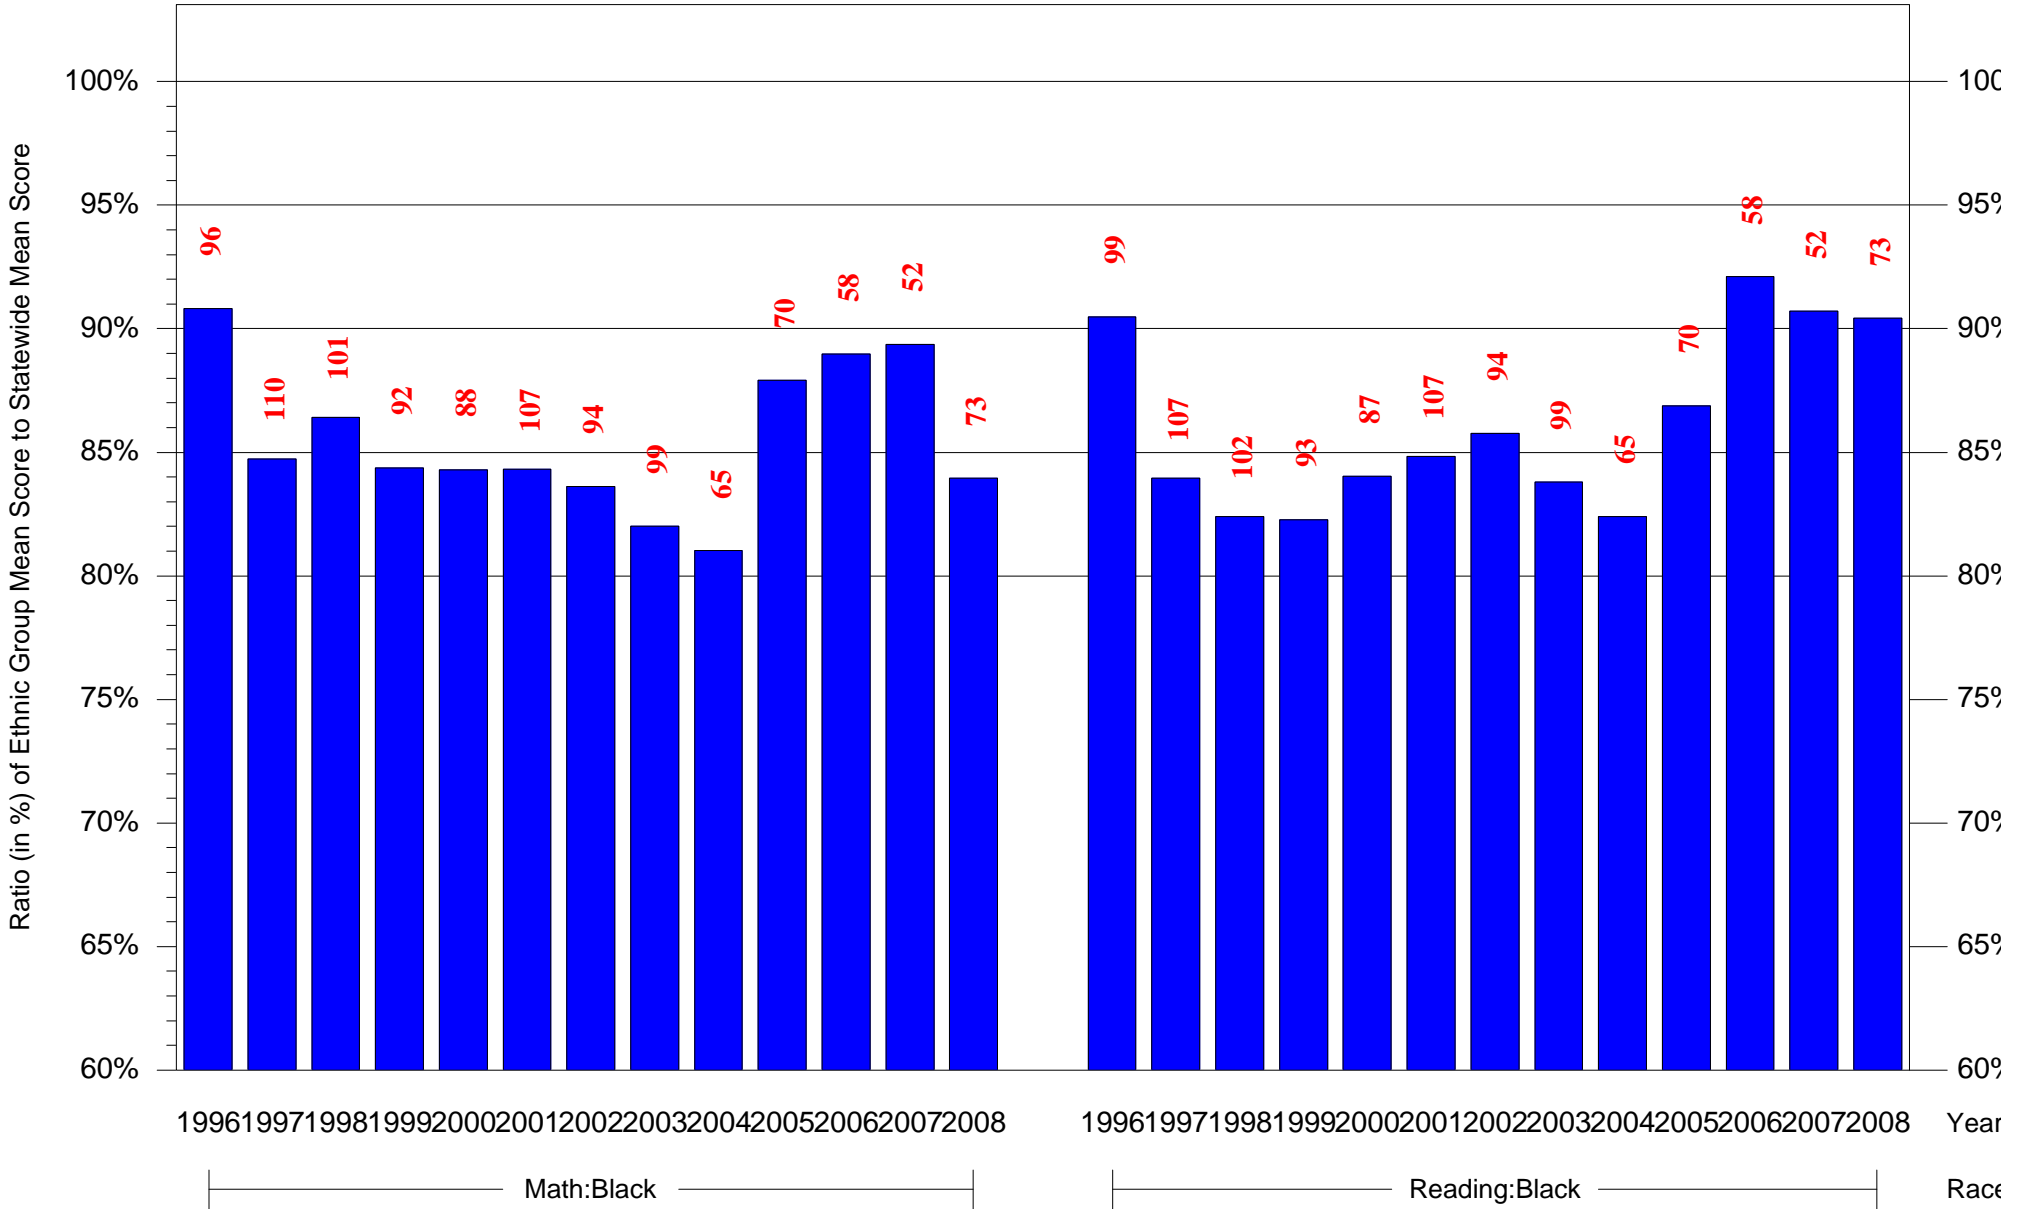

Mean Ethnic Group Building PSSA Test Score to Statewide Mean Score

Building = Cleveland Grover Sch(3666) and Grade = 5 and Ethnic Group = Black or White

(Note: Number (in red) of Test Takers is above each bar in the chart.)