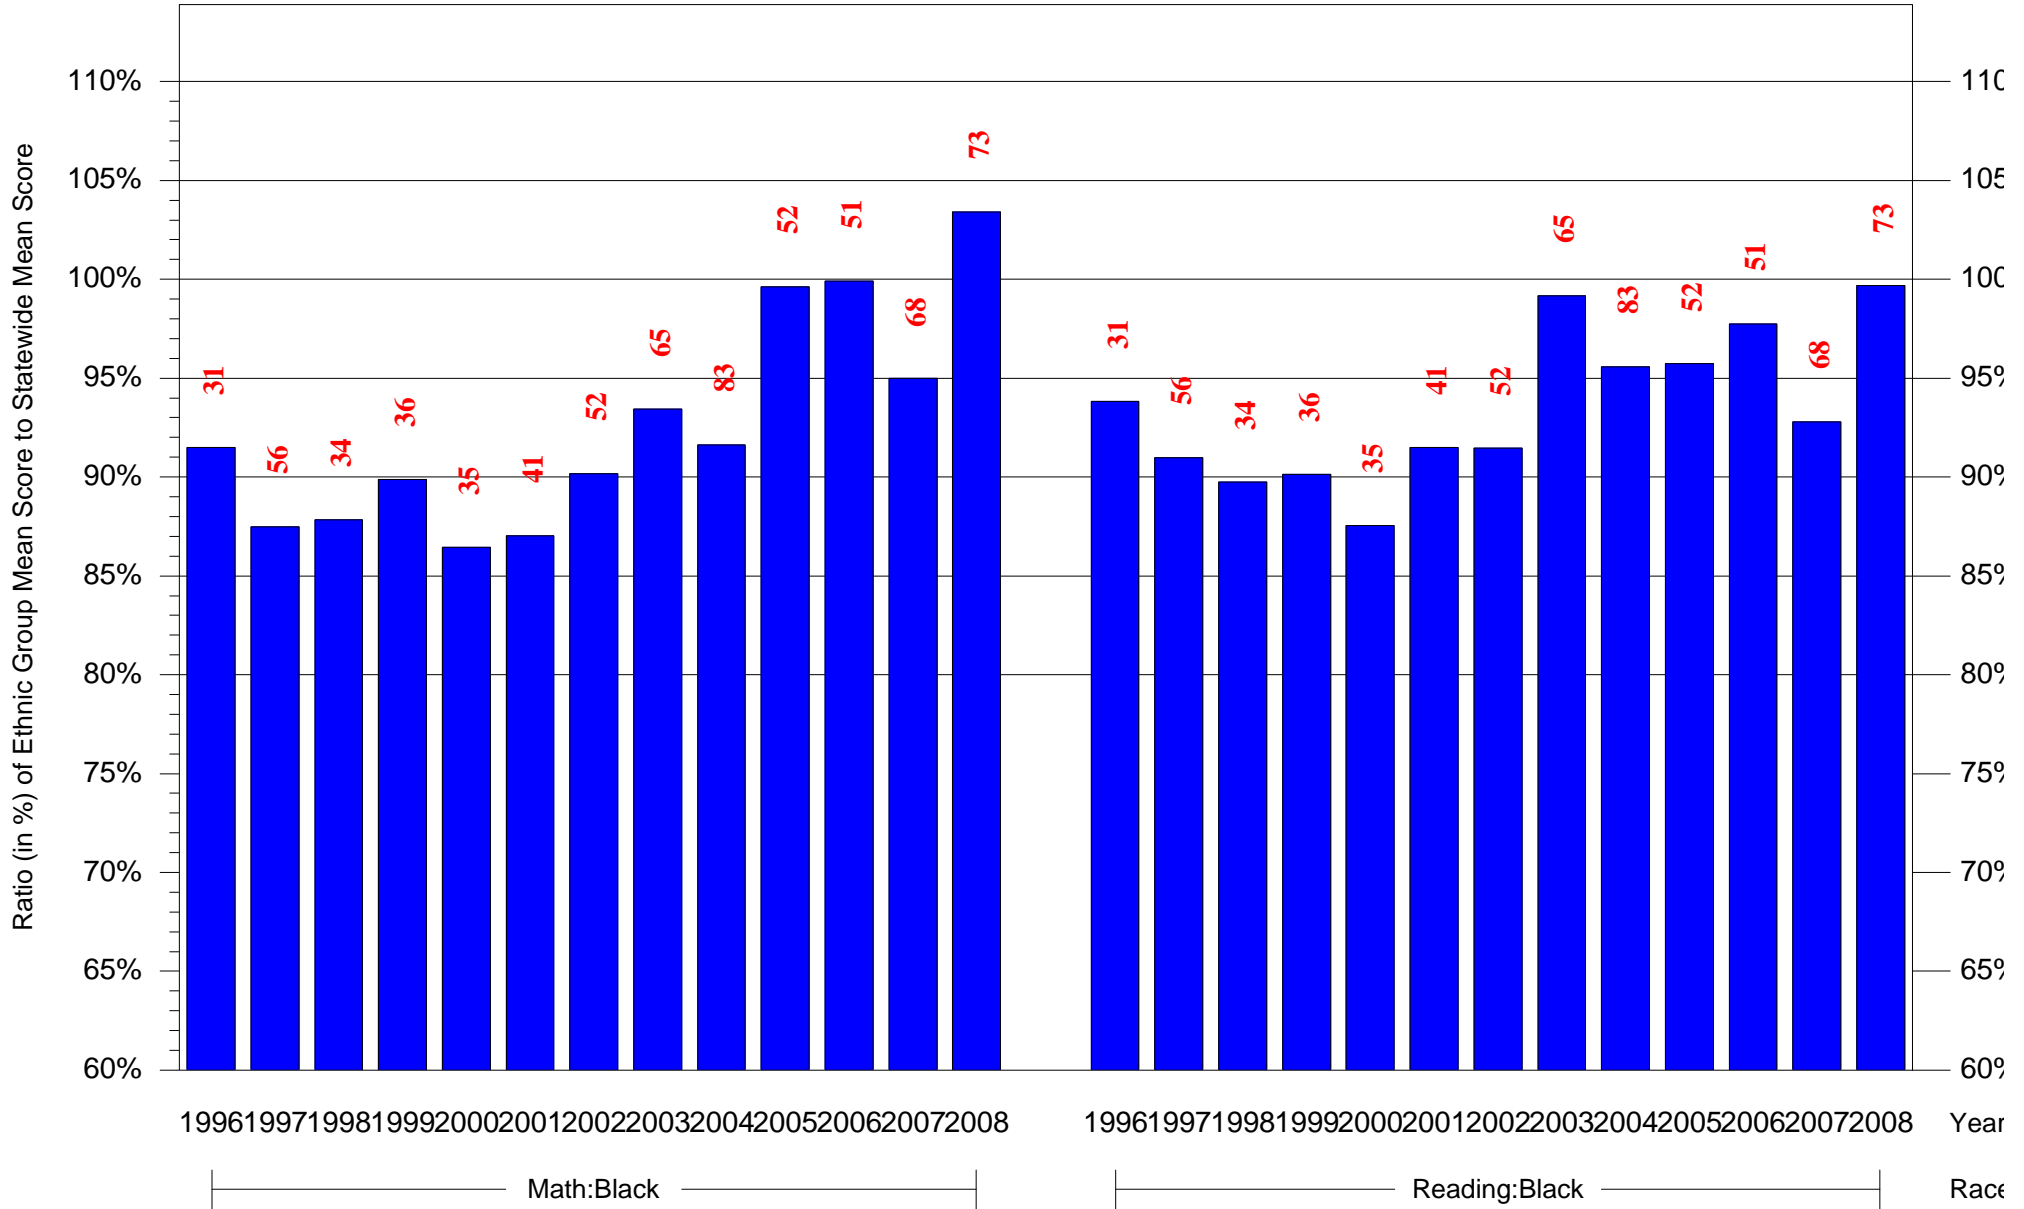

Mean Ethnic Group Building PSSA Test Score to Statewide Mean Score

Building = Amy NW(7024) and Grade = 8 and Ethnic Group = Black or White

(Note: Number (in red) of Test Takers is above each bar in the chart.)