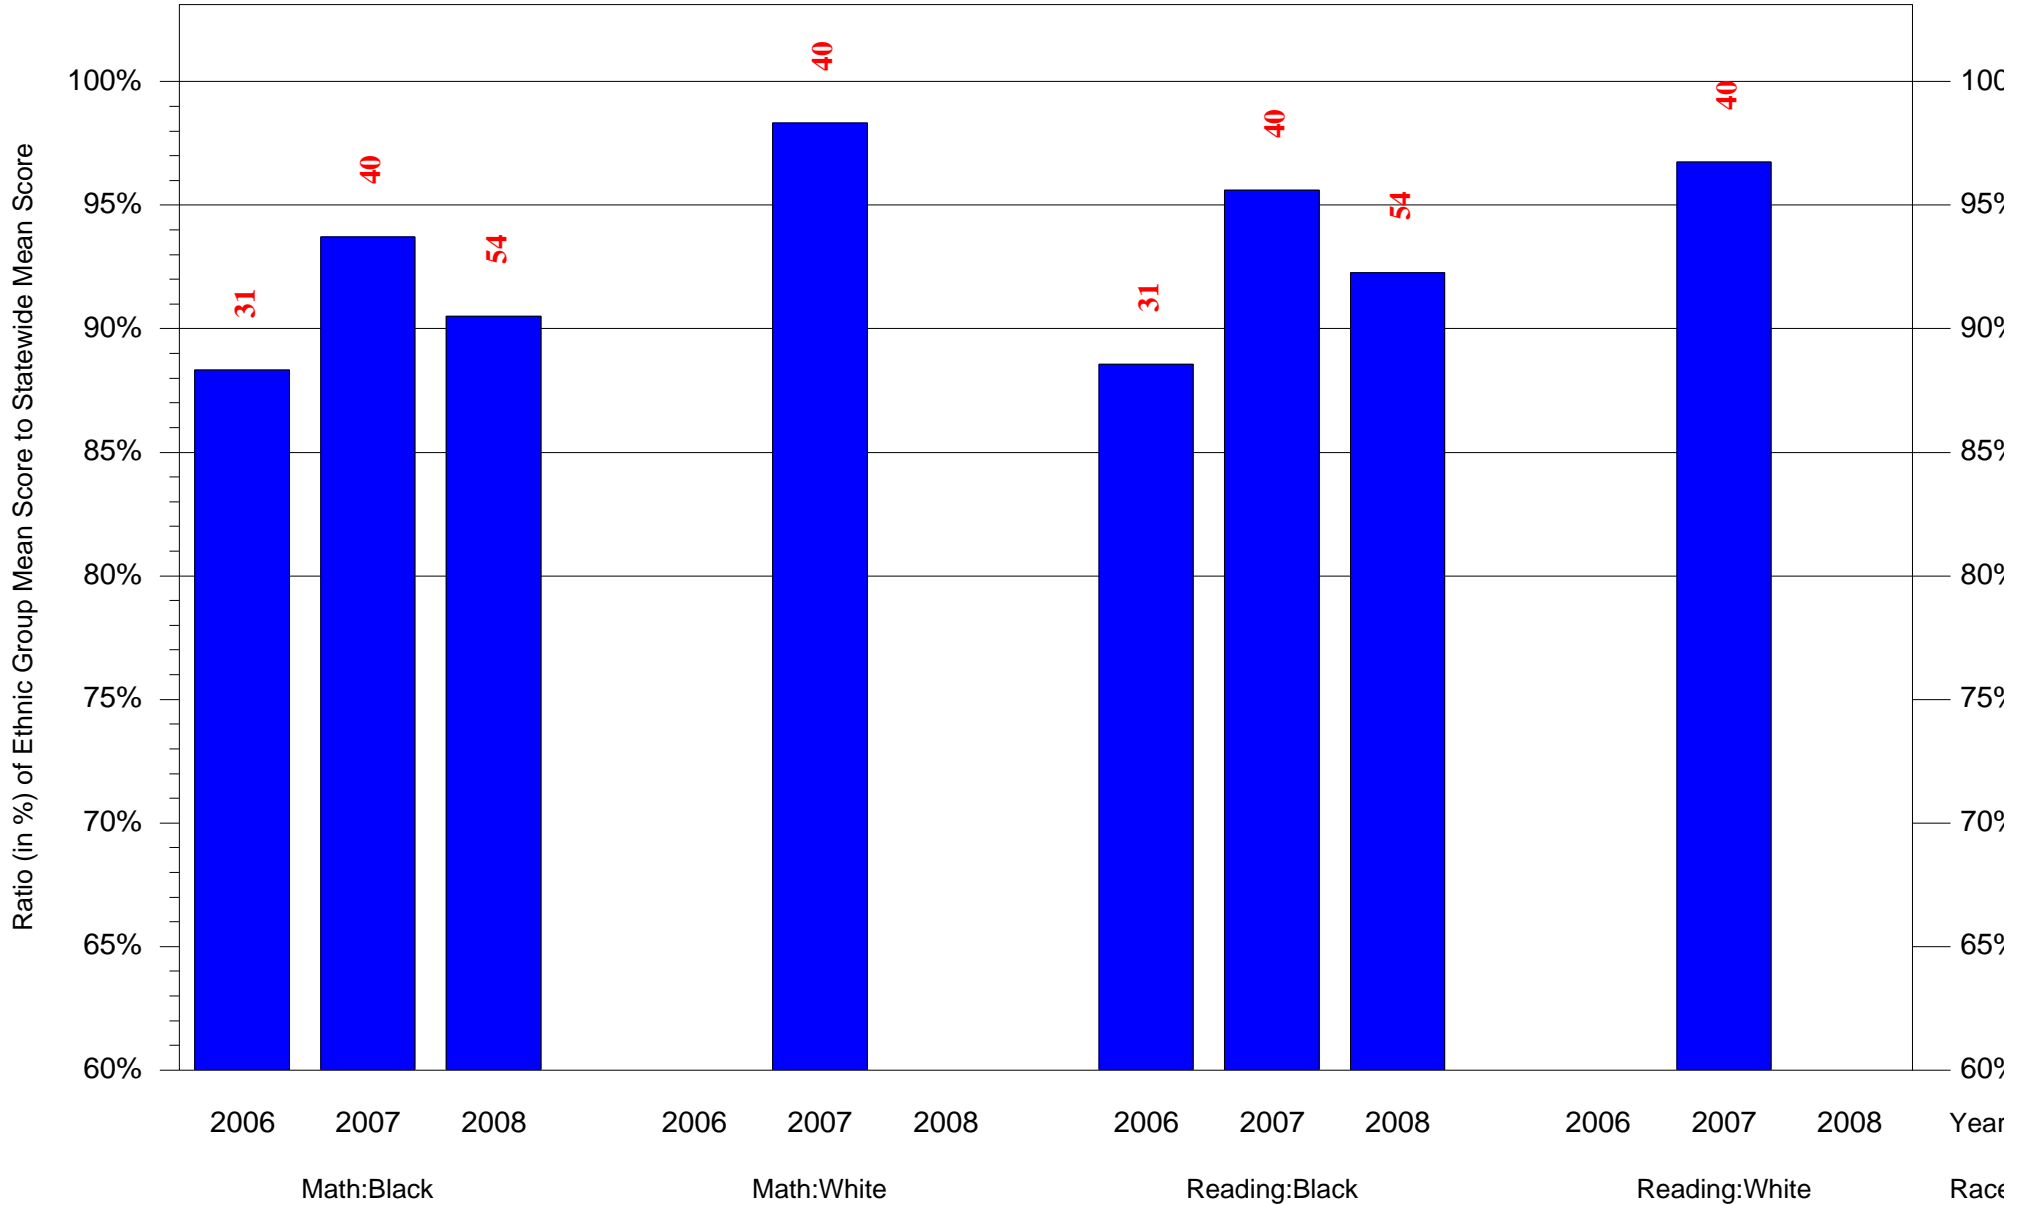

Mean Ethnic Group Building PSSA Test Score to Statewide Mean Score

Building = SolisCohen Solomon Sch(3773) and Grade = 4 and Ethnic Group = Black or White

(Note: Number (in red) of Test Takers is above each bar in the chart.)