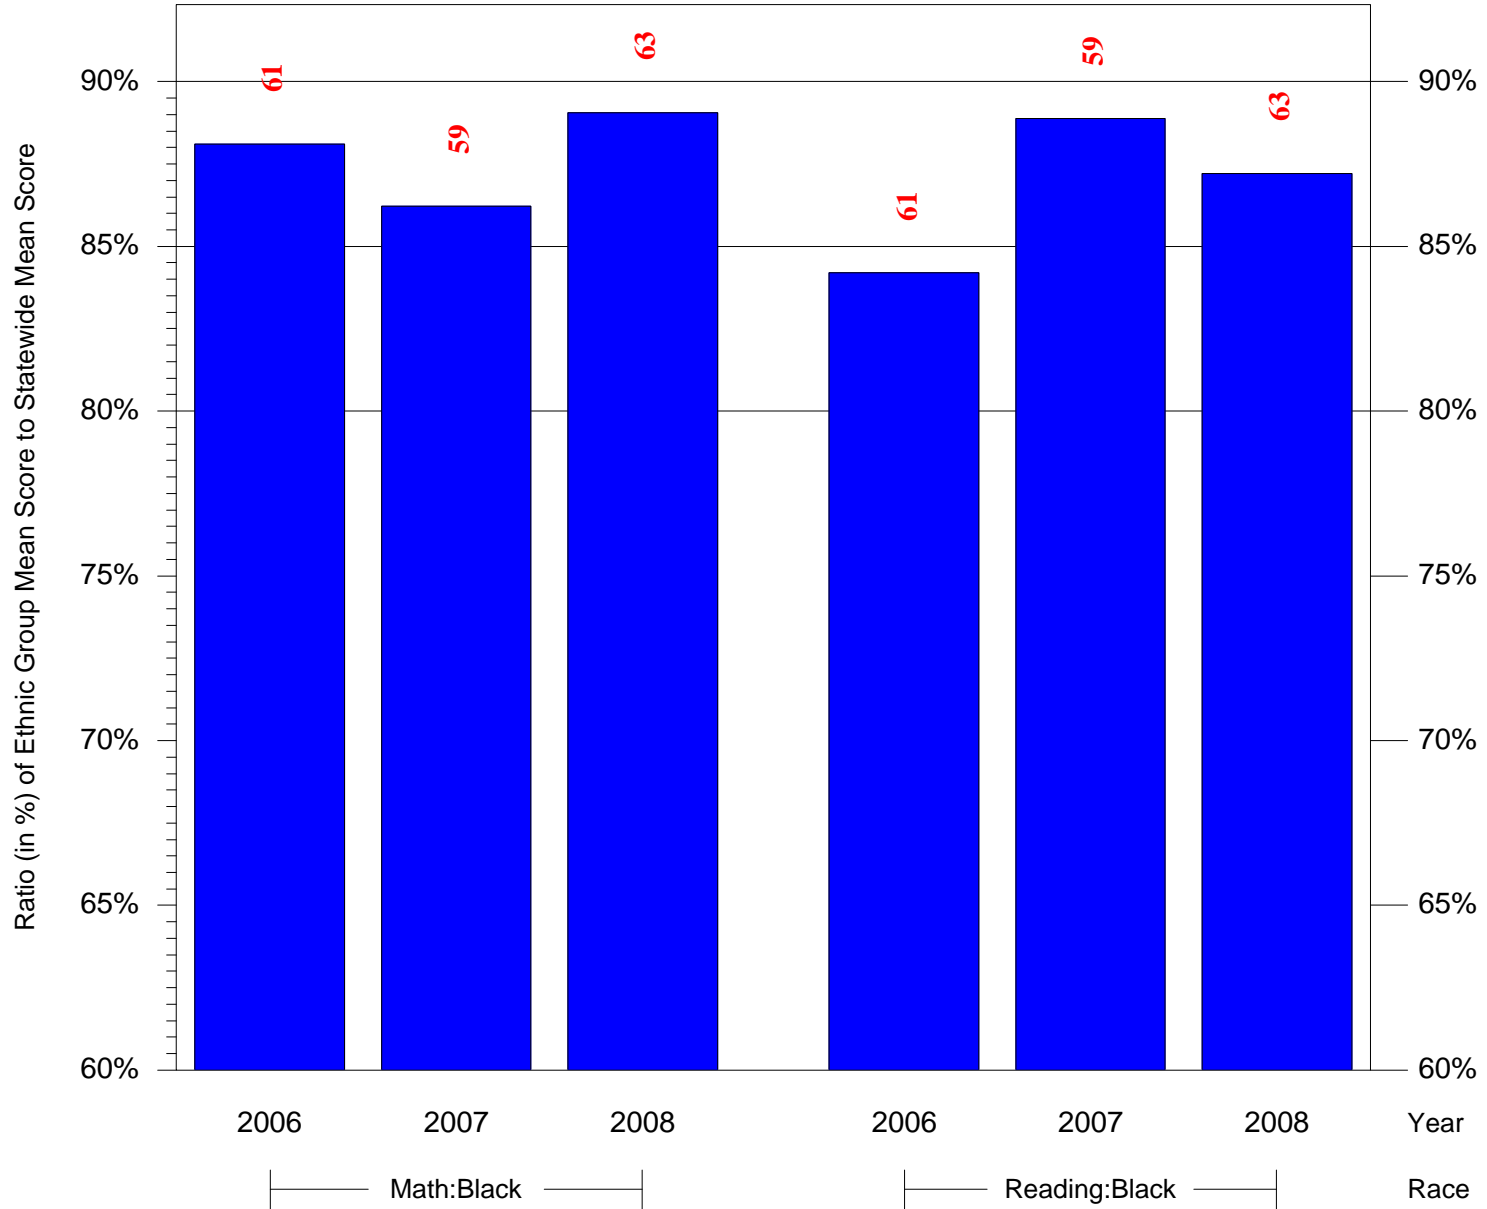

Mean Ethnic Group Building PSSA Test Score to Statewide Mean Score

Building = Hamilton Andrew Sch(5185) and Grade = 4 and Ethnic Group = Black or White

(Note: Number (in red) of Test Takers is above each bar in the chart.)