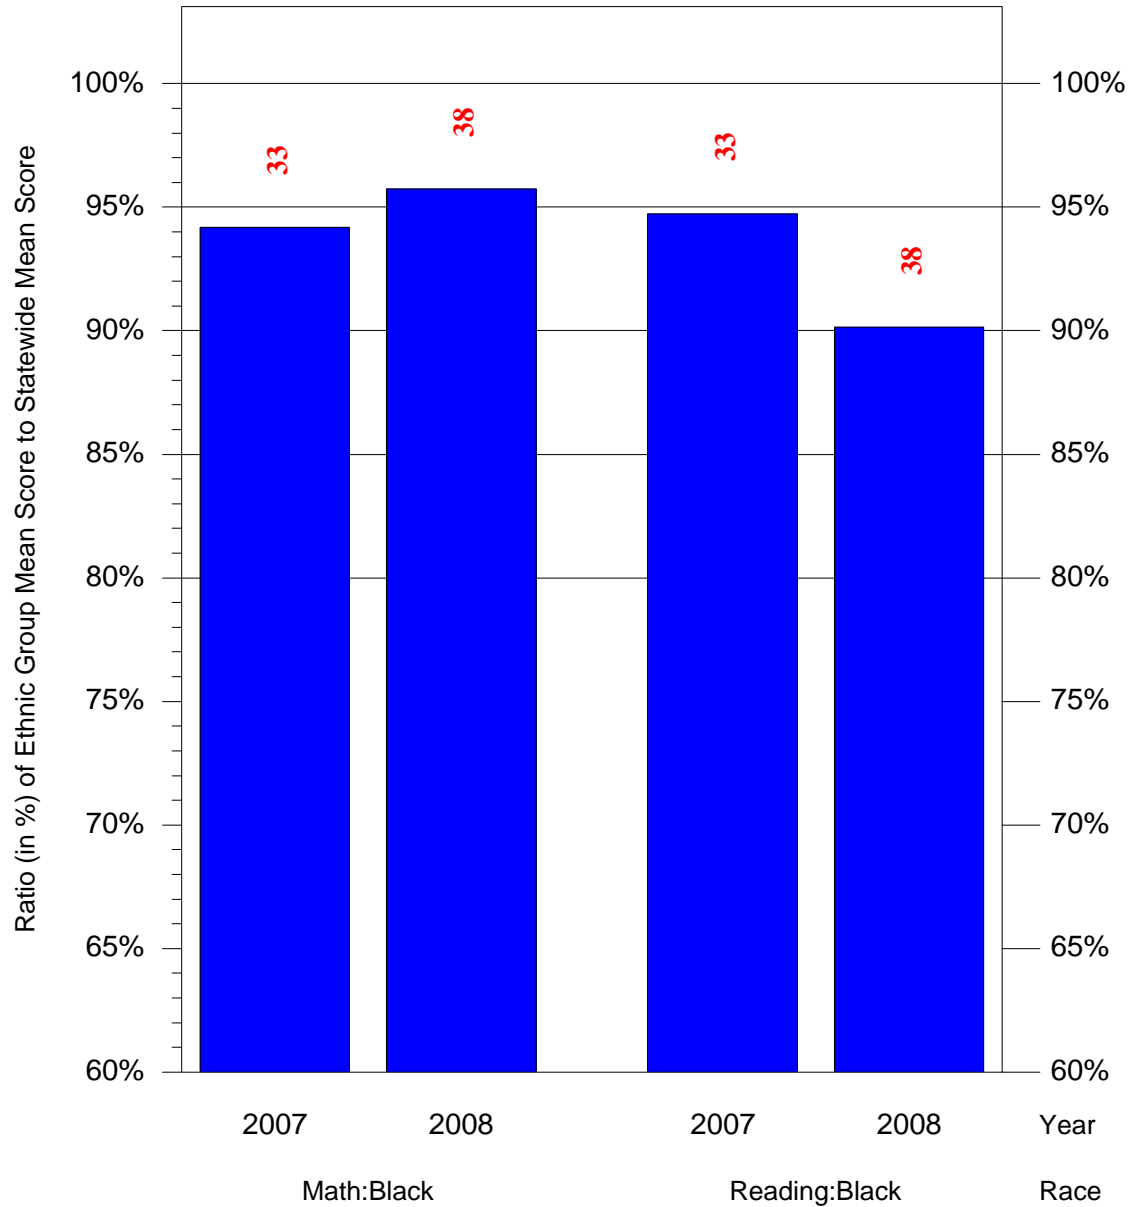

Mean Ethnic Group Building PSSA Test Score to Statewide Mean Score

Building = Spring Garden Sch(3655) and Grade = 8 and Ethnic Group = Black or White

(Note: Number (in red) of Test Takers is above each bar in the chart.)