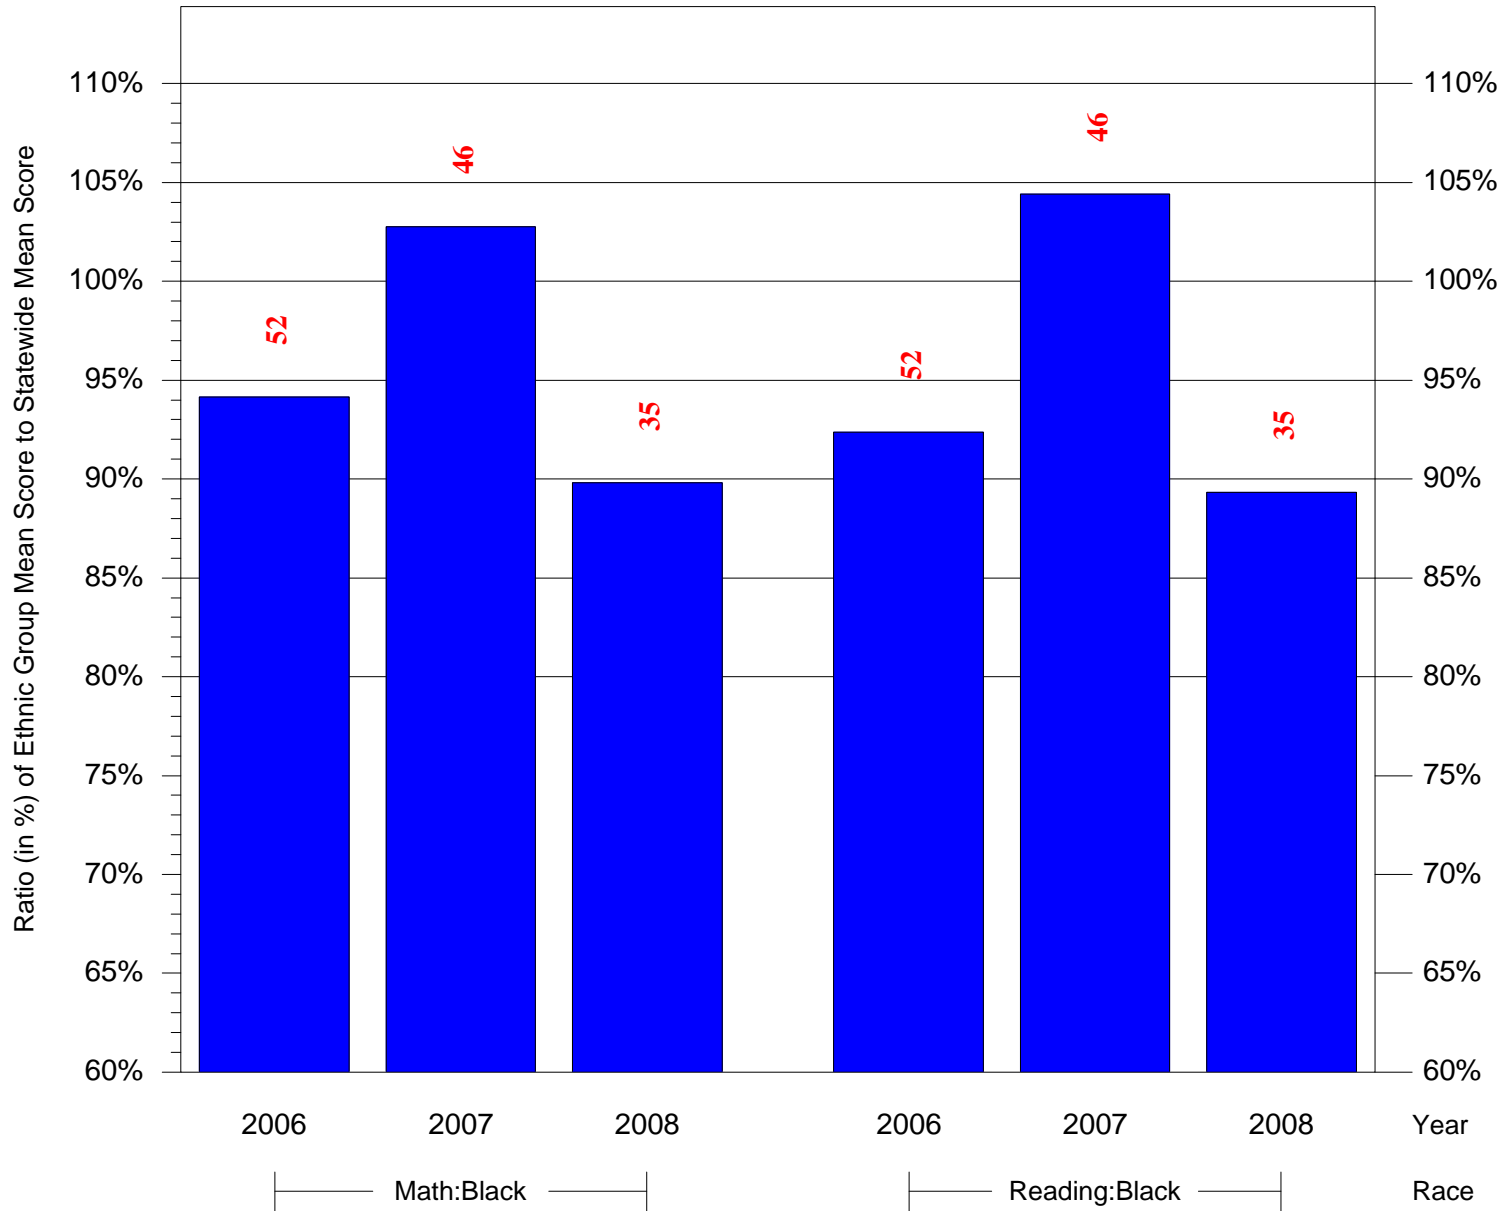

Mean Ethnic Group Building PSSA Test Score to Statewide Mean Score

Building = Kearny Gen Philip Sch(3645) and Grade = 6 and Ethnic Group = Black or White

(Note: Number (in red) of Test Takers is above each bar in the chart.)