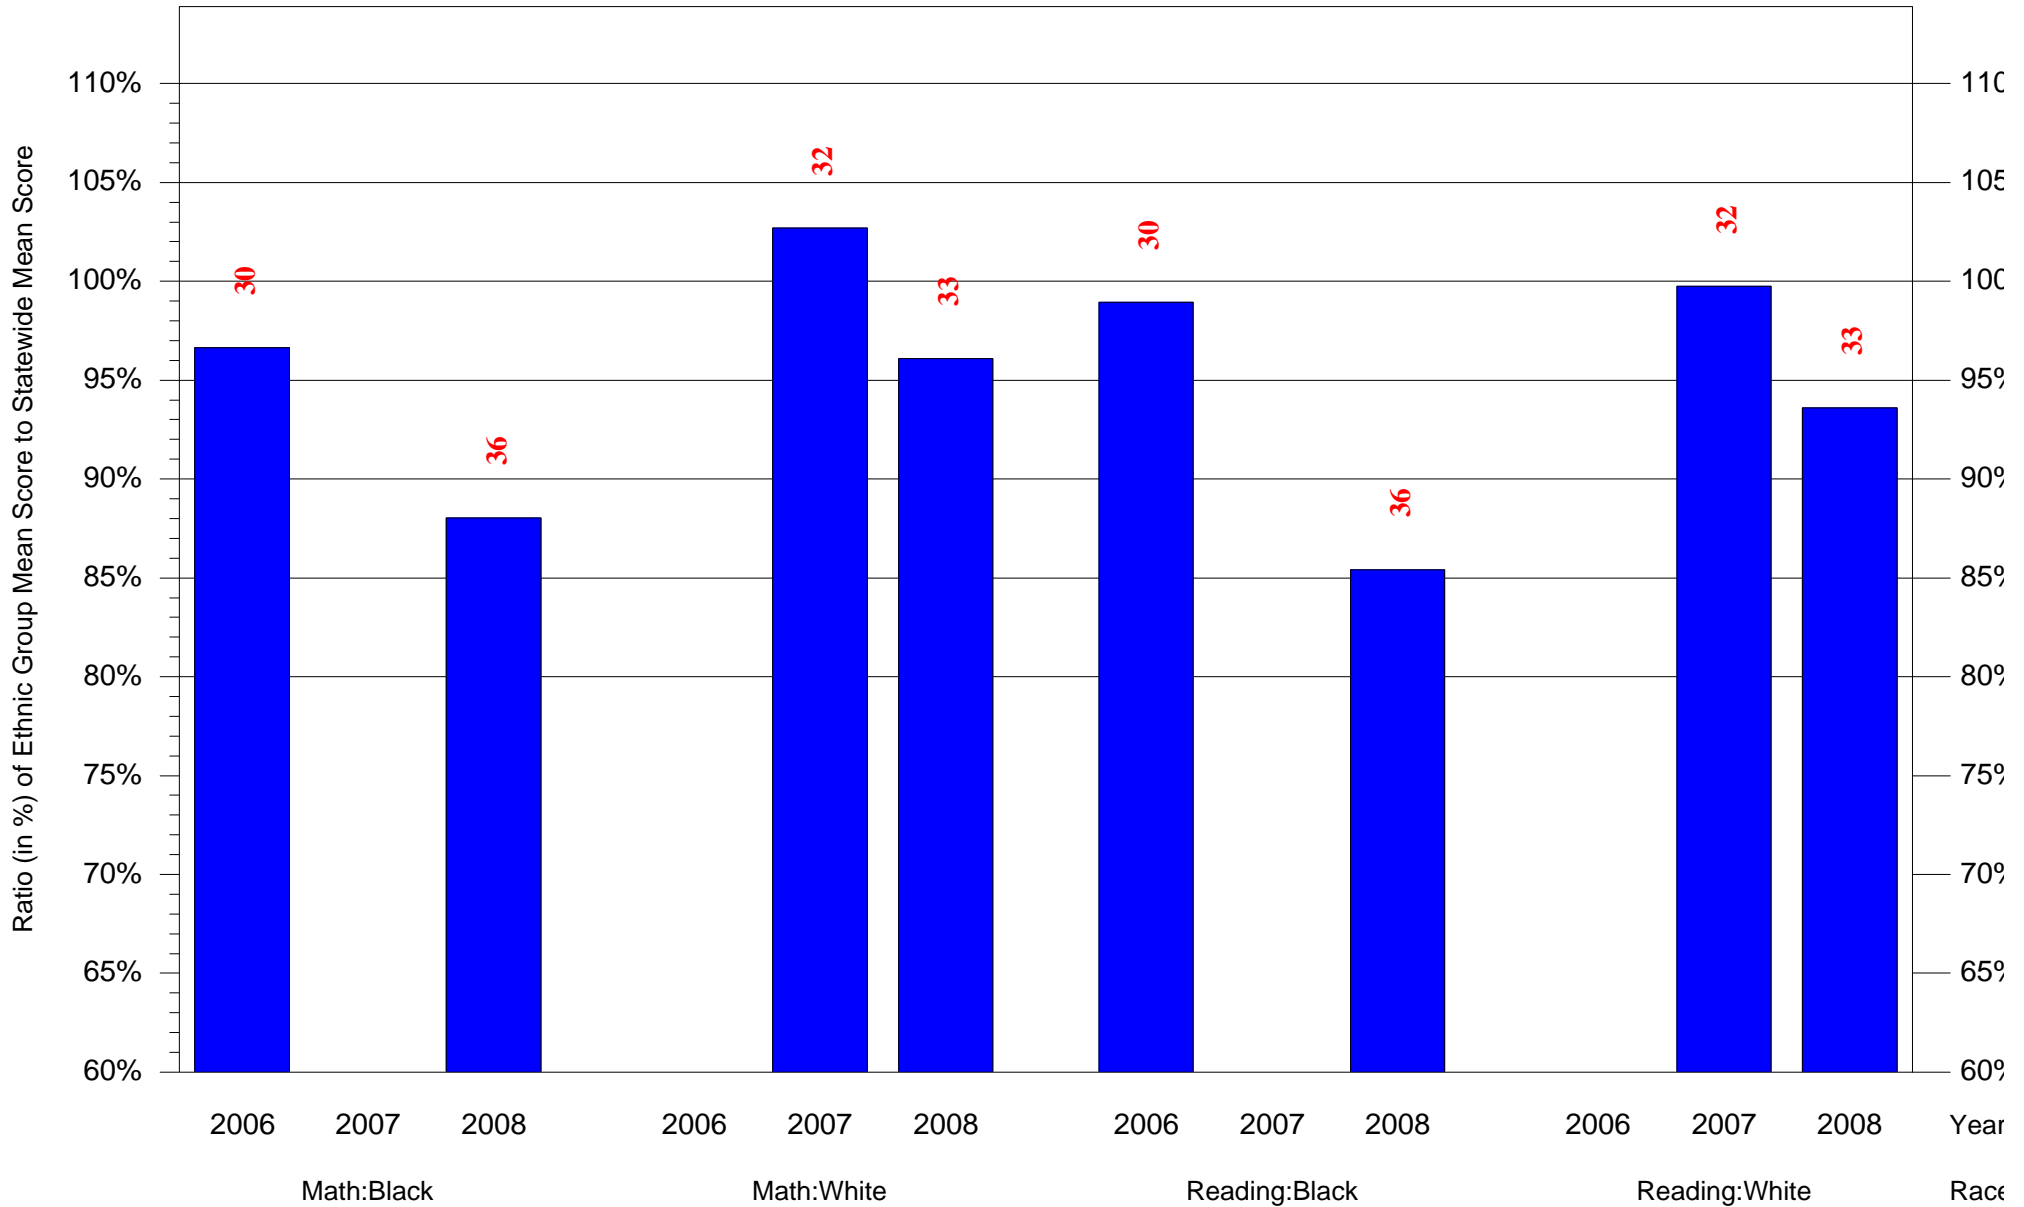

Mean Ethnic Group Building PSSA Test Score to Statewide Mean Score

Building = La Brum Gen J Harry MS(6825) and Grade = 6 and Ethnic Group = Black or White

(Note: Number (in red) of Test Takers is above each bar in the chart.)