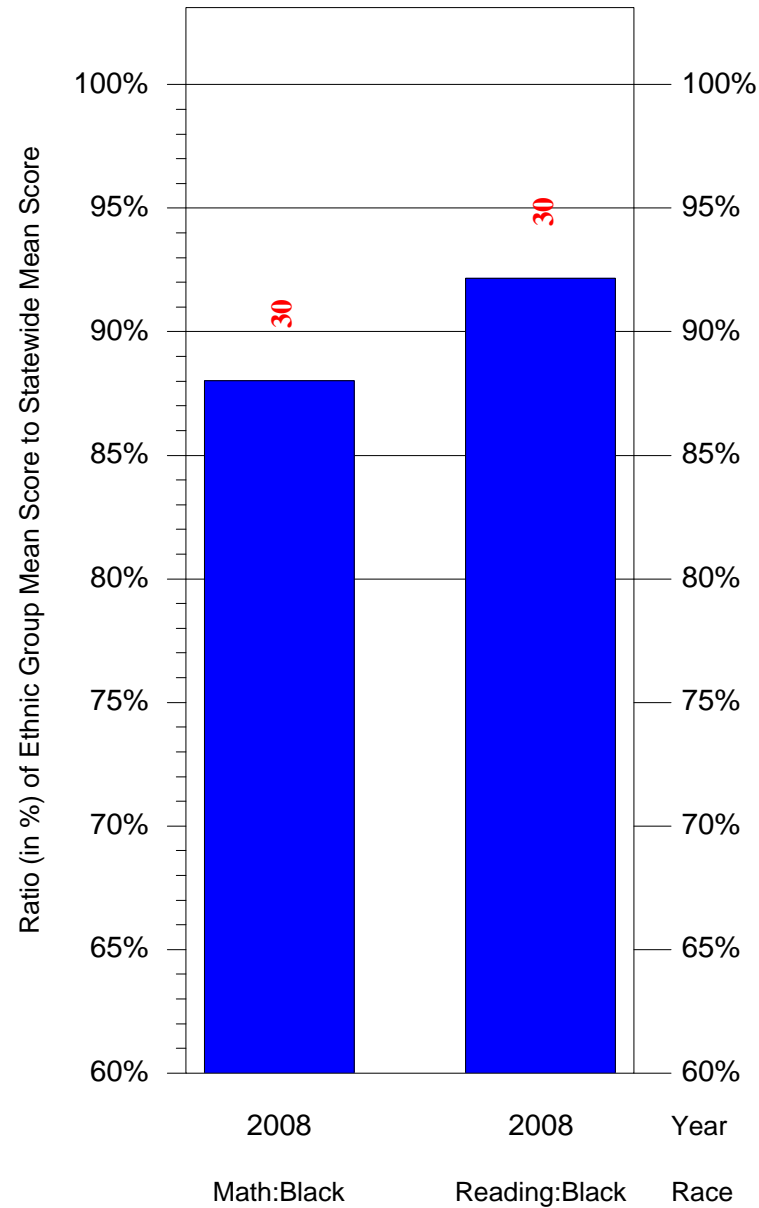

Mean Ethnic Group Building PSSA Test Score to Statewide Mean Score

Building = Washington George Sch(3659) and Grade = 6 and Ethnic Group = Black or White

(Note: Number (in red) of Test Takers is above each bar in the chart.)