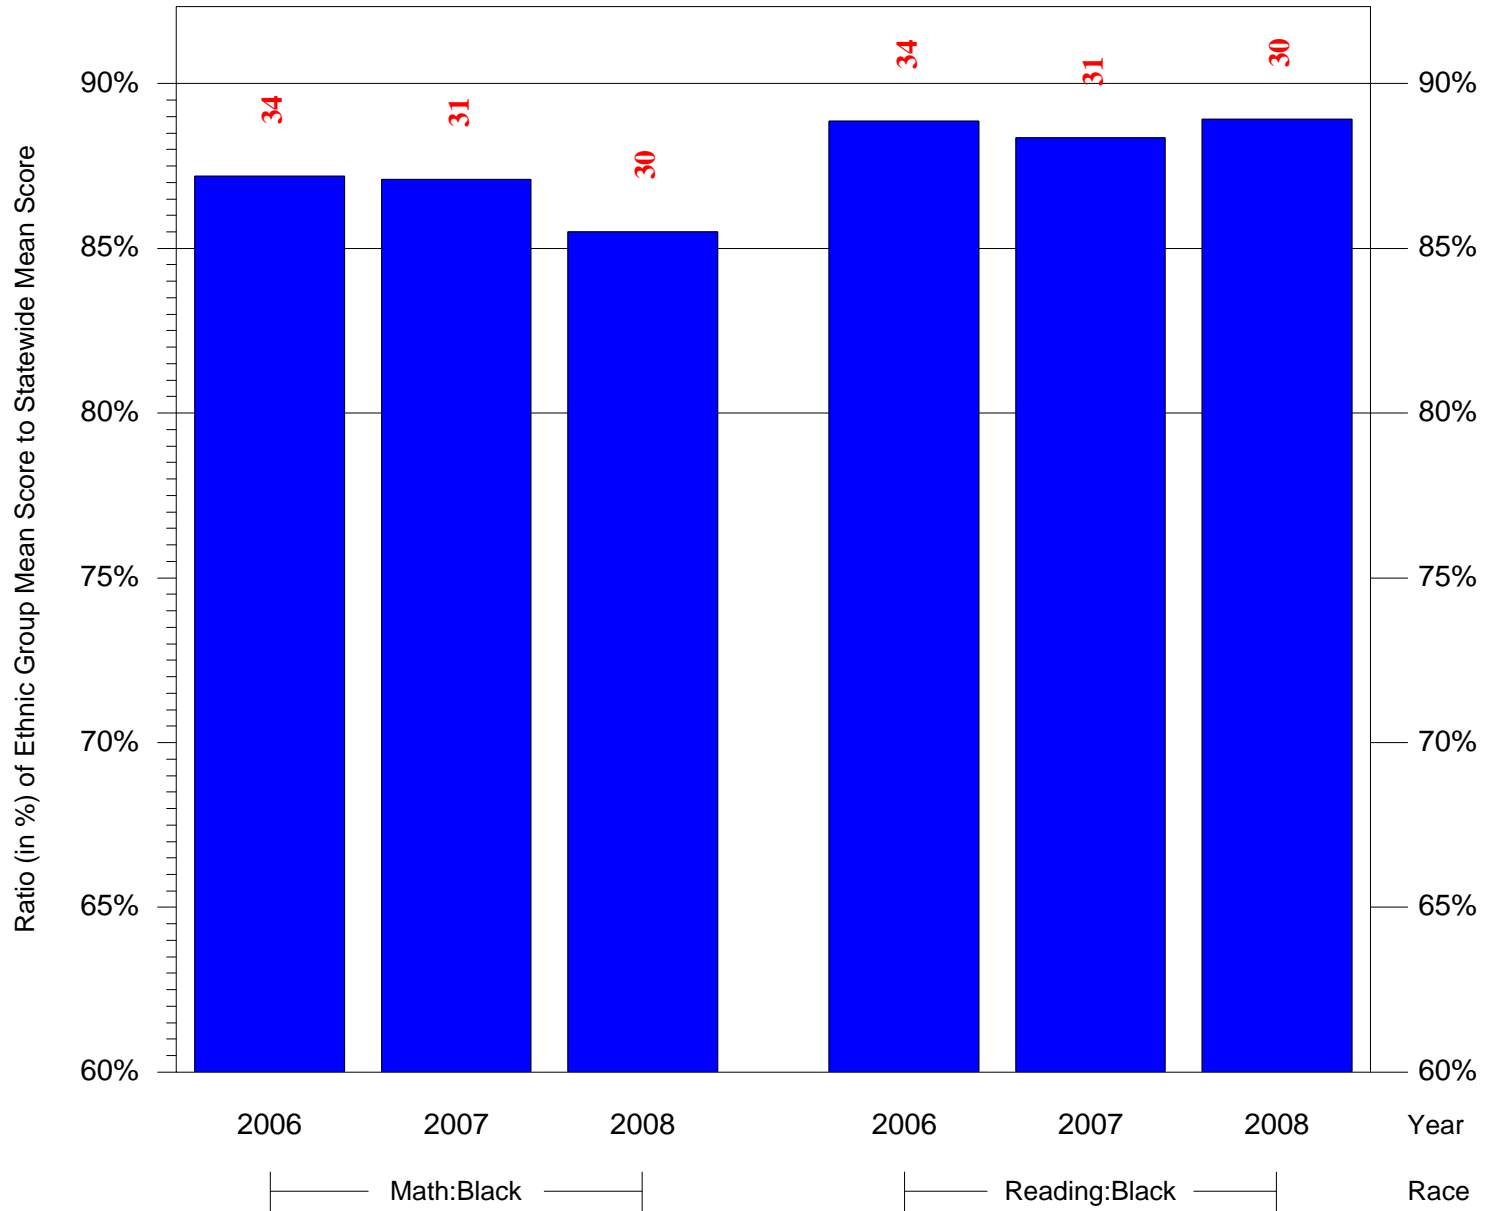

Mean Ethnic Group Building PSSA Test Score to Statewide Mean Score

Building = Gideon Edward Sch(3625) and Grade = 4 and Ethnic Group = Black or White

(Note: Number (in red) of Test Takers is above each bar in the chart.)