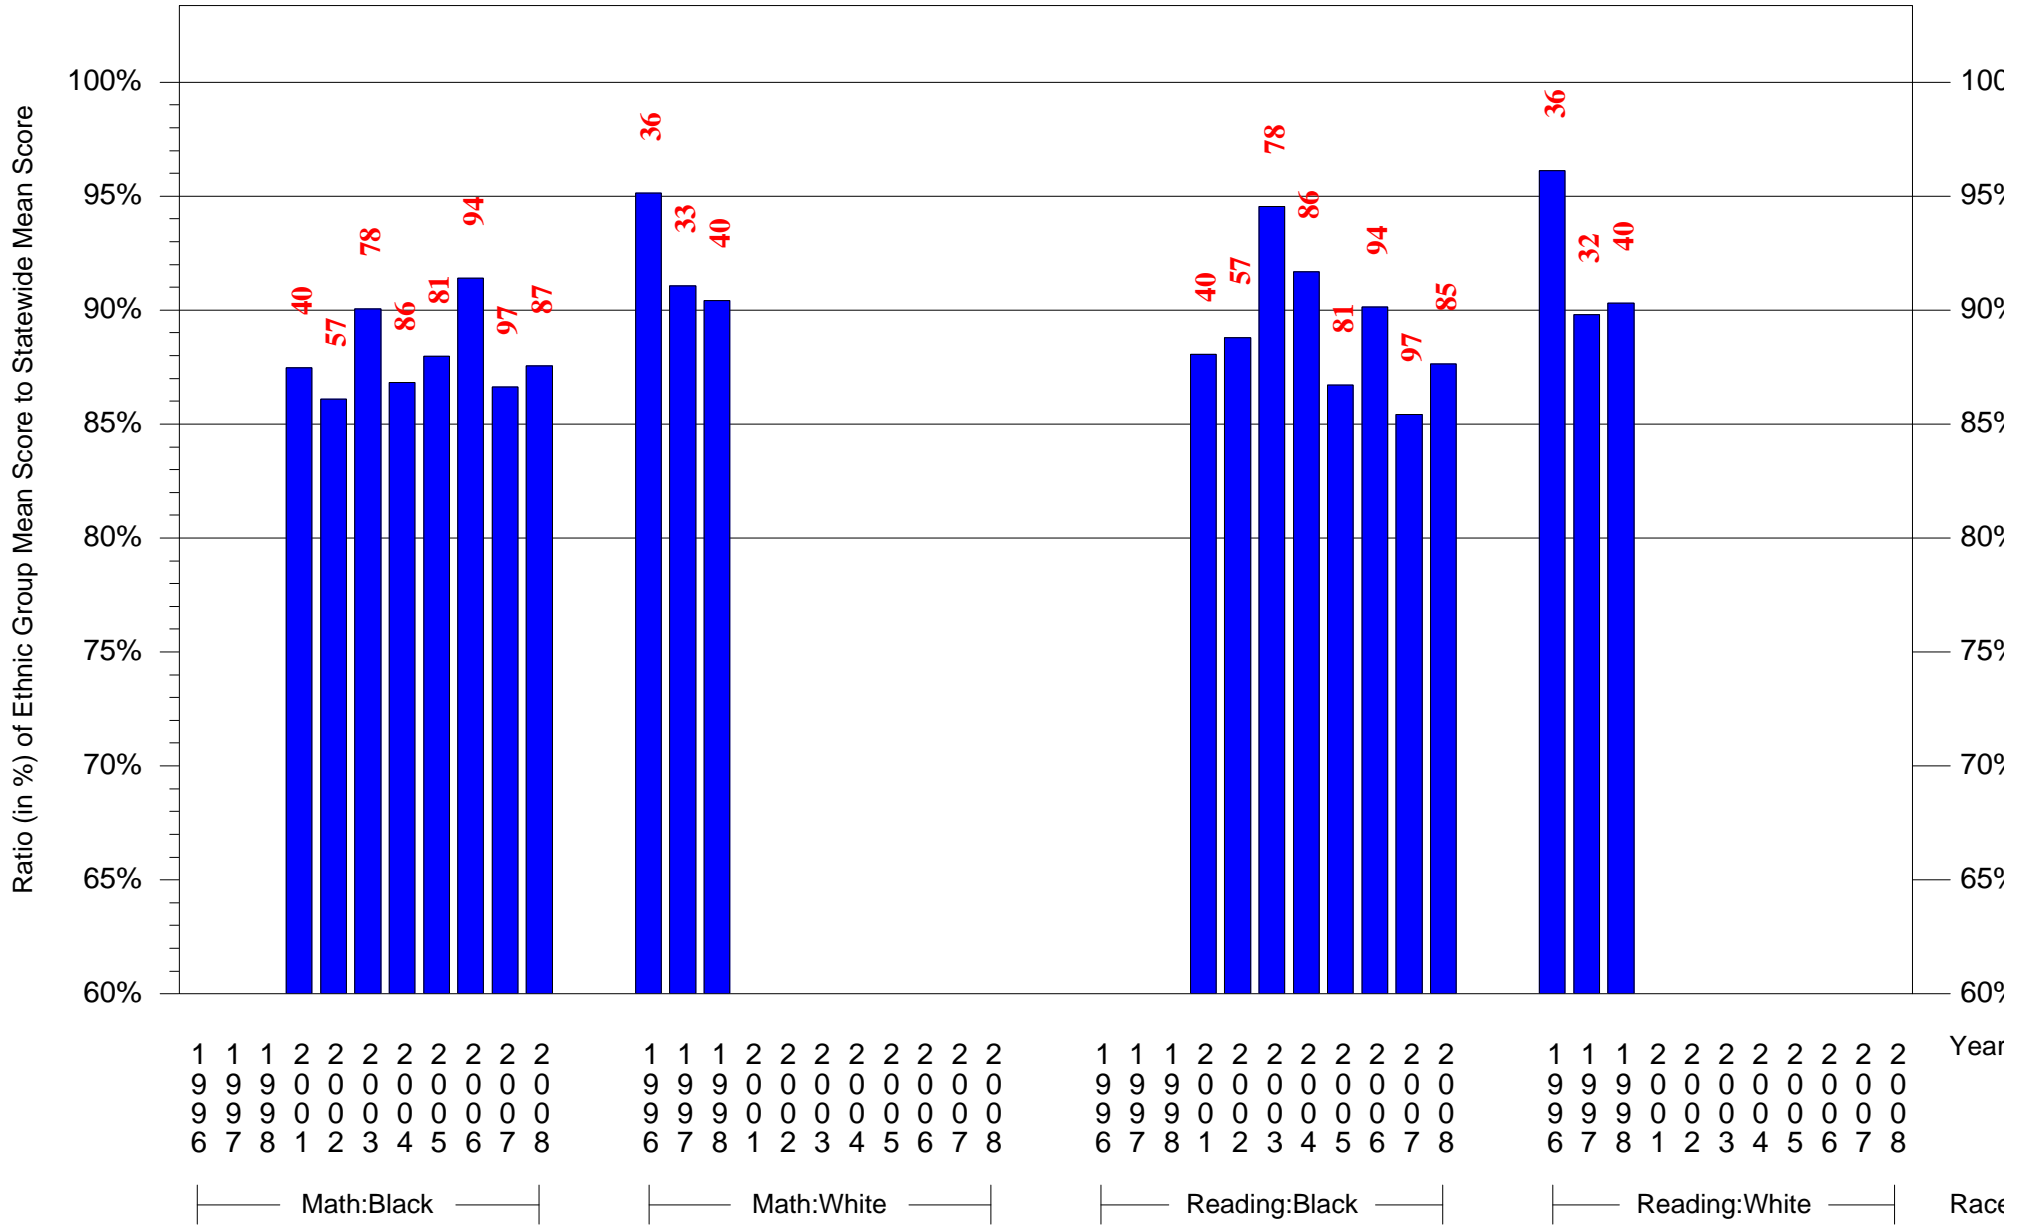

Mean Ethnic Group Building PSSA Test Score to Statewide Mean Score

Building = Franklin Benjamin Sch(7231) and Grade = 5 and Ethnic Group = Black or White

(Note: Number (in red) of Test Takers is above each bar in the chart.)