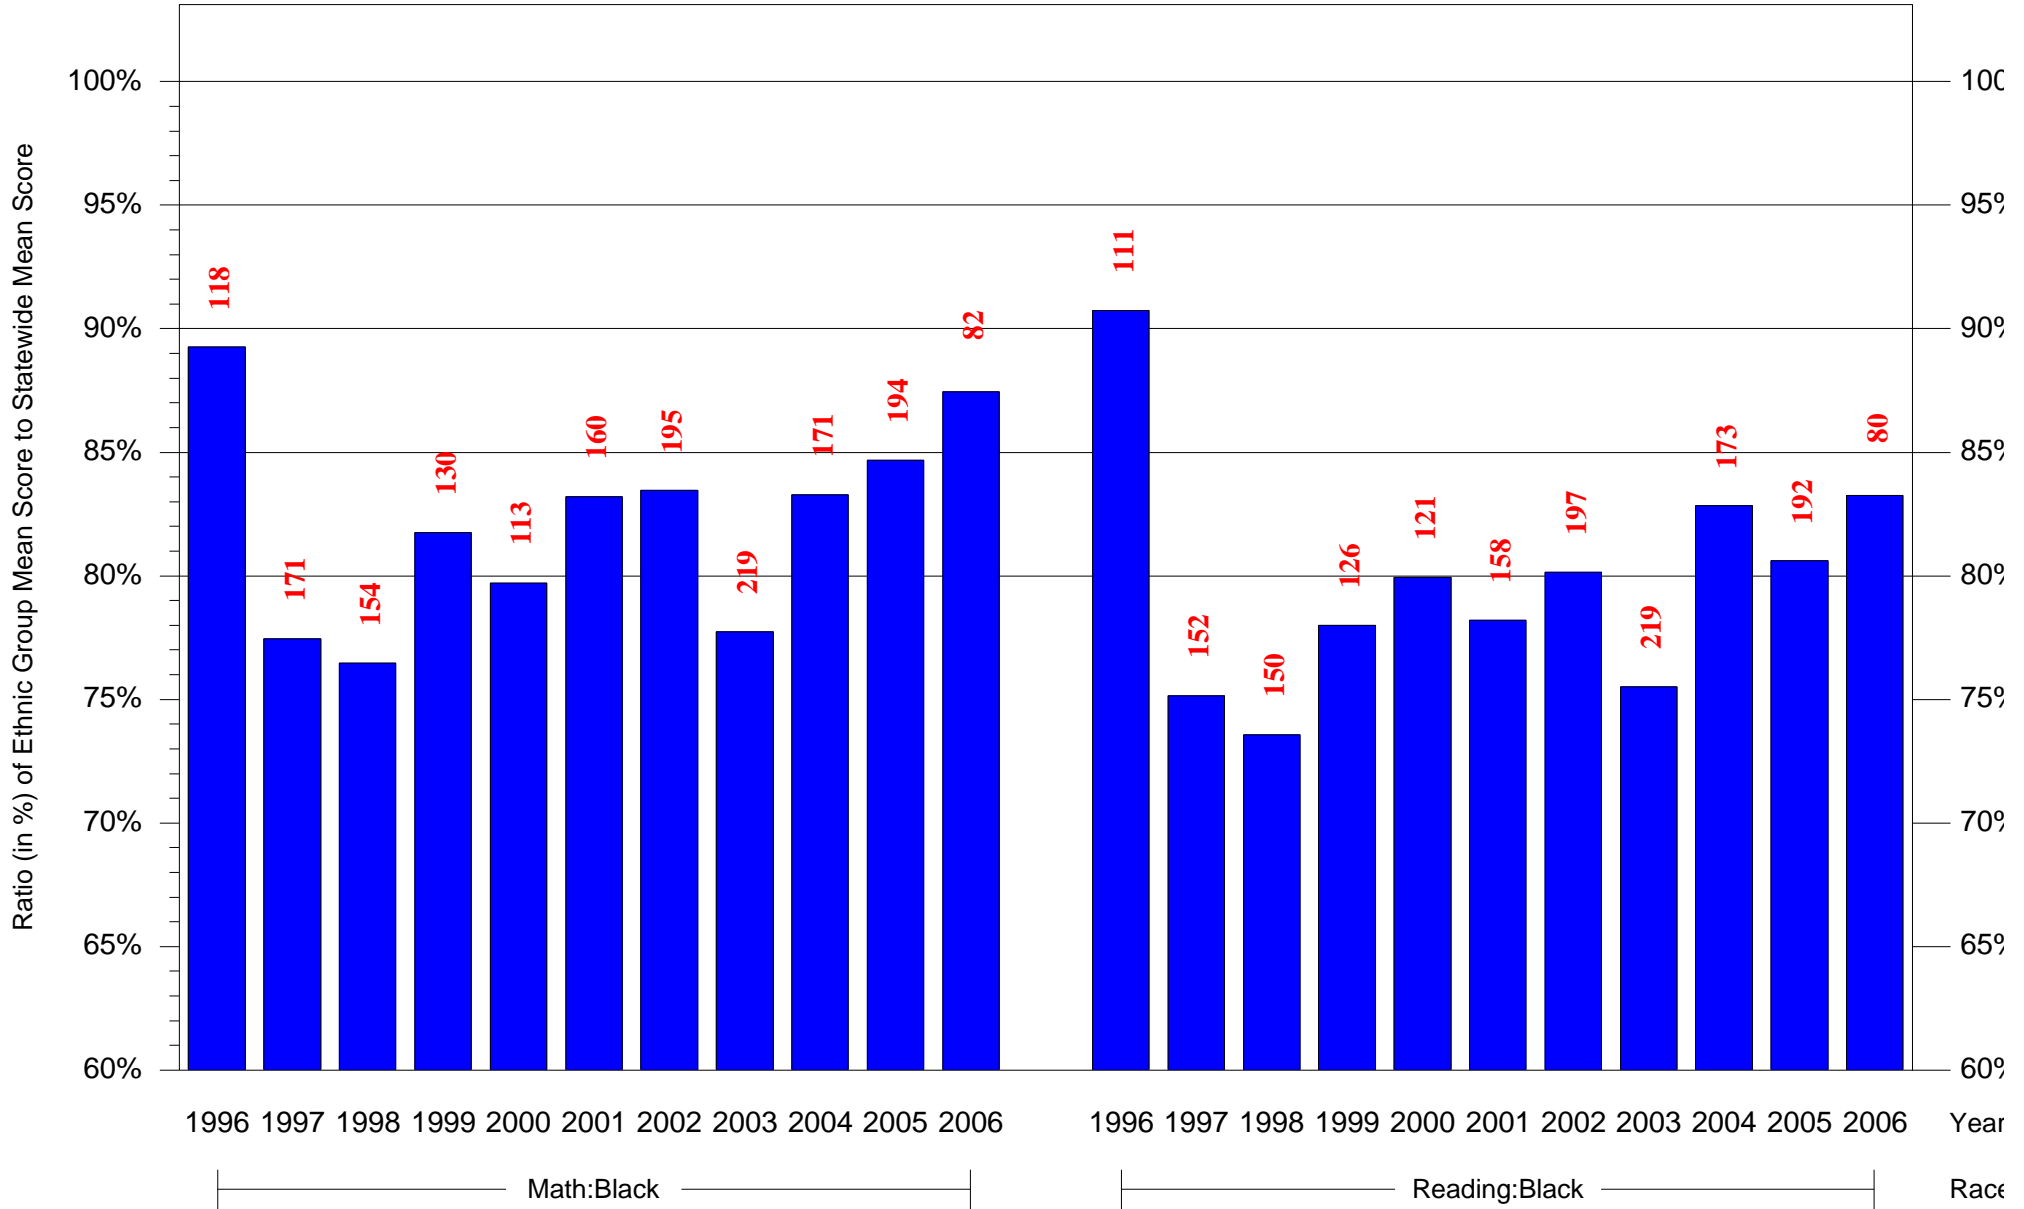

Mean Ethnic Group Building PSSA Test Score to Statewide Mean Score

Building = Shoemaker Wm H MS(7247) and Grade = 8 and Ethnic Group = Black or White

(Note: Number (in red) of Test Takers is above each bar in the chart.)