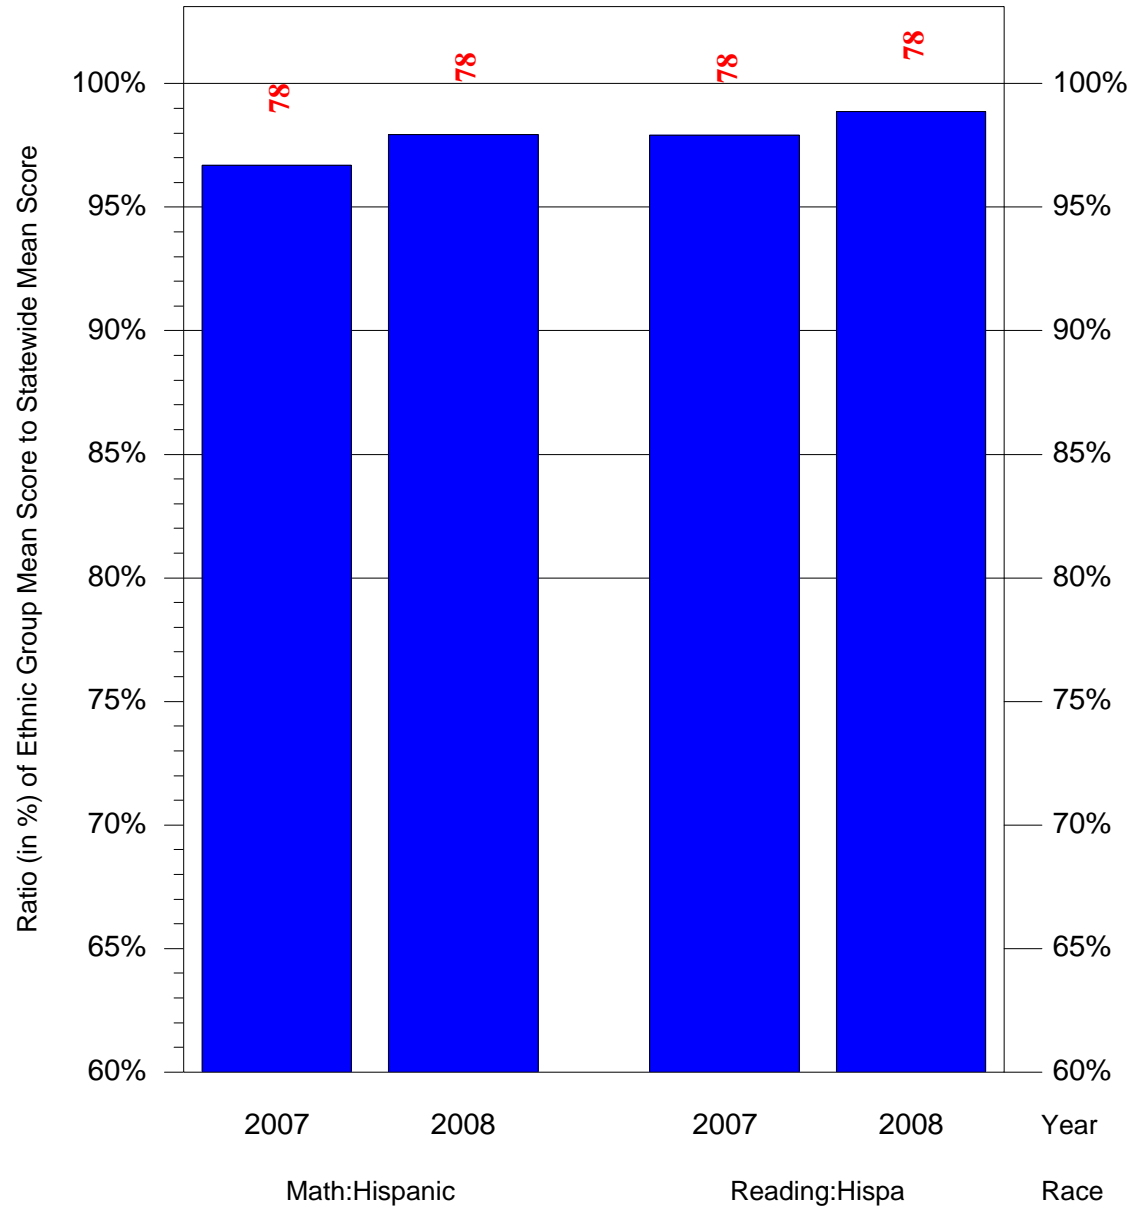

Mean Ethnic Group Building PSSA Test Score to Statewide Mean Score

Building = Cramp William Sch(5123) and Grade = 3 and Ethnic Group = Asian or Hispanic

(Note: Number (in red) of Test Takers is above each bar in the chart.)