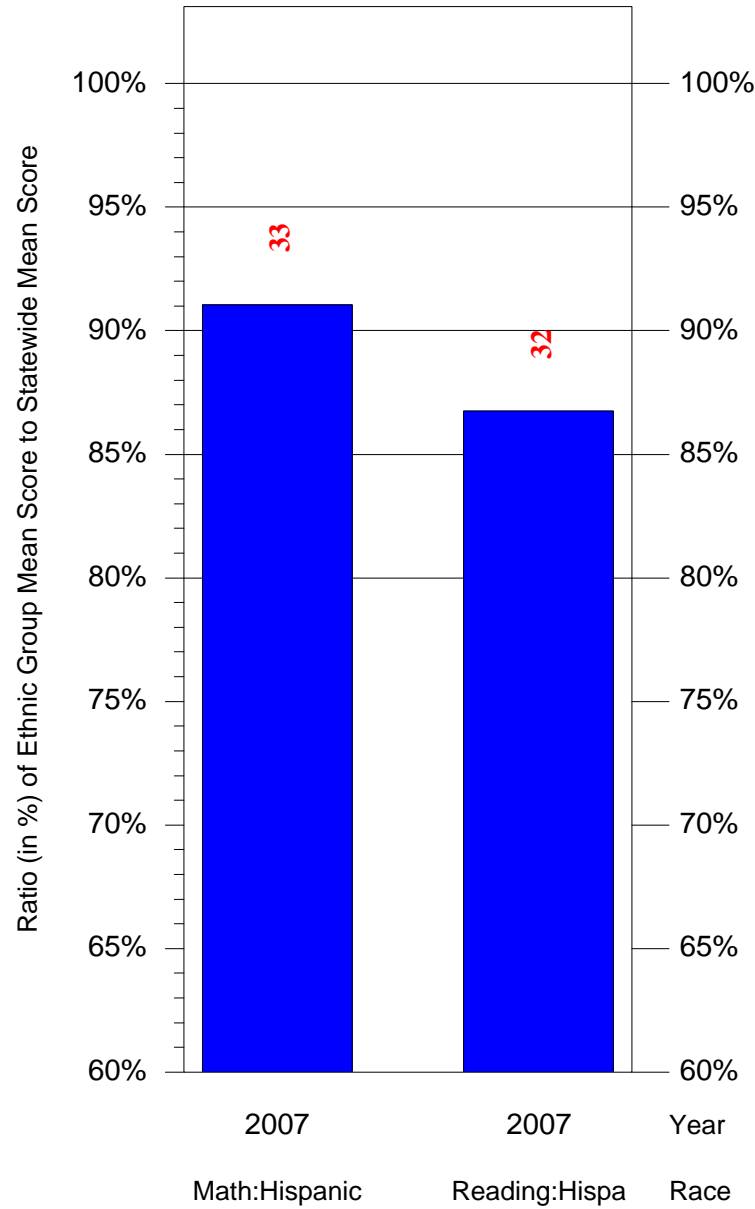

Mean Ethnic Group Building PSSA Test Score to Statewide Mean Score

Building = Franklin Benjamin Sch(7231) and Grade = 6 and Ethnic Group = Asian or Hispanic

(Note: Number (in red) of Test Takers is above each bar in the chart.)