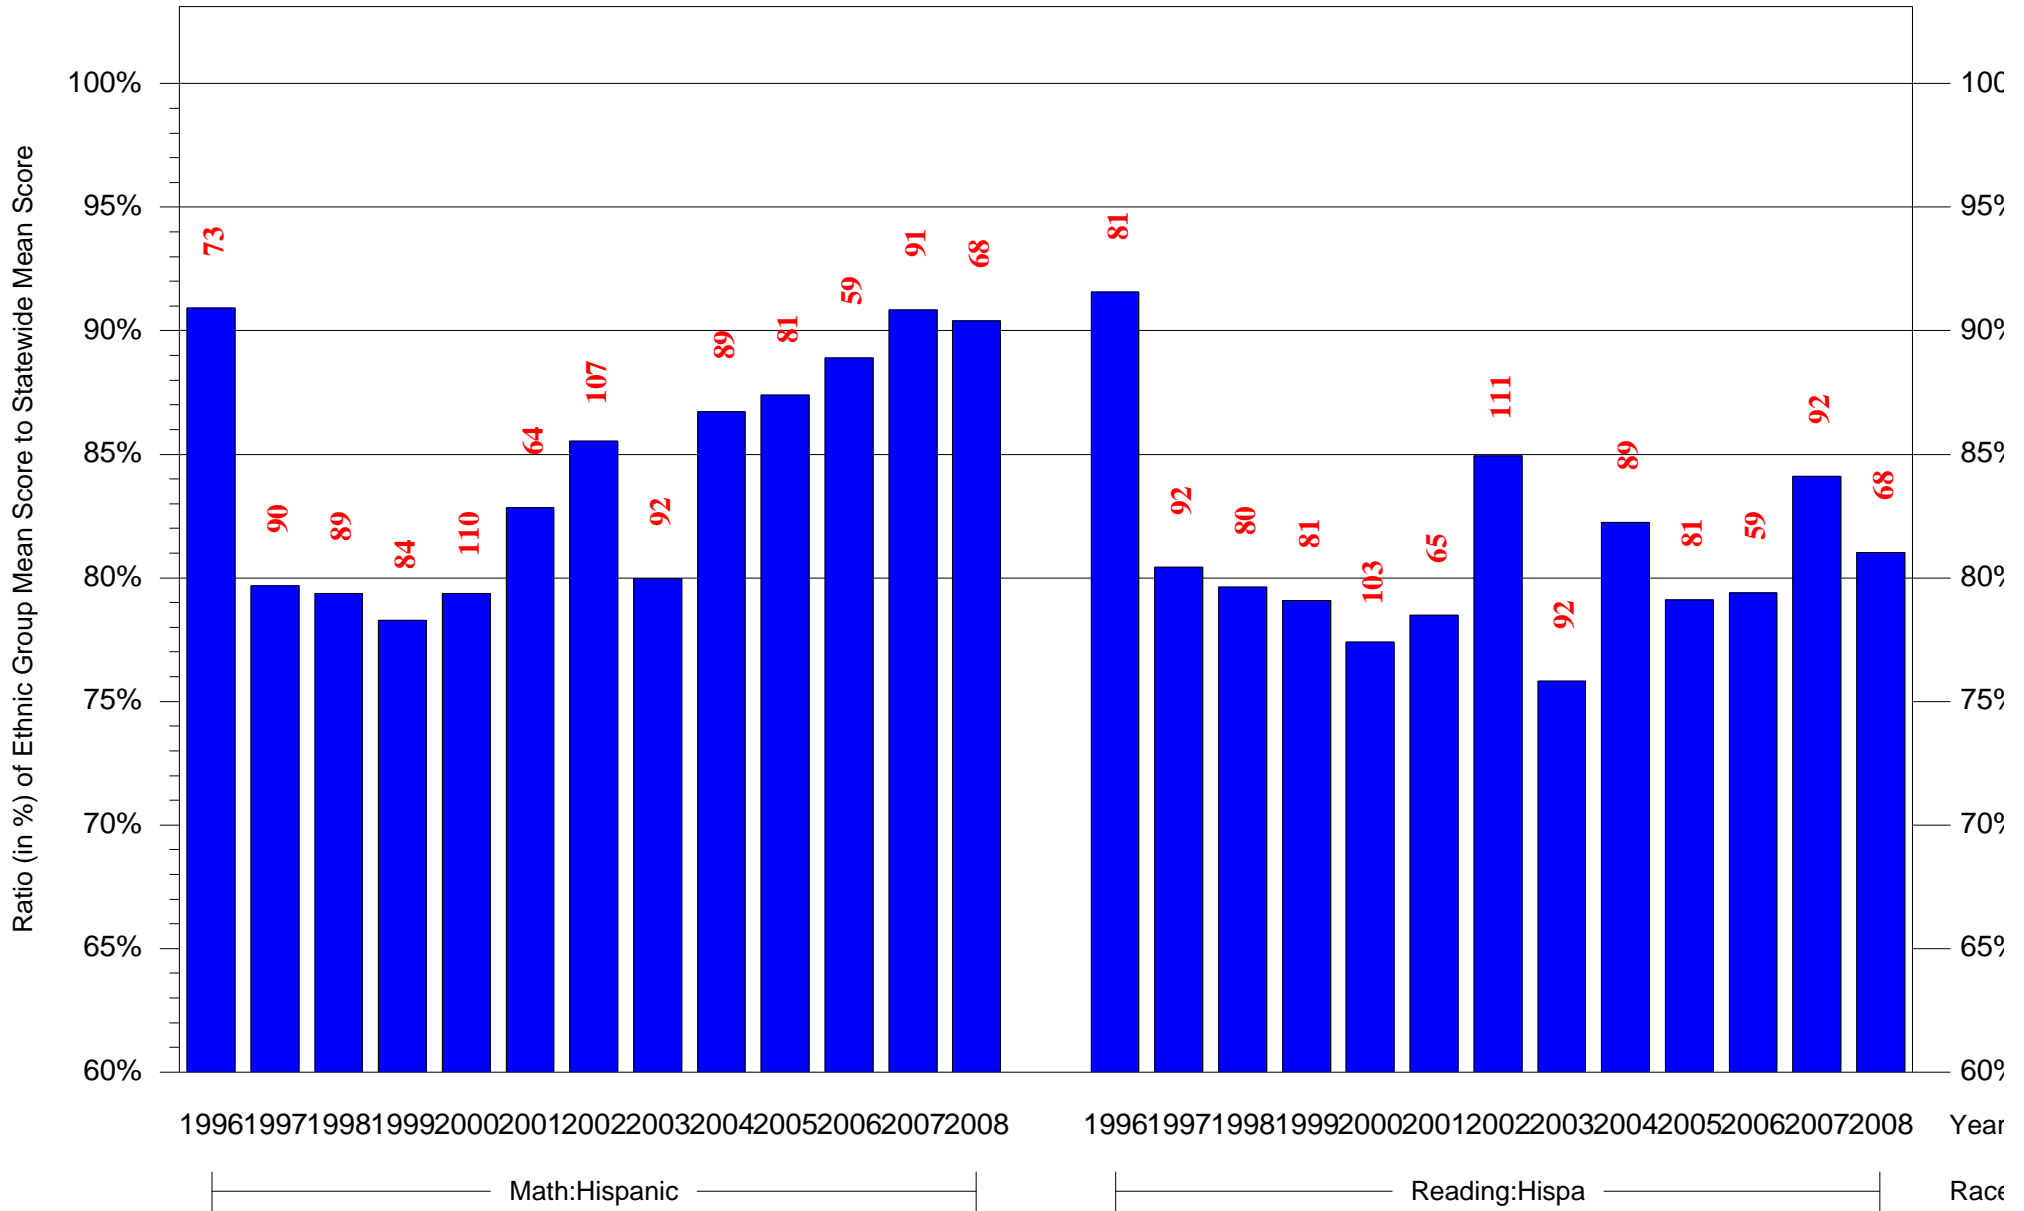

Mean Ethnic Group Building PSSA Test Score to Statewide Mean Score
Building = Penn Treaty MS(7244) and Grade = 8 and Ethnic Group = Asian or Hispanic
(Note: Number (in red) of Test Takers is above each bar in the chart.)