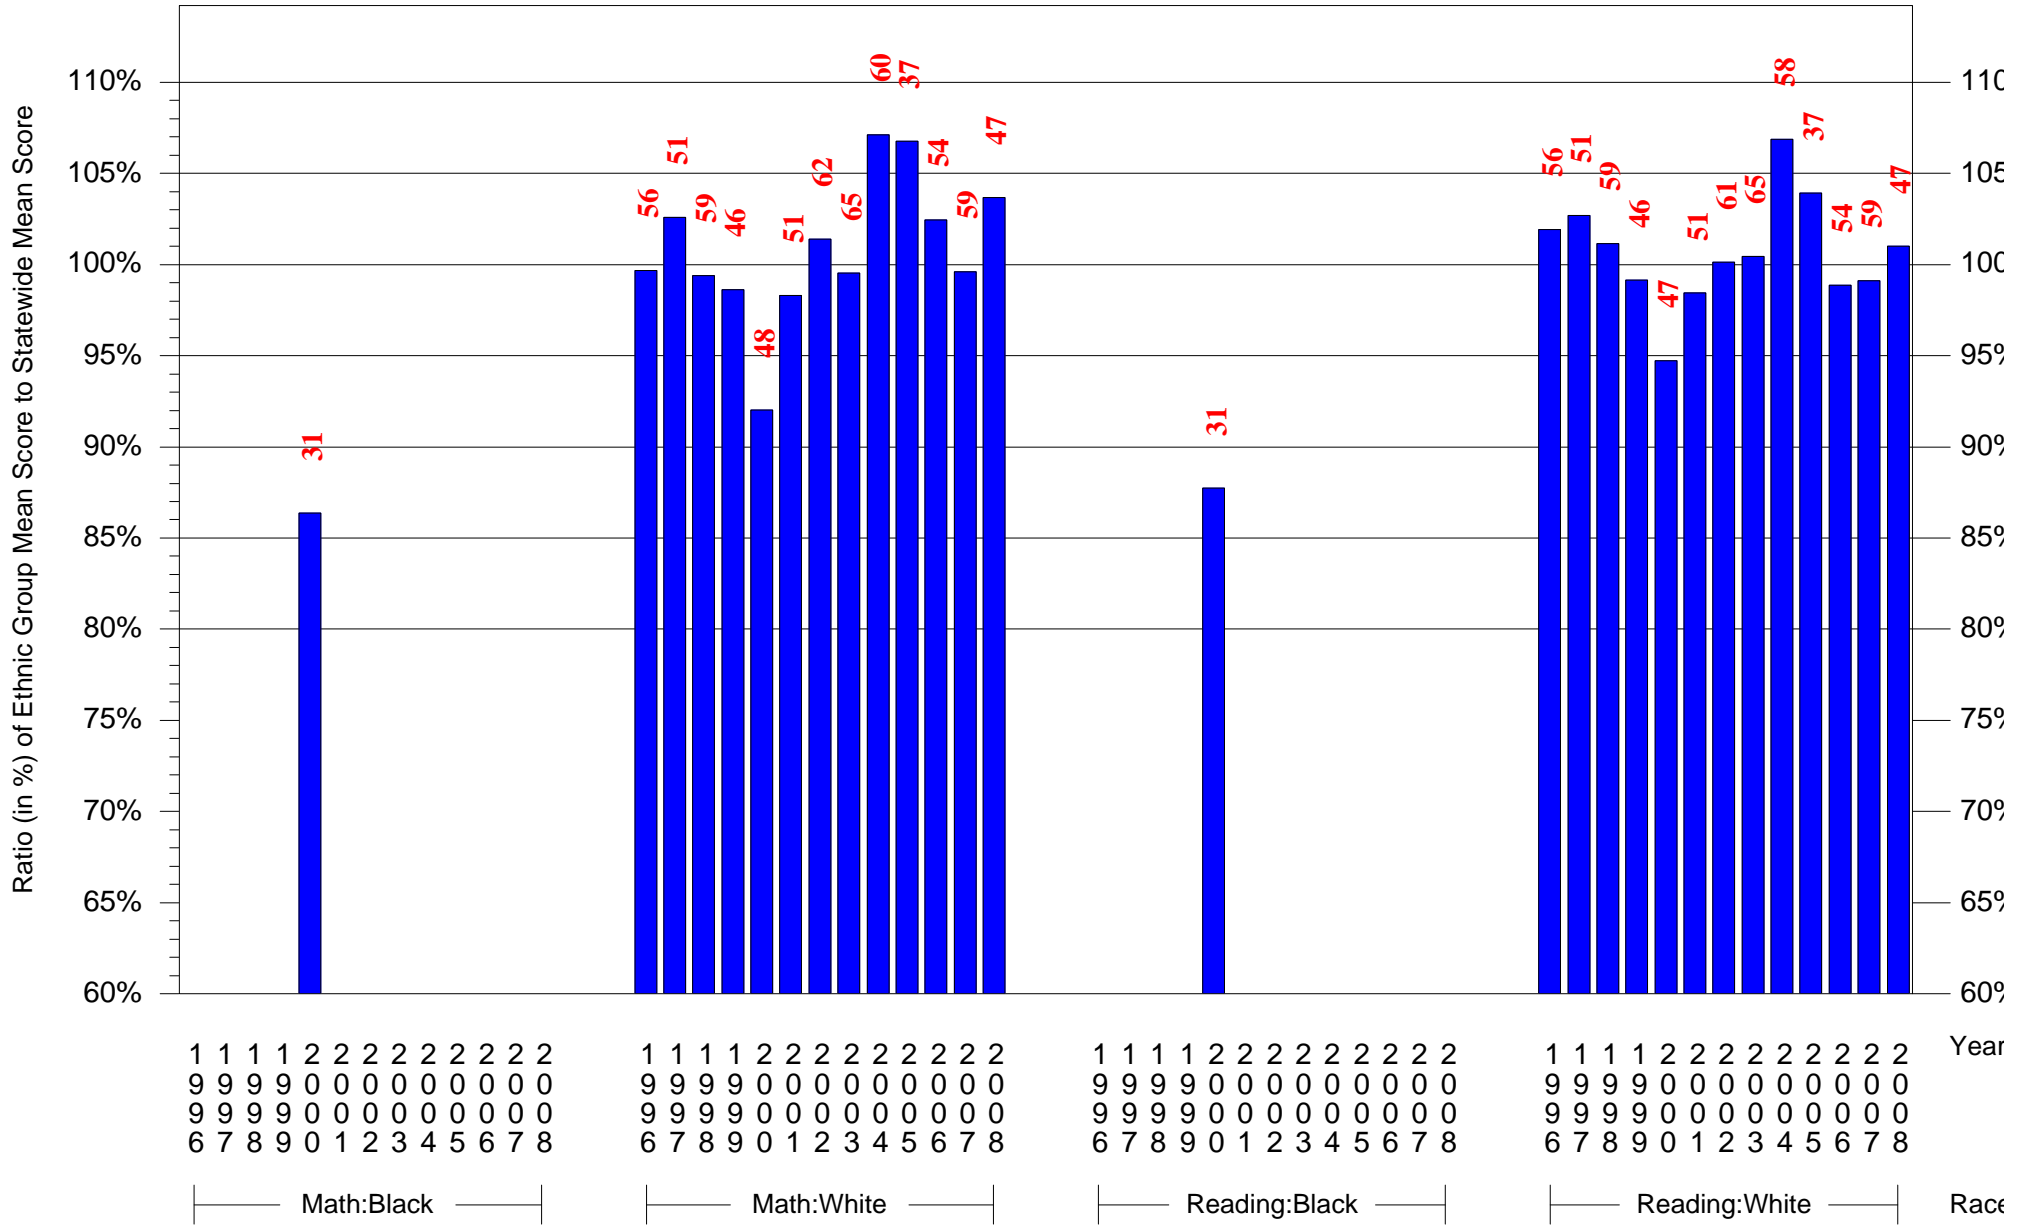

Mean Ethnic Group Building PSSA Test Score to Statewide Mean Score

Building = Farrell Louis H Sch(7235) and Grade = 8 and Ethnic Group = Black or White

(Note: Number (in red) of Test Takers is above each bar in the chart.)