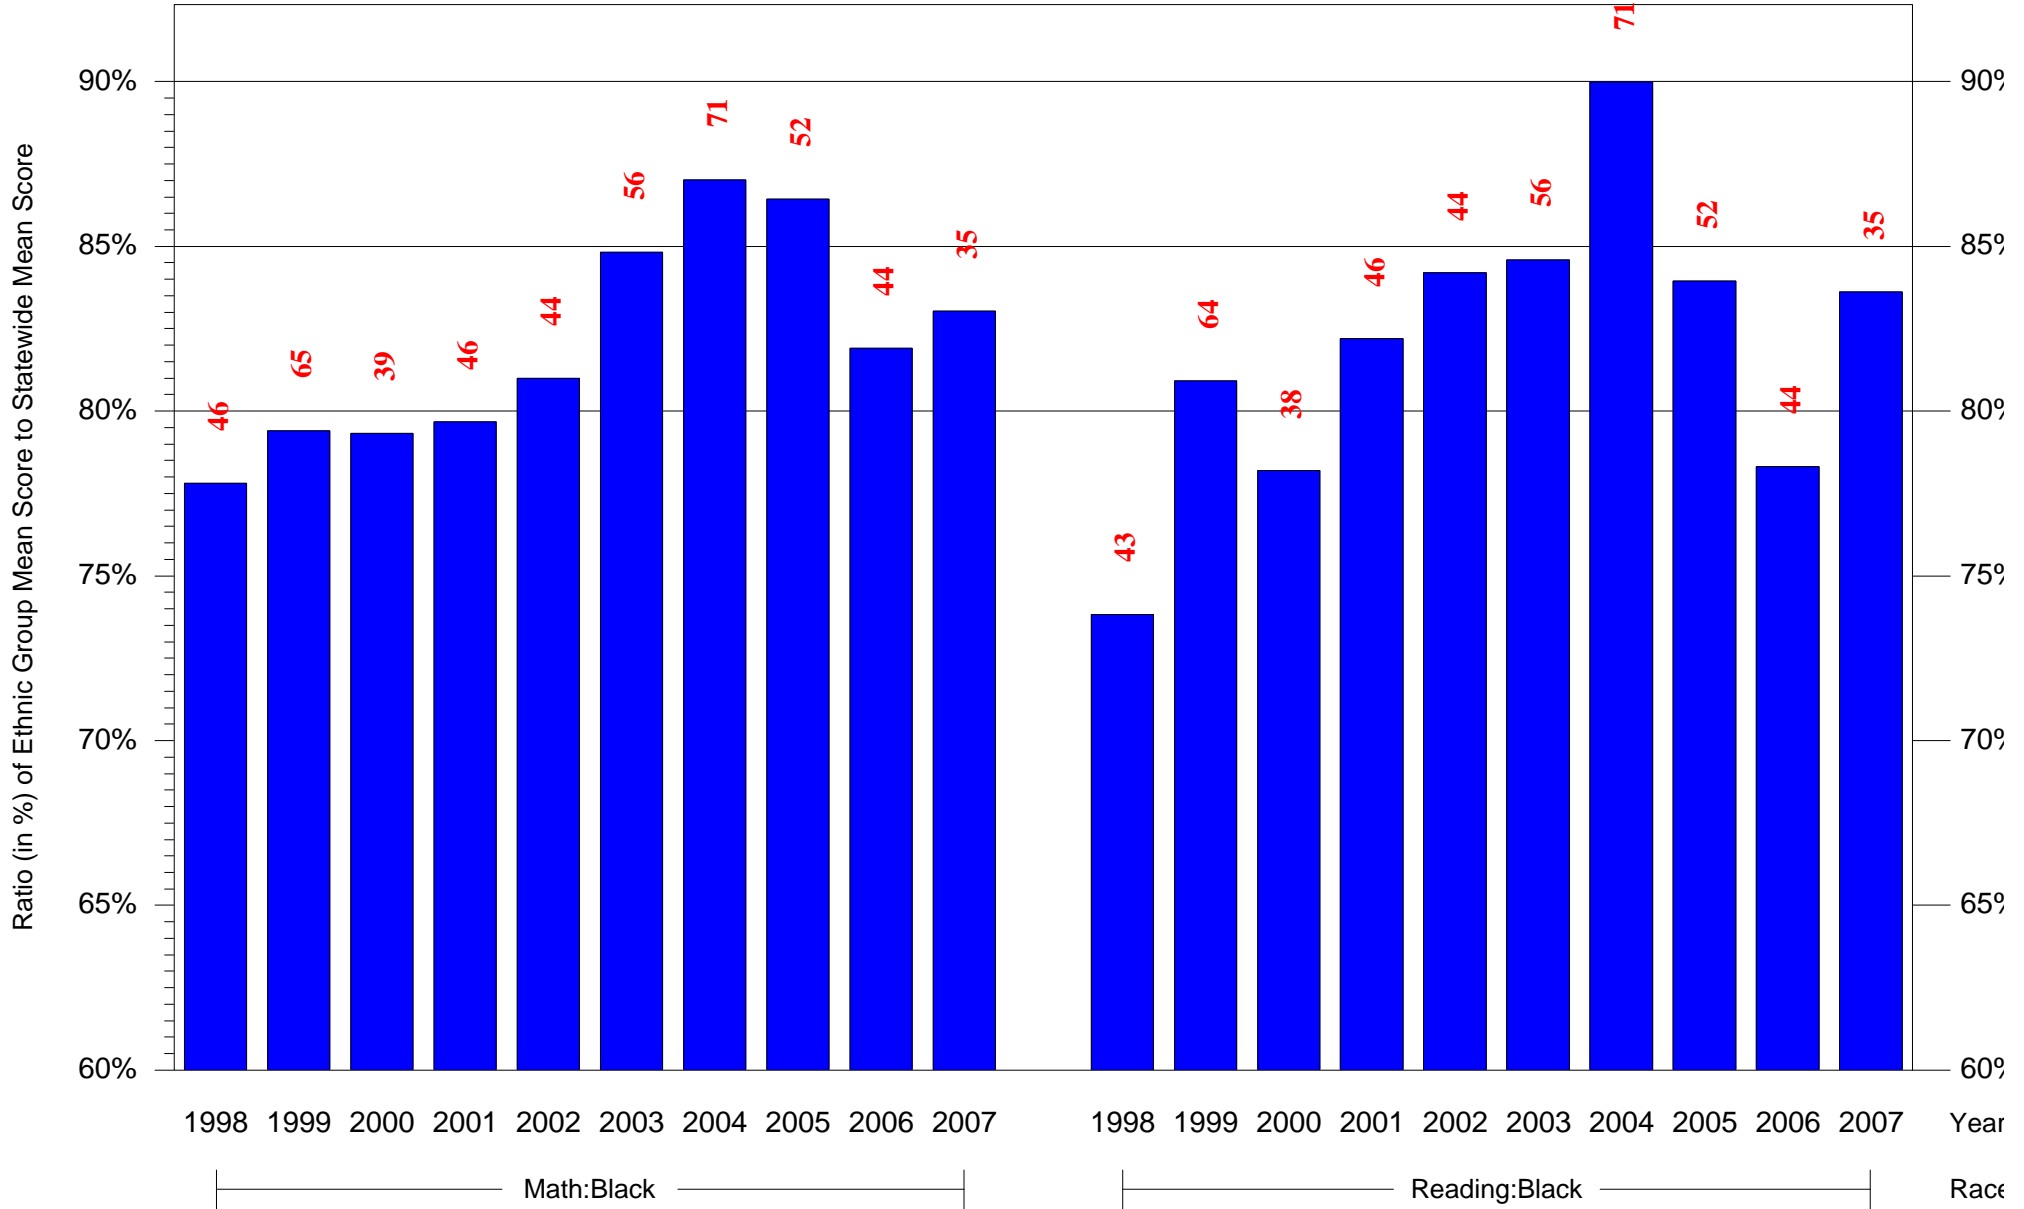

Mean Ethnic Group Building PSSA Test Score to Statewide Mean Score

Building = Marshall Thurgood(7521) and Grade = 5 and Ethnic Group = Black or White

(Note: Number (in red) of Test Takers is above each bar in the chart.)