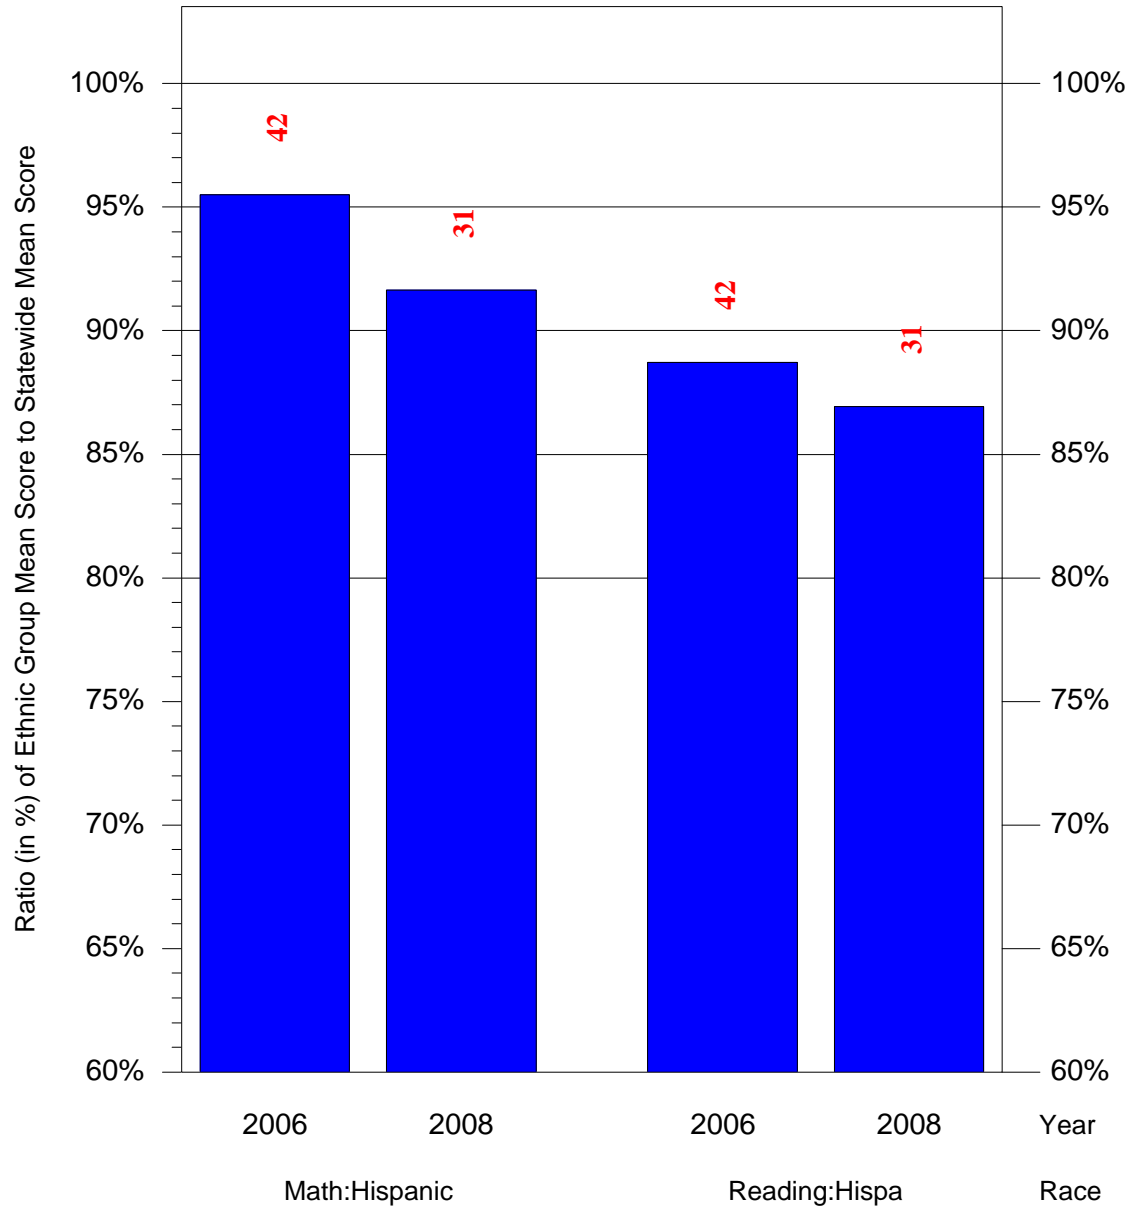

Mean Ethnic Group Building PSSA Test Score to Statewide Mean Score

Building = Sullivan James J Sch(3753) and Grade = 5 and Ethnic Group = Asian or Hispanic

(Note: Number (in red) of Test Takers is above each bar in the chart.)