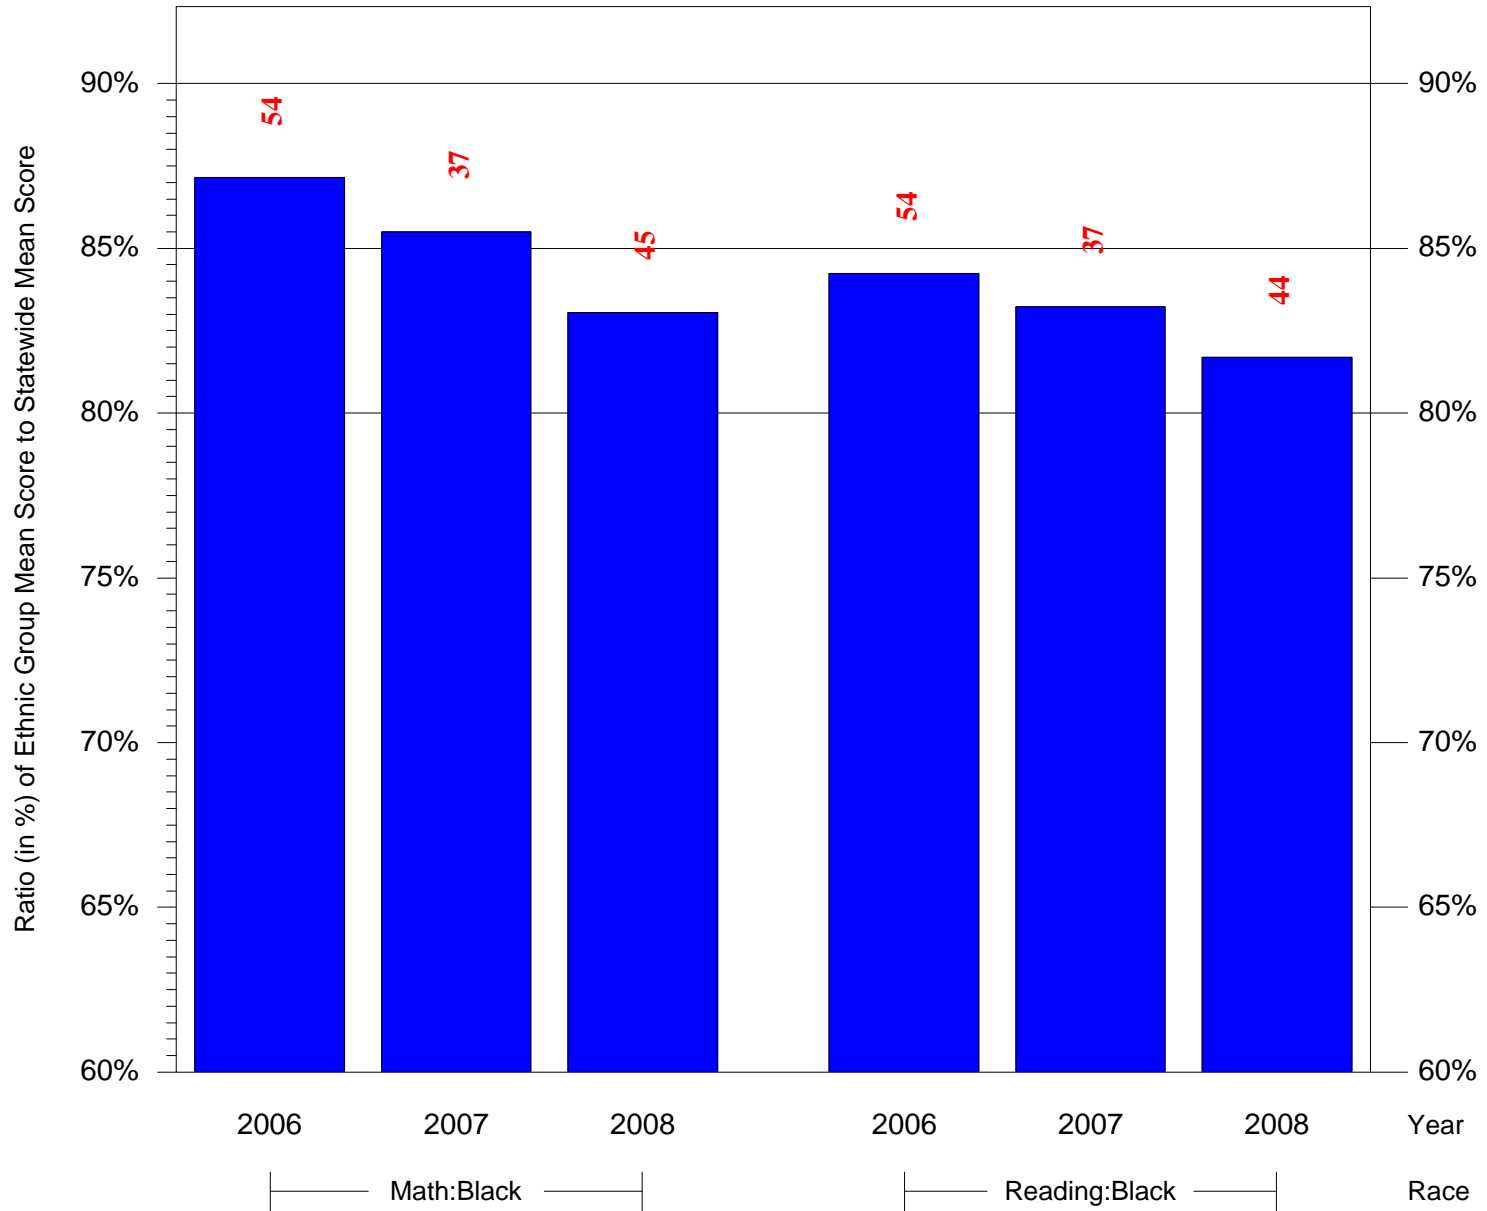

Mean Ethnic Group Building PSSA Test Score to Statewide Mean Score

Building = Stearne Allen M Sch(4963) and Grade = 4 and Ethnic Group = Black or White

(Note: Number (in red) of Test Takers is above each bar in the chart.)