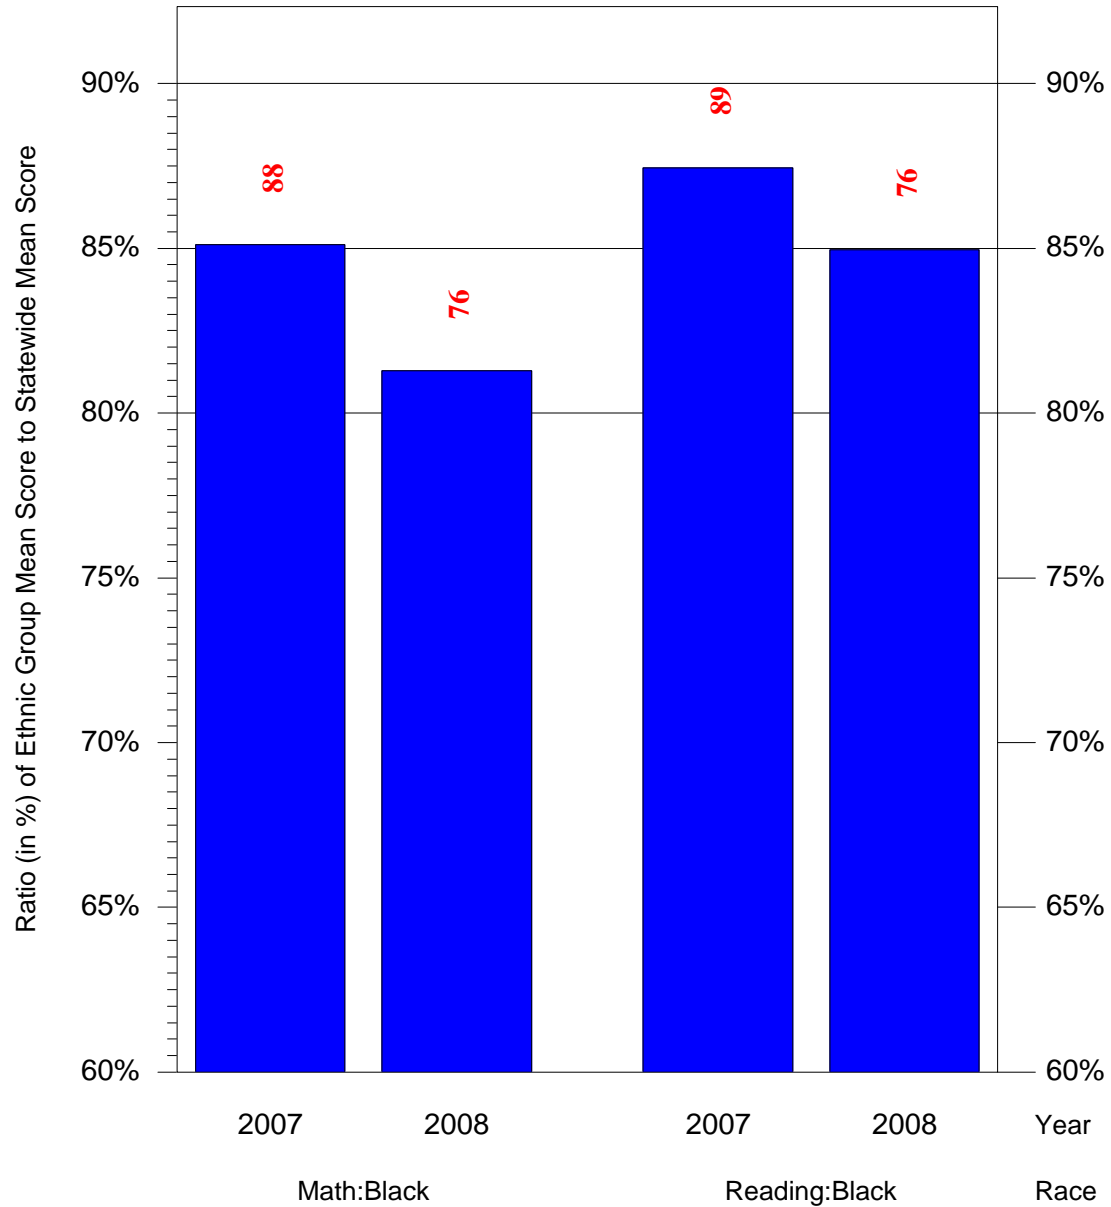

Mean Ethnic Group Building PSSA Test Score to Statewide Mean Score

Building = Smedley Franklin Sch(3752) and Grade = 3 and Ethnic Group = Black or White

(Note: Number (in red) of Test Takers is above each bar in the chart.)