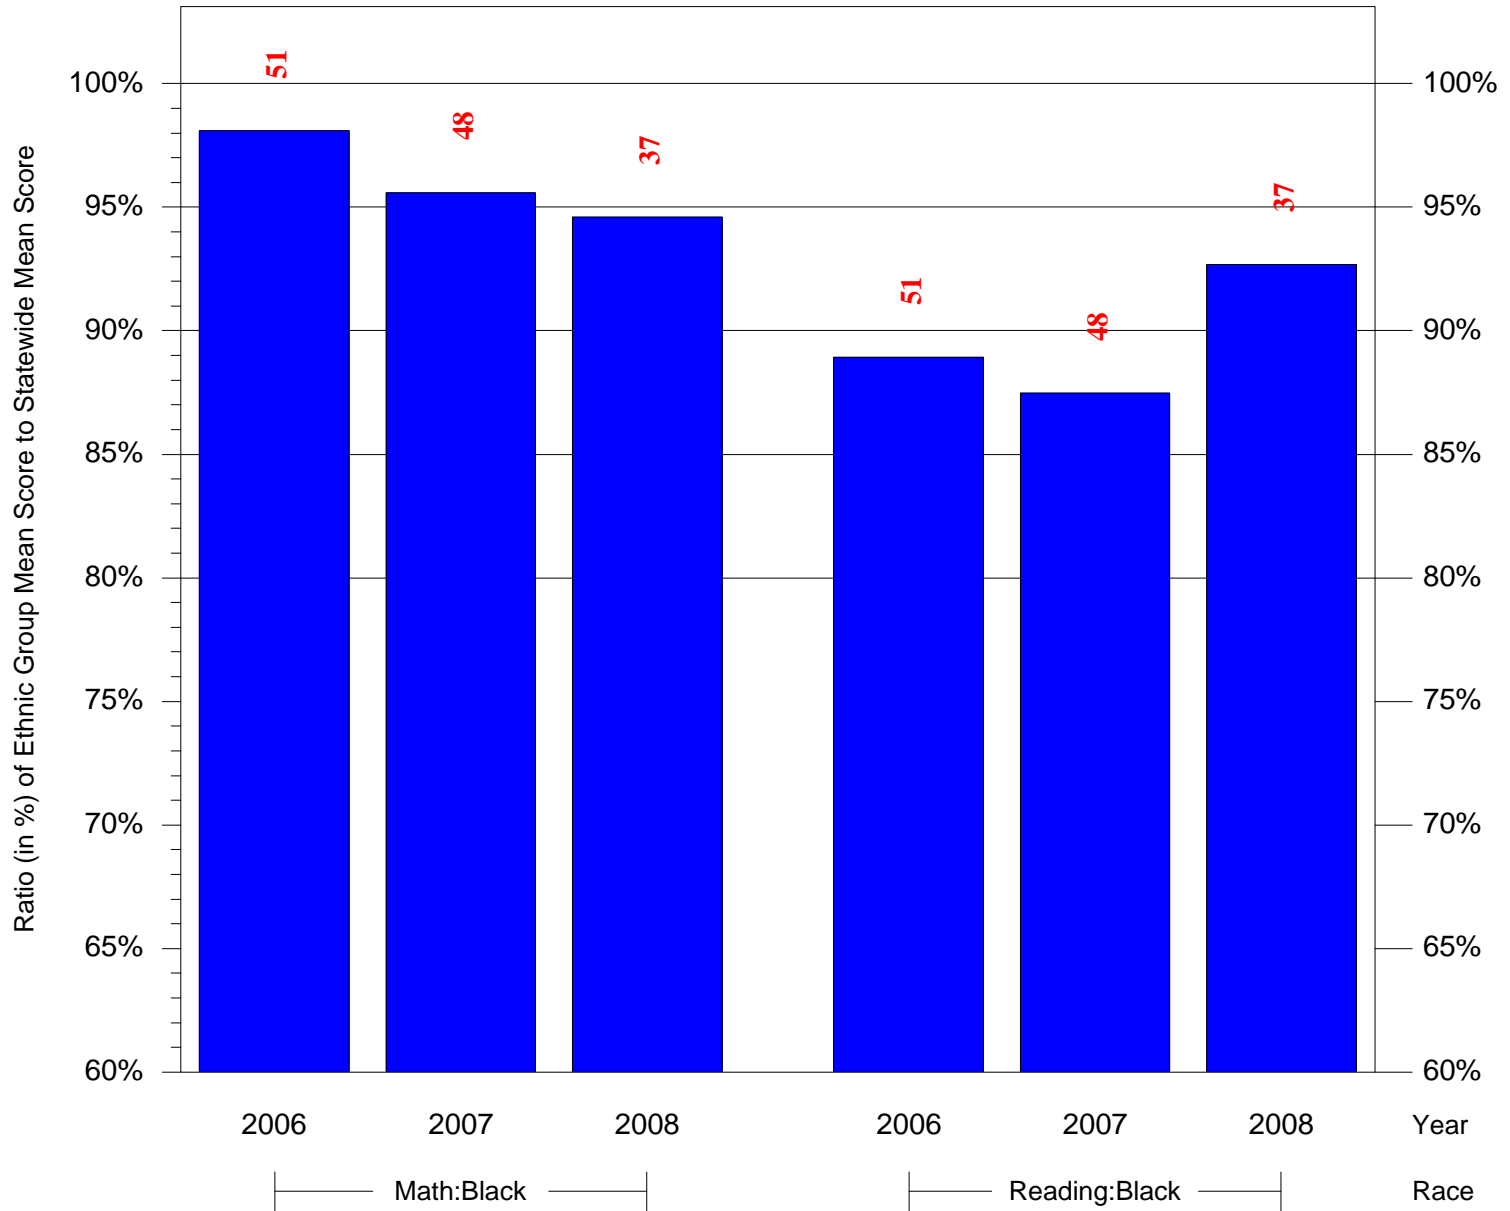

Mean Ethnic Group Building PSSA Test Score to Statewide Mean Score

Building = Heston Edward Sch(5187) and Grade = 8 and Ethnic Group = Black or White

(Note: Number (in red) of Test Takers is above each bar in the chart.)