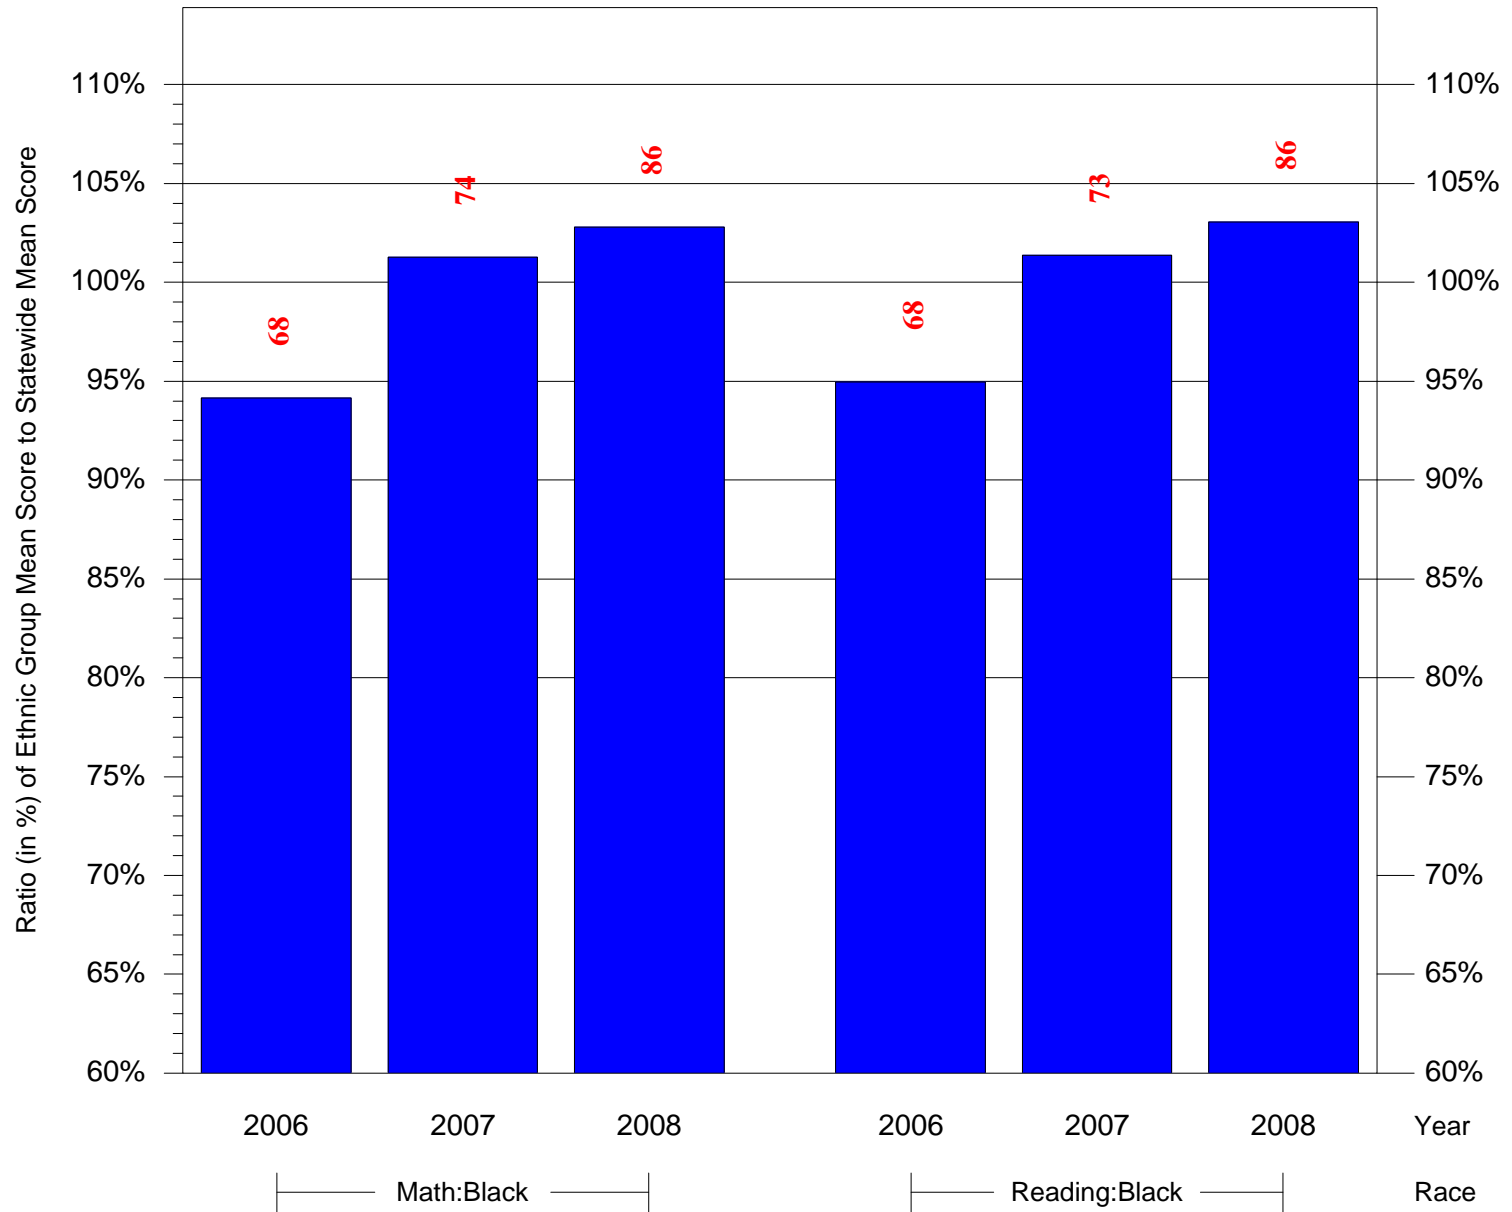

Mean Ethnic Group Building PSSA Test Score to Statewide Mean Score

Building = Amy NW(7024) and Grade = 7 and Ethnic Group = Black or White

(Note: Number (in red) of Test Takers is above each bar in the chart.)