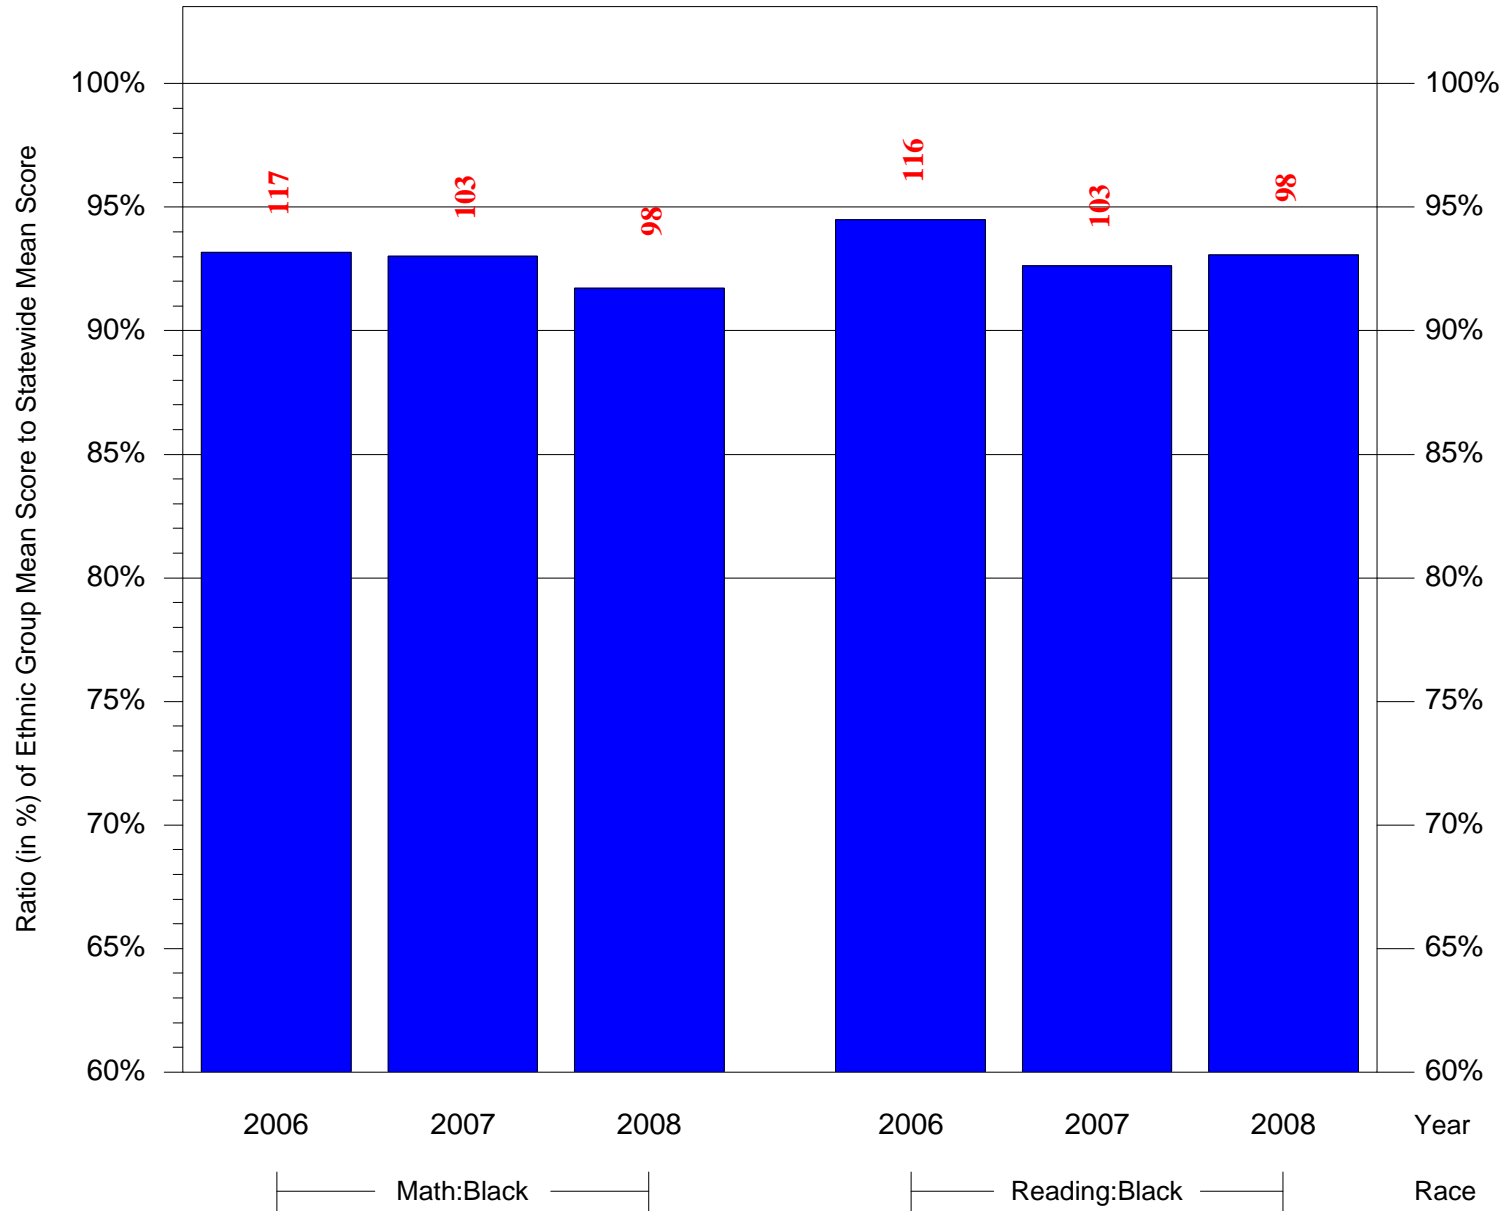

Mean Ethnic Group Building PSSA Test Score to Statewide Mean Score

Building = Hamilton Andrew Sch(5185) and Grade = 7 and Ethnic Group = Black or White

(Note: Number (in red) of Test Takers is above each bar in the chart.)