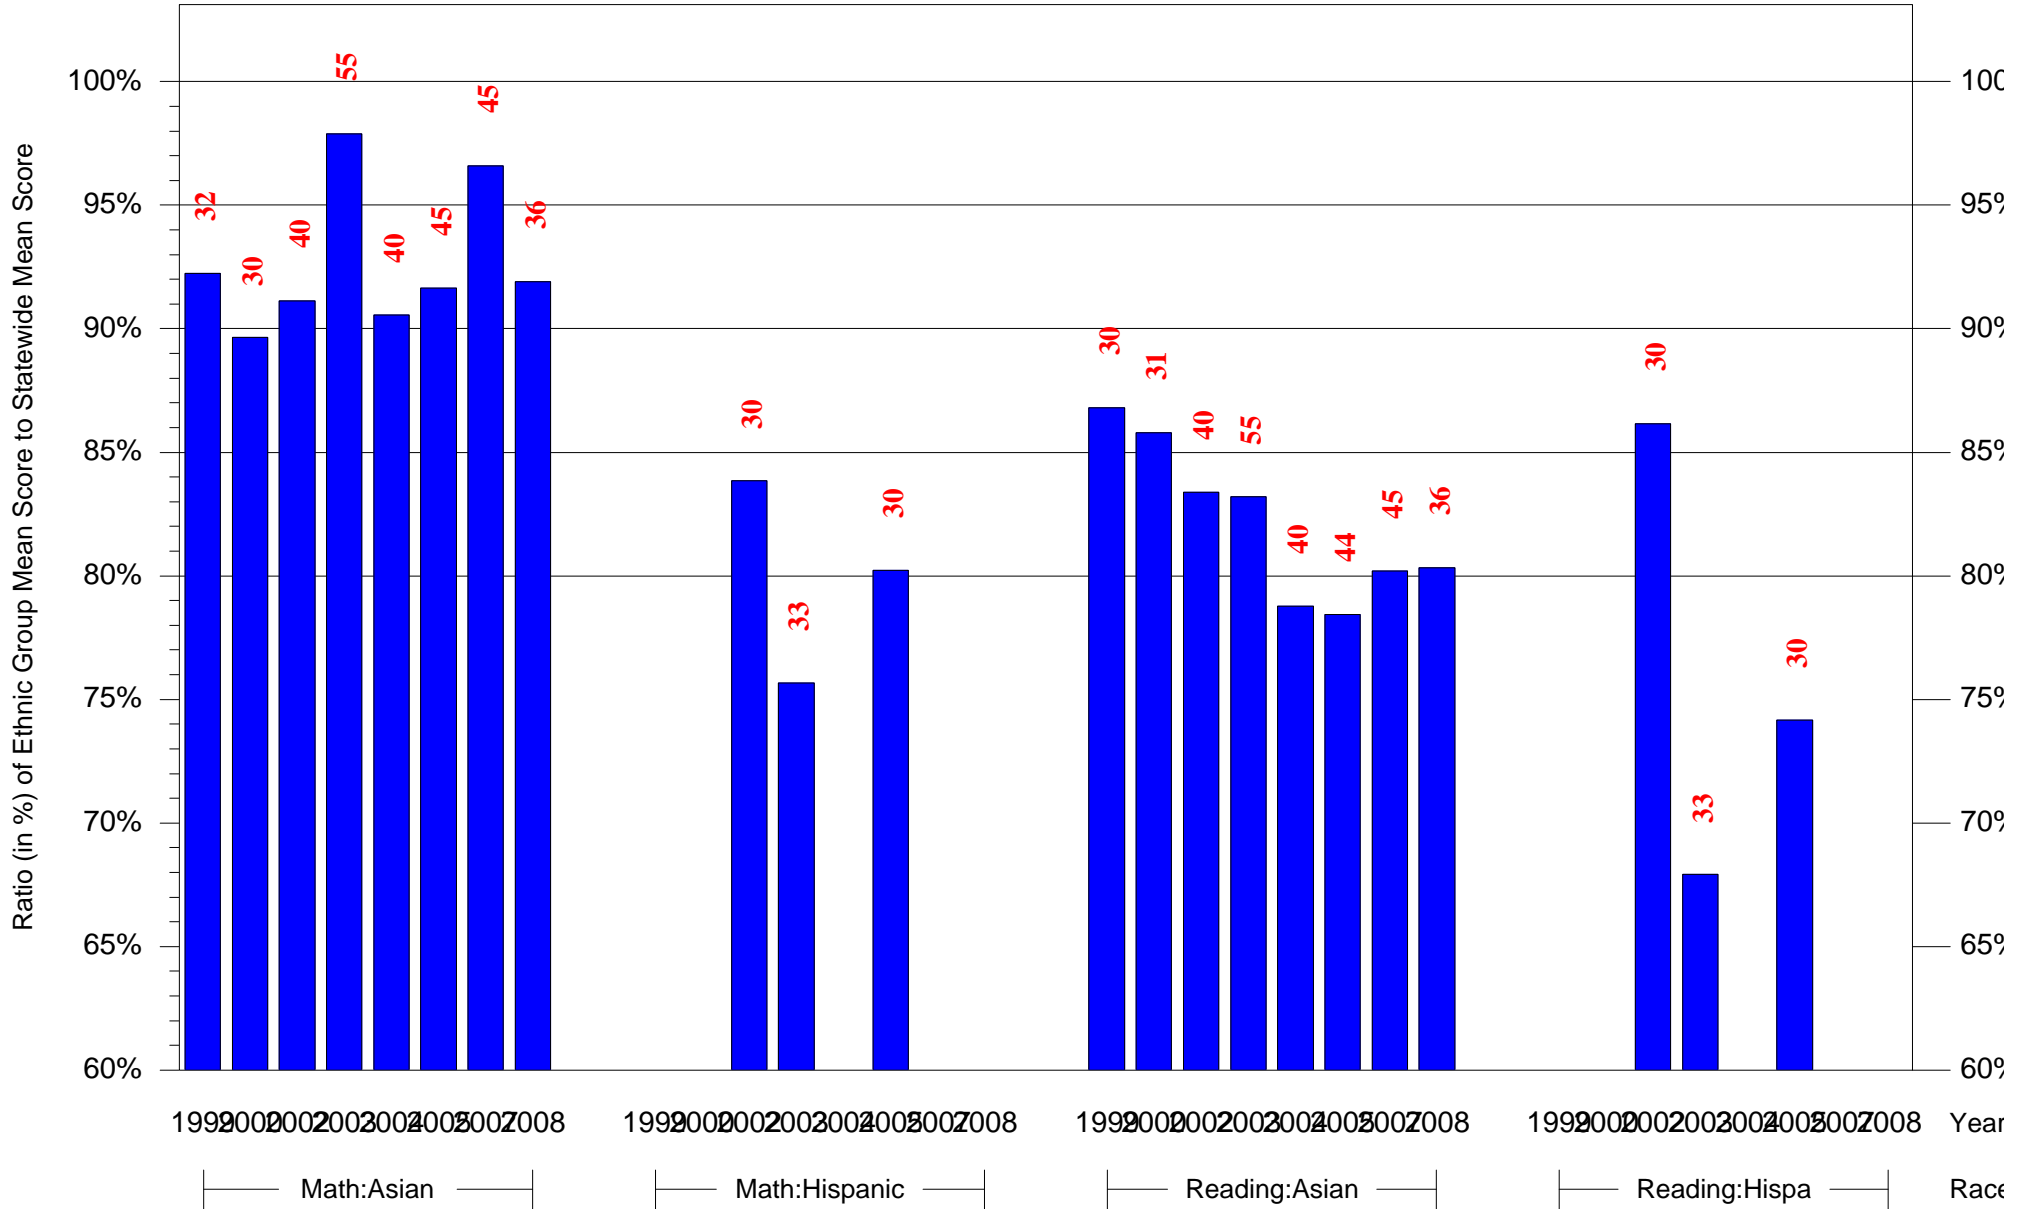

Mean Ethnic Group Building PSSA Test Score to Statewide Mean Score

Building = Fels Samuel HS(3816) and Grade = 11 and Ethnic Group = Asian or Hispanic

(Note: Number (in red) of Test Takers is above each bar in the chart.)