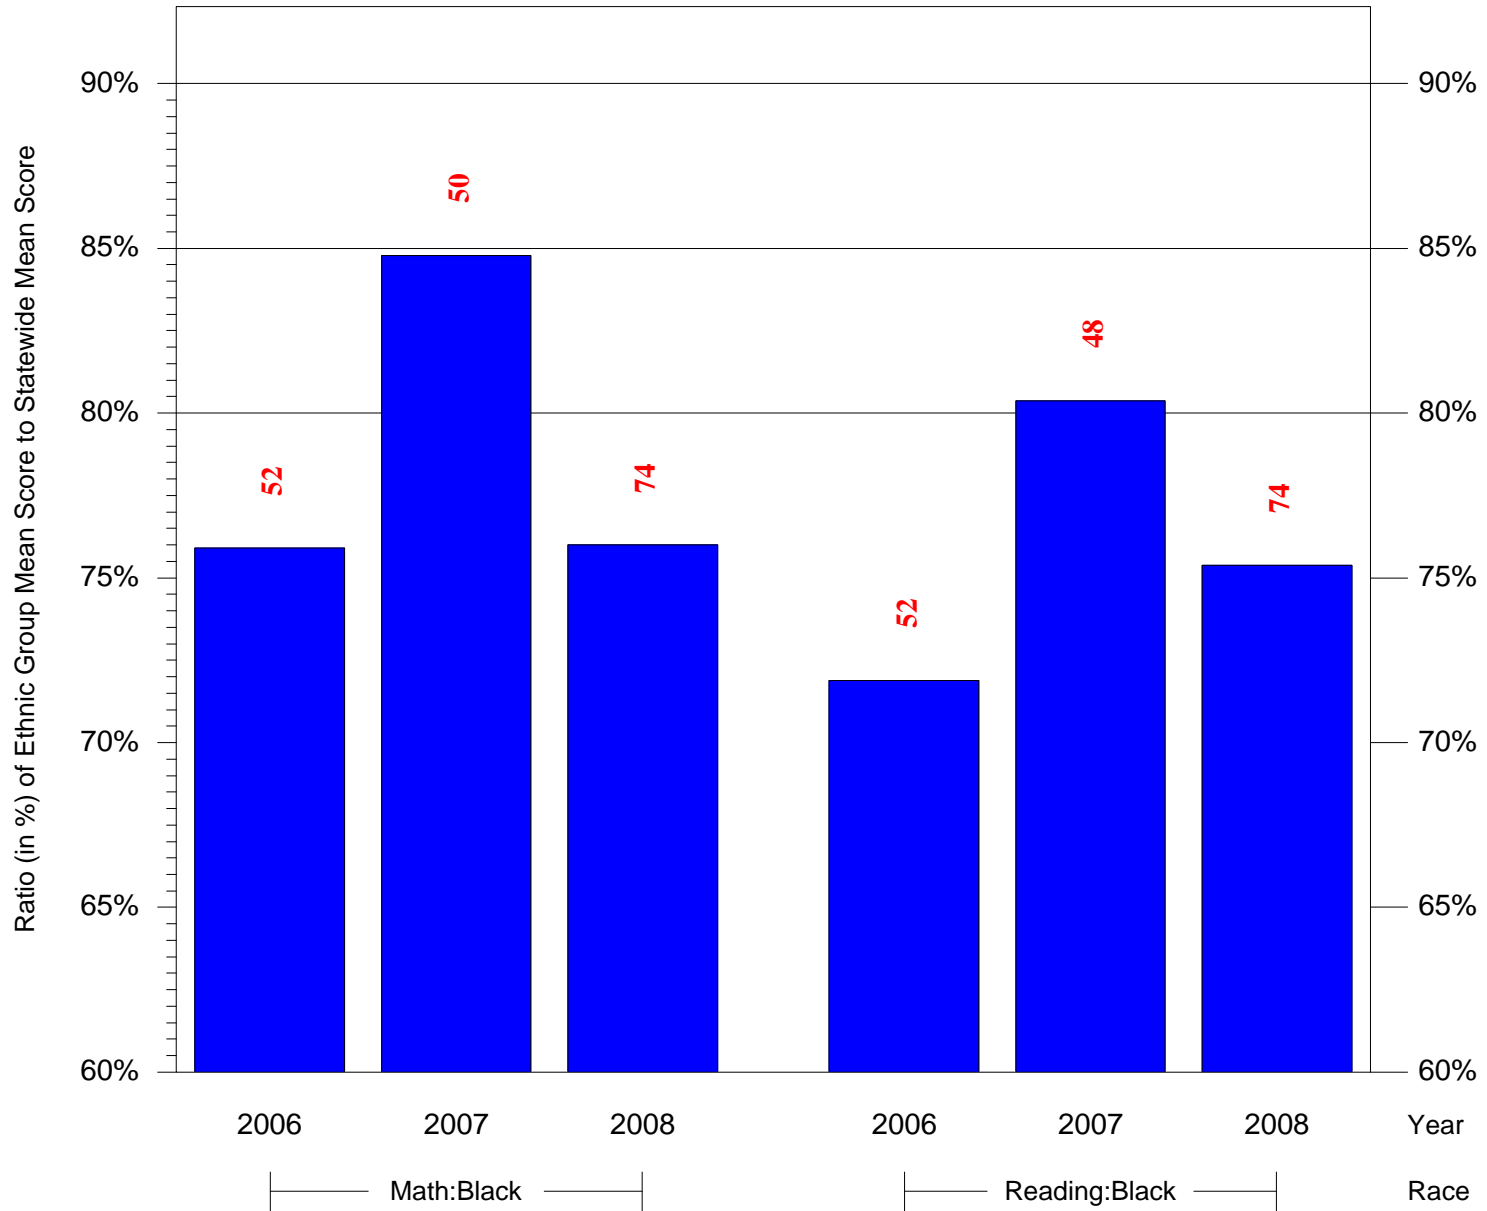

Mean Ethnic Group Building PSSA Test Score to Statewide Mean Score

Building = Vaux Roberts HS(7252) and Grade = 11 and Ethnic Group = Black or White

(Note: Number (in red) of Test Takers is above each bar in the chart.)