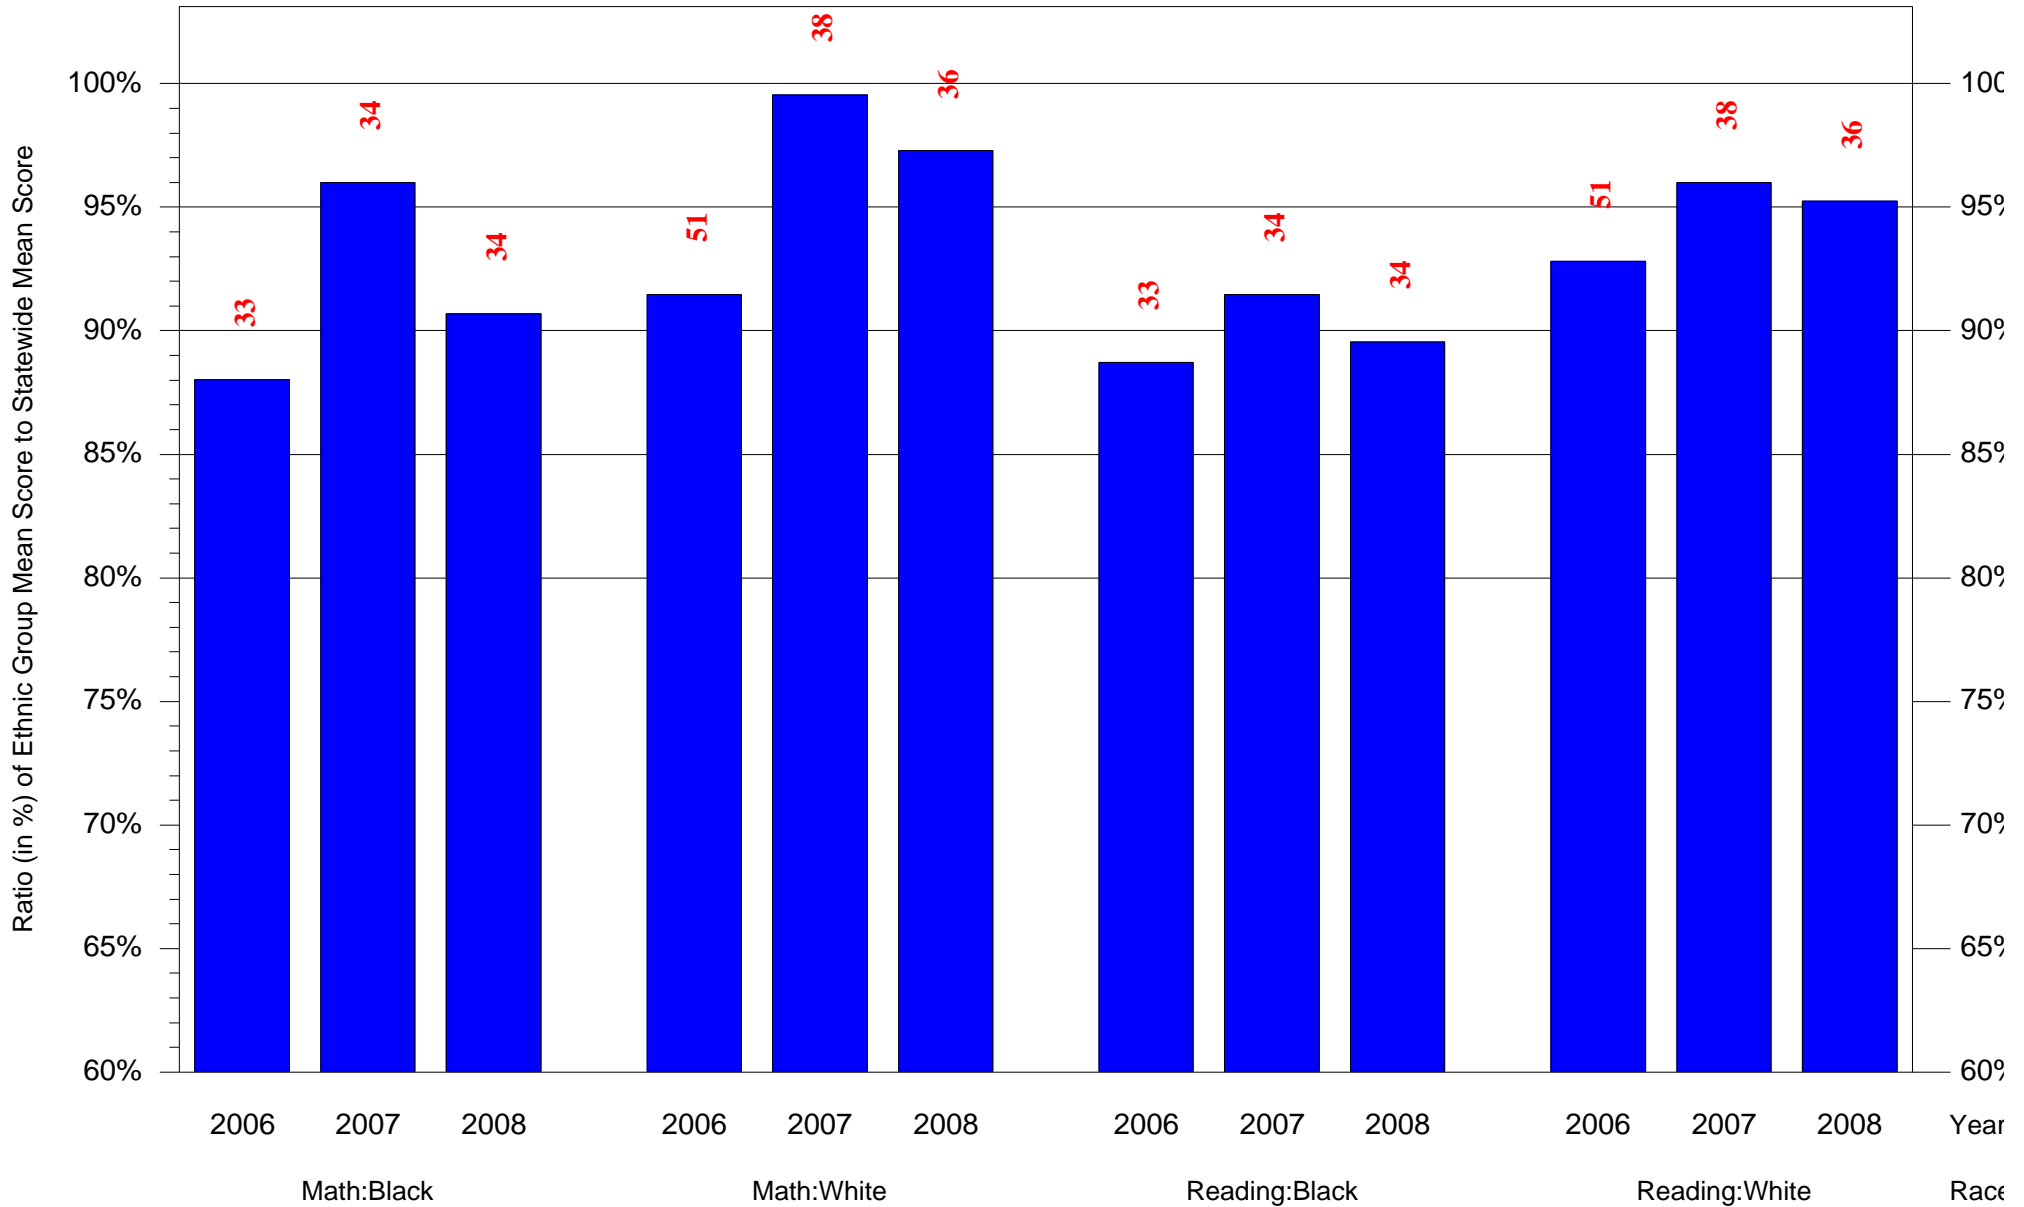

Mean Ethnic Group Building PSSA Test Score to Statewide Mean Score
Building = Allen Ethan Sch(3758) and Grade = 7 and Ethnic Group = Black or White
(Note: Number (in red) of Test Takers is above each bar in the chart.)