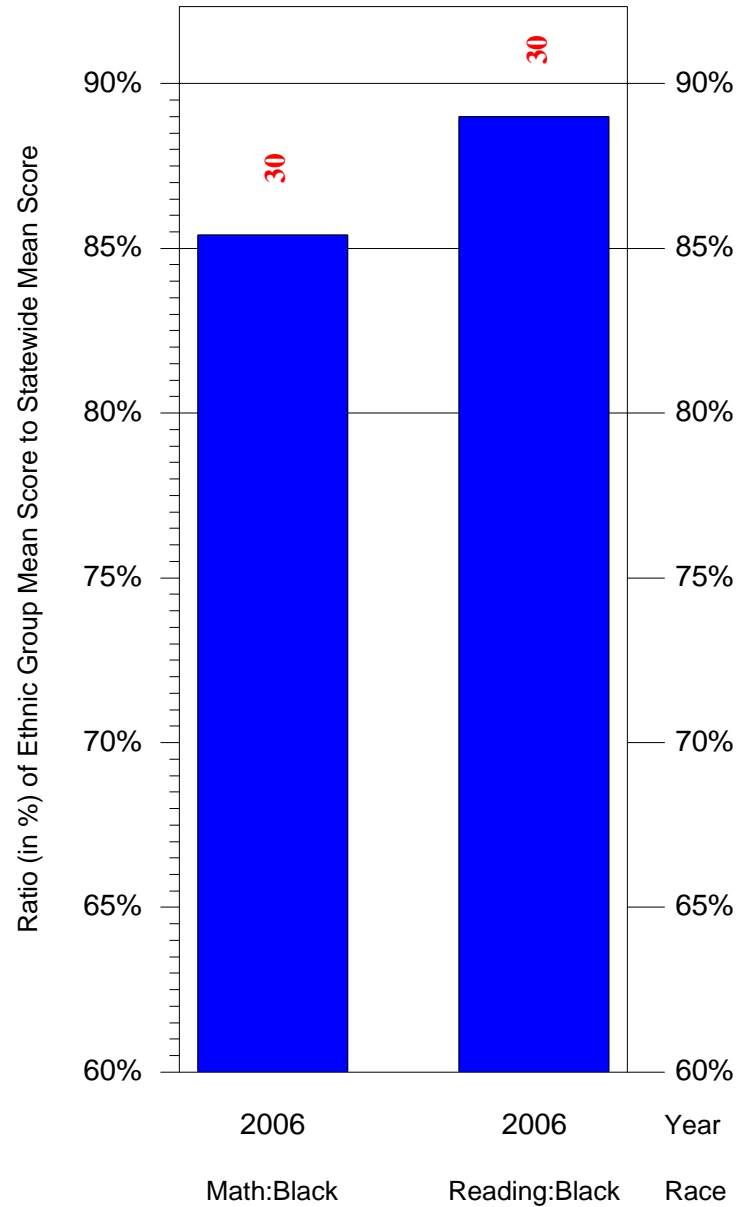

Mean Ethnic Group Building PSSA Test Score to Statewide Mean Score

Building = Jackson Andrew Sch(3642) and Grade = 7 and Ethnic Group = Black or White

(Note: Number (in red) of Test Takers is above each bar in the chart.)