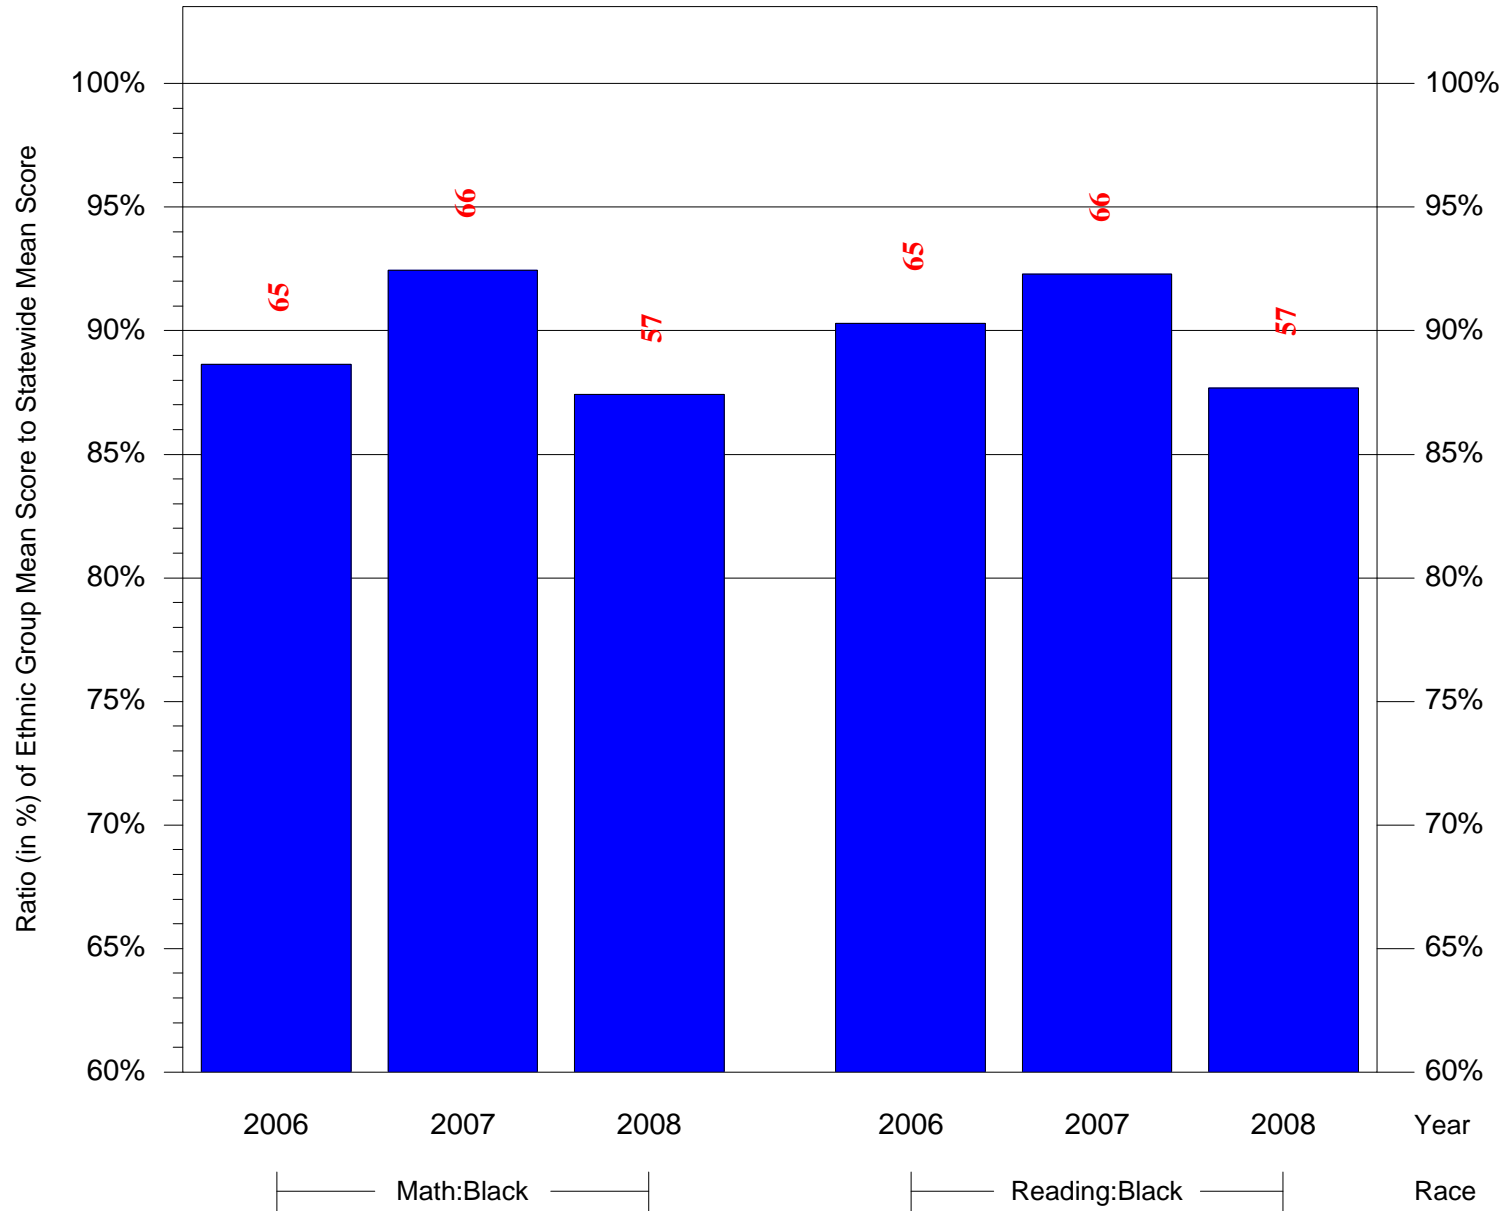

Mean Ethnic Group Building PSSA Test Score to Statewide Mean Score

Building = Anderson Add B Sch(3804) and Grade = 4 and Ethnic Group = Black or White

(Note: Number (in red) of Test Takers is above each bar in the chart.)