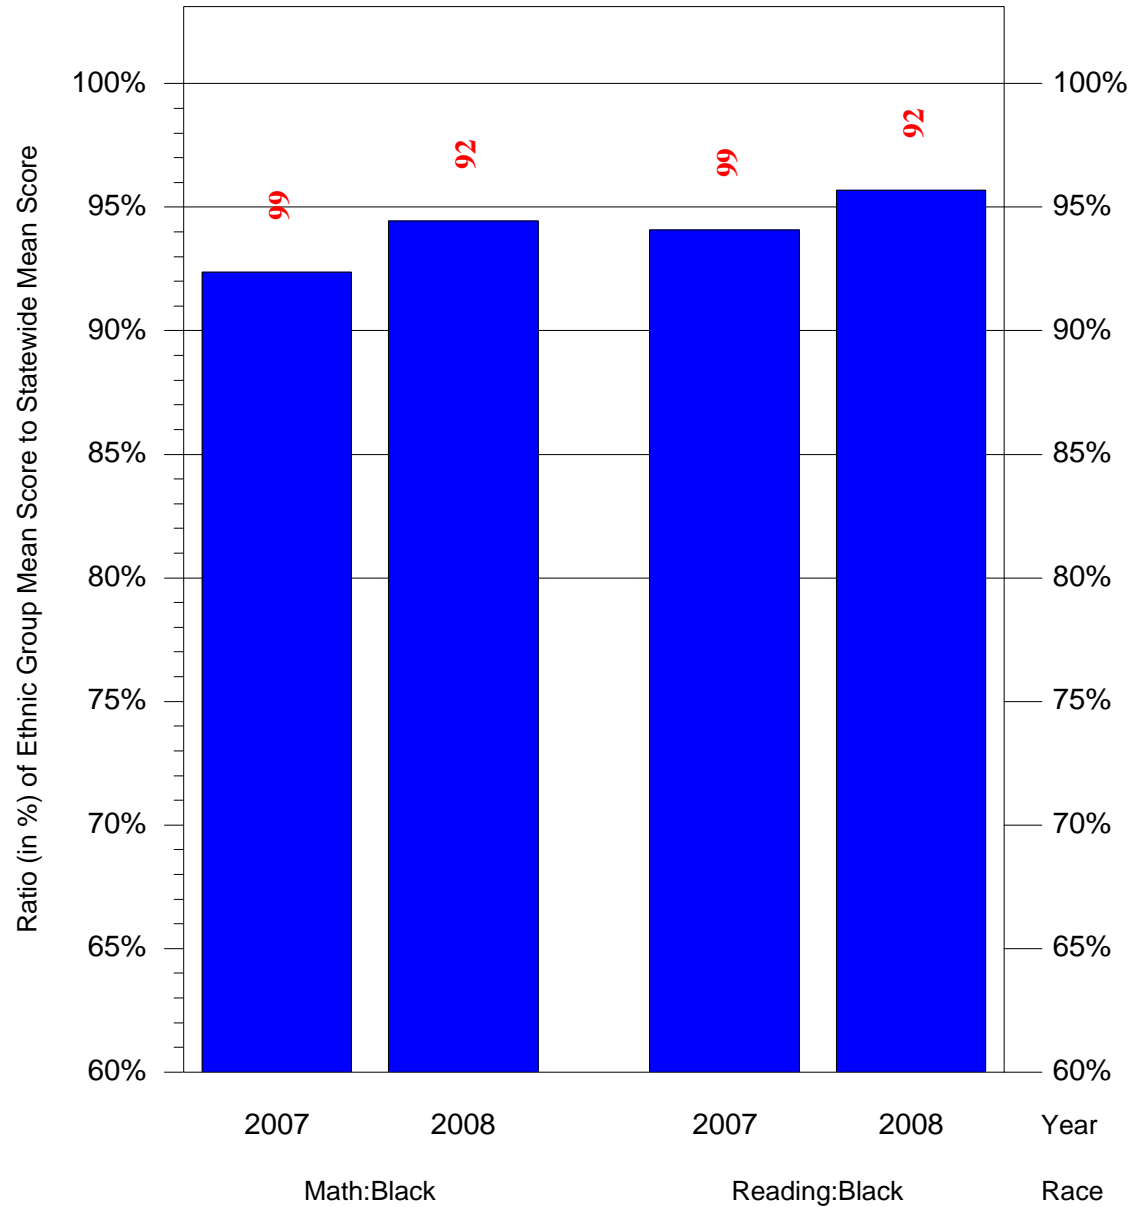

Mean Ethnic Group Building PSSA Test Score to Statewide Mean Score

Building = Kelly John B Sch(5294) and Grade = 3 and Ethnic Group = Black or White

(Note: Number (in red) of Test Takers is above each bar in the chart.)