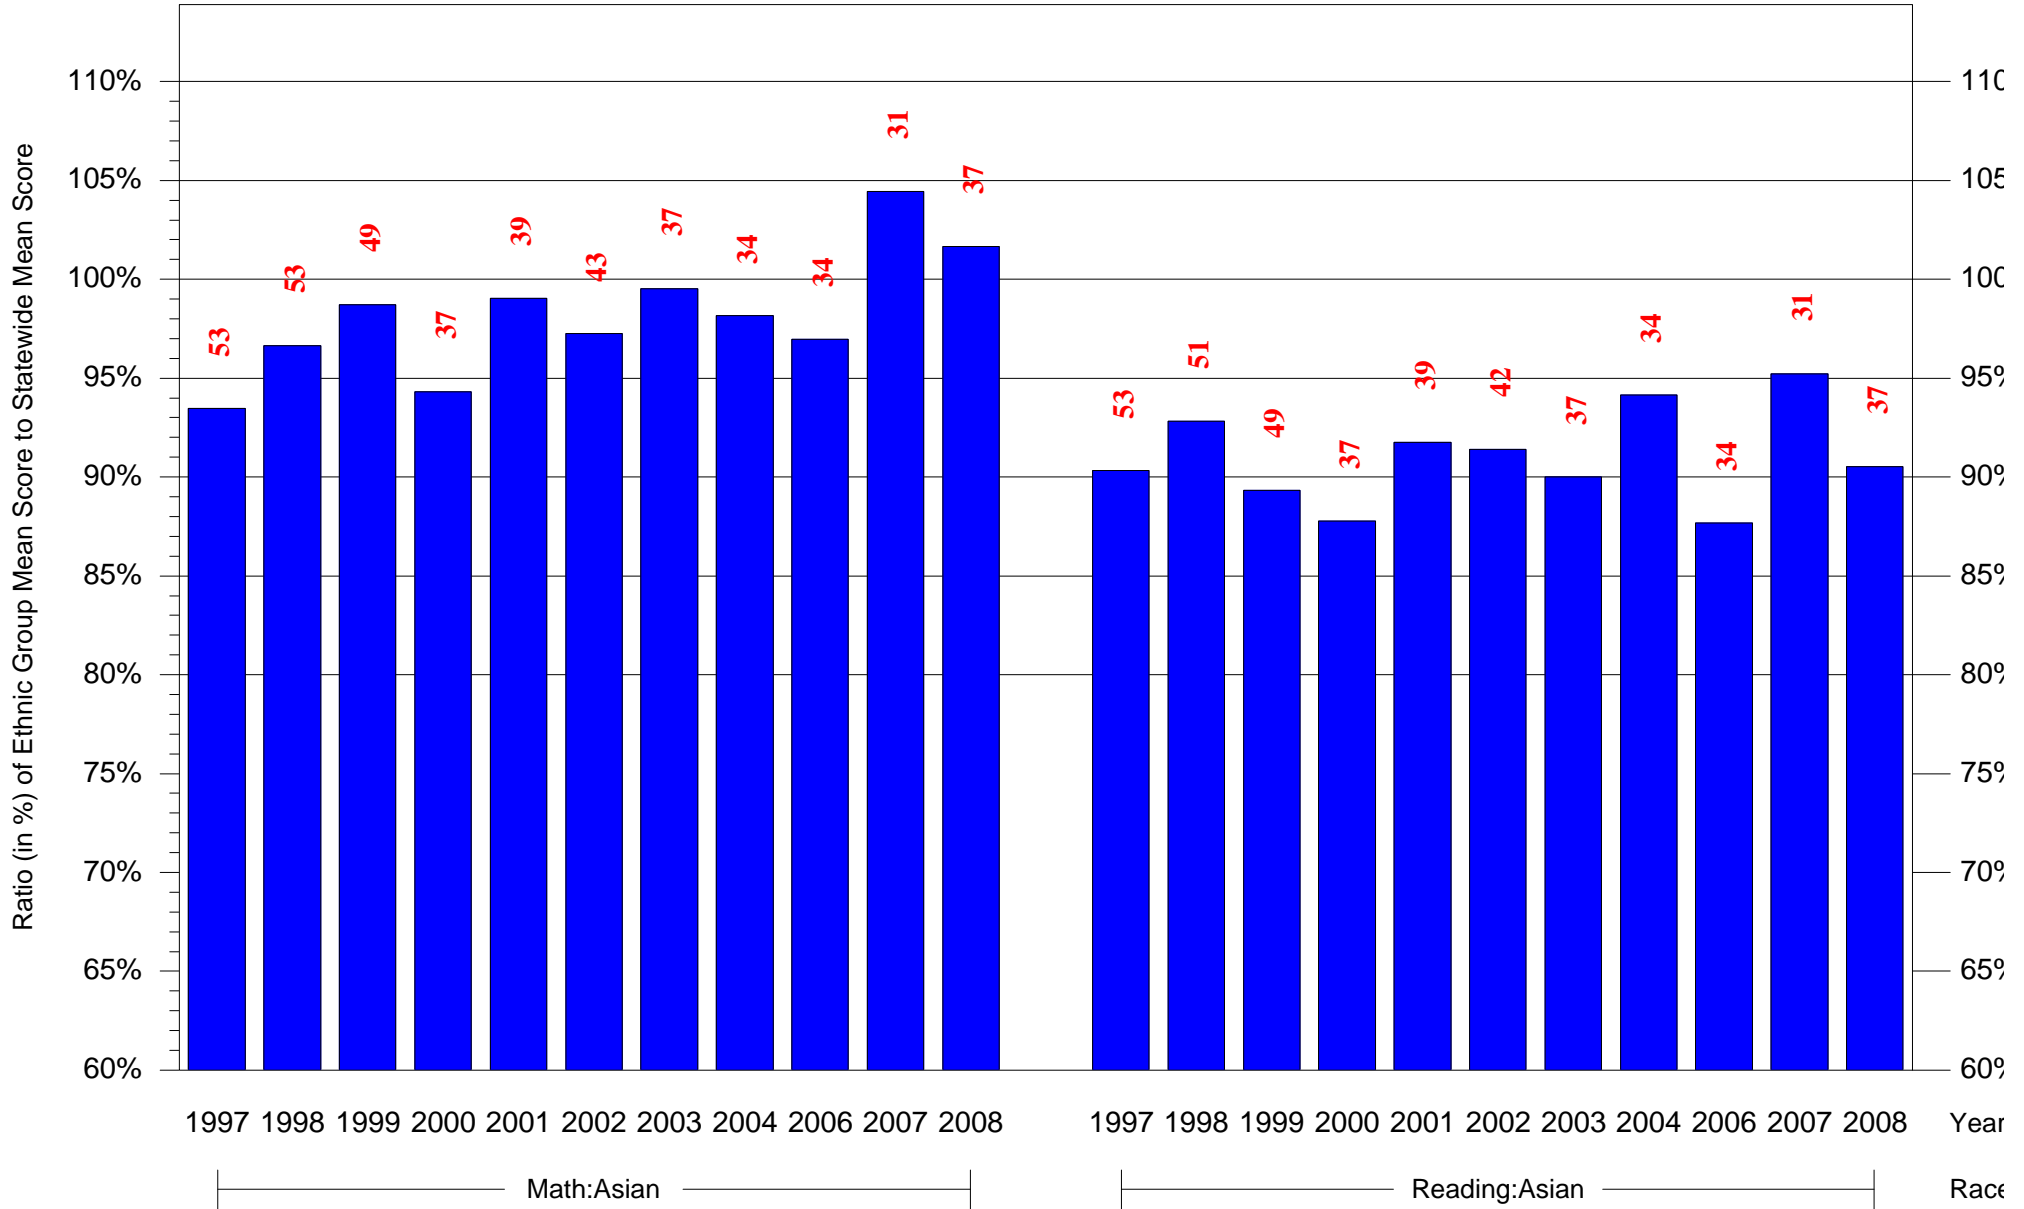

Mean Ethnic Group Building PSSA Test Score to Statewide Mean Score

Building = Southwark Sch(3654) and Grade = 8 and Ethnic Group = Asian or Hispanic

(Note: Number (in red) of Test Takers is above each bar in the chart.)