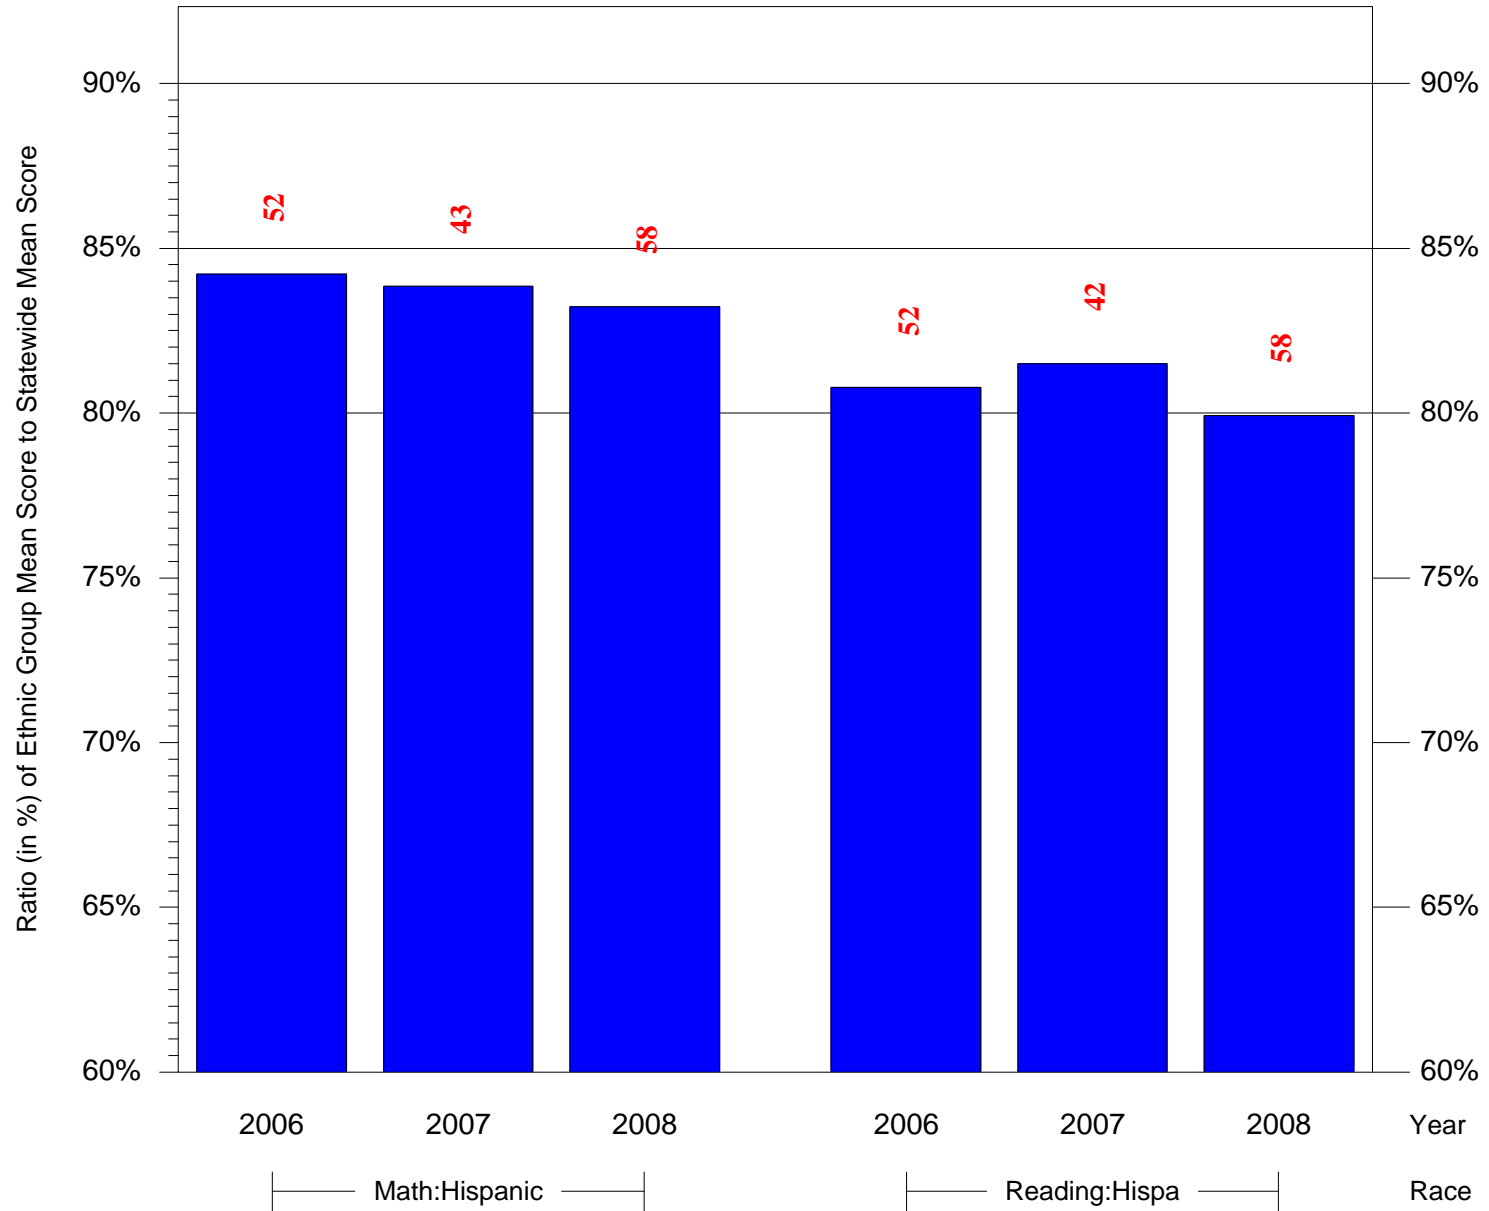

Mean Ethnic Group Building PSSA Test Score to Statewide Mean Score

Building = PotterThomas Sch(5121) and Grade = 7 and Ethnic Group = Asian or Hispanic

(Note: Number (in red) of Test Takers is above each bar in the chart.)