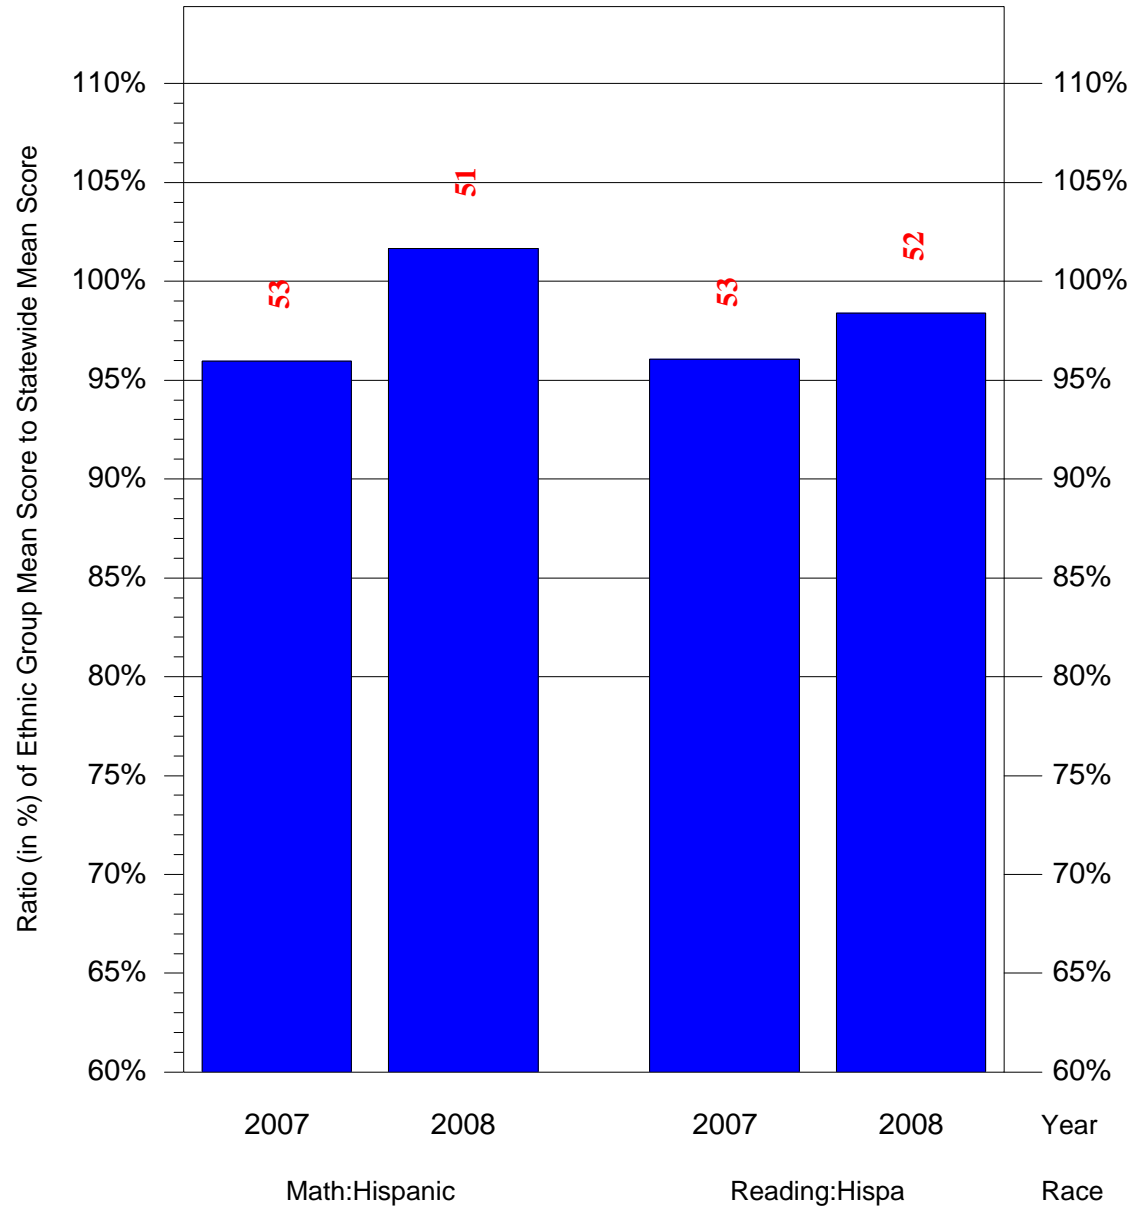

Mean Ethnic Group Building PSSA Test Score to Statewide Mean Score

Building = Fairhill Sch(5039) and Grade = 3 and Ethnic Group = Asian or Hispanic

(Note: Number (in red) of Test Takers is above each bar in the chart.)