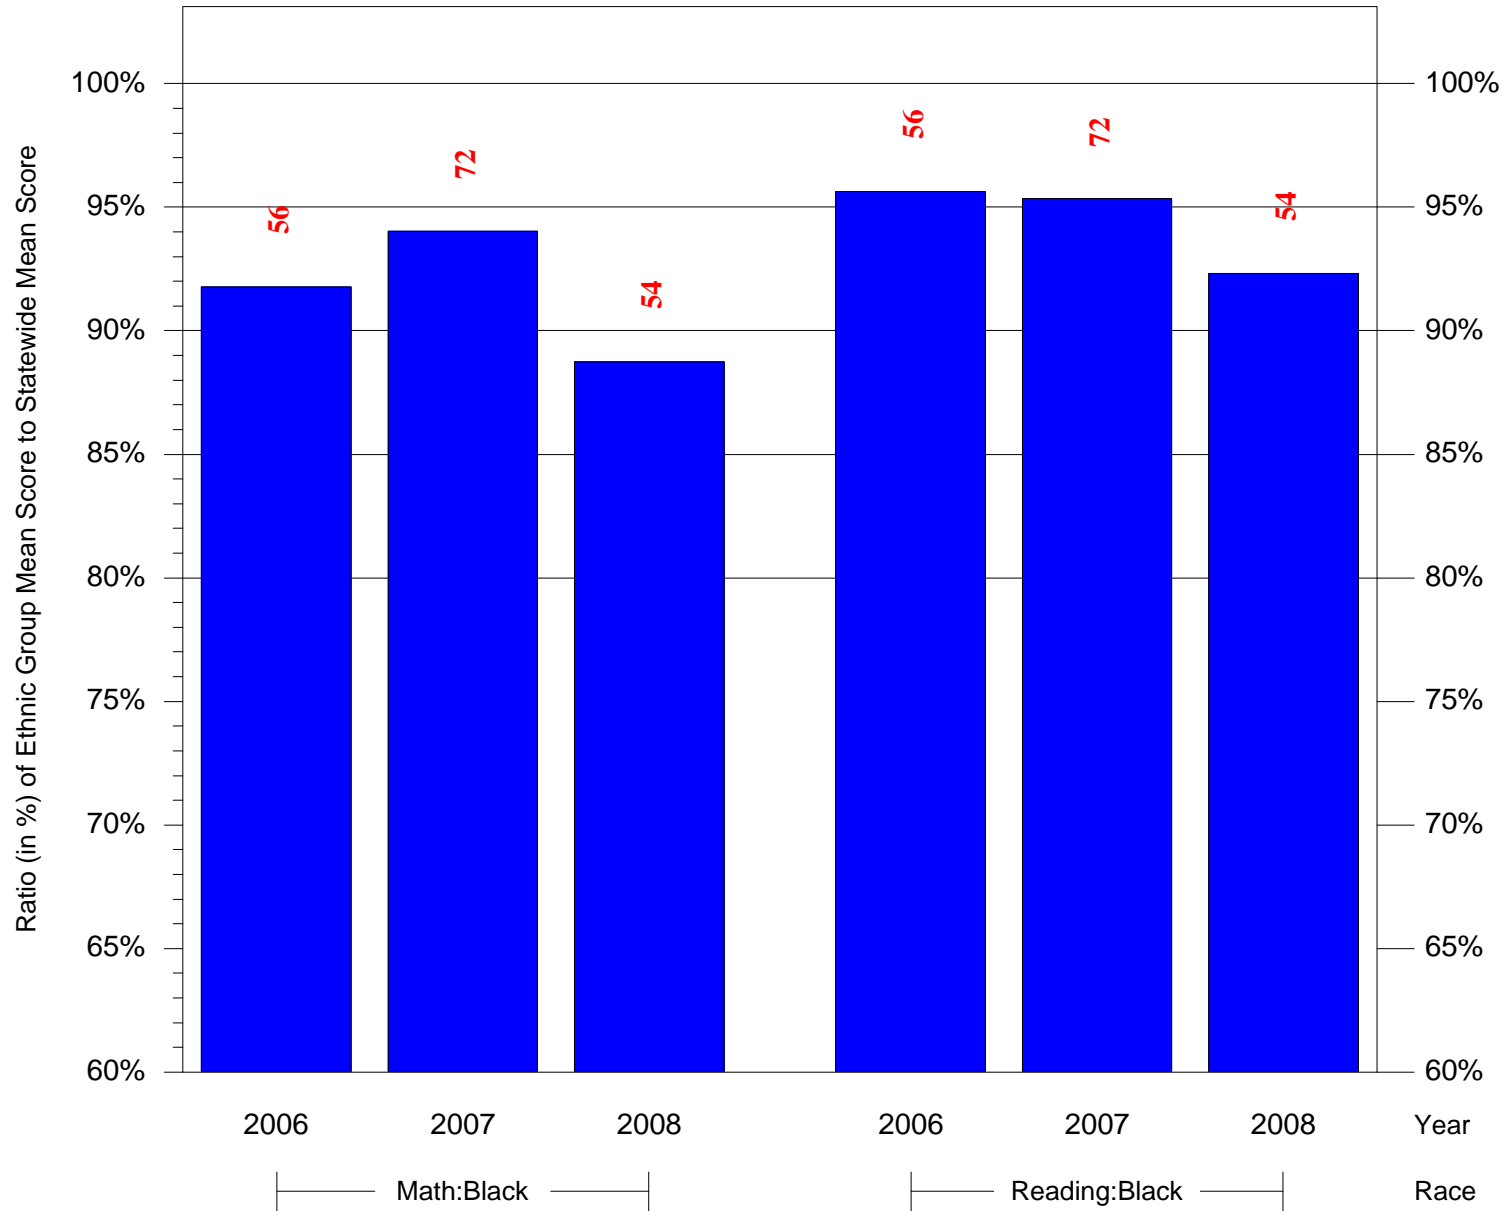

Mean Ethnic Group Building PSSA Test Score to Statewide Mean Score

Building = Penrose Sch(3616) and Grade = 6 and Ethnic Group = Black or White

(Note: Number (in red) of Test Takers is above each bar in the chart.)