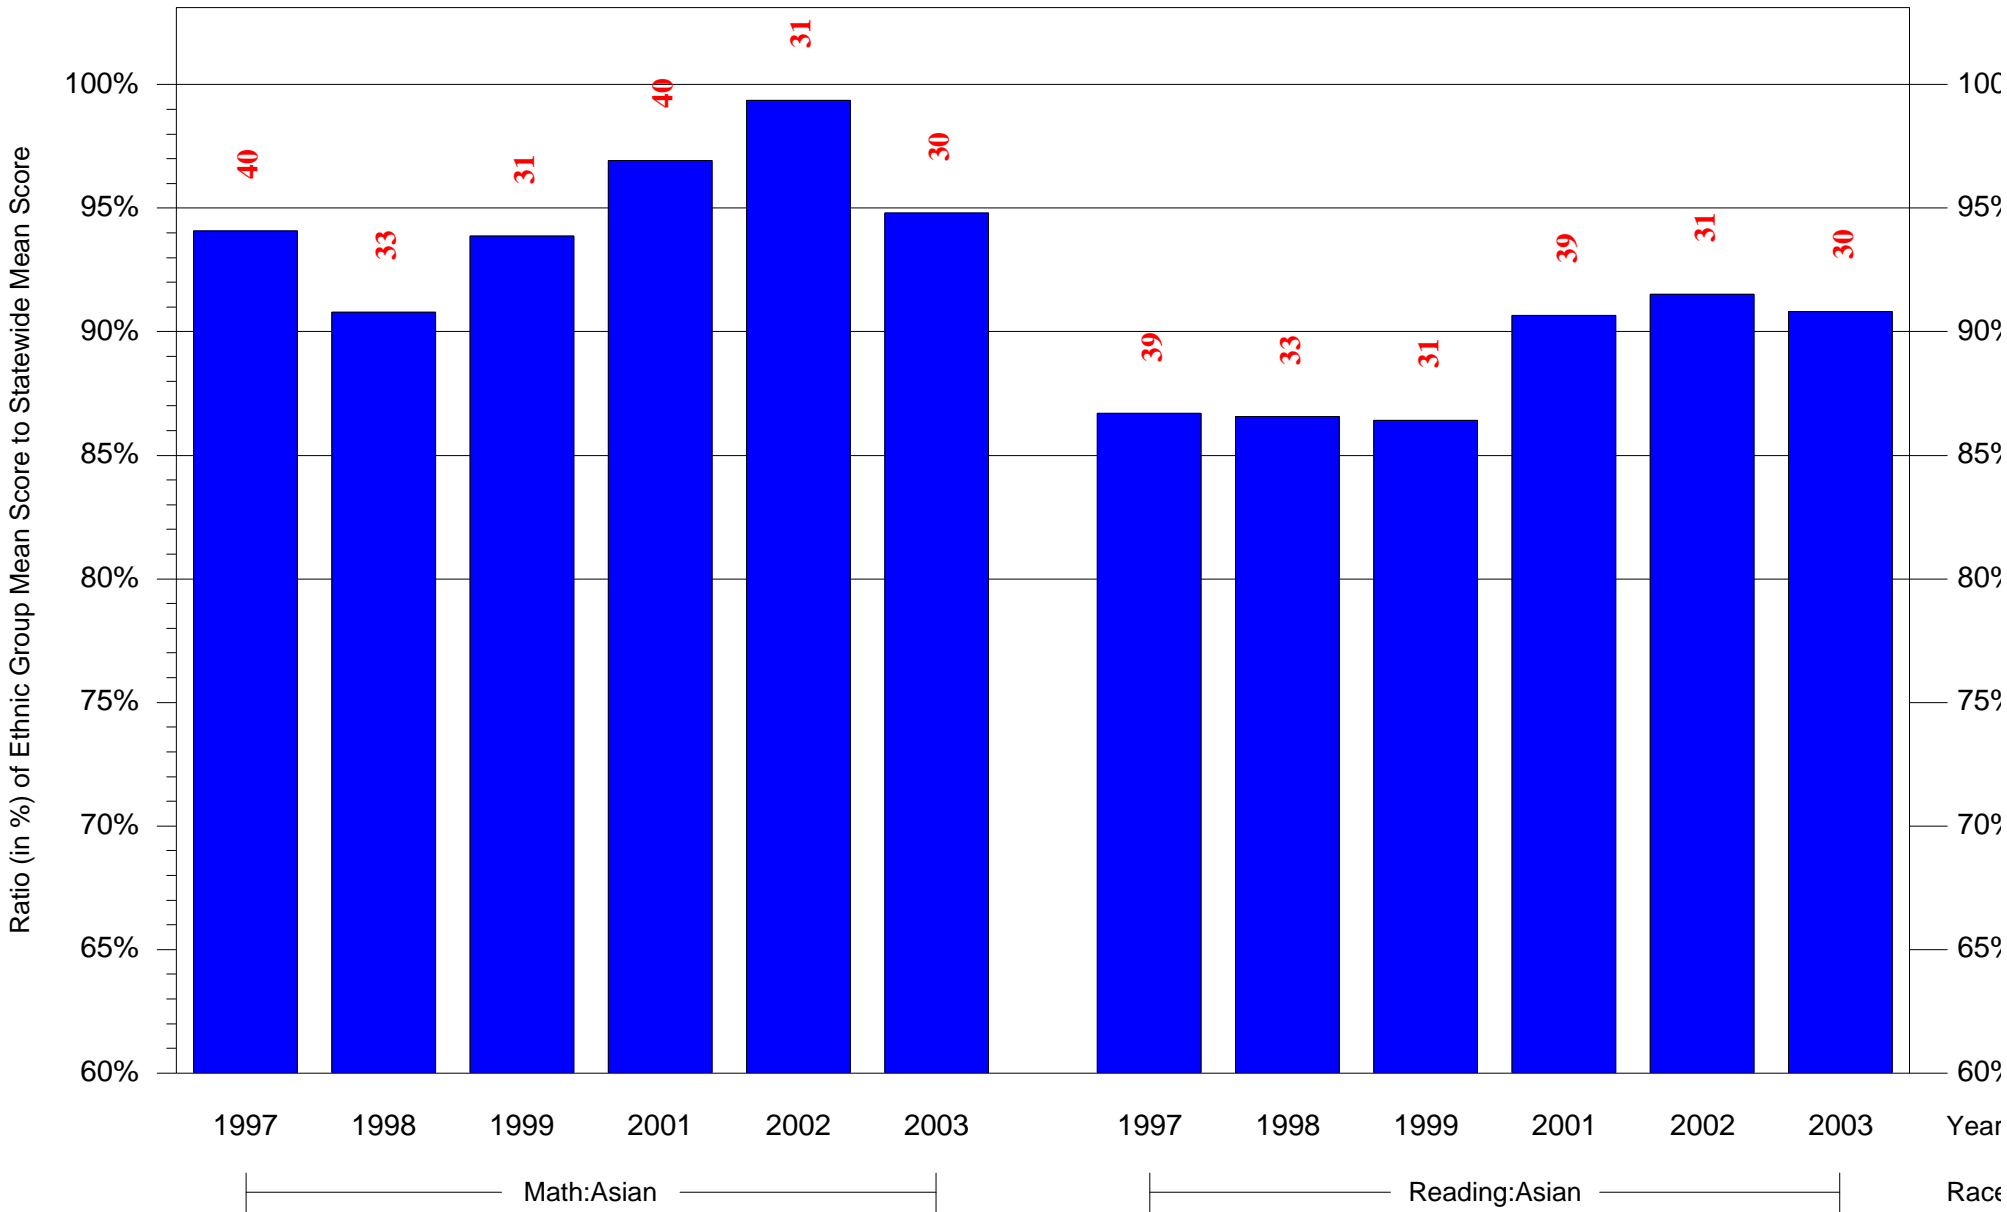

Mean Ethnic Group Building PSSA Test Score to Statewide Mean Score

Building = Kirkbride Eliza B Sch(3647) and Grade = 5 and Ethnic Group = Asian or Hispanic

(Note: Number (in red) of Test Takers is above each bar in the chart.)