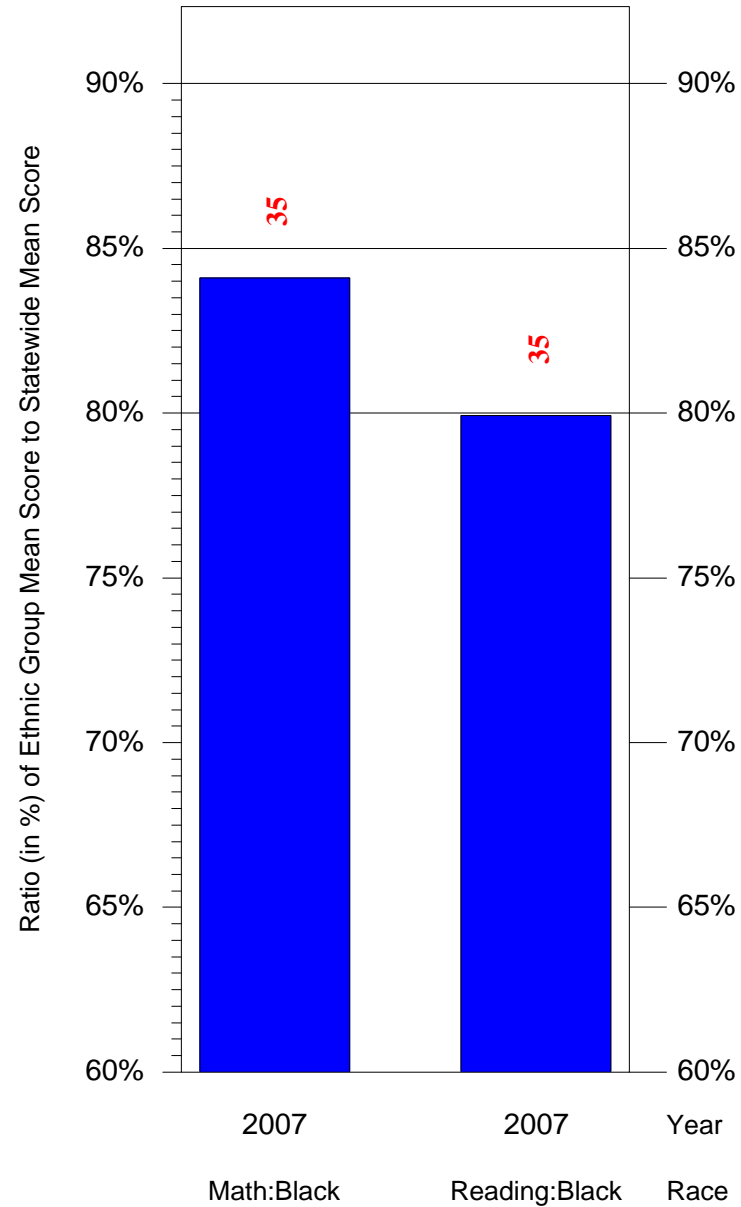

Mean Ethnic Group Building PSSA Test Score to Statewide Mean Score

Building = Dick William Sch(3786) and Grade = 4 and Ethnic Group = Black or White

(Note: Number (in red) of Test Takers is above each bar in the chart.)