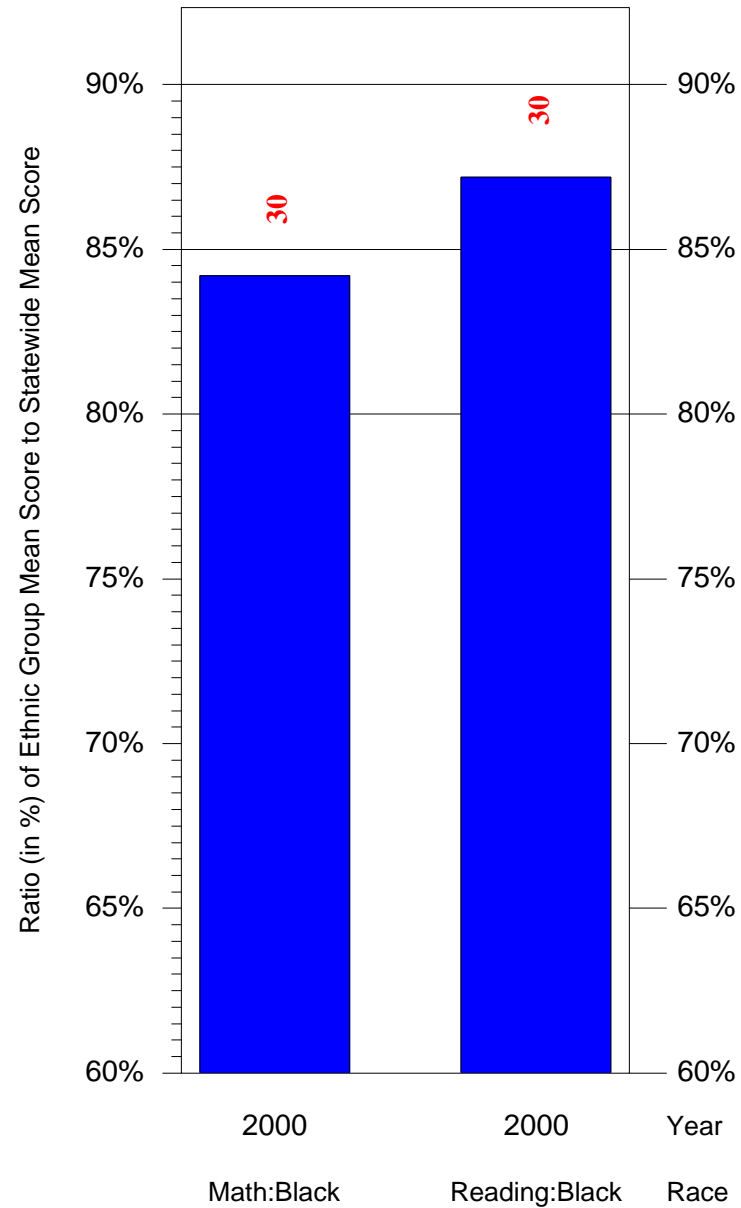

Mean Ethnic Group Building PSSA Test Score to Statewide Mean Score

Building = Vare Abigail Sch(3658) and Grade = 8 and Ethnic Group = Black or White

(Note: Number (in red) of Test Takers is above each bar in the chart.)