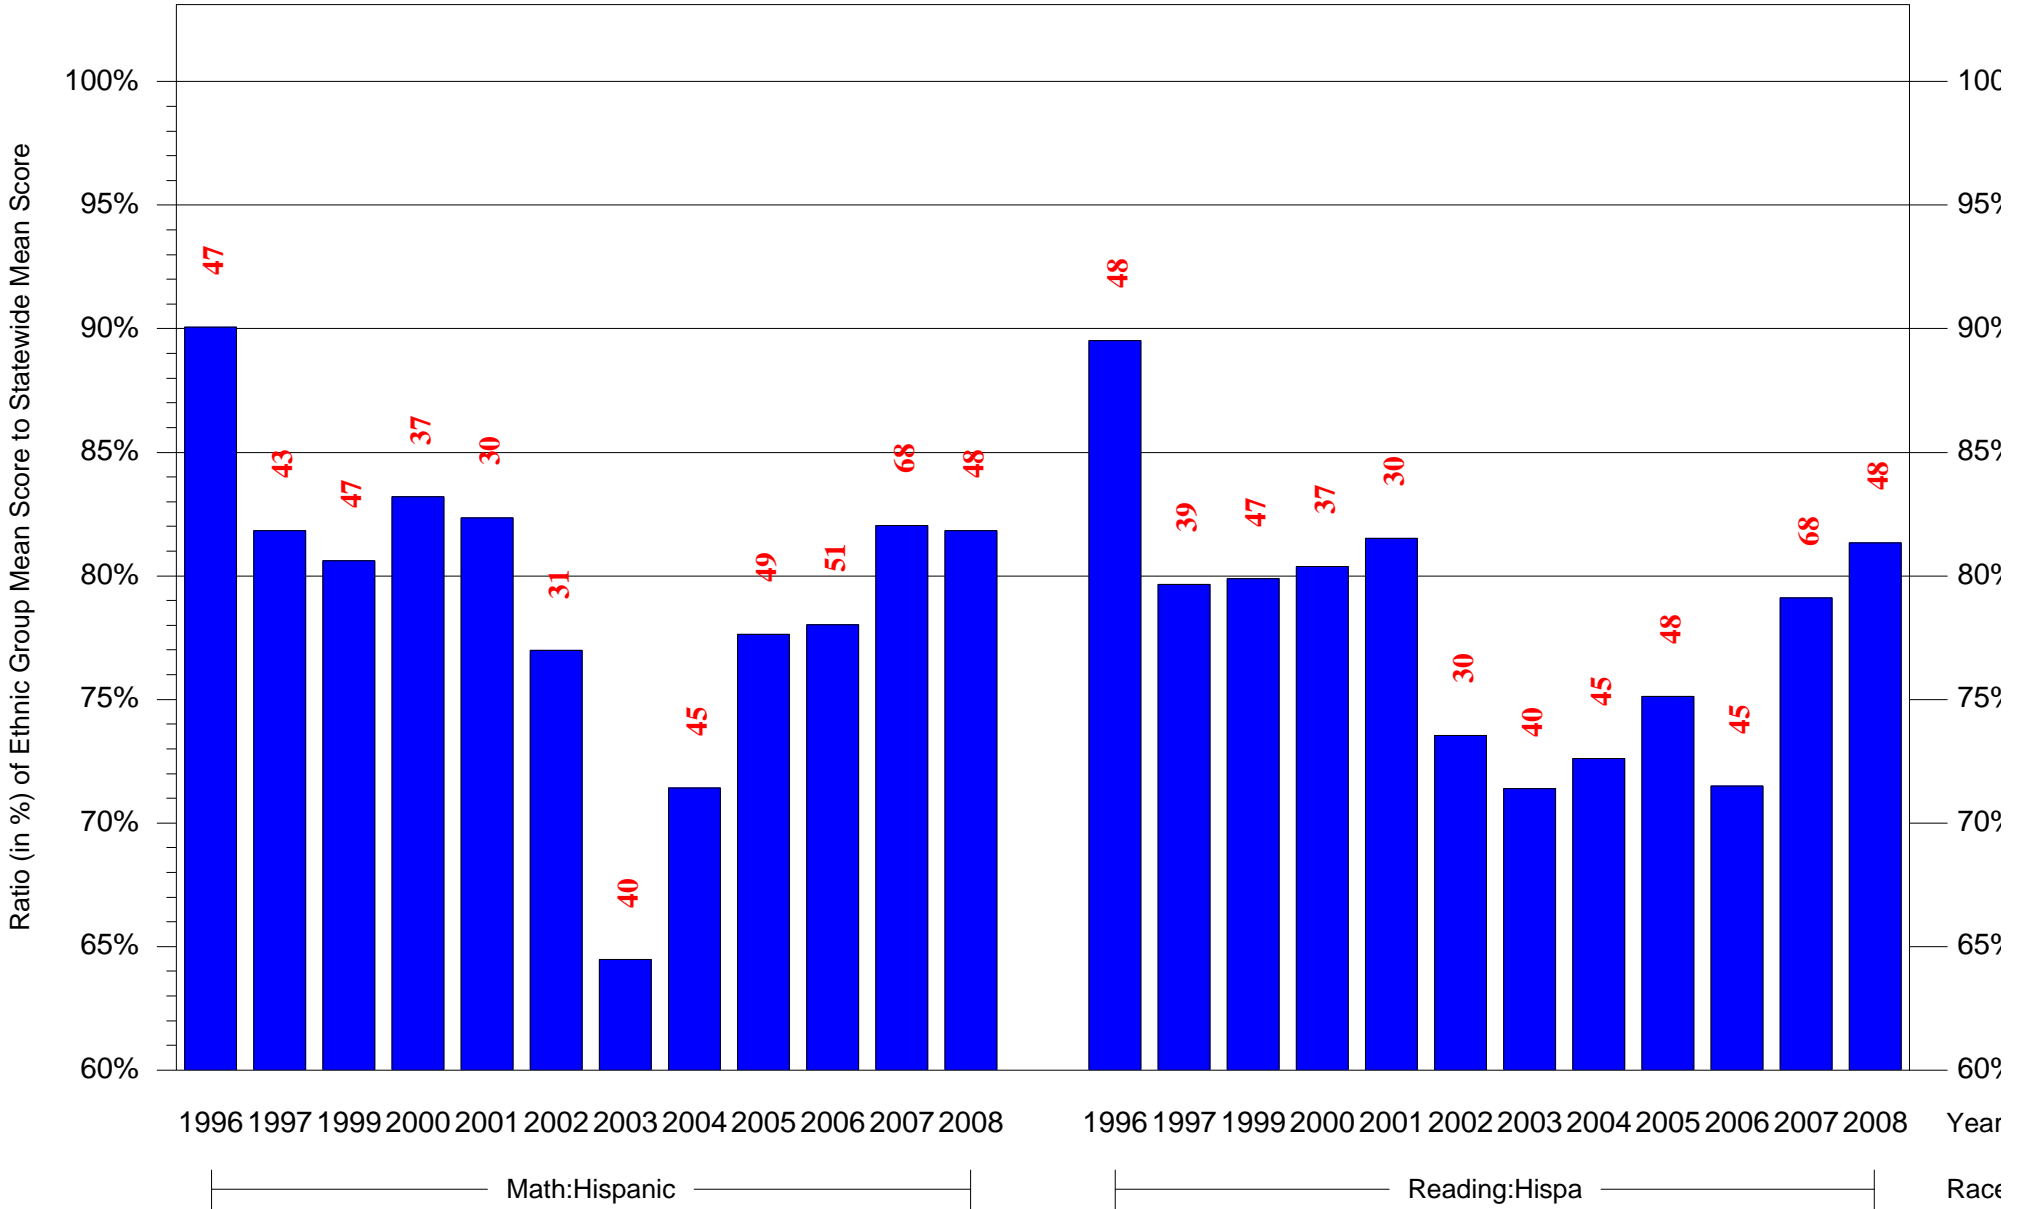

Mean Ethnic Group Building PSSA Test Score to Statewide Mean Score

Building = Jones John Paul MS(7243) and Grade = 5 and Ethnic Group = Asian or Hispanic

(Note: Number (in red) of Test Takers is above each bar in the chart.)