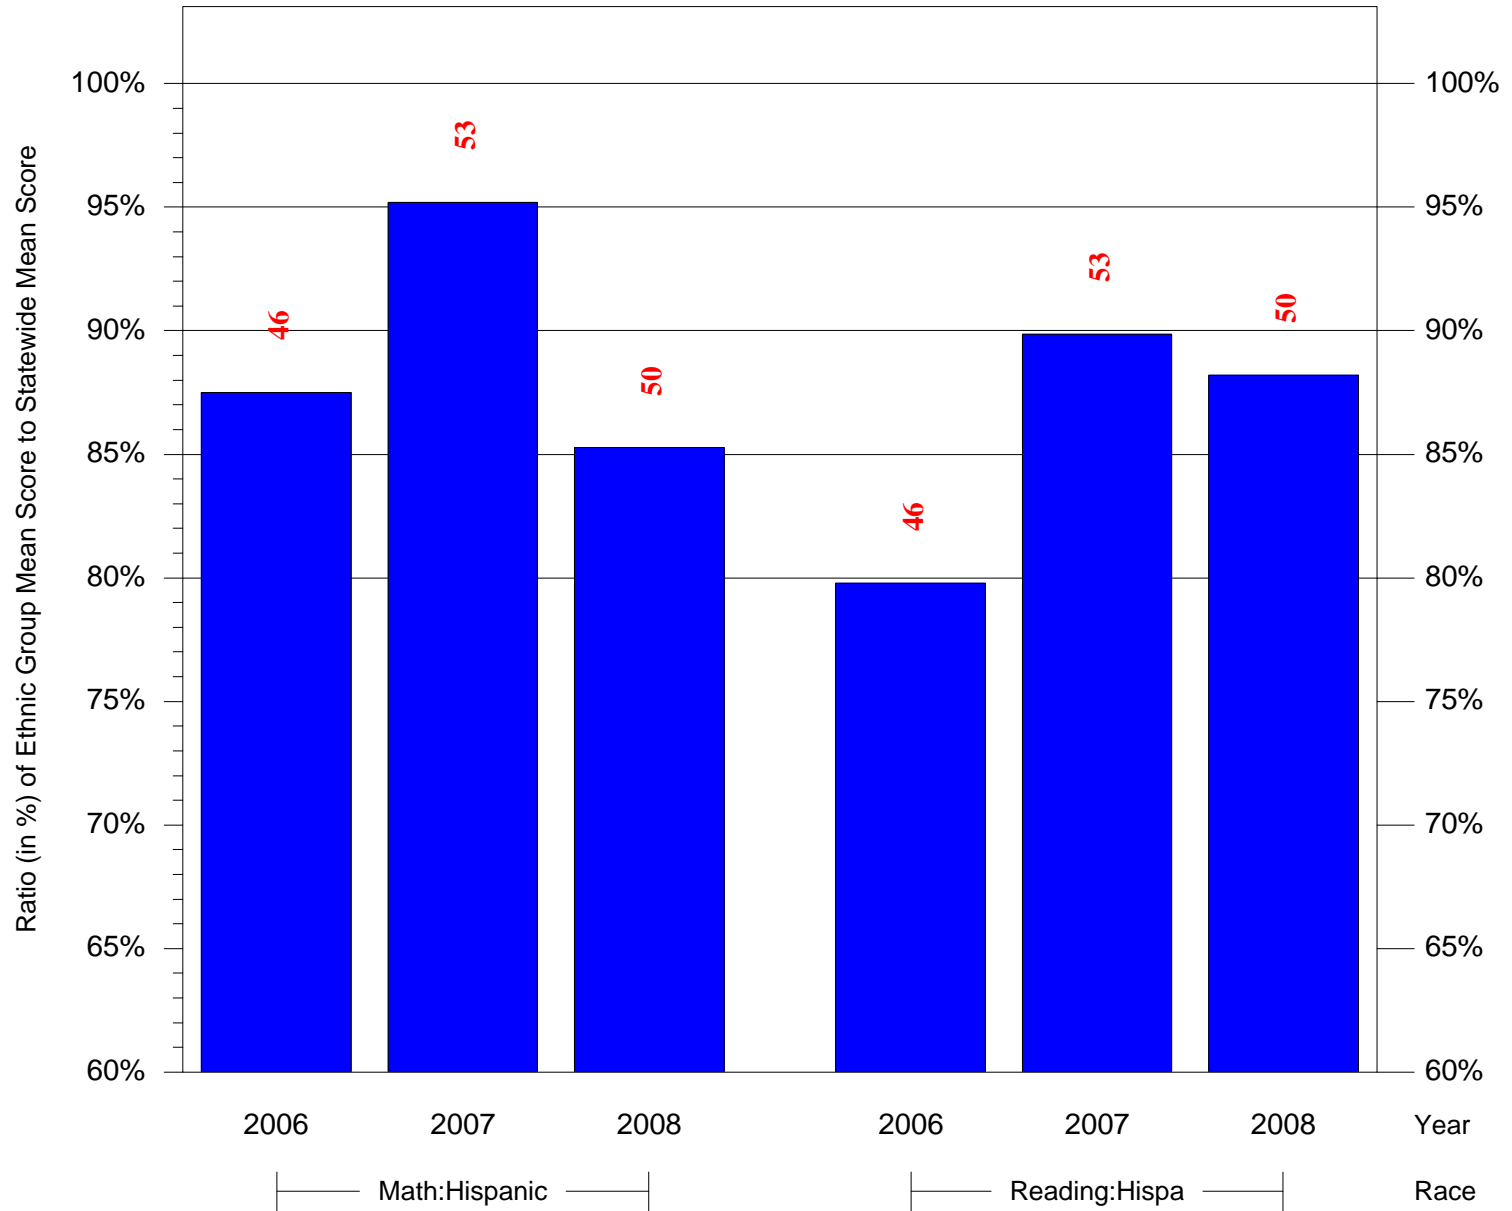

Mean Ethnic Group Building PSSA Test Score to Statewide Mean Score

Building = Hunter William H Sch(3693) and Grade = 6 and Ethnic Group = Asian or Hispanic

(Note: Number (in red) of Test Takers is above each bar in the chart.)