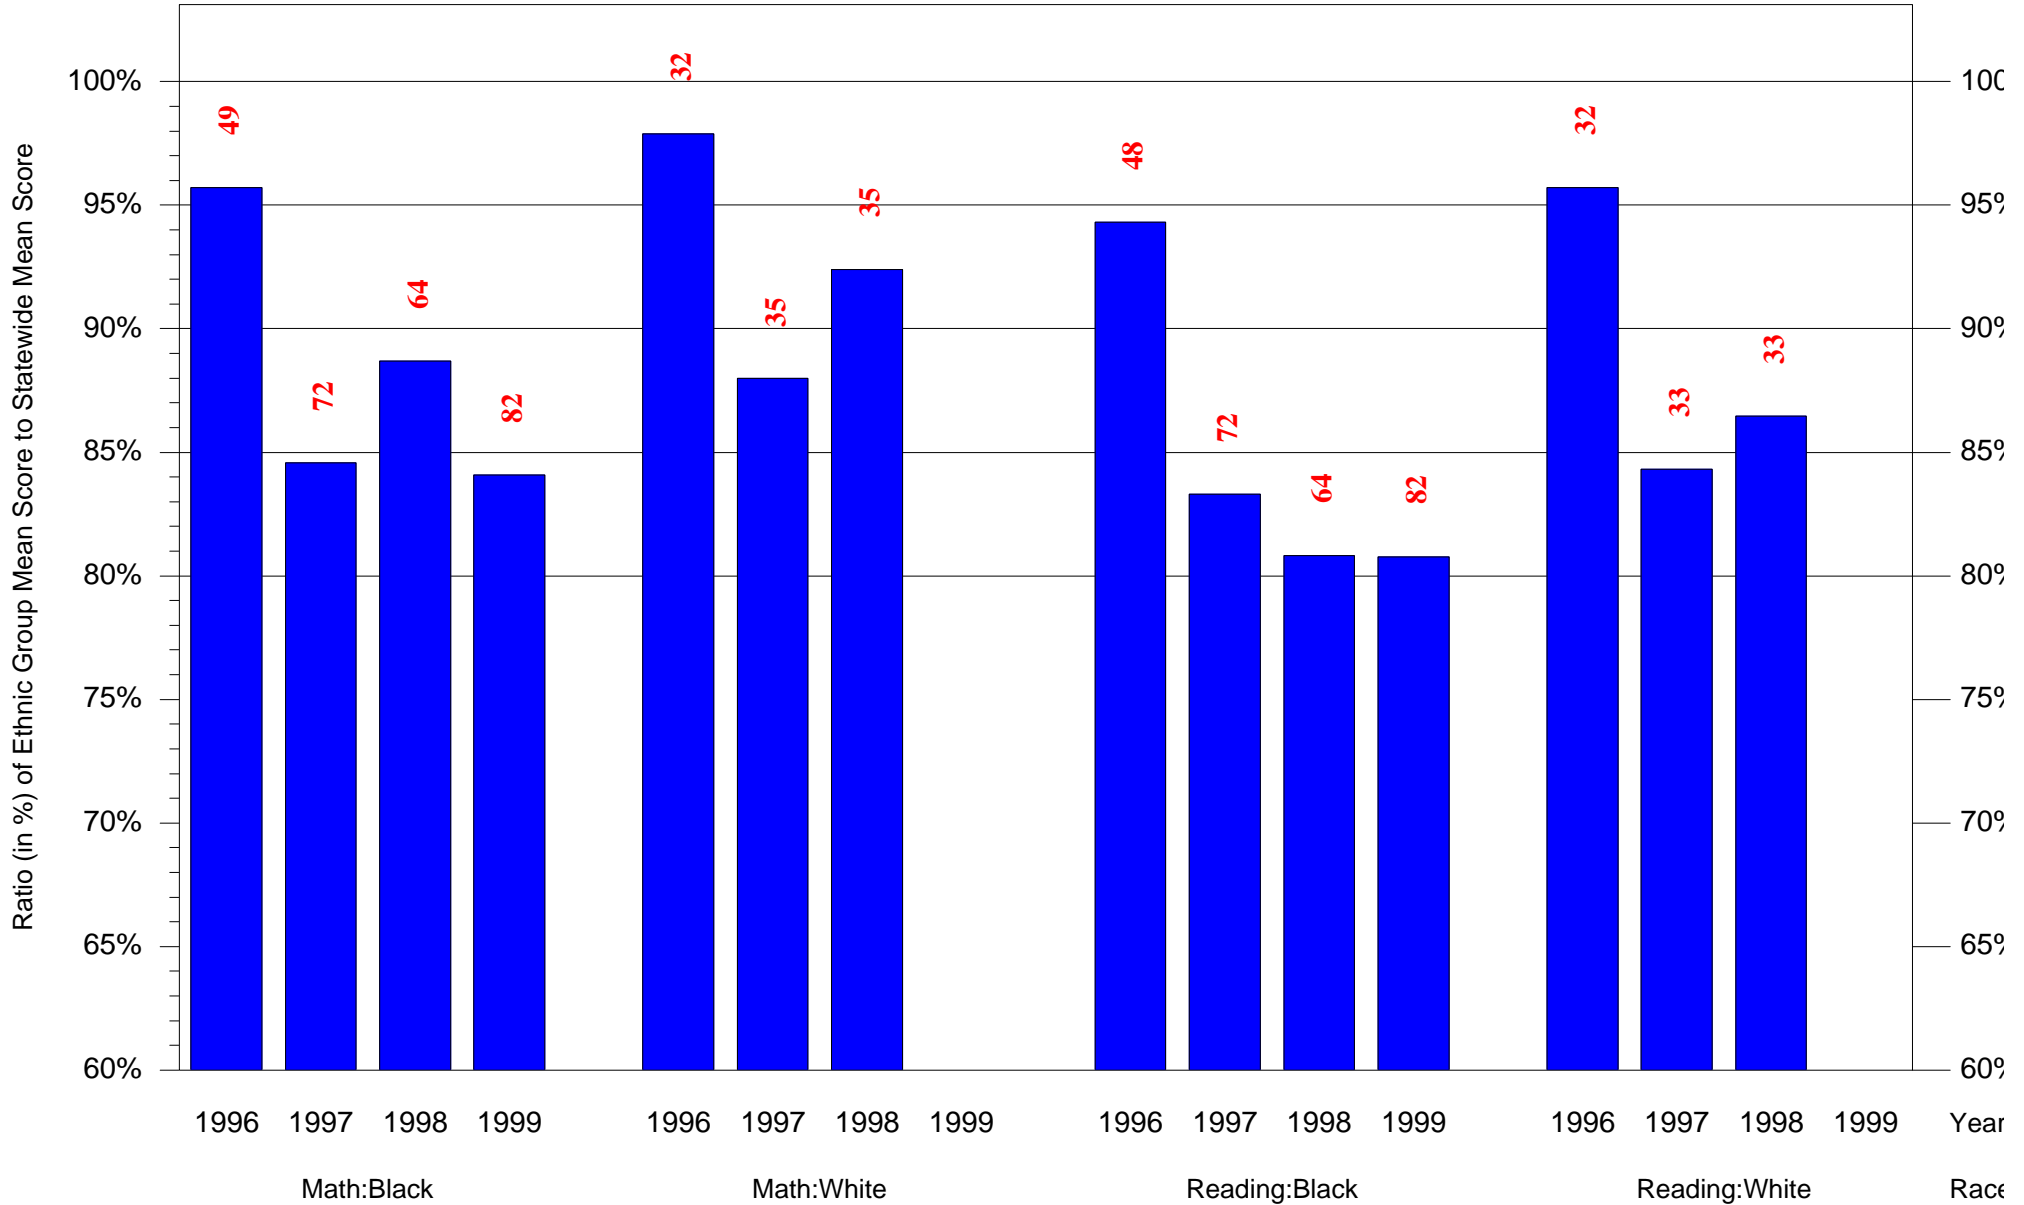

Mean Ethnic Group Building PSSA Test Score to Statewide Mean Score

Building = Paul Robeson HS for Human Services(7780) and Grade = 11 and Ethnic Group = Black or White

(Note: Number (in red) of Test Takers is above each bar in the chart.)