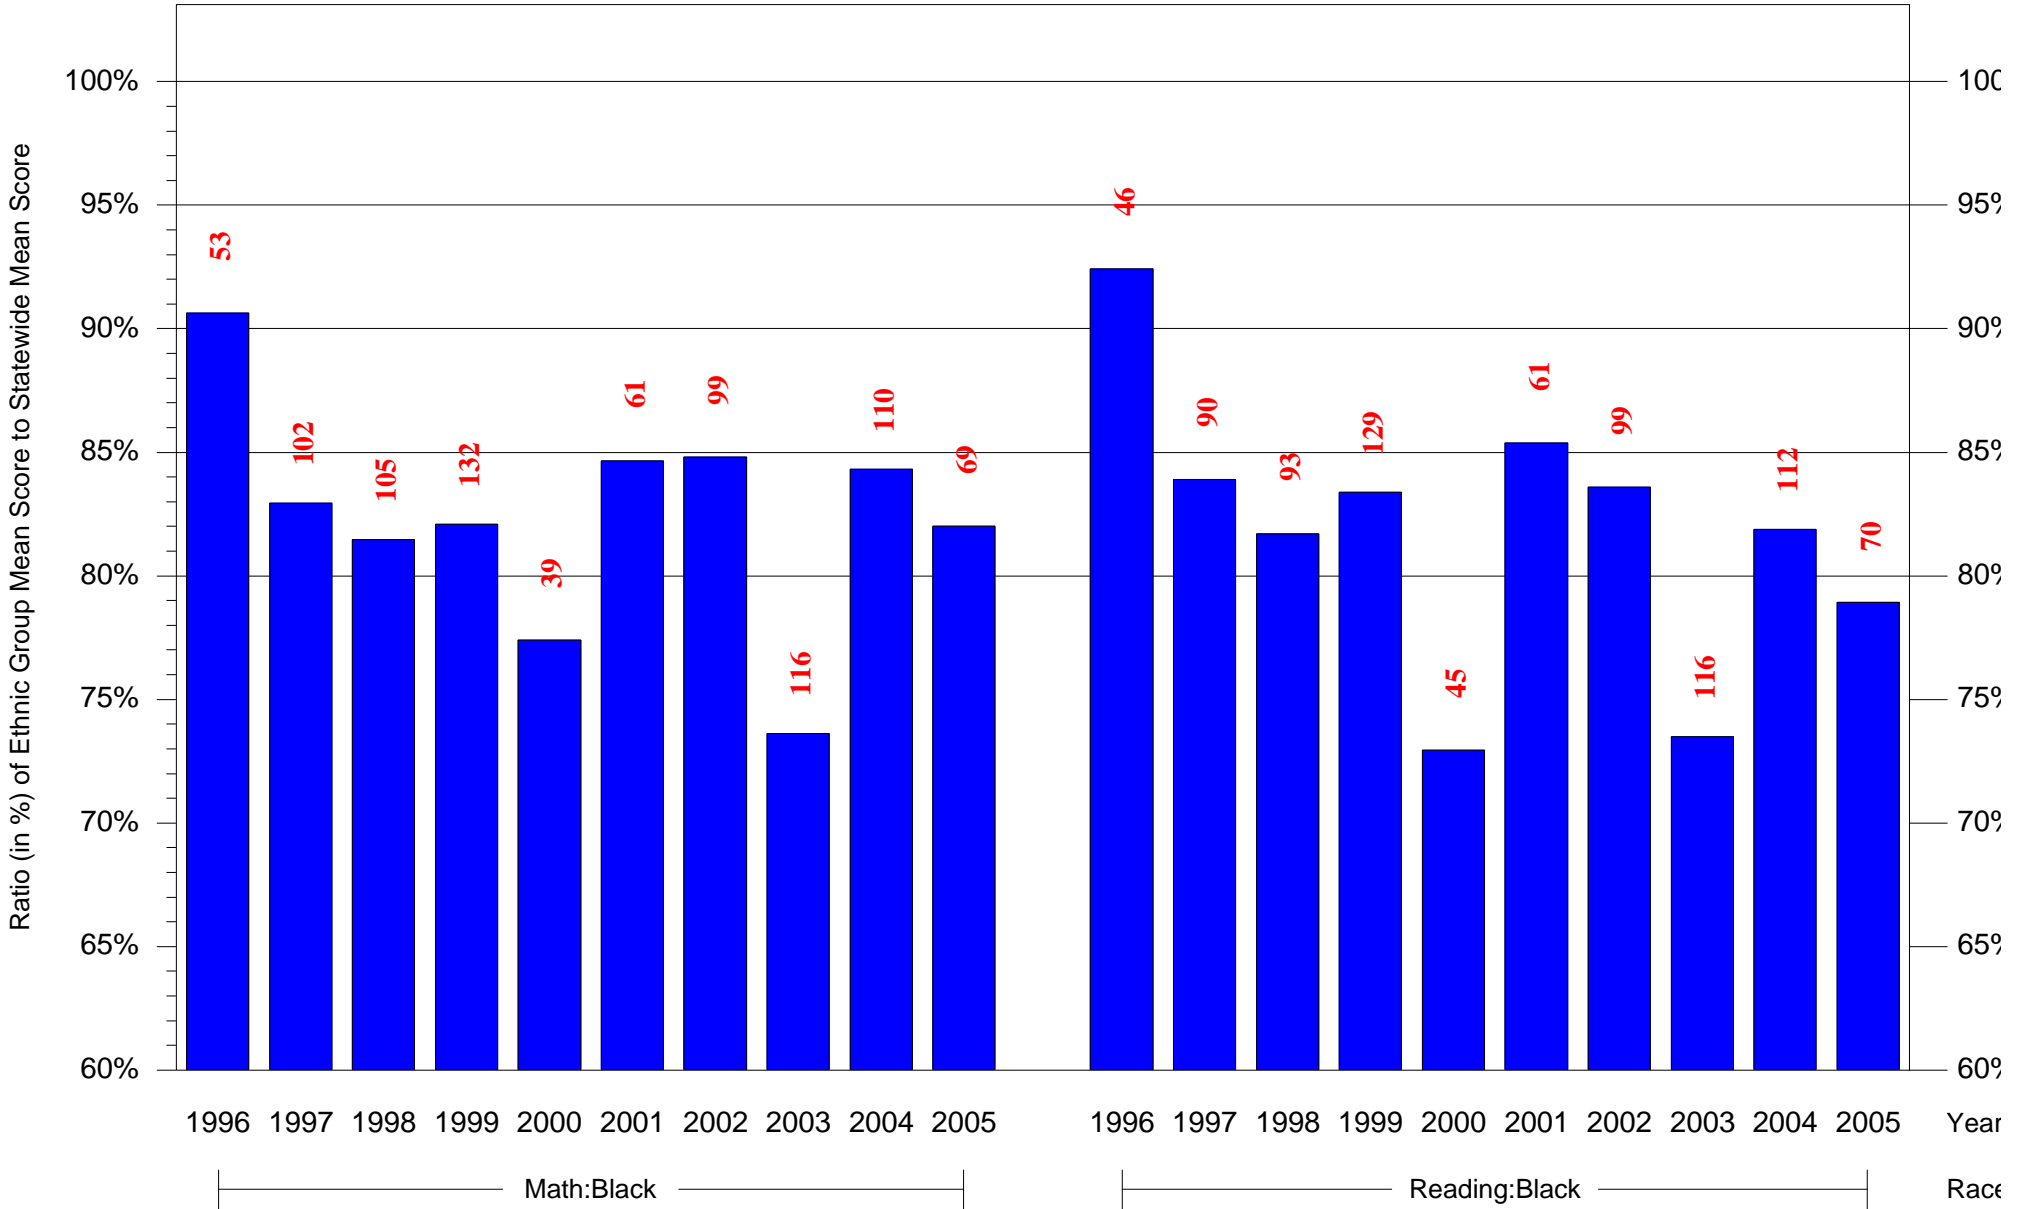

Mean Ethnic Group Building PSSA Test Score to Statewide Mean Score

Building = Wanamaker John MS(7254) and Grade = 8 and Ethnic Group = Black or White

(Note: Number (in red) of Test Takers is above each bar in the chart.)