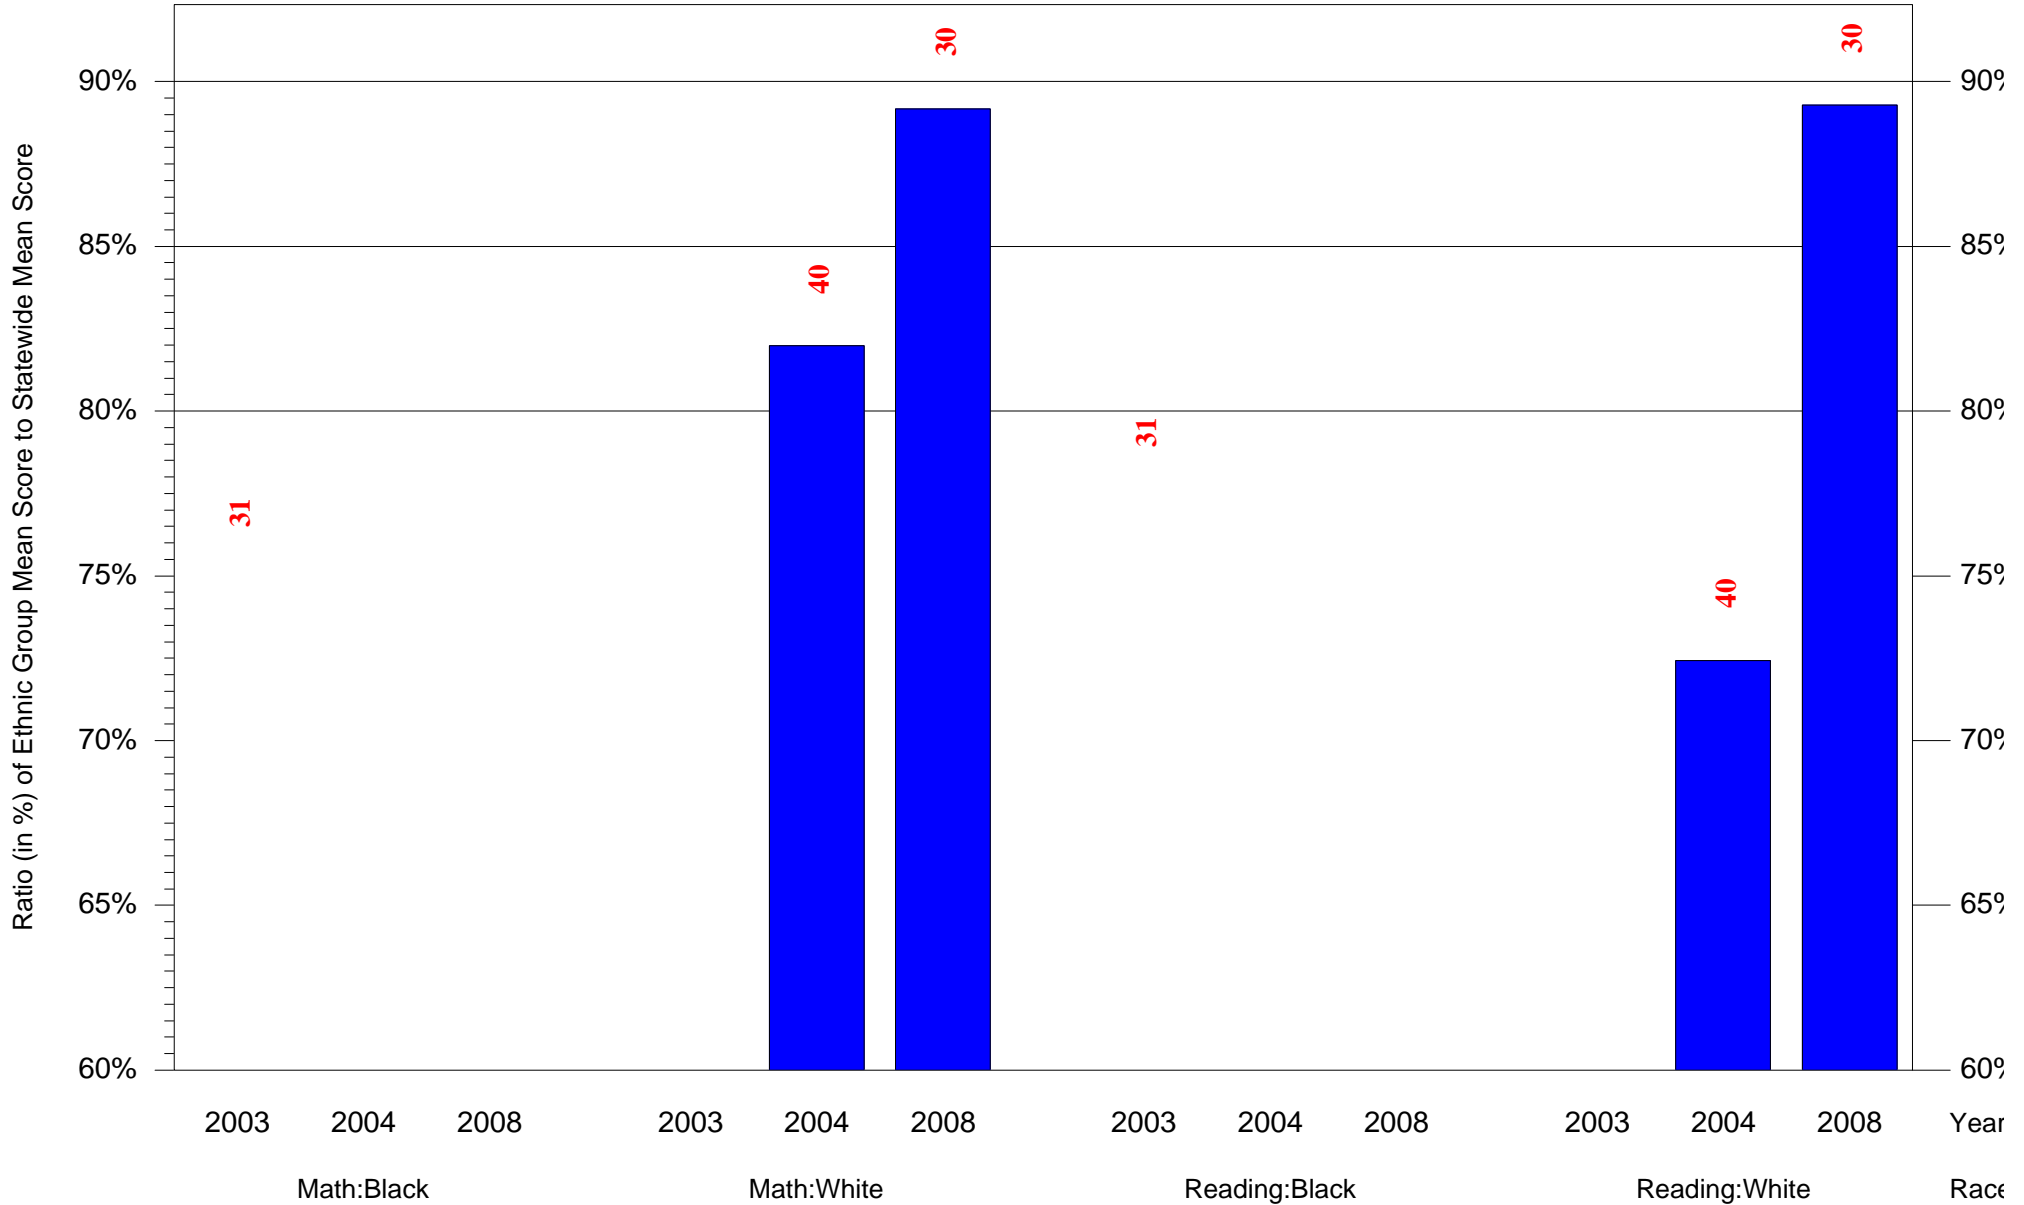

Mean Ethnic Group Building PSSA Test Score to Statewide Mean Score

Building = Carver HS(7023) and Grade = 11 and Ethnic Group = Black or White

(Note: Number (in red) of Test Takers is above each bar in the chart.)