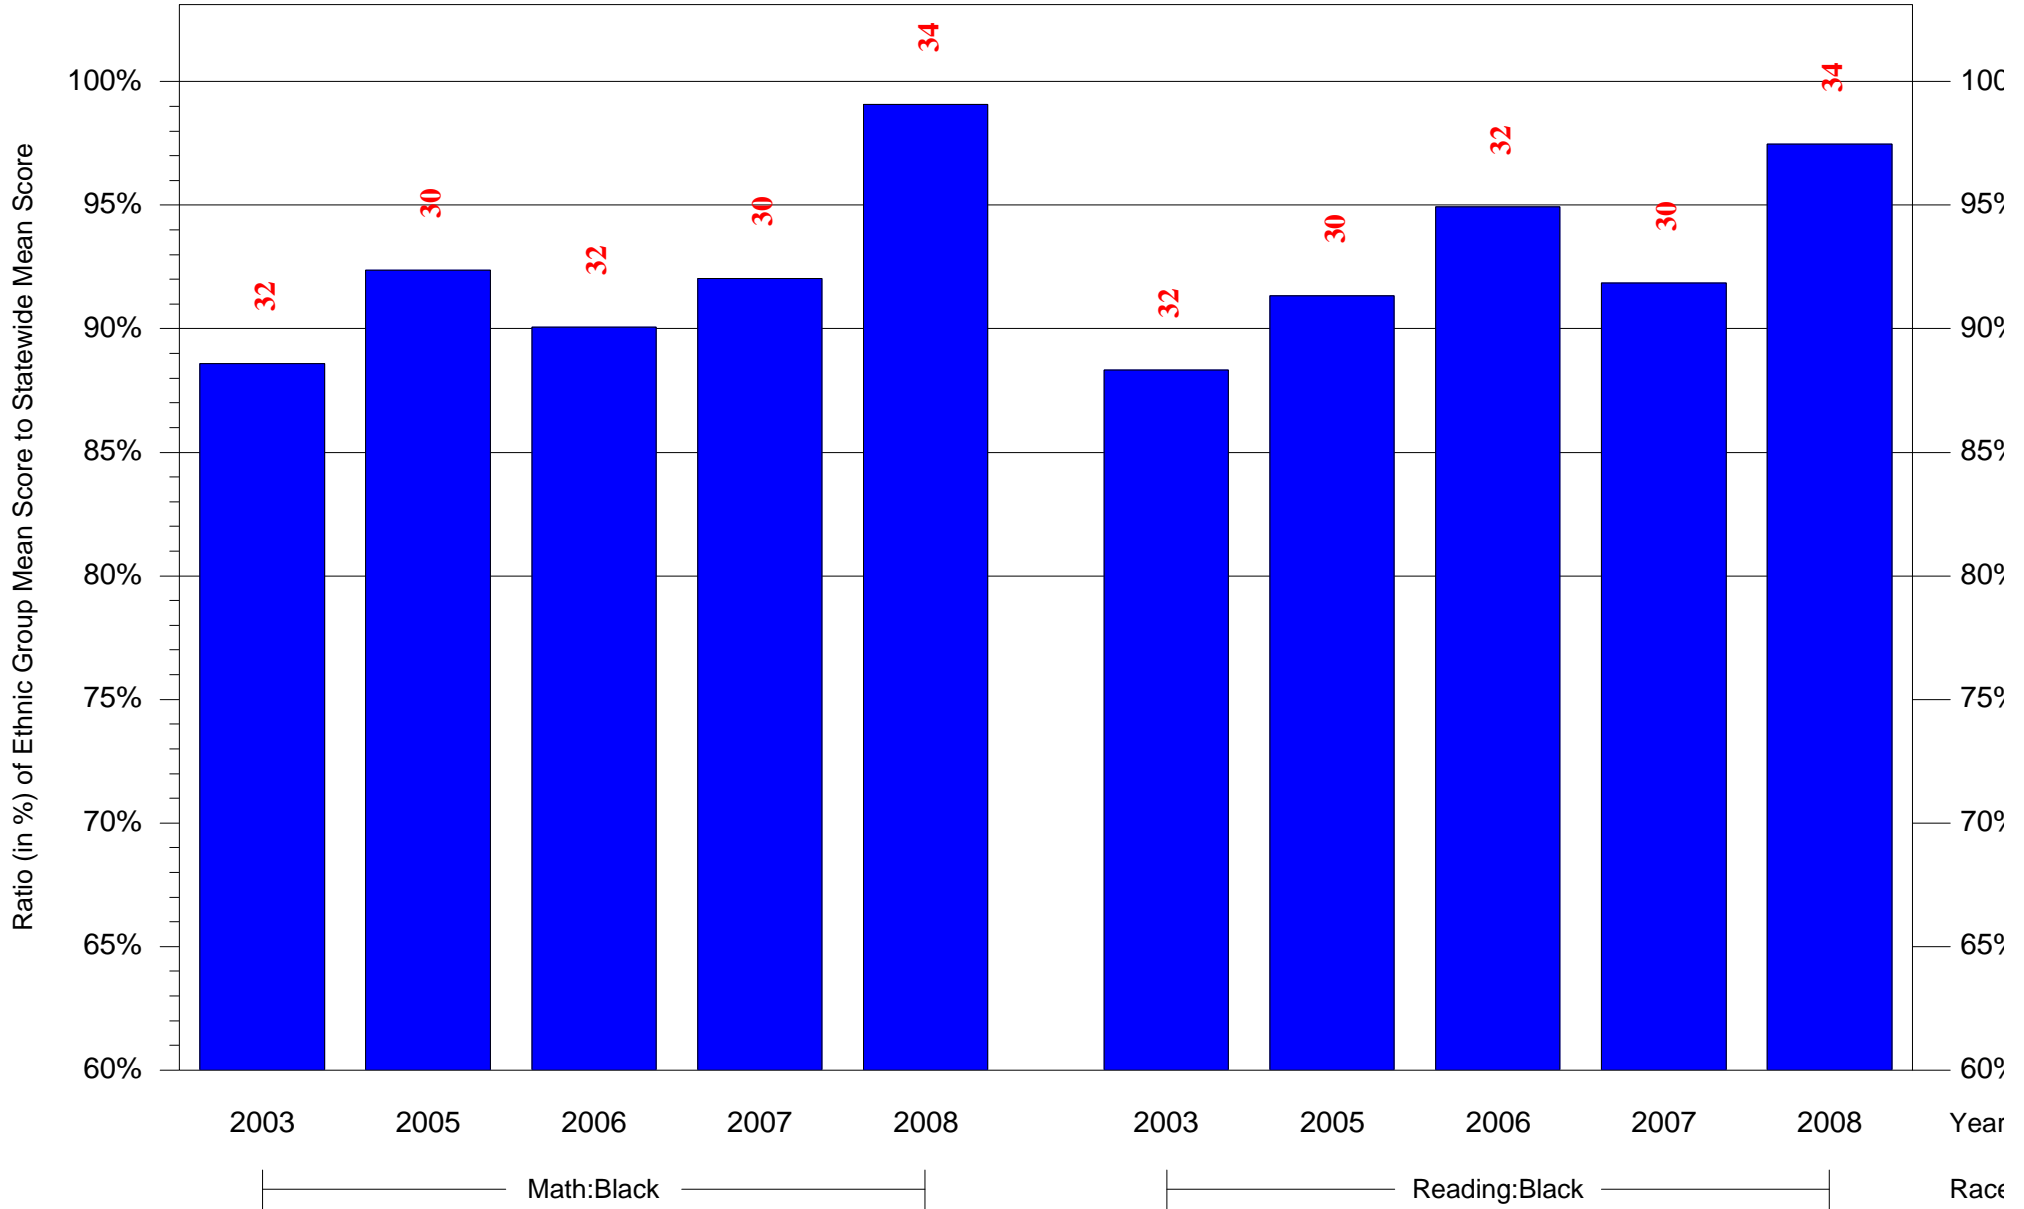

Mean Ethnic Group Building PSSA Test Score to Statewide Mean Score

Building = Overbrook Edu Ctr(6960) and Grade = 5 and Ethnic Group = Black or White

(Note: Number (in red) of Test Takers is above each bar in the chart.)