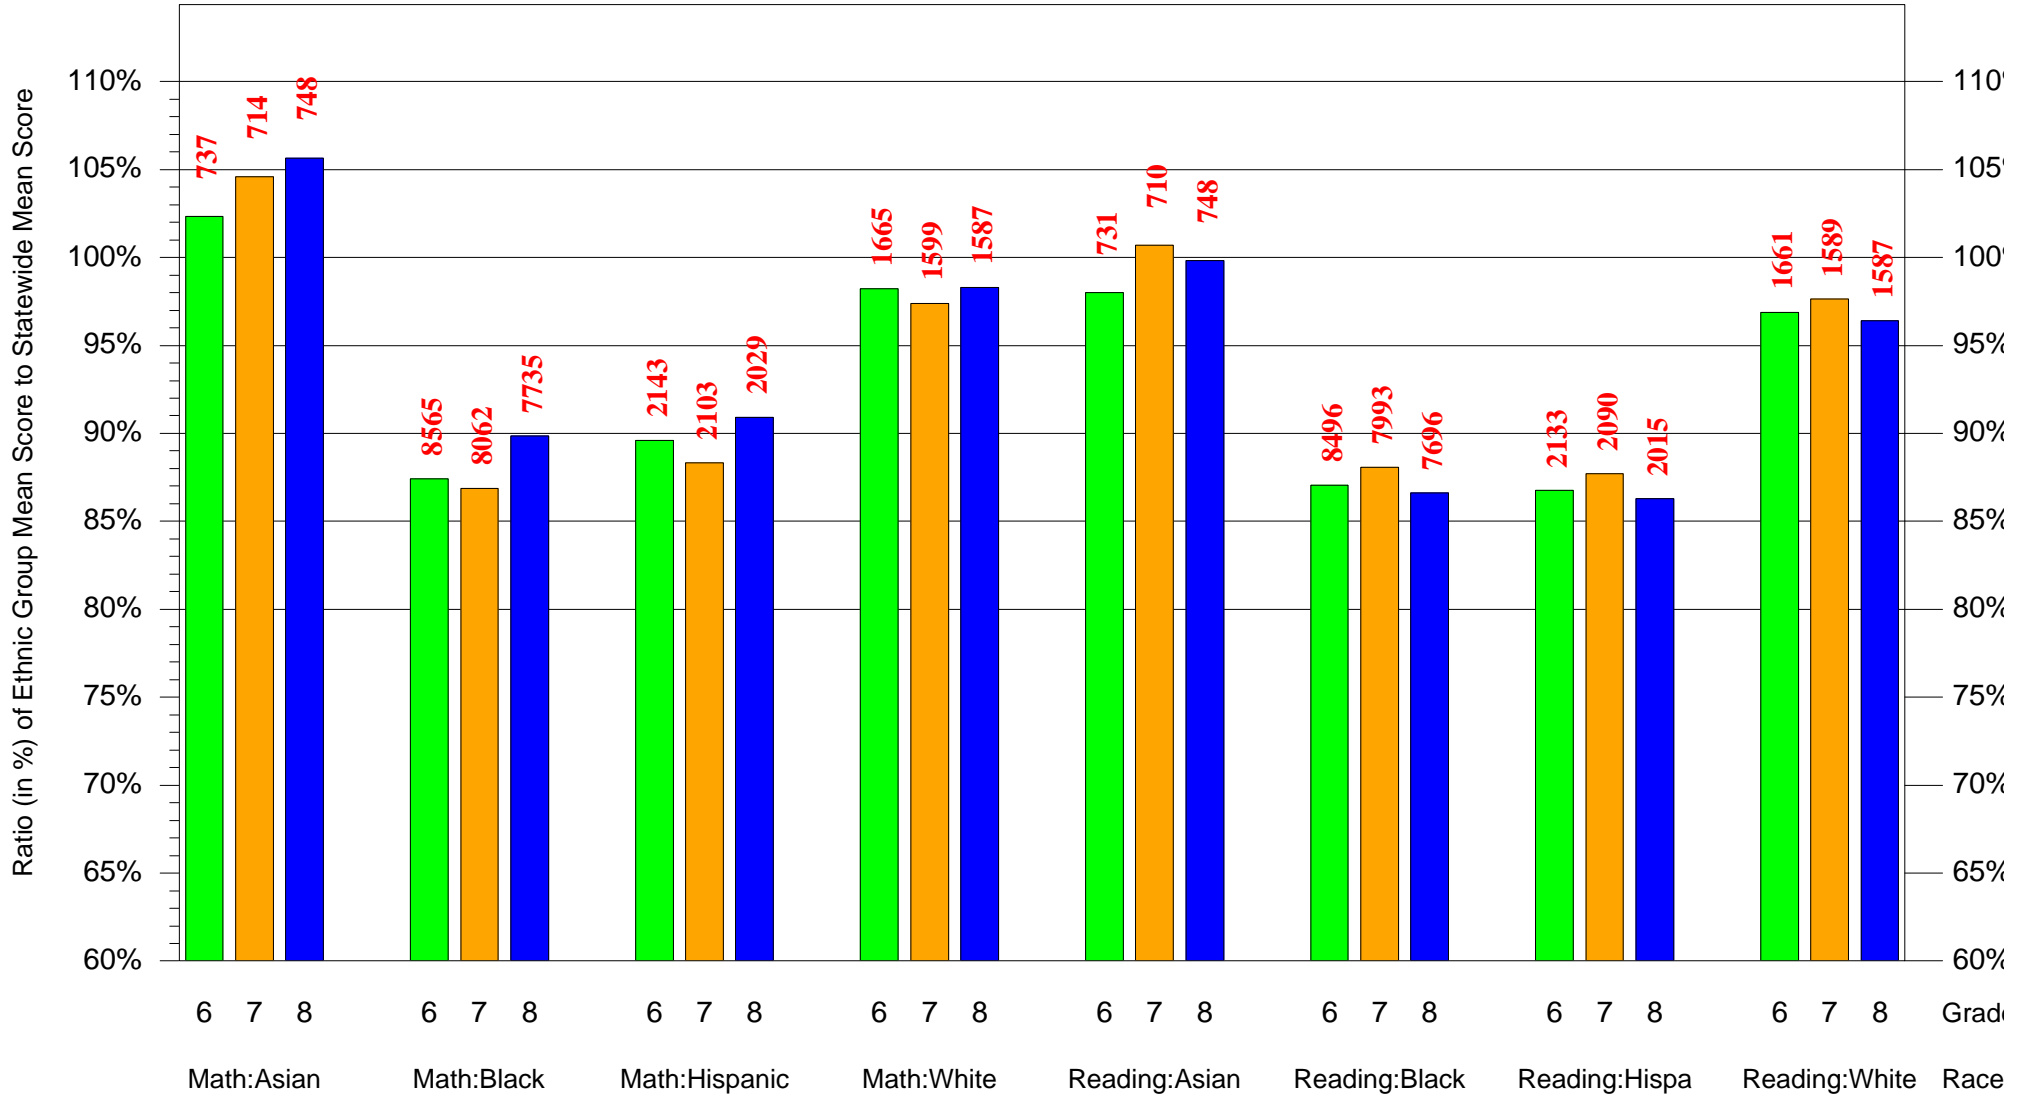

Mean Ethnic Group AUN PSSA Test Score to Statewide Mean Score

AUN = Philadelphia City SD(126515001) and Cohort = 2006 and Ethnic Group = Black or White or Asian or Hispanic

(Note: Number (in red) of Test Takers is above each bar in the chart.)

Legend

Test Year 2006: Grade 6

Test Year 2007: Grade 7

Test Year 2008: Grade 8