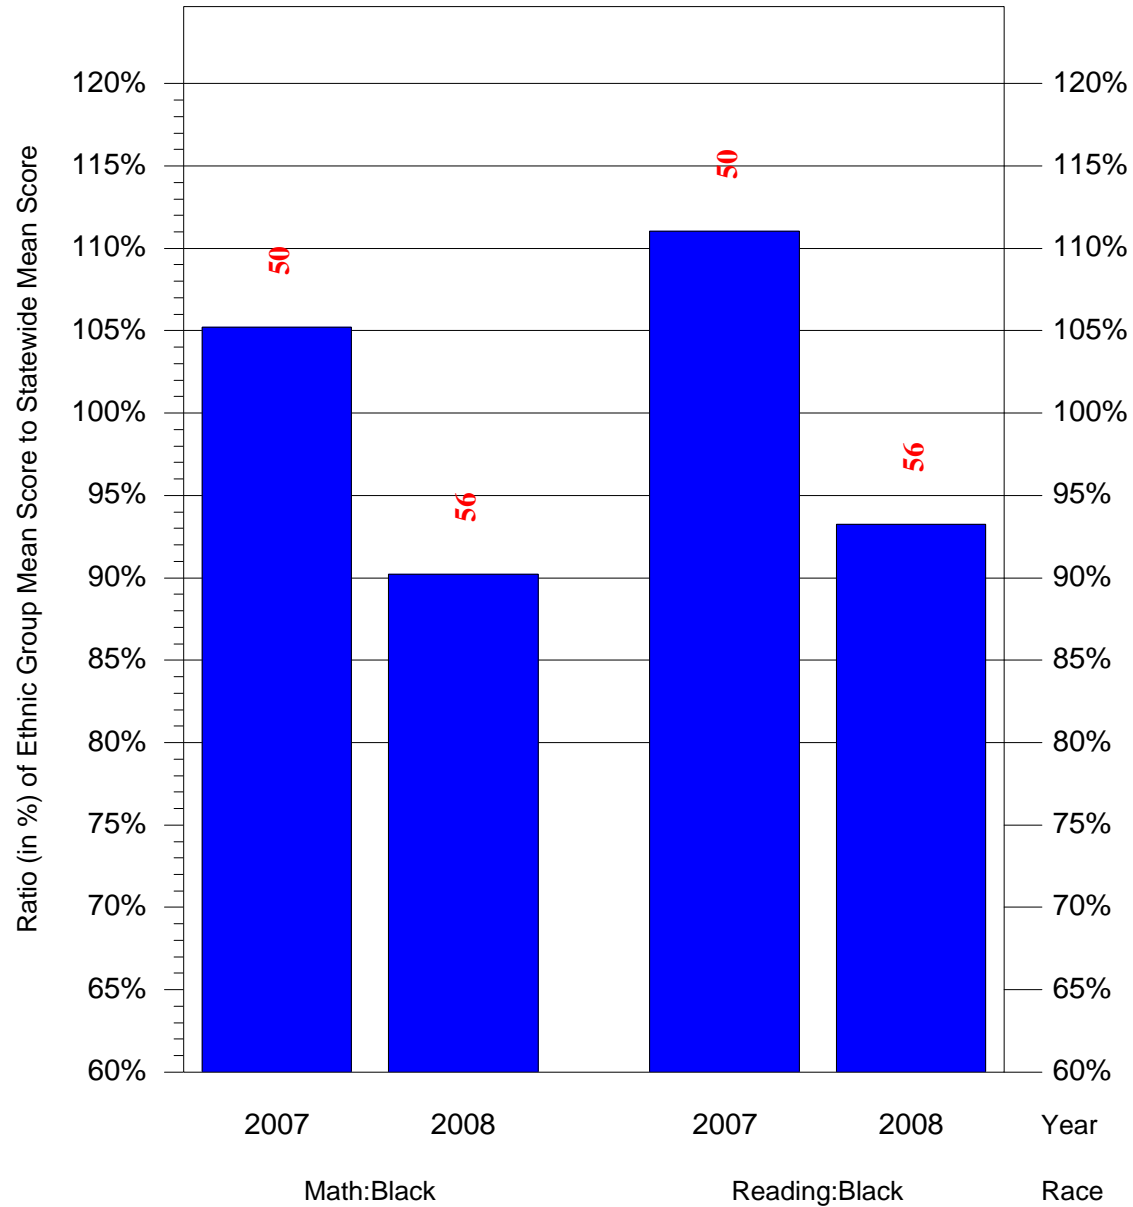

Mean Ethnic Group Building PSSA Test Score to Statewide Mean Score

Building = Stanton M Hall Sch(6541) and Grade = 3 and Ethnic Group = Black or White

(Note: Number (in red) of Test Takers is above each bar in the chart.)