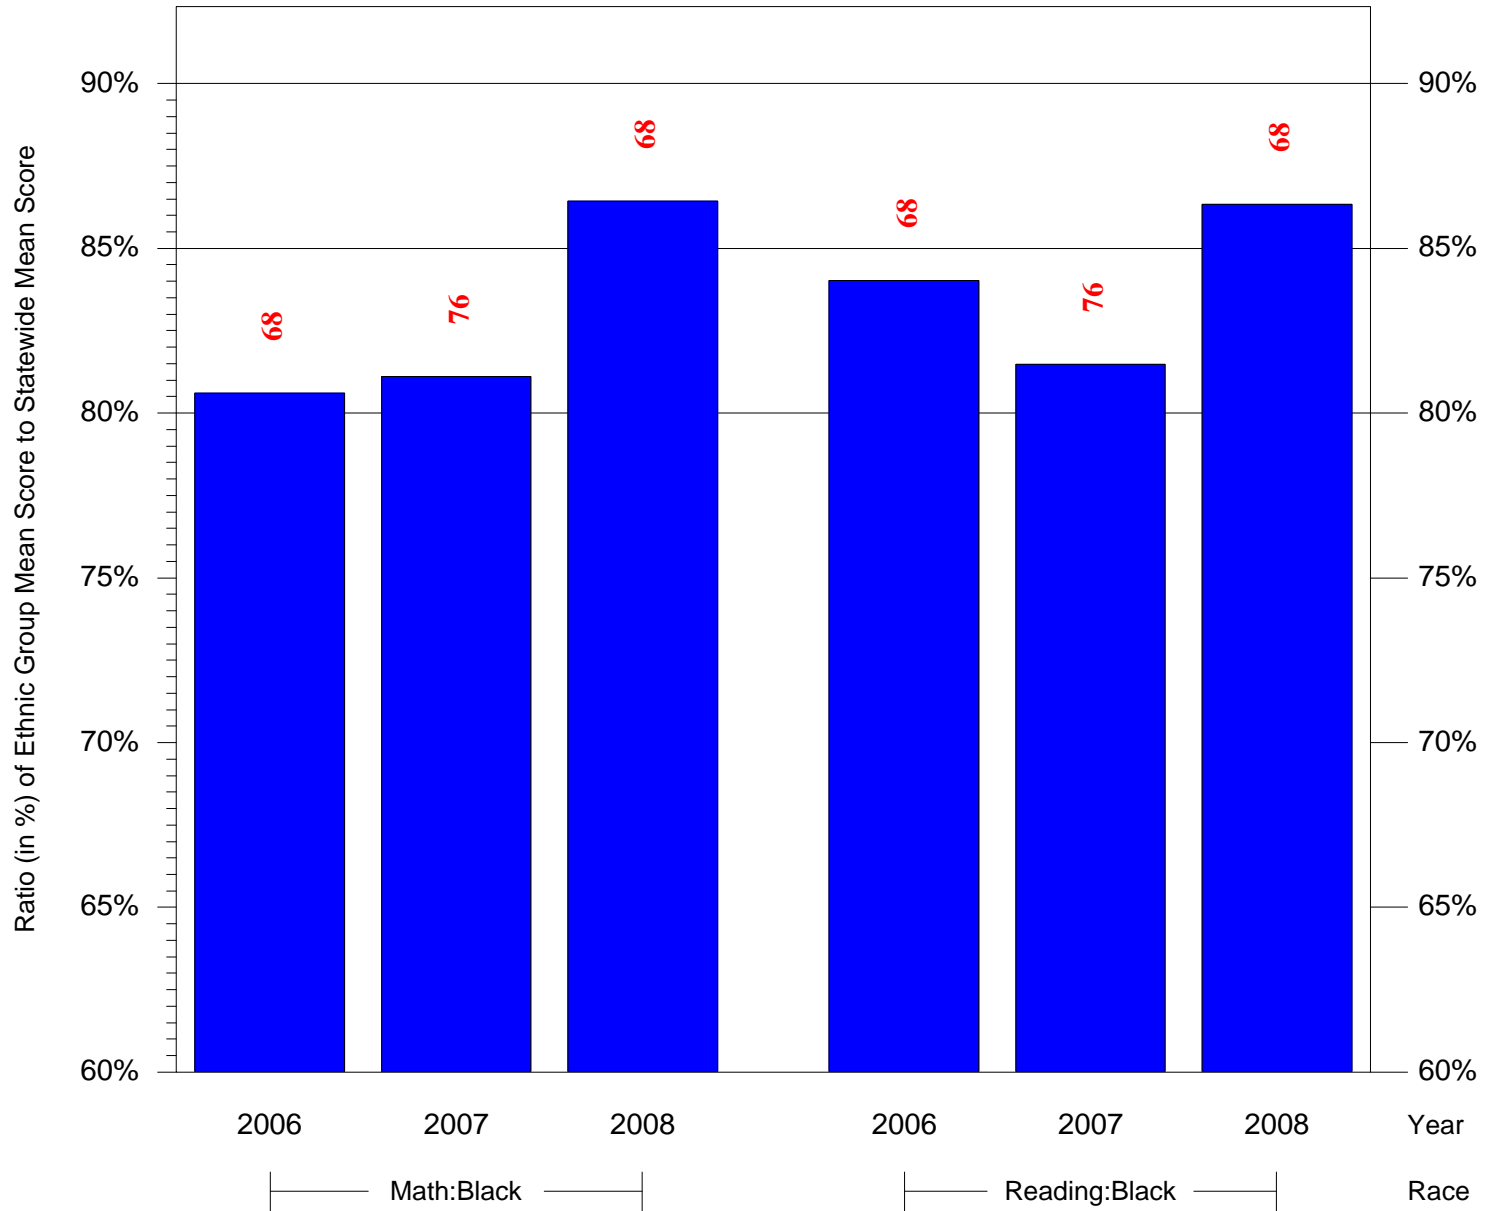

Mean Ethnic Group Building PSSA Test Score to Statewide Mean Score

Building = Longstreth William C Sch(6533) and Grade = 6 and Ethnic Group = Black or White

(Note: Number (in red) of Test Takers is above each bar in the chart.)