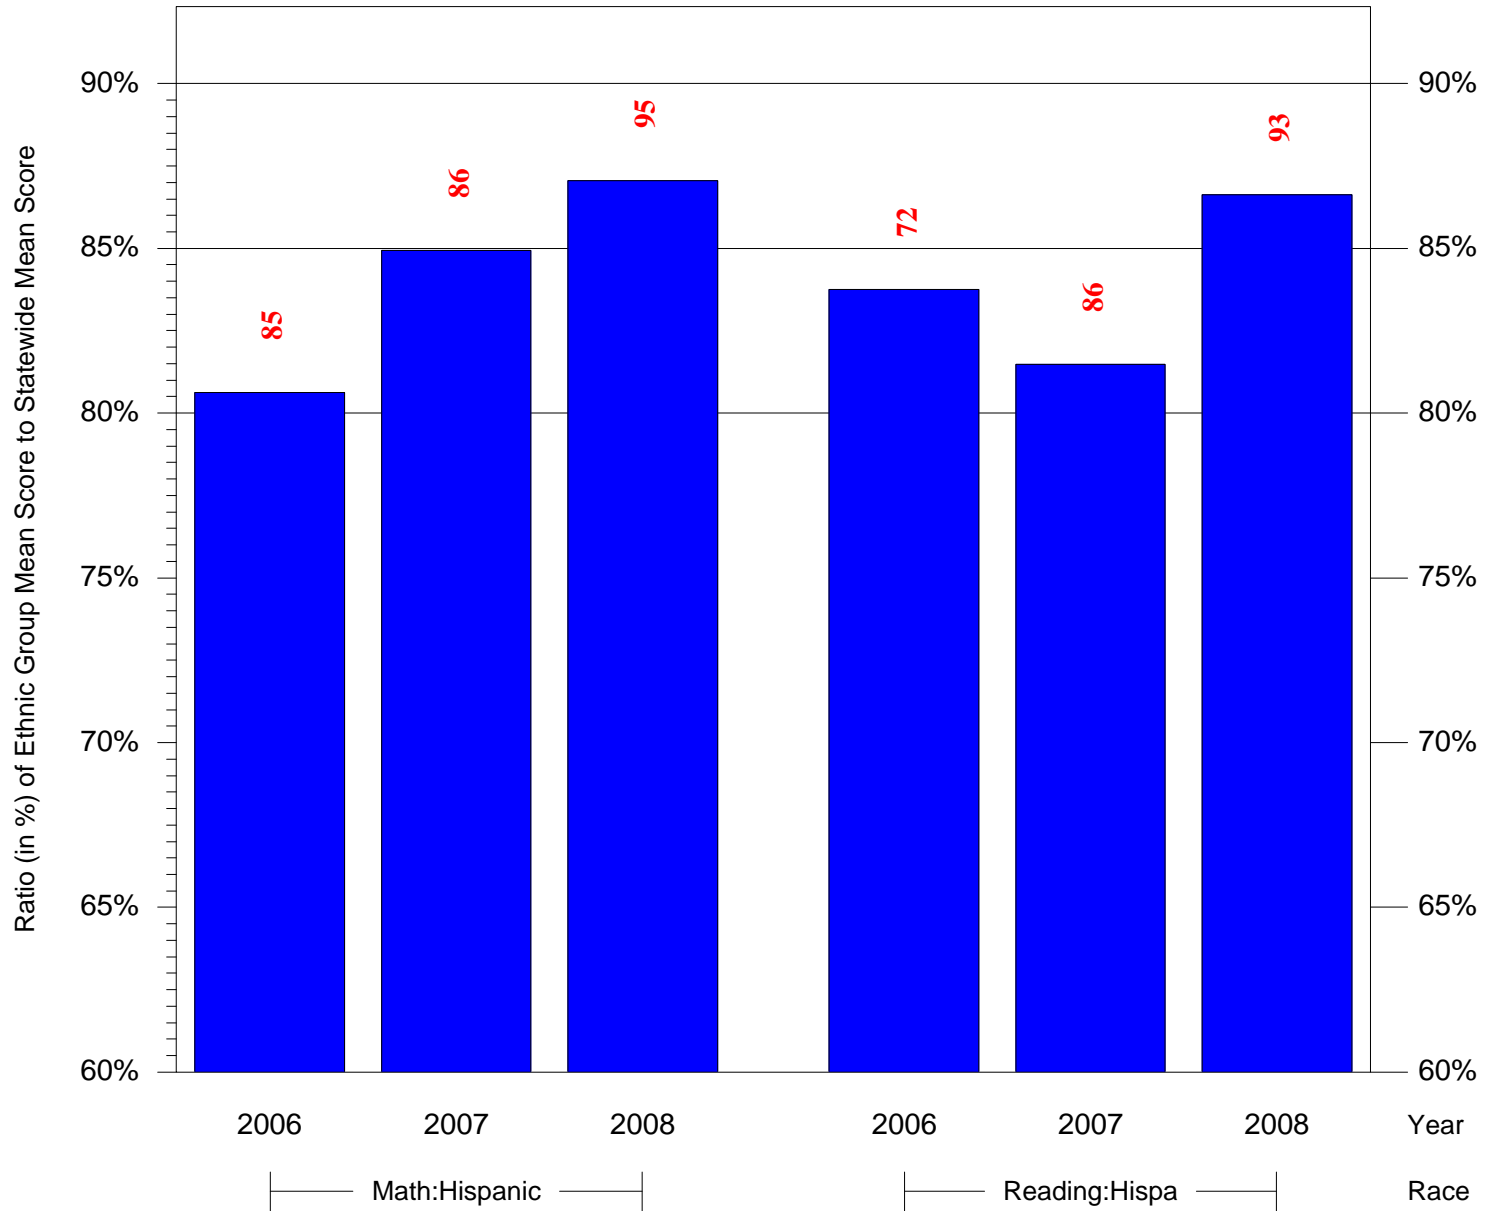

Mean Ethnic Group Building PSSA Test Score to Statewide Mean Score

Building = Taylor Bayard Sch(3755) and Grade = 4 and Ethnic Group = Asian or Hispanic

(Note: Number (in red) of Test Takers is above each bar in the chart.)