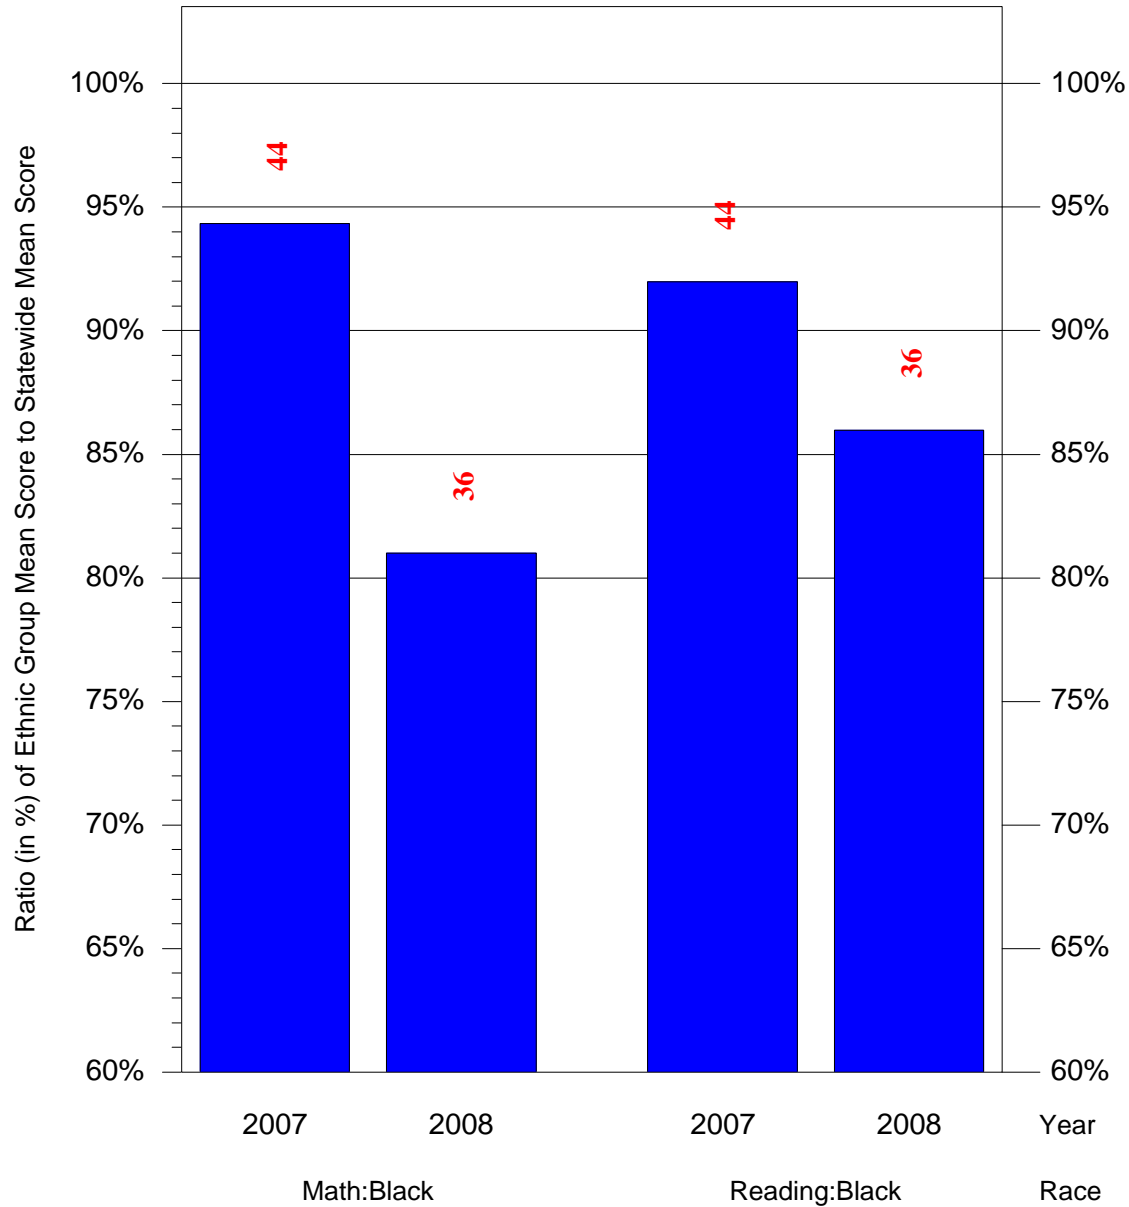

Mean Ethnic Group Building PSSA Test Score to Statewide Mean Score

Building = Duckrey Tanner Sch(5040) and Grade = 3 and Ethnic Group = Black or White

(Note: Number (in red) of Test Takers is above each bar in the chart.)