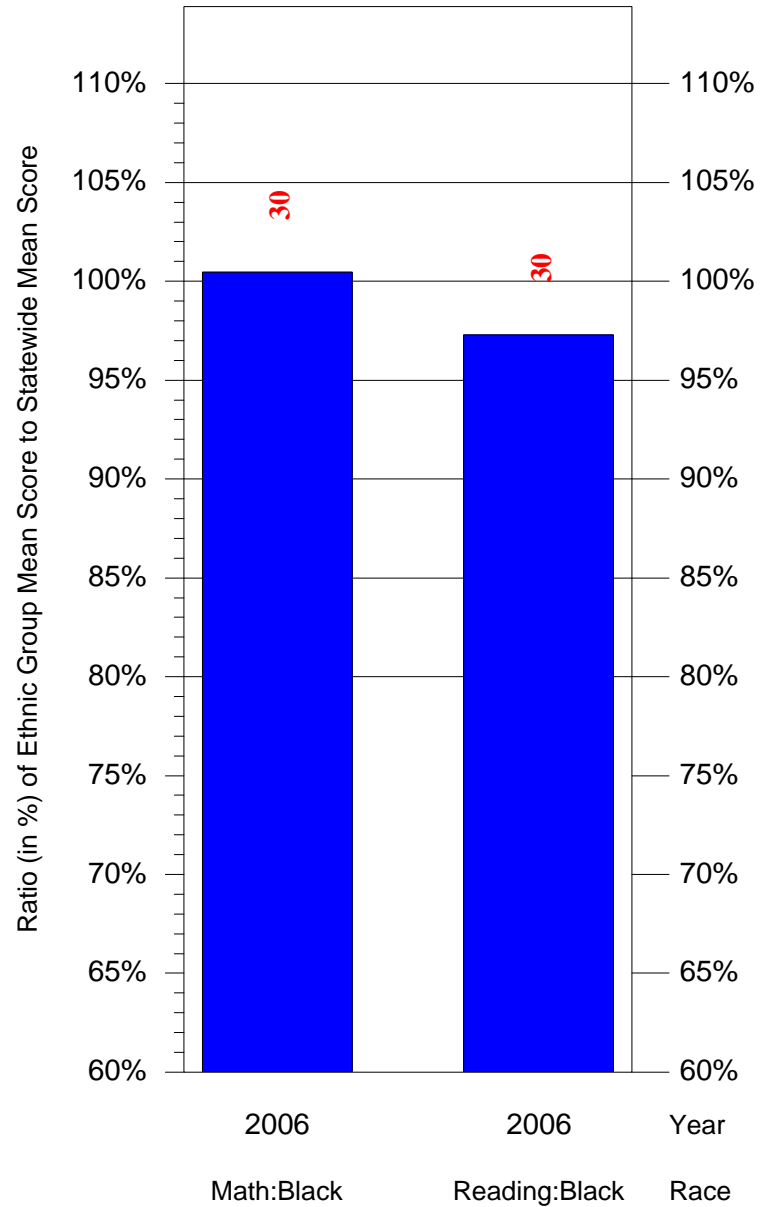

Mean Ethnic Group Building PSSA Test Score to Statewide Mean Score

Building = Meredith William M Sch(3649) and Grade = 7 and Ethnic Group = Black or White

(Note: Number (in red) of Test Takers is above each bar in the chart.)