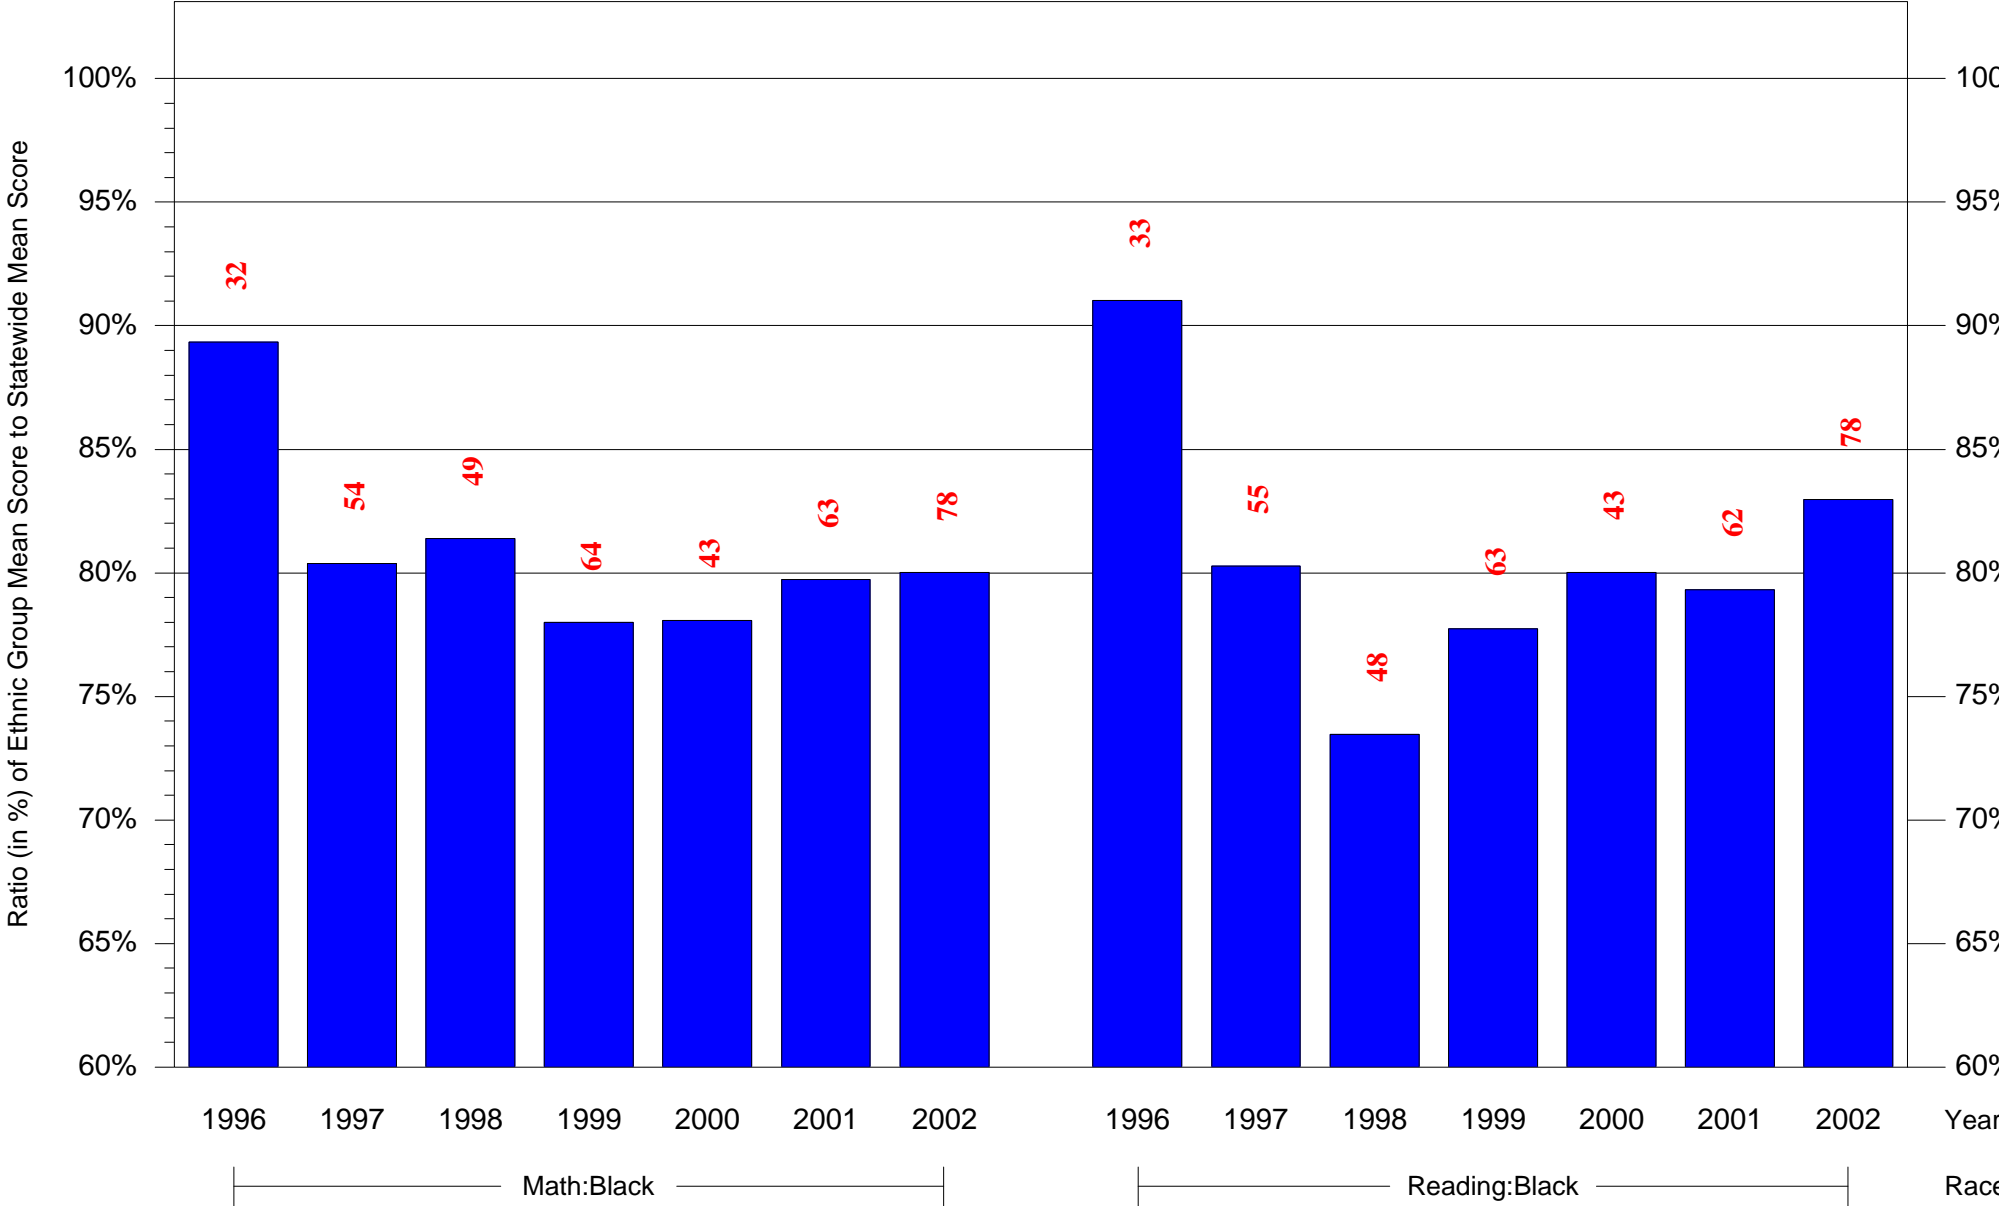

Mean Ethnic Group Building PSSA Test Score to Statewide Mean Score

Building = Belmont Sch(3599) and Grade = 5 and Ethnic Group = Black or White

(Note: Number (in red) of Test Takers is above each bar in the chart.)