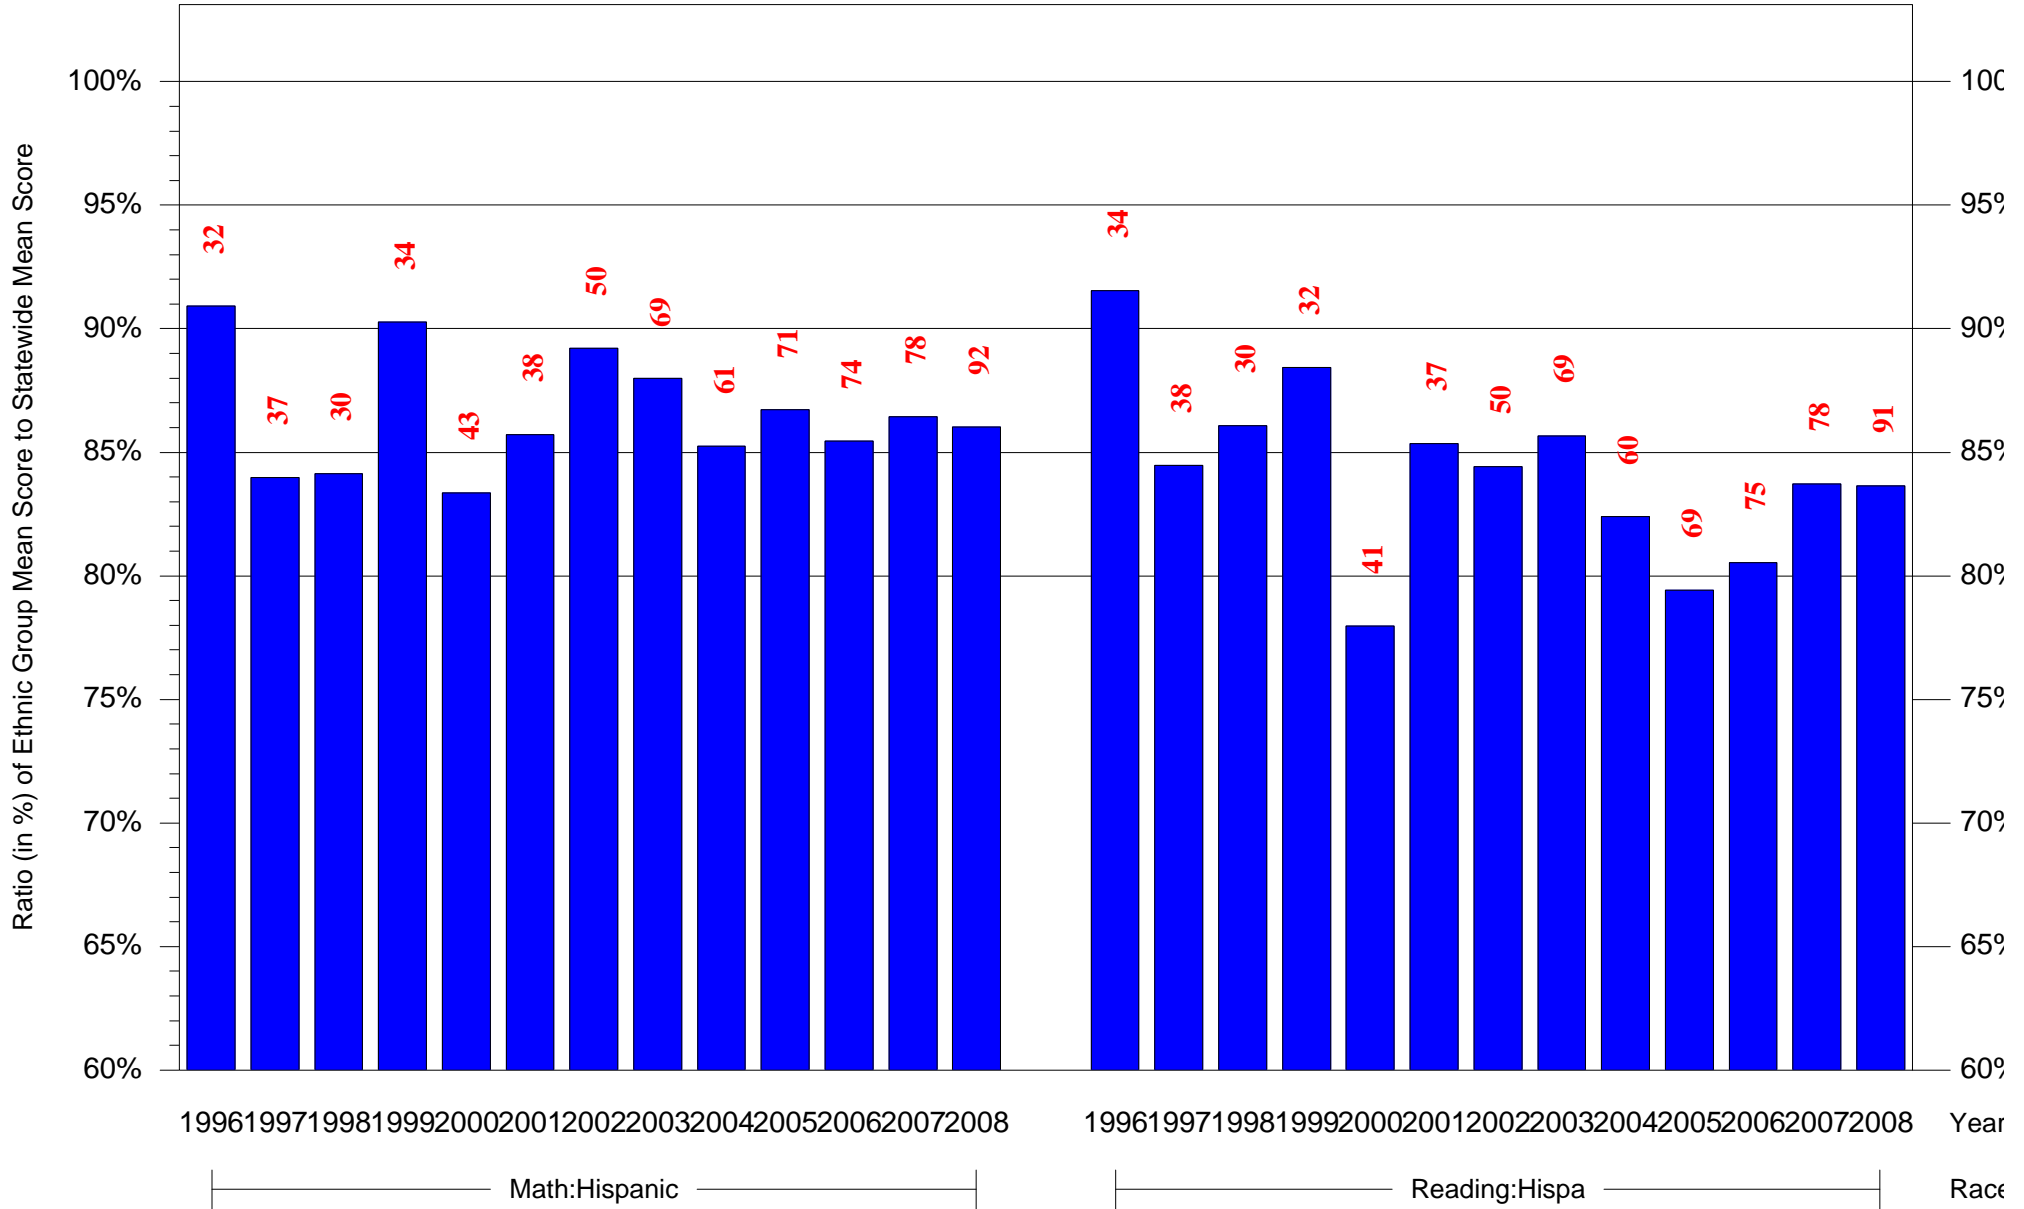

Mean Ethnic Group Building PSSA Test Score to Statewide Mean Score

Building = Harding Warren G MS(7242) and Grade = 8 and Ethnic Group = Asian or Hispanic

(Note: Number (in red) of Test Takers is above each bar in the chart.)