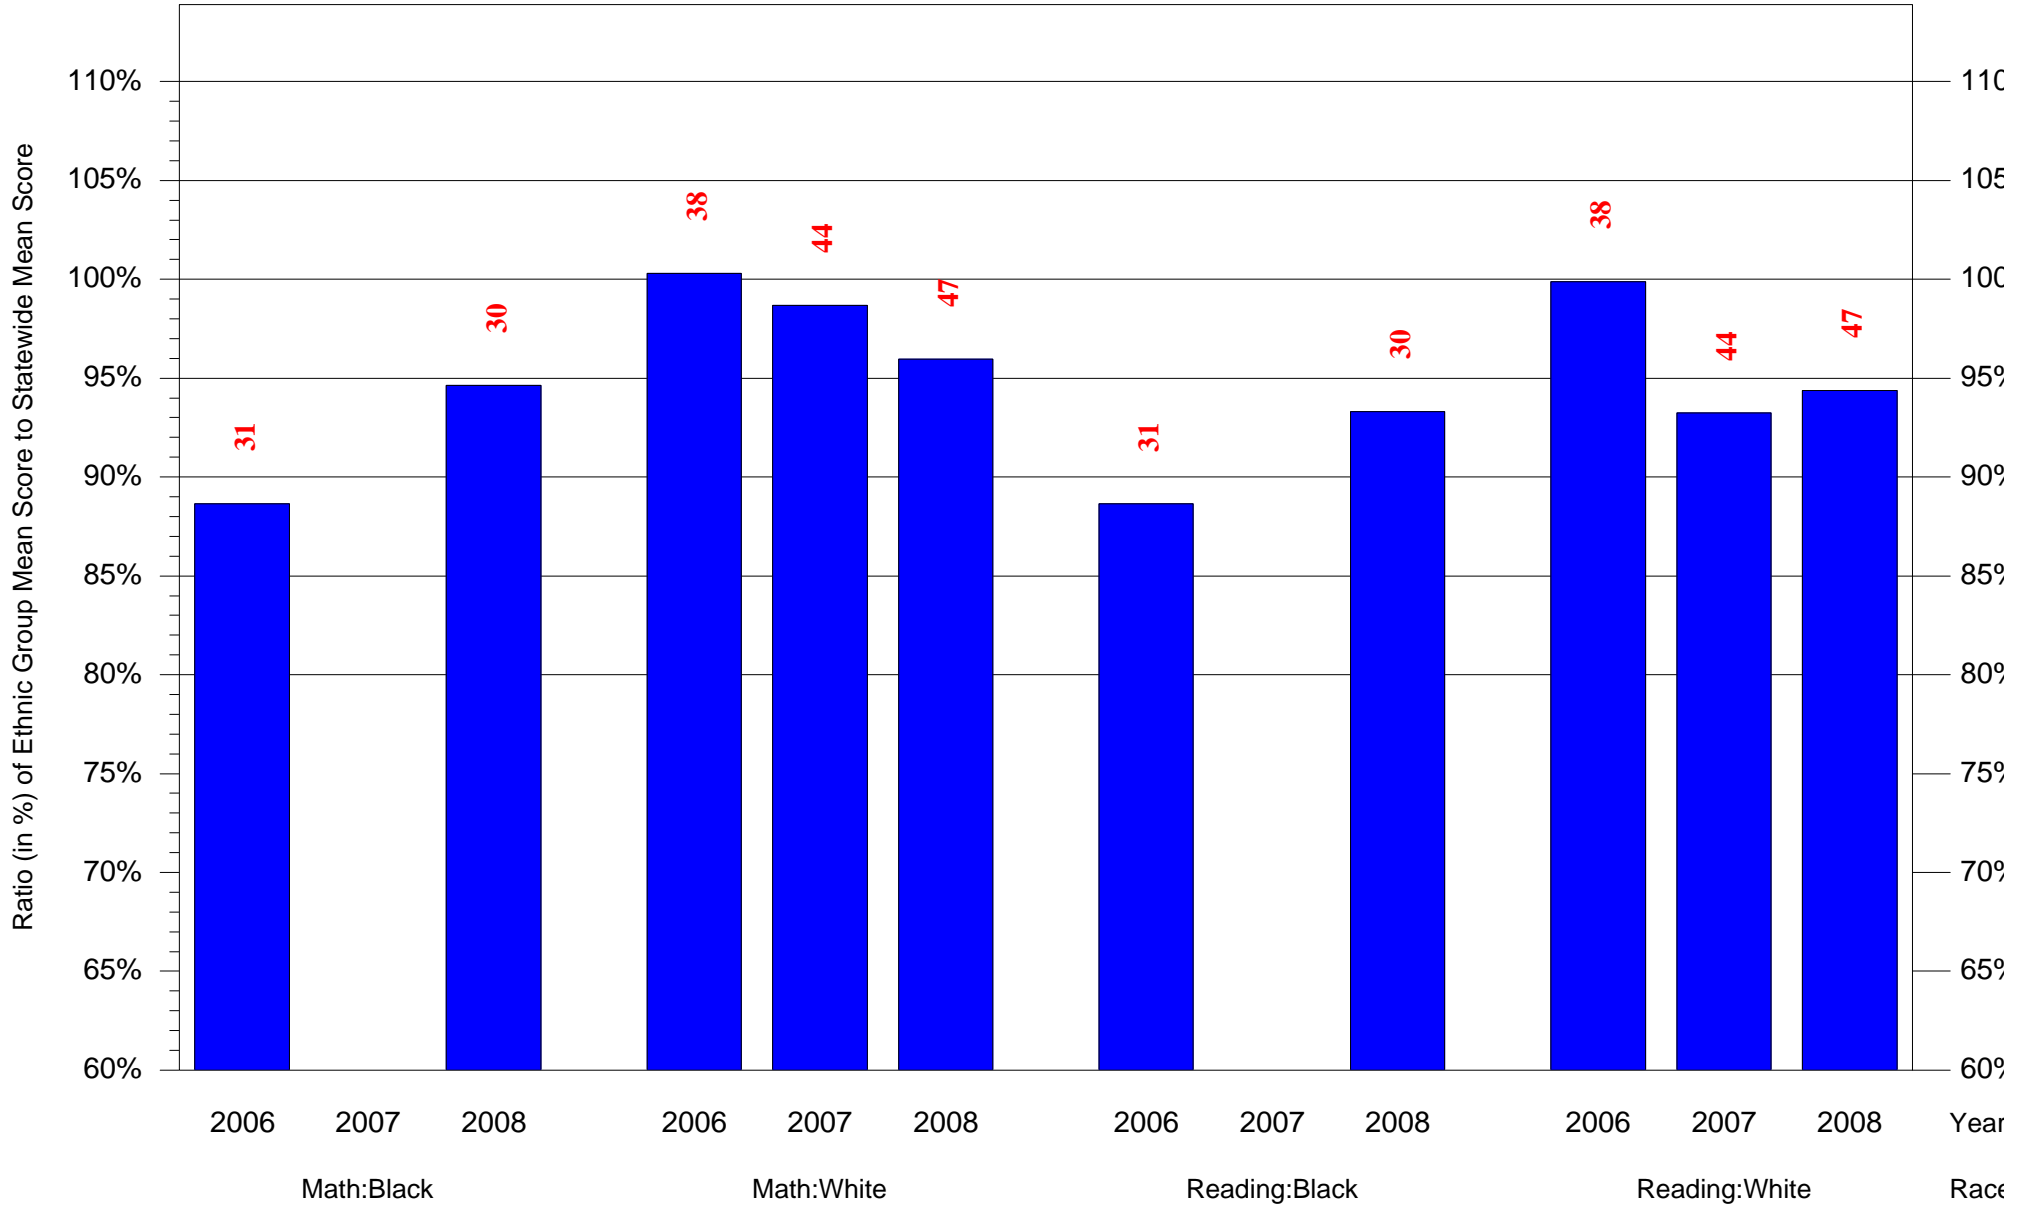

Mean Ethnic Group Building PSSA Test Score to Statewide Mean Score

Building = Brown Joseph H Sch(6529) and Grade = 6 and Ethnic Group = Black or White

(Note: Number (in red) of Test Takers is above each bar in the chart.)