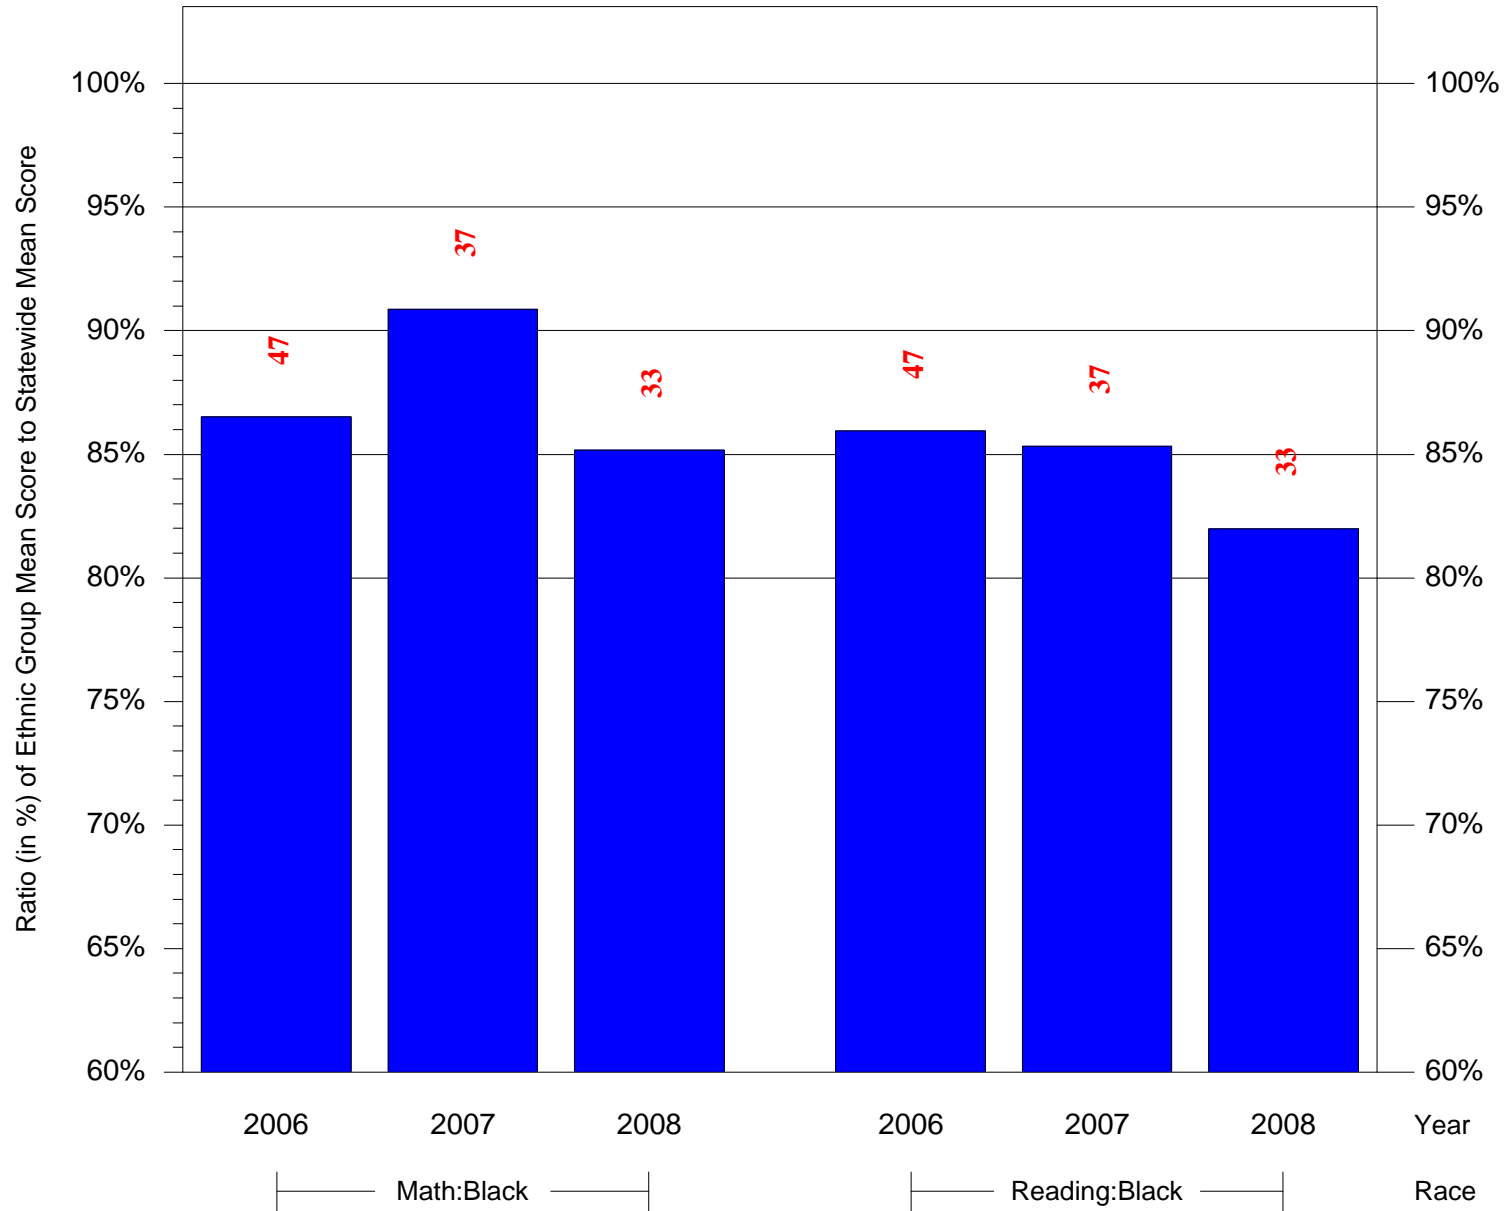

Mean Ethnic Group Building PSSA Test Score to Statewide Mean Score

Building = Duckrey Tanner Sch(5040) and Grade = 6 and Ethnic Group = Black or White

(Note: Number (in red) of Test Takers is above each bar in the chart.)