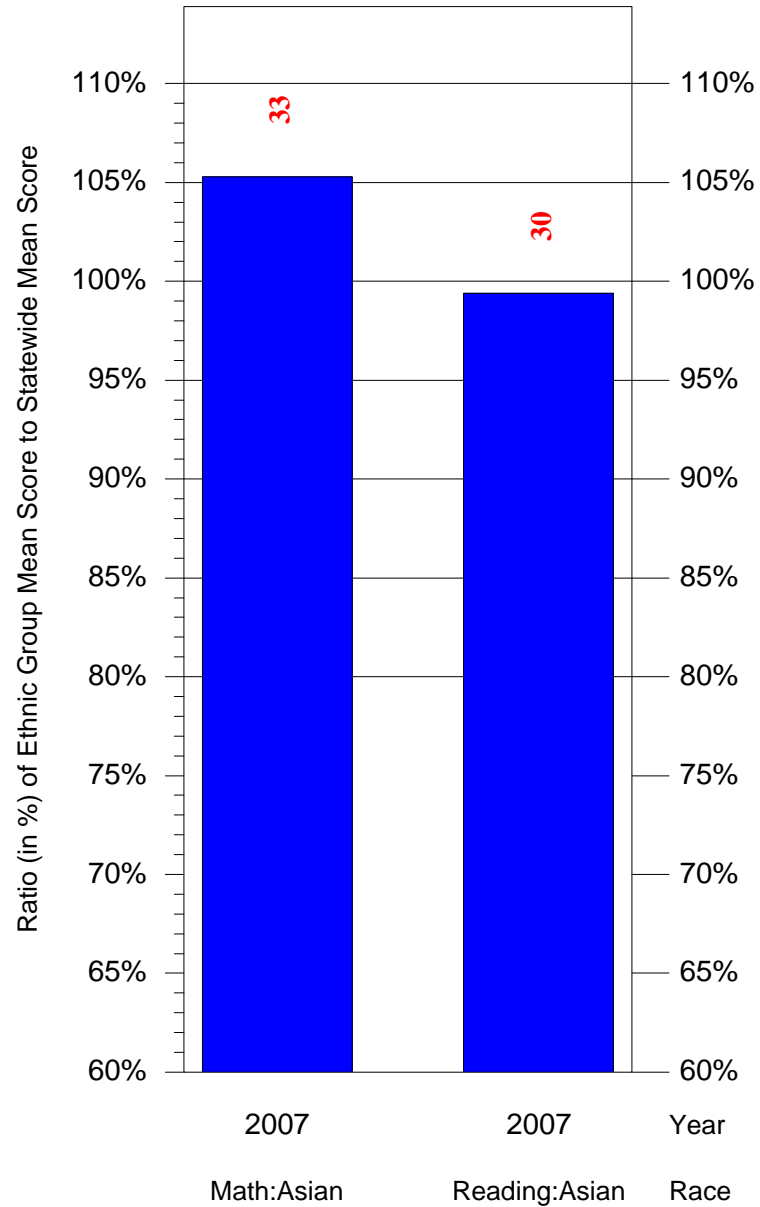

Mean Ethnic Group Building PSSA Test Score to Statewide Mean Score

Building = McCall Gen George A Sch(3648) and Grade = 4 and Ethnic Group = Asian or Hispanic

(Note: Number (in red) of Test Takers is above each bar in the chart.)