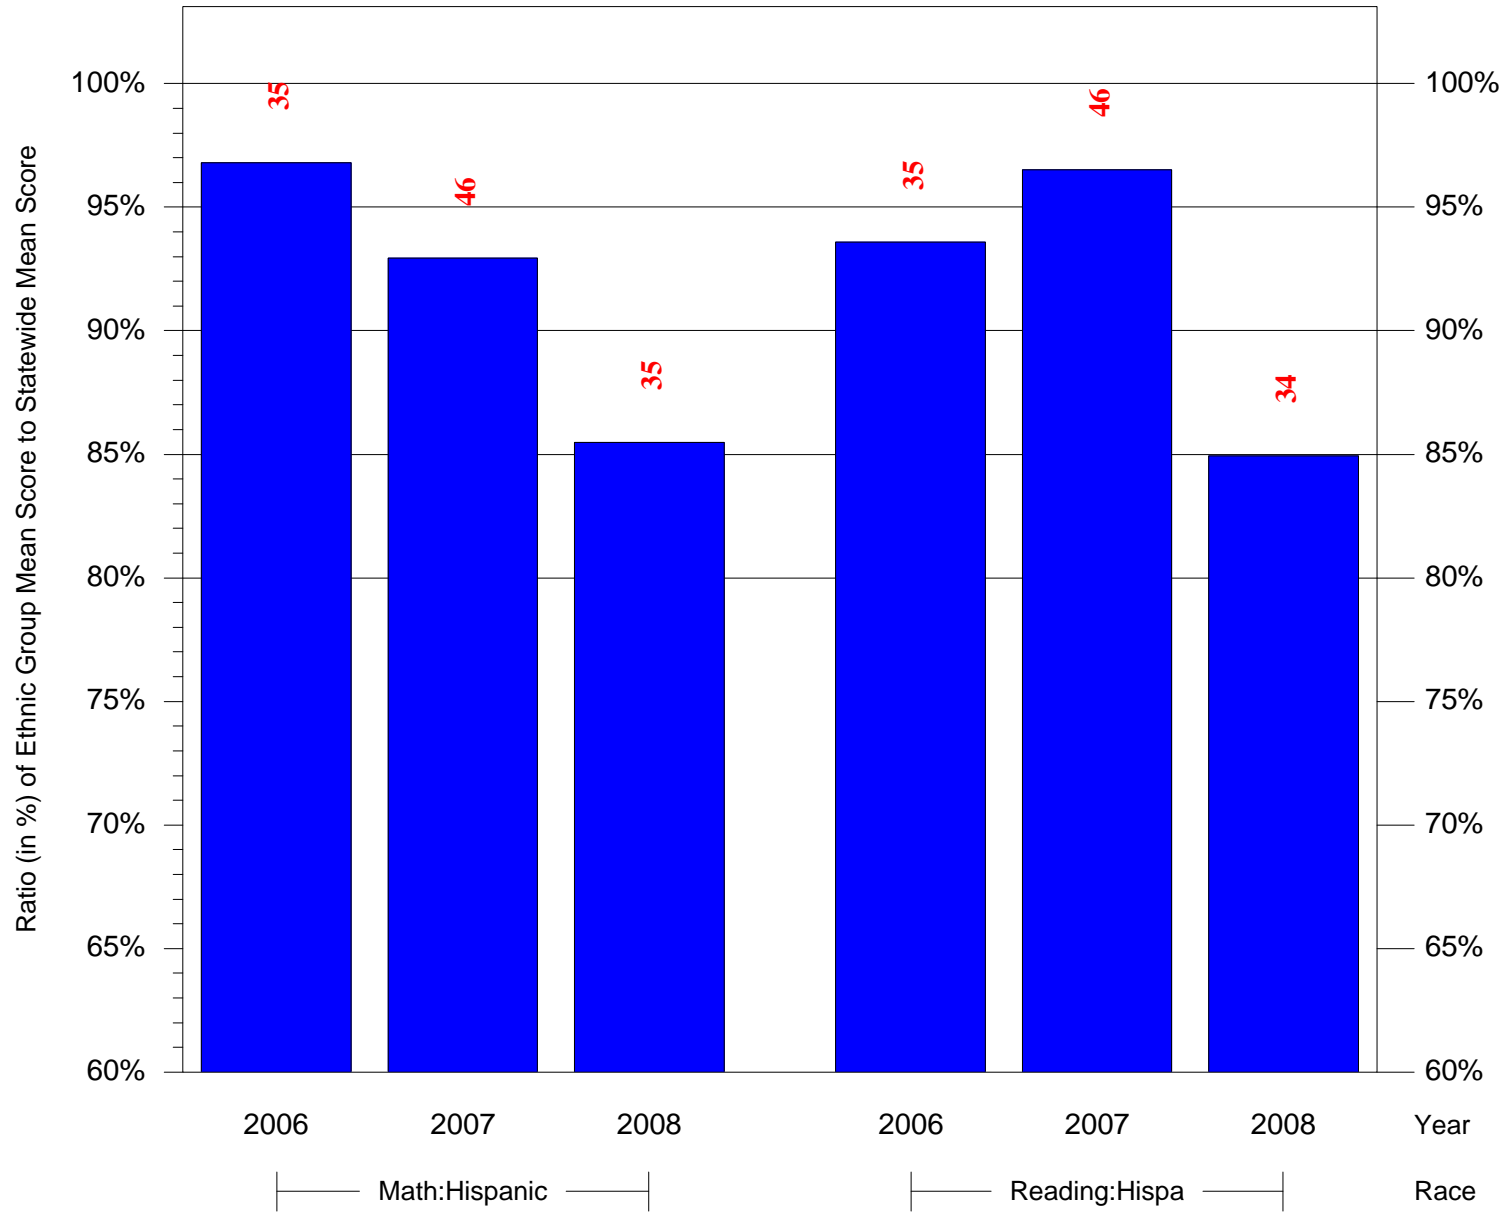

Mean Ethnic Group Building PSSA Test Score to Statewide Mean Score

Building = McKinley William Sch(5293) and Grade = 7 and Ethnic Group = Asian or Hispanic

(Note: Number (in red) of Test Takers is above each bar in the chart.)