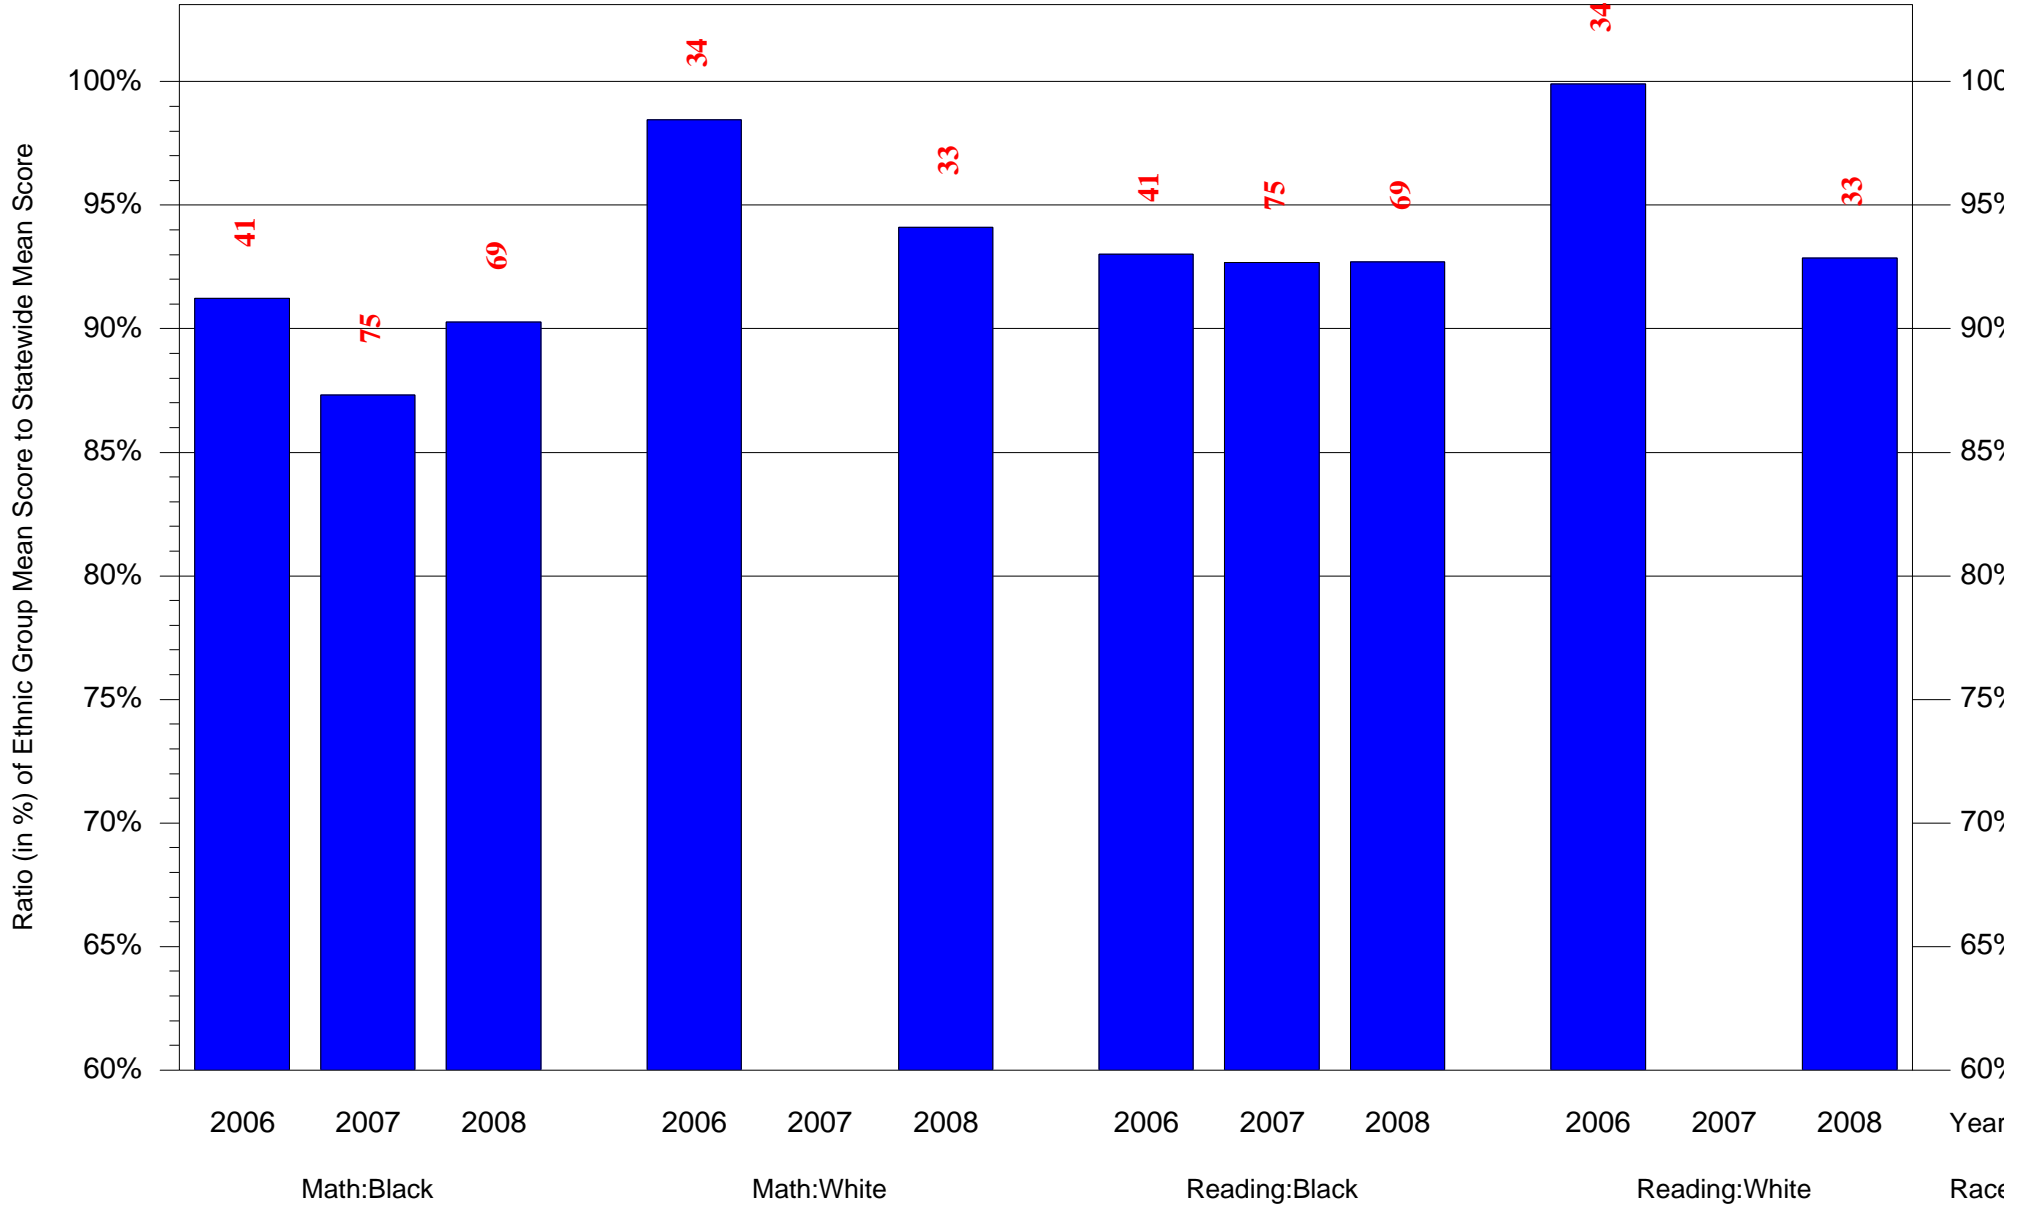

Mean Ethnic Group Building PSSA Test Score to Statewide Mean Score

Building = Spruance Gilbert Sch(7234) and Grade = 7 and Ethnic Group = Black or White

(Note: Number (in red) of Test Takers is above each bar in the chart.)