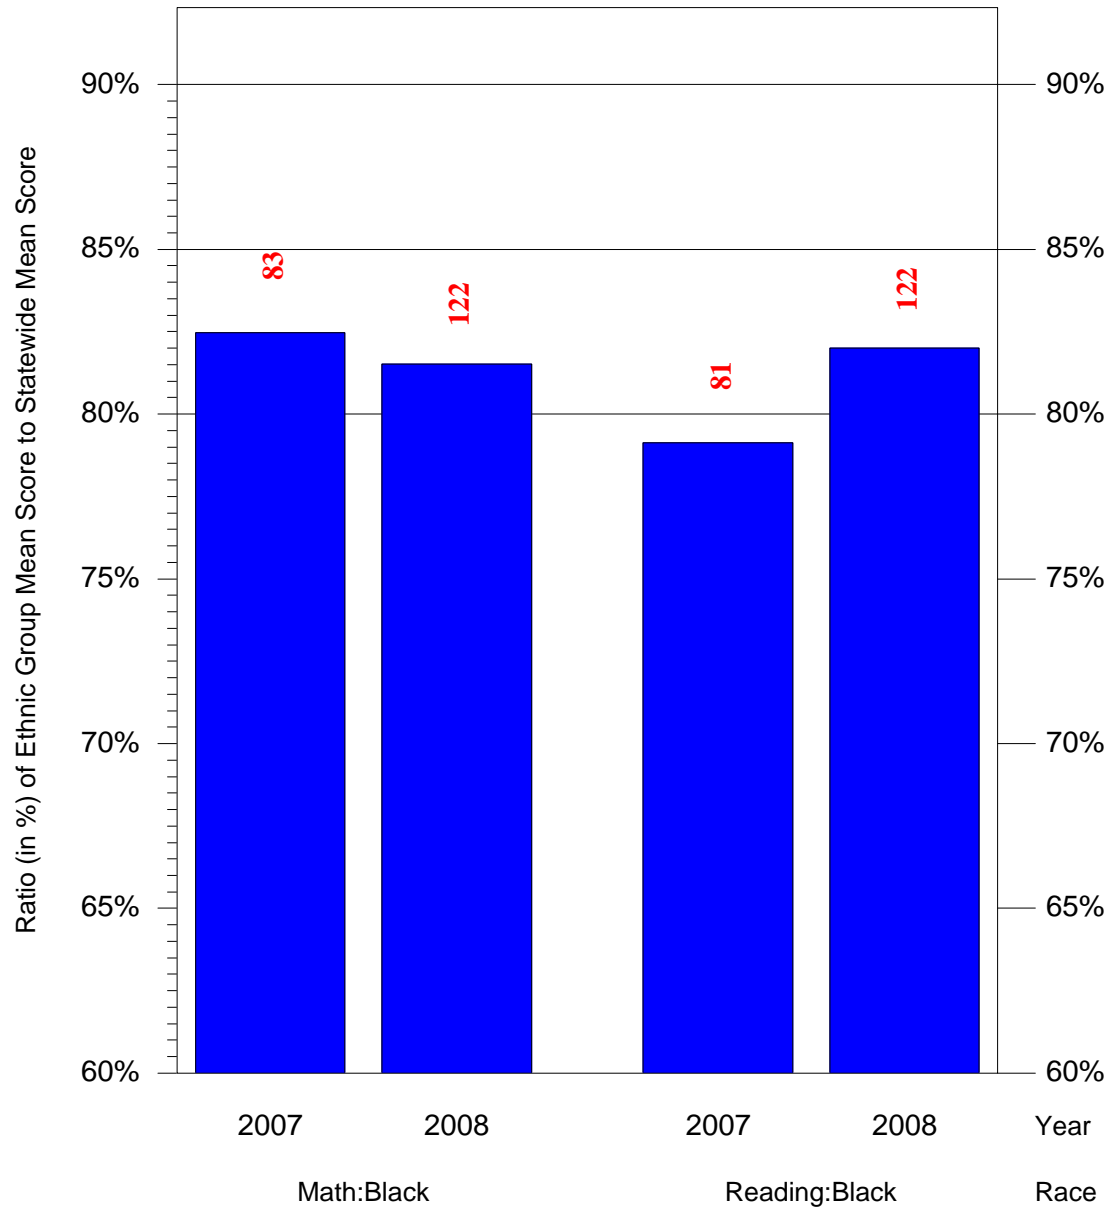

Mean Ethnic Group Building PSSA Test Score to Statewide Mean Score

Building = Morton Thomas G Sch(6535) and Grade = 5 and Ethnic Group = Black or White

(Note: Number (in red) of Test Takers is above each bar in the chart.)