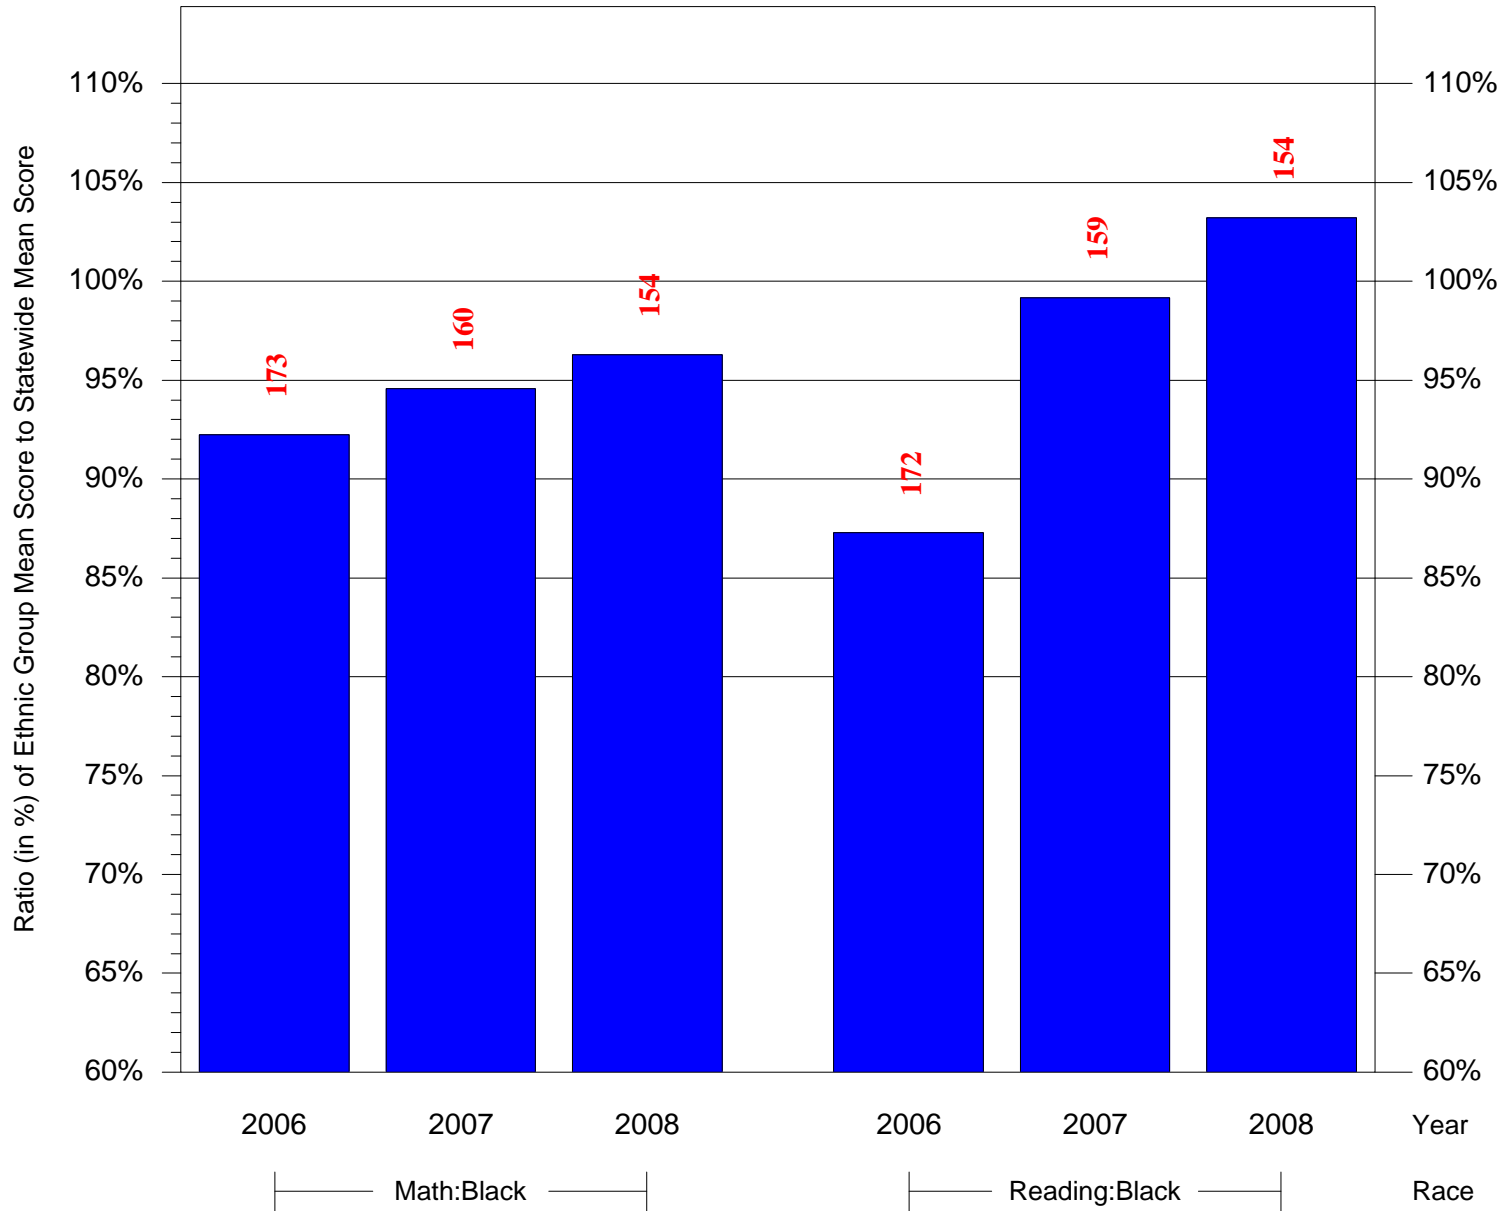

Mean Ethnic Group Building PSSA Test Score to Statewide Mean Score

Building = Wagner Gen Louis MS(3835) and Grade = 6 and Ethnic Group = Black or White

(Note: Number (in red) of Test Takers is above each bar in the chart.)