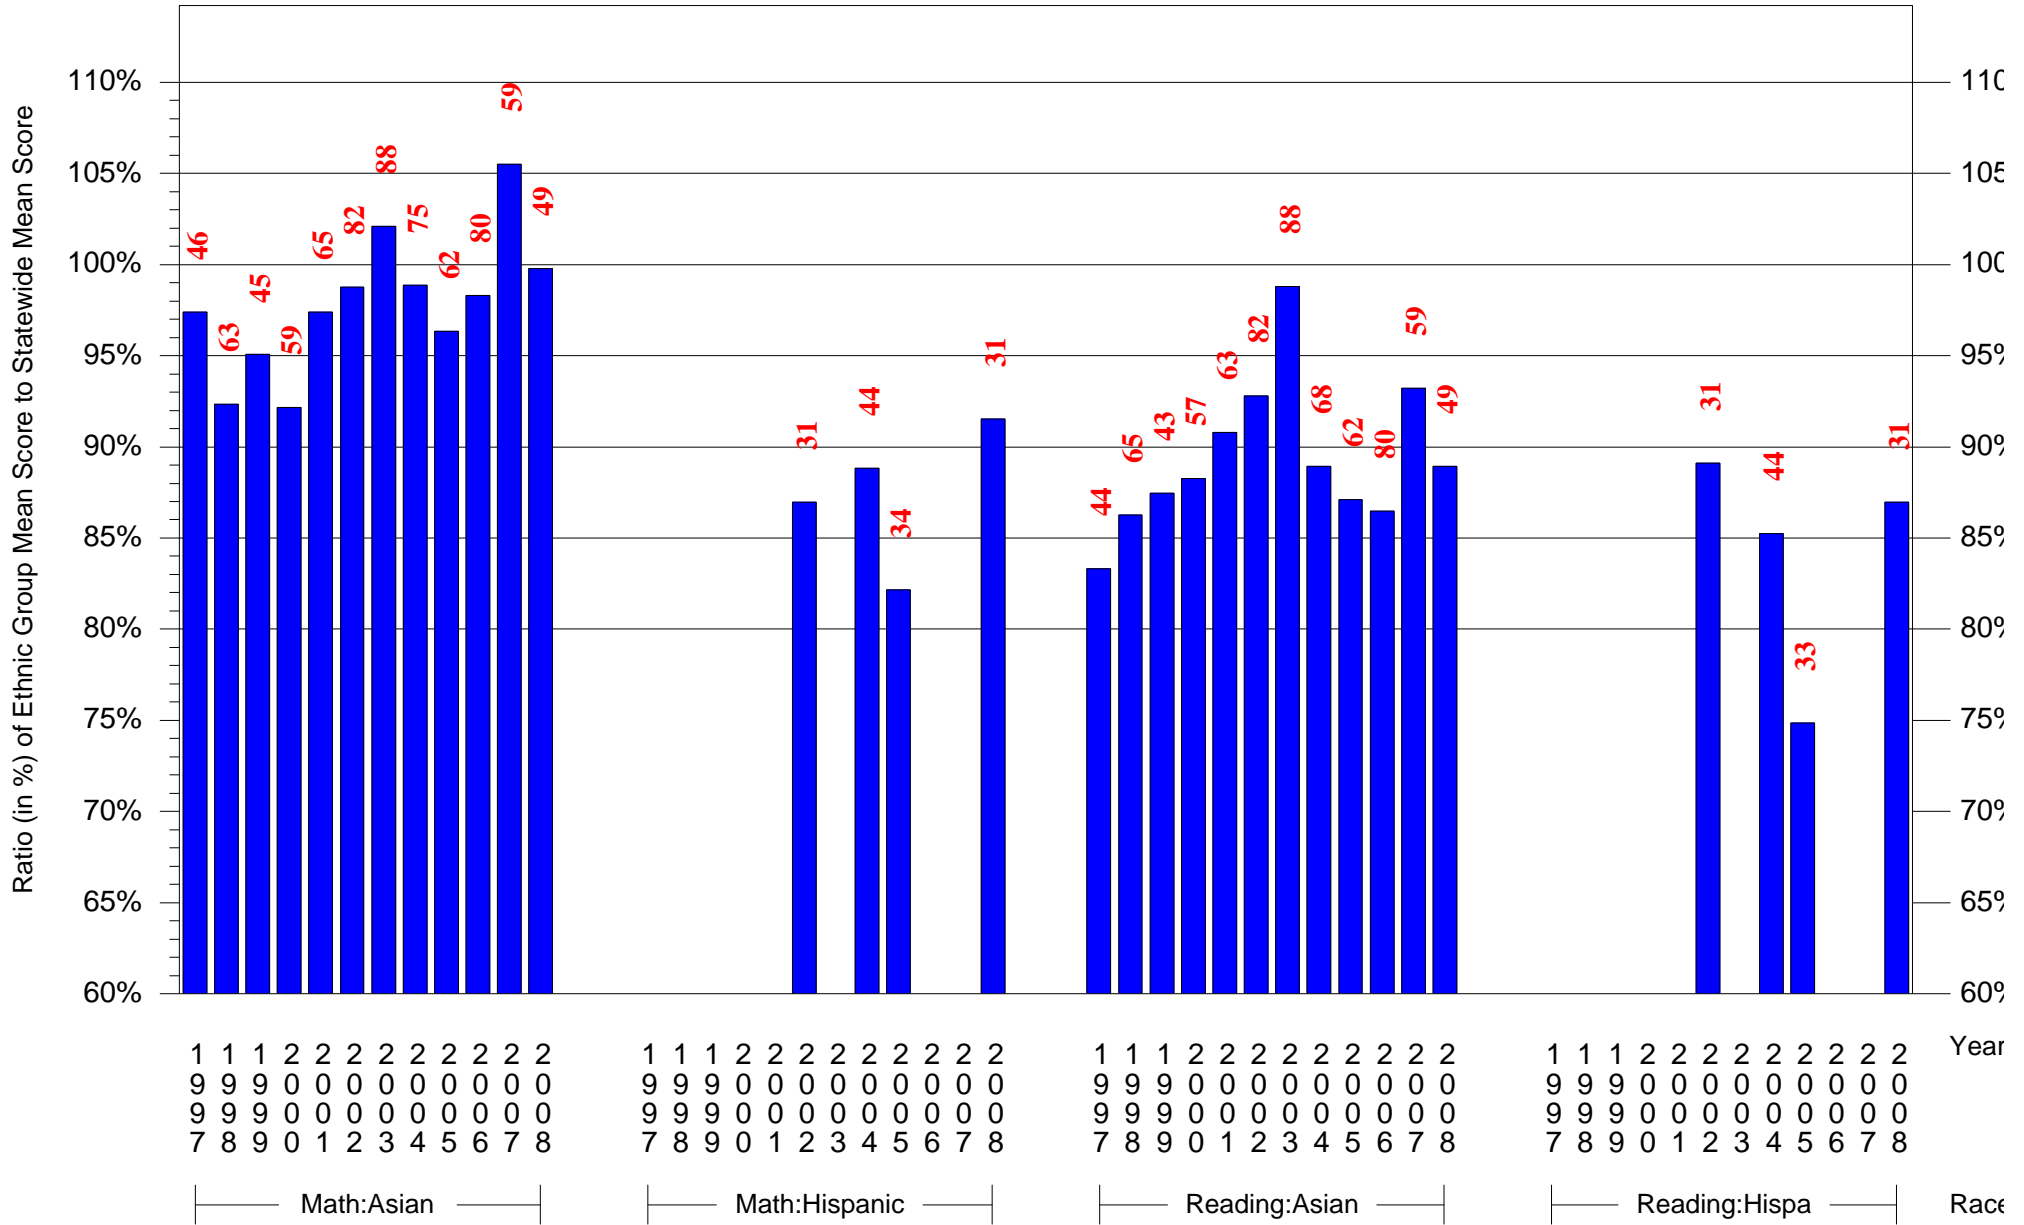

Mean Ethnic Group Building PSSA Test Score to Statewide Mean Score

Building = Washington George HS(6527) and Grade = 11 and Ethnic Group = Asian or Hispanic

(Note: Number (in red) of Test Takers is above each bar in the chart.)