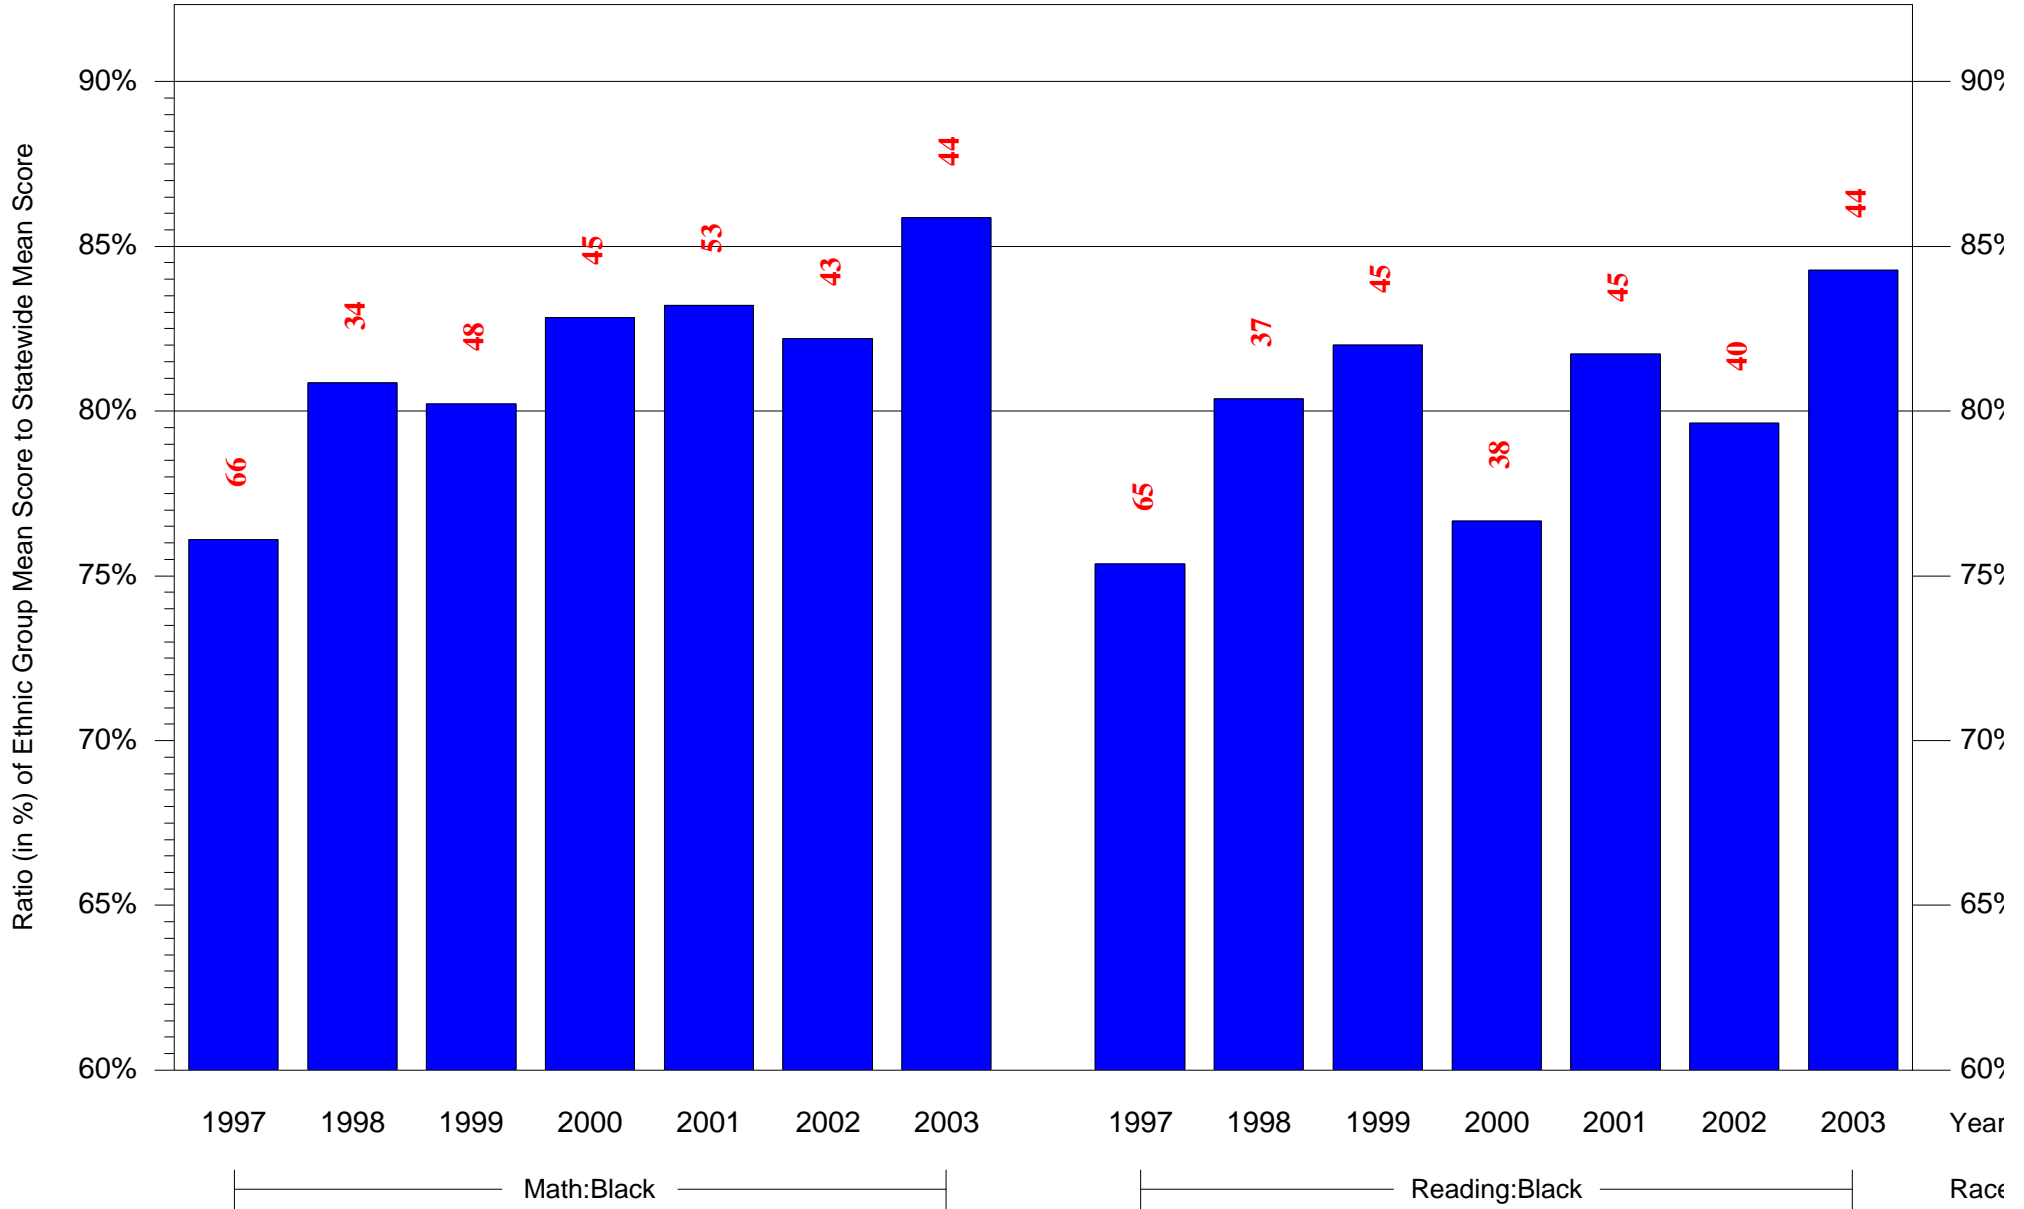

Mean Ethnic Group Building PSSA Test Score to Statewide Mean Score

Building = DeBurgos Bilingual Magnet MS(7175) and Grade = 8 and Ethnic Group = Black or White

(Note: Number (in red) of Test Takers is above each bar in the chart.)