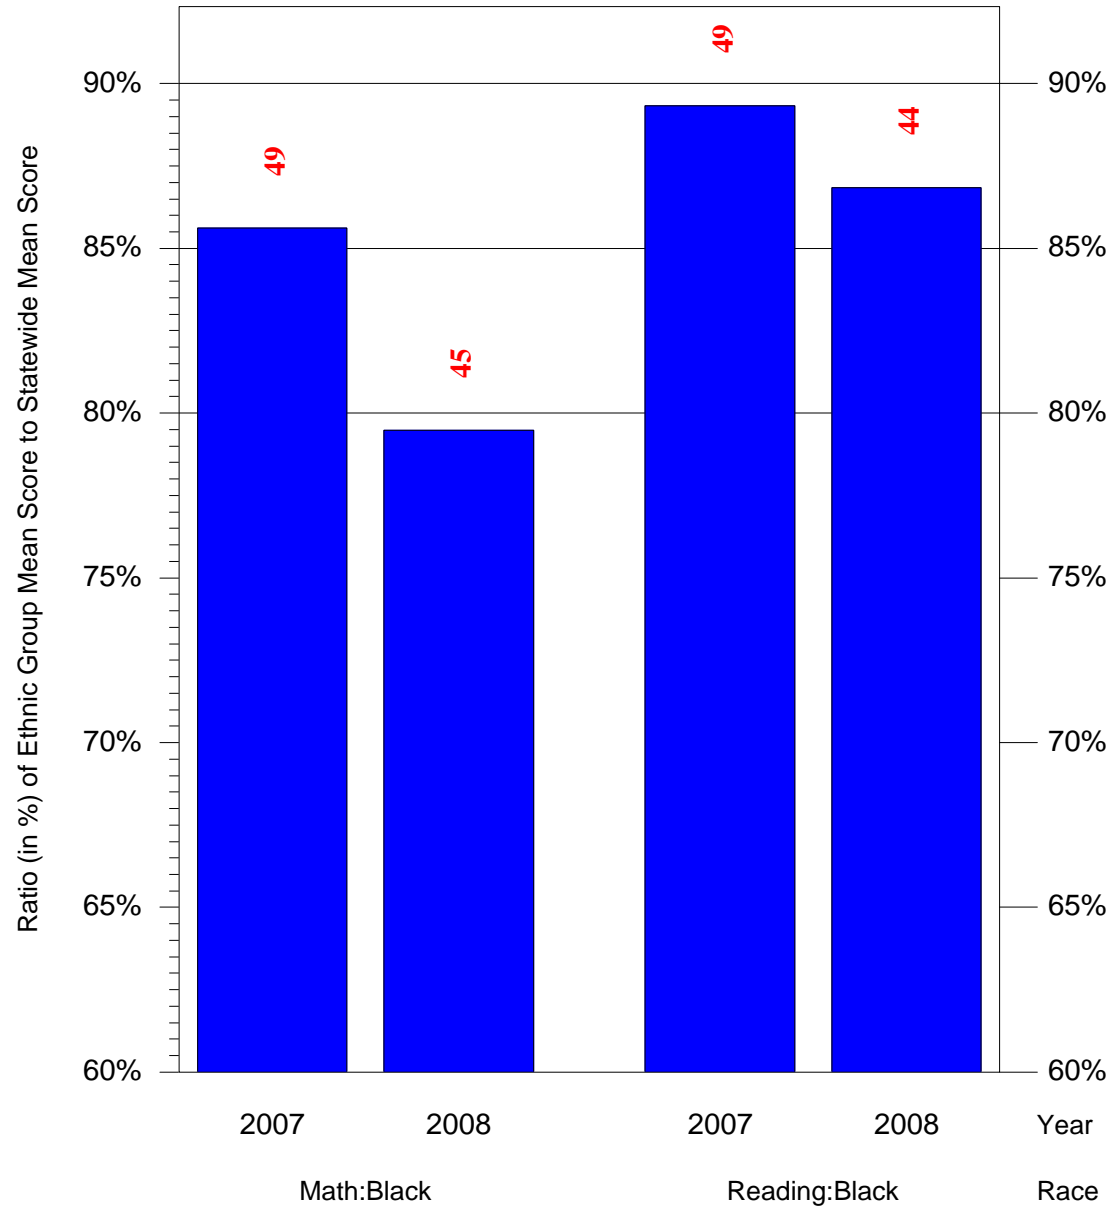

Mean Ethnic Group Building PSSA Test Score to Statewide Mean Score

Building = Reynolds Gen John F Sch(3632) and Grade = 3 and Ethnic Group = Black or White

(Note: Number (in red) of Test Takers is above each bar in the chart.)