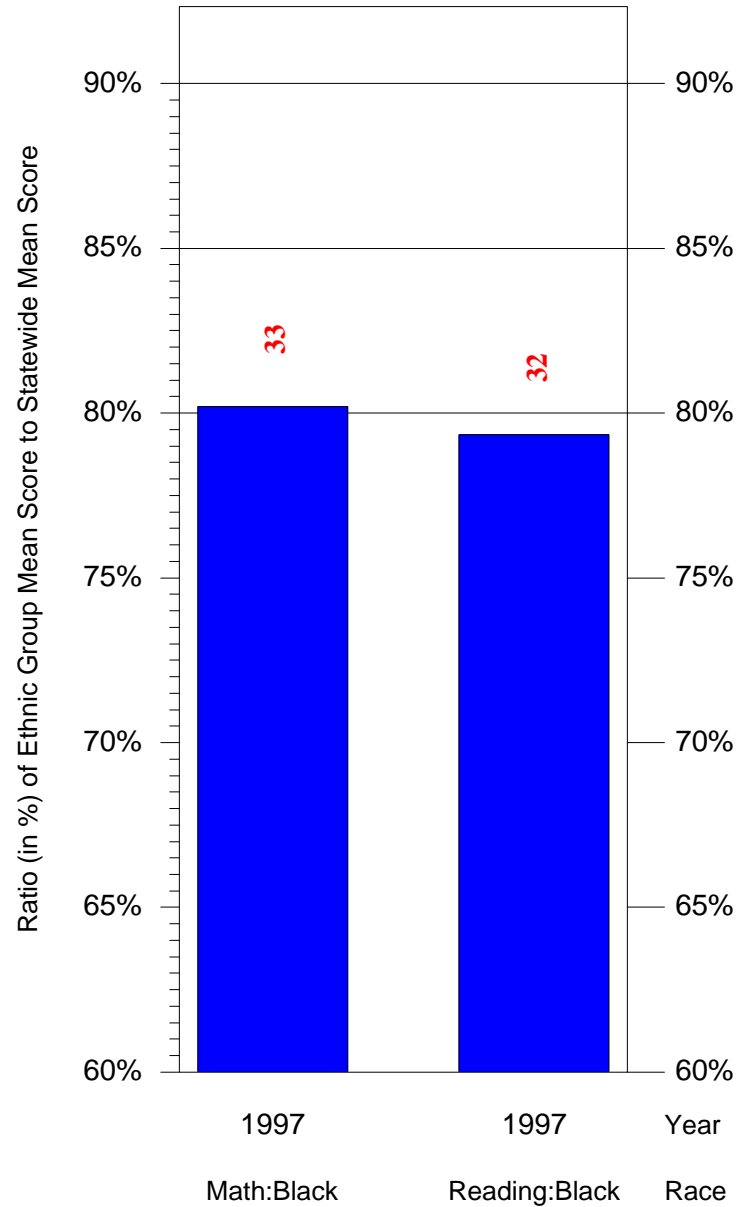

Mean Ethnic Group Building PSSA Test Score to Statewide Mean Score

Building = Jackson Andrew Sch(3642) and Grade = 5 and Ethnic Group = Black or White

(Note: Number (in red) of Test Takers is above each bar in the chart.)