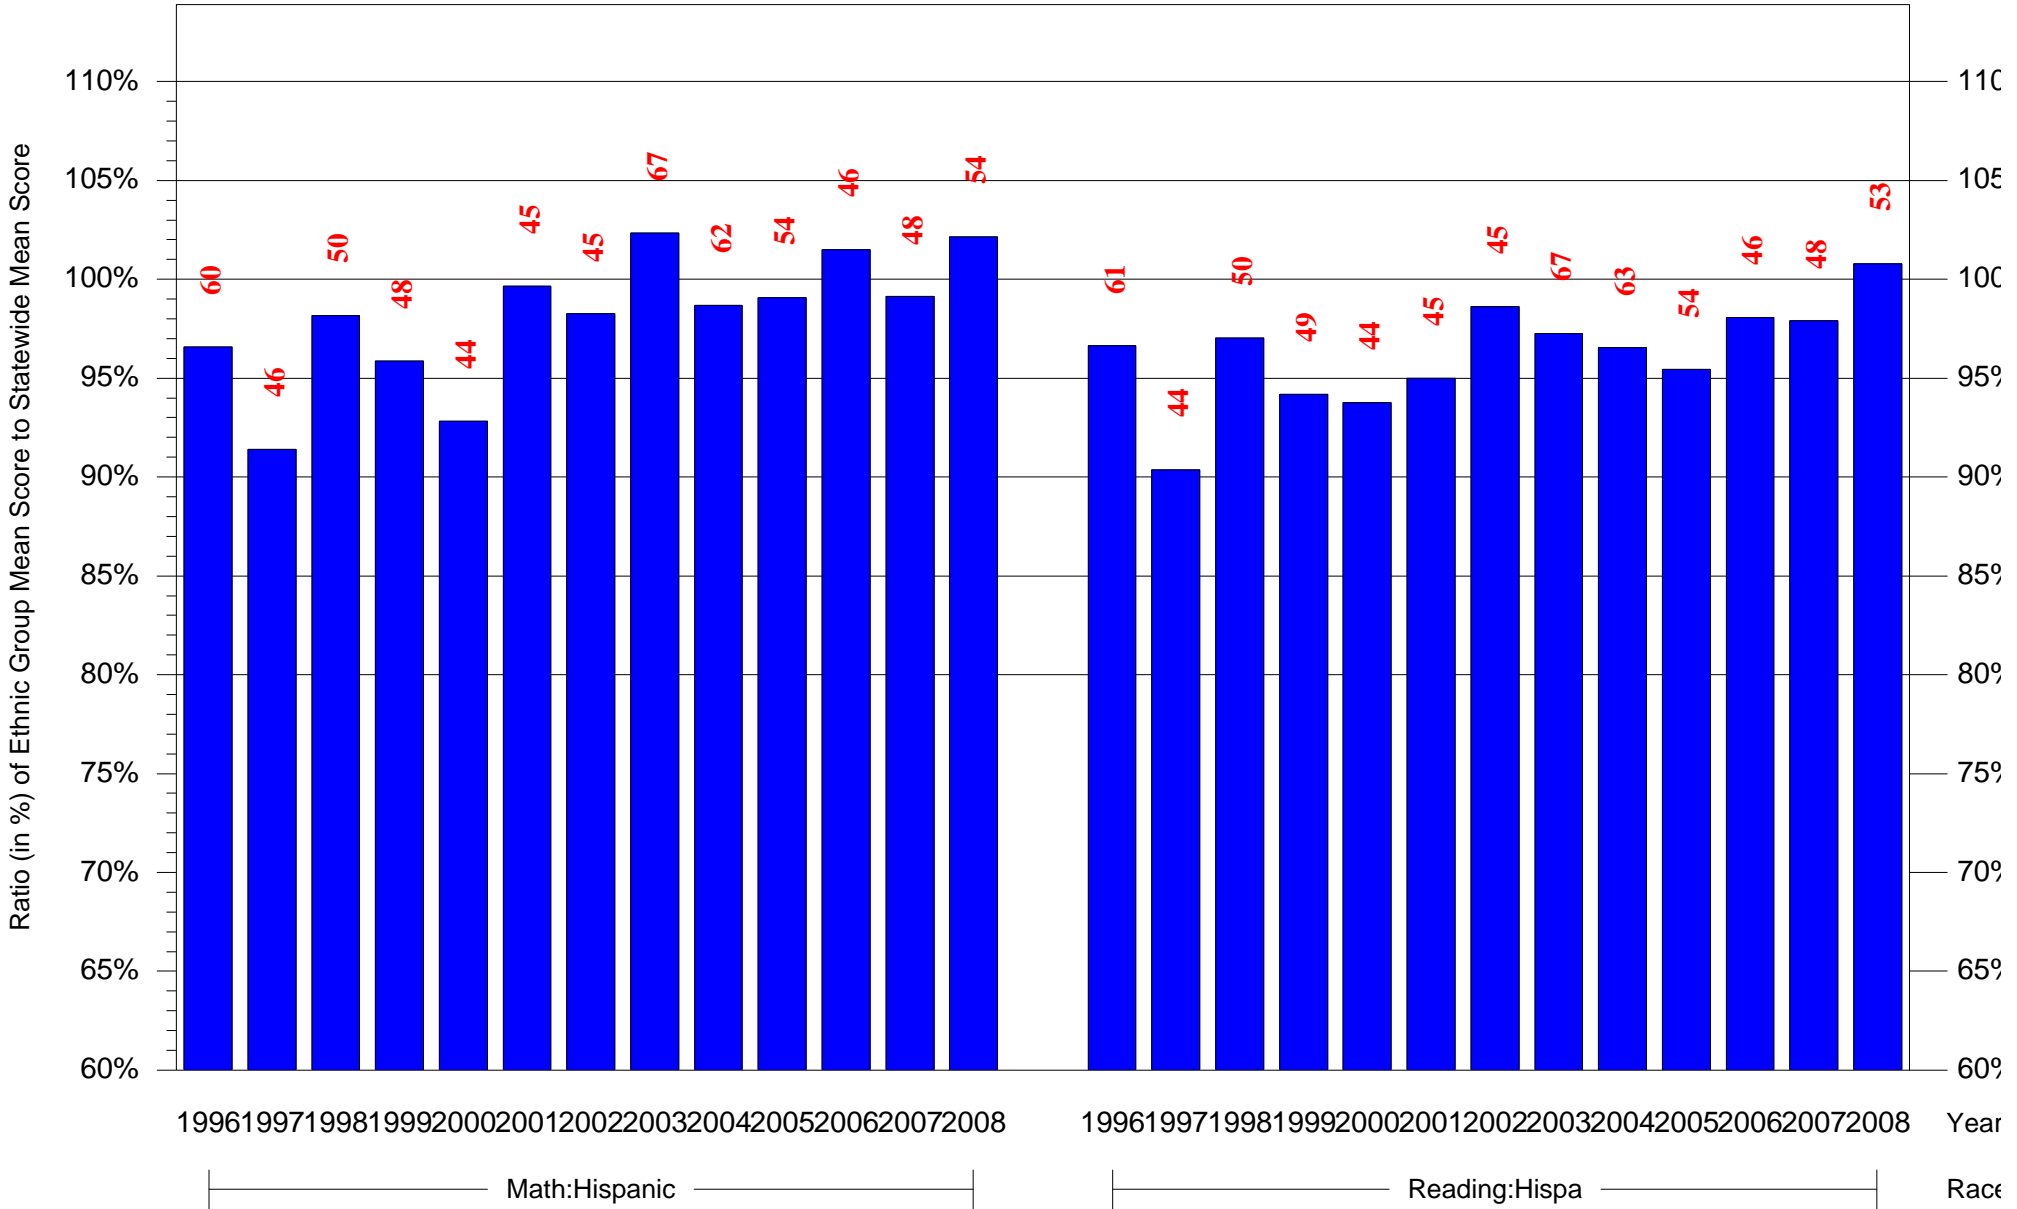

Mean Ethnic Group Building PSSA Test Score to Statewide Mean Score

Building = Conwell Russell MS(6525) and Grade = 5 and Ethnic Group = Asian or Hispanic

(Note: Number (in red) of Test Takers is above each bar in the chart.)