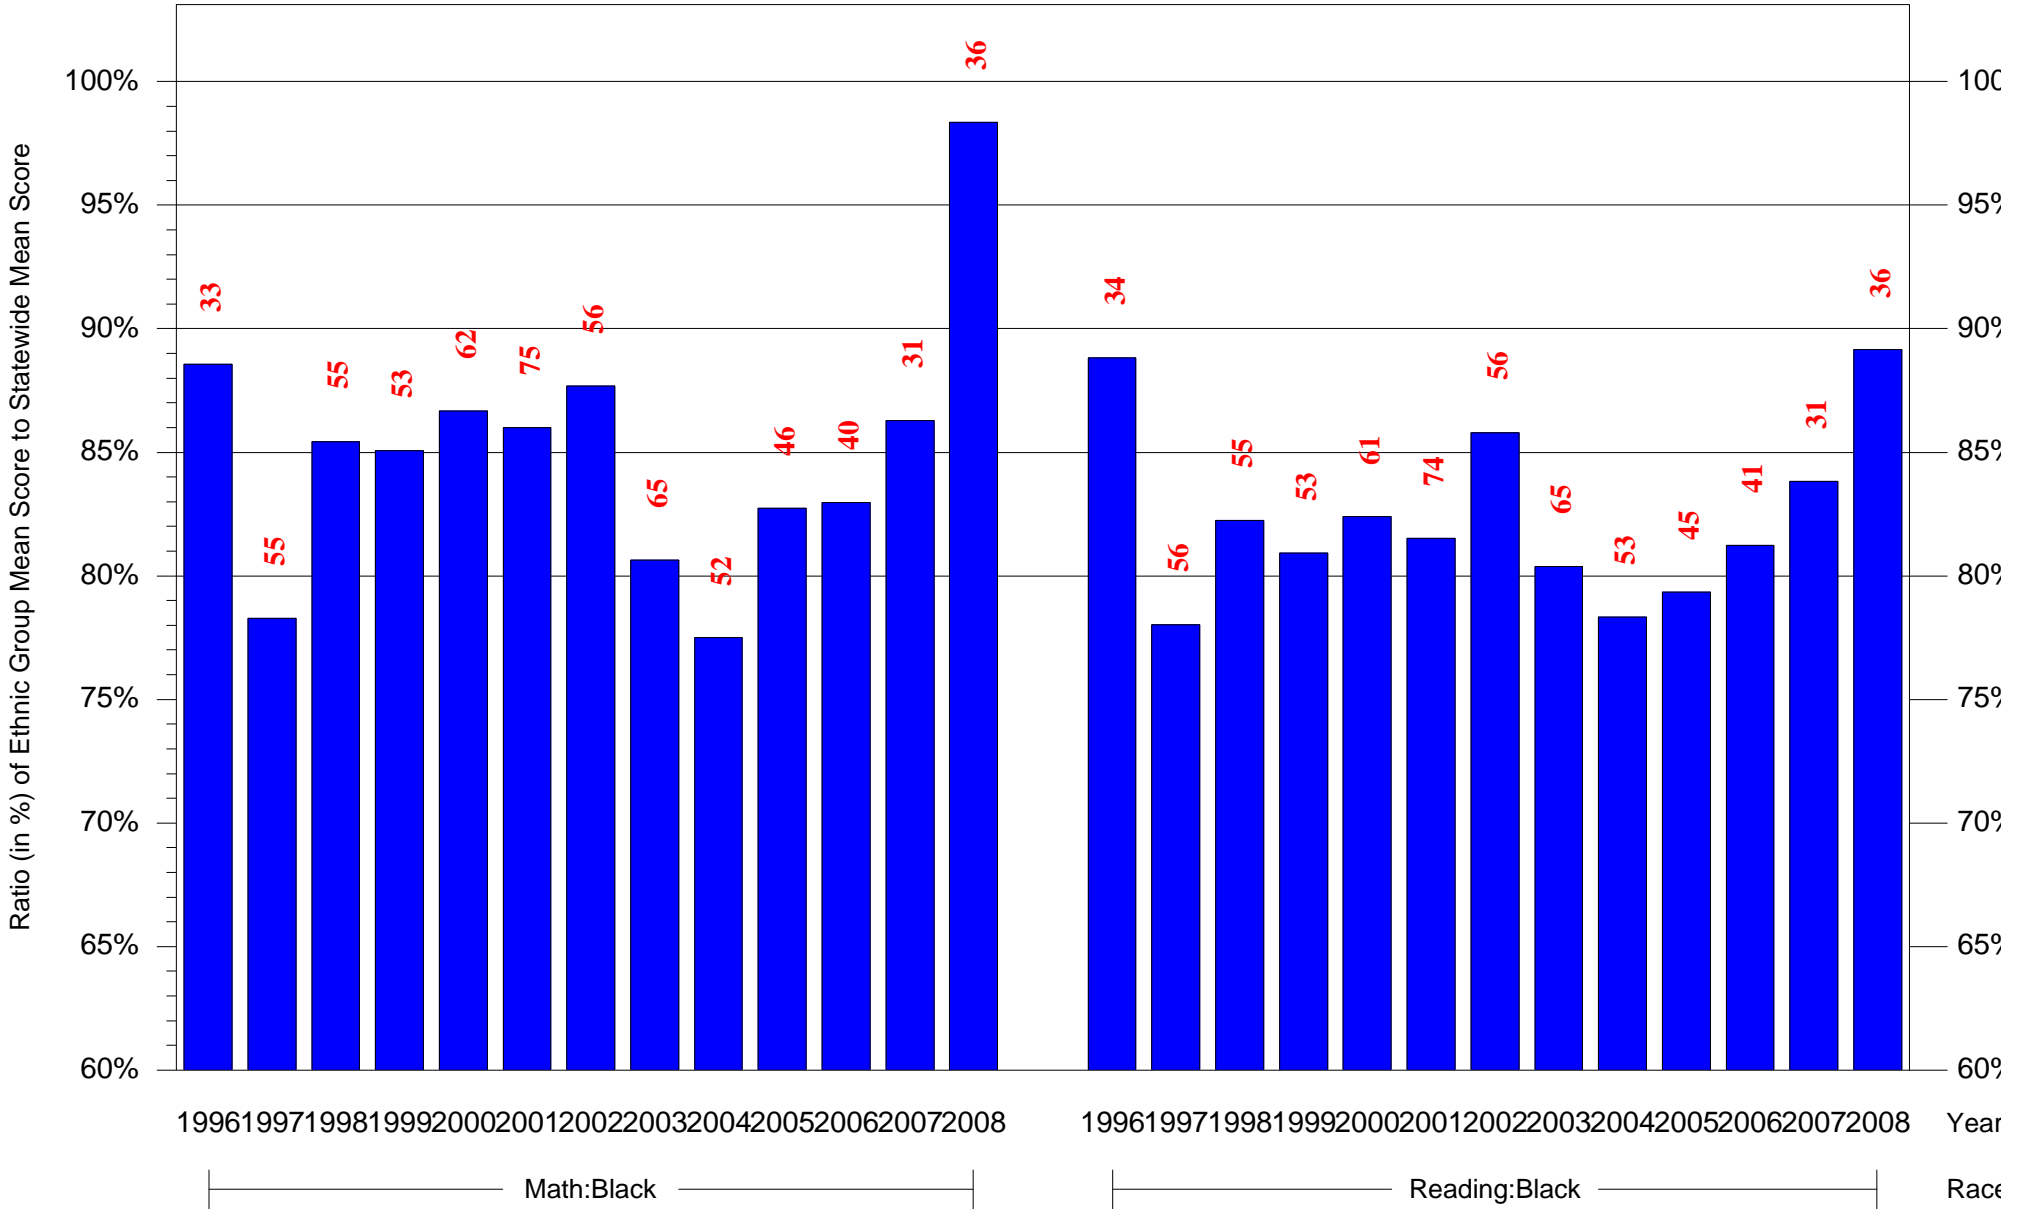

Mean Ethnic Group Building PSSA Test Score to Statewide Mean Score

Building = Ferguson Joseph C Sch(3690) and Grade = 5 and Ethnic Group = Black or White

(Note: Number (in red) of Test Takers is above each bar in the chart.)