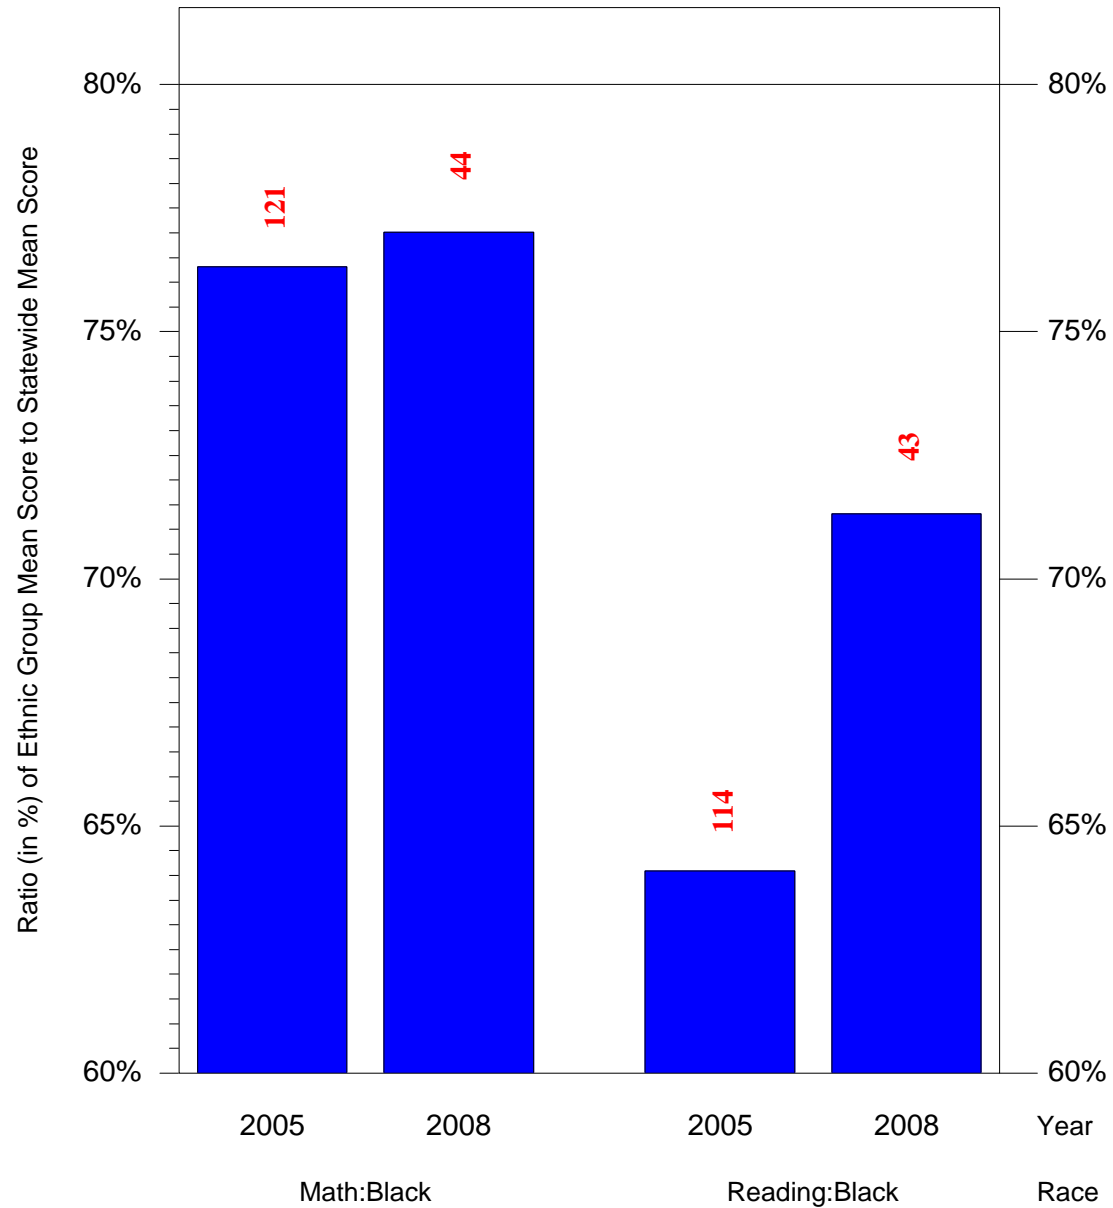

Mean Ethnic Group Building PSSA Test Score to Statewide Mean Score

Building = CEP/Allegheny(7783) and Grade = 8 and Ethnic Group = Black or White

(Note: Number (in red) of Test Takers is above each bar in the chart.)