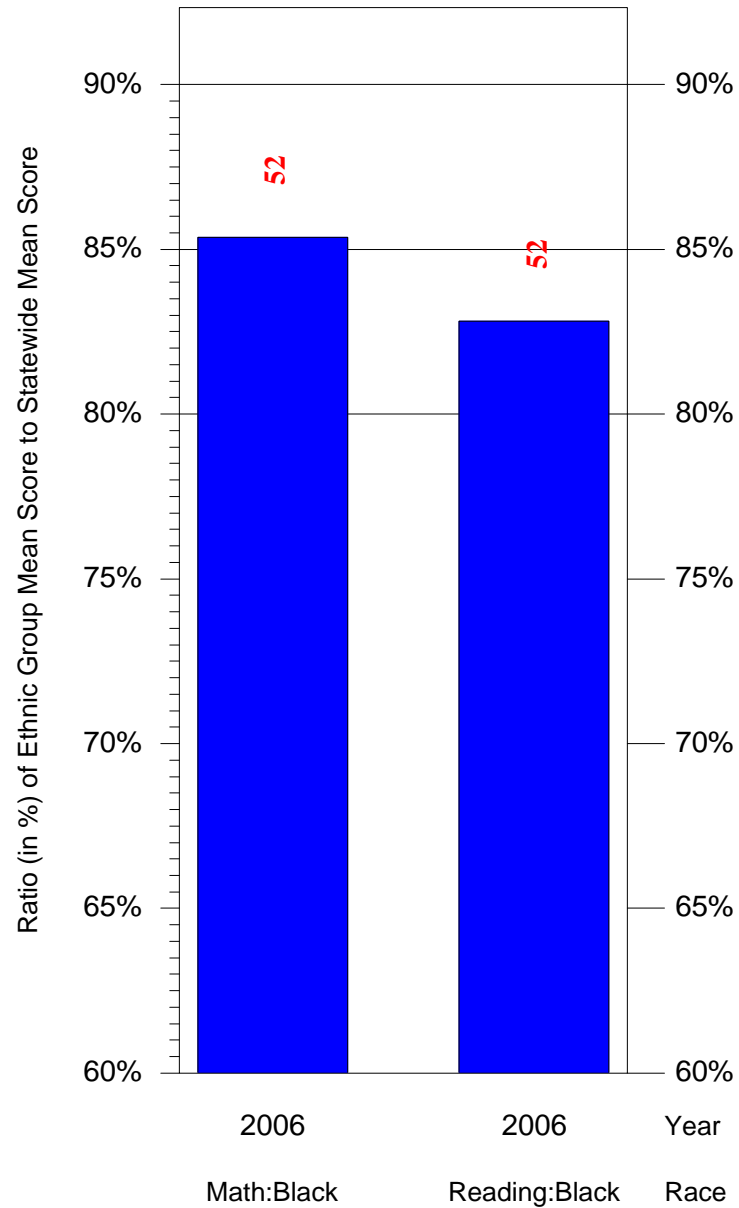

Mean Ethnic Group Building PSSA Test Score to Statewide Mean Score

Building = Dick William Sch(3786) and Grade = 6 and Ethnic Group = Black or White

(Note: Number (in red) of Test Takers is above each bar in the chart.)