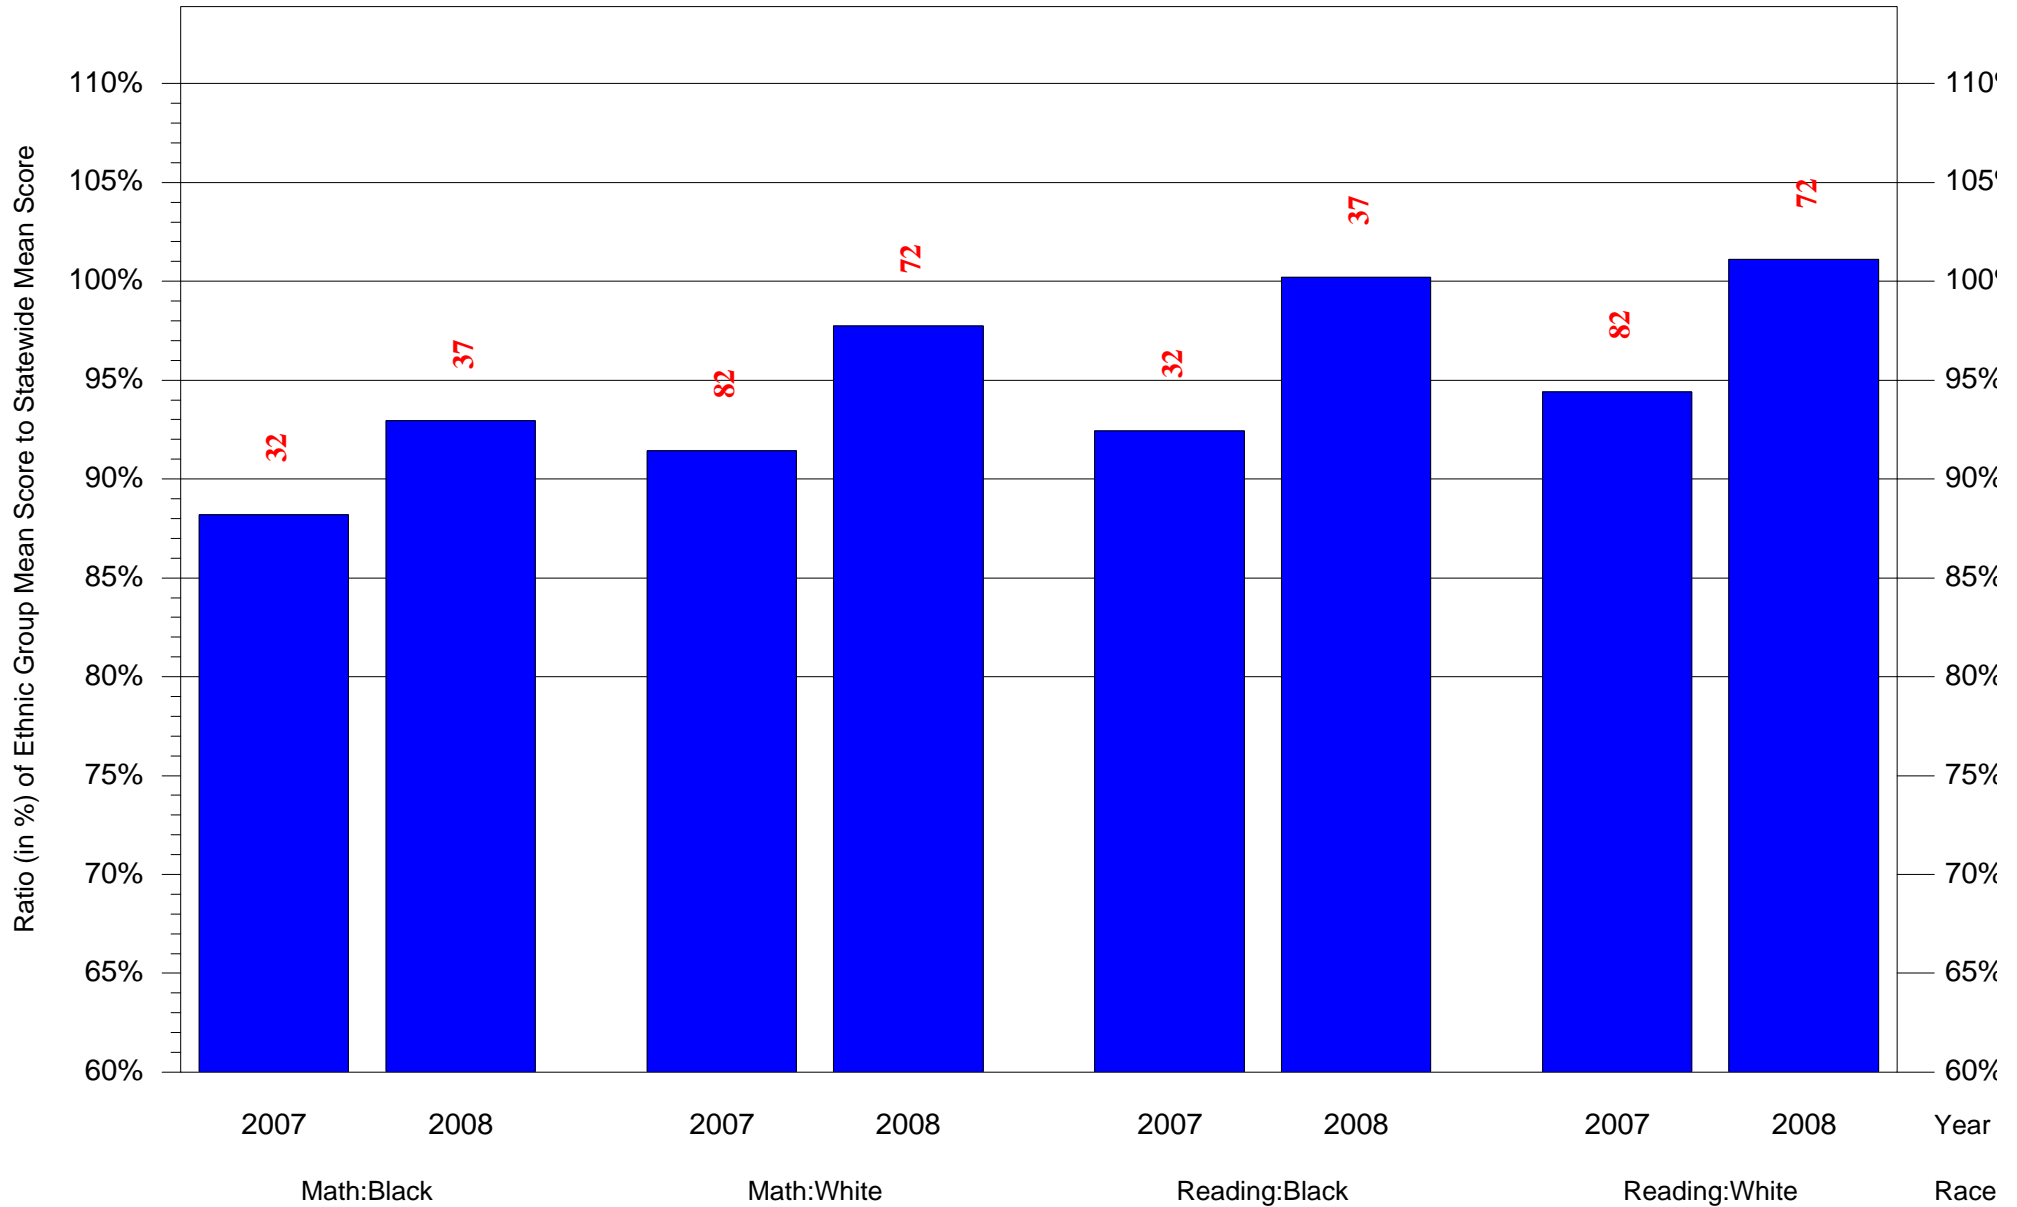

Mean Ethnic Group Building PSSA Test Score to Statewide Mean Score

Building = Forrest Edwin Sch(3764) and Grade = 3 and Ethnic Group = Black or White

(Note: Number (in red) of Test Takers is above each bar in the chart.)