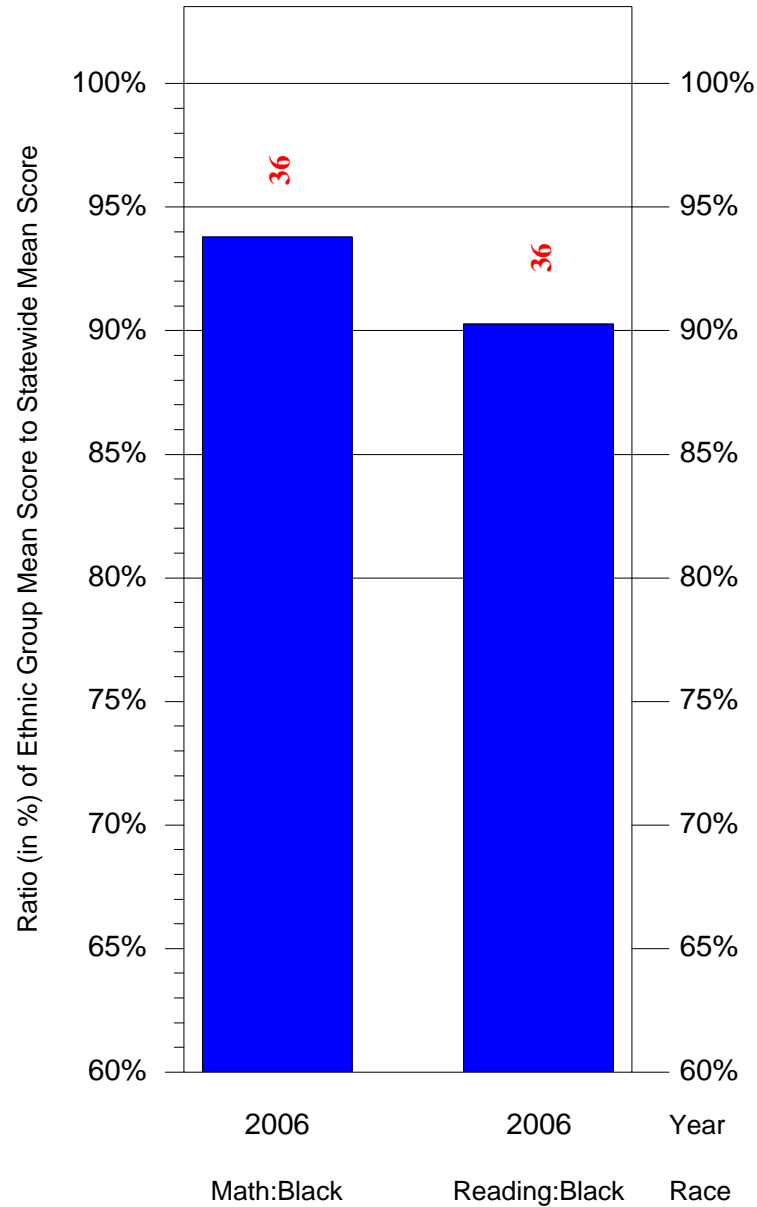

Mean Ethnic Group Building PSSA Test Score to Statewide Mean Score

Building = Greenfield Albert M Sch(5186) and Grade = 4 and Ethnic Group = Black or White

(Note: Number (in red) of Test Takers is above each bar in the chart.)