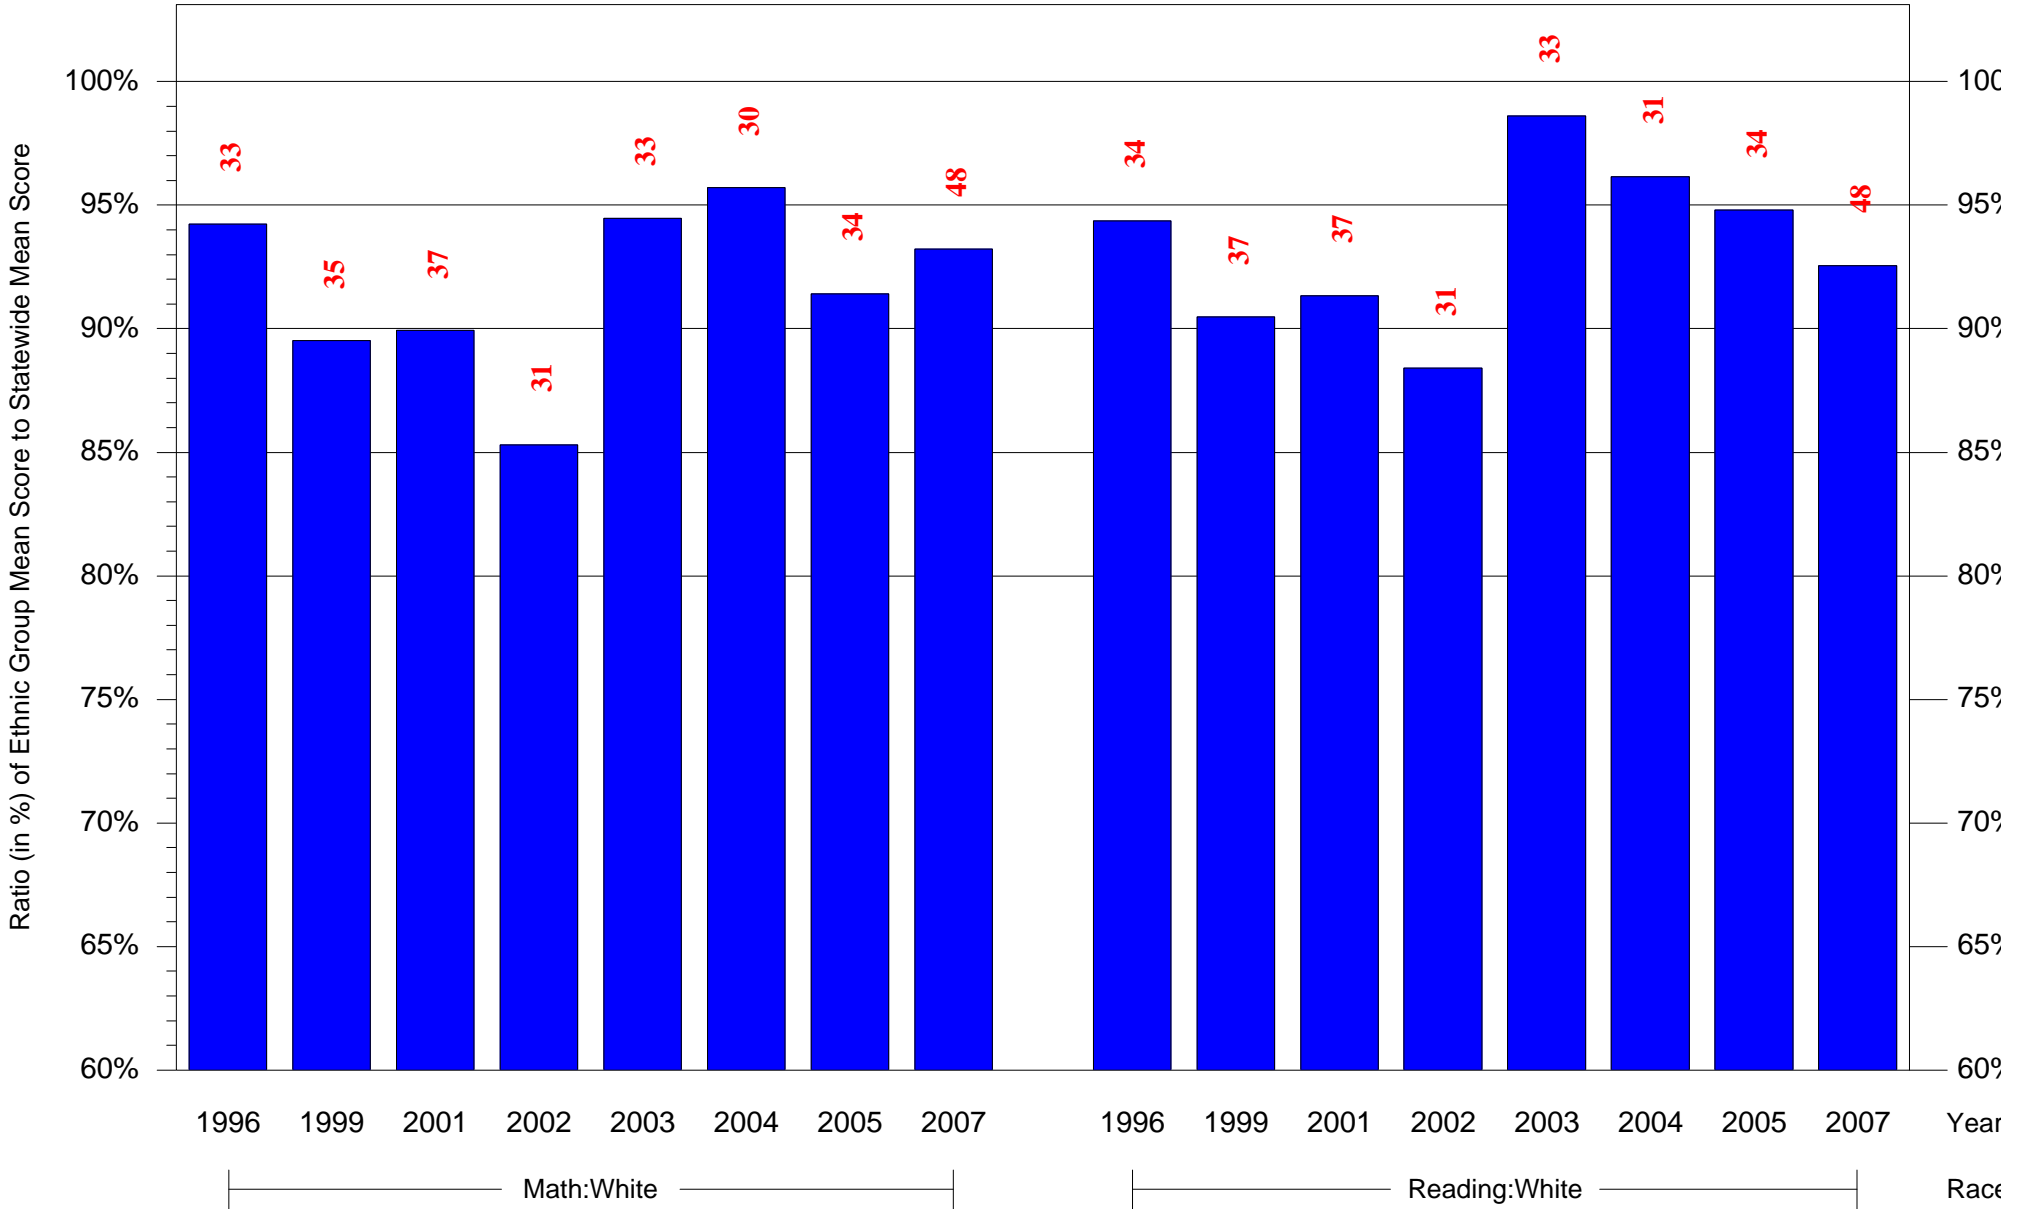

Mean Ethnic Group Building PSSA Test Score to Statewide Mean Score

Building = Shaw Anna H MS(7246) and Grade = 5 and Ethnic Group = Black or White

(Note: Number (in red) of Test Takers is above each bar in the chart.)