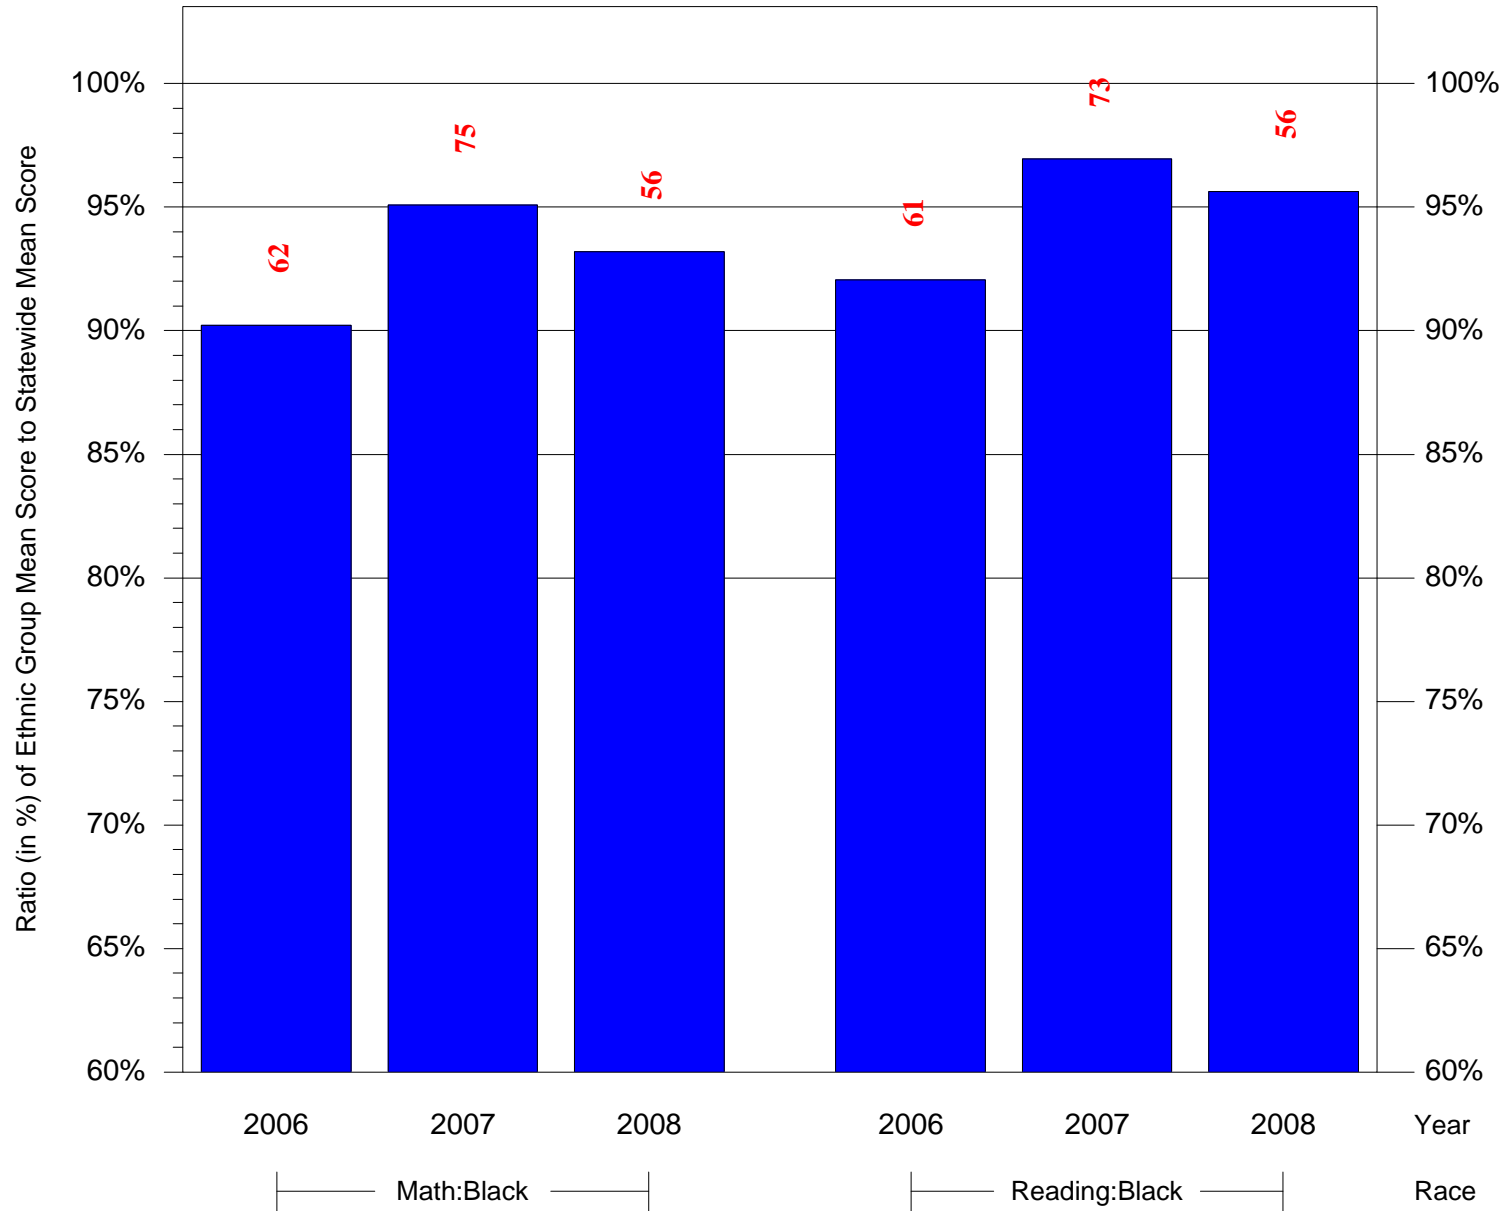

Mean Ethnic Group Building PSSA Test Score to Statewide Mean Score

Building = Pennypacker Samuel Sch(6539) and Grade = 4 and Ethnic Group = Black or White

(Note: Number (in red) of Test Takers is above each bar in the chart.)