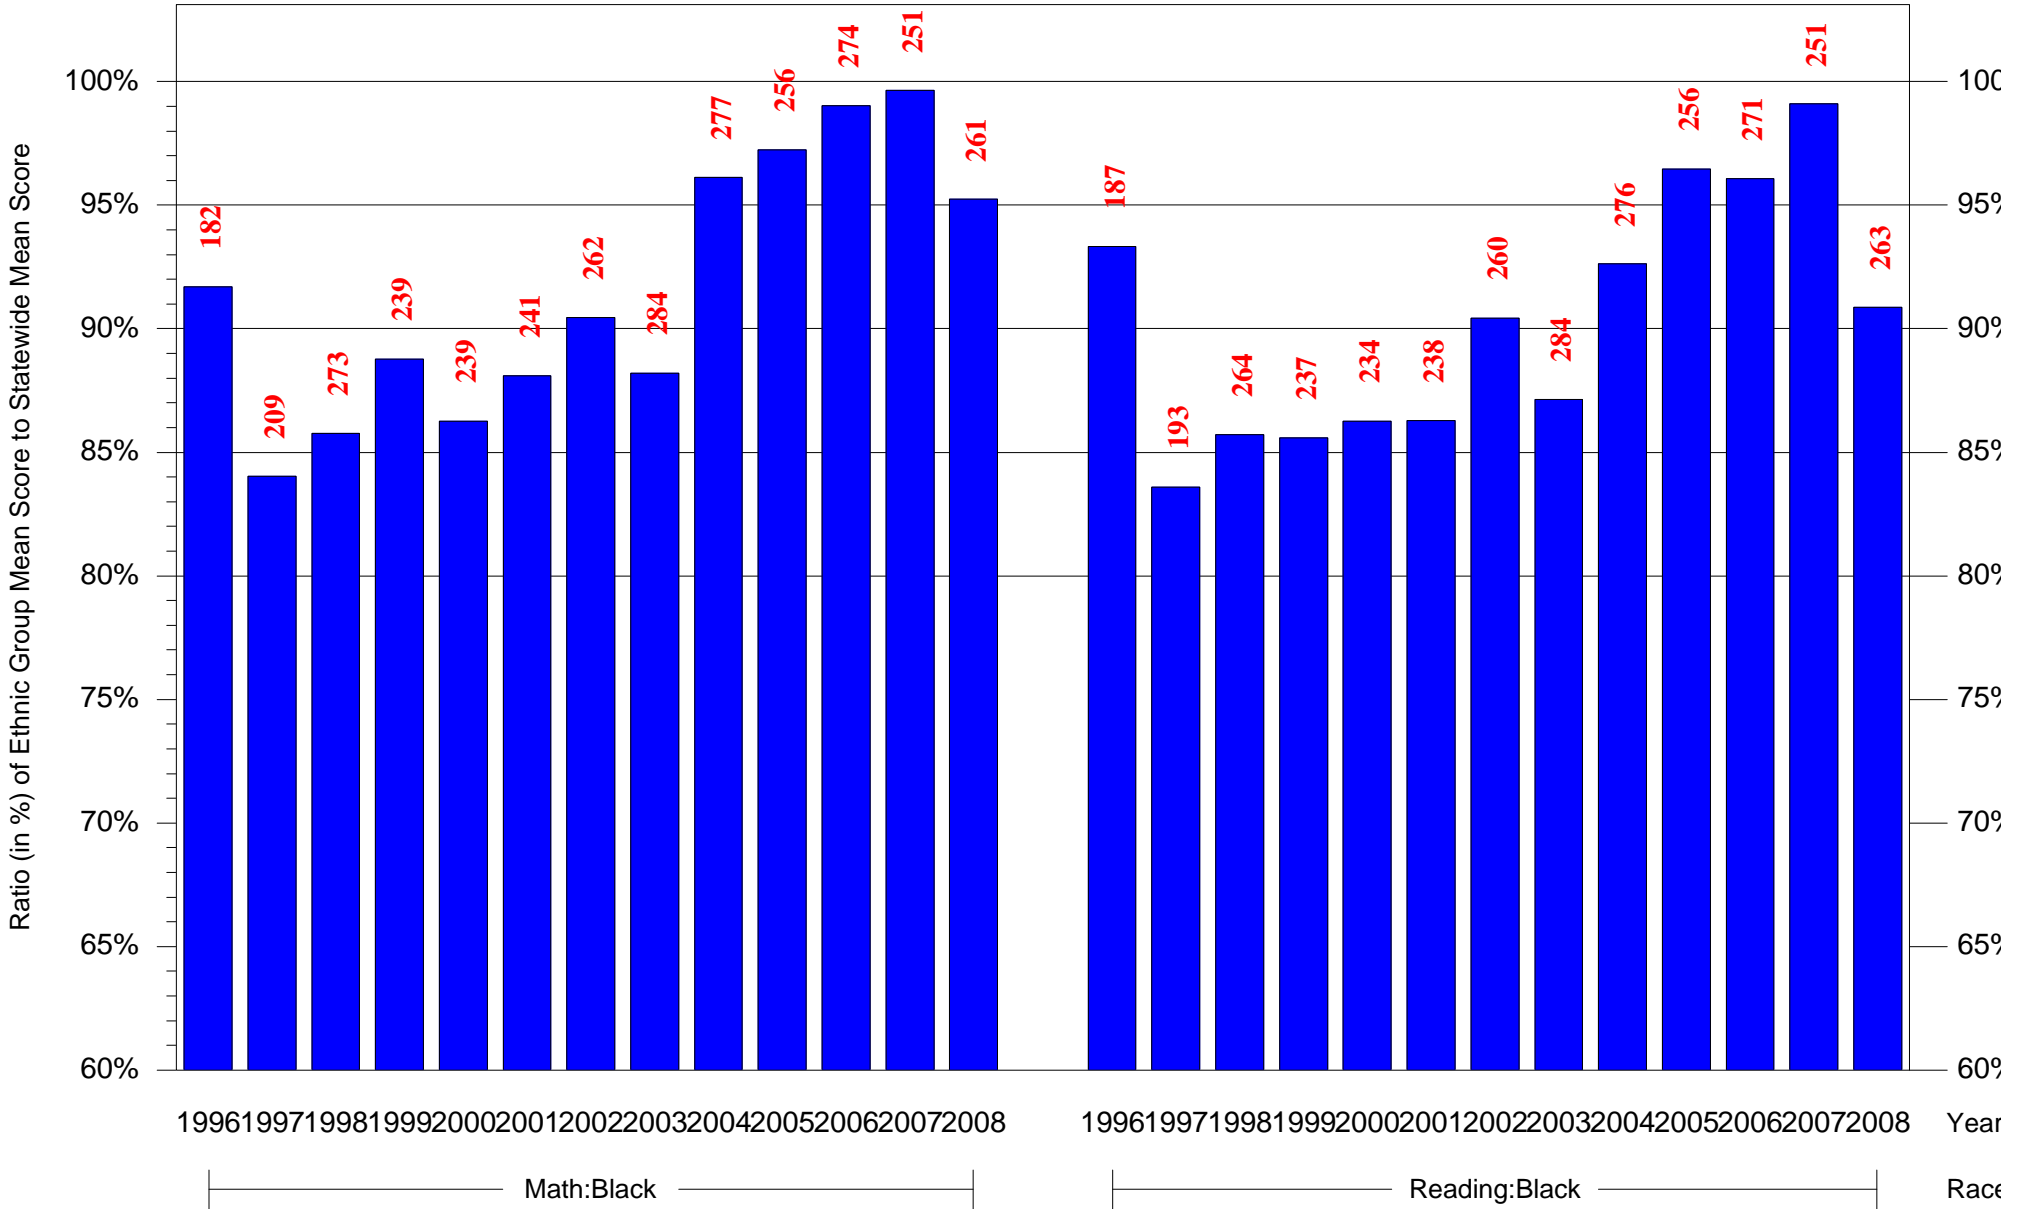

Mean Ethnic Group Building PSSA Test Score to Statewide Mean Score

Building = Walton Rudolph S Sch(3680) and Grade = 5 and Ethnic Group = Black or White

(Note: Number (in red) of Test Takers is above each bar in the chart.)