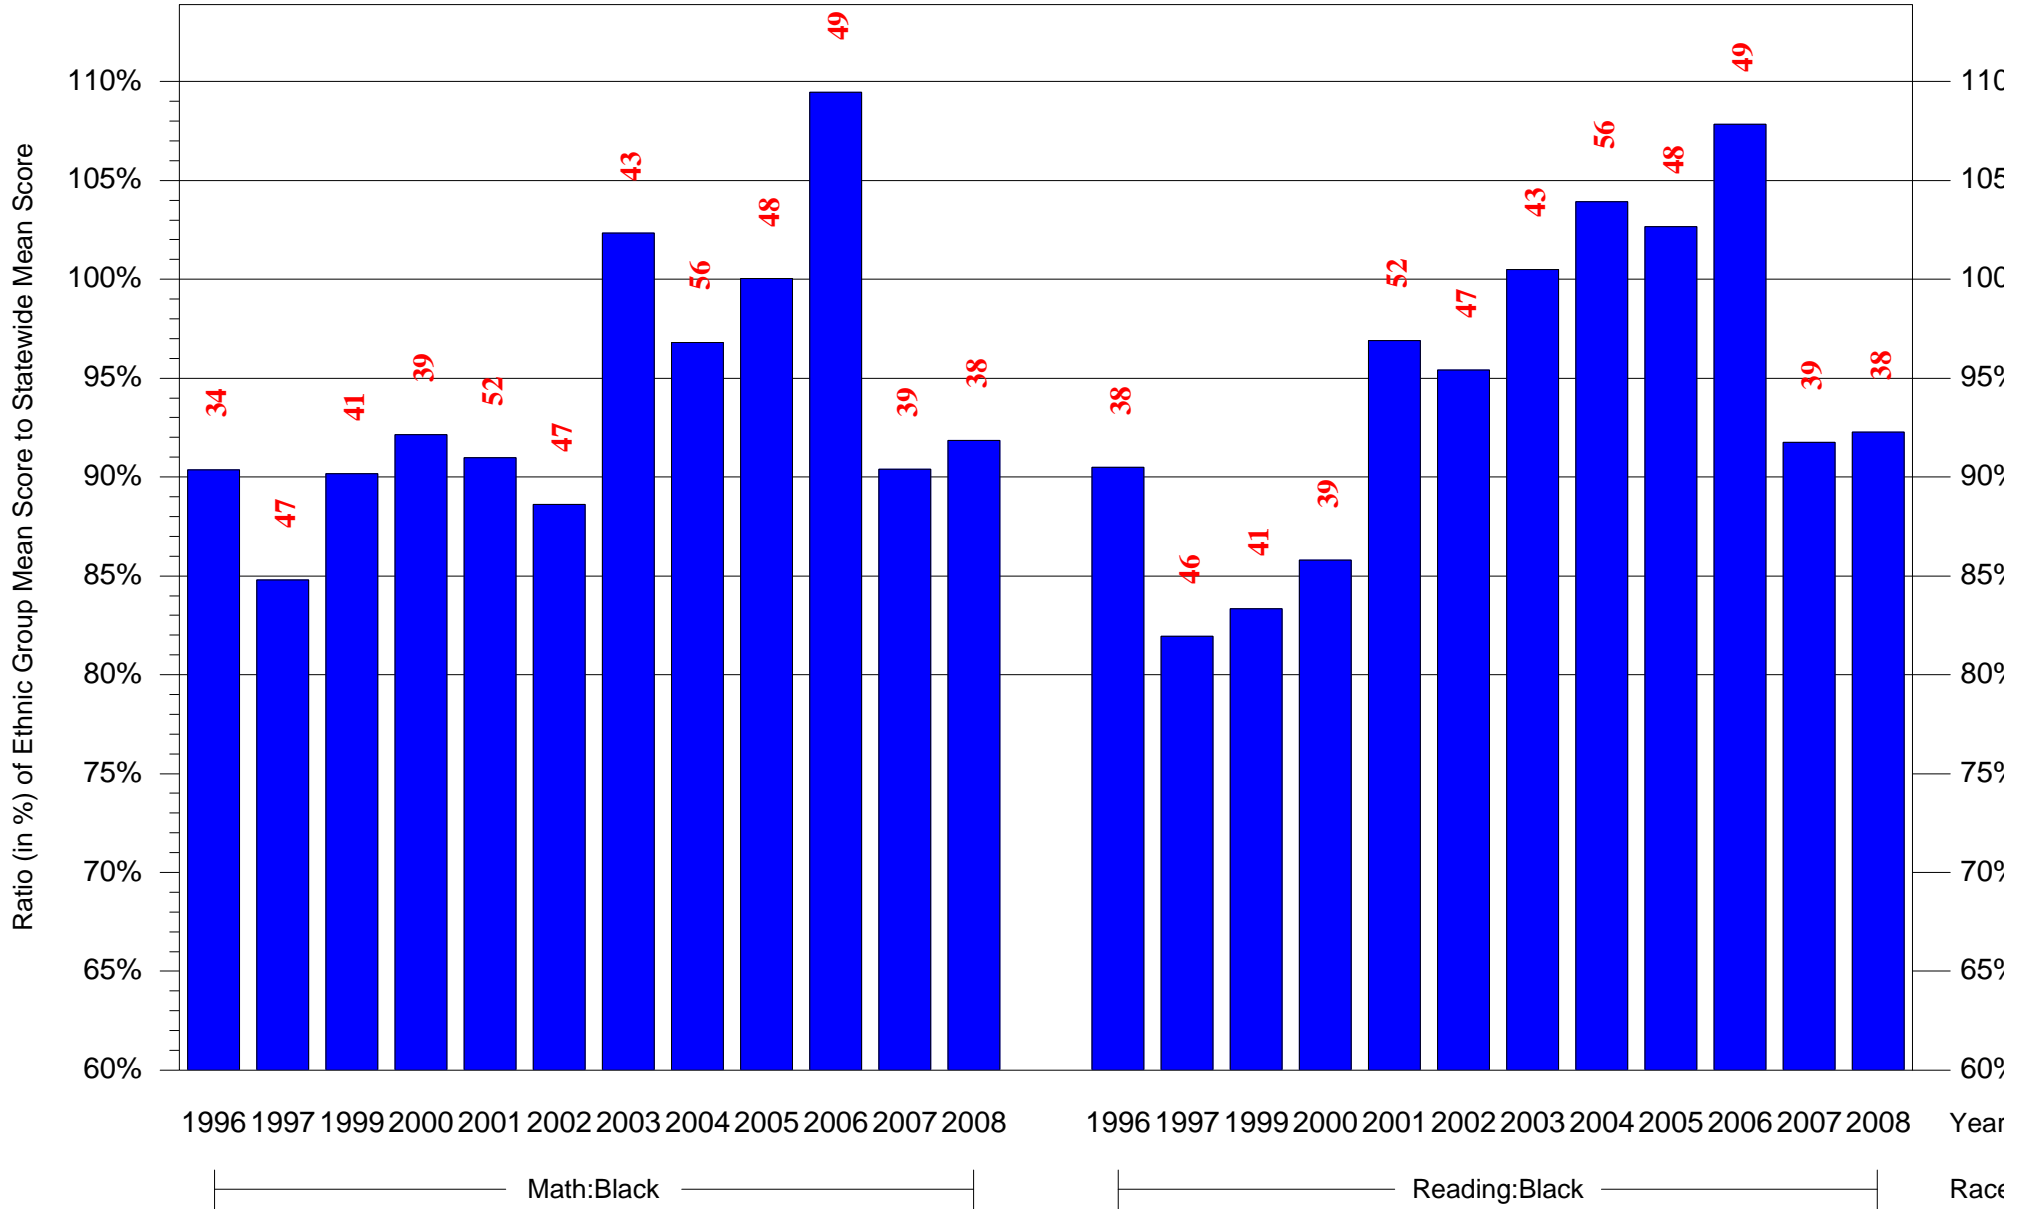

Mean Ethnic Group Building PSSA Test Score to Statewide Mean Score

Building = Kearny Gen Philip Sch(3645) and Grade = 5 and Ethnic Group = Black or White

(Note: Number (in red) of Test Takers is above each bar in the chart.)