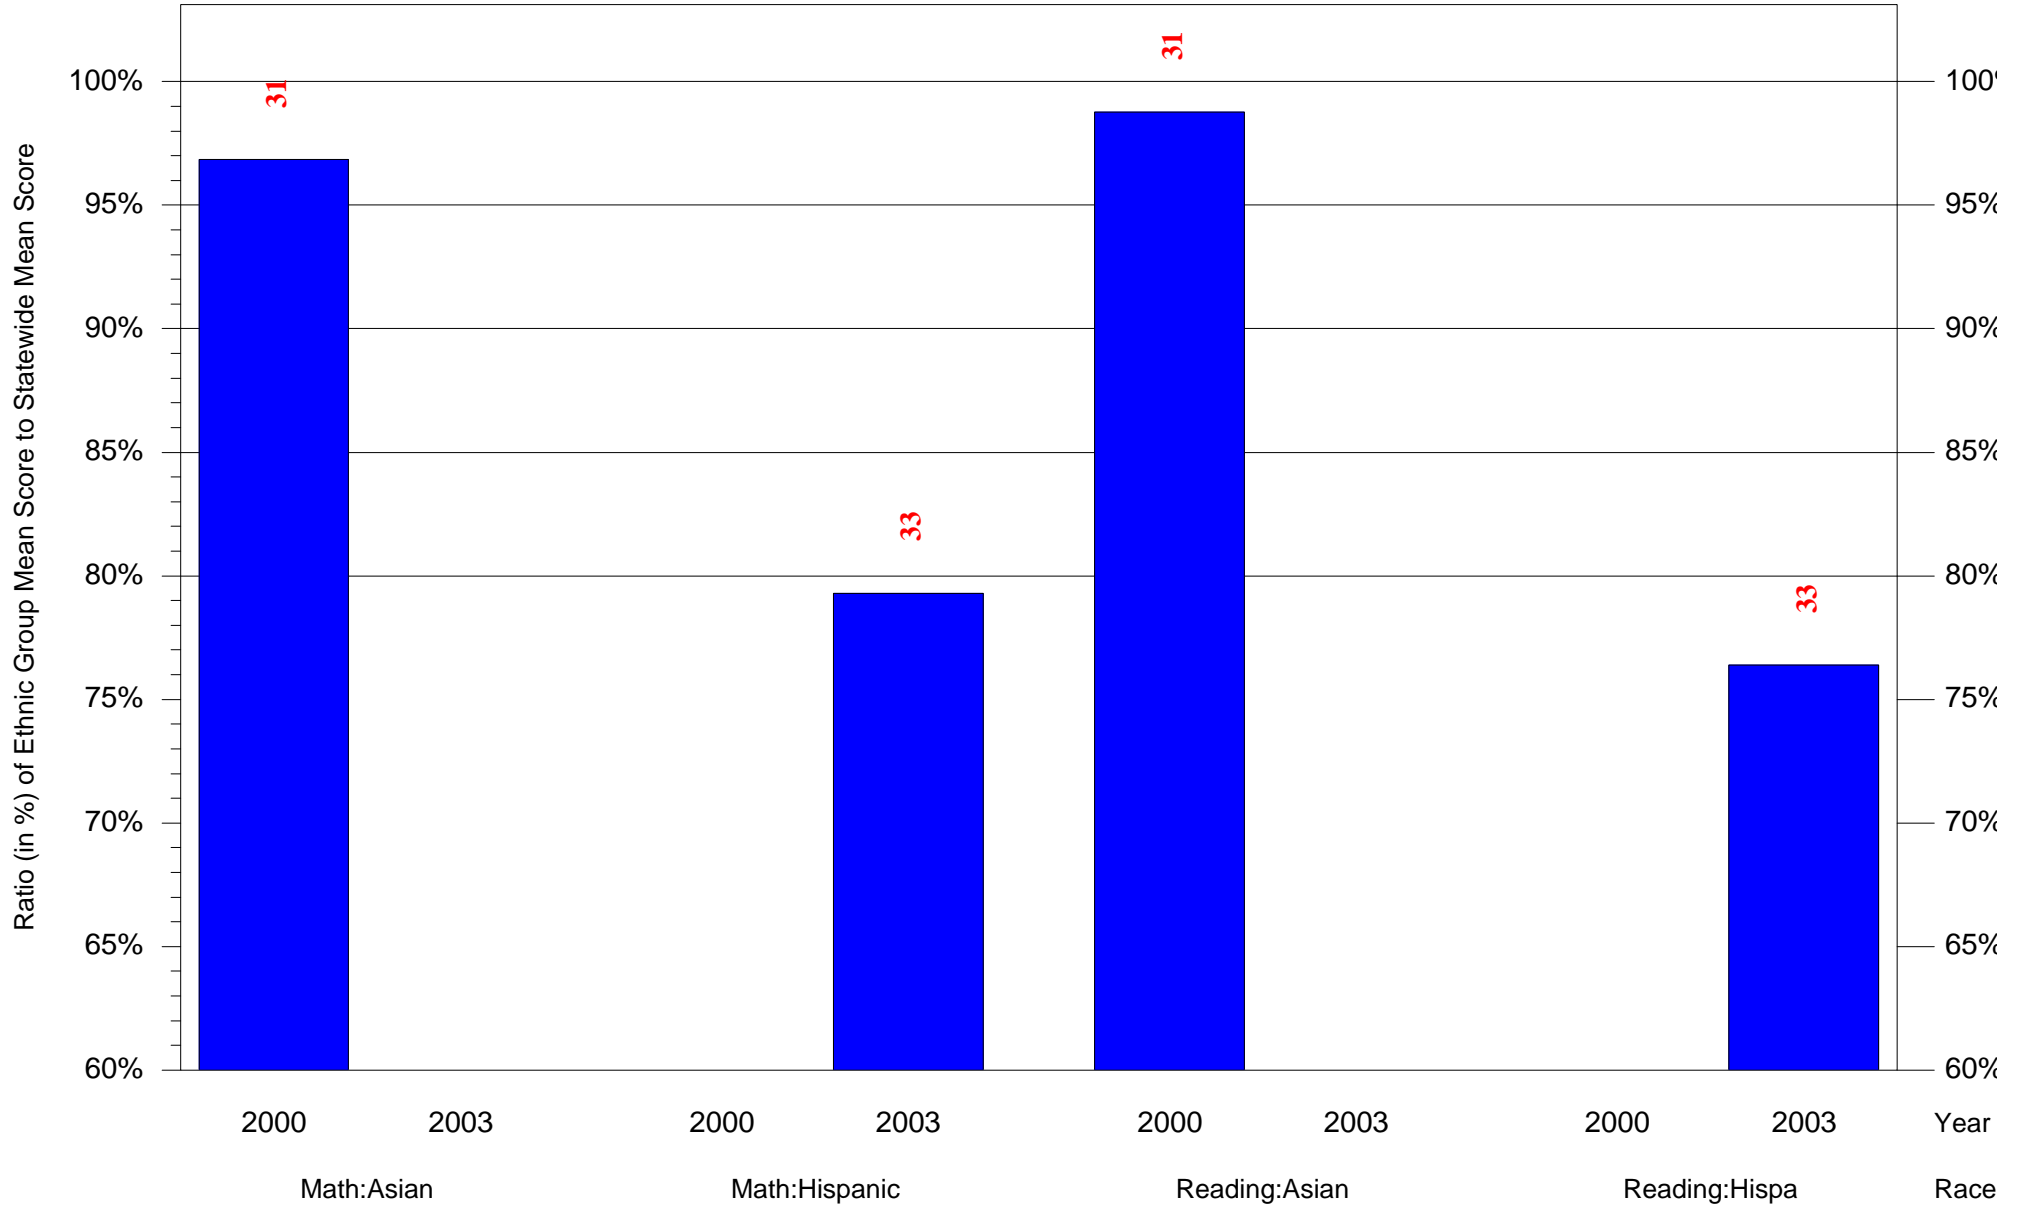

Mean Ethnic Group Building PSSA Test Score to Statewide Mean Score

Building = Creighton Thomas Sch(3736) and Grade = 8 and Ethnic Group = Asian or Hispanic

(Note: Number (in red) of Test Takers is above each bar in the chart.)