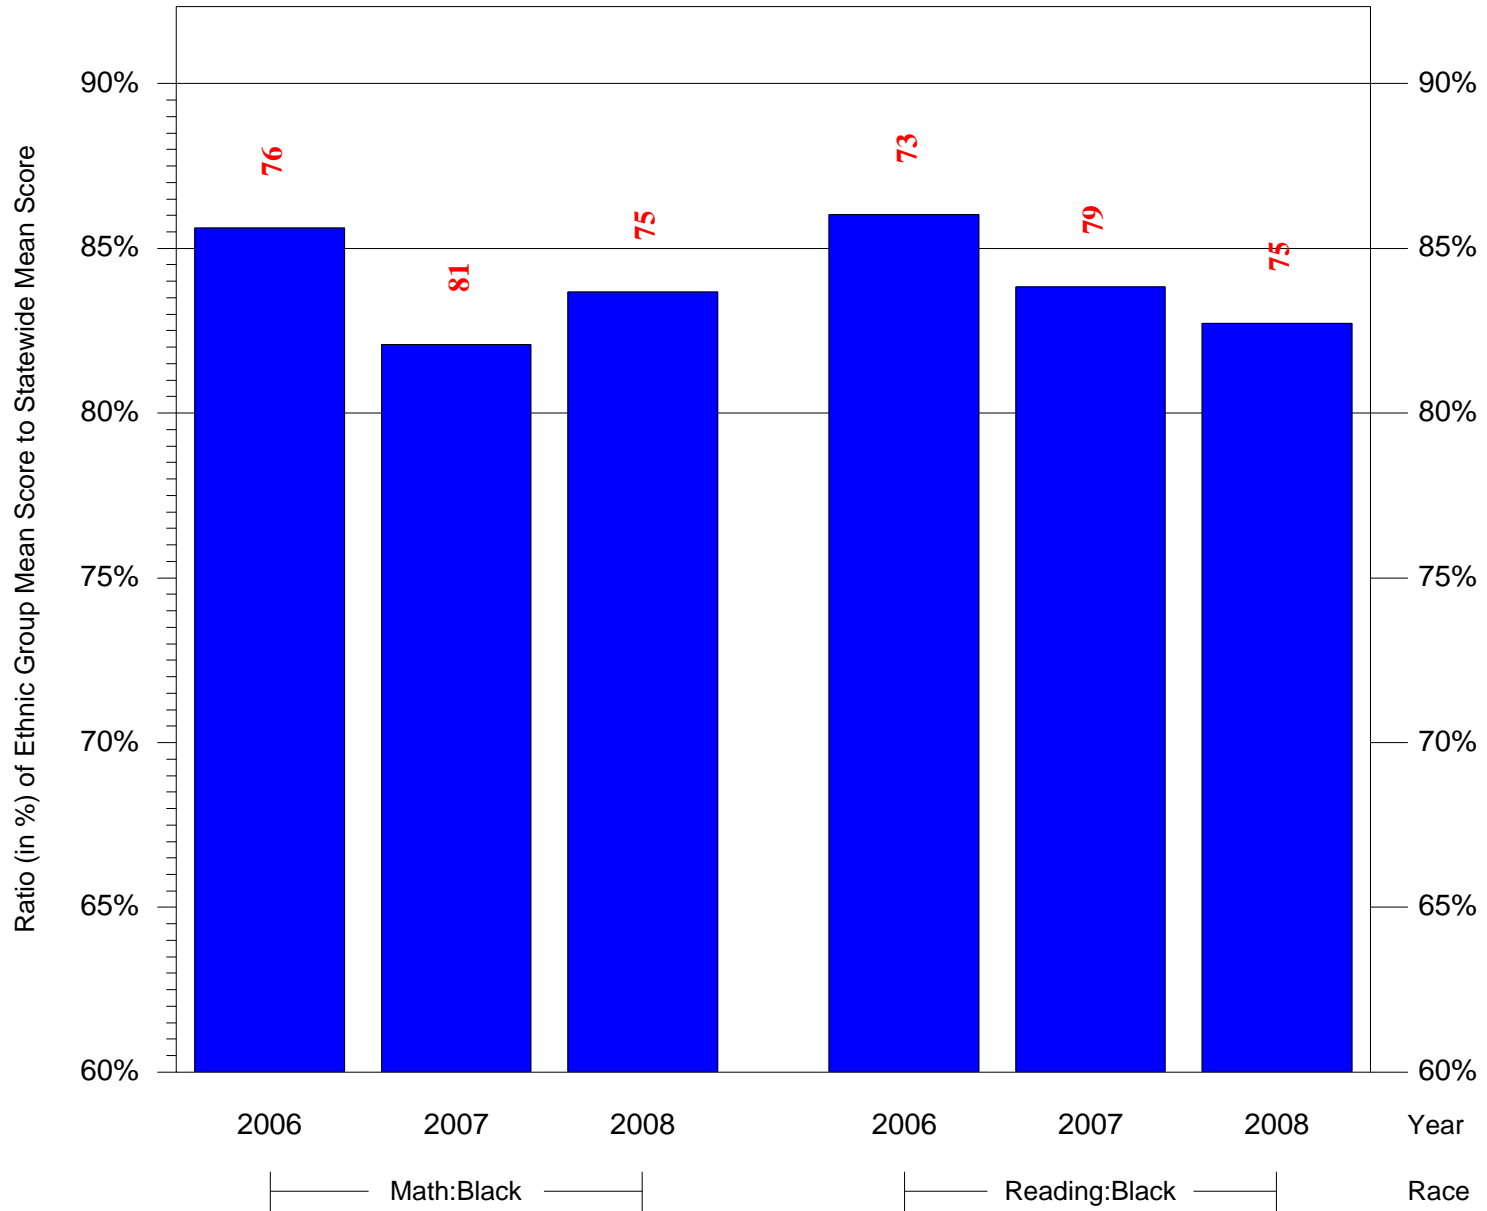

Mean Ethnic Group Building PSSA Test Score to Statewide Mean Score

Building = Bryant William C Sch(3601) and Grade = 4 and Ethnic Group = Black or White

(Note: Number (in red) of Test Takers is above each bar in the chart.)