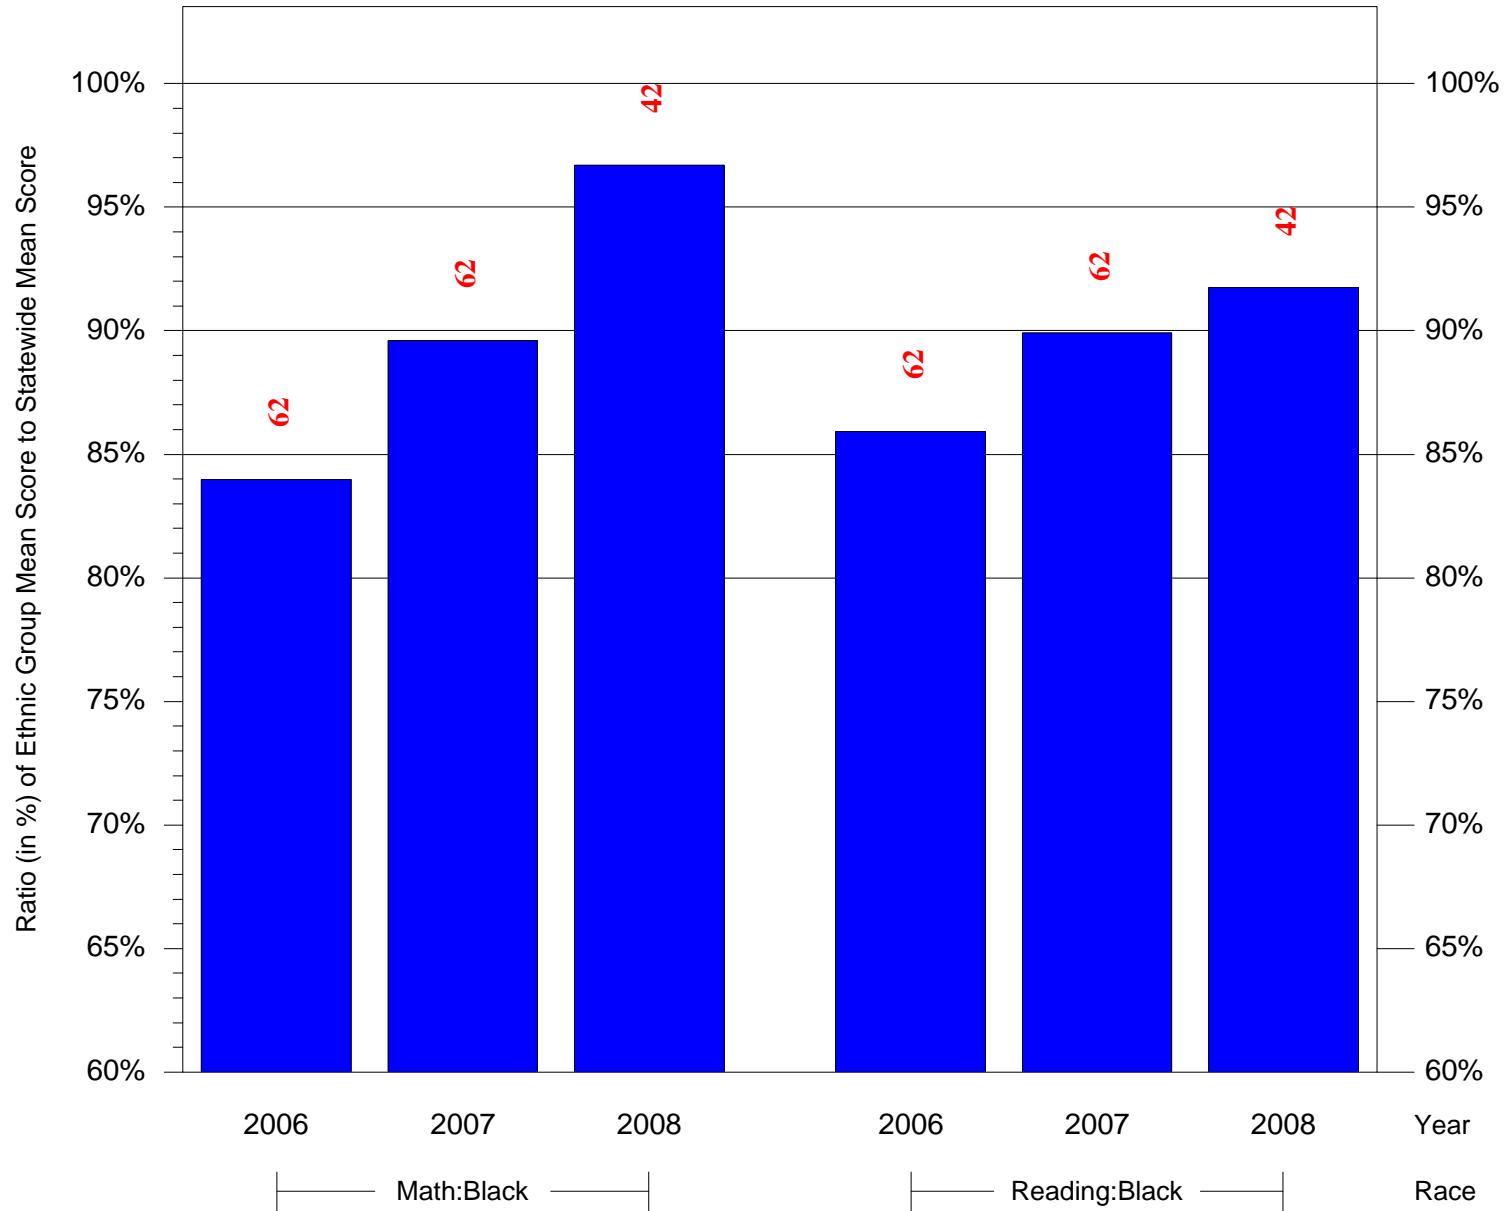

Mean Ethnic Group Building PSSA Test Score to Statewide Mean Score

Building = Ellwood Sch(3738) and Grade = 6 and Ethnic Group = Black or White

(Note: Number (in red) of Test Takers is above each bar in the chart.)