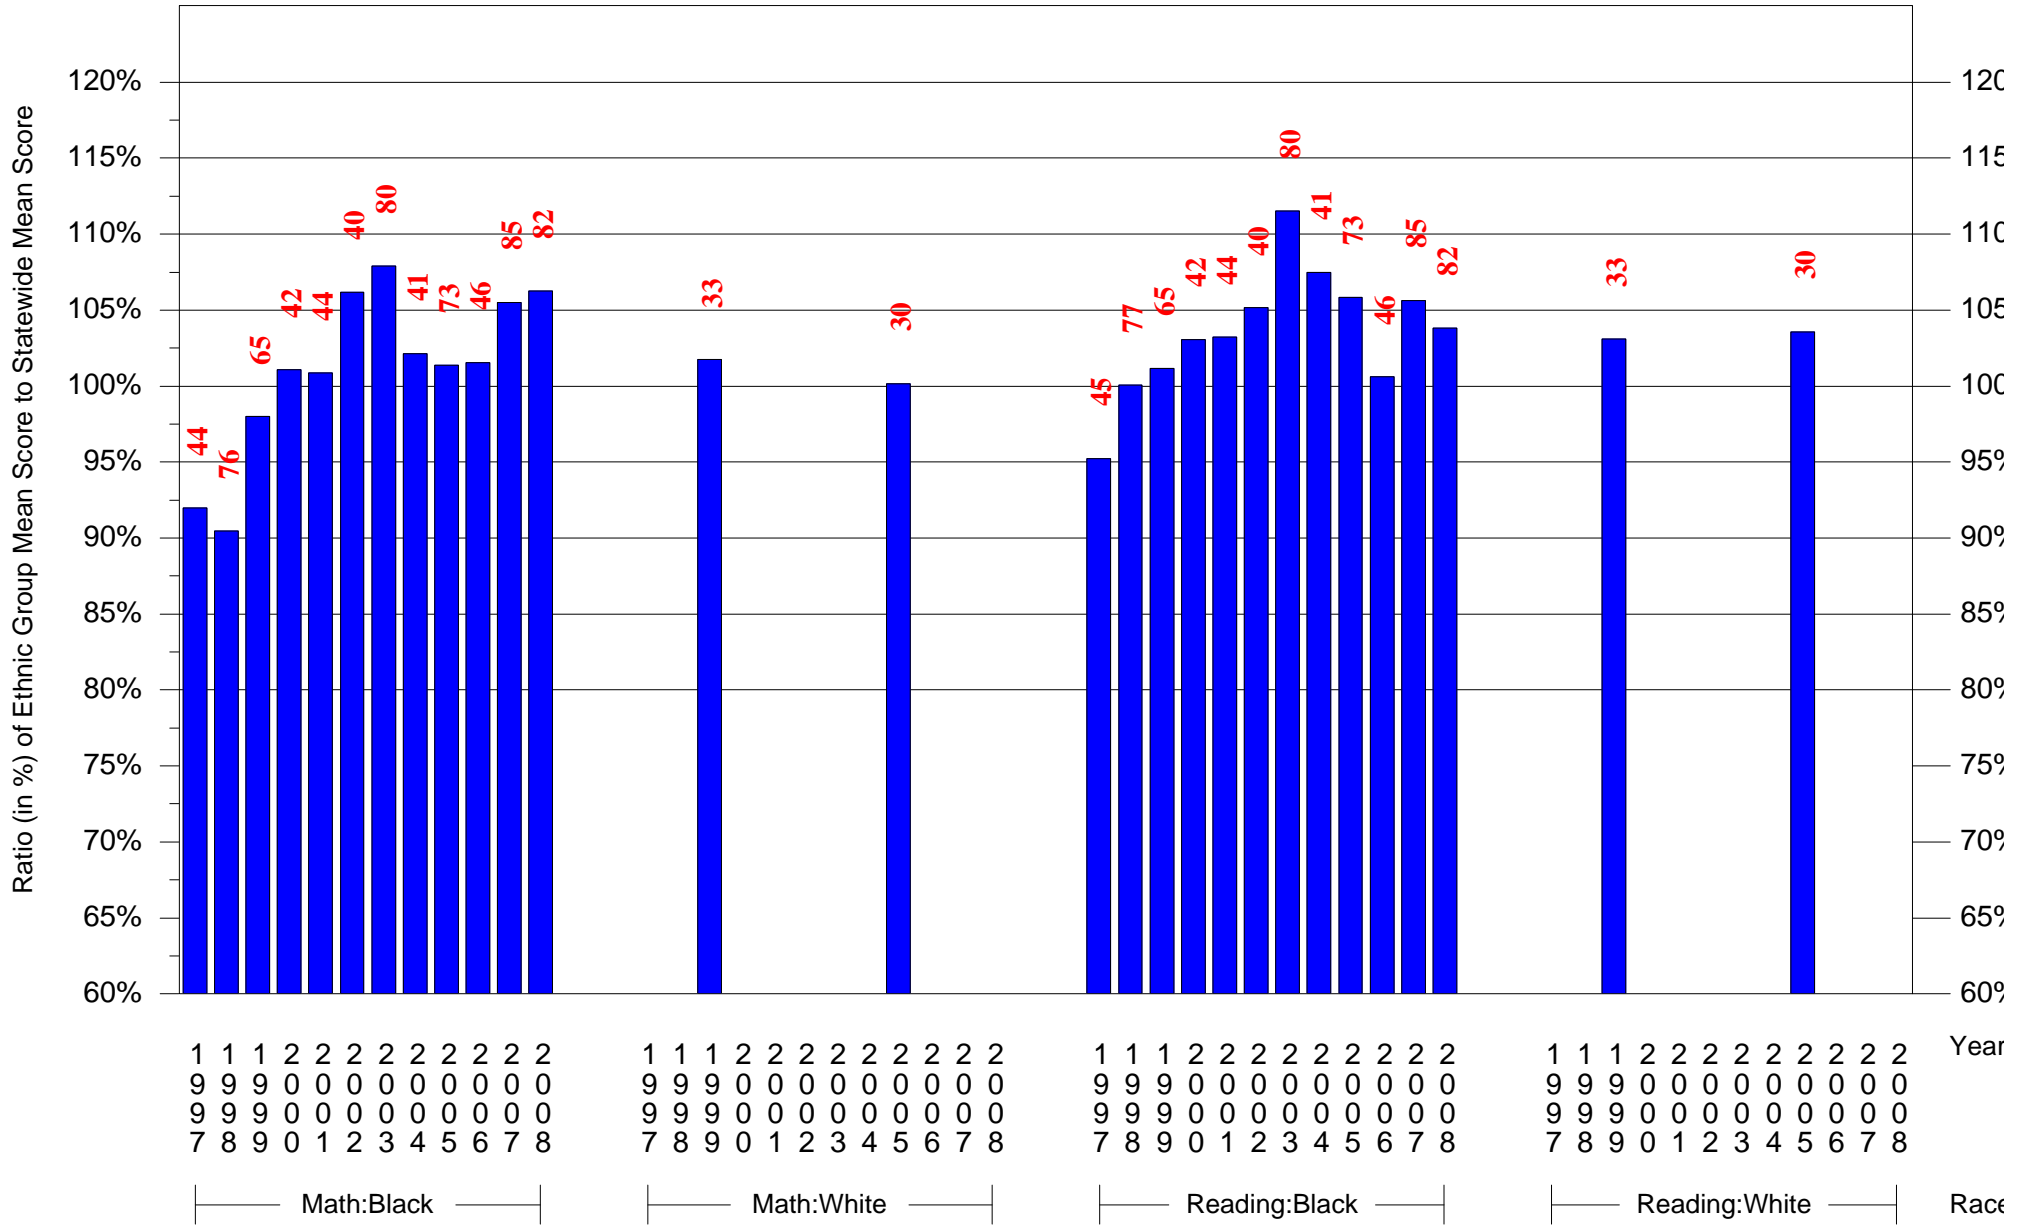

Mean Ethnic Group Building PSSA Test Score to Statewide Mean Score

Building = Bodine William W HS(7070) and Grade = 11 and Ethnic Group = Black or White

(Note: Number (in red) of Test Takers is above each bar in the chart.)