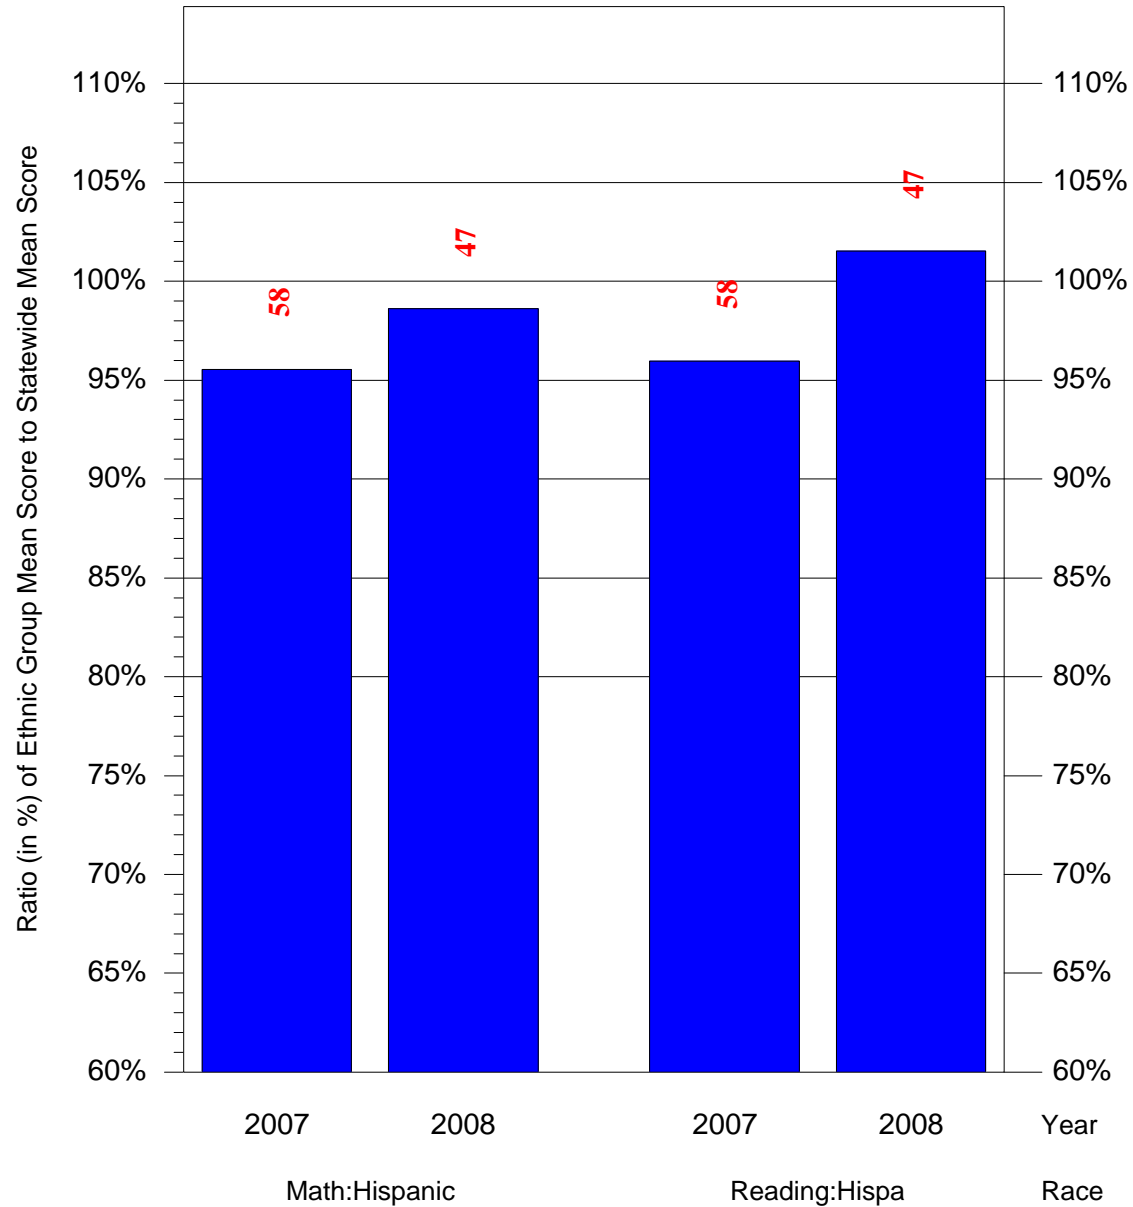

Mean Ethnic Group Building PSSA Test Score to Statewide Mean Score

Building = Welsh John Sch(3703) and Grade = 3 and Ethnic Group = Asian or Hispanic

(Note: Number (in red) of Test Takers is above each bar in the chart.)