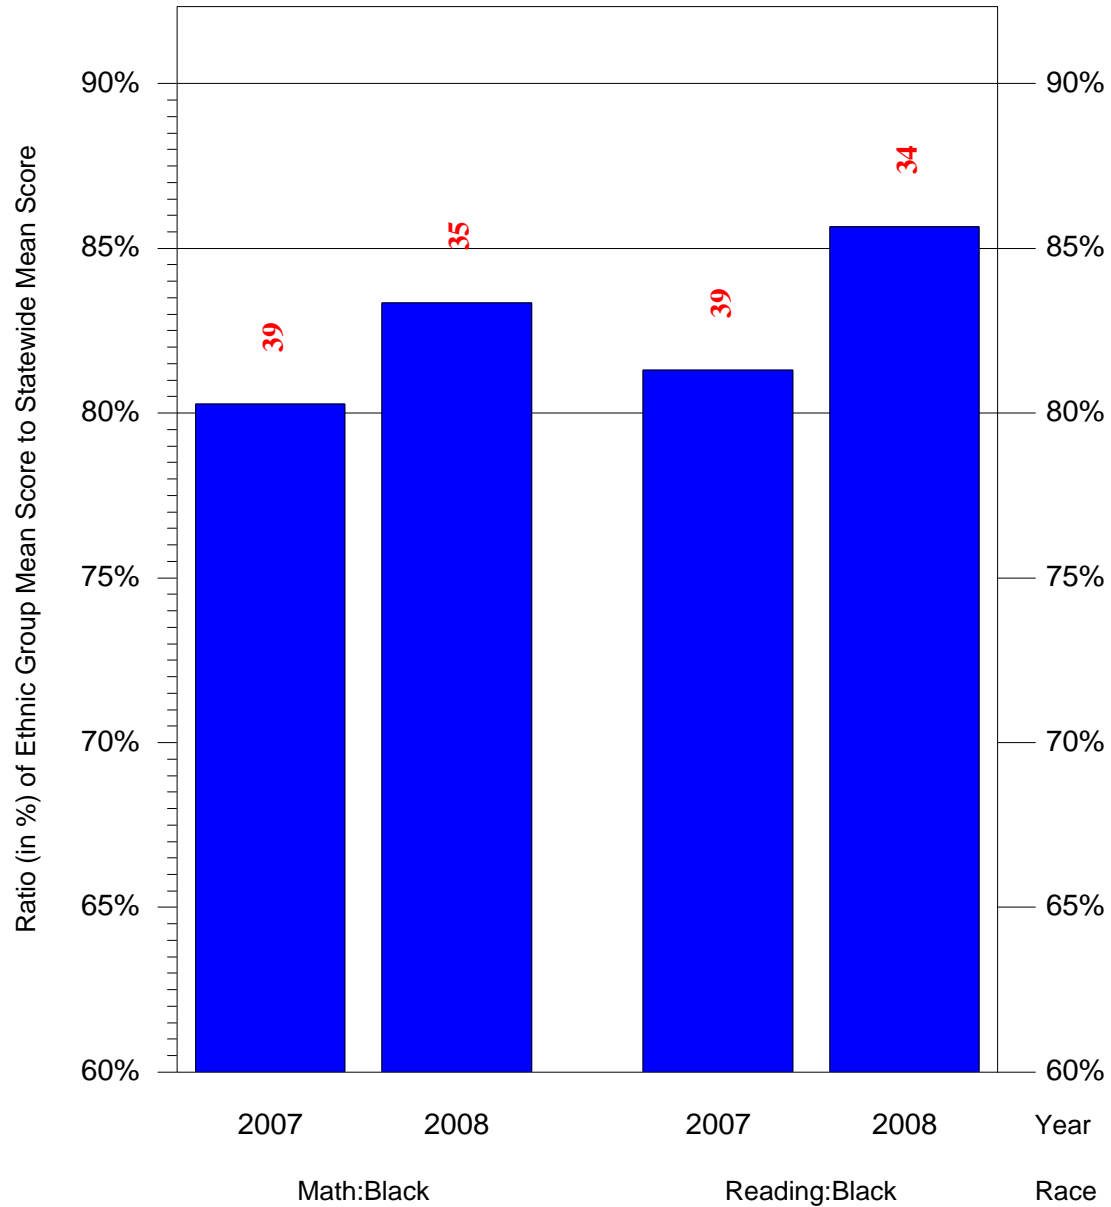

Mean Ethnic Group Building PSSA Test Score to Statewide Mean Score

Building = Stearne Allen M Sch(4963) and Grade = 6 and Ethnic Group = Black or White

(Note: Number (in red) of Test Takers is above each bar in the chart.)