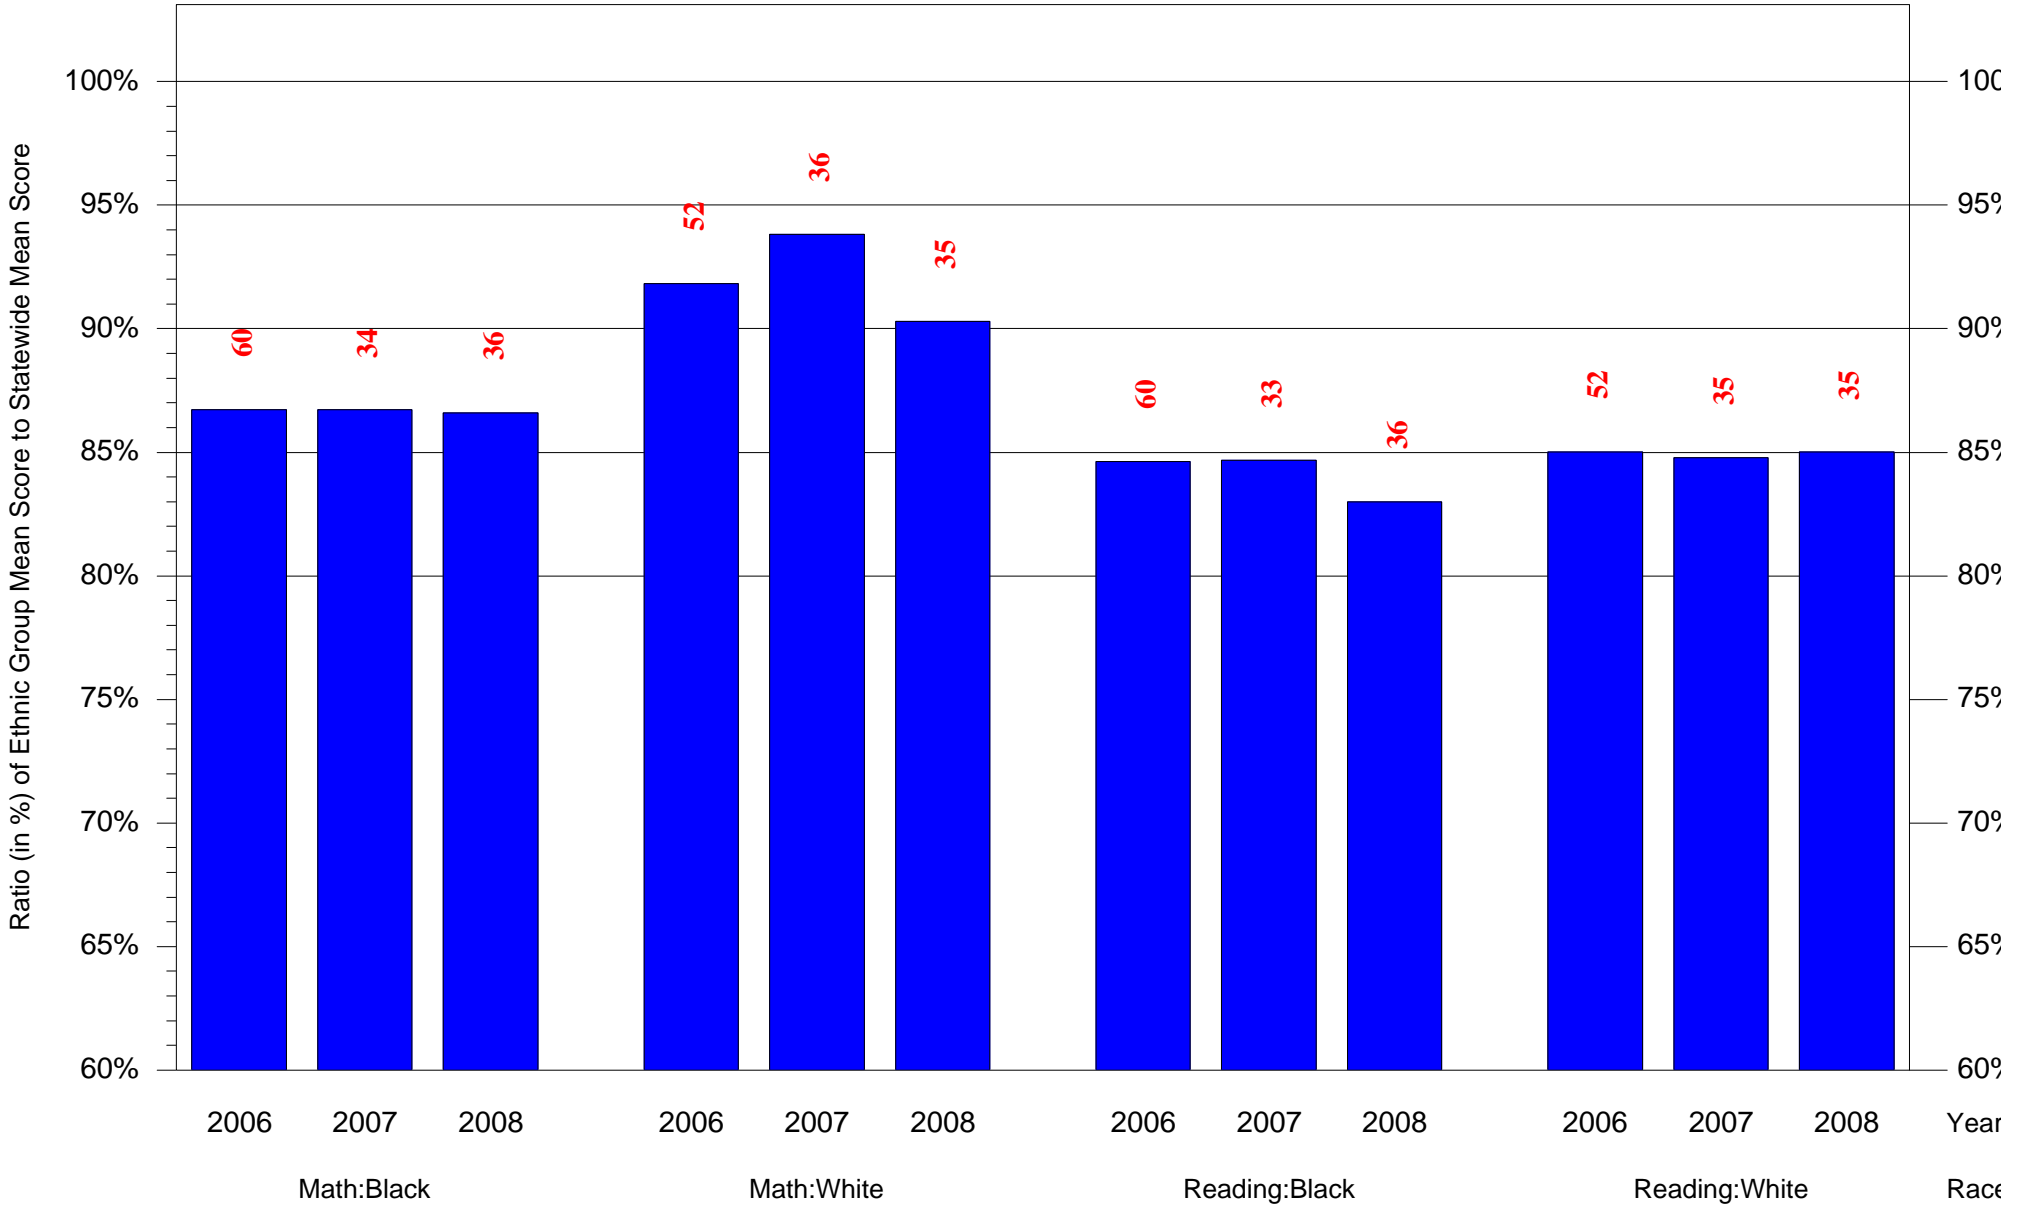

Mean Ethnic Group Building PSSA Test Score to Statewide Mean Score
Building = Penn Treaty MS(7244) and Grade = 7 and Ethnic Group = Black or White
(Note: Number (in red) of Test Takers is above each bar in the chart.)