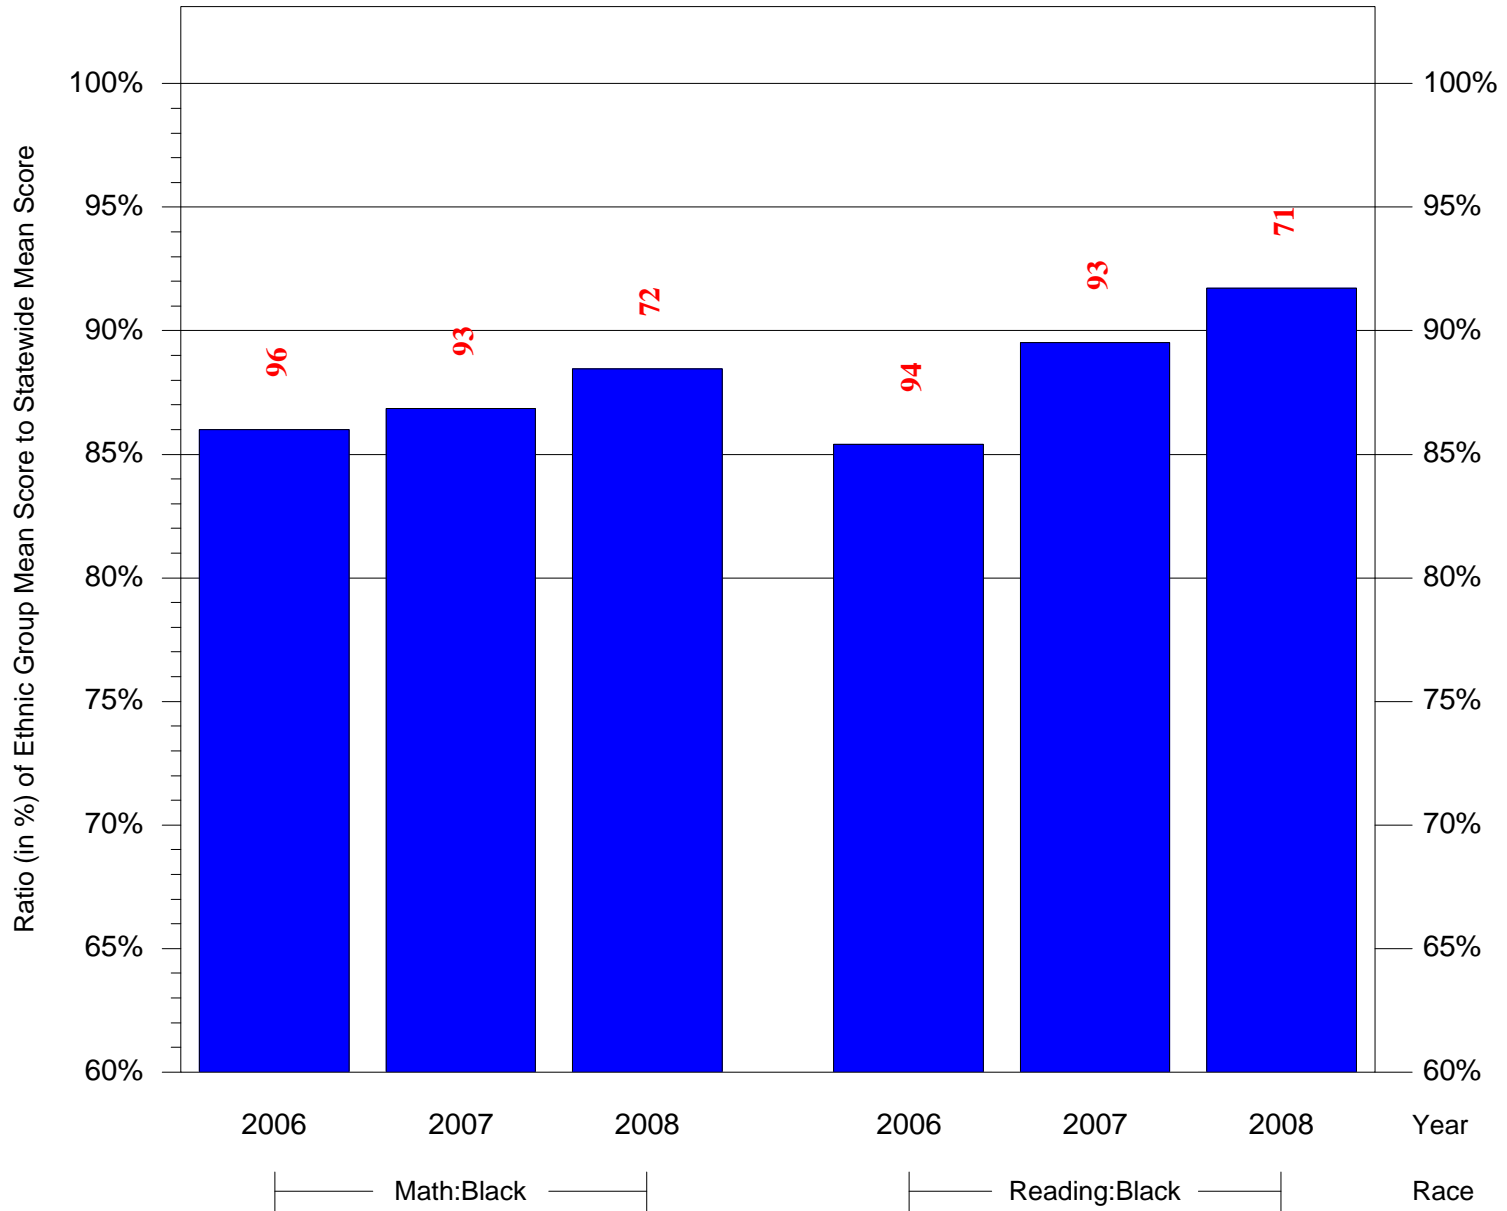

Mean Ethnic Group Building PSSA Test Score to Statewide Mean Score

Building = Huey Samuel B Sch(3807) and Grade = 6 and Ethnic Group = Black or White

(Note: Number (in red) of Test Takers is above each bar in the chart.)