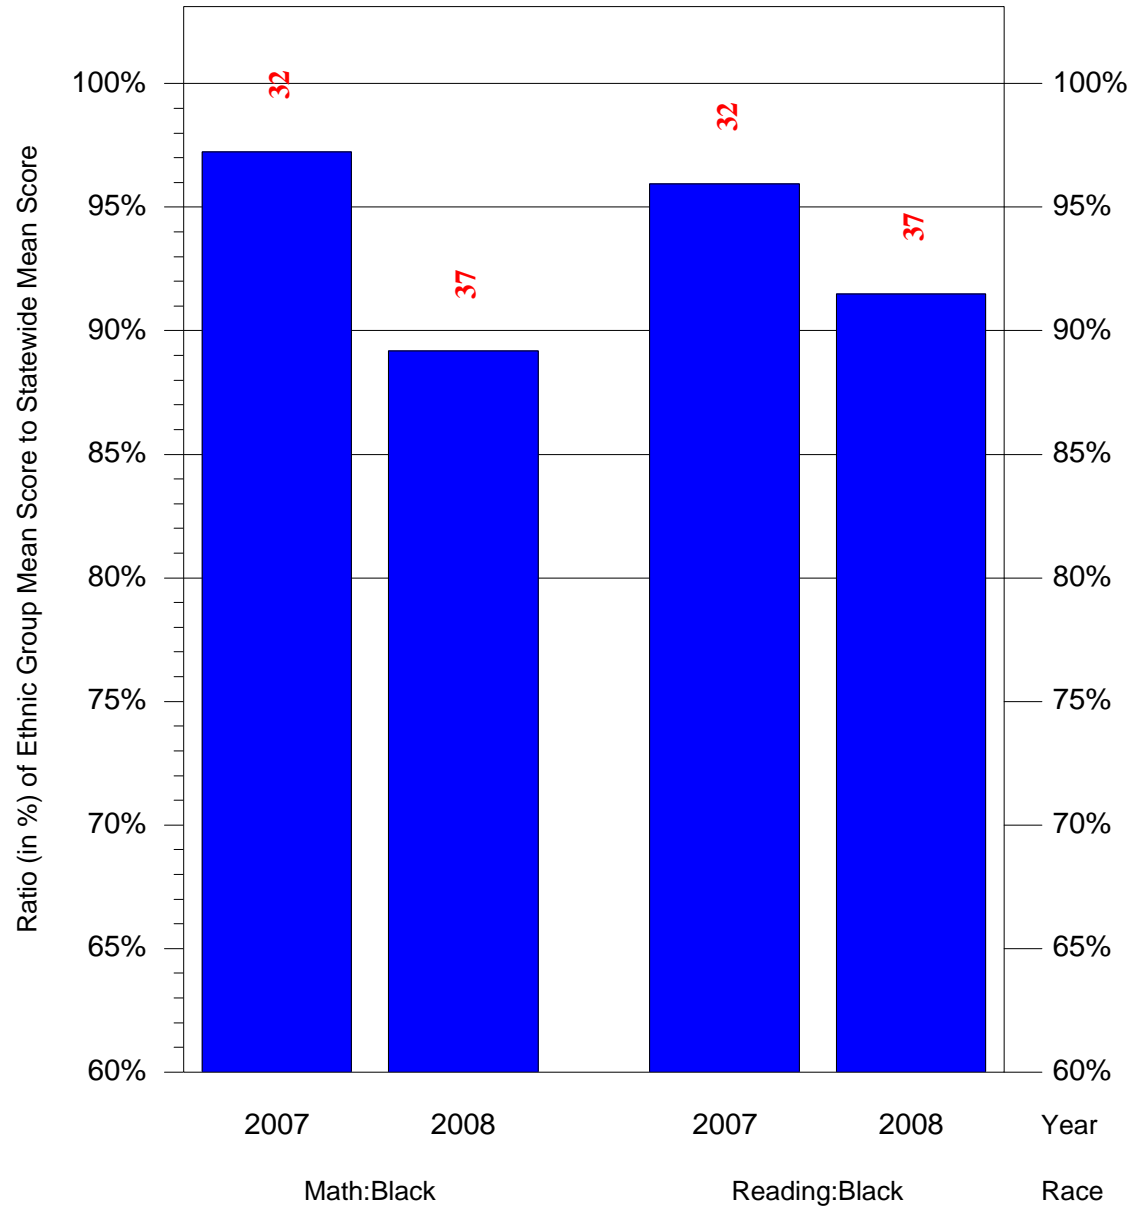

Mean Ethnic Group Building PSSA Test Score to Statewide Mean Score

Building = Gideon Edward Sch(3625) and Grade = 3 and Ethnic Group = Black or White

(Note: Number (in red) of Test Takers is above each bar in the chart.)