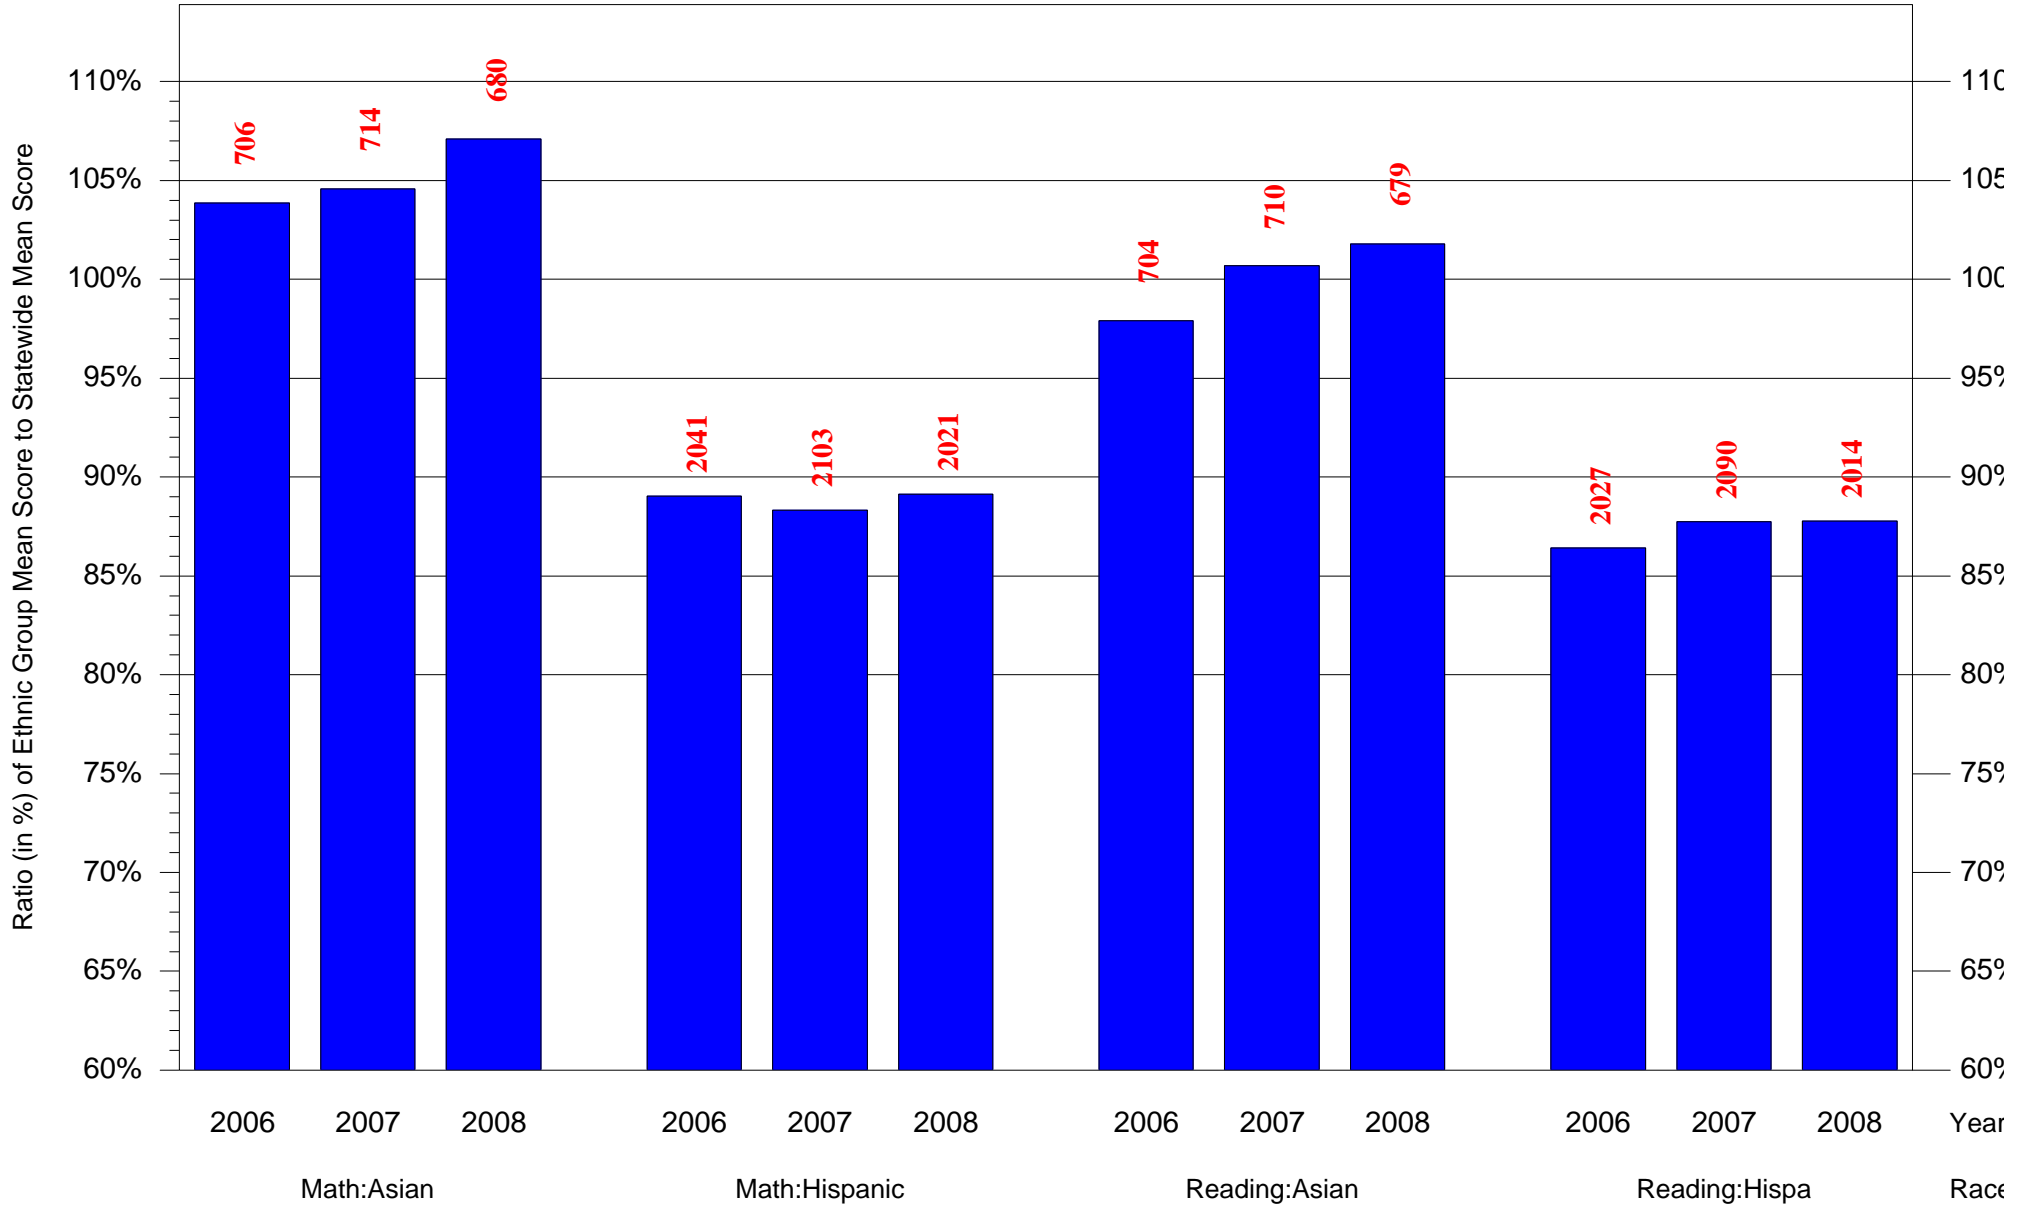

Mean Ethnic Group AUN PSSA Test Score to Statewide Mean Score

AUN = Philadelphia City SD(126515001) and Grade = 7 and Ethnic Group = Asian or Hispanic

(Note: Number (in red) of Test Takers is above each bar in the chart.)