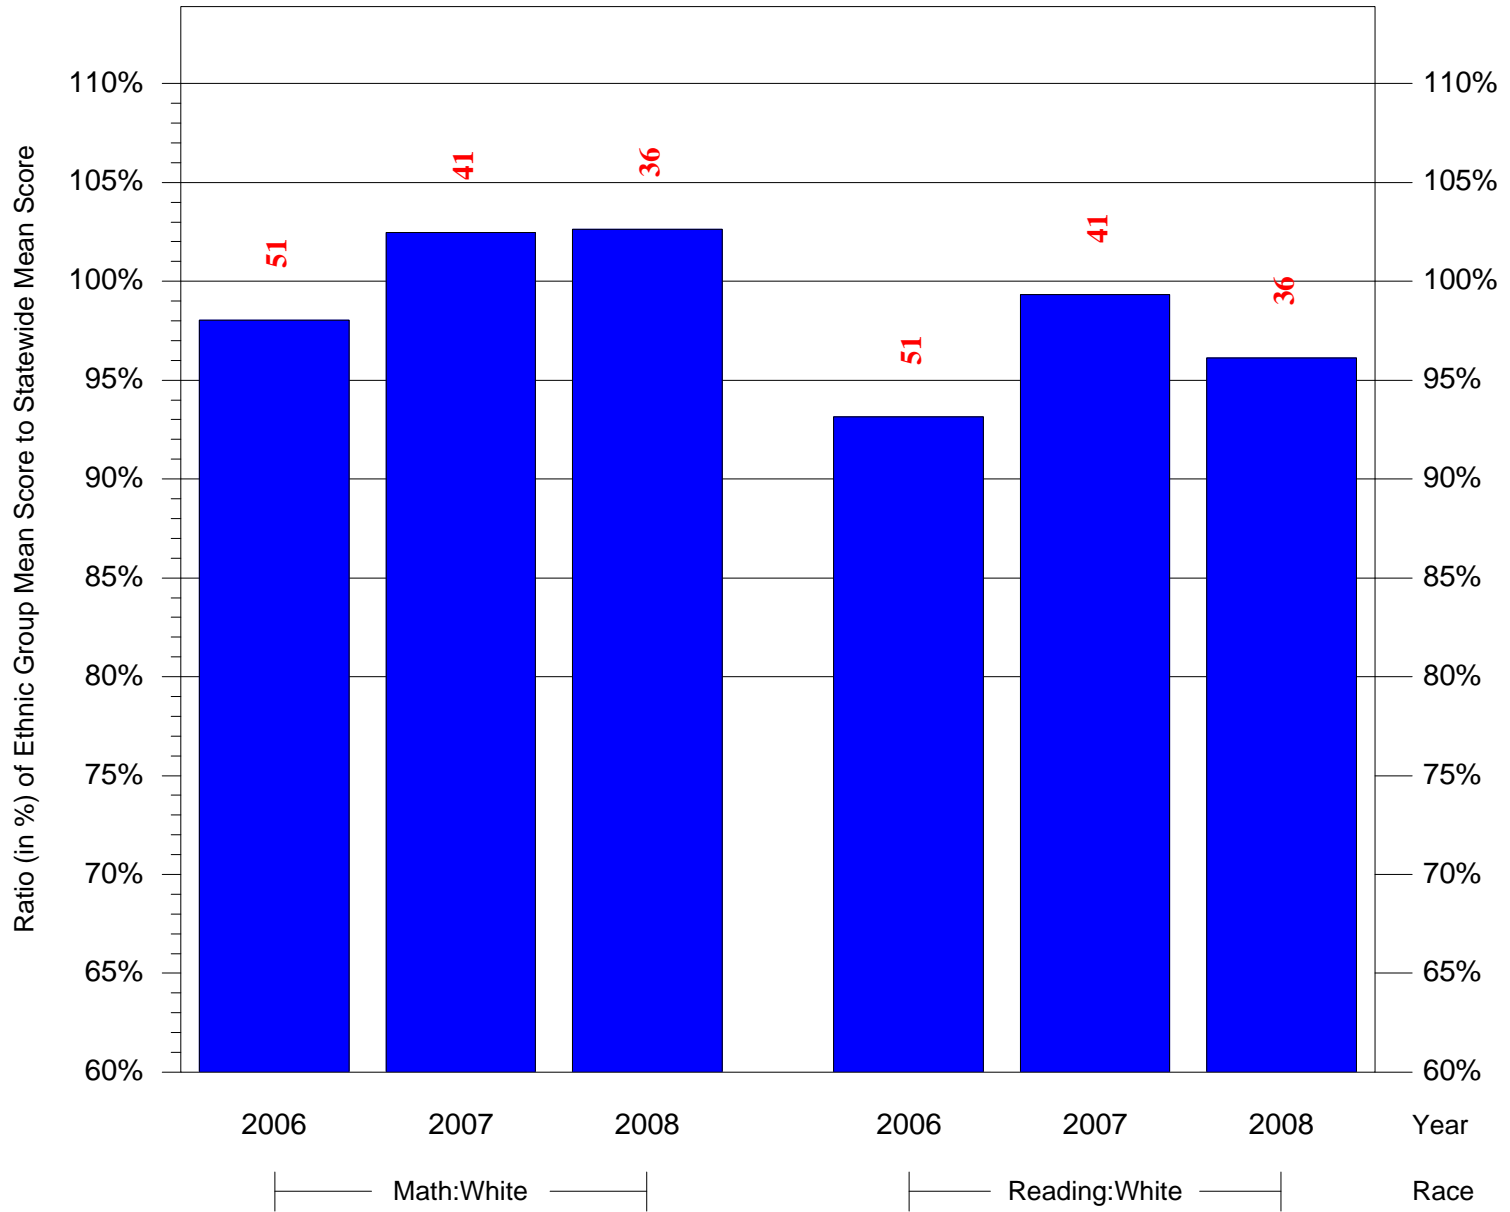

Mean Ethnic Group Building PSSA Test Score to Statewide Mean Score

Building = Decatur Stephen Sch(4727) and Grade = 4 and Ethnic Group = Black or White

(Note: Number (in red) of Test Takers is above each bar in the chart.)