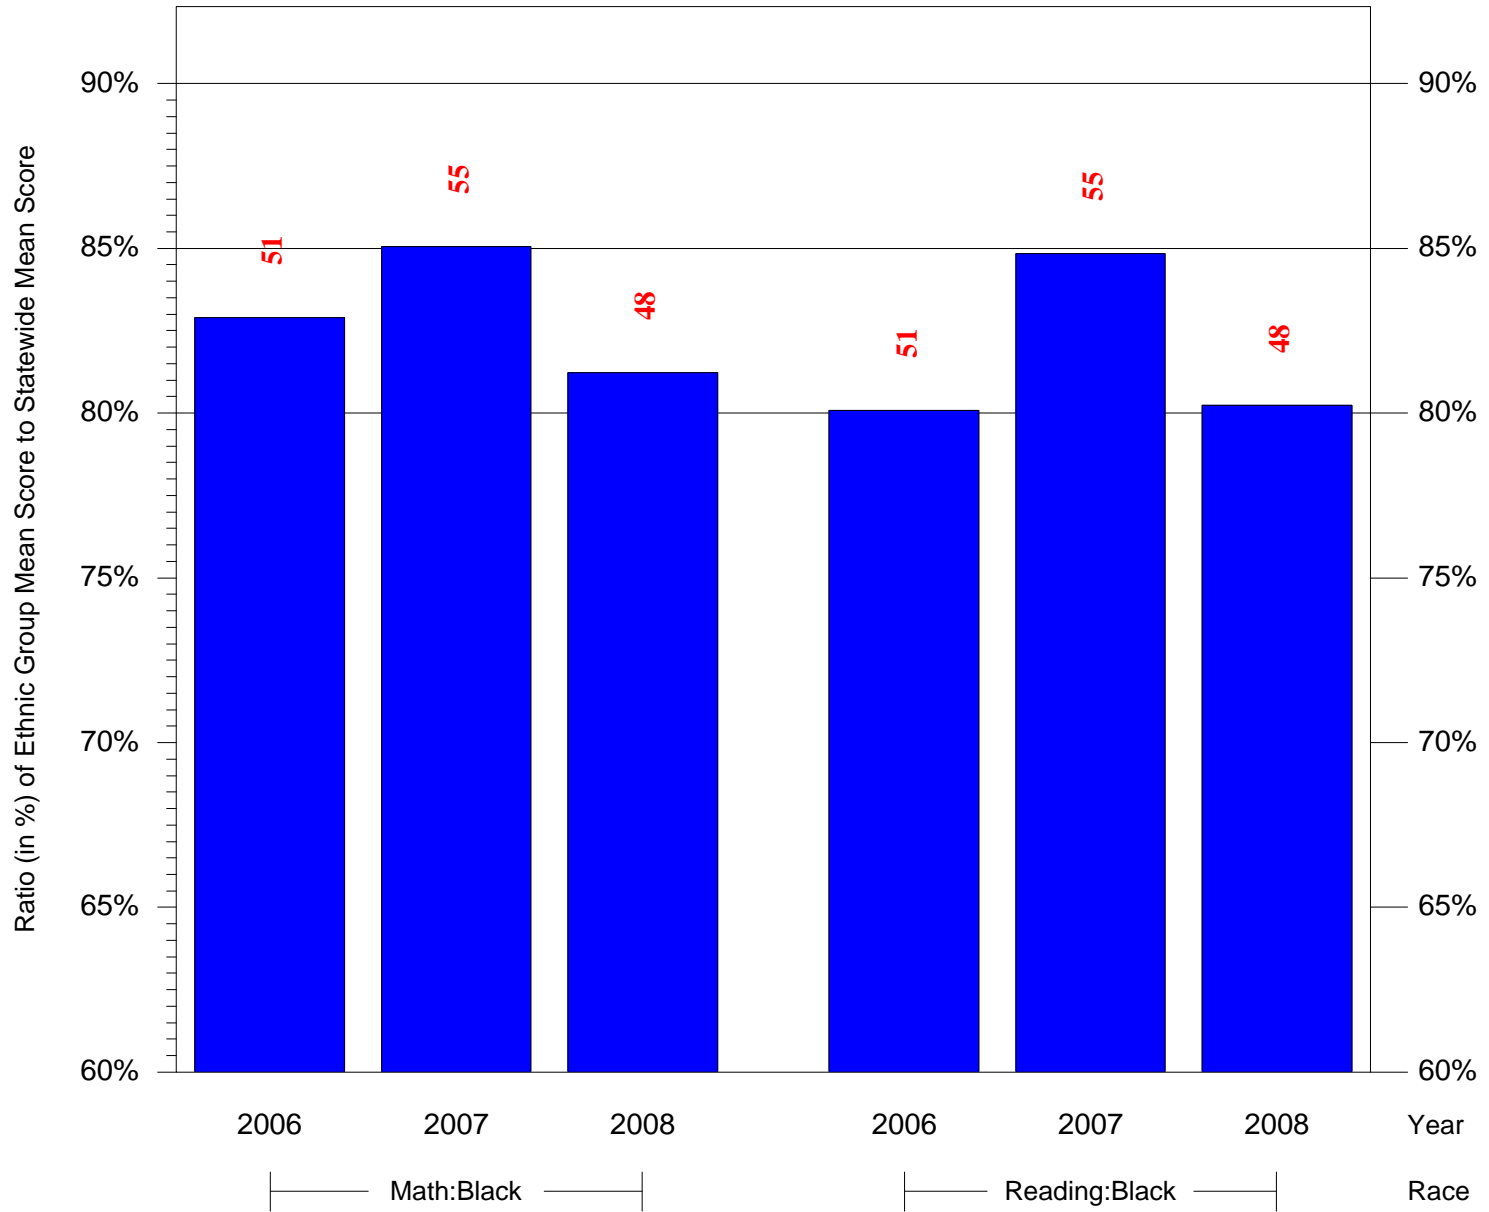

Mean Ethnic Group Building PSSA Test Score to Statewide Mean Score

Building = Smith Walter G Sch(3634) and Grade = 4 and Ethnic Group = Black or White

(Note: Number (in red) of Test Takers is above each bar in the chart.)