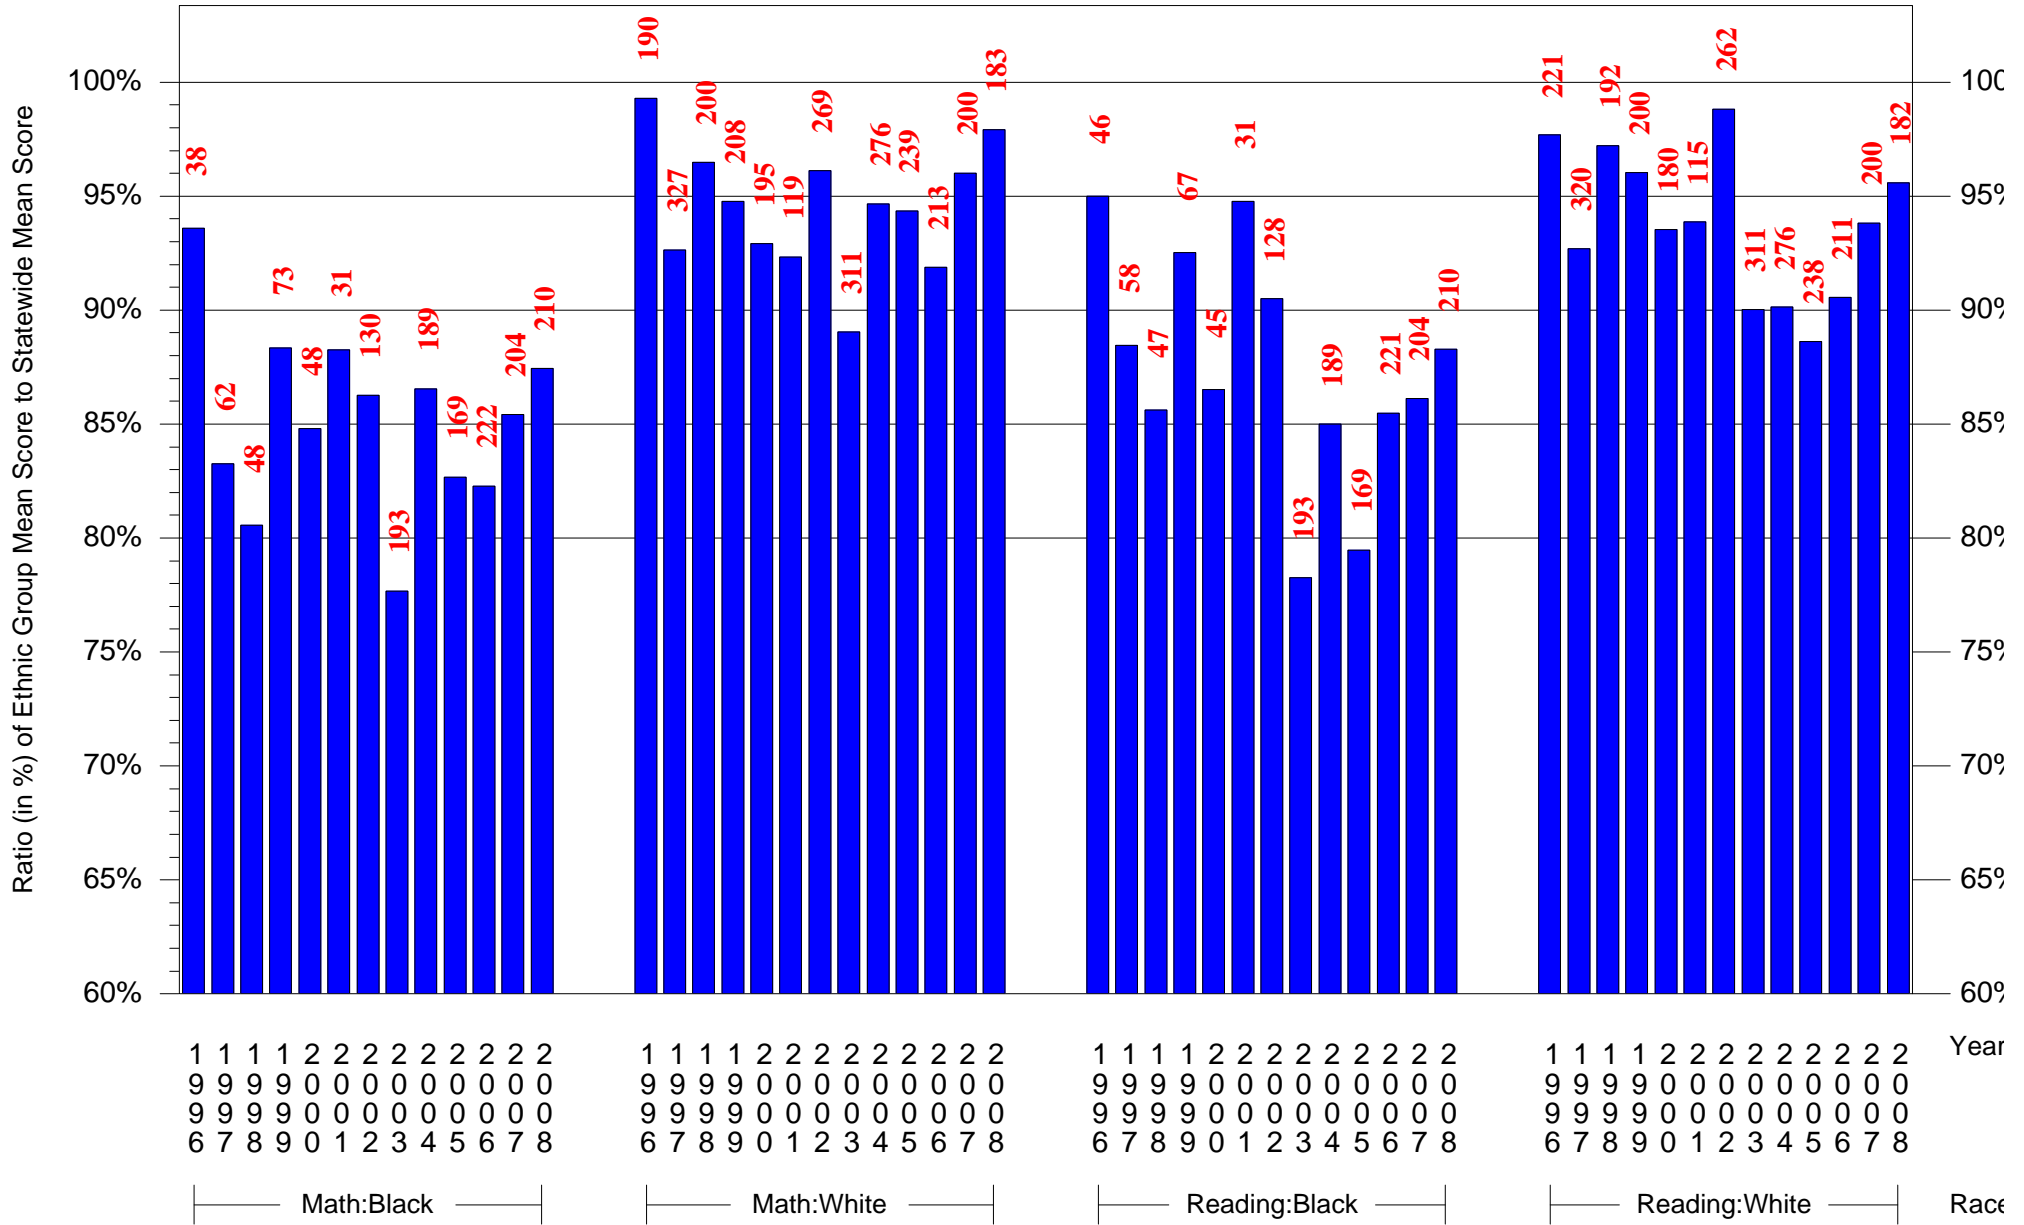

Mean Ethnic Group Building PSSA Test Score to Statewide Mean Score

Building = Northeast HS(3855) and Grade = 11 and Ethnic Group = Black or White

(Note: Number (in red) of Test Takers is above each bar in the chart.)