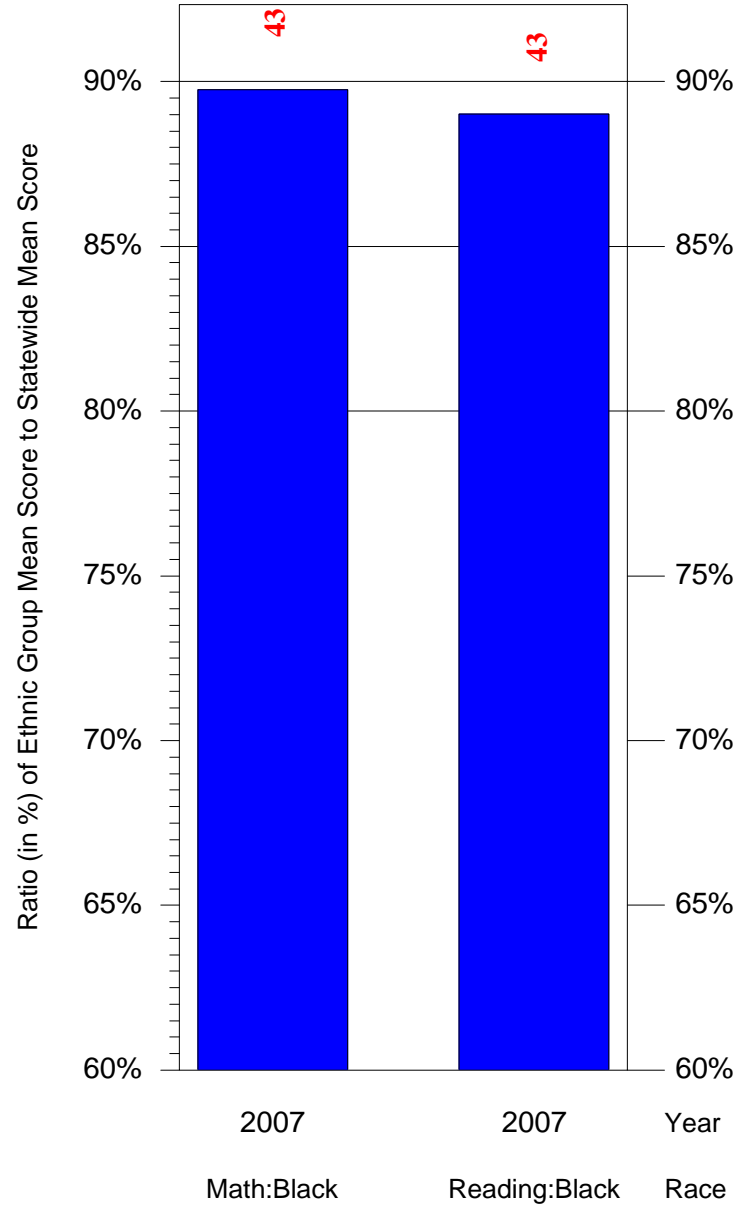

Mean Ethnic Group Building PSSA Test Score to Statewide Mean Score

Building = Kelley William D Sch(3626) and Grade = 3 and Ethnic Group = Black or White

(Note: Number (in red) of Test Takers is above each bar in the chart.)