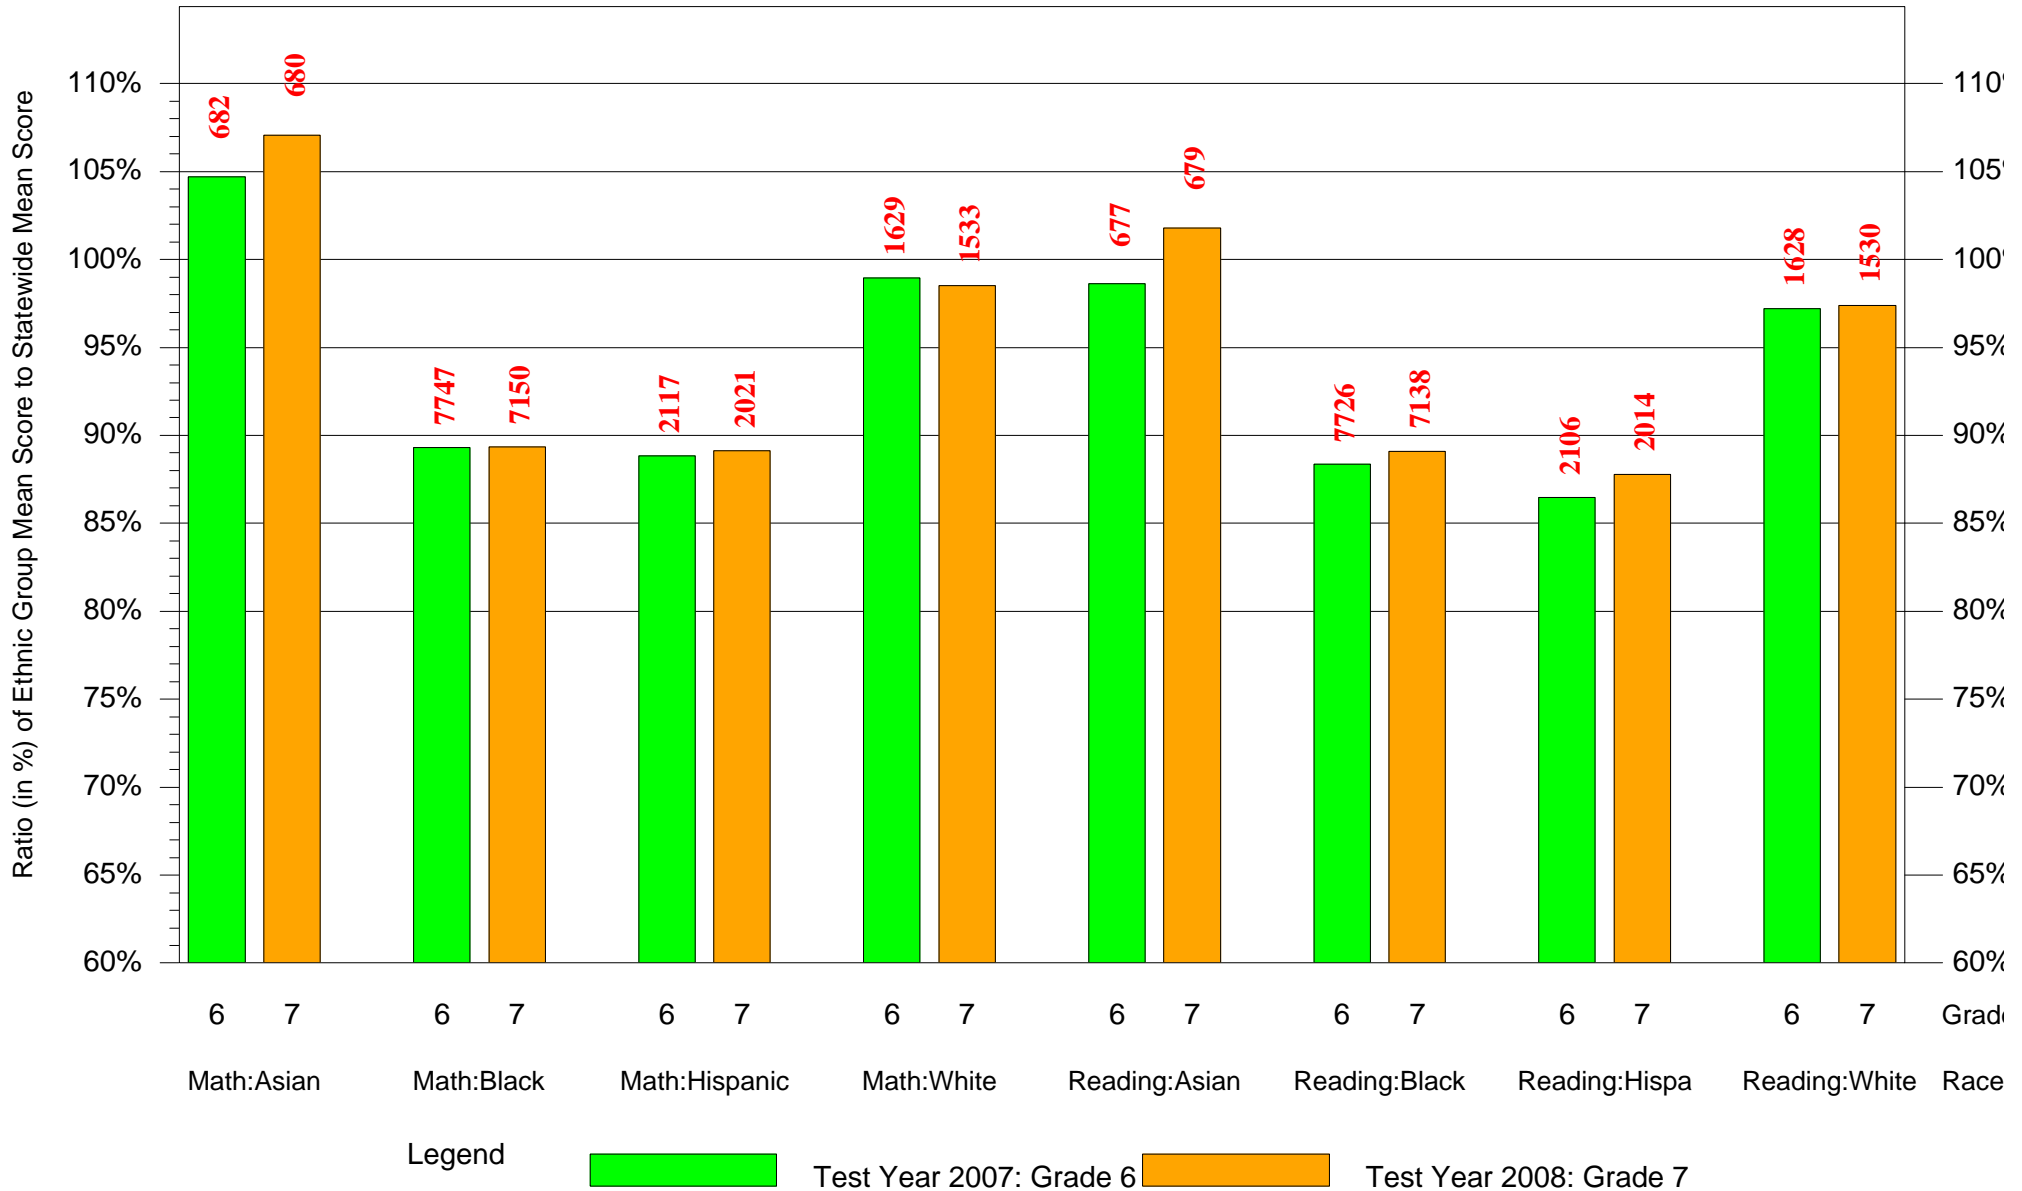

Mean Ethnic Group AUN PSSA Test Score to Statewide Mean Score

AUN = Philadelphia City SD(126515001) and Cohort = 2007 and Ethnic Group = Black or White or Asian or Hispanic

(Note: Number (in red) of Test Takers is above each bar in the chart.)