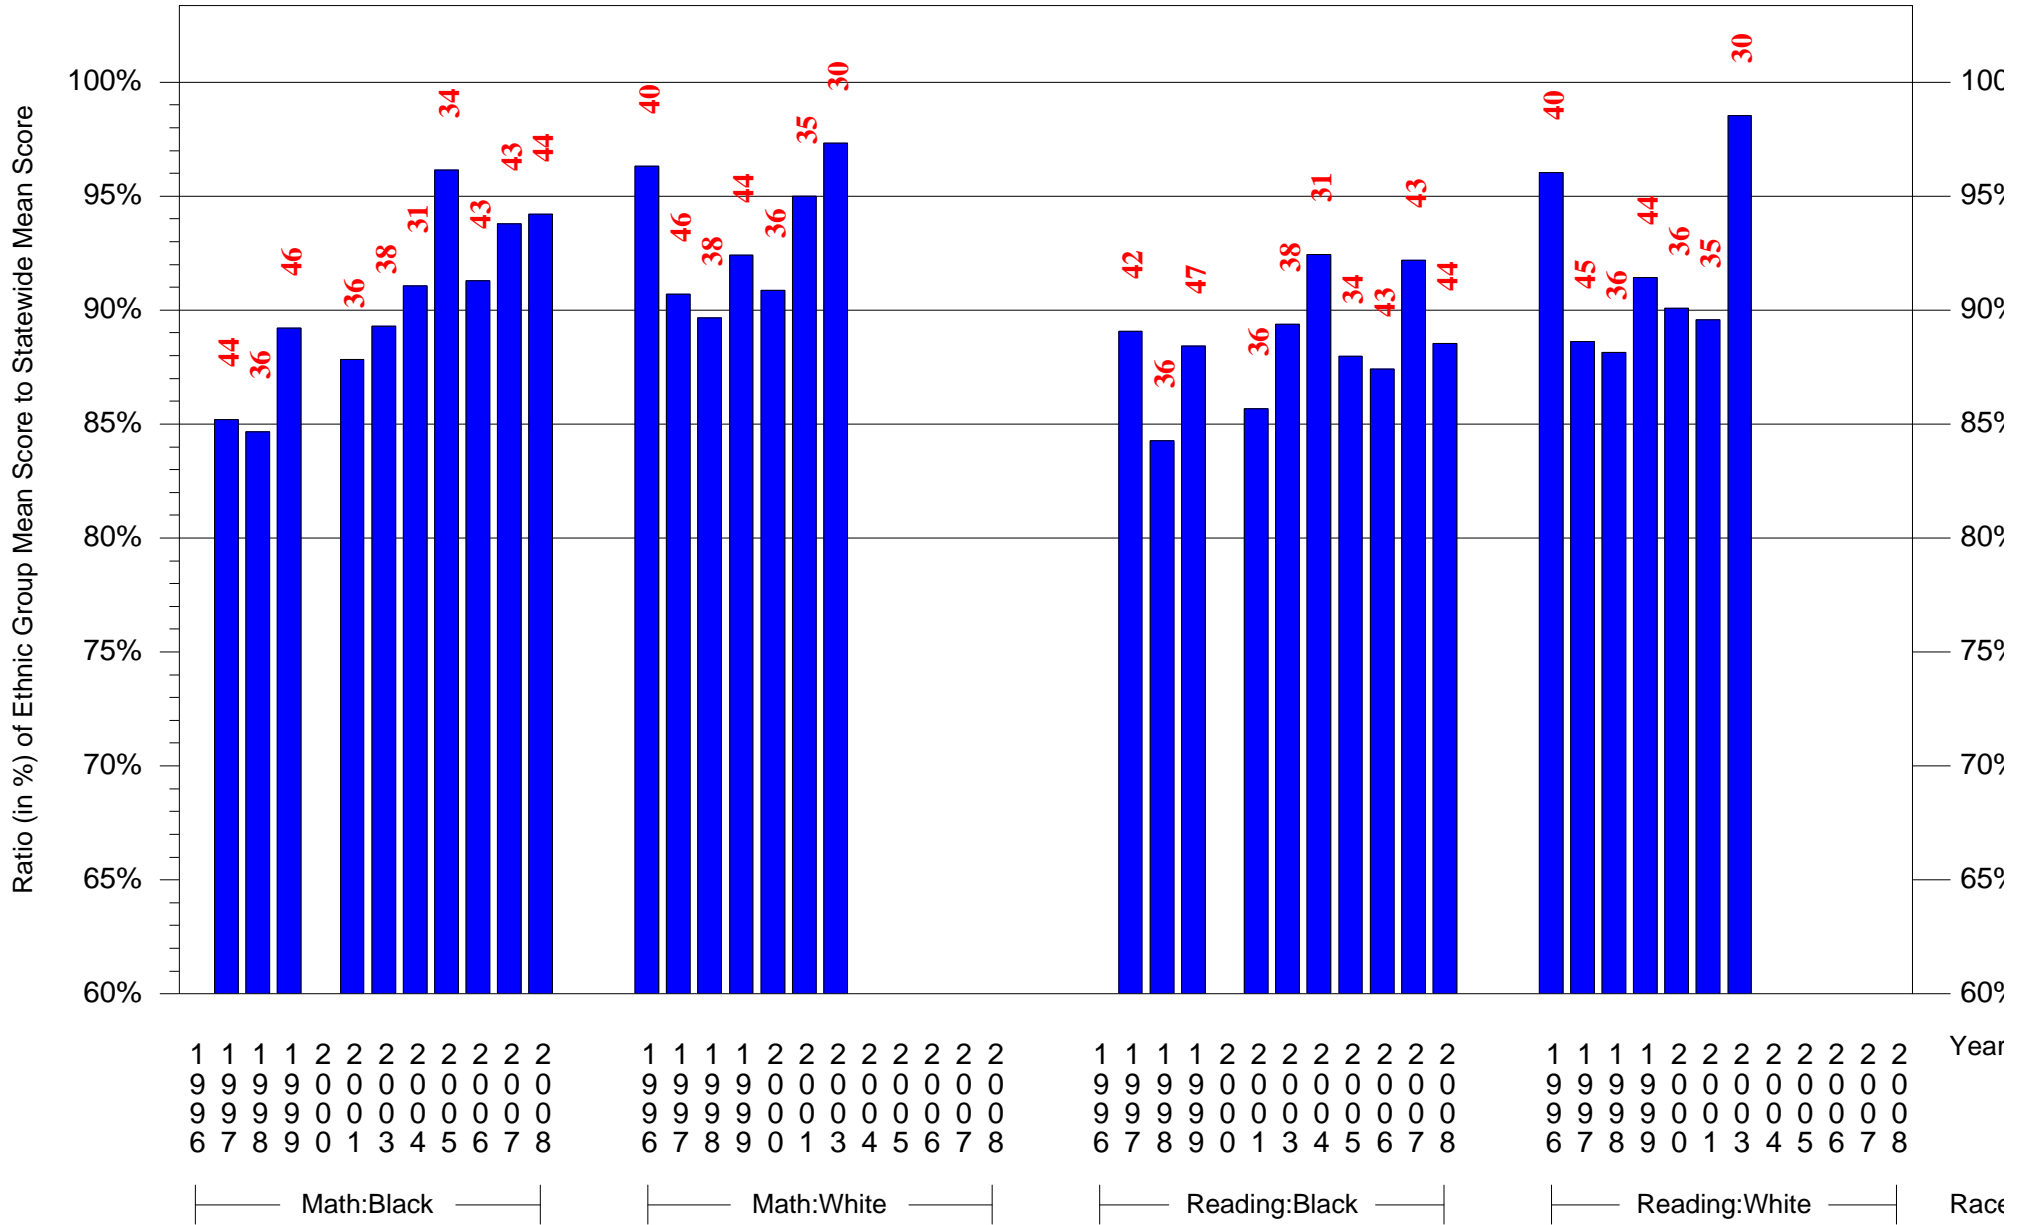

Mean Ethnic Group Building PSSA Test Score to Statewide Mean Score

Building = Levering William Sch(3716) and Grade = 8 and Ethnic Group = Black or White

(Note: Number (in red) of Test Takers is above each bar in the chart.)