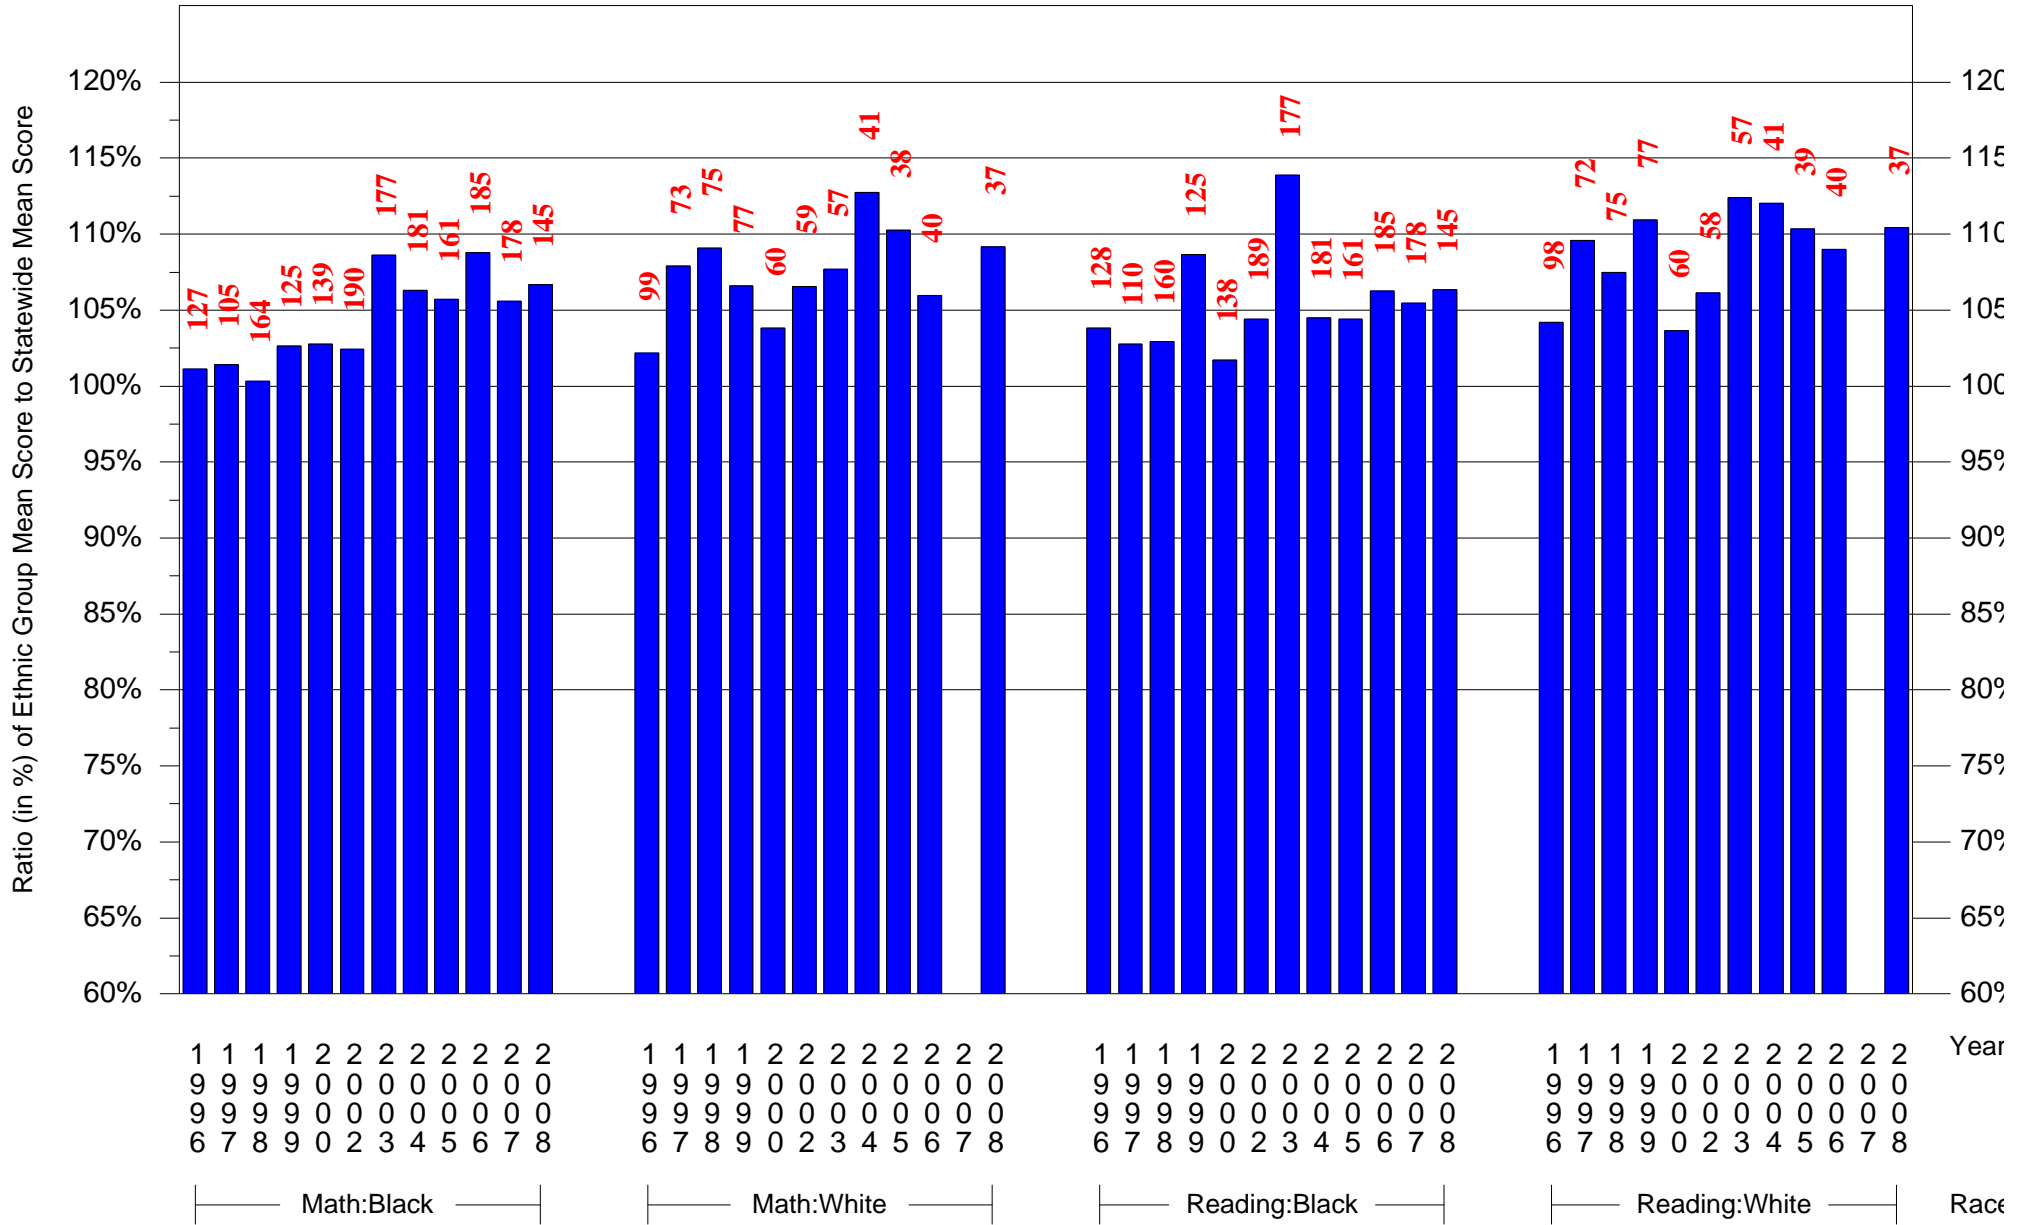

Mean Ethnic Group Building PSSA Test Score to Statewide Mean Score

Building = Girls HS(3843) and Grade = 11 and Ethnic Group = Black or White

(Note: Number (in red) of Test Takers is above each bar in the chart.)