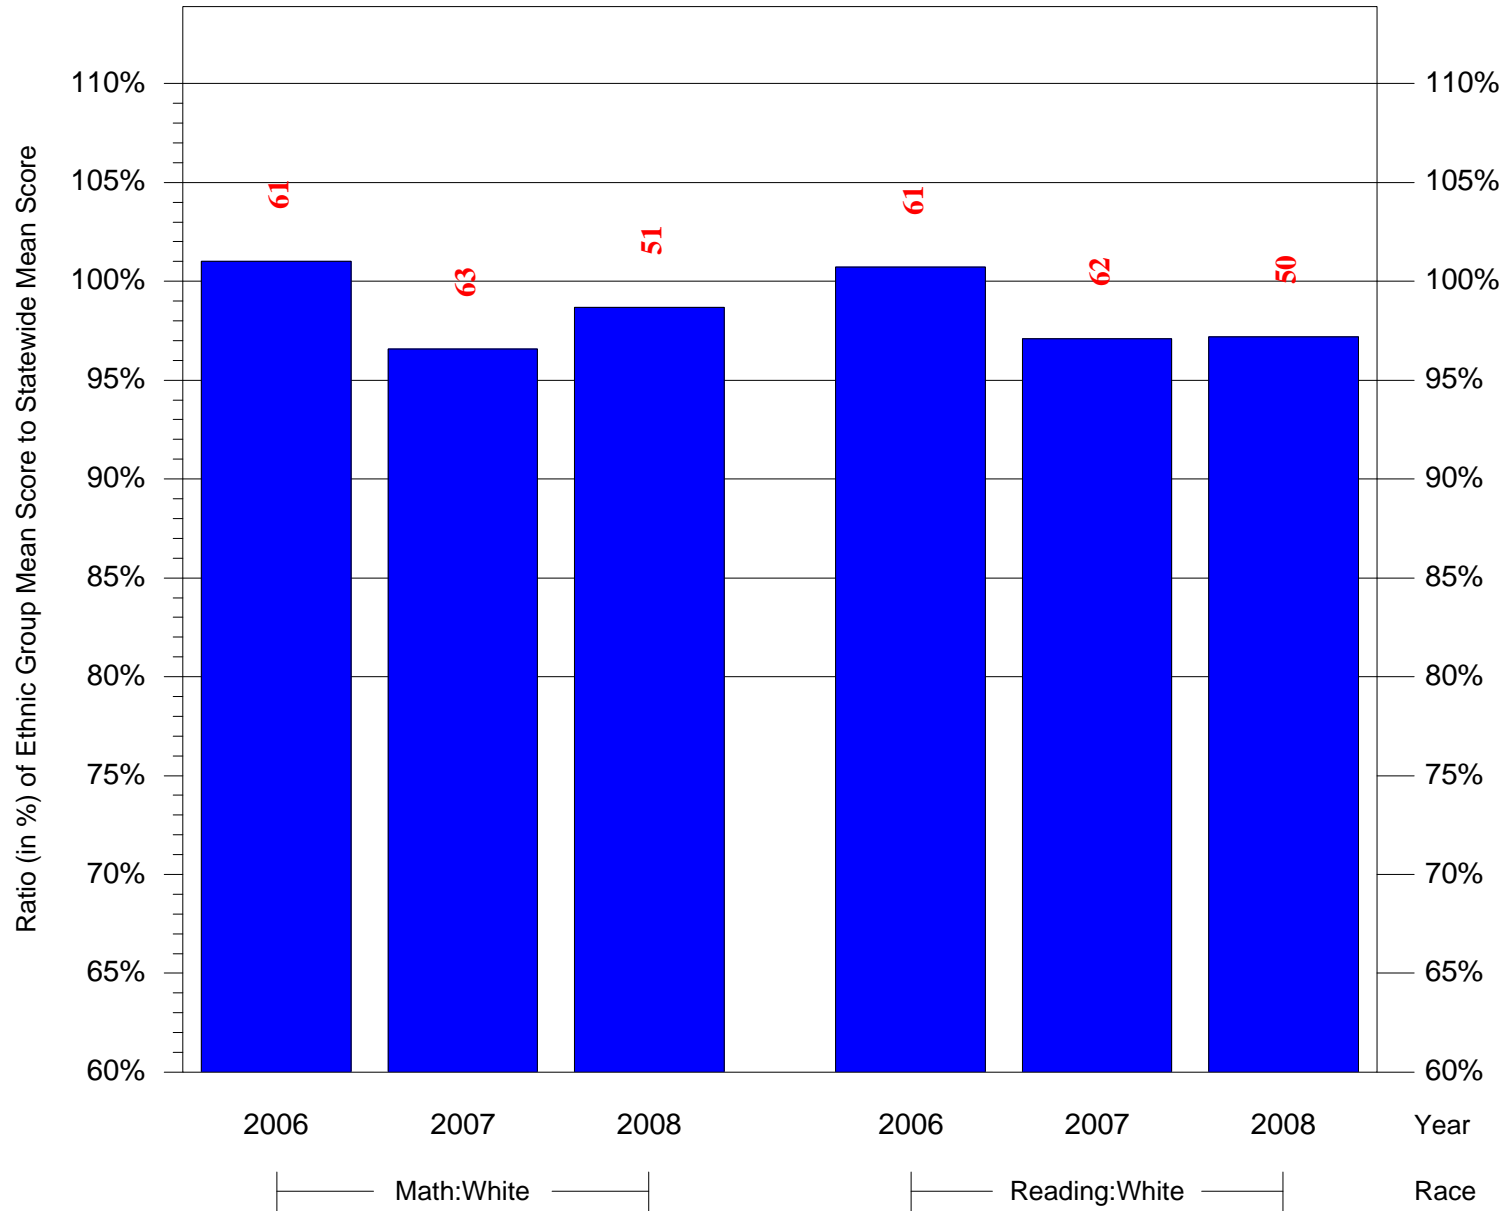

Mean Ethnic Group Building PSSA Test Score to Statewide Mean Score

Building = Mayfair Sch(3769) and Grade = 7 and Ethnic Group = Black or White

(Note: Number (in red) of Test Takers is above each bar in the chart.)