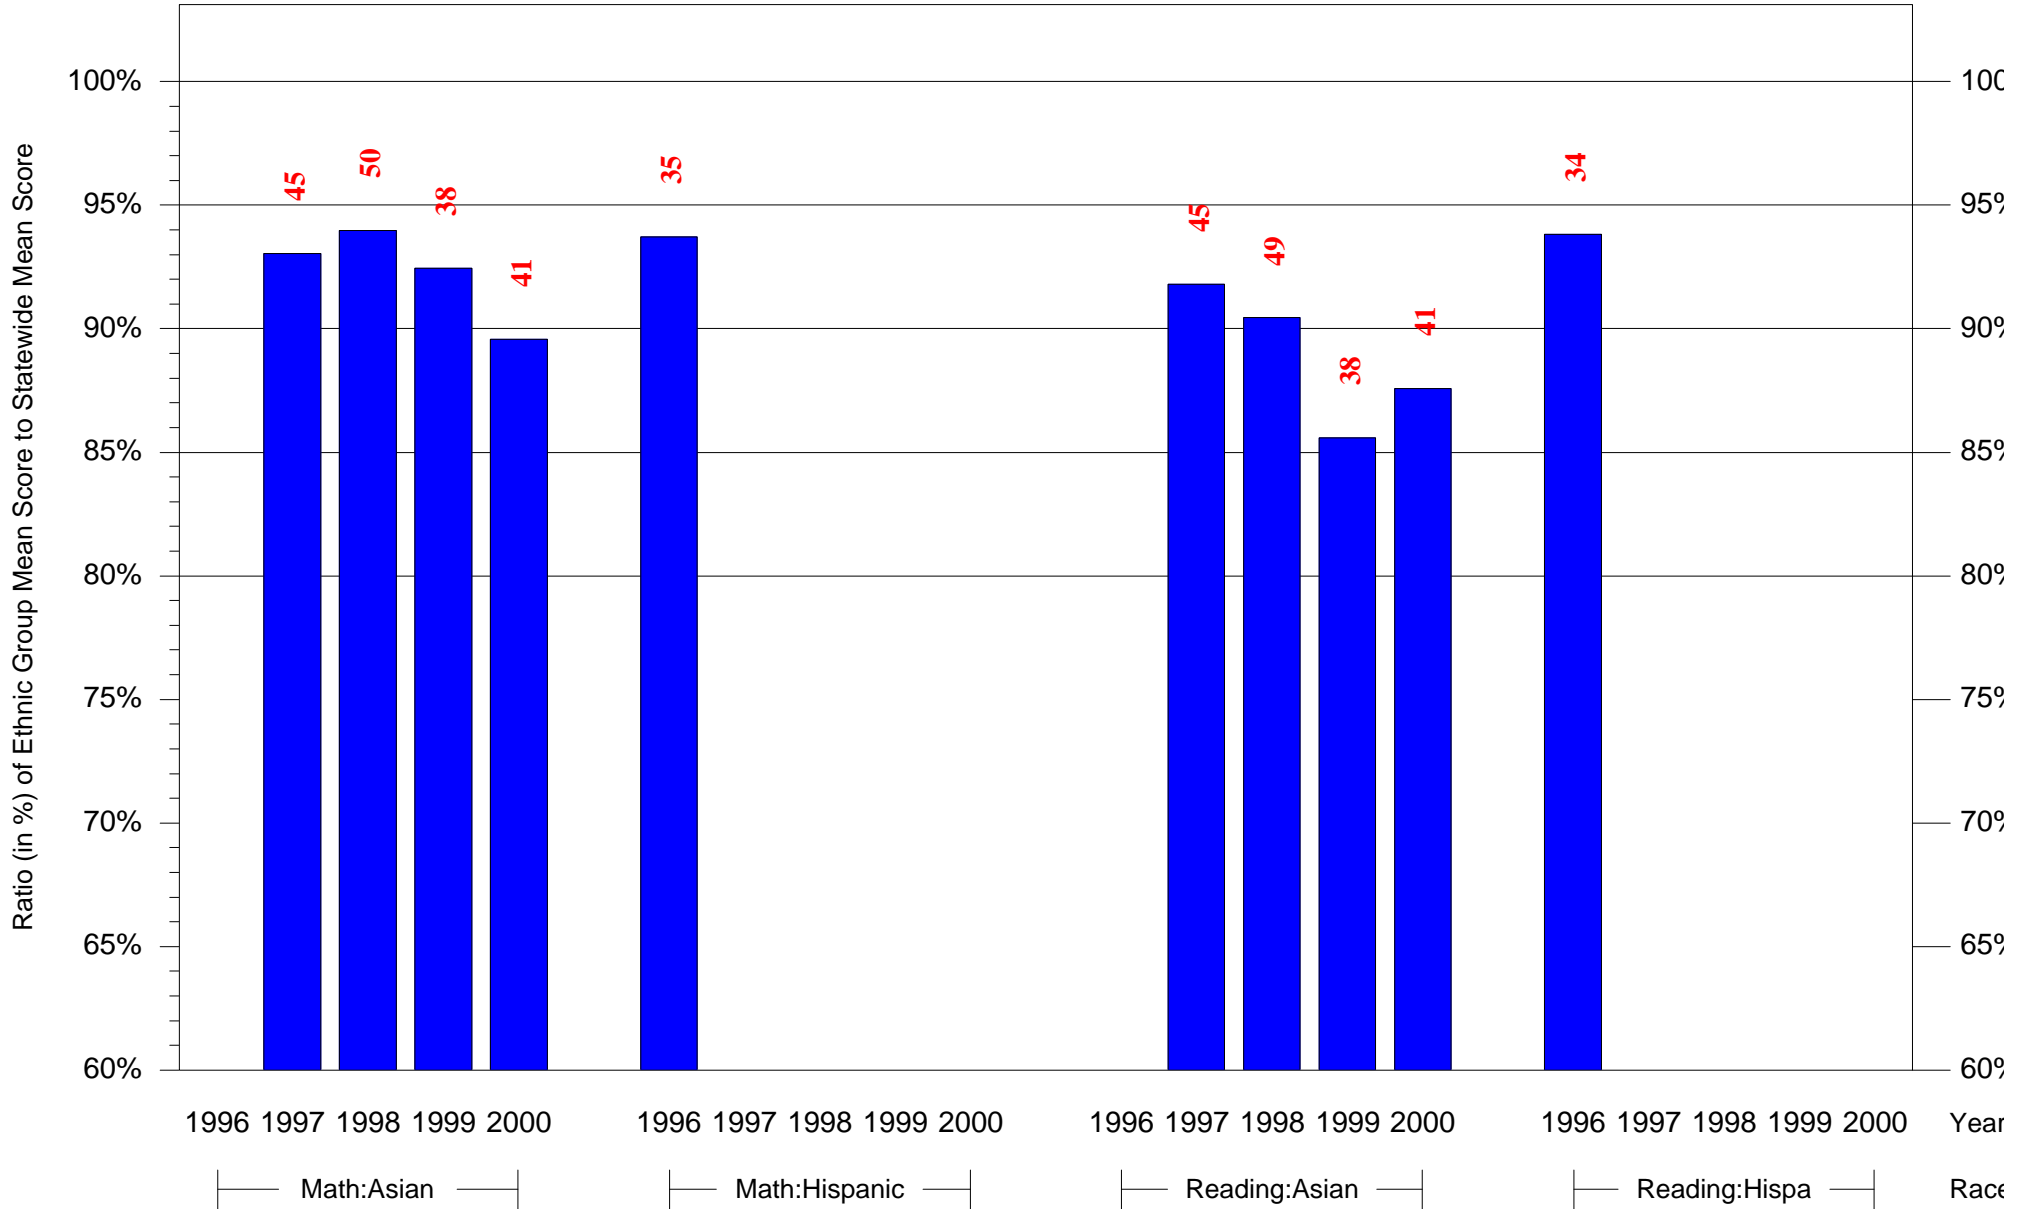

Mean Ethnic Group Building PSSA Test Score to Statewide Mean Score

Building = Lowell James R Sch(7232) and Grade = 5 and Ethnic Group = Asian or Hispanic

(Note: Number (in red) of Test Takers is above each bar in the chart.)