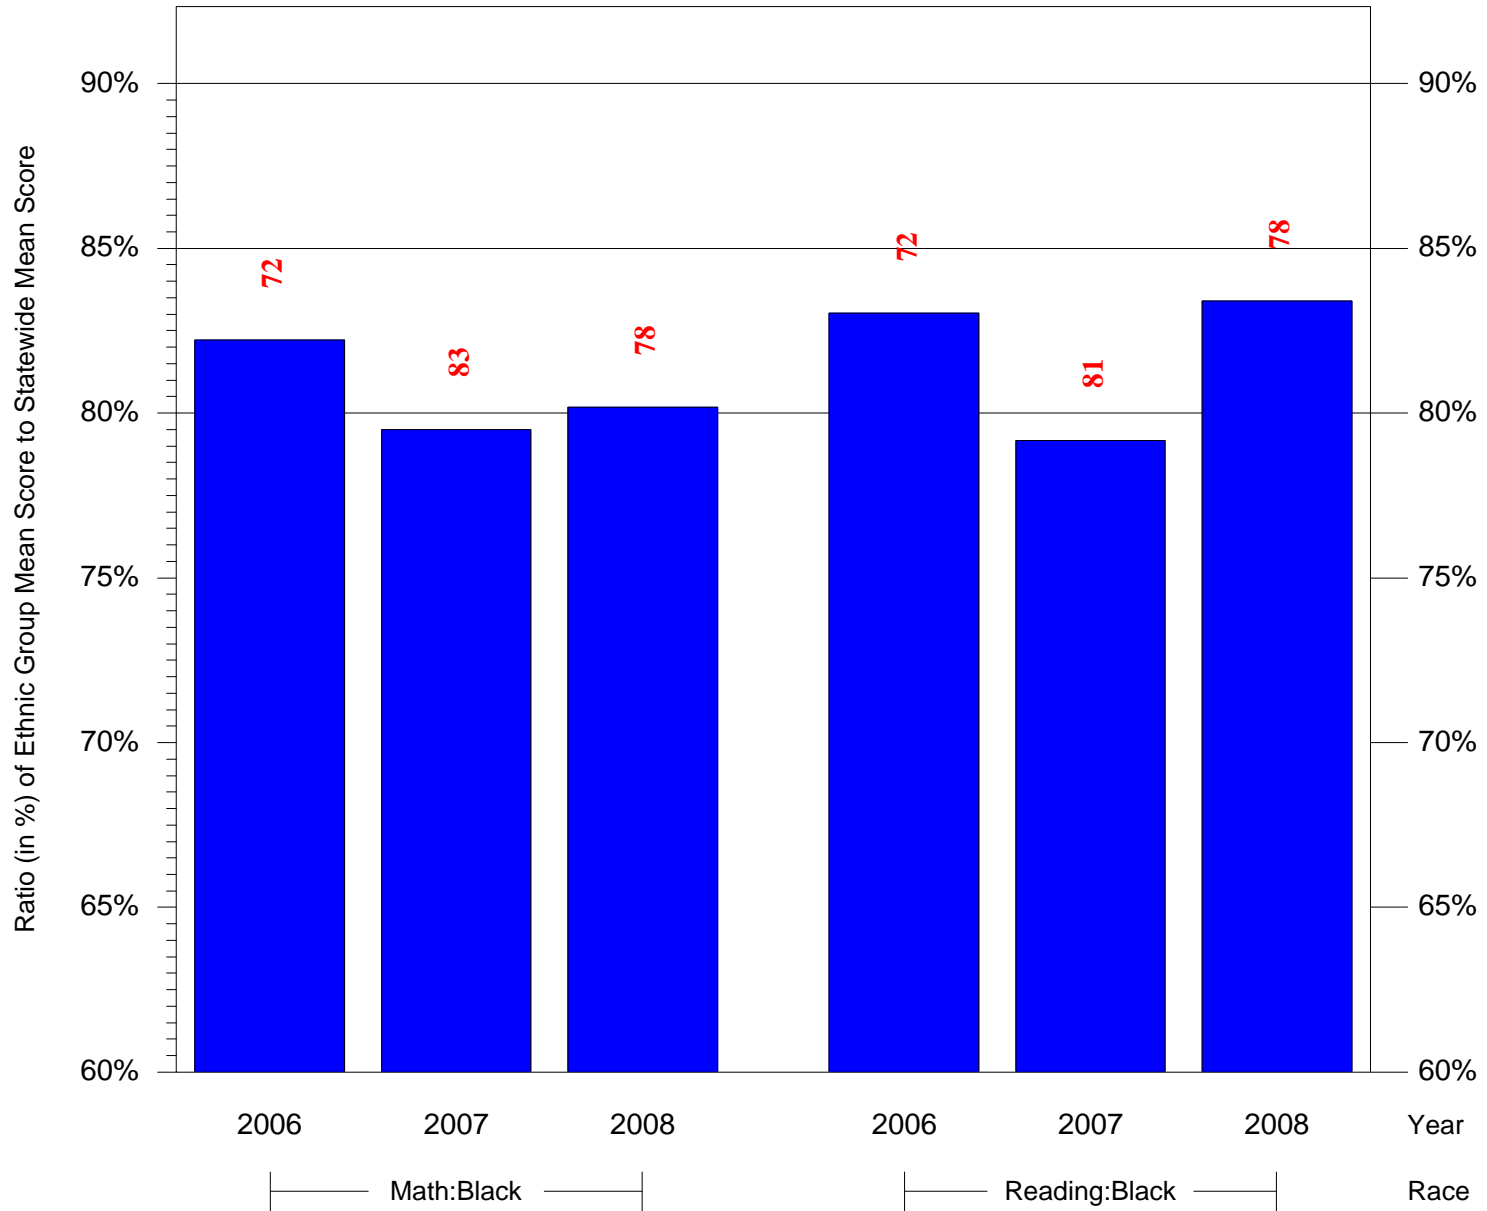

Mean Ethnic Group Building PSSA Test Score to Statewide Mean Score

Building = Bluford Guion El Sch(3792) and Grade = 4 and Ethnic Group = Black or White

(Note: Number (in red) of Test Takers is above each bar in the chart.)