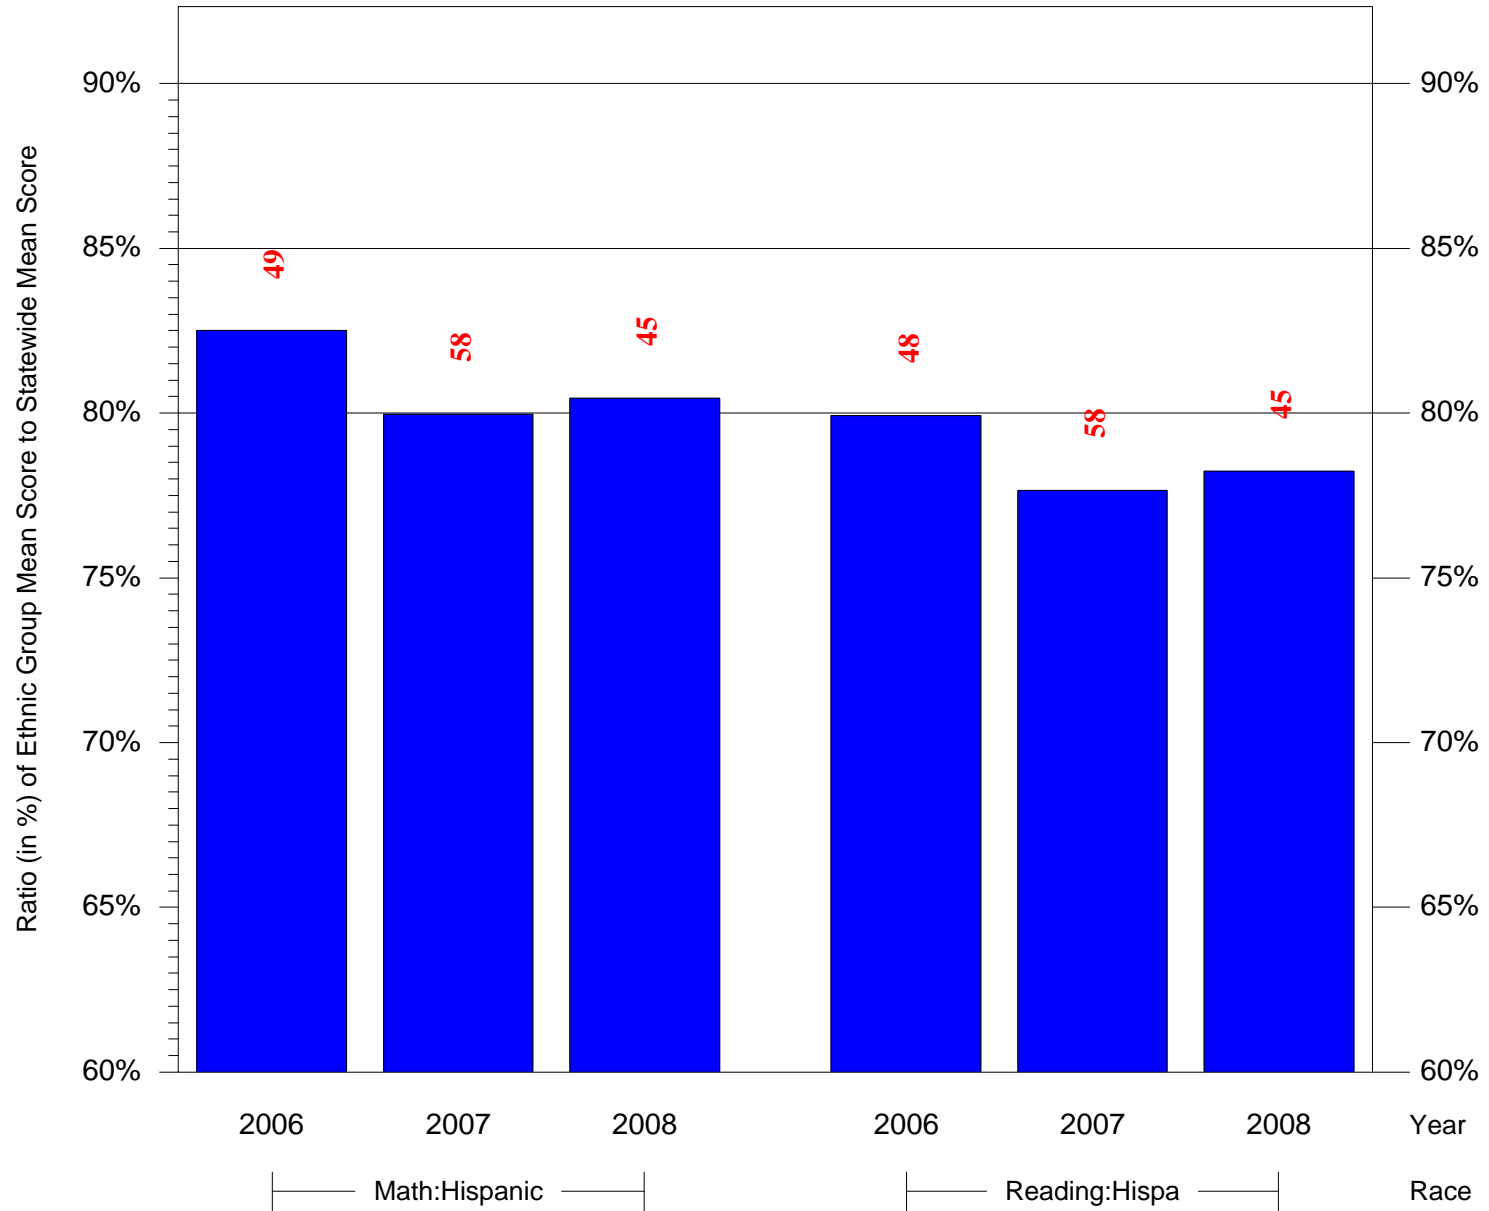

Mean Ethnic Group Building PSSA Test Score to Statewide Mean Score

Building = PotterThomas Sch(5121) and Grade = 6 and Ethnic Group = Asian or Hispanic

(Note: Number (in red) of Test Takers is above each bar in the chart.)