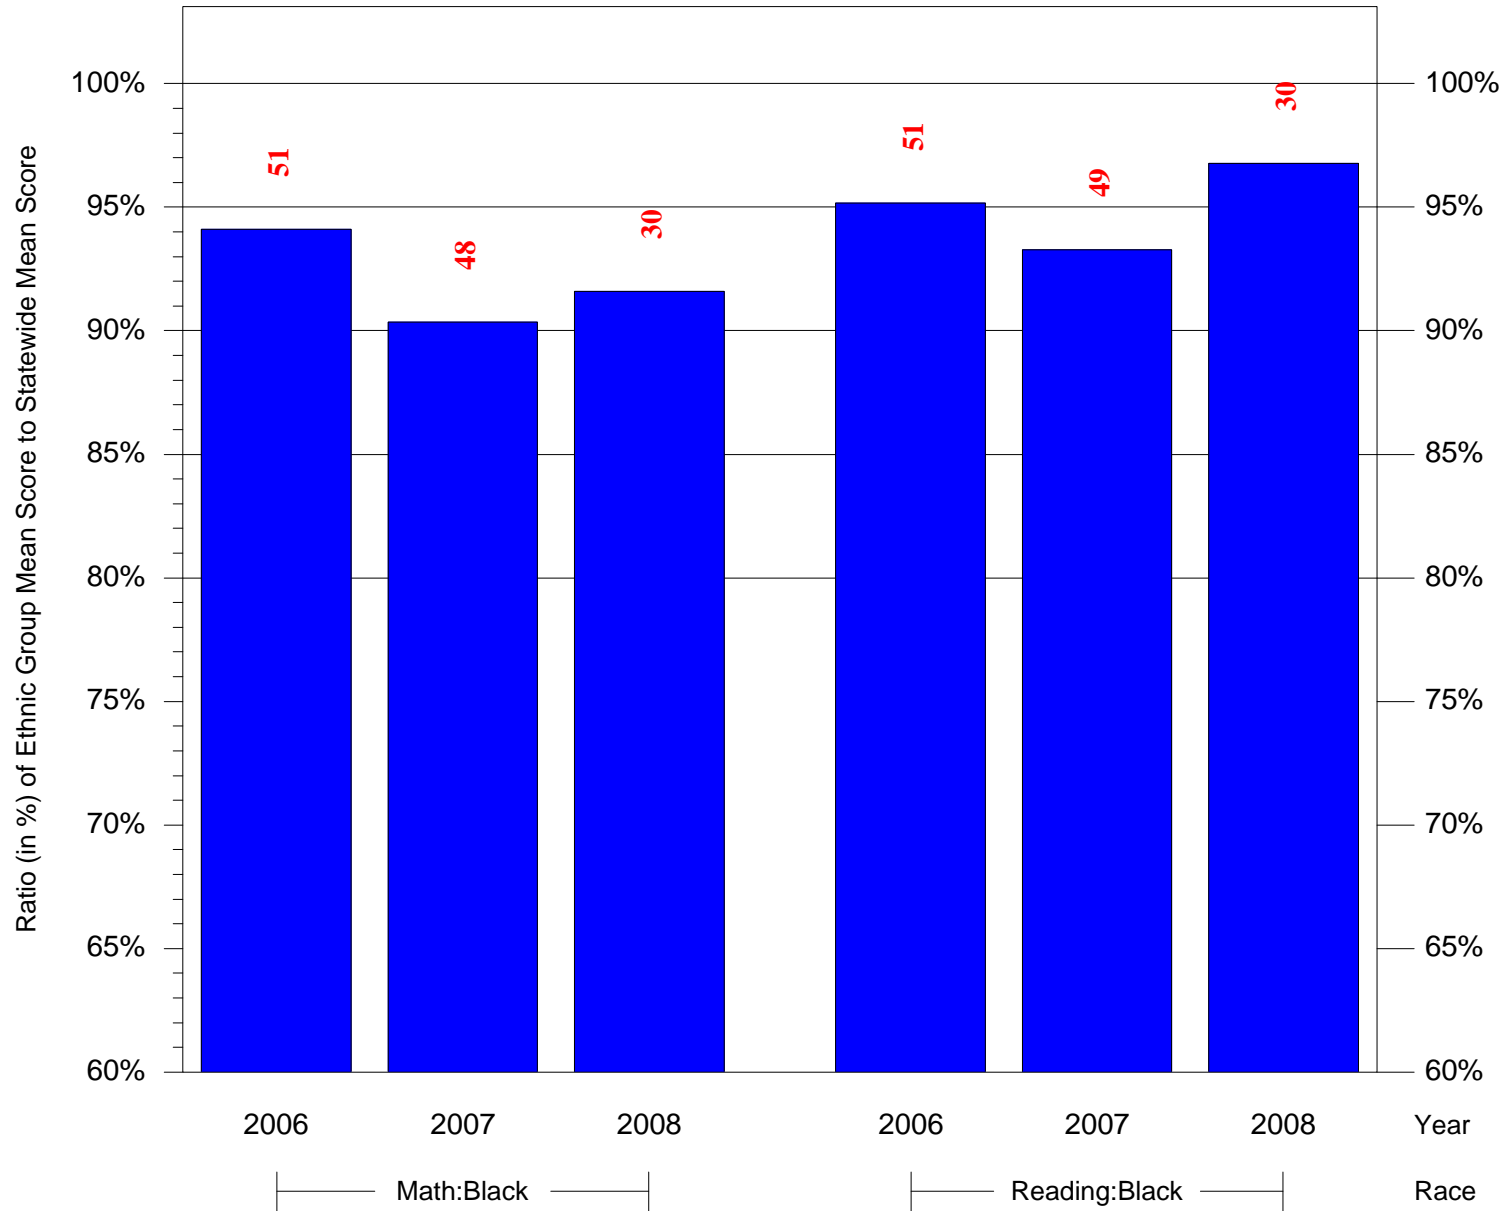

Mean Ethnic Group Building PSSA Test Score to Statewide Mean Score

Building = McCloskey John F Sch(3719) and Grade = 4 and Ethnic Group = Black or White

(Note: Number (in red) of Test Takers is above each bar in the chart.)