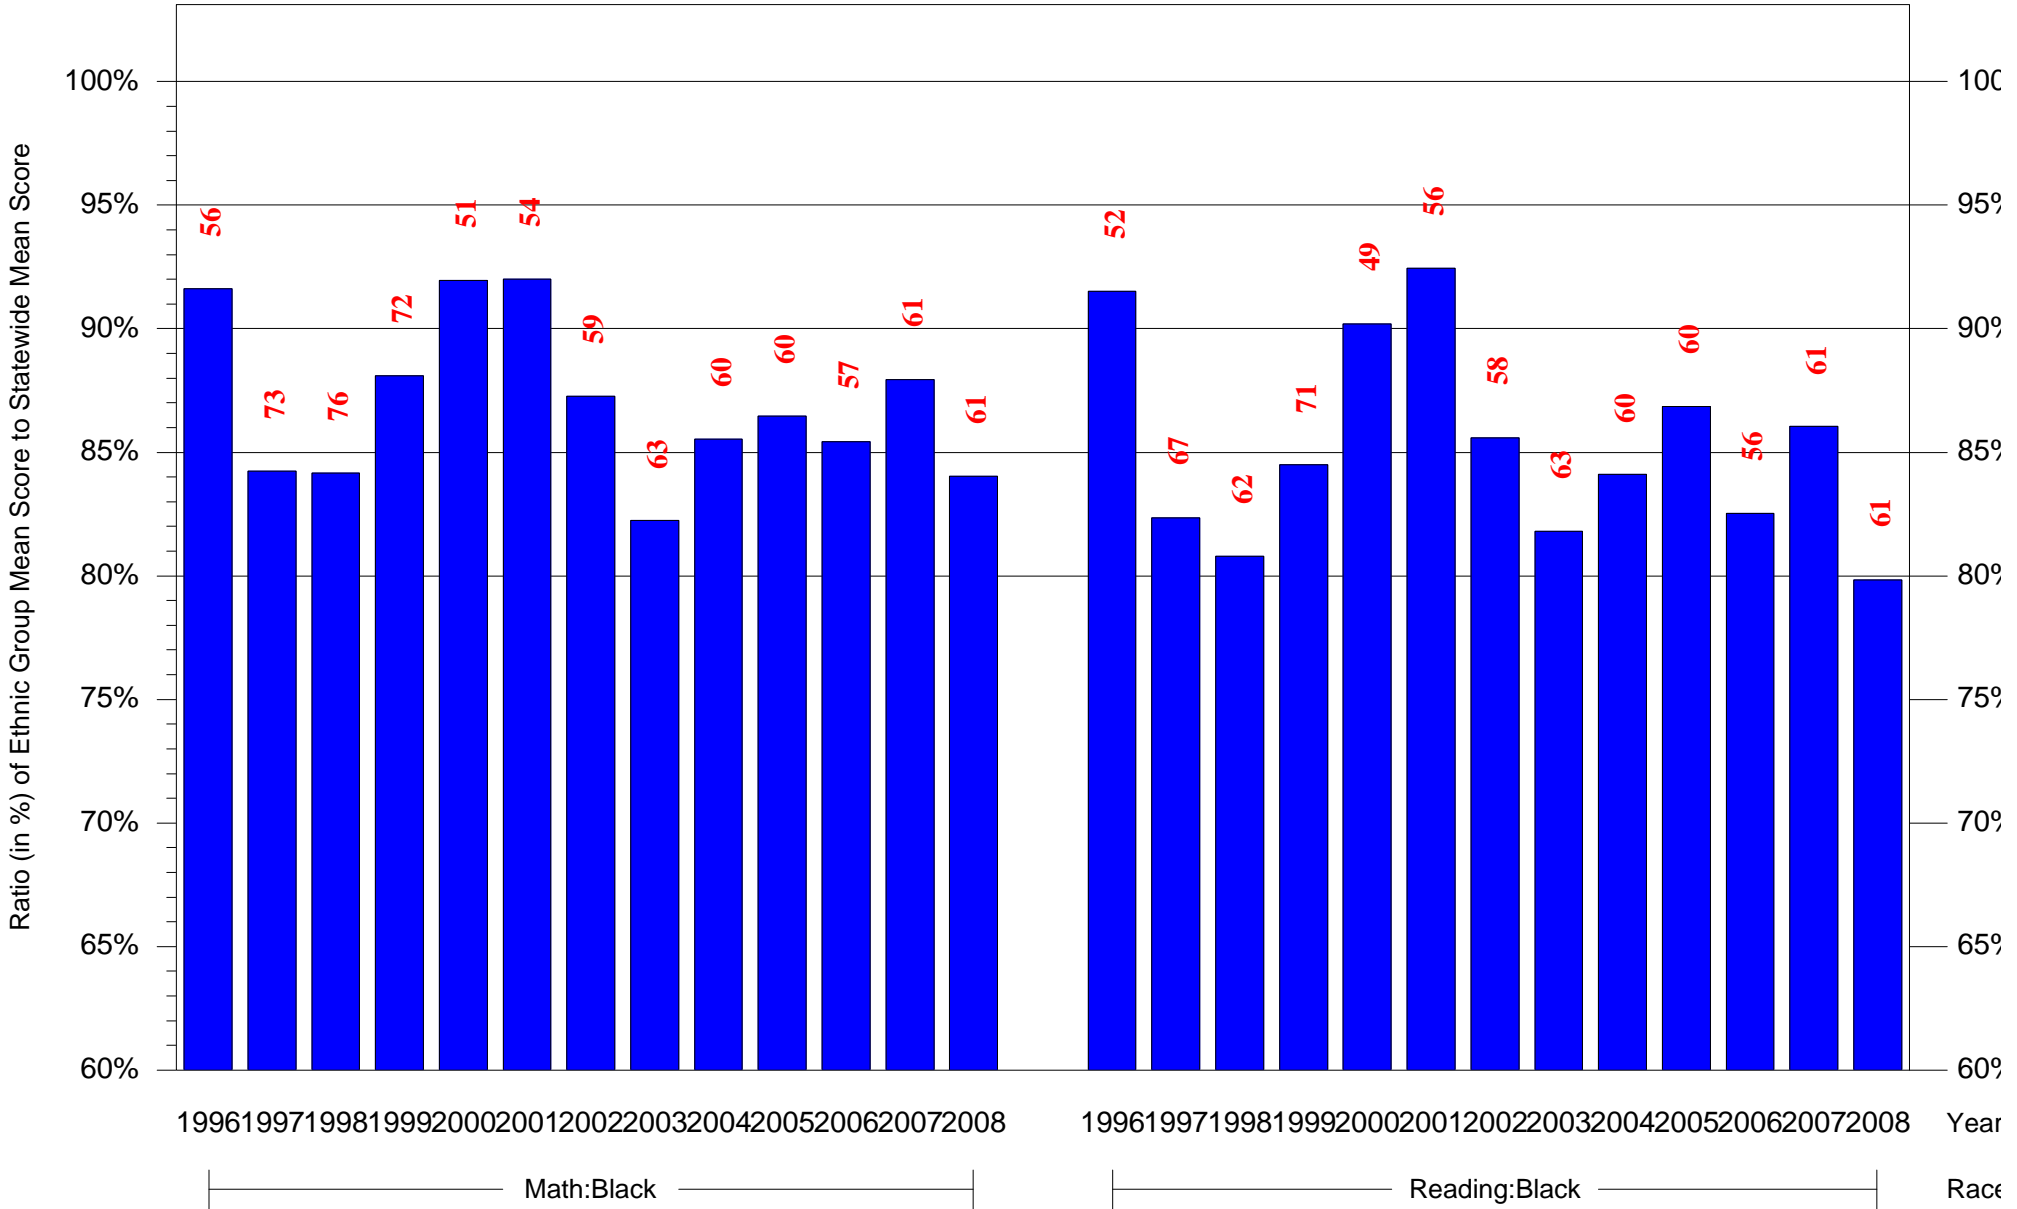

Mean Ethnic Group Building PSSA Test Score to Statewide Mean Score

Building = Wister John Sch(3731) and Grade = 5 and Ethnic Group = Black or White

(Note: Number (in red) of Test Takers is above each bar in the chart.)