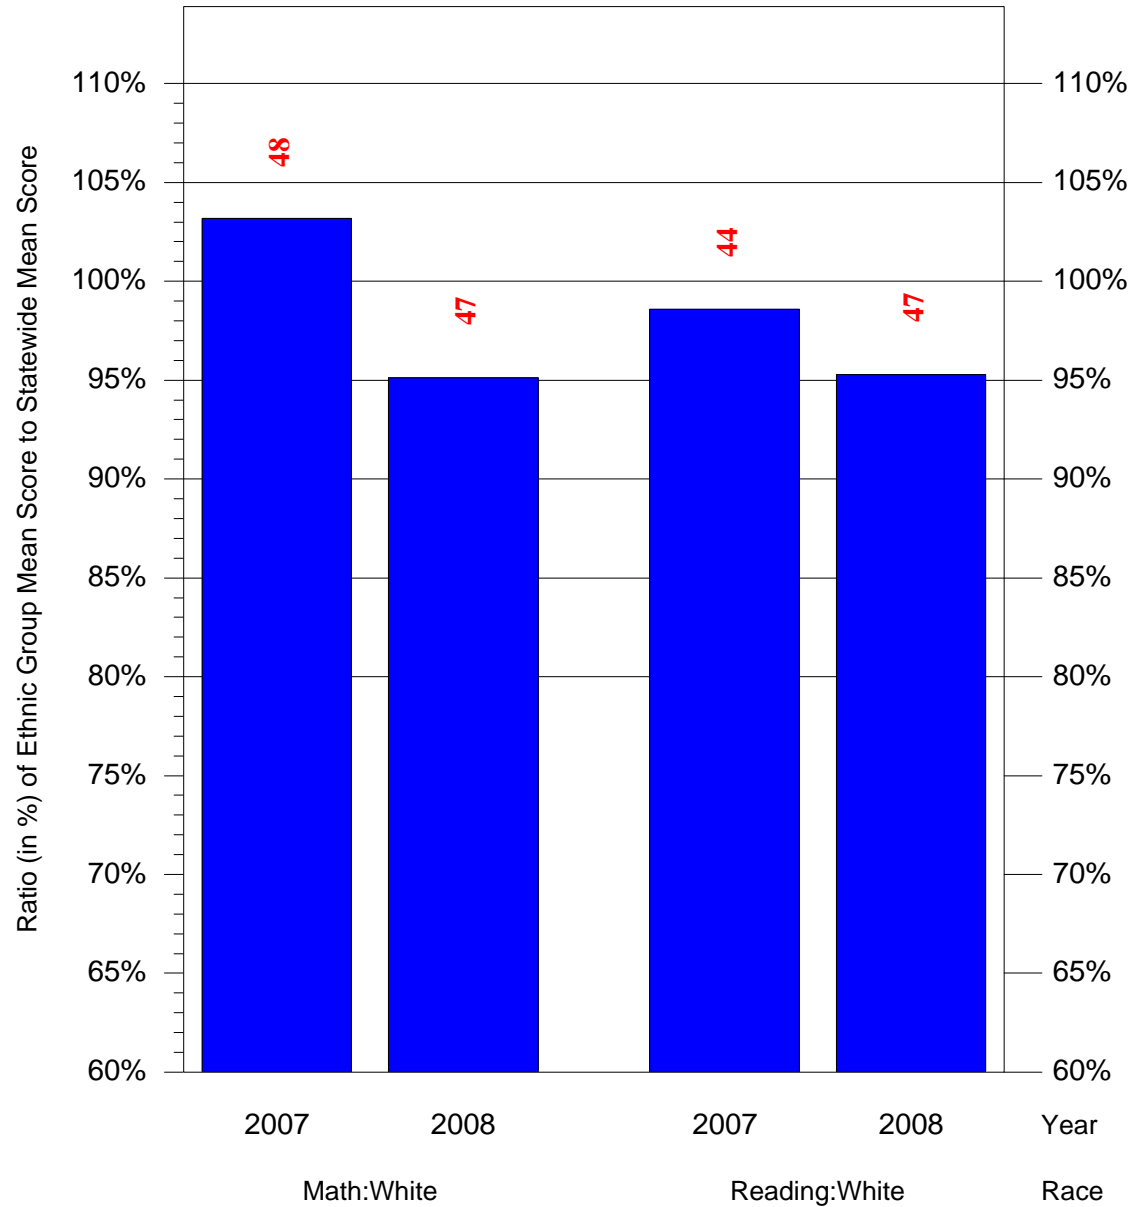

Mean Ethnic Group Building PSSA Test Score to Statewide Mean Score

Building = Farrell Louis H Sch(7235) and Grade = 3 and Ethnic Group = Black or White

(Note: Number (in red) of Test Takers is above each bar in the chart.)