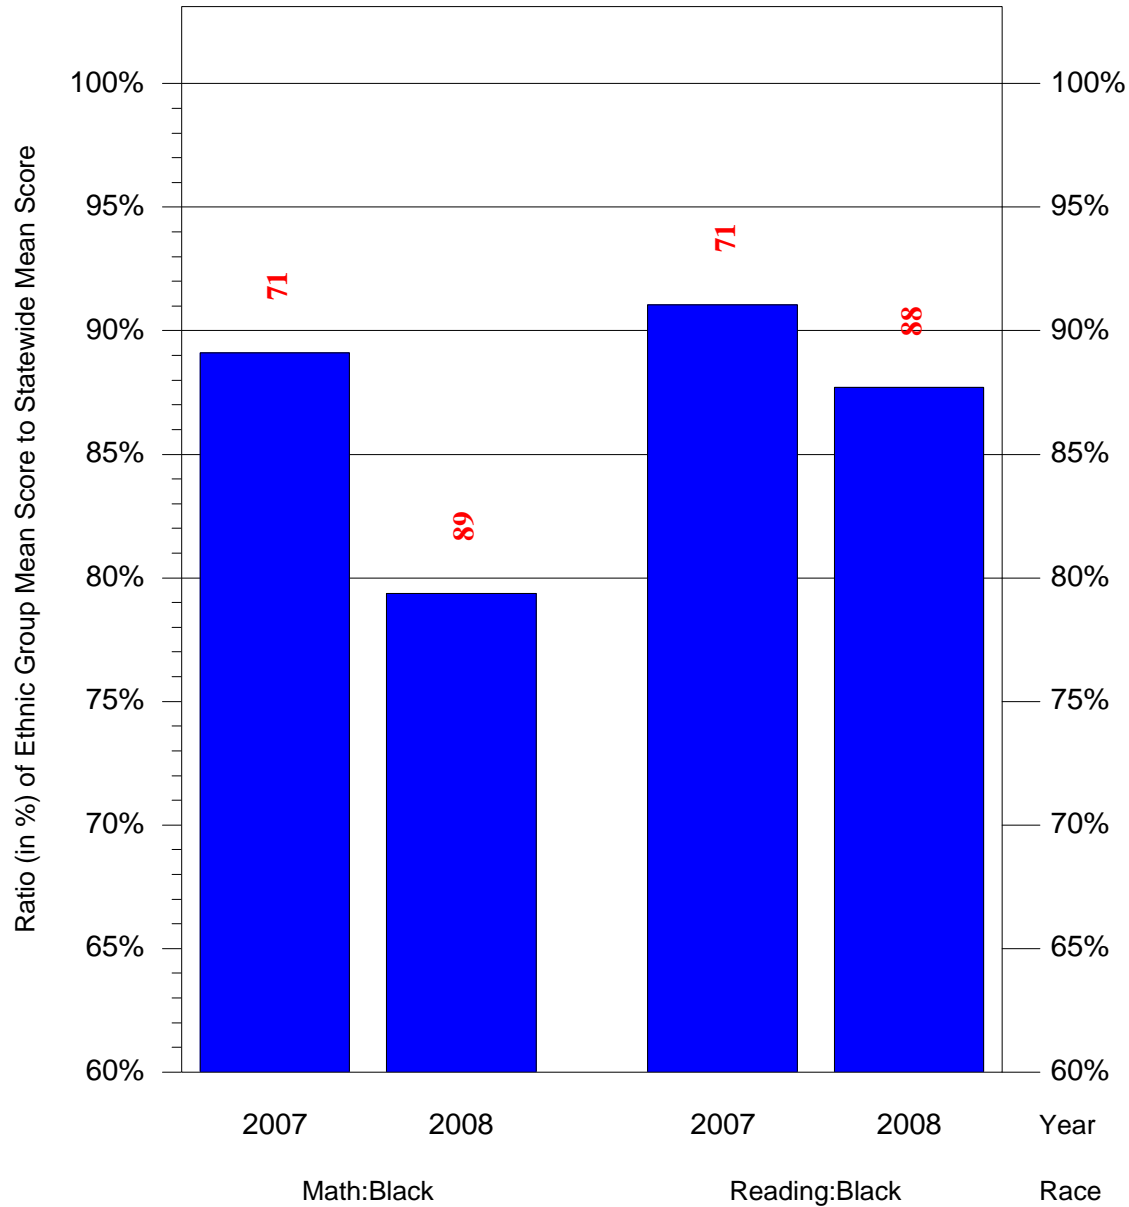

Mean Ethnic Group Building PSSA Test Score to Statewide Mean Score

Building = Girard Stephen Sch(3776) and Grade = 3 and Ethnic Group = Black or White

(Note: Number (in red) of Test Takers is above each bar in the chart.)