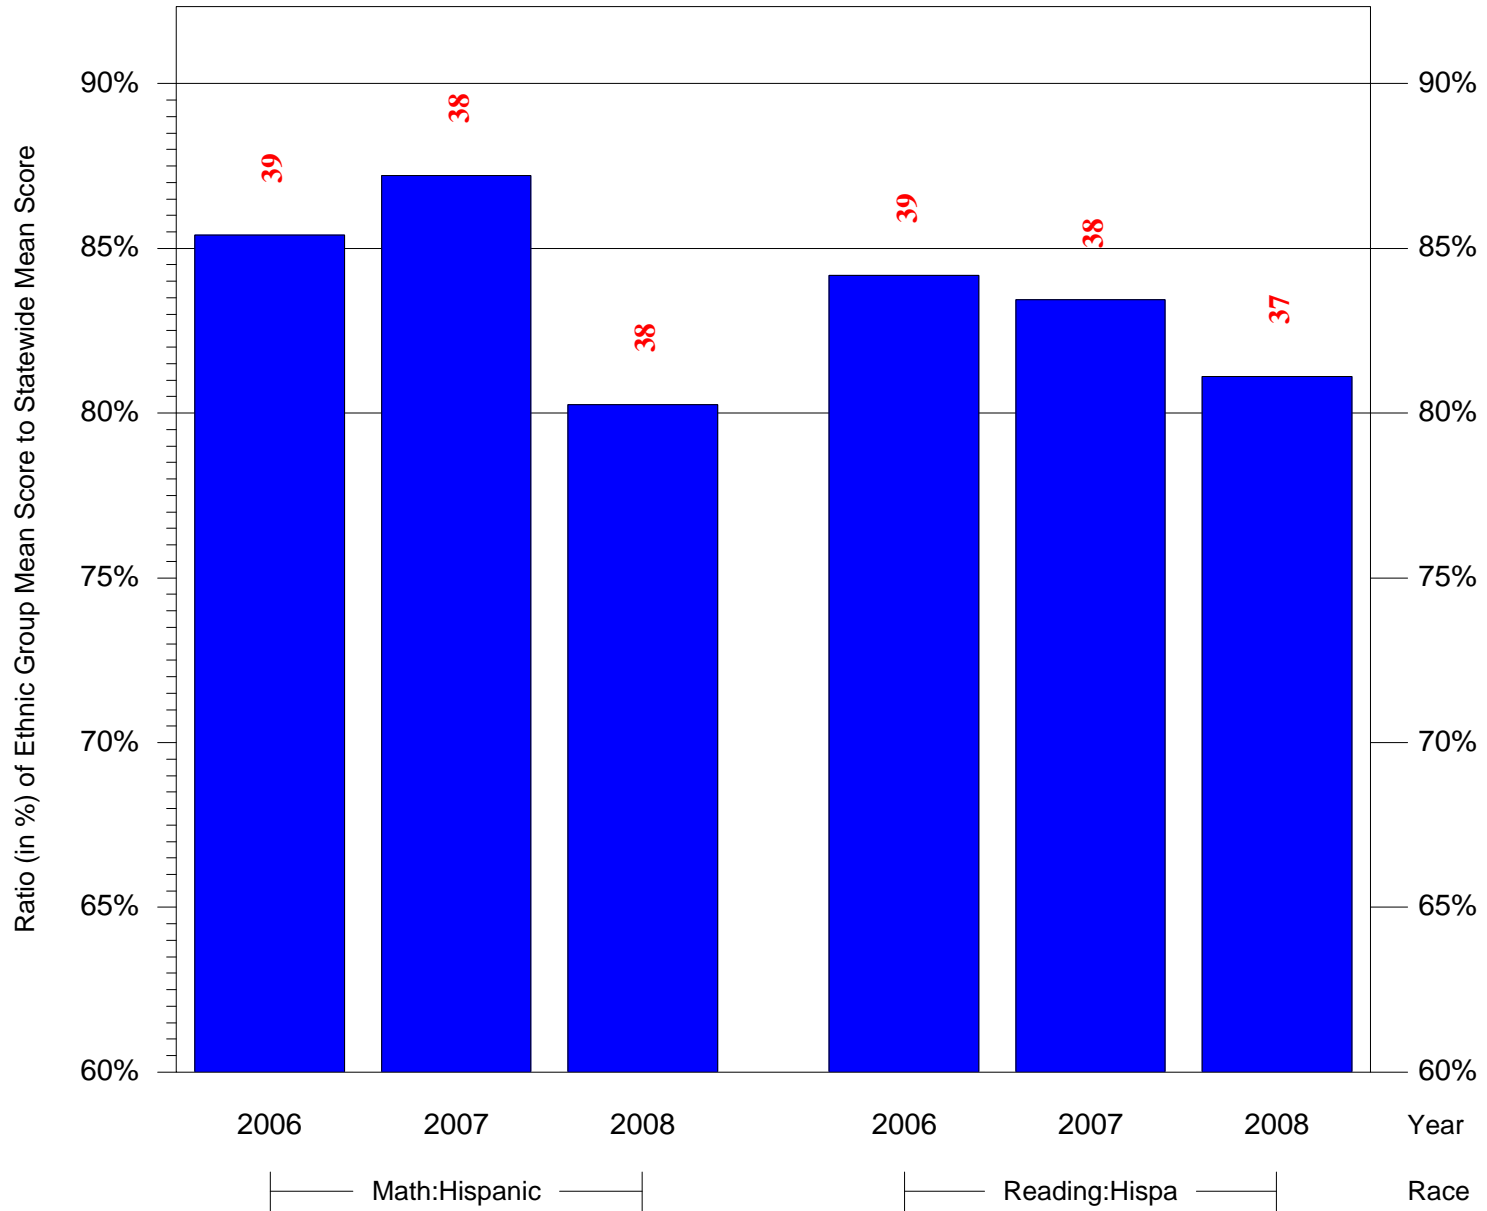

Mean Ethnic Group Building PSSA Test Score to Statewide Mean Score

Building = Carnell Laura H Sch(7230) and Grade = 4 and Ethnic Group = Asian or Hispanic

(Note: Number (in red) of Test Takers is above each bar in the chart.)