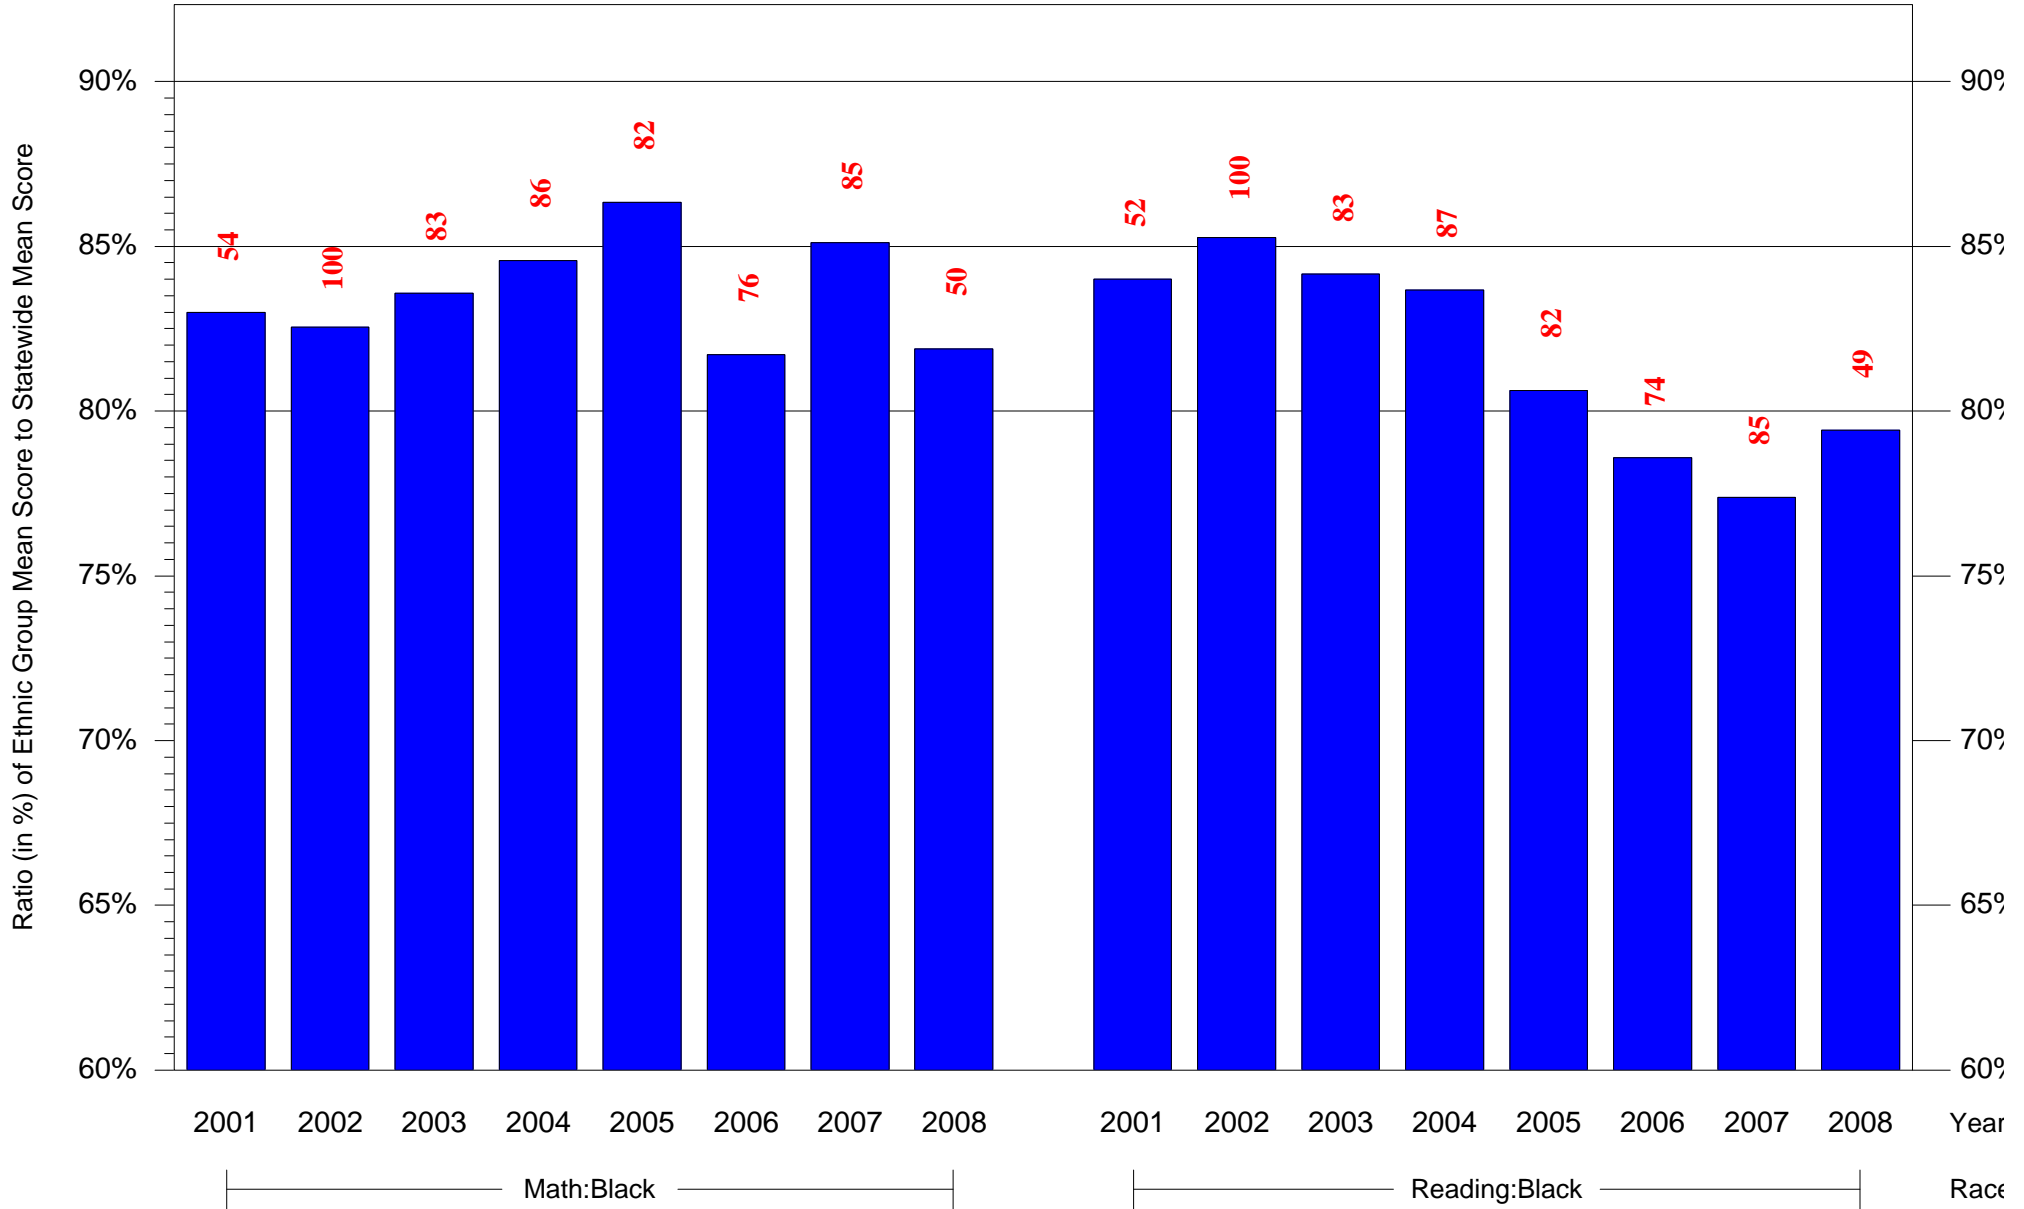

Mean Ethnic Group Building PSSA Test Score to Statewide Mean Score

Building = Alcorn James Sch(3617) and Grade = 8 and Ethnic Group = Black or White

(Note: Number (in red) of Test Takers is above each bar in the chart.)