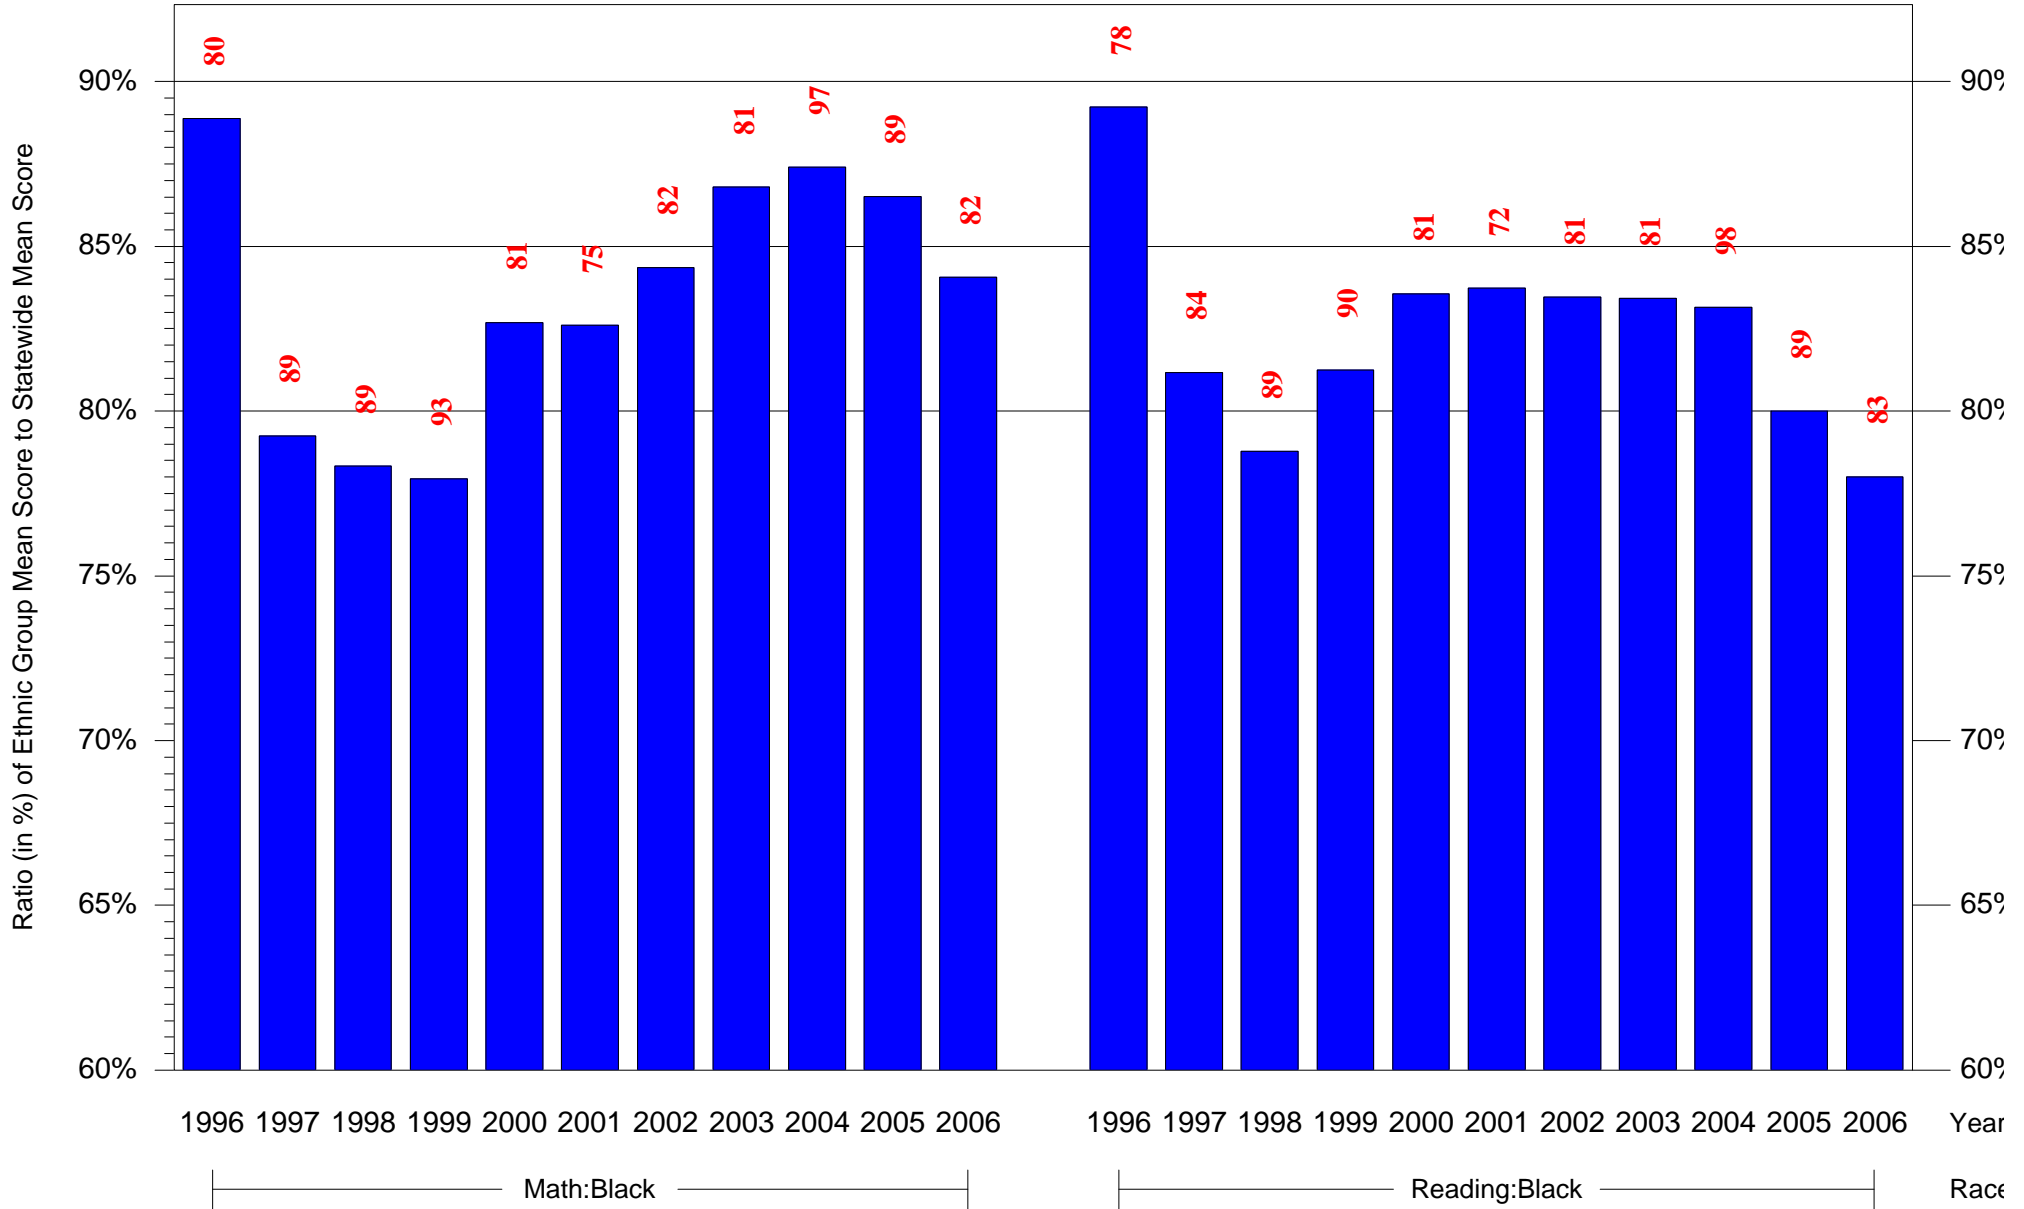

Mean Ethnic Group Building PSSA Test Score to Statewide Mean Score

Building = StoddartFleisher MS(7257) and Grade = 8 and Ethnic Group = Black or White

(Note: Number (in red) of Test Takers is above each bar in the chart.)