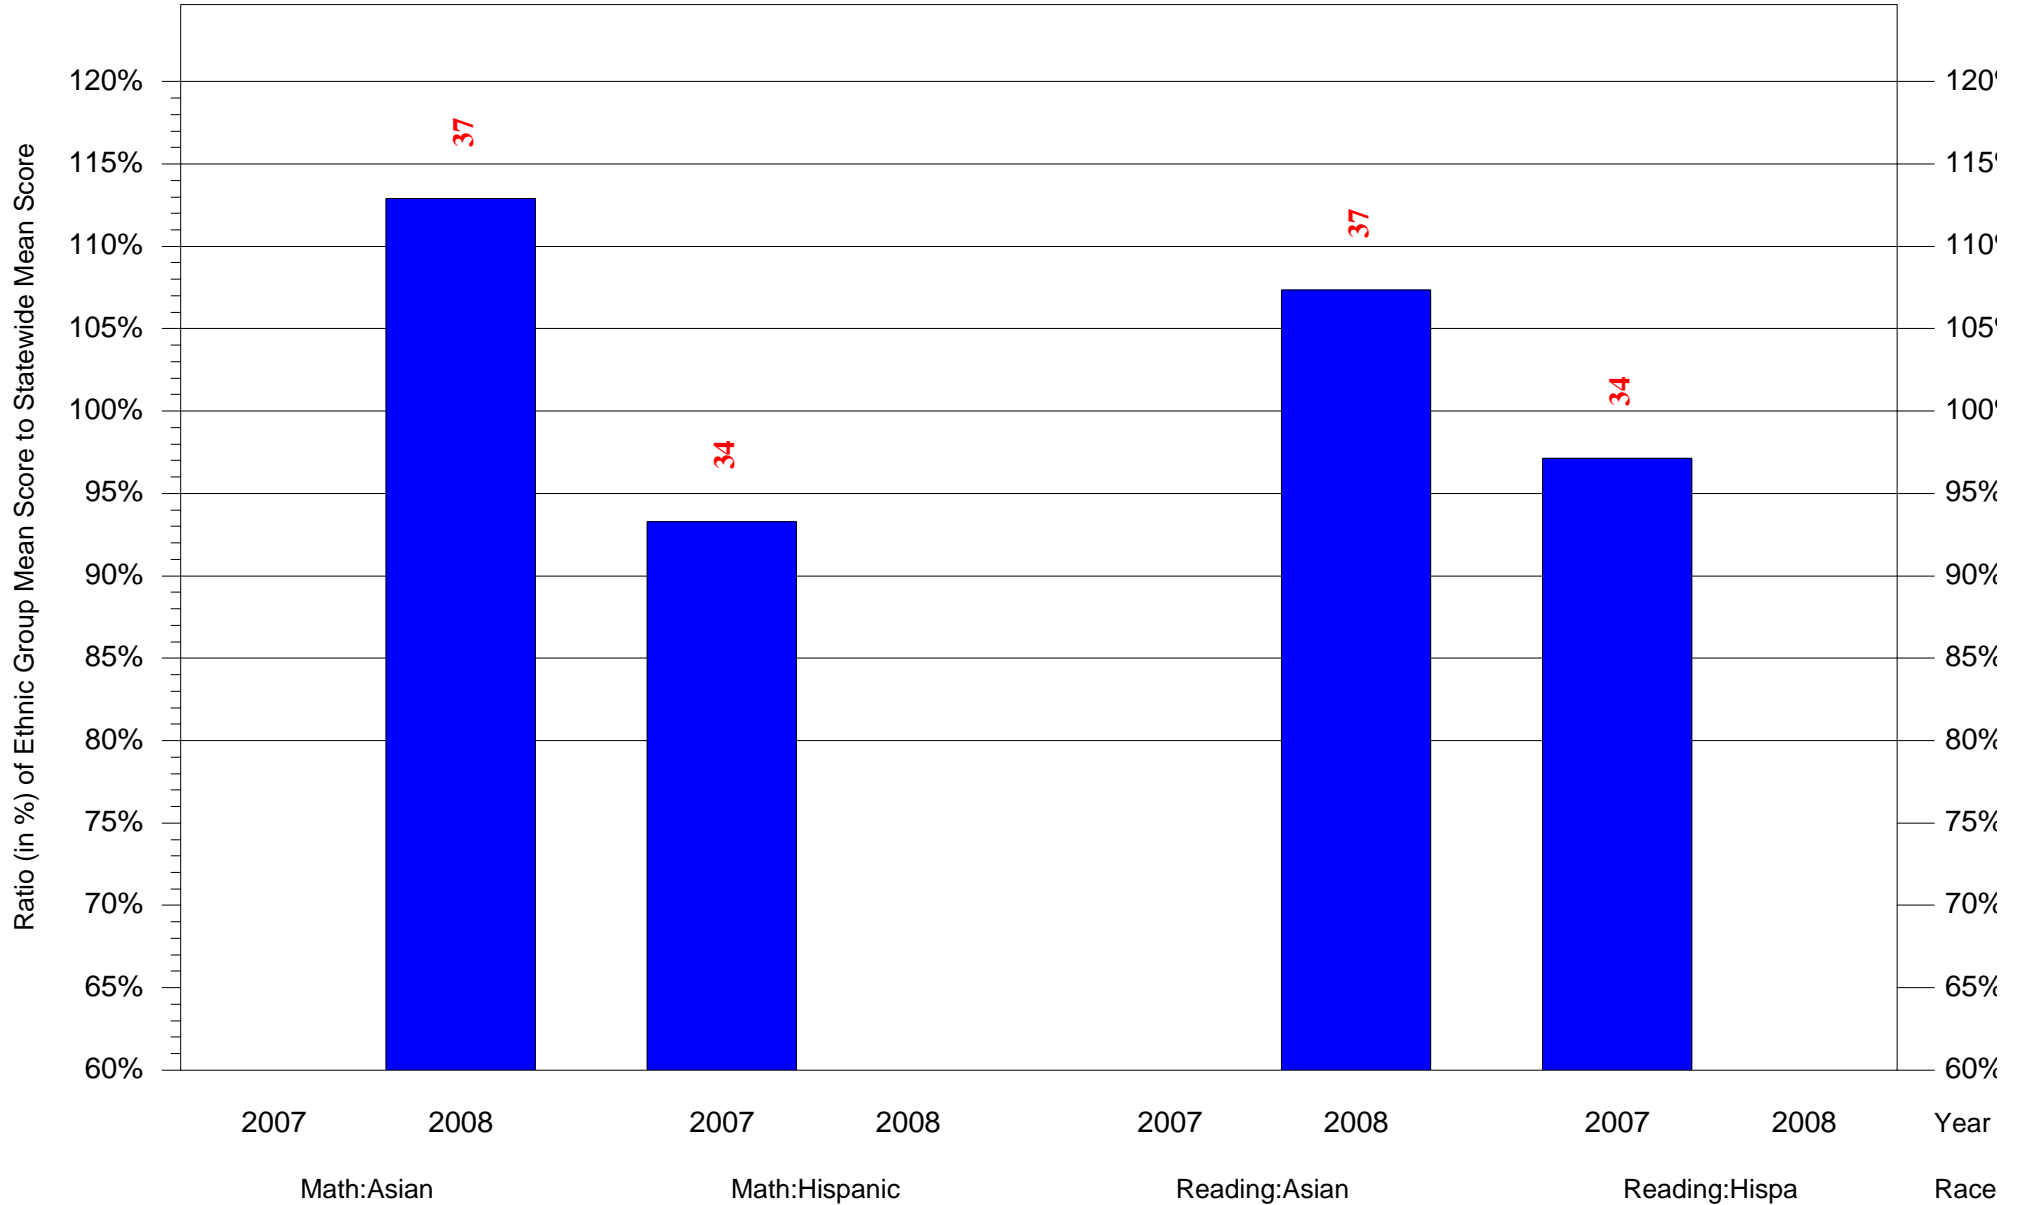

Mean Ethnic Group Building PSSA Test Score to Statewide Mean Score

Building = Spruance Gilbert Sch(7234) and Grade = 7 and Ethnic Group = Asian or Hispanic

(Note: Number (in red) of Test Takers is above each bar in the chart.)