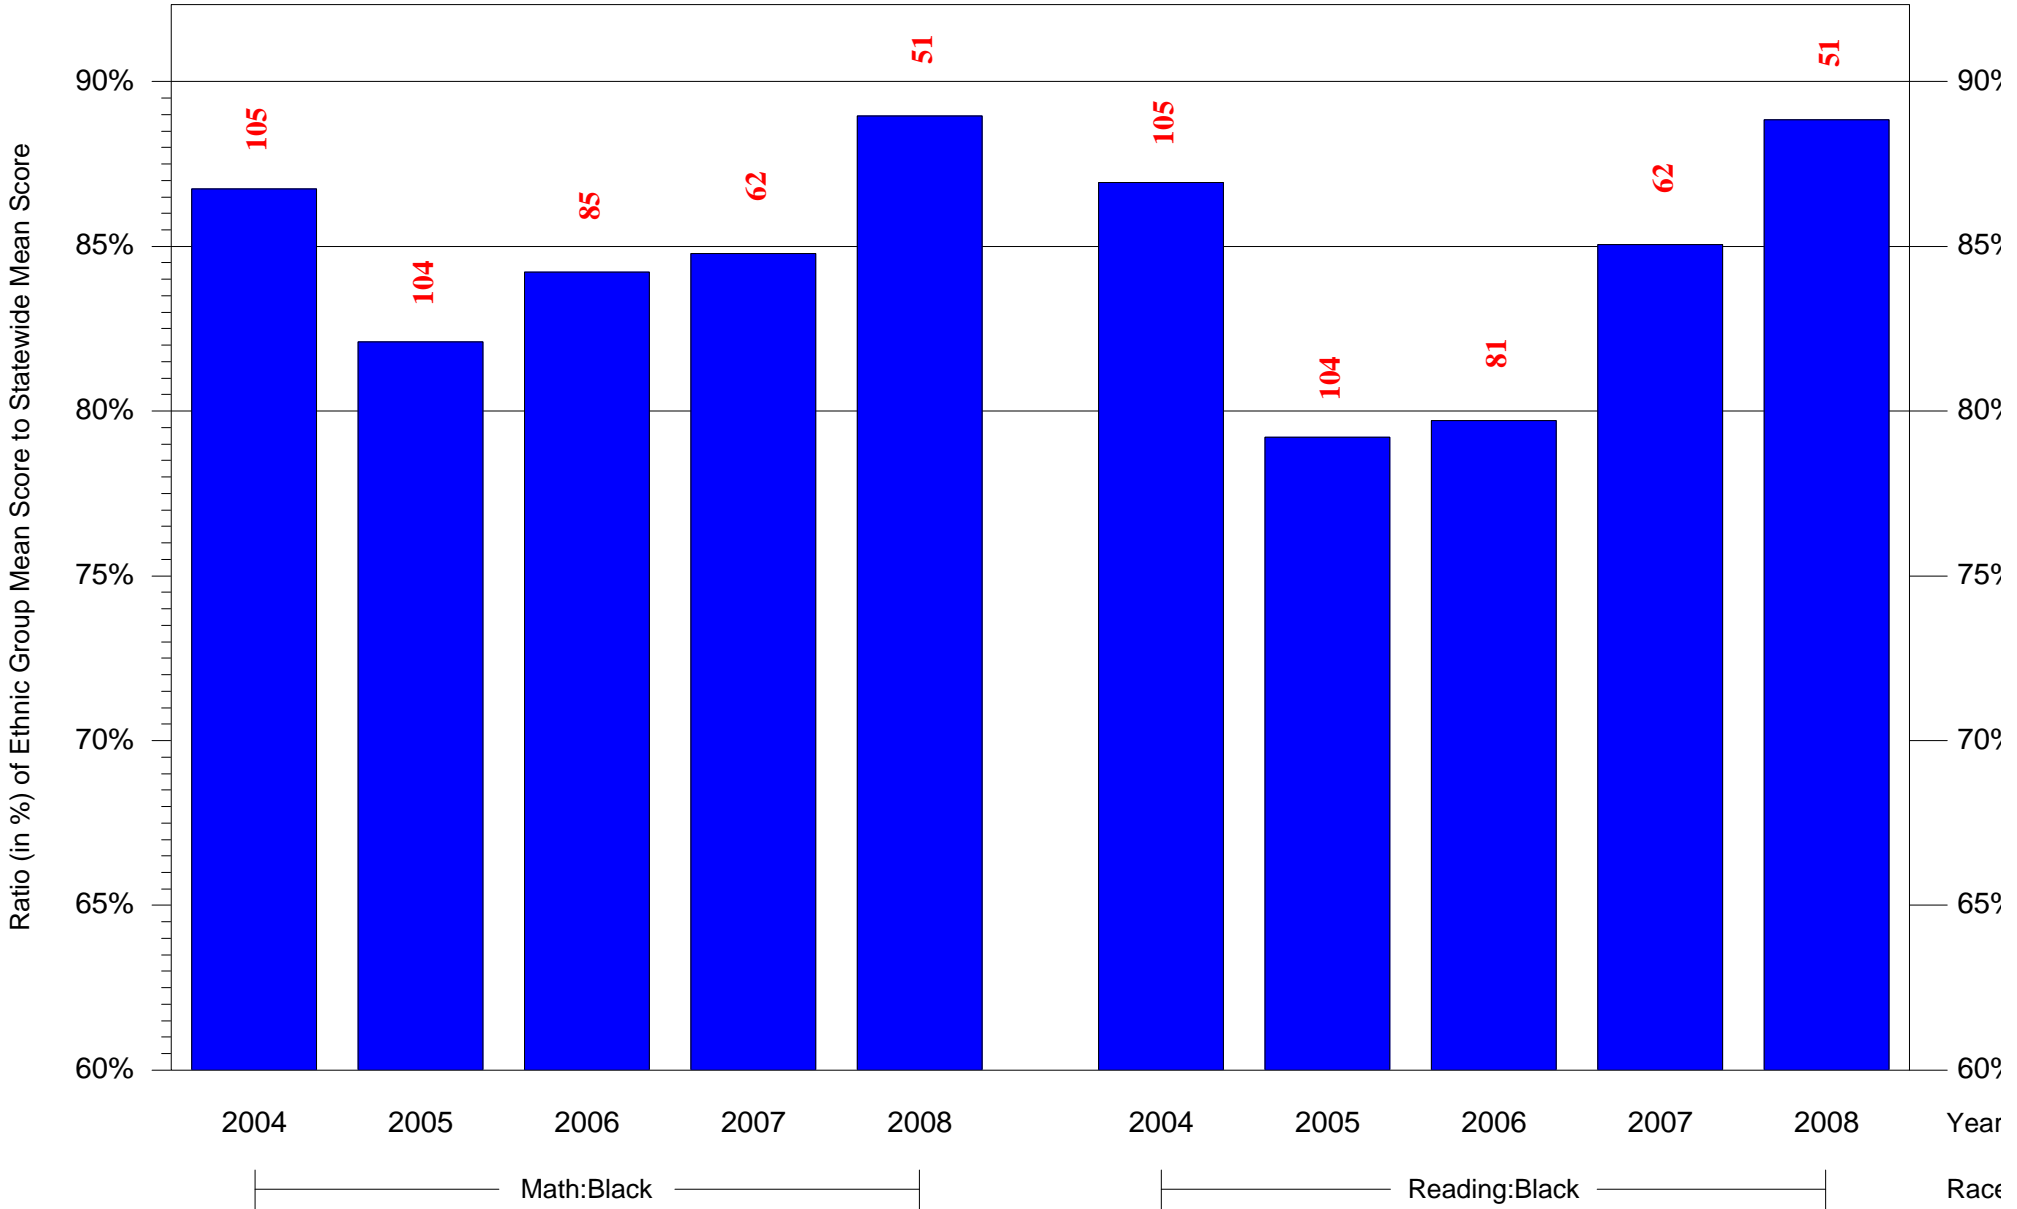

Mean Ethnic Group Building PSSA Test Score to Statewide Mean Score

Building = Whittier John G Sch(3681) and Grade = 5 and Ethnic Group = Black or White

(Note: Number (in red) of Test Takers is above each bar in the chart.)