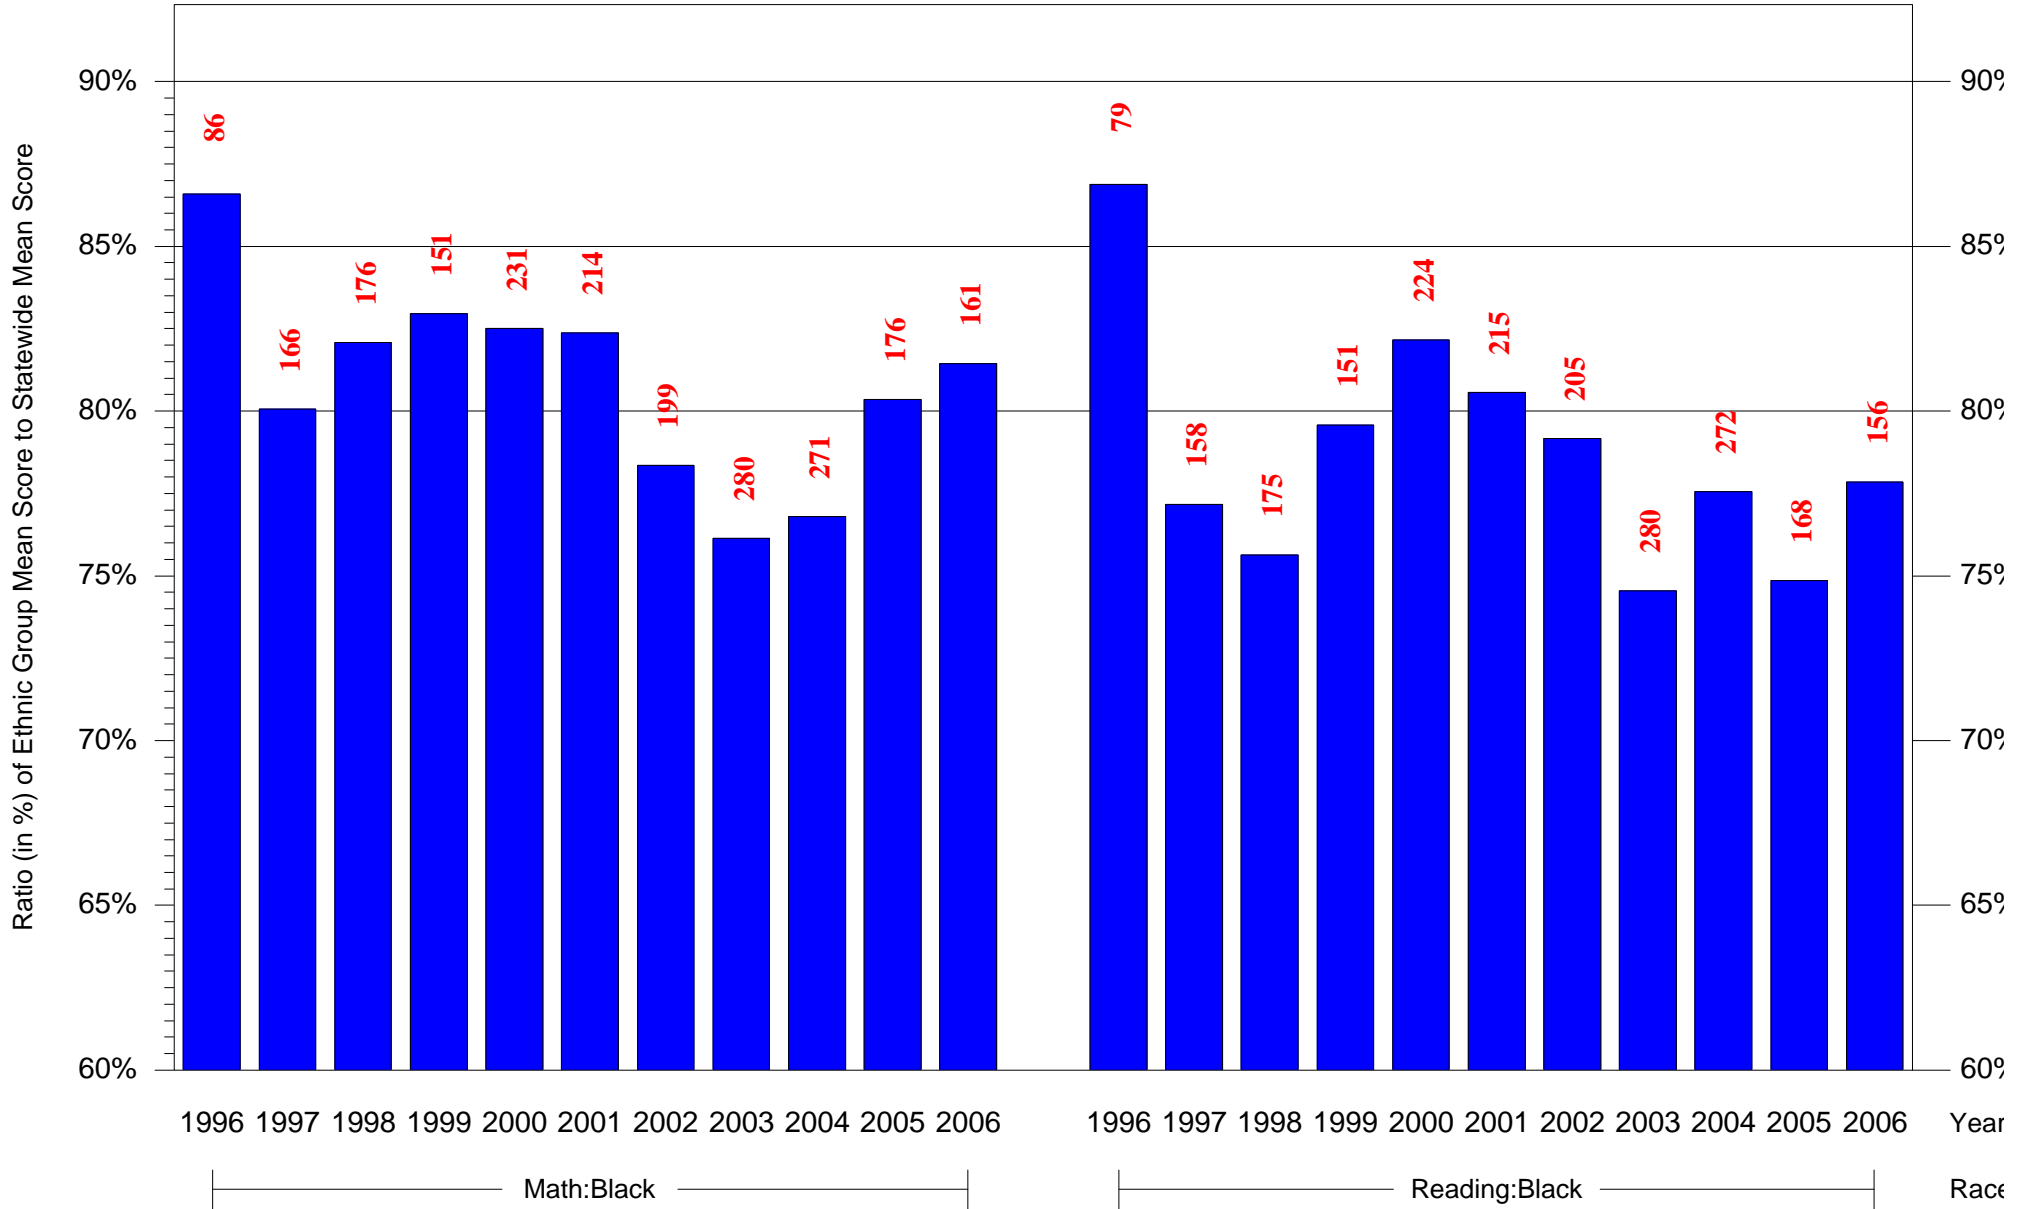

Mean Ethnic Group Building PSSA Test Score to Statewide Mean Score

Building = Tilden William T MS(3832) and Grade = 5 and Ethnic Group = Black or White

(Note: Number (in red) of Test Takers is above each bar in the chart.)