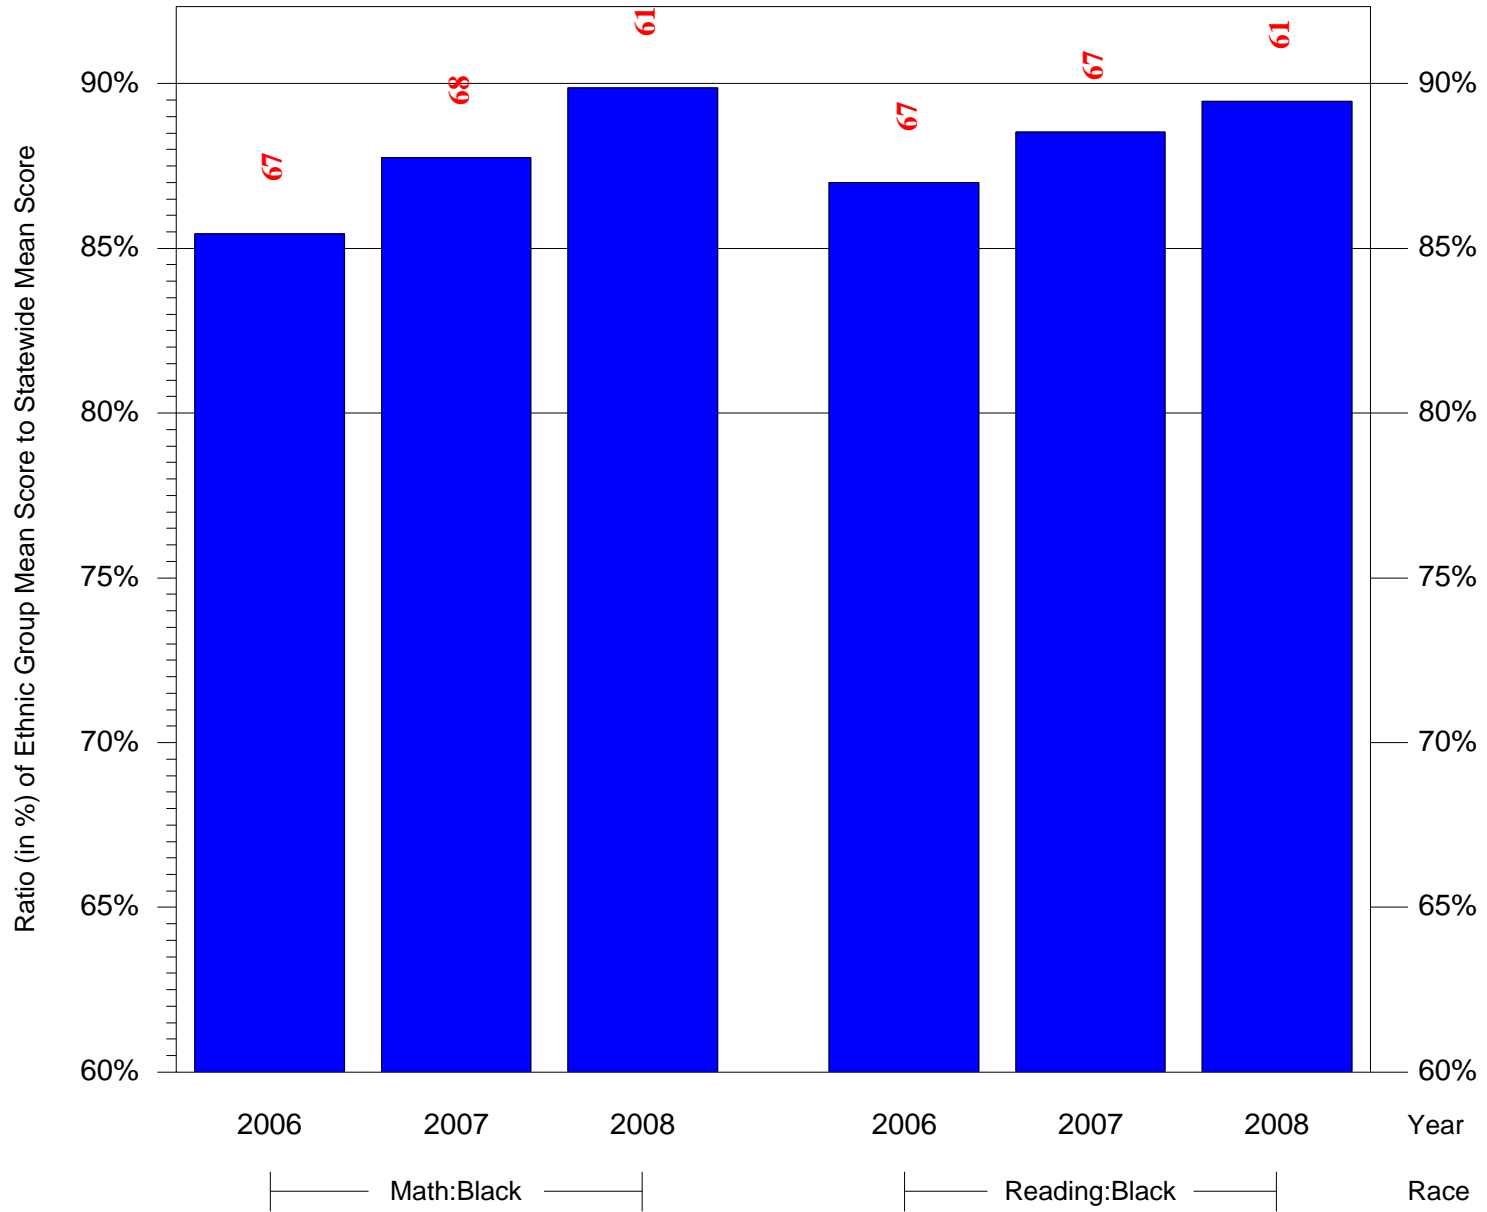

Mean Ethnic Group Building PSSA Test Score to Statewide Mean Score

Building = Morrison Andrew J Sch(3749) and Grade = 6 and Ethnic Group = Black or White

(Note: Number (in red) of Test Takers is above each bar in the chart.)