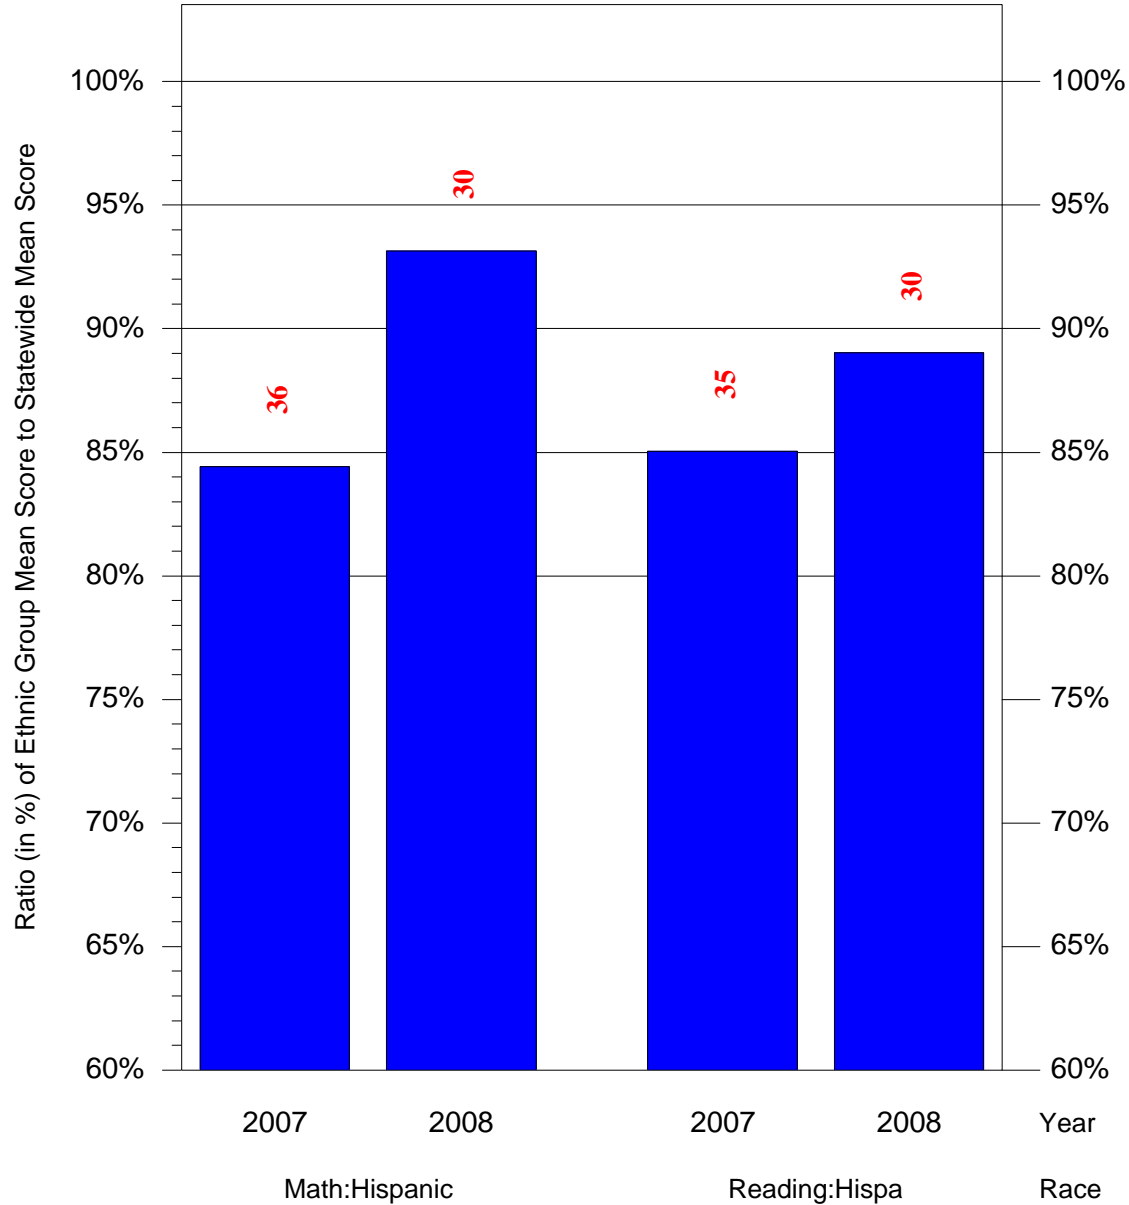

Mean Ethnic Group Building PSSA Test Score to Statewide Mean Score

Building = Carnell Laura H Sch(7230) and Grade = 6 and Ethnic Group = Asian or Hispanic

(Note: Number (in red) of Test Takers is above each bar in the chart.)