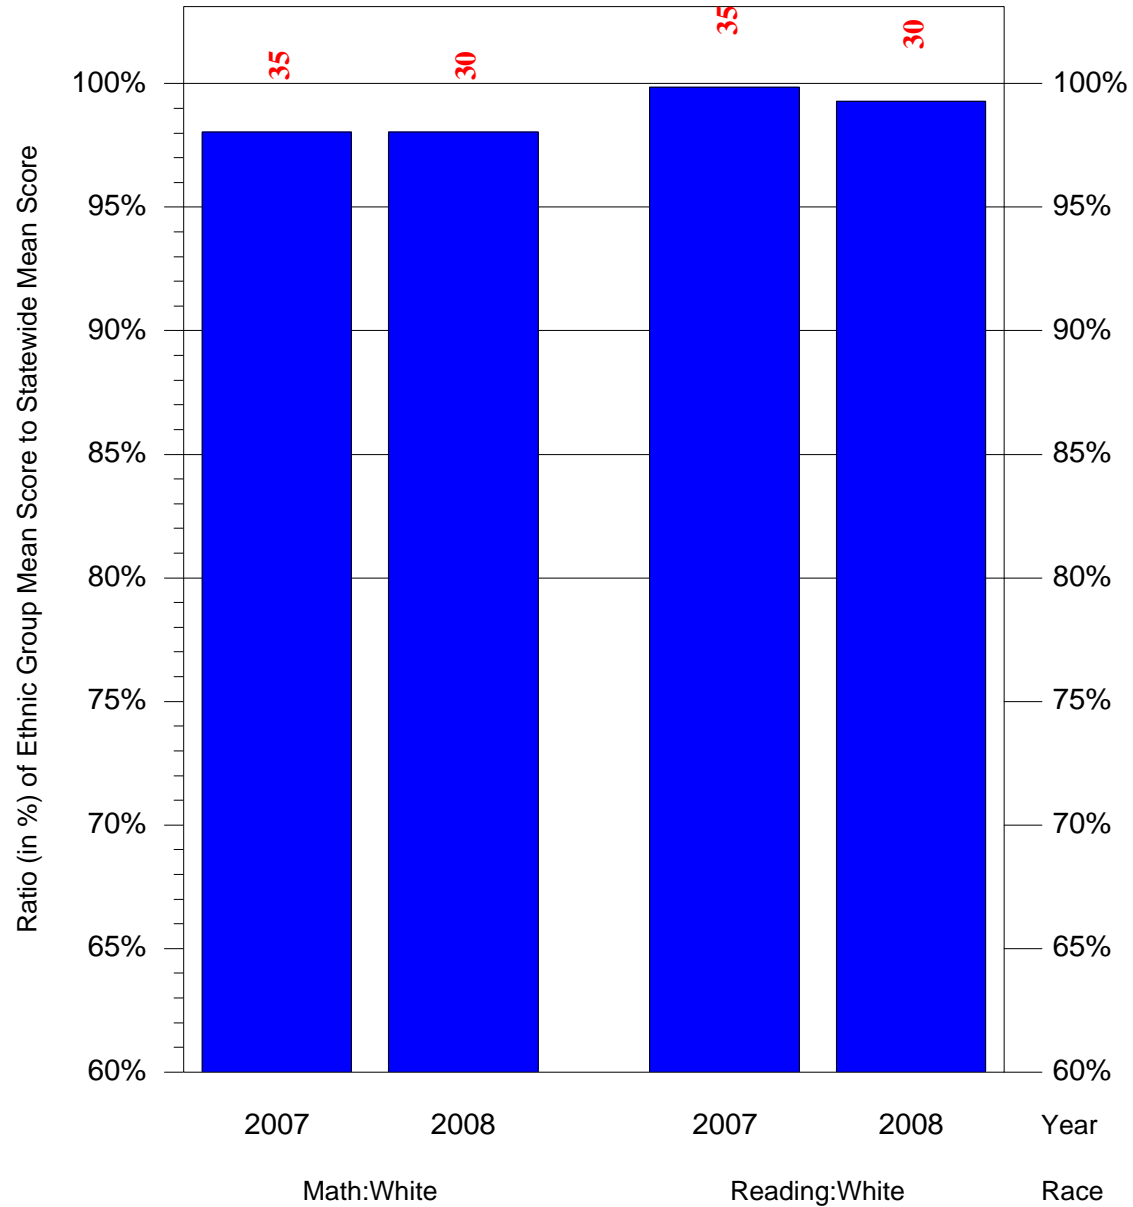

Mean Ethnic Group Building PSSA Test Score to Statewide Mean Score

Building = Shawmont Sch(3725) and Grade = 3 and Ethnic Group = Black or White

(Note: Number (in red) of Test Takers is above each bar in the chart.)