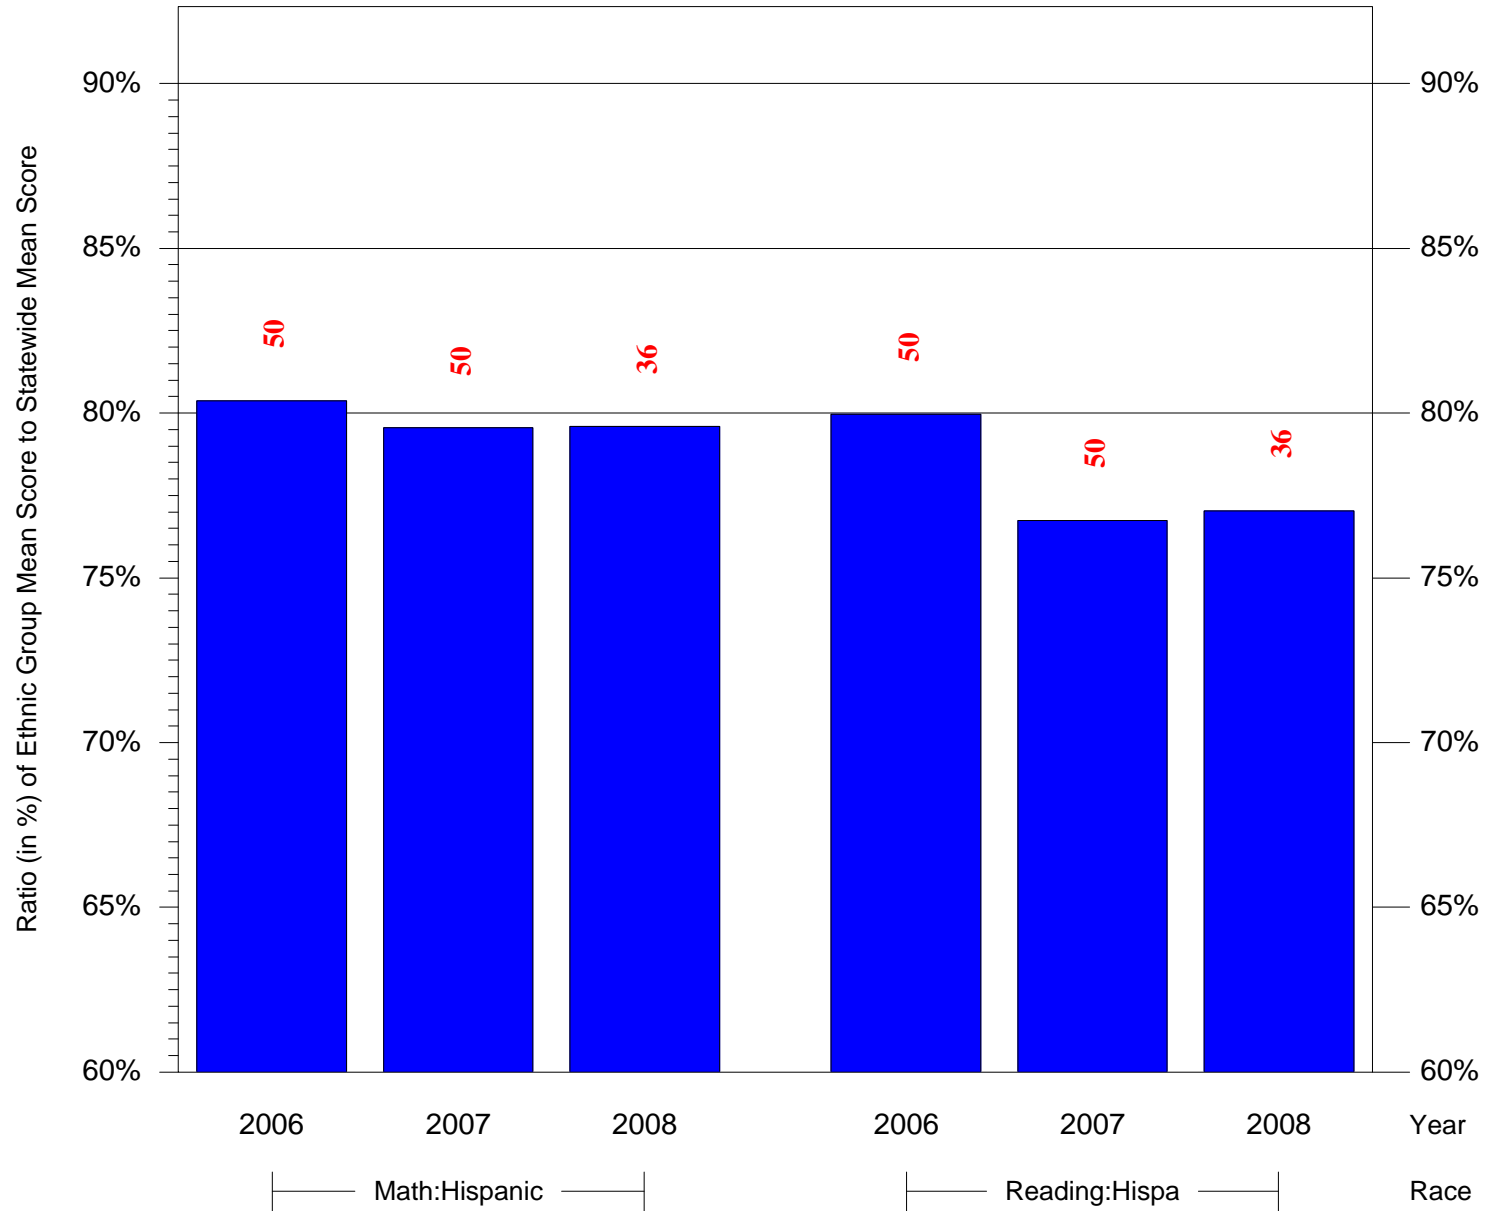

Mean Ethnic Group Building PSSA Test Score to Statewide Mean Score

Building = PotterThomas Sch(5121) and Grade = 4 and Ethnic Group = Asian or Hispanic

(Note: Number (in red) of Test Takers is above each bar in the chart.)