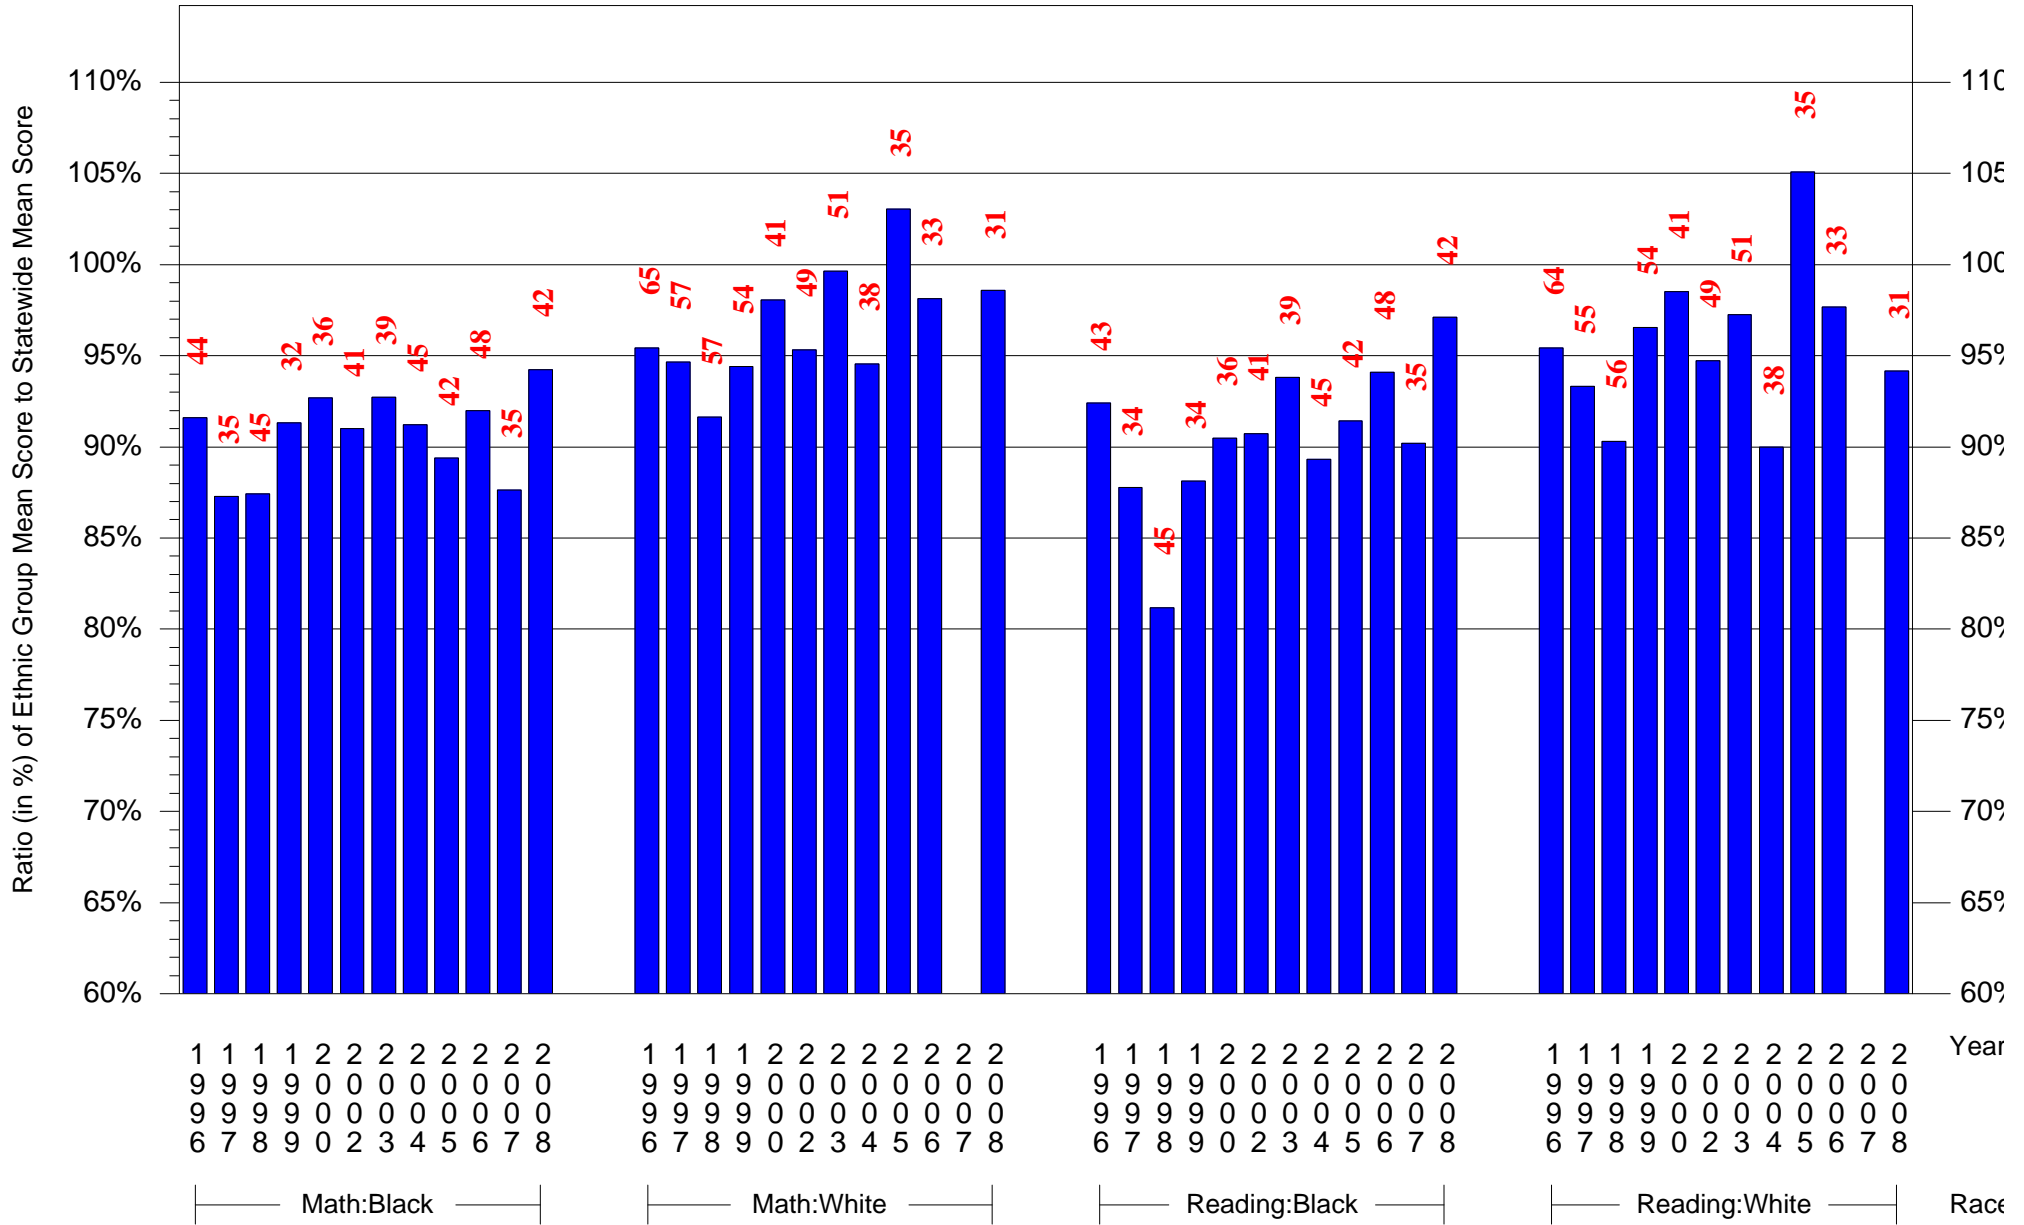

Mean Ethnic Group Building PSSA Test Score to Statewide Mean Score

Building = SolisCohen Solomon Sch(3773) and Grade = 5 and Ethnic Group = Black or White

(Note: Number (in red) of Test Takers is above each bar in the chart.)