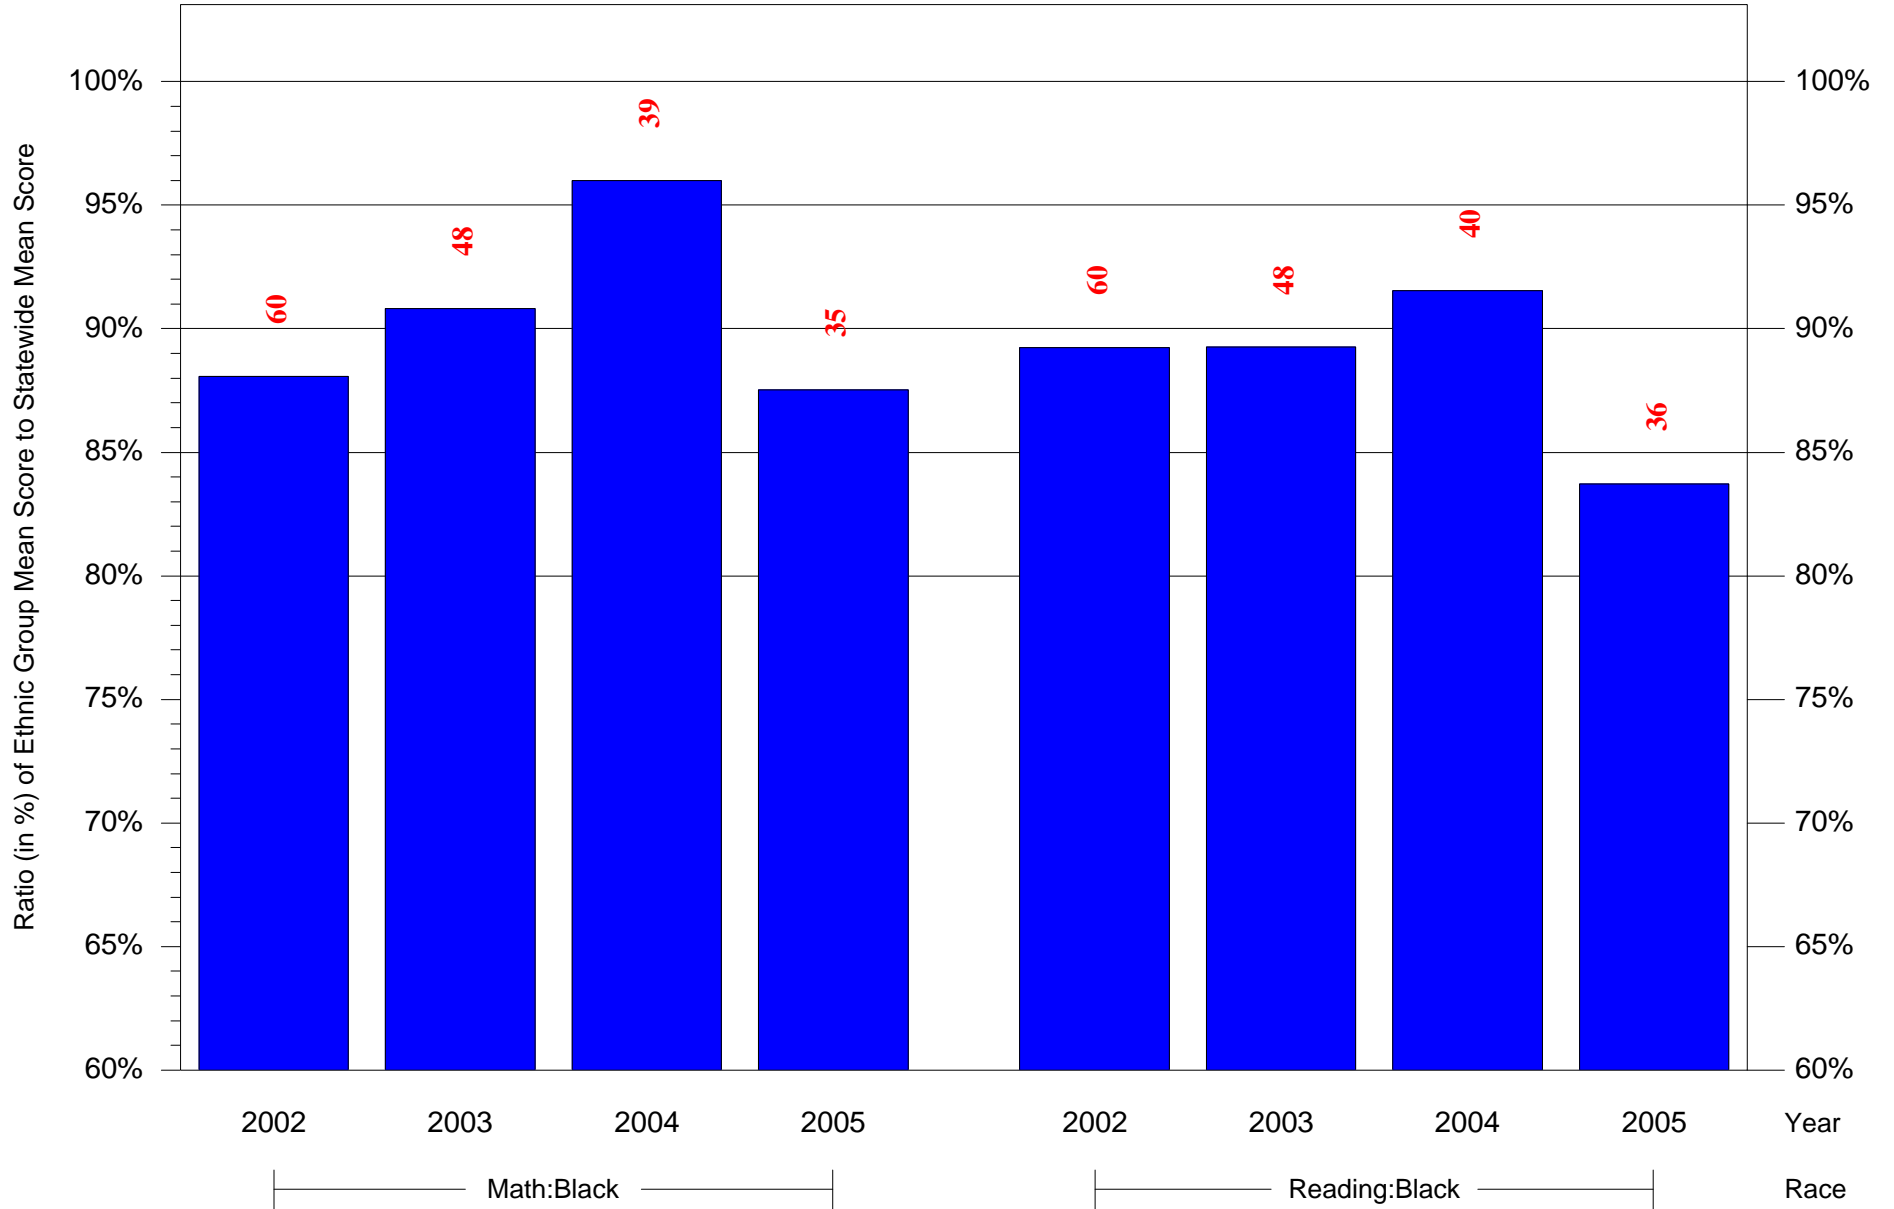

Mean Ethnic Group Building PSSA Test Score to Statewide Mean Score

Building = Arthur Chester A Sch(3805) and Grade = 5 and Ethnic Group = Black or White

(Note: Number (in red) of Test Takers is above each bar in the chart.)