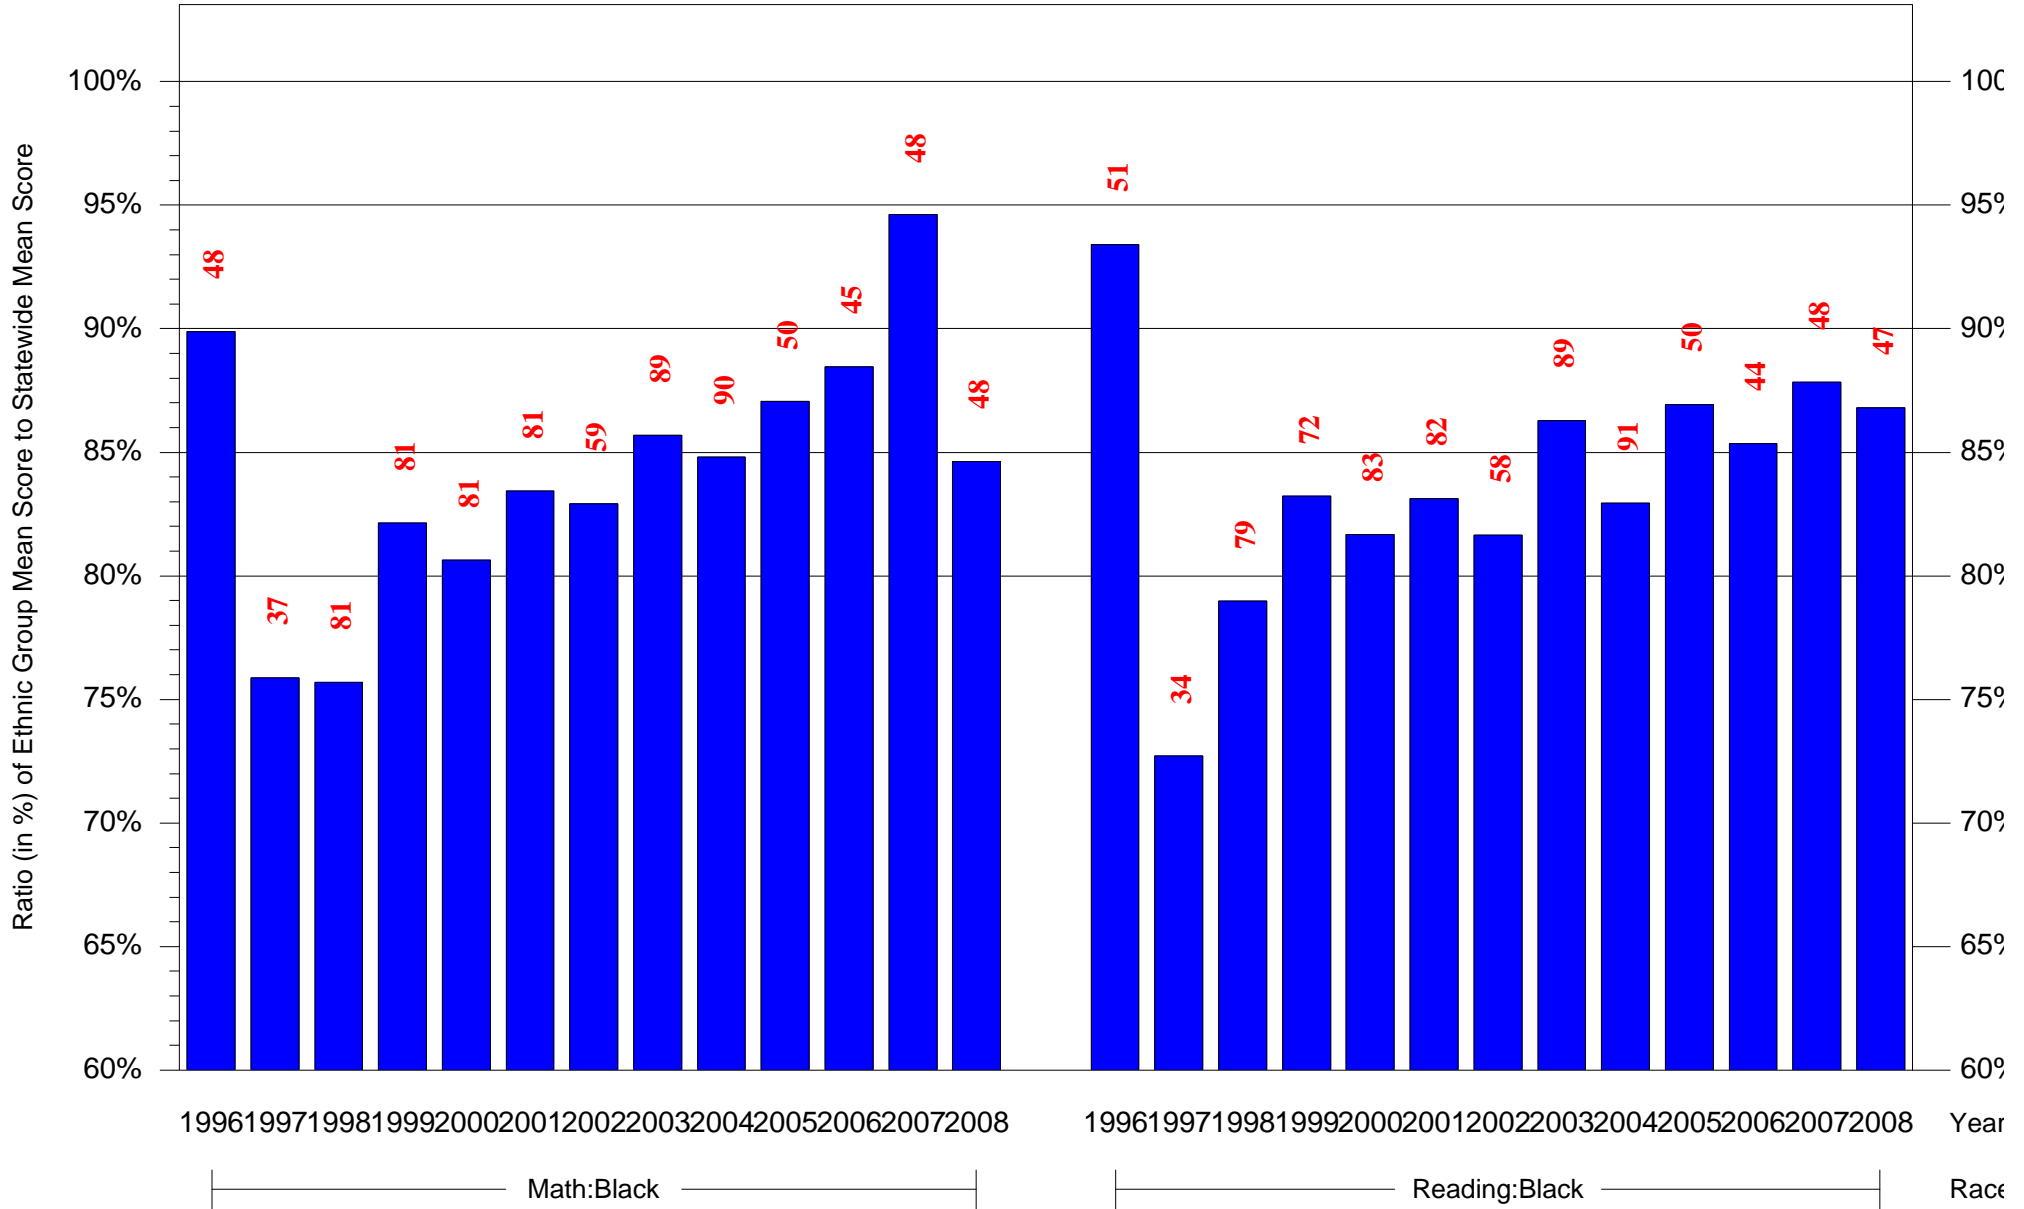

Mean Ethnic Group Building PSSA Test Score to Statewide Mean Score

Building = Leeds Morris E MS(3822) and Grade = 7 and Ethnic Group = Black or White

(Note: Number (in red) of Test Takers is above each bar in the chart.)