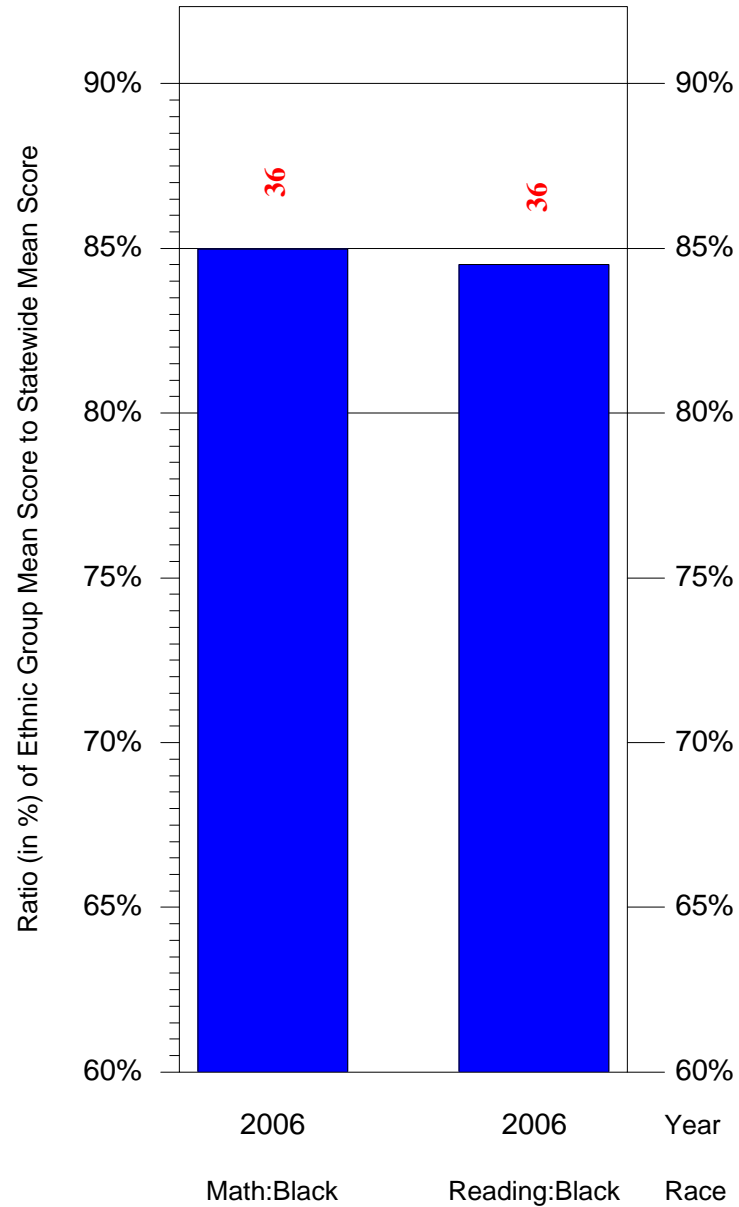

Mean Ethnic Group Building PSSA Test Score to Statewide Mean Score
Building = Sheridan West(7809) and Grade = 6 and Ethnic Group = Black or White
(Note: Number (in red) of Test Takers is above each bar in the chart.)