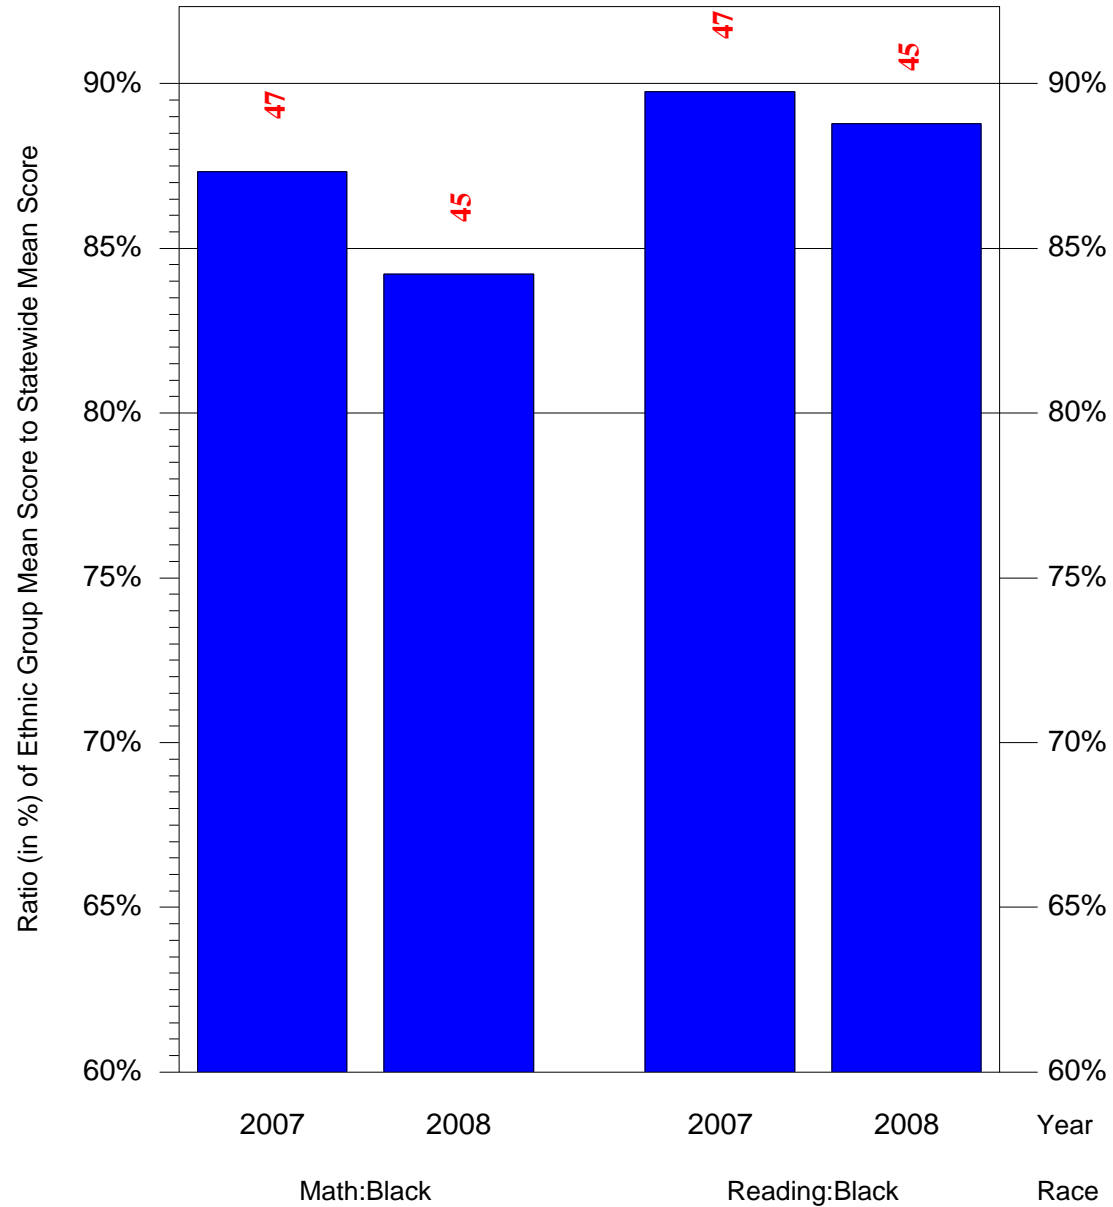

Mean Ethnic Group Building PSSA Test Score to Statewide Mean Score

Building = Kenderton Sch(3795) and Grade = 3 and Ethnic Group = Black or White

(Note: Number (in red) of Test Takers is above each bar in the chart.)