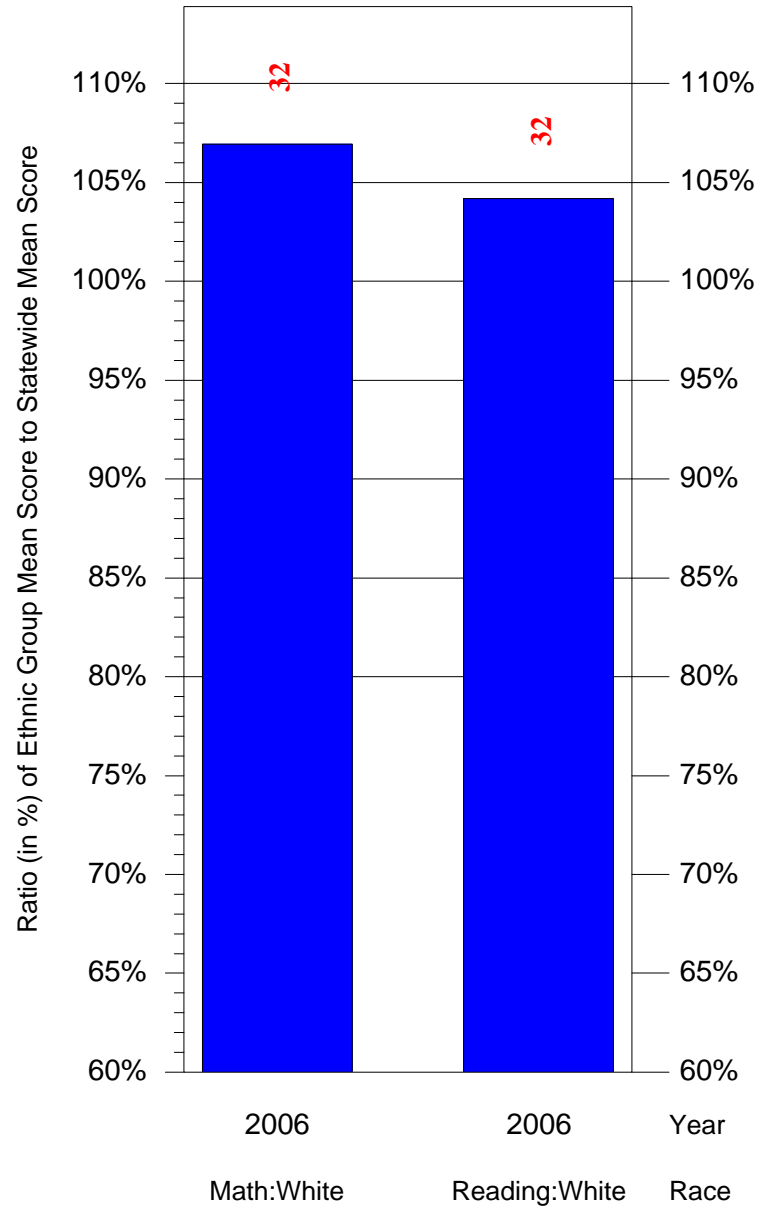

Mean Ethnic Group Building PSSA Test Score to Statewide Mean Score

Building = Pollock Robert B Sch(3801) and Grade = 6 and Ethnic Group = Black or White

(Note: Number (in red) of Test Takers is above each bar in the chart.)