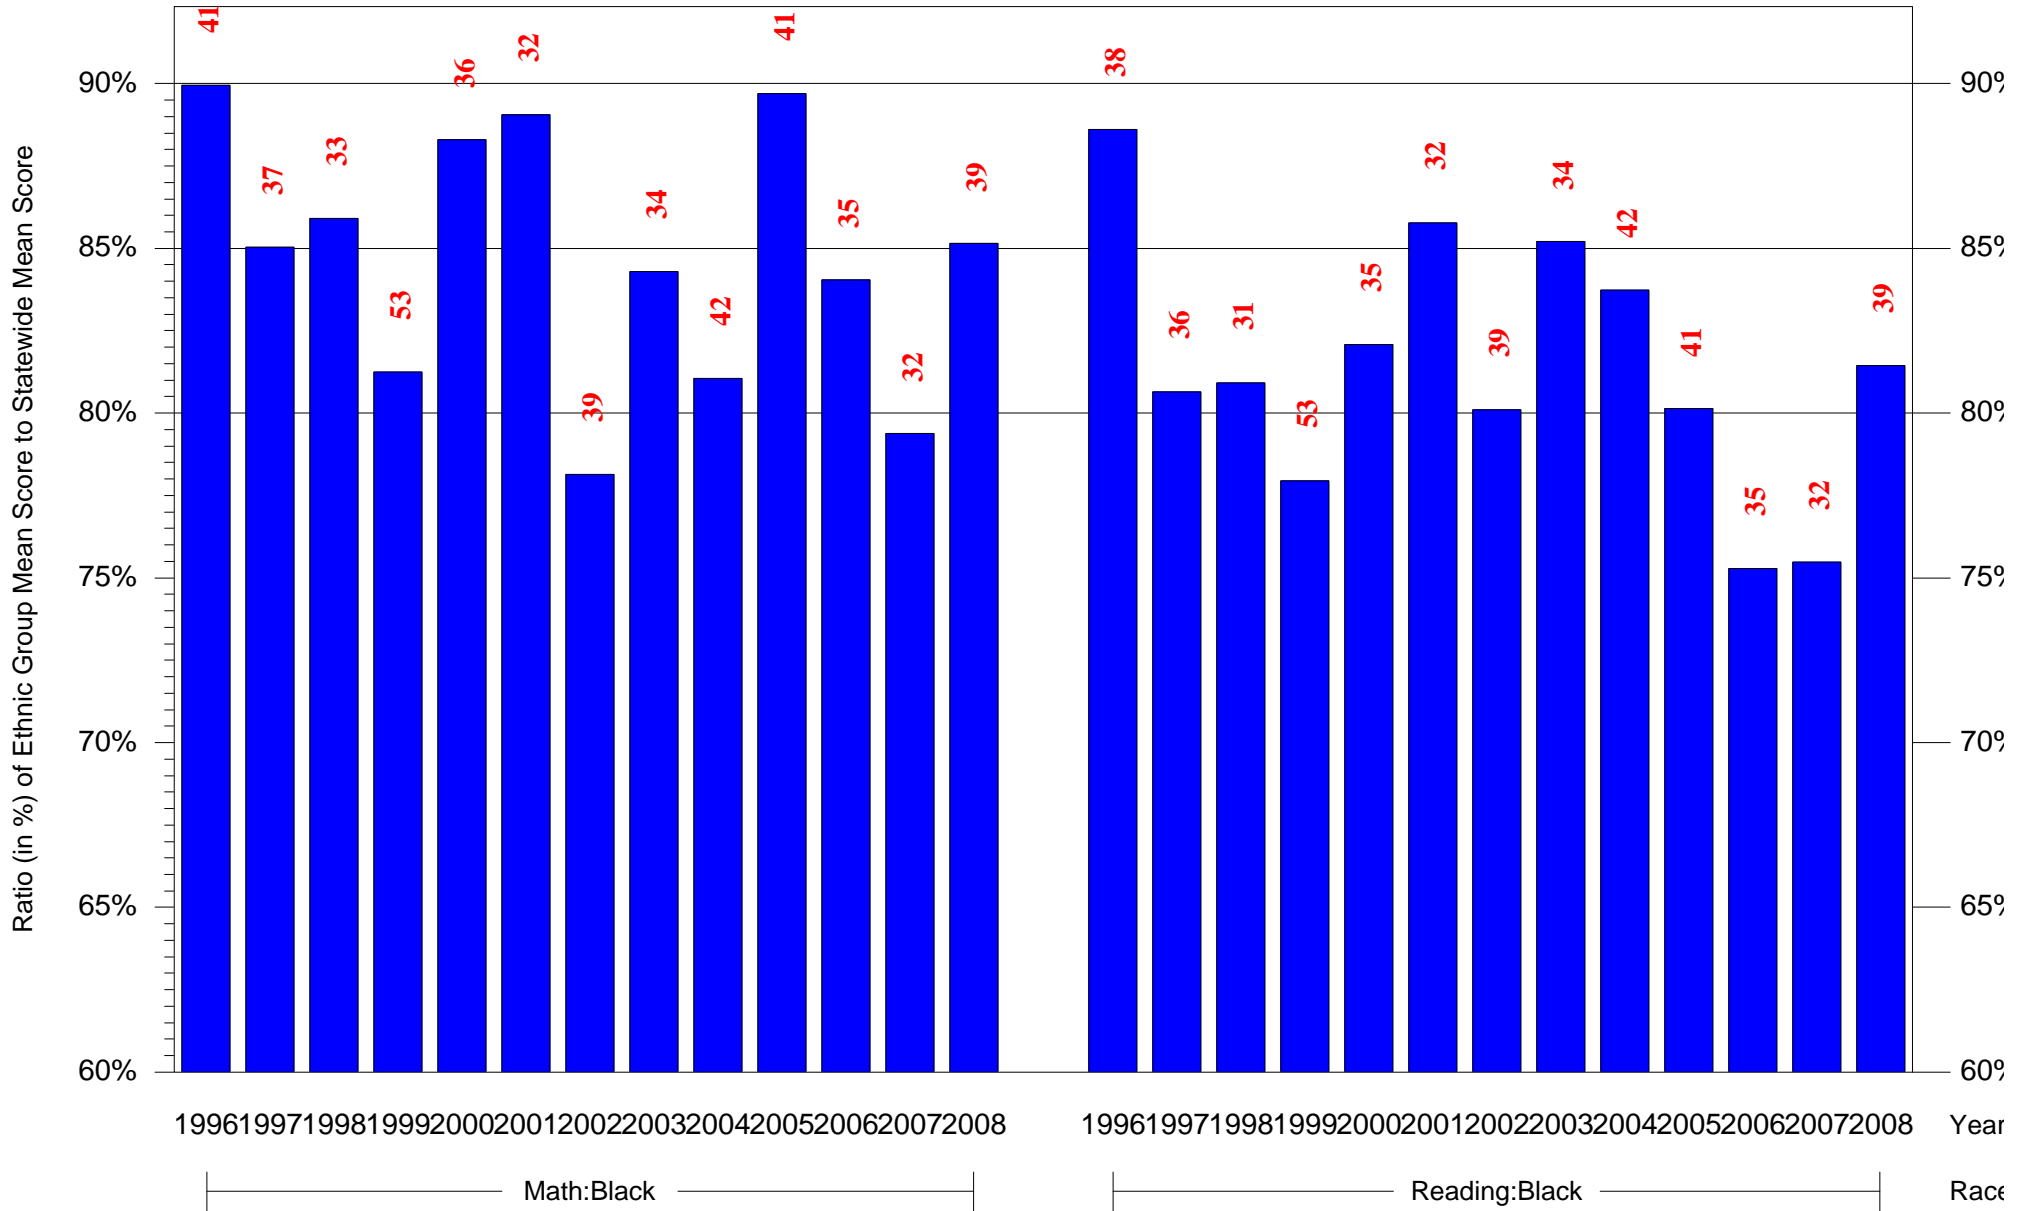

Mean Ethnic Group Building PSSA Test Score to Statewide Mean Score

Building = Dick William Sch(3786) and Grade = 5 and Ethnic Group = Black or White

(Note: Number (in red) of Test Takers is above each bar in the chart.)