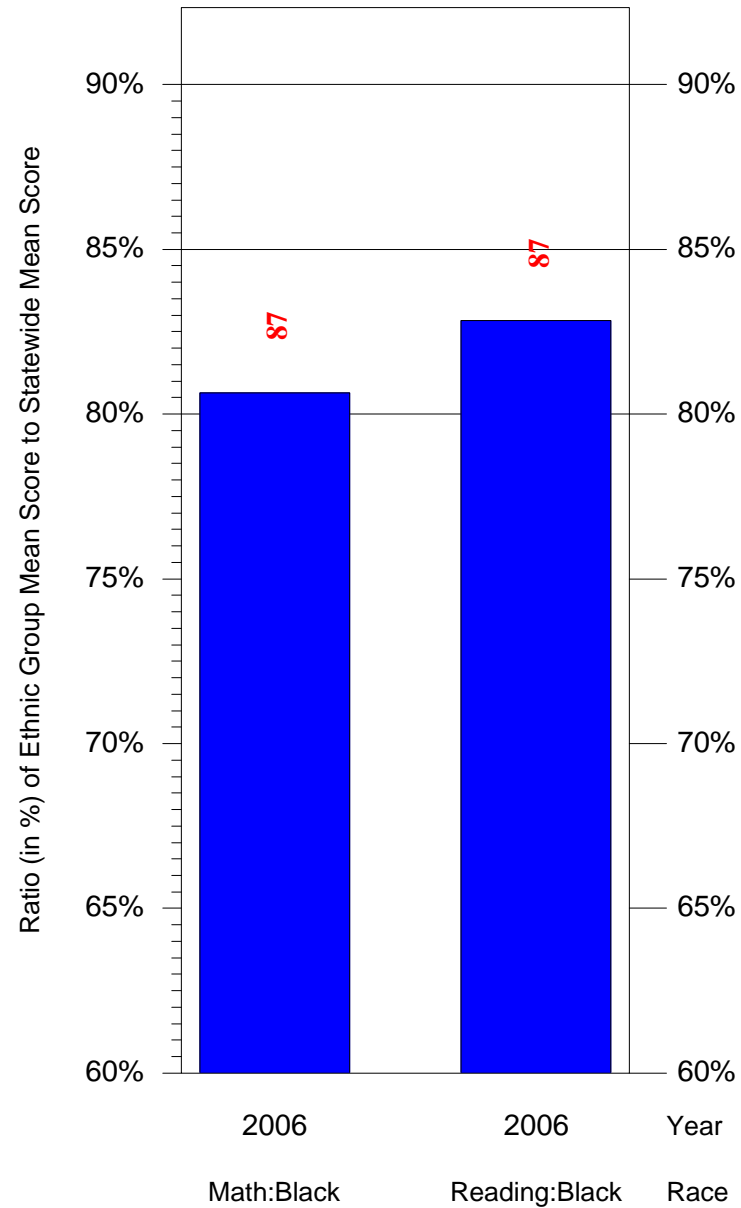

Mean Ethnic Group Building PSSA Test Score to Statewide Mean Score

Building = Pickett Clarence E MS(5184) and Grade = 6 and Ethnic Group = Black or White

(Note: Number (in red) of Test Takers is above each bar in the chart.)