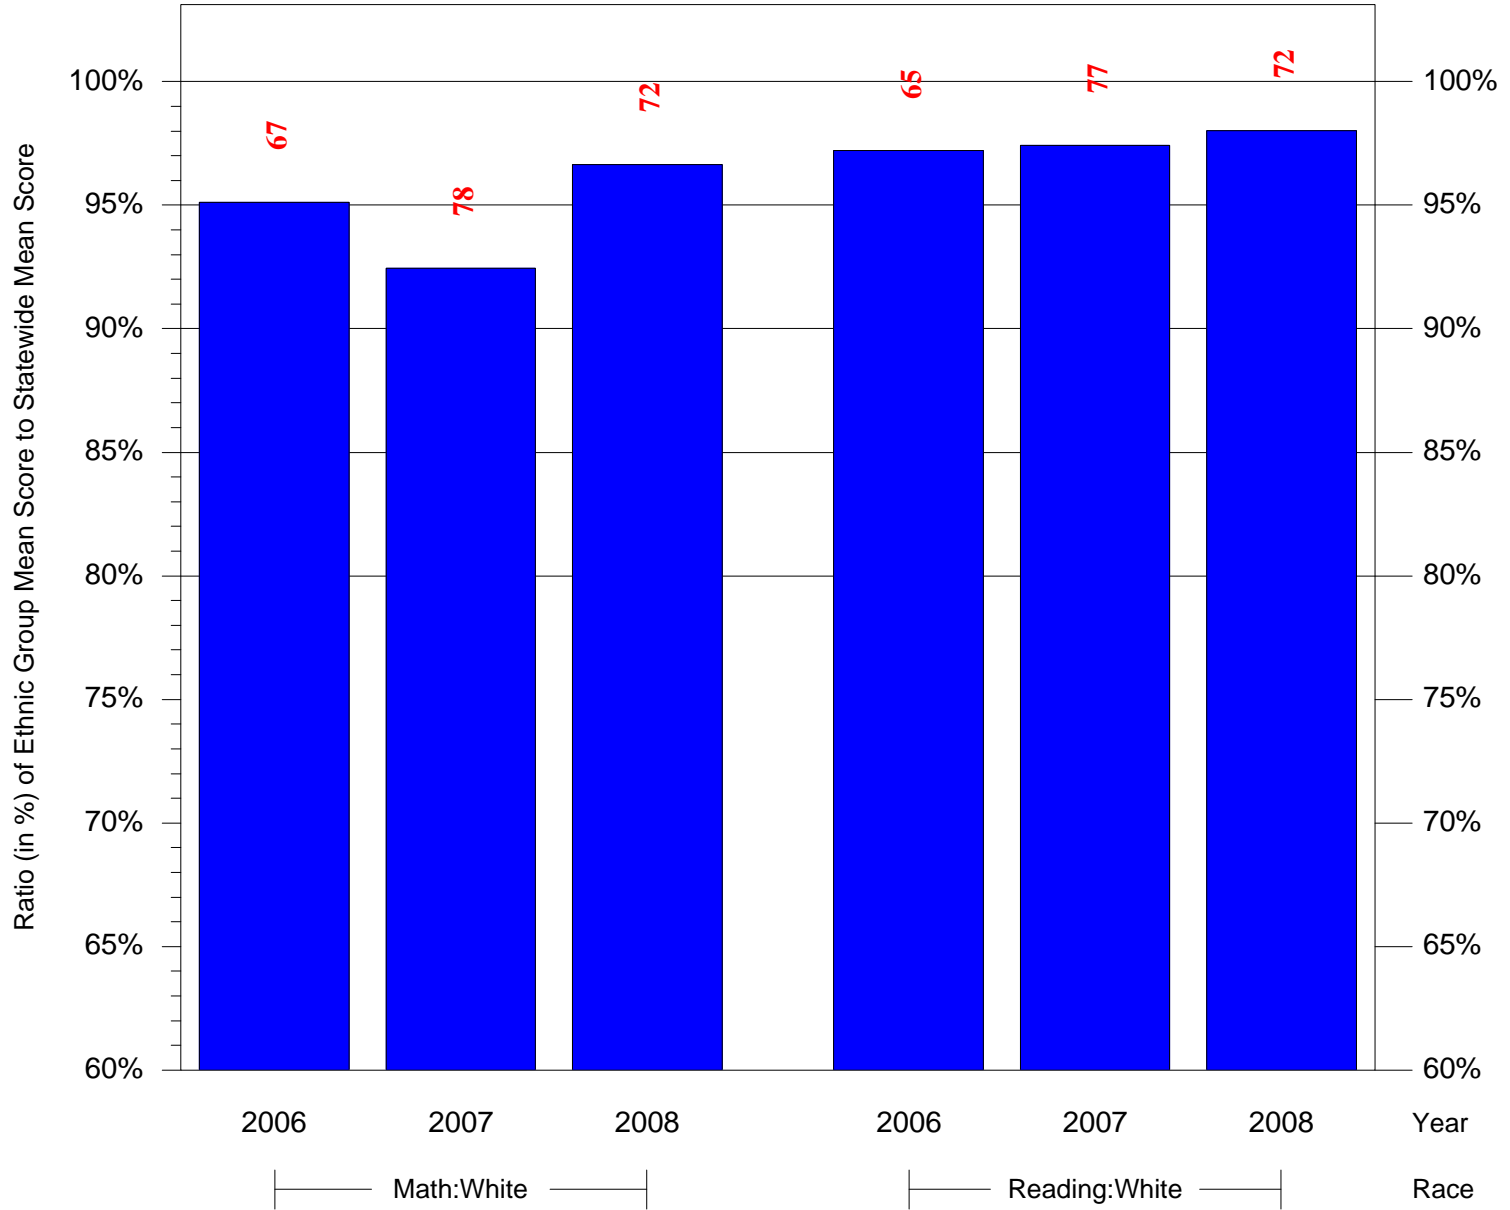

Mean Ethnic Group Building PSSA Test Score to Statewide Mean Score

Building = Amy At Martin(6823) and Grade = 7 and Ethnic Group = Black or White

(Note: Number (in red) of Test Takers is above each bar in the chart.)