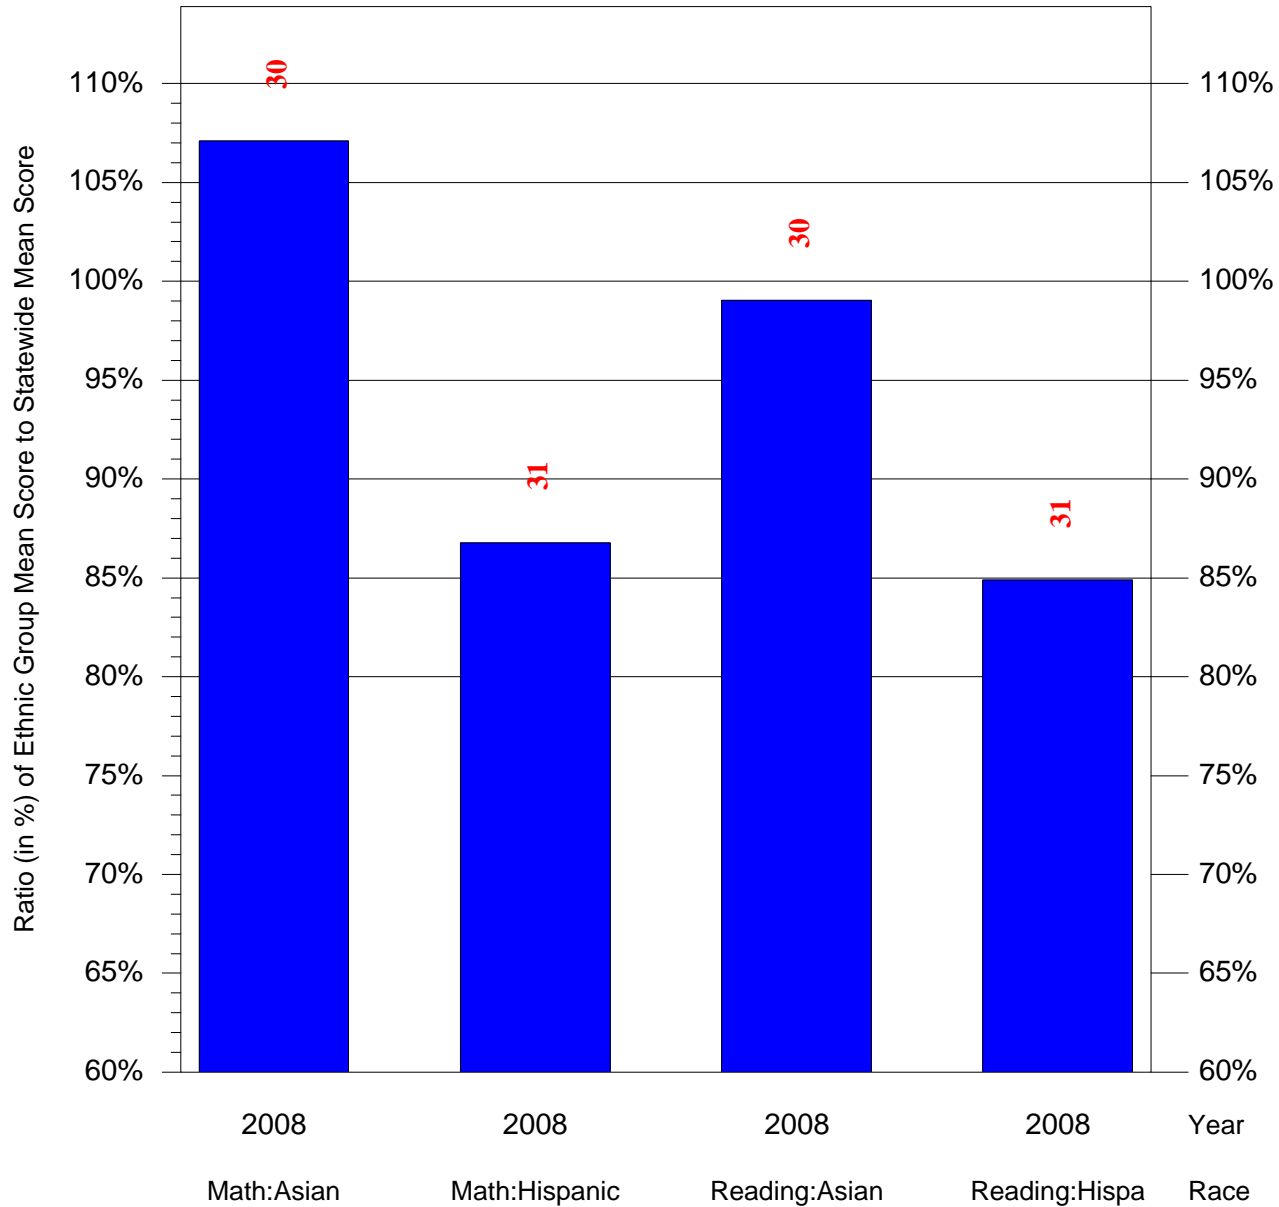

Mean Ethnic Group Building PSSA Test Score to Statewide Mean Score

Building = Spruance Gilbert Sch(7234) and Grade = 4 and Ethnic Group = Asian or Hispanic

(Note: Number (in red) of Test Takers is above each bar in the chart.)