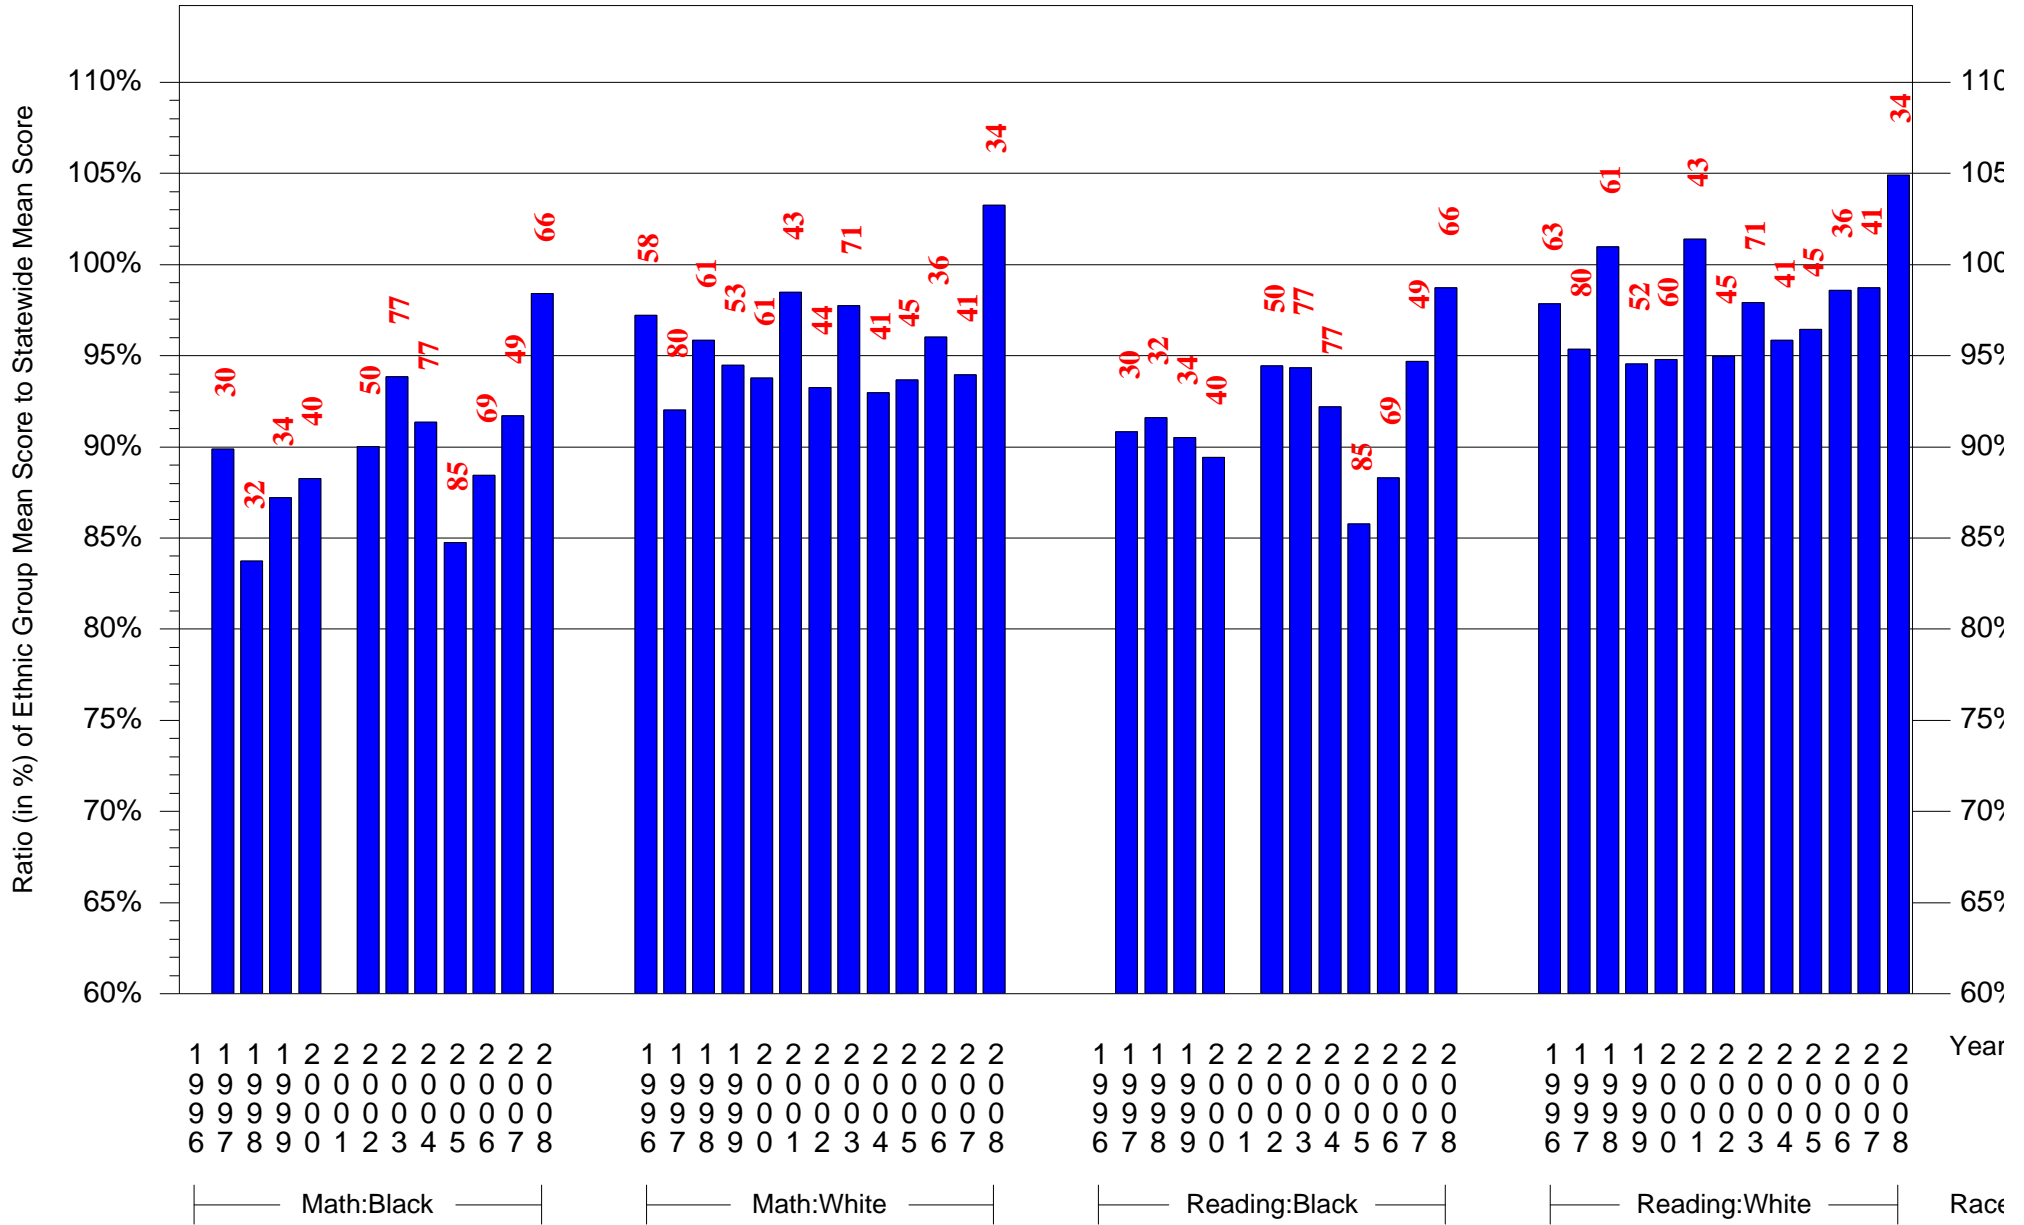

Mean Ethnic Group Building PSSA Test Score to Statewide Mean Score

Building = Saul W B Agricultural School(3861) and Grade = 11 and Ethnic Group = Black or White

(Note: Number (in red) of Test Takers is above each bar in the chart.)