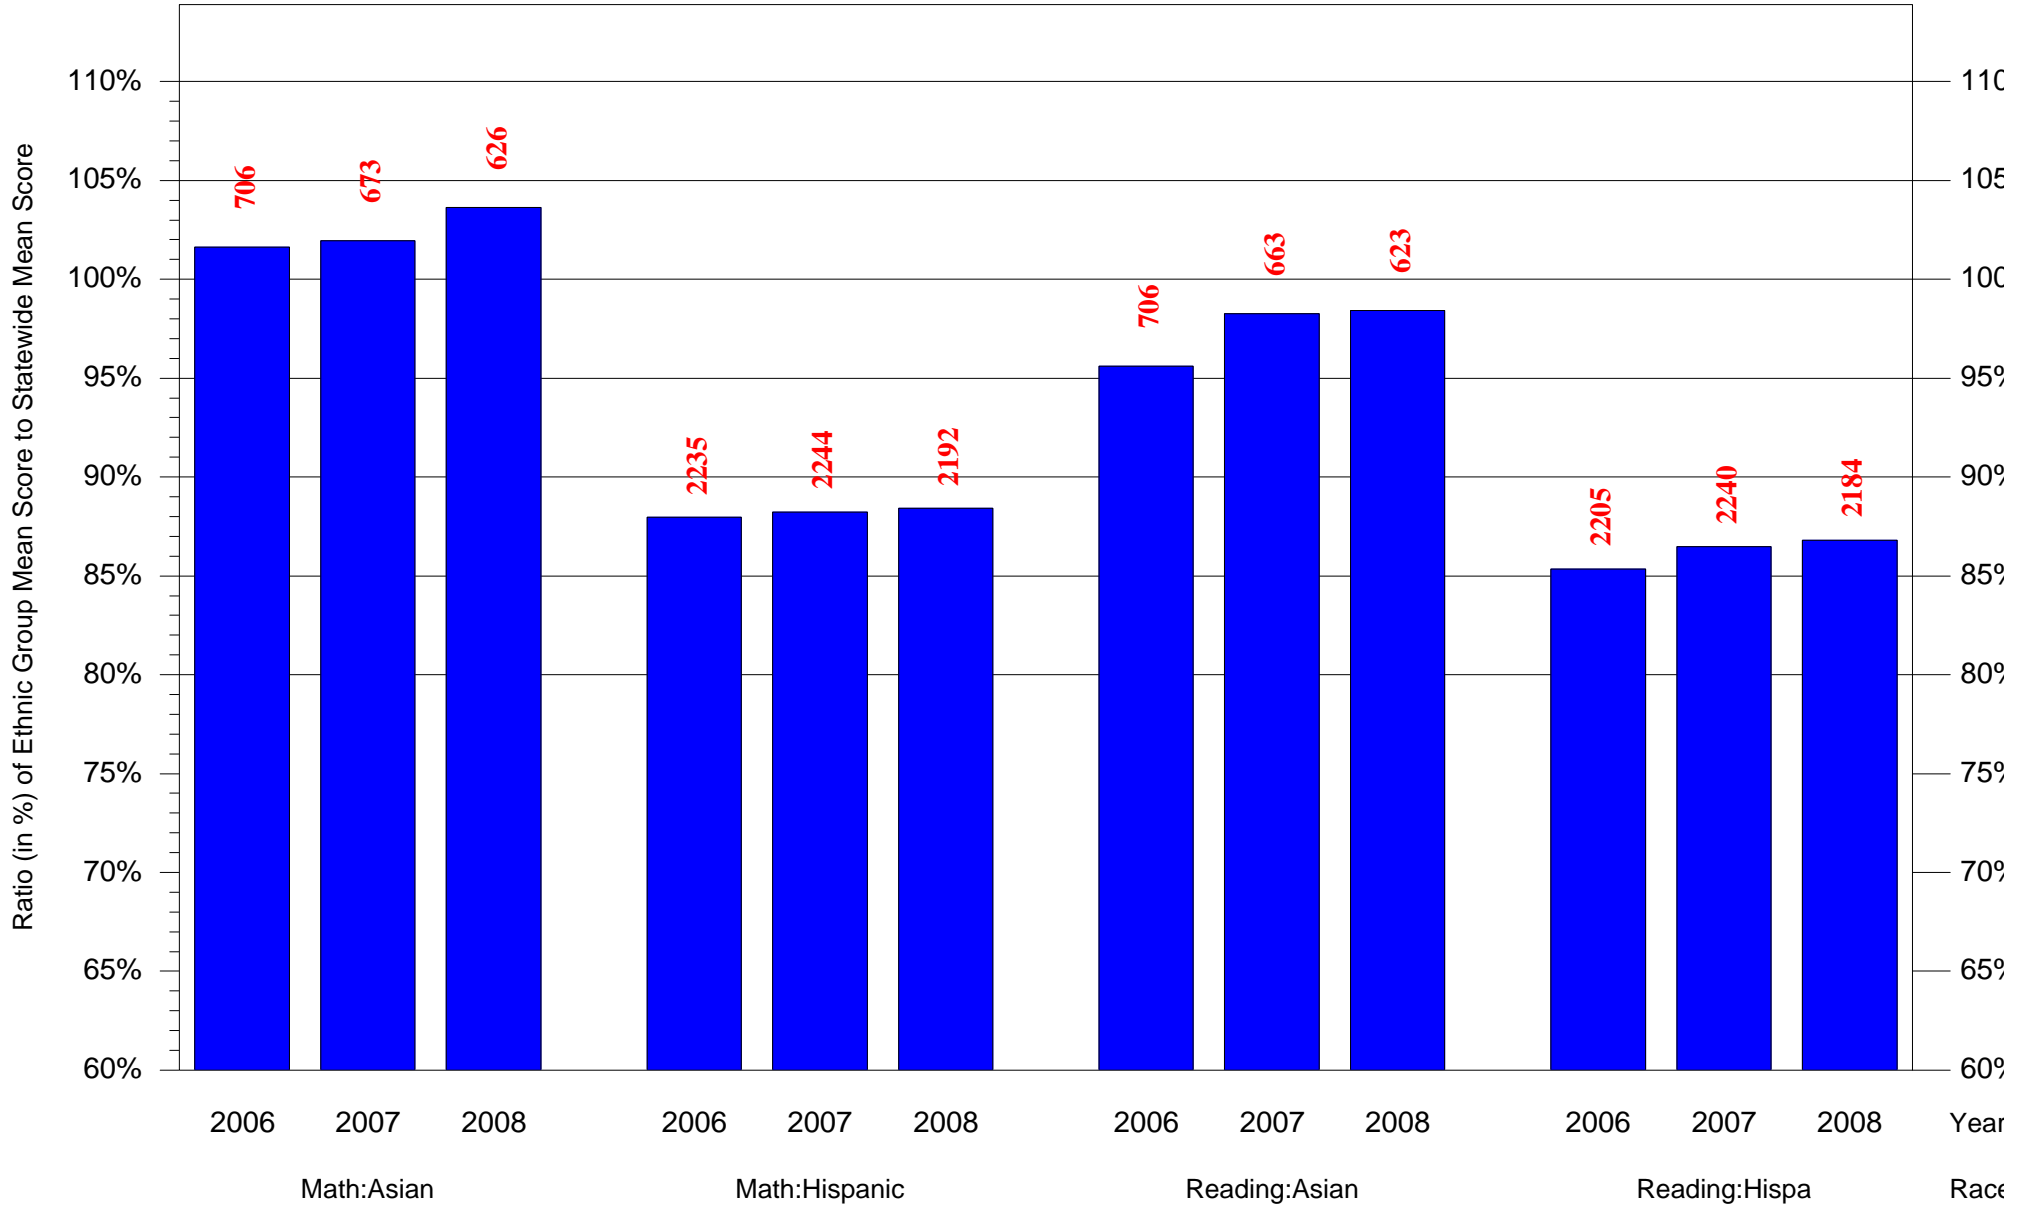

Mean Ethnic Group AUN PSSA Test Score to Statewide Mean Score

AUN = Philadelphia City SD(126515001) and Grade = 4 and Ethnic Group = Asian or Hispanic

(Note: Number (in red) of Test Takers is above each bar in the chart.)