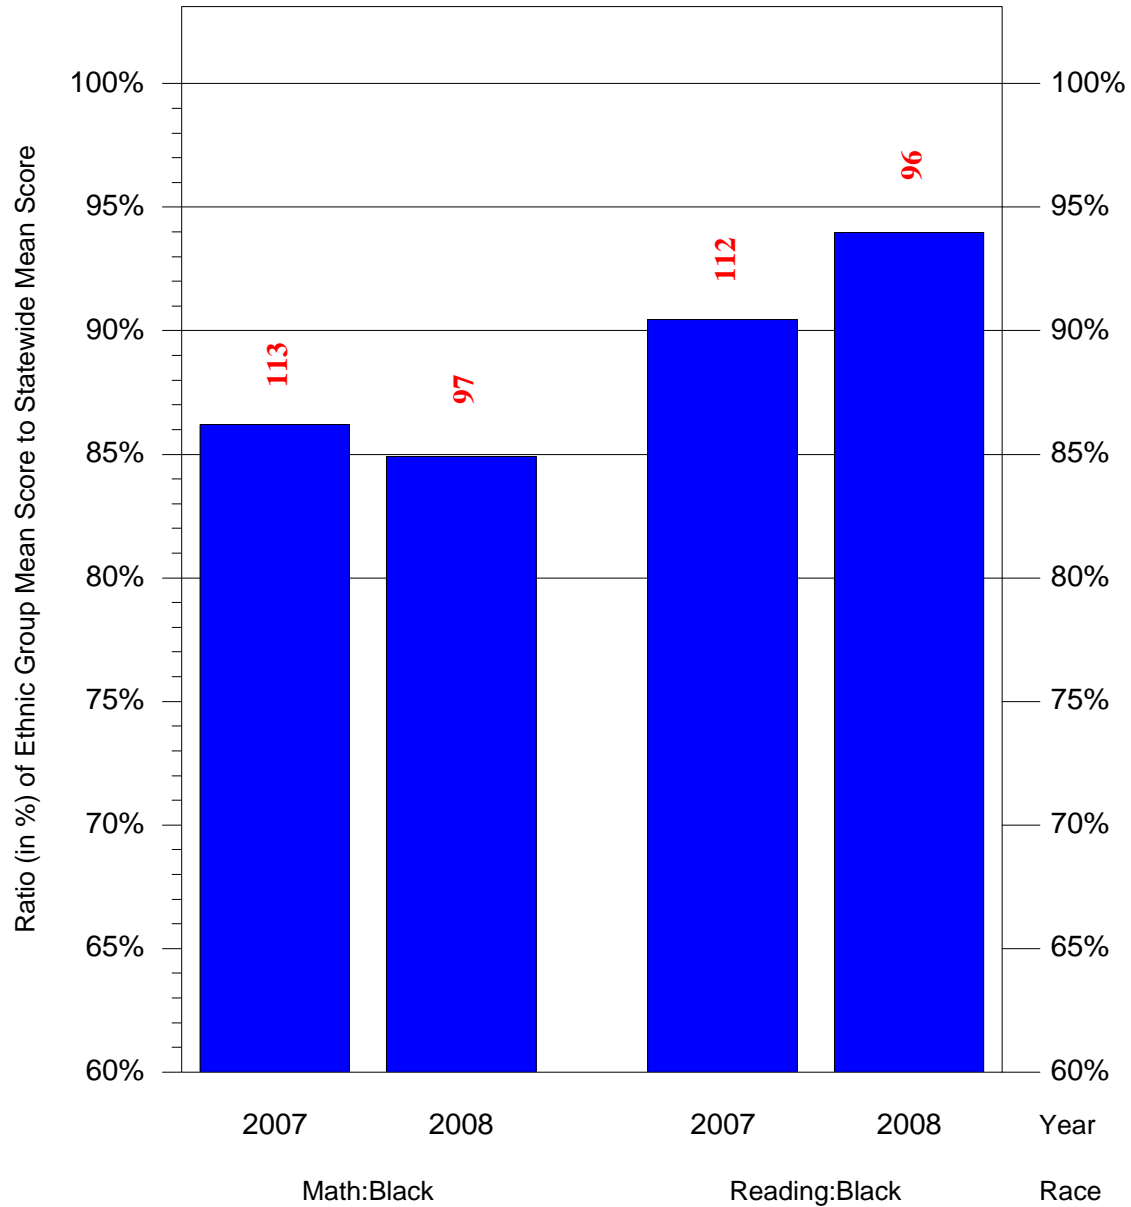

Mean Ethnic Group Building PSSA Test Score to Statewide Mean Score

Building = Patterson John M Sch(3613) and Grade = 3 and Ethnic Group = Black or White

(Note: Number (in red) of Test Takers is above each bar in the chart.)