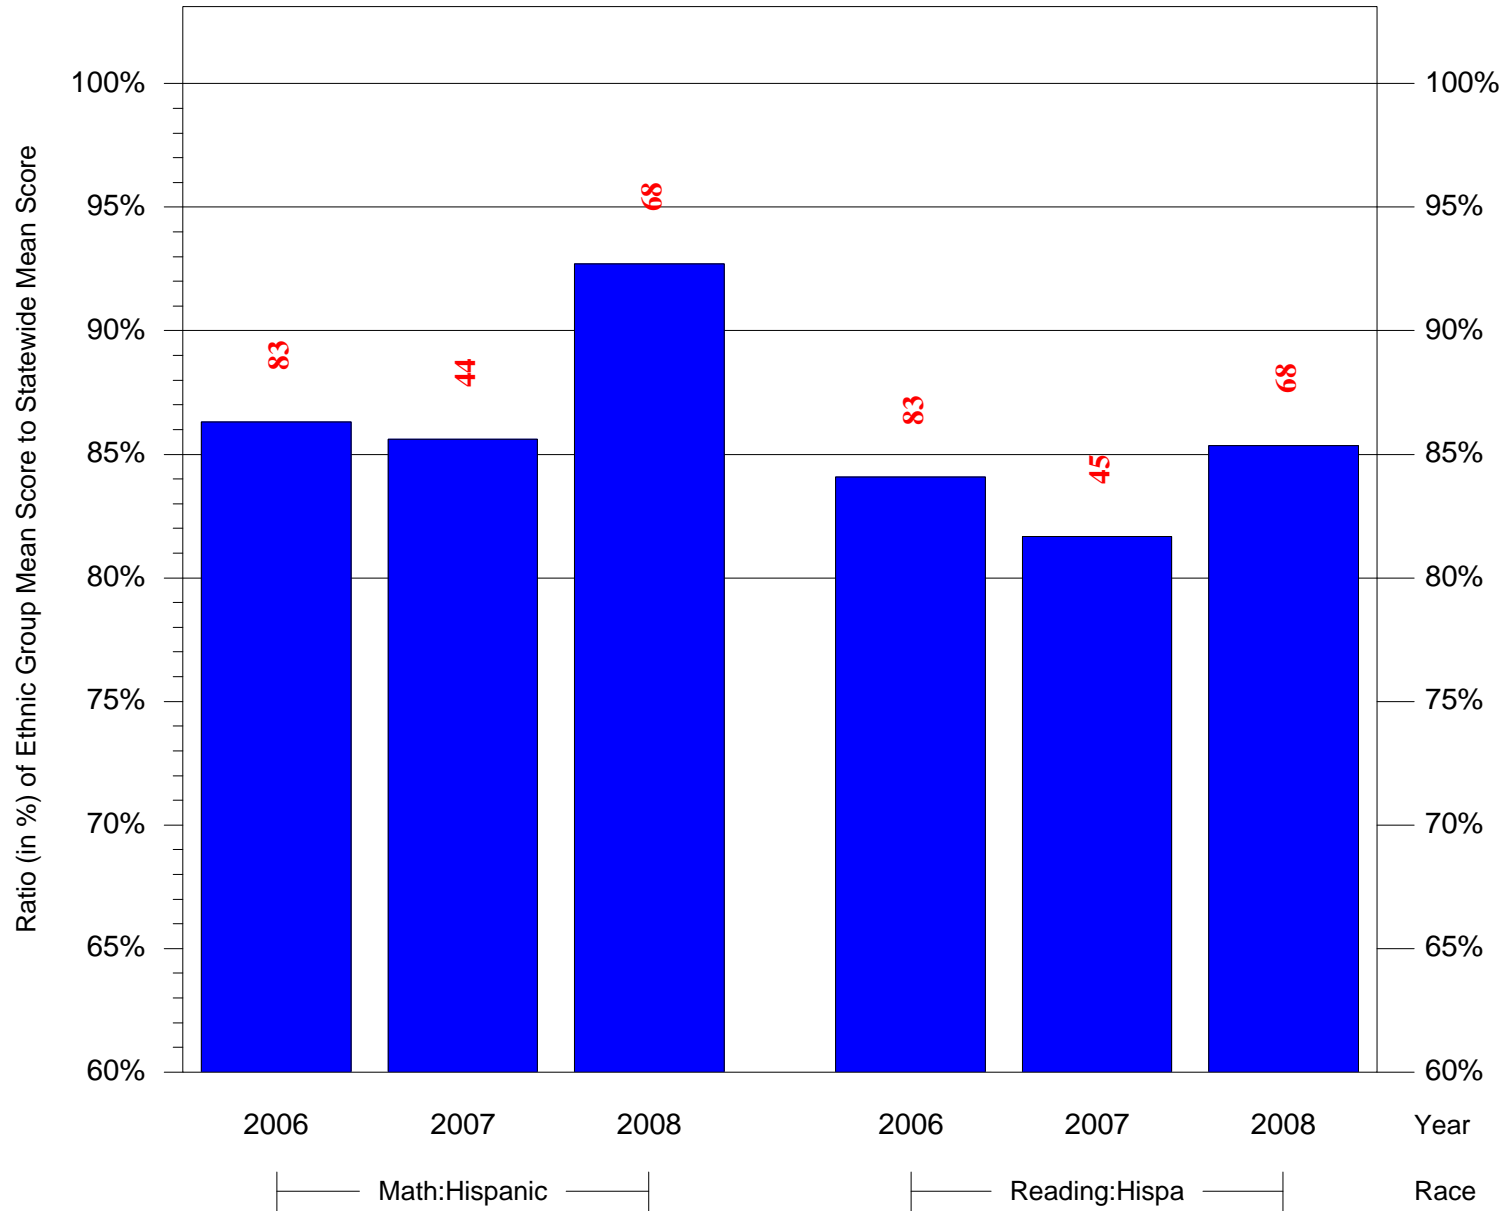

Mean Ethnic Group Building PSSA Test Score to Statewide Mean Score

Building = Willard Frances E Sch(6544) and Grade = 4 and Ethnic Group = Asian or Hispanic

(Note: Number (in red) of Test Takers is above each bar in the chart.)