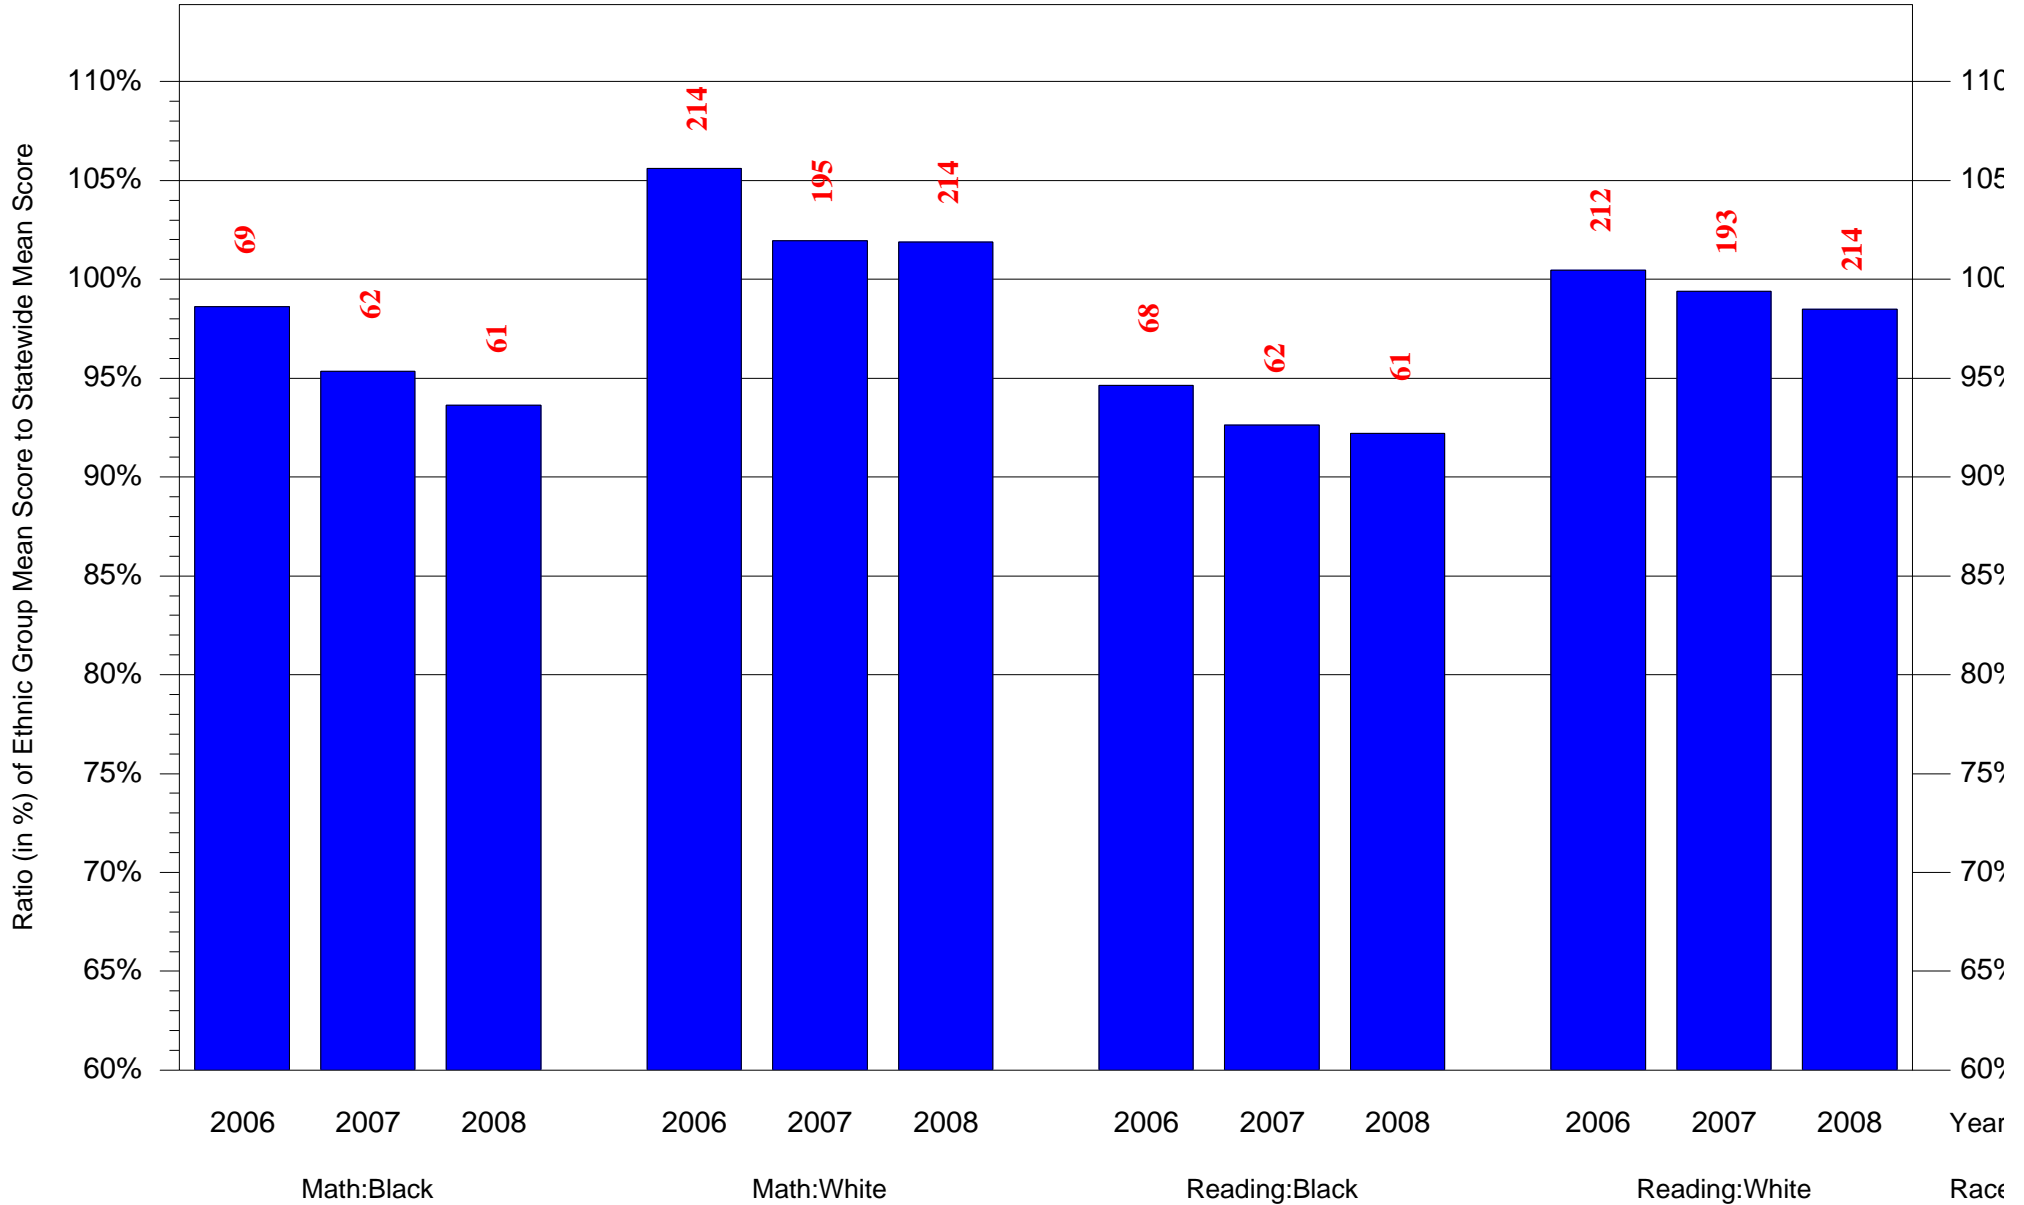

Mean Ethnic Group Building PSSA Test Score to Statewide Mean Score

Building = Baldi C C A MS(6824) and Grade = 6 and Ethnic Group = Black or White

(Note: Number (in red) of Test Takers is above each bar in the chart.)