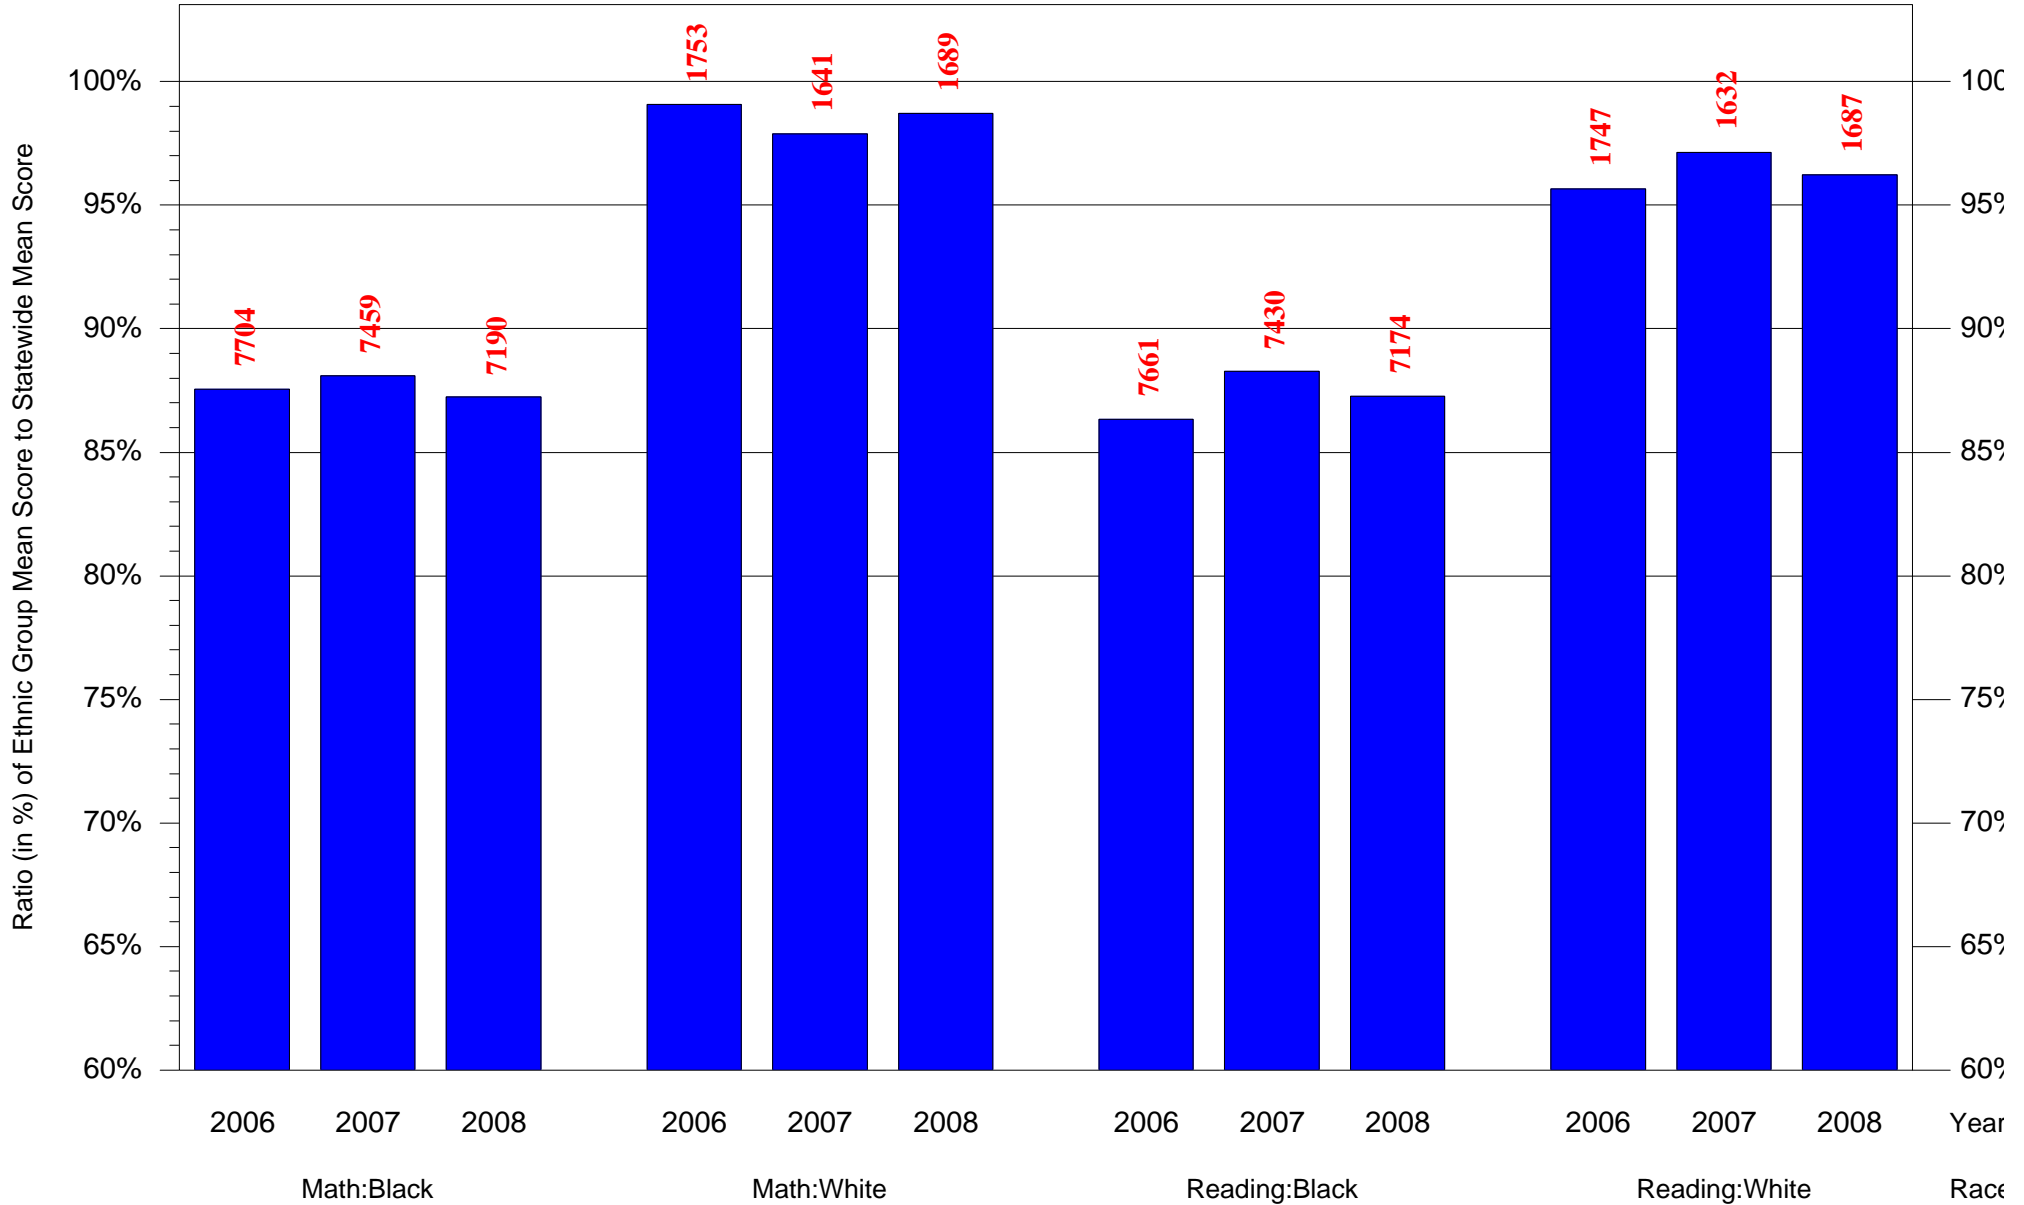

Mean Ethnic Group AUN PSSA Test Score to Statewide Mean Score

AUN = Philadelphia City SD(126515001) and Grade = 4 and Ethnic Group = Black or White

(Note: Number (in red) of Test Takers is above each bar in the chart.)