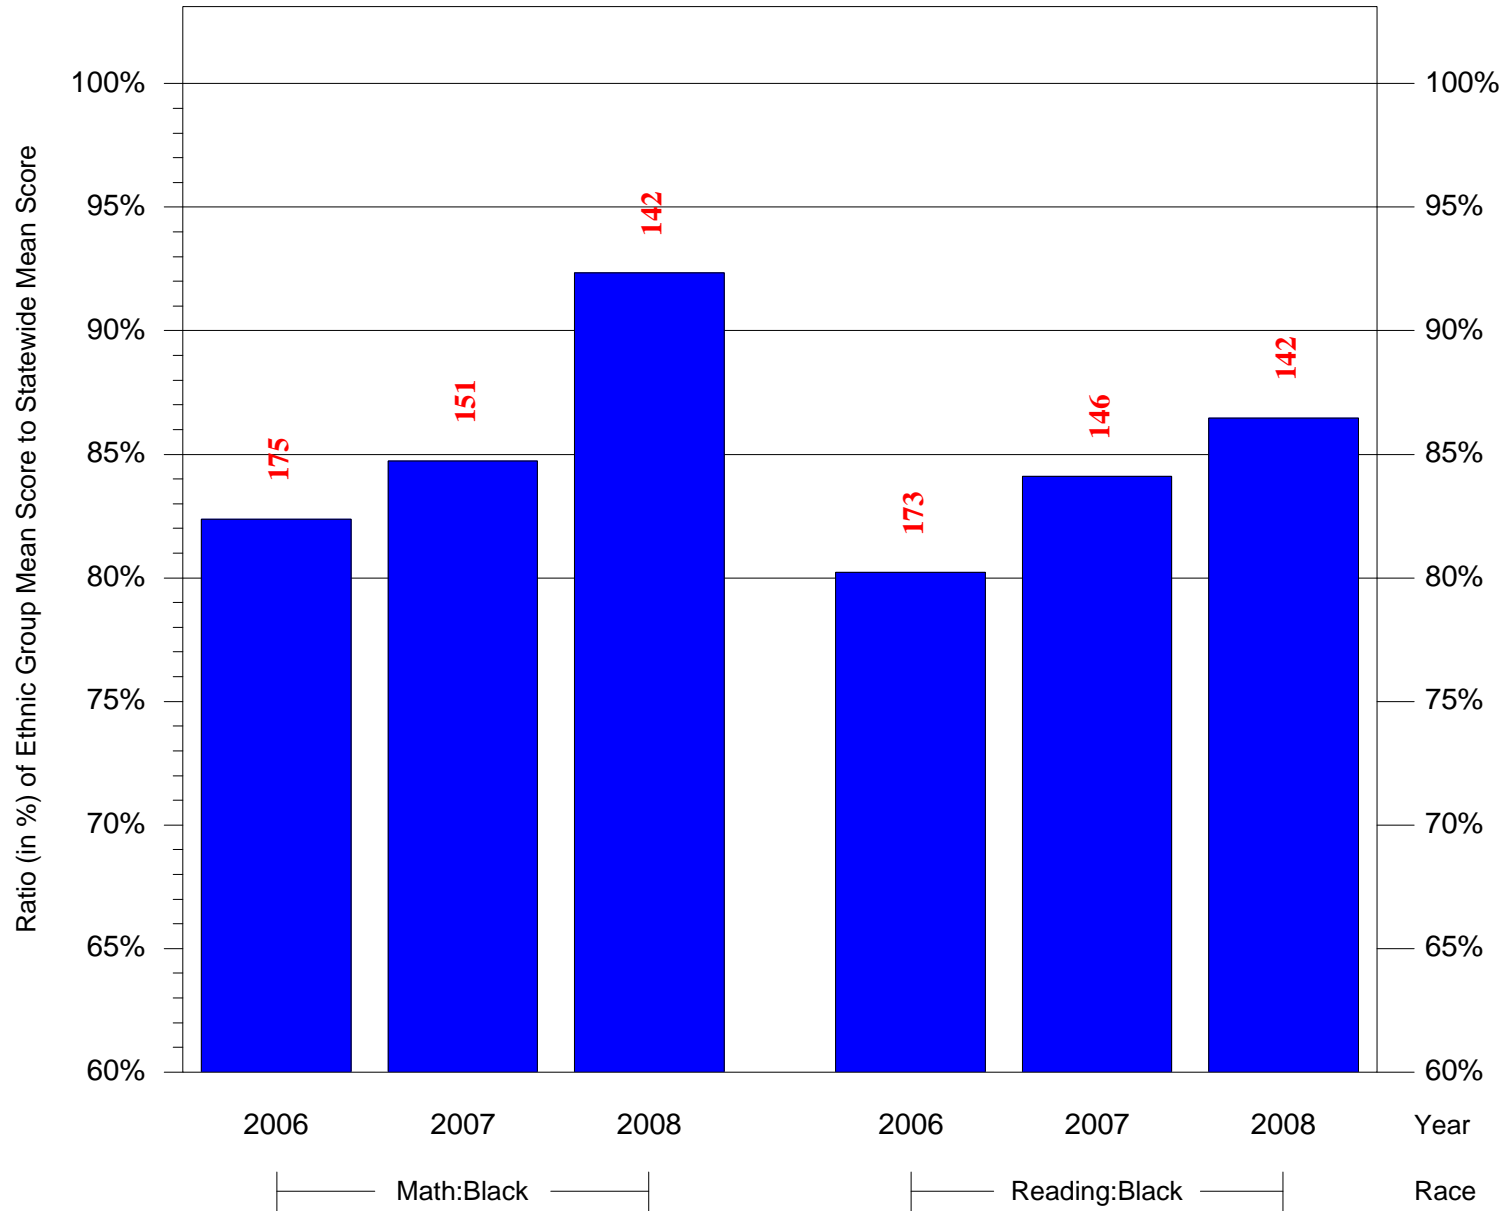

Mean Ethnic Group Building PSSA Test Score to Statewide Mean Score

Building = Tilden William T MS(3832) and Grade = 7 and Ethnic Group = Black or White

(Note: Number (in red) of Test Takers is above each bar in the chart.)