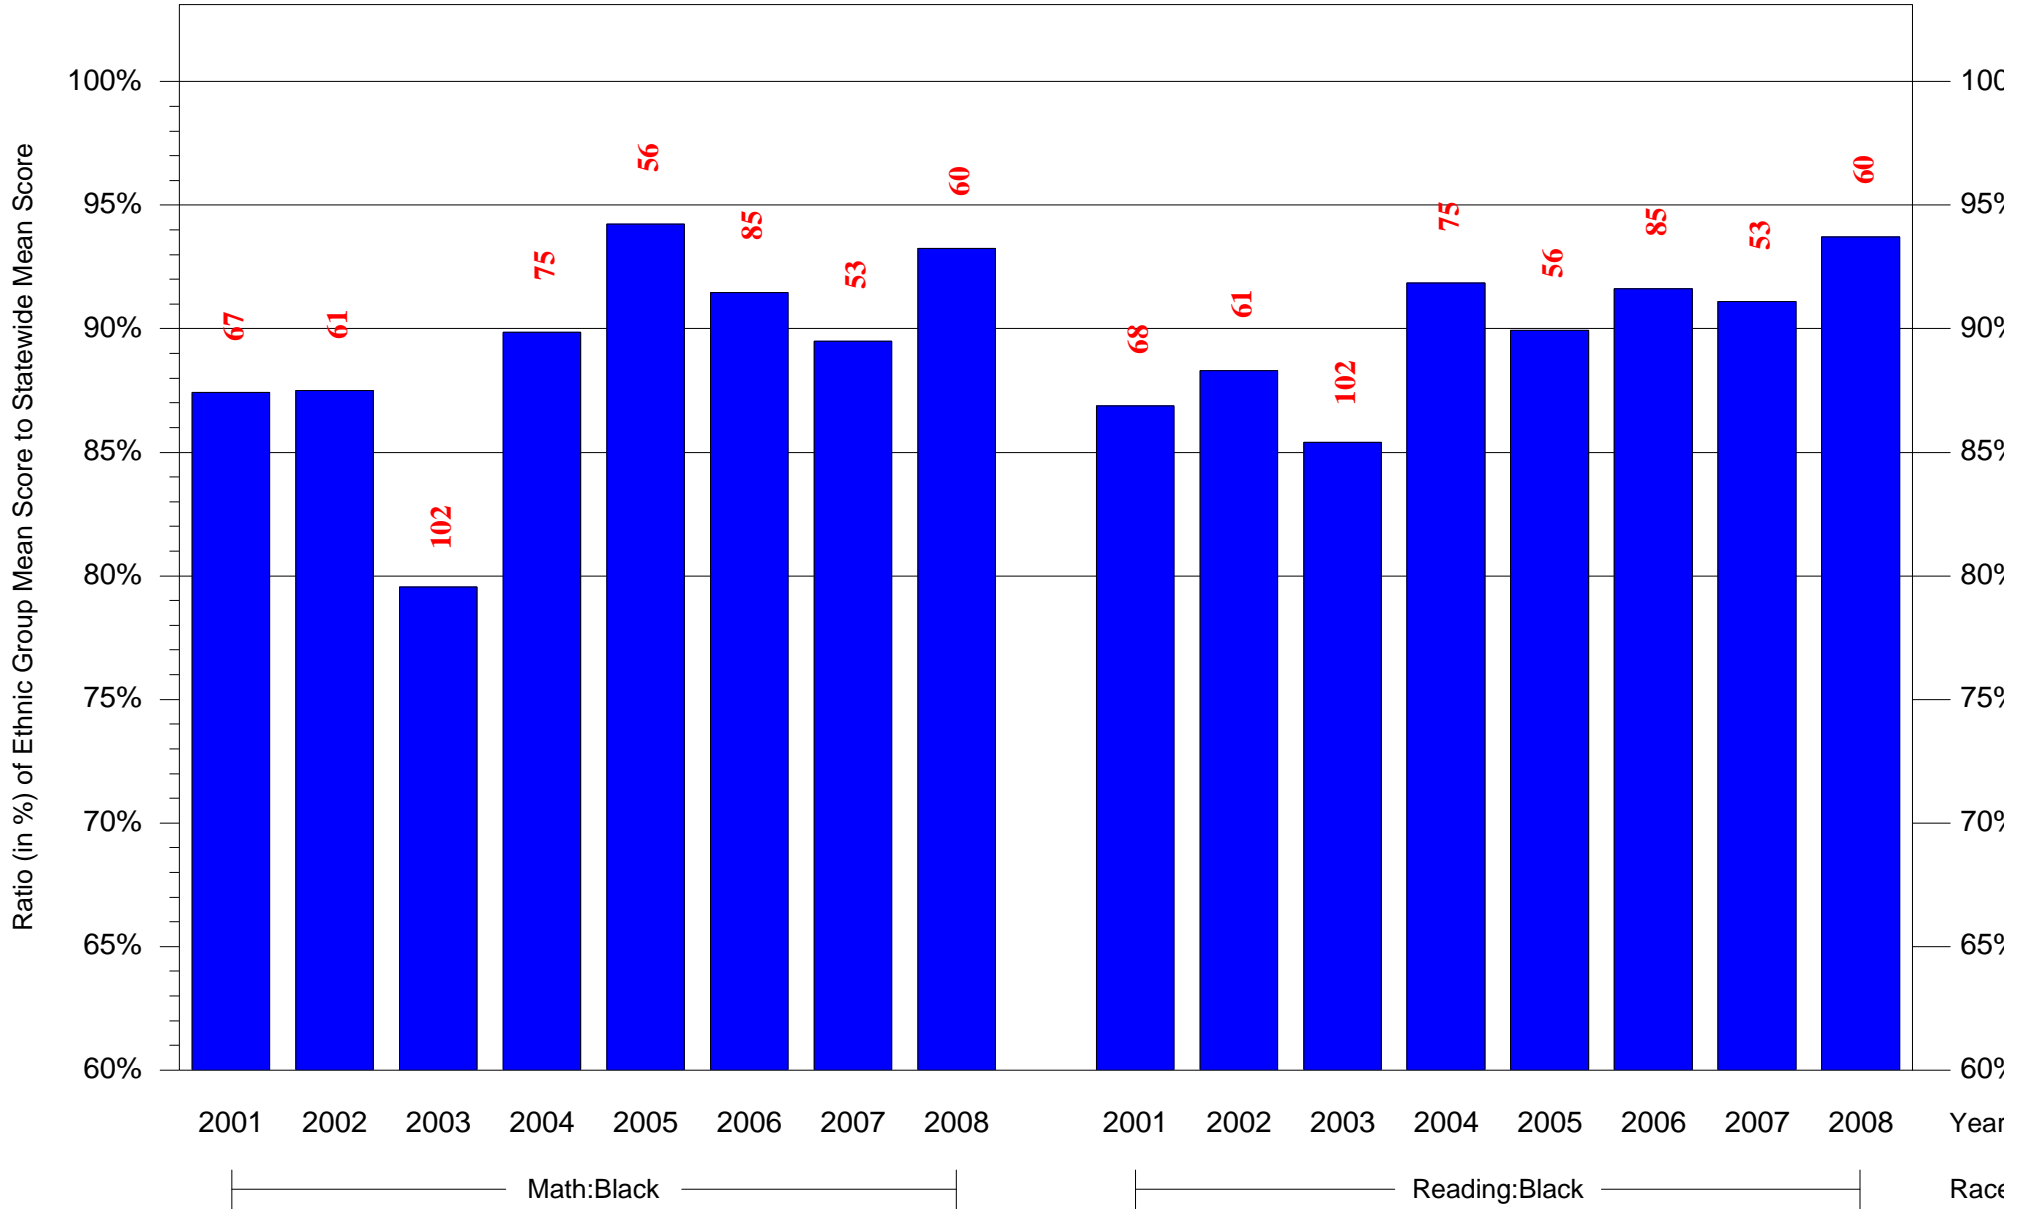

Mean Ethnic Group Building PSSA Test Score to Statewide Mean Score
Building = Penrose Sch(3616) and Grade = 5 and Ethnic Group = Black or White
(Note: Number (in red) of Test Takers is above each bar in the chart.)