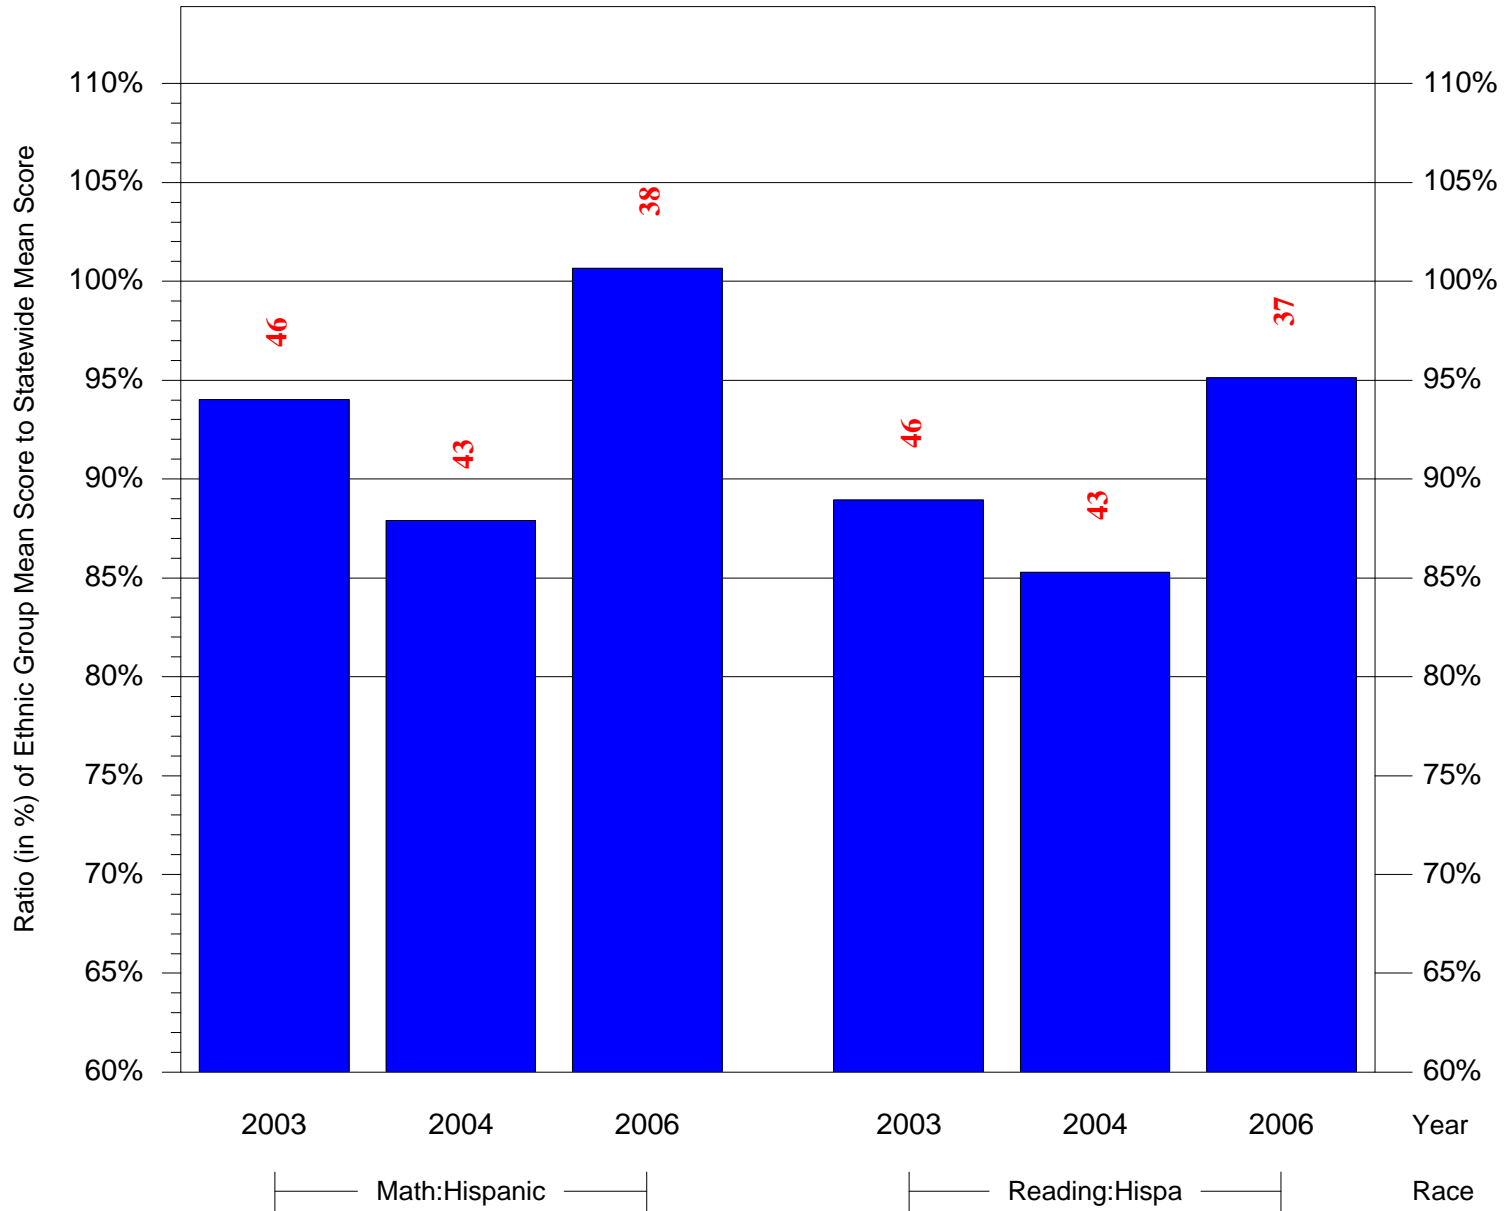

Mean Ethnic Group Building PSSA Test Score to Statewide Mean Score

Building = Fitzpatrick Aloysius L Sch(3781) and Grade = 5 and Ethnic Group = Asian or Hispanic

(Note: Number (in red) of Test Takers is above each bar in the chart.)