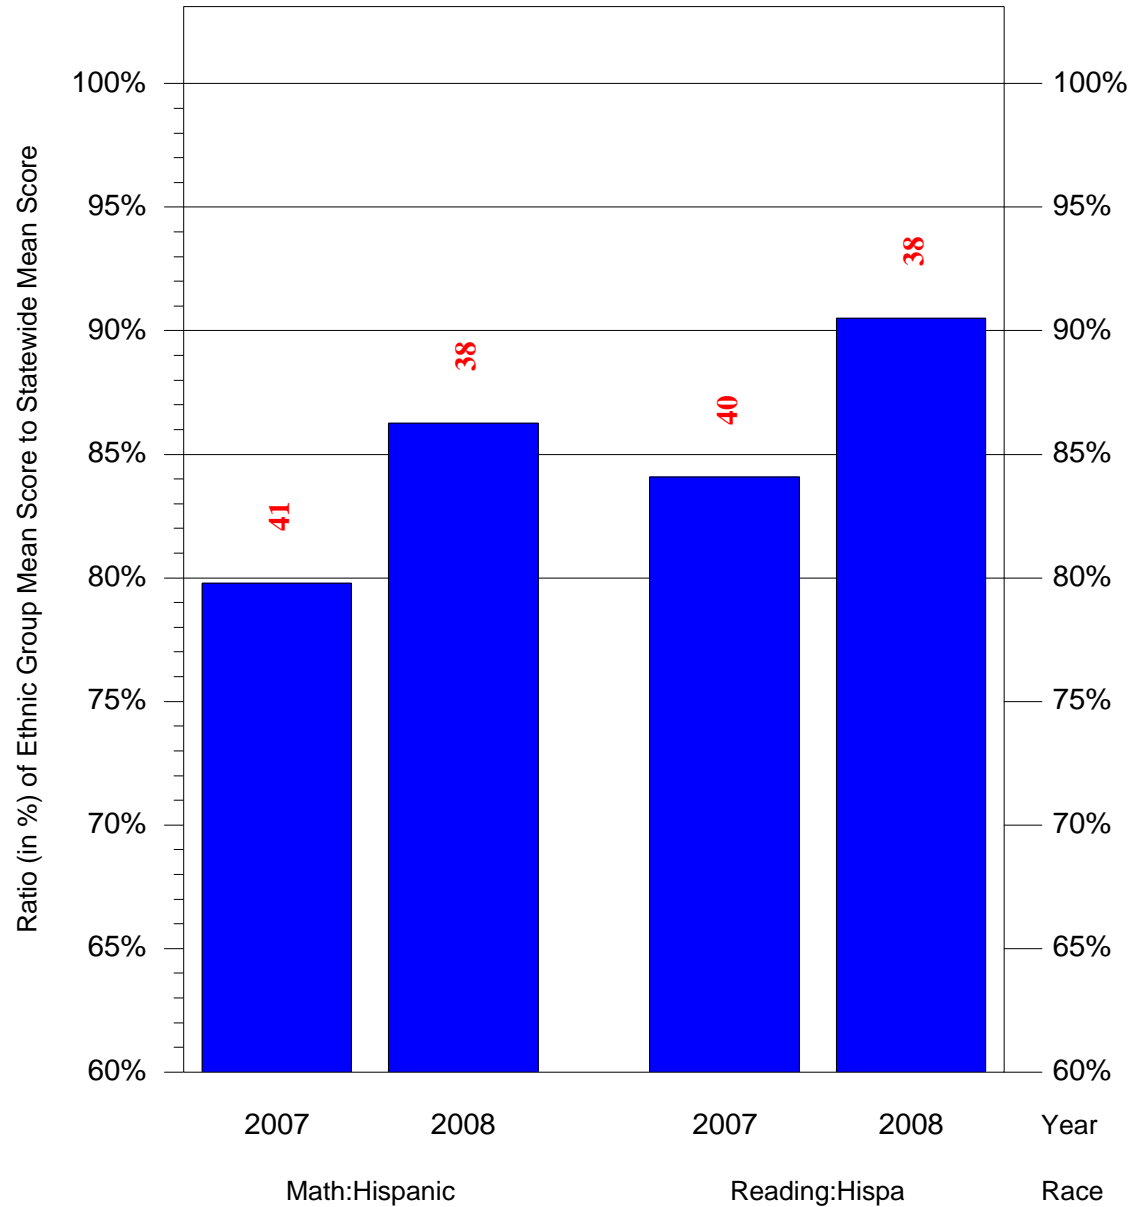

Mean Ethnic Group Building PSSA Test Score to Statewide Mean Score

Building = PotterThomas Sch(5121) and Grade = 3 and Ethnic Group = Asian or Hispanic

(Note: Number (in red) of Test Takers is above each bar in the chart.)