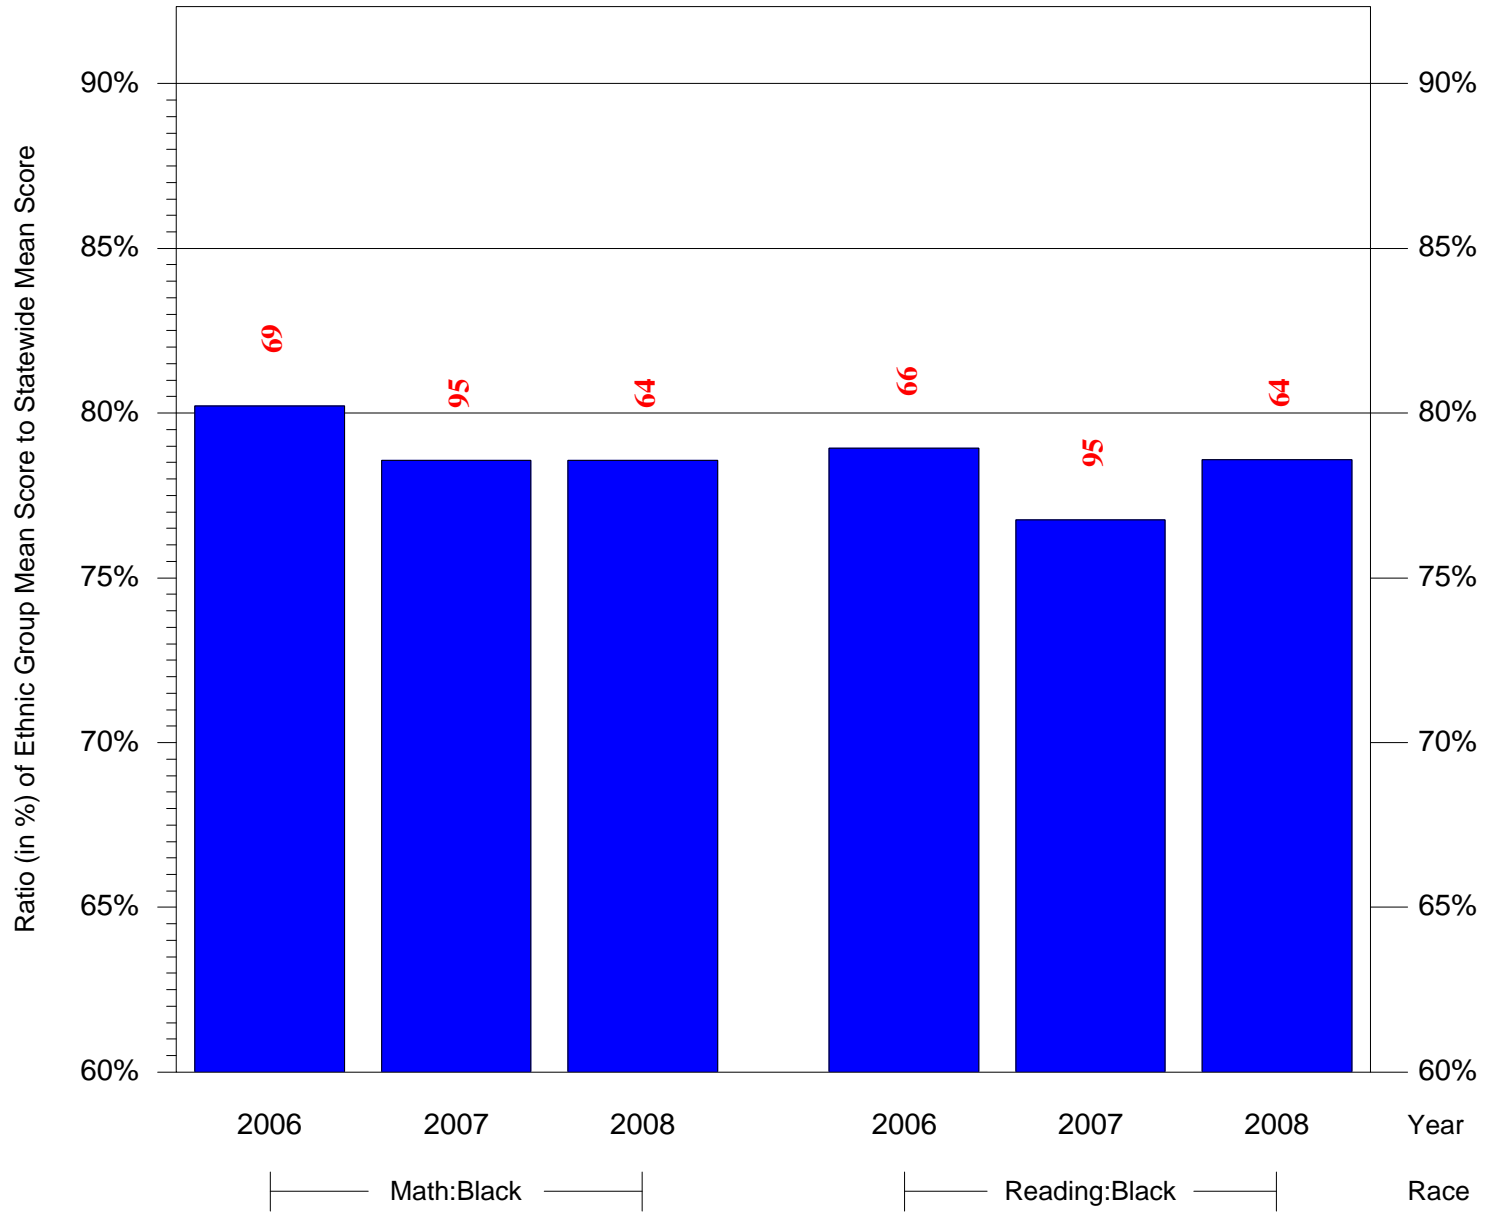

Mean Ethnic Group Building PSSA Test Score to Statewide Mean Score

Building = Daroff Samuel Sch(6763) and Grade = 6 and Ethnic Group = Black or White

(Note: Number (in red) of Test Takers is above each bar in the chart.)