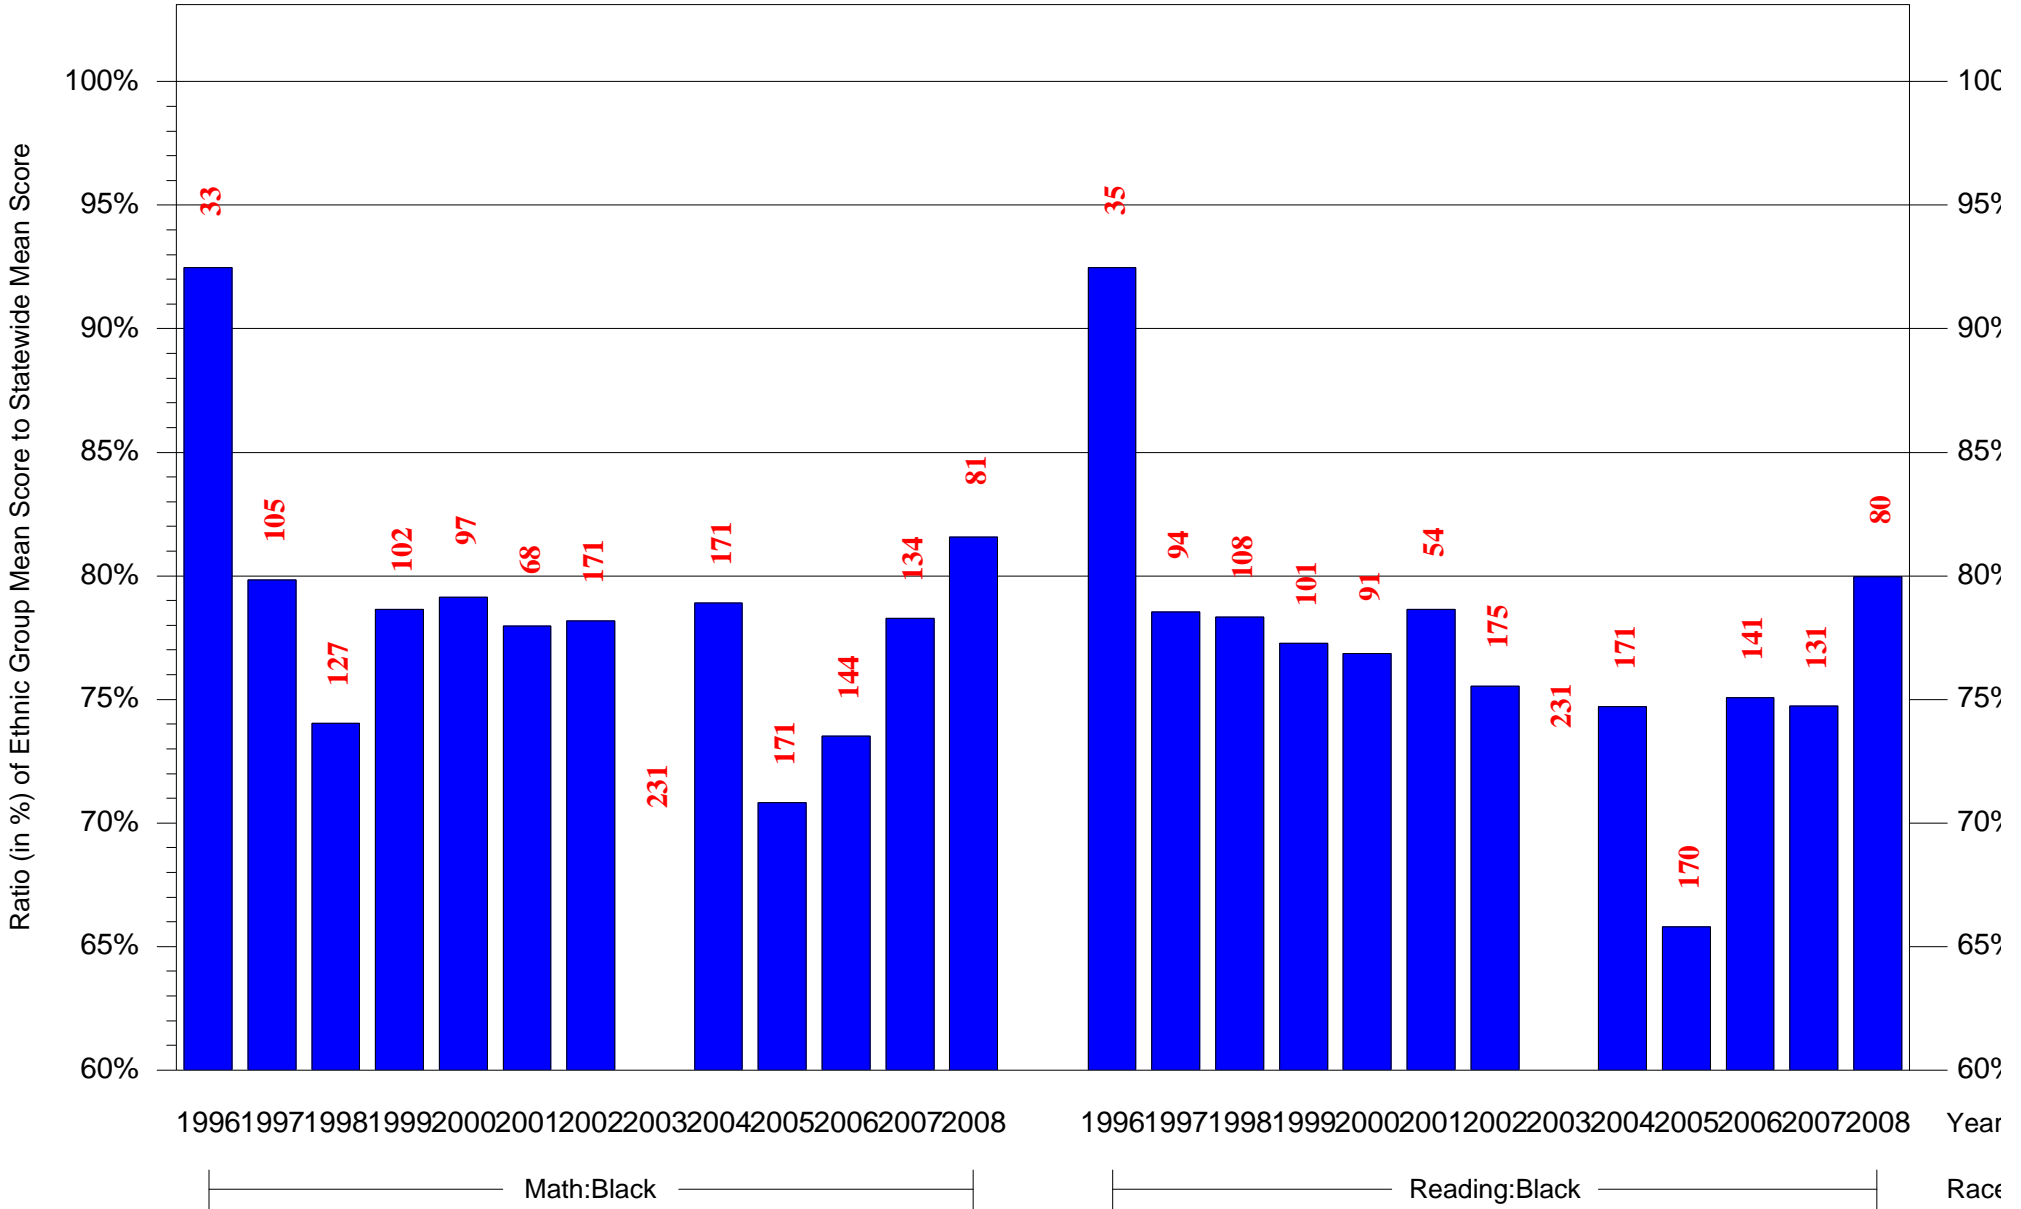

Mean Ethnic Group Building PSSA Test Score to Statewide Mean Score

Building = Franklin Benjamin HS(3851) and Grade = 11 and Ethnic Group = Black or White

(Note: Number (in red) of Test Takers is above each bar in the chart.)