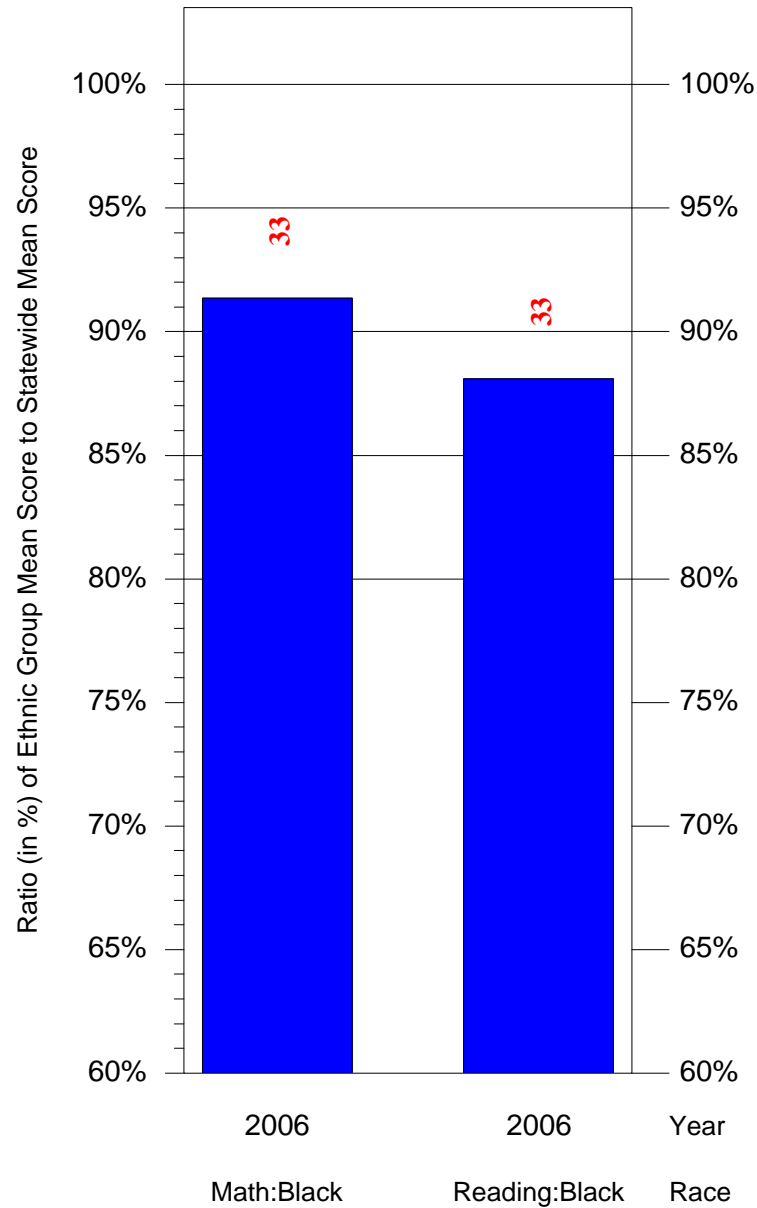

Mean Ethnic Group Building PSSA Test Score to Statewide Mean Score

Building = Arthur Chester A Sch(3805) and Grade = 6 and Ethnic Group = Black or White

(Note: Number (in red) of Test Takers is above each bar in the chart.)