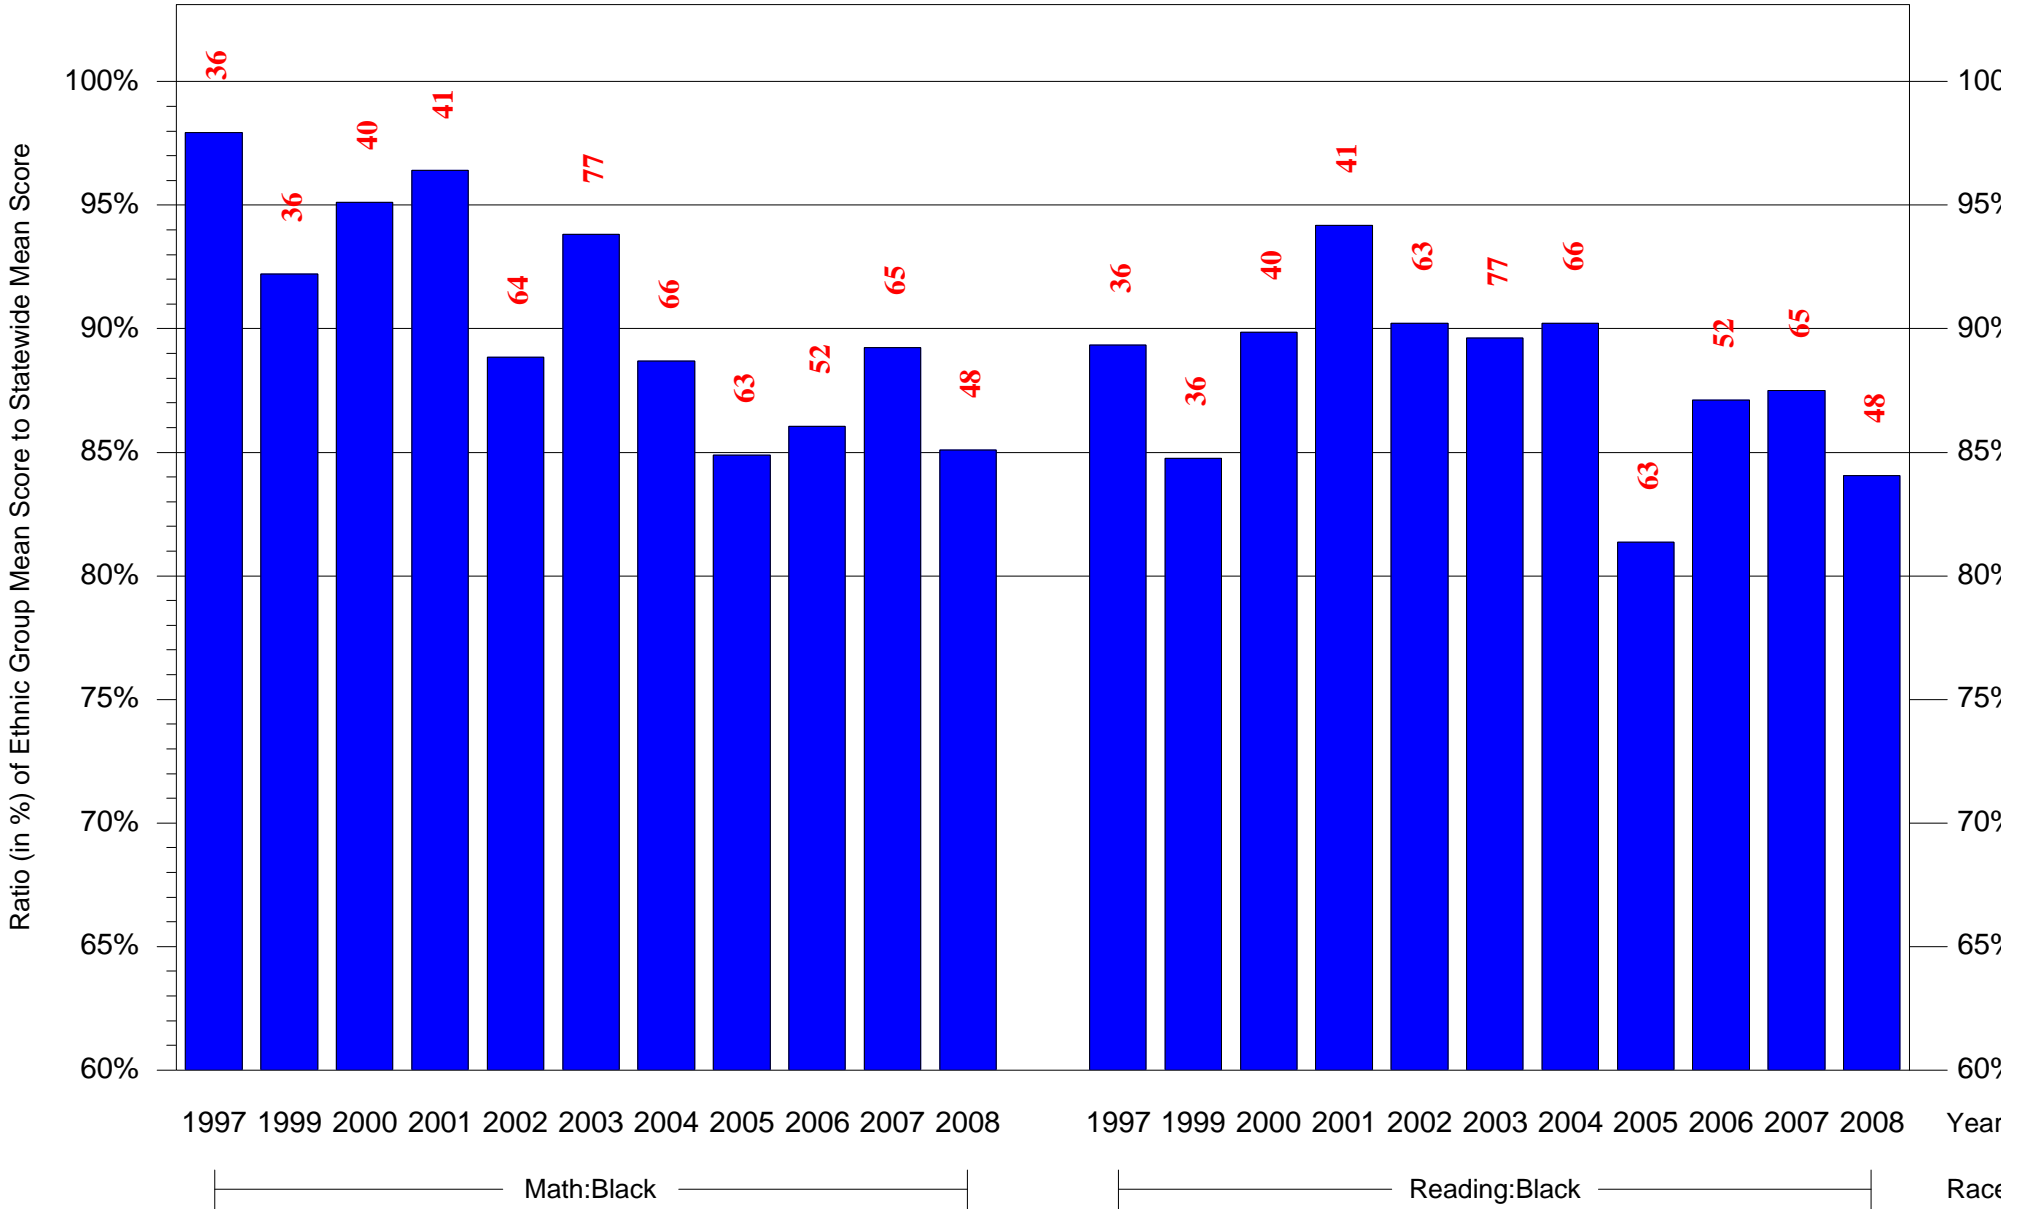

Mean Ethnic Group Building PSSA Test Score to Statewide Mean Score

Building = Morrison Andrew J Sch(3749) and Grade = 5 and Ethnic Group = Black or White

(Note: Number (in red) of Test Takers is above each bar in the chart.)