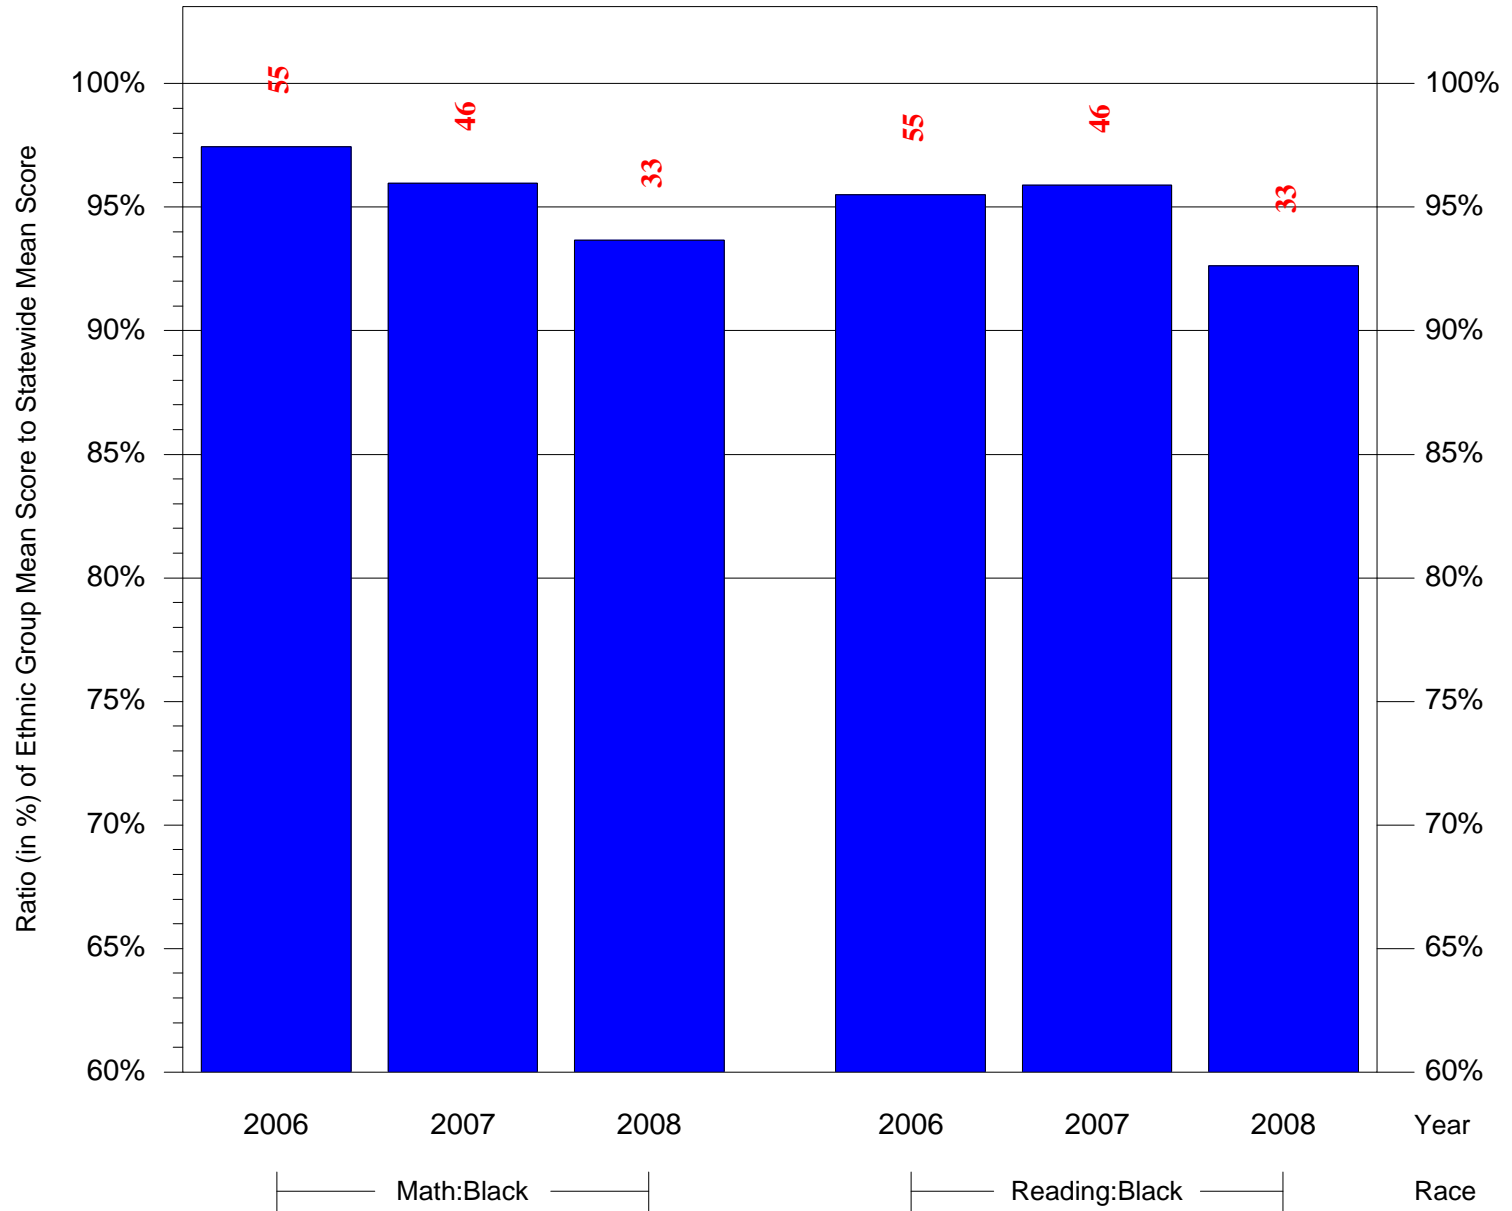

Mean Ethnic Group Building PSSA Test Score to Statewide Mean Score

Building = Henry Charles W Sch(3712) and Grade = 4 and Ethnic Group = Black or White

(Note: Number (in red) of Test Takers is above each bar in the chart.)