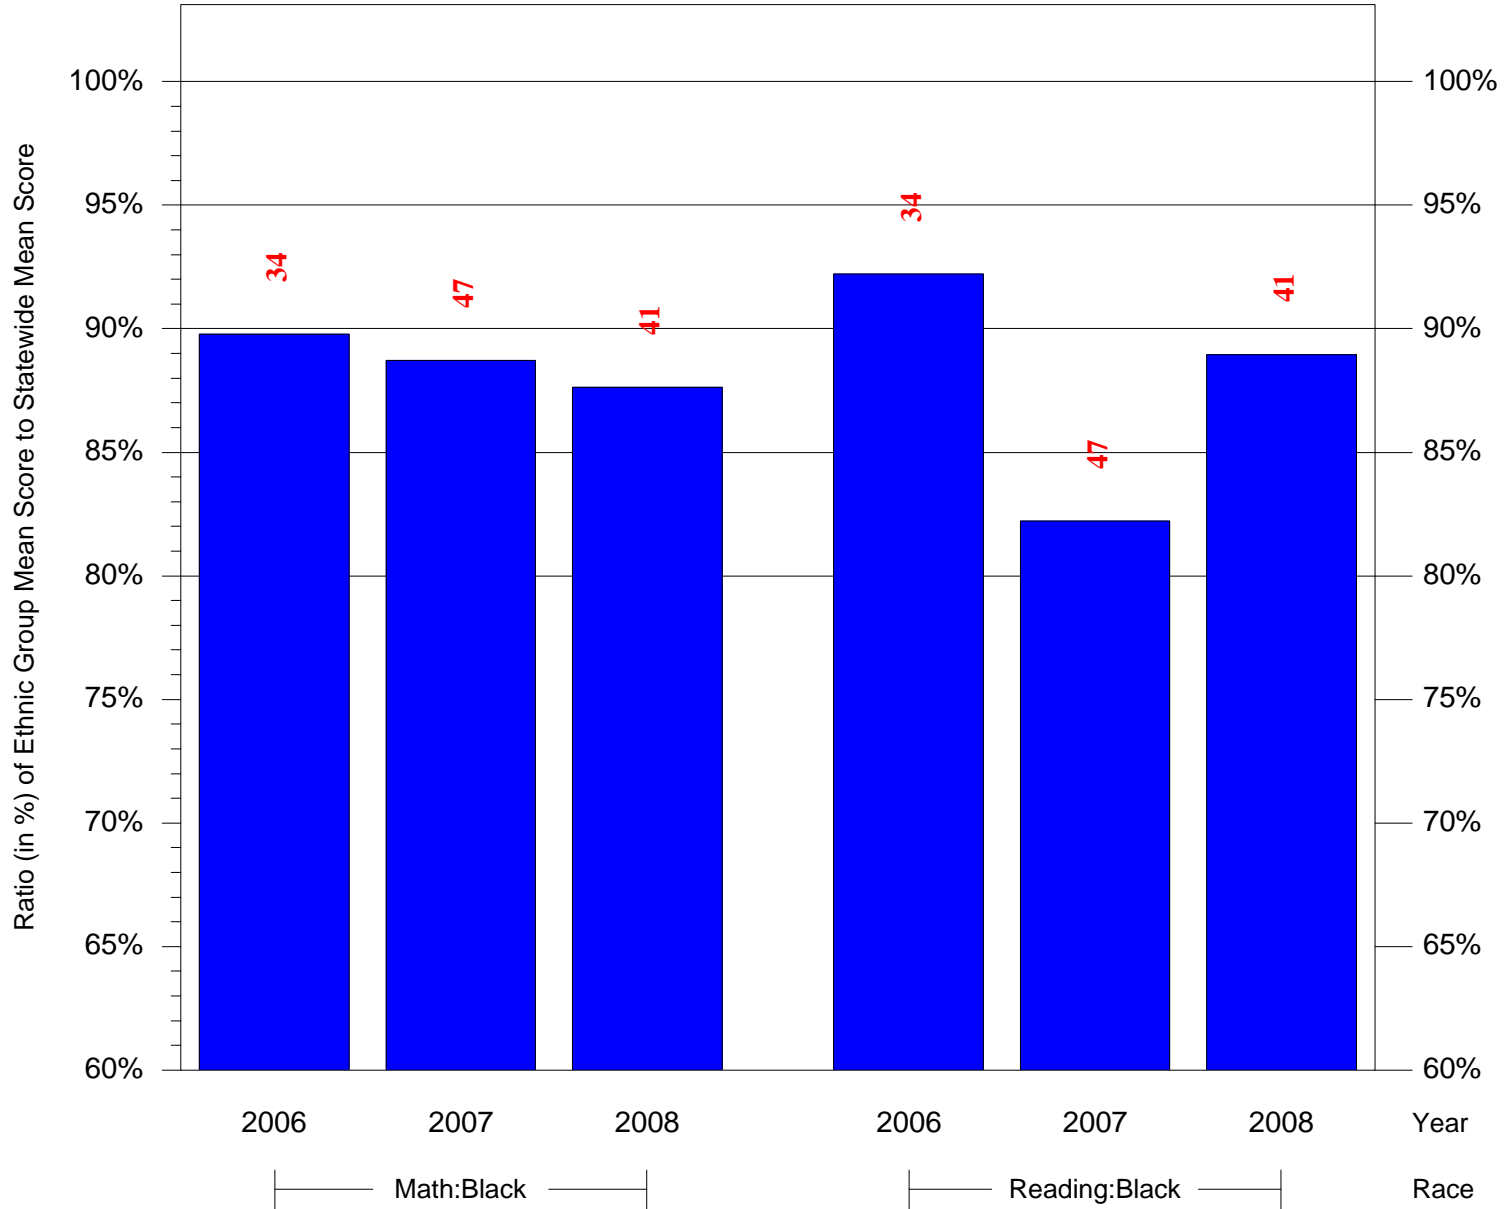

Mean Ethnic Group Building PSSA Test Score to Statewide Mean Score

Building = McCloskey John F Sch(3719) and Grade = 6 and Ethnic Group = Black or White

(Note: Number (in red) of Test Takers is above each bar in the chart.)