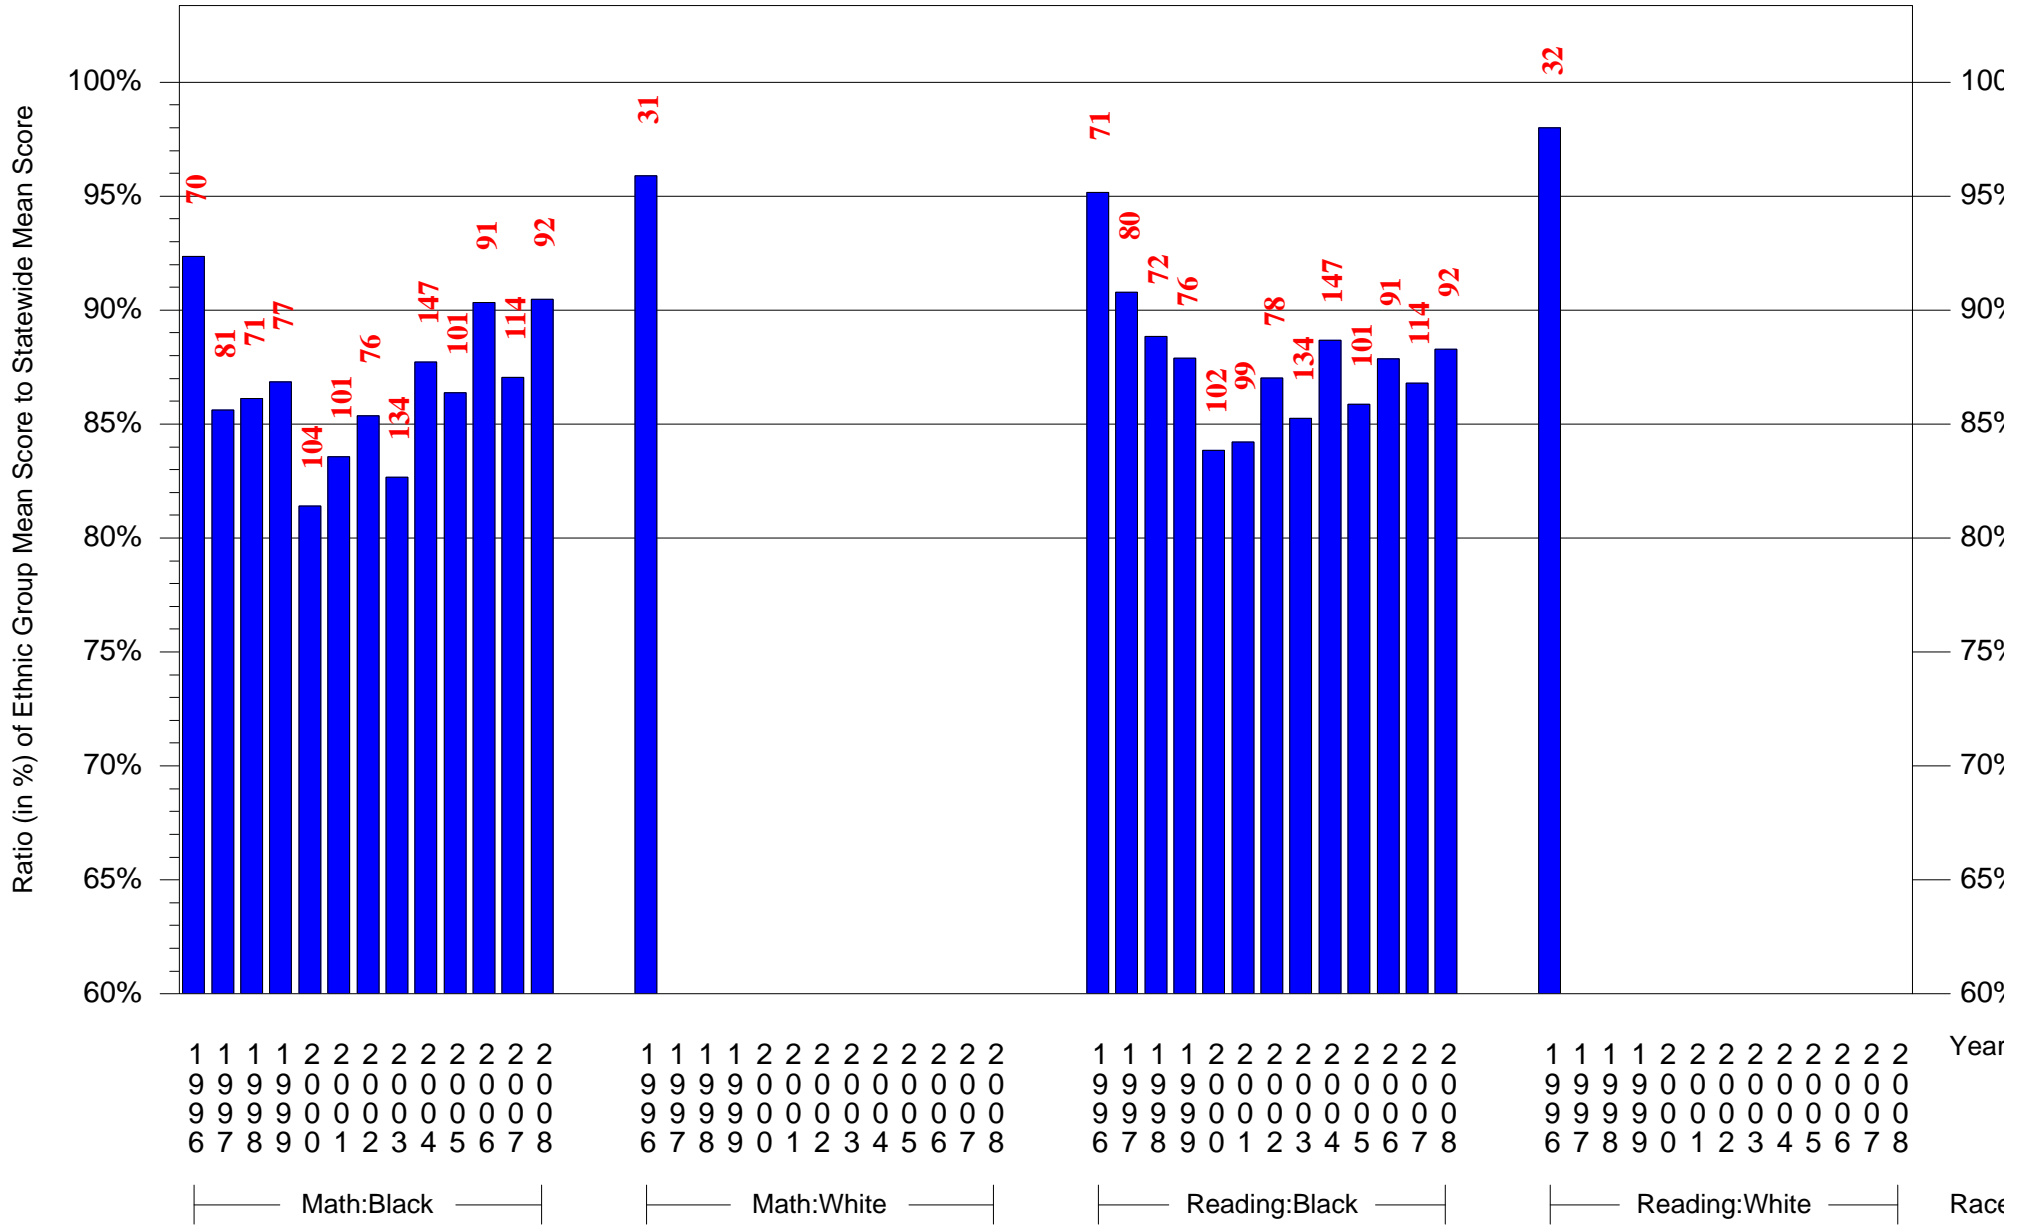

Mean Ethnic Group Building PSSA Test Score to Statewide Mean Score

Building = Lambertson Robert E Sch(3670) and Grade = 8 and Ethnic Group = Black or White

(Note: Number (in red) of Test Takers is above each bar in the chart.)