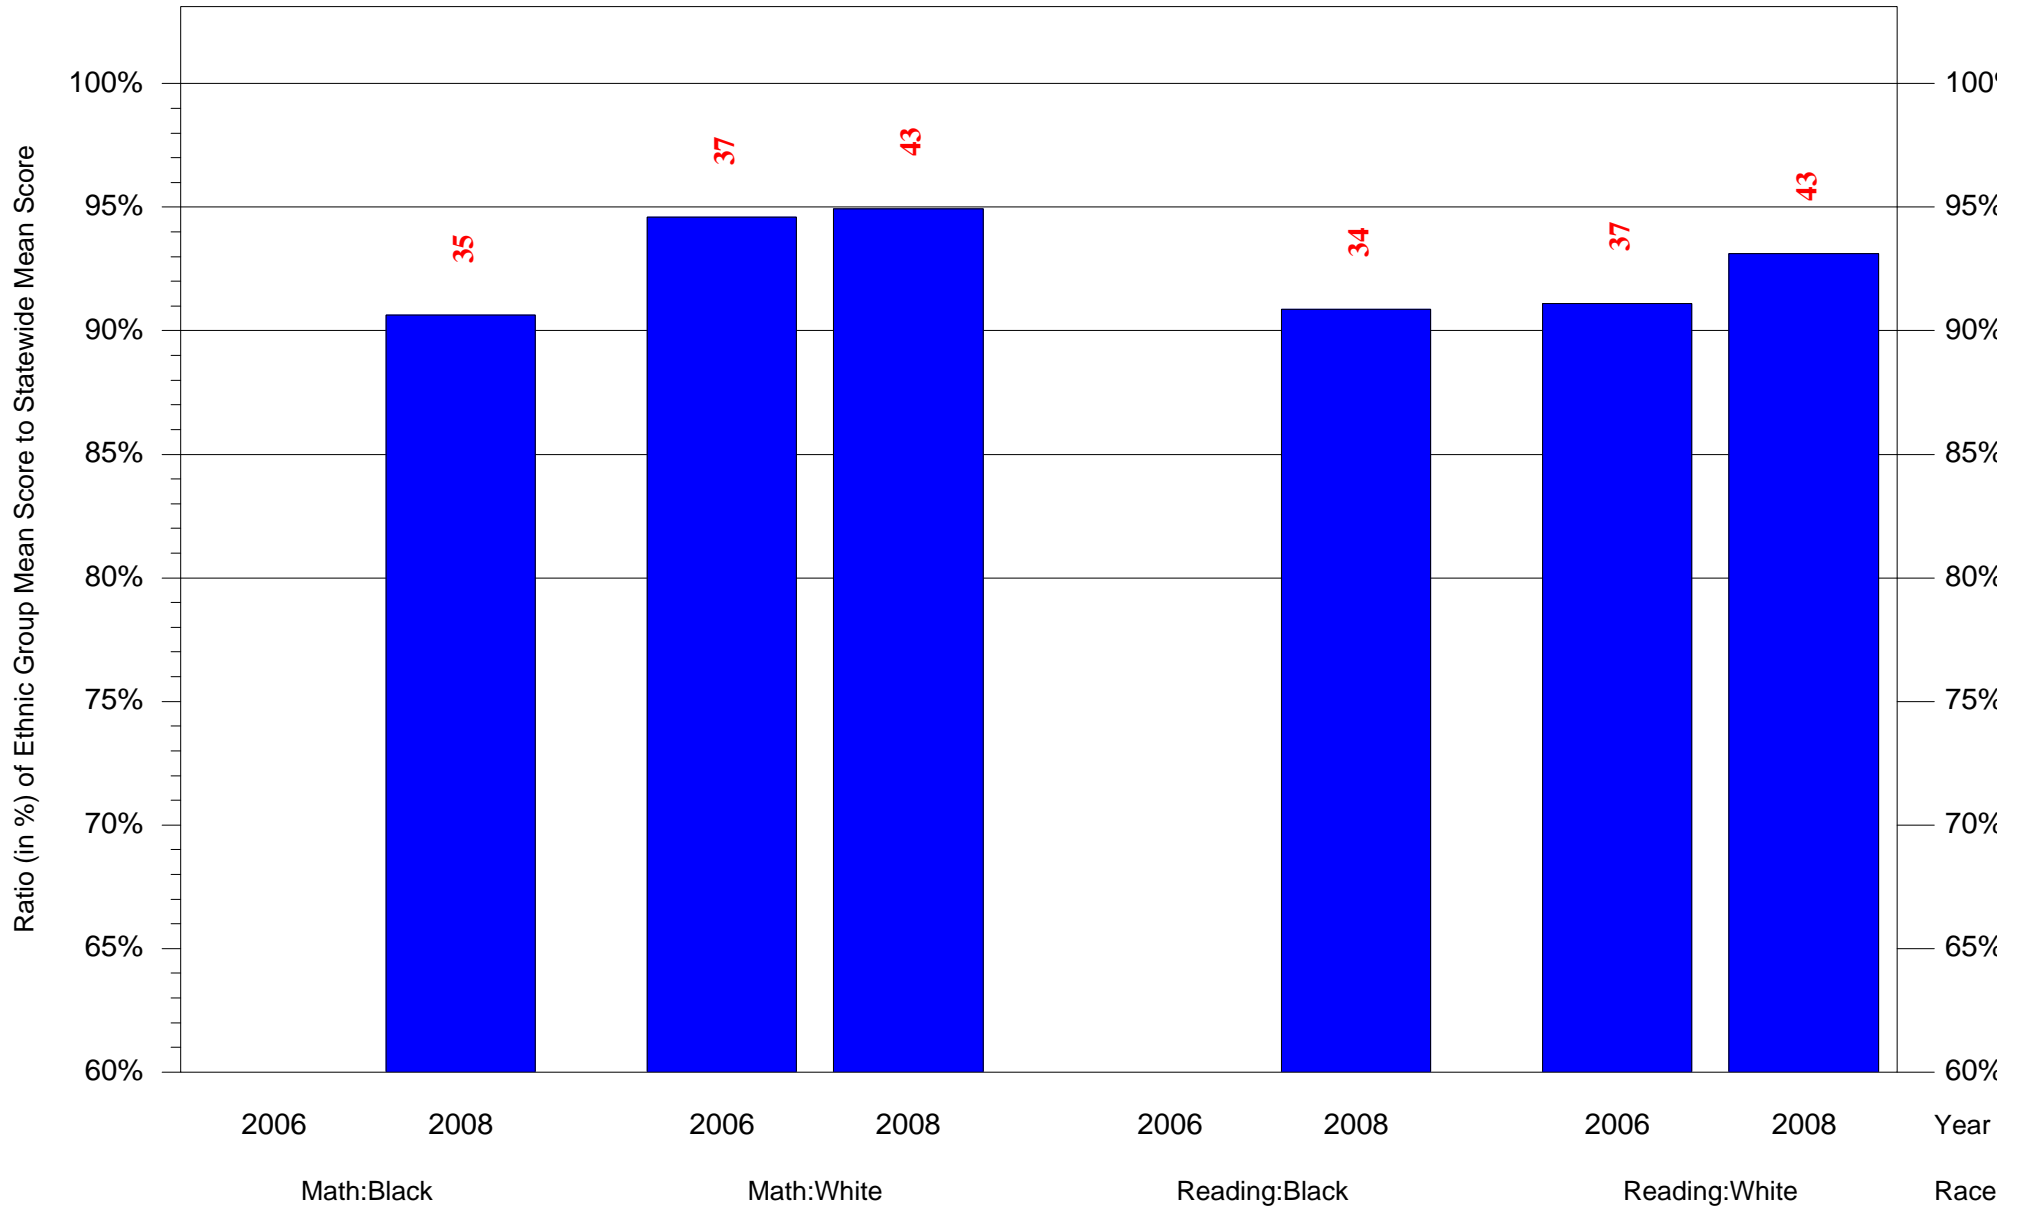

Mean Ethnic Group Building PSSA Test Score to Statewide Mean Score
Building = Allen Ethan Sch(3758) and Grade = 4 and Ethnic Group = Black or White
(Note: Number (in red) of Test Takers is above each bar in the chart.)