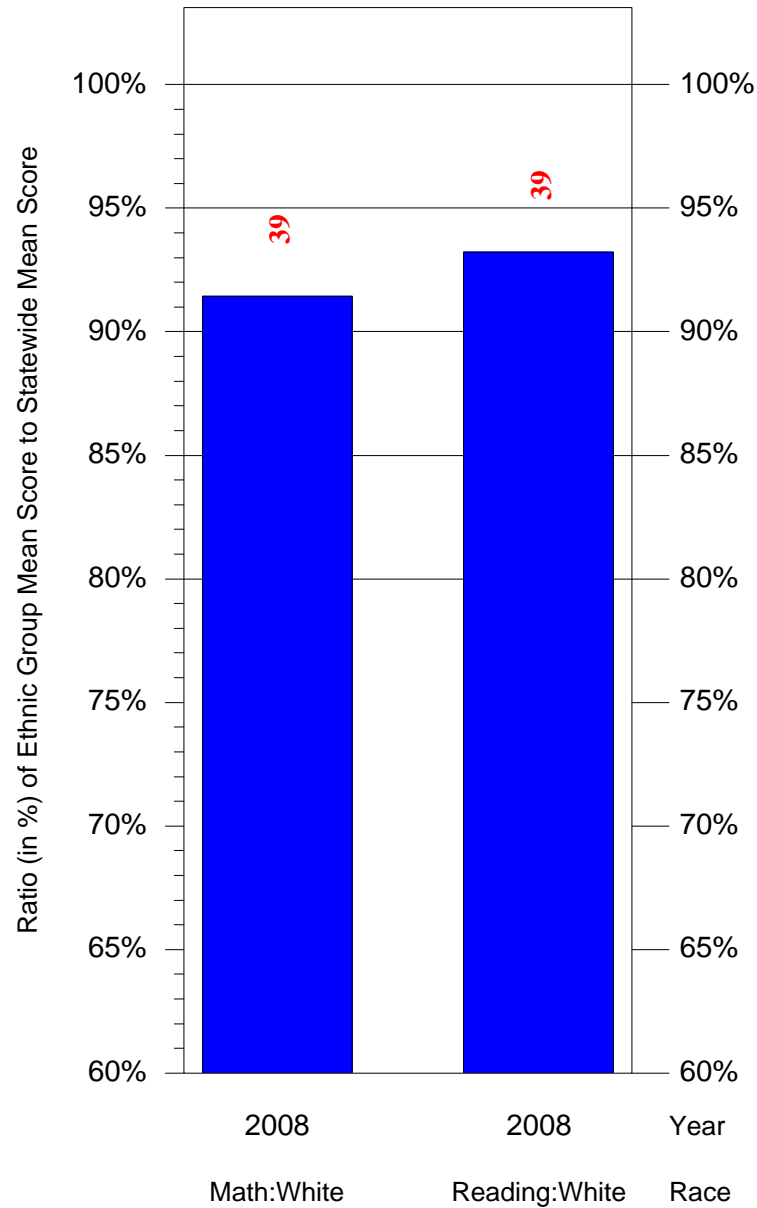

Mean Ethnic Group Building PSSA Test Score to Statewide Mean Score
Building = Rhawnhurst Sch(3771) and Grade = 4 and Ethnic Group = Black or White
(Note: Number (in red) of Test Takers is above each bar in the chart.)