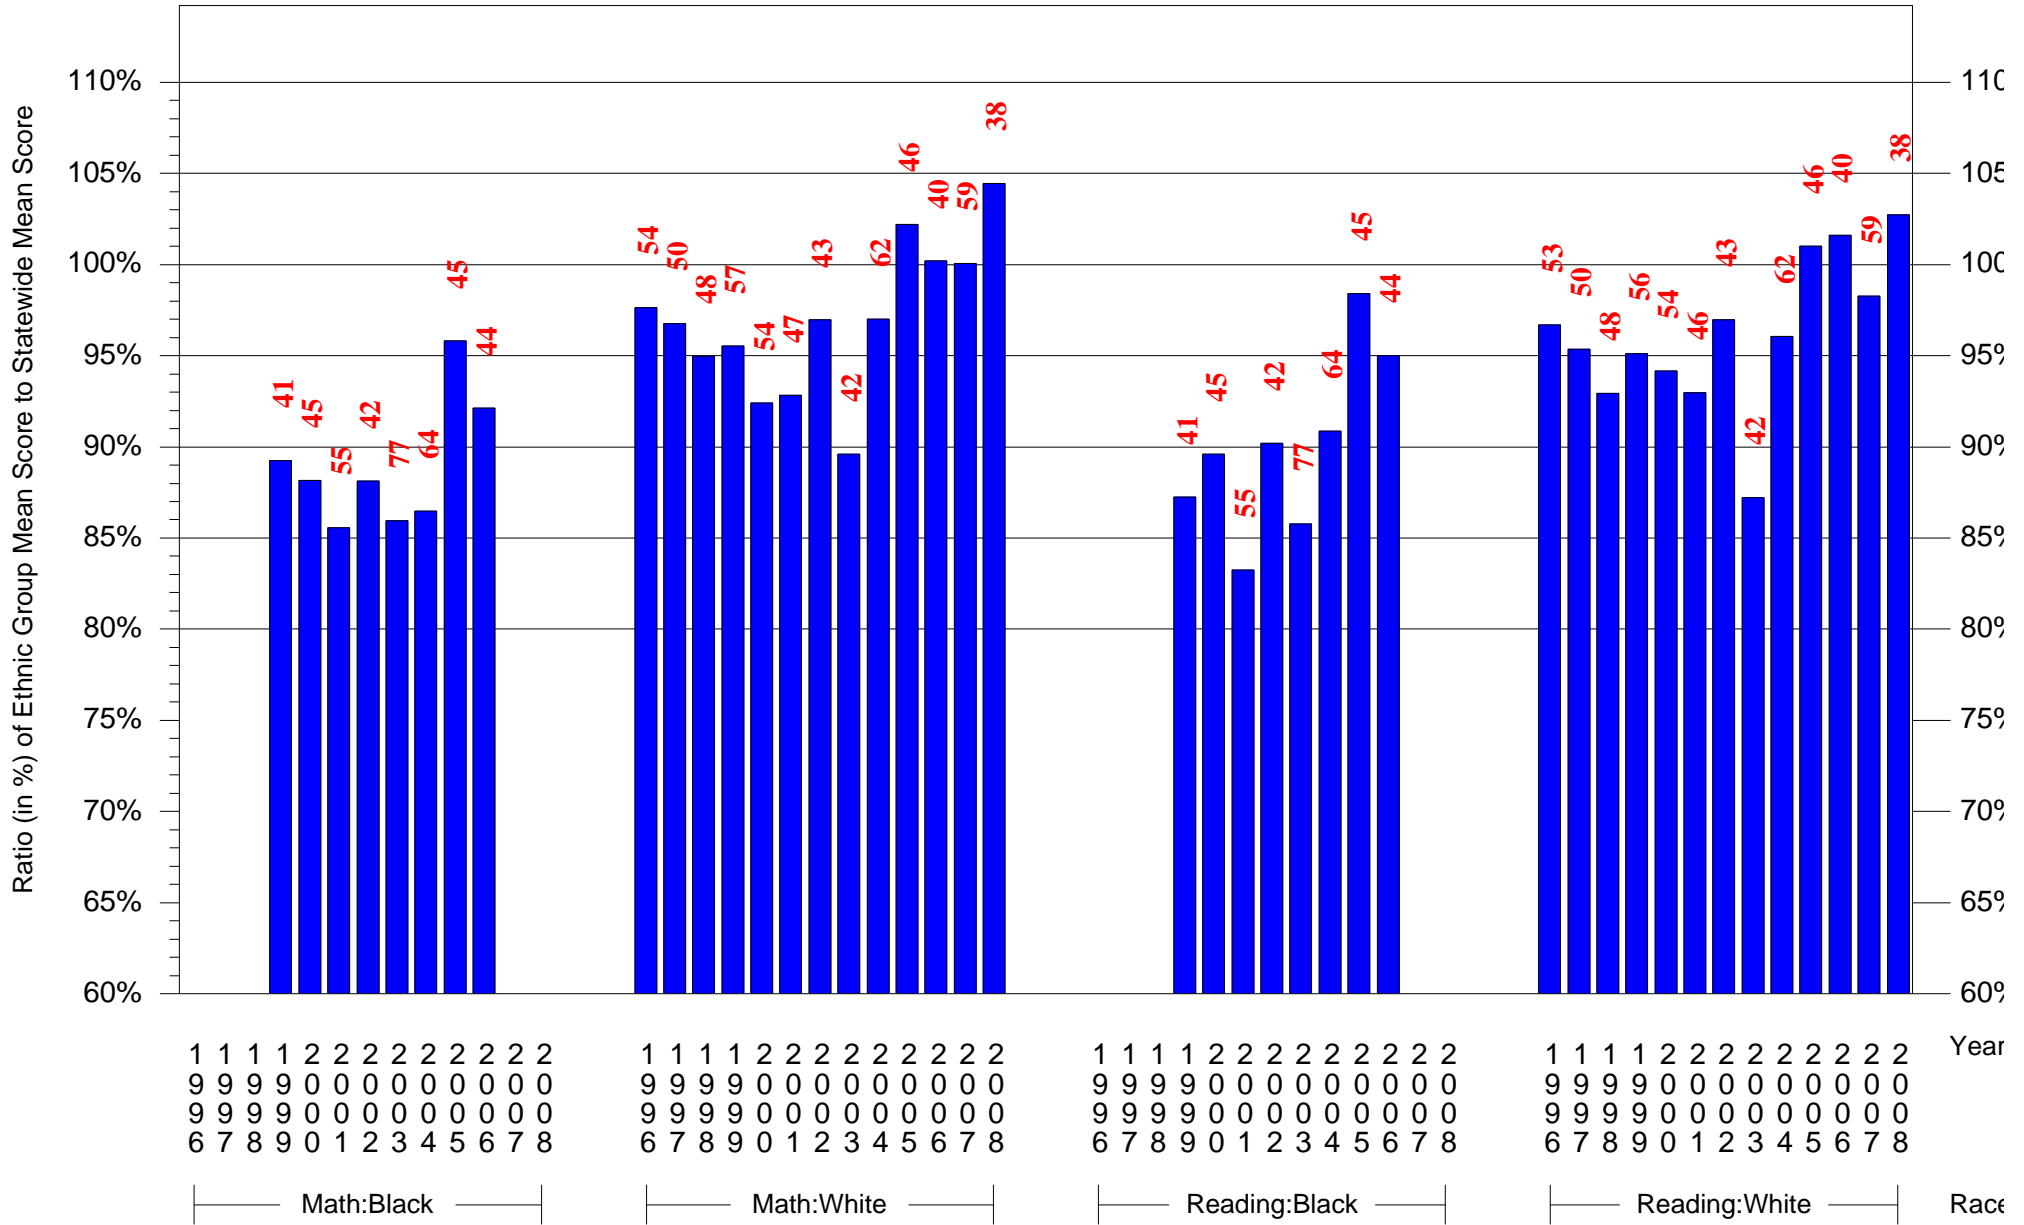

Mean Ethnic Group Building PSSA Test Score to Statewide Mean Score

Building = Decatur Stephen Sch(4727) and Grade = 5 and Ethnic Group = Black or White

(Note: Number (in red) of Test Takers is above each bar in the chart.)