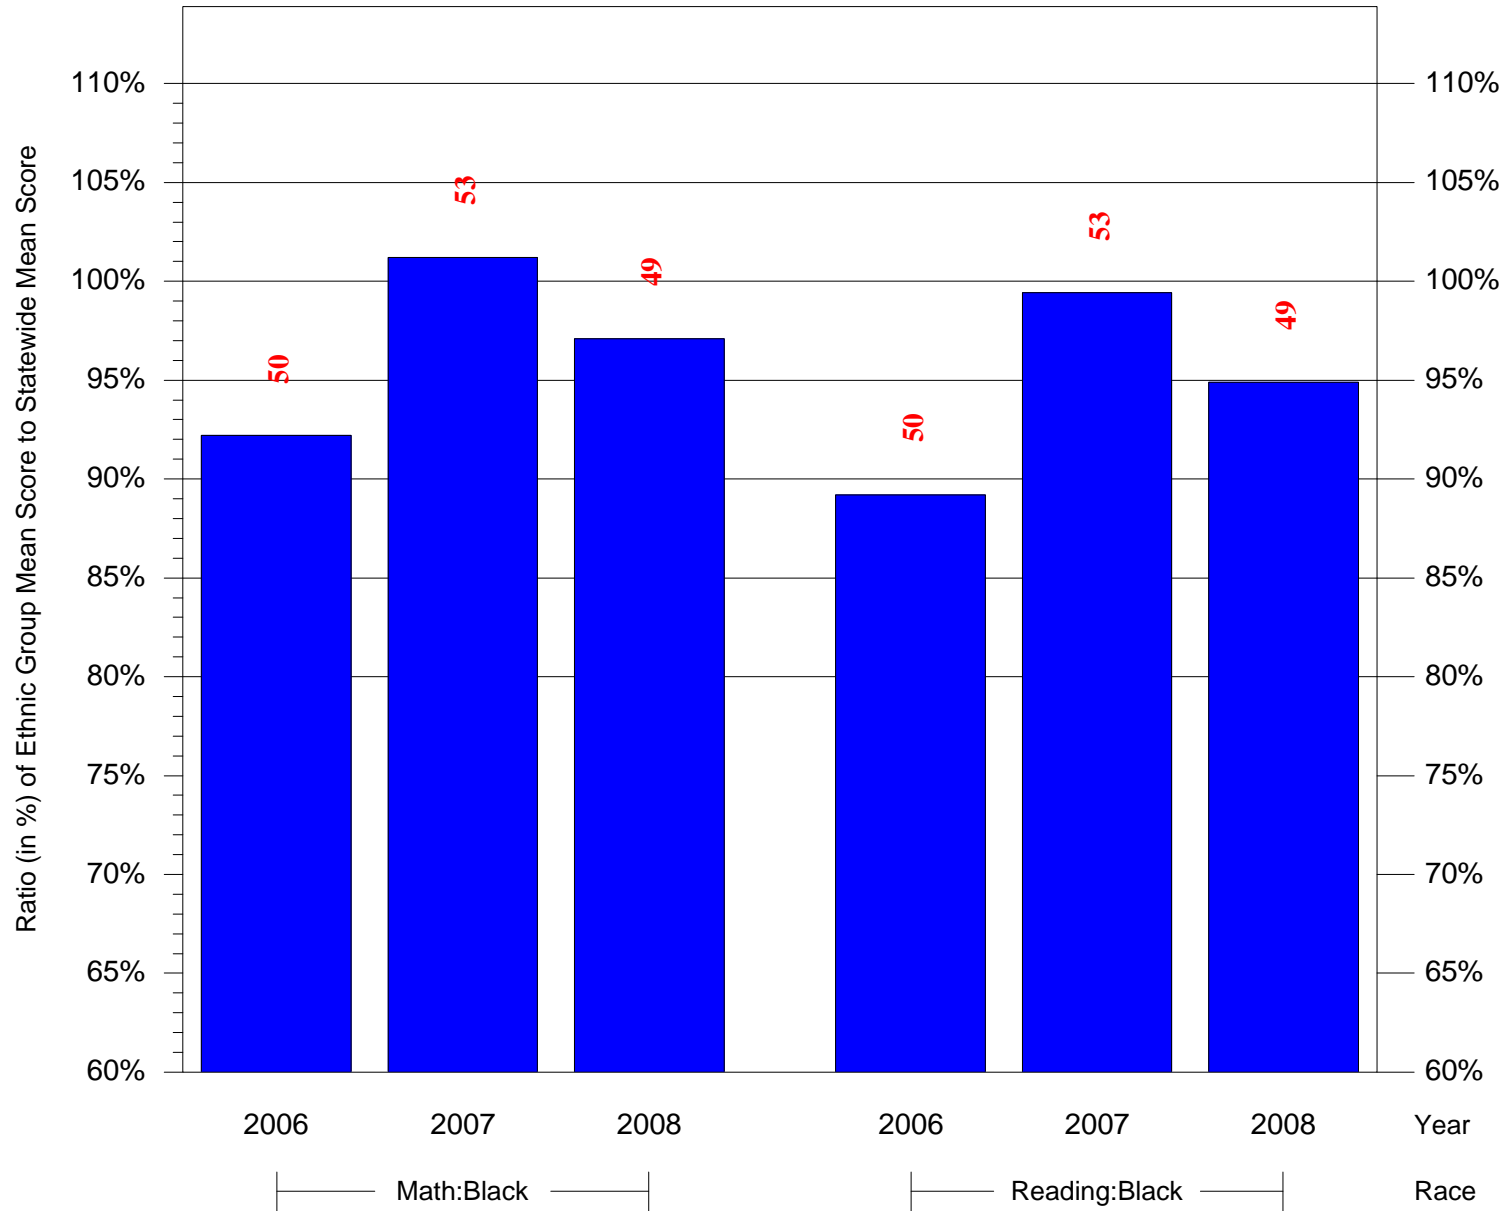

Mean Ethnic Group Building PSSA Test Score to Statewide Mean Score

Building = Fittler Academics Plus(6913) and Grade = 4 and Ethnic Group = Black or White

(Note: Number (in red) of Test Takers is above each bar in the chart.)