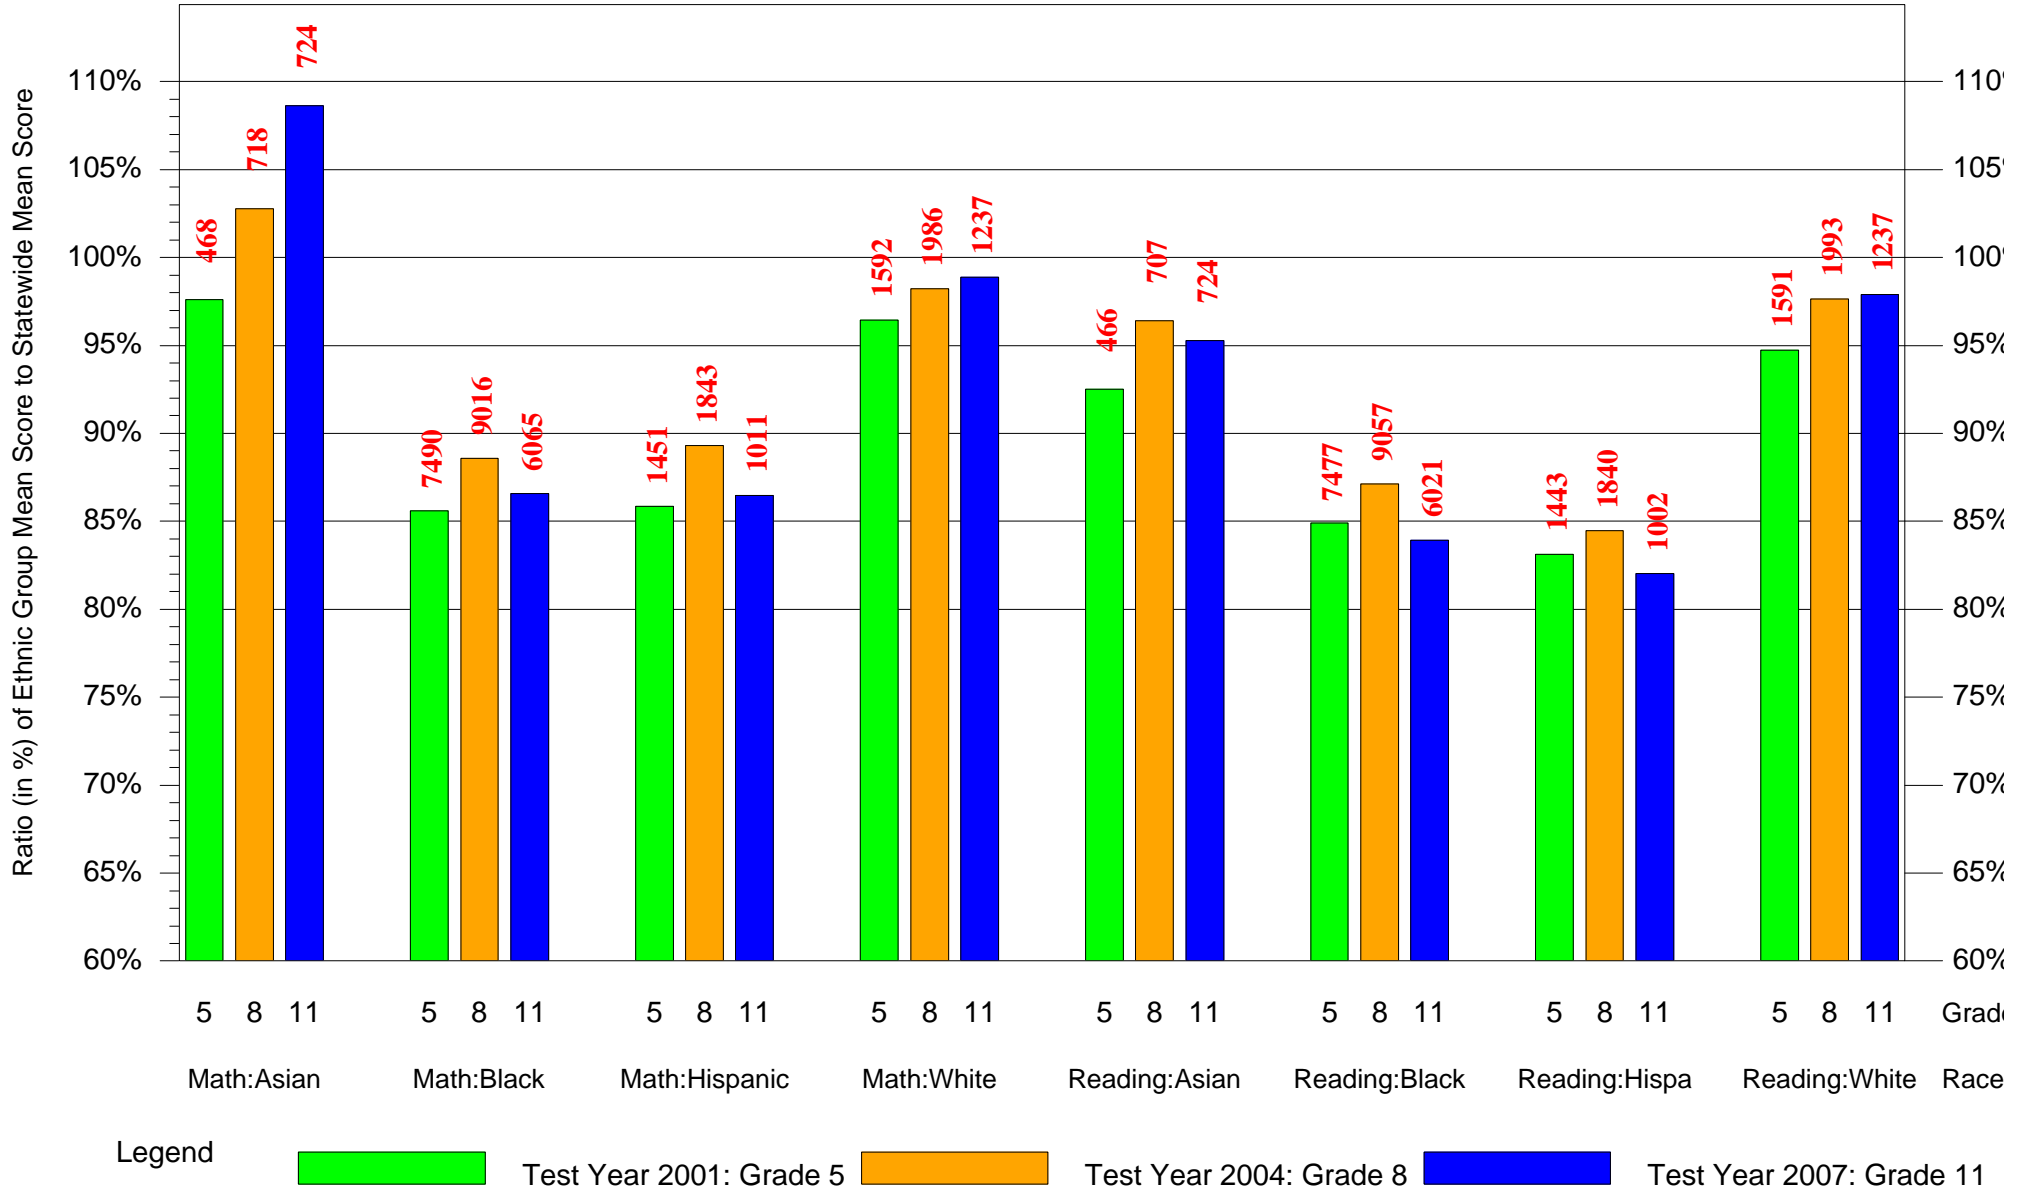

Mean Ethnic Group AUN PSSA Test Score to Statewide Mean Score

AUN = Philadelphia City SD(126515001) and Cohort = 2001 and Ethnic Group = Black or White or Asian or Hispanic

(Note: Number (in red) of Test Takers is above each bar in the chart.)