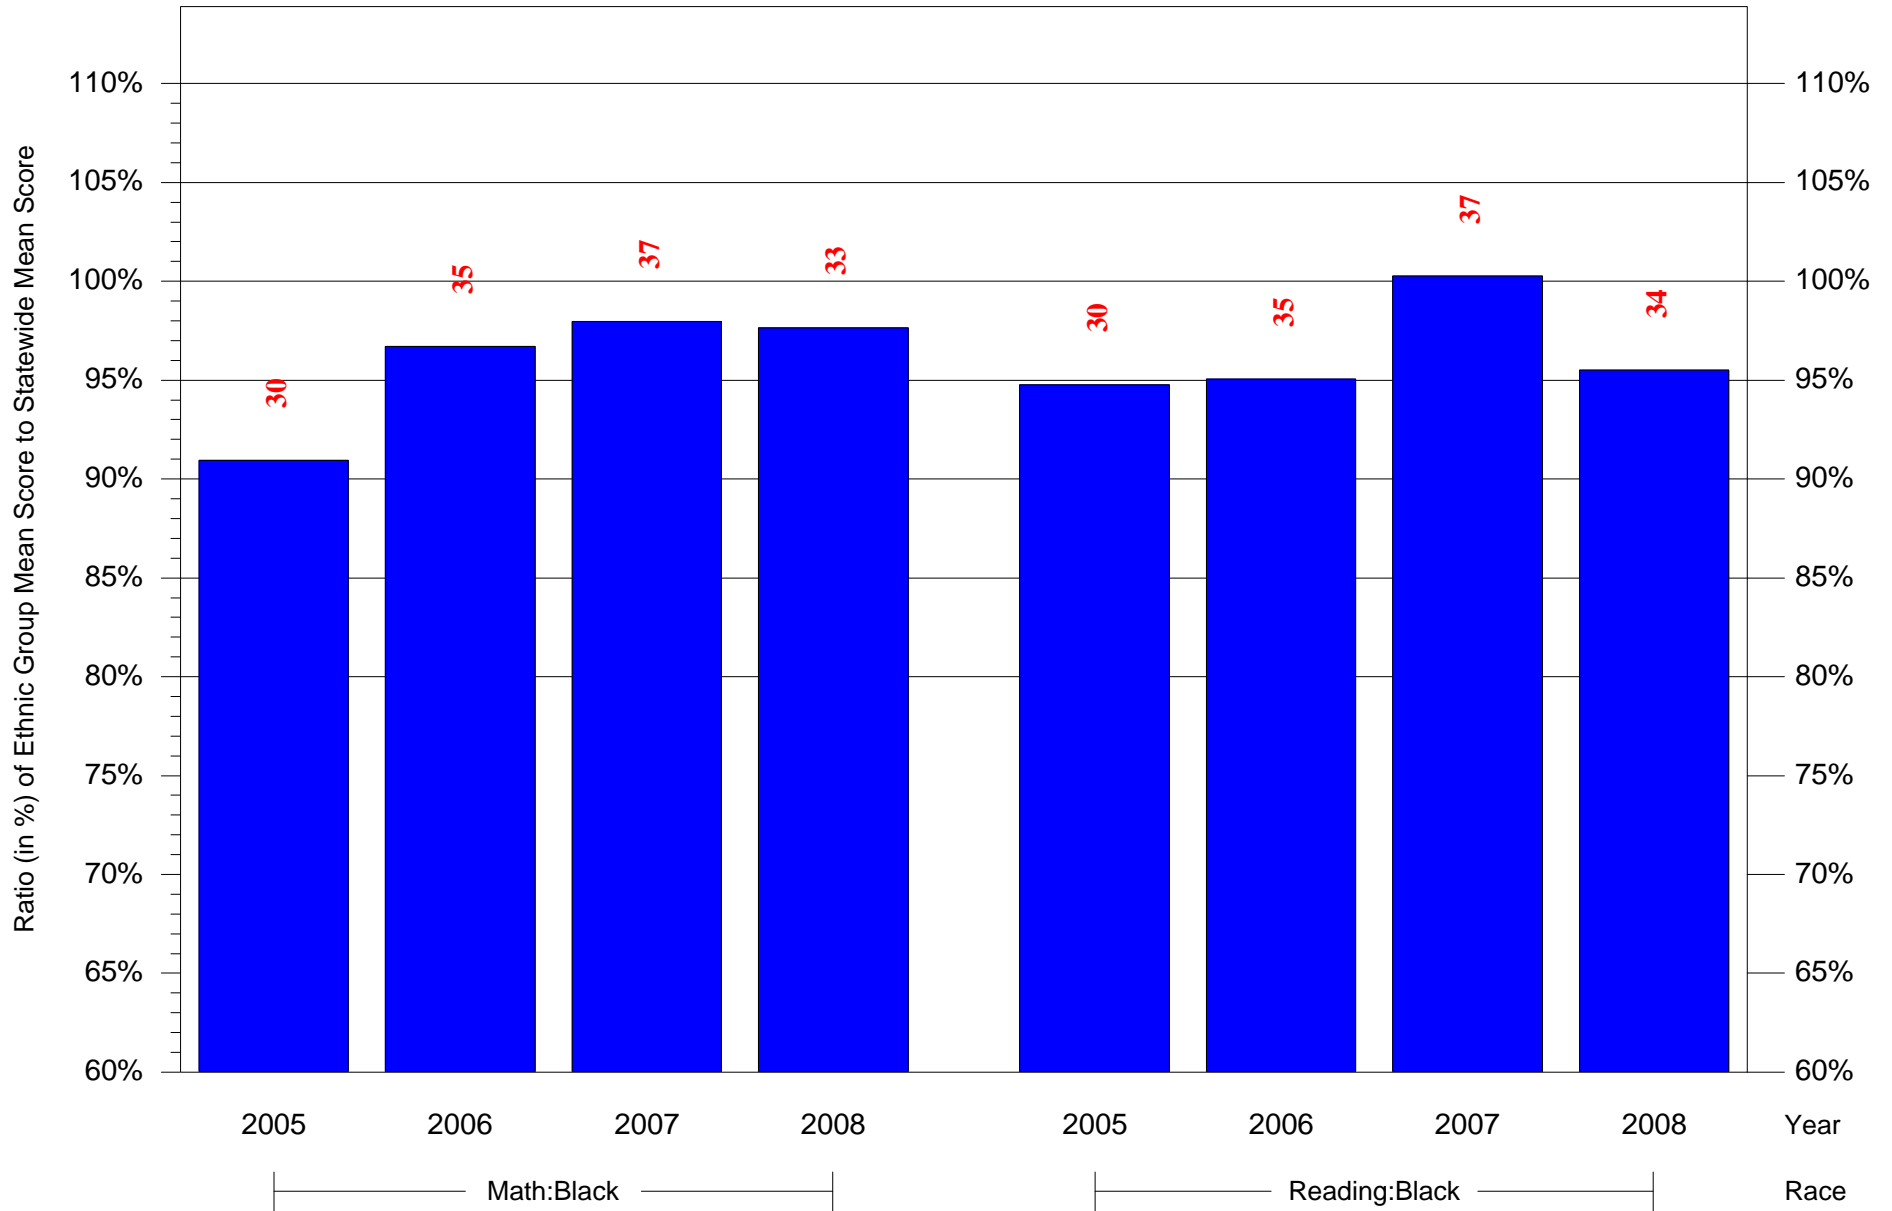

Mean Ethnic Group Building PSSA Test Score to Statewide Mean Score

Building = Overbrook Edu Ctr(6960) and Grade = 8 and Ethnic Group = Black or White

(Note: Number (in red) of Test Takers is above each bar in the chart.)