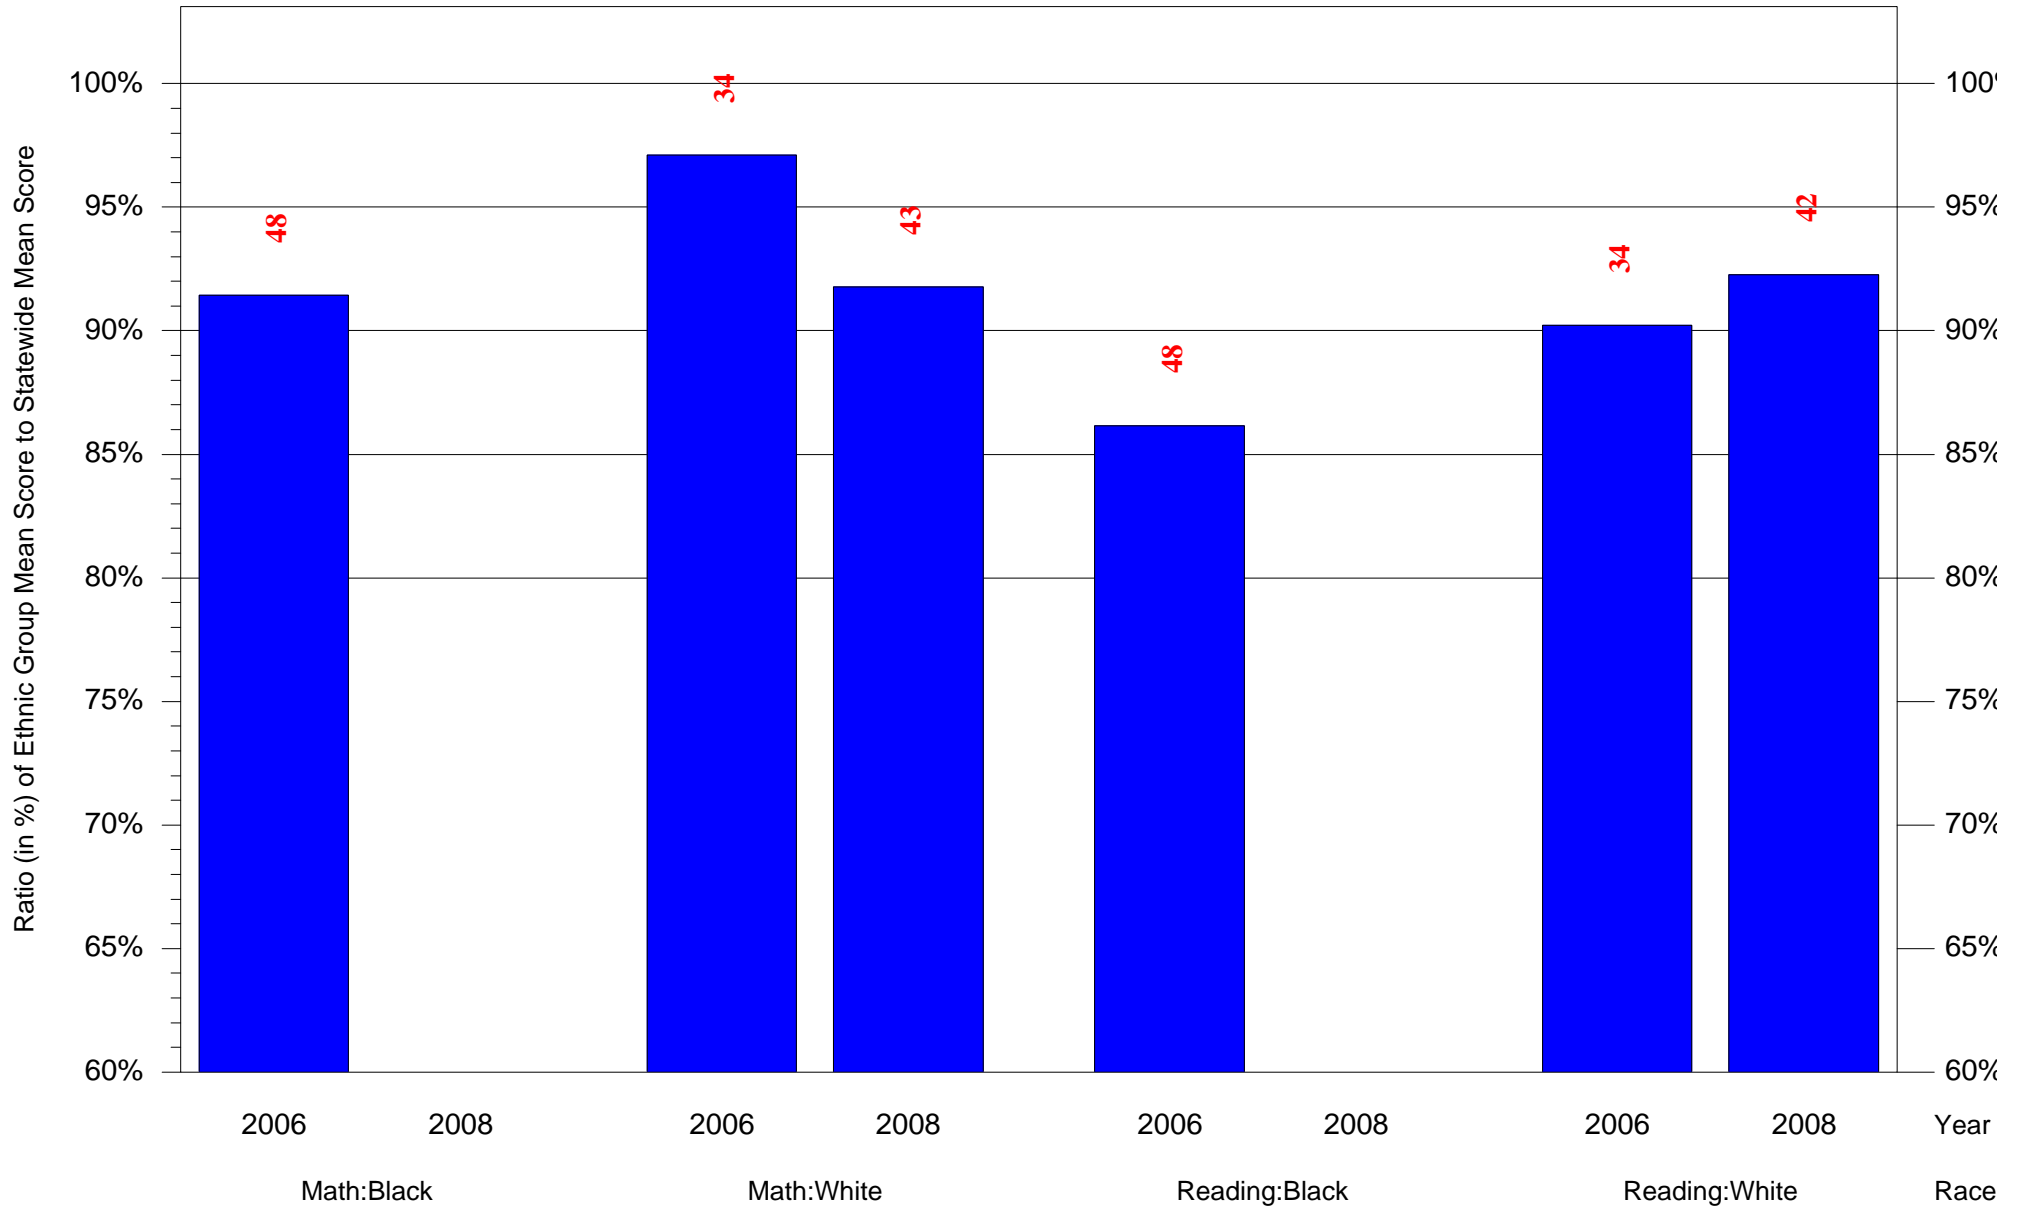

Mean Ethnic Group Building PSSA Test Score to Statewide Mean Score

Building = Fitzpatrick Aloysius L Sch(3781) and Grade = 4 and Ethnic Group = Black or White

(Note: Number (in red) of Test Takers is above each bar in the chart.)