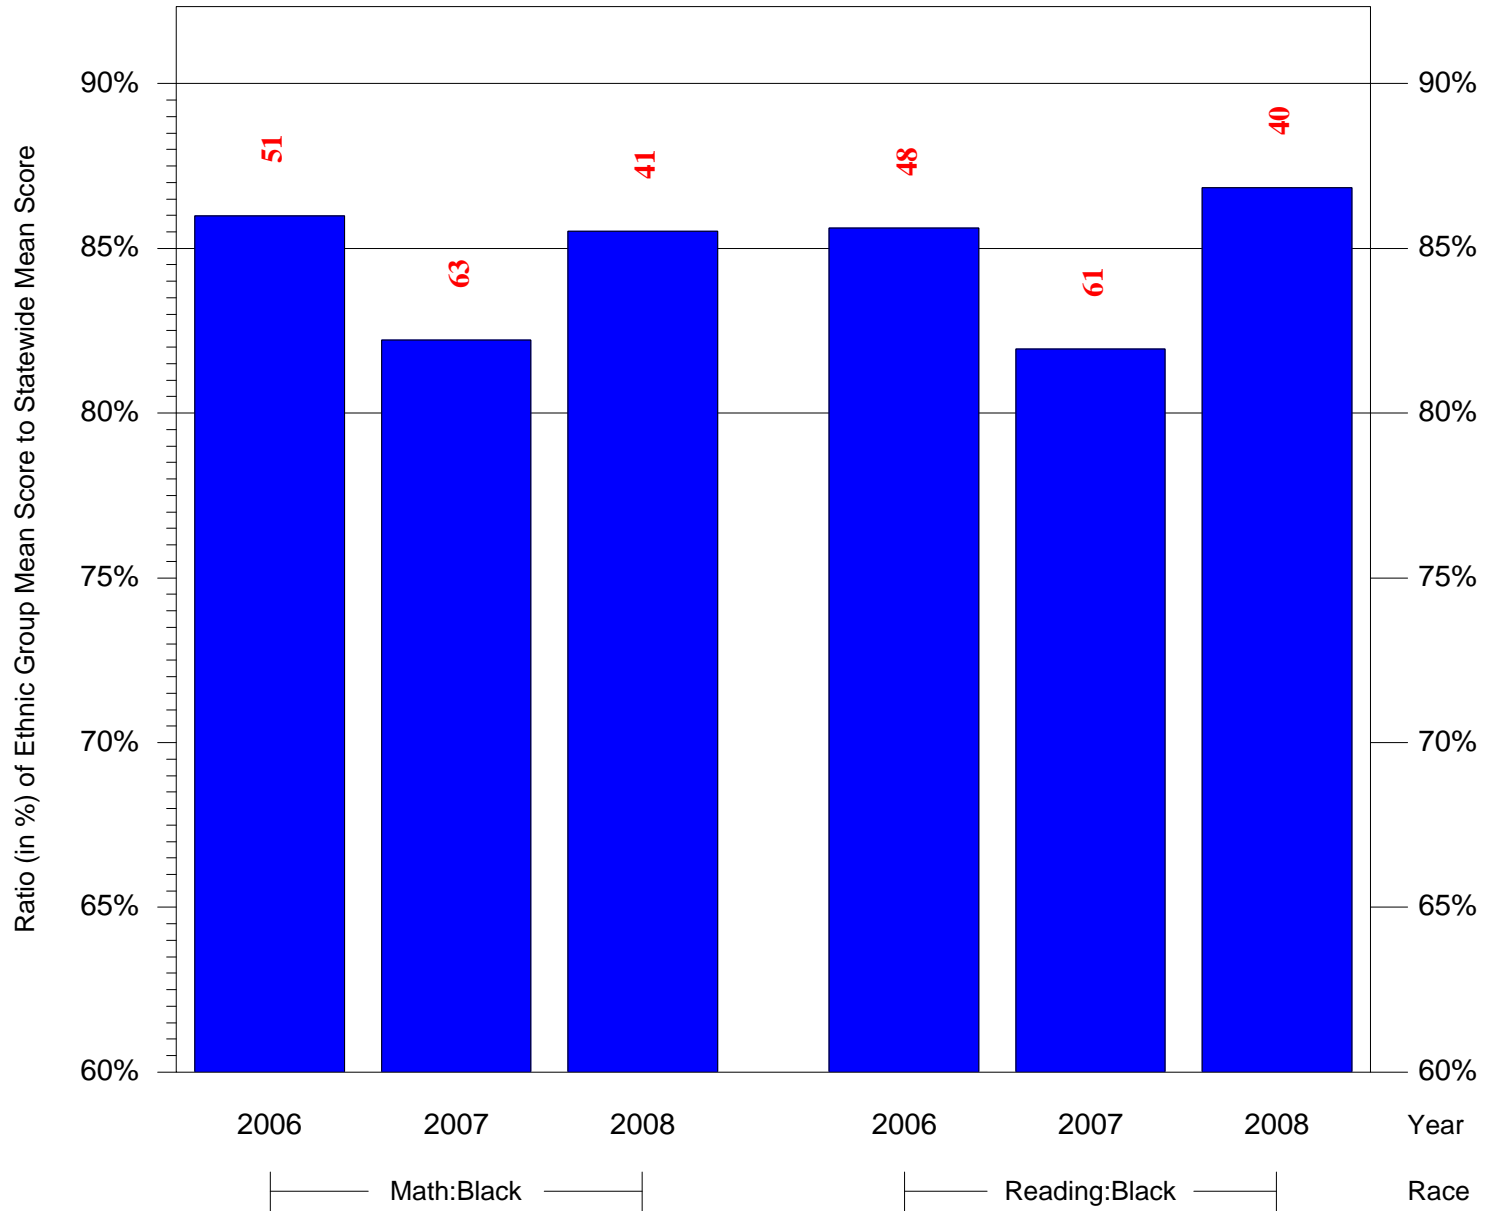

Mean Ethnic Group Building PSSA Test Score to Statewide Mean Score

Building = Carnell Laura H Sch(7230) and Grade = 6 and Ethnic Group = Black or White

(Note: Number (in red) of Test Takers is above each bar in the chart.)