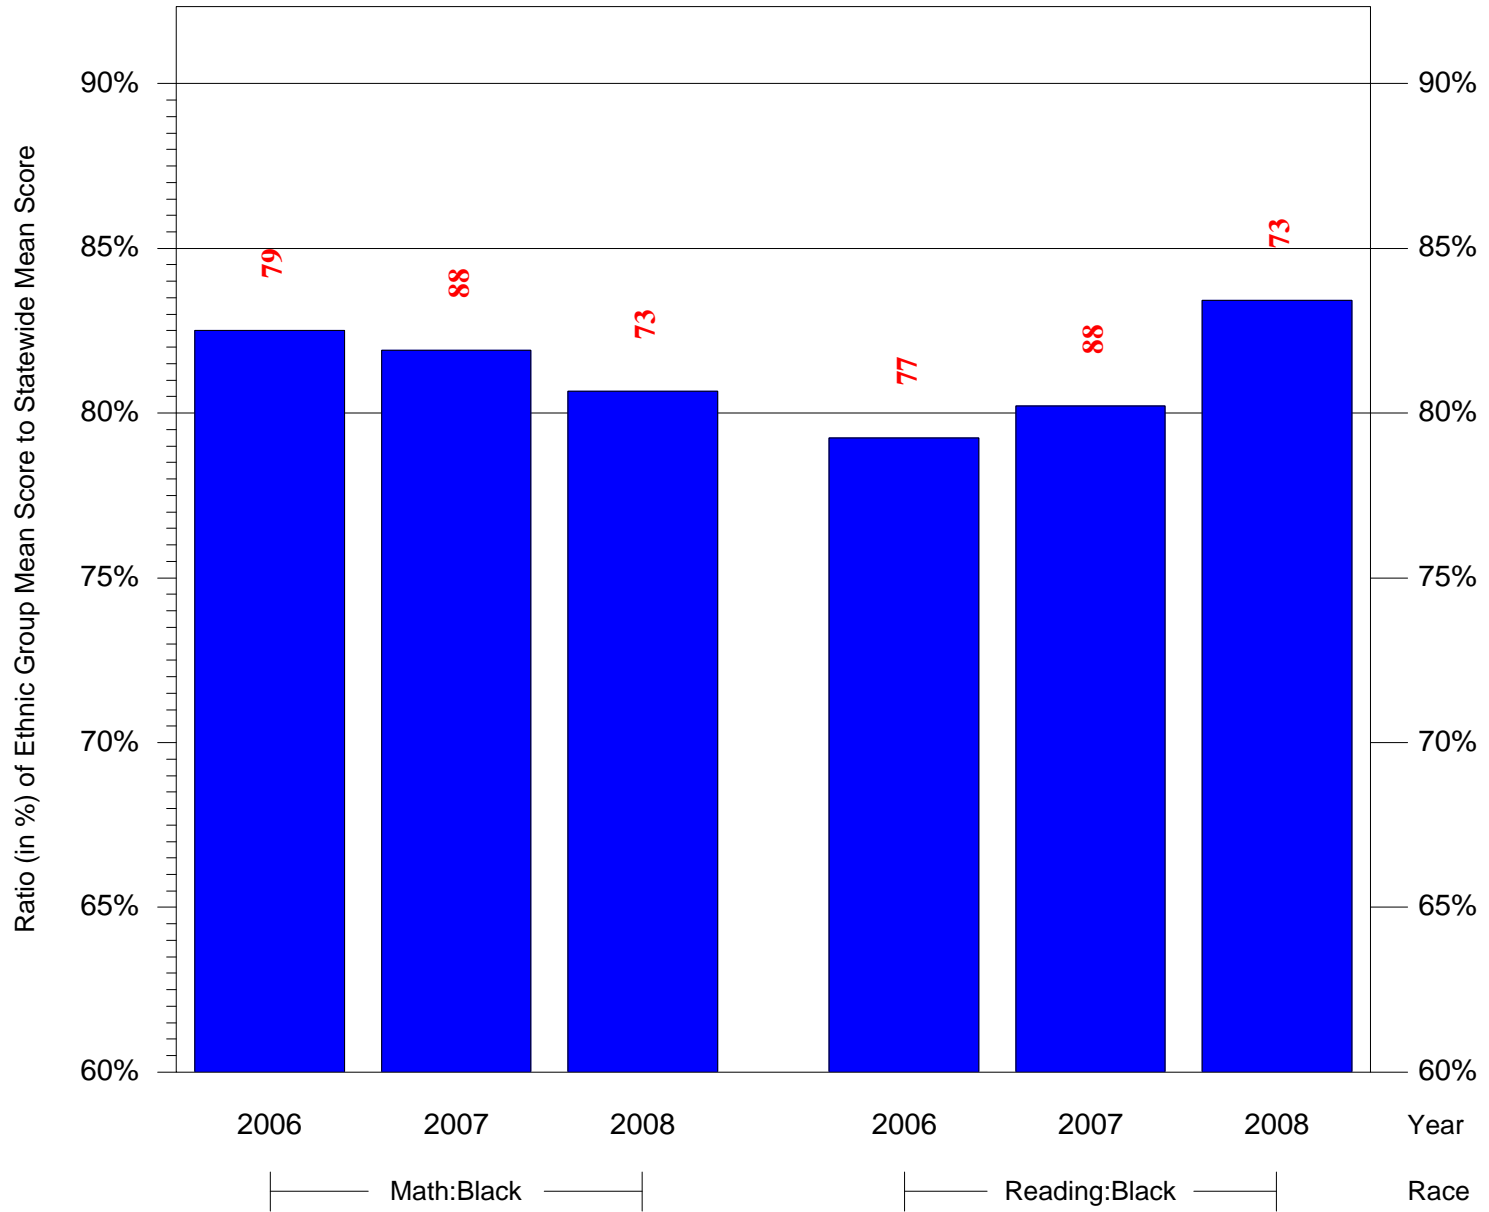

Mean Ethnic Group Building PSSA Test Score to Statewide Mean Score

Building = Harrity William F Sch(3608) and Grade = 4 and Ethnic Group = Black or White

(Note: Number (in red) of Test Takers is above each bar in the chart.)