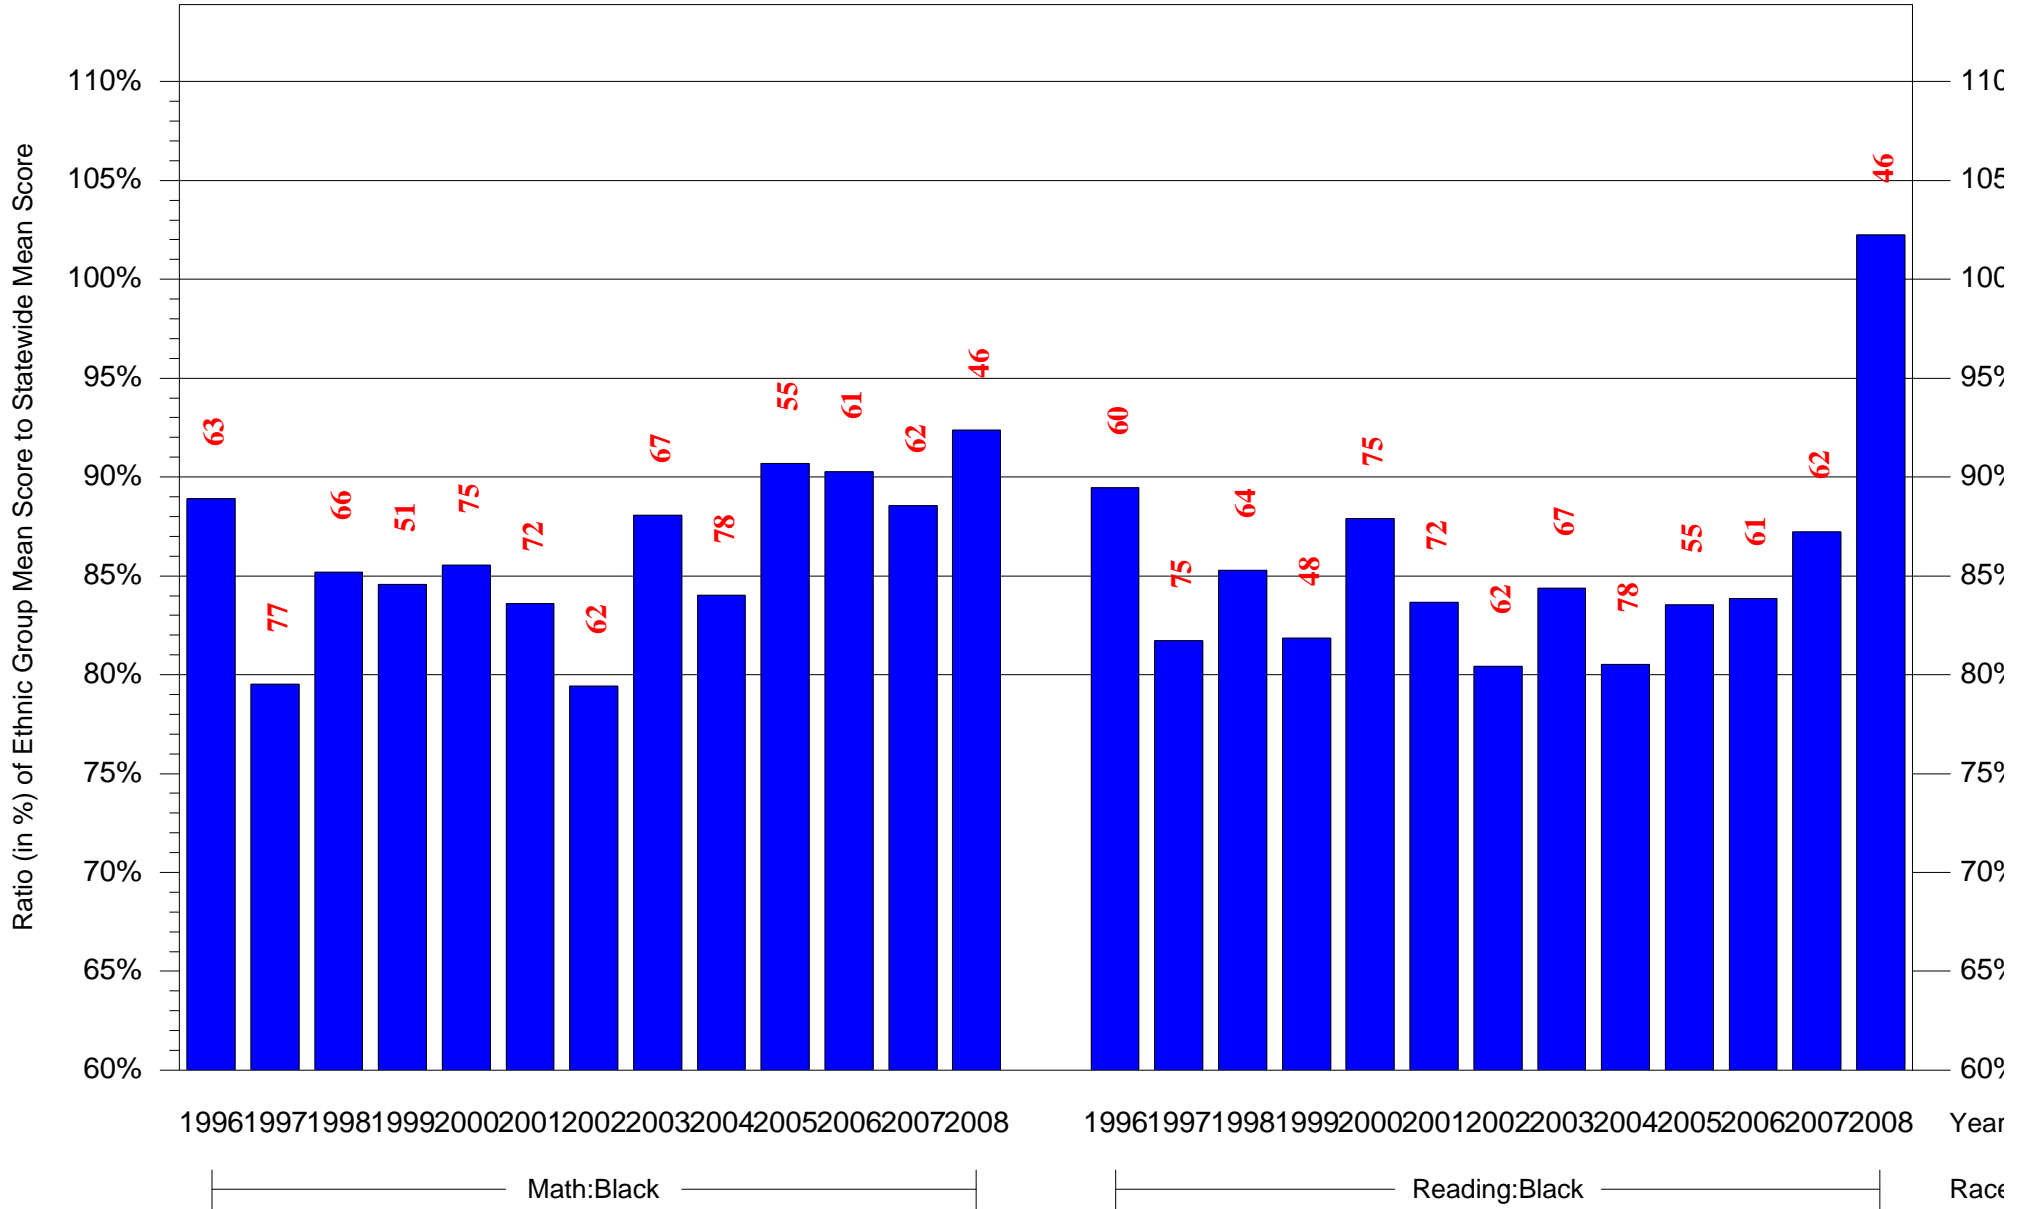

Mean Ethnic Group Building PSSA Test Score to Statewide Mean Score

Building = Logan James Sch(3718) and Grade = 5 and Ethnic Group = Black or White

(Note: Number (in red) of Test Takers is above each bar in the chart.)