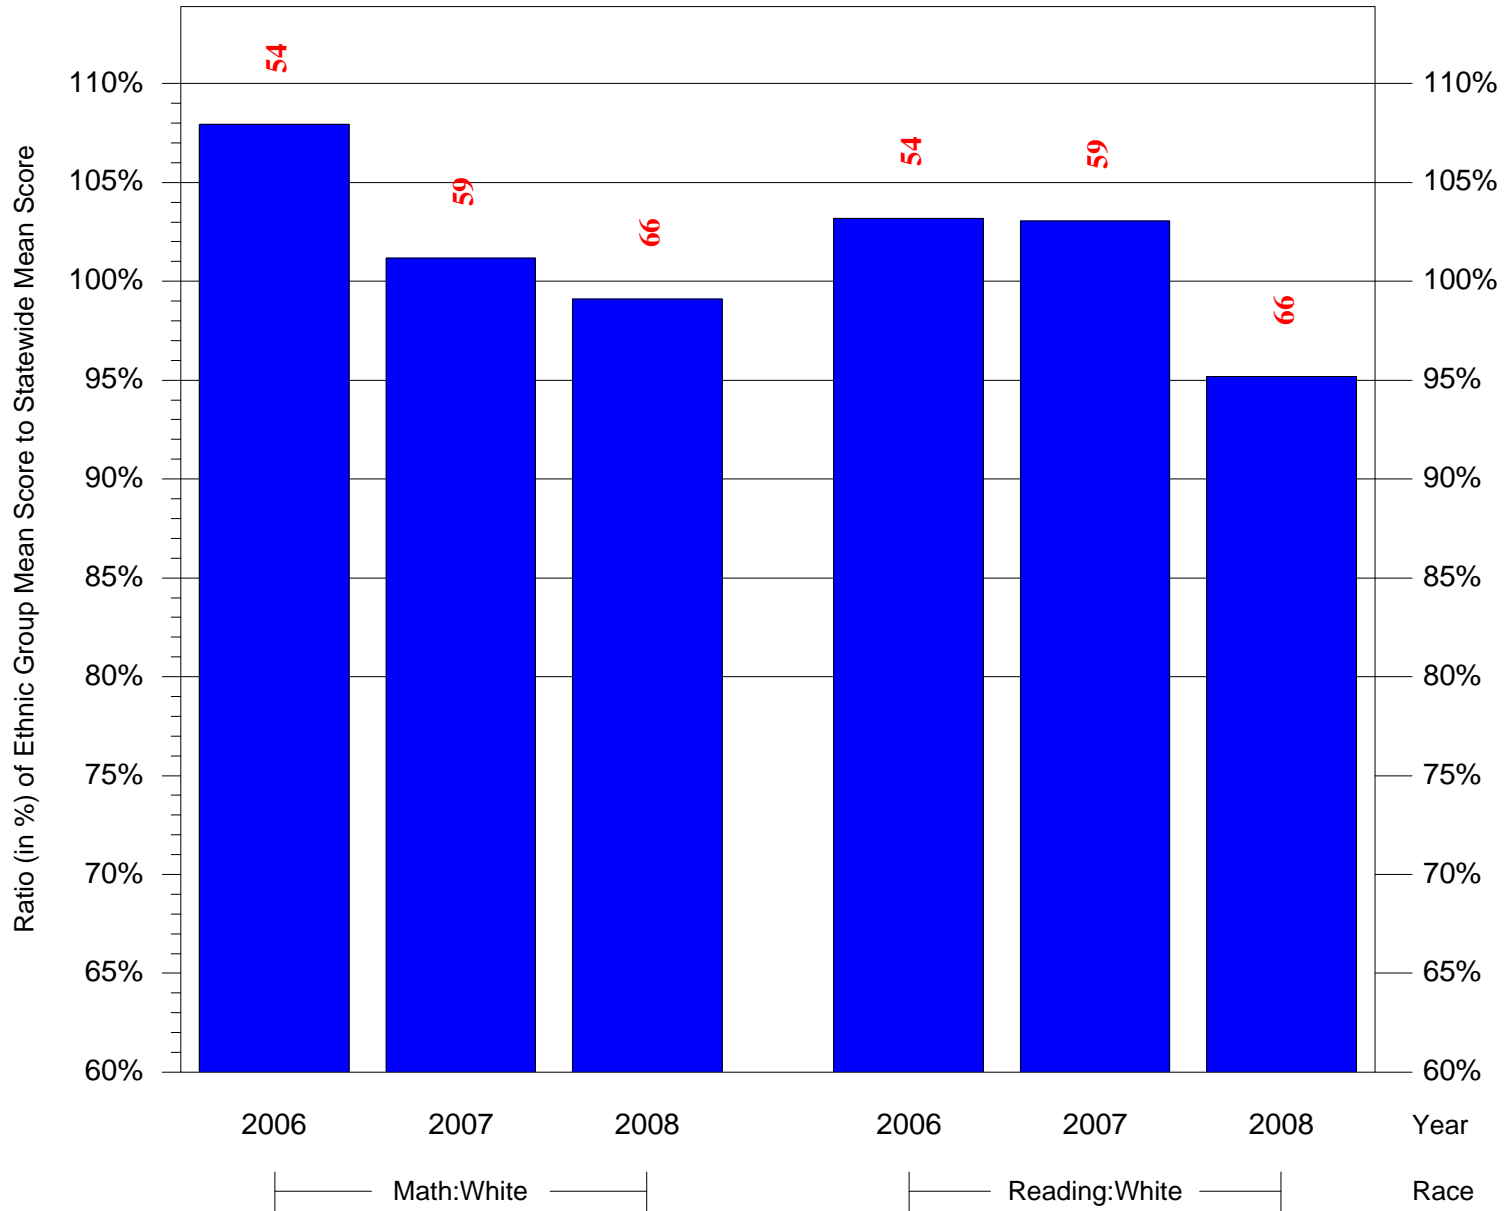

Mean Ethnic Group Building PSSA Test Score to Statewide Mean Score

Building = Jenks Abram Sch(7227) and Grade = 4 and Ethnic Group = Black or White

(Note: Number (in red) of Test Takers is above each bar in the chart.)