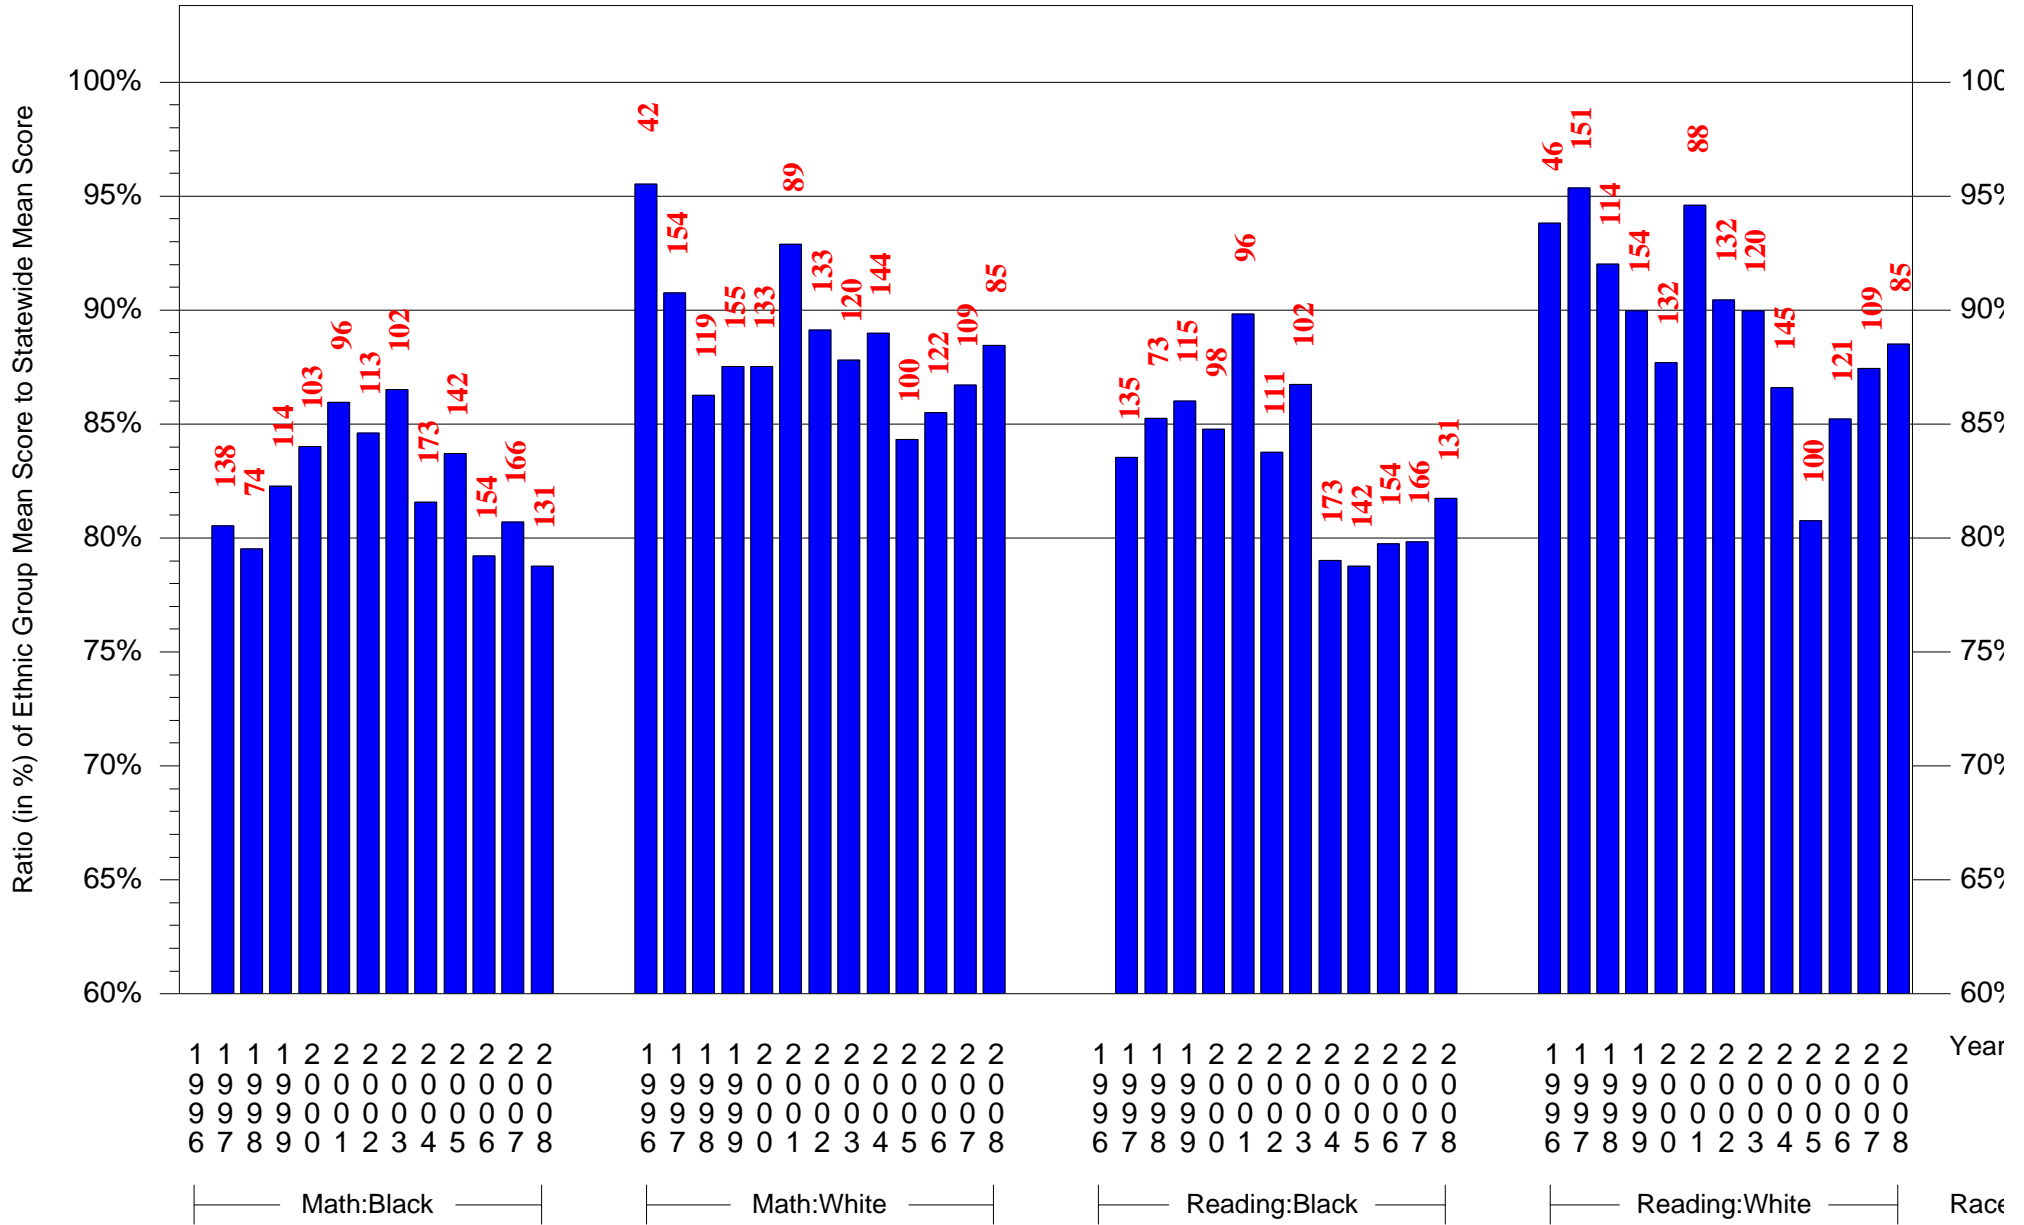

Mean Ethnic Group Building PSSA Test Score to Statewide Mean Score

Building = Lincoln HS(3845) and Grade = 11 and Ethnic Group = Black or White

(Note: Number (in red) of Test Takers is above each bar in the chart.)