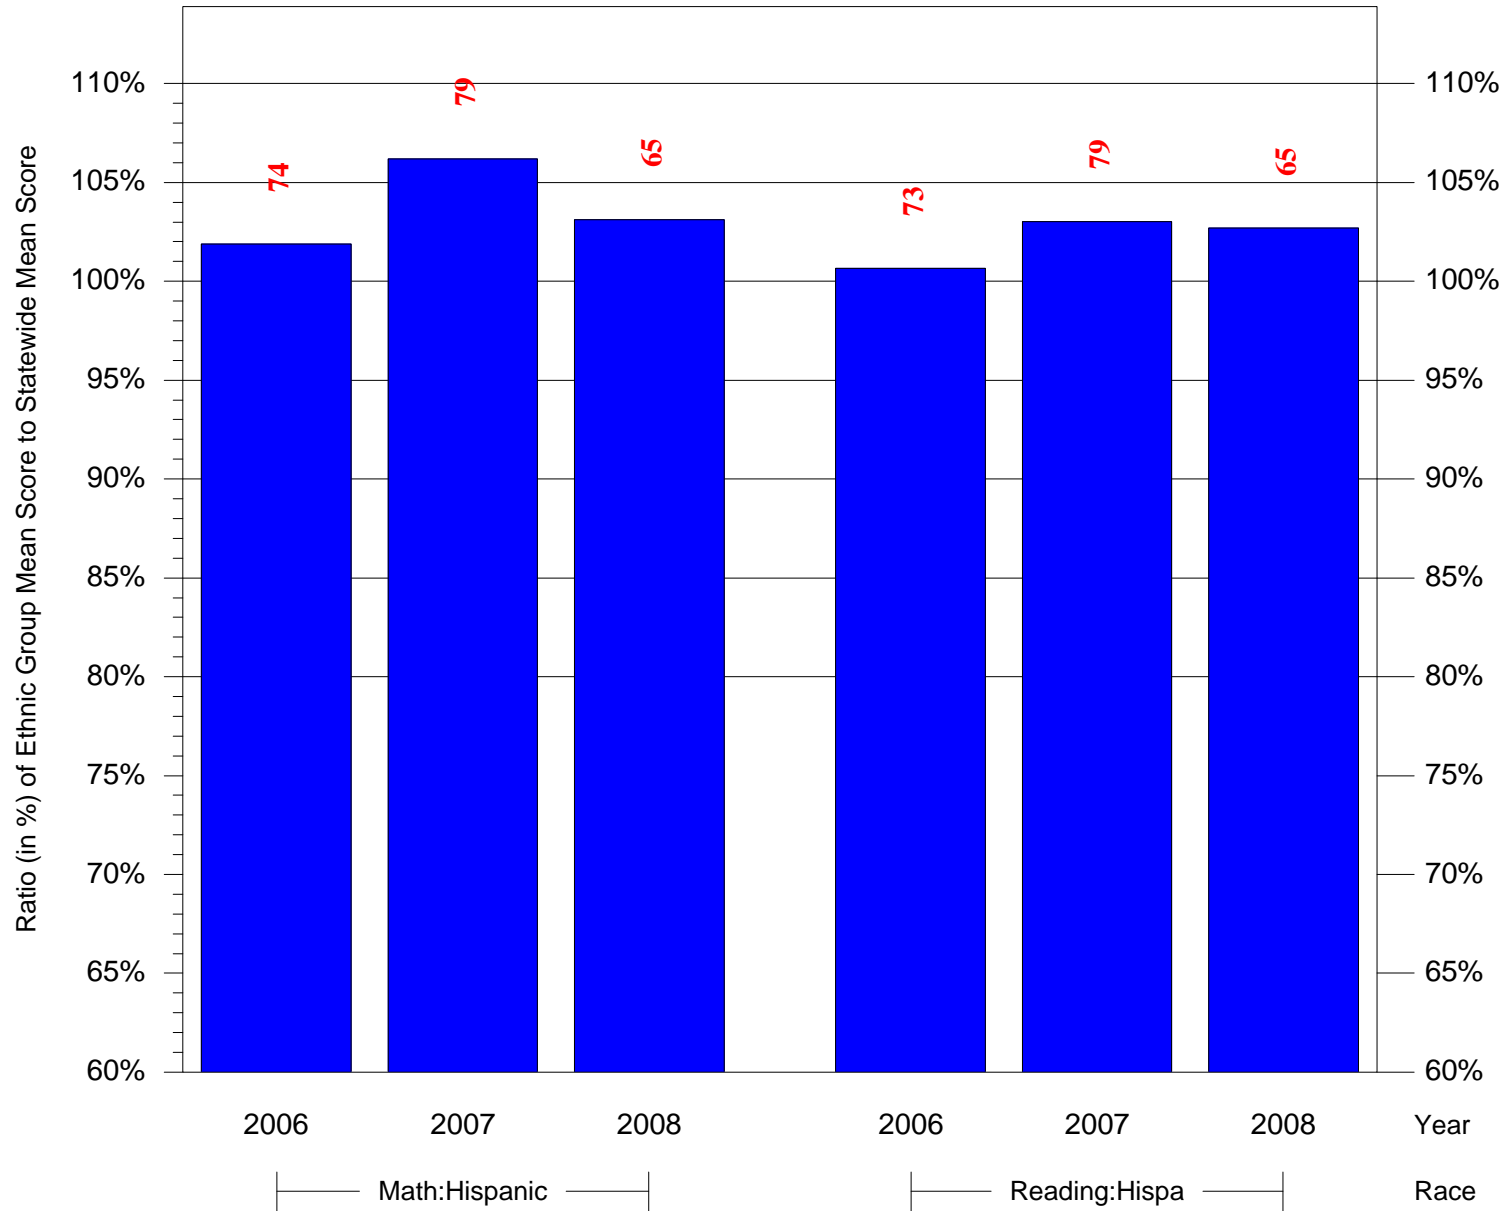

Mean Ethnic Group Building PSSA Test Score to Statewide Mean Score

Building = Conwell Russell MS(6525) and Grade = 7 and Ethnic Group = Asian or Hispanic

(Note: Number (in red) of Test Takers is above each bar in the chart.)