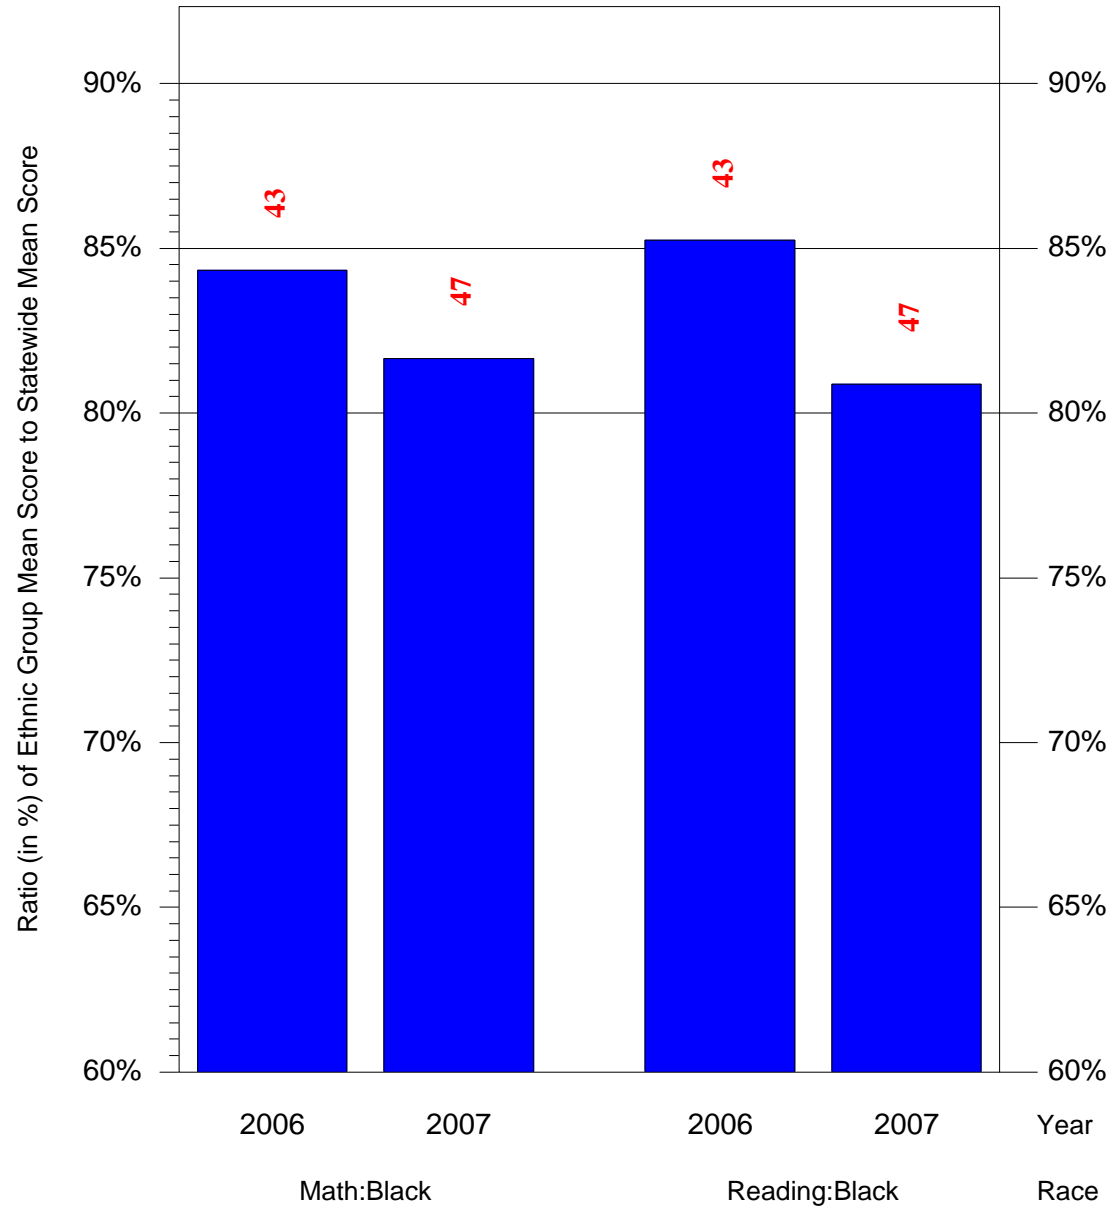

Mean Ethnic Group Building PSSA Test Score to Statewide Mean Score

Building = Dick William Sch(3786) and Grade = 7 and Ethnic Group = Black or White

(Note: Number (in red) of Test Takers is above each bar in the chart.)