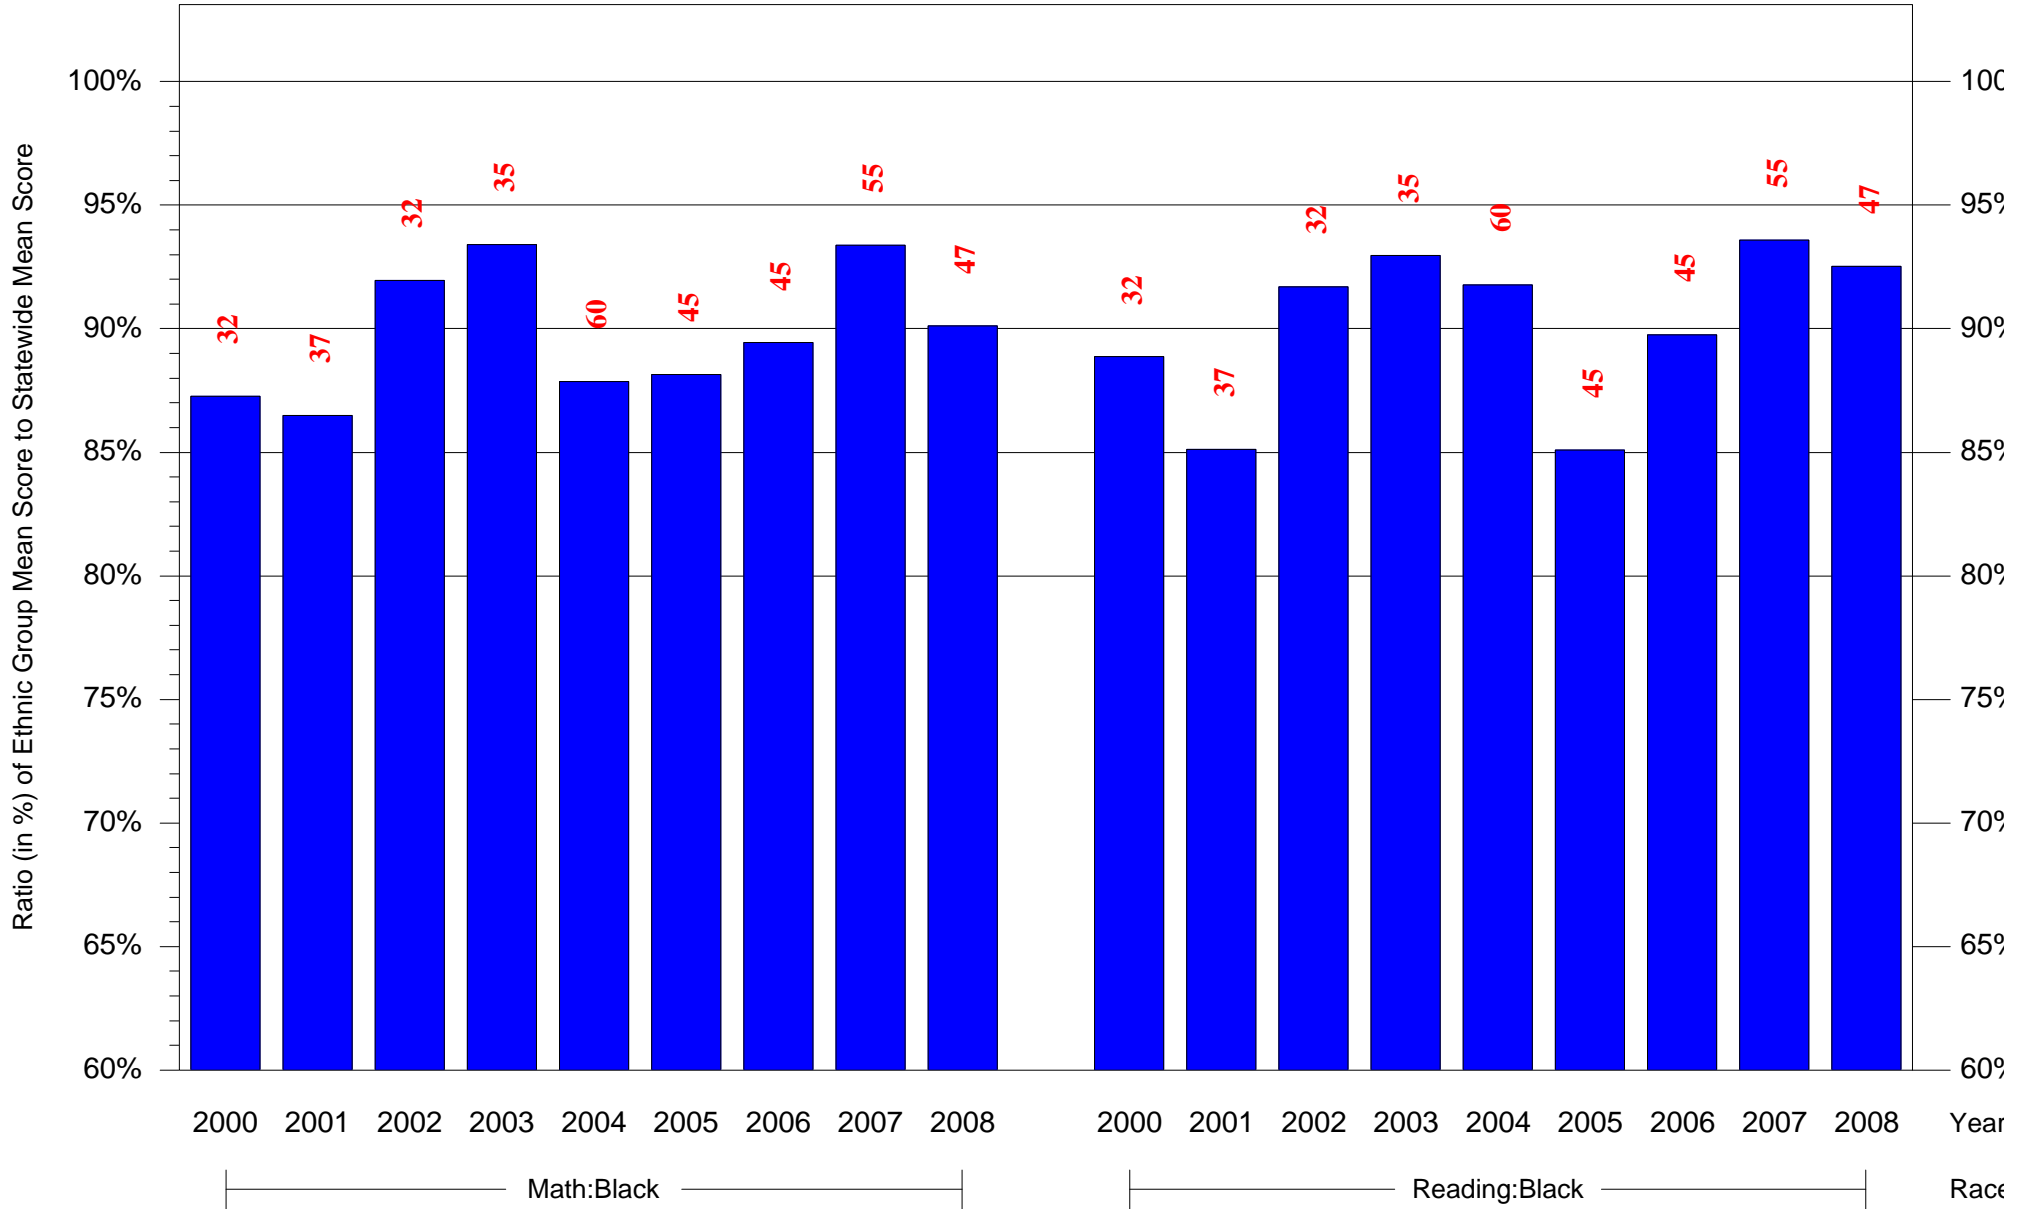

Mean Ethnic Group Building PSSA Test Score to Statewide Mean Score

Building = Overbrook Elementary School(7472) and Grade = 5 and Ethnic Group = Black or White

(Note: Number (in red) of Test Takers is above each bar in the chart.)