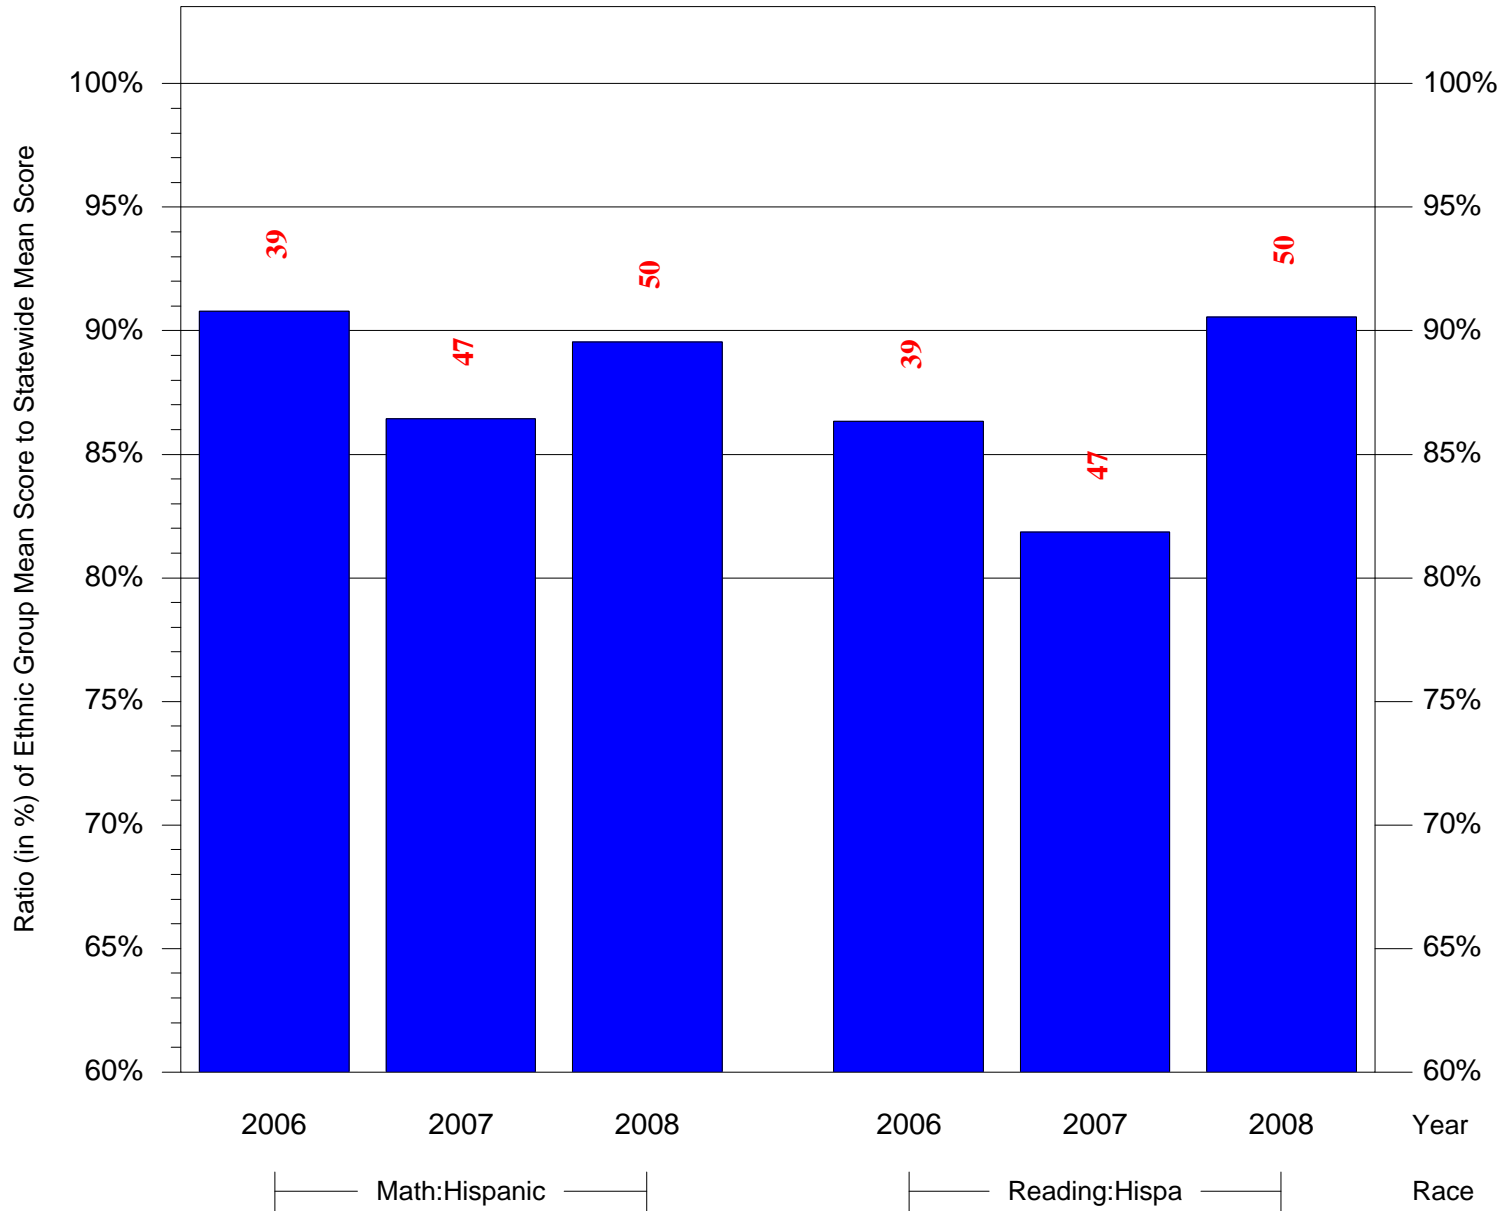

Mean Ethnic Group Building PSSA Test Score to Statewide Mean Score

Building = Hunter William H Sch(3693) and Grade = 7 and Ethnic Group = Asian or Hispanic

(Note: Number (in red) of Test Takers is above each bar in the chart.)