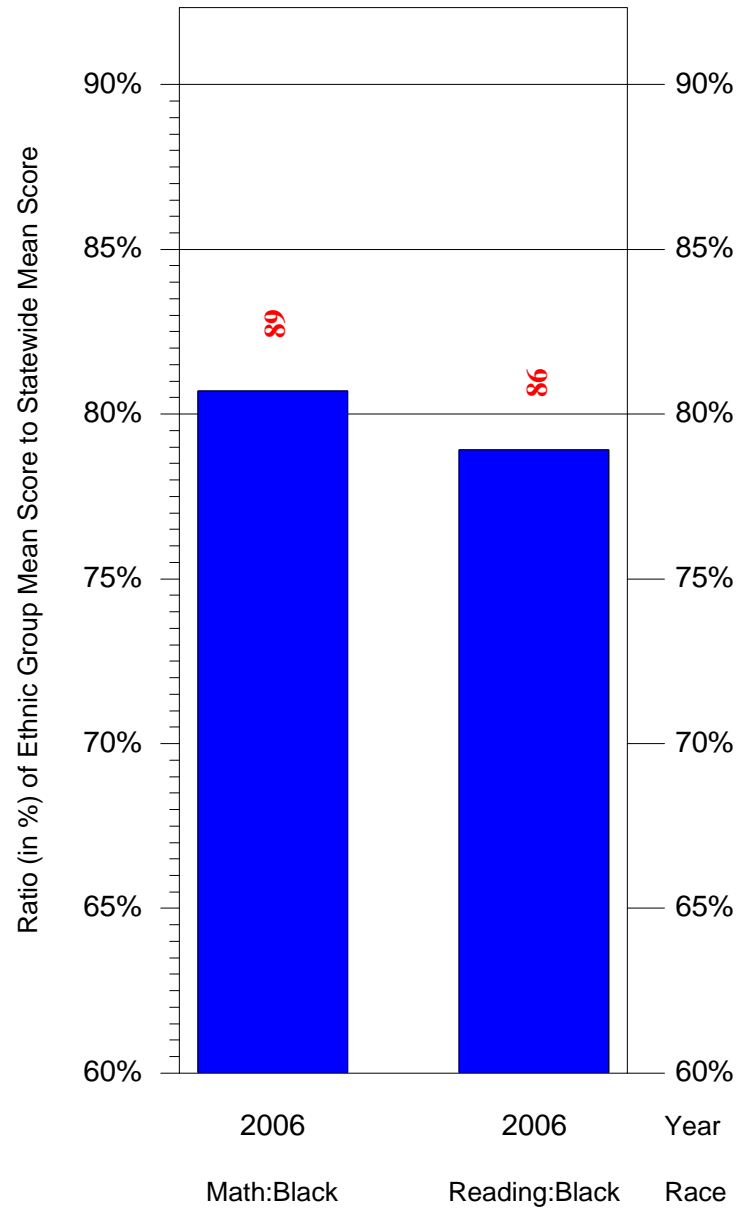

Mean Ethnic Group Building PSSA Test Score to Statewide Mean Score

Building = Peirce William S MS(3799) and Grade = 7 and Ethnic Group = Black or White

(Note: Number (in red) of Test Takers is above each bar in the chart.)