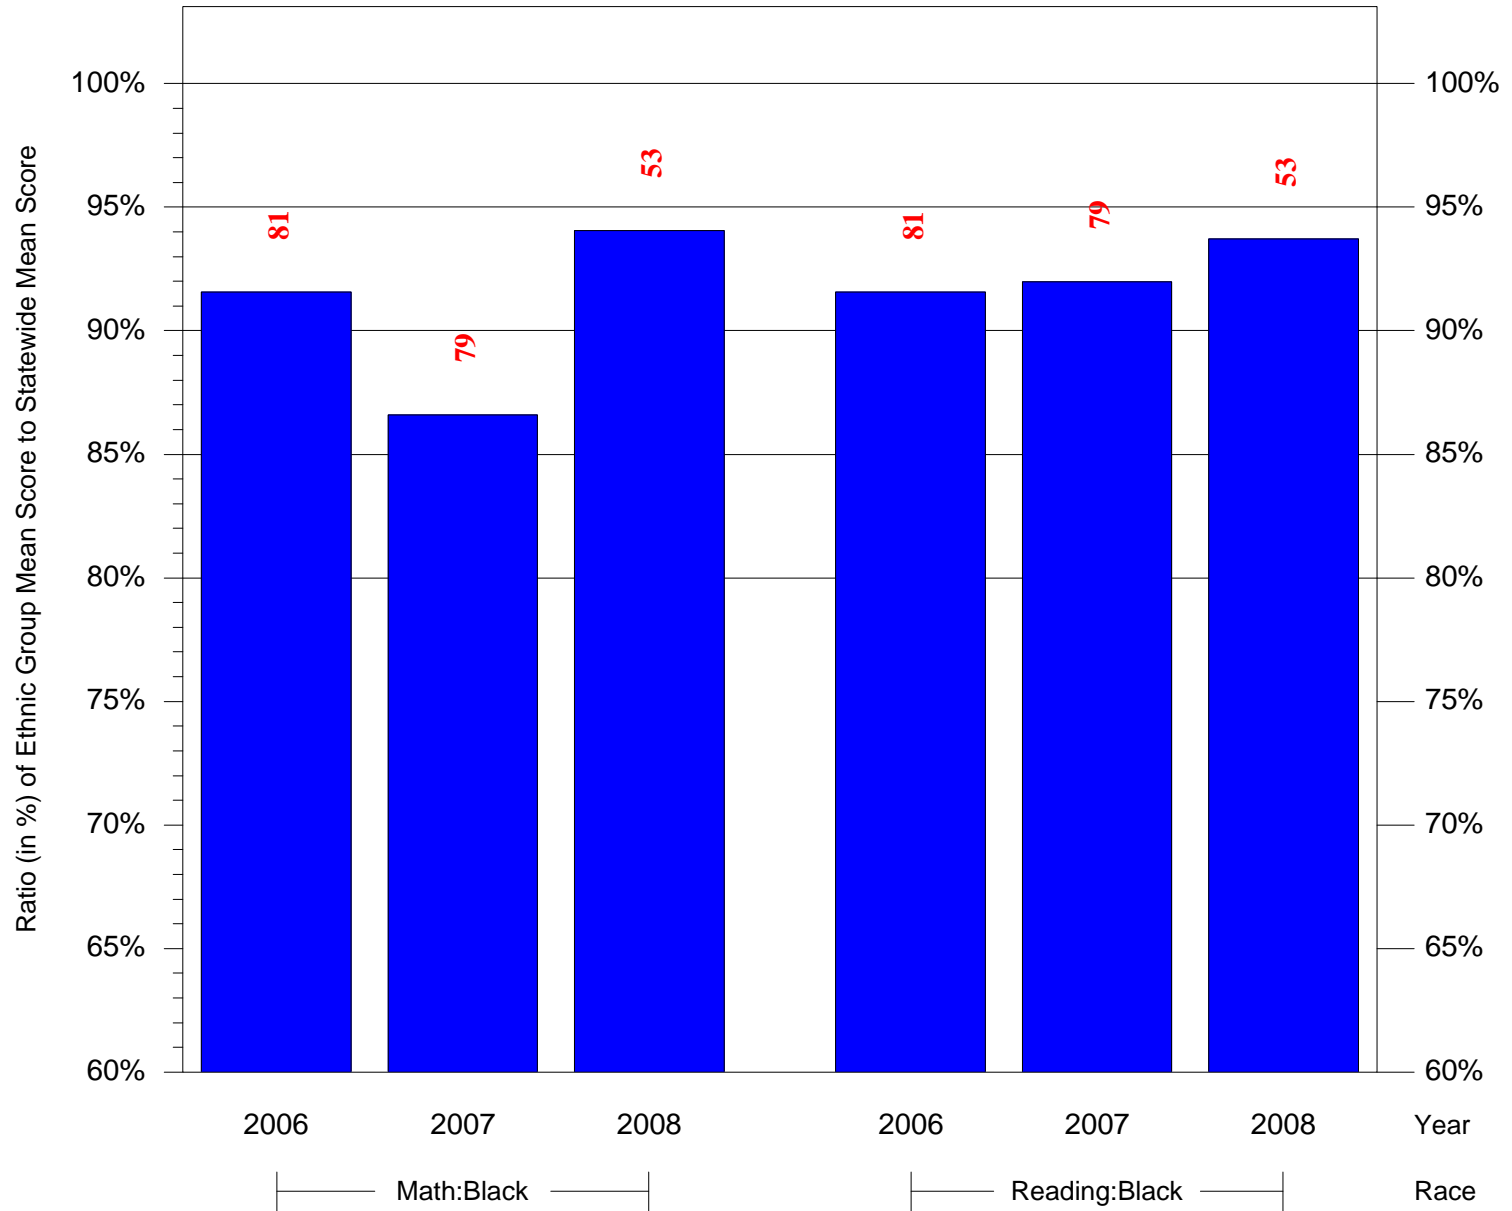

Mean Ethnic Group Building PSSA Test Score to Statewide Mean Score

Building = Houston Henry E Sch(3713) and Grade = 7 and Ethnic Group = Black or White

(Note: Number (in red) of Test Takers is above each bar in the chart.)