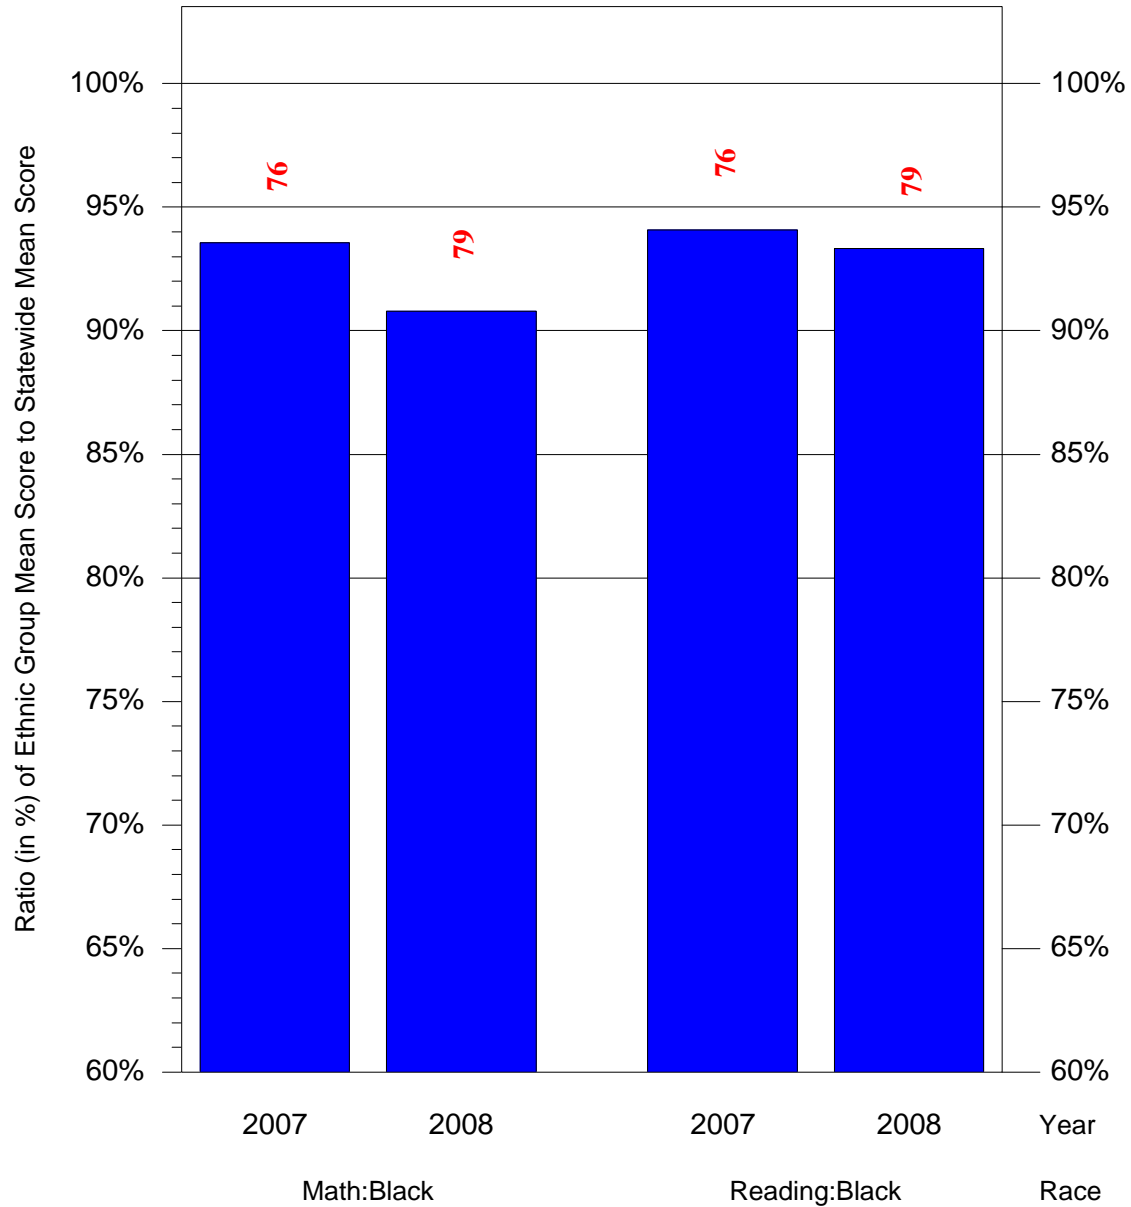

Mean Ethnic Group Building PSSA Test Score to Statewide Mean Score

Building = Prince Hall(6765) and Grade = 3 and Ethnic Group = Black or White

(Note: Number (in red) of Test Takers is above each bar in the chart.)