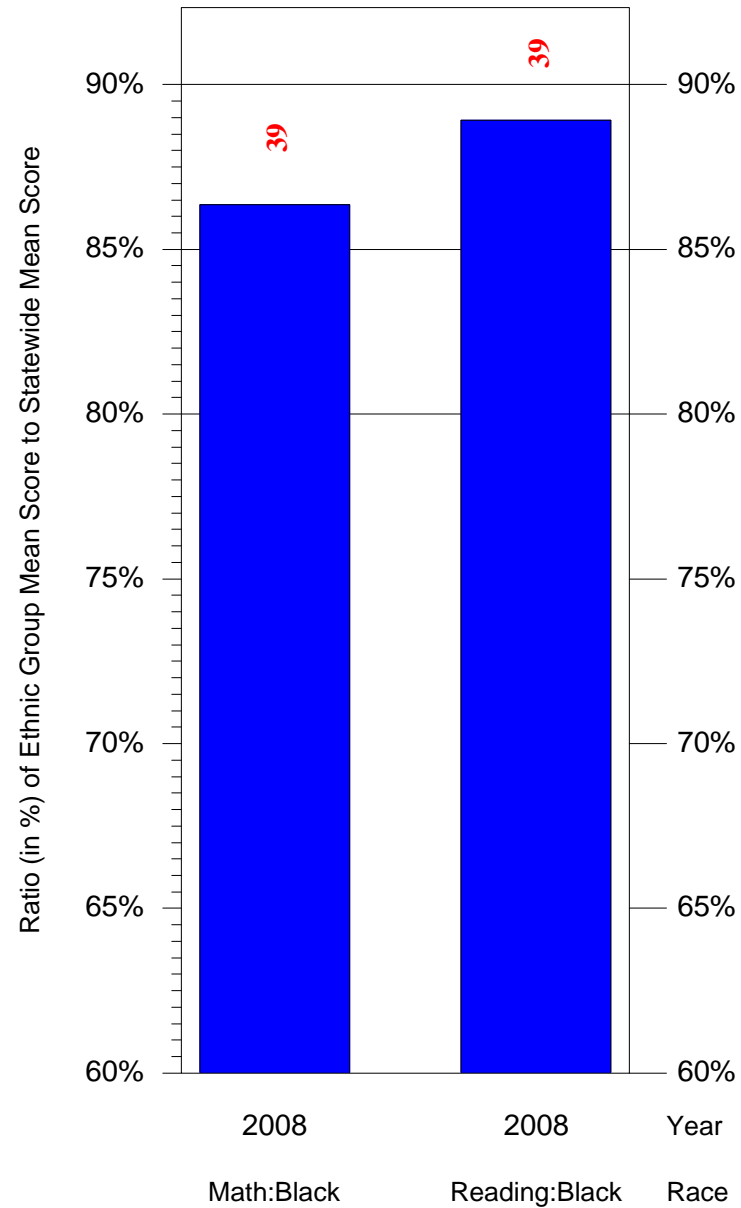

Mean Ethnic Group Building PSSA Test Score to Statewide Mean Score
Building = Locke Alain Sch(4732) and Grade = 7 and Ethnic Group = Black or White
(Note: Number (in red) of Test Takers is above each bar in the chart.)