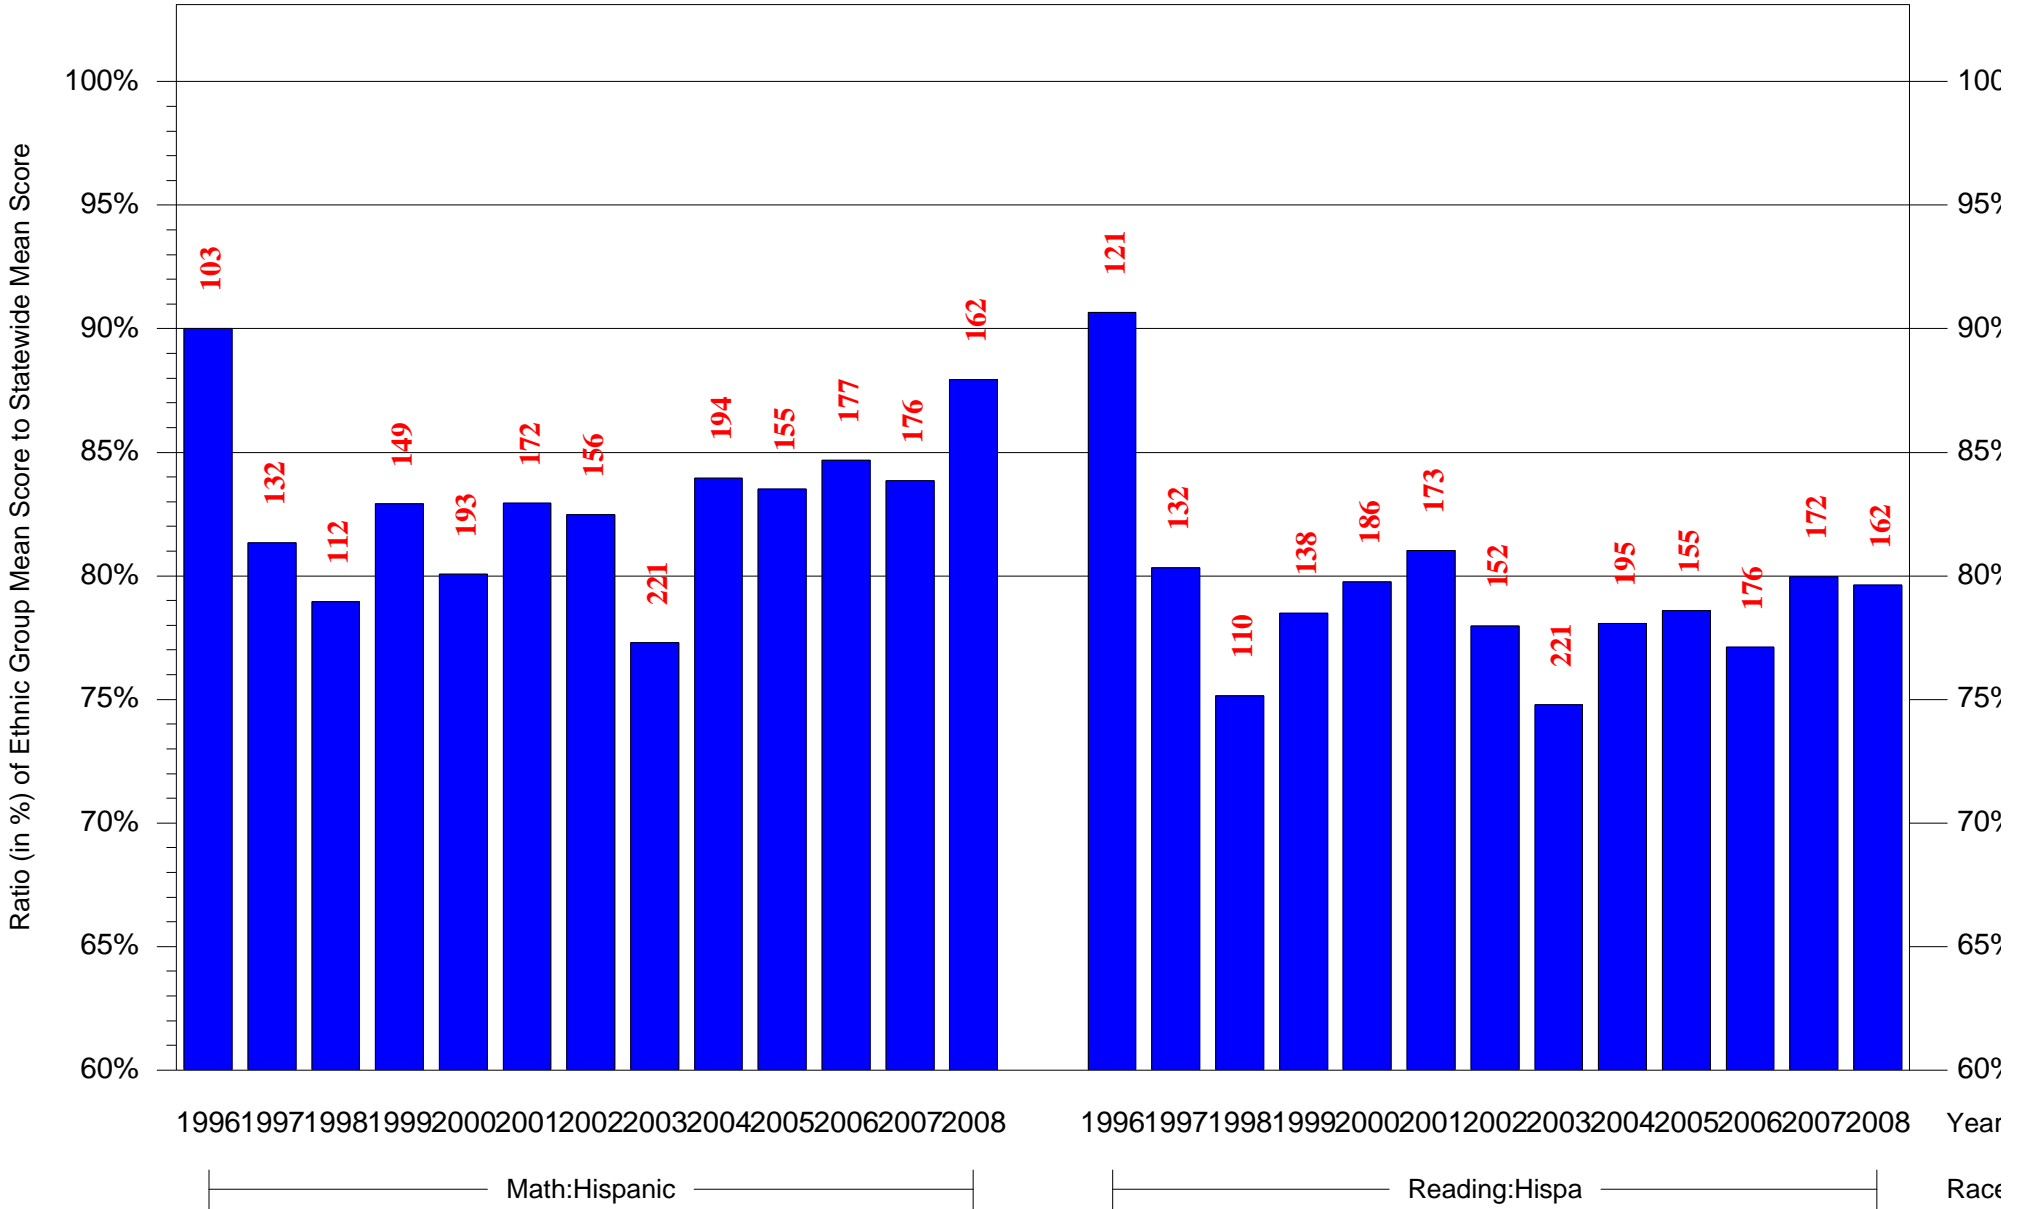

Mean Ethnic Group Building PSSA Test Score to Statewide Mean Score

Building = Clemente Roberto MS(6767) and Grade = 8 and Ethnic Group = Asian or Hispanic

(Note: Number (in red) of Test Takers is above each bar in the chart.)