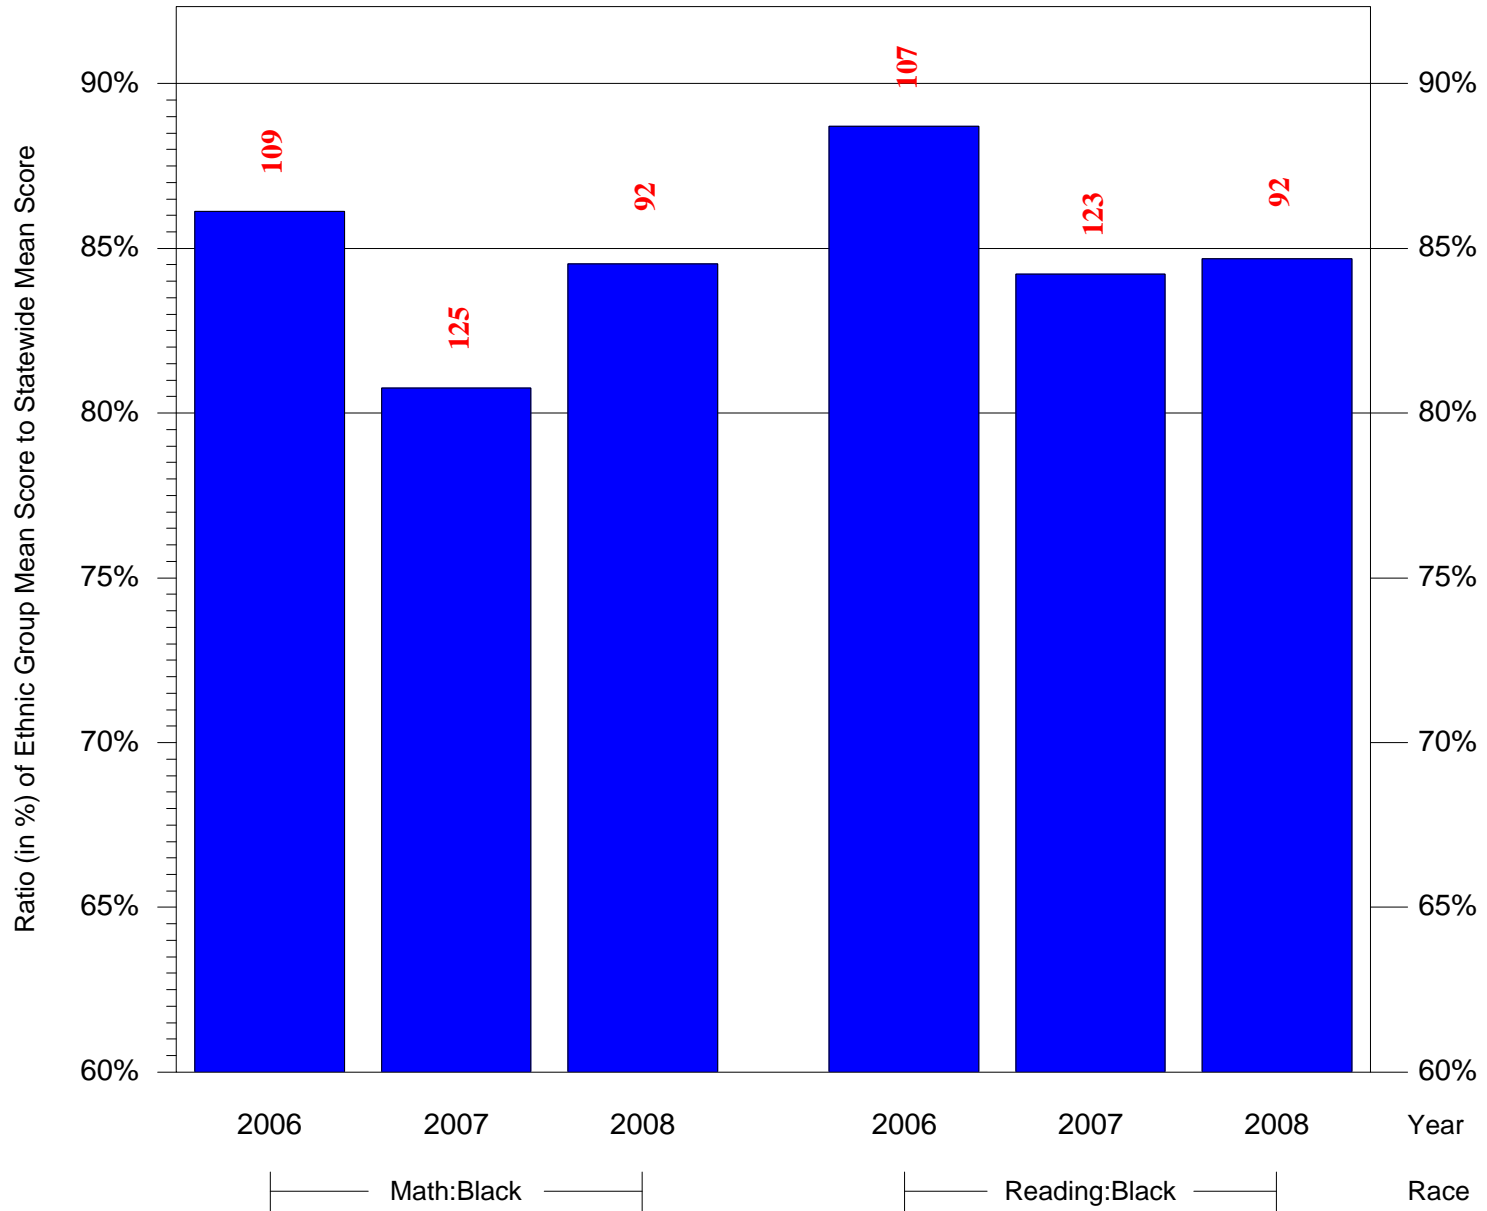

Mean Ethnic Group Building PSSA Test Score to Statewide Mean Score

Building = Edmunds Henry R Sch(3737) and Grade = 7 and Ethnic Group = Black or White

(Note: Number (in red) of Test Takers is above each bar in the chart.)