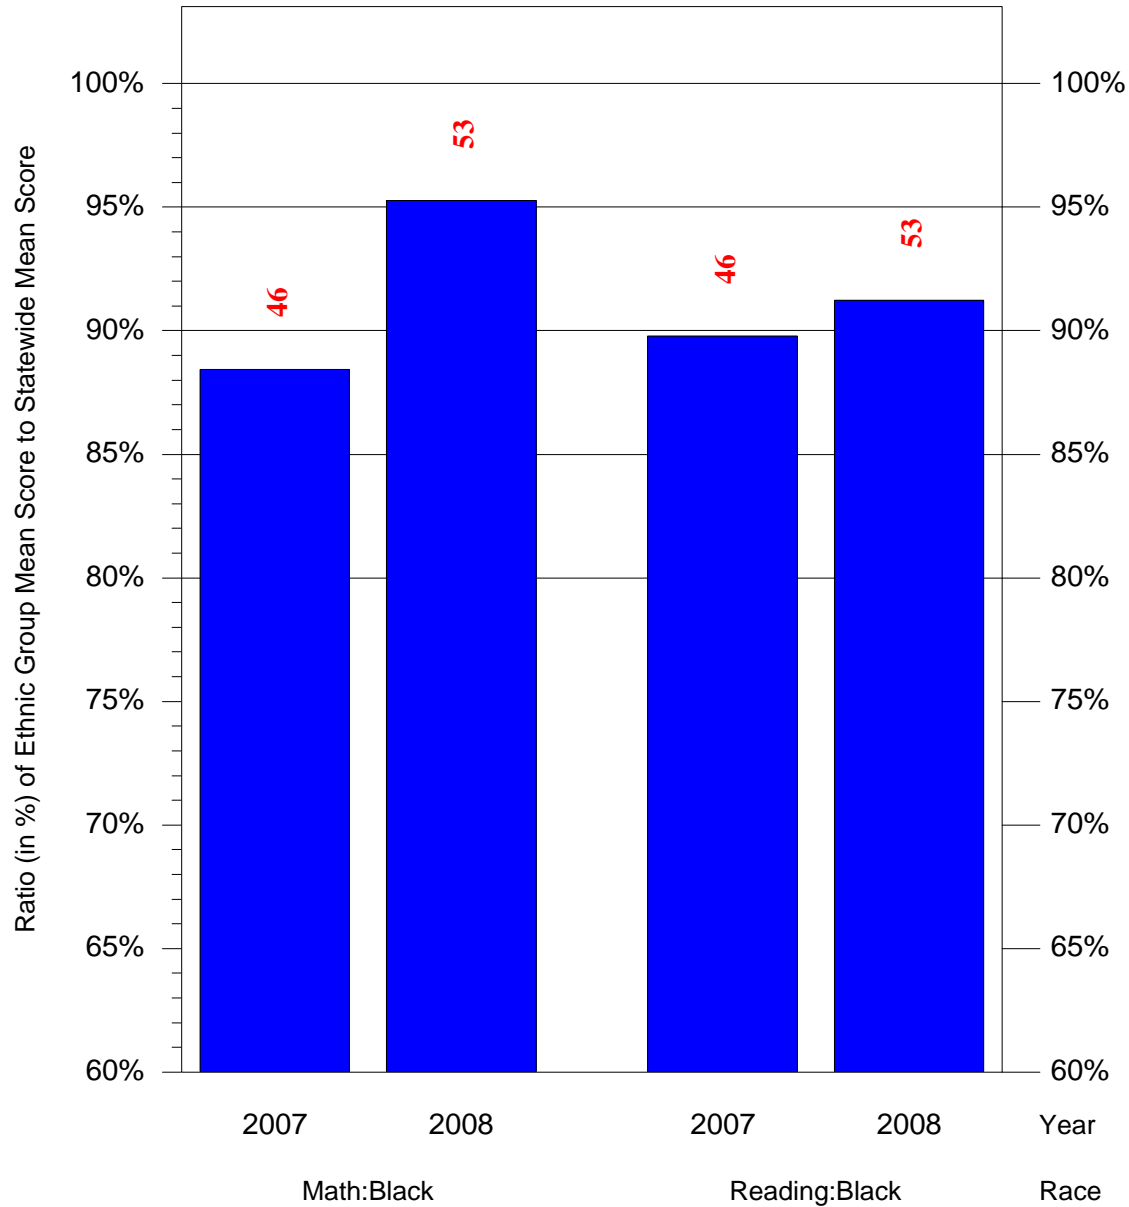

Mean Ethnic Group Building PSSA Test Score to Statewide Mean Score

Building = Willard Frances E Sch(6544) and Grade = 3 and Ethnic Group = Black or White

(Note: Number (in red) of Test Takers is above each bar in the chart.)