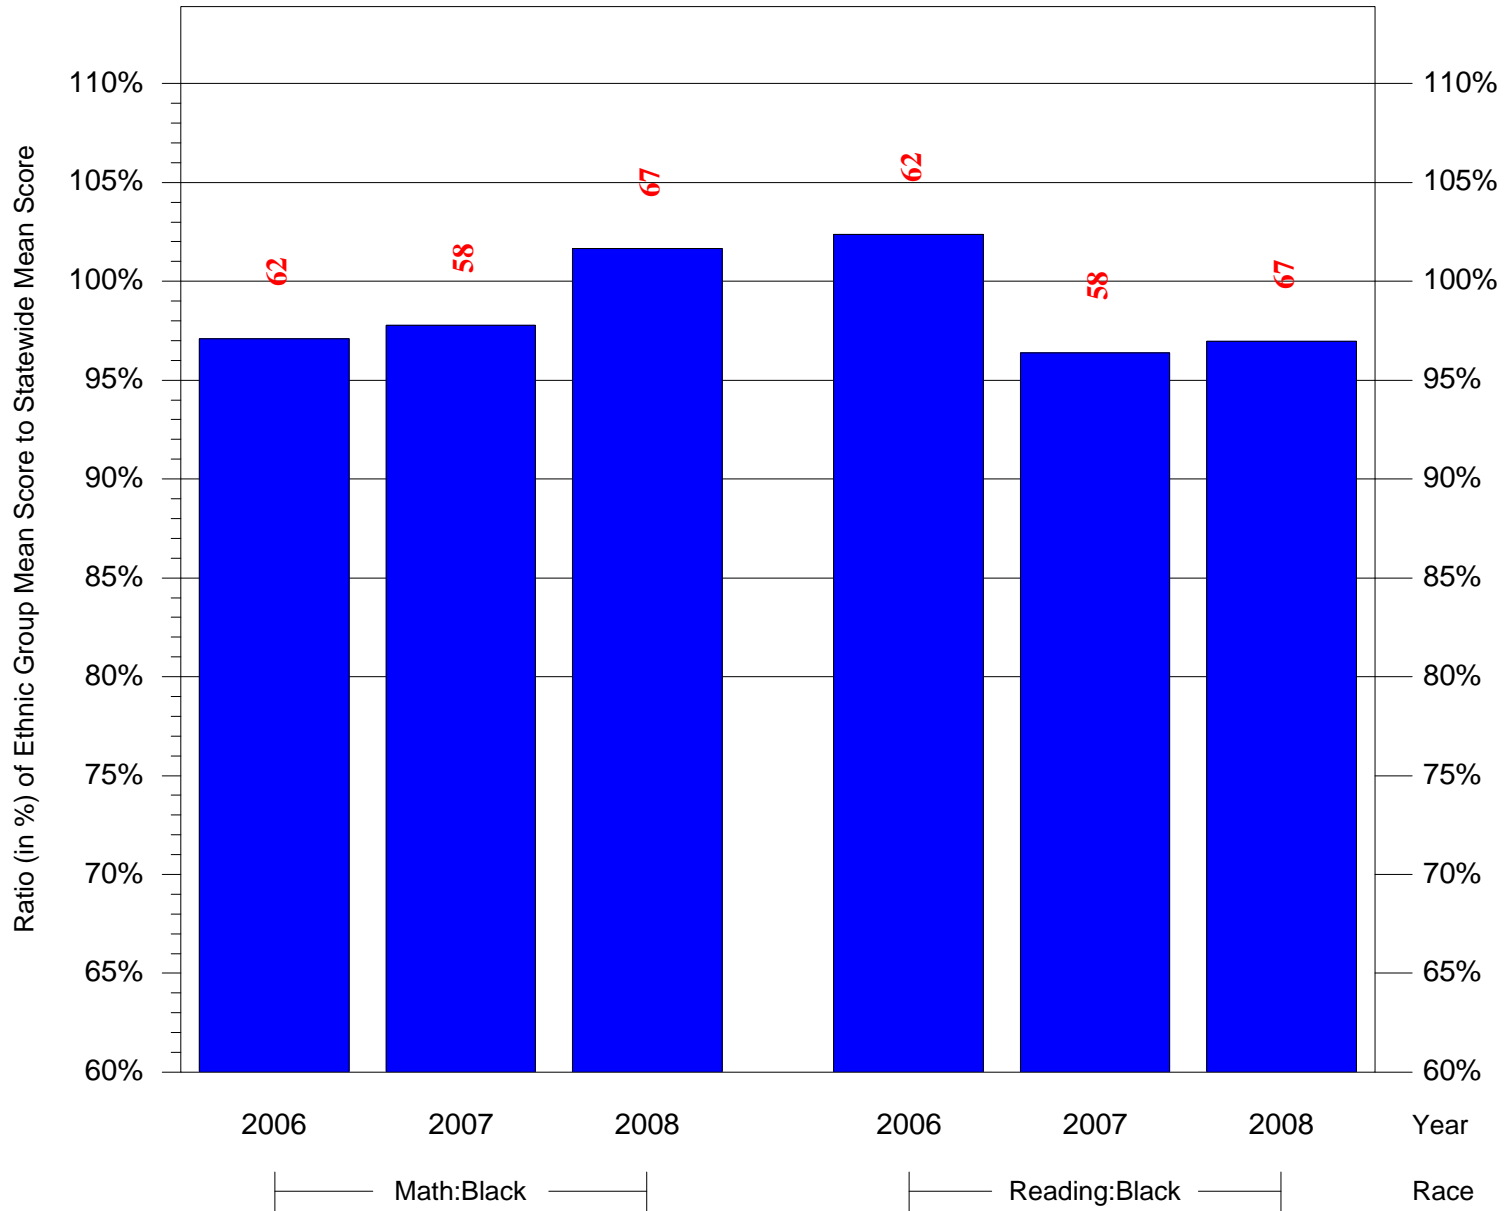

Mean Ethnic Group Building PSSA Test Score to Statewide Mean Score

Building = Middle Years Alternative(7022) and Grade = 6 and Ethnic Group = Black or White

(Note: Number (in red) of Test Takers is above each bar in the chart.)