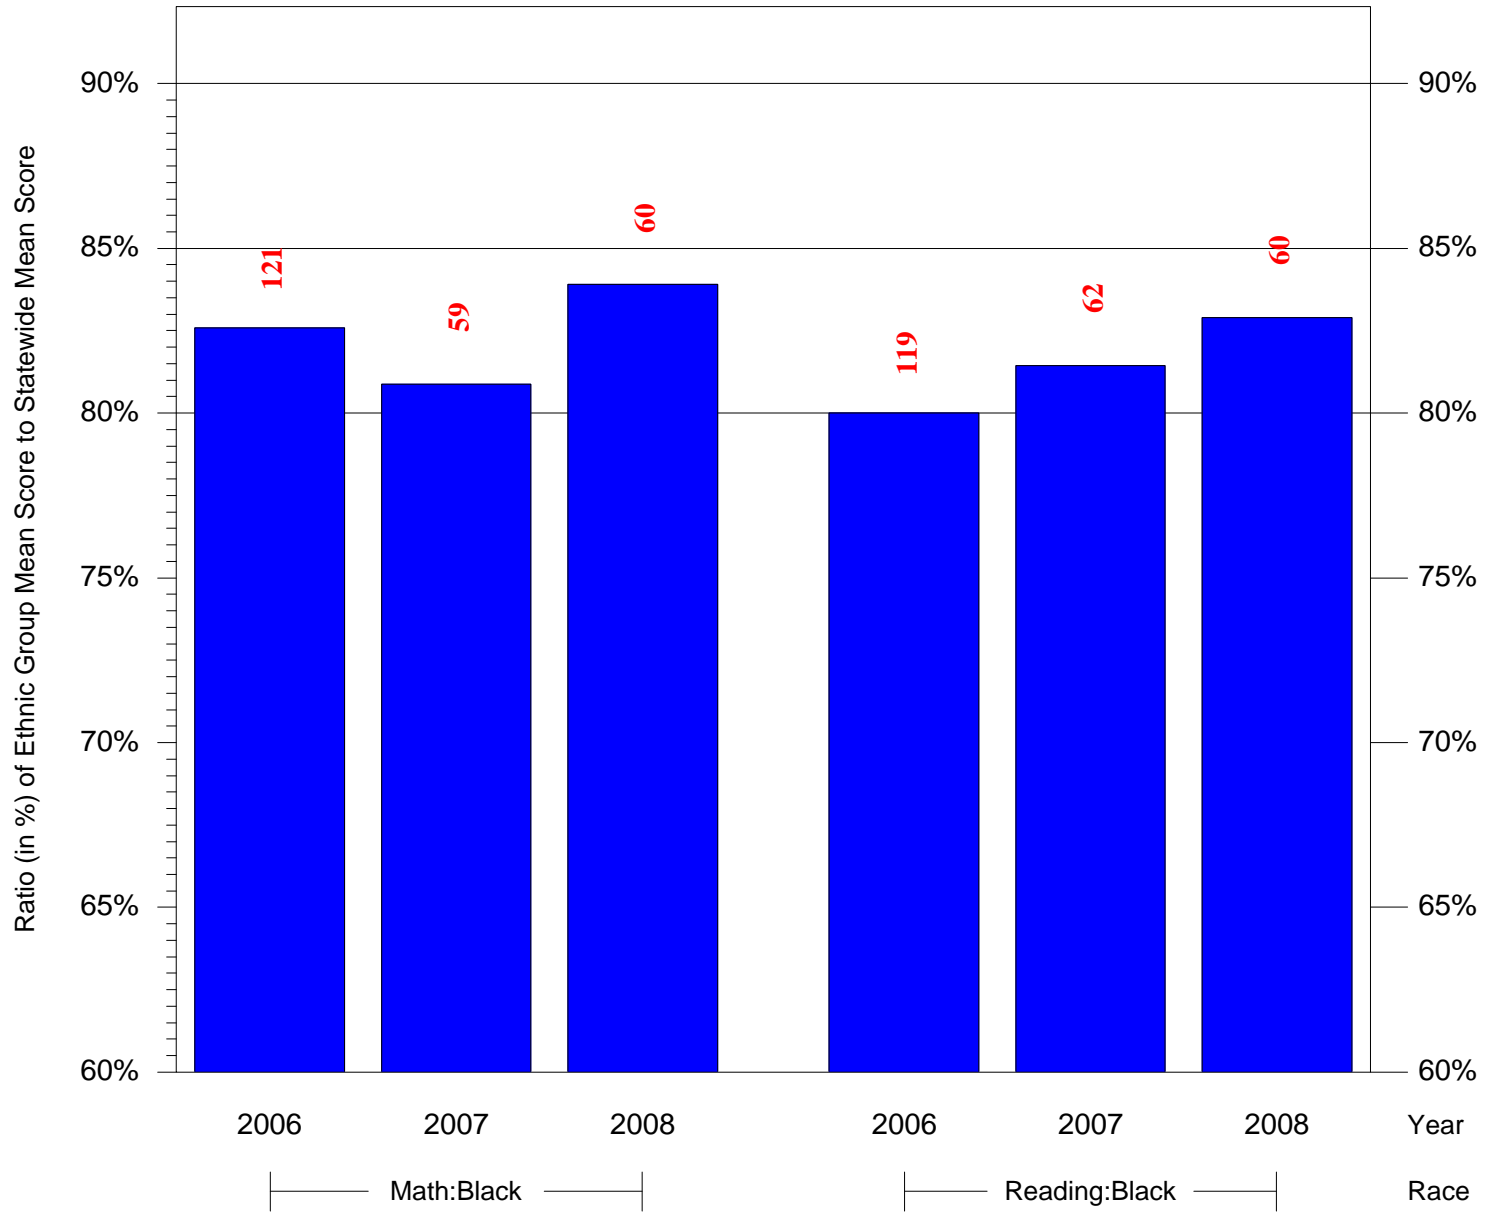

Mean Ethnic Group Building PSSA Test Score to Statewide Mean Score

Building = Clemente Roberto MS(6767) and Grade = 6 and Ethnic Group = Black or White

(Note: Number (in red) of Test Takers is above each bar in the chart.)