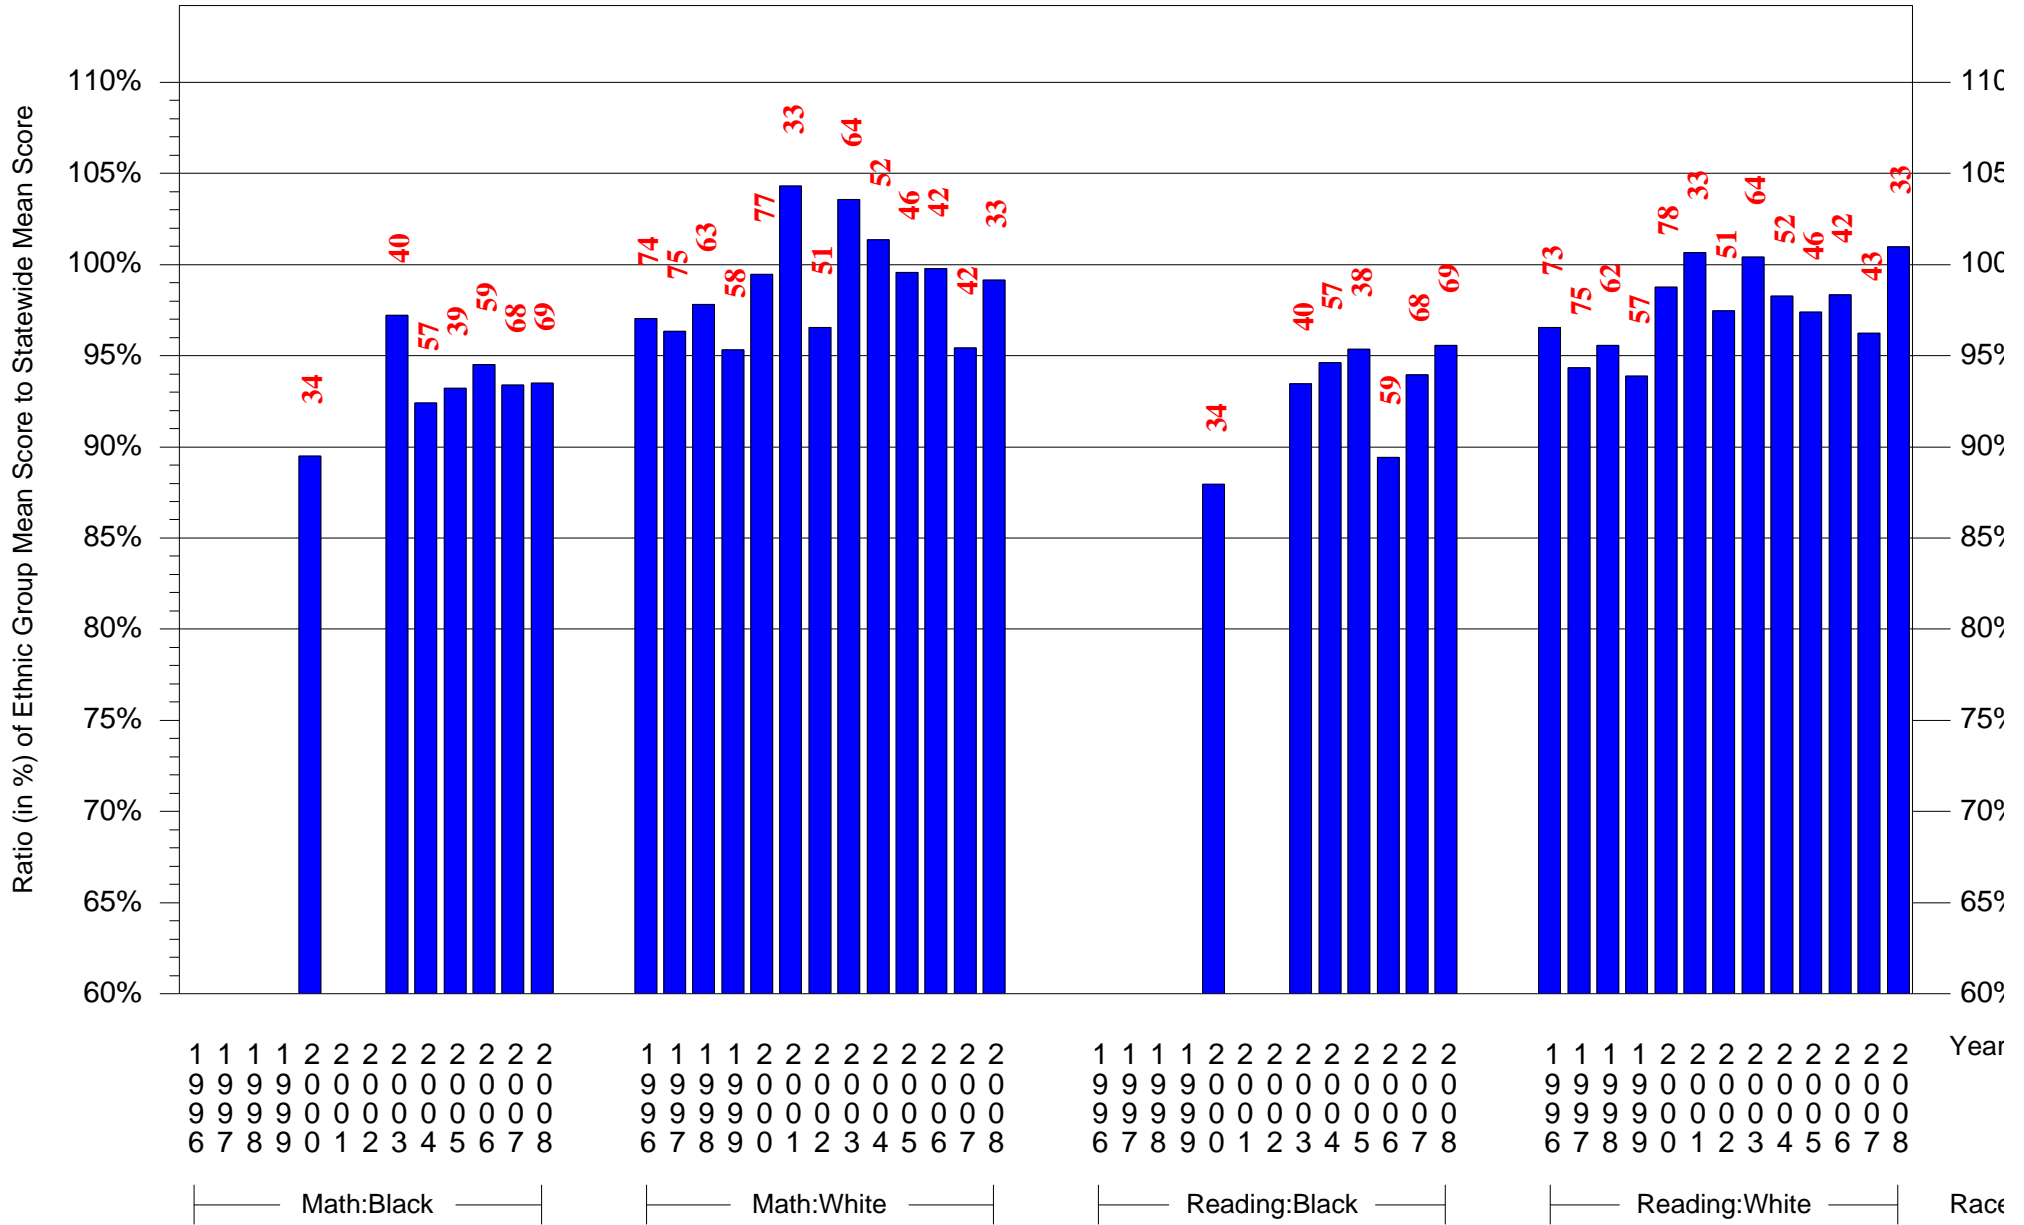

Mean Ethnic Group Building PSSA Test Score to Statewide Mean Score

Building = Moore J Hampton Sch(3770) and Grade = 5 and Ethnic Group = Black or White

(Note: Number (in red) of Test Takers is above each bar in the chart.)