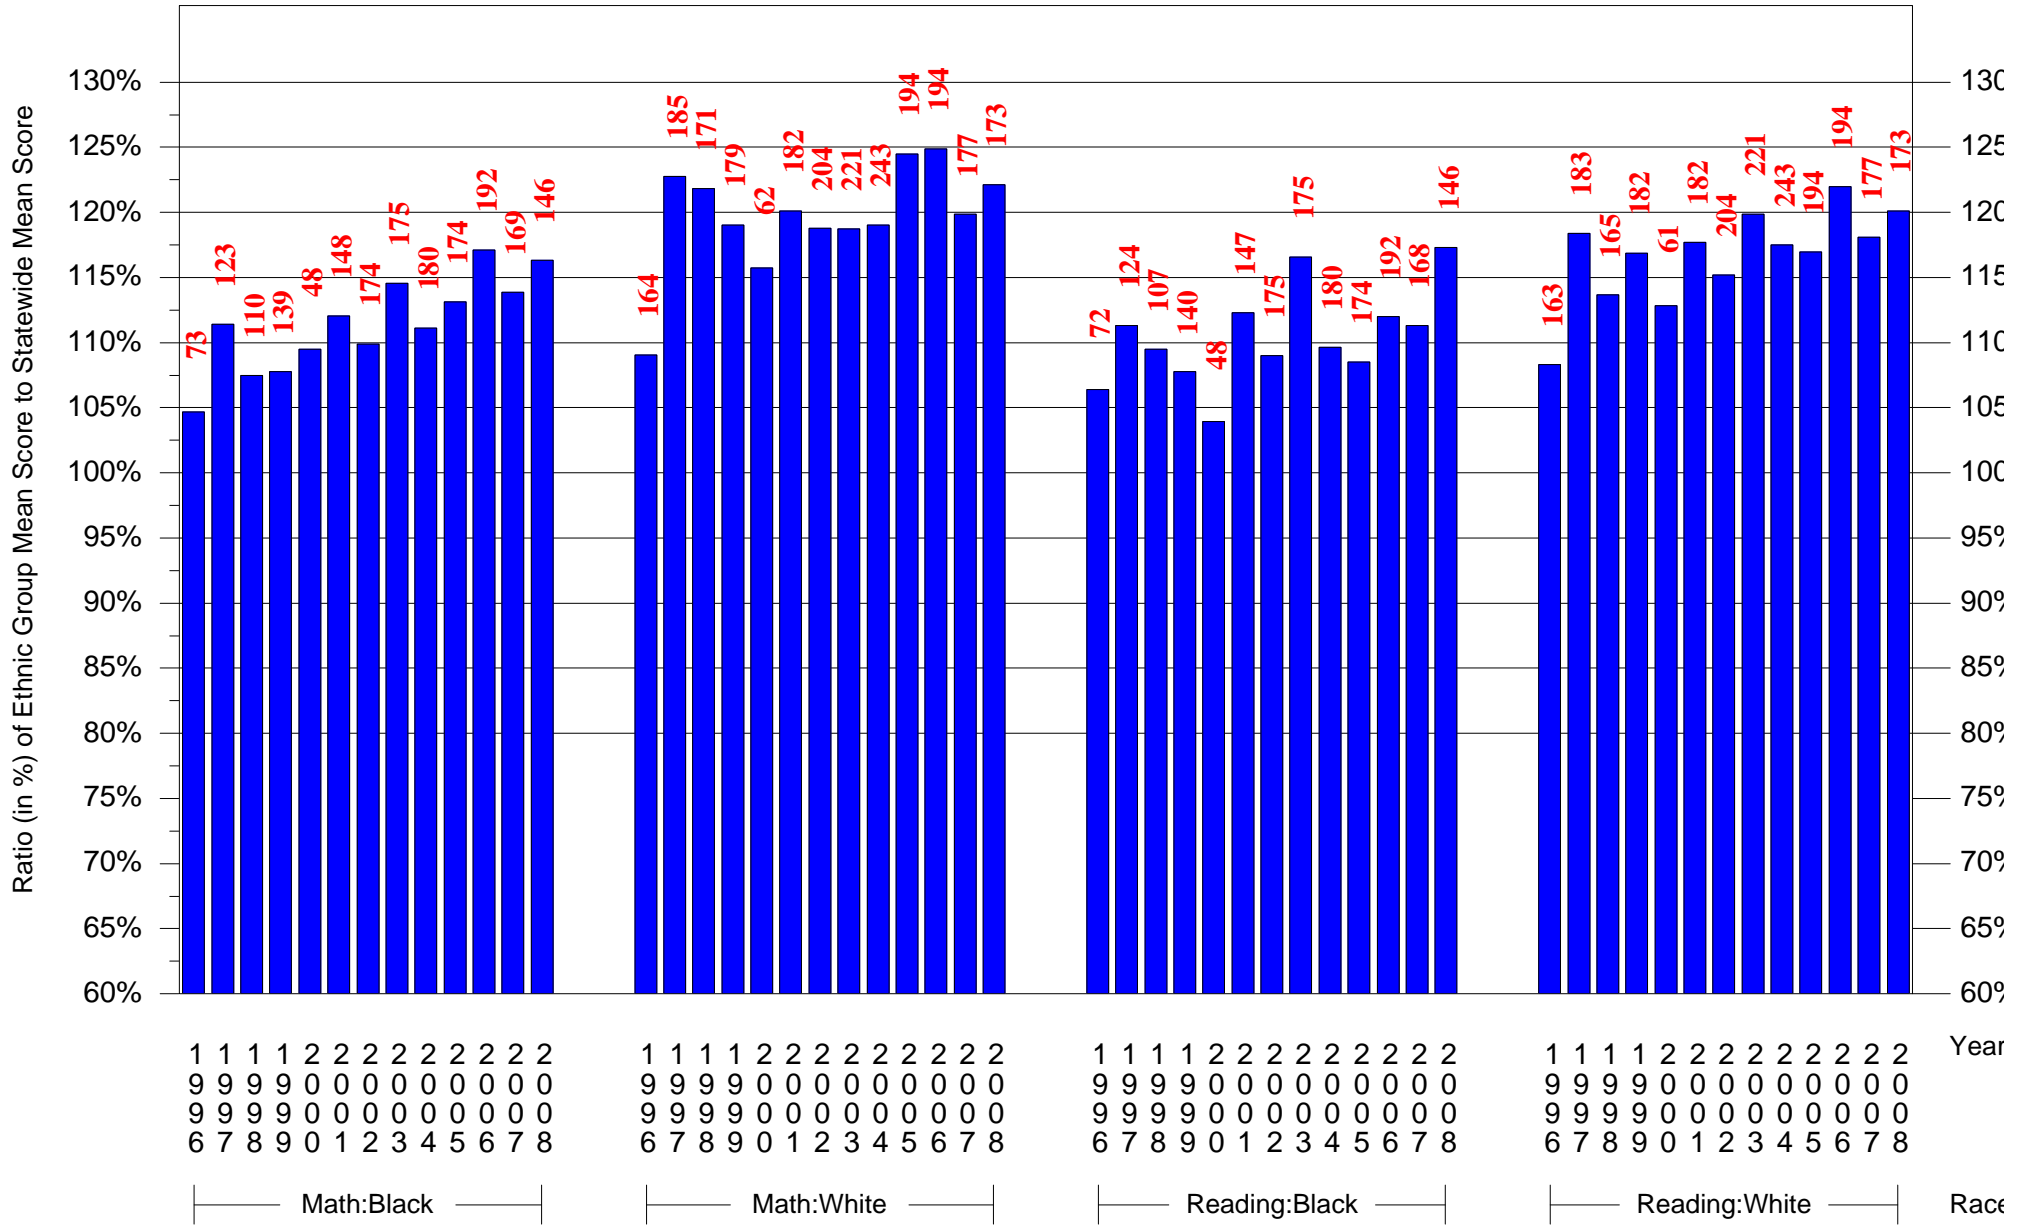

Mean Ethnic Group Building PSSA Test Score to Statewide Mean Score

Building = Central HS(3848) and Grade = 11 and Ethnic Group = Black or White

(Note: Number (in red) of Test Takers is above each bar in the chart.)