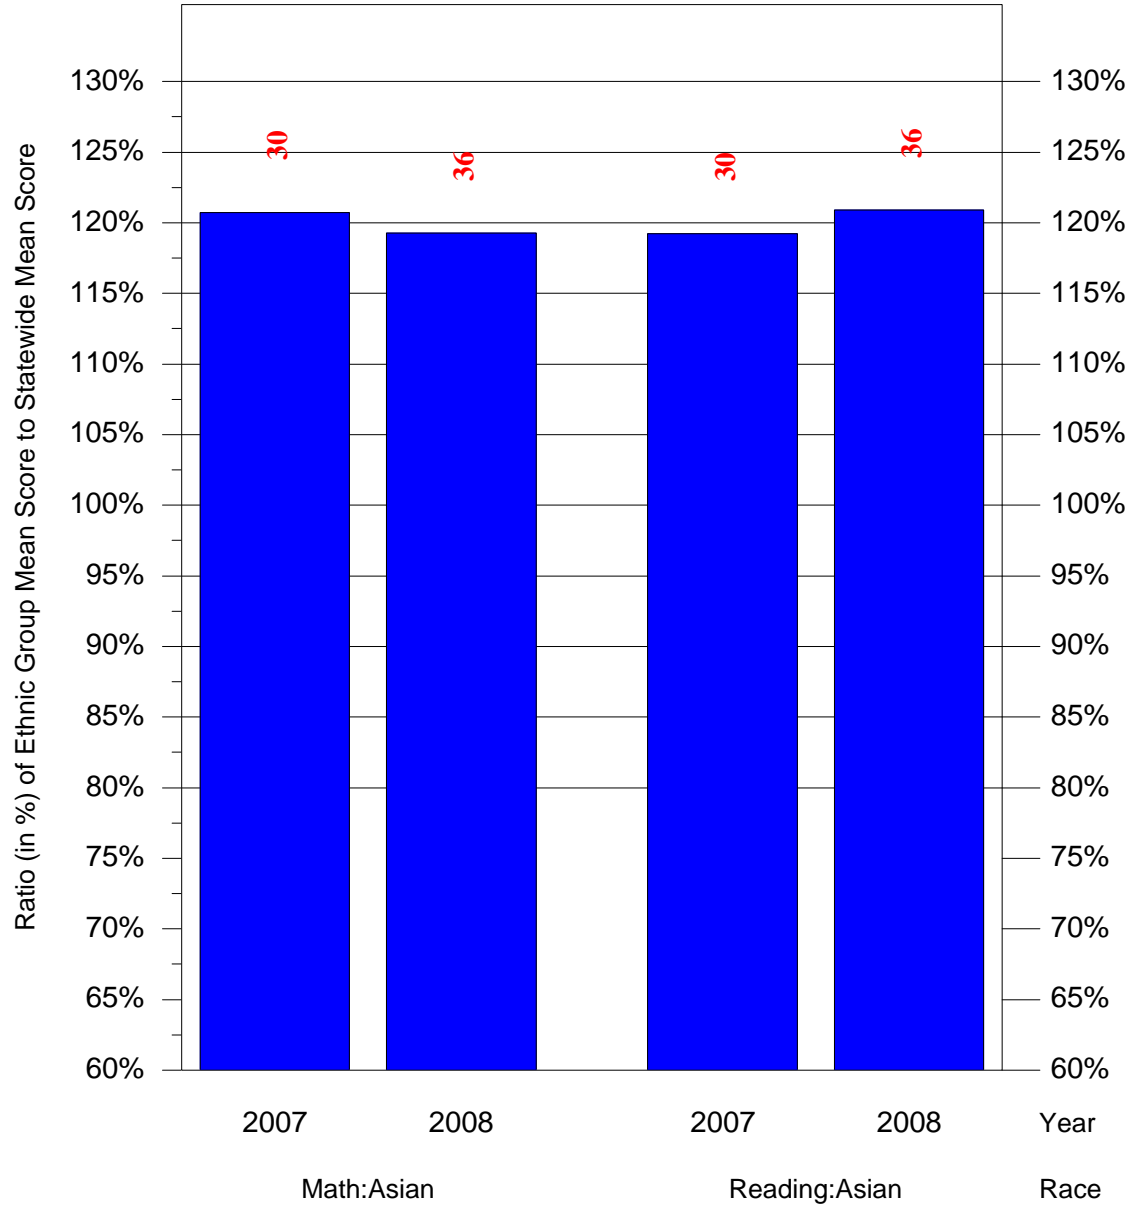

Mean Ethnic Group Building PSSA Test Score to Statewide Mean Score

Building = Masterman Julia R Sec Sch(3808) and Grade = 8 and Ethnic Group = Asian or Hispanic

(Note: Number (in red) of Test Takers is above each bar in the chart.)