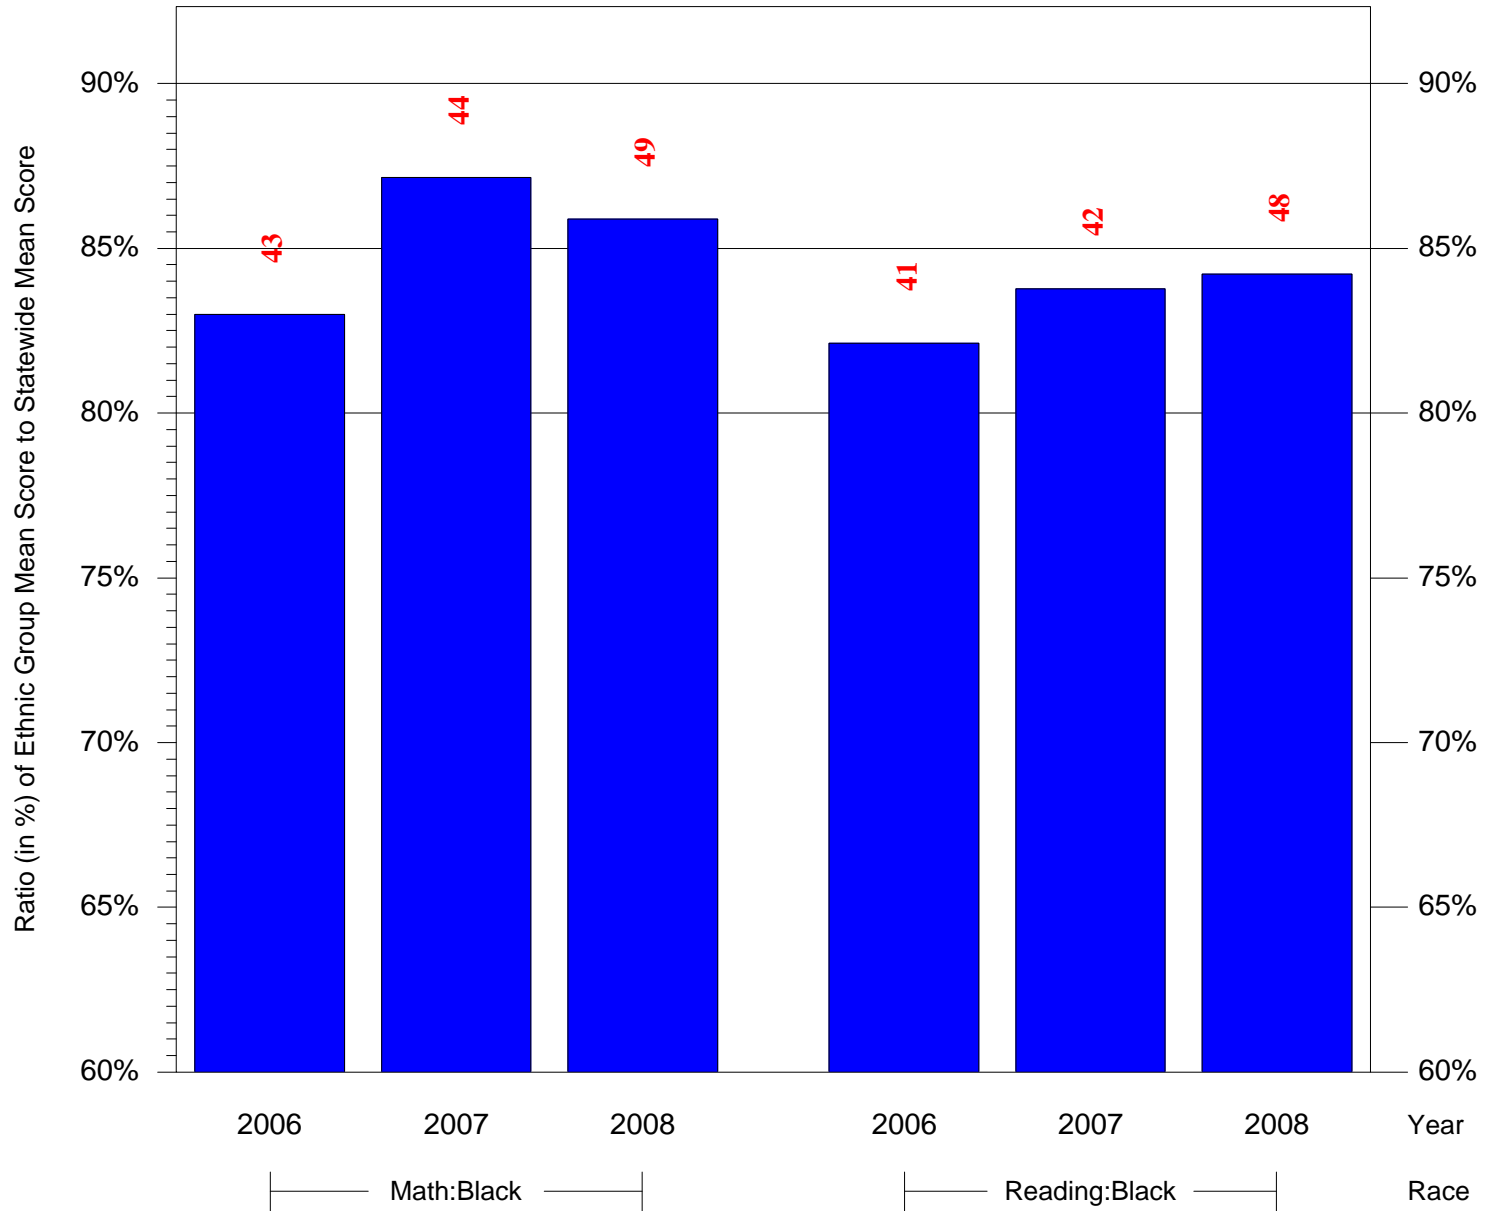

Mean Ethnic Group Building PSSA Test Score to Statewide Mean Score

Building = Birney Gen Davis B Sch(3733) and Grade = 8 and Ethnic Group = Black or White

(Note: Number (in red) of Test Takers is above each bar in the chart.)