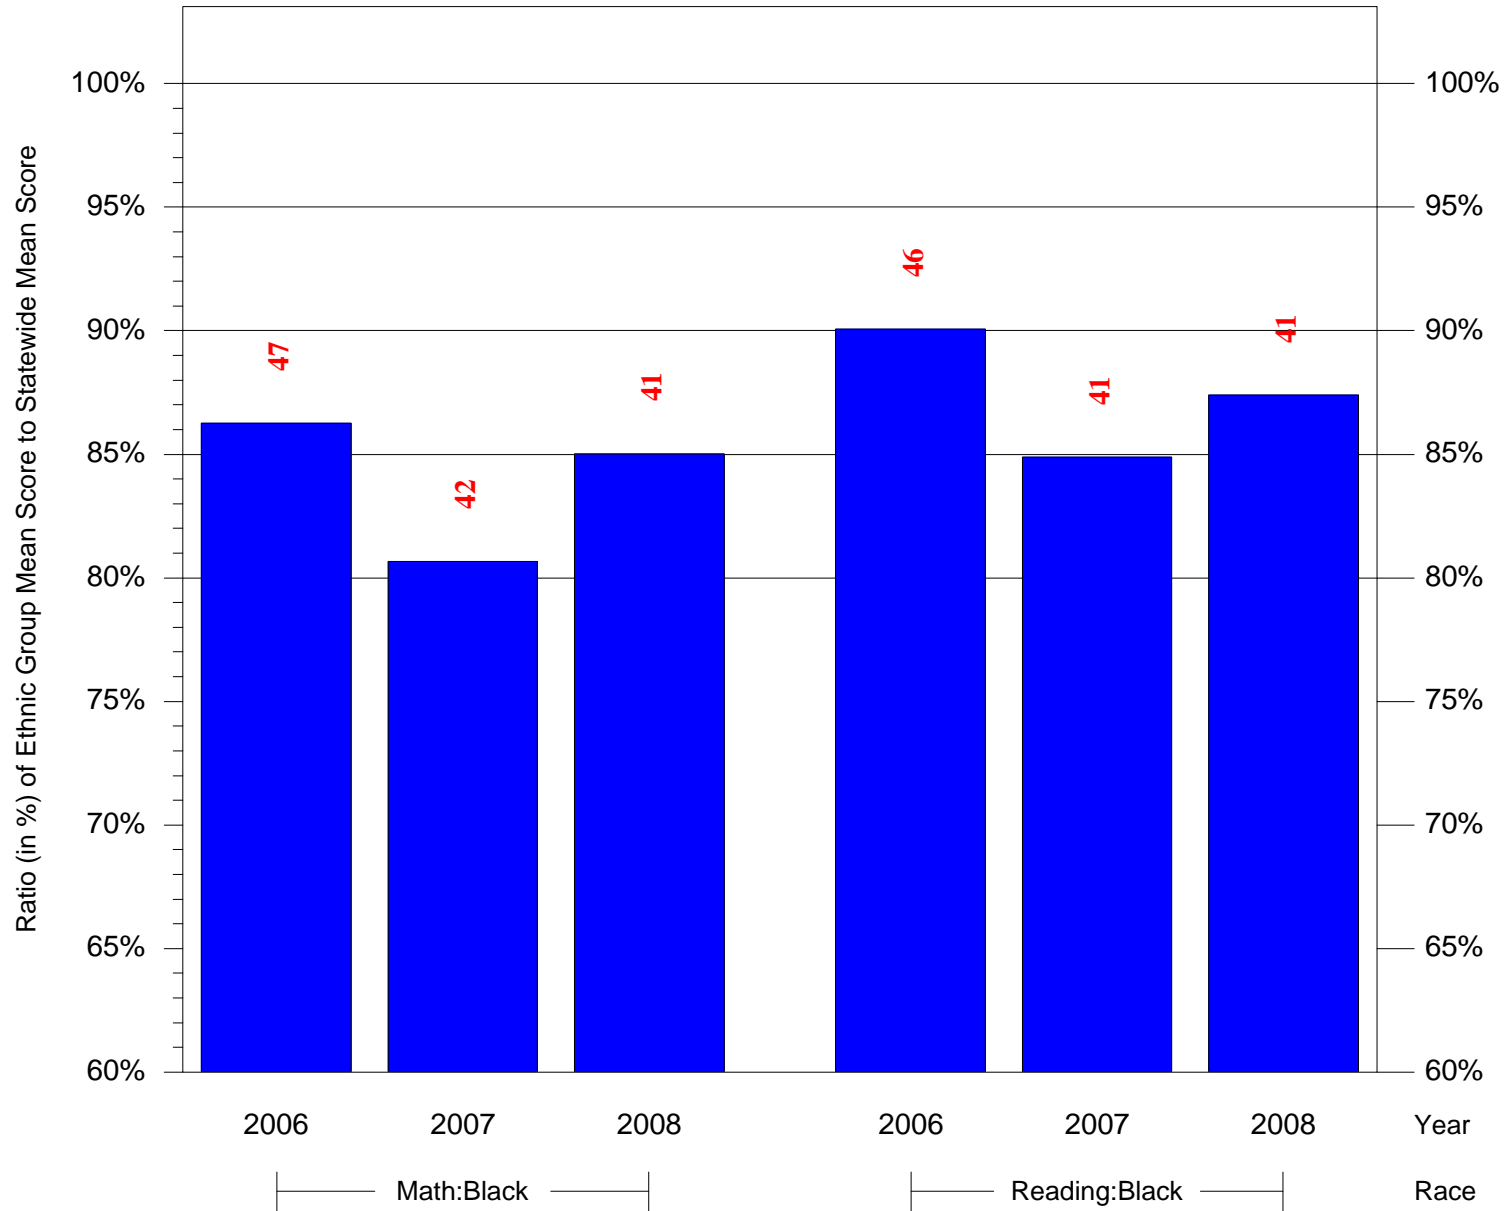

Mean Ethnic Group Building PSSA Test Score to Statewide Mean Score

Building = Creighton Thomas Sch(3736) and Grade = 7 and Ethnic Group = Black or White

(Note: Number (in red) of Test Takers is above each bar in the chart.)