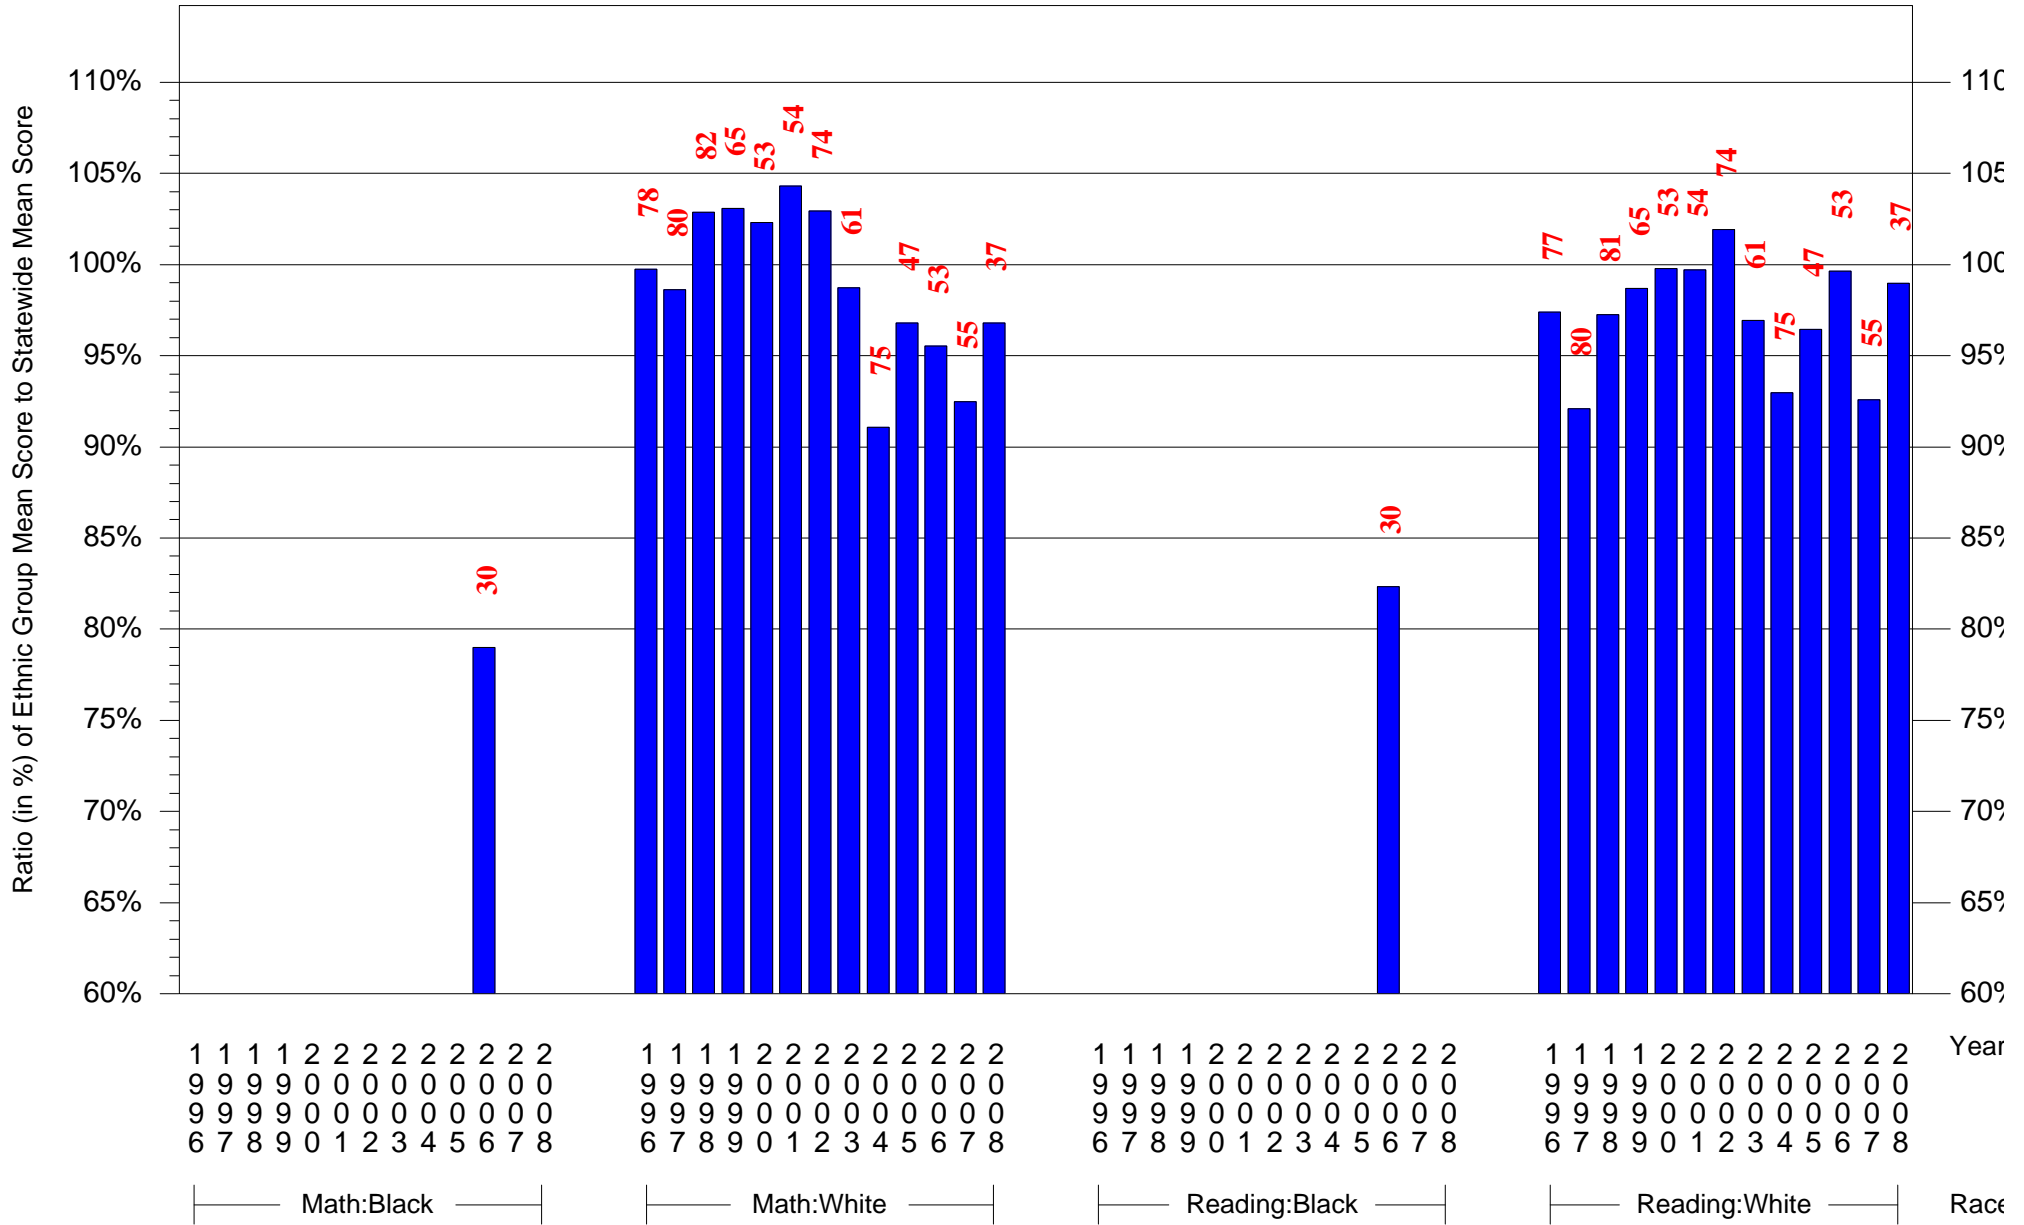

Mean Ethnic Group Building PSSA Test Score to Statewide Mean Score

Building = Lawton Henry W Sch(3744) and Grade = 5 and Ethnic Group = Black or White

(Note: Number (in red) of Test Takers is above each bar in the chart.)