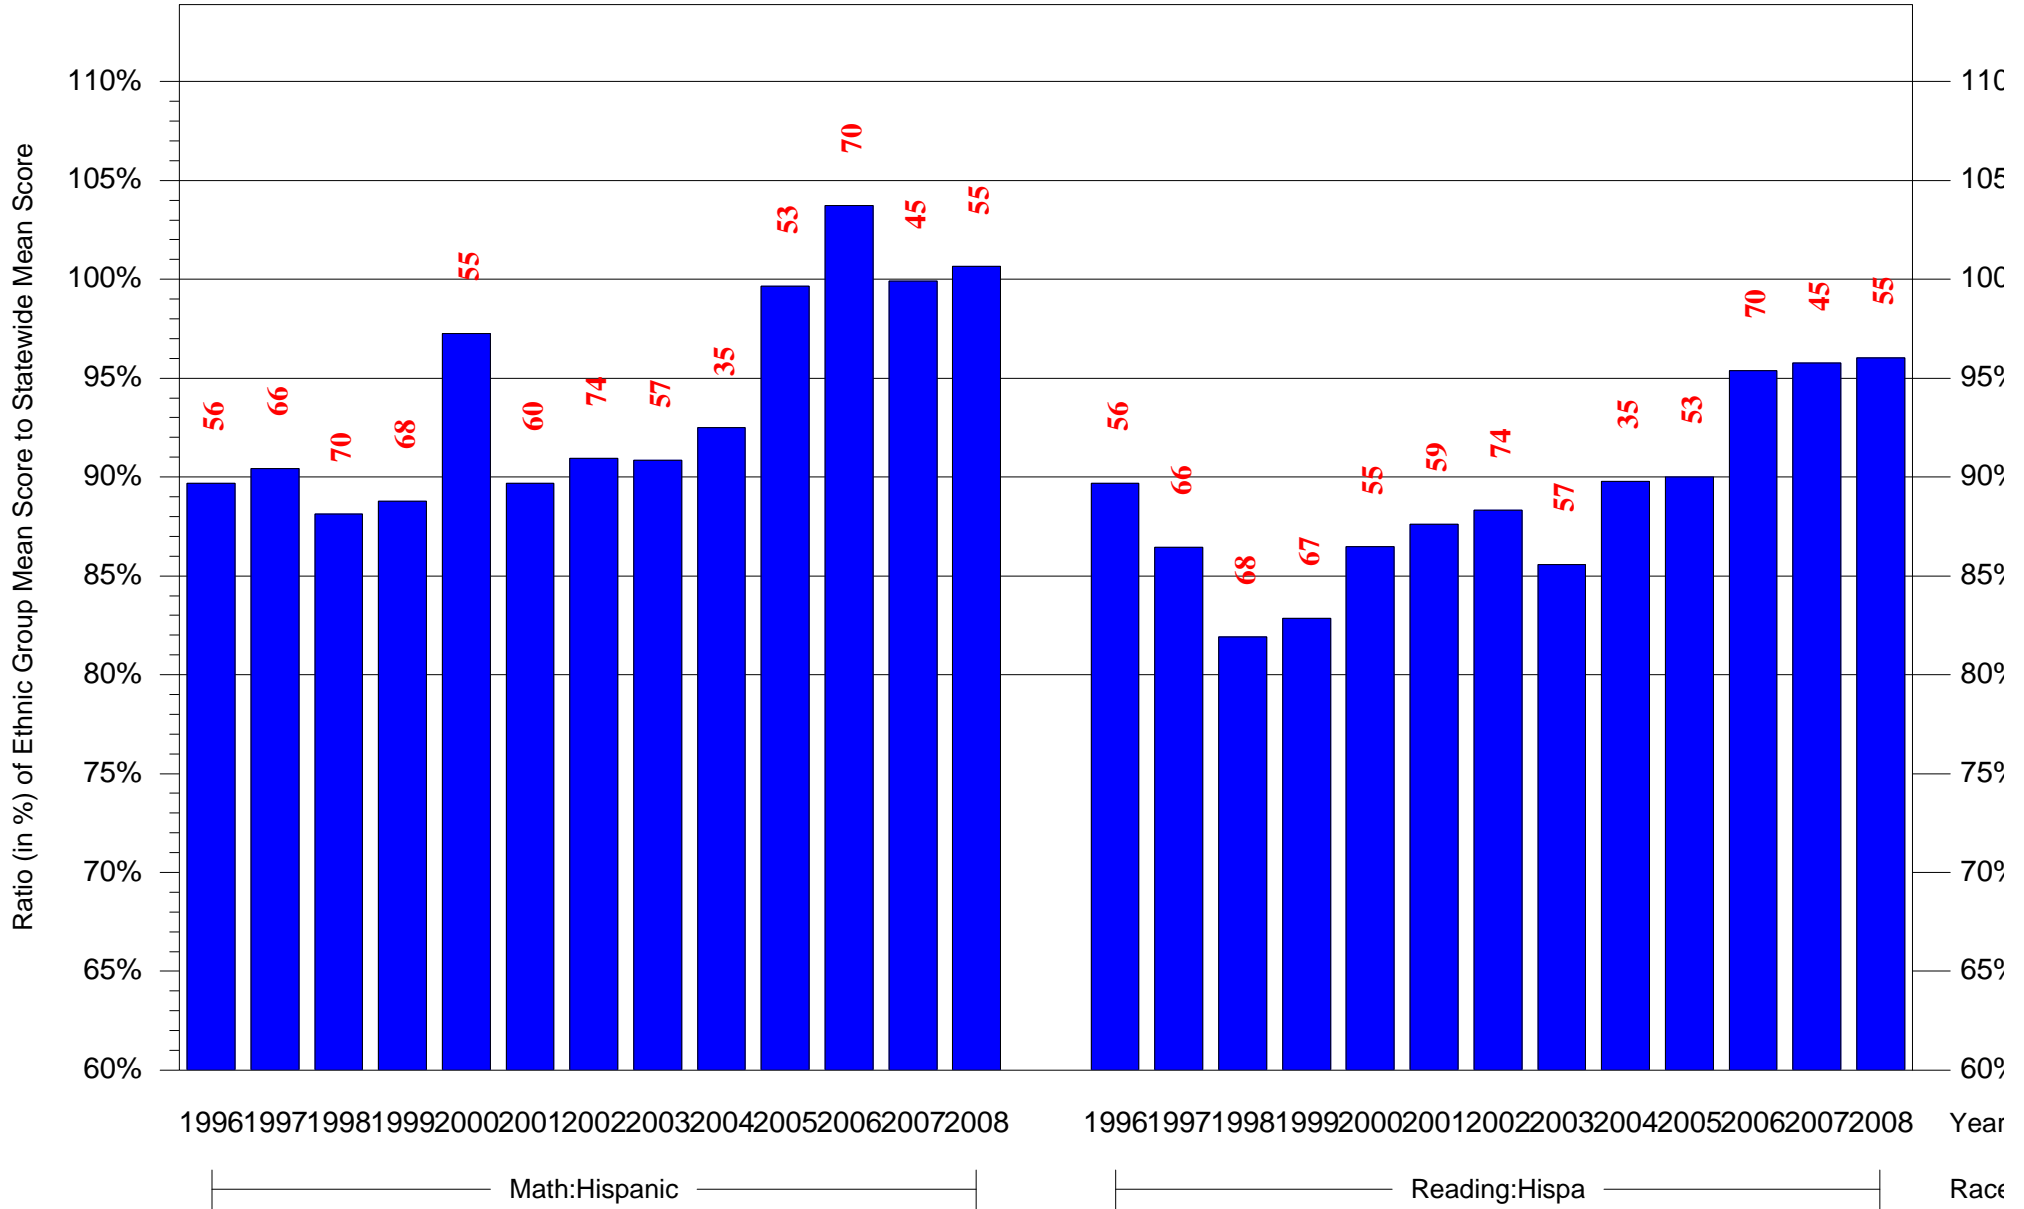

Mean Ethnic Group Building PSSA Test Score to Statewide Mean Score
Building = Fairhill Sch(5039) and Grade = 5 and Ethnic Group = Asian or Hispanic
(Note: Number (in red) of Test Takers is above each bar in the chart.)