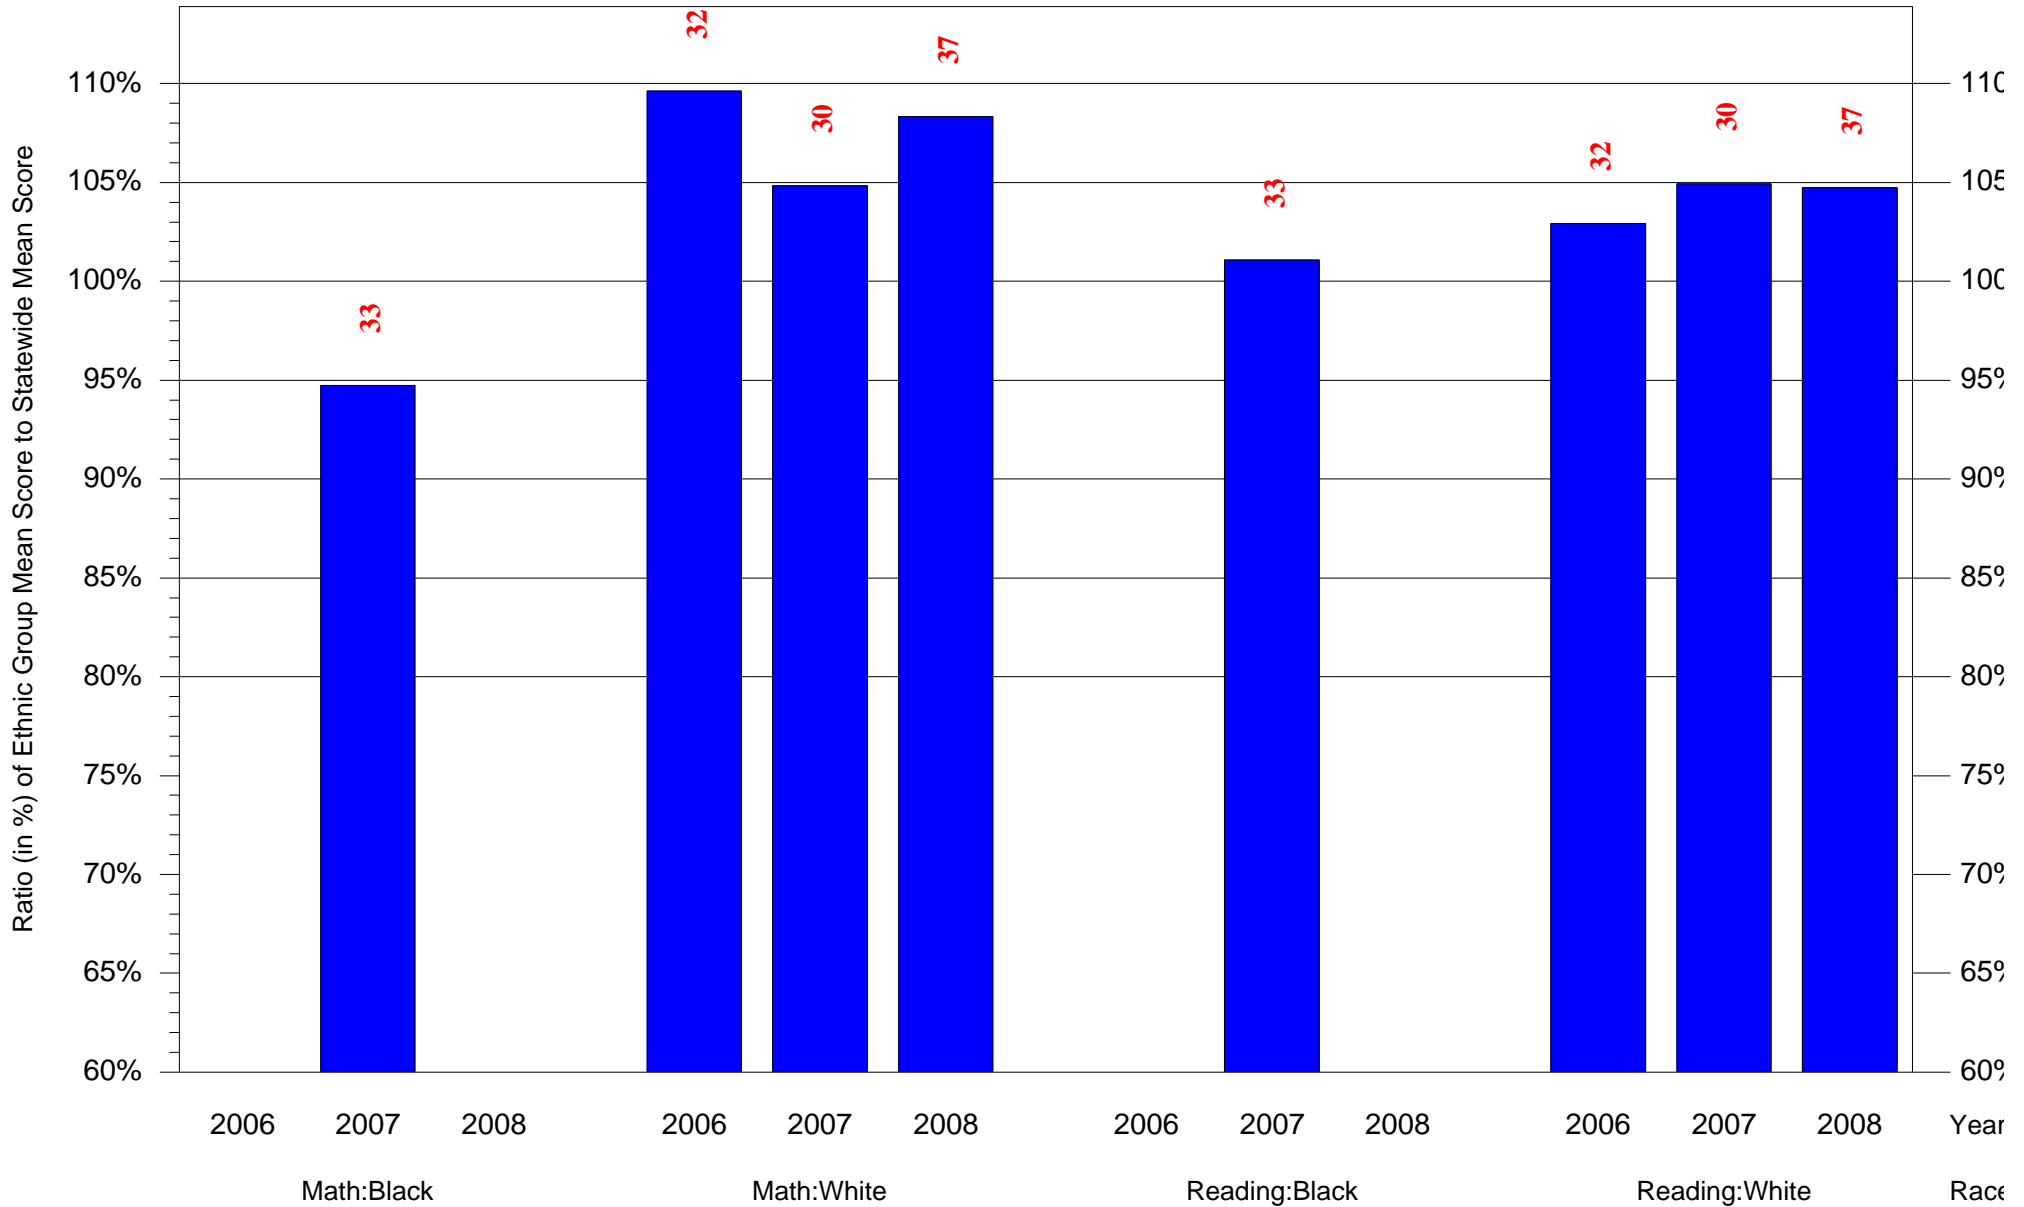

Mean Ethnic Group Building PSSA Test Score to Statewide Mean Score

Building = Pollock Robert B Sch(3801) and Grade = 4 and Ethnic Group = Black or White

(Note: Number (in red) of Test Takers is above each bar in the chart.)