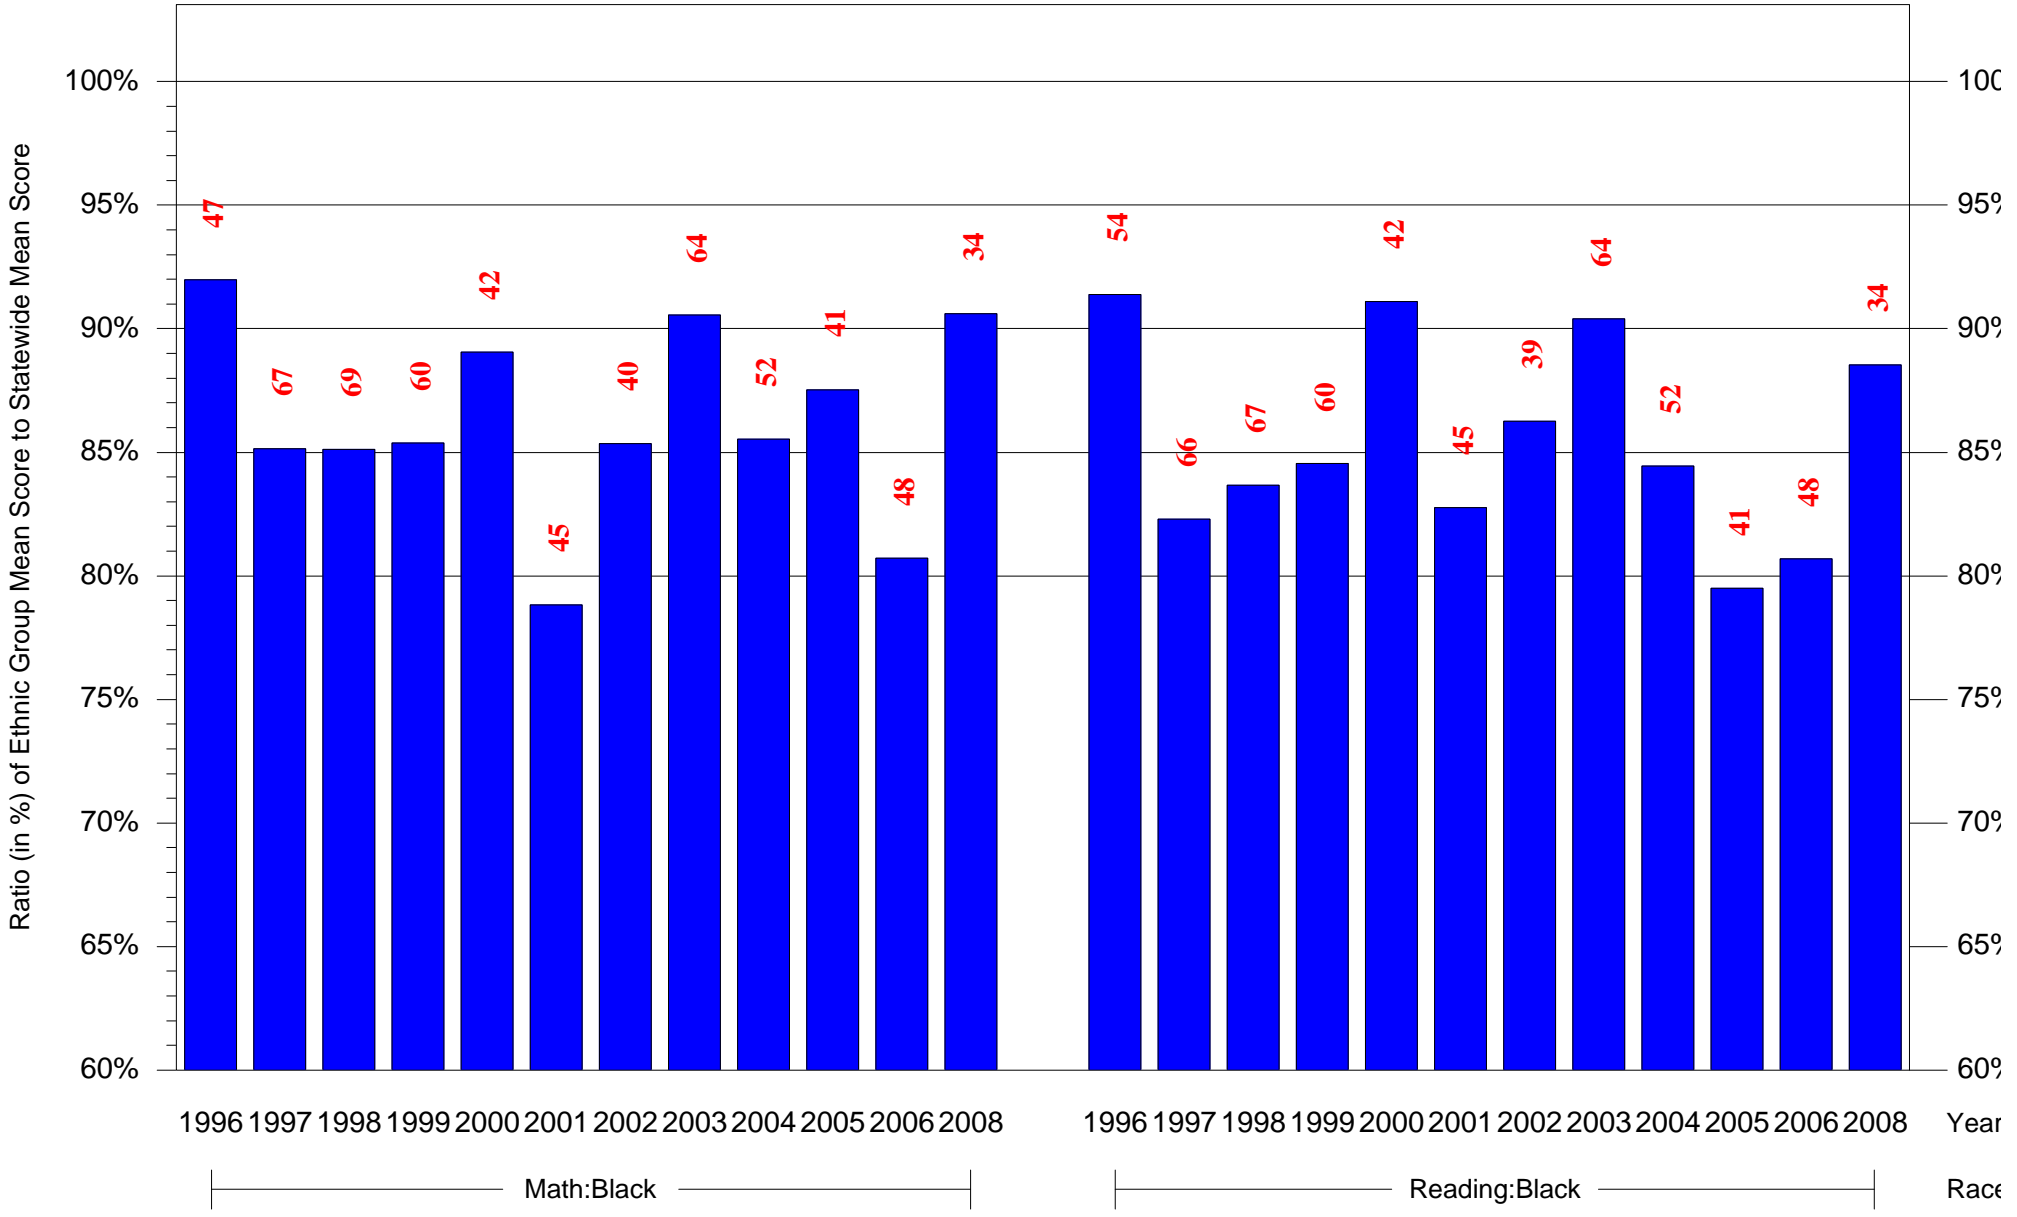

Mean Ethnic Group Building PSSA Test Score to Statewide Mean Score
Building = Hill Leslie P Sch(3806) and Grade = 5 and Ethnic Group = Black or White
(Note: Number (in red) of Test Takers is above each bar in the chart.)