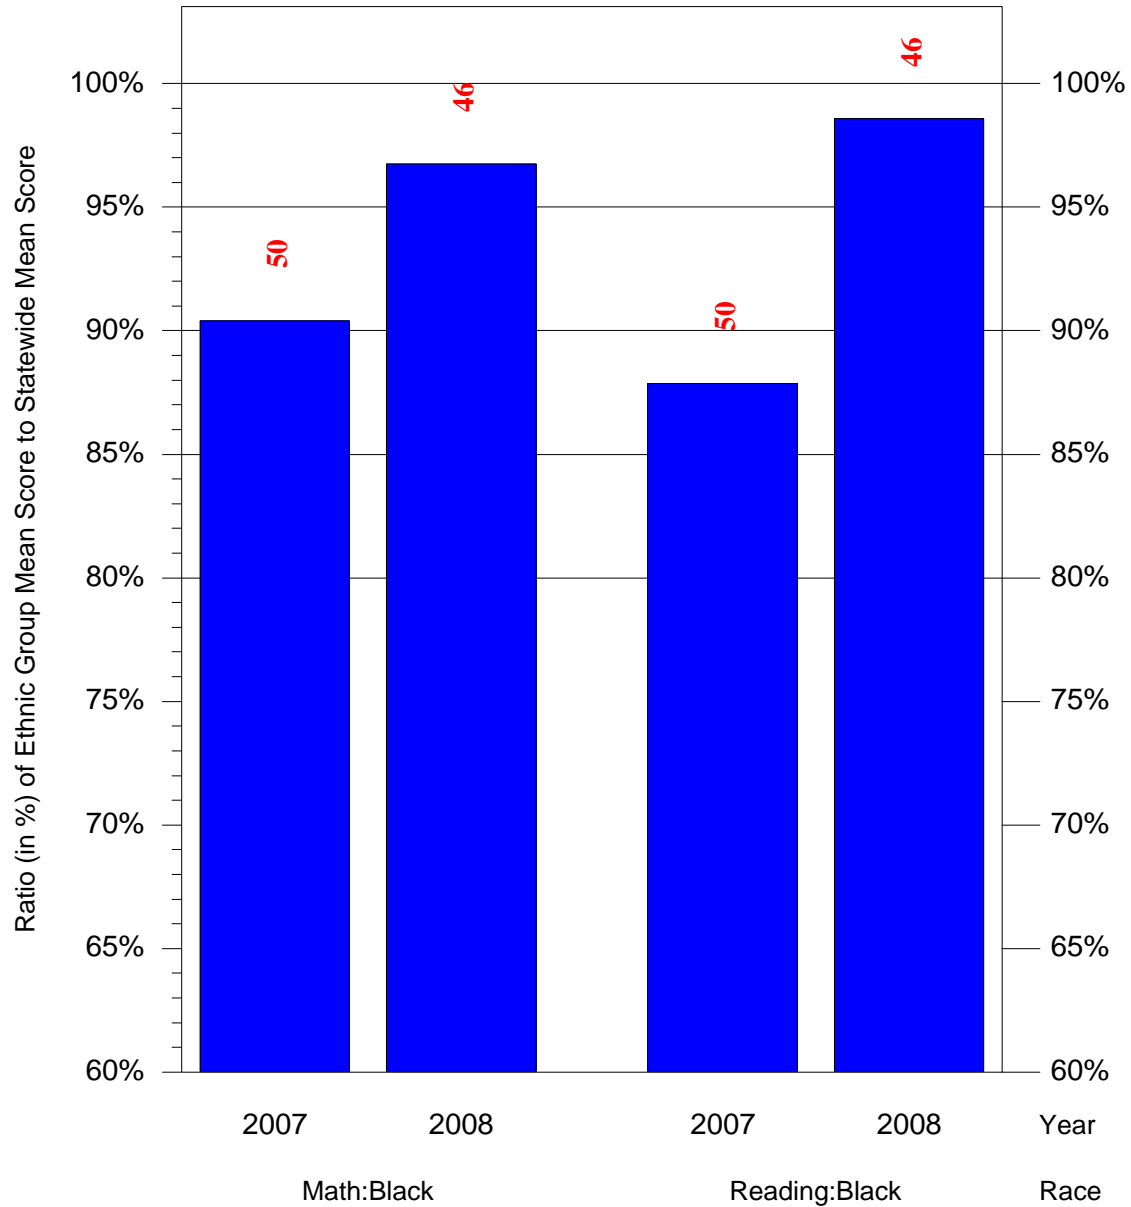

Mean Ethnic Group Building PSSA Test Score to Statewide Mean Score

Building = Meade Gen George C Sch(3630) and Grade = 3 and Ethnic Group = Black or White

(Note: Number (in red) of Test Takers is above each bar in the chart.)