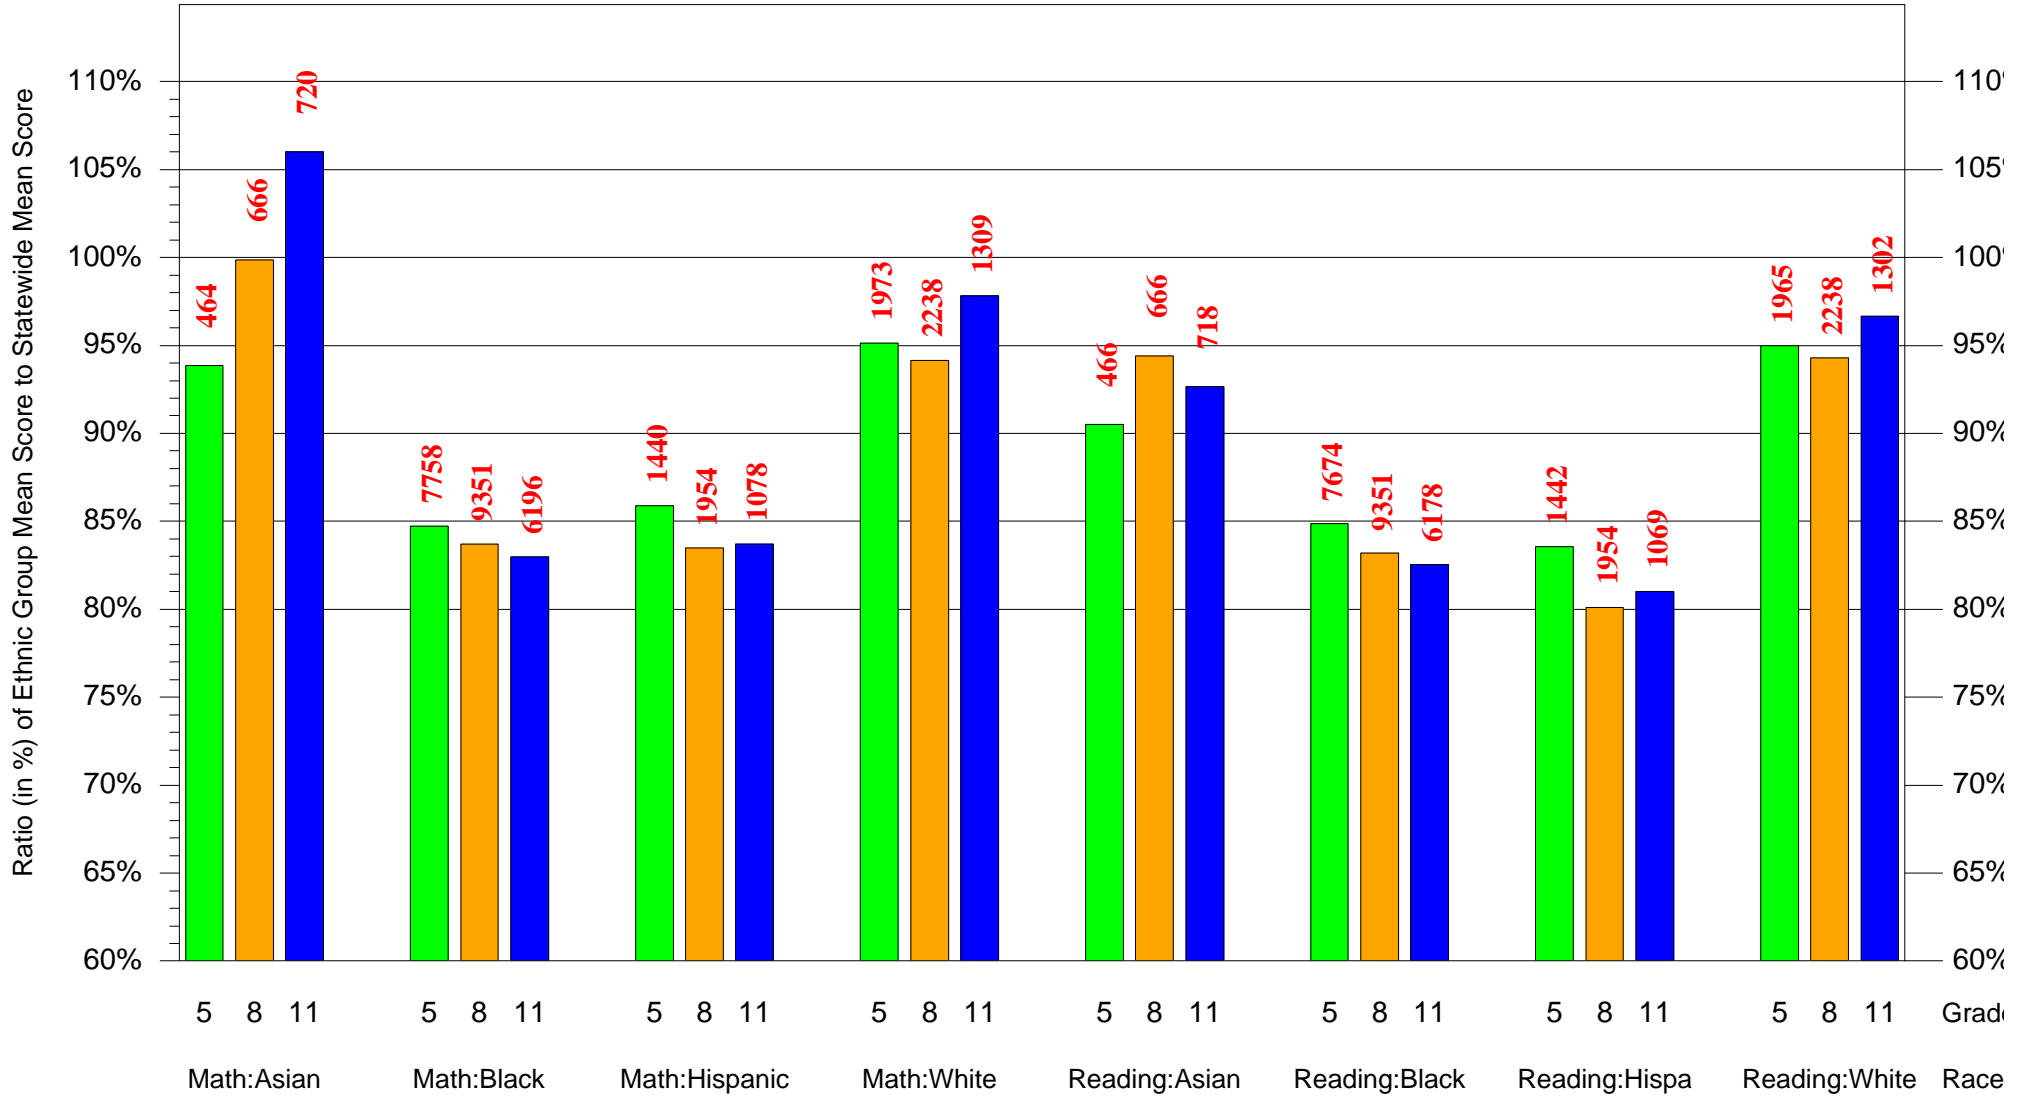

Mean Ethnic Group AUN PSSA Test Score to Statewide Mean Score

AUN = Philadelphia City SD(126515001) and Cohort = 2000 and Ethnic Group = Black or White or Asian or Hispanic

(Note: Number (in red) of Test Takers is above each bar in the chart.)

Legend

Test Year 2000: Grade 5

Test Year 2003: Grade 8

Test Year 2006: Grade 11