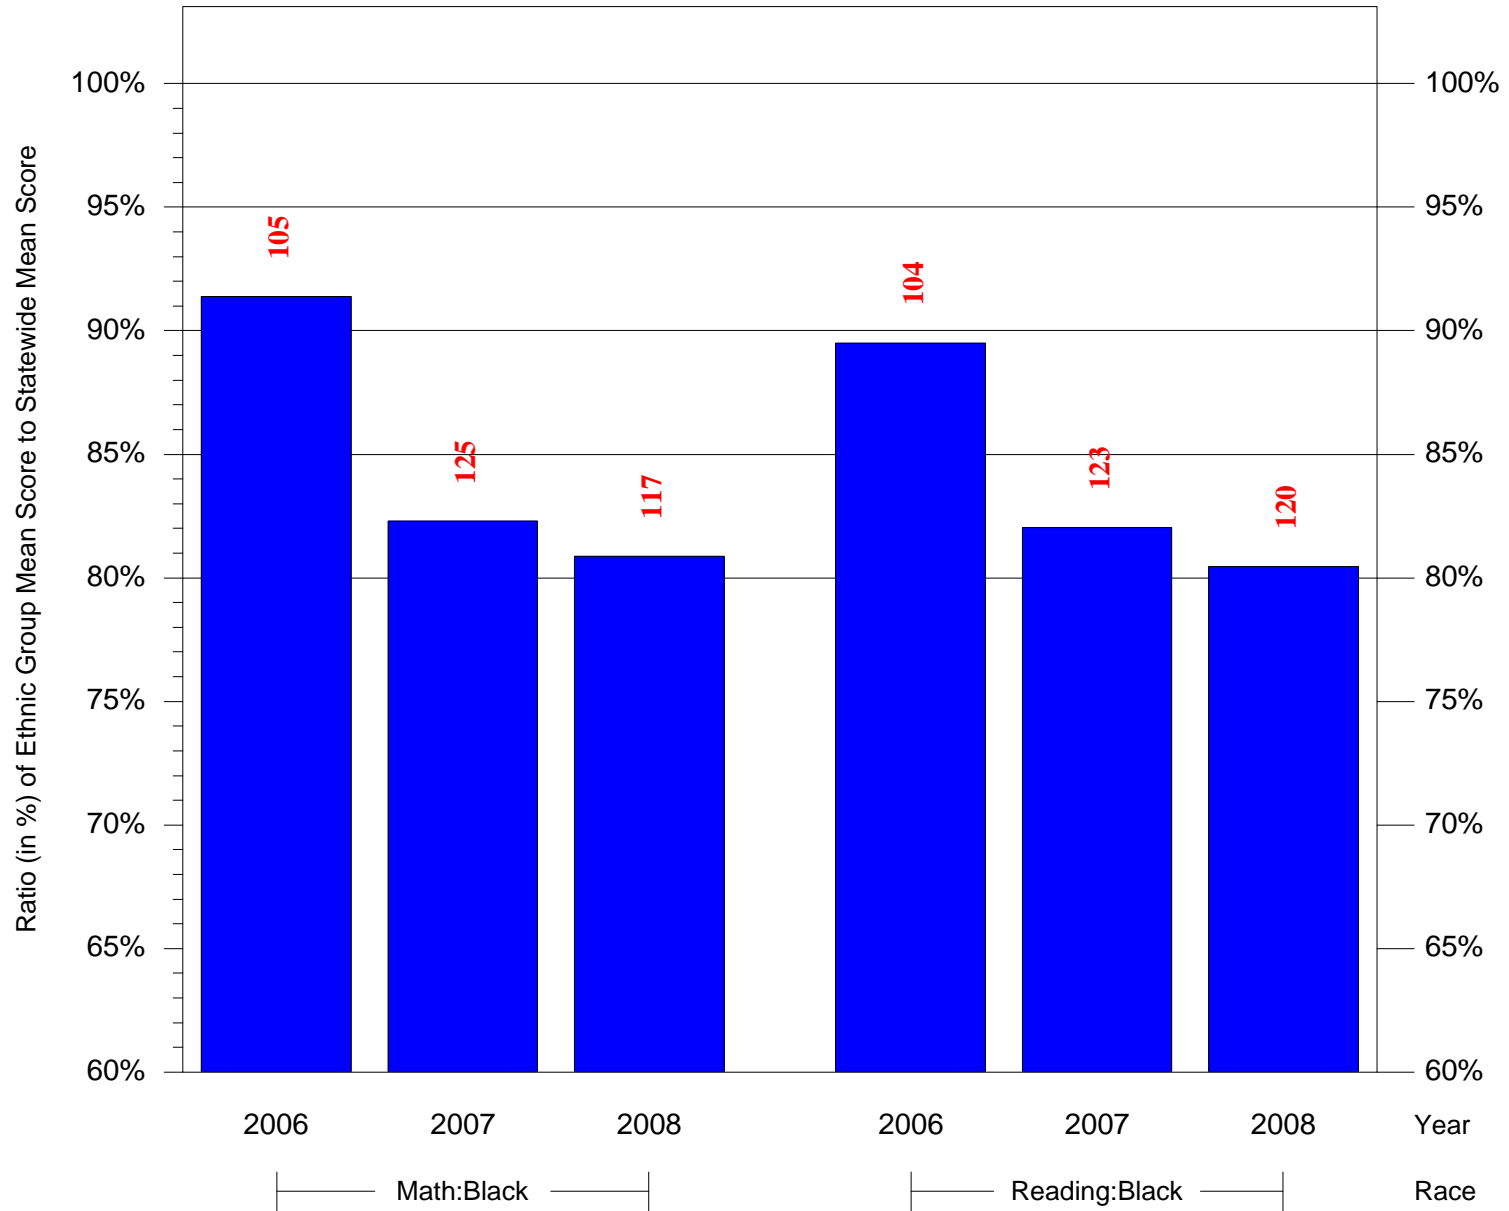

Mean Ethnic Group Building PSSA Test Score to Statewide Mean Score

Building = Morton Thomas G Sch(6535) and Grade = 4 and Ethnic Group = Black or White

(Note: Number (in red) of Test Takers is above each bar in the chart.)