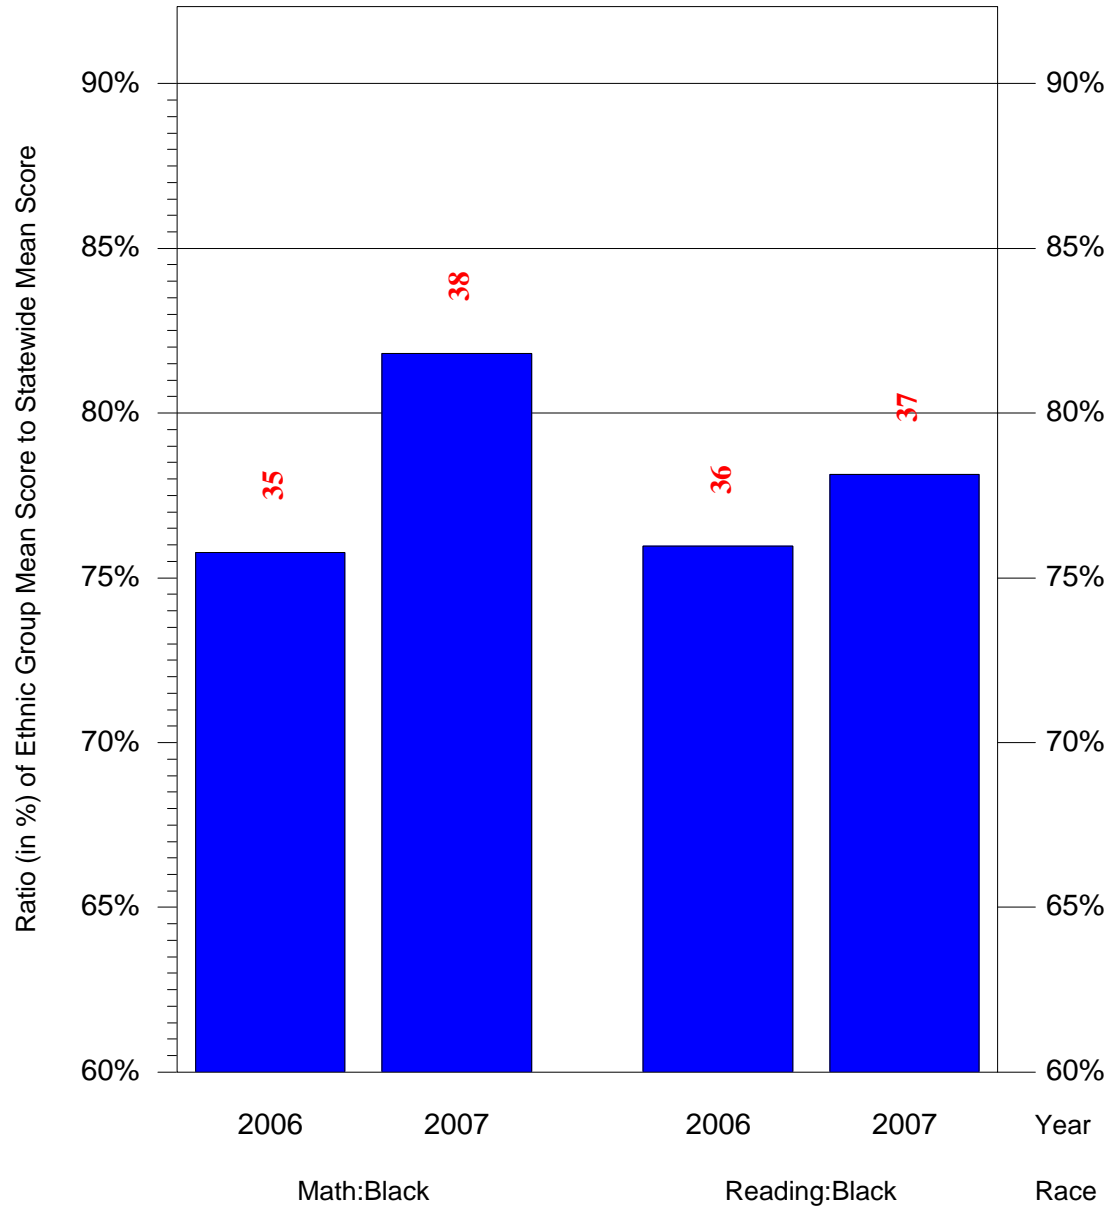

Mean Ethnic Group Building PSSA Test Score to Statewide Mean Score

Building = Hartranft John F Sch(5125) and Grade = 4 and Ethnic Group = Black or White

(Note: Number (in red) of Test Takers is above each bar in the chart.)