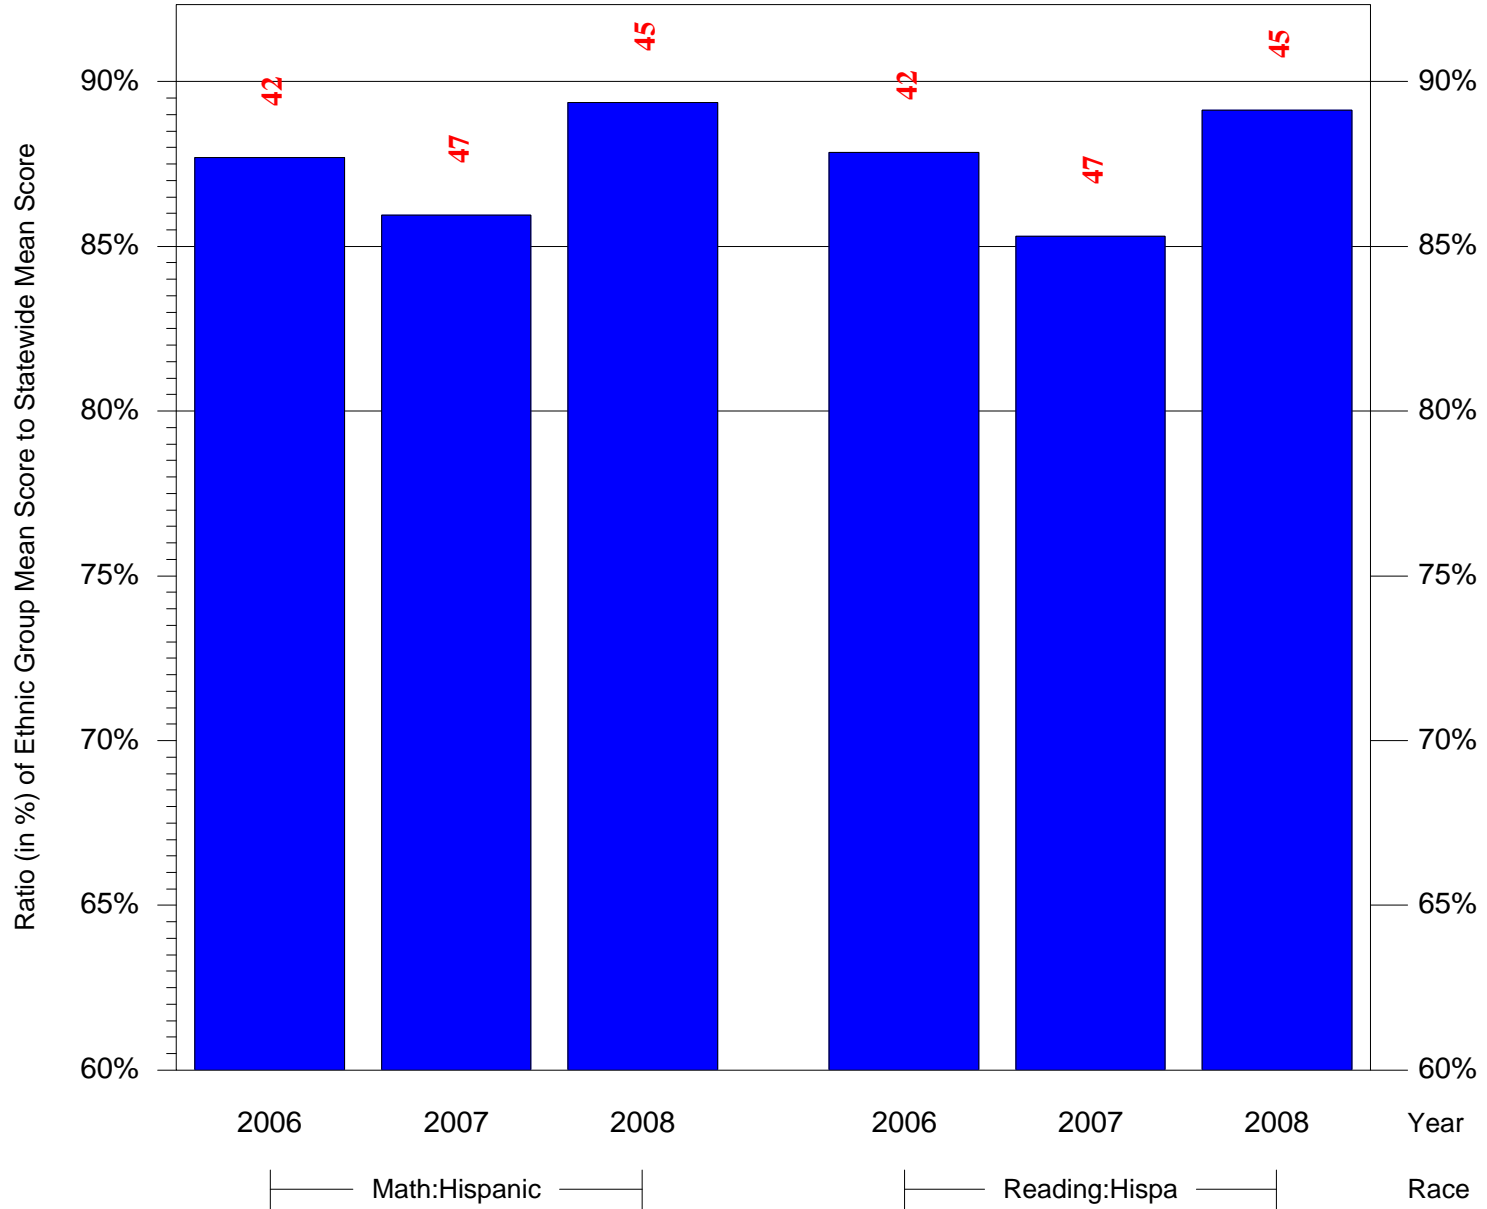

Mean Ethnic Group Building PSSA Test Score to Statewide Mean Score

Building = Hunter William H Sch(3693) and Grade = 4 and Ethnic Group = Asian or Hispanic

(Note: Number (in red) of Test Takers is above each bar in the chart.)