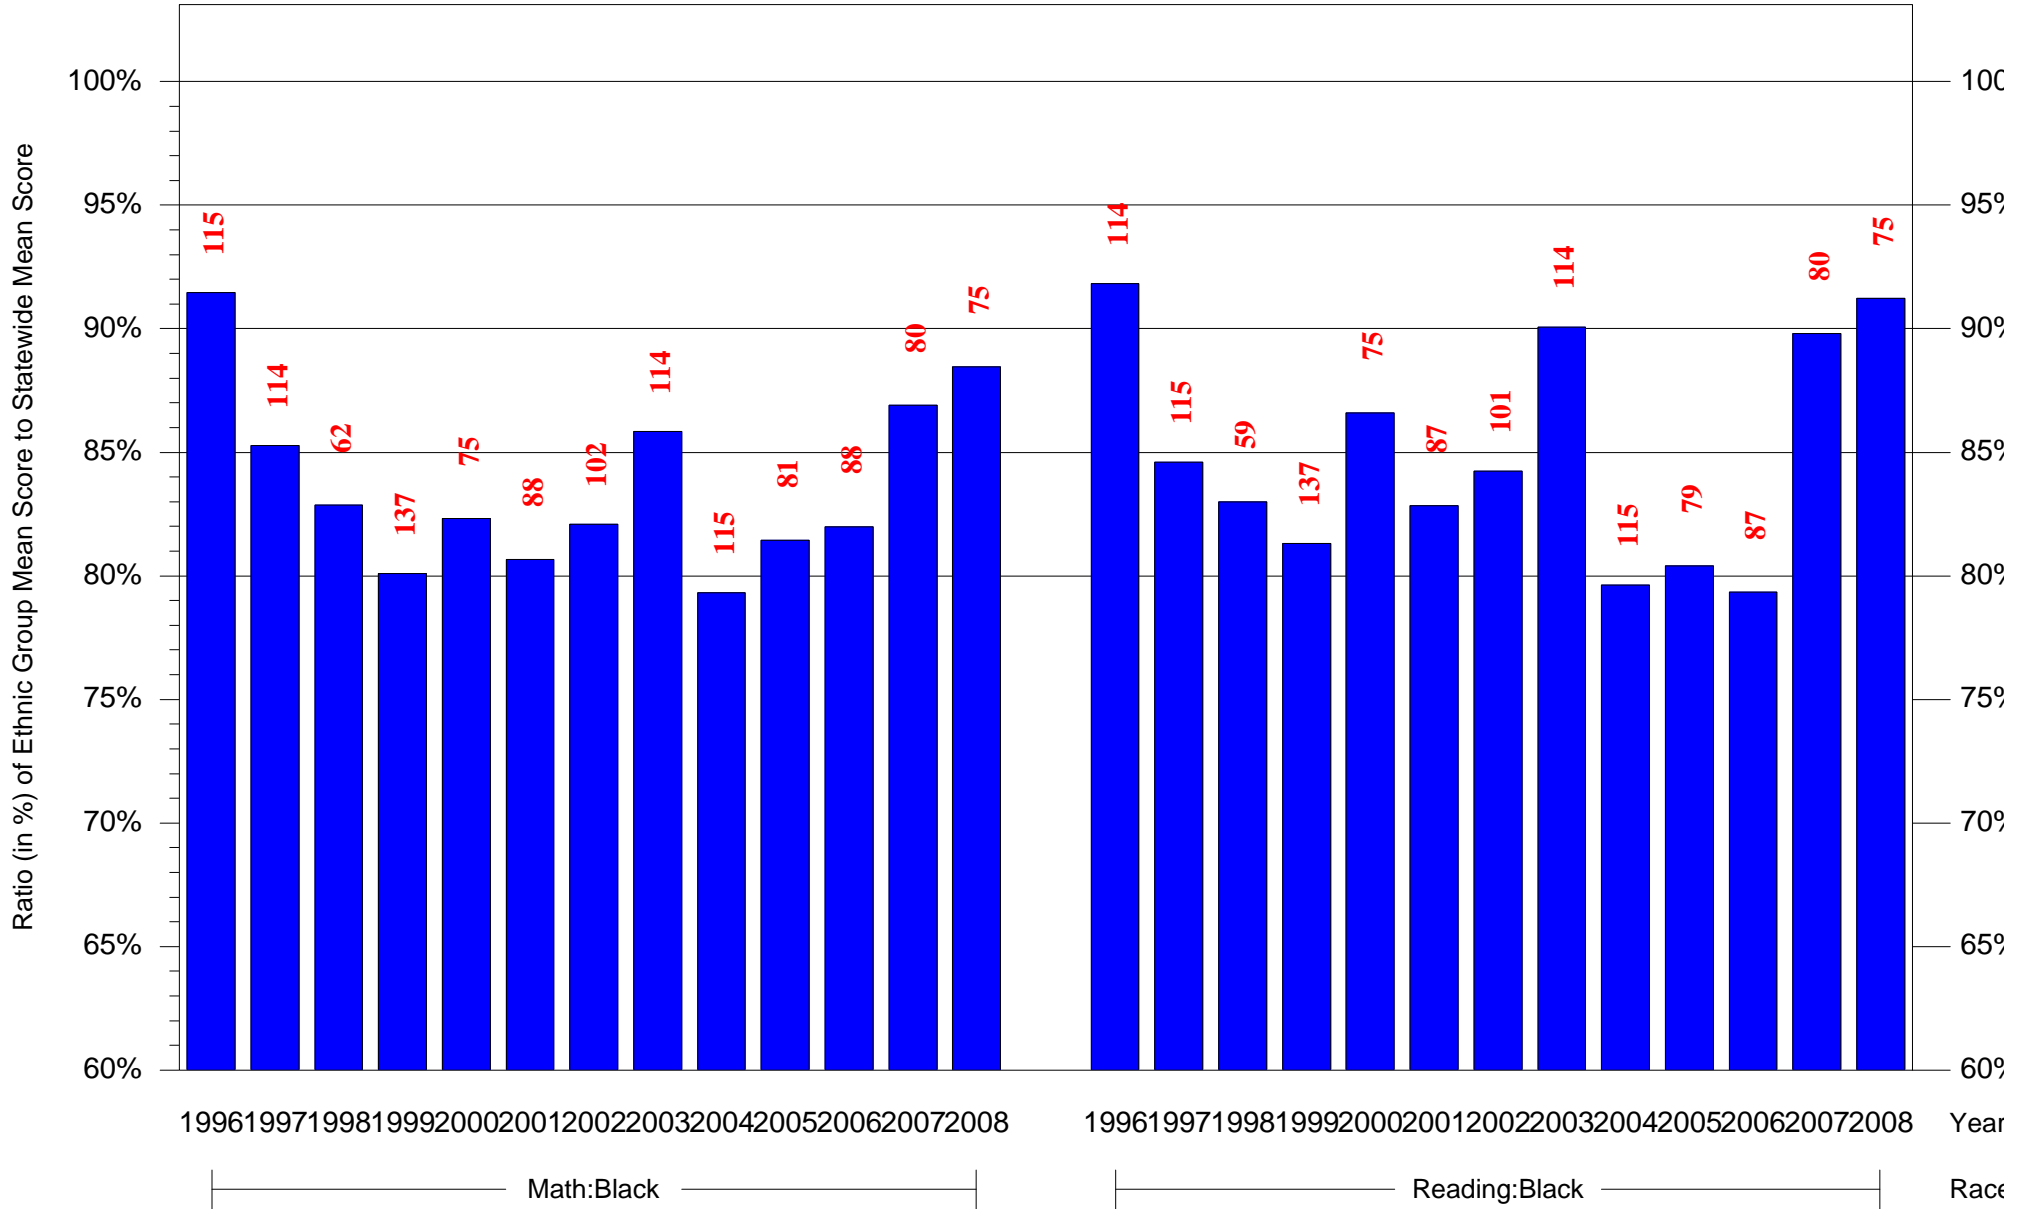

Mean Ethnic Group Building PSSA Test Score to Statewide Mean Score

Building = Huey Samuel B Sch(3807) and Grade = 5 and Ethnic Group = Black or White

(Note: Number (in red) of Test Takers is above each bar in the chart.)