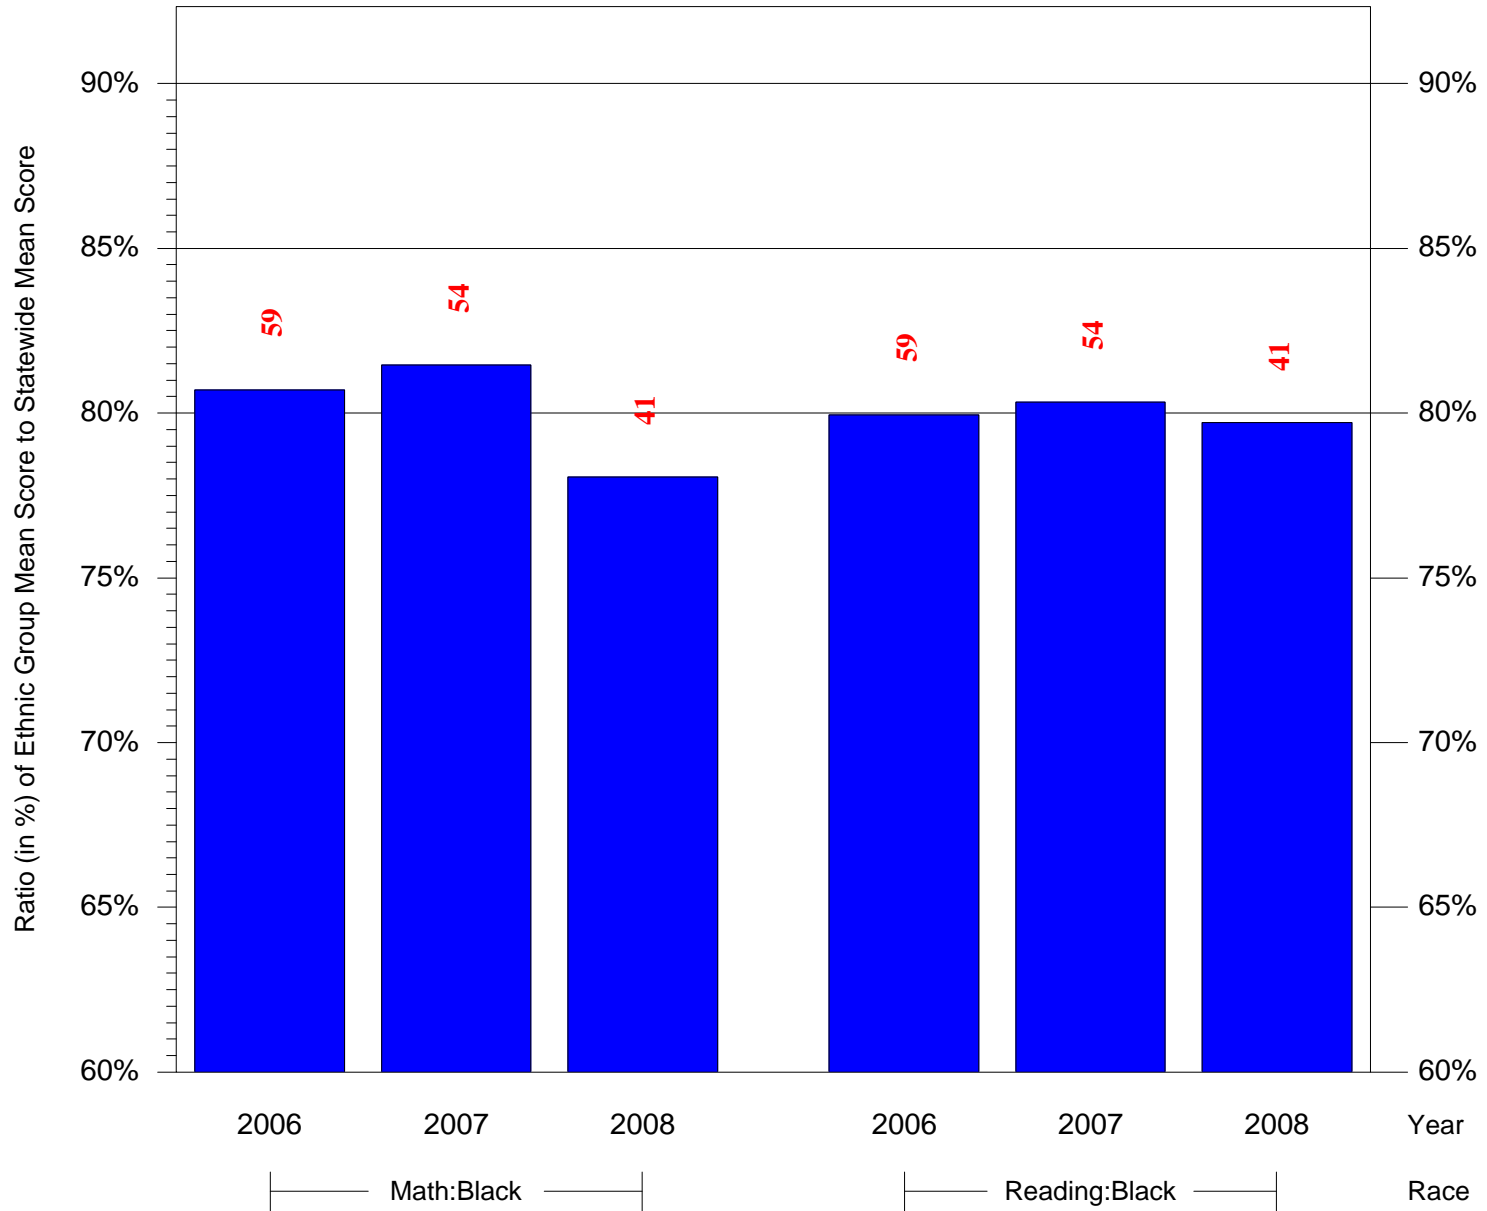

Mean Ethnic Group Building PSSA Test Score to Statewide Mean Score

Building = Clymer George Sch(4733) and Grade = 4 and Ethnic Group = Black or White

(Note: Number (in red) of Test Takers is above each bar in the chart.)