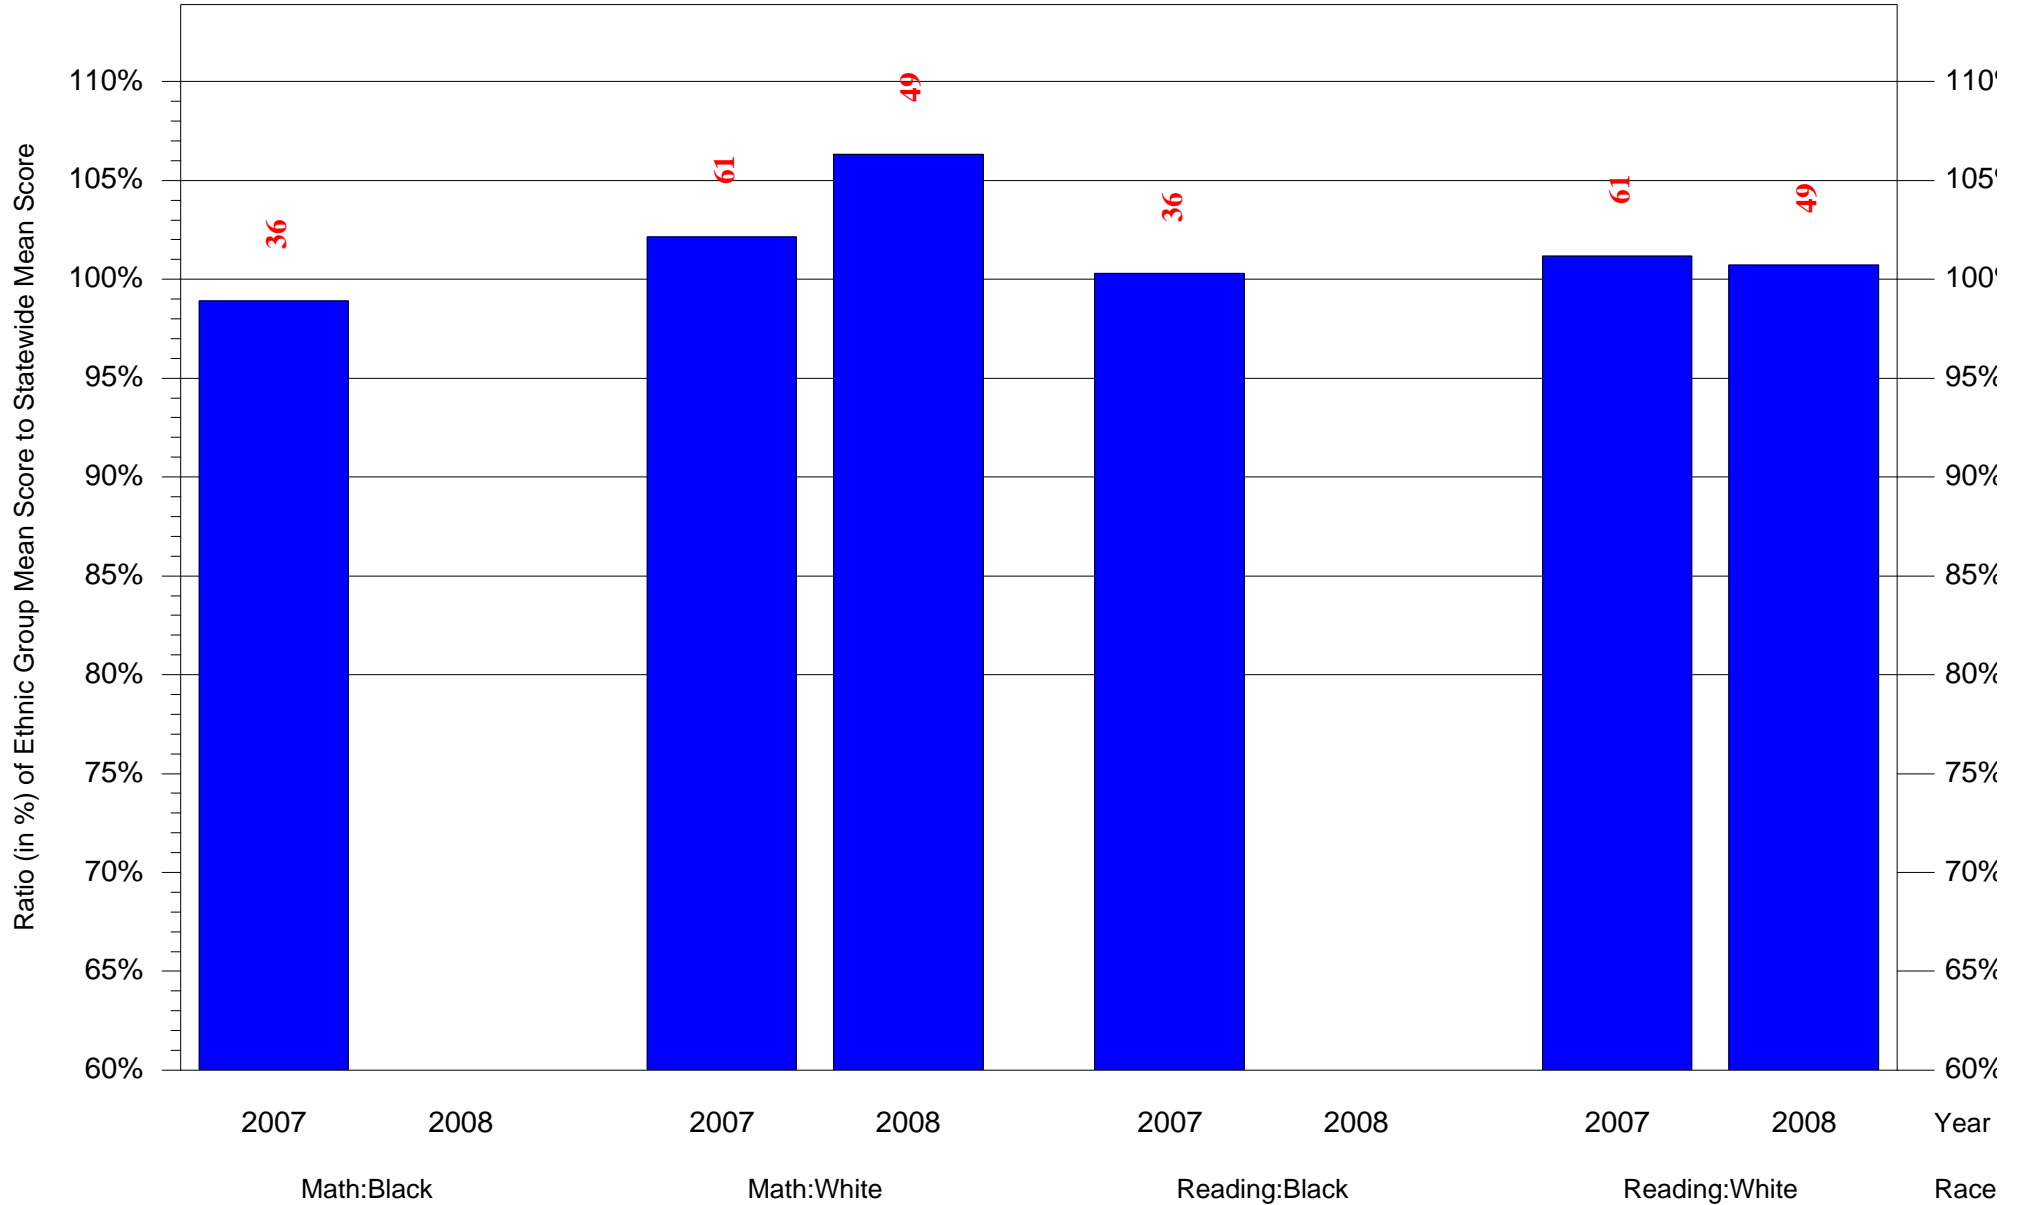

Mean Ethnic Group Building PSSA Test Score to Statewide Mean Score

Building = Decatur Stephen Sch(4727) and Grade = 7 and Ethnic Group = Black or White

(Note: Number (in red) of Test Takers is above each bar in the chart.)