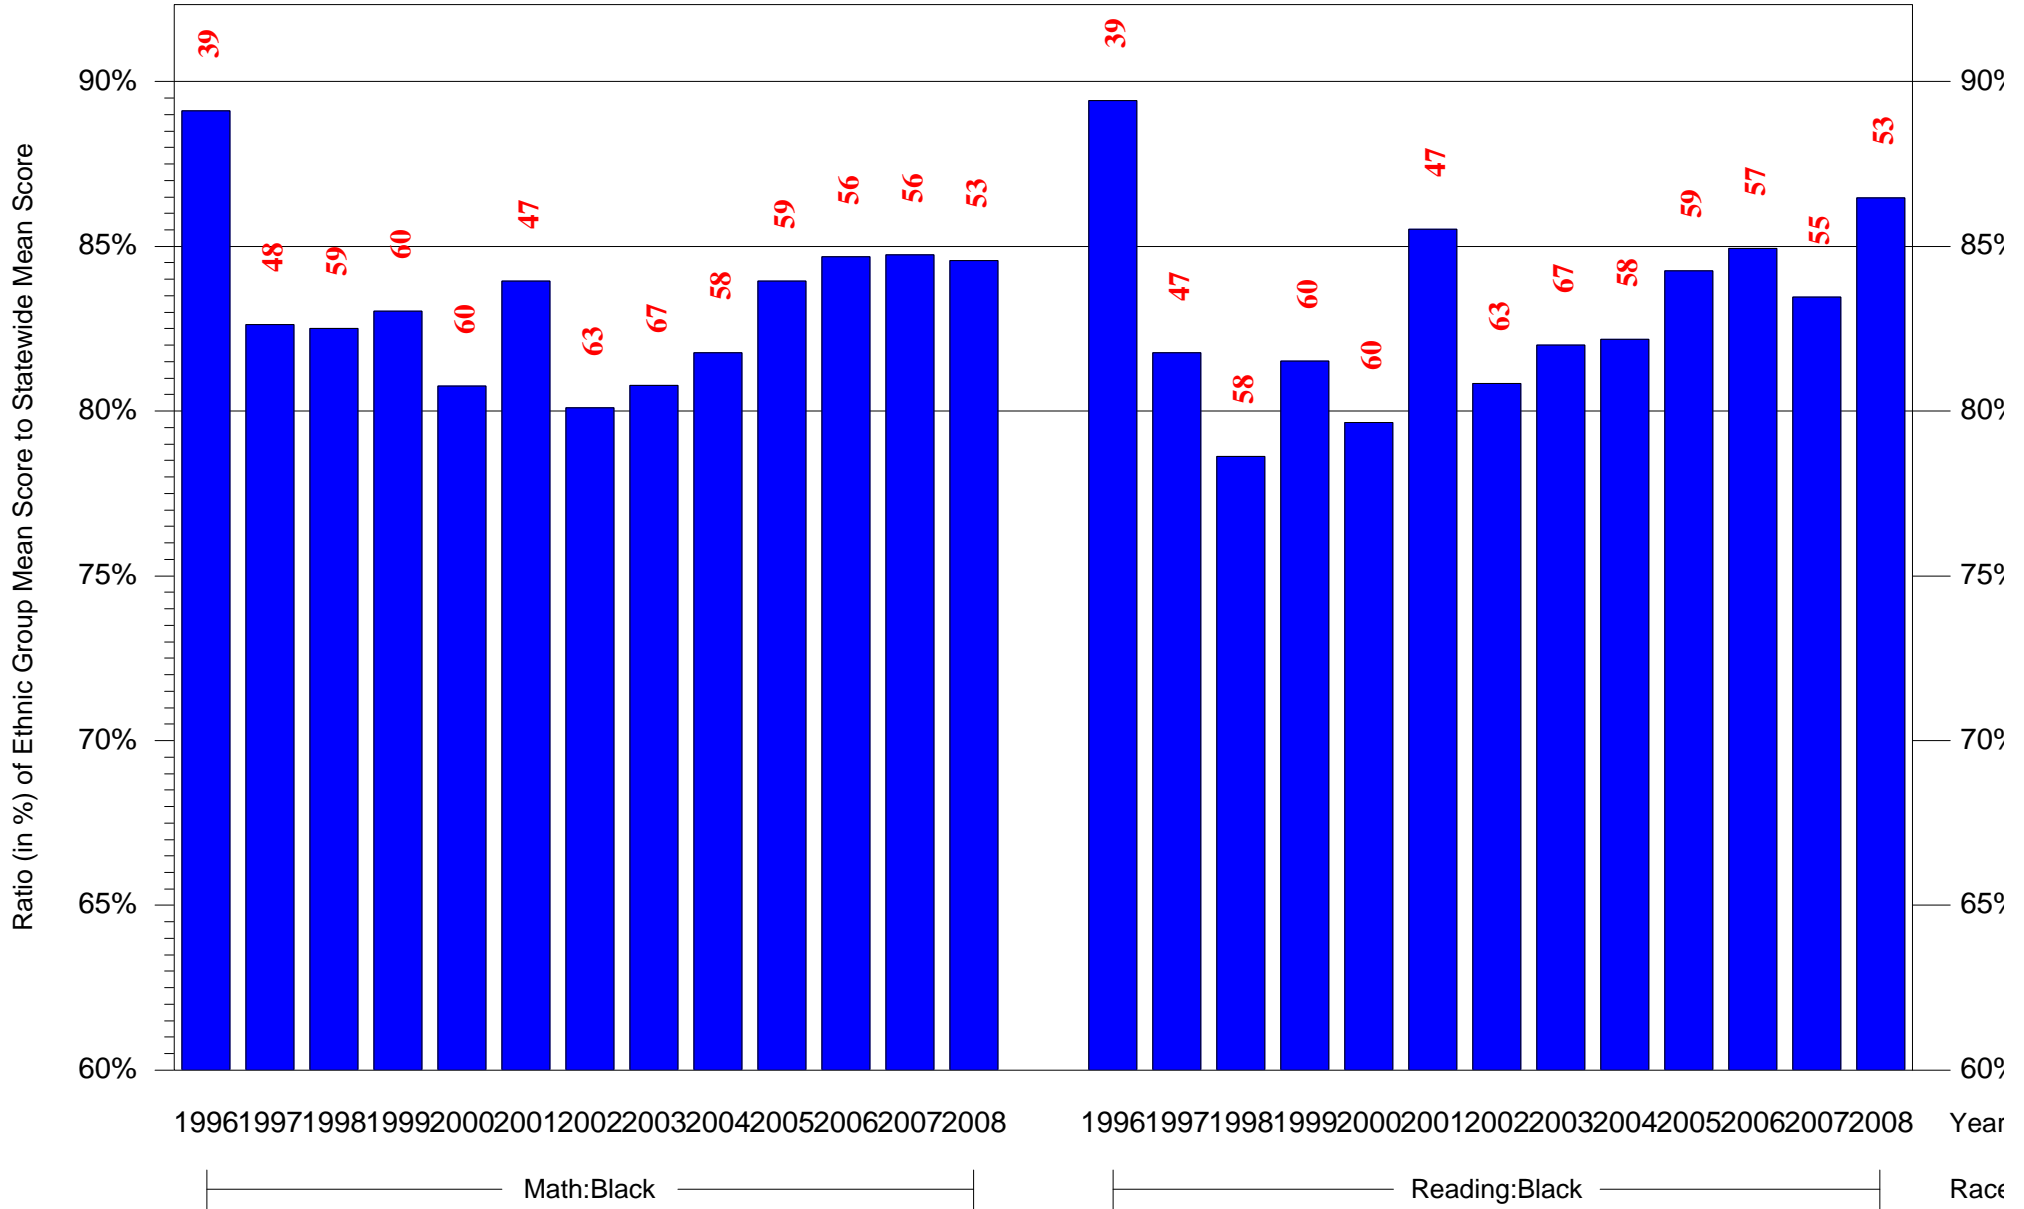

Mean Ethnic Group Building PSSA Test Score to Statewide Mean Score

Building = Pratt Anna B Sch(6540) and Grade = 5 and Ethnic Group = Black or White

(Note: Number (in red) of Test Takers is above each bar in the chart.)