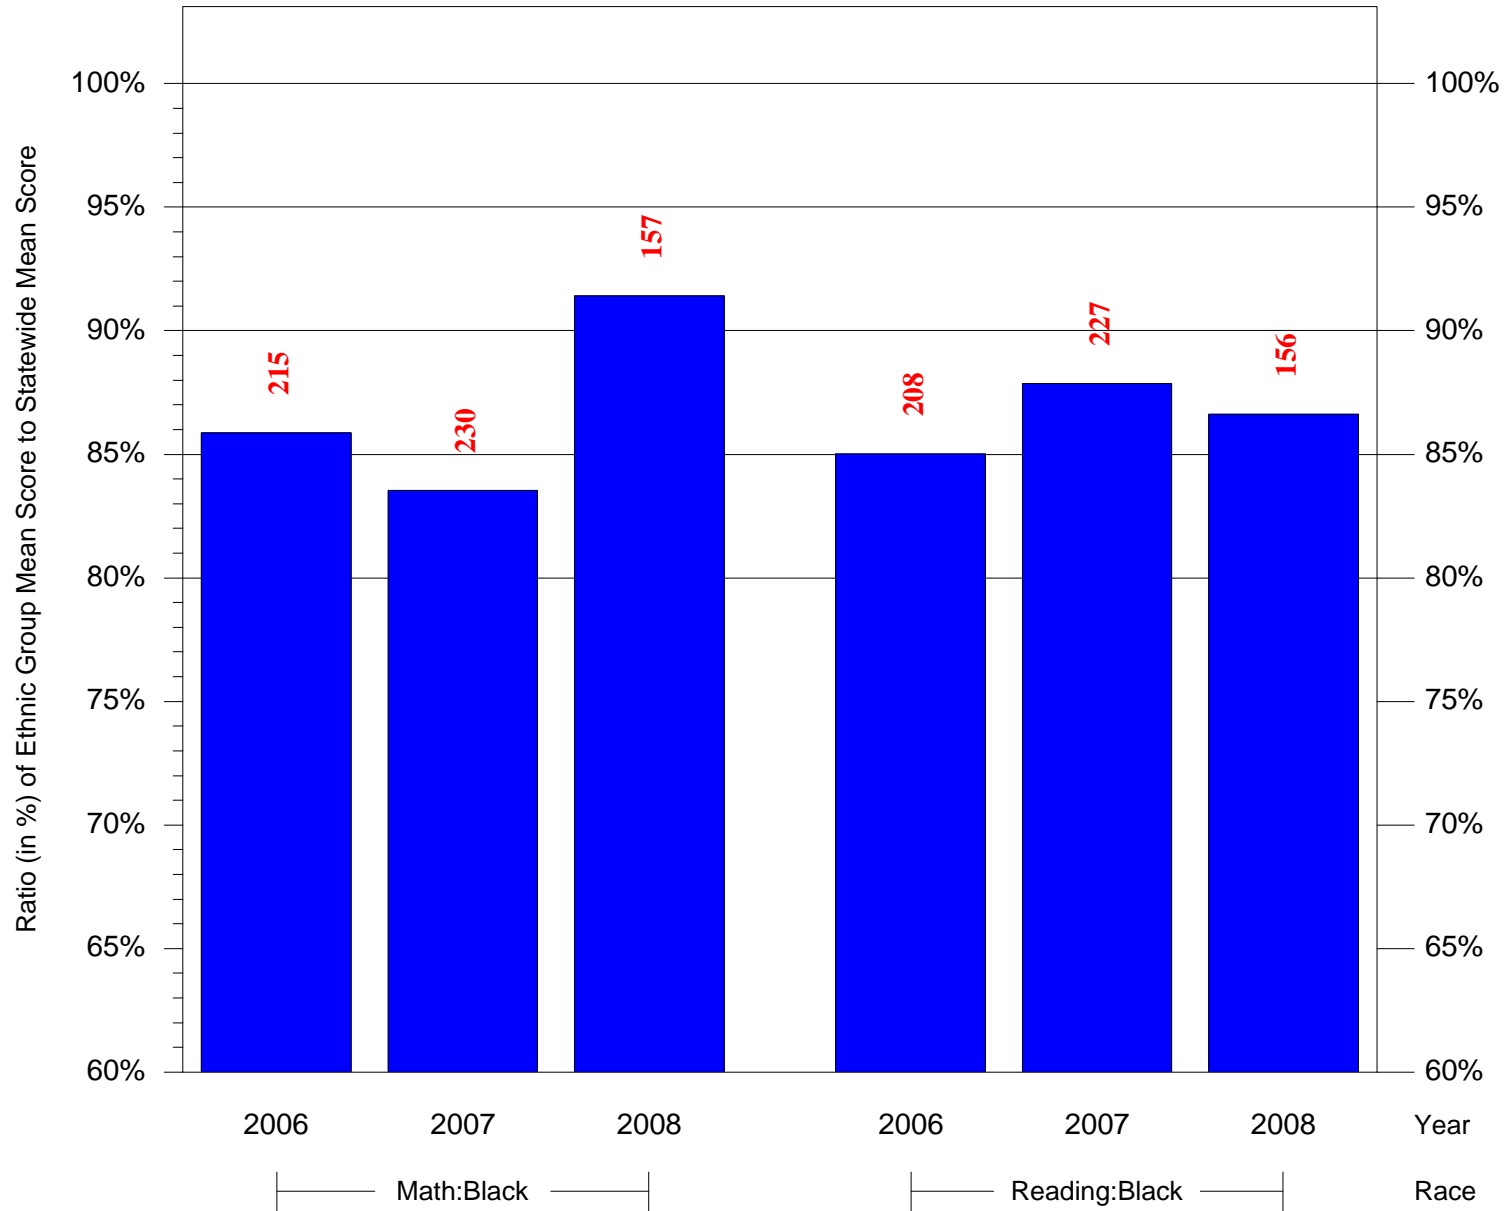

Mean Ethnic Group Building PSSA Test Score to Statewide Mean Score

Building = Beeber Dimner MS(7238) and Grade = 7 and Ethnic Group = Black or White

(Note: Number (in red) of Test Takers is above each bar in the chart.)