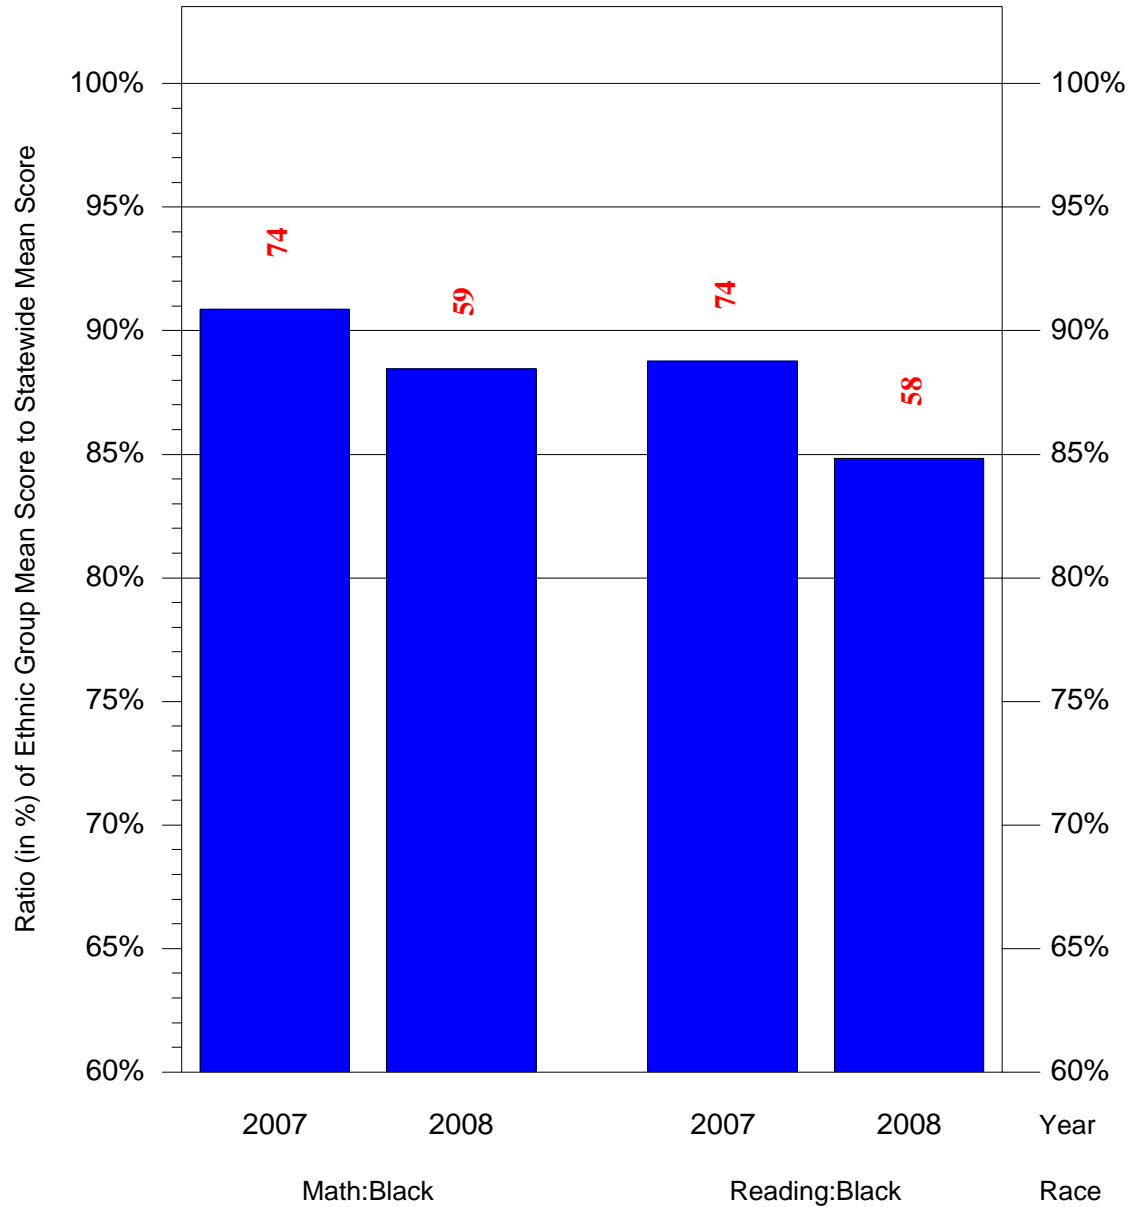

Mean Ethnic Group Building PSSA Test Score to Statewide Mean Score

Building = Comegys Benjamin B Sch(3782) and Grade = 6 and Ethnic Group = Black or White

(Note: Number (in red) of Test Takers is above each bar in the chart.)