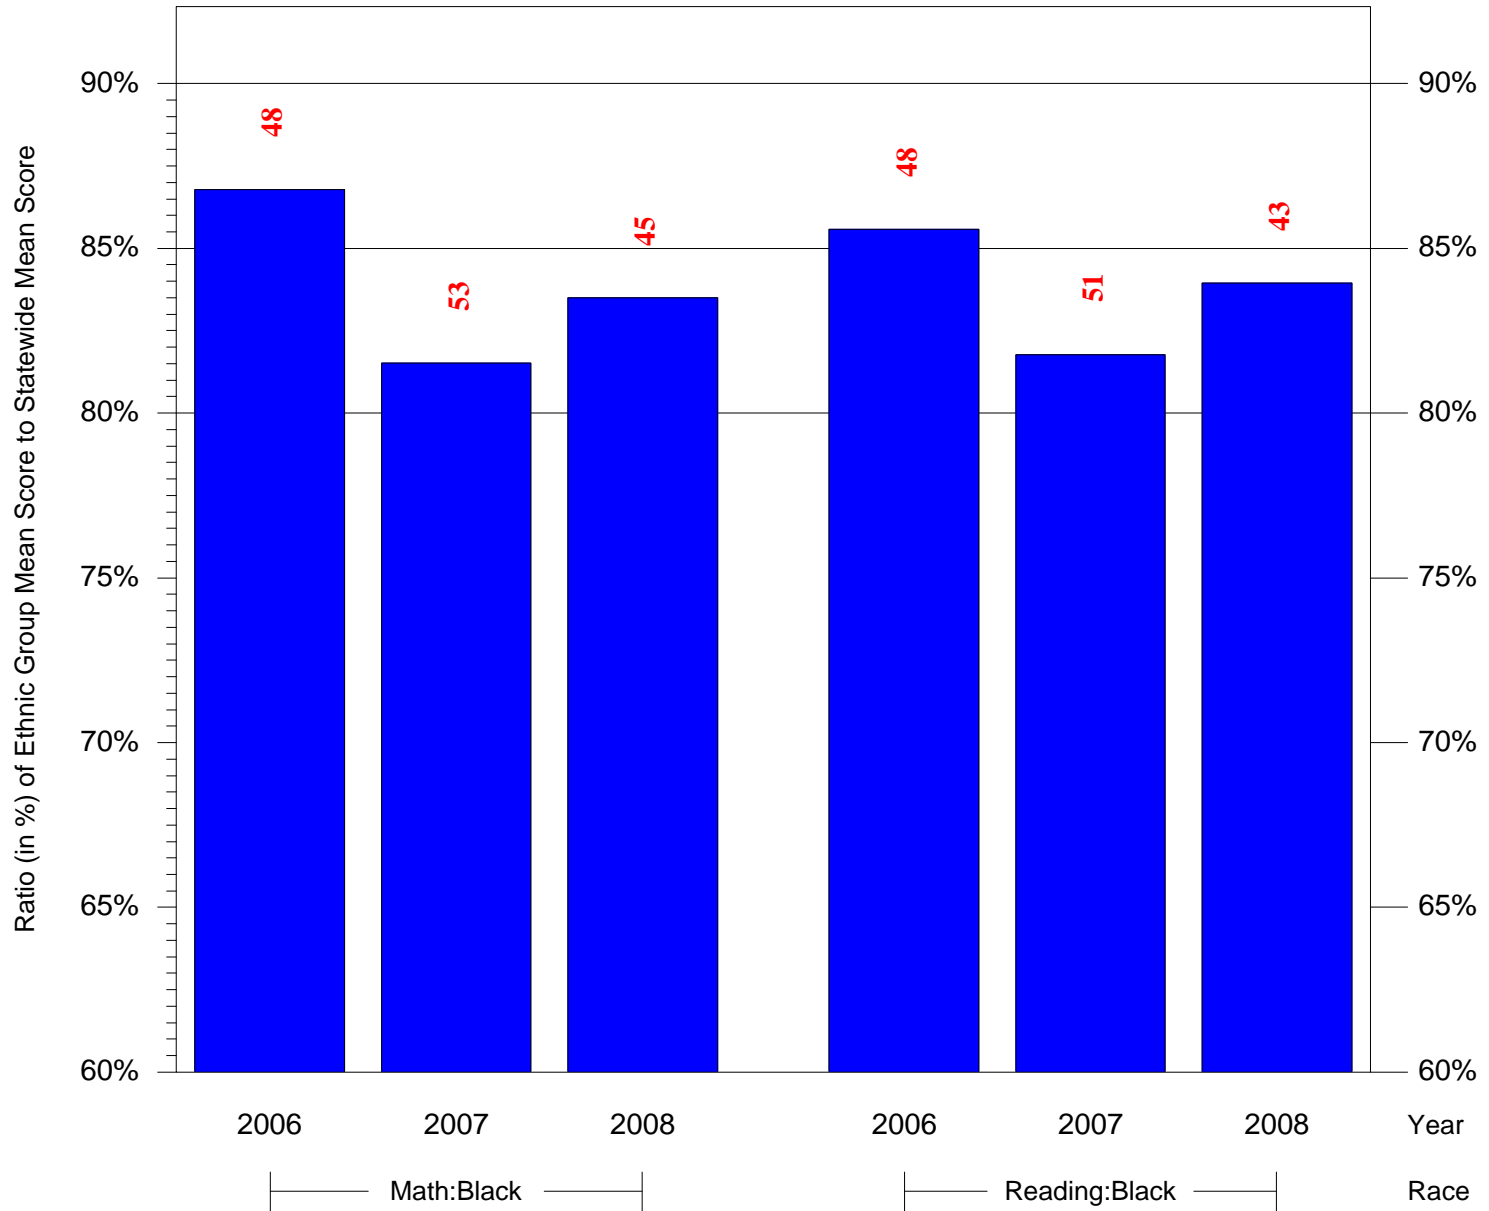

Mean Ethnic Group Building PSSA Test Score to Statewide Mean Score

Building = Birney Gen Davis B Sch(3733) and Grade = 7 and Ethnic Group = Black or White

(Note: Number (in red) of Test Takers is above each bar in the chart.)