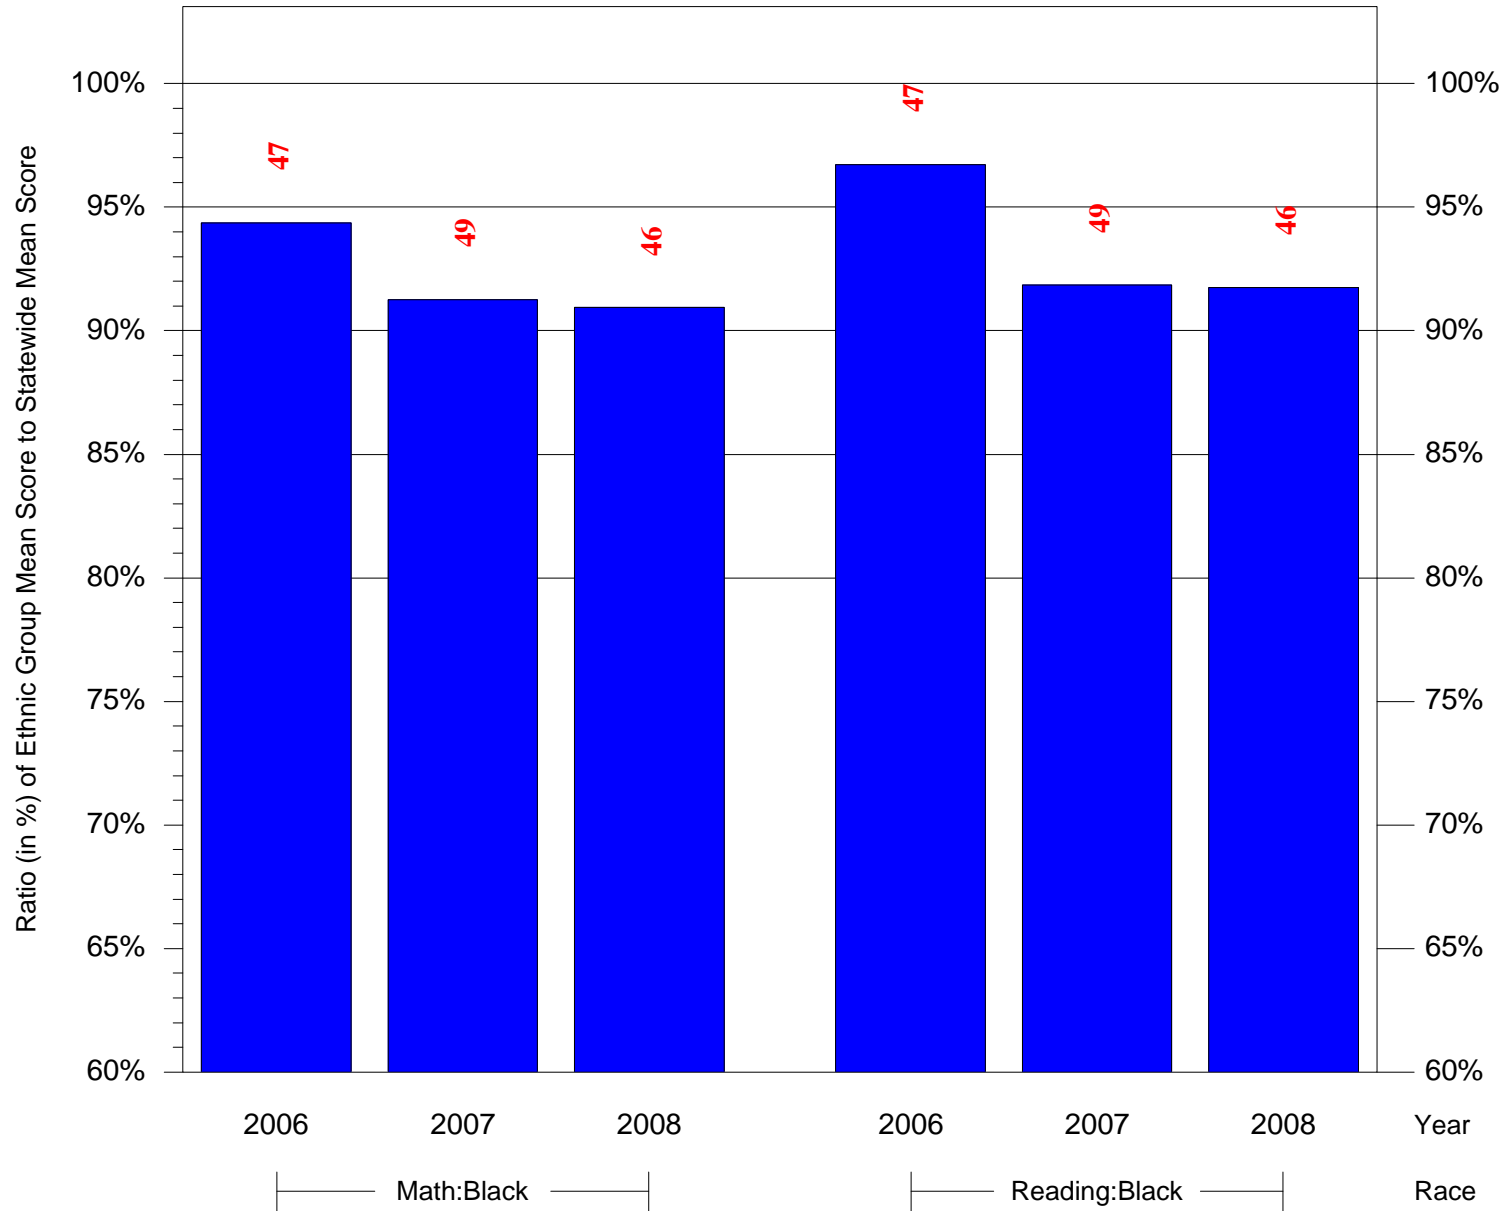

Mean Ethnic Group Building PSSA Test Score to Statewide Mean Score

Building = Kearny Gen Philip Sch(3645) and Grade = 4 and Ethnic Group = Black or White

(Note: Number (in red) of Test Takers is above each bar in the chart.)