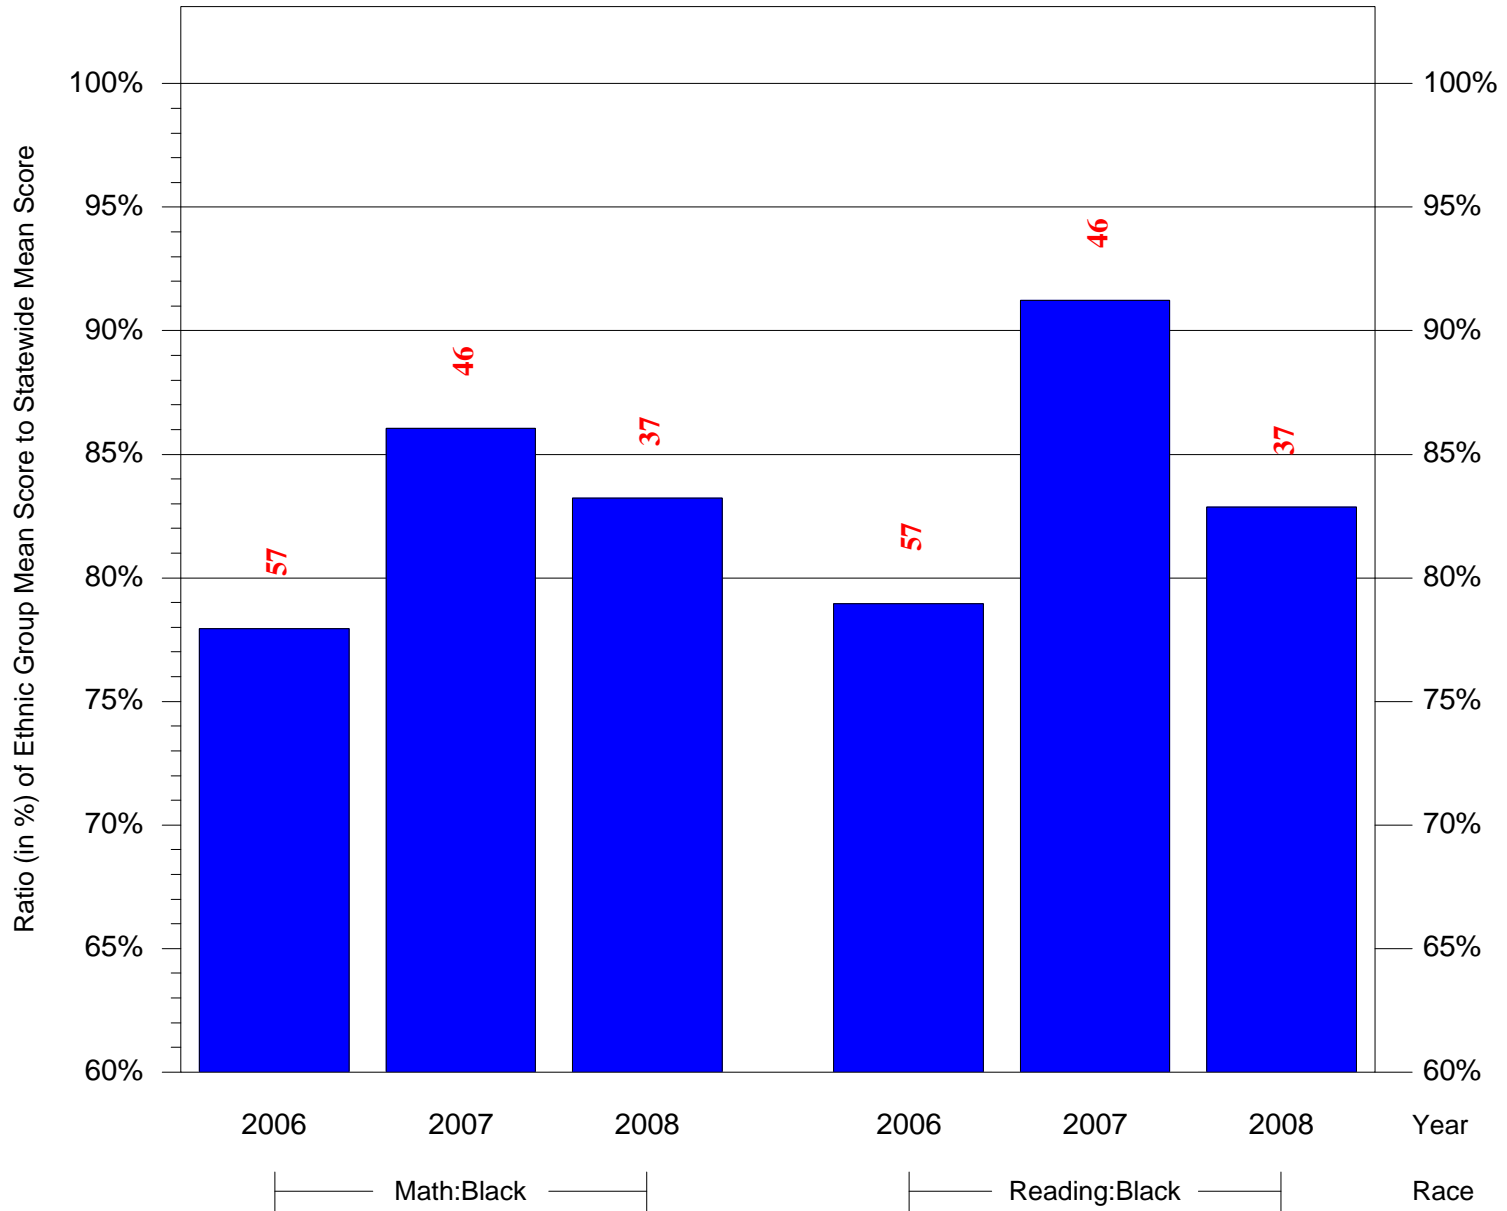

Mean Ethnic Group Building PSSA Test Score to Statewide Mean Score

Building = Meade Gen George C Sch(3630) and Grade = 6 and Ethnic Group = Black or White

(Note: Number (in red) of Test Takers is above each bar in the chart.)