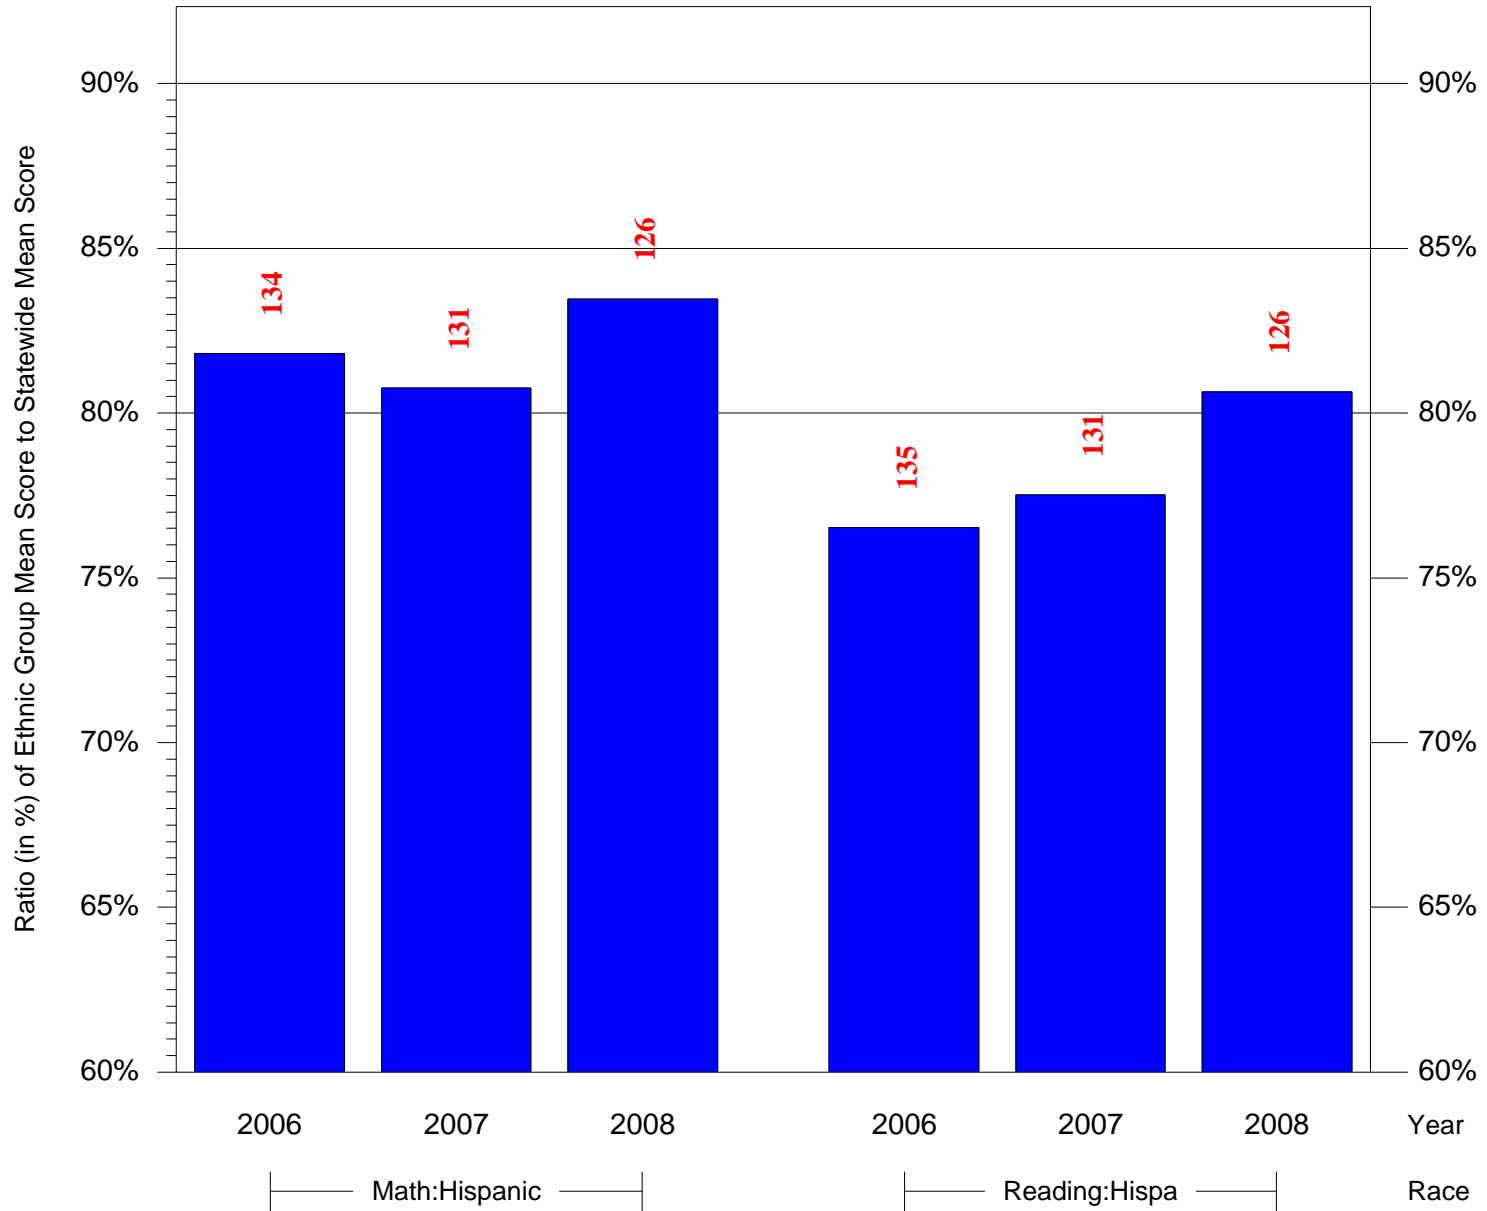

Mean Ethnic Group Building PSSA Test Score to Statewide Mean Score

Building = Stetson John B MS(7248) and Grade = 7 and Ethnic Group = Asian or Hispanic

(Note: Number (in red) of Test Takers is above each bar in the chart.)