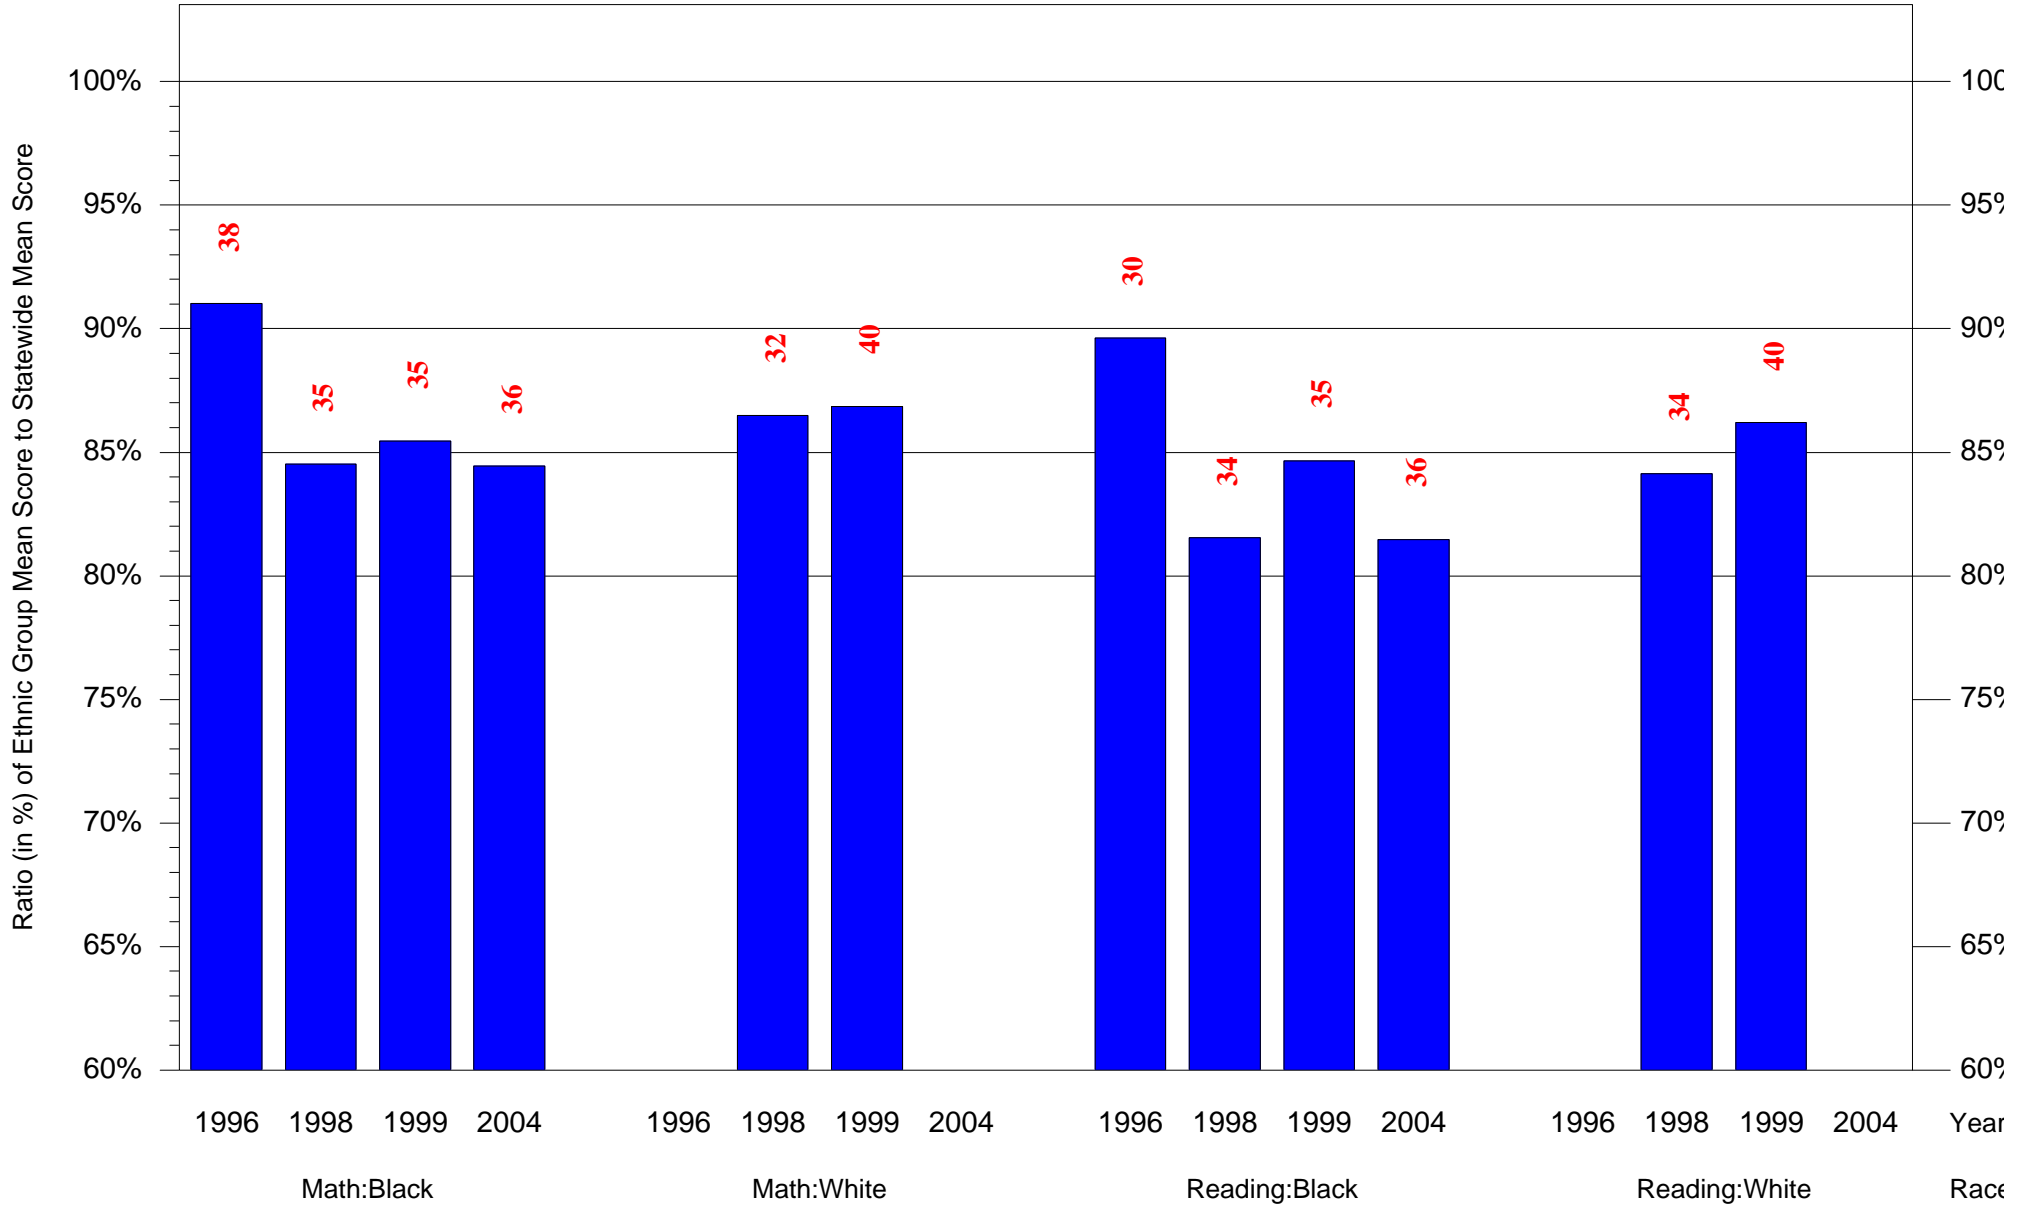

Mean Ethnic Group Building PSSA Test Score to Statewide Mean Score

Building = Thomas George C MS(7250) and Grade = 5 and Ethnic Group = Black or White

(Note: Number (in red) of Test Takers is above each bar in the chart.)