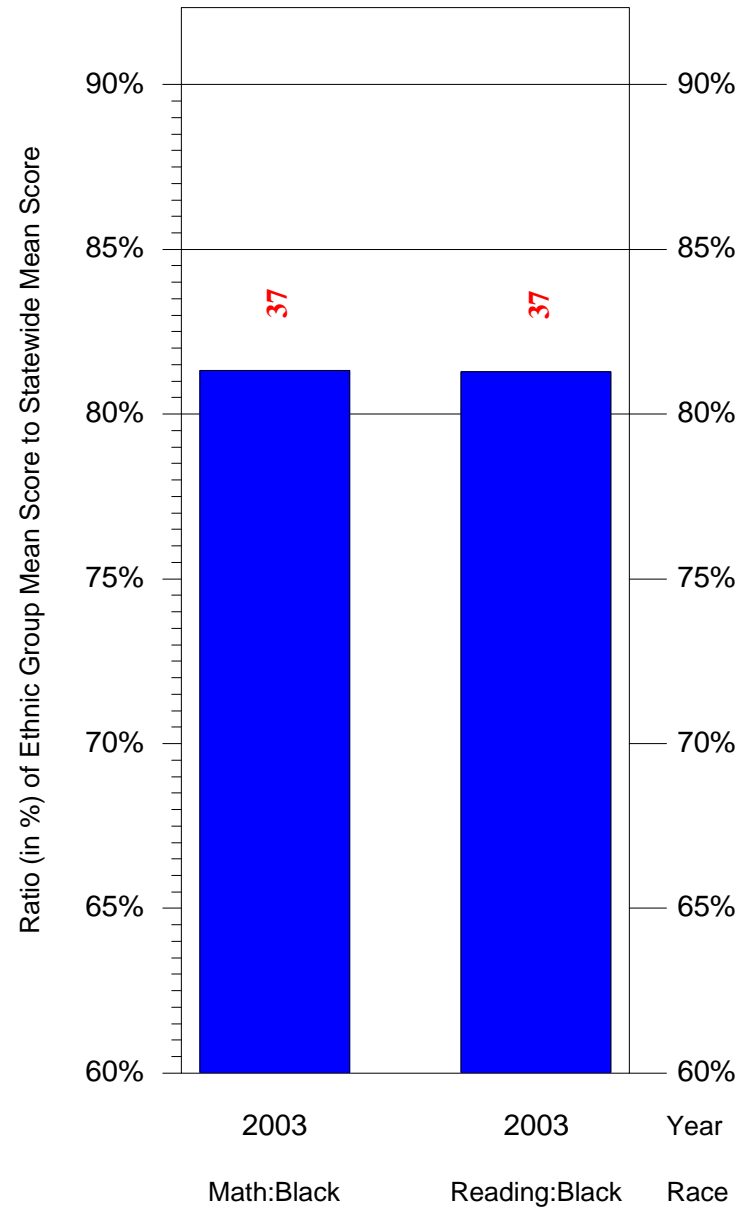

Mean Ethnic Group Building PSSA Test Score to Statewide Mean Score

Building = Vare Abigail Sch(3658) and Grade = 5 and Ethnic Group = Black or White

(Note: Number (in red) of Test Takers is above each bar in the chart.)