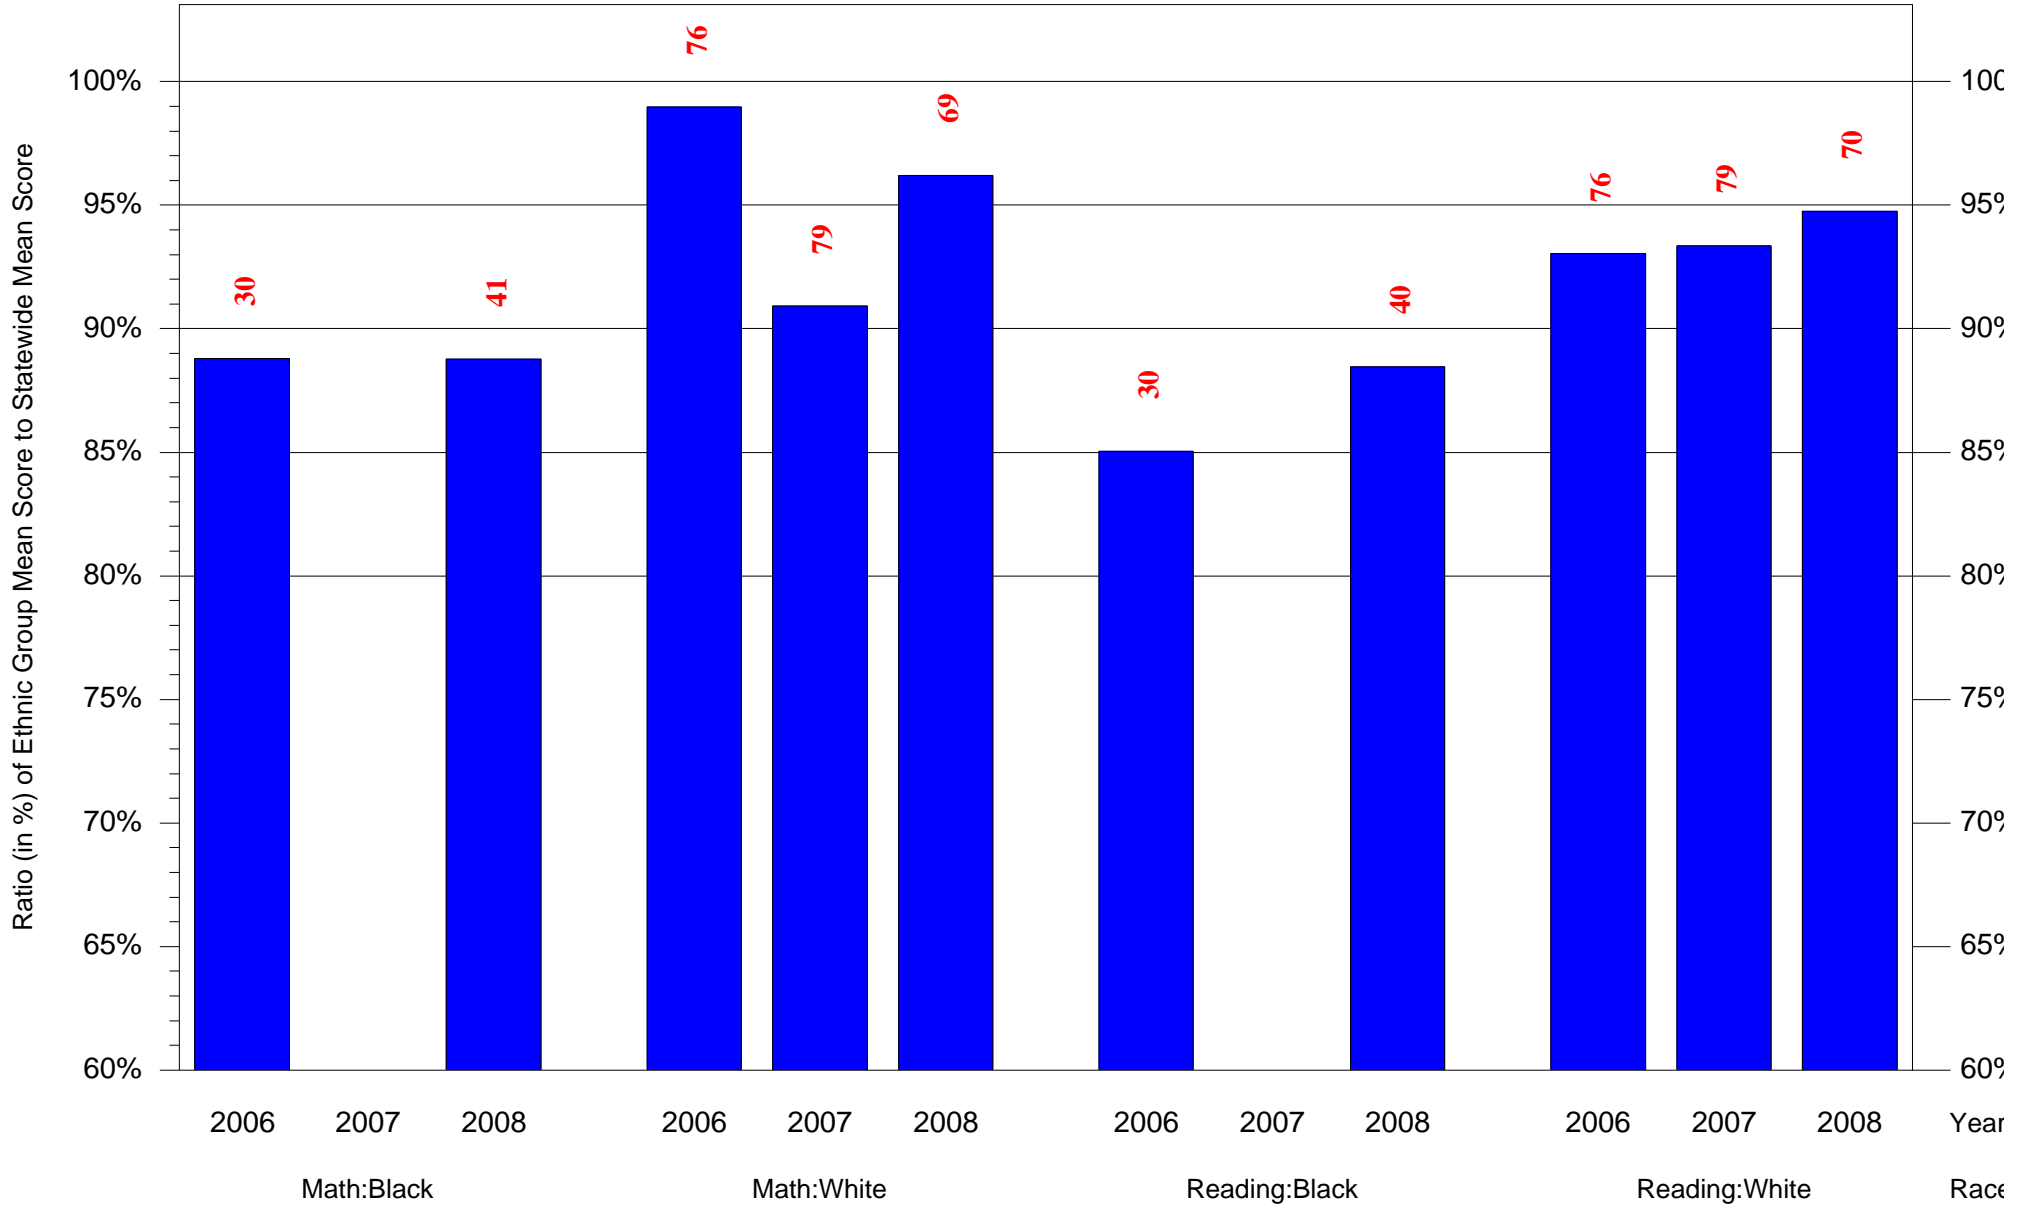

Mean Ethnic Group Building PSSA Test Score to Statewide Mean Score

Building = Forrest Edwin Sch(3764) and Grade = 4 and Ethnic Group = Black or White

(Note: Number (in red) of Test Takers is above each bar in the chart.)