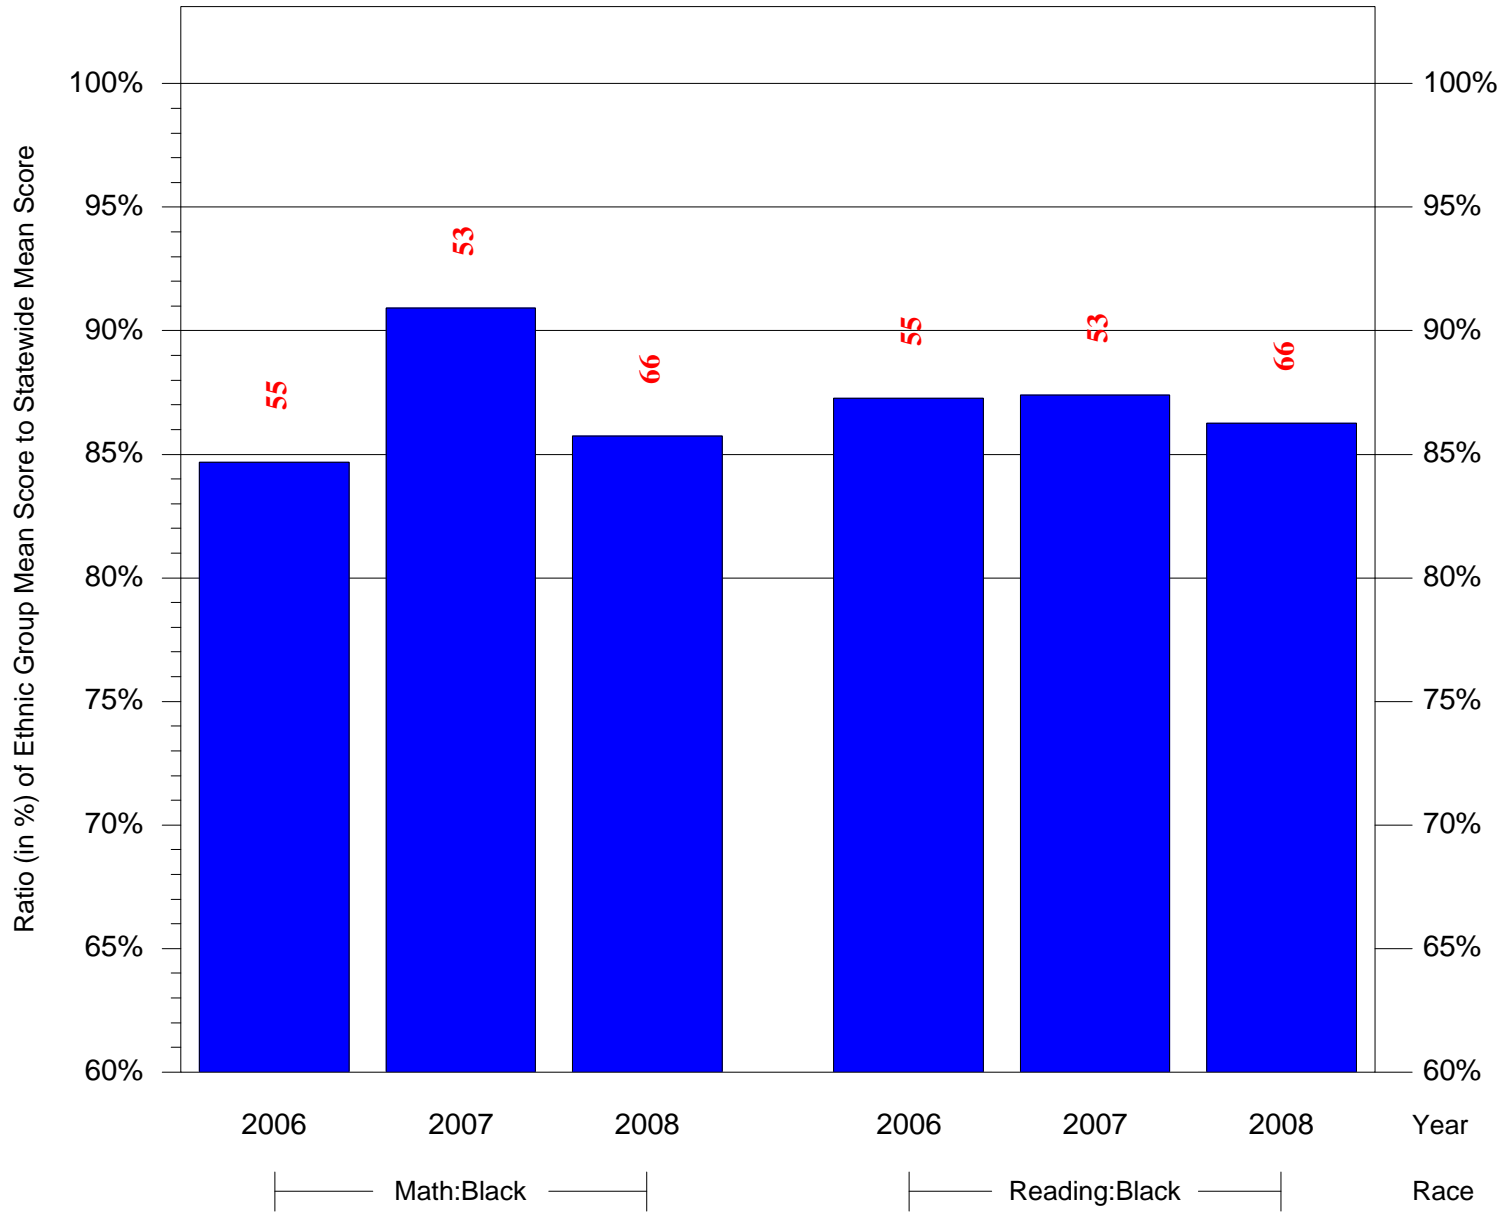

Mean Ethnic Group Building PSSA Test Score to Statewide Mean Score

Building = Wister John Sch(3731) and Grade = 6 and Ethnic Group = Black or White

(Note: Number (in red) of Test Takers is above each bar in the chart.)