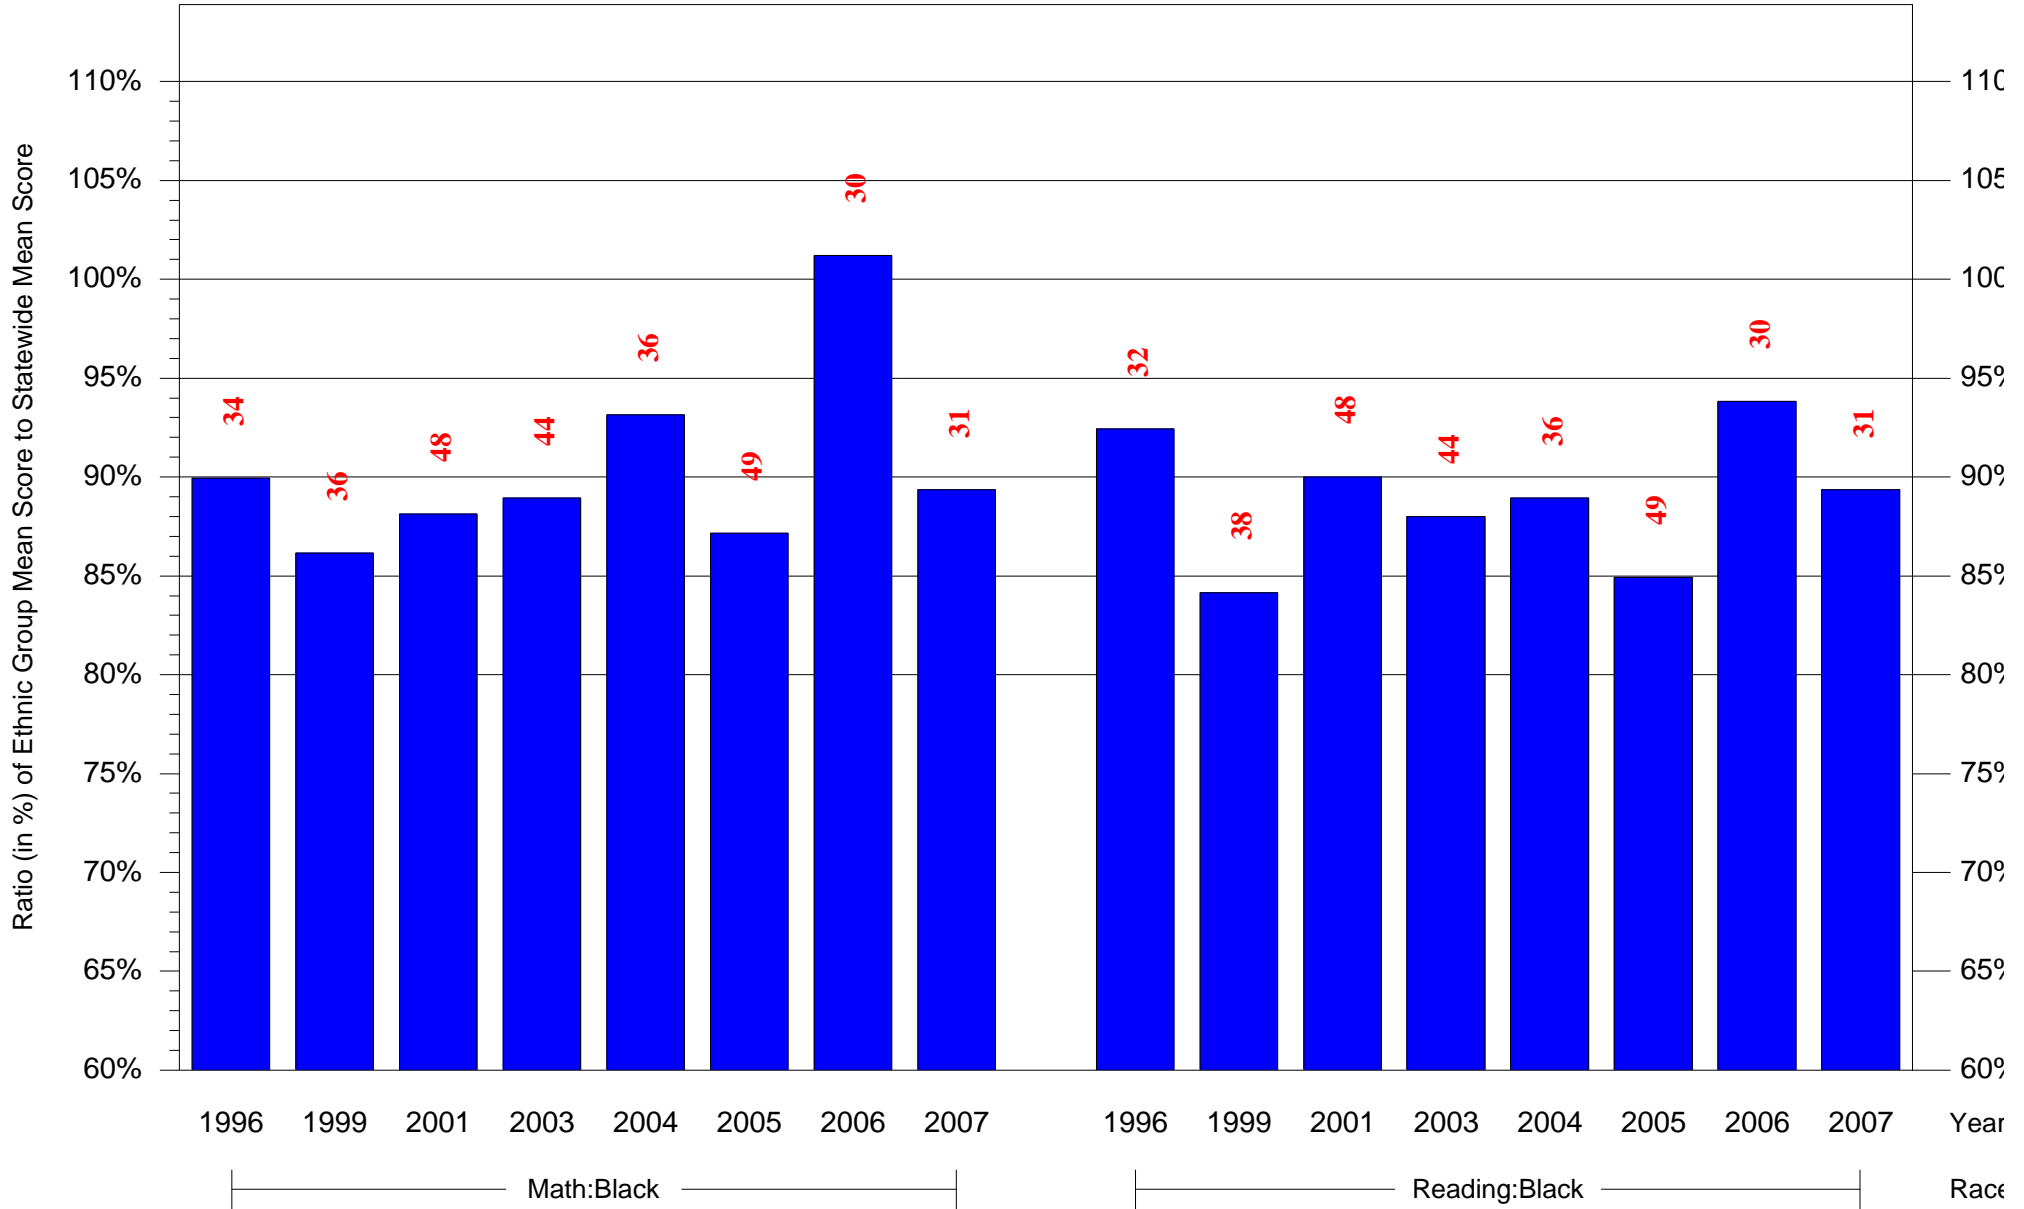

Mean Ethnic Group Building PSSA Test Score to Statewide Mean Score

Building = Washington Martha Sch(3615) and Grade = 8 and Ethnic Group = Black or White

(Note: Number (in red) of Test Takers is above each bar in the chart.)