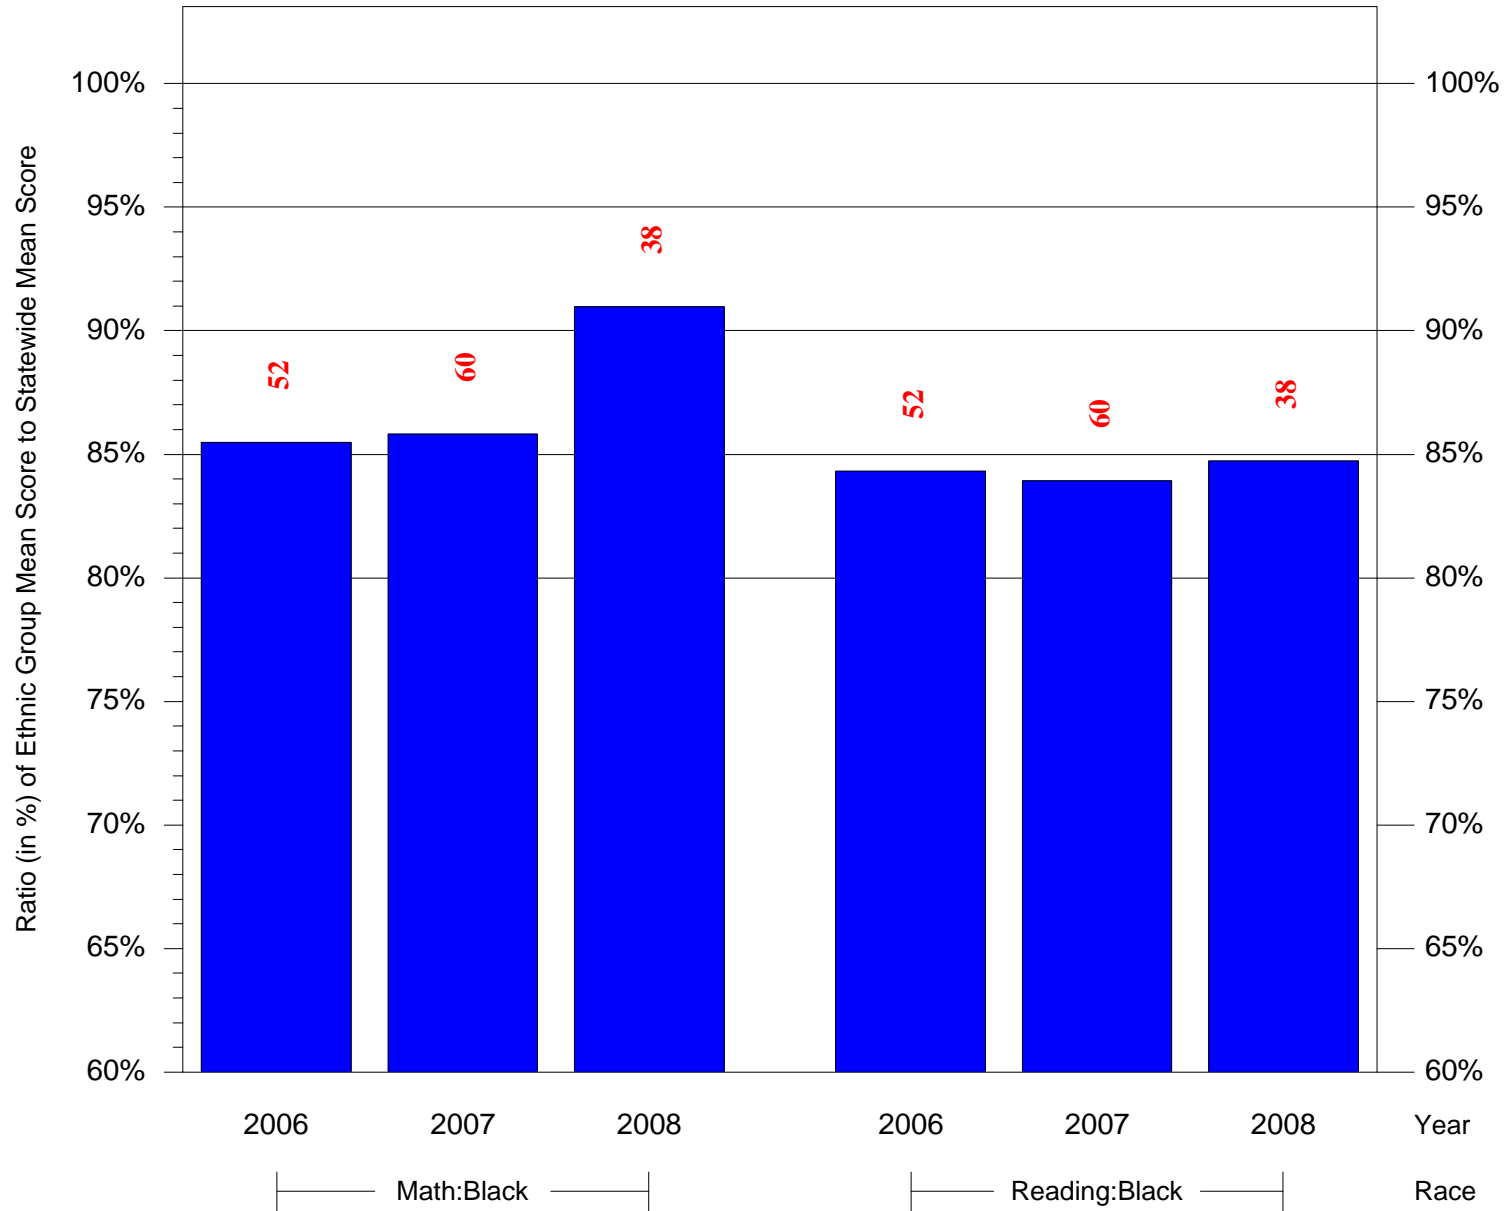

Mean Ethnic Group Building PSSA Test Score to Statewide Mean Score

Building = Willard Frances E Sch(6544) and Grade = 4 and Ethnic Group = Black or White

(Note: Number (in red) of Test Takers is above each bar in the chart.)