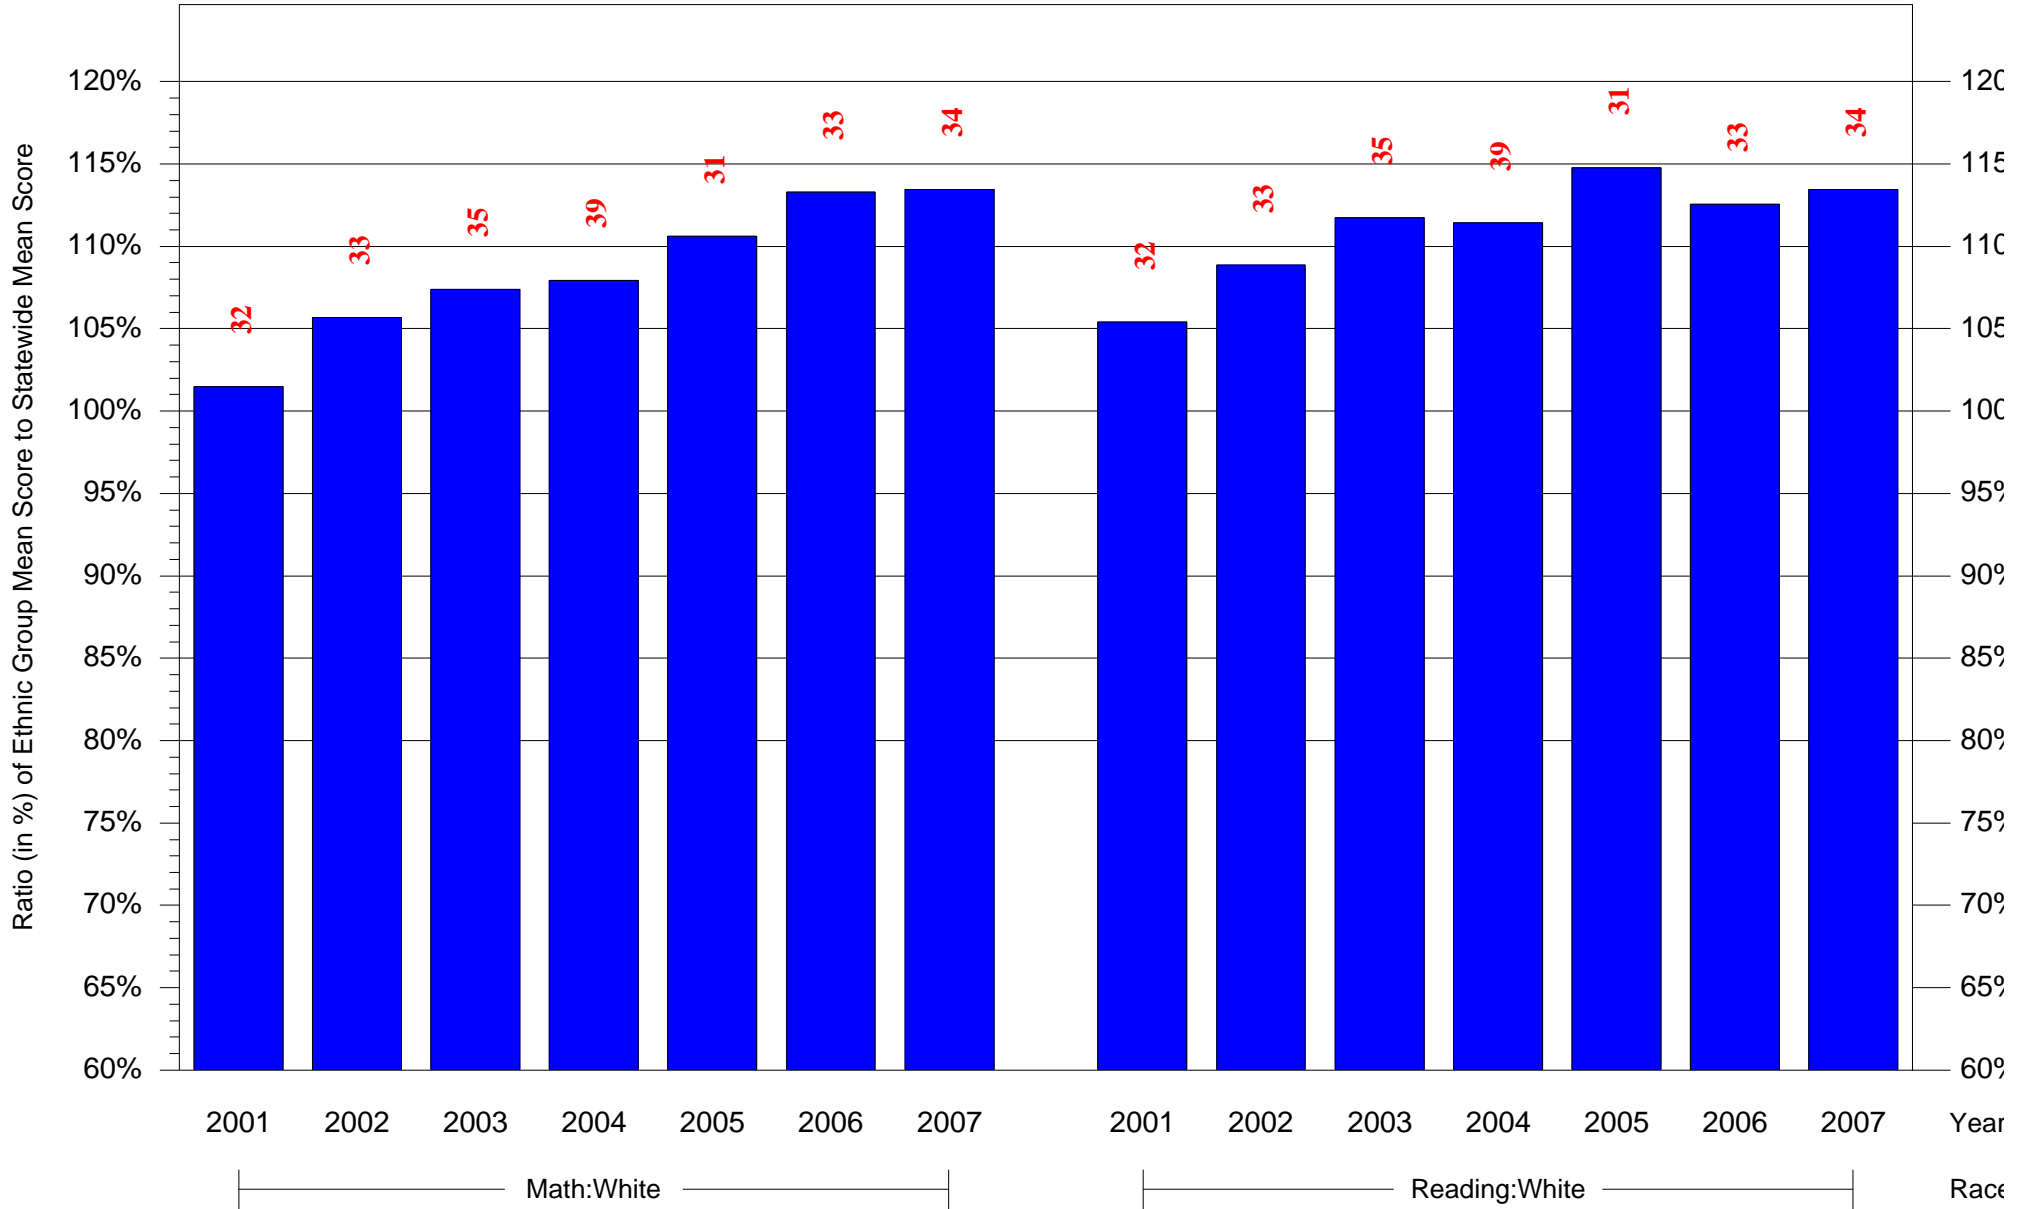

Mean Ethnic Group Building PSSA Test Score to Statewide Mean Score

Building = Gamp(7664) and Grade = 8 and Ethnic Group = Black or White

(Note: Number (in red) of Test Takers is above each bar in the chart.)