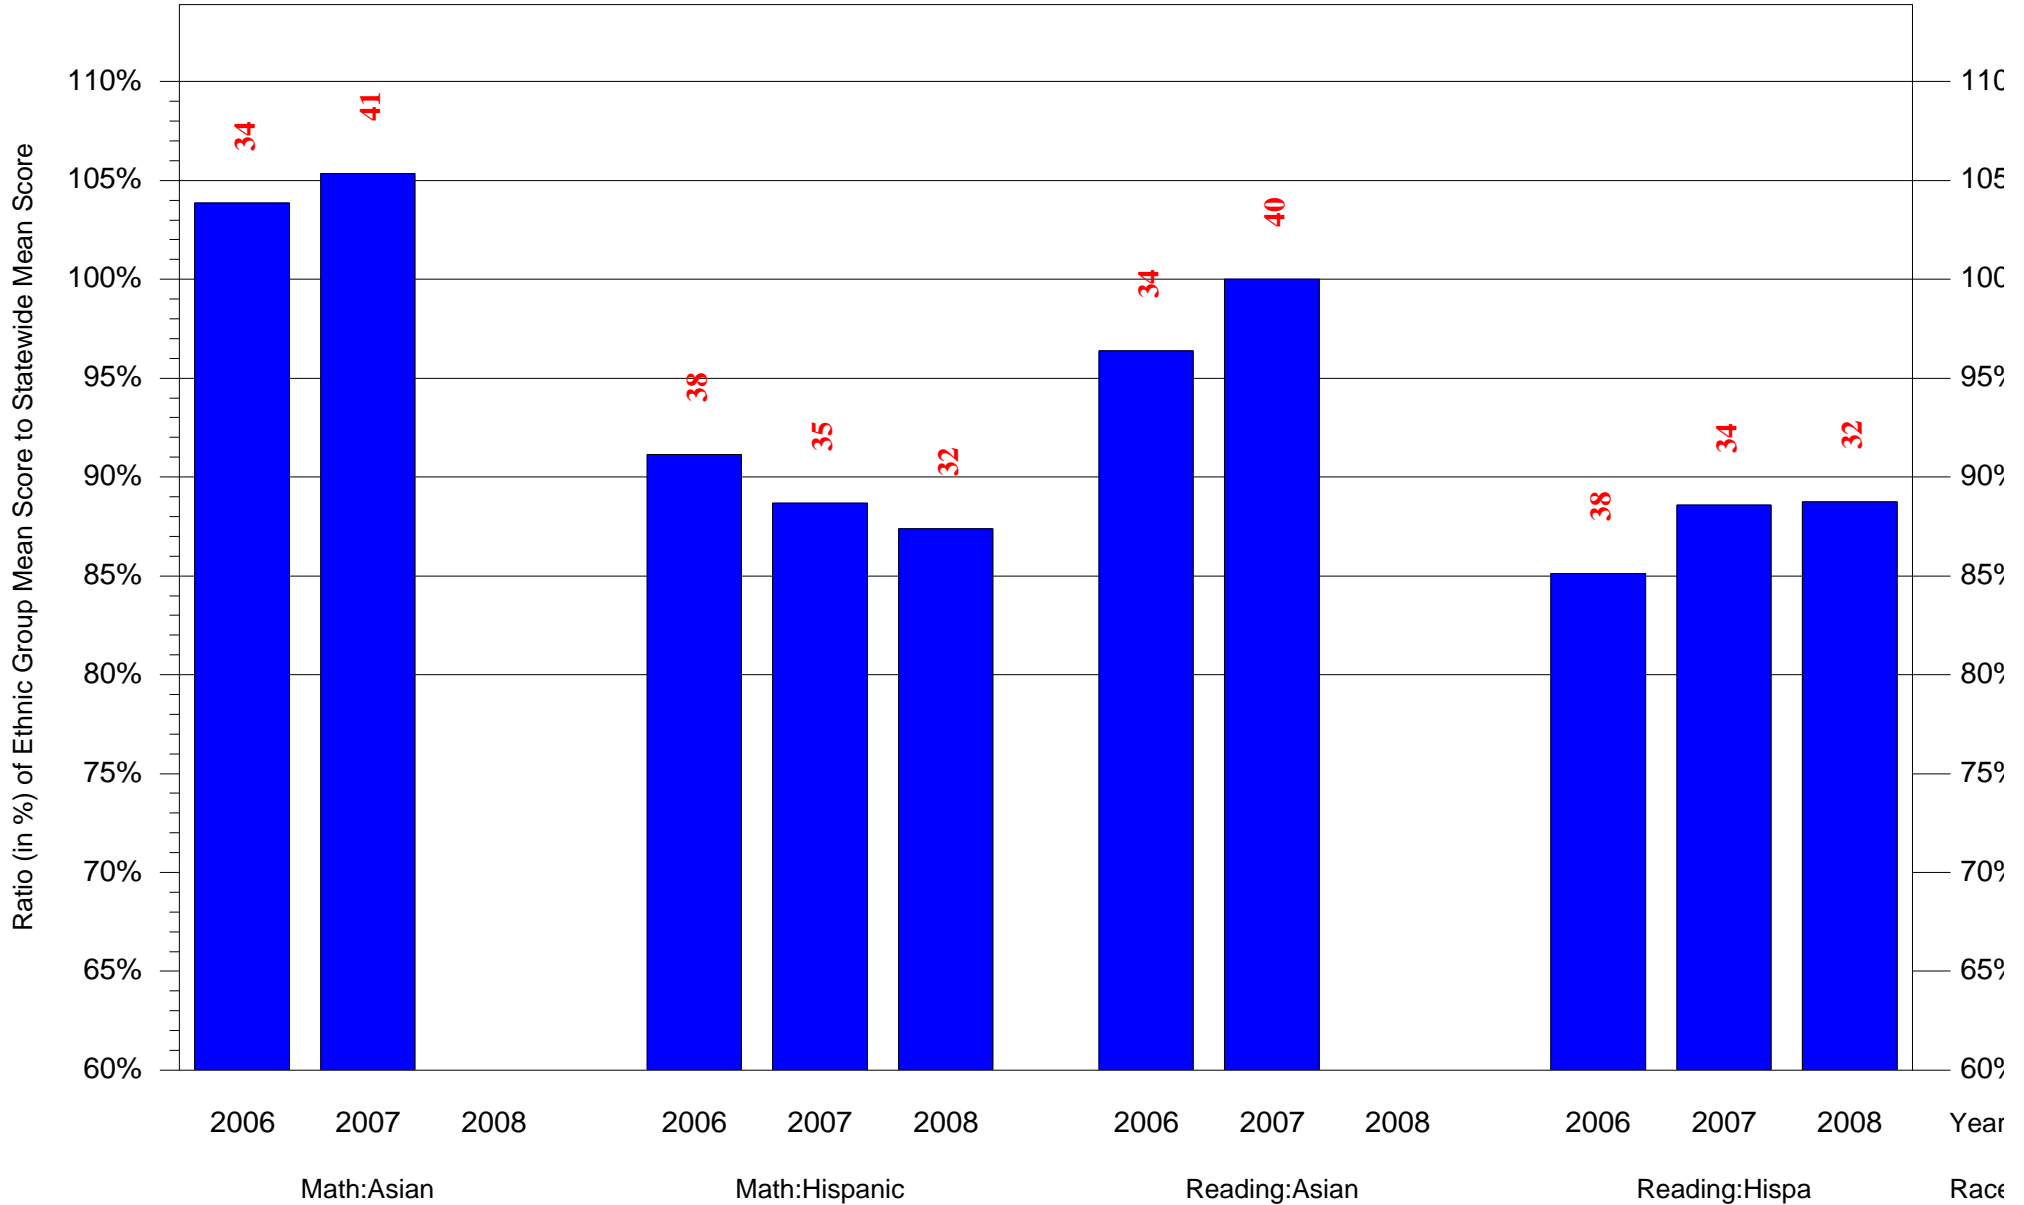

Mean Ethnic Group Building PSSA Test Score to Statewide Mean Score

Building = Washington Grover Jr Sch(7663) and Grade = 6 and Ethnic Group = Asian or Hispanic

(Note: Number (in red) of Test Takers is above each bar in the chart.)