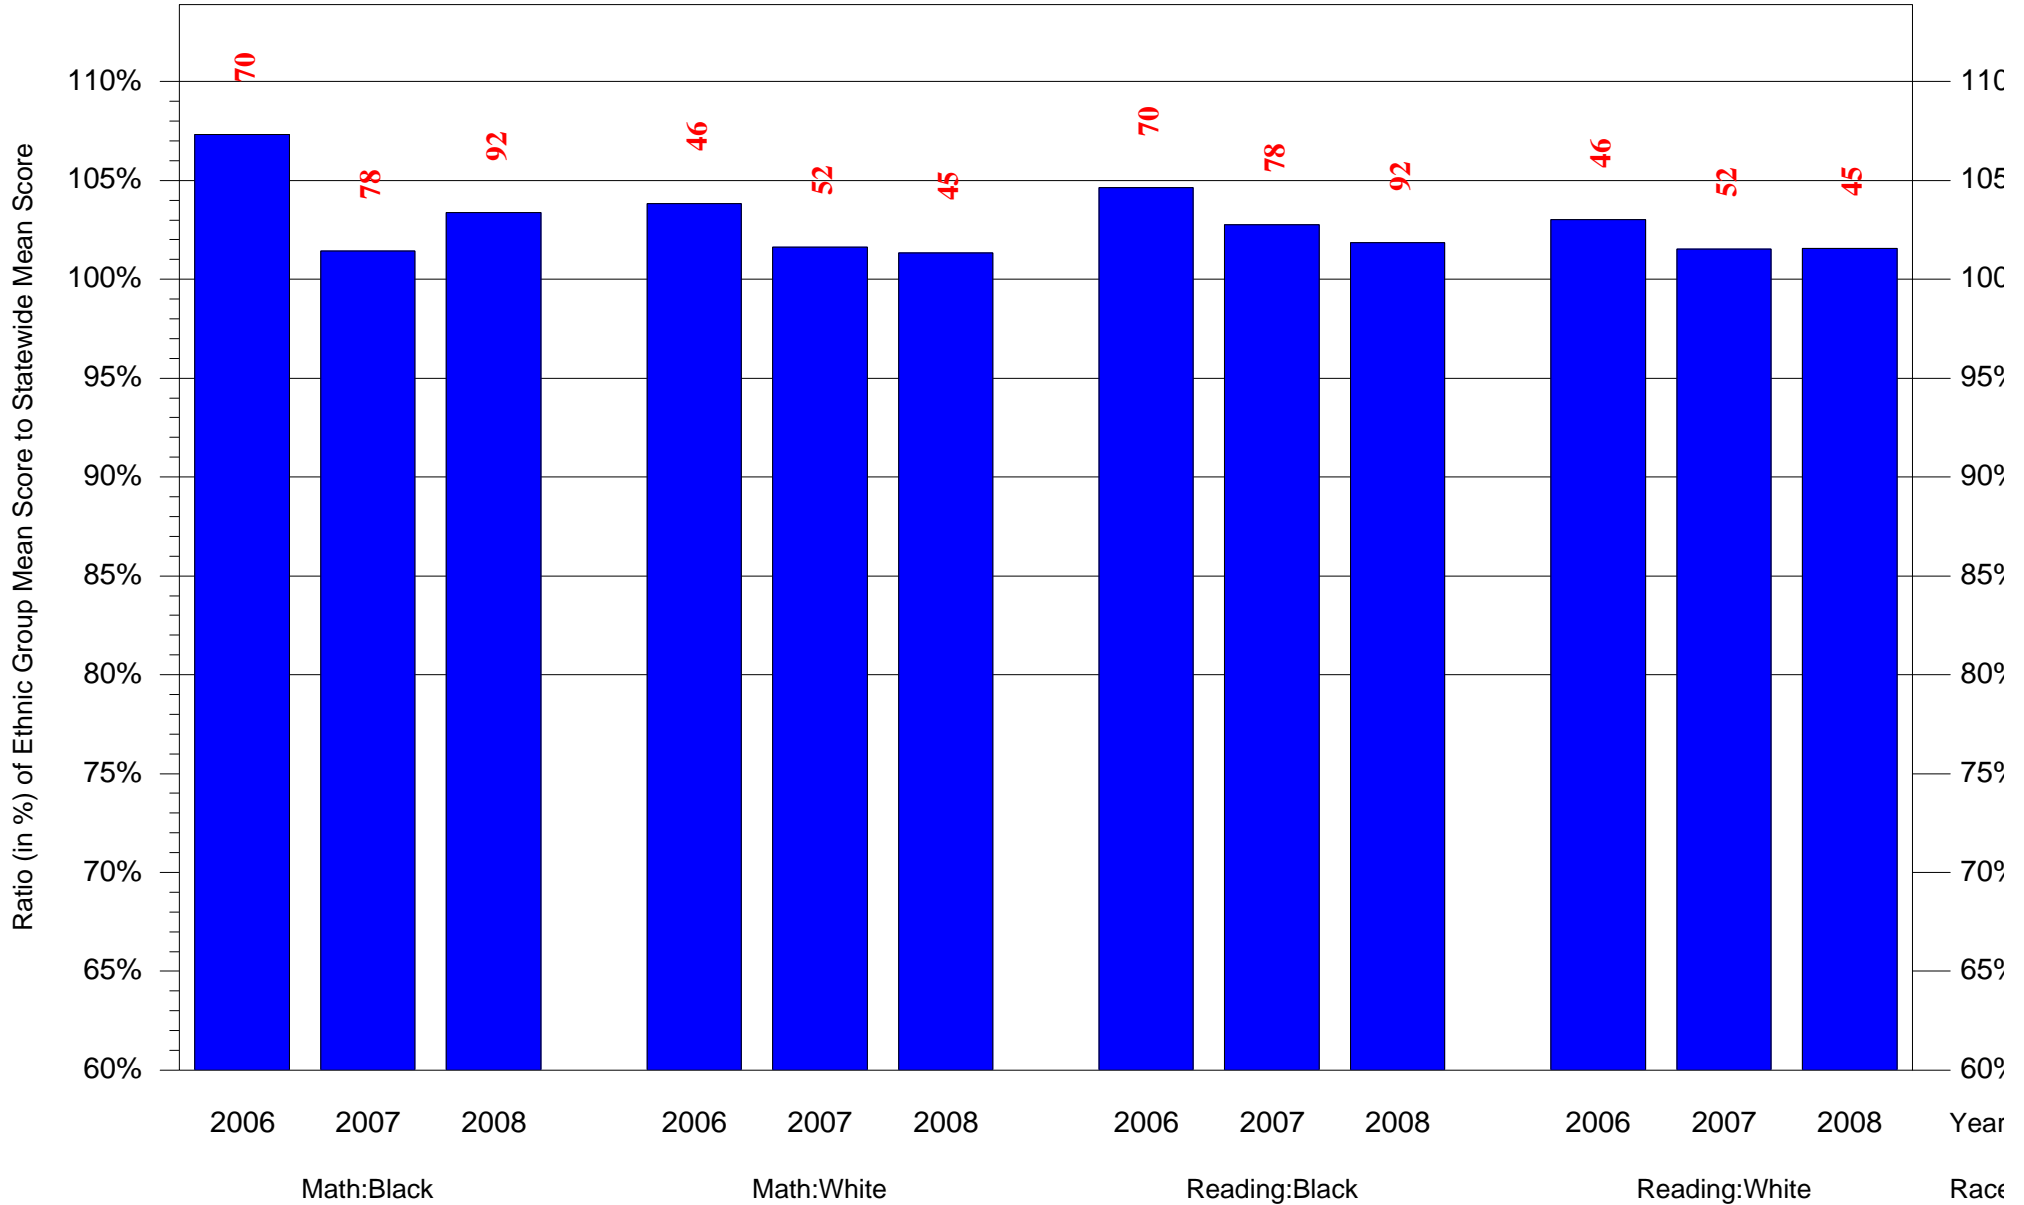

Mean Ethnic Group Building PSSA Test Score to Statewide Mean Score

Building = Conwell Russell MS(6525) and Grade = 6 and Ethnic Group = Black or White

(Note: Number (in red) of Test Takers is above each bar in the chart.)