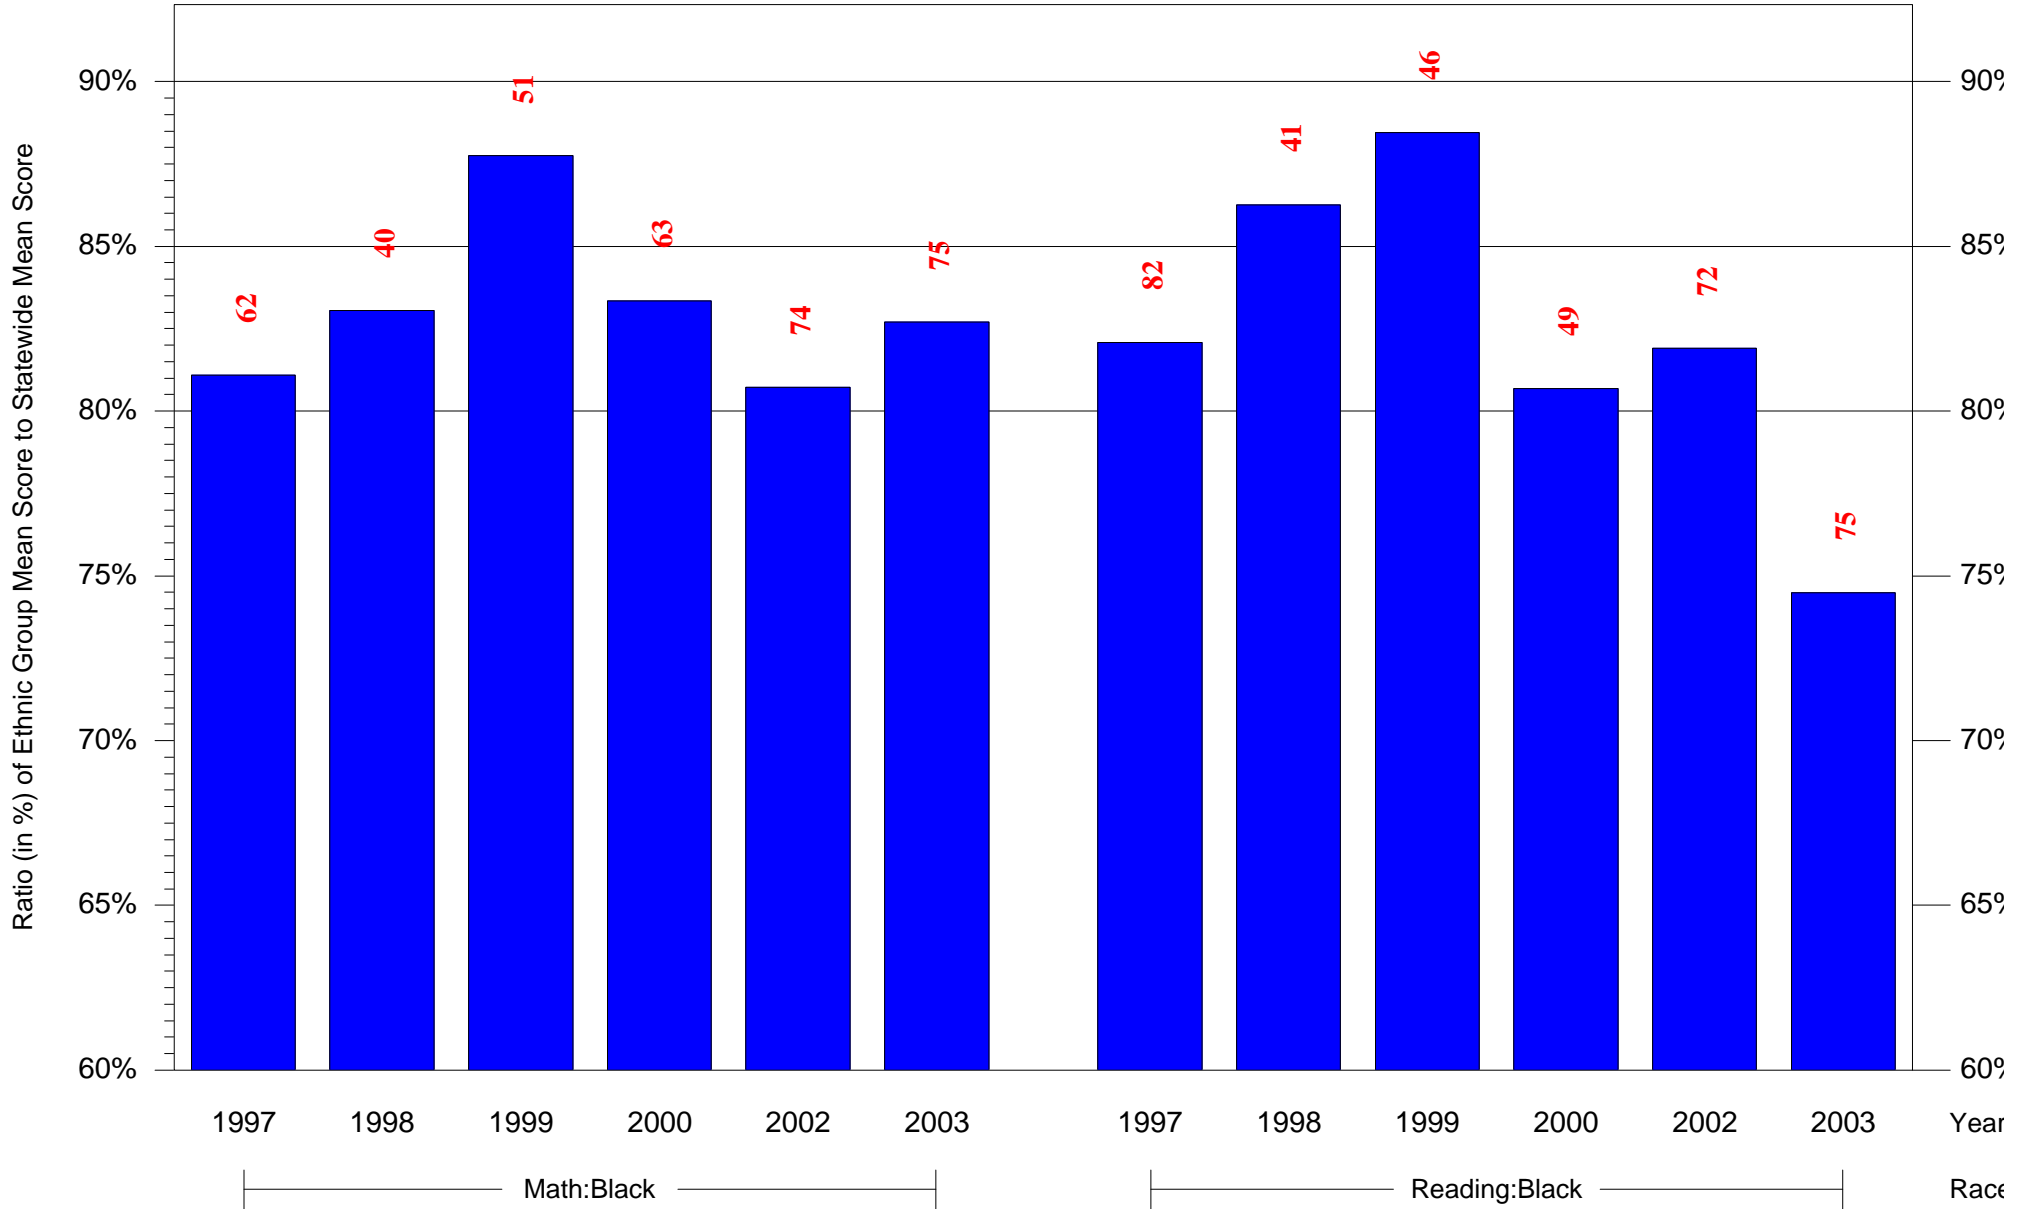

Mean Ethnic Group Building PSSA Test Score to Statewide Mean Score

Building = Randolph A Phillip Skill Ctr(7071) and Grade = 11 and Ethnic Group = Black or White

(Note: Number (in red) of Test Takers is above each bar in the chart.)