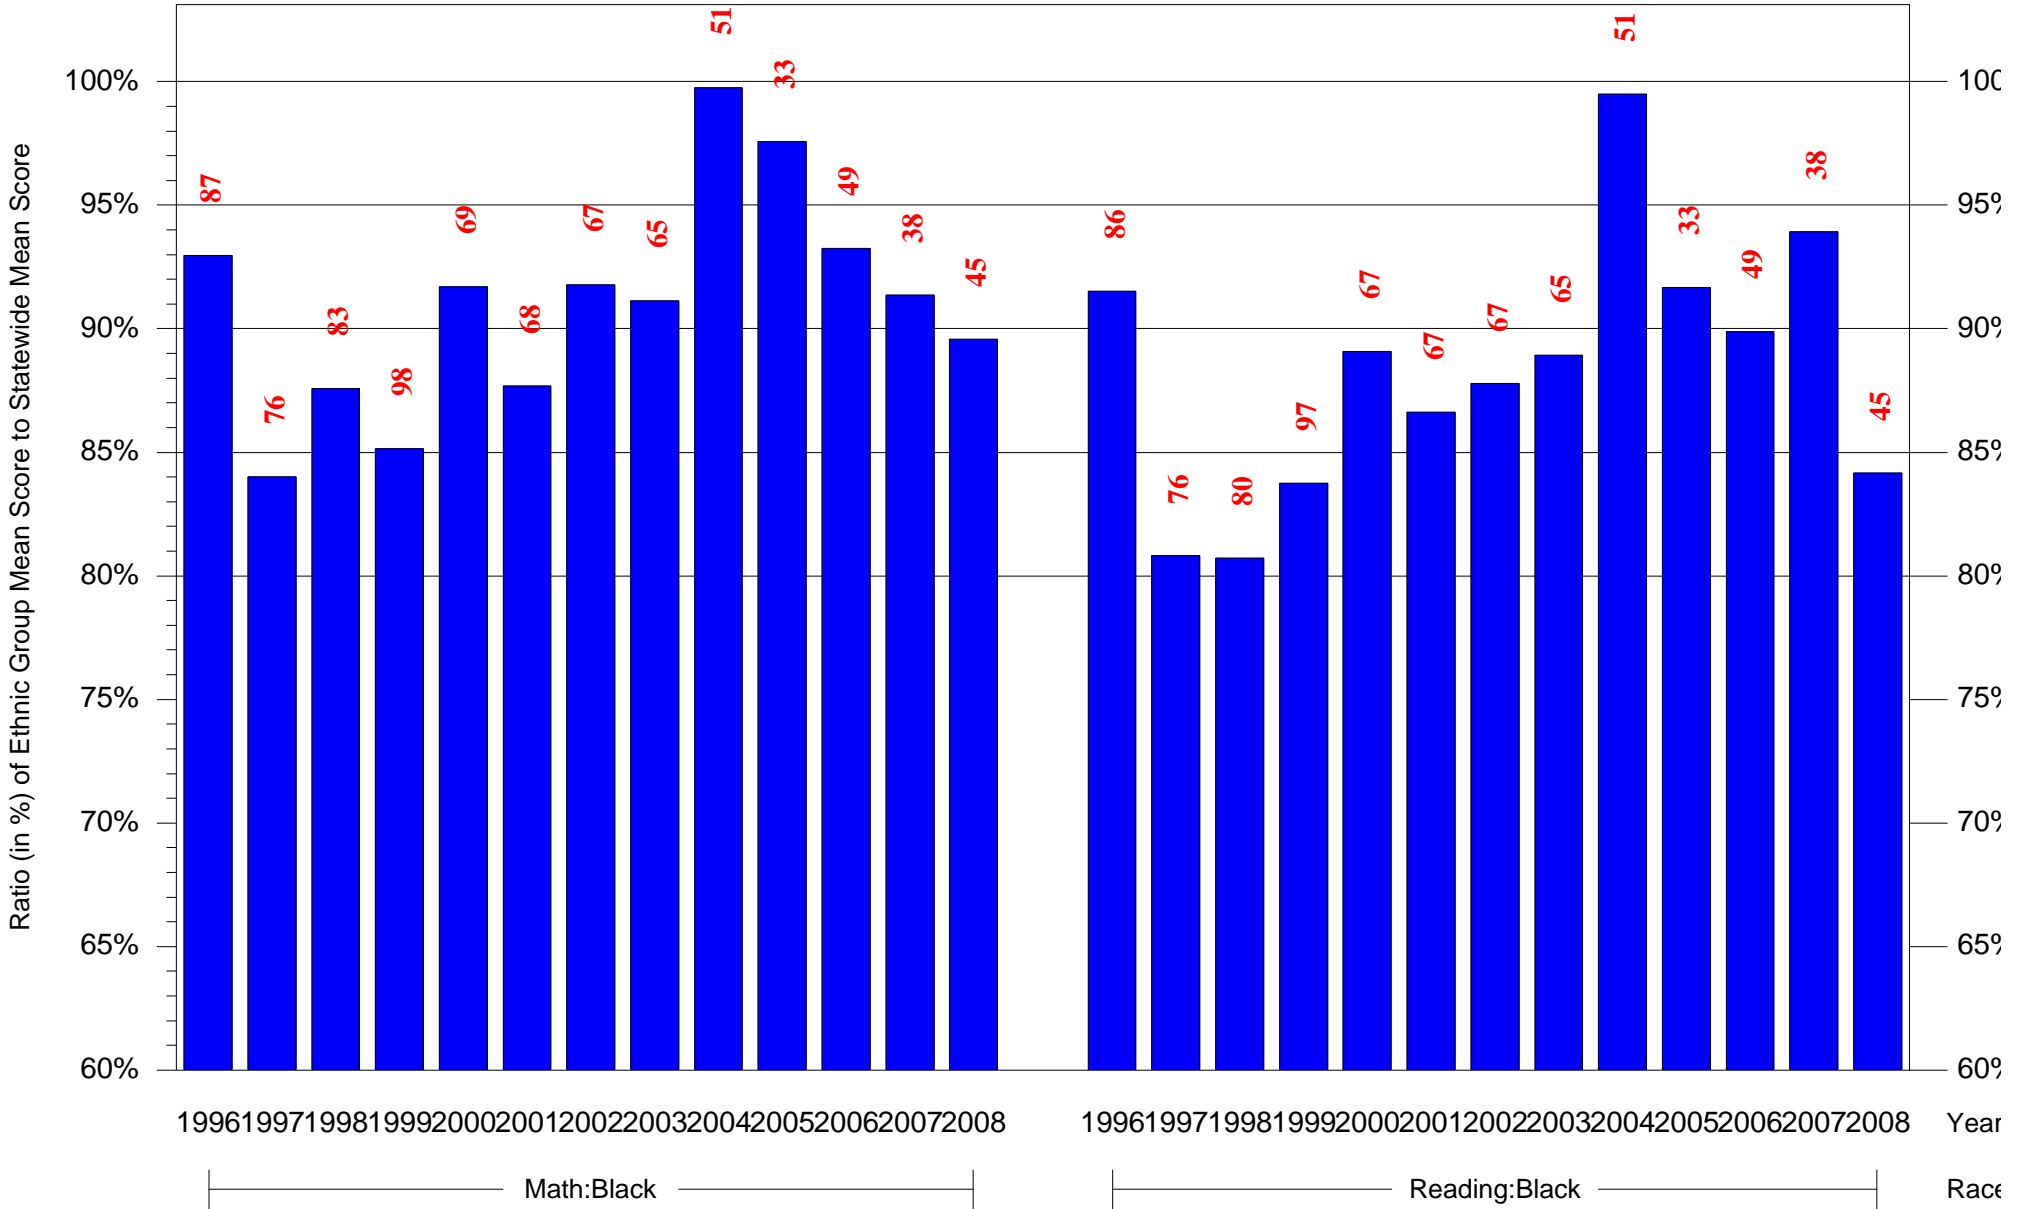

Mean Ethnic Group Building PSSA Test Score to Statewide Mean Score

Building = Heston Edward Sch(5187) and Grade = 5 and Ethnic Group = Black or White

(Note: Number (in red) of Test Takers is above each bar in the chart.)