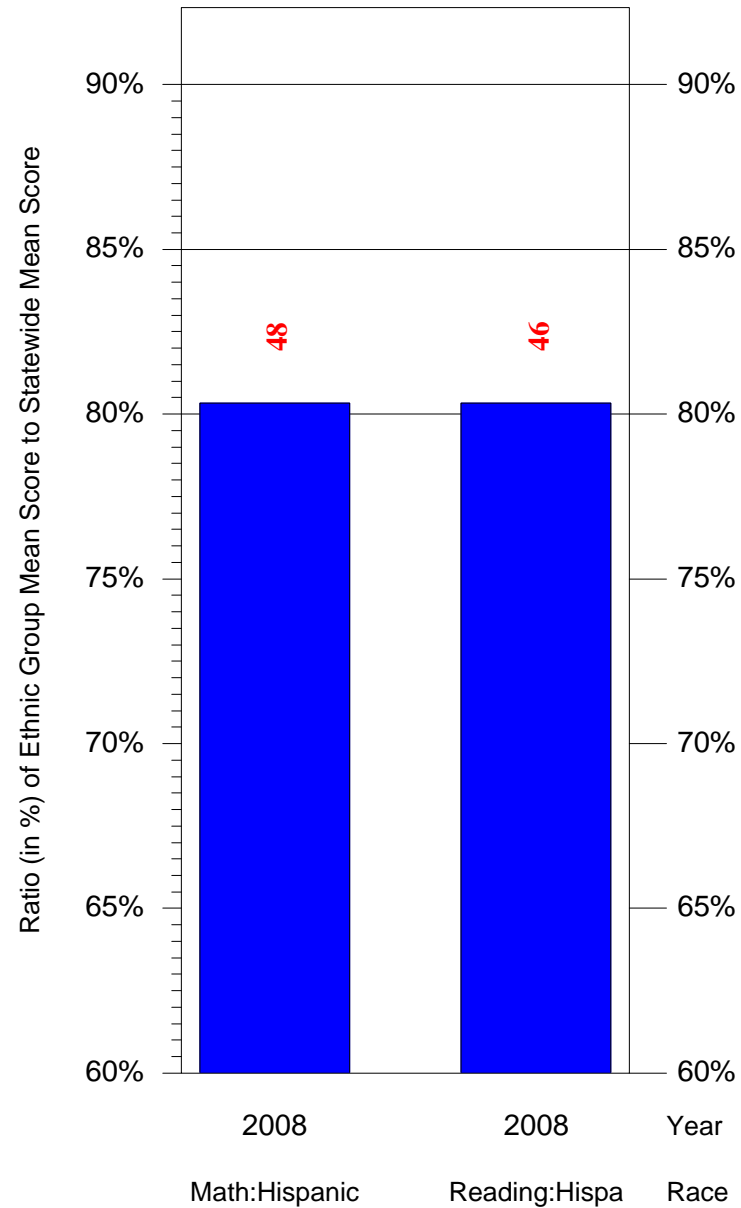

Mean Ethnic Group Building PSSA Test Score to Statewide Mean Score

Building = Kensington Creative Performing Arts HS(7852) and Grade = 11 and Ethnic Group = Asian or Hispanic

(Note: Number (in red) of Test Takers is above each bar in the chart.)