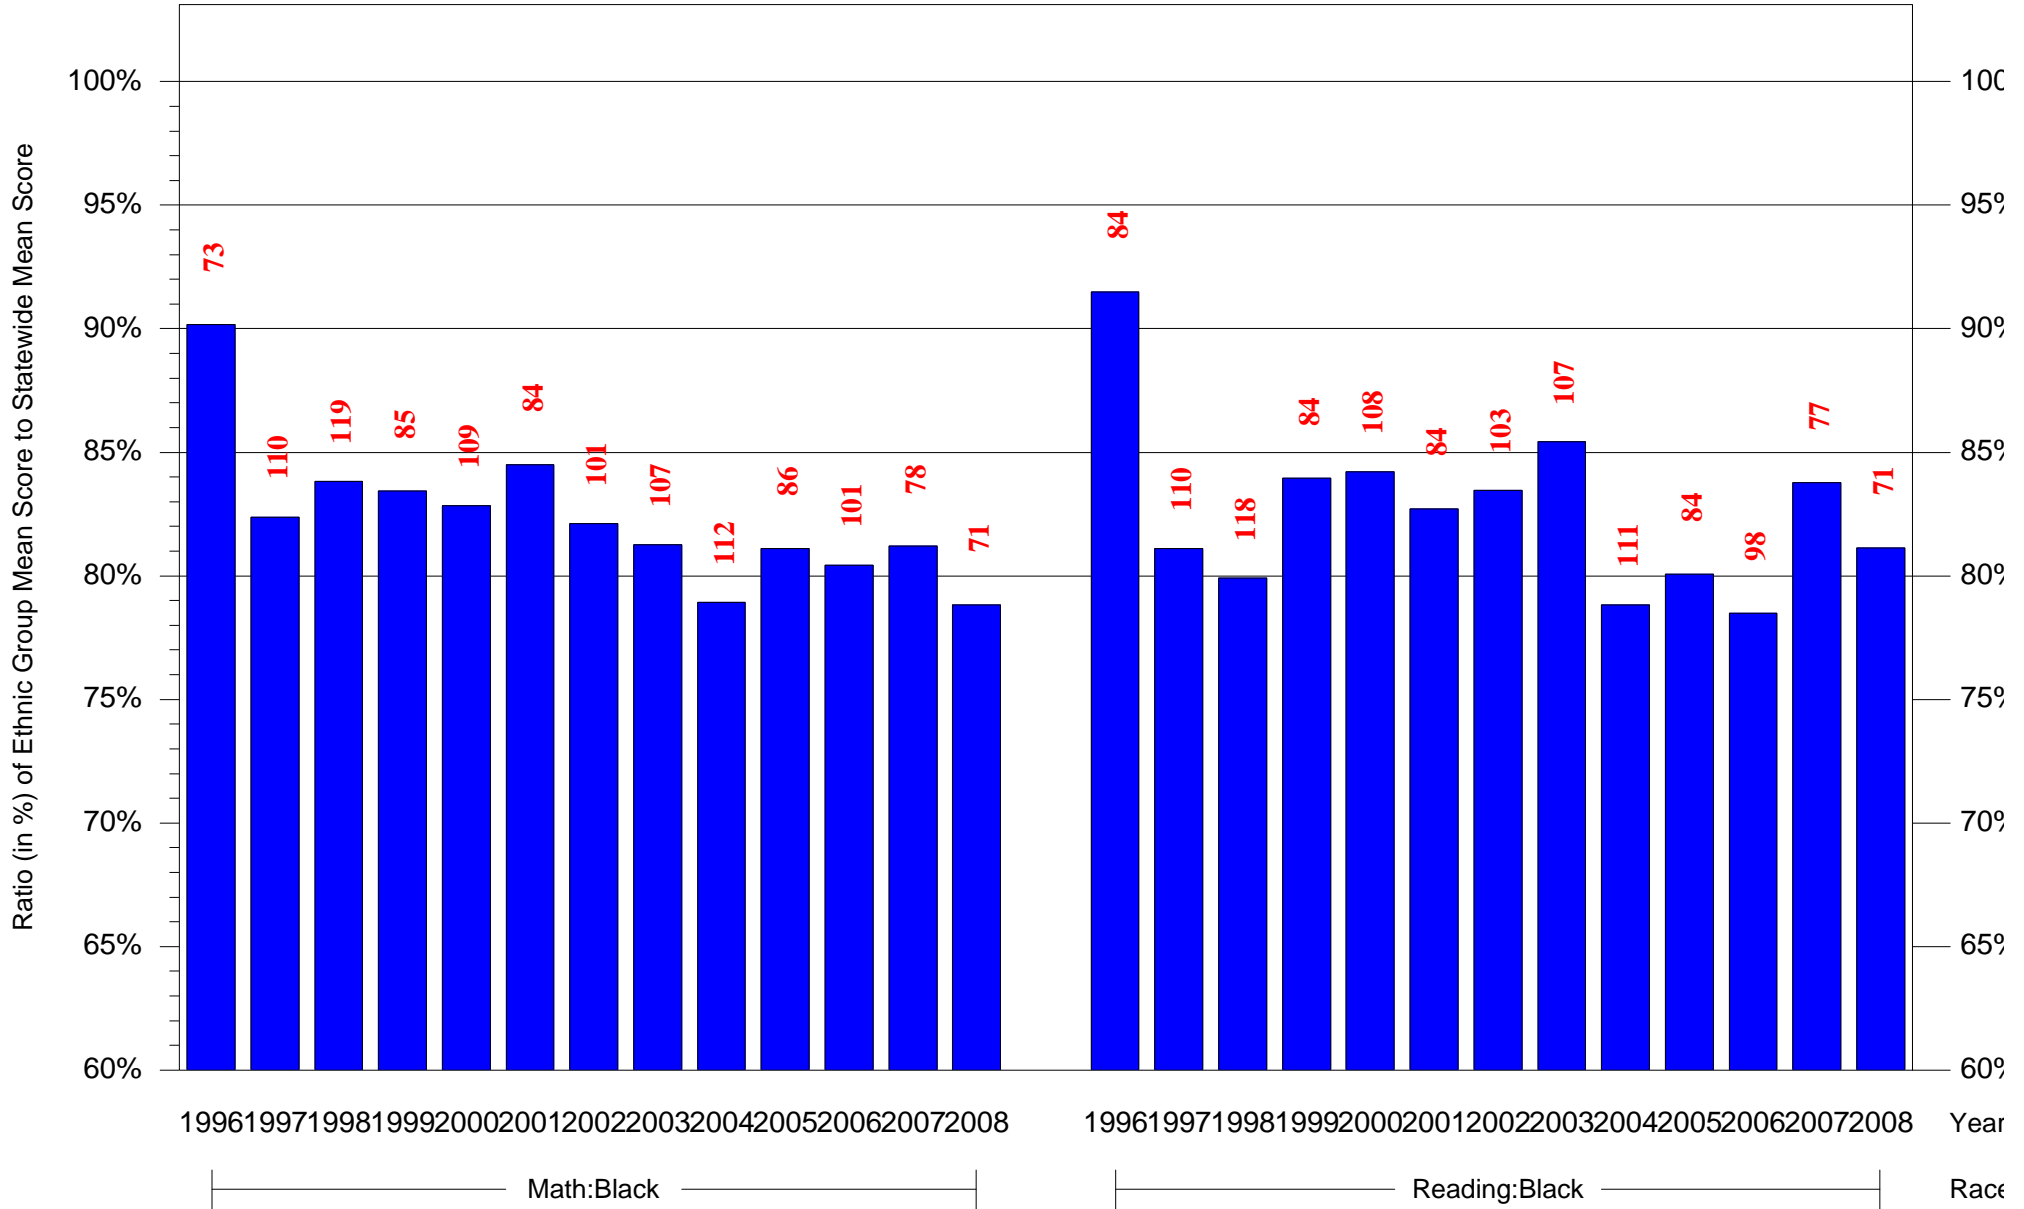

Mean Ethnic Group Building PSSA Test Score to Statewide Mean Score

Building = Bluford Guion El Sch(3792) and Grade = 5 and Ethnic Group = Black or White

(Note: Number (in red) of Test Takers is above each bar in the chart.)