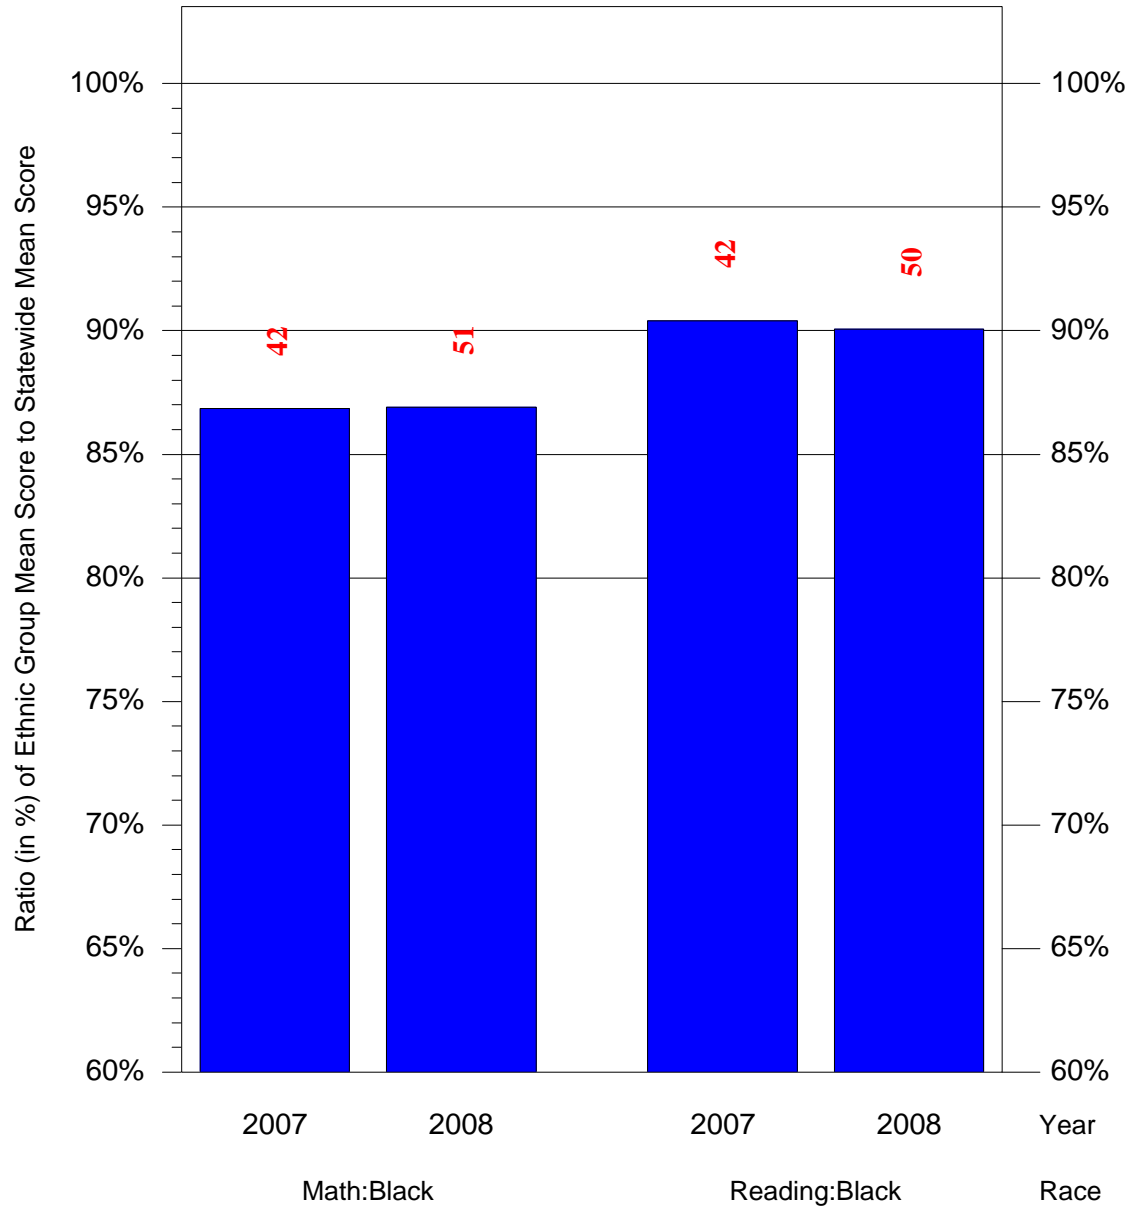

Mean Ethnic Group Building PSSA Test Score to Statewide Mean Score

Building = Stearne Allen M Sch(4963) and Grade = 3 and Ethnic Group = Black or White

(Note: Number (in red) of Test Takers is above each bar in the chart.)