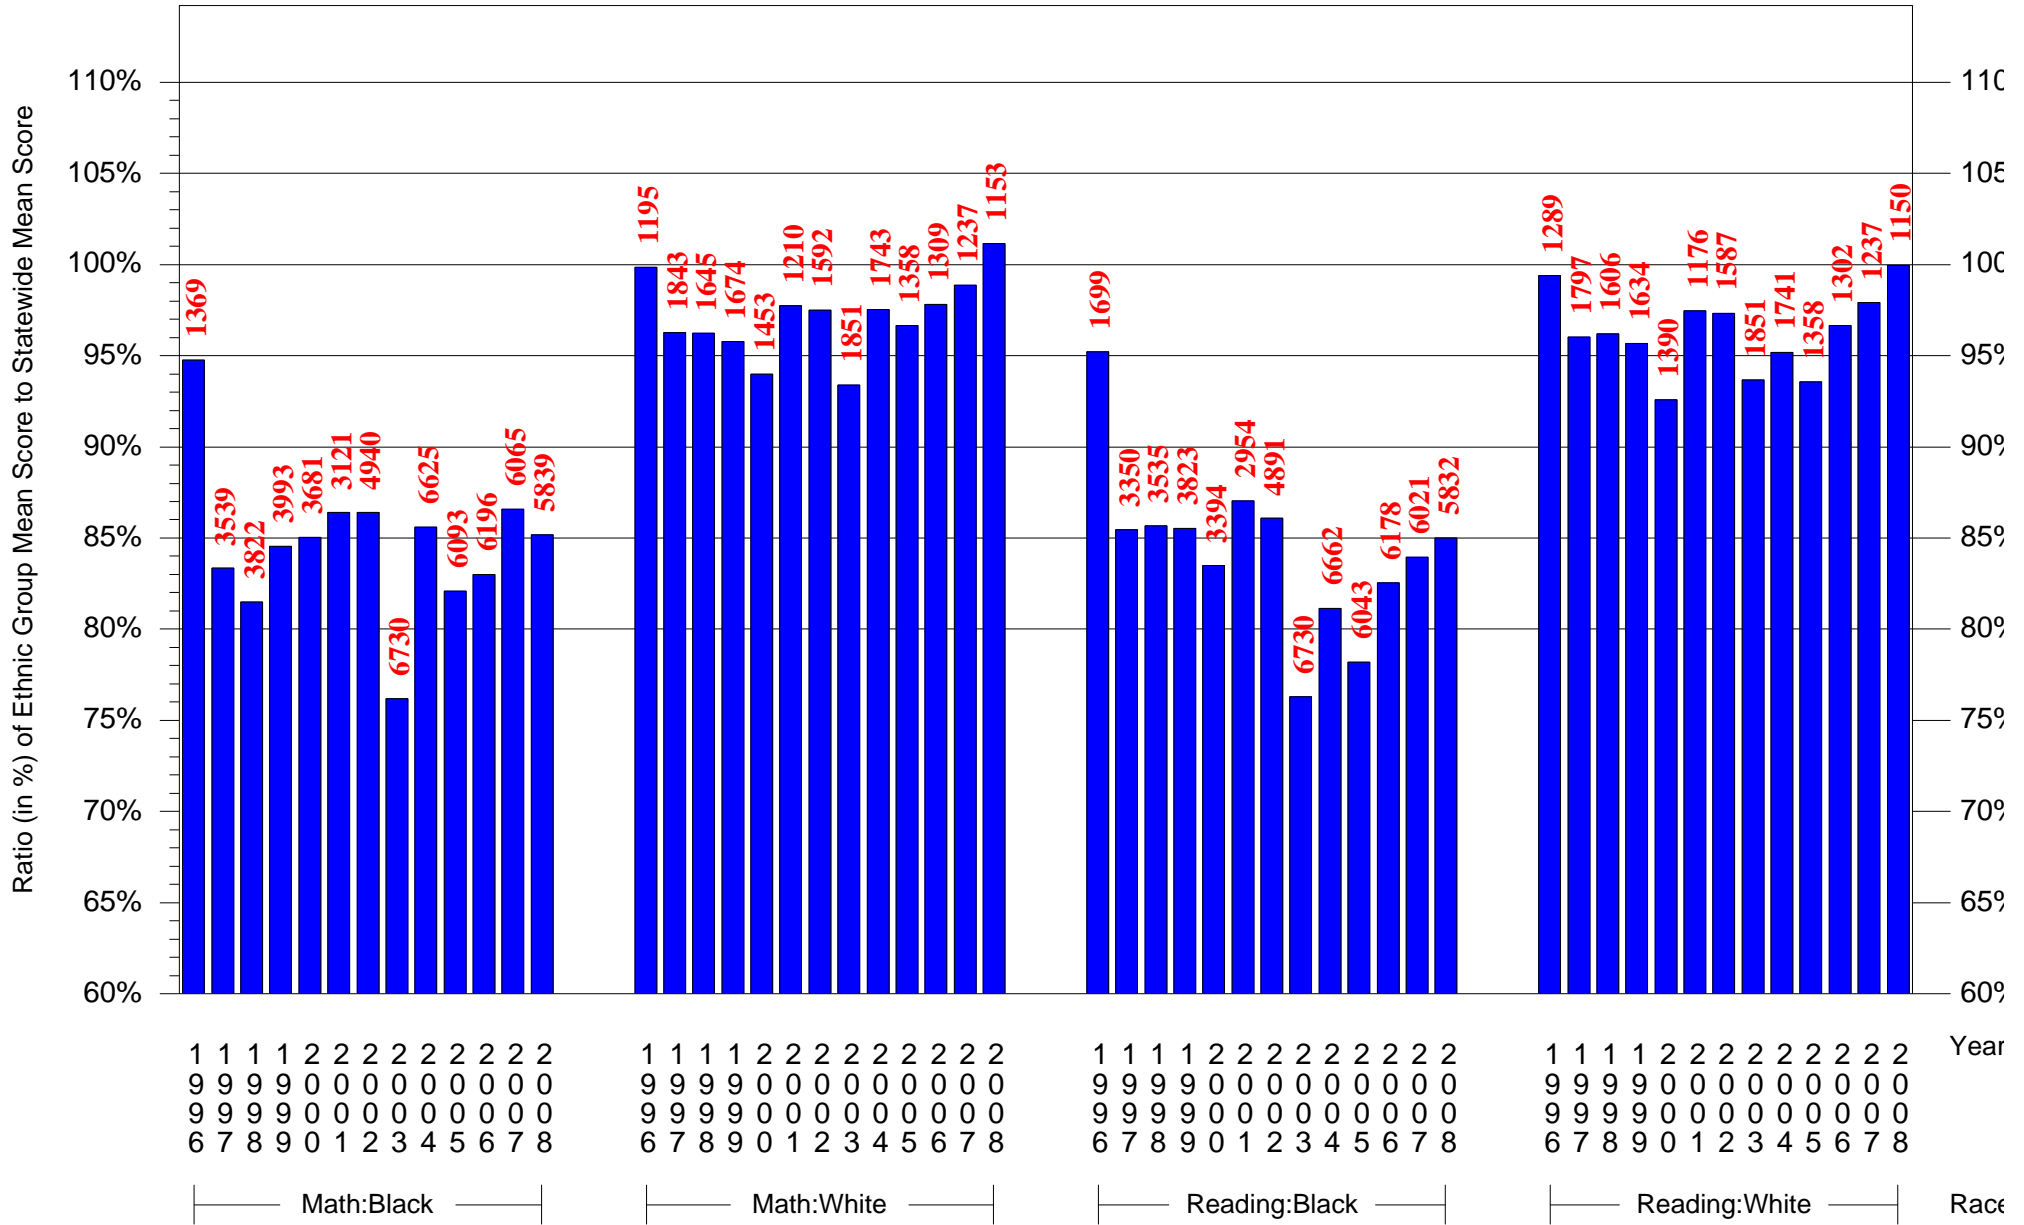

Mean Ethnic Group AUN PSSA Test Score to Statewide Mean Score

AUN = Philadelphia City SD(126515001) and Grade = 11 and Ethnic Group = Black or White

(Note: Number (in red) of Test Takers is above each bar in the chart.)