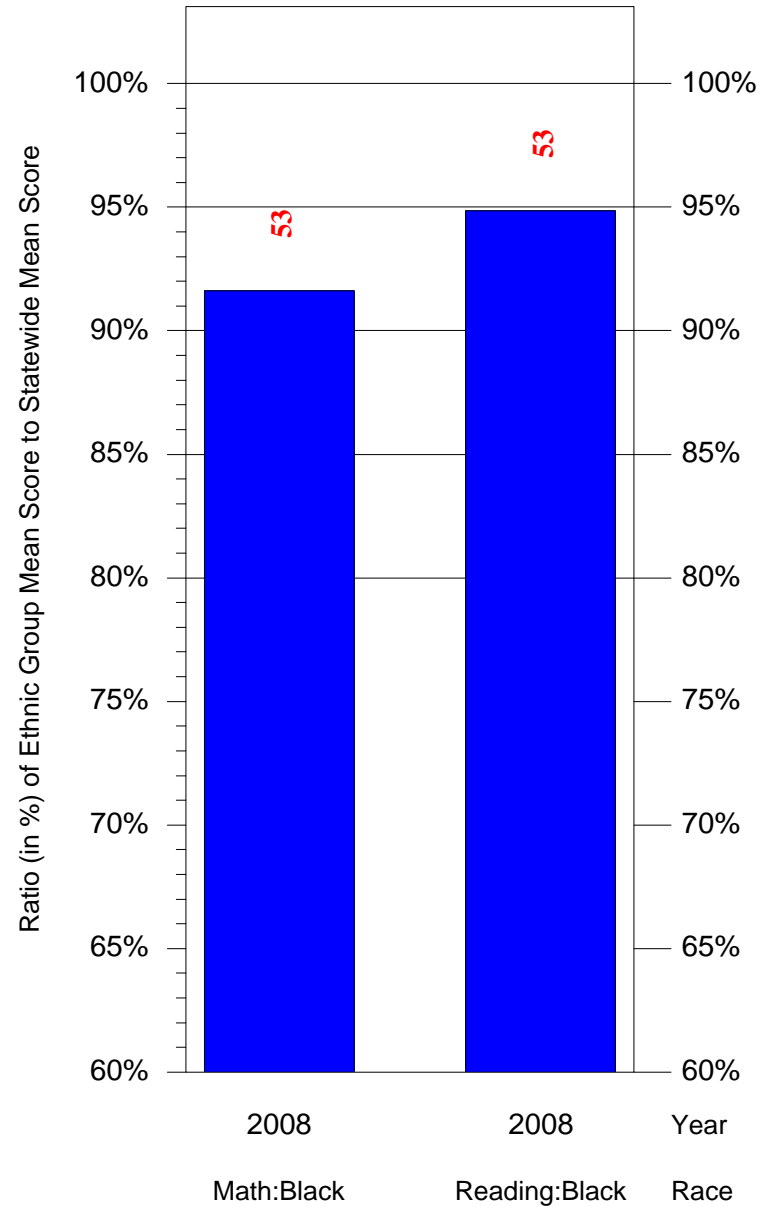

Mean Ethnic Group Building PSSA Test Score to Statewide Mean Score

Building = Philadelphia Military Acad at Elverson(7850) and Grade = 11 and Ethnic Group = Black or White

(Note: Number (in red) of Test Takers is above each bar in the chart.)