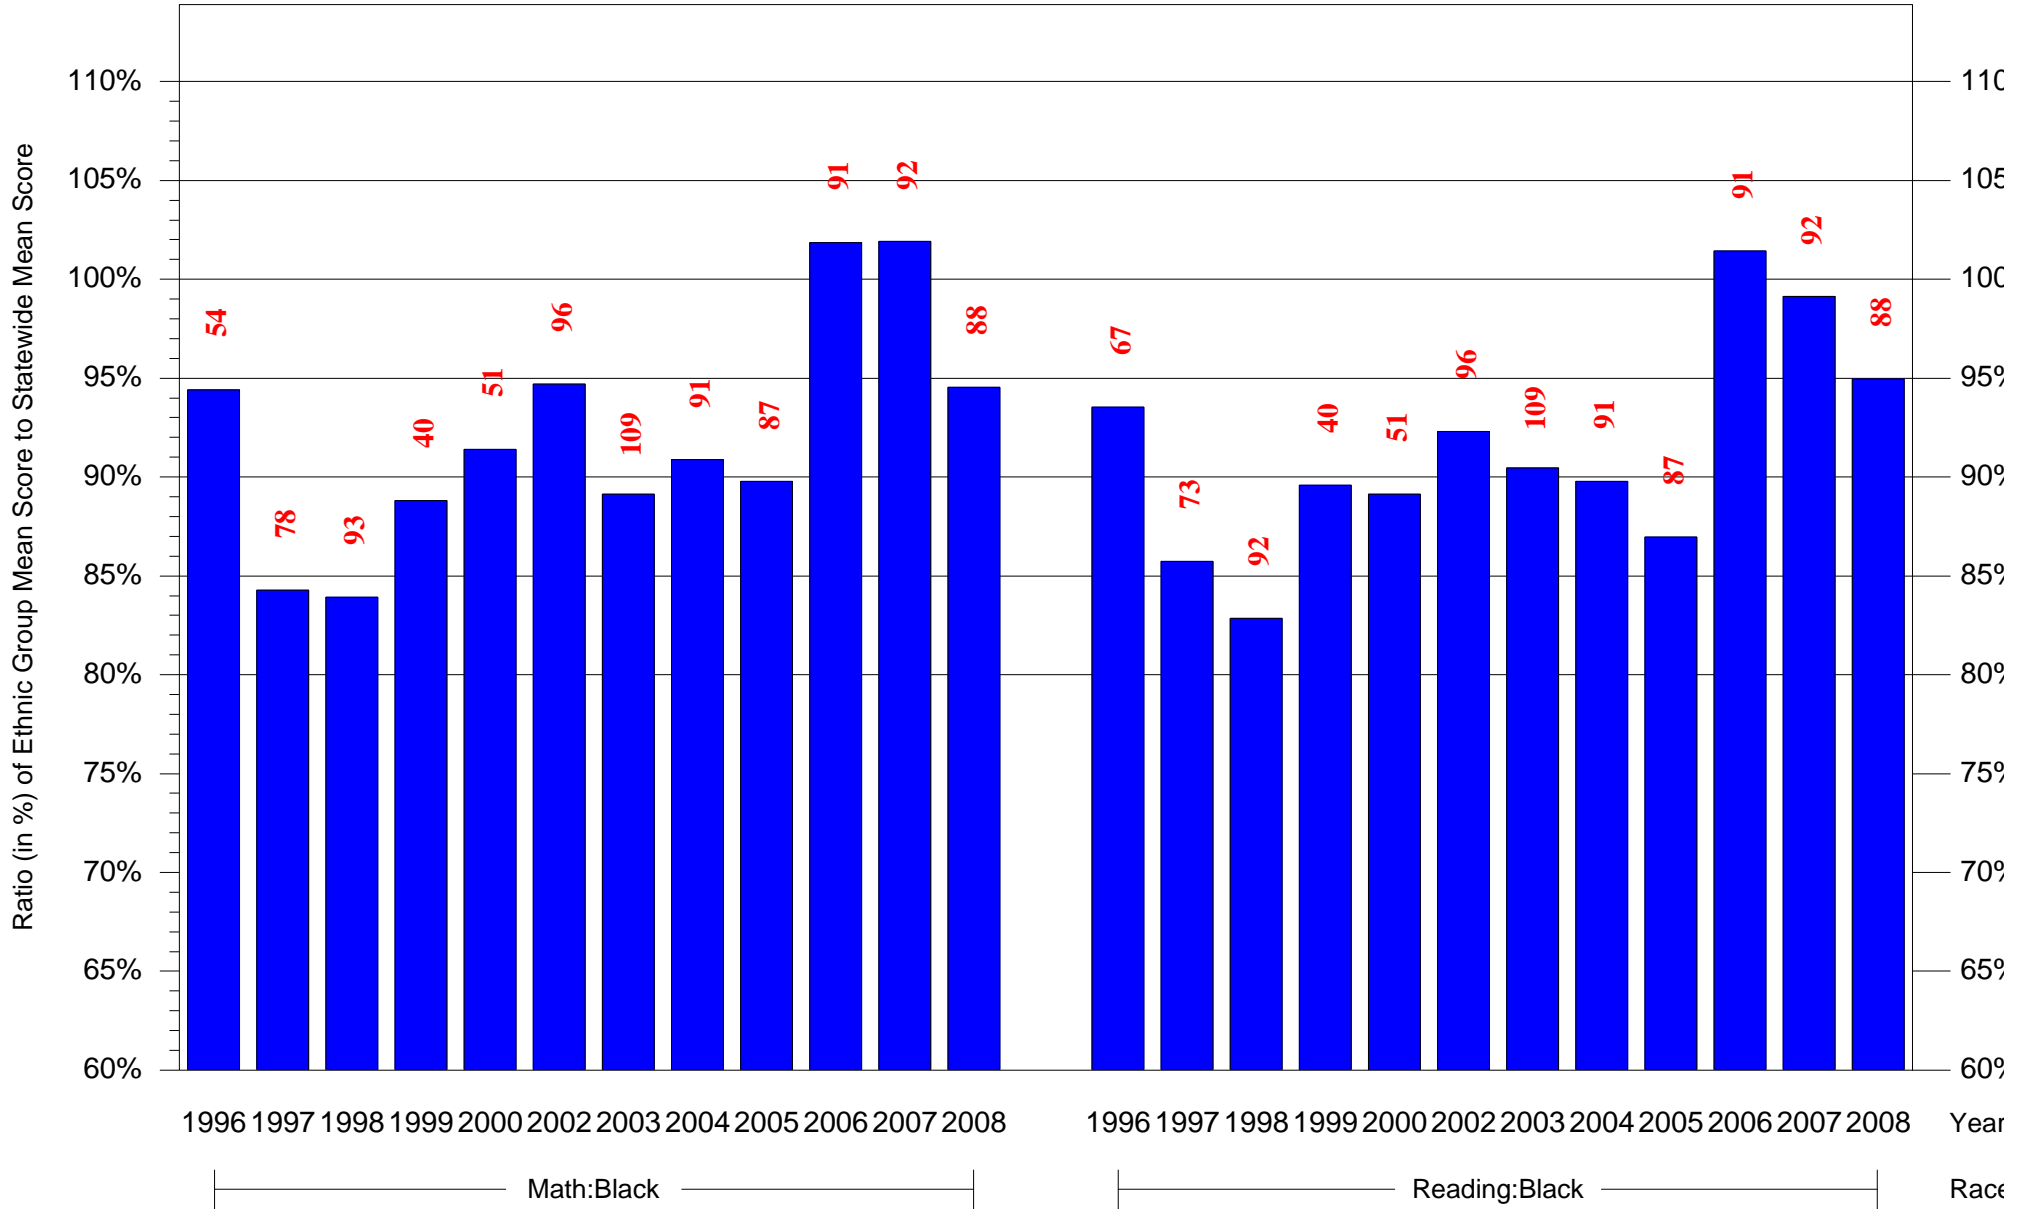

Mean Ethnic Group Building PSSA Test Score to Statewide Mean Score

Building = Rowen William Sch(3724) and Grade = 5 and Ethnic Group = Black or White

(Note: Number (in red) of Test Takers is above each bar in the chart.)