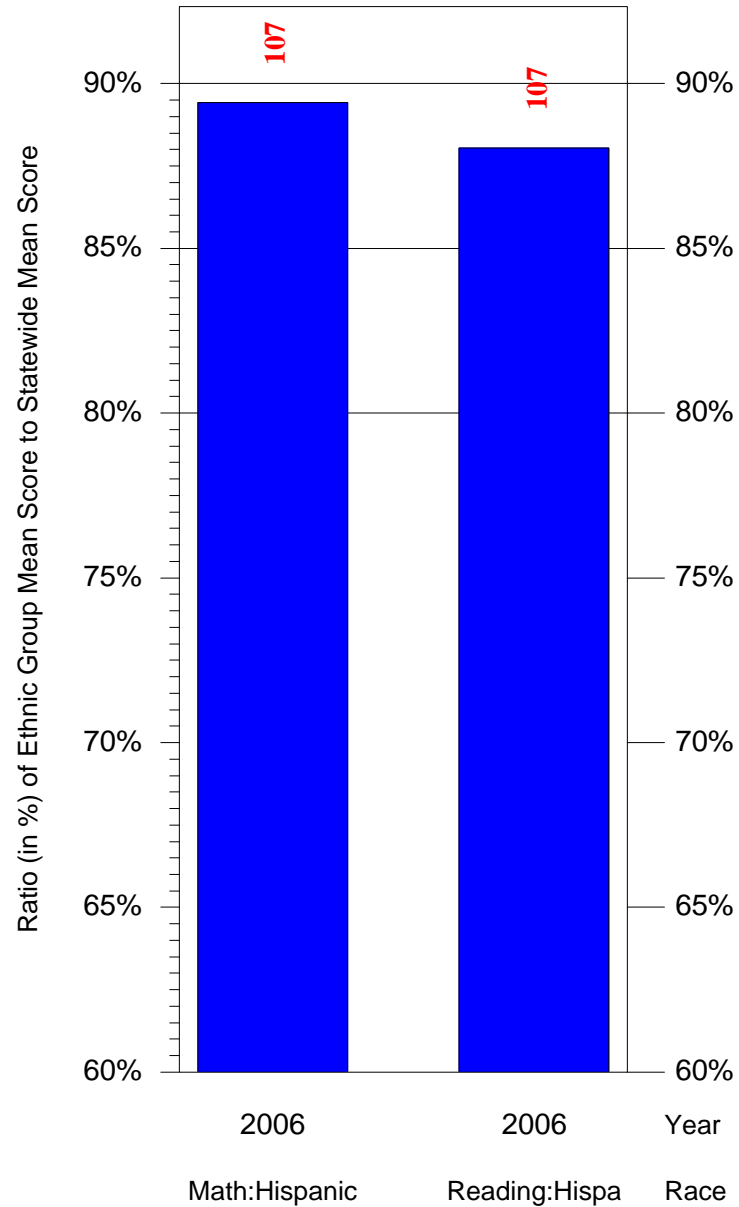

Mean Ethnic Group Building PSSA Test Score to Statewide Mean Score

Building = Rush Benjamin MS(5042) and Grade = 7 and Ethnic Group = Asian or Hispanic

(Note: Number (in red) of Test Takers is above each bar in the chart.)