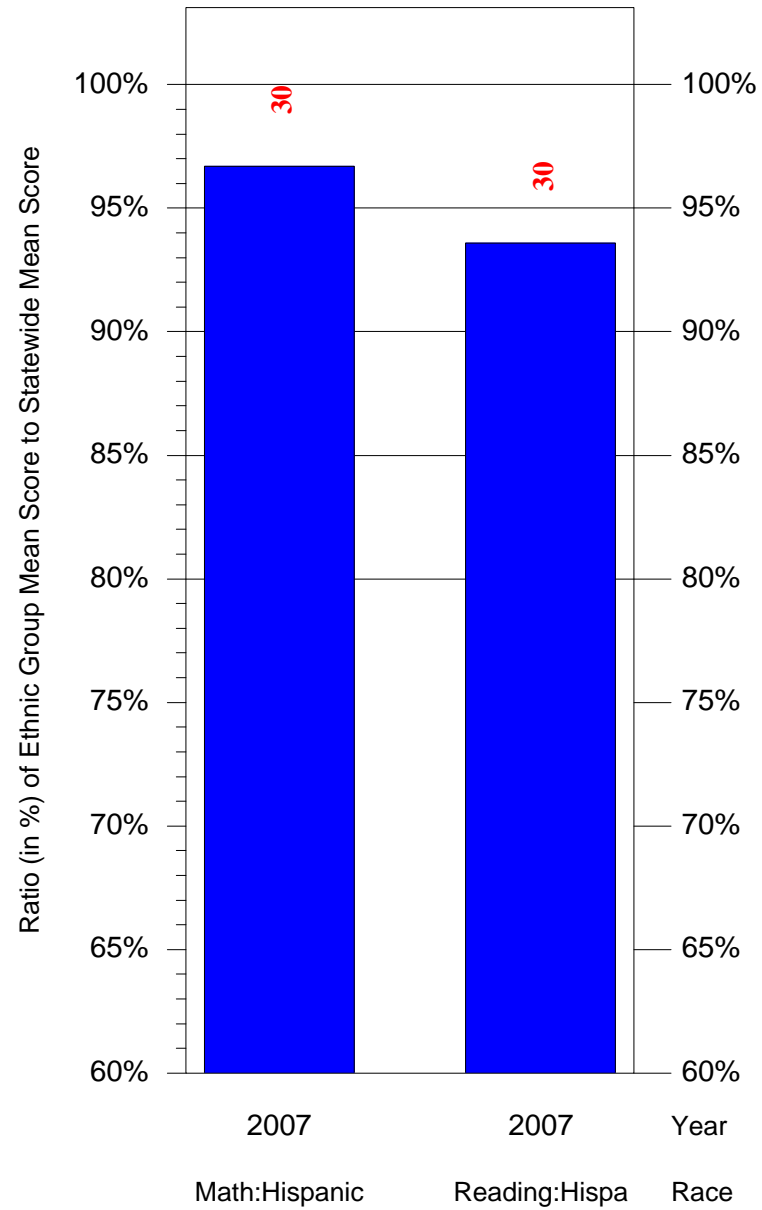

Mean Ethnic Group Building PSSA Test Score to Statewide Mean Score

Building = Fitzpatrick Aloysius L Sch(3781) and Grade = 7 and Ethnic Group = Asian or Hispanic

(Note: Number (in red) of Test Takers is above each bar in the chart.)