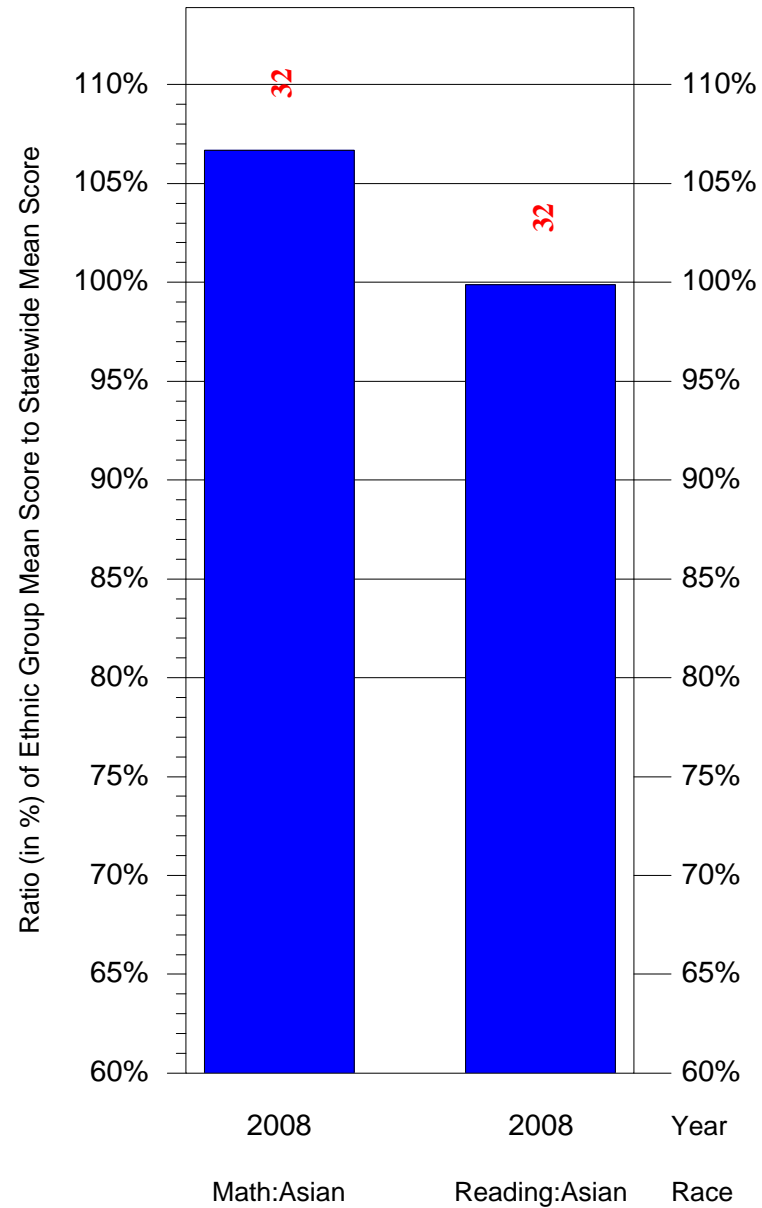

Mean Ethnic Group Building PSSA Test Score to Statewide Mean Score

Building = Frank Anne Sch(3803) and Grade = 5 and Ethnic Group = Asian or Hispanic

(Note: Number (in red) of Test Takers is above each bar in the chart.)