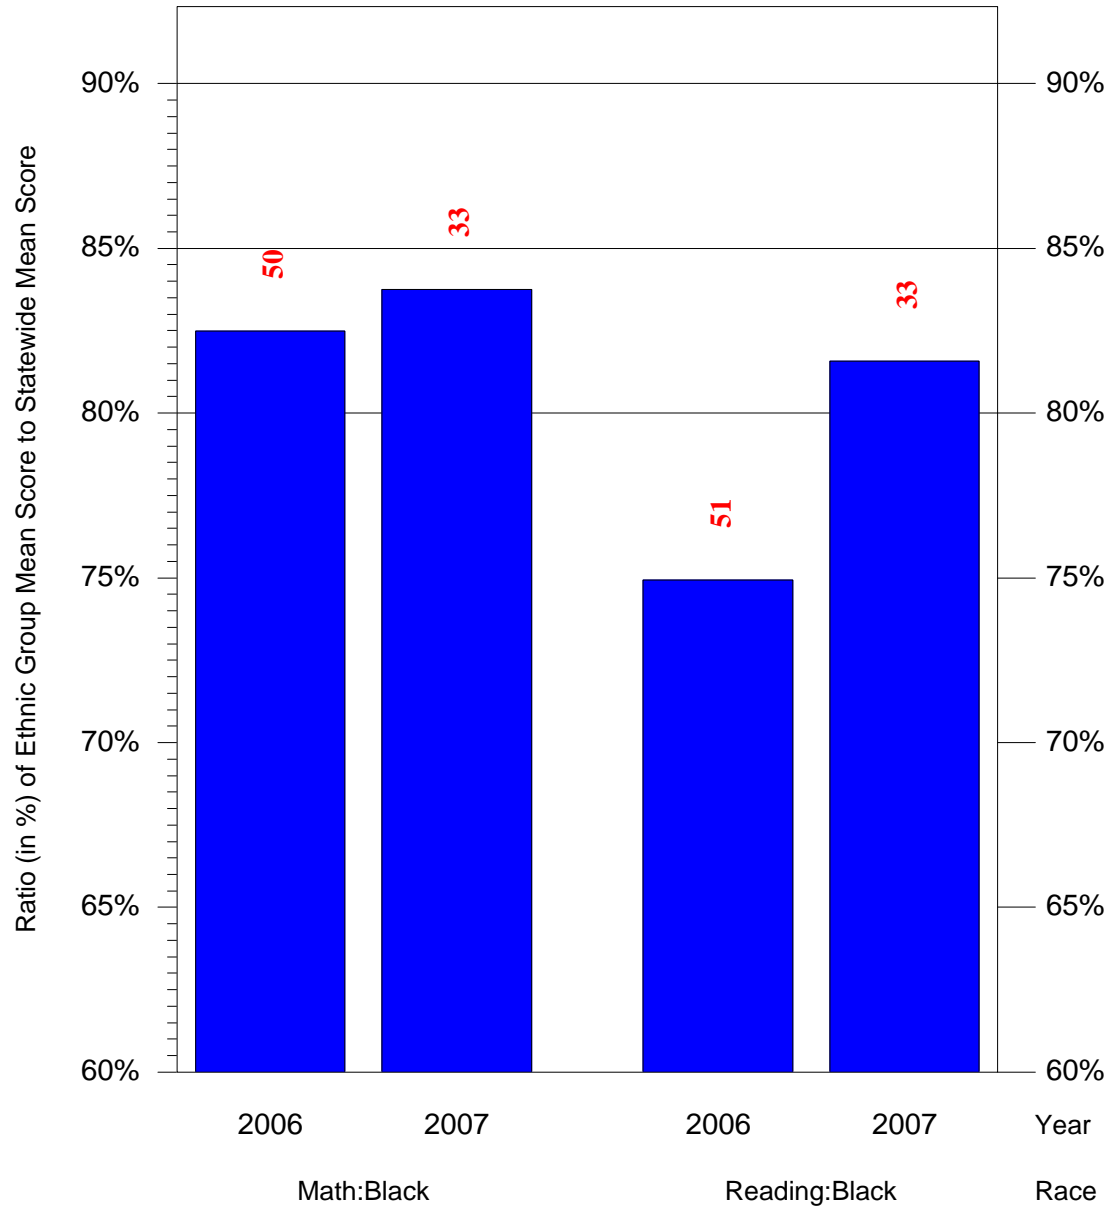

Mean Ethnic Group Building PSSA Test Score to Statewide Mean Score

Building = Hartranft John F Sch(5125) and Grade = 8 and Ethnic Group = Black or White

(Note: Number (in red) of Test Takers is above each bar in the chart.)