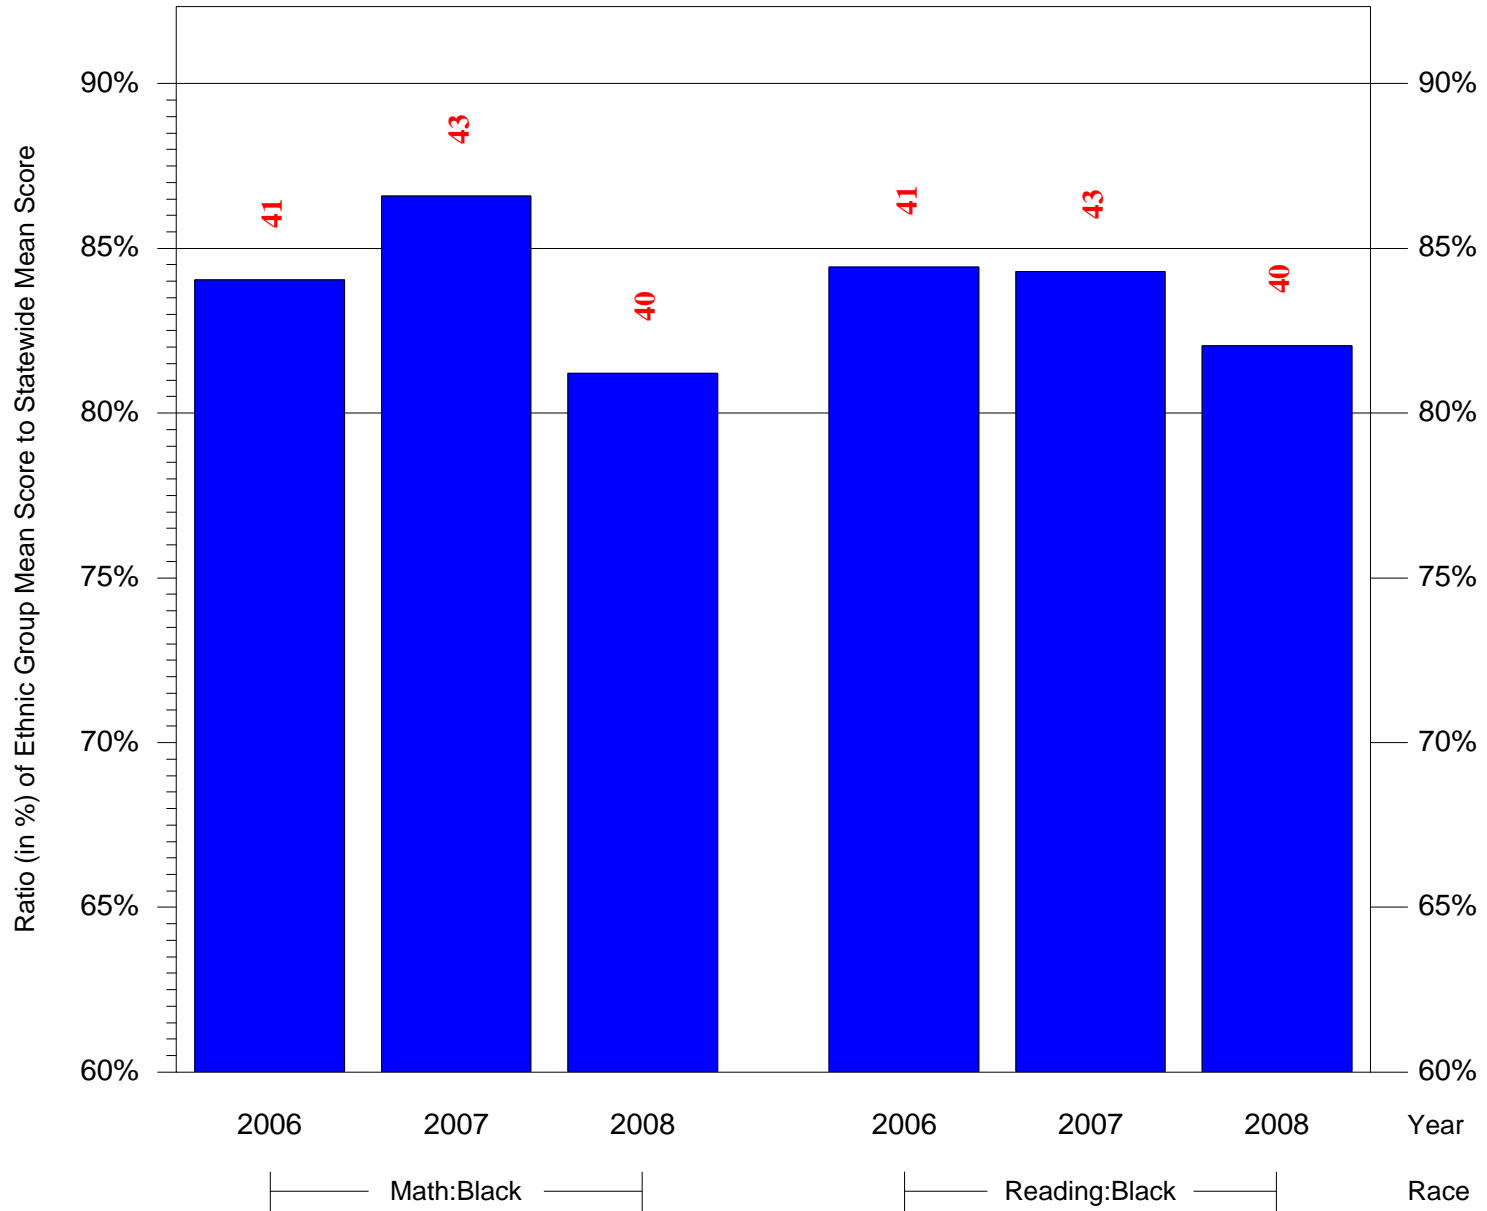

Mean Ethnic Group Building PSSA Test Score to Statewide Mean Score

Building = Creighton Thomas Sch(3736) and Grade = 4 and Ethnic Group = Black or White

(Note: Number (in red) of Test Takers is above each bar in the chart.)