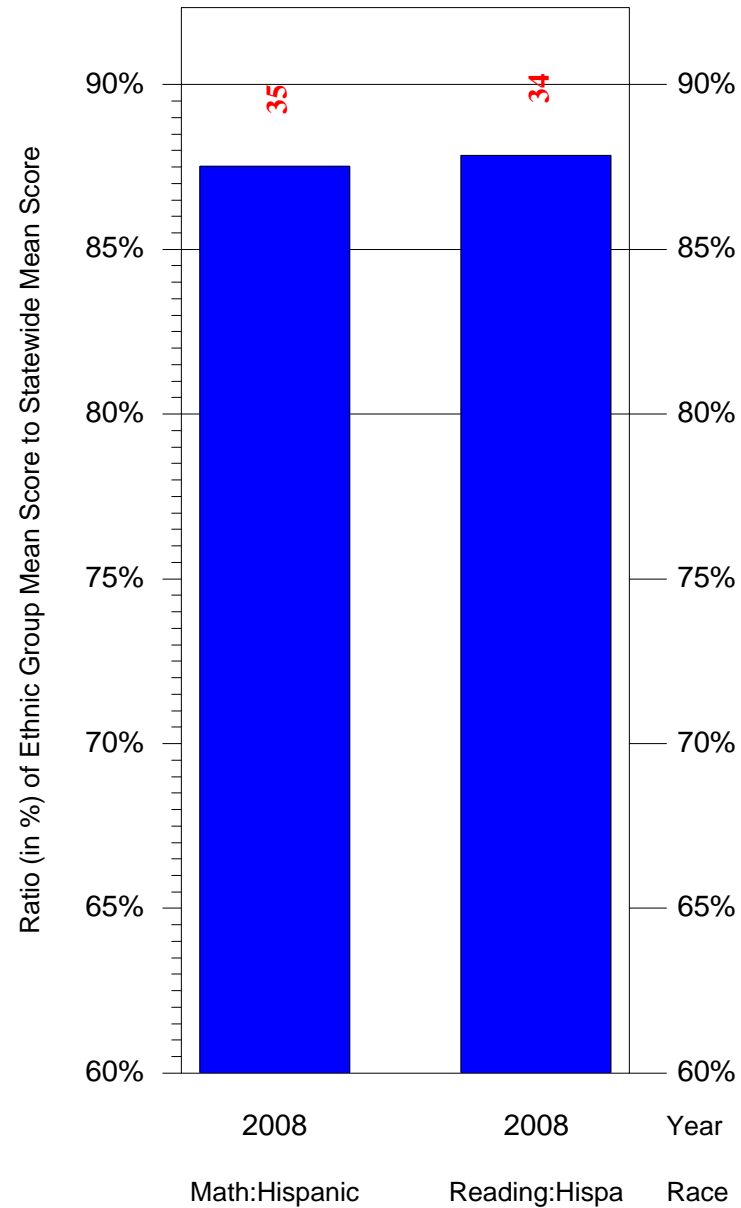

Mean Ethnic Group Building PSSA Test Score to Statewide Mean Score

Building = Morrison Andrew J Sch(3749) and Grade = 3 and Ethnic Group = Asian or Hispanic

(Note: Number (in red) of Test Takers is above each bar in the chart.)