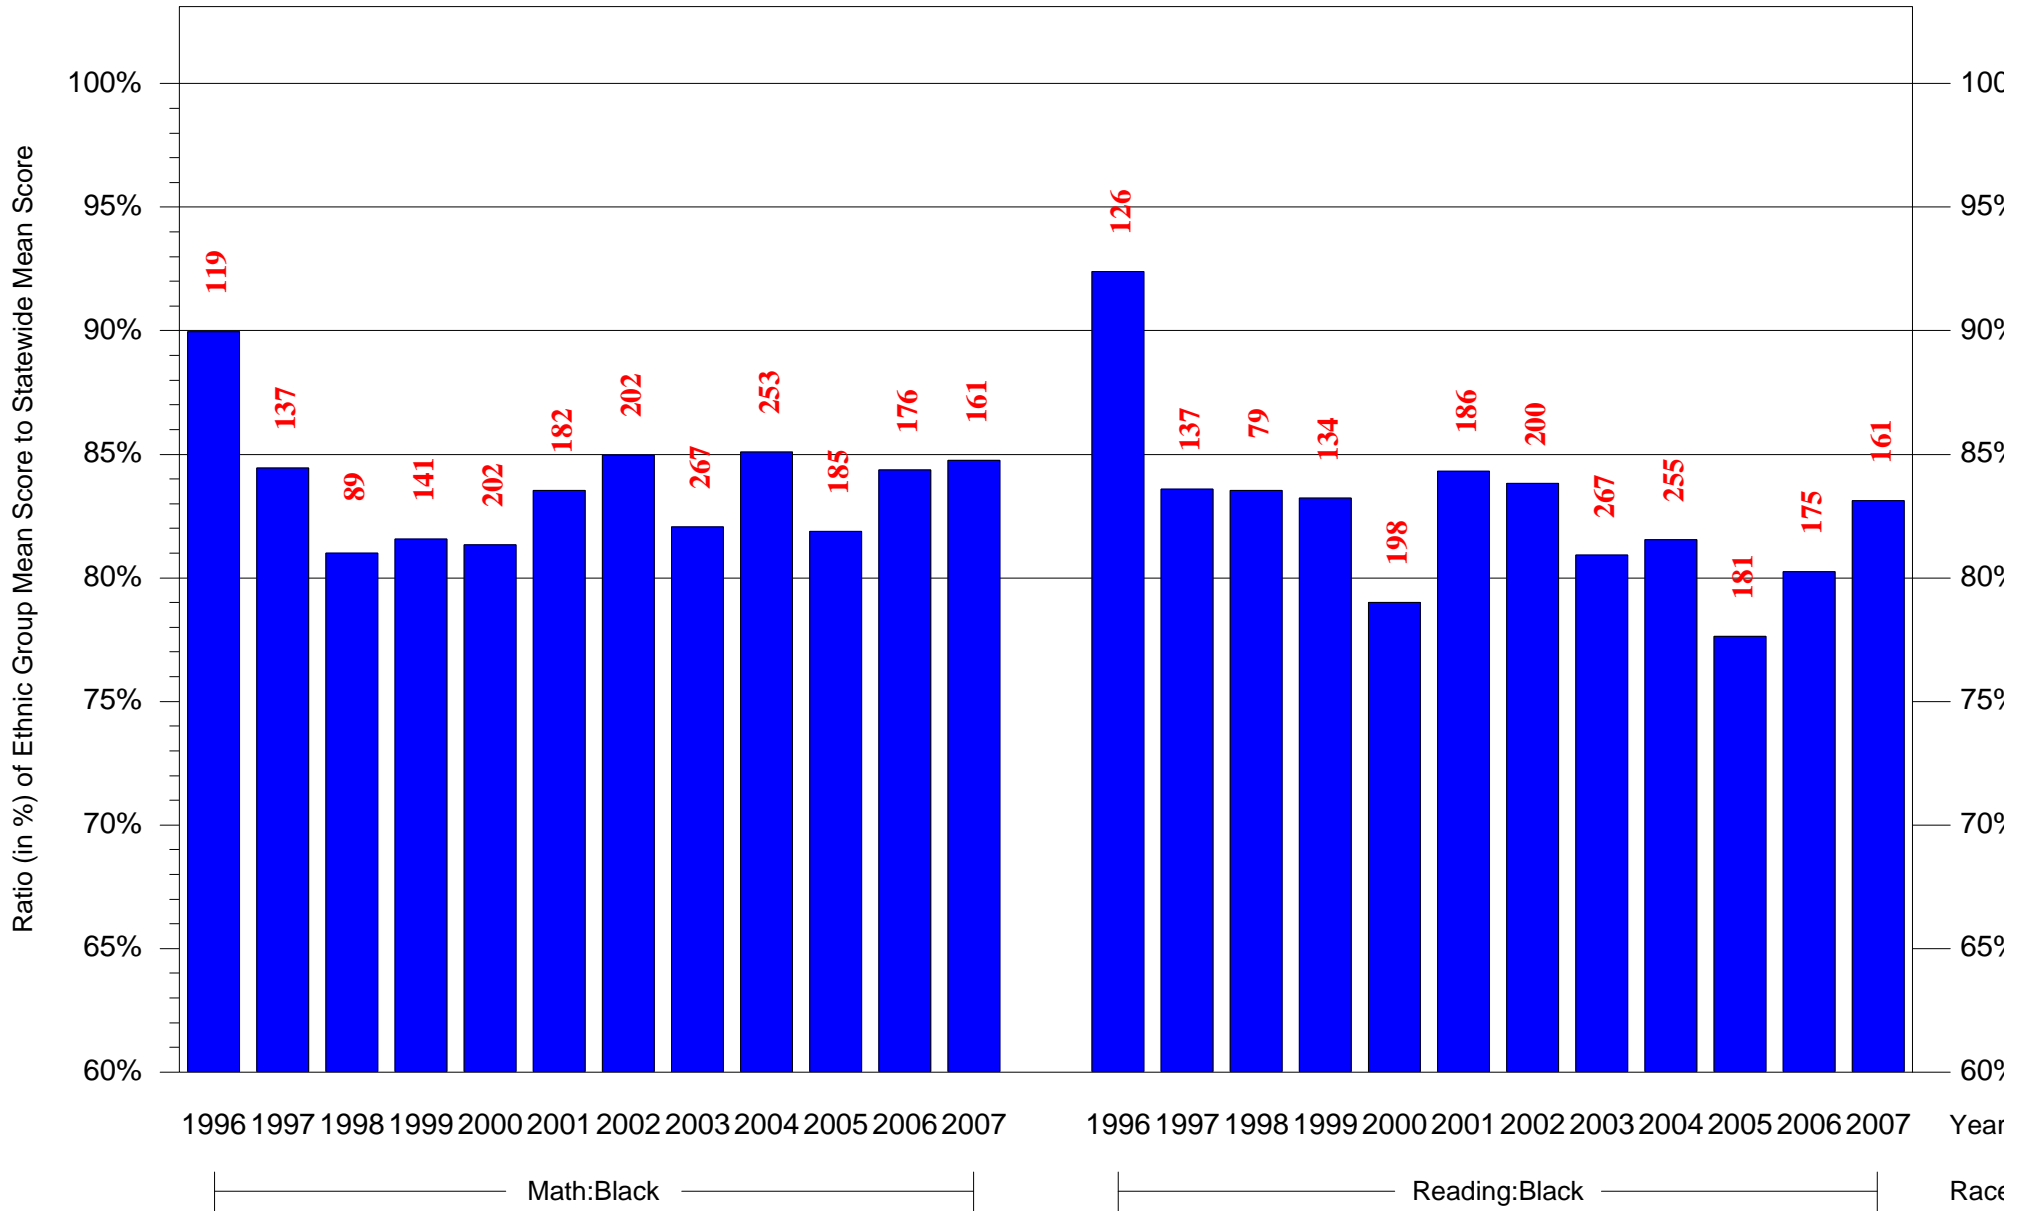

Mean Ethnic Group Building PSSA Test Score to Statewide Mean Score
Building = Lewis Ada H MS(6764) and Grade = 8 and Ethnic Group = Black or White
(Note: Number (in red) of Test Takers is above each bar in the chart.)