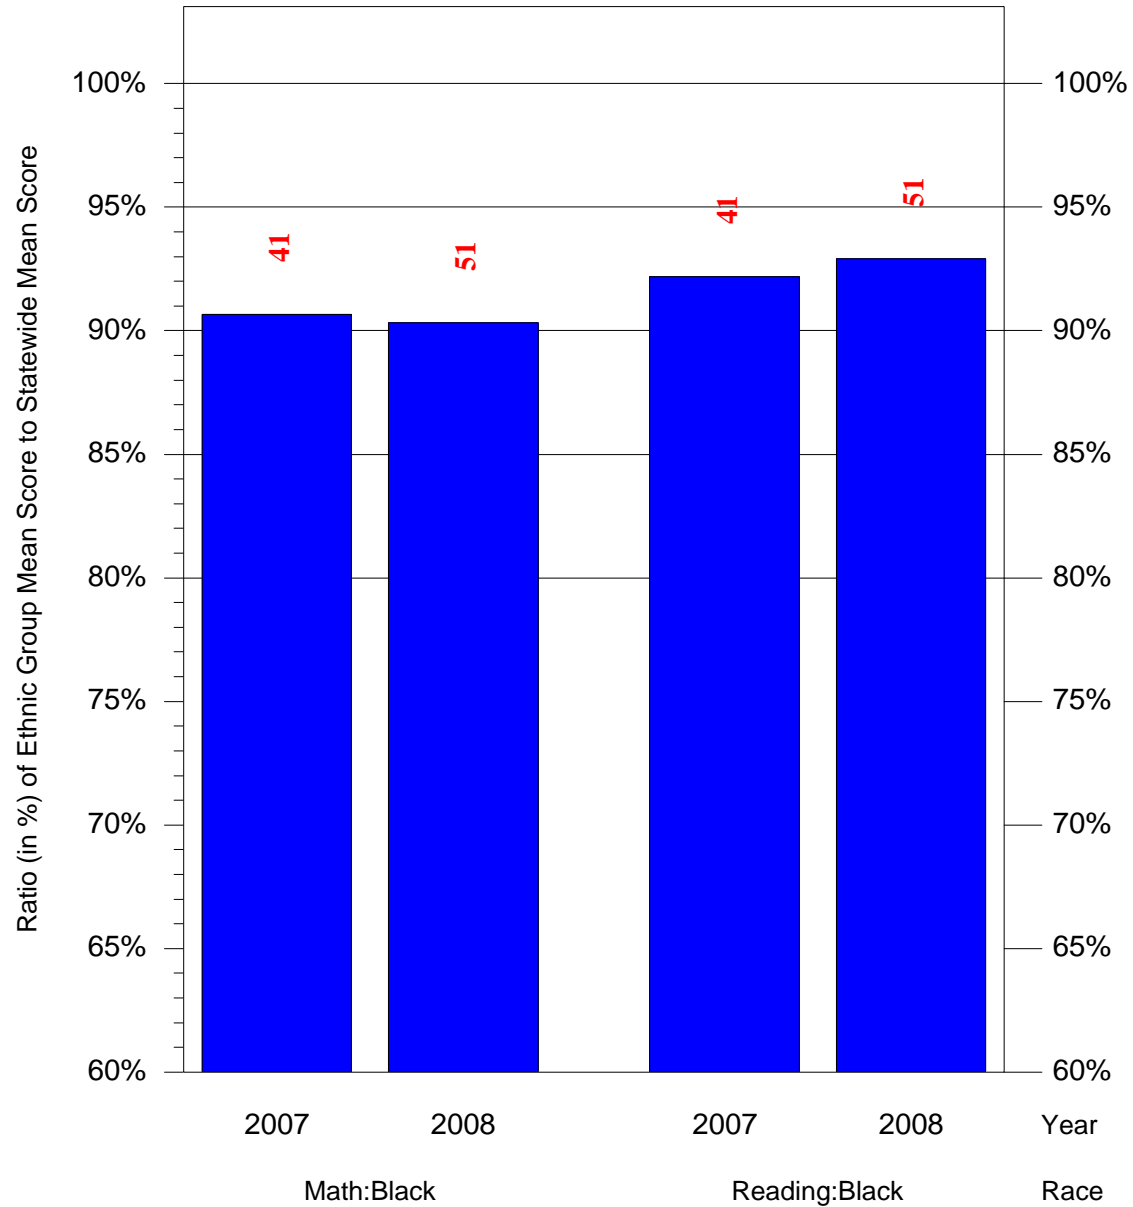

Mean Ethnic Group Building PSSA Test Score to Statewide Mean Score

Building = Smith Walter G Sch(3634) and Grade = 3 and Ethnic Group = Black or White

(Note: Number (in red) of Test Takers is above each bar in the chart.)