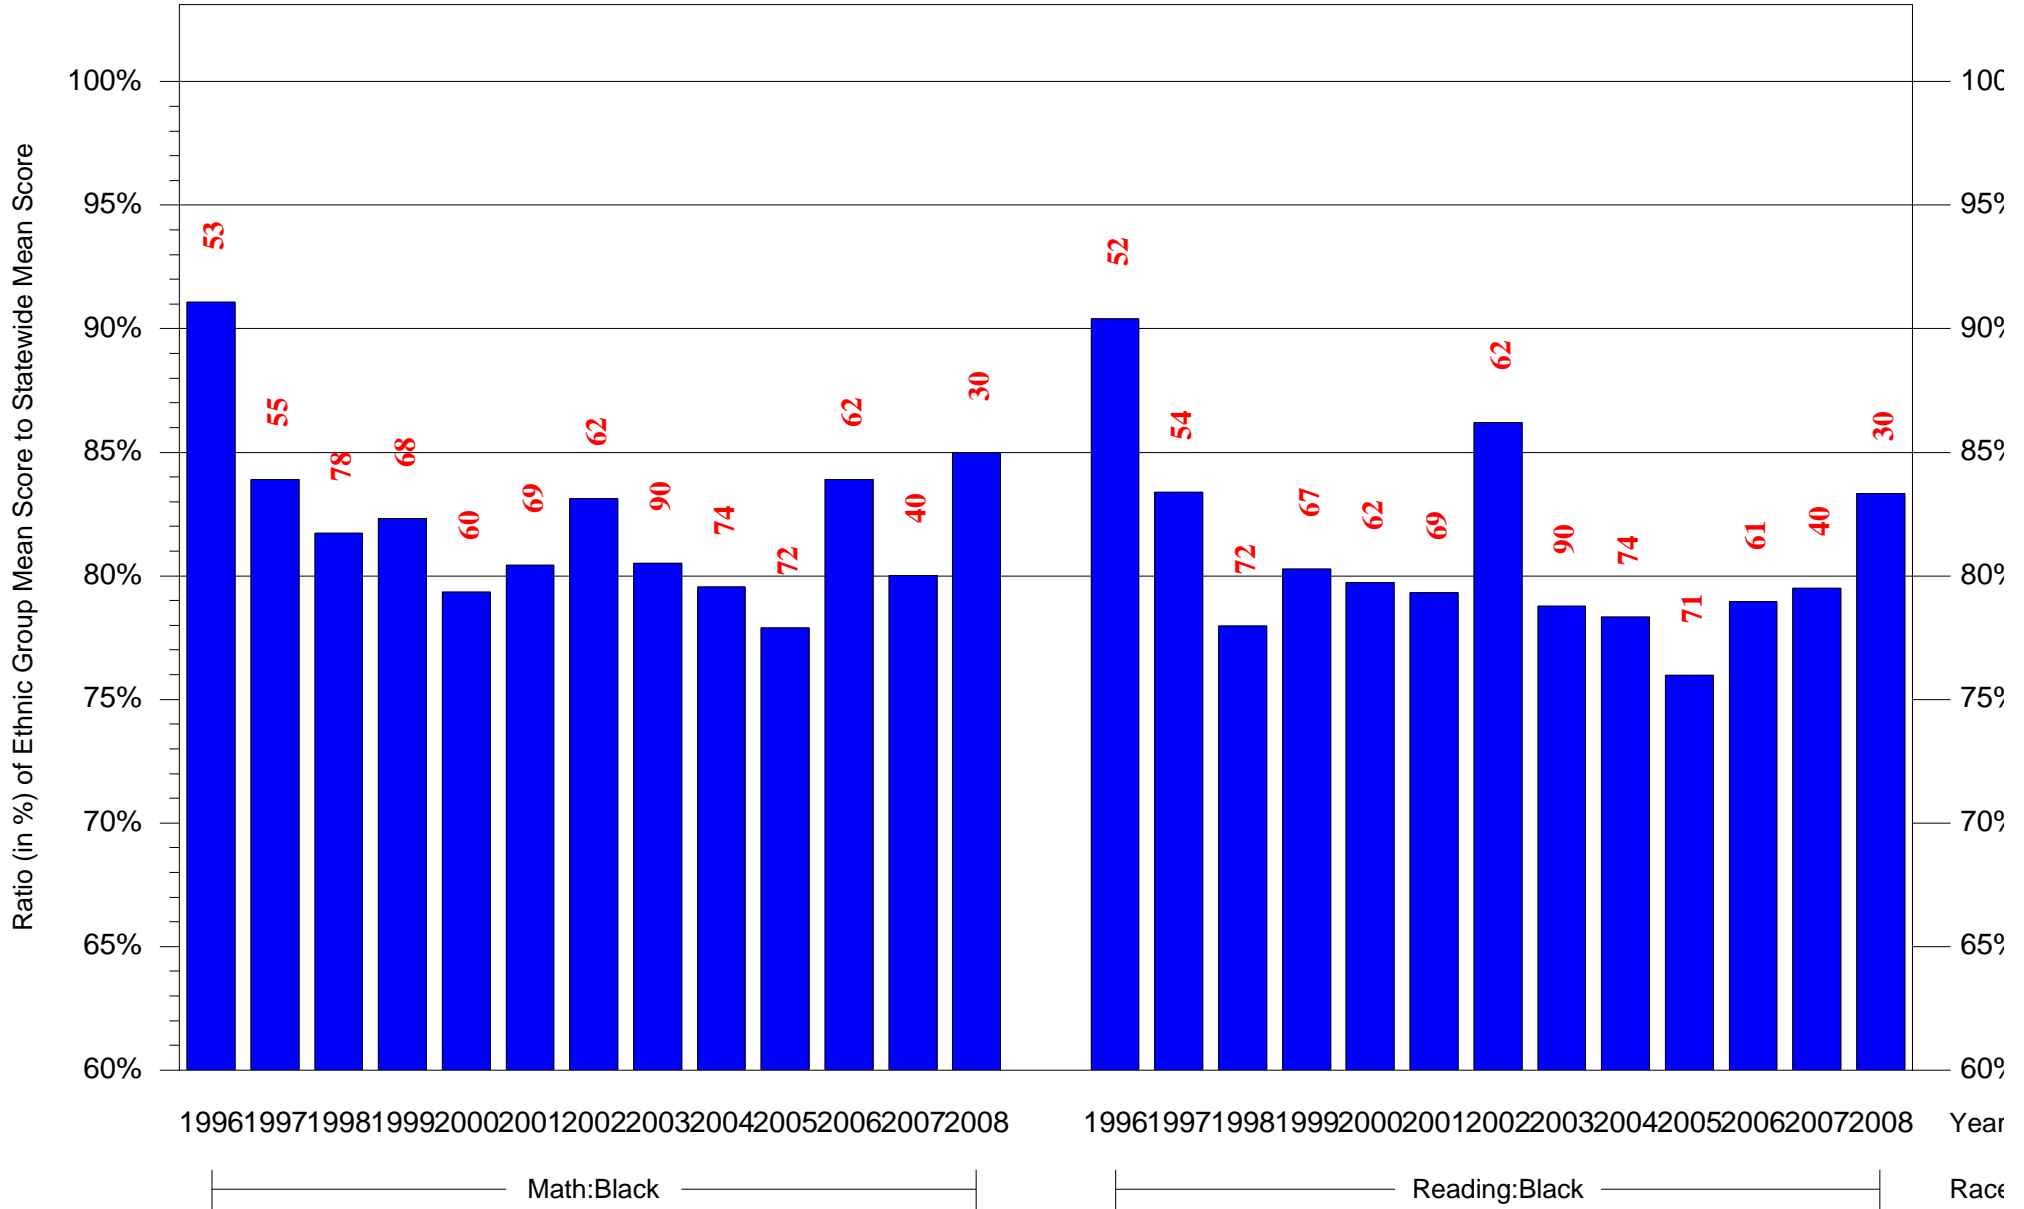

Mean Ethnic Group Building PSSA Test Score to Statewide Mean Score
Building = Locke Alain Sch(4732) and Grade = 5 and Ethnic Group = Black or White
(Note: Number (in red) of Test Takers is above each bar in the chart.)