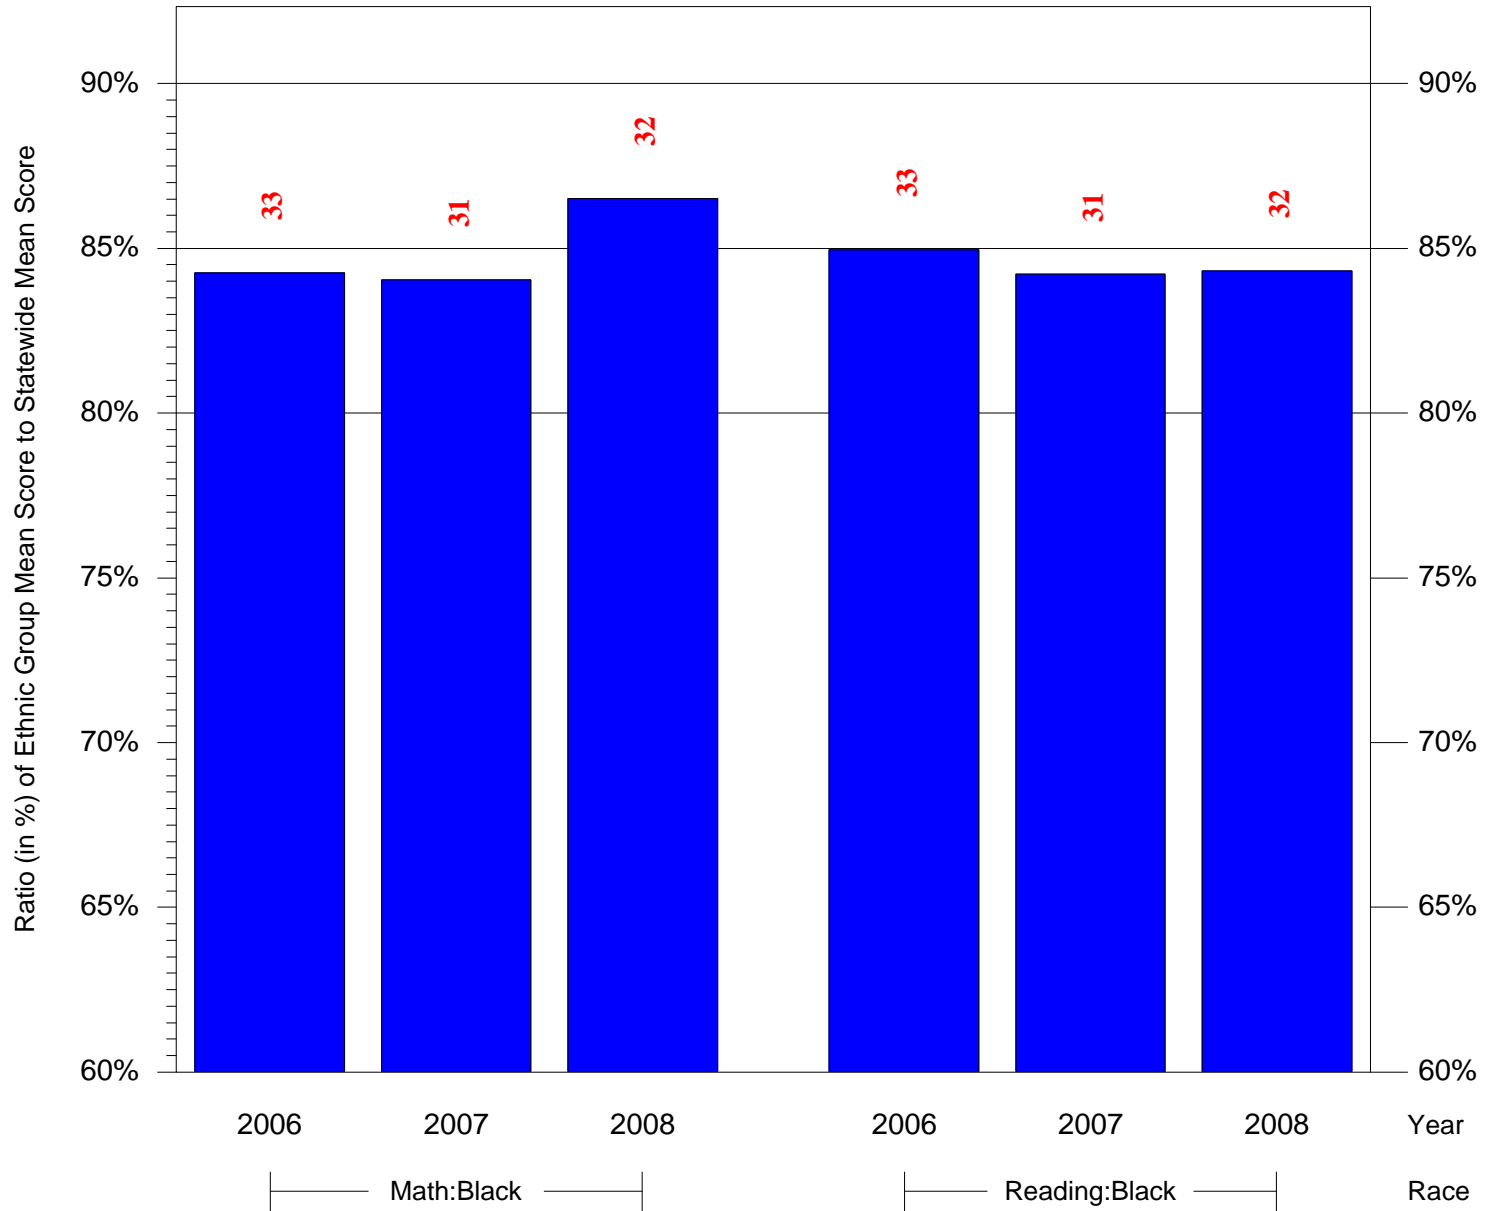

Mean Ethnic Group Building PSSA Test Score to Statewide Mean Score

Building = Bregy F Amedee Sch(3620) and Grade = 4 and Ethnic Group = Black or White

(Note: Number (in red) of Test Takers is above each bar in the chart.)