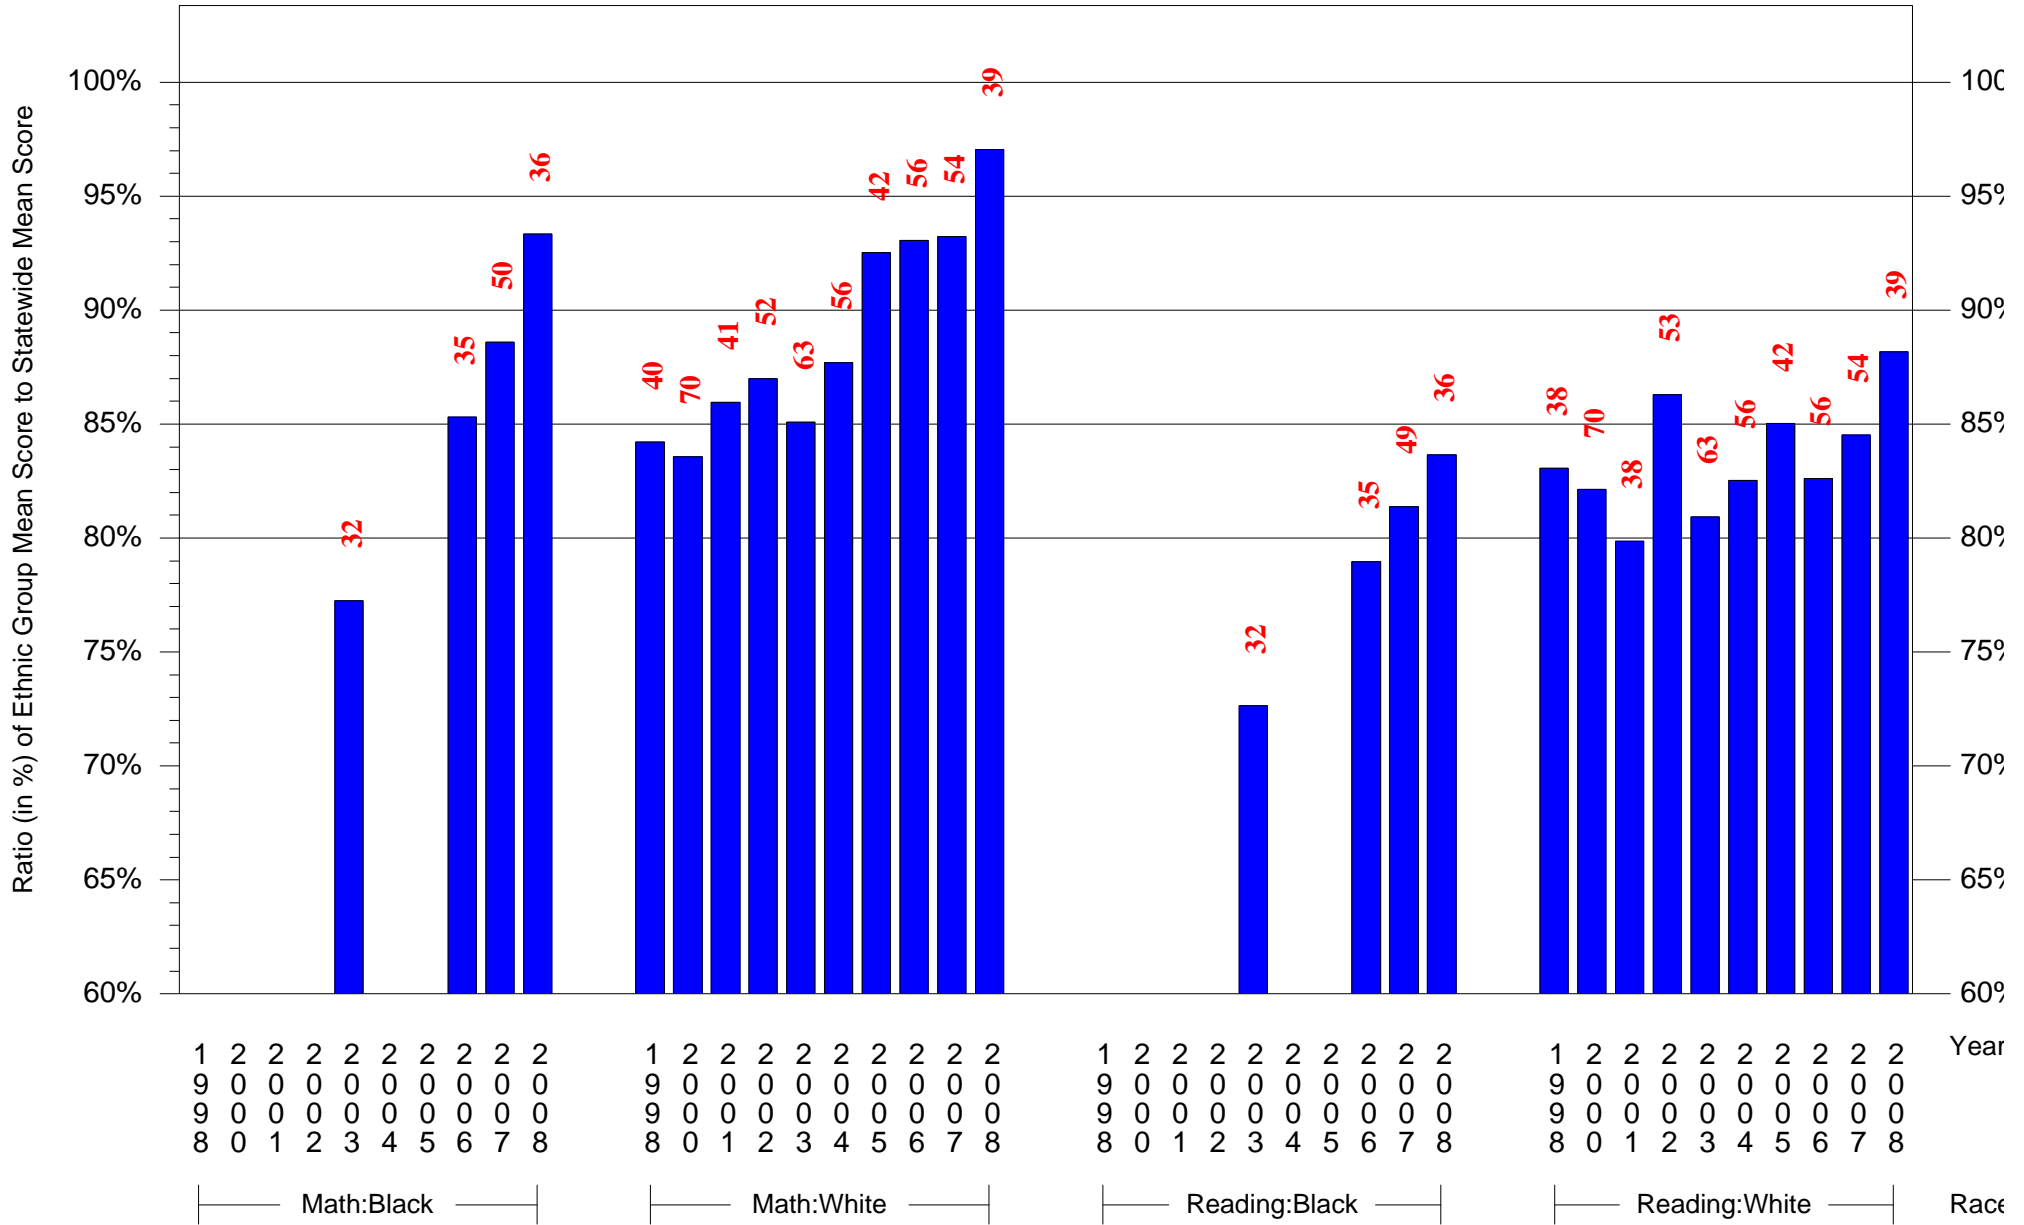

Mean Ethnic Group Building PSSA Test Score to Statewide Mean Score
Building = Penn Treaty MS(7244) and Grade = 8 and Ethnic Group = Black or White
(Note: Number (in red) of Test Takers is above each bar in the chart.)