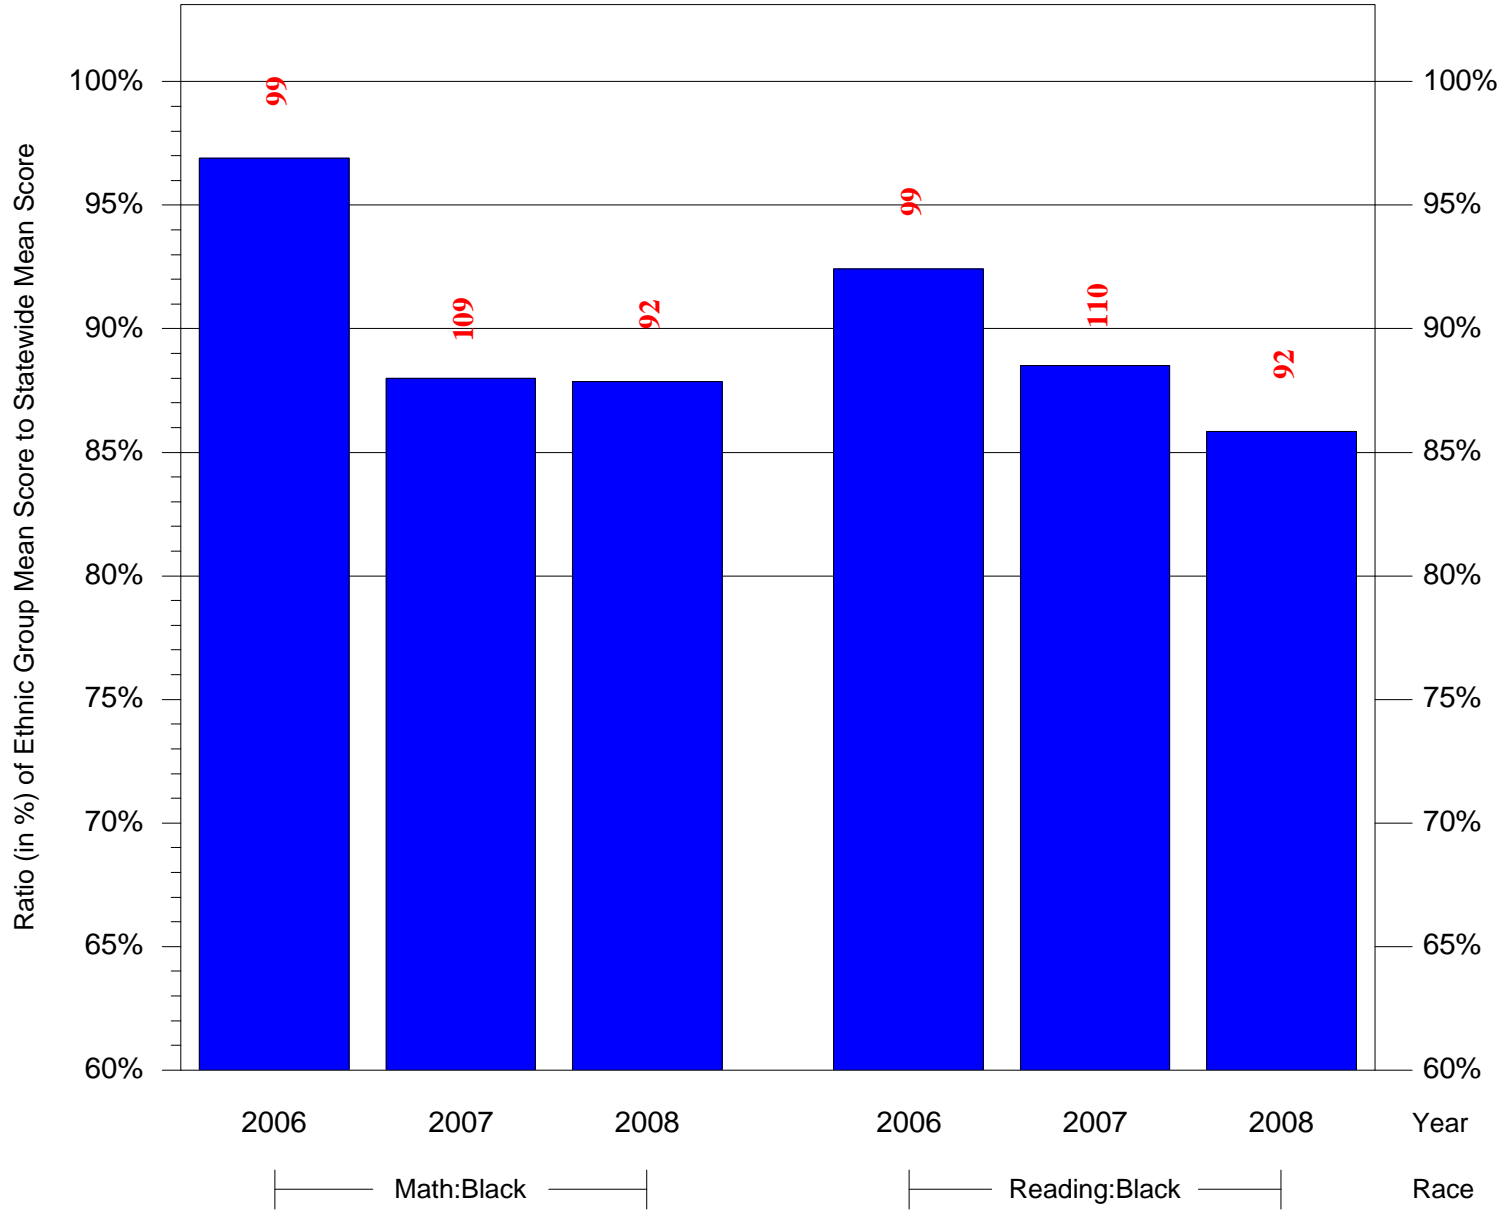

Mean Ethnic Group Building PSSA Test Score to Statewide Mean Score

Building = Kelly John B Sch(5294) and Grade = 4 and Ethnic Group = Black or White

(Note: Number (in red) of Test Takers is above each bar in the chart.)