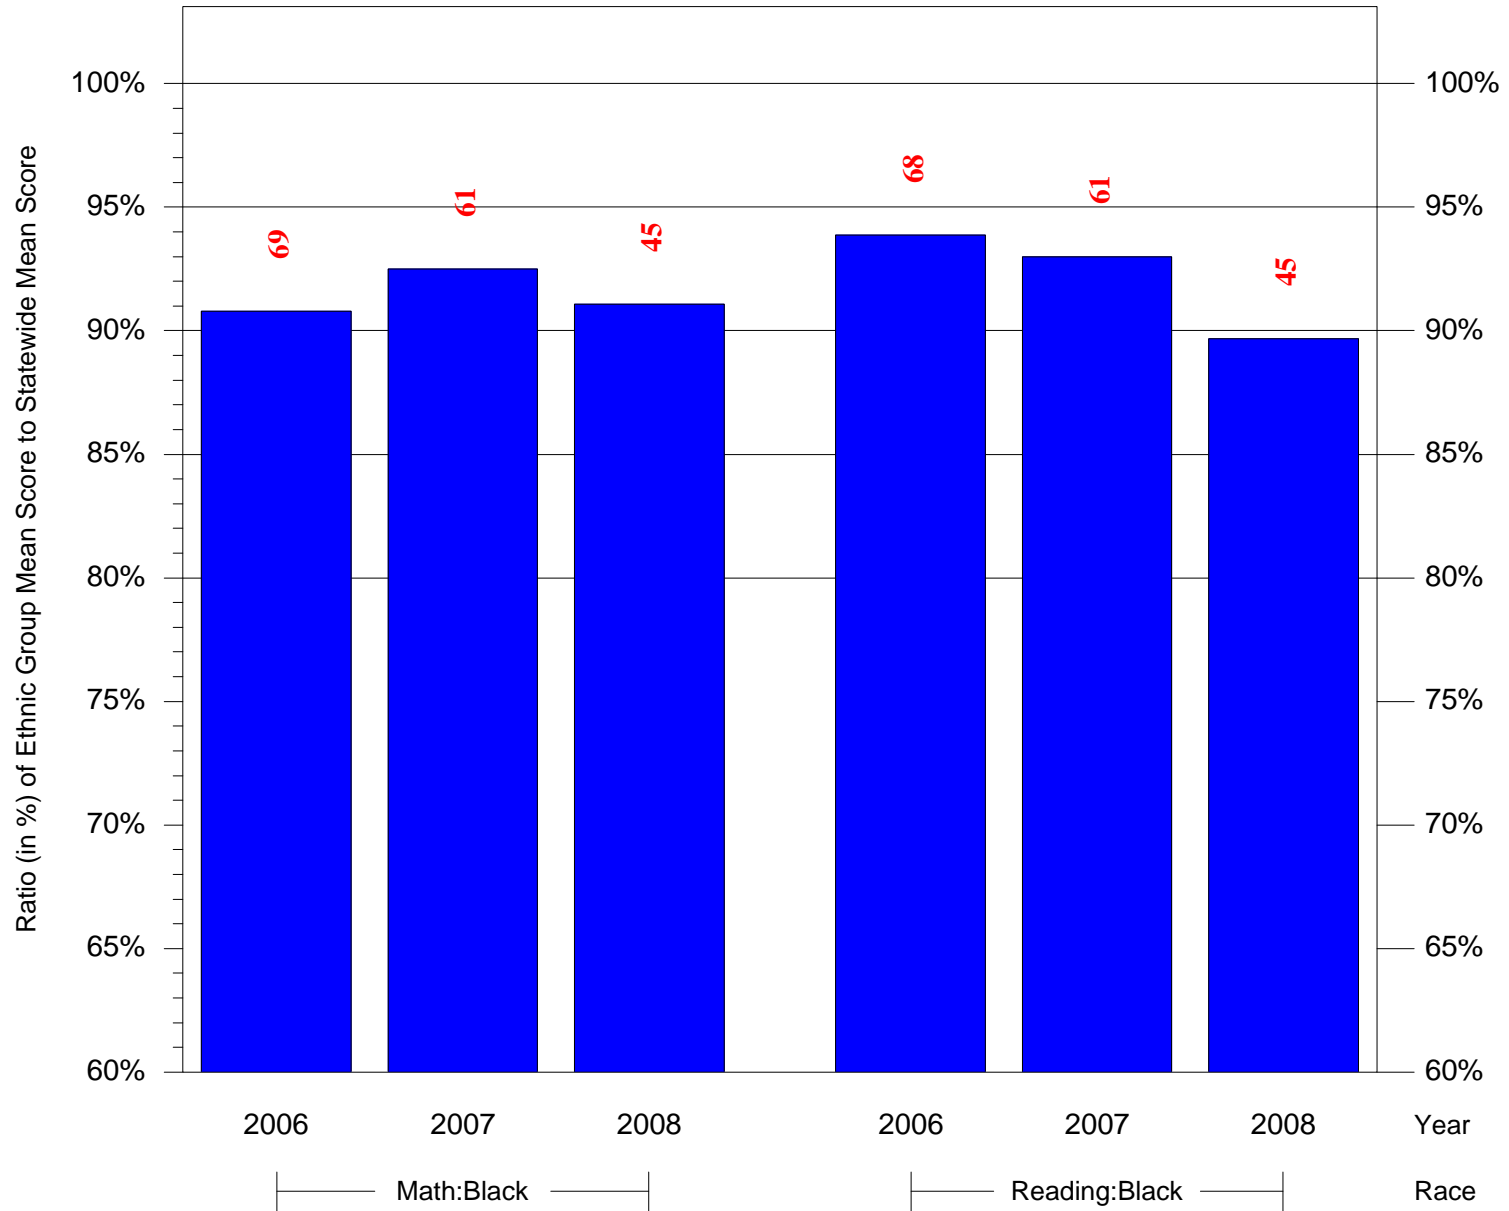

Mean Ethnic Group Building PSSA Test Score to Statewide Mean Score

Building = Cleveland Grover Sch(3666) and Grade = 6 and Ethnic Group = Black or White

(Note: Number (in red) of Test Takers is above each bar in the chart.)