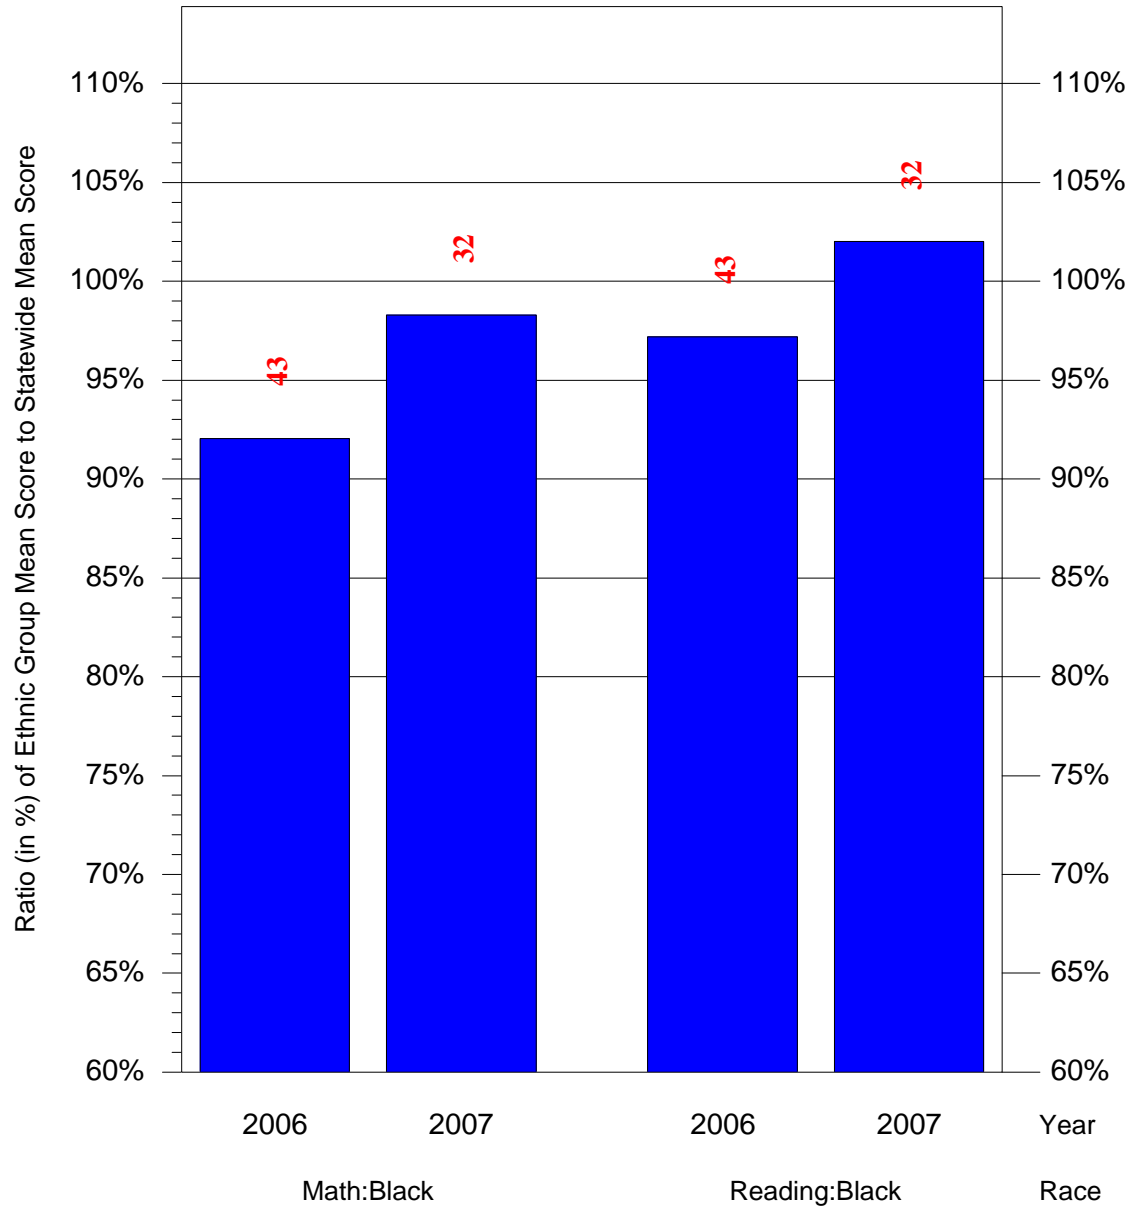

Mean Ethnic Group Building PSSA Test Score to Statewide Mean Score

Building = Penn Alexander Sch(7706) and Grade = 4 and Ethnic Group = Black or White

(Note: Number (in red) of Test Takers is above each bar in the chart.)