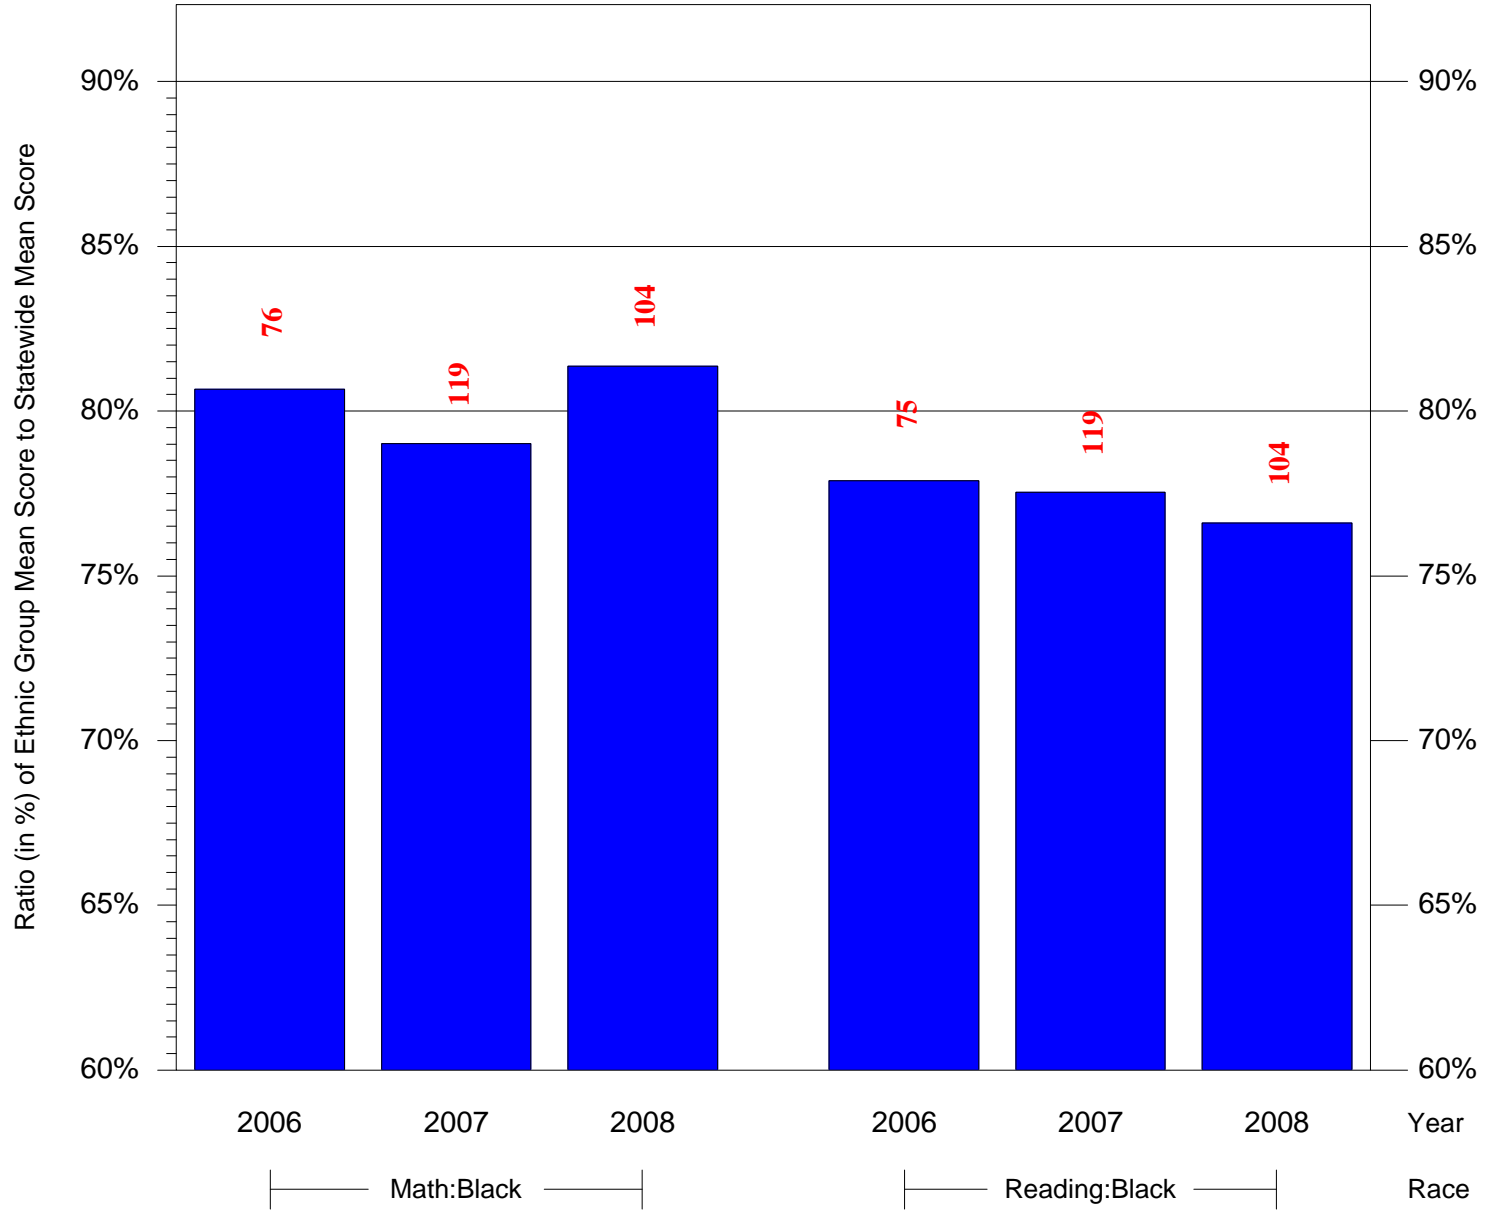

Mean Ethnic Group Building PSSA Test Score to Statewide Mean Score

Building = Daroff Samuel Sch(6763) and Grade = 8 and Ethnic Group = Black or White

(Note: Number (in red) of Test Takers is above each bar in the chart.)