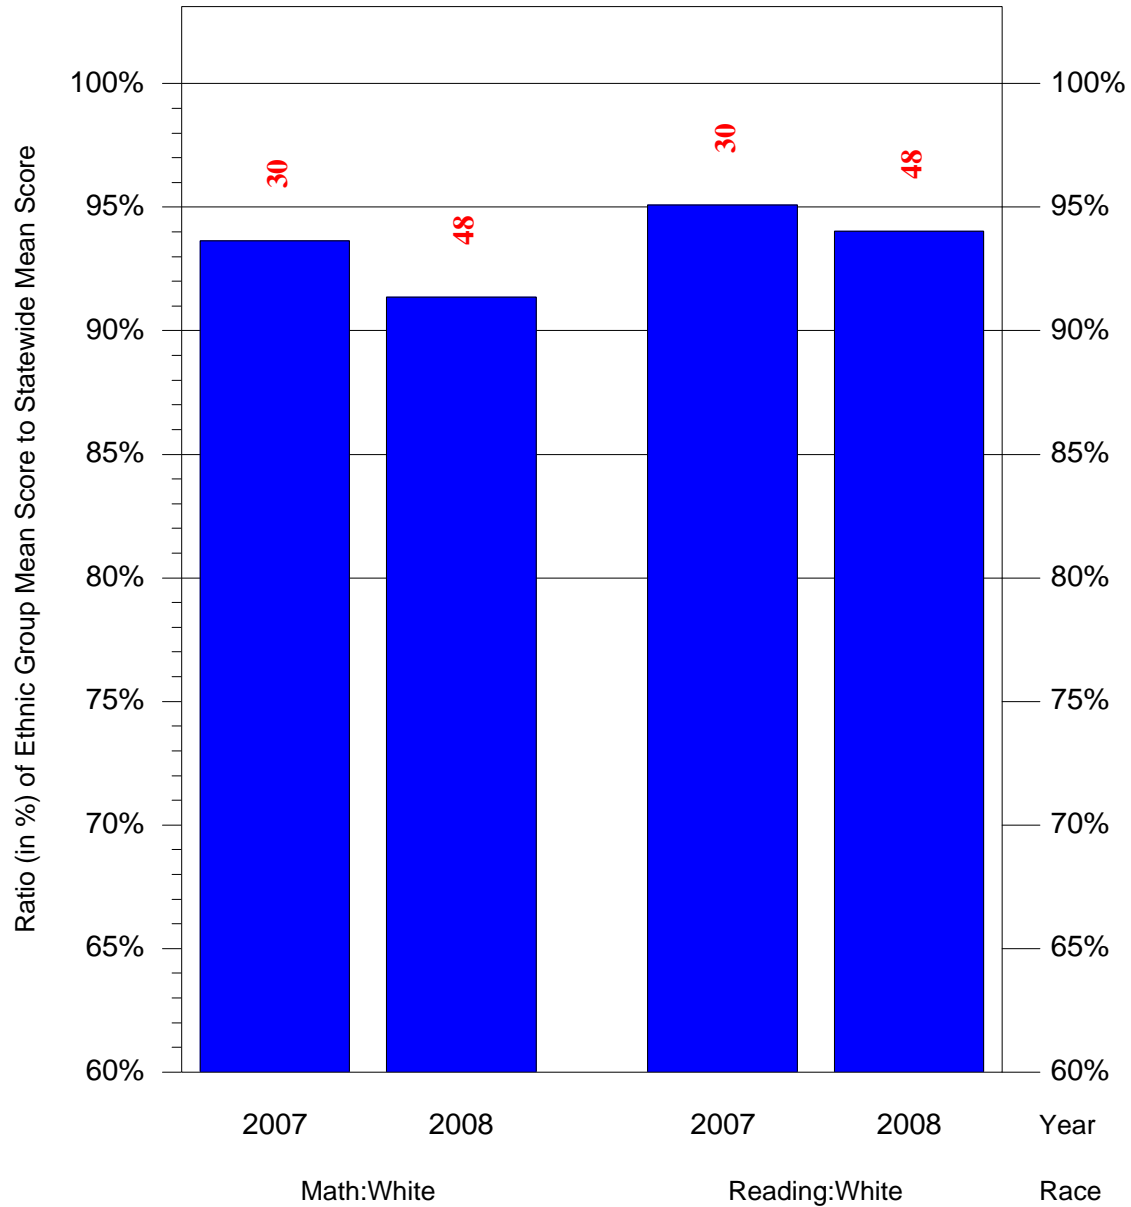

Mean Ethnic Group Building PSSA Test Score to Statewide Mean Score

Building = Adaire Alexander Sch(7256) and Grade = 3 and Ethnic Group = Black or White

(Note: Number (in red) of Test Takers is above each bar in the chart.)