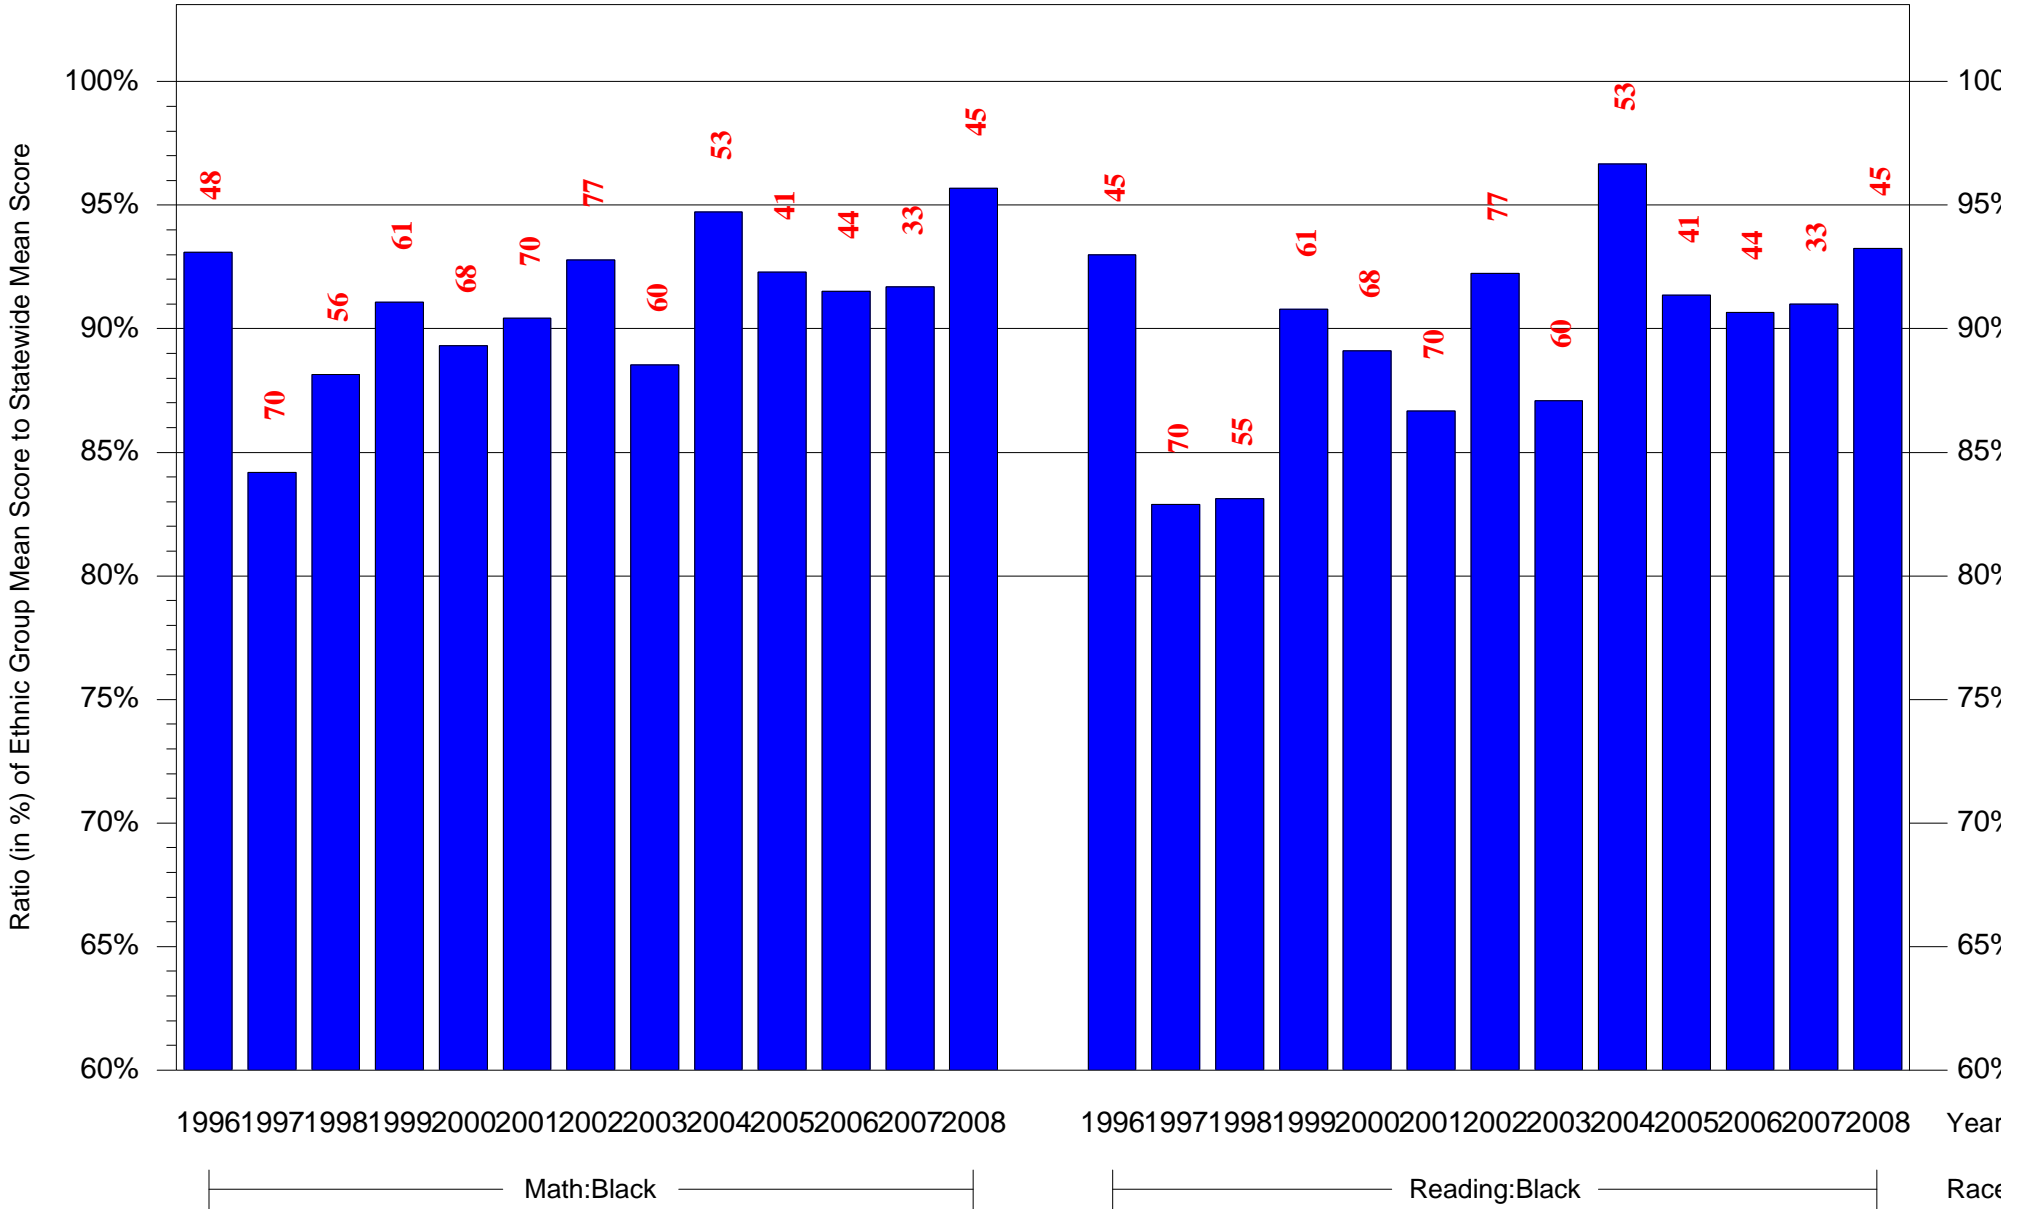

Mean Ethnic Group Building PSSA Test Score to Statewide Mean Score

Building = Lingelbach Anna L Sch(3717) and Grade = 5 and Ethnic Group = Black or White

(Note: Number (in red) of Test Takers is above each bar in the chart.)