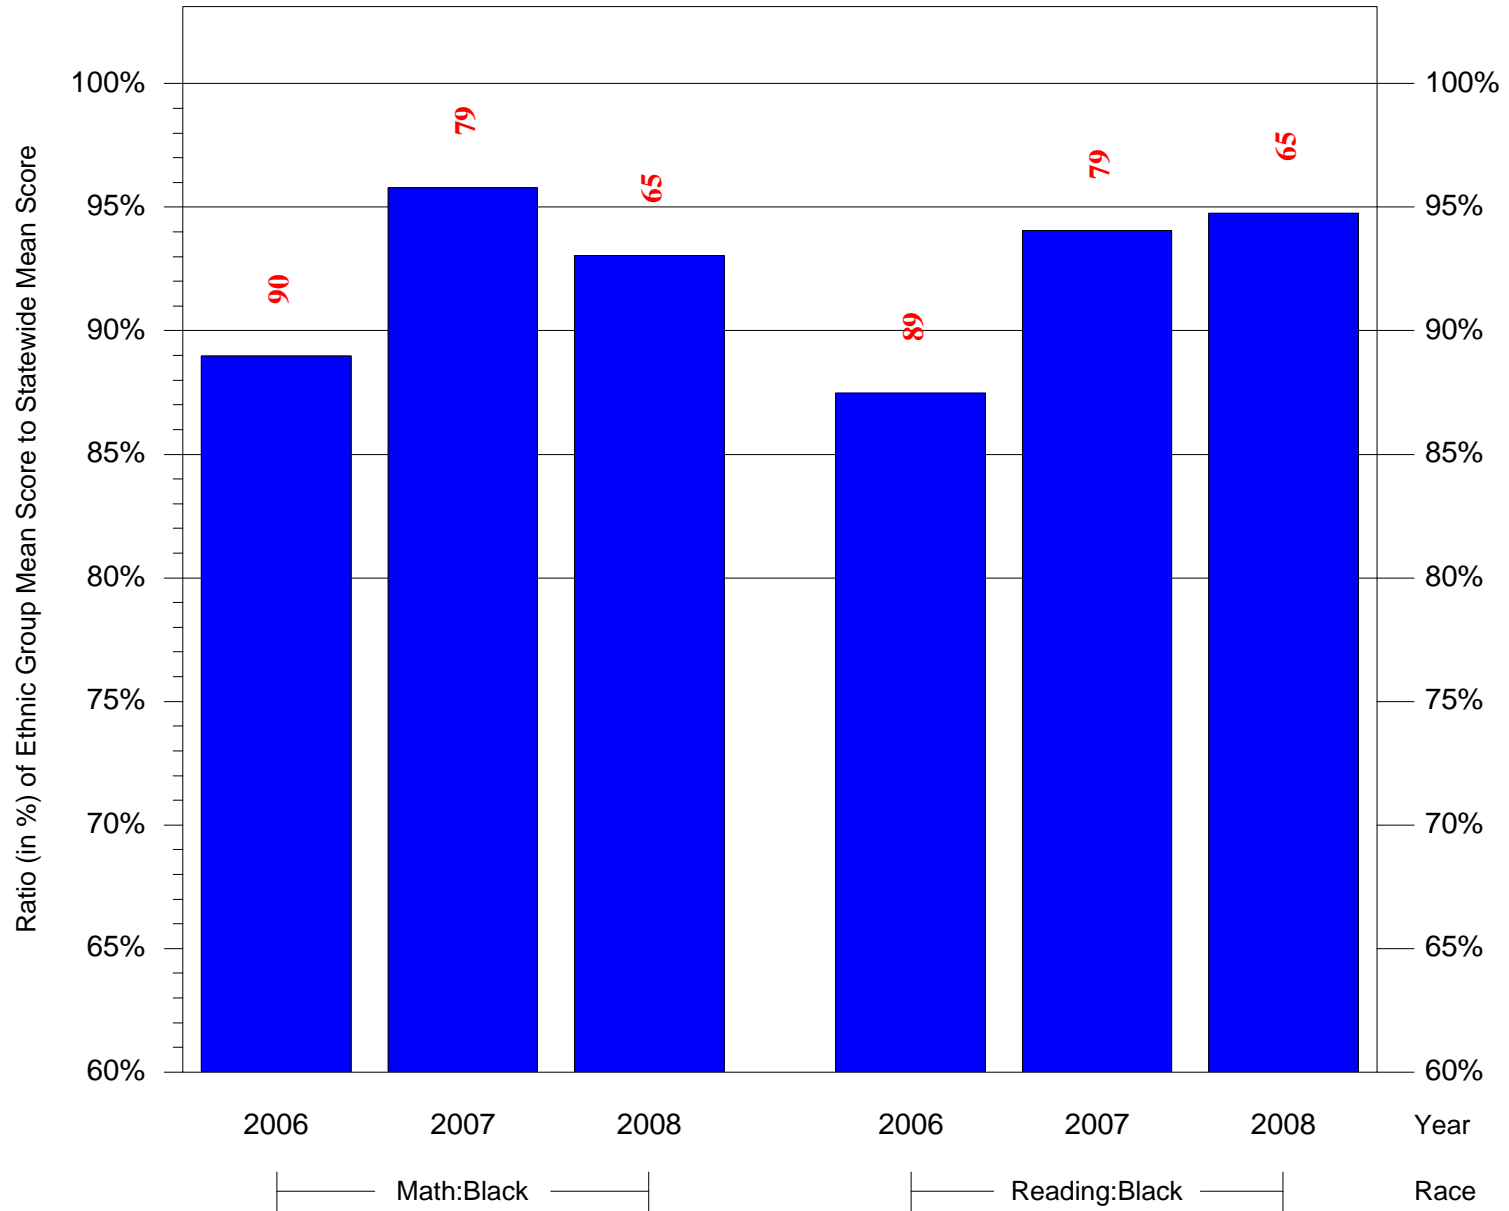

Mean Ethnic Group Building PSSA Test Score to Statewide Mean Score

Building = Emlen Eleanor C Sch(3709) and Grade = 4 and Ethnic Group = Black or White

(Note: Number (in red) of Test Takers is above each bar in the chart.)