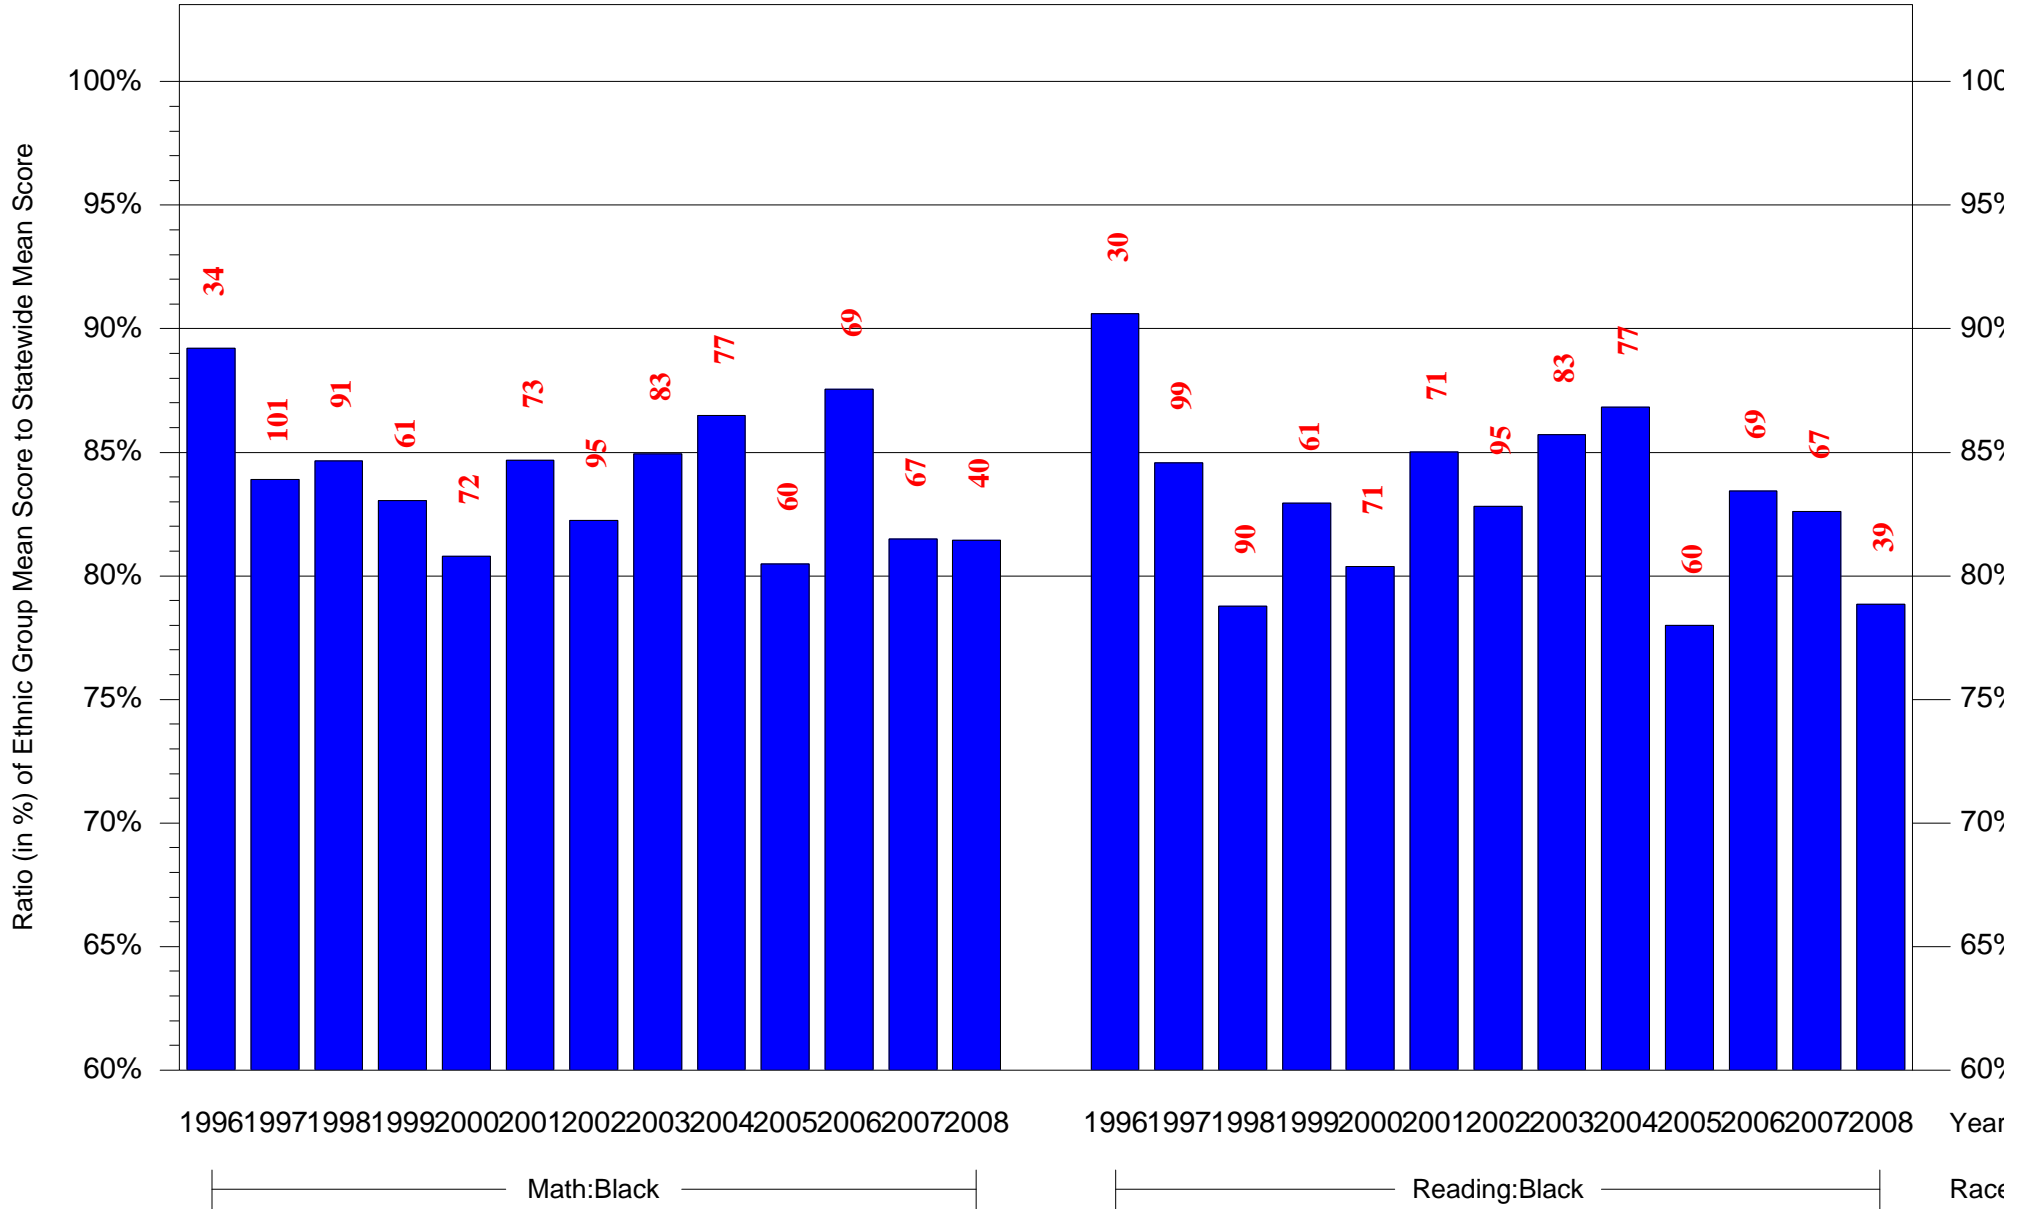

Mean Ethnic Group Building PSSA Test Score to Statewide Mean Score

Building = Peirce Thomas M Sch(3675) and Grade = 5 and Ethnic Group = Black or White

(Note: Number (in red) of Test Takers is above each bar in the chart.)