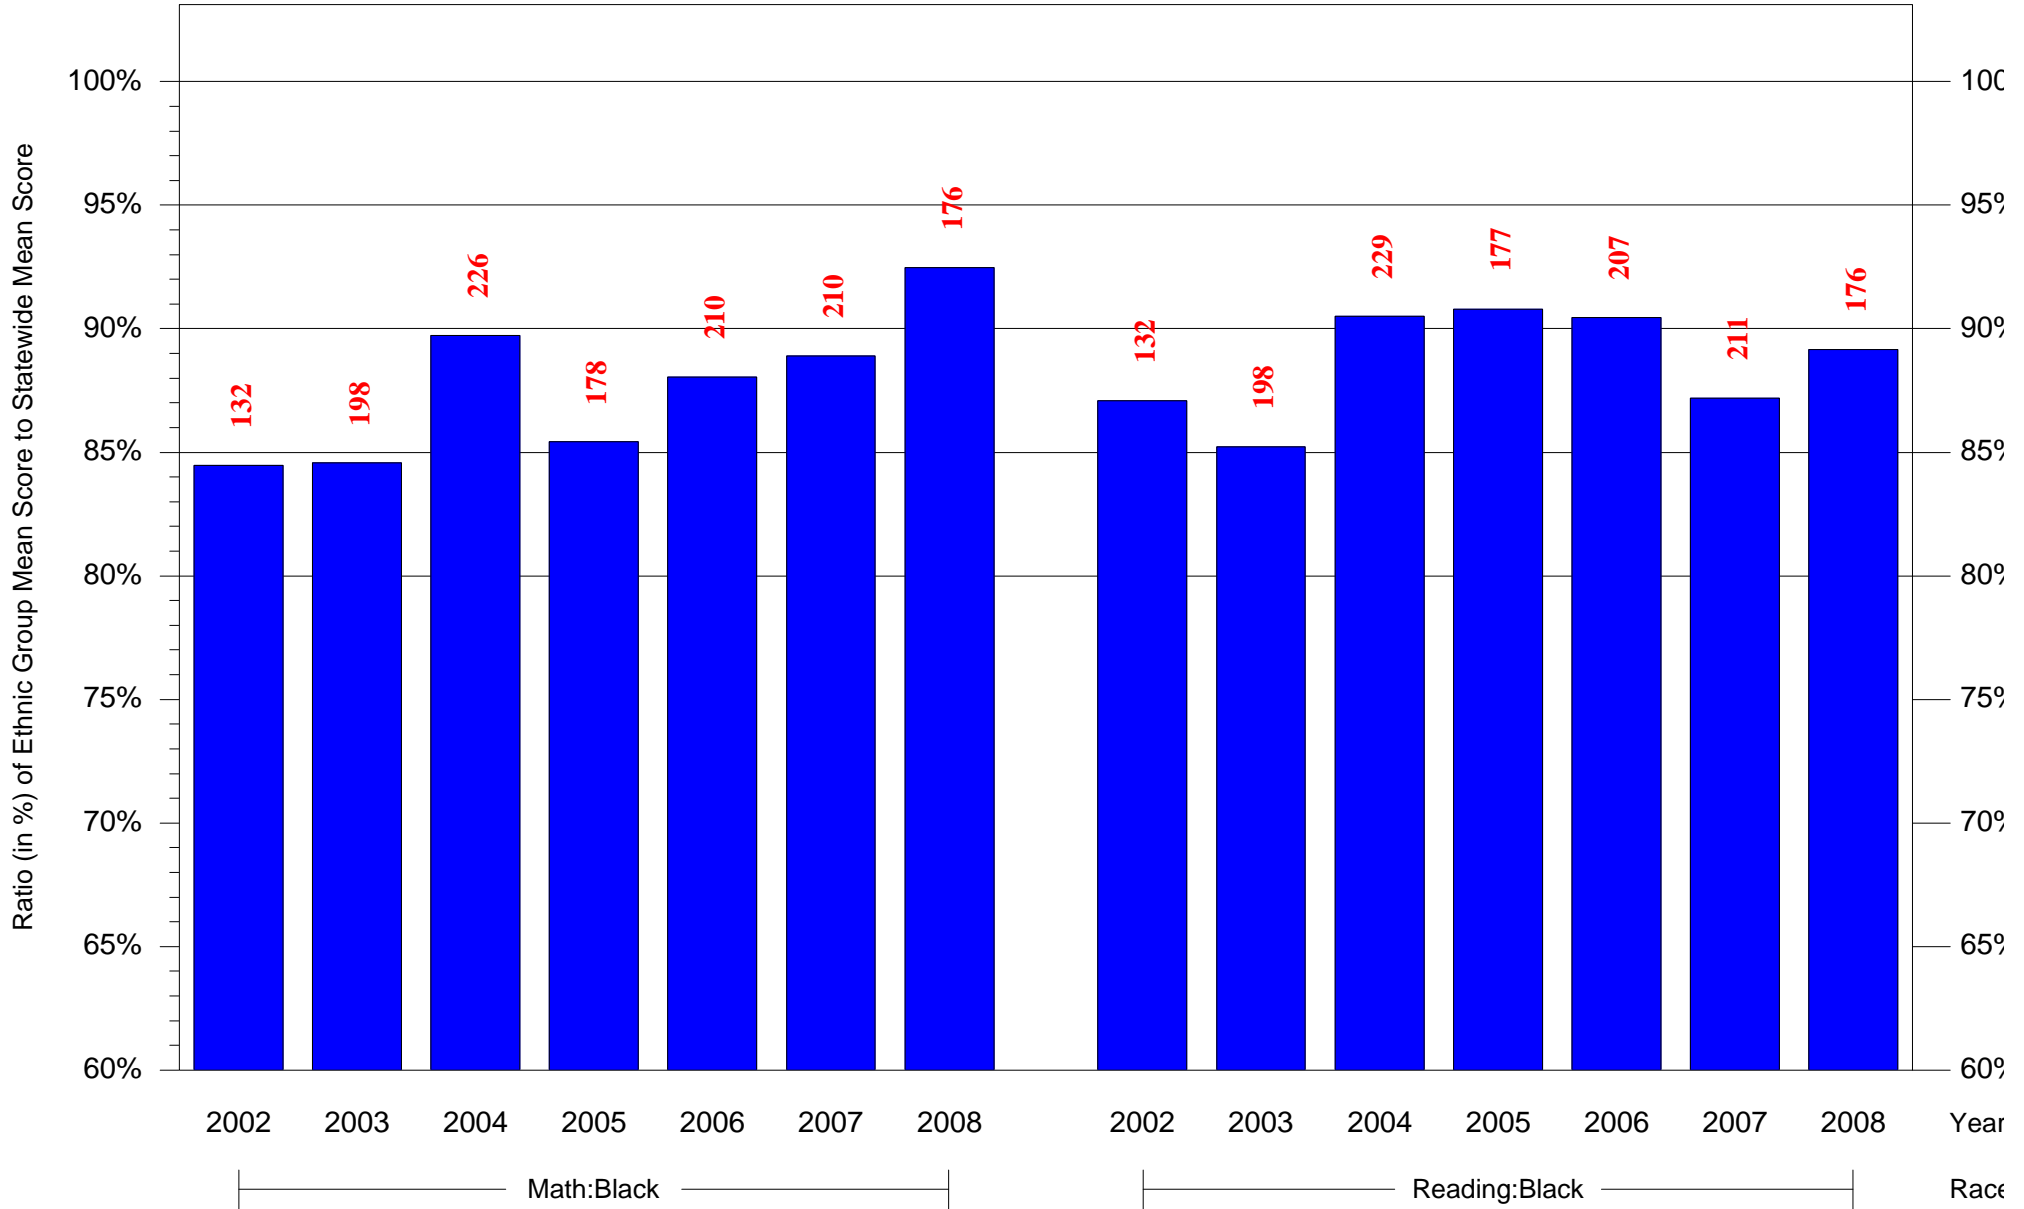

Mean Ethnic Group Building PSSA Test Score to Statewide Mean Score

Building = Washington Grover Jr Sch(7663) and Grade = 8 and Ethnic Group = Black or White

(Note: Number (in red) of Test Takers is above each bar in the chart.)