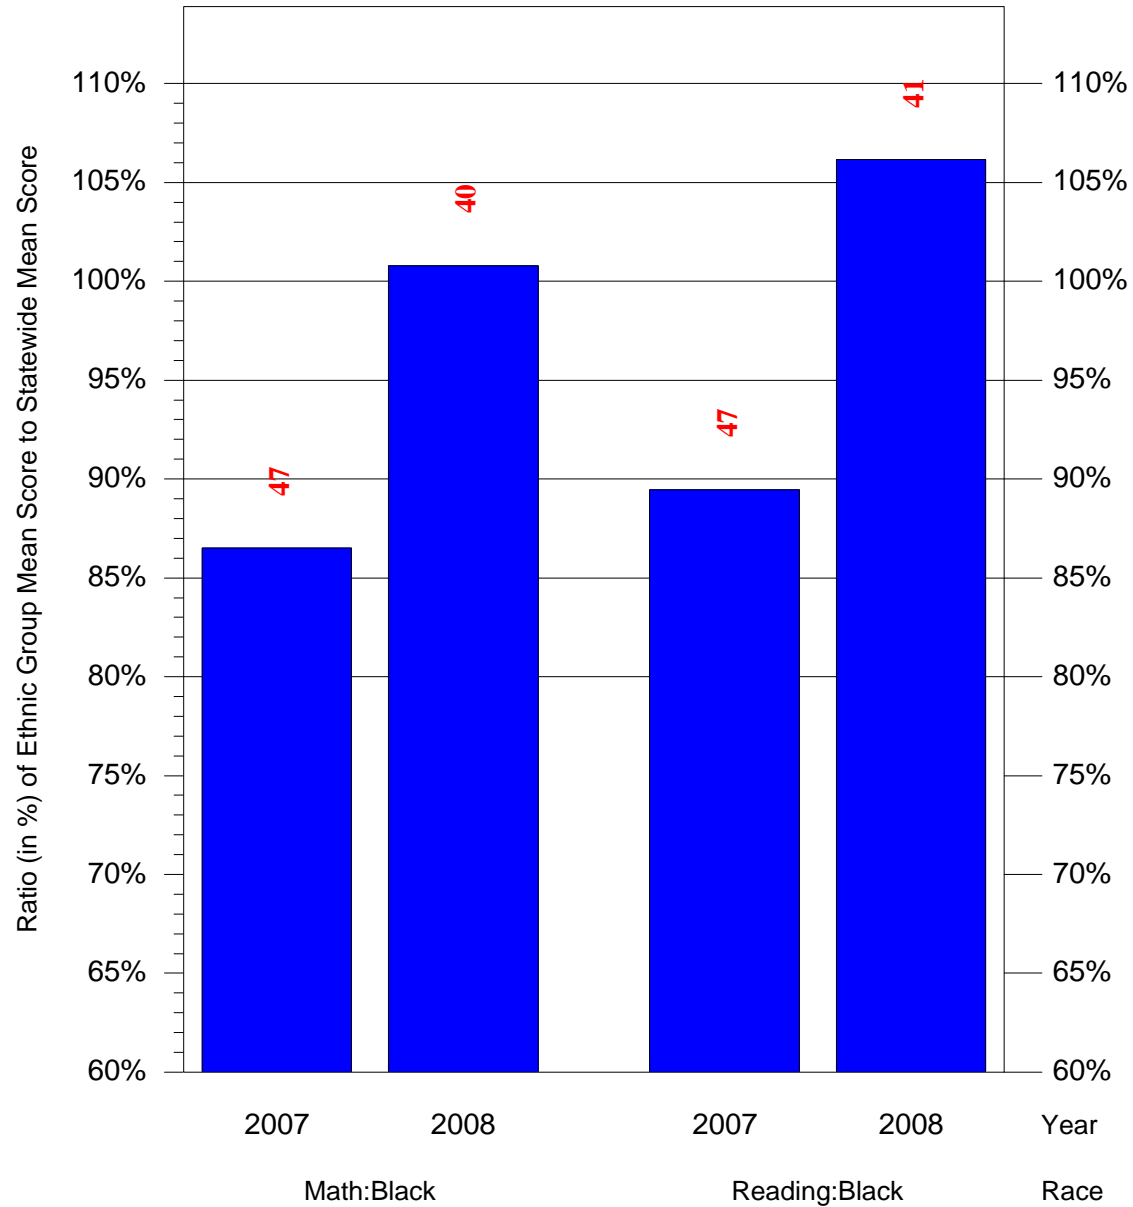

Mean Ethnic Group Building PSSA Test Score to Statewide Mean Score

Building = Kearny Gen Philip Sch(3645) and Grade = 7 and Ethnic Group = Black or White

(Note: Number (in red) of Test Takers is above each bar in the chart.)