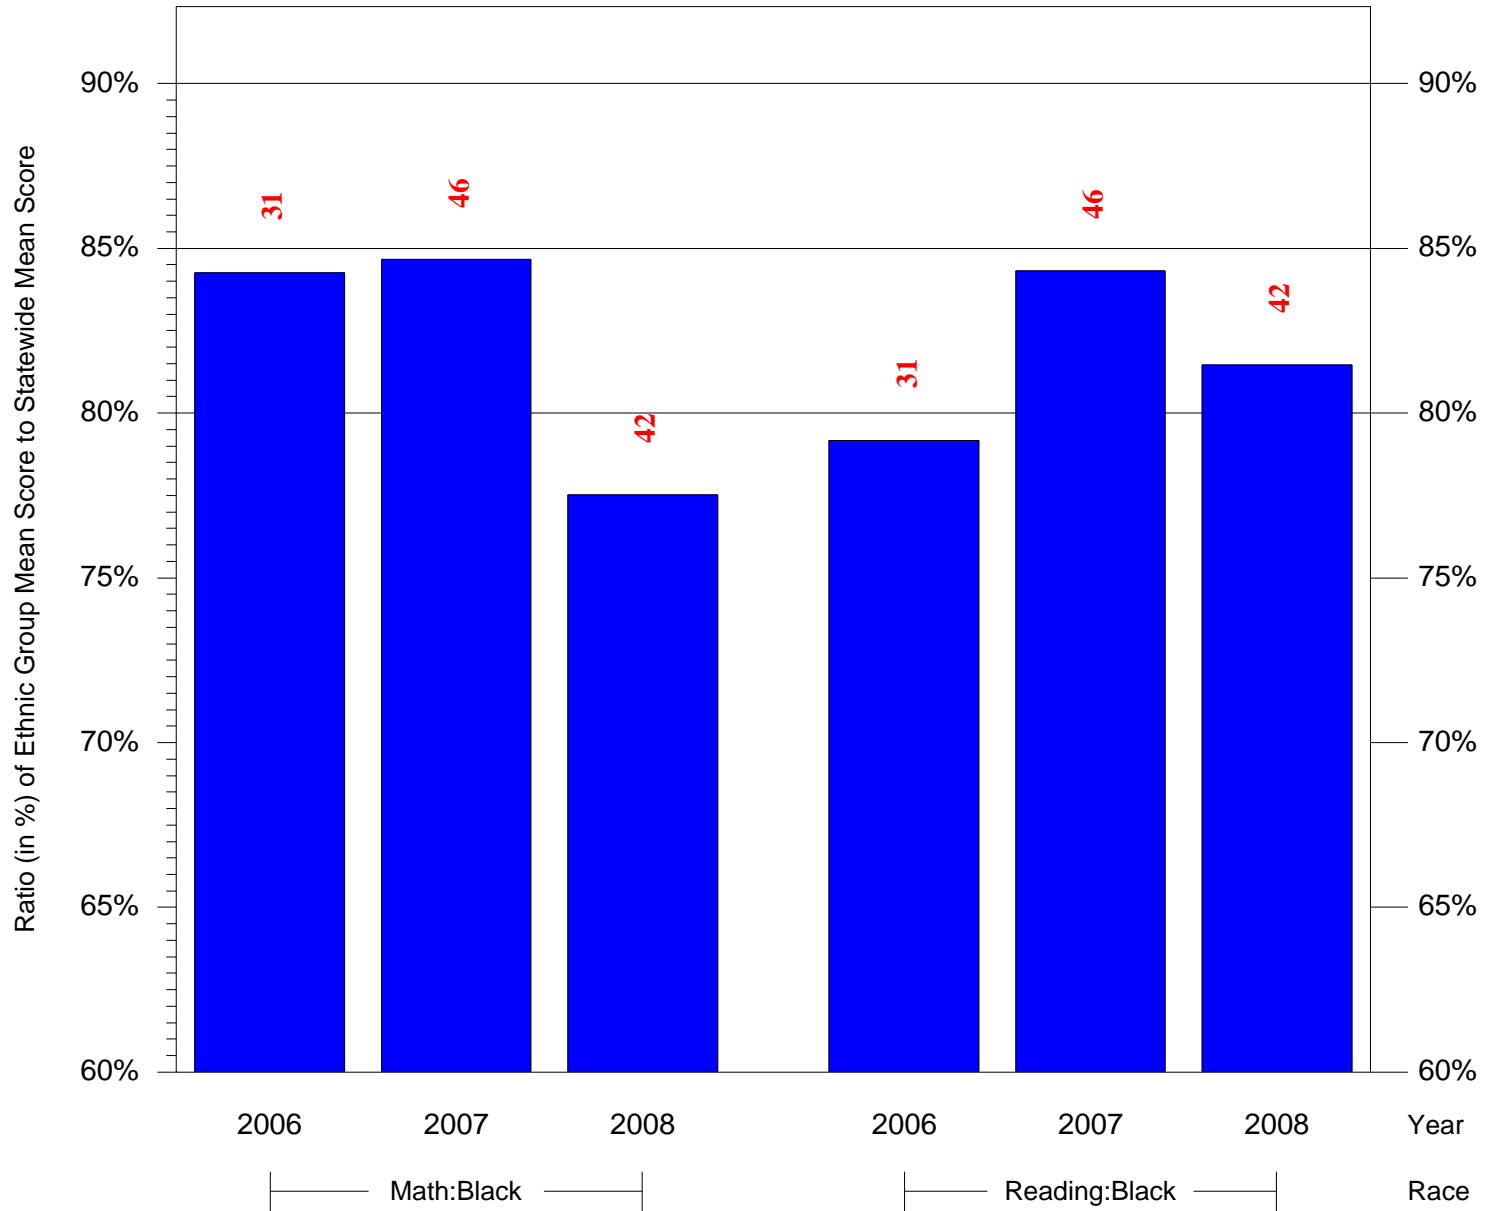

Mean Ethnic Group Building PSSA Test Score to Statewide Mean Score

Building = Cooke Jay MS(7239) and Grade = 4 and Ethnic Group = Black or White

(Note: Number (in red) of Test Takers is above each bar in the chart.)