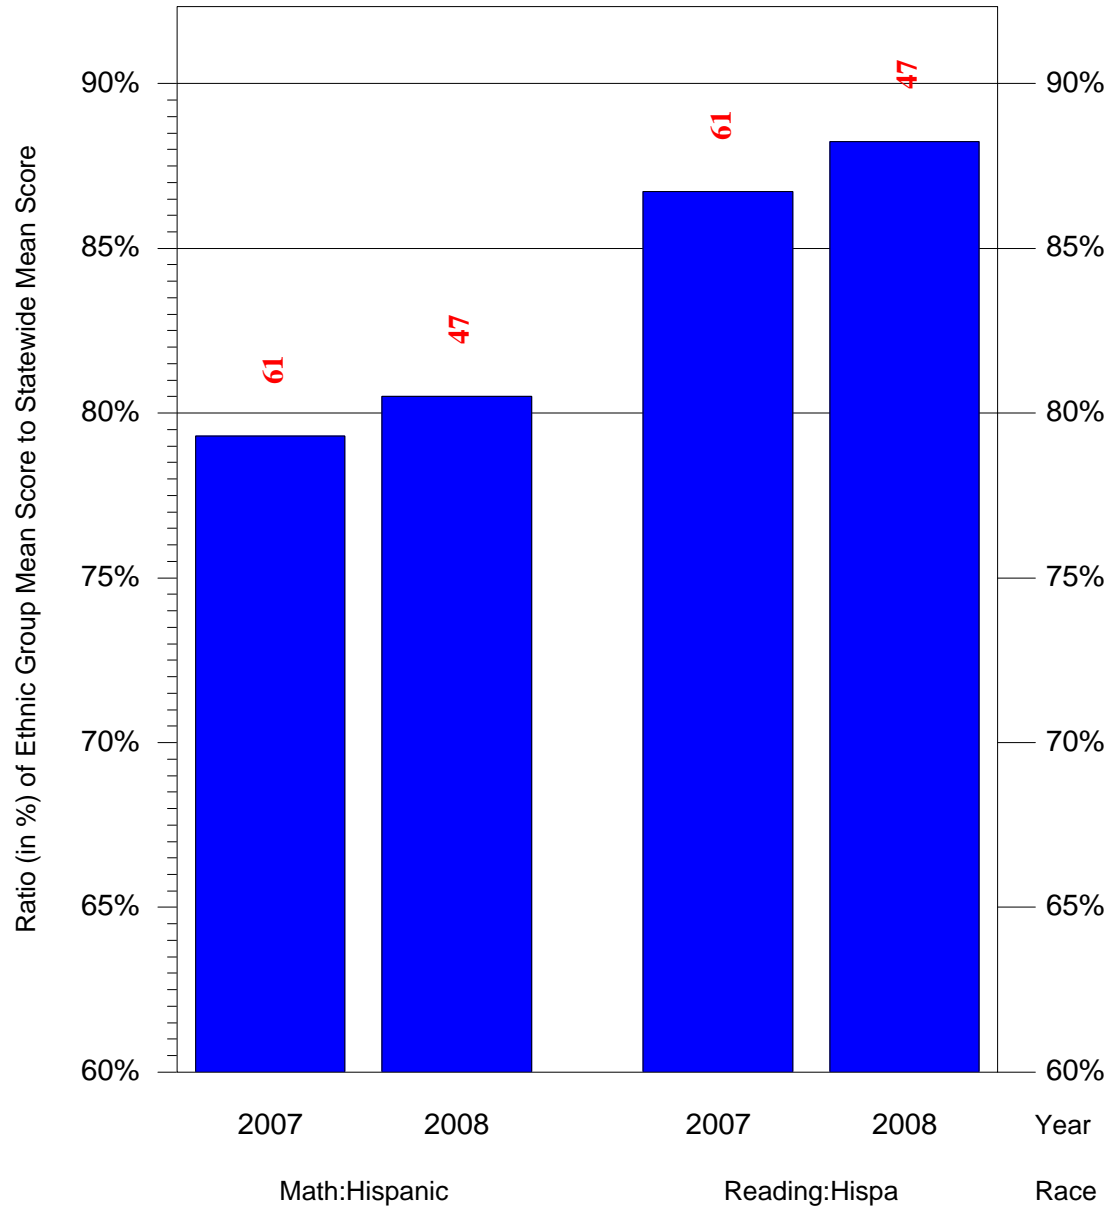

Mean Ethnic Group Building PSSA Test Score to Statewide Mean Score

Building = Sheppard Isaac Sch(3702) and Grade = 3 and Ethnic Group = Asian or Hispanic

(Note: Number (in red) of Test Takers is above each bar in the chart.)