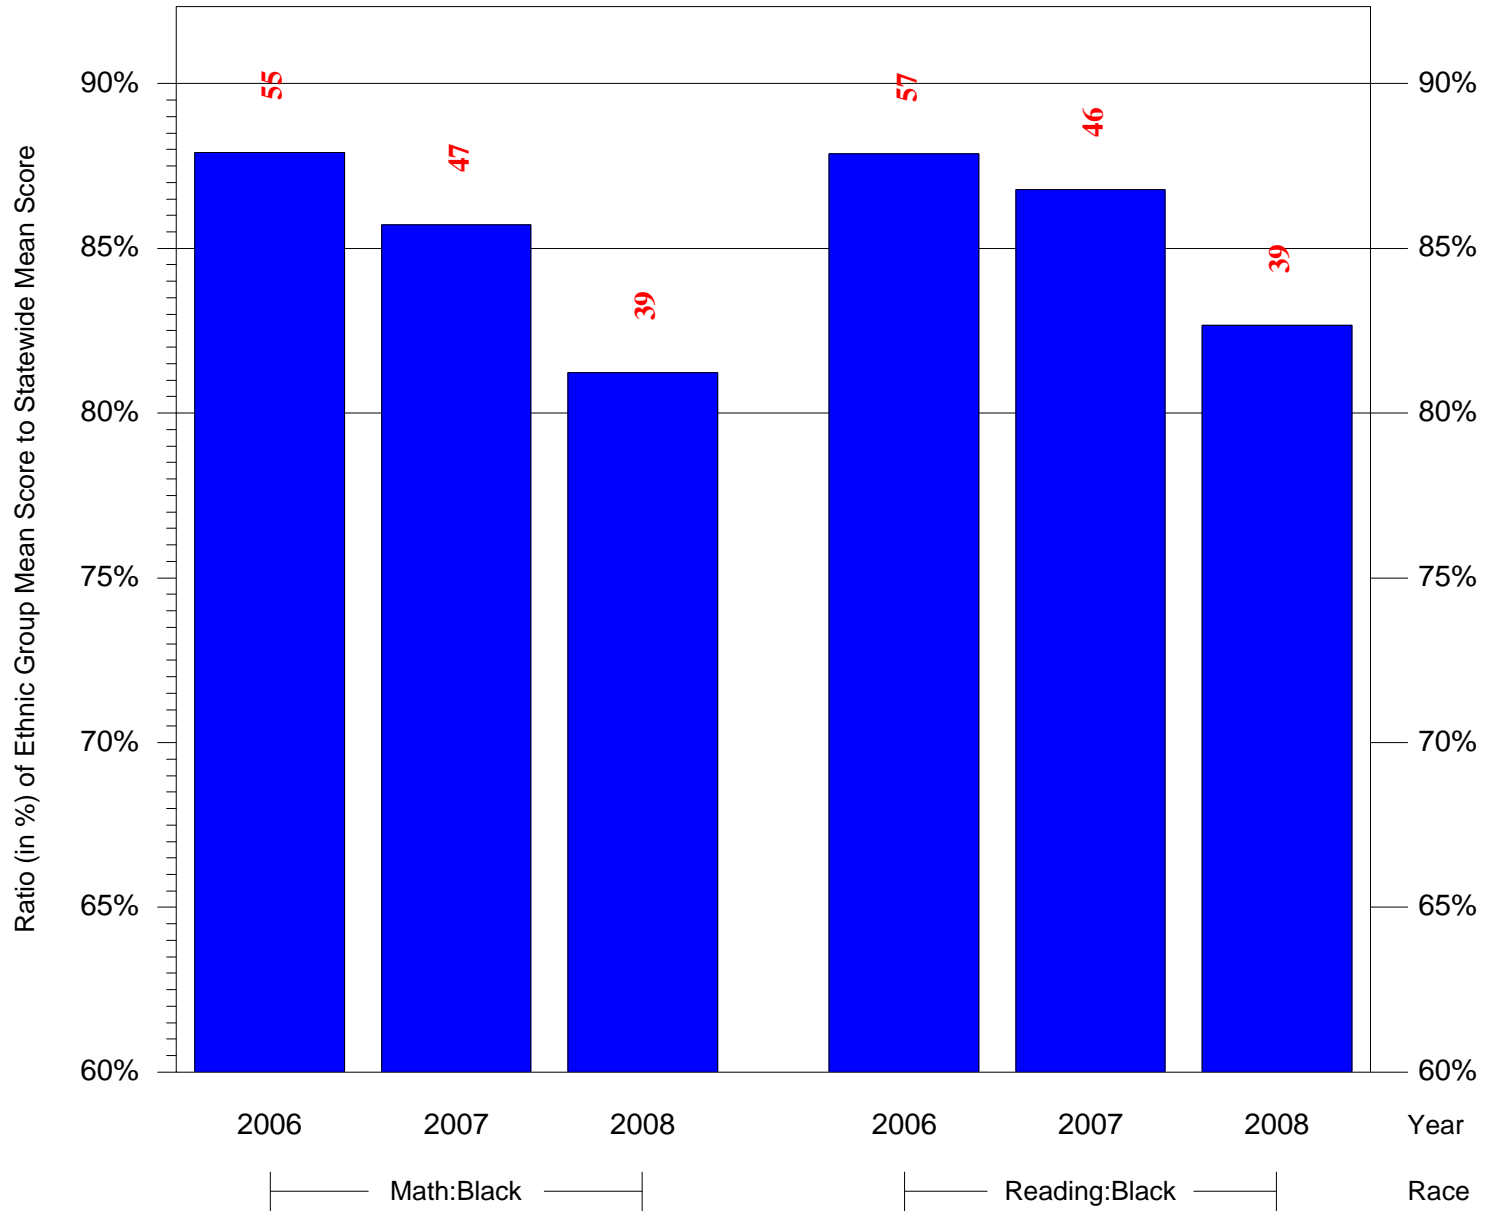

Mean Ethnic Group Building PSSA Test Score to Statewide Mean Score

Building = Marshall Thurgood(7521) and Grade = 6 and Ethnic Group = Black or White

(Note: Number (in red) of Test Takers is above each bar in the chart.)