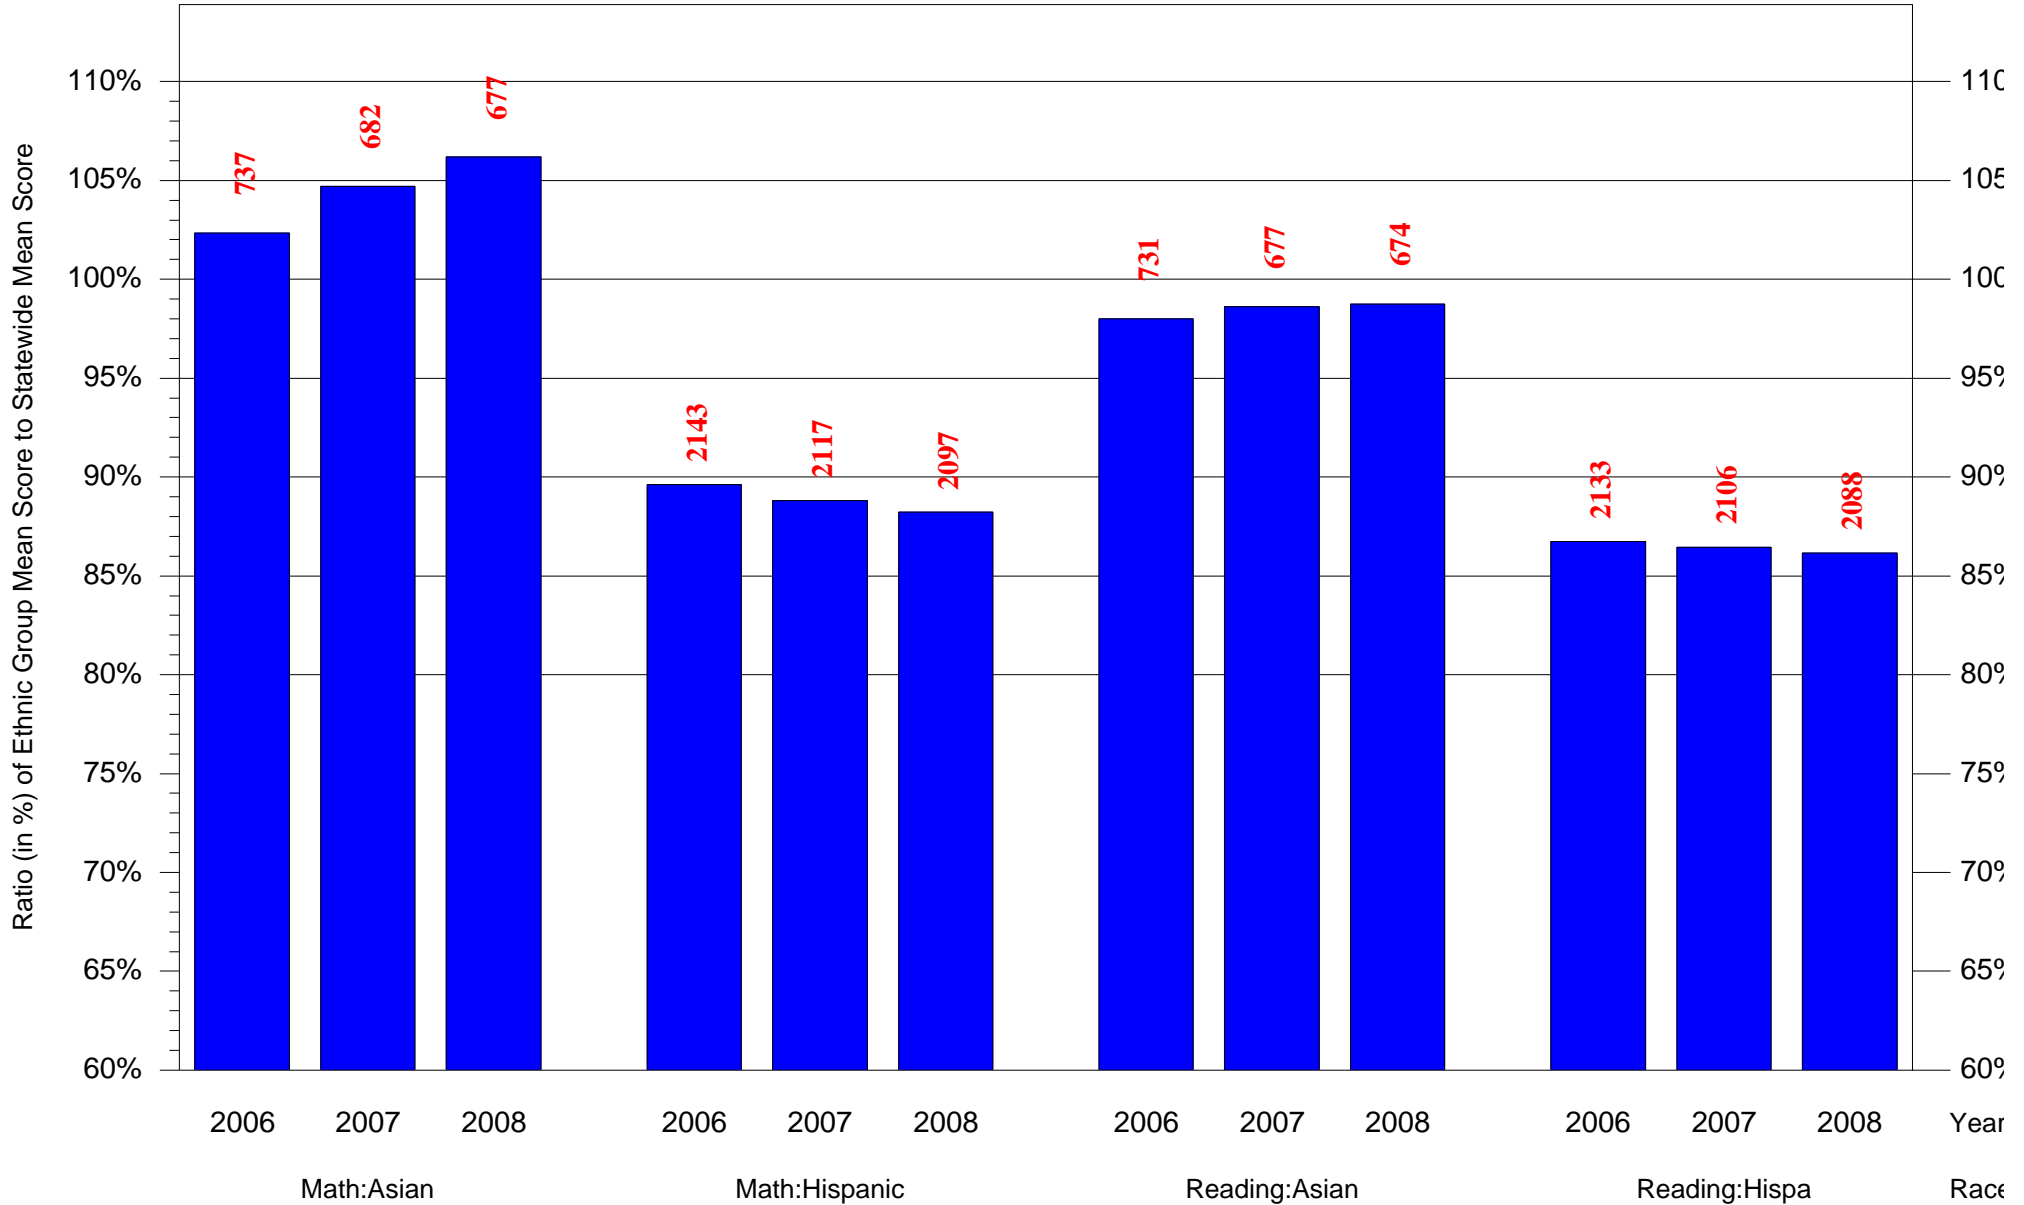

Mean Ethnic Group AUN PSSA Test Score to Statewide Mean Score

AUN = Philadelphia City SD(126515001) and Grade = 6 and Ethnic Group = Asian or Hispanic

(Note: Number (in red) of Test Takers is above each bar in the chart.)