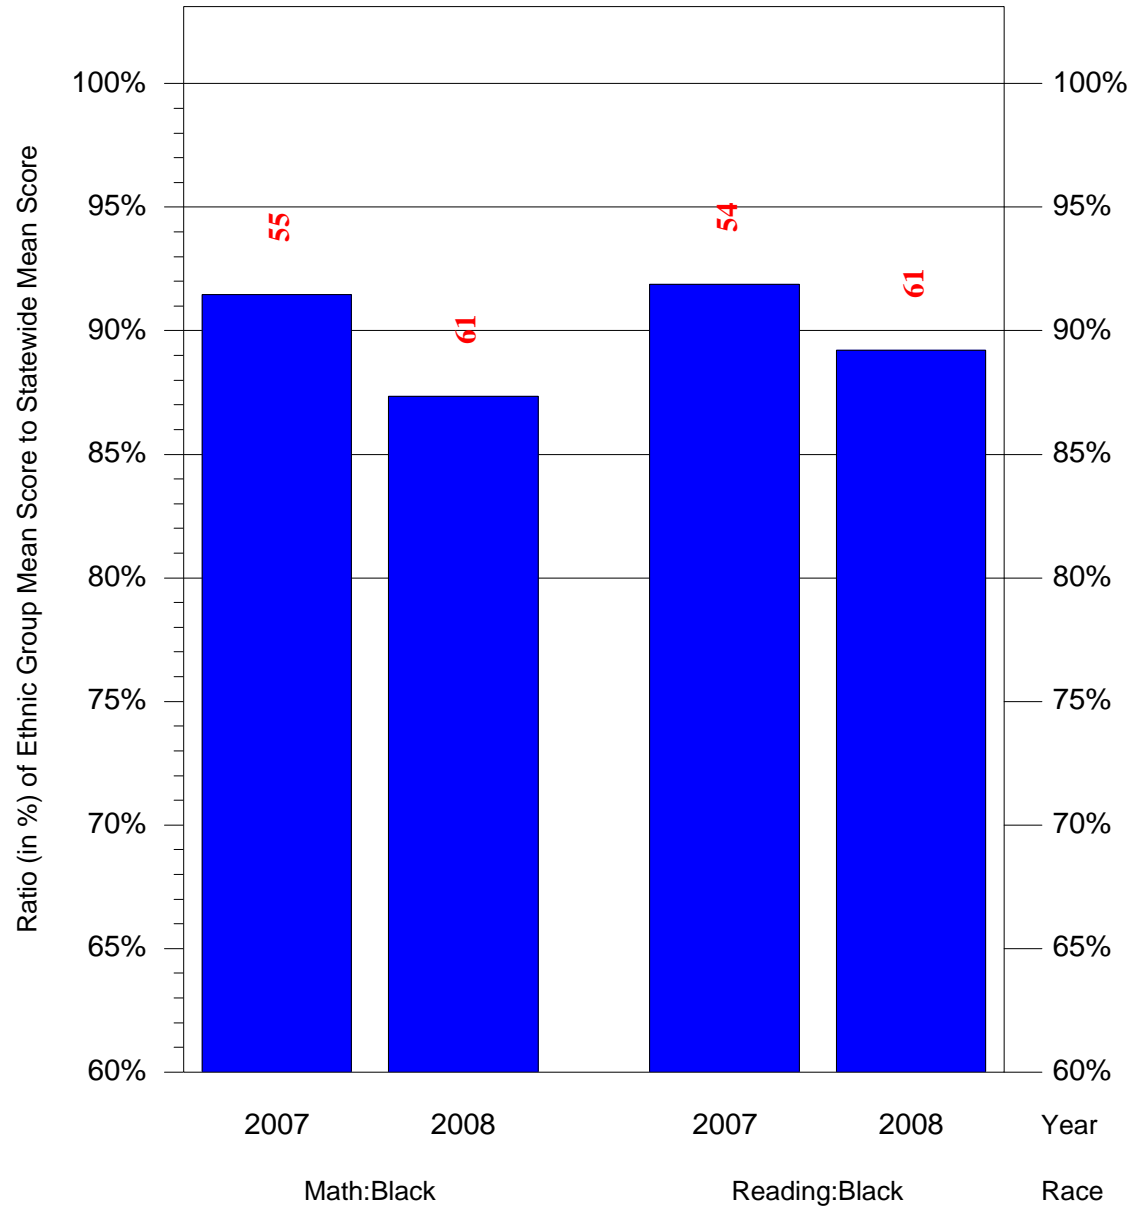

Mean Ethnic Group Building PSSA Test Score to Statewide Mean Score

Building = Anderson Add B Sch(3804) and Grade = 3 and Ethnic Group = Black or White

(Note: Number (in red) of Test Takers is above each bar in the chart.)