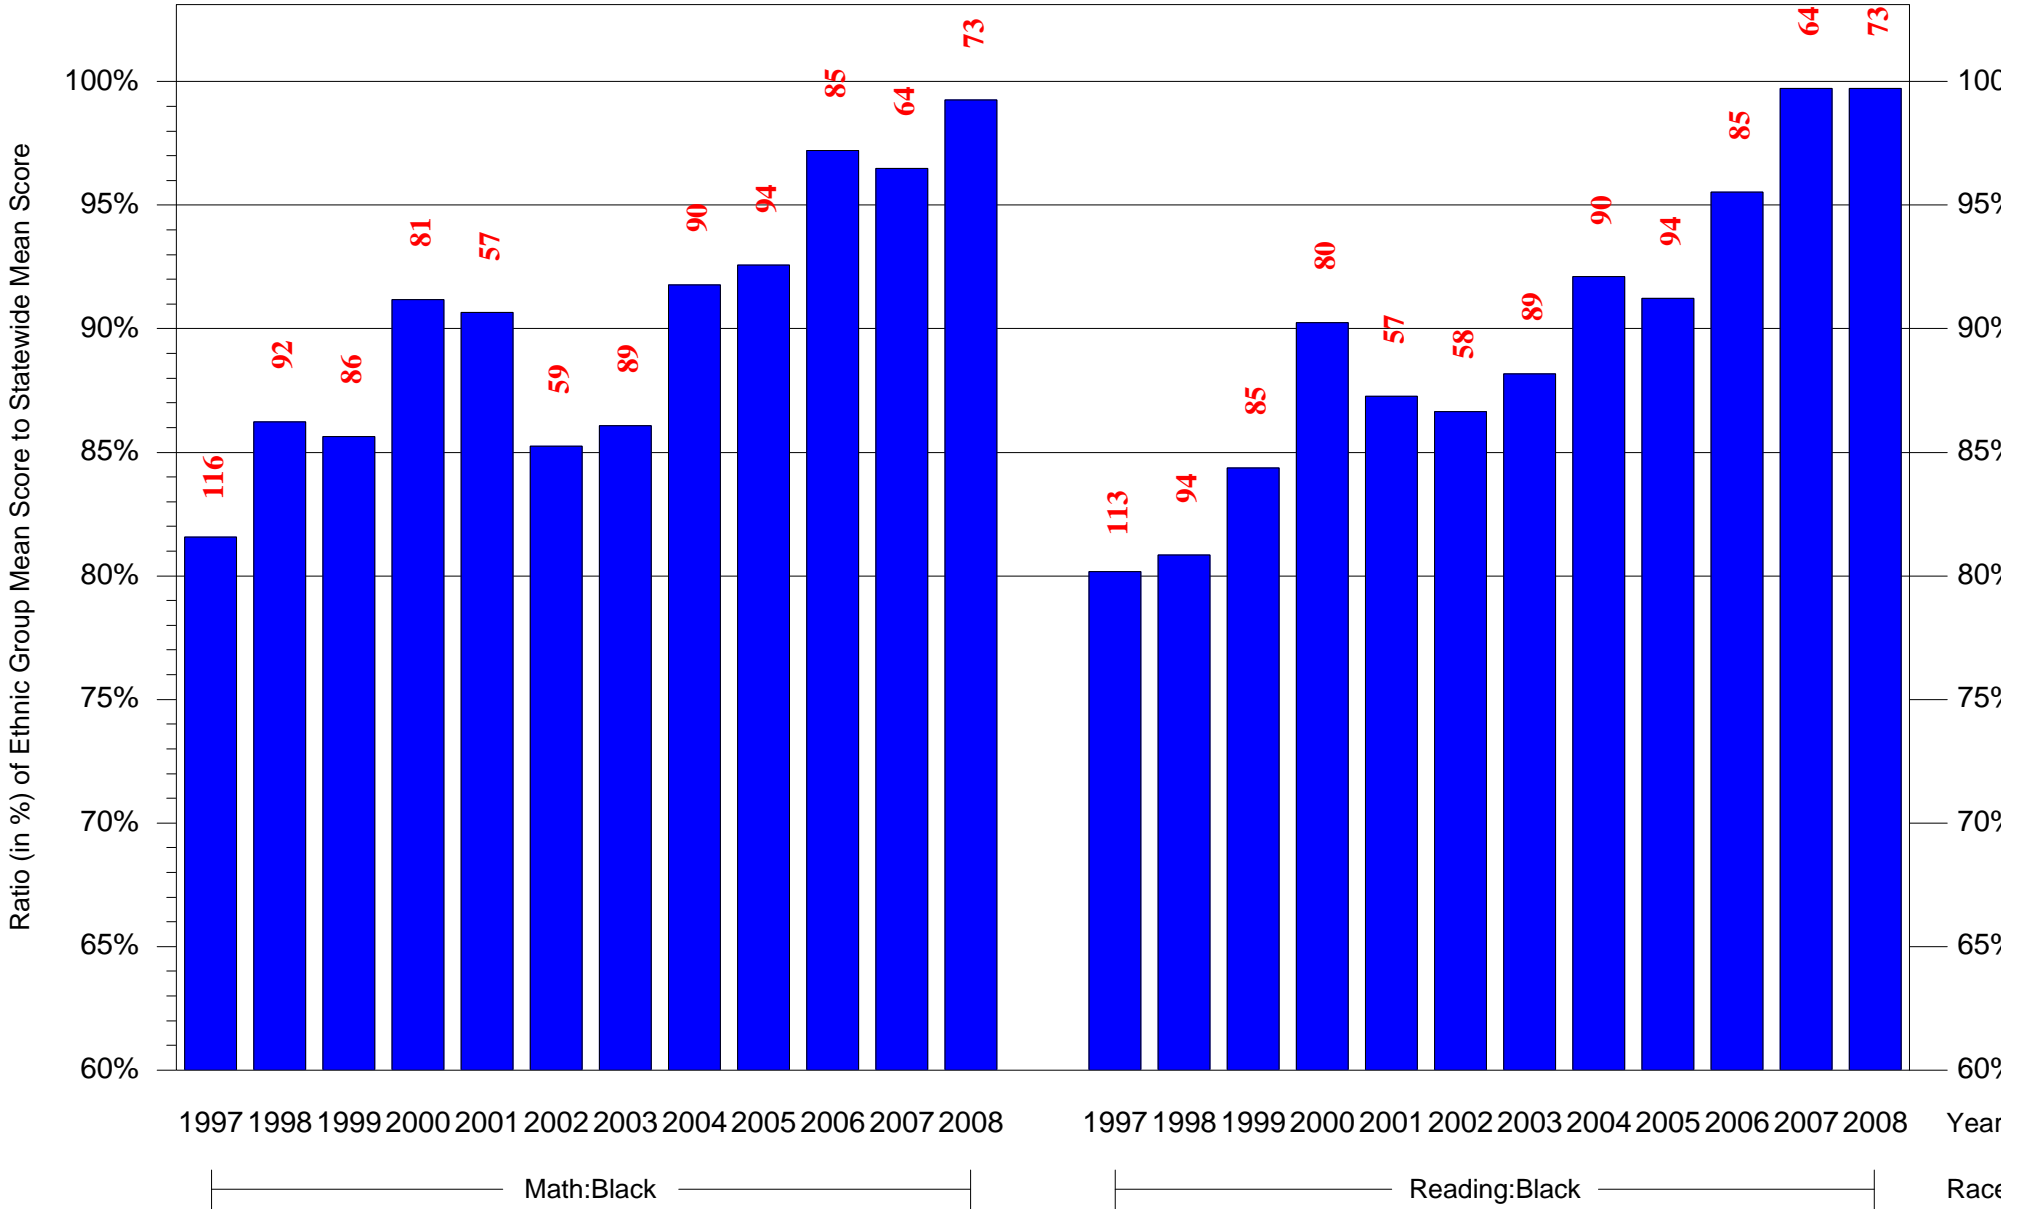

Mean Ethnic Group Building PSSA Test Score to Statewide Mean Score

Building = Pennypacker Samuel Sch(6539) and Grade = 5 and Ethnic Group = Black or White

(Note: Number (in red) of Test Takers is above each bar in the chart.)