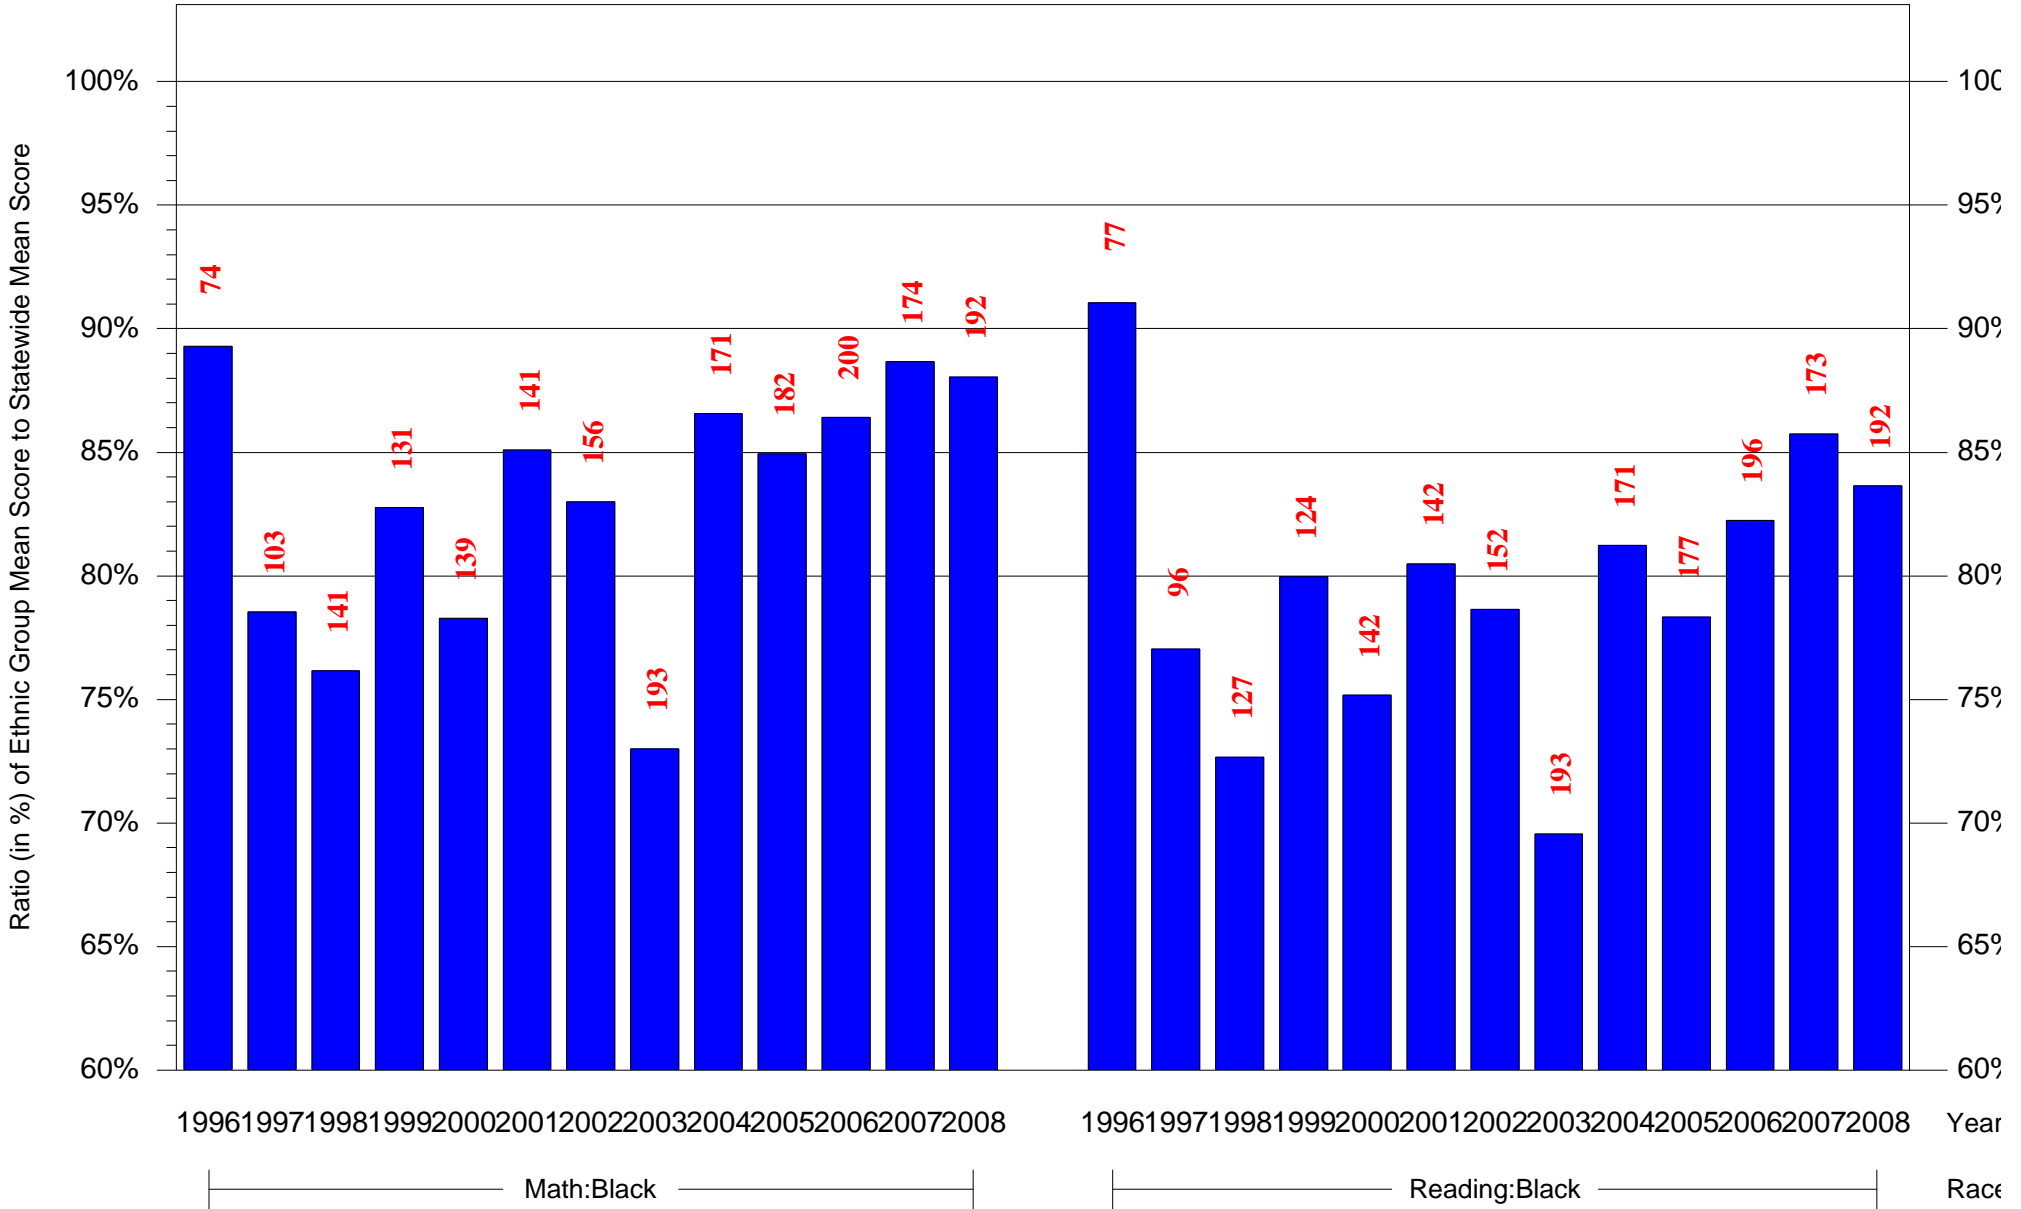

Mean Ethnic Group Building PSSA Test Score to Statewide Mean Score

Building = Shaw Anna H MS(7246) and Grade = 8 and Ethnic Group = Black or White

(Note: Number (in red) of Test Takers is above each bar in the chart.)