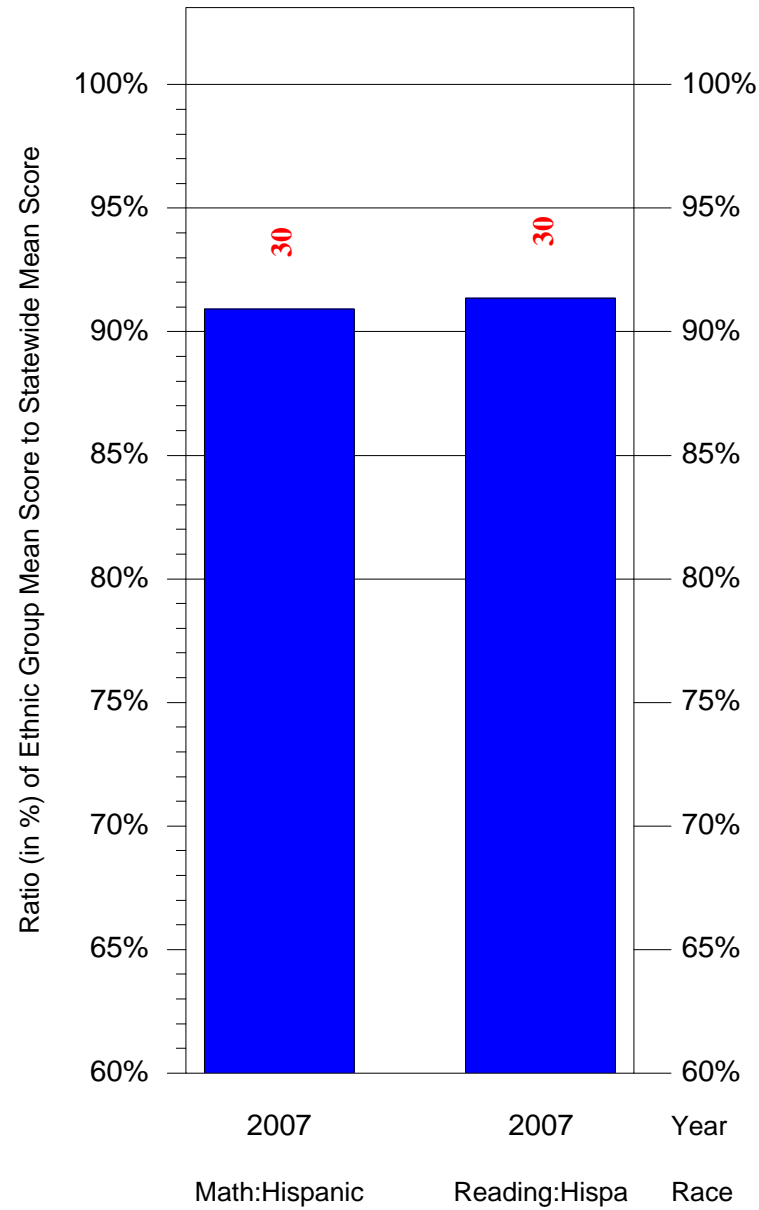

Mean Ethnic Group Building PSSA Test Score to Statewide Mean Score

Building = Amy At Martin(6823) and Grade = 7 and Ethnic Group = Asian or Hispanic

(Note: Number (in red) of Test Takers is above each bar in the chart.)