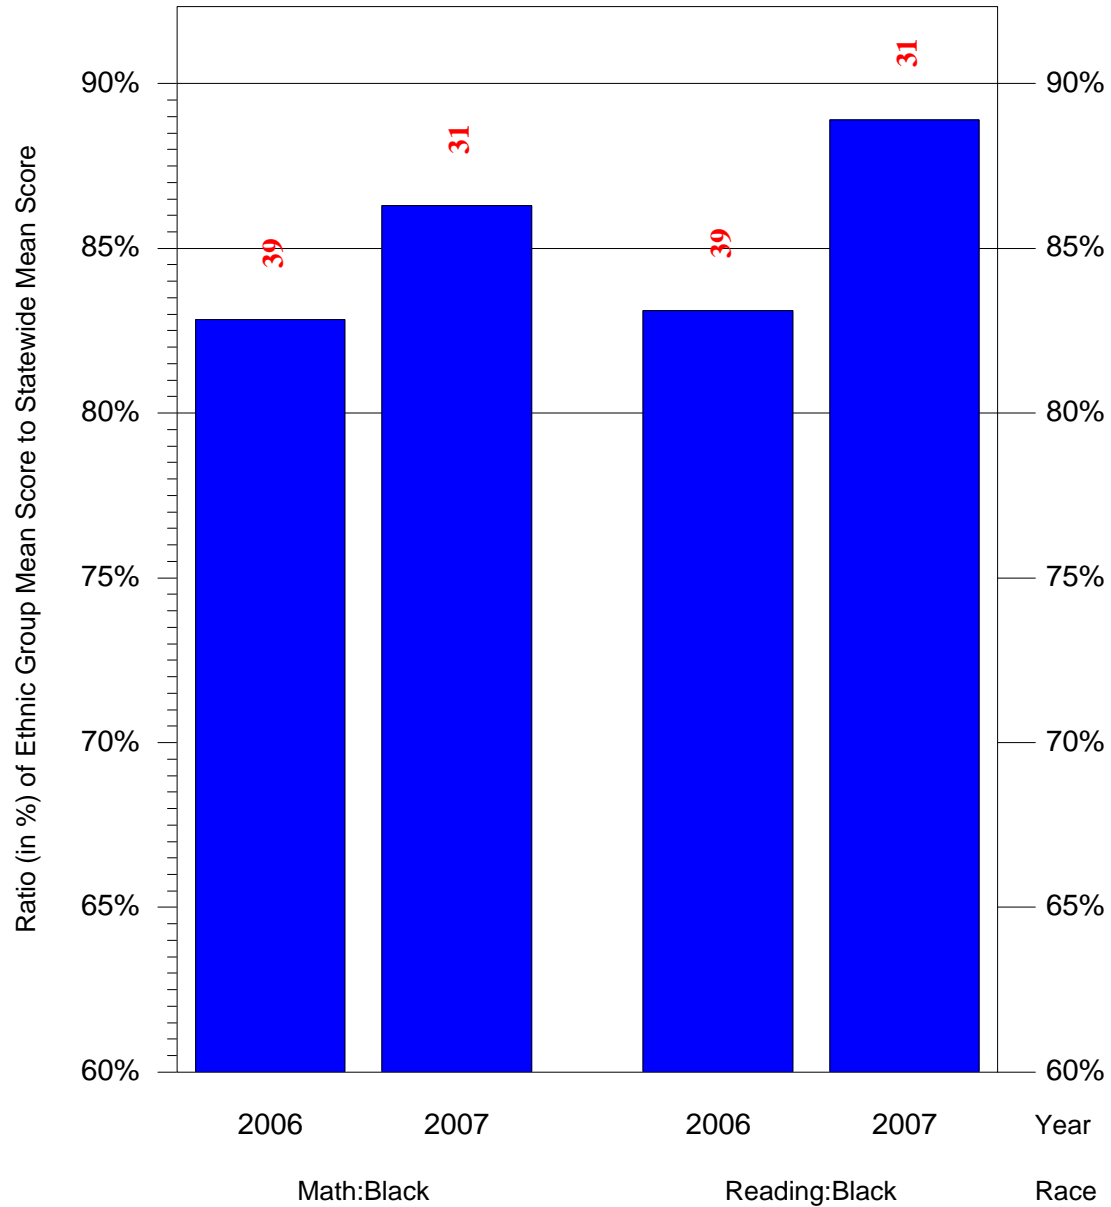

Mean Ethnic Group Building PSSA Test Score to Statewide Mean Score

Building = McMichael Morton Sch(3611) and Grade = 4 and Ethnic Group = Black or White

(Note: Number (in red) of Test Takers is above each bar in the chart.)