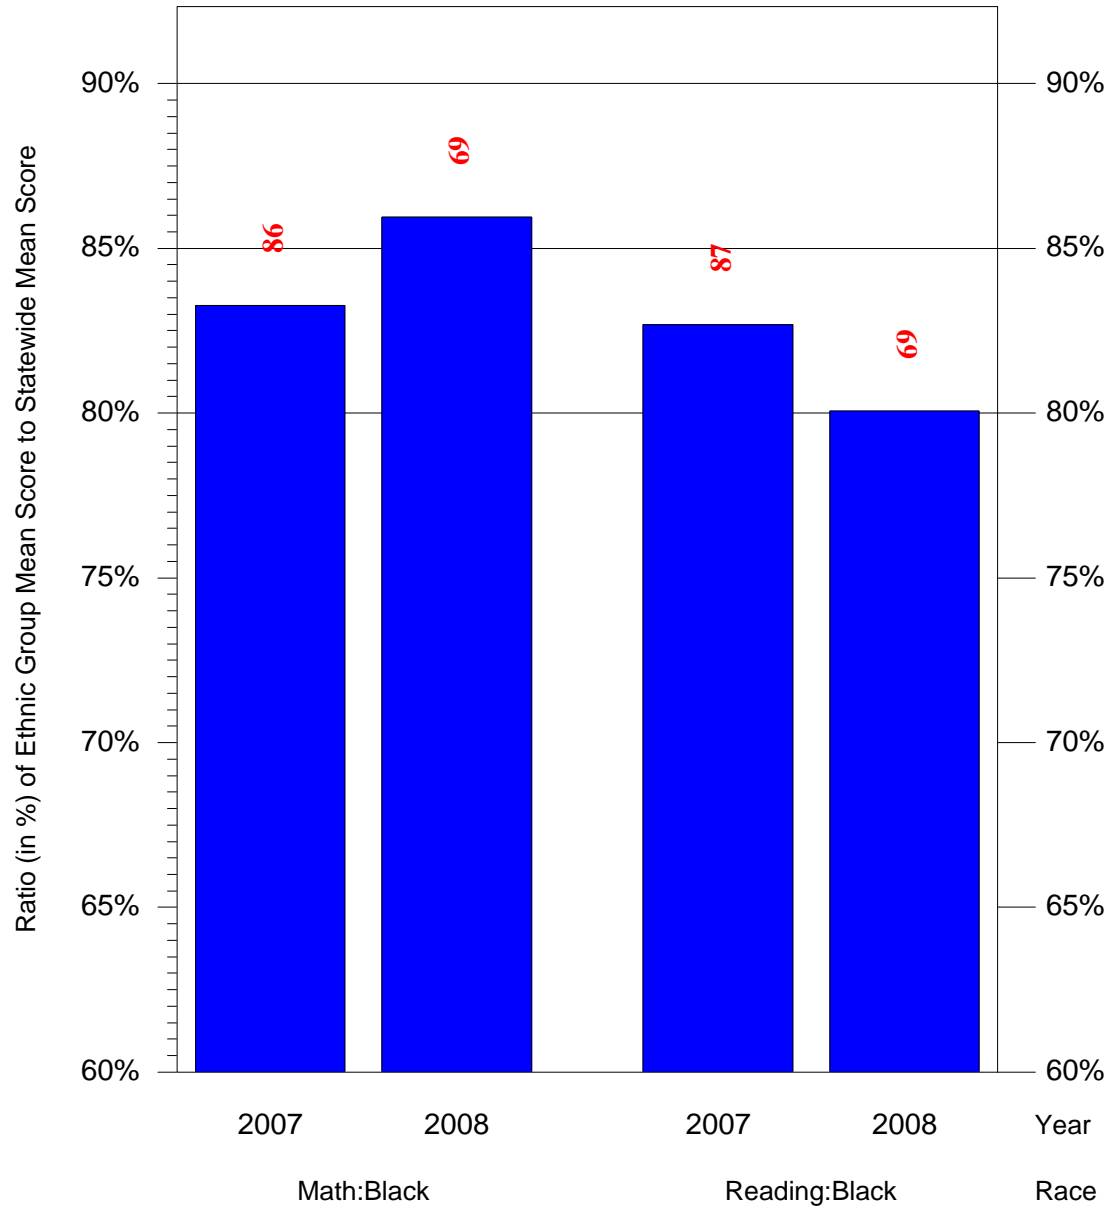

Mean Ethnic Group Building PSSA Test Score to Statewide Mean Score

Building = Harrity William F Sch(3608) and Grade = 6 and Ethnic Group = Black or White

(Note: Number (in red) of Test Takers is above each bar in the chart.)