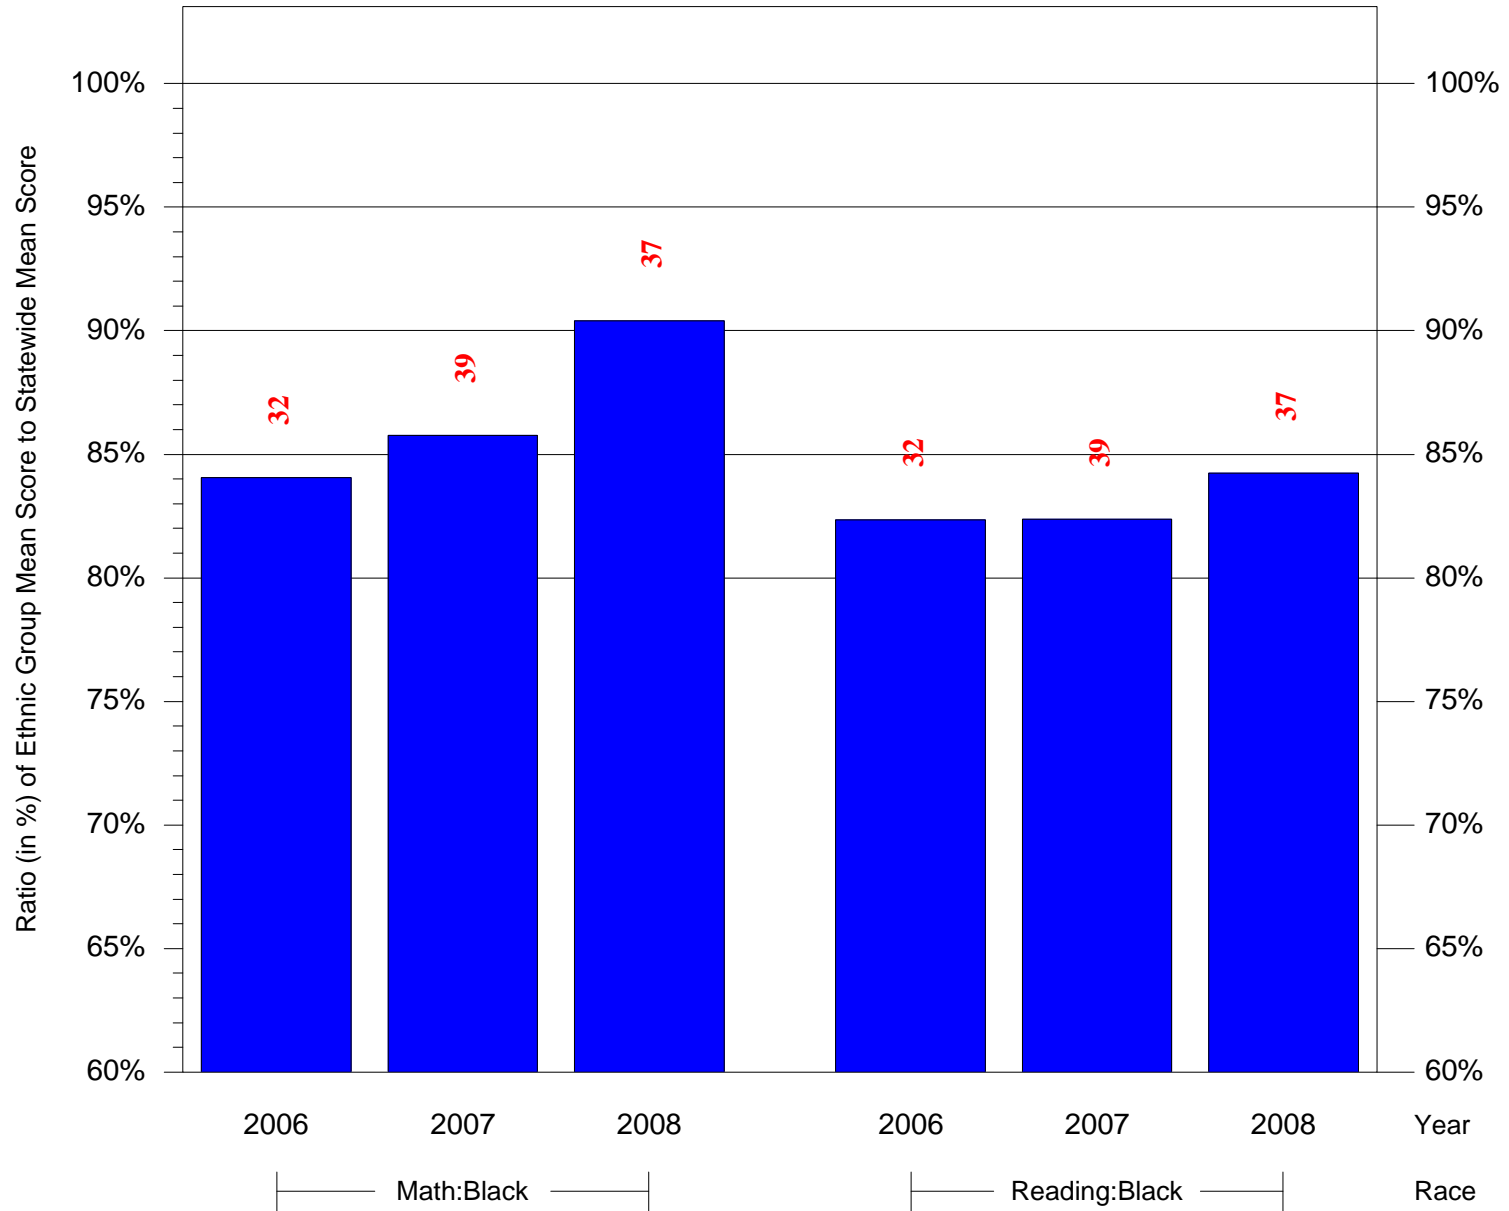

Mean Ethnic Group Building PSSA Test Score to Statewide Mean Score

Building = Blaine James G Sch(3662) and Grade = 4 and Ethnic Group = Black or White

(Note: Number (in red) of Test Takers is above each bar in the chart.)