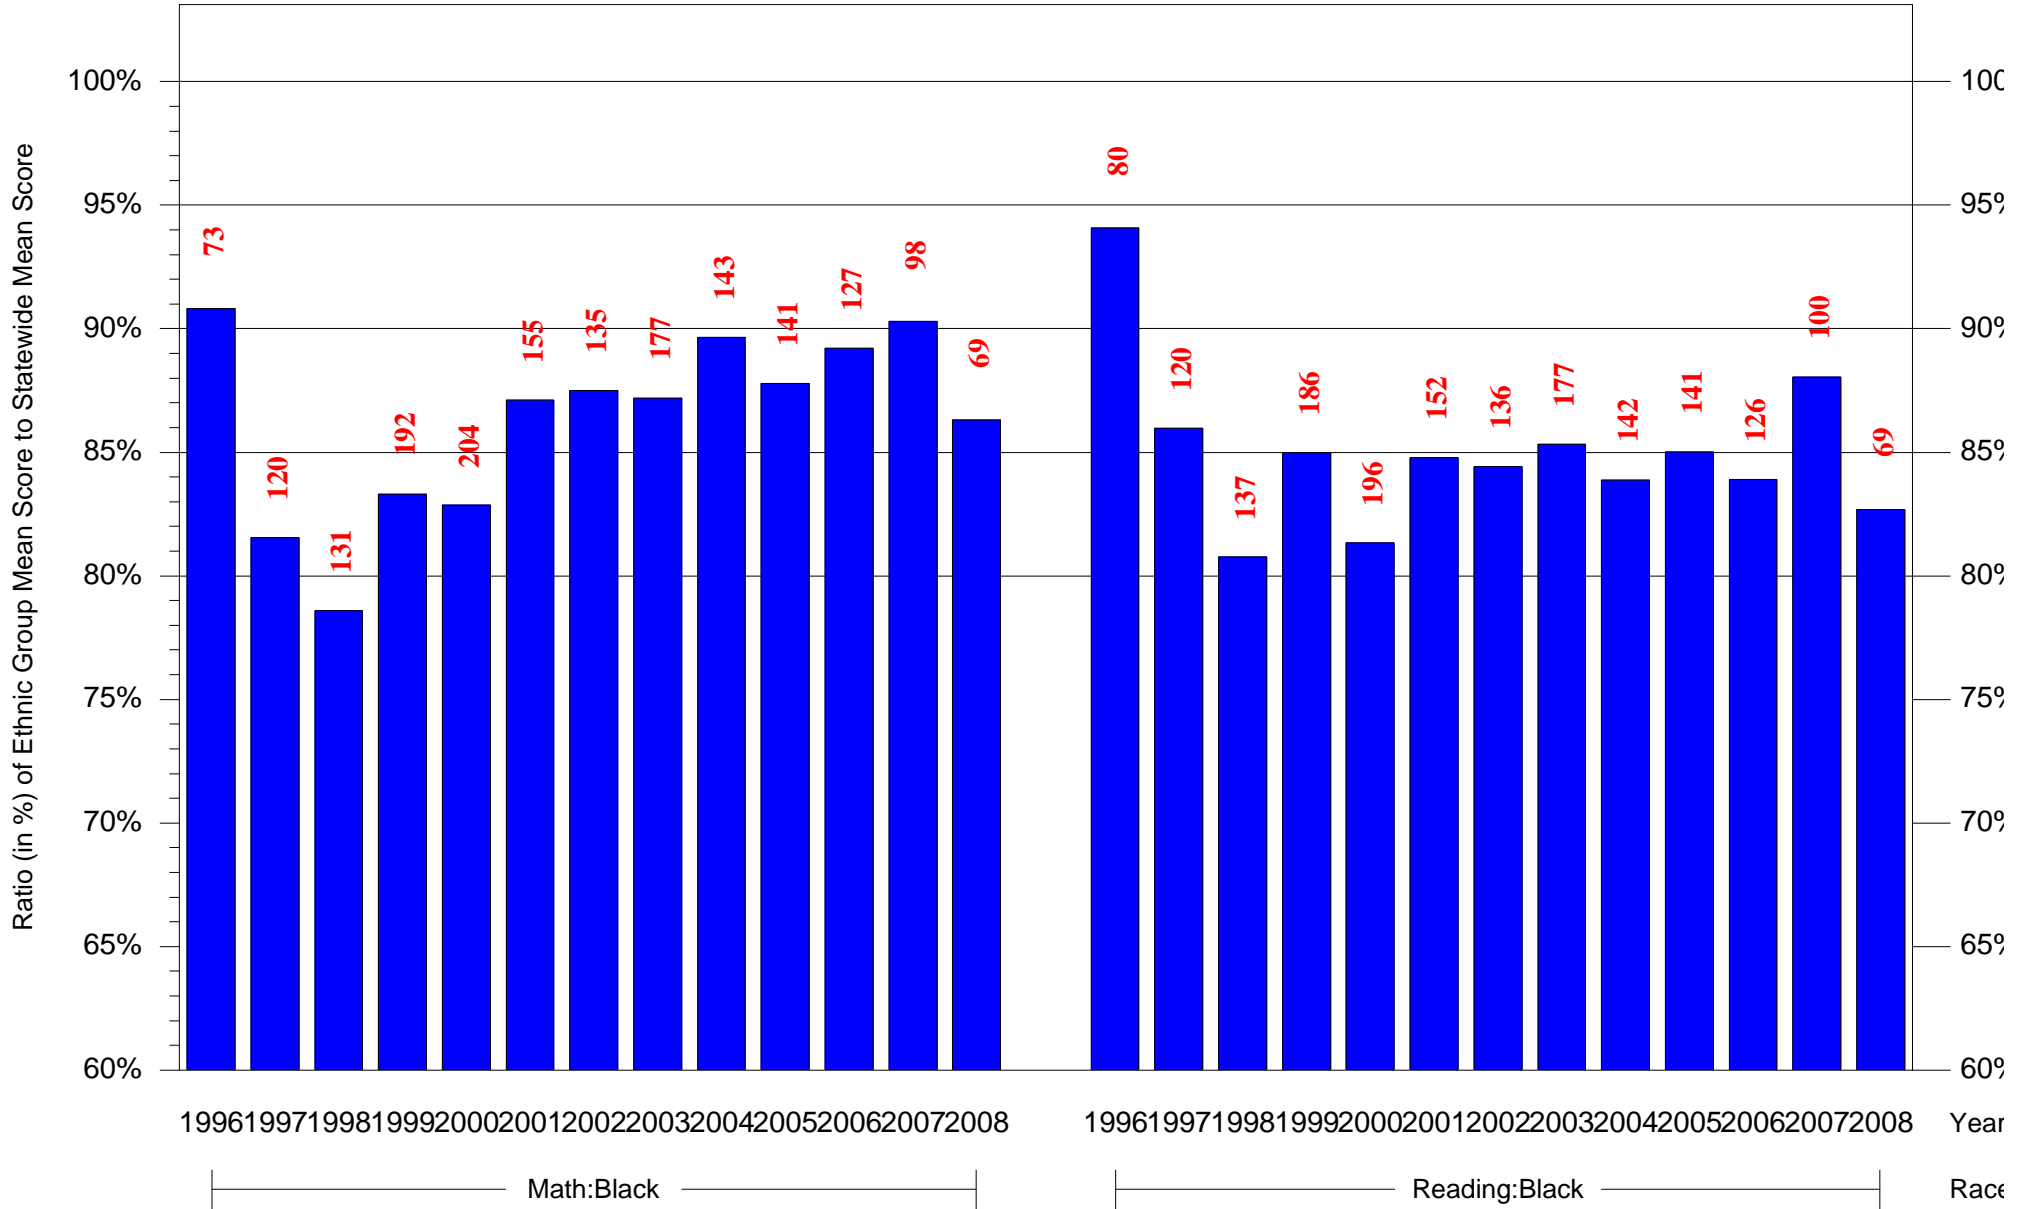

Mean Ethnic Group Building PSSA Test Score to Statewide Mean Score

Building = Cooke Jay MS(7239) and Grade = 8 and Ethnic Group = Black or White

(Note: Number (in red) of Test Takers is above each bar in the chart.)