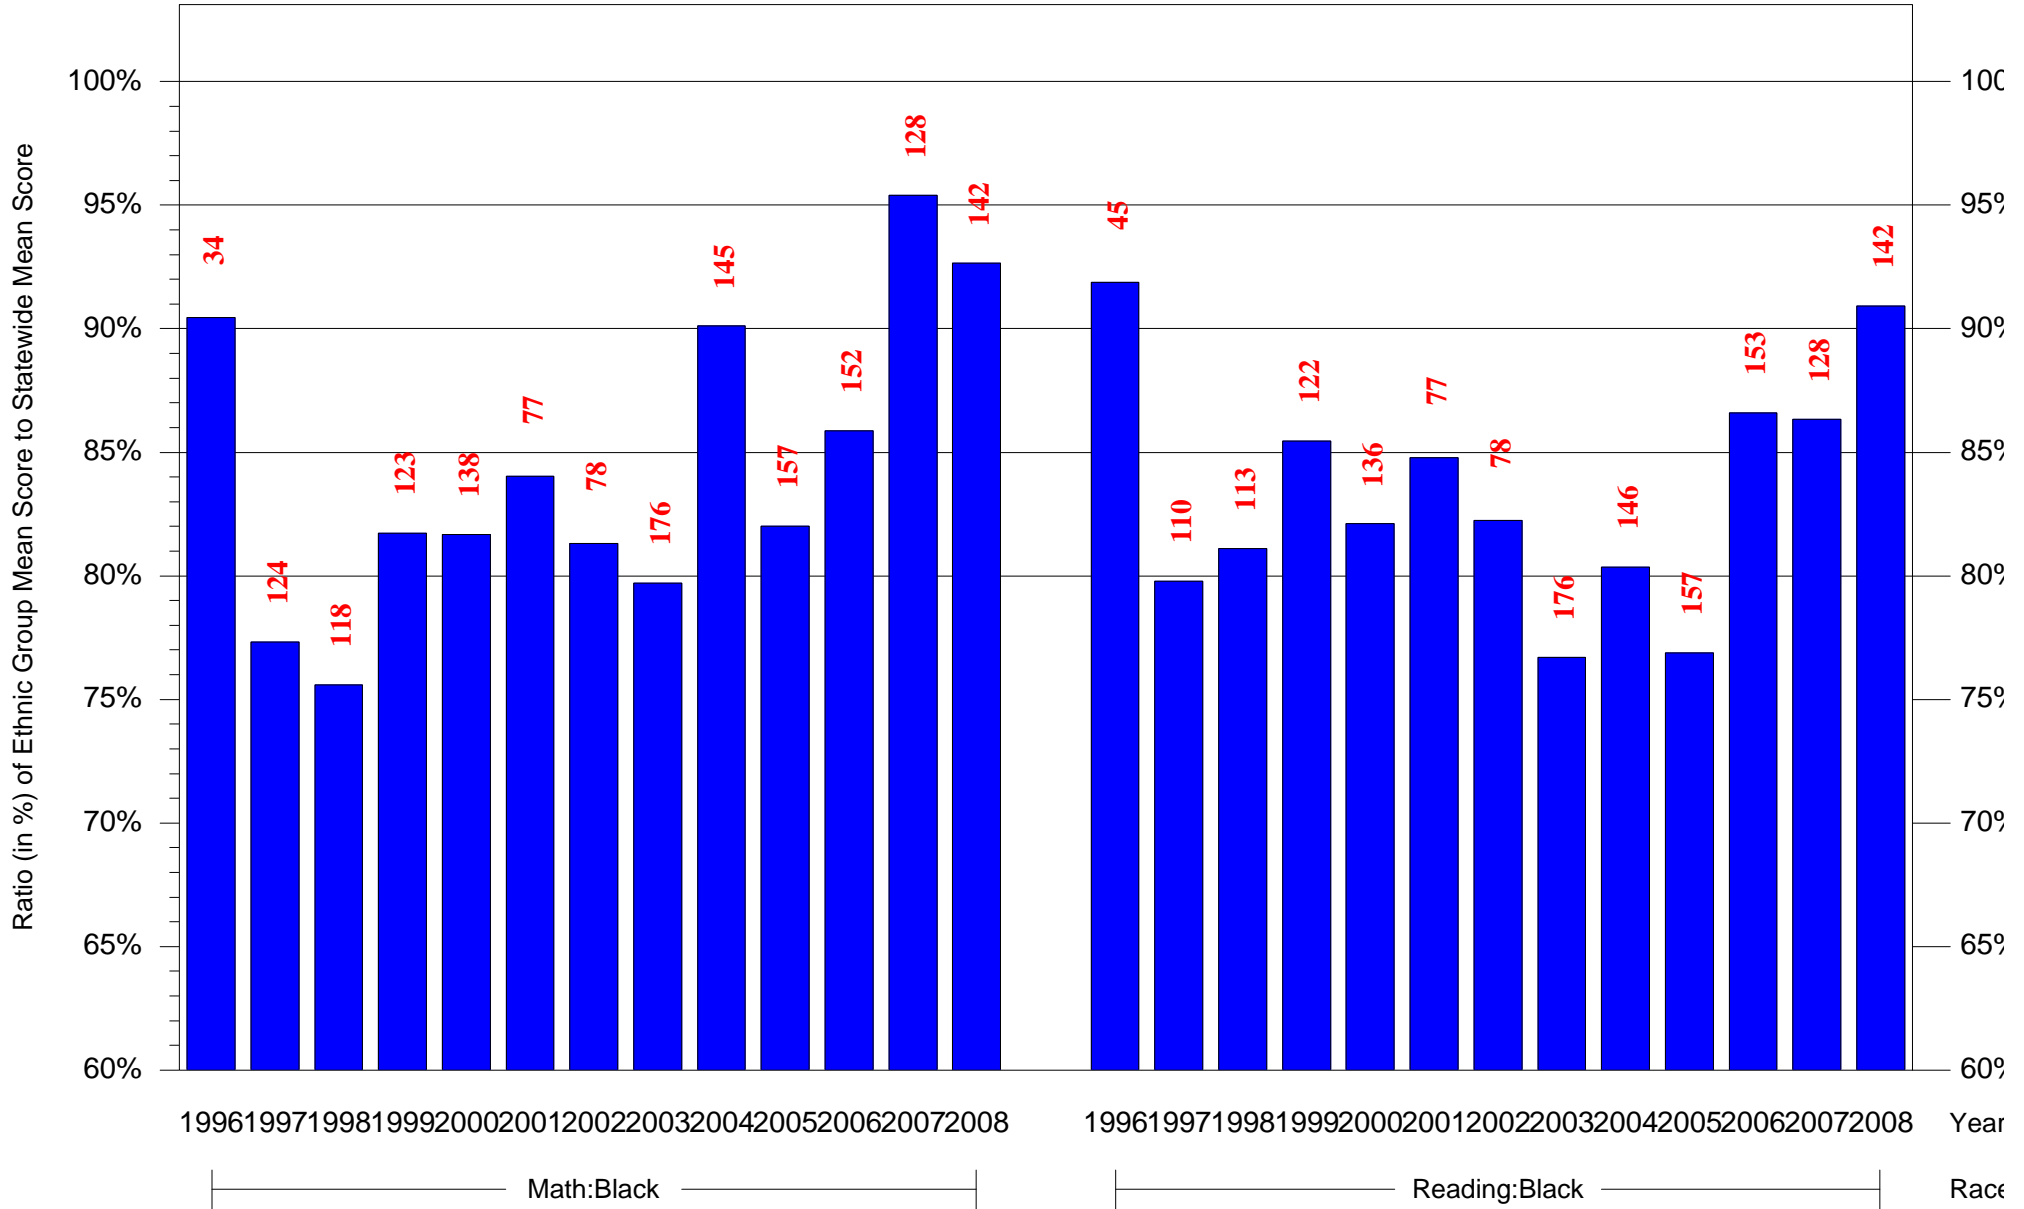

Mean Ethnic Group Building PSSA Test Score to Statewide Mean Score

Building = Bok Edw W Technical High School(3840) and Grade = 11 and Ethnic Group = Black or White

(Note: Number (in red) of Test Takers is above each bar in the chart.)