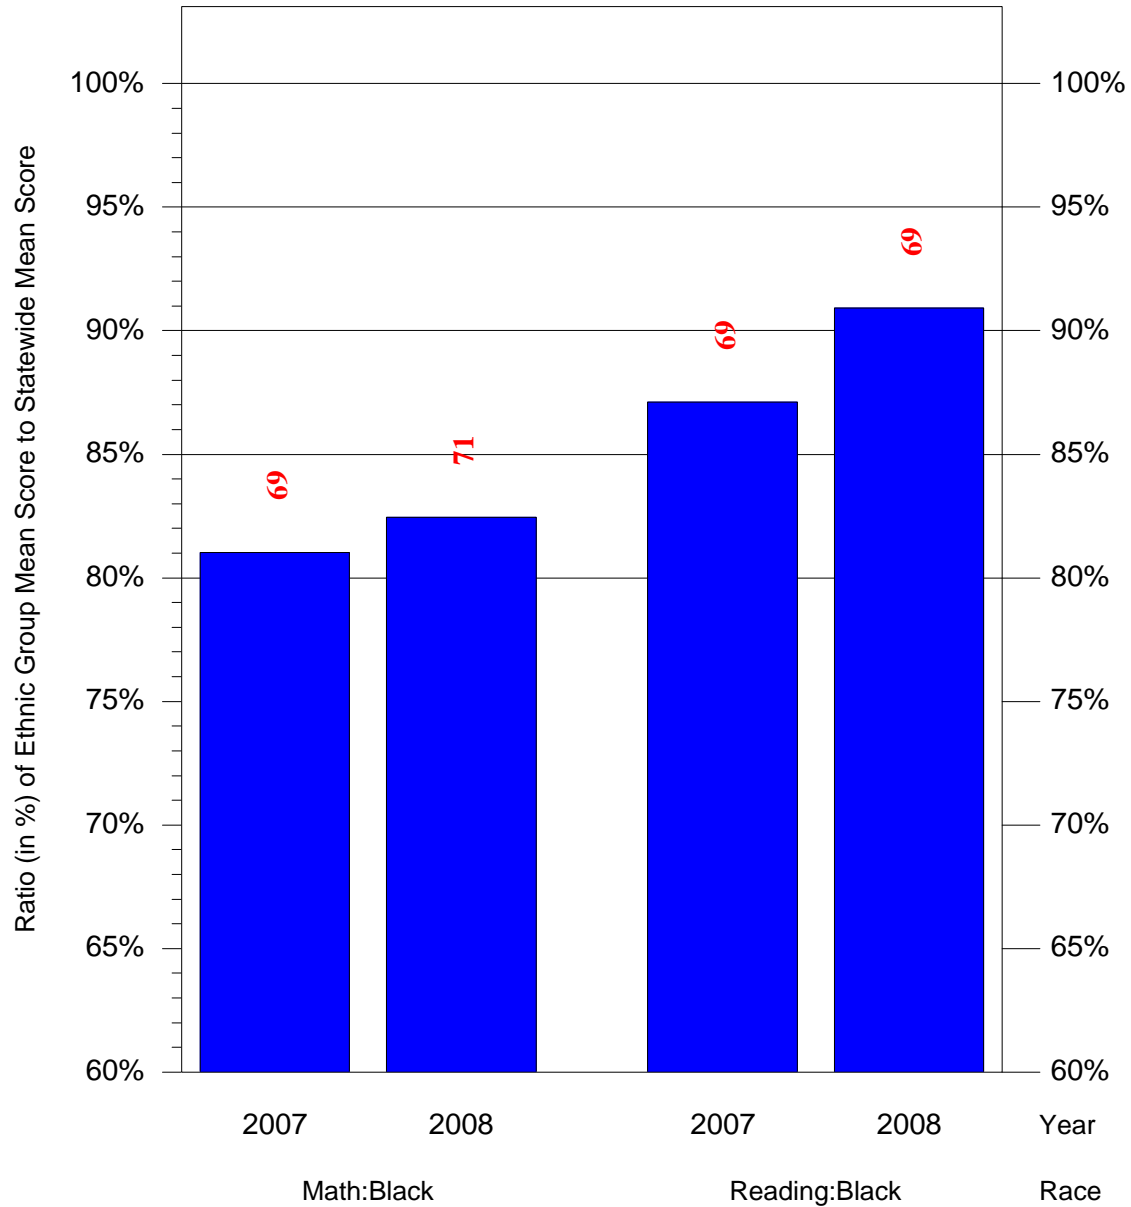

Mean Ethnic Group Building PSSA Test Score to Statewide Mean Score

Building = Longstreth William C Sch(6533) and Grade = 3 and Ethnic Group = Black or White

(Note: Number (in red) of Test Takers is above each bar in the chart.)