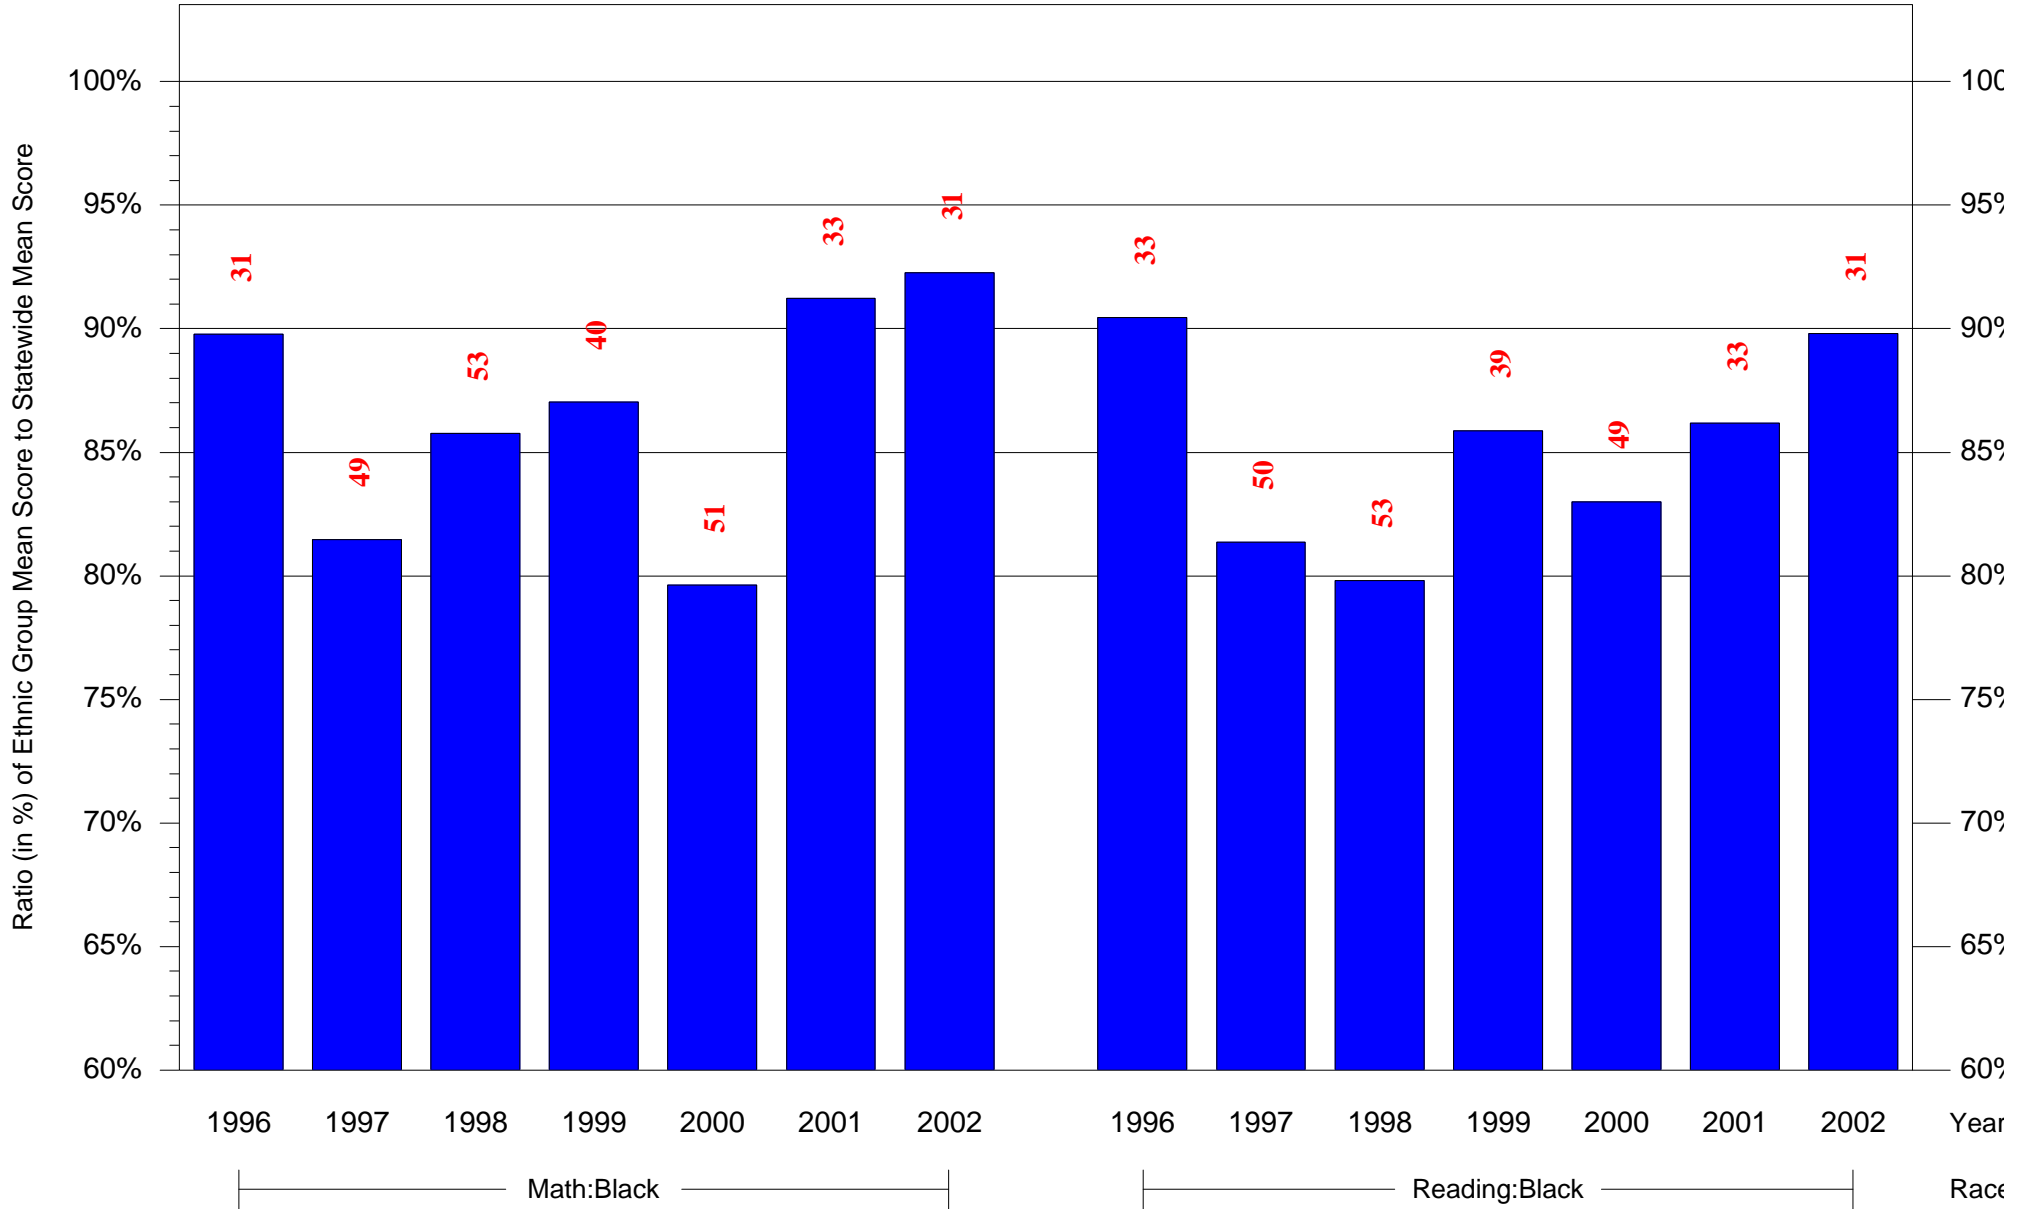

Mean Ethnic Group Building PSSA Test Score to Statewide Mean Score

Building = Harrison William H Sch(3793) and Grade = 5 and Ethnic Group = Black or White

(Note: Number (in red) of Test Takers is above each bar in the chart.)