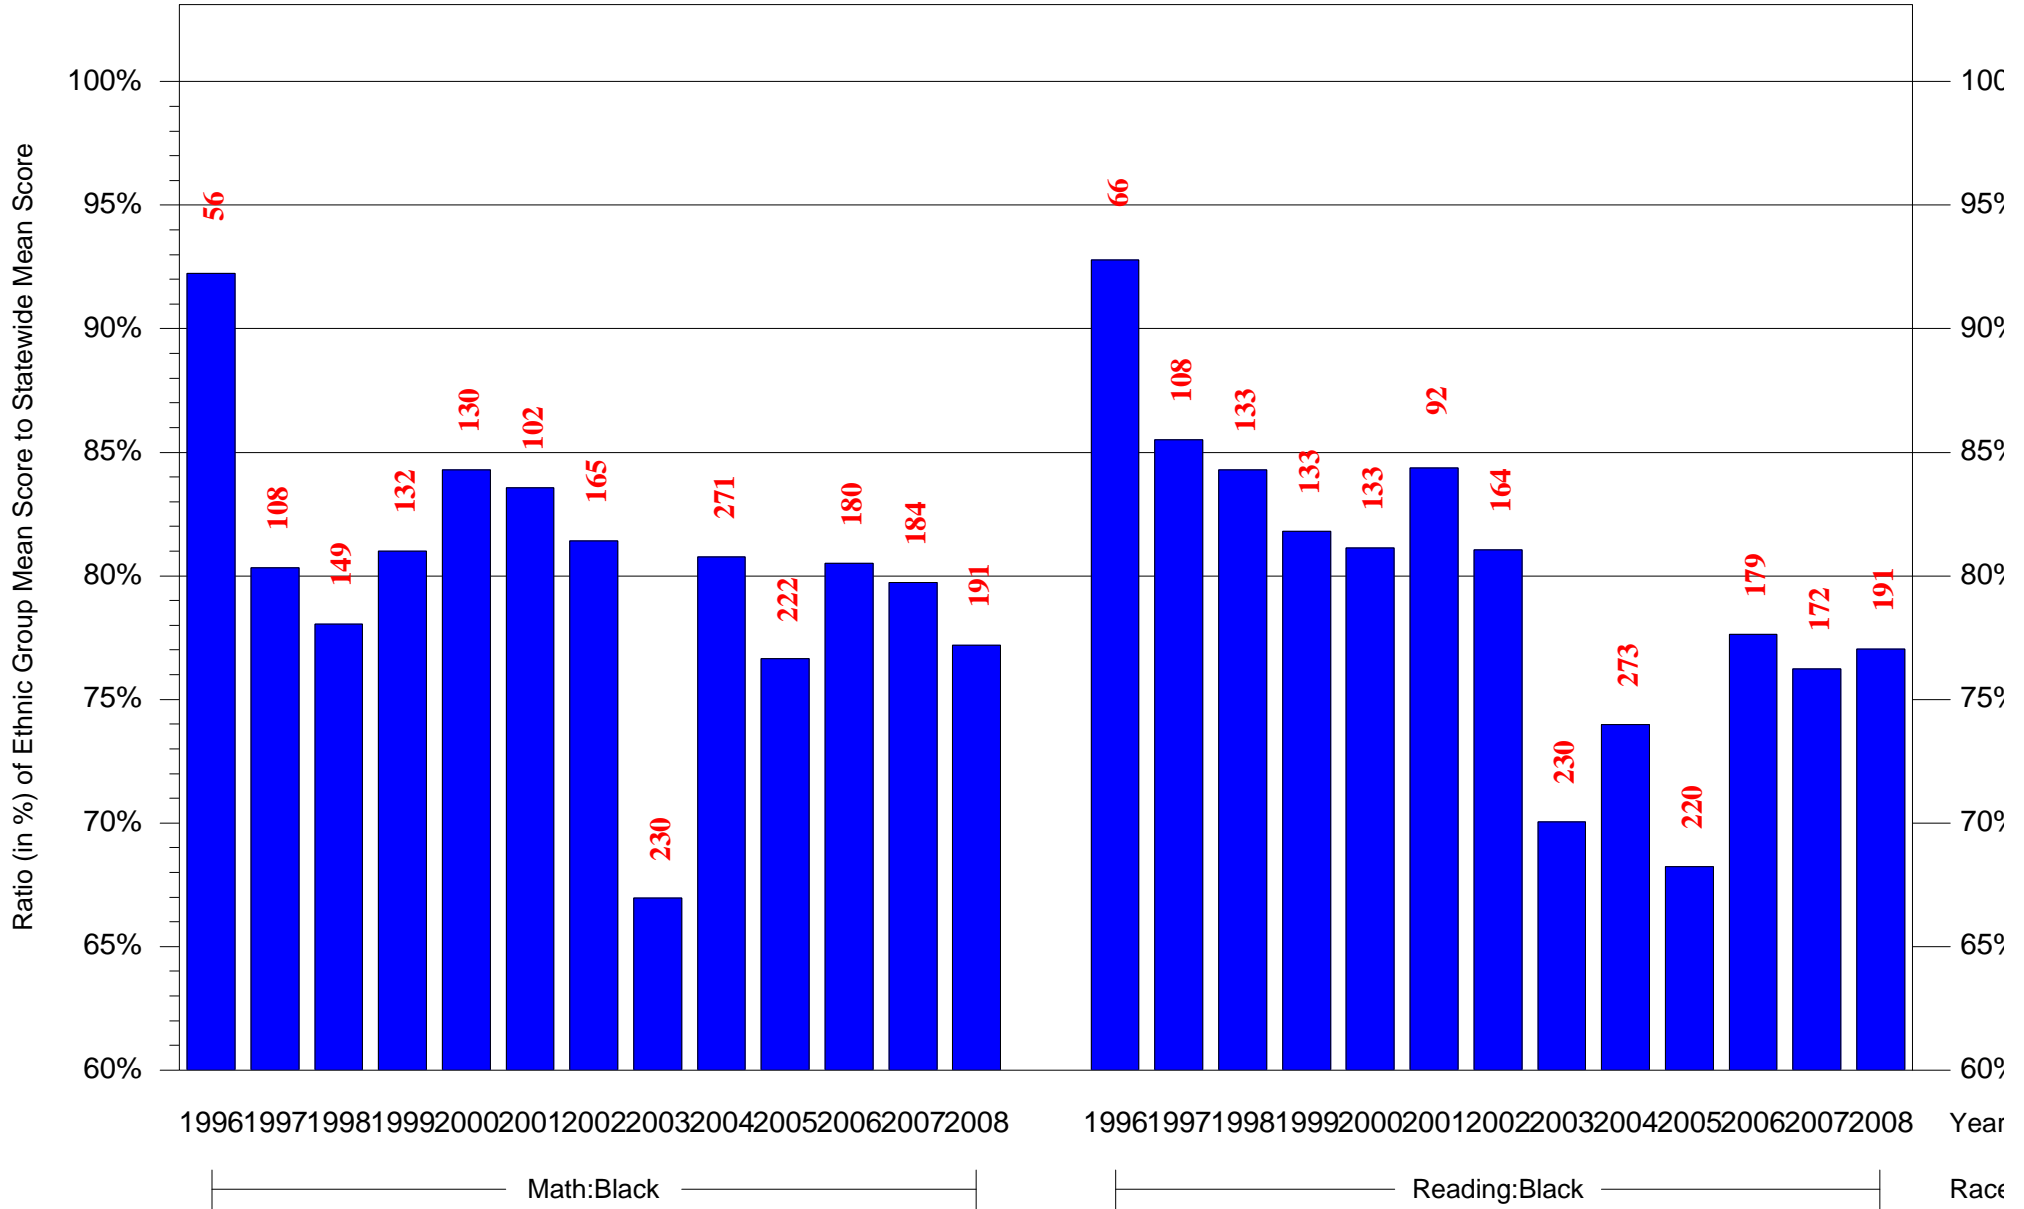

Mean Ethnic Group Building PSSA Test Score to Statewide Mean Score

Building = Germantown HS(3852) and Grade = 11 and Ethnic Group = Black or White

(Note: Number (in red) of Test Takers is above each bar in the chart.)