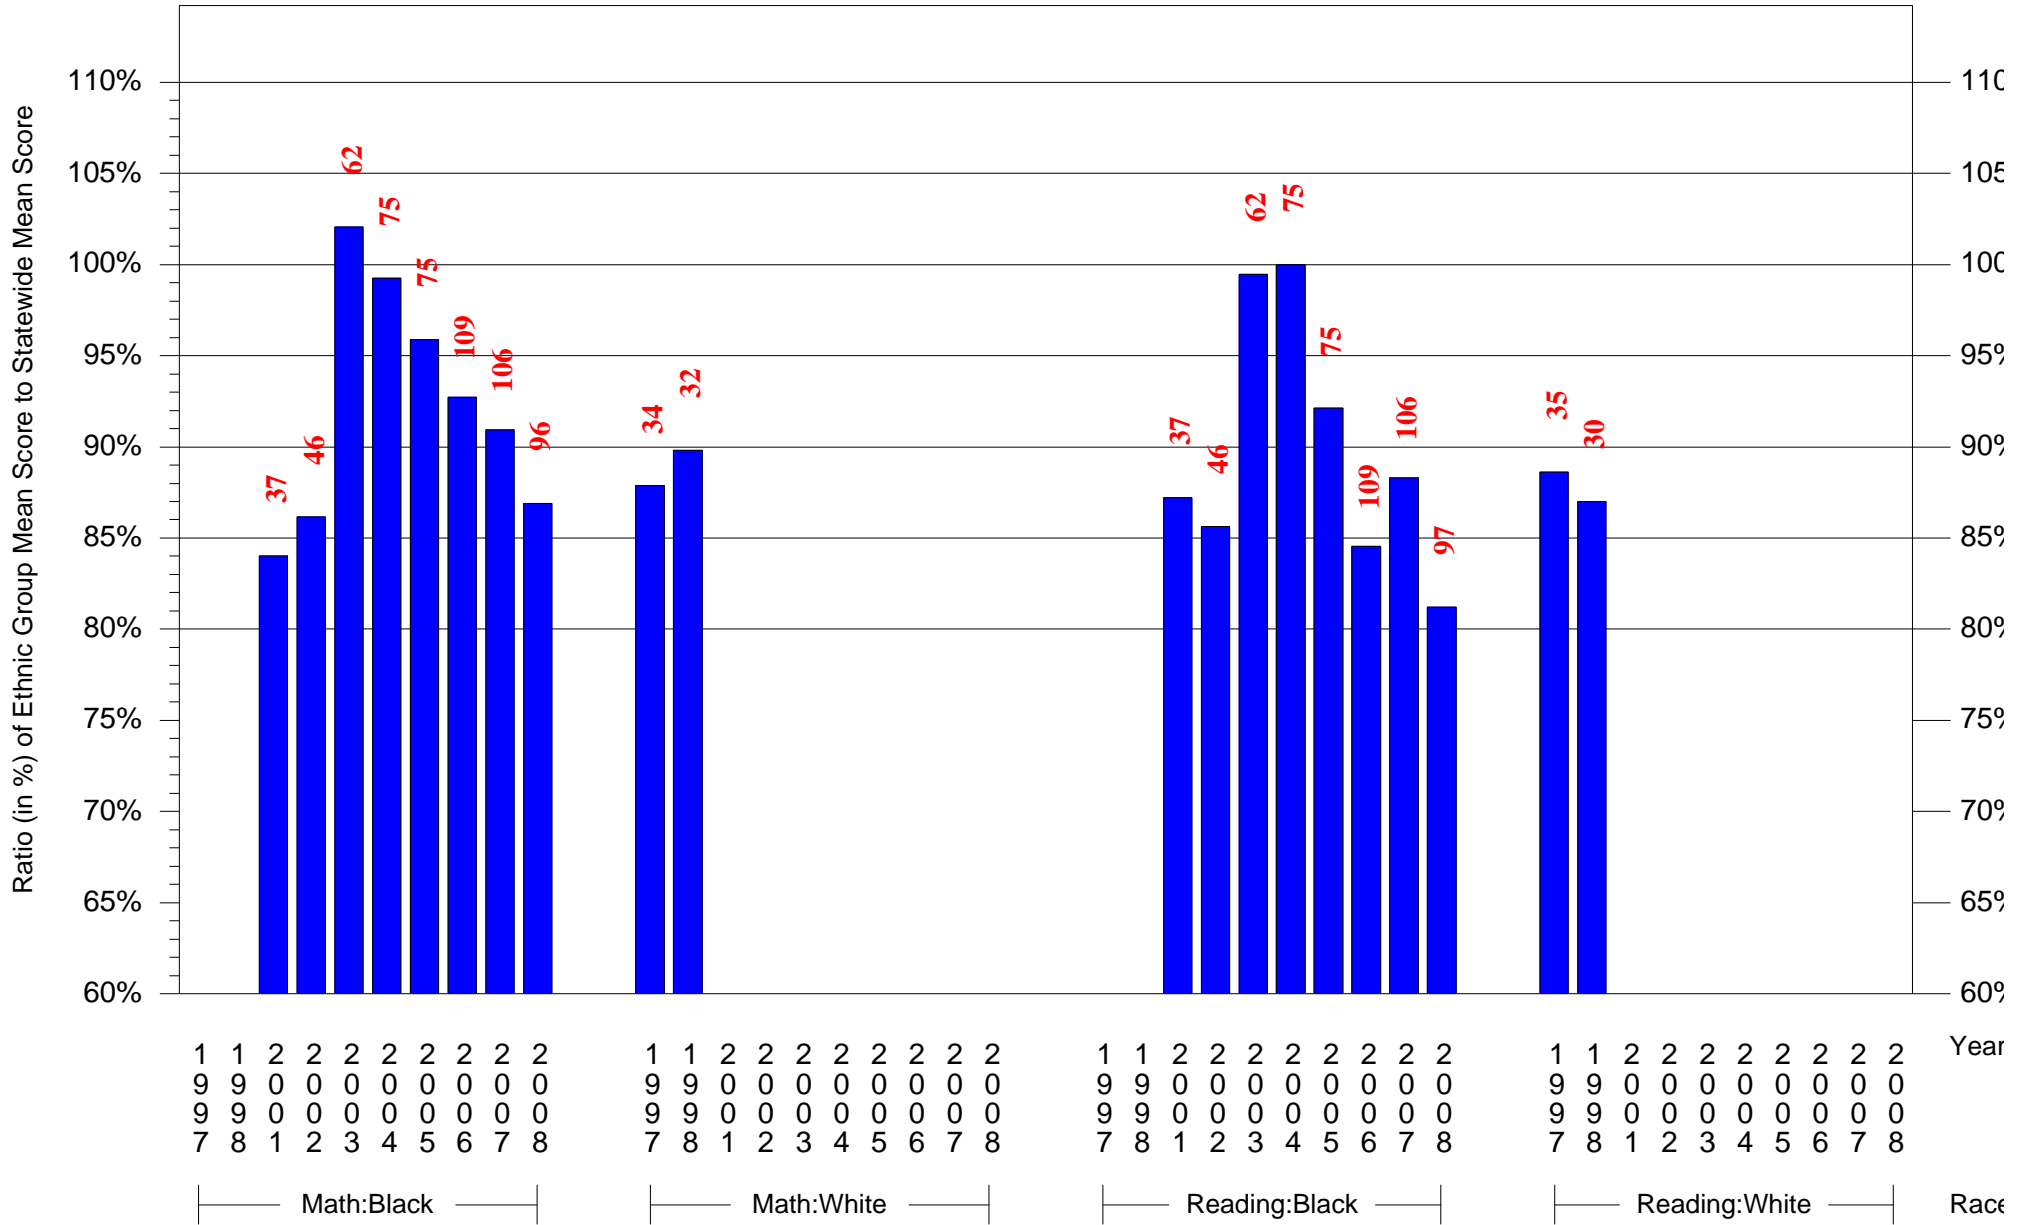

Mean Ethnic Group Building PSSA Test Score to Statewide Mean Score

Building = Franklin Benjamin Sch(7231) and Grade = 8 and Ethnic Group = Black or White

(Note: Number (in red) of Test Takers is above each bar in the chart.)