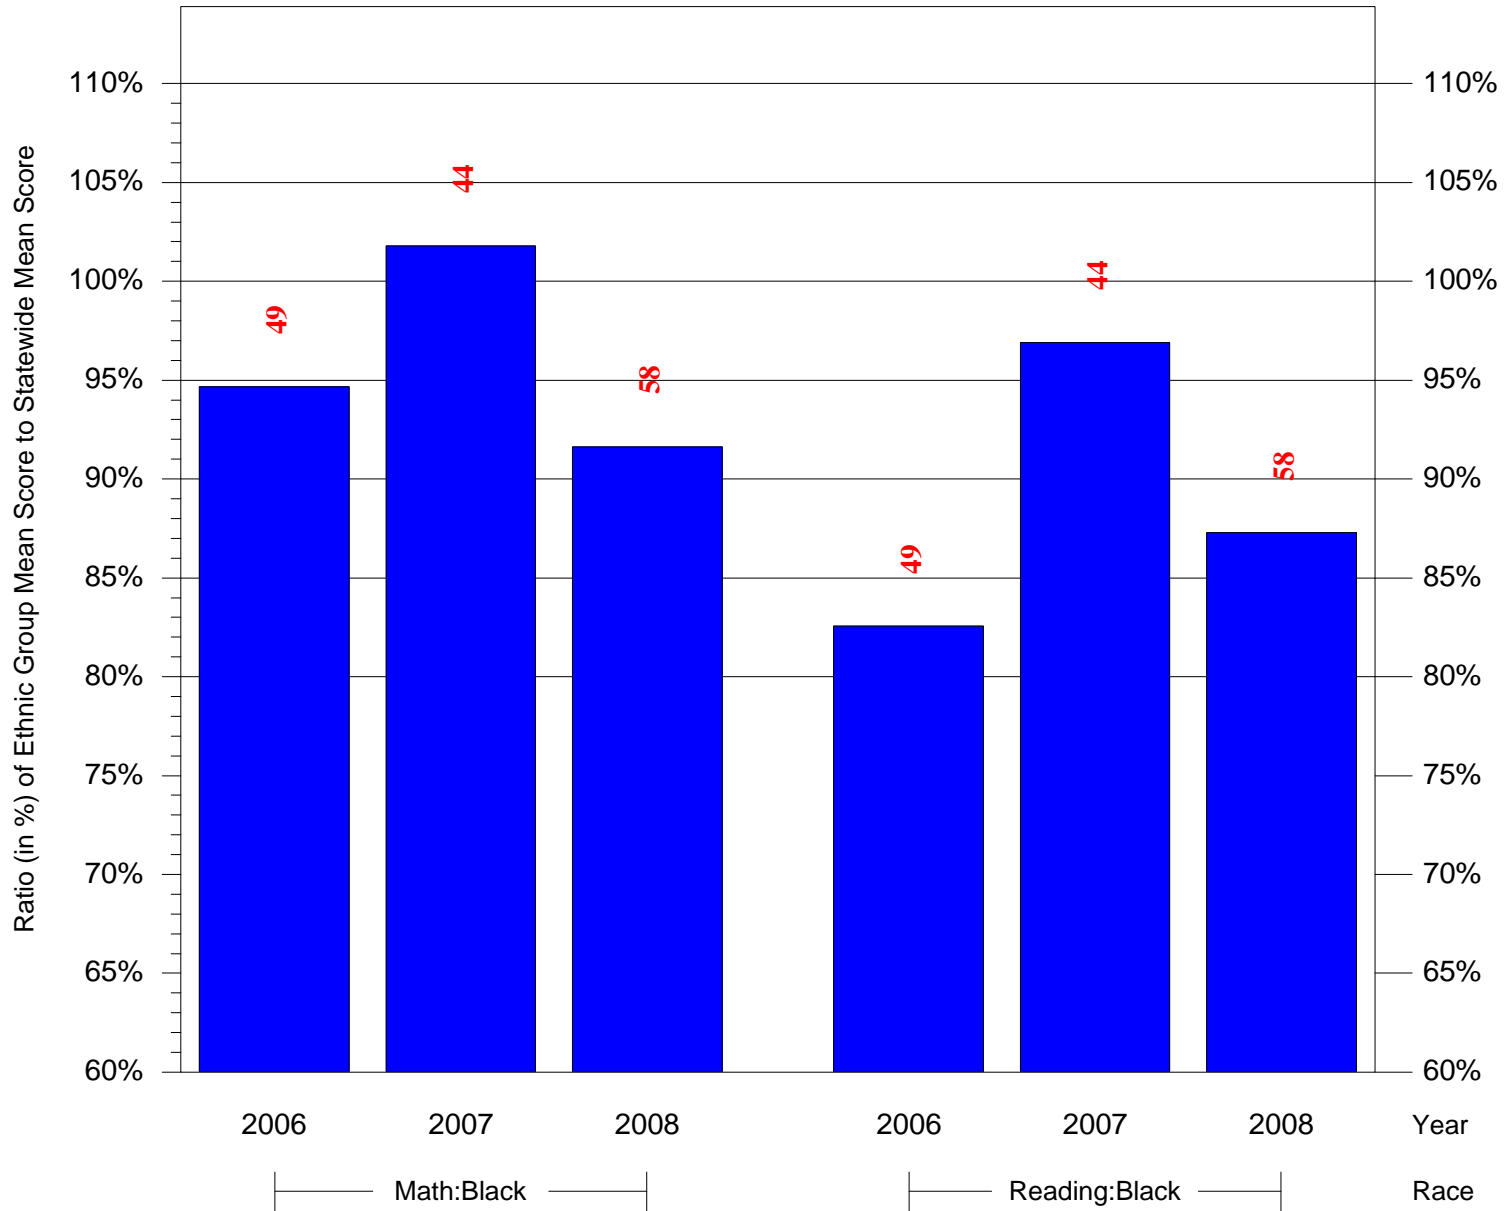

Mean Ethnic Group Building PSSA Test Score to Statewide Mean Score

Building = Stanton M Hall Sch(6541) and Grade = 6 and Ethnic Group = Black or White

(Note: Number (in red) of Test Takers is above each bar in the chart.)